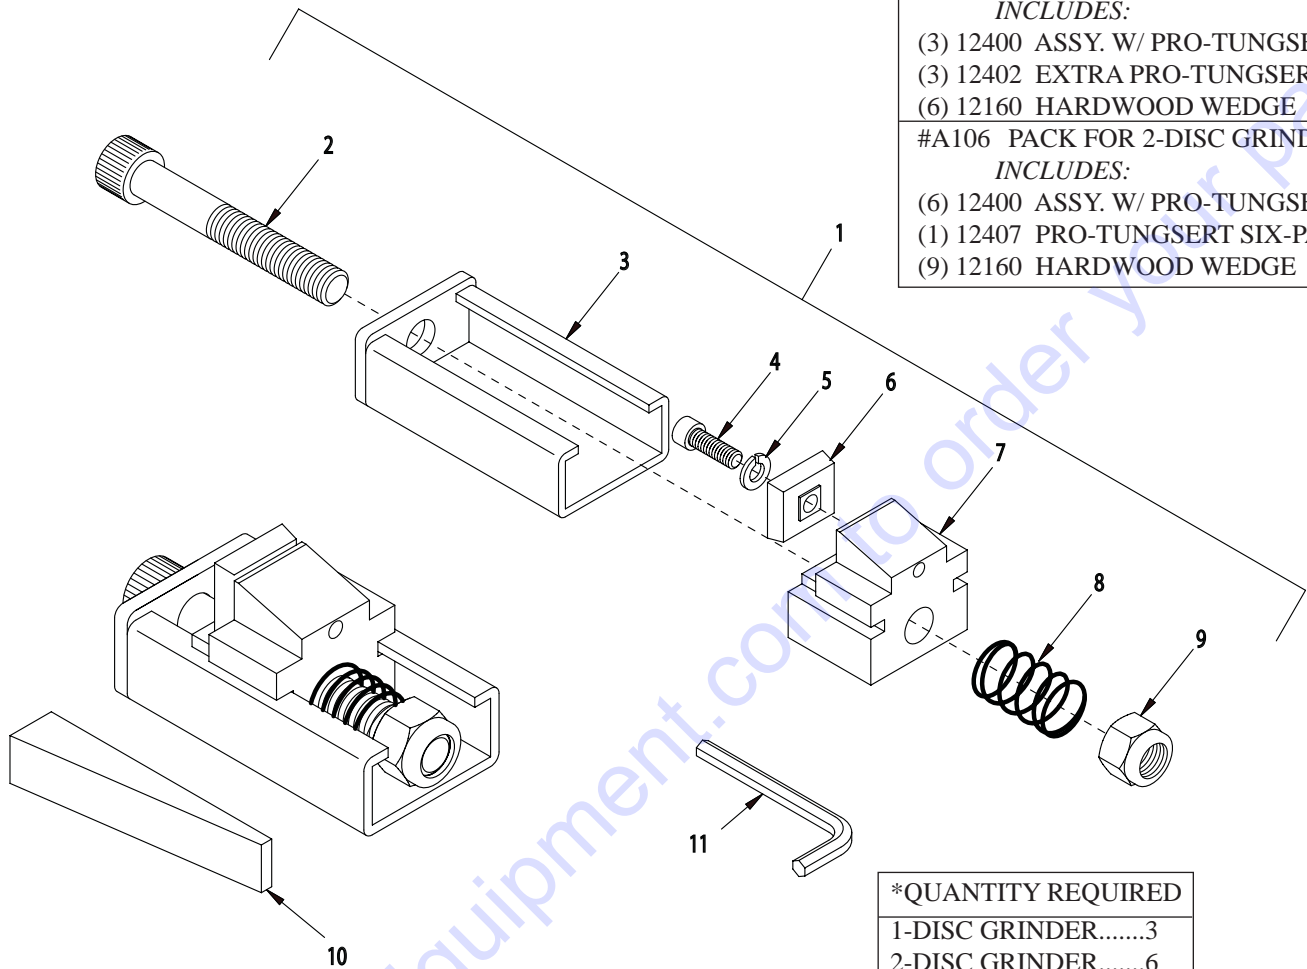

**FLOOR GRINDER STRIP-SERT™ ACCESSORY  
TUNGSTEN CARBIDE SCRAPER**

REVISED APRIL 2006

STARTUP PACKS	
#A105	PACK FOR 1-DISC GRINDER <i>INCLUDES:</i> (3) 12400 ASSY. W/ PRO-TUNGSERT (3) 12402 EXTRA PRO-TUNGSERT (6) 12160 HARDWOOD WEDGE
#A106	PACK FOR 2-DISC GRINDER <i>INCLUDES:</i> (6) 12400 ASSY. W/ PRO-TUNGSERT (1) 12407 PRO-TUNGSERT SIX-PACK (9) 12160 HARDWOOD WEDGE

*QUANTITY REQUIRED
1-DISC GRINDER.....3
2-DISC GRINDER.....6
4-DISC GRINDER.....12

ITEM#	PART#	DESCRIPTION	QTY.
1		STRIP-SERT ASSEMBLY	*
	12400	ASSY. WITH PRO TUNGSERT (ITEMS 2-9)	
	12401	ASSY. W/O PRO TUNGSERT, ITEM 6	
2	12405	SCREW, SKT.HD.CAP 1/2-13 X 3.5,GR.8	1
3	12404	TUNGSERT HLD, STRIP-SERT(RED BOX)	1
4	11573	SCREW, SKT. HD. CAP 1/4-20 X 3/4	1
5	11688	WASHER, HI-COLLAR LOCK .26ID X .363	1
6	12402	PRO TUNGSERT, 4 SIDED CARBIDE	1
or	12407	PRO TUNGSERT (PACK OF 6 INCLUDING: SIX OF ITEMS 4, 5, & 6 AND ONE OF ITEM 11)	
7	12403	TUNGSERT BLOCK, STRIP-SERT	1
8	12406	SPRING, COMP. .765"OD X 1.25"FL	1
9	10155	NUT, HEX NYLON LOCK 1/2-13	1
10	12160	WEDGE CG225, HARDWOOD (EA)	1
11	12413	WRENCH, HEX L-KEY 3/16", SHORT-ARM	1