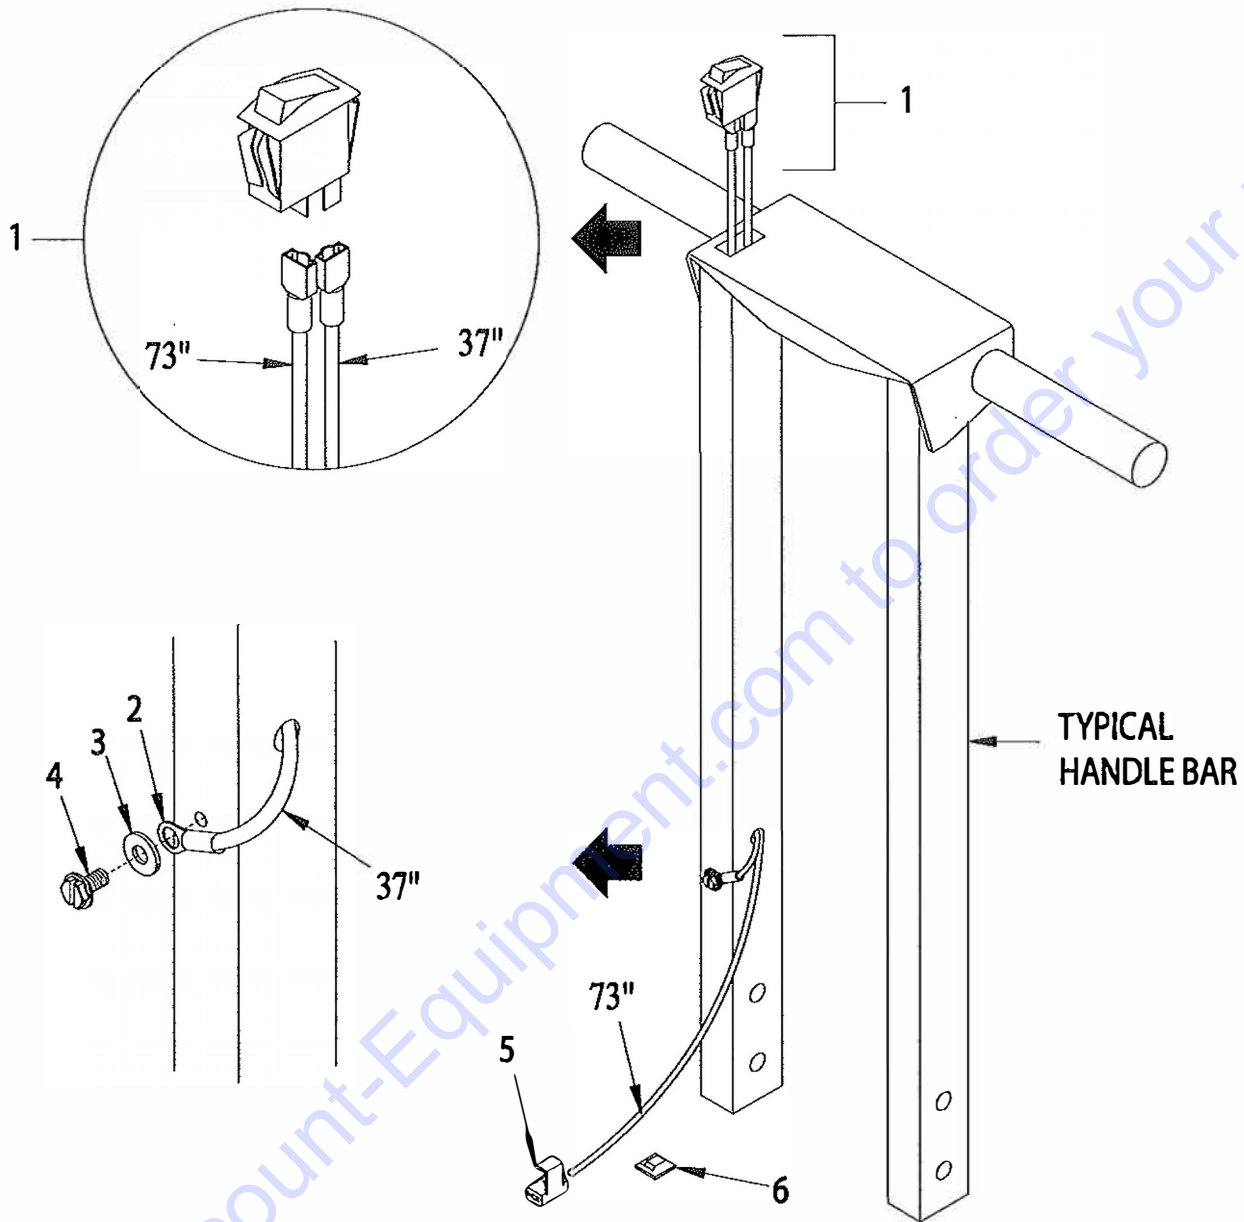

**NEW STYLE
ENGINE ON/OFF SWITCH ASSEMBLY**

ITEM#	PART#	DESCRIPTION	QTY.
1	15201A	SWITCH SUBASSY., ROCKER ON-OFF (AVAILABLE ONLY AS COMPLETE ASSY.)	1
2	50084	TERM., RING #10 16-14GA. INSULATED (CONNECT TO ITEM 4)	1
3	10831	WASHER, LOCK, INT. TOOTH #10	1
4	10877	SCREW, CAP STSHW 10-24 X 1/2	1
5	10970	CONN., WIRE QUICK-SPLICE 18-14 GA. (SPLICE ITEM 5 WITH ENGINE STOP WIRE)	1
6	36042	CLIP, ADHESIVE BACK CORD 5/8x5/8	AS REQ'D.