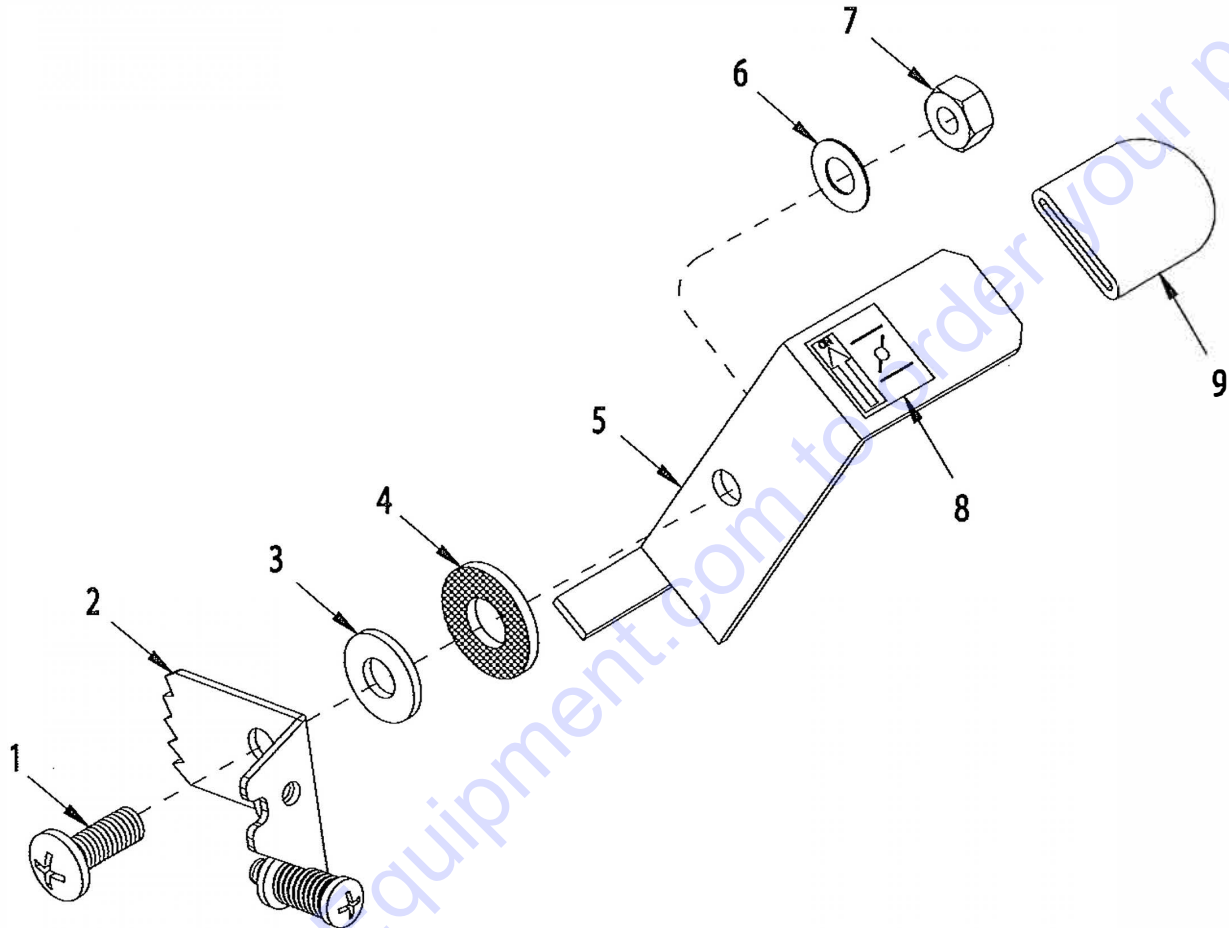

MANUAL CHOKE KIT

FOR HONDA GXV340 11 HP PART #15190

ITEM#	PART#	DESCRIPTION	QTY.
1	15185	SCREW, MACHINE M6X 16MM PHILLIP HD	1
2	-----	BREAKAWAY VIEW OF ENGINE THROTTLE BRACKET (SHOWN FOR MOUNTING DETAIL)	-
3	10602	WASHER, FLAT 1/4 SAE	1
4	15187	WASHER, FIBER .75 X .25 X .093	1
5	15183	LEVER, CHOKE CONTROL	1
6	15186	WASHER, BELLEVILLE .500 X .255 X .018	1
7	28026	NUT, HEX NYLON LOCK M6 X 1MM	1
8	91301	DECAL, CHOKE 5/8 X 5/8	1
9	15184	CAP, FLAT RED .062 X .75 X 1	1