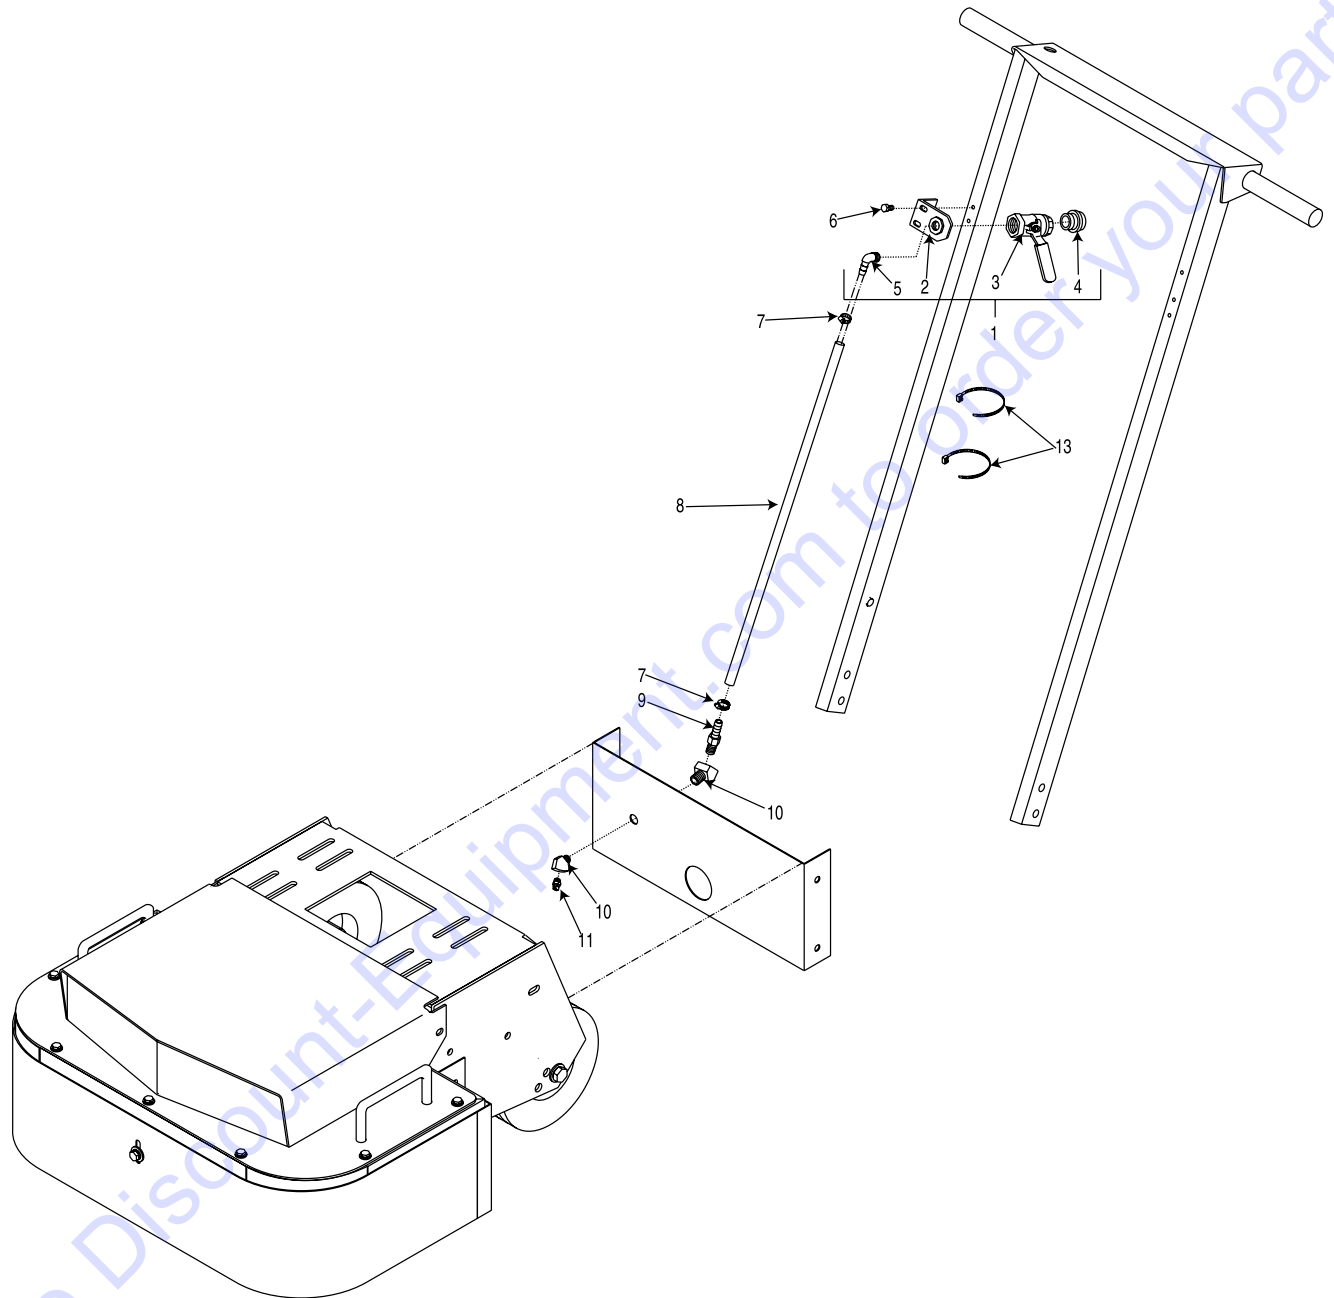

PARTS LIST ADDENDUM

2-EC/GC Water Mist System

ITEM#	PART#	DESCRIPTION	QTY.
1	56022A	VALVE SUBASSY., w/ BRACKET (INCL. ITEMS 2-5)	1
2	56022	BRACKET, WATER VALVE	1
3	10711	VALVE, BALL 1/2 FPT	1
4	80021	CONN., SWIVEL FEMALE 3/4 HOSE x 1/2 MPT	1
5	10799	BARB ELBOW 90° 3/8 HOSE x 1/4 MPT	1
6	10877	SCREW, SELF-TAP HEX WASHER 10-24 x 1/2	2
7	50069	CLAMP, HOSE, SIZE M6, Adj. to 13/16	2
8	65081	HOSE, WATER 3/8 ID x 34 L	1
9	10694	BARB, 3/8 HOSE x 1/8 MPT	1
10	10772	ELBOW, STREET 1/8 NPT x 45° (BRASS)	2
11	11563	NOZZLE, SPRAY 1/8 NPT (H1/8VV 2501)	1
12	10982	TIE, CABLE, BLACK NYLON 11-1/4	2

Manufacturer:

Model:

Description:

Quantity:

Part Number:

Part Name:

Part Description:

Part Location: