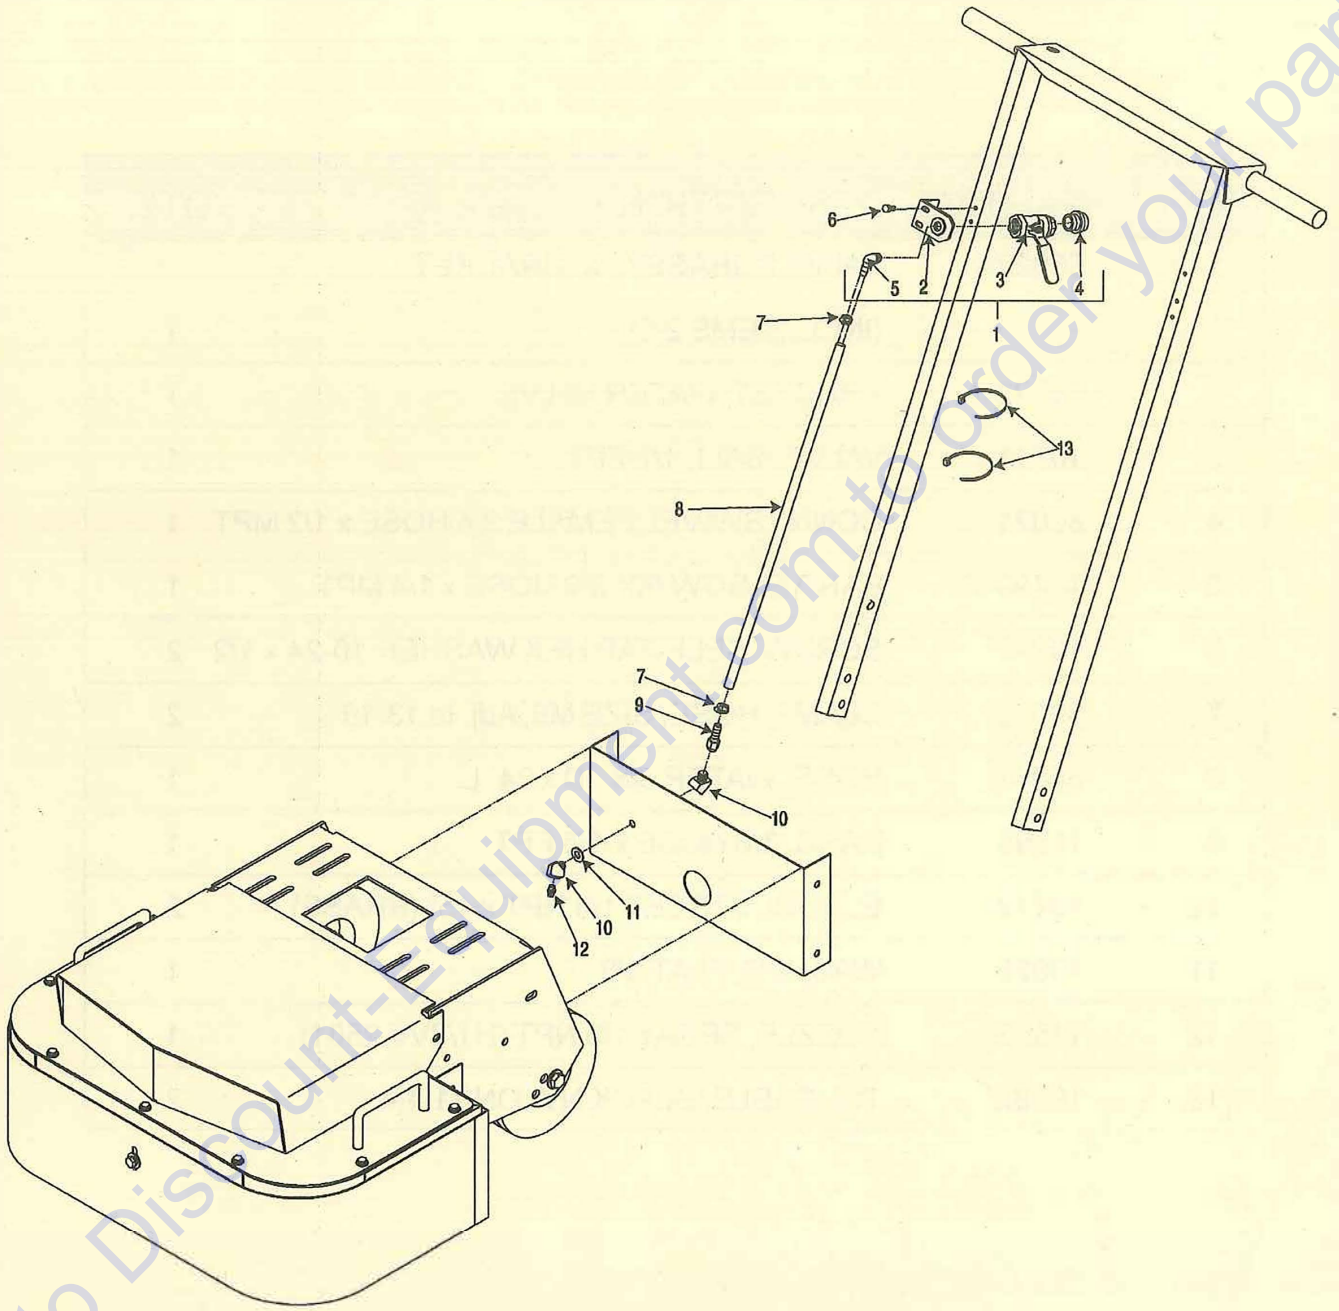

Starting Serial No. 23107

PARTS LIST ADDENDUM

**2-EC/GC Water Mist System
Kit Part No. 77130**

ITEM#	PART#	DESCRIPTION	QTY.
1	56022A	VALVE SUBASSY., w/ BRACKET (INCL. ITEMS 2-5)	1
2	56022	BRACKET, WATER VALVE	1
3	10711	VALVE, BALL 1/2 FPT	1
4	80021	CONN., SWIVEL FEMALE 3/4 HOSE x 1/2 MPT	1
5	10799	BARB ELBOW 90° 3/8 HOSE x 1/4 MPT	1
6	10877	SCREW, SELF-TAP HEX WASHER 10-24 x 1/2	2
7	50069	CLAMP, HOSE, SIZE M6, Adj. to 13/16	2
8	65081	HOSE, WATER 3/8 ID x 34 L	1
9	11595	BARB, 3/8 HOSE x 1/8 FPT	1
10	10772	ELBOW, STREET 1/8 NPT x 45° (BRASS)	2
11	10025	WASHER, FLAT 3/8	1
12	11563	NOZZLE, SPRAY 1/8 NPT (H1/8VV 2501)	1
13	10982	TIE, CABLE, BLACK NYLON 11-1/4	2