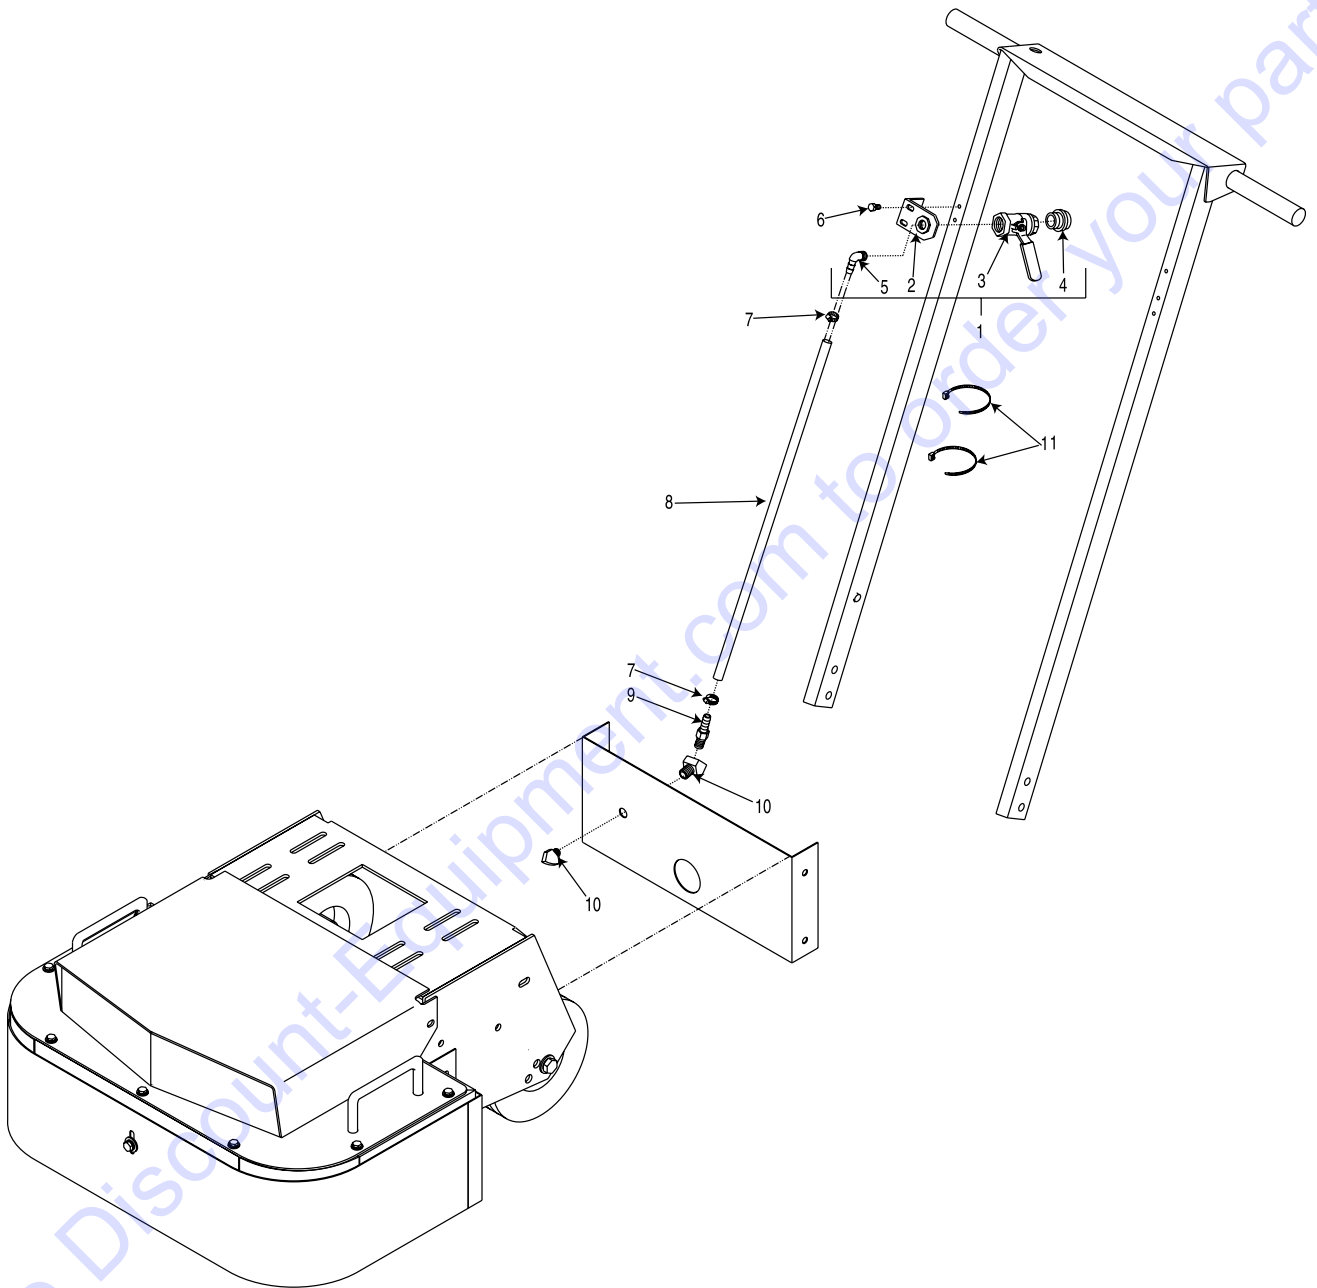

PARTS LIST ADDENDUM

2-EC/GC Water Mist System

ITEM#	PART#	DESCRIPTION	QTY.
1	56022A	VALVE SUBASSY., w/ BRACKET (INCL. ITEMS 2-5)	1
2	56022	BRACKET, WATER VALVE	1
3	10711	VALVE, BALL 1/2 FPT	1
4	80021	CONN., SWIVEL FEMALE 3/4 HOSE x 1/2 MPT	1
5	10799	BARB ELBOW 90° 3/8 HOSE x 1/4 MPT	1
6	10877	SCREW, SELF-TAP HEX WASHER 10-24 x 1/2	2
7	50069	CLAMP, HOSE, SIZE M6, Adj. to 13/16	2
8	65081	HOSE, WATER 3/8" ID x 34" L	1
9	10694	BARB, 3/8 HOSE x 1/8 MPT	1
10	10772	ELBOW, STREET 1/8 NPT x 45° (BRASS)	2
11	10982	TIE, CABLE, BLACK NYLON 11-1/4'	2