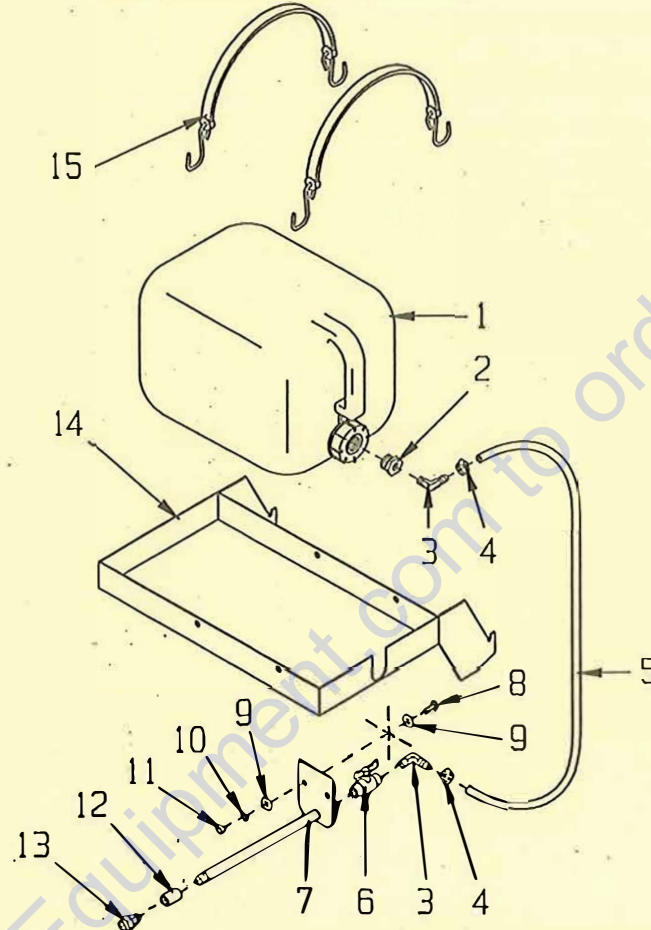

Models 2-EC and 2-GC OPTIONAL 5 GALLON WATER TANK KIT PART NO. 77120

Item #	Part #	Description	Qty.
1	52031	Drum, Plastic 5 Gallon, 3/4 NPT Cap	1
2	52034	Bushing, Hex 3/4 x 1/4 NPT (Brass)	1
3	10799	Barb, Elbow 90° 3/8 Hose x 1/4 NPT	2
4	50069	Clamp, Hose Adjustable 5/16 to 7/8	2
5	77119	Hose, Water 3/8" I.D. x 30" L	1
6	52032	Valve, Labcock Kit 1/4"	1
7	77118	Bracket, Water Nozzle	1
8	10053	Screw, Cap 5/16-18 x 3/4	2
9	10213	Washer, Flat 5/16	4
10	10801	Washer, Lock 5/16	2
11	10054	Nut 5/16-18	2
12	10655	Pipe Coupling, 1/4 NPT (Black)	1
13	80029	Nozzle, Spray 1/4 NPT	1
14	77117	Tray, Water Tank	1
15	52035	Tie Down Strap, Moulded Rubber 24"	2