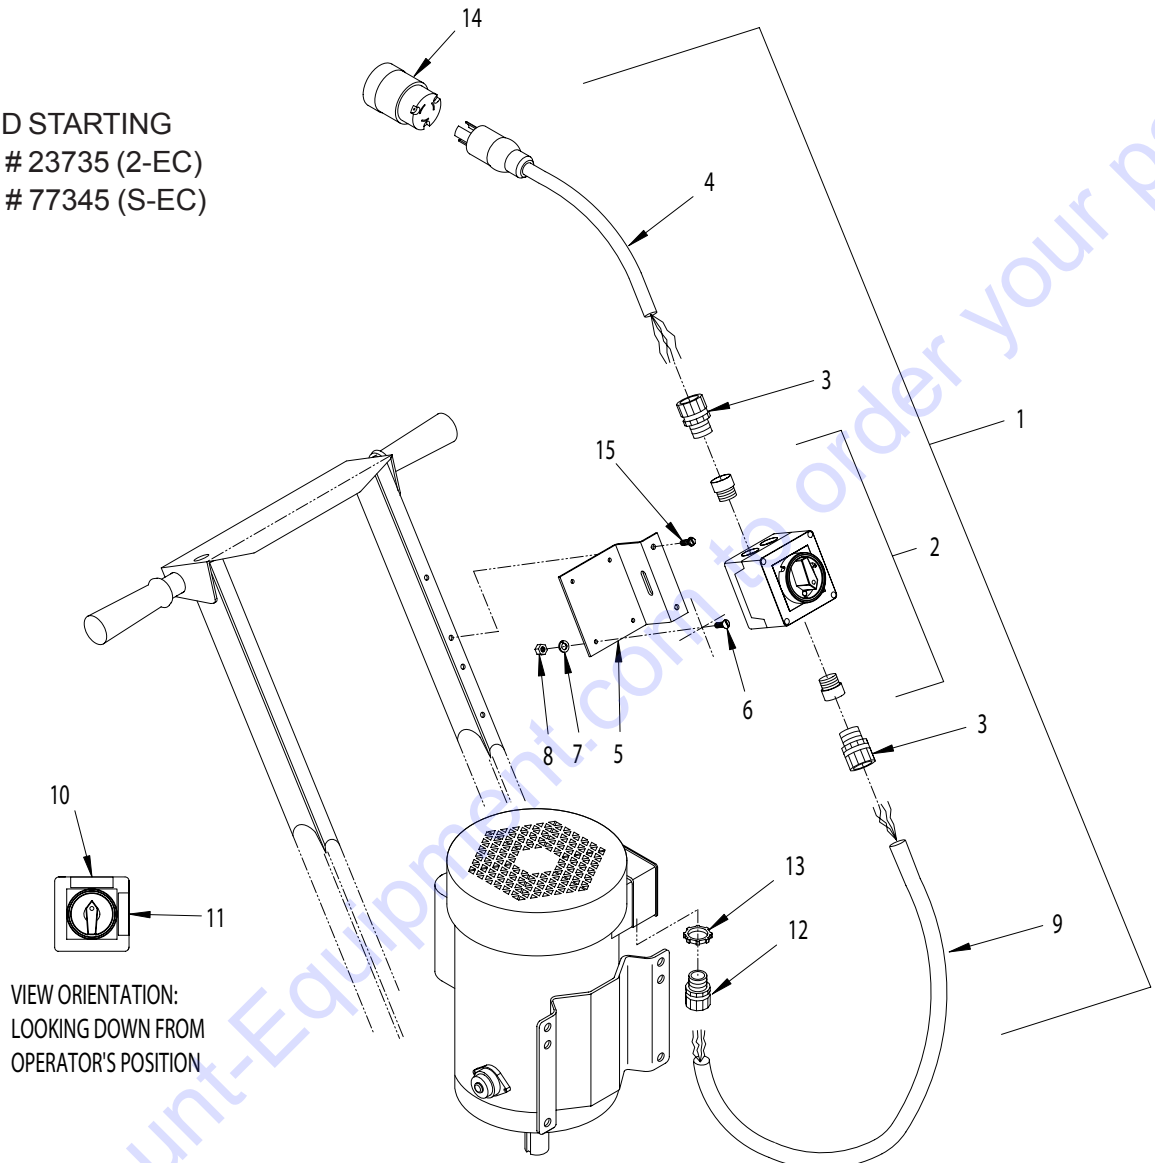

**MODELS 2-EC and S-EC  
SWITCH AND WIRE HARNESS ASSEMBLY  
PART # 77028**

REVISED STARTING  
SERIAL # 23735 (2-EC)  
SERIAL # 77345 (S-EC)

VIEW ORIENTATION:  
LOOKING DOWN FROM  
OPERATOR'S POSITION

ITEM#	PART #	DESCRIPTION	QTY.	ITEM#	PART #	DESCRIPTION	QTY.
1	77028	SWITCH & WIRE HARNESS ASSY. (INCLUDES ITEMS 2 THRU 11)	1	9	77045	WIRE HARNESS, 12/3 X 39" LOA	1
2	77043	SWITCH, ROTARY CAM ON/OFF, LOVATO INCLUDES (2) 1/2 NPT ADAPTERS	1	10	91173	DECAL, OFF (HORZ.)	1
3	41130	STRAIN RELIEF 1/2NPT X .550-.650"	2	11	91174	DECAL, ON (VERT.)	1
4	77044	PLUG W/ 12/3 WIRE HARNESS, LOCKING	1	*12		STRAIN RELIEF	1
5	77042	BRACKET, LOVATO SWITCH BOX	1	10959		3/4NPT X .550-.650" (MODEL 2-EC)	
6	11663	SCREW, MACHINE 8-32 X 1/2 (LOCATED INSIDE SWITCH BOX)	4	41130		1/2NPT X .550-.650" (MODEL S-EC)	
7	10461	WASHER, LOCK, INT. TOOTH #8	4	*13	10740	CONDUIT LOCK NUT 3/4 NP (USE ON S-EC MODELS ONLY)	1
8	10462	NUT 8-32	4	*14	40000	PLUG CONNECTOR, LOCKING 20A/250V	1
				*15	10846	SCREW, CAP STSHW 1/4-20 X 1/2	2
*NOTE: ITEMS 12 THRU 15 ARE NOT INCLUDED WITH ASSEMBLY							