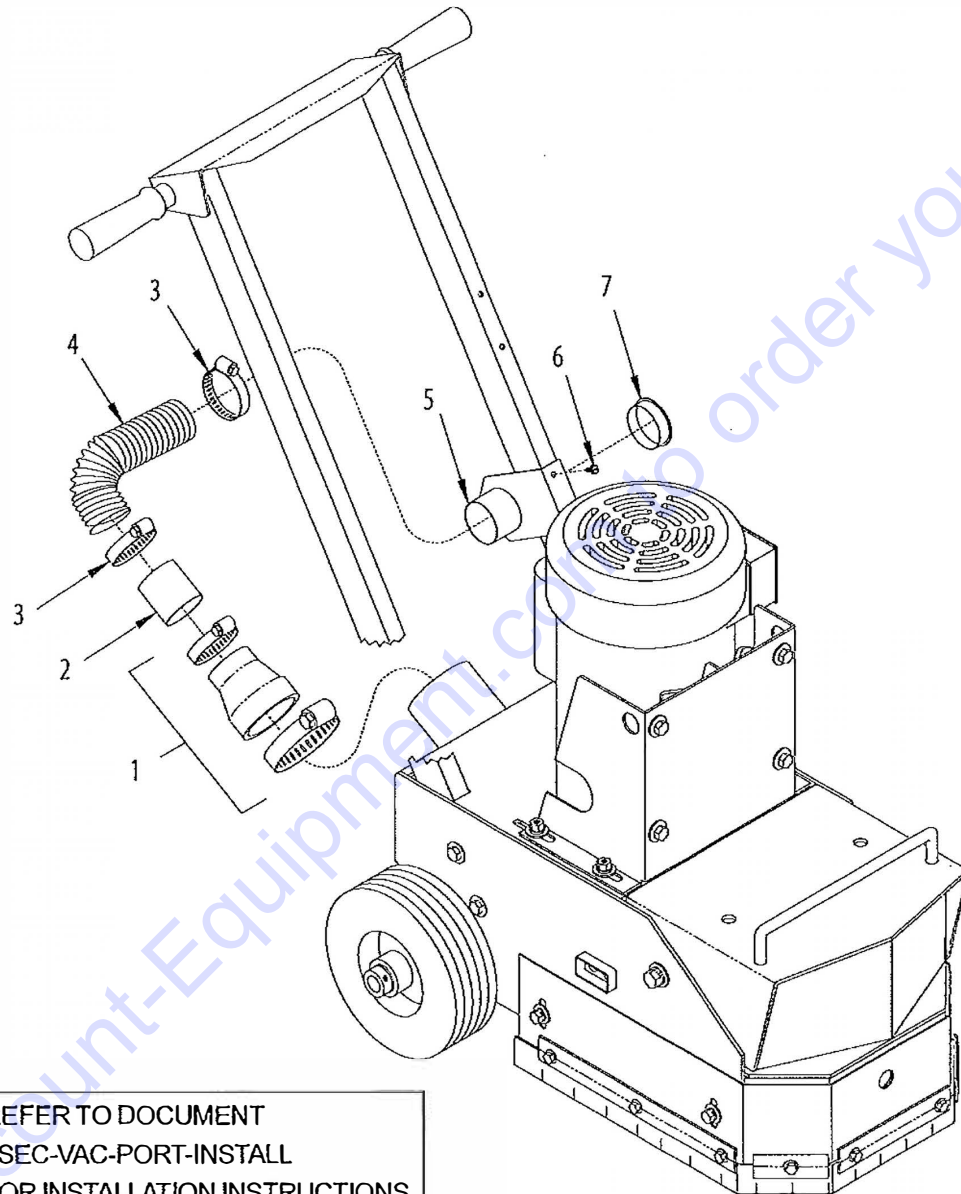

SINGLE-DISC GRINDER
VACUUM PORT KIT, 3" TO 2" CONVERSION
FOR MODELS S-EC, S-GC, DY-1
PART # 86221

REFER TO DOCUMENT
 #SEC-VAC-PORT-INSTALL
 FOR INSTALLATION INSTRUCTIONS

ITEM#	PART#	DESCRIPTION	QTY.
1	15153	ADAPTOR, RUBBER, 3" X 2" W/ CLAMPS	1
2	86223	PIPE 2"OD X 3"L	1
3	10766	CLAMP, HOSE, SAE #28, ADJ. TO 2-1/4	2
4	86222	HOSE, FLEX 2"ID X 12"L	1
5	86307	VACUUM PORT BRKT. 2"	1
6	10877	SCREW, CAP STSHW 10-24 X 1/2	2
7	65021	PLUG, CAP 2" TUBE	1