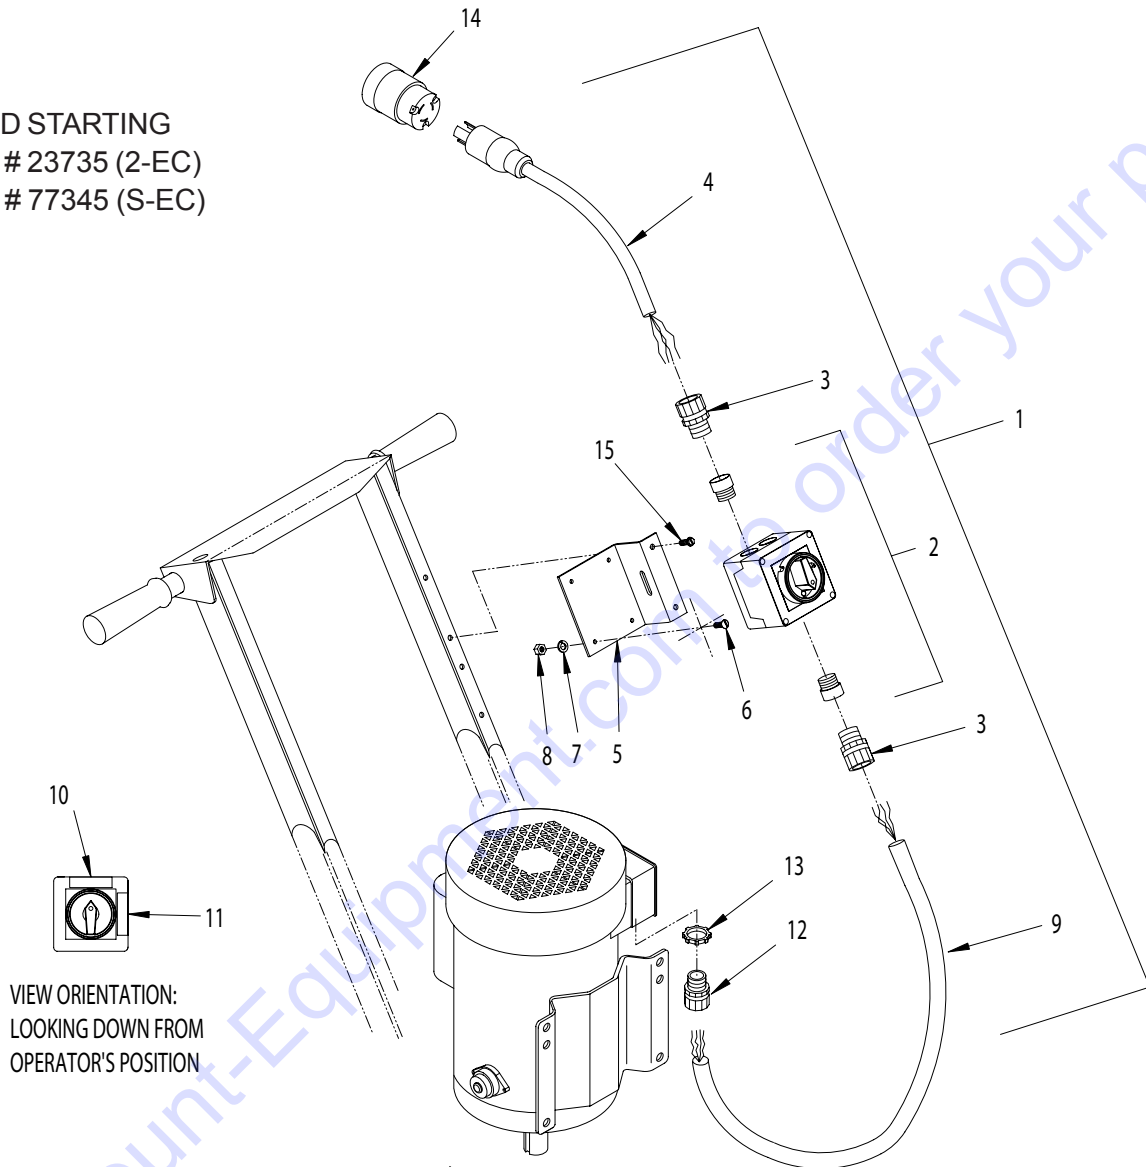

**MODELS 2-EC and S-EC  
SWITCH AND WIRE HARNESS ASSEMBLY  
PART # 77028**

REVISED STARTING  
SERIAL # 23735 (2-EC)  
SERIAL # 77345 (S-EC)

ITEM#	PART #	DESCRIPTION	QTY.	ITEM#	PART #	DESCRIPTION	QTY.
1	77028	SWITCH & WIRE HARNESS ASSY. (INCLUDES ITEMS 2 THRU 11)	1	9	77045	WIRE HARNESS, 12/3 X 39" LOA	1
2	77043	SWITCH, ROTARY CAM ON/OFF, LOVATO INCLUDES (2) 1/2 NPT ADAPTERS	1	10	91173	DECAL, OFF (HORZ.)	1
3	41130	STRAIN RELIEF 1/2NPT X .550-.650"	2	11	91174	DECAL, ON (VERT.)	1
4	77044	PLUG W/ 12/3 WIRE HARNESS, LOCKING	1	*12		STRAIN RELIEF	1
5	77042	BRACKET, LOVATO SWITCH BOX	1	10959		3/4NPT X .550-.650" (MODEL 2-EC)	
6	11663	SCREW, MACHINE 8-32 X 1/2 (LOCATED INSIDE SWITCH BOX)	4	41130		1/2NPT X .550-.650" (MODEL S-EC)	
7	10461	WASHER, LOCK, INT. TOOTH #8	4	*13	10740	CONDUIT LOCK NUT 3/4 NP (USE ON S-EC MODELS ONLY)	1
8	10462	NUT 8-32	4	*14	40000	PLUG CONNECTOR, LOCKING 20A/250V	1
				*15	10846	SCREW, CAP STSHW 1/4-20 X 1/2	2
*NOTE: ITEMS 12 THRU 15 ARE NOT INCLUDED WITH ASSEMBLY							