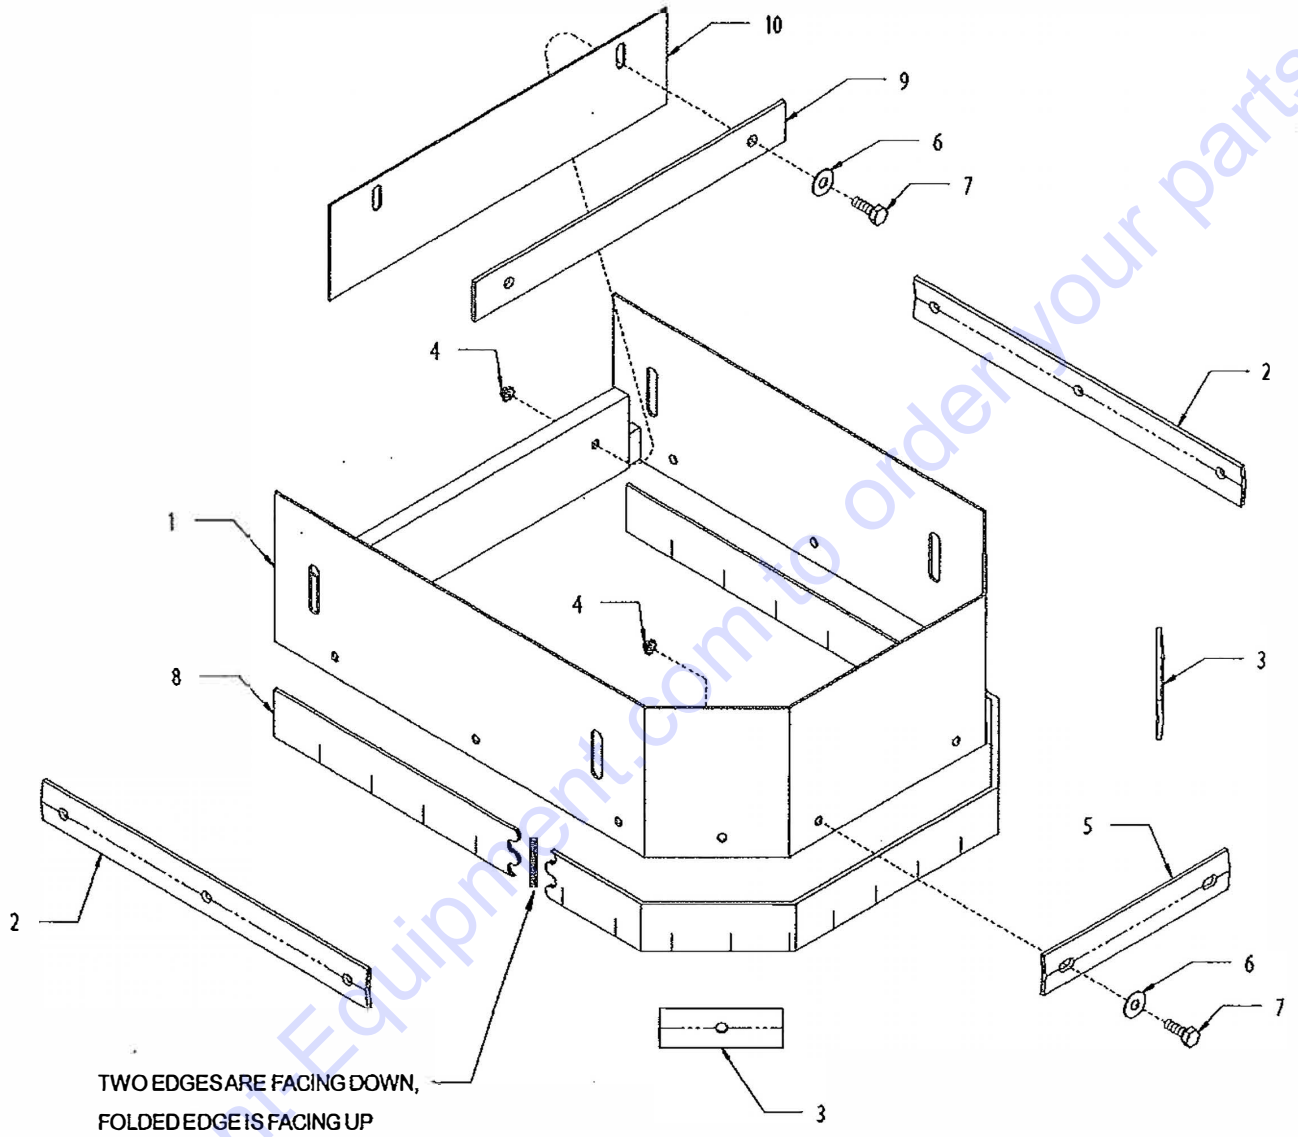

**REVISED SKIRT ASSEMBLY  
WITH RUBBER SEALS  
FOR MODELS S-EC, S-GC, AND DY-1  
PART # 86202B**

REVISED STARTING SERIAL#S  
# 77989 FOR S-EC & S-GC  
# 1830 FOR DY-1

ITEM #	PART #	DESCRIPTION	QTY
1	86202	SKIRT	1
2	86217	SKIRT RETAINING STRIP, SIDE 12"	2
3	86216	SKIRT RETAINING STRIP, FRONT 3-1/4"	2
4	10861	NUT, KEPS 1/4-20	12
5	86215	SKIRT RETAINING STRIP, FRONT 6-3/4"	1
6	10602	WASHER, FLAT 1/4	12
7	10018	SCREW, CAP 1/4-20x3/4	12
8	86219	SKIRT RUBBER 3x41	1
9	86218	SKIRT REATINING STRIP, REAR 11-1/2"	1
10	86220	SKIRT RUBBER 3x12-1/2	1