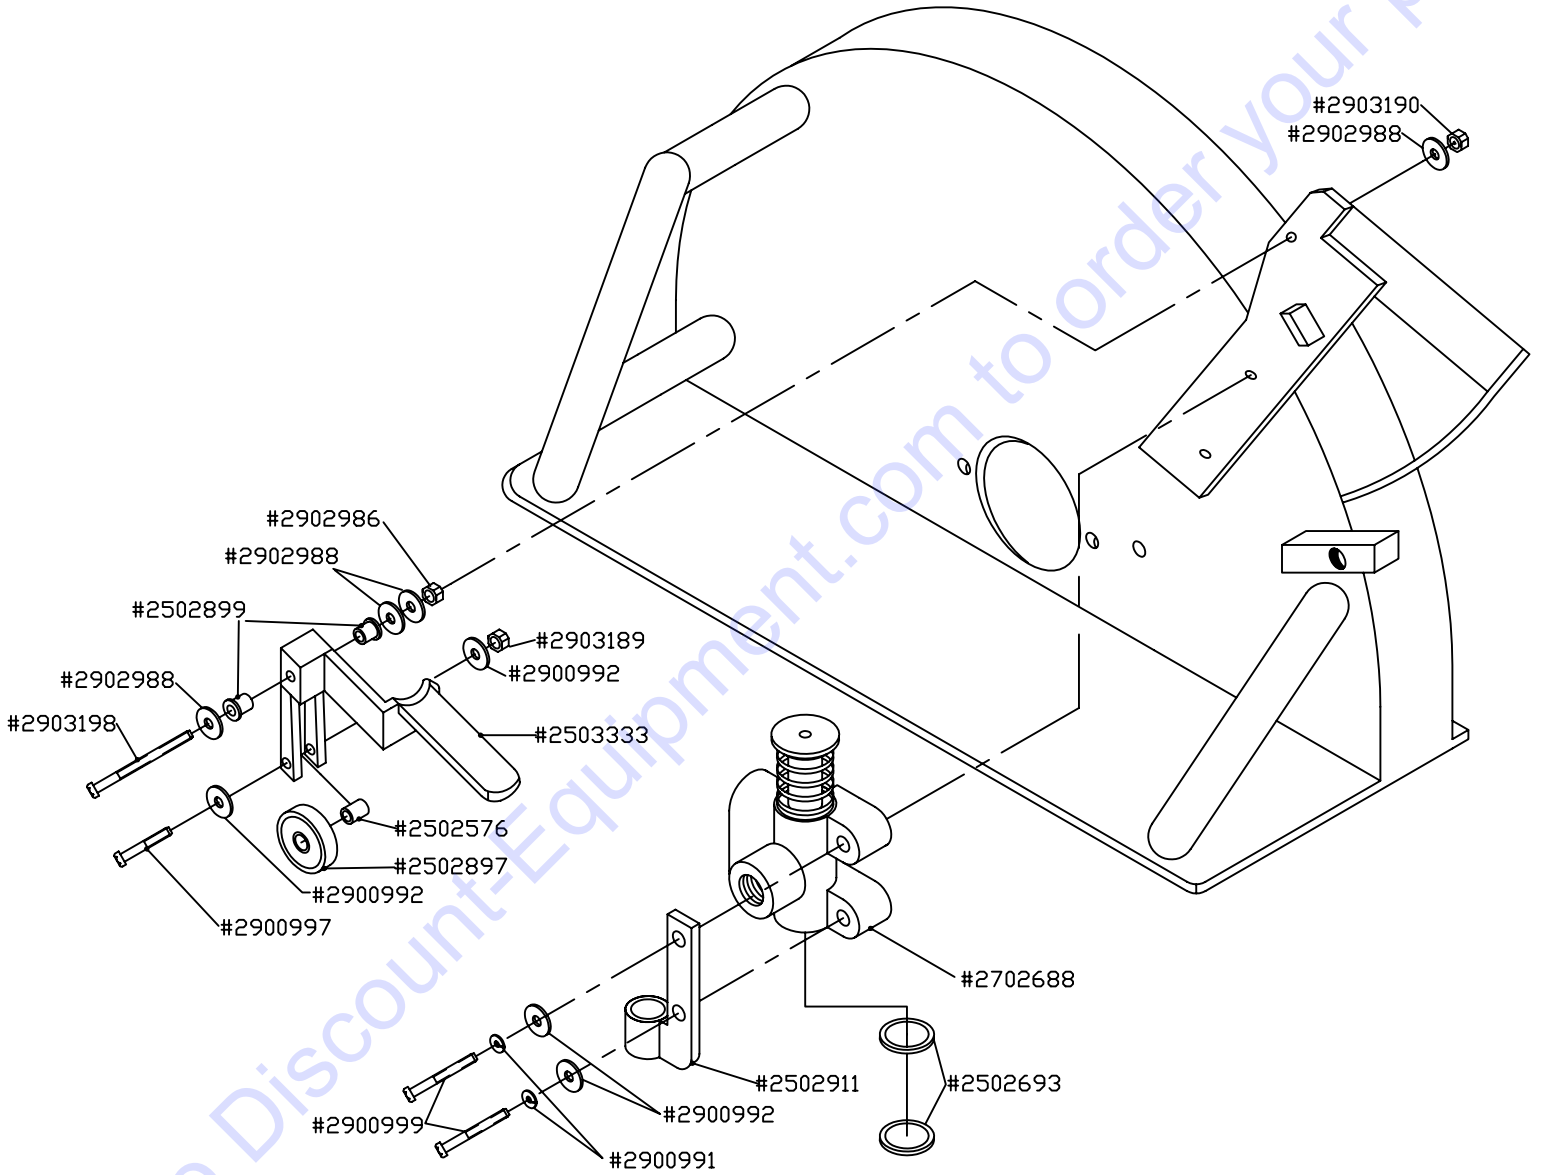

Drawing #2

Go to Discount-Equipment.com to order your parts