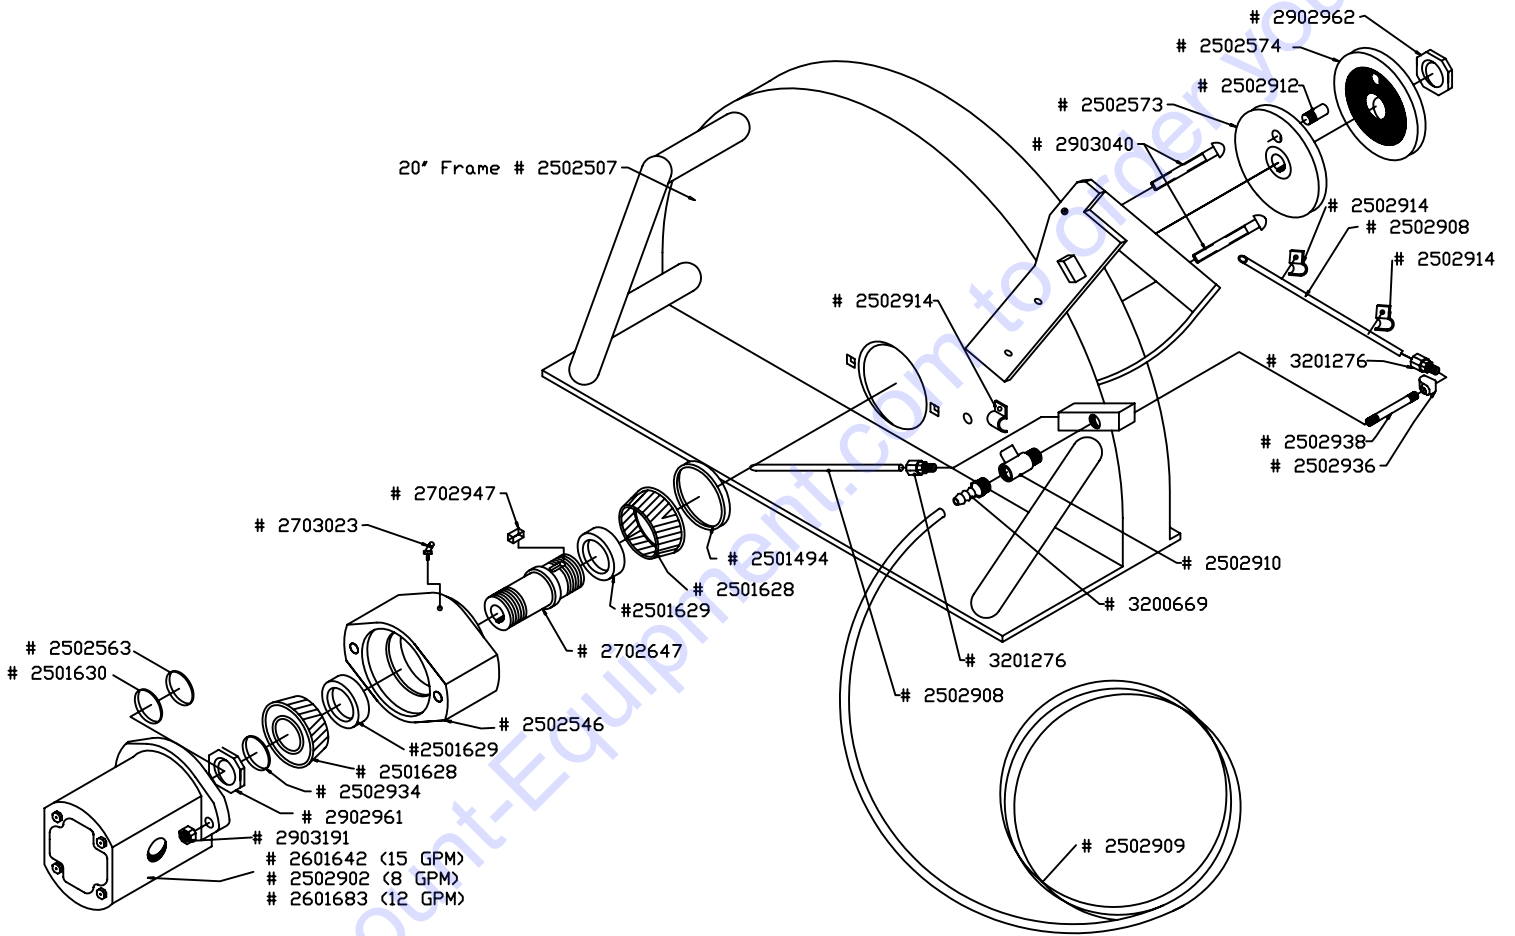

Drawing #1

Go to Discount-Equipment.com to buy your parts