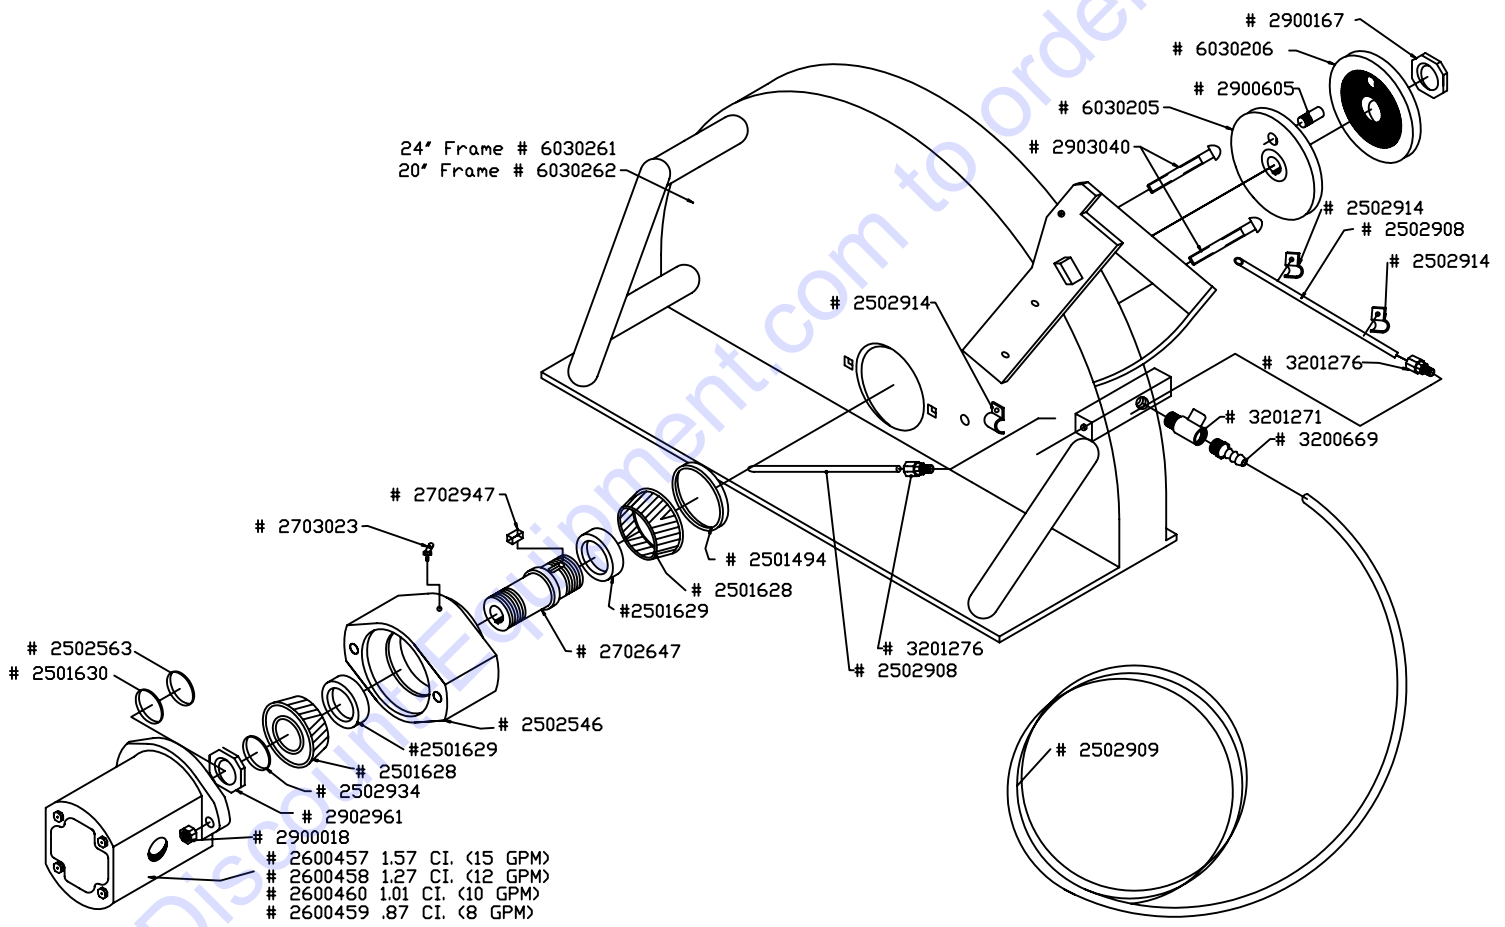

## HAND SAW PARTS LIST DRAWING #1

Part Number	Qty. Required	Description
2501494	1	Load Adapter Shaft Seal
2501628	2	Bearing
2501629	2	Race
2501630	1	Hydraulic Motor Shaft Seal
2502546	1	Housing
2502563	1	Backing Ring
2502908	2	1/4" Water Way Tubing
2502909	1	1/4" Red Water Hose
2502914	3	Clamp Water Tube
2502934	1	Washer
2600167	1	BS Nut LH Thread
2600457		15 GPM Motor
2600458		12 GPM Motor
2600459		8 GPM Motor
2600460		10 GPM Motor
2602647	1	Shaft
2702947	1	Inner Collar Key
2703023	1	Grease Fitting
2900018	2	3/8" Nylock Nut
2900605	1	Shear Pin
2902961	1	Stover Half Nut
2903040	2	Carriage Bolt
3200669	1	1/4" Hose Barb
3201271	1	Water Valve
3201276	2	Compression Fitting
6030205	1	Inner Collar
6030206	1	Outer Collar
6030261		24" Frame Only
6030262		20" Frame Only