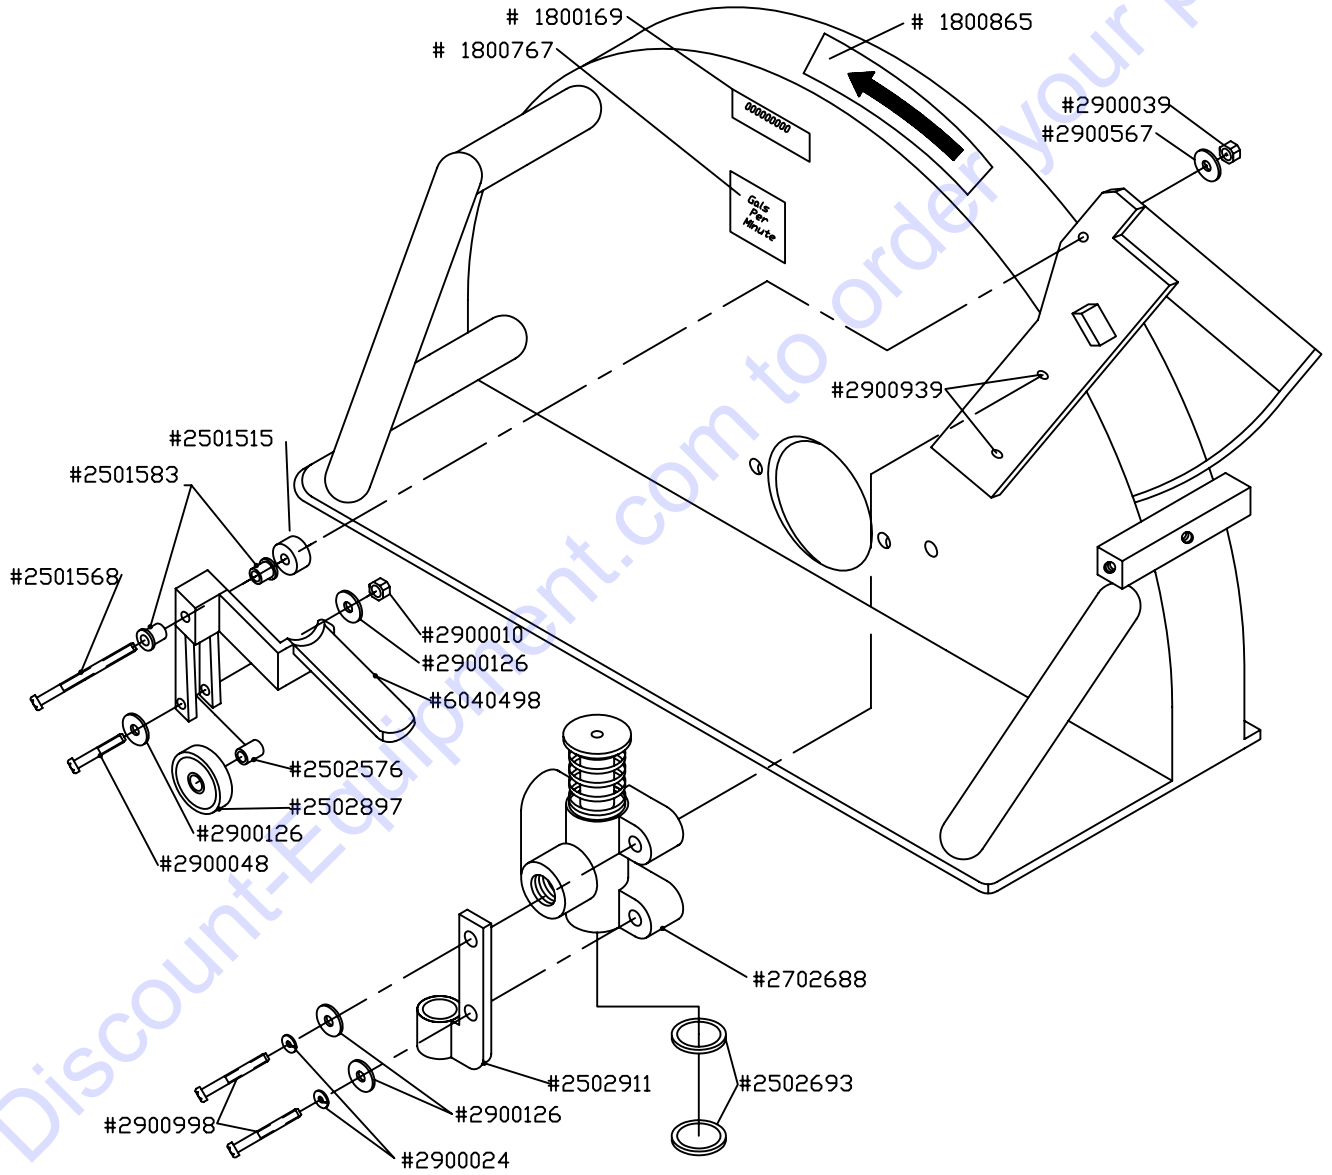

Drawing #2

HAND SAW PARTS LIST DRAWING #2

Part Number	Qty. Required	Description
1800169	1	Serial Number Tag
1800767	1	GPM Decal
1800865	1	Rotation Decal
2501515	1	Bushing
2501568	1	Pivot Bolt
2501583	2	Flange Bushing
2502576	1	Straight Bushing
2502693	2	Quad Seal
2502897	1	Bearing
2502911	1	Valve Cap
2702688	1	Metro Valve
2900010	1	1/4-20 Nylock
2900024	2	1/4" Lock Washers
2900039	1	5/16-18 Nylock
2900048	1	1/4-20 x 1 1/2" Bolt
2900126	3	1/4" Flat Washers
2900567	3	5/16" Flat Washer
2900939	2	Heli-Coils
2900998	2	1/4-20 x 1 3/4"
6040498	1	Trigger

Go to Discount-Equipment.com to order your parts