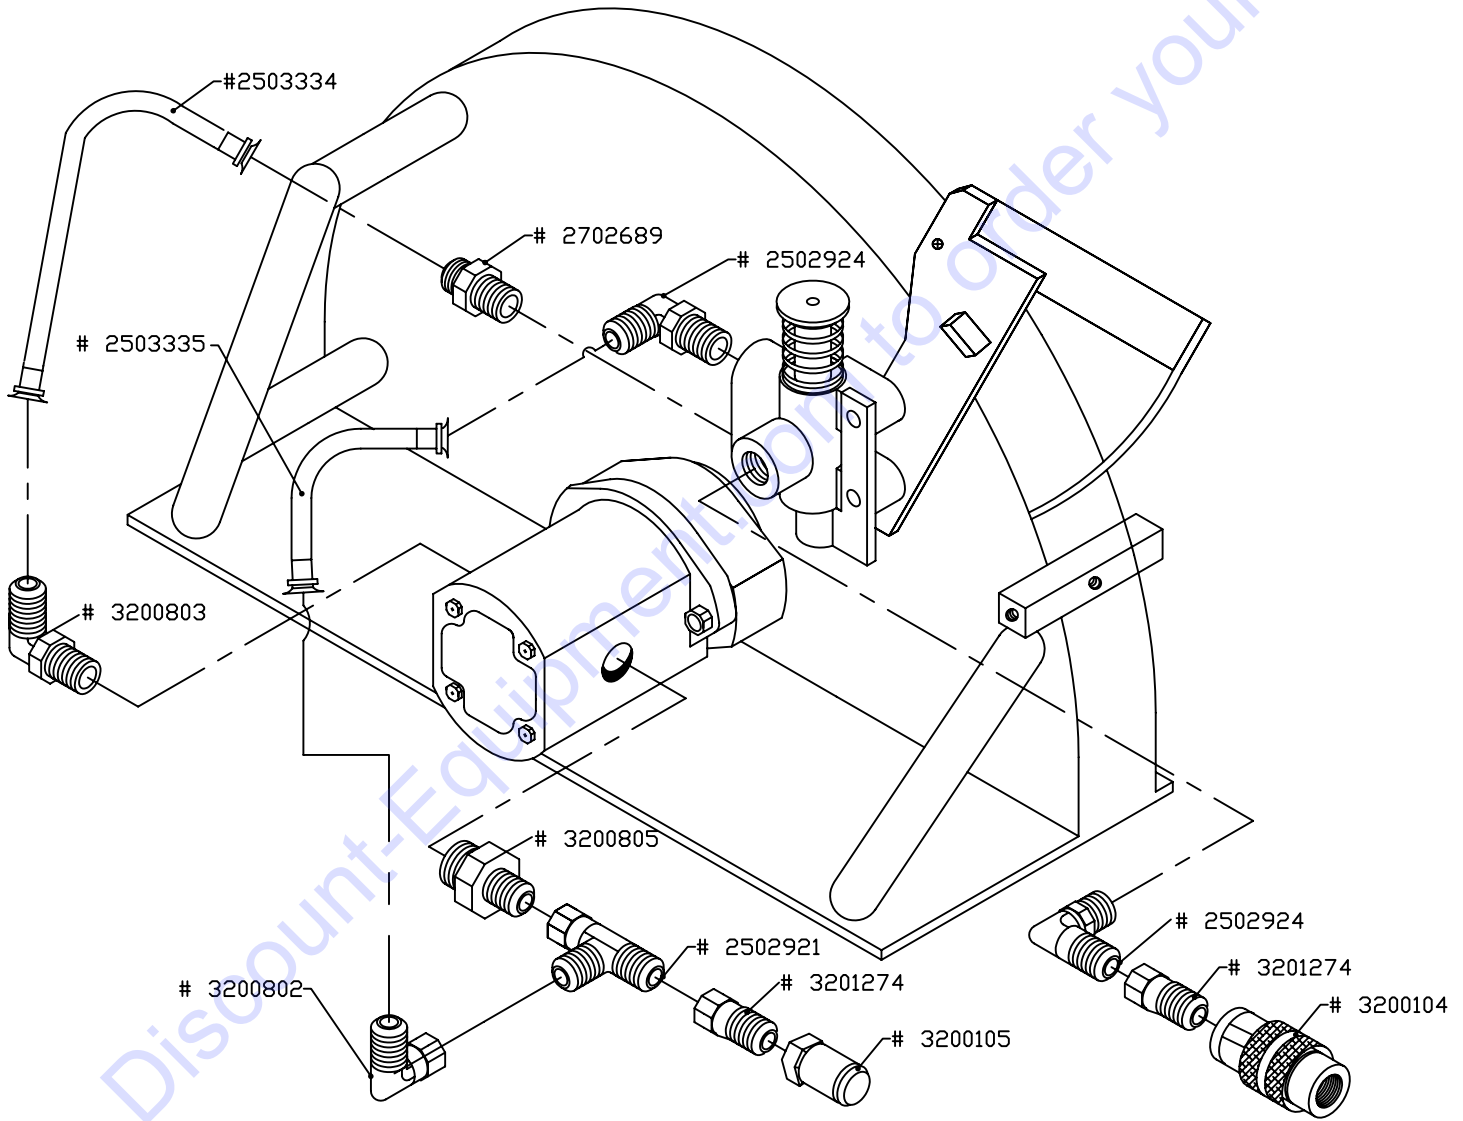

## HAND SAW PARTS LIST DRAWING #1

Part Number	Qty. Required	Description
2501494	1	Load Adapter Shaft Seal
2501628	2	Bearing
2501629	2	Race
2501630	1	Hydraulic Motor Shaft Seal
2502546	1	Housing
2502563	1	Backing Ring
2502908	2	1/4" Water Way Tubing
2502909	1	1/4" Red Water Hose
2502914	3	Clamp Water Tube
2502934	1	Washer
2600167	1	BS Nut LH Thread
2600457		15 GPM Motor
2600458		12 GPM Motor
2600459		8 GPM Motor
2600460		10 GPM Motor
2602647	1	Shaft
2702947	1	Inner Collar Key
2703023	1	Grease Fitting
2900018	2	3/8" Nylock Nut
2900605	1	Shear Pin
2902961	1	Stover Half Nut
2903040	2	Carriage Bolt
3200669	1	1/4" Hose Barb
3201271	1	Water Valve
3201276	2	Compression Fitting
6030205	1	Inner Collar
6030206	1	Outer Collar
6030261		24" Frame Only
6030262		20" Frame Only

## HAND SAW PARTS LIST DRAWING #2

Part Number	Qty. Required	Description
1800169	1	Serial Number Tag
1800767	1	GPM Decal
1800865	1	Rotation Decal
2501515	1	Bushing
2501568	1	Pivot Bolt
2501583	2	Flange Bushing
2502576	1	Straight Bushing
2502693	2	Quad Seal
2502897	1	Bearing
2502911	1	Valve Cap
2702688	1	Metro Valve
2900010	1	1/4-20 Nylock
2900024	2	1/4" Lock Washers
2900039	1	5/16-18 Nylock
2900048	1	1/4-20 x 1 1/2" Bolt
2900126	3	1/4" Flat Washers
2900567	3	5/16" Flat Washer
2900939	2	Heli-Coils
2900998	2	1/4-20 x 1 3/4"
6040498	1	Trigger

## HAND SAW PARTS LIST DRAWING #3

Part Number	Qty. Required	Description
2502921	1	Fitting
2502924	2	Fitting
2503334	1	Tube Assembly
2503335	1	Tube Assembly
2702689	1	Fitting
3200104	1	Female QD
3200105	1	Male QD
3200802	1	Fitting
3200803	1	Fitting
3200805	1	Fitting
3201274	2	1/2" Swivel Fitting