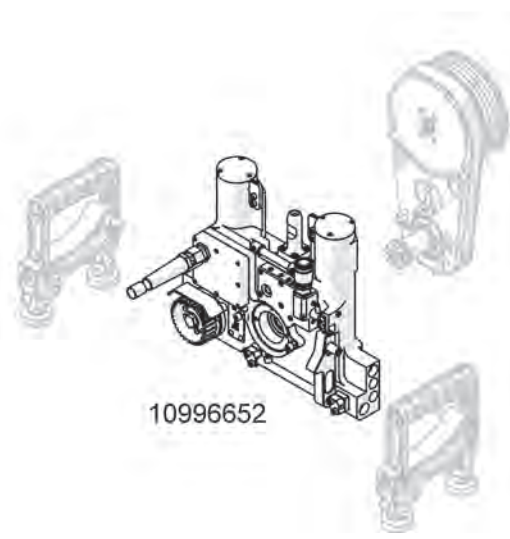

Go to Discount-Equipment.com to Order your parts

10996652