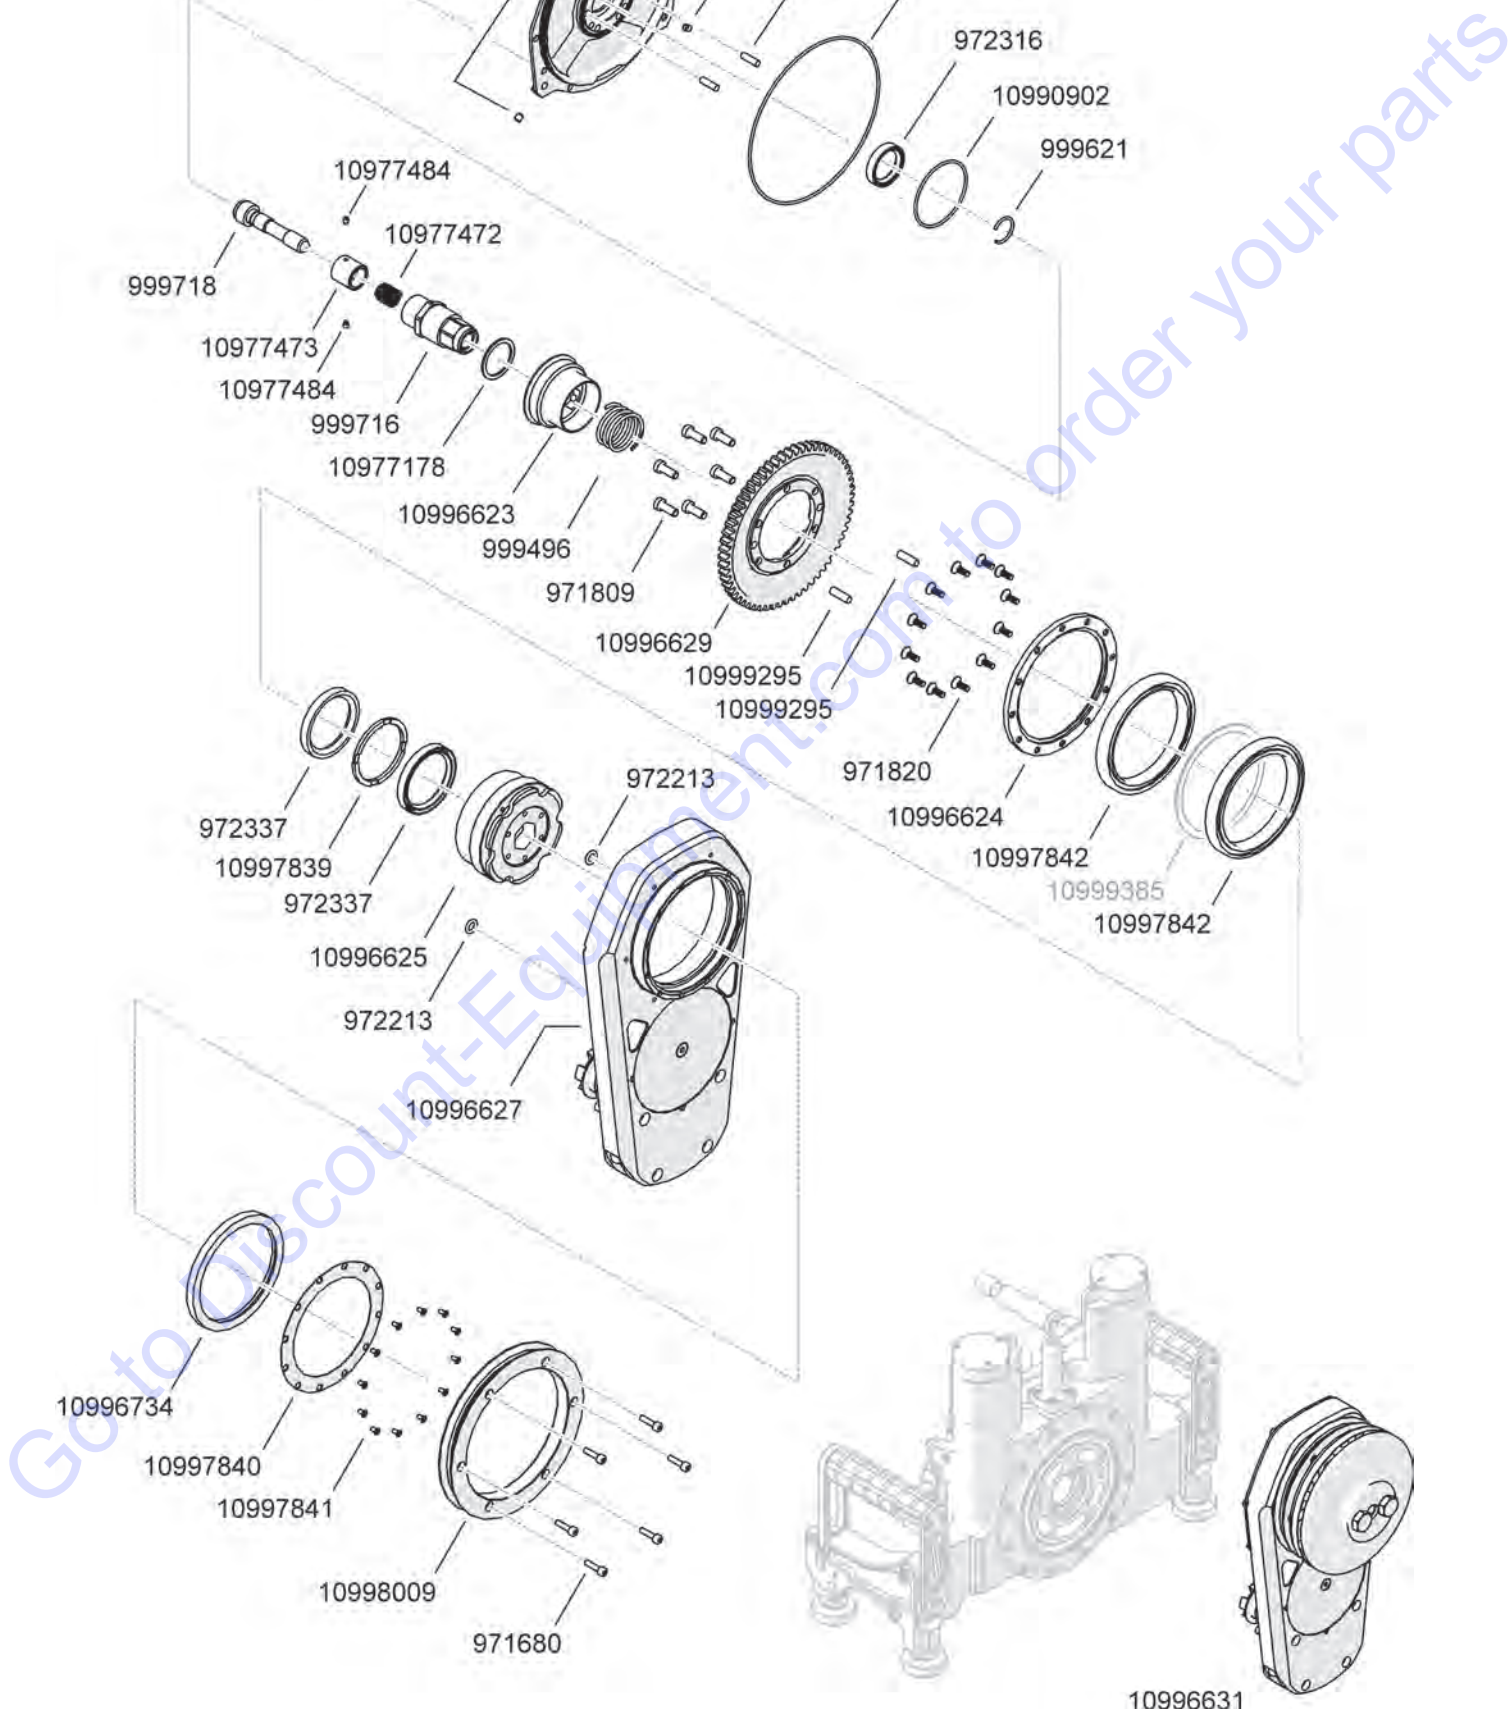

10980265

10982724

973773

973792

10997055

Go to [www.go-to-equipment.com](http://www.go-to-equipment.com) to order your parts

Go to Discount-Equipment.com to order your parts

- 10980344
- 971689
- 10998995
- 10996622
- 10998995
- 10994673
- 10991346
- 972316
- 10990902
- 999621
- 10977484
- 10977472
- 999718
- 10977473
- 10977484
- 999716
- 10977178
- 10996623
- 999496
- 971809
- 10996629
- 10999295
- 10999295
- 972213
- 971820
- 10996624
- 10997842
- 10999385
- 10997842
- 972337
- 10997839
- 972337
- 10996625
- 972213
- 10996627
- 10996734
- 10997840
- 10997841
- 10998009
- 971680

TYROLIT SAP	DP PART #	DESCRIPTION
962269	3404337	O-ring 10.00x2.00 N 70
962271	3404200	O-ring 9.00x1.50 N 70
964744	3404201	O-ring 38.00x2.00 N 70
965991	3404350	O-Ring 17.00x2.00 N 70
968573	3403661	Grooved nail 3x4
969911	3403663	Hex. screw M12x35
971634	3401301	Threaded pin M8x6
971635	3401264	Threaded pin M8x8
971638	3404202	Threaded pin M10x12
971672	3403829	Socket screw M3x6
971675	3404338	Socket screw M4x 5
971676	3404339	Socket screw M4x6
971678	3401361	Socket screw M4x10
971680	3403666	Socket screw M4x16
971681	3403667	Socket screw M4x20
971689	3401858	Socket screw M5x12
971691	3400347	Socket screw M5x16
971693	3403669	Socket screw M5x20
971695	3403670	Socket screw M5x30
971698	3404340	Socket screw M5x45
971702	3400204	Socket screw M6x8
971704	3402011	Socket screw M6x12
971711	3400865	Socket screw M6x25
971715	3400087	Socket screw M6x40
971728	3402018	Socket screw M8x10
971769	3404203	Socket screw M10x50
971809	3400709	Socket screw flhd M6x16
971819	3404006	Countersunk screw M5x12
971820	3402111	Countersunk screw M5x16
971822	3404204	Countersunk screw M6x16
971825	3401900	Countersunk screw M8x16
971907	3404205	Hex. screw M10x30
971998	3402040	Circlip shaft dia 30
972013	3400514	Circlip bore dia 47
972080	3401135	Pr. spring 6.3/0.8x23
972135	3400016	Grooved ball bearing 6006
972140	3404333	Gr. ball bearing 6906
972186	3402099	Copper seal G1/4
972187	3404341	Copper seal G3/8