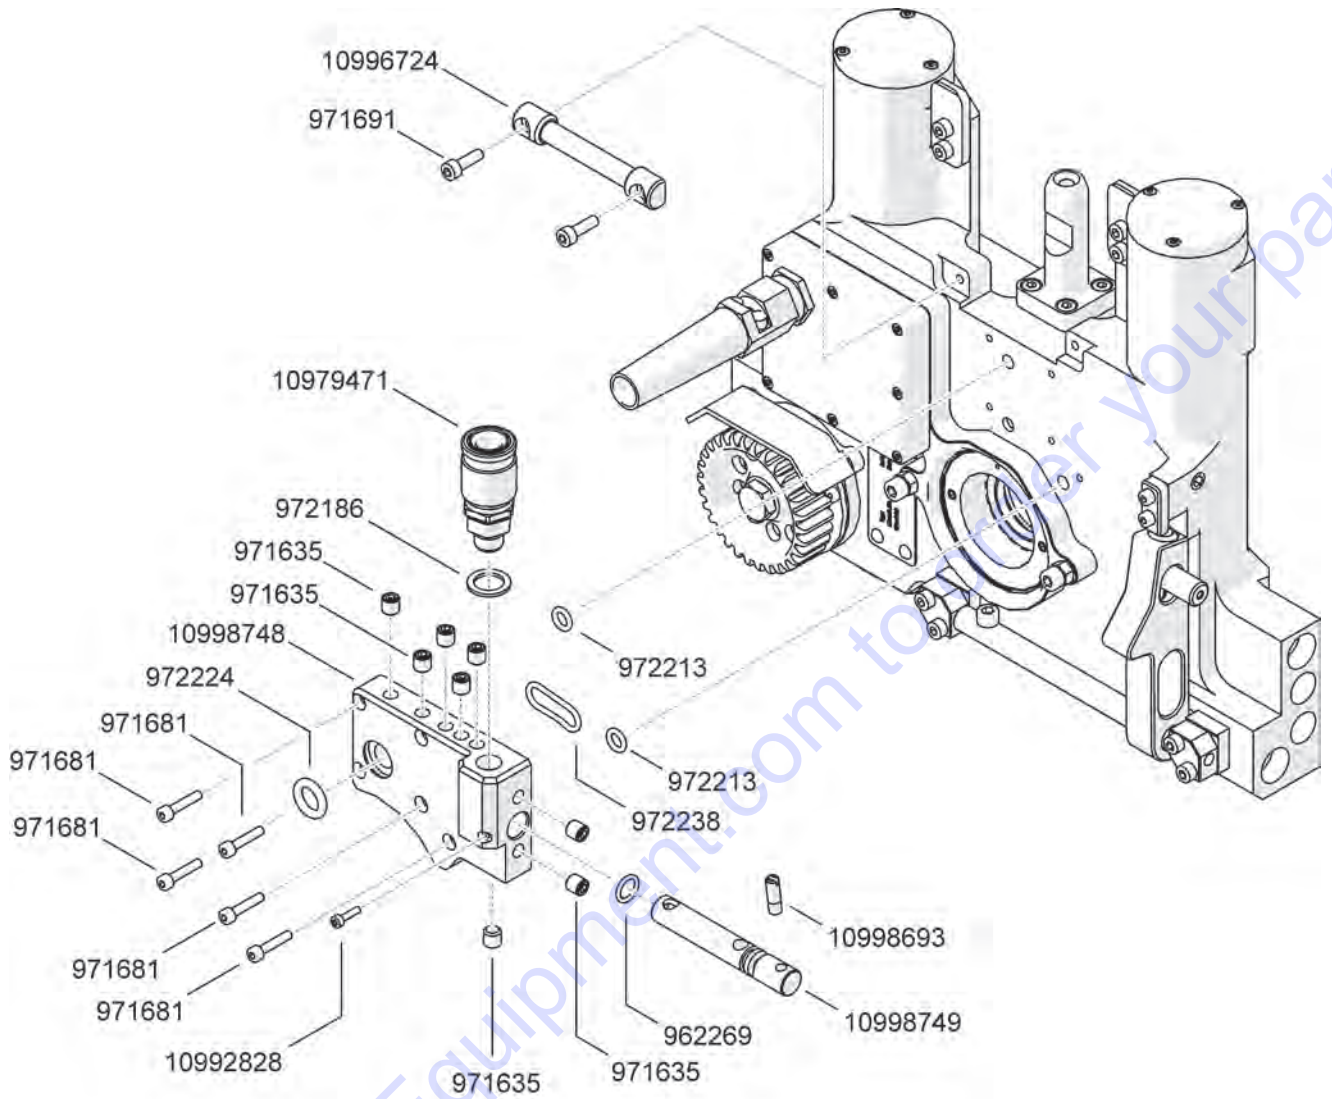

Go to Discount-Equipment.com to Order your parts

10996652