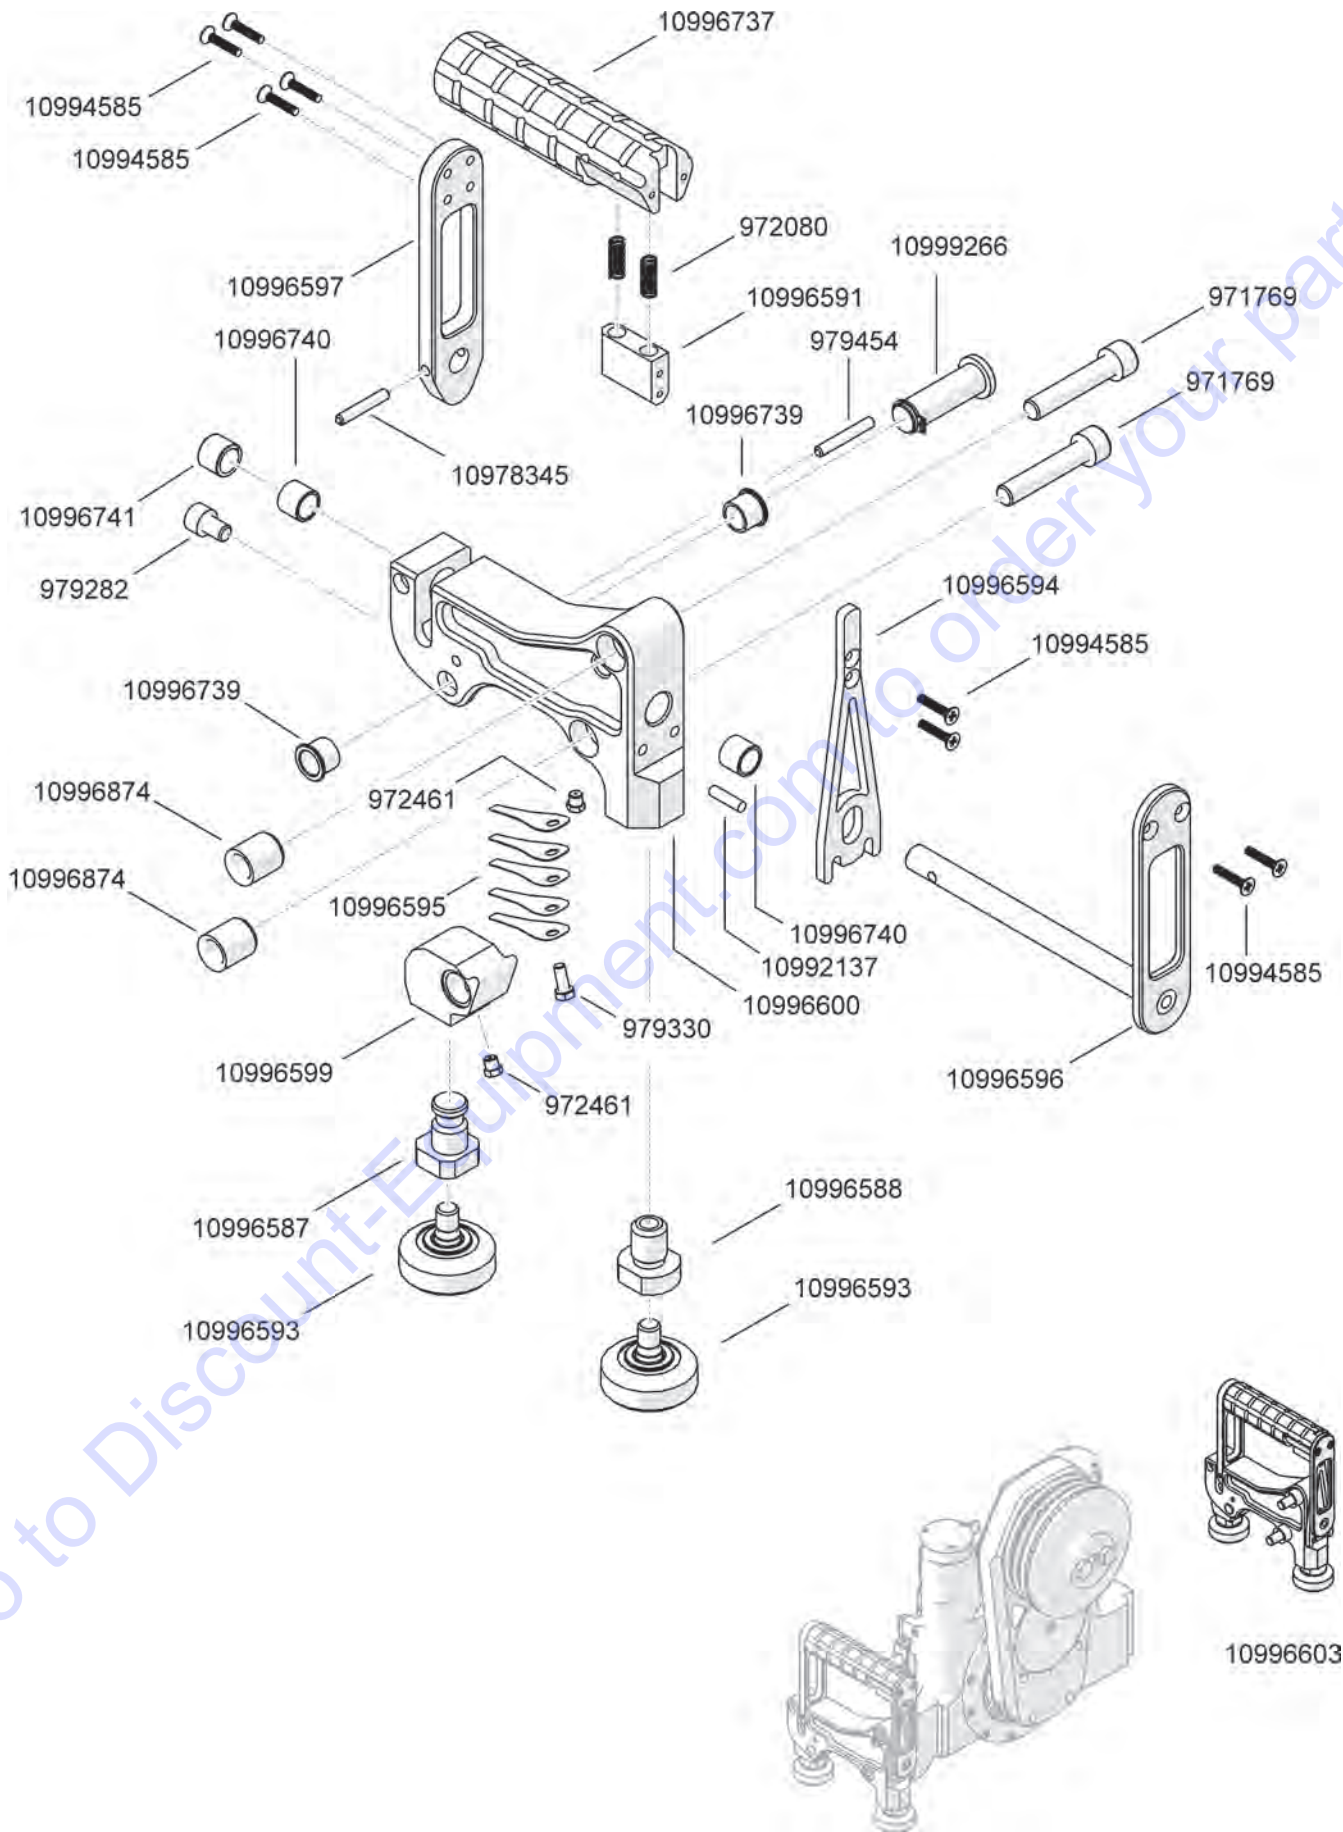

10980265

10982724

973773

973792

10997055

Go to [www.go-to-equipment.com](http://www.go-to-equipment.com) to order your parts

Go to Discount-Equipment.com to order your parts

- 10980344
- 971689
- 10998995
- 10996622
- 10998995
- 10994673
- 10991346
- 972316
- 10990902
- 999621
- 10977484
- 10977472
- 999718
- 10977473
- 10977484
- 999716
- 10977178
- 10996623
- 999496
- 971809
- 10996629
- 10999295
- 10999295
- 972213
- 971820
- 10996624
- 10997842
- 10999385
- 10997842
- 972337
- 10997839
- 972337
- 10996625
- 972213
- 10996627
- 10996734
- 10997840
- 10997841
- 10998009
- 971680

TYROLIT SAP	DP PART #	DESCRIPTION
962269	3404337	O-ring 10.00x2.00 N 70
962271	3404200	O-ring 9.00x1.50 N 70
964744	3404201	O-ring 38.00x2.00 N 70
965991	3404350	O-Ring 17.00x2.00 N 70
968573	3403661	Grooved nail 3x4
969911	3403663	Hex. screw M12x35
971634	3401301	Threaded pin M8x6
971635	3401264	Threaded pin M8x8
971638	3404202	Threaded pin M10x12
971672	3403829	Socket screw M3x6
971675	3404338	Socket screw M4x 5
971676	3404339	Socket screw M4x6
971678	3401361	Socket screw M4x10
971680	3403666	Socket screw M4x16
971681	3403667	Socket screw M4x20
971689	3401858	Socket screw M5x12
971691	3400347	Socket screw M5x16
971693	3403669	Socket screw M5x20
971695	3403670	Socket screw M5x30
971698	3404340	Socket screw M5x45
971702	3400204	Socket screw M6x8
971704	3402011	Socket screw M6x12
971711	3400865	Socket screw M6x25
971715	3400087	Socket screw M6x40
971728	3402018	Socket screw M8x10
971769	3404203	Socket screw M10x50
971809	3400709	Socket screw flhd M6x16
971819	3404006	Countersunk screw M5x12
971820	3402111	Countersunk screw M5x16
971822	3404204	Countersunk screw M6x16
971825	3401900	Countersunk screw M8x16
971907	3404205	Hex. screw M10x30
971998	3402040	Circlip shaft dia 30
972013	3400514	Circlip bore dia 47
972080	3401135	Pr. spring 6.3/0.8x23
972135	3400016	Grooved ball bearing 6006
972140	3404333	Gr. ball bearing 6906
972186	3402099	Copper seal G1/4
972187	3404341	Copper seal G3/8