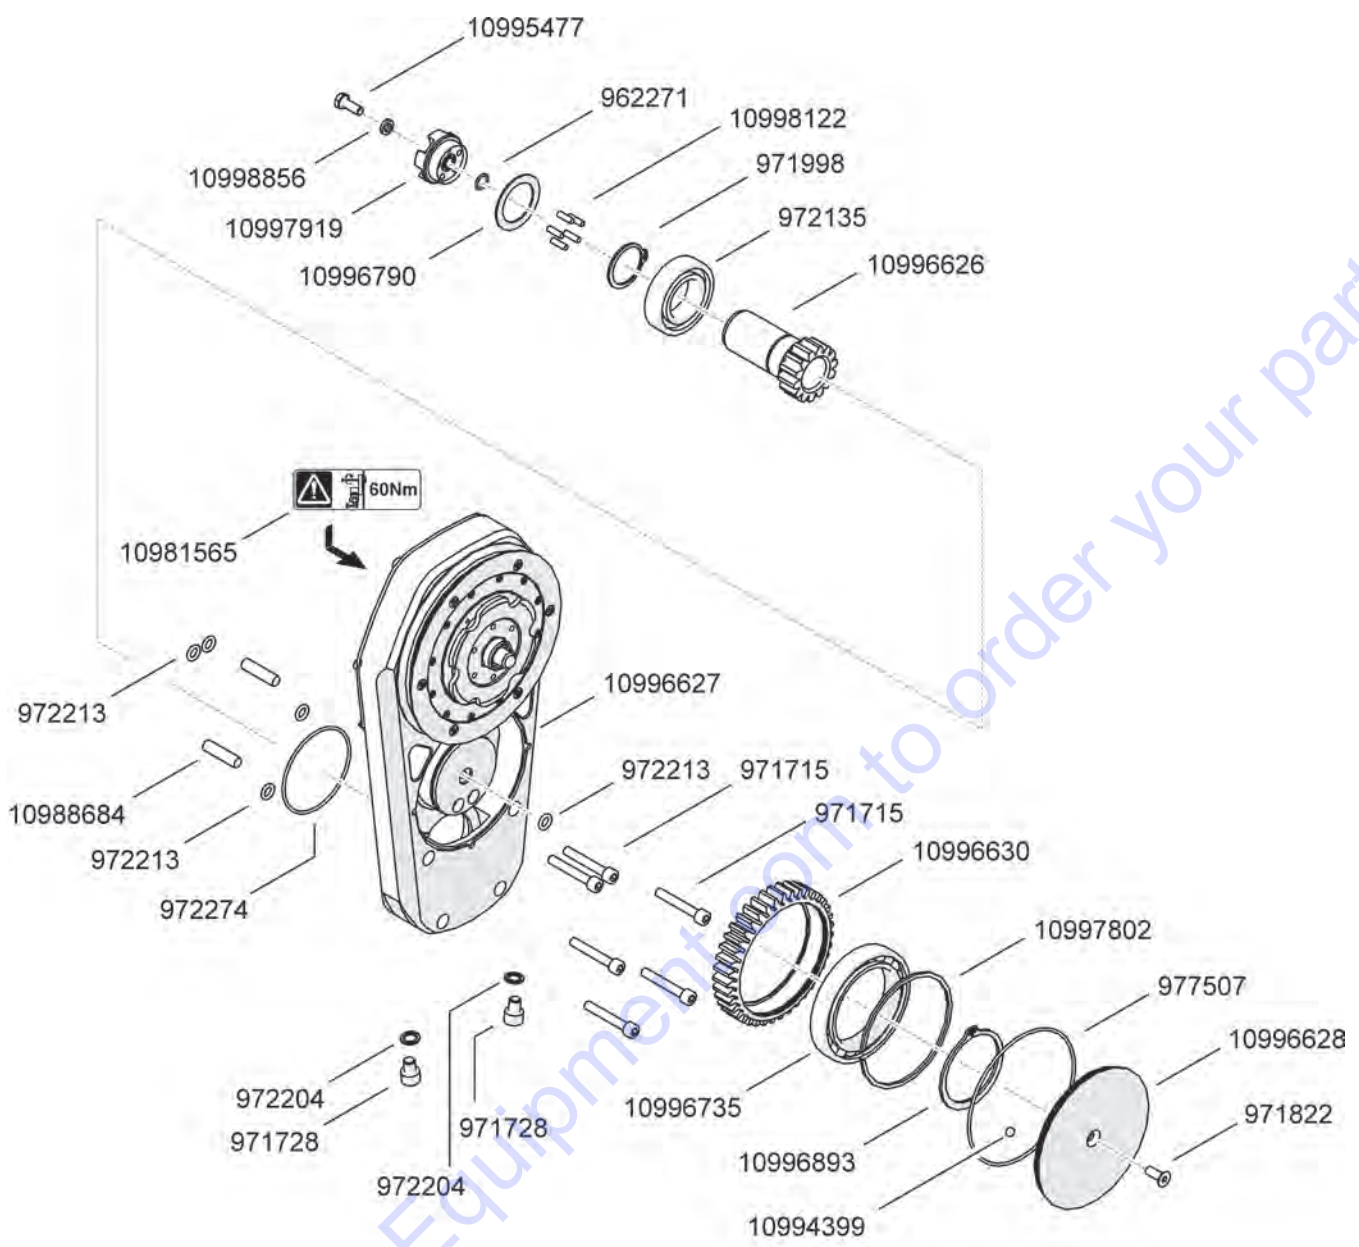

Go to Discount-Equipment.com to order your parts