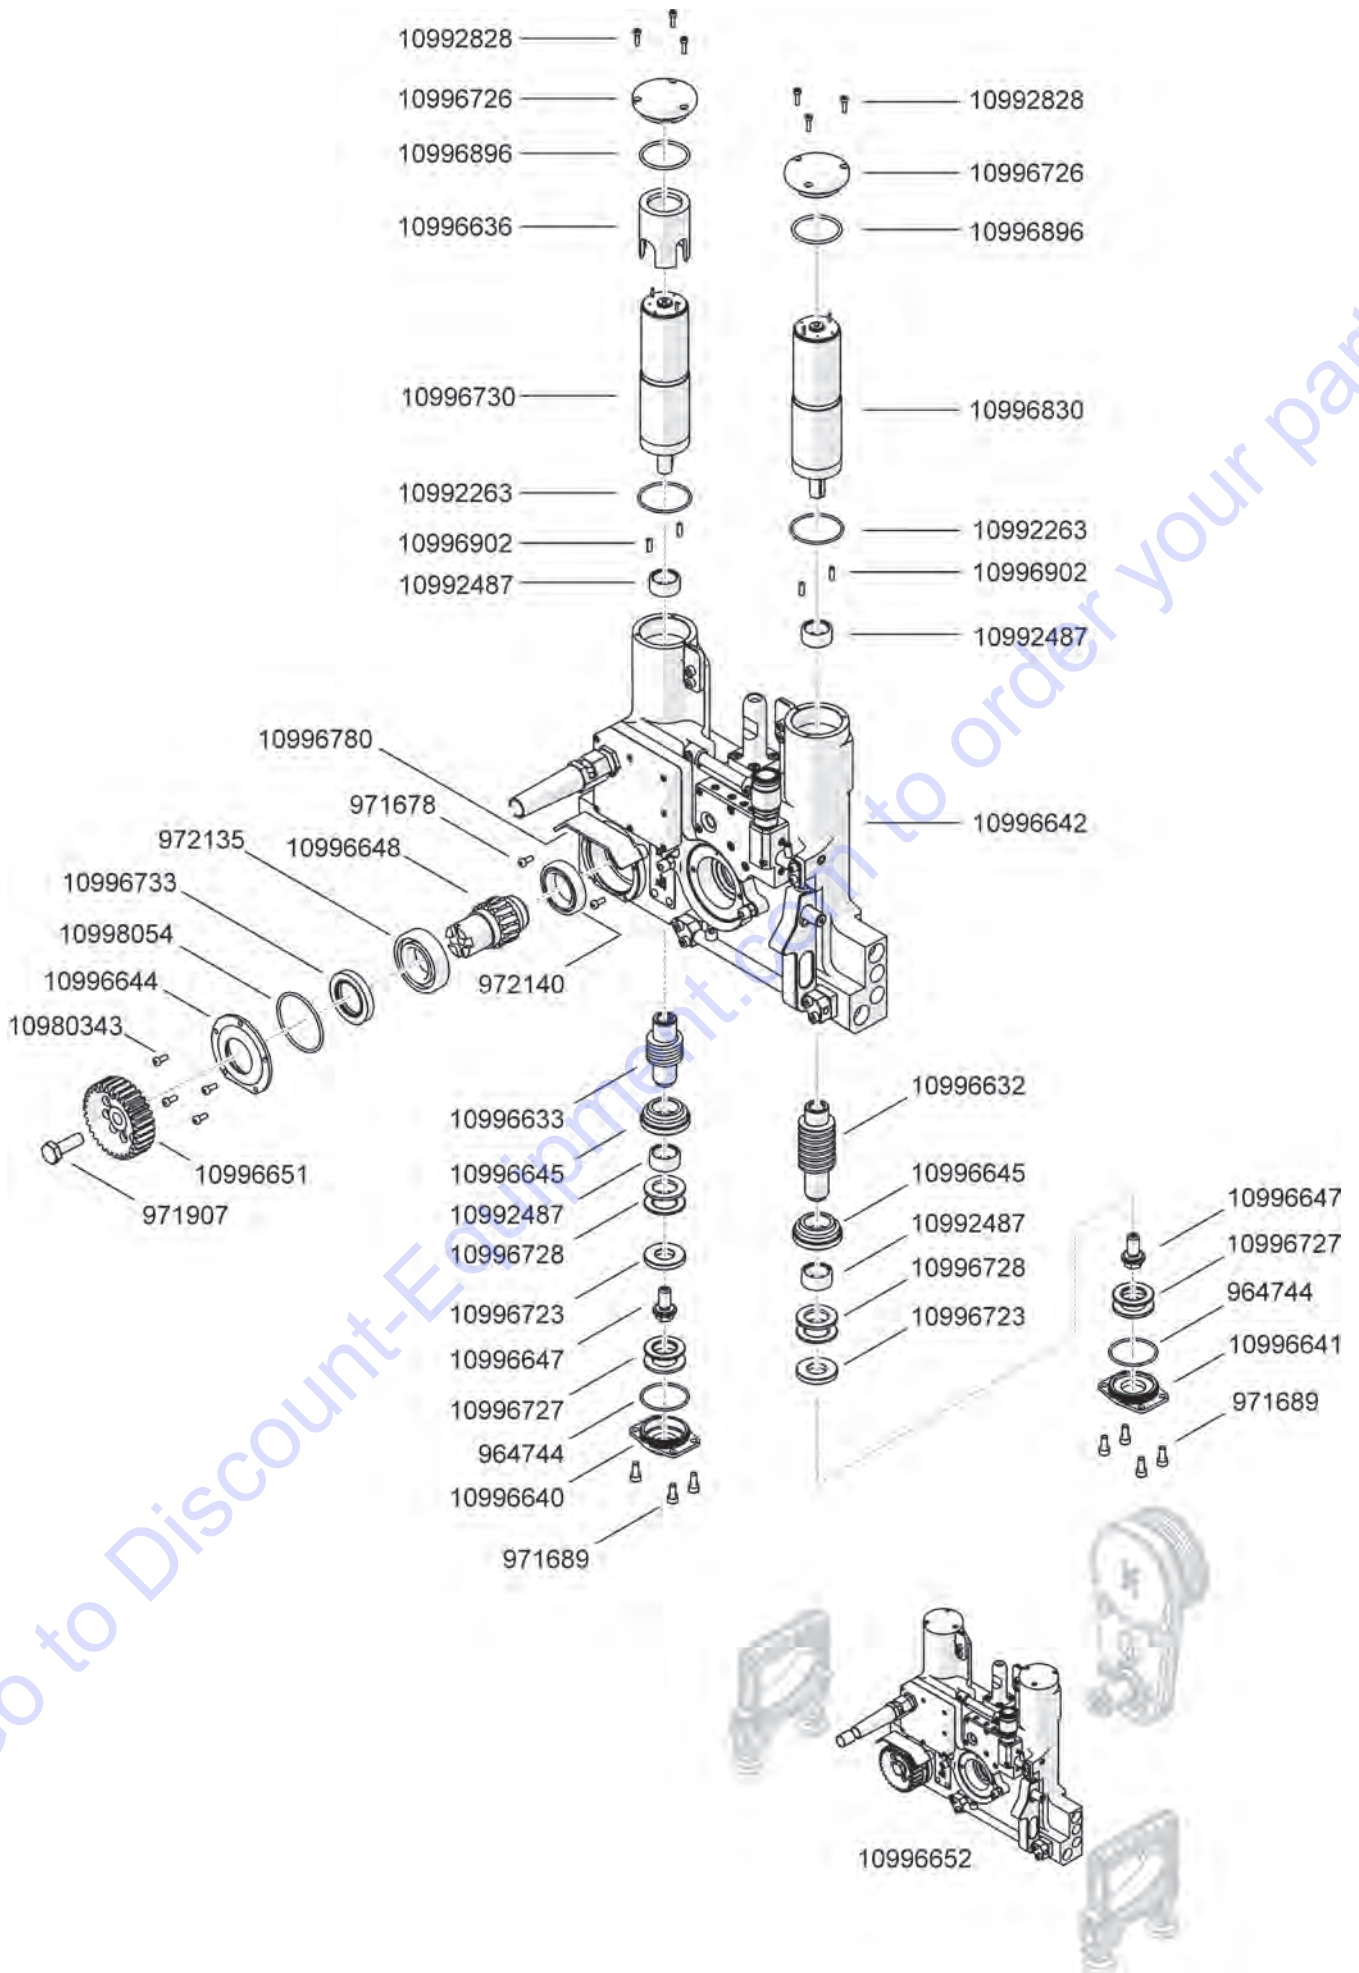

Go to Discount-Engineparts.com to order your parts