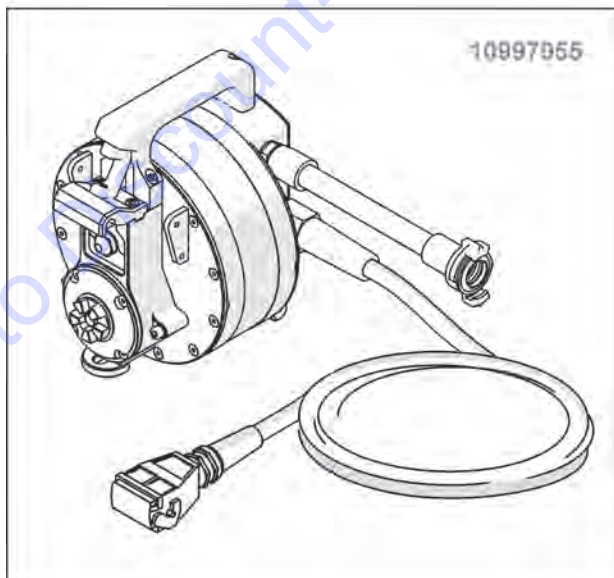

10980265

10982724

973773

973792

10997055

Go to [www.go-to-equipment.com](http://www.go-to-equipment.com) to order your parts

Go to Discount-Equipment.com to order your parts

- 10980344
- 971689
- 10998995
- 10996622
- 10998995
- 10994673
- 10991346
- 972316
- 10990902
- 999621
- 10977484
- 10977472
- 999718
- 10977473
- 10977484
- 999716
- 10977178
- 10996623
- 999496
- 971809
- 10996629
- 10999295
- 10999295
- 972213
- 971820
- 10996624
- 10997842
- 10999385
- 10997842
- 972337
- 10997839
- 972337
- 10996625
- 972213
- 10996627
- 10996734
- 10997840
- 10997841
- 10998009
- 971680

TYROLIT SAP	DP PART #	DESCRIPTION
962269	3404337	O-ring 10.00x2.00 N 70
962271	3404200	O-ring 9.00x1.50 N 70
964744	3404201	O-ring 38.00x2.00 N 70
965991	3404350	O-Ring 17.00x2.00 N 70
968573	3403661	Grooved nail 3x4
969911	3403663	Hex. screw M12x35
971634	3401301	Threaded pin M8x6
971635	3401264	Threaded pin M8x8
971638	3404202	Threaded pin M10x12
971672	3403829	Socket screw M3x6
971675	3404338	Socket screw M4x 5
971676	3404339	Socket screw M4x6
971678	3401361	Socket screw M4x10
971680	3403666	Socket screw M4x16
971681	3403667	Socket screw M4x20
971689	3401858	Socket screw M5x12
971691	3400347	Socket screw M5x16
971693	3403669	Socket screw M5x20
971695	3403670	Socket screw M5x30
971698	3404340	Socket screw M5x45
971702	3400204	Socket screw M6x8
971704	3402011	Socket screw M6x12
971711	3400865	Socket screw M6x25
971715	3400087	Socket screw M6x40
971728	3402018	Socket screw M8x10
971769	3404203	Socket screw M10x50
971809	3400709	Socket screw flhd M6x16
971819	3404006	Countersunk screw M5x12
971820	3402111	Countersunk screw M5x16
971822	3404204	Countersunk screw M6x16
971825	3401900	Countersunk screw M8x16
971907	3404205	Hex. screw M10x30
971998	3402040	Circlip shaft dia 30
972013	3400514	Circlip bore dia 47
972080	3401135	Pr. spring 6.3/0.8x23
972135	3400016	Grooved ball bearing 6006
972140	3404333	Gr. ball bearing 6906
972186	3402099	Copper seal G1/4
972187	3404341	Copper seal G3/8