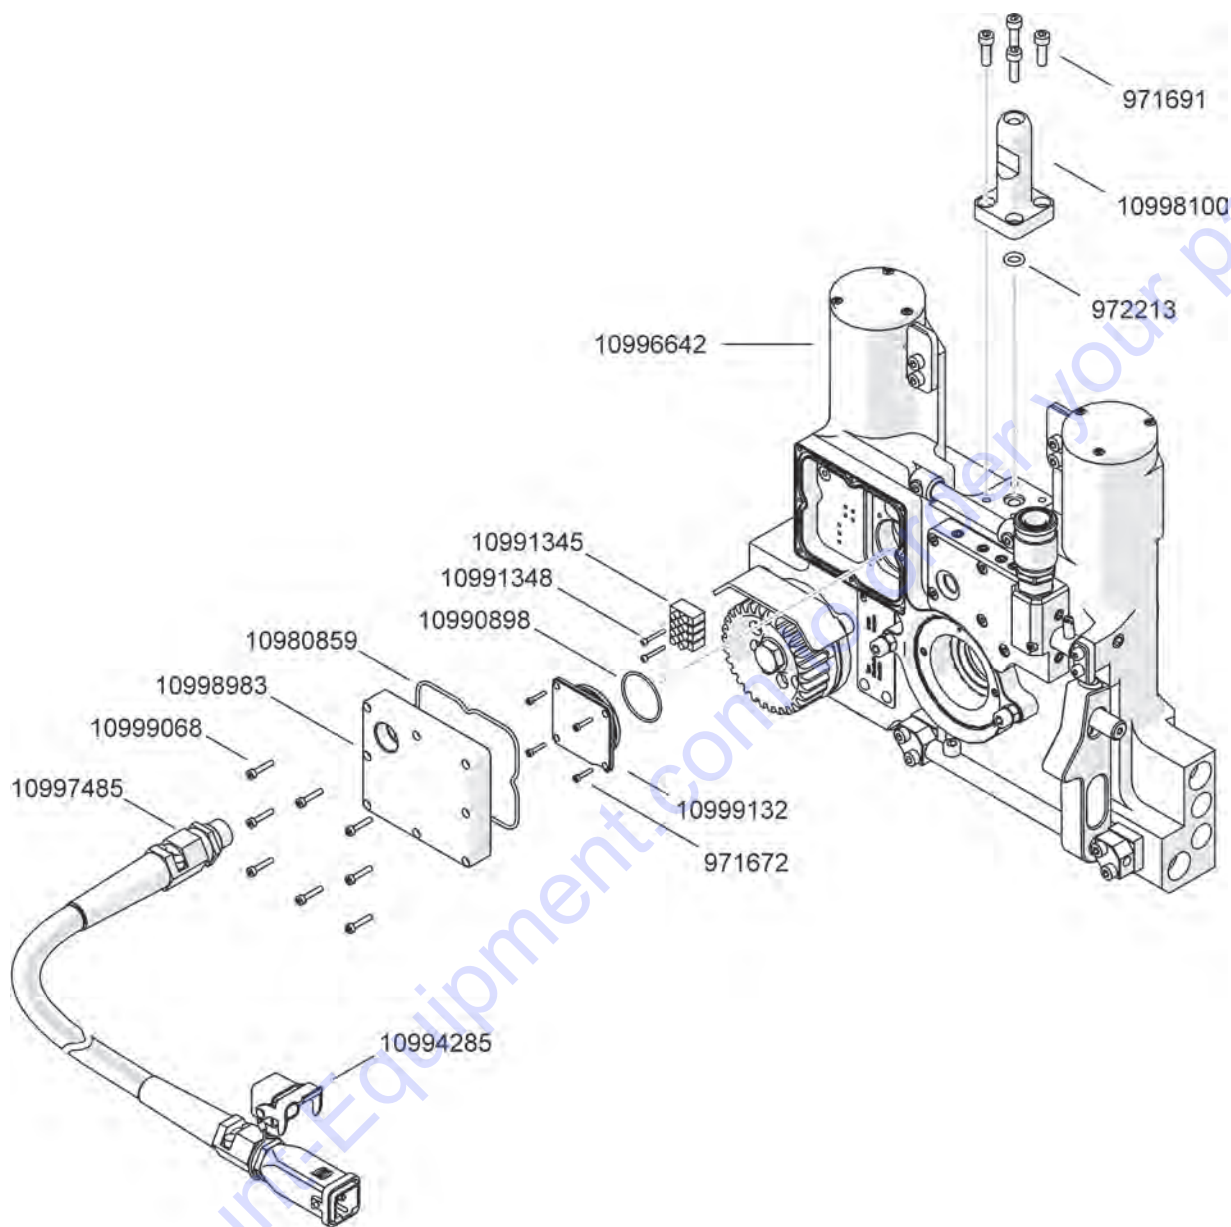

Go to DiscountEquipment.com for your parts