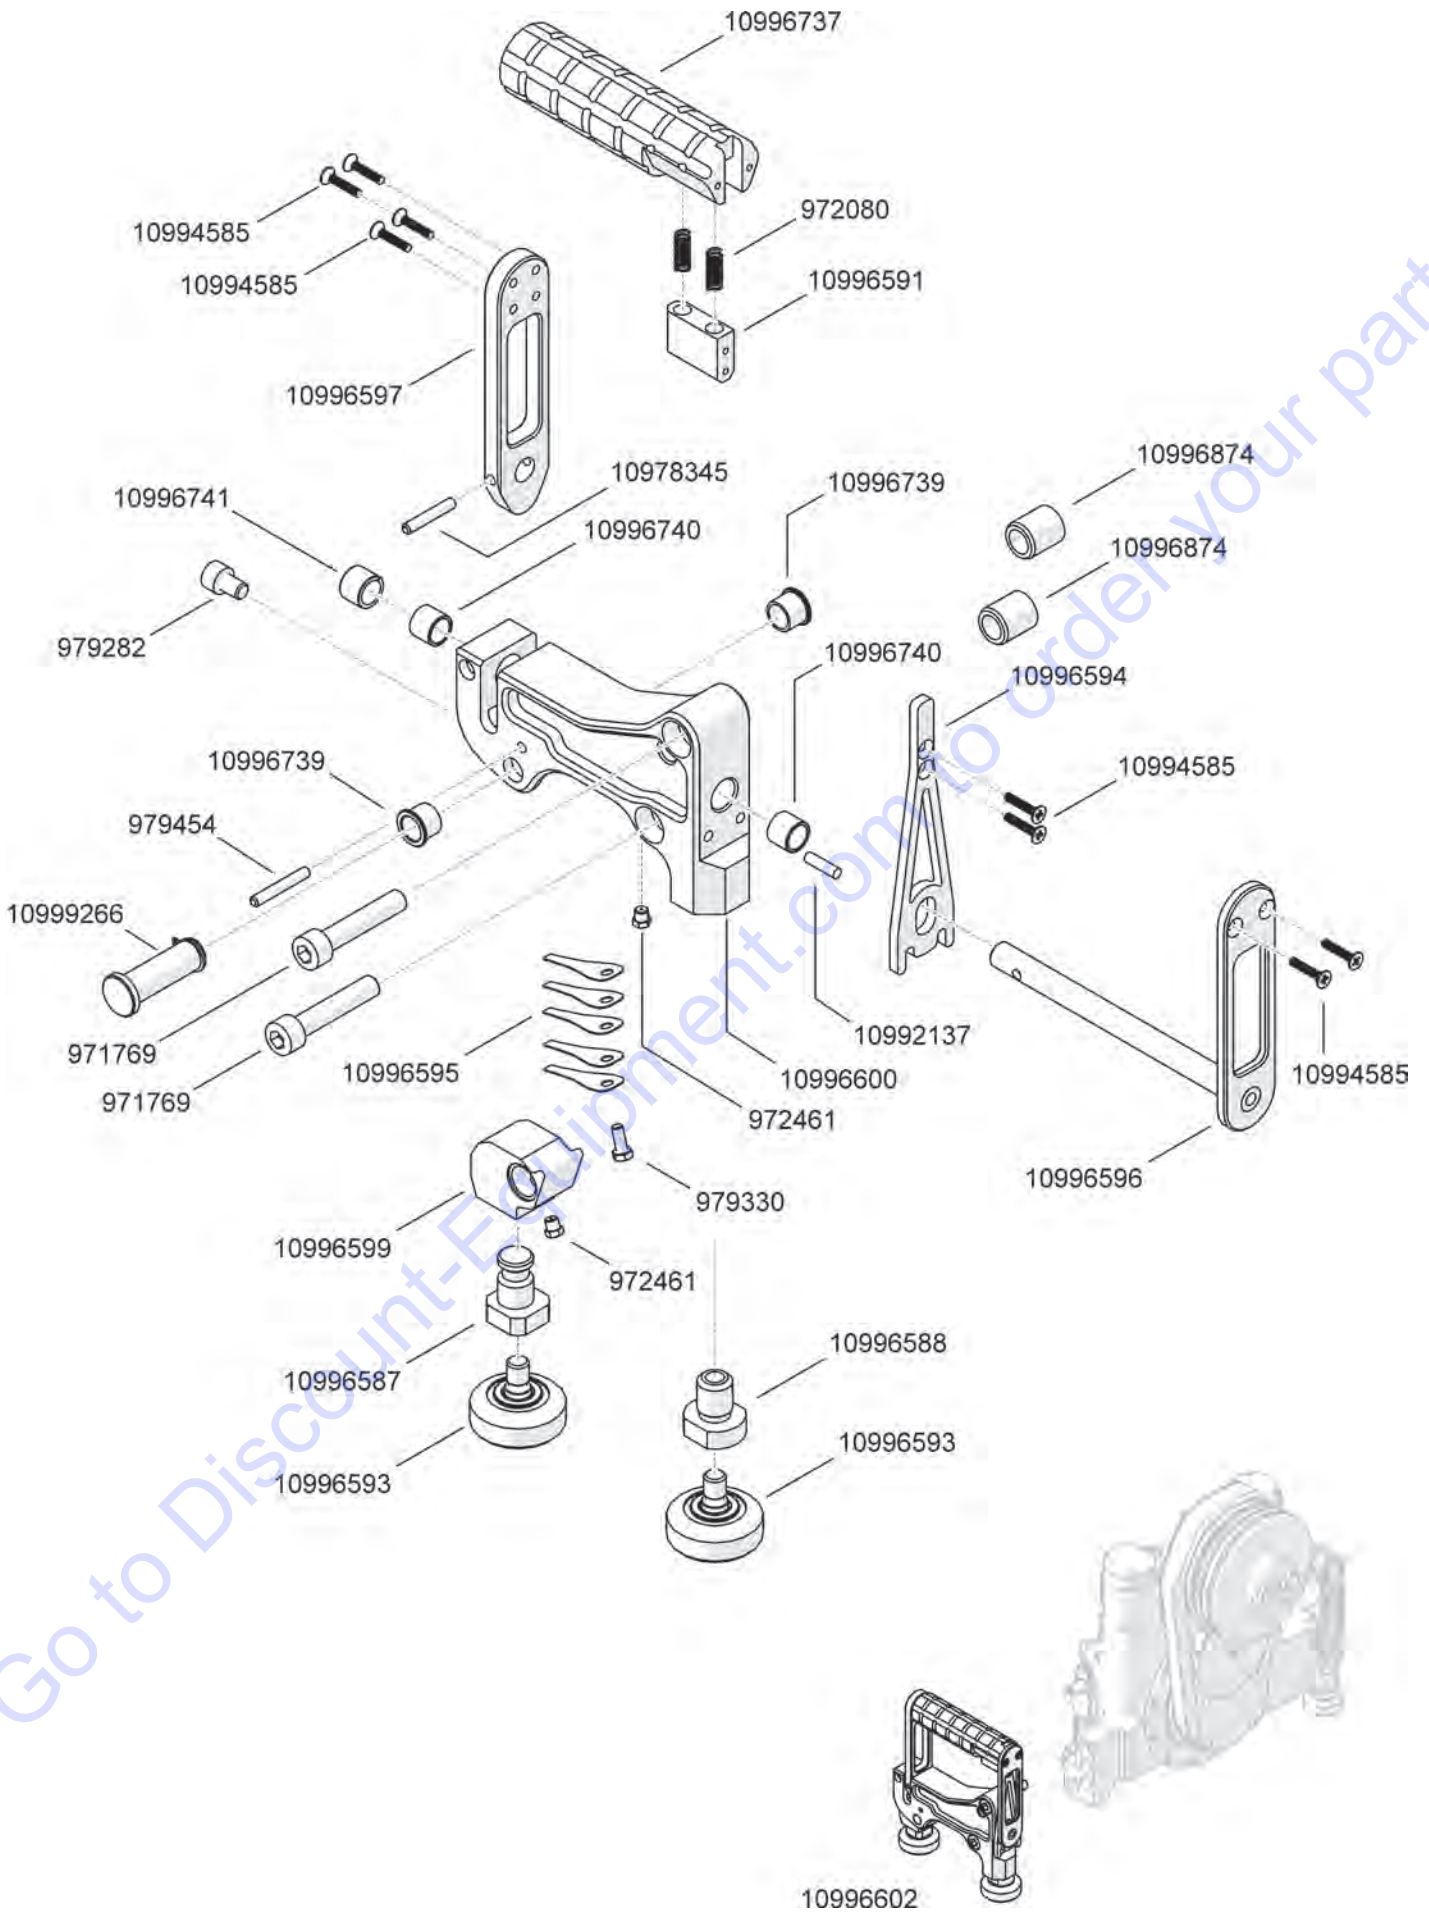

10980265

10982724

973773

973792

10997055

Go to [www.go-to-equipment.com](http://www.go-to-equipment.com) to order your parts

Go to Discount-Equipment.com to order your parts

- 10980344
- 971689
- 10998995
- 10996622
- 10998995
- 10994673
- 10991346
- 972316
- 10990902
- 999621
- 10977484
- 10977472
- 999718
- 10977473
- 10977484
- 999716
- 10977178
- 10996623
- 999496
- 971809
- 10996629
- 10999295
- 10999295
- 972213
- 971820
- 10996624
- 10997842
- 10999385
- 10997842
- 972337
- 10997839
- 972337
- 10996625
- 972213
- 10996627
- 10996734
- 10997840
- 10997841
- 10998009
- 971680

TYROLIT SAP	DP PART #	DESCRIPTION
962269	3404337	O-ring 10.00x2.00 N 70
962271	3404200	O-ring 9.00x1.50 N 70
964744	3404201	O-ring 38.00x2.00 N 70
965991	3404350	O-Ring 17.00x2.00 N 70
968573	3403661	Grooved nail 3x4
969911	3403663	Hex. screw M12x35
971634	3401301	Threaded pin M8x6
971635	3401264	Threaded pin M8x8
971638	3404202	Threaded pin M10x12
971672	3403829	Socket screw M3x6
971675	3404338	Socket screw M4x 5
971676	3404339	Socket screw M4x6
971678	3401361	Socket screw M4x10
971680	3403666	Socket screw M4x16
971681	3403667	Socket screw M4x20
971689	3401858	Socket screw M5x12
971691	3400347	Socket screw M5x16
971693	3403669	Socket screw M5x20
971695	3403670	Socket screw M5x30
971698	3404340	Socket screw M5x45
971702	3400204	Socket screw M6x8
971704	3402011	Socket screw M6x12
971711	3400865	Socket screw M6x25
971715	3400087	Socket screw M6x40
971728	3402018	Socket screw M8x10
971769	3404203	Socket screw M10x50
971809	3400709	Socket screw flhd M6x16
971819	3404006	Countersunk screw M5x12
971820	3402111	Countersunk screw M5x16
971822	3404204	Countersunk screw M6x16
971825	3401900	Countersunk screw M8x16
971907	3404205	Hex. screw M10x30
971998	3402040	Circlip shaft dia 30
972013	3400514	Circlip bore dia 47
972080	3401135	Pr. spring 6.3/0.8x23
972135	3400016	Grooved ball bearing 6006
972140	3404333	Gr. ball bearing 6906
972186	3402099	Copper seal G1/4
972187	3404341	Copper seal G3/8