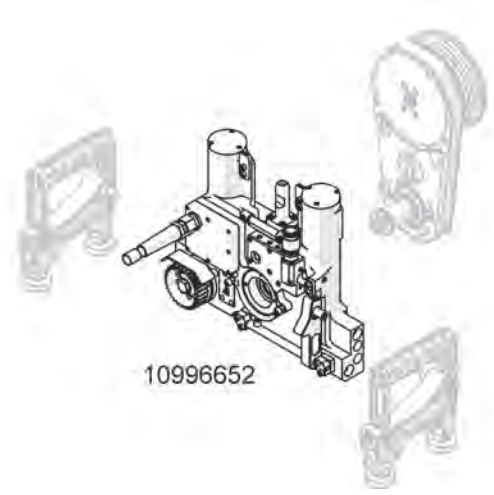

Go to DiscountEquipment.com for your parts