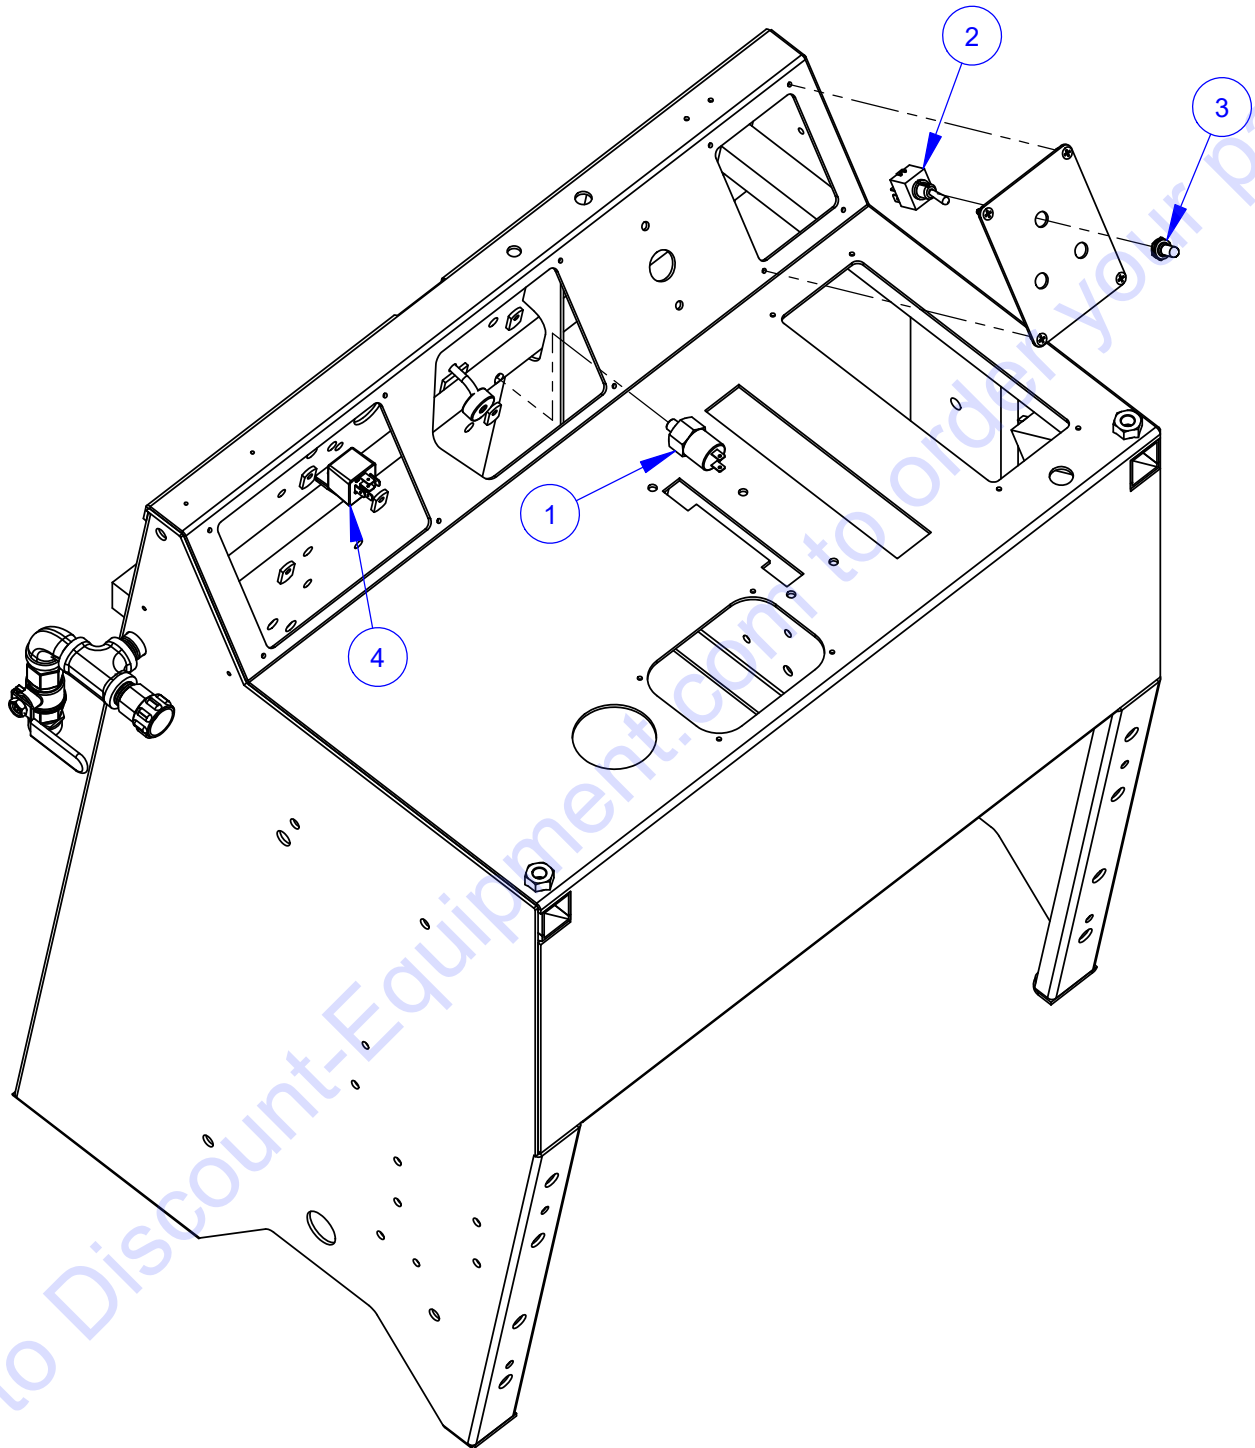

Optional Water Pressure Switch Kit #6010522

ITEM	PART NO.	QTY.	DESCRIPTION
1	2800060	1	Water Pressure Switch
2	2800062	1	Toggle Switch On/Off
3	2800063	1	Toggle Switch Boot
4	2800144	1	Relay, 50 Amp Mini