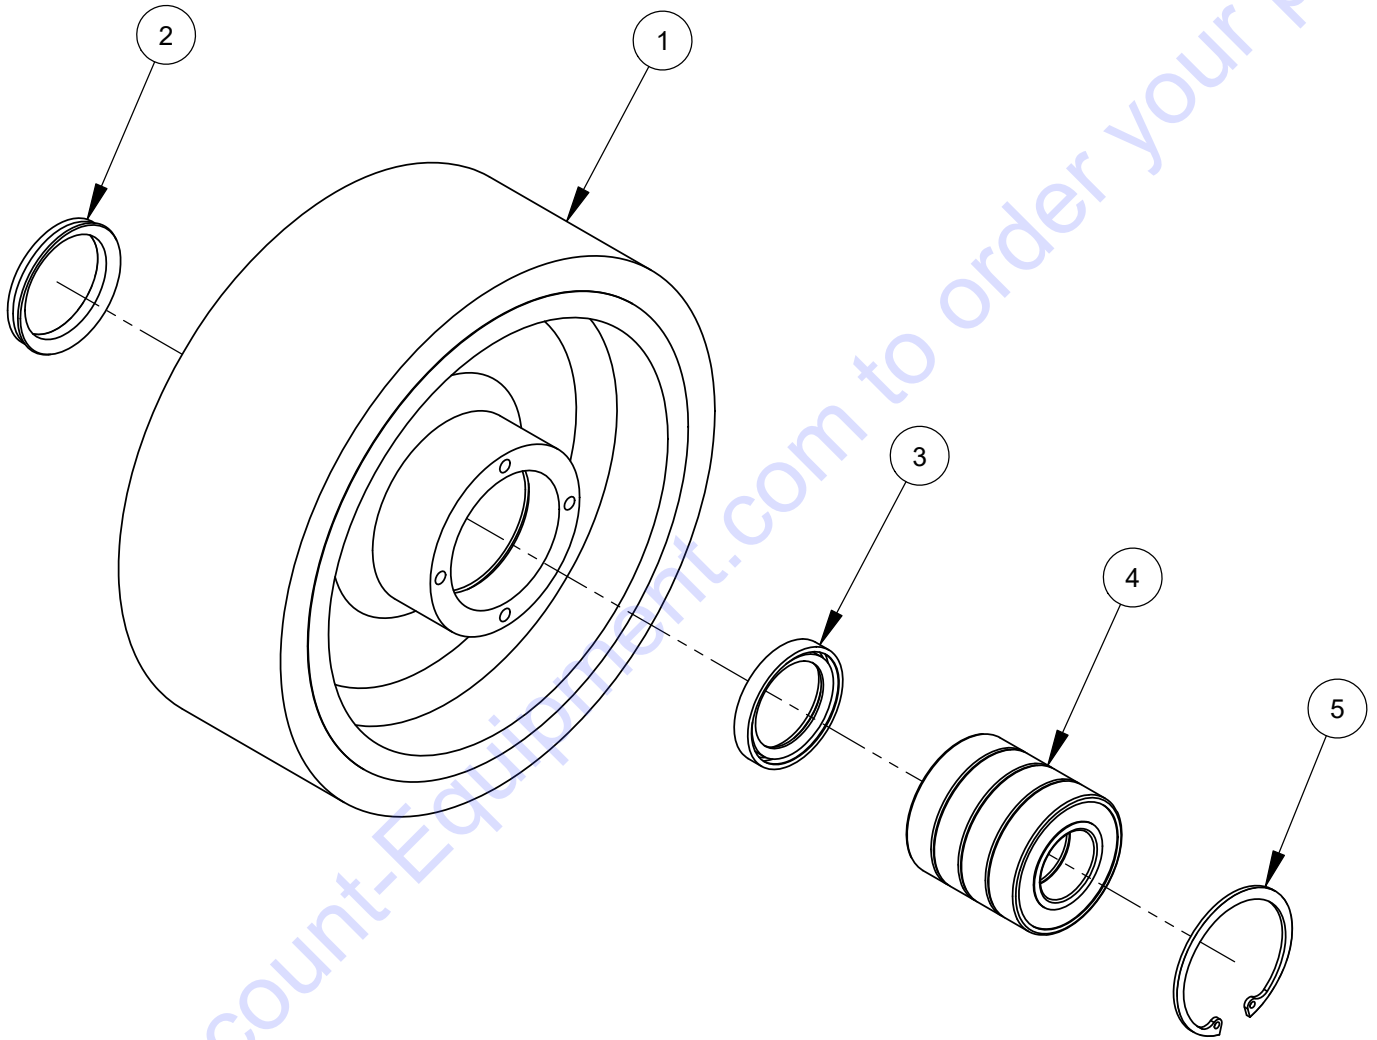

Front Wheel Assembly #6010581

ITEM	PART NO.	QTY.	DESCRIPTION
1	2501390	1	Wheel, 8" Front
2	2501428	1	Seal, 1-1/2" V-Ring
3	2501391	1	Seal, 1-1/4" x 1-3/4" x 1/4"
4	2501418	4	Ball Bearing, 1" x 2" x 1/2"
5	2501392	1	Retaining Ring, 2" Internal