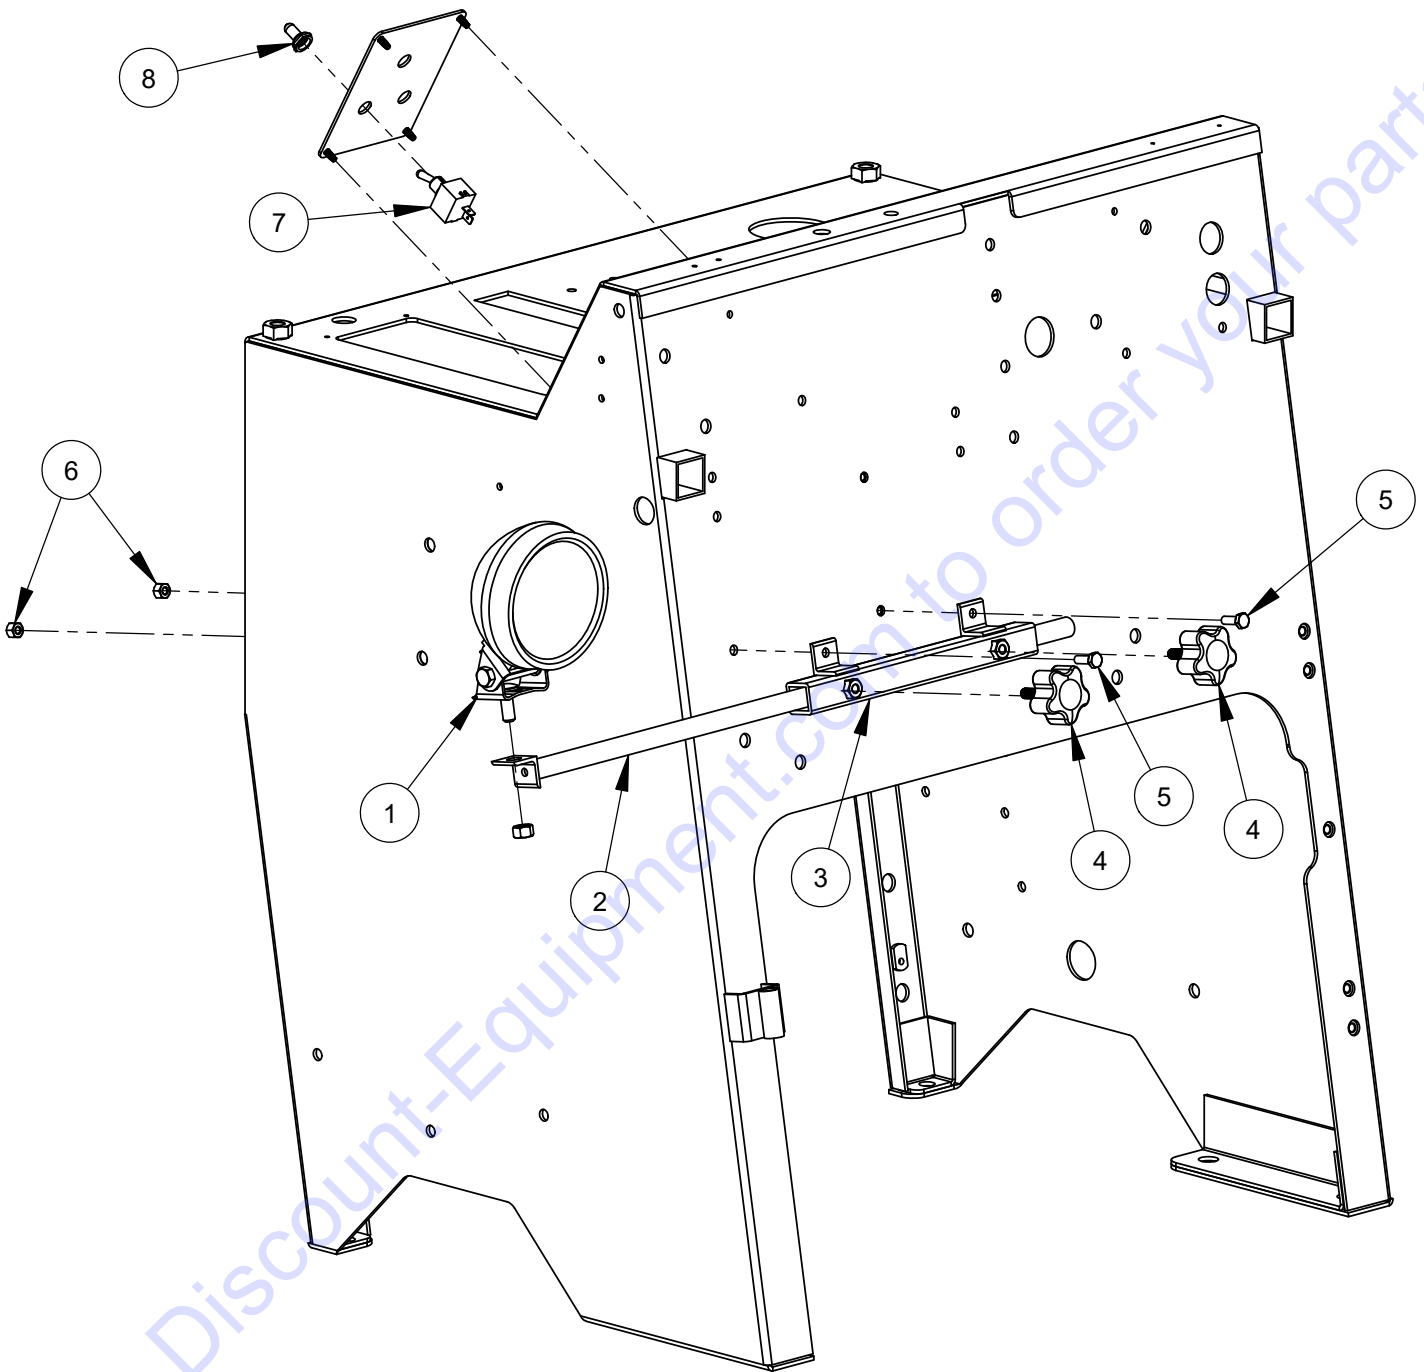

Optional Spot Light Assembly #6010112

ITEM	PART NO.	QTY.	DESCRIPTION
1	2500194	1	Spot Light, 12 Volt
2	6010106	1	Light Bar
3	6010107	1	Light Bar Mount Bracket
4	2400157	2	Hand Lock Knob, 5/16-18 x 1"
5	2900144	2	Cap Screw, Hex Hd., 1/4-20 x 3/4"
6	2900010	2	Lock Nut, 1/4-20 Nylon
7	2800062	1	Toggle Switch On/Off
8	2800063	1	Toggle Switch Boot