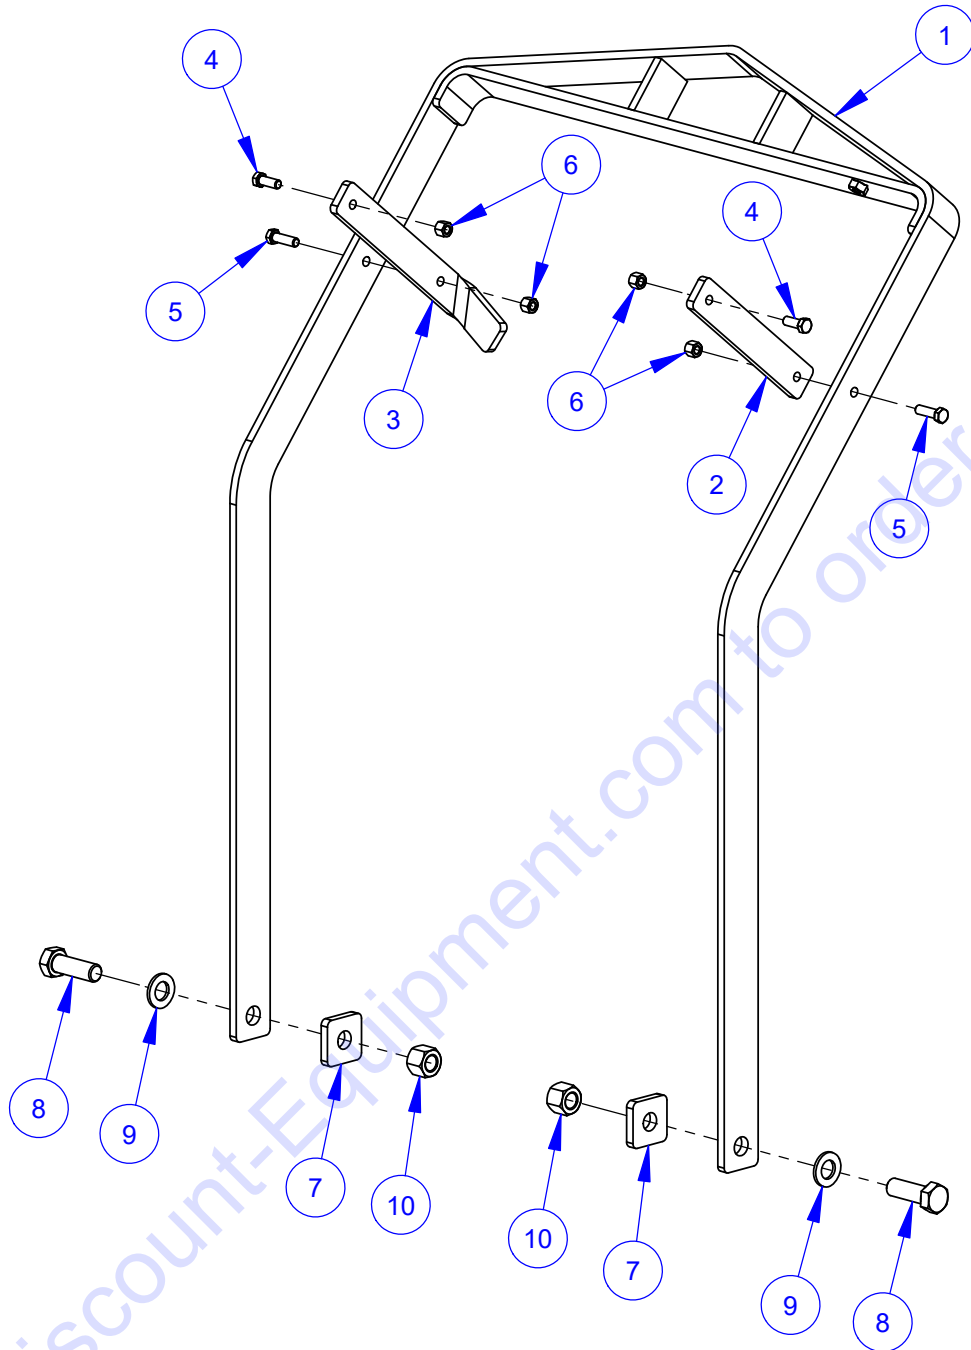

Frame Lift Assembly #6019314

ITEM	PART NO.	QTY.	DESCRIPTION
1	6013051	1	Frame Lift
2	6013156	1	Frame Lift Brace
3	6019242	1	Frame Lift Stop Brace
4	2900005	2	Cap Screw, Hex Hd., 3/8-16 x 1"
5	2900013	2	Cap Screw, Hex Hd., 3/8-16 x 1-1/4"
6	2900018	4	Locknut, 3/8-16, Nylon
7	6013053	2	Frame Lift Spacer
8	2900465	2	Cap Screw, Hex Hd., 3/4-10 x 2-1/4"
9	2900003	2	Flat Washer, 3/4" SAE
10	2900467	2	Lock Nut, 3/4-10 Nylon