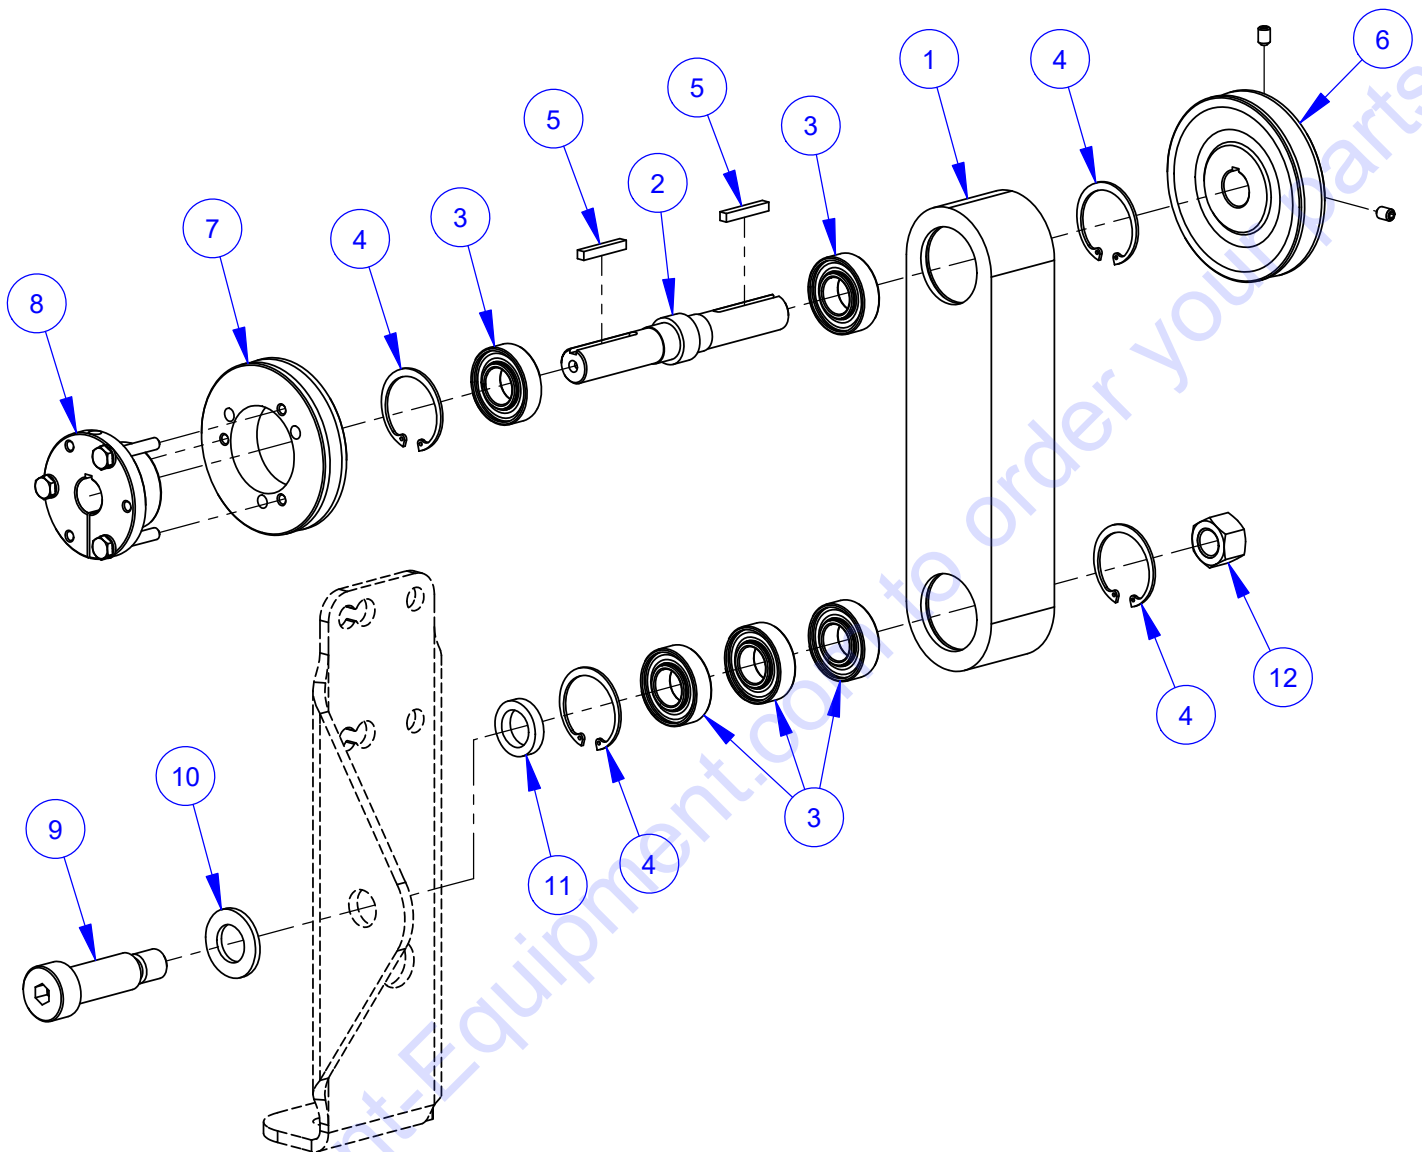

Transmission Jackshaft Assembly #6019106

ITEM	PART NO.	QTY.	DESCRIPTION
1	6010667	1	Jackshaft Pivot Housing
2	6010666	1	Idler Jackshaft
3	2501743	5	Ball Bearing, 20mm x 42mm x 12mm
4	2501748	4	Retaining Ring, 42mm Internal
5	6048229	2	Key, 3/16" Sq. x 1-1/4"
6	2500455	1	Pulley, 4" with Setscrews
7	2503672	1	Sheave, 3.65"
8	2503845	1	QD Bushing, SH x 3/4" w/Fasteners
9	2901372	1	Shoulder Bolt, 20mm x 50mm (M16-2.0)
10	2900003	1	Flat Washer, 3/4" SAE
11	6010685	1	Bearing Spacer, 1/4"
12	2900670	1	Lock Nut, M16-2.0 Nylon Insert