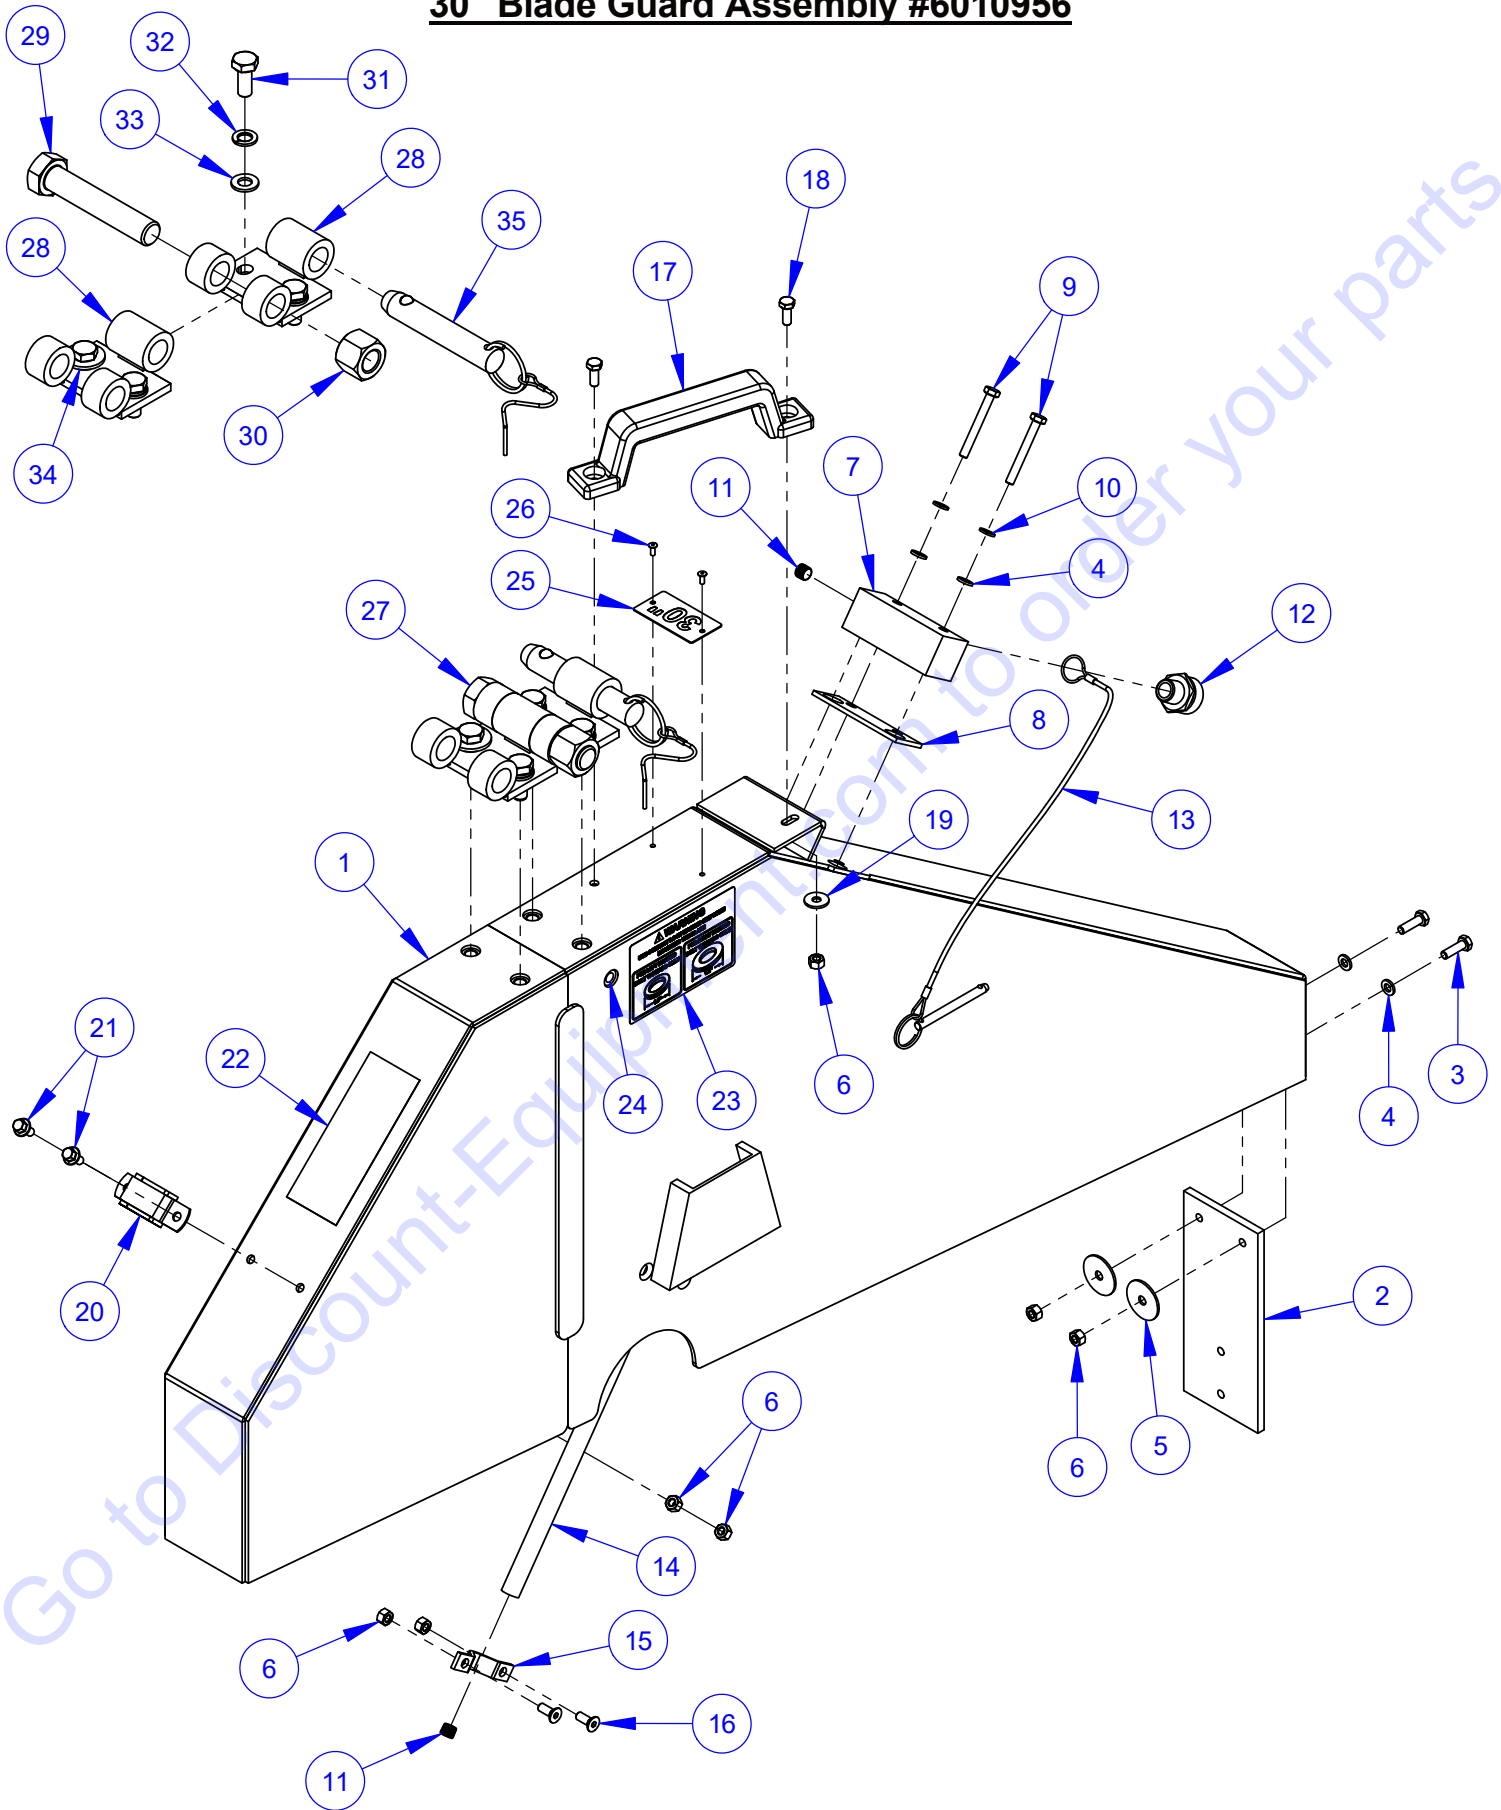

30" Blade Guard Assembly #6010956

30" Blade Guard Assembly #6010956

ITEM	PART NO.	QTY.	DESCRIPTION
1	6010957	1	30" Blade Guard Front & Rear Only
2	6010081	1	Splash Flap
3	2900310	2	Cap Screw, Hex Hd., M6-1.0 x 20mm
4	2901494	4	Flat Washer, M6
5	2900083	2	Fender Washer, 1/4" x 1-1/4"
6	2900302	10	Lock Nut, M6-1.0 Nylon Insert
7	6010261	1	Water Manifold
8	2500830	1	Water Manifold Gasket
9	2901355	2	Cap Screw, Hex Hd., M6-1.0 x 50mm
10	2900765	2	Lock Washer, M6 Split
11	3200001	3	Plug, 1/8" NPT
12	3200002	1	Fitting, 3/8" M. Pipe to 3/4" M. Garden
13	2900279	1	Lanyard with Lock Pin
14	6010087	2	Water Tube for 30" Guard
15	6048155	2	Water Tube Clamp
16	2900308	4	Cap Screw, Flat Hd., M6-1.0 x 16mm
17	2506125	1	Grab Handle
18	2900341	2	Cap Screw, Hex Hd., M6-1.0 x 16mm
19	2901359	1	Fender Washer, M6
20	3202935	1	Cushion Clamp
21	2901370	2	Cap Screw, Hex Flange, M6-1.0 x 12mm
22	1800001	1	Warning Label
23	1802090	2	Label, Wedge Locking Washer
24	2503749	2	Plug, 5/16" Hole (Tapered)
25	1801369G	1	Blade Guard Size Tag
26	2900287	2	Rivet, 1/8" Dia.
27	6010873	1	Universal Hinge Assembly

ITEM	PART NO.	QTY	DESCRIPTION
28	6010871	2	Hinge Weldment, Universal
29	2900479	1	Cap Screw, Hex Hd., 3/4-10 x 4"
30	2900467	1	Lock Nut, 3/4-10 Nylon
31	2900333	4	Cap Screw, Hex Hd., M10-1.5 x 25mm
32	2900321	4	Lock Washer, M10 Split
33	2901356	4	Flat Washer, M10
34	2901360	1	Fender Washer, M10
35	2503824	1	Detent Pin with Lanyard