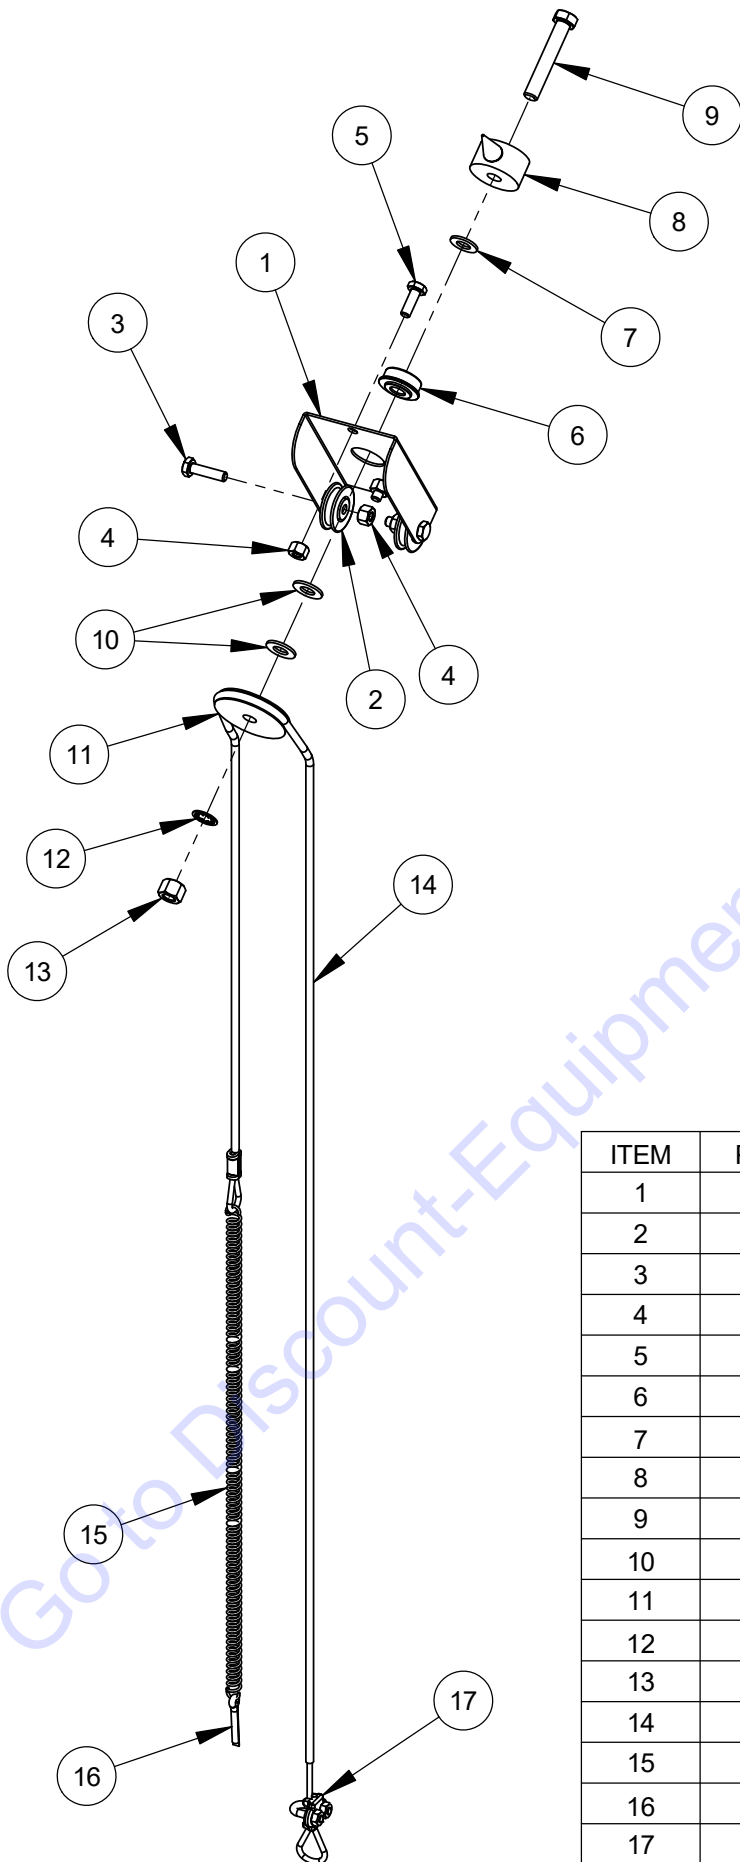

Battery Assembly #6019318

Battery Assembly #6019318

ITEM	PART NO.	QTY.	DESCRIPTION
1	6010670	1	Battery Platform
2	6010554	1	Battery Support Brace
3	2900019	5	Cap Screw, Hex Hd., 5/16-18 x 3/4"
4	2900022	5	Flat Washer, 5/16" SAE
5	2900039	4	Lock Nut, 5/16-18 Nylon
6	2900031	1	Lock Washer, 5/16" Split
7	6010017	1	Battery Top Brace
8	6010344	2	Rod, 1/4-20 x 9-1/2"
9	2900010	4	Lock Nut, 1/4-20 Nylon
10	6010016	1	Battery Pad
11	2800465	1	Battery, 12 Volt Group Size 24
12	2800082	1	Battery Cable, 48" Positive (Red)
13	2800072	1	Battery Cable, 30" Negative (Black)
14	2800095	1	Solenoid Cable, 14" Positive (Red)
15	2800182	1	Ground Cable, 14" Negative (Black)
16	2802007	1	Cable 57" (Red)
17	2800256	1	Battery Boot, Large (Red)
18	2800257	1	Battery Boot, Large (Black)
19	2800197	3	Battery Boot, Small (Red)
20	2800198	2	Battery Boot, Small (Black)
21	2900014	1	Flat Washer, 3/8" SAE
22	2900006	1	Lock Washer, 3/8" Split
23	2900196	1	Cap Screw, Hex Hd., 3/8-16 x 3/4"
24	2900321	1	Lock Washer, M10 Split
25	2901021	1	Cap Screw, Hex Hd., M10-1.25 x 20mm
26	2900763	1	Lock Washer, M8 Split
27	2900343	1	Hex Nut, M8-1.25
28	2900765	1	Lock Washer, M6 Split
29	2900305	1	Hex Nut, M6-1.0

Depth Indicator Assembly #6010214

ITEM	PART NO.	QTY.	DESCRIPTION
1	6010092	1	Depth Indicator Mount Bracket
2	2500155	2	Cable Pulley, 1-1/4"
3	2900008	2	Cap Screw, Hex Hd., 1/4-20 x 1"
4	2900010	4	Lock Nut, 1/4-20 Nylon
5	2900144	2	Cap Screw, Hex Hd., 1/4-20 x 3/4"
6	2500145	1	Flange Bearing, 3/8"
7	2901383	1	Friction Washer, 3/8"
8	6010091	1	Depth Indicator Pointer
9	2900079	1	Cap Screw, Hex Hd., 3/8-16 x 2-1/4"
10	2900014	2	Flat Washer, 3/8" SAE
11	6010093	1	Cable Pulley, 2"
12	2900254	1	Lock Washer, 3/8" Internal Tooth
13	2900018	1	Lock Nut, 3/8-16 Nylon
14	6010094	1	Depth Indicator Cable with Crimp, 48"
15	2500196	1	Spring, 3/8" x 15"
16	2900055	1	Cotter Pin, 3/16" x 1"
17	2500214	1	Cable Clamp