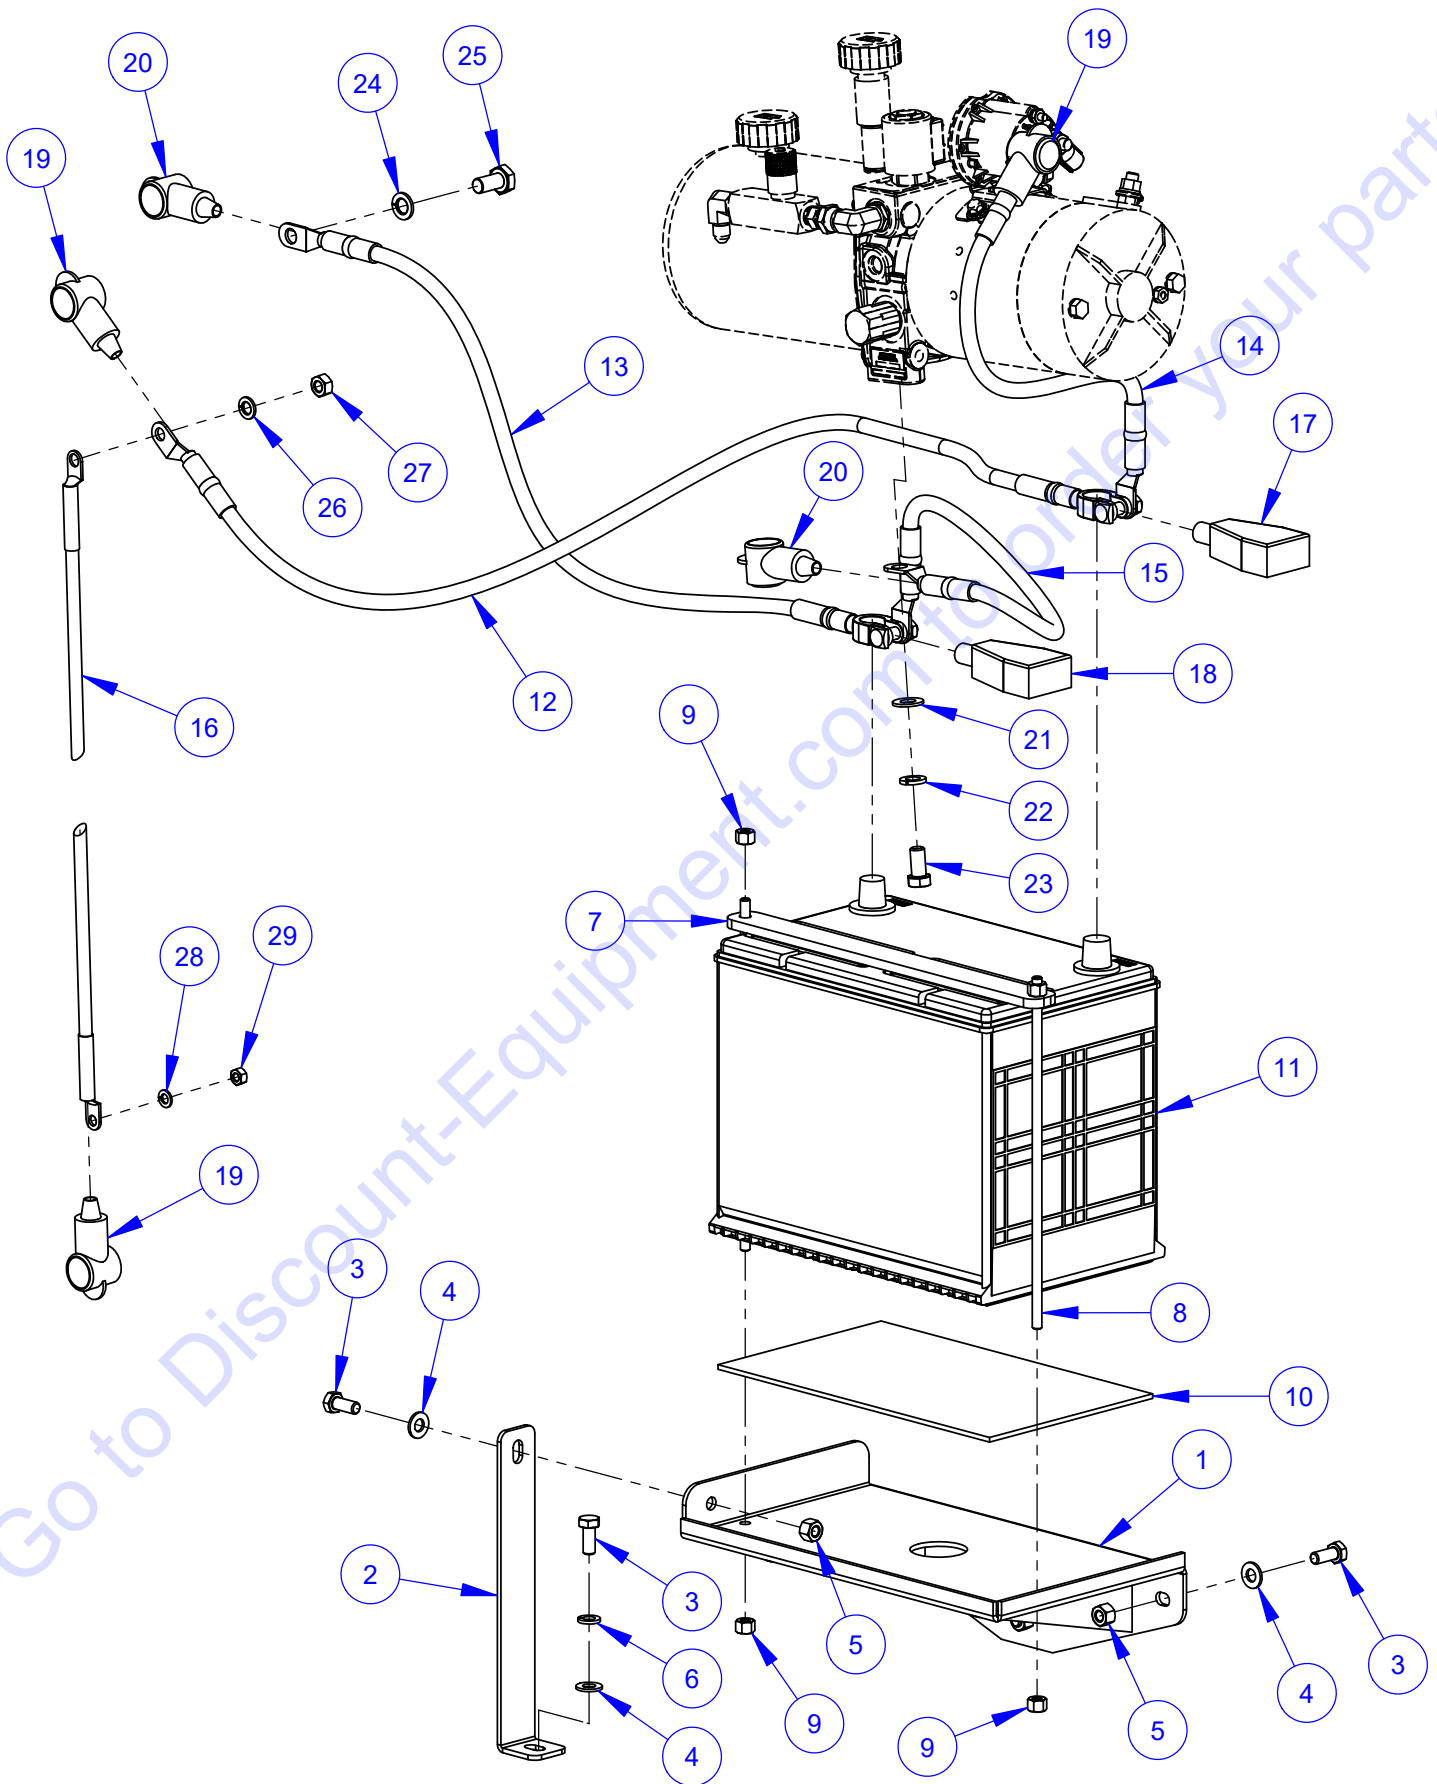

Battery Assembly #6019318

Battery Assembly #6019318

ITEM	PART NO.	QTY.	DESCRIPTION
1	6010670	1	Battery Platform
2	6010554	1	Battery Support Brace
3	2900019	5	Cap Screw, Hex Hd., 5/16-18 x 3/4"
4	2900022	5	Flat Washer, 5/16" SAE
5	2900039	4	Lock Nut, 5/16-18 Nylon
6	2900031	1	Lock Washer, 5/16" Split
7	6010017	1	Battery Top Brace
8	6010344	2	Rod, 1/4-20 x 9-1/2"
9	2900010	4	Lock Nut, 1/4-20 Nylon
10	6010016	1	Battery Pad
11	2800465	1	Battery, 12 Volt Group Size 24
12	2800082	1	Battery Cable, 48" Positive (Red)
13	2800072	1	Battery Cable, 30" Negative (Black)
14	2800095	1	Solenoid Cable, 14" Positive (Red)
15	2800182	1	Ground Cable, 14" Negative (Black)
16	2802007	1	Cable 57" (Red)
17	2800256	1	Battery Boot, Large (Red)
18	2800257	1	Battery Boot, Large (Black)
19	2800197	3	Battery Boot, Small (Red)
20	2800198	2	Battery Boot, Small (Black)
21	2900014	1	Flat Washer, 3/8" SAE
22	2900006	1	Lock Washer, 3/8" Split
23	2900196	1	Cap Screw, Hex Hd., 3/8-16 x 3/4"
24	2900321	1	Lock Washer, M10 Split
25	2901021	1	Cap Screw, Hex Hd., M10-1.25 x 20mm
26	2900763	1	Lock Washer, M8 Split
27	2900343	1	Hex Nut, M8-1.25
28	2900765	1	Lock Washer, M6 Split
29	2900305	1	Hex Nut, M6-1.0