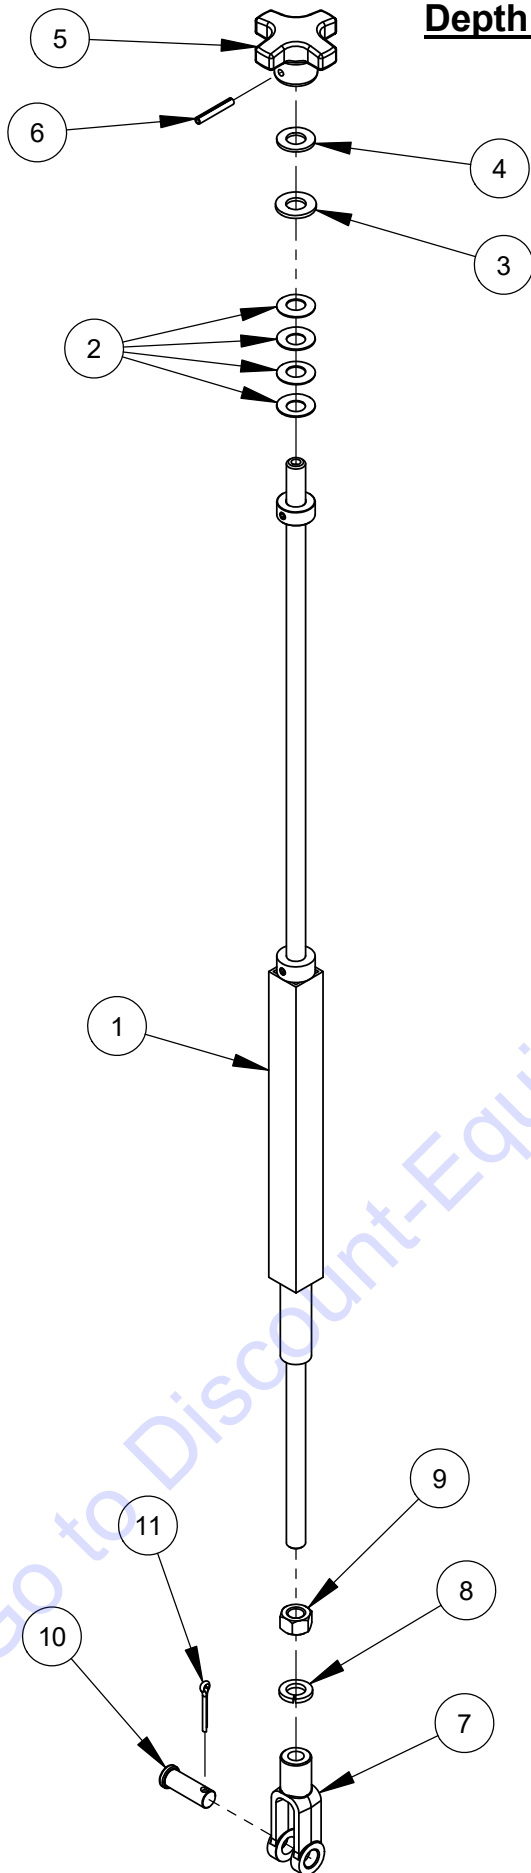

Depth Stop Assembly #6010215

ITEM	PART NO.	QTY.	DESCRIPTION
1	6010097	1	Depth Stop Weldment
2	2900665	4	Belleville Washer, 1/2"
3	2900058	1	Flat Washer, 1/2" SAE
4	2900239	1	Friction Washer, 1/2"
5	6010095	1	Depth Stop Knob
6	2900132	1	Roll Pin, 3/16" x 1-1/4"
7	2900158	1	Yoke, 1/2-13
8	2900084	1	Lock Washer, 1/2" Split
9	2900037	1	Hex Nut, 1/2-13
10	2900007	1	Clevis Pin, 1/2" Dia. x 1-3/8"
11	2900004	1	Cotter Pin, 1/8" x 1"