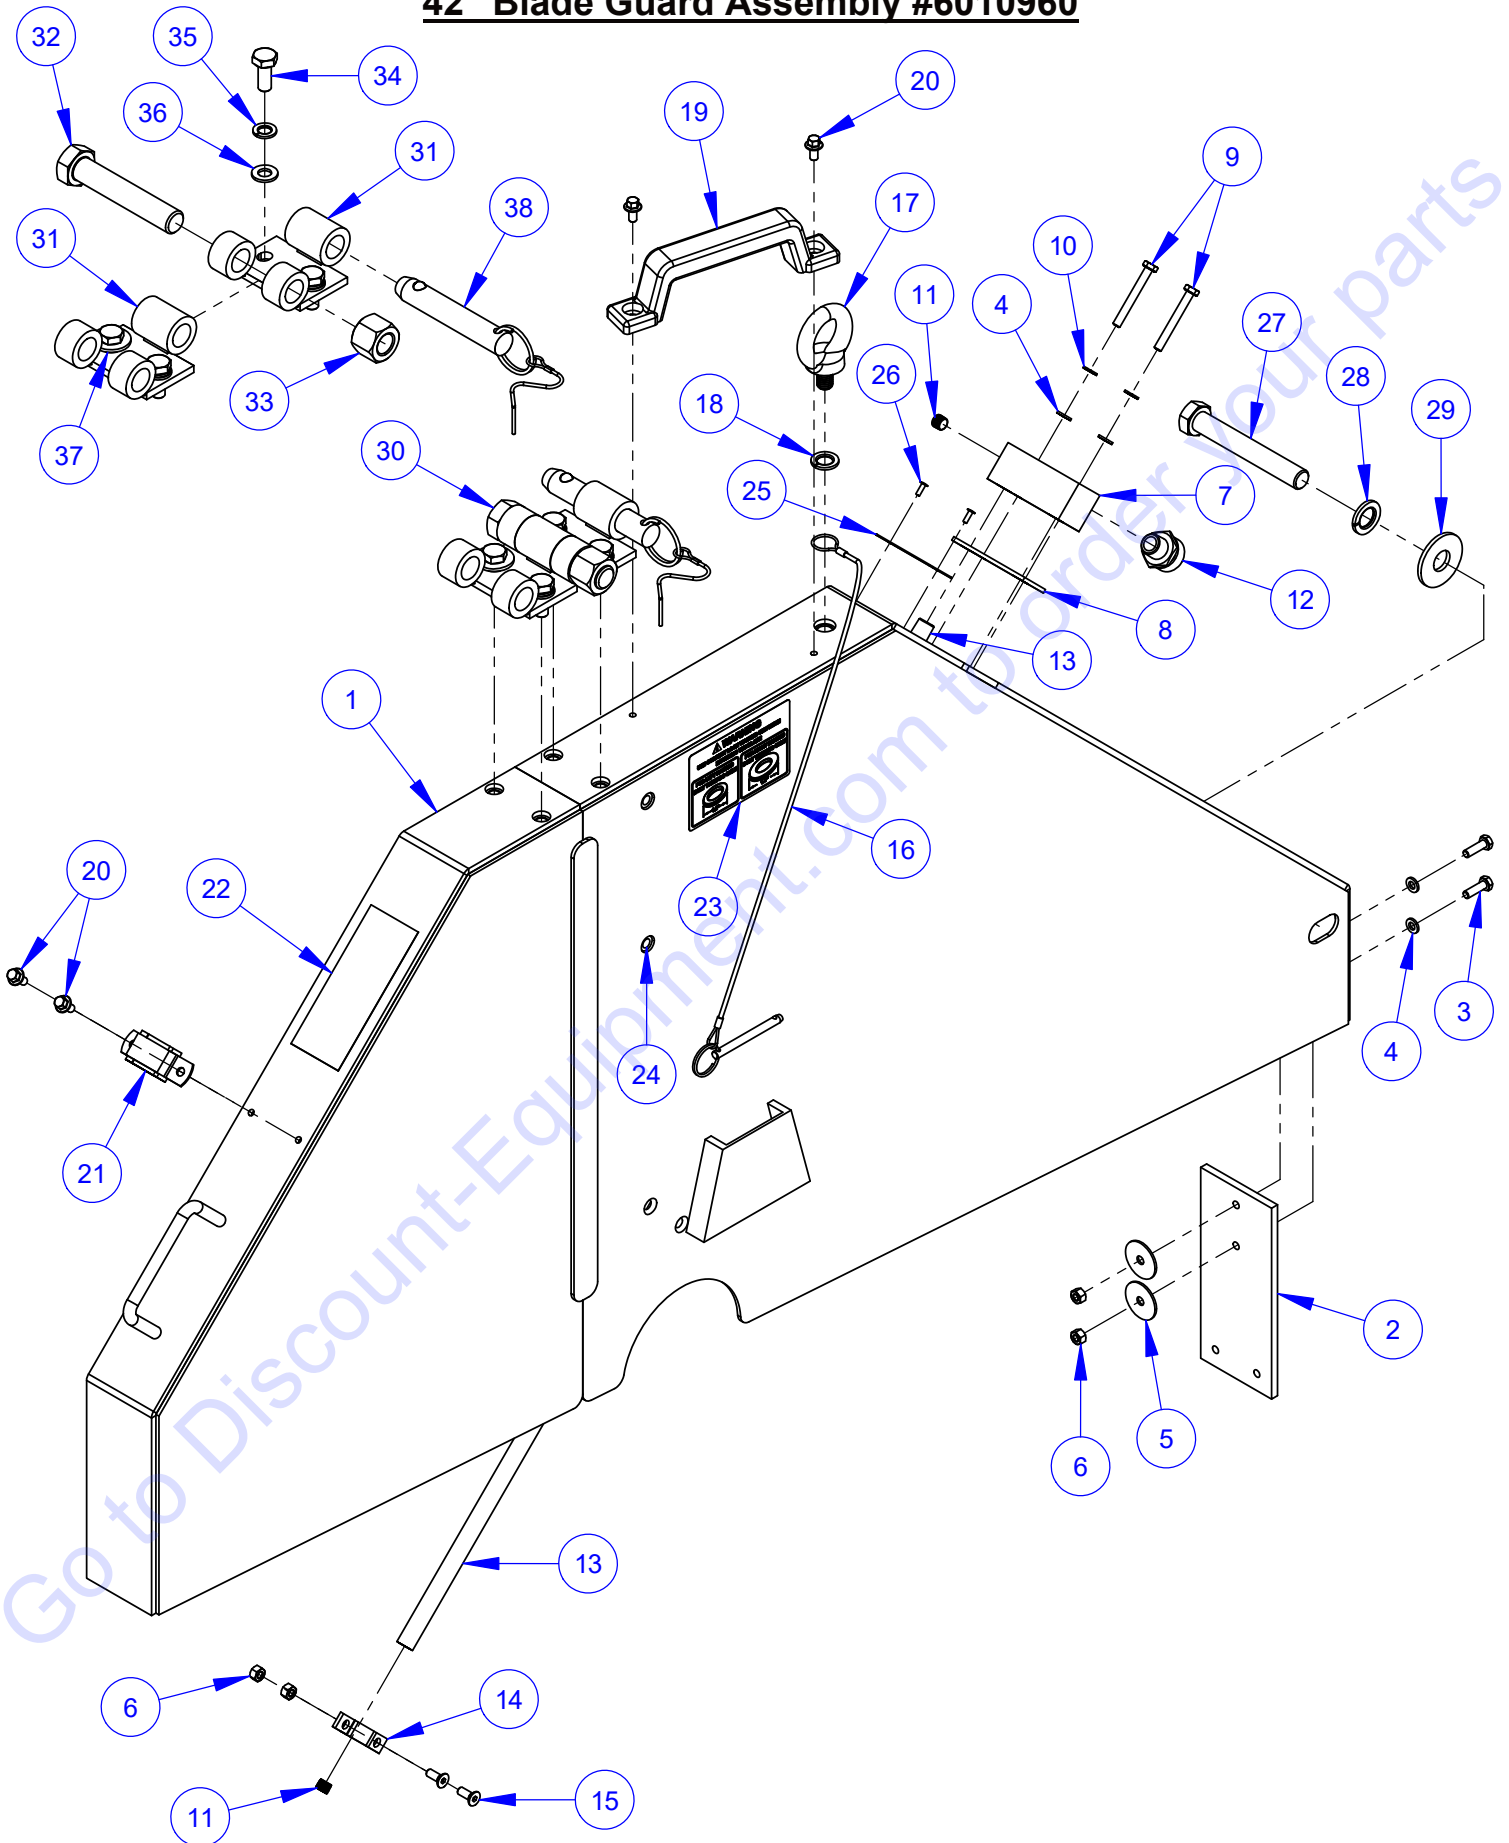

42" Blade Guard Assembly #6010960

42" Blade Guard Assembly #6010960

ITEM	PART NO.	QTY	DESCRIPTION
1	6010961	1	42" Blade Guard Front & Rear Only
2	6010081	1	Splash Flap
3	2900310	2	Cap Screw, Hex Hd., M6-1.0 x 20mm
4	2901494	4	Flat Washer, M6
5	2900083	2	Fender Washer, 1/4" x 1-1/4"
6	2900302	6	Lock Nut, M6-1.0 Nylon Insert
7	6048123	1	Water Manifold
8	2500829	1	Water Manifold Gasket
9	2901355	2	Cap Screw, Hex Hd., M6-1.0 x 50mm
10	2900765	2	Lock Washer, M6 Split
11	3200001	3	Plug, 1/8" NPT
12	3200002	1	Fitting, 3/8" M. Pipe to 3/4" M. Garden
13	6010114	2	Water Tube for 42" Guard
14	6048155	2	Water Tube Clamp
15	2900308	4	Cap Screw, Flat Hd., M6-1.0 x 16mm
16	2900280	1	Lanyard with Lock Pin
17	2902138	1	Eye Bolt, M12-1.75
18	2900699	1	Lock Washer, M12 Split
19	2506125	1	Grab Handle
20	2901370	4	Cap Screw, Hex Flange, M6-1.0 x 12mm
21	3202935	1	Cushion Clamp
22	1800001	1	Warning Label
23	1802090	2	Label, Wedge Locking Washer
24	2503749	4	Plug, 5/16" Hole (Tapered)
25	1801369I	1	Blade Guard Size Tag
26	2900639	2	Rivet, 1/8" Dia.
27	2901349	1	Cap Screw, Hex Hd., M16-2.0 x 110mm
28	2900716	1	Lock Washer, M16 Split
29	2900128	1	Flat Washer, 5/8" USS
30	6010873	1	Universal Hinge Assembly

ITEM	PART NO.	QTY	DESCRIPTION
31	6010871	2	Hinge Weldment, Universal
32	2900479	1	Cap Screw, Hex Hd., 3/4-10 x 4"
33	2900467	1	Lock Nut, 3/4-10 Nylon
34	2900333	4	Cap Screw, Hex Hd., M10-1.5 x 25mm
35	2900321	4	Lock Washer, M10 Split
36	2901356	4	Flat Washer, M10
37	2901360	1	Fender Washer, M10
38	2503824	1	Detent Pin with Lanyard