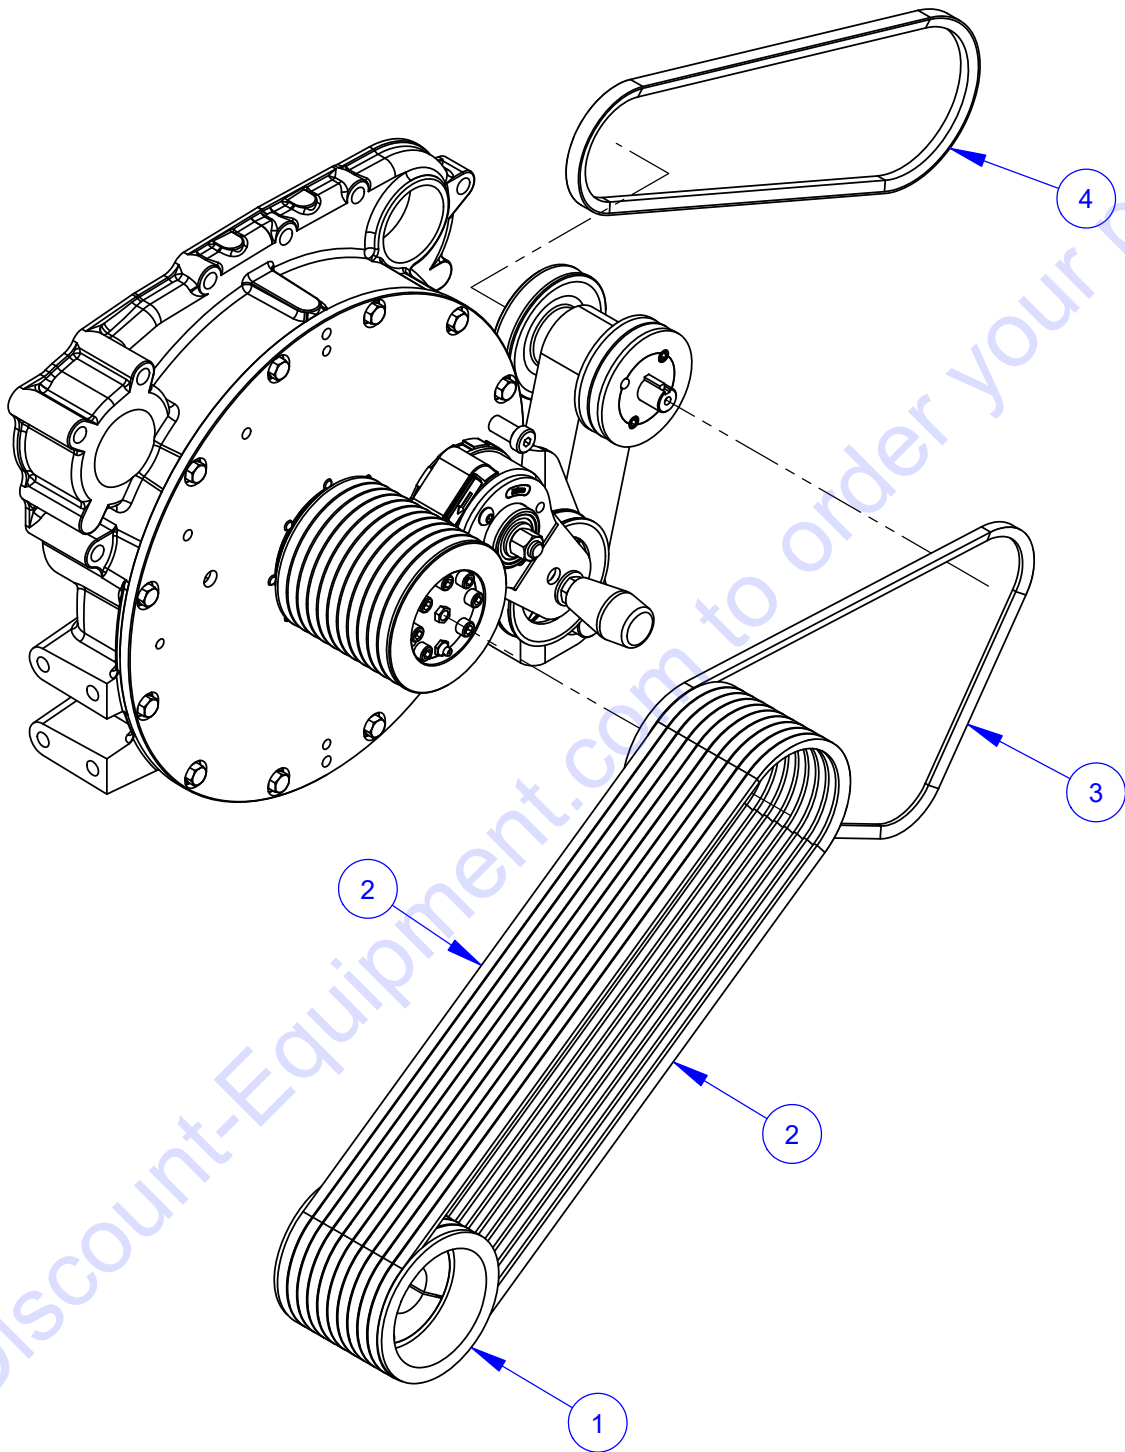

Belt Drive Assembly #6019181

ITEM	PART NO.	QTY.	DESCRIPTION
1	6017474	1	Sheave, 4.75" x 10 Groove w/Bushing
	2503792	1	Sheave, 4.75" x 10 Groove Taper Style
	2506455	1	Taper Bushing, 1-1/2" w/Setscrews
2	2500371	10	V-Belt, 3VX500
3	2500792	1	V-Belt, 3VX400
4	2503679	1	V-Belt, AX37