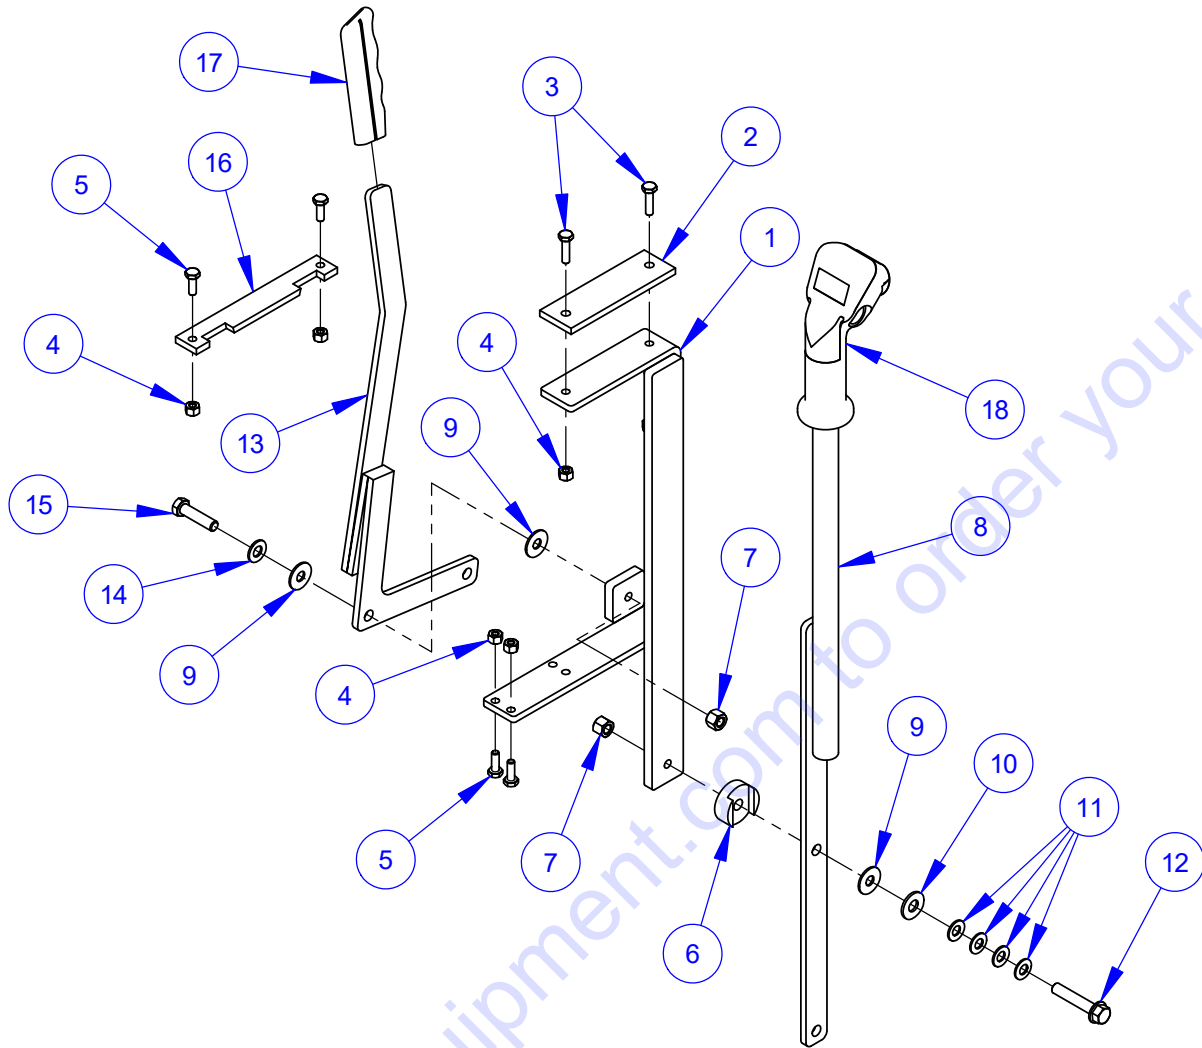

Control Lever Assembly #6010719

ITEM	PART NO.	QTY.	DESCRIPTION
1	6010056	1	Lever Support Weldment
2	2501339	1	Rubber Support Mount
3	2900008	2	Cap Screw, Hex Hd., 1/4-20 x 1"
4	2900010	6	Lock Nut, 1/4-20 Nylon
5	2900144	4	Cap Screw, Hex Hd., 1/4-20 x 3/4"
6	6010055	1	Friction Spacer
7	2900018	2	Locknut, 3/8-16, Nylon
8	6010314	1	Speed Control Lever
9	2900153	3	Friction Washer, 3/8"
10	2900473	1	Flat Washer, 3/8" USS
11	2900474	4	Belleville Washer, 3/8"
12	2900472	1	Cap Screw, Hex Flange Hd., 3/8-16 x 2"
13	6010057	1	Engagement Lever Weldment
14	2900014	1	Flat Washer, 3/8" SAE
15	2900029	1	Cap Screw, Hex Hd., 3/8-16 x 1-1/2"
16	6010058	1	Gate Plate
17	2500002	1	Lever Grip
18	6010319	1	Control Grip Assembly