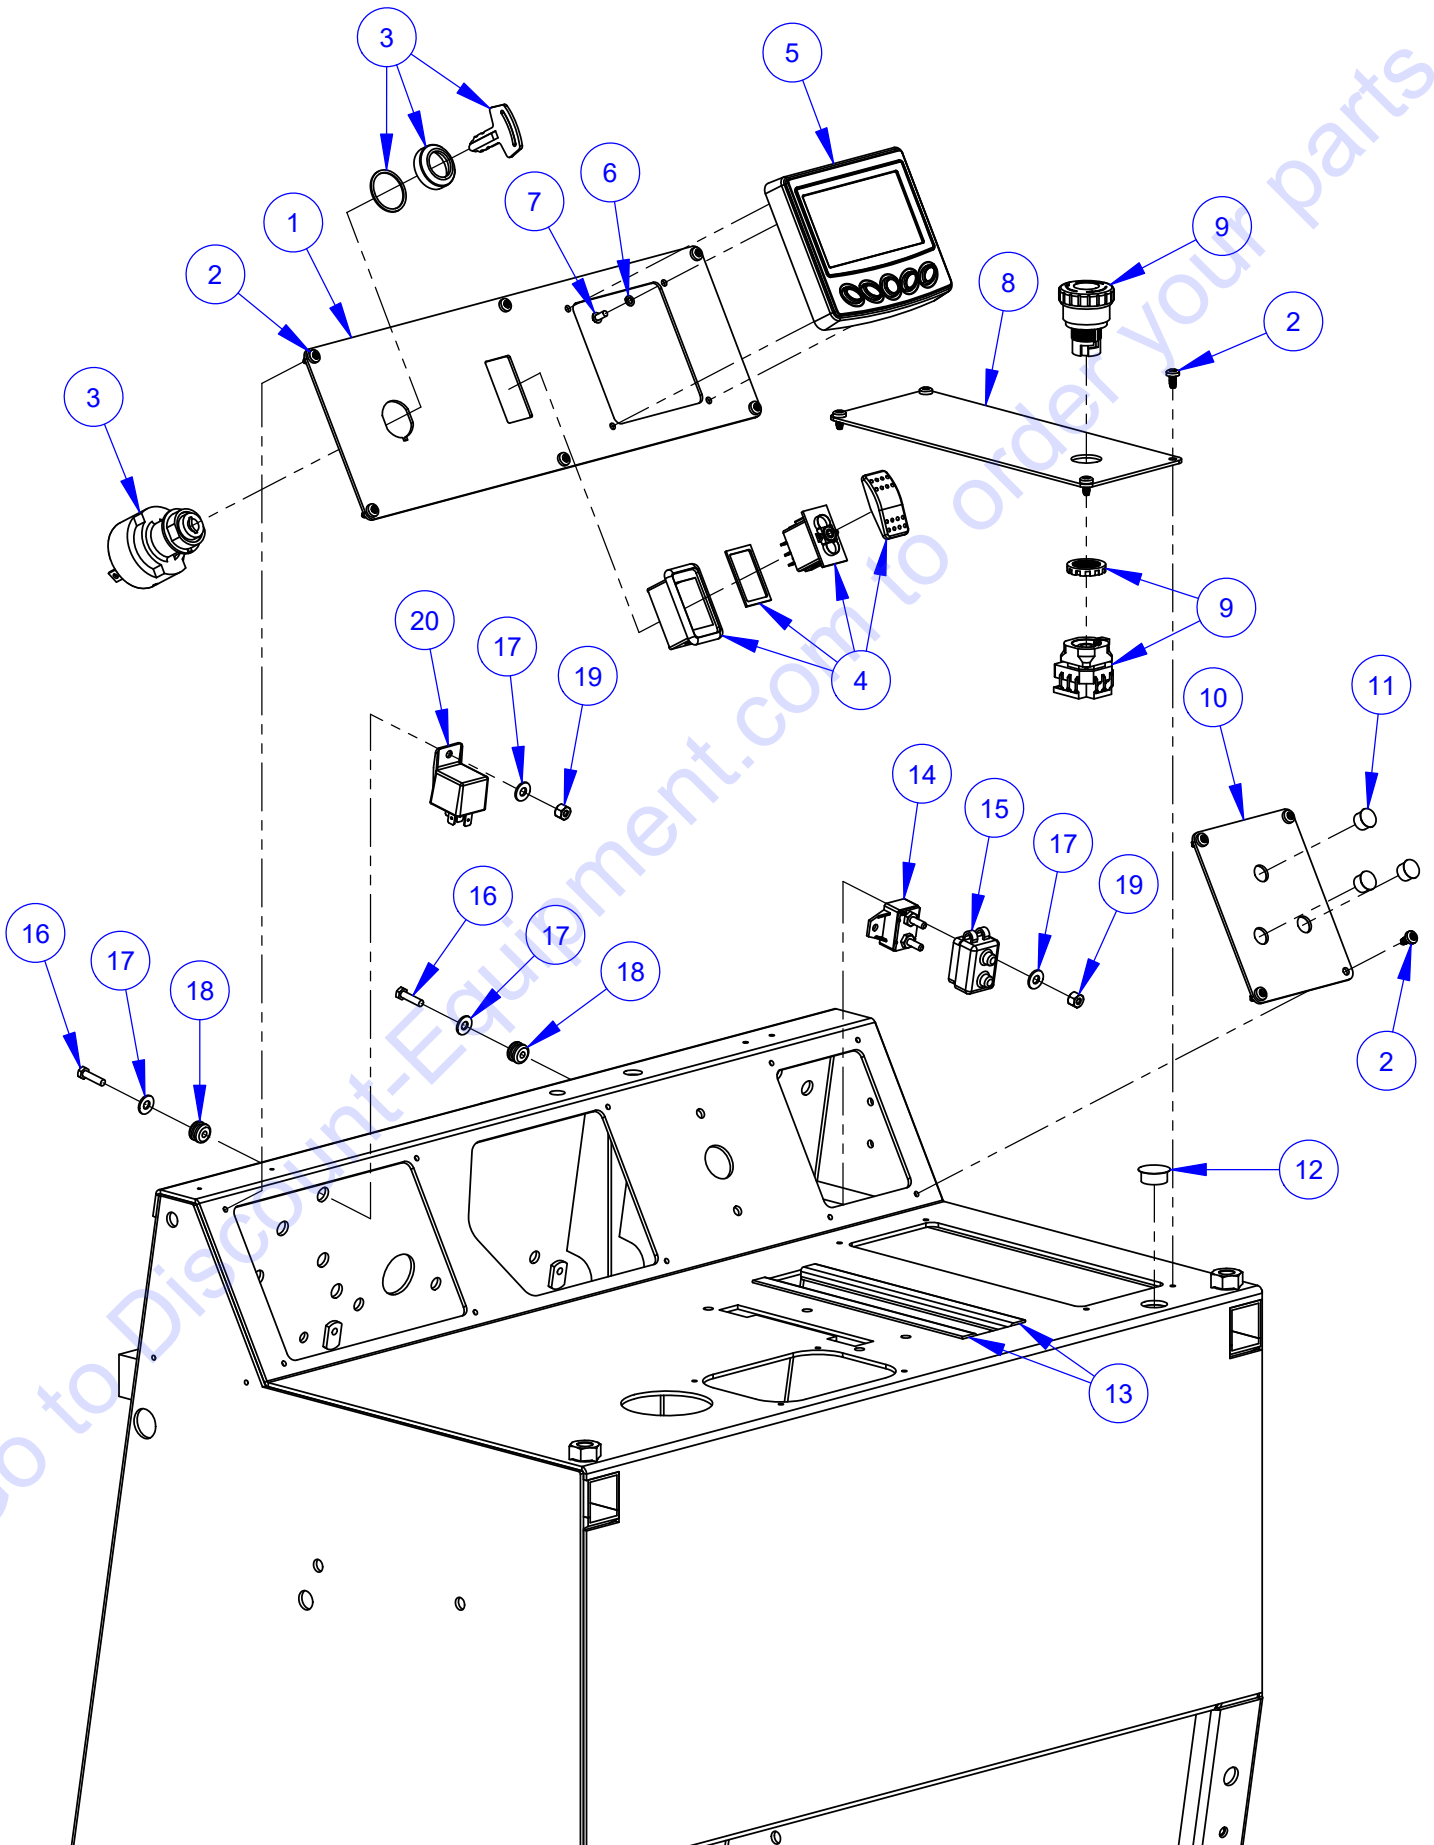

Instrument Panel Assembly #6019323

Instrument Panel Assembly #6019323

ITEM	PART NO.	QTY.	DESCRIPTION
1	6019244	1	Instrument Panel
2	2900021	14	Tap Screw, Pan Hd., #10-24 x 3/8"
3	2705001	1	Ignition Switch & Keys
	2705000	1	Ignition Keys Only (Pair)
4	6019158	1	Rocker Switch Assembly
	2800258	1	Rocker Switch Body
	2800259	1	Rocker Switch Actuator
	2800260	1	Rocker Mount Panel
	2800261	1	Rocker Panel Gasket
5	2801040	1	Murphy Display
6	2900677	4	Lock Washer, #8 Split
7	2900114	4	Machine Screw, Rd. Hd., #8-32 x 3/8"
8	6010019	1	Hydraulic Pump Cover Plate
9	2801367	1	E-Stop Switch
10	6010098	1	Switch Plate
11	2500204	3	Plug, 1/2" Hole
12	2500463	1	Plug, 3/4" Hole
13	6010101	2	Edge Trim 8-1/2"
14	2801276	1	Circuit Breaker, 50 Amp
15	2800364	1	Circuit Breaker Boot
16	2900015	2	Machine Screw, Hex Hd., #10-24 x 3/4"
17	2900016	4	Flat Washer, #10 USS
18	2506028	2	Grommet, 3/16" I.D.
19	2900017	2	Lock Nut, #10-24 Nylon
20	2800144	1	Relay, 50 Amp, 12V, SPDT