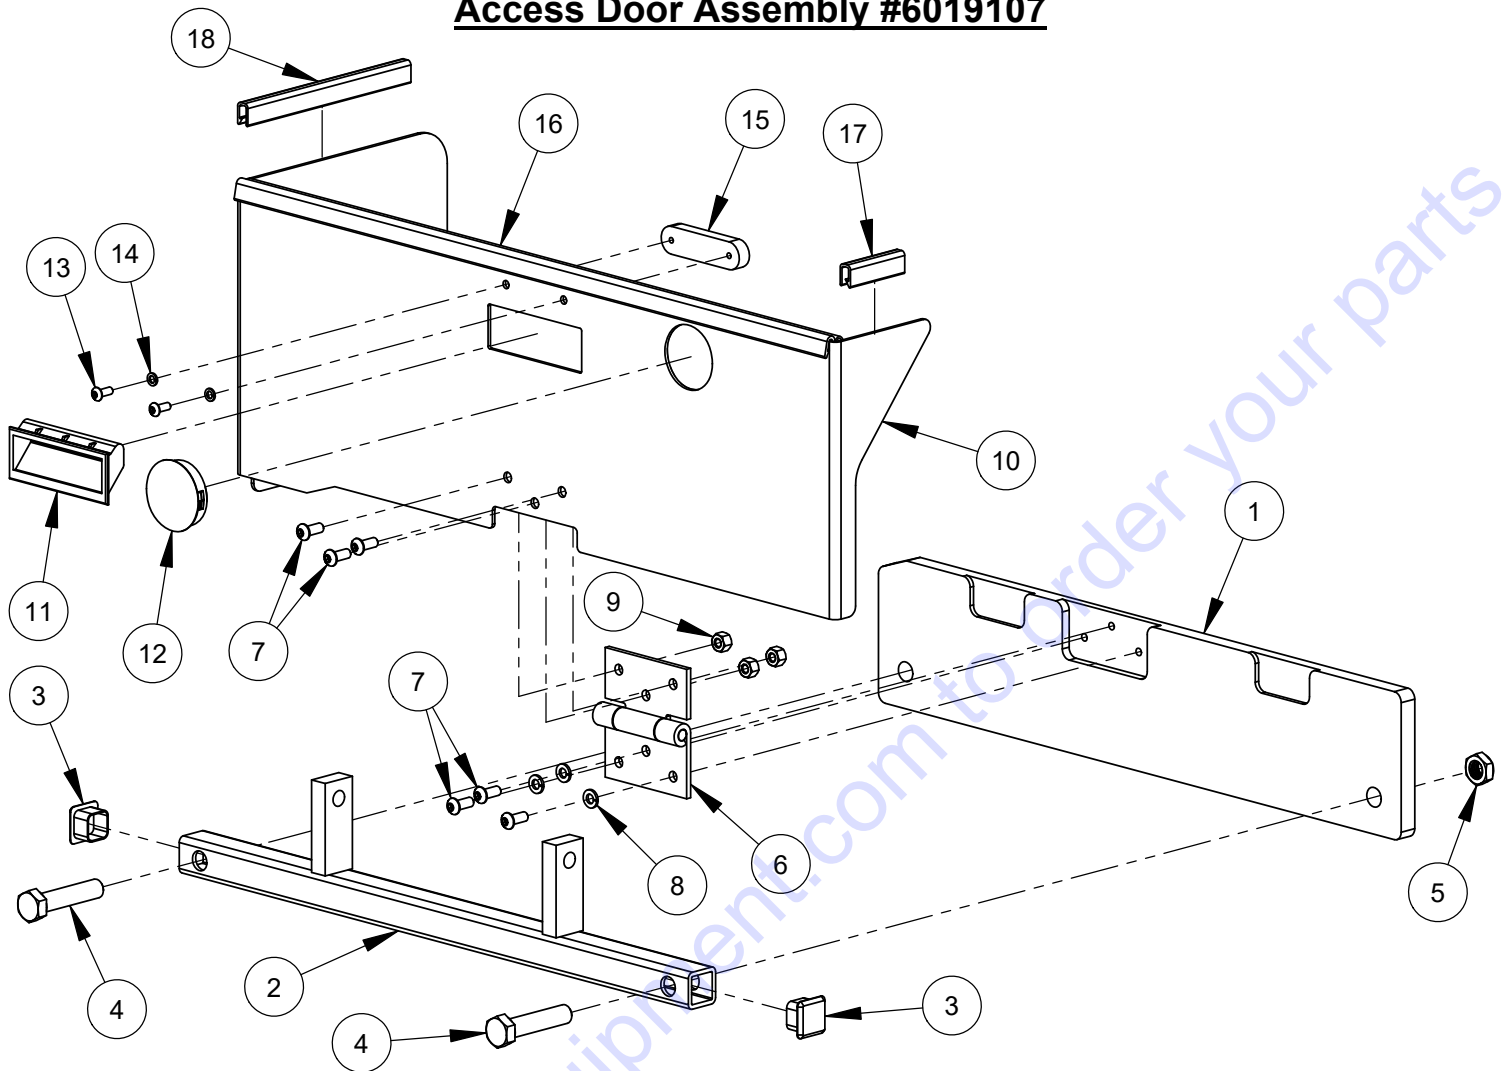

Access Door Assembly #6019107

ITEM	PART NO.	QTY.	DESCRIPTION
1	6019081	1	Attachment Plate
2	6010979	1	Pointer Mount
3	2500573	2	Plug, 1" Square Tube
4	2900192	2	Cap Screw, Hex Hd., 1/2-13 x 2-1/4"
5	2900543	2	Jam Lock Nut, 1/2-13
6	2500270	1	Blade Guard Hinge
7	2900863	6	Cap Screw, Button Hd., 1/4-20 x 5/8"
8	2900024	3	Lock Washer, 1/4" Split
9	2900010	3	Lock Nut, 1/4-20 Nylon
10	6019082	1	Access Door
11	2503687	1	Pocket Pull Handle
12	2504563	1	Plug, 1-3/4" Hole
13	2901312	2	Cap Screw, Button Hd., #10-24 x 1/2"
14	2900038	2	Lock Washer, #10 Split
15	6019084	1	Strike Plate
16	6019127	1	Edge Trim Seal 21-3/4"
17	6019128	1	Edge Trim 2"
18	6019119	1	Edge Trim 6"