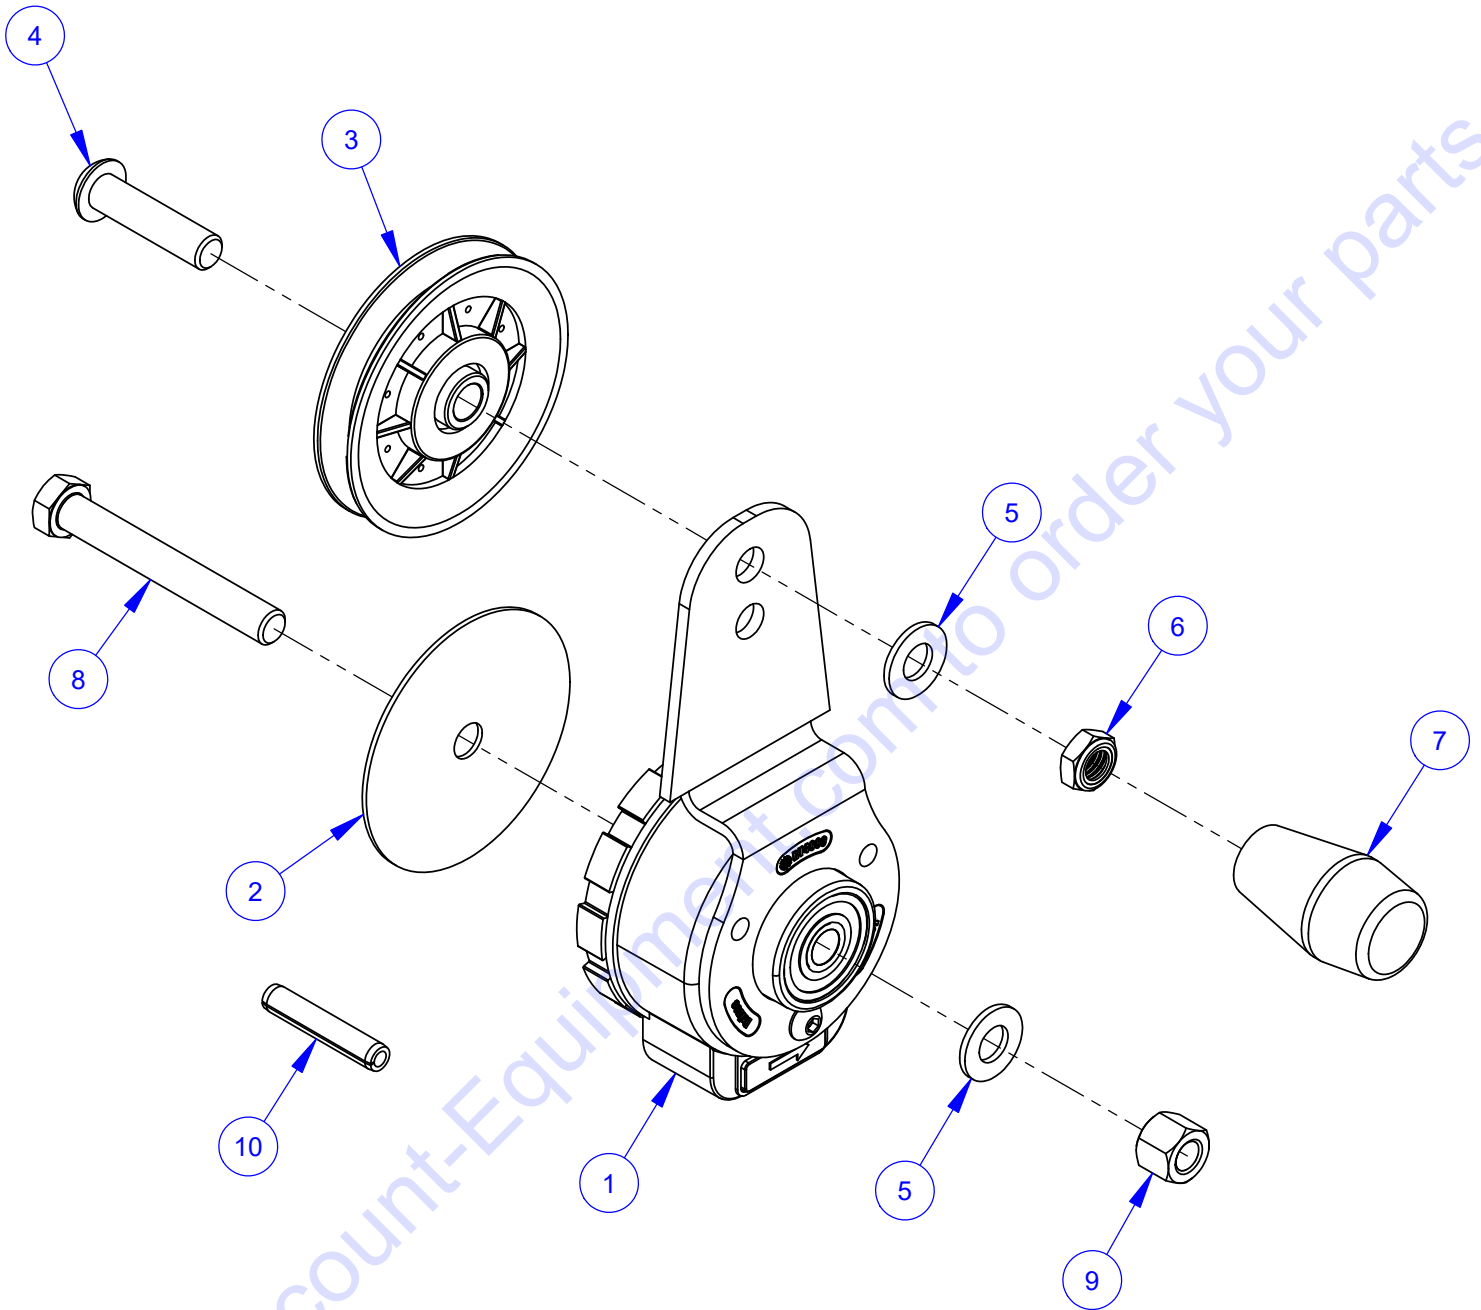

Rotary Tensioner Assembly #6019303

ITEM	PART NO.	QTY.	DESCRIPTION
1	2501750	1	Rotary Tensioner
2	6019067	1	Rotary Tensioner Shim
3	2501751	1	Idler Pulley 4"
4	2900288	1	Cap Screw, Button Hd., 1/2-13 x 2"
5	2900058	2	Flat Washer, 1/2" SAE
6	2900543	1	Jam Lock Nut, 1/2-13
7	2501754	1	Knob, 1/2-13 Tapered
8	2900400	1	Cap Screw, Hex Hd., 1/2-13 x 3-3/4"
9	2900026	1	Lock Nut, 1/2-13 Nylon
10	2901295	1	Roll Pin, 3/8" x 2"