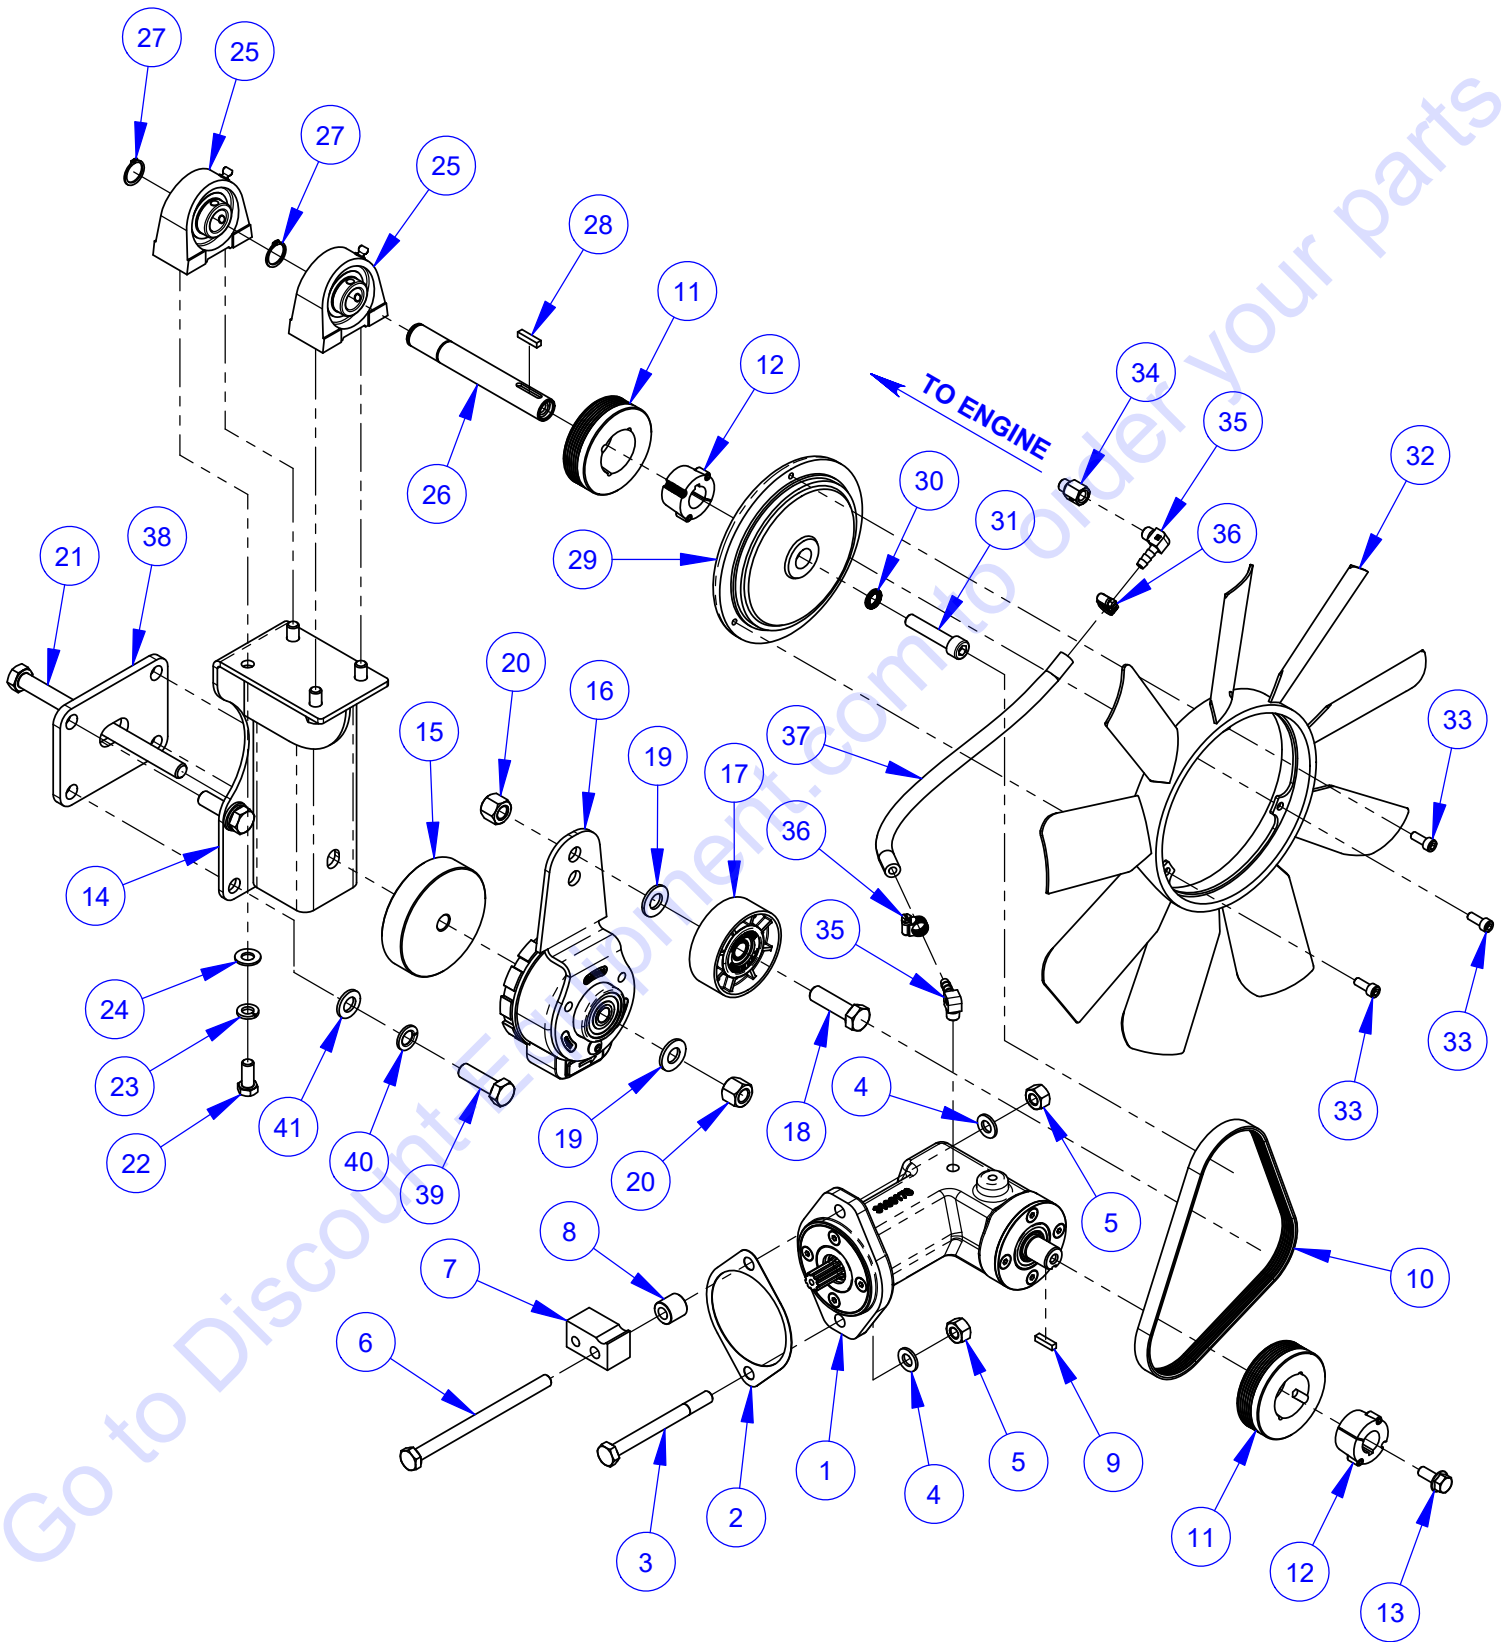

Fan Drive Assembly #6019308B

Fan Drive Assembly #6019308B

ITEM	PART NO.	QTY.	DESCRIPTION
1	6019006	1	Right Angle Drive Assembly
2	3200816	1	Gasket, SAE-A Flange
3	2900772	1	Cap Screw, Hex Hd., M10-1.5 x 110mm
4	2901356	2	Flat Washer, M10
5	2900304	2	Lock Nut, M10-1.5 Nylon Insert
6	2900487	1	Cap Screw, Hex Hd., M10-1.5 x 150mm
7	6019325	1	Offset Link Block
8	6019327	1	Spacer, 18mm long
9	6048018	1	Key, 3/16" Sq. x 3/4"
10	2506063	1	Belt, 230J6 Poly-V
11	2506061	2	Sheave, 3" Poly-V
12	2506062	2	Taper Bushing, 3/4" w/Setscrews
13	2900634	1	Cap Screw, Hex Flange, M8-1.25 x 20mm
14	6019386	1	Fan Mount Bracket
15	6019387	1	Rotary Tensioner Spacer
16	2501750	1	Rotary Tensioner
17	2506064	1	Idler Pulley 3"
18	2900139	1	Cap Screw, Hex Hd., 1/2-13 x 1-3/4"
19	2900058	2	Flat Washer, 1/2" SAE
20	2900026	2	Lock Nut, 1/2-13 Nylon
21	2900376	1	Cap Screw, Hex Hd., 1/2-13 x 7"
22	2900621	4	Cap Screw, Hex Hd., 3/8-16 x 7/8"
23	2900006	4	Lock Washer, 3/8" Split
24	2900014	4	Flat Washer, 3/8" SAE
25	2500159	2	Pillow Block Bearing, 3/4"
26	6019372	1	Fan Drive Shaft
27	2501186	2	Retaining Ring, External 3/4"
28	6047978	1	Key, 3/16" Sq. x 27/32"
29	2504750	1	Fan Clutch
30	2901575	1	Wedge Lock Washer Pair, M10
31	2901506	1	Cap Screw, Soc. Hd., M10-1.5 x 50mm
32	2504751	1	Cooling Fan, 17"
33	2900553	3	Cap Screw, Soc. Hd., M6-1.0 x 16mm
34	3202099	1	Adapter, 1/8" M. BSPT to 1/8" F. Pipe
35	3200363	2	Elbow, 1/8" M. Pipe to 1/4" Hose Barb
36	3200062	2	Hose Clamp #4
37	6047711	1	Hose, 1/4" I.D. x 10" Long
38	6019353	1	Bolt Trap Plate
39	2901598	4	Cap Screw, Hex Hd., M12-1.25 x 40mm
40	2900699	4	Lock Washer, M12 Split
41	2901357	4	Flat Washer, M12