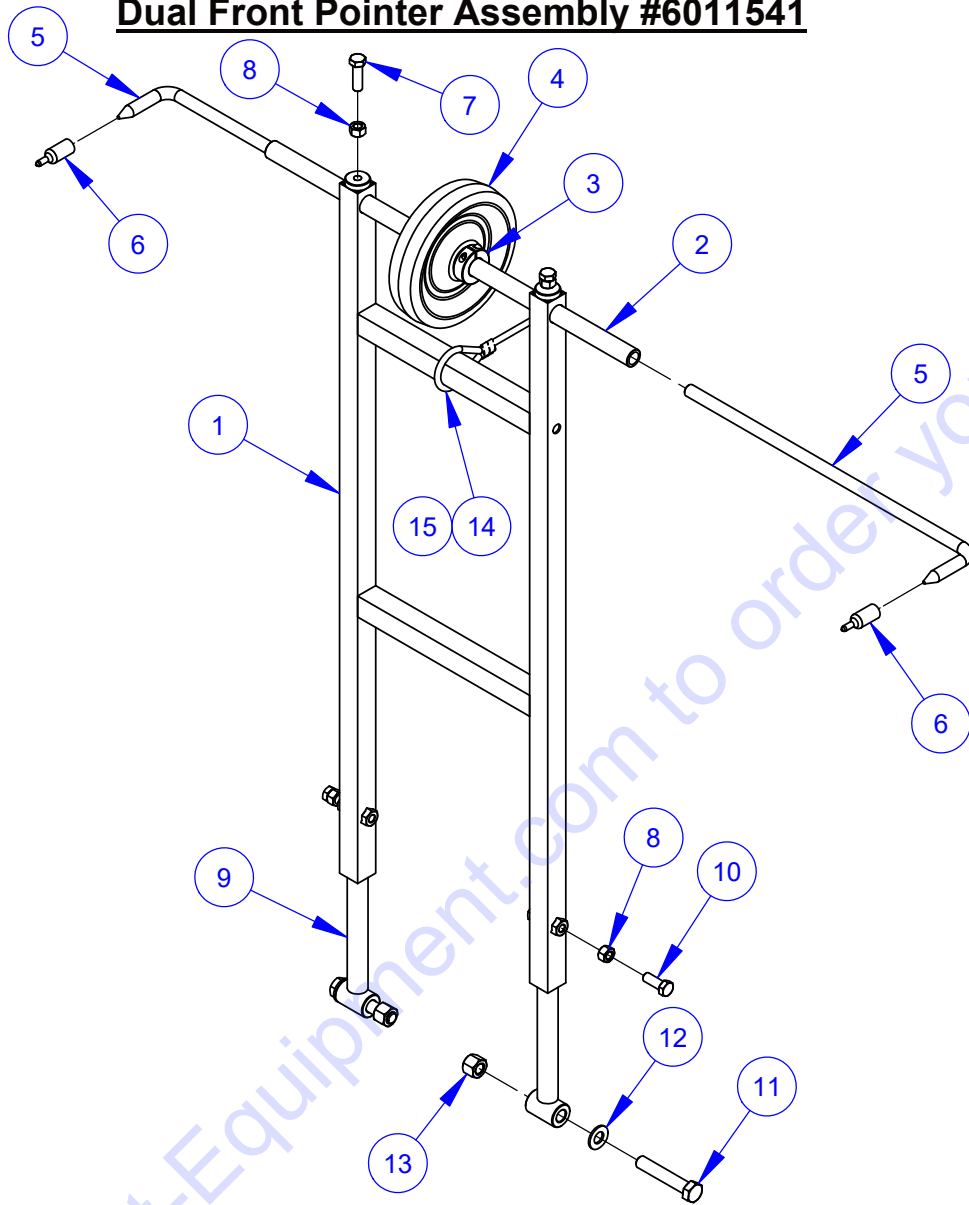

Dual Front Pointer Assembly #6011541

ITEM	PART NO.	QTY.	DESCRIPTION
1	6011537	1	Front Pointer Frame
2	6011539	1	Pointer Tube, 20"
3	2504577	2	Shaft Collar, 3/4" Split
4	2504581	1	Wheel, 6"
5	6011536	2	Front Pointer Rod, 16"
6	2500740	2	Pointer Cap
7	2900013	2	Cap Screw, Hex Hd., 3/8-16 x 1-1/4"
8	2900033	4	Hex Nut, 3/8-16
9	6011152	2	Front Pointer Arm
10	2900005	2	Cap Screw, Hex Hd., 3/8-16 x 1"
11	2900105	2	Cap Screw, Hex Hd., 1/2-13 x 2-3/4"
12	2900239	2	Friction Washer, 1/2"
13	2900026	2	Lock Nut, 1/2-13 Nylon
14	6017241	1	Pointer Rope 11 Foot
15	3200221	2	Pinch Clamp, Two Ear