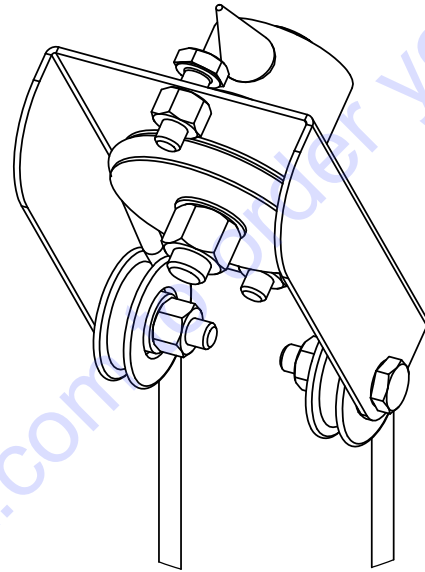

Depth Indicator Assembly #6010214

ITEM	PART NO.	QTY.	DESCRIPTION
1	6010092	1	Depth Indicator Mount Bracket
2	2500155	2	Cable Pulley, 1-1/4"
3	2900008	2	Cap Screw, Hex Hd., 1/4-20 x 1"
4	2900010	4	Lock Nut, 1/4-20 Nylon
5	2900144	2	Cap Screw, Hex Hd., 1/4-20 x 3/4"
6	2500145	1	Flange Bearing, 3/8"
7	2901383	1	Friction Washer, 3/8"
8	6010091	1	Depth Indicator Pointer
9	2900079	1	Cap Screw, Hex Hd., 3/8-16 x 2-1/4"
10	2900014	2	Flat Washer, 3/8" SAE
11	6010093	1	Cable Pulley, 2"
12	2900254	1	Lock Washer, 3/8" Internal Tooth
13	2900018	1	Lock Nut, 3/8-16 Nylon
14	6010094	1	Depth Indicator Cable with Crimp, 48"
15	2500196	1	Spring, 3/8" x 15"
16	2900055	1	Cotter Pin, 3/16" x 1"
17	2500214	1	Cable Clamp