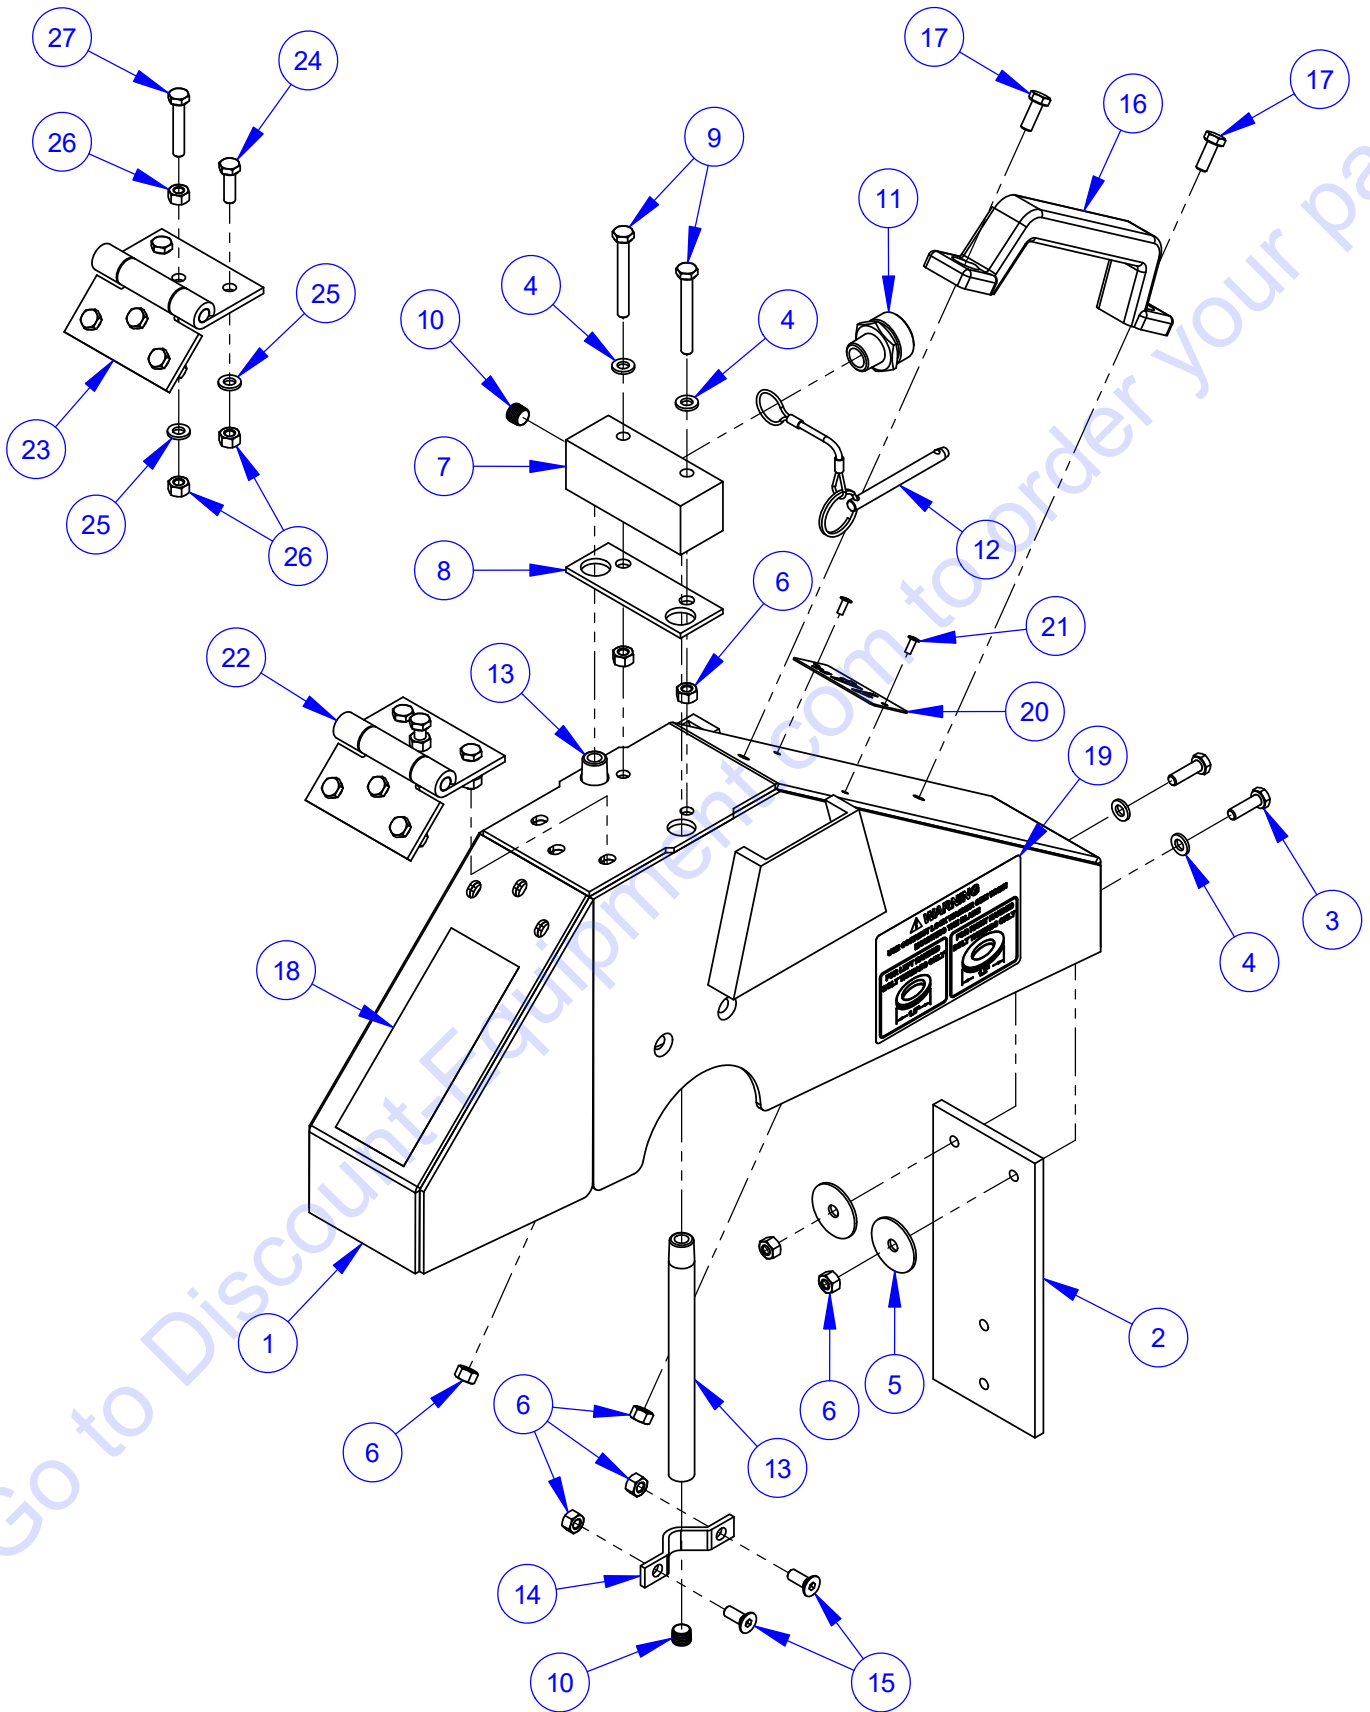

14" Blade Guard Assembly #6010950

14" Blade Guard Assembly #6010950

ITEM	PART NO.	QTY.	DESCRIPTION
1	6010601	1	14" Blade Guard Front & Rear Only
2	6010081	1	Splash Flap
3	2900310	2	Cap Screw, Hex Hd., M6-1.0 x 20mm
4	2901494	4	Flat Washer, M6
5	2900083	2	Fender Washer, 1/4" x 1-1/4"
6	2900302	10	Lock Nut, M6-1.0 Nylon Insert
7	6010261	1	Water Manifold
8	2500830	1	Water Manifold Gasket
9	2901355	2	Cap Screw, Hex Hd., M6-1.0 x 50mm
10	3200001	3	Plug, 1/8" NPT
11	3200002	1	Fitting, 3/8" M. Pipe to 3/4" M. Garden
12	2900278	1	Lanyard with Lock Pin
13	6048283	2	Water Tube for 14" Guard
14	6048155	2	Water Tube Clamp
15	2900308	4	Cap Screw, Flat Hd., M6-1.0 x 16mm
16	2506125	1	Grab Handle
17	2900341	2	Cap Screw, Hex Hd., M6-1.0 x 16mm
18	1800001	1	Warning Label
19	1802090	2	Label, Wedge Locking Washer
20	1801369A	1	Blade Guard Size Tag
21	2900287	2	Rivet, 1/8" Dia.
22	6048026	1	Hinge Assembly

ITEM	PART NO.	QTY.	DESCRIPTION
23	2500270	1	Blade Guard Hinge
24	2900310	5	Cap Screw, Hex Hd., M6-1.0 x 20mm
25	2901494	6	Flat Washer, M6
26	2900302	7	Lock Nut, M6-1.0 Nylon Insert
27	2900312	1	Cap Screw, Hex Hd., M6-1.0 x 35mm