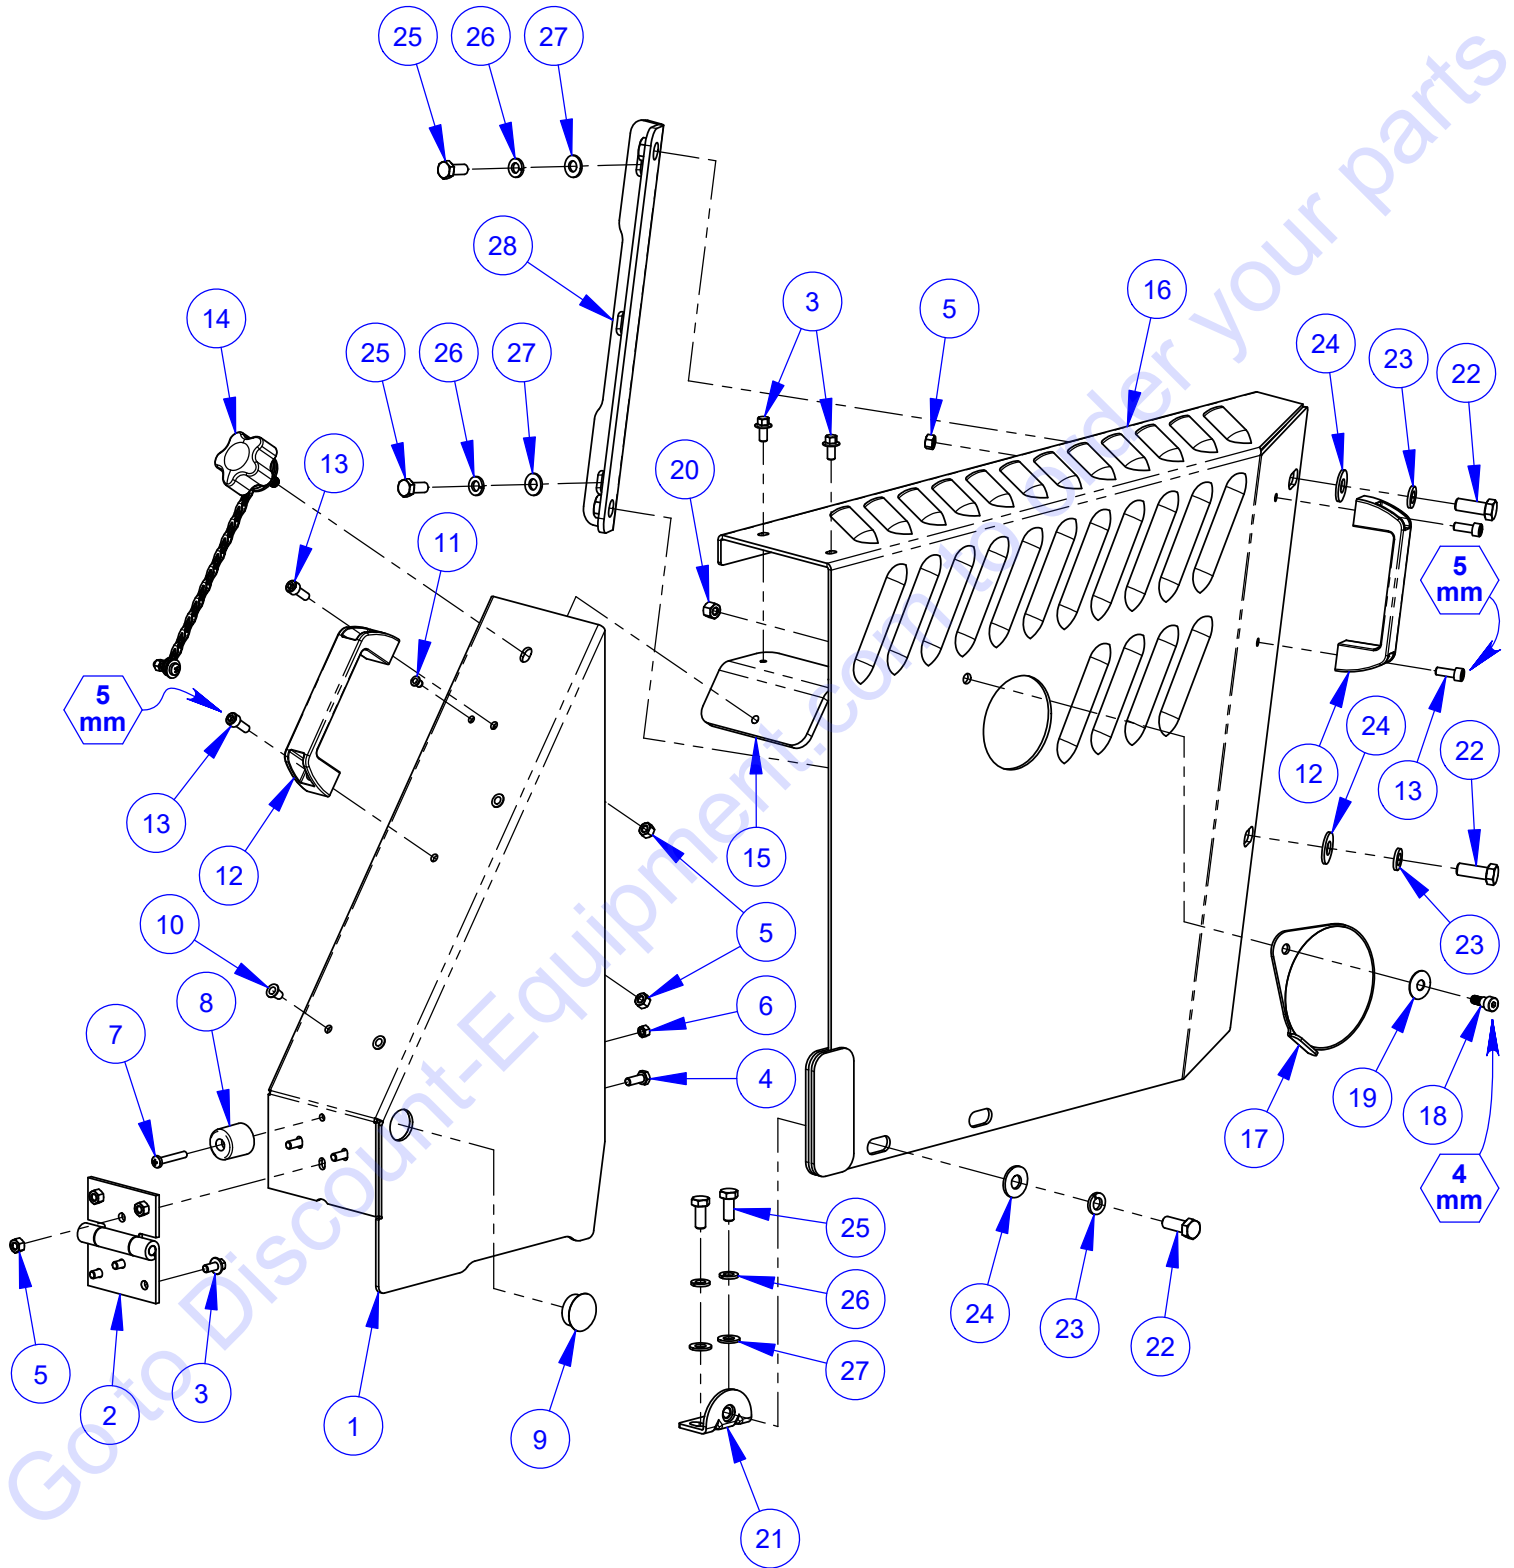

Belt Guard Assembly #6019297A

Belt Guard Assembly #6019297A

ITEM	PART NO.	QTY.	DESCRIPTION
1	6019412	1	Belt Guard (Front)
2	2500270	1	Blade Guard Hinge
3	2901370	5	Cap Screw, Hex Flange, M6-1.0 x 12mm
4	2900341	3	Cap Screw, Hex Hd., M6-1.0 x 16mm
5	2900302	7	Lock Nut, M6-1.0 Nylon Insert
6	2900301	1	Lock Nut, M5-0.8 Nylon Insert
7	2901365	1	Machine Screw, Pan Hd., M5-0.8 x 30mm
8	2501093	1	Bumper, 1"
9	2500489	1	Plug, 1" Hole
10	2503744	3	Plug, 1/4" Hole (Tapered)
11	2500652	1	Plug, M6 Hole
12	2400145	2	Handle
13	2900553	4	Cap Screw, Soc. Hd., M6-1.0 x 16mm
14	6001048	1	Knob Assembly
15	6019413	1	Latch Plate
16	6019411	1	Belt Guard (Rear)
17	6010768	1	Swing Cover Plate with Label
18	2900246	1	Shoulder Screw, 5/16" x 1/4" (1/4-20)
19	2900252	1	Belleville Washer, 5/16"
20	2900010	1	Lock Nut, 1/4-20 Nylon
21	6010558	1	Mounting Tab 90 Deg.
22	2900005	3	Cap Screw, Hex Hd., 3/8-16 x 1"
23	2900006	3	Lock Washer, 3/8" Split
24	2900473	3	Flat Washer, 3/8" USS
25	2900019	4	Cap Screw, Hex Hd., 5/16-18 x 3/4"
26	2900031	4	Lock Washer, 5/16" Split
27	2900022	4	Flat Washer, 5/16" SAE
28	6010556	1	Belt Guard Mount Bracket