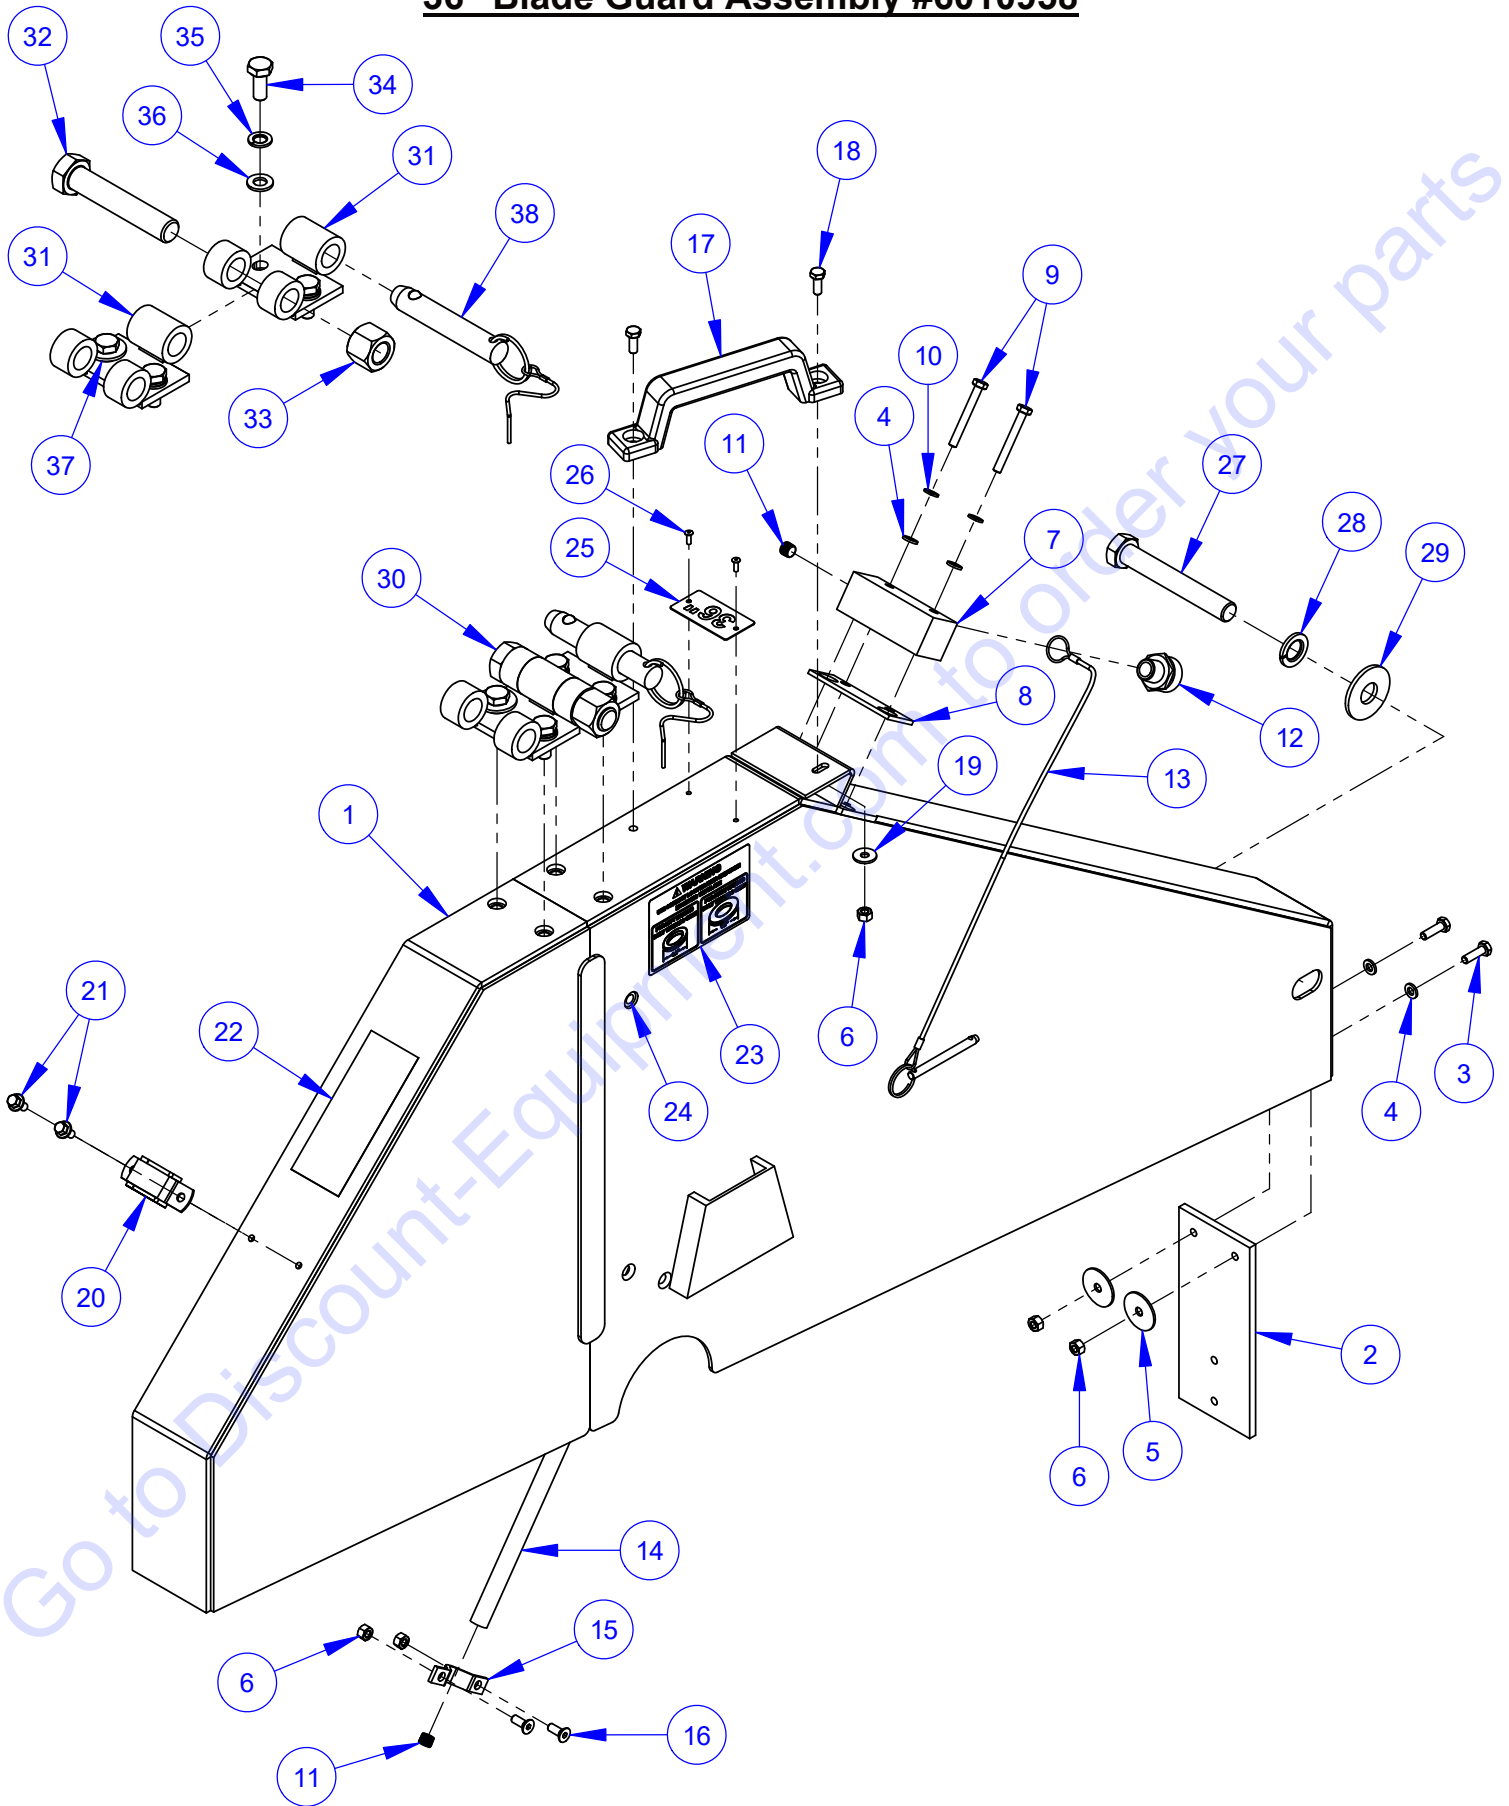

36" Blade Guard Assembly #6010958

36" Blade Guard Assembly #6010958

ITEM	PART NO.	QTY.	DESCRIPTION
1	6010959	1	36" Blade Guard Front & Rear Only
2	6010081	1	Splash Flap
3	2900310	2	Cap Screw, Hex Hd., M6-1.0 x 20mm
4	2901494	4	Flat Washer, M6
5	2900083	2	Fender Washer, 1/4" x 1-1/4"
6	2900302	8	Lock Nut, M6-1.0 Nylon Insert
7	6010261	1	Water Manifold
8	2500830	1	Water Manifold Gasket
9	2901355	2	Cap Screw, Hex Hd., M6-1.0 x 50mm
10	2900765	2	Lock Washer, M6 Split
11	3200001	3	Plug, 1/8" NPT
12	3200002	1	Fitting, 3/8" M. Pipe to 3/4" M. Garden
13	2900280	1	Lanyard with Lock Pin
14	6010088	2	Water Tube for 36" Guard
15	6048155	2	Water Tube Clamp
16	2900308	4	Cap Screw, Flat Hd., M6-1.0 x 16mm
17	2506125	1	Grab Handle
18	2900341	2	Cap Screw, Hex Hd., M6-1.0 x 16mm
19	2901359	1	Fender Washer, M6
20	3202935	1	Cushion Clamp
21	2901370	2	Cap Screw, Hex Flange, M6-1.0 x 12mm
22	1800001	1	Warning Label
23	1802090	2	Label, Wedge Locking Washer
24	2503749	2	Plug, 5/16" Hole (Tapered)
25	1801369H	1	Blade Guard Size Tag
26	2900639	2	Rivet, 1/8" Dia.
27	2901349	1	Cap Screw, Hex Hd., M16-2.0 x 110mm
28	2900716	1	Lock Washer, M16 Split
29	2900128	1	Flat Washer, 5/8" USS
30	6010873	1	Universal Hinge Assembly

ITEM	PART NO.	QTY	DESCRIPTION
31	6010871	2	Hinge Weldment, Universal
32	2900479	1	Cap Screw, Hex Hd., 3/4-10 x 4"
33	2900467	1	Lock Nut, 3/4-10 Nylon
34	2900333	4	Cap Screw, Hex Hd., M10-1.5 x 25mm
35	2900321	4	Lock Washer, M10 Split
36	2901356	4	Flat Washer, M10
37	2901360	1	Fender Washer, M10
38	2503824	1	Detent Pin with Lanyard