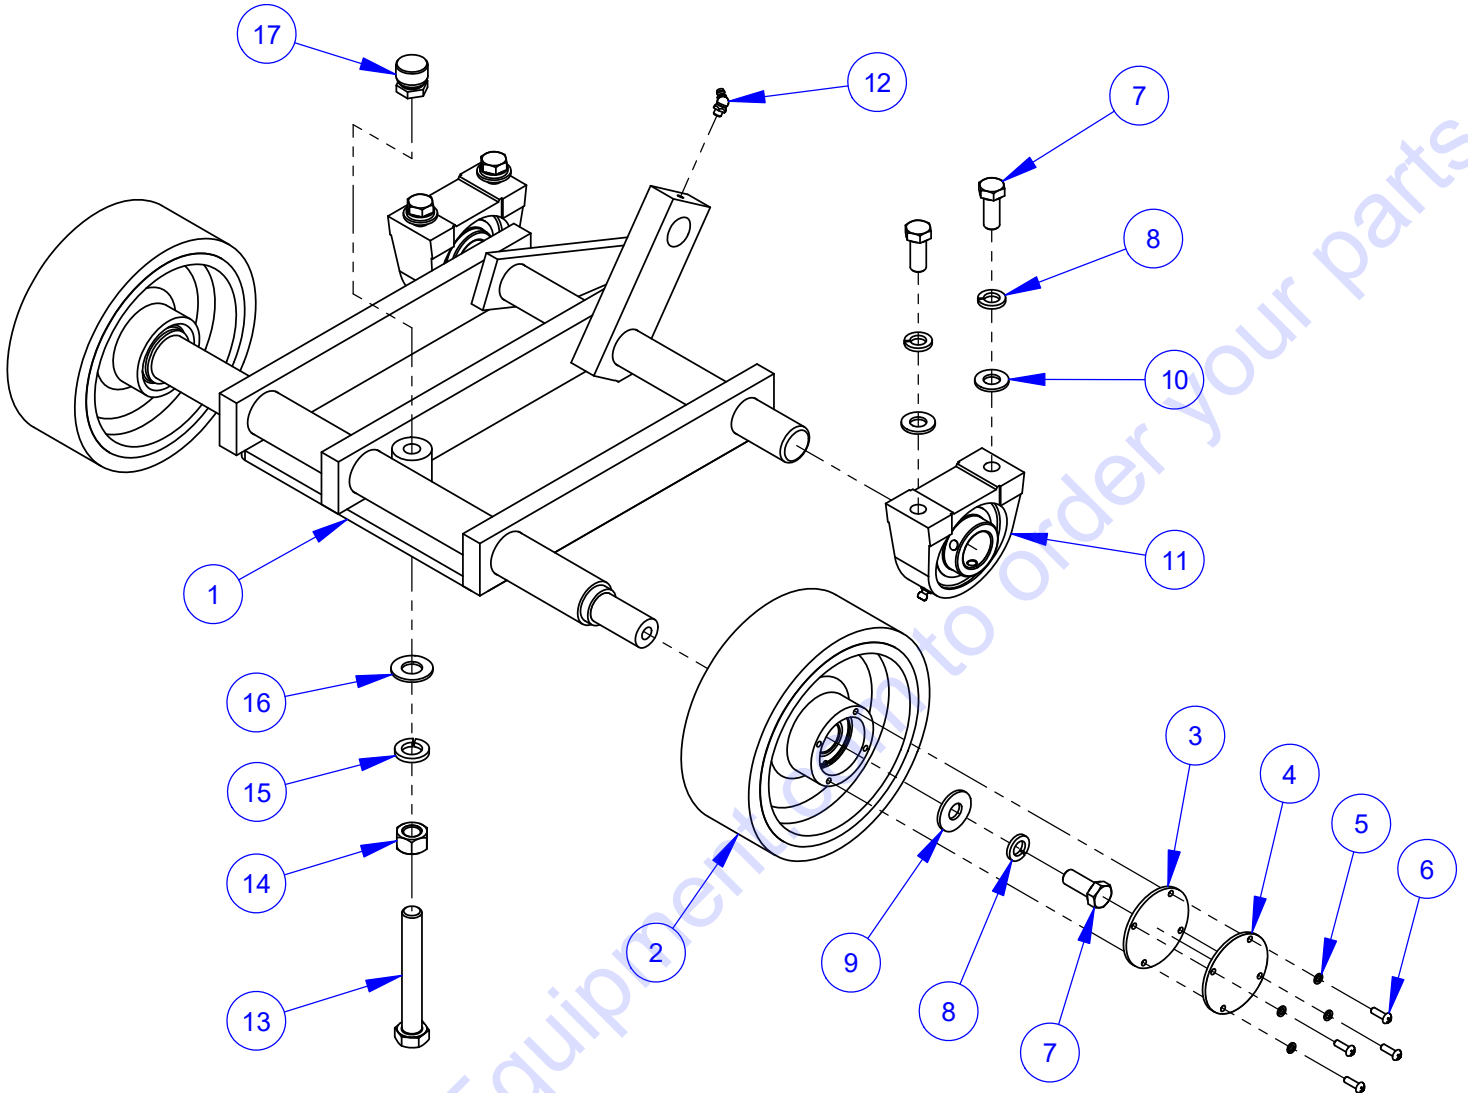

Front Axle Assembly #6010746

ITEM	PART NO.	QTY.	DESCRIPTION
1	6010747	1	Front Axle Weldment
2	6010581	2	Wheel Assembly, 8" Front
3	2501393	2	Wheel Cover Gasket
4	6010536	2	Wheel Cover
5	2900038	8	Lock Washer, #10 Split
6	2900159	8	Machine Screw, Rd. Hd., #10-24 x 5/8"
7	2900025	6	Cap Screw, Hex Hd., 1/2-13 x 1-1/4"
8	2900084	6	Lock Washer, 1/2" Split
9	2900127	2	Flat Washer, 1/2" USS
10	2900058	4	Flat Washer, 1/2" SAE
11	2500158	2	Pillow Block Bearing 1-1/4"
12	2900184	1	Grease Fitting, 1/4" NPT x 45 degree
13	2900514	1	Tap Bolt, Hex Hd., 5/8-11 x 4-1/2"
14	2900112	1	Hex Nut, 5/8-11
15	2900113	1	Lock Washer, 5/8" Split
16	2900002	1	Flat Washer, 5/8" SAE
17	2900446	1	Swivel Pad Nut, 5/8-11