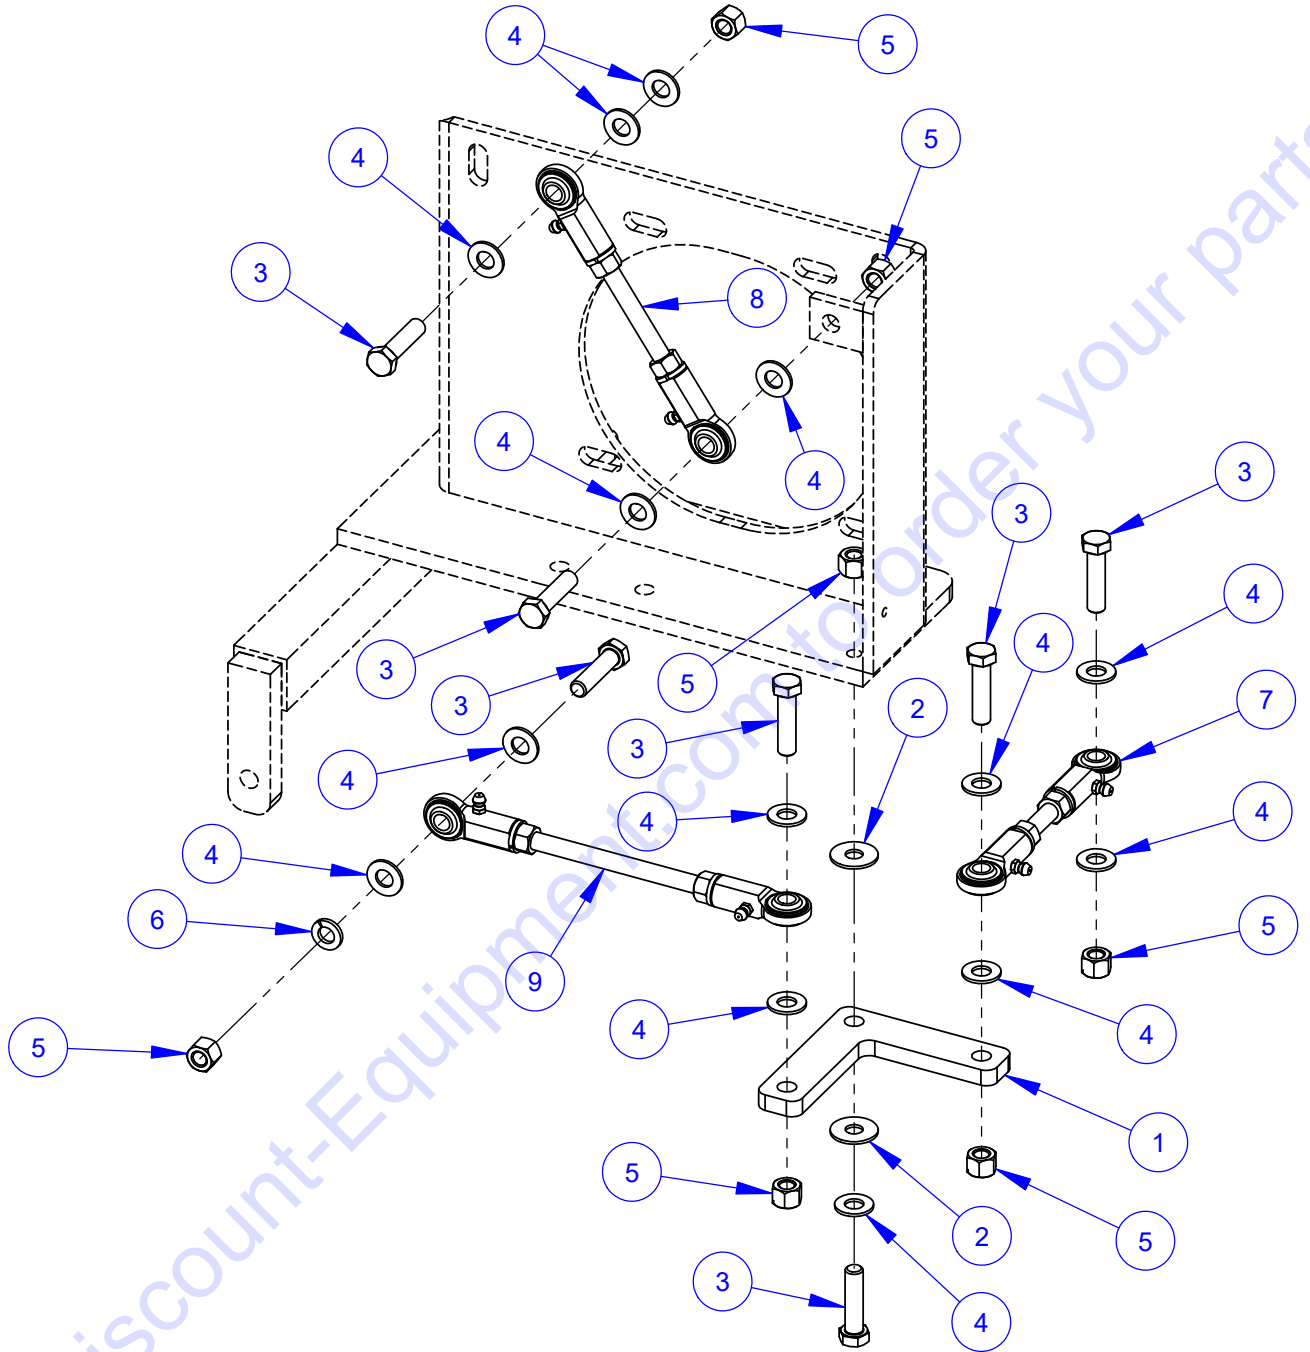

Linkage Assembly #6010725

ITEM	PART NO.	QTY.	DESCRIPTION
1	6010067	1	Bell Crank
2	2900153	2	Friction Washer, 3/8"
3	2900029	7	Cap Screw, Hex Hd., 3/8-16 x 1-1/2"
4	2900014	14	Flat Washer, 3/8" SAE
5	2900018	7	Locknut, 3/8-16, Nylon
6	2900006	1	Lock Washer, 3/8" Split
7	6010704	1	Linkage Assembly 5-1/8"
8	6010705	1	Linkage Assembly 6-1/4"
9	6010706	1	Linkage Assembly 8"