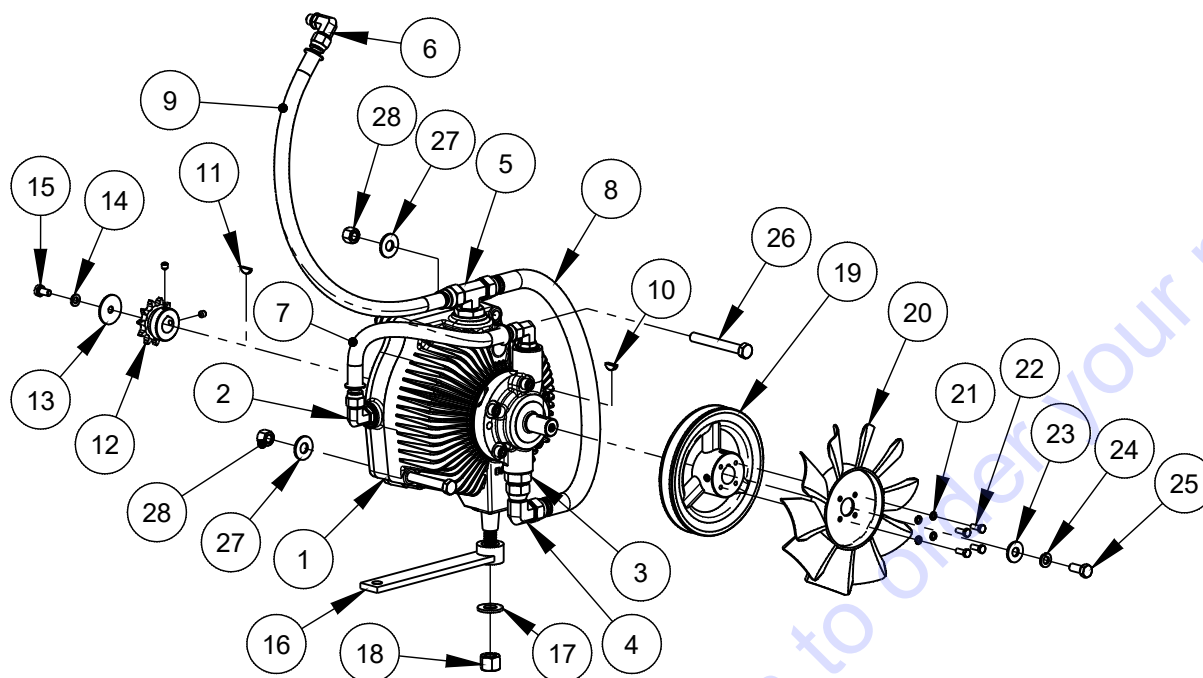

Eaton Transmission Assembly #6011678

ITEM	PART NO.	QTY.	DESCRIPTION
1	2600720	1	Eaton Model 11 Transmission
2	3200271	2	Elbow, 3/8" O-Ring to 3/8" M. JIC
3	3200287	1	Adapter, 5/8" O-Ring to 1/2" M. JIC
4	3200304	1	Elbow, 1/2" M. JIC to 1/2" F. JIC
5	3201878	1	Tee, 1/2" M. JIC to 5/8" O-Ring
6	3200116	1	Elbow, 1/4" O-Ring to 3/8" M. JIC
7	6012250	1	Hose Assembly 3/8" x 10"
8	6012251	1	Hose Assembly 1/2" x 16"
9	6012252	1	Hose Assembly 3/8" x 26"
10	2900143	1	Woodruff Key #61, 3/16" x 5/8"
11	2900063	1	Woodruff Key #405, 1/8" x 5/8"
12	2500150	1	Sprocket, #40 x 11 Tooth w/Setscrews
13	2900083	1	Fender Washer, 1/4" x 1-1/4"
14	2900024	1	Lock Washer, 1/4" Split
15	2900082	1	Cap Screw, Hex Hd., 1/4-20 x 1/2"
16	6010064	1	Shift Lever
17	2900058	1	Flat Washer, 1/2" SAE
18	2900026	1	Lock Nut, 1/2-13 Nylon
19	6010682	1	Transmission Pulley 5.5"
20	2500519	1	Cooling Fan, 7"
21	2900038	4	Lock Washer, #10 Split
22	2900448	4	Machine Screw, Hex Hd., #10-32 x 1/2"
23	2900567	1	Flat Washer, 5/16" USS
24	2900031	1	Lock Washer, 5/16" Split
25	2900019	1	Cap Screw, Hex Hd., 5/16-18 x 3/4"
26	2900035	4	Cap Screw, Hex Hd., 3/8-16 x 3"
27	2900473	4	Flat Washer, 3/8" USS
28	2900018	4	Locknut, 3/8-16, Nylon