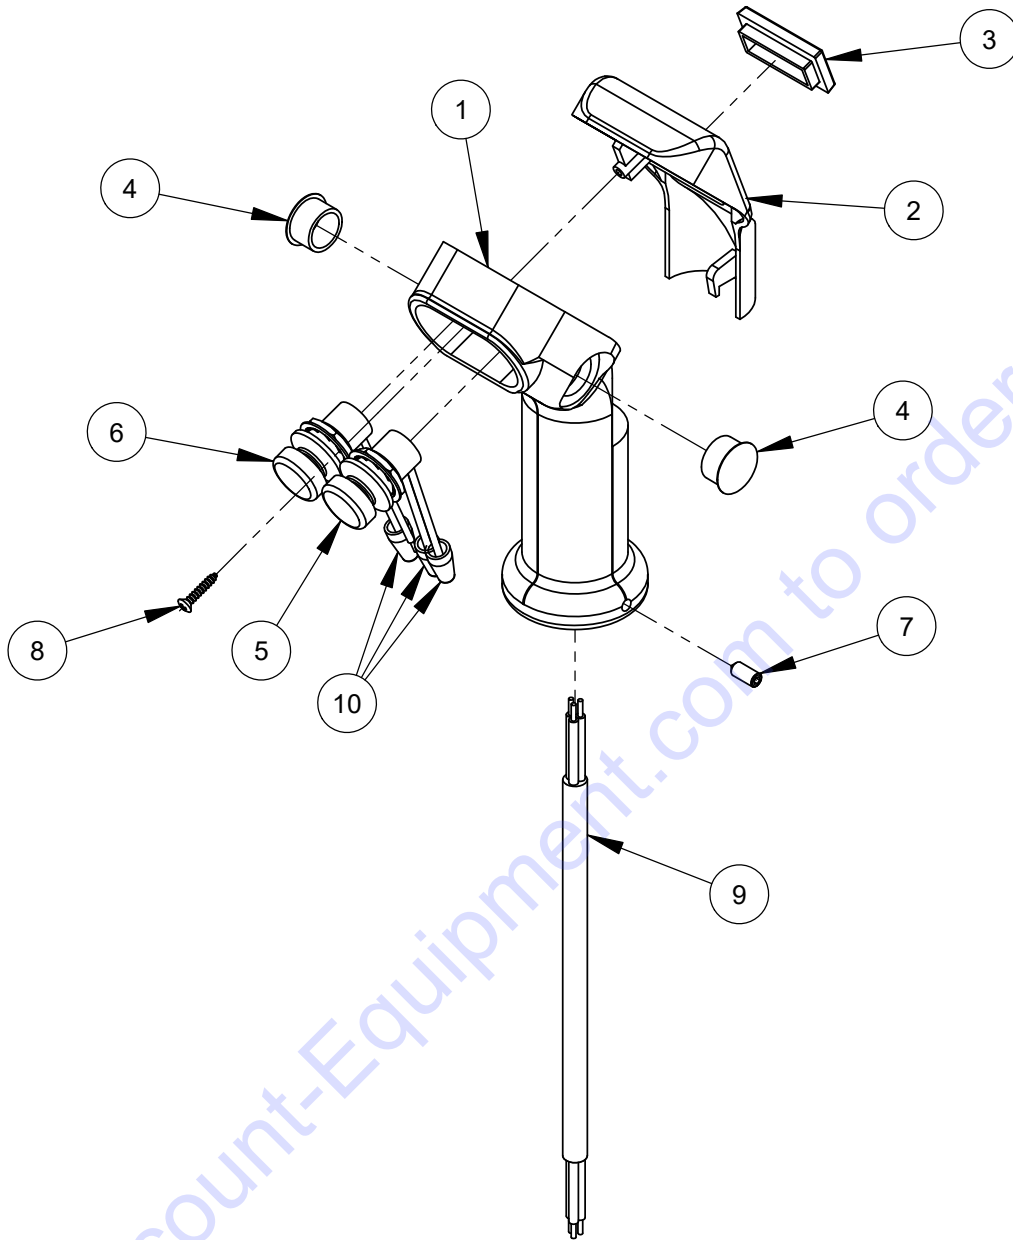

Control Grip Assembly #6010319

ITEM	PART NO.	QTY.	DESCRIPTION
1	2501280	1	Control Grip Body
2	2501281	1	Control Grip Cover
3	2500644	1	Plug, Rectangular
4	2500694	2	Plug, 5/8" Hole
5	2800372	1	Pushbutton Switch (B&G)
6	2800373	1	Pushbutton Switch (B&W)
7	2900453	1	Set Screw, Soc. Hd., M5-0.8 x 12mm
8	2900452	1	Machine Screw, Oval Hd., #4 x 5/8"
9	2800393	1	Harness, Hydraulic Pump
10	2800002	3	Wire Nut, 22-16 Gage