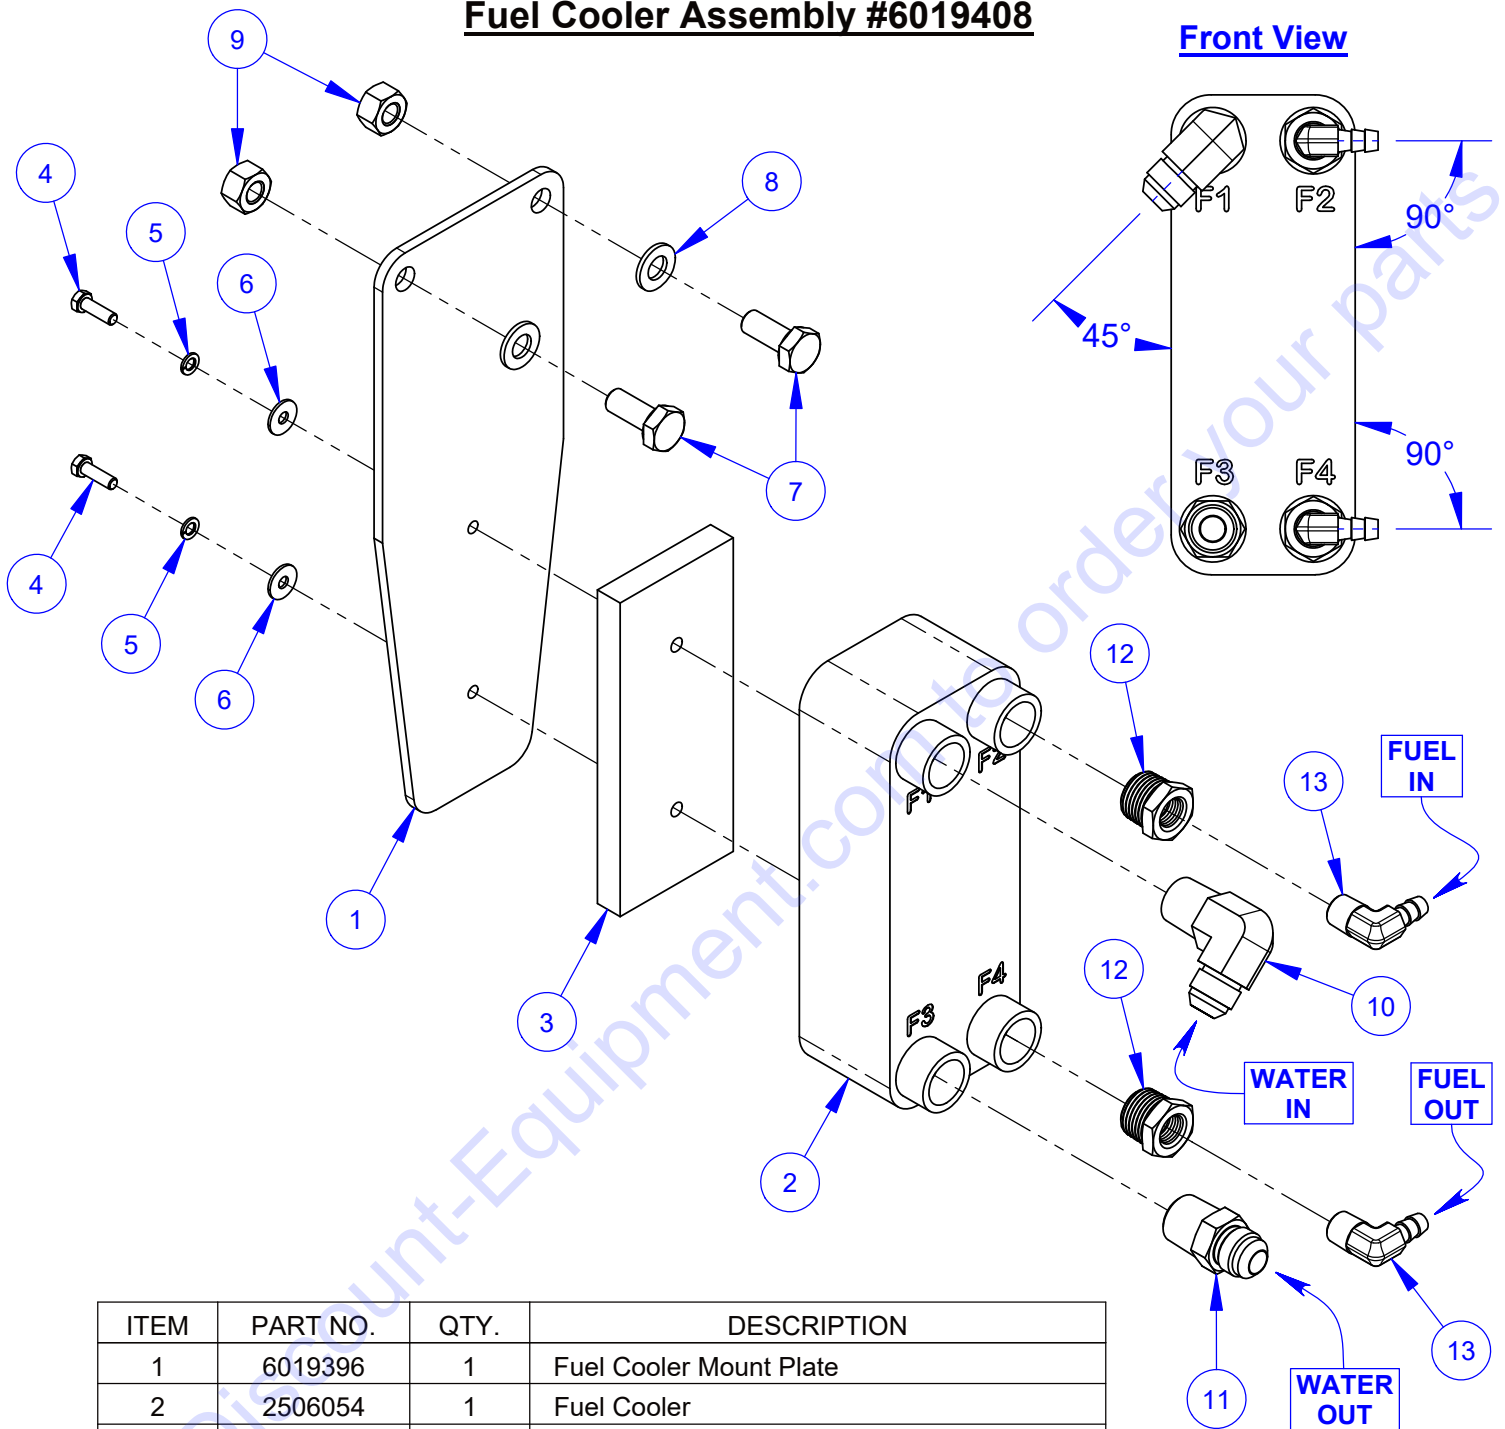

Fuel Cooler Assembly #6019408

ITEM	PART NO.	QTY.	DESCRIPTION
1	6019396	1	Fuel Cooler Mount Plate
2	2506054	1	Fuel Cooler
3	6019280	1	Cooler Cushion
4	2902006	2	Cap Screw, Hex Hd., M5-0.8 x 16mm
5	2900767	2	Lock Washer, M5 Split
6	2900770	2	Fender Washer, M5
7	2900333	2	Cap Screw, Hex Hd., M10-1.5 x 25mm
8	2901356	2	Flat Washer, M10
9	2900304	2	Lock Nut, M10-1.5 Nylon Insert
10	3201461	1	Elbow, 1/2" M. JIC to 1/2" M. Pipe
11	3200283	1	Adapter, 1/2" M. Pipe x 1/2" M. JIC
12	3200229	2	Reducer, 1/2" M. to 1/4" F. Pipe
13	3200599	2	Elbow, 1/4" M. Pipe to 5/16" Hose Barb