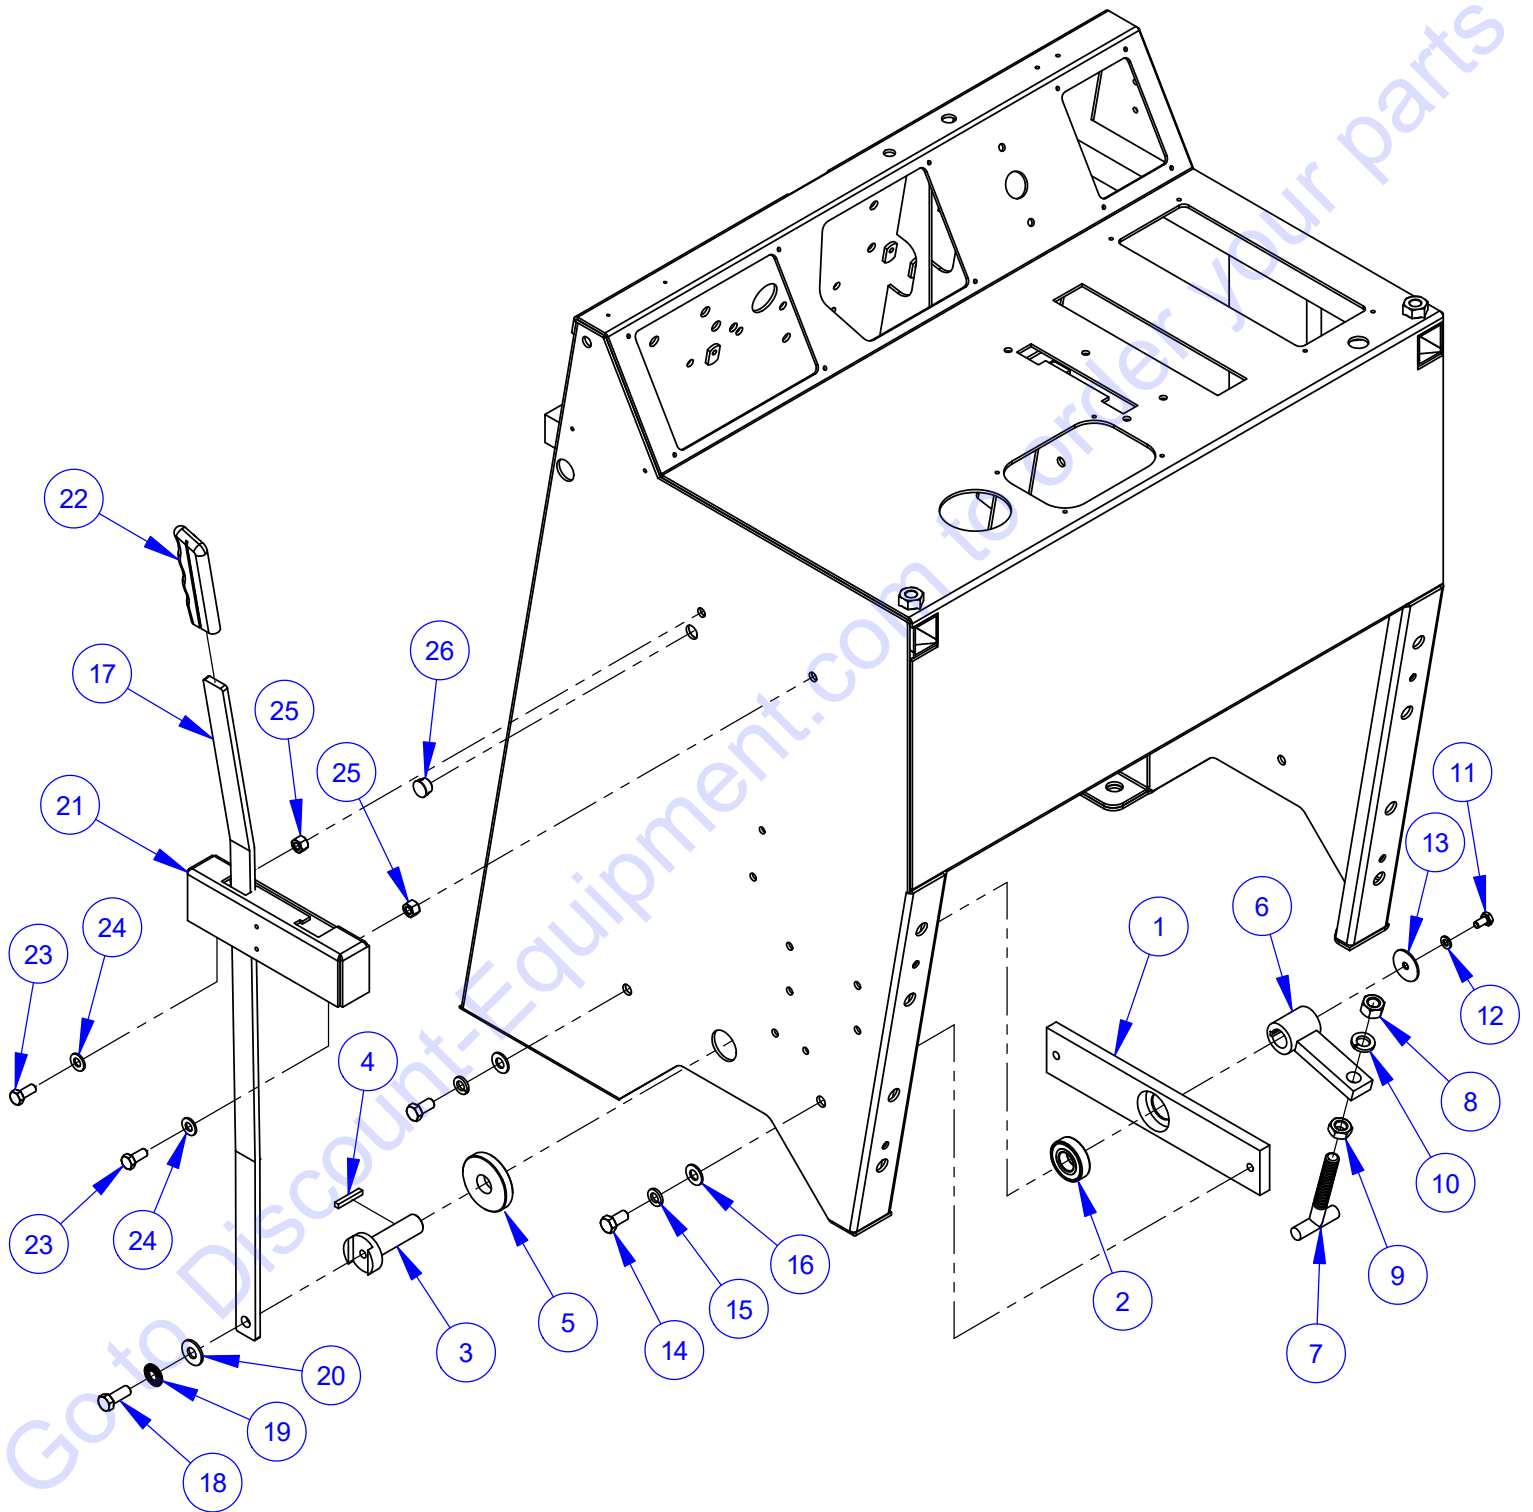

Parking Brake Assembly #6011228

Parking Brake Assembly #6011228

ITEM	PART NO.	QTY.	DESCRIPTION
1	6011229	1	Bearing Housing Bar
2	2501664	1	Ball Bearing, 3/4" x 1-5/8" x 7/16"
3	6011230	1	Pivot Pin
4	6048229	1	Key, 3/16" Sq. x 1-1/4"
5	6011234	1	Friction Disc, 3/4" x 2-1/4" x 3/8"
6	6011674	1	Pivot Arm
7	2900632	1	T-Bolt, 1/2-13
8	2900037	1	Hex Nut, 1/2-13
9	2900129	1	Jam Nut, 1/2-13
10	2901534	1	Lock Washer, 1/2" Split, GR8
11	2900082	1	Cap Screw, Hex Hd., 1/4-20 x 1/2"
12	2900024	1	Lock Washer, 1/4" Split
13	2900083	1	Fender Washer, 1/4" x 1-1/4"
14	2900196	2	Cap Screw, Hex Hd., 3/8-16 x 3/4"
15	2900006	2	Lock Washer, 3/8" Split
16	2900014	2	Flat Washer, 3/8" SAE
17	6011232	1	Brake Lever
18	2900005	1	Cap Screw, Hex Hd., 3/8-16 x 1"
19	2900474	1	Belleville Washer
20	2900473	1	Flat Washer, 3/8" USS
21	6011233	1	Lever Gate
22	2500002	1	Lever Grip
23	2900019	2	Cap Screw, Hex Hd., 5/16-18 x 3/4"
24	2900022	2	Flat Washer, 5/16" SAE
25	2900039	2	Lock Nut, 5/16-18 Nylon
26	2503783	1	Plug, 9/16" Hole