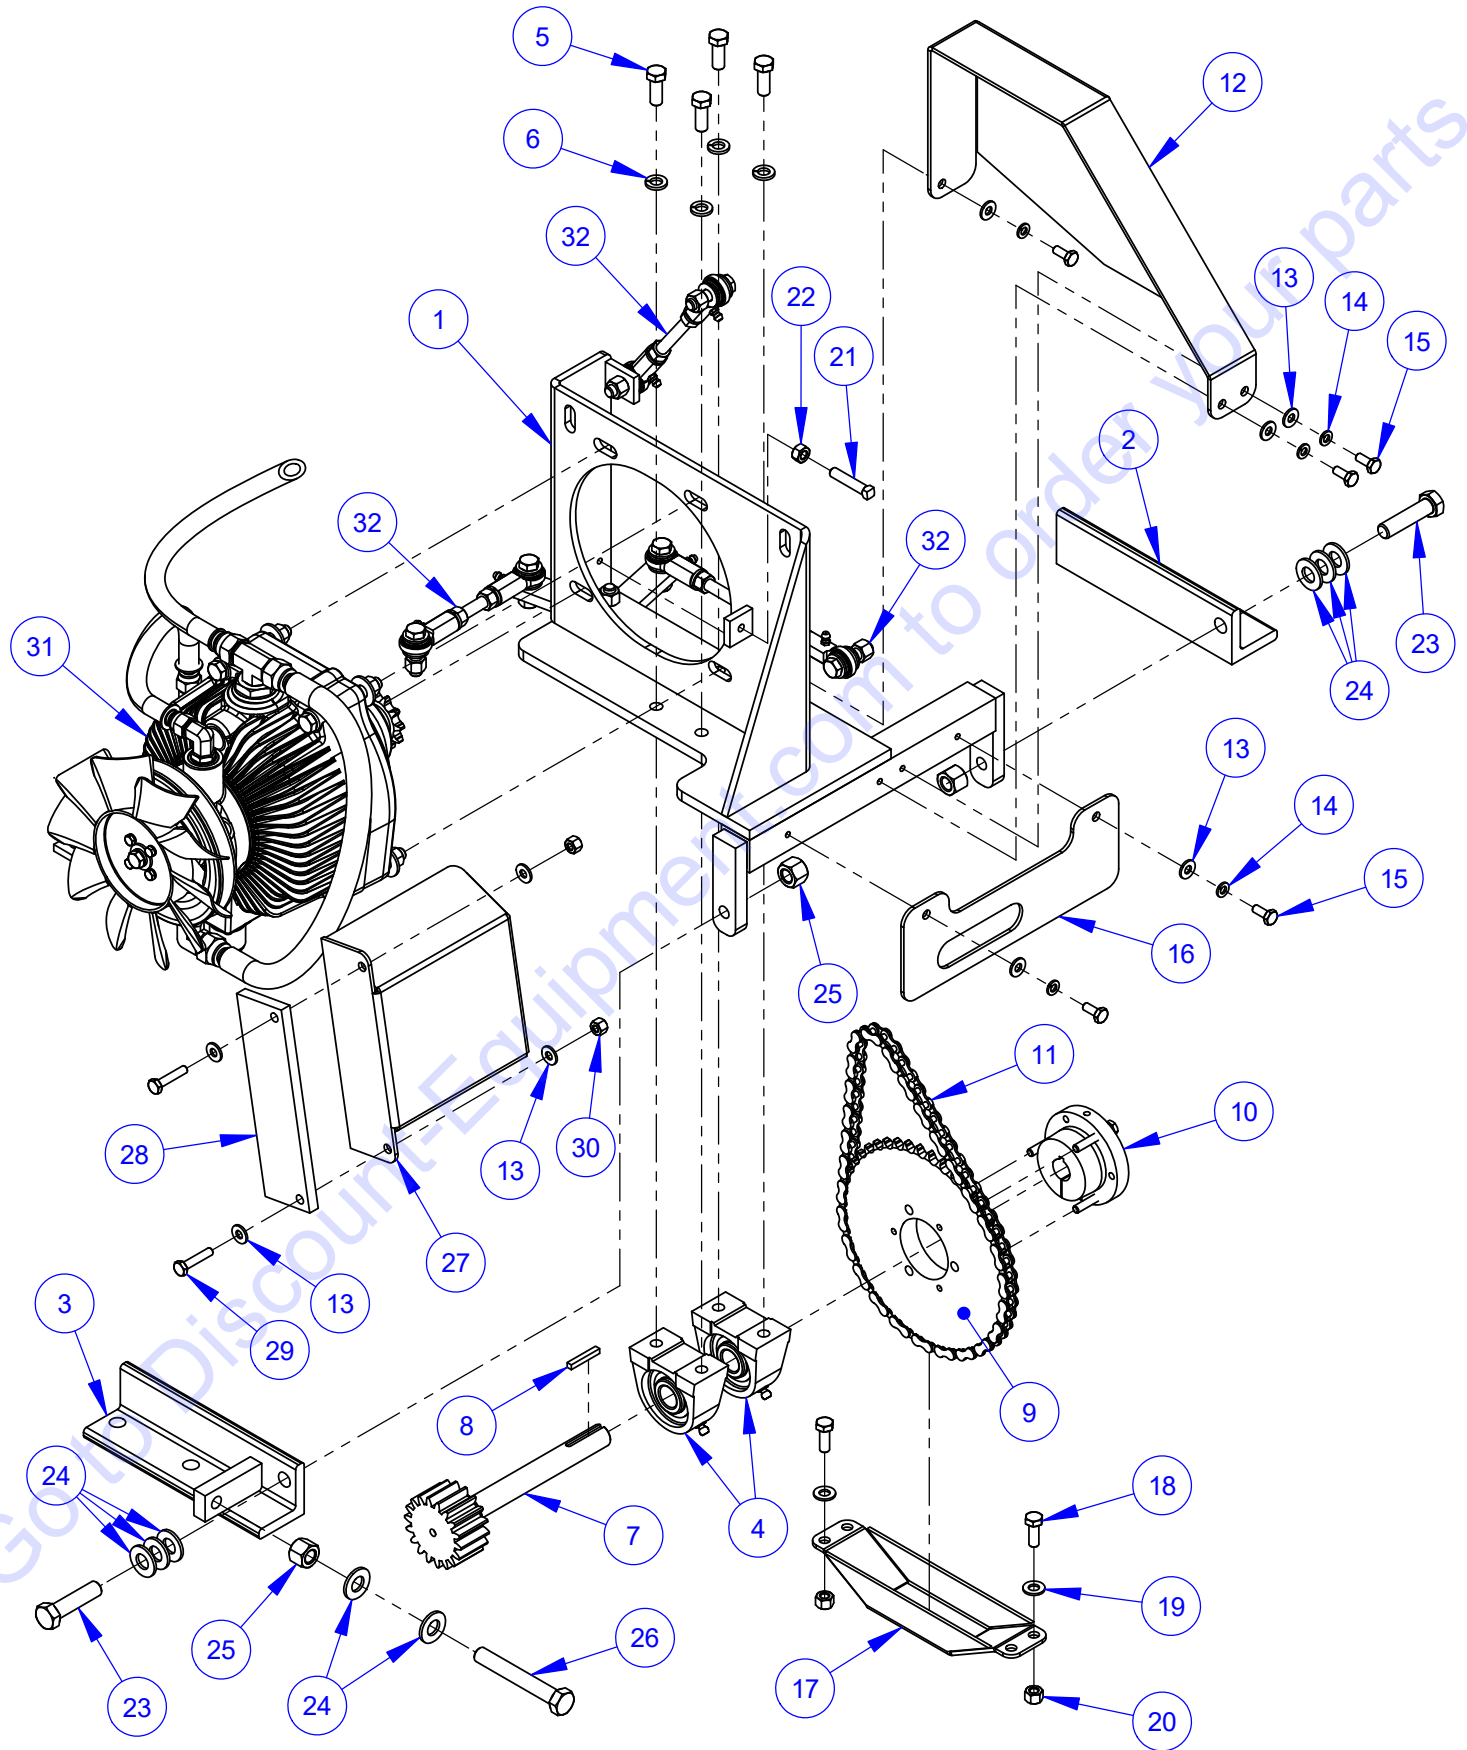

Rear Drive Assembly #6013178

Rear Drive Assembly #6013178

ITEM	PART NO.	QTY.	DESCRIPTION
1	6010068	1	Transmission Platform Weldment
2	6010027	1	Mount Foot, Right Hand
3	6010028	1	Mount Foot, Adjustable
4	2500159	2	Pillow Block Bearing, 3/4"
5	2900005	4	Cap Screw, Hex Hd., 3/8-16 x 1"
6	2900006	4	Lock Washer, 3/8" Split
7	6010664	1	Transmission Jackshaft 18T
8	6048229	1	Key, 3/16" Sq. x 1-1/4"
9	2500148	1	Sprocket, #40 x 45 Tooth
10	2500149	1	QD Bushing, SDS x 3/4" w/Fasteners
11	6010069	1	Chain, #40 x 56 Pitch
12	6010671	1	Chain Guard
13	2900009	9	Flat Washer, 1/4" SAE
14	2900024	5	Lock Washer, 1/4" Split
15	2900023	5	Cap Screw, Hex Hd., 1/4-20 x 5/8"
16	6010679	1	Gear Guard
17	6010674	1	Sprocket Guard
18	2900668	2	Cap Screw, Hex Hd., 5/16-18 x 7/8"
19	2900022	2	Flat Washer, 5/16" SAE
20	2900039	2	Lock Nut, 5/16-18 Nylon
21	2900140	1	Set Screw, Sq. Hd., 5/16-18 x 1-1/2"
22	2900141	1	Hex Nut, 5/16-18
23	2900106	2	Cap Screw, Hex Hd., 1/2-13 x 2"
24	2900058	8	Flat Washer, 1/2" SAE
25	2900026	3	Lock Nut, 1/2-13 Nylon
26	2900542	1	Tap Bolt, Hex Hd., 1/2-13 x 3-1/2"
27	6010673	1	Fan Guard
28	6010735	1	Spacer, Fan Guard
29	2900052	2	Cap Screw, Hex Hd., 1/4-20 x 1-1/4"
30	2900010	2	Lock Nut, 1/4-20 Nylon
31	6011678	1	Eaton 11 Transmission Assembly
32	6010725	1	Linkage Assembly