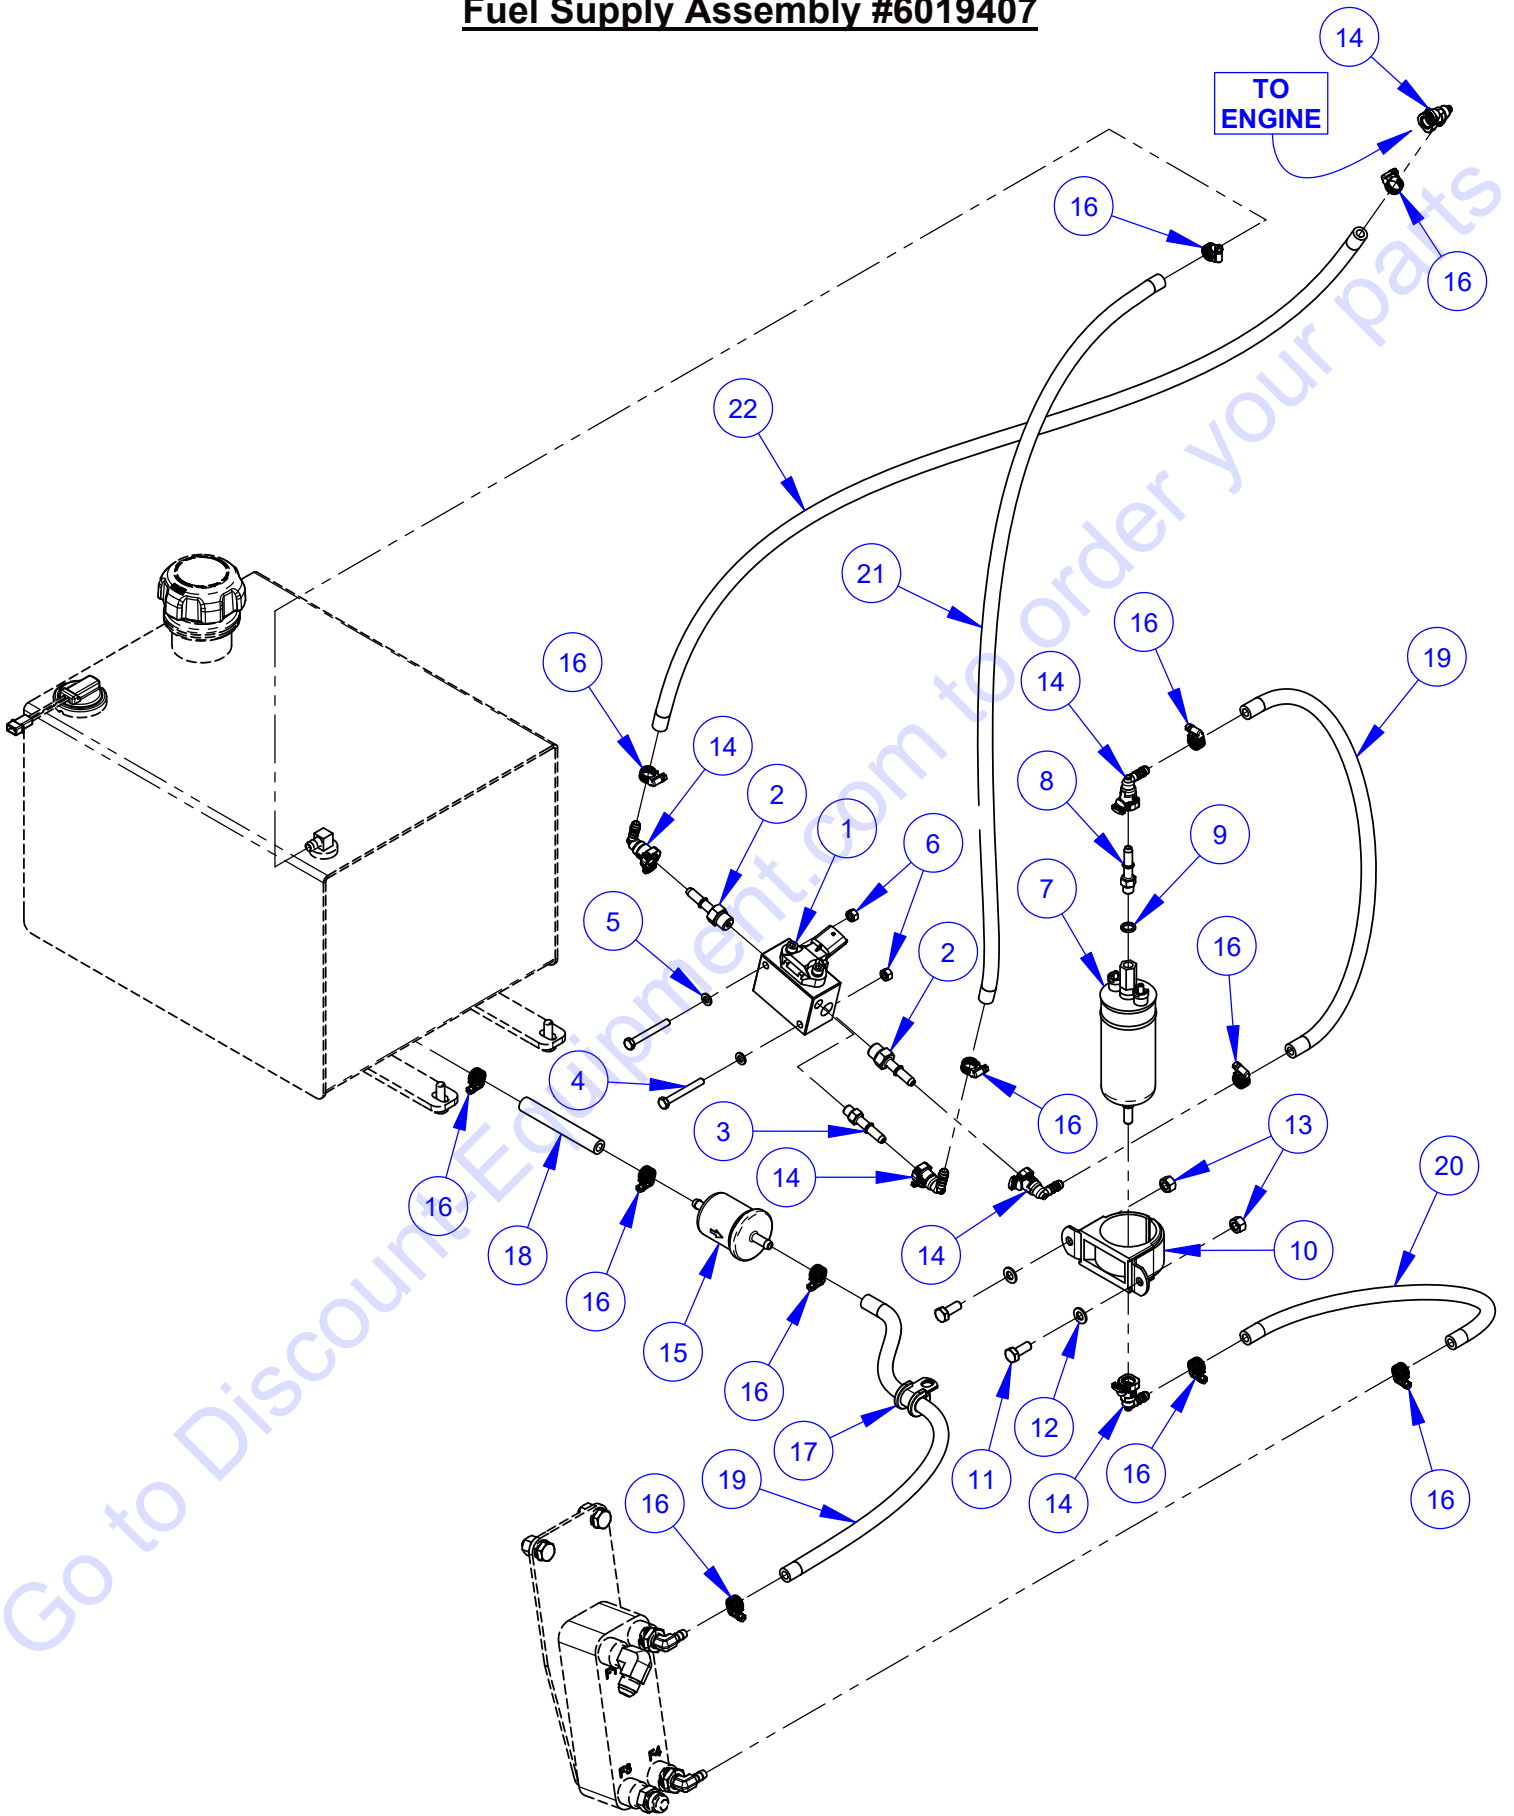

Control Grip Assembly #6010319

ITEM	PART NO.	QTY.	DESCRIPTION
1	2501280	1	Control Grip Body
2	2501281	1	Control Grip Cover
3	2500644	1	Plug, Rectangular
4	2500694	2	Plug, 5/8" Hole
5	2800372	1	Pushbutton Switch (B&G)
6	2800373	1	Pushbutton Switch (B&W)
7	2900453	1	Set Screw, Soc. Hd., M5-0.8 x 12mm
8	2900452	1	Machine Screw, Oval Hd., #4 x 5/8"
9	2800393	1	Harness, Hydraulic Pump
10	2800002	3	Wire Nut, 22-16 Gage

Fuel Supply Assembly #6019407

Fuel Supply Assembly #6019407

ITEM	PART NO.	QTY.	DESCRIPTION
1	2705225	1	Fuel Pressure Manifold
2	3202103	2	Fitting, 5/16" QC Stem to 3/8" O-Ring
3	3202104	1	Fitting, 5/16" QC Stem to 3/16" O-Ring
4	2901355	2	Cap Screw, Hex Hd., M6-1.0 x 50mm
5	2901494	2	Flat Washer, M6
6	2900302	2	Lock Nut, M6-1.0 Nylon Insert
7	2705226	1	Fuel Pump
8	3202105	1	Adapter, 5/16" QC Stem to M10x1
9	2705229	1	Copper Washer M10
10	3202101	1	Clamp, 2-1/8" Cushion
11	2900329	2	Capscrew, Hex Hd., M8 x 1.25 x 20mm
12	2901336	2	Flat Washer, M8
13	2900303	2	Lock Nut, M8-1.25 Nylon Insert
14	3202106	6	Elbow, 5/16" QC to 5/16" Hose Barb
15	2705227	1	Fuel Filter
16	3200062	12	Hose Clamp #4
17	2501434	1	Hose Clamp, 5/8" x 3/4" Wide
18	6013095	1	Fuel Hose, 5/16" I.D. x 4"
19	6017044	2	Fuel Hose, 5/16" I.D. x 20"
20	6017297	1	Fuel Hose, 5/16" I.D. x 14"
21	6019272	1	Fuel Hose, 5/16" I.D. x 36"
22	6019279	1	Fuel Hose, 5/16" I.D. x 40"