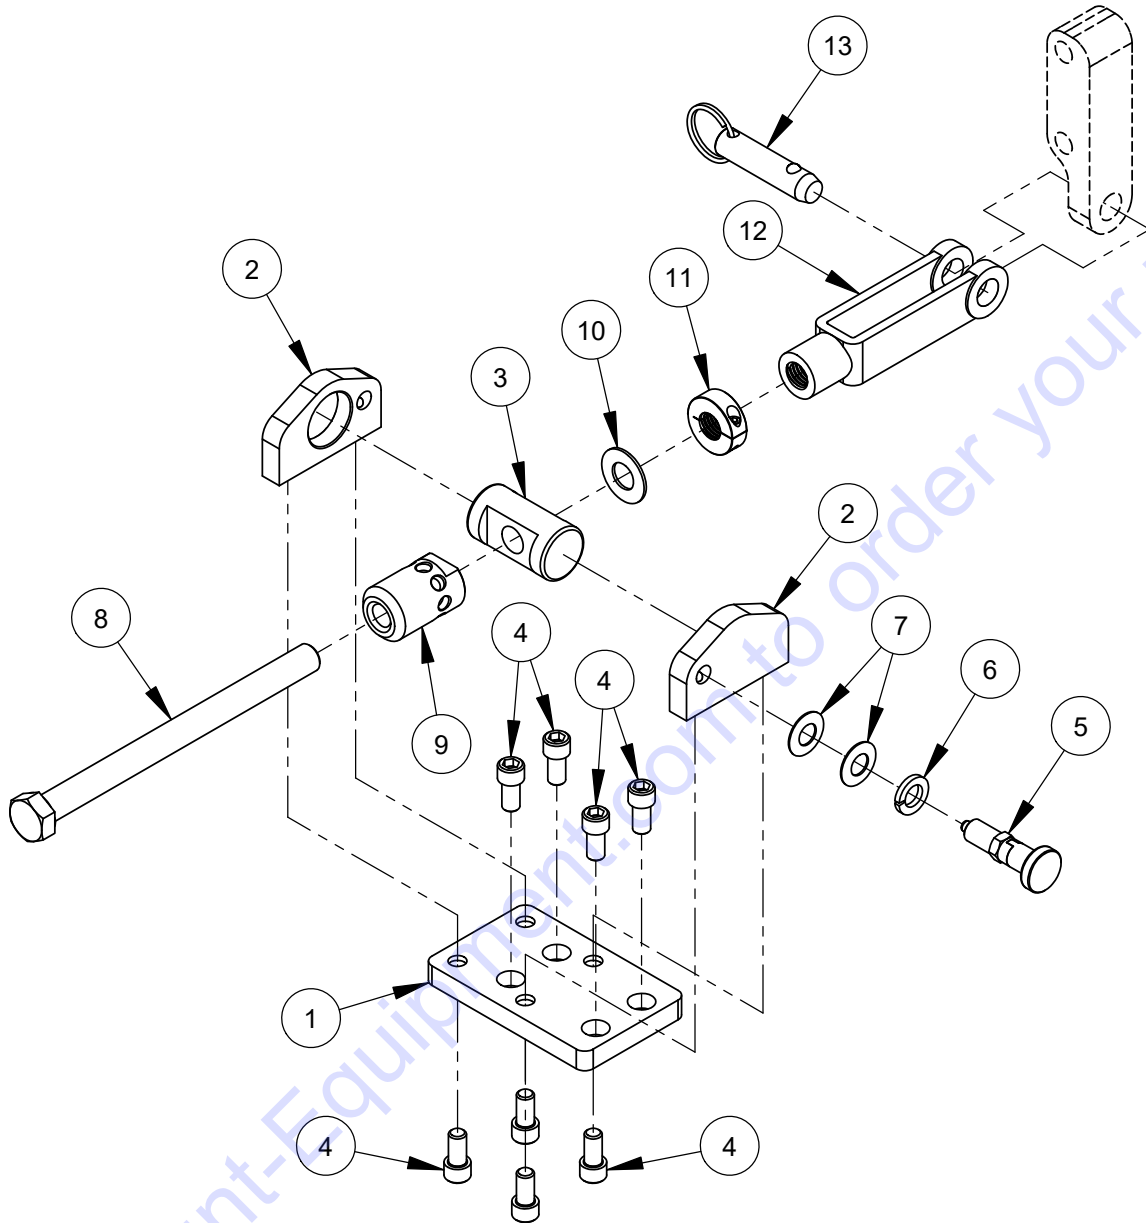

Go to Discounted Equipment.com to order your parts

3 Speed Blade Shaft Assembly #6010941

ITEM	PART NO.	QTY.	DESCRIPTION
1	6018383	1	Trans Asm: 3-Spd: 33.6" HD
2	6010980	2	Clamp Block
3	6010981	2	Saddle Clamp
4	2900146	5	Cap Screw, Hex Hd., 5/8-11 x 4"
5	2900002	4	Flat Washer, 5/8" SAE
6	2900753	4	Jam Lock Nut, 5/8-11
7	6010038	2	Inner Flange 6"
8	6010039	2	Outer Flange 6" with Pin
9	6011677	2	Key, 1/4" Sq. x 1.06
10	2900418	2	Set Screw, Soc. Hd., 5/16-18 x 5/8"
11	2900130	1	Cap Screw, Hex Hd., 5/8-11 x 4" LH
12	2901569	1	Wedge Lock Washer Pair, 5/8" LH
13	2900412	1	Wedge Lock Washer Pair, 5/8"

Belt Tensioner Assembly #6019129

ITEM	PART NO.	QTY.	DESCRIPTION
1	6019040	1	Clevis Base
2	6019041	2	Clevis Flange
3	6010976	1	Clevis Pin
4	2900976	8	Cap Screw, Soc. Hd., 3/8-16 x 3/4"
5	2400138	1	Indexing Plunger 1/2-13
6	2900084	1	Lock Washer, 1/2" Split
7	2900665	2	Belleville Washer, 1/2"
8	2901392	1	Tap Bolt, Hex Hd., 5/8-11 x 8"
9	6019042	1	Detent Nut
10	2901561	1	Thrust Washer, 5/8"
11	2503968	1	Collar, 5/8-11 Split
12	2503967	1	Yoke, 5/8-11
13	2901371	1	Lock Pin with Ring