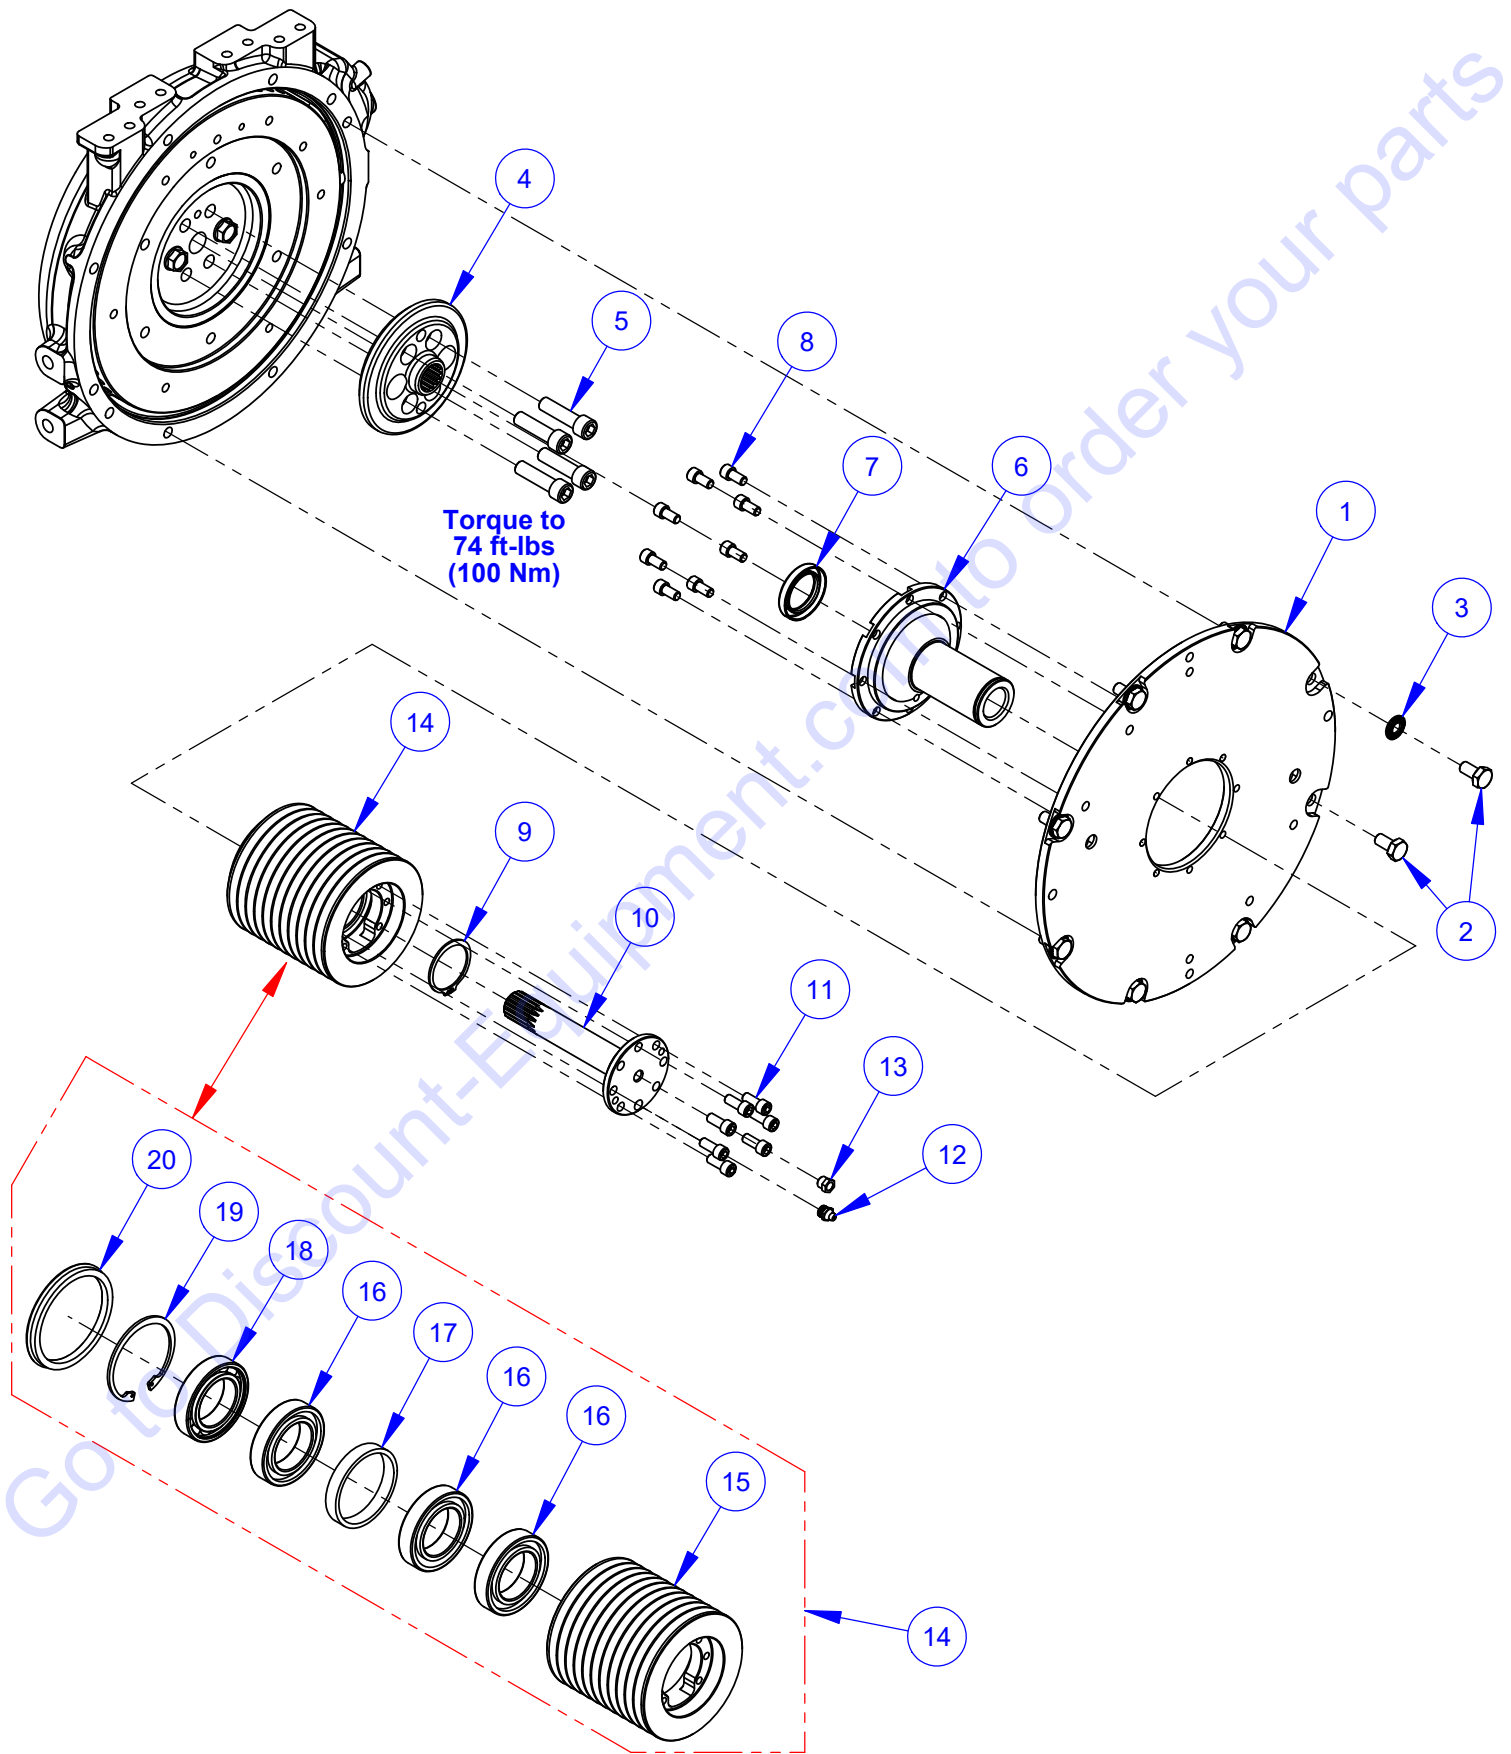

PTO Assembly #6019321

PTO Assembly #6019321

ITEM	PART NO.	QTY.	DESCRIPTION
1	6019385	1	Inner Ring Support
2	2900314	8	Cap Screw, Hex Hd., M10-1.5 x 20mm
3	2900474	7	Belleville Washer
4	6019351	1	Coupling Hub
5	2901799	4	Cap Screw, Soc. Hd., M12-1.25 x 45mm
6	6019062	1	Shaft Support Sleeve
7	2503666	1	Seal, 1-3/8" x 2" x 5/16"
8	2900898	8	Cap Screw, Soc. Hd., 5/16-18 x 5/8"
9	2503758	1	Retaining Ring, 45mm External
10	6019064	1	Splined Drive Shaft
11	2900912	7	Cap Screw, Soc. Hd., 5/16-18 x 3/4"
12	2900062	1	Grease Fitting, 1/8" NPT
13	3201998	1	Breather Vent, 1/8" NPT
14	6019183	1	Sheave Assembly

ITEM	PART NO.	QTY.	DESCRIPTION
15	6019157	1	Sheave, 4.75" x 11 Groove
16	2503760	3	Ball Bearing, 45 x 75 x 16 open
17	6019066	1	Bearing Spacer, 75 x 12
18	2503759	1	Ball Bearing, 45 x 75 x 16 w/seal
19	2503757	1	Retaining Ring, 75mm Internal
20	2503756	1	Seal, 80mm V-Ring