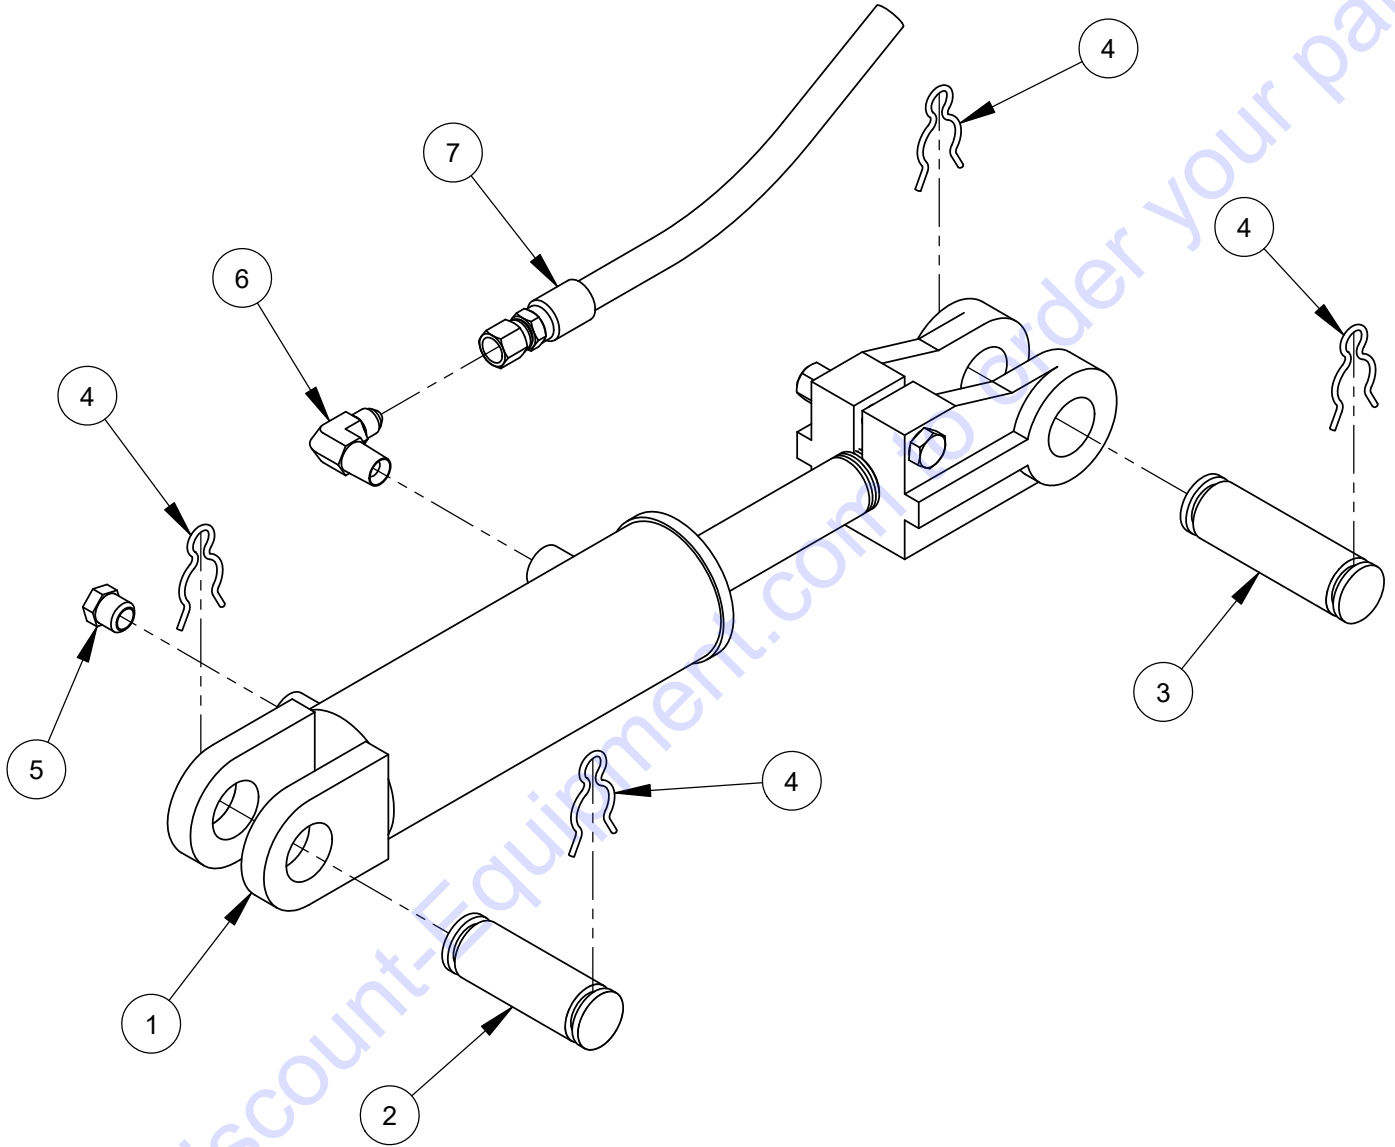

Hydraulic Cylinder Assembly #6010714

ITEM	PART NO.	QTY.	DESCRIPTION
1	2500177	1	Hydraulic Cylinder
2	6010031	1	Cylinder Pin, 1" Dia. x 3" Long
3	6010119	1	Cylinder Pin, 1" Dia. x 3-1/2" Long
4	2900064	4	Hair Pin Cotter, 3/4"
5	3200067	1	Breather Vent, 1/4" NPT
6	3200057	1	Elbow, 1/4" M. Pipe to 1/4" M. JIC
7	3200054	1	Hose Assembly, 32" Long