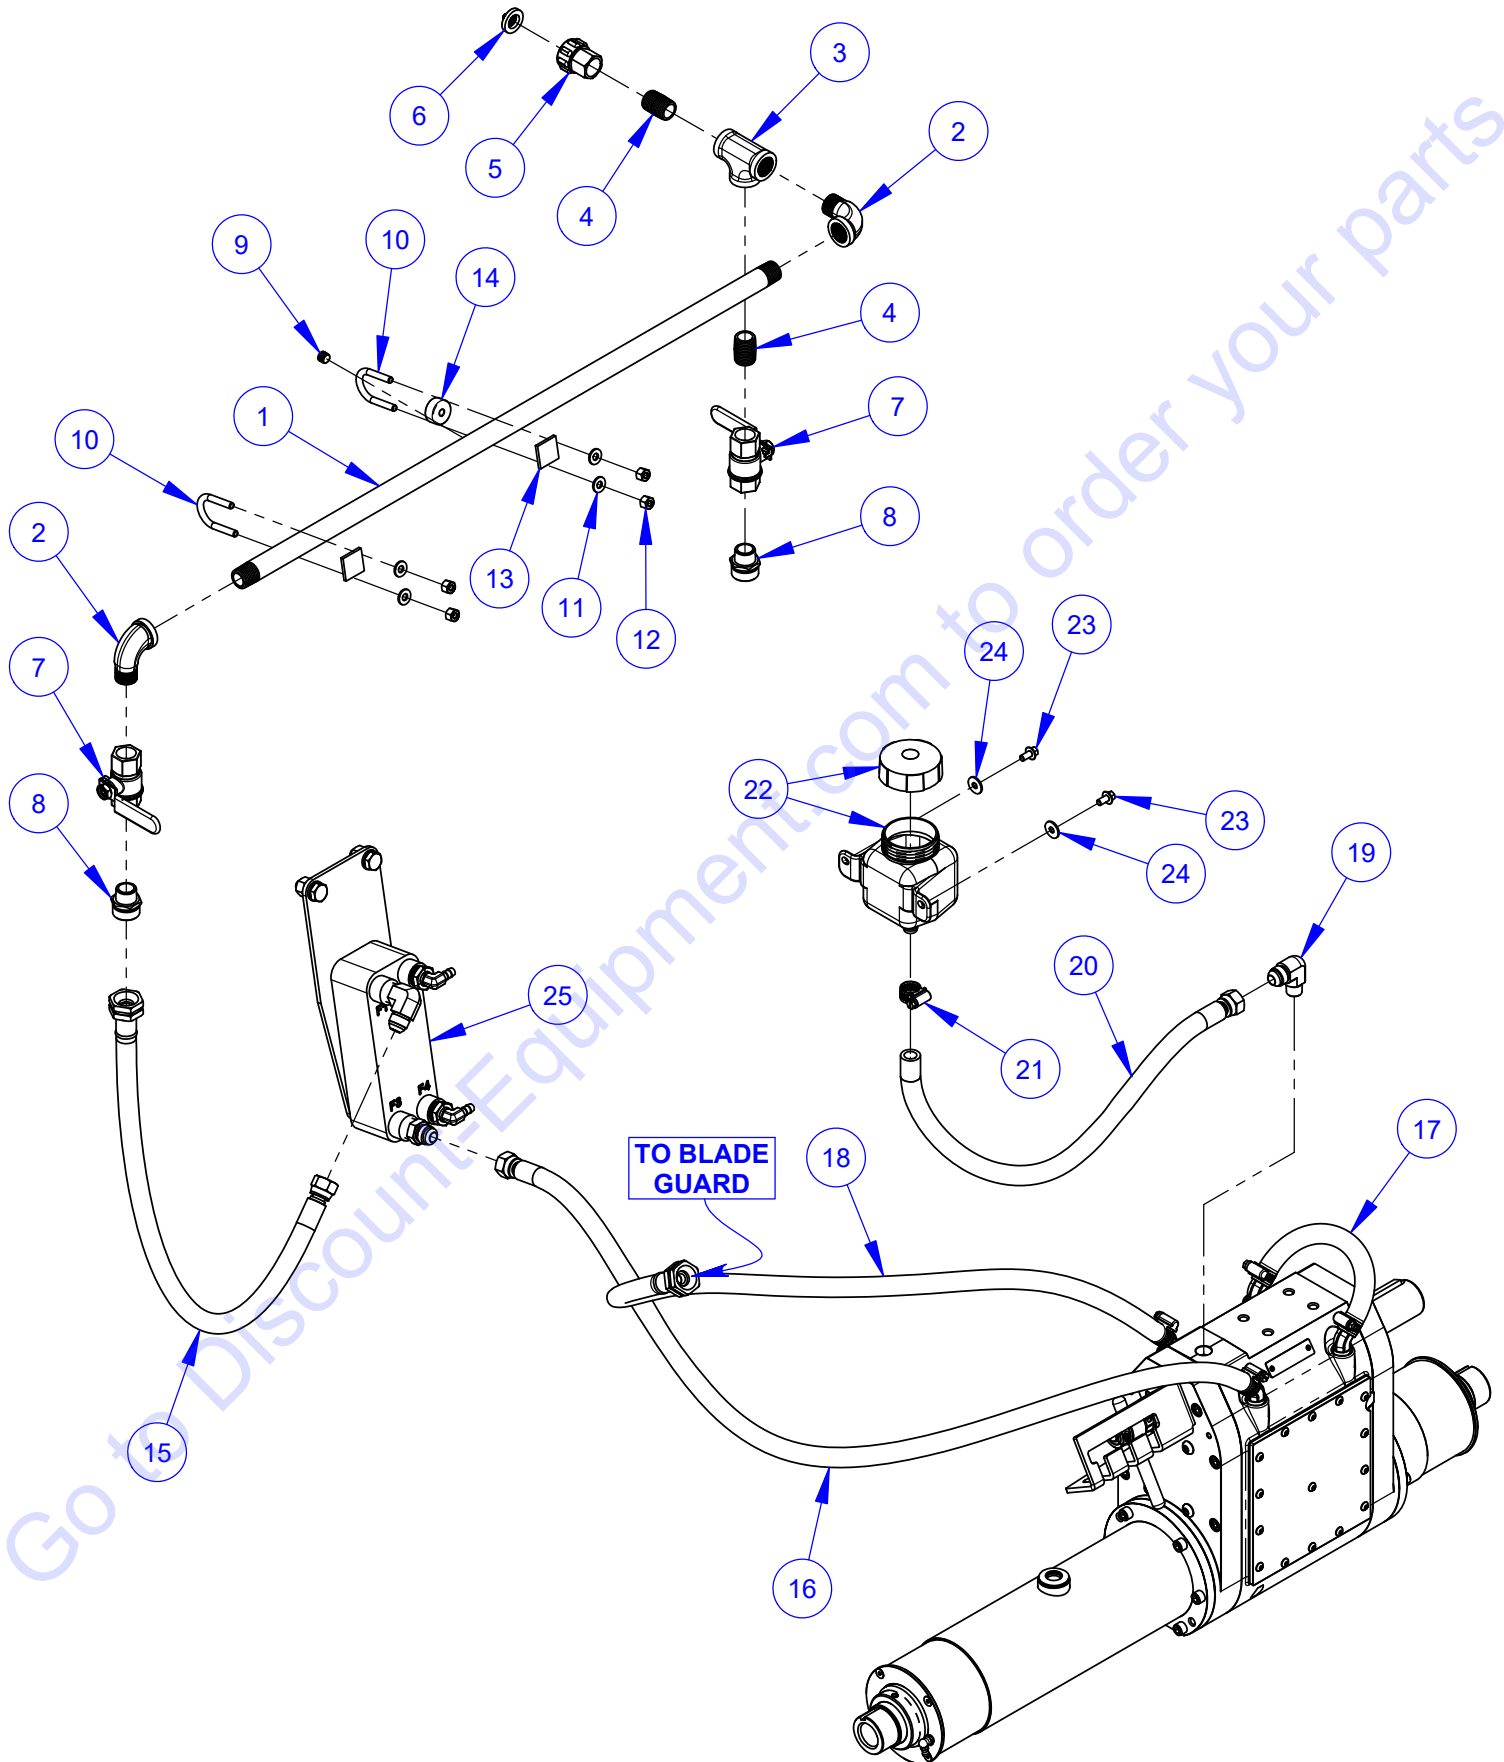

Water Supply Assembly #6019406

Water Supply Assembly #6019406

ITEM	PART NO.	QTY.	DESCRIPTION
1	6090069	1	Water Supply Tube
2	3200013	2	Street Elbow, 1/2" NPT
3	3200045	1	Pipe Tee, 1/2" NPT
4	3200008	2	Close Nipple, 1/2" NPT
5	3200022	1	Fitting, 1/2" F. Pipe to 3/4" F. Garden
6	3200025	1	Hose Filter Washer
7	3200027	2	Water Valve
8	3200155	2	Fitting, 1/2" M. Pipe to 3/4" M. Garden
9	3200001	1	Plug, 1/8" NPT
10	2900241	2	U-Bolt, 1/2" Pipe
11	2900009	4	Flat Washer, 1/4" SAE
12	2900010	4	Lock Nut, 1/4-20 Nylon
13	6011547	2	Rubber Cushion
14	2400169	1	Knob Gasket
15	6019281	1	Water Hose Assembly 48"
16	6019294	1	Water Hose Assembly, 40" Long
17	6019135	1	Water Hose Assembly, 10" Long
18	6019136	1	Water Hose Assembly, 84" Long
19	3201886	1	Elbow, 1/2" M. JIC to 3/8" M. Pipe
20	6019145	1	Vent Hose Assembly, 20" Long
21	3200016	1	Hose Clamp #8
22	2502039	1	Expansion Tank & Cap
23	2901370	2	Cap Screw, Hex Flange, M6-1.0 x 12mm
24	2901359	2	Fender Washer, M6
25	6019408	1	Fuel Cooler Assembly