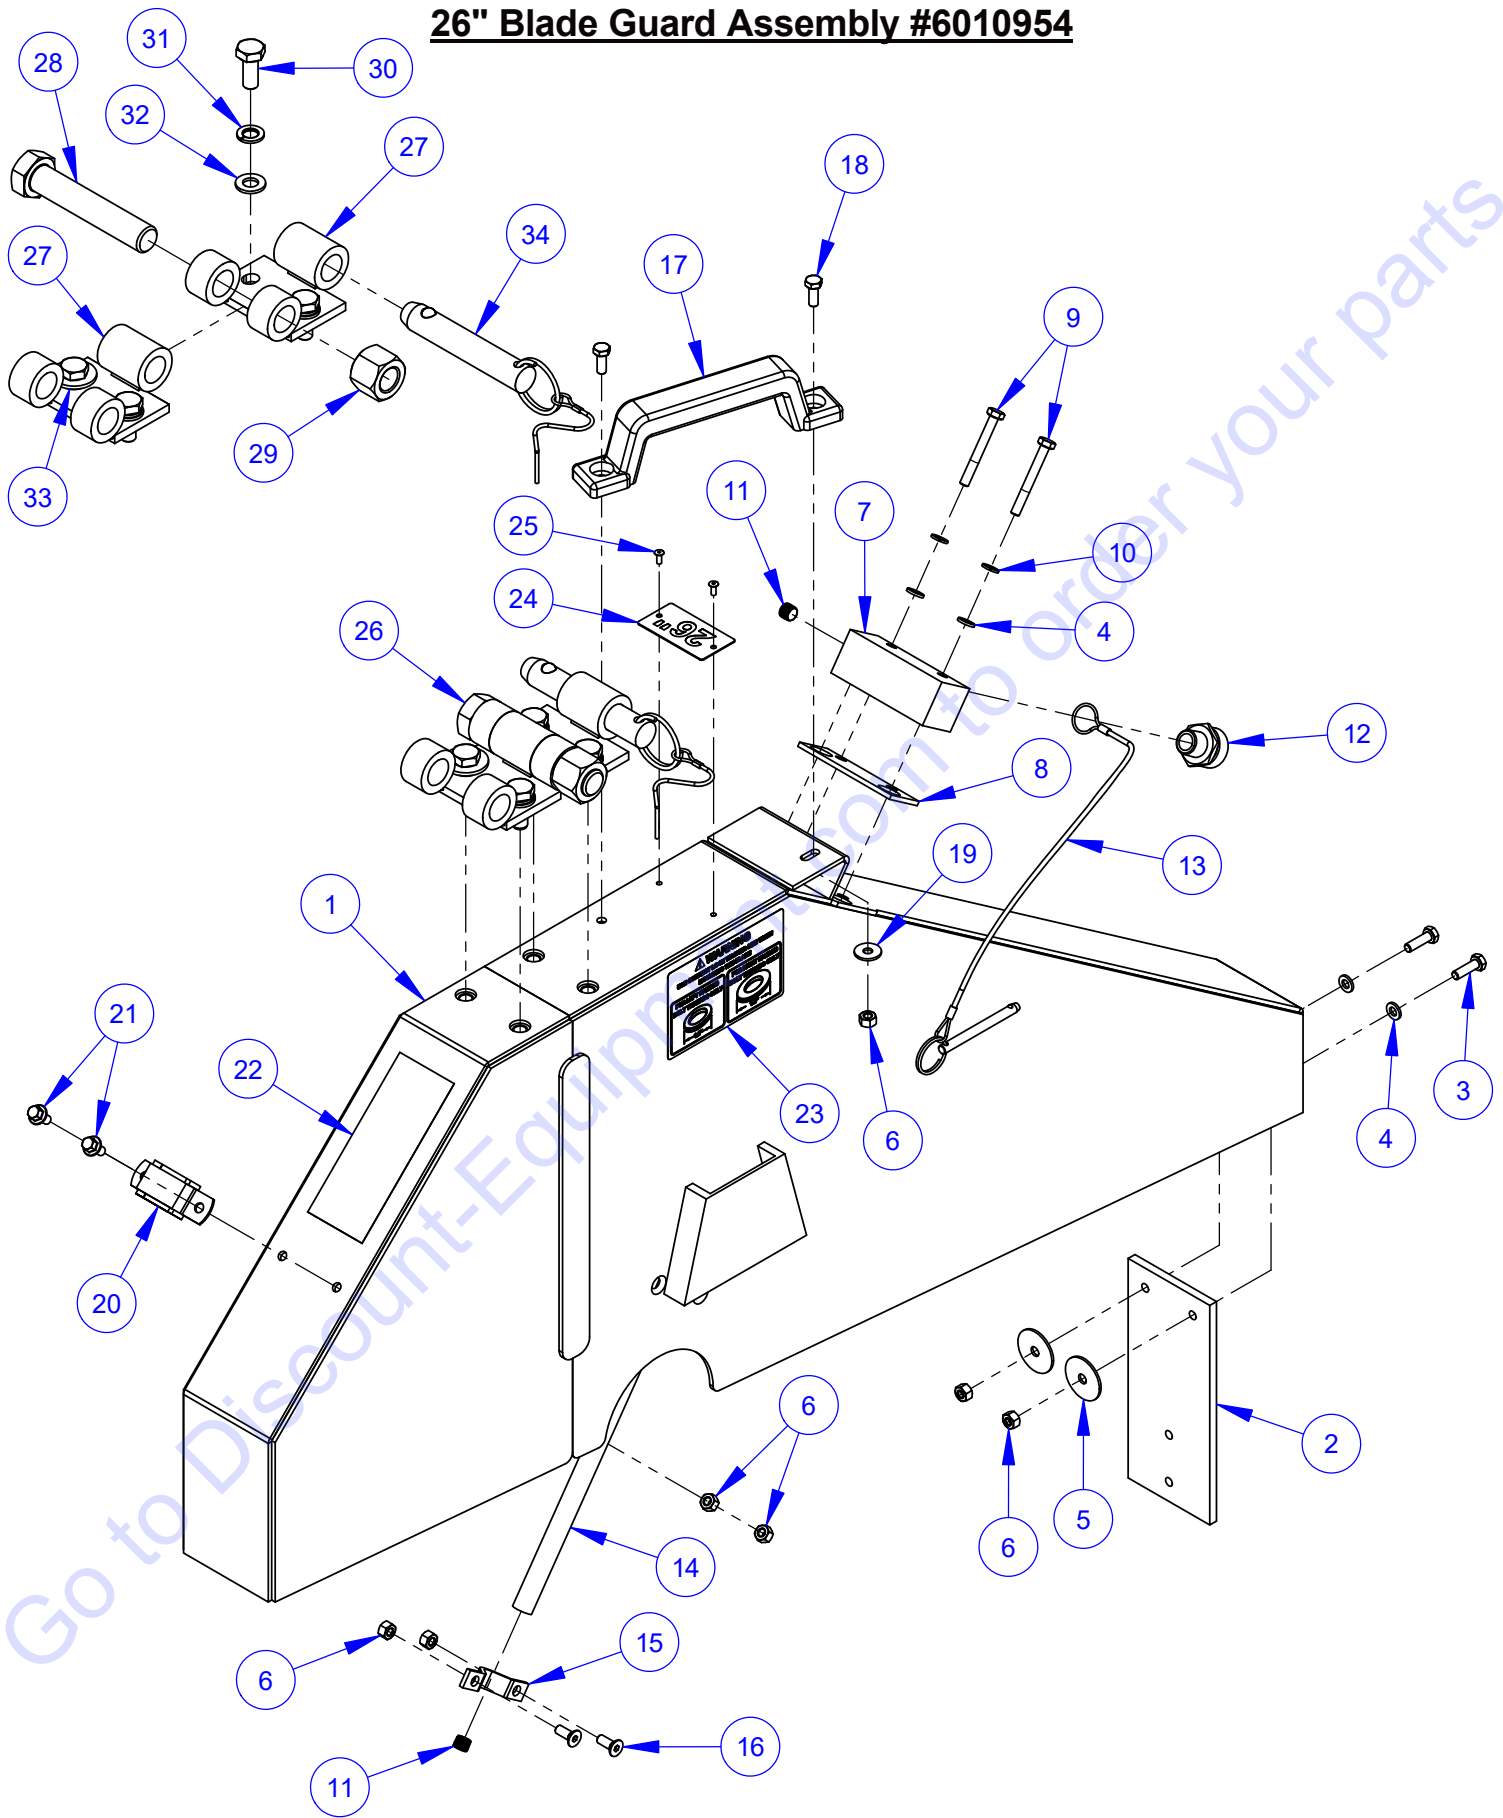

ITEM	PART NO.	QTY.	DESCRIPTION
23	2500270	1	Blade Guard Hinge
24	2900310	6	Cap Screw, Hex Hd., M6-1.0 x 20mm
25	2901494	6	Flat Washer, M6
26	2900302	6	Lock Nut, M6-1.0 Nylon Insert

26" Blade Guard Assembly #6010954