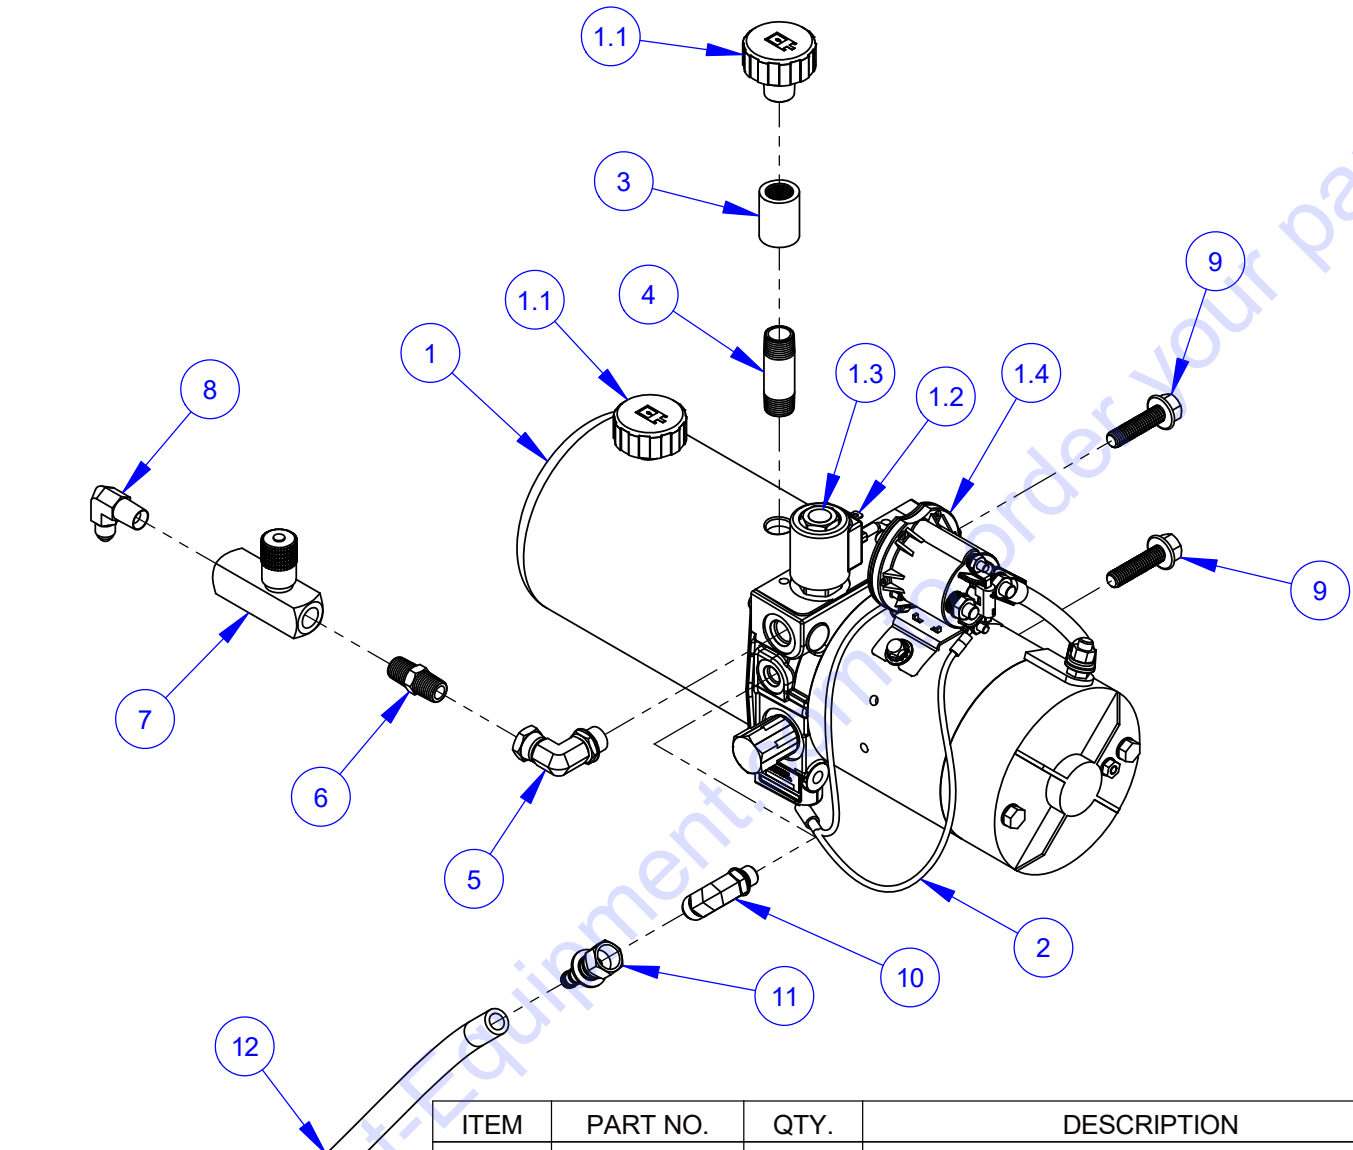

Hydraulic Pump Assembly #6010213
(Includes Items #1 - #8)

ITEM	PART NO.	QTY.	DESCRIPTION
1	2603370	1	Hydraulic Pump Unit
1.1	2700321	2	Breather Cap
1.2	2700243	1	Valve Coil
1.3	2700244	1	Valve Stem
1.4	2709904	1	Solenoid Start Switch
2	6063163	1	Ground Wire Assy.
3	3200120	1	Pipe Coupling, 3/8" NPT
4	3200123	1	Pipe Nipple, 3/8" NPT x 2"
5	3200115	1	Elbow, 3/8" O-Ring to 1/4" F. Pipe
6	3200060	1	Hex Nipple, 1/4" NPT
7	3200056	1	Flow Control Valve
8	3200057	1	Elbow, 1/4" M. Pipe to 1/4" M. JIC
9	2901595	2	Cap Screw, Hex Flange Hd., 3/8-16 x 1-1/2"
10	3200116	1	Elbow, 1/4" O-Ring to 3/8" M. JIC
11	3200046	1	Fitting, 3/8" F. JIC to 3/8" Push Lock
12	6010059	1	Clear Hose, 3/8" I.D. x 19"