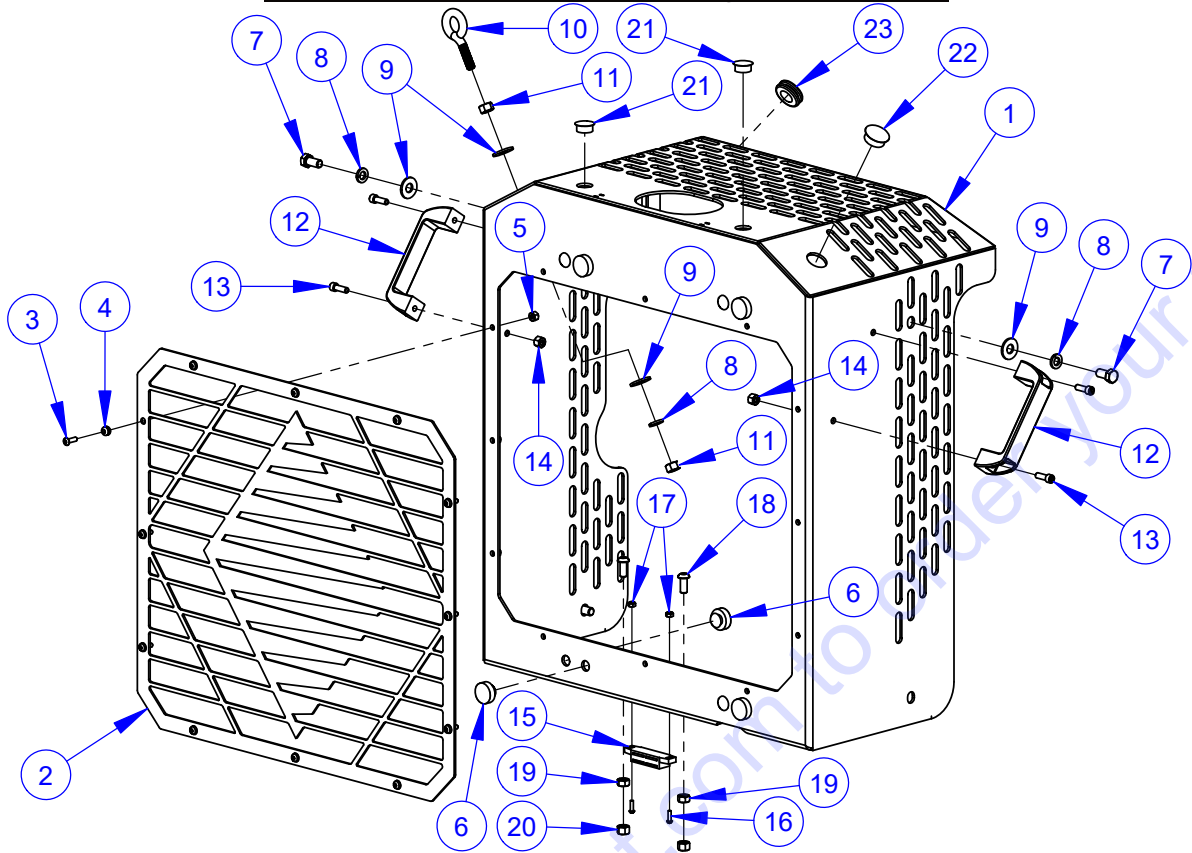

Radiator Shroud Assembly #6019313B

ITEM	PART NO.	QTY.	DESCRIPTION
1	6019384	1	Radiator Shroud
2	6019076	1	Logo Grille
3	2901230	12	Cap Screw, Button Hd., #10-24 x 5/8"
4	2500962	12	Grommet, 3/16" I.D.
5	2900017	12	Lock Nut, #10-24 Nylon
6	2502389	8	Button Bumper
7	2900196	3	Cap Screw, Hex Hd., 3/8-16 x 3/4"
8	2900006	4	Lock Washer, 3/8" Split
9	2900473	5	Flat Washer, 3/8" USS
10	2900892	1	Eyebolt, 3/8-16 x 1-1/2"
11	2900033	2	Hex Nut, 3/8-16
12	2400145	2	Handle
13	2900247	4	Cap Screw, Soc. Hd., 1/4-20 x 3/4"
14	2900010	4	Lock Nut, 1/4-20 Nylon
15	2504561	1	Magnetic Catch
16	2900090	2	Machine Screw, Rd. Hd., #6-32 x 1/2"
17	2901325	2	Lock Nut, #6-32 Nylon
18	2901568	2	Cap Screw, Button Hd., 5/16-18 x 3/4"
19	2900141	2	Hex Nut, 5/16-18
20	2900039	2	Lock Nut, 5/16-18 Nylon
21	2500463	2	Plug, 3/4" Hole
22	2500489	1	Plug, 1" Hole
23	2508018	1	Grommet, 11/16" I.D.