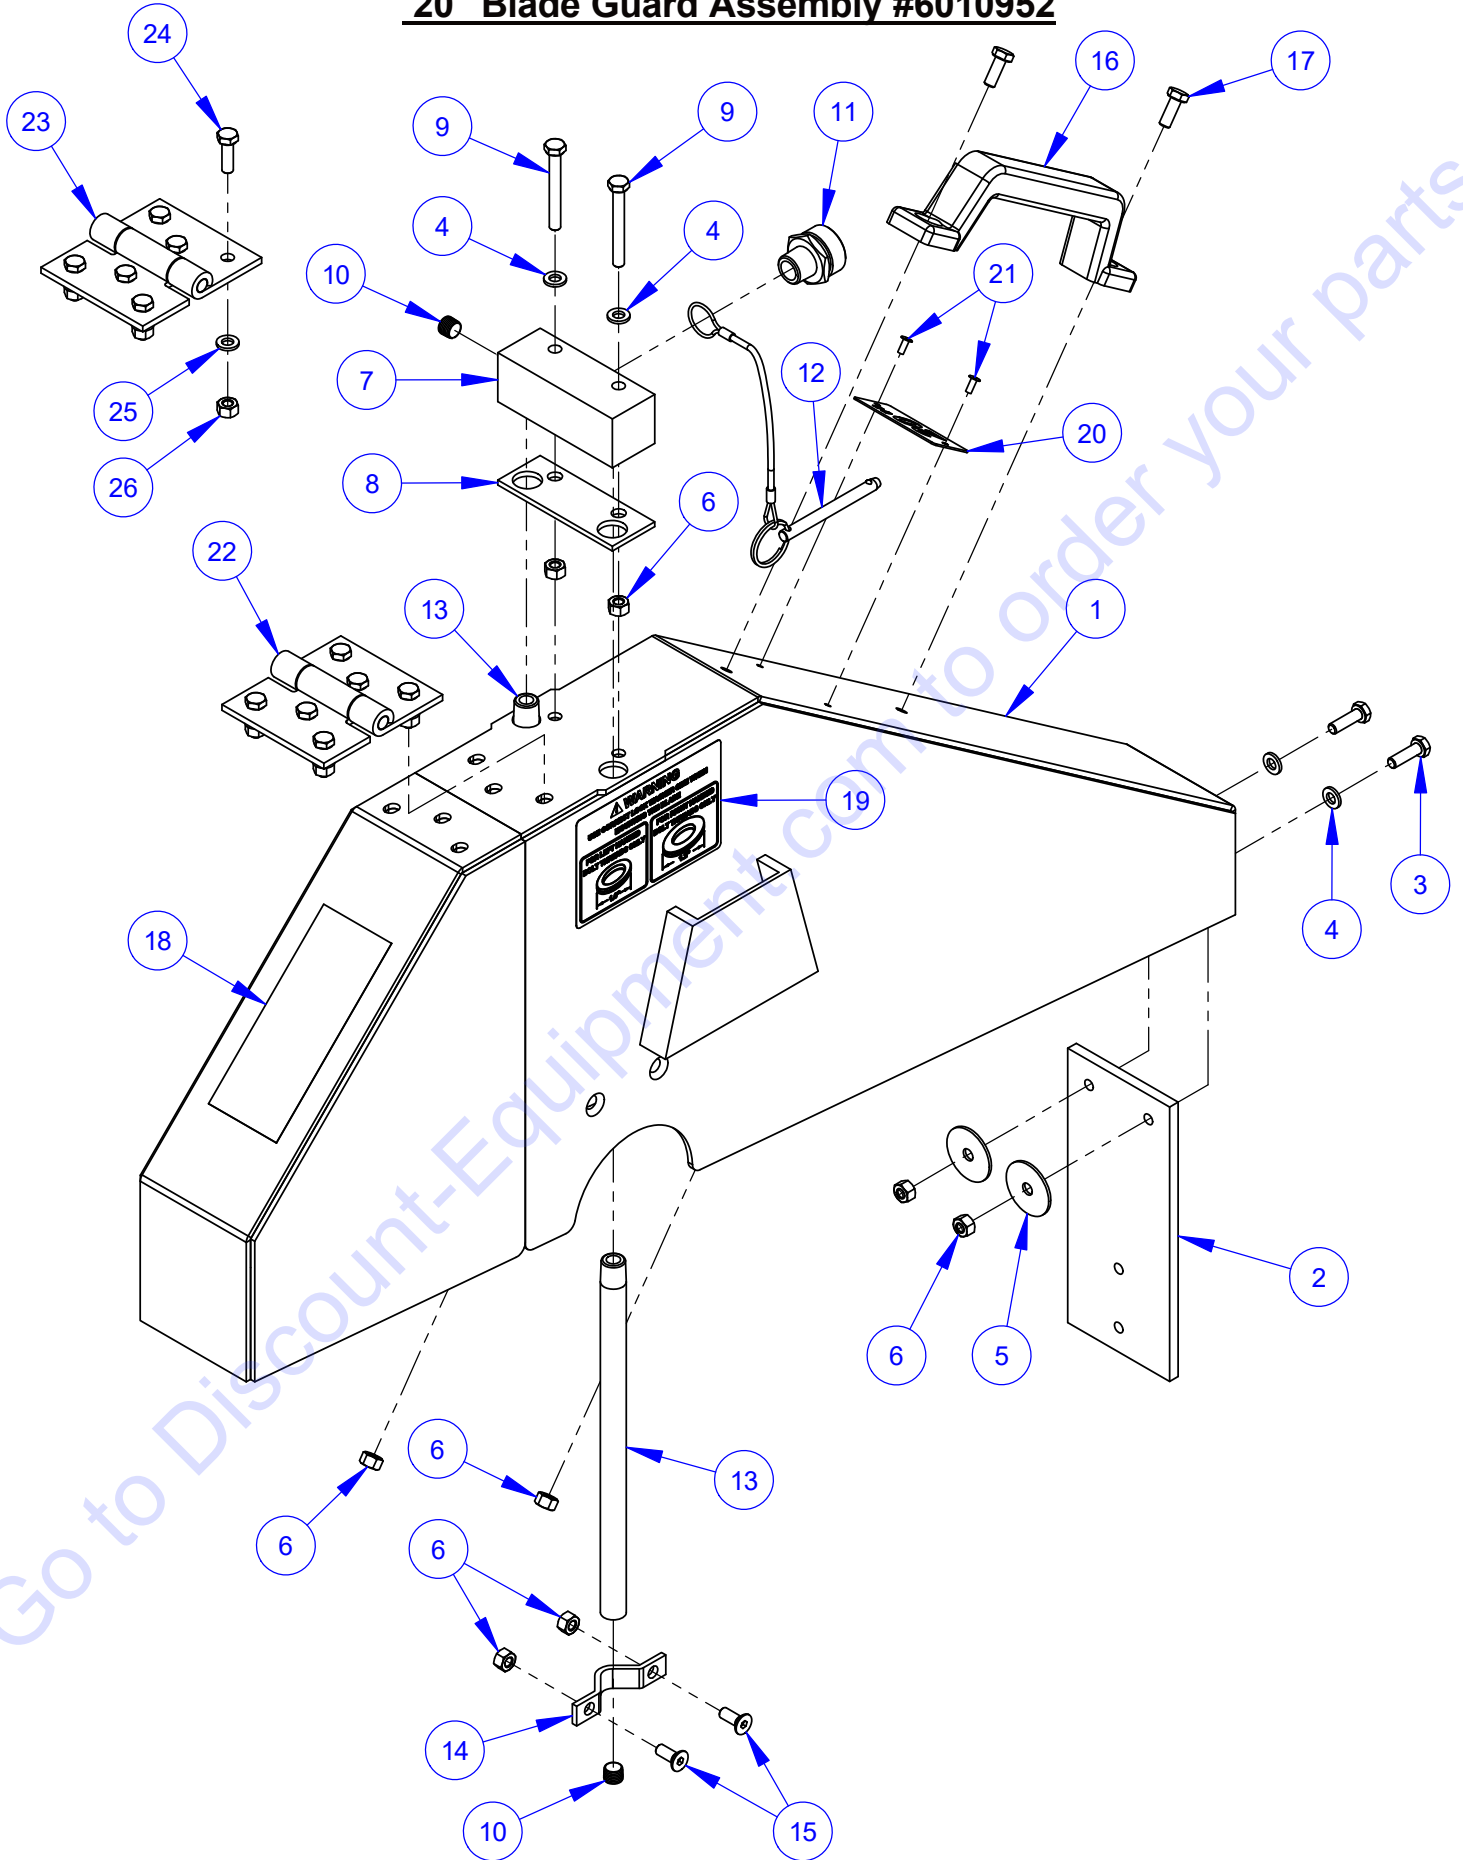

20" Blade Guard Assembly #6010952

20" Blade Guard Assembly #6010952

ITEM	PART NO.	QTY.	DESCRIPTION
1	6010603	1	20" Blade Guard Front & Rear Only
2	6010081	1	Splash Flap
3	2900310	2	Cap Screw, Hex Hd., M6-1.0 x 20mm
4	2901494	4	Flat Washer, M6
5	2900083	2	Fender Washer, 1/4" x 1-1/4"
6	2900302	10	Lock Nut, M6-1.0 Nylon Insert
7	6010261	1	Water Manifold
8	2500830	1	Water Manifold Gasket
9	2901355	2	Cap Screw, Hex Hd., M6-1.0 x 50mm
10	3200001	3	Plug, 1/8" NPT
11	3200002	1	Fitting, 3/8" M. Pipe to 3/4" M. Garden
12	2900278	1	Lanyard with Lock Pin
13	6010085	2	Water Tube for 20" Guard
14	6048155	2	Water Tube Clamp
15	2900308	4	Cap Screw, Flat Hd., M6-1.0 x 16mm
16	2506125	1	Grab Handle
17	2900341	2	Cap Screw, Hex Hd., M6-1.0 x 16mm
18	1800001	1	Warning Label
19	1802090	2	Label, Wedge Locking Washer
20	1801369D	1	Blade Guard Size Tag
21	2900287	2	Rivet, 1/8" Dia.
22	6048027	1	Hinge Assembly

ITEM	PART NO.	QTY.	DESCRIPTION
23	2500270	1	Blade Guard Hinge
24	2900310	6	Cap Screw, Hex Hd., M6-1.0 x 20mm
25	2901494	6	Flat Washer, M6
26	2900302	6	Lock Nut, M6-1.0 Nylon Insert