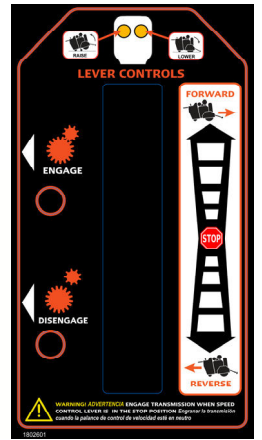

Decal Group

DIAMOND PRODUCTS CORE CUT Large Walk Behind Saw

Diamond Products Limited
800-321-5336 - www.diamondproducts.com

Made in the U.S.A.

3-SPEED RPM CHART				
BLADE SIZE	BLADE RPM	GEAR POSITION	ENGINE RPM	MAX CUT DEPTH
14"	2,700	H (HIGH)	2,700	3-3/4"
20"	2,550	H (HIGH)	2,550	6-3/4"
26"	1,775	M (MEDIUM)	2,700	9-3/4"
30"	1,675	M (MEDIUM)	2,550	11-3/4"
36"	1,175	L (LOW)	2,700	14-3/4"
42"	1,100	L (LOW)	2,550	17-3/4"

WARNING! NEVER EXCEED THE MAXIMUM RPM STAMPED ON BLADE!
EXCESSIVE SPEED CAN CAUSE BLADE BREAKAGE RESULTING IN SERIOUS PERSONAL INJURY OR DEATH.

#1802600

#1802601