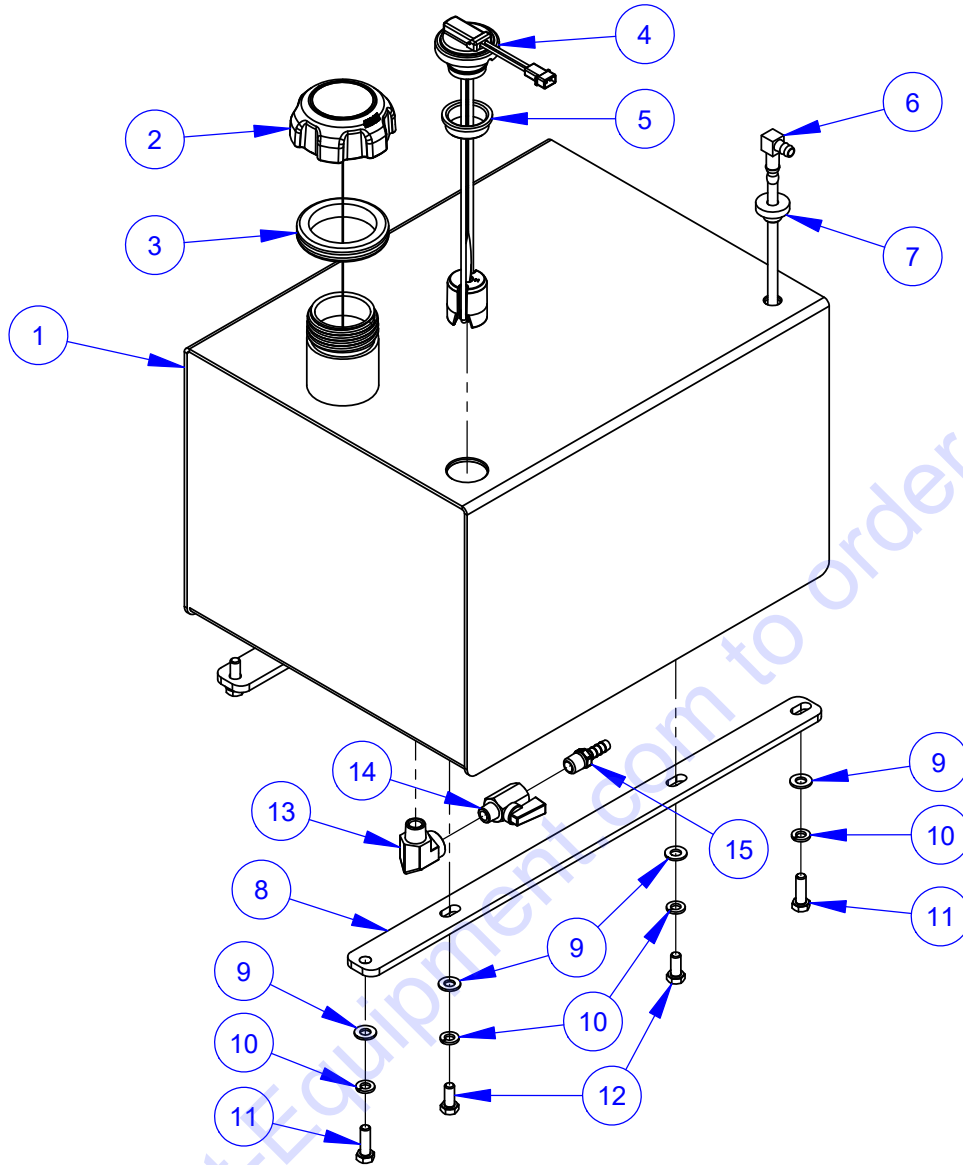

Fuel Tank Assembly #6019284

ITEM	PART NO.	QTY.	DESCRIPTION
1	6045544	1	Fuel Tank, 9 Gallon
2	2506032	1	Fuel Tank Cap, Unleaded
3	2500205	1	Fuel Tank Grommet
4	2506033	1	Fuel Level Sender
5	2503963	1	Grommet, Fuel Sender
6	2503708	1	Tank Elbow with Tube
7	2501215	1	Bushing, Tank (Rubber)
8	6010257	2	Fuel Tank Mount Bar
9	2900022	8	Flat Washer, 5/16" SAE
10	2900031	8	Lock Washer, 5/16" Split
11	2900138	4	Cap Screw, Hex Hd., 5/16-18 x 1"
12	2900019	4	Cap Screw, Hex Hd., 5/16-18 x 3/4"
13	3205586	1	Street Elbow, 3/8" M. to 1/4" F. Pipe
14	3200108	1	Ball Valve, 1/4" NPT
15	3201304	1	Fitting, 1/4" M. Pipe to 5/16" Hose Barb