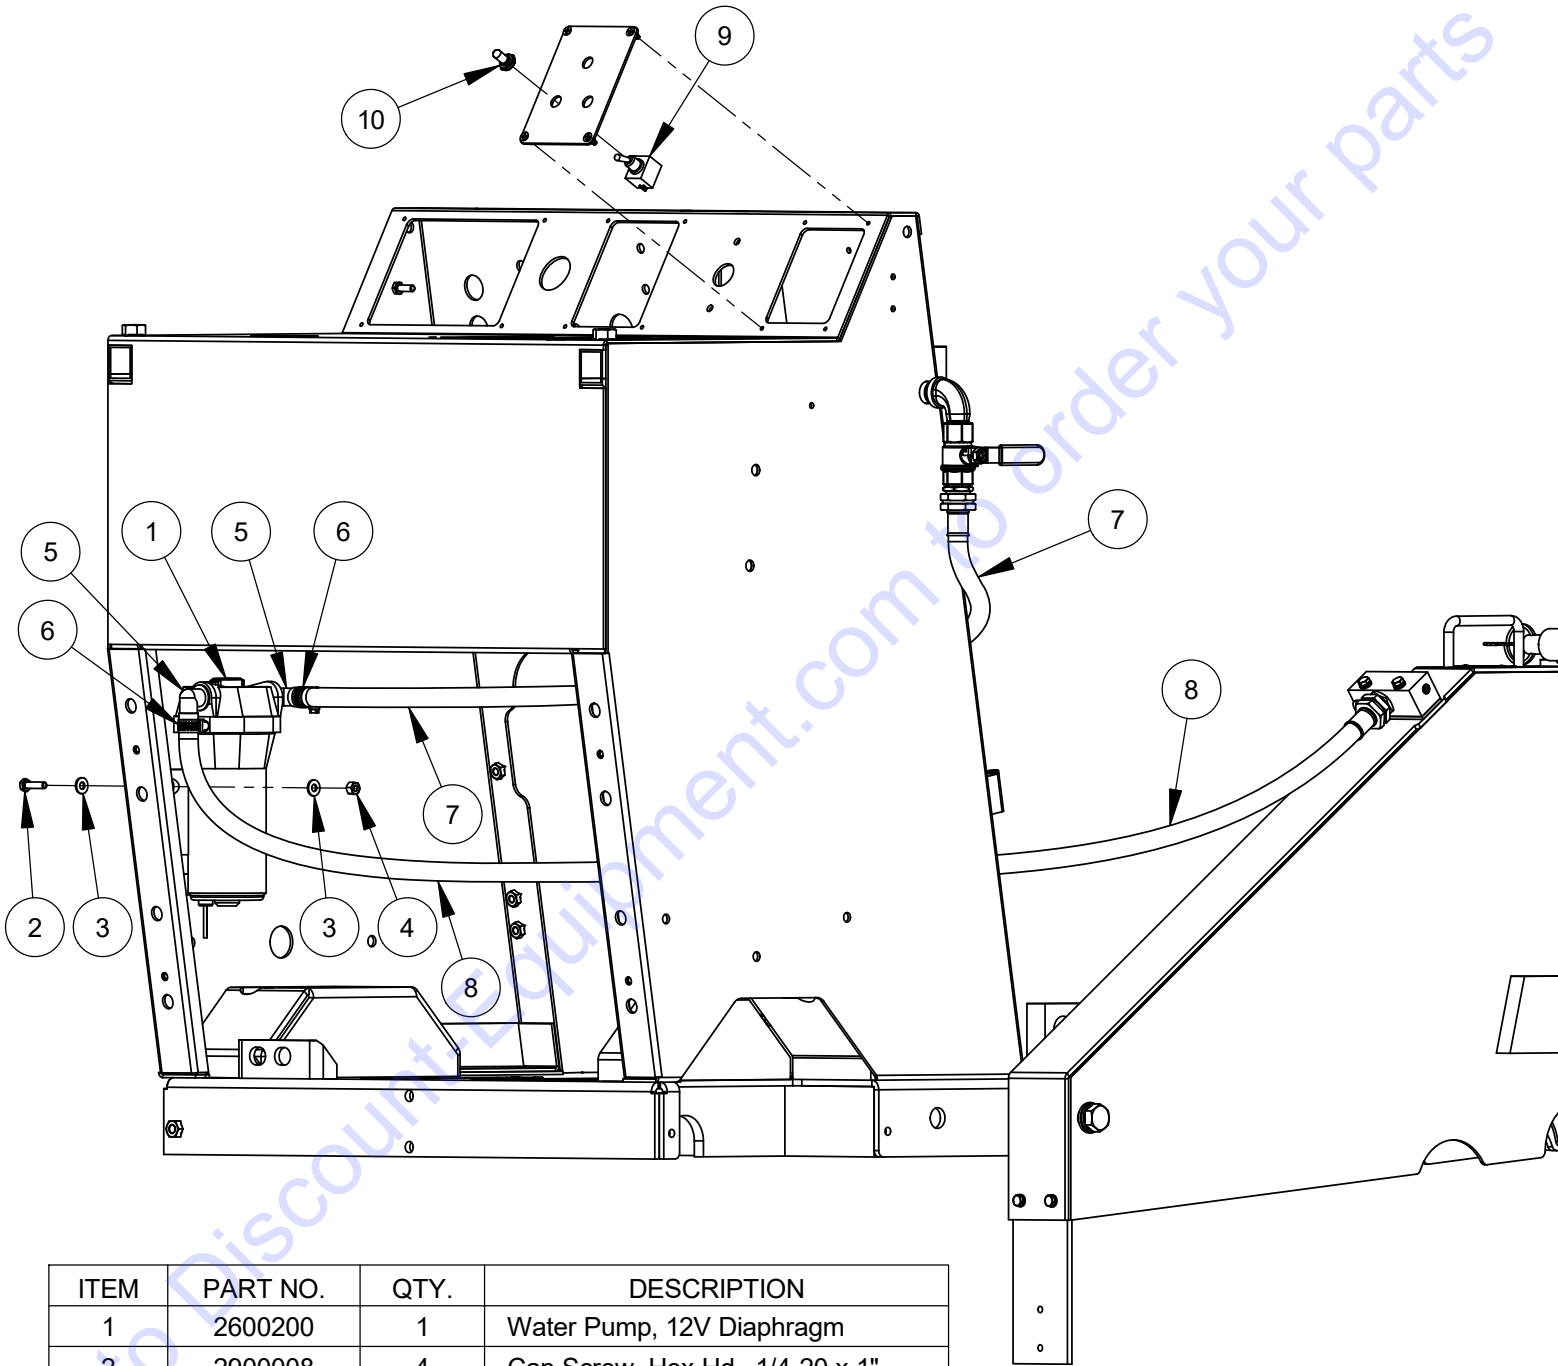

Optional Water Pump Assembly #6011032

ITEM	PART NO.	QTY.	DESCRIPTION
1	2600200	1	Water Pump, 12V Diaphragm
2	2900008	4	Cap Screw, Hex Hd., 1/4-20 x 1"
3	2900009	8	Flat Washer, 1/4" SAE
4	2900010	4	Lock Nut, 1/4-20 Nylon
5	2701694	2	Port Fitting, 1/2" Barb x 90 Degree
6	3200016	2	Hose Clamp #8
7	6010302	1	Water Hose Assembly 48"
8	6010303	1	Water Hose Assembly 60"
9	2800062	1	Toggle Switch On/Off
10	2800063	1	Toggle Switch Boot