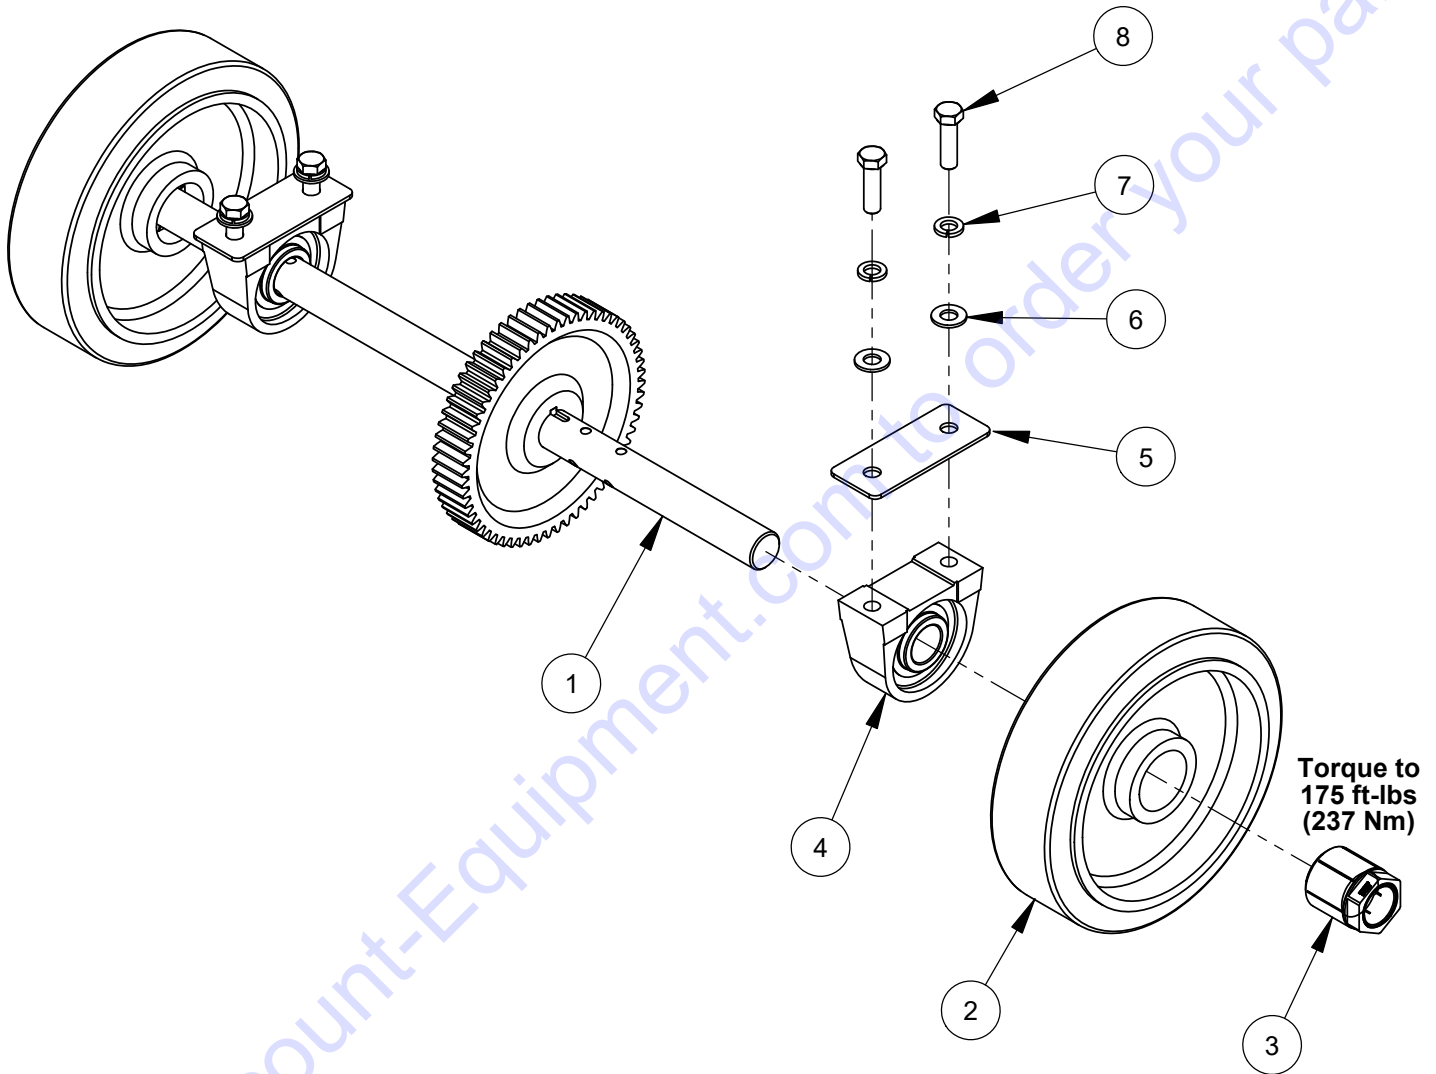

Rear Axle Assembly #6010743

ITEM	PART NO.	QTY.	DESCRIPTION
1	6010686	1	Rear Axle Weldment w/60 Tooth Gear
2	2500873	2	Wheel, 10" Rear with 2" Bore
3	2500874	2	Trantorque Bushing, 1-1/4"
4	2500158	2	Pillow Block Bearing 1-1/4"
5	6010024	2	Rear Axle Bearing Spacer, 1/8"
6	2900058	4	Flat Washer, 1/2" SAE
7	2900084	4	Lock Washer, 1/2" Split
8	2900139	4	Cap Screw, Hex Hd., 1/2-13 x 1-3/4"