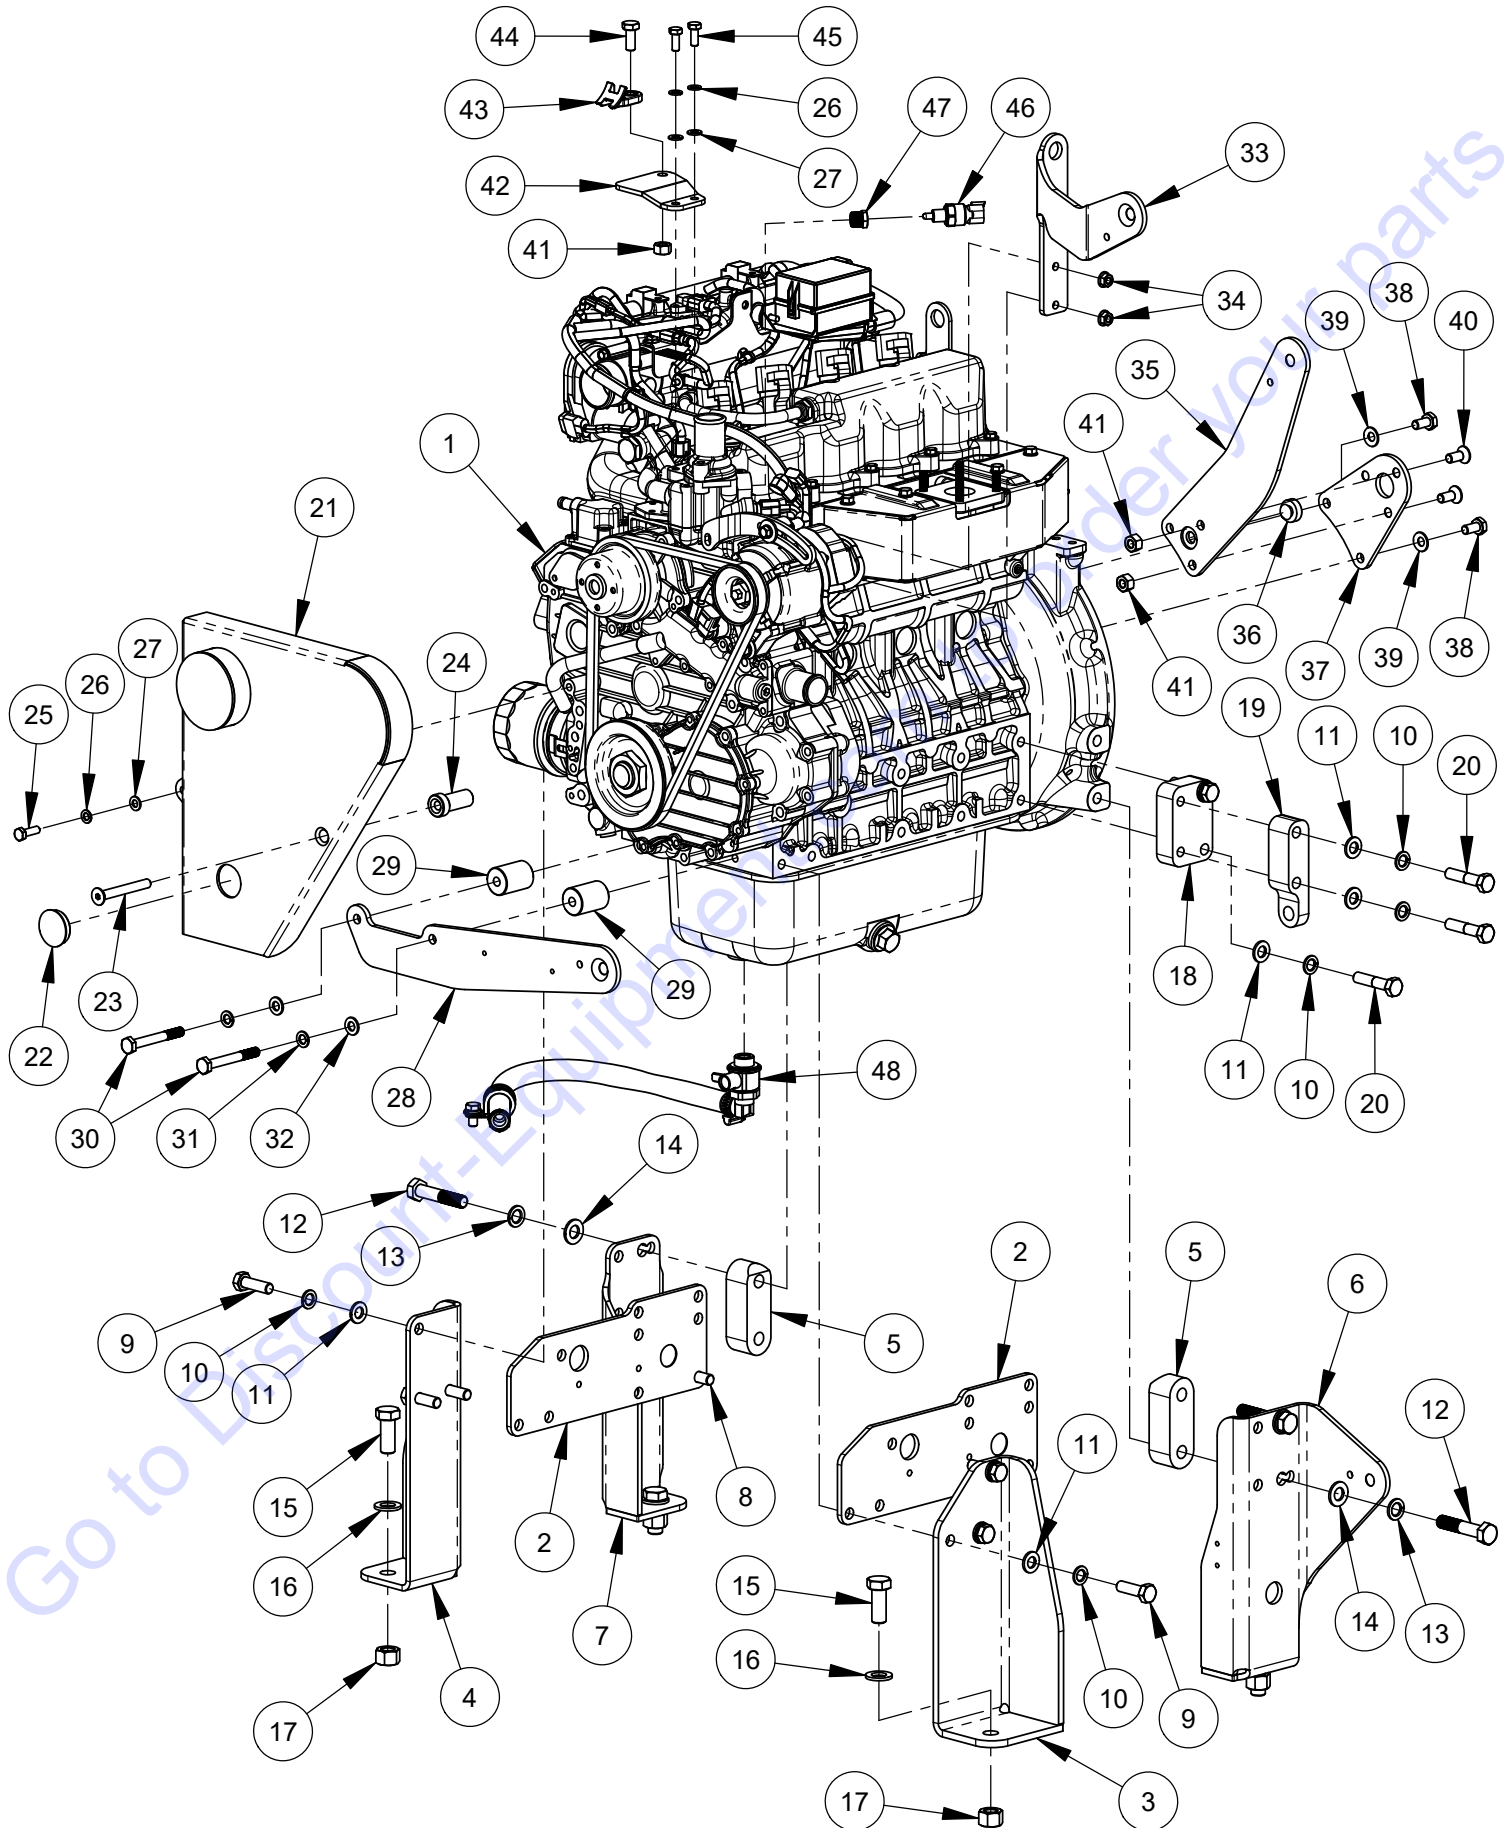

Engine Assembly #6019320

Engine Assembly #6019320

ITEM	PART NO.	QTY.	DESCRIPTION
1	2600799	1	Engine, Kubota Model WG2503
2	6019330	2	Engine Block Spacer Plate
3	6019333	1	Engine Leg, Front RH
4	6019334	1	Engine Leg, Front LH
5	6019335	2	Engine Leg Spacer
6	6019030	1	Engine Leg, Rear RH
7	6019031	1	Engine Leg, Rear LH
8	2900746	1	Cap Screw, Hex Hd., M12-1.25 x 30mm
9	2901598	6	Cap Screw, Hex Hd., M12-1.25 x 40mm
10	2900699	11	Lock Washer, M12 Split
11	2901357	11	Flat Washer, M12
12	2902072	4	Cap Screw, Hex Hd., M14-1.5 x 70mm
13	2900875	4	Lock Washer, M14 Split
14	2900326	4	Flat Washer, M14
15	2900731	4	Cap Screw, Hex Hd., M16-2.0 x 40mm
16	2901358	4	Flat Washer, M16
17	2900670	4	Lock Nut, M16-2.0 Nylon Insert
18	6019336	1	Anchor Offset Block
19	6019039	1	Tensioner Anchor
20	2901573	4	Cap Screw, Hex Hd., M12-1.25 x 55mm
21	6019342	1	Belt Guard, Engine
22	2500554	1	Plug, 1-1/2" Hole
23	2900908	1	Cap Screw, Flat Hd., M10-1.5 x 80mm
24	6019326	1	Guard Post
25	2900360	1	Cap Screw, Hex Hd., M8-1.25 x 25mm
26	2900763	3	Lock Washer, M8 Split
27	2901336	3	Flat Washer, M8
28	6019328	1	Radiator Arm, Lower
29	6019329	2	Arm Spacer
30	2901022	2	Cap Screw, Hex Hd., M10 x 1.25 x 80mm
31	2900321	2	Lock Washer, M10 Split
32	2901356	2	Flat Washer, M10
33	6019354	1	Radiator Arm Lift
34	2902012	2	Hex Flange Nut, M8-1.25
35	6019252	1	Radiator Arm, Upper Offset
36	2502389	1	Button Bumper
37	6019340	1	Radiator Arm Link
38	2900314	2	Cap Screw, Hex Hd., M10-1.5 x 20mm
39	2900474	2	Belleville Washer
40	2900744	2	Cap Screw, Flat Hd., M10-1.5 x 25mm
41	2900304	3	Lock Nut, M10-1.5 Nylon Insert
42	6019349	1	Hose Support Plate
43	2501753	1	Hose Mount Support
44	2900333	1	Cap Screw, Hex Hd., M10-1.5 x 25mm
45	2900329	2	Cap Screw, Hex Hd., M8-1.25 x 20mm
46	2801290	1	Low Coolant Level Sender
47	3200079	1	Reducer, 3/8" M. to 1/4" F. Pipe
48	6019301	1	Oil Drain Valve Assembly