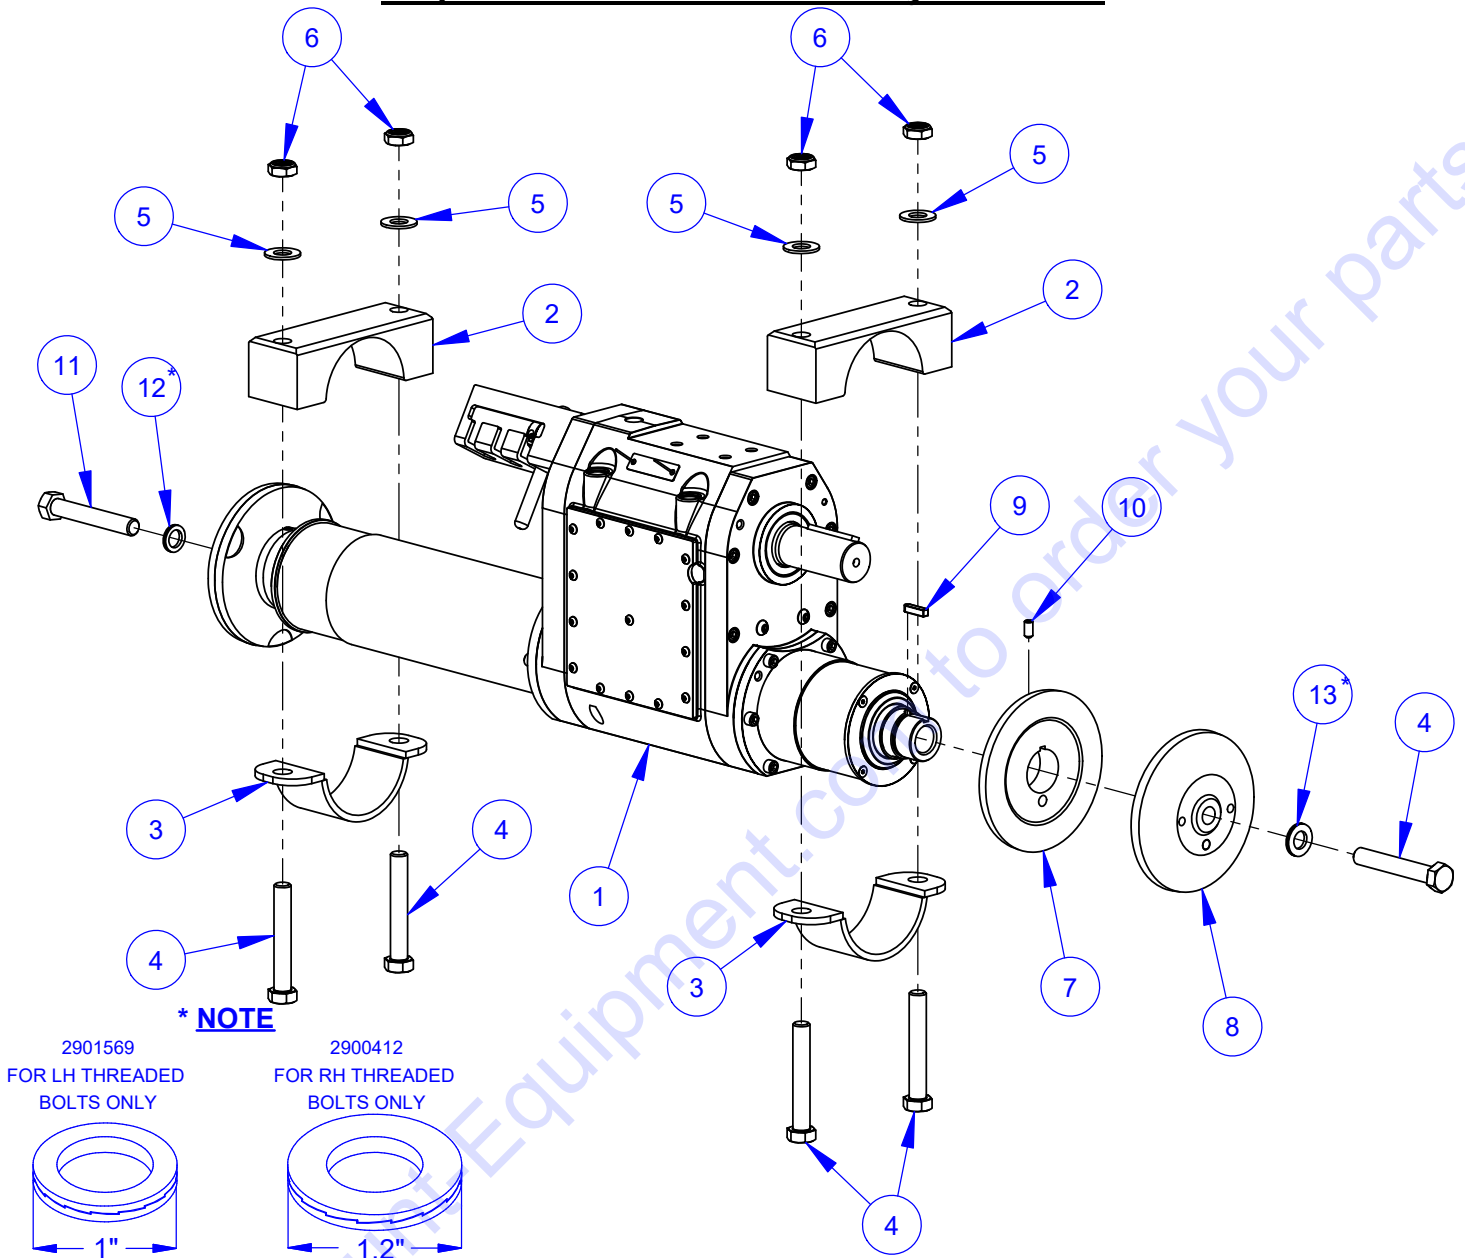

CORE CUT

Large Walk Behind Saw

Diamond Products Limited
800-321-5336 - www.diamondproducts.com

Made in the U.S.A.

3-SPEED RPM CHART

BLADE SIZE	BLADE RPM	GEAR POSITION	ENGINE RPM	MAX CUT DEPTH
14"	2,700	H (HIGH)	2,700	3-3/4"
20"	2,550	H (HIGH)	2,550	6-3/4"
26"	1,775	M (MEDIUM)	2,700	9-3/4"
30"	1,675	M (MEDIUM)	2,550	11-3/4"
36"	1,175	L (LOW)	2,700	14-3/4"
42"	1,100	L (LOW)	2,550	17-3/4"

Go to Discounted Equipment.com to order your parts

3 Speed Blade Shaft Assembly #6010941

ITEM	PART NO.	QTY.	DESCRIPTION
1	6018383	1	Trans Asm: 3-Spd: 33.6" HD
2	6010980	2	Clamp Block
3	6010981	2	Saddle Clamp
4	2900146	5	Cap Screw, Hex Hd., 5/8-11 x 4"
5	2900002	4	Flat Washer, 5/8" SAE
6	2900753	4	Jam Lock Nut, 5/8-11
7	6010038	2	Inner Flange 6"
8	6010039	2	Outer Flange 6" with Pin
9	6011677	2	Key, 1/4" Sq. x 1.06
10	2900418	2	Set Screw, Soc. Hd., 5/16-18 x 5/8"
11	2900130	1	Cap Screw, Hex Hd., 5/8-11 x 4" LH
12	2901569	1	Wedge Lock Washer Pair, 5/8" LH
13	2900412	1	Wedge Lock Washer Pair, 5/8"