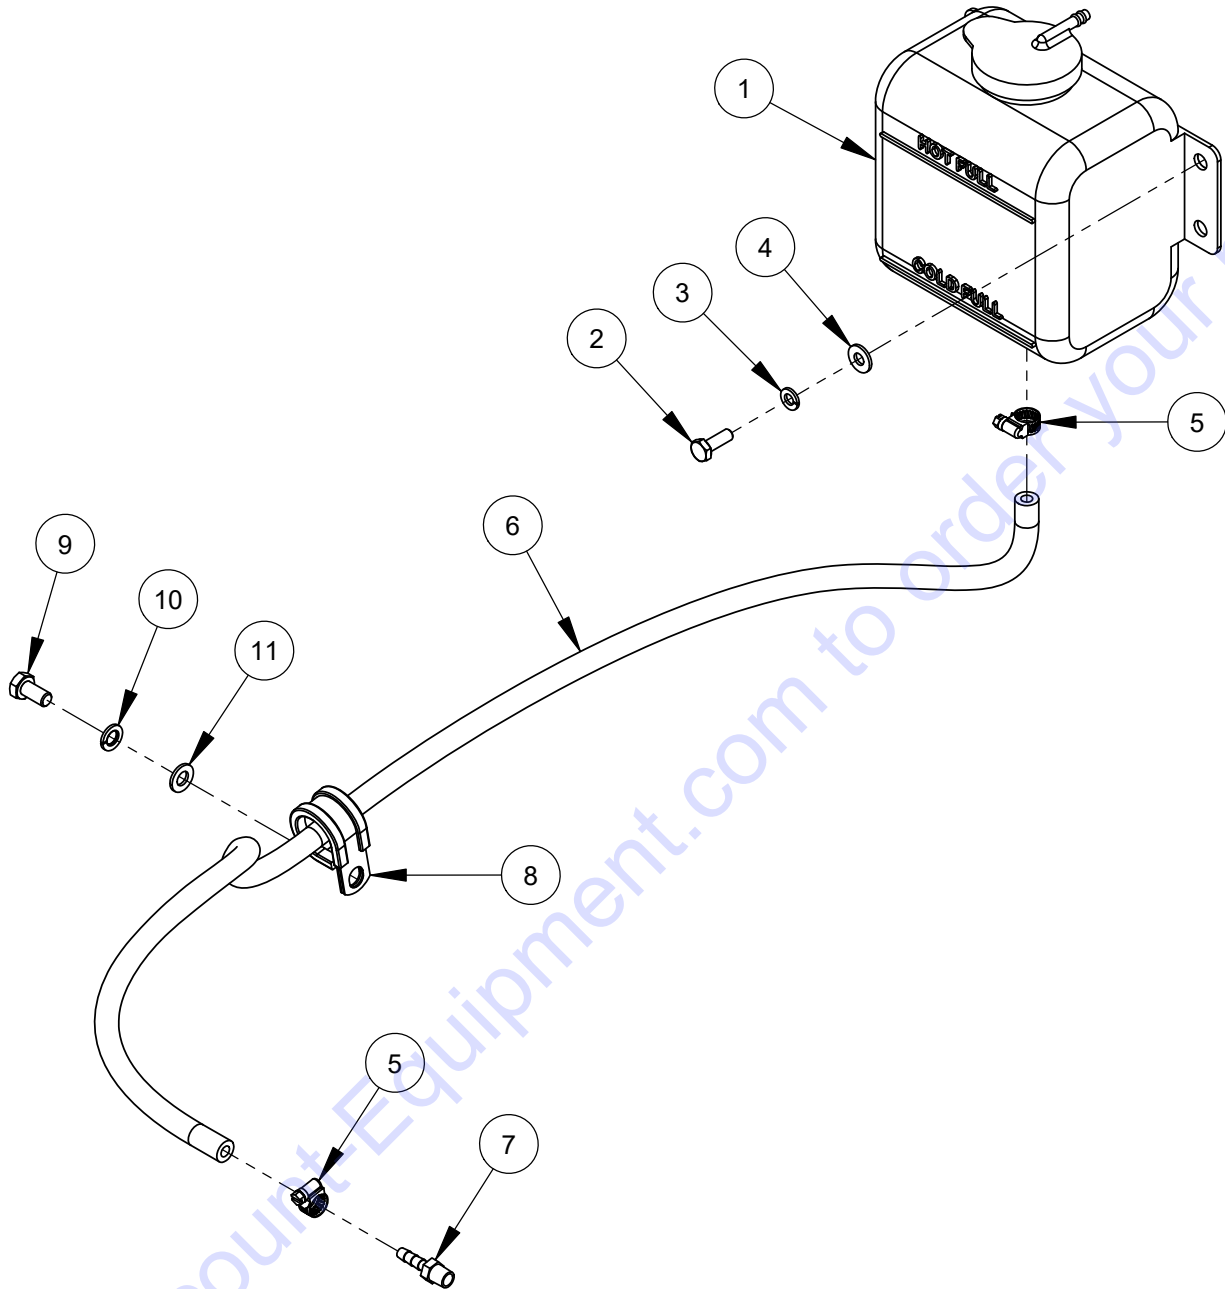

Coolant Tank Assembly #6019009

ITEM	PART NO.	QTY.	DESCRIPTION
1	2503716	1	Coolant Recovery Tank & Cap
2	2900144	1	Cap Screw, Hex Hd., 1/4-20 x 3/4"
3	2900024	1	Lock Washer, 1/4" Split
4	2900009	1	Flat Washer, 1/4" SAE
5	3200062	2	Hose Clamp #4
6	6019095	1	Hose, 1/4" I.D. x 42" Long
7	3200018	1	Fitting, 1/8" M. Pipe to 1/4" Hose Barb
8	3201729	1	Hose Clamp, 1" x 3/4" Wide
9	2900868	1	Cap Screw, Hex Hd., M8-1.25 x 16mm
10	2900763	1	Lock Washer, M8 Split
11	2901336	1	Flat Washer, M8