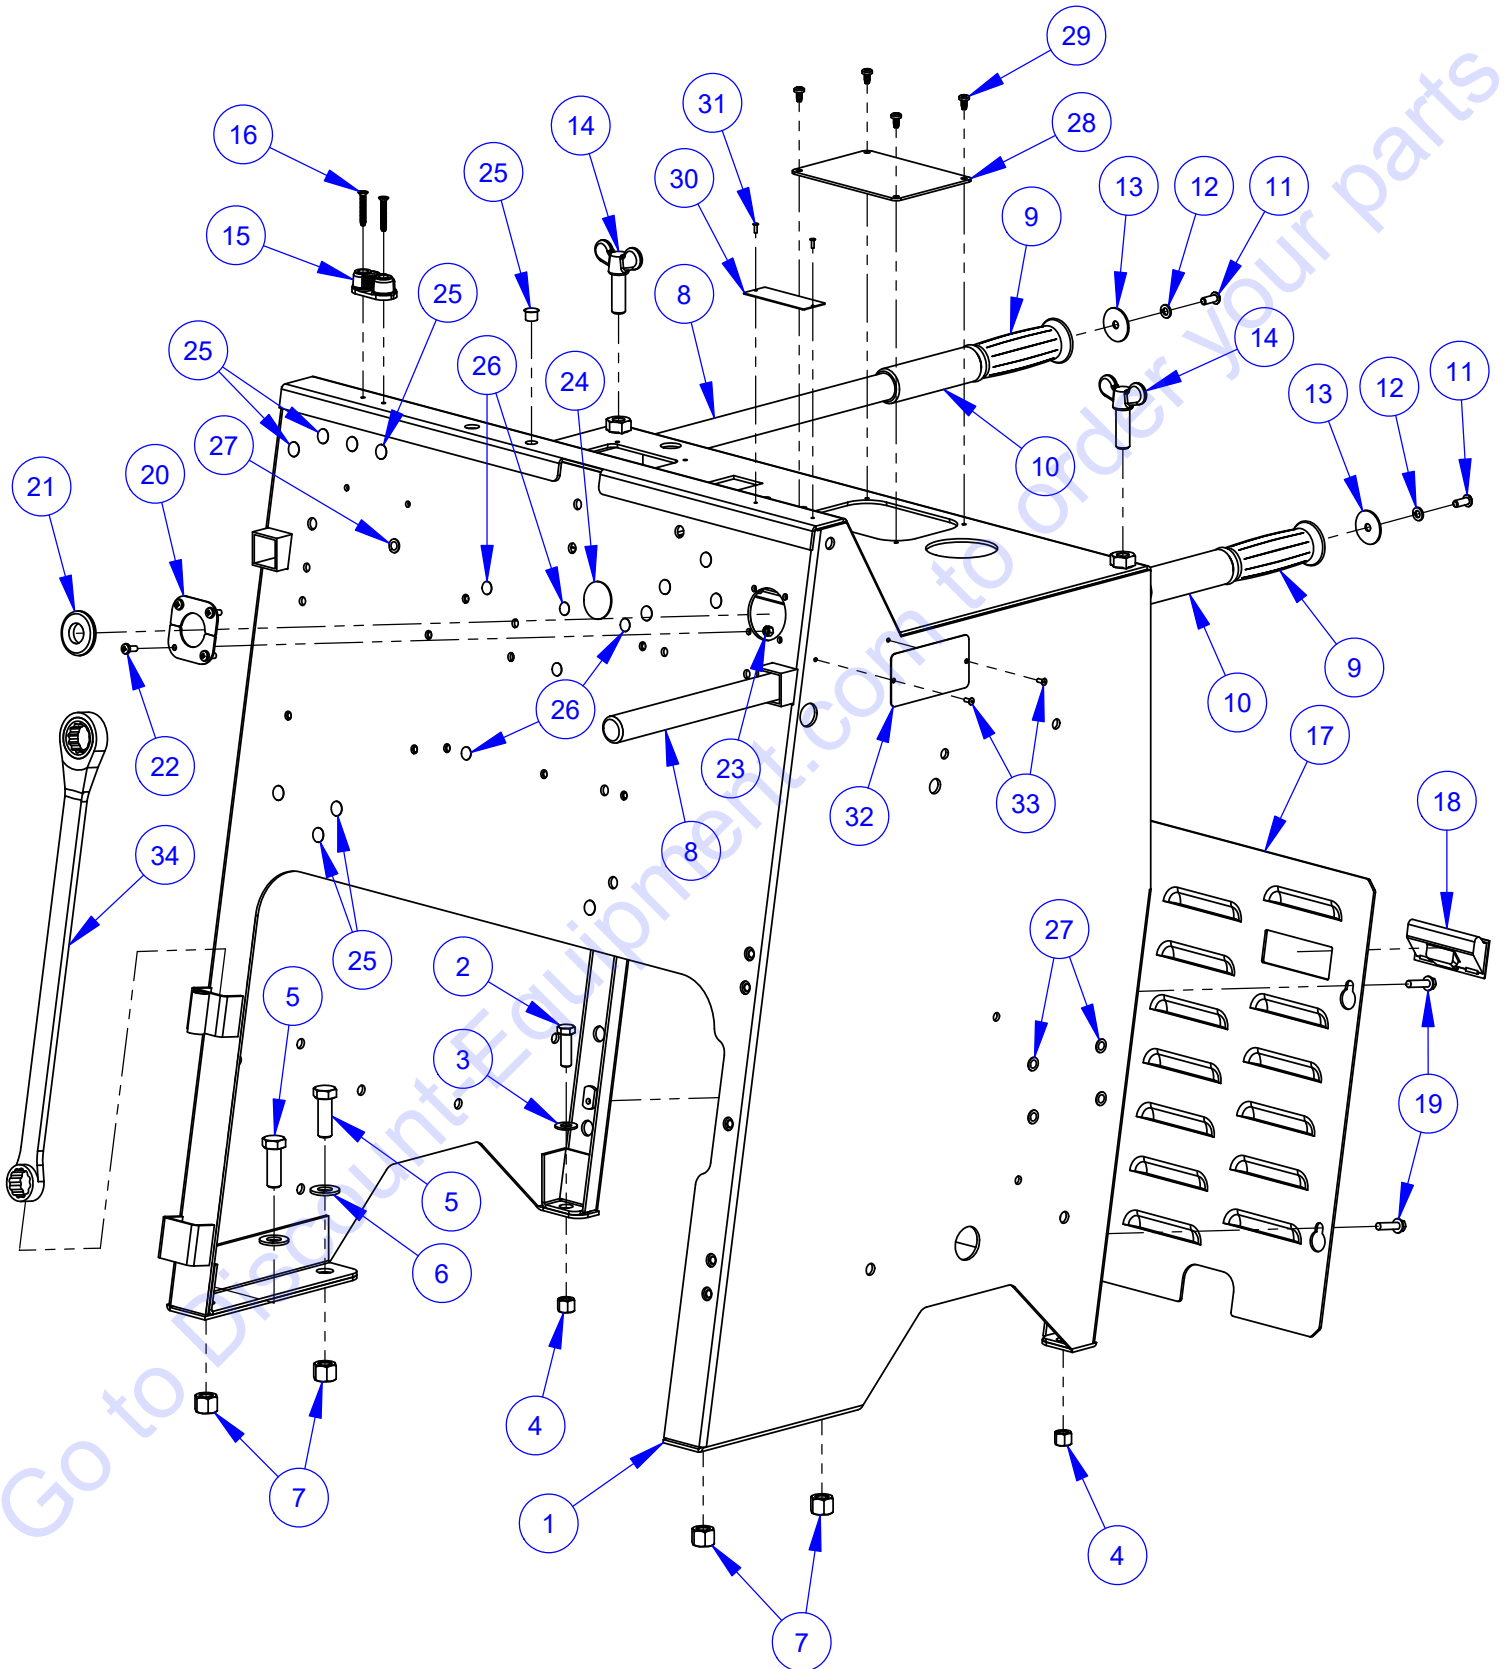

Frame Upright Assembly #6019322B

Frame Upright Assembly #6019322B

ITEM	PART NO.	QTY.	DESCRIPTION
1	6010687	1	Frame Upright Weldment
2	2900013	2	Cap Screw, Hex Hd., 3/8-16 x 1-1/4"
3	2900014	2	Flat Washer, 3/8" SAE
4	2900018	2	Locknut, 3/8-16, Nylon
5	2900499	4	Cap Screw, Hex Hd., 1/2-13 x 1-1/2"
6	2900058	4	Flat Washer, 1/2" SAE
7	2900026	4	Lock Nut, 1/2-13 Nylon
8	6010014	2	Handle Bar, 36" Long
9	2500636	2	Handle Grip
10	2501955	2	Handle Stop Grip
11	2900863	2	Cap Screw, Button Hd., 1/4-20 x 5/8"
12	2900024	2	Lock Washer, 1/4" Split
13	2900083	2	Fender Washer, 1/4" x 1-1/4"
14	2900430	2	Hand Lock Knob, 1/2-13 x 1-1/2"
15	2501427	1	Rope Cleat
16	2900483	2	Tap Screw, Flat Hd., #10-24 x 1-1/4"
17	6010015	1	Rear Cover Screen
18	2503687	2	Pocket Pull Handle
19	2900180	4	Cap Screw, Hex Flange Hd., 1/4-20 x 1"
20	6019271	2	Split Grommet Plate
21	2506042	1	Grommet, 3/4" I.D.
22	2900794	4	Machine Screw, Pan Hd., M5-0.8 x 12mm
23	2900301	4	Lock Nut, M5-0.8 Nylon Insert
24	2501146	1	Plug, 1-1/4" Hole
25	2501287	13	Plug, 7/16" Hole
26	2500462	5	Plug, 3/8" Hole
27	2503749	5	Plug, 5/16" Hole (Tapered)
28	6019282	1	Cover Plate
29	2900021	4	Tap Screw, Pan Hd., #10-24 x 3/8"
30	1800169	1	Serial Number Plate, US
31	2900096	2	Rivet, 3/32" Dia.
32	1800377	1	Serial Number Plate, CE
33	2900287	2	Rivet, 1/8" Dia.
34	2503972	1	Wrench, Ratcheting 15/16" XL