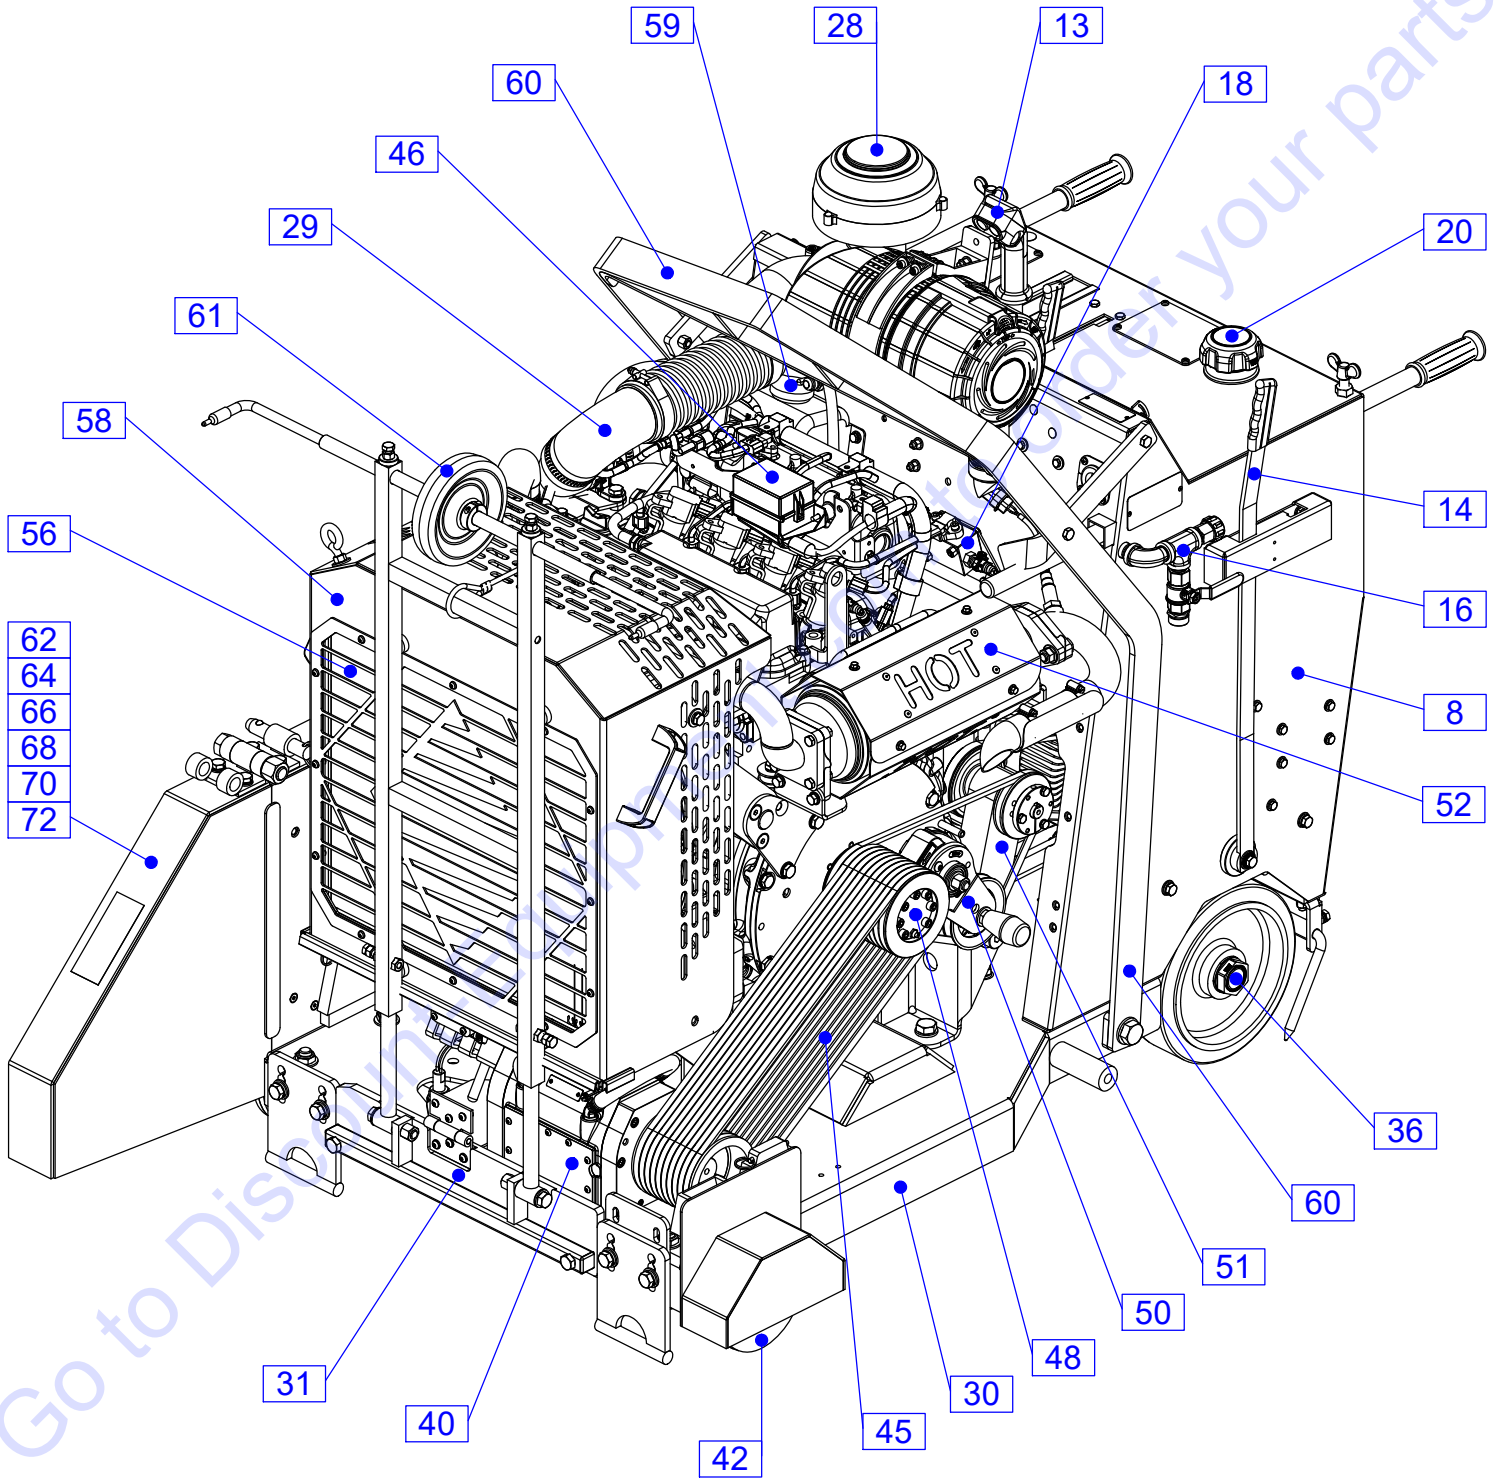

Pictorial Page Index

Controls Legend

1	Ignition Switch
2	Engine Throttle Rocker Switch
3	Engine Display Panel
4	Parking Brake Lever
5	Air Cleaner Restriction Indicator
6	Depth Stop Knob
7	Cutting Depth Indicator
8	Pointer Rope Cleat
9	Water Valve
10	Emergency Stop Button

11	Handle Bar Lock Knobs
12	Travel Speed Control Lever
13	Saw Raise Push Button
14	Saw Lower Push Button
15	Fuel Filler Cap
16	Transmission Engagement Lever
17	Water Safety Switch (Optional)
18	Spot Light Switch (Optional)
19	Water Pump Switch (Optional)
20	Lowering Speed Valve (Optional)