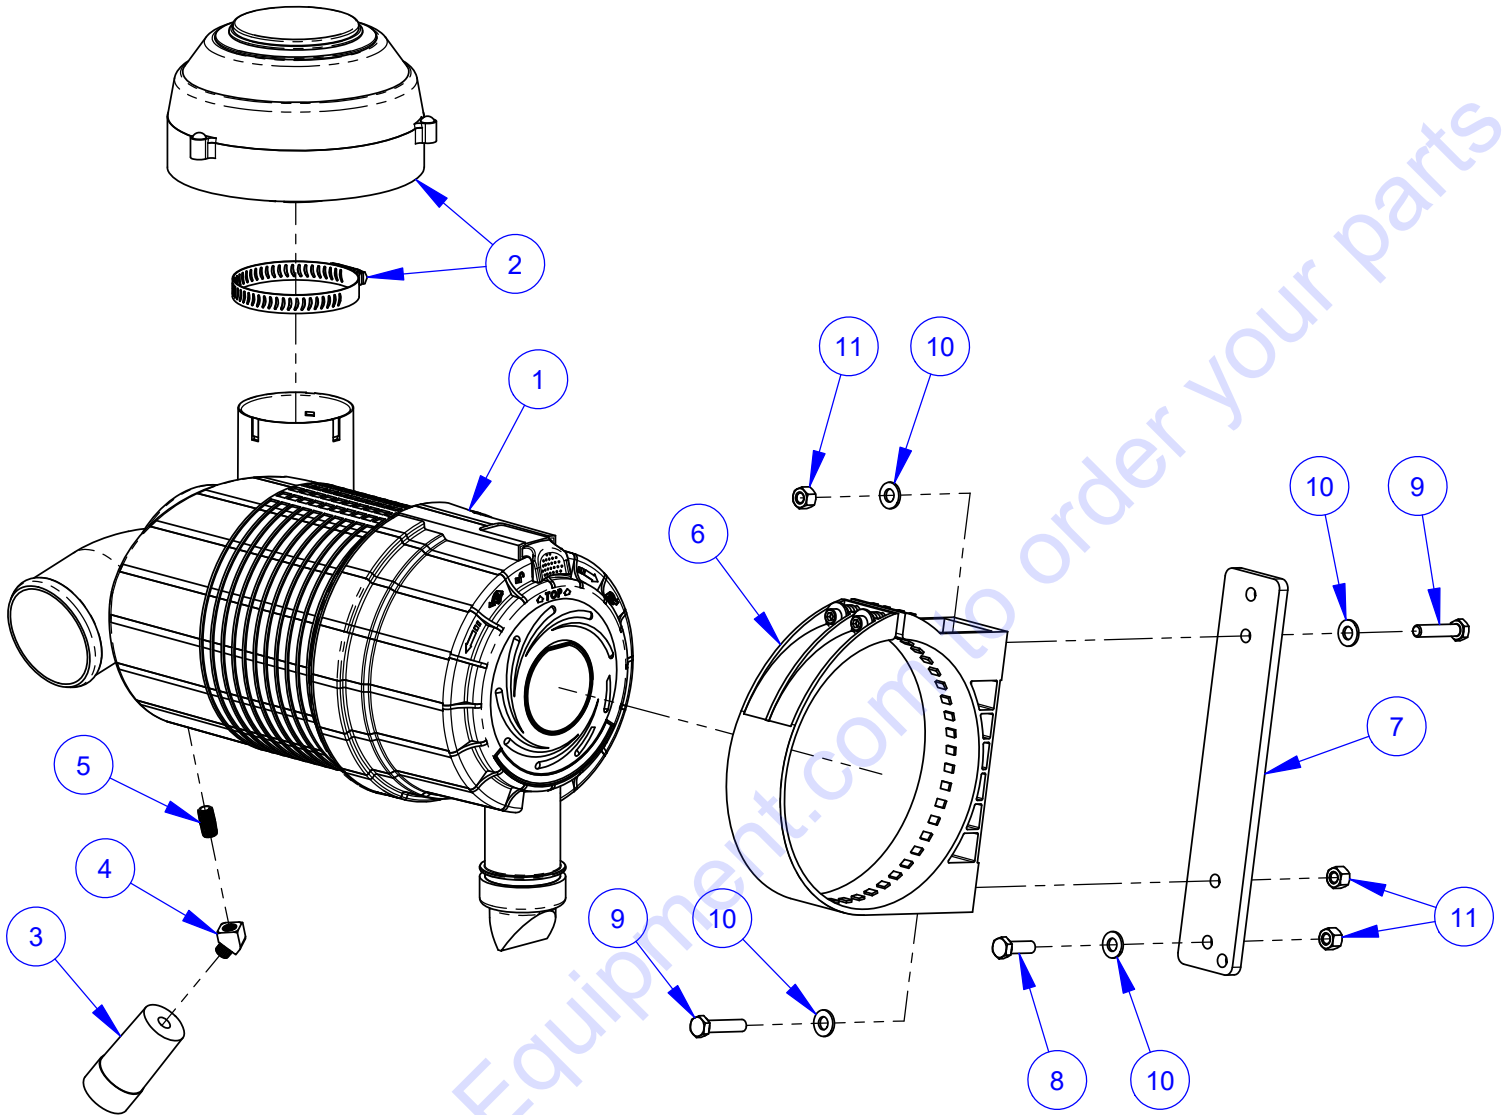

Air Cleaner Assembly #6019306

ITEM	PART NO.	QTY.	DESCRIPTION
1	2503852	1	Air Cleaner Complete
	2501386	1	Outer Primary Filter
	2501387	1	Inner Safety Filter
	2500239	1	Rubber Dust Ejector Boot
2	2501388	1	Pre-Cleaner with Clamp
	3200197	1	Hose Clamp #52
3	2500423	1	Restriction Indicator
4	3200099	1	Street Elbow, 1/8" NPT x 45 Deg.
5	3200117	1	Close Nipple, 1/8" NPT
6	2501385	1	Mounting Band, Polymer
7	6017387	1	Air Filter Mount Plate
8	2900138	1	Cap Screw, Hex Hd., 5/16-18 x 1"
9	2900508	2	Cap Screw, Hex Hd., 5/16-18 x 1-1/2"
10	2900022	4	Flat Washer, 5/16" SAE
11	2900039	3	Lock Nut, 5/16-18 Nylon