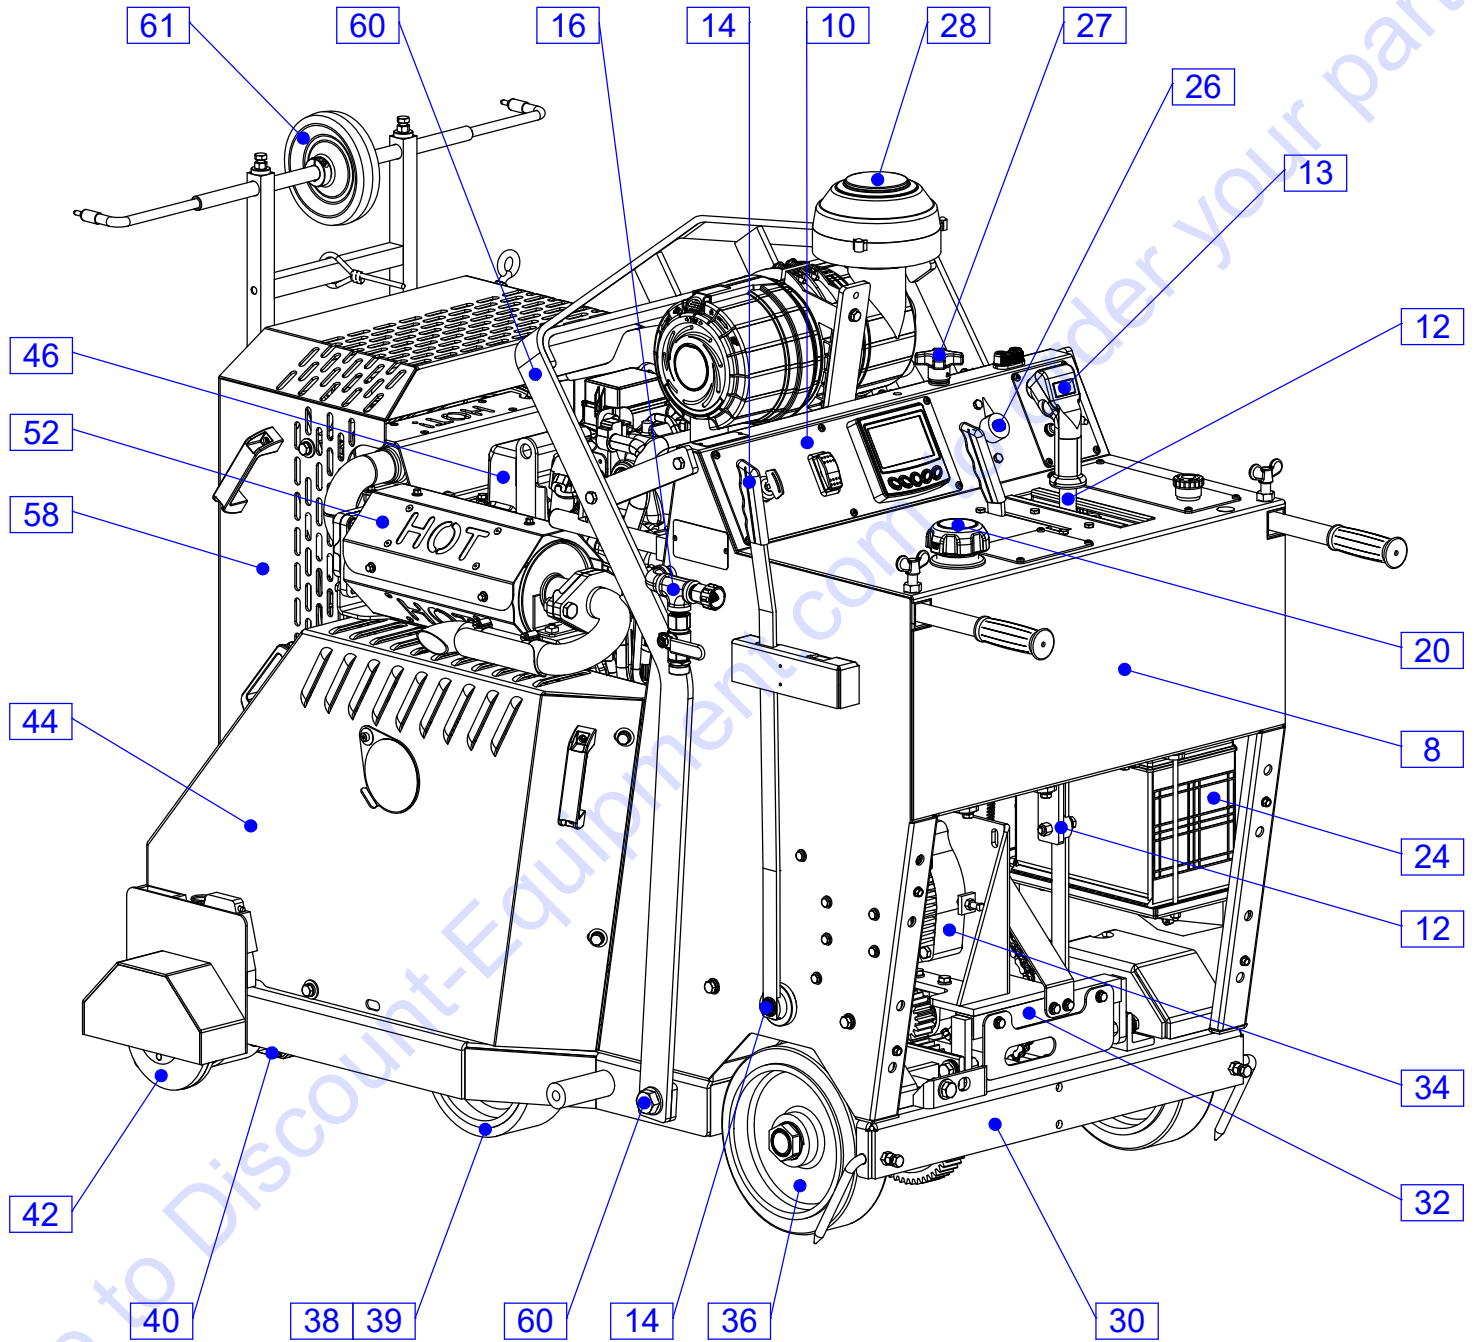

Table of Contents

Pictorial Index.....	4,5	Belt Tensioner Assembly.....	43
Controls Legend.....	6	Belt Guard Assembly.....	44,45
Quick Reference Service Filters / Belts.....	7	Belt Drive Assembly.....	47
Frame Upright Assembly.....	8,9	Engine Assembly.....	48,49
Instrument Panel Assembly.....	10,11	PTO Assembly.....	50,51
Control Lever Assembly.....	12	Rotary Tensioner Assembly.....	52
Control Grip Assembly.....	13	Transmission Jackshaft Assembly.....	53
Parking Brake Assembly.....	14,15	Exhaust System Assembly.....	54,55
Water Supply Assembly.....	16,17	Fan Drive Assembly.....	56,57
Fuel Supply Assembly.....	18,19	Radiator Assembly.....	58,59
Fuel Tank Assembly.....	20	Radiator Shroud Assembly.....	60
Fuel Cooler Assembly.....	21	Coolant Tank Assembly.....	61
Hydraulic Pump Assembly.....	23	Frame Lift Assembly.....	62
Battery Assembly.....	24,25	Dual Front Pointer Assembly.....	63
Depth Indicator Assembly.....	26	14" Blade Guard Assembly.....	64,65
Depth Stop Assembly.....	27	20" Blade Guard Assembly.....	66,67
Air Cleaner Assembly.....	28	26" Blade Guard Assembly.....	68,69
Air Intake Assembly.....	29	30" Blade Guard Assembly.....	70,71
Frame Base Assembly.....	30	36" Blade Guard Assembly.....	72,73
Access Door Assembly.....	31	42" Blade Guard Assembly.....	74,75
Rear Drive Assembly.....	32,33	Optional Water Pump Assembly.....	76
Eaton Transmission Assembly.....	34	Optional Water Safety Switch Assembly.....	77
Linkage Assembly.....	35	Optional Spot Light Assembly.....	78
Rear Axle Assembly.....	36	Optional Speed Metering Valve Assembly.....	79
Hydraulic Cylinder Assembly.....	37	Optional Blade Stacking Assembly.....	80,81
Front Axle Assembly.....	38	Optional Blade Spacing Assembly.....	82,83
Front Wheel Assembly.....	39	Optional Blade Spacing Assembly.....	84,85
3 Speed Transmission Assembly.....	40,41	Decal Group.....	86
3 Speed Blade Shaft Assembly.....	42	Notes.....	87
		Warranty.....	88

Pictorial Page Index