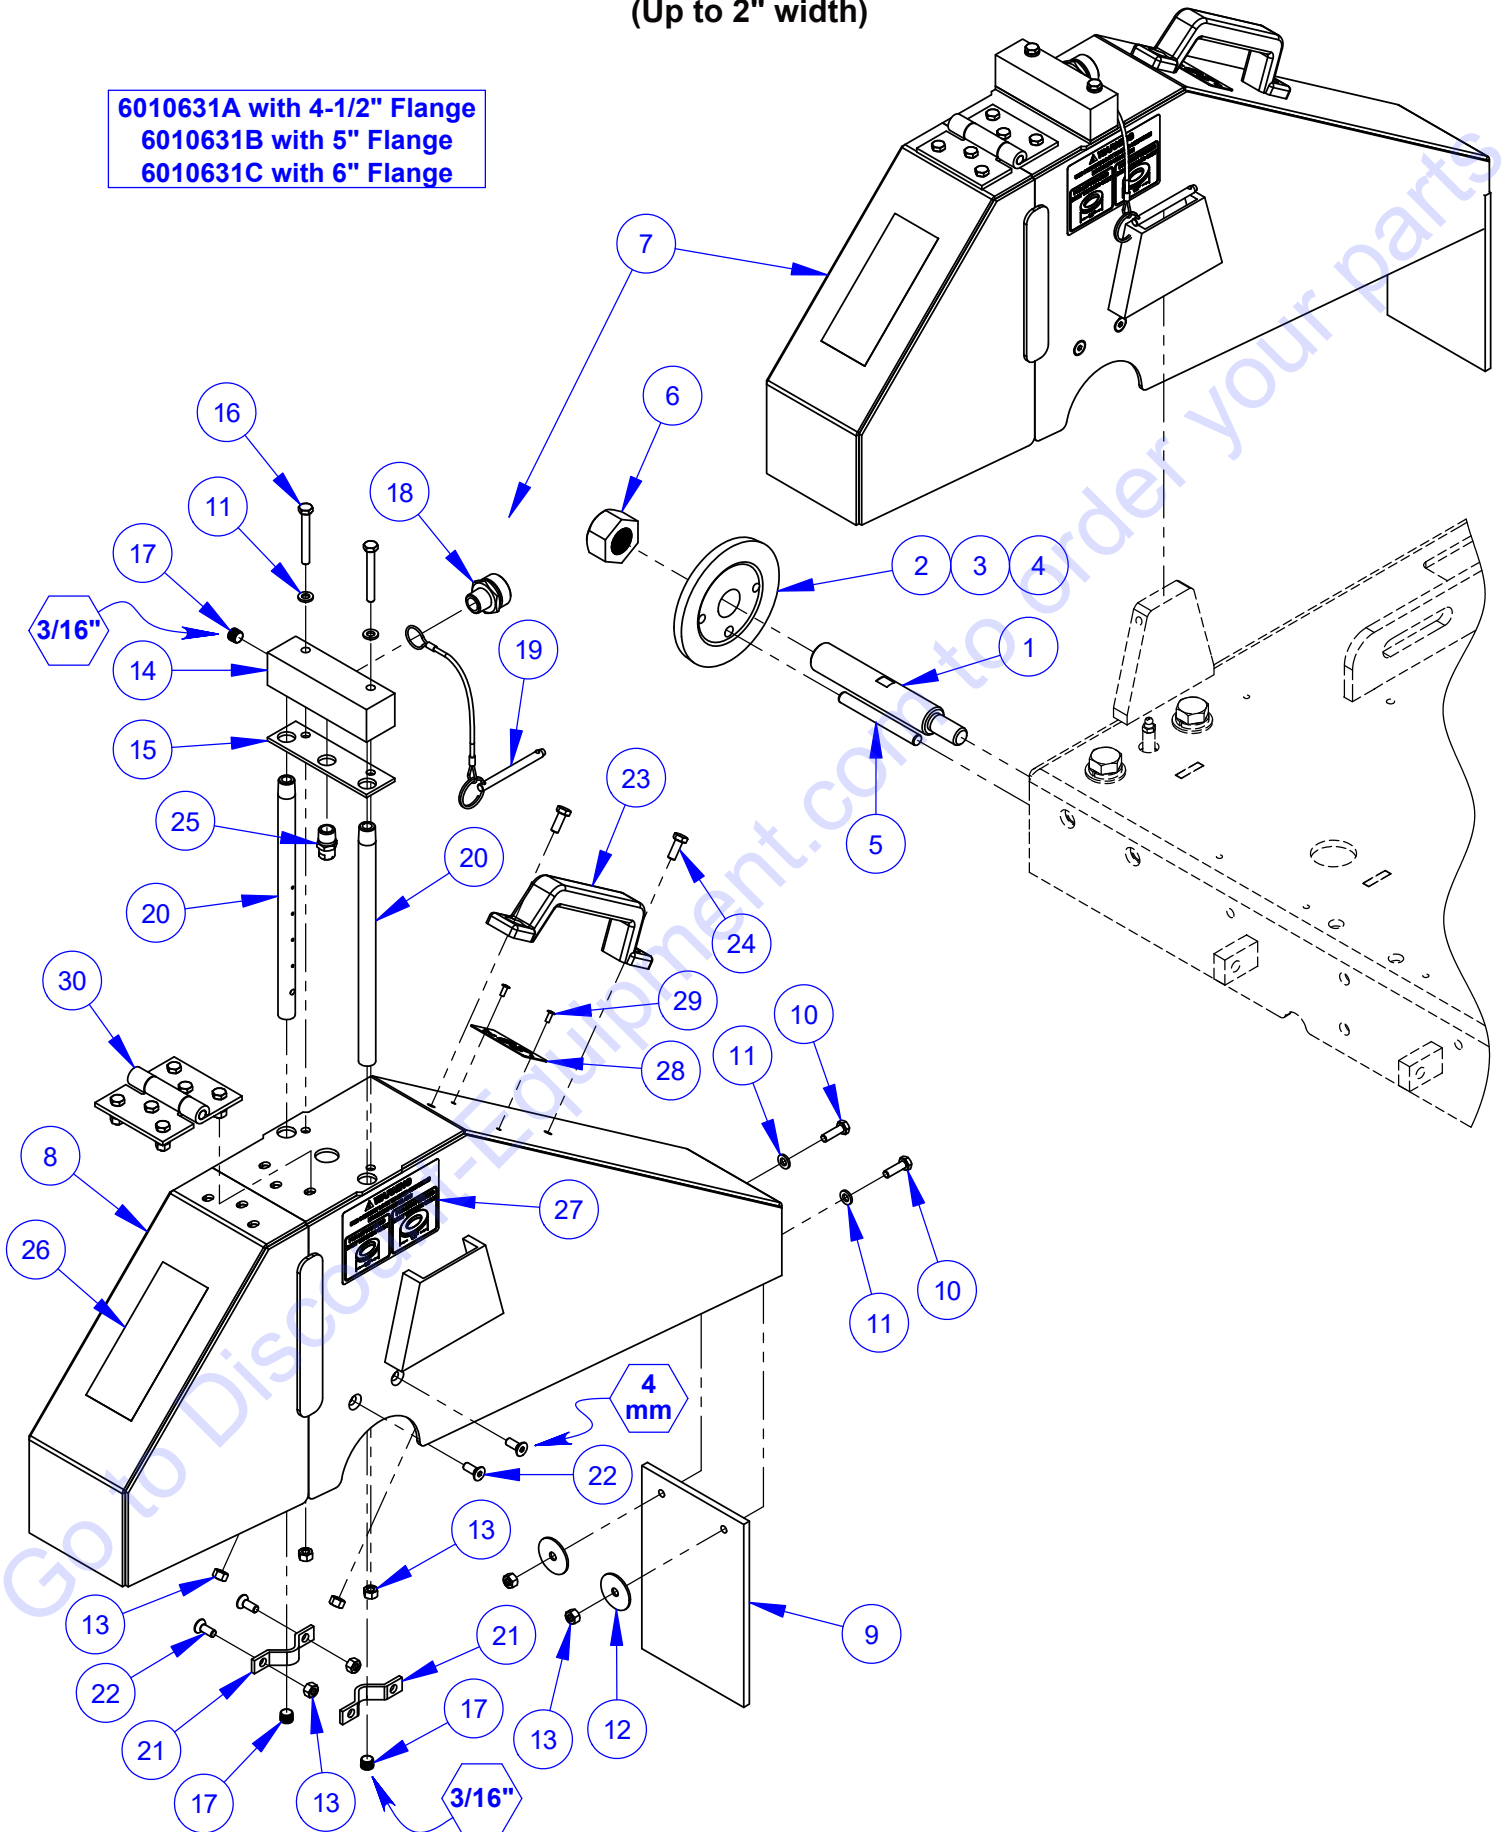

Blade Spacing Kit #6010631 (Up to 2" width)

6010631A with 4-1/2" Flange
6010631B with 5" Flange
6010631C with 6" Flange

Blade Spacing Kit #6010631
(Up to 2" width)

6010631A with 4-1/2" Flange
6010631B with 5" Flange
6010631C with 6" Flange

ITEM	PART NO.	6010631A QTY.	6010631B QTY.	6010631C QTY.	DESCRIPTION
1	6010186	1	1	1	Blade Shaft Extension, Left Hand Thread
2	6010187	1	-	-	Outer Flange 4-1/2"
3	6011184	-	1	-	Outer Flange 5"
4	6010335	-	-	1	Outer Flange 6"
5	2900218	1	1	1	Dowel Pin, 3/8" Dia. x 3-1/2"
6	2900212	1	1	1	Hex Nut, 1"-14 Left Hand
7	6010620	1	1	1	20" Wide Blade Guard Assembly

ITEM	PART NO.	QTY.	DESCRIPTION
8	6010621	1	20" Wide Blade Guard Front & Rear Only
9	6010296	1	Splash Flap
10	2900310	2	Cap Screw, Hex Hd., M6-1.0 x 20mm
11	2901494	4	Flat Washer, M6
12	2900083	2	Fender Washer, 1/4" x 1-1/4"
13	2900302	10	Lock Nut, M6-1.0 Nylon Insert
14	6010288	1	Water Manifold
15	2500988	1	Water Manifold Gasket
16	2901355	2	Cap Screw, Hex Hd., M6-1.0 x 50mm
17	3200001	3	Plug, 1/8" NPT
18	3200002	1	Fitting, 3/8" M. Pipe to 3/4" M. Garden
19	2900278	1	Lanyard with Lock Pin
20	6010085	2	Water Tube for 20" Guard
21	6048155	2	Water Tube Clamp
22	2900308	4	Cap Screw, Flat Hd., M6-1.0 x 16mm
23	2506125	1	Grab Handle
24	2900341	2	Cap Screw, Hex Hd., M6-1.0 x 16mm
25	3200208	1	Nozzle, 1/4" NPT
26	1800001	1	Warning Label
27	1802090	2	Label, Wedge Locking Washer
28	1801369D	1	Blade Guard Size Tag
29	2900287	2	Rivet, 1/8" Dia.
30	6048027	1	Hinge Assembly