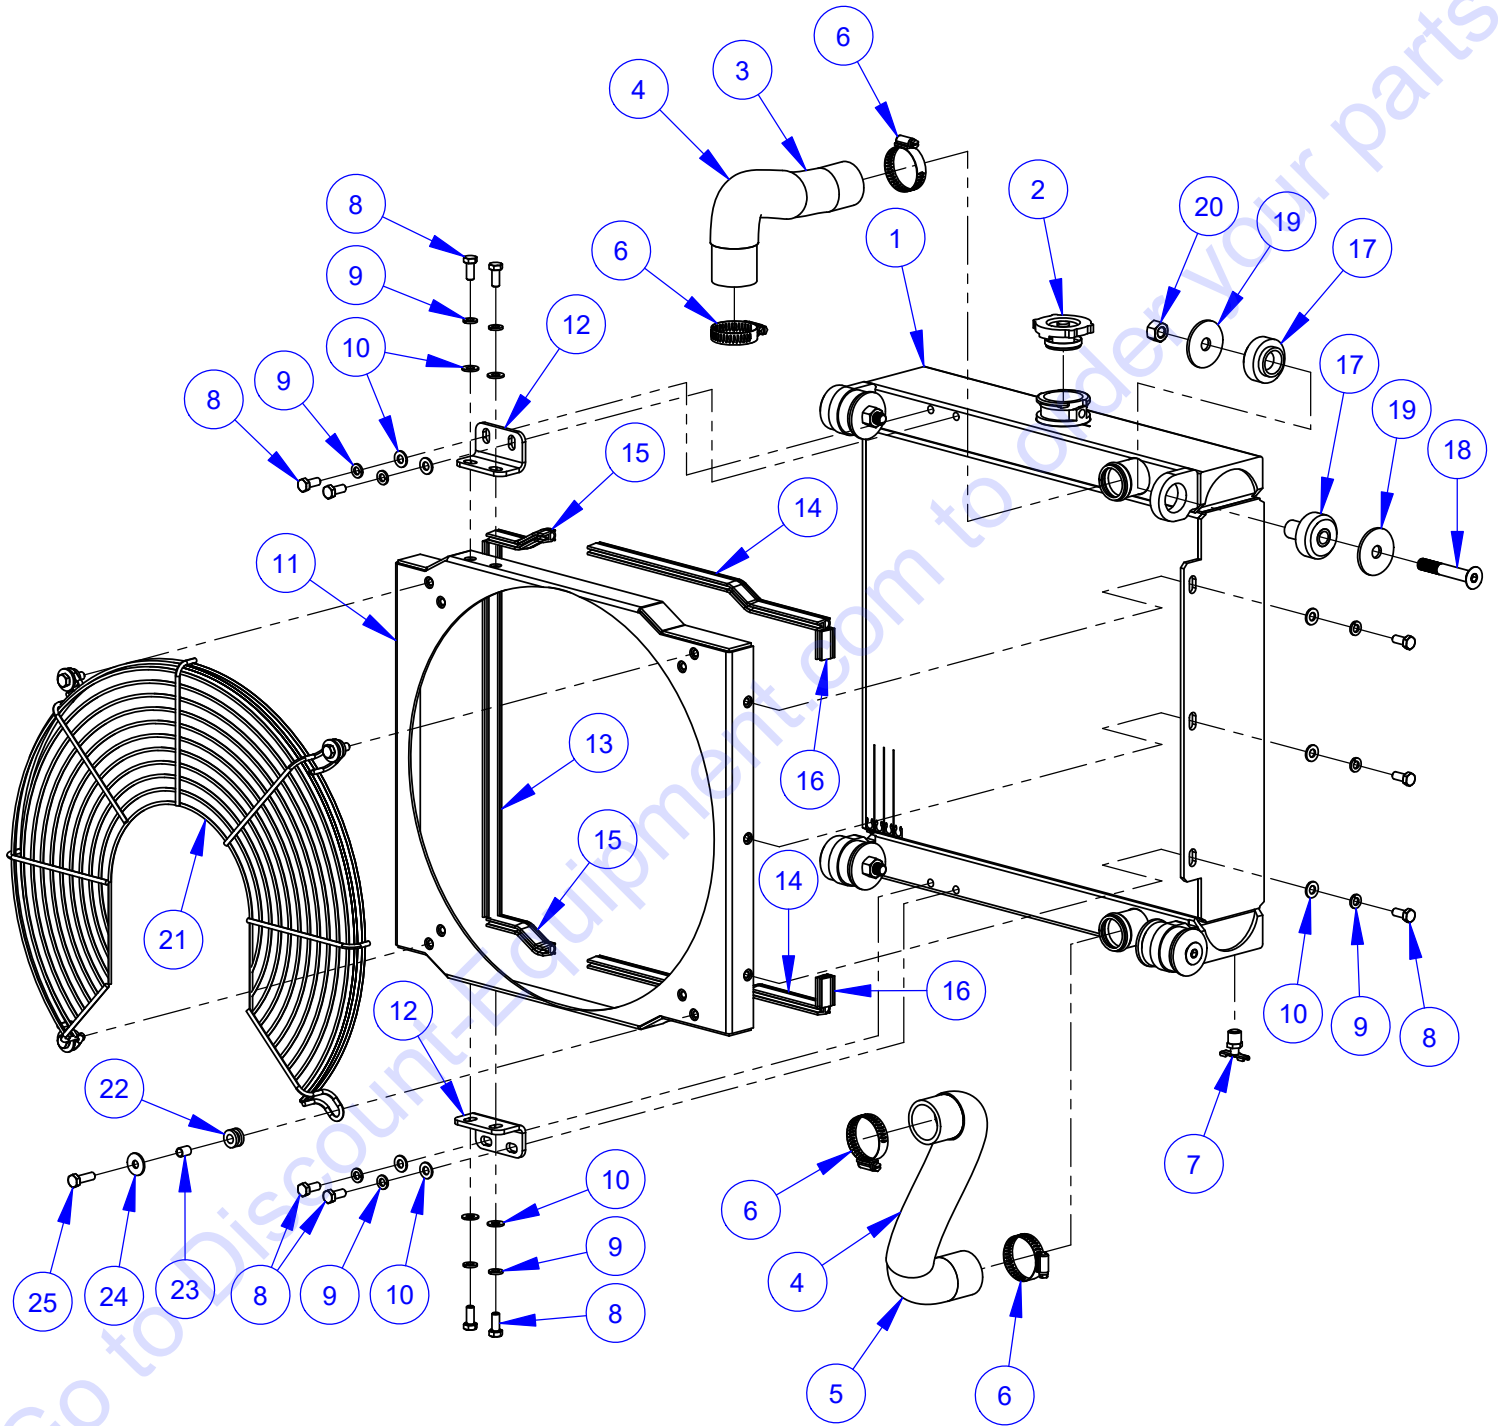

Radiator Assembly #6019312

Radiator Assembly #6019312

ITEM	PART NO.	QTY.	DESCRIPTION
1	2503664	1	Radiator
2	2502381	1	Radiator Cap
3	3202088	1	Radiator Hose, Upper
4	6019264	2	Hose Sleeving, 8" Long
5	3202089	1	Radiator Hose, Lower
6	3202142	4	Hose Clamp #24
7	3200035	1	Petcock, 1/4" NPT
8	2900019	11	Cap Screw, Hex Hd., 5/16-18 x 3/4"
9	2900031	11	Lock Washer, 5/16" Split
10	2900022	11	Flat Washer, 5/16" SAE
11	6019140	1	Fan Shroud
12	6019139	2	Retainer Bracket
13	6019111	1	Edge Trim Seal 16-1/4"
14	6019112	2	Edge Trim Seal 13-3/4"
15	6019113	2	Edge Trim Seal 3-1/2"
16	6019114	2	Edge Trim Seal 1-1/4"
17	2503669	4	Vibration Isolator
18	2901391	4	Cap Screw, Flat Hd., M12-1.75 x 80mm
19	2900854	6	Fender Washer, 1/2" x 2"
20	2900327	4	Lock Nut, M12-1.75 Nylon Insert
21	2503705	1	Fan Guard
22	2503711	4	Grommet, 3/8" I.D.
23	2503676	4	Sleeve, 1/2" Long
24	2900383	4	Fender Washer, M8
25	2900138	4	Cap Screw, Hex Hd., 5/16-18 x 1"