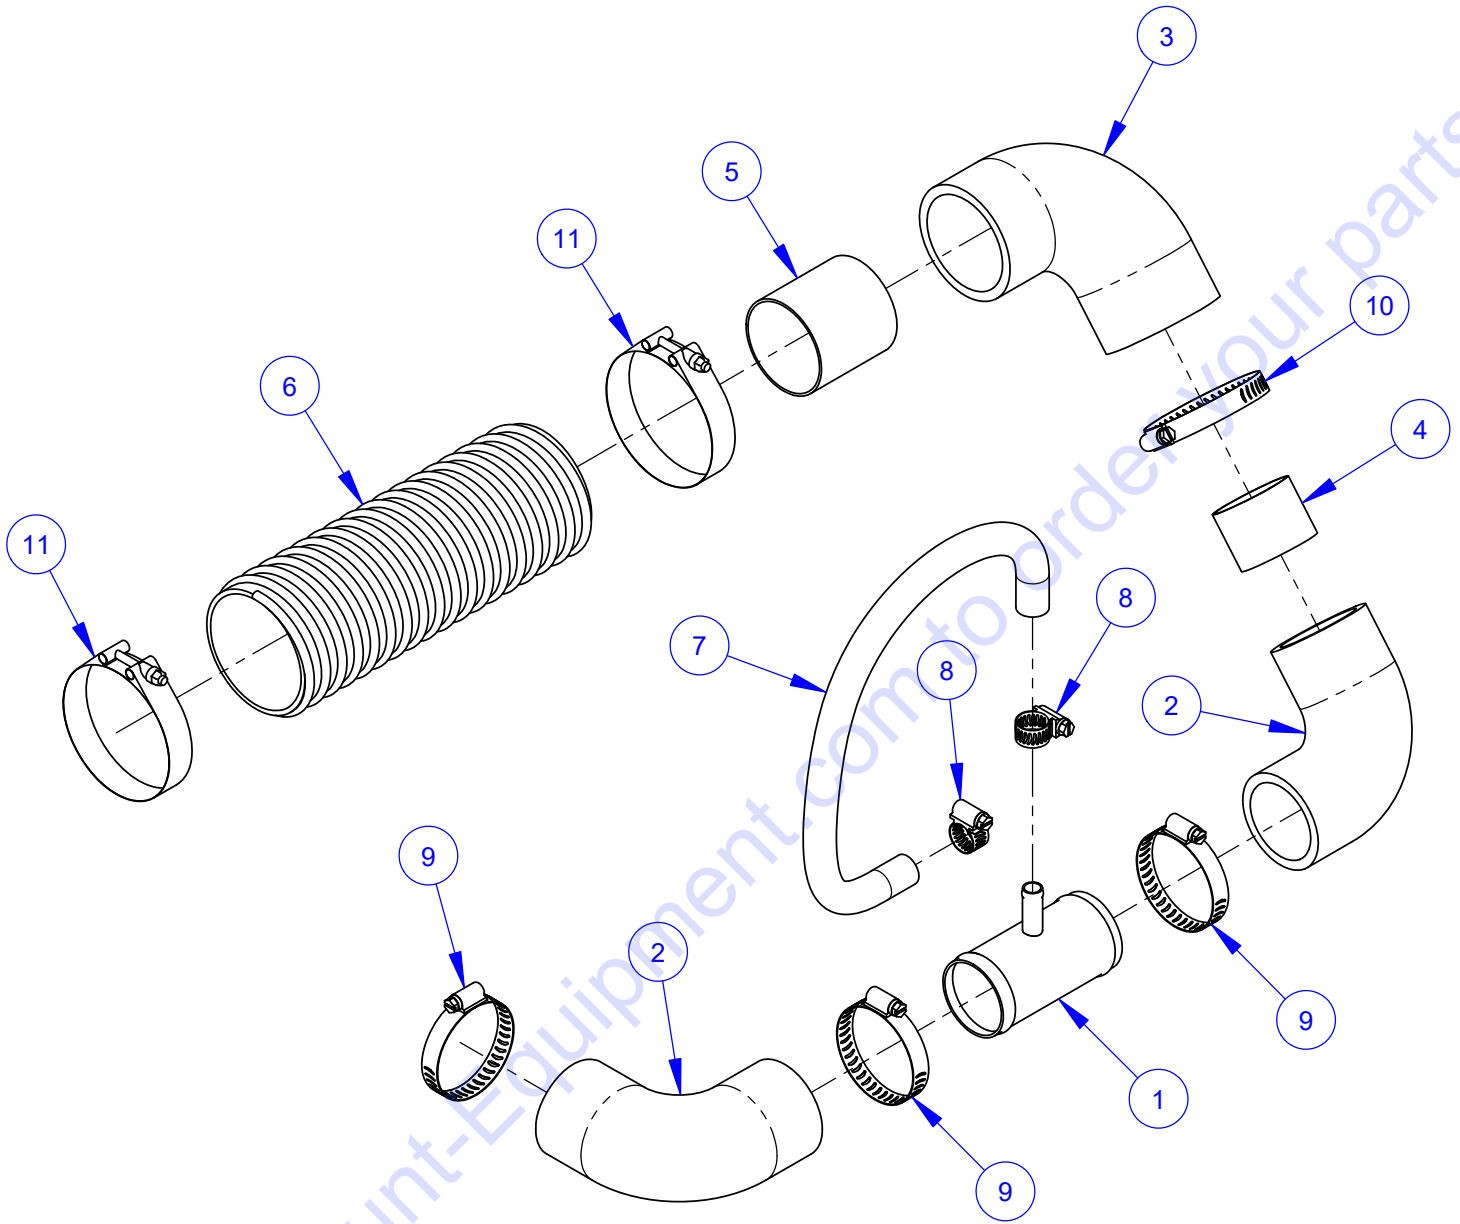

Air Intake Assembly #6019307

ITEM	PART NO.	QTY.	DESCRIPTION
1	2705218	1	Air Intake Pipe
2	2500171	2	Hose Elbow, 2" I.D.
3	2500232	1	Hose Elbow, 2-1/2" I.D.
4	6010051	1	Connector Tube, 2" O.D.
5	6010052	1	Connector Tube, 2-1/2" O.D.
6	6019347	1	Flex Hose, 3" I.D. x 12"
7	6019348	1	Hose, 1/2" ID x 18"
8	3200016	2	Hose Clamp #8
9	3200095	3	Hose Clamp #32
10	3200096	1	Hose Clamp #40
11	3202098	2	T-Bolt Clamp, 3-1/2"