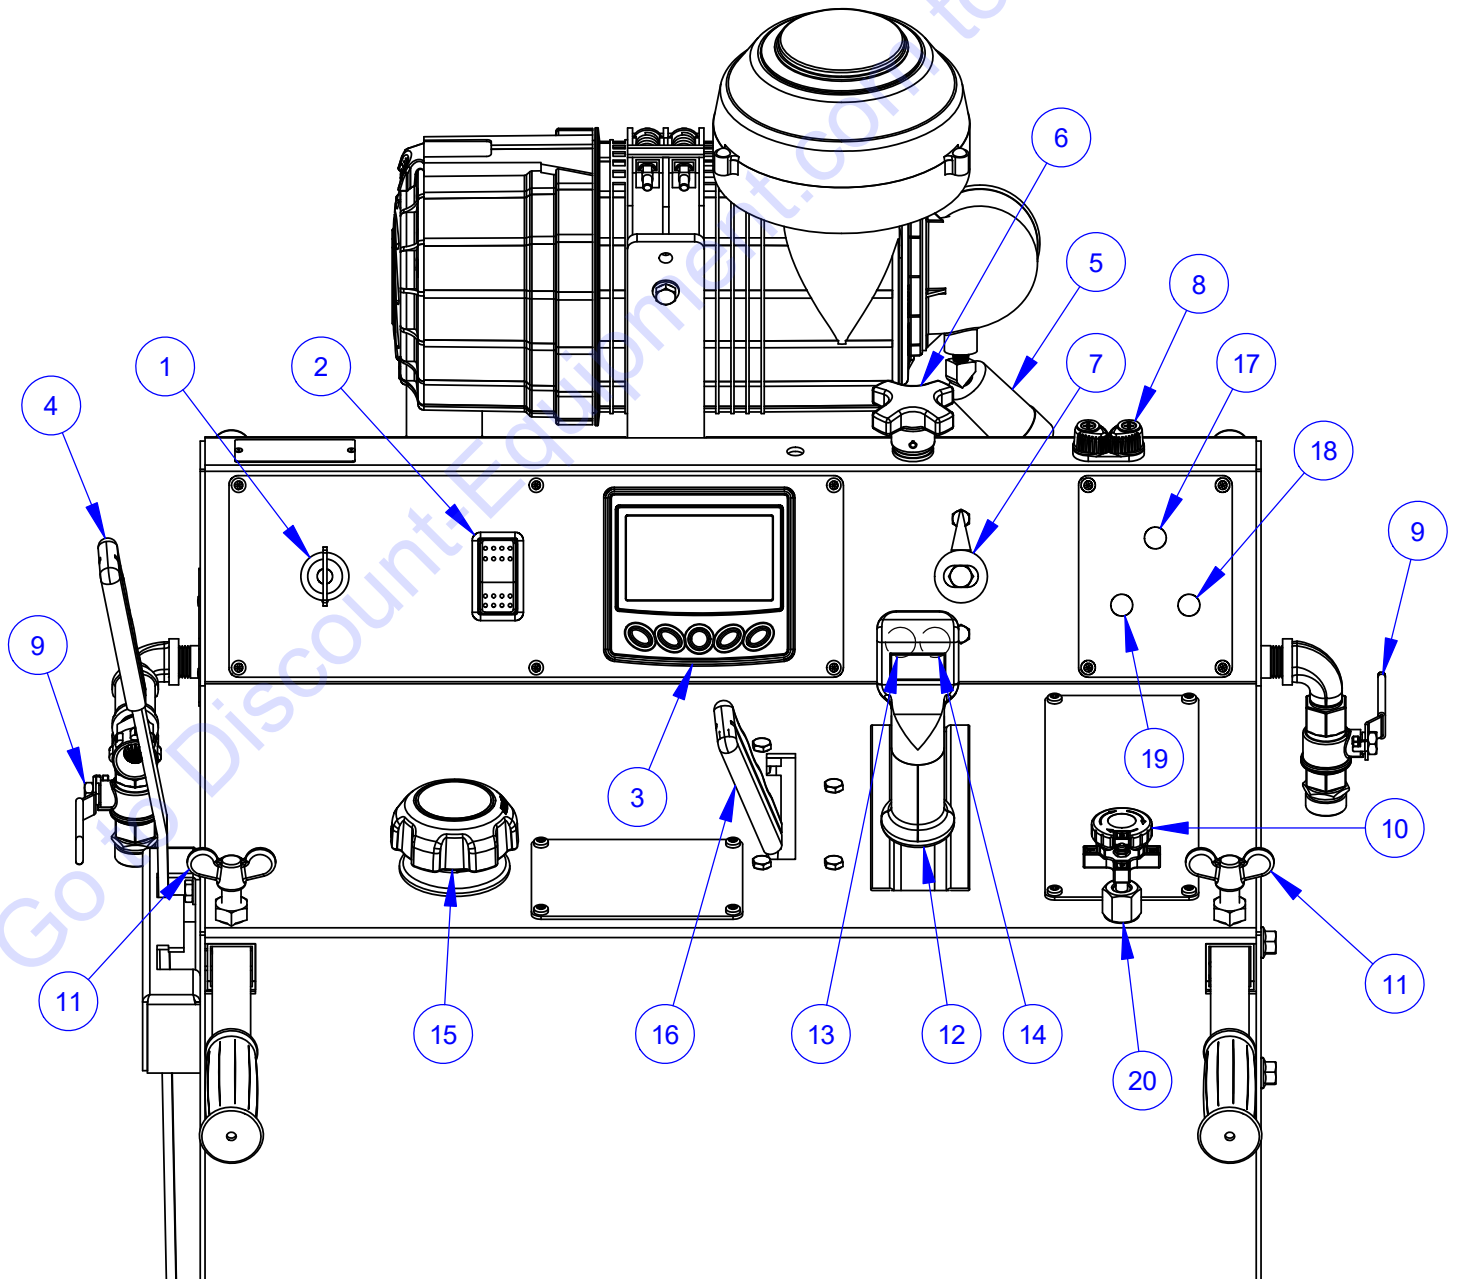

Controls Legend

1	Ignition Switch
2	Engine Throttle Rocker Switch
3	Engine Display Panel
4	Parking Brake Lever
5	Air Cleaner Restriction Indicator
6	Depth Stop Knob
7	Cutting Depth Indicator
8	Pointer Rope Cleat
9	Water Valve
10	Emergency Stop Button

11	Handle Bar Lock Knobs
12	Travel Speed Control Lever
13	Saw Raise Push Button
14	Saw Lower Push Button
15	Fuel Filler Cap
16	Transmission Engagement Lever
17	Water Safety Switch (Optional)
18	Spot Light Switch (Optional)
19	Water Pump Switch (Optional)
20	Lowering Speed Valve (Optional)