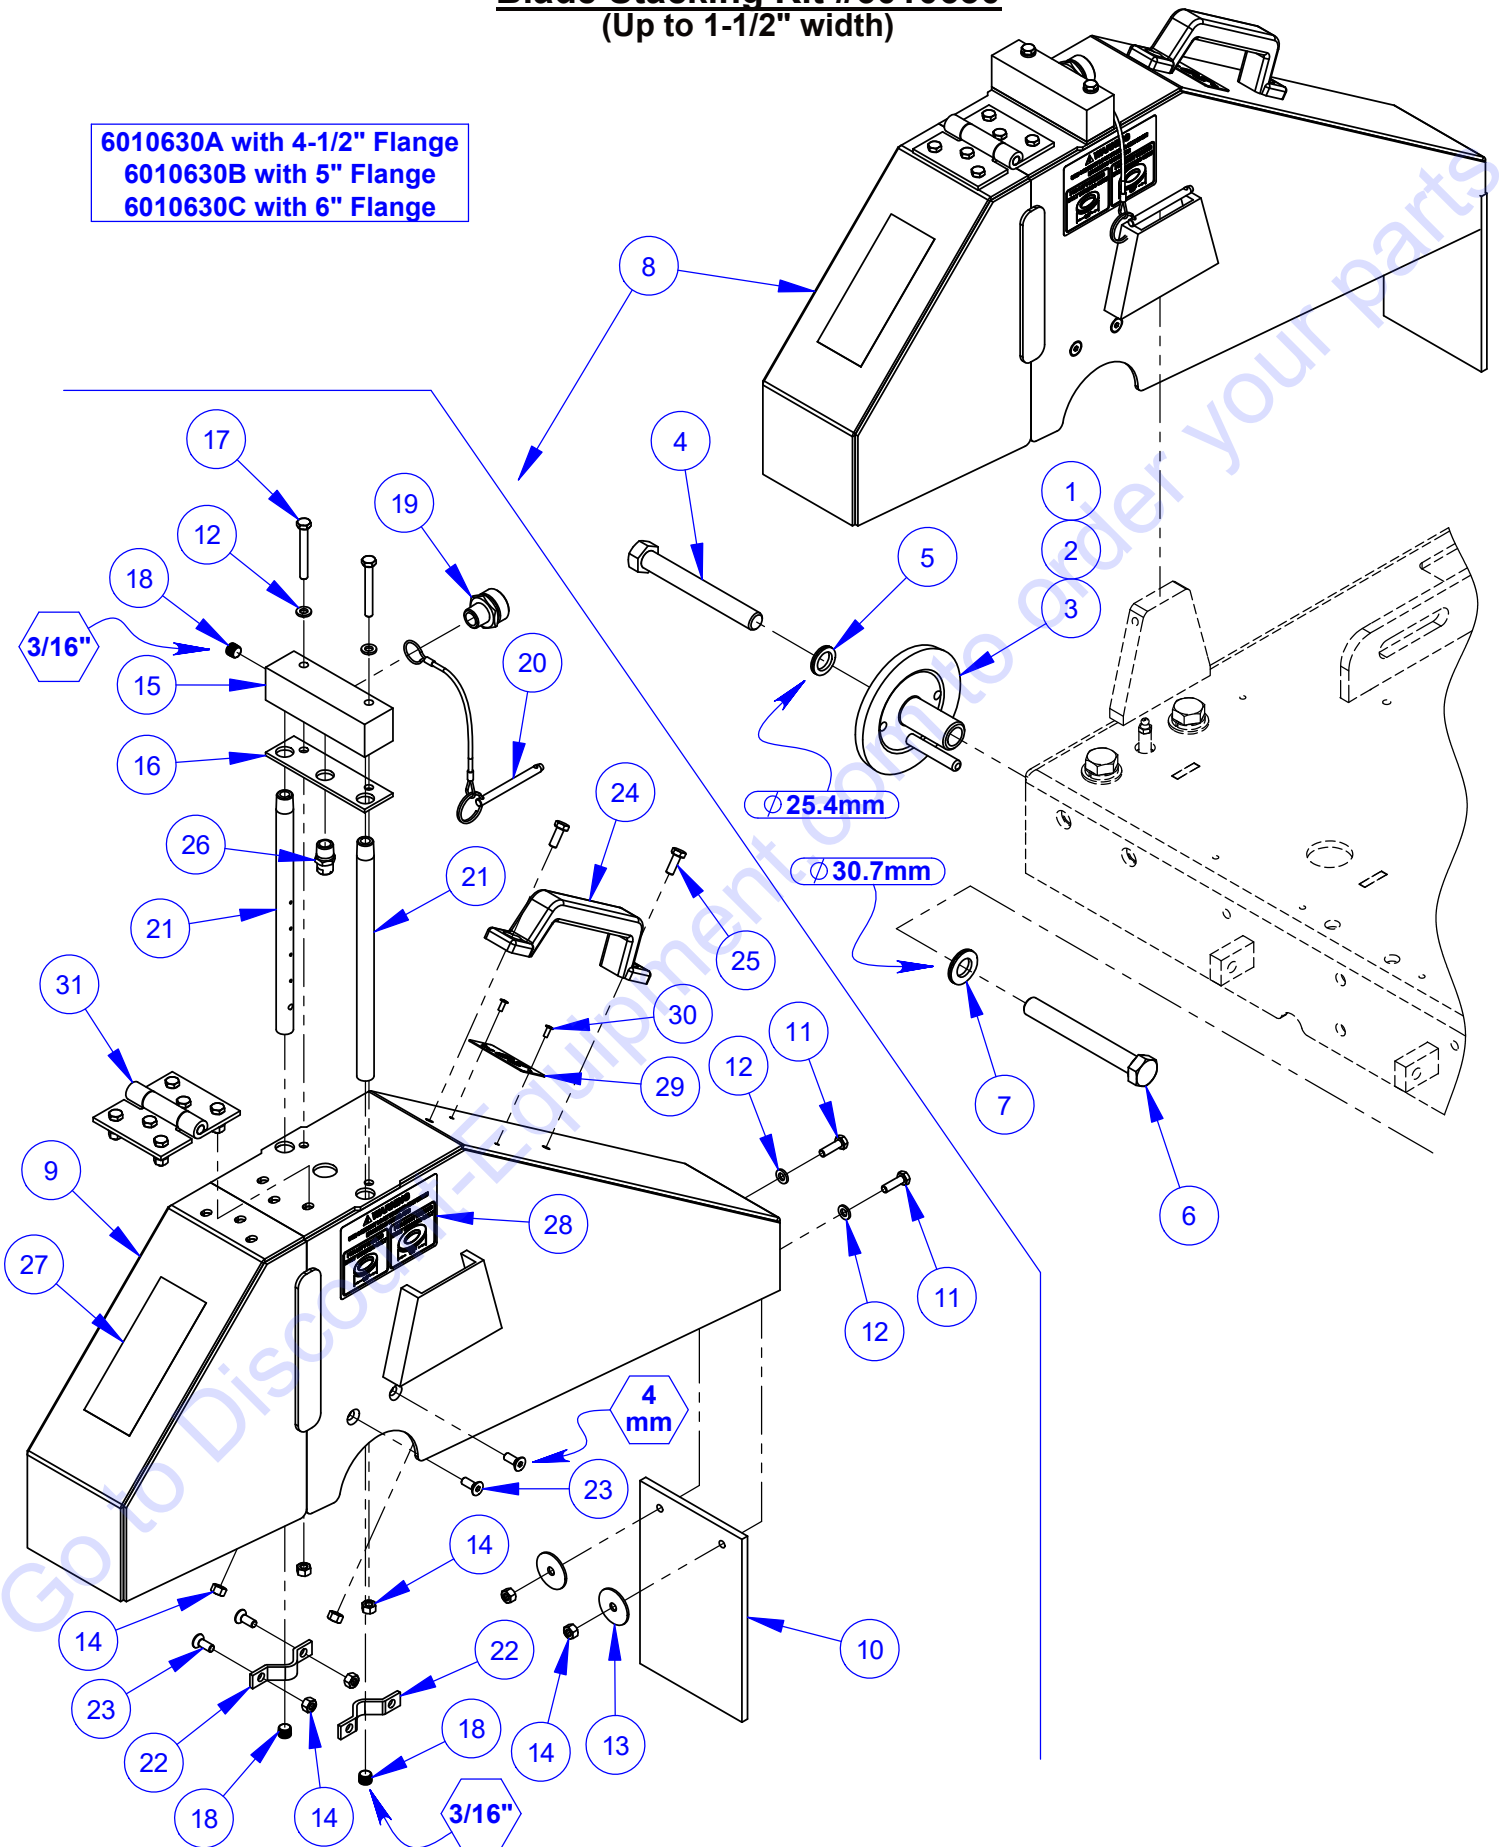

Blade Stacking Kit #6010630 (Up to 1-1/2" width)

6010630A with 4-1/2" Flange
6010630B with 5" Flange
6010630C with 6" Flange

Blade Stacking Kit #6010630
(Up to 1-1/2" width)

6010630A with 4-1/2" Flange
6010630B with 5" Flange
6010630C with 6" Flange

ITEM	PART NO.	6010630A QTY.	6010630B QTY.	6010630C QTY.	DESCRIPTION
1	6010159	1	-	-	Outer Flange 4-1/2" x 3" with Pin
2	6011183	-	1	-	Outer Flange 5" x 3" with Pin
3	6010477	-	-	1	Outer Flange 6" x 3" with Pin
4	2900210	1	1	1	Cap Screw, Hex Hd., 5/8-11 x 5" LH
5	2901569	1	1	1	Wedge Lock Washer Pair, 5/8" LH
6	2900502	1	1	1	Cap Screw, Hex Hd., 5/8-11 x 5"
7	2900412	1	1	1	Wedge Lock Washer Pair, 5/8"
8	6010620	1	1	1	20" Wide Blade Guard Assembly

ITEM	PART NO.	QTY.	DESCRIPTION
9	6010621	1	20" Wide Blade Guard Front & Rear Only
10	6010296	1	Splash Flap
11	2900310	2	Cap Screw, Hex Hd., M6-1.0 x 20mm
12	2901494	4	Flat Washer, M6
13	2900083	2	Fender Washer, 1/4" x 1-1/4"
14	2900302	10	Lock Nut, M6-1.0 Nylon Insert
15	6010288	1	Water Manifold
16	2500988	1	Water Manifold Gasket
17	2901355	2	Cap Screw, Hex Hd., M6-1.0 x 50mm
18	3200001	3	Plug, 1/8" NPT
19	3200002	1	Fitting, 3/8" M. Pipe to 3/4" M. Garden
20	2900278	1	Lanyard with Lock Pin
21	6010085	2	Water Tube for 20" Guard
22	6048155	2	Water Tube Clamp
23	2900308	4	Cap Screw, Flat Hd., M6-1.0 x 16mm
24	2506125	1	Grab Handle
25	2900341	2	Cap Screw, Hex Hd., M6-1.0 x 16mm
26	3200208	1	Nozzle, 1/4" NPT
27	1800001	1	Warning Label
28	1802090	2	Label, Wedge Locking Washer
29	1801369D	1	Blade Guard Size Tag
30	2900287	2	Rivet, 1/8" Dia.
31	6048027	1	Hinge Assembly