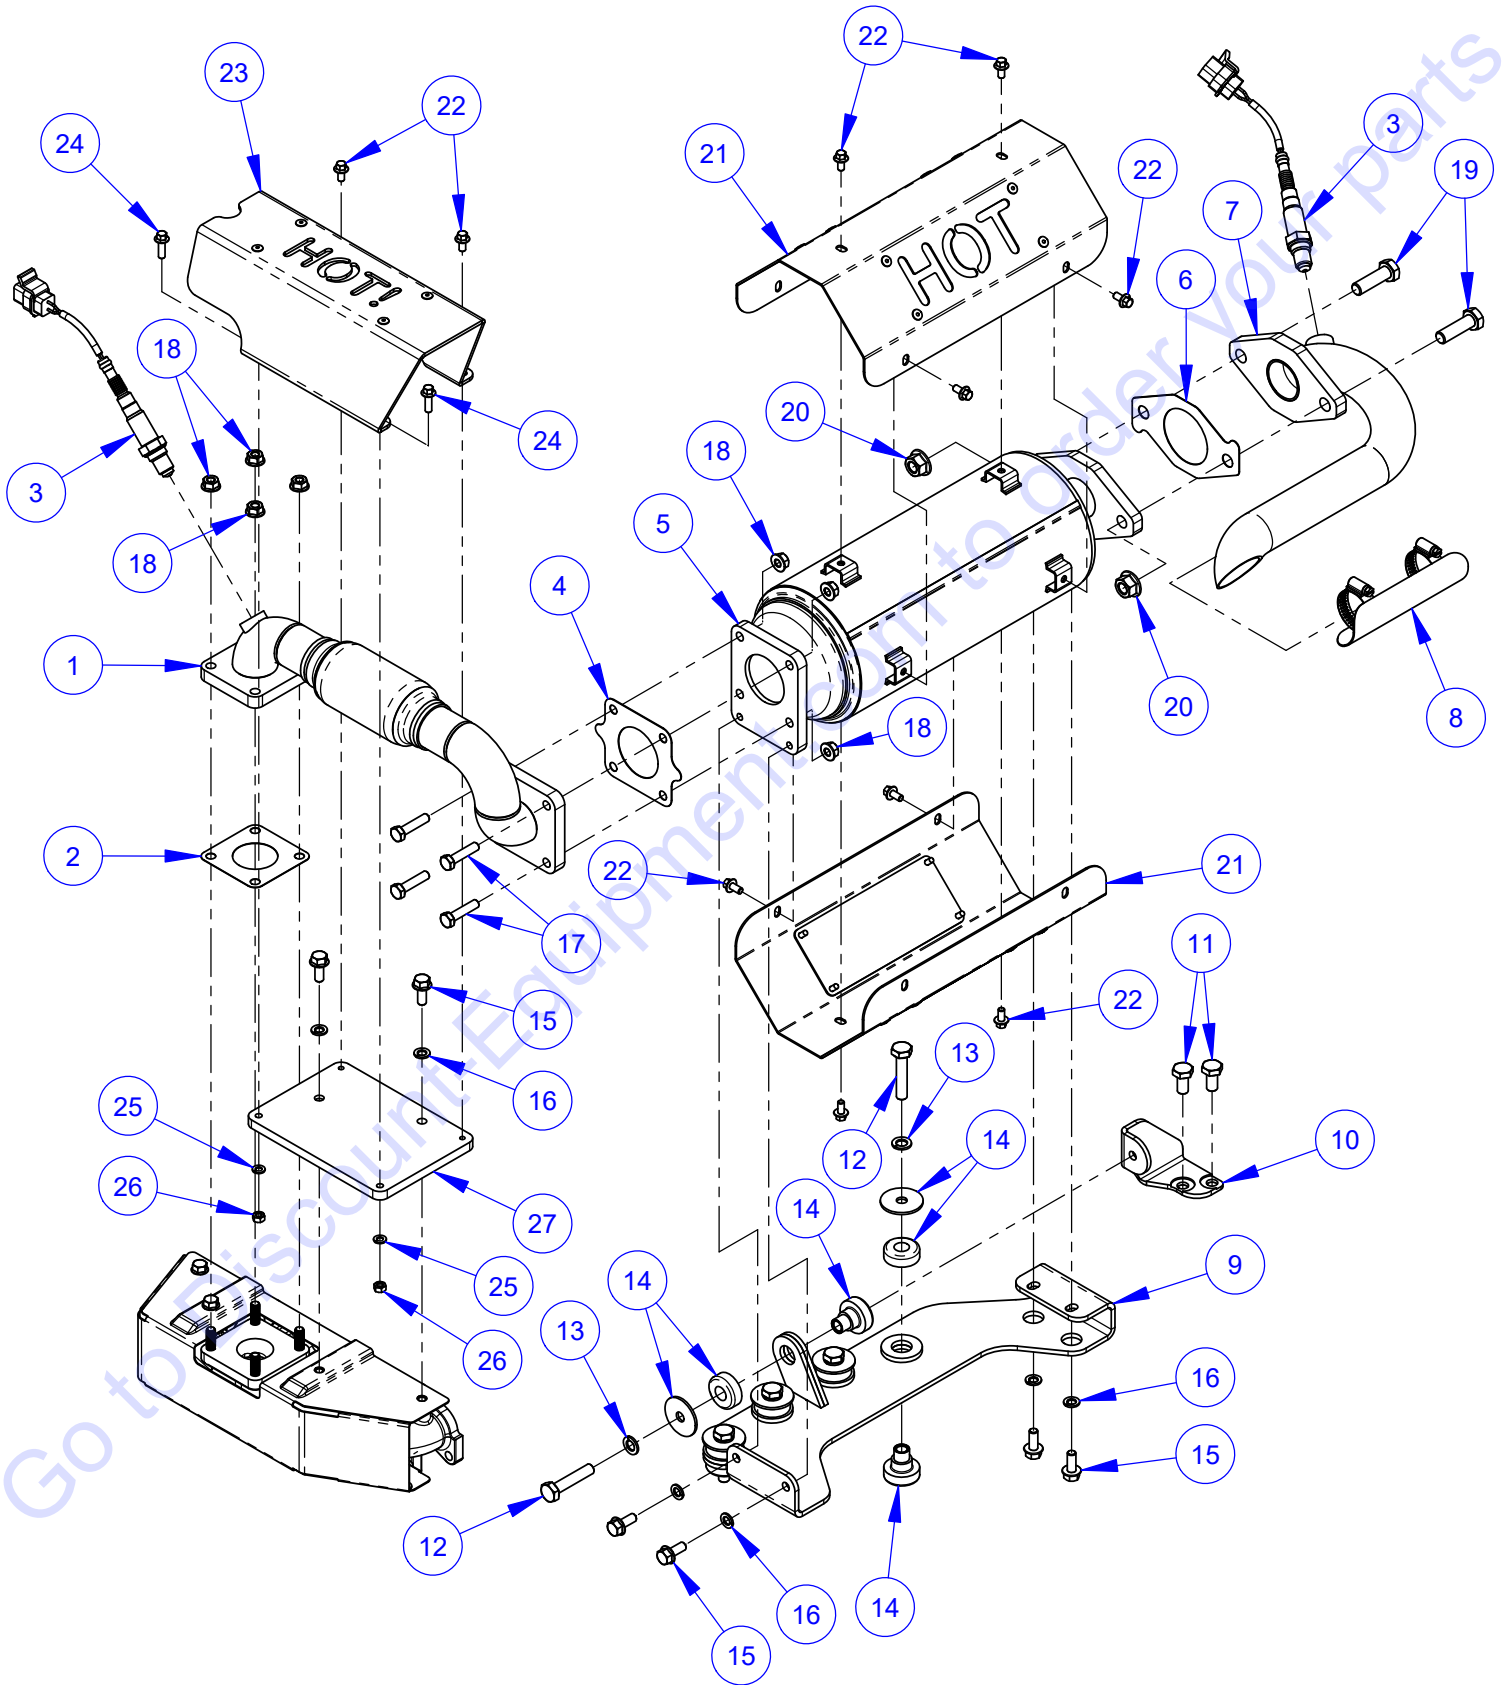

Exhaust System Assembly #6019305

Exhaust System Assembly #6019305

ITEM	PART NO.	QTY.	DESCRIPTION
1	6019375	1	Exhaust Flex Pipe
2	2705219	1	Exhaust Manifold Gasket
3	2705223	2	Oxygen Sensor
4	2705224	1	Catalyst Inlet Gasket
5	2705217	1	Catalytic Muffler
6	2705222	1	Catalyst Outlet Gasket
7	6019376	1	Exhaust Tail Pipe
8	2506066	1	Tail Pipe Shield with Clamps
9	6019377	1	Muffler Platform
10	6019389	1	Isolator Bracket
11	2901021	2	Cap Screw, Hex Hd., M10-1.25 x 20mm
12	2902013	5	Cap Screw, Hex Hd., M10-1.25 x 50mm
13	2900321	5	Lock Washer, M10 Split
14	2505500	5	Vibration Isolator
15	2900634	6	Cap Screw, Hex Flange, M8-1.25 x 20mm
16	2900763	6	Lock Washer, M8 Split
17	2900760	4	Cap Screw, Hex Hd., M8-1.25 x 35mm
18	2902012	8	Hex Flange Nut, M8-1.25
19	2900331	2	Cap Screw, Hex Hd., M12-1.75 x 40mm
20	2901976	2	Hex Flange Nut, M12-1.75
21	6019380	2	Muffler Heat Shield
22	2901370	10	Cap Screw, Hex Flange, M6-1.0 x 12mm
23	6019382	1	Exhaust Pipe Shield
24	2900328	2	Cap Screw, Hex Flange, M6-1.0 x 20mm
25	2900765	2	Lock Washer, M6 Split
26	2900305	2	Hex Nut, M6-1.0
27	6019381	1	Shield Platform