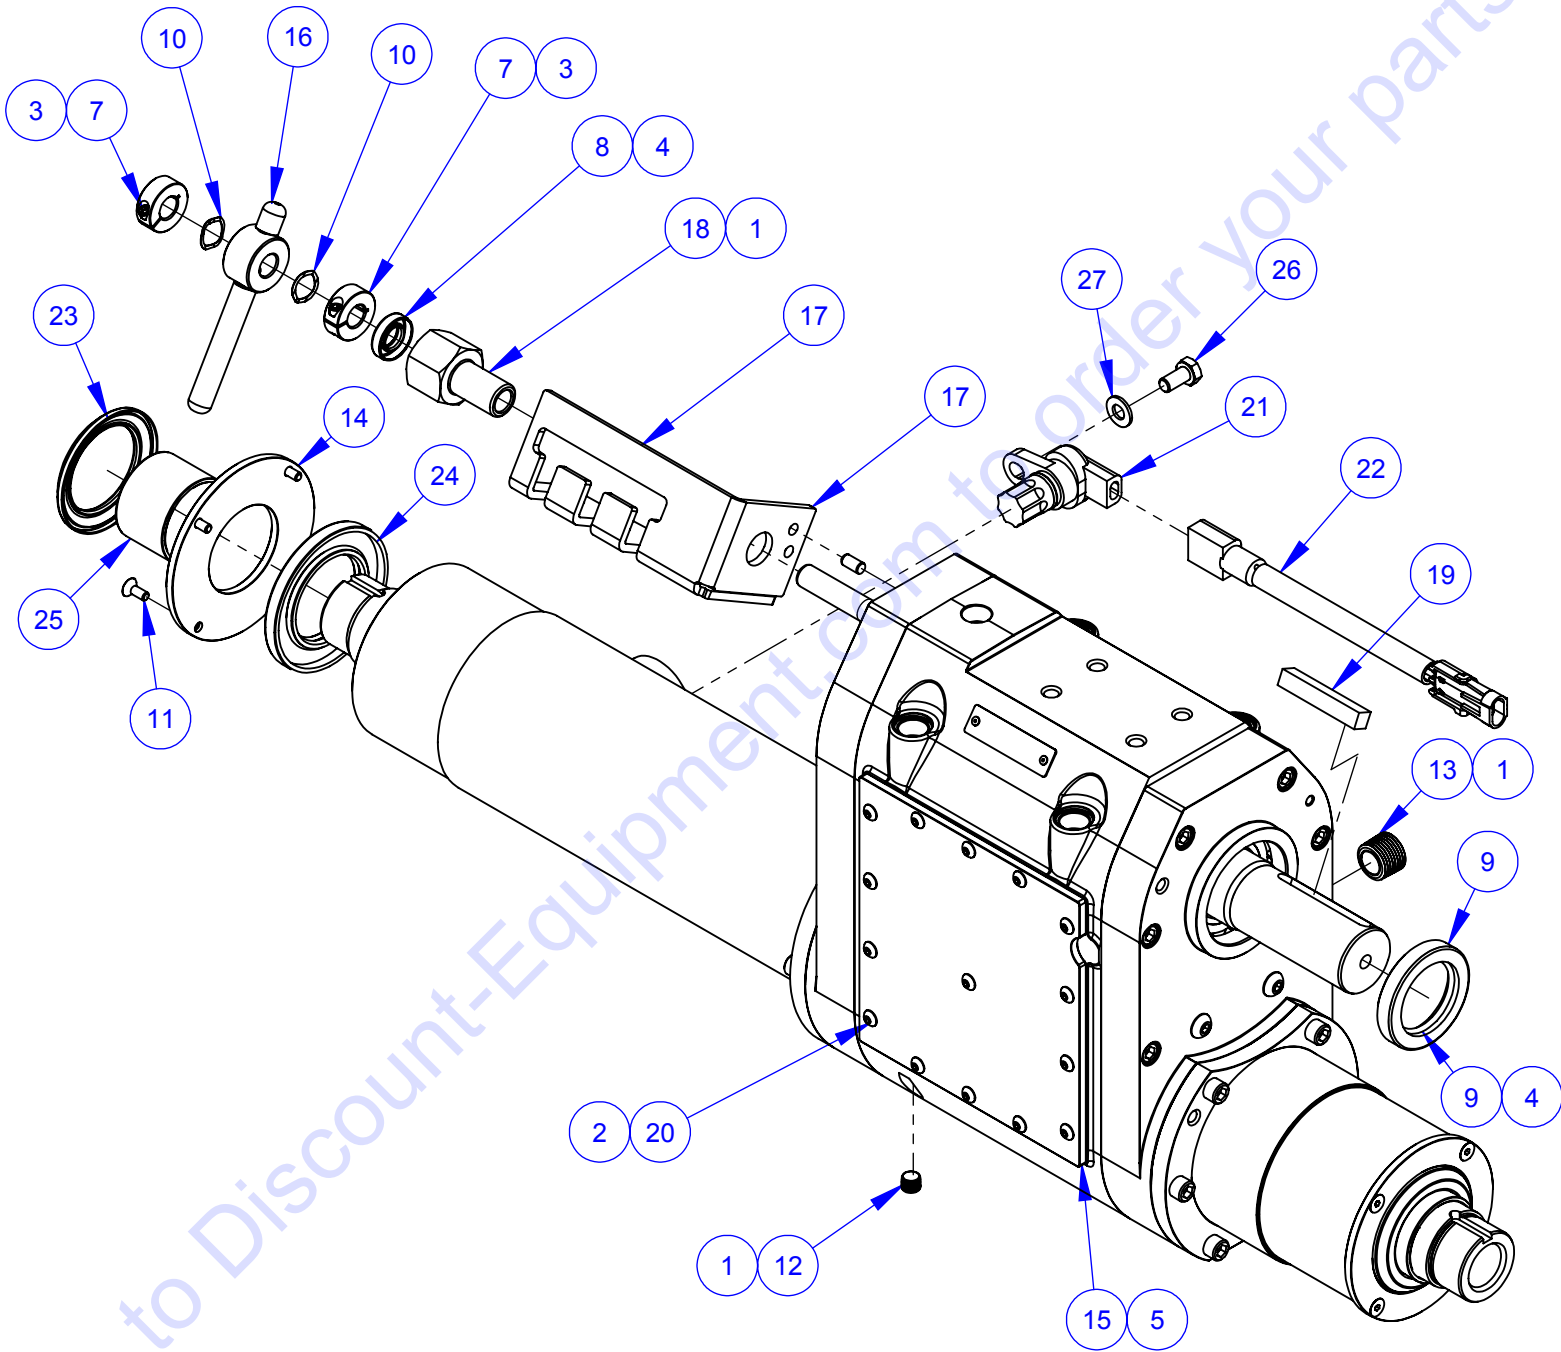

Trans Asm:3-Spd: 33.6" HD #6018383

Trans Asm:3-Spd: 33.6" HD #6018383

ITEM	PART NO.	QTY.	DESCRIPTION
1	2401311	AR	Loctite #567 Thread Sealant
2	2401315	AR	Loctite #242 Blue
3	2401316	AR	Loctite #262 Red
4	2502046	AR	Grease, Fuchs Synthetic
5	2503802	AR	Permatex Ultra Black
6	2503930	3 qt	Gear Oil, 75W90 Synthetic
7	2504769	2	Shaft Collar, 1/2" Split
8	2506441	1	Oil Seal, 1/2 x 1.00 x 1/4"
9	2506443	1	Oil Seal, 40 x 60 x 10mm
10	2506445	2	1/2" Wave Washer
11	2900978	8	Cap Screw, Flat Hd., #10-24 x 1/2"
12	3200001	2	Plug, 1/8" NPT
13	3202334	1	1/2" NPTF Magnetic Pipe Plug
14	6018382	2	Seal Retainer
15	6018056	2	Heat Exchanger Cover Plate
16	6018063	1	Shift Lever Assembly
17	6018064	1	Shift Bracket
18	6018065	1	Shifter Housing
19	6047959	1	Key, 3/8" Sq. x 2-1/4"
20	2901312	30	Cap Screw, Button Hd., #10-24 x 1/2"
21	2801642	1	Speed Sensor
22	2801754	1	Sensor Pigtail Assembly
23	2504835	2	Axial Face Seal
24	2506876	2	Oil Seal, 50 X 85 X 8 TC
25	2504836	2	Seal Sleeve
26	2900868	1	Cap Screw, Hex Hd., M8-1.25 x 16mm
27	2900022	1	Flat Washer, 5/16" SAE

Go to Discounted Equipment.com to order your parts