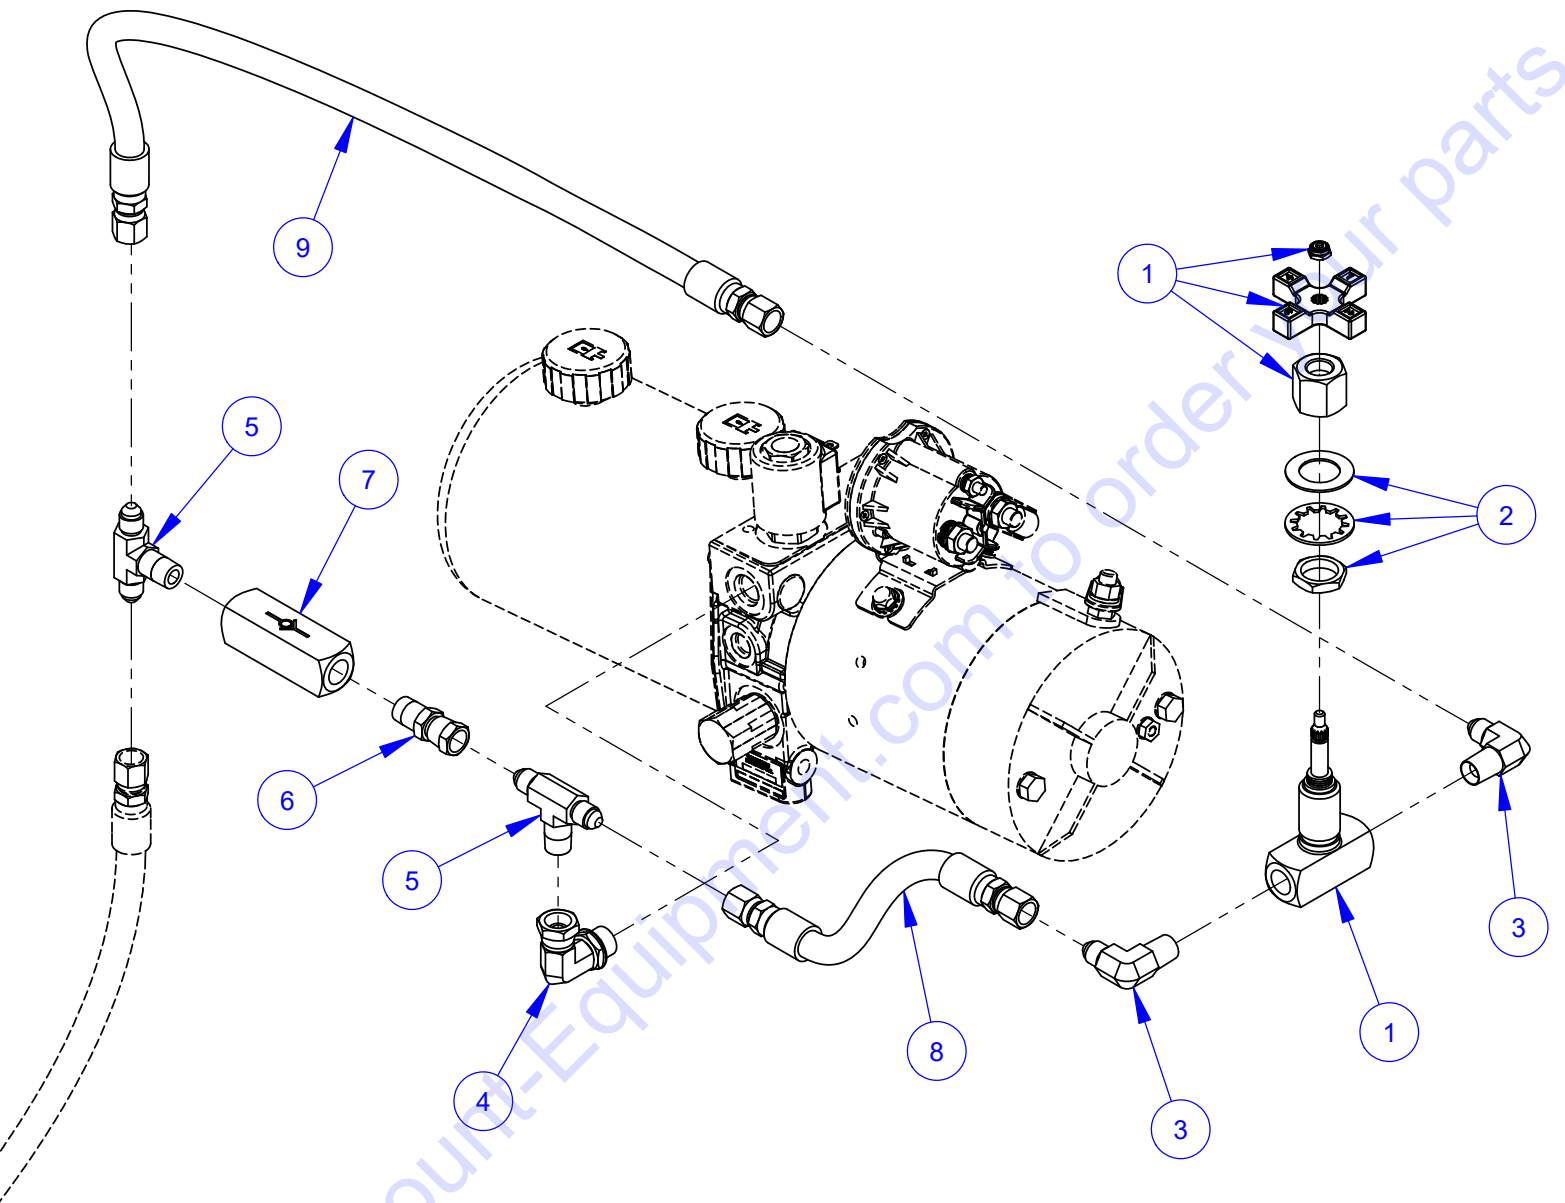

Optional Lowering Speed Metering Valve Assembly #6010227

ITEM	PART NO.	QTY.	DESCRIPTION
1	3200211	1	Valve, 1/4" Metering
2	3200212	1	Panel Mounting Kit
3	3200057	2	Elbow, 1/4" M. Pipe to 1/4" M. JIC
4	3200115	1	Elbow, 3/8" O-Ring to 1/4" F. Pipe
5	3200213	2	Tee, 1/4" M. JIC to 1/4" M. Pipe
6	3200219	1	Adapter, 1/4" M. Pipe to 1/4" F. JIC
7	3200218	1	Check Valve
8	6010247	1	Hose Assembly, 8" Long
9	6010248	1	Hose Assembly, 20" Long