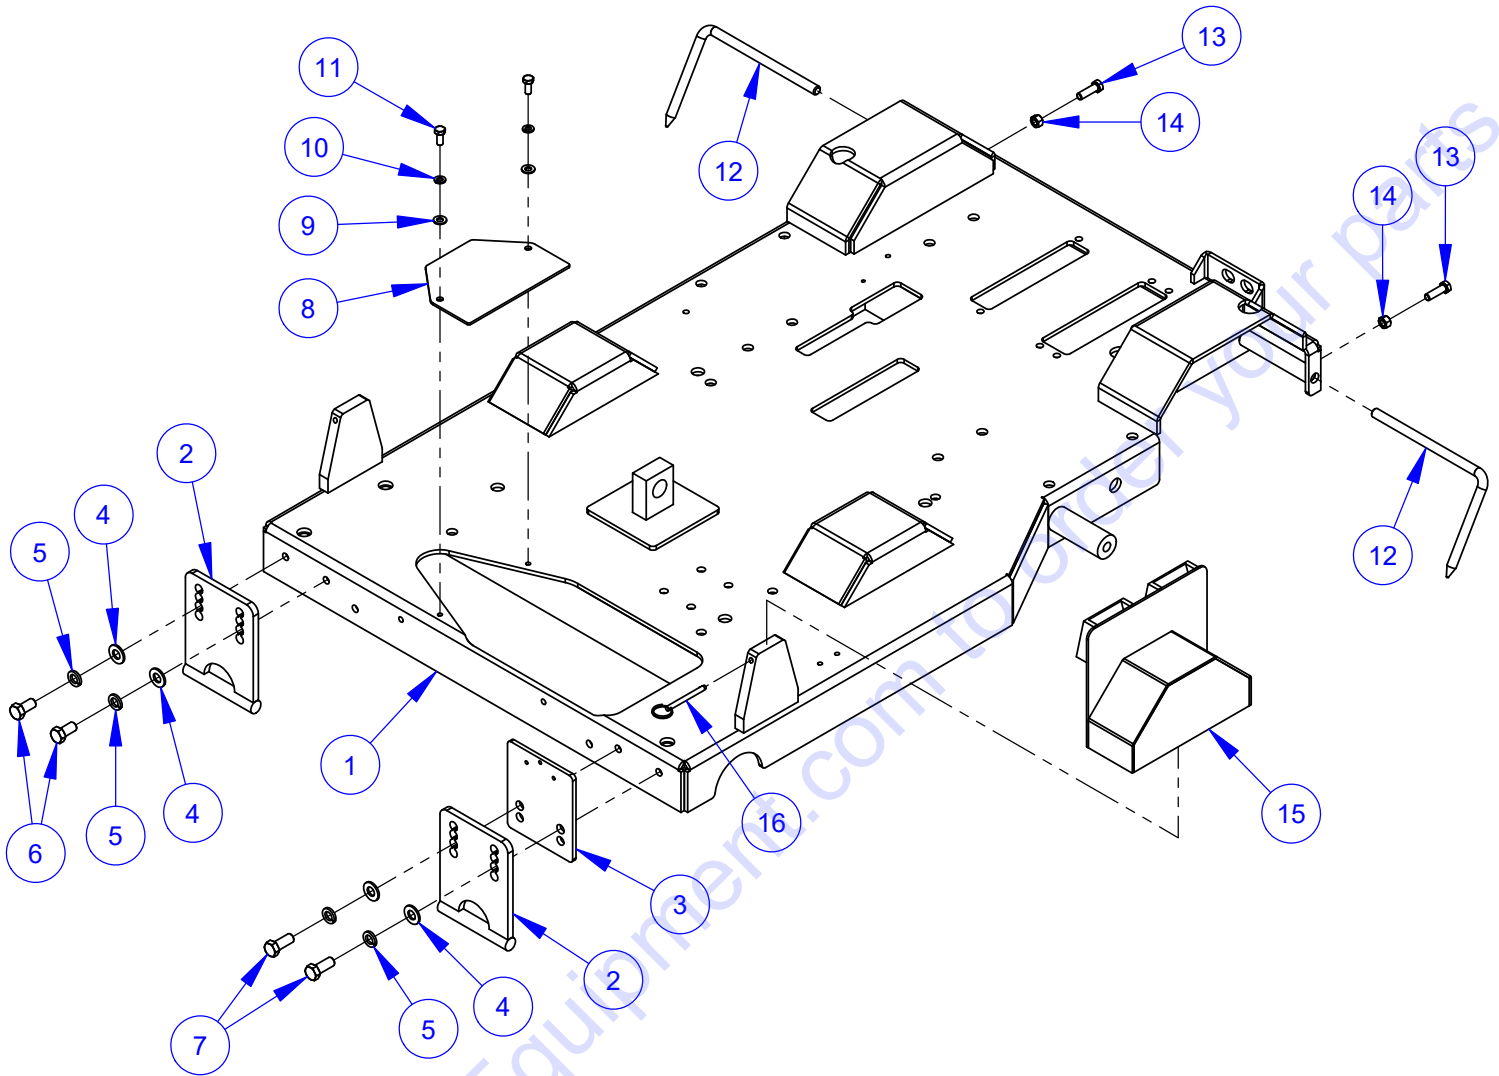

Frame Base Assembly #6019104

ITEM	PART NO.	QTY.	DESCRIPTION
1	6010968	1	Frame Base Weldment
2	6017157	2	Skid Plate
3	6016203	1	Guard Attachment Plate
4	2900058	4	Flat Washer, 1/2" SAE
5	2900084	4	Lock Washer, 1/2" Split
6	2900086	2	Cap Screw, Hex Hd., 1/2-13 x 1"
7	2900025	2	Cap Screw, Hex Hd., 1/2-13 x 1-1/4"
8	6010974	1	Cover Plate
9	2900022	2	Flat Washer, 5/16" SAE
10	2900031	2	Lock Washer, 5/16" Split
11	2900019	2	Cap Screw, Hex Hd., 5/16-18 x 3/4"
12	6010683	2	Rear Pointer Rod
13	2900013	2	Cap Screw, Hex Hd., 3/8-16 x 1-1/4"
14	2900033	2	Hex Nut, 3/8-16
15	6010645	1	Shaft/Flange Guard (Wide)
16	2900156	1	Lock Pin with Ring