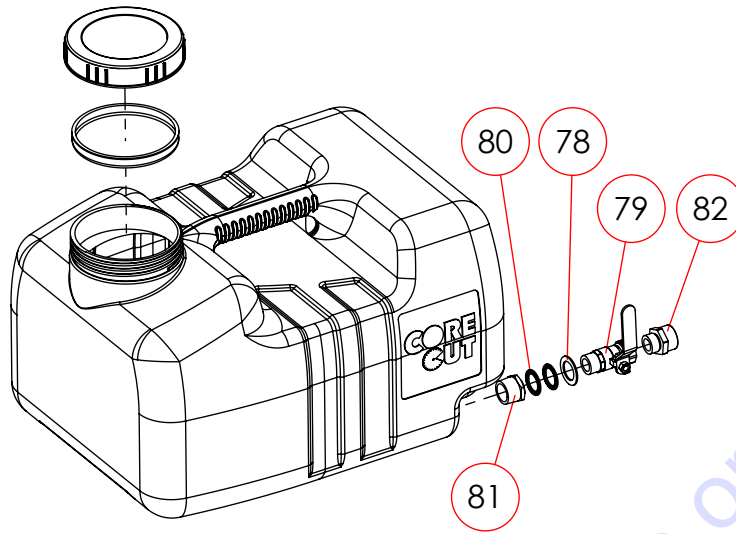

	DP #	QTY	DESCRIPTION
39	6044337	5	M8 x 1.25 x 25L Hex bolt
40	2900329	3	M8 x 1.25 x 20L Hex bolt
41	2900763	7	M8 Spring Lock Washer
42	2900321	4	M10 Spring Lock Washer
43	6044334	9	M8 Wide Washer
44	6044344	1	Female 1/2" PT X male 1/2" PT straight ball valve
45	6043433	2	M20 Washer
46	2900576	10	M6 x 1.0 x 8L Flat point set screw
47	4600263	1	(1/4-28 UNF) Grease fitting
48	2900004	1	Cotter pin
49	2500256	2	Size 27 open-end wrench
50	6044340	1	5/8 Narrow washer inch
51	2903210	1	5/8 - 11 x 1 UNC Hex bolt - Left
52	6043448	1	5 x 5 x 20L Square key
53	6043447	1	8 x 7 x 56L Square key
54	6043417	1	1" (25.4mm) Bore micro-V pulley (D65mm)
55	6043456	1	1-1/4" (31.75mm) Bore micro-V pulley (D90mm)
56	6044317	1	Female 1/2" PT X female 1/2" PT elbow fitting
57	3200155	1	Fitting, 1/2" Male Pipe to 3/4" Male Garden Hose
58	3200022	1	Female 3/4" Garden swivel X female 1/2 PT straight fitting
59	6044359	1	Male 1/2" PT X male 1/2" PT straight thread
60	6043443	2	4" (D125) d17 X 55W Wheel
61	2501439	2	8" (D203.2) d19.05 X 53W Wheel
62	2900018	6	3/8 - 16 UNC Nylon Nut
63	6044360	4	1/2 - 13 UNC Nylon Nut
64	6044361	6	3/8 - 16 UNC x 1-1/2L Square neck bolt
65	6044362	4	1/2 - 13 UNC x 1-3/4L Square neck bolt
66	6043479	3	UCFL204-12 3/4" Flange caster bearing
67	2504038	2	UC207-20 Flange caster bearing
68	6044345	1	M20 Nylon washer
69	6044346	1	CCE0911 Water Tank
70	6044347	1	GX390 Oil hose assembly
71	6044348	1	20" Hooked bungee cord
72	6044349	1	CCE0911H-20 Emergency stop wire bundle
73	6044350	1	point rope
74	2900304	4	M10 x 1.5 Nut
75	6044351	4	M10 x 1.5 x 50L - 26shx Square neck bolt
76	6044352	2	Rectangular washer
	1802921		CCE0900 Control Label