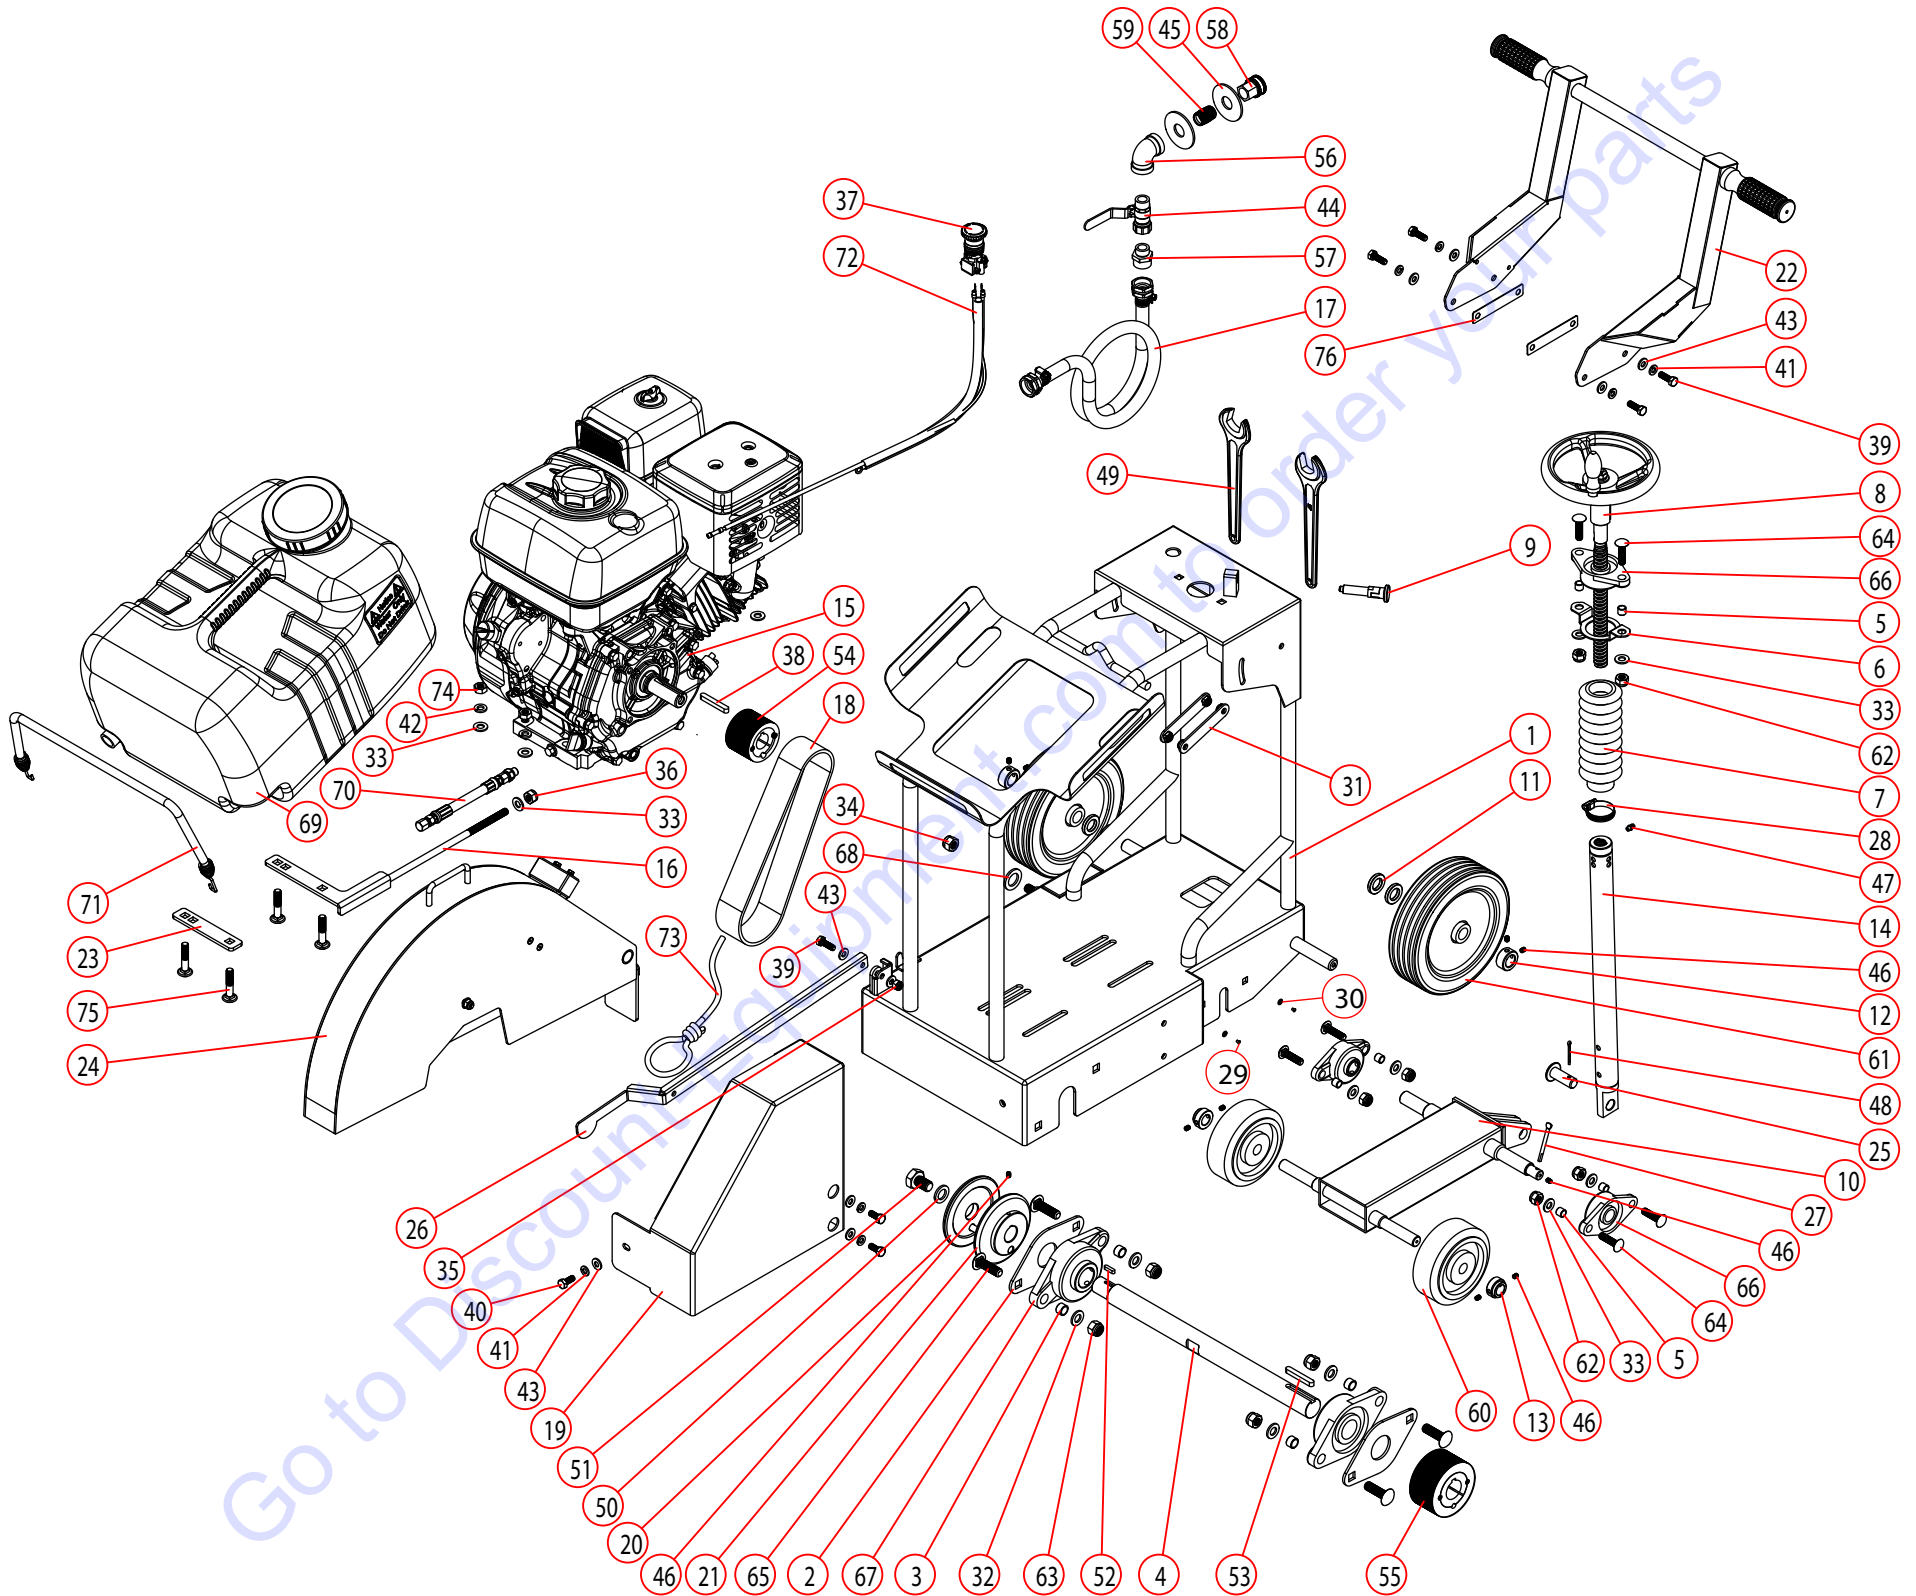

DP #	QTY	DESCRIPTION
1	6044318	1	Main frame weldment
2	6043454	2	Bearing spacer
3	6043453	4	D16 d12.7 X 10L Bushing
4	6044319	1	Blade shaft
5	6043478	6	D12 d9.5 X 10L Bushing
6	6043480	1	Bellow mount washer
7	6043481	1	Bellow, 25P;Ø40*Ø64*450L(MAX)
8	6043476	1	Depth control crank
9	6043422	1	Quick release lock pin
10	6044320	1	Axle Weldment
11	6043468	4	D32 d19 X 5L Spacer
12	6043467	2	d19.05 Set collar
13	6043444	2	d17 Set collar
14	6044399	1	Adjustment shaft
15	2600116	1	Engine
16	6044321	1	Motor Tension Plate
17	6044324	1	Garden Hose Assembly
18	2502000	1	Micro-V belt, 280PJ 20 rib
19	6044331	1	Belt Guard Weldment
20	6043458	1	Outer flange w/pin assembly
21	6043457	1	Inner flange
22	6044332	1	Push Handle
	6044363	1	Push Handle (New Style)
23	6043435	1	Belt adjustment bracket
24	6044323	1	Blade Guard
25	6043439	1	M16 X 39L - 30 Clevis type pin
26	6044325	1	Pointer
27	6044326	1	Depth indicator
28	6044333	1	1-3/4" - 13/16" Hose clamp
29	6044327	1	Push Handle Mounting Bracket A
30	6044341	1	Push Handle Mounting Bracket B
31	6044330	2	Handle Nut Weldment
32	2901357	5	M12 Regular Washer
33	2901356	11	M10 Regular Washer
34	6044342	1	M12 x 1.75 Nylon Nut
35	6044335	1	M8 x 1.25 Nylon Nut
36	6044336	1	M10 x 1.5 Nylon Nut
37	6044343	1	Emergency Stop Switch
38	6044358	1	6 X 6 X 58L Square key