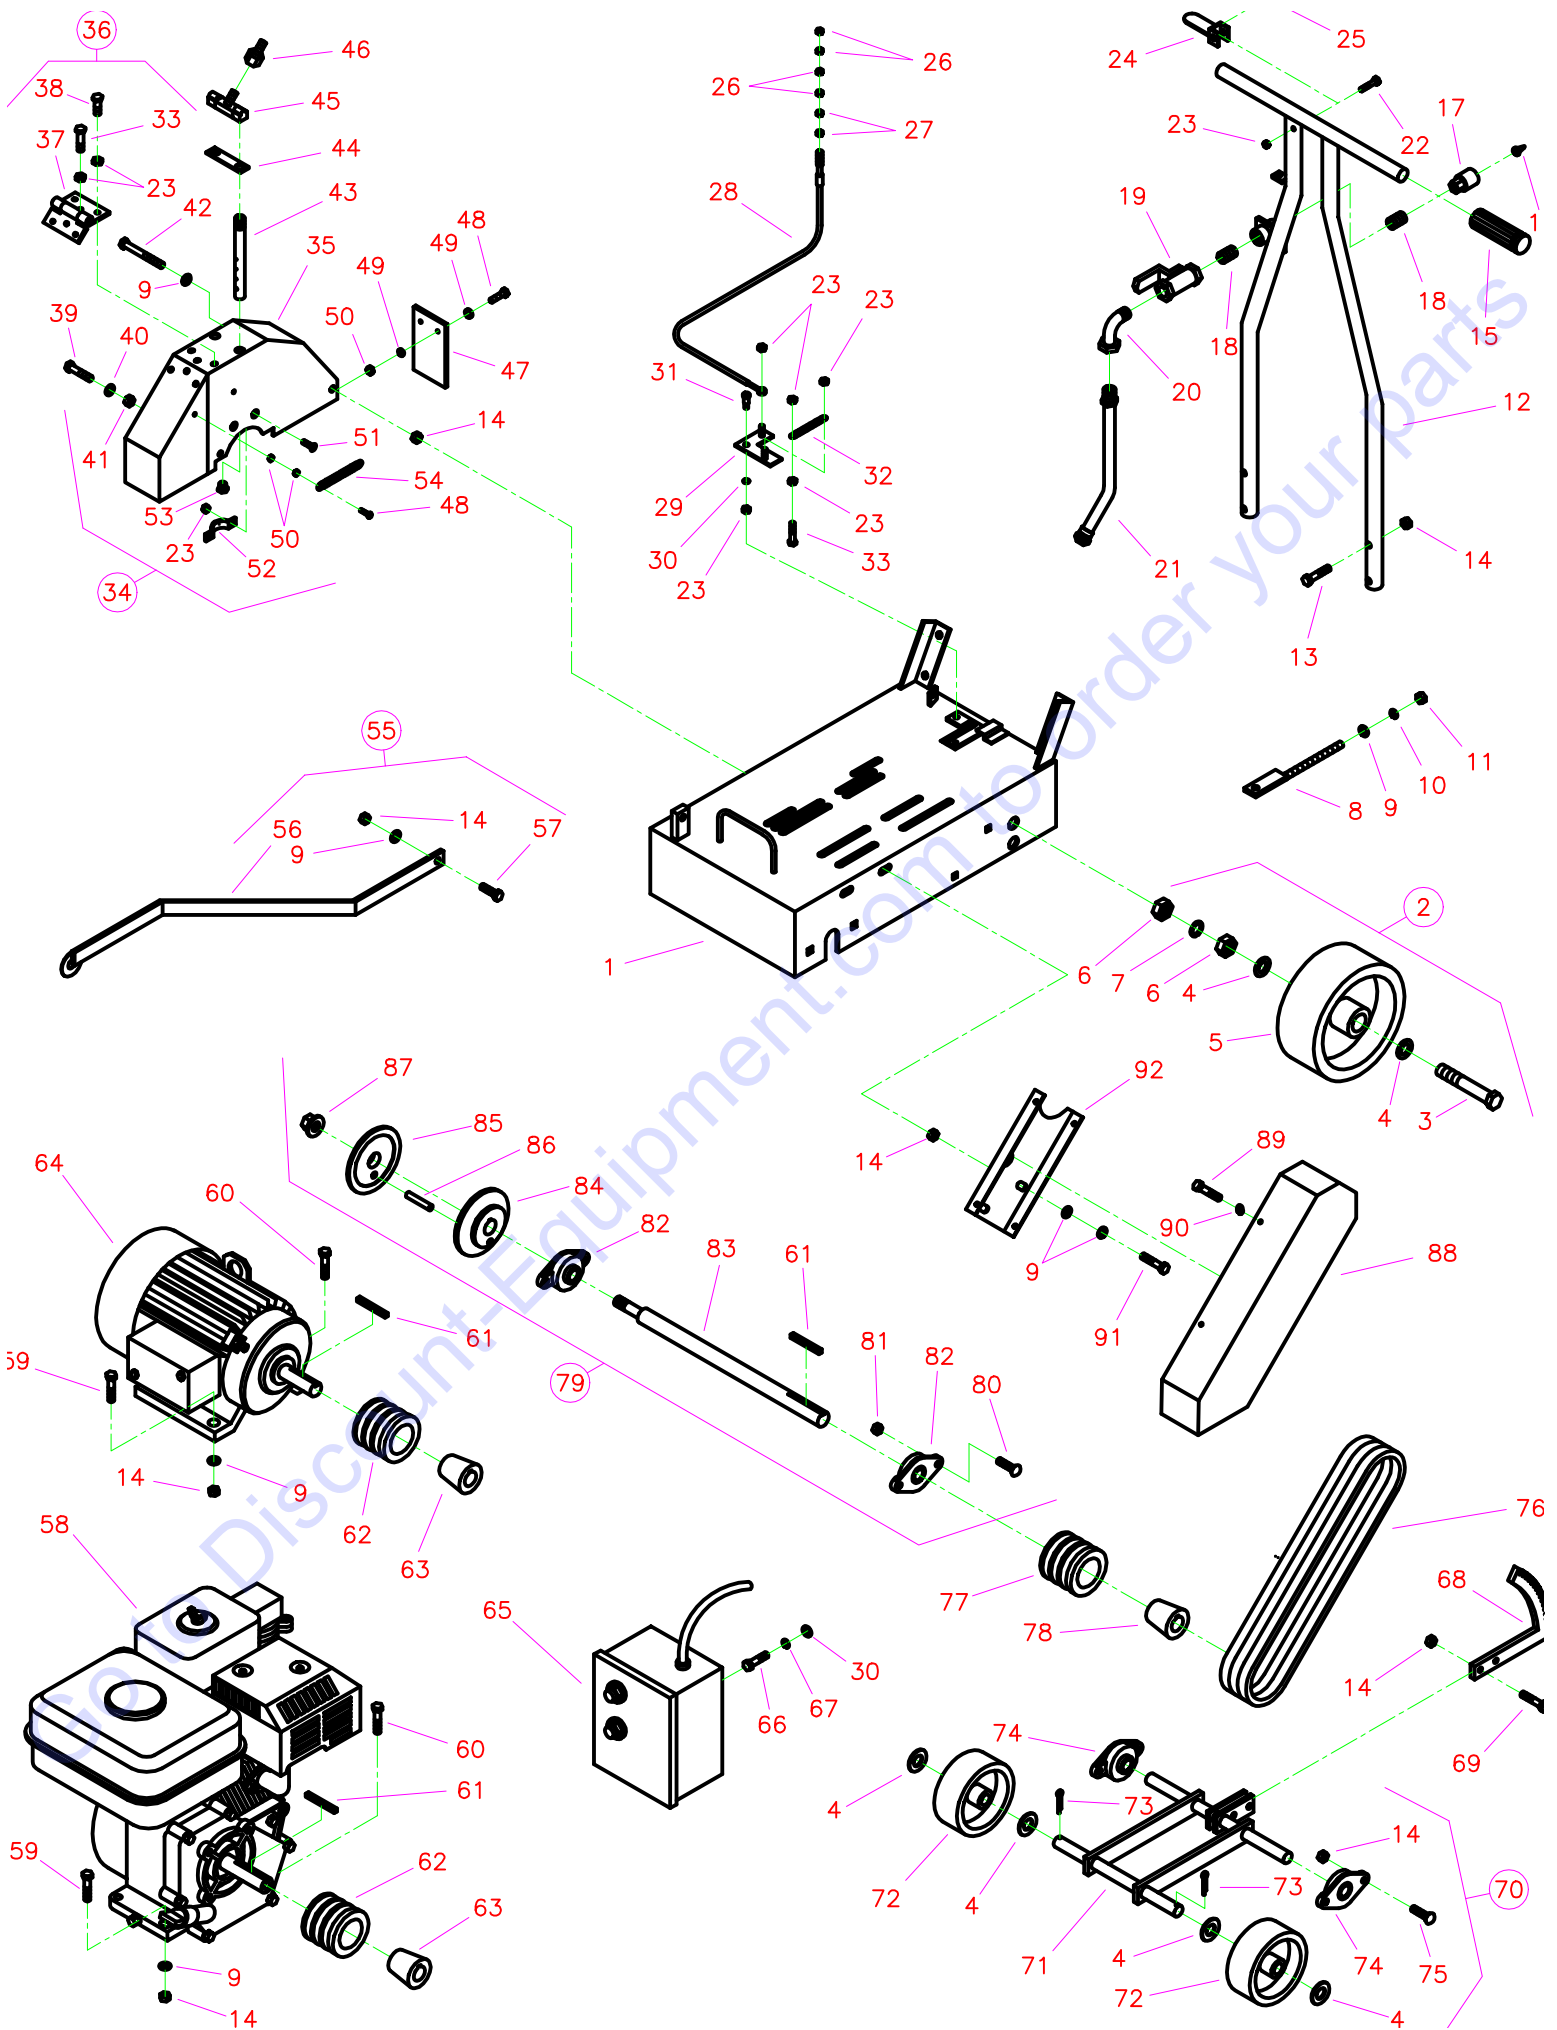

CC1100 Parts List

Diagram Number	Part No.	Qty. Req.	Description	Diagram Number	Part No.	Qty. Req.	Description
1	6048260	1	Frame Base	56	6048280	1	Pointer Only
2	6048028	2	Rear Axle Assembly (includes #3 - #7)	57	2900013	1	Capscrew, Hex Hd., 3/8"-16 x 1-1/4"
3	2900040	2	Capscrew, Hex Hd., 3/4"-10 x 4-1/2"	58	2600005	1	Engine, 8 HP Kohler Magnum
4	2900003	8	Flat Washer, 3/4" SAE		2600006	1	Engine, 9 HP Briggs Vanguard
5	2500411	2	Wheel, 8"		2600160	1	Engine, 9 HP Honda
6	2900041	4	Hex Nut, 3/4"-10		2600008	1	Engine, 11 HP Honda
7	2900042	2	Lock Washer, 3/4" Split		2600116	1	Engine, 13 HP Honda
8	6048295	1	Belt Adjustment Shaft	59	2900013	3	Capscrew, Hex Hd., 3/8"-16 x 1-1/4" for 5 HP Electric and 8 HP Kohler
9	2900014	11	Flat Washer, 3/8" SAE		2900029	3	Capscrew, Hex Hd., 3/8"-16 x 1-1/2" for 9 HP Briggs
10	2900006	1	Lock Washer, 3/8" Split		2900047	3	Capscrew, Hex Hd., 3/8"-16 x 1-3/4" for Honda Engines
11	2900033	1	Hex Nut, 3/8"-16	60	2900029	1	Capscrew, Hex Hd., 3/8"-16 x 1-1/2" for 5 HP Electric and 8 HP Kohler
12	6048284	1	Handle Bar		2900047	1	Capscrew, Hex Hd., 3/8"-16 x 1-3/4" for 9 HP Briggs
	6048287	1	Handle Bar for Electric Saws		2900060	1	Capscrew, Hex Hd., 3/8"-16 x 2" for Honda Engines
13	2900047	4	Capscrew, Hex Hd., 3/8"-16 x 1-3/4"	61	6048134	2	Key, 1/4" Square x 2-1/4"
14	2900018	18	Lock Nut, 3/8"-16 Nylon	62	2500022	1	Sheave, 2.65-3 Groove
15	2500001	2	Handle Grip	63	2500026	1	Bushing, 1"
16	3200025	1	Filter Hose Washer		2500027	1	Bushing, 1-1/8" for 5 HP Electric
17	3200022	1	Fitting, 3/4" Female Garden Hose To 1/2" Female Pipe	64	2600127	1	Electric Motor, 5 HP-1 Phase, 230 Volt, Century
18	3200008	2	Close Nipple, 1/2" NPT		2600002	1	Electric Motor, 5 HP-3 Phase, 230/460 Volt, Lincoln
19	3200027	1	Water Valve	65	6048302	1	Starter Box Assembly for 1 Phase Motor
20	3200013	1	Street Elbow, 1/2" NPT		6048301	1	Starter Box Assembly for 3 PH Motor, 230 Volt
21	6048297	1	Hose Assembly		6048305	1	Starter Box Assembly for 3 PH Motor, 460 Volt
22	2900048	1	Capscrew, Hex Hd., 1/4"-20 x 1-1/2"	66	2900008	4	Capscrew, Hex Hd., 1/4"-20 x 1"
23	2900010	17	Lock Nut, 1/4"-20 Nylon	67	2900024	4	Lock Washer, 1/4" Split
24	2500079	1	Depth Control Lever	68	6048276	1	Adjustment Lever
25	6048286	1	Swivel Pin	69	2900029	2	Capscrew, Hex Hd., 3/8"-16 x 1-1/2"
26	2900050	4	Hex Nut, #10-24	70	6048270	1	Front Axle Assembly (includes #4, #14, #71 - #75)
27	2900049	2	Jam Nut, 5/16"-24	71	6048274	1	Front Axle Only
28	2500077	1	Conduit Cable Assembly	72	2500005	2	Wheel, 5"
29	6048290	1	Lock Plate	73	2900004	2	Cotter Pin, 1/8" x 1"
30	2900009	5	Flat Washer, 1/4" SAE	74	2500011	2	Flange Block Bearing, 3/4"
31	2900051	1	Shoulder Screw, 5/16" Dia. x 1/2"	75	2900046	4	Carriage Screw, 3/8"-16 x 1-1/4"
32	2500068	1	Spring, 1/2" Dia.	76	2500034	3	V-Belt, 3VX315 for 5 HP and 8 HP
33	2900052	2	Capscrew, Hex Hd., 1/4"-20 x 1-1/4"		2500035	3	V-Belt, 3VX335 for 9 HP, 11 HP, and 13 HP
34	6048281	1	Blade Guard Assembly (includes #9, #14, #23, #35 - #54)	77	2500024	1	Sheave, 3.15-3 Groove
35	6048282	1	Blade Guard Only	78	2500028	1	Bushing, 1"
36	6048150	1	Hinge Assembly (includes #23, #33, #37, #38)	79	6048266	1	Blade Shaft Assembly (includes #61, #80 - #87)
37	2500270	1	Hinge Only	80	2900044	4	Carriage Screw, 7/16"-14 x 1-1/4"
38	2900144	5	Capscrew, Hex Hd., 1/4"-20 x 3/4"	81	2900045	4	Lock Nut, 7/16"-14 Nylon
39	2900019	1	Capscrew, Hex Hd., 5/16"-18 x 3/4"	82	2500012	2	Flange Block Bearing, 1"
40	2900022	1	Flat Washer, 5/16" SAE	83	6048267	1	Blade Shaft
41	2900039	1	Lock Nut, 5/16"-18 Nylon	84	6048139	1	Inner Flange
42	2900057	1	Capscrew, Hex Hd., 3/8"-16 x 3-3/4"	85	6048141	1	Outer Flange with Pin
43	6048283	2	Water Tube	86	2900067	1	Drive Pin, 3/8" Dia. x 1-1/4"
44	6048159	1	Manifold Gasket	87	2900066	1	Flange Nut, 5/8"-11, Left Hand
45	6048158	1	Manifold	88	6048273	1	Belt Guard
46	3200023	1	Fitting, 3/4" Male Garden Hose to 1/4" Female Pipe	89	2900021	4	Machine Screw, Round Hd., #10-24 x 3/8"
47	6048039	1	Splash Flap	90	2900038	4	Lock Washer, #10 Split
48	2900015	4	Machine Screw, #10-24 x 3/4"	91	2900005	2	Capscrew, Hex Hd., 3/8"-16 x 1"
49	2900016	4	Flat Washer, #10 U.S.	92	6048272	1	Belt Guard Mounting Plate
50	2900017	6	Lock Nut, #10-24 Nylon				
51	2900020	4	Capscrew, Flat Hd., 1/4"-20 x 3/4"				
52	6048155	2	Water Tube Clamp				
53	3200001	2	Pipe Plug, 1/8" NPT				
54	2500066	1	Spring, 3/8" Dia.				
55	6048279	1	Pointer Assembly (includes #9, #14, #56, #57)				