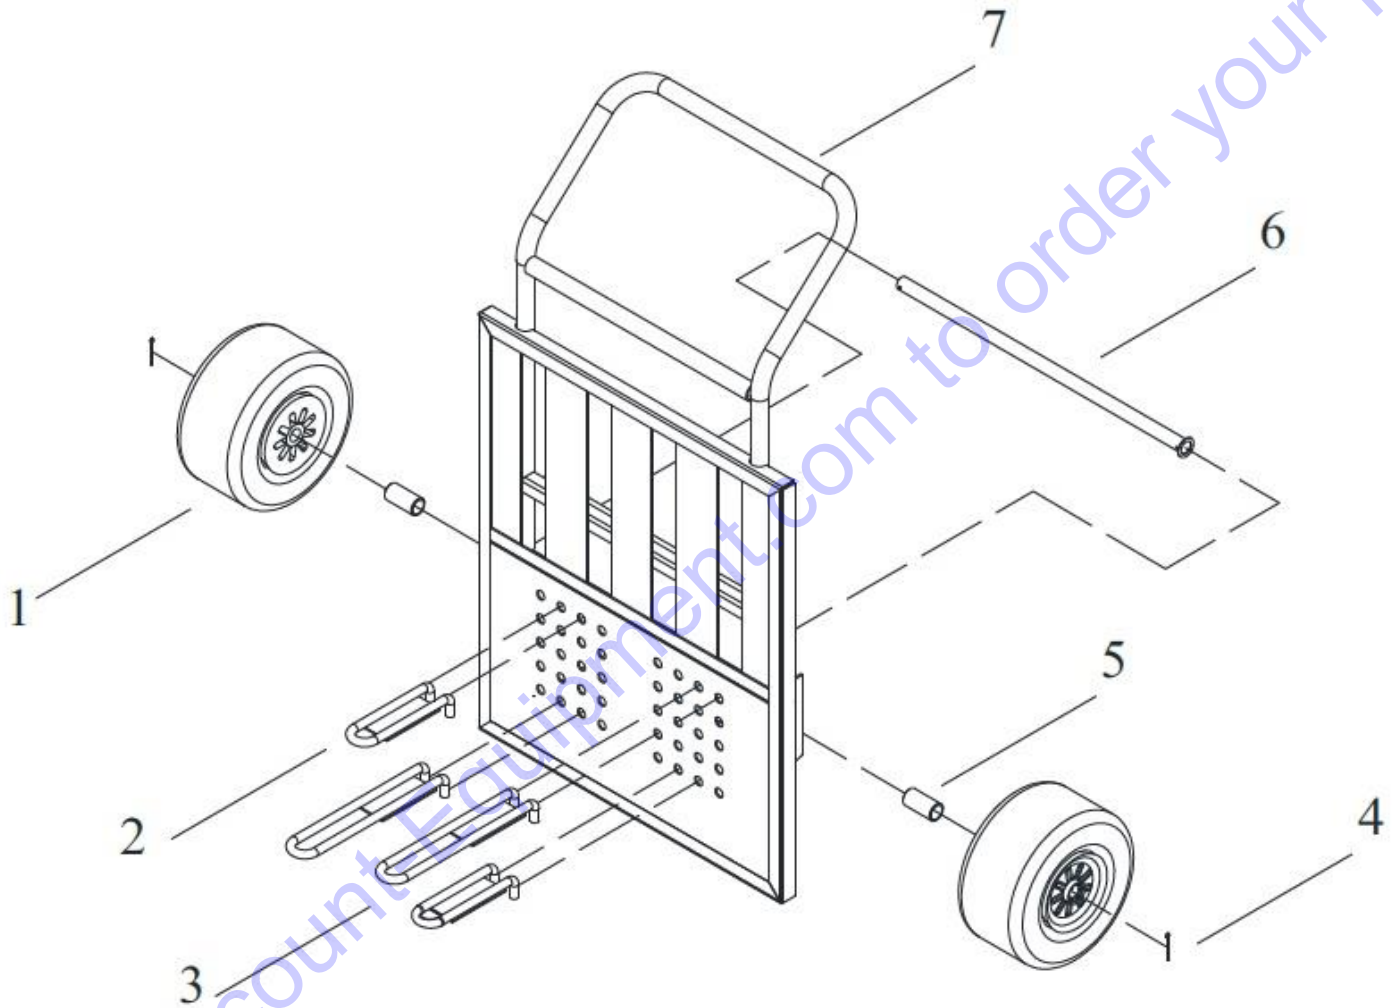

BLOCK AND BRICK CART

BBC-600

ITEM	M.I.D. #	PART #	DESCRIPTION	BBC
1	0207LL01RD		WHEEL 13X6.5-6NHS	2
2	0207CR02CH	F8-BBC	FORKS SHORT 9"	2
3	0207CR01CH	F14-BBC	FORKS LONG 14-3/8"	2
4	SC36200NOR		PIN COTTER	2
5	0207CO03RD-01		BUSHING SPACER EXTERNAL WASHER (NEW)	2
6	0207CO04RD-01		BBC AXLE (NEW)	1
7	0207CO01CH-01		BLOCK AND BRICK CART FRAME (NEW)	1