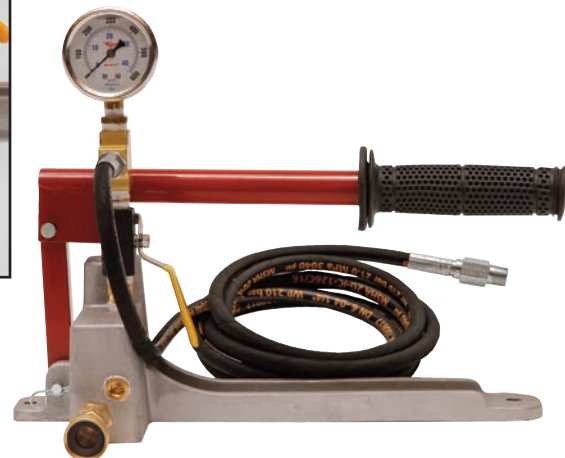

## ST 312

Gas powered hydraulic shoring pressure pump, it's a SHORE-Thing!

Designed for use with bio-degradable anti-freeze the ST-312 offers a 20 gallon tank reservoir, a pressure adjusting valve up to 2000 PSI with bypass relief, and NO flat polyurethane tires.

Pneumatic option available.

Manually operated test pumps, designed for testing small diameter lines in areas such as: landscaping, plumbing, and residential. A unique dual checkvalve system eliminates water bleed-back during test, greatly reducing operators labor and fatigue.

The series offers three pressure ranges of 500, 1000, or 1500 PSI. Reservoir tank option available.

## Piston & Roller Series

RICE Hydro offers a line of piston or roller pump style hydrostatic test pumps. These are mid-volume, low pressure units designed for testing small diameter water lines, landscaping, plumbing and irrigation type environments. Available with flow rates up to 10 GPM, and pressures up to 450 PSI.