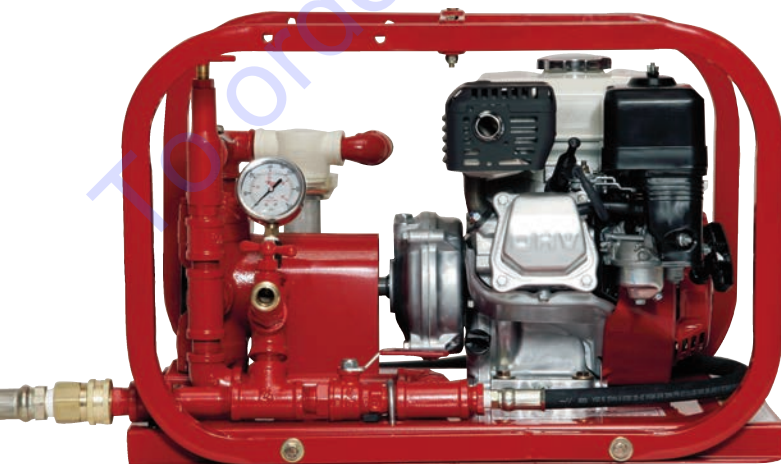

## ST 312

Gas powered hydraulic shoring pressure pump, it's a SHORE-Thing!

Designed for use with bio-degradable anti-freeze the ST-312 offers a 20 gallon tank reservoir, a pressure adjusting valve up to 2000 PSI with bypass relief, and NO flat polyurethane tires.

Pneumatic option available.

Manually operated test pumps, designed for testing small diameter lines in areas such as: landscaping, plumbing, and residential. A unique dual checkvalve system eliminates water bleed-back during test, greatly reducing operators labor and fatigue.

The series offers three pressure ranges of 500, 1000, or 1500 PSI. Reservoir tank option available.

## Piston & Roller Series

RICE Hydro offers a line of piston or roller pump style hydrostatic test pumps. These are mid-volume, low pressure units designed for testing small diameter water lines, landscaping, plumbing and irrigation type environments. Available with flow rates up to 10 GPM, and pressures up to 450 PSI.