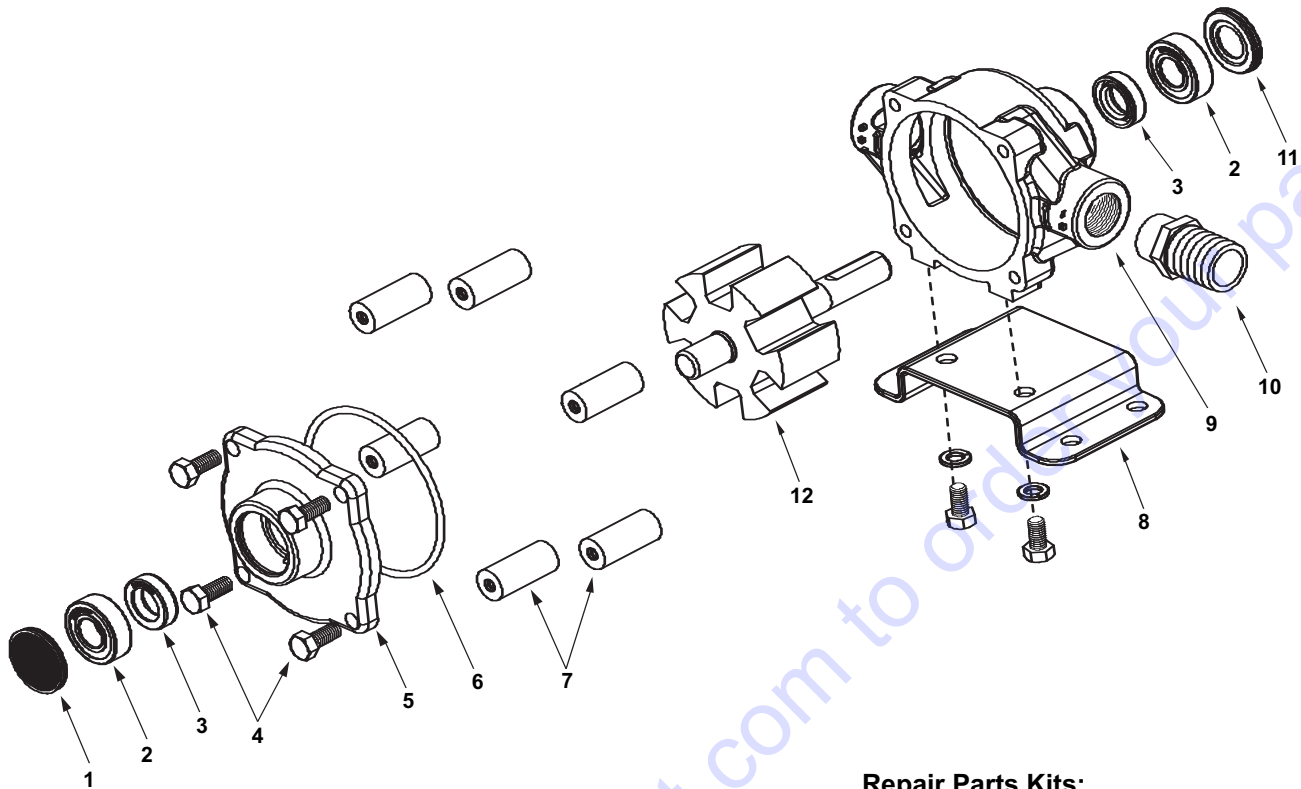

PARTS BREAKDOWN FOR MODEL RP-SERIES
RICE HYDRO INC.

PUMP PARTS:

REF#	PART NUMBER	DESCRIPTION	QTY REQ'D
1	HYPRO-2300-0021	BEARING COVER	1
2	HYPRO-2000-0010	SEALED BALL BEARING	2
3	HYPRO-2107-0002	VITON SEAL	2
4	HYPRO-2210-0004	BOLTS	4
5	HYPRO-0200-6600N	END PLATE NI-RESIST W/SEAL	1
6	HYPRO-1720-0008	O-RING GASKET FOR ENDPLATE	1
7	HYPRO-1002-0004	POLYPROPYLENE ROLLER	6
8	HYPRO-3420-0023	(1) BASE, (2) BOLTS, (2) WASHERS	1
9	HYPRO-0100-6600N	BODY NI-RESIST WITH SEAL	1
11	HYPRO-2300-0023	SHAFT BEARING COVER	1
12	HYPRO-3430-0767	ROTOR ASSEMBLY (NI-RESIST)	1

IMPORTANT:

When ordering parts, give PART NUMBER and PART DESCRIPTION. Reference Numbers are used ONLY to point out parts in the drawing and are NOT to be used as ordering numbers.

Repair Parts Kits:

No. 3430-0380 Consists of (6) Ref. 7 Super Rollers, (1) Ref. 6 O-ring, and (2) Ref. 3 Viton seals.

No. 3430-0175 Consists of (6) Ref. 7 Polypropylene Rollers, (1) Ref. 6 O-ring, and (2) Ref. 3 Viton seals.

Ref. No.	Qty. Req'd.	Part Number	Description
1	1	2300-0021	Bearing Cover
2	2	2000-0010	Sealed Ball Bearing
3	2	2107-0002	Viton Seal (Standard)
3	2	2102-0001	Buna-N Seal (Optional)
3	2	2102-0001T	Teflon-coated Buna-N Seal (Optional)
4	4	2210-0004	Bolts
5	1	0200-6600C	Endplate (Cast Iron) with Seal
5	1	0200-6600N	Endplate (Ni-Resist) with Seal
5	1	0200-6600X	Endplate (SilverCast) with Seal
6	1	1720-0008	O-ring Gasket for Endplate
7	6	1005-0004	Super Roller (Standard)
7	6	1002-0004	Polypropylene Roller (Optional)
7	6	1055-0004	Teflon Roller (Optional)

Ref. No.	Qty. Req'd.	Part Number	Description
8	1 kit	3420-0023	Base Kit - Sold Separately Includes: (1) Base, (2) Bolts and (2) Washers
9	1	0100-6600C	Body (Cast Iron) with Seal
9	1	0100-6600N	Body (Ni-Resist) with Seal
9	1	0100-6600X	Body (SilverCast) with Seal
10	1	2404-0052	1" Hose Barb
11	1	2300-0023	Shaft Bearing Cover
12	1	0300-6600C	Rotor Assembly (Cast Iron)
12	1	3430-0767	Rotor Assembly (Std. Ni-Resist & XL)