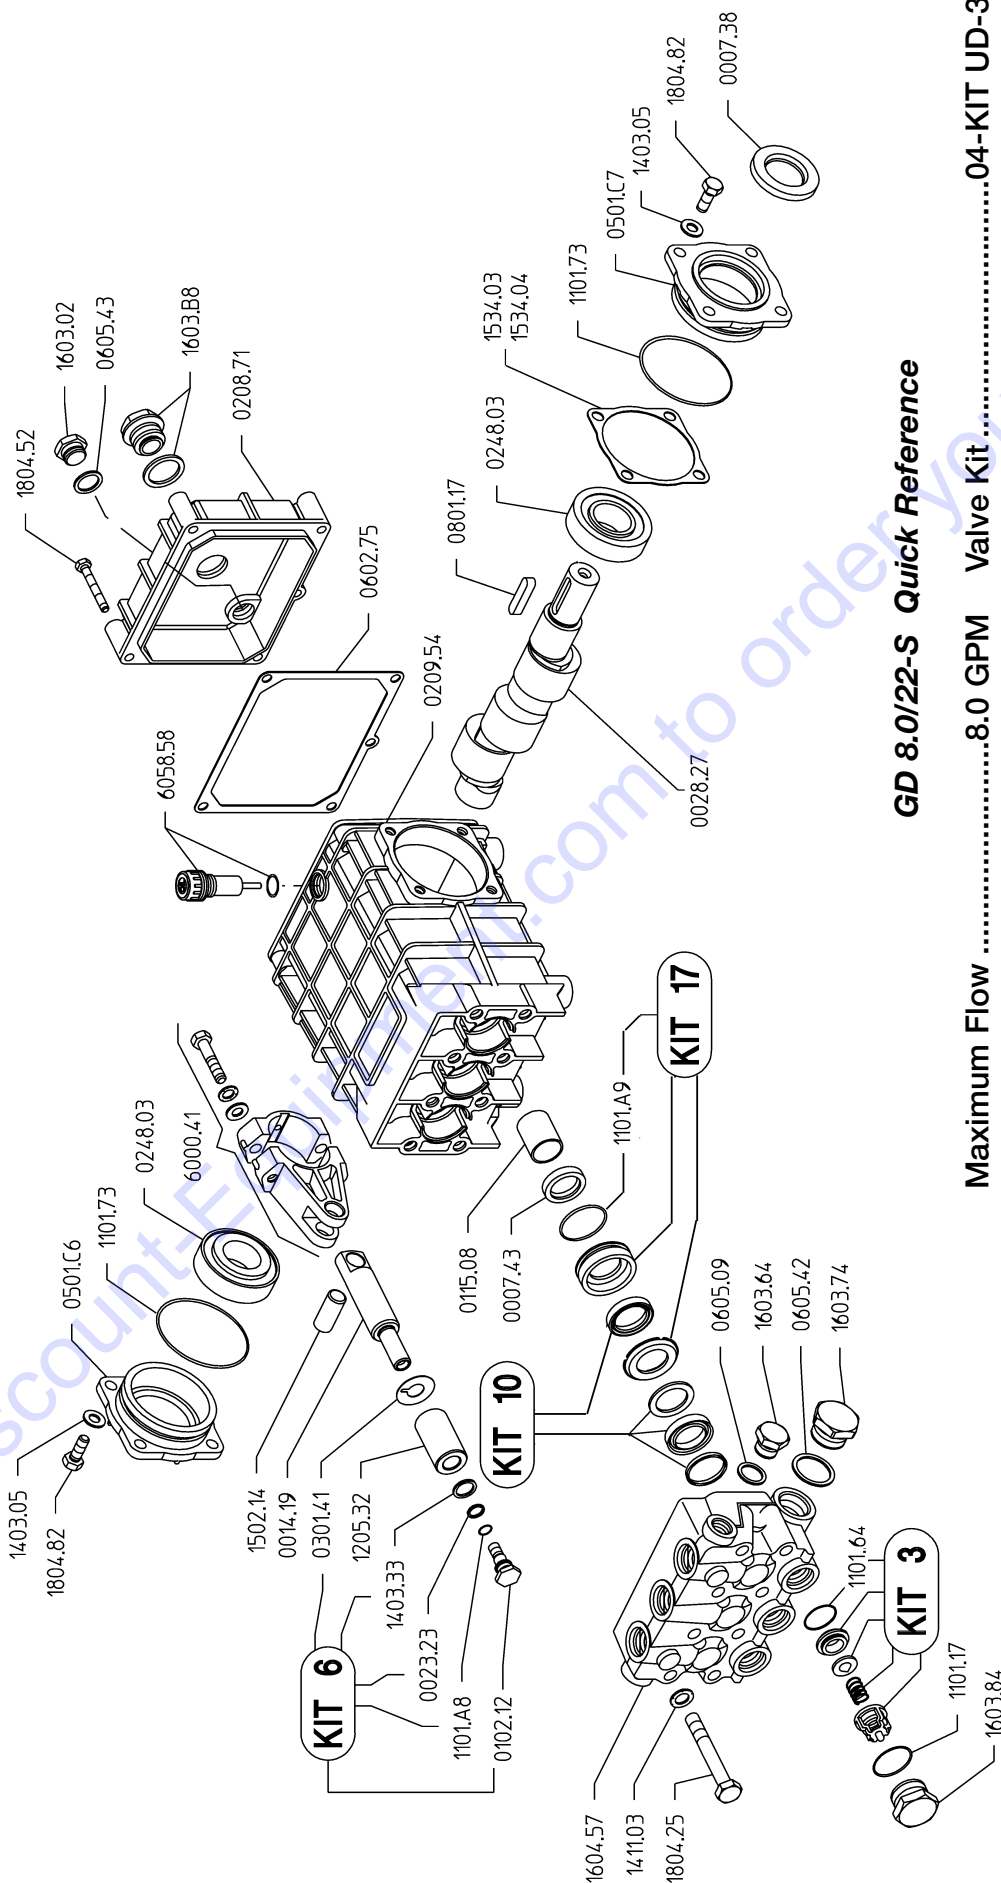

Revised 10-1-2005

GD 8.0/22-S

GD 8.0/22-S Quick Reference

Maximum Flow	8.0 GPM	Valve Kit	04-KIT UD-3
Maximum Pressure	2200 PSI	Seal Kit	04-KIT UD-10
Rated Pump Speed	1750 RPM	Brass Kit	04-KIT UD-17
Oil Capacity	40 oz. UDOR LUBE or SAE 30W Non-Detergent Oil	Plunger Bolt Kit	04-KIT UD-6
		Plunger Part #	04-1205.32
		Plunger Diameter	22 MM

Go to DiscountFittings.com to order

GD 8.0/22-S