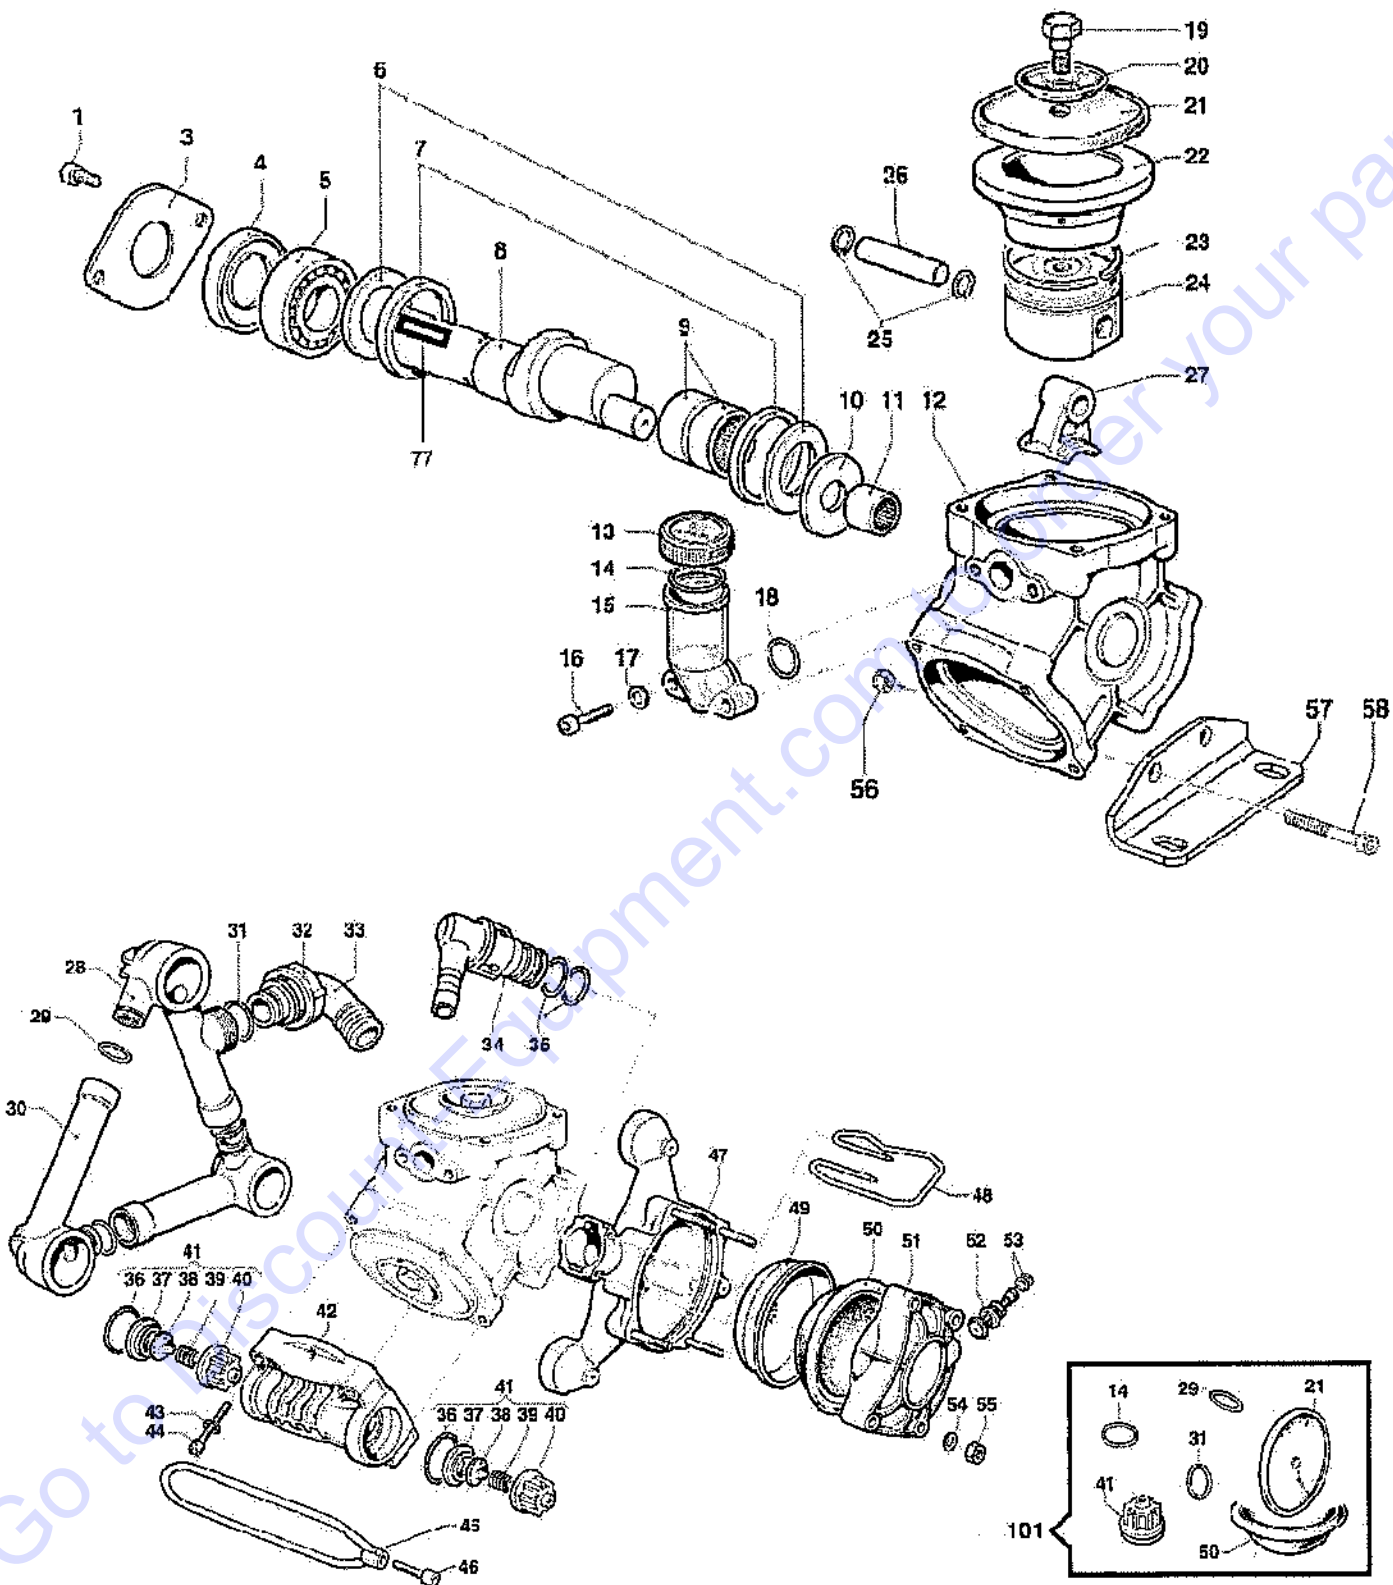

BP125K

6100.0035.00

Gearbox #5005.0227.00

Ref #	Part Number	Description	Qty
1	3200.0082.00	oil cap	1
2	1211.0023.00	elbow	1
3	3609.0041.00	screw	1
4	2811.0051.00	washer	1
5	3607.0214.00	screw	1
6	3002.0559	support	1
7	2811.0004.00	washer	4
8	3609.0002.00	screw	4
9	0019.0052.00	oil seal	1
10	0437.0045.00	bearing	1
11	0204.0053.00	bushing	1
12	2402.0156.00	shaft	1
13	0409.0027.00	gear	1
16	3001.0058.00	housing	1

Ref #	Part Number	Description	Qty
19	0448.0006.00	bearing	1
21	2811.0051.00	washer	1
22	3607.0214.00	screw	1
23	2818.0005.00	pin	2
26	1009.0048.00	flange	1
27	2811.0002.00	washer	4
28	3607.0164.00	screw	4
30	3622.0017.00	screw	1
31	0019.0032.00	oil seal	1
32	1210.0221.00	o-ring	1
33	0601.0280.00	spacer	1
34	3607.0232.00	screw	6
35	3200.0007.00	plug	1
36	2811.0084.00	washer	1