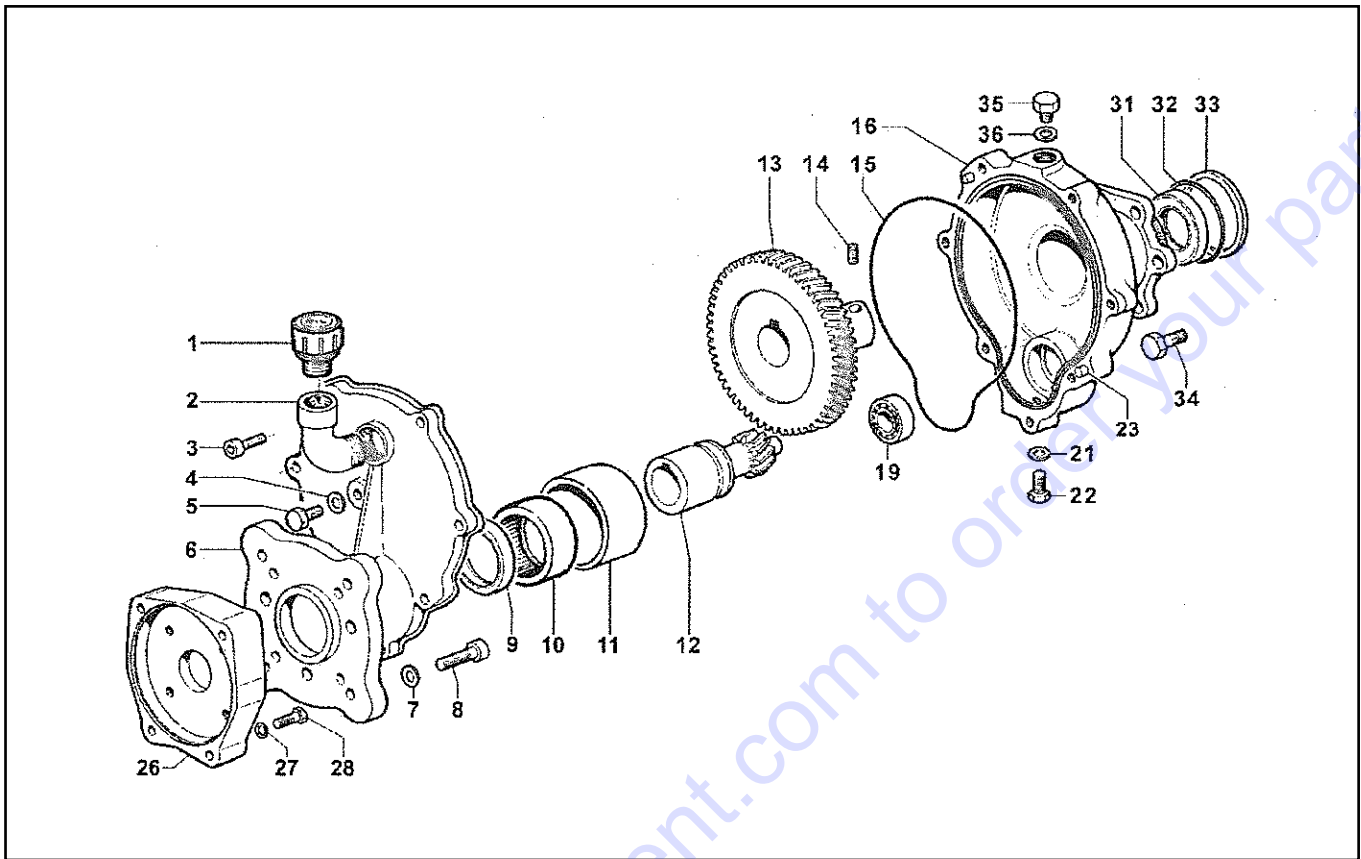

BP125K

6100.0035.00

Gearbox #5005.0227.00

Ref #	Part Number	Description	Qty
1	3200.0082.00	oil cap	1
2	1211.0023.00	elbow	1
3	3609.0041.00	screw	1
4	2811.0051.00	washer	1
5	3607.0214.00	screw	1
6	3002.0559	support	1
7	2811.0004.00	washer	4
8	3609.0002.00	screw	4
9	0019.0052.00	oil seal	1
10	0437.0045.00	bearing	1
11	0204.0053.00	bushing	1
12	2402.0156.00	shaft	1
13	0409.0027.00	gear	1
16	3001.0058.00	housing	1

Ref #	Part Number	Description	Qty
19	0448.0006.00	bearing	1
21	2811.0051.00	washer	1
22	3607.0214.00	screw	1
23	2818.0005.00	pin	2
26	1009.0048.00	flange	1
27	2811.0002.00	washer	4
28	3607.0164.00	screw	4
30	3622.0017.00	screw	1
31	0019.0032.00	oil seal	1
32	1210.0221.00	o-ring	1
33	0601.0280.00	spacer	1
34	3607.0232.00	screw	6
35	3200.0007.00	plug	1
36	2811.0084.00	washer	1