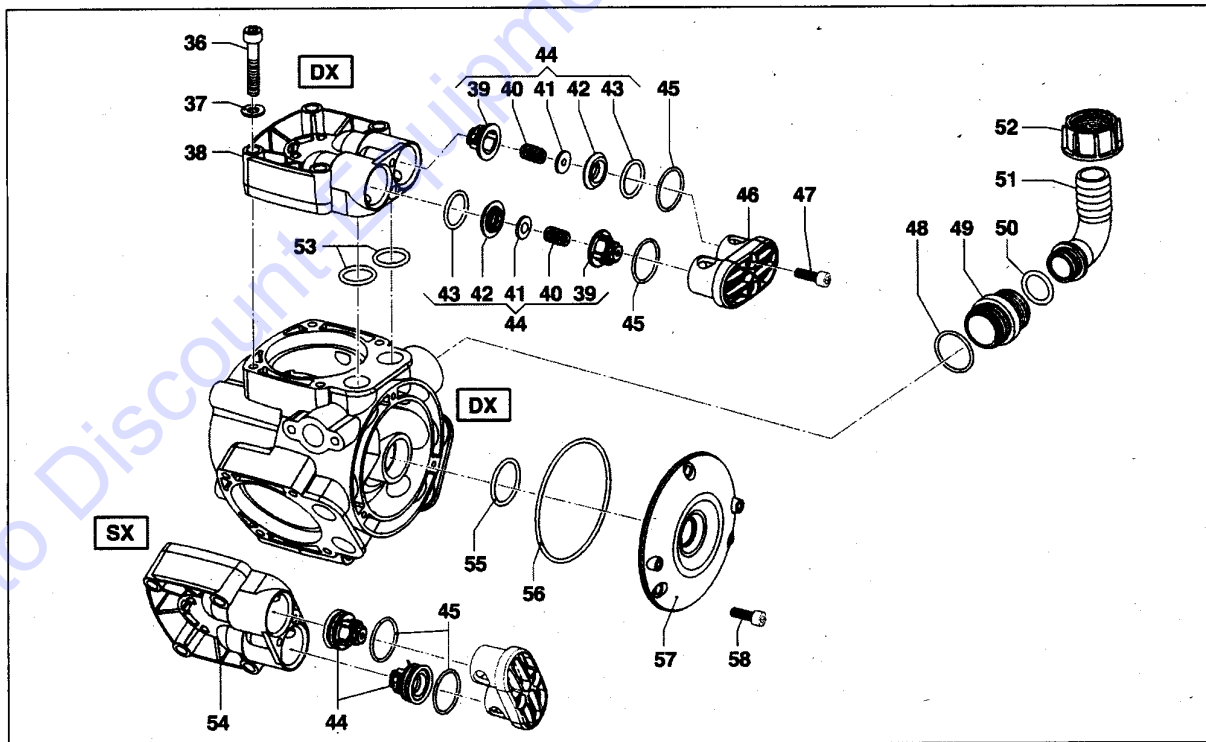

## APS31 / 41

# Gearbox Breakdown

Part #5005/216

Reference	Part Number	Description	Quantity
1	3200/82	oil vent cap	1
2	1211/23	elbow	1
3	3609/41	screw	7
4	2811/51	washer	1
5	3607/214	level indicator plug	1
6	3002/559	body	1
7	2811/4	washer	4
8	3607/119	screw	4
9	19/109	oil seal	1
10	438/68	bearing	1
11	3019/4	retaining clip	1
12	2402/152	shaft	1
13	409/14	gear	1
14	2811/98	washer	3
15	3609/22	screw	3
16	3001/151	body	1
17	1210/93	o-ring	4
18	3621/6	screw	4
19	438/54	bearing	1
20	1210/89	o-ring	1
21	2811/51	washer	1
22	3607/214	oil plug	1
23	2818/5	stabilizing pin	2
24	1210/50	o-ring	1
25	1201/21	gasket	1