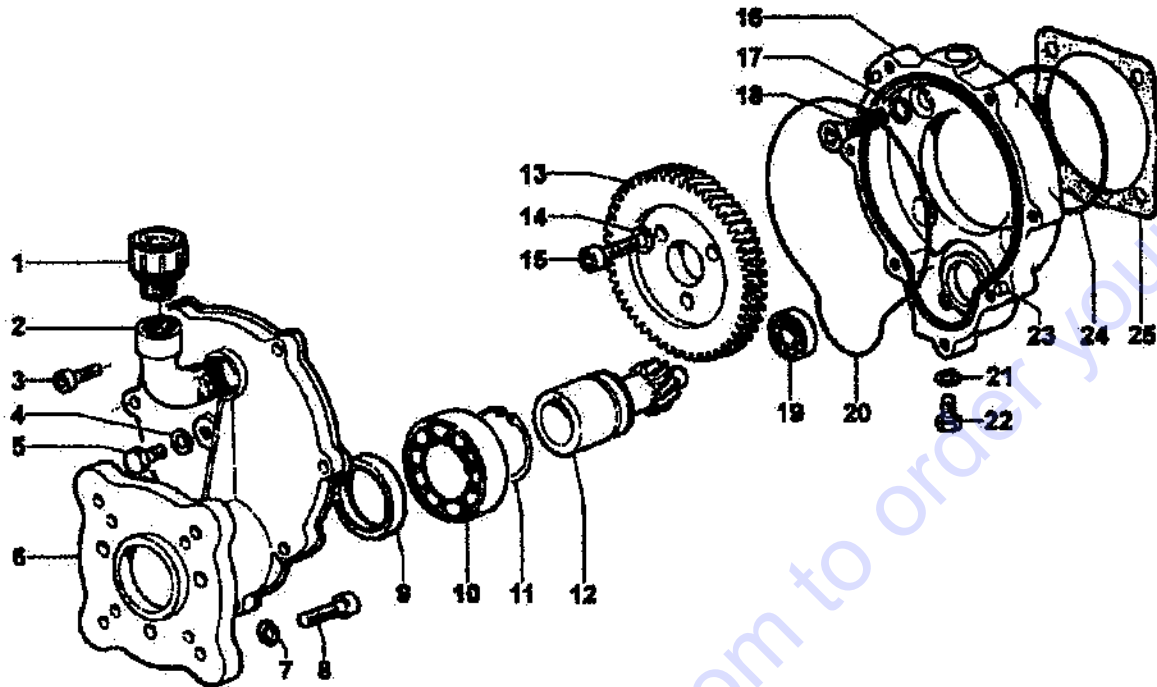

## APS31 / 41

# Gearbox Breakdown

Part #5005/216

Reference	Part Number	Description	Quantity
1	3200/82	oil vent cap	1
2	1211/23	elbow	1
3	3609/41	screw	7
4	2811/51	washer	1
5	3607/214	level indicator plug	1
6	3002/559	body	1
7	2811/4	washer	4
8	3607/119	screw	4
9	19/109	oil seal	1
10	438/68	bearing	1
11	3019/4	retaining clip	1
12	2402/152	shaft	1
13	409/14	gear	1
14	2811/98	washer	3
15	3609/22	screw	3
16	3001/151	body	1
17	1210/93	o-ring	4
18	3621/6	screw	4
19	438/54	bearing	1
20	1210/89	o-ring	1
21	2811/51	washer	1
22	3607/214	oil plug	1
23	2818/5	stabilizing pin	2
24	1210/50	o-ring	1
25	1201/21	gasket	1