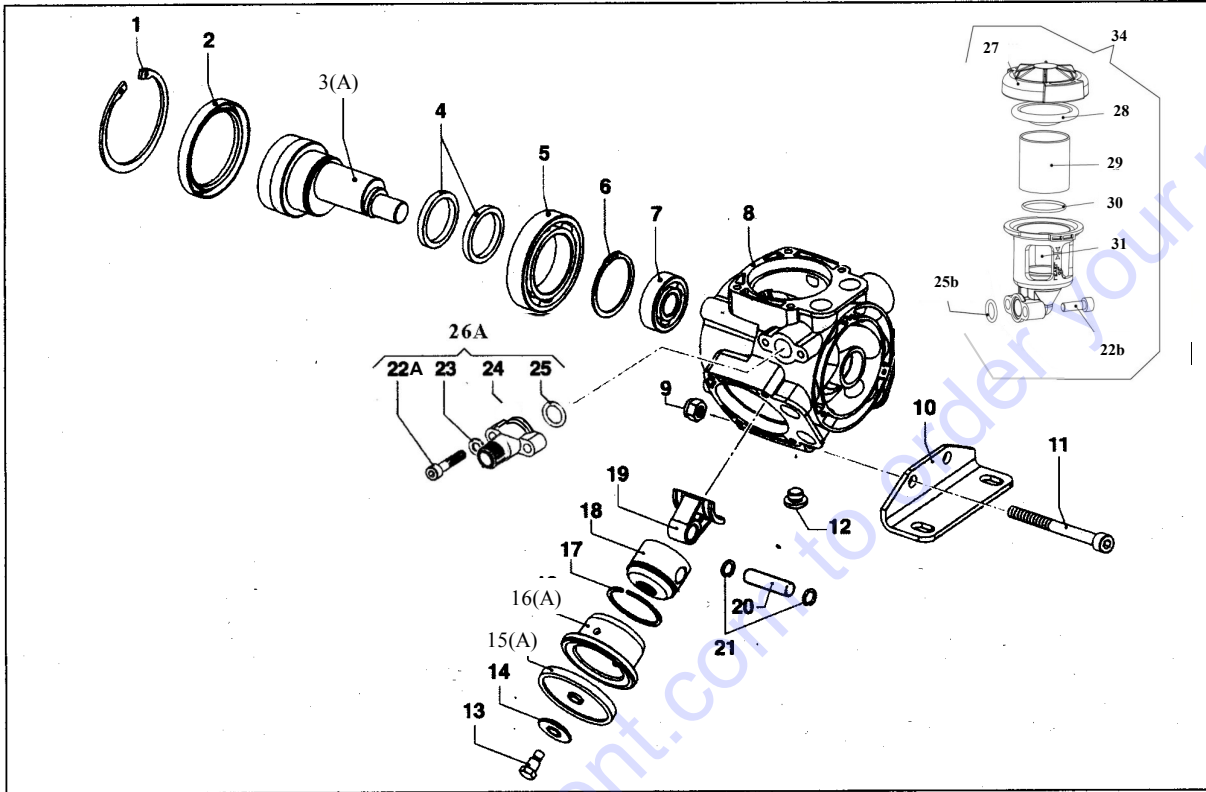

## APS31 / 41

# Gearbox Breakdown

Part #5005/216

Reference	Part Number	Description	Quantity
1	3200/82	oil vent cap	1
2	1211/23	elbow	1
3	3609/41	screw	7
4	2811/51	washer	1
5	3607/214	level indicator plug	1
6	3002/559	body	1
7	2811/4	washer	4
8	3607/119	screw	4
9	19/109	oil seal	1
10	438/68	bearing	1
11	3019/4	retaining clip	1
12	2402/152	shaft	1
13	409/14	gear	1
14	2811/98	washer	3
15	3609/22	screw	3
16	3001/151	body	1
17	1210/93	o-ring	4
18	3621/6	screw	4
19	438/54	bearing	1
20	1210/89	o-ring	1
21	2811/51	washer	1
22	3607/214	oil plug	1
23	2818/5	stabilizing pin	2
24	1210/50	o-ring	1
25	1201/21	gasket	1