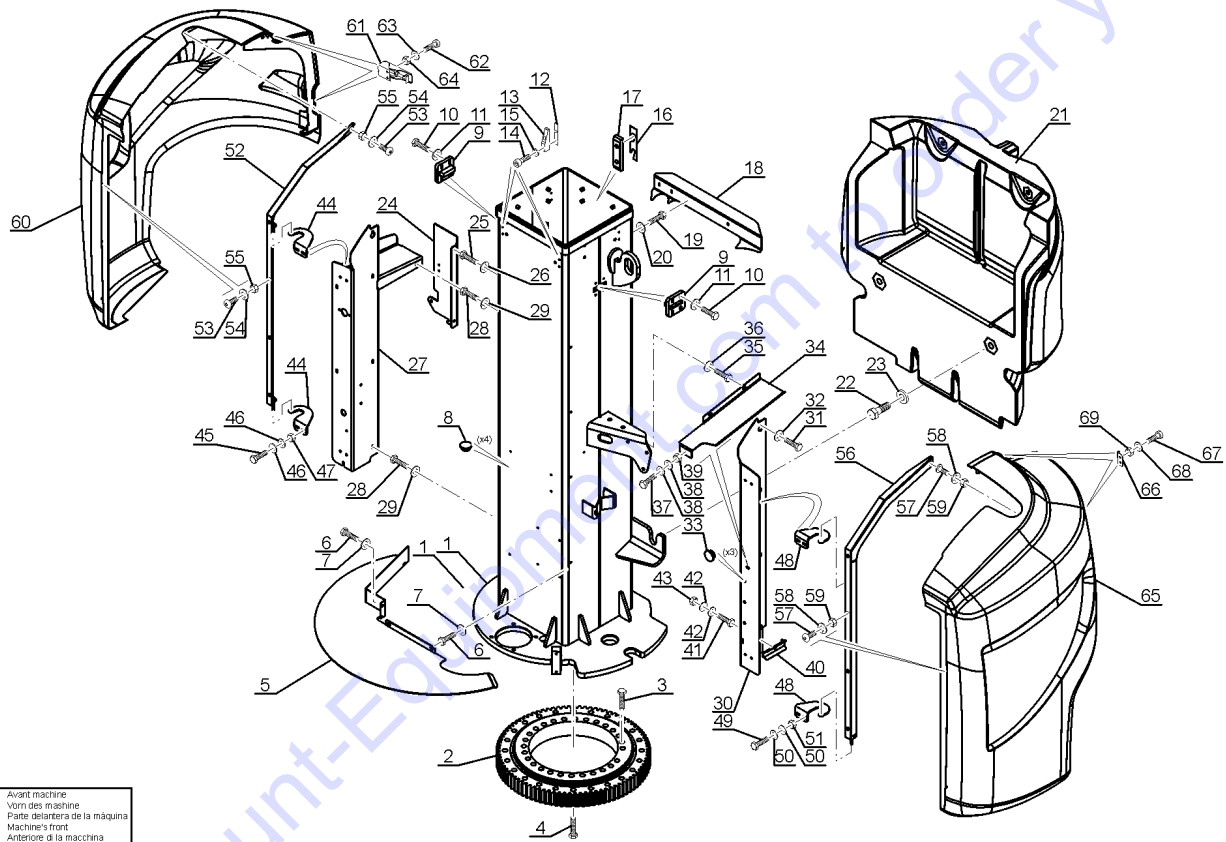

302.1 Turntable Covers, GR-26J

302.1 Turntable Covers, GR-26J

Item	Part No.	Description	Qty.	Item	Part No.	Description	Qty.
1A	T110245GT	TURRET..... (CE Models)	1	40	T110328GT	FLANGE.....	1
1B	216734GT	TURRET..... (ANSI Models)	1	41	T110055GT	SCREW,M6-30X8.8,ZINC.....	1
2	T110132GT	GEAR RING.....	13	42	T110035GT	WASHER,M6,ZINC.....	2
3	T110074GT	SCREW,M12-70X10.9,ZINC.....	12	43	T109859GT	NUT,M6,ZINC.....	1
4	T110327GT	SCREW,M12-65X10.9,ZINC.....	14	44	T110298GT	PIN,L.H.....	2
5	T110246GT	LOWER HOUSING.....	1	45	T110052GT	SCREW,M6-20X8.8,ZINC.....	4
6	T110034GT	SCREW,M6-16X8.8,ZINC.....	3	46	T110035GT	WASHER,M6,ZINC.....	8
7	T110087GT	WASHER.....	3	47	T109859GT	NUT,M6,ZINC.....	4
8	T110165GT	CORK OF LOCK.....	4	48	T110299GT	PIN,R.H.....	2
9	T110247GT	STOP.....	2	49	T110052GT	SCREW,M6-20X8.8,ZINC.....	4
10	T110059GT	SCREW,M6-25X8.8,ZINC.....	8	50	T110035GT	WASHER,M6,ZINC.....	8
11	T110087GT	WASHER.....	8	51	T109859GT	NUT,M6,ZINC.....	4
12	T110410GT	WEDGE.....	4	52	T110300GT	HINGE,L.H.....	1
13	T110409GT	SLIDE BLOCK.....	4	53	T110230GT	SCREW,M5-16X10.9,ZINC.....	5
14	T110031GT	SCREW.....	8	54	T110105GT	WASHER,JZC5.....	5
15	T110041GT	WASHER,M5.....	8	55	T110110GT	NUT,M5.....	5
16	T110277GT	SHIM,1MM.....	as-needed	56	T110355GT	HINGE,R.H.....	1
16A	T110278GT	SHIM,0.5MM.....	as-needed	57	T110230GT	SCREW,M5-16X10.9,ZINC.....	5
17	T110286GT	SLIDE BLOCK,12MM.....	as-needed	58	T110105GT	WASHER,JZC5.....	5
17A	T110324GT	SLIDE BLOCK,10MM.....	as-needed	59	T110110GT	NUT,M5.....	5
18	T110306GT	COVER PLATE.....	1	60	T110249GT	BONNET,L.H.....	1
19	T110167GT	SCREW.....	2	61	T110164GT	LOCKER.....	2
20	T110087GT	WASHER.....	2	62	T110058GT	SCREW,M4-16X5.8,ZINC.....	4
21	T110404GT	COUNTERWEIGHT.....	1	63	T110037GT	WASHER,M4,ZINC.....	4
22	T110142GT	SCREW,M24-70X10.9,ZINC.....	2	64	T110124GT	NUT,M4,ZINC.....	4
23	T110073GT	WASHER,SP,5X50X8,ZINC.....	2	65	T110248GT	BONNET,R.H.....	1
24	T110301GT	BRACKET,SHEET.....	1	66	T110320GT	LOCKING HOOK.....	2
25	T110034GT	SCREW,M6-16X8.8,ZINC.....	2	67	T110058GT	SCREW,M4-16X5.8,ZINC.....	4
26	T110087GT	WASHER.....	2	68	T110037GT	WASHER,M4,ZINC.....	4
27	T110296GT	BRACKET,BONNET,L.H.....	1	69	T110124GT	NUT,M4,ZINC.....	4
28	T110034GT	SCREW,M6-16X8.8,ZINC.....	5				
29	T110087GT	WASHER.....	5				
30	T110297GT	BRACKET,BONNET,R.H.....	1				
31	T110034GT	SCREW,M6-16X8.8,ZINC.....	4				
32	T110087GT	WASHER.....	4				
33	T110407GT	CAP.....	2				
34	T110304GT	COVER PLATE.....	1				
35	T110034GT	SCREW,M6-16X8.8,ZINC.....	2				
36	T110087GT	WASHER.....	2				
37	T110052GT	SCREW,M6-20X8.8,ZINC.....	1				
38	T109858GT	WASHER,M6,ZN.....	2				
39	T109859GT	NUT,M6,ZINC.....	1