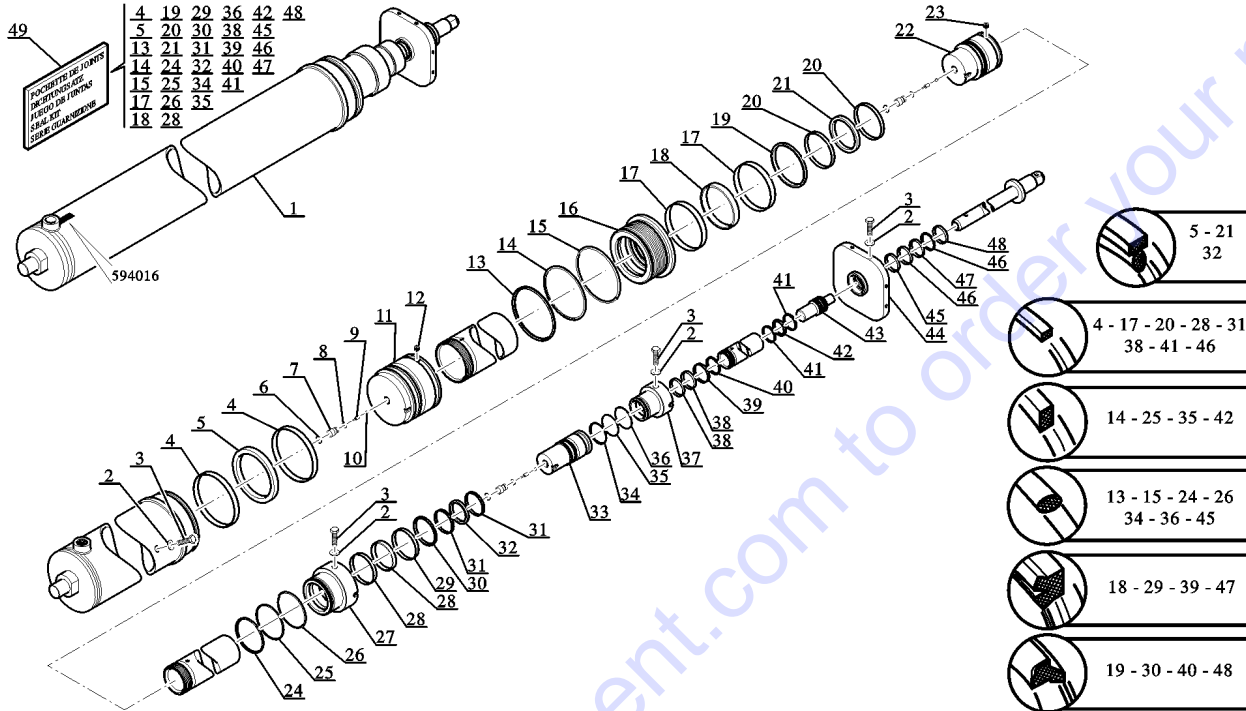

609.1 Lift Cylinder, GR-26J

Go to Discount-Equipment.com to order your parts

609.1 Lift Cylinder, GR-26J

Item	Part No.	Description	Qty.	Item	Part No.	Description	Qty.
1	T110166GT	CYLINDER,TELESCOPIC,GR26J.....	1	44	T110196GT	FASTENING RING.....	1
2	T110186GT	WASHER.....	4	45	T110197GT	O-RING.....	1
3	T110212GT	BLEEDER SCREW.....	4	46	T110157GT	SEAL.....	2
4	T110153GT	SEAL.....	2	47	T110103GT	SEAL.....	1
5	T110154GT	SEAL.....	1	48	T110198GT	SEAL.....	1
6	T110175GT	CIRCLIP.....	3	49	T110199GT	SEAL KIT.....	1
7	T110176GT	VALVE BODY.....	3			<i>for T110166 (includes items 4-5, 13-15, 17-21, 24-26, 28-32, 34-36, 38-42 and 45-48)</i>	
8	T110157GT	SEAL.....	3				
9	T110152GT	PIN.....	3				
10	T110156GT	BALL.....	3				
11	T110178GT	CYLINDER PISTON,120MM DIA.....	1				
12	T110155GT	SCREW,M8-14.....	1				
13	T110184GT	O-RING.....	1				
14	T110161GT	ANTI-EXTRUSION SEAL.....	1				
15	T110093GT	O-RING.....	1				
16	T110209GT	FASTENING RING.....	1				
17	T110183GT	SEAL.....	2				
18	T110030GT	SEAL.....	1				
19	T110086GT	SEAL.....	1				
20	T110150GT	SEAL.....	2				
21	T110151GT	SEAL.....	1				
22	T110213GT	CYLINDER PISTON,80MM DIA.....	1				
23	T110158GT	SCREW.....	1				
24	T110187GT	O-RING.....	1				
25	T110188GT	ANTI-EXTRUSION SEAL.....	1				
26	T110190GT	O-RING.....	1				
27	T110191GT	FASTENING RING.....	1				
28	T110189GT	SEAL.....	2				
29	T110192GT	SEAL.....	1				
30	T110193GT	SEAL.....	1				
31	T110180GT	SEAL.....	2				
32	T110149GT	SEAL.....	1				
33	T110214GT	CYLINDER PISTON,50MM DIA.....	1				
34	T110094GT	O-RING.....	1				
35	T110092GT	ANTI-EXTRUSION SEAL.....	1				
36	T110089GT	O-RING.....	1				
37	T110194GT	FASTENING RING.....	1				
38	T110159GT	SEAL.....	2				
39	T110195GT	SEAL.....	1				
40	T110029GT	SEAL.....	1				
41	T110182GT	SEAL.....	2				
42	T110163GT	SEAL.....	1				
43	T110181GT	CYLINDER PISTON,32MM DIA.....	1