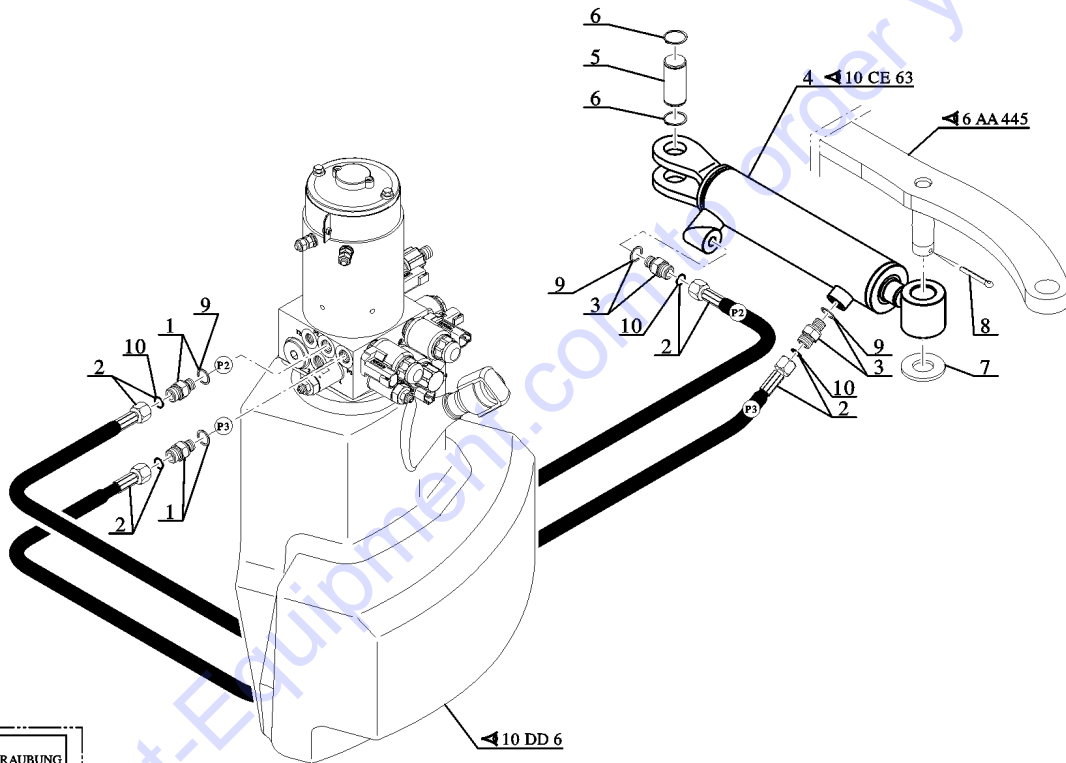

605.1 Steering Circuit

FOUR FLEXIBLE ET RACCORD
FÜR SCHLAUCH UND VERSCHRAUBUNG
PAR A FLEXIBLE Y RACOR
FOR HOSE AND CONNECTION
PER FLESSIBILE E RACCORDO

Item	Part No.	Description	Qty.
1	T110102GT	CONNECTION.....	2
2	T110133GT	HOSE.....	2
3	T110102GT	CONNECTION.....	2
4		Ref., STEER CYLINDER <i>refer to 610.1</i>	
5	T110168GT	PIN,ARTICULATING.....	1
6	T110044GT	CIRCLIP.....	2
7	T110066GT	WASHER,M24,ZINC.....	1
8	T110080GT	PIN,ARTICULATING.....	1
9	T110090GT	SEAL.....	as-needed
10	T110095GT	O-RING.....	as-needed

Go to Discount-Equipment.com to order your parts