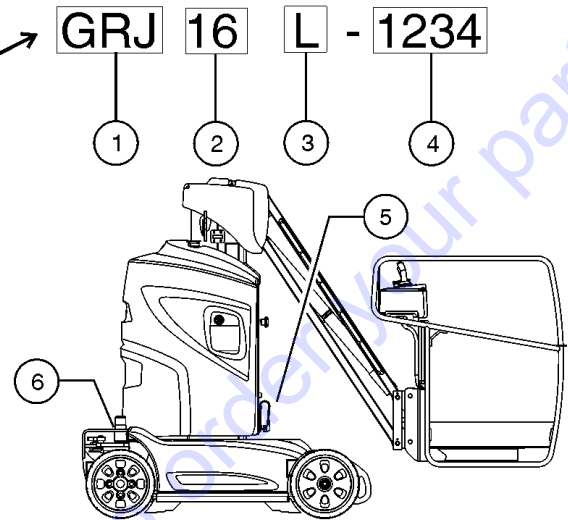

- 1 Model
- 2 Model year
- 3 Facility code

- 4 Sequence number
- 5 Serial label
- 6 Serial number (stamped on chassis)

From September 1, 2016

Genie
A TEREX BRAND

Model:
Serial number: GRJL-1234
Year of manufacture: 2016
Electrical schematic number:
Machine unladen weight:
Maximum allowable inclination of the chassis:
Gradeability:
Rated work load (including occupants):