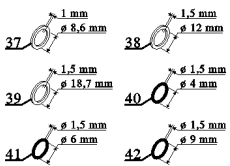

POUR FLEXIBLE ET RACCORD
FÜR SCHLAUCH UND VERSCHRAUBUNG
PARA FLEXIBLE Y RACOR
FOR HOSE AND CONNECTION
PER FLESSIBILE E RACCORDO