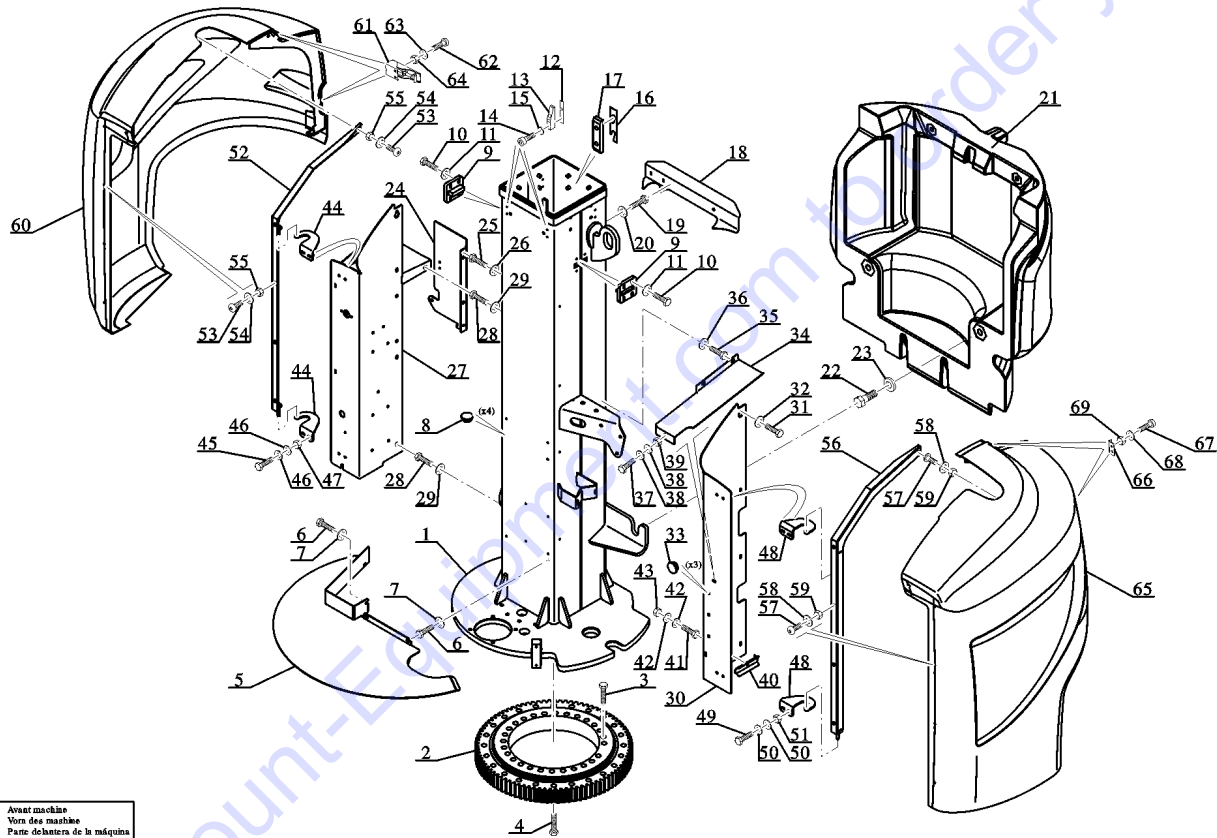

301.1 Turntable Covers, GR-20J

Avant machine
Von des maschine
Parte de la maquina
Anterior di la macchina

301.1 Turntable Covers, GR-20J

Item	Part No.	Description	Qty.	Item	Part No.	Description	Qty.
1	T110267GT	TURRET.....	1	42	T110035GT	WASHER,M6,ZINC.....	2
2	T110132GT	GEAR RING.....	1	43	T109859GT	NUT,M6,ZINC.....	1
3	T110074GT	SCREW,M12-70X10.9,ZINC.....	12	44	T110298GT	PIN,L.H.....	2
4	T110327GT	SCREW,M12-65X10.9,ZINC.....	14	45	T110052GT	SCREW,M6-20X8.8,ZINC.....	4
5	T110295GT	LOWER HOUSING.....	1	46	T110035GT	WASHER,M6,ZINC.....	8
6	T110034GT	SCREW,M6-16X8.8,ZINC.....	3	47	T109859GT	NUT,M6,ZINC.....	4
7	T110087GT	WASHER.....	3	48	T110299GT	PIN,R.H.....	2
8	T110065GT	WASHER,M12,ZINC.....	4	49	T110052GT	SCREW,M6-20X8.8,ZINC.....	4
9	T110247GT	STOP.....	2	50	T110035GT	WASHER,M6,ZINC.....	8
10	T110059GT	SCREW,M6-25X8.8,ZINC.....	8	51	T109859GT	NUT,M6,ZINC.....	4
11	T110087GT	WASHER.....	8	52	T110300GT	HINGE,L.H.....	1
12	T110410GT	WEDGE.....	4	53	T110230GT	SCREW,M5-16X10.9,ZINC.....	5
13	T110409GT	SLIDE BLOCK.....	4	54	T110105GT	WASHER,JZC5.....	5
14	T110031GT	SCREW.....	8	55	T110110GT	NUT,M5.....	5
15	T110041GT	WASHER,M5.....	8	56	T110355GT	HINGE,R.H.....	1
16	T110277GT	SHIM,1MM.....	as-needed	57	T110230GT	SCREW,M5-16X10.9,ZINC.....	5
16A	T110278GT	SHIM,0.5MM.....	as-needed	58	T110105GT	WASHER,JZC5.....	5
17	T110286GT	SLIDE BLOCK,12MM.....	as-needed	59	T110110GT	NUT,M5.....	5
17A	T110324GT	SLIDE BLOCK,10MM.....	as-needed	60	T110314GT	BONNET,L.H.....	1
18	T110316GT	COVER PLATE.....	1	61	T110164GT	LOCKER.....	2
19	T110167GT	SCREW.....	2	62	T110058GT	SCREW,M4-16X5.8,ZINC.....	4
20	T110087GT	WASHER.....	2	63	T110037GT	WASHER,M4,ZINC.....	4
21	T110405GT	COUNTERWEIGHT.....	1	64	T110124GT	NUT,M4,ZINC.....	4
22	T110142GT	SCREW,M24-70X10.9,ZINC.....	2	65	T110315GT	BONNET,R.H.....	1
23	T110073GT	WASHER,SP,5X50X8,ZINC.....	2	66	T110320GT	LOCKING HOOK.....	2
24	T110313GT	BRACKET SHEET.....	1	67	T110058GT	SCREW,M4-16X5.8,ZINC.....	4
25	T110034GT	SCREW,M6-16X8.8,ZINC.....	2	68	T110037GT	WASHER,M4,ZINC.....	4
26	T110087GT	WASHER.....	2	69	T110124GT	NUT,M4,ZINC.....	4
27	T110302GT	BRACKET,BONNET,L.H.....	1				
28	T110034GT	SCREW,M6-16X8.8,ZINC.....	5				
29	T110087GT	WASHER.....	5				
30	T110303GT	BRACKET,BONNET,R.H.....	1				
31	T110034GT	SCREW,M6-16X8.8,ZINC.....	4				
32	T110087GT	WASHER.....	4				
33	T110407GT	CAP.....	3				
34	T110305GT	COVER PLATE.....	1				
35	T110034GT	SCREW,M6-16X8.8,ZINC.....	2				
36	T110087GT	WASHER.....	2				
37	T110052GT	SCREW,M6-20X8.8,ZINC.....	1				
38	T110035GT	WASHER,M6,ZINC.....	2				
39	T109859GT	NUT,M6,ZINC.....	1				
40	T110328GT	FLANGE.....	1				
41	T110055GT	SCREW,M6-30X8.8,ZINC.....	1