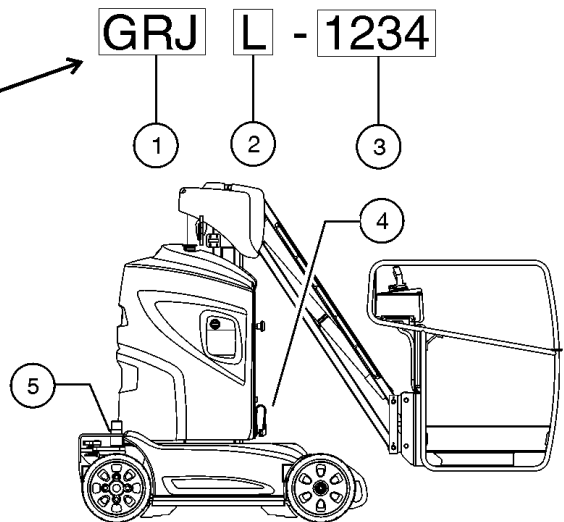

From September 1, 2016

Genie
A TEREX BRAND

Model:
Serial number: GRJL-1234
Year of manufacture: 2016
Electrical schematic number:
Machine unladen weight:
Maximum allowable inclination of the chassis:
Gradeability:
Rated work load (including occupants):