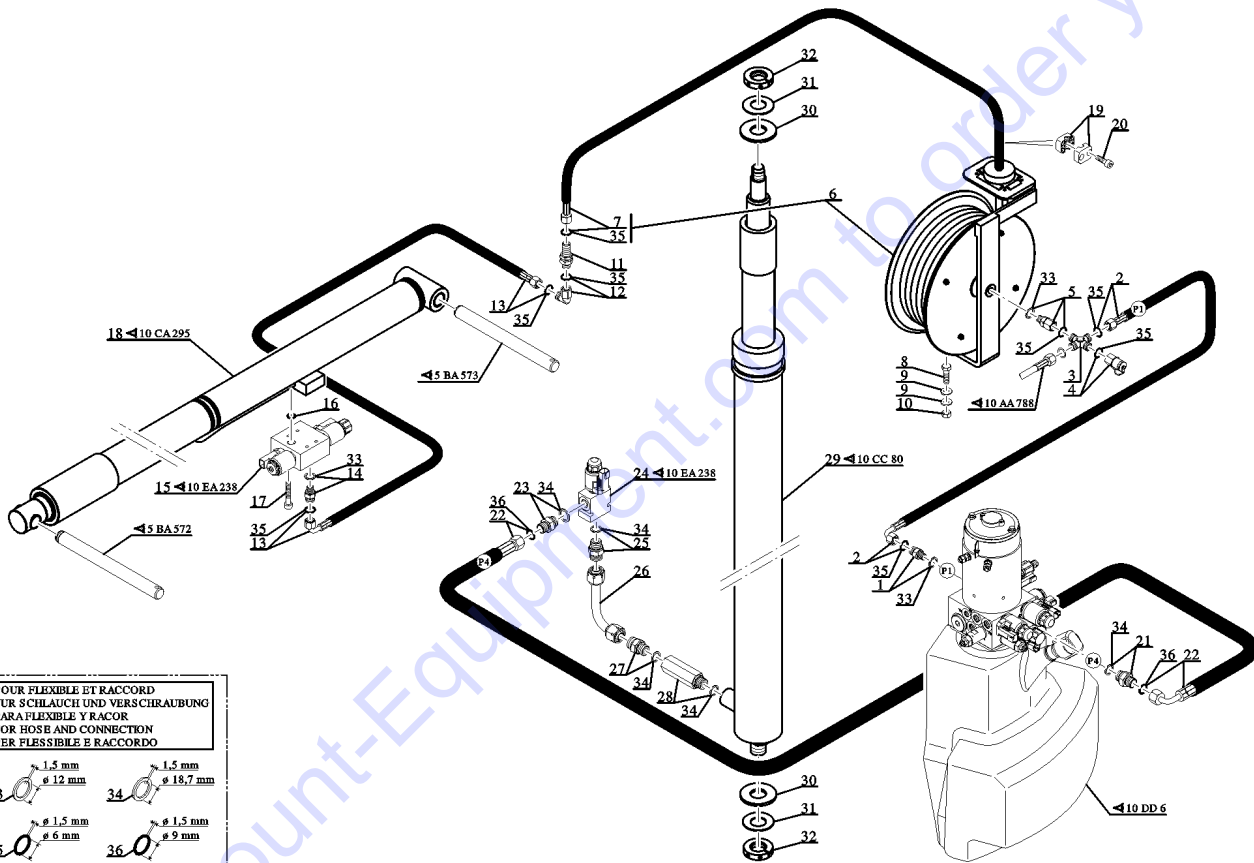

602.1 Lifting/Telescope Circuit, GR-20J

602.1 Lifting/Telescope Circuit, GR-20J

Item	Part No.	Description	Qty.
1	T110102GT	CONNECTION.....	1
2	T110139GT	HOSE.....	1
3	T110096GT	CONNECTION.....	1
4	T110224GT	PRESSURE TEST.....	1
5	T110127GT	CONNECTION.....	1
6	T110260GT	HYDRAULIC HOSE REEL.....	1
7		REF.....	1
8	T110070GT	SCREW,M10-35X8.8,ZINC.....	2
9	T110038GT	WASHER,M10,ZINC.....	4
10	T110056GT	NUT,M10,ZINC.....	2
11	T110111GT	CONNECTION.....	1
12	T110130GT	CONNECTION.....	1
13	T110126GT	HOSE.....	1
14	T110102GT	CONNECTION.....	1
15	T110283GT	BLOCK,RELIEF VALVE.....	1
16	T110373GT	O-RING.....	1
17	T110231GT	SCREW,M6-45X8.8,ZINC.....	4
18		Ref., JIB CYLINDER <i>refer to 606.1</i>	
19	T110085GT	HALF-CLAMP.....	2
20	T110082GT	SCREW,M6-25,ZINC.....	2
21	T110100GT	CONNECTION.....	1
22	T110233GT	HOSE.....	1
23	T110100GT	CONNECTION.....	1
24	T110282GT	BLOCK,RELIEF VALVE.....	1
25	T110123GT	CONNECTION.....	1
26	T110369GT	HYDRAULIC TUBE.....	1
27	T110123GT	CONNECTION.....	1
28	T110368GT	CONNECTION.....	1
29		Ref., LIFT CYLINDER <i>refer to 608.1</i>	
30	T110145GT	WASHER.....	2
31	T110144GT	WASHER,30X60X3,ZINC.....	2
32	T110146GT	SNAP RING.....	2
33	T110090GT	SEAL.....	as-needed
34	T110091GT	SEAL.....	as-needed
35	T110095GT	O-RING.....	as-needed
36	T110098GT	O-RING.....	as-needed