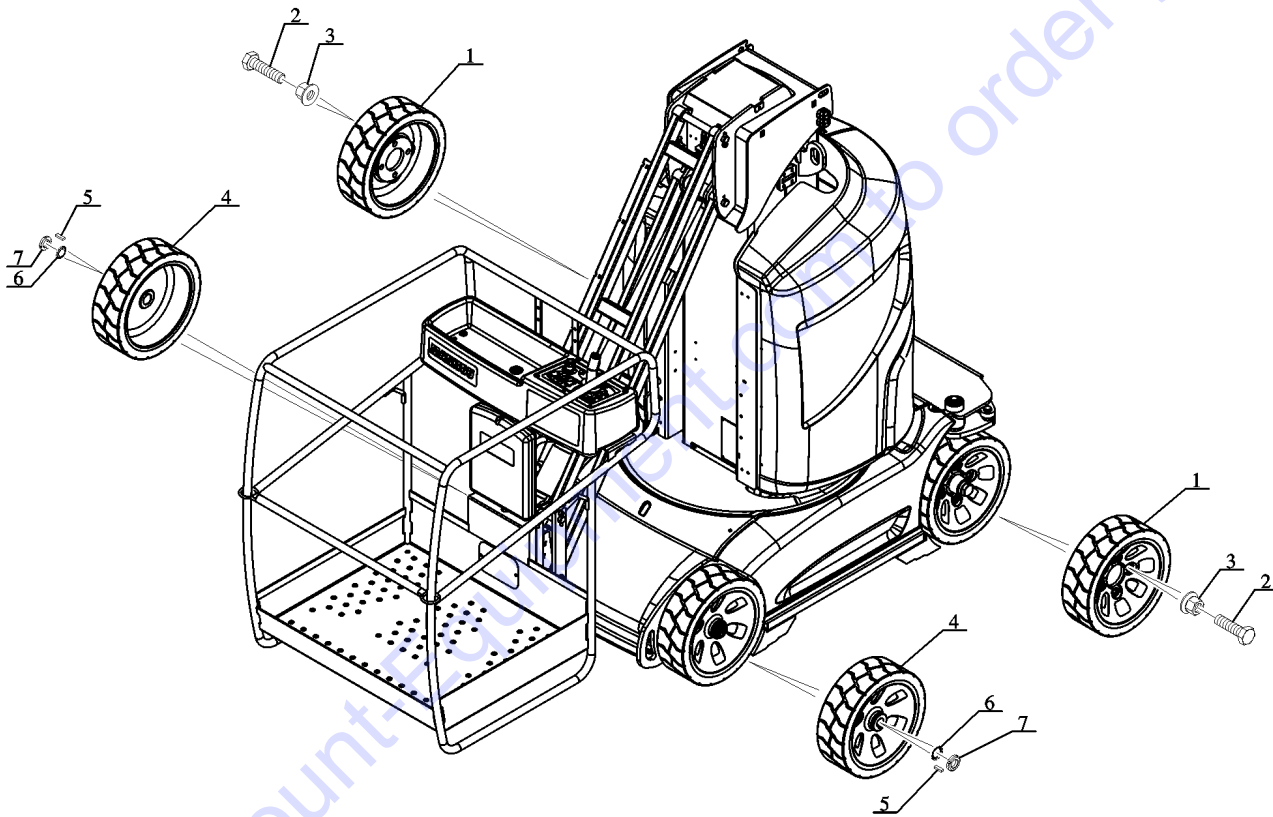

201.1 Wheels

Go to Discount-Parts.com to order your parts

Item	Part No.	Description	Qty.
1	T110236GT	COMPLETE FRONT WHEEL.....	2
2	T110389GT	SCREW.....	8
3	T110390GT	WASHER.....	8
4	T110335GT	COMPLETE REAR WHEEL.....	2
5	T110321GT	KEY.....	2
6	T110311GT	LOCK WASHER.....	2
7	T110310GT	HOLED CIRCULAR NUT.....	2

Go to Discount-Equipment.com to order your parts