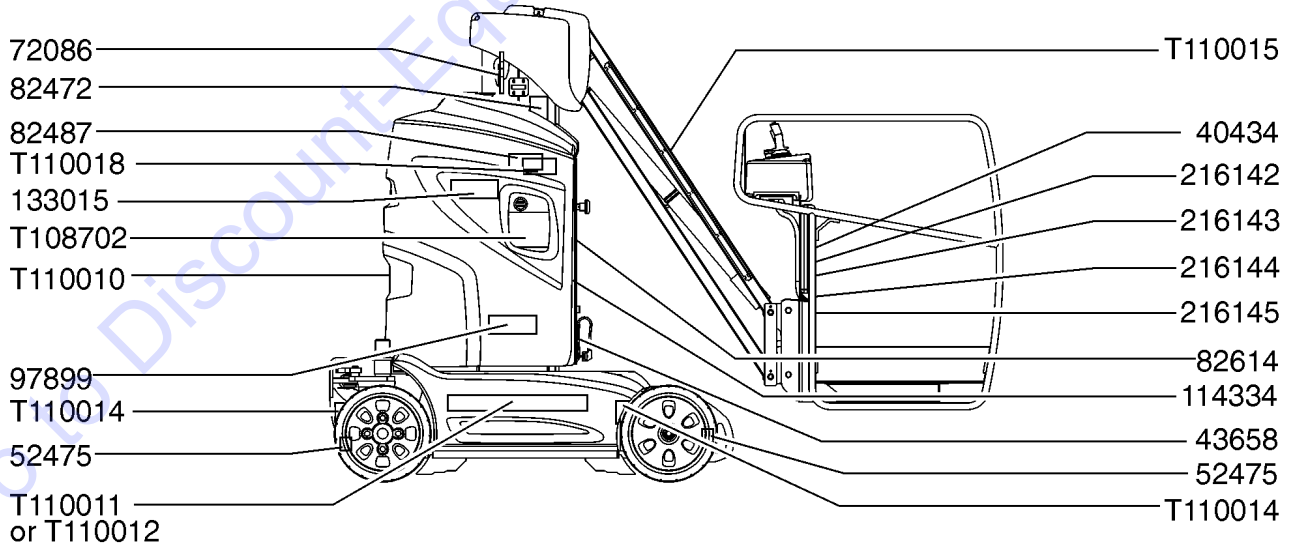

101.2 Decals with Symbols, CE (from serial number GRJ12-394)

☐ Shading indicates decal is hidden from view.

101.2 Decals with Symbols, CE (from serial number GRJ12-394)

Item	Part No.	Description	Qty.
1	37053GT	DECAL,ARROW,BLUE.....	1
2	37054GT	DECAL,ARROW,YELLOW SM 5-3/8".....	1
3	37055GT	DECAL,TRIANGLE,BLUE.....	2
4	37056GT	DECAL,TRIANGLE,YELLOW.....	2
5	40434GT	DECAL,LANYARD ANCHORAGE POINT.....	2
6	43658GT	DECAL,LABEL,PWR TO CHARGR 230V.....	1
7	52475GT	DECAL,LABEL,TRANSPORT TIEDOWN*.....	4
8	72086GT	DECAL,LABEL,LIFTING EYE.....	2
9	82472GT	DECAL,WARNING,CRUSHING HAZARD.....	2
10	82473GT	DECAL,SYMBOL-COMP ACCESS.....	1
11	82481GT	DECAL,SYMBOL-BATTERY SAFETY.....	1
12	82487GT	DECAL,SYMBOL - READ THE MANUAL.....	2
13	82614GT	DECAL,DANGER,COLLISION HAZARD.....	1
14	97815GT	DECAL,LABEL,LOWER MIDRAIL.....	1
15	97899GT	DECAL,WARN,SAFETY CHOCK***.....	2
16	114334GT	DECAL,SYM-ELEC HAZARD,PLUG.....	1
17	133015GT	DECAL,DANGER,ELEC.HAZ SYMB.....	3
18	216142GT	DECAL,LABEL,TIP-OVER HAZARD,SLOPE.....	1
19	216143GT	DECAL,LABL,RUNAWAY MACHINE HAZ.....	1
20	216144GT	DECAL,LABEL,COLLISION HAZARD.....	1
21	216145GT	DECAL,LABEL,DRIVE DIRECTION HAZ.....	1
22	T108701GT	DECAL,PLATFORM CONTROL PANEL.....	1
23	T108702GT	DECAL,GROUND CONTROL PANEL.....	1
24	T110009GT	DECAL,LABEL,POWER TO PLAT 230V.....	2
25	T110010GT	DECAL,COSMETIC,GENIE.....	1
26A	T110011GT	DECAL,COSMETIC,GENIE GR26J.....	2
26B	T110012GT	DECAL,COSMETIC,GENIE GR20J.....	2
27	T110013GT	DECAL,LABEL,MAX CAP GRJ.....	1
28	T110014GT	DECAL,LABEL,WHEEL LOAD GRJ.....	4
29	T110015GT	DECAL,LABLE,FALL HAZARD.....	1
30	T110016GT	DECAL,LABEL,TILT ALARM.....	1
31	T110017GT	DECAL,LABEL,EMERGENCY LOWERING.....	1
32	T110018GT	DECAL,LABEL,BRAKE RELEASE.....	1
33	T110021GT	DECAL,LABEL,TIP HAZARD.....	1