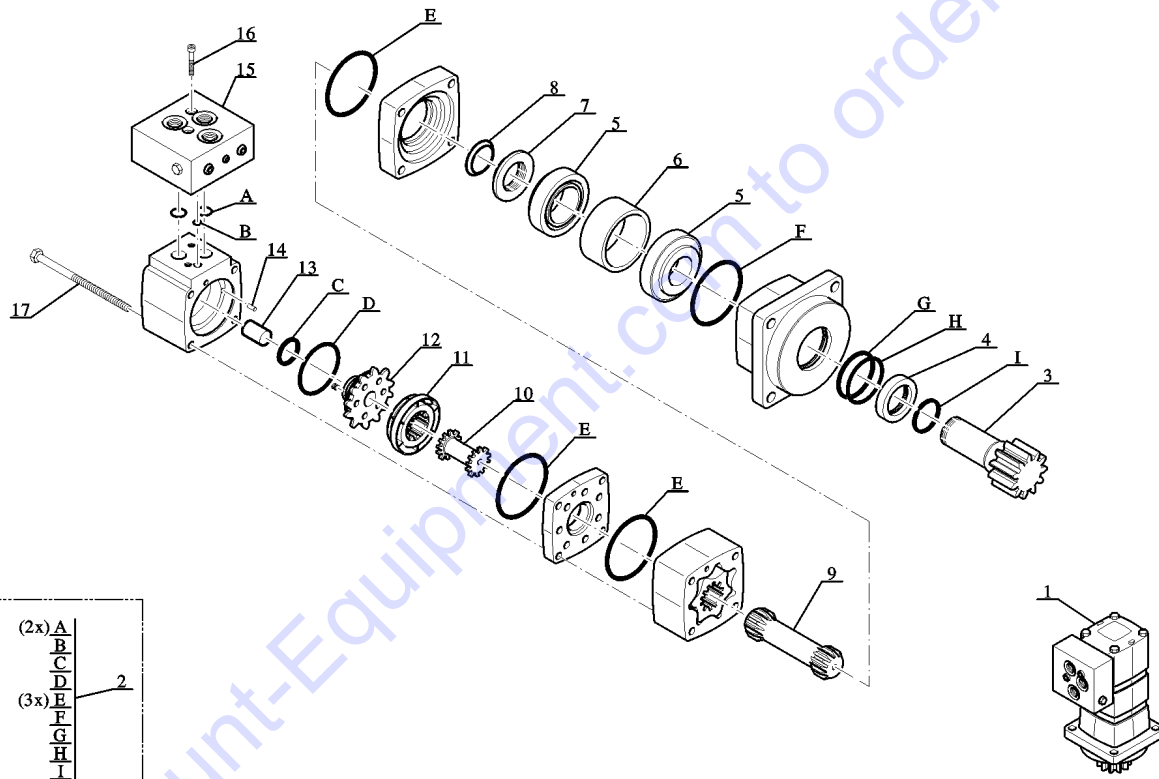

611.1 Rotation Motor

POCHETTE DE FORER (FRANCOFORNITURA) (UNION DE JARONS) (SEAL SET) (GUMMING)	(2x)	A	2
		B	
		C	
		D	
	(3x)	E	
		F	
		G	
		H	
		I