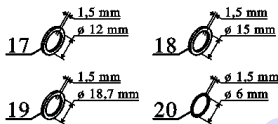

POUR FLEXIBLE ET RACCORD
FÜR SCHLAUCH UND VERSCHRAUBUNG
PARA FLEXIBLE Y RACOR
FOR HOSE AND CONNECTION
PER FLESSIBILE E RACCORDO