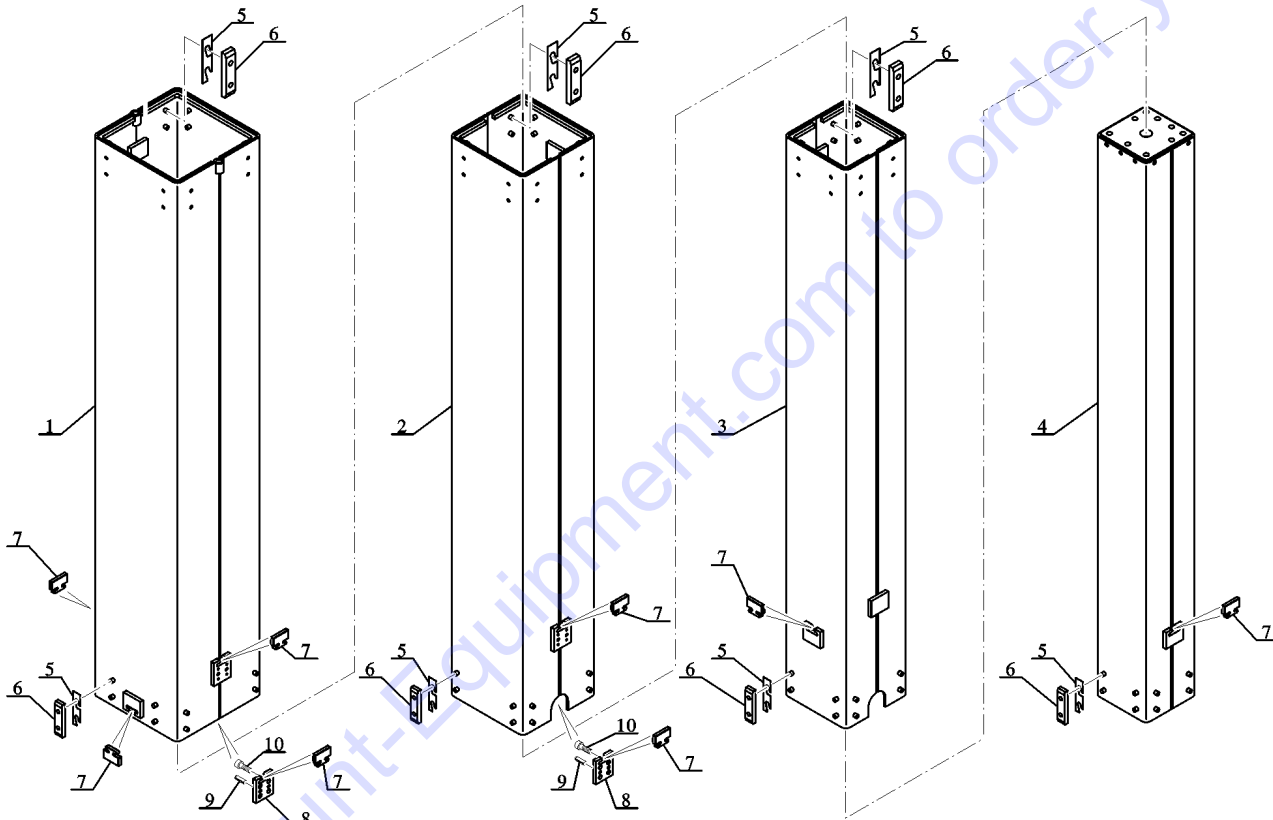

403.1 Mast Components, GR-26J

403.1 Mast Components, GR-26J

Item	Part No.	Description	Qty.
--	90337GT	BOE LUBE..... <i>lubricant</i>	1
1A	T110270GT	BOOM TELESCOPE..... <i>(CE models)</i>	1
1B	216702GT	TELESCOPIC BOOM SECTION 1 <i>(ANSI models)</i>	
2A	T110271GT	BOOM TELESCOPE..... <i>(CE models)</i>	1
2B	216703GT	TELESCOPIC BOOM SECTION 2 <i>(ANSI models)</i>	
3A	T110272GT	BOOM TELESCOPE..... <i>(CE models)</i>	1
3B	216704GT	TELESCOPIC BOOM SECTION 3 <i>(ANSI models)</i>	
4A	T110273GT	BOOM TELESCOPE..... <i>(CE models)</i>	1
4B	216705GT	TELESCOPIC BOOM SECTION 4 <i>(ANSI models)</i>	
5	T110277GT	SHIM,1MM.....	as-needed
5	T110278GT	SHIM,0.5MM.....	as-needed
6	T110286GT	SLIDE BLOCK,12MM.....	as-needed
6	T110324GT	SLIDE BLOCK,10MM.....	as-needed
7	T110276GT	STOP.....	14
8	T110367GT	STOP.....	4
9	T110309GT	PIN.....	8
10	T110033GT	SCREW,M6-20.....	16