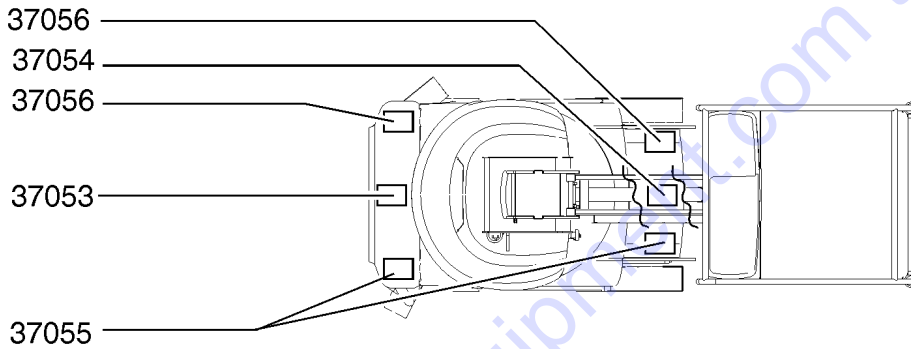

101.2 Decals with Symbols, CE (from serial number GRJ12-394)

☐ Shading indicates decal is hidden from view.

101.2 Decals with Symbols, CE (from serial number GRJ12-394)

Item	Part No.	Description	Qty.
1	37053GT	DECAL,ARROW,BLUE.....	1
2	37054GT	DECAL,ARROW,YELLOW SM 5-3/8".....	1
3	37055GT	DECAL,TRIANGLE,BLUE.....	2
4	37056GT	DECAL,TRIANGLE,YELLOW.....	2
5	40434GT	DECAL,LANYARD ANCHORAGE POINT.....	2
6	43658GT	DECAL,LABEL,PWR TO CHARGR 230V.....	1
7	52475GT	DECAL,LABEL,TRANSPORT TIEDOWN*.....	4
8	72086GT	DECAL,LABEL,LIFTING EYE.....	2
9	82472GT	DECAL,WARNING,CRUSHING HAZARD.....	2
10	82473GT	DECAL,SYMBOL-COMP ACCESS.....	1
11	82481GT	DECAL,SYMBOL-BATTERY SAFETY.....	1
12	82487GT	DECAL,SYMBOL - READ THE MANUAL.....	2
13	82614GT	DECAL,DANGER,COLLISION HAZARD.....	1
14	97815GT	DECAL,LABEL,LOWER MIDRAIL.....	1
15	97899GT	DECAL,WARN,SAFETY CHOCK***.....	2
16	114334GT	DECAL,SYM-ELEC HAZARD,PLUG.....	1
17	133015GT	DECAL,DANGER,ELEC.HAZ SYMB.....	3
18	216142GT	DECAL,LABEL,TIP-OVER HAZARD,SLOPE.....	1
19	216143GT	DECAL,LABL,RUNAWAY MACHINE HAZ.....	1
20	216144GT	DECAL,LABEL,COLLISION HAZARD.....	1
21	216145GT	DECAL,LABEL,DRIVE DIRECTION HAZ.....	1
22	T108701GT	DECAL,PLATFORM CONTROL PANEL.....	1
23	T108702GT	DECAL,GROUND CONTROL PANEL.....	1
24	T110009GT	DECAL,LABEL,POWER TO PLAT 230V.....	2
25	T110010GT	DECAL,COSMETIC,GENIE.....	1
26A	T110011GT	DECAL,COSMETIC,GENIE GR26J.....	2
26B	T110012GT	DECAL,COSMETIC,GENIE GR20J.....	2
27	T110013GT	DECAL,LABEL,MAX CAP GRJ.....	1
28	T110014GT	DECAL,LABEL,WHEEL LOAD GRJ.....	4
29	T110015GT	DECAL,LABLE,FALL HAZARD.....	1
30	T110016GT	DECAL,LABEL,TILT ALARM.....	1
31	T110017GT	DECAL,LABEL,EMERGENCY LOWERING.....	1
32	T110018GT	DECAL,LABEL,BRAKE RELEASE.....	1
33	T110021GT	DECAL,LABEL,TIP HAZARD.....	1