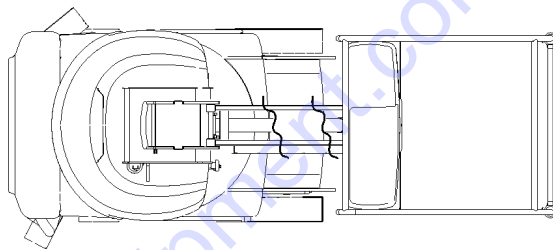

701.1 Accessories

Item	Part No.	Description	Qty.
1	226770GT	KIT,WORKING LIGHTS,GRJ	
2		Ref. KIT,230V,REEL,PWR TO PLAT,GRJ (refer to 502.1)	
3	227707GT	KIT,FLASHING BEACON,GRJ	
4	226769GT	KIT,AIR TO PLATFORM,GRJ	

Go to Discount-Equipment.com to order your parts