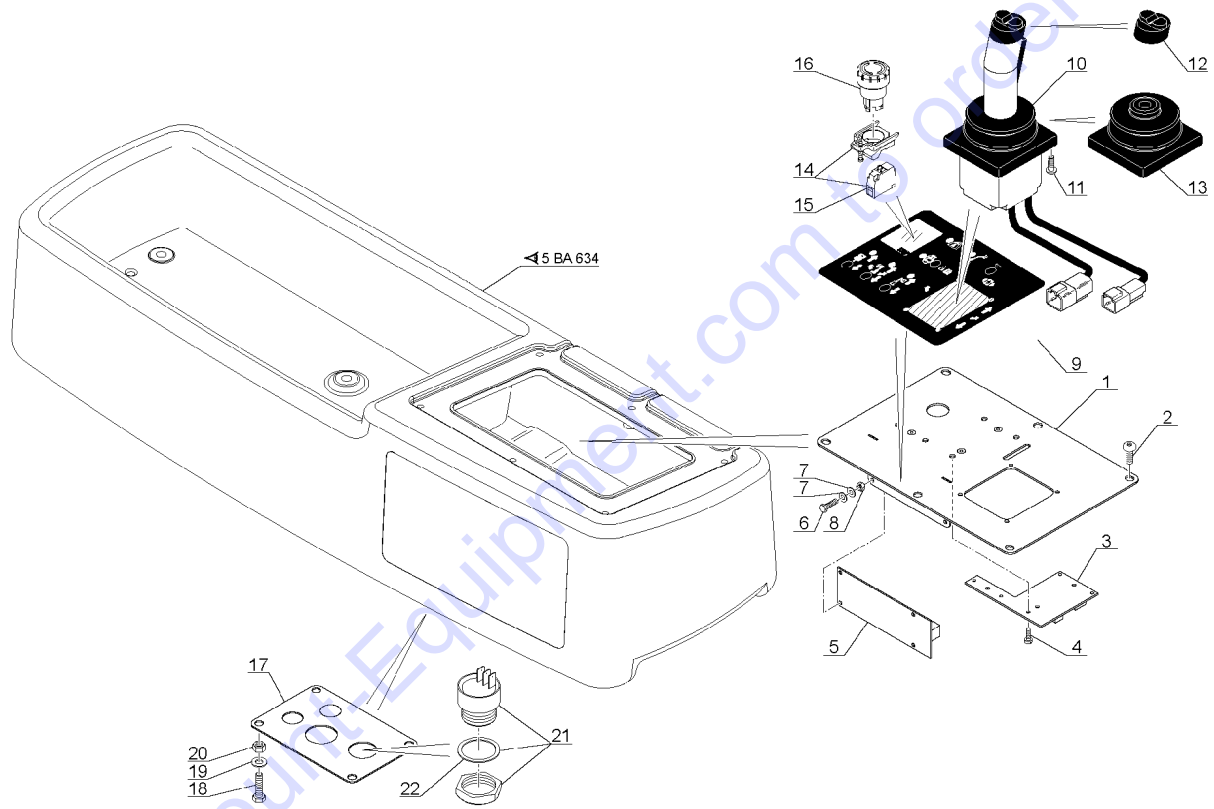

503.1 Platform Controls

Item	Part No.	Description	Qty.
--	T110427GT	CONSOLE,PLAT,COMPLETE,GRJ	
1	T110336GT	FASTENING PLATE,PLAT CNTL,GRJ.....1	1
2	T110107GT	SCREW,M6-12X10.9,ZINC.....6	6
3	T110422GT	ELECTRONIC PLATE,GRJ.....1	1
4	T109861GT	SCREW,M4.5-5,ZINC.....3	3
5	T110287GT	ELECTRONIC PLATE,GRJ.....1	1
6	T110083GT	SCREW,M4-10X8.8,ZN5.....4	4
7	T110037GT	WASHER,M4,ZINC.....8	8
8	T110124GT	NUT,M4,ZINC.....4	4
9	T108701GT	DECAL,PLATFORM CONTROL PANEL.....1	1
10	T110234GT	JOYSTICK,PLAT.CNTRL,GRJ.....1	1
11	T110372GT	SCREW.....4	4
12	T110228GT	CAP,JOYSTICK,GRJ.....1	1
13	T110225GT	BOOT,JOYSTICK,GRJ.....1	1
14	T110208GT	BASE & CONTACT,ESTOP,GRJ.....1	1
15	T110227GT	CONTACT,ESTOP,GRJ.....1	1
16	T110226GT	BUTTON,ESTOP,GRJ.....1	1
16A	1266335GT	DIODE,ZENER,5W,3.3V,1N5333B	
17	T110337GT	FASTENING PLATE,PLAT CNTL,GRJ.....1	1
18	T110167GT	SCREW.....4	4
19	T109858GT	WASHER,M6,ZN.....4	4
20	T109859GT	NUT,M6,ZINC.....4	4
21	T110370GT	HORN,GRJ.....1	1
22	T110371GT	SEAL,HORN,GRJ.....1	1
23	T110423GT	MODULUS.....1 <i>NOT ON FIGURE</i>	1
24	T110116GT	SCREW,M4-12X10.9,ZN5.....2 <i>NOT ON FIGURE</i>	2
25	T110037GT	WASHER,M4,ZINC.....4 <i>NOT ON FIGURE</i>	4
26	T110124GT	NUT,M4,ZINC.....2 <i>NOT ON FIGURE</i>	2