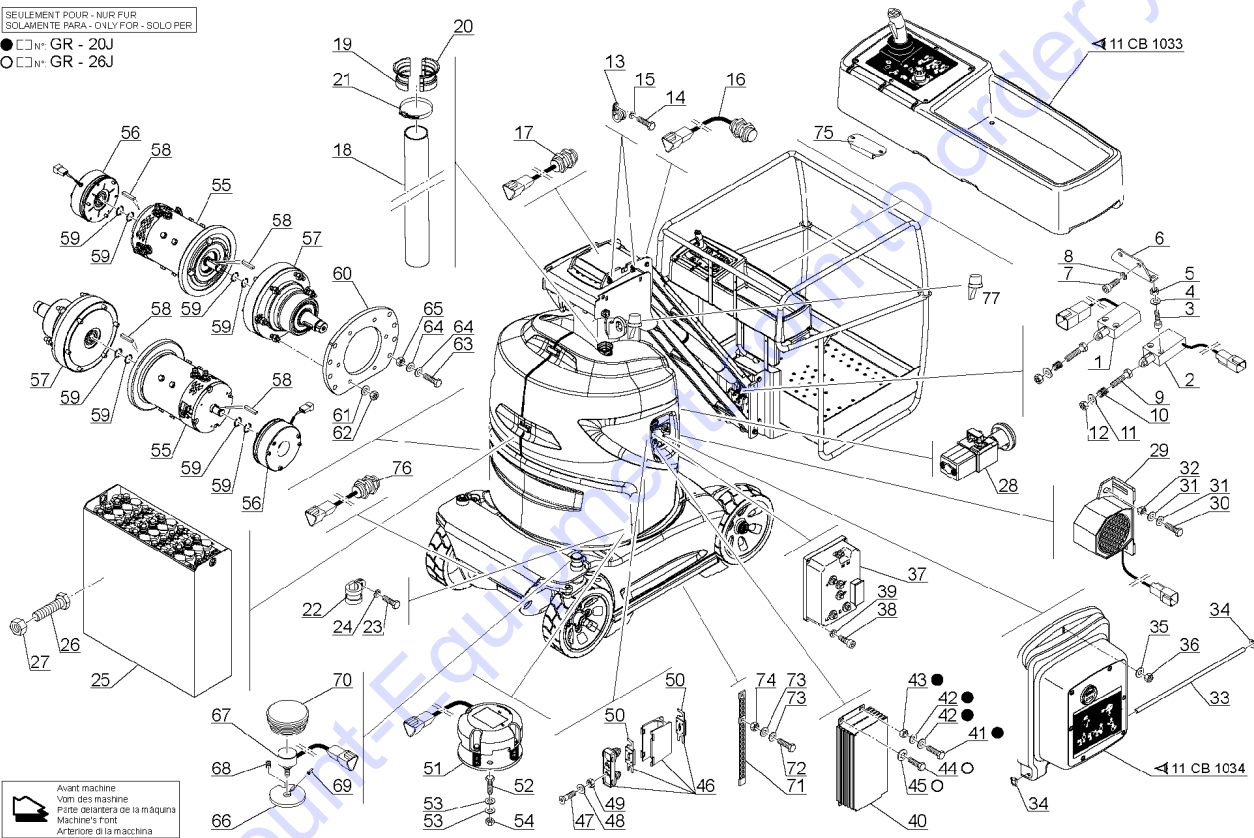

303.1 Electrical Components

SEULEMENT POUR - NUR FÜR
SOLAMENTE PARA - ONLY FOR - SOLO PER

● □ N° GR - 20J
○ □ N° GR - 26J

303.1 Electrical Components

Item	Part No.	Description	Qty.	Item	Part No.	Description	Qty.
1	T110362GT	SWITCH,BASKET OVERLOAD.....	1	39	T110047GT	WASHER,M6,ZINC.....	4
2	T110363GT	SWITCH,BASKET OVERLOAD.....	1	40	T110326GT	BATTERY CHARGER.....	1
3	T110122GT	SCREW,M4-20X8.8,ZINC.....	4	41	T110034GT	SCREW,M6-16X8.8,ZINC.....	4
4	T110037GT	WASHER,M4,ZINC.....	4			GR-20J	
5	T110124GT	NUT,M4,ZINC.....	4	42	T109858GT	WASHER,M6,ZN.....	8
6	T110411GT	SENSOR BRACKET.....	1			GR-20J	
7	T110072GT	SCREWM6-12X8.8,ZINC.....	2	43	T109859GT	NUT,M6,ZINC.....	4
8	T110047GT	WASHER,M6,ZINC.....	2			GR-20J	
9	T110062GT	SCREW,M10-45X8.8,ZINC.....	2	44	T110053GT	SCREW,M6-10X8.8,ZINC.....	4
10	T110141GT	SPRING.....	2			GR-26J	
11	T110038GT	WASHER,M10,ZINC.....	2	45	T110087GT	WASHER.....	4
12	T110056GT	NUT,M10,ZINC.....	2			GR-26J	
13	T110076GT	CLAMP.....	2	46	T110235GT	FUSE HOLDER.....	1
14	T110071GT	SCREW,M5-10X8.8,ZINC.....	2	47	T110101GT	SCREW,M4-25X10.9,ZINC.....	2
15	T110041GT	WASHER,M5.....	2	48	T110036GT	WASHER,M5,ZINC.....	2
16	T110360GT	SWITCH.....	1	49	T110124GT	NUT,M4,ZINC.....	2
17	T110354GT	SWITCH.....	1	50	T110169GT	FUSE.....	2
18	T110291GT	TUBE.....	1	51	T110403GT	SWITCH,TILTING.....	1
19	T110366GT	HALF GUIDE,RING.....	1	52	T110059GT	SCREW,M6-25X8.8,ZINC.....	3
20	T110365GT	HALF GUIDE,RING.....	1	53	T109858GT	WASHER,M6,ZN.....	6
21	T110131GT	CLAMP.....	2	54	T109859GT	NUT,M6,ZINC.....	3
22	T110075GT	CLAMP.....	1	55	T110257GT	MOTOR,WHEEL.....	2
23	T110071GT	SCREW,M5-10X8.8,ZINC.....	1	56	T110258GT	BRAKE,WHEEL.....	2
24	T110041GT	WASHER,M5.....	1	57	T110256GT	WHEEL,REDUCING.....	2
25A	T110259GT	BATTERY.....	1	58	T110419GT	KEY,.....	2
		(CE models)		59	T110042GT	CIRCLIP.....	4
25B	216737GT	BATTERY,ANSI GRJ		60	T110290GT	FLANGE,COUPLING.....	1
		(ANSI models)		61	T110038GT	WASHER,M10,ZINC.....	12
26	T110077GT	SCREW,M16-45X10.9,ZINC.....	2	62	T110056GT	NUT,M10,ZINC.....	12
27	T110049GT	NUT,M16,ZINC.....	2	63	T110063GT	SCREW,M12-50X8.8,ZINC.....	8
28	T110308GT	SWITCH W/ESTOP BUTTON.....	1	64	T110065GT	WASHER,M12,ZINC.....	16
29	T110174GT	HORN,12/24V.....	1	65	T110051GT	NUT,M12,ZINC.....	8
30	T110052GT	SCREW,M6-20X8.8,ZINC.....	2	66	T110289GT	SENSOR BRACKET.....	1
31	T109858GT	WASHER,M6,ZN.....	4	67	T110261GT	POTENTIOMETER.....	1
32	T109859GT	NUT,M6,ZINC.....	2	68	T110045GT	SCREW,M6-16.....	1
33	T110292GT	PIN,ARTICULATING.....	1	69	T110119GT	PIN.....	1
34	T110232GT	LOCK WASHER.....	2	70	T110319GT	CAP.....	1
35	T109858GT	WASHER,M6,ZN.....	1	71	T110229GT	STRAP,ANTISTATIC.....	1
36	T109859GT	NUT,M6,ZINC.....	1	72	T110057GT	SCREW,M8-25X8.8,ZINC.....	1
37A	T110281GT	VARIABLE SPEED UNIT.....	1	73	T110064GT	WASHER,M8,ZINC.....	2
		(CE models)		74	T110054GT	NUT,M8,ZINC.....	1
37B	1252719GT	VARIABLE SPEED UNIT,GRJ		75	T110423GT	MODULUS.....	1
		(ANSI models) from SN GRJ12-394		76	T110428GT	SENSOR.....	1
38	T110082GT	SCREW,M6-25,ZINC.....	4	77	227707GT	KIT,FLASHING BEACON,GRJ	
						option