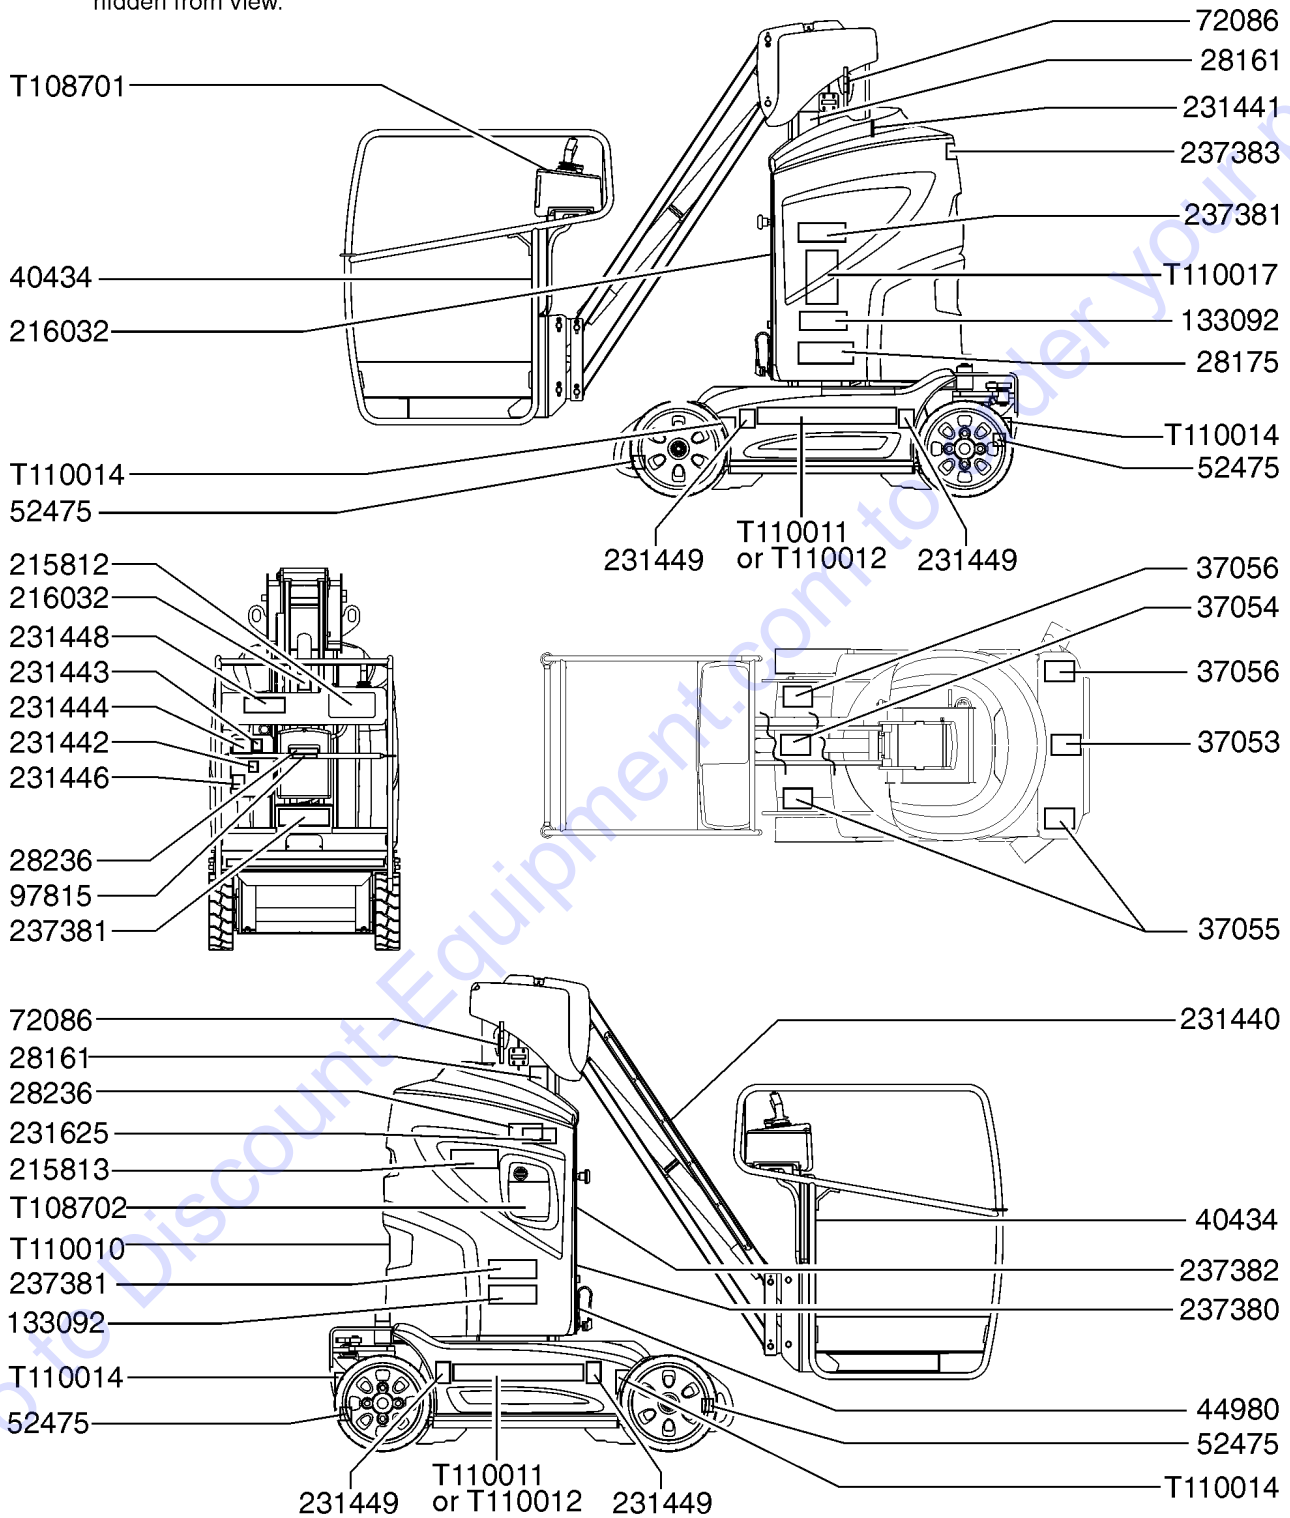

102.1 Decals with Words, ANSI (from serial number GRJ12-394)

☐ Shading indicates decal is hidden from view.

102.1 Decals with Words, ANSI (from serial number GRJ12-394)

Item	Part No.	Description	Qty.	Item	Part No.	Description	Qty.
1	28161GT	DECAL,WARN,CRUSH HAZARD HAND.....	2	33B	T110012GT	DECAL,COSMETIC,GENIE GR20J.....	2
2	28175GT	DECAL,WARNING-COMPART ACCESS.....	1	34	T110014GT	DECAL,LABEL,WHEEL LOAD GRJ.....	4
3	28236GT	DECAL,WARN,IMPROPER OPERATION.....	2	35	T110017GT	DECAL,LABEL,EMERGENCY LOWERING.....	1
4	37053GT	DECAL,ARROW,BLUE.....	1				
5	37054GT	DECAL,ARROW,YELLOW SM 5-3/8".....	1				
6	37055GT	DECAL,TRIANGLE,BLUE.....	2				
7	37056GT	DECAL,TRIANGLE,YELLOW.....	2				
8	40434GT	DECAL,LANYARD ANCHORAGE POINT.....	2				
9	44980GT	DECAL,LABEL,PWR TO CHARGR 115V.....	1				
10	52475GT	DECAL,LABEL,TRANSPORT TIEDOWN*.....	4				
11	72086GT	DECAL,LABEL,LIFTING EYE.....	2				
12	97815GT	DECAL,LABEL,LOWER MIDRAIL.....	1				
13	133092GT	DECAL,CRUSH HAZARD,USE SAFETY.....	2				
14	215812GT	DECAL, TIP OVER HAZARD.....	1				
15	215813GT	DECAL,OPERATING INSTR GRJ ANSI.....	1				
16	216032GT	DECAL,POWER TO PLAT 115V.....	2				
17	231440GT	DECAL,WARNING,NO STEP.....	1				
18	231441GT	DECAL,DANGER,TIPOVER BATTERY W.....	1				
19	231442GT	DECAL,DANGER,COLLISION HAZ.....	1				
20	231443GT	DECAL,DANGER,TIPOVER HAZ LVL G.....	1				
21	231444GT	DECAL,DANGER,RUNAWAY HAZ.....	1				
22	231446GT	DECAL,INST,DRIVE ENABLE.....	1				
23	231448GT	DECAL,DANGER,TIPOVER TILT ALAR.....	1				
24	231449GT	DECAL,INST,TIRE SPECS.....	4				
25	231625GT	DECAL,BRAKE INSTR,GRJ.....	1				
26	237380GT	DECAL,WARNING,ELECTRICAL HAZAR.....	1				
27	237381GT	DECAL,DANGER,ELECTROCUTION.....	3				
28	237382GT	DECAL,WARNING, COLLISION HAZAR.....	1				
29	237383GT	DECAL,DANGER,BATTERY SAFETY.....	1				
30	T108701GT	DECAL,PLATFORM CONTROL PANEL.....	1				
31	T108702GT	DECAL,GROUND CONTROL PANEL.....	1				
32	T110010GT	DECAL,COSMETIC,GENIE.....	1				
33A	T110011GT	DECAL,COSMETIC,GENIE GR26J.....	2