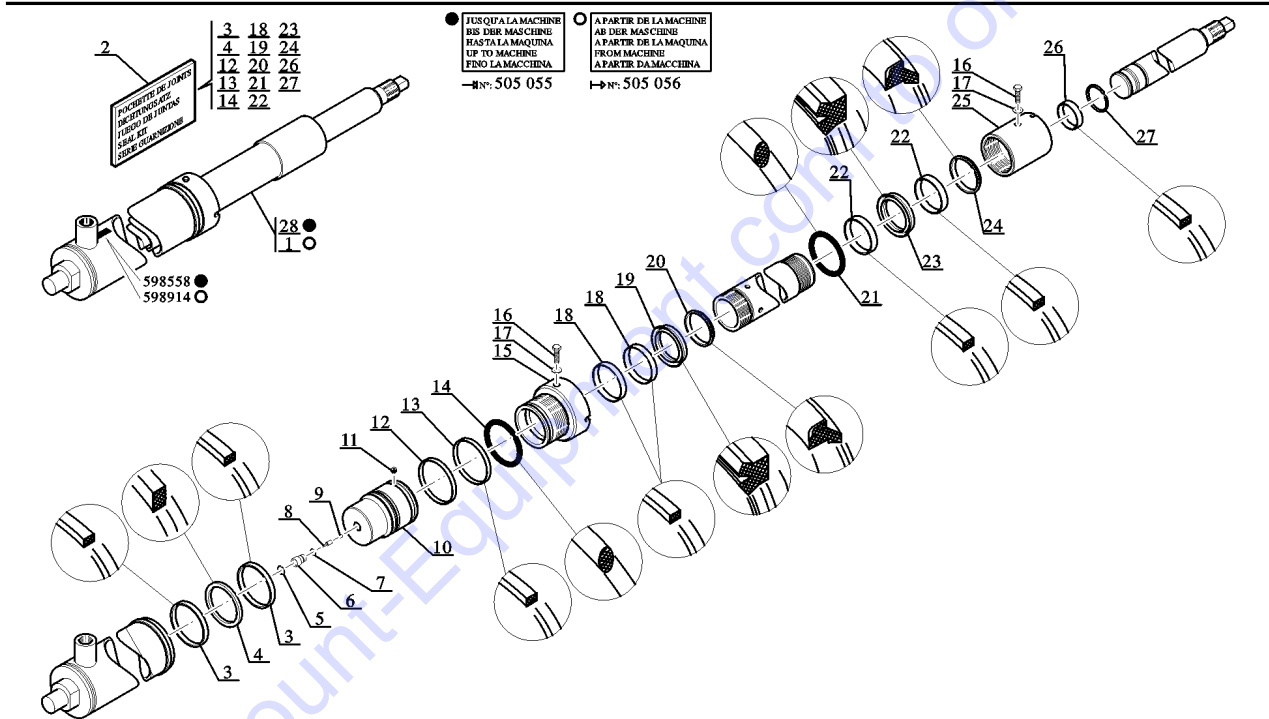

608.1 Lift Cylinder, GR-20J

Item	Part No.	Description	Qty.
1	T110173GT	CYLINDER, TELESCOPE, GR20J.....	1
2	T110210GT	SEAL KIT..... <i>for T110173 (includes items 3-4, 12-14, 18-24 and 26-27)</i>	1
3	T110162GT	GUIDE RING.....	2
4	T110151GT	SEAL.....	1
5	T110175GT	CIRCLIP.....	1
6	T110176GT	VALVE BODY.....	1
7	T110177GT	O-RING.....	1
8	T110152GT	PIN.....	1
9	T110156GT	BALL.....	1
10	T110179GT	CYLINDER PISTON, 80MM DIA.....	1
11	T110158GT	SCREW.....	1
12	T110187GT	O-RING.....	1
13	T110188GT	ANTI-EXTRUSION SEAL.....	1
14	T110190GT	O-RING.....	1
15	T110191GT	FASTENING RING.....	1
16	T110185GT	BLEEDER SCREW.....	2
17	T110186GT	WASHER.....	2
18	T110189GT	SEAL.....	2
19	T110192GT	SEAL.....	1
20	T110193GT	SEAL.....	1
21	T110104GT	O-RING.....	1
22	T110207GT	SEAL.....	1
23	T110112GT	ROD SEAL.....	1
24	T110079GT	SEAL.....	1
25	T110211GT	FASTENING RING.....	1
26	T110113GT	GUIDE.....	1
27	T110081GT	SNAP RING.....	1
28	T110171GT	TELESCOPE CYLINDER.....	1