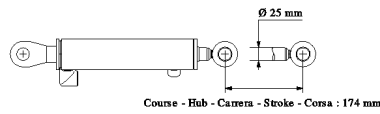

610.1 Steer Cylinder

Go to DiscountEquipment.com to order your parts

Item	Part No.	Description	Qty.
1	T110254GT	CYLINDER,STEERING,GRJ.....1	1
2	T110223GT	SEAL KIT,STEER CYL (TXXXXXX).....1 <i>for T110254</i>	1
3	T110376GT	BUSHING.....2	2

Go to Discount-Equipment.com to order your parts