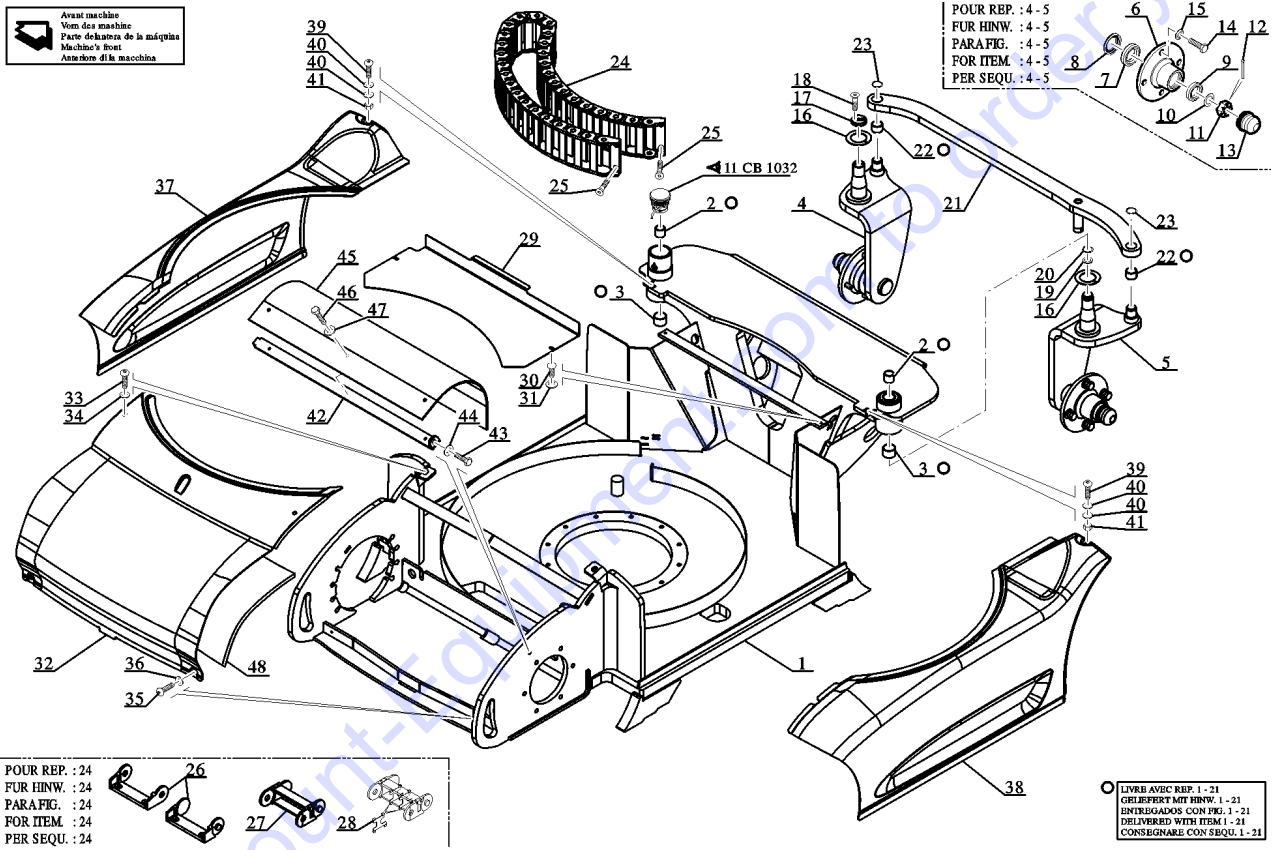

202.1 Frame - Body

202.1 Frame - Body

Item	Part No.	Description	Qty.	Item	Part No.	Description	Qty.
1A	T110237GT	FRAME W/BUSHING,GRJ.....1 (CE models)	1	32A	T110244GT	ENGINE BONNET.....1 (CE models)	1
1B	216724GT	FRAME W/BUSHING,GRJ (ANSI models)		32B	826216GT	KIT, MOTOR COVER, GRJ (ANSI models)	
2	T110032GT	BUSHING.....2	2	33	T110115GT	SCREW,M6-20X10.9.....2	2
3	T110325GT	BUSHING.....2	2	34	T109858GT	WASHER,M6,ZN.....2	2
4A	T110238GT	SUPPORT,LEFT WHEEL STEERING....1 (CE models)	1	35	T109857GT	SCREW,M6-16X10.9,ZN5.....2	2
4B	216725GT	SUPPORT,LEFT WHEEL STEERING (ANSI models)		36	T109858GT	WASHER,M6,ZN.....2	2
5A	T110239GT	SUPPORT,RIGHT WHEEL STEERING...1 (CE models)	1	37A	T110242GT	BONNET,L.H.....1 (CE models)	1
5B	216726GT	SUPPORT,RIGHT WHEEL STEERING (ANSI models)		37B	826216GT	KIT, MOTOR COVER, GRJ (ANSI models)	
6	T110381GT	WHEEL HUB.....2	2	38A	T110243GT	BONNET,R.H.....1 (CE models)	1
7	T110382GT	BEARING BALL.....2	2	38B	826216GT	KIT, MOTOR COVER, GRJ (ANSI models)	
8	T110383GT	RING,BACK-UP.....2	2	39	T110097GT	SCREW,M6-25,ZINC.....2	2
9	T110384GT	BEARING BALL.....2	2	40	T109858GT	WASHER,M6,ZN.....4	4
10	T110385GT	WASHER,STOP.....2	2	41	T109859GT	NUT,M6,ZINC.....2	2
11	T110386GT	NUT,HOLED CIRCULAR.....2	2	42A	T110401GT	FLAP BRACKET.....1 (CE models)	1
12	T110387GT	PIN.....2	2	42B	216739GT	FLAP BRACKET (ANSI models)	
13	T110388GT	CAP.....2	2	43	T110048GT	SCREW,M8-20X8.8,ZINC.....1	1
14	T110389GT	SCREW.....8	8	44	T110069GT	WASHER,JZC8.....1	1
15	T110390GT	WASHER.....8	8	45A	T110402GT	FLAP.....1 (CE models)	1
16	T110147GT	BUSHING.....2	2	45B	216732GT	FLAP (ANSI models)	
17	T110240GT	SNAP RING.....1	1	46	T110167GT	SCREW.....3	3
18	T110067GT	SCREW,M5-16X10.9,ZINC.....2	2	47	T110087GT	WASHER.....3	3
19	T110066GT	WASHER,M24,ZINC.....1	1	48	216733GT	SOUND PROOFING, CHASSIS.....1	1
20	T110044GT	CIRCLIP.....1	1				
21A	T110241GT	STEERING ROD W/BUSHING.....1 (CE models)	1				
21B	216727GT	STEERING ROD W/BUSHING (ANSI models)					
22	T110128GT	BUSHING.....2	2				
23	T110044GT	CIRCLIP.....2	2				
24	T110288GT	CHAIN,COMPLETE,30 LINK.....1	1				
25	T110140GT	SCREW,M6-20.....4	4				
26	T110377GT	PLUG.....1	1				
27	T110378GT	LINK.....as-needed					
28	T110379GT	SEPARATOR.....as-needed					
29A	T110279GT	FRONT FASTENING PLATE.....1 (CE models)	1				
29B	216728GT	FRONT FASTENING PLATE (ANSI models)					
30	T109857GT	SCREW,M6-16X10.9,ZN5.....2	2				
31	T110087GT	WASHER.....2	2