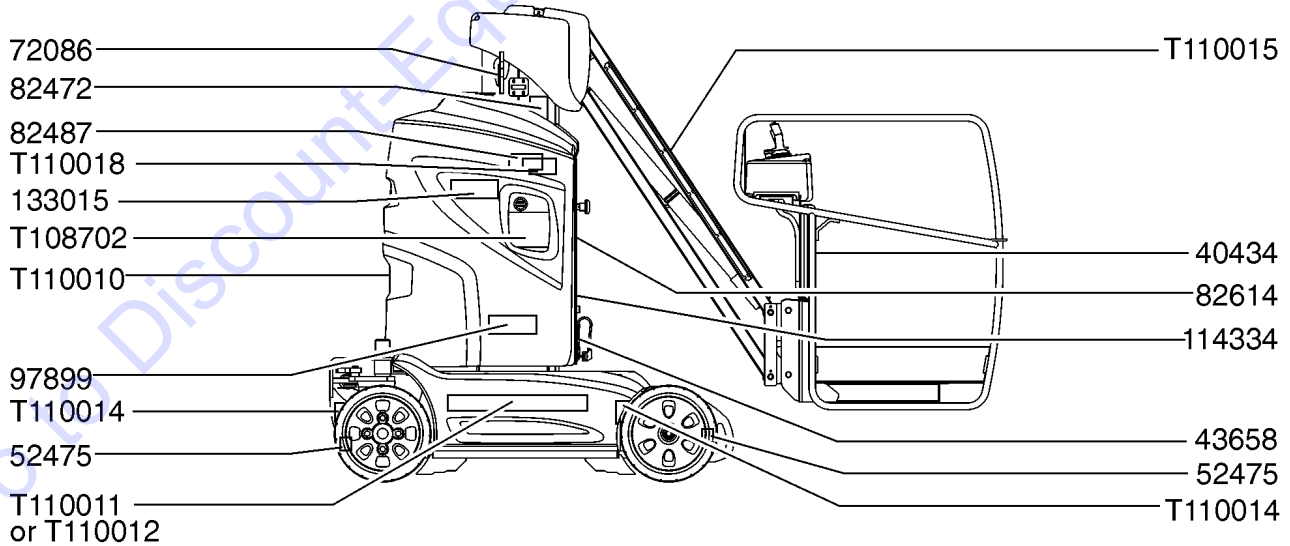

101.1 Decals with Symbols, CE (to serial number GRJ12-393)

☐ Shading indicates decal is hidden from view.

101.1 Decals with Symbols, CE (to serial number GRJ12-393)

Item	Part No.	Description	Qty.
1	37053GT	DECAL,ARROW,BLUE.....	1
2	37054GT	DECAL,ARROW,YELLOW SM 5-3/8".....	1
3	37055GT	DECAL,TRIANGLE,BLUE.....	2
4	37056GT	DECAL,TRIANGLE,YELLOW.....	2
5	40434GT	DECAL,LANYARD ANCHORAGE POINT.....	2
6	43658GT	DECAL,LABEL,PWR TO CHARGR 230V.....	1
7	52475GT	DECAL,LABEL,TRANSPORT TIEDOWN*.....	4
8	72086GT	DECAL,LABEL,LIFTING EYE.....	2
9	82472GT	DECAL,WARNING,CRUSHING HAZARD.....	2
10	82473GT	DECAL,SYMBOL-COMP ACCESS.....	1
11	82481GT	DECAL,SYMBOL-BATTERY SAFETY.....	1
12	82487GT	DECAL,SYMBOL - READ THE MANUAL.....	2
13	82614GT	DECAL,DANGER,COLLISION HAZARD.....	1
14	97815GT	DECAL,LABEL,LOWER MIDRAIL.....	1
15	97899GT	DECAL,WARN,SAFETY CHOCK***.....	2
16	114334GT	DECAL,SYM-ELEC HAZARD,PLUG.....	1
17	133015GT	DECAL,DANGER,ELEC.HAZ SYMB.....	3
18	T108701GT	DECAL,PLATFORM CONTROL PANEL.....	1
19	T108702GT	DECAL,GROUND CONTROL PANEL.....	1
20	T110009GT	DECAL,LABEL,POWER TO PLAT 230V.....	2
21	T110010GT	DECAL,COSMETIC,GENIE.....	1
22A	T110011GT	DECAL,COSMETIC,GENIE GR26J.....	1
22B	T110012GT	DECAL,COSMETIC,GENIE GR20J.....	2
23	T110013GT	DECAL,LABEL,MAX CAP GRJ.....	1
24	T110014GT	DECAL,LABEL,WHEEL LOAD GRJ.....	4
25	T110015GT	DECAL,LABLE,FALL HAZARD.....	1
26	T110016GT	DECAL,LABEL,TILT ALARM.....	1
27	T110017GT	DECAL,LABEL,EMERGENCY LOWERING.....	1
28	T110018GT	DECAL,LABEL,BRAKE RELEASE.....	1
29	T110021GT	DECAL,LABEL,TIP HAZARD.....	1