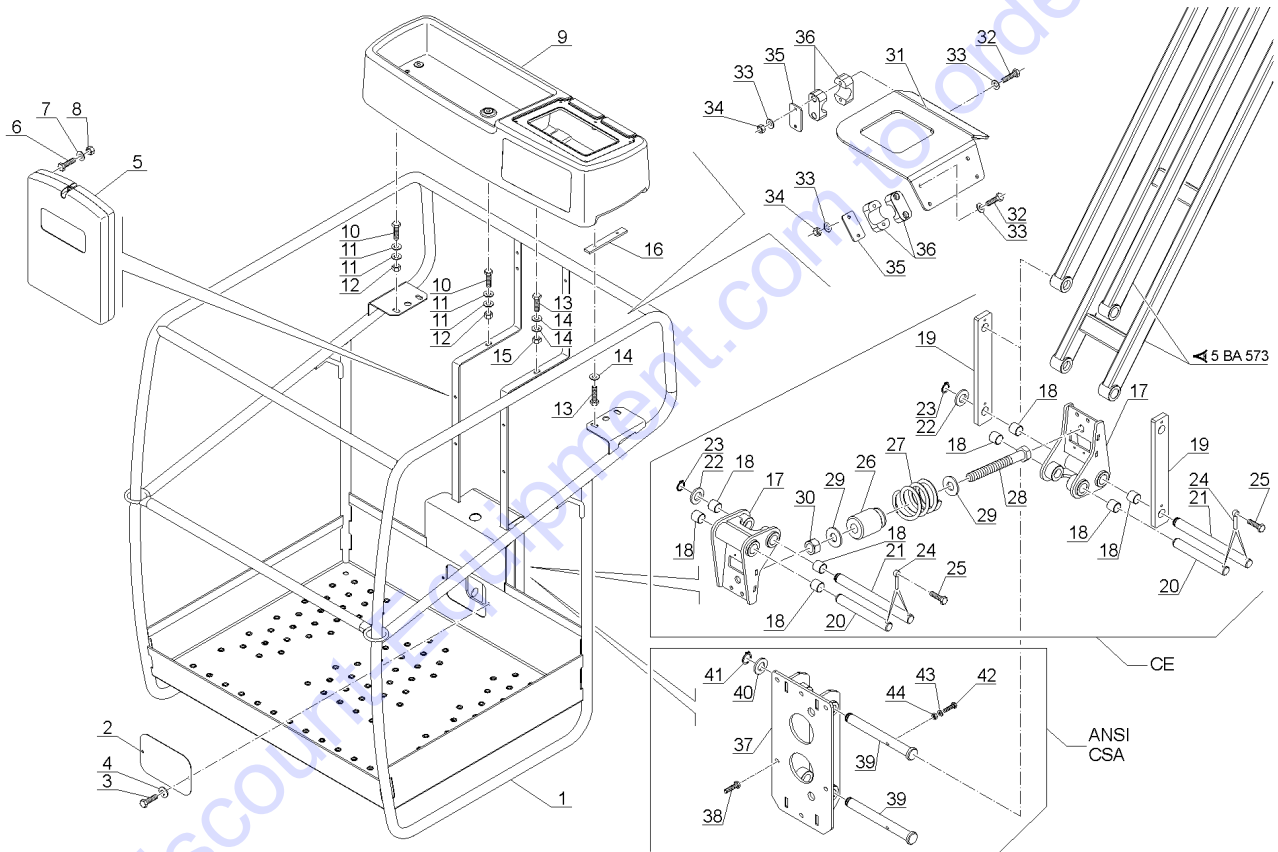

501.1 Platform, View 1

Item	Part No.	Description	Qty.	Item	Part No.	Description	Qty.
1A	T110252GT	PLATFORM.....1 <i>CE models</i>	1	--	T109858GT	WASHER,M6,ZN	
--	1261676GT	KIT, MID-RAIL, GR-J PLATFORM <i>replaced 214781</i>		--	T109859GT	NUT,M6,ZINC	
1B	216706GT	PLATFORM, ANSI.....1 <i>ANSI models</i>	1	32	216784GT	SCREW, M6.....6	6
--	1261676GT	KIT, MID-RAIL, GR-J PLATFORM <i>replaced 214781</i>		33	216716GT	WASHER, M6.....12	12
2	T110294GT	SLUDGE DOOR.....1	1	34	216719GT	NUT, M6.....6	6
3	T110053GT	SCREW,M6-10X8.8,ZINC.....2	2	35	216718GT	PLATE, WASHER.....3	3
4	T110087GT	WASHER.....2	2	36	216717GT	HALF CLAMP.....6	6
5	T110121GT	BRIEF-CASE.....1	1	37	216707GT	PLATFORM MOUNTING BASE.....1	1
6	T110052GT	SCREW,M6-20X8.8,ZINC.....4	4	38	216708GT	SCREW, M12-30.....5	5
7	T110035GT	WASHER,M6,ZINC.....4	4	39	216709GT	PIN.....2	2
8	T109859GT	NUT,M6,ZINC.....4	4	40	216710GT	WASHER.....10	10
9	T110424GT	CONSOLE,UNEQUIPPED <i>refer to 502.1</i>		41	216711GT	SNAP RING.....2	2
10	T110061GT	SCREW,M8-60X8.8,ZINC.....3	3	42	216712GT	SCREW, M8-60X8.8.....1	1
11	T110064GT	WASHER,M8,ZINC.....6	6	43	216713GT	WASHER.....2	2
12	T110054GT	NUT,M8,ZINC.....3	3	44	216714GT	NUT, M8.....1	1
13	T110048GT	SCREW,M8-20X8.8,ZINC.....3	3				
14	T110064GT	WASHER,M8,ZINC.....4	4				
15	T110054GT	NUT,M8,ZINC.....1	1				
16	T110293GT	FASTENING PLATE.....1	1				
17	T110250GT	ROD WITH BUSHING.....2	2				
18	T110039GT	BUSHING.....8	8				
19	T110251GT	ROD.....2	2				
20	T110264GT	PIN,ARTICULATING.....2	2				
21	T110265GT	PIN,ARTICULATING.....2	2				
22	T110317GT	WASHER.....2	2				
23	T110044GT	CIRCLIP.....2	2				
24	T110318GT	LOCK PIN.....4	4				
25	T110048GT	SCREW,M8-20X8.8,ZINC.....4	4				
26	T110262GT	SPACER.....1	1				
27	T110406GT	SPRING.....1	1				
28	T110170GT	SCREW.....1	1				
29	T110065GT	WASHER,M12,ZINC.....2	2				
30	T110051GT	NUT,M12,ZINC.....1	1				
31A	216783GT	BRACKET, PLAT PROTECTION.....1	1				
31B	230481GT	KIT,GRJ PLAT PROTECTION BKT <i>update kit</i>					
--	230406GT	BRACKET, PLATFORM PROTECTION					
--	230407GT	SCREW, M6, MANITOU					
--	230408GT	PLATE,CLAMP BACKING, GRJ					
--	230409GT	CLAMP HALF,GRJ