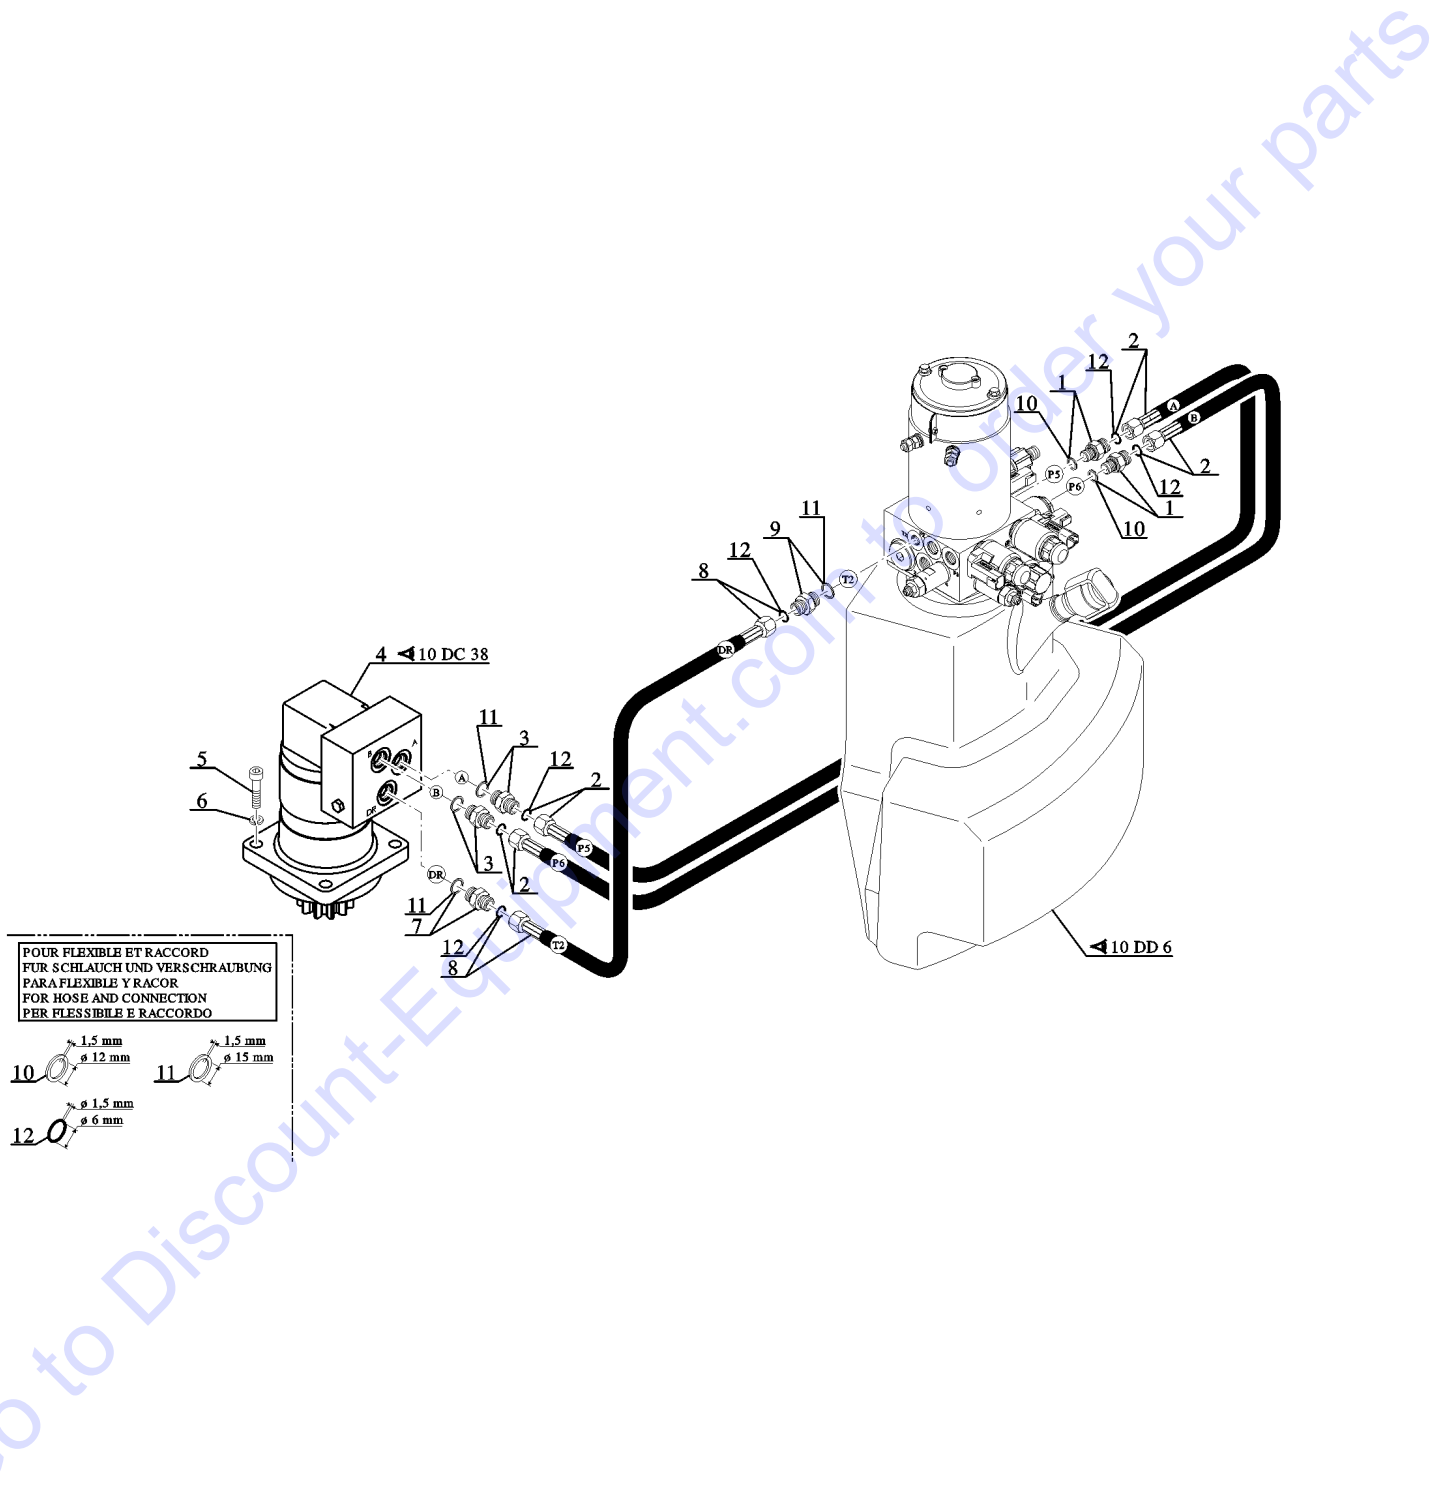

604.1 Rotation Circuit

POUR FLEXIBLE ET RACCORD
FÜR SCHLAUCH UND VERSCHRAUBUNG
PARA FLEXIBLE Y RACOR
FOR HOSE AND CONNECTION
PER FLESSIBILE E RACCORDO

Item	Part No.	Description	Qty.
1	T110102GT	CONNECTION.....	2
2	T110137GT	HOSE.....	2
3	T110312GT	CONNECTION.....	2
4	T110143GT	MOTOR,ROTATION.....	1
5	T110148GT	SCREW,M12-40X12.9,ZINC.....	4
6	T110046GT	WASHER,W12.....	4
7	T110312GT	CONNECTION.....	1
8	T110136GT	HOSE.....	1
9	T110114GT	CONNECTION.....	1
10	T110090GT	SEAL.....	as-needed
11	T110099GT	SEAL.....	as-needed
12	T110095GT	O-RING.....	as-needed

Go to Discount-Equipment.com to order your parts