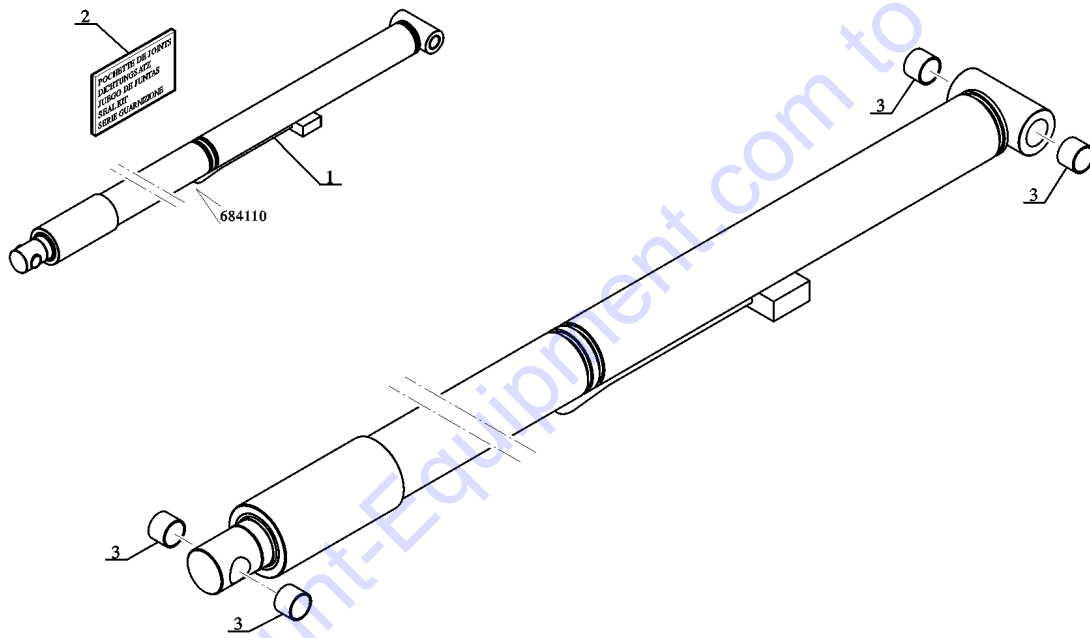

Item	Part No.	Description	Qty.
1	T110266GT	CYLINDER,PENDULAR ARM,GR20J.....1	
2	T110380GT	SEAL KIT.....1 for T110266	
3	T110376GT	BUSHING.....4	

Go to Discount-Equipment.com to order your parts

607.1 Jib Cylinder, GR-26J