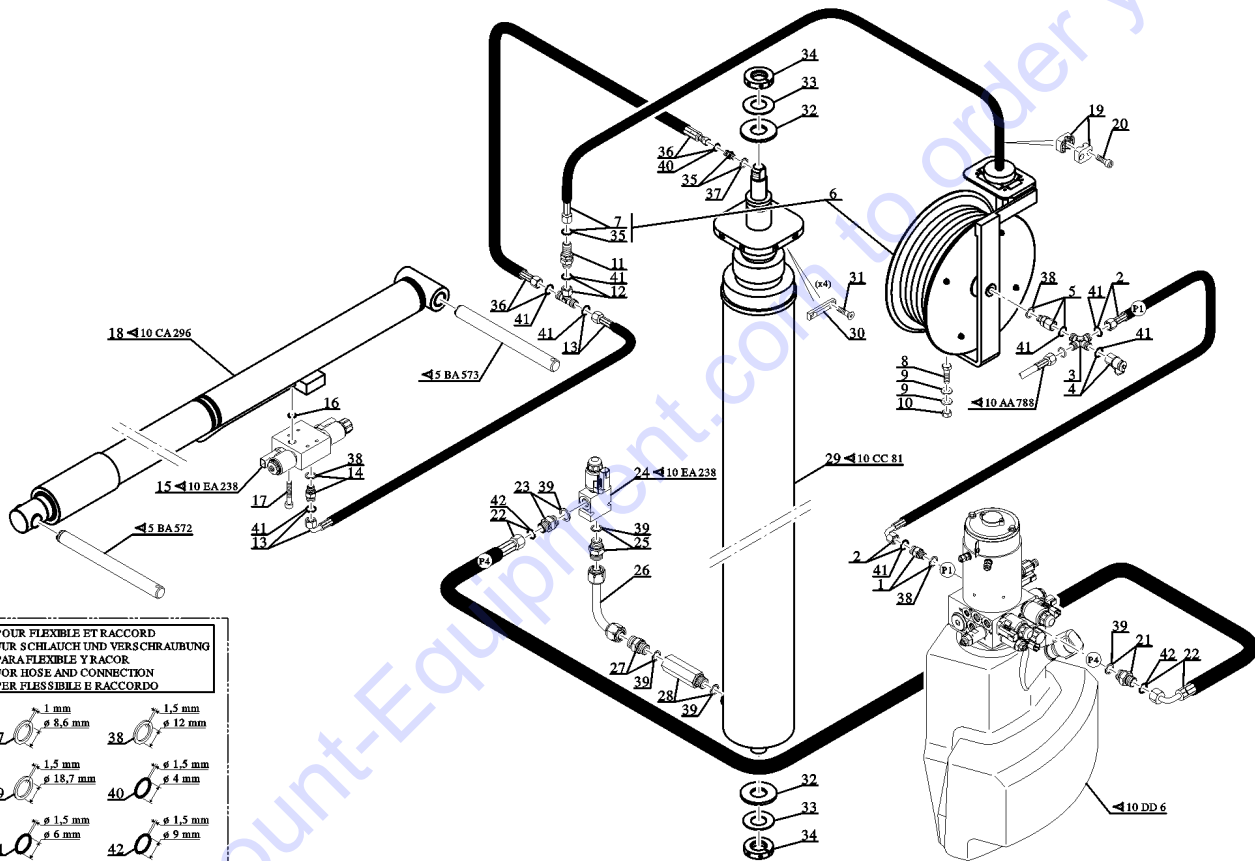

603.1 Lifting/Telescope Circuit, GR-26J

POUR FLEXIBLE ET RACCORD
FÜR SCHLAUCH UND VERSCHRAUBUNG
PARA FLEXIBLE Y RACOR
FOR HOSE AND CONNECTION
PER FLESSIBILE E RACCORDO

603.1 Lifting/Telescope Circuit, GR-26J

Item	Part No.	Description	Qty.
1	T110102GT	CONNECTION.....	1
2	T110139GT	HOSE.....	1
3	T110096GT	CONNECTION.....	1
4	T110224GT	PRESSURE TEST.....	1
5	T110127GT	CONNECTION.....	1
6	T110260GT	HYDRAULIC HOSE REEL.....	1
7		REF.....	1
8	T110070GT	SCREW,M10-35X8.8,ZINC.....	2
9	T110038GT	WASHER,M10,ZINC.....	4
10	T110056GT	NUT,M10,ZINC.....	2
11	T110111GT	CONNECTION.....	1
12	T110108GT	CONNECTION.....	1
13	T110126GT	HOSE.....	1
14	T110102GT	CONNECTION.....	1
15	T110283GT	BLOCK,RELIEF VALVE.....	1
16	T110373GT	O-RING.....	1
17	T110231GT	SCREW,M6-45X8.8,ZINC.....	4
18		Ref., JIB CYLINDER <i>refer to 607.1</i>	
19	T110085GT	HALF-CLAMP.....	2
20	T110082GT	SCREW,M6-25,ZINC.....	2
21	T110100GT	CONNECTION.....	1
22	T110233GT	HOSE.....	1
23	T110100GT	CONNECTION.....	1
24	T110282GT	BLOCK,RELIEF VALVE.....	1
25	T110123GT	CONNECTION.....	1
26	T110369GT	HYDRAULIC TUBE.....	1
27	T110123GT	CONNECTION.....	1
28	T110368GT	CONNECTION.....	1
29		Ref., LIFT CYLINDER <i>refer to 609.1</i>	
30	T110408GT	SLIDE BLOCK.....	4
31	T110068GT	SCREW,M6-16X10.9,ZINC.....	8
32	T110145GT	WASHER.....	2
33	T110144GT	WASHER,30X60X3,ZINC.....	2
34	T110146GT	SNAP RING.....	2
35	T110135GT	CONNECTION.....	1
36	T110138GT	HOSE.....	1
37	T110118GT	SEAL.....	as-needed
38	T110090GT	SEAL.....	as-needed
39	T110091GT	SEAL.....	as-needed
40	T110125GT	O-RING.....	as-needed
41	T110095GT	O-RING.....	as-needed
42	T110098GT	O-RING.....	as-needed