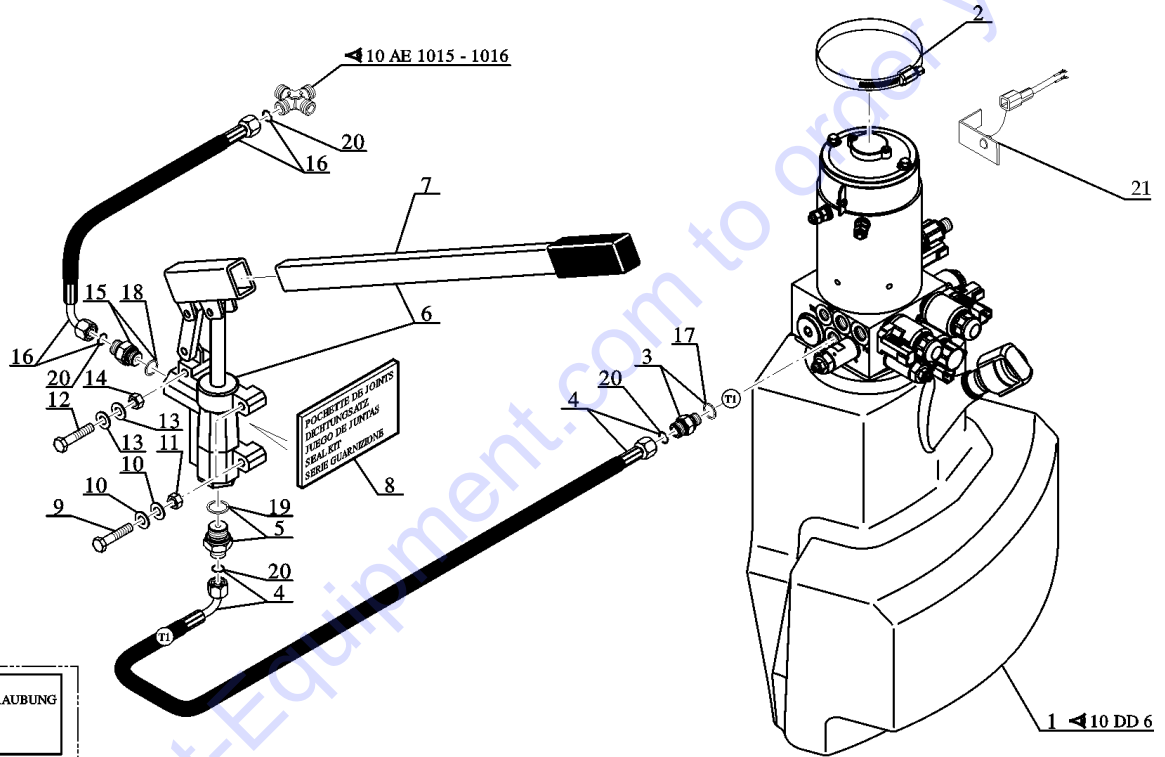

601.1 Principle Circuit

POUR FLEXIBLE ET RACCORD
FÜR SCHLAUCH UND VERSCHRAUBUNG
PARA FLEXIBLE Y RACOR
FOR HOSE AND CONNECTION
PER FLESSIBILE E RACCORDO

Item	Part No.	Description	Qty.
1		Ref., HYDRAULIC POWER UNIT.....1 <i>refer to 612.1</i>	1
2	T110117GT	CLAMP.....1	1
3	T110102GT	CONNECTION.....1	1
4	T110109GT	HOSE.....1	1
5	T110120GT	CONNECTION.....1	1
6	T110307GT	PUMP,MANUAL.....1	1
7		REF.....1	1
8		REF.....1	1
9	T110060GT	SCREW,M8-45X8.8,ZINC.....2	2
10	T110064GT	WASHER,M8,ZINC.....4	4
11	T110054GT	NUT,M8,ZINC.....2	2
12	T110061GT	SCREW,M8-60X8.8,ZINC.....1	1
13	T110064GT	WASHER,M8,ZINC.....2	2
14	T110054GT	NUT,M8,ZINC.....1	1
15	T110114GT	CONNECTION.....1	1
16	T110172GT	HOSE.....1	1
17	T110090GT	SEAL.....as-needed	as-needed
18	T110099GT	SEAL.....as-needed	as-needed
19	T110091GT	SEAL.....as-needed	as-needed
20	T110095GT	O-RING.....as-needed	as-needed
21	1256269GT	SWITCH,TEMP,PUMP MOTOR,GRJ.....1	1