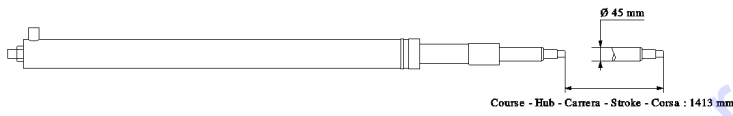

Item	Part No.	Description	Qty.
1	T110255GT	CYLINDER,PENDULAR ARM,GR26J.....1	
2	T110380GT	SEAL KIT.....1 for T110255	
3	T110376GT	BUSHING.....4	

Go to Discount-Equipment.com to order your parts

608.1 Lift Cylinder, GR-20J