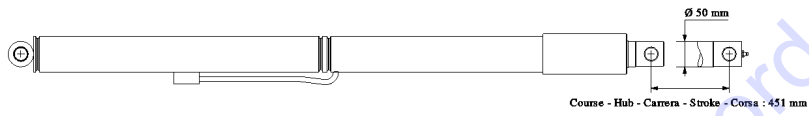

Item	Part No.	Description	Qty.
1	T110266GT	CYLINDER,PENDULAR ARM,GR20J.....1	
2	T110380GT	SEAL KIT.....1 for T110266	
3	T110376GT	BUSHING.....4	

Go to Discount-Equipment.com to order your parts

607.1 Jib Cylinder, GR-26J