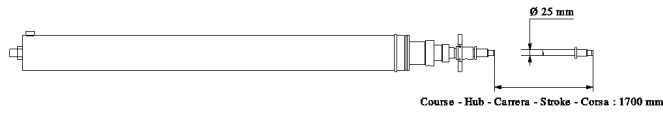

609.1 Lift Cylinder, GR-26J

Go to Discount-Equipment.com to order your parts

609.1 Lift Cylinder, GR-26J

Item	Part No.	Description	Qty.	Item	Part No.	Description	Qty.
1	T110166GT	CYLINDER,TELESCOPIC,GR26J.....	1	44	T110196GT	FASTENING RING.....	1
2	T110186GT	WASHER.....	4	45	T110197GT	O-RING.....	1
3	T110212GT	BLEEDER SCREW.....	4	46	T110157GT	SEAL.....	2
4	T110153GT	SEAL.....	2	47	T110103GT	SEAL.....	1
5	T110154GT	SEAL.....	1	48	T110198GT	SEAL.....	1
6	T110175GT	CIRCLIP.....	3	49	T110199GT	SEAL KIT.....	1
7	T110176GT	VALVE BODY.....	3			<i>for T110166 (includes items 4-5, 13-15, 17-21, 24-26, 28-32, 34-36, 38-42 and 45-48)</i>	
8	T110157GT	SEAL.....	3				
9	T110152GT	PIN.....	3				
10	T110156GT	BALL.....	3				
11	T110178GT	CYLINDER PISTON,120MM DIA.....	1				
12	T110155GT	SCREW,M8-14.....	1				
13	T110184GT	O-RING.....	1				
14	T110161GT	ANTI-EXTRUSION SEAL.....	1				
15	T110093GT	O-RING.....	1				
16	T110209GT	FASTENING RING.....	1				
17	T110183GT	SEAL.....	2				
18	T110030GT	SEAL.....	1				
19	T110086GT	SEAL.....	1				
20	T110150GT	SEAL.....	2				
21	T110151GT	SEAL.....	1				
22	T110213GT	CYLINDER PISTON,80MM DIA.....	1				
23	T110158GT	SCREW.....	1				
24	T110187GT	O-RING.....	1				
25	T110188GT	ANTI-EXTRUSION SEAL.....	1				
26	T110190GT	O-RING.....	1				
27	T110191GT	FASTENING RING.....	1				
28	T110189GT	SEAL.....	2				
29	T110192GT	SEAL.....	1				
30	T110193GT	SEAL.....	1				
31	T110180GT	SEAL.....	2				
32	T110149GT	SEAL.....	1				
33	T110214GT	CYLINDER PISTON,50MM DIA.....	1				
34	T110094GT	O-RING.....	1				
35	T110092GT	ANTI-EXTRUSION SEAL.....	1				
36	T110089GT	O-RING.....	1				
37	T110194GT	FASTENING RING.....	1				
38	T110159GT	SEAL.....	2				
39	T110195GT	SEAL.....	1				
40	T110029GT	SEAL.....	1				
41	T110182GT	SEAL.....	2				
42	T110163GT	SEAL.....	1				
43	T110181GT	CYLINDER PISTON,32MM DIA.....	1