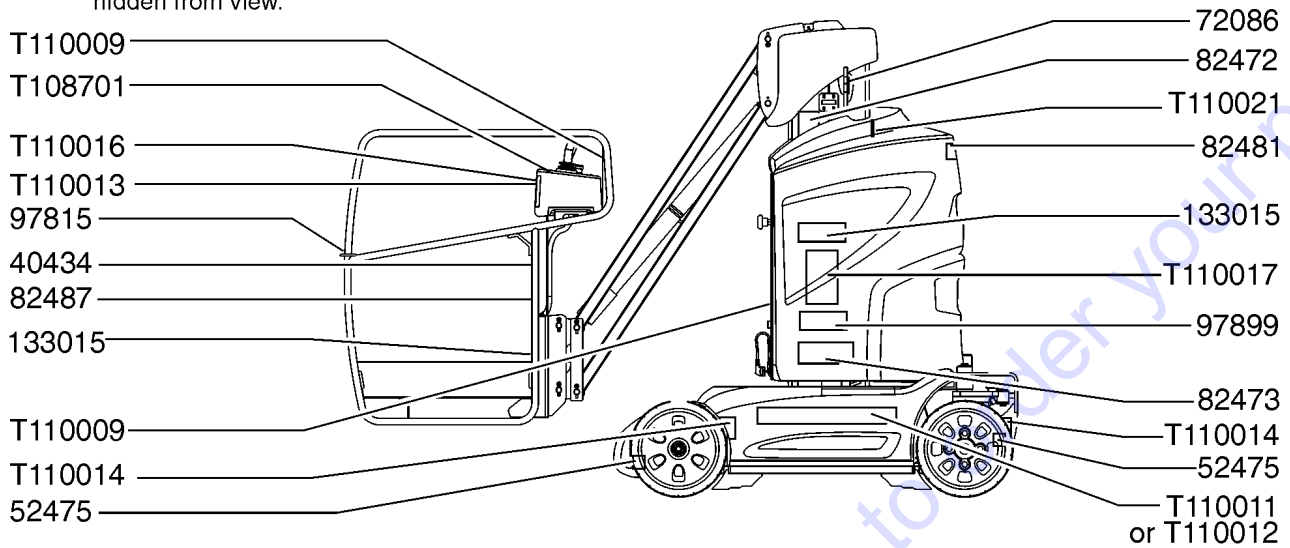

101.1 Decals with Symbols, CE (to serial number GRJ12-393)

☐ Shading indicates decal is hidden from view.

101.1 Decals with Symbols, CE (to serial number GRJ12-393)

Item	Part No.	Description	Qty.
1	37053GT	DECAL,ARROW,BLUE.....	1
2	37054GT	DECAL,ARROW,YELLOW SM 5-3/8".....	1
3	37055GT	DECAL,TRIANGLE,BLUE.....	2
4	37056GT	DECAL,TRIANGLE,YELLOW.....	2
5	40434GT	DECAL,LANYARD ANCHORAGE POINT.....	2
6	43658GT	DECAL,LABEL,PWR TO CHARGR 230V.....	1
7	52475GT	DECAL,LABEL,TRANSPORT TIEDOWN*.....	4
8	72086GT	DECAL,LABEL,LIFTING EYE.....	2
9	82472GT	DECAL,WARNING,CRUSHING HAZARD.....	2
10	82473GT	DECAL,SYMBOL-COMP ACCESS.....	1
11	82481GT	DECAL,SYMBOL-BATTERY SAFETY.....	1
12	82487GT	DECAL,SYMBOL - READ THE MANUAL.....	2
13	82614GT	DECAL,DANGER,COLLISION HAZARD.....	1
14	97815GT	DECAL,LABEL,LOWER MIDRAIL.....	1
15	97899GT	DECAL,WARN,SAFETY CHOCK***.....	2
16	114334GT	DECAL,SYM-ELEC HAZARD,PLUG.....	1
17	133015GT	DECAL,DANGER,ELEC.HAZ SYMB.....	3
18	T108701GT	DECAL,PLATFORM CONTROL PANEL.....	1
19	T108702GT	DECAL,GROUND CONTROL PANEL.....	1
20	T110009GT	DECAL,LABEL,POWER TO PLAT 230V.....	2
21	T110010GT	DECAL,COSMETIC,GENIE.....	1
22A	T110011GT	DECAL,COSMETIC,GENIE GR26J.....	1
22B	T110012GT	DECAL,COSMETIC,GENIE GR20J.....	2
23	T110013GT	DECAL,LABEL,MAX CAP GRJ.....	1
24	T110014GT	DECAL,LABEL,WHEEL LOAD GRJ.....	4
25	T110015GT	DECAL,LABLE,FALL HAZARD.....	1
26	T110016GT	DECAL,LABEL,TILT ALARM.....	1
27	T110017GT	DECAL,LABEL,EMERGENCY LOWERING.....	1
28	T110018GT	DECAL,LABEL,BRAKE RELEASE.....	1
29	T110021GT	DECAL,LABEL,TIP HAZARD.....	1