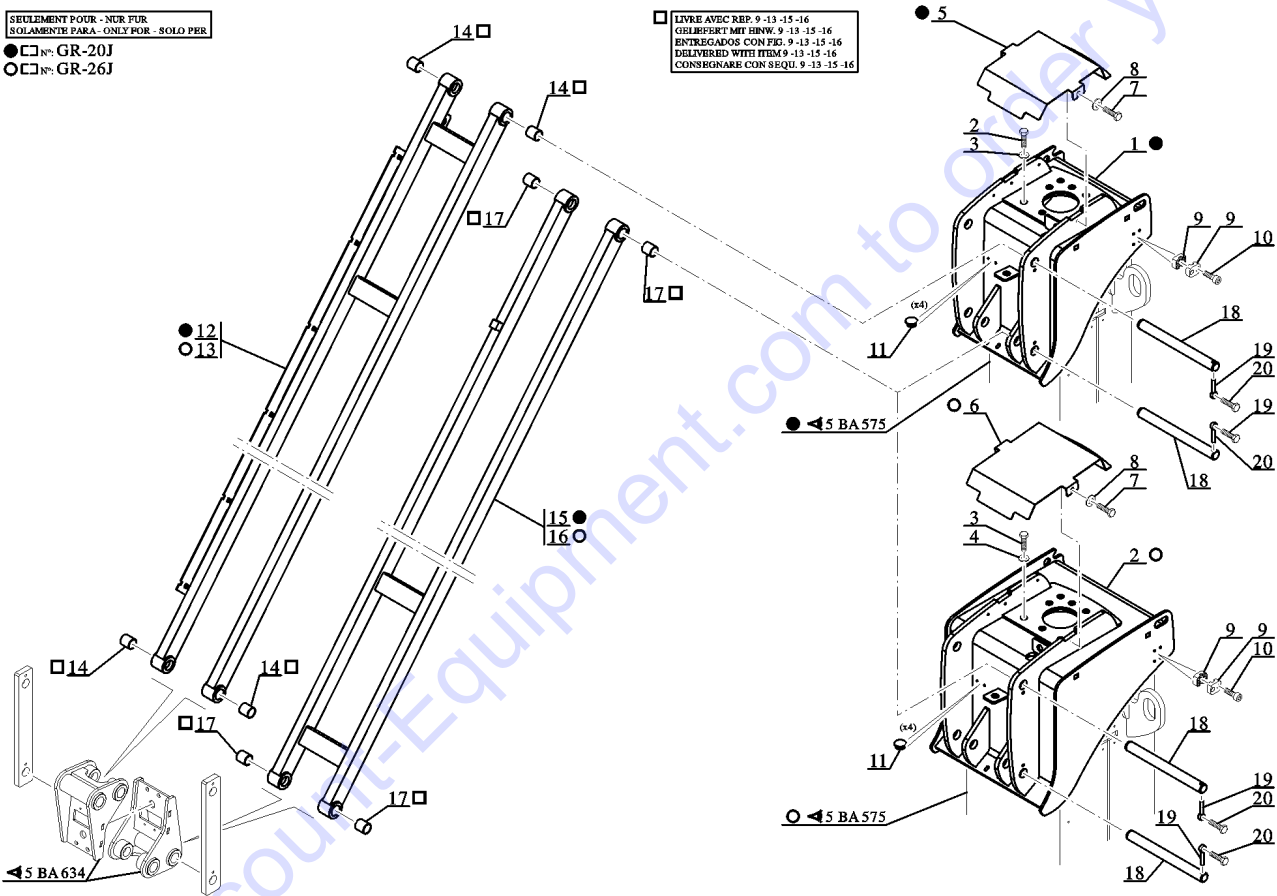

401.1 Jib Boom Components

SEULEMENT POUR - NUR FÜR
SOLAMENTE PARA - ONLY FOR - SOLO PER

- □ n° GR-20J
- □ n° GR-26J

401.1 Jib Boom Components

Item	Part No.	Description	Qty.
1	T110420GT	TELESCOPE HEAD.....1 GR-20J	1
2A	T110421GT	TELESCOPE HEAD.....1 GR-26J, CE models	1
2B	216701GT	MAST TOP GR-26J, ANSI models	
3	T110050GT	SCREW,M16-40X8.8,ZINC.....9	9
4	T110106GT	WASHER,M16.....9	9
5	T110322GT	PROTECTIVE HOUSING.....1 GR-20J	1
6	T110323GT	PROTECTIVE HOUSING.....1 GR-26J	1
7	T110043GT	SCREW,M16-40X10.9,ZINC.....2	2
8	T10087GT	WASHER,JZC6.....2	2
9	T110085GT	HALF-CLAMP.....4	4
10	T110084GT	SCREW,M6-30.....4	4
11	T110165GT	CORK OF LOCK.....4	4
12	T110269GT	TIE BAR W/BUSHING.....1 GR-20J	1
13	T110268GT	TIE BAR W/BUSHING.....1 GR-26J	1
14	T110134GT	BUSHING.....4	4
15	T110285GT	TIE BAR W/BUSHING.....1 GR-20J	1
16	T110284GT	TIE BAR W/BUSHING.....1 GR-26J	1
17	T110134GT	BUSHING.....4	4
18	T110263GT	PIN,ARTICULATING.....2	2
19	T110318GT	LOCK PIN.....2	2
20	T110048GT	SCREW,M8-20X8.8,ZINC.....2	2