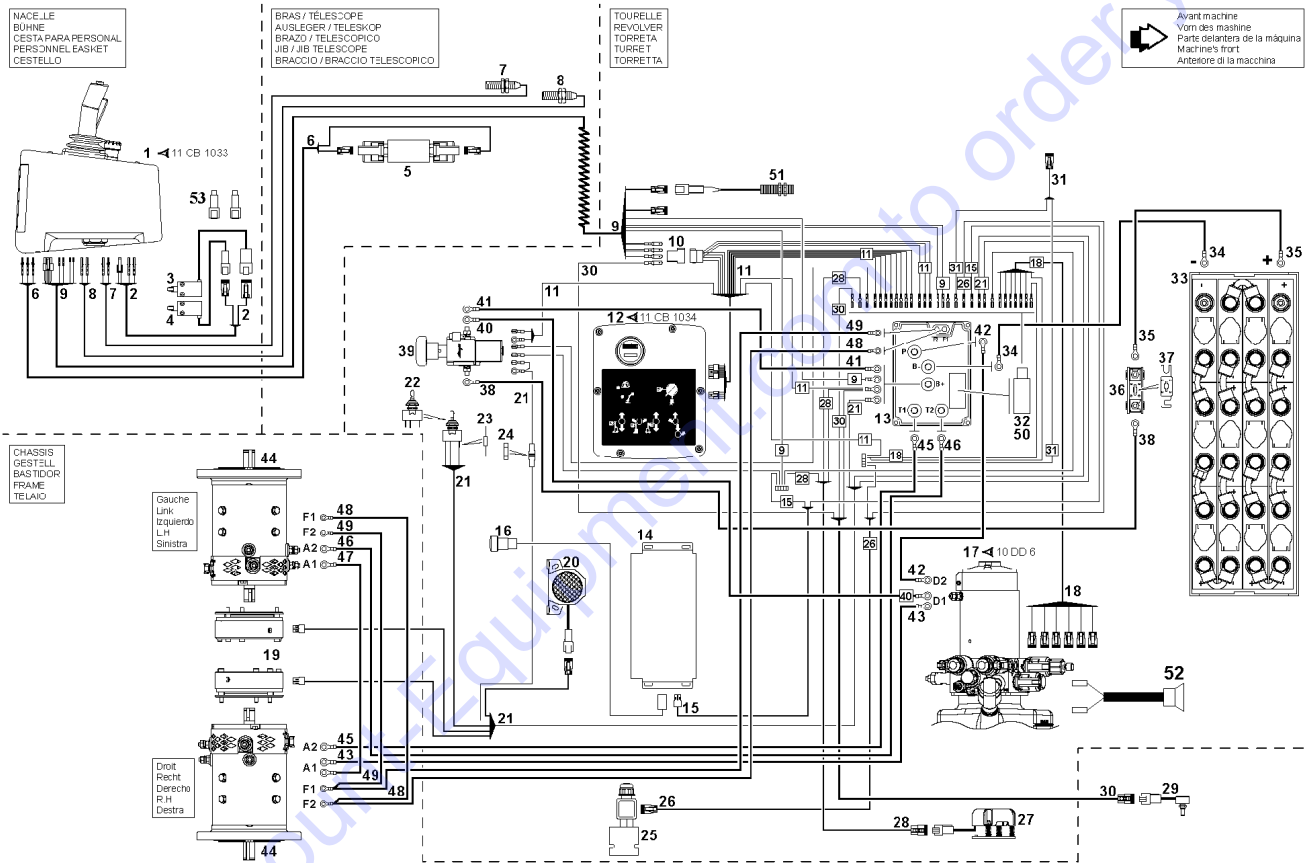

305.1 Wire Harness Diagram

305.1 Wire Harness Diagram

Item	Part No.	Description	Qty.	Item	Part No.	Description	Qty.
1		Ref., CONSOLE,PLAT,COMPLETE,GRJ.....1 <i>refer to 502.1</i>		33A	T110259GT	BATTERY.....1 <i>(CE models)</i>	1
2	T110361GT	HARNESS,WIRING,GRJ.....1		33B	216737GT	BATTERY,ANSI GRJ <i>(ANSI models)</i>	
3	T110362GT	SWITCH,BASKET OVERLOAD.....1 <i>(CE models only)</i>		34	T110344GT	CABLE,ELECTRIC.....1	1
4	T110363GT	SWITCH,BASKET OVERLOAD.....1 <i>(CE models only)</i>		35	T110338GT	CABLE,ELECTRIC.....1	1
5	T110283GT	BLOCK,RELIEF VALVE.....1		36	T110235GT	FUSE HOLDER.....1	1
6	T110364GT	HARNESS,WIRING,GRJ.....1		37	T110169GT	FUSE.....1	1
7	T110360GT	SWITCH.....1		38	T110339GT	CABLE,ELECTRIC.....1	1
8	T110354GT	SWITCH.....1		39	T110308GT	SWITCH W/STOP BUTTON.....1	1
9	T110426GT	HARNESS,WIRING,GRJ.....1		40	T110341GT	CABLE,ELECTRIC.....1	1
10	T110088GT	CONNECTOR,FEMALE.....1		41	T110340GT	CABLE,ELECTRIC.....1	1
11	T110358GT	HARNESS,WIRING,GRJ.....1		42	T110345GT	CABLE,ELECTRIC.....1	1
12		Ref., MAIN BOX,COMPLETE.....1 <i>refer to 304.1</i>		43	T110342GT	CABLE,ELECTRIC.....1	1
13A	T110281GT	VARIABLE SPEED UNIT.....1 <i>(CE models)</i>		44		Ref., MOTOR,WHEELS.....2 <i>refer to 303.1</i>	2
13B	1252719GT	VARIABLE SPEED UNIT,GRJ <i>(ANSI models) from SN GRJ12-394</i>		45	T110346GT	CABLE,ELECTRIC.....1	1
14	T110326GT	BATTERY CHARGER.....1		46	T110347GT	CABLE,ELECTRIC.....1	1
15	T110352GT	HARNESS,WIRING,GRJ.....1		47	T110343GT	CABLE,ELECTRIC.....1	1
16	T110414GT	CHARGING INDICATOR.....1		48	T110348GT	CABLE,ELECTRIC.....1	1
17		Ref., HYDRAULIC UNIT,COMPLETE,GRJ.....1 <i>refer to 612.1</i>		49	T110349GT	CABLE,ELECTRIC.....1	1
18	T110353GT	HARNESS,WIRING,GRJ.....1		50	T110413GT	CONTACT.....35	35
19	T110258GT	BRAKE,WHEEL.....2		51	T110428GT	SENSOR.....1	1
20	T110174GT	HORN,12/24V.....1		52	45462GT	ALARM,CHIME TONE 5-25VDC*** .....1 <i>does not include 72326 nut; order separately</i>	1
21	T110350GT	HARNESS,WIRING,GRJ.....1		52	72326GT	NUT - PLASTIC,RING FOR ALARMS.....1	1
22	T110417GT	SWITCH.....1		53	216736GT	OVERLOAD CONNECTOR,ANSI.....1	1
23	T110416GT	RESISTER.....1					
24	229618GT	FUSE HOLDER,GRJ.....1 <i>for T110415</i>					
24	T110415GT	FUSE.....1 <i>for 229618</i>					
25	T110282GT	BLOCK,RELIEF VALVE.....1					
26	T110356GT	HARNESS,WIRING,GRJ.....1					
27	T110403GT	SWITCH,TILTING.....1					
28	T110359GT	HARNESS,WIRING,GRJ.....1					
29	T110261GT	POTENTIOMETER.....1					
30	T110351GT	HARNESS,WIRING,GRJ.....1					
31	T110357GT	HARNESS,WIRING,GRJ.....1					
32A	T110412GT	SWITCH,FEMALE.....1 <i>GR-20J</i>					
32B	T110412GT	SWITCH,FEMALE.....4 <i>GR-26J</i>	4