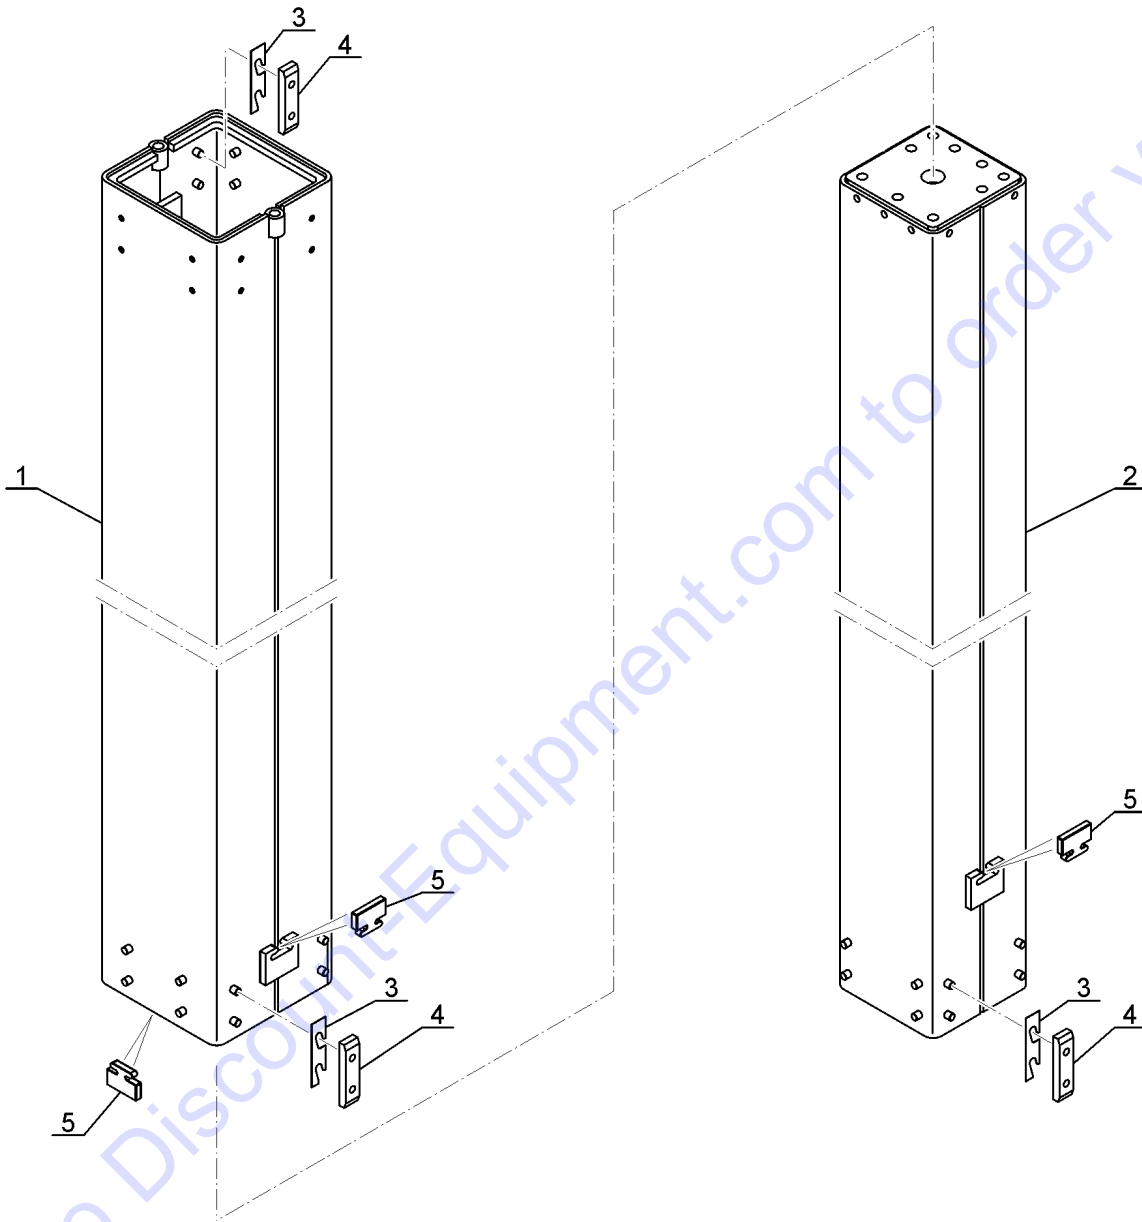

402.1 Mast Components, GR-20J

Item	Part No.	Description	Qty.
--	90337GT	BOE LUBE.....1 <i>lubricant</i>	
1	T110275GT	BOOM TELESCOPE.....1	
2	T110274GT	BOOM TELESCOPE.....1	
3	T110277GT	SHIM,1MM.....as-needed	
3	T110278GT	SHIM,0.5MM.....as-needed	
4	T110286GT	SLIDE BLOCK,12MM.....as-needed	
4	T110324GT	SLIDE BLOCK,10MM.....as-needed	
5	T110276GT	STOP.....6	

Go to Discount-Equipment.com to order your parts