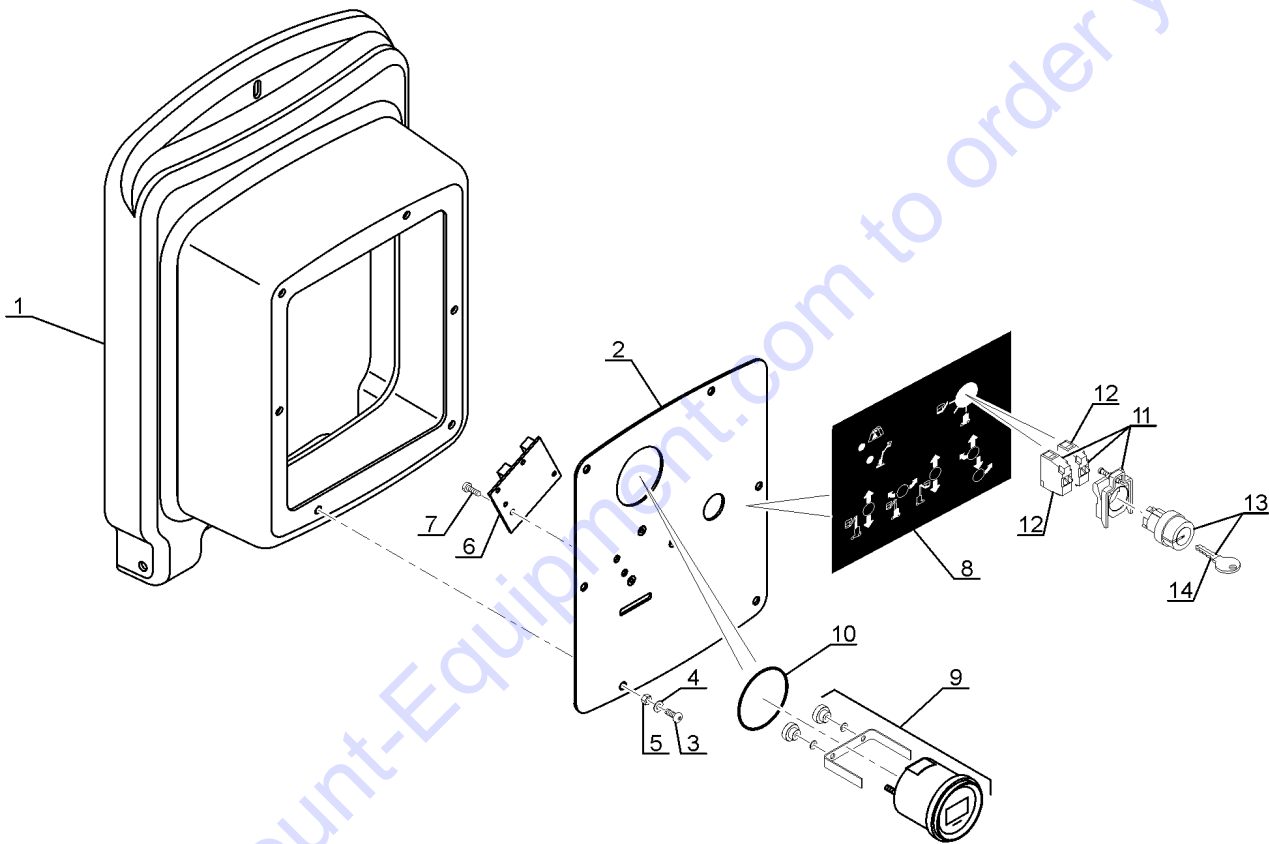

304.1 Ground Controls

Item	Part No.	Description	Qty.
--	T110429GT	MAIN BOX, COMPLETE	
1	T109855GT	BOX, STRIPPED, GRJ.....	1
2	T109856GT	FASTENING PLATE, GRJ.....	1
3	T109857GT	SCREW, M6-16X10.9, ZN5.....	6
4	T109858GT	WASHER, M6, ZN.....	6
5	T109859GT	NUT, M6, ZINC.....	6
6	T109860GT	ELECTRONIC PLATE, GRJ.....	1
7	T109861GT	SCREW, M4.5-5, ZINC.....	3
8	T108702GT	DECAL, GROUND CONTROL PANEL.....	1
9	T109863GT	HOUR METER, GRJ.....	1
10	T109864GT	O-RING, HOURMETER, GRJ.....	1
11	T109865GT	SWITCH & BASE PLATE, KEY, GRJ.....	1
12	T109866GT	CONTACT, KEYSWITCH, GRJ.....	2
13	T109867GT	REVOLVING BUTTON, KEY, GRJ.....	1
14	T109868GT	KEY, SELECTOR, GRJ.....	1