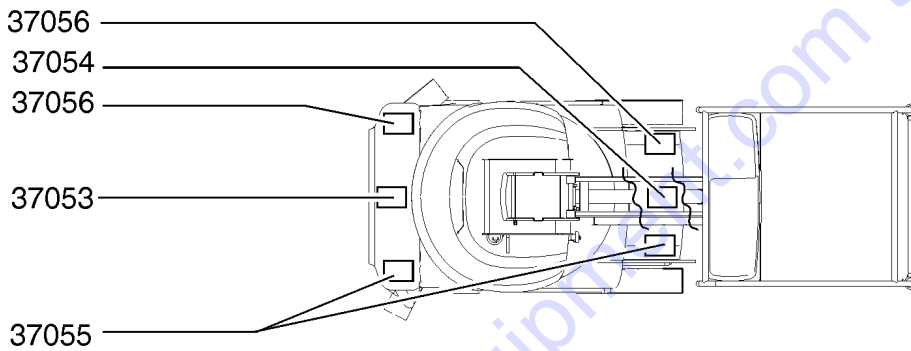

101.1 Decals with Symbols, CE (to serial number GRJ12-393)

☐ Shading indicates decal is hidden from view.

101.1 Decals with Symbols, CE (to serial number GRJ12-393)

Item	Part No.	Description	Qty.
1	37053GT	DECAL,ARROW,BLUE.....	1
2	37054GT	DECAL,ARROW,YELLOW SM 5-3/8".....	1
3	37055GT	DECAL,TRIANGLE,BLUE.....	2
4	37056GT	DECAL,TRIANGLE,YELLOW.....	2
5	40434GT	DECAL,LANYARD ANCHORAGE POINT.....	2
6	43658GT	DECAL,LABEL,PWR TO CHARGR 230V.....	1
7	52475GT	DECAL,LABEL,TRANSPORT TIEDOWN*.....	4
8	72086GT	DECAL,LABEL,LIFTING EYE.....	2
9	82472GT	DECAL,WARNING,CRUSHING HAZARD.....	2
10	82473GT	DECAL,SYMBOL-COMP ACCESS.....	1
11	82481GT	DECAL,SYMBOL-BATTERY SAFETY.....	1
12	82487GT	DECAL,SYMBOL - READ THE MANUAL.....	2
13	82614GT	DECAL,DANGER,COLLISION HAZARD.....	1
14	97815GT	DECAL,LABEL,LOWER MIDRAIL.....	1
15	97899GT	DECAL,WARN,SAFETY CHOCK***.....	2
16	114334GT	DECAL,SYM-ELEC HAZARD,PLUG.....	1
17	133015GT	DECAL,DANGER,ELEC.HAZ SYMB.....	3
18	T108701GT	DECAL,PLATFORM CONTROL PANEL.....	1
19	T108702GT	DECAL,GROUND CONTROL PANEL.....	1
20	T110009GT	DECAL,LABEL,POWER TO PLAT 230V.....	2
21	T110010GT	DECAL,COSMETIC,GENIE.....	1
22A	T110011GT	DECAL,COSMETIC,GENIE GR26J.....	1
22B	T110012GT	DECAL,COSMETIC,GENIE GR20J.....	2
23	T110013GT	DECAL,LABEL,MAX CAP GRJ.....	1
24	T110014GT	DECAL,LABEL,WHEEL LOAD GRJ.....	4
25	T110015GT	DECAL,LABLE,FALL HAZARD.....	1
26	T110016GT	DECAL,LABEL,TILT ALARM.....	1
27	T110017GT	DECAL,LABEL,EMERGENCY LOWERING.....	1
28	T110018GT	DECAL,LABEL,BRAKE RELEASE.....	1
29	T110021GT	DECAL,LABEL,TIP HAZARD.....	1