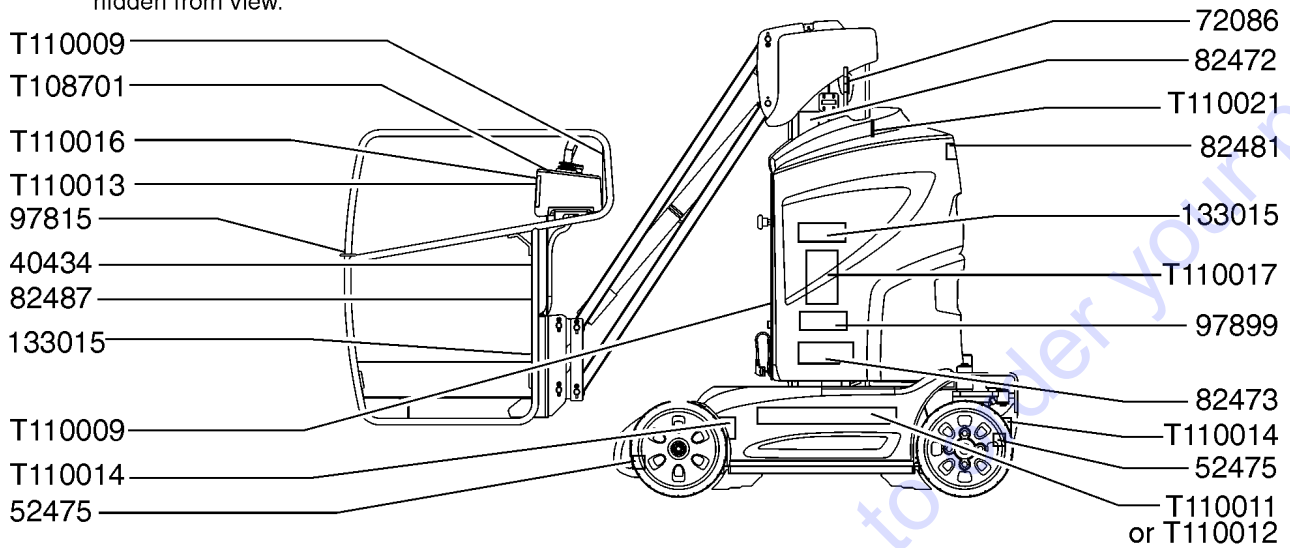

101.2 Decals with Symbols, CE (from serial number GRJ12-394)

☐ Shading indicates decal is hidden from view.

101.2 Decals with Symbols, CE (from serial number GRJ12-394)

Item	Part No.	Description	Qty.
1	37053GT	DECAL,ARROW,BLUE.....	1
2	37054GT	DECAL,ARROW,YELLOW SM 5-3/8".....	1
3	37055GT	DECAL,TRIANGLE,BLUE.....	2
4	37056GT	DECAL,TRIANGLE,YELLOW.....	2
5	40434GT	DECAL,LANYARD ANCHORAGE POINT.....	2
6	43658GT	DECAL,LABEL,PWR TO CHARGR 230V.....	1
7	52475GT	DECAL,LABEL,TRANSPORT TIEDOWN*.....	4
8	72086GT	DECAL,LABEL,LIFTING EYE.....	2
9	82472GT	DECAL,WARNING,CRUSHING HAZARD.....	2
10	82473GT	DECAL,SYMBOL-COMP ACCESS.....	1
11	82481GT	DECAL,SYMBOL-BATTERY SAFETY.....	1
12	82487GT	DECAL,SYMBOL - READ THE MANUAL.....	2
13	82614GT	DECAL,DANGER,COLLISION HAZARD.....	1
14	97815GT	DECAL,LABEL,LOWER MIDRAIL.....	1
15	97899GT	DECAL,WARN,SAFETY CHOCK***.....	2
16	114334GT	DECAL,SYM-ELEC HAZARD,PLUG.....	1
17	133015GT	DECAL,DANGER,ELEC.HAZ SYMB.....	3
18	216142GT	DECAL,LABEL,TIP-OVER HAZARD,SLOPE.....	1
19	216143GT	DECAL,LABL,RUNAWAY MACHINE HAZ.....	1
20	216144GT	DECAL,LABEL,COLLISION HAZARD.....	1
21	216145GT	DECAL,LABEL,DRIVE DIRECTION HAZ.....	1
22	T108701GT	DECAL,PLATFORM CONTROL PANEL.....	1
23	T108702GT	DECAL,GROUND CONTROL PANEL.....	1
24	T110009GT	DECAL,LABEL,POWER TO PLAT 230V.....	2
25	T110010GT	DECAL,COSMETIC,GENIE.....	1
26A	T110011GT	DECAL,COSMETIC,GENIE GR26J.....	2
26B	T110012GT	DECAL,COSMETIC,GENIE GR20J.....	2
27	T110013GT	DECAL,LABEL,MAX CAP GRJ.....	1
28	T110014GT	DECAL,LABEL,WHEEL LOAD GRJ.....	4
29	T110015GT	DECAL,LABLE,FALL HAZARD.....	1
30	T110016GT	DECAL,LABEL,TILT ALARM.....	1
31	T110017GT	DECAL,LABEL,EMERGENCY LOWERING.....	1
32	T110018GT	DECAL,LABEL,BRAKE RELEASE.....	1
33	T110021GT	DECAL,LABEL,TIP HAZARD.....	1