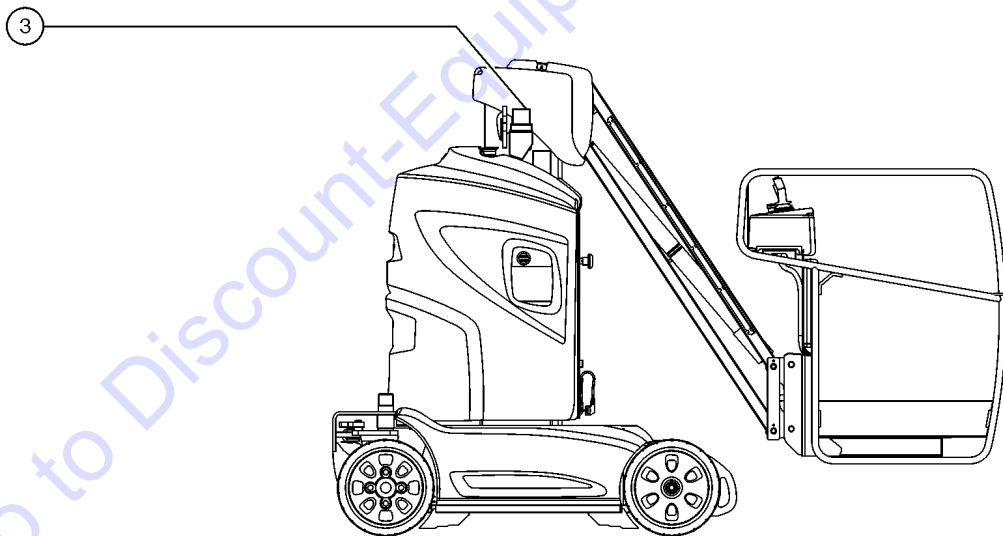

701.1 Accessories

Item	Part No.	Description	Qty.
1	226770GT	KIT,WORKING LIGHTS,GRJ	
2		Ref. KIT,230V,REEL,PWR TO PLAT,GRJ (refer to 502.1)	
3	227707GT	KIT,FLASHING BEACON,GRJ	
4	226769GT	KIT,AIR TO PLATFORM,GRJ	

Go to Discount-Equipment.com to order your parts