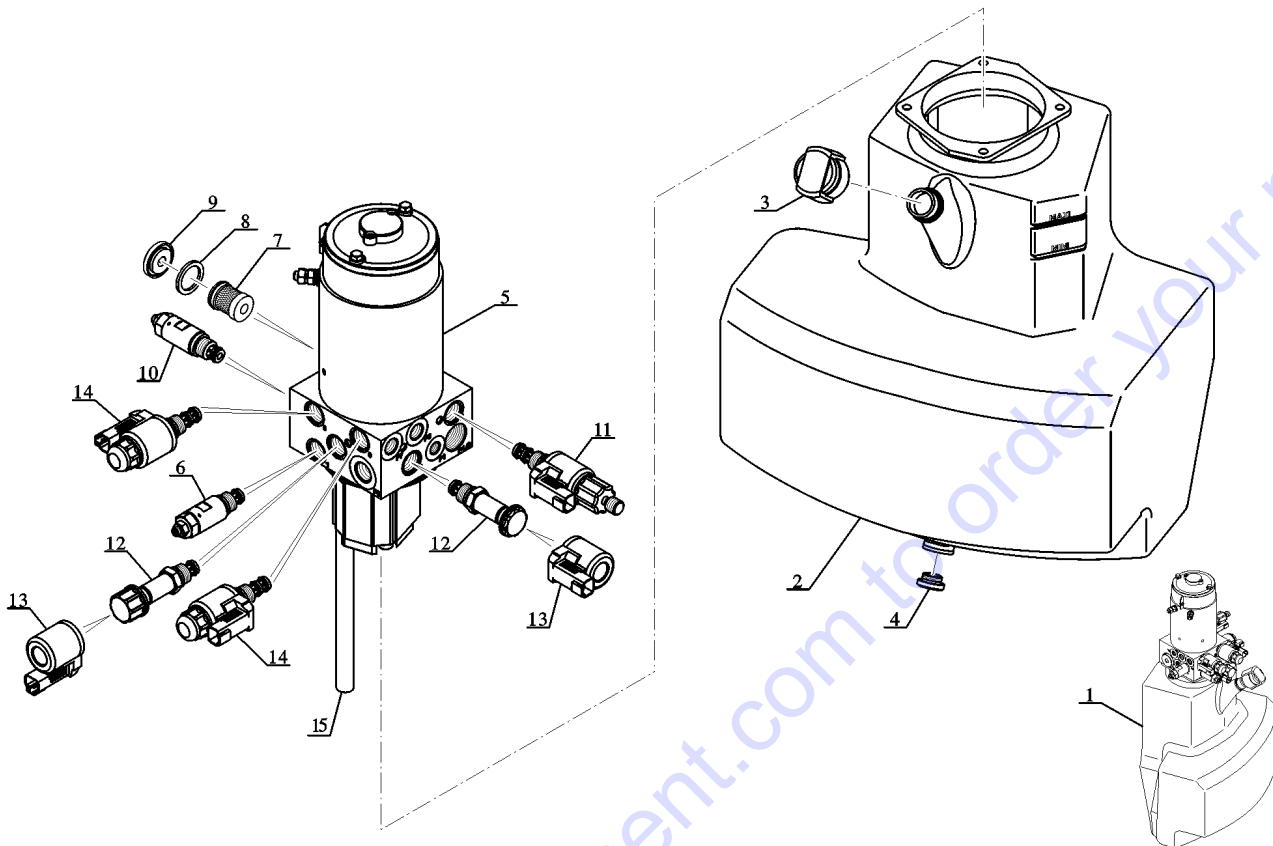

612.1 Principal Pump

Go to Discount-Equipment.com to order your parts

Item	Part No.	Description	Qty.
1A	T110253GT	HYDRAULIC UNIT,COMPLETE.....1 (CE)	1
1B	216735GT	HYDRAULIC UNIT.....1 (ANSI, CSA)	1
2	T110418GT	TANK,OIL,GRJ.....1	1
3	T110398GT	PLUG.....1	1
4	T110399GT	PLUG.....1	1
--	1274953GT	BRUSHES,PRINCIPLE PUMP,GRJ20/26	
5	T110400GT	MOTOR.....1	1
6	T110391GT	RELIEF VALVE.....1	1
7	T110375GT	FILTER,HYD OIL,GRJ.....1	1
8	T110392GT	SEAL.....1	1
9	T110374GT	PLUG.....1	1
10	T110393GT	RELIEF VALVE.....1	1
11	T110394GT	ELECTROVALVE.....1	1
12	T110395GT	VALVE.....2	2
13	T110396GT	COIL,MAGNET.....2	2
14	T110397GT	ELECTROVALVE.....1	1
15		Ref. Suction Tube and Strainer <i>(not a available as service part) (there is no need to replace the suction tube or strainer)</i>