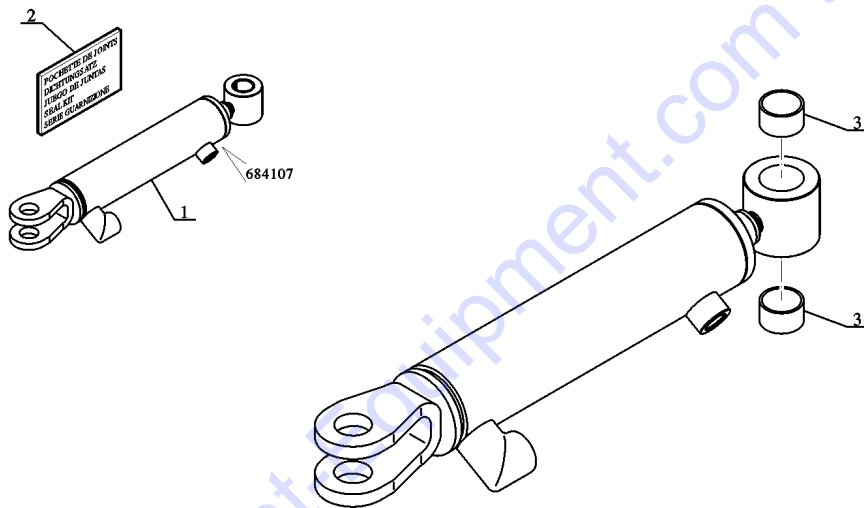

610.1 Steer Cylinder

Go to DiscountEquipment.com to order your parts

Item	Part No.	Description	Qty.
1	T110254GT	CYLINDER,STEERING,GRJ.....1	1
2	T110223GT	SEAL KIT,STEER CYL (TXXXXXX).....1 <i>for T110254</i>	1
3	T110376GT	BUSHING.....2	2

Go to Discount-Equipment.com to order your parts