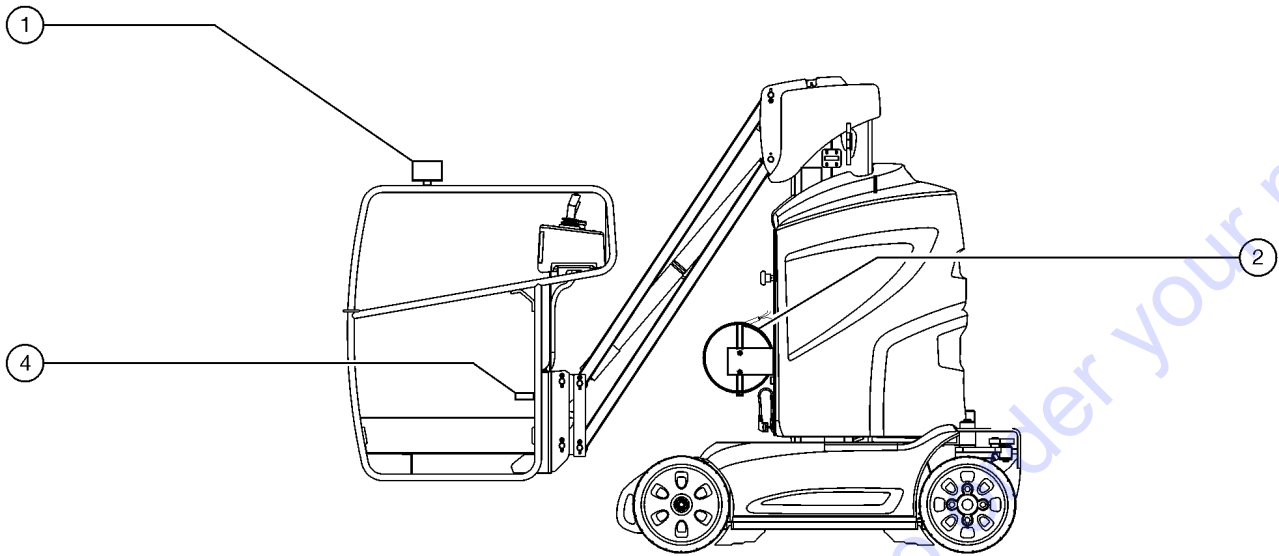

701.1 Accessories

Item	Part No.	Description	Qty.
1	226770GT	KIT,WORKING LIGHTS,GRJ	
2		Ref. KIT,230V,REEL,PWR TO PLAT,GRJ (refer to 502.1)	
3	227707GT	KIT,FLASHING BEACON,GRJ	
4	226769GT	KIT,AIR TO PLATFORM,GRJ	

Go to Discount-Equipment.com to order your parts