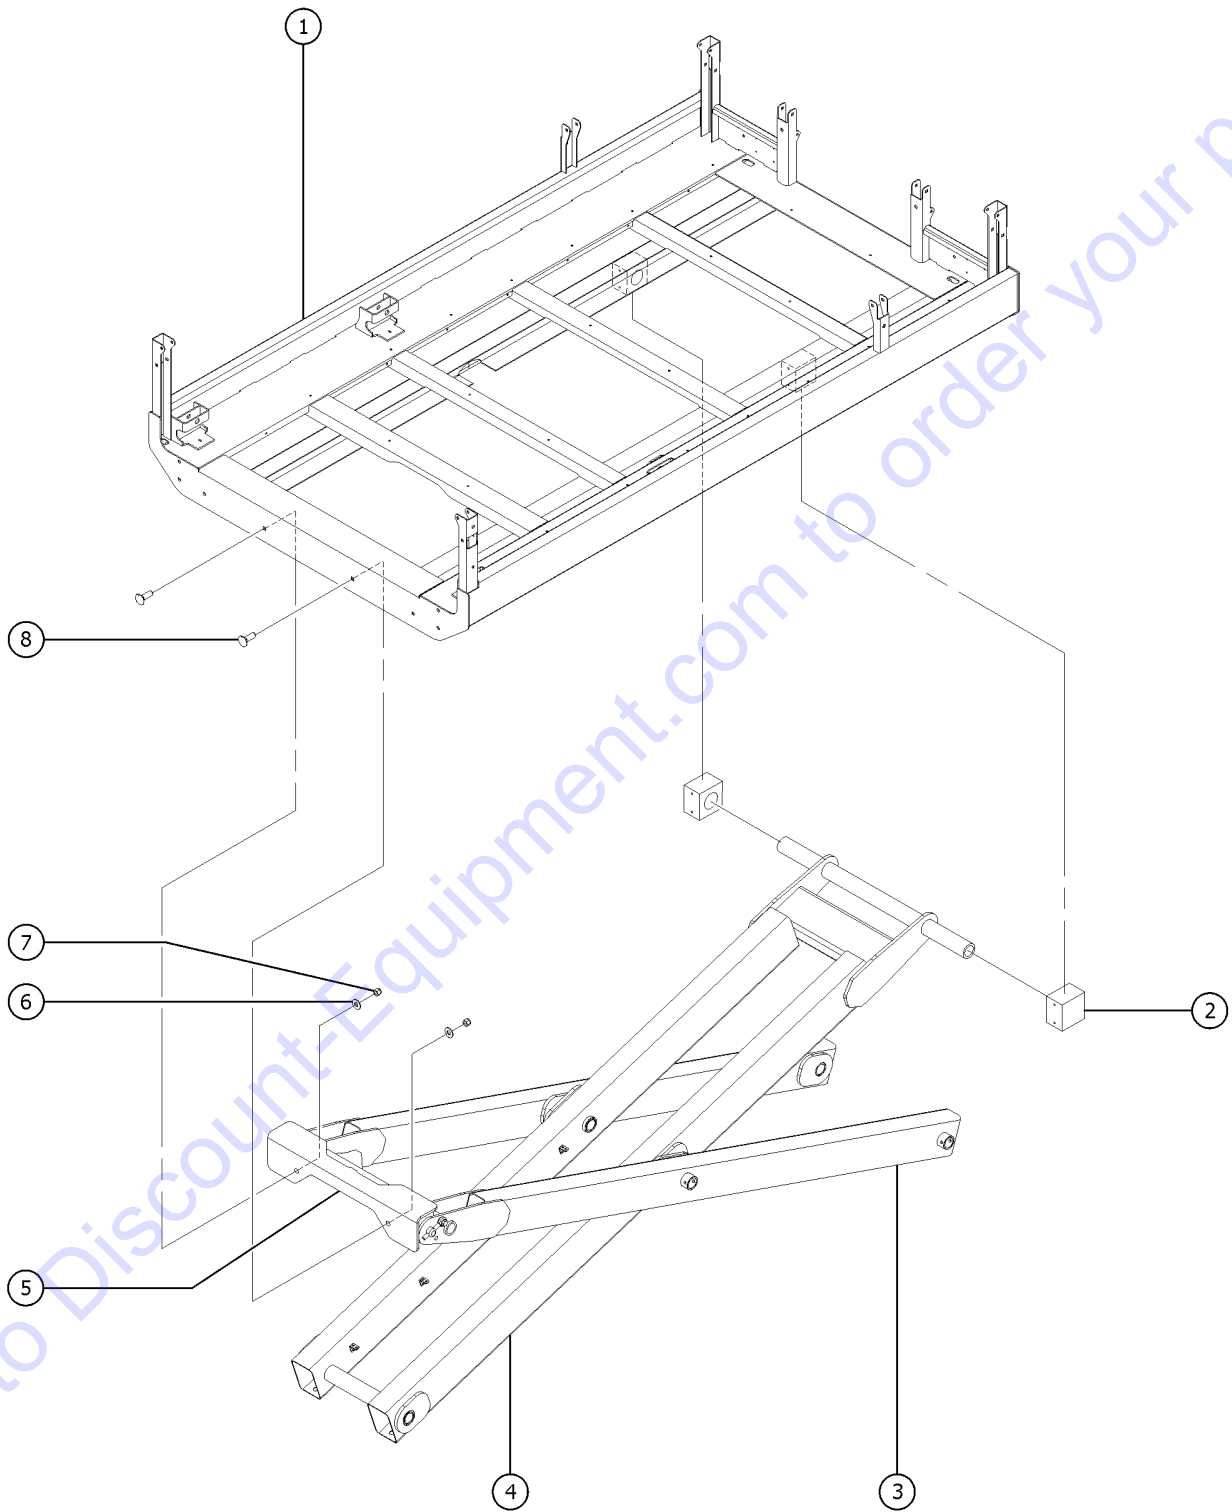

Item	Part No.	Description	Qty.
1	235170GT	MAIN PLAT DECK ASSY,2669,WO,ANSI GS-2669 RT (ANSI & CSA models with word decals)	
1-	235173GT	MAIN PLAT DECK ASSY,2669,WO,AUS GS-2669 RT (Australia models with word decals)	
1-	235176GT	MAIN PLAT DECK ASSY,2669,SY,ANSI GS-2669 RT (Asia & S. America models with symbol decals)	
1-	235179GT	MAIN PLAT DECK ASSY,2669,SY,CE GS-2669 RT (CE models with symbol decals)	
1-	112703GT	WELDMNT,MAIN PLATFORM,GS69 (decals not included, refer to section 100)	1
2	131874GT	WLDMNT,PLATFORM SPACER, 2669	1
3	112708GT	SLIDER BLOCK, GS69	2
4	112076GT	WELDMNT,LINK, TOP OUTER,GS69	1
5	112127GT	ASSY,LINK,INNER #3,BLUE,2669 (bearings included)	1
6	1254206GT	WELDMNT,PLATFORM PIVOT,2669	1
7	96977GT	BOLT,CARRIAGE, 1/2-13X1.50,GR5	2
8	6198GT	NUT,NYLOCK, 1/2-13	2

Go to Discount-Equipment.com to order your parts

602.1 Platform Installation, GS-3369 RT and GS-4069 RT, View 2