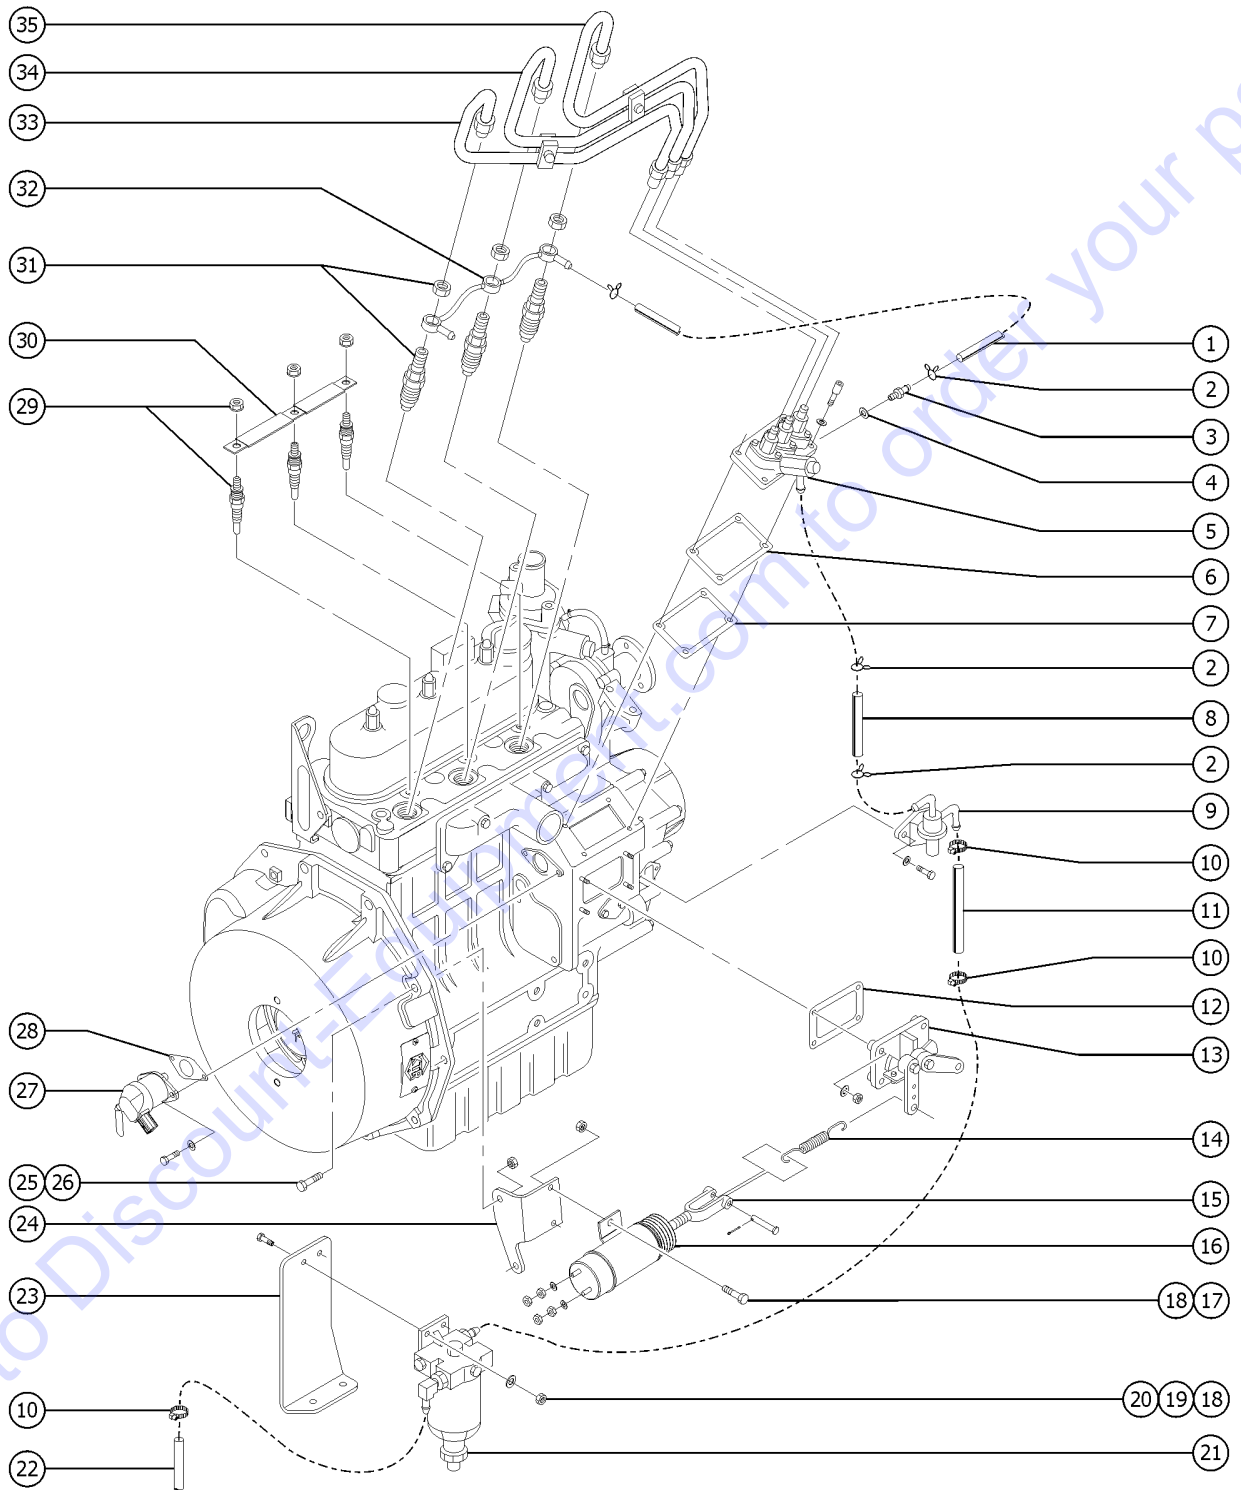

302.1 Kubota D-1105 Engine, View 2

Item	Part No.	Description	Qty.
		for internal engine components, contact engine dealer	
1	35418GT	HOSE,FUEL,3/16,SAE 30R7 injector pump to injector pipe assy	3
2	52834GT	CLAMP-HOSE, .375, FUEL PUMP	3
3	62119GT	SCREW-AIR BREATHER, D905	
4	44181GT	GASKET,VALVE COVER CAP, WG750	1
5	839149GT	KUBOTA INJECTOR PUMP, D1105	1
6	32103GT	GASKET,INJECTION PUMP	1
7	32182GT	GASKET,INJECTION PUMP	1
8	236007GT	HOSE, FUEL PUMP TO INJ, D1105 lift pump to injector pump	1
9	866070GT	FUEL PUMP, MECHANICAL	1
9-	839233GT	KUBOTA FUEL PUMP GASKET	1
10	87584GT	CLAMP,HOSE,SELF TIGHT, 7/16	5
11	27089GT	HOSE,5/16 FUEL,SAE 30R7 fuel/water separator to lift pump	18
12	44202GT	GASKET,SPEED CONTROL ASSY,D905	1
13	234867GT	SPEED CONTROL ASSY	1
13-	44201GT	SPRING,RETURN,SPEED CONTR,D905	
14	31379GT	SPRING,TENSION-1.25 X.438 DIA	1
15	21130GT	CLEVIS YOKE-1/4-28,PLTD W/PIN	1
16	51745GT	SOLENOID,1"STRKE,12V,SYNCR***	1
17	6090GT	SCREW,HHC,1/4-20 X .75	
18	6091GT	NUT,NYLOCK,1/4-20	
19	6888GT	SCREW,HHC,1/4-20 X 1	
20	6638GT	WASHER,FLAT,USS,1/4"Y	
21	56949GT	FILTER/SEPARATOR,FUEL DIESEL **	1
21-	65853GT	FILTER,FUEL/WATER SEPARATOR***	
22	27089GT	HOSE,5/16 FUEL,SAE 30R7 fuel tank to fuel/water separator	89
23		Ref. Fuel Filter MNT (refer to 308.1)	1
24	1254113GT	FORMING,SOLENOID MNT,KD	1