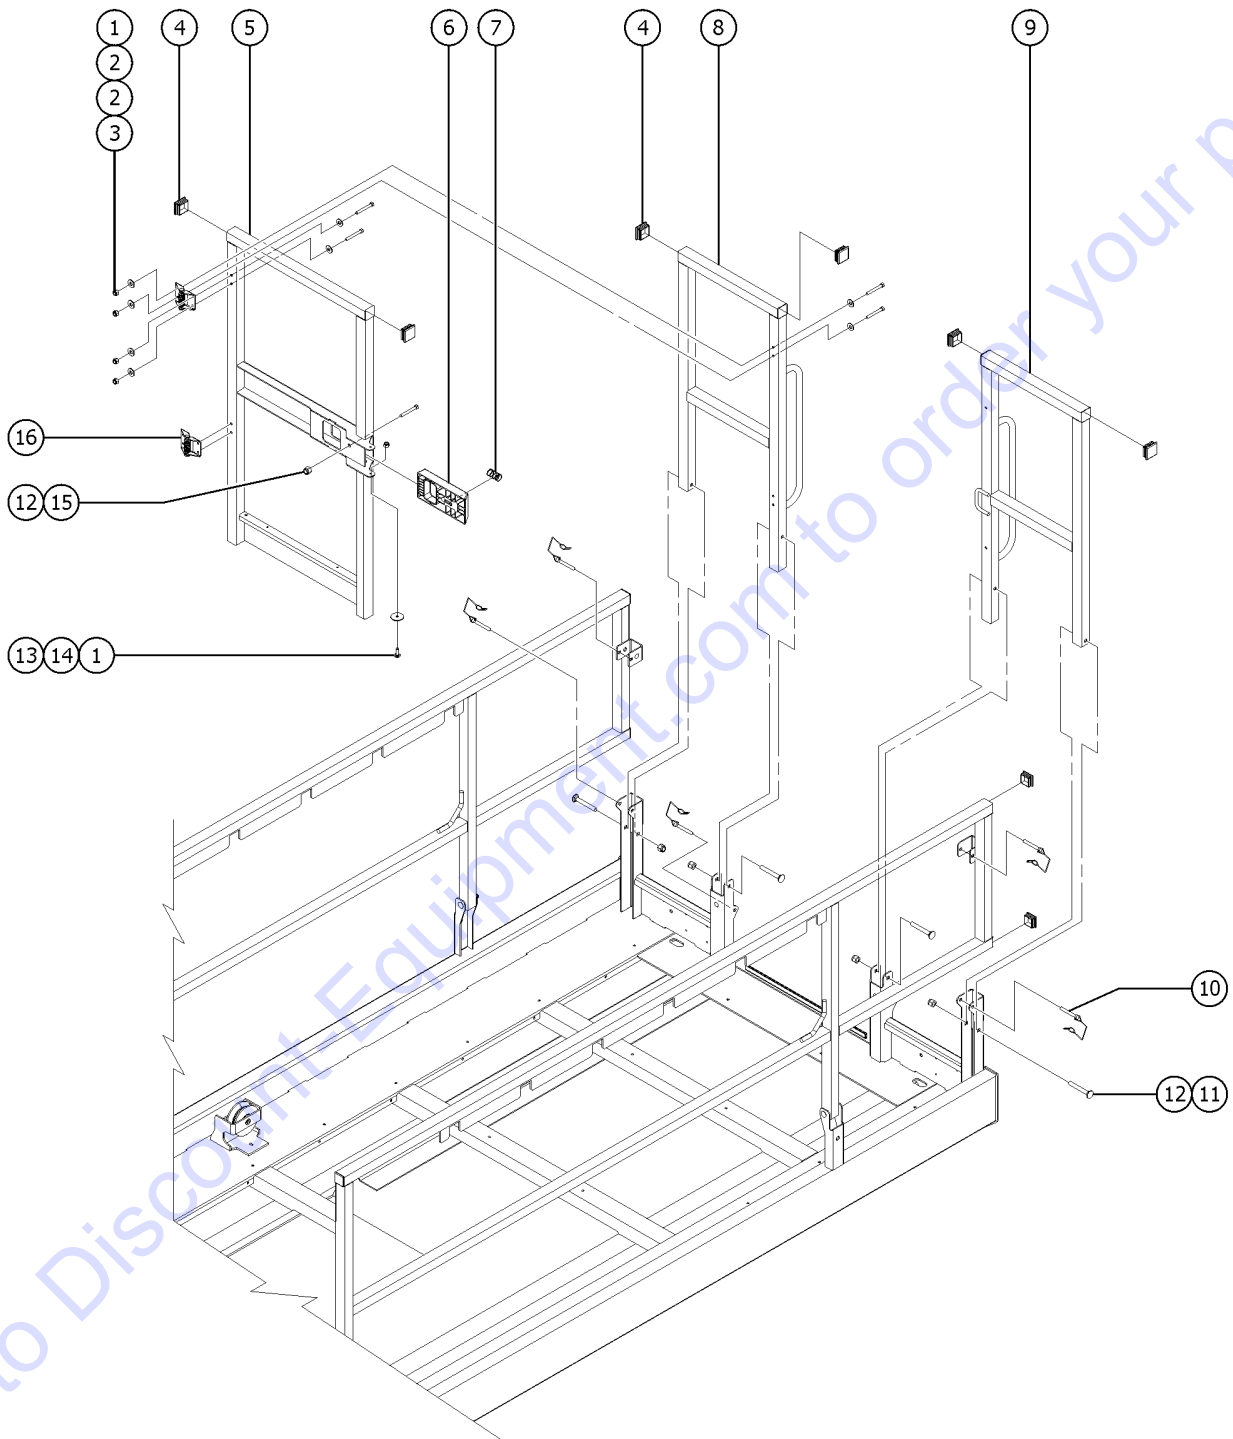

604.1 Platform Entry Gate

Item	Part No.	Description	Qty.
1	6889GT	NUT,LP NYLOCK,1/4-20 ..... gate	
2	6638GT	WASHER,FLAT,USS,1/4"Y ..... door latch	
3	4266GT	SCREW,HHC,1/4-20 X 2	
4	79355GT	PLUG,TUBE,SQ 1.50X.065	10
5	87320-SGT	WELDMENT,ENTRY GATE	1
6	112543GT	SLIDER, GATE CATCH	1
7	22446GT	SPRING, COMPRESSION .835 X 2	1
8	131747GT	WELDMENT, MAIN, A-RAIL, RIGHT	1
9	131746GT	WELDMENT, MAIN, A-RAIL, LEFT	1
10	66030GT	PIN, WIRE LOCK 3/8 X 2 -1/2	4
11	112476GT	BOLT,CARRIAGE,3/8-16X2.75,G5	
12	4828GT	NUT,NYLOCK,3/8-16	
13	6878GT	BOLT,CARRIAGE,1/4-20 X .75,G2	
14	47793GT	BUMPER, MODULE TRAY	1
15	6708GT	SCREW,HHC,3/8-16 X 2.25	1
16	104804GT	HINGE, SPRING, LONG LEG	2

Go to Discount-Equipment.com to order your parts