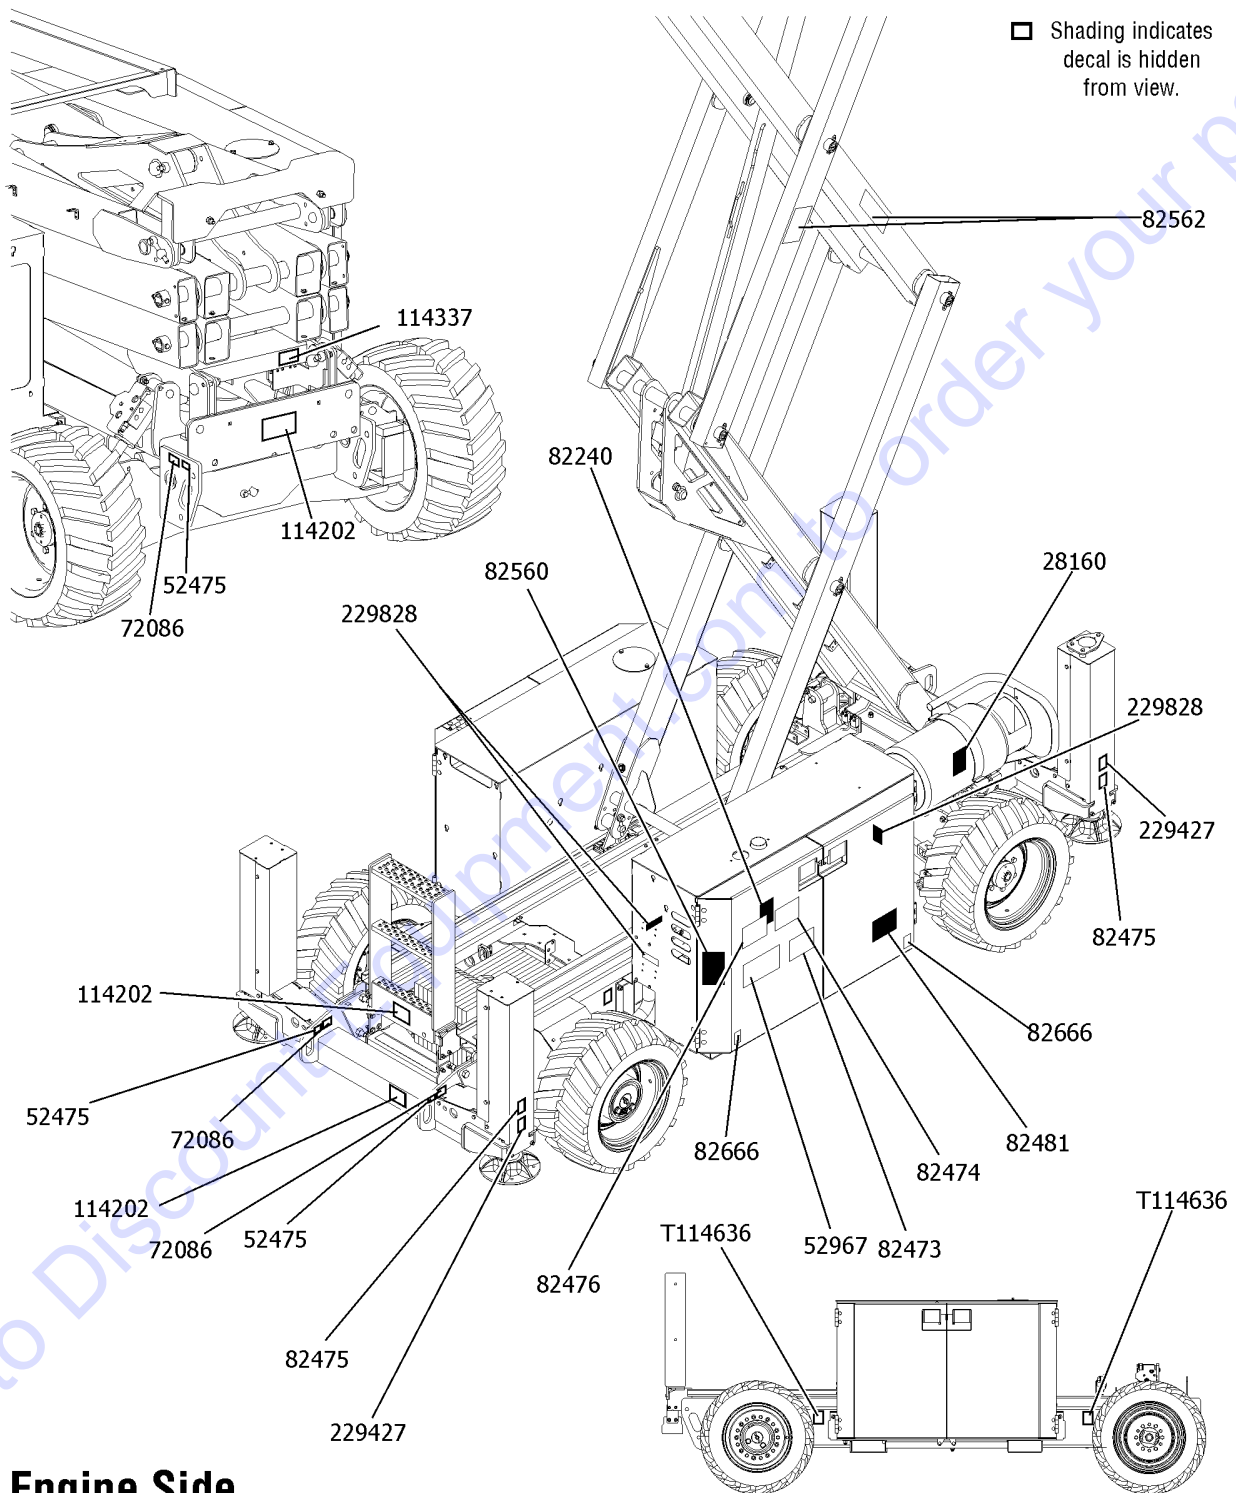

113.1 Decals with Symbols, GS-3369, Engine Side

Engine Side

113.1 Decals with Symbols, GS-3369, Engine Side

Item	Part No.	Description	Qty.
	233954GT	DECAL KIT,3369 COMP,SYM,ANSI (Decal kit, complete for ANSI models only)	
	233957GT	DECAL KIT,3369 COMP,SYM,CE (Decal kit, complete for CE models only)	
	233960GT	DECAL KIT,3369 PLAT,SYM,ANSI (Decal kit, platform for Asia & South America models only)	
	233963GT	DECAL KIT,3369 PLAT,SYM,CE (Decal kit, platform for CE models only)	
1	28160GT	DECAL,LABEL,LIQUID PROPANE	1
2	52475GT	DECAL,LABEL,TRANSPORT TIEDOWN*	2
3	52967GT	DECAL,COSMETIC,4 X 4	1
4	72086GT	DECAL,LABEL,LIFTING EYE	2
5	82240GT	DECAL,LABEL,105 DB (CE models only)	1
6	82473GT	DECAL SYMBOL COMP ACCESS	1
7	82474GT	DECAL,SYMBOL-USE SAFETY ARM	1
8	82475GT	DECAL,SYMBOL-FOOT CRUSHING	2
9	82476GT	DECAL,SYMBOL-ELEC HAZARD,GS	1
10	82481GT	DECAL,SYMBOL-BATTERY SAFETY	1
11	82560GT	DECAL,SYMBOL-SKIN INJECT HAZRD	1
12	82562GT	DECAL,SYMBOL-CRUSHING HAZARD	2
13	82666GT	DECAL,LABEL,FORKLIFT POCKET	2
14	114202GT	DECAL,LABEL,TRANSPORT TIE 68	1
15	114337GT	DECAL,SYM-TIP-OVR,LIM SWITCH	1
16	229427GT	DECAL,LABEL,OUTRIGGER LD	2
17	229828GT	DECAL,LABEL,HOT,SYMBOL	3
18	T114636GT	DECAL,LABEL,WHEEL LD,GS3369RT	2