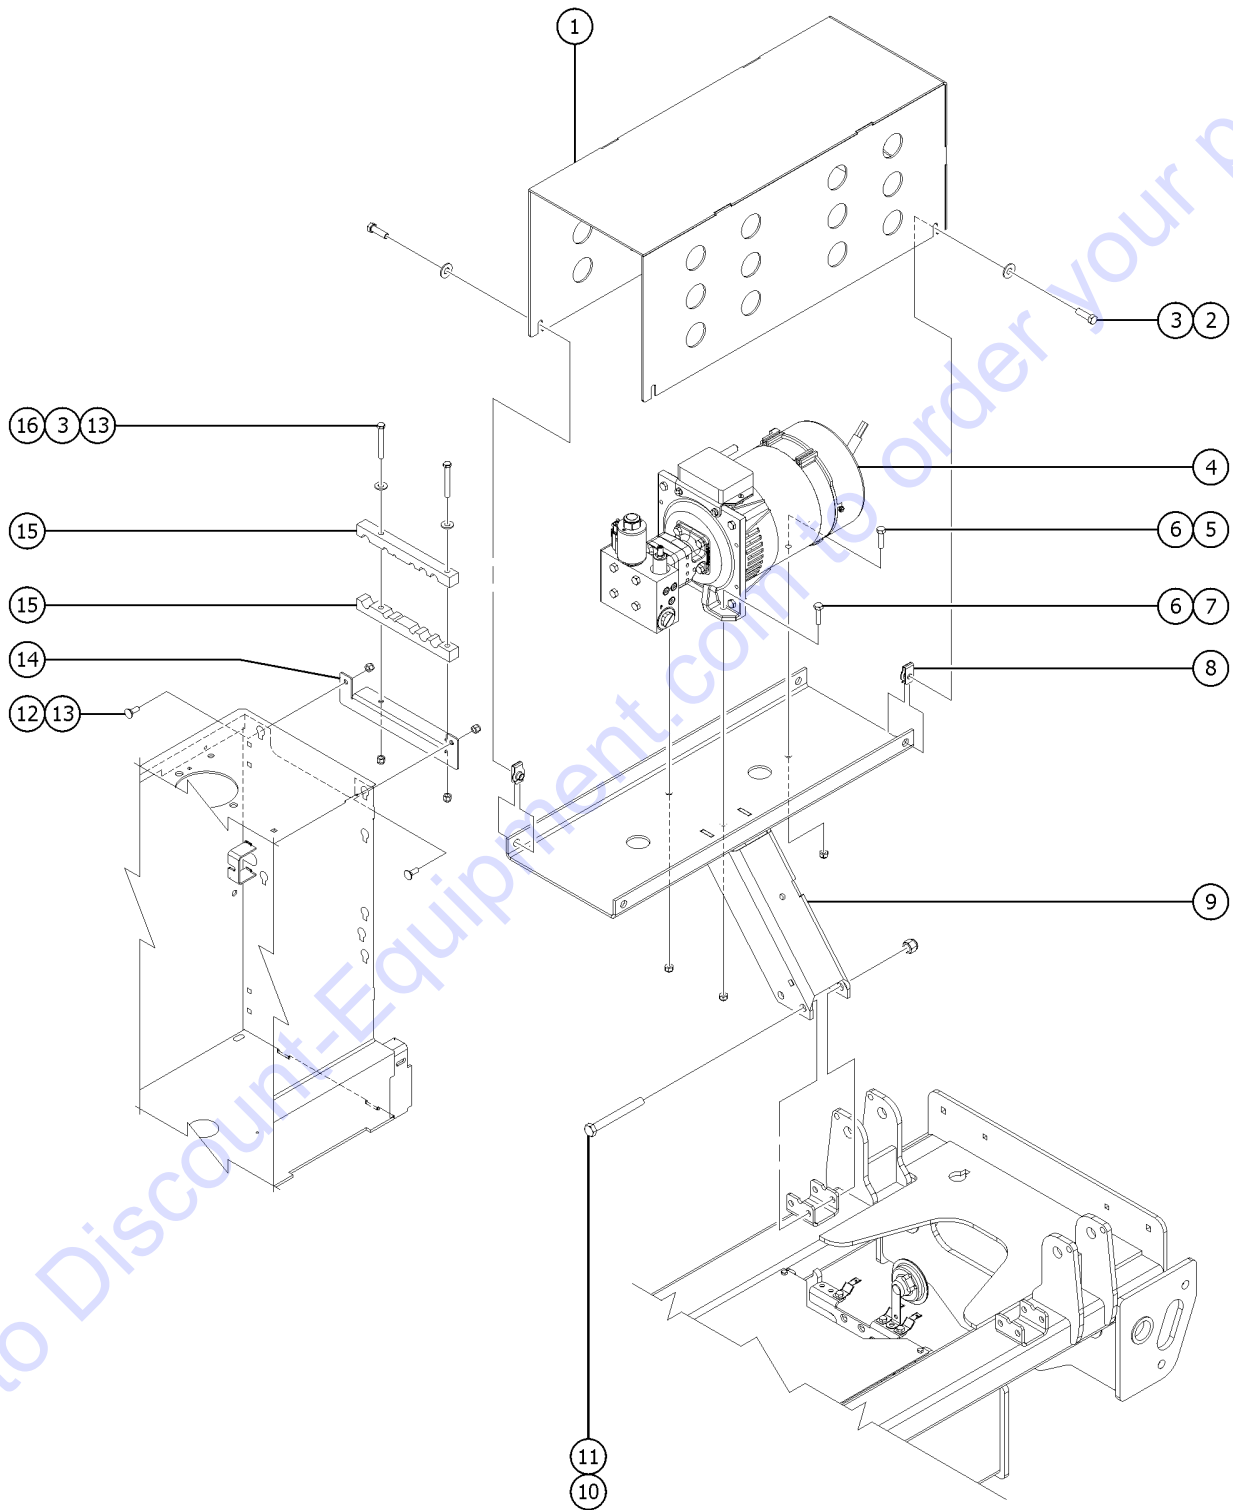

801.1 Flashing Motion Beacon

Item	Part No.	Description	Qty.
1	1256463GT	BOLT,CARRIAGE,1/4-20X1.25,5,ZA	2
2	96699GT	SLEEVE,TANK SUPPORT	2
3	824027GT	NUT,TL FLG,1/4-20,G,ZAG	2
4	1254572GT	LIGHT,TURN SIGNAL,1.25" LED,AMB	1
5	1267469GT	PLATE,VISUAL IND LIGHT MOUNT,BLK	1

Go to Discount-Equipment.com to order your parts

802.1 Generator Installation