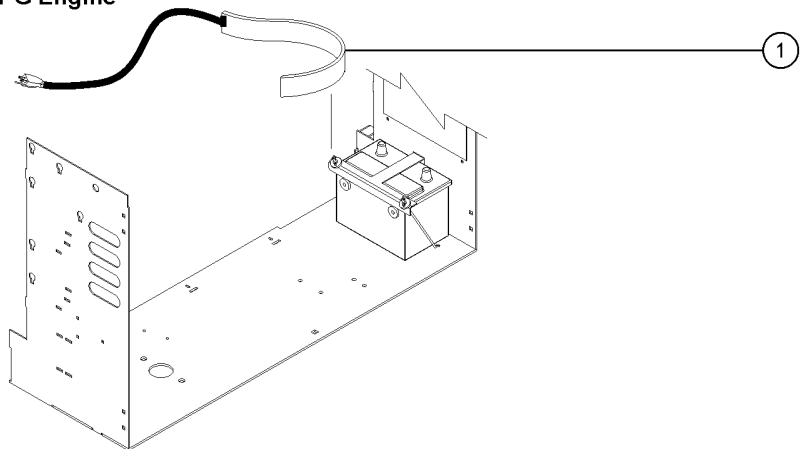

**Perkins 403D-11
Diesel Engine
and
GM .998L
Gasoline/LPG Engine**