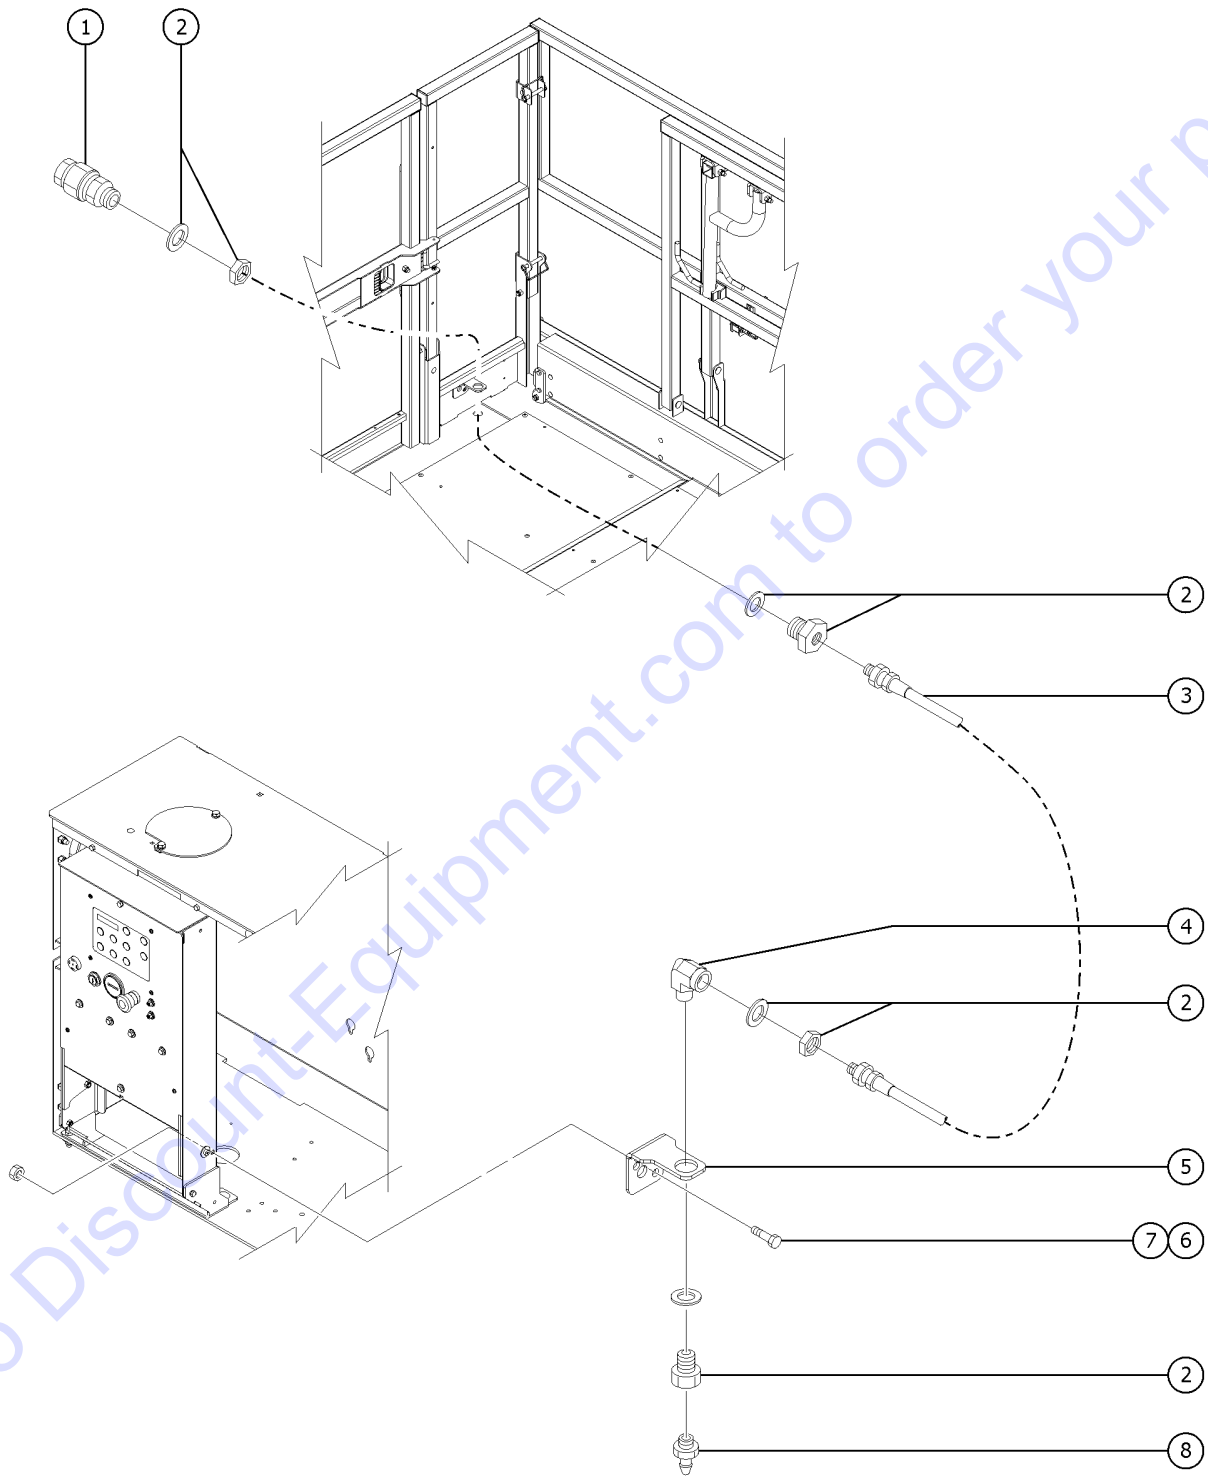

813.1 Air to Platform, GS-2669

Item	Part No.	Description	Qty.
1	27895GT	COUPLER, 1/4"SERIES 3/8 MPT .....	1
2	27900GT	BULKHEAD,FEMALE X 6 X 6 .....	2
3C	27903GT	HOSE,LOW PRESSURE,.375 ID,BLK GS-2669 RT .....	676
3C-	27901GT	HOSE END,BARBED,RIGID,-6-6 .....	2
4	79383GT	BRASS STREET ELBOW .....	1
5	1254162GT	BRACKET,AIRLINE MOUNTING .....	2
6	8255GT	SCREW,HHC,3/8-16 X .75 .....	
7	4828GT	NUT,NYLOCK,3/8-16 .....	
8	27894GT	PLUG,1/4"SERIES,3/8 MPT .....	1