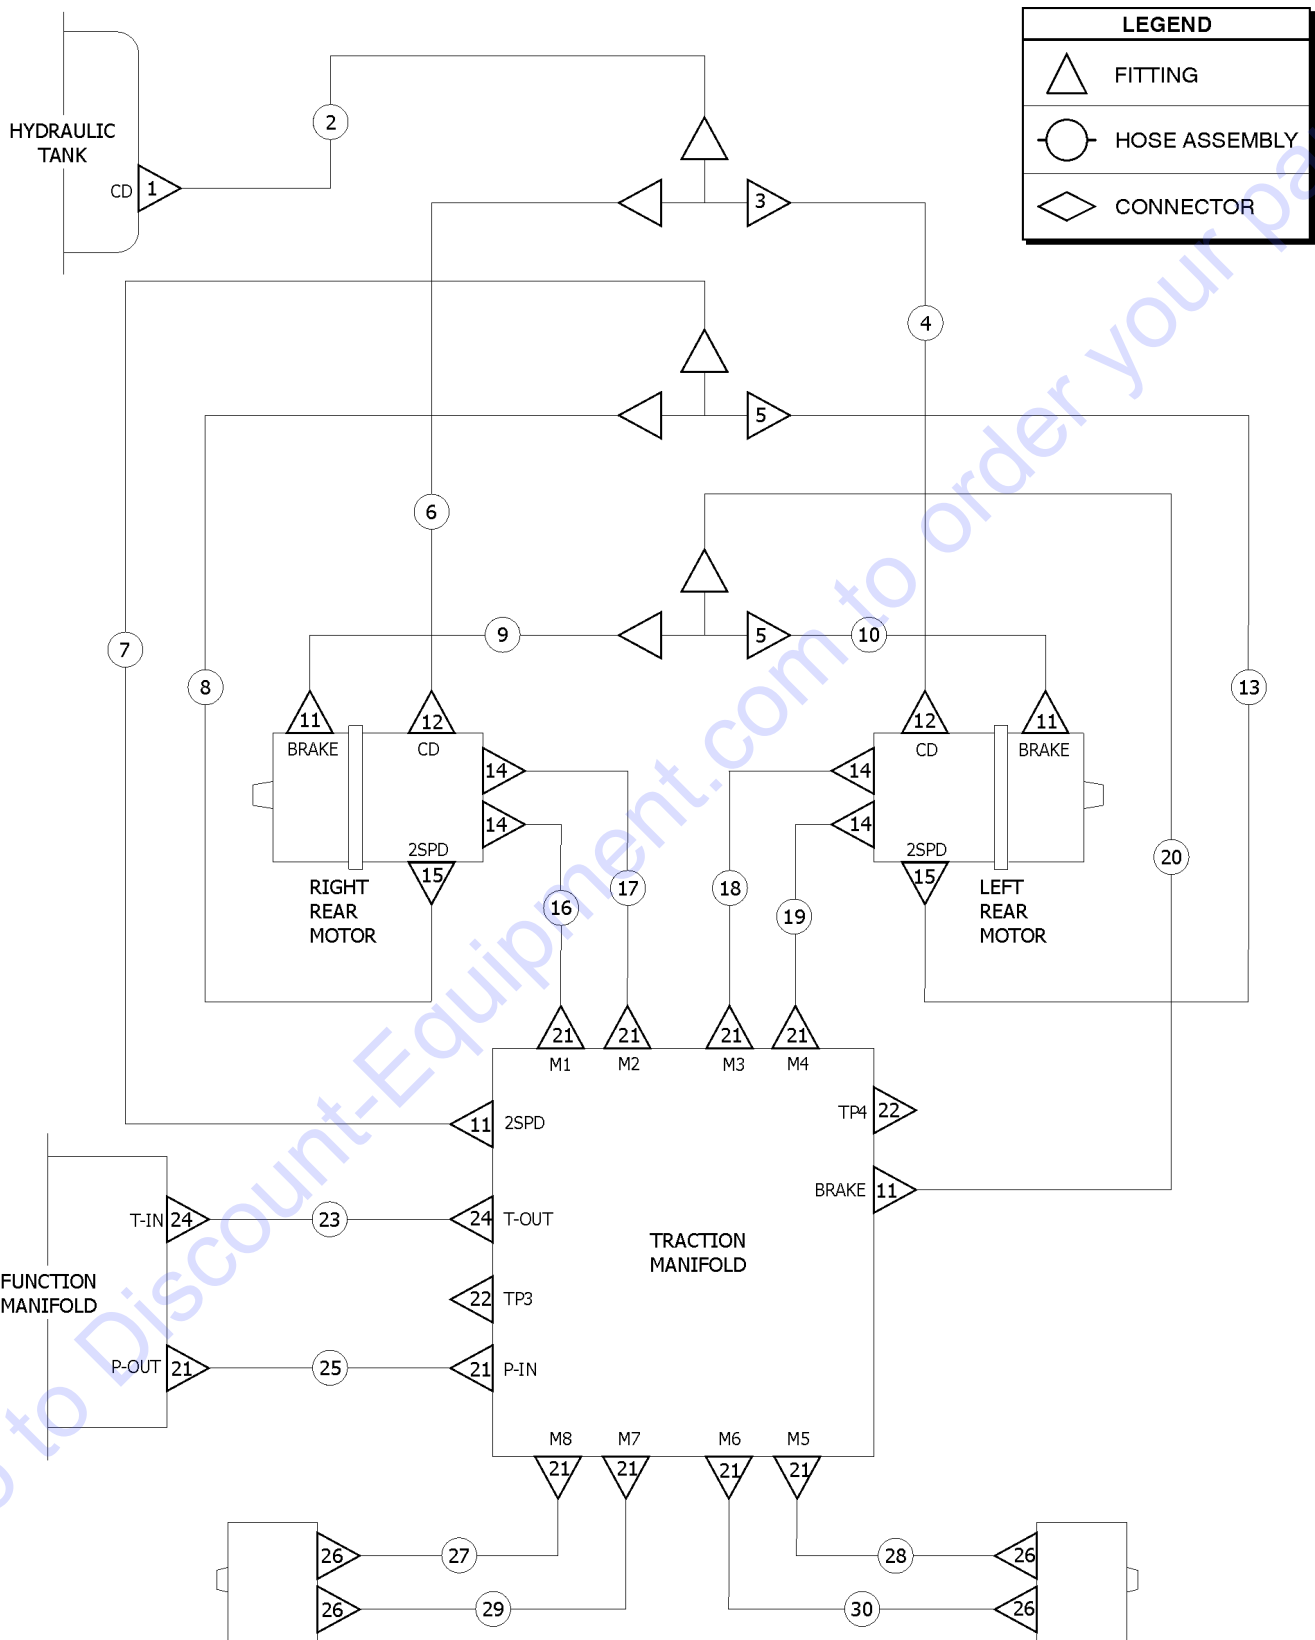

708.1 Hydraulic Hoses and Fittings, View 2

Item	Part No.	Description	Qty.
1	48915GT	ELBOW,90D,520220-6	
2	227462GT	HOSE ASSY, CD(TEE)-CD(TANK) (components: 77949, 77949, 75631 @ 72 inches)	
3	227614GT	TEE,BULKHEAD,RUN,520120-6	1
4	227463GT	HOSE ASSY, CD(LR.MTR)-CD(TEE) (components: 77949, 77949, 75631 @ 28 inches)	1
5	48909GT	TEE,BULKHEAD,RUN,520958-4	2
6	227608GT	HOSE ASSY,CD(RR.MTR)-CD(TEE) (components: 77949, 77949, 75631 @ 28 inches)	1
7	227604GT	HOSE ASSY,2SPD(T.MF)-2SPD(TEE) (components: 48800, 48802, 48751 @ 56 inches)	1
8	227607GT	HOSE ASSY,2SP(TEE)-2SP(RR.MTR) (components: 48800, 48800, 48751 @ 30 inches)	1
9	227605GT	HOSE ASSY,BRK(TEE)-BRK(RR.MTR) (components: 48800, 48800, 48751 @ 30 inches)	1
10	227461GT	HOSE ASSY,BRK(TEE)-BRK(LR.MTR) (components: 48800, 48800, 48751 @ 30 inches)	1
11	48905GT	CONN,520120-4***	4
12	48929GT	FITTING,ELBOW,90D,520220-6-8**	2
13	227606GT	HOSE ASSY,2SP(TEE)-2SP(LR.MTR) (components: 48800, 48800, 48751 @ 30 inches)	1
14	48947GT	ELBOW,90D,520220-8-12	4
15	48912GT	CONN,520120-4-6***	2
16	227602GT	HOSE ASSY, M1(T.MF)-B(RR.MTR) (components: 48822, 48822, 56777 @ 76 inches)	1
17	227603GT	HOSE ASSY, M2(T.MF)-A(RR.MTR) (components: 48822, 48822, 56777 @ 76 inches)	1
18	227459GT	HOSE ASSY,M3(T.MF)-A(LR.MTR) (components: 48822, 48822, 56777 @ 76 inches)	1
19	227601GT	HOSE ASSY, M4(T.MF)-B(LR.MTR) (components: 48822, 48822, 56777 @ 76 inches)	1
20	227460GT	HOSE ASSY,BRK(T.MF)-BRK(TEE) (components: 48800, 48802, 48751 @ 56 inches)	1
21	48933GT	CONN,520120-8***	9
22	48997GT	NIPPLE,DIAGNOSTIC,#4	2
23	227465GT	HOSE ASSY,T.OUT(T.MF)-T.IN(F.M) (components: 48841, 48841, 48761 @ 24 inches)	1
24	48960GT	FITTING,CONN,520120-12	1
25	227464GT	HOSE ASSY,P.OUT(F.MF)-P.IN(T.MF) (components: 48822, 48822, 56777 @ 24 inches)	1
26	48943GT	FITTING,CONN,520120-8-6	4
27	227600GT	HOSE ASSY, M8(T.MF)-A(RF.MTR) (components: 48822, 48825, 56777 @ 86 inches)	1
28	227458GT	HOSE ASSY,M5(T.MF)-A(LF.MTR) (components: 48812, 48815, 56776 @ 19 inches)	1