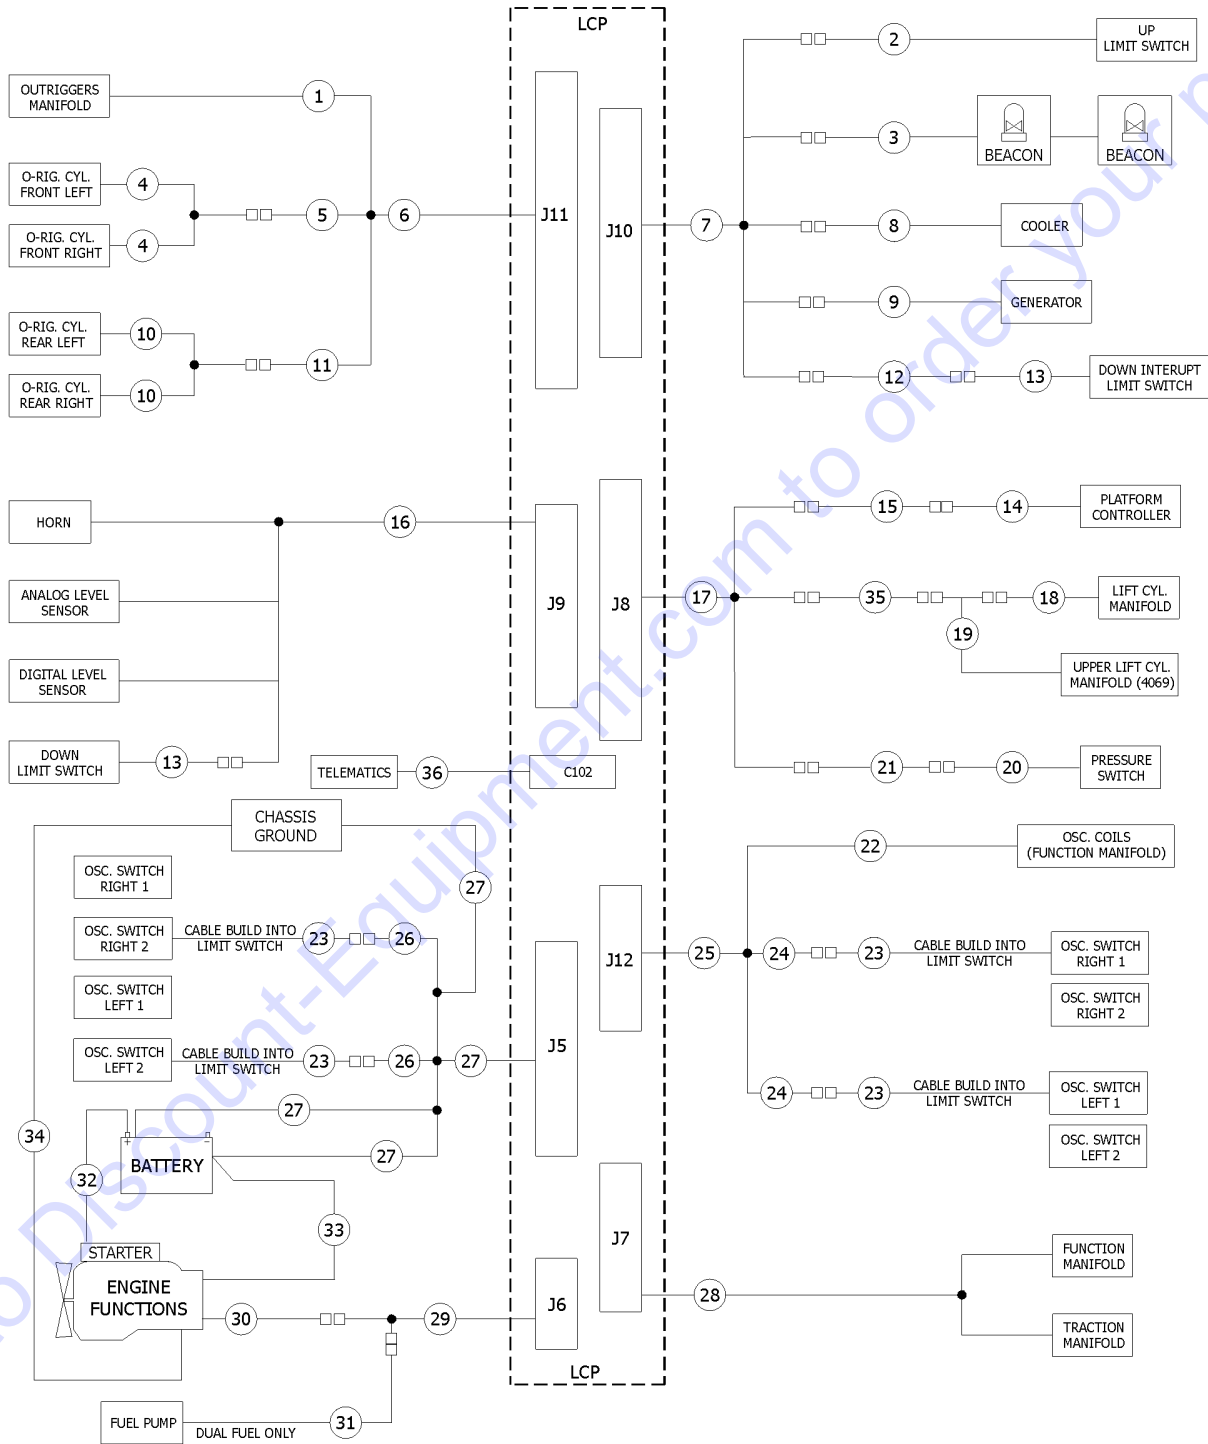

408.2 Electrical Wiring and Power Cables, GS-3369

408.2 Electrical Wiring and Power Cables, GS-3369

Item	Part No.	Description	Qty.
A	1264822GT	KIT, TRC RETROFIT, STNDRD ..... Telematics (includes 1264834)	
A-	1264834GT	INSTRN, TRC RETROFIT, STNDRD	
1	148068GT	HARNESS,O/R MNFLD,GS69	1
2	160566GT	HARNESS, UP LIMIT SWITCH	1
3	1267806GT	HARNESS, LED BEACON, GS69	
4	148090GT	HARNESS,OUTRIGGERS,FRNT,GS69	1
5	148069GT	CABLE,OUTRIGGER,FRNT,GS69	1
6	161213GT	HARNESS, OR HARNESS, J11	1
		(includes items 1, 5, and 11)	
7	T109743GT	HARNESS,OPTIONS,J10,GS69	1
8	148080GT	HARNESS,OIL COOLER,GS69	1
9	148081GT	HARNESS,GENERATOR,GS69	1
10	148091GT	HARNESS,OUTRIGGERS,REAR,GS69	1
11	148070GT	CABLE,OUTRIGGER,REAR,GS69	1
12	T109750GT	CABLE,DWN INT LIMIT SWITCH	1
13	1267113GT	LIMIT SWITCH, DOWN, ASSY, GS69	1
14	148083GT	CABLE,CONTROL,BASE,GS3369	1
		GS-3369 (542 inches, base to platform)	
15	148079GT	CABLE,CONTROL JUMPER,GS69	1
16	1267270GT	HARNESS, J9, GS69IC	2
17	1266174GT	HARNESS, LINKS, GS69IC	
18	1259447GT	CABLE,PROP. DOWN COIL 26/3369	
19	1259448GT	CABLE,PROP. DOWN COIL 4069	
20	104571GT	HARNESS,PRESS.SWITCH	1
21	T109749GT	CABLE,PRESSURE SWITCH	1
22	148088GT	HARNESS,OSC.MNFLD,GS69	1
23	148414GT	HARNESS,OSC SWITCH REAR	1
24	148210GT	ASSY,LIMITSWITCH,OSC.AXLE,GS69	1
25	T109747GT	HARNESS,OSCILLATE,J12,GS69	1
26	148077GT	HARNESS,OSC LIMIT SWITCH 2	2