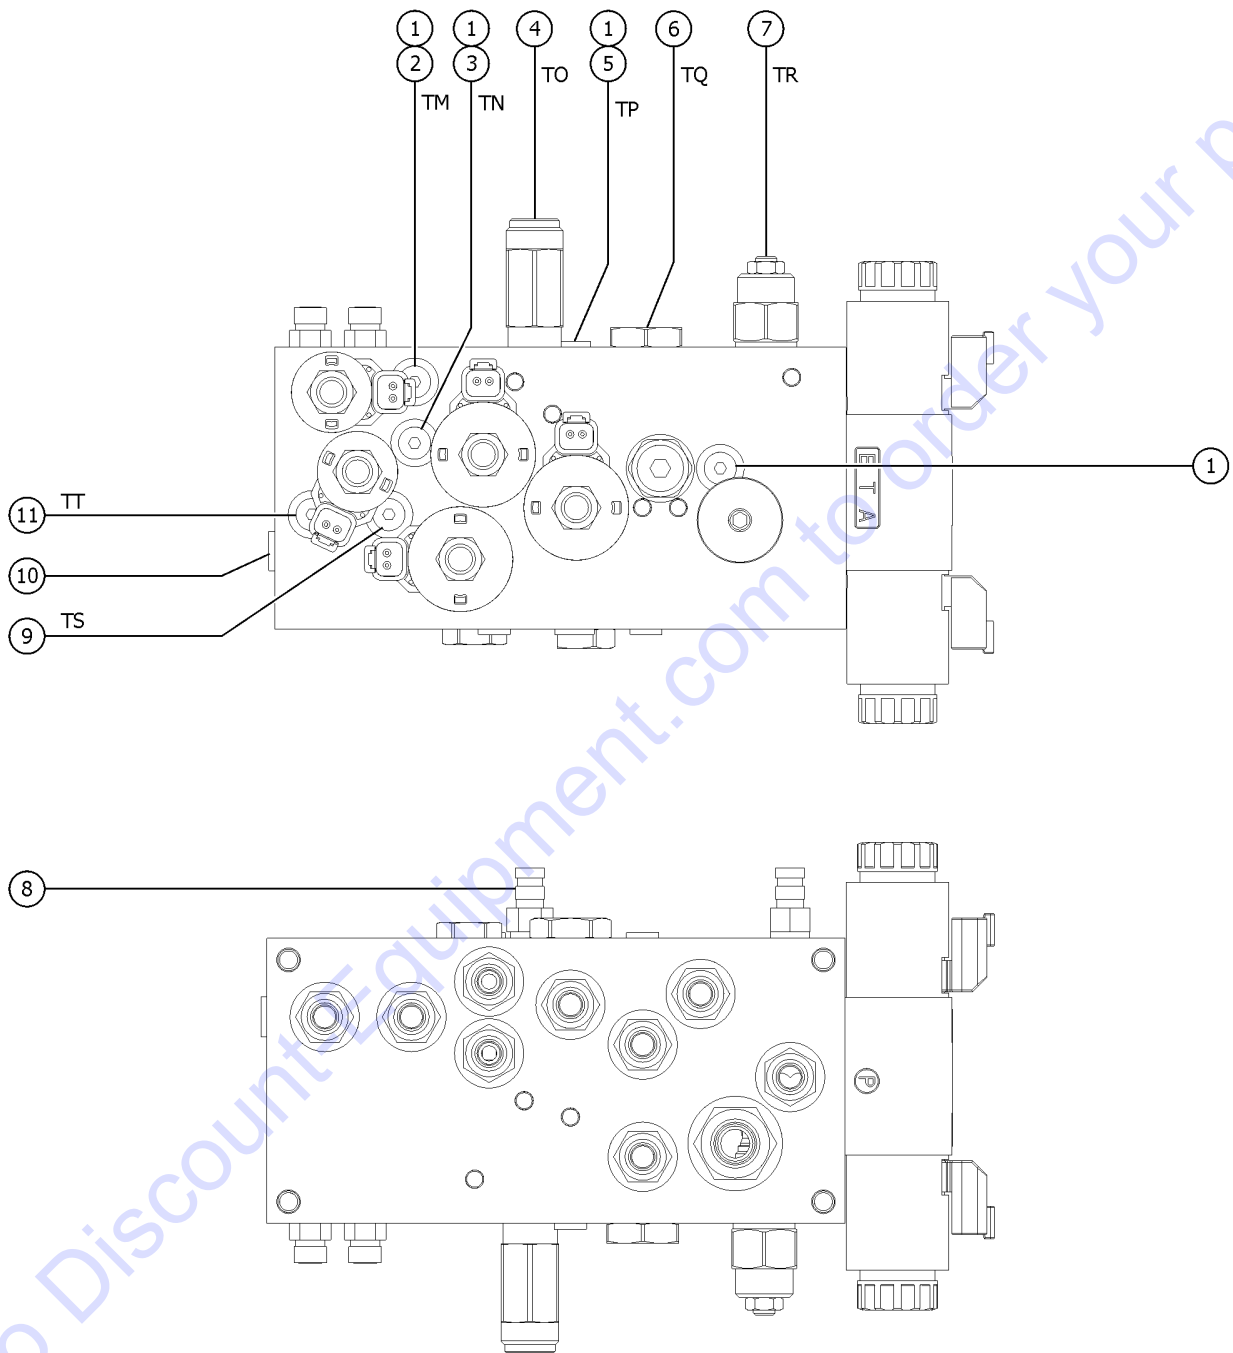

703.1 Traction Manifold, View 2

Item	Part No.	Description	Qty.
-		Use the letter callouts to cross-reference with the Service Manual.	
-		Ref., ASSY, TRACTION MANIFOLD, GS69 (refer to 702.1)	
1	234612GT	PLUG, PORT SAE#4 HX SOCK.	4
2	101067GT	ORIFICE PLUG, 030, 1/16-27 NPT (TM, Brake release)	1
3	101067GT	ORIFICE PLUG, 030, 1/16-27 NPT (TN, Two-speed circuit)	1
4	234775GT	VALVE, PRESS. REDUCING, 250PSI (TO, Two-speed and brake circuit)	1
4-	105695GT	SEAL KIT	
5	62207GT	ORIFICE PLUG, 0.035 (TP, Equalizes pressure on both sides of flow divider/combiner valve 7)	1
6	234776GT	VALVE, FLOW DIV/COMB, 50-50, 24GPM (TQ, Controls flow to non-steer end drive motors in forward and reverse)	1
6-	234772GT	KIT, SEAL	
7	229079GT	VALVE, CV 4.5:1, 3500 PSI (TR, Traction relief)	1
7-	102685GT	SEAL KIT, SUN T-2A CP VALVE	
8	48997GT	NIPPLE, DIAGNOSTIC, #4 (testing port)	1
9	52907GT	VALVE-CHECK, #4 SAE, 5 PSI* (TS, Two-speed circuit)	1
9-	62341GT	SEAL KIT, 52907, SIZE 4, 2 WAY	
10	234611GT	PLUG, PORT SAE#6 HX SOCK.	1
11	52907GT	VALVE-CHECK, #4 SAE, 5 PSI* (TT, Brake circuit)	1
11-	62341GT	SEAL KIT, 52907, SIZE 4, 2 WAY