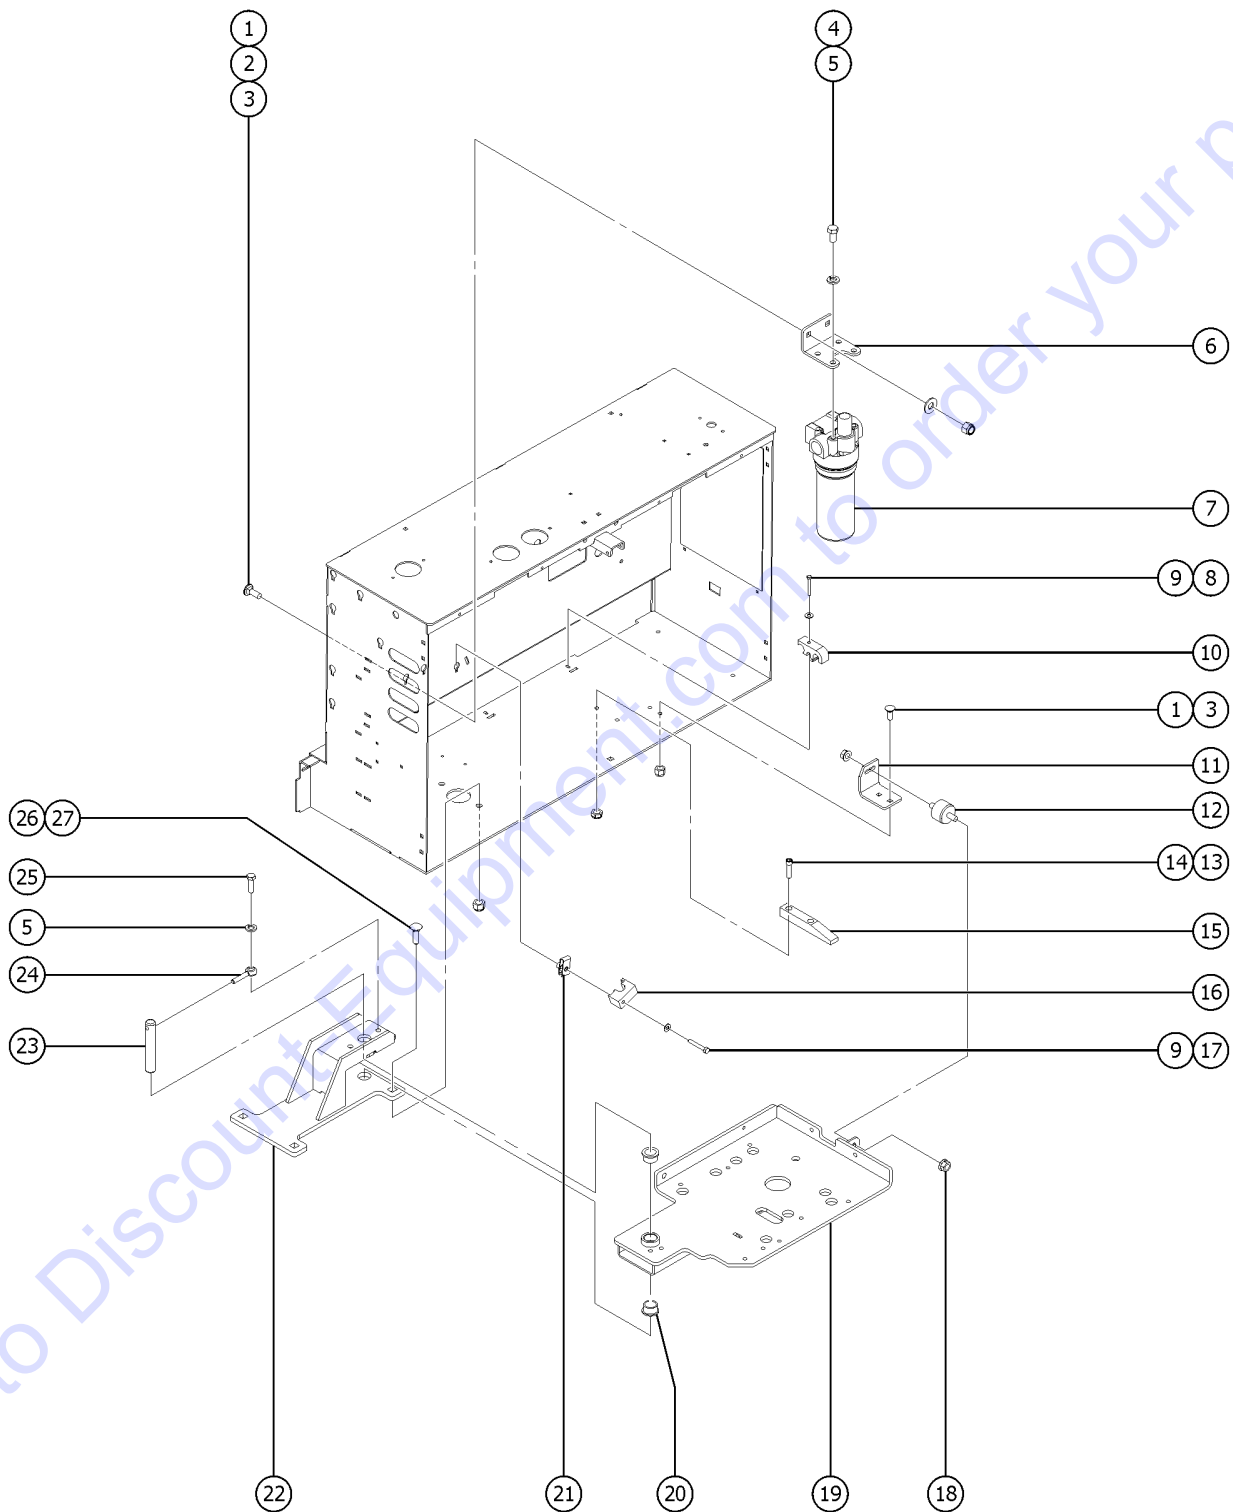

402.1 Engine Tray Components, View 2

402.1 Engine Tray Components, View 2

Item	Part No.	Description	Qty.
26	96203GT	BOLT,CARRIAGE,1/2-13X1.75, G5	4
27	6198GT	NUT,NYLOCK,1/2-13	4

Go to Discount-Equipment.com to order your parts