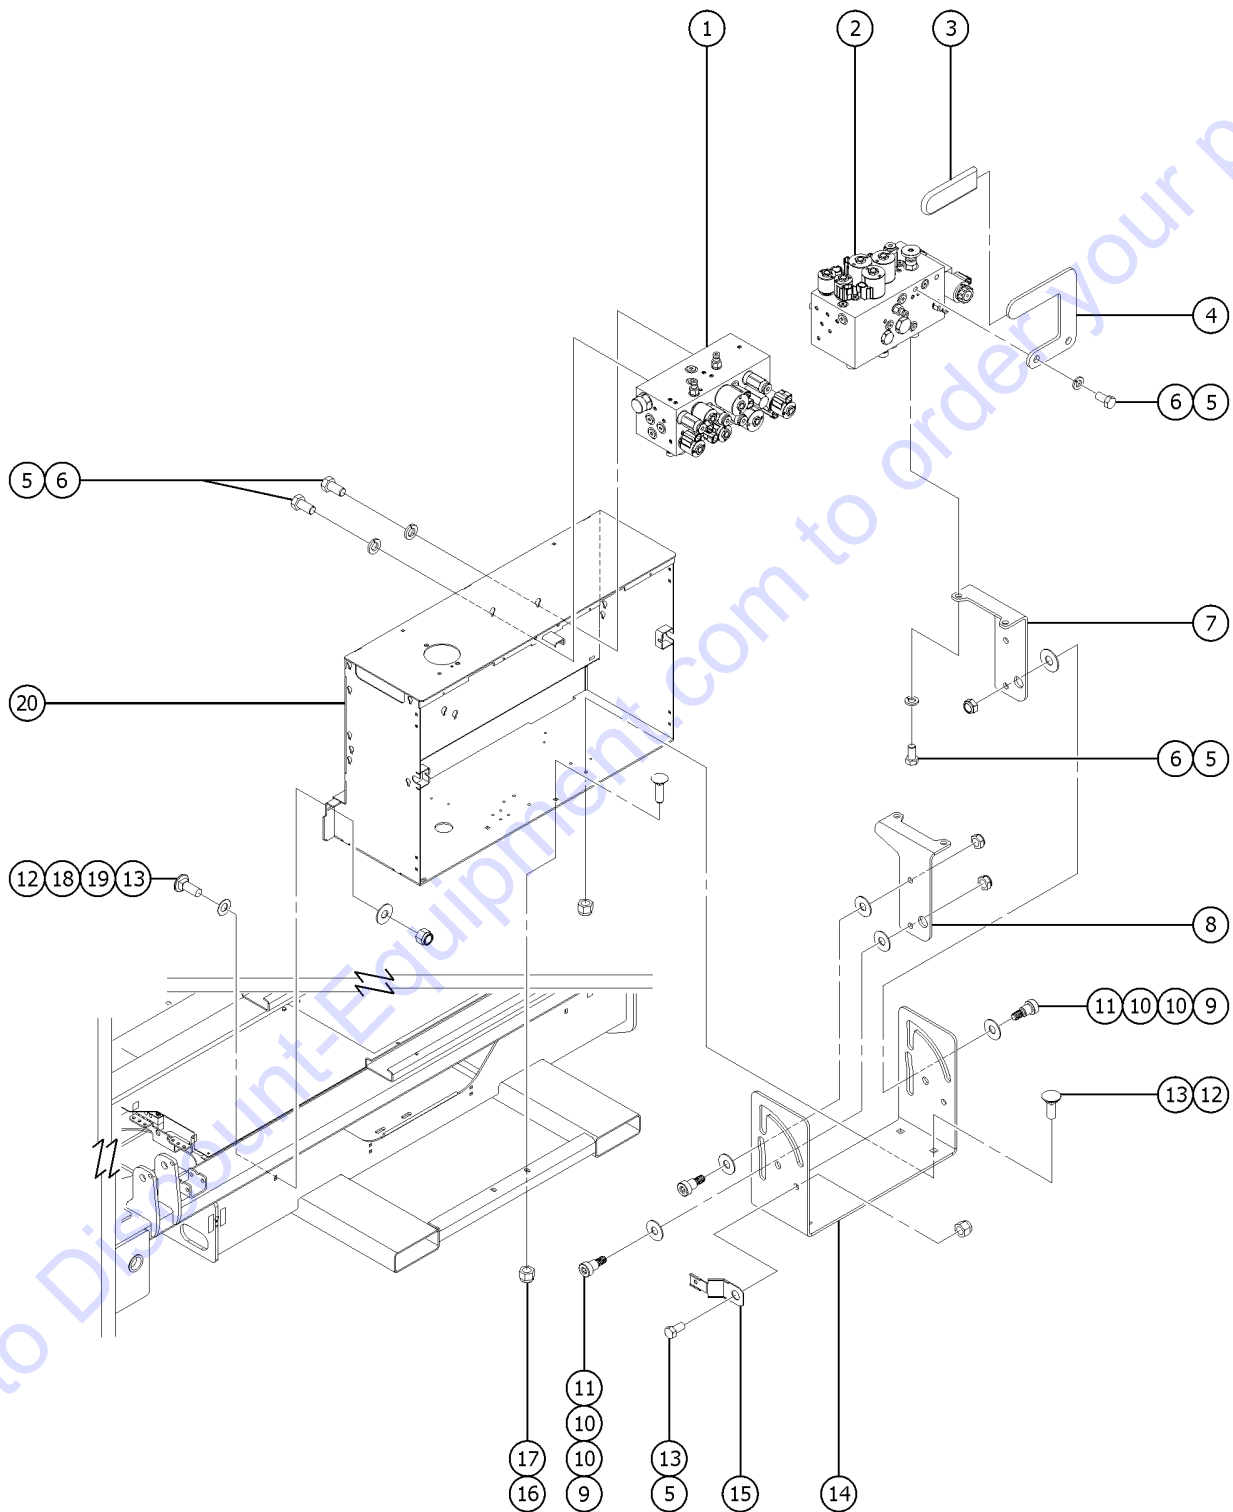

Go to Discount-Equipment.com to order your parts

404.1 Hydraulic Tray Components

404.1 Hydraulic Tray Components

Item	Part No.	Description	Qty.
1		Ref. Function Manifold ..... (refer to 701.1)	
2		Ref. Traction Manifold ..... (refer to 702.1)	
3	44733GT	HANDLE COVER,PLASTIC .....	1
4	1254446GT	MANIFOLD HANDLE,GS69 .....	
5	8255GT	SCREW,HHC,3/8-16 X .75 .....	
6	58486GT	WASHER,FLAT,3/8,HARDENED,YZ .....	2
7	1254444GT	FORMING,TRACT MAN MOUNT,RIGHT .....	
8	1254445GT	FORMING,TRACT MAN MOUNT,LEFT .....	
9	11335GT	SCREW,SHS,3/8-16 X .5 .....	
10	87075GT	WASHER,NYLON .50 X 1.25 X .063 .....	
11	7713GT	NUT,LP NYLOCK,3/8-16 .....	
12	64154GT	BOLT,CARRIAGE,3/8-16 X1.00,G5 .....	
13	4828GT	NUT,NYLOCK,3/8-16 .....	
14	1254443GT	FORMING,TRACTION MANIFOLD BASE .....	
15	99346GT	CLIP, METAL MOUNTING .....	
16	6198GT	NUT,NYLOCK,1/2-13 .....	
17	96203GT	BOLT,CARRIAGE,1/2-13X1.75, G5 .....	
18	87684GT	PUSH RETAINER, 3/8" SCREW .....	
19	6097GT	WASHER,FLAT,USS,3/8",Y .....	
20A	1253426GT	WELDMENT,BOX,HYD ..... (to SN 11863)	1
20B	1278977GT	WELDMENT,BOX,IC,EPA ..... (from 11864)	1