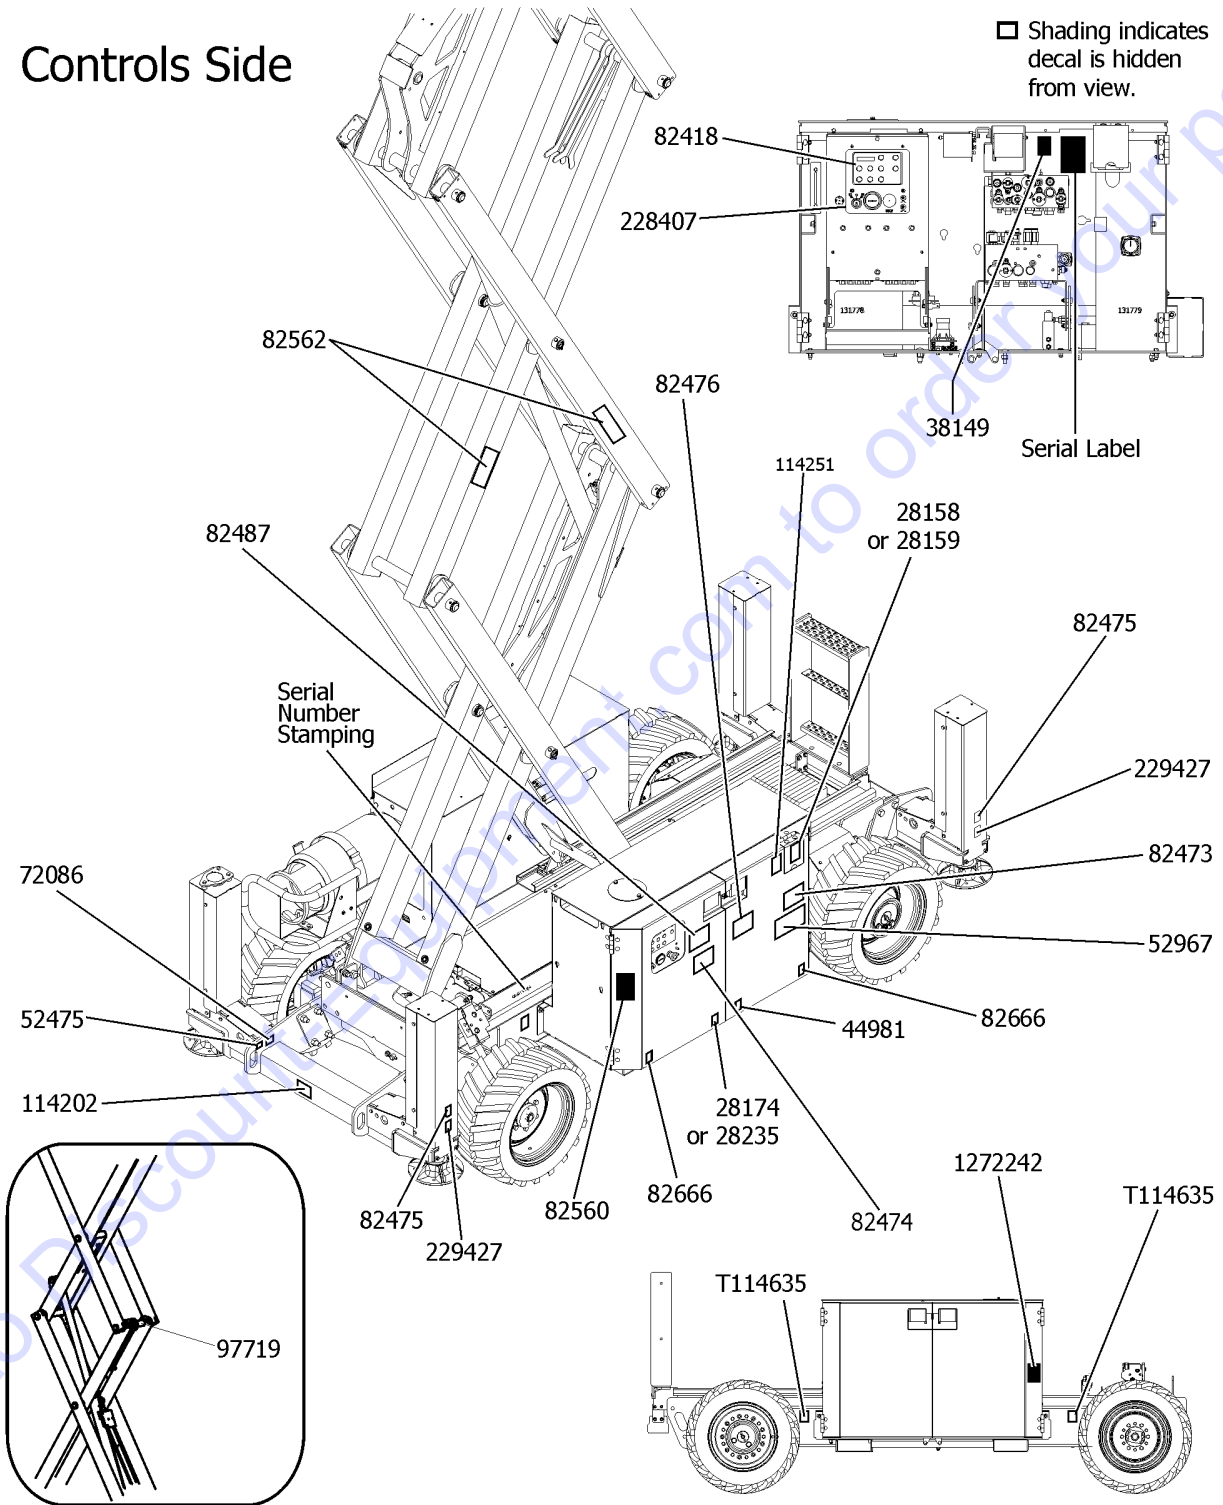

106.1 Decals with Symbols, GS-2669, Controls Side

Controls Side

Item	Part No.	Description	Qty.
		Ref. Symbol Decal Kits ..... (refer to 105.1)	
1	28158GT	DECAL,LABEL,UNLEADED GAS ONLY	1
2	28159GT	DECAL,DIESEL	1
3	28174GT	DECAL,POWER TO PLATFORM 230V	1
4	28235GT	DECAL,POWER TO PLATFORM 115V	1
5	38149GT	DECAL,LABEL,PATENTS ..... (US models only)	1
6	44981GT	DECAL,LABEL,AIRLINE 110 PSI	1
7	52475GT	DECAL,LABEL,TRANSPORT TIEDOWN*	2
8	52967GT	DECAL,COSMETIC,4 X 4	1
9	72086GT	DECAL,LABEL,LIFTING EYE	2
10	82418GT	DECAL,GROUND CONTROL PANEL	1
11A	82473GT	DECAL SYMBOL COMP ACCESS ..... (to SN 11474)	1
11B	1263542GT	DECAL, COMPARTMENT ACCESS ..... (from SN 11475)	1
12	82474GT	DECAL,SYMBOL-USE SAFETY ARM	1
13	82475GT	DECAL,SYMBOL-FOOT CRUSHING	2
14	82476GT	DECAL,SYMBOL-ELEC HAZARD,GS	1
15	82487GT	DECAL,SYMBOL-READ THE MANUAL	1
16	82560GT	DECAL,SYMBOL-SKIN INJECT HAZRD	1
17	82562GT	DECAL,SYMBOL-CRUSHING HAZARD	2
18	82666GT	DECAL,LABEL,FORKLIFT POCKET	2
19	97719GT	DECAL, LABEL, SAFETY ARM SYMB	1
20	114202GT	DECAL,LABEL,TRANSPORT TIE 68	1
21	114251GT	DECAL,LABEL,NO SMOKING,SYMB	1
22	228407GT	DECAL,GROUND CONTROL PANEL	1
23	229427GT	DECAL,LABEL,OUTRIGGER LD	2
24	T114635GT	DECAL,LABEL,WHEEL LD,GS2669RT	2
25	1272242GT	DECAL,MACHINE REGISTRATION/OWN	1