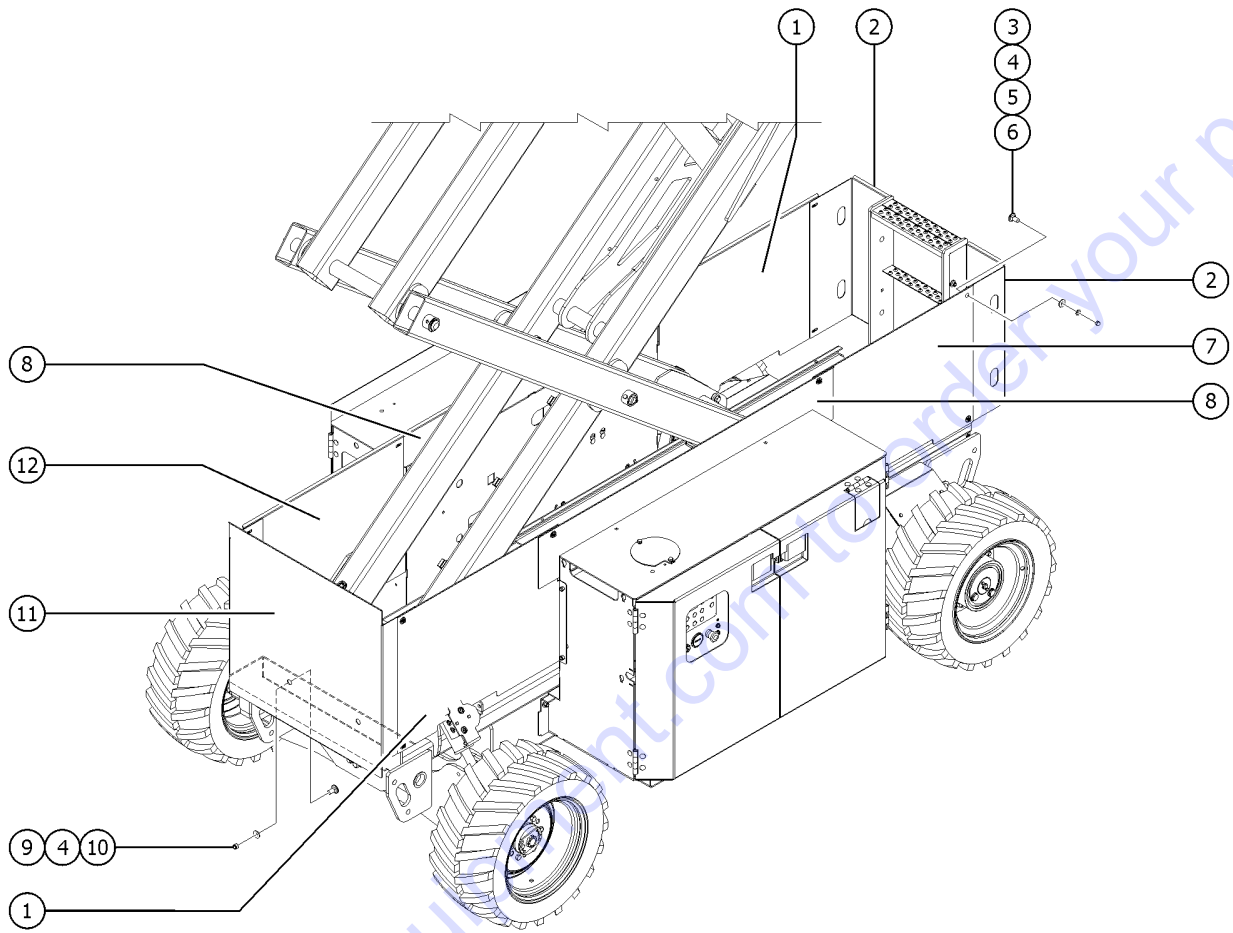

814.2 Link Guard, CE and Australia, GS-3369

Item	Part No.	Description	Qty.
1A	227768GT	FORMING, LINK GUARD, SIDE, 26/33 for GS-2669 RT & GS-3369 RT (ground controls side, front & engine side, rear)	2
3	101718GT	BOLT, CARRIAGE, 3/8-16 X .75, G2	
4	6097GT	WASHER, FLAT, USS, 3/8", Y	
5	6021GT	WASHER, LOCK, .375	
6	45444GT	NUT, ACORN 3/8-16 PLATED	
7A	227716GT	FORMING, LINK GUARD, SIDE, 26/33 for GS-2669 RT & GS-3369 RT without oil cooler option (ground controls side, rear)	1
7B	227714GT	FORMING, LNK GRD, SIDE, OPT, 26/33 for GS-2669 RT & GS-3369 RT with oil cooler option (ground controls side, rear)	1
9	4828GT	NUT, NYLOCK, 3/8-16	
10	73466GT	BOLT, CARRIAGE, 3/8-16 X 1.00, G2	
11A	227715GT	FORMING, LINK GUARD, FRONT, 26/33 for GS-2669 RT & GS-3369 RT	1
12A	227716GT	FORMING, LINK GUARD, SIDE, 26/33 for GS-2669 RT & GS-3369 RT without oil cooler option (ground controls side, front)	1
12B	227716GT	FORMING, LINK GUARD, SIDE, 26/33 for GS-2669 RT & GS-3369 RT with oil cooler option (ground controls side, front)	1

Go to Discount-Equipment.com to order your parts