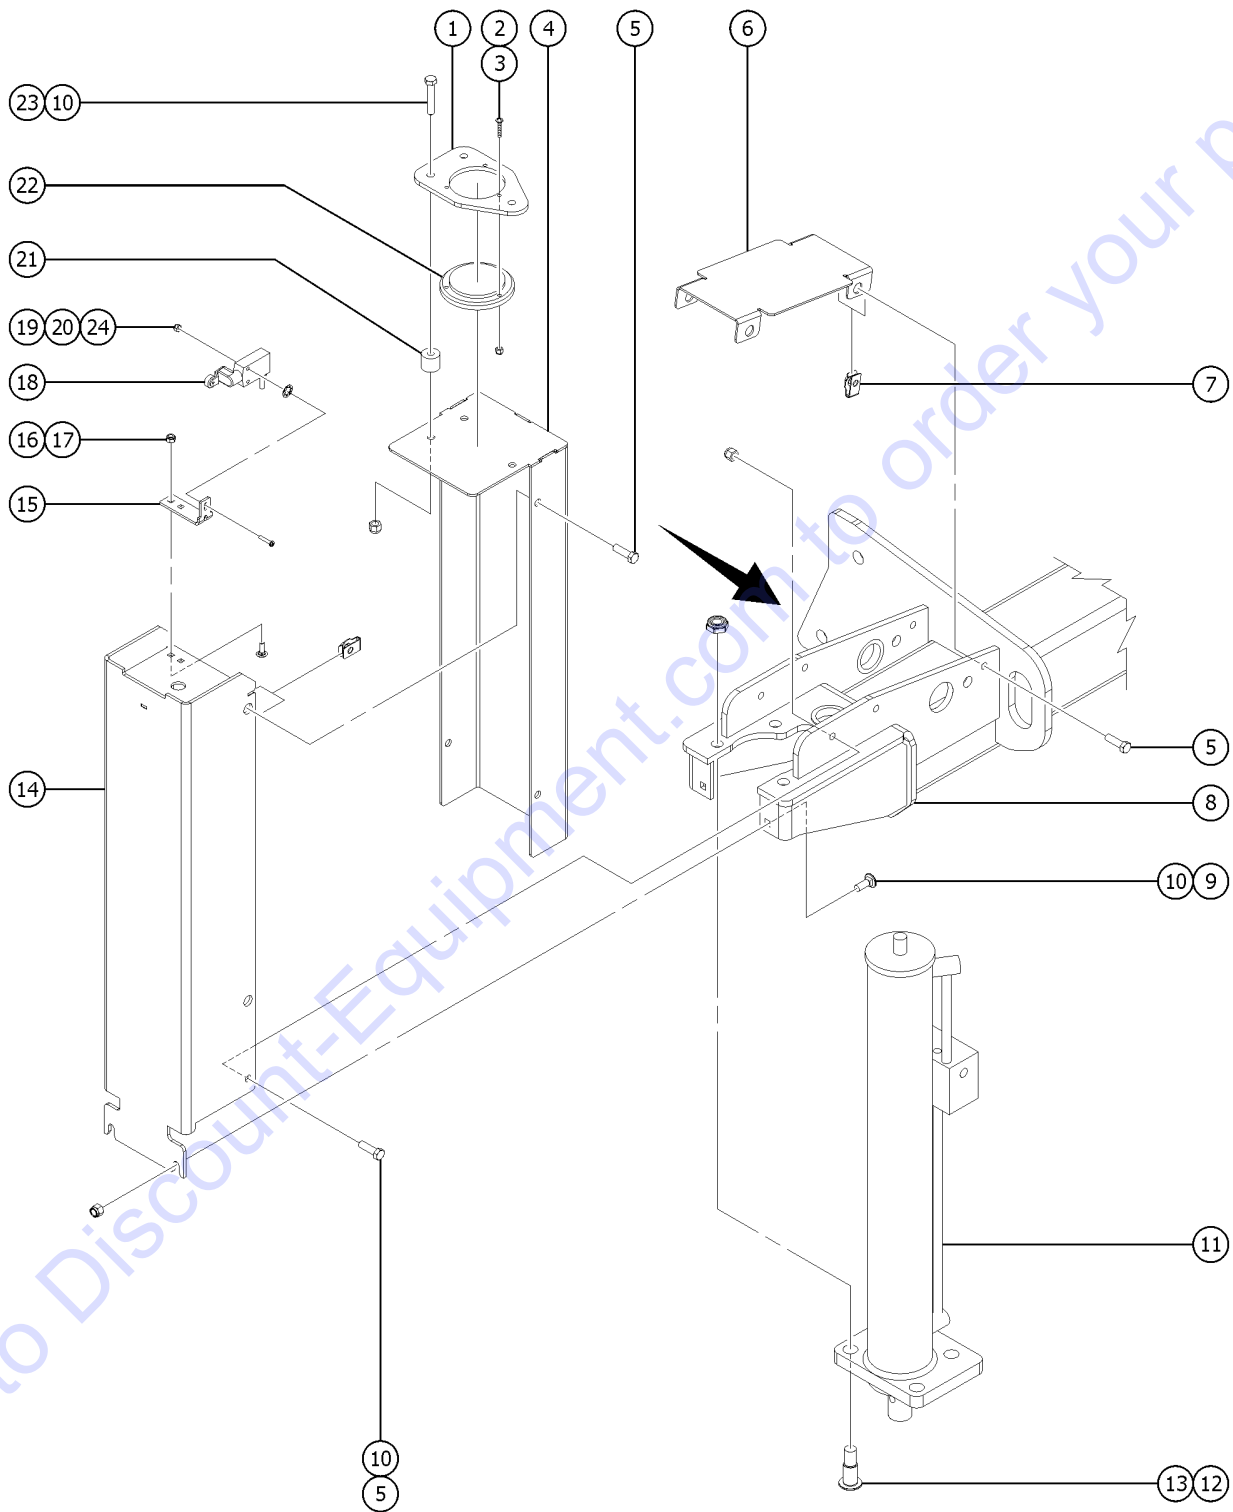

Go to Discount-Equipment.com to order your parts

809.1 Outrigger Installation, View 2

Item	Part No.	Description	Qty.
1	87002GT	PLATE,BUBBLE LEVEL MOUNT .....	1
2	826516GT	SCREW, PHPM, 10-32 X 1.0, ZAG .....	3
3	1275810GT	NUT,SERRATED,10-32,SS .....	3
4	148001GT	WELDMENT,O/R SWITCH COVER .....	4
5	6019GT	SCREW,HHC,3/8-16 X 1.25 GRD 5 .....	
6	131972GT	FORMING,O/R HOSE COVER .....	4
7	29868GT	SPRING CLIP,3/8-16,.05-.20X.73,ZAG .....	
8	148027GT	WELDMENT,OUTRIGGER YOKE .....	1
		steer end	
8B	148044GT	WELDMENT,OUTRIGGER YOKE .....	
		non-steer end	
9	64154GT	BOLT,CARRIAGE,3/8-16 X1.00,G5 .....	
10	4828GT	NUT,NYLOCK,3/8-16 .....	
11		Ref. CYLINDER,OUTRIGGER,GS69 .....	
		(refer to 811.1)	
12	71912GT	BOLT,SHOULDER,5/8-11 X 1.19 LT .....	
13	38028GT	NUT,LP NYLOCK,5/8-11 .....	
14	235089GT	HOUSING ASSY,OUTRIGGER,WO .....	
		(ANSI, CSA & Australia models with word decals) (to SN 15270) (from SN 15085 to 15158, verify limit switch body before ordering)	
14-	235091GT	HOUSING ASSY,OUTRIGGER,SY .....	
		(Asia, S. America & CE models with symbol decals) (to SN 15270) (from SN 15085 to 15158, verify limit switch body before ordering)	
14-	148000GT	WELDMENT,OUTRIGGER COVER .....	4
		(decals not included, refer to section 100) (to SN 15270) (from SN 15085 to 15158, verify limit switch body before ordering)	
14B	1289877GT	WELDMENT, OUTRIGGER COVER .....	4
		(from SN 15271) (used on some models from SN 15085 to 15158, verify limit switch body before ordering)	
15	148024GT	FORMING,O/R LIM SWTCH BRACKET .....	1
		(to SN 15270) (from SN 15085 to 15158, verify limit switch body before ordering)	
15B	1288967GT	FORMING,O/R LIM SWTCH BRACKET .....	1
		(from SN 15271) (used on some models from SN 15085 to 15158, verify limit switch body before ordering)	
16	6091GT	NUT,NYLOCK,1/4-20 .....	
17	6878GT	BOLT,CARRIAGE,1/4-20 X .75,G2 .....	
18	105692GT	SWITCH,LIMIT,W/ROLLER ARM .....	1
		(limit switch body XCMN2115L1) (to SN 15270) (from SN 15085 to 15158, verify limit switch body before ordering) (markings: 8B1807, 8B1820)	
18B	1289888GT	SWITCH,LIMIT,W/ROLLER ARM .....	1
		(limit switch body B81843) (from SN 15271) (used on some models from SN 15085 to 15158, verify limit switch body before ordering) (markings: 8B1817, 8B1822)	
19	18605GT	NUT,NYLOCK,8-32 .....	
20	T106385GT	SCREW,PHILLIPS,PHM,8-32 X 1.00 .....	