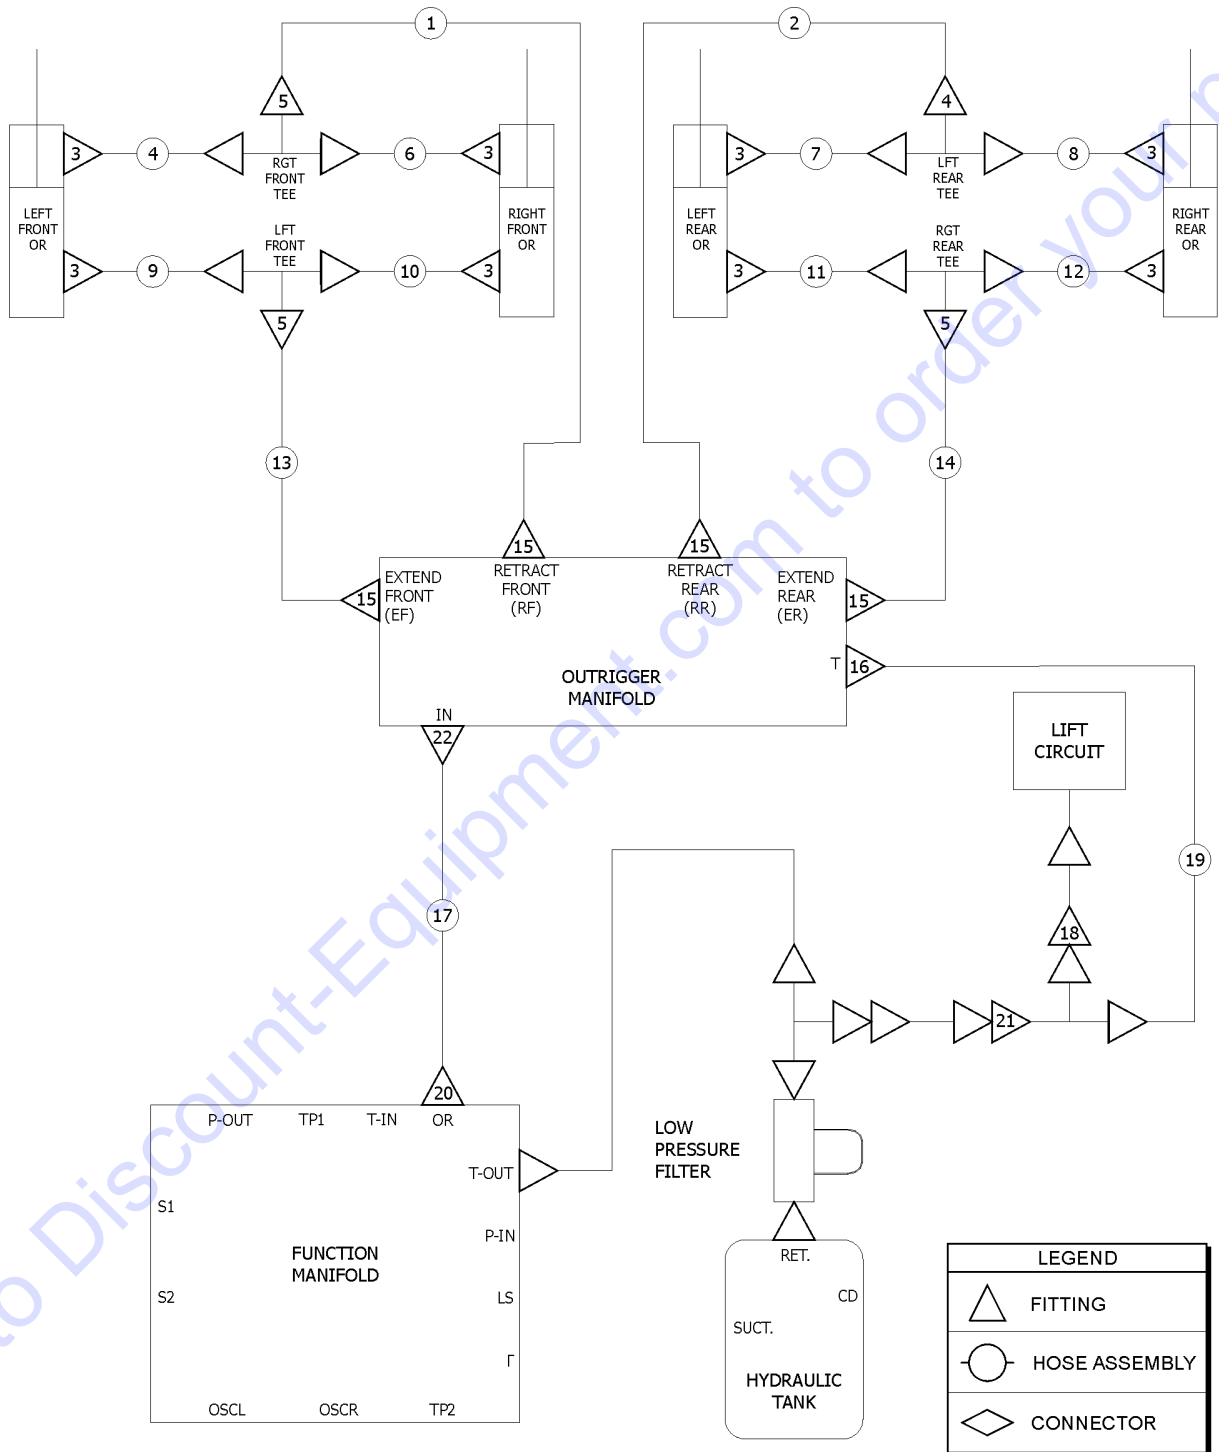

812.1 Hydraulic Hoses and Fittings, Outrigger

812.1 Hydraulic Hoses and Fittings, Outrigger

Item	Part No.	Description	Qty.
1	227726GT	HOSE ASSY,FR(OR.MF)-RF.OR.TEE (components: 48812, 48815, 56776 @ 98 inches)	1
2	227735GT	HOSE ASSY,RR(OR.MF)-RR.OR.TEE (components: 48812, 48815, 56776 @ 98 inches)	1
3	48905GT	CONN,520120-4***	8
4	227730GT	HOSE ASSY,RF.OR.TEE-R(LF.OR.CY (components: 48800, 48800, 48751 @ 75 inches)	1
5	48909GT	TEE,BULKHEAD,RUN,520958-4	4
6	227740GT	HOSE ASSY,RF.OR.TEE-R(RF.OR.CY (components: 48800, 48802, 48751 @ 20 inches)	1
7	227732GT	HOSE ASSY,RR.OR.TEE-R(LR.OR.CY (components: 48800, 48800, 48751 @ 20 inches)	1
8	227742GT	HOSE ASSY,RR.OR.TEE-R(RR.OR.CY (components: 48800, 48802, 48751 @ 75 inches)	1
9	227489GT	HOSE ASSY,LF.OR.TEE-E(LF.OR.CY (components: 48800, 48802, 48751 @ 20 inches)	1
10	227490GT	HOSE ASSY,LF.OR.TEE-E(RF.OR.CY (components: 48800, 48800, 48751 @ 75 inches)	1
11	227738GT	HOSE ASSY,LR.OR.TEE-E(LR.OR.CY (components: 48800, 48802, 48751 @ 75 inches)	1
12	227728GT	HOSE ASSY,LR.OR.TEE-E(RR.OR.CY (components: 48800, 48800, 48751 @ 20 inches)	1
13	227487GT	HOSE ASSY,EF(OR.MF)-LF.OR.TEE (components: 48812, 227488, 56776 @ 98 inches)	1
14	227724GT	HOSE ASSY,ER(OR.MF)-LR.OR.TEE (components: 48812, 48815, 56776 @ 98 inches)	1
15	48916GT	FITTING,CONN,520120-6	4
16	48933GT	CONN,520120-8***	1
17A	227486GT	HOSE ASSY,OR(F.MF)-IN(OR.MF) (components: 48812, 48815, 56776 @ 19 inches)	1
17B	1254068GT	HOSE ASSY,OR(F.MF)-IN(OR.MF) (components: 2x 48812, 48756 @ 17.5 in)	1
18	48892GT	ELBOW,SWIVEL 90D, 520221-6	1
19	227491GT	HOSE ASSY,T(OR.MF)-TANK (components: 48817, 48828, 48756 @ 8 inches)	1
20	48930GT	CONN,520120-6-8	1
21	48875GT	TEE,RUN,SWIVEL,520432-6	1
22	48915GT	ELBOW,90D,520220-6