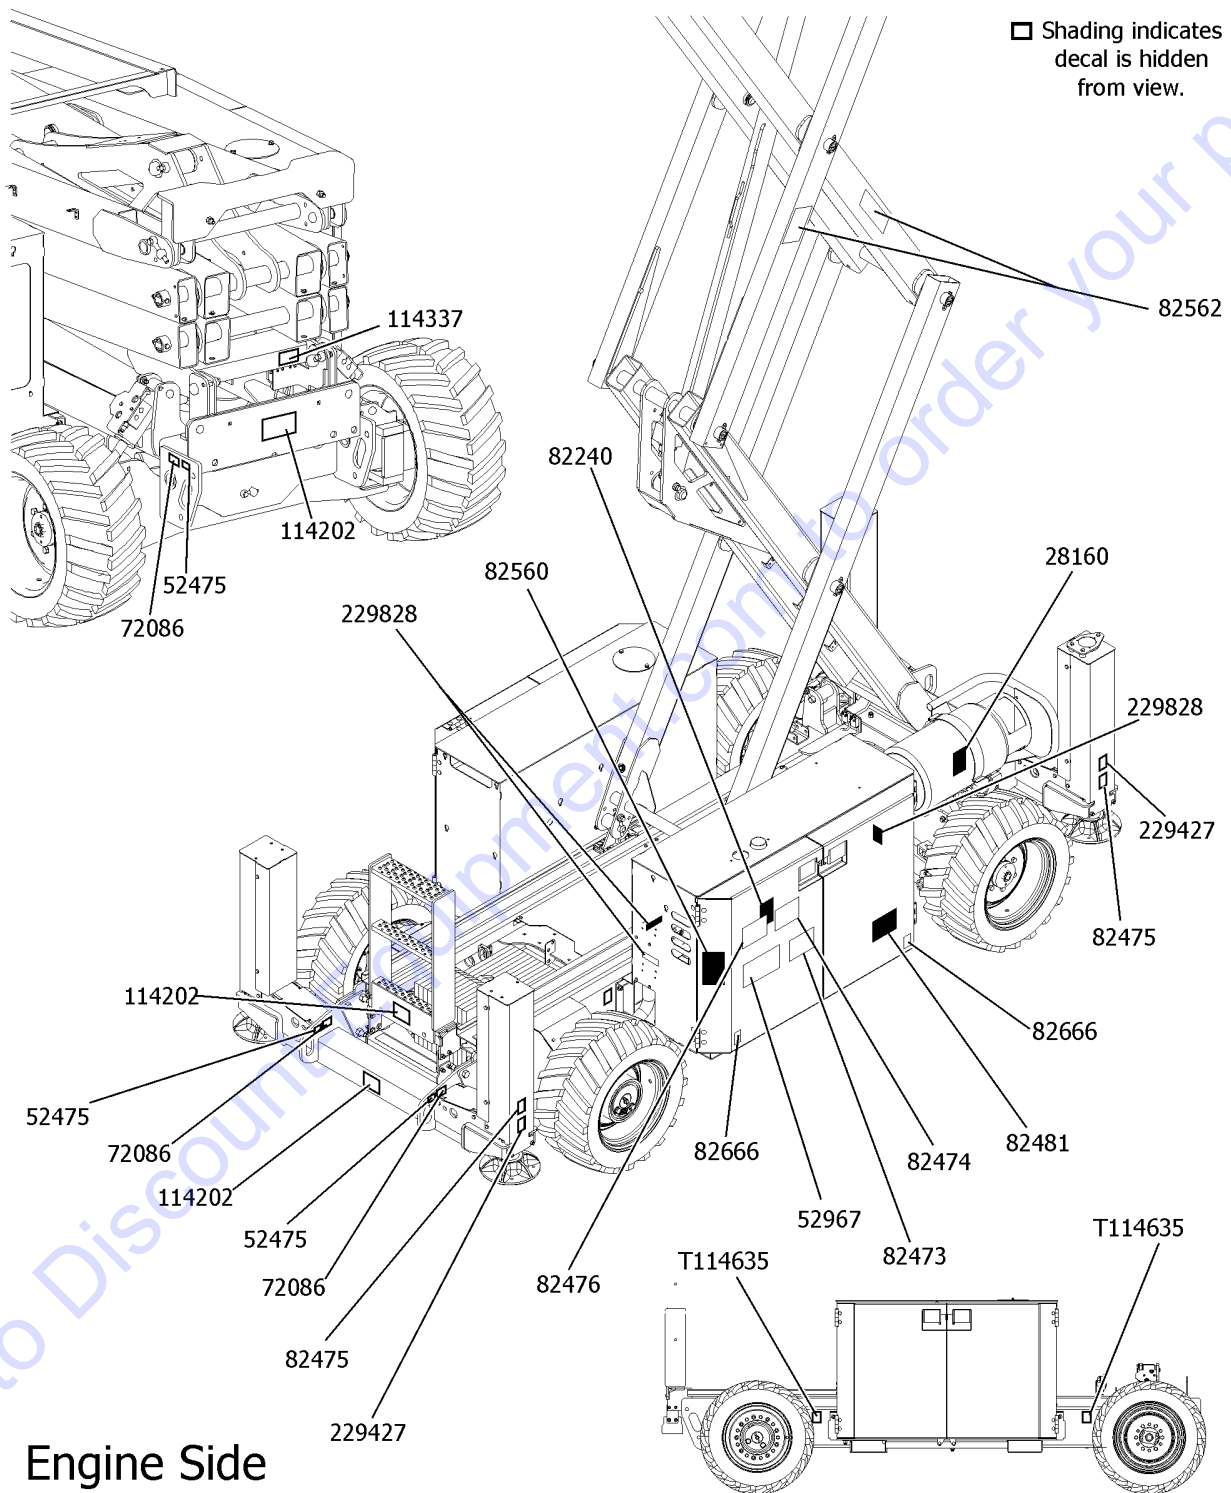

105.1 Decals with Symbols, GS-2669, Engine Side

105.1 Decals with Symbols, GS-2669, Engine Side

Item	Part No.	Description	Qty.
	233040GT	DECAL KIT,2669 COMP,SYM,ANSI (Decal kit, complete for ANSI models only)	
	233956GT	DECAL KIT,2669 COMP,SYM,CE (Decal kit, complete for CE models only)	
	233959GT	DECAL KIT,2669 PLAT,SYM,ANSI (Decal kit, platform for Asia & South America models only)	
	233962GT	DECAL KIT,2669 PLAT,SYM,CE (Decal kit, platform for CE models only)	
1	28160GT	DECAL,LABEL,LIQUID PROPANE	1
2	52475GT	DECAL,LABEL,TRANSPORT TIEDOWN*	2
3	52967GT	DECAL,COSMETIC,4 X 4	1
4	72086GT	DECAL,LABEL,LIFTING EYE	2
5	82240GT	DECAL,LABEL,105 DB (CE models only)	1
6	82473GT	DECAL SYMBOL COMP ACCESS	1
7	82474GT	DECAL,SYMBOL-USE SAFETY ARM	1
8	82475GT	DECAL,SYMBOL-FOOT CRUSHING	2
9	82476GT	DECAL,SYMBOL-ELEC HAZARD,GS	1
10	82481GT	DECAL,SYMBOL-BATTERY SAFETY	1
11	82560GT	DECAL,SYMBOL-SKIN INJECT HAZRD	1
12	82562GT	DECAL,SYMBOL-CRUSHING HAZARD	2
13	82666GT	DECAL,LABEL,FORKLIFT POCKET	2
14	114202GT	DECAL,LABEL,TRANSPORT TIE 68	1
15	114337GT	DECAL,SYM-TIP-OVR,LIM SWITCH	1
16	229427GT	DECAL,LABEL,OUTRIGGER LD	2
17	229828GT	DECAL,LABEL,HOT,SYMBOL	3
18	T114635GT	DECAL,LABEL,WHEEL LD,GS2669RT	2