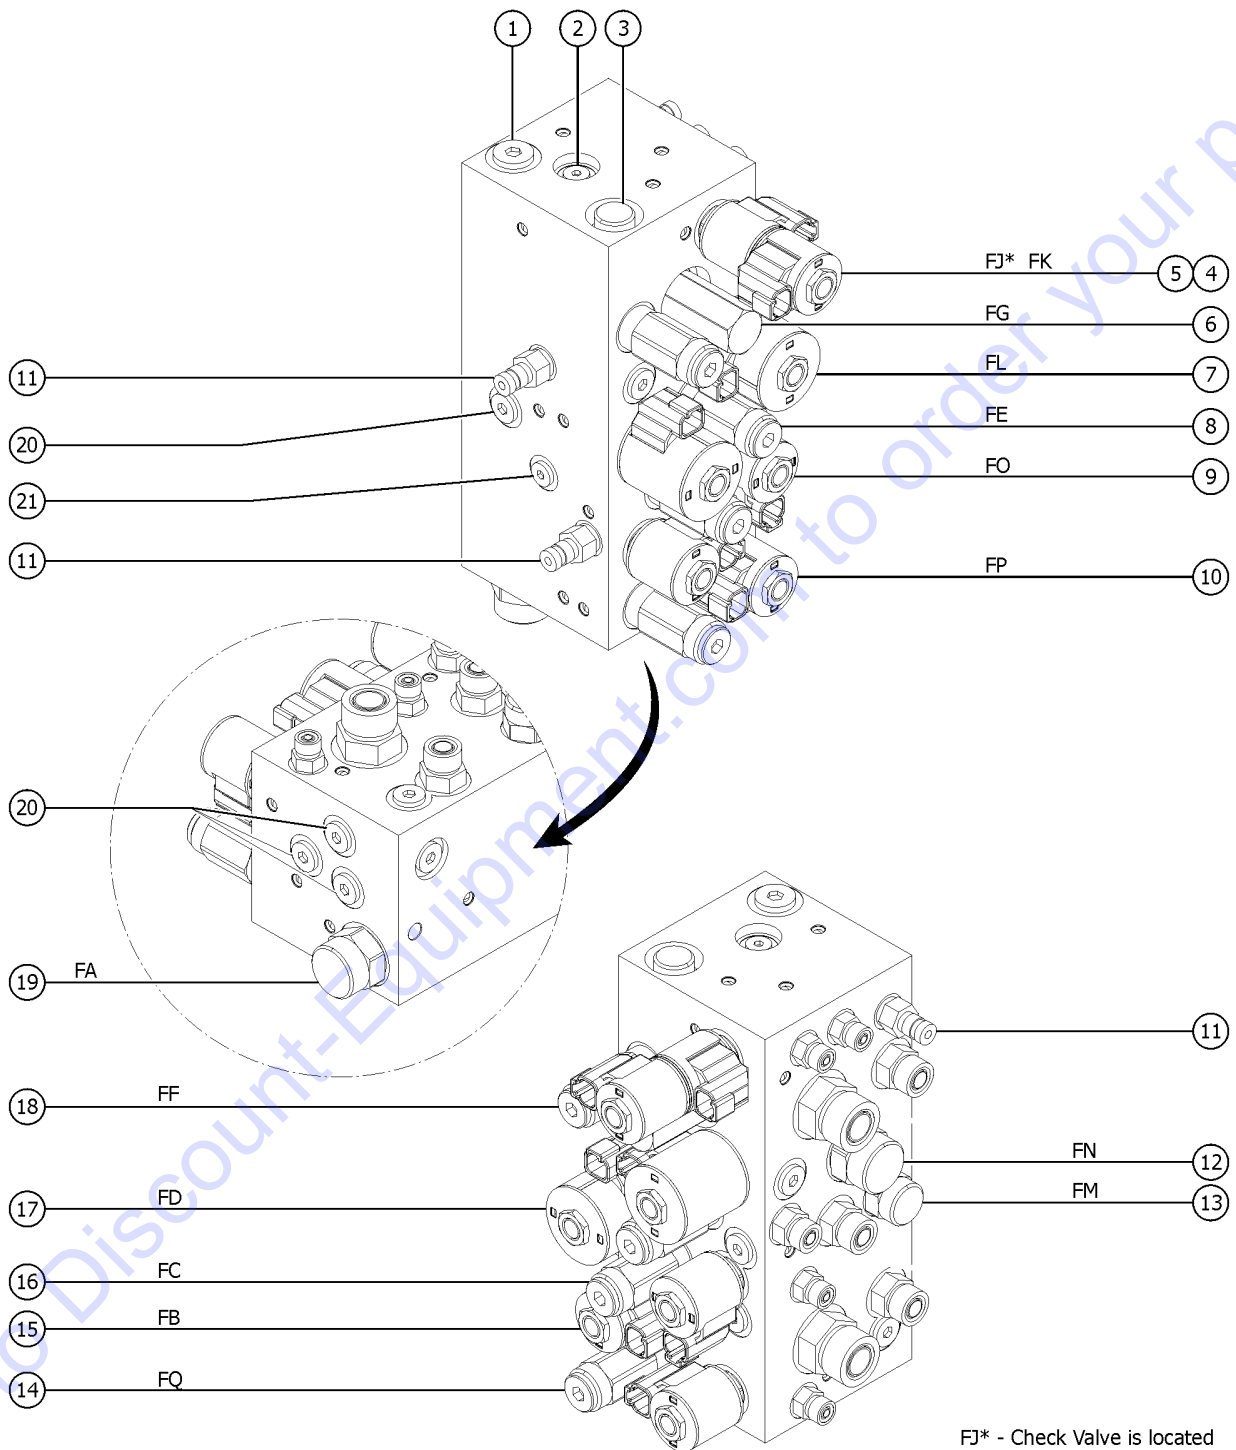

610.1 Platform Controls Joystick

Item	Part No.	Description	Qty.
A-	78903GT	JOYSTICK,SINGL AXIS,HALL,SLAB* ..... OEM Joystick	
B-	78903HGT	JOYSTICK,SINGL AXIS,POT,SLAB ..... aftermarket joystick	
1	105171GT	KIT,JOYSTICK ENABLE SWITCH 1	1
2	105108GT	STEER SWITCH REPAIR KIT*** 1	1
3	105109GT	TURNSWITCH ACTUATOR,JOYSTICK** 1	1
4	97015GT	BOOT,THUMB ROCKER*** 1	1
5	97014GT	JOYSTICK HANDLE SET, COMPLETE 1	1
6	97013GT	BOOT, JOYSTICK~ 1	1
7	105172GT	KIT, PLATFORM PC RECEPT/SOC 1	1

Go to Discount-Equipment.com to order your parts

701.1 Function Manifold

FJ* - Check Valve is located inside manifold, under the valve cartridge.