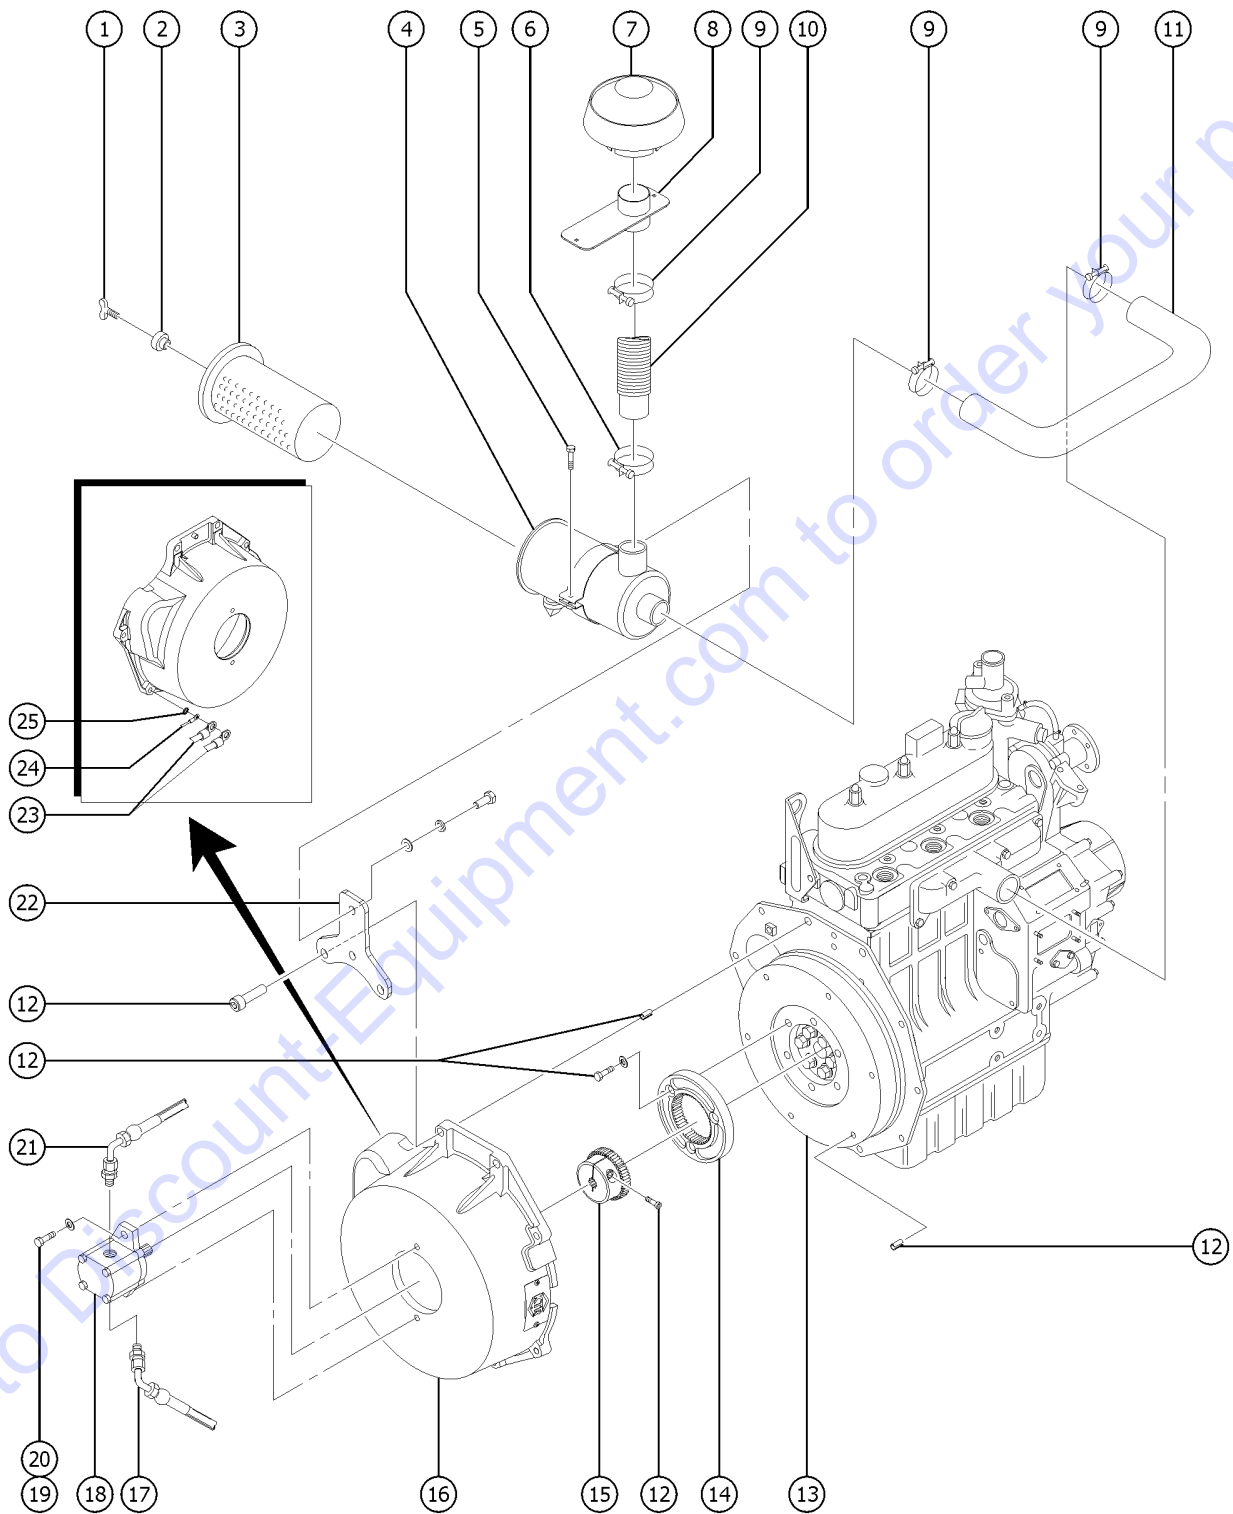

303.1 Kubota D-1105 Engine, View 3

Item	Part No.	Description	Qty.
-		for internal engine components, contact engine dealer	
-	139273GT	MANIFOLD, INLET	
1	44203GT	BOLT,WING,FILTER ELEMENT, D905	1
2	44204GT	WASHER ASSY,FILTER ELEMNT,D905	1
3	236095GT	FILTER,AIR,D1105	1
4	101202GT	AIR CLEANER ASSY includes items 1-5	1
5	62296GT	SCREW,M8 X 35MM	1
5	101204GT	AIR CLEANER STAY	1
6	45435GT	CLAMP,HOSE,2.50"	1
7	52420GT	CAP,RAIN,AIR CLEANER, GS68RT**	1
8	1254107GT	WELDMENT,RAIN CAP MNT, KUB	1
9	22672GT	CLAMP,HOSE,1.75	3
10	131372GT	HOSE,1.75ID,2.50IDx12.0"	1
11	43700GT	PIPE,INLET, D905	1
12	162463GT	HRDWKIT,BELLHSING,KD-1105,GRDN	1
13	139274GT	COMP. FLYWHEEL	1
13-	99882GT	BOLT,FLYWHEEL,KUBOTA D905	
14	94688GT	ADAPTER, FLANGE GEAR, 3 HOLE	1
15	1268809GT	COUPLER, SPLINED,9 TOOTH, 30MM	1
16	161695GT	KIT,HOUSING,COUPLER,APILOT,GDN	
17	227475GT	HOSE ASSY,SUCT(TANK)-IN(PUMP)	1
18	1270697GT	PUMP, GEAR, 16CC/REV	1
18-	85197GT	SEAL KIT,BOSCH PUMP*** for pump 87918	
18-	1273258GT	SEAL KIT,CASAPPA for pump 1270697	
19	6019GT	SCREW,HHC,3/8-16 X 1.25 GRD 5	
20	6021GT	WASHER,LOCK,.375	
21	227476GT	HOSE ASSY,OUT(PUMP)-HP FILTER	1
22	1254425GT	BRKT. AIR CLEANER MOUNT	1