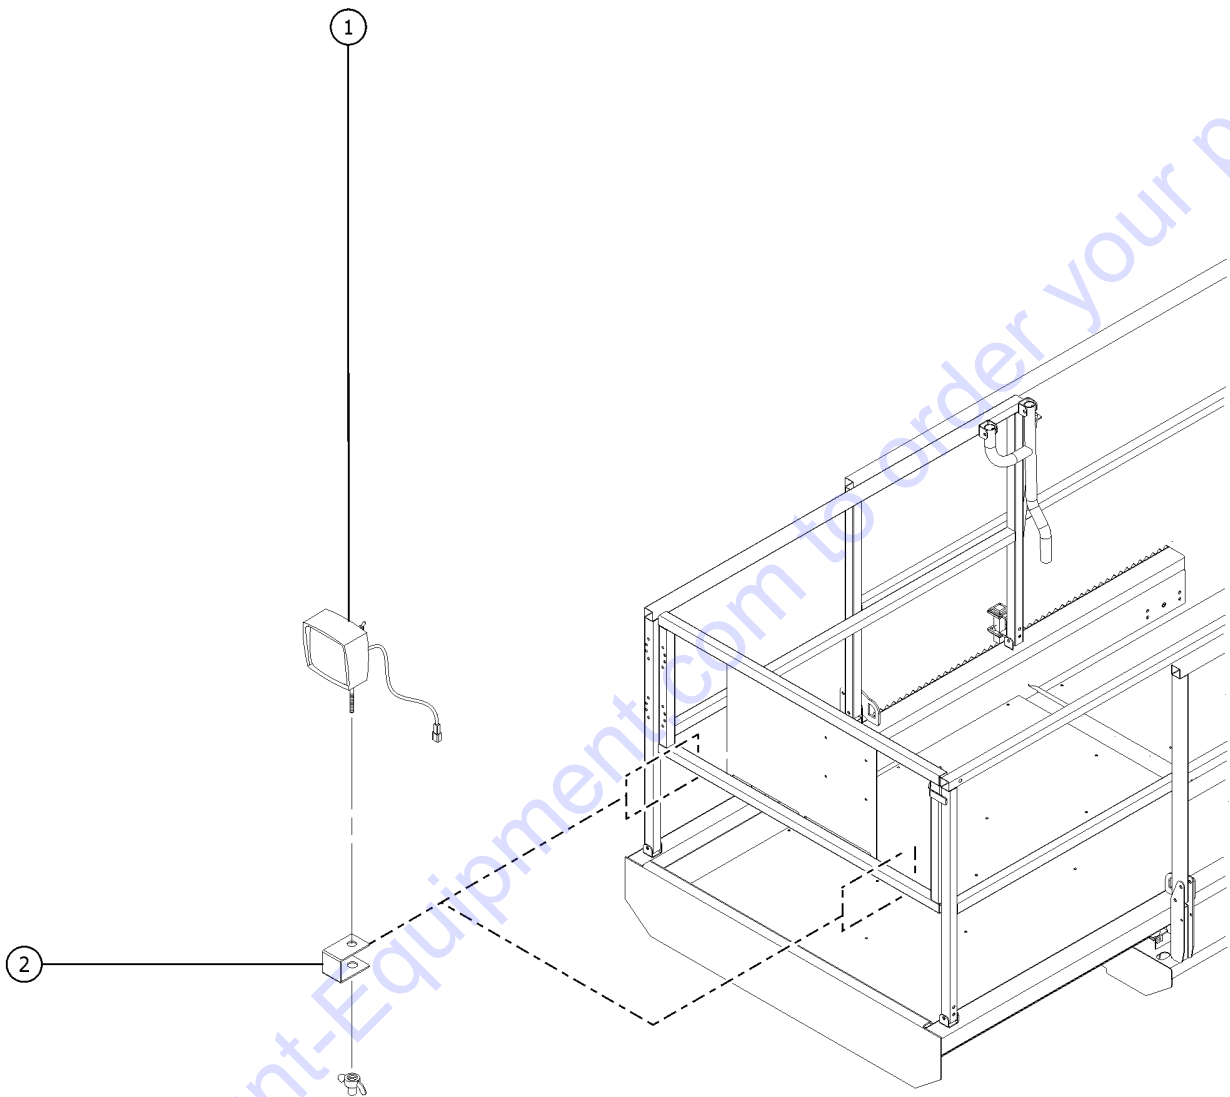

815.1 Platform Work Light

815.1 Platform Work Light

Item	Part No.	Description	Qty.
A	823041GT	WORKLIGHTS, FIELD KIT, GS-2669 .....	1
A-	823044GT	HARNESS, GS2669 WORKLIGHTS .....	1
B	823042GT	WORKLIGHTS, FIELD KIT, GS-3369 .....	1
B-	823045GT	HARNESS, GS3369 WORKLIGHTS .....	1
C	823043GT	WORKLIGHTS, FIELD KIT, GS-4069 .....	1
C-	823046GT	HARNESS, GS4069 WORKLIGHTS .....	1
1	71498GT	WORKLIGHT, 12V, DEUTSCH RECEPT .....	2
2	71382GT	BRACKET, WORK LIGHTS, OPTION .....	2
3	28443GT	CABLE TIE, 11.5" BLACK not shown .....	