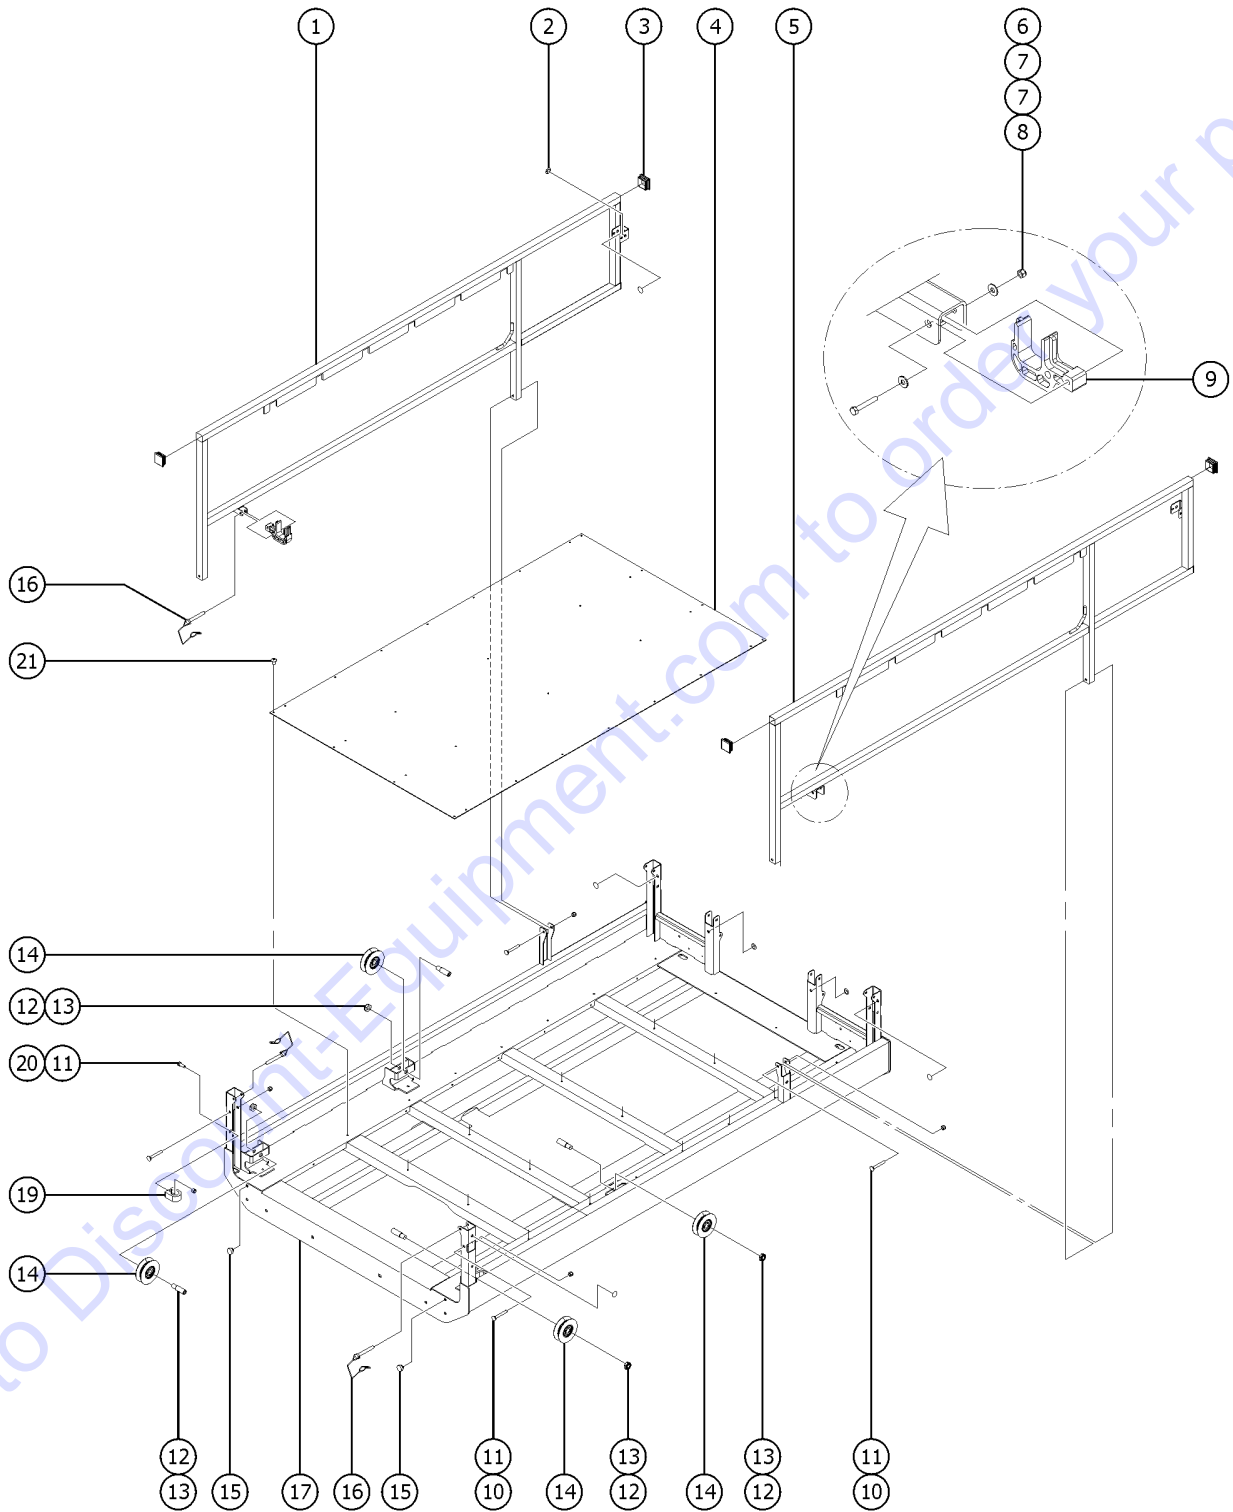

603.1 Platform Railing Installation

Item	Part No.	Description	Qty.
1	235331GT	MAIN PLAT RAIL ASSY,RT	
1-	131744GT	WELDMENT,MAIN RAIL,RIGHT (decals not included, refer to section 100)	1
2	47478GT	BUMPER, RUBBER, 1"OD X .461H	10
3	79355GT	PLUG,TUBE,SQ 1.50X.065	6
4	131749GT	PLATE,GS69 DECK	1
5	235332GT	MAIN PLAT RAIL ASSY,LT	
5-	131745GT	WELDMENT, MAIN RAIL, LEFT (decals not included, refer to section 100)	1
6	6091GT	NUT,NYLOCK,1/4-20	2
7	6638GT	WASHER,FLAT,USS,1/4"Y	4
8	6637GT	SCREW,HHC,1/4-20 X 1.75	2
9	71376GT	RAIL SPACER, GS90	2
10	112476GT	BOLT,CARRIAGE,3/8-16X2.75,G5	4
11	4828GT	NUT,NYLOCK,3/8-16	5
12	38028GT	NUT,LP NYLOCK,5/8-11	4
13	87568GT	PIN, SHOULDER, 5/8-11 X 1.77	4
14	131416GT	V-ROLLER,NARROW,EXT DECK	4
15	47230GT	BUMPER,RUBBER	2
16	66030GT	PIN, WIRE LOCK 3/8 X 2 -1/2	4
17		Ref., WELDMENT, MAIN PLATFORM (refer to 601.1 & 602.1)	1
19	87523GT	COIL CORD CLIP	1
20	6175GT	SCREW,HHC,3/8-16 X 1	1
21	71315GT	RIVET,DRIVE, .25 X .25	24