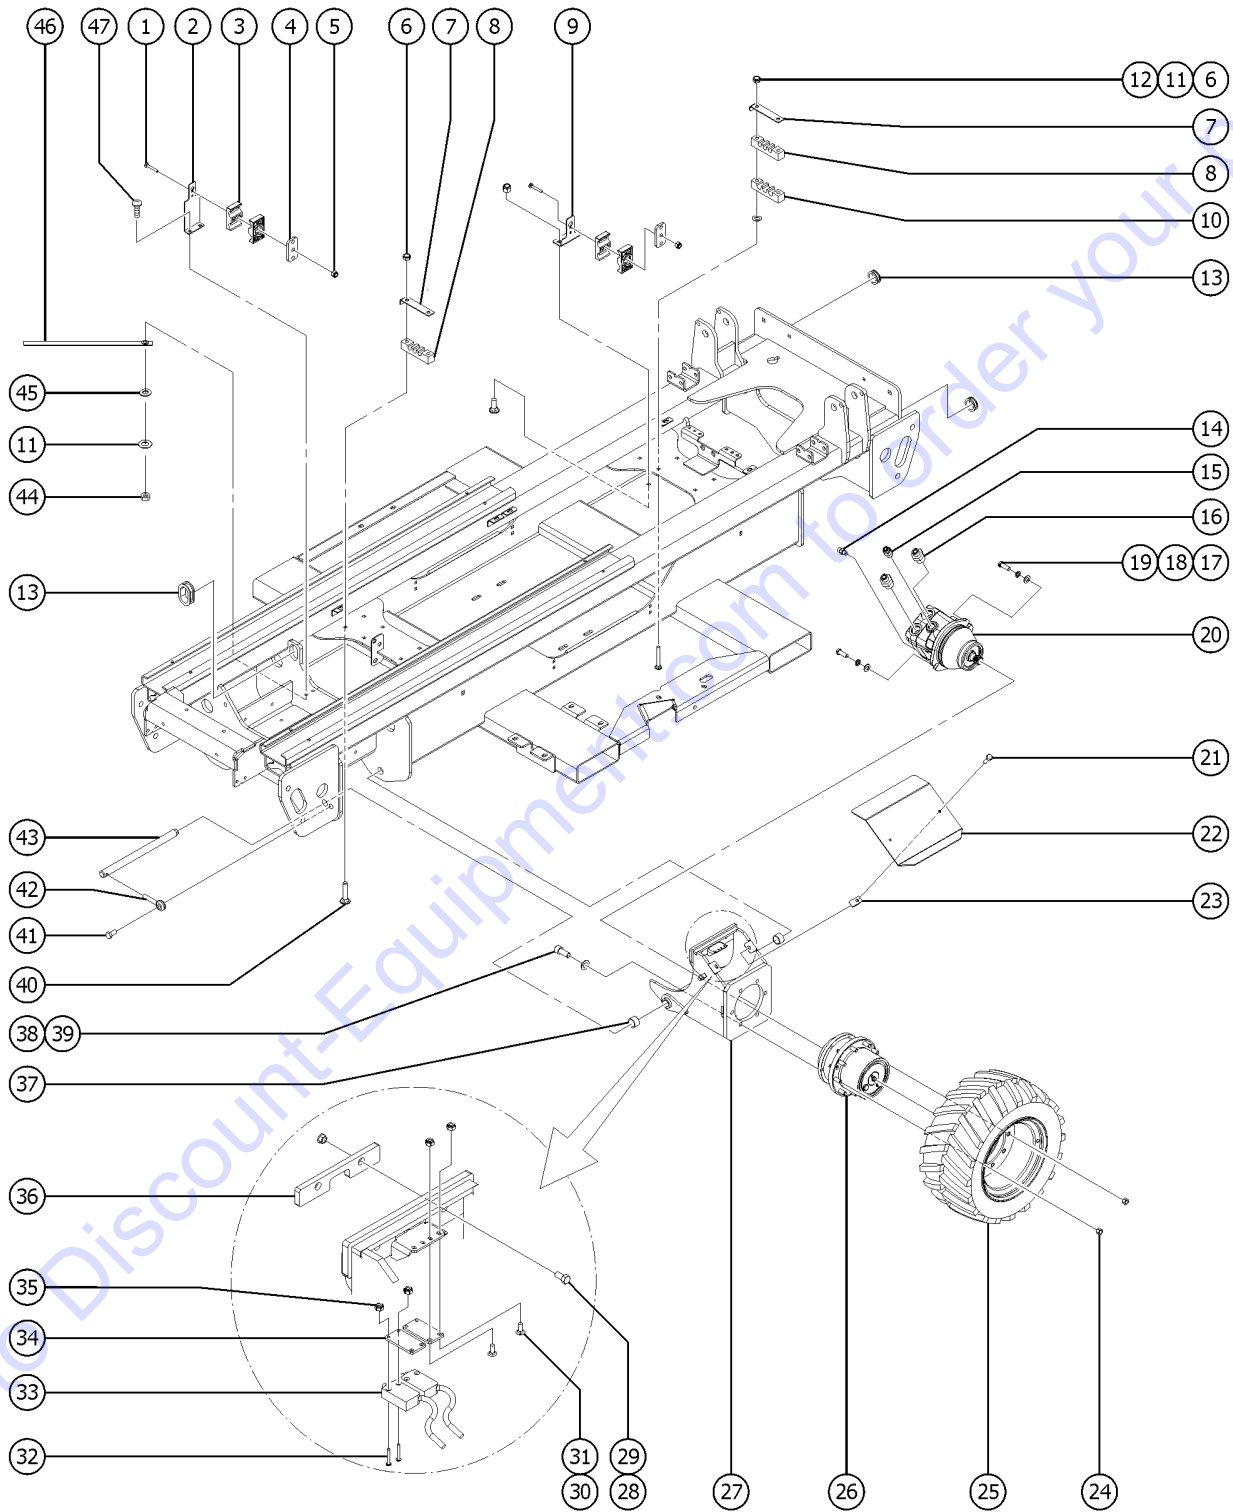

203.1 Non-Steer Axle and Drive Motors, GS-2669, GS-3369

203.1 Non-Steer Axle and Drive Motors, GS-2669, GS-3369

Item	Part No.	Description	Qty.
1	73464GT	BOLT,CARRIAGE,1/4-20 X 1.75,G2	4
2	1254437GT	FORMING,REAR DRIVE HOSE CLAMP (GS-2669RT & GS-3369RT)	
3	78736GT	CLAMP,2 HOSE,PLASTIC,5/8	8
4	58592GT	PLATE,HOSE ROUTG,BULKHEAD(PTD) (GS-2669RT & GS-3369RT)	4
5	6091GT	NUT,NYLOCK,1/4-20 (GS-2669RT & GS-3369RT)	4
6	7713GT	NUT,LP NYLOCK,3/8-16 (GS-2669RT & GS-3369RT)	8
7	1254175GT	FORMING,CLAMP,CHASSIS,FRONT	4
8	T109744GT	CLAMP,HOSE,FRONT,3X#4	4
9	1254176GT	FORMING,DRIVE HOSE CLAMP MOUNT	2
10	T109745GT	CLAMP,HOSE,FRONT,2X#4,#6	2
11	87684GT	PUSH RETAINER, 3/8" SCREW	4
12	112476GT	BOLT,CARRIAGE,3/8-16X2.75,G5	4
13	T109739GT	GROMMET,RUBBER,1.75 ID	12
14	48905GT	CONN,520120-4***	4
15	48930GT	CONN,520120-6-8	2
16	48948GT	CONN,520120-8-12	4
17	88296GT	SCREW,HHC,7/16-14 X 1.25	4
18	20912GT	WASHER,LOCK,.437,PLTD.	4
19	106134GT	WASHER,FLAT,HARDENED 7/16	4
20	101586GT	MOTOR,PISTON,LC25,6.5 DEG,13T	2
20-	106098GT	SEAL KIT,MOTOR,LC/KC***	
20-	106118GT	O-RING,2-157,VITON***	
20-	106117GT	O-RING,2-010,VITON	
21	6090GT	SCREW,HHC,1/4-20 X .75	4
22	1254178GT	COVER,REAR AXLE	2
23	56912GT	SPRING CLIP,1/4-20,.025-.15X.5	4
24	54627GT	NUT,LUG,5/8-18 X 90 DEGREE,Z45	18
25A	1258624GT	WHEEL ASSY,FOAM,12X26,BLK,LR RT, Foam-filled, controls side (left rear) (water-based foam)	1