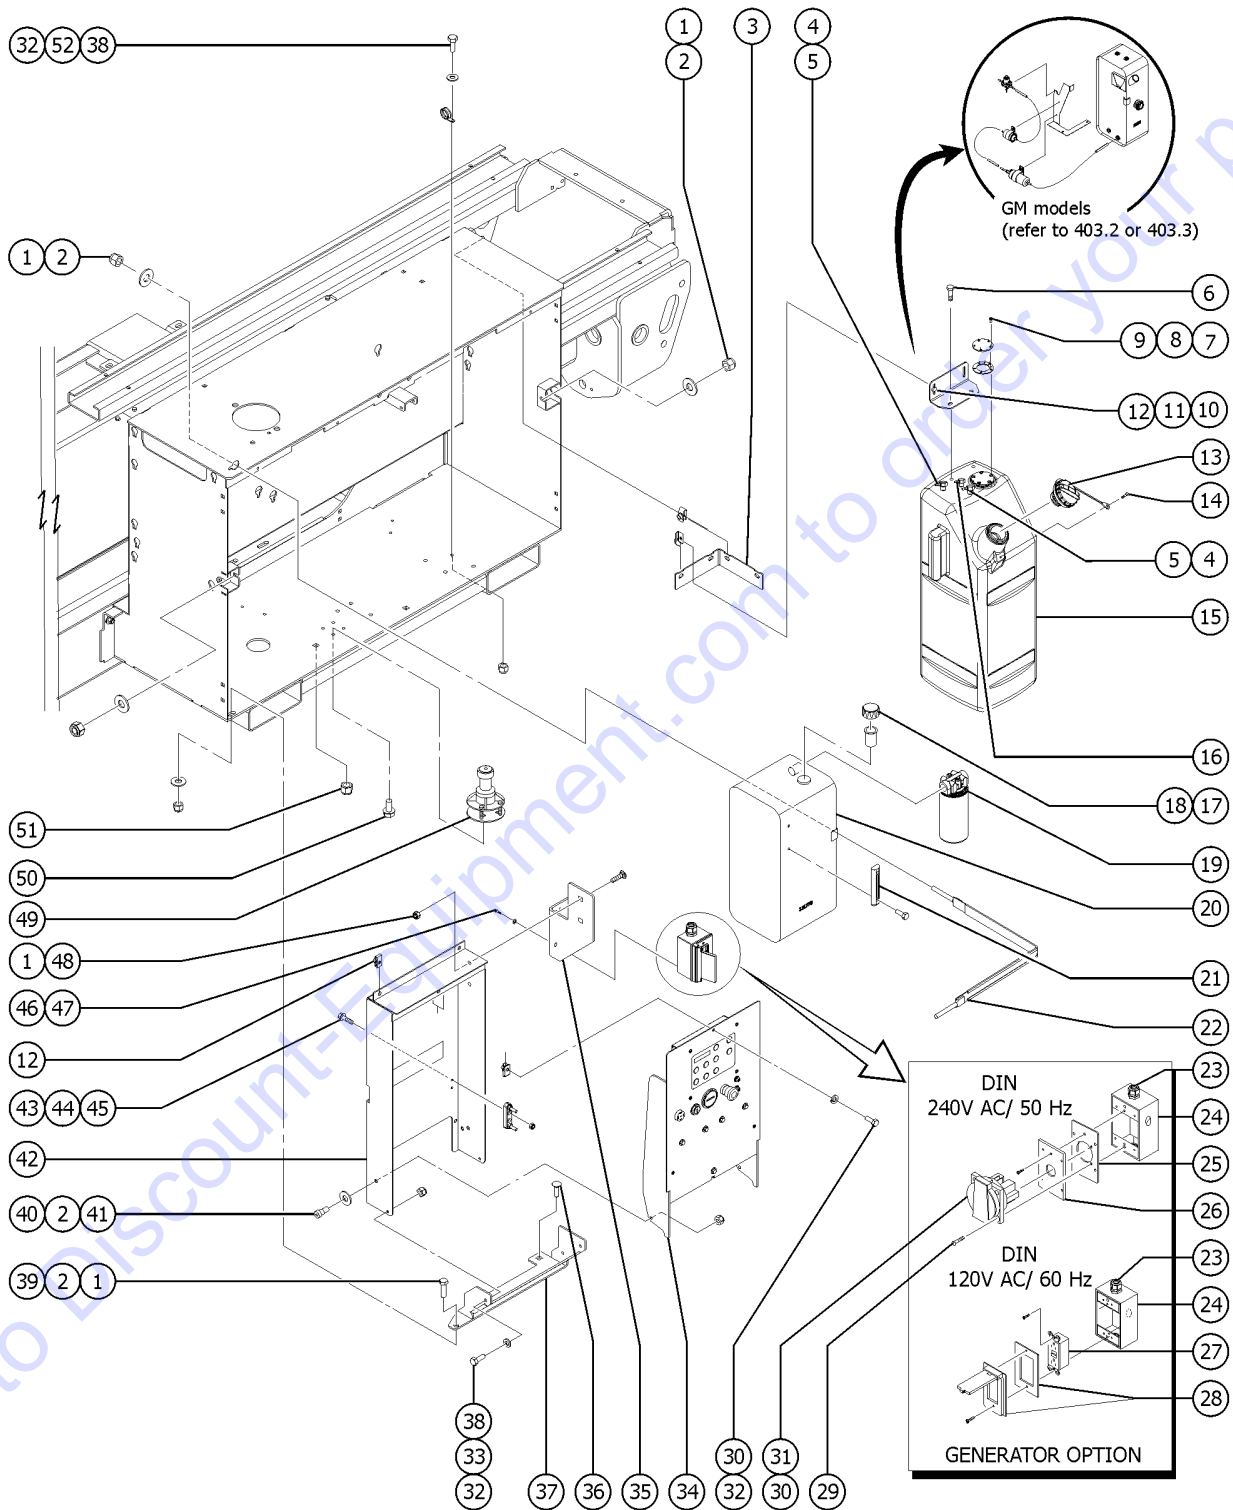

403.1 Hydraulic Tank, Fuel Tank, and Ground Controls Installation

403.1 Hydraulic Tank, Fuel Tank, and Ground Controls Installation

Item	Part No.	Description	Qty.
23	7056GT	CONN,SQUEEZE,1/2NPT .38-.50,SM (generator option)	2
24	10775GT	T-BOX,2.75 X 4.5 X 2.0 (generator option)	2
25	66355GT	GASKET, UK & DIN PWR. TO PLAT (generator option)	1
26	96236GT	PLATE,AC ADAPTER,DIN/UK*** (generator option)	1
27	13585GT	OUTLET, 110V GFCI*** (generator option)	1
28	74006GT	COVER,GFCI,HORIZONTAL,WEATHER (generator option) (includes gasket and mounting fasteners)	1
29	229740GT	SCREW,PPH,8-32X.50,ZINC,TRS (generator option)	
30	66353GT	RECEPTACLE, DIN, 220V 50A (generator option)	1
31	63375GT	SCREW,FHM,6-32 X .75 (generator option)	
32	6090GT	SCREW,HHC, 1/4-20 X .75	5
33	6356GT	WASHER,LOCK,.25	5
34		Ref., GROUND CONTROLS (refer to 405.1)	1
35	1254166GT	FORMING,GENERATOR,GFCI,GS69 (generator option)	1
36	96203GT	BOLT,CARRIAGE, 1/2-13X1.75, G5	1
37	1256582GT	WELDMENT,GRND CONT,LWR MT	1
38	6091GT	NUT,NYLOCK, 1/4-20	2
39	6019GT	SCREW,HHC,3/8-16 X 1.25 GRD 5	1
40	T115706GT	BOLT,SHLDR,3/8X5/16X5/16-18S/S	2
41	6782GT	NUT,NYLOCK,5/16-18	2
42	1254440GT	WELDMENT,MOUNT,LCP,GS69	1
43	6873GT	SCREW,FHM,10-32 X 1	
44	66717GT	FUSE BLOCK, ANN & ANL FUSE	
45	6178GT	NUT, NYLOCK, 10-32	
46	56912GT	SPRING CLIP, 1/4-20,.025-.15X.5	3
47	57075GT	SCREW,PHIL,8-32X.50,SELF TAP (generator option)	
48	64154GT	BOLT,CARRIAGE,3/8-16 X1.00,G5 (generator option)	
49A	78674GT	LEVEL SENSOR,LS60,BLUE,2X3** (models without outriggers)	1
49B	71484GT	SENSOR,LEVEL, ANALOG (models with outriggers)	1