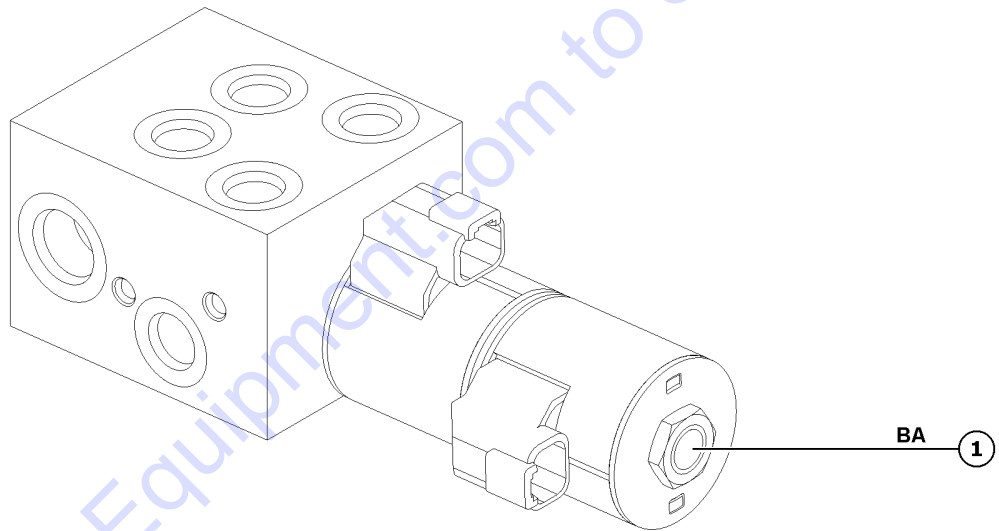

Item	Part No.	Description	Qty.
21	59568GT	RUBBER, VIBRATION MOUNT	3
22	1275562GT	LEVEL,BUBBLE,3 DEG,BOSS from SN 5604 to 11474	
22B	6714GT	LEVEL,BUBBLE ANSI/CSA models from 11475	
22C	1275562GT	LEVEL,BUBBLE,3 DEG,BOSS CE/AUS models from 11475	
23	5224GT	SCREW,HHC,3/8-16 X 2	
24	44936GT	WASHER,STAR,EXTERNAL,#8	

Go to Discount-Equipment.com to order your parts

810.1 Outrigger Manifold