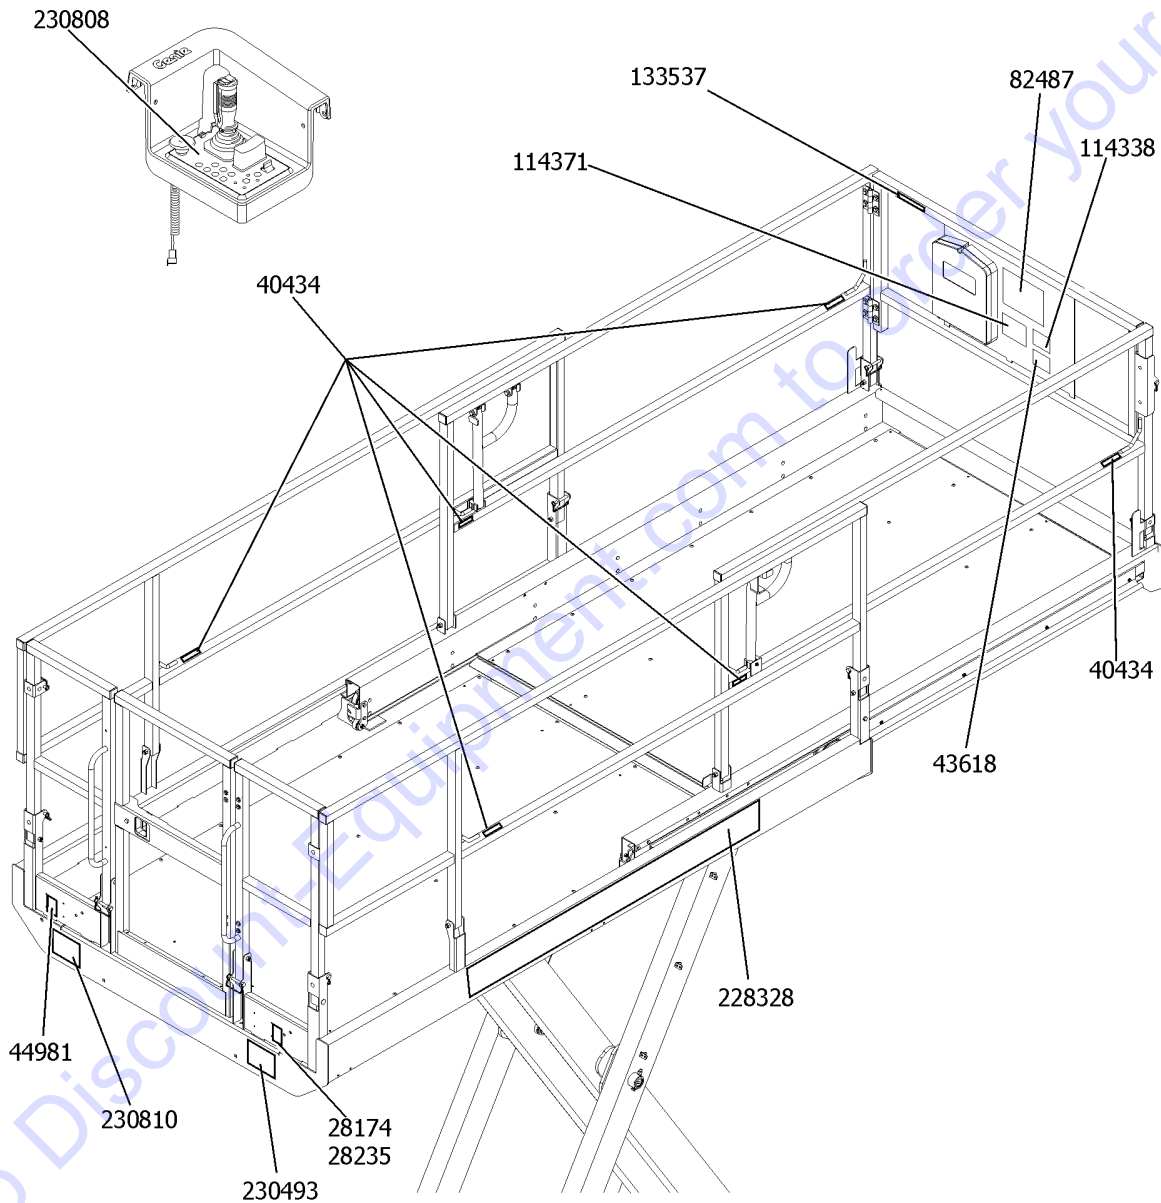

Platform, ANSI models

☐ Shading indicates decal is hidden from view.

115.1 Decals with Symbols, GS-3369 Platform, Asia & South America

Item	Part No.	Description	Qty.
		<i>Ref. Symbol Decal Kits</i> ..... (refer to 113.1)	
1	28174GT	DECAL,POWER TO PLATFORM 230V	1
2	28235GT	DECAL,POWER TO PLATFORM 115V	1
3	40434GT	DECAL,LANYARD ANCHORAGE POINT	6
4	43618GT	DECAL,LABEL-DIRECTION ARROWS	1
5	44981GT	DECAL,LABEL,AIRLINE 110 PSI	1
6	82487GT	DECAL,SYMBOL-READ THE MANUAL	1
7	114338GT	DECAL,SYM-TIP-OVR,TILT ALARM	1
8	114371GT	DECAL,SYM-TIP-OVER,OUTRGR	1
9	133537GT	DECAL,CRUSH HAZ RAILS SYMB	1
10	228328GT	DECAL,COSMETIC,GENIE GS-3369RT	2
11	230493GT	DECAL,DANGER,SIDE FRC,GS3369	2
		(Asia & S. America models only)	
12	230808GT	DECAL,PLAT CONTROL PANEL GS69	1
13	230810GT	DECAL,NOTICE,MAX CAP GS3369	1
		(Asia & S. America models only)	

Go to Discount-Equipment.com to order your parts