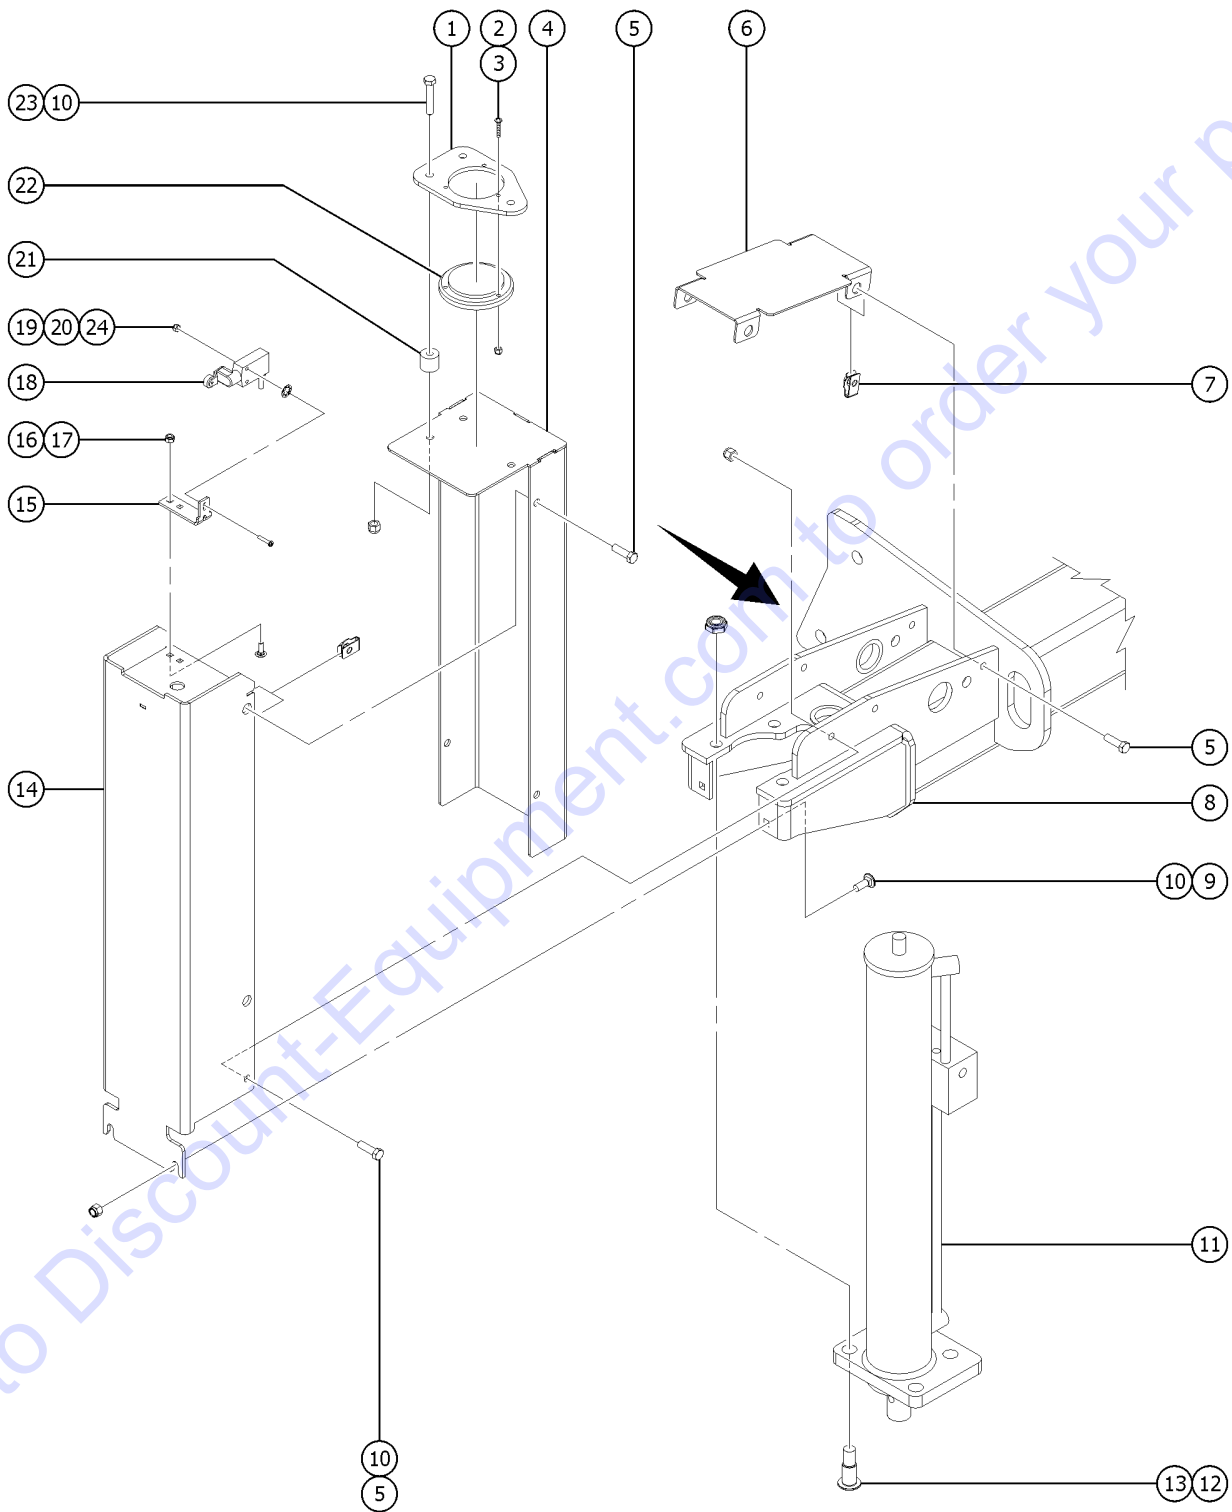

809.1 Outrigger Installation, View 2

Item	Part No.	Description	Qty.
21	59568GT	RUBBER, VIBRATION MOUNT	3
22	1275562GT	LEVEL,BUBBLE,3 DEG,BOSS from SN 5604 to 11474	
22B	6714GT	LEVEL,BUBBLE ANSI/CSA models from 11475	
22C	1275562GT	LEVEL,BUBBLE,3 DEG,BOSS CE/AUS models from 11475	
23	5224GT	SCREW,HHC,3/8-16 X 2	
24	44936GT	WASHER,STAR,EXTERNAL,#8	

Go to Discount-Equipment.com to order your parts