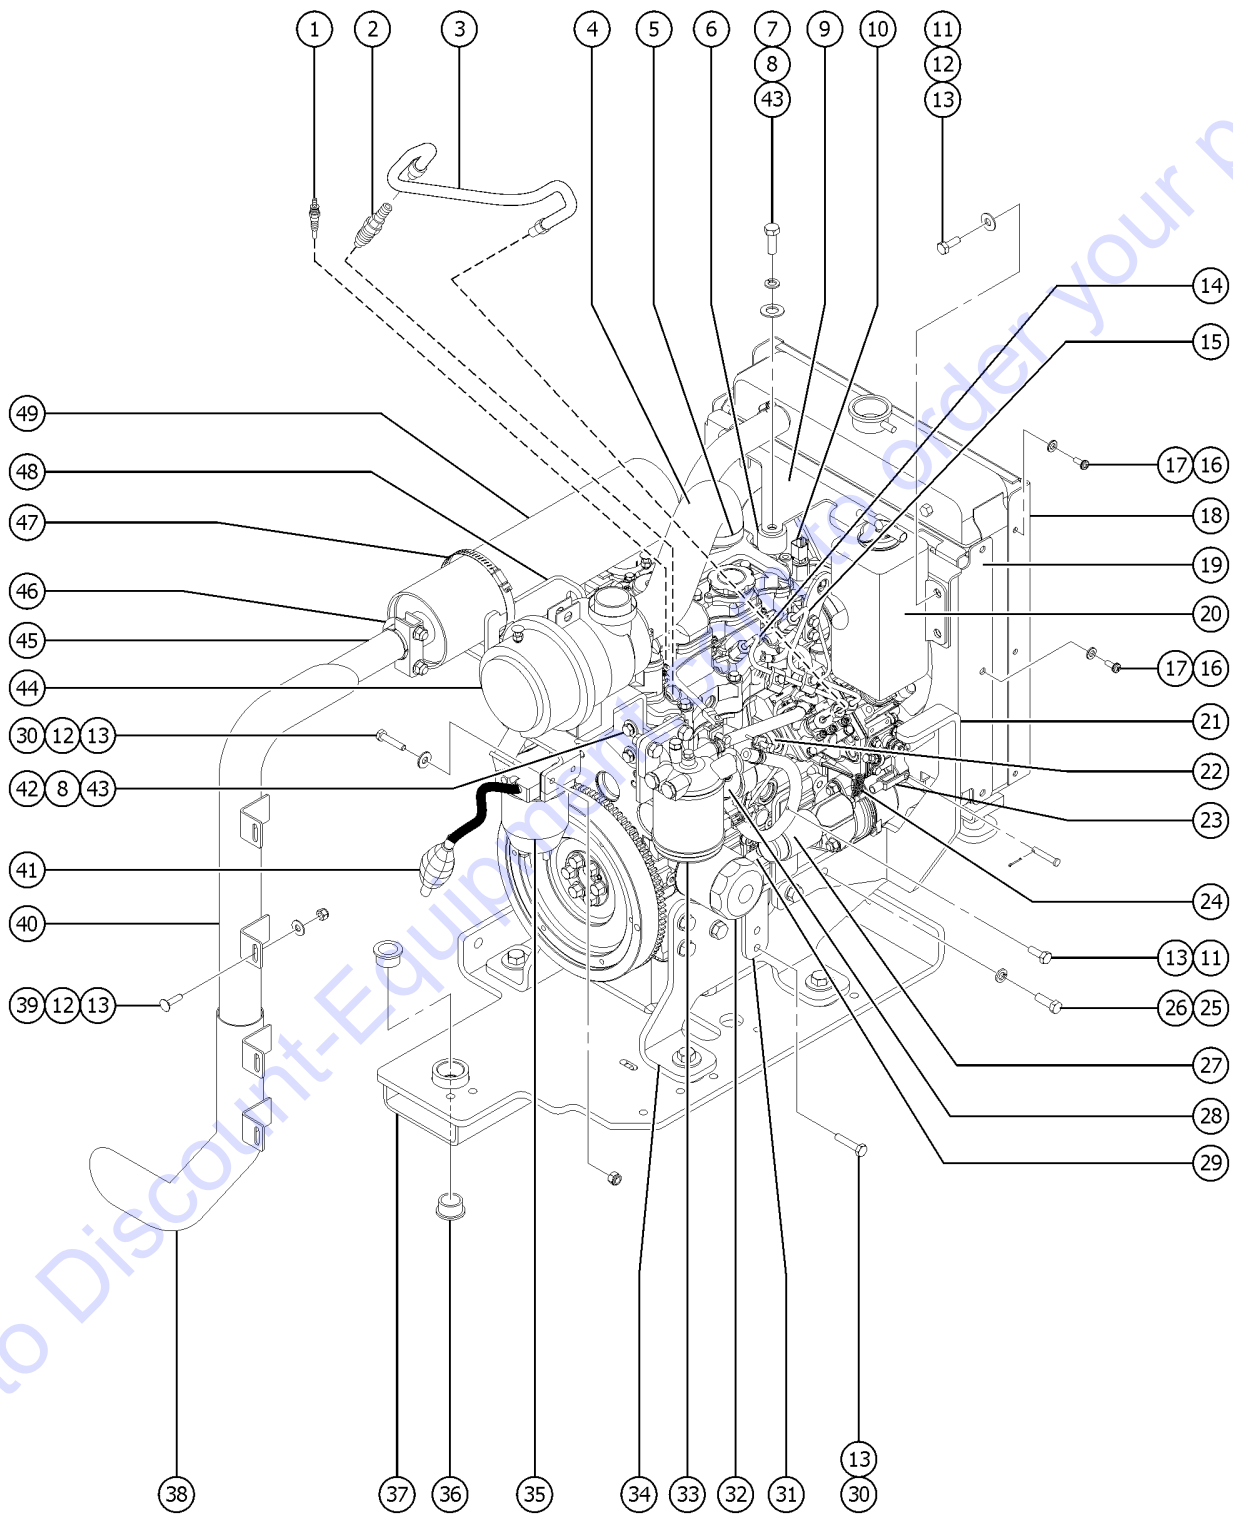

305.1 Perkins 403D-11 Engine, View 1 (to SN GS69F-11000)

305.1 Perkins 403D-11 Engine, View 1 (to SN GS69F-11000)

Item	Part No.	Description	Qty.
23	21130GT	CLEVIS YOKE-1/4-28,PLTD W/PIN	1
24	31379GT	SPRING,TENSION-1.25 X.438 DIA	1
25	75175GT	SCREW,HHC,M12X 1.25X36MM,GR8.8	2
26	6033GT	WASHER,LOCK,0.5"	6
27	77402GT	SOLENOID,THROTTLE ACTUATOR DSL	1
28	139267GT	LIFT PUMP (FUEL)	1
29	101320GT	DIPSTICK,STRAIGHT SHORT	1
29-	54556GT	DIPSTICK TUBE,PERKINS 104-22**	
30	8915GT	SCREW,HHC,1/4-20 X 1.25	4
31	1254117GT	FORMING,SOLENOID MNT,PD	1
32	94762GT	OIL FILTER - PERKINS	1
33	94889GT	FUEL FILTER ASSEMBLY	1
33-	62421GT	FILTER,FUEL,PERKINS	
34	1254135GT	FORMING,ENG MNT RT,PD	1
35	56949GT	FILTER/SEPARATOR,FUEL DIESEL**	1
35-	42767GT	SEPARATOR/FILTER ELEMENT,FUEL*	
36	131813GT	BEARING,BRZ,FL,1.0IDX1.25OD	2
37		Ref: Engine Swing Tray Weldment	1
		(refer to 402.1)	
38	228974GT	TAILPIPE,END,UNIV	1
39	79456GT	BOLT,CARRIAGE,1/4-20 X 1.00,G2	4
40	148416GT	TAILPIPE,EXTENSION,UNIV.	1
41	85155GT	PUMP,PRIMER,PERKINS***	1
41A	233949GT	HOSE, FUEL 5/16",89"LG	1
		fuel tank to primer bulb	
41A	233948GT	HOSE, FUEL 5/16",2"LG	1
		primer bulb to fuel/water separator	
41A	71909GT	HOSE,FUEL,5/16 HIGH PRESSURE**	8
		fuel/water separator to lift pump	
41A	236045GT	HOSE, FUEL PUMP TO FILTER, 403D	1
		lift pump to fuel filter	
41A	236046GT	HOSE, FUEL FILTER -INJ., 403D	1
		fuel filter to injector pump	
41A	35418GT	HOSE,FUEL,3/16,SAE 30R7	72
		injector nozzle to tank