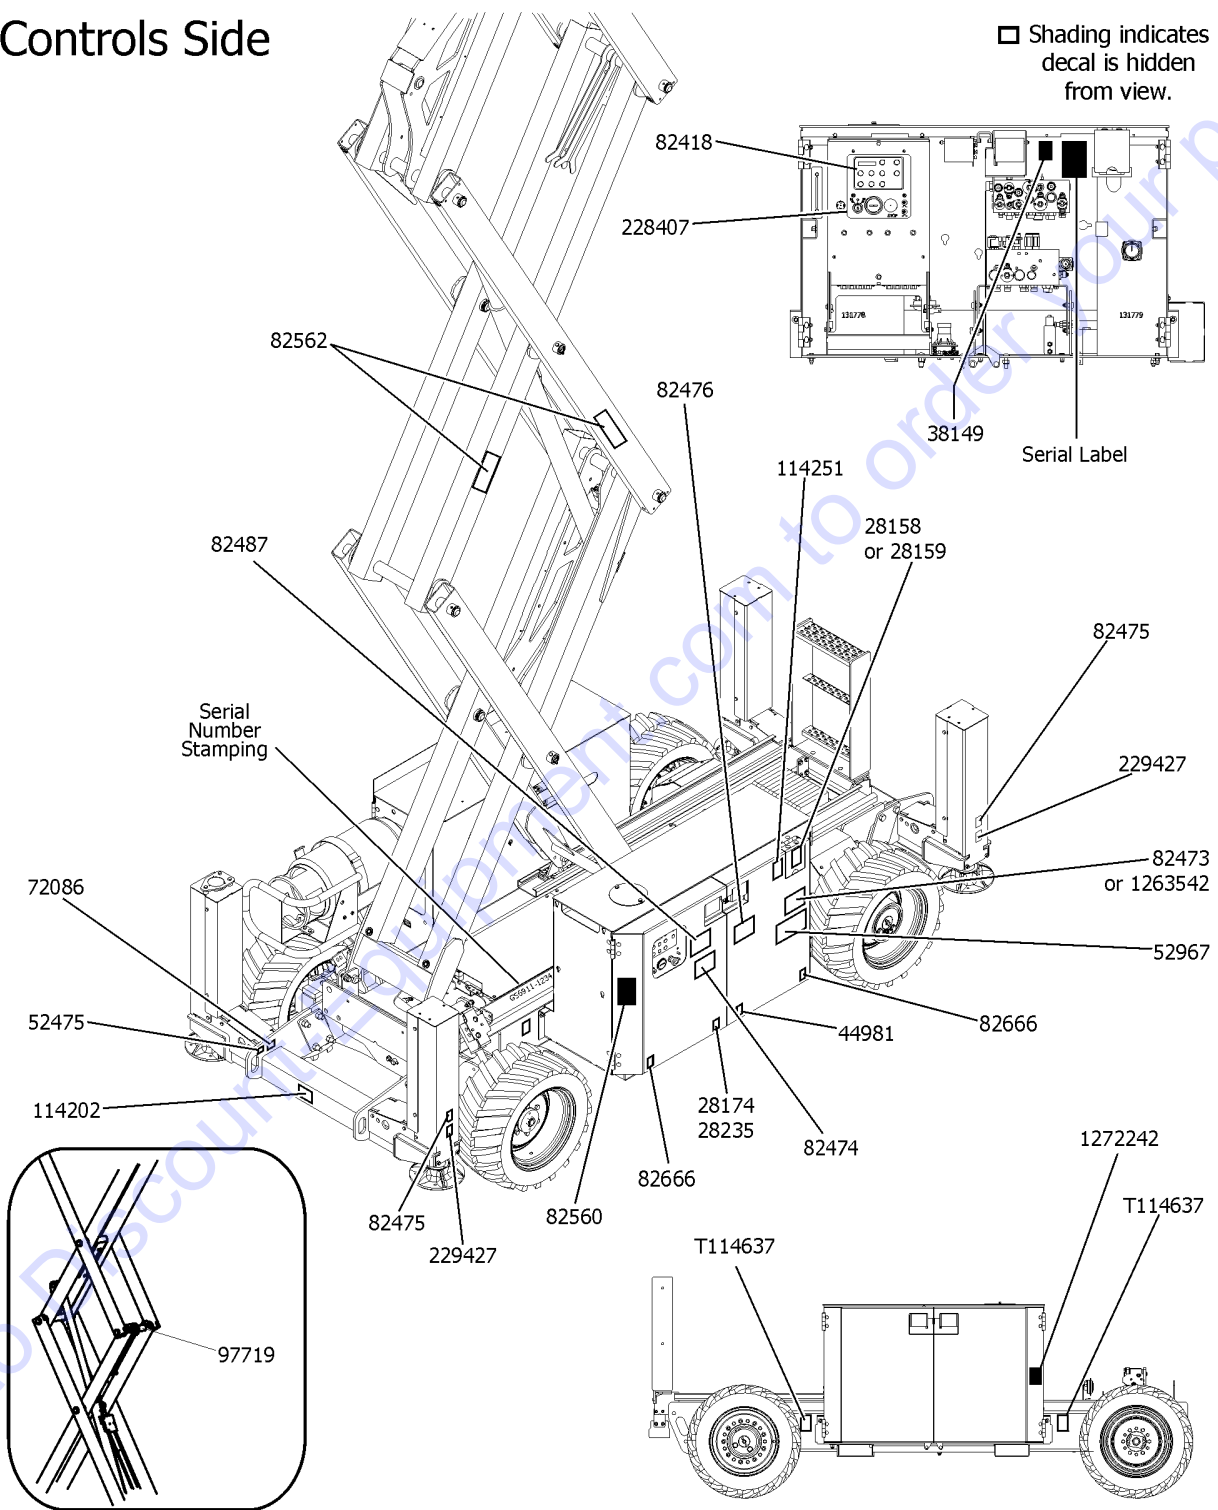

122.1 Decals with Symbols, GS-4069, Controls Side

Controls Side

Item	Part No.	Description	Qty.
		Ref. Symbol Decal Kits ..... (refer to 121.1)	
1	28158GT	DECAL,LABEL,UNLEADED GAS ONLY	1
2	28159GT	DECAL,DIESEL	1
3	28174GT	DECAL,POWER TO PLATFORM 230V	1
4	28235GT	DECAL,POWER TO PLATFORM 115V	1
5	38149GT	DECAL,LABEL,PATENTS ..... (US models only)	1
6	44981GT	DECAL,LABEL,AIRLINE 110 PSI	1
7	52475GT	DECAL,LABEL,TRANSPORT TIEDOWN*	2
8	52967GT	DECAL,COSMETIC,4 X 4	1
9	72086GT	DECAL,LABEL,LIFTING EYE	2
10	82418GT	DECAL,GROUND CONTROL PANEL	1
11A	82473GT	DECAL SYMBOL COMP ACCESS ..... (to SN 11474)	1
11B	1263542GT	DECAL, COMPARTMENT ACCESS ..... (from SN 11475)	1
12	82474GT	DECAL,SYMBOL-USE SAFETY ARM	1
13	82475GT	DECAL,SYMBOL-FOOT CRUSHING	2
14	82476GT	DECAL,SYMBOL-ELEC HAZARD,GS	1
15	82487GT	DECAL,SYMBOL-READ THE MANUAL	1
16	82560GT	DECAL,SYMBOL-SKIN INJECT HAZRD	1
17	82562GT	DECAL,SYMBOL-CRUSHING HAZARD	2
18	82666GT	DECAL,LABEL,FORKLIFT POCKET	2
19	97719GT	DECAL, LABEL, SAFETY ARM SYMB	1
20	114202GT	DECAL,LABEL,TRANSPORT TIE 68	1
21	114251GT	DECAL,LABEL,NO SMOKING,SYMB	1
22	228407GT	DECAL,GROUND CONTROL PANEL	1
23	229427GT	DECAL,LABEL,OUTRIGGER LD	2
24	T114637GT	DECAL,LABEL,WHEEL LD,GS4069RT	2
25	1272242GT	DECAL,MACHINE REGISTRATION/OWN	1