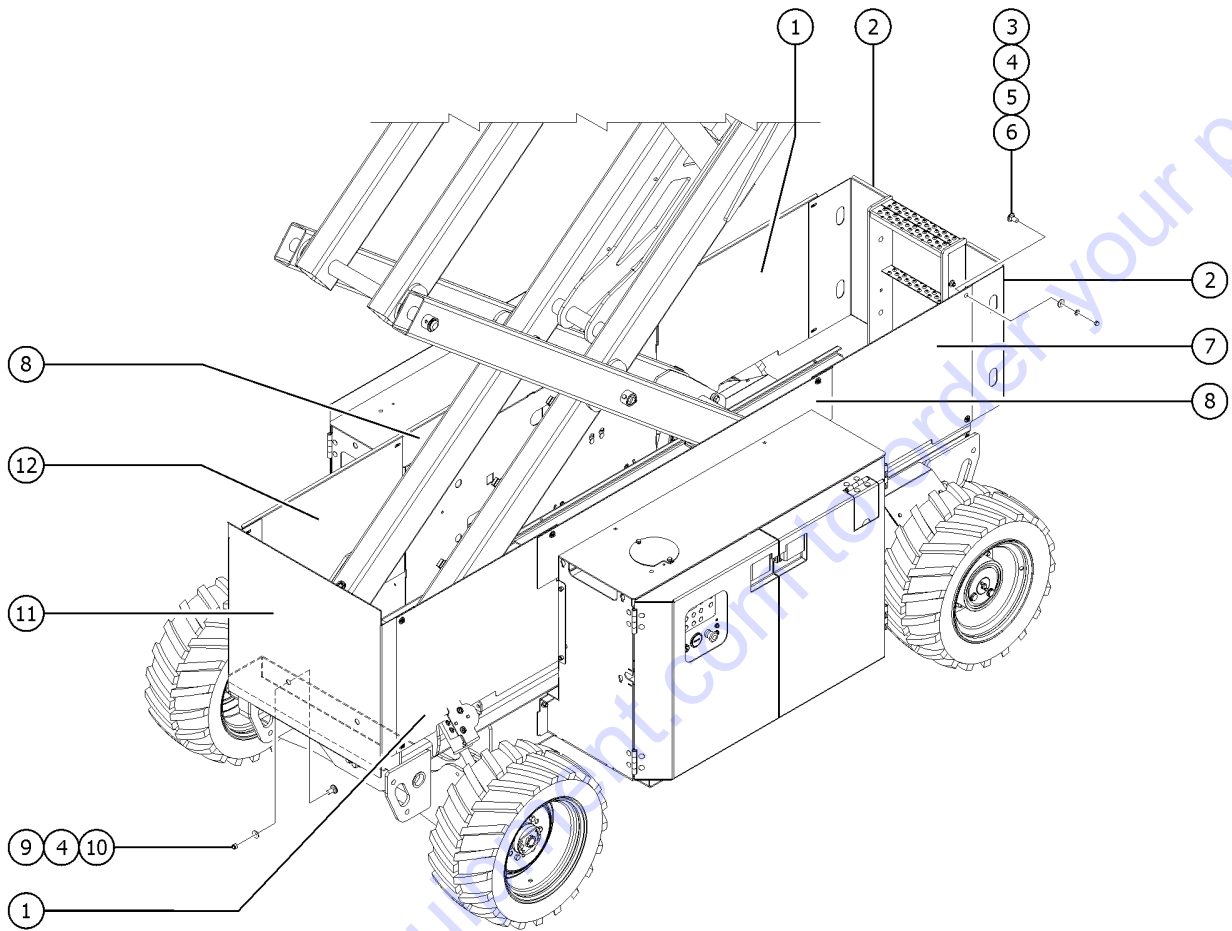

814.1 Link Guard, CE and Australia, GS-2669

814.1 Link Guard, CE and Australia, GS-2669

Item	Part No.	Description	Qty.
1A	227768GT	FORMING, LINK GUARD, SIDE, 26/33 for GS-2669 RT & GS-3369 RT (ground controls side, front & engine side, rear)	2
2A	227713GT	FORMING, LINK GUARD, BACK, 26/33 for GS-2669 RT & GS-3369 RT	2
3	101718GT	BOLT,CARRIAGE,3/8-16 X .75,G2	
4	6097GT	WASHER,FLAT,USS,3/8",Y	
5	6021GT	WASHER,LOCK,.375	
6	45444GT	NUT,ACORN 3/8-16 PLATED	
7A	227716GT	FORMING, LINK GUARD, SIDE, 26/33 for GS-2669 RT & GS-3369 RT without oil cooler option (ground controls side, rear)	1
7B	227714GT	FORMING,LNK GRD,SIDE,OPT,26/33 for GS-2669 RT & GS-3369 RT with oil cooler option (ground controls side, rear)	1
9	4828GT	NUT,NYLOCK,3/8-16	
10	73466GT	BOLT,CARRIAGE,3/8-16 X 1.00,G2	
11A	227715GT	FORMING, LINK GUARD, FRONT, 26/33 for GS-2669 RT & GS-3369 RT	1
12A	227716GT	FORMING, LINK GUARD, SIDE, 26/33 for GS-2669 RT & GS-3369 RT without oil cooler option (engine side, front)	1
12B	227716GT	FORMING, LINK GUARD, SIDE, 26/33 for GS-2669 RT & GS-3369 RT with oil cooler option (engine side, front)	1