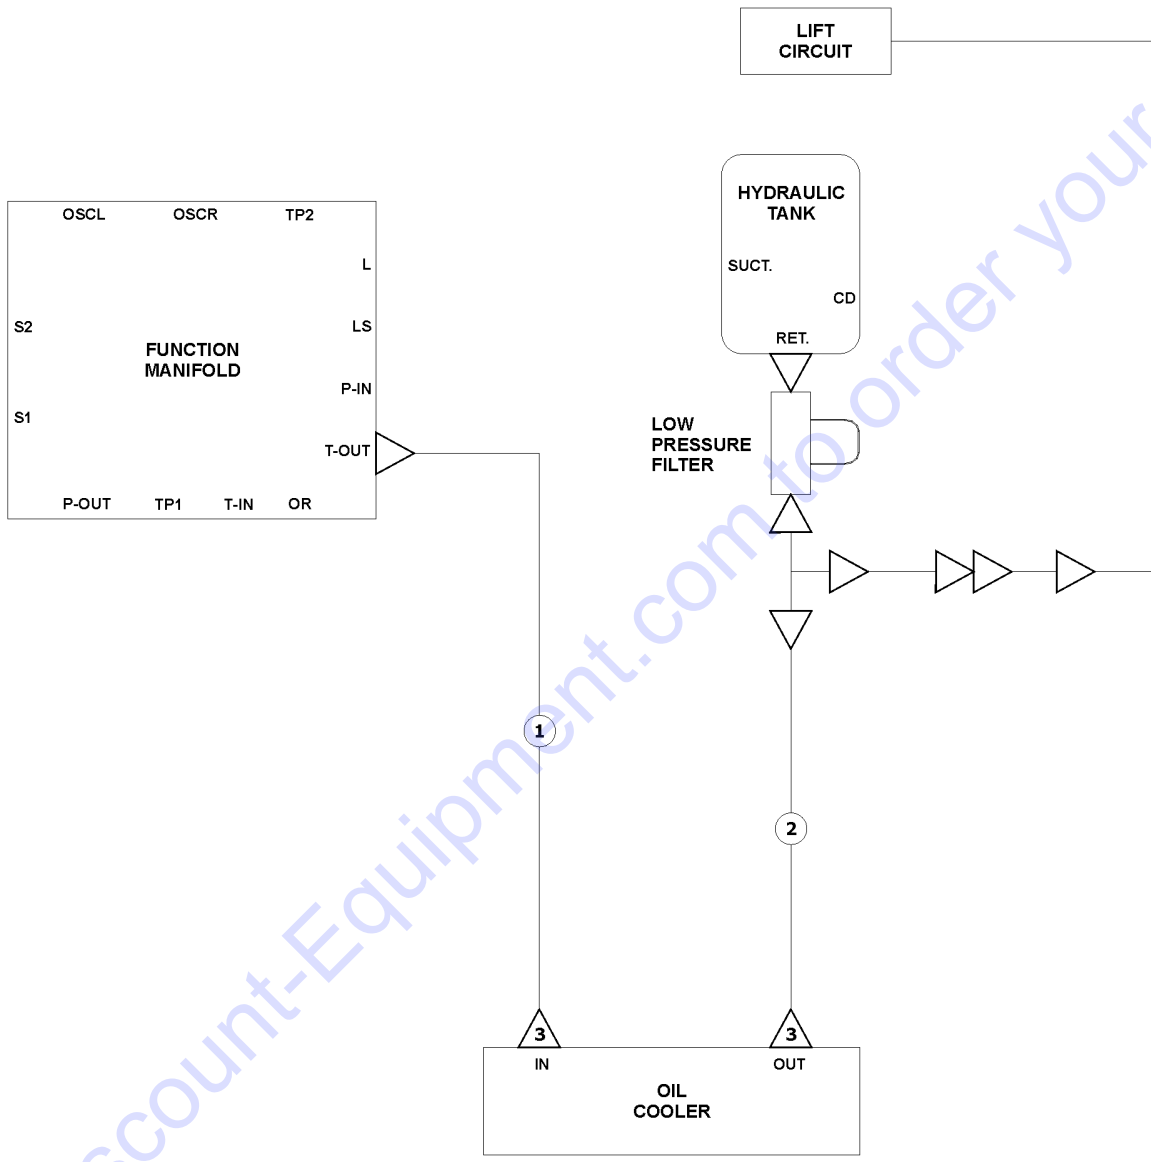

806.1 Hydraulic Hoses and Fittings, Oil Cooler

LEGEND	
	FITTING
	HOSE ASSEMBLY
	CONNECTOR