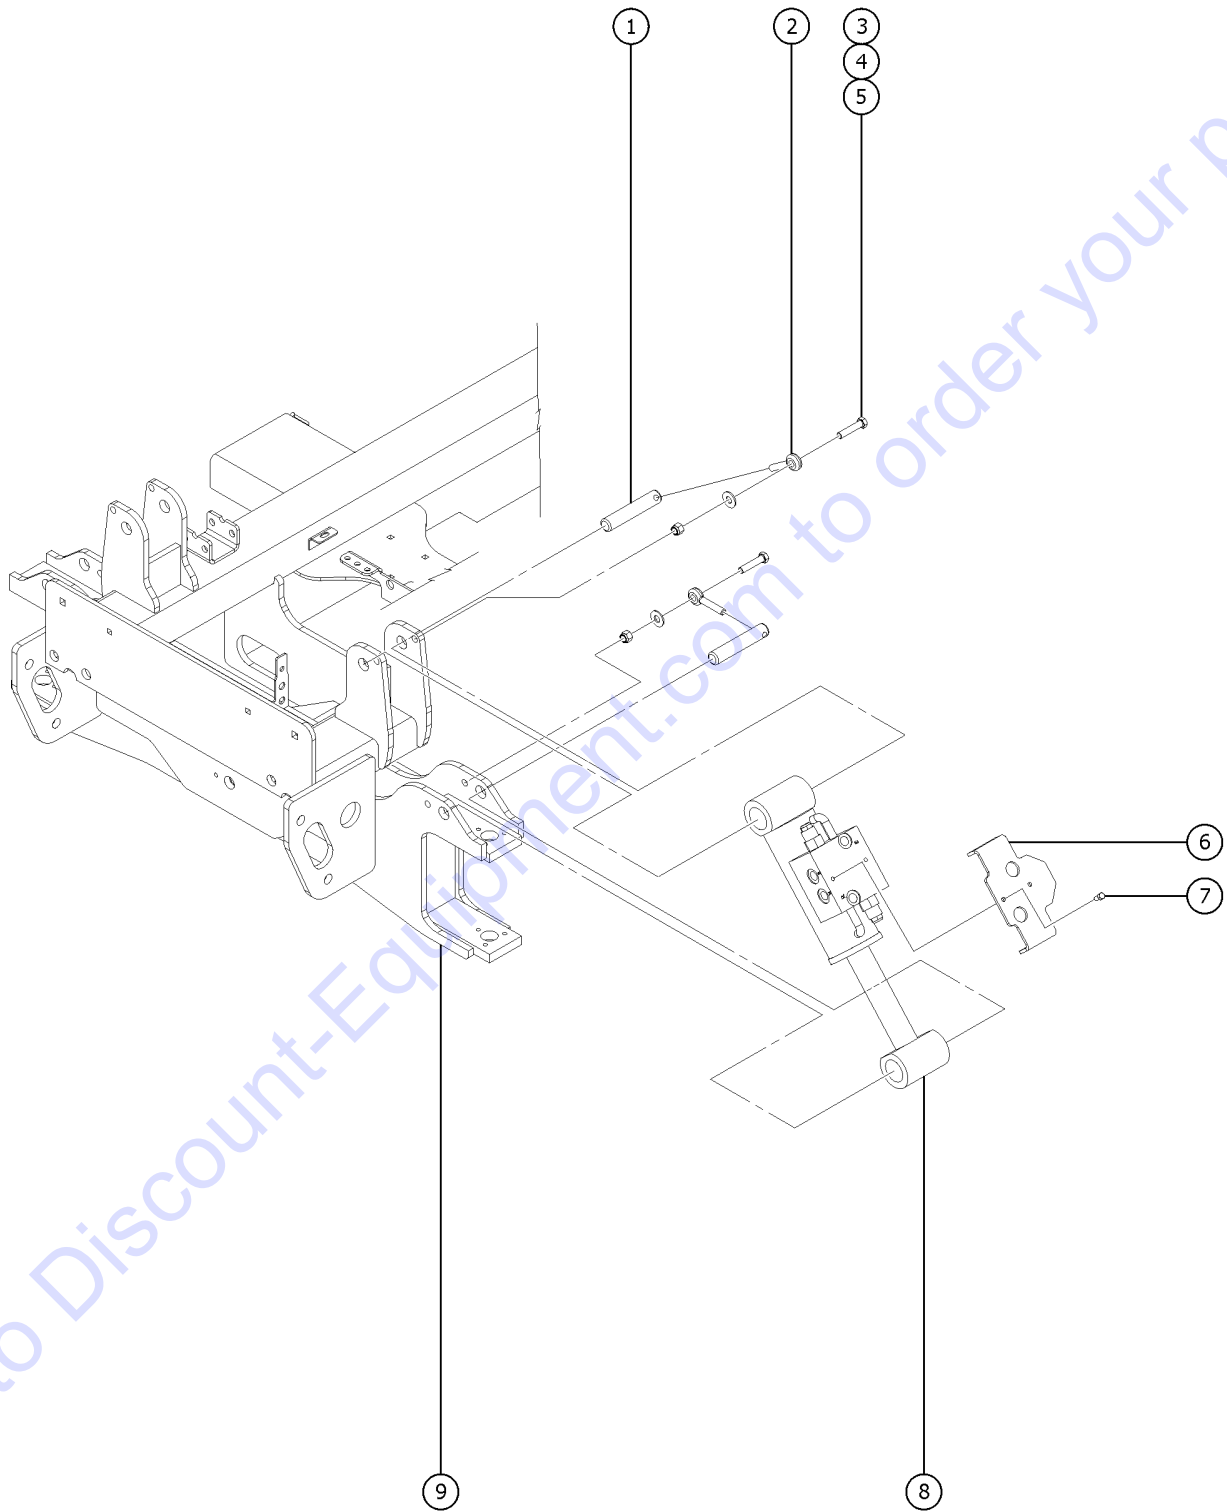

202.1 Steer Axle Linkage, Oscillation

Go to Discount-Equipment.com to order your parts

202.1 Steer Axle Linkage, Oscillation

Item	Part No.	Description	Qty.
1	67387GT	PIN,1.00DIAX5.27LG,1HOLE	4
2	1255452GT	ROD END,.375 X 2.25,ZAG	4
3	13918GT	SCREW,HHC,3/8-16 X 1.75,GRD.8	4
4	6097GT	WASHER,FLAT,USS,3/8",Y	4
5	4828GT	NUT,NYLOCK,3/8-16	4
6	1254184GT	FORMING,OSC.COVER,GS69	2
7	7339GT	SCREW,HHC,1/4-20 X .5	4
8		Ref. CYLINDER,OSCILATING,GS69	
		(refer to 704.1)	
9		Ref. WELDMENT,OSC.AXLE	1
		(refer to 201.1)	

Go to Discount-Equipment.com to order your parts