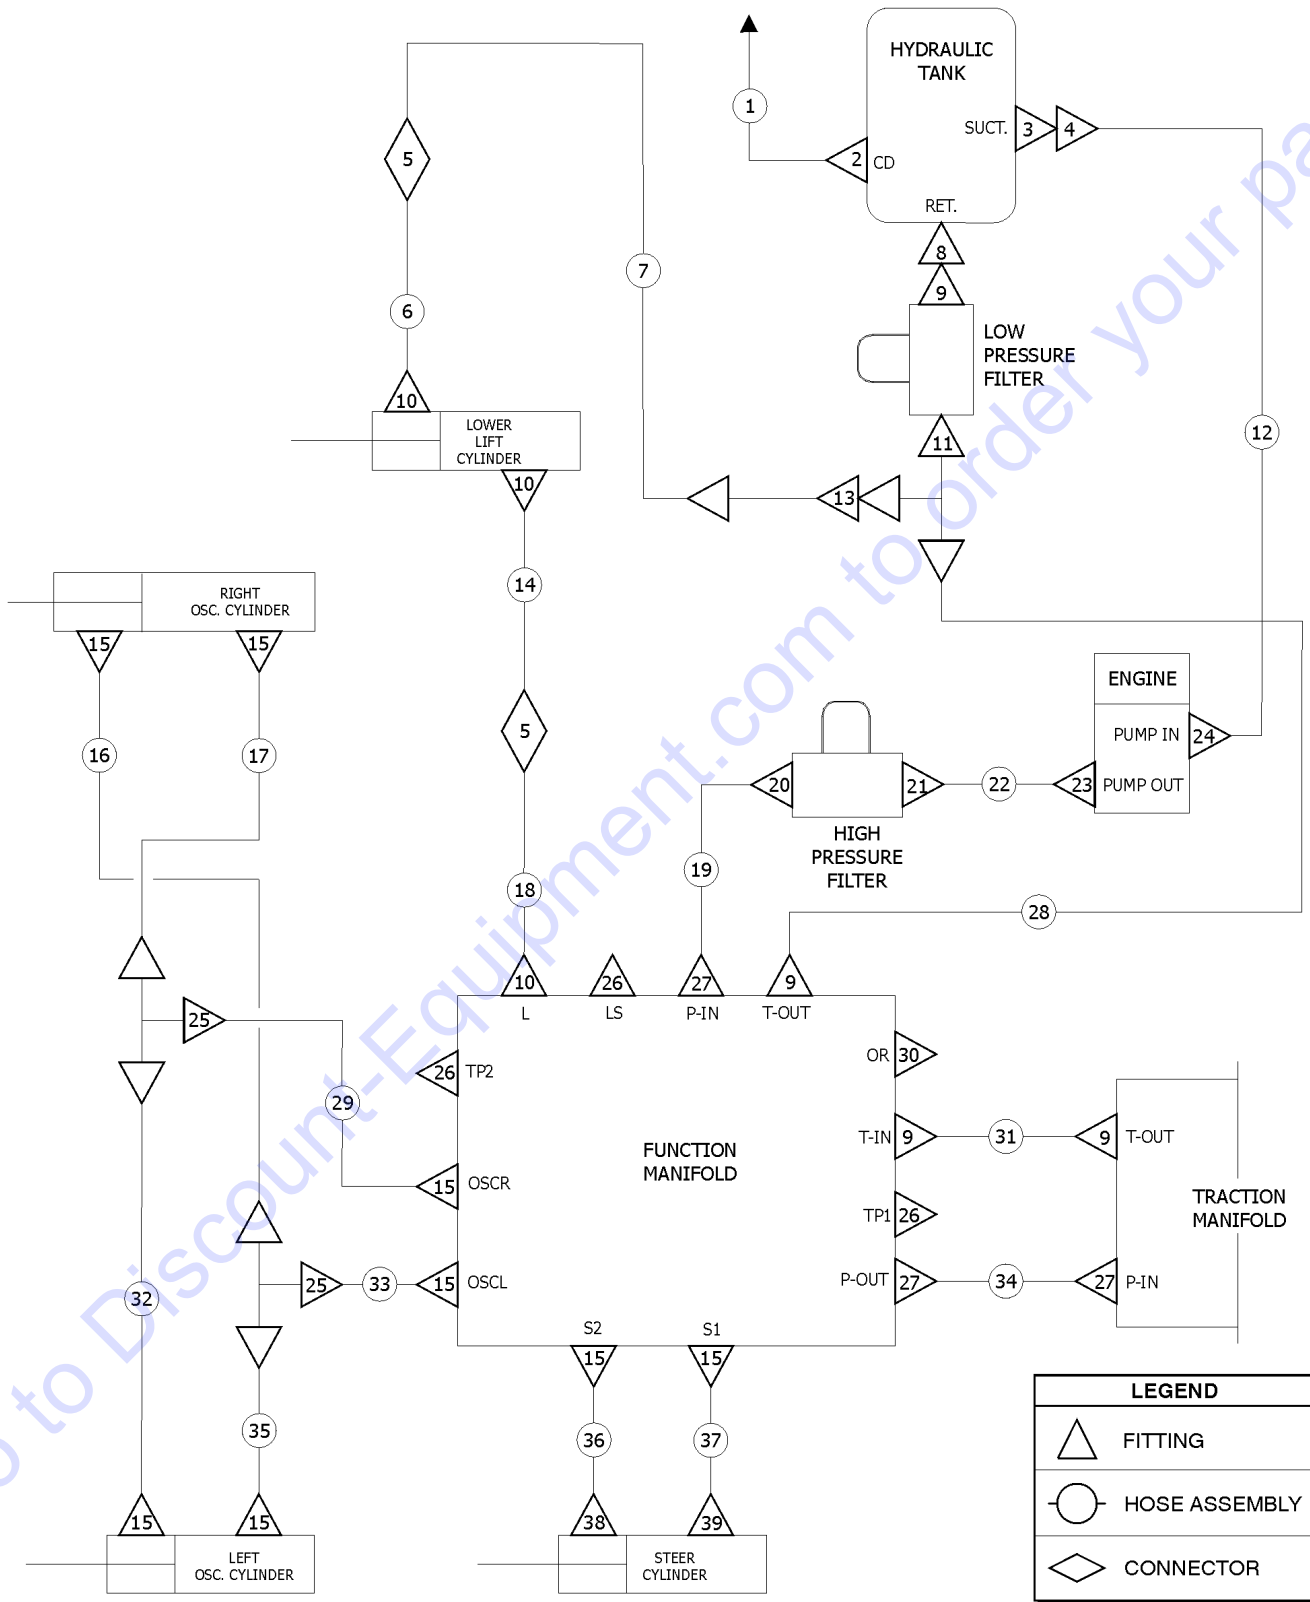

707.1 Hydraulic Hoses and Fittings, View 1

LEGEND	
	FITTING
	HOSE ASSEMBLY
	CONNECTOR

Item	Part No.	Description	Qty.
27	48933GT	CONN,520120-8***	2
28	227470GT	HOSE ASSY,T.OUT(F.MF)-TANK (components: 48809, 56354, 39889 @ 22 inches)	1
29	227609GT	HOSE ASSY,OSCR(F.MF)-OSC(TEE) (components: 48800, 48800, 48751 @ 74 inches)	1
30	48883GT	PLUG,HEX,090109A-8***	1
31	227465GT	HOSE ASSY,T.OUT(T.MF)-T.IN(F.M) (components: 48841, 48841, 48761 @ 24 inches)	1
32	227610GT	HOSE ASSY,OSC(TEE)-R(L.OSC.CYL) (components: 48800, 48802, 48751 @ 19.5 inches)	1
33	227468GT	HOSE ASSY,OSC(F.MF)-OSC(TEE) (components: 48800, 48800, 48751 @ 74 inches)	1
34	227464GT	HOSE ASY,P.OUT(F.MF)-P.IN(T.MF) (components: 48822, 48822, 56777 @ 24 inches)	1
35	227469GT	HOSE ASSY,OSC(TEE)-E(L.OSC.CYL) (components: 48800, 48802, 48751 @ 19.5 inches)	1
36	227467GT	HOSE ASSY,S2(F.MF)-R(STRCYL) (components: 48800, 48801, 48751 @ 81 inches)	1
37	227466GT	HOSE ASSY,S1(F.MF)-B(STRCYL) (components: 48800, 48801, 48751 @ 74 inches)	1
38	48911GT	ELBOW,90D,520220-4-6***	1
39	48912GT	CONN,520120-4-6***	1