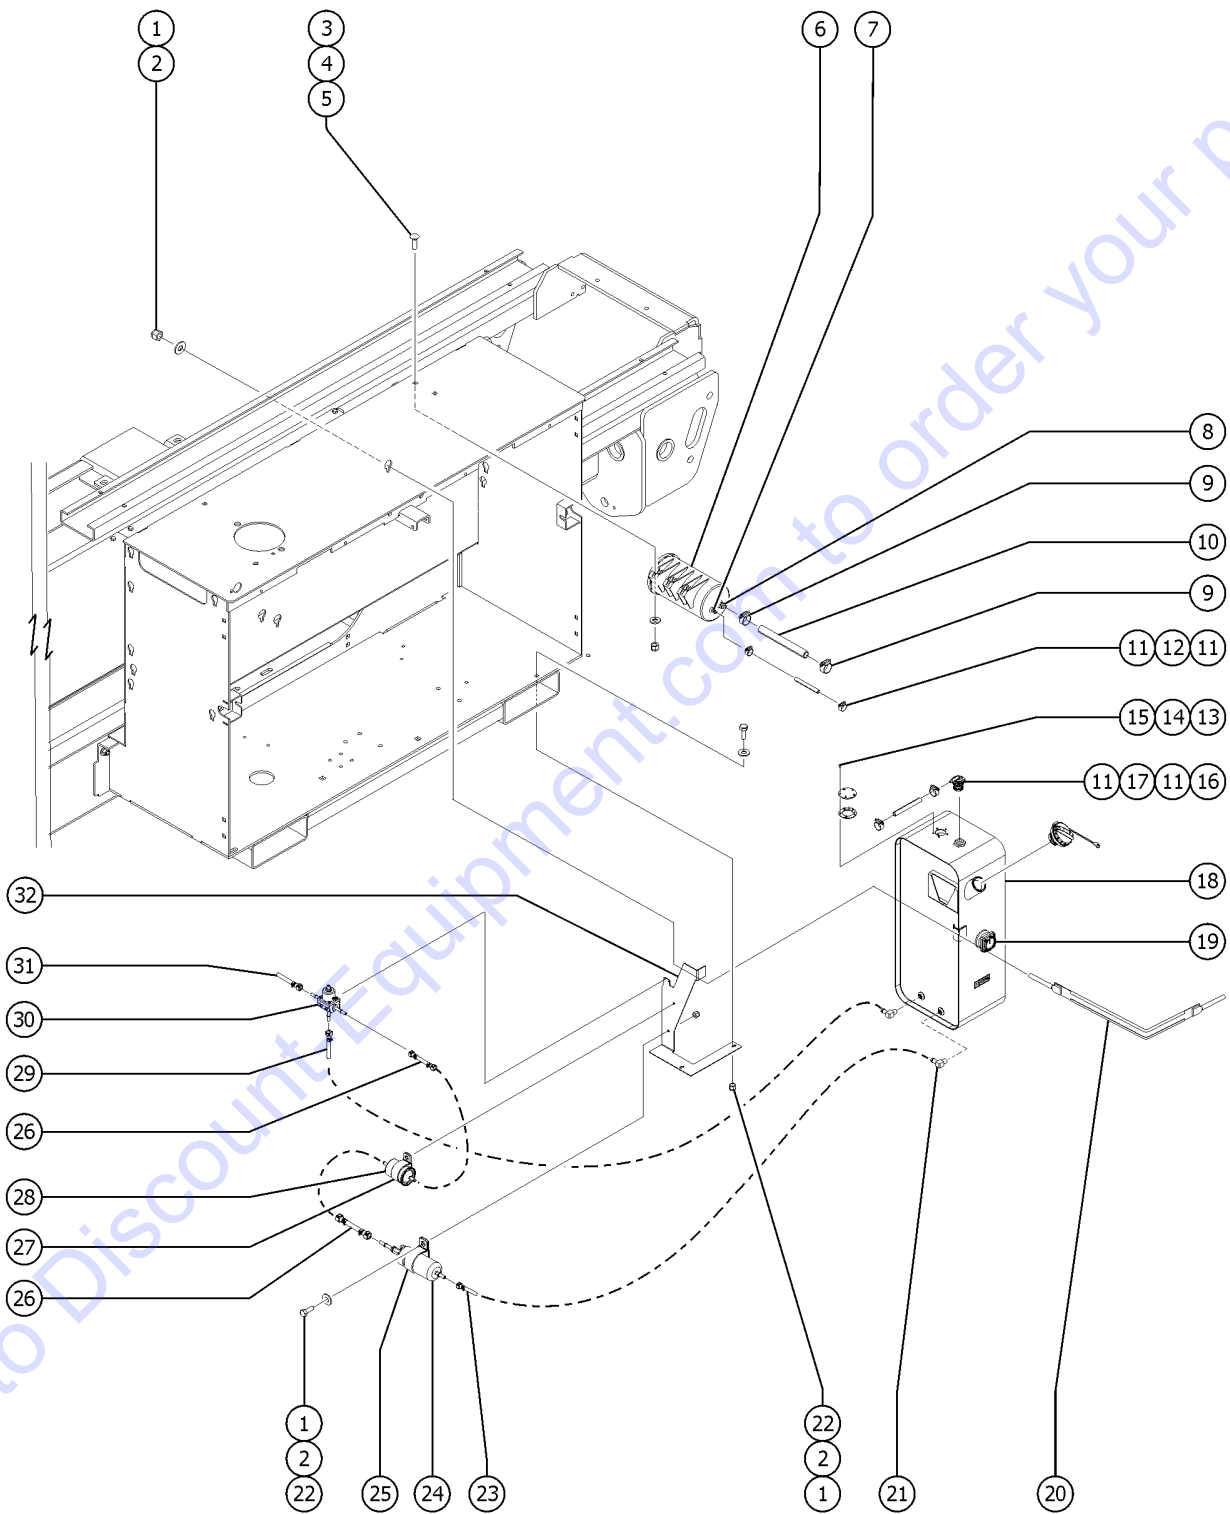

Go to Discount-Equipment.com to order your parts

403.2 Gasoline Tank, Hoses and Fittings, GM 0.998L Engine (to SN GS69F-11863)

403.2 Gasoline Tank, Hoses and Fittings, GM 0.998L Engine (to SN GS69F-11863)