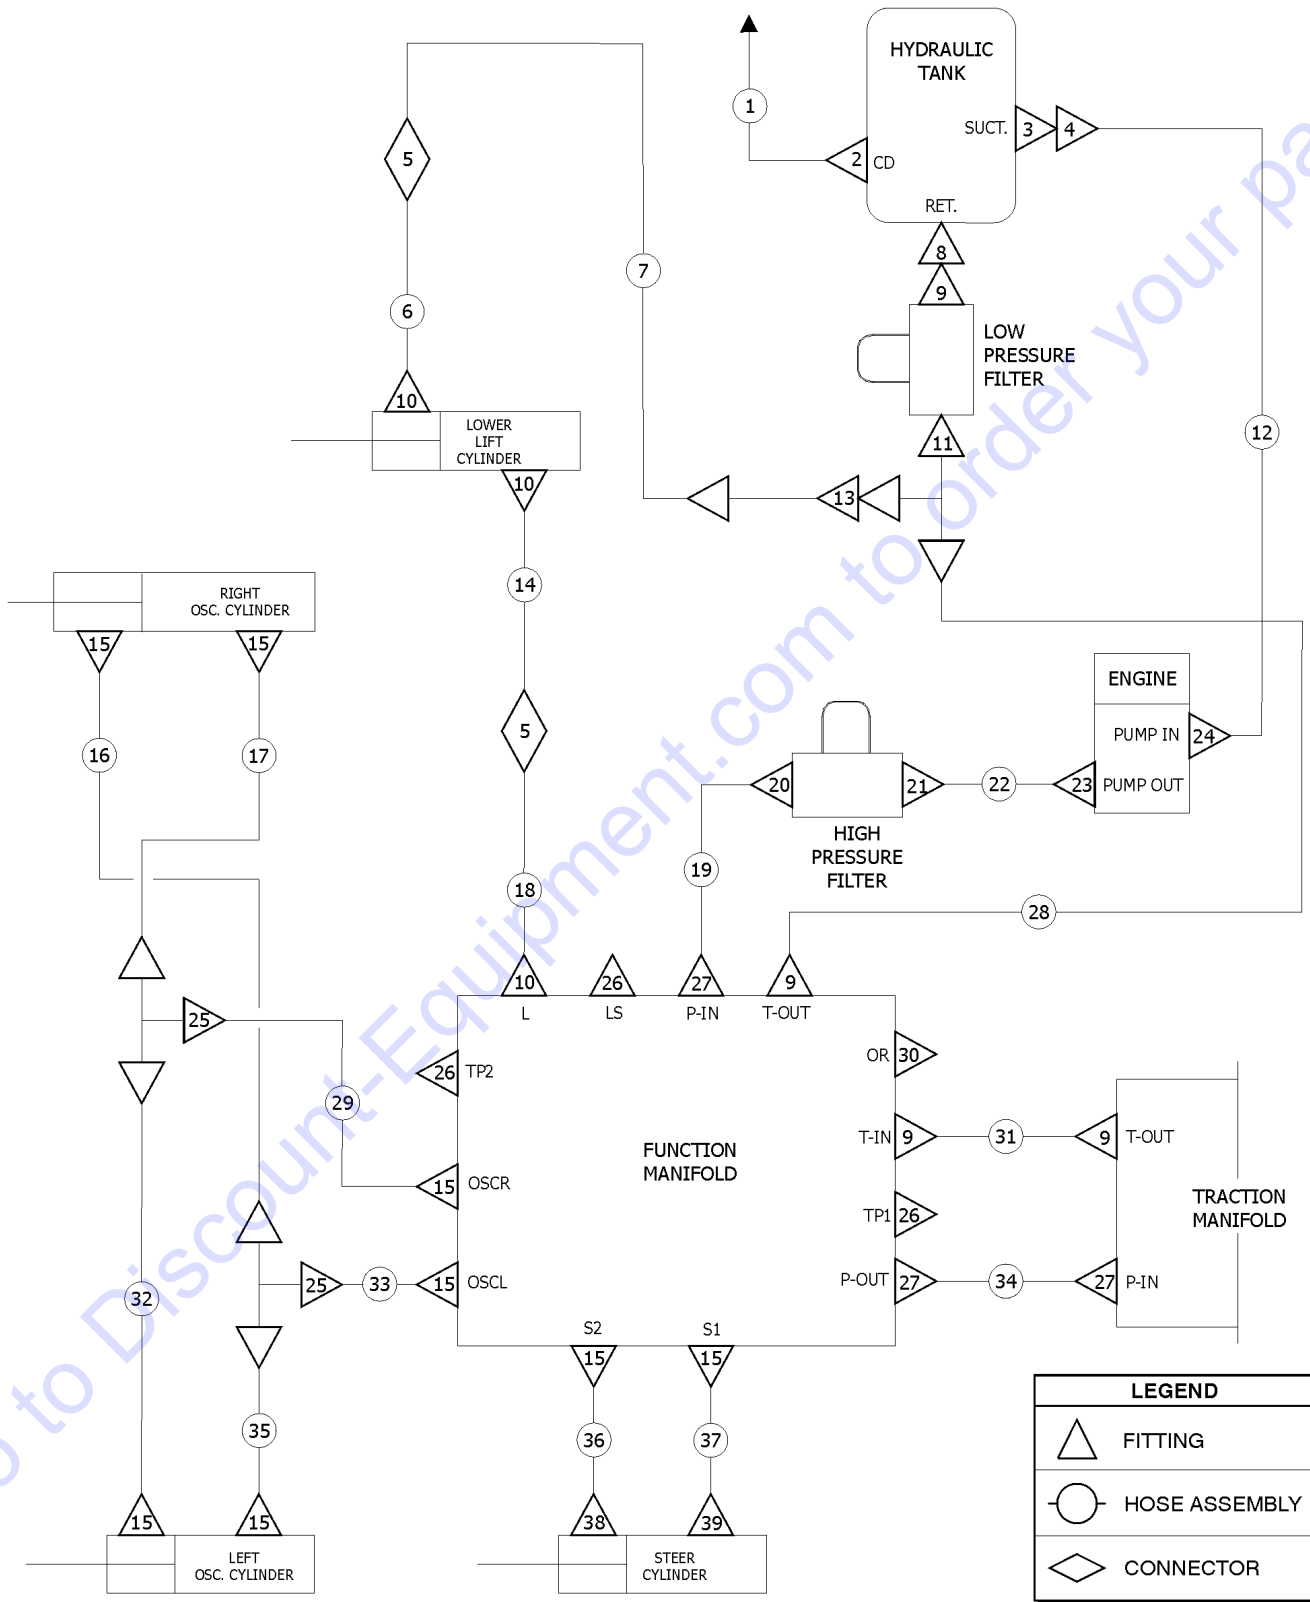

707.1 Hydraulic Hoses and Fittings, View 1

Item	Part No.	Description	Qty.
1	227462GT	HOSE ASSY, CD(TEE)-CD(TANK) (components: 77949, 77949, 75631 @ 72 inches)	1
2	48915GT	ELBOW,90D,520220-6	1
3	147419GT	KIT,STRAINER REPLACEMENT	1
4	229625GT	CONN, LONG, ORFS-ORB, -16-16	1
5	227613GT	UNION,BULKHEAD,ORFS,-6-6	2
6	227473GT	HOSE ASSY,RET(LLCYL)-RET(TEE) (components: 48812, 48812, 48753 @ 128 inches)	1
7	227474GT	HOSE ASSY,RET(TEE)-TANK (components: 48812, 48812, 48753 @ 75 inches)	1
8	229305GT	CONN, FFSS-MORB, 520181-12	1
9	48960GT	FITTING,CONN,520120-12	3
10	48916GT	FITTING,CONN,520120-6	3
11	48961GT	TEE,RUN,520428-12	1
12A	1273617GT	HOSE ASSY, HYD, 90D,90D,PERP (components: 229624, 229624, 48764 @ 48 inches) (diesel only)	1
12B	1273618GT	HOSE ASSY, HYD, 90D,90D,PRL (components: 229624, 229624, 48764 @ 48 inches) (dual fuel only)	1
13	87033GT	REDUCER,520123-12-6	1
14	227472GT	HOSE ASSY,PRESS(TEE)-PRESS(LLC (components: 48812, 48812, 56776 @ 128 inches)	1
15	48905GT	CONN,520120-4***	8
16	227611GT	HOSE ASSY,OSC(TEE)-E(R.OSC.CYL (components: 48800, 48802, 48751 @ 19.5 inches)	1
17	227612GT	HOSE ASSY,OSC(TEE)-R(R.OSC.CYL (components: 48800, 48802, 48751 @ 19.5 inches)	1
18	227471GT	HOSE ASSY,LIFT(F.MF)-P(TEE) (components: 48812, 48812, 56776 @ 62 inches)	1
19	227477GT	HOSE ASSY,HP FILTER-P.IN(F.MF) (components: 48822, 48826, 56777 @ 65 inches)	1
20	48947GT	ELBOW,90D,520220-8-12	1
21	48948GT	CONN,520120-8-12	1
22	227476GT	HOSE ASSY,OUT(PUMP)-HP FILTER (components: 48822, 48826, 56777 @ 43 inches)	1
23	139877GT	ELBOW,90D,520220-8-10	1
24A	48984GT	CONN,520120-16 (Diesel only)	1
24B	48983GT	ELBOW,90D,520220-16 (Dual fuel only)	1
25	48909GT	TEE,BULKHEAD,RUN,520958-4	2
26	48997GT	NIPPLE,DIAGNOSTIC,#4	3