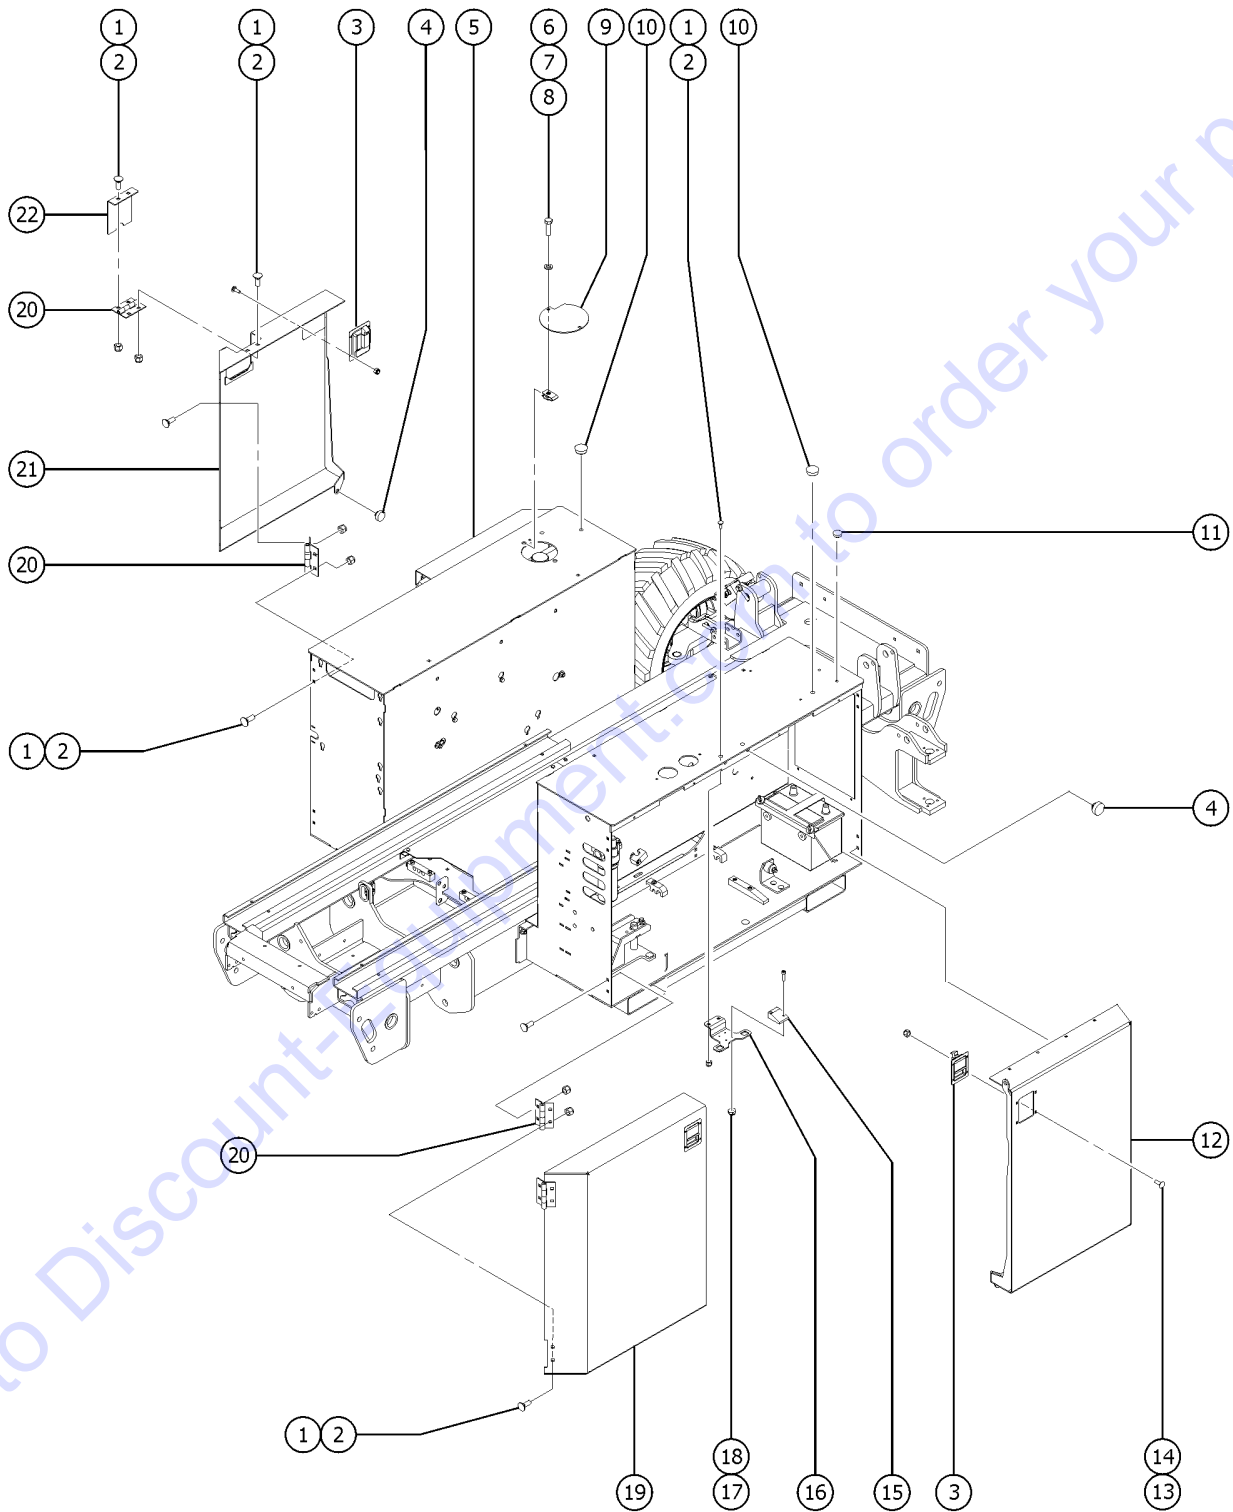

407.1 Chassis Cover Installation

Item	Part No.	Description	Qty.
1	64154GT	BOLT,CARRIAGE,3/8-16 X1.00,G5	
2	4828GT	NUT,NYLOCK,3/8-16	
3	55675GT	LATCH, LRG PADDLE HANDLE GS90	
4	43392GT	BUMPER,BATTERY BOX & RAILS	8
5	1253424GT	WELDMENT,BOX DOOR,LT,WINDOW (decals not included, refer to section 100)	1
6	6019GT	SCREW,HHC,3/8-16 X 1.25 GRD 5	
7	6021GT	WASHER,LOCK,.375	
8	29868GT	SPRING CLIP,3/8-16,.05-.20X.73,ZAG	
9	1254428GT	PLATE,HYD TANK FILLER COVER	1
10	45384GT	PLUG,NYLON .50 BLACK DOMED	2
11	81329GT	PLUG,ALARM BEACON HOLE	4
12	1253422GT	WELDMENT,BOX DOOR,RT (decals not included, refer to section 100)	1
13	6878GT	BOLT,CARRIAGE,1/4-20 X .75,G2	
14	6091GT	NUT,NYLOCK,1/4-20	
15	1253479GT	SLIDE BLOCK,DOOR WEDGE,HDPE 1 of 2 shown	2
16	1253349GT	FORMING, LATCH CATCH 1 of 2 shown	2
17	14392GT	NUT,LP NYLOCK,10-32	
18	219112GT	SCREW,SHC,10-32 X .75	
19	1253423GT	WELDMENT,BOX DOOR,LT (decals not included, refer to section 100)	1
20	55517GT	HINGE, GSRT90 BOX	9
21	1253425GT	WELDMENT,BOX DOOR,RT,FUEL (decals not included, refer to section 100)	1
22	1254427GT	FORMING,GAS DOOR	1