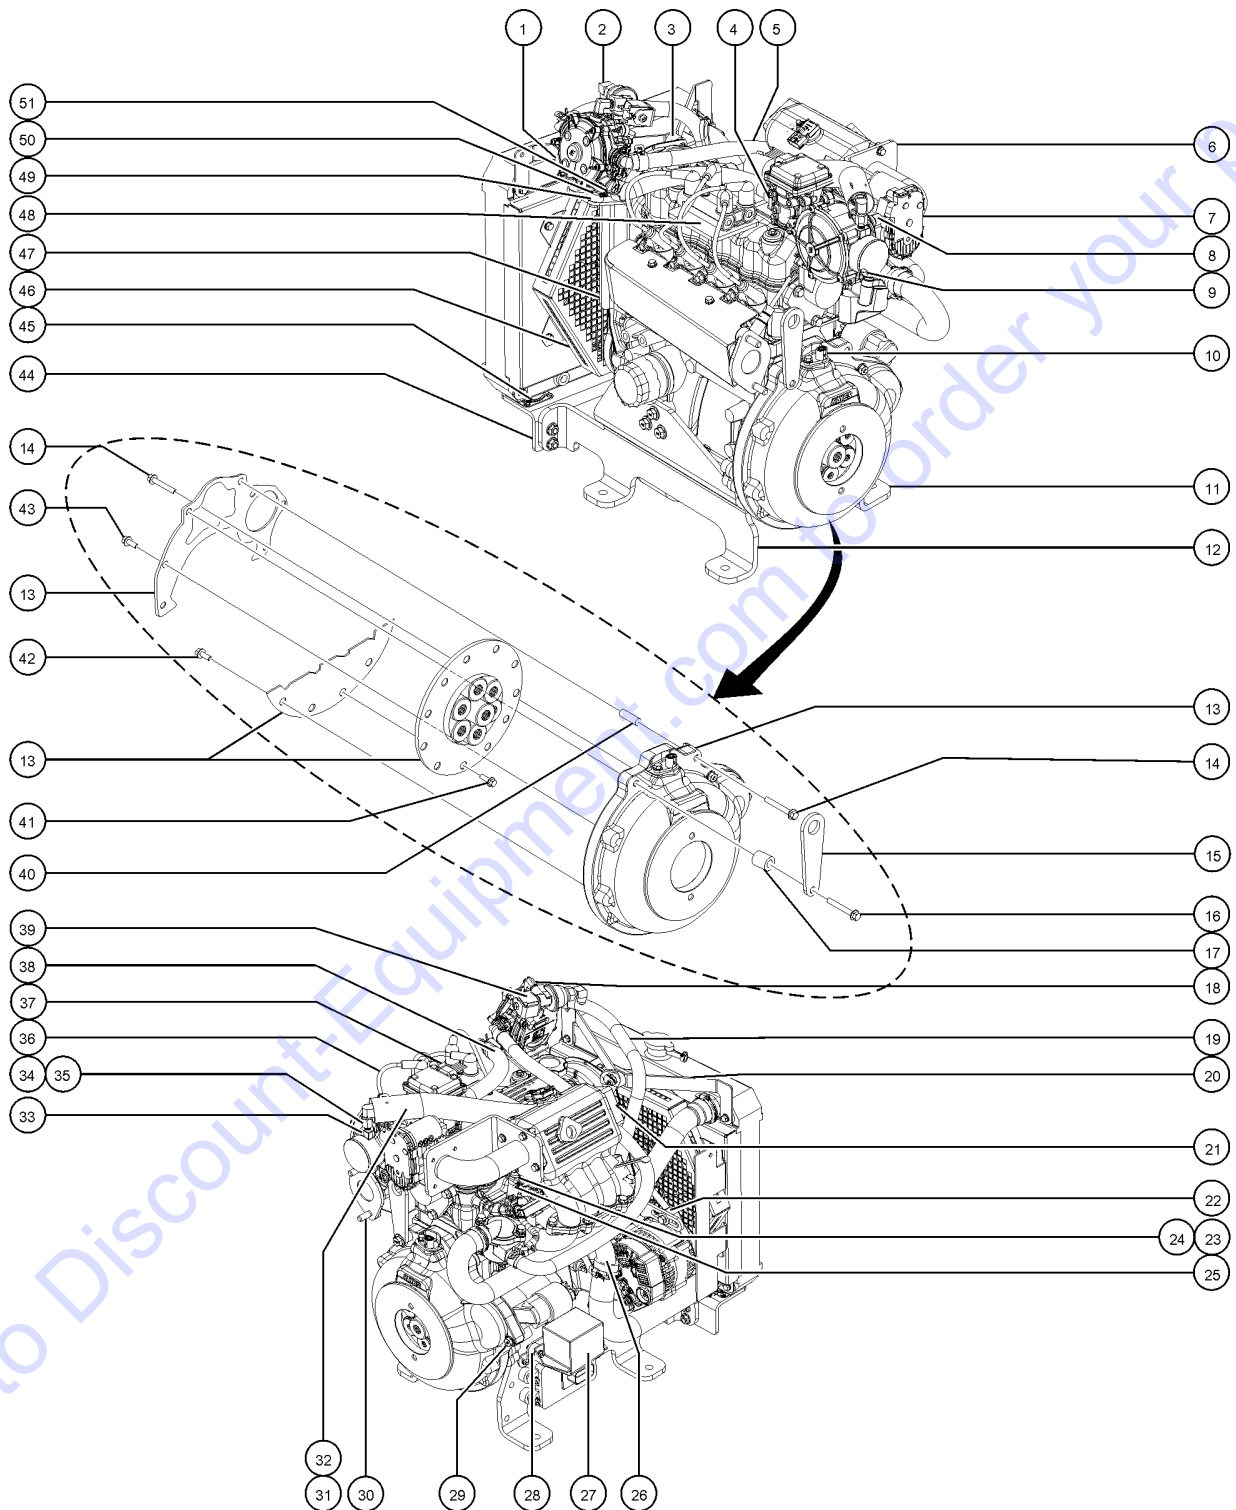

Item	Part No.	Description	Qty.
1	77692GT	SCREW,HHC,3/8-16 X 1 GRD 8	4
2	4828GT	NUT,NYLOCK,3/8-16	4
3	1270952GT	FORMING,CAT SUPPORT,GM .998L	1
4	1272952GT	SCREW, HHC, M10 X 1.25 X 50MM	1
5	6097GT	WASHER,FLAT,USS,3/8",Y	2
6	1272953GT	SCREW, HHC, M10 X 1.25 X 70MM	1
7	1271717GT	CLAMP, MUFFLER MOUNT, GM .998	2
8	1272457GT	CATALYTIC MUFFLER,GM .998L	1
8-	51735GT	PLUG,HOLLOW HEX 3/8" NPT	
9	231529GT	NUT,TL FLG,M10-1.5,DIN6927,10, ...	2
10	1272458GT	HEAT SHIELD,TAILPIPE,GM .998L	1
11	32064GT	CLAMP,MUFFLER,1.75 INCH	2
12	1271715GT	TAILPIPE, GM .998L, GS69	1
13	1270955GT	FORMING,TAILPIPE SPRT,GM .998	1
14	79456GT	BOLT,CARRIAGE,1/4-20 X 1.00,G2	4
15	6638GT	WASHER,FLAT,USS,1/4"Y	4
16	6091GT	NUT,NYLOCK,1/4-20	4
17	62160GT	CLAMP,TAILPIPE, 1 1/2"***	1
18	6175GT	SCREW,HHC,3/8-16 X 1	2
19	1270697GT	PUMP, GEAR, 16CC/REV	1
19-	85197GT	SEAL KIT,BOSCH PUMP*** for pump 87918	
19-	1273258GT	SEAL KIT,CASAPPA for pump 1270697	

310.1 GM 0.998L Engine, View 4