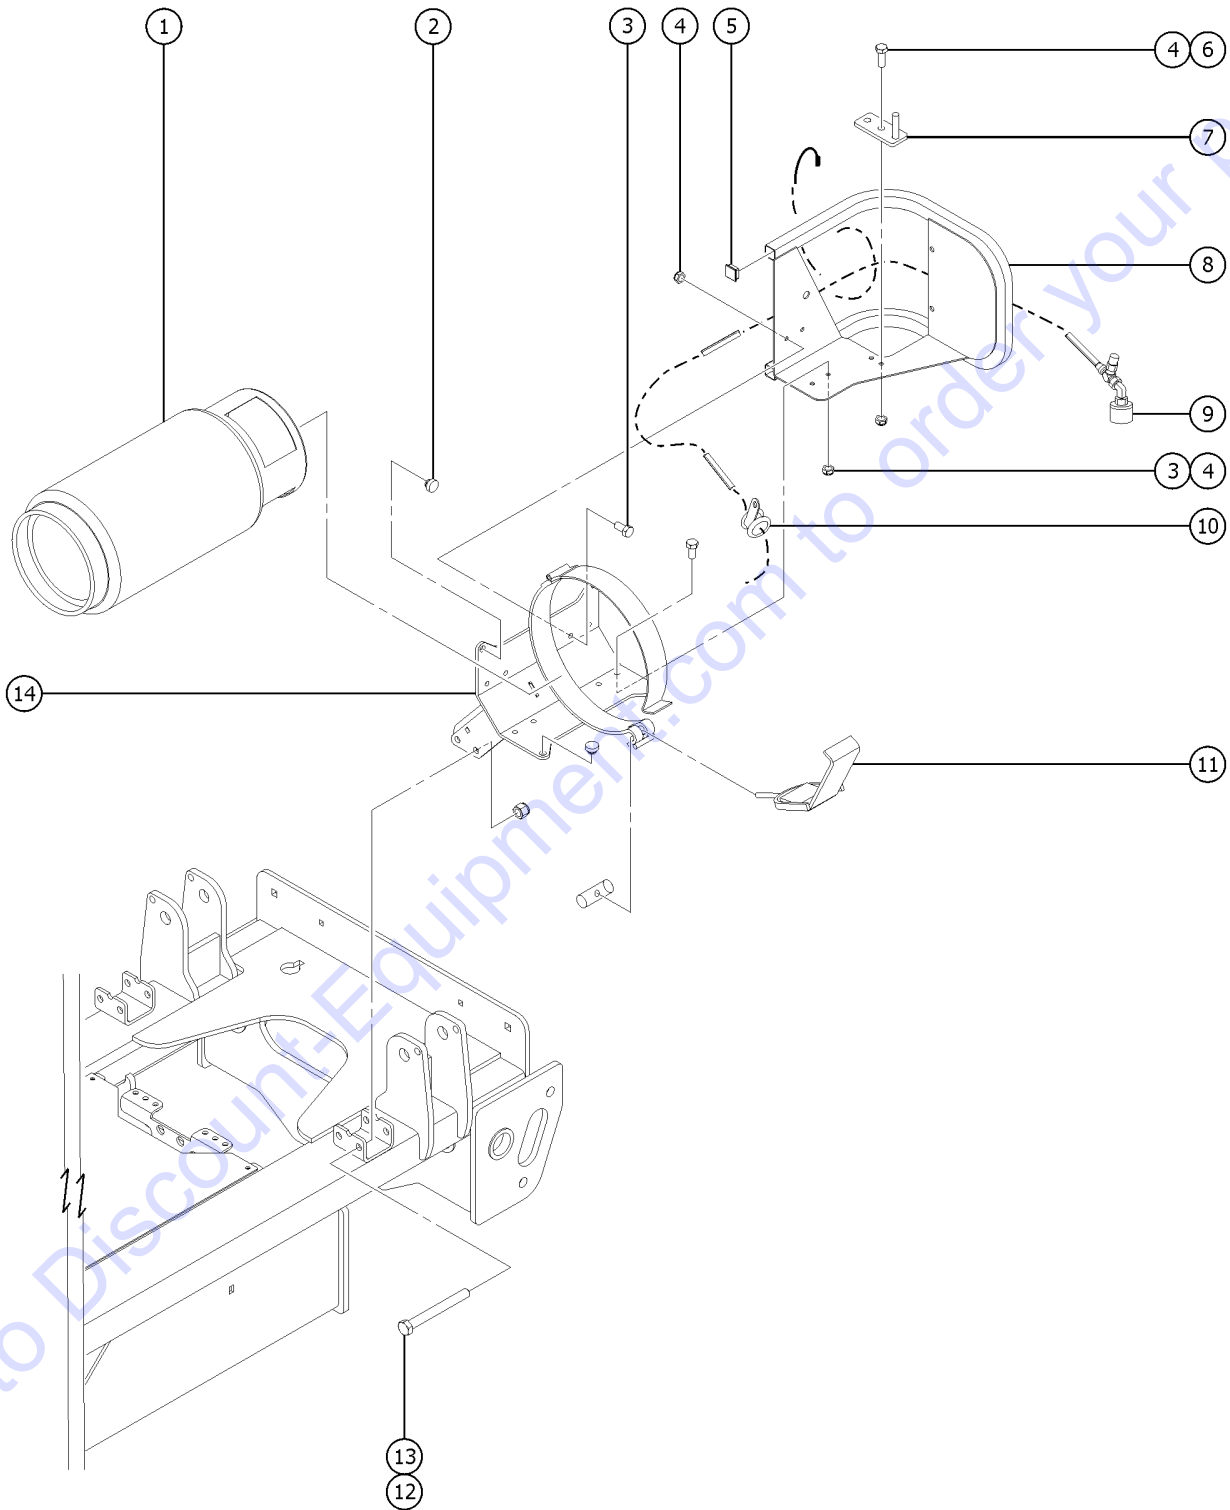

406.1 LPG Tank Installation

Item	Part No.	Description	Qty.
1	53605GT	TANK, 7 GAL/33.5 POUND, LP	1
2	47230GT	BUMPER,RUBBER	4
3	8255GT	SCREW,HHC,3/8-16 X .75	
4	7713GT	NUT,LP NYLOCK,3/8-16	
5	78038GT	CAP,TUBE,SQ,1.25*0.083	2
6	6175GT	SCREW,HHC,3/8-16 X 1	
7	1254138GT	WELDMENT,LP ALIGNMENT PIN	1
8	1254126GT	WELDMENT,LP GUARD,RIGHT	1
9	1273249GT	HOSE ASSEMBLY,PROPANE,132" (GM .998L)	
10	45454GT	CLAMP,RUB CUSH,0.75,#12 X 3/8*	1
11	49000GT	L.P.TANK LATCH	1
12	13854GT	SCREW,HHC,1/2-13 X 4.5,GRD.8	2
13	6198GT	NUT,NYLOCK,1/2-13	
14	1254140GT	WELDMENT,LP CARRIER MOUNT	1

Go to Discount-Equipment.com to order your parts