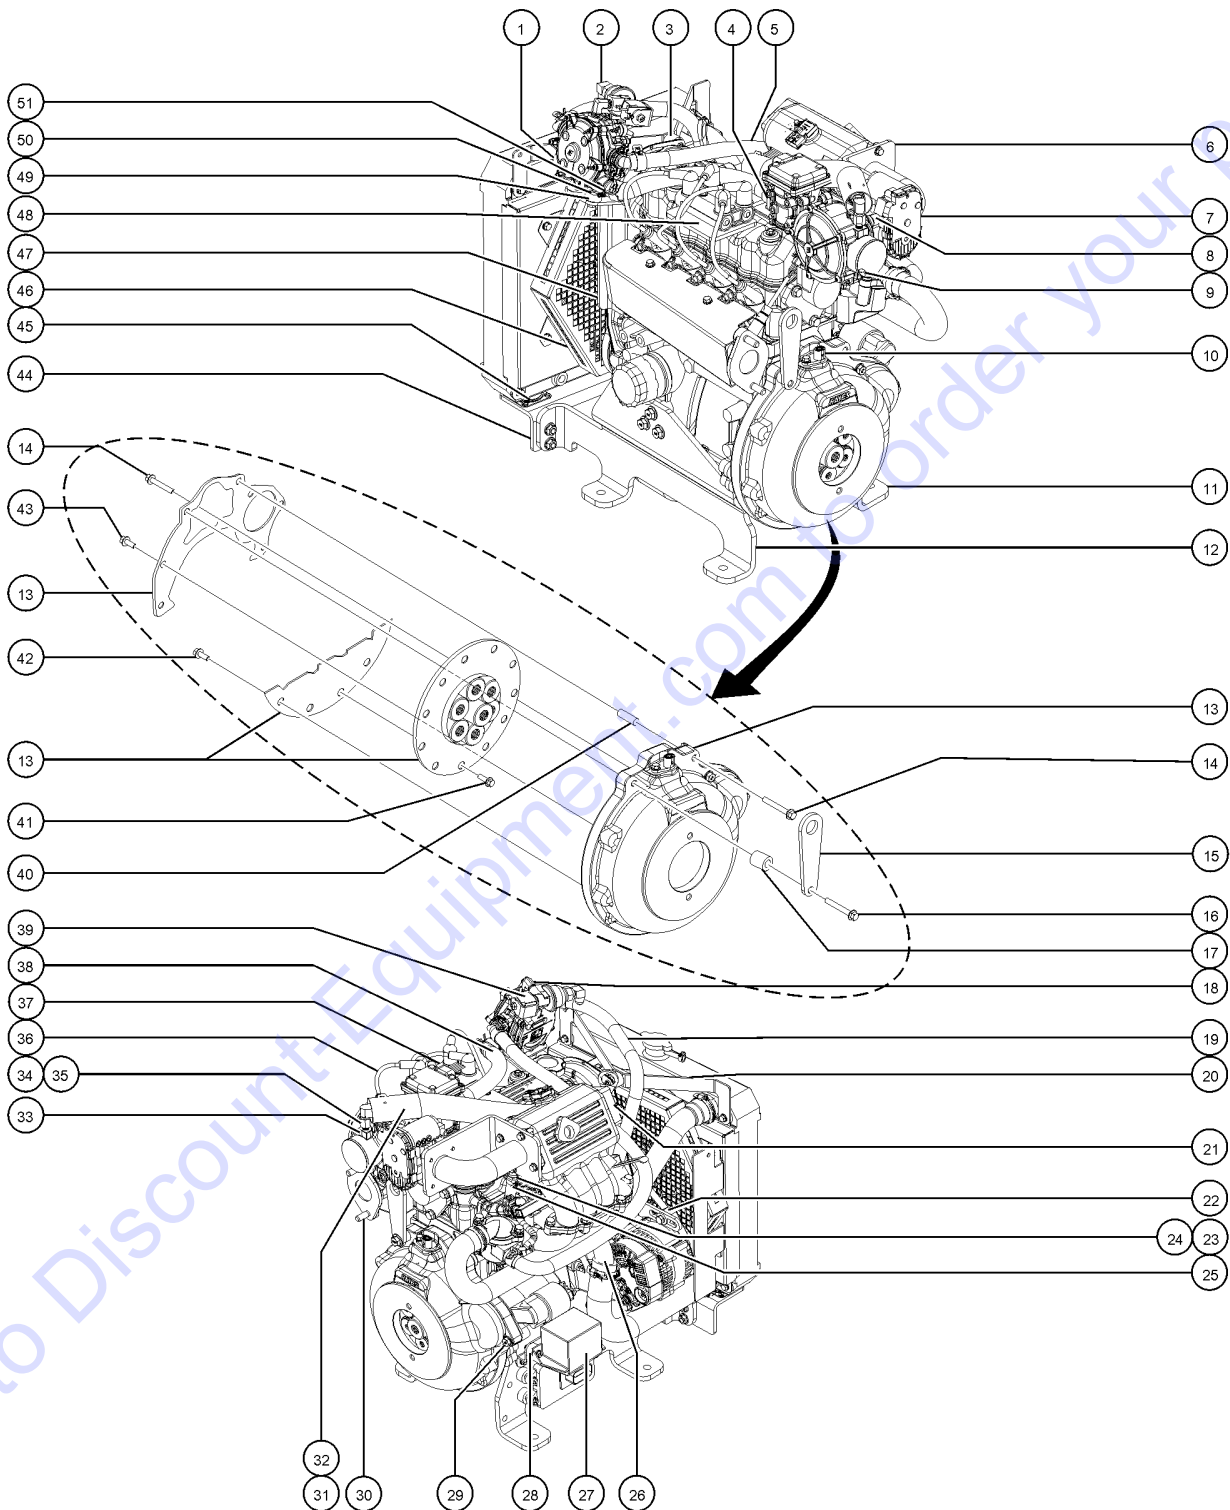

310.1 GM 0.998L Engine, View 4

Item	Part No.	Description	Qty.
6	1271846GT	ADAPTOR, THROTTLE 90 DEG .998L .....	1
6-	1271845GT	GASKET, THROTTLE BODY 40MM .....	1
7	1271837GT	THROTTLE BODY, 40MM .....	1
8	1271840GT	ADAPTER, E100 MIXER TO BOSCH40 .....	1
8-	1271838GT	O-RING, -134 BUNA-N, UL, 40MM .....	1
8-	1271843GT	SPACER, RING 40MM THROTTLE .....	1
8-	1271847GT	GASKET, INTAKE ADAPTER .97L .....	1
9	1271839GT	PLUG, 1/8-27 NPTF HX SKT BRASS .....	1
10	1271827GT	SENSOR, CRANKSHAFT POSITION .....	1
11	1271834GT	MOUNT, ENGINE RIGHT .998L .....	1
12	1271835GT	MOUNT, ENGINE LEFT .998L .....	1
13	1293497GT	HOUSING, FLYWHEEL SAE A 998L .....	1
14	1293505GT	SCREW .....	3
15	1293499GT	STRAP, LIFTING EYE .....	1
16	1293503GT	SCREW .....	1
17	1293498GT	SPACER, IDLER-SH, GM .998L .....	1
18	1271801GT	FITTING, 1/4MPT X 1/4MPT 90 DE .....	1
19	1271798GT	HOSE, WATER 5/8"ID, 60 PSI, 22 .....	1
19-	1271799GT	LOOM, SPLIT 7/8", 50 INCHES .....	
19-	1271806GT	CLAMP, HOSE 7/8" SPRING .....	4
20	1271751GT	BRACKET, RAD STAYBAR .998L .....	1
21	1271728GT	CLAMP, 3/8" M4 .....	1
22	1271880GT	BRACKET, ALTERNATOR .998L .....	1
23	1271863GT	FITTING, 3/8 MPT X 3/8 HB .....	1
24	1271862GT	CAP, BRASS 3/8" FPT .....	1
25	1271861GT	HOSE, HEATER 3/8"ID, RUBBER, 2 .....	2
25-	1271864GT	CLAMP, CONSTANT TENSION #17 .....	2
26	1271736GT	INLET, WATER .998L .....	1