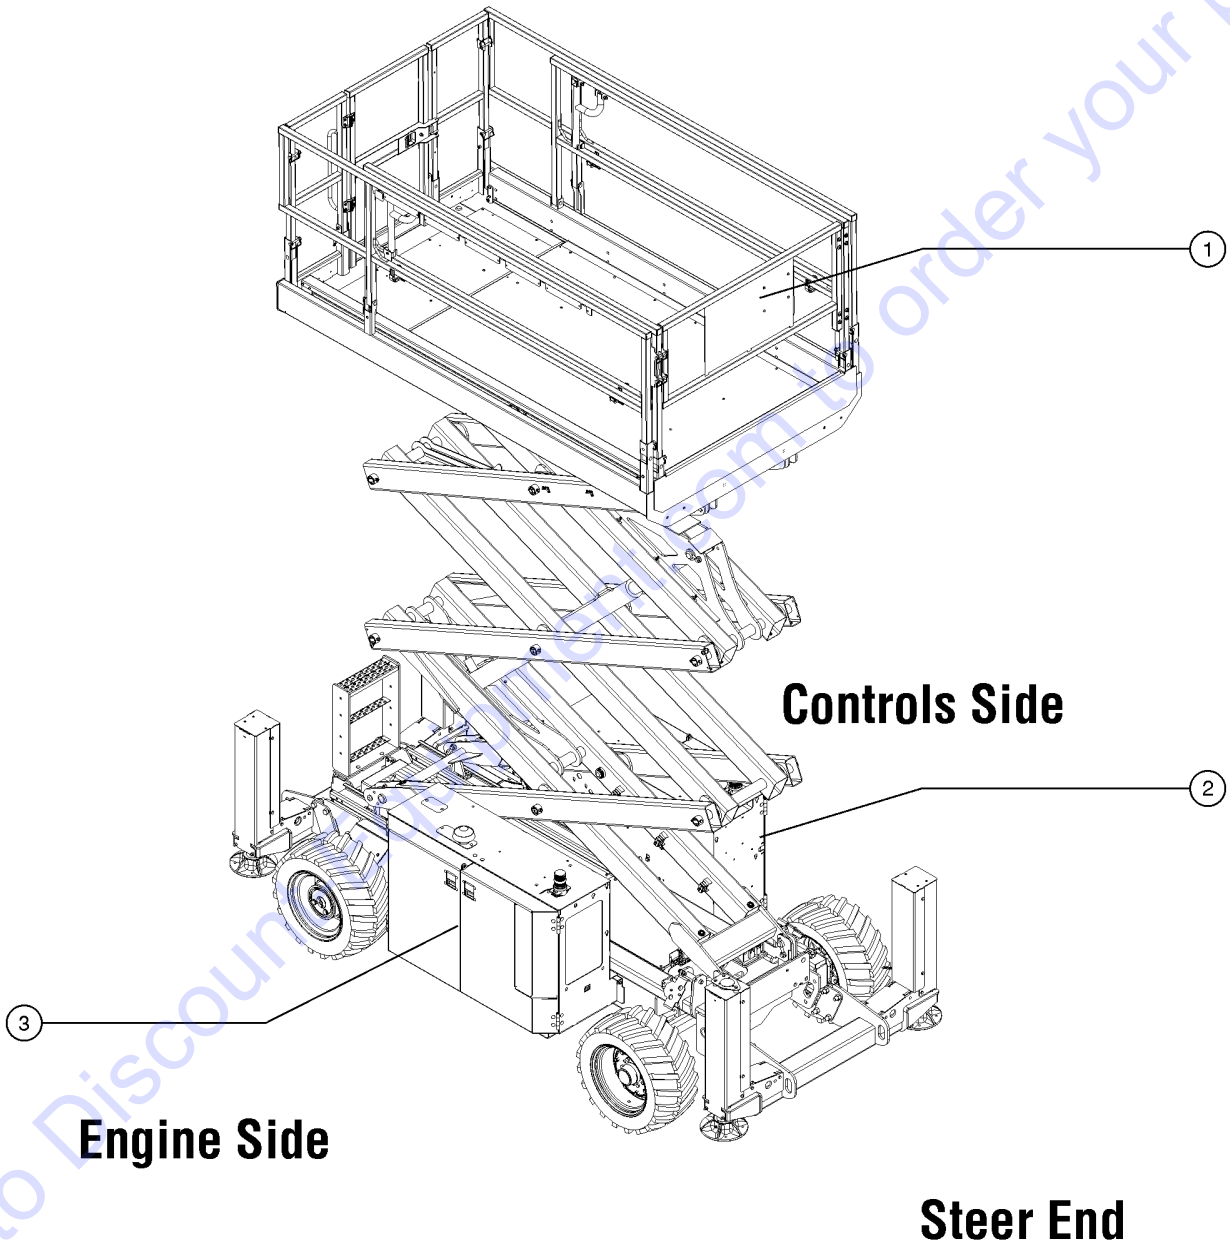

001.1 Parts Stocking List