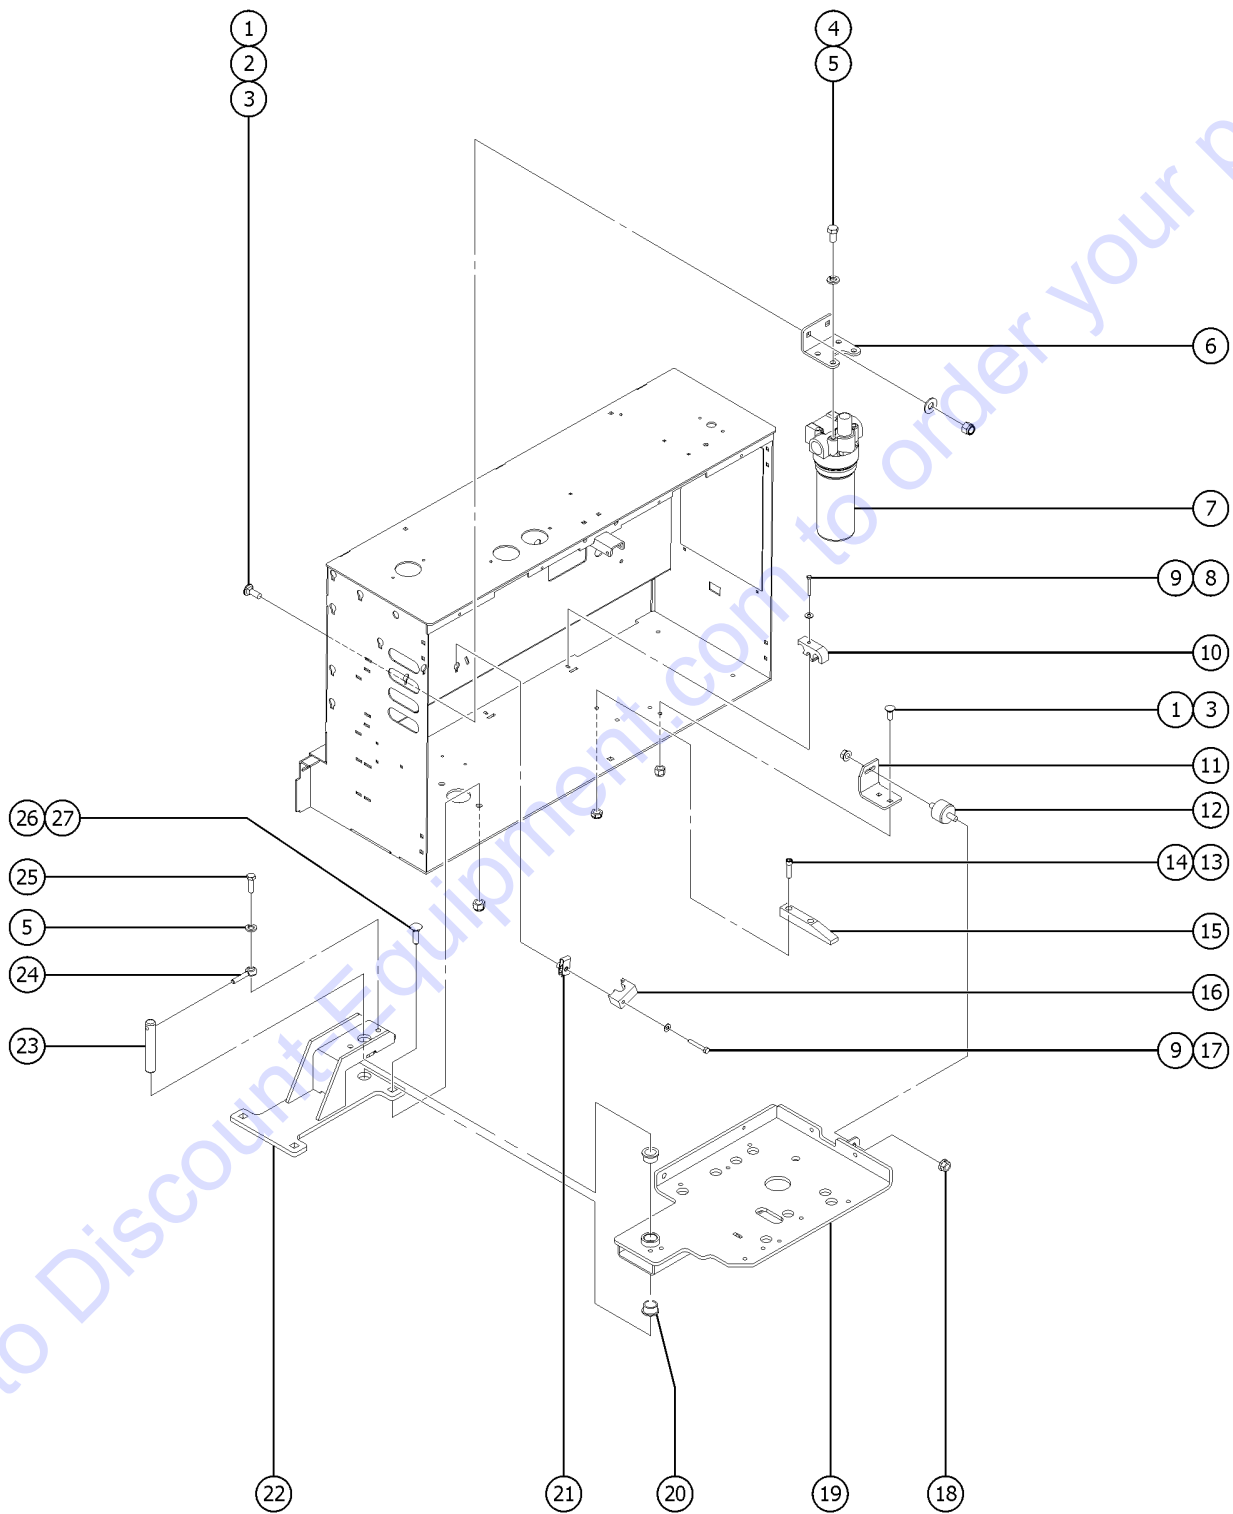

402.1 Engine Tray Components, View 2

Item	Part No.	Description	Qty.
1	64154GT	BOLT,CARRIAGE,3/8-16 X1.00,G5	2
2	5397GT	WASHER,FLAT,USS,5/16",Y	2
3	4828GT	NUT,NYLOCK,3/8-16	4
4	8255GT	SCREW,HHC,3/8-16 X .75	4
5	6021GT	WASHER,LOCK,.375	5
6	1254246GT	FORMING,HIGH PRESS FILTER BRKT	1
7	60334GT	FILTER ASSY,HIGH PRESS SAE-12*	1
7-	60857GT	FILTER,ELEMENT,BETA(5)=1000	
7-	1279465GT	BACKUP RING,71.60X67.20X1.40PTFE(60334)	
7-	1279466GT	O-RING,67.95X2.62-NBR-70SH(HF2P)(60334)	
8	4266GT	SCREW,HHC,1/4-20 X 2	2
9	6638GT	WASHER,FLAT,USS,1/4"Y	
10	229771GT	CABLE CLAMP,3 WAY,HDPE	2
11	1254419GT	FORMING ENGINE TRAY STOP	1
12	75260GT	ISOLATOR,FLEX-BOLT SANDWICH***	1
13	29447GT	SCREW,SHC,3/8-16 X 1.5	2
14	7713GT	NUT,LP NYLOCK,3/8-16	2
15	148008GT	SLIDE BLOCK,ENGINE TRAY	1
16	T112283GT	CLAMP,1X#8 HOSE	2
17	4266GT	SCREW,HHC,1/4-20 X 2	2
18	121422GT	NUT,HEX,FLG,3/8-16	2
19	1264810GT	WELDMENT,ENGINE SWING TRAY,GS69	1
20	131813GT	BEARING,BRZ,FL,1.0IDX1.25OD	2
21	56912GT	SPRING CLIP,1/4-20,.025-.15X.5	2
22	1254420GT	WELDMENT,ENGINE PIVOT MOUNT	1
23	67387GT	PIN,1.00DIA X5.27LG,1HOLE	1
24	1255452GT	ROD END,.375 X 2.25,ZAG	1
25	6019GT	SCREW,HHC,3/8-16 X 1.25 GRD 5	1