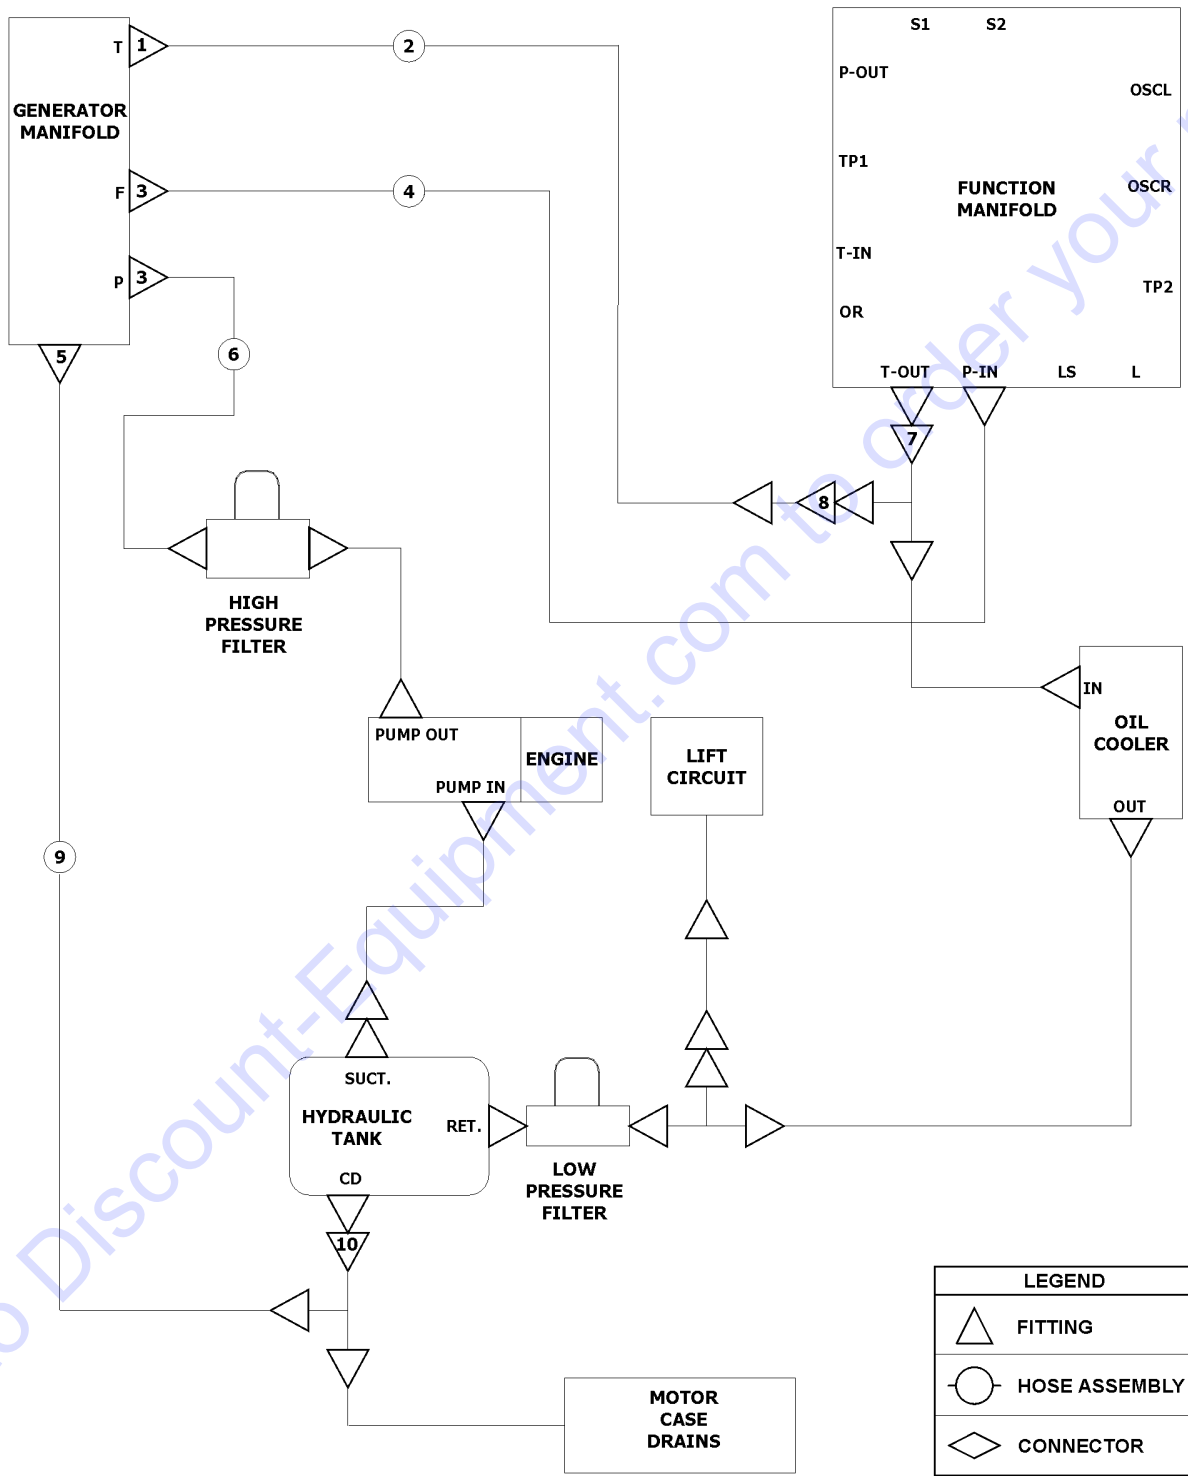

804.1 Hydraulic Hoses and Fittings, Generator

804.1 Hydraulic Hoses and Fittings, Generator

Item	Part No.	Description	Qty.
1	48933GT	CONN,520120-8***	1
2	227484GT	HOSE ASSY,T(GEN)-T.OUT(F.MF) (components: 48822, 48825, 48756 @ 78 inches)	1
3	48947GT	ELBOW,90D,520220-8-12	2
4	227483GT	HOSE ASSY,F(GEN)-P.IN(F.MF) (components: 48822, 48822, 56777 @ 78 inches)	1
5	49861GT	CONN,LONG,520122-4	1
6	227482GT	HOSE ASSY,HPFILTER-P(GEN) (components: 48822, 48826, 56777 @ 122 inches)	1
7	227720GT	TEE,RUN,FEMSW,520432-12	1
8	51580GT	FITTING,REDUCER,520123-12-8***	1
9	227485GT	HOSE ASSY,CD(GEN)-CD(TANK) (components: 48800, 48811, 48751 @ 48 inches)	1
10	48875GT	TEE,RUN,SWIVEL,520432-6	1

Go to Discount-Equipment.com to order your parts