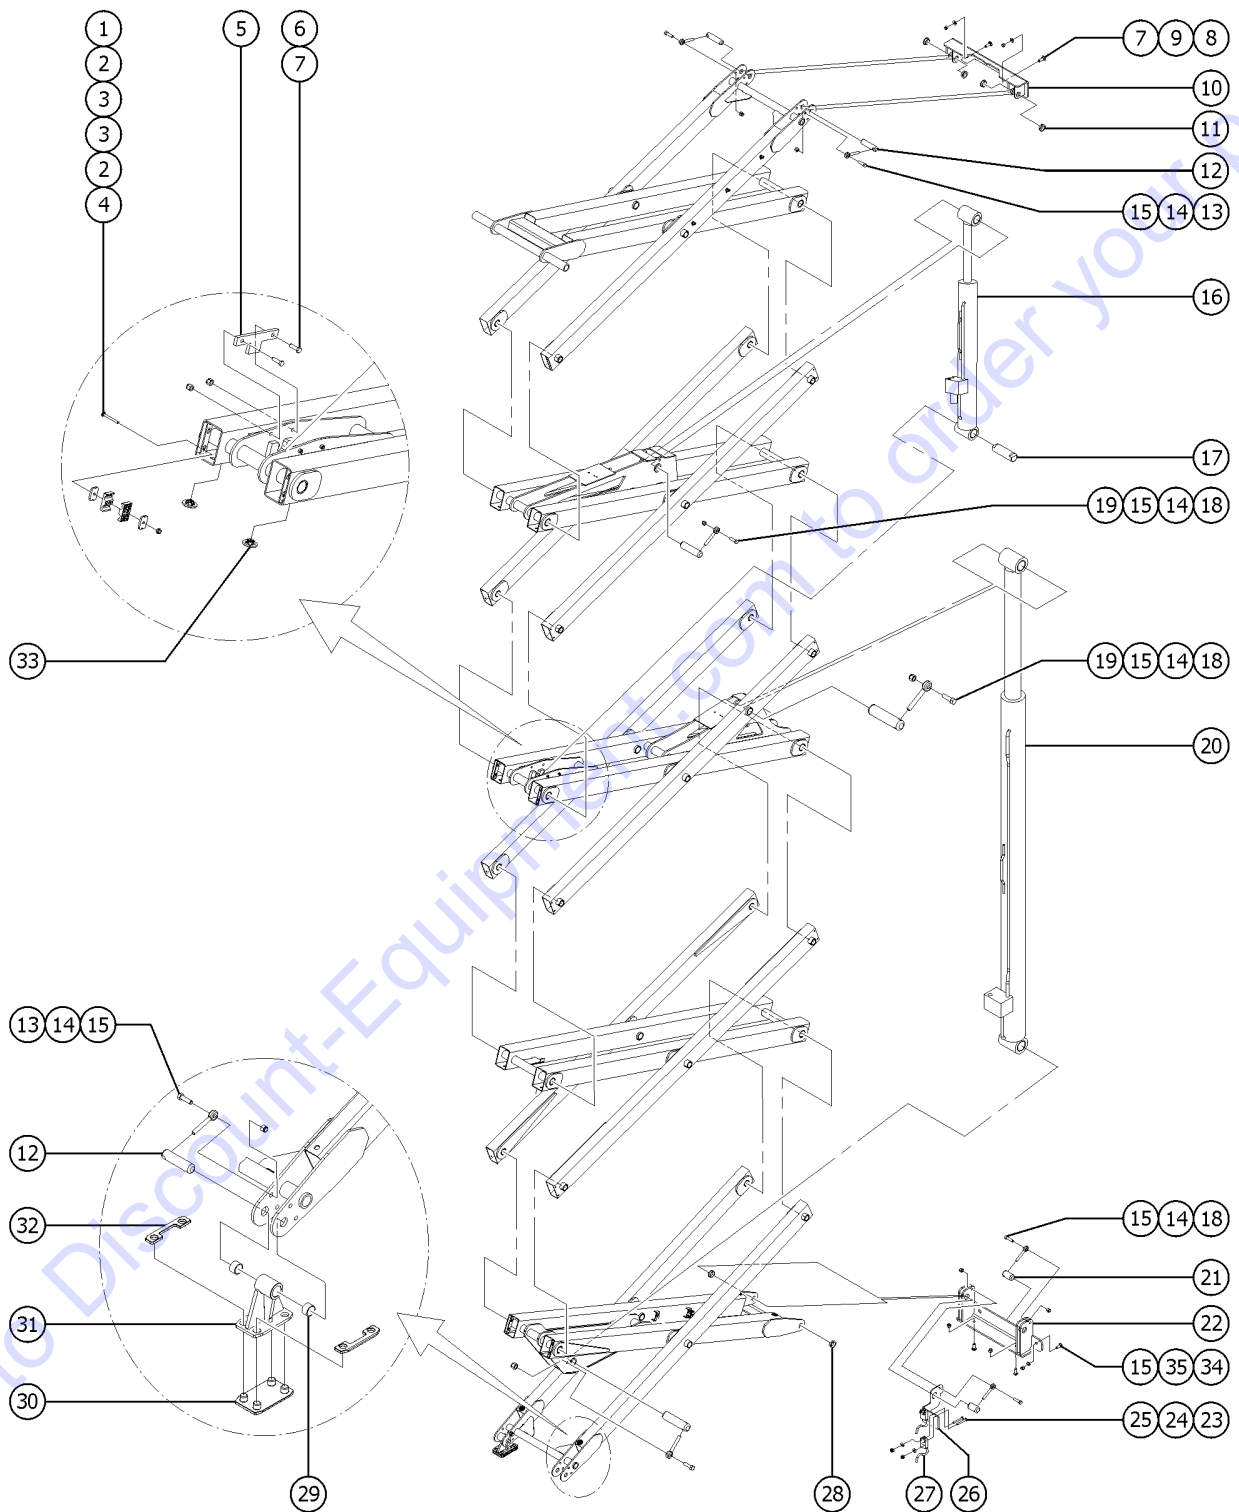

505.1 Scissor Components, GS-4069 RT, View 2

Item	Part No.	Description	Qty.
29	30434GT	BEARING,1.25IDX1.50ODX0.88L	4
30	112099GT	WEAR PAD,SLIDER FOOT,LOWER	2
31	1254191GT	WELDMENT,SLIDER FT, GS33/4069	2
32	112100GT	WEAR PAD,SLIDER FOOT,UPPER	4
33	T109734GT	BUMPER,LINKS,GS69	32
34	96203GT	BOLT,CARRIAGE,1/2-13X1.75, G5	
35	6095GT	WASHER,FLAT,USS,1/2",Y	

Go to Discount-Equipment.com to order your parts