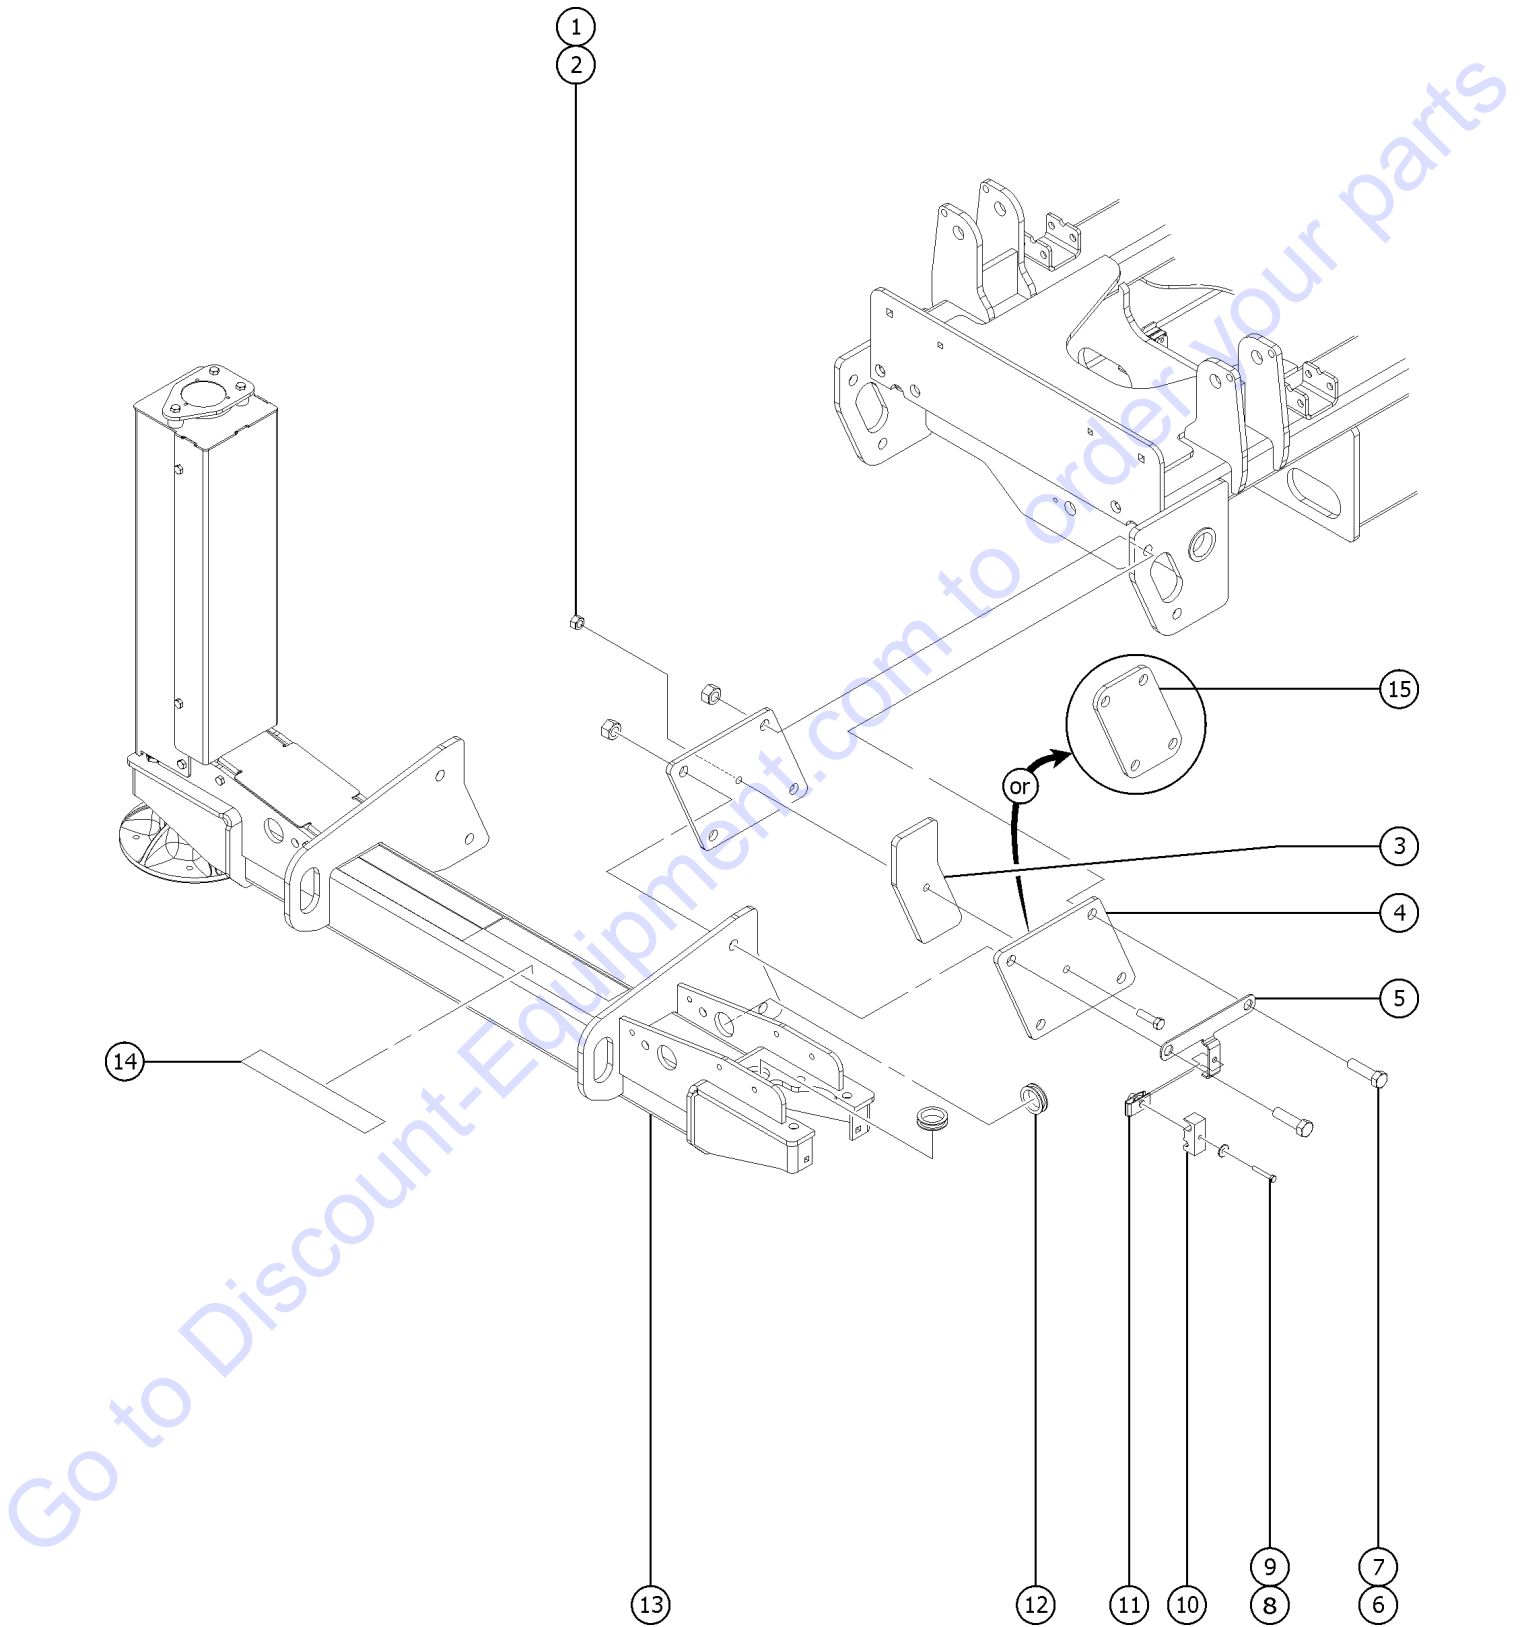

808.1 Outrigger Installation, View 1

Item	Part No.	Description	Qty.
A	1256151GT	KIT, HI FLOAT TIRE, O/R SPACER ..... for models with hi floatation tires	
1	6198GT	NUT, NYLOCK, 1/2-13 ..... (steer end)(models with high floatation tires)	2
2	6096GT	SCREW, HHC, 1/2-13 X 2 GR5 ..... (steer end)(models with high floatation tires)	2
3	160740GT	PLATE, O/R SPACER, HI FLOAT ..... (steer end)(models with high floatation tires)	2
4	160739GT	PLATE, O/R MOUNT, HI FLOAT ..... (steer end)(models with high floatation tires)	4
5A	160744GT	FORM, O/R FRONT CLAMP, HI FLOAT ..... (steer end) (models with high floatation tires)	2
5B	148409GT	FORMING, O/R FRONT CLAMP ..... (steer end) (models without high floatation tires)	2
6	51428GT	SCREW, HHC, 3/4-10 X 2.75	8
7	10258GT	NUT, NYLOCK, 3/4-10, GRD.2	8
8	6637GT	SCREW, HHC, 1/4-20 X 1.75 ..... (steer end)	2
9	6638GT	WASHER, FLAT, USS, 1/4"Y ..... (steer end)	2
10	148410GT	CLAMP, #4 HOSE, CLAMP ..... (steer end)	2
11	56912GT	SPRING CLIP, 1/4-20, .025-.15X.5 ..... (steer end)	2
12	47238GT	GROMMET, RUBBER 1.5 ID	8
13		Ref. WELDMENT, OUTRIGGER YOKE ..... (refer to 809.1)	
14	148329GT	TAPE, NON-SKID, 2"X14"	2
15	148046GT	PLATE, OUTRIGGER MOUNT ..... (non-steer end and steer end models without high floatation tires)	4

Go to Discount-Equipment.com to order your parts