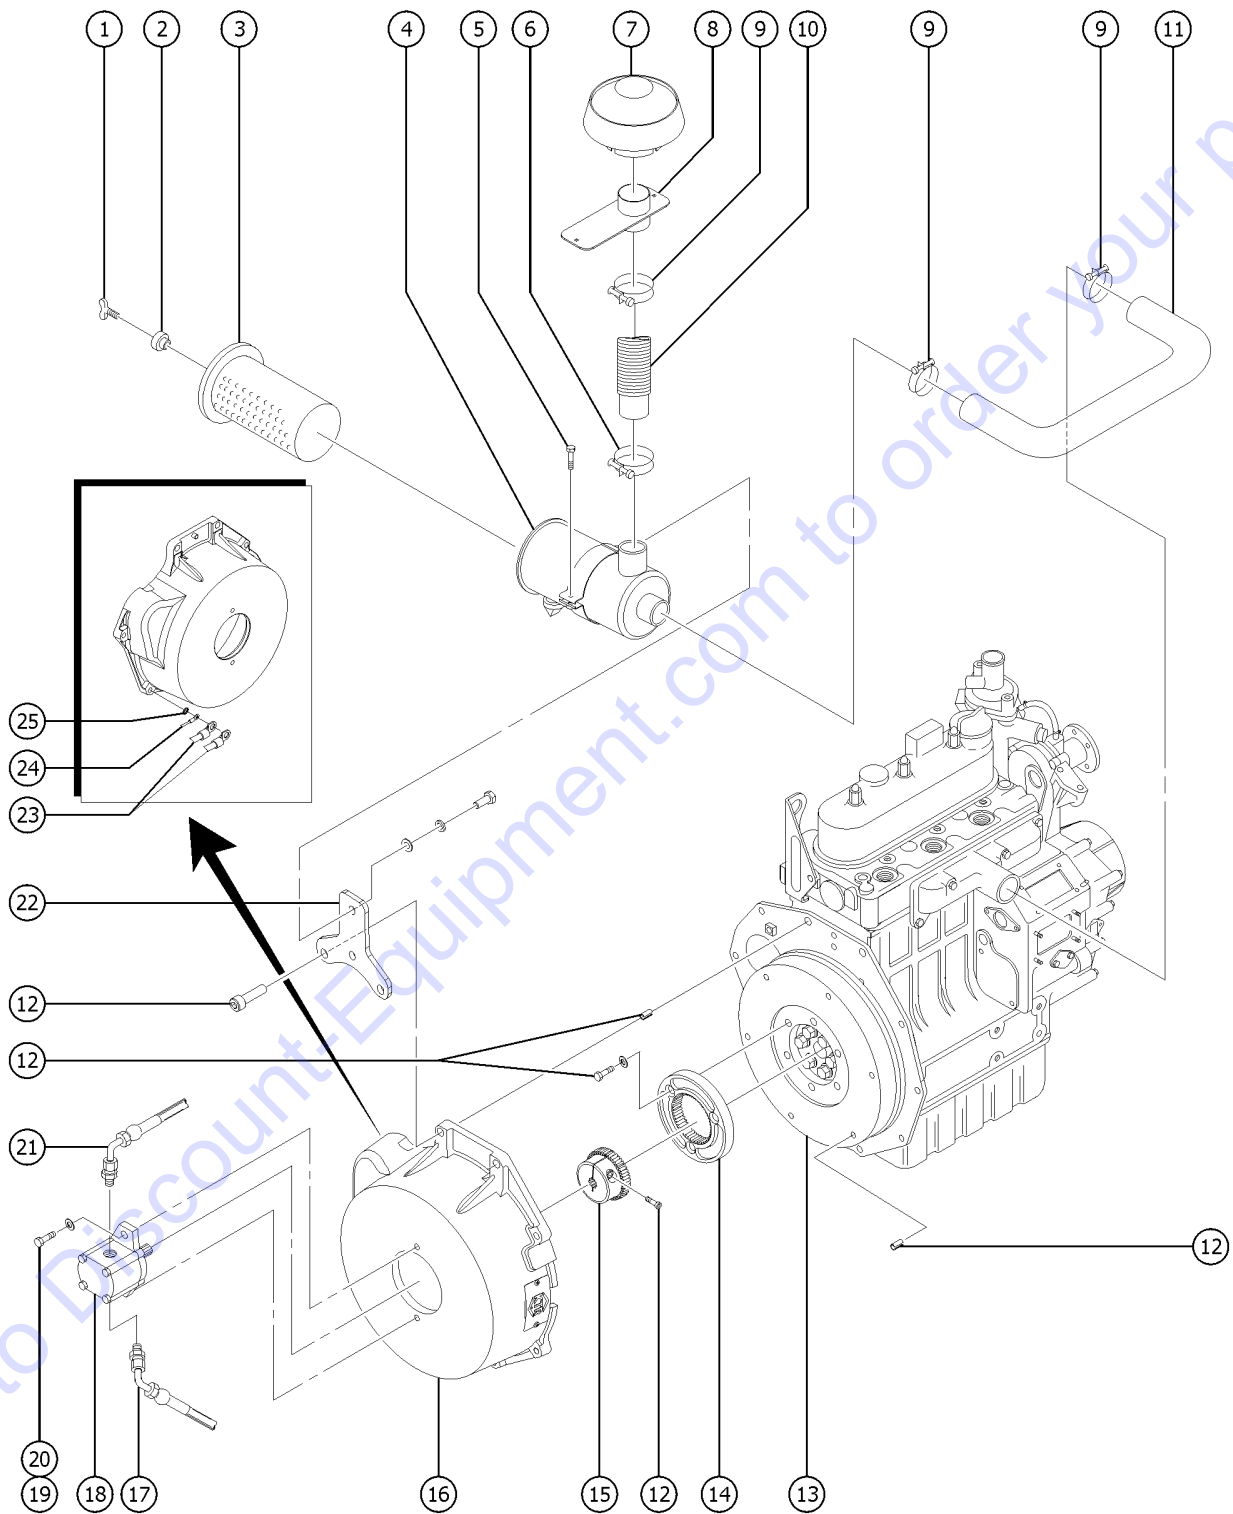

303.1 Kubota D-1105 Engine, View 3

Item	Part No.	Description	Qty.
23		Ref. HARNESS,BATTERY ..... (refer to 408.1)	
24		Ref. HARNESS,ENGINE ..... (refer to 408.1)	
25	6700GT	WASHER, STAR, EXTERNAL, .375	

Go to Discount-Equipment.com to order your parts