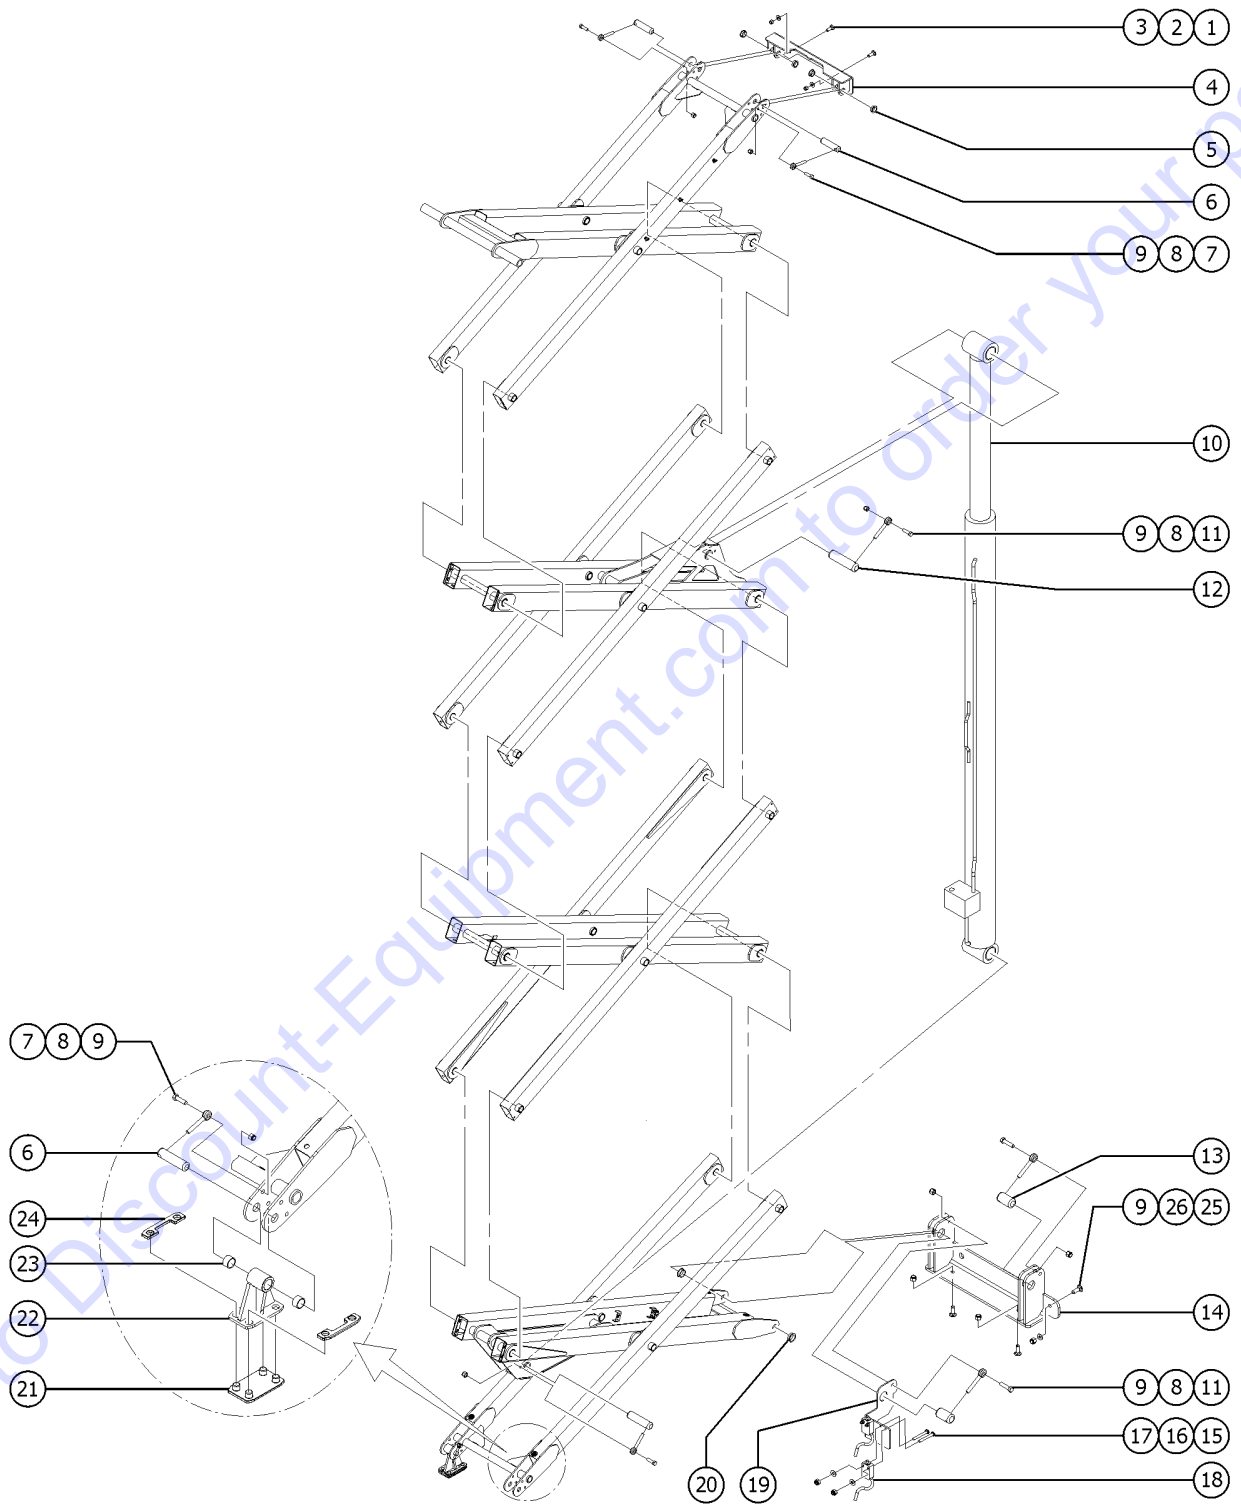

503.1 Scissor Components, GS-3369 RT, View 2

Item	Part No.	Description	Qty.
1	96977GT	BOLT,CARRIAGE,1/2-13X1.50,GR5	
2	6097GT	WASHER,FLAT,USS,3/8",Y	
3	4828GT	NUT,NYLOCK,3/8-16	
4		Ref. Platform Pivot Weldment,33/4069 (refer to 602.1)	1
5	112375GT	BEARING,FL,1.25IDX1.50ODX.44LG	4
6	112115GT	PIN,1.25 DIA X 5.00 LG,1 HOLE	4
7	22788GT	SCREW,HHC,1/2-13 X 1.75	
8	1256267GT	ROD END,.5 X 3.75,ZAG	8
9	6198GT	NUT,NYLOCK,1/2-13	
10		Ref. Lift Cylinders (refer to 705.1)	
11	6096GT	SCREW,HHC,1/2-13 X 2 GR5	
12	112121GT	PIN, CYLINDER, LONG	2
13	112116GT	PIN,1.50 DIA X 2.75 LG,1 HOLE	2
14	1254203GT	WLDMT,CHASSIS LINK PVT,33/4069	1
15	49821GT	SCREW,PHILLIPS,PHM,8-32 X 1.25	
16	35461GT	WASHER,FLAT,MS,#8,Y	
17	18605GT	NUT,NYLOCK,8-32	
18	148236GT	SWITCH,LIMIT,PLUNGER,SMALL	2
19	1254202GT	FORMING,DOWN LIMIT SWITCH MNT	1
20	112350GT	BRG,FL,1.5ID X 1.75OD X .5 LG	2
21	112099GT	WEAR PAD,SLIDER FOOT,LOWER	2
22	1254191GT	WELDMNT,SLIDER FT, GS33/4069	2
23	30434GT	BEARING,1.25IDX1.50ODX0.88L	4
24	112100GT	WEAR PAD,SLIDER FOOT,UPPER	4
25	96203GT	BOLT,CARRIAGE,1/2-13X1.75, G5	
26	6095GT	WASHER,FLAT,USS,1/2",Y