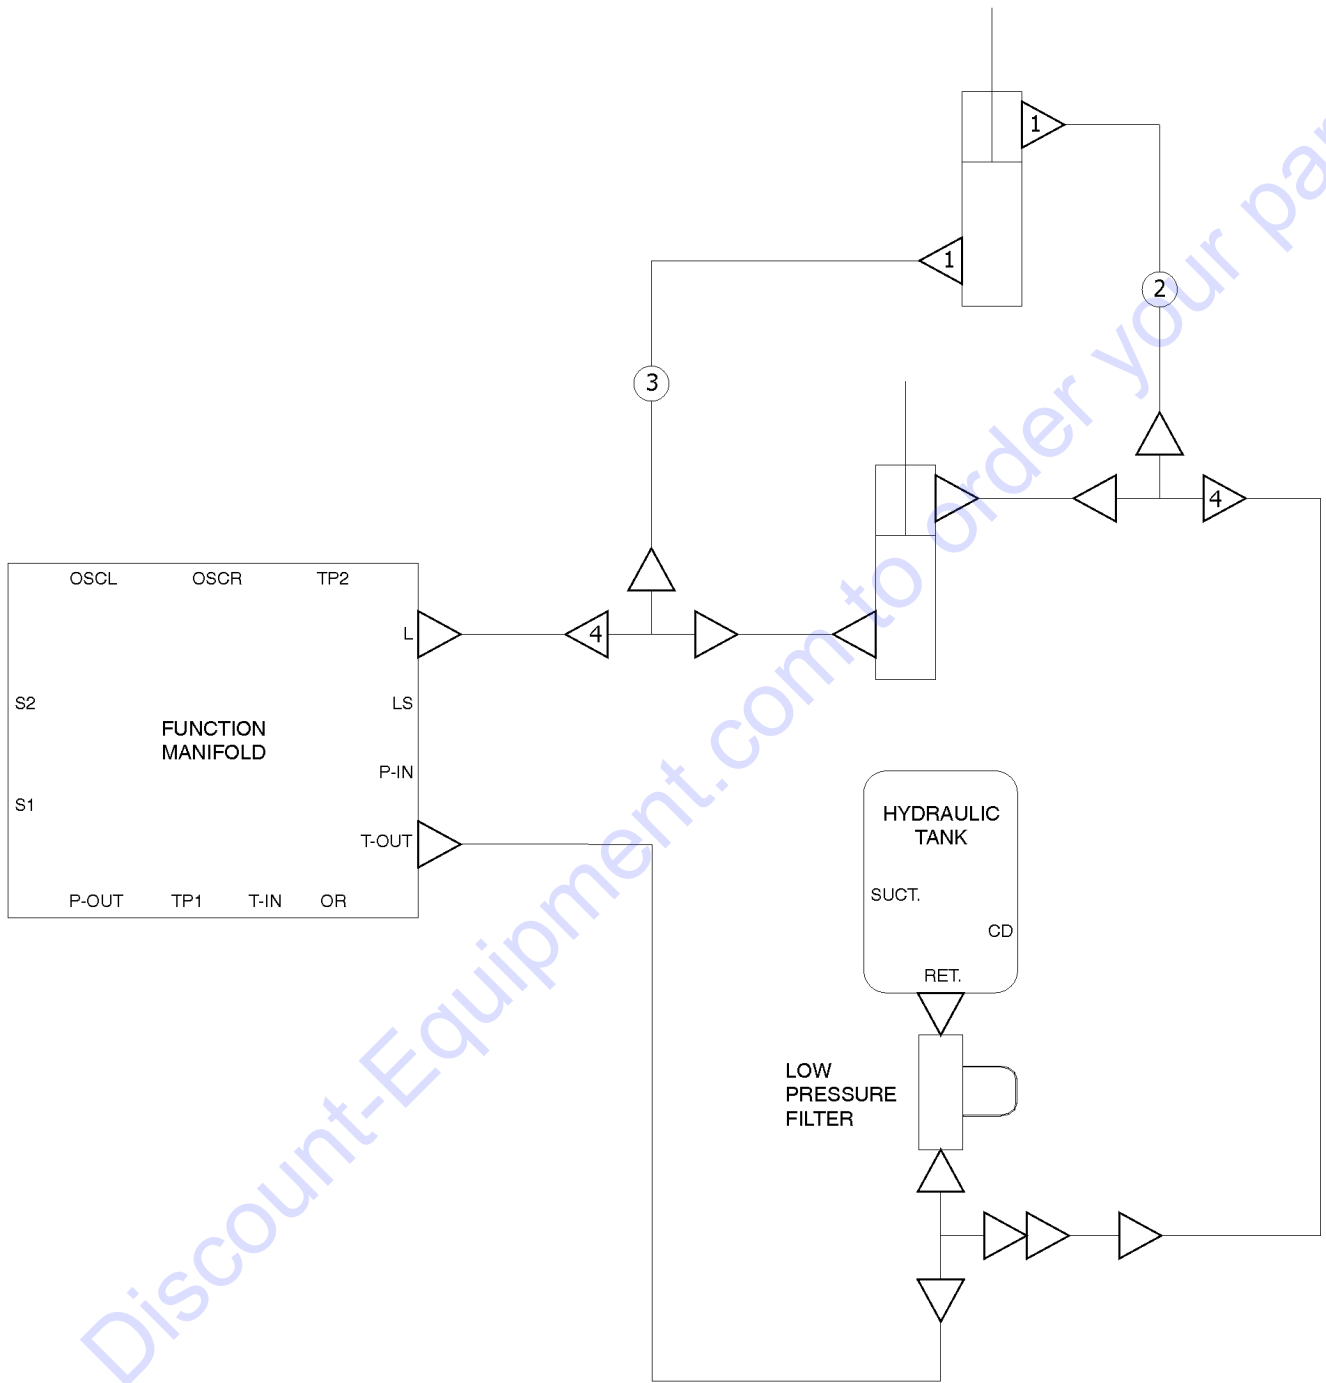

706.1 Hydraulic Hoses and Fittings, Lift Cylinder, GS-4069 RT

LEGEND	
	FITTING
	HOSE ASSEMBLY
	CONNECTOR