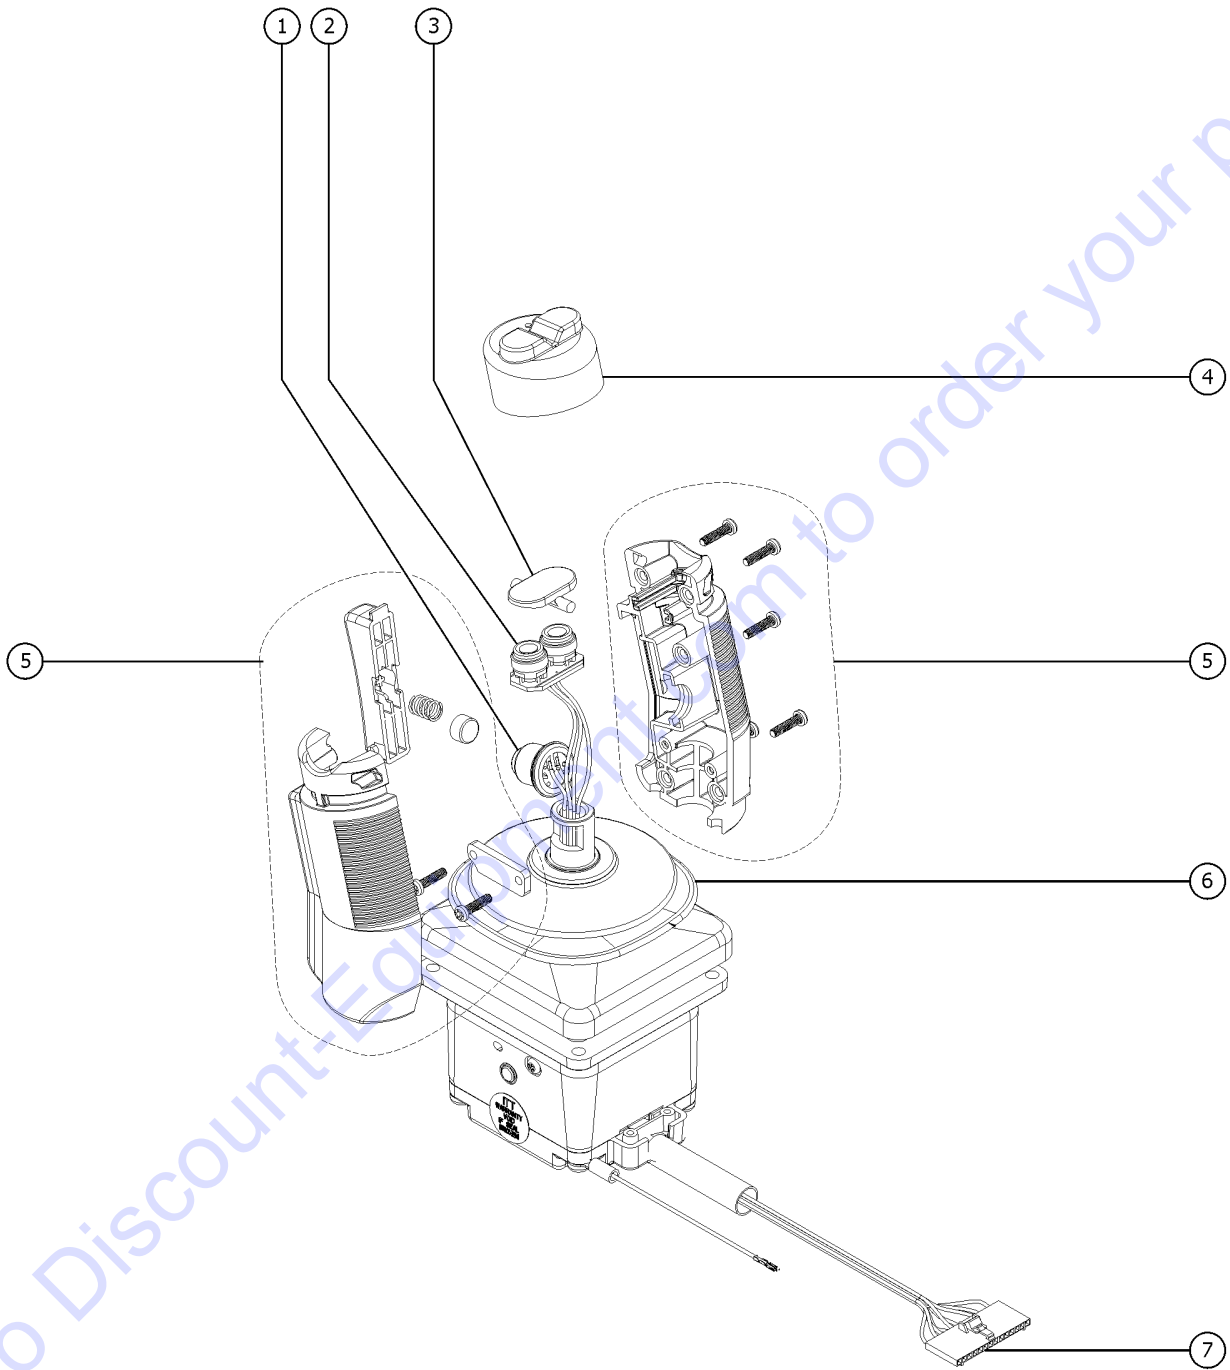

610.1 Platform Controls Joystick

610.1 Platform Controls Joystick

Item	Part No.	Description	Qty.
A-	78903GT	JOYSTICK,SINGL AXIS,HALL,SLAB* ..... OEM Joystick	
B-	78903HGT	JOYSTICK,SINGL AXIS,POT,SLAB ..... aftermarket joystick	
1	105171GT	KIT,JOYSTICK ENABLE SWITCH 1	1
2	105108GT	STEER SWITCH REPAIR KIT*** 1	1
3	105109GT	TURNSWITCH ACTUATOR,JOYSTICK** 1	1
4	97015GT	BOOT,THUMB ROCKER*** 1	1
5	97014GT	JOYSTICK HANDLE SET, COMPLETE 1	1
6	97013GT	BOOT, JOYSTICK~ 1	1
7	105172GT	KIT, PLATFORM PC RECEPT/SOC 1	1

Go to Discount-Equipment.com to order your parts