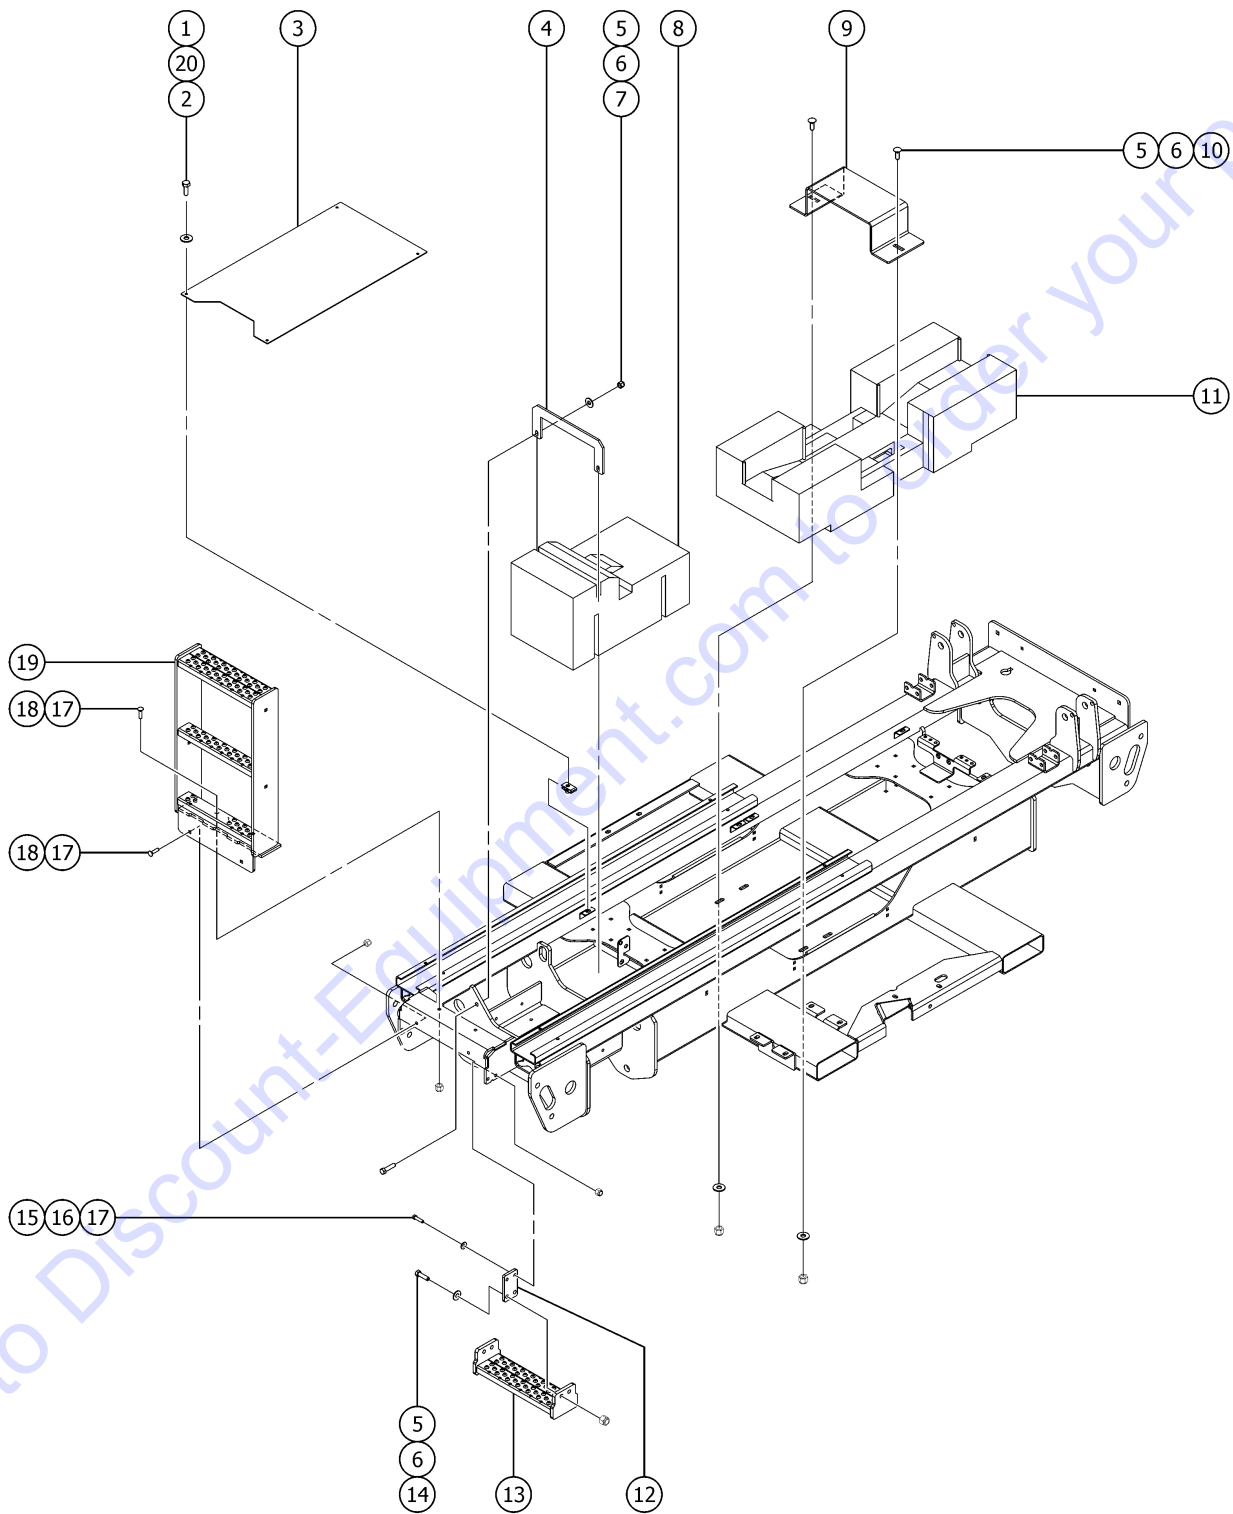

204.1 Ladder and Counterweight, GS-2669, GS-3369

204.1 Ladder and Counterweight, GS-2669, GS-3369

Item	Part No.	Description	Qty.
1	6090GT	SCREW,HHC,1/4-20 X .75	8
2	56912GT	SPRING CLIP,1/4-20,.025-.15X.5	8
3	1254174GT	FORMING,CHASSIS COVER	2
5	6198GT	NUT,NYLOCK,1/2-13	8
6	6095GT	WASHER,FLAT,USS,1/2",Y	8
7	6096GT	SCREW,HHC,1/2-13 X 2 GR5	2
10	96977GT	BOLT,CARRIAGE,1/2-13X1.50,GR5	2
12	148403GT	STRAP, RUBBER STEP SUPPORT	2
13	1254187GT	WELDMENT,LOWER LADDER STEP	1
14	22788GT	SCREW,HHC,1/2-13 X 1.75	4
15	8516GT	SCREW, HCC, 3/8-16 X 1.50	4
16	6097GT	WASHER,FLAT,USS,3/8",Y	4
17	4828GT	NUT,NYLOCK,3/8-16	8
18	60790GT	BOLT, CARRIAGE, 3/8-16 X 1.50, G5	4
19A	1254189GT	WELDMENT,LADDER,GS26/3369 (GS-2669 RT and GS-3369 RT) (decals not included, refer to 100)	1
20	6638GT	WASHER,FLAT,USS,1/4"Y	4

Go to Discount-Equipment.com to order your parts