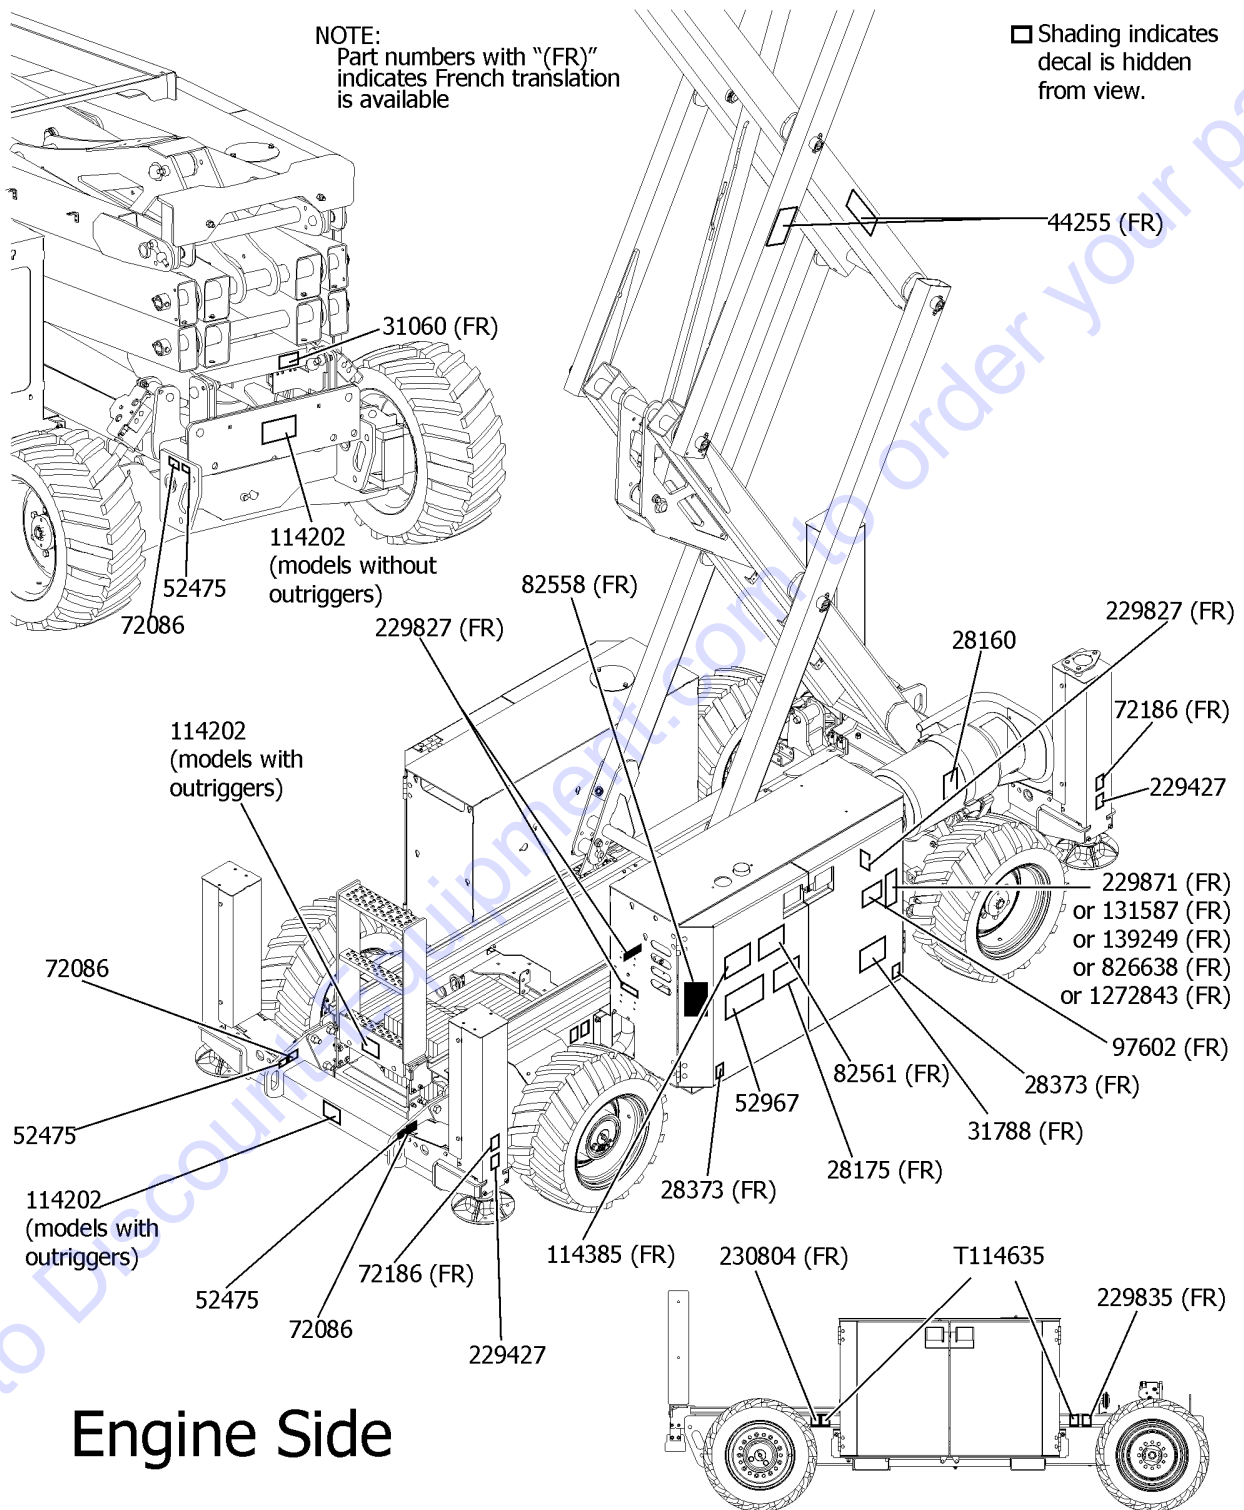

101.1 Decals with Words, GS-2669, Engine Side

Item	Part No.	Description	Qty.
-	233039GT	DECAL KIT, 2669 COMP,WRD,ANSI (Decal kit, complete for ANSI models only)	
-	233044GT	DECAL KIT, 2669 COMP,WRD,AUS (Decal kit, complete for AUS models only)	
-	233047GT	DECAL KIT, 2669 PLAT,WRD,ANSI (Decal kit, platform for ANSI models only)	
-	233800GT	DECAL KIT, 2669 PLAT,WRD,AUS (Decal kit, platform for AUS models only)	
1	28160GT	DECAL,LABEL,LIQUID PROPANE	1
2	28175GT	DECAL,WARNING-COMPART ACCESS	1
3	28373GT	DECAL,FORK LIFT POCKET	2
4	31060GT	DECAL,DANGER DO NOT ALTER SWTC	1
5	31788GT	DECAL,DANGER,BATTERY SAFETY***	1
6	44255GT	DECAL,DANGER,CRUSHING HAZARD	2
7	52475GT	DECAL,LABEL,TRANSPORT TIEDOWN*	2
8	52967GT	DECAL,COSMETIC,4 X 4	1
9	72086GT	DECAL,LABEL,LIFTING EYE	2
10	72186GT	DECAL,WARNING,CRUSHING HAZARD	2
11	82558GT	DECAL,WARN,SKIN INJECTION HAZ*	1
12	82561GT	DECAL,DANGER-USE SAFETY ARM	1
13	97602GT	DECAL,EXPLOSION HAZARD	1
14	114202GT	DECAL,LABEL,TRANSPORT TIE 68	1
15	114385GT	DECAL,DANGER,ELEC HAZARD,GS	1
16	131587GT	DECAL,NOTICE,KUB,D1105,T4 (option)	1
17	139249GT	DECAL,NOTICE,PERKINS 403D SPEC (option)	1
18	229427GT	DECAL,LABEL,OUTRIGGER LD	2
19	229827GT	DECAL,WARNING,HOT SURFACE	3
20	229835GT	DECAL,NOTICE,TIRE SPECS (steer end)	1
21	229871GT	DECAL,NOTICE,KUBOTA GAS SPECS (option)	1
22	230804GT	DECAL,NOTICE,TIRE SPECS, REAR (non-steer end)	1
23	826638GT	DECAL,ENGINE SPEC,PERKINS 403D/F	1
23	1272843GT	DECAL,NOTICE,GM .998L SPEC (option)	1