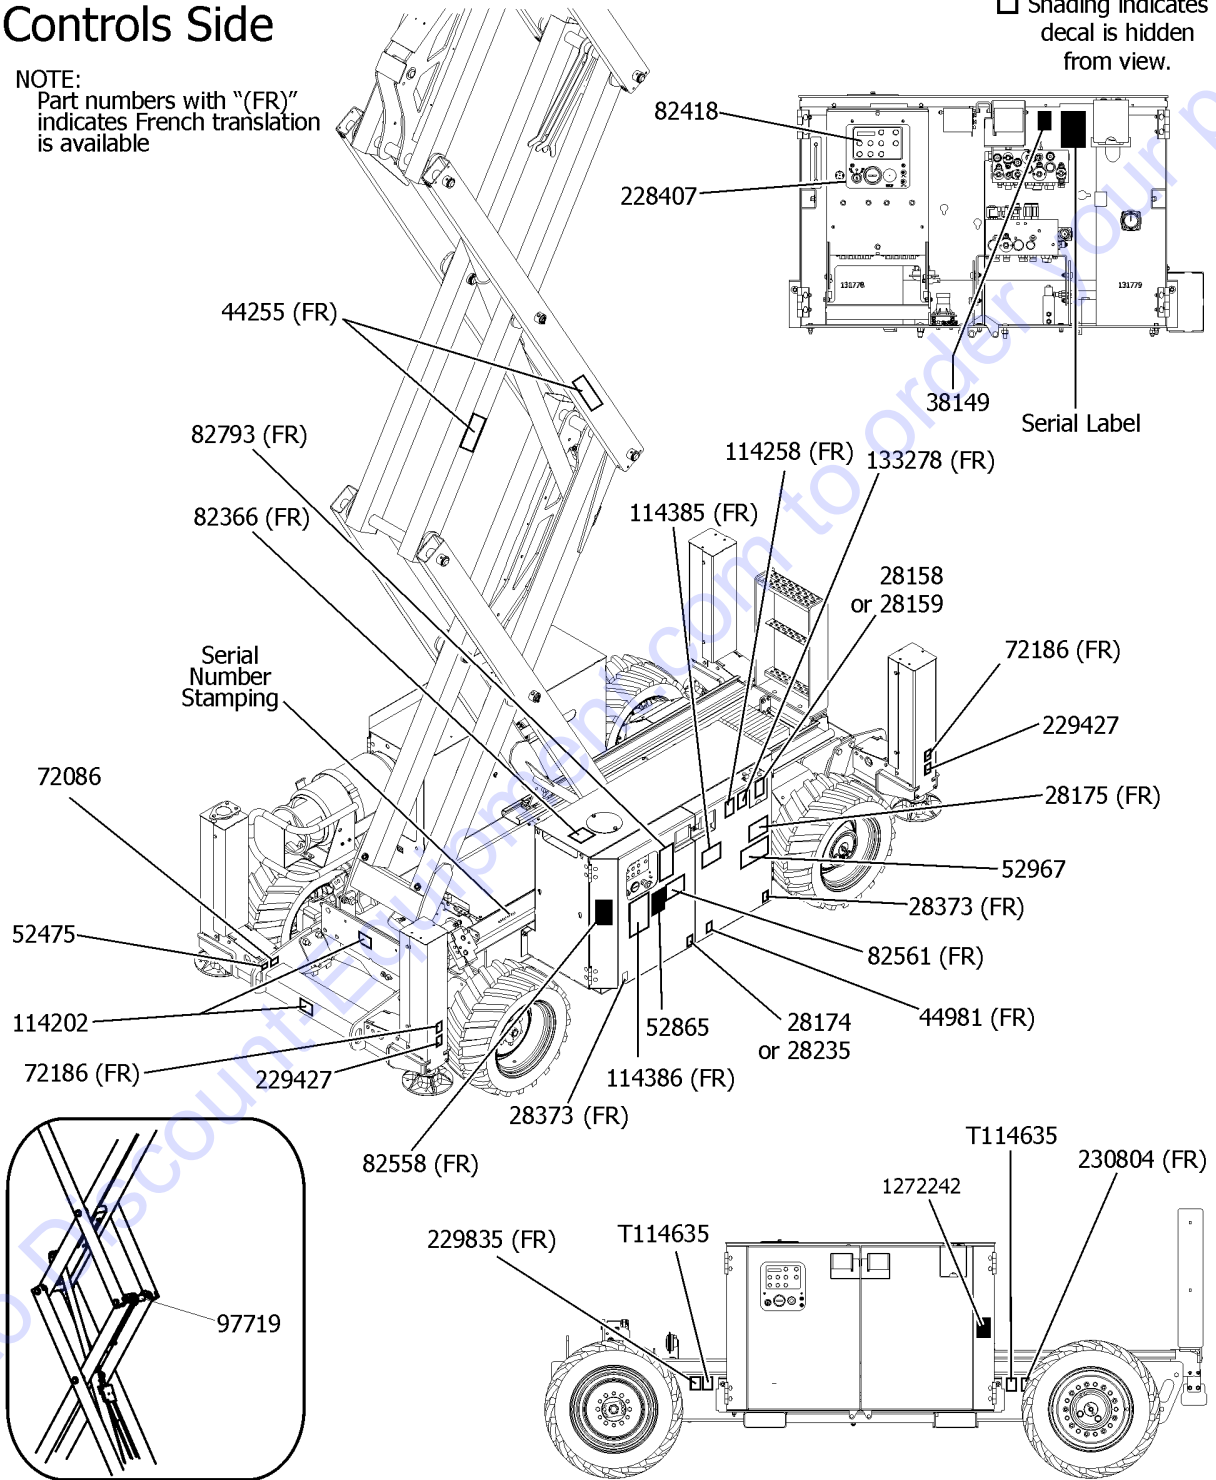

Controls Side

NOTE:
Part numbers with "(FR)" indicates French translation is available

☐ Shading indicates decal is hidden from view.

102.1 Decals with Words, GS-2669, Controls Side

Item	Part No.	Description	Qty.
28	229835GT	DECAL,NOTICE,TIRE SPECS ..... (steer end)	1
29	230804GT	DECAL,NOTICE,TIRE SPECS, REAR ..... (non-steer end)	1
30	T114635GT	DECAL,LABEL,WHEEL LD,GS2669RT	2
31	1272242GT	DECAL,MACHINE REGISTRATION/OWN	1

Go to Discount-Equipment.com to order your parts