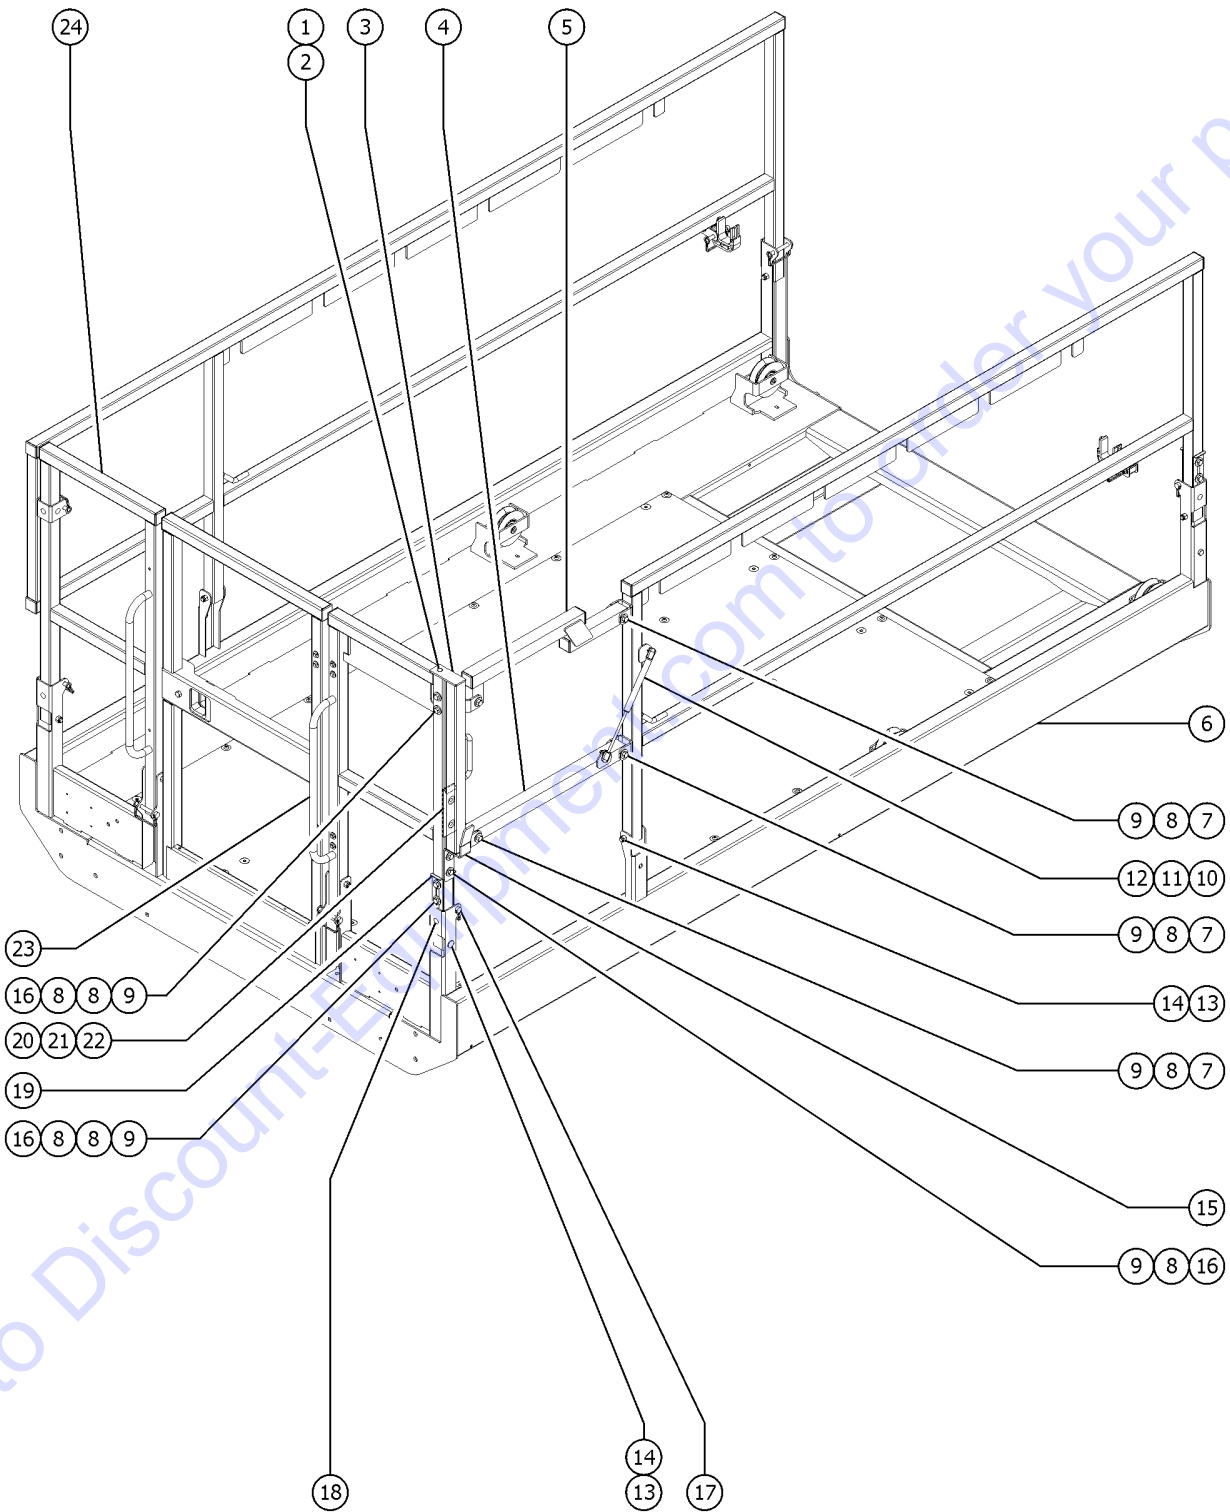

Item	Part No.	Description	Qty.
1	124576GT	BOLT,CARRIAGE,1/4-20X1.00 G5	1
2	6889GT	NUT,LP NYLOCK,1/4-20	2
3	1286414GT	WELDMENT, PARALLEL GATE SIDE	1
3-	79355GT	PLUG,TUBE,SQ 1.50X.065	1
4	1286413GT	WELDMENT, PARALLEL GATE BOTTOM	1
4-	79355GT	PLUG,TUBE,SQ 1.50X.065	
5	1286397GT	WELDMENT, PARALLEL GATE TOP	1
5-	79355GT	PLUG,TUBE,SQ 1.50X.065	
6	112703GT	WELDMENT,MAIN PLATFORM,GS69 does not include decals, please refer to Section 1	1
6-	79355GT	PLUG,TUBE,SQ 1.50X.065	
7	8178GT	SCREW,HHC,3/8-16 X 2.5	3
8	6097GT	WASHER,FLAT,USS,3/8",Y	16
9	7713GT	NUT,LP NYLOCK,3/8-16	8
10	226802	GAS SPRING,20LB,12" EXTENDED	1
11	40265GT	BALL STUD,GAS STRUT (38593)***	1
12	6002GT	NUT,LP NYLOCK,5/16-18	1
13	112476GT	BOLT,CARRIAGE,3/8-16X2.75,G5	2
14	4828GT	NUT,NYLOCK,3/8-16	2
15	1286403GT	FORMING, BASE STOPPER	1
16	6708GT	SCREW,HHC,3/8-16 X 2.25	4
17	66030GT	PIN, WIRE LOCK 3/8 X 2 -1/2	1
18	47478GT	BUMPER, RUBBER, 1"OD X .461H	1
19	29080GT	SHIM,WEAR PAD,5X 1.5 16GA	1
20	49772	WEAR PAD,6 X 1.5 X.50,W/INSERT	1
21	48425GT	NUT,FLG-LRG,3/8-16,YZ	2
22	5224GT	SCREW,HHC,3/8-16 X 2	2
23	1286406GT	WELDMENT, PARALLEL GATE, MAIN, A-RAIL, RIGHT	1
23-	79355GT	PLUG,TUBE,SQ 1.50X.065	

605.1 Platform Side Exit