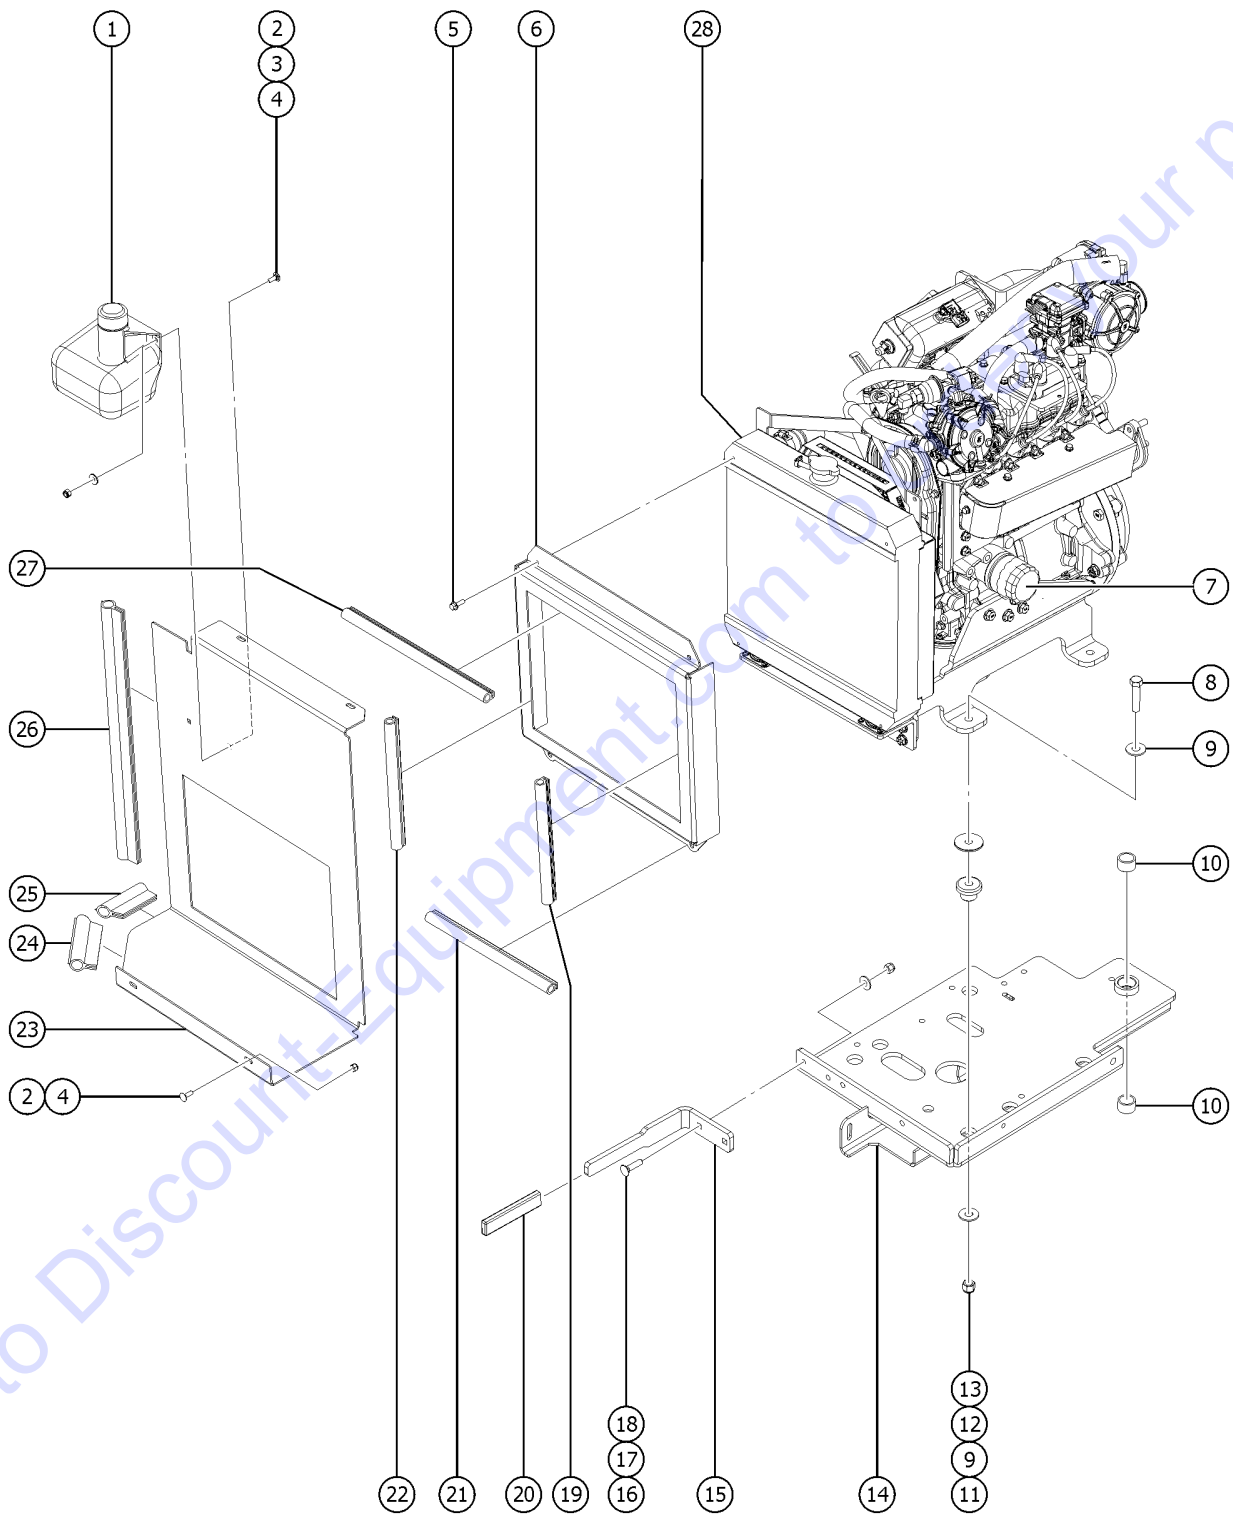

308.1 GM 0.998L Engine, View 2

Item	Part No.	Description	Qty.
A	1281807GT	ALTERNATOR,GM .998L,PSI,Z34	
B	1295186GT	GASKET,CAM SENSOR,GM .998L	
1	42662GT	COOLANT RECOVERY BOTTLE1.5 QT*	1
2	6878GT	BOLT,CARRIAGE,1/4-20 X .75,G2	4
3	6638GT	WASHER,FLAT,USS,1/4"Y	2
4	6091GT	NUT,NYLOCK,1/4-20	4
5	231532GT	SCREW,HHF,M6-1.0X20,DIN6921,10.9,ZAB	4
6	1265863GT	FORMING,RDTR SHROUD,GM .998L	1
7	1272828GT	OIL FILTER, GM .998L	1
7B	1283282GT	SWITCH,OIL PRESSURE,GM .998L	1
8	104235GT	SCREW,HHC,1/2-13X2.25 GRD 8	4
9	6095GT	WASHER,FLAT,USS,1/2",Y	8
10	51474GT	BEARING,1.00IDX1.25ODX0.75L	2
11	6198GT	NUT,NYLOCK,1/2-13	4
12	112929GT	ISOLATOR,ENGINE,CNTR-BOND,50D	4
13	112946GT	WASHER,FENDER,.5X2.125	4
14		REF. WELDMENT,ENGINE SWING TRAY,GS69 refer to 402.1	
15	1268768GT	HANDLE, ENGINE TRAY, GM .998L	1
16	60790GT	BOLT, CARRIAGE, 3/8-16 X 1.50, G5	2
17	6097GT	WASHER,FLAT,USS,3/8",Y	2
18	4828GT	NUT,NYLOCK,3/8-16	2
19	119218-1000GT	TRIM,EDGE,1/8X3/4 SIDE BULB	1
20	1268767GT	COVER, HANDLE, YELLOW	1
21	119218-1200GT	TRIM,EDGE,1/8X3/4 SIDE BULB	1
22	119218-1050GT	TRIM,EDGE,1/8X3/4 SIDE BULB	1
23	1266127GT	FORMING,RDTR INTERFACE,GM.998L	1
24	148394-550GT	SEAL, RUBBER, 1" BULB	1
25	148394-400GT	SEAL,RUBBER,1"BULB	1