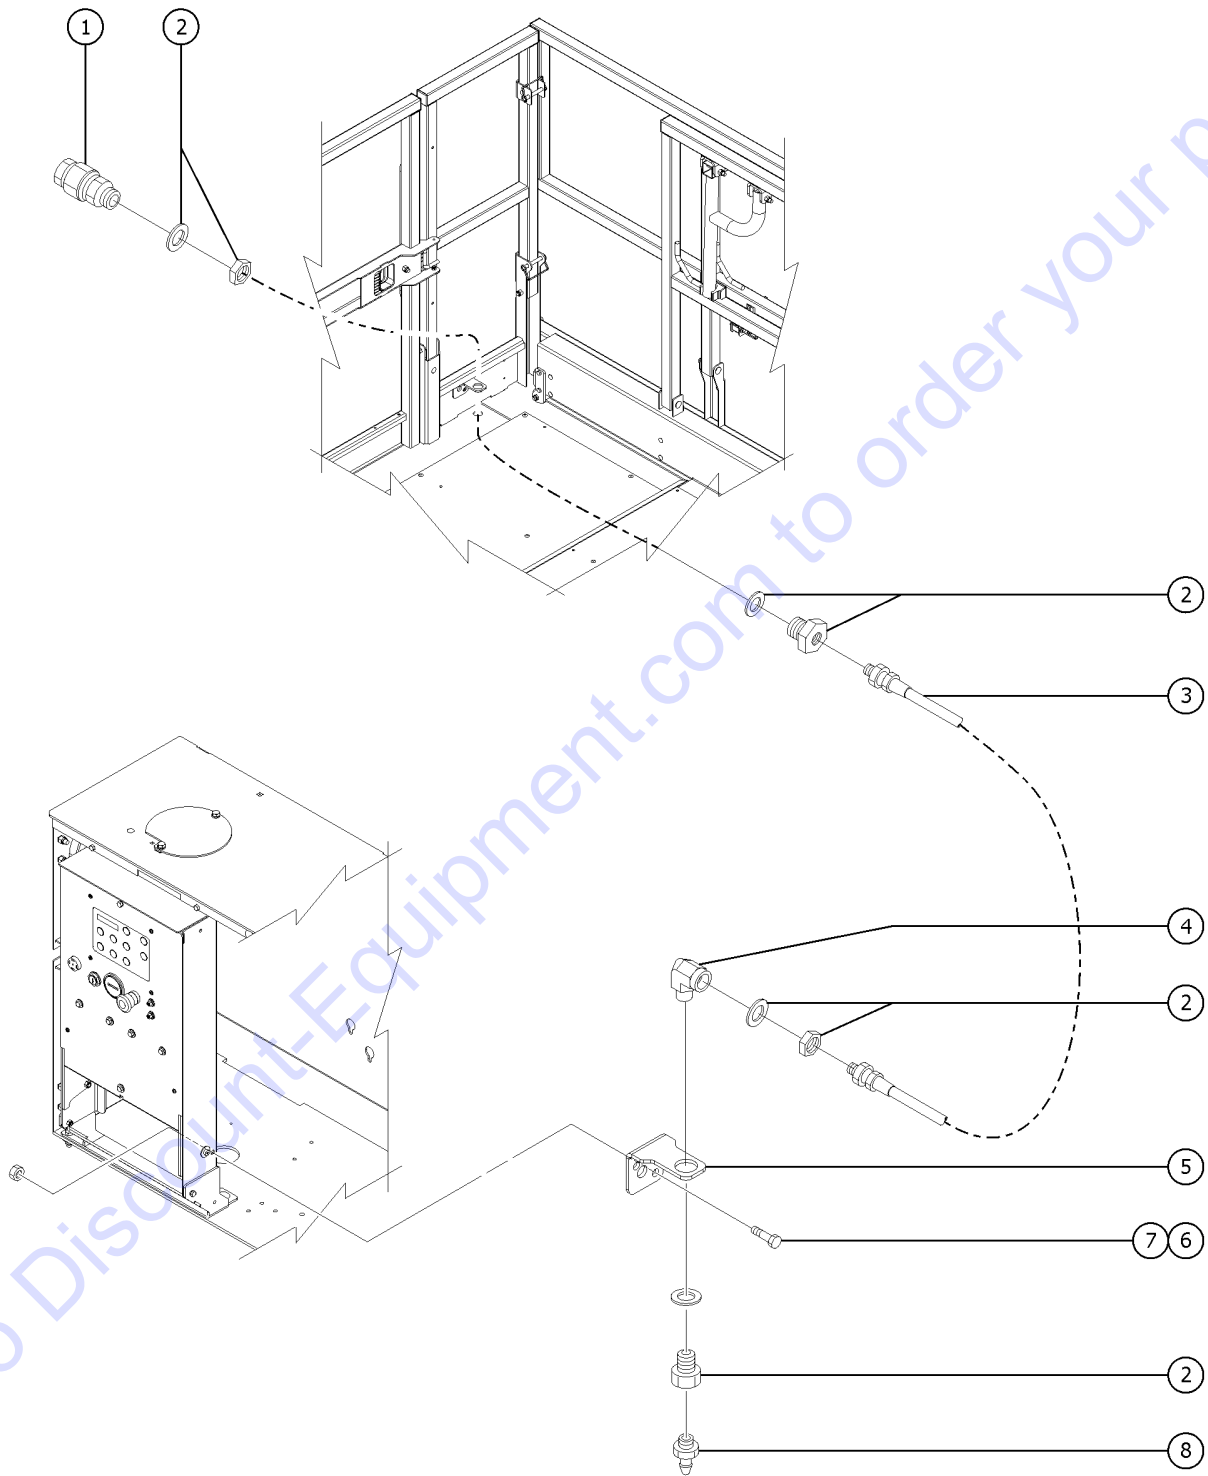

813.2 Air to Platform, GS-3369

Item	Part No.	Description	Qty.
1	27895GT	COUPLER, 1/4"SERIES 3/8 MPT	1
2	27900GT	BULKHEAD,FEMALE X 6 X 6	2
3B	27903GT	HOSE,LOW PRESSURE,.375 ID,BLK GS-3369 RT	790
3B-	27901GT	HOSE END,BARBED,RIGID,-6-6	2
4	79383GT	BRASS STREET ELBOW	1
5	47077GT	BRACKET,AIRLINE MOUNTING	2
6	8255GT	SCREW,HHC,3/8-16 X .75	
7	4828GT	NUT,NYLOCK,3/8-16	
8	27894GT	PLUG,1/4"SERIES,3/8 MPT	1

Go to Discount-Equipment.com to order your parts