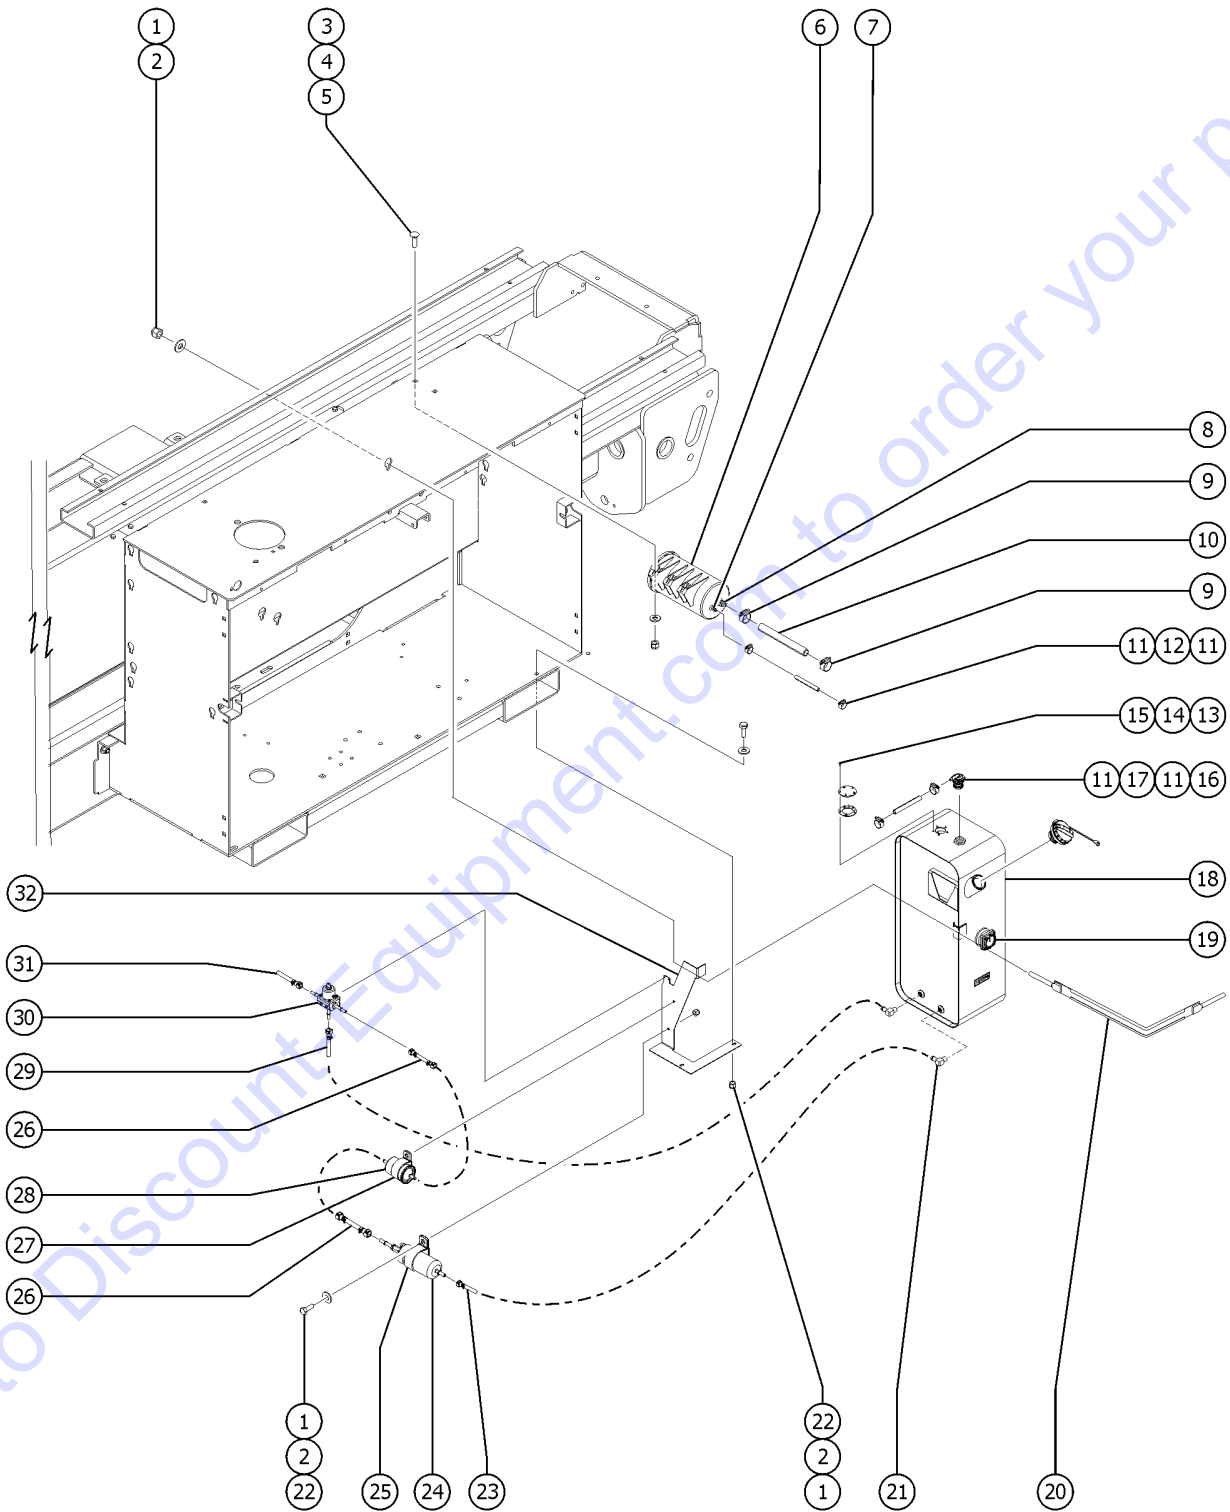

403.2 Gasoline Tank, Hoses and Fittings, GM 0.998L Engine (to SN GS69F-11863)

Item	Part No.	Description	Qty.
1	4828GT	NUT,NYLOCK,3/8-16	3
2	6097GT	WASHER,FLAT,USS,3/8",Y	3
3	215378GT	BOLT,CARRIAGE,1/4-20 X1.25,GR5	
4	6638GT	WASHER,FLAT,USS,1/4"Y	
5	6091GT	NUT,NYLOCK,1/4-20	
6	1262944GT	CANISTER, CARBON, 1000CC	
7	1263199GT	CONN, 3/16" BARBED, 3/8" MNPT	1
8	1263198GT	CONN, 1/2" BARBED, 3/8" FNPT	1
9	46131GT	CLAMP,HOSE,.63	2
10	1263240GT	HOSE, FUEL, 1/2" ID, 10.00" LG	1
11	44909GT	CLAMP,HOSE,.35"-.86" X .3125"	10
12	233943GT	HOSE, FUEL 3/16", 100"LG	1
13	1251757GT	SCREW,PHPM,10-32X.50,ZAG	6
14	1271772GT	CAP, TANK, FUEL SENSOR	1
15	1271773GT	GASKET, TANK, FUEL SENSOR	1
16	1262945GT	VALVE, ROLLOVER, 1/4" BARBED	1
17	1263241GT	HOSE, FUEL, 1/4" ID, 16.00" LG	1
18	148444GT	ASSY,FUEL TANK,10 GAL,GS69	1
19	148389GT	GAUGE,FUEL,GS69	
19-	146550GT	GASKET, FUEL LEVEL GAUGE, GAS	
19-	38979GT	SCREW,PHM,1/4-20X.5 PHIL	
20	T106787GT	TANK STRAP,FUEL,BOLT STYLE,69	
20-	31658-SGT	EXTRUSION,RUBBER BUMPER STRIP	
21	34211GT	ELBOW,90DEG.1/4 MPT-5/16 BARB	2
22	77692GT	SCREW,HHC,3/8-16 X 1 GRD 8	3
23	1272994GT	ASSY,FUEL HOSE,5/16"ID,14"L,FI	1
23-	1272587GT	HOSE,5/16",FUEL,EPA,FI	14
23-	111819GT	FITTING,SAE J2044F X5/16 BARB	1

403.2 Gasoline Tank, Hoses and Fittings, GM 0.998L Engine (to SN GS69F-11863)