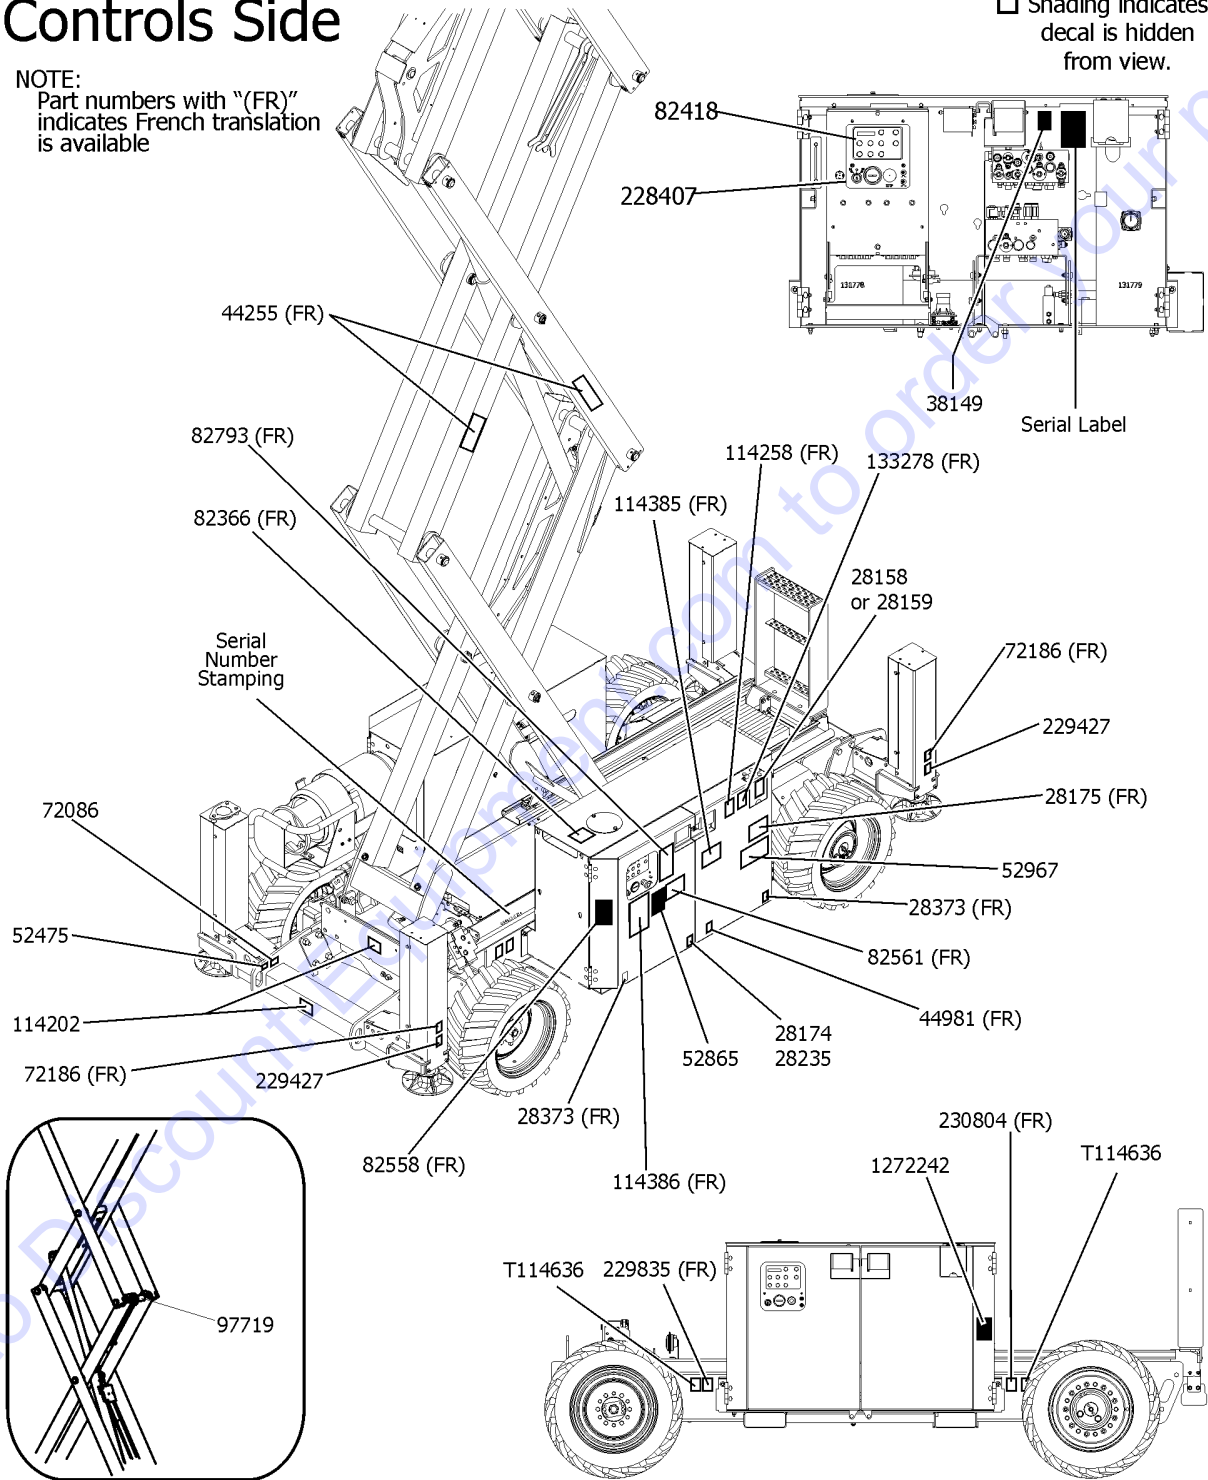

110.1 Decals with Words, GS-3369, Controls Side

Controls Side

NOTE:
Part numbers with "(FR)"
indicates French translation
is available

☐ Shading indicates
decal is hidden
from view.

Item	Part No.	Description	Qty.
		Ref. Word Decal Kits ..... (refer to 109.1)	
1	28158GT	DECAL,LABEL,UNLEADED GAS ONLY	1
2	28159GT	DECAL,DIESEL	1
3	28174GT	DECAL,POWER TO PLATFORM 230V	1
4	28175GT	DECAL,WARNING-COMPART ACCESS	1
5	28235GT	DECAL,POWER TO PLATFORM 115V	1
6	28373GT	DECAL,FORK LIFT POCKET	2
7	38149GT	DECAL,LABEL,PATENTS ..... (US models only)	1
8	44255GT	DECAL,DANGER,CRUSHING HAZARD	2
9	44981GT	DECAL,LABEL,AIRLINE 110 PSI	1
10	52475GT	DECAL,LABEL,TRANSPORT TIEDOWN*	2
11	52865GT	DECAL,ANNUAL INSP***	1
12	52967GT	DECAL,COSMETIC,4 X 4	1
13	72086GT	DECAL,LABEL,LIFTING EYE	2
14	72186GT	DECAL,WARNING,CRUSHING HAZARD	2
15	82366GT	DECAL,CHEVRON RANDO HD	1
16	82418GT	DECAL,GROUND CONTROL PANEL	1
17	82558GT	DECAL,WARN,SKIN INJECTION HAZ*	1
18	82561GT	DECAL,DANGER-USE SAFETY ARM	1
19	82793GT	DECAL,NOTICE,OP INST,GROUND	1
20	97719GT	DECAL, LABEL, SAFETY ARM SYMB	1
21	114202GT	DECAL,LABEL,TRANSPORT TIE 68	1
22	114258GT	DECAL,DANGER,NO SMOKING	1
23	114385GT	DECAL,DANGER,ELEC HAZARD,GS	1
24	114386GT	DECAL,DANGER-GEN SAFETY	1
25	133278GT	DECAL,LOW/ULTRA LOW SULFR FUEL ..... (diesel models only)	1
26	228407GT	DECAL,GROUND CONTROL PANEL	1
27	229427GT	DECAL,LABEL,OUTRIGGER LD	2