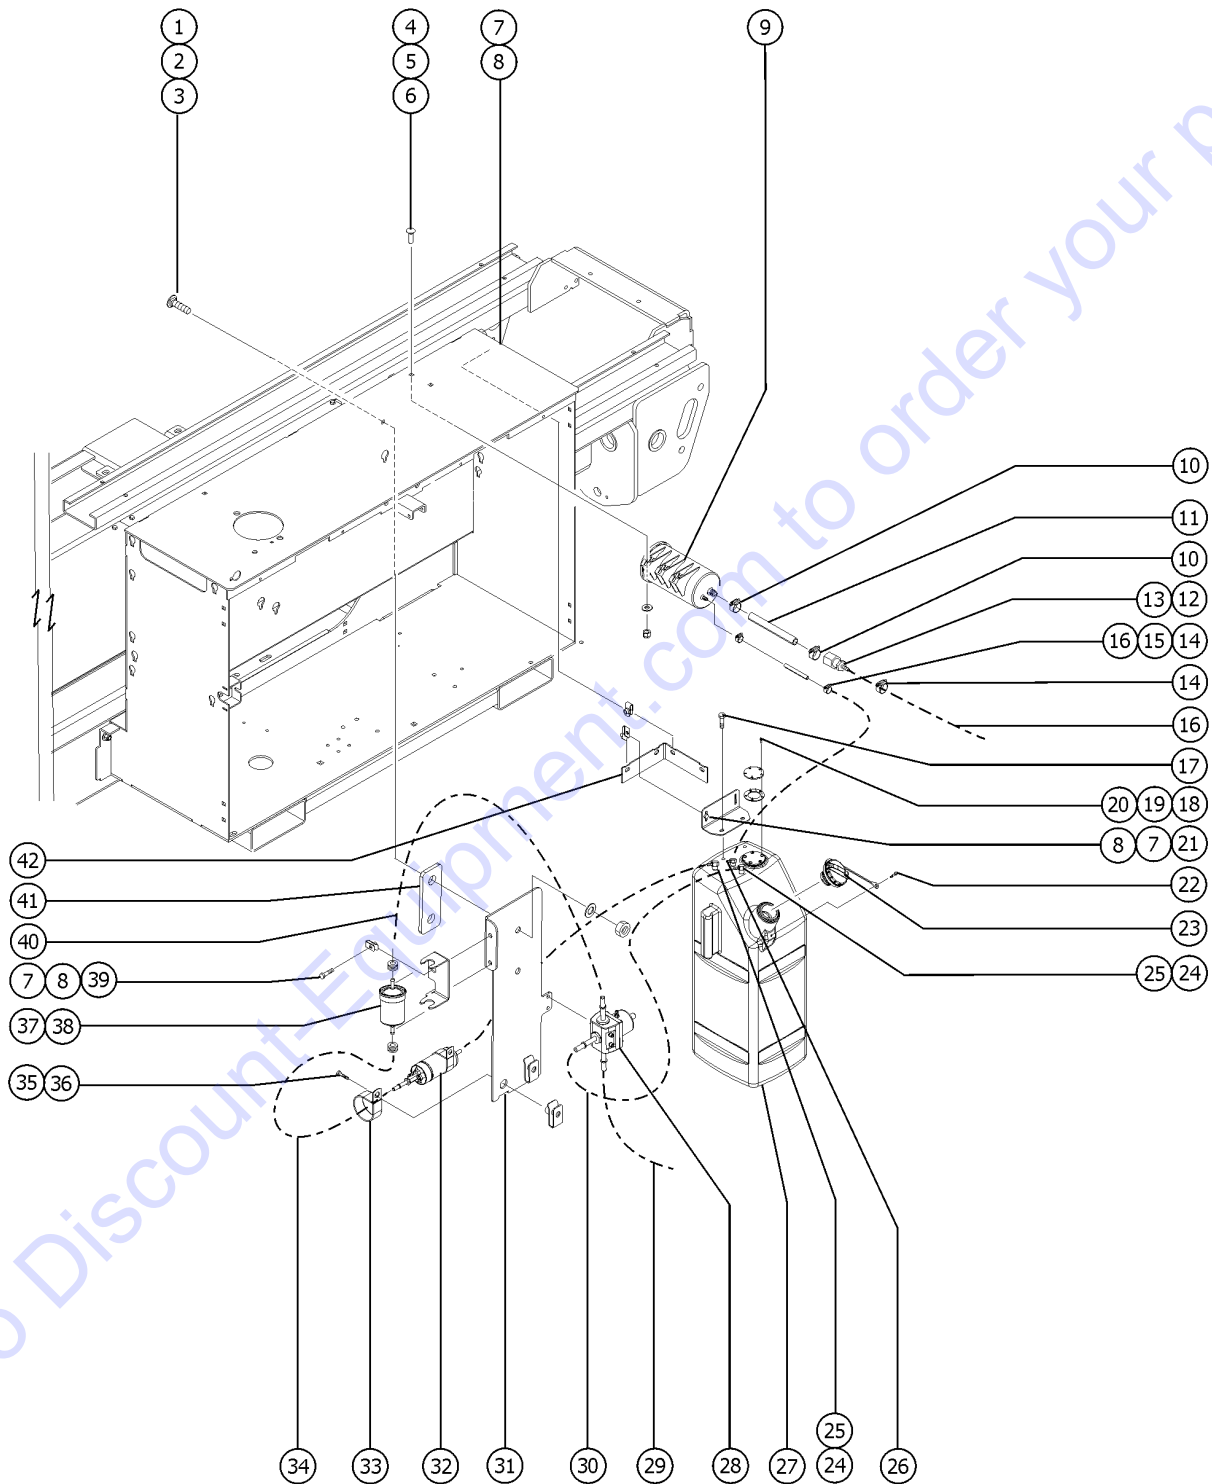

403.3 Gasoline Tank, Hoses and Fittings, GM 0.998L Engine (from SN GS69F-11864)

403.3 Gasoline Tank, Hoses and Fittings, GM 0.998L Engine (from SN GS69F-11864)

Item	Part No.	Description	Qty.
1	105092GT	BOLT,CARRIAGE,3/8-16X1.25,GR5	2
2	6097GT	WASHER,FLAT,USS,3/8",Y	2
3	4828GT	NUT,NYLOCK,3/8-16	2
4	215378GT	BOLT,CARRIAGE,1/4-20 X1.25,GR5	2
5	6638GT	WASHER,FLAT,USS,1/4"Y	4
6	6091GT	NUT,NYLOCK,1/4-20	4
7	824078GT	SCREW,HHF,1/4-20X.75,8,ZAG	5
8	56912GT	SPRING CLIP,1/4-20,.025-.15X.5	4
9	1262944GT	CANISTER, CARBON, 1000CC	1
10	46131GT	CLAMP,HOSE,.63	2
11	1263240GT	HOSE, FUEL, 1/2" ID, 10.00" LG	1
12	1263198GT	CONN, 1/2" BARBED, 3/8" FNPT	1
13	1263199GT	CONN, 3/16" BARBED, 3/8" MNPT	1
14	44909GT	CLAMP,HOSE,.35"-.86" X .3125"	15
15	1263421GT	HOSE, FUEL, 1/4" ID, 16.00" LG (carbon canister to tank)	1
16	233943GT	HOSE, FUEL 3/16", 100"LG (to engine)	1
17	824089GT	SCREW,HHF,3/8-16X.75,8,ZAG	2
18	1251757GT	SCREW,PHPM,10-32X.50,ZAG	5
19	1271772GT	CAP, TANK, FUEL SENSOR	1
20	1271773GT	GASKET, TANK, FUEL SENSOR	1
21	1279269GT	FORMING,TANK SUPPORT,TANK	1
22	824077GT	SCREW,HHF,1/4-20X.5,8,ZAG	2
23	119918GT	CAP,FUEL,GASOLINE 3.5PSI	1
24	1276927GT	FUEL PICKUP, 3/8 X 1/4 NPT X 25.5	2
25	53023GT	FITTING,1/4 MPT 5/16 BARB	2
26	1276928GT	VALVE, BRASS, ROLLOVER, 1/4 BARB X 3/8 NPT	3
27	1277167GT	ASSEMBLY, FUEL TANK, CERT.	1
28	1272020GT	REGULATOR, FUEL, GM .998L	1