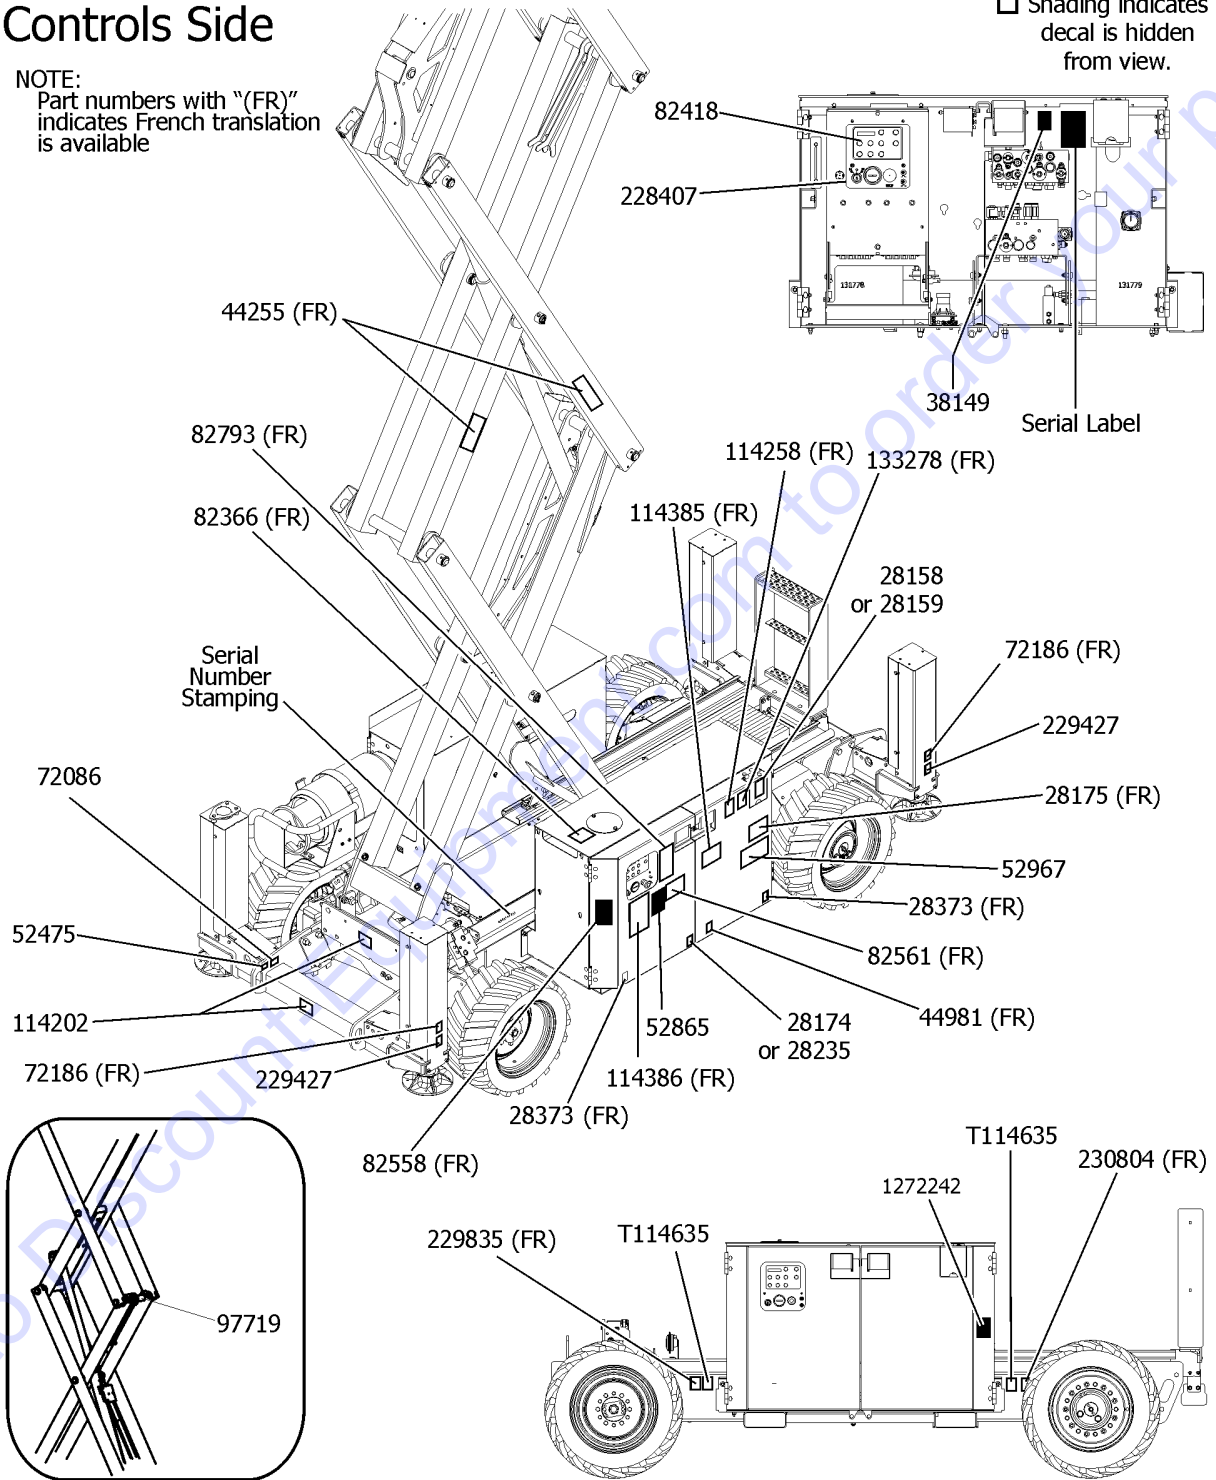

102.1 Decals with Words, GS-2669, Controls Side

Controls Side

NOTE:
Part numbers with "(FR)" indicates French translation is available

☐ Shading indicates decal is hidden from view.

Item	Part No.	Description	Qty.
		Ref. Word Decal Kits ..... (refer to 101.1)	
1	28158GT	DECAL,LABEL,UNLEADED GAS ONLY	1
2	28159GT	DECAL,DIESEL	1
3	28174GT	DECAL,POWER TO PLATFORM 230V	1
4	28175GT	DECAL,WARNING-COMPART ACCESS	1
5	28235GT	DECAL,POWER TO PLATFORM 115V	1
6	28373GT	DECAL,FORK LIFT POCKET	2
7	38149GT	DECAL,LABEL,PATENTS ..... (US only)	1
8	44255GT	DECAL,DANGER,CRUSHING HAZARD	2
9	44981GT	DECAL,LABEL,AIRLINE 110 PSI	1
10	52475GT	DECAL,LABEL,TRANSPORT TIEDOWN*	2
11	52865GT	DECAL,ANNUAL INSP***	1
12	52967GT	DECAL,COSMETIC,4 X 4	1
13	72086GT	DECAL,LABEL,LIFTING EYE	2
14	72186GT	DECAL,WARNING,CRUSHING HAZARD	2
15	82366GT	DECAL,CHEVRON RANDO HD	1
16	82418GT	DECAL,GROUND CONTROL PANEL	1
17	82558GT	DECAL,WARN,SKIN INJECTION HAZ*	1
18	82561GT	DECAL,DANGER-USE SAFETY ARM	1
19	82793GT	DECAL,NOTICE,OP INST,GROUND	1
20	97719GT	DECAL, LABEL, SAFETY ARM SYMB	1
21	114202GT	DECAL,LABEL,TRANSPORT TIE 68	1
22	114258GT	DECAL,DANGER,NO SMOKING	1
23	114385GT	DECAL,DANGER,ELEC HAZARD,GS	1
24	114386GT	DECAL,DANGER-GEN SAFETY	1
25	133278GT	DECAL,LOW/ULTRA LOW SULFR FUEL ..... (diesel models only)	1
26	228407GT	DECAL,GROUND CONTROL PANEL	1
27	229427GT	DECAL,LABEL,OUTRIGGER LD	2