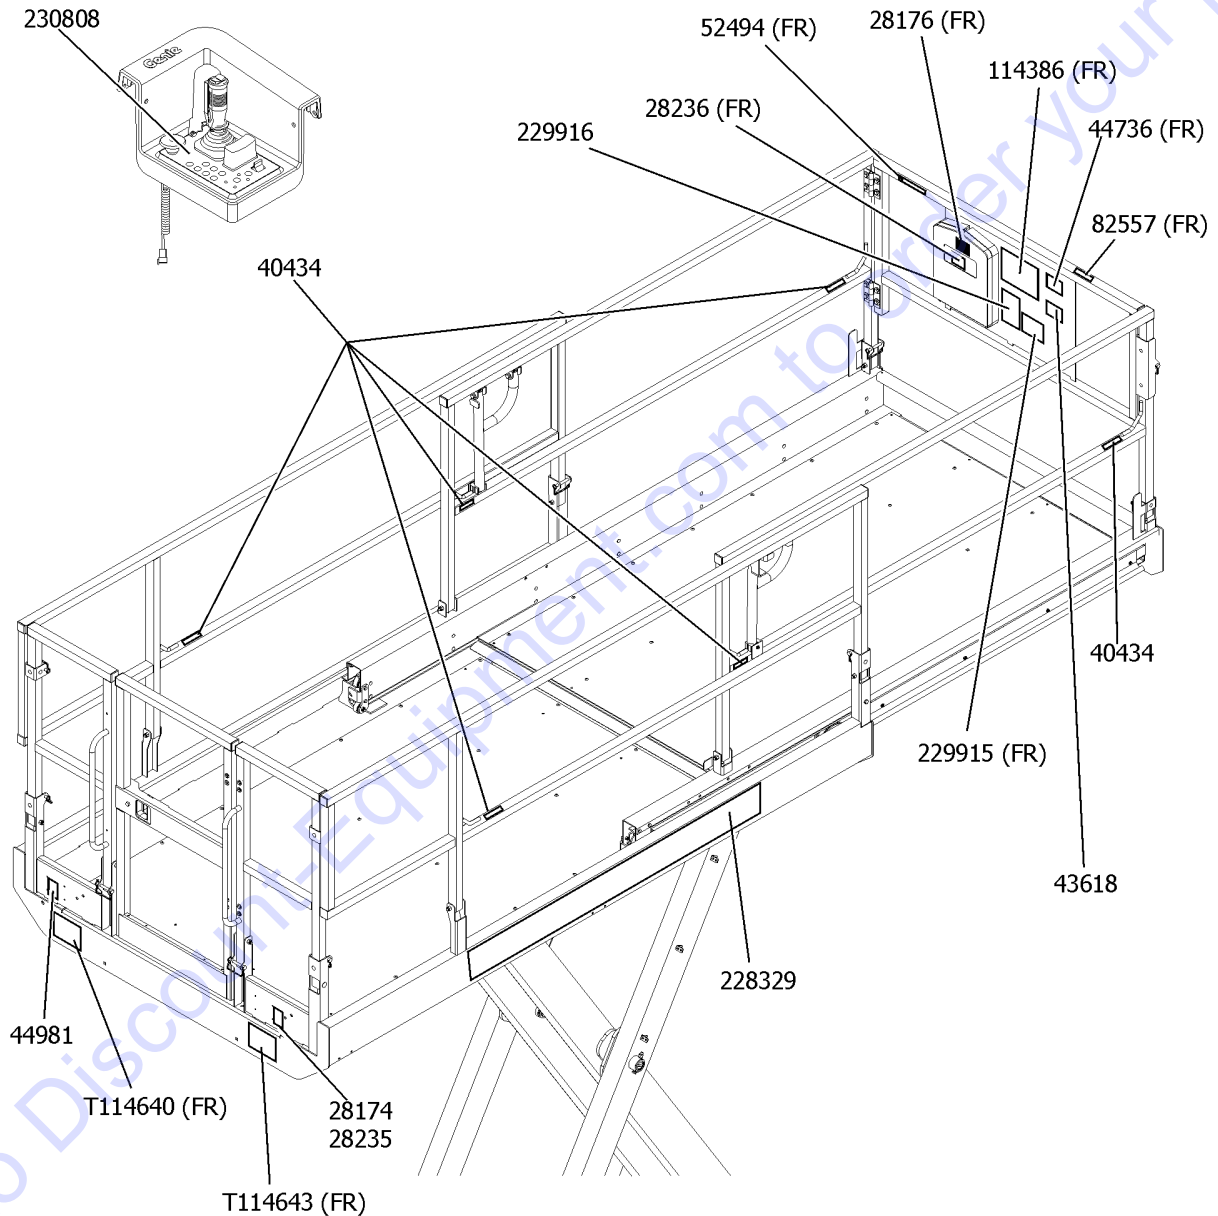

Platform, ANSI/CSA models

☐ Shading indicates decal is hidden from view.

NOTE:
Part numbers with "(FR)" indicates French translation is available

119.1 Decals with Words, GS-4069 Platform, ANSI & CSA

Item	Part No.	Description	Qty.
		Ref. Word Decal Kits ..... (refer to 117.1)	
1	28174GT	DECAL,POWER TO PLATFORM 230V	1
2	28176GT	DECAL,LABEL,MANUAL NOT HERE	1
3	28235GT	DECAL,POWER TO PLATFORM 115V	1
4	28236GT	DECAL,WARN,IMPROPER OPERATION	1
5	40434GT	DECAL,LANYARD ANCHORAGE POINT	6
6	43618GT	DECAL,LABEL-DIRECTION ARROWS	1
7	44736GT	DECAL,DANGER,TIP-OVER,TILT	1
8	44981GT	DECAL,LABEL,AIRLINE 110 PSI	1
9	52494GT	DECAL,CAUTION,CRUSH HAZ, RAILS	1
10	82557GT	DECAL,LABEL,PLAT CONT LOCATION	1
11	114386GT	DECAL,DANGER-GEN SAFETY	1
12	228329GT	DECAL,COSMETIC,GENIE GS-4069RT	2
13	229915GT	DECAL,DANGER,OUTRIGGER SAFETY	1
14	229916GT	DECAL,NOTICE,INST,PLAT-GS69RT	1
15	230808GT	DECAL,PLAT CONTROL PANEL GS69	1
16	T114640GT	DECAL,NOTICE,MAX CAP GS4069 ..... (ANSI & CSA models only)	1
17	T114643GT	DECAL,NOTICE,SIDE FRC,4069 ANS ..... (ANSI & CSA models only)	1