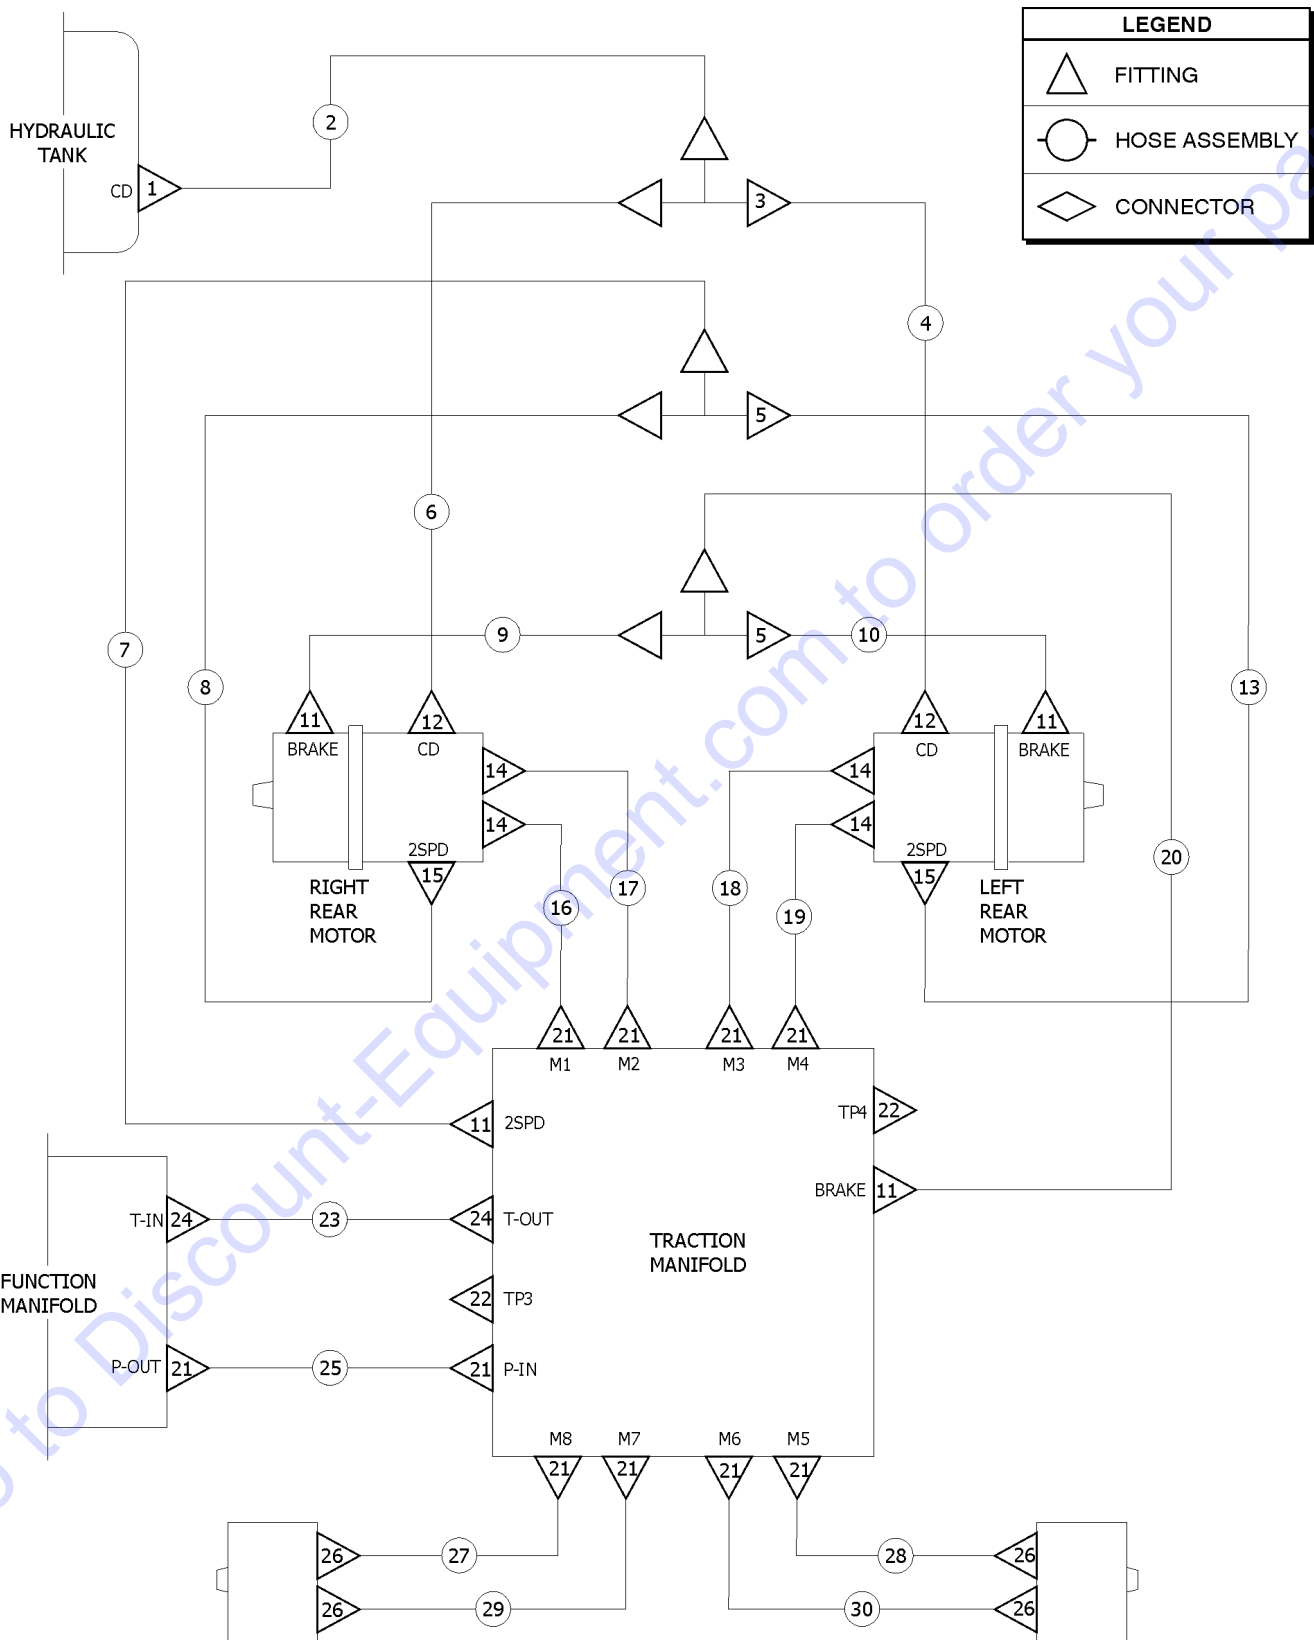

708.1 Hydraulic Hoses and Fittings, View 2

708.1 Hydraulic Hoses and Fittings, View 2

Item	Part No.	Description	Qty.
29	227599GT	HOSE ASSY, M7(T.MF)-B(RF.MTR) (components: 48822, 48825, 56777 @ 86 inches)	1
30	227598GT	HOSE ASSY, M6(T.MF)-B(LF.MTR) (components: 48822, 48825, 56777 @ 86 inches)	1

Go to Discount-Equipment.com to order your parts