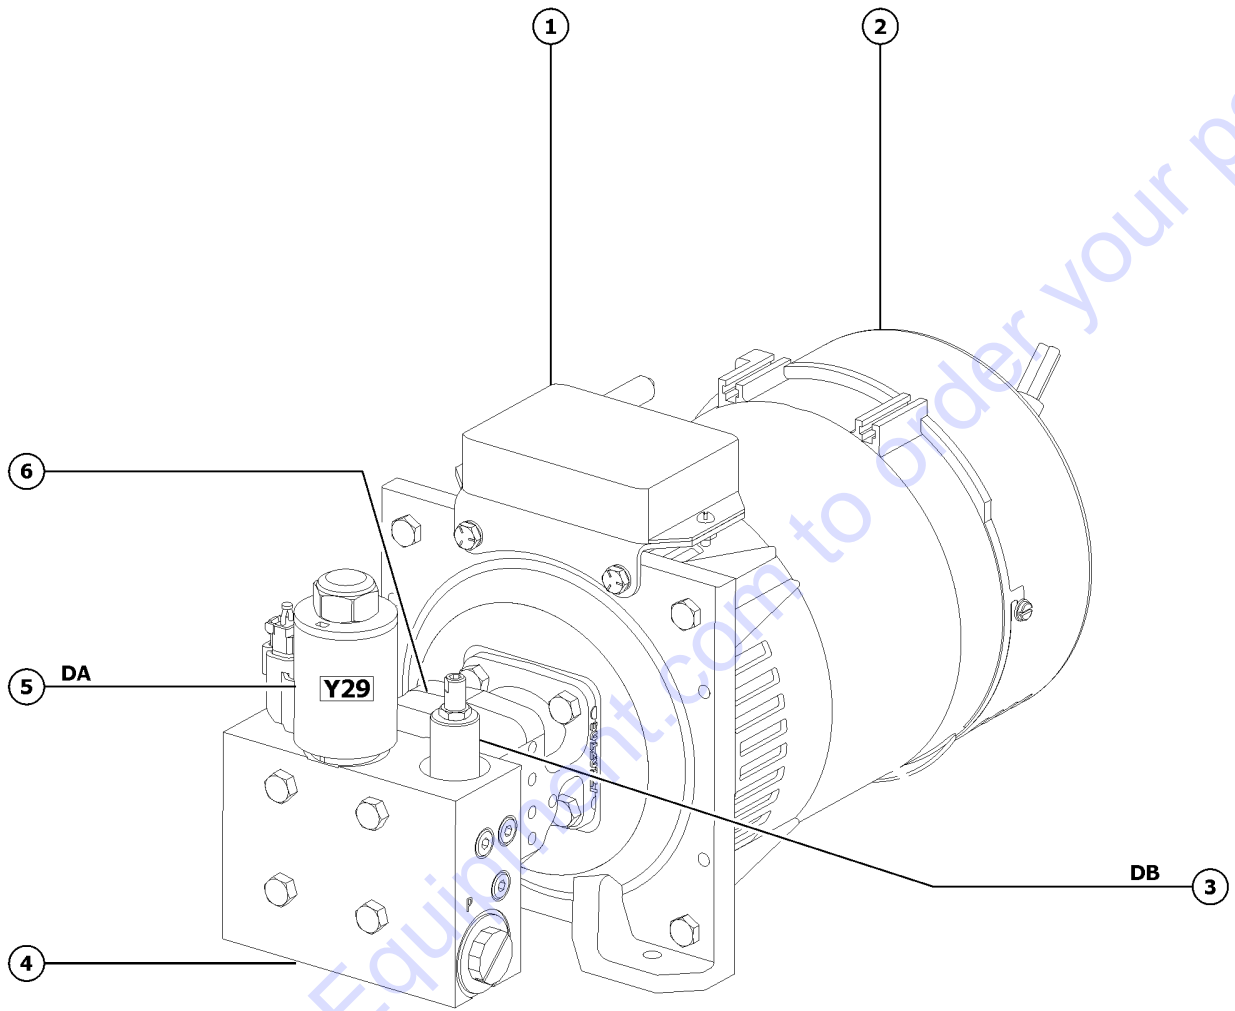

Item	Part No.	Description	Qty.
-		WIRE HARNESS ..... (refer to 408.1)	
-	45470GT	CLAMP,0.31,#5 X 1/4,RUB CUSH	1
1	1254163GT	WELDMENT,GEN COVER,GS69	1
2	6019GT	SCREW,HHC,3/8-16 X 1.25 GRD 5	
3	6097GT	WASHER,FLAT,USS,3/8",Y	
4		Ref. Generator ..... (refer to 803.1)	
5	13002GT	SCREW,HHC,5/16-18 X 1 GR5	
6	13000GT	SCREW,HHC,5/16-18 X 1.25	
7	6782GT	NUT,NYLOCK,5/16-18	
8	29868GT	SPRING CLIP,3/8-16,.05-.20X.73,ZAG	4
9	1254165GT	WELDMENT,GEN MOUNT,GS69	1
10	13854GT	SCREW,HHC,1/2-13 X 4.5,GRD.8	2
11	6198GT	NUT,NYLOCK,1/2-13	
12	73466GT	BOLT,CARRIAGE,3/8-16 X 1.00,G2	
13	4828GT	NUT,NYLOCK,3/8-16	
14	1254164GT	FORMING,GEN HOSE CLAMP MOUNT	1
15	215475GT	CLAMP,GENERATOR HOSE,GS69	2
16	6326GT	SCREW,HHC,3/8-16 X 3	

803.1 Generator