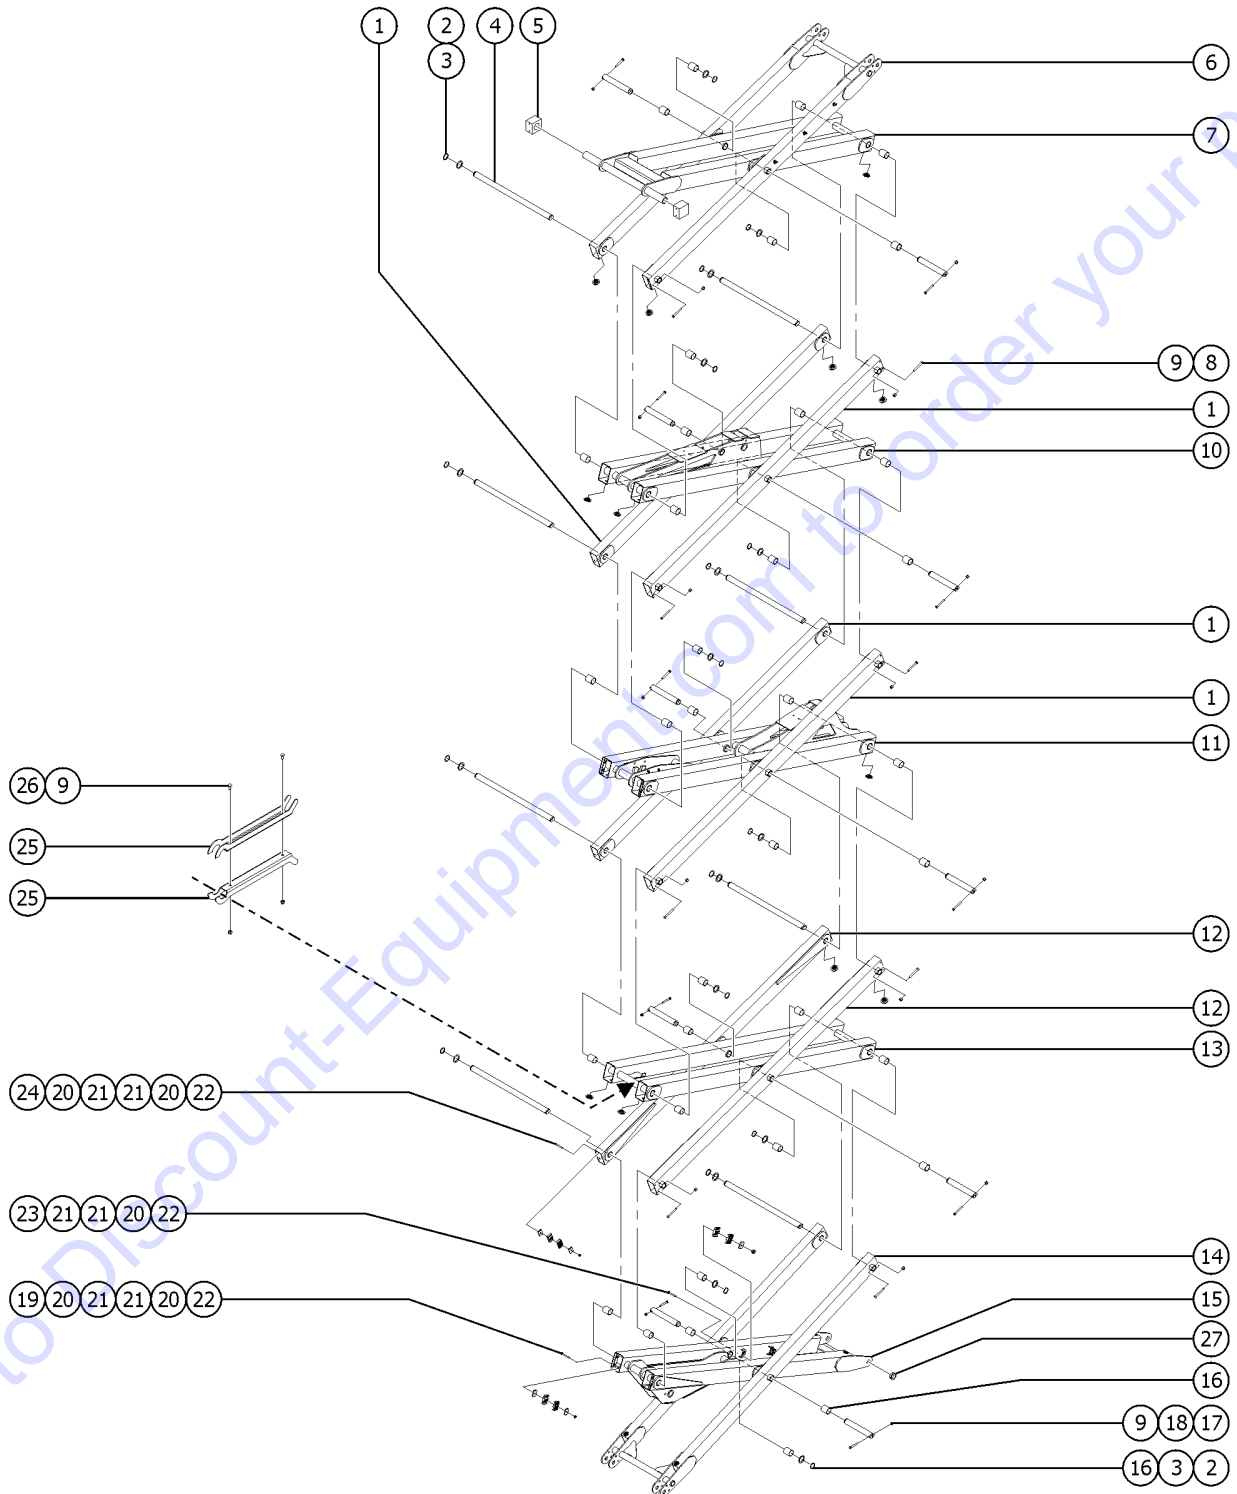

504.1 Scissor Components, GS-4069 RT, View 1

Item	Part No.	Description	Qty.
1	1254198GT	WELDMENT, LINK, OUTER #2,3,4	4
2	18383GT	SNAP RING, EXTERNAL, 1.5 DIA ***	18
3	T108139GT	WASHER, FLAT, 1.510X2.125	
4	148434GT	PIN, END LINK, GS69	8
5	112708GT	SLIDER BLOCK, GS69	2
6	112076GT	WELDMENT, LINK, TOP OUTER, GS69	1
7	1256593GT	ASSY, LINK, INR #4-3369, #5-4069 (includes item #16)	1
8	6326GT	SCREW, HHC, 3/8-16 X 3	
9	4828GT	NUT, NYLOCK, 3/8-16	
10	1256598GT	ASSY, LINK, INNER #4, GRAY, 4069 (includes item #16)	1
11	1256597GT	ASSY, LINK, INNER #3, GRAY, 4069 (Genie blue) (includes item #16)	1
12	1254204GT	WLDMT, LINK, OUTER, #2 (decals not included, refer to section 100)	1
13	1256587GT	ASSY, LINK, INNER #2, GRAY, GS69 (includes item #16)	1
14	1254190GT	WELDMENT, LINK, OUTER #1	1
15	1256586GT	ASSY, LINK, INNER #1, GRAY, GS69 (includes item #16 and #27)	1
16	T108138GT	BEARING, 1.50ID X 1.75OD X 2.00L	
17	14033GT	SCREW, HHC, 3/8-16 X 2.75	
18	148433GT	PIN, CENTER LINK, GS69	10
19	96905GT	BOLT, CARRIAGE, 1/4-20 X 2.5, G2	
20	228103GT	PLATE, BACKING, LINKS	8
21	78736GT	CLAMP, 2 HOSE, PLASTIC, 5/8	12
22	6889GT	NUT, LP NYLOCK, 1/4-20	
23	73464GT	BOLT, CARRIAGE, 1/4-20 X 1.75, G2	
24	4266GT	SCREW, HHC, 1/4-20 X 2	
25	1254192GT	FORMING, SAFETY ARM	2
26	64154GT	BOLT, CARRIAGE, 3/8-16 X 1.00, G5	
27	112350GT	BRG, FL, 1.5ID X 1.75OD X .5 LG	2