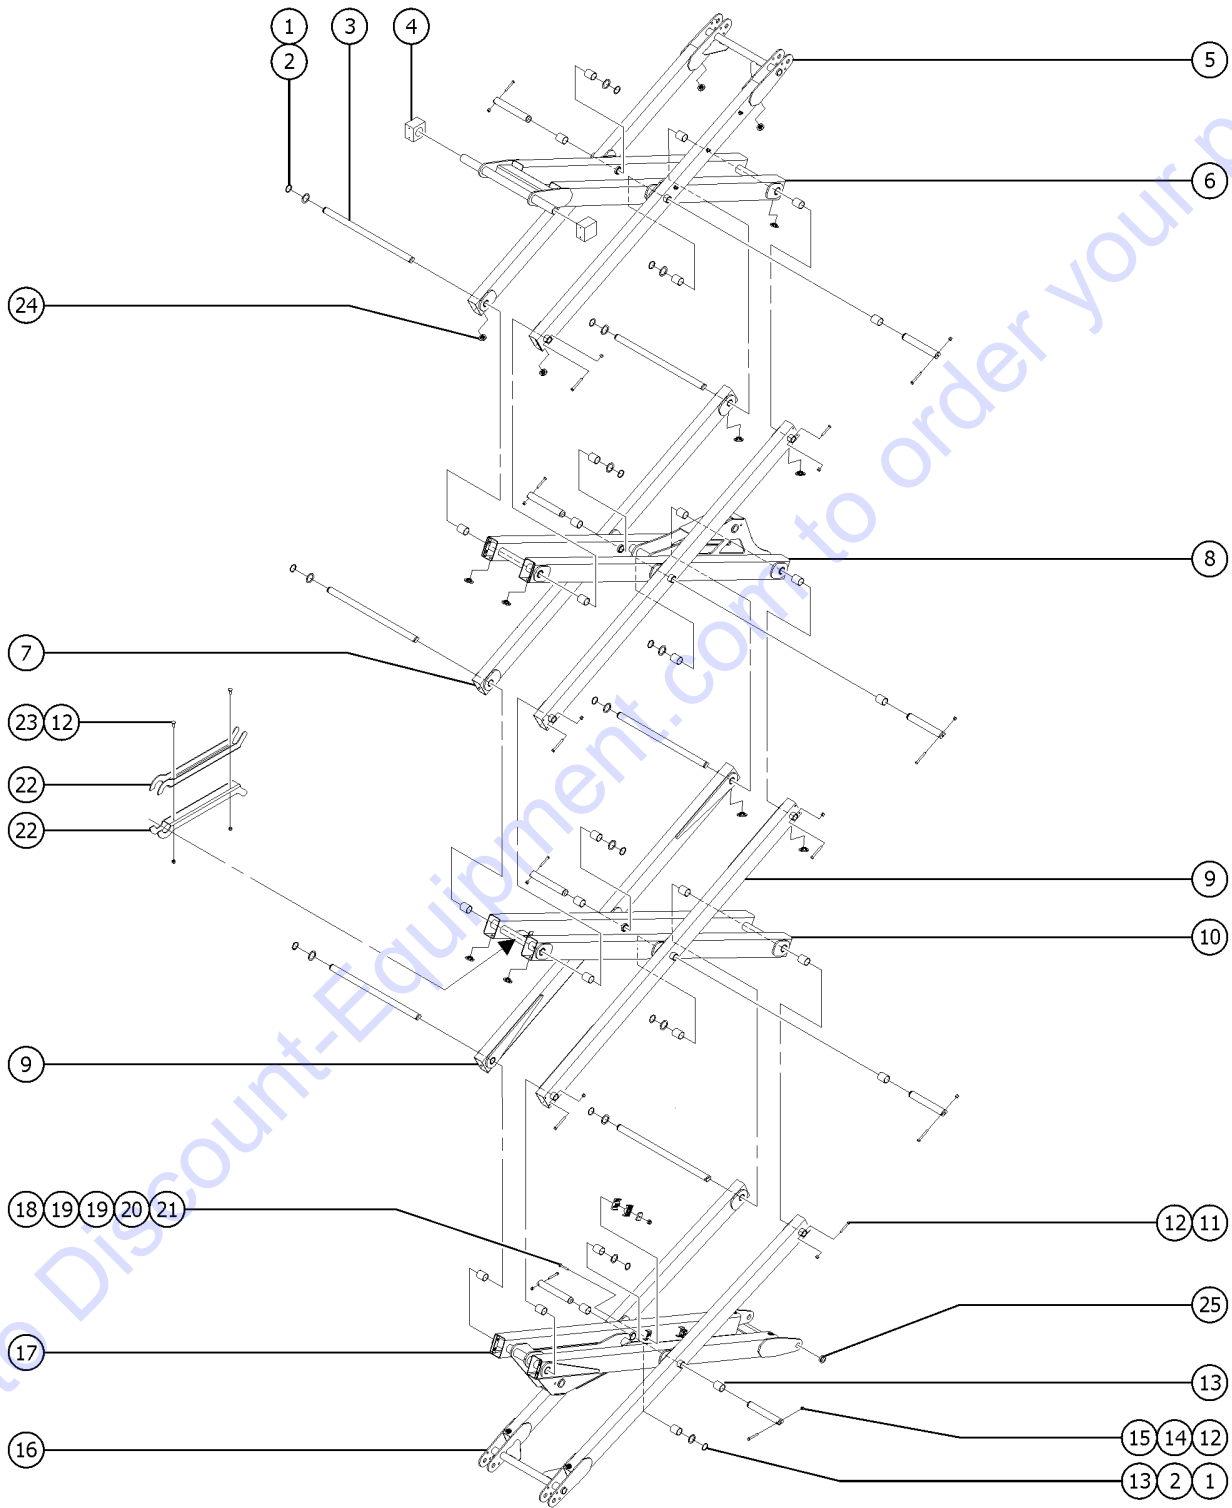

502.1 Scissor Components, GS-3369 RT, View 1

Item	Part No.	Description	Qty.
1	18383GT	SNAP RING,EXTERNAL,1.5 DIA***	14
2	T108139GT	WASHER,FLAT,1.510X2.125	14
3	148434GT	PIN,END LINK,GS69	6
4	112708GT	SLIDER BLOCK, GS69	2
5	1254199GT	WELDMENT,LINK,TOP OUTER,GS69	
6	1256593GT	ASSY,LINK,INR #4-3369,#5-4069 (includes item #13)	
7	1254198GT	WELDMENT,LINK,OUTER #2,3,4	
8	1256594GT	ASSY,LINK,INNER #3,GRAY,3369 (includes item #13)	
9	1254204GT	WLDMT,LINK,OUTER,#2 (decals not included, refer to section 100)	
10	1256587GT	ASSY,LINK,INNER #2,GRAY,GS69 (includes item #13)	
11	6326GT	SCREW,HHC,3/8-16 X 3	
12	4828GT	NUT,NYLOCK,3/8-16	
13	T108138GT	BEARING,1.50IDX1.75ODX2.00L	28
14	148433GT	PIN,CENTER LINK,GS69	8
15	14033GT	SCREW,HHC,3/8-16 X 2.75	
16	1254190GT	WELDMENT,LINK,OUTER #1	
17	1256586GT	ASSY,LINK,INNER #1,GRAY,GS69 (includes items #13 and #25)	
18	73464GT	BOLT,CARRIAGE,1/4-20 X 1.75,G2	
19	78736GT	CLAMP,2 HOSE,PLASTIC,5/8	8
20	228103GT	PLATE,BACKING,LINKS	4
21	6889GT	NUT,LP NYLOCK,1/4-20	4
22	1254192GT	FORMING, SAFETY ARM	2
23	64154GT	BOLT,CARRIAGE,3/8-16 X1.00,G5	2
24	T109734GT	BUMPER,LINKS,GS69	
25	112350GT	BRG,FL,1.5ID X 1.75OD X .5 LG