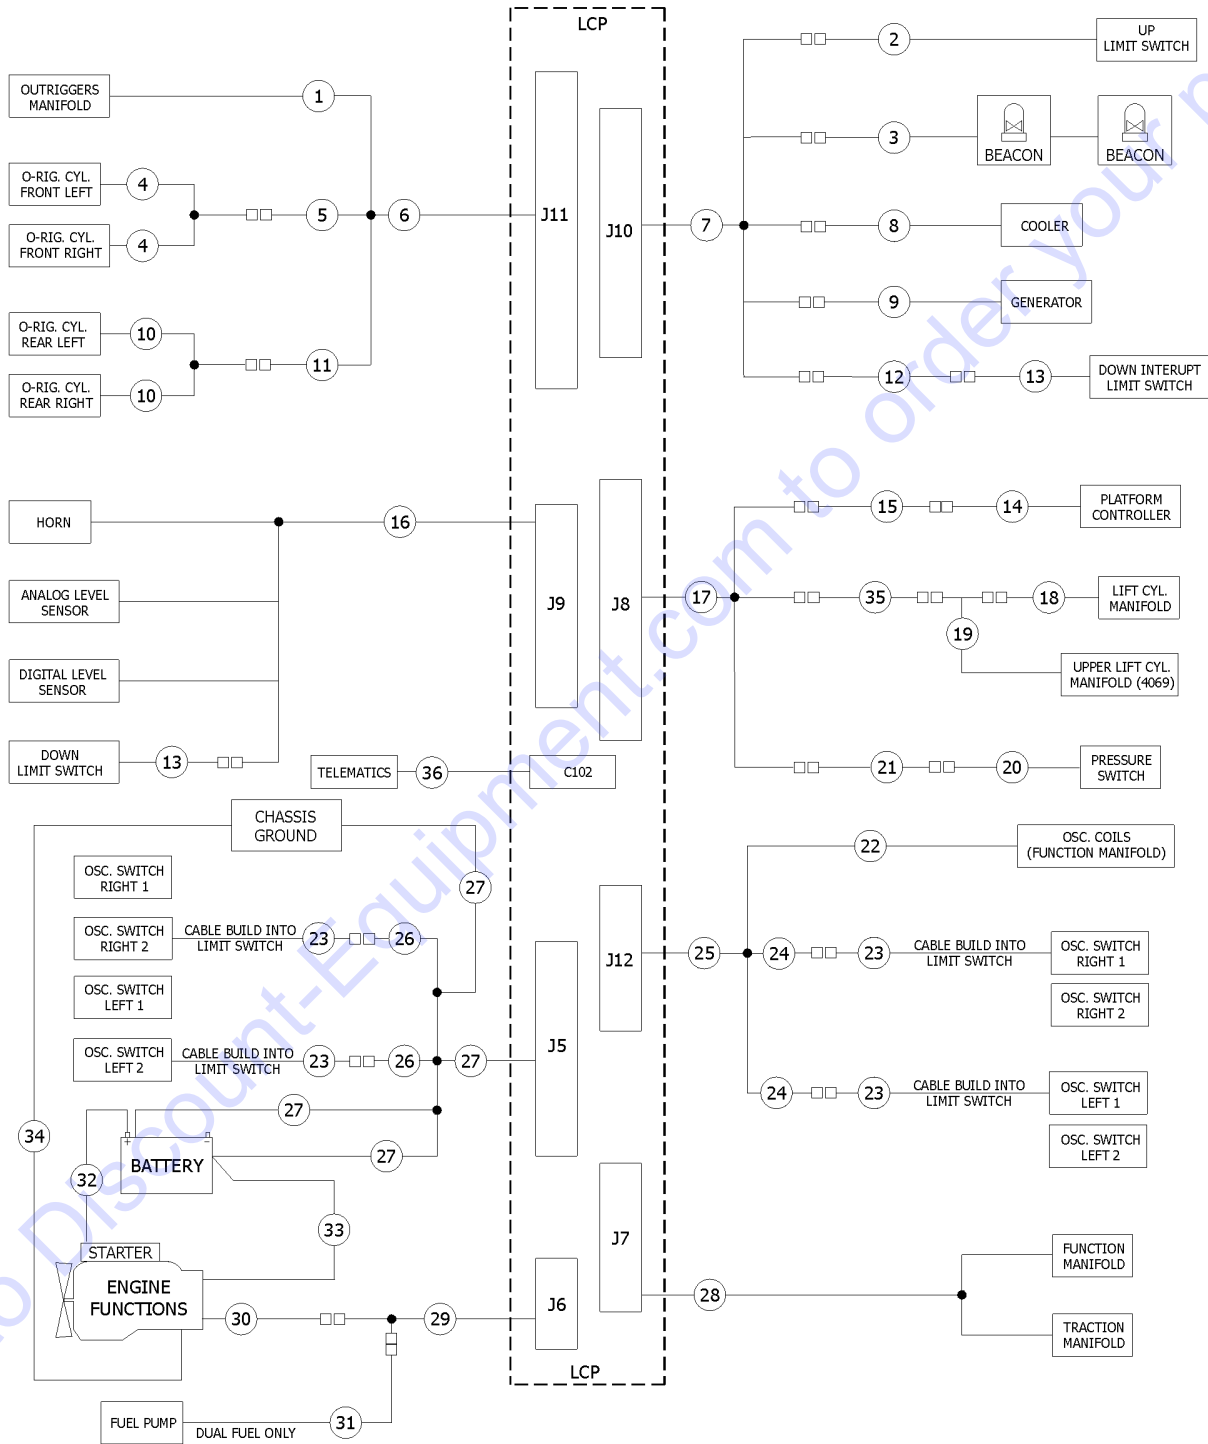

408.3 Electrical Wiring and Power Cables, GS-4069

408.3 Electrical Wiring and Power Cables, GS-4069

Item	Part No.	Description	Qty.
27	161214GT	HARNESS, BATTERY, J5	1
28	148089GT	CABLE,FUNCTION MANIFOLD,GS69	1
29	148093GT	HARNESS,ENGINE,IC	1
29B	1269676GT	HARNESS, ENGINE, GS69 DUAL FUEL (dual-fuel engines)	1
30	148072GT	HARNESS,ENGINE,DIESEL	1
		(Kubota D1105 Engine)	
30B	148074GT	HARNESS, ENGINE, PERKINS	1
		(Perkins 403D-11 Engine)	
30C	1271832GT	HARNESS, BI-FUEL .998L	1
		(GM .998L Engine)	
31	148078GT	HARNESS,FUEL PUMP,DUAL FUEL	1
32	160905GT	CABLE ASSY, B+ TO STRT, GS69IC	1
		(Kubota and Perkins Engines)	
32B	1273254GT	CABLE ASSY, STARTER, PSI ENGINE	1
		(GM .998L Engine)	
33	160906GT	CABLE ASSY, ENG TO B-, GS69IC	1
34	160907GT	CABLE ASSY, ENG. TO GRD, GS69IC	1
35	1256129GT	HARNESS,MORAY,RT	1
		HERTZ MODELS	
35C	1259448GT	CABLE,PROP. DOWN COIL 4069	1
36	1256130GT	TELEMATICS LEADS, GS69RT	1
36-	67504GT	FUSE HOLDER,ATC 3-30 AMPS	1
36-	69864GT	FUSE,5 AMP,ATC	1

Go to Discount-Equipment.com to order your parts