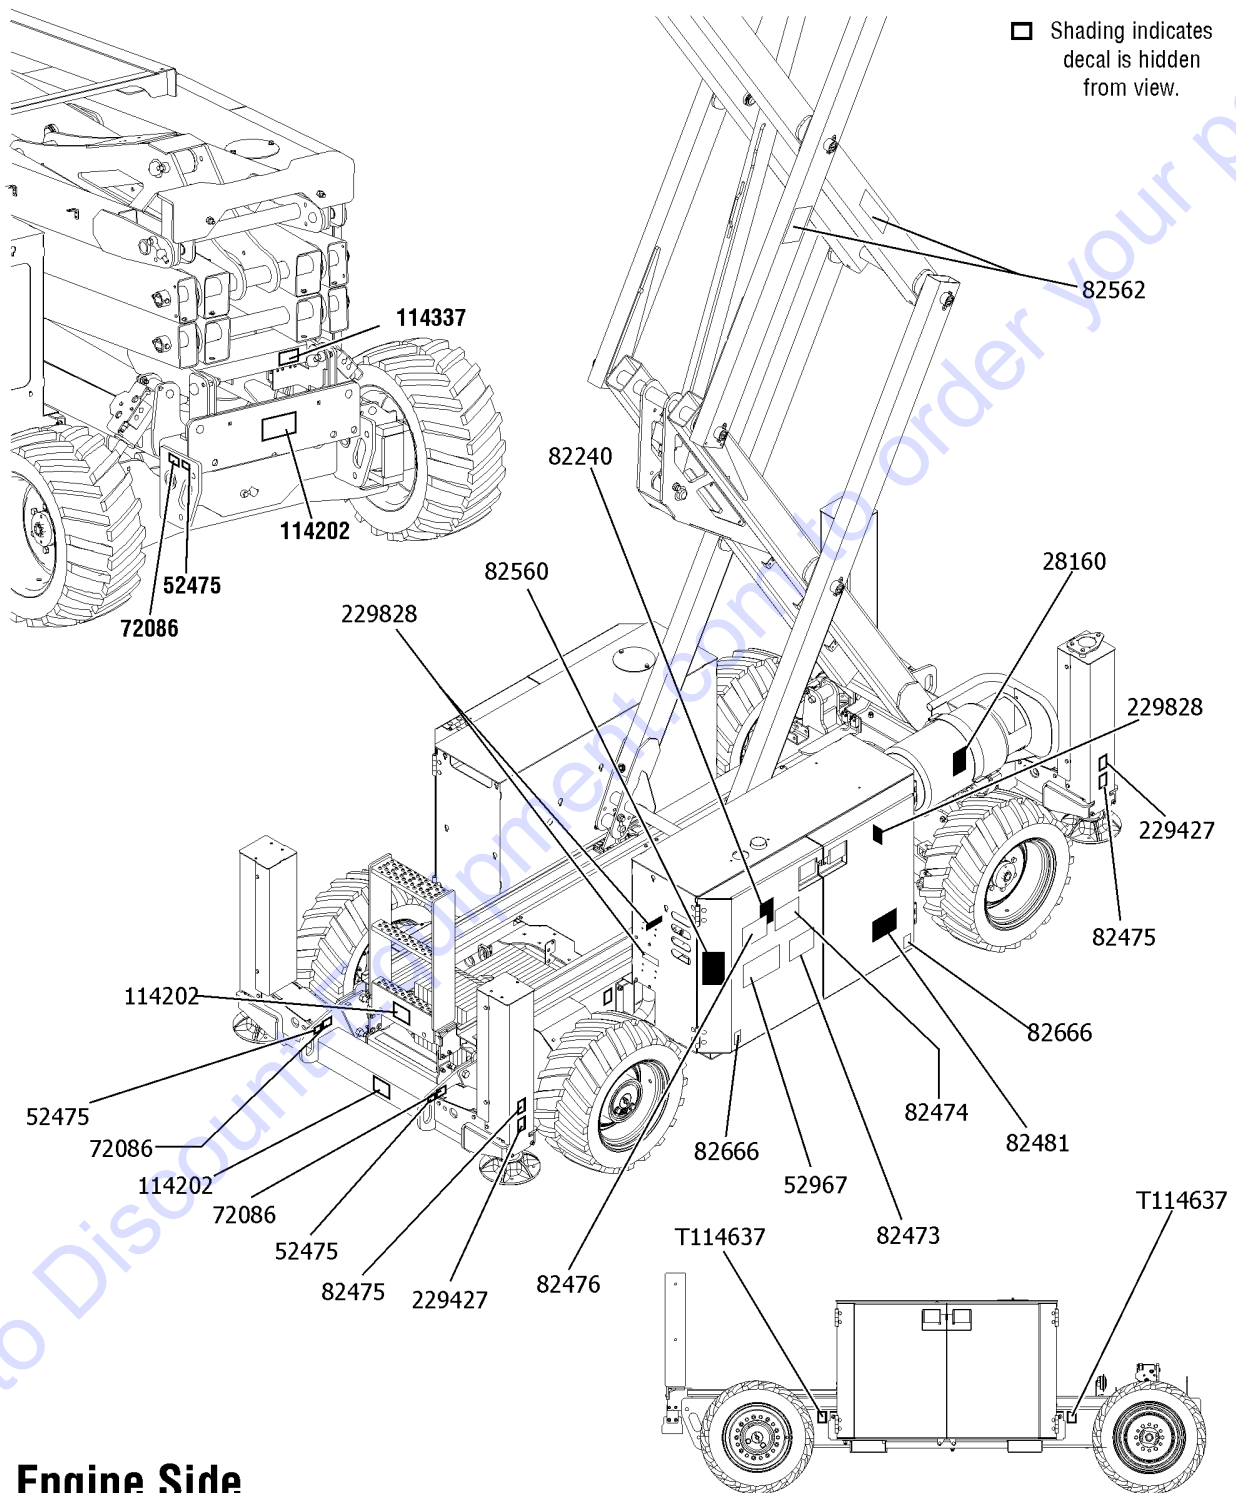

121.1 Decals with Symbols, GS-4069, Engine Side

121.1 Decals with Symbols, GS-4069, Engine Side

Item	Part No.	Description	Qty.
	233955GT	DECAL KIT,4069 COMP,SYM,ANSI (Decal kit, complete for ANSI models only)	
	233958GT	DECAL KIT,4069 COMP,SYM,CE (Decal kit, complete for CE models only)	
	233961GT	DECAL KIT,4069 PLAT,SYM,ANSI (Decal kit, platform for Asia & South America models only)	
	233964GT	DECAL KIT,4069 PLAT,SYM,CE (Decal kit, platform for CE models only)	
1	28160GT	DECAL,LABEL,LIQUID PROPANE	1
2	52475GT	DECAL,LABEL,TRANSPORT TIEDOWN*	2
3	52967GT	DECAL,COSMETIC,4 X 4	1
4	72086GT	DECAL,LABEL,LIFTING EYE	2
5	82240GT	DECAL,LABEL,105 DB (CE models only)	1
6	82473GT	DECAL SYMBOL COMP ACCESS	1
7	82474GT	DECAL,SYMBOL-USE SAFETY ARM	1
8	82475GT	DECAL,SYMBOL-FOOT CRUSHING	2
9	82476GT	DECAL,SYMBOL-ELEC HAZARD,GS	1
10	82481GT	DECAL,SYMBOL-BATTERY SAFETY	1
11	82560GT	DECAL,SYMBOL-SKIN INJECT HAZRD	1
12	82562GT	DECAL,SYMBOL-CRUSHING HAZARD	2
13	82666GT	DECAL,LABEL,FORKLIFT POCKET	2
14	114202GT	DECAL,LABEL,TRANSPORT TIE 68	1
15	114337GT	DECAL,SYM-TIP-OVR,LIM SWITCH	1
16	229427GT	DECAL,LABEL,OUTRIGGER LD	2
17	229828GT	DECAL,LABEL,HOT,SYMBOL	3
18	T114637GT	DECAL,LABEL,WHEEL LD,GS4069RT	2