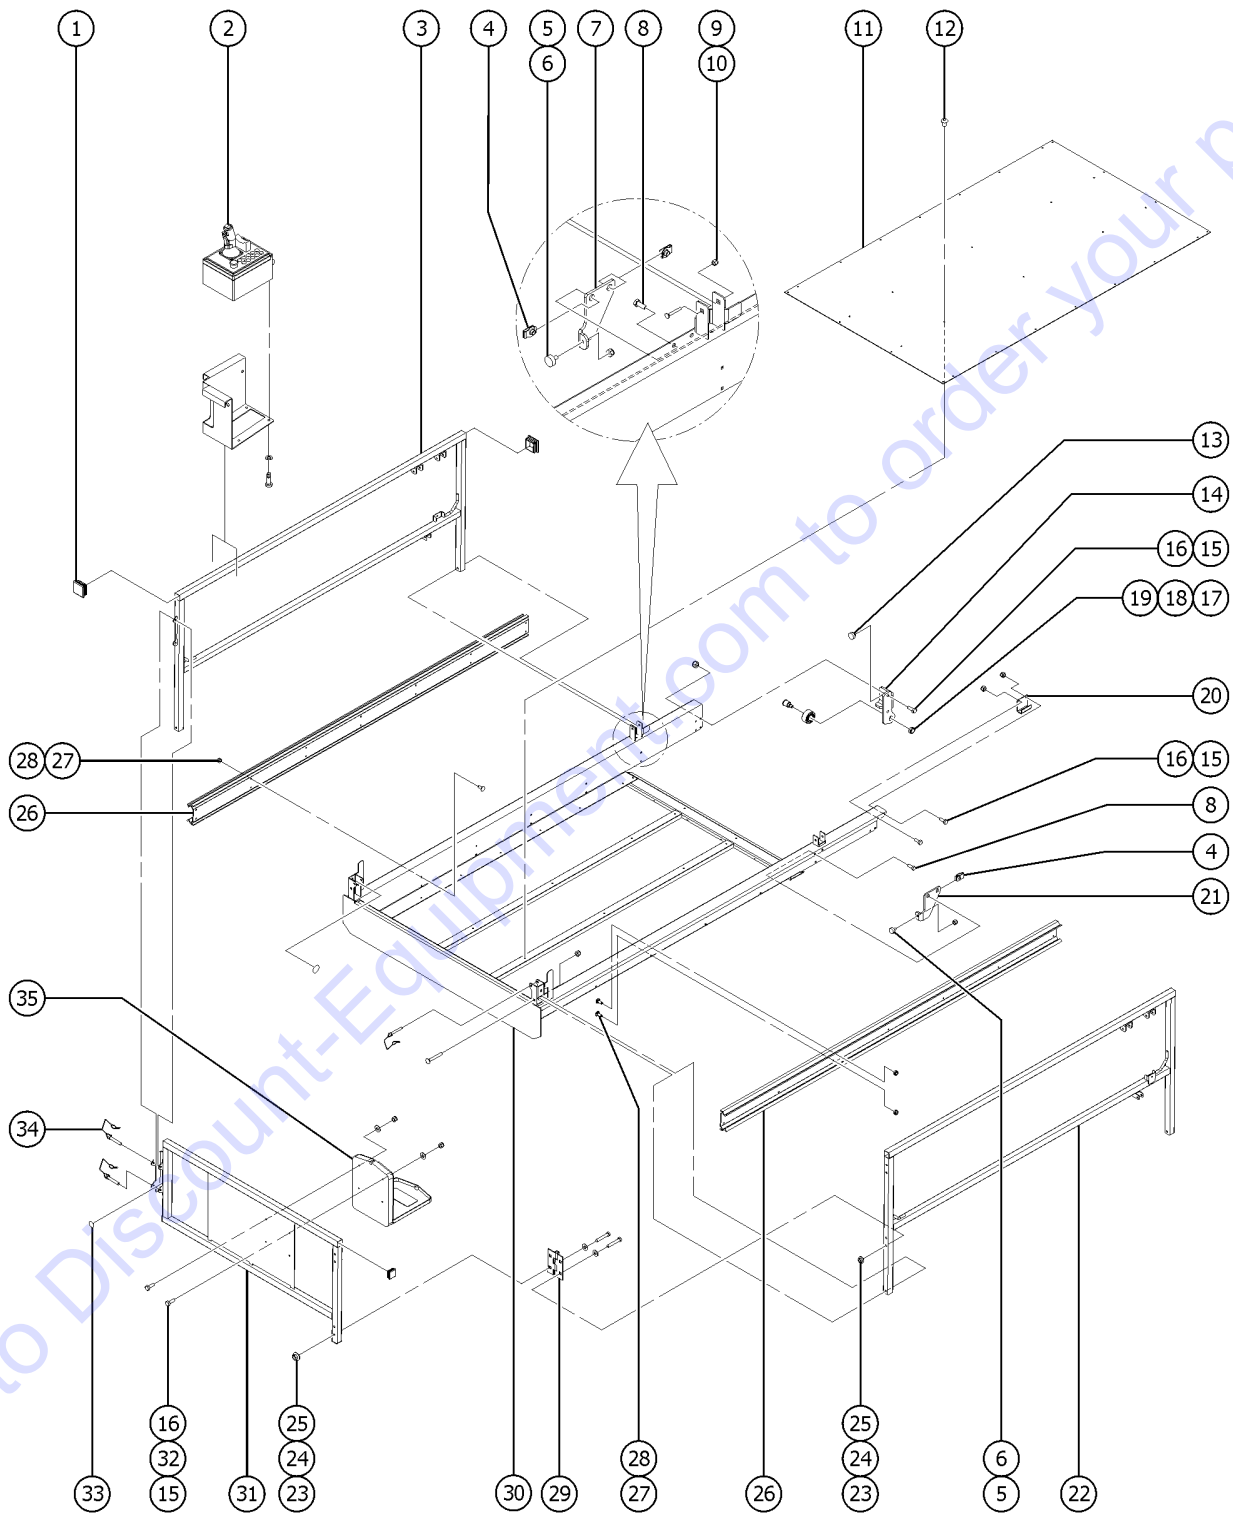

605.1 Platform Side Exit

Item	Part No.	Description	Qty.
24		Ref. WELDMENT,MAIN,A-RAIL,LEFT ..... refer to 604.1	1

Go to Discount-Equipment.com to order your parts

606.1 Platform Extension

Item	Part No.	Description	Qty.
-	33550GT	TAPE,WARNING,BLK/YEL, 50**** (CE and Australia models only)	1
1	79355GT	PLUG,TUBE,SQ 1.50X.065	8
2		Ref. Platform Controller (refer to 608.1)	
3	235090GT	PLAT SIDE EXT RAIL ASSY,RT	
3-	131743GT	WELDMENT,SIDE EXT RAIL,RIGHT (decals not included, refer to section 100)	1
4	29868GT	SPRING CLIP,3/8-16,.05-.20X.73,ZAG	4
5	79090GT	BUMPER, 1.00 X .375 X 5/16	2
6	6782GT	NUT,NYLOCK,5/16-18	2
7	99268GT	FORMING,PLATFORM STOP.LEFT (CE models with no outriggers only)	1
8	6175GT	SCREW,HHC,3/8-16 X 1	4
9	112476GT	BOLT,CARRIAGE,3/8-16X2.75,G5	4
10	4828GT	NUT,NYLOCK,3/8-16	4
11	131749GT	PLATE,GS69 DECK	1
12	71315GT	RIVET,DRIVE, .25 X .25	24
13	47230GT	BUMPER,RUBBER	2
14	87570GT	FORMING,EXT DECK STOP,RIGHT	2
15	6090GT	SCREW,HHC,1/4-20 X .75	12
16	6091GT	NUT,NYLOCK,1/4-20	12
17	7713GT	NUT,LP NYLOCK,3/8-16	2
18	38016GT	ROLLER,PLASTIC,AWP96**	2
19	35706GT	BOLT,ROLLER,.470"(SHORT)	2
20	87675GT	FORMING,EXT DECK CATCH	2
21	99267GT	FORMING,PLATFORM STOP,RIGHT (CE models only)	1
22	235100GT	PLAT SIDE EXT RAIL ASSY,LT	
22-	131741GT	WELDMENT,SIDE EXT RAIL,LEFT (decals not included, refer to section 100)	1
23	48425GT	NUT,FLG-LRG,3/8-16,YZ	8
24	219210GT	WASHER,FLAT,SAE,3/8",Y	8
25	87564GT	BOLT,CARRIAGE,3/8-16 X 2.00,G2	