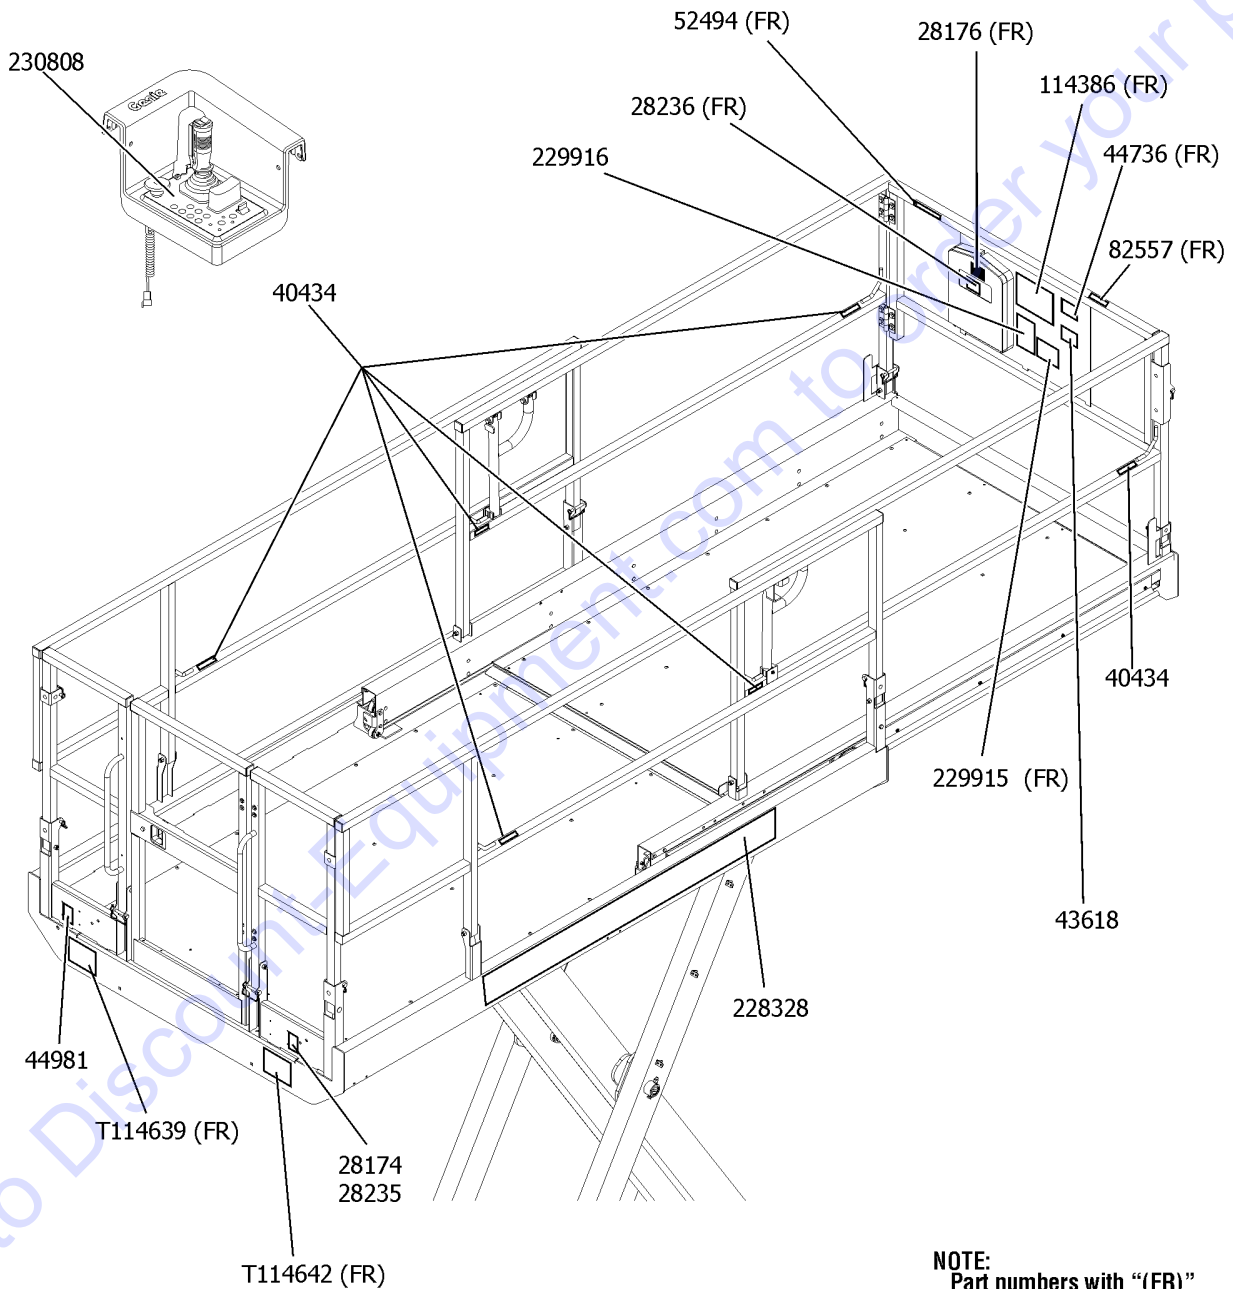

Platform, ANSI/CSA models

☐ Shading indicates decal is hidden from view.

111.1 Decals with Words, GS-3369 Platform, ANSI & CSA

Item	Part No.	Description	Qty.
		<i>Ref. Word Decal Kits</i> ..... (refer to 109.1)	
1	28174GT	DECAL,POWER TO PLATFORM 230V	1
2	28176GT	DECAL,LABEL,MANUAL NOT HERE	1
3	28235GT	DECAL,POWER TO PLATFORM 115V	1
4	28236GT	DECAL,WARN,IMPROPER OPERATION	1
5	40434GT	DECAL,LANYARD ANCHORAGE POINT	6
6	43618GT	DECAL,LABEL-DIRECTION ARROWS	1
7	44736GT	DECAL,DANGER,TIP-OVER,TILT	1
8	44981GT	DECAL,LABEL,AIRLINE 110 PSI	1
9	52494GT	DECAL,CAUTION,CRUSH HAZ, RAILS	1
10	82557GT	DECAL,LABEL,PLAT CONT LOCATION	1
11	114386GT	DECAL,DANGER-GEN SAFETY	1
12	228328GT	DECAL,COSMETIC,GENIE GS-3369RT	2
13	229915GT	DECAL,DANGER,OUTRIGGER SAFETY	1
14	229916GT	DECAL,NOTICE,INST,PLAT-GS69RT	1
15	230808GT	DECAL,PLAT CONTROL PANEL GS69	1
16	T114639GT	DECAL,NOTICE,MAX CAP,GS3369	1
		(ANSI & CSA modes only)	
17	T114642GT	DECAL,NOTICE,SIDE FRC,3369 ANS	1
		(ANSI & CSA modes only)