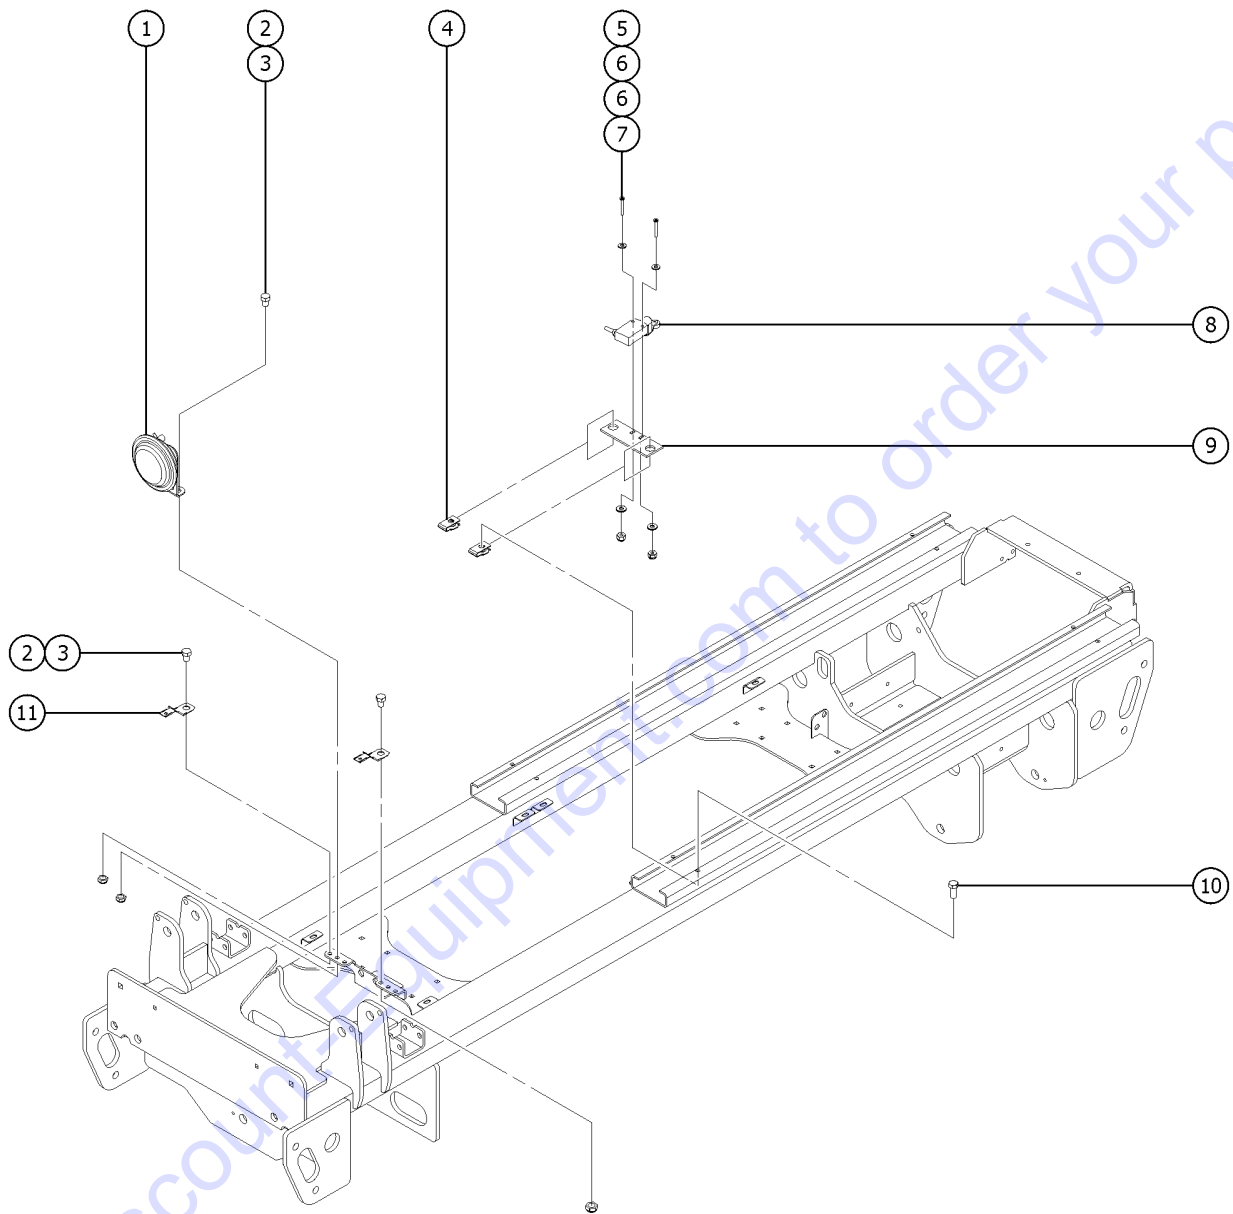

205.1 Drive Chassis, Safety Components

Go to DiscountEquipment.com to order your parts

205.1 Drive Chassis, Safety Components

Item	Part No.	Description	Qty.
1	81578GT	HORN, 12VDC, SPADE TERMINALS***	1
2	71508GT	SCREW, HHC, 3/8-16 X .50 GR.5	2
3	7713GT	NUT, LP NYLOCK, 3/8-16	2
4	4828GT	NUT, NYLOCK, 3/8-16	2
5	49821GT	SCREW, PHILLIPS, PHM, 8-32 X 1.25	2
6	35461GT	WASHER, FLAT, MS, #8, Y	4
7	18605GT	NUT, NYLOCK, 8-32	2
8	220237GT	SWITCH, LIMIT, ZCY15 ARM	1
9	1254170GT	PLATE, LIMIT SWITCH, LS	1
10	64154GT	BOLT, CARRIAGE, 3/8-16 X 1.00, G5	2
11	99346GT	CLIP, METAL MOUNTING	3

Go to Discount-Equipment.com to order your parts