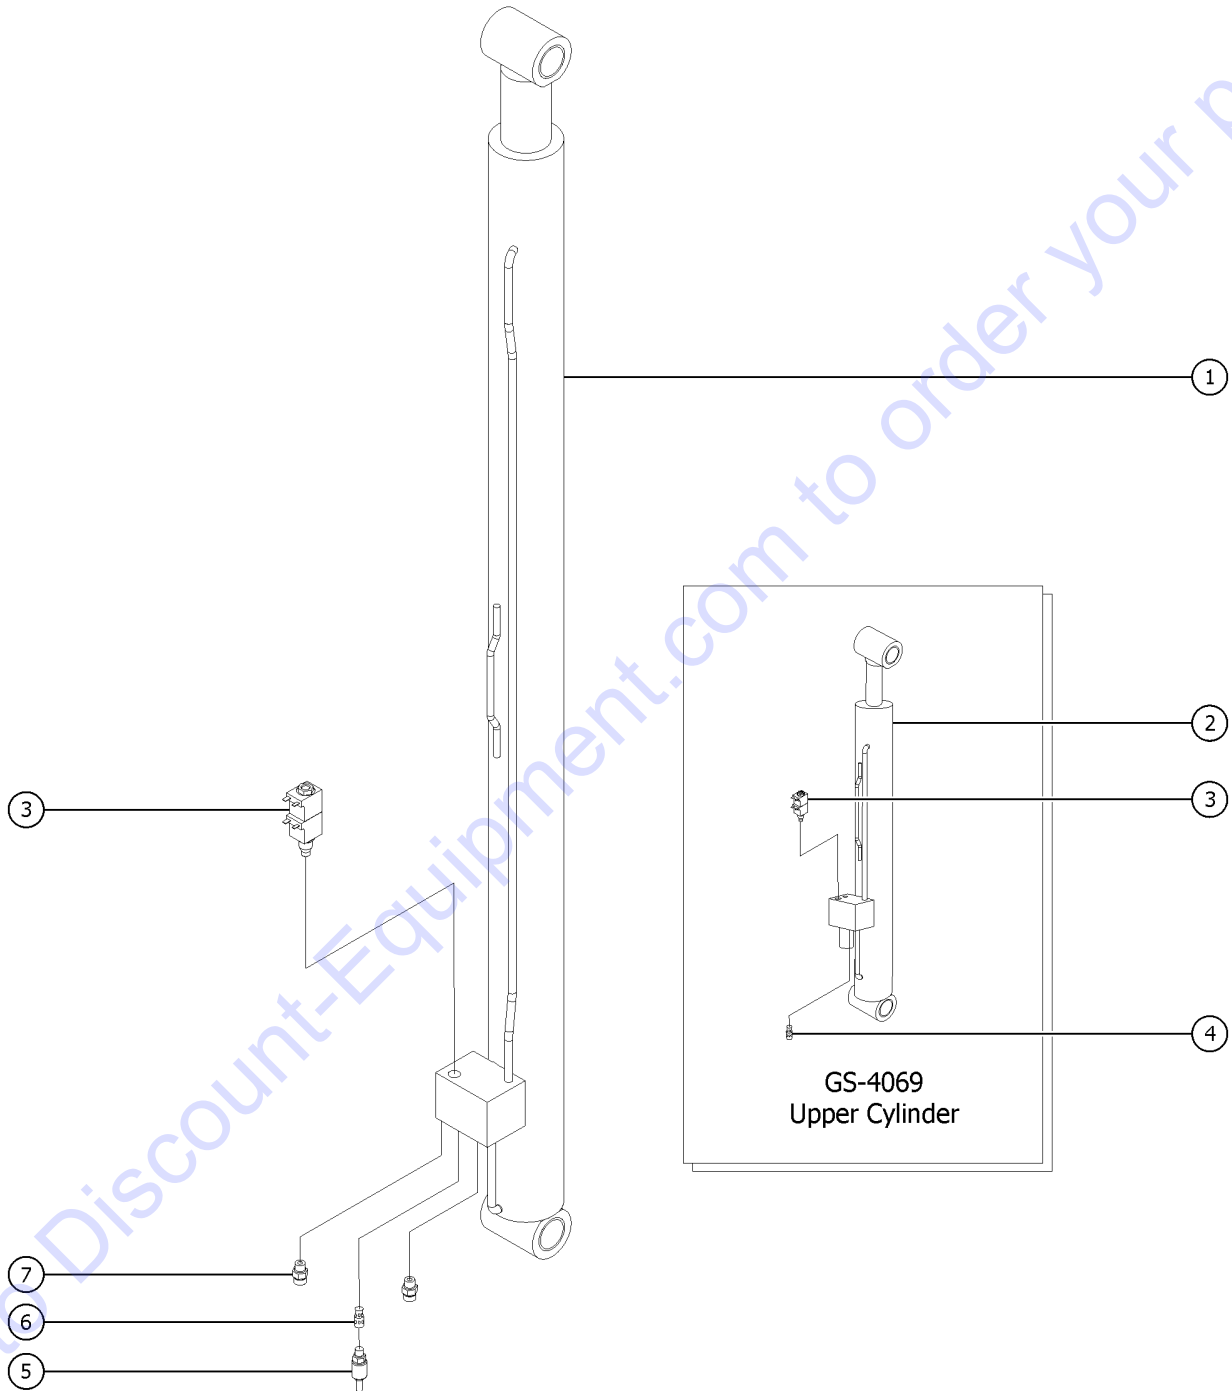

Go to Discount-Equipment.com to order your parts

Item	Part No.	Description	Qty.
1	131920GT	CYLINDER, LIFT, LOWER, GS69 .....	1
1-	226378GT	SEAL KIT,LIFT,LOWER (131920) ..... for 131920	
3	1265332GT	VALVE, NC PROP POPPET, 12VDC .....	
3-	1265367GT	VALVE, NC PROPORTIONAL POPPET .....	
3-	44973GT	NUT,COIL (39909) .....	
3-	104759GT	COIL, 12VDC #8 DTSCH IP69 ECOIL .....	
3-	44227GT	SEAL KIT, VALVE .....	
4A	55558GT	ORIFICE, LONG, .037*** .....	1
		CE/AUS only	
5	104935GT	SWITCH, PRESSURE, 0-3000PSI ADJ .....	1
		(refer to 408.1 for harness assembly)	
6A	230858GT	ORIFICE, LONG, .086" .....	
6B	214817GT	ORIFICE, LONG, .076" .....	
		CE/AUS only	
7	48916GT	FITTING, CONN, 520120-6 .....	1