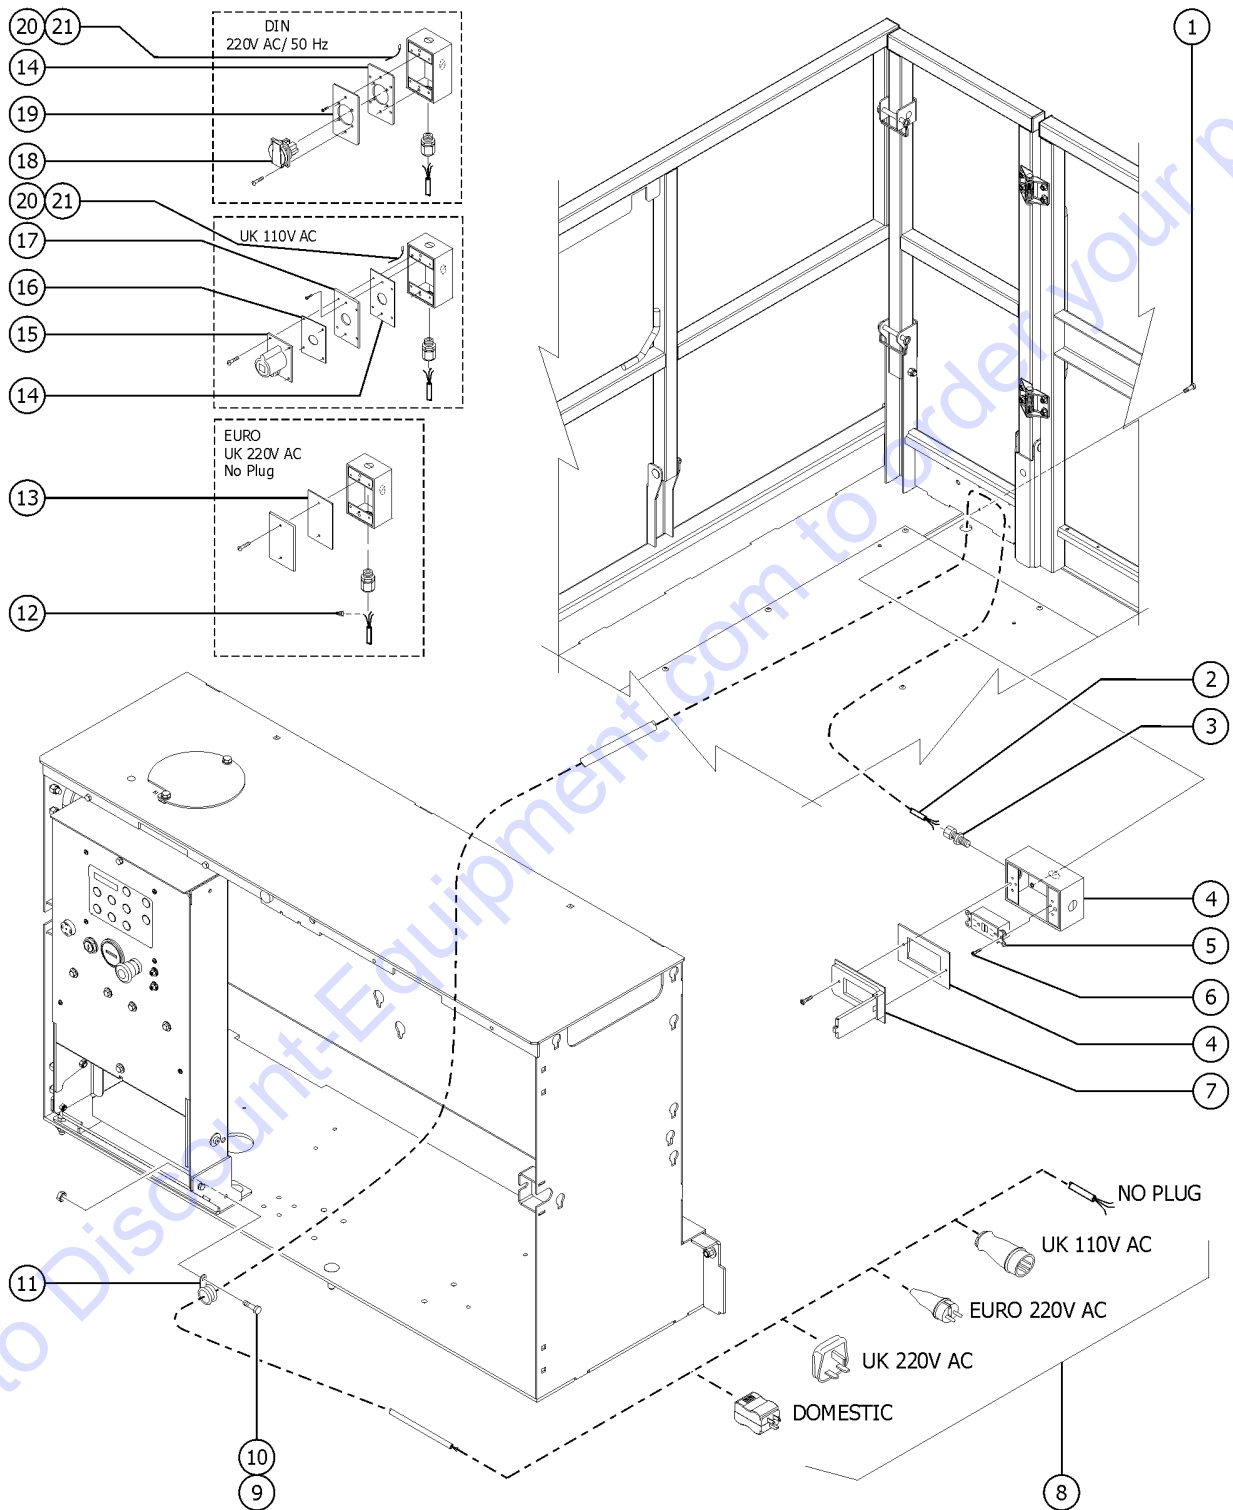

608.2 Power to Platform, GS-3369

Item	Part No.	Description	Qty.
--	33724GT	KIT,GASKET,UK POWER TO PLAT. .... (includes items 14 and 16)	
1	112772GT	SCREW,PHM,8-32X.438	
2B	43956GT	WIRE CABLE,14/3 CON.TPE JKT* GS-3369	756
3	7056GT	CONN,SQUEEZE,1/2NPT .38-.50,SM	
4	10775GT	T-BOX,2.75 X 4.5 X 2.0	1
5	13585GT	OUTLET,110V GFCI*** ..... (North America)	1
6	7127GT	SCREW,PHILLIPS,PHM,6-32 X .75	
7	45437GT	COVER,GFCI,WEATHERPROOF ..... (North America; includes gasket and mounting fasteners)	1
8	6595GT	PLUG,ELECTRICAL,DOMESTIC	1
8-	1280665GT	PLUG, TYPE F, 230A, 50HZ, 16A, IP44	
8-	87193GT	PLUG, AUSTRALIAN	
8-	144161GT	PLUG,PWR,UK,16AMP,3PIN,BLK	
8-	25388GT	PLUG,FUSED,250V,13AMP,U.K.**	
8-		FUSE,13 AMP,220V PLUG ..... (component no longer available) refer to BS1362 BUSS TDC180-13A	
8-		NO PLUG ..... Ref. No Plug - Consult Discount-equipment	
9	6090GT	SCREW,HHC,1/4-20 X .75	
10	6091GT	NUT,NYLOCK,1/4-20	
11	45470GT	CLAMP,0.31,#5 X 1/4,RUB CUSH	1
12	6626GT	WIRE CAP,ORANGE	3
13	10777GT	COVER,BLANK ..... (includes mounting fasteners)	1
14	66355GT	GASKET, UK & DIN PWR. TO PLAT	1
15	T112560GT	RECEPTACLE,UK,110V	1
16	66356GT	GASKET, UK RECEPTACLE	1
17	33629GT	PLATE,UK POWER TO PLATFORM	1
18	66353GT	RECEPTACLE, DIN, 220V 50A	1
19	96236GT	PLATE,AC ADAPTER,DIN/UK***	1