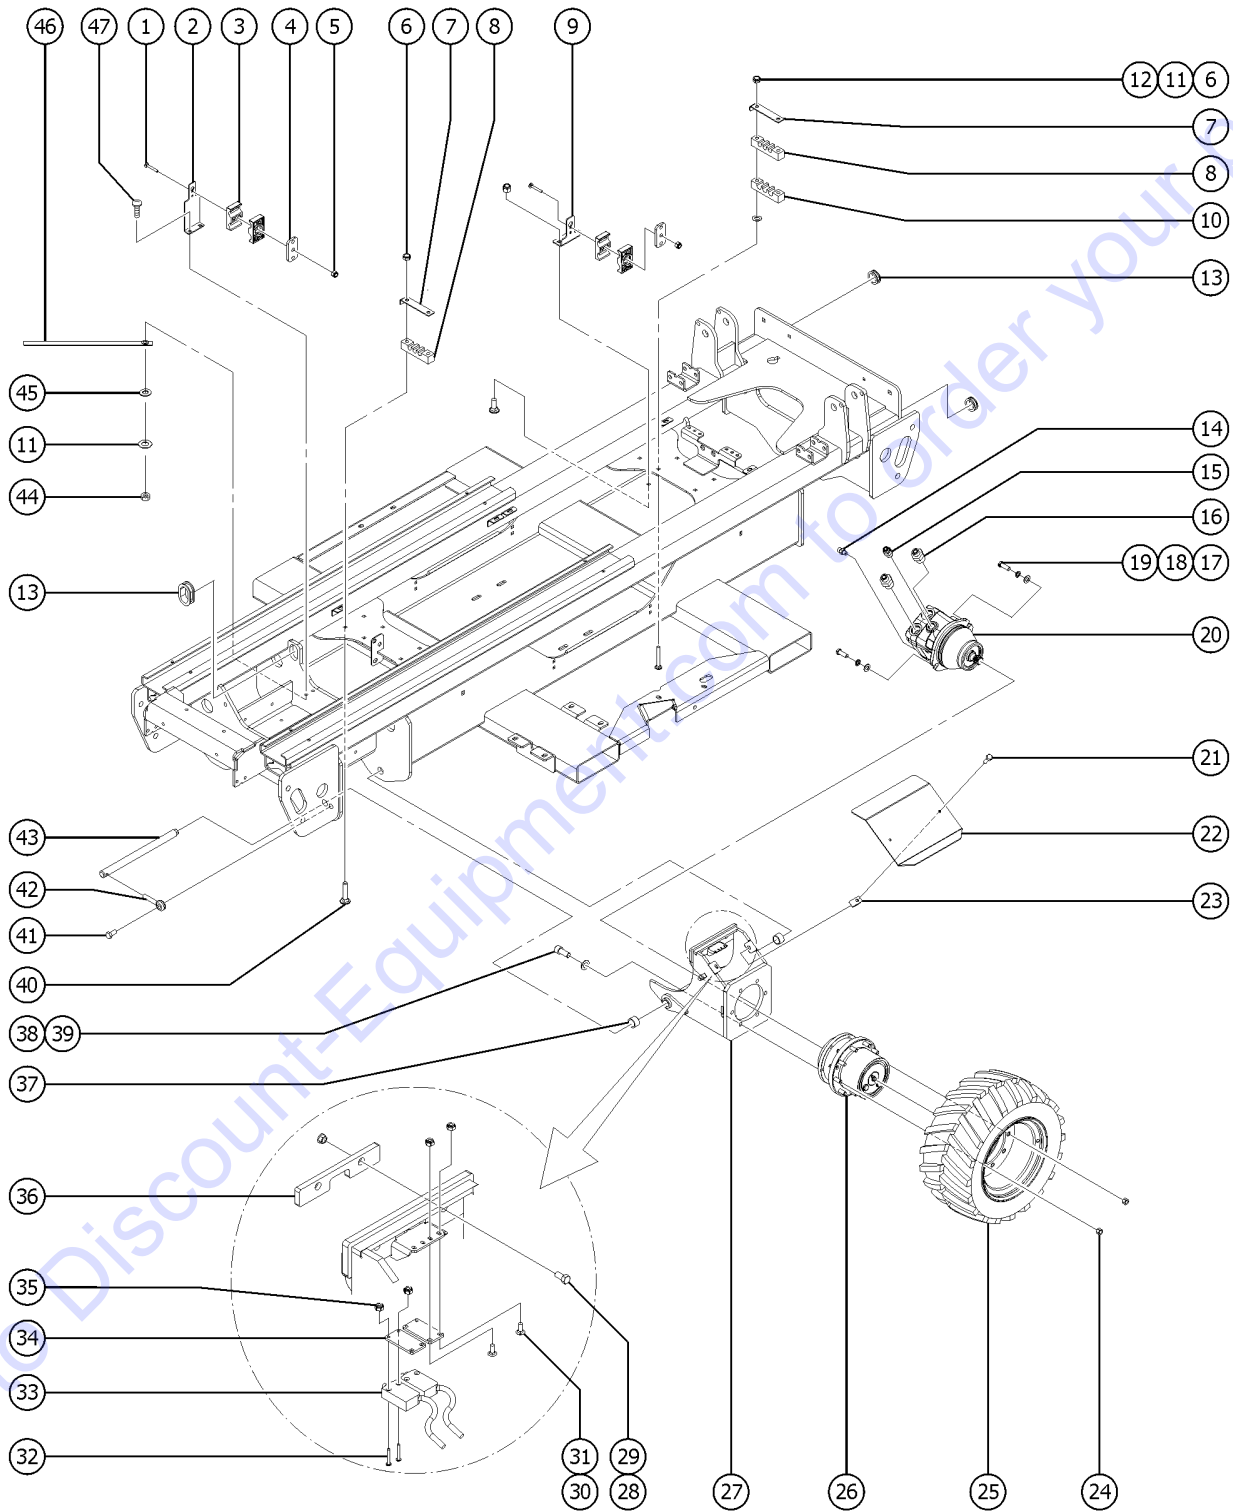

203.2 Non-Steer Axle and Drive Motors, GS-4069

Item	Part No.	Description	Qty.
6	7713GT	NUT,LP NYLOCK,3/8-16	8
7	1254175GT	FORMING,CLAMP,CHASSIS,FRONT	4
8	T109744GT	CLAMP,HOSE,FRONT,3X#4	4
9	1254176GT	FORMING,DRIVE HOSE CLAMP MOUNT	2
10	T109745GT	CLAMP,HOSE,FRONT,2X#4,#6	2
11	87684GT	PUSH RETAINER, 3/8" SCREW	4
12	112476GT	BOLT,CARRIAGE,3/8-16X2.75,G5	4
13	T109739GT	GROMMET,RUBBER,1.75 ID	12
14	48905GT	CONN,520120-4***	4
15	48930GT	CONN,520120-6-8	2
16	48948GT	CONN,520120-8-12	4
17	88296GT	SCREW,HHC,7/16-14 X 1.25	4
18	20912GT	WASHER,LOCK,.437,PLTD.	4
19	106134GT	WASHER,FLAT,HARDENED 7/16	4
20	101586GT	MOTOR,PISTON,LC25,6.5 DEG,13T	2
20-	106098GT	SEAL KIT,MOTOR,LC/KC***	
20-	106118GT	O-RING,2-157,VITON***	
20-	106117GT	O-RING,2-010,VITON	
21	6090GT	SCREW,HHC,1/4-20 X .75	4
22	1254178GT	COVER,REAR AXLE	2
23	56912GT	SPRING CLIP,1/4-20,.025-.15X.5	4
24	54627GT	NUT,LUG,5/8-18 X 90 DEGREE,Z45	18
25A	1258624GT	WHEEL ASSY,FOAM,12X26,BLK,LR RT, Foam-filled, controls side (left rear) (water-based foam)	1
25A	1258625GT	WHEEL ASSY,FOAM,12X26,BLK,RR RT, Foam-filled, engine side (right rear) (water-based foam)	1
25B	1258749GT	WHEEL ASSY,FOAM,12X26,BLK,LR RT, Foam-filled, controls side (left rear) (petroleum-based foam)	1
25B	1258750GT	WHEEL ASSY,FOAM,12X26,BLK,RR RT, Foam-filled, engine side (right rear) (petroleum-based foam)	1
25C	1258628GT	WHEEL ASSY,FOAM,12X26,NM,LR RT, Foam-filled, Non-marking, controls side (left rear) (water-based foam)	1
25C	1258629GT	WHEEL ASSY, FOAM,12X26,NM,RR RT, Foam-filled, Non-marking, engine side (right rear) (water-based foam)	1