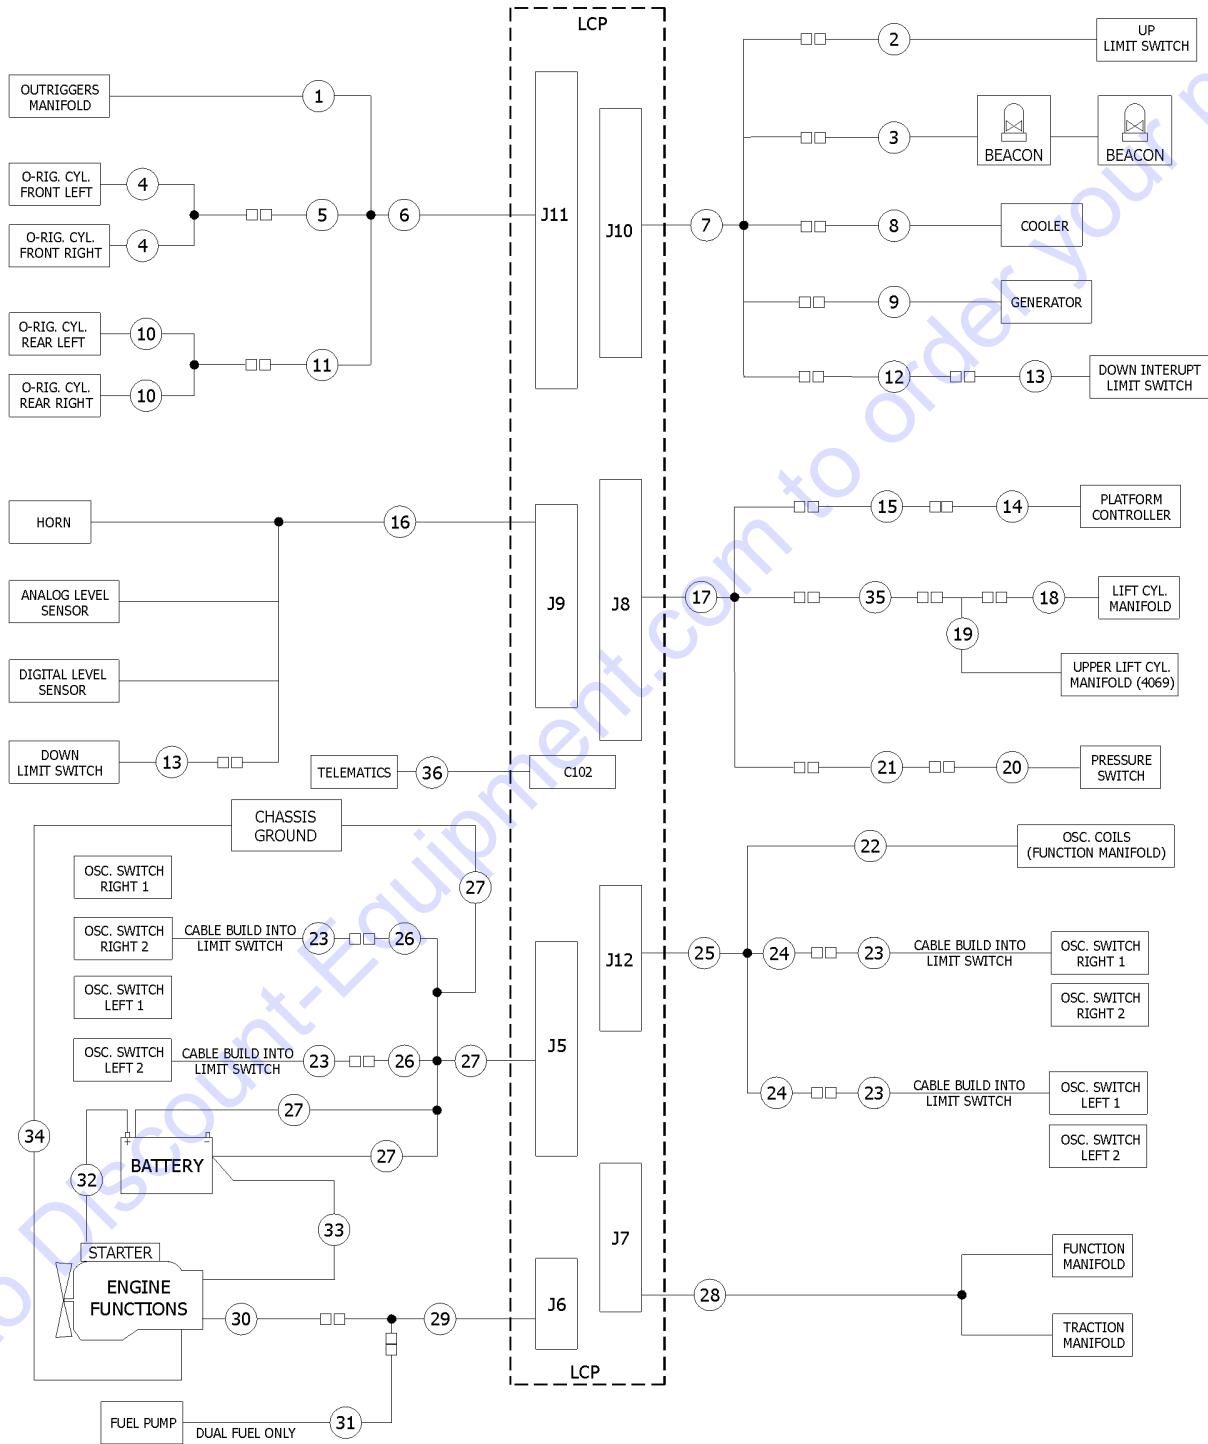

408.2 Electrical Wiring and Power Cables, GS-3369

408.2 Electrical Wiring and Power Cables, GS-3369

Item	Part No.	Description	Qty.
27	161214GT	HARNESS, BATTERY, J5	1
28	148089GT	CABLE,FUNCTION MANIFOLD,GS69	1
29	148093GT	HARNESS,ENGINE,IC	1
29A	1269676GT	HARNESS, ENGINE, GS69 DUAL FUEL (dual-fuel engines)	1
30	148072GT	HARNESS,ENGINE,DIESEL	1
		(Kubota D1105 Engine)	
30B	148074GT	HARNESS, ENGINE, PERKINS	1
		(Perkins 403D-11 Engine)	
30C	1271832GT	HARNESS, BI-FUEL .998L	1
		(GM .998L Engine)	
31	148078GT	HARNESS,FUEL PUMP,DUAL FUEL	1
32	160905GT	CABLE ASSY, B+ TO STRT, GS69IC	1
		(Kubota and Perkins Engines)	
32B	1273254GT	CABLE ASSY, STARTER, PSI ENGINE	1
		(GM .998L Engine)	
33	160906GT	CABLE ASSY, ENG TO B-, GS69IC	1
34	160907GT	CABLE ASSY, ENG. TO GRD, GS69IC	1
35	1256129GT	HARNESS,MORAY,RT	1
		HERTZ MODELS	
35B	1259447GT	CABLE,PROP. DOWN COIL 26/3369	1
36	1256130GT	TELEMATICS LEADS, GS69RT	1
36-	67504GT	FUSE HOLDER,ATC 3-30 AMPS	1
36-	69864GT	FUSE,5 AMP,ATC	1

Go to Discount-Equipment.com to order your parts