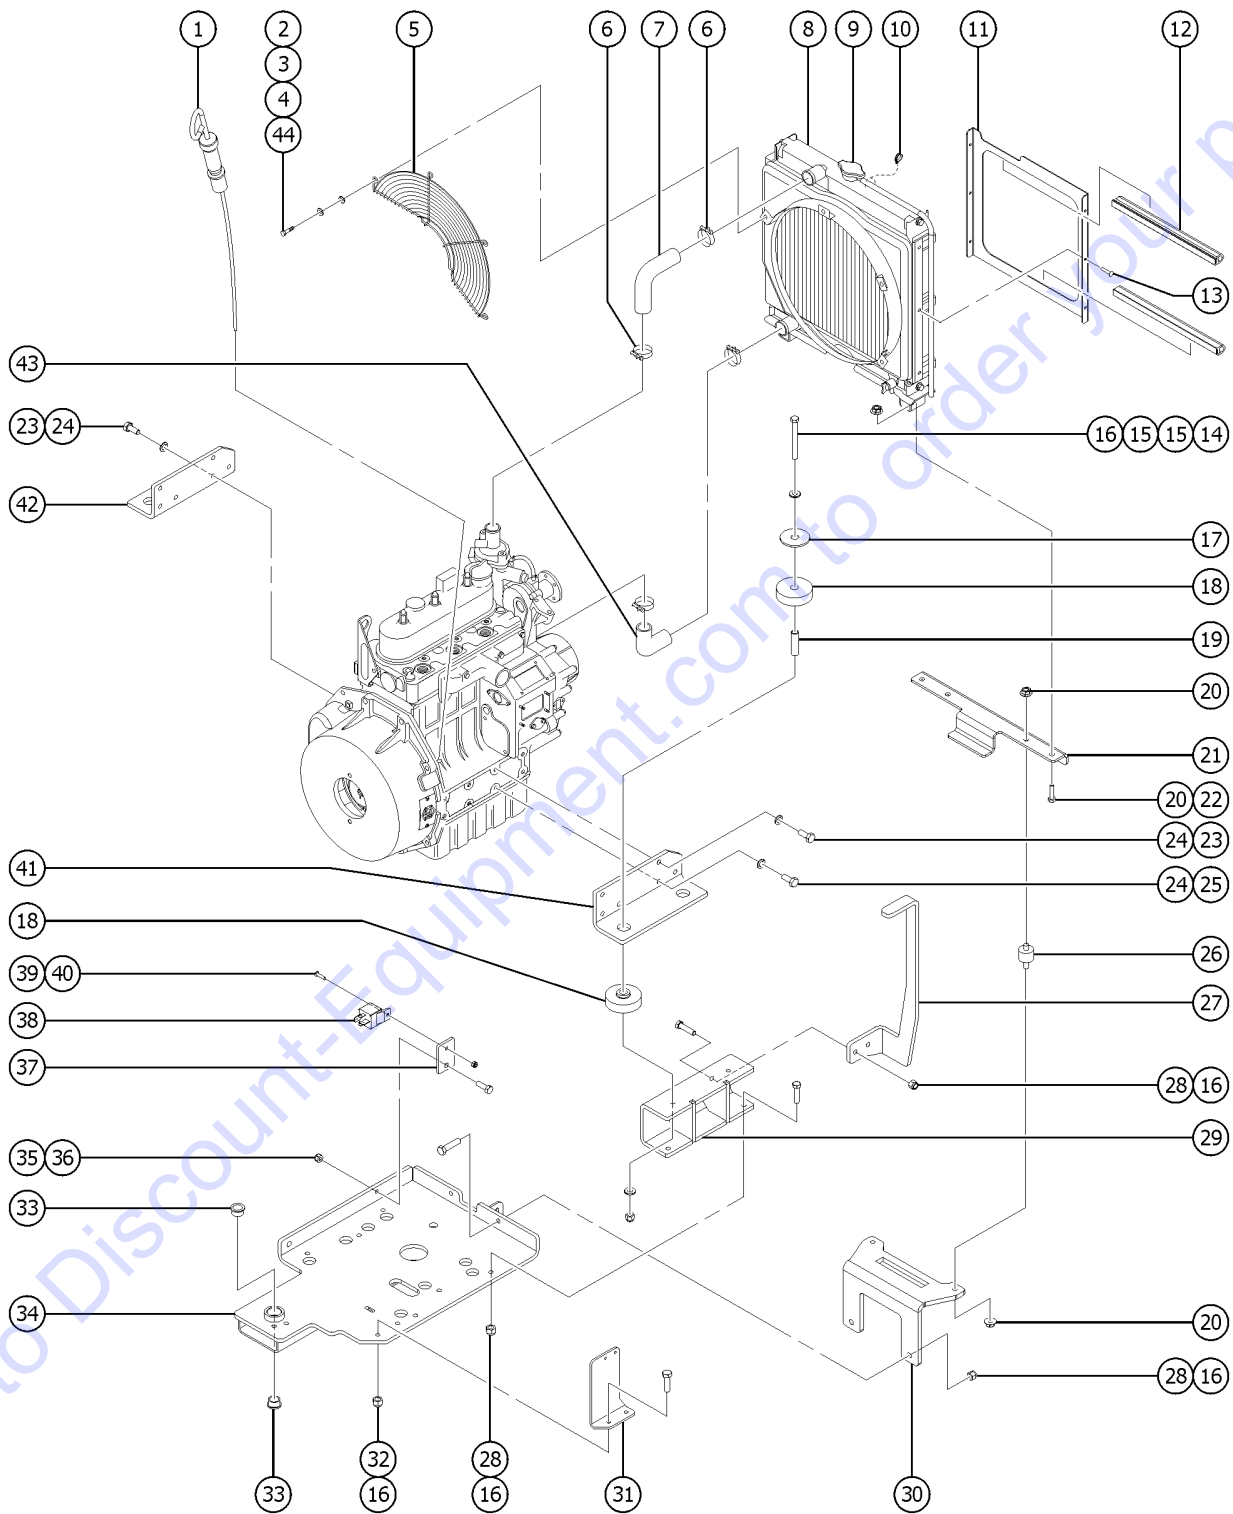

304.1 Kubota D-1105 Engine, View 4

Item	Part No.	Description	Qty.
22	13000GT	SCREW,HHC,5/16-18 X 1.25 .....	
23	22676GT	SCREW,HHC,M10 X 1.25 X 30MM** .....	
24	22700GT	WASHER,LOCK,M10 .....	
25	228698GT	SCREW,HHC,M10 X 1.25 X 35MM .....	
26	219437GT	ISOLATOR,VIBRATION .....	2
27	1254108GT	FORMING, PULL HANDLE, KD .....	
28	8516GT	SCREW, HCC, 3/8-16 X 1.50 .....	
29	1254109GT	WELDMENT, RISE BRKT, KD .....	
30	1254110GT	FORMING, RADIATOR MOUNT, KD .....	
31	1270142GT	FORMING, FUEL FILTER MOUNT, KD .....	
32	6019GT	SCREW,HHC,3/8-16 X 1.25 GRD 5 .....	
33	131813GT	BEARING,BRZ,FL,1.0IDX1.25OD .....	2
34		Ref: Engine Swing Tray Weldment (refer to 402.1) .....	1
35	6782GT	NUT,NYLOCK,5/16-18 .....	
36	13022GT	SCREW,HHC,5/16-18 X 1 INCH .....	
37	1254111GT	PLATE,GLWPLUG,RELAY MT,KD .....	
38	61225GT	RELAY,12VDC,70AMP,SEALED .....	1
39	6606GT	SCREW,RHM,10-32 X .75 .....	
40	6178GT	NUT, NYLOCK, 10-32 .....	
41	1254115GT	FORMING, ENGINE MNT, RT, KD .....	
42	1254116GT	FORMING, ENGINE MNT, LFT, KD .....	
43	131427GT	HOSE,RADIATOR,LOWER,D905 .....	1
44	234848GT	NUT, FAN COVER, D1105 .....	