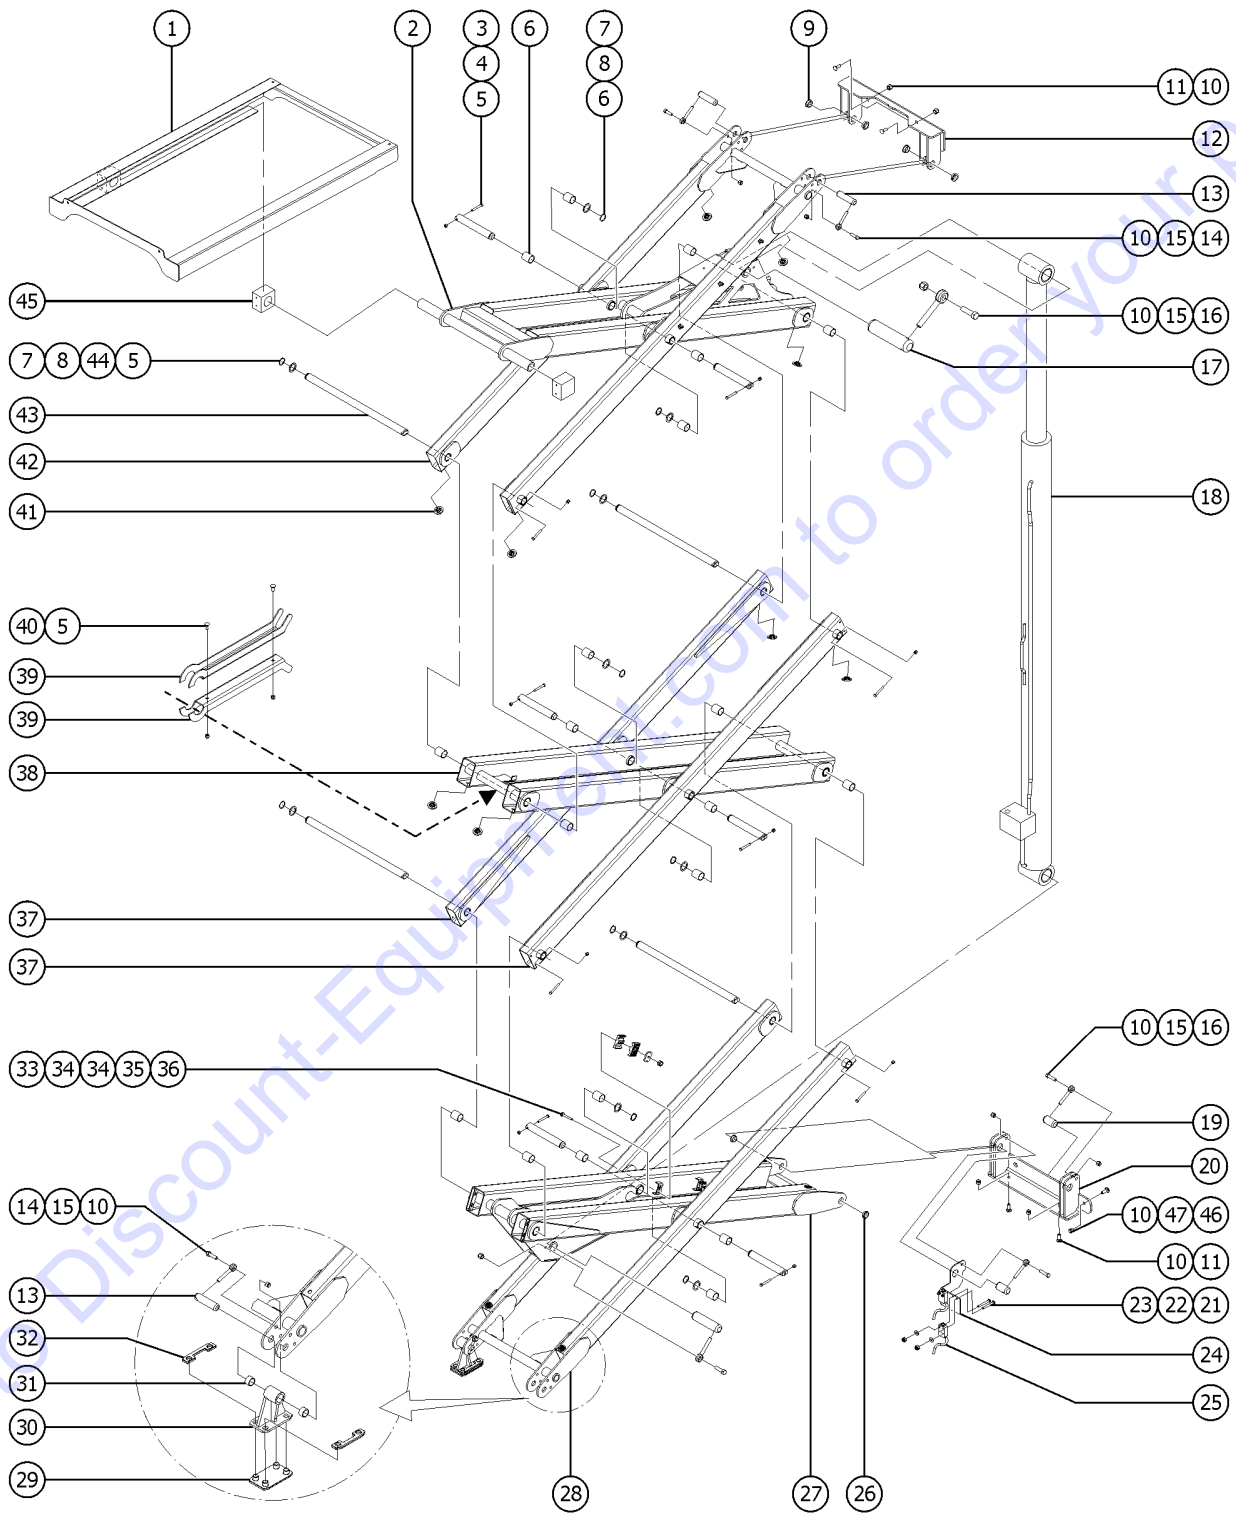

501.1 Scissor Components, GS-2669 RT

501.1 Scissor Components, GS-2669 RT

Item	Part No.	Description	Qty.
29	112099GT	WEAR PAD,SLIDER FOOT,LOWER	2
30	1254208GT	WELDMENT,SLIDER FOOT, GS2669	2
31	30434GT	BEARING,1.25IDX1.50ODX0.88L	4
32	112100GT	WEAR PAD,SLIDER FOOT,UPPER	4
33	73464GT	BOLT,CARRIAGE,1/4-20 X 1.75,G2	4
34	78736GT	CLAMP,2 HOSE,PLASTIC,5/8	8
35	228103GT	PLATE,BACKING,LINKS	4
36	6889GT	NUT,LP NYLOCK,1/4-20	4
37A	235092GT	ARM, 2ND OUTER,W/BEARINGS,WO (ANSI, CSA & Australia models with word decals)	2
37A-	235093GT	ARM, 2ND OUTER,W/BEARINGS,SY (Asia, S. America and CE models with symbol decals)	2
37B	1254204GT	WLDMT,LINK,OUTER,#2 (decals not included, refer to section 100)	1
38A	235094GT	ARM,2ND INNER ASSY,W/BEARINGS (models with word & symbol decals)	1
38B	1256587GT	ASSY,LINK,INNER #2,GRAY,GS69 (includes item #6)	1
39	1254192GT	FORMING, SAFETY ARM	2
40	64154GT	BOLT,CARRIAGE,3/8-16 X1.00,G5	2
41	T109734GT	BUMPER,LINKS,GS69	16
42	1254199GT	WELDMENT,LINK, TOP OUTER,GS69	1
43	148434GT	PIN,END LINK,GS69	4
44	6326GT	SCREW,HHC,3/8-16 X 3	4
45	112708GT	SLIDER BLOCK, GS69	2
47	6095GT	WASHER,FLAT,USS,1/2",Y	
46	96203GT	BOLT,CARRIAGE,1/2-13X1.75, G5