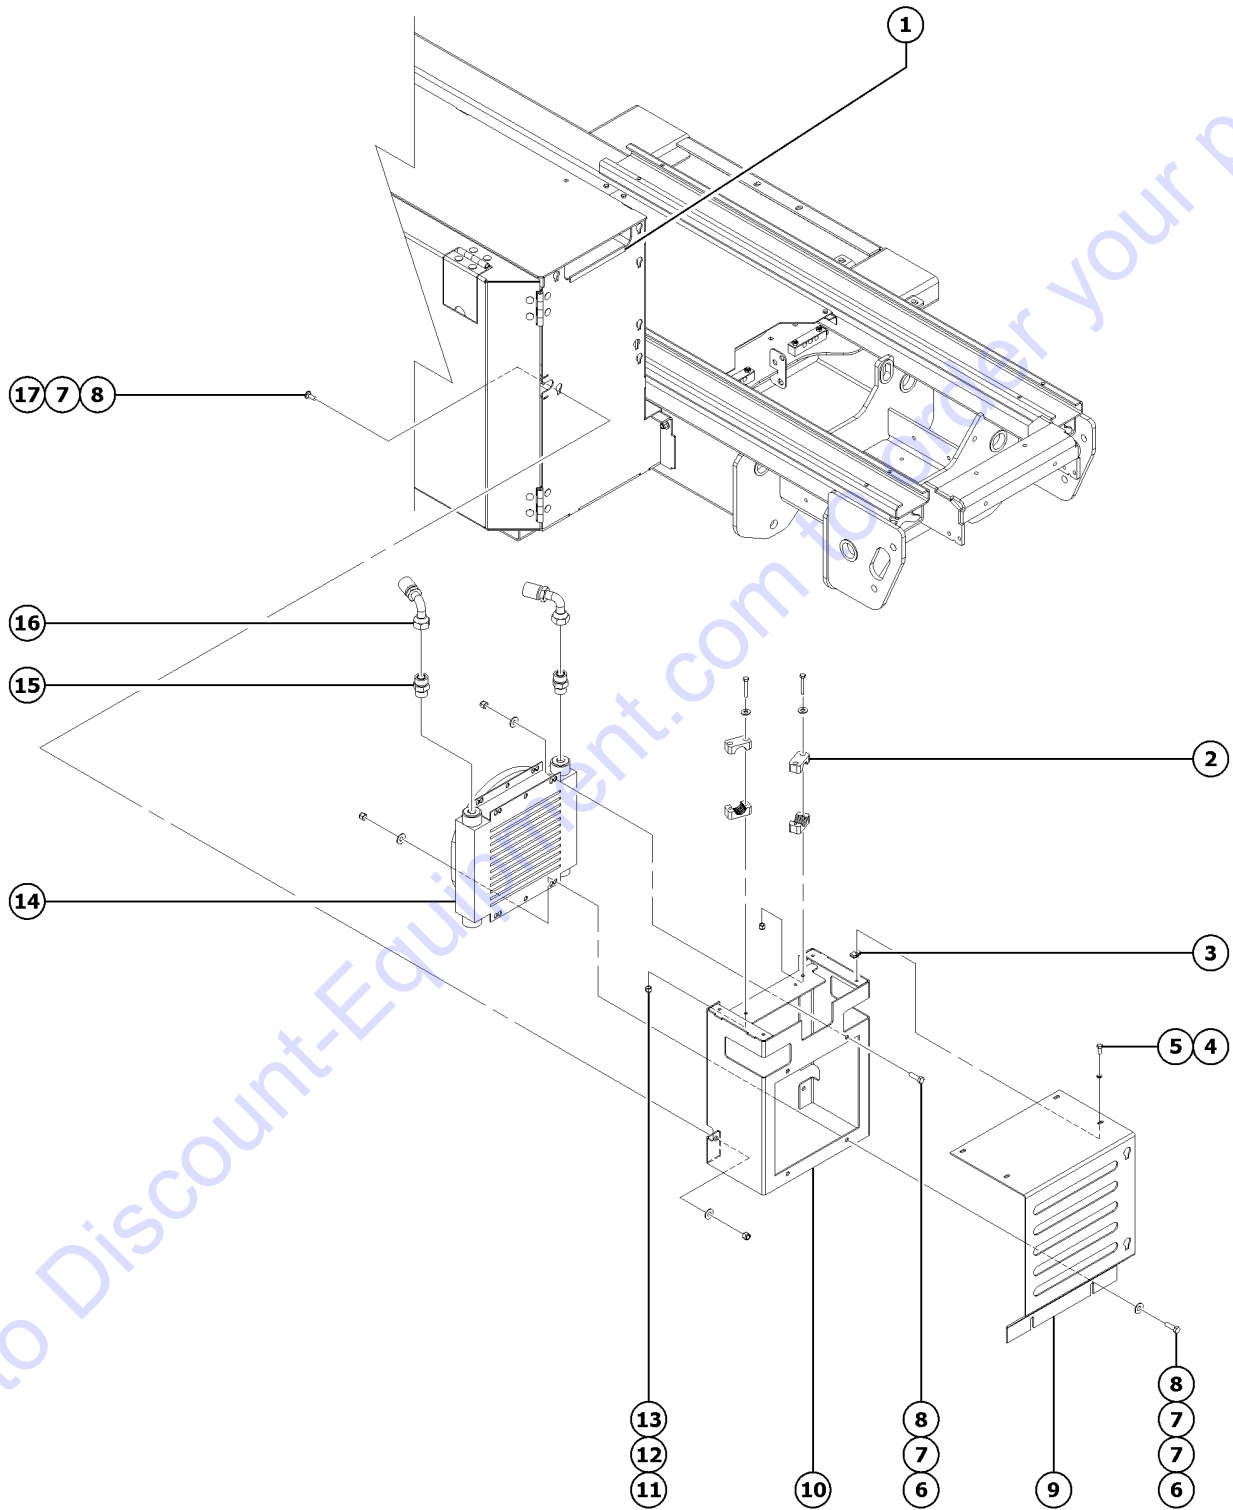

805.1 Oil Cooler

Item	Part No.	Description	Qty.
		Ref. Oil Cooler Wire Harness ..... (refer to 408.1)	
A	34053GT	ASSY,RELAY SOCKET, AUTO	
B	34052GT	RELAY,SPDT,12V(AUTO) PLUG IN**	
C	79015GT	FUSE,20 AMP,ATC	
D	67504GT	FUSE HOLDER,ATC 3-30 AMPS	
1	46718GT	TRIMLOCK,BLACK,3/16	9.5
2	117773GT	1-1/8T TUBE CLAMP ..... two halves	4
3	56912GT	SPRING CLIP,1/4-20,.025-.15X.5	4
4	6090GT	SCREW,HHC,1/4-20 X .75	
5	6356GT	WASHER,LOCK,.25	
6	6019GT	SCREW,HHC,3/8-16 X 1.25 GRD 5	
7	6097GT	WASHER,FLAT,USS,3/8",Y	
8	4828GT	NUT,NYLOCK,3/8-16	
9	1254167GT	FORMING,OIL COOLER COVER,GS69	1
10	1254168GT	WELDMENT,OIL COOLER MOUNT,GS69	1
11	6091GT	NUT,NYLOCK,1/4-20	
12	6638GT	WASHER,FLAT,USS,1/4"Y	
13	8179GT	SCREW,HHC,1/4-20 X 2.25	
14	71259GT	OIL COOLER W/FAN, 12VDC	1
14-	75854GT	FAN - VENTED	
14-	75855GT	THERMOSTAT -OIL COOLER (71259)	
15	48960GT	FITTING,CONN,520120-12	2
16	48846GT	HOSE END,FEMSW,90D,ORFS,-12-12	2
17	64154GT	BOLT,CARRIAGE,3/8-16 X1.00,G5