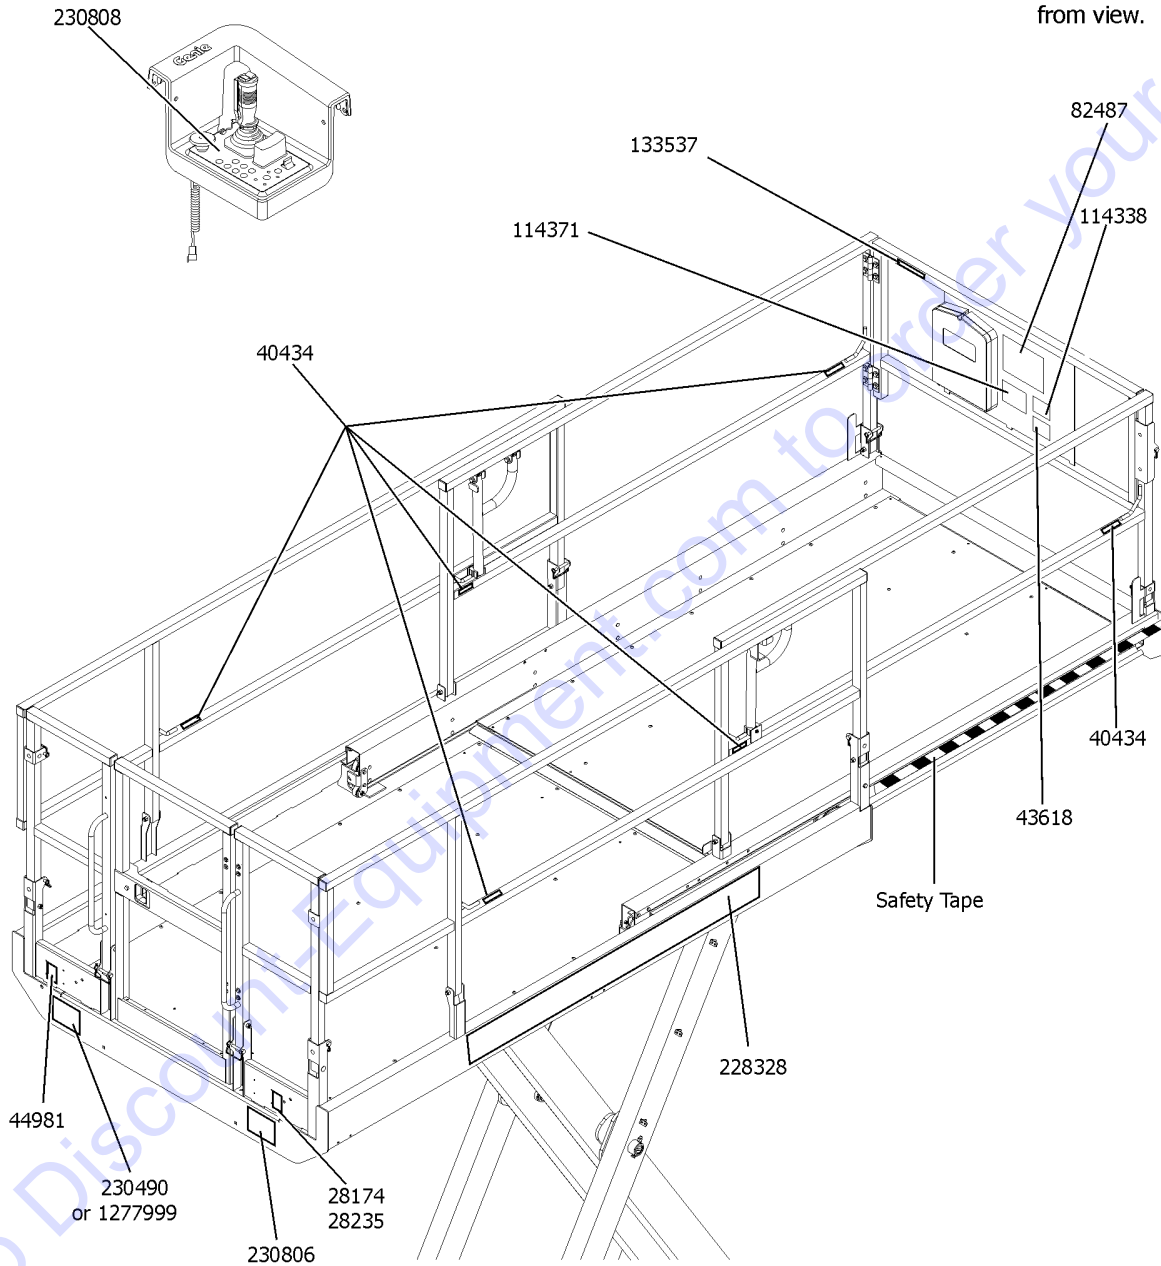

116.1 Decals with Symbols, GS-3369 Platform, CE

Platform, CE models

☐ Shading indicates decal is hidden from view.

116.1 Decals with Symbols, GS-3369 Platform, CE

Item	Part No.	Description	Qty.
		<i>Ref. Symbol Decal Kits</i> ..... (refer to 113.1)	
1	28174GT	DECAL,POWER TO PLATFORM 230V	1
2	28235GT	DECAL,POWER TO PLATFORM 115V	1
3	40434GT	DECAL,LANYARD ANCHORAGE POINT	6
4	43618GT	DECAL,LABEL-DIRECTION ARROWS	1
5	44981GT	DECAL,LABEL,AIRLINE 110 PSI	1
6	82487GT	DECAL,SYMBOL-READ THE MANUAL	1
7	114338GT	DECAL,SYM-TIP-OVR,TILT ALARM	1
8	114371GT	DECAL,SYM-TIP-OVER,OUTRGR	1
9	133537GT	DECAL,CRUSH HAZ RAILS SYMB	1
10	228328GT	DECAL,COSMETIC,GENIE GS-3369RT	2
11A	230490GT	DECAL,NOTICE,MAX CAP GS3369	1
		(to SN 11474)(CE models only)	
11B	1277999GT	DECAL,DANGER,MAX CAP/MAN FRC 3369 CE	1
		(from SN 11475)	
12	230808GT	DECAL,PLAT CONTROL PANEL GS69	1
13	230806GT	DECAL,DANGER,MAN FRC, GS3369	1
		(CE models only)