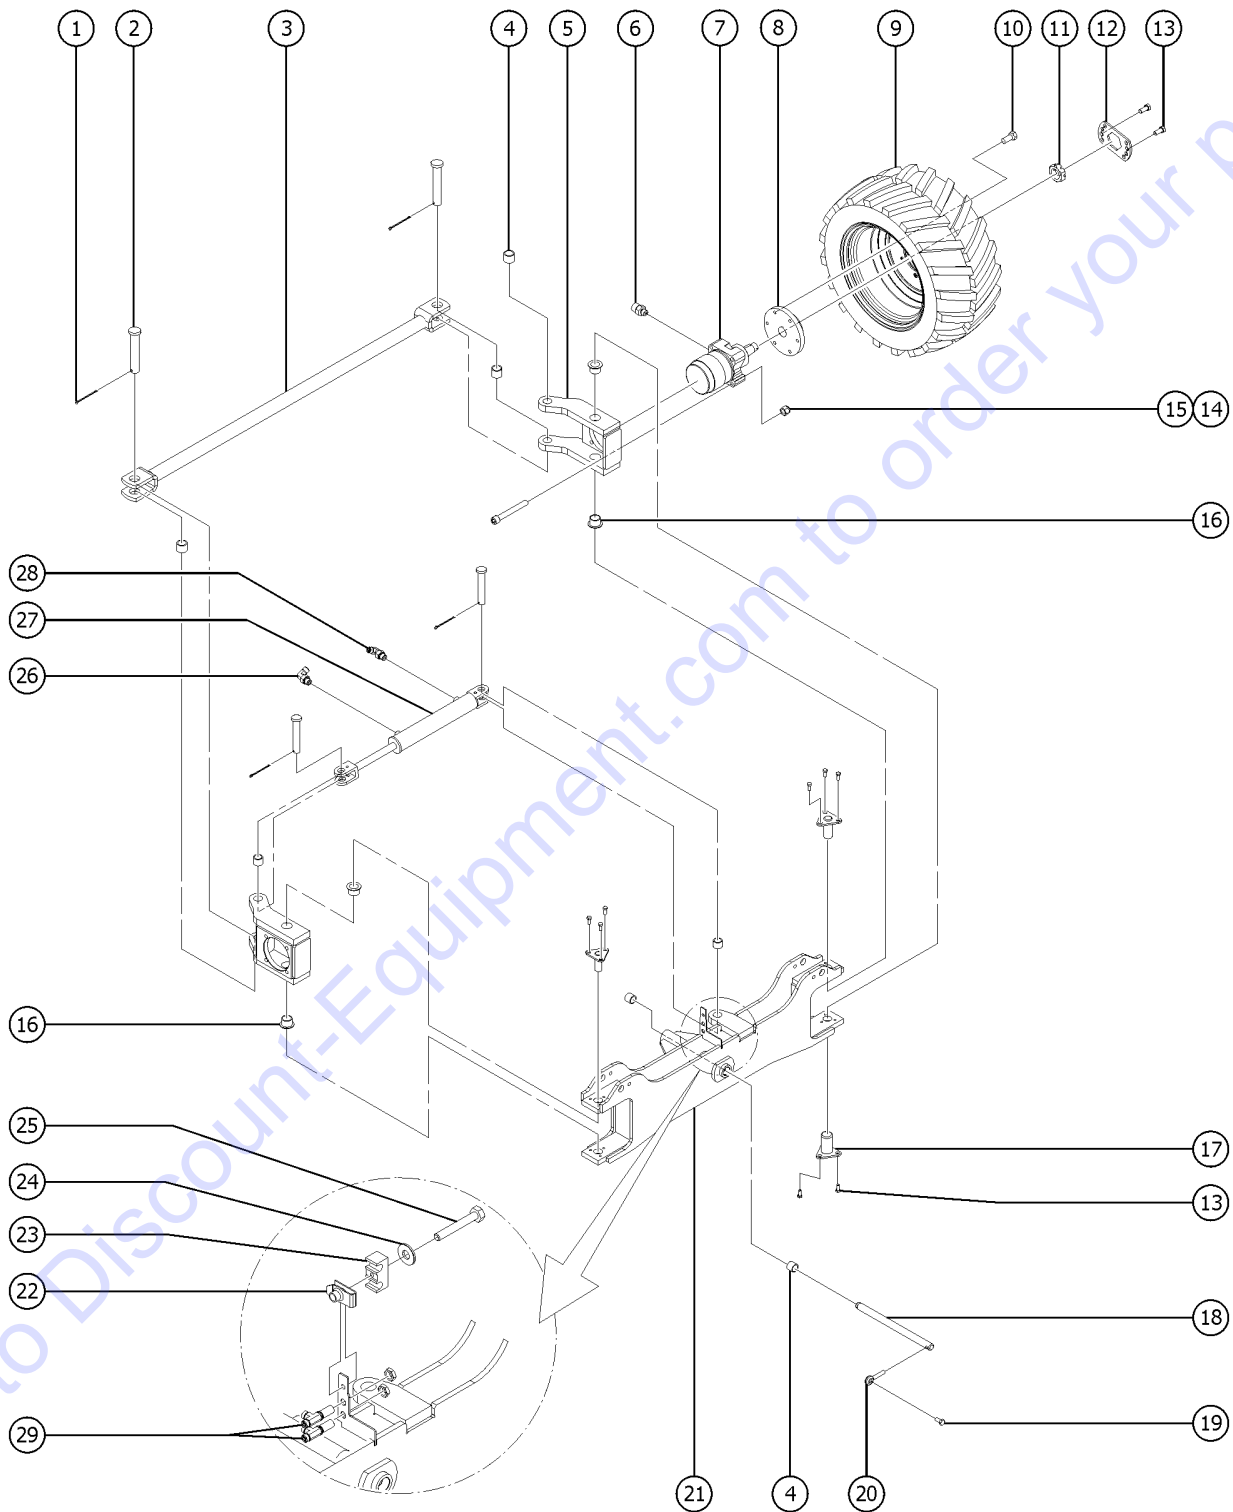

201.1 Steer Axle Linkage, Wheels and Drive Motors

201.1 Steer Axle Linkage, Wheels and Drive Motors

Item	Part No.	Description	Qty.
21	1254180GT	WELDMENT,OSC.AXLE	1
22	56912GT	SPRING CLIP,1/4-20,.025-.15X.5	1
23	148396GT	CLAMP,HOSE,2X#4,GS69	1
24	6638GT	WASHER,FLAT,USS,1/4"Y	1
25	6637GT	SCREW,HHC,1/4-20 X 1.75	1
26	48911GT	ELBOW,90D,520220-4-6***	2
27	89065GT	CYLINDER,STEER***	1
27-	89066GT	SEAL KIT,STEER CYL (89065)	
28	48912GT	CONN,520120-4-6***	1
29	48909GT	TEE,BULKHEAD,RUN,520958-4	2

Go to Discount-Equipment.com to order your parts