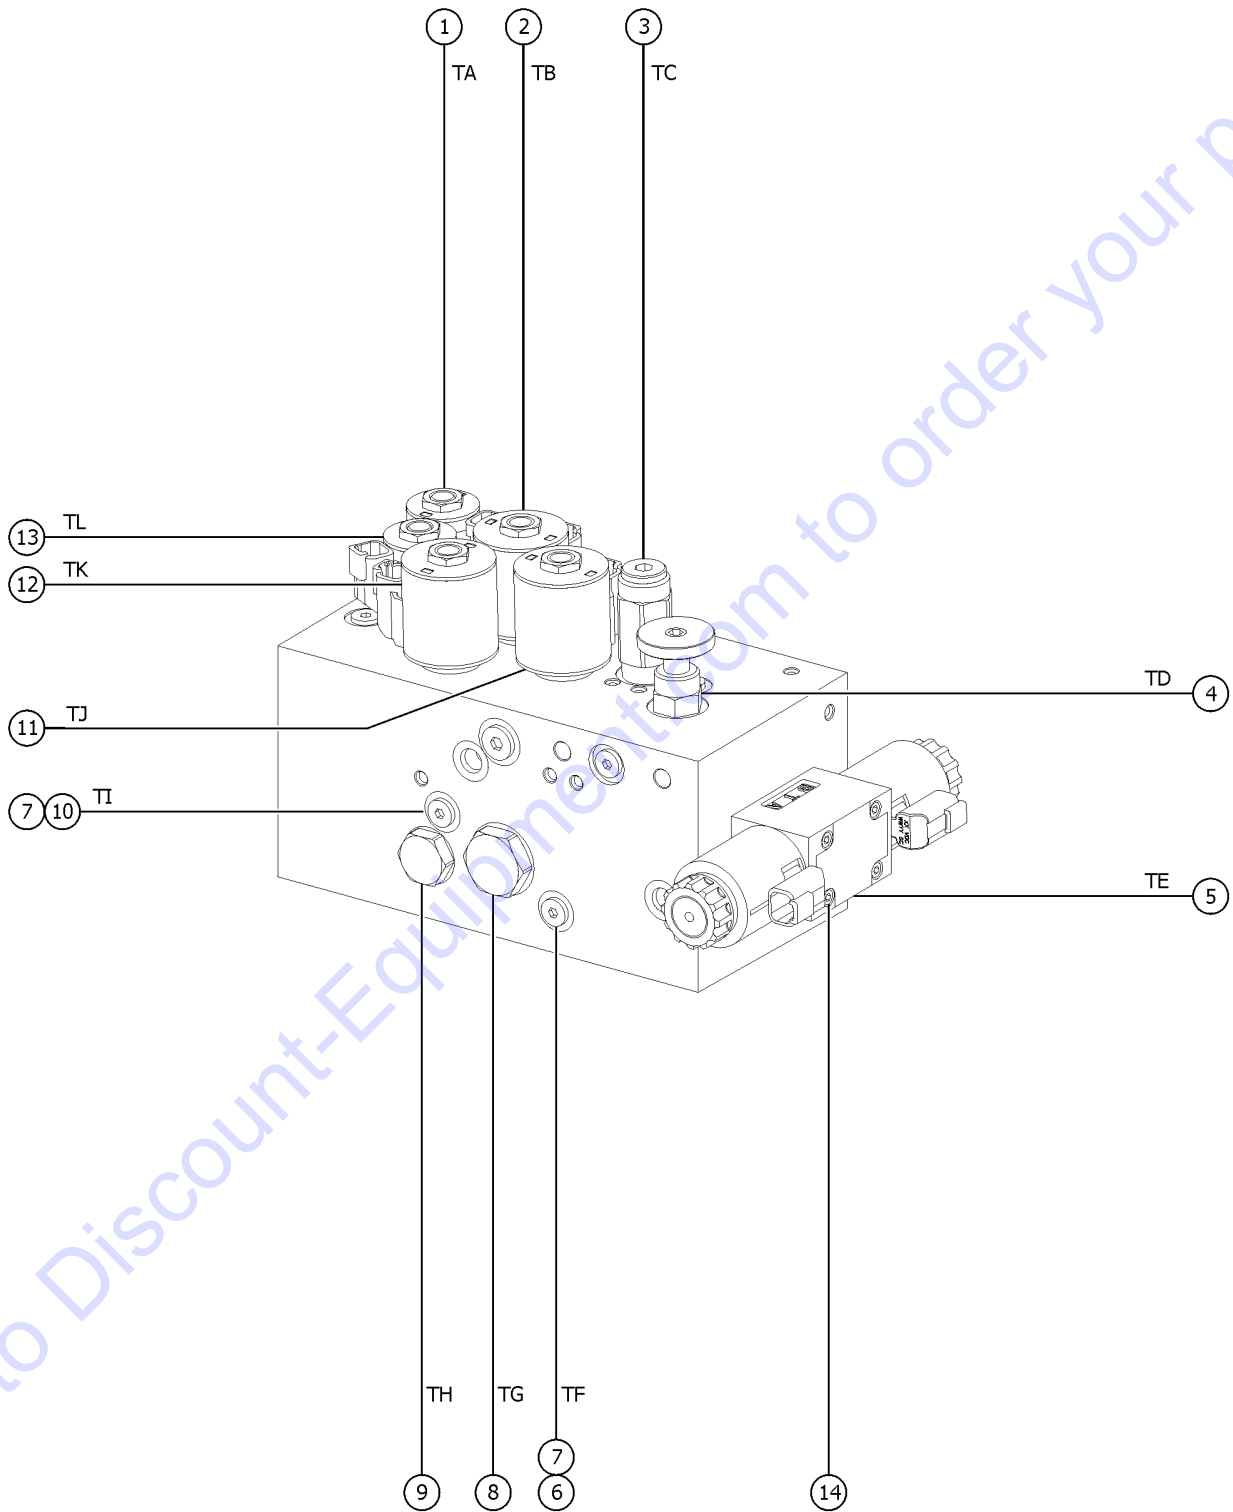

702.1 Traction Manifold, View 1