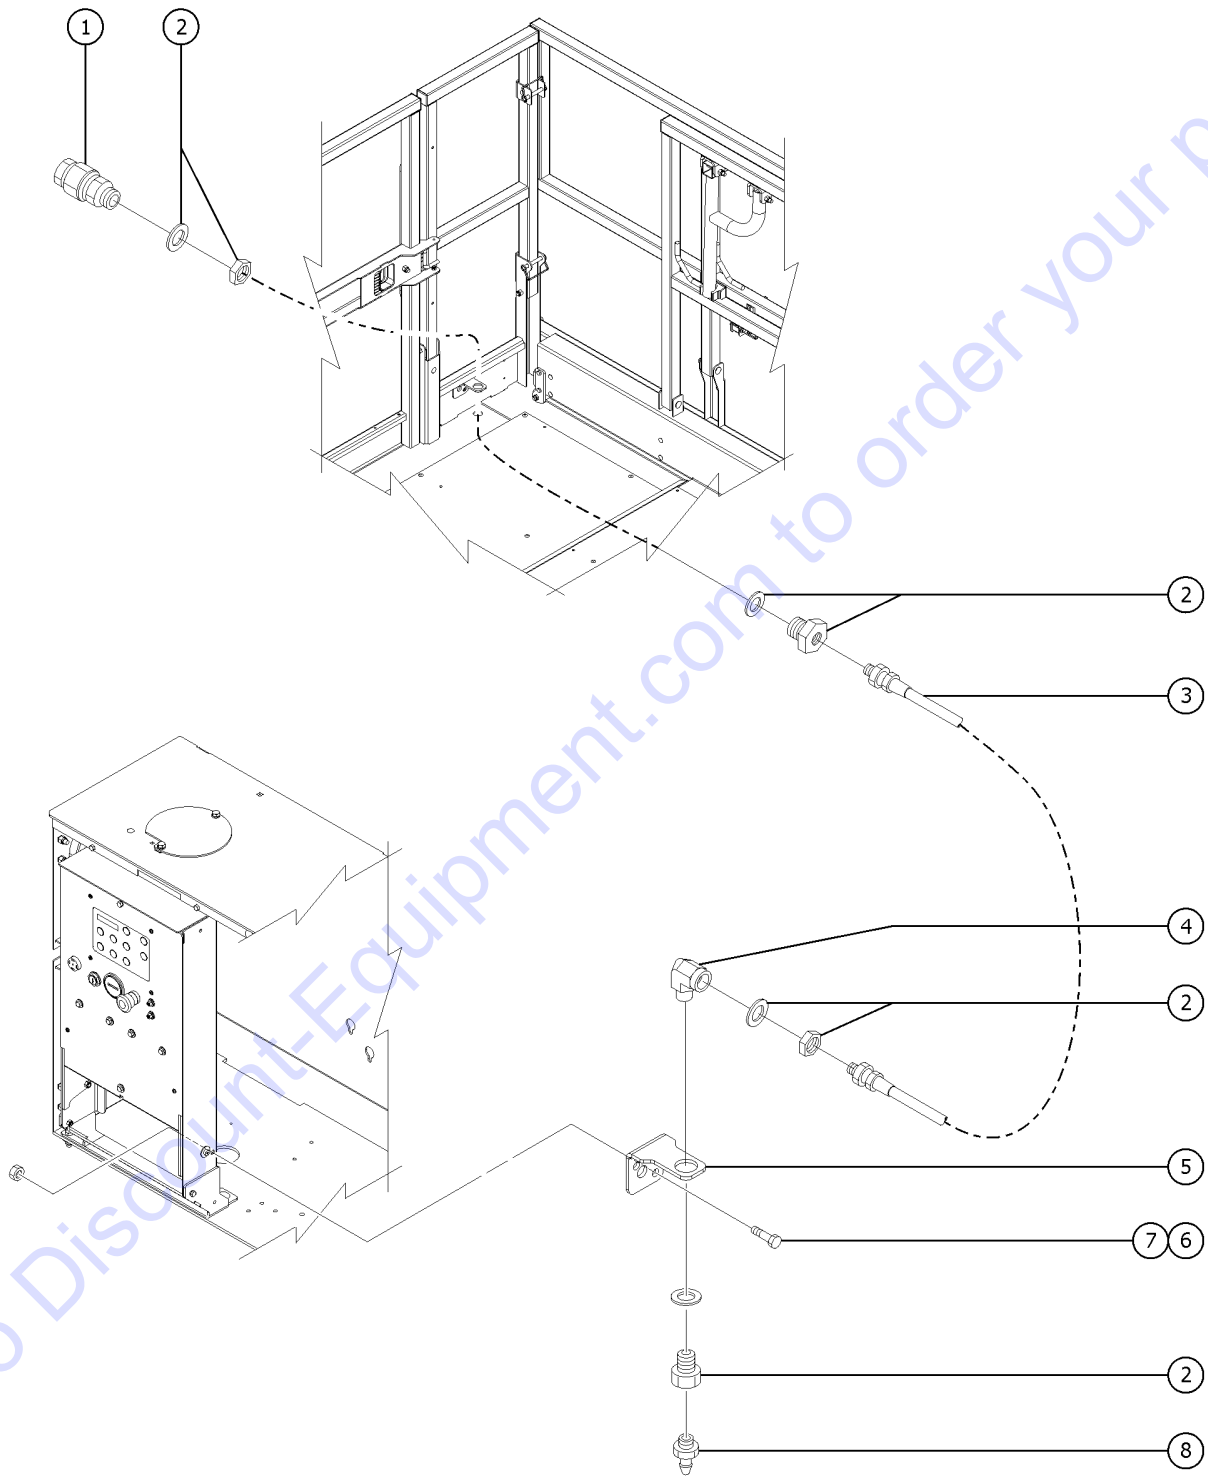

813.3 Air to Platform, GS-4069

813.3 Air to Platform, GS-4069

Item	Part No.	Description	Qty.
1	27895GT	COUPLER, 1/4"SERIES 3/8 MPT	1
2	27900GT	BULKHEAD,FEMALE X 6 X 6	2
3A	27903GT	HOSE,LOW PRESSURE,.375 ID,BLK	900
		GS-4069 RT	
3A-	27901GT	HOSE END,BARBED,RIGID,-6-6	2
4	79383GT	BRASS STREET ELBOW	1
5	47077GT	BRACKET,AIRLINE MOUNTING	2
6	8255GT	SCREW,HHC,3/8-16 X .75	
7	4828GT	NUT,NYLOCK,3/8-16	
8	27894GT	PLUG,1/4"SERIES,3/8 MPT	1

Go to Discount-Equipment.com to order your parts