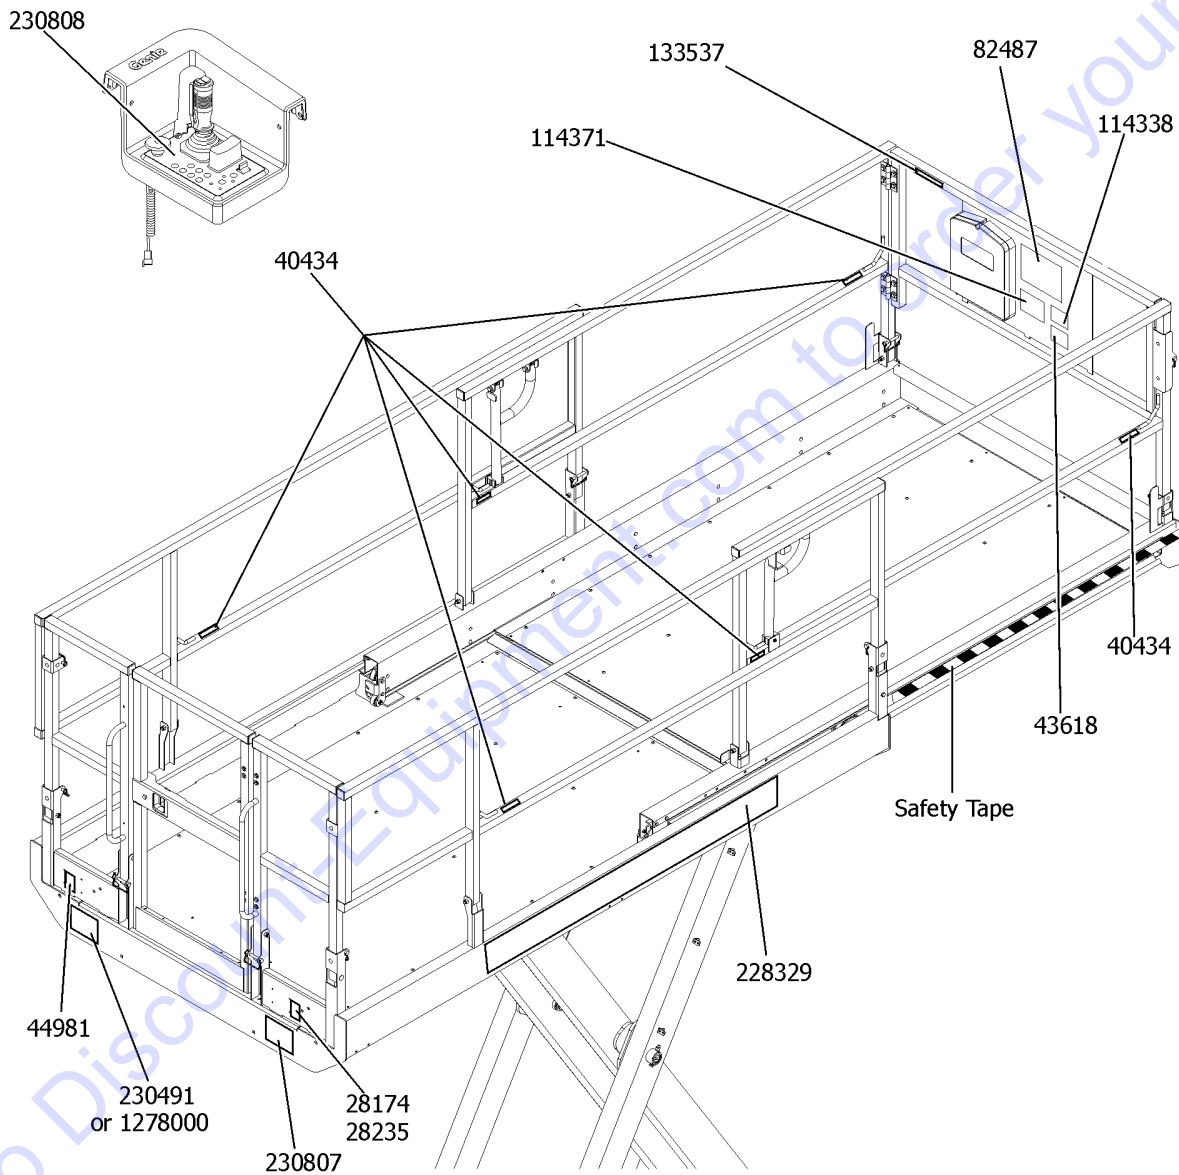

124.1 Decals with Symbols, GS-4069 Platform, CE

Platform, CE models

☐ Shading indicates decal is hidden from view.

124.1 Decals with Symbols, GS-4069 Platform, CE

Item	Part No.	Description	Qty.
		<i>Ref. Symbol Decal Kits</i> ..... (refer to 121.1)	
1	28174GT	DECAL,POWER TO PLATFORM 230V	1
2	28235GT	DECAL,POWER TO PLATFORM 115V	1
3	40434GT	DECAL,LANYARD ANCHORAGE POINT	6
4	43618GT	DECAL,LABEL-DIRECTION ARROWS	1
5	44981GT	DECAL,LABEL,AIRLINE 110 PSI	1
6	82487GT	DECAL,SYMBOL-READ THE MANUAL	1
7	114338GT	DECAL,SYM-TIP-OVR,TILT ALARM	1
8	114371GT	DECAL,SYM-TIP-OVER,OUTRGR	1
9	133537GT	DECAL,CRUSH HAZ RAILS SYMB	1
10	228329GT	DECAL,COSMETIC,GENIE GS-4069RT	2
11A	230491GT	DECAL,NOTICE,MAX CAP GS4069	1
		(to SN 11474) (CE models only)	
11B	1278000GT	DECAL,DANGER,MAX CAP/MAN FRC 4069 CE	1
		(from SN 11474)	
12	230808GT	DECAL,PLAT CONTROL PANEL GS69	1
13	230807GT	DECAL,DANGER,MAN FRC, GS4069	1
		(CE models only)