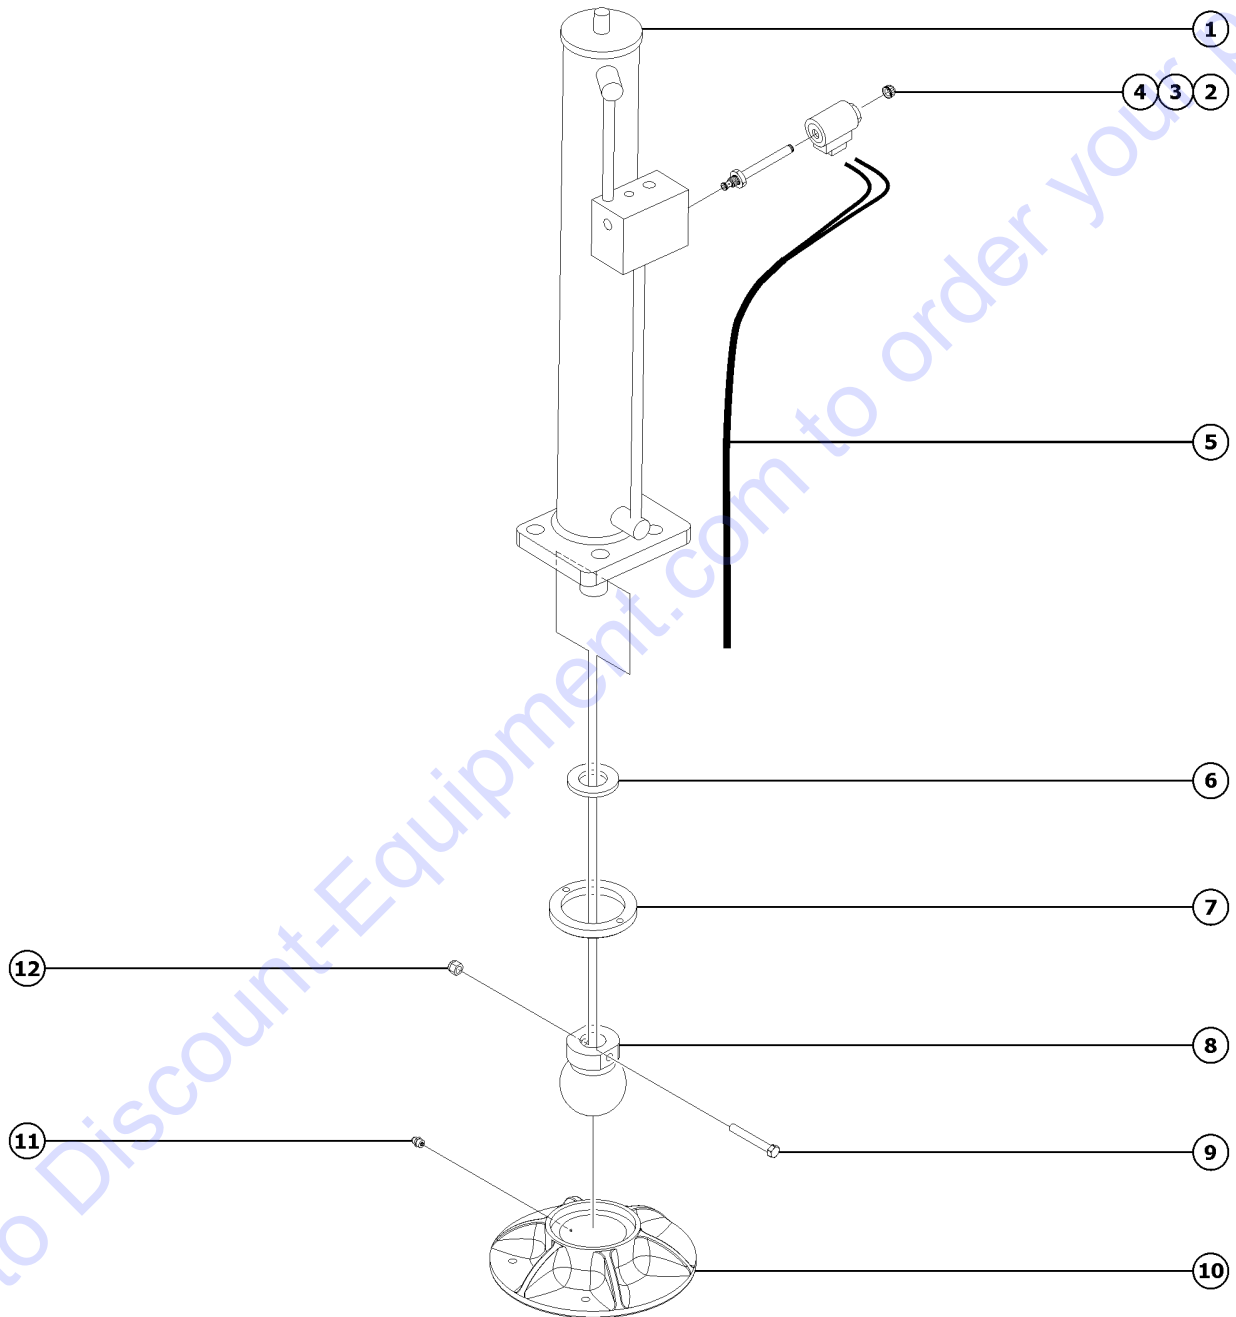

811.1 Outrigger Cylinders, All Models

811.1 Outrigger Cylinders, All Models

Item	Part No.	Description	Qty.
--	112537GT	FOOTPAD ASSY,RTSC OUTRIGGER ..... (includes items 6, 7 & 9)	
1	131428GT	CYLINDER, OUTRIGGER,GS69 ..... order valve and coil separately	1
1-	226381GT	SEAL KIT,(131428) ..... (for 131428)	
2	72097GT	NUT,SOLENOID VALVE,OUTRIGGERS	1
3	79831GT	COIL, 12VDC,DIODE,DEUTSCH	1
4	67933GT	VALVE,NC,BI-DI,CART***	1
4A	71925GT	PILOT CHECK VALVE	
5		Ref. Outrigger Wire Harness ..... (refer to 408.1)	
6	55682GT	PLATE, CYL UP LIMIT	1
7	55484GT	RETAINER, GS68 O/R FOOTPAD***	1
8	55485GT	CASTING, BALL, GS OUTRIGGER	1
9	6326GT	SCREW,HHC,3/8-16 X 3	1
10	51814GT	CASTING, OUTRIGGER FOOTPAD *** ..... order 1280156 separately	1
10B	1280156GT	KIT, OUTRIGGER PAD LOCTITE,RT ..... order footpad separately	
11	28646GT	ZERK,GREASE,1/8 NPT	1
12	4828GT	NUT,NYLOCK,3/8-16	1

Go to Discount-Equipment.com to order your parts