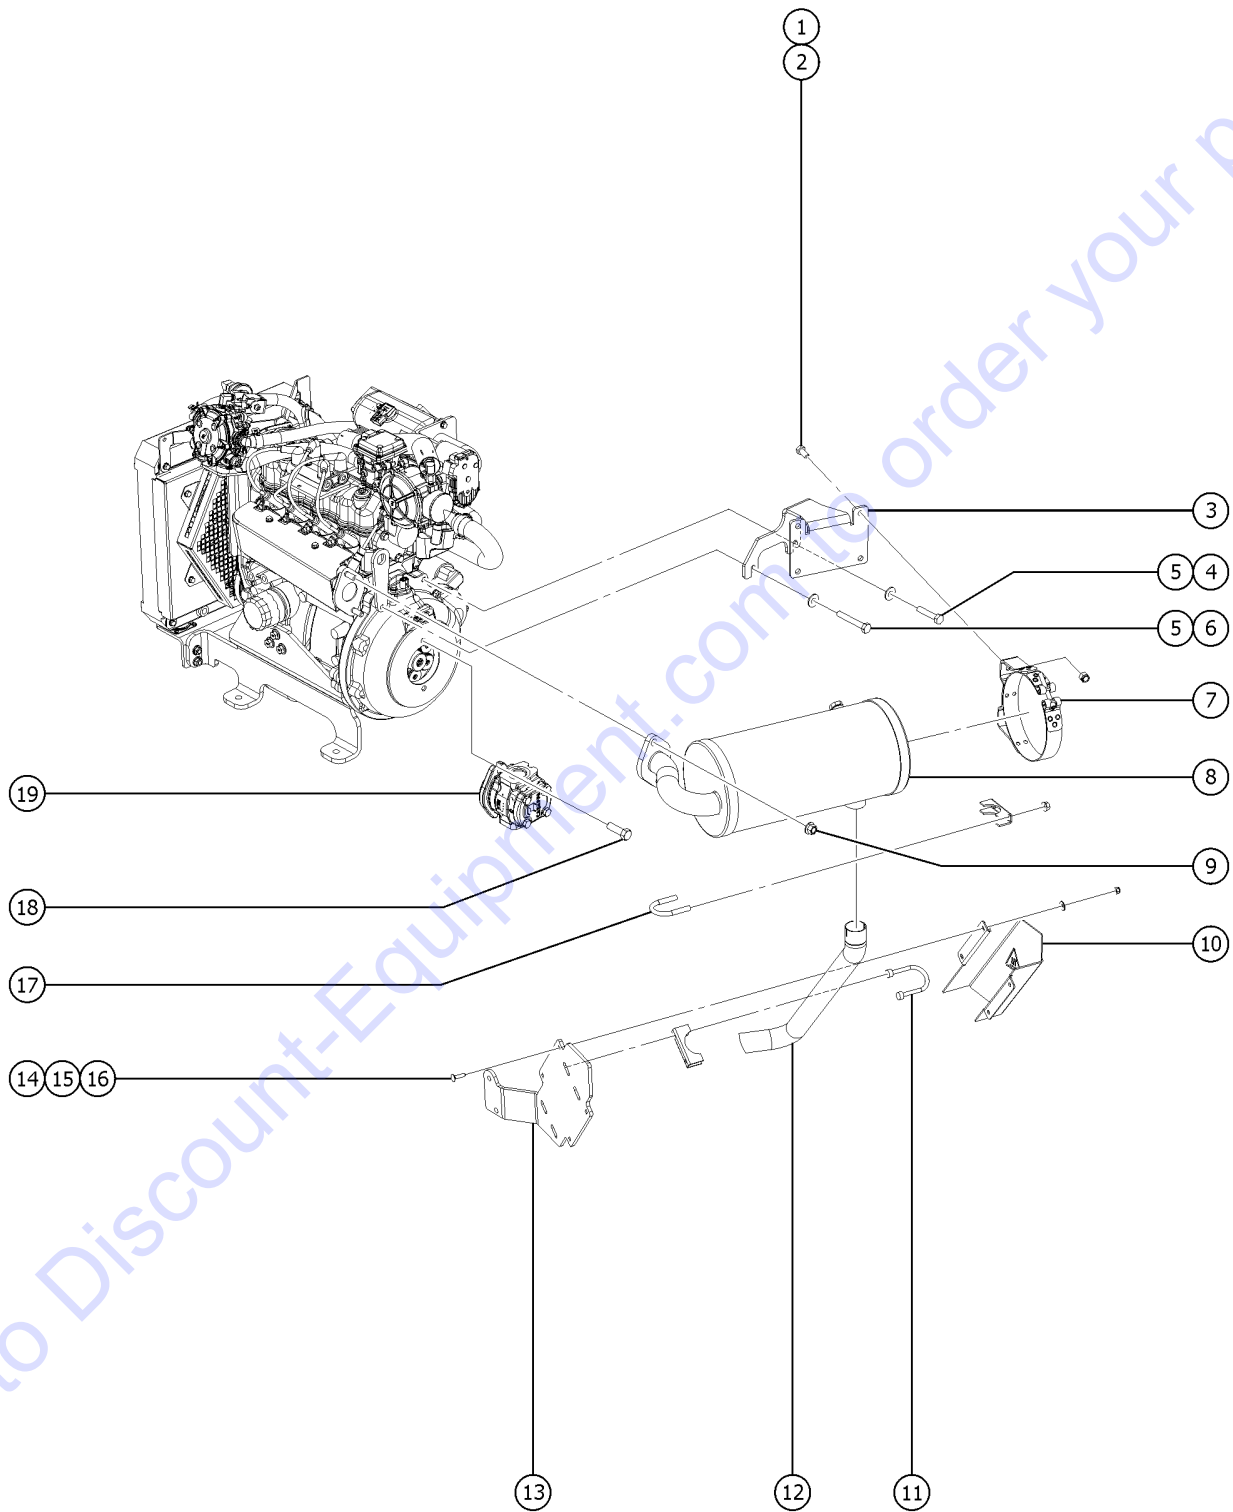

309.1 GM 0.998L Engine, View 3

Item	Part No.	Description	Qty.
1	77692GT	SCREW,HHC,3/8-16 X 1 GRD 8	4
2	4828GT	NUT,NYLOCK,3/8-16	4
3	1270952GT	FORMING,CAT SUPPORT,GM .998L	1
4	1272952GT	SCREW, HHC, M10 X 1.25 X 50MM	1
5	6097GT	WASHER,FLAT,USS,3/8",Y	2
6	1272953GT	SCREW, HHC, M10 X 1.25 X 70MM	1
7	1271717GT	CLAMP, MUFFLER MOUNT, GM .998	2
8	1272457GT	CATALYTIC MUFFLER,GM .998L	1
8-	51735GT	PLUG,HOLLOW HEX 3/8" NPT	
9	231529GT	NUT,TL FLG,M10-1.5,DIN6927,10, ...	2
10	1272458GT	HEAT SHIELD,TAILPIPE,GM .998L	1
11	32064GT	CLAMP,MUFFLER,1.75 INCH	2
12	1271715GT	TAILPIPE, GM .998L, GS69	1
13	1270955GT	FORMING,TAILPIPE SPRT,GM .998	1
14	79456GT	BOLT,CARRIAGE,1/4-20 X 1.00,G2	4
15	6638GT	WASHER,FLAT,USS,1/4"Y	4
16	6091GT	NUT,NYLOCK,1/4-20	4
17	62160GT	CLAMP,TAILPIPE, 1 1/2"***	1
18	6175GT	SCREW,HHC,3/8-16 X 1	2
19	1270697GT	PUMP, GEAR, 16CC/REV	1
19-	85197GT	SEAL KIT,BOSCH PUMP*** for pump 87918	
19-	1273258GT	SEAL KIT,CASAPPA for pump 1270697