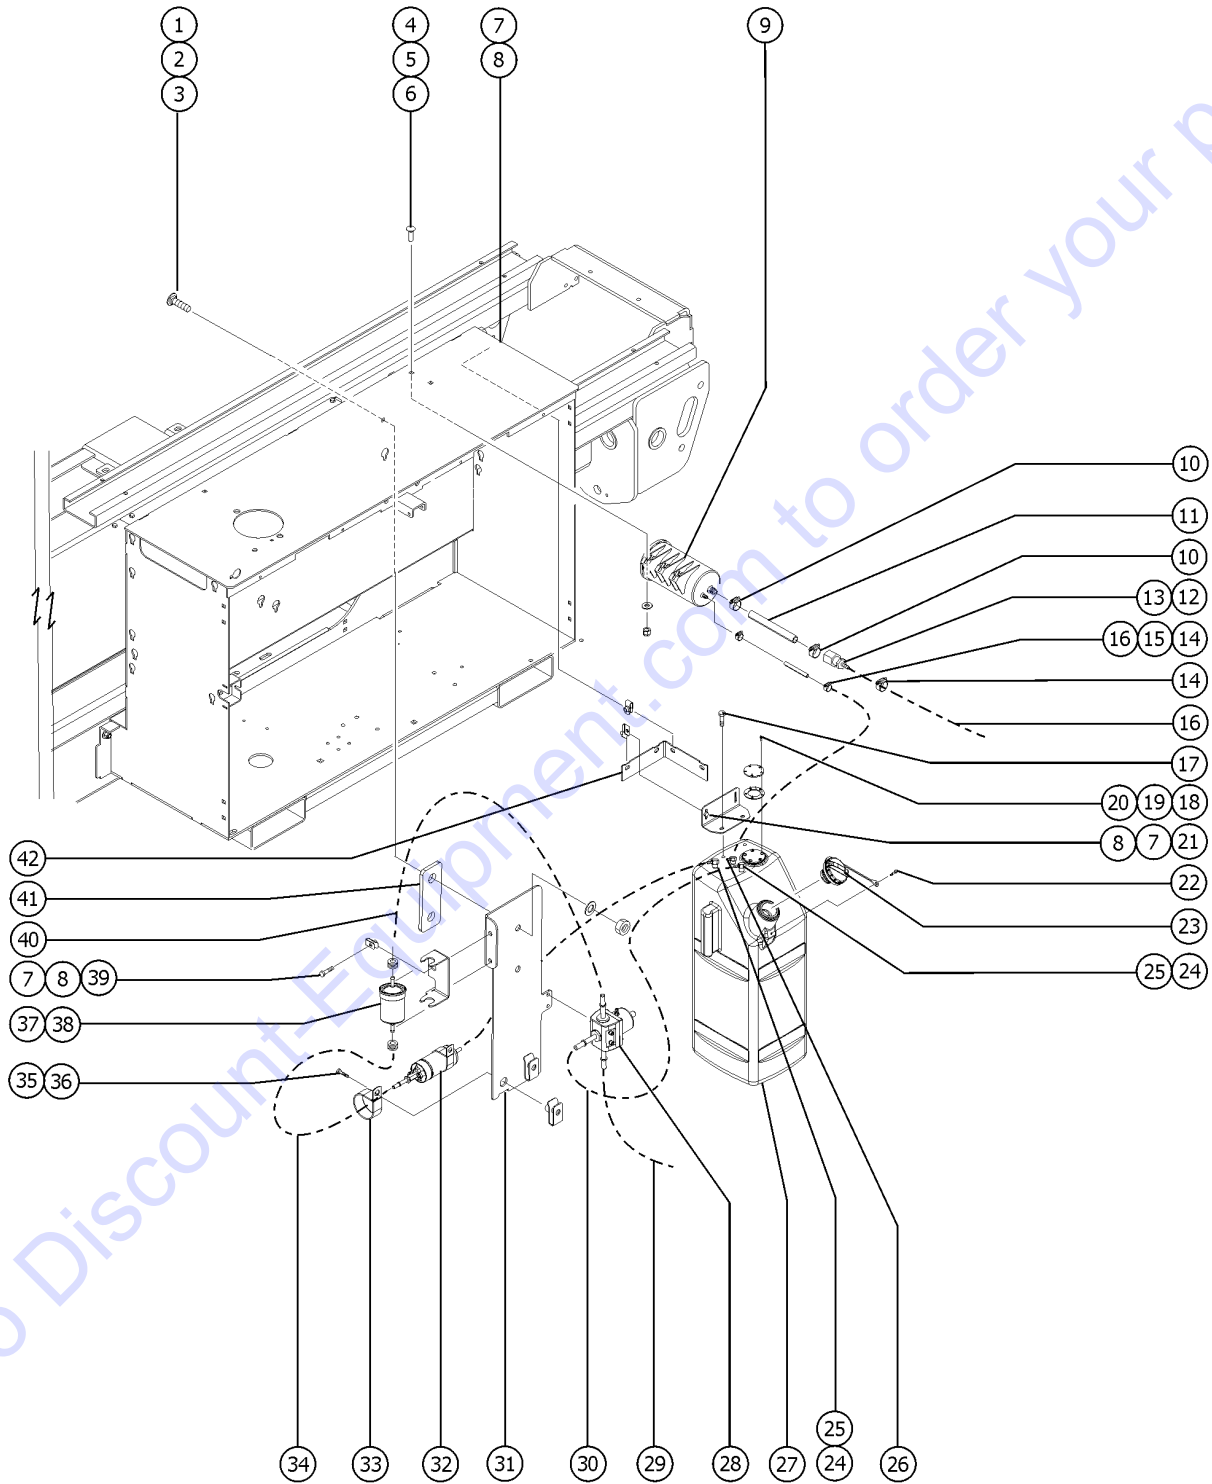

403.3 Gasoline Tank, Hoses and Fittings, GM 0.998L Engine (from SN GS69F-11864)

403.3 Gasoline Tank, Hoses and Fittings, GM 0.998L Engine (from SN GS69F-11864)

Item	Part No.	Description	Qty.
29	1272997GT	ASSY,FUEL HOSE,5/16"ID,120",FI ..... (fuel regulator to engine)	1
30	1280298GT	ASSY,FUEL HOSE,5/16"ID,26"L,FI ..... (fuel regulator to tank)	1
31	1275824GT	FORMING, FUEL SYSTEM MOUNT	1
32	77750GT	FUEL PUMP (GM ENG)	1
33	1272202GT	CLAMP,FUEL COMPONENTS,GM .998L	2
34	1280296GT	ASSY,FUEL HOSE,5/16"ID,15"L,FI ..... (fuel filter to fuel pump)	1
35	824092GT	SCREW,HHF,3/8-16X1.5,8,ZAG	2
36	29868GT	SPRING CLIP,3/8-16,.05-.20X.73,ZAG	2
37	1271652GT	FILTER, FUEL, GM	1
38	218790GT	GROMMET, FUEL FILTER	2
39	218523GT	FORMING, FUEL FILTER BRK.	1
40	1280297GT	ASSY,FUEL HOSE,5/16"ID,20"L,FI ..... (fuel filter to fuel regulator)	1
41	1278935GT	SHEET,SPACER,FUEL BRACKET	1
42	1279270GT	FORMING,TANK SUPPORT,BULKHD	1

Go to Discount-Equipment.com to order your parts