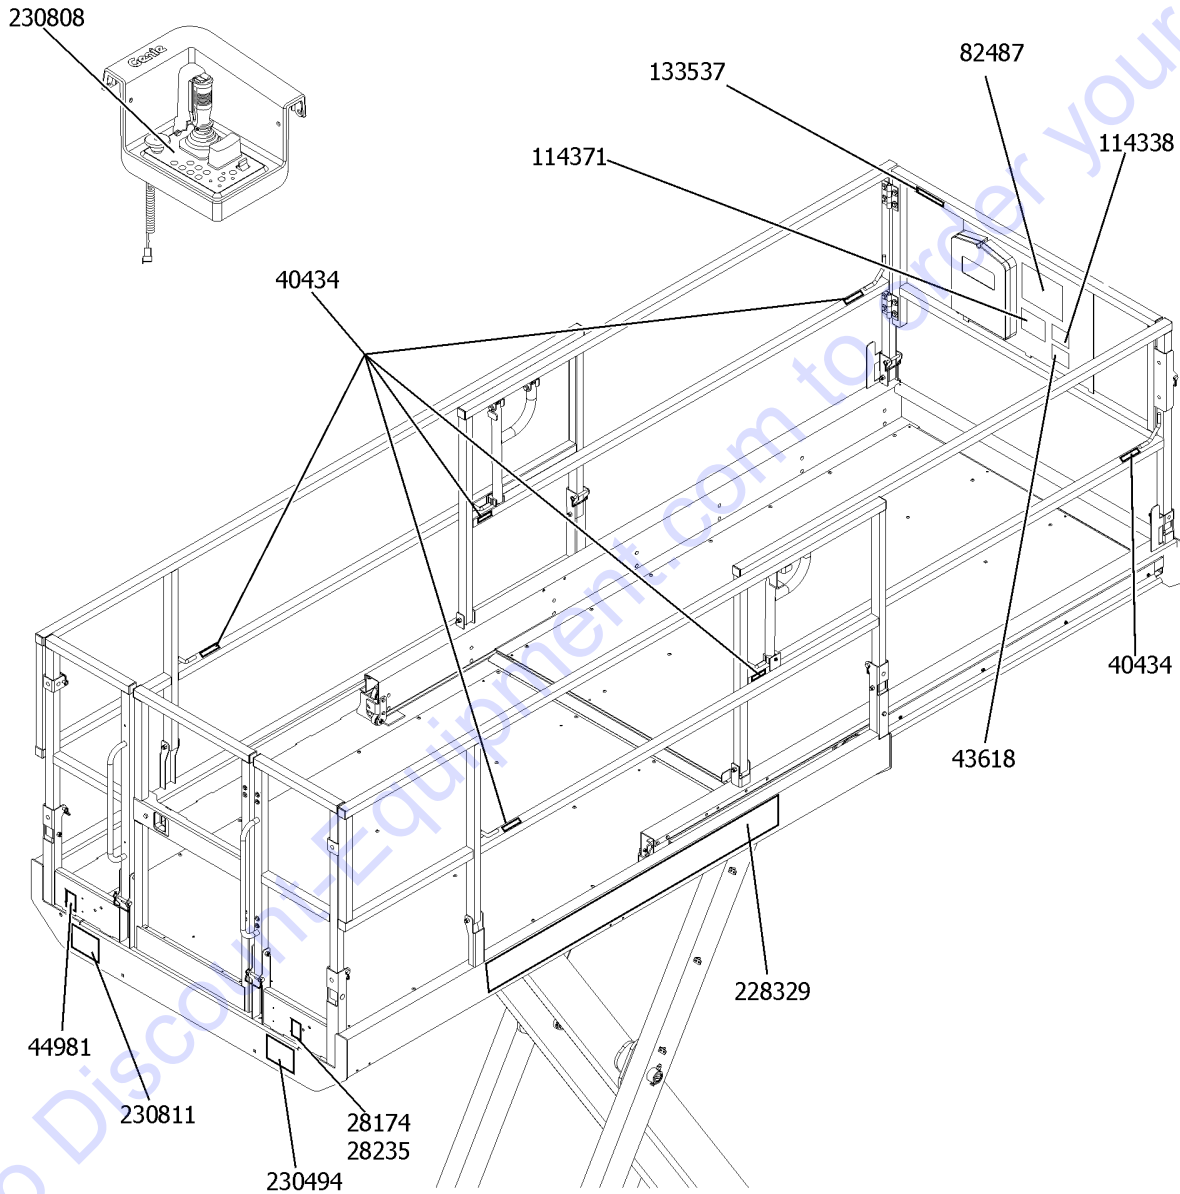

Platform, ANSI models

☐ Shading indicates decal is hidden from view.

123.1 Decals with Symbols, GS-4069 Platform, Asia & South America

Item	Part No.	Description	Qty.
		<i>Ref. Symbol Decal Kits</i> ..... (refer to 121.1)	
1	28174GT	DECAL,POWER TO PLATFORM 230V	1
2	28235GT	DECAL,POWER TO PLATFORM 115V	1
3	40434GT	DECAL,LANYARD ANCHORAGE POINT	6
4	43618GT	DECAL,LABEL-DIRECTION ARROWS	1
5	44981GT	DECAL,LABEL,AIRLINE 110 PSI	1
6	82487GT	DECAL,SYMBOL-READ THE MANUAL	1
7	114338GT	DECAL,SYM-TIP-OVR,TILT ALARM	1
8	114371GT	DECAL,SYM-TIP-OVER,OUTRGR	1
9	133537GT	DECAL,CRUSH HAZ RAILS SYMB	1
10	228329GT	DECAL,COSMETIC,GENIE GS-4069RT	3
11	230494GT	DECAL,DANGER,SIDE FRC,GS4069 (Asia & S. America models only)	3
12	230808GT	DECAL,PLAT CONTROL PANEL GS69	1
13	230811GT	DECAL,NOTICE,MAX CAP GS4069 (Asia & S. America models only)	1

Go to Discount-Equipment.com to order your parts