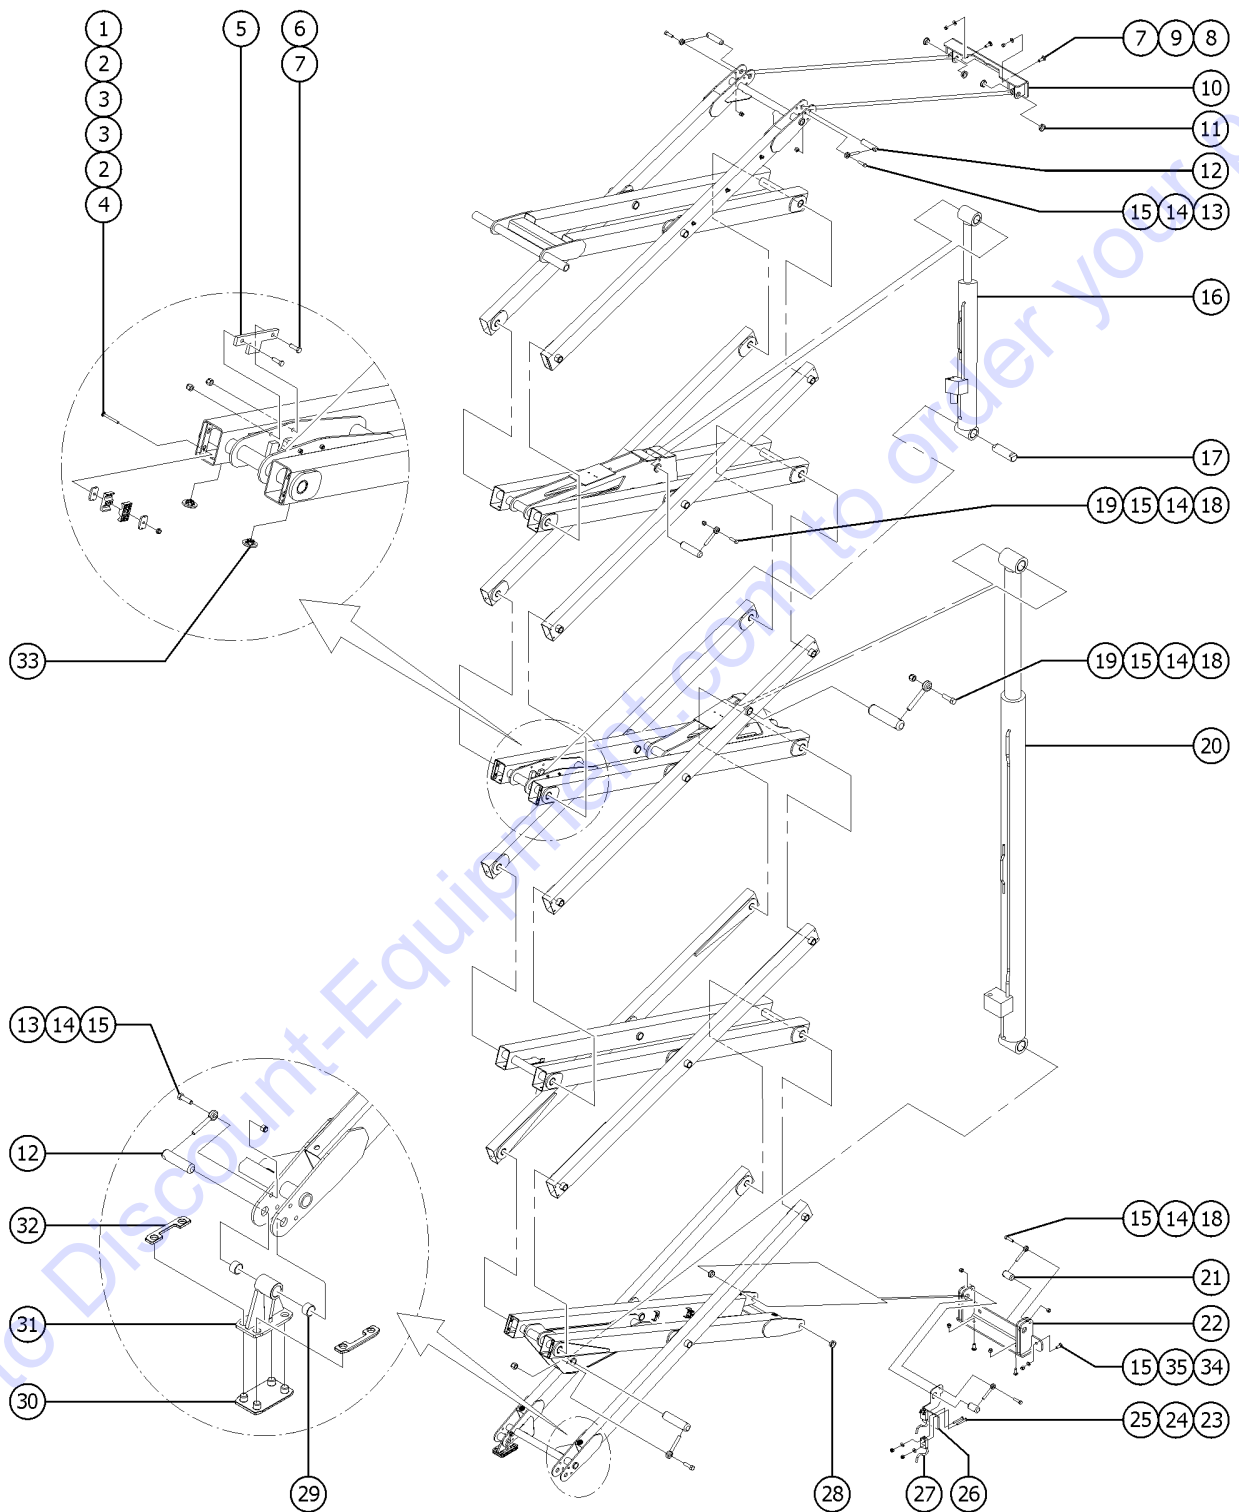

505.1 Scissor Components, GS-4069 RT, View 2

Item	Part No.	Description	Qty.
1	96905GT	BOLT,CARRIAGE,1/4-20 X 2.5,G2	
2	228103GT	PLATE,BACKING,LINKS	6
3	78736GT	CLAMP,2 HOSE,PLASTIC,5/8	6
4	6889GT	NUT,LP NYLOCK,1/4-20	
5	1254201GT	PLATE,UPR CYL,PIN RETAINR 4069	2
6	6019GT	SCREW,HHC,3/8-16 X 1.25 GRD 5	
7	4828GT	NUT,NYLOCK,3/8-16	
8	96977GT	BOLT,CARRIAGE,1/2-13X1.50,GR5	
9	6097GT	WASHER,FLAT,USS,3/8",Y	
10		Ref. Platform Pivot Weldment,33/4069 (refer to 602.1)	1
11	112375GT	BEARING,FL,1.25ID X 1.50OD X .44LG	
12	112115GT	PIN,1.25 DIA X 5.00 LG,1 HOLE	4
13	22788GT	SCREW,HHC,1/2-13 X 1.75	
14	1256267GT	ROD END,.5 X 3.75,ZAG	9
15	6198GT	NUT,NYLOCK,1/2-13	
16		Ref. Lift Cylinders (refer to 705.1)	
17	235122GT	PIN,UPPER CYLINDER	1
18	6096GT	SCREW,HHC,1/2-13 X 2 GR5	
19	112121GT	PIN, CYLINDER, LONG	3
20		Ref. Lift Cylinders (refer to 705.1)	
21	112116GT	PIN,1.50 DIA X 2.75 LG,1 HOLE	2
22	1254203GT	WLDMT,CHASSIS LINK PVT,33/4069	1
23	49821GT	SCREW,PHILLIPS,PHM,8-32 X 1.25	
24	35461GT	WASHER,FLAT,MS,#8,Y	
25	18605GT	NUT,NYLOCK,8-32	
26	1254202GT	FORMING,DOWN LIMIT SWITCH MNT	1
27	148236GT	SWITCH,LIMIT,PLUNGER,SMALL	2
28	112350GT	BRG,FL,1.5ID X 1.75OD X .5 LG	2