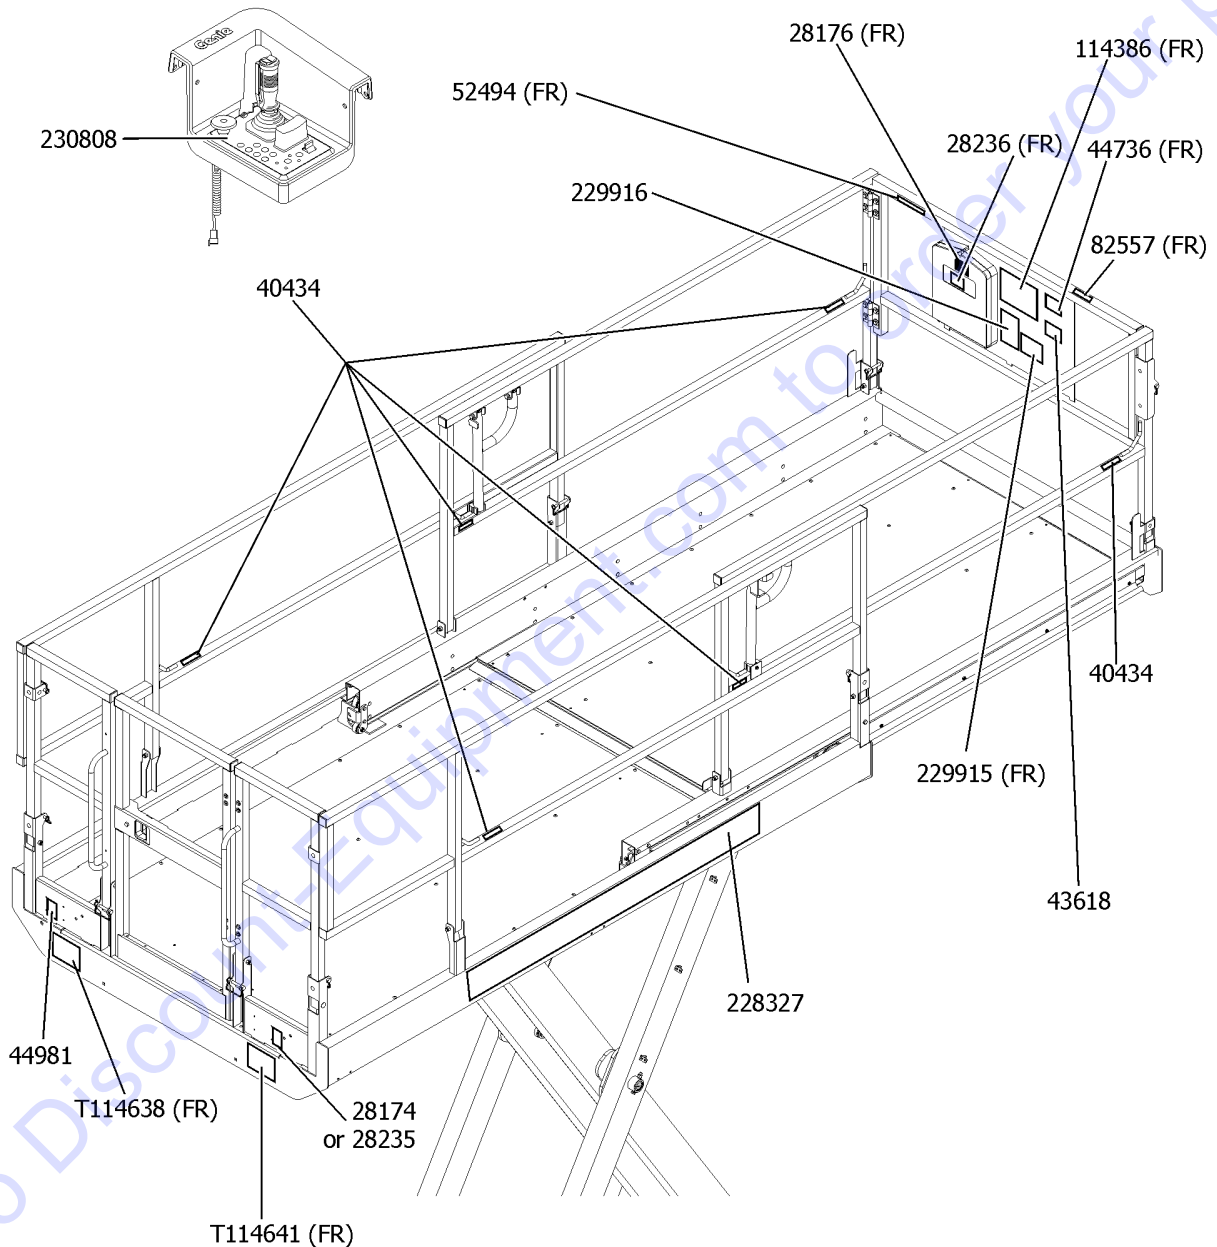

Platform, ANSI/CSA models

☐ Shading indicates decal is hidden from view.

NOTE:
Part numbers with "(FR)" indicates French translation is available

103.1 Decals with Words, GS-2669 Platform, ANSI & CSA

Item	Part No.	Description	Qty.
		Ref. Word Decal Kits ..... (refer to 101.1)	
1	28174GT	DECAL,POWER TO PLATFORM 230V	1
2	28176GT	DECAL,LABEL,MANUAL NOT HERE	1
3	28235GT	DECAL,POWER TO PLATFORM 115V	1
4	28236GT	DECAL,WARN,IMPROPER OPERATION	1
5	40434GT	DECAL,LANYARD ANCHORAGE POINT	6
6	43618GT	DECAL,LABEL-DIRECTION ARROWS	1
7	44736GT	DECAL,DANGER,TIP-OVER,TILT	1
8	44981GT	DECAL,LABEL,AIRLINE 110 PSI	1
9	52494GT	DECAL,CAUTION,CRUSH HAZ, RAILS	1
10	82557GT	DECAL,LABEL,PLAT CONT LOCATION	1
11	114386GT	DECAL,DANGER-GEN SAFETY	1
12	228327GT	DECAL,COSMETIC,GENIE GS-2669RT	2
13	229915GT	DECAL,DANGER,OUTRIGGER SAFETY	1
14	229916GT	DECAL,NOTICE,INST,PLAT-GS69RT	1
15	230808GT	DECAL,PLAT CONTROL PANEL GS69	1
16	T114638GT	DECAL,NOTICE,MAX CAP GS2669 ..... (ANSI & CSA models only)	1
17	T114641GT	DECAL,NOTICE,SIDE FRC,2669 ANS ..... (ANSI & CSA models only)	1