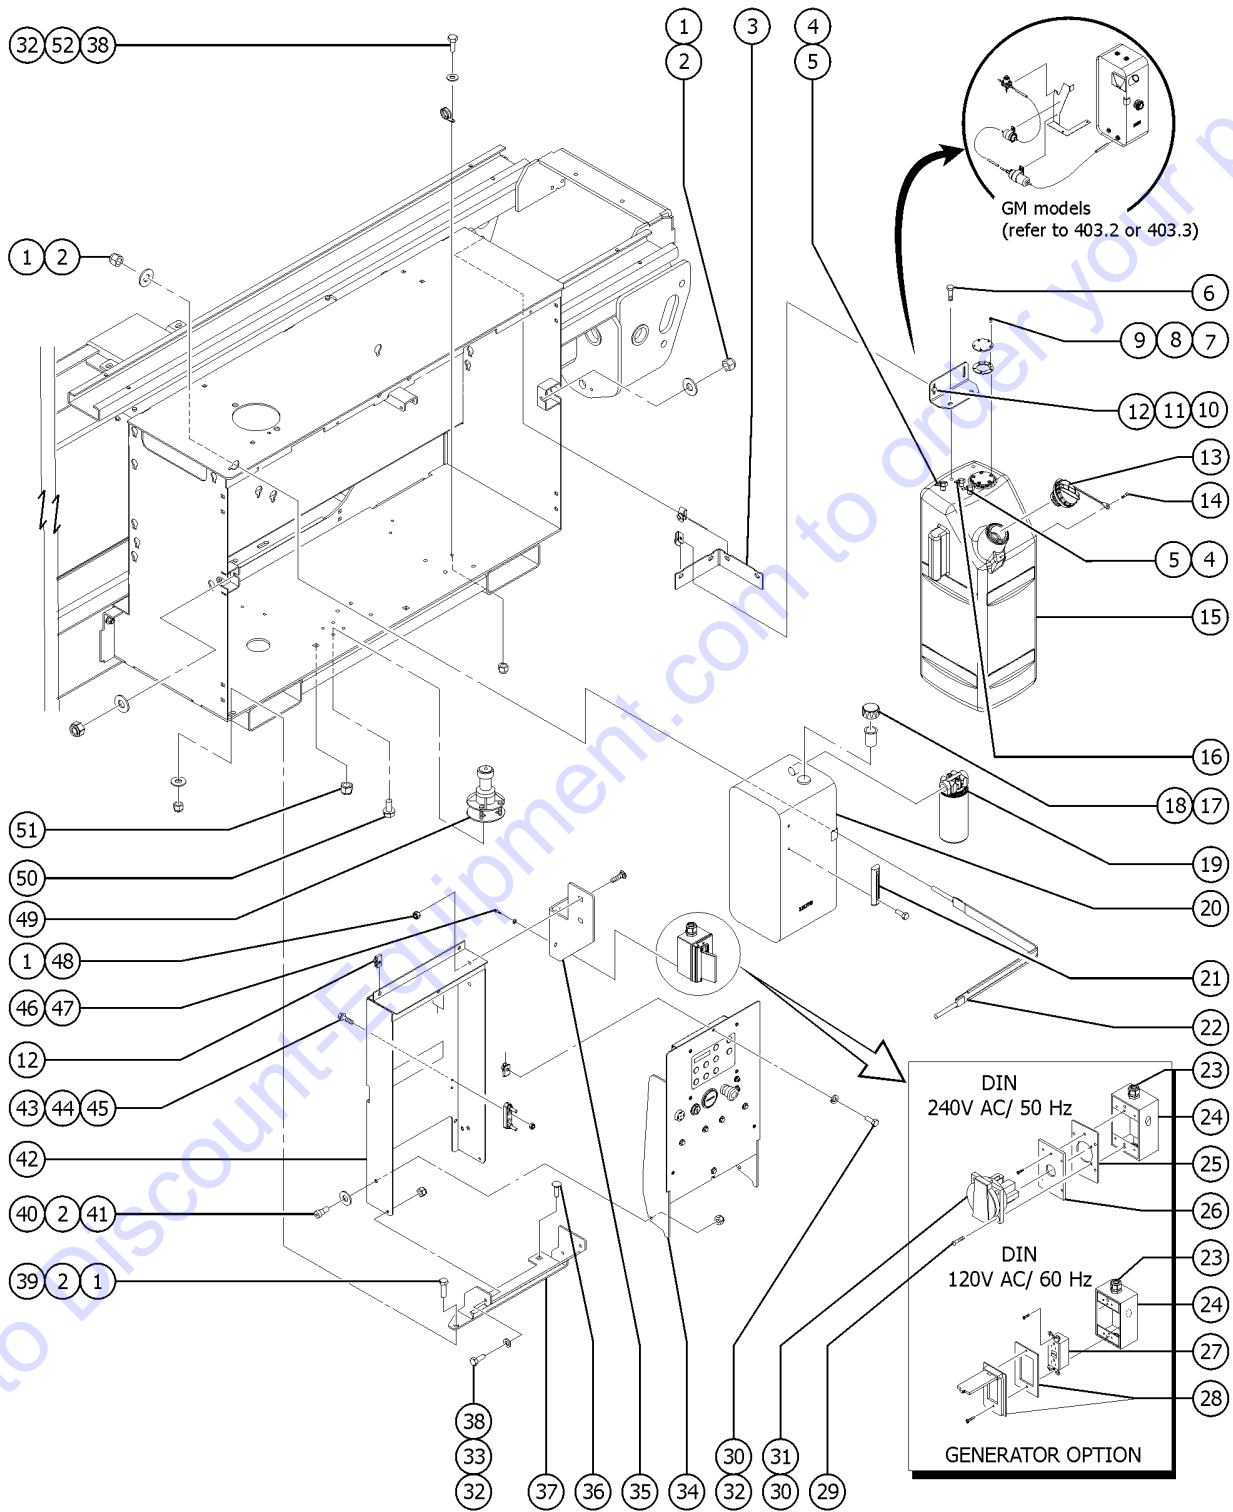

403.1 Hydraulic Tank, Fuel Tank, and Ground Controls Installation

403.1 Hydraulic Tank, Fuel Tank, and Ground Controls Installation

Item	Part No.	Description	Qty.
A	1289561GT	BRACKET, TELEMATICS	
A	1289520GT	MODULE, TELEMATICS, ZTR, M7, NORTH AMERICA	
A	1289521GT	MODULE, TELEMATICS, ZTR, M7, EMEA/APAC	
1	4828GT	NUT,NYLOCK,3/8-16	5
2	6097GT	WASHER,FLAT,USS,3/8",Y	7
3	1279270GT	FORMING,TANK SUPPORT,BULKHD	1
4	1276927GT	FUEL PICKUP, 3/8 X 1/4 NPT X 25.5	1
5	53023GT	FITTING,1/4 MPT 5/16 BARB	1
6	824089GT	SCREW,HHF,3/8-16X.75,8,ZAG	
7	1251757GT	SCREW,PHPM,10-32X.50,ZAG	
8	1271772GT	CAP, TANK, FUEL SENSOR	
9	1271773GT	GASKET, TANK, FUEL SENSOR	
10	1279269GT	FORMING,TANK SUPPORT,TANK	
11	824078GT	SCREW,HHF,1/4-20X.75,8,ZAG	
12	56912GT	SPRING CLIP,1/4-20,.025-.15X.5	
13	T112457GT	CAP,FUEL,DIESEL,SAE-J NECK	
14	824077GT	SCREW,HHF,1/4-20X.5,8,ZAG	
15	1277167GT	ASSEMBLY, FUEL TANK, CERT. (Perkins, Kubota models) (refer to 403.2 or 403.3 for GM models)	
16	1276928GT	VALVE, BRASS, ROLLOVER, 1/4 BARB X 3/8 NPT	
17	131658GT	CAP,HYDRAULIC TANK,GS68/84/90	1
18	31506GT	STRAINER,FILLER NECK	1
19	87070GT	FILTER ASSY,SAE 12 NO INDICAT*	1
19-	1259055GT	FILTER ELEMENT, 10 MICRON (Genie aftermarket part)	
19-	131323GT	FILTER ELEMENT, 10 MICRON (Genie genuine part)	
20	131778GT	TANK,HYDRAULIC,18 GALLON***	1
21	215229GT	GAUGE,HYDRAULIC TANK T/L VL	1
22	T106782GT	TANK STRAP,BOLT STYLE,HYD,GS69	1
22-	31658-SGT	EXTRUSION,RUBBER BUMPER STRIP