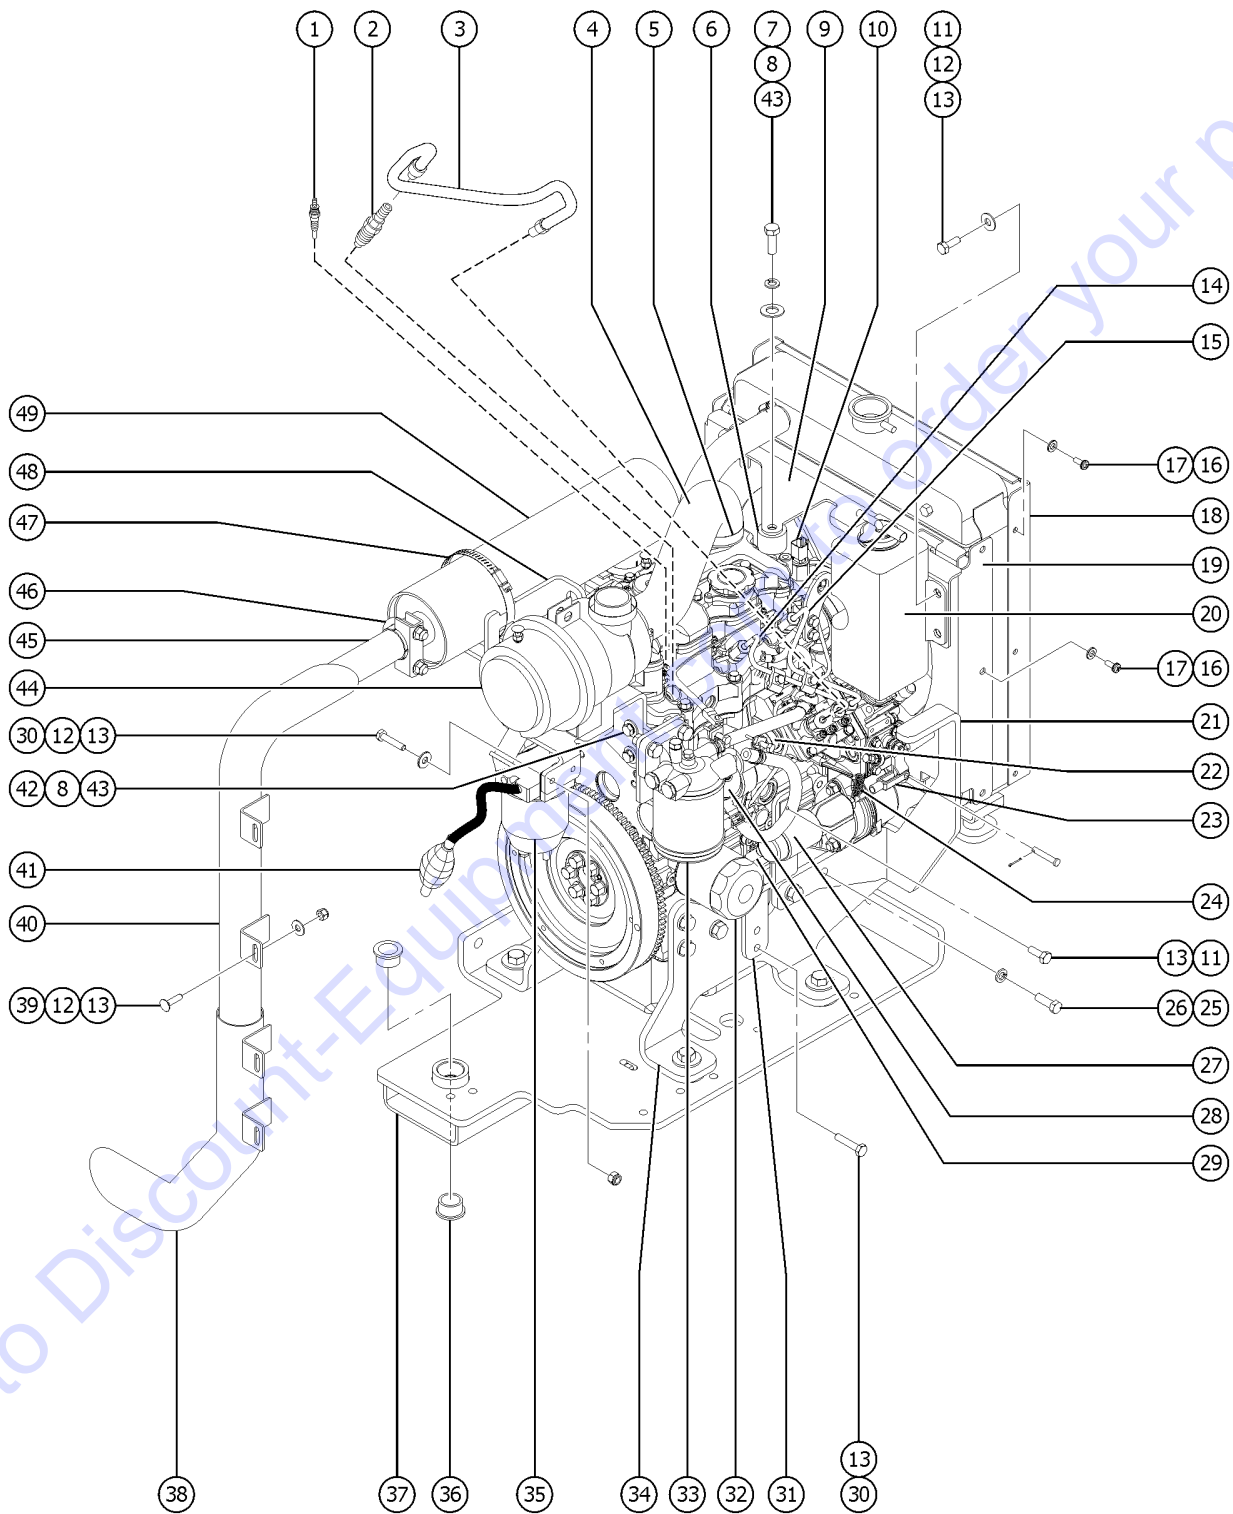

305.1 Perkins 403D-11 Engine, View 1 (to SN GS69F-11000)

Item	Part No.	Description	Qty.
		for internal engine components, contact engine dealer	
A	139251GT	ENGINE KIT,PERKINS 403D, T41	
B	1274301GT	KIT, AIR INTAKE HOSE, PERKINS, RT69	
1	139270GT	GLOW PLUGS	3
2	139272GT	FUEL INJECTOR	3
3	84814GT	PIPE,INJECTOR 3, 403C-11	1
4	94244GT	HOSE,AIR INTAKE,PERKINS	1
5	35434GT	CLAMP,HOSE,2.00***	3
6	60585GT	ISOLATOR,VIBRATION,M8 MALE/FEM	1
7	49379GT	SCREW,HHC,M8 X 1.25 X 25	1
8	6886GT	WASHER,LOCK,.313	3
9	1254132GT	FORMING,UPPER RAD.SUPPORT	1
10	119809GT	SWITCH, OIL PRESSURE Old switch design was used with an adaptor; New switch screws directly into engine block. With older engine, remove adaptor and install new switch directly into engine block	1
11	6090GT	SCREW,HHC, 1/4-20 X .75	5
12	6638GT	WASHER,FLAT,USS,1/4"Y	9
13	6091GT	NUT,NYLOCK,1/4-20	14
14	84813GT	PIPE,INJECTOR 2, 403C-11	1
15	84812GT	PIPE,INJECTOR 1, 403C-11	1
16	21019GT	SCREW,PHIL,PHM,10-24 X.5,SEMS	12
17	25926GT	WASHER,FLAT,M6 PLTD.	12
18	1254129GT	FORMING,RADIATOR SHROUD,PD	1
18-	233822GT	SEAL, RUBBER 90D BULB, 15IN	2
19	1254133GT	FORMING,RAD.SHROUD,PERKINS	1
20	94532GT	BOTTLE,COOLANT RECOVERY,1.4***	1
20-	115431GT	CAP ASSY, COOLANT BOTTLE	1
20	131581GT	HOSE,RAD.OVERFLOW,KD-1105,50"	
21	1254131GT	FORMING,PULL HANDLE,PERKINS	1
22	236426GT	SOLENOID KIT,SHUT DN,PERKINS	1