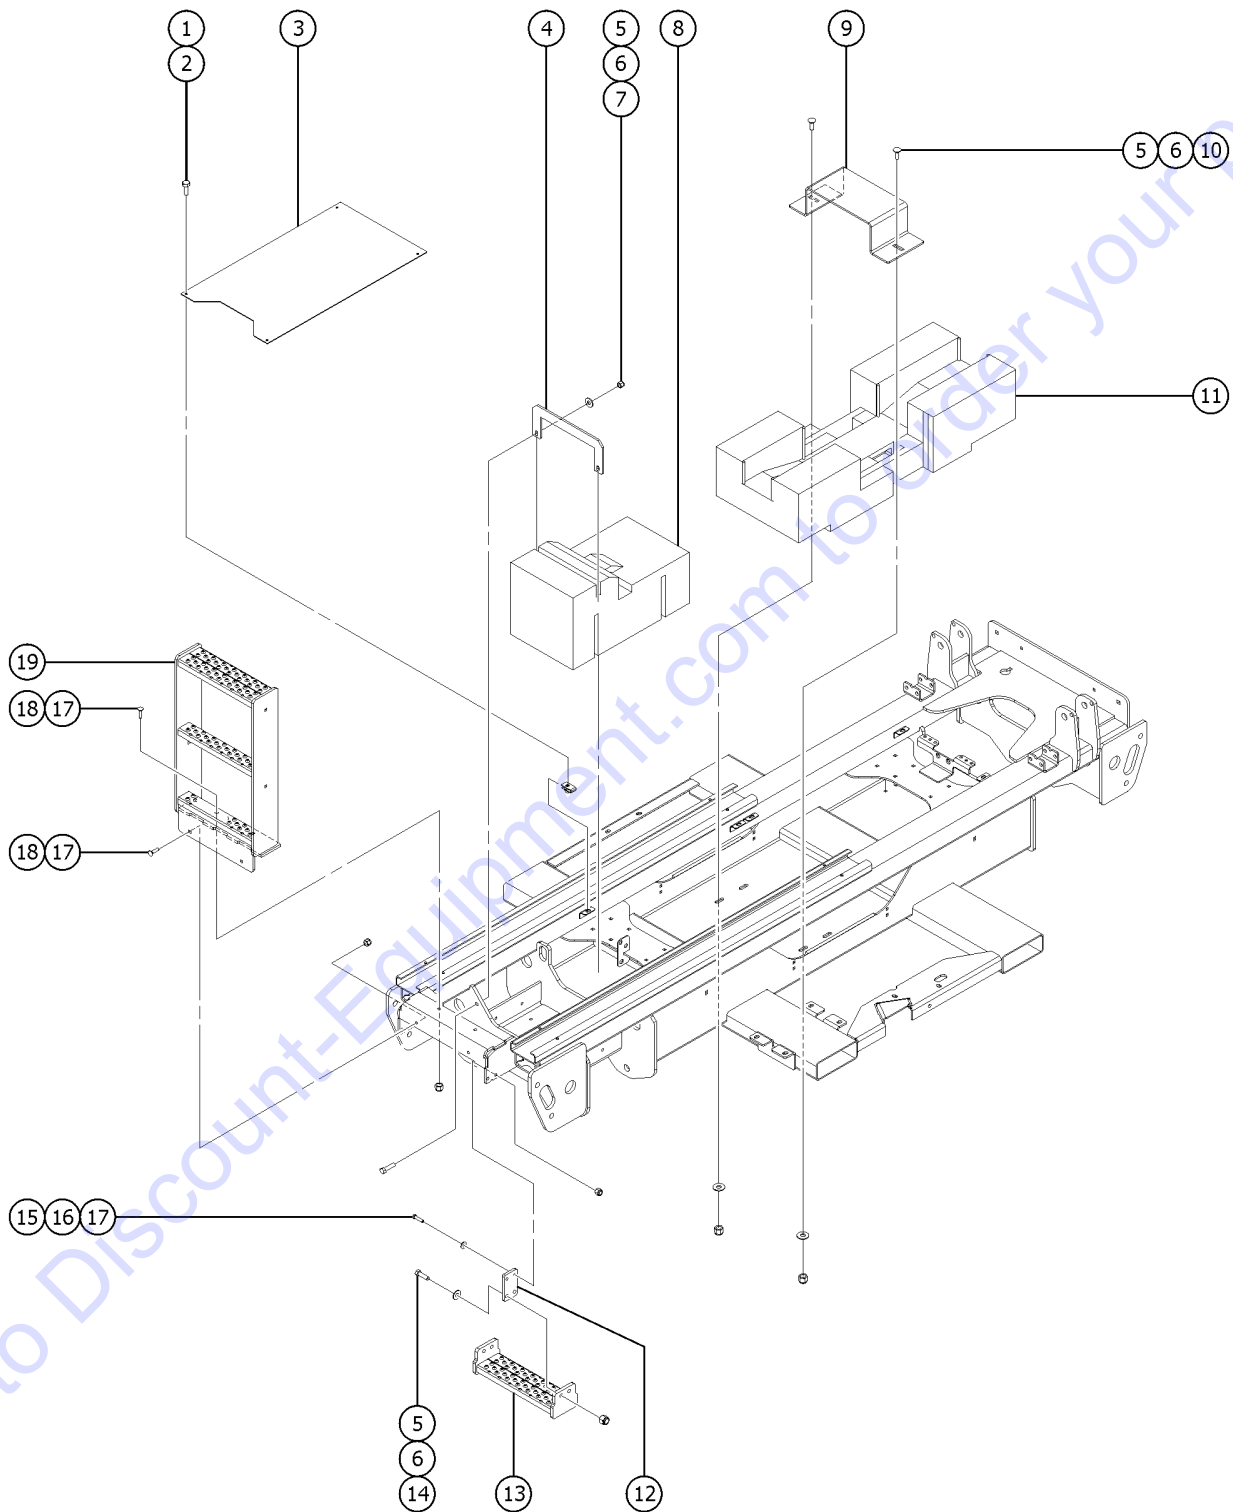

204.2 Ladder and Counterweight, GS-4069

204.2 Ladder and Counterweight, GS-4069

Item	Part No.	Description	Qty.
1	6090GT	SCREW,HHC,1/4-20 X .75	8
2	56912GT	SPRING CLIP,1/4-20,.025-.15X.5	8
3	1254174GT	FORMING,CHASSIS COVER	2
4	1254436GT	PLATE,REAR CW BRACKET	1
		(GS-4069 RT)	
5	6198GT	NUT,NYLOCK,1/2-13	8
6	6095GT	WASHER,FLAT,USS,1/2",Y	8
7	6096GT	SCREW,HHC,1/2-13 X 2 GR5	2
8	232537GT	CASTING,CW,REAR,4069	1
		(GS-4069 RT)	
9	1254462GT	FORMING,MID CW BRACKET	1
		(GS-4069 RT)	
10	96977GT	BOLT,CARRIAGE,1/2-13X1.50,GR5	2
11	232536GT	CASTING,CW,MID,4069	1
		(GS-4069 RT)	
12	148403GT	STRAP, RUBBER STEP SUPPORT	2
13	1254187GT	WELDMENT,LOWER LADDER STEP	1
14	22788GT	SCREW,HHC,1/2-13 X 1.75	4
15	8516GT	SCREW, HCC, 3/8-16 X 1.50	4
16	6097GT	WASHER,FLAT,USS,3/8",Y	4
17	4828GT	NUT,NYLOCK,3/8-16	8
18	60790GT	BOLT, CARRIAGE, 3/8-16 X 1.50, G5	4
19B	1254188GT	WELDMENT,LADDER,GS4069	1
		(GS-4069 RT) (decals not included, refer to 100)	
20	6638GT	WASHER,FLAT,USS,1/4"Y	4