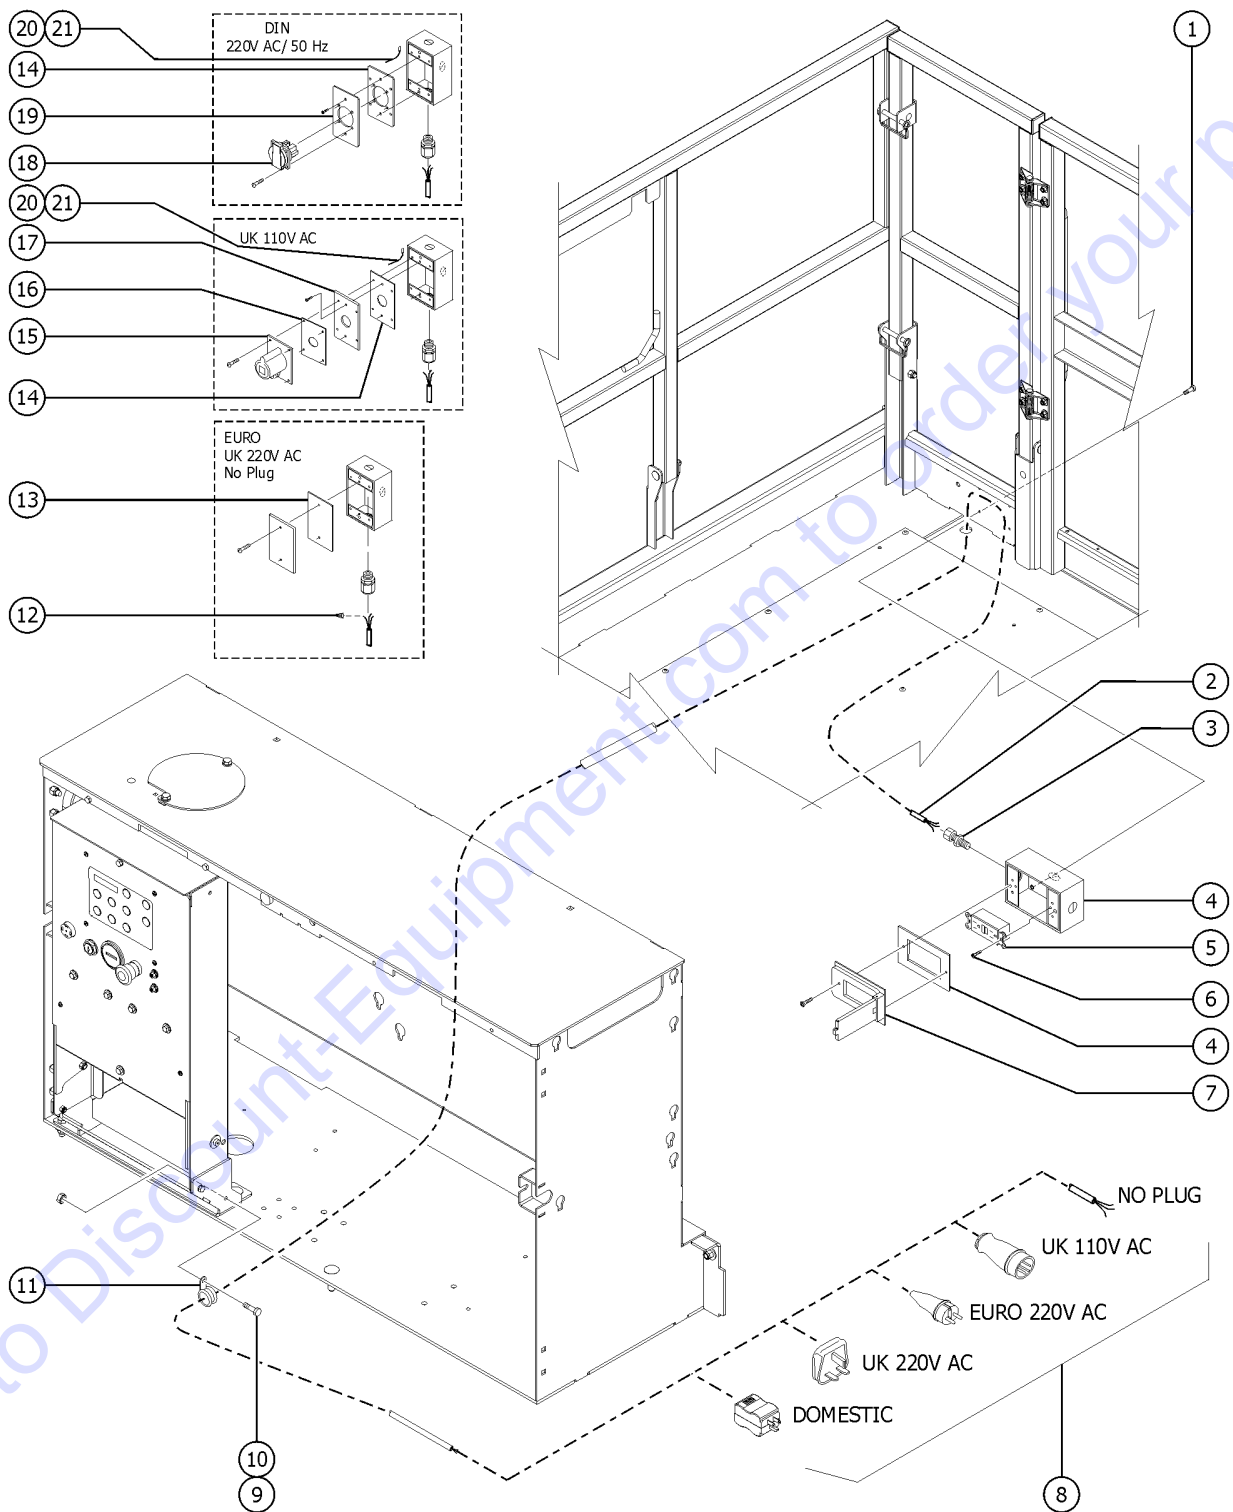

608.1 Power to Platform, GS-2669

Item	Part No.	Description	Qty.
--	33724GT	KIT,GASKET,UK POWER TO PLAT. .... (includes items 14 and 16)	
1	112772GT	SCREW,PHM,8-32X.438	
2A	43956GT	WIRE CABLE,14/3 CON.TPE JKT* GS-2669	624
3	7056GT	CONN,SQUEEZE,1/2NPT .38-.50,SM	
4	10775GT	T-BOX,2.75 X 4.5 X 2.0	1
5	13585GT	OUTLET,110V GFCI*** ..... (North America)	1
6	7127GT	SCREW,PHILLIPS,PHM,6-32 X .75	
7	45437GT	COVER,GFCI,WEATHERPROOF ..... (North America; includes gasket and mounting fasteners)	1
8	6595GT	PLUG,ELECTRICAL,DOMESTIC	1
8-	1280665GT	PLUG, TYPE F, 230A, 50HZ, 16A, IP44	
8-	87193GT	PLUG, AUSTRALIAN	
8-	144161GT	PLUG,PWR,UK,16AMP,3PIN,BLK	
8-	25388GT	PLUG,FUSED,250V,13AMP,U.K.**	
8-		FUSE,13 AMP,220V PLUG (component no longer available for plug 25388) refer to BS1362 BUSS TDC180-13A	
8-		NO PLUG Ref. No Plug - Consult Discount-equipment	
9	6090GT	SCREW,HHC,1/4-20 X .75	
10	6091GT	NUT,NYLOCK,1/4-20	
11	45470GT	CLAMP,0.31,#5 X 1/4,RUB CUSH	1
12	6626GT	WIRE CAP,ORANGE	3
13	10777GT	COVER,BLANK ..... (includes mounting fasteners)	1
14	66355GT	GASKET, UK & DIN PWR. TO PLAT	1
15	T112560GT	RECEPTACLE,UK,110V	
16	66356GT	GASKET, UK RECEPTACLE	1
17	33629GT	PLATE,UK POWER TO PLATFORM	1
18	66353GT	RECEPTACLE, DIN, 220V 50A	1
19	96236GT	PLATE,AC ADAPTER,DIN/UK***	1
20	55089GT	WIRE,14 GA,GREEN/YELLOW,THHN** ..... from SN 10974	6
21	13597GT	TERMINAL,#10 RING,BLUE ..... from SN 10974	1