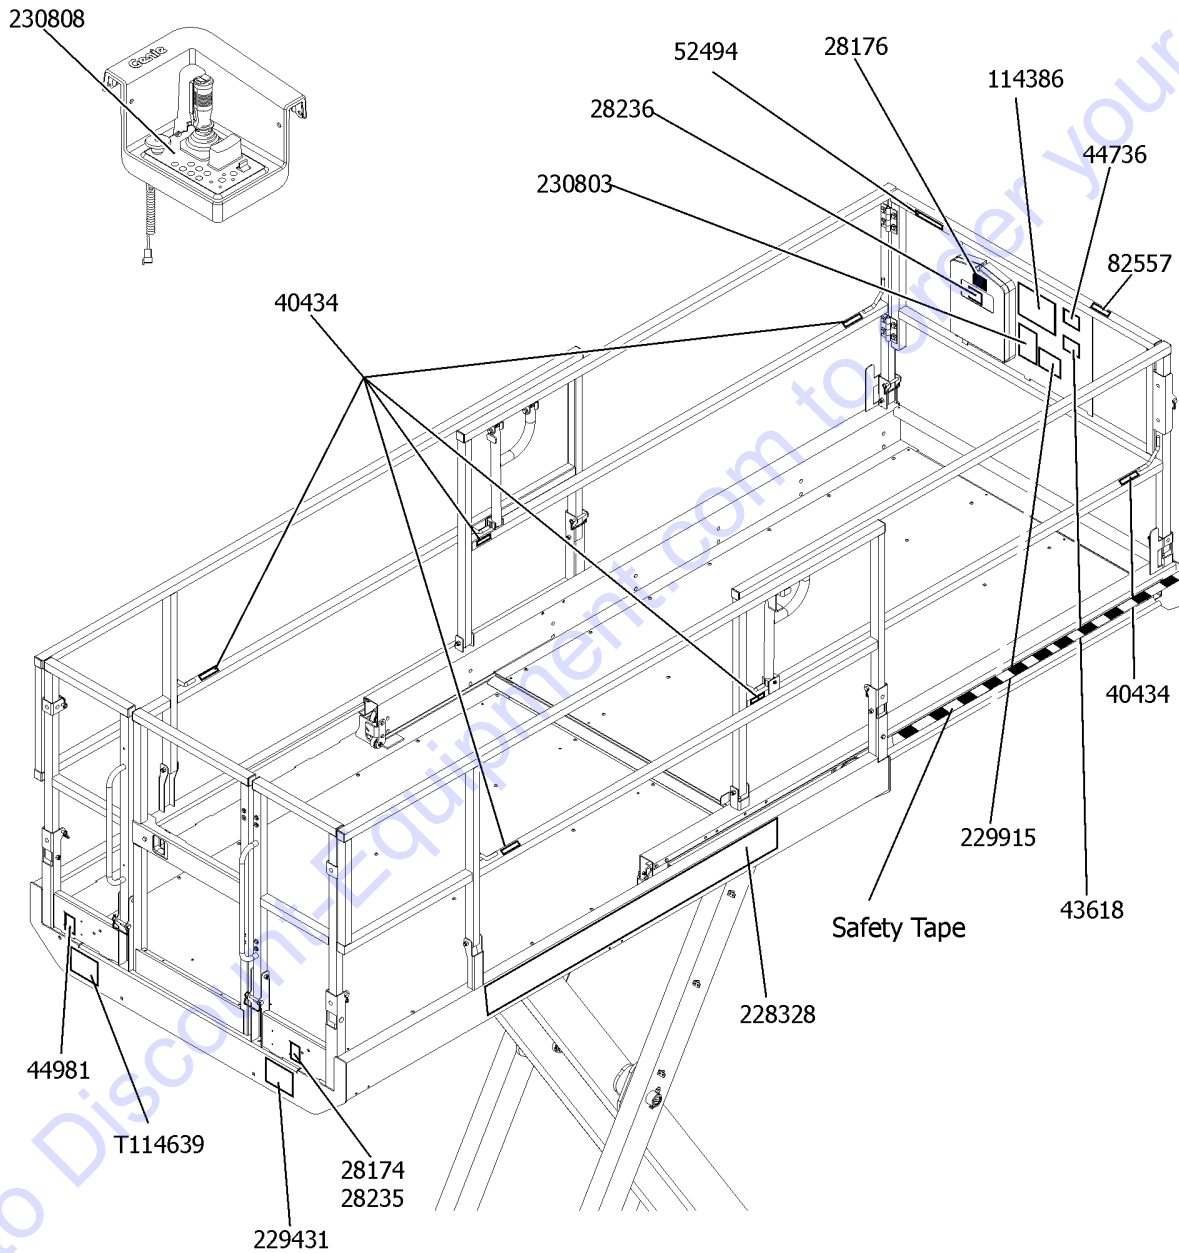

Platform, Australia models

☐ Shading indicates decal is hidden from view.

112.1 Decals with Words, GS-3369 Platform, Australia

Item	Part No.	Description	Qty.
		Ref. Word Decal Kits ..... (refer to 109.1)	
1	28174GT	DECAL,POWER TO PLATFORM 230V	1
2	28176GT	DECAL,LABEL,MANUAL NOT HERE	1
3	28235GT	DECAL,POWER TO PLATFORM 115V	1
4	28236GT	DECAL,WARN,IMPROPER OPERATION	1
5	40434GT	DECAL,LANYARD ANCHORAGE POINT	6
6	43618GT	DECAL,LABEL-DIRECTION ARROWS	1
7	44736GT	DECAL,DANGER,TIP-OVER,TILT	1
8	44981GT	DECAL,LABEL,AIRLINE 110 PSI	1
9	52494GT	DECAL,CAUTION,CRUSH HAZ, RAILS	1
10	82557GT	DECAL,LABEL,PLAT CONT LOCATION	1
11	114386GT	DECAL,DANGER-GEN SAFETY	1
12	228328GT	DECAL,COSMETIC,GENIE GS-3369RT	2
13	229915GT	DECAL,DANGER,OUTRIGGER SAFETY	1
14	230803GT	DECAL,NOTICE,INST,PLAT-GS69RT	1
15	230808GT	DECAL,PLAT CONTROL PANEL GS69	1
16	230490GT	DECAL,NOTICE,MAX CAP GS3369	1
		(Australia models only)	
17	229431GT	DECAL,NOTICE,MAN FRC,3369 AUS	1
		(Australia models only)