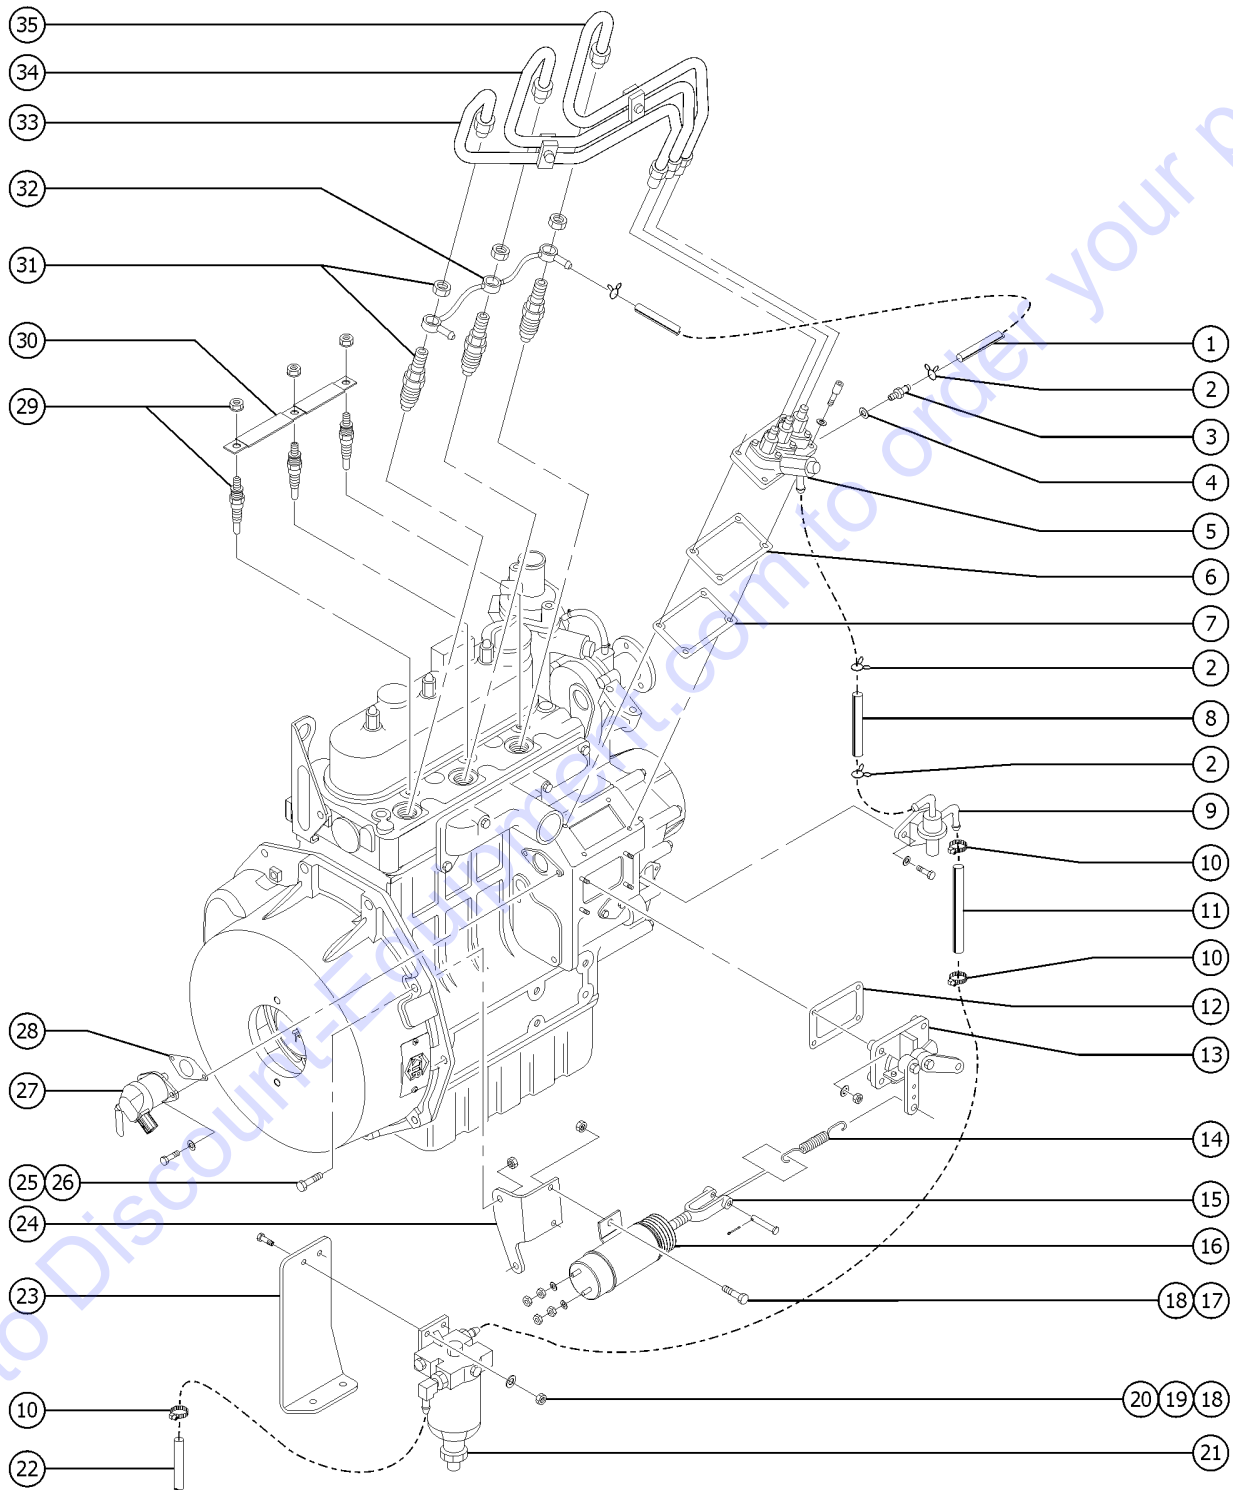

302.1 Kubota D-1105 Engine, View 2

Item	Part No.	Description	Qty.
25	61741GT	SCREW,HHC,5/16-18 X 1.50	
26	6782GT	NUT,NYLOCK,5/16-18	
27	99199GT	SOLENOID,KUBOTA D9/1105 SHTDWN	1
28	866040GT	GASKET,SOLENOID,KUBOTA	1
29	839119GT	KUBOTA GLOW PLUG	3
30	62118GT	JUMPER-GLOW PLUG	1
31	62116GT	INJECTOR,FUEL,D905**	3
32	62117GT	PIPE ASSY-OVERFLOW-D905	1
32A	35418GT	HOSE,FUEL,3/16,SAE 30R7	89
		injector pipe assy to tank	
33	44196GT	PIPE,INJECTOR 1,D905,D1105	1
34	44197GT	PIPE,INJECTOR 2,D905,D1105	1
35	44198GT	PIPE,INJECTOR 3,D905,D1105	1

Go to Discount-Equipment.com to order your parts