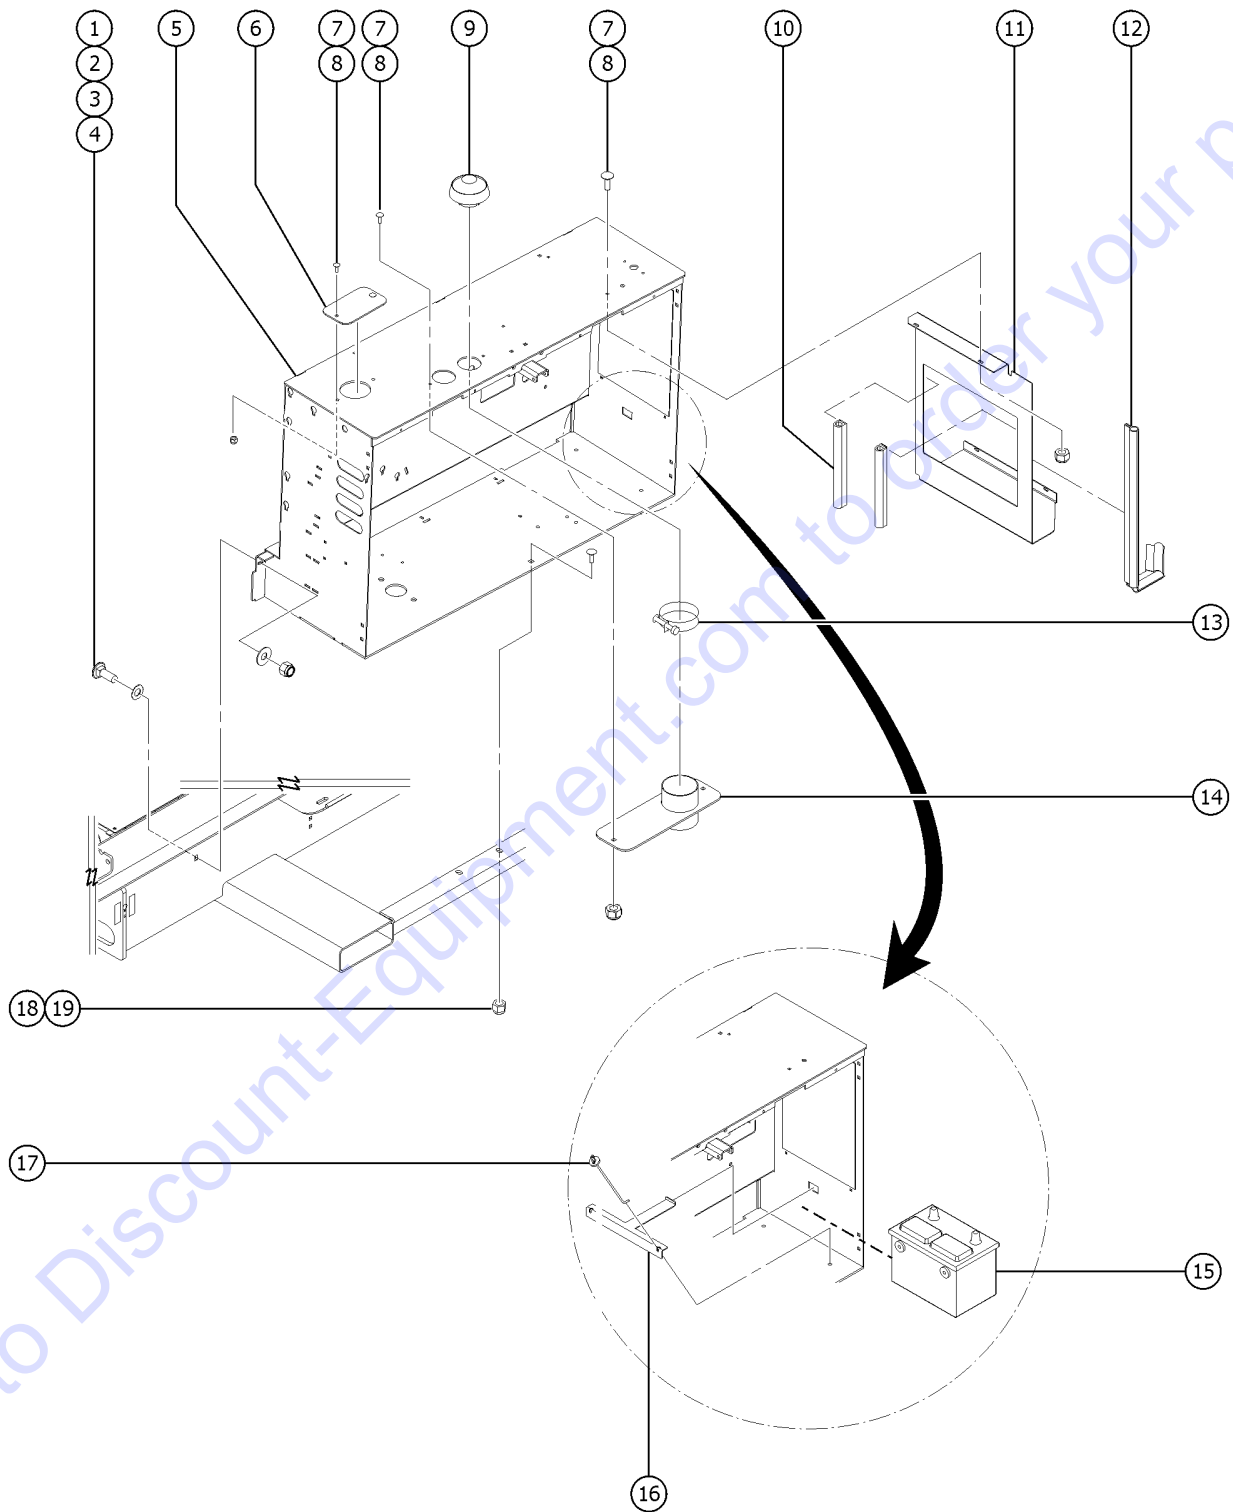

310.1 GM 0.998L Engine, View 4

310.1 GM 0.998L Engine, View 4

Item	Part No.	Description	Qty.
51	1271807GT	FITTING, FUEL SWEPT 70 DEG 3/4 .....	0

Go to Discount-Equipment.com to order your parts

401.1 Engine Tray Components, View 1