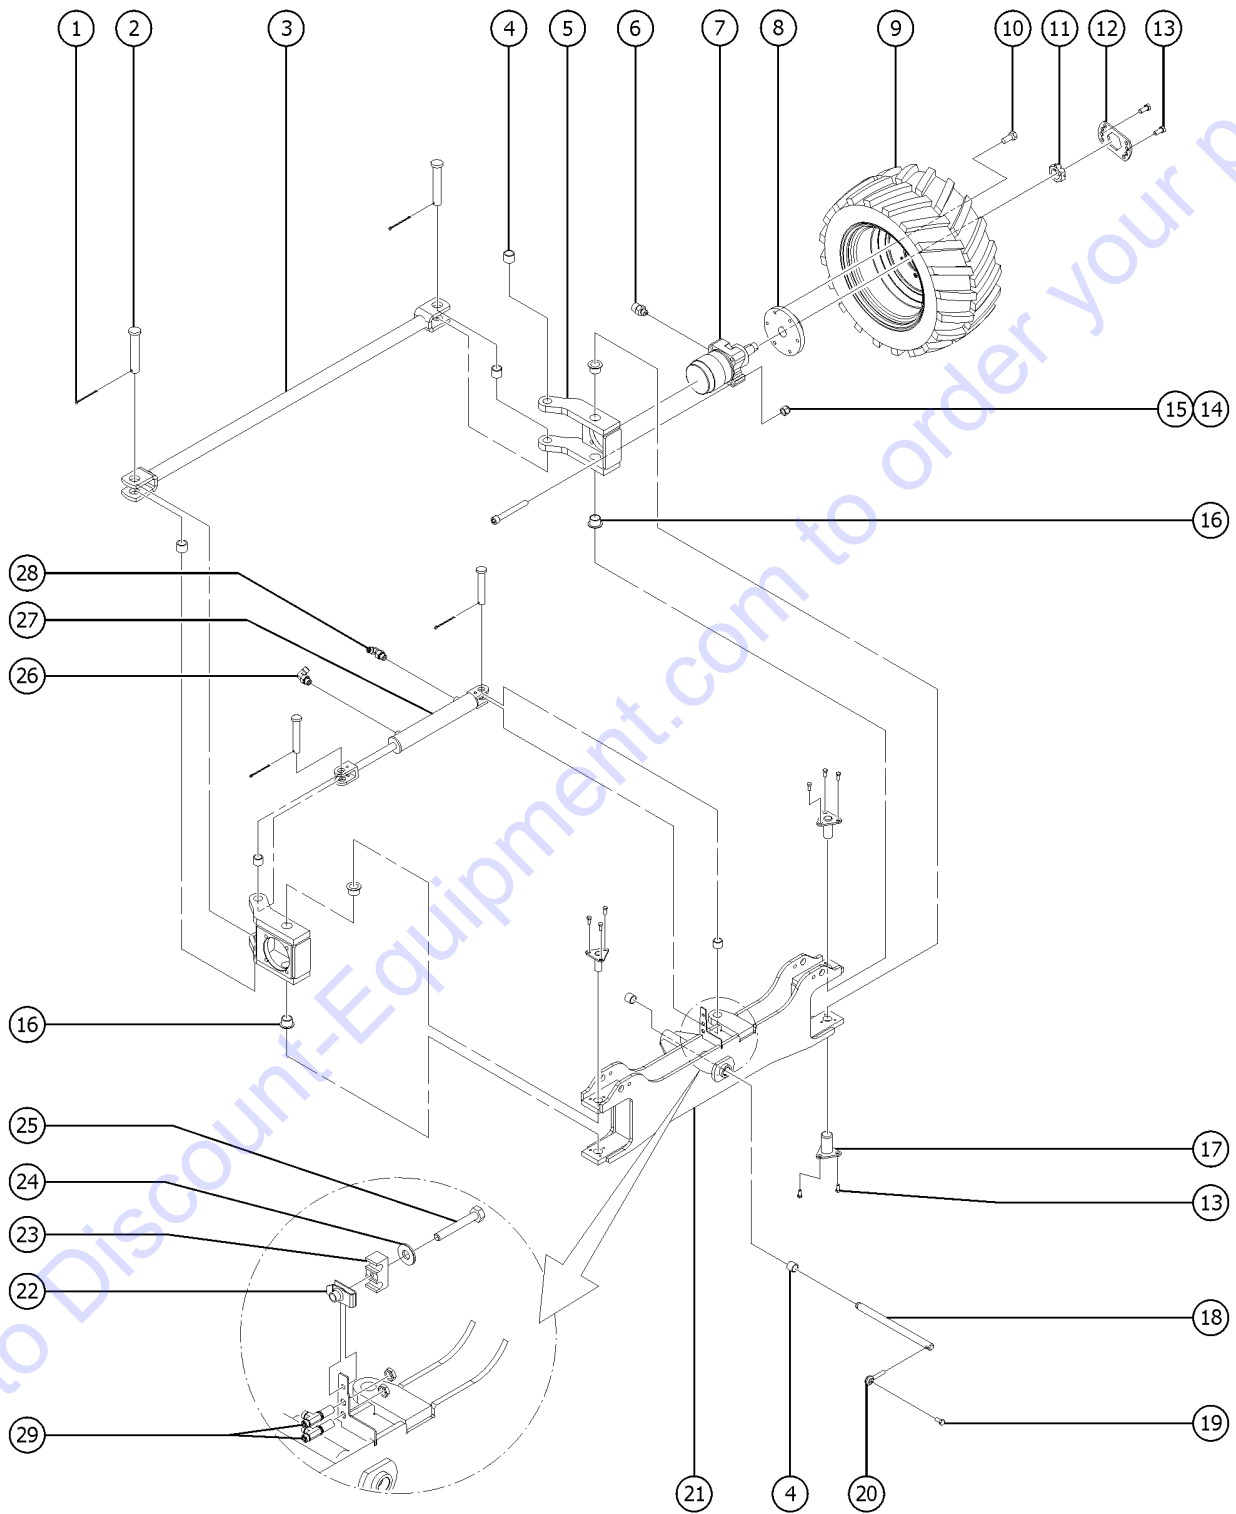

201.1 Steer Axle Linkage, Wheels and Drive Motors

201.1 Steer Axle Linkage, Wheels and Drive Motors

Item	Part No.	Description	Qty.
1	74389GT	RUE RING, 1.00	4
2	19440GT	PIN, CLEVIS, 1 X 2.5 LG.	4
3	1254181GT	WELDMENT, TIE ROD, GS69	1
4	25817GT	BEARING, 1.00IDX1.25ODX1.00L	7
5	1254182GT	ASSY, PAINT, STEER YOKE, RT	2
6	48943GT	FITTING, CONN, 520120-8-6	4
7	T109593GT	MOTOR, 22.8 CI/REV, GEROTOR	2
7-	44782GT	SEAL KIT, DR MTR. GS15/19, Z20*** for T109593	
8	47312GT	ADAPTER, WHEEL, GS68/GS69	2
9A	1258626GT	WHEEL ASSY, FOAM, 12X26, BLK, LF RT, Foam-filled, controls side (left front) (water-based foam)	1
9A	1258627GT	WHEEL ASSY, FOAM, 12X26, BLK, RF RT, Foam-filled, engine side (right front) (water-based foam)	1
9B	1258751GT	WHEEL ASSY, FOAM, 12X26, BLK, LF RT, Foam-filled, controls side (left front) (petroleum-based foam)	
9B	1258752GT	WHEEL ASSY, FOAM, 12X26, BLK, RF RT, Foam-filled, engine side (right front) (petroleum-based foam)	
9C	1258630GT	WHEEL ASSY, FOAM, 12X26, NM, LF RT, Foam-filled, Non-marking, controls side (left front) (water-based foam)	
9C	1258631GT	WHEEL ASSY, FOAM, 12X26, NM, RF RT, Foam-filled, Non-marking, engine side (right front) (water-based foam)	
9D	1258755GT	WHEEL ASSY, FOAM, 12X26, NM, LF RT, Foam-filled, Non-marking, controls side (left front) (petroleum-based foam)	
9D	1258756GT	WHEEL ASSY, FOAM, 12X26, NM, RF RT, Foam-filled, Non-marking, engine side (right front) (petroleum-based foam)	
10	148426GT	LUG BOLT, 45 DEG, 1/2-20 UNF	12
11	44780GT	NUT, CASTLE, 1.125-18 UNEF	2
12	T109085GT	PLATE, CASTLE NUT LOCK	2
13	49857GT	SCREW, HHC, 3/8-16 X .88, GRD 8	16
14	6198GT	NUT, NYLOCK, 1/2-13	8
15	42360GT	SCREW, SHC, 1/2-13 X 4 ZINC	8
16	148353GT	BEARING, BRZ, FL, 1.25X1.50X1.1	4
17	131616GT	WELDMENT, KING PIN	4
18		Ref. PIN, OSC PIVOT (for replacement, please call factory)	1
19	8255GT	SCREW, HHC, 3/8-16 X .75	1
20	1255452GT	ROD END, .375 X 2.25, ZAG	1