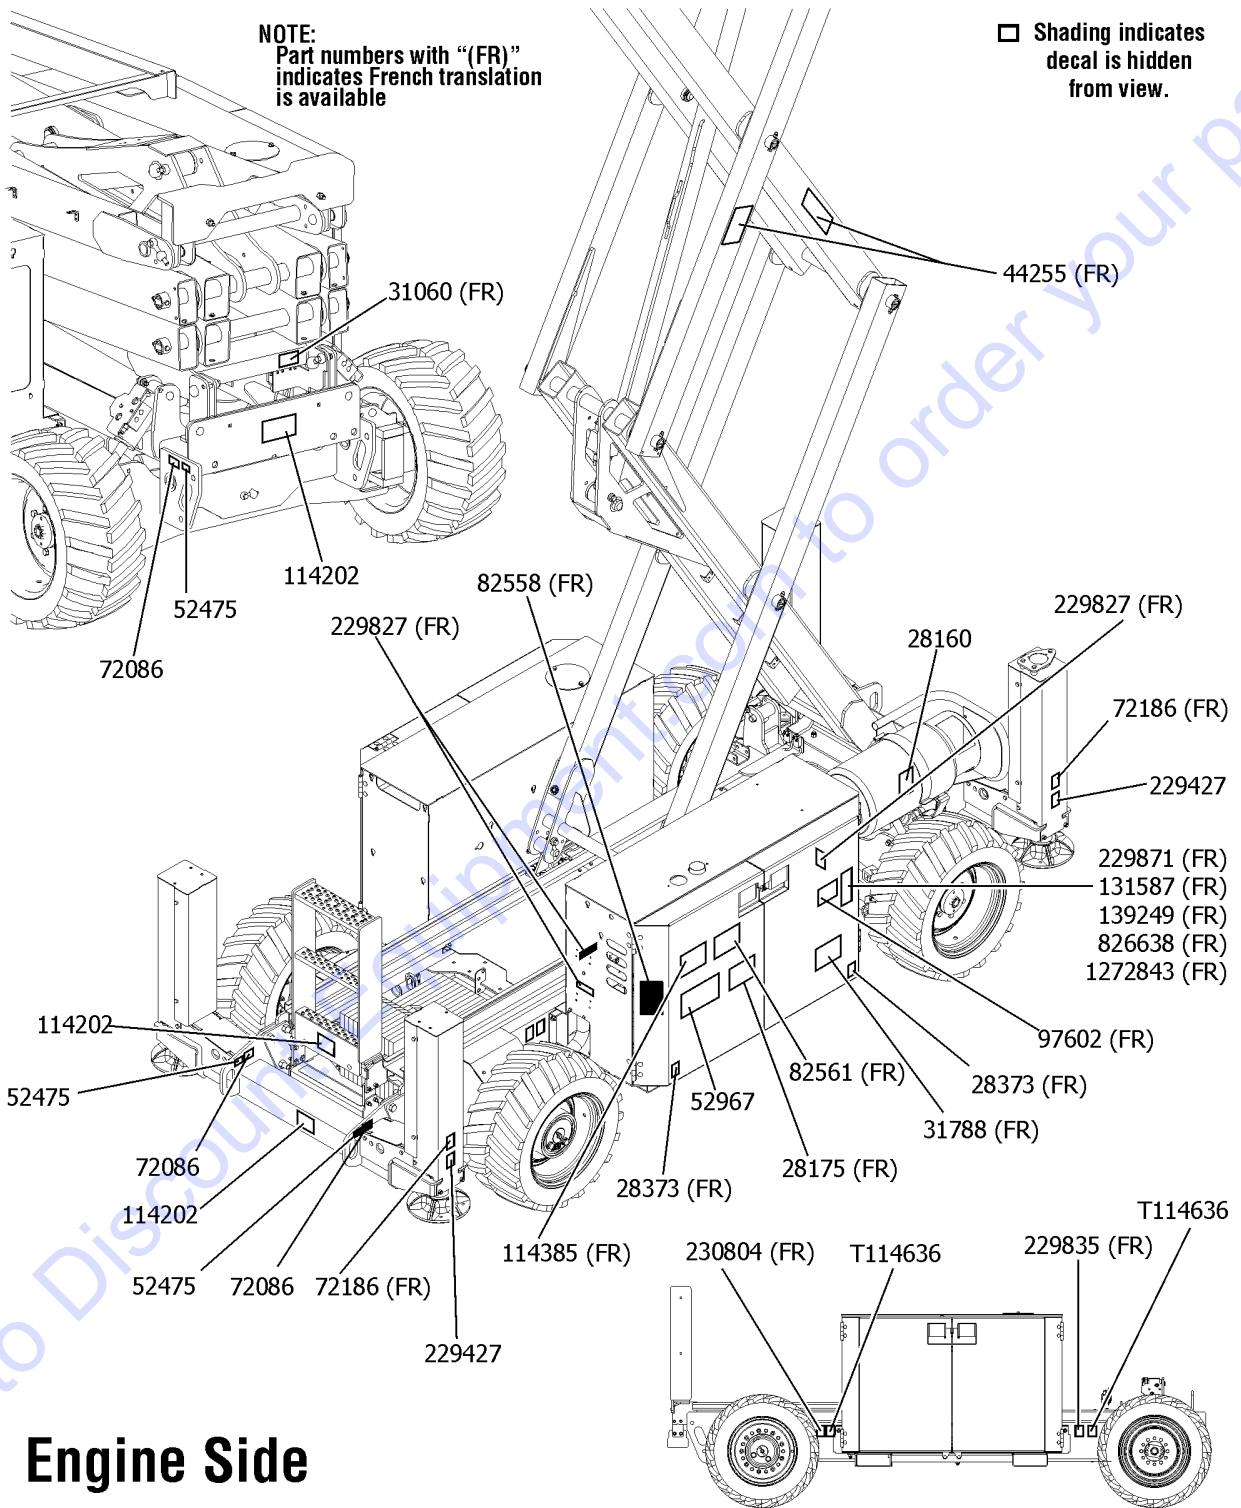

109.1 Decals with Words, GS-3369, Engine Side

Item	Part No.	Description	Qty.
-	233042GT	DECAL KIT, 3369 COMP,WRD,ANSI (Decal kit, complete for ANSI models only)	
-	233045GT	DECAL KIT, 3369 COMP,WRD,AUS (Decal kit, complete for AUS models only)	
-	233048GT	DECAL KIT, 3369 PLAT,WRD,ANSI (Decal kit, platform for ANSI models only)	
-	233801GT	DECAL KIT, 3369 PLAT,WRD,AUS (Decal kit, platform for AUS models only)	
1	28160GT	DECAL,LABEL,LIQUID PROPANE	1
2	28175GT	DECAL,WARNING-COMPART ACCESS	1
3	28373GT	DECAL,FORK LIFT POCKET	2
4	31060GT	DECAL,DANGER DO NOT ALTER SWTC	1
5	31788GT	DECAL,DANGER,BATTERY SAFETY***	1
6	44255GT	DECAL,DANGER,CRUSHING HAZARD	2
7	52475GT	DECAL,LABEL,TRANSPORT TIEDOWN*	2
8	52967GT	DECAL,COSMETIC,4 X 4	1
9	72086GT	DECAL,LABEL,LIFTING EYE	2
10	72186GT	DECAL,WARNING,CRUSHING HAZARD	2
11	82558GT	DECAL,WARN,SKIN INJECTION HAZ*	1
12	82561GT	DECAL,DANGER-USE SAFETY ARM	1
13	97602GT	DECAL,EXPLOSION HAZARD	1
14	114202GT	DECAL,LABEL,TRANSPORT TIE 68	1
15	114385GT	DECAL,DANGER,ELEC HAZARD,GS	1
16	131587GT	DECAL,NOTICE,KUB,D1105,T4 (option)	1
17	139249GT	DECAL,NOTICE,PERKINS 403D SPEC (option)	1
18	229427GT	DECAL,LABEL,OUTRIGGER LD	2
19	229827GT	DECAL,WARNING,HOT SURFACE	3
20	229835GT	DECAL,NOTICE,TIRE SPECS (steer end)	1
21	229871GT	DECAL,NOTICE,KUBOTA GAS SPECS (option)	1
22	230804GT	DECAL,NOTICE,TIRE SPECS, REAR (non-steer end)	1
23	1272843GT	DECAL,NOTICE,GM .998L SPEC (option)	1
24	T114636GT	DECAL,LABEL,WHEEL LD,GS3369RT	2