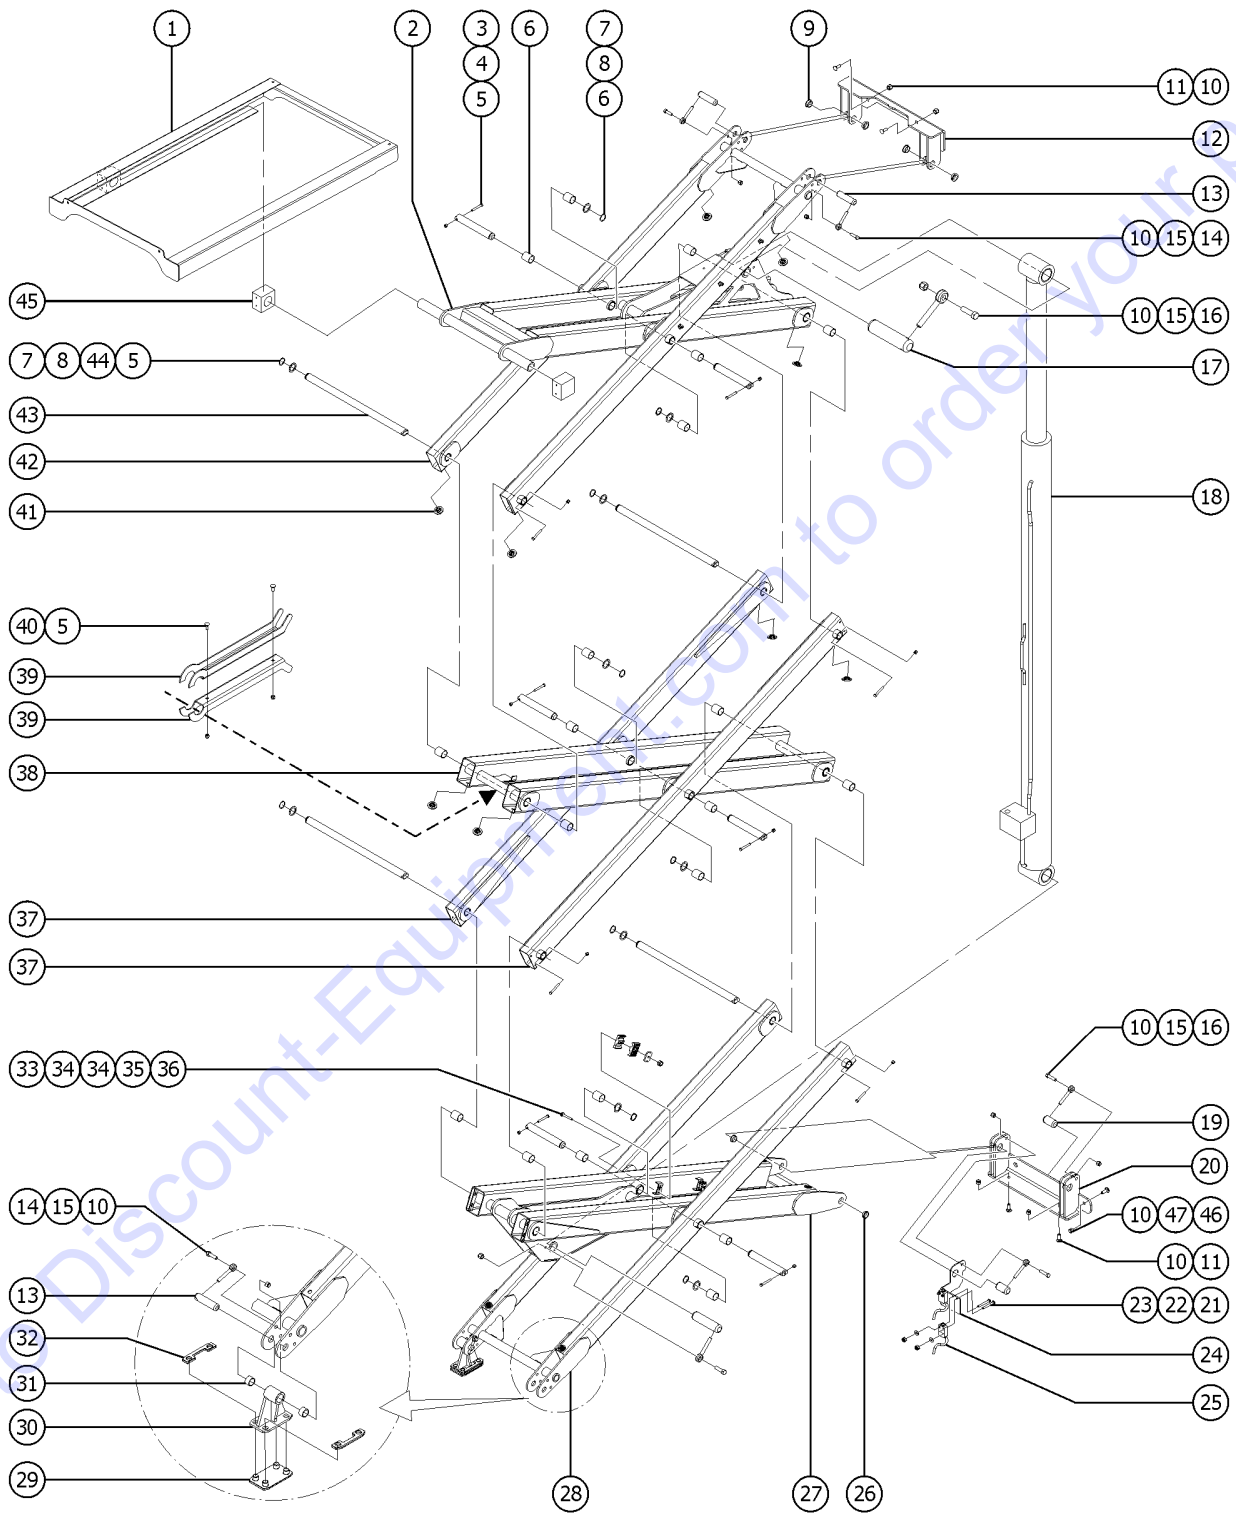

501.1 Scissor Components, GS-2669 RT

Item	Part No.	Description	Qty.
1		Ref. Platform Spacer Weldment ..... (refer to 601.1)	1
2	1256588GT	ASSY, LINK, INNER #3, GRAY, 2669 ..... (includes item #6)	1
3	14033GT	SCREW, HHC, 3/8-16 X 2.75	6
4	148433GT	PIN, CENTER LINK, GS69	9
5	4828GT	NUT, NYLOCK, 3/8-16	12
6	T108138GT	BEARING, 1.50ID X 1.75OD X 2.00L	20
7	18383GT	SNAP RING, EXTERNAL, 1.5 DIA ***	10
8	T108139GT	WASHER, FLAT, 1.510 X 2.125	10
9	112375GT	BEARING, FL, 1.25ID X 1.50OD X .44LG	4
10	6198GT	NUT, NYLOCK, 1/2-13	14
11	96977GT	BOLT, CARRIAGE, 1/2-13 X 1.50, GR5	6
12		Ref. Platform Pivot Weldment, GS-2669 ..... (refer to 601.1)	1
13	112115GT	PIN, 1.25 DIA X 5.00 LG, 1 HOLE	4
14	22788GT	SCREW, HHC, 1/2-13 X 1.75	4
15	1256267GT	ROD END, .5 X 3.75, ZAG	8
16	6096GT	SCREW, HHC, 1/2-13 X 2 GR5	4
17	112121GT	PIN, CYLINDER, LONG	2
18		Ref. Lift Cylinders ..... (refer to 705.1)	
19	112116GT	PIN, 1.50 DIA X 2.75 LG, 1 HOLE	2
20	1254207GT	WELDMENT, CHASSIS LINK PVT, 2669	1
21	49821GT	SCREW, PHILLIPS, PHM, 8-32 X 1.25	4
22	35461GT	WASHER, FLAT, MS, #8, Y	4
23	18605GT	NUT, NYLOCK, 8-32	4
24	1254202GT	FORMING, DOWN LIMIT SWITCH MNT	1
25	148236GT	SWITCH, LIMIT, PLUNGER, SMALL	2
26	112350GT	BRG, FL, 1.5ID X 1.75OD X .5 LG	2
27	1256586GT	ASSY, LINK, INNER #1, GRAY, GS69 ..... (includes item #6 and #26)	1
28	1254190GT	WELDMENT, LINK, OUTER #1	1