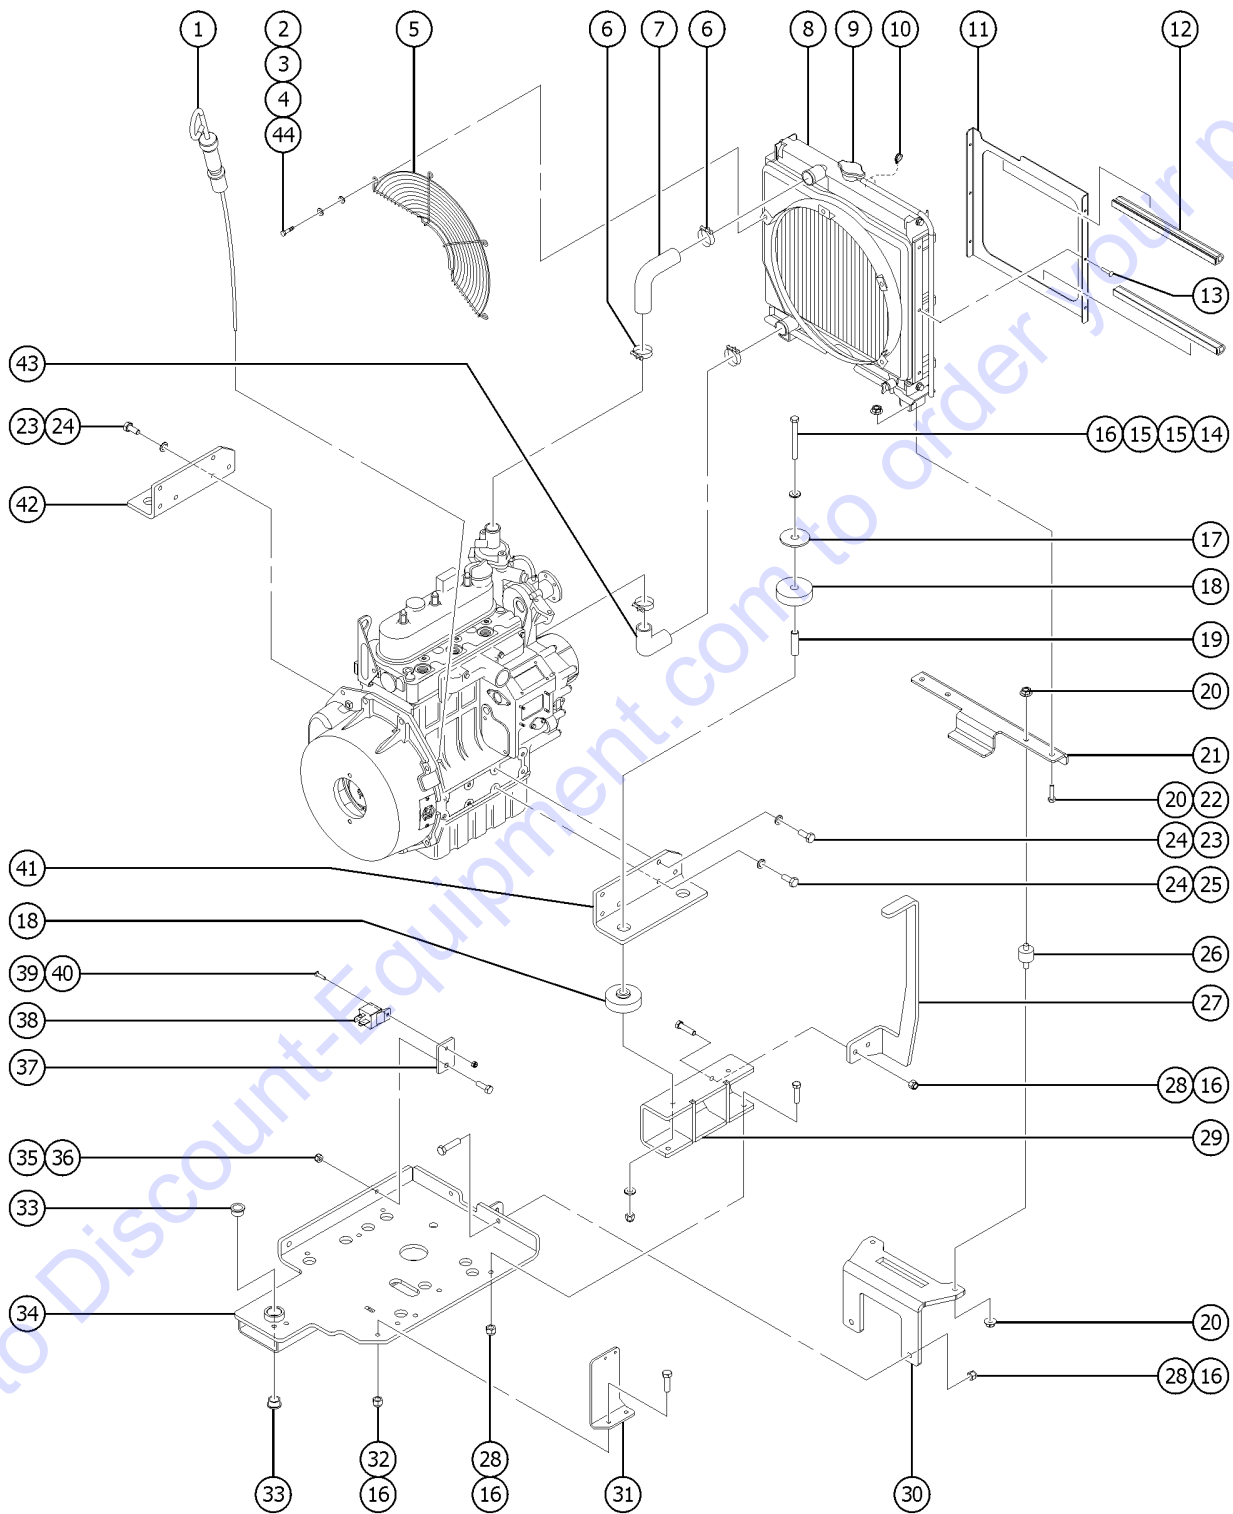

304.1 Kubota D-1105 Engine, View 4

Item	Part No.	Description	Qty.
		for internal engine components, contact engine dealer	
	139277GT	COMP. WATER FLANGE	1
1	231226GT	DIPSTICK,D-1105	1
1-	231227GT	DIPSTICK GUIDE,D-1105	
2	234845GT	BOLT, FAN COVER, D1105	
3	234846GT	WASHER, FAN COVER, D1105	
4	234847GT	WASHER, LOCK, FAN COVER, D1105	
5	131373GT	COVER, FAN	1
6	32185GT	CLAMP,HOSE	4
7	32205GT	HOSE,UPPR RADIATOR,KUBOTA D905	1
8	112531GT	RADIATOR ASSY,ALUM.D-905	1
8-	94532GT	BOTTLE,COOLANT RECOVERY,1.4***	
8-	115431GT	CAP ASSY, COOLANT BOTTLE for 94532	
8-	131581GT	HOSE,RAD.OVERFLOW,KD-1105,50"	
9	23061GT	CAP,RADIATOR,13 PSI	1
10	87854GT	HOSE ASSY,OSCILLATE IN	2
10B	44909GT	CLAMP,HOSE,.35"-.86" X .3125"	4
11	128328GT	BRKT, BAFFLE, RADIATOR	1
12	233822GT	SEAL, RUBBER 90D BULB, 15IN	2
13	51738GT	SCREW,RHM,M6 X 12MM	
14	6605GT	SCREW,HHC,3/8-16 X 3.5,GR5	
15	5397GT	WASHER,FLAT,USS,5/16",Y	
16	4828GT	NUT,NYLOCK,3/8-16	
17	33418GT	WASHER,FLAT,.625 X 2.25 X .15	
18	24037GT	SHOCK MOUNT,LARGE**	4
19	139230GT	SPACER, SHOCK MOUNT	
20	18503GT	NUT,LOCKING-LG.FLANGE,5/16-18	
21	1254424GT	FORMING, RAD SUPPORT, KD