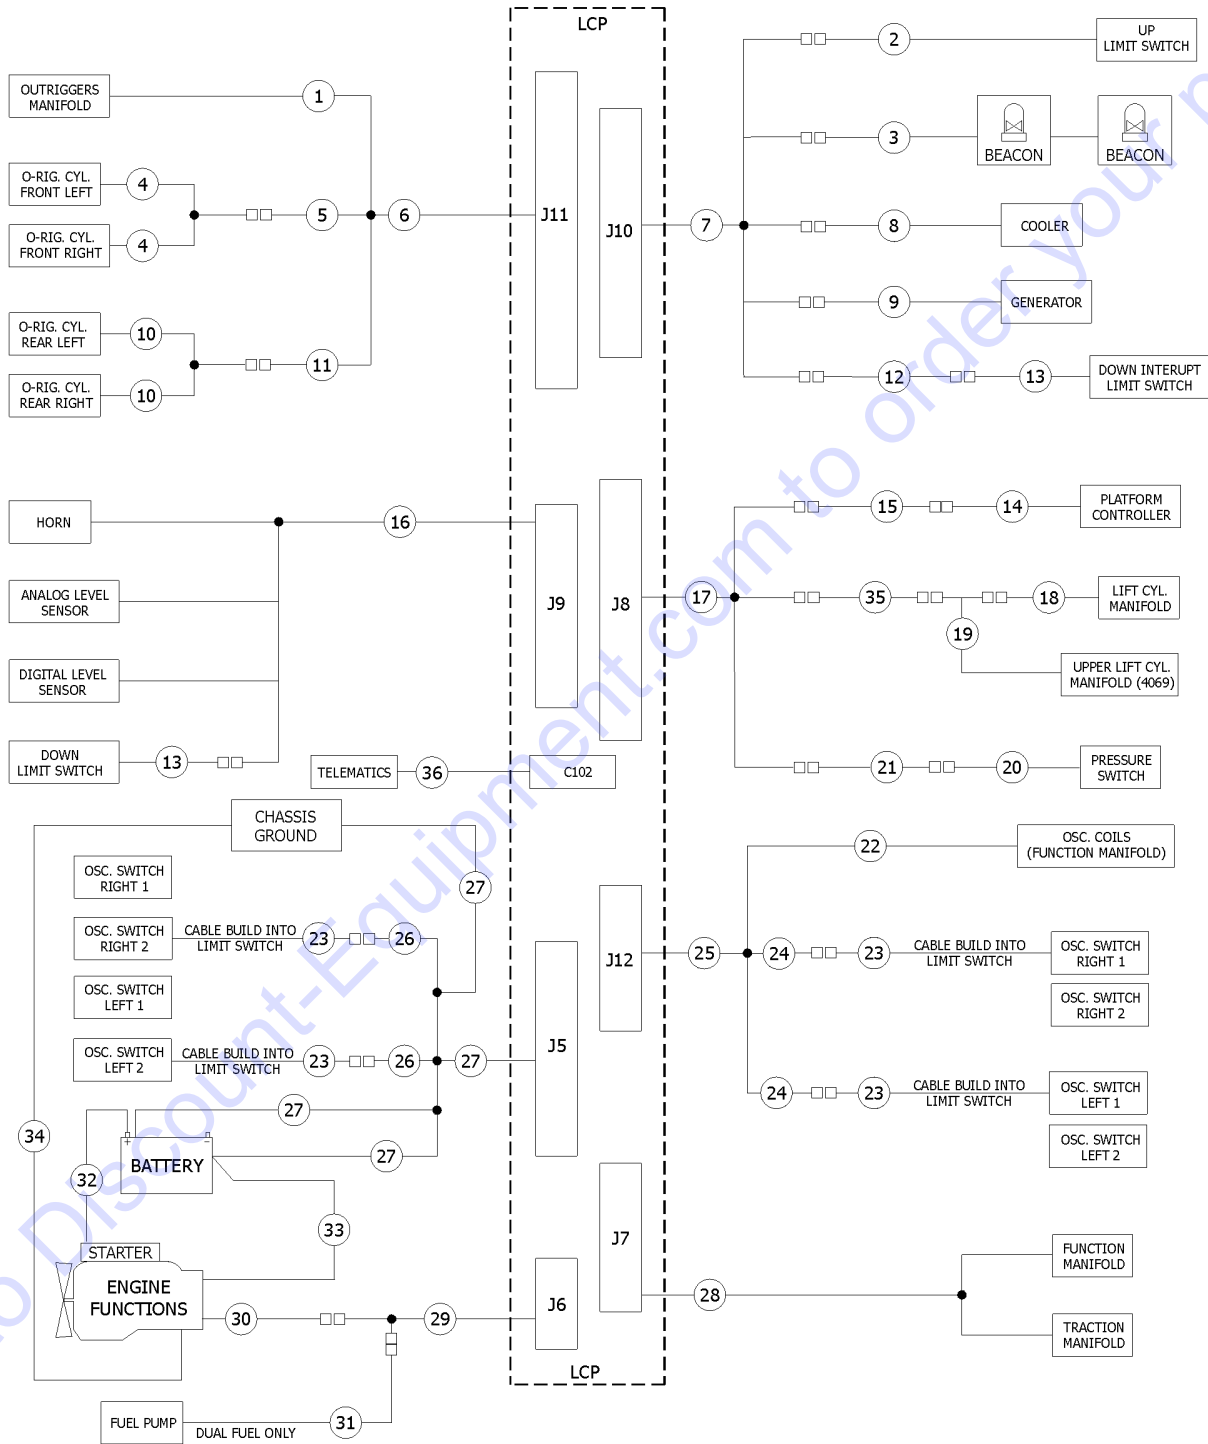

408.1 Electrical Wiring and Power Cables, GS-2669

408.1 Electrical Wiring and Power Cables, GS-2669

Item	Part No.	Description	Qty.
A	1264822GT	KIT, TRC RETROFIT, STNDRD ..... Telematics (includes 1264834)	
A-	1264834GT	INSTRN, TRC RETROFIT, STNDRD .....	
1	148068GT	HARNESS,O/R MNFLD,GS69 .....	1
2	160566GT	HARNESS, UP LIMIT SWITCH .....	1
3	1267806GT	HARNESS, LED BEACON, GS69 .....	
4	148090GT	HARNESS,OUTRIGGERS,FRNT,GS69 .....	1
5	148069GT	CABLE,OUTRIGGER,FRNT,GS69 .....	1
6	161213GT	HARNESS, OR HARNESS, J11 .....	1
		(includes items 1, 5, and 11)	
7	T109743GT	HARNESS,OPTIONS,J10,GS69 .....	1
8	148080GT	HARNESS,OIL COOLER,GS69 .....	1
9	148081GT	HARNESS,GENERATOR,GS69 .....	1
10	148091GT	HARNESS,OUTRIGGERS,REAR,GS69 .....	1
11	148070GT	CABLE,OUTRIGGER,REAR,GS69 .....	1
12	T109750GT	CABLE,DWN INT LIMIT SWITCH .....	1
13	1267113GT	LIMIT SWITCH, DOWN, ASSY, GS69 .....	1
14	148082GT	CABLE,CONTROL,GS2669 .....	1
		GS-2669 (420 inches, base to platform)	
15	148079GT	CABLE,CONTROL JUMPER,GS69 .....	1
16	1267270GT	HARNESS, J9, GS69IC .....	2
17	1266174GT	HARNESS, LINKS, GS69IC .....	
18	1259447GT	CABLE,PROP. DOWN COIL 26/3369 .....	
19	1259448GT	CABLE,PROP. DOWN COIL 4069 .....	
20	104571GT	HARNESS,PRESS.SWITCH .....	1
21	T109749GT	CABLE,PRESSURE SWITCH .....	1
22	148088GT	HARNESS,OSC.MNFLD,GS69 .....	1
23	148414GT	HARNESS,OSC SWITCH REAR .....	1
24	148210GT	ASSY,LIMITSWITCH,OSC.AXLE,GS69 .....	1
25	T109747GT	HARNESS,OSCILLATE,J12,GS69 .....	1
26	148077GT	HARNESS,OSC LIMIT SWITCH 2 .....	2