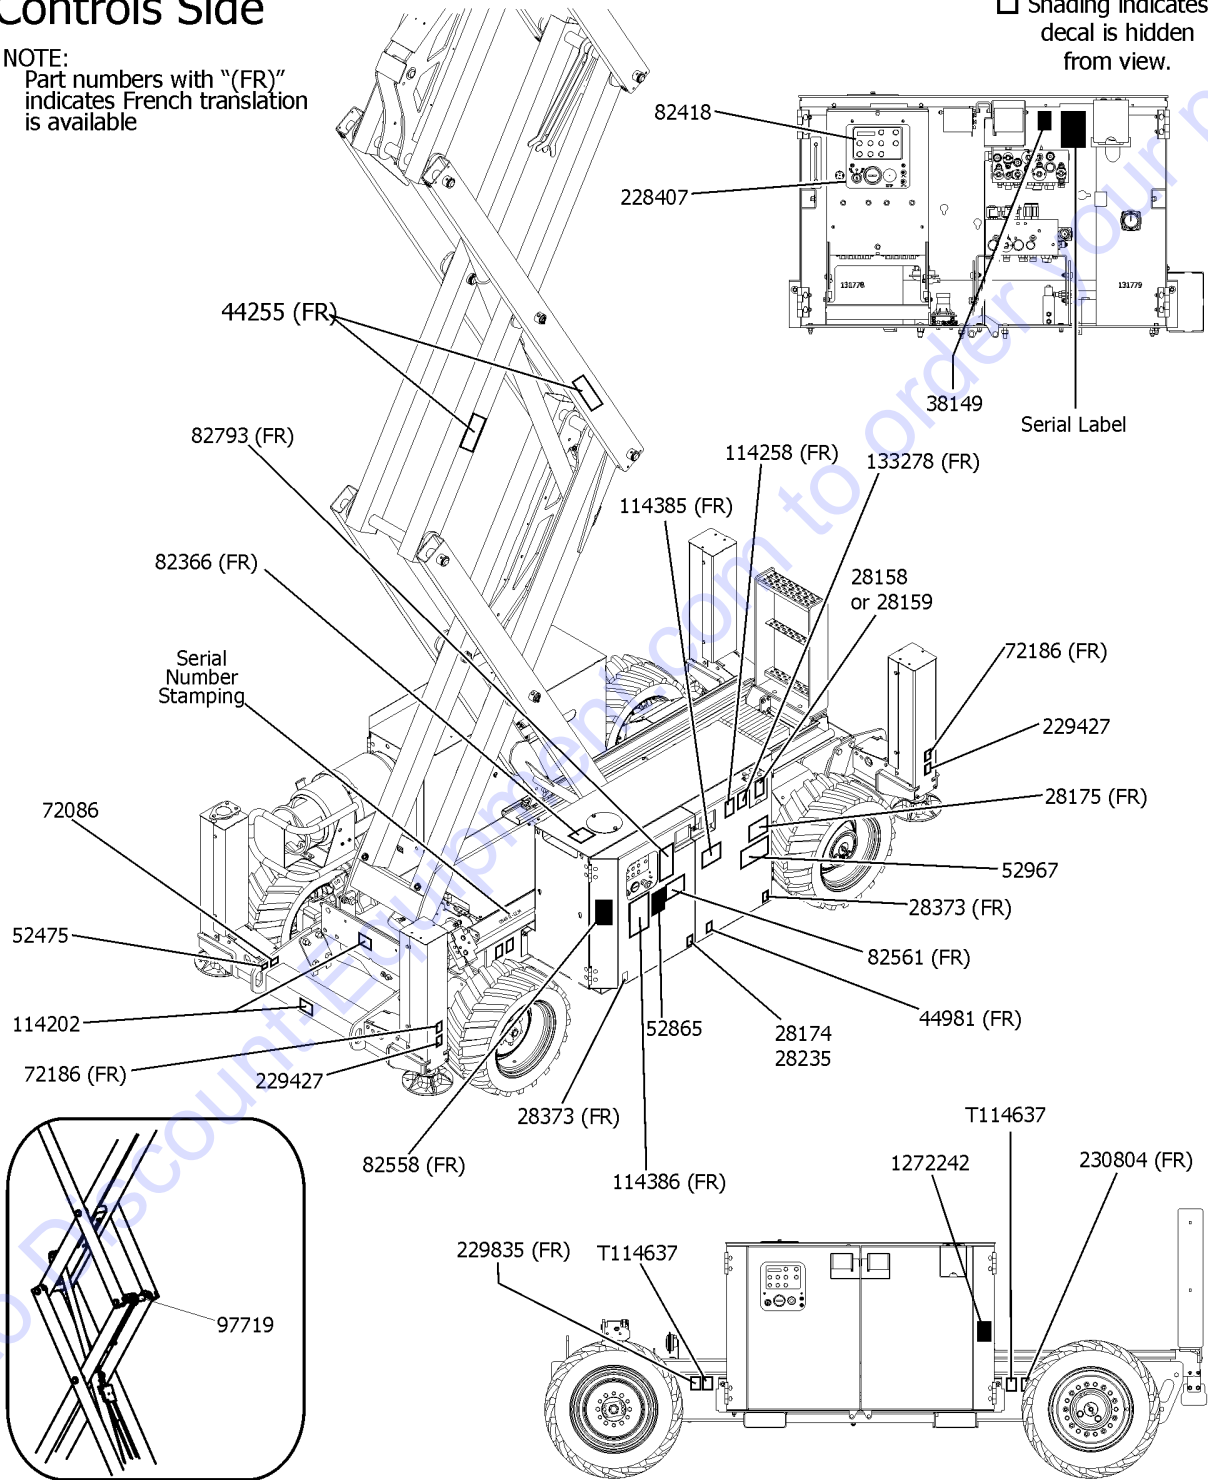

Controls Side

NOTE:
Part numbers with "(FR)"
indicates French translation
is available

☐ Shading indicates
decal is hidden
from view.

Item	Part No.	Description	Qty.
		Ref. Word Decal Kits ..... (refer to 117.1)	
1	28158GT	DECAL,LABEL,UNLEADED GAS ONLY	1
2	28159GT	DECAL,DIESEL	1
3	28174GT	DECAL,POWER TO PLATFORM 230V	1
4	28175GT	DECAL,WARNING-COMPART ACCESS	1
5	28235GT	DECAL,POWER TO PLATFORM 115V	1
6	28373GT	DECAL,FORK LIFT POCKET	2
7	38149GT	DECAL,LABEL,PATENTS ..... (US models only)	1
8	44255GT	DECAL,DANGER,CRUSHING HAZARD	2
9	44981GT	DECAL,LABEL,AIRLINE 110 PSI	1
10	52475GT	DECAL,LABEL,TRANSPORT TIEDOWN*	2
11	52865GT	DECAL,ANNUAL INSP***	1
12	52967GT	DECAL,COSMETIC,4 X 4	1
13	72086GT	DECAL,LABEL,LIFTING EYE	2
14	72186GT	DECAL,WARNING,CRUSHING HAZARD	2
15	82366GT	DECAL,CHEVRON RANDO HD	1
16	82418GT	DECAL,GROUND CONTROL PANEL	1
17	82558GT	DECAL,WARN,SKIN INJECTION HAZ*	1
18	82561GT	DECAL,DANGER-USE SAFETY ARM	1
19	82793GT	DECAL,NOTICE,OP INST,GROUND	1
20	97719GT	DECAL, LABEL, SAFETY ARM SYMB	1
21	114202GT	DECAL,LABEL,TRANSPORT TIE 68	1
22	114258GT	DECAL,DANGER,NO SMOKING	1
23	114385GT	DECAL,DANGER,ELEC HAZARD,GS	1
24	114386GT	DECAL,DANGER-GEN SAFETY	1
25	133278GT	DECAL,LOW/ULTRA LOW SULFR FUEL ..... (diesel models only)	1
26	228407GT	DECAL,GROUND CONTROL PANEL	1
27	229427GT	DECAL,LABEL,OUTRIGGER LD	2