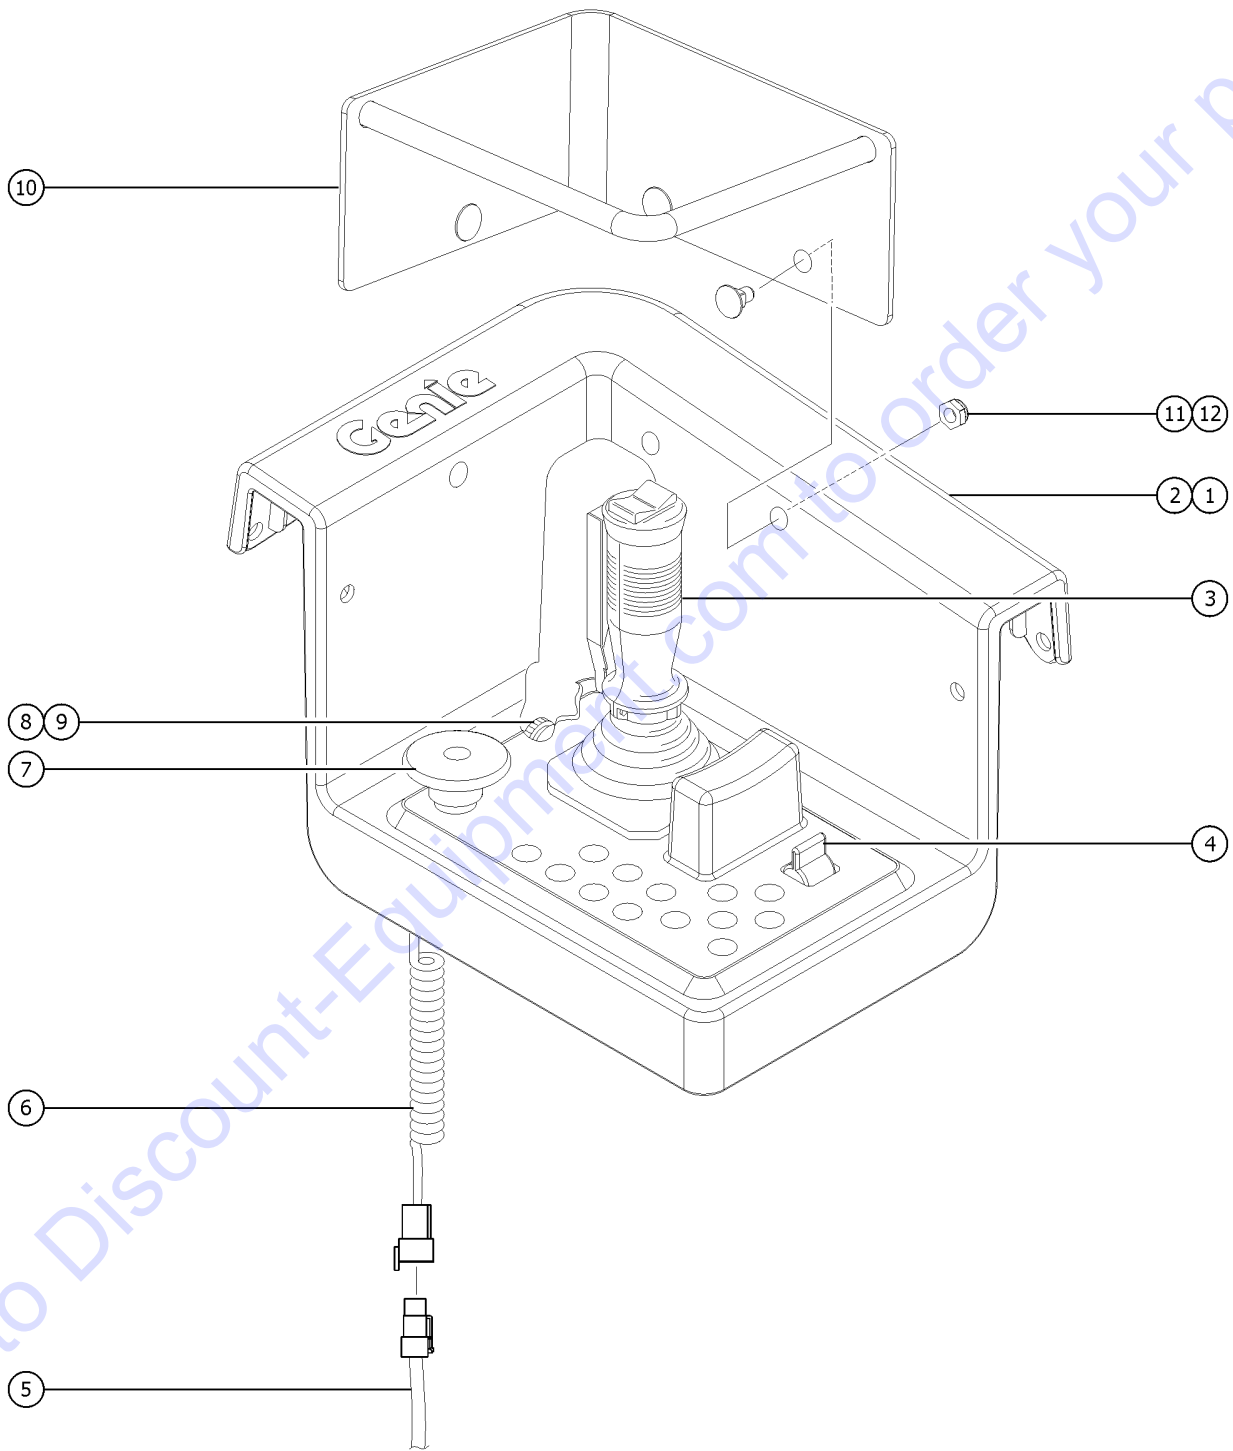

609.1 Platform Controls

Item	Part No.	Description	Qty.
-	231083GT	PLAT CONTROL BOX, GS69 GEN 2 ..... Complete	
-	230808GT	DECAL, PLAT CONTROL PANEL GS69	
-	99163GT	PCB, RT PLATFORM CONTROLS***	
-	105662GT	CLEAR SWITCH ACTUATOR	
-	T108044GT	CLEAR SWITCH ACTUATOR(QTY 10)	
1	87566GT	HOUSING, RT PLATFORM CONTROLS** ..... (top)	1
2	87567GT	COVER, RT PLATFORM CONTROLS*** ..... (bottom)	1
3		Ref. Joystick Controller ..... (refer to 609.1)	
4	99164GT	ANALOG ROCKER ASSEMBLY***	1
5		Ref. Control Cable Assembly ..... (refer to 408.1)	
6	144065GT	KIT, GEN 5 COIL CORD ..... (kit, includes connector, coil cord, instructions, dielectric grease and cable tie; see below)	1
7	66812GT	BUTTON, PUSH, RED MUSHROOM HEAD	1
7-	66817GT	BASE WITH 1 NC CONTACT, E-STOP	
7-	66818GT	CONTACT, NC	
8	62164GT	ALARM ASSY, 12VDC, ITT, 4 PIN**** ..... 72326 nut included	1
9	72326GT	NUT - PLASTIC, RING FOR ALARMS	1
10	823341GT	KIT, PLAT CTRL GUARD RT ..... includes items 11 and 12	1
10-	825187GT	WELDMENT, PLT CTRL GUARD	1
11	1260963GT	BOLT, CARRIAGE, 1/4-20X.63,5,ZAG	3
12	1277924GT	NUT, NYLOCK FLG, 1/4-20,F,ZAG	3