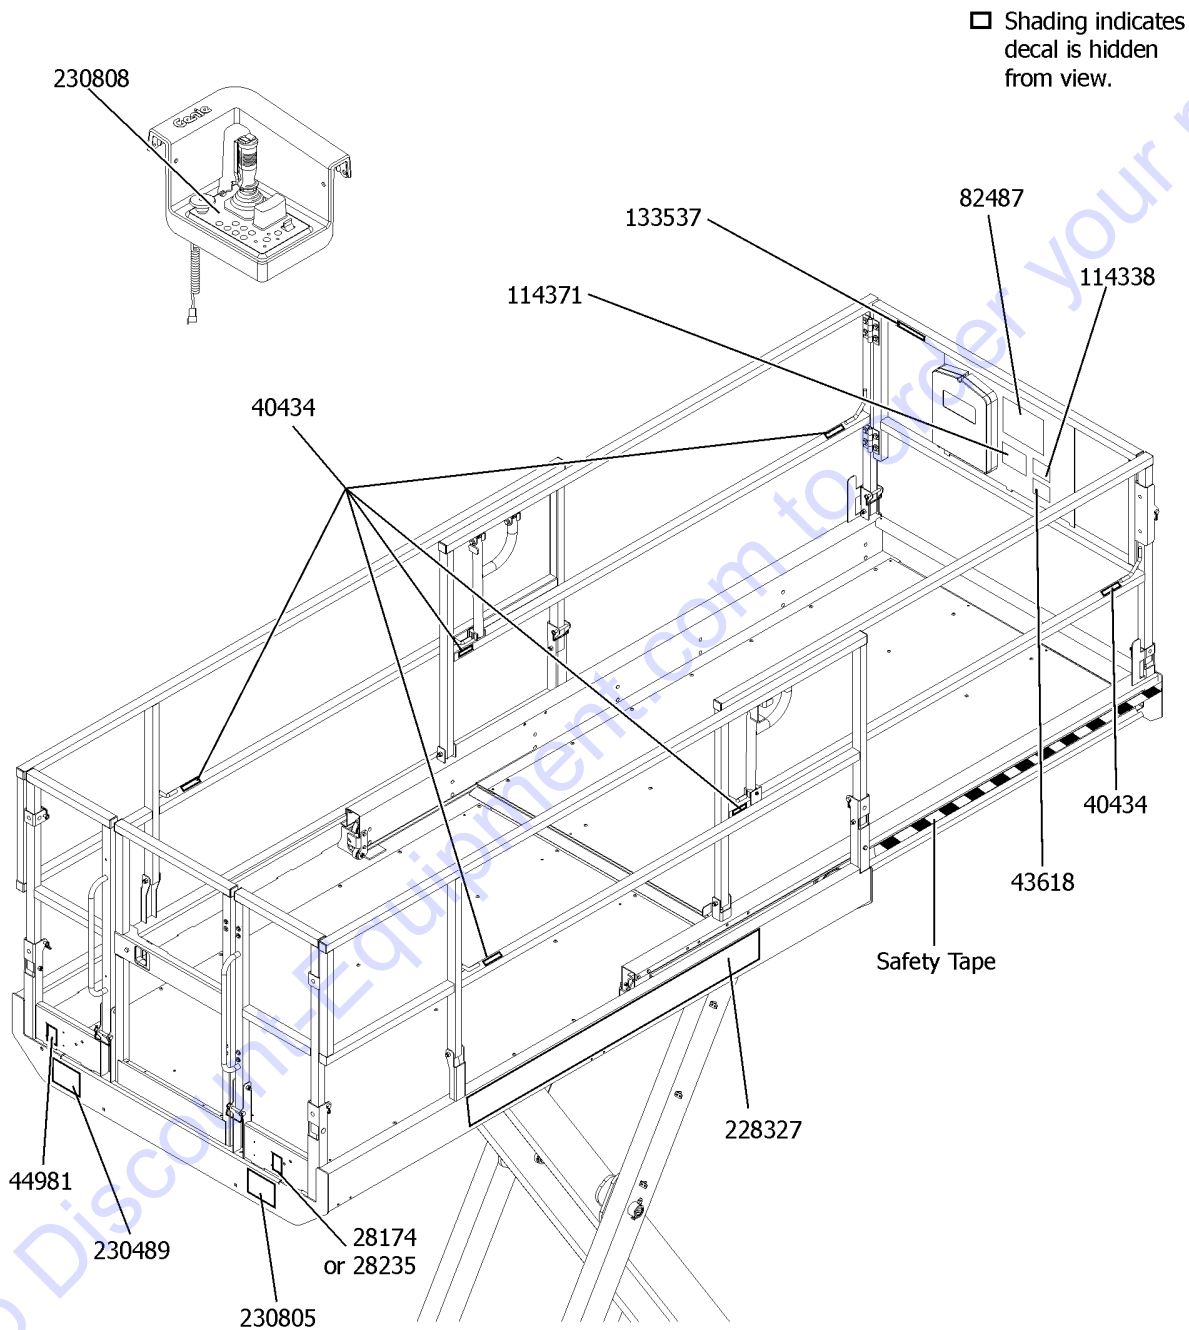

108.1 Decals with Symbols, GS-2669 Platform, CE

Platform, CE models

108.1 Decals with Symbols, GS-2669 Platform, CE

Item	Part No.	Description	Qty.
		<i>Ref. Symbol Decal Kits</i> ..... (refer to 105.1)	
1	28174GT	DECAL,POWER TO PLATFORM 230V	1
2	28235GT	DECAL,POWER TO PLATFORM 115V	1
3	40434GT	DECAL,LANYARD ANCHORAGE POINT	6
4	43618GT	DECAL,LABEL-DIRECTION ARROWS	1
5	44981GT	DECAL,LABEL,AIRLINE 110 PSI	1
6	82487GT	DECAL,SYMBOL-READ THE MANUAL	1
7	114338GT	DECAL,SYM-TIP-OVR,TILT ALARM	1
8	114371GT	DECAL,SYM-TIP-OVER,OUTRGR	1
9	133537GT	DECAL,CRUSH HAZ RAILS SYMB	1
10	228327GT	DECAL,COSMETIC,GENIE GS-2669RT	2
11A	230489GT	DECAL,NOTICE,MAX CAP GS2669	1
		(to SN 11474) (CE models only)	
11B	1277998GT	DECAL,DANGER,MAX CAP/MAN FRC 2669 CE	1
		(from SN 11475)	
12	230808GT	DECAL,PLAT CONTROL PANEL GS69	1
13	230805GT	DECAL,DANGER,MAN FRC, GS2669	1
		(CE models only)	

Go to Discount-Equipment.com to order your parts