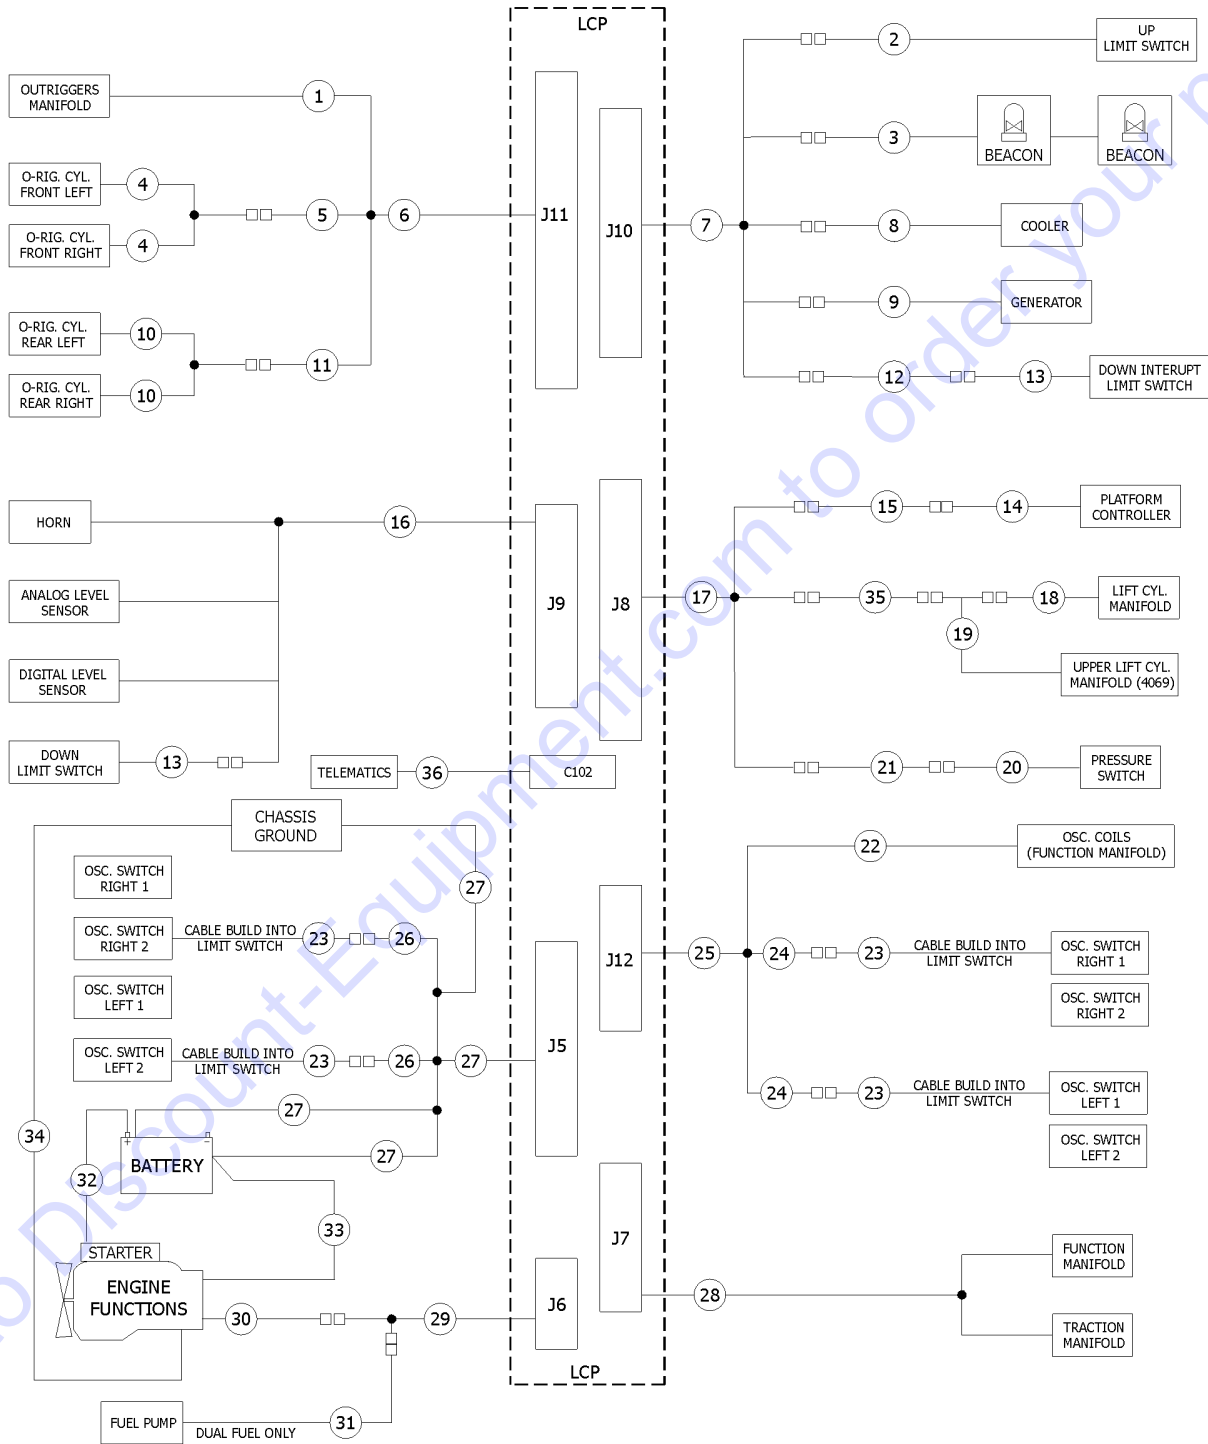

408.3 Electrical Wiring and Power Cables, GS-4069

408.3 Electrical Wiring and Power Cables, GS-4069

Item	Part No.	Description	Qty.
A	1264822GT	KIT, TRC RETROFIT, STNDRD ..... Telematics (includes 1264834)	
A-	1264834GT	INSTRN, TRC RETROFIT, STNDRD	
1	148068GT	HARNESS,O/R MNFLD,GS69	1
2	160566GT	HARNESS, UP LIMIT SWITCH	1
3	1267806GT	HARNESS, LED BEACON, GS69	
4	148090GT	HARNESS,OUTRIGGERS,FRNT,GS69	1
5	148069GT	CABLE,OUTRIGGER,FRNT,GS69	1
6	161213GT	HARNESS, OR HARNESS, J11	1
		(includes items 1, 5, and 11)	
7	T109743GT	HARNESS,OPTIONS,J10,GS69	1
8	148080GT	HARNESS,OIL COOLER,GS69	1
9	148081GT	HARNESS,GENERATOR,GS69	1
10	148091GT	HARNESS,OUTRIGGERS,REAR,GS69	1
11	148070GT	CABLE,OUTRIGGER,REAR,GS69	1
12	T109750GT	CABLE,DWN INT LIMIT SWITCH	1
13	1267113GT	LIMIT SWITCH, DOWN, ASSY, GS69	1
14	148084GT	CABLE,CONTROL,BASE,GS4069	1
		GS-4069 (669 inches, base to platform)	
15	148079GT	CABLE,CONTROL JUMPER,GS69	1
16	1267270GT	HARNESS, J9, GS69IC	2
17	1266174GT	HARNESS, LINKS, GS69IC	
18	1259447GT	CABLE,PROP. DOWN COIL 26/3369	
19	1259448GT	CABLE,PROP. DOWN COIL 4069	
20	104571GT	HARNESS,PRESS.SWITCH	1
21	T109749GT	CABLE,PRESSURE SWITCH	1
22	148088GT	HARNESS,OSC.MNFLD,GS69	1
23	148414GT	HARNESS,OSC SWITCH REAR	1
24	148210GT	ASSY,LIMITSWITCH,OSC.AXLE,GS69	1
25	T109747GT	HARNESS,OSCILLATE,J12,GS69	1
26	148077GT	HARNESS,OSC LIMIT SWITCH 2	2