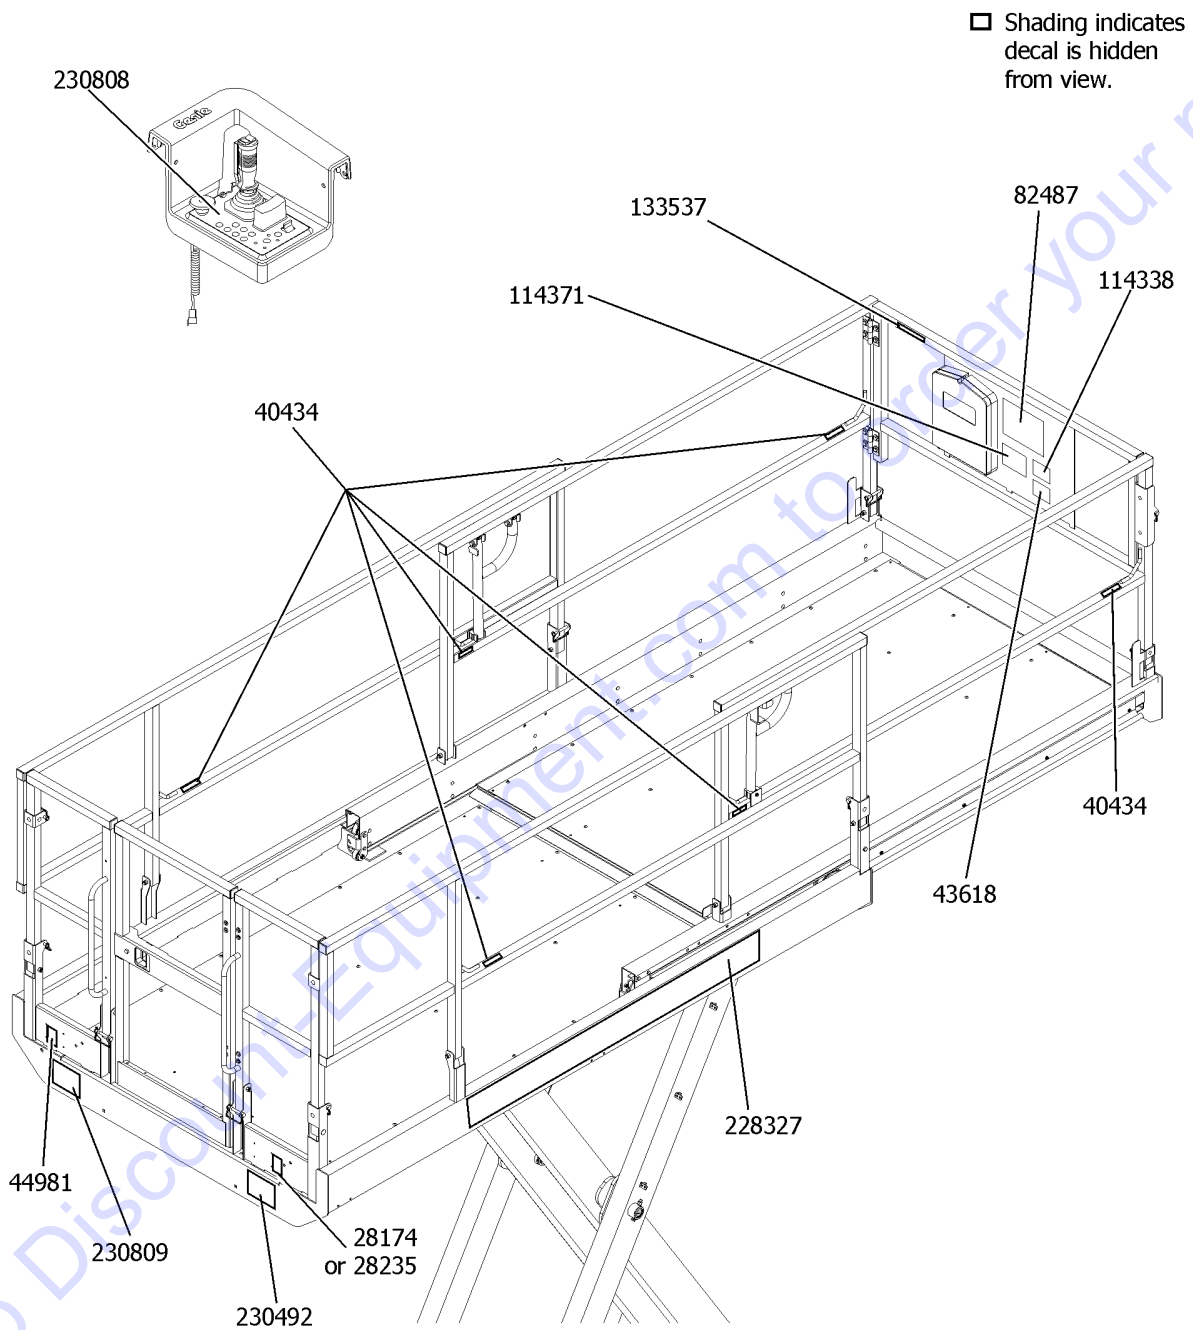

107.1 Decals with Symbols, GS-2669 Platform, Asia & South America

Platform, ANSI models

107.1 Decals with Symbols, GS-2669 Platform, Asia & South America

Item	Part No.	Description	Qty.
		<i>Ref. Symbol Decal Kits</i> ..... (refer to 105.1)	
1	28174GT	DECAL,POWER TO PLATFORM 230V	1
2	28235GT	DECAL,POWER TO PLATFORM 115V	1
3	40434GT	DECAL,LANYARD ANCHORAGE POINT	6
4	43618GT	DECAL,LABEL-DIRECTION ARROWS	1
5	44981GT	DECAL,LABEL,AIRLINE 110 PSI	1
6	82487GT	DECAL,SYMBOL-READ THE MANUAL	1
7	114338GT	DECAL,SYM-TIP-OVR,TILT ALARM	1
8	114371GT	DECAL,SYM-TIP-OVER,OUTRGR	1
9	133537GT	DECAL,CRUSH HAZ RAILS SYMB	1
10	228327GT	DECAL,COSMETIC,GENIE GS-2669RT	2
11	230492GT	DECAL,DANGER,SIDE FRC,GS2669 (Asia & S. America models only)	1
12	230808GT	DECAL,PLAT CONTROL PANEL GS69	1
13	230809GT	DECAL,NOTICE,MAX CAP GS2669 (Asia & S. America models only)	1

Go to Discount-Equipment.com to order your parts