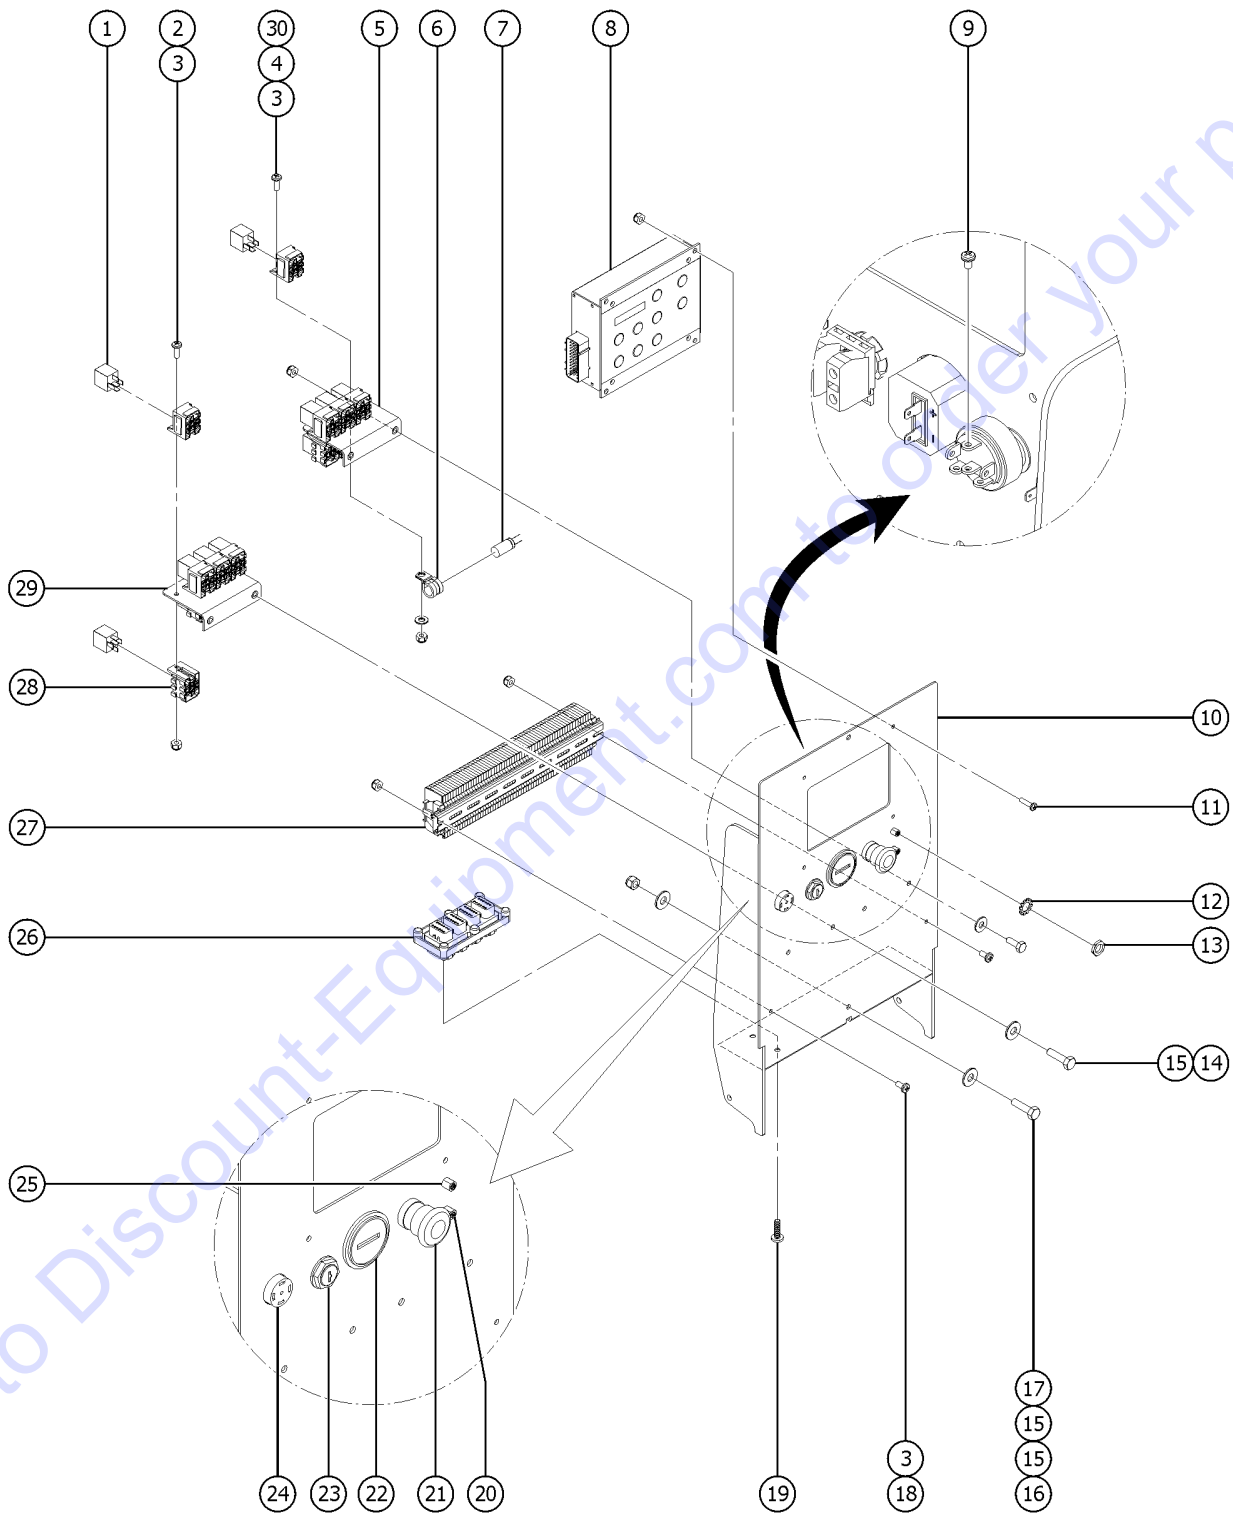

405.1 Ground Controls

Item	Part No.	Description	Qty.
	148005GT	ASSY,LCP,GS69 (must supply serial number to order this part) (includes control panel and harness, the LCP weldment will be black)	1
-	13083GT	DIODE, 3 AMP	4
-	229291GT	RESISTOR, 620 OHM 1/4 WATT	1
-	67504GT	FUSE HOLDER,ATC 3-30 AMPS	1
-	229435GT	RESISTOR, 1000 OHM 1/4 WATT	2
-	69864GT	FUSE,5 AMP,ATC	1
-	232845GT	KIT,BEACON RESISTOR,GS69	1
1	34052GT	RELAY,SPDT,12V(AUTO) PLUG IN**	16
2	49819GT	SCREW,PHILLIPS,PHM,10-32 X .5	7
3	6178GT	NUT, NYLOCK, 10-32	10
4	6146GT	WASHER,FLAT,MS,#10,Y	1
5	54534GT	ANGLE,RELAY MNT,W/NUTSERTS,PNT	2
6	45454GT	CLAMP,RUB CUSH,0.75,#12 X 3/8*	1
6-	49816GT	SCREW,PHILLIPS,PHM,10-32 X .75	1
7A	99089GT	CAPACITOR,4700MFD 25V	1
7B	1255881GT	CAPACITOR,1000UF,25V	1
8	231084GT	ECU,GS69 IC, GEN 2	1
9	96010GT	SCREW,PHILLIPS,PHM,8-32 X.25**	5
10	1254441GT	WELDMENT,LCP,GS69 (decals not included, refer to section 100)	
11	49816GT	SCREW,PHILLIPS,PHM,10-32 X .75	4
12	6700GT	WASHER, STAR, EXTERNAL, .375	2
13	122994GT	NICKEL PLATED JAM NUT	2
14	6090GT	SCREW,HHC,1/4-20 X .75	4
15	6638GT	WASHER,FLAT,USS,1/4"Y	6
16	6888GT	SCREW,HHC,1/4-20 X 1	1
17	6091GT	NUT,NYLOCK,1/4-20	1
18	49818GT	SCREW,PHILLIPS,PHM,10-32 X .38	2
19	73803GT	SCREW,SHM,PHP, #12 X .75	8