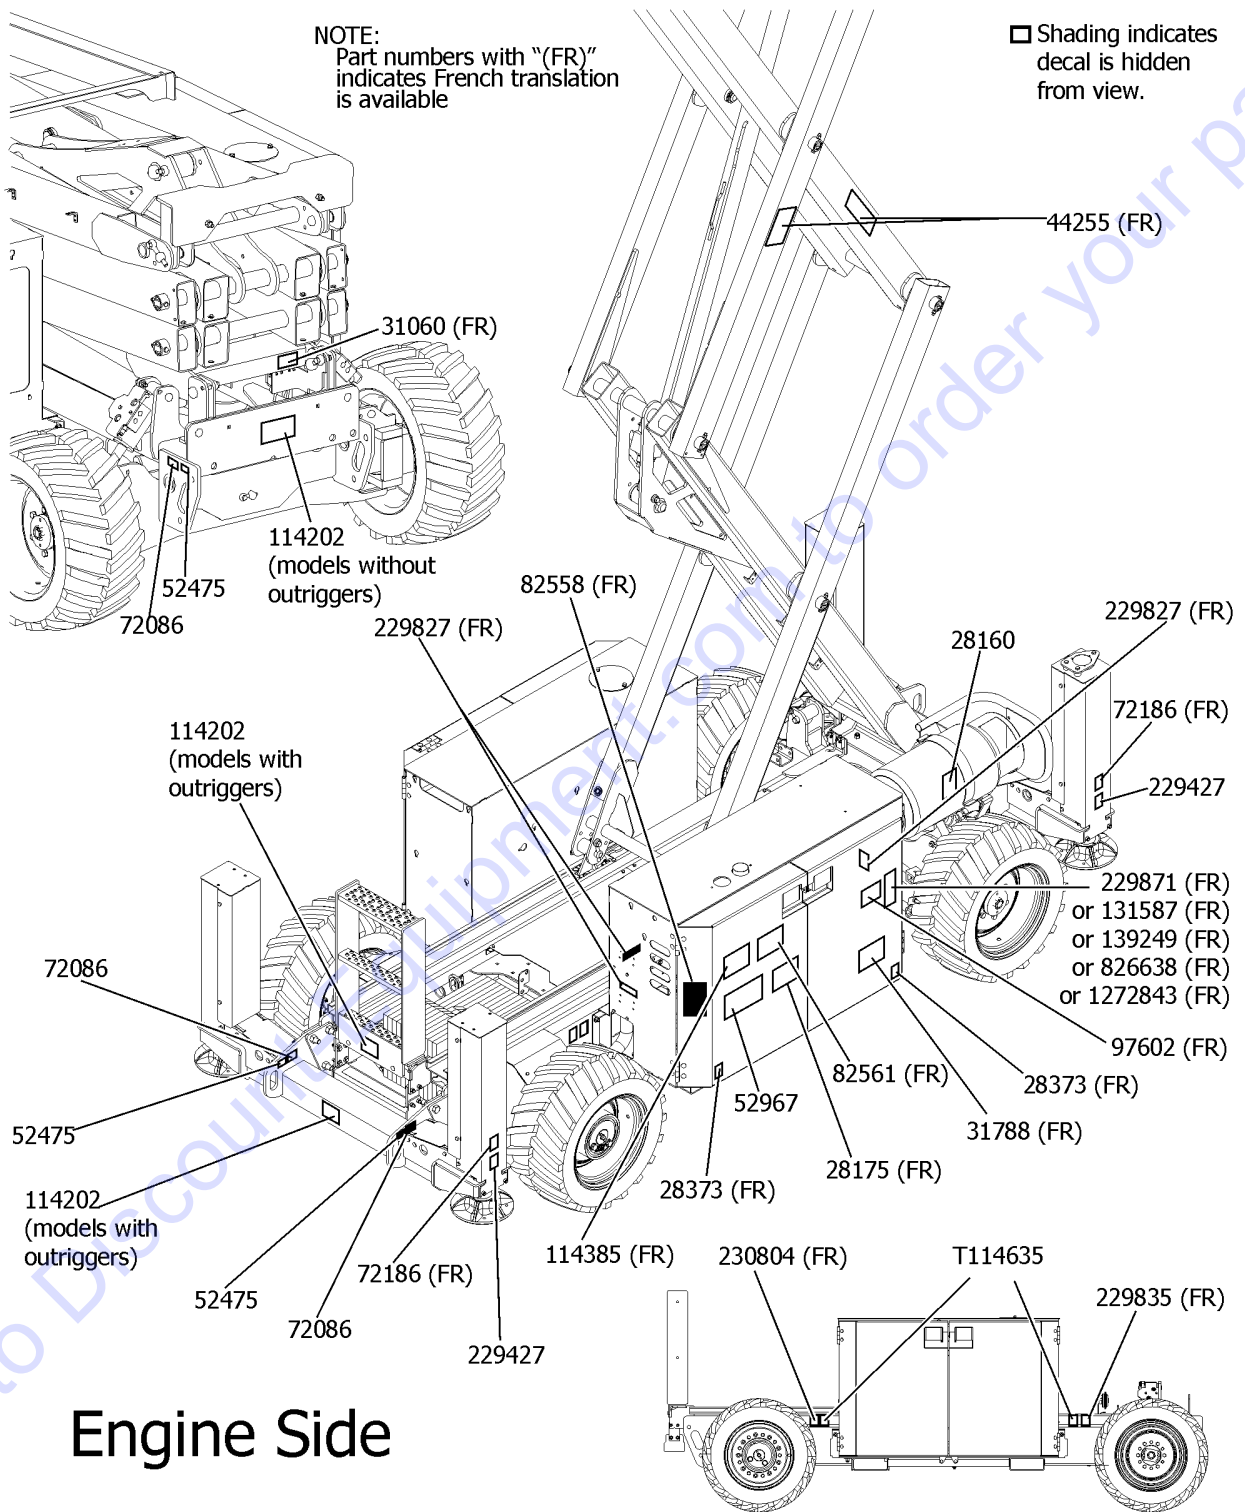

101.1 Decals with Words, GS-2669, Engine Side

101.1 Decals with Words, GS-2669, Engine Side

Item	Part No.	Description	Qty.
24	T114635GT	DECAL,LABEL,WHEEL LD,GS2669RT .....	2

Go to Discount-Equipment.com to order your parts