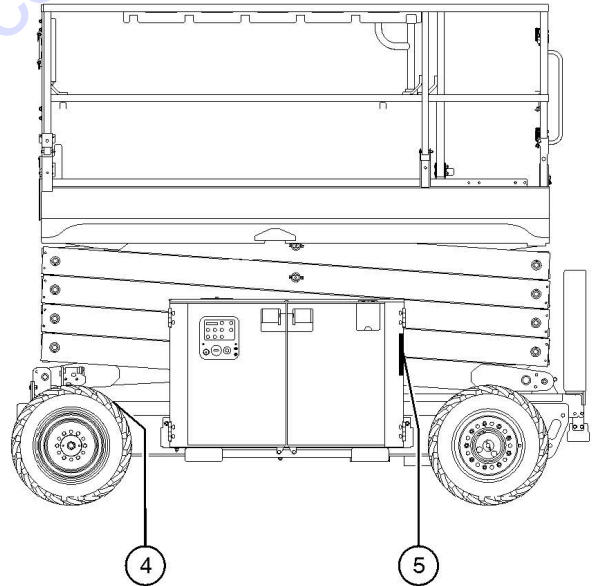

Gradeability: N/A

Maximum allowable side force : 100 lb / 445 N  
Maximum number of platform occupants:2

Country of manufacture: USA  
This machine complies with:

ANSI A92.6  
CAN B354.2

PN - 96472

- 1 Model
- 2 Facility code
- 3 Sequence number
- 4 Serial number (stamped on chassis)
- 5 Serial label (located under cover)