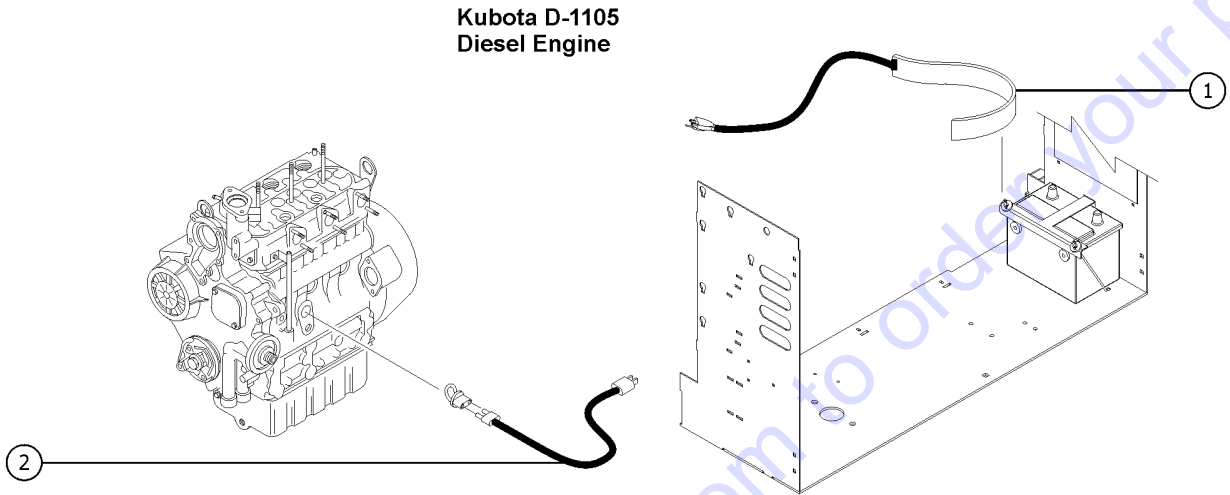

807.1 Cold Start Installation