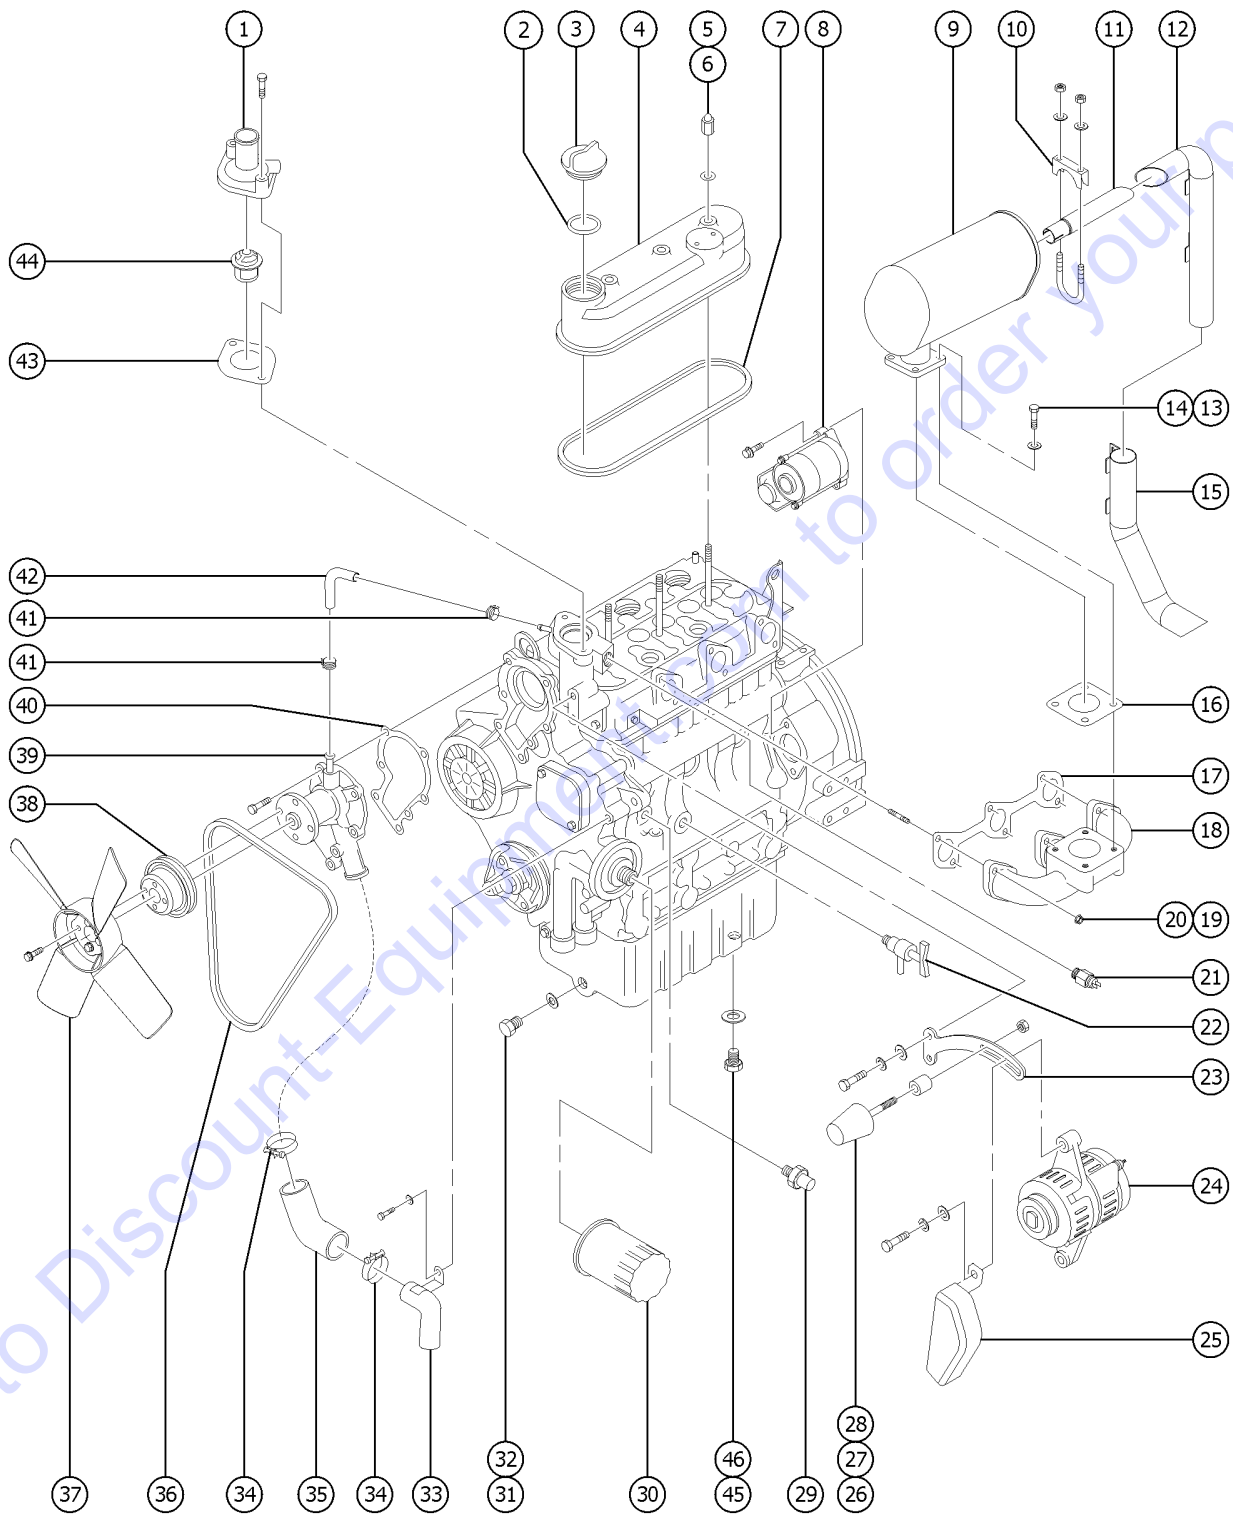

301.1 Kubota D-1105 Engine, View 1

Item	Part No.	Description	Qty.
21	54332GT	SWITCH,WATER TEMP	1
22	32077GT	PETCOCK,DRAIN,KUBOTA WG750B	1
23	231231GT	STAY,ALTERNATOR,D-1105	1
24	101203GT	ALTERNATOR,40 AMP,INT REG	1
25	148099GT	COVER,V-BELT,D1105,KUBOTA	1
26	30973GT	BUMPER,RUBBER-1 X 1.25	1
27	116503GT	BUSHING, 630DX.328ID .375T	1
28	6002GT	NUT,LP NYLOCK,5/16-18	1
29	22934GT	SWITCH,OIL,PRESSURE,KUBOTA	1
30	866050GT	FILTER,OIL,KUBOTA	1
31	234842GT	PLUG, ENGINE OIL, D1105	1
32	234843GT	GASKET (52532) OIL DRAIN, D905	1
33	234844GT	HOSE,LOWER RADIATOR,DF752	1
34	32185GT	CLAMP,HOSE	2
35	116523GT	KUBOTA HOSE,D905, D1105	1
36	839209GT	V-BELT,KUBOTA	1
37	231232GT	RAD. FAN,7-BLADE,D-1105	1
38	52531GT	PULLEY,FAN,KUBOTA, D-905,GS68	1
38-	101200GT	FAN DRIVE PULLEY,KUBOTA	
38A	231929GT	COLLAR, 7 BLADE FAN, D1105	1
39	101201GT	WATER PUMP ASSY,KUBOTA	1
40	32199GT	GASKET,WATER PUMP	1
41	32069GT	CLAMP,HOSE,KUBOTA WG750	2
42	32200GT	HOSE,WATER PUMP RETURN,D905	1
43	28092GT	GASKET,THERMOSTAT-28091	1
44	139278GT	THERMOSTAT	1
45	162455GT	PLUG PLUGENGINEOIL,D1105 BTM	1
46	162456GT	GSKT, PLUENGINEOIL,D1105 BTM	1