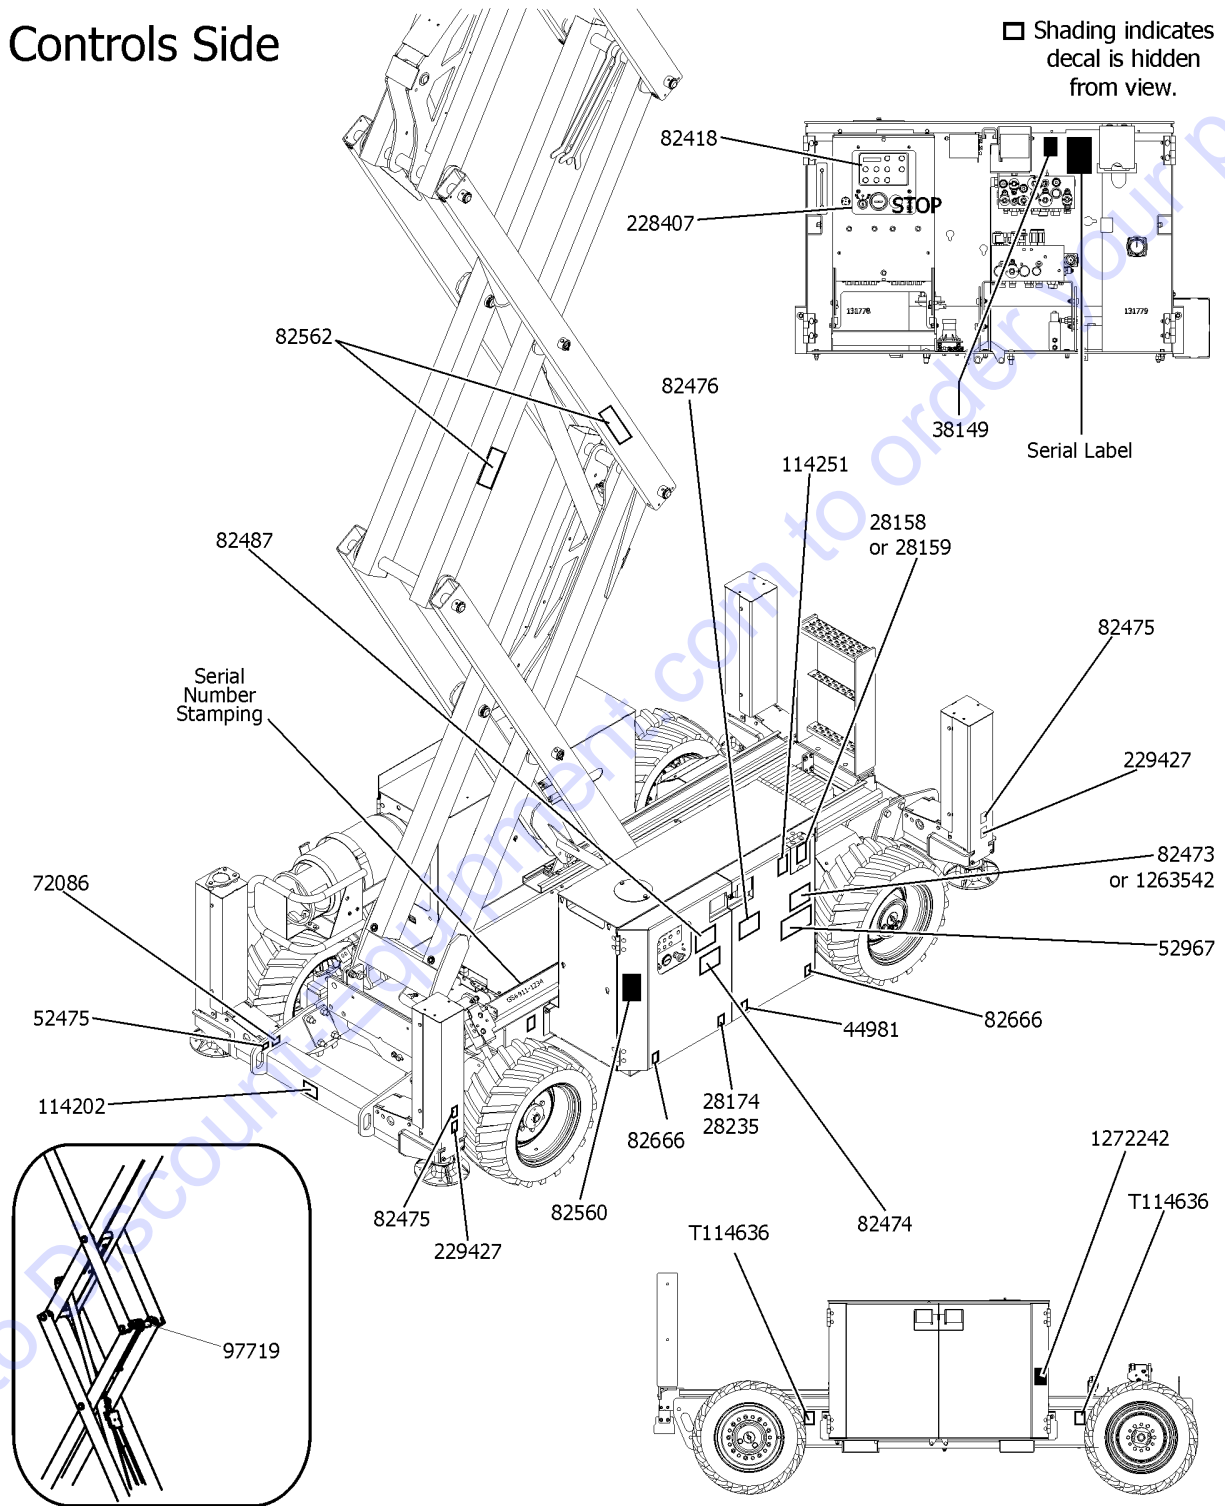

114.1 Decals with Symbols, GS-3369, Controls Side

Controls Side

Item	Part No.	Description	Qty.
		Ref. Symbol Decal Kits ..... (refer to 113.1)	
1	28158GT	DECAL,LABEL,UNLEADED GAS ONLY	1
2	28159GT	DECAL,DIESEL	1
3	28174GT	DECAL,POWER TO PLATFORM 230V	1
4	28235GT	DECAL,POWER TO PLATFORM 115V	1
5	38149GT	DECAL,LABEL,PATENTS ..... (US models only)	1
6	44981GT	DECAL,LABEL,AIRLINE 110 PSI	1
7	52475GT	DECAL,LABEL,TRANSPORT TIEDOWN*	2
8	52967GT	DECAL,COSMETIC,4 X 4	1
9	72086GT	DECAL,LABEL,LIFTING EYE	2
10	82418GT	DECAL,GROUND CONTROL PANEL	1
11A	82473GT	DECAL SYMBOL COMP ACCESS ..... (to SN 11474)	1
11B	1263542GT	DECAL, COMPARTMENT ACCESS ..... (from SN 11475)	1
12	82474GT	DECAL,SYMBOL-USE SAFETY ARM	1
13	82475GT	DECAL,SYMBOL-FOOT CRUSHING	2
14	82476GT	DECAL,SYMBOL-ELEC HAZARD,GS	1
15	82487GT	DECAL,SYMBOL-READ THE MANUAL	1
16	82560GT	DECAL,SYMBOL-SKIN INJECT HAZRD	1
17	82562GT	DECAL,SYMBOL-CRUSHING HAZARD	2
18	82666GT	DECAL,LABEL,FORKLIFT POCKET	2
19	97719GT	DECAL, LABEL, SAFETY ARM SYMB	1
20	114202GT	DECAL,LABEL,TRANSPORT TIE 68	1
21	114251GT	DECAL,LABEL,NO SMOKING,SYMB	1
22	228407GT	DECAL,GROUND CONTROL PANEL	1
23	229427GT	DECAL,LABEL,OUTRIGGER LD	2
24	T114636GT	DECAL,LABEL,WHEEL LD,GS3369RT	2
25	1272242GT	DECAL,MACHINE REGISTRATION/OWN	1