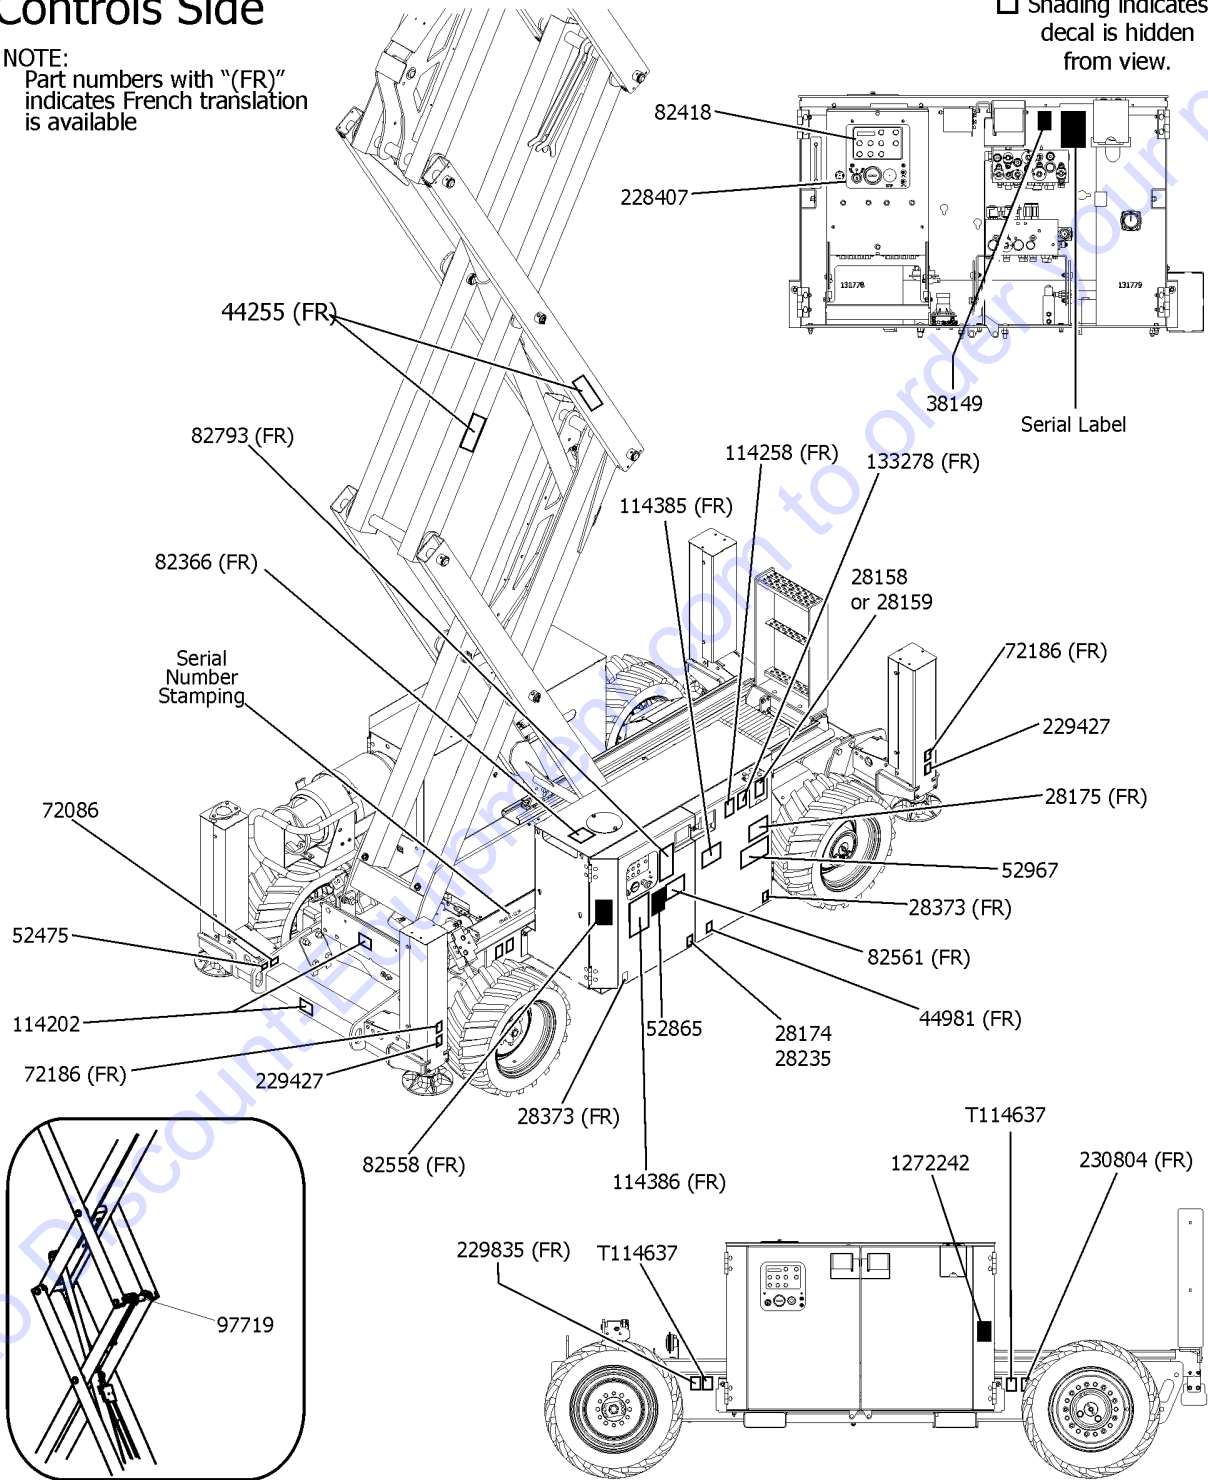

Controls Side

NOTE:
Part numbers with "(FR)"
indicates French translation
is available

☐ Shading indicates
decal is hidden
from view.

118.1 Decals with Words, GS-4069, Controls Side

Item	Part No.	Description	Qty.
28	229835GT	DECAL,NOTICE,TIRE SPECS ..... (steer end)	1
29	230804GT	DECAL,NOTICE,TIRE SPECS, REAR ..... (non-steer end)	1
30	T114637GT	DECAL,LABEL,WHEEL LD,GS4069RT	2
31	1272242GT	DECAL,MACHINE REGISTRATION/OWN	1

Go to Discount-Equipment.com to order your parts