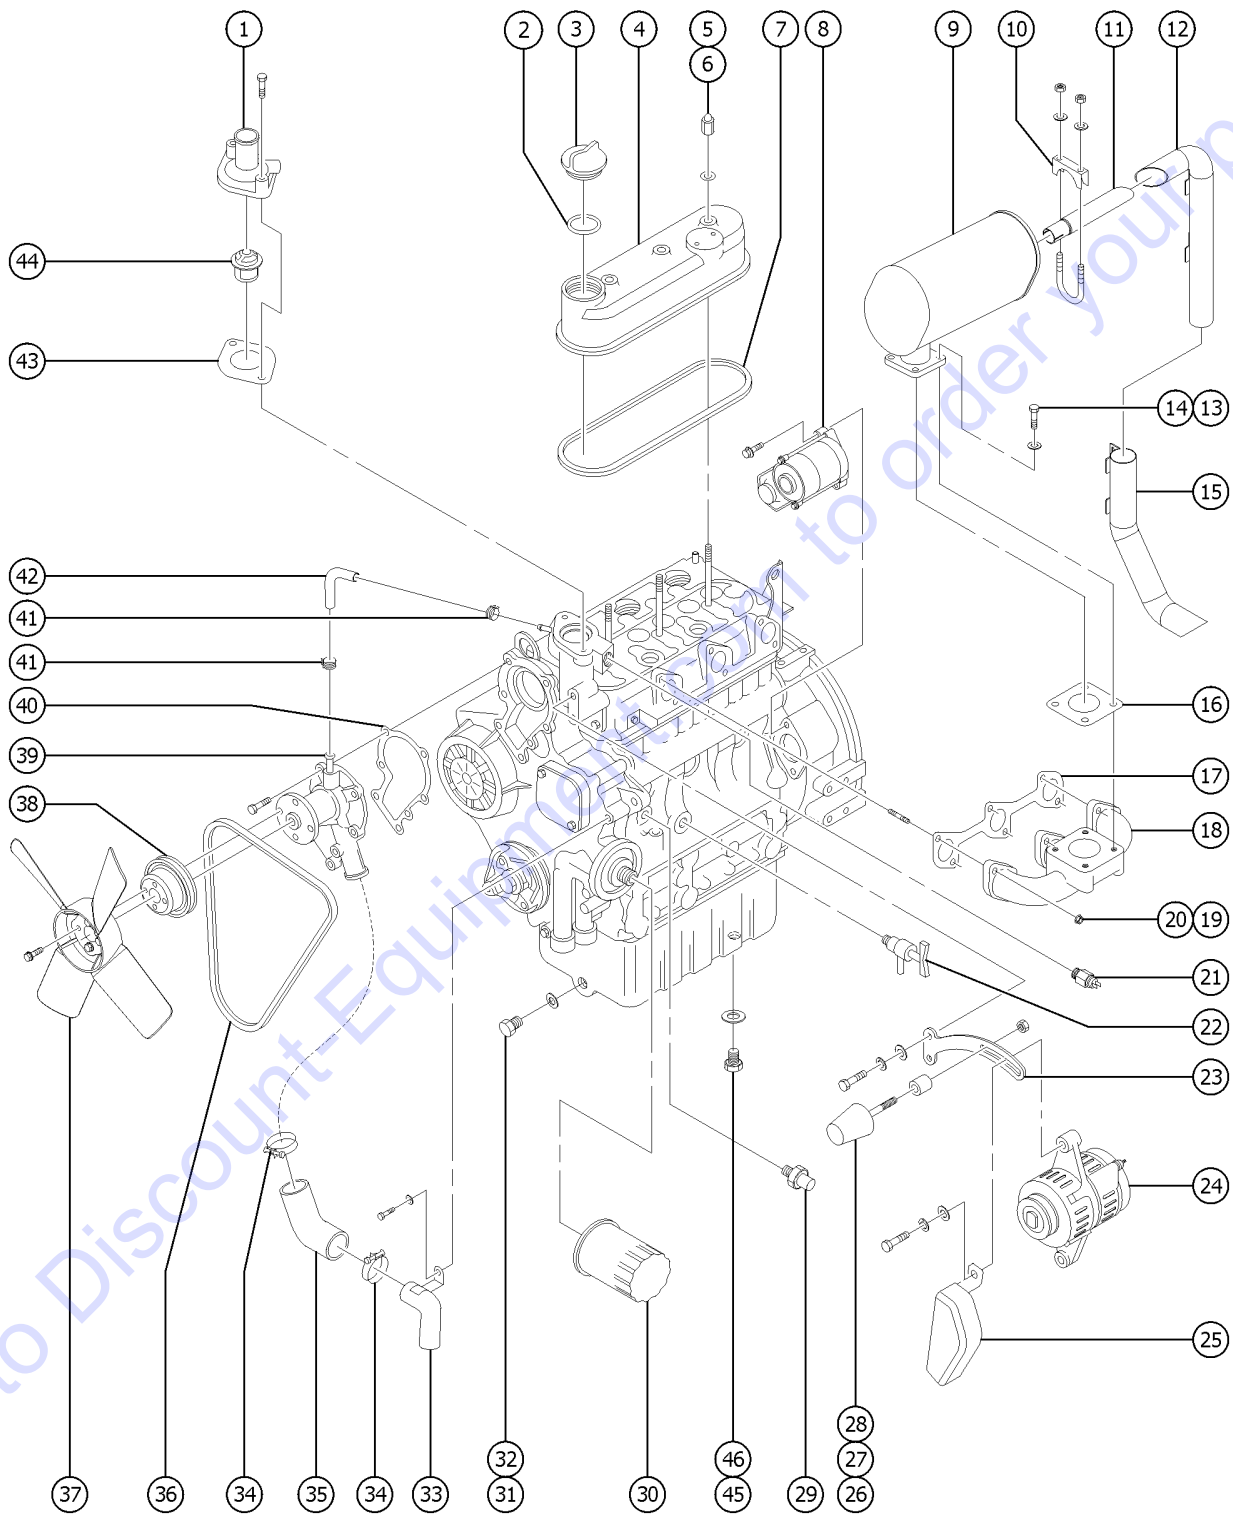

301.1 Kubota D-1105 Engine, View 1

Item	Part No.	Description	Qty.
		for internal engine components, contact engine dealer	
--	139280GT	OIL PAN	
--	139282GT	INNER OIL FILTER (located inside oil pan)	
--	139273GT	MANIFOLD, INLET	
--	22934GT	SWITCH,OIL,PRESSURE,KUBOTA	
--	52532GT	PLUG,ENGINE OIL DRAIN,D-905***	
--	52533GT	GASKET (52532) OIL DRAIN, D905	
1	139279GT	THERMOSTAT COVER	1
2	22903GT	O-RING,OIL FILLER PLUG,KUBOTA*	1
3	839151GT	KUBOTA OIL FILLER PLUG,V1305	1
4	44191GT	VALVE COVER, D905	1
5	44193GT	NUT,VALVE COVER CAP, D905	3
6	44192GT	GASKET,VALVE COVER CAP, D905	3
7	32189GT	GASKET,VALVE COVER,KUBOTA D905	1
8	65837GT	STARTER,KUBOTA D905 VERS 2***	1
8-	32194GT	SOLENOID,32193 STARTER,D905	
9	131378GT	MUFFLER ASSEMBLY	1
10	62160GT	CLAMP,TAILPIPE, 1 1/2*** Includes mounting fasteners	1
11	131945GT	TAILPIPE,DIESEL,GS69	1
12	148416GT	TAILPIPE,EXTENSION,UNIV.	1
13	25929GT	SCREW,HHC,M8 X 30MM,GRD 8.8	4
14	49408GT	WASHER,LOCK,M8	4
15	228974GT	TAILPIPE,END,UNIV	1
16	832128GT	GASKET,MUFFLER,KUBOTA D905/11	1
17	32191GT	GASKET,EXHAUST MANIFOLD,D905	1
18	32192GT	MANIFOLD,EXHAUST,KUBOTA D905	1
19	101209GT	NUT,EXHAUST MANIFOLD	6
20	101208GT	STUD,EXHAUST MANIFOLD	6