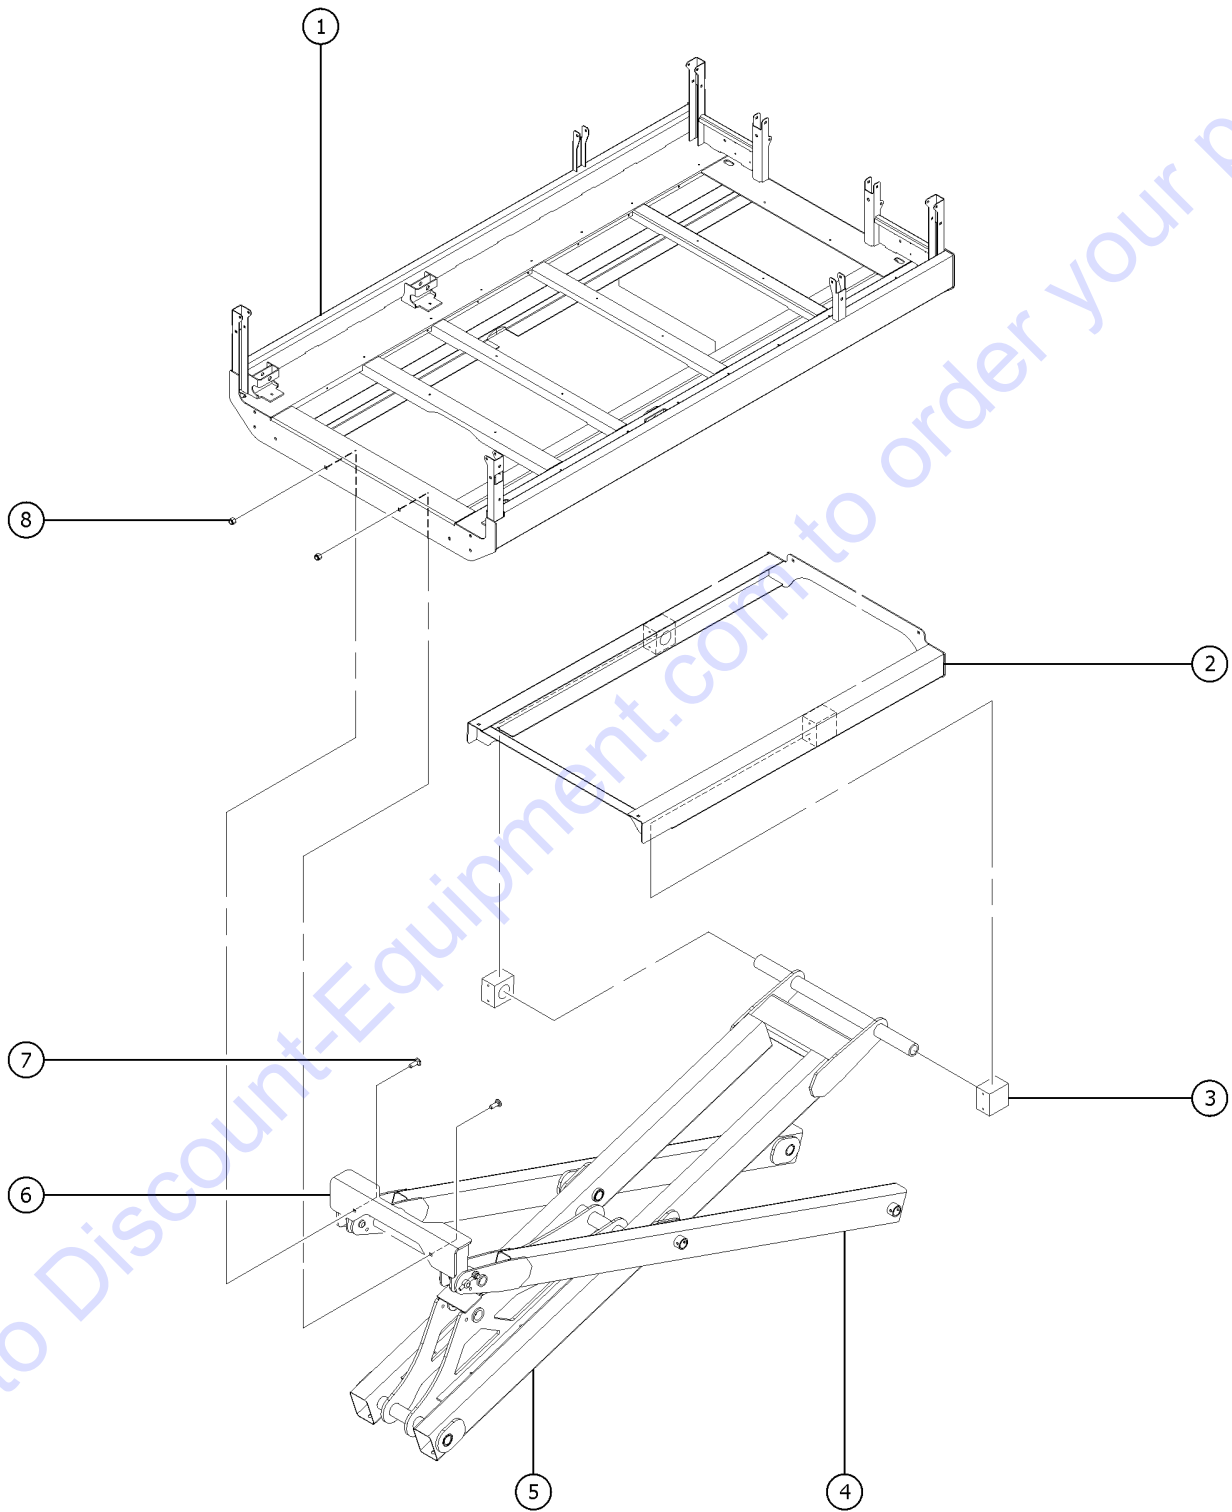

Go to Discount-Equipment.com to order your parts

601.1 Platform Installation, GS-2669 RT, View 1

Item	Part No.	Description	Qty.
1	235170GT	MAIN PLAT DECK ASSY,2669,WO,ANSI GS-2669 RT (ANSI & CSA models with word decals)	
1-	235173GT	MAIN PLAT DECK ASSY,2669,WO,AUS GS-2669 RT (Australia models with word decals)	
1-	235176GT	MAIN PLAT DECK ASSY,2669,SY,ANSI GS-2669 RT (Asia & S. America models with symbol decals)	
1-	235179GT	MAIN PLAT DECK ASSY,2669,SY,CE GS-2669 RT (CE models with symbol decals)	
1-	112703GT	WELDMNT,MAIN PLATFORM,GS69 (decals not included, refer to section 100)	1
2	131874GT	WLDMNT,PLATFORM SPACER, 2669	1
3	112708GT	SLIDER BLOCK, GS69	2
4	112076GT	WELDMNT,LINK, TOP OUTER,GS69	1
5	112127GT	ASSY,LINK,INNER #3,BLUE,2669 (bearings included)	1
6	1254206GT	WELDMNT,PLATFORM PIVOT,2669	1
7	96977GT	BOLT,CARRIAGE, 1/2-13X1.50,GR5	2
8	6198GT	NUT,NYLOCK, 1/2-13	2