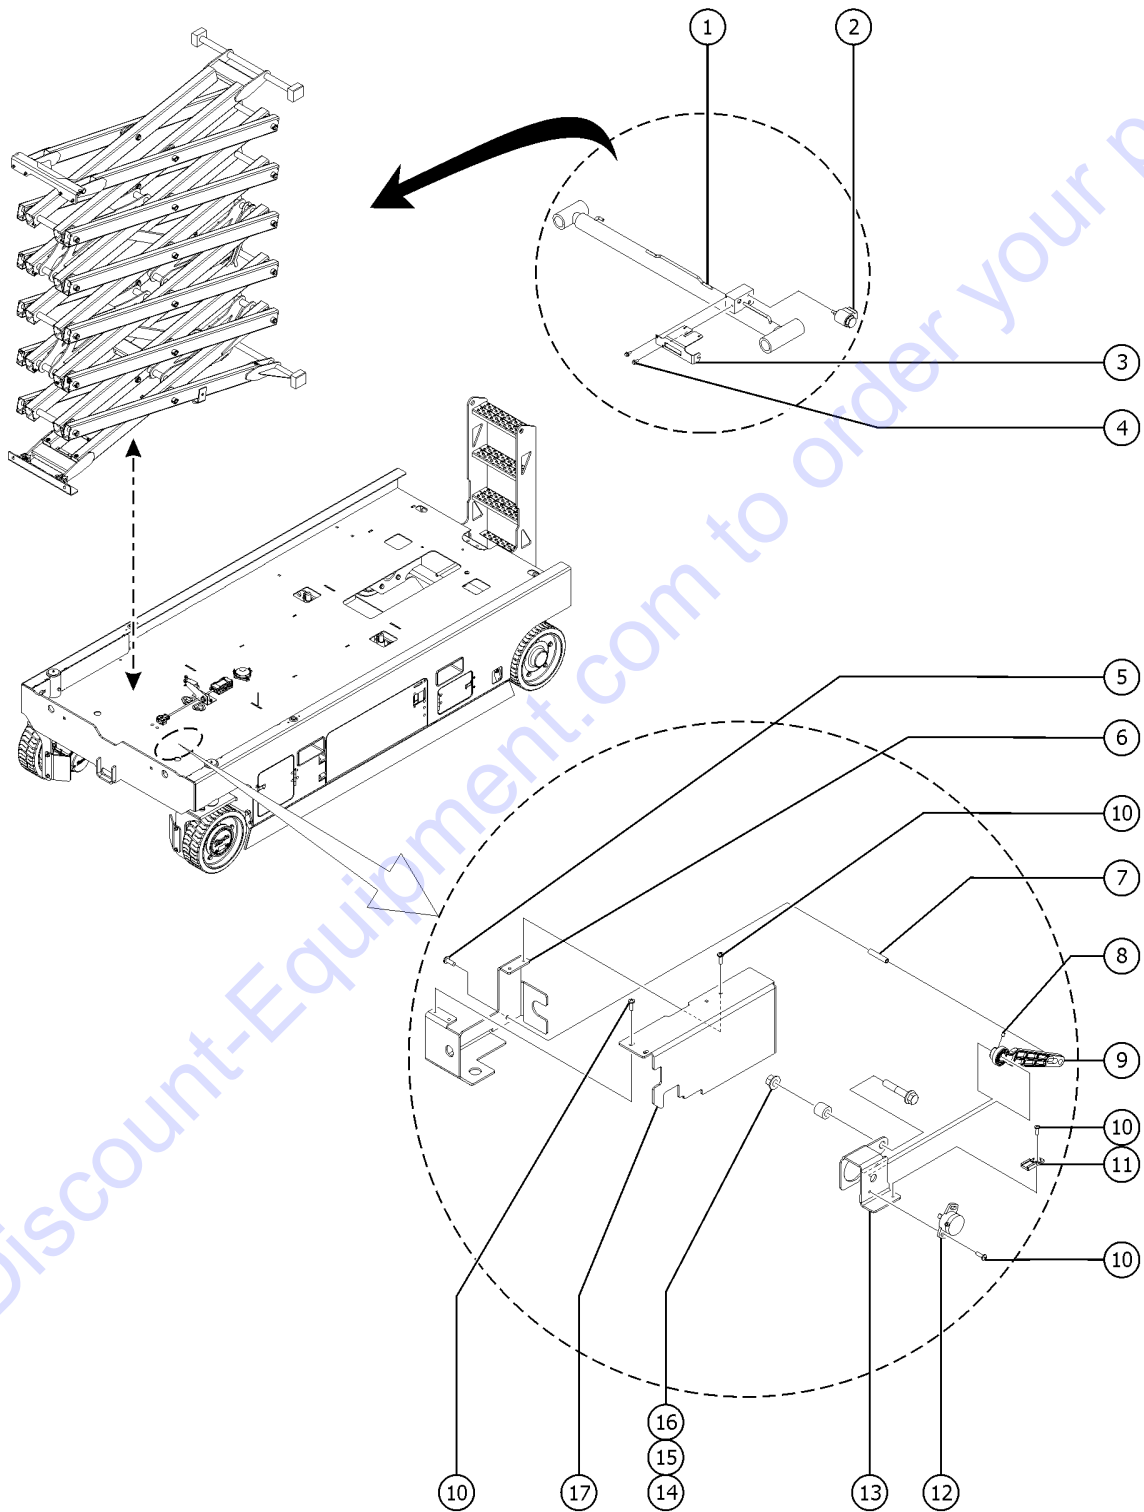

701.1 Platform Overload

Item	Part No.	Description	Qty.
1		Ref: Lift Cylinder ..... (refer to 505.1)	
2	66465GT	VALVE, NC SOLENOID, MANUAL ***	1
3	132013GT	FORMING VERTICLE CABLE COVER	1
4	1256855GT	SCREW,HHF,1/4-20X5/8,ZAG	2
5	1251757GT	SCREW,PHPM,10-32X.50,ZAG	1
6	1288548GT	FORMING, CHASSIS BRACKET	1
7	T113142GT	GS3246_OFFSET,RND,1/4-1.25,10-32	1
8	229146GT	GS3246_SCREW,SET,8-32X.25	1
9	T114082GT	GS3246_LINKAGE ARM,GS LOAD SENSE	1
10	1257296GT	SCREW,PHPM-ST,8.32X.50,TYPE F, ...	7
11	T113139GT	GS3246_CLIP,DTM RECEP	1
12	T113136GT	ASSY,ROT SENSR W/HARNESS	1
13	1288550GT	FORMING, ARM SENSOR BRACKET	1
14	1274322GT	NUT,NYLOCK FLG,3/8-16,F,ZAG	1
15	1288546GT	BUSHING, ANGLE SENSOR	1
16	1253478GT	SCREW,HHF,3/8-16X2,8,ZAG	1
17	1288549GT	FORMING, SENSOR COVER	1

Go to Discount-Equipment.com to order your parts