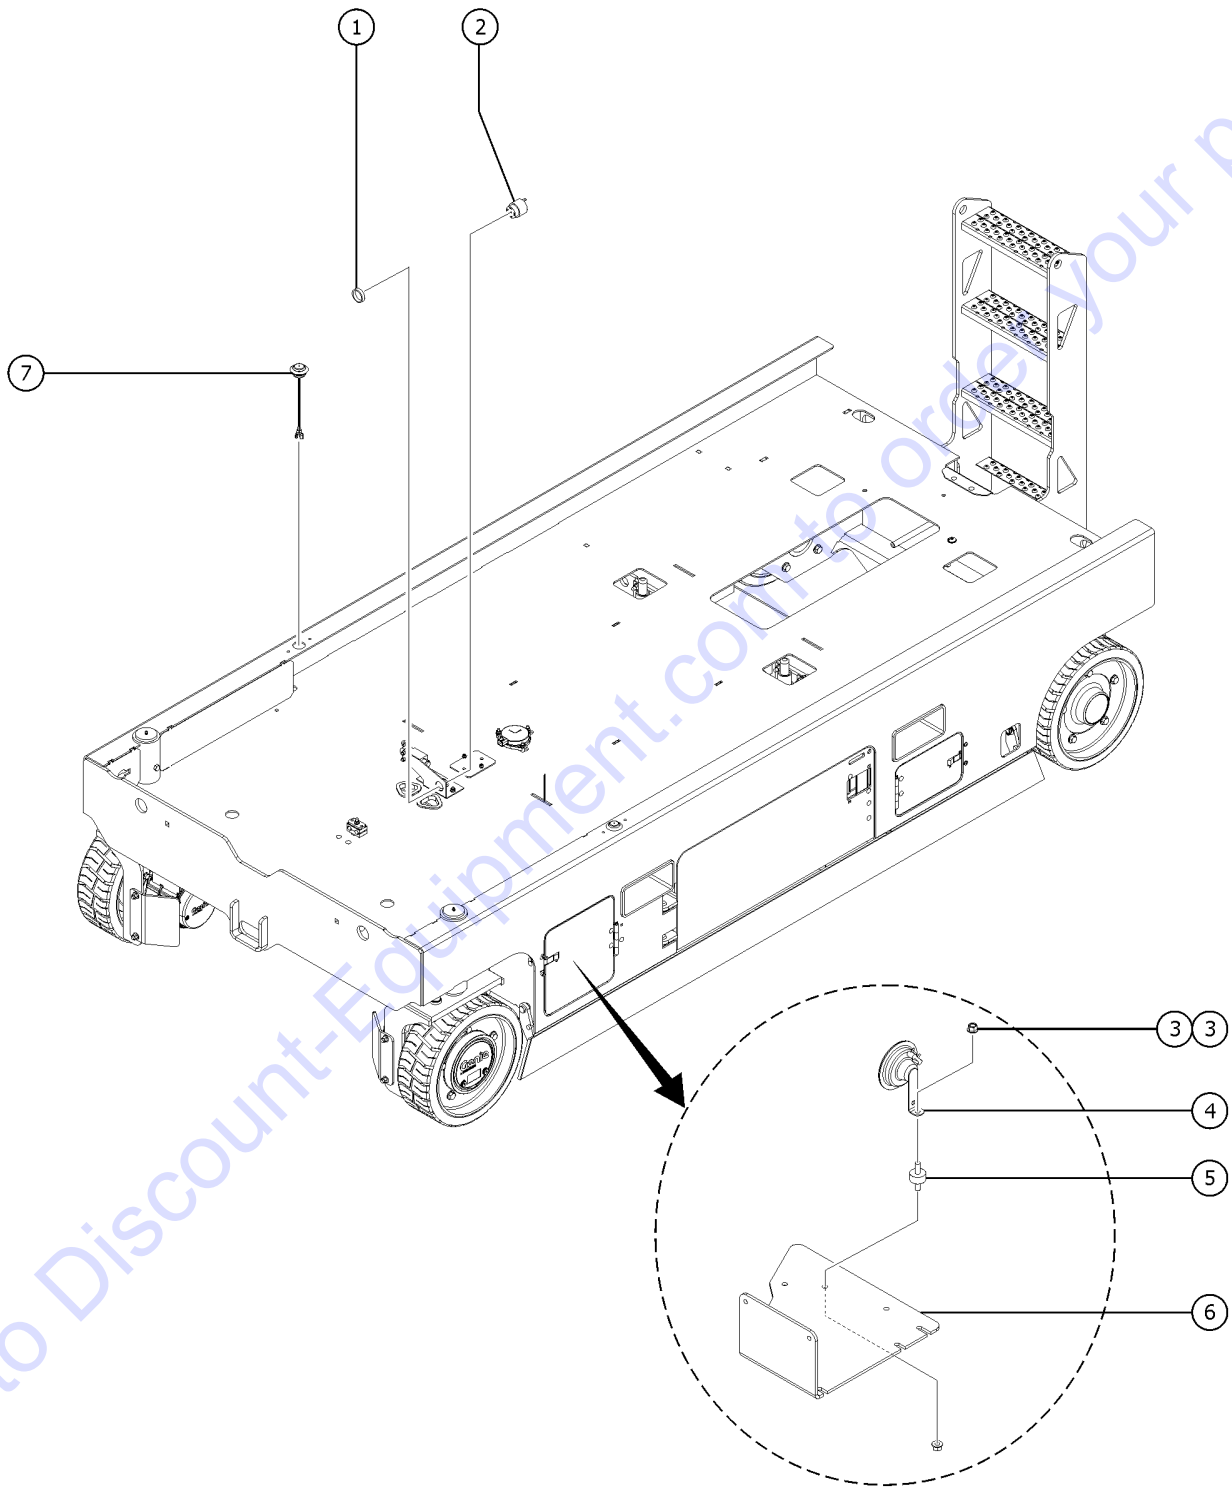

601.1 Alarm, Horn and Flashing Beacons

Go to Discount-Equipment.com to order your parts

601.1 Alarm, Horn and Flashing Beacons

Item	Part No.	Description	Qty.
1	72326GT	NUT - PLASTIC,RING FOR ALARMS	1
2	39540GT	ALARM, STEADY TONE*** Does not include 72326 nut	1
3	1274167GT	NUT,NYLOCK FLG,5/16-18,F,ZAG	2
4	81579GT	HORN,24VDC,SPADE TERMINALS***	1
5	1275722GT	ISOLATOR,HORN,5/16-18 THRD	1
6		Ref. Bracket,Charger	1
		(refer to 206.1)	
7	1270162GT	ASSEMBLY, BEACON LED, 24V	2

Go to Discount-Equipment.com to order your parts