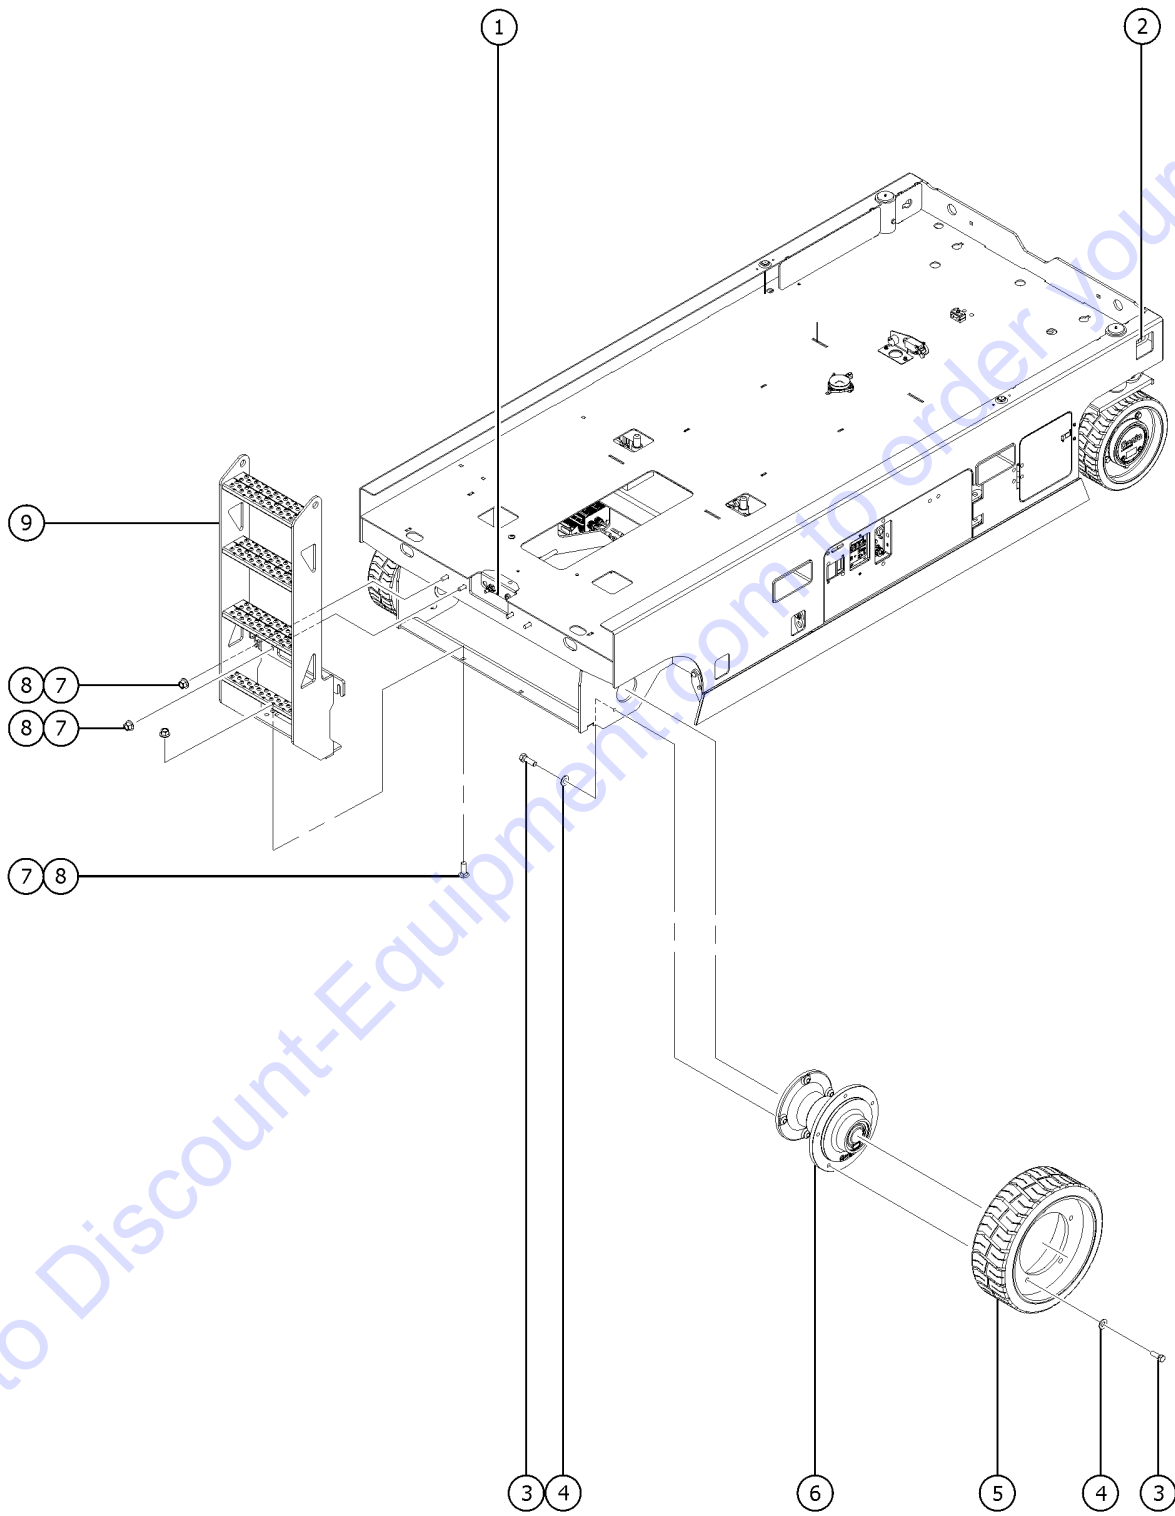

Go to Discount-Equipment.com to order your parts

202.1 Non-Steer Axle Installation

Go to Discount-Equipment.com to order your parts

202.1 Non-Steer Axle Installation

Item	Part No.	Description	Qty.
1	1270281GT	ASSEMBLY, CHARGER STATUS LED, 2V, BCI	1
2		REF. Cabel, Emergency Down	1
		(refer to 203.1)	
3	1256844GT	SCREW,HHC,1/2-13X1.5,8,ZAG	18
4	825353GT	WASHER,FLAT,1/2,SAE,HRD,ZAG	18
5	1288762GT	WHEEL ,4655	4
6	1288133GT	ASSY,SPINDLE,CHASSIS,GS55	2
7	1256115GT	BOLT,CARRIAGE,1/2-13X1.75,5,ZAG	6
8	1274172GT	NUT,NYLOCK FLG,1/2-13,G,ZAG	6
9	1288760GT	WELDMNT,LADDER, GS4655	1