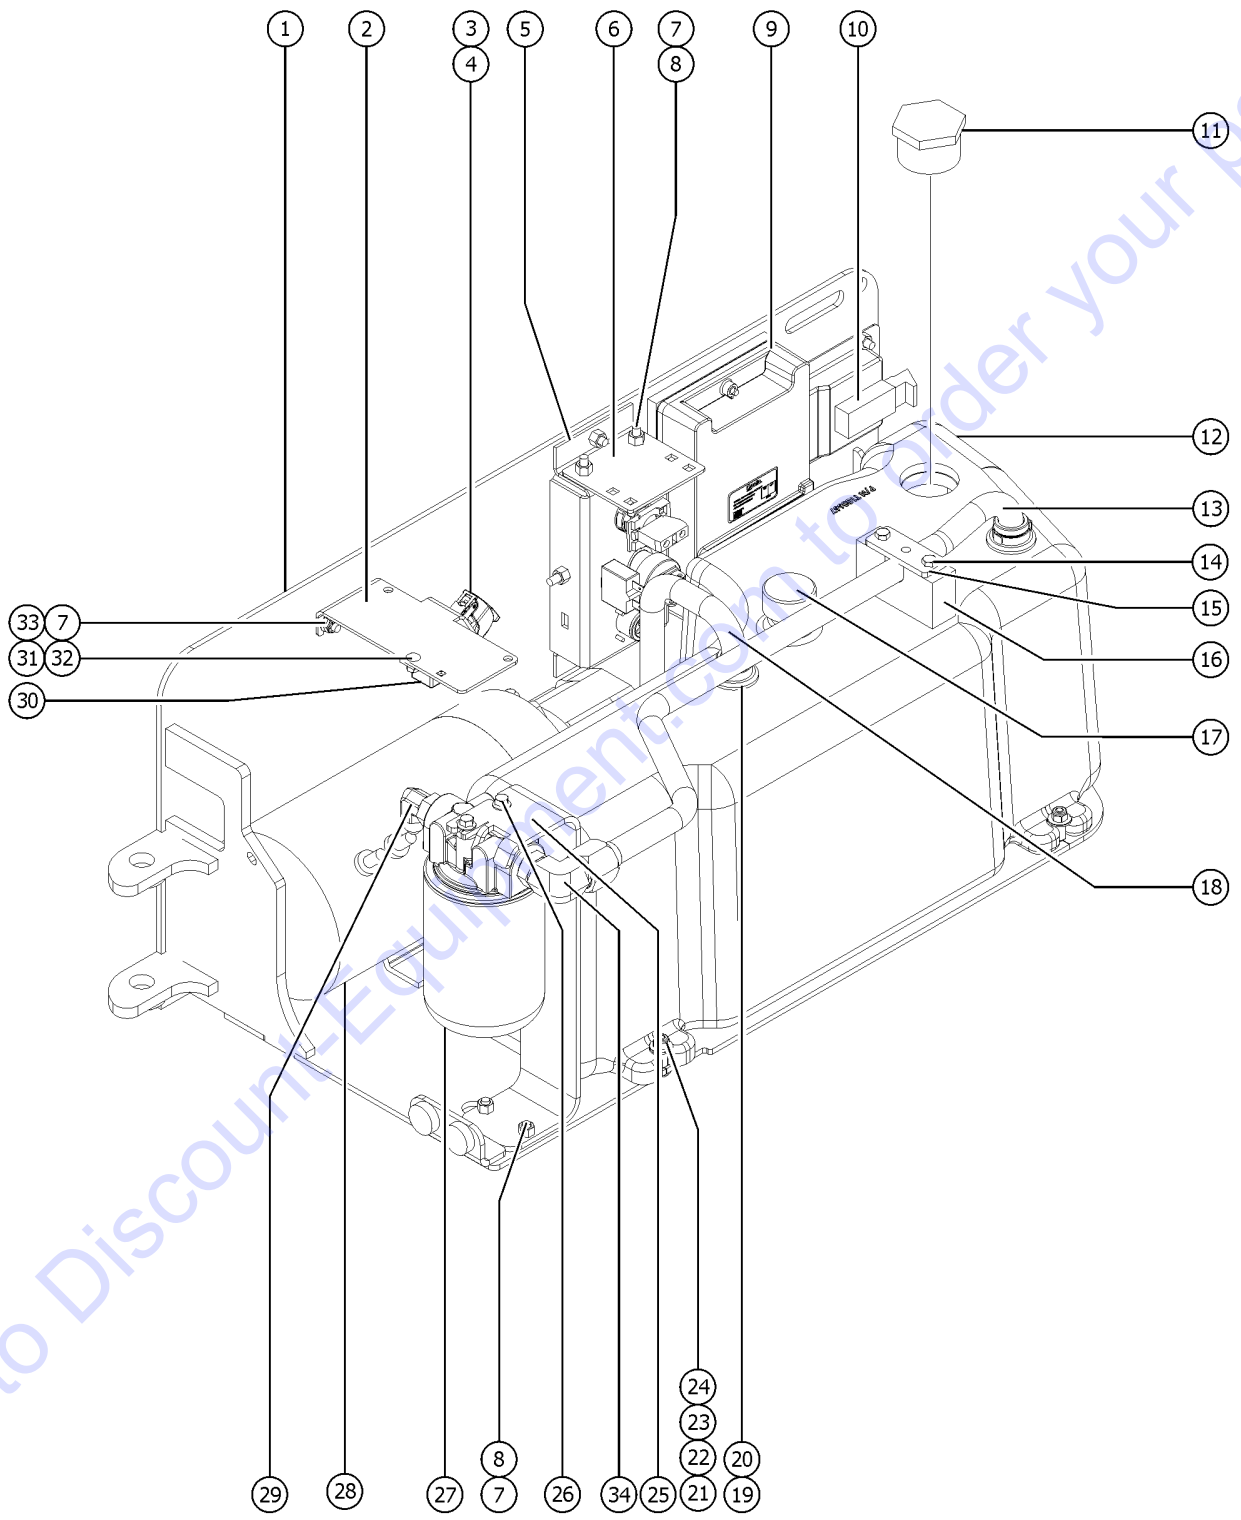

207.1 Power Unit Module

207.1 Power Unit Module

<i>Item</i>	<i>Part No.</i>	<i>Description</i>	<i>Qty.</i>
29	39876GT	ELBOW,070220-6-8	1
30	78098GT	RELAY,24VDC,40/30A,SLD W/BRKT*	1
31	71874GT	BOLT,CARRIAGE,#10-24X.50,G2	1
32	1274170GT	NUT,NYLOCK,10-24,A,ZAG	1
33	1277924GT	NUT,NYLOCK FLG,1/4-20,F,ZAG	2
34	1288781GT	ELBOW,070220-12-8	1

Go to Discount-Equipment.com to order your parts