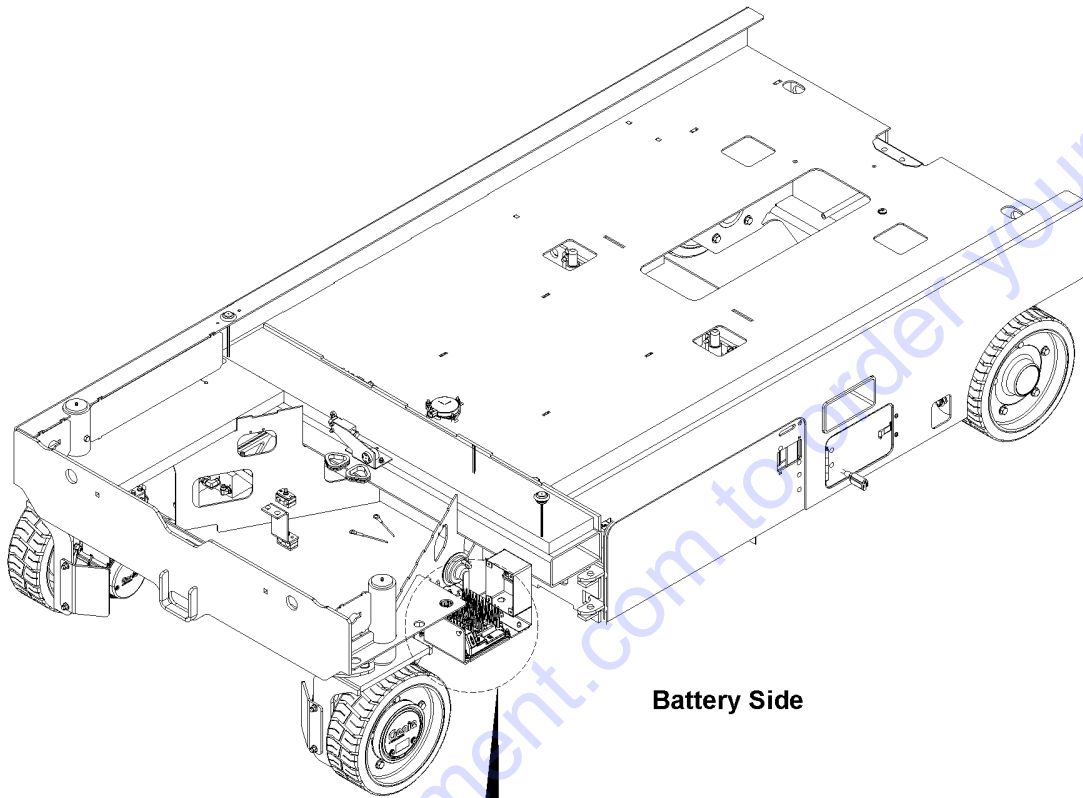

206.1 Battery Charger

Battery Side