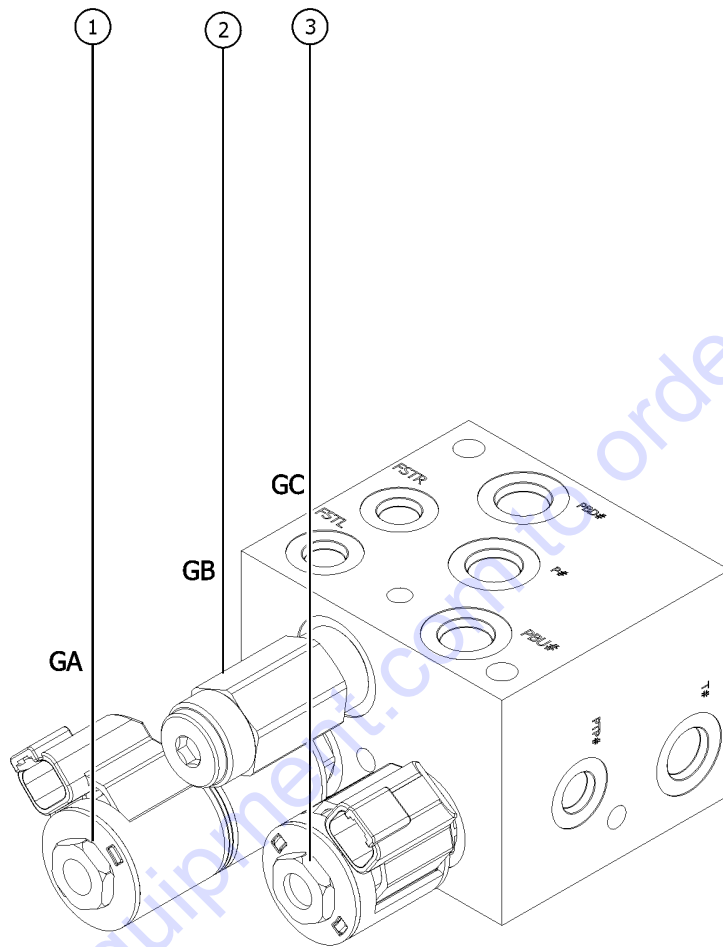

Go to Discount-Equipment.com to order your parts

502.1 Function Manifold

502.1 Function Manifold

Item	Part No.	Description	Qty.
A	1288328GT	FUNCTION MANIFOLD, GS4655	1
1	44168GT	VALVE, SOLENOID, 3 POS 4 WAY	1
1-	119827GT	COIL, 20V, ZENER DIODE DEUTSCH	
1-	44174GT	NUT-COIL SHORT	
1-	97372GT	SPACER, COIL	
1-	44229GT	SEAL KIT, VALVE	
2	1295390GT	RELIEF VALVE	1
2-	44227GT	SEAL KIT, VALVE	
3	97183GT	VALVE, SOLENOID, 2 POS 4 WAY	1
3-	119827GT	COIL, 20V, ZENER DIODE DEUTSCH	
3-	44174GT	NUT-COIL SHORT	
3-	44229GT	SEAL KIT, VALVE	