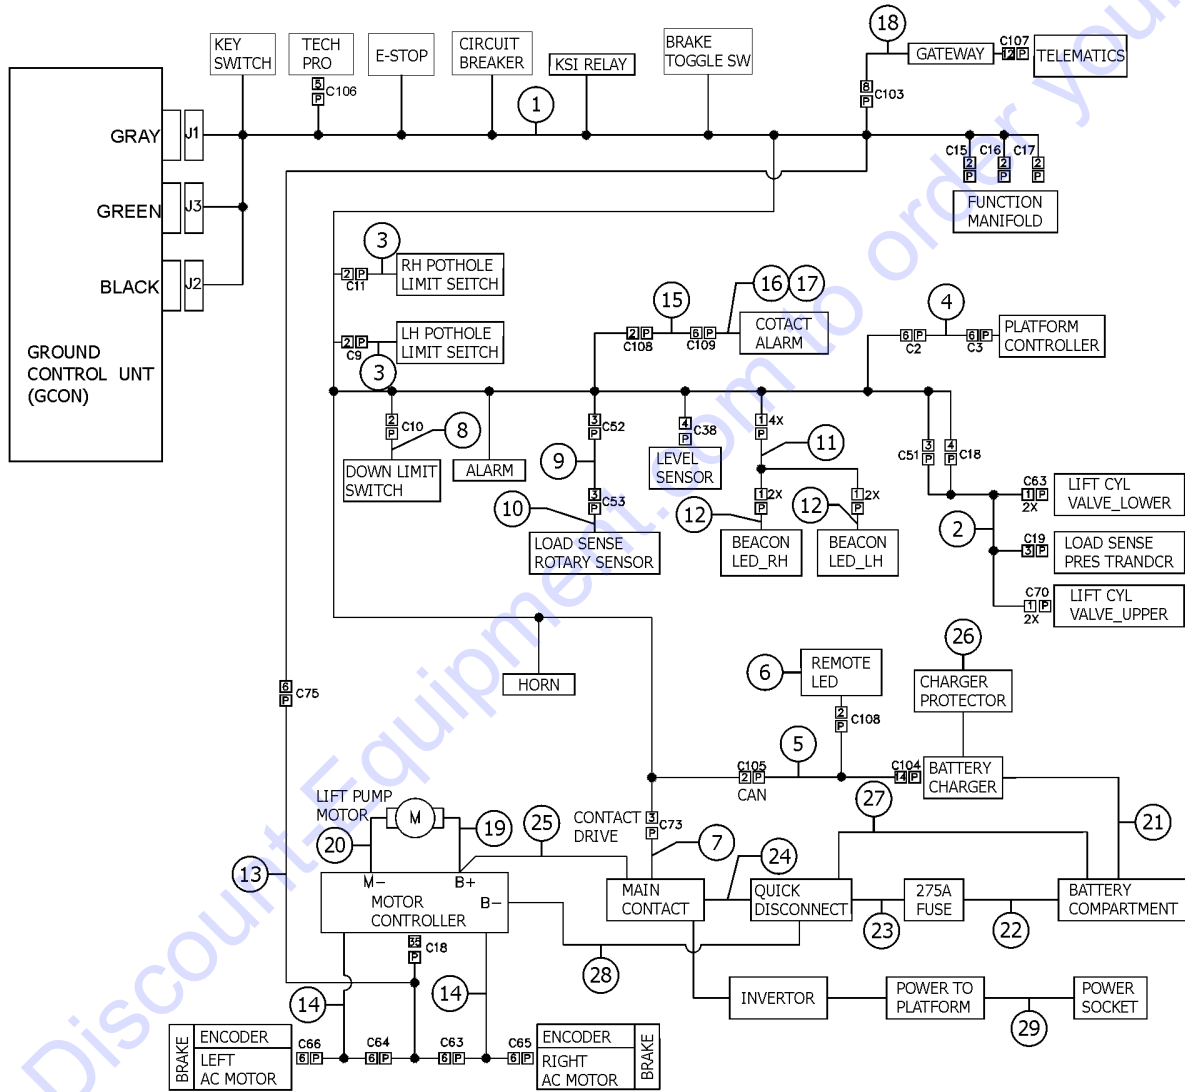

209.1 Electrical Wiring

209.1 Electrical Wiring

<i>Item</i>	<i>Part No.</i>	<i>Description</i>	<i>Qty.</i>
27	236822GT	CABLE ASSY,BATT,12.5" BLACK	1
28	1257855GT	CABLE ASSY., BATT. 106", GS47	1
29	43956GT	WIRE CABLE,14/3 CON.TPE JKT*	1

Go to Discount-Equipment.com to order your parts