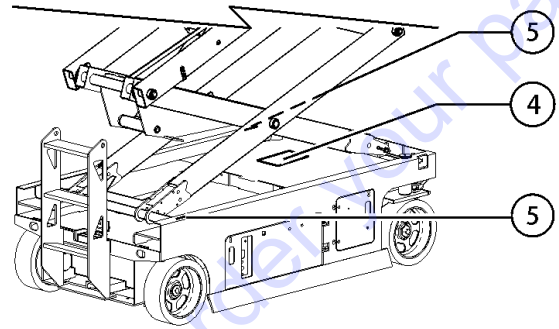

Genie
A TEREX BRAND

Model:
Serial number: GS55D-123456
Year of manufacture: 2019
Electrical schematic number:
Machine unladen weight:
Rated work load (including occupants):
Maximum number of platform occupants:
Maximum allowable inclination of the chassis:
Outrigger retracted:
Outrigger deployed: