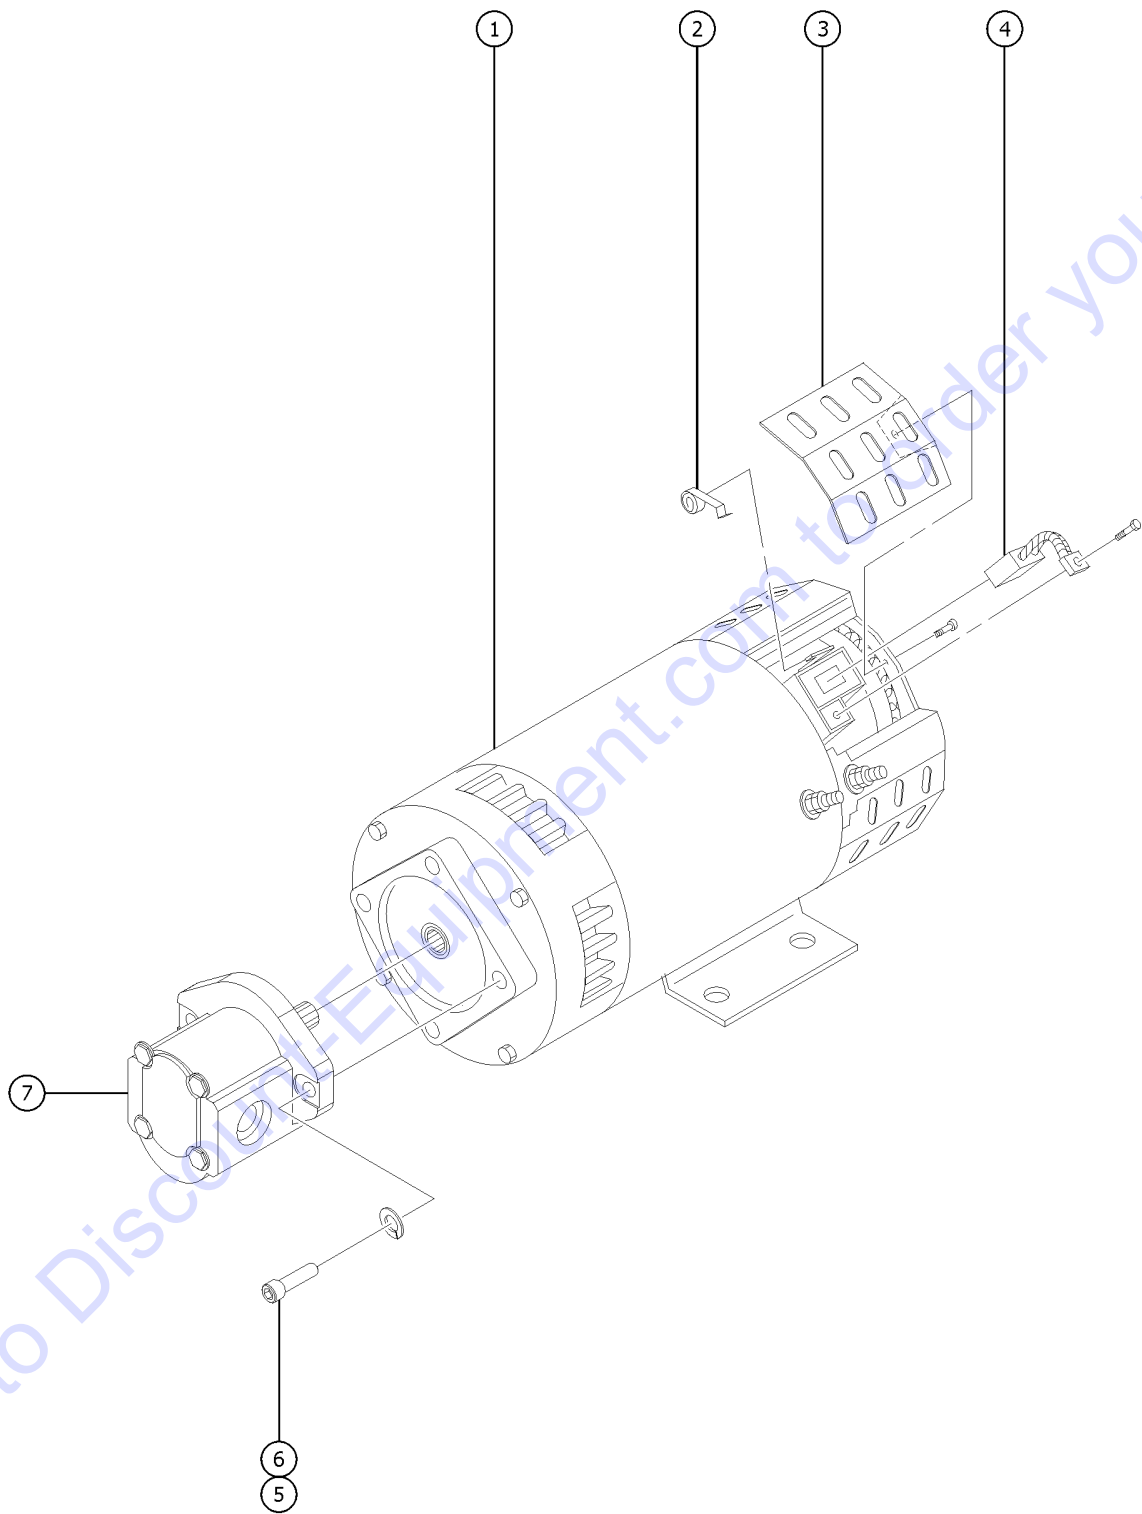

503.1 Hydraulic Power Unit

Go to DiscountEquipment.com to order your parts

503.1 Hydraulic Power Unit

Item	Part No.	Description	Qty.
1	1256517GT	MOTOR,DC24V,3.3KW,JIANGSU XINYU	1
1A-	1262821GT	SEAL KIT,LIFT PUMP,BARNES**	
1A-	1262822GT	BEARING,MOTOR	
1A-	1262823GT	BEARING,MOTOR,BRUSH END*	
1B	40844GT	MOTOR, ELECTRIC, 24VDC	1
1B-	43685GT	SEAL KIT,LIFT PUMP,BARNES**	
1B-	44777GT	BEARING,MOTOR	
1B-	44778GT	BEARING,MOTOR,36843,BRUSH END*	
2	1280938GT	SPRING-BRUSH,1256517,SCISSOR	
3	1280939GT	COVER-BRUSH INSPEC.1256517,SCISSOR	4
4	1280940GT	BRUSH,PWR UNIT (1256517)	4
5	824100GT	SCREW, SHC, 3/8-24 X 1.25, A574, ZAG	2
6	824110GT	WASHER, LOCK, 3/8, ZAG	2
7	231572GT	PUMP,4CC,GEAR,CCW	1
7-	233568GT	SEAL KIT,PUMP,GRH,(231572GT)	

Go to Discount-Equipment.com to order your parts