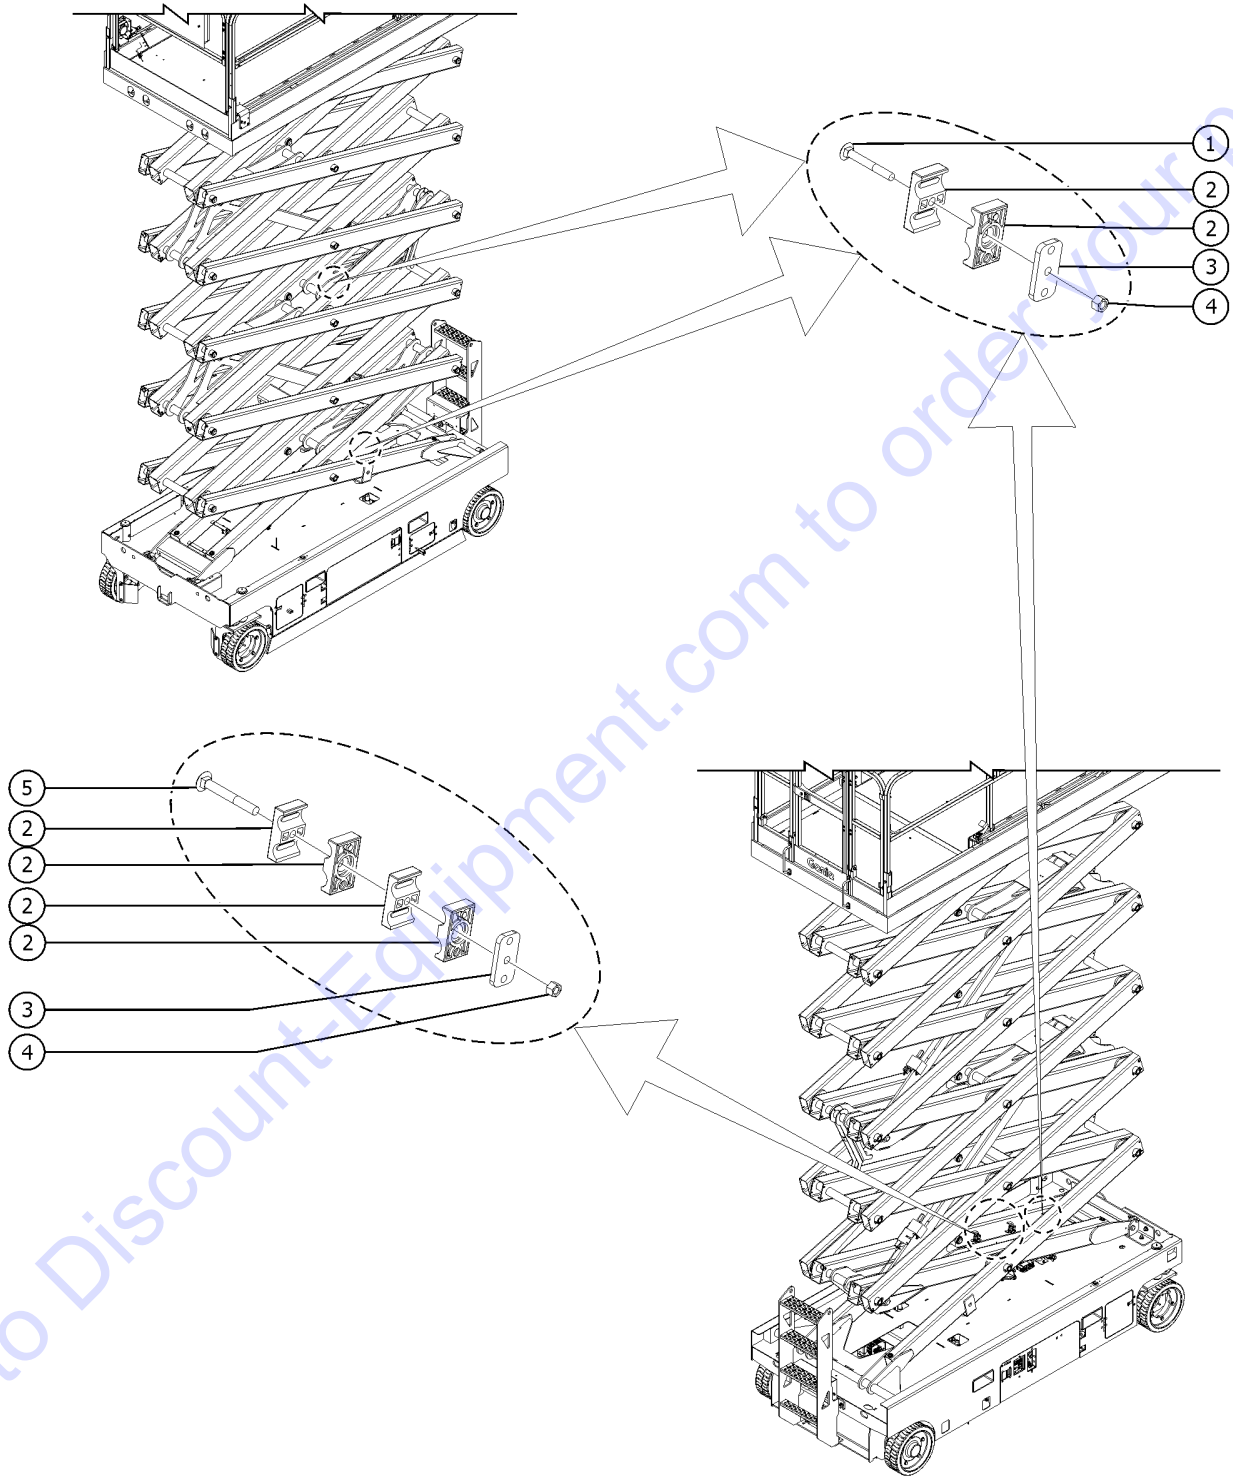

303.2 Scissor Assembly, Hose Clams (from SN GS55D-114)

Go to DiscountEquipment.com to order your parts

303.2 Scissor Assembly, Hose Clamps (from SN GS55D-114)

<i>Item</i>	<i>Part No.</i>	<i>Description</i>	<i>Qty.</i>
1	1255797GT	BOLT,CARRIAGE,1/4-20X2,5,ZAG	3
2	78736GT	CLAMP, 2 HOSE, PLASTIC, 5/8	14
3	1295441GT	PLATE, HOSE ROUTING, BULKHEAD	5
4	1274165GT	NUT,NYLOCK,1/4-20,C,ZAG	5
5	1256291GT	BOLT,CARRIAGE,1/4-20X3.5,5,ZAG	2

Go to Discount-Equipment.com to order your parts