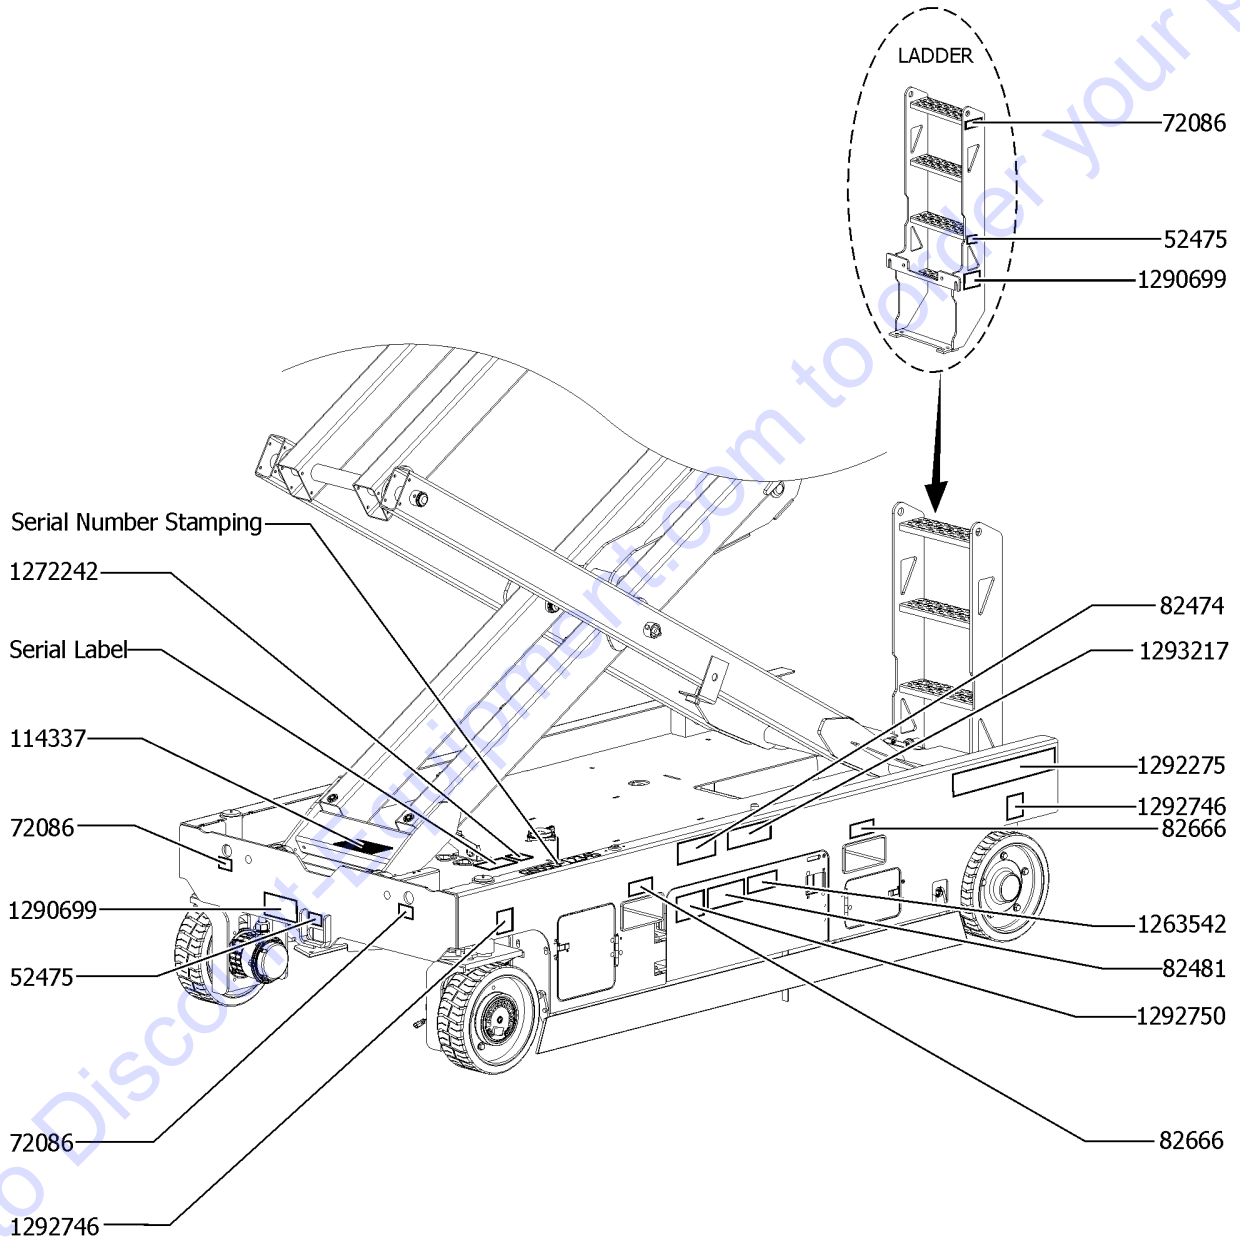

104.1 Decals with Symbols, Battery Side, ANSI & CE

Go to Discover www.genielift.com to order your parts

104.1 Decals with Symbols, Battery Side, ANSI & CE

Item	Part No.	Description	Qty.
1	52475GT	DECAL,LABEL,TRANSPORT TIEDOWN*	4
2	72086GT	DECAL,LABEL,LIFTING EYE	3
3	82474GT	DECAL,SYMBOL-USE SAFETY ARM	1
4	82481GT	DECAL,SYMBOL-BATTERY SAFETY	1
5	82666GT	DECAL,LABEL,FORKLIFT POCKET	2
6	114337GT	DECAL,SYM-TIP-OVER,LIM SWITCH	1
7	1263542GT	DECAL,IMPROPER OPERATION,SYMBOL	1
8	1272242GT	DECAL,MACHINE REGISTRATION/OWNER TRANSFER	1
9	1290699GT	DECAL LABEL TRANSPORT DIAGRAM, GS1330	2
10	1292275GT	DECAL, ELECTRIC DRIVE, E-DRIVE	1
11	1292746GT	DECAL,LABEL,WHEEL LOAD,GS4655	2
12	1292750GT	DECAL,SYM,TIPOVER,BATT, GS4655	1
13	1293217GT	DECAL SYMBOL ELECTRIC HAZARD GS-1330m	1

Go to Discount-Equipment.com to order your parts