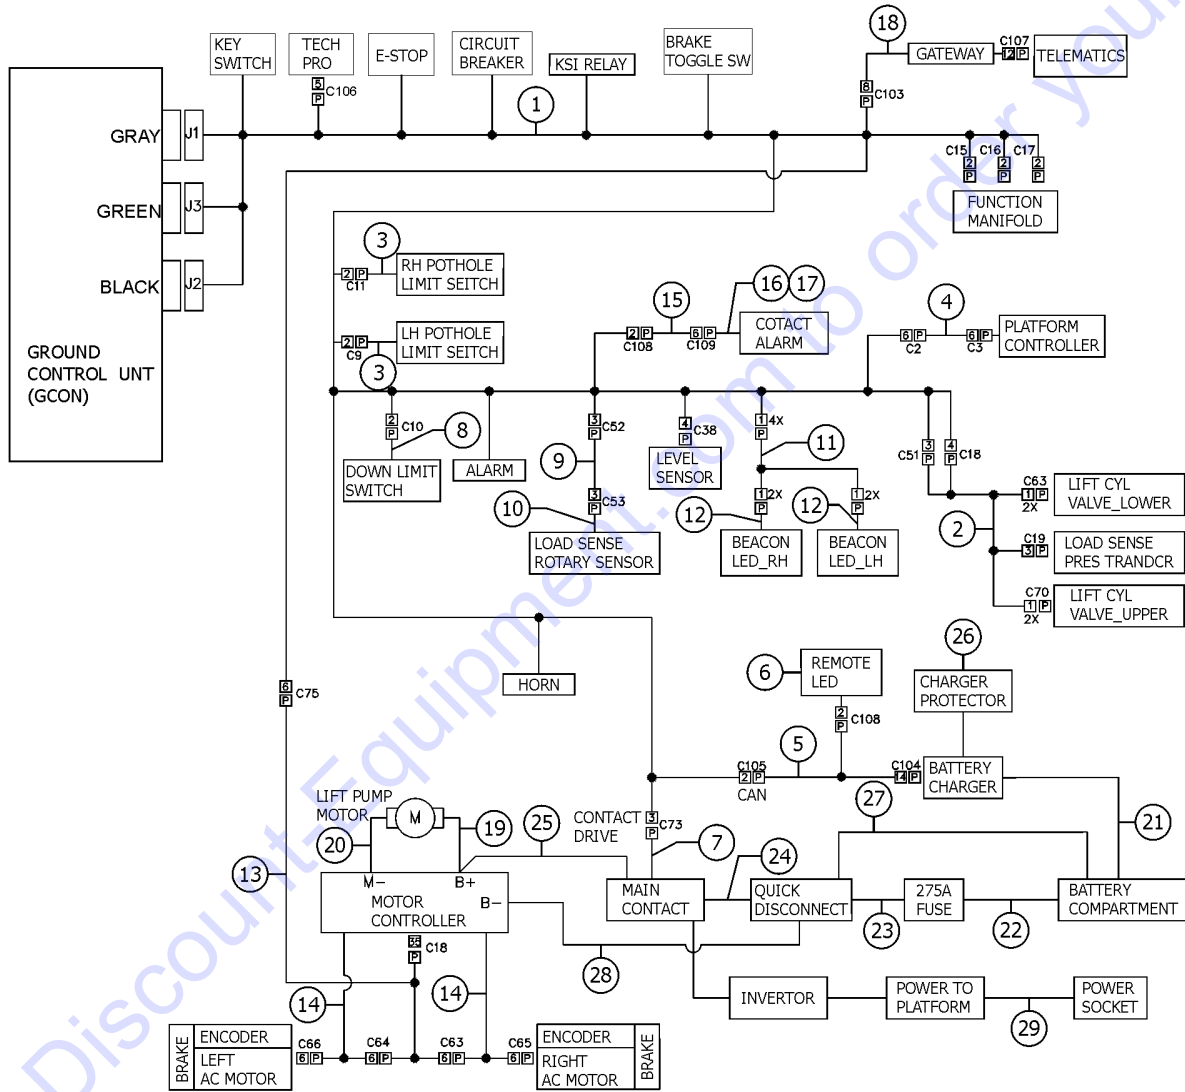

209.1 Electrical Wiring

Go to Discount Equipment to order your parts

209.1 Electrical Wiring

Item	Part No.	Description	Qty.
1	1296800GT	HARNESS,CONTROL,GS4655	1
2	1301278GT	CABLE,LIFT CYL DWN,GS4655	1
3	1289386GT	ASSY,POTHOLE HARNESS,GS4655	2
4	1289388GT	CABLE,PLATFORM CONTROL,GS4655	1
5	1289394GT	HARNESS,CHARGER STATUS LED,2V,BCI except China	1
5B	1299724GT	HARNESS,LED CHARGER,CN for China	1
6	1270281GT	ASSEMBLY, CHARGER STATUS LED, 2V, BCI except China	1
6B	1296550GT	CHARGER,STATUS LED CBI for China	1
7	1289391GT	CABLE,CONTACTOR CONTROL,GS4655	1
8	T112507GT	ASSEMBLY, DOWN LIMIT, GS	1
9	T114031GT	HARNESS, ROTARY ANGLE	1
10	T113136GT	ASSY,ROT SENSR W/HARNESS	1
11	1270622GT	KIT, O-RING, 10K DJ PRIMARY MANIFOLD	1
12	1270162GT	ASSEMBLY, BEACON LED, 24V	2
13	1289389GT	HARNESS,MOTOR CONTROLLER,GS4655	1
14	1289390GT	COMPOSITE CABLE,MOTOR,GS4655	2
15	1289387GT	CABLE,CONTACT ALARM,GS4655	1
16	1296921GT	CABLE,CONTACT ALARM,73IN LINK	1
17	1296799GT	HARNESS,CONTACT ALARM,GS4655 PLATFORM	1
18	1289899GT	HARNESS, GATEWAY, GS	1
19	1289591GT	CABLE ASSY.,BATT,32"RED	1
20	1289590GT	CABLE ASSY.,BATT,32" BLACK	1
21	1278366GT	CABLE ASSY, CHARGER/BATTERY,4047	1
22	236806GT	CABLE ASSY,BATT,30.5" RED	1
23	236821GT	CABLE ASSY,BATT,10.5" RED	1
24	214827GT	CABLE ASSY, BATT, 15" RED	1
25	1296991GT	CABLE ASSY,BATT,101"RED	1
26	1272557GT	POWER CORD, IEC 320, 90°	1