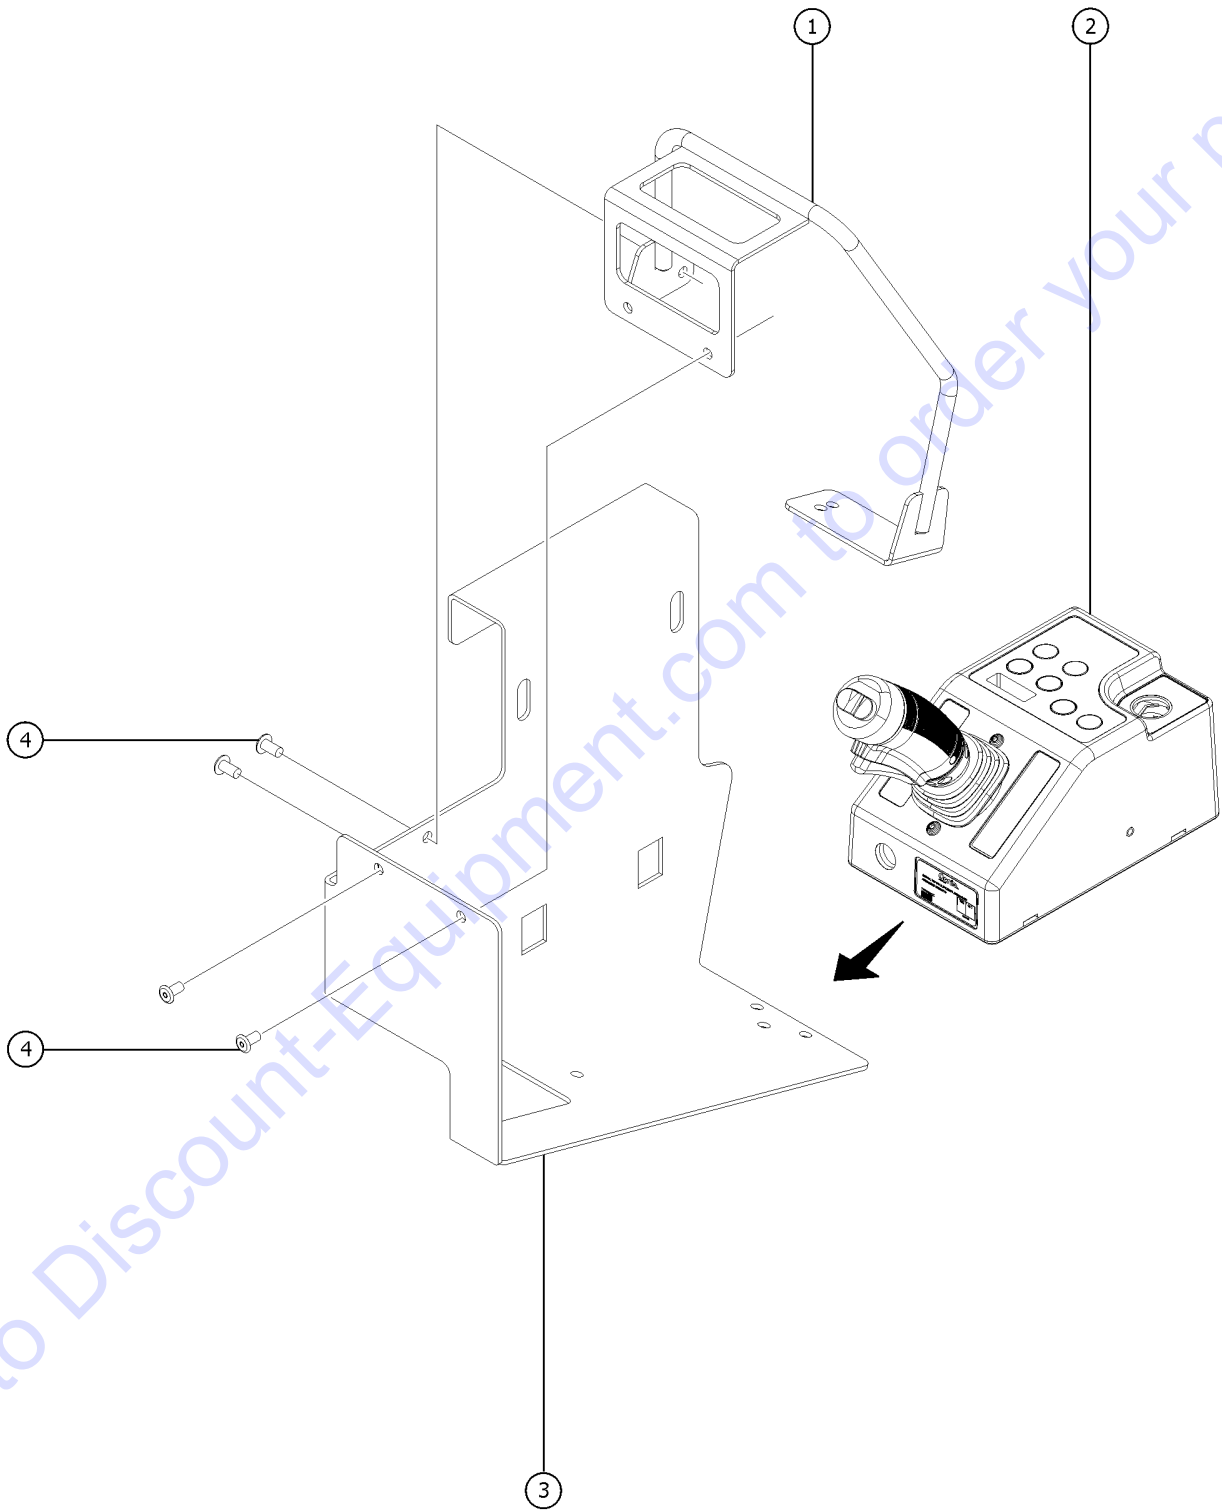

603.1 PCON Guard

603.1 PCON Guard

Item	Part No.	Description	Qty.
1	1290292GT	WELDMENT,PCON GUARD ASSEMBLY	1
2		Ref. PCON, GR/GRC/GS	
		(refer to 403.1)	
3		Ref. FORMING, PLAT CONTROL, GR/GRC	4
		(refer to 403.1); (holes drilled for PCON Guard option)	
4	6271GT	RIVET, ALUM, ALUM, P, .25 x .375	4

Go to Discount-Equipment.com to order your parts