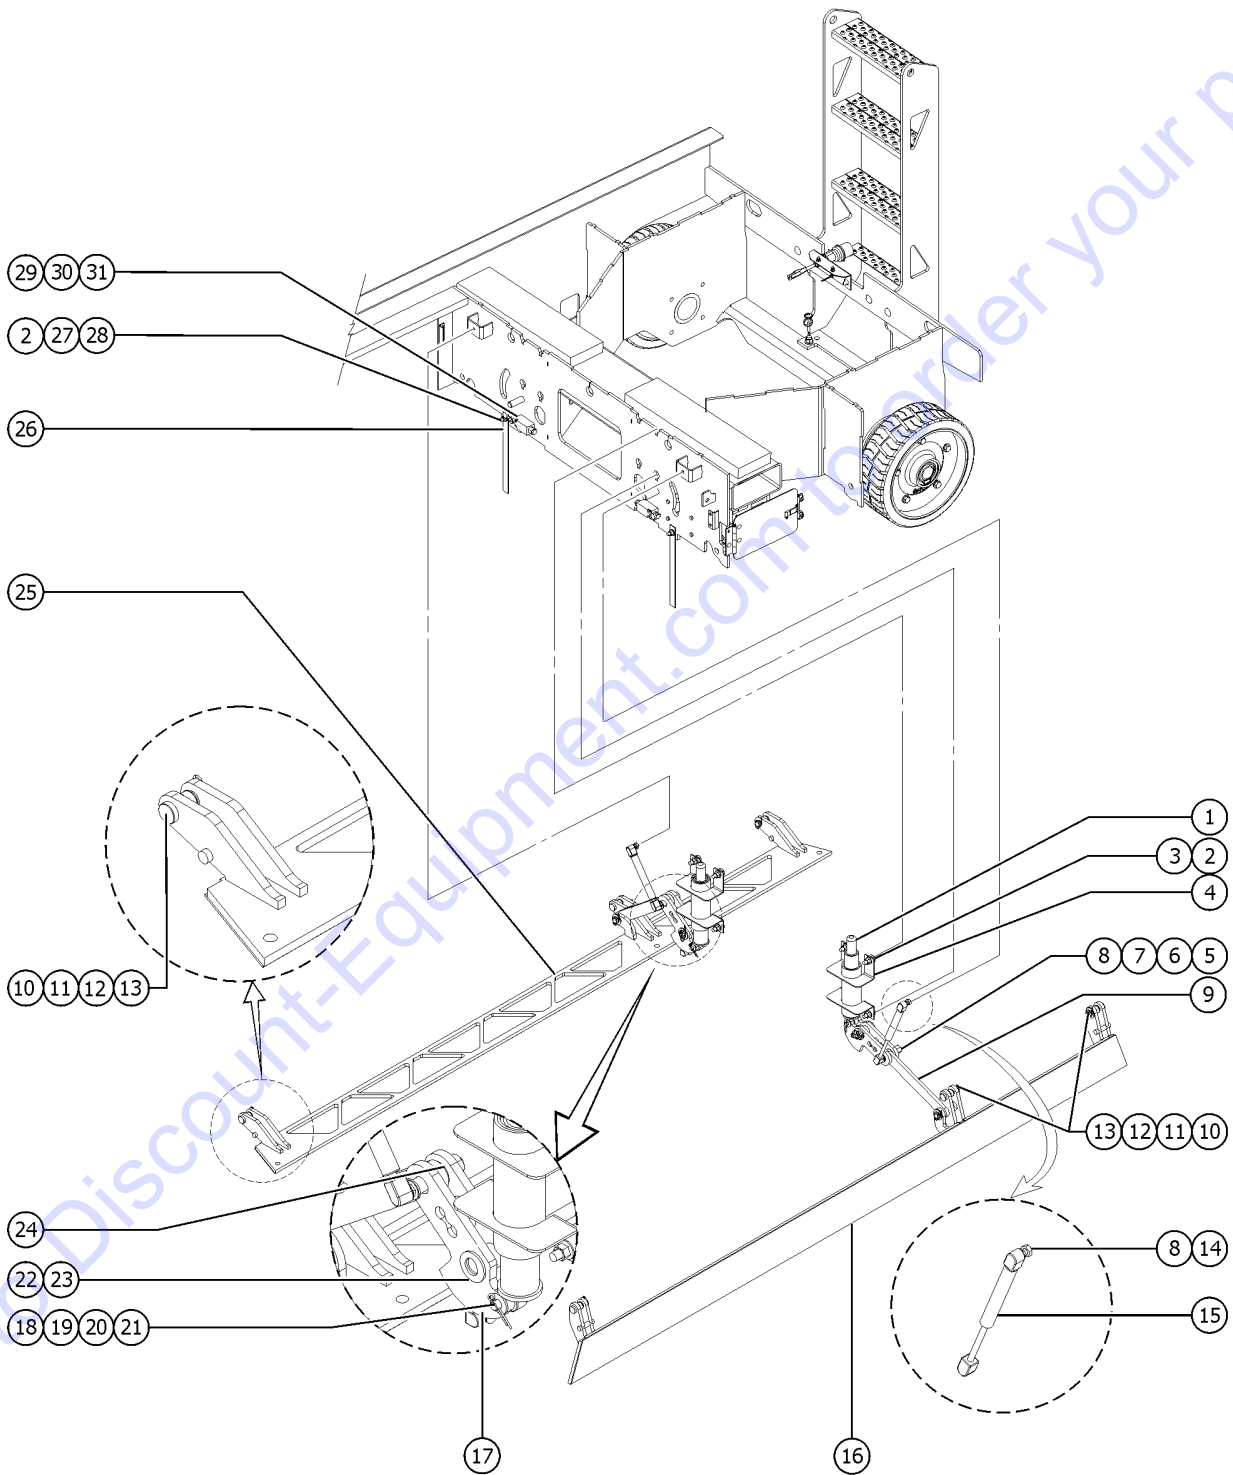

204.1 Pot Hole Protection Assembly

Go to Discount-Equipment.com to order your parts

204.1 Pot Hole Protection Assembly

<i>Item</i>	<i>Part No.</i>	<i>Description</i>	<i>Qty.</i>
26	96317GT	GROUND STRAP,12"LG***	2
27	1274166GT	NUT,NYLOCK,3/8-16,C,ZAG	2
28	826793GT	WASHER,FLAT,3/8,SAE,HRD,ZAG	2
29	96948GT	SWITCH, LIMIT, W/ROLLER ARM***	2
30	1256177GT	SCREW,PHPM,10-32X1.75,ZAG	4
31	1274168GT	NUT,NYLOCK,10-32,A,ZAG	4

Go to Discount-Equipment.com to order your parts