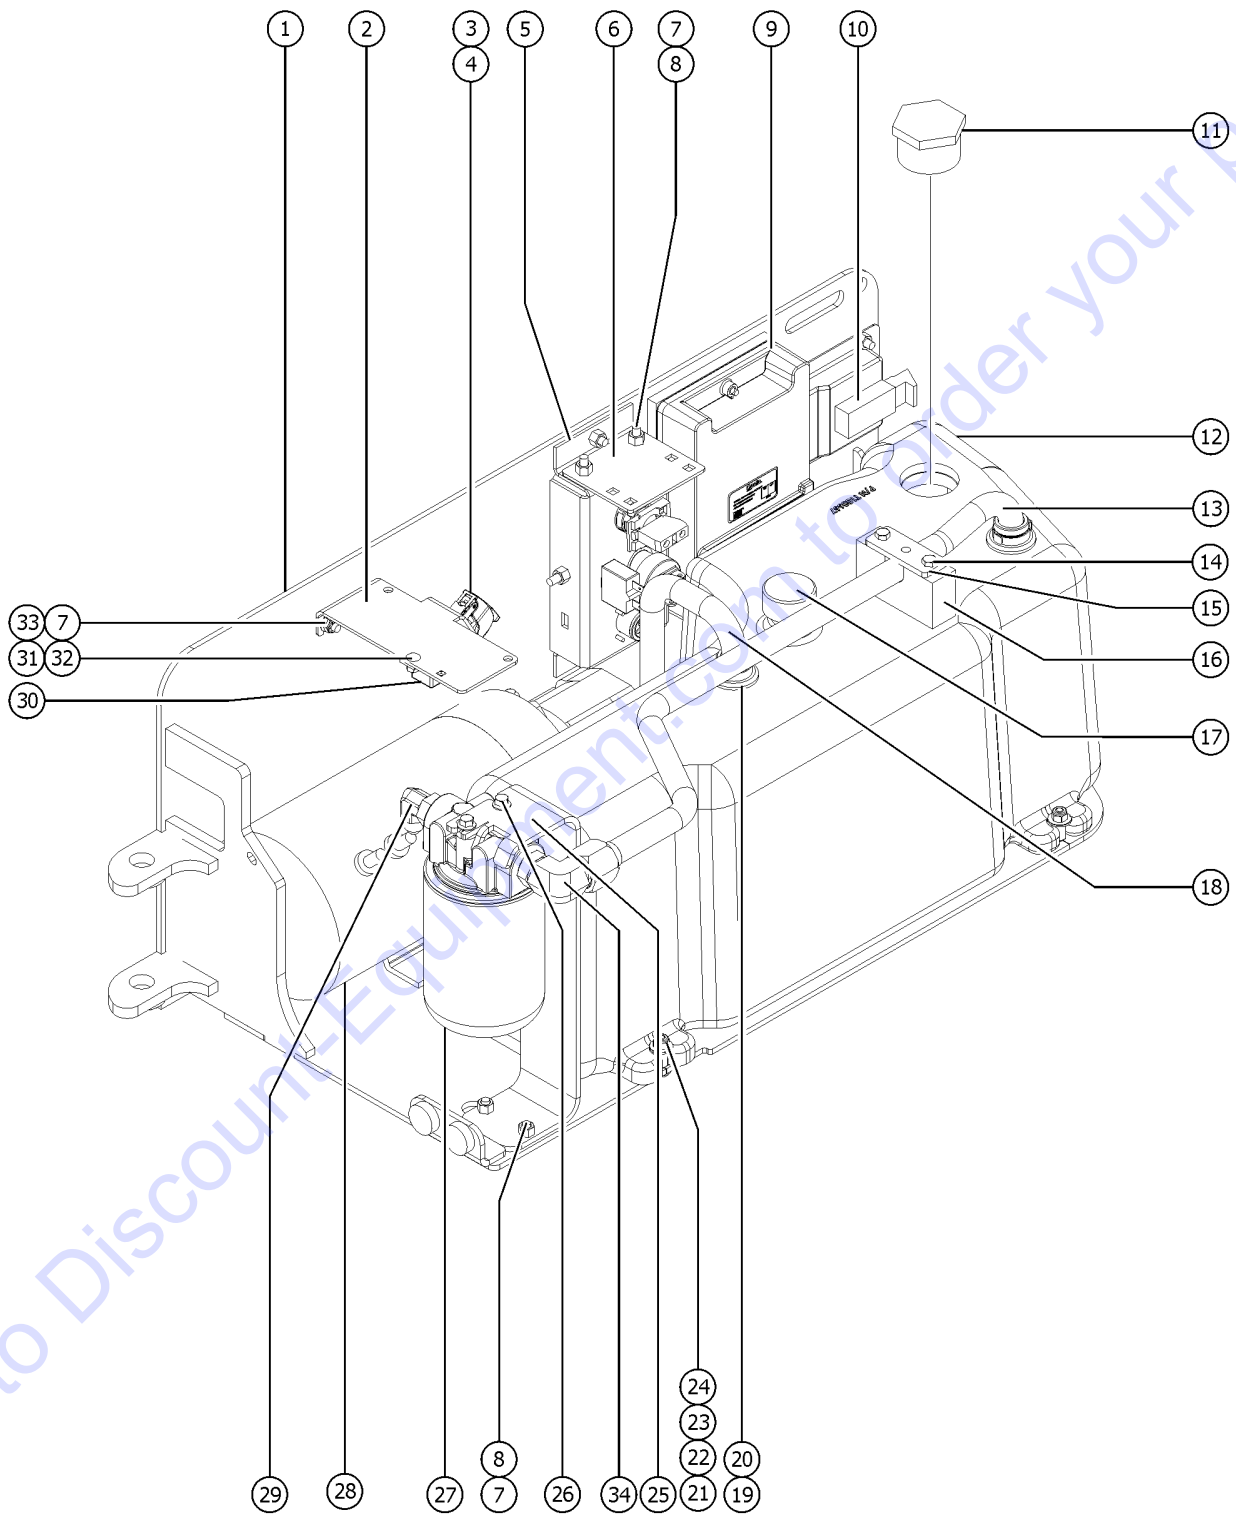

207.1 Power Unit Module

Item	Part No.	Description	Qty.
1	1287882GT	WELDMENT, HYD TRAY, GS4655	1
2	1294232GT	FORMING, HARNESS MOUNT, 4655	1
3	1291578GT	GUARD, TOGGLE SWITCH	1
4	128584GT	SWITCH TOGGLE SPDT 2P MNT SHDR	1
5		REF. FORMING, CONTROL PANEL (refer to 208.1)	
6	T108326GT	PLATE, HARNESS MOUNT	1
7	824124GT	BOLT, CARRIAGE, 1/4-20X.75, 5, ZAG	7
8	1274165GT	NUT, NYLOCK, 1/4-20, C, ZAG	5
9		REF. GCON (refer to 208.1)	
10	55675GT	LATCH, LRG PADDLE HANDLE GS90	1
11	66204GT	FILTER CAP (PLUG 1-1/2" NPT HEX	1
12	T108667GT	TANK, HYDRAULIC, 6.5 GAL	1
13	1288782GT	ASSEMBLY, TANK RETURN TUBE	1
14	1256454GT	SCREW, HHC, M6-1.0X55, DIN931, 10.9, ZAB	2
15	228362GT	PLATE, CLAMP	1
16	228361GT	CLAMP, RETURN LINE	1
17	78546GT	BREATHER CAP, HYD. TANK, 1/4 NPT	1
18	96354GT	TUBE, ASSY, DRAW	1
19	96709GT	GROMMET, SLAB HYD TANK***	2
20	96855GT	CLAMP, HOSE, 1 EAR, 1-1/16**	2
21	6091GT	NUT, NYLOCK, 1/4-20	3
22	6638GT	WASHER, FLAT, USS, 1/4"Y	3
23	96699GT	SLEEVE, TANK SUPPORT	3
24	9116GT	BOLT, CARRIAGE, 1/4-20 X 1.25, G2	3
25	1289379GT	FORMING, FILTER MOUNT, 4655	1
26	824078GT	SCREW, HHF, 1/4-20X.75, 8, ZAG	2
27	78622GT	FILTER ASSY, SAE8, 10 MIC, PAPER**	1
28		REF. ELECTRIC MOTOR/PUMP (refer to 503.1)