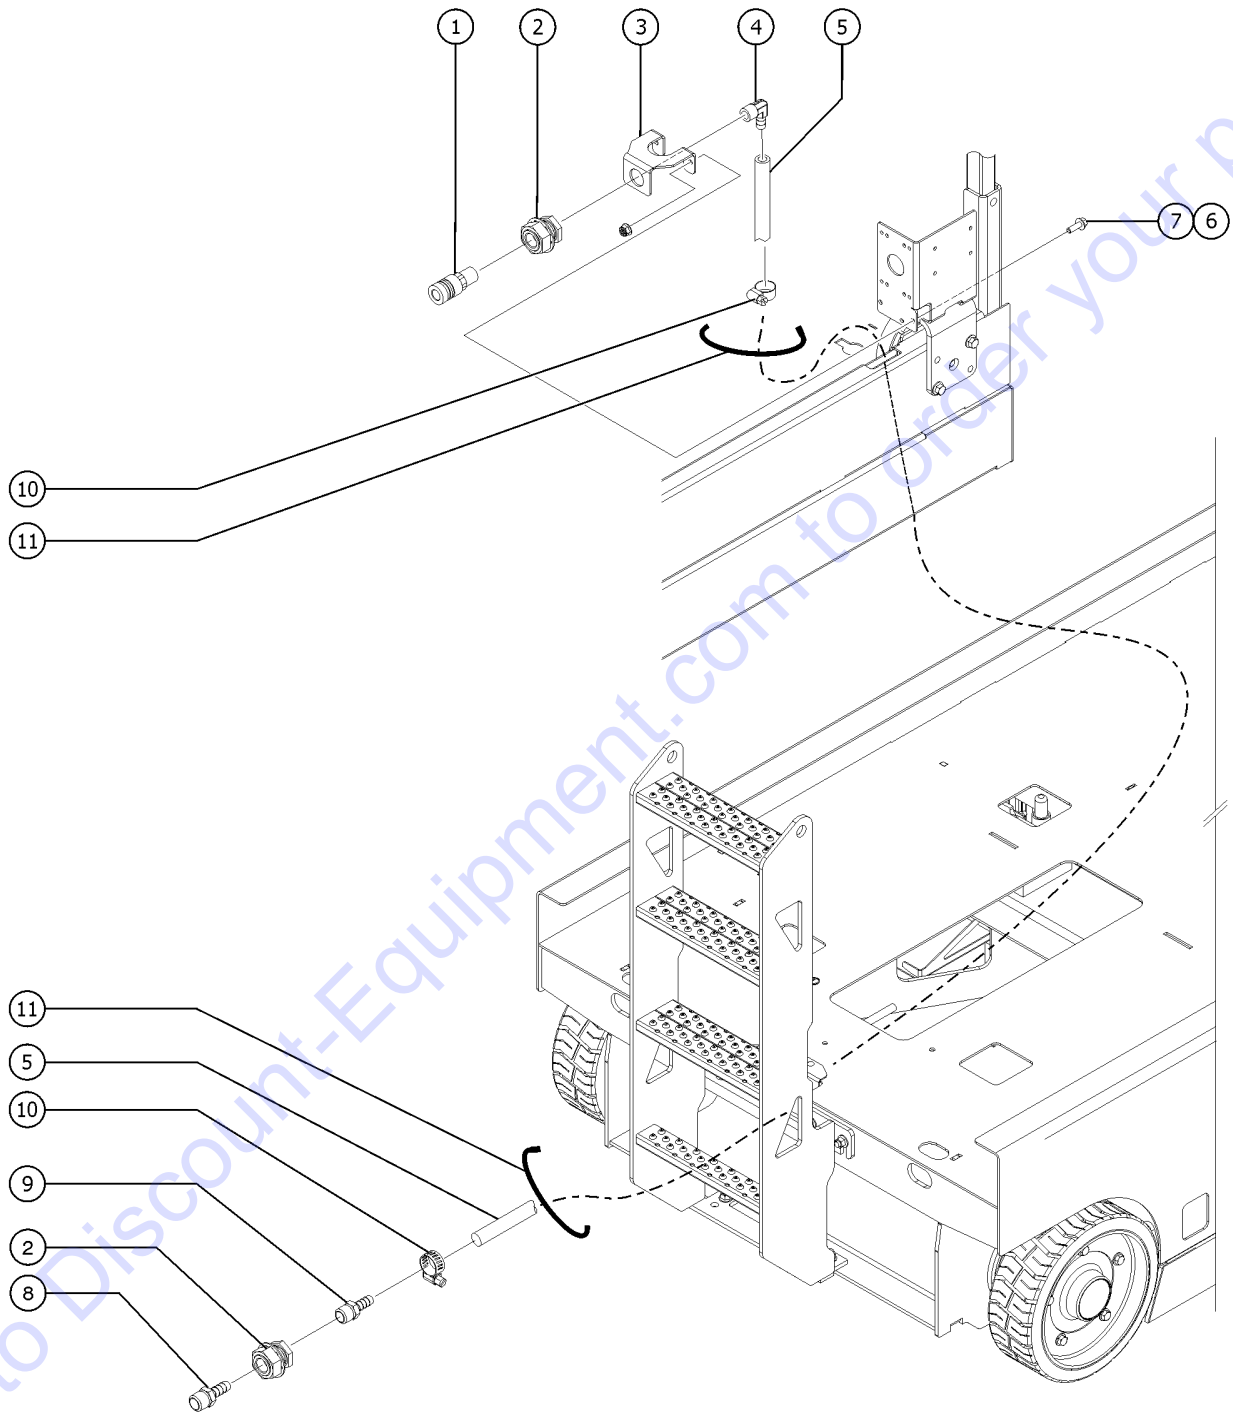

Go to Discount-Equipment.com to order your parts

602.1 Air Line to Platform

602.1 Air Line to Platform

Item	Part No.	Description	Qty.
1	27895GT	COUPLER,1/4"SERIES 3/8 MPT	1
2	27900GT	BULKHEAD,FEMALE X6X6	2
3	1294711GT	FORMING,AIR LINE TO PLATFORM BRACKET	1
4	27904GT	HOSE END,BARBED,RIGID,90DEG6-6	1
5	75631GT	HOSE,AIR 3/8	2
6	824078GT	SCREW,HHF,1/4-20X.75,8,ZAG	2
7	1277924GT	NUT,NYLOCK FLG,1/4-20,F,ZAG	2
8	27894GT	PLUG,1/4"SERIES,3/8 MPT	1
9	27901GT	3/8 MALE NPT X 3/8 BARB STRAIGHT	1
10	21465GT	CLAMP,HOSE,SIZE .25 TO .63	2
11	28443GT	CABLE TIE,11.5" BLACK	2