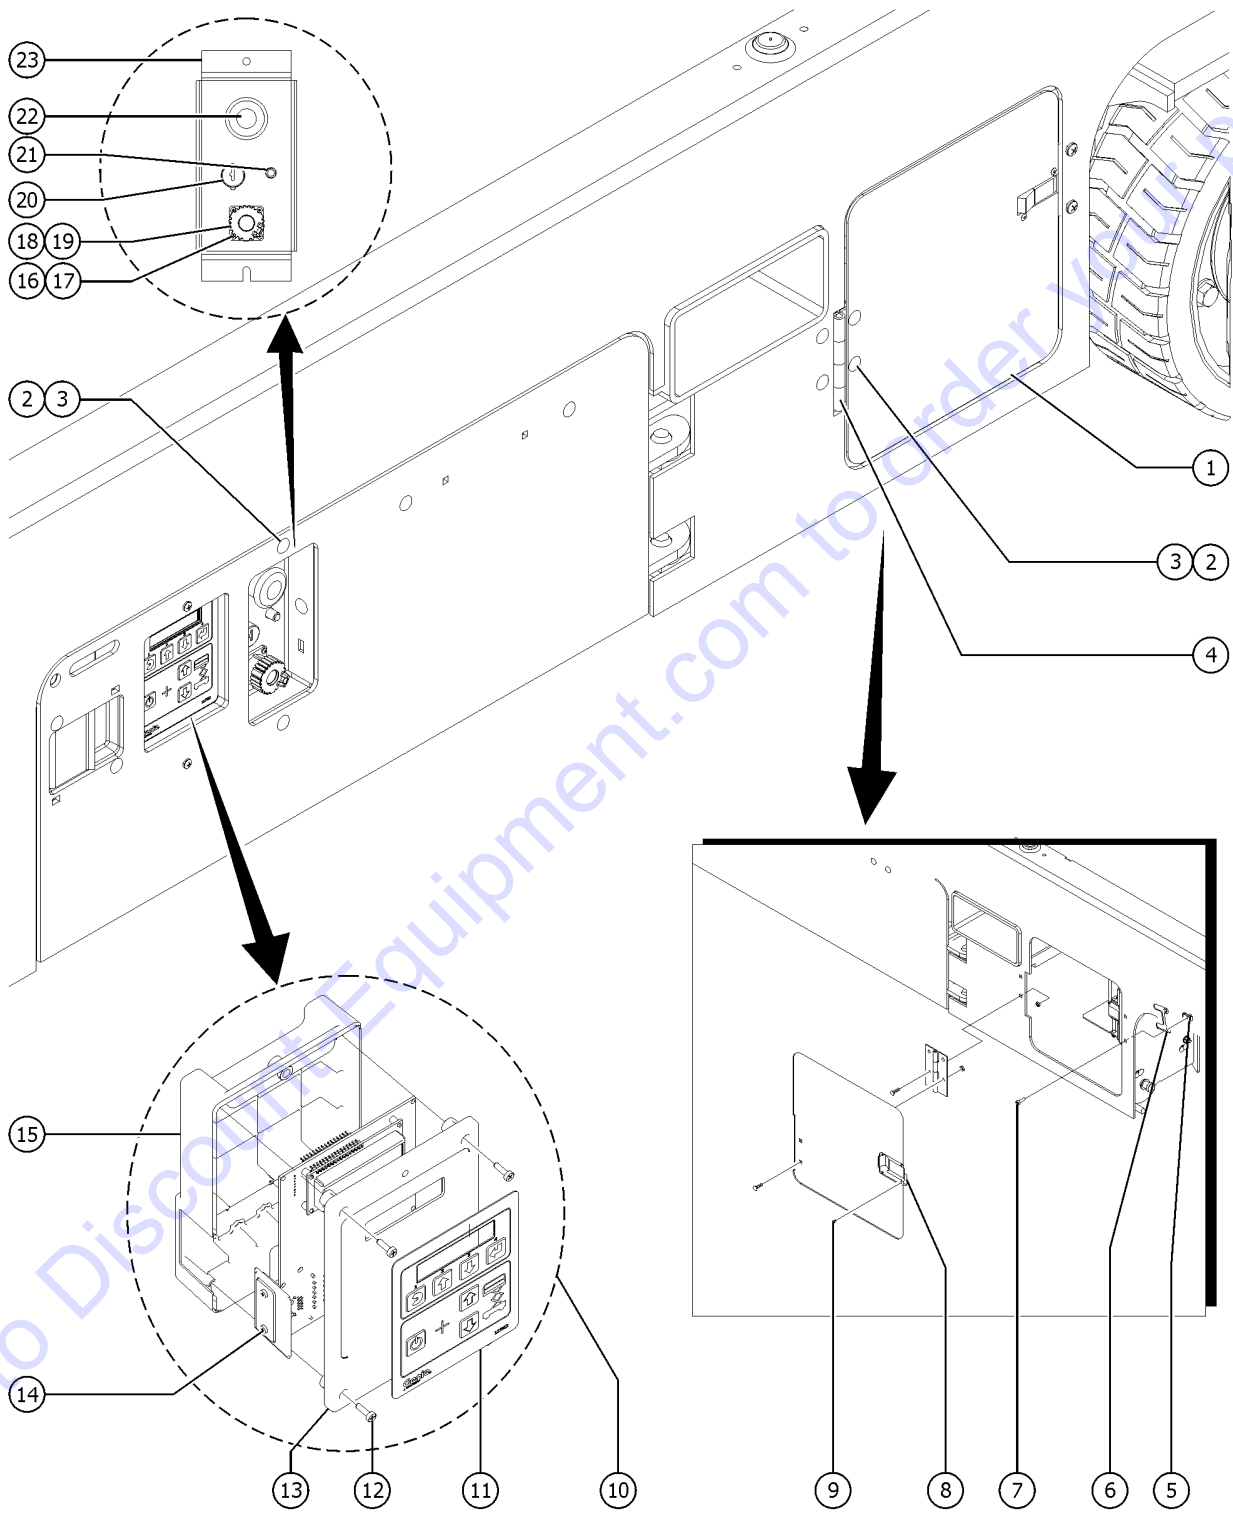

208.1 Ground Controls

Go to Discount Equipment.com to order your parts

208.1 Ground Controls

Item	Part No.	Description	Qty.
1	1288942GT	PLATE,DOOR,GS4655	2
2	824124GT	BOLT,CARRIAGE,1/4-20X.75,5,ZAG	12
3	1274165GT	NUT,NYLOCK,1/4-20,C,ZAG	12
4	105734GT	HINGE,ACCESS DOOR(13G)	2
5	25969GT	CLIP,SPRING,1/4-20 BLACK	4
6	105733GT	PLATE,SIDE DOOR STOP***	2
7	1260984GT	SCREW,PHPM,1/4-20X.75,ZAG	4
8	105759GT	LATCH,COMPRESSION,SMALL	2
9	824206GT	RIVET,STL,STL,DOME,1/8X.25,ZAG	4
10	1284285GT	GCON,STD,DUAL ZONE (models with 4 button, proportional controller)	1
11	137562GT	DECAL,MEMBRANE,GR/GRC/GS GOON	1
12	137668GT	SCREW,PHM,6-19X.5,48-2 TRI-L	4
13	T106366GT	ENCLOSURE,GC27-25/GC21-19,FRNT	1
14	137637GT	SCREW,PHM,4-20X.5, 48-2 TRI-L	2
15	T106372GT	ENCLOSURE,GC21-19,BK	1
16	1253477GT	SCREW,PHPM,4-40X.5,ZAG	4
17	826854GT	NUT,NYLOCK,4-40	4
18	1272123GT	DUST CAP, RECEPTACLE, 5 WAY, CIRCULAR	1
19	1272122GT	CONNECTOR, RECEPTACLE, 5 WAY CIRCULAR	1
20	96008GT	KEYSWITCH,3 POS. W/KEYS***	1
20-	85239GT	NUT,RETAINER (96008)	1
20-	94506GT	BASE,W/3 NC CONTACTS	1
21	96452GT	GS3246_CIRCUIT BREAKER, 7.0 AMP***	1
21-	122994GT	NICKEL PLATED JAM NUT	1
21-	6700GT	WASHER,STAR,EXTERNAL,,.375	1
22	66812GT	BUTTON,PUSH,RED MUSHROOM HEAD	1
22-	66817GT	BASE WITH 1 NC CONTACT, E-STOP	1
22-	58627GT	NUT	1