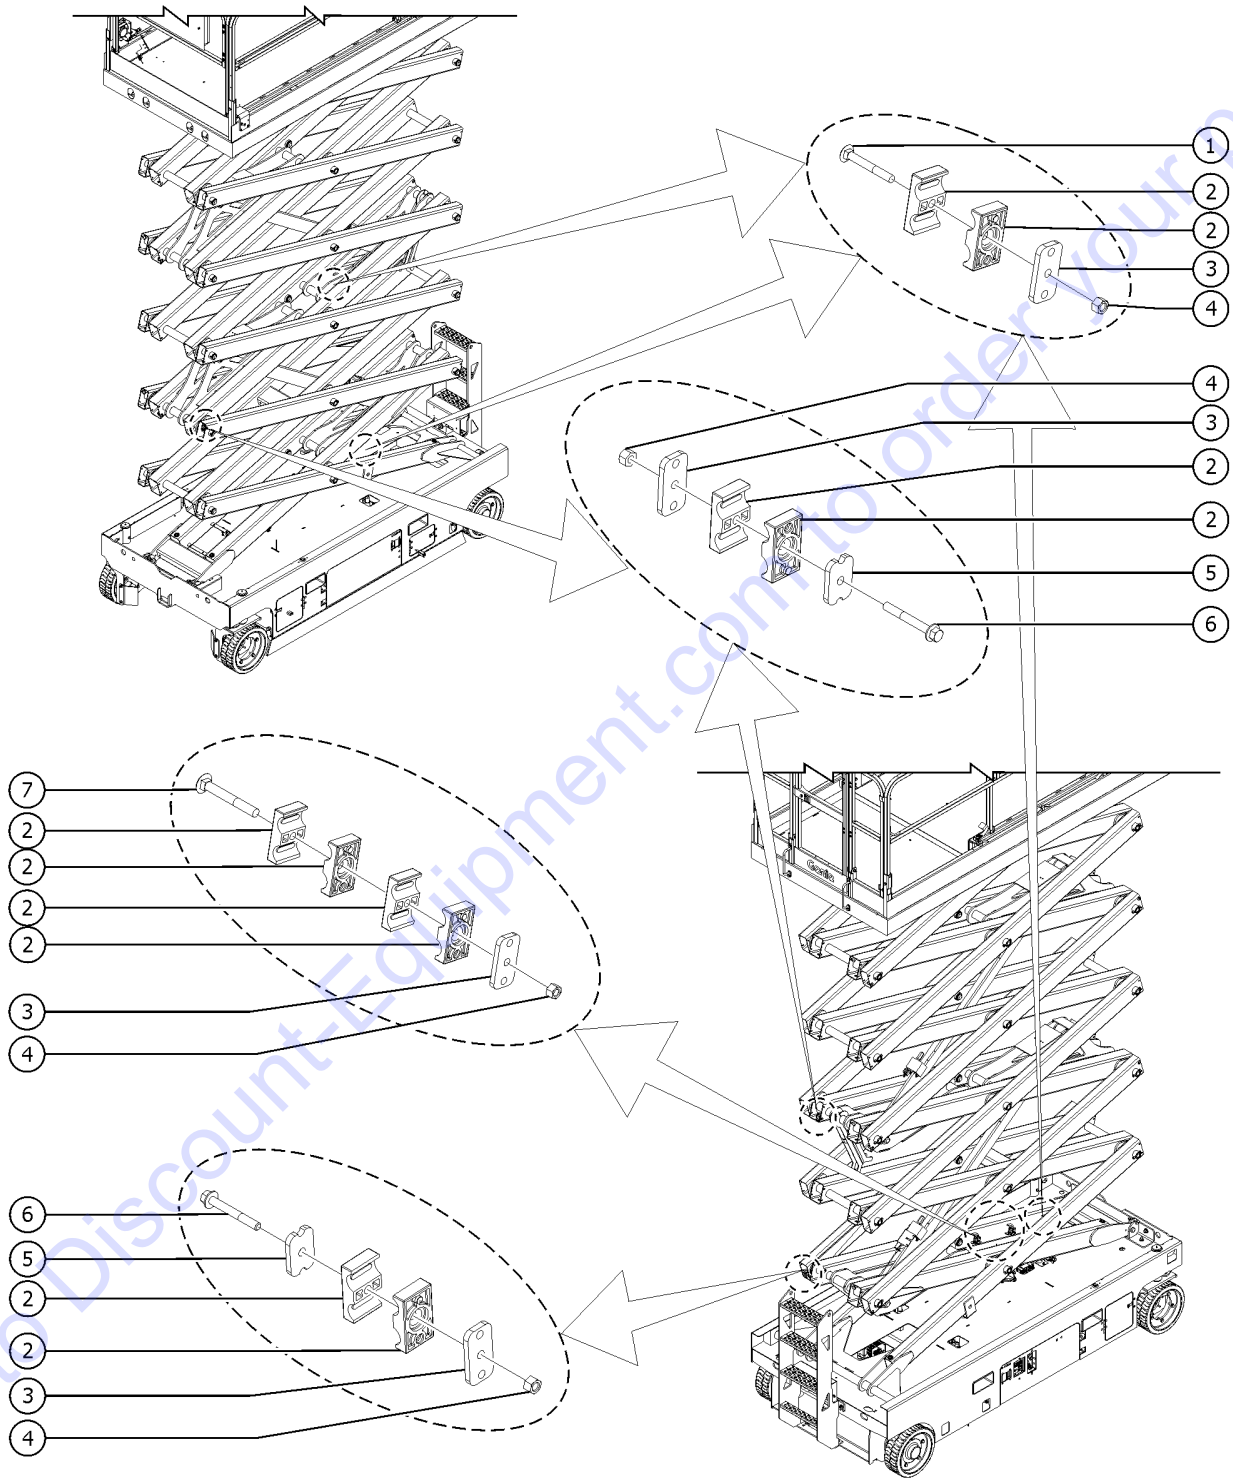

303.1 Scissor Assembly, Hose Clams (from SN GS55D-101 to SN GS55D-113)

303.1 Scissor Assembly, Hose Clamps (from SN GS55D-101 to SN GS55D-113)
Qty.

Item	Part No.	Description	Qty.
1	1255797GT	BOLT,CARRIAGE,1/4-20X2,5,ZAG	4
2	78736GT	CLAMP, 2 HOSE, PLASTIC, 5/8	20
3	1295441GT	PLATE, HOSE ROUTING, BULKHEAD	8
4	1274165GT	NUT,NYLOCK,1/4-20,C,ZAG	8
5	1295440GT	PLATE, BACKING, LINKS	2
6	1253485GT	SCREW,HHF,1/4-20X2,8,ZAG	2
7	1256291GT	BOLT,CARRIAGE,1/4-20X3.5,5,ZAG	2

Go to Discount-Equipment.com to order your parts