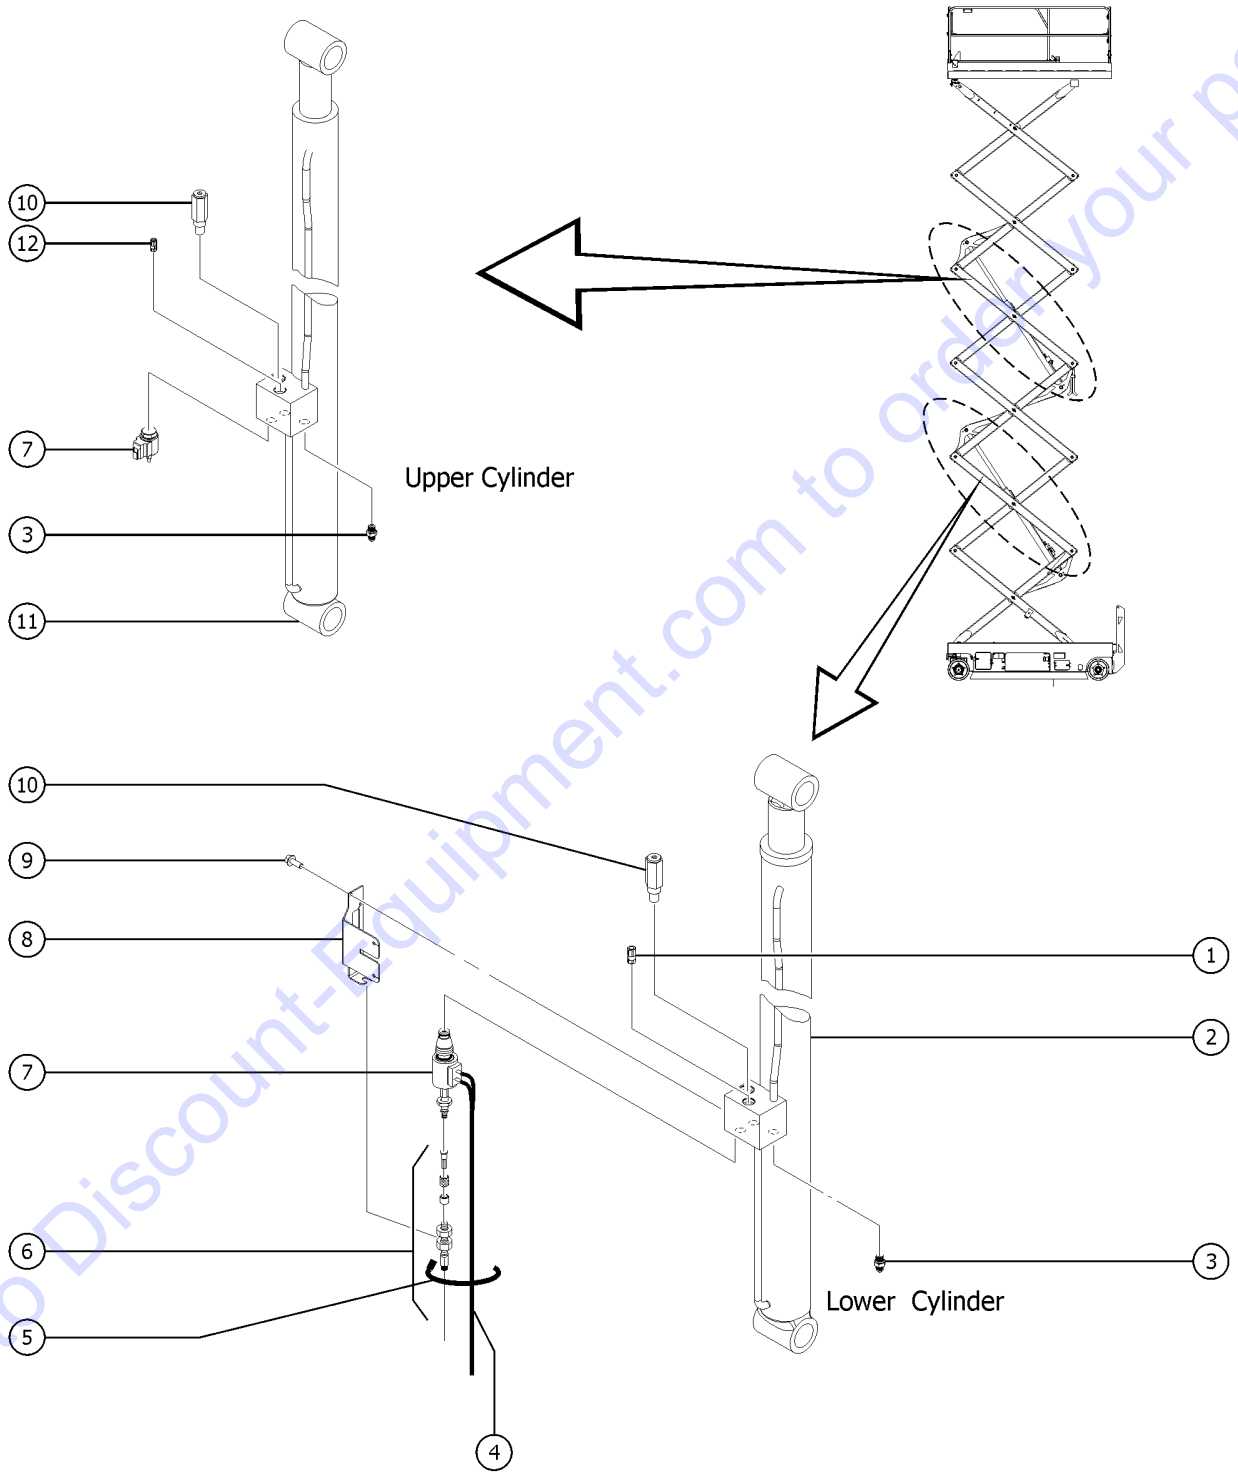

Go to Discount-Equipment.com to order your parts

504.1 Lift Cylinder Assemblies

504.1 Lift Cylinder Assemblies

Item	Part No.	Description	Qty.
1	1295275GT	ORIFICE, LONG, .050"	1
2	1286608GT	CYLINDER,LOWER LIFT,GS4655	1
2-	1290444GT	SEAL KIT for 1286608	
3	39878GT	CONNECTOR,070120-6-6	4
4		Ref. Down Coil Wire Harness (Refer to 210.1)	
5	28443GT	CABLE TIE,11.5" BLACK	3
6		Ref. Emergency Down Cable (Refer to 203.1)	
7	66465GT	VALVE, NC SOLENOID, MANUAL ***	2
8	132013GT	FORMING VERTICLE CABLE COVER	1
9	1256855GT	SCREW,HHF,1/4-20X5/8,ZAG	2
10	1295393GT	RELIEF VALVE, RV08-20H-0-N-33/28	2
11	1286609GT	CYLINDER,UPPER LIFT,GS4655	1
11-	1290445GT	SEAL KIT for 1286609	
12	55559GT	ORIFICE LONG M,0.046**	1