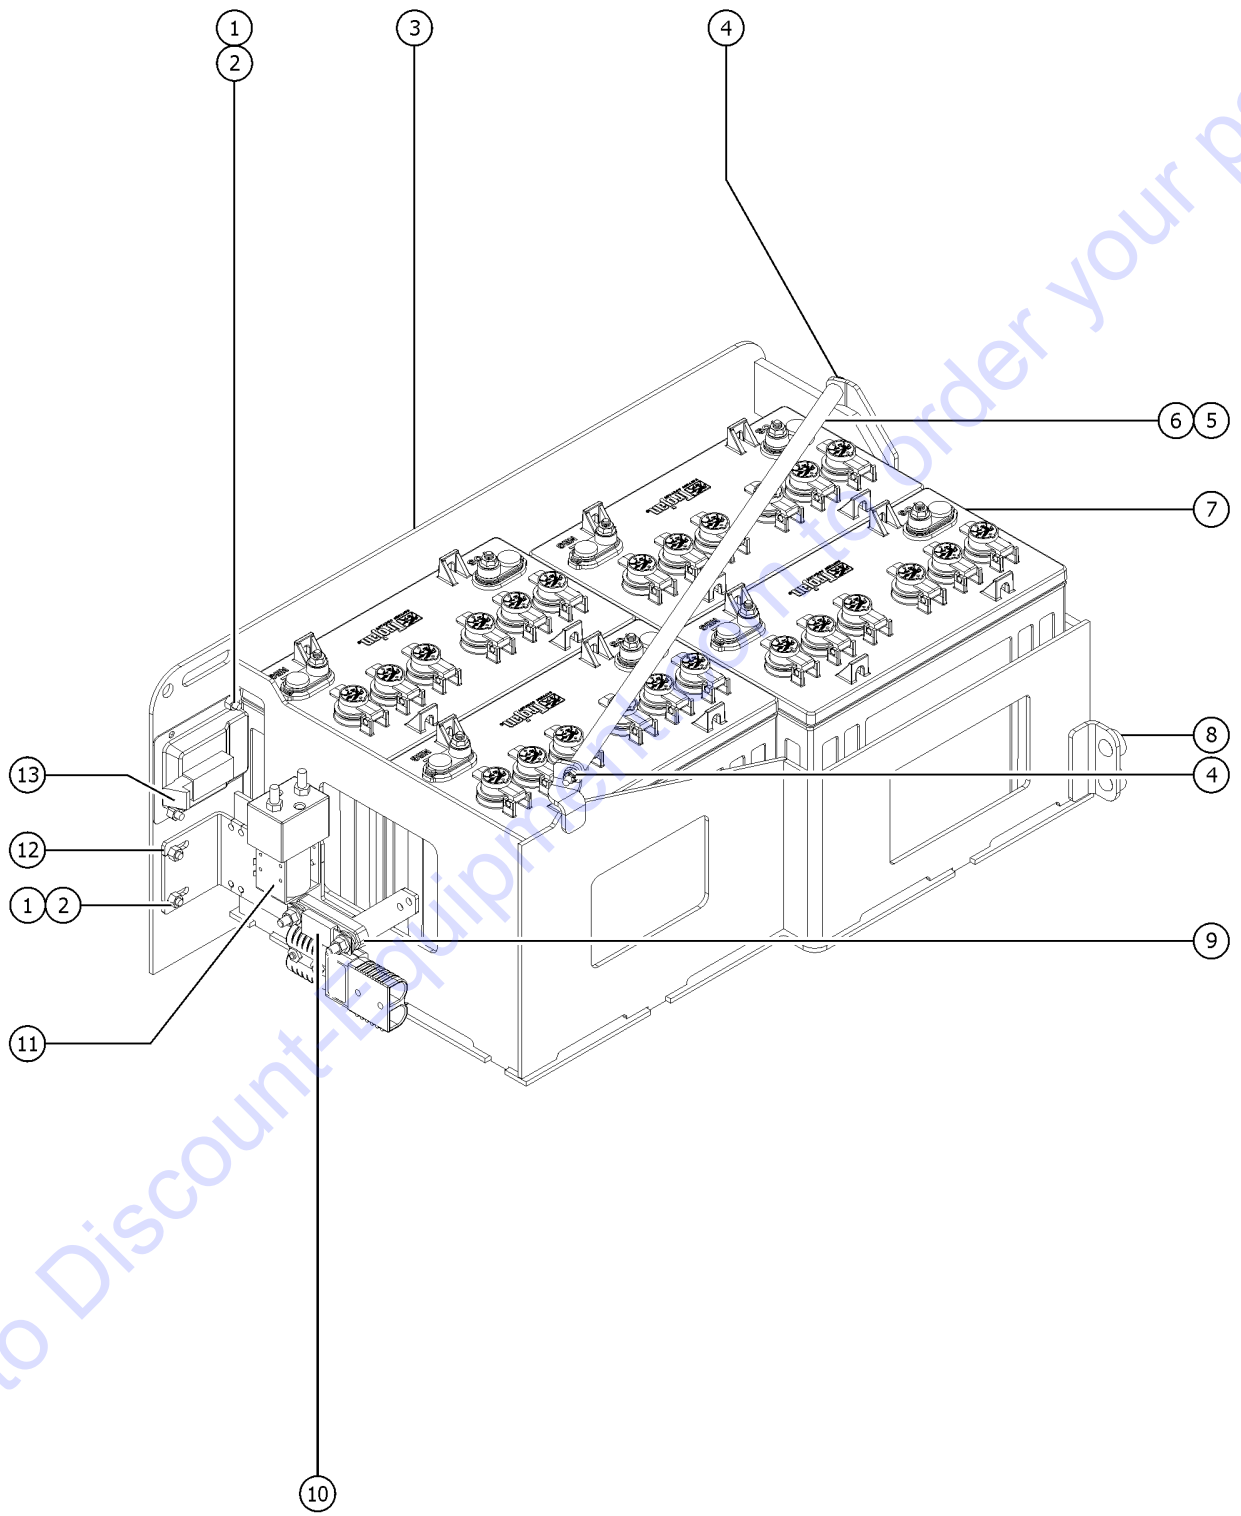

205.1 Battery Pack Tray

Go to Discount Equipment to order your parts

205.1 Battery Pack Tray

Item	Part No.	Description	Qty.
1	1274165GT	NUT,NYLOCK,1/4-20,C,ZAG	2
2	824124GT	BOLT,CARRIAGE,1/4-20X.75,5,ZAG	2
3	1287883GT	WELDMENT,BATTERY TRAY,GS4655	1
4	1277924GT	NUT,NYLOCK FLG,1/4-20,F,ZAG	2
5	1296911GT	THREADED ROD, 1/4-20 X 26.7IN	1
6	75631GT	HOSE,AIR 3/8	25
7	T113971GT	BATTERY,12V,150AH,T1275	4
8	43392GT	BUMPER,BATTERY BOX & RAILS	2
9	66717GT	FUSE BLOCK, ANN & ANL FUSE	1
		(includes mounting fasteners)	
10	40833GT	FUSE,275 AMP,VERY FAST ACTING	1
11	1270457GT	CONTACTOR, DRIVE, 24V, 180A UNBRANDED	1
12	214375GT	FORMING, FUSE BRACKET	1
13	55675GT	LATCH, LRG PADDLE HANDLE GS90	1

Go to Discount-Equipment.com to order your parts