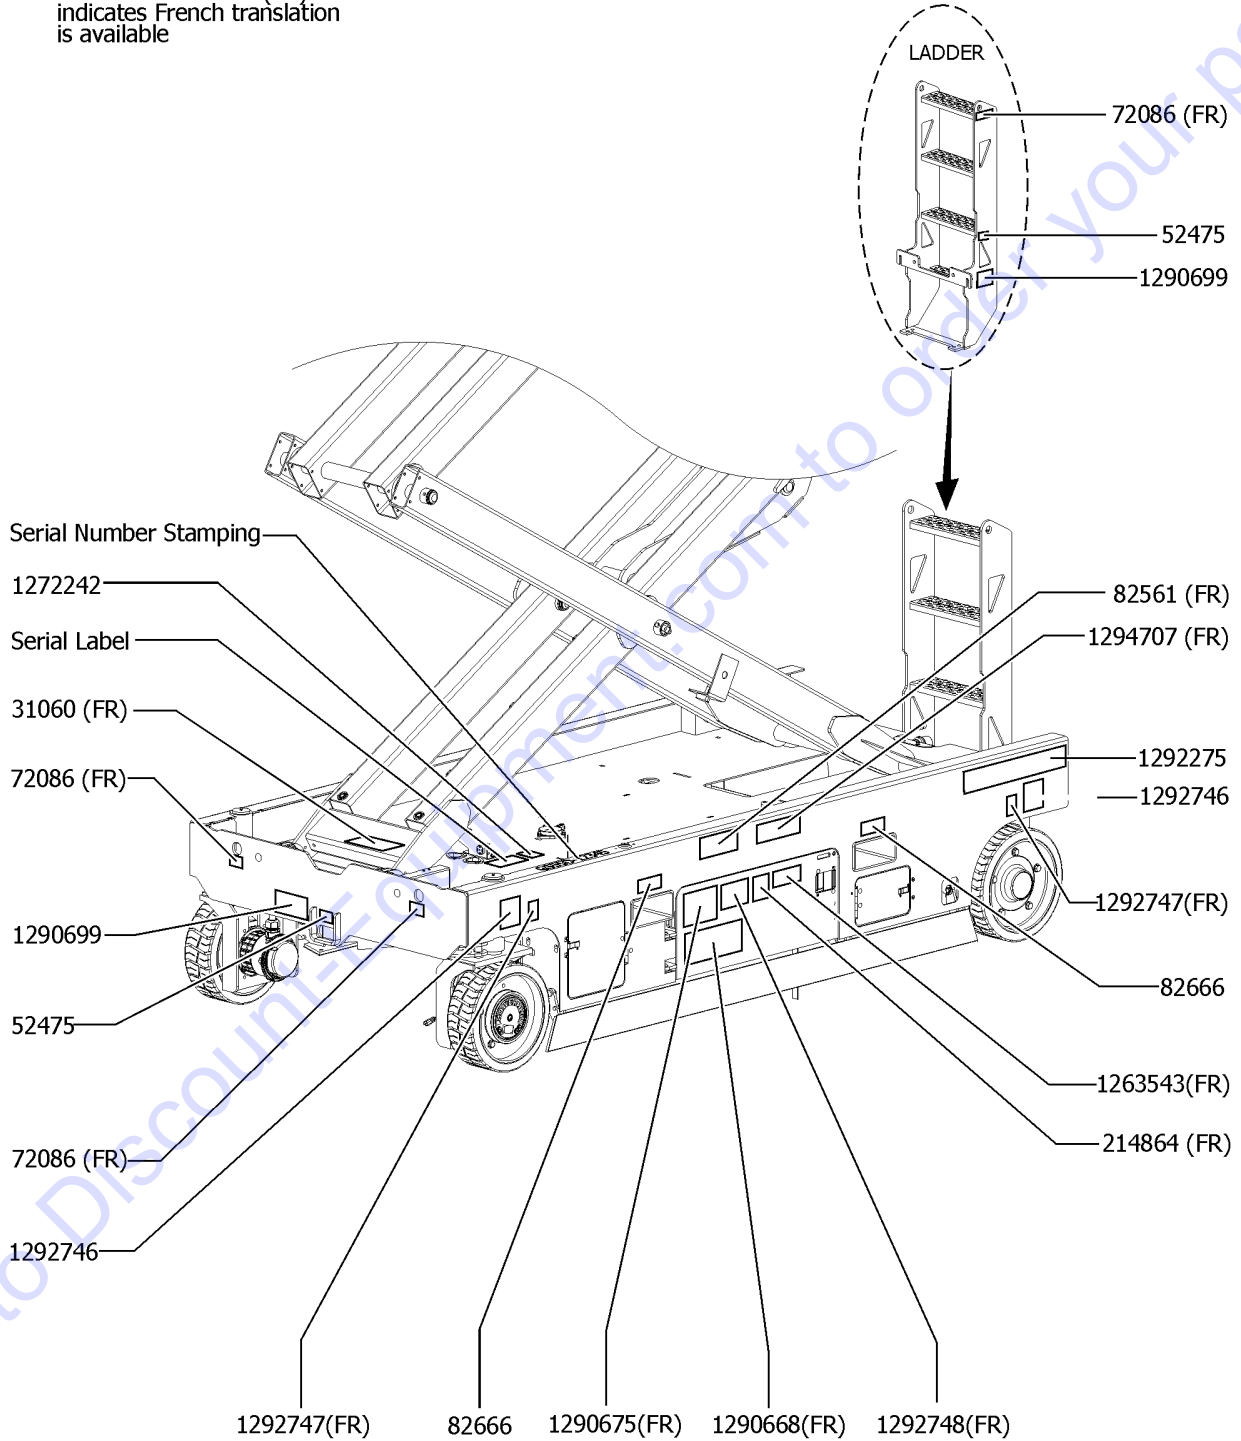

101.1 Decals with Words, Battery Side, ANSI & Australia

NOTE:
Part numbers with "(FR)"
indicates French translation
is available

101.1 Decals with Words, Battery Side, ANSI & Australia

Item	Part No.	Description	Qty.
1	31060GT	DECAL,DANGER DO NOT ALTER SWTC	1
2	52475GT	DECAL,LABEL,TRANSPORT TIEDOWN*	4
3	72086GT	DECAL,LABEL,LIFTING EYE	3
4	82561GT	DECAL,DANGER-USE SAFETY ARM	1
5	82666GT	DECAL,LABEL,FORKLIFT POCKET	2
6	214864GT	DECAL,BATTERY CONNECTION,GS-4047	1
7	1263543GT	DECAL, IMPROPER OPERATION	1
8	1290668GT	DECAL,INSTRUCTIONS-CHARGER OP,GS-1330m	1
9	1290675GT	DECAL,DANGER,BATTERY SAFETY***,GS-1330m	1
10	1290699GT	DECAL LABEL TRANSPORT DIAGRAM, GS1330	2
11	1272242GT	DECAL,MACHINE REGISTRATION/OWNER TRANSFER	1
12	1292275GT	DECAL, ELECTRIC DRIVE, E-DRIVE	1
13	1292746GT	DECAL,LABEL,WHEEL LOAD,GS4655	2
14	1292747GT	DECAL,LABEL-TIRE SPECS, GS4655	2
15	1292748GT	DECAL,BATT.TRAY/WEIGHT, GS4655	1
16	1294707GT	DECAL,DANGER,ELEC HAZARD,GS, MINI	1

Go to Discount-Equipment.com to order your parts