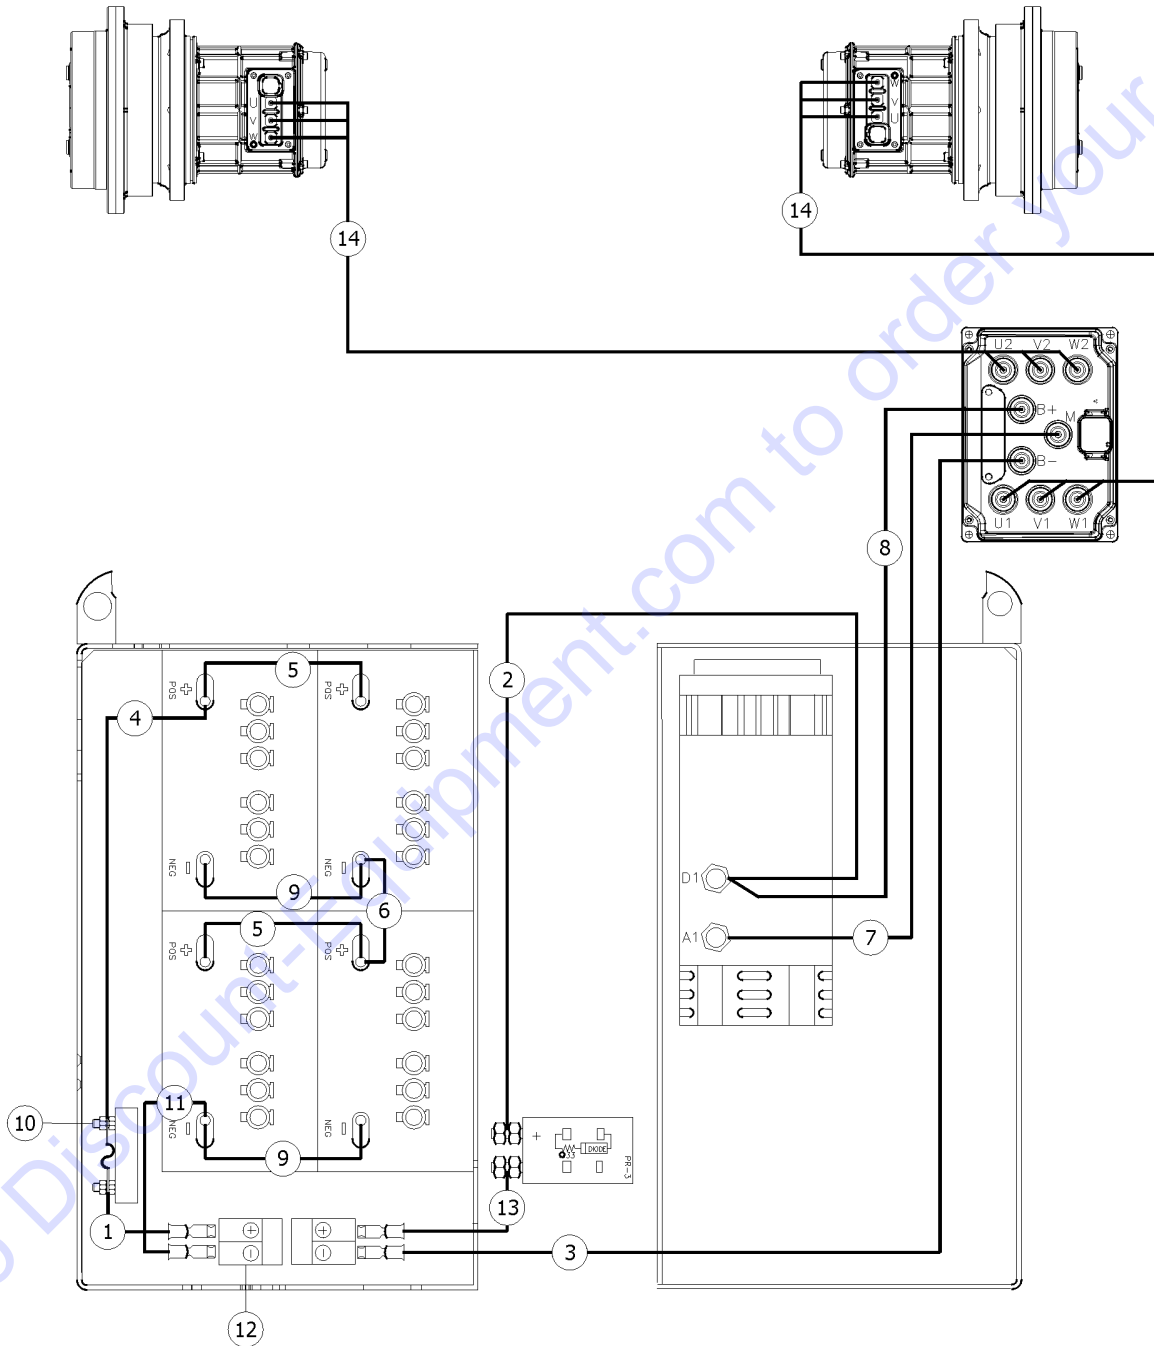

210.1 Power Cables

210.1 Power Cables

Item	Part No.	Description	Qty.
1		Ref. CABLE ASSY,BATT,10.5" RED ..... (refer to 209.1)	1
2		Ref. CABLE ASSY,BATT,101"RED ..... (refer to 209.1)	1
3		Ref. CABLE ASSY., BATT. 106 BLACK ..... (refer to 209.1)	1
4		Ref. CABLE ASSY,BATT,30.5" RED ..... (refer to 209.1)	1
5	1252766GT	CABLE ASSY,BATT,11" RED,2 RING	2
6	1252767GT	CABLE ASSY,BATT,14" BLACK,2 RING	1
7		Ref. CABLE ASSY.,BATT,32" BLACK ..... (refer to 209.1)	1
8		Ref. CABLE ASSY.,BATT,32" RED ..... (refer to 209.1)	1
9	1252765GT	CABLE ASSY,BATT,12.5" BLACK,2 RING	2
10		Ref. FUSE BLOCK, ANN & ANL FUSE ..... (refer to 205.1)	1
11		Ref. CABLE ASSY,BATT,12.5" BLACK ..... (refer to 209.1)	1
12	66397GT	QUICK DISCONNECT CASING,BATT**	2
13		Ref. CABLE ASSY, BATT, 15" RED ..... (refer to 209.1)	1
14		Ref. COMPOSITE MOTOR CABLE,GS4655 ..... (refer to 209.1)	1

Go to Discount-Equipment.com to order your parts