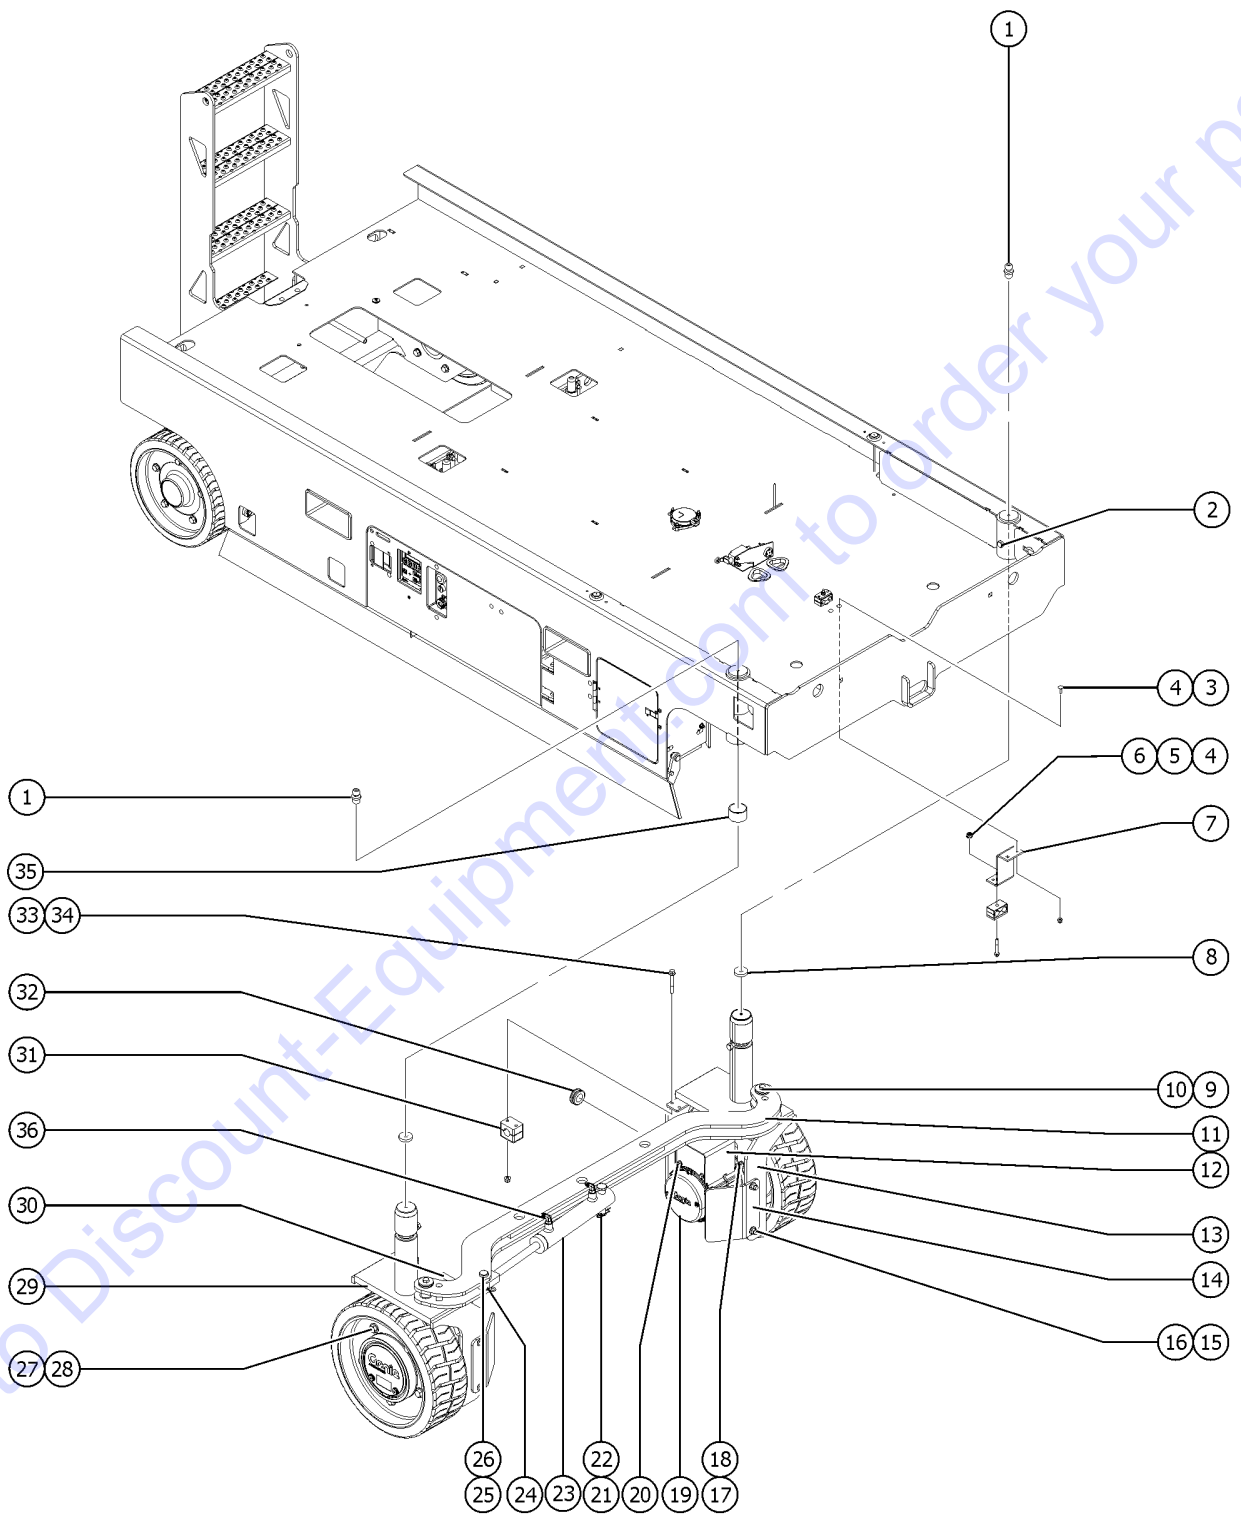

201.1 Steer Linkage and Wheels

201.1 Steer Linkage and Wheels

Item	Part No.	Description	Qty.
1	66770GT	FITTING, STRAIGHT DRIVE-IN ZERK	2
2	1259192GT	SCREW, YOKE LOCK, ZAG	2
3	824124GT	BOLT,CARRIAGE,1/4-20X.75,5,ZAG	2
4	1277924GT	NUT,NYLOCK FLG,1/4-20,F,ZAG	3
5	1291309GT	CLAMP ,CABLE,TWO HOLE ,4655	2
6	1255797GT	BOLT,CARRIAGE,1/4-20X2,5,ZAG	1
7	96767GT	FORMING, HOSE CLAMP SUPPORT	1
8	105565GT	WASHER, THRUST, GS	2
9	1256109GT	SCREW,HHC,3/8-16X.75,8,ZAG	2
10	824120GT	WASHER,FLAT,.375X1.50X.125,ZAG	2
11	1294304GT	ASSY,TIE ROD,GS4655	1
11-	47946GT	BEARING,1.00IDX1.25ODX0.49L	4
12	1294839GT	WELDMENT,LEFT MOTOR COVER ,GS4655	1
13	1289539GT	WELDMENT,YOKE,LEFT	1
14	1295212GT	FORMING,PROTECTIVE ,STEER YOKE,GS4655	2
15	1255757GT	BOLT,CARRIAGE,3/8-16X1.25,5,ZAG	4
16	1274322GT	NUT,NYLOCK FLG,3/8-16,F,ZAG	4
17	824068GT	SCREW,HHC,3/8-16X1.25,8,ZAG	14
18	826793GT	WASHER,FLAT,3/8,SAE,HRD,ZAG	14
19	1299259GT	DRIVETRAIN, MOTOR, GEARBOX, HS	2
19-	1296209GT	TERMINAL BLOCK SVC KIT	1
19-	1296211GT	SPEED SENSOR SERVICE KIT (WITH SCREWS & GASKET)	1
19-	1296213GT	BRAKE SERVICE KIT	1
19-	1296210GT	BEARING SERVICE KIT	1
19-	1296215GT	BRAKE COVER SERVICE KIT	1
20	237238GT	SCREW,HHF,M6-1.0X12,DIN6921,10	4
21	824128GT	RUE RING, 3/4, ZAG	1
22	1259195GT	PIN,CLEVIS,3/4X3.25,ZAG	1