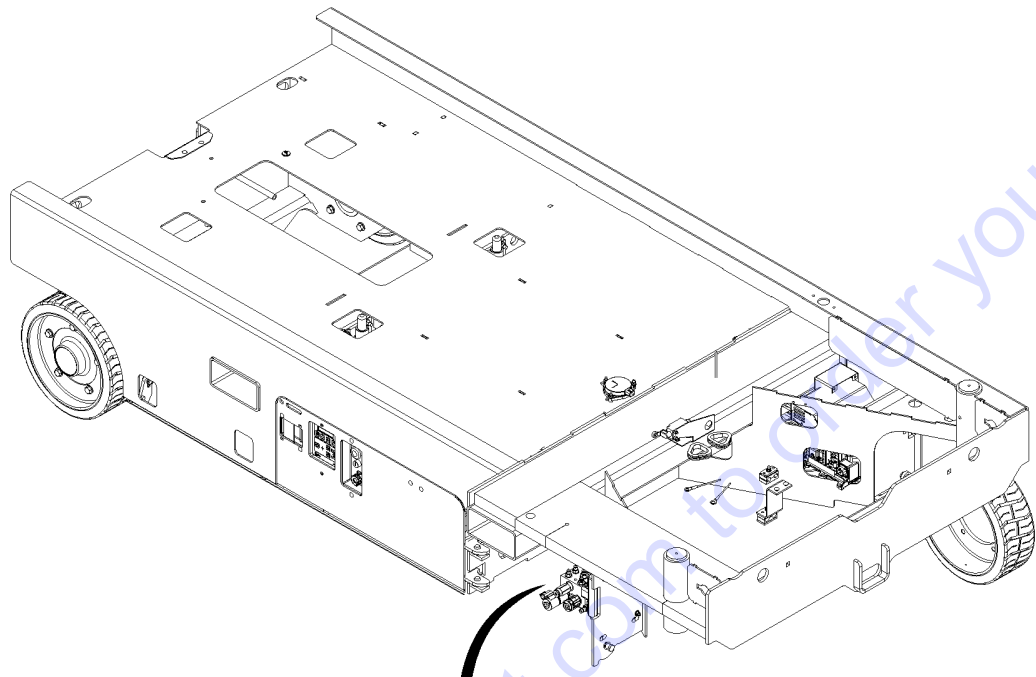

211.1 Accumulator, Lift Pressure Select and Function Manifolds

Go to Discount-Equipment.com to order your parts

211.1 Accumulator, Lift Pressure Select and Function Manifolds

<i>Item</i>	<i>Part No.</i>	<i>Description</i>	<i>Qty.</i>
1	1299261GT	MOTOR CONTROLLER, 24V, 2x150A AC + 240A DC	1
2	1256463GT	BOLT,CARRIAGE,1/4-20X1.25,5,ZA	4
3	1277924GT	NUT,NYLOCK FLG,1/4-20,F,ZAG	8
4	824079GT	SCREW,HHF,1/4-20X1,8,ZAG	2
5	1288778GT	BRACKET,MANIFOLD	1
6	1257867GT	SCREW,HHF,1/4-20X3.5,8,ZAG	2
7		Ref. Function Manifold	1
		(refer to 502.1)	

Go to Discount-Equipment.com to order your parts