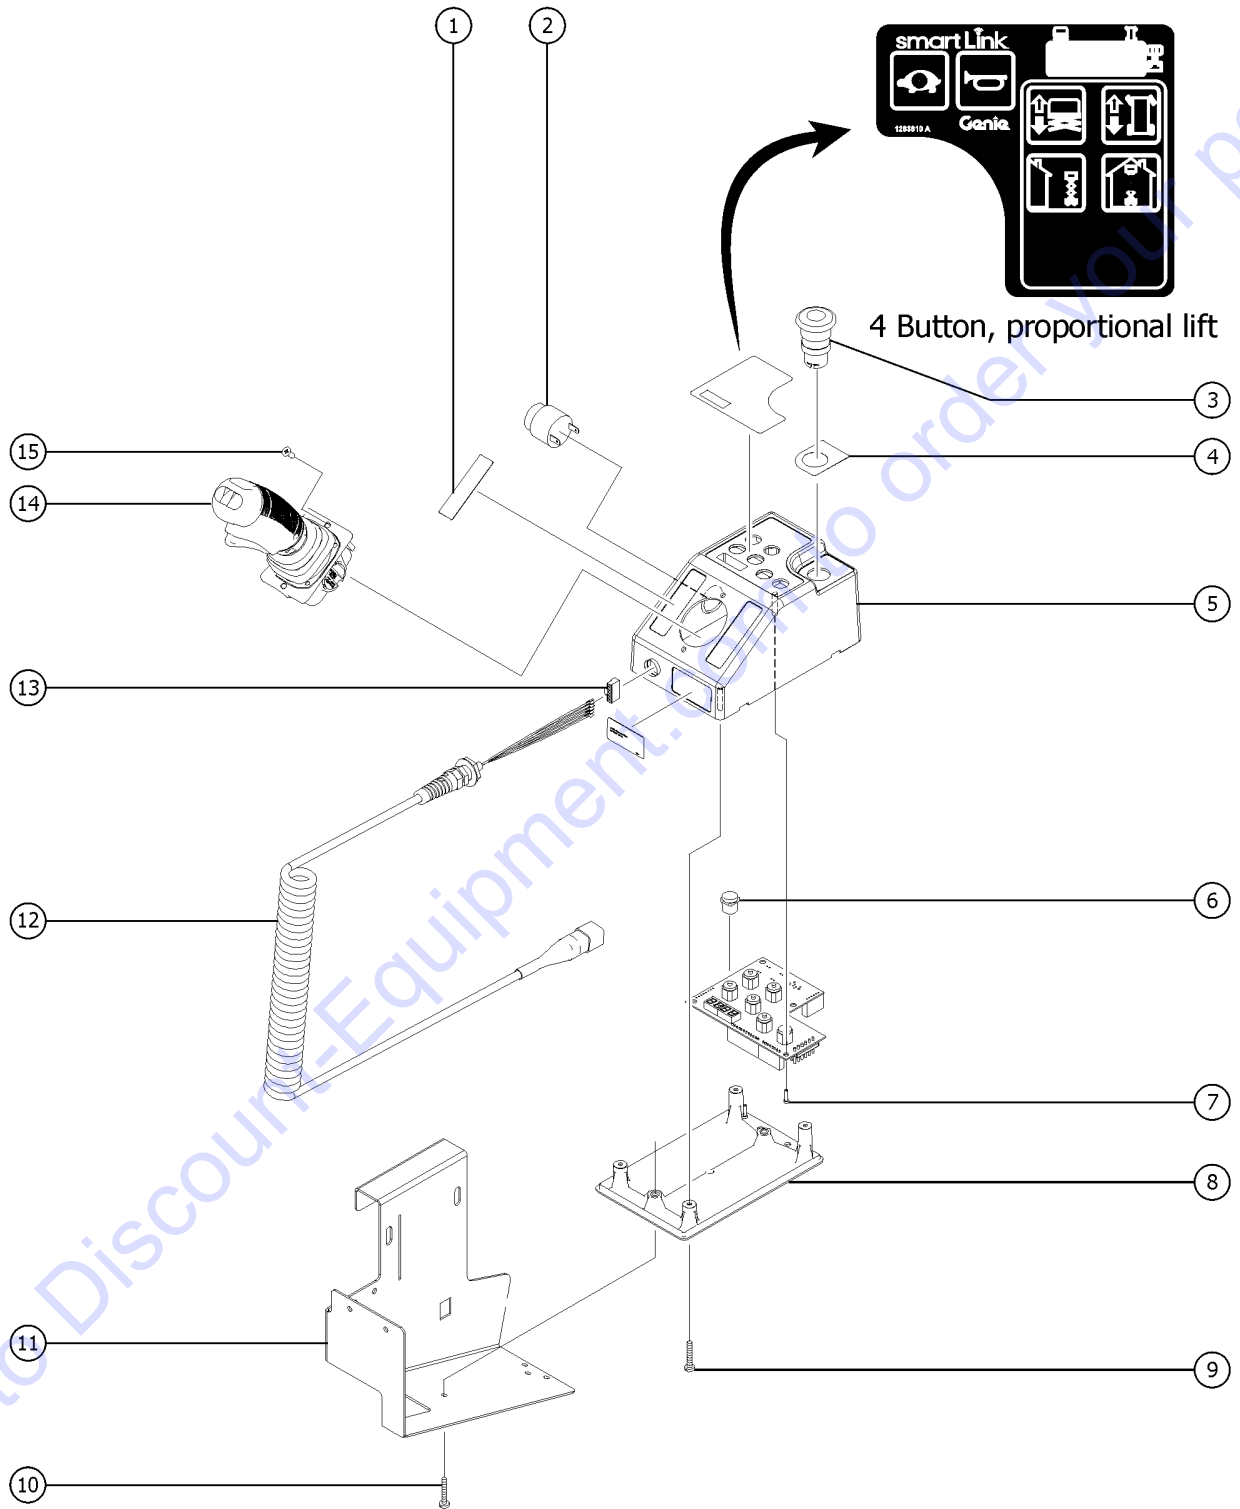

403.1 Platform Controls

Go to Discount-Equipment.com to order your parts

Item	Part No.	Description	Qty.
A	1283792GT	PCON,STD,DUAL ZONE,GS/GR	
-	137587GT	HARNES, ESTOP, GR/GRC/GS PCON	
1		Ref. DECAL,PROPEL,GR/GRC/GS,PCON	1
		(refer to 103.1 or 106.1)	
2	39540GT	ALARM, STEADY TONE***	1
2-	72326GT	NUT - PLASTIC,RING FOR ALARMS	
		for 39540	
3	66812GT	BUTTON,PUSH,RED MUSHROOM HEAD	1
3-	66817GT	BASE WITH 1 NC CONTACT, E-STOP	1
4		Ref: DECAL,E-STOP,GR/GRC/GS PCON	1
		(refer to 103.1 or 106.1)	
5	T106368GT	ENCLOSURE, GC14-1, TOP	1
6	T106373GT	CAP,BUTTON,K12	6
7	137637GT	SCREW,PHM,4-20X.5, 48-2 TRI-L	1
8	T106370GT	ENCLOSURE,GC14-1/GC16-1, BOT	1
9	137640GT	SCREW,PHM,8-16X.75, 48-2 TRI-L	4
10	824078GT	SCREW,HHF,1/4-20X.75,8,ZAG	2
11	145344GT	FORMING, PLATFORM CONTROL	1
12	137611GT	ASSY,COIL CORD,GR/GRC/GS	1
13	137699GT	PLUG, 6POS ECO PWR	1
14		REF: Joystick	1
		(refer to 404.1)	
15	229845GT	SCREW,BHSCS,M5X10,SS	2
		apply Loctite 243 or equivalent before installation Part	

Go to DiscountEquipment.com to order your parts