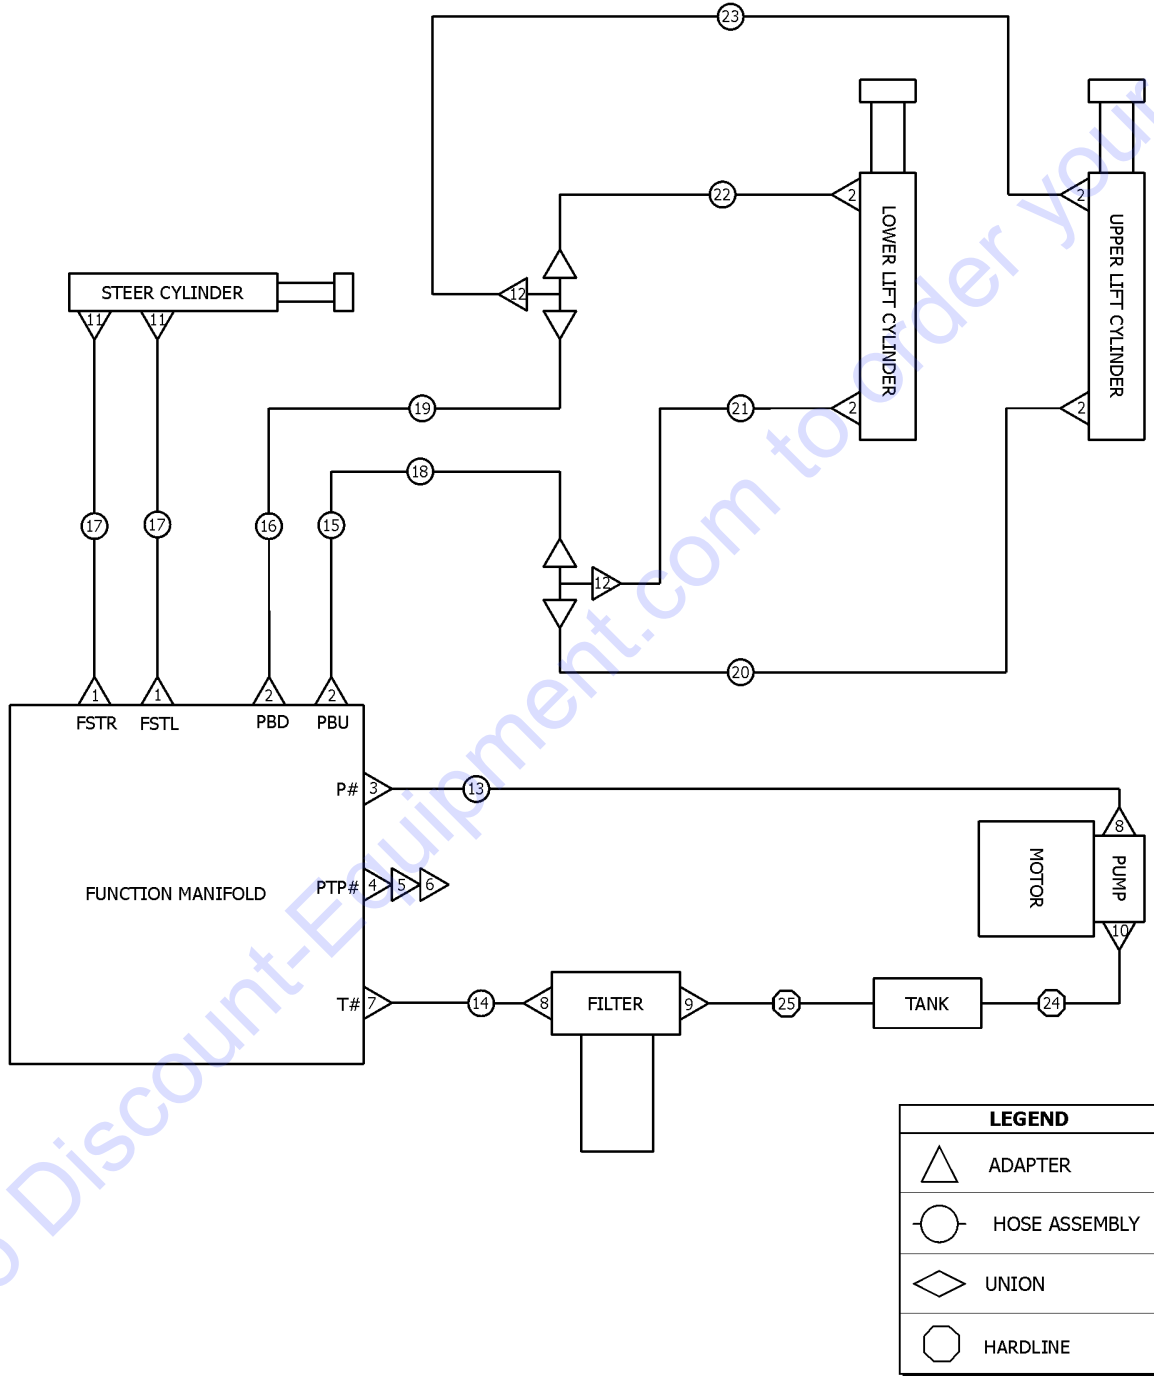

505.2 Hydraulic Hoses and Fittings (from SN GS55D-114)

505.2 Hydraulic Hoses and Fittings (from SN GS55D-114)

Item	Part No.	Description	Qty.
21	1290542-8994GT	HOSE ASSY, LOWER LIFT (Components: 39890, 39891, and 56776 @ 87.5 inches)	1
22	1295396-9065GT	HOSE ASSY, VENT, LOWER Ryco; (Components: 1259080, 1259058, and 1259077 @ 89 inches)	1
22B	1291001-9080GT	HOSE ASSY, VENT, LOWER Parker; (Components: 96406, 105045, and 75631 @ 89 inches)	1
23	1288364-31339GT	HOSE ASSY, VENT, UPPER Ryco; (Components: 1259080, 1259080, and 1259077 @ 311.5 inches)	1
23B	1291000-31320GT	HOSE ASSY, VENT, UPPER Parker; (Components: 96406, 96406, and 75631 @ 311.5 inches)	1
24	96354GT	TUBE, ASSY, DRAW	1
25	1288782GT	ASSEMBLY, TANK RETURN TUBE	1

Go to Discount-Equipment.com to order your parts