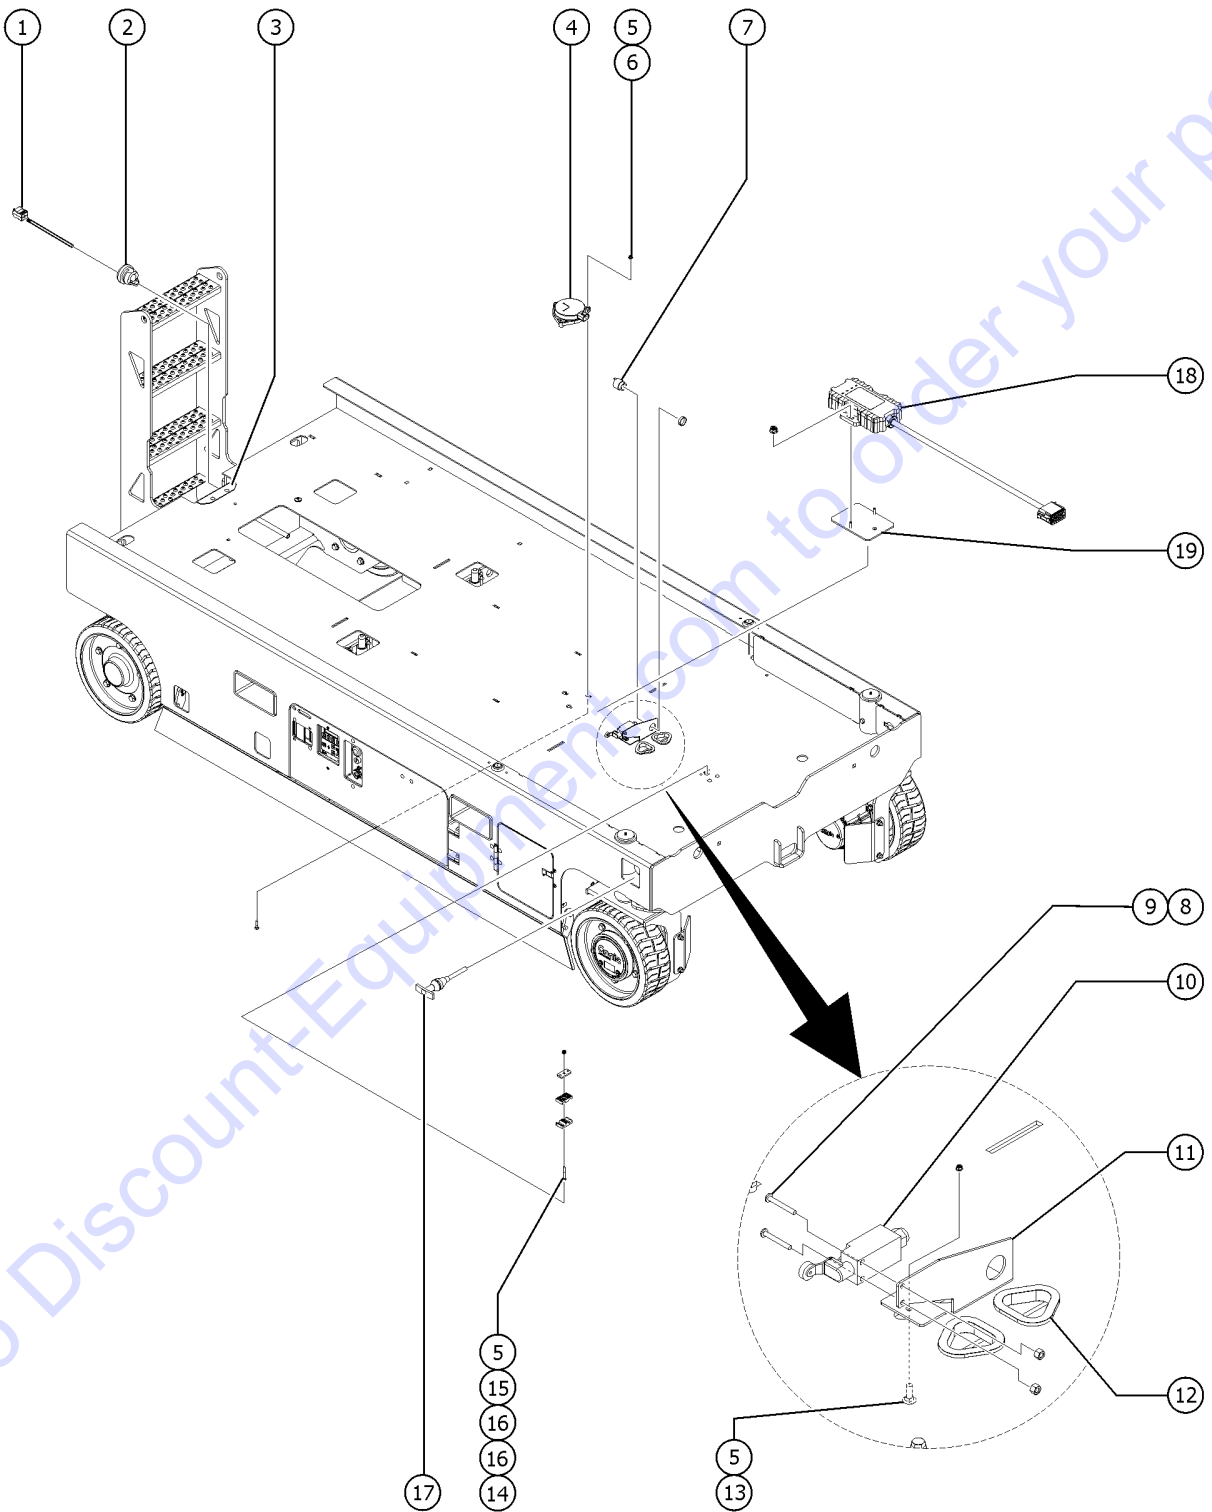

203.1 Level Sensor Installation

Item	Part No.	Description	Qty.
1		REF.Electrical Plugs and Cords ..... (refer to 402.1)	
2	128118GT	BUSHING,STRAIN RELIEF,.875/.40	2
3	1288943GT	FORMING,CE PLUG/LED BRACKET,GS4655	1
		CE	
3B	1299681GT	FORMING, AUS RCD BRACKET, GS4655	1
		AUS	
3C	1288944GT	FORMING,ANSI PLUG/LED BRACKET,GS4655	1
		ANSI	
4	823368GT	SENSOR,LEVEL,UNIVERSAL	1
5	1277924GT	NUT,NYLOCK FLG,1/4-20,F,ZAG	6
6	1256463GT	BOLT,CARRIAGE,1/4-20X1.25,5,ZA	3
7	39540GT	ALARM, STEADY TONE***	1
8	824216GT	SCREW,PHPM,10-32X1.5,ZAG	2
9	1274168GT	NUT,NYLOCK,10-32,A,ZAG	2
10	96948GT	SWITCH, LIMIT, W/ROLLER ARM***	1
11	1291069GT	BRACKET,LIMIT SWITCH,4655	1
12	47232GT	GROMMET,RUBBER 2 X 2.75	2
13	824124GT	BOLT,CARRIAGE,1/4-20X.75,5,ZAG	2
14	1255797GT	BOLT,CARRIAGE,1/4-20X2.5,ZAG	1
15	1295441GT	PLATE, HOSE ROUTING, BULKHEAD	1
16	78736GT	CLAMP, 2 HOSE, PLASTIC, 5/8	2
17	1295272GT	CABLE, EMERGENCY DOWN, GS4655	1
18	1289520GT	MODULE,TELEMATICS,ZTR,M7,NORTH AMERICA	1
		North America	
18B	1289521GT	MODULE, TELEMATICS, ZTR, M7, EMEA/APAC	1
		EMEA/APAC	
18C	1289522GT	MODULE,TELEMATICS,ZTR,M7,APAC/ANZ	1
		APAC/ANZ	
18D	1289523GT	MODULE,TELEMATICS,ZTR,M7,JAPAN	1
		Japan	
19	1289561GT	BRACKET, TELEMATICS	1