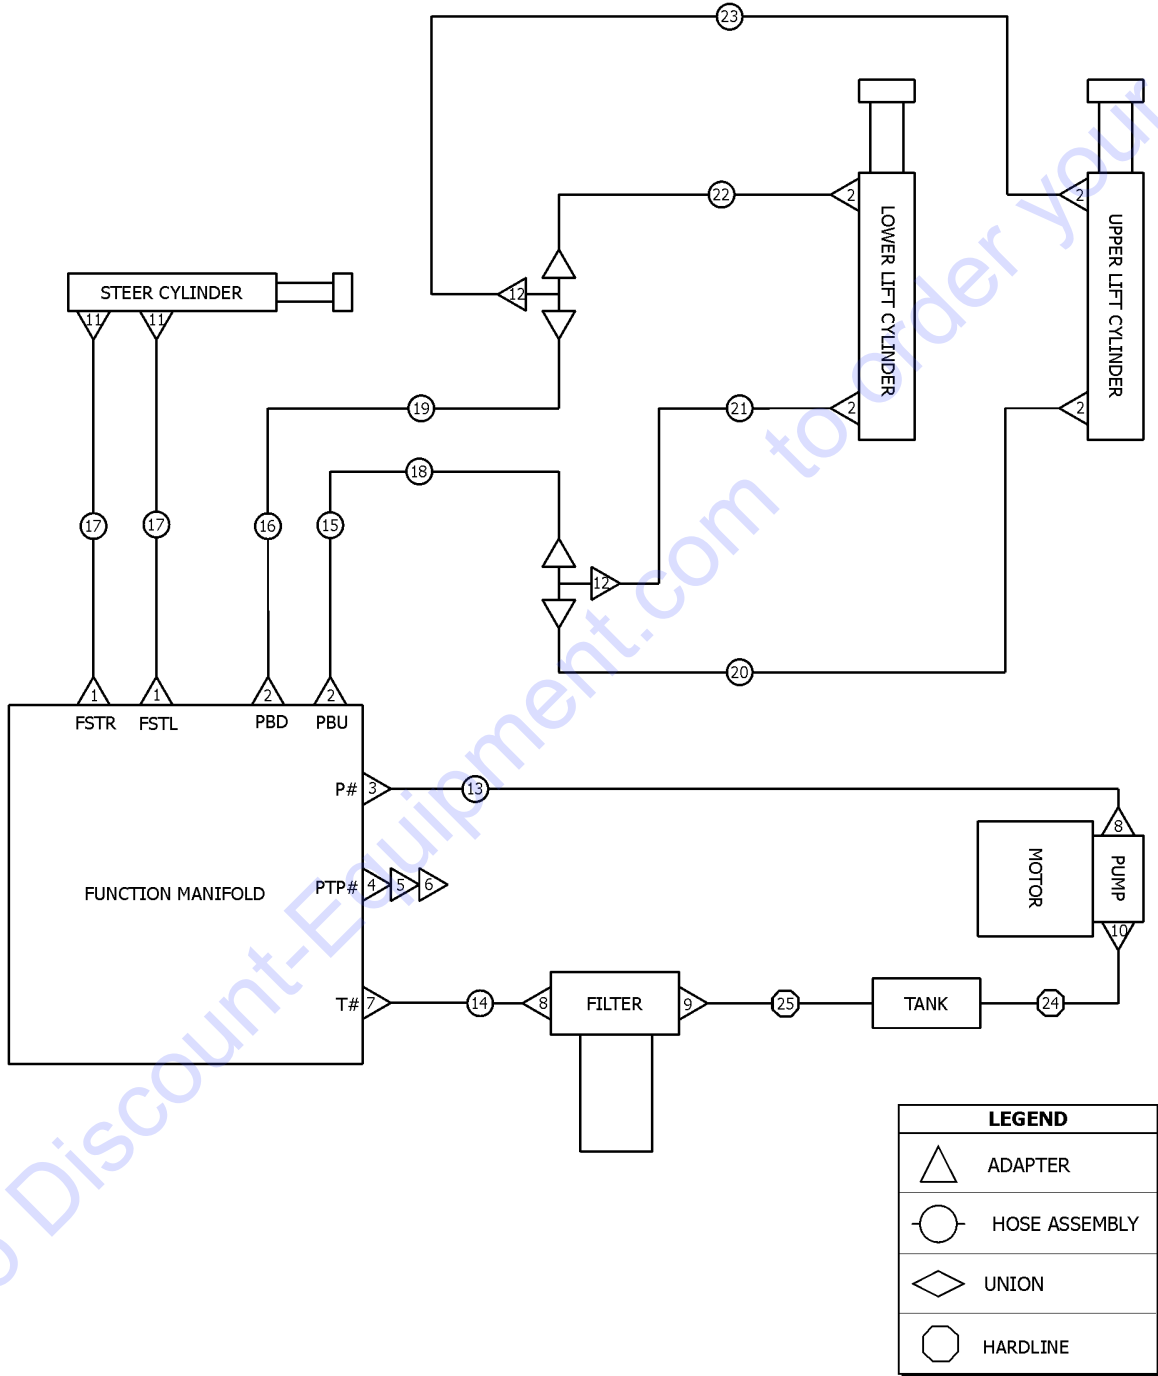

505.1 Hydraulic Hoses and Fittings (from SN GS55D-101 to GS55D-113)

505.1 Hydraulic Hoses and Fittings (from SN GS55D-101 to GS55D-113)

Item	Part No.	Description	Qty.
A	216276GT	WIRE LOOM, BLACK SPIRAL, 1.10"	60
1	39877GT	CONNECTOR, 070120-4-4	2
2	39878GT	CONNECTOR,070120-6-6	6
3	237086GT	GS3246_VALVE,CHECK,#6-#6,MJIC TO MORB	1
4	48904GT	ELBOW, 90D, 520220-4	1
5	49207GT	NIPPLE, DIAGNOSTIC, ORFS, FM, SWIV	1
6	48880GT	CAP,DIAGNOSTIC NIPPLE	1
7	39873GT	ELBOW, 070220-6-6	1
8	39876GT	ELBOW,070220-6-8	2
9	1288781GT	ELBOW,070220-12-8	1
10	22664GT	ELBOW,070220-12-10	1
11	13921GT	ELBOW,070220-4-4	2
12	51152GT	TEE, RUN 070432-6	2
13	1288926-5183GT	HOSE ASSY, PUMP TO MANIFOLD Ryco; (Components: 1259073, 1259073, and 1259076 @ 49 inches)	1
13B	1290538-5152GT	HOSE ASSY, PUMP TO MANIFOLD Parker; (Components: 39890, 39890, and 56776 @ 49 inches)	1
14	1288364-5389GT	HOSE ASSY, MANIFOLD TO FILTER Ryco; (Components: 1259080, 1259080, and 1259077 @ 52 inches)	1
14B	1291000-5370GT	HOSE ASSY, MANIFOLD TO FILTER Parker; (Components: 96406, 96406, and 75631 @ 52 inches)	1
15	1288926-3583GT	HOSE ASSY, LIFT Ryco; (Components: 1259073, 1259073, and 1259076 @ 33 inches)	1
15B	1290538-3552GT	HOSE ASSY, LIFT Parker; (Components: 39890, 39890, and 56776 @ 33 inches)	1
16	1288364-3489GT	HOSE ASSY, VENT Ryco; (Components: 1259080, 1259080, and 1259077 @ 33 inches)	1
16B	1291000-3470GT	HOSE ASSY, VENT Parker; (Components: 96406, 96406, and 75631 @ 33 inches)	1
17	1288365-3789GT	HOSE ASSY, STEER Ryco; (Components: 1259079, 1259079, and 1259078 @ 36 inches)	2
17B	1290545-3800GT	HOSE ASSY, STEER Parker; (Components: 78855, 78855, and 78852 @ 36 inches)	2
18	1295394-4602GT	HOSE ASSY, LIFT Ryco; (Components: 1259075, 1259075, and 1259076 @ 43.5 inches)	1
18B	1296440-4616GT	HOSE ASSY, LIFT Parker; (Components: 47223, 47223, and 56776 @ 43.5 inches)	1
19	1295395-4523GT	HOSE ASSY, VENT Ryco; (Components: 1259081, 1259081, and 1259077 @ 43.5 inches)	1
19B	1296449-4526GT	HOSE ASSY, VENT Parker; (Components: 96407, 96407, and 75631 @ 43.5 inches)	1
20	1290538-34152GT	HOSE ASSY, UPPER LIFT (Components: 39890, 39890, and 56776 @ 339 inches)	1