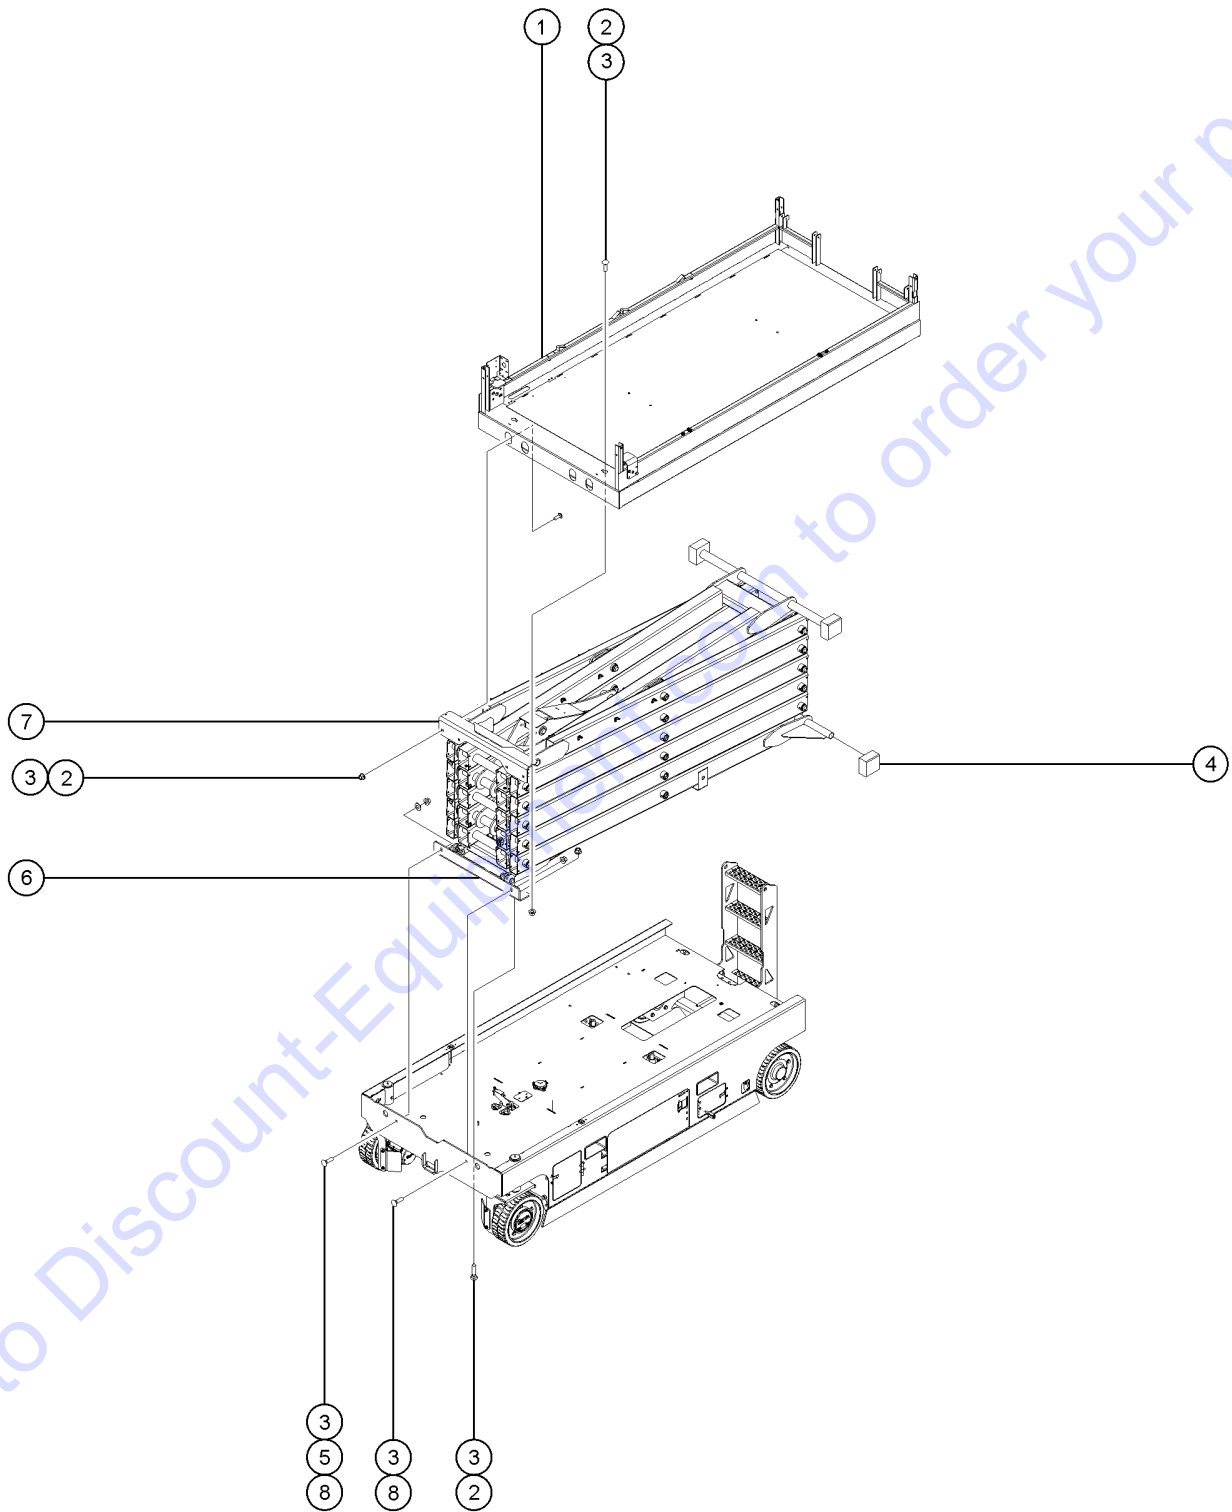

301.1 Scissor Assembly Installation

Go to Discount-Equipment.com to order your parts

301.1 Scissor Assembly Installation

<i>Item</i>	<i>Part No.</i>	<i>Description</i>	<i>Qty.</i>
1	1287153GT	WELDMENT,MAIN DECK,GS4655	1
2	1256179GT	BOLT,CARRIAGE,1/2-13X1.5,5,ZAG	8
3	1274172GT	NUT,NYLOCK FLG,1/2-13,G,ZAG	14
4	1286612GT	SLIDER BLOCK,GS55	4
5	1255760GT	WASHER,FLAT,1/2,USS,ZAG	1
6	1286522GT	WELDMENT,CHASSIS LINK PVT	1
7	1294305GT	ASSY,PLAT PIVOT,GS4655	1
7-	112375GT	BEARING,FL,1.25IDX1.50ODX.44LG	4
8	1256115GT	BOLT,CARRIAGE,1/2-13X1.75,5,ZAG	2

Go to Discount-Equipment.com to order your parts