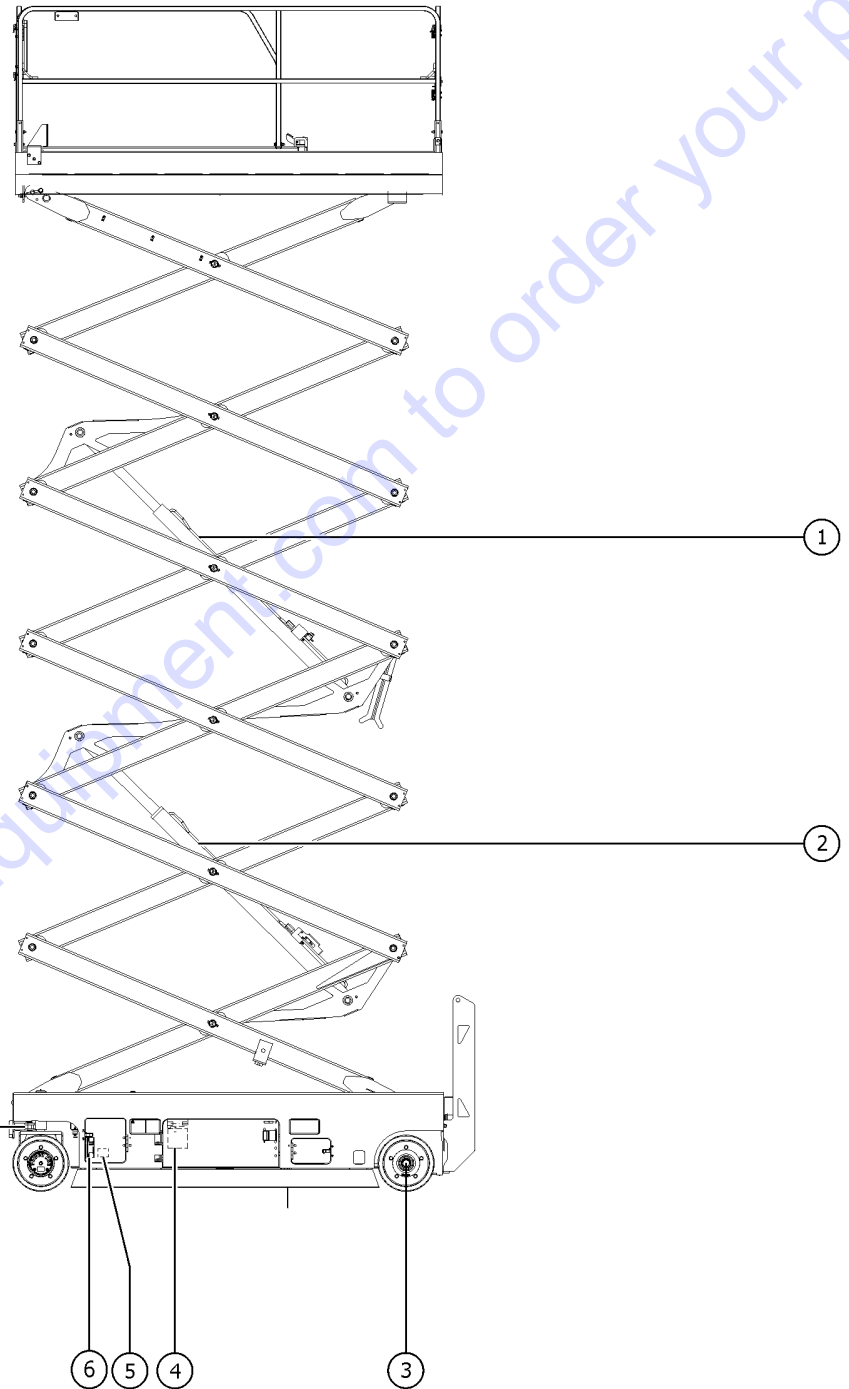

501.1 Hydraulic Components

Go to Discount-Equipment.com to order your parts

Item	Part No.	Description	Qty.
1		Ref: Upper Lift Cylinder ..... (refer to 504.1)	
2		Ref: Lower Lift Cylinder ..... (refer to 504.1)	
3		Ref: ASSY,SPINDLE, CHASSIS ..... (refer to 202.1)	2
4		REF. FILTER ASSY ..... (refer to 207.1)	1
5		Ref: Function Manifold ..... (refer to 502.1)	1
6		Ref: Motor Ctrl ..... (refer to 211.1)	1
7	105547GT	CYLINDER, GS/GR STEER	1
7-	105550GT	KIT,STEER CYL SEAL	

Go to Discount-Equipment.com to order your parts