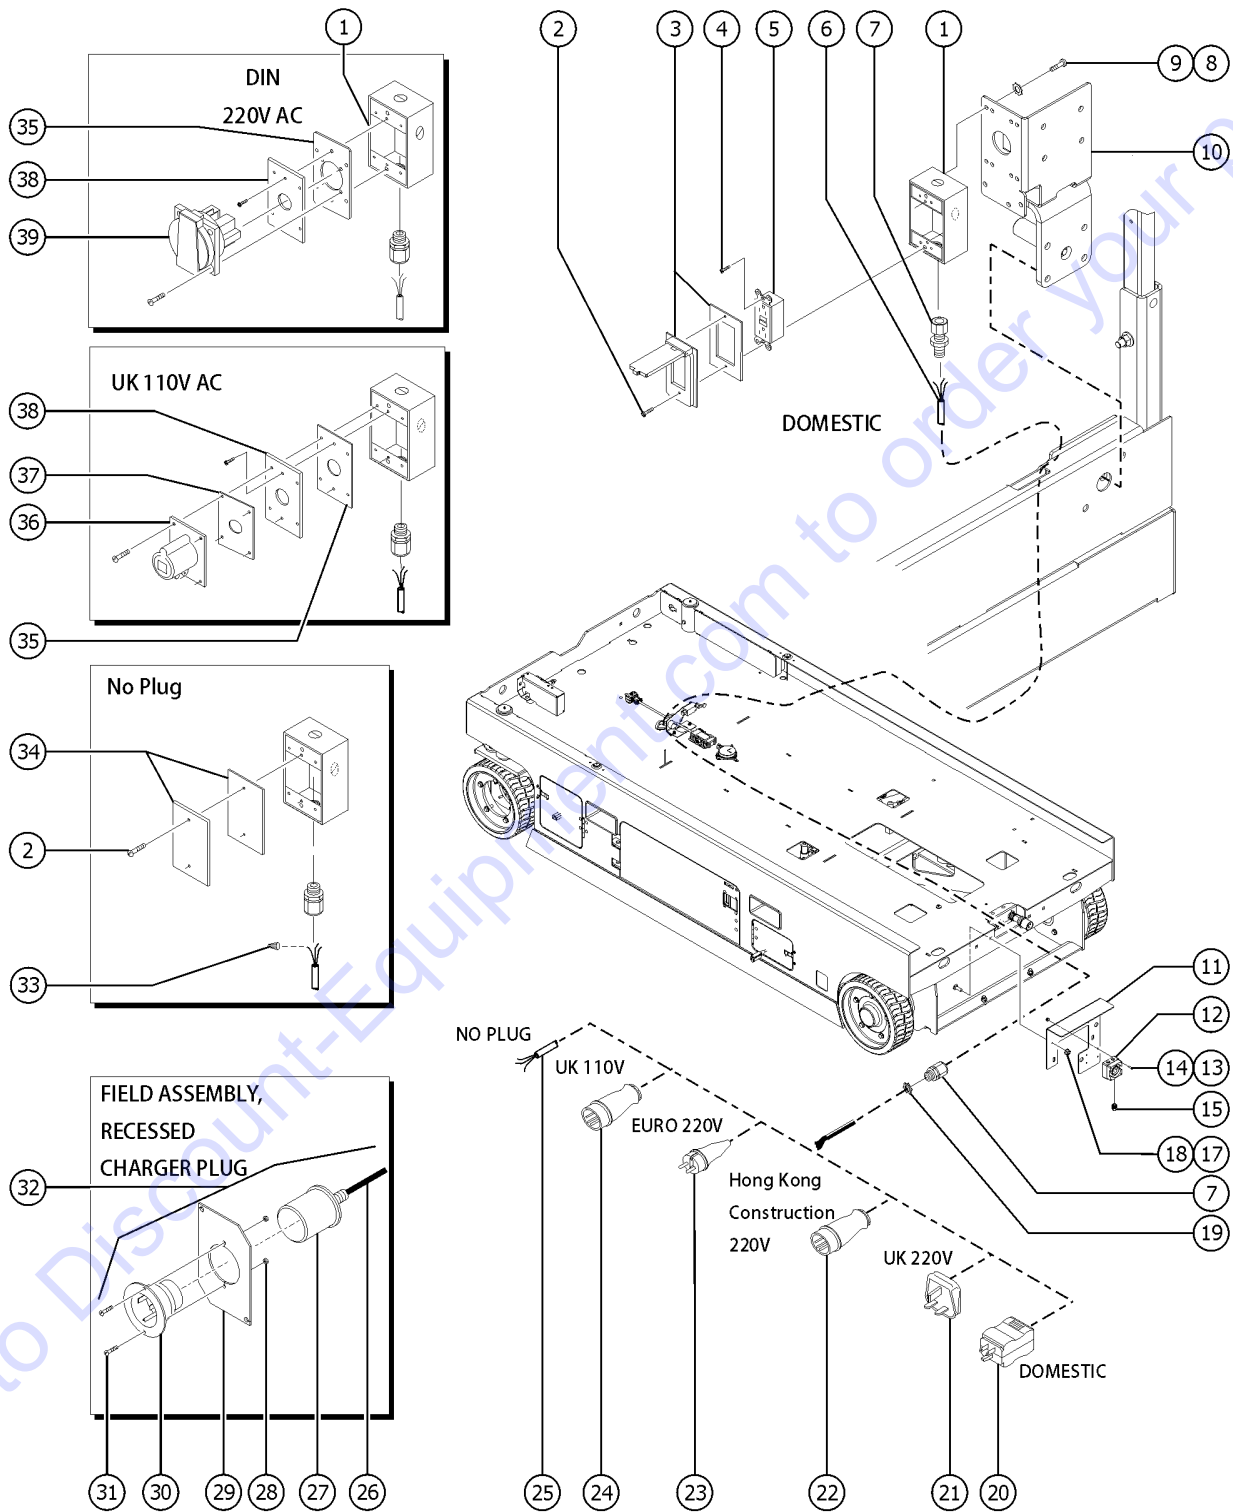

402.1 Power to Platform

Go to Discount-Equipment.com to order your parts

Item	Part No.	Description	Qty.
1	10775GT	T-BOX,2.75 X 4.5 X 2.0	1
2	7127GT	SCREW,PHILLIPS,PHM,6-32 X .75	
3	74006GT	COVER,GFCI,HORIZONTAL,WEATHER	1
		ANSI and CSA models) (includes gasket and mounting fasteners)	
3B	105812GT	COVER,T-BOX LOCKABLE	1
		EE rated (not shown)	
4	45546GT	SCREW,RHM,6-32 X .5	
5	13585GT	OUTLET, 110V	1
		ANSI and CSA models	
6	43956GT	WIRE CABLE,14/3 CON.TPE JKT*	624
7	7056GT	CONN,SQUEEZE,1/2NPT .38-.50,SM	1
8	57075GT	SCREW,PHIL,8-32X.50,SELF TAP	
9	44936GT	WASHER,STAR,EXTERNAL,#8	4
10		Ref. ROLLER BRACKET	
		(refer to 401.1)	
11	1299681GT	FORMING, AUS RCD BRACKET, GS4655	
12	1284302GT	RECEPTACLE,C66AI310,AUS	
13	824215GT	SCREW,PHPM,10-32X.75,ZAG	
14	824032GT	NUT,TL FLG,10-32,F,ZAG	
15	160412GT	JOINT,PG13.5,M20X1.5	
16	96009GT	WASHER,NITRILE	
17	1274172GT	NUT,NYLOCK FLG,1/2-13,G,ZAG	
18	1256179GT	BOLT,CARRIAGE,1/2-13X1.5,5,ZAG	
19	6935GT	LOCKNUT,ELEC,1/2"	1
20	6595GT	PLUG,ELECTRICAL,DOMESTIC	1
21	25388GT	PLUG,FUSED,250V,13AMP,U.K.**	
22	1263471GT	PLUG,IEC60309 CEE, 3PIN 220-24	1
		(Hong Kong Construction)	
23	1280665GT	PLUG, TYPE F, 230A, 50HZ, 16A, IP44	
24	144161GT	PLUG,PWR,UK,16AMP,3PIN,BLK	
25	105117GT	PLUG,FLG INLET,15A/125V,2PWGD	
25-	105118GT	GASKET,(BOOT) FLANGE INLET PLG	
26	48282GT	POWER CORD, IEC 320 BLANK, 79"	1