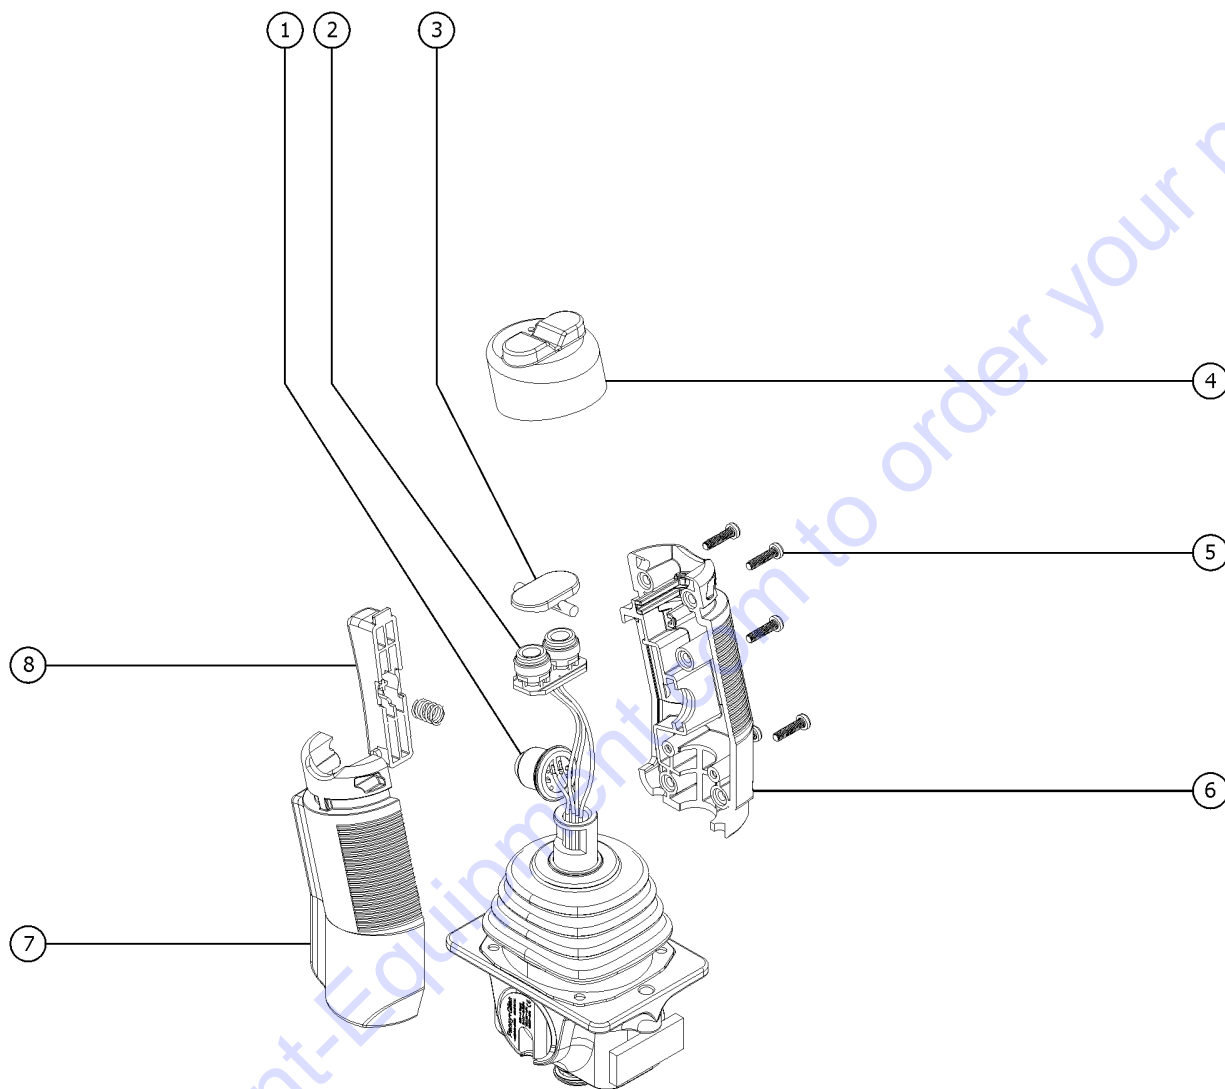

Item	Part No.	Description	Qty.
A	1283792GT	PCON,STD,DUAL ZONE,GS/GR	
-	137587GT	HARNES, ESTOP, GR/GRC/GS PCON	
1		Ref. DECAL,PROPEL,GR/GRC/GS,PCON	1
		(refer to 103.1 or 106.1)	
2	39540GT	ALARM, STEADY TONE***	1
2-	72326GT	NUT - PLASTIC,RING FOR ALARMS	
		for 39540	
3	66812GT	BUTTON,PUSH,RED MUSHROOM HEAD	1
3-	66817GT	BASE WITH 1 NC CONTACT, E-STOP	1
4		Ref: DECAL,E-STOP,GR/GRC/GS PCON	1
		(refer to 103.1 or 106.1)	
5	T106368GT	ENCLOSURE, GC14-1, TOP	1
6	T106373GT	CAP,BUTTON,K12	6
7	137637GT	SCREW,PHM,4-20X.5, 48-2 TRI-L	1
8	T106370GT	ENCLOSURE,GC14-1/GC16-1, BOT	1
9	137640GT	SCREW,PHM,8-16X.75, 48-2 TRI-L	4
10	824078GT	SCREW,HHF,1/4-20X.75,8,ZAG	2
11	145344GT	FORMING, PLATFORM CONTROL	1
12	137611GT	ASSY,COIL CORD,GR/GRC/GS	1
13	137699GT	PLUG, 6POS ECO PWR	1
14		REF: Joystick	1
		(refer to 404.1)	
15	229845GT	SCREW,BHSCS,M5X10,SS	2
		apply Loctite 243 or equivalent before installation Part	

Go to DiscountEquipment.com to order your parts

404.1 Joystick Controller

Go to Discount-Equipment.com to order your parts