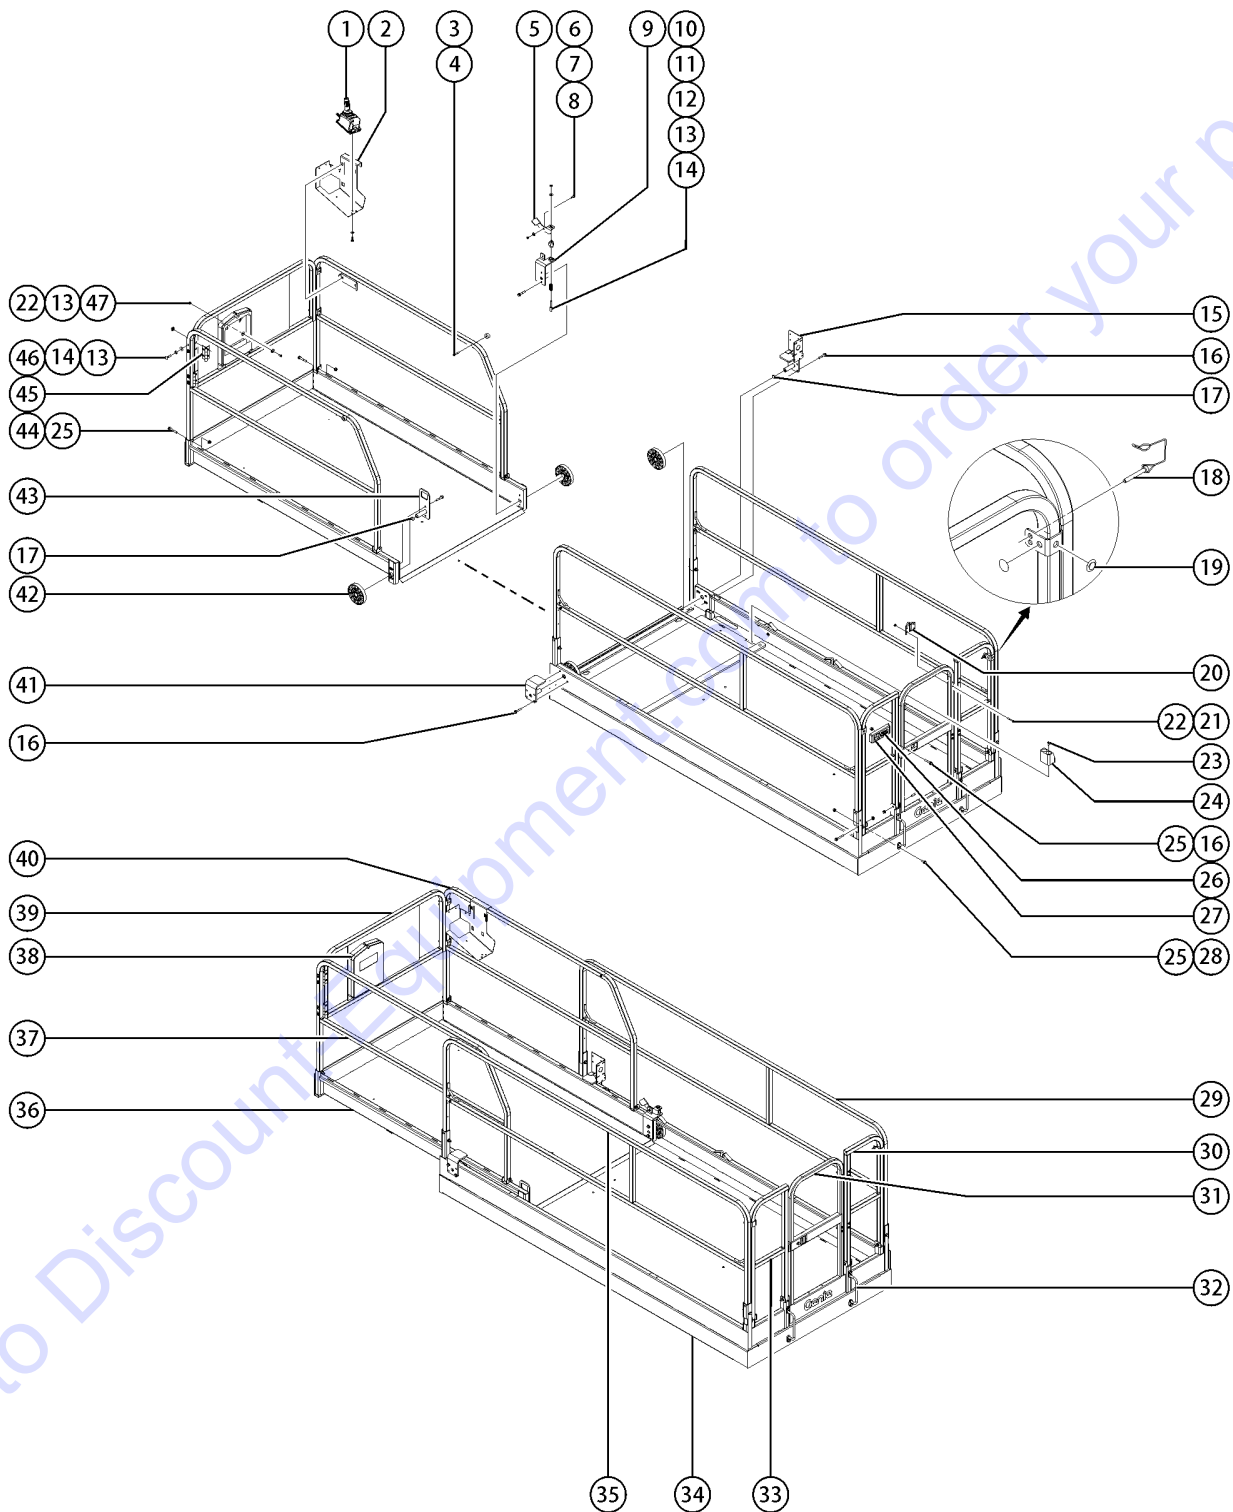

401.1 Platform Components

Go to DiscountEquipment.com to order your parts

401.1 Platform Components

Item	Part No.	Description	Qty.
29	1287173GT	WLDMT, MAIN SIDERAIL, RT	1
30	1287329GT	WLDMT, ENTRY SIDERAIL,RT	1
31	1287693GT	FULL HEIGHT GATE, CE	1
32	1294067GT	WELDMENT,HANDLE	2
33	1287325GT	WLDMT,ENTRY SIDERAIL,LT	1
34	1287153GT	WELDMENT,MAIN DECK,GS4655	1
35	1287172GT	WLDMT, MAIN SIDERAIL, LT	1
36	1289380GT	WELDMENT,EXTENSION DECK,GS4655	1
37	1287189GT	WLDMT, EXT SIDERAIL, LT	1
38	24514GT	BOX,INSTRUCTION STORAGE	1
39	1287191GT	WLDMT, EXTENSION ENDRAIL	1
40	1287190GT	WLDMT, EXT SIDERAIL, RT	1
41	1294022GT	WELDMENT,ROLLER BRACKET,LT	1
42	47163GT	ROLLER, PLATFORM EXTENSION	4
43	1287193GT	WELDMENT PLATFORM LANYARD	1
44	1256856GT	SCREW,HHF,3/8-16X2.5,8,ZAG	
45	55517GT	HINGE, GSRT90 BOX	2
46	1268766GT	BOLT,CARRIAGE,3/8-16X1.75,5,ZAG	4
47	1256855GT	SCREW,HHF,1/4-20X5/8,ZAG	8

Go to Discount-Equipment.com to order your parts