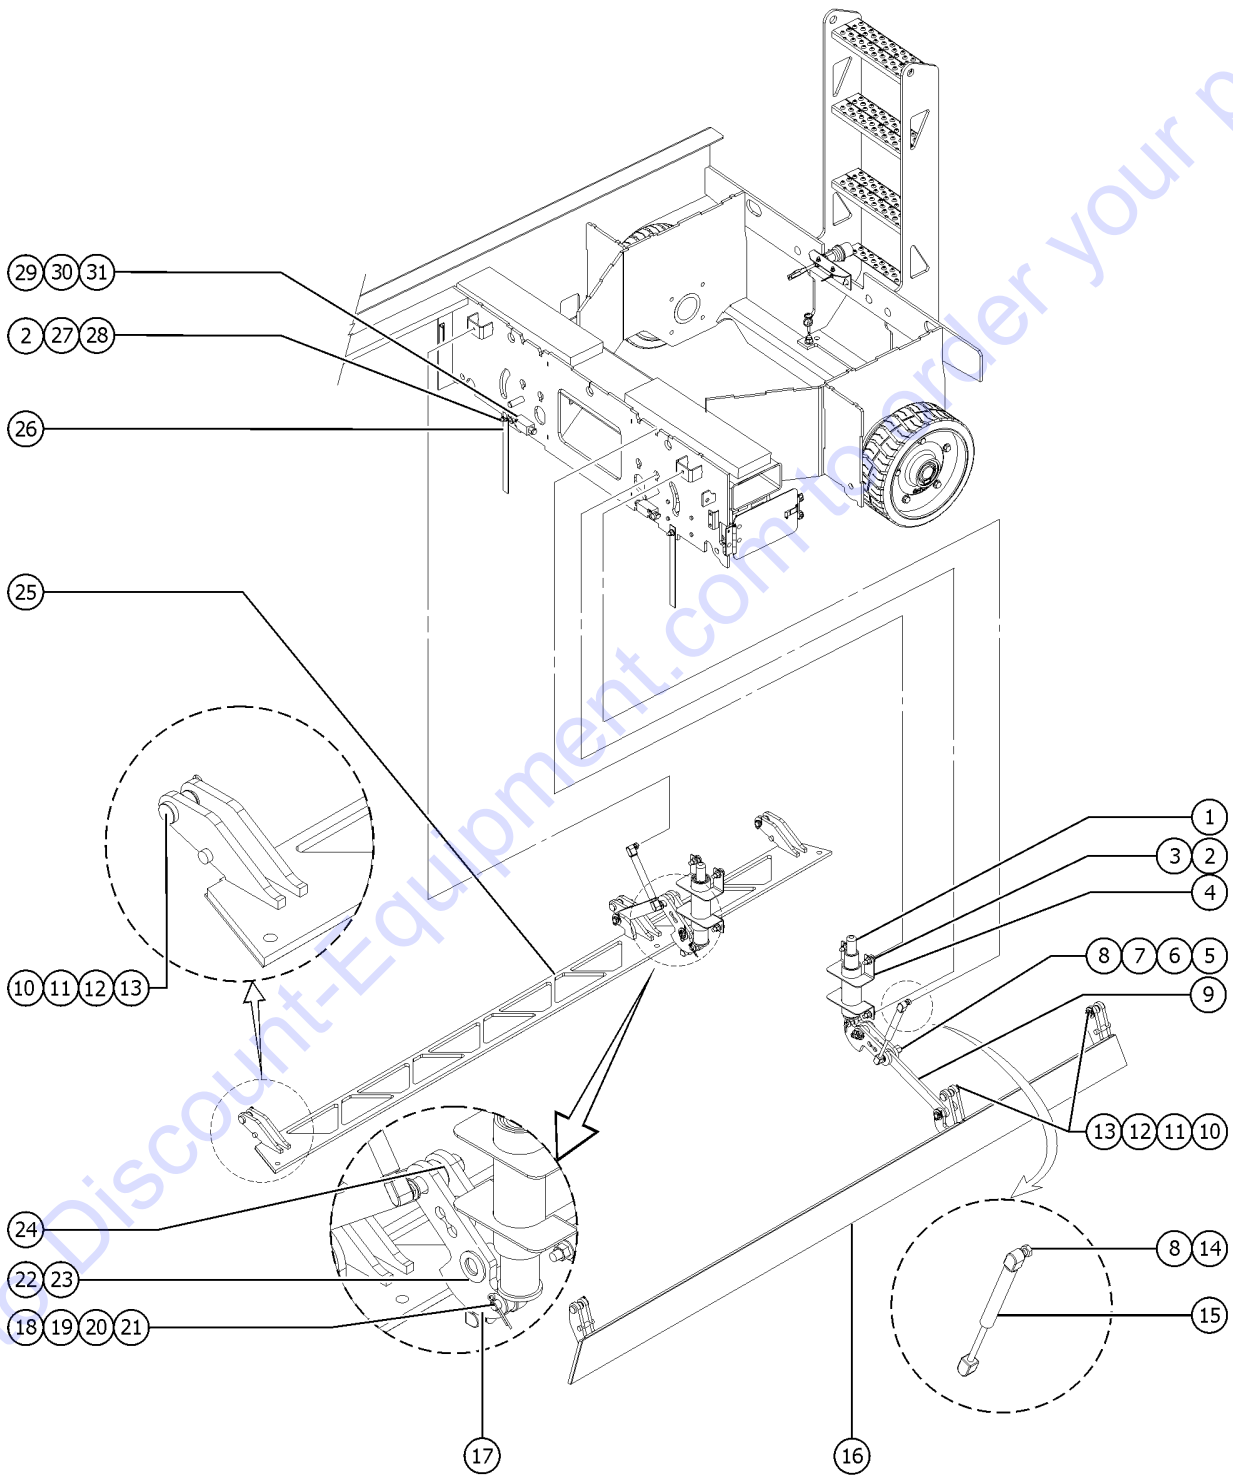

204.1 Pot Hole Protection Assembly

204.1 Pot Hole Protection Assembly

Item	Part No.	Description	Qty.
1	1291396GT	ASSY,POT HOLE PUSHER,GS4655	2
2	1255757GT	BOLT,CARRIAGE,3/8-16X1.25,5,ZAG	10
3	1274322GT	NUT,NYLOCK FLG,3/8-16,F,ZAG	8
4	1288940GT	WLDMT/ASSY,PH GUIDE,4655	2
4-	96408GT	BEARING, 1.523I X 1.75OD X O.63L	2
5	96643GT	PIN, POTHOLE LINK PIVOT	2
6	96085GT	WASHER, THRUST, .63 X 1.13 X .06	4
7	5397GT	WASHER,FLAT,USS,5/16",Y	2
8	78086GT	BALL STUD, GAS STRUT, 3/8-16	2
9	96637GT	PLATE,POTHOLE LINK	2
10	1259177GT	RUE RING,5/8,ZAG	8
11	1259180GT	WASHER,SHIM,.625X1.188X.064,ZAG	8
12	1259197GT	PIN,CLEVIS,.625X1.88,ZAG	8
13	105156GT	BUSHING, FLNGD, .63 X .77 X .38	6
14	824038GT	NUT, TL JAM, 3/8-16, A, ZAG	2
15	39542GT	GAS SHOCK, SCISSORS***	2
16	1288140GT	WELDMENT, POTHOLE GUARD, LEFT,GS4655	1
17	84574GT	POT HOLE BELL CRNK LINK ASSYGS30	2
17-	132133GT	WLDMT, POT HOLE BELLCRANK LINK	1
17-	96642GT	BEARING,.75ID X 1.0OD X 1.38LG	1
18	12016GT	PIN, COTTER, .125 X .75	2
19	825358GT	WASHER,FLAT,5/16,USS,ZAG	2
20	1259178GT	PIN,CLEVIS,.375X1.75,ZAG	2
21	96541GT	CAM FOLLOWER, 1.125 X .375, DELRIN	2
22	1259686GT	WASHER,FLAT,.765X1.312X.093,ZAG	2
23	55355GT	SPACER SLAB STEERING	2
24	96085GT	WASHER, THRUST, .63 X 1.13 X .06	4
25	1288139GT	WELDMENT,POTHOLE GUARD,RIGHT (ground control side)	1