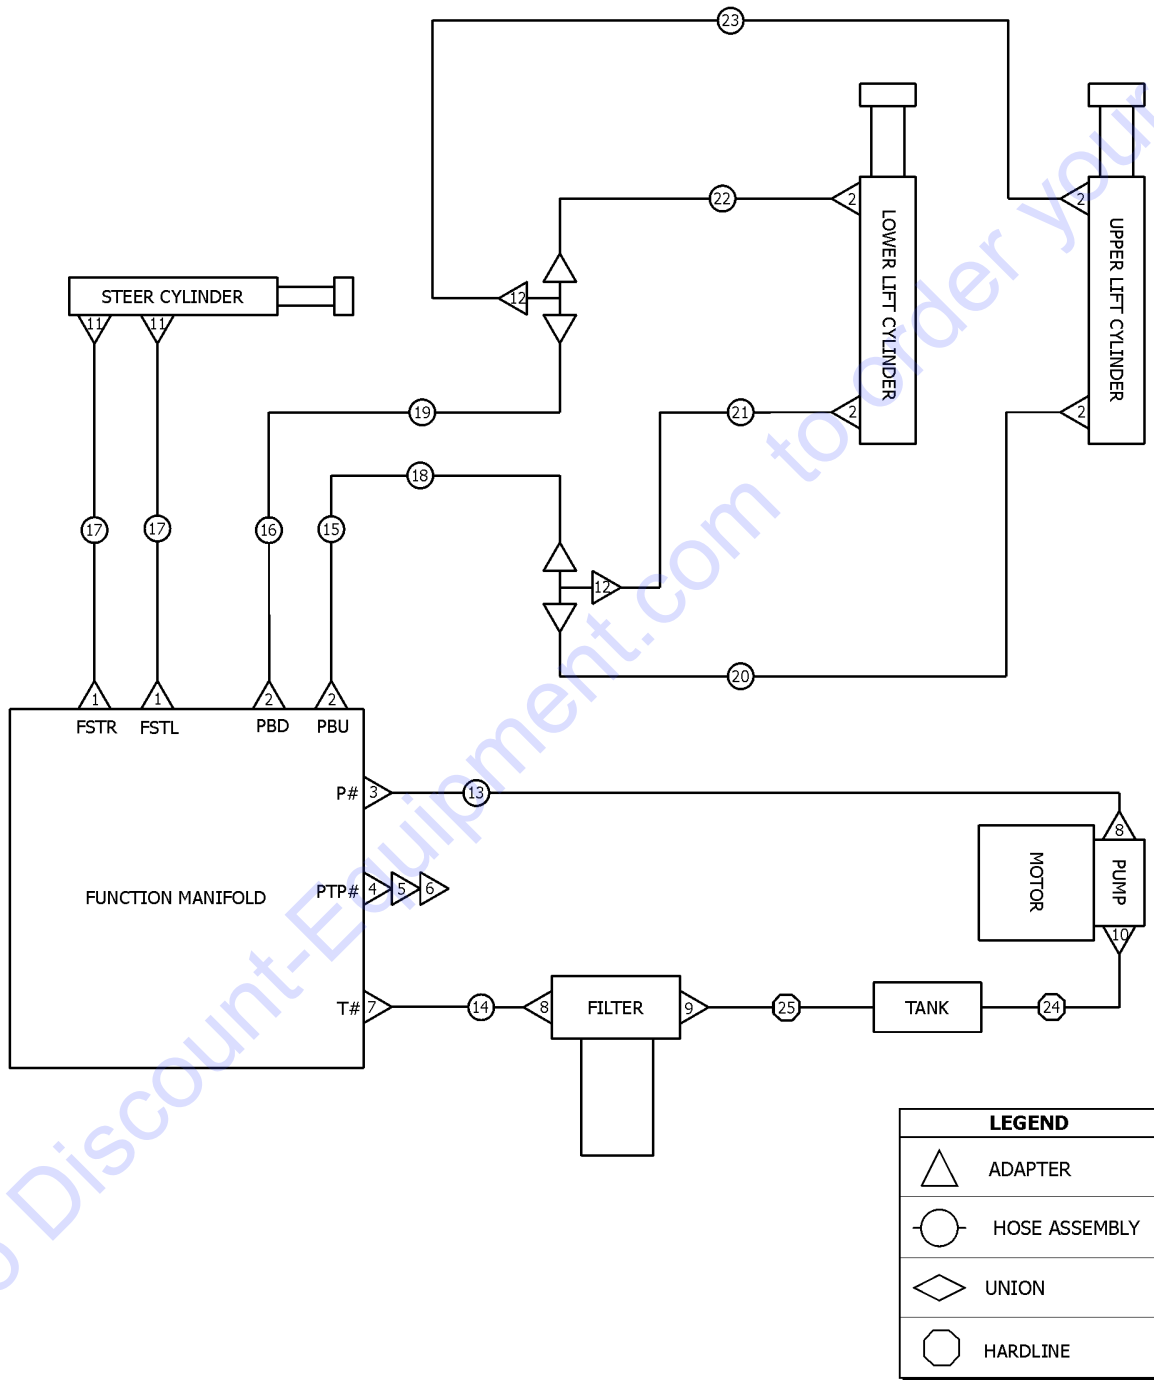

505.1 Hydraulic Hoses and Fittings (from SN GS55D-101 to GS55D-113)

505.1 Hydraulic Hoses and Fittings (from SN GS55D-101 to GS55D-113)

Item	Part No.	Description	Qty.
21	1290542-8944GT	HOSE ASSY, LOWER LIFT (Components: 39890, 39891, and 56776 @ 87 inches)	1
22	1295396-8865GT	HOSE ASSY, VENT, LOWER Ryco; (Components: 1259080, 1259058, and 1259077 @ 87 inches)	1
22B	1291001-8880GT	HOSE ASSY, VENT, LOWER Parker; (Components: 96406, 105045, and 75631 @ 87 inches)	1
23	1288364-34189GT	HOSE ASSY, VENT, UPPER Ryco; (Components: 1259080, 1259080, and 1259077 @ 340 inches)	1
23B	1291000-34170GT	HOSE ASSY, VENT, UPPER Parker; (Components: 96406, 96406, and 75631 @ 340 inches)	1
24	96354GT	TUBE, ASSY, DRAW	1
25	1288782GT	ASSEMBLY, TANK RETURN TUBE	1

Go to Discount-Equipment.com to order your parts