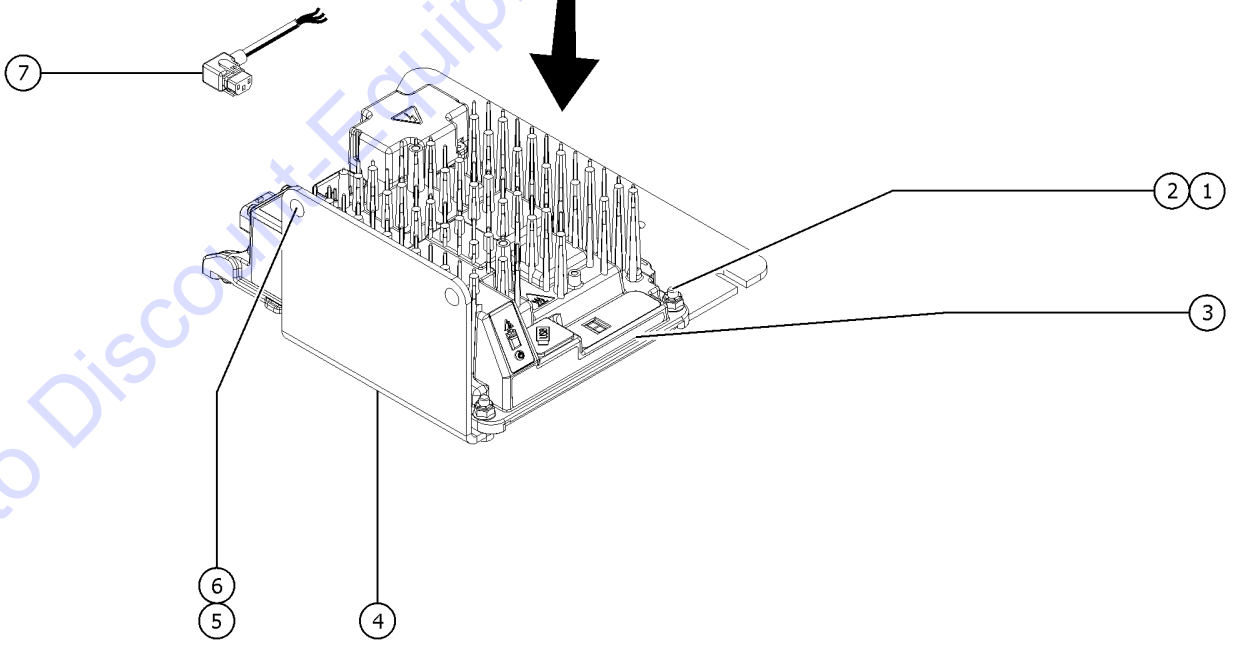

Go to Discount Equipment.com to order your parts