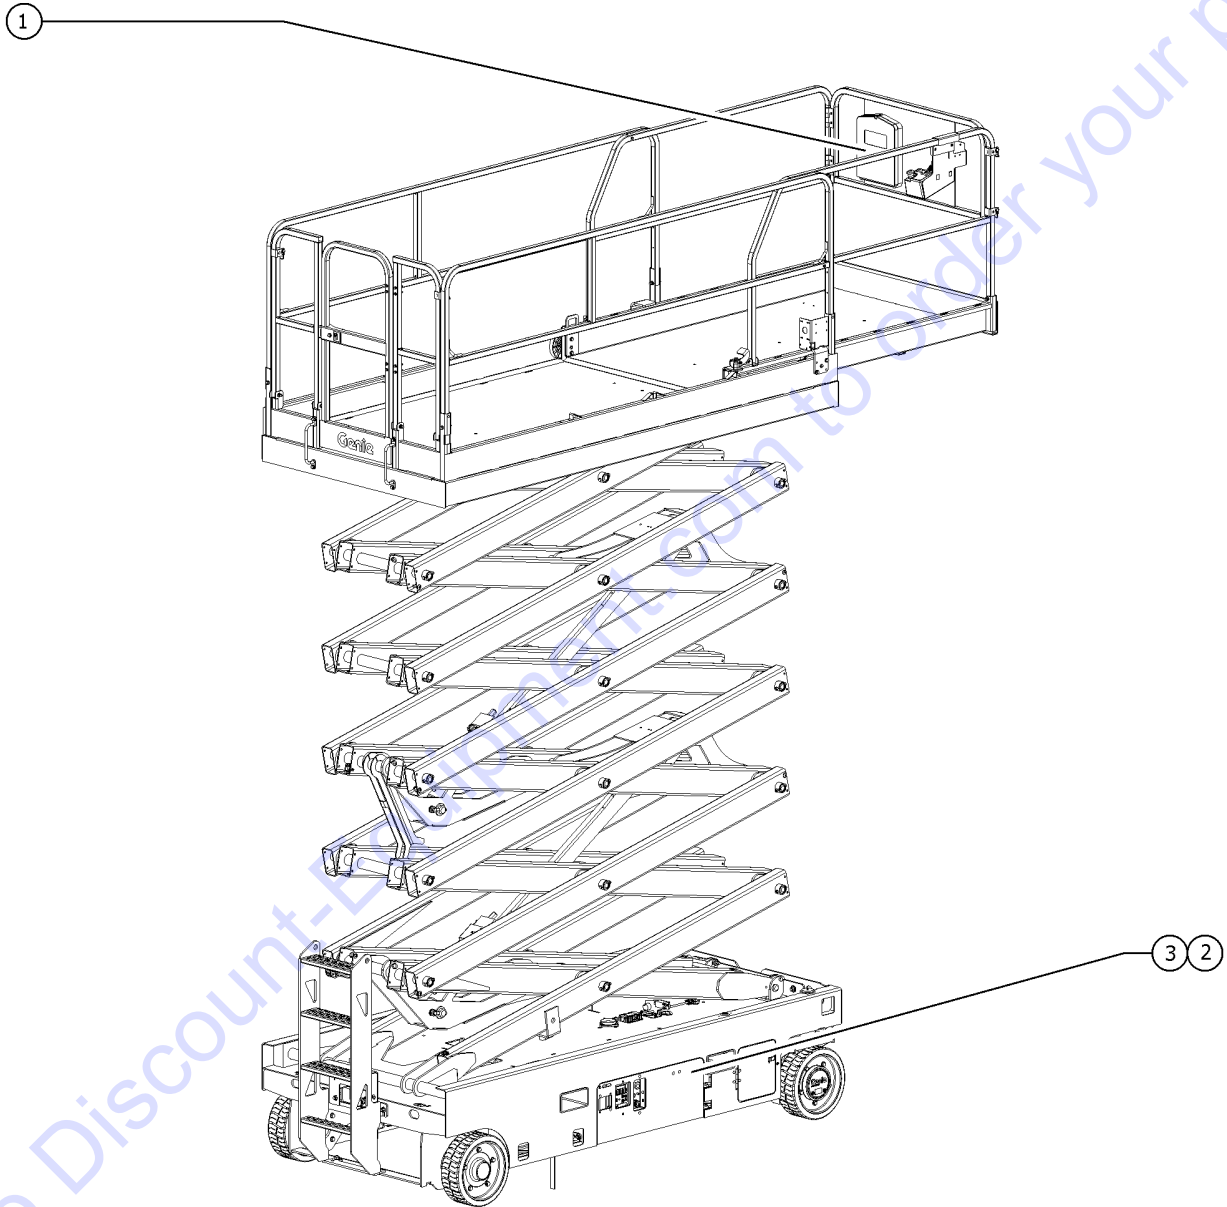

Table of Contents

Description	Page
504.1 Lift Cylinder Assemblies	88
505.1 Hydraulic Hoses and Fittings (from SN GS55D-101 to GS55D-113)	90
505.2 Hydraulic Hoses and Fittings (from SN GS55D-114)	94
600 Accessories	98
601.1 Alarm, Horn and Flashing Beacons	98
602.1 Air Line to Platform	100
603.1 PCON Guard	102
700 Platform Overload Components.....	104
701.1 Platform Overload	104
Part Number Index.....	106

001.1 Parts Stocking List