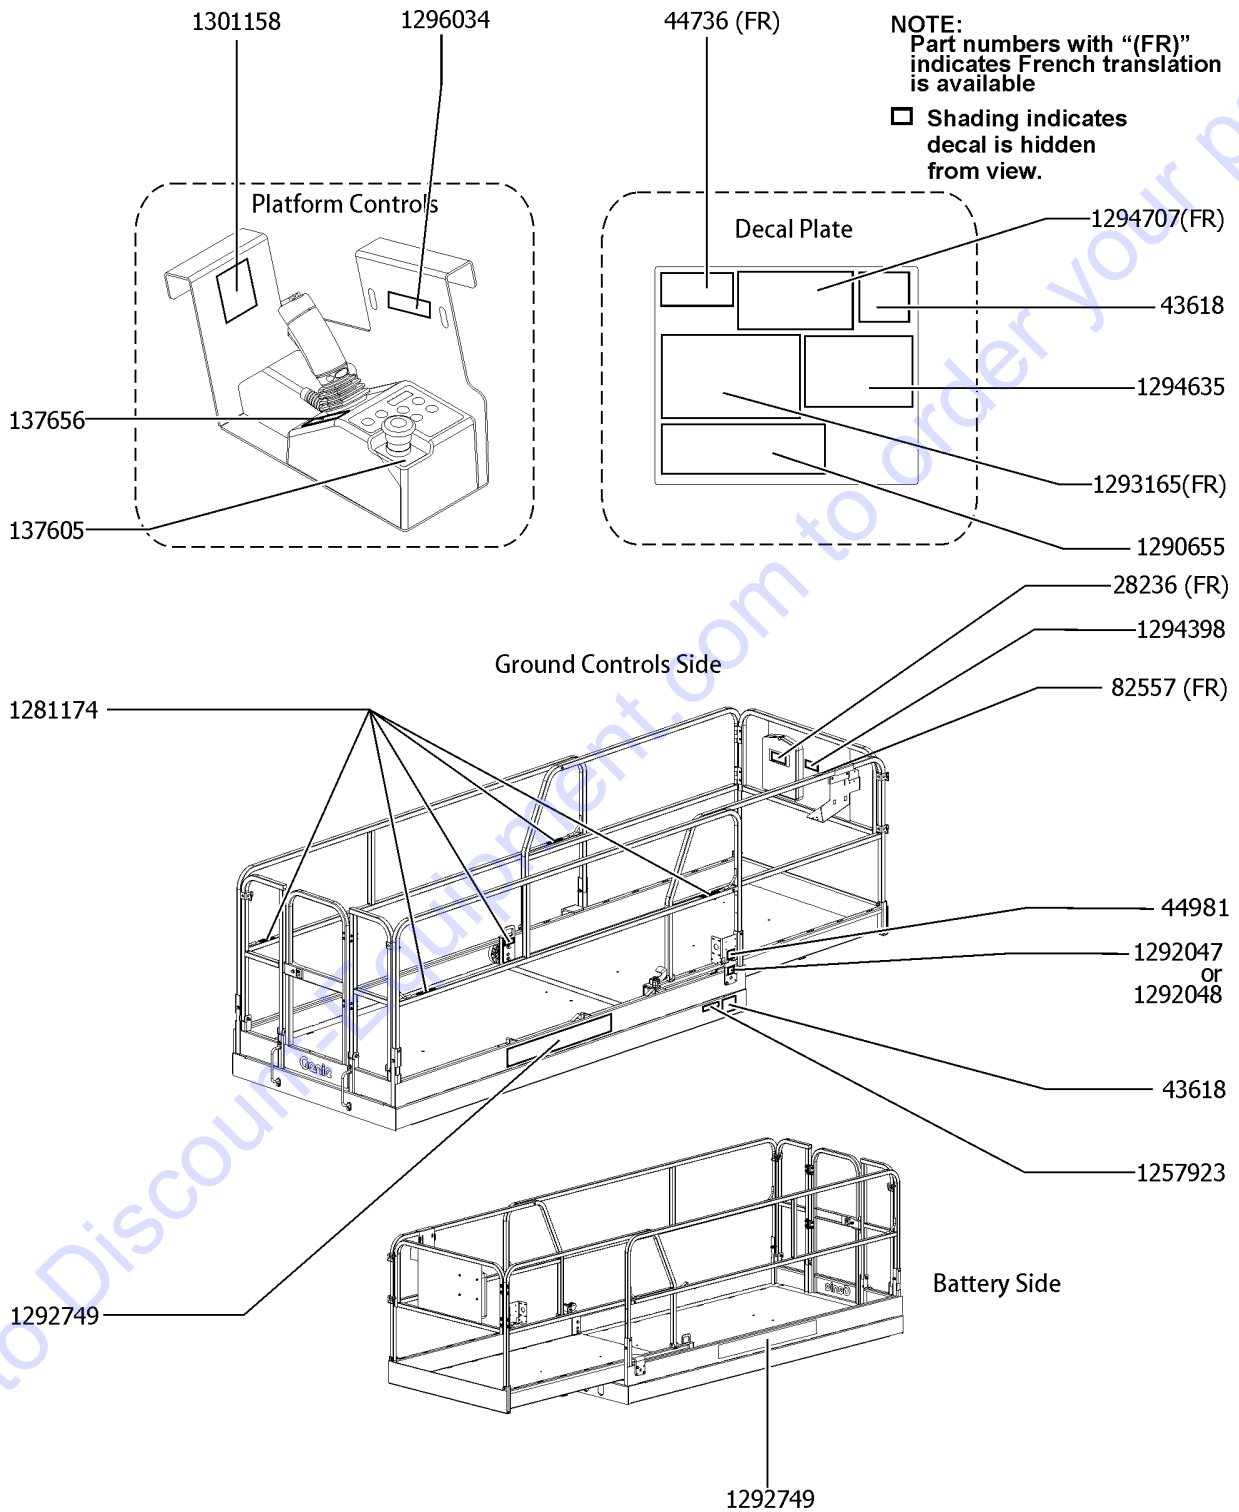

103.1 Decals with Words, Platform, ANSI

103.1 Decals with Words, Platform, ANSI

Item	Part No.	Description	Qty.
1	28236GT	DECAL,WARN,IMPROPER OPERATION	1
2	43618GT	DECAL, LABEL - DIRECTION ARROWS	2
3	44736GT	DECAL,DANGER,TIP-OVER,TILT	1
4	44981GT	DECAL,LABEL, AIR LINE 110 PSI	1
5	82557GT	DECAL,LABEL,PLAT CONT LOCATION	1
6	137605GT	DECAL,E-STOP,GR/GRC/GS PCON	1
7	137656GT	DECAL,PROPEL,GR/GRC/GS,PCON	1
8	1257923GT	DECAL,SMARTLINK PROPORTIONAL	1
9	1281174GT	DECAL,LANYARD,FALL ARREST/FALL RESTRAINED	5
10	1290655GT	DECAL,DANGER,CAP,ANSI WORD, GS-4655	1
11	1292047GT	DECAL,POWER TO PLATFORM 115V, GS1330	1
12	1292048GT	DECAL, POWER TO PLATFORM 230V, GS1330	1
13	1292749GT	DECAL,COSMETIC,GS-4655	2
14	1293165GT	DECAL,DANGER/WARNING COMBO,GS-1330m.....	1
15	1294635GT	DECAL, PLATFORM OVERLOAD LED INDICATOR LIGHT	1
16	1294707GT	DECAL,DANGER,ELEC HAZARD,GS, MINI	1
17	1296034GT	DECAL, SMARTLINK, DUAL ZONE	2
18	1294398GT	DECAL, ANSI/CSA COMPLIANT	1
19	1301158GT	DECAL,LABEL,FAULT CODES	1