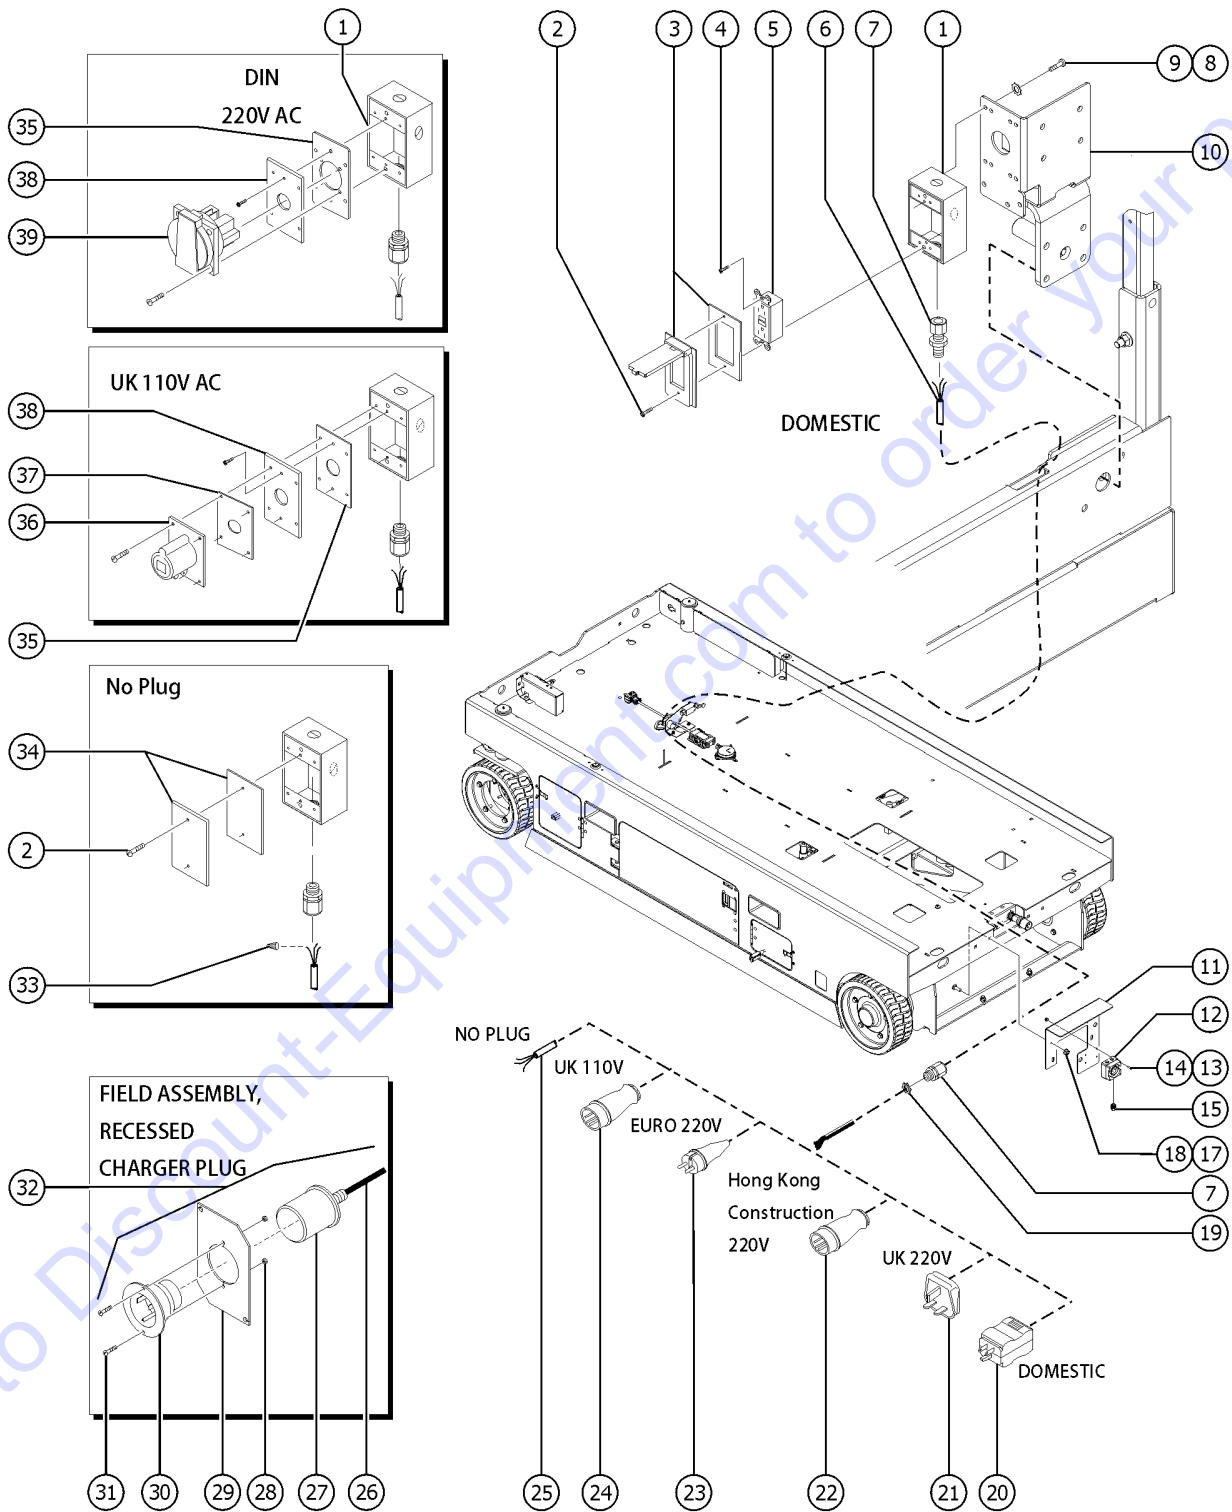

402.1 Power to Platform

Item	Part No.	Description	Qty.
27	105118GT	GASKET,(BOOT) FLANGE INLET PLG	1
28	18605GT	NUT,NYLOCK,8-32	2
29	105483-SGT	PLATE,AC ADAPTER(ANSI/CSA)	1
29-	6091GT	NUT,NYLOCK,1/4-20	2
29-	6878GT	BOLT,CARRIAGE,1/4-20 X .75,G2	2
30	105117GT	PLUG,FLG INLET,15A/125V,2PWGD	1
31	55906GT	SCREW,PHILLIPS,PHM,8-32 X .5	2
32	105448GT	FIELD ASSY,REC.CHARGER PLUG	1
33	6626GT	WIRE CAP,ORANGE	1
34	10777GT	COVER,BLANK	1
35	66355GT	GASKET, UK & DIN PWR. TO PLAT	1
36	T112563GT	SVC KIT,UK RECEPT.REPLACEMENT CE model	1
37	66356GT	GASKET, UK RECEPTACLE	1
38	105483-SGT	PLATE,AC ADAPTER(ANSI/CSA)	
		ANSI/CSA	
38B	96236GT	PLATE,AC ADAPTER,DIN/UK*** CE	
38C	105090GT	PLATE, AC ADAPTER(AUS) AUS	
39	66353GT	RECEPTACLE, DIN, 220V 50A	1

Go to Discount-Equipment.com to order your parts