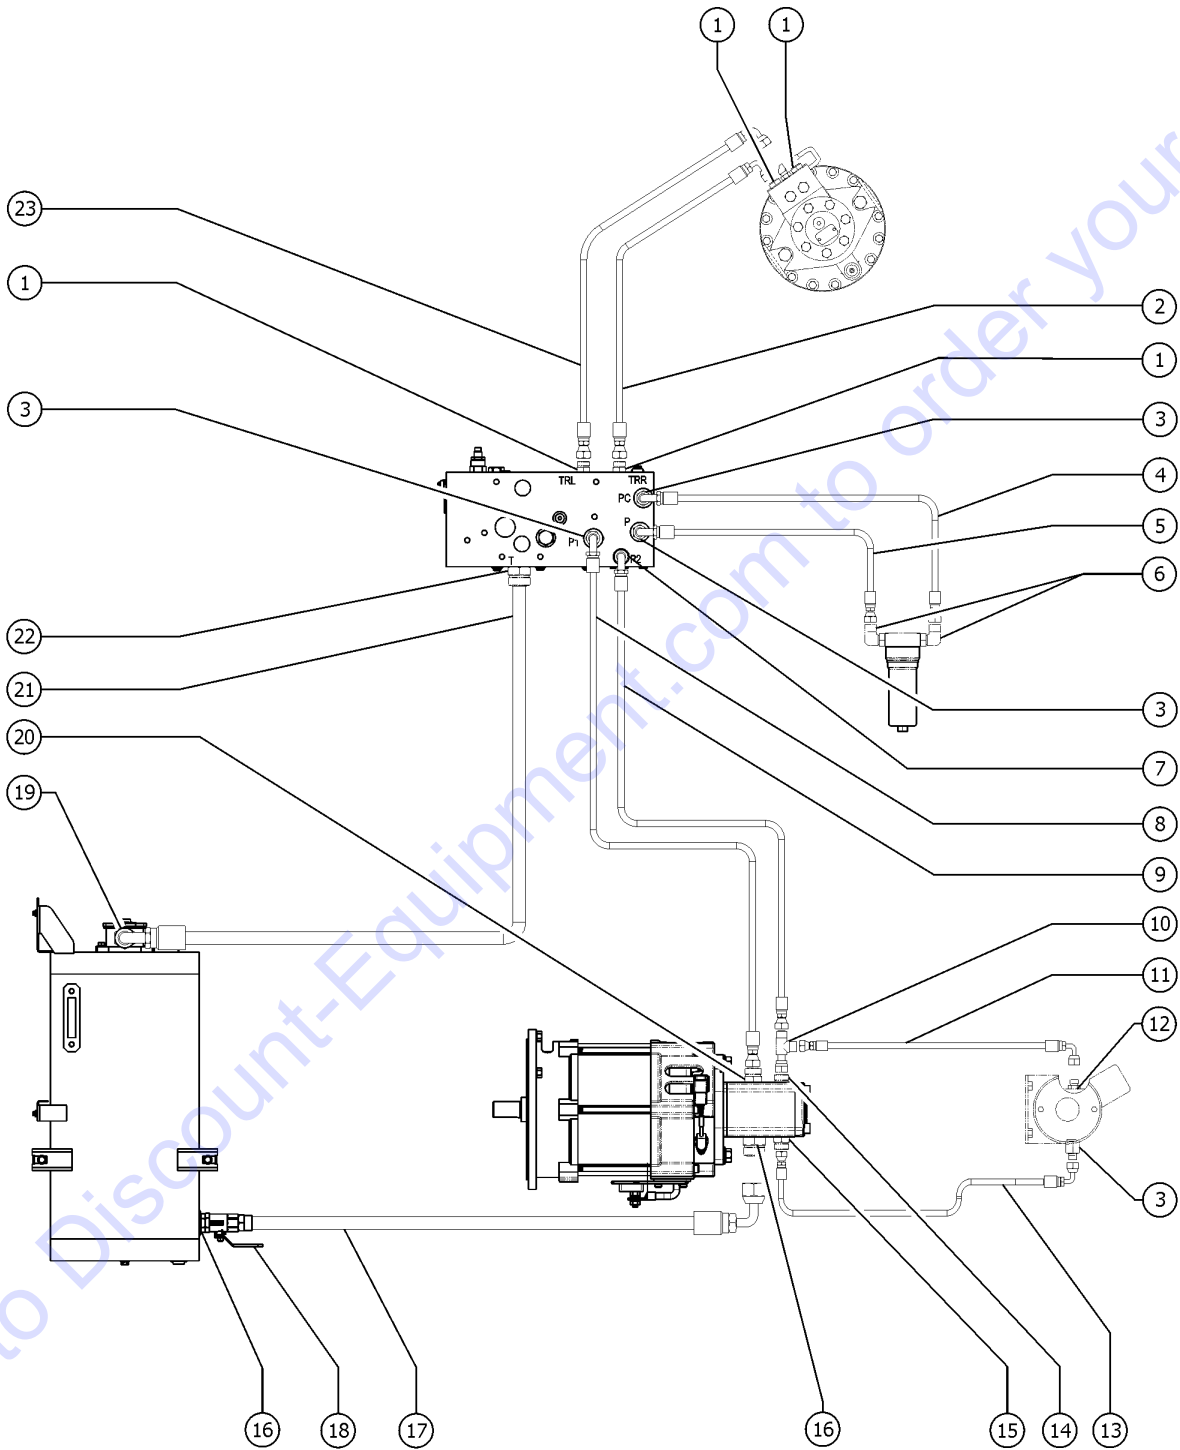

708.1 Hydraulic Hoses and Fittings - Turntable

708.1 Hydraulic Hoses and Fittings - Turntable

Item	Part No.	Description	Qty.
23	49117-2491GT	HOSE ASSY, 1/4, 90 FEM, STR FEM ..... to SN Z62H-3543	1
23B	49138-2491GT	ASSY, HOSE, HYD, -8, 3000, STR, 90 ..... from SN Z62H-3544	

Go to Discount-Equipment.com to order your parts