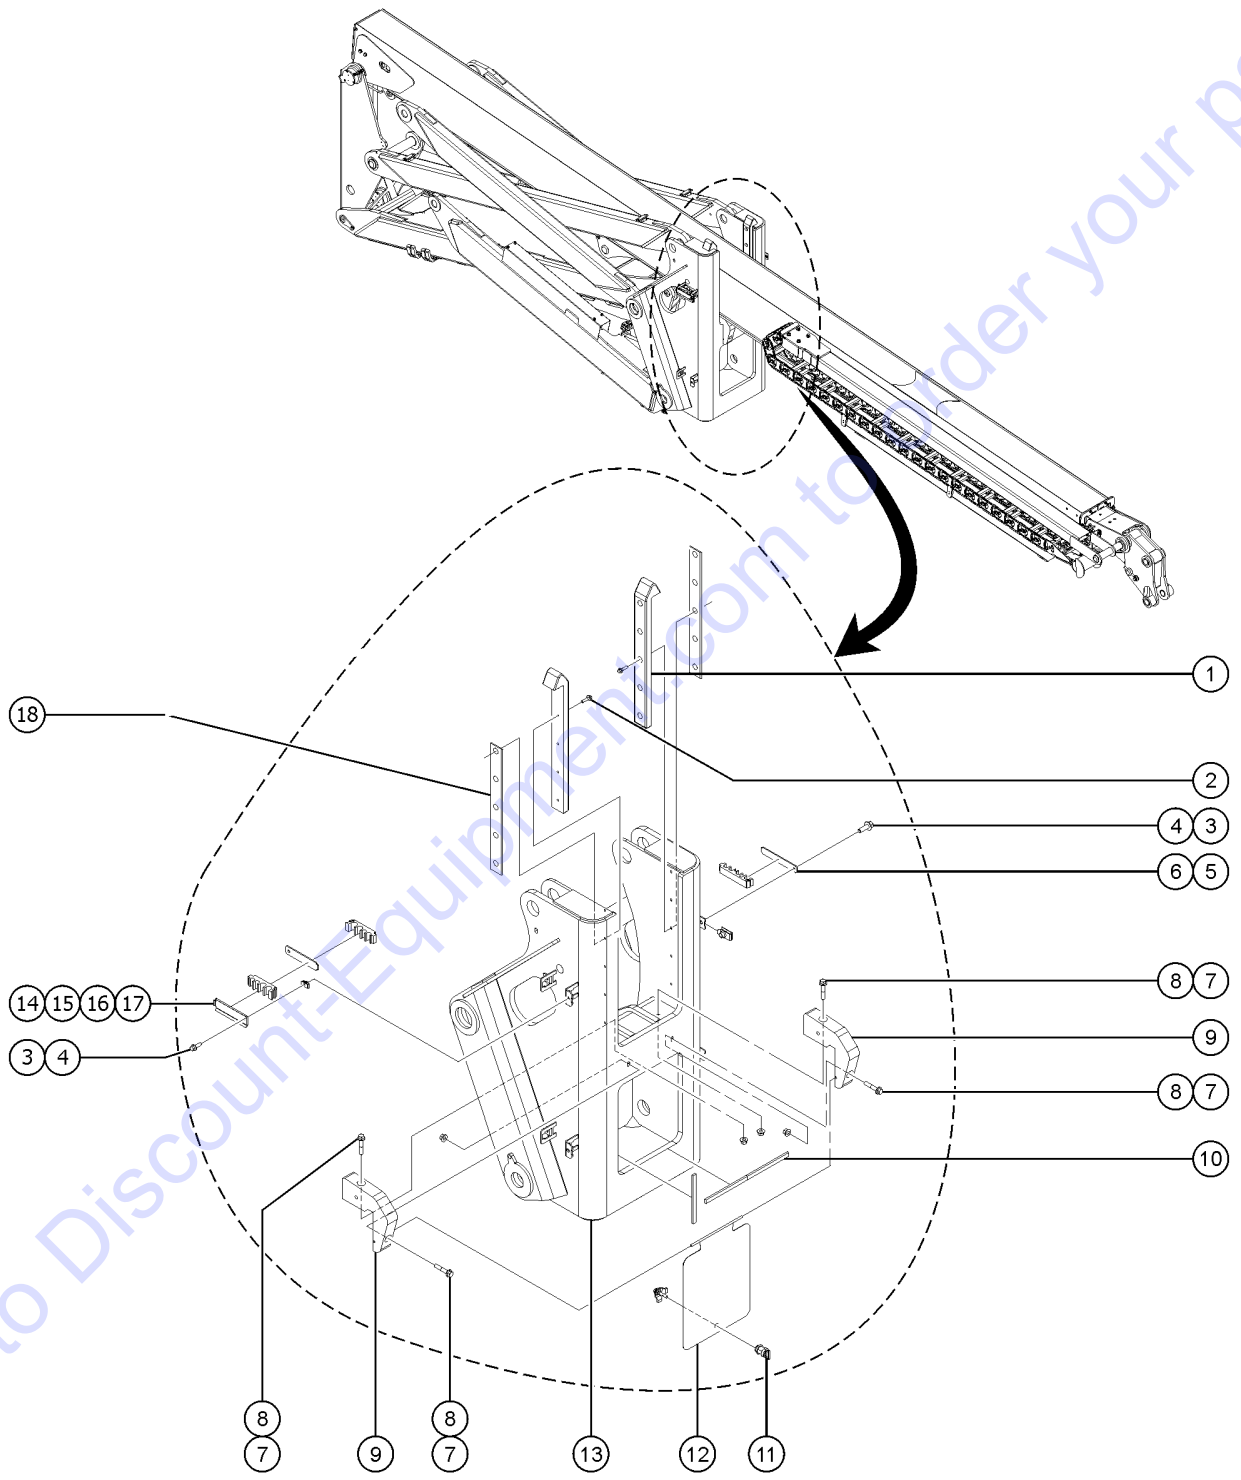

504.1 Upper Pivot and Primary Boom Rests

504.1 Upper Pivot and Primary Boom Rests

Item	Part No.	Description	Qty.
1	1263527GT	GUIDE BOOM	2
2	824079GT	SCREW,HHF,1/4-20X1,8,ZAG	10
3	824078GT	SCREW,HHF,1/4-20X.75,8,ZAG	4
4	56912GT	SPRING CLIP,1/4-20,.025-.15X.5	4
5	1251493GT	BRACKET, HOSE CLAMP	2
6	1251491GT	CLAMPING BLOCK, CABLE	2
7	1253478GT	SCREW,HHF,3/8-16X2,8,ZAG	4
8	824029GT	NUT,TL FLG,3/8-16,G,ZAG	4
9	1254372GT	BOOM REST	2
10	1259930GT	SEAL, RIBBED FOAM, 5.00"	
11	214238GT	LATCH,SOUTHCO E3-57-65	1
12	1257267GT	WELDMENT,COVER	4
13		Ref., Mid Pivot	1
		(refer to 501.1)	
14	1259835GT	FORMING, HOSE CLAMP BRKT	2
15	1251586GT	CLAMPING BLOCK,HYD	2
16	1251707GT	BRKT,HOSE CLAMP	2
17	1251585GT	CLAMPING BLOCK,HYD	2
18	1269351GT	PLATE, TAPPED	2

Go to Discount-Equipment.com to order your parts