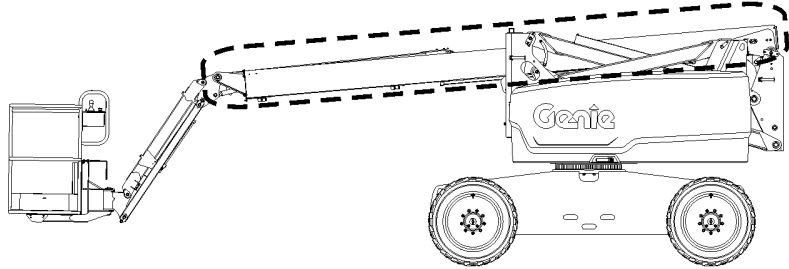

109.1 Decals with Symbols, Boom (ANSI & CE)