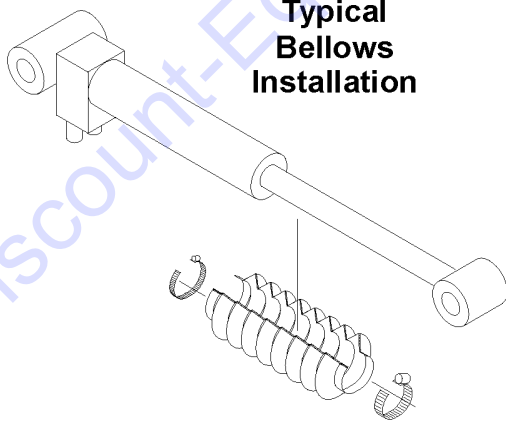

810.1 Hostile Environment Package - Boom Wiper