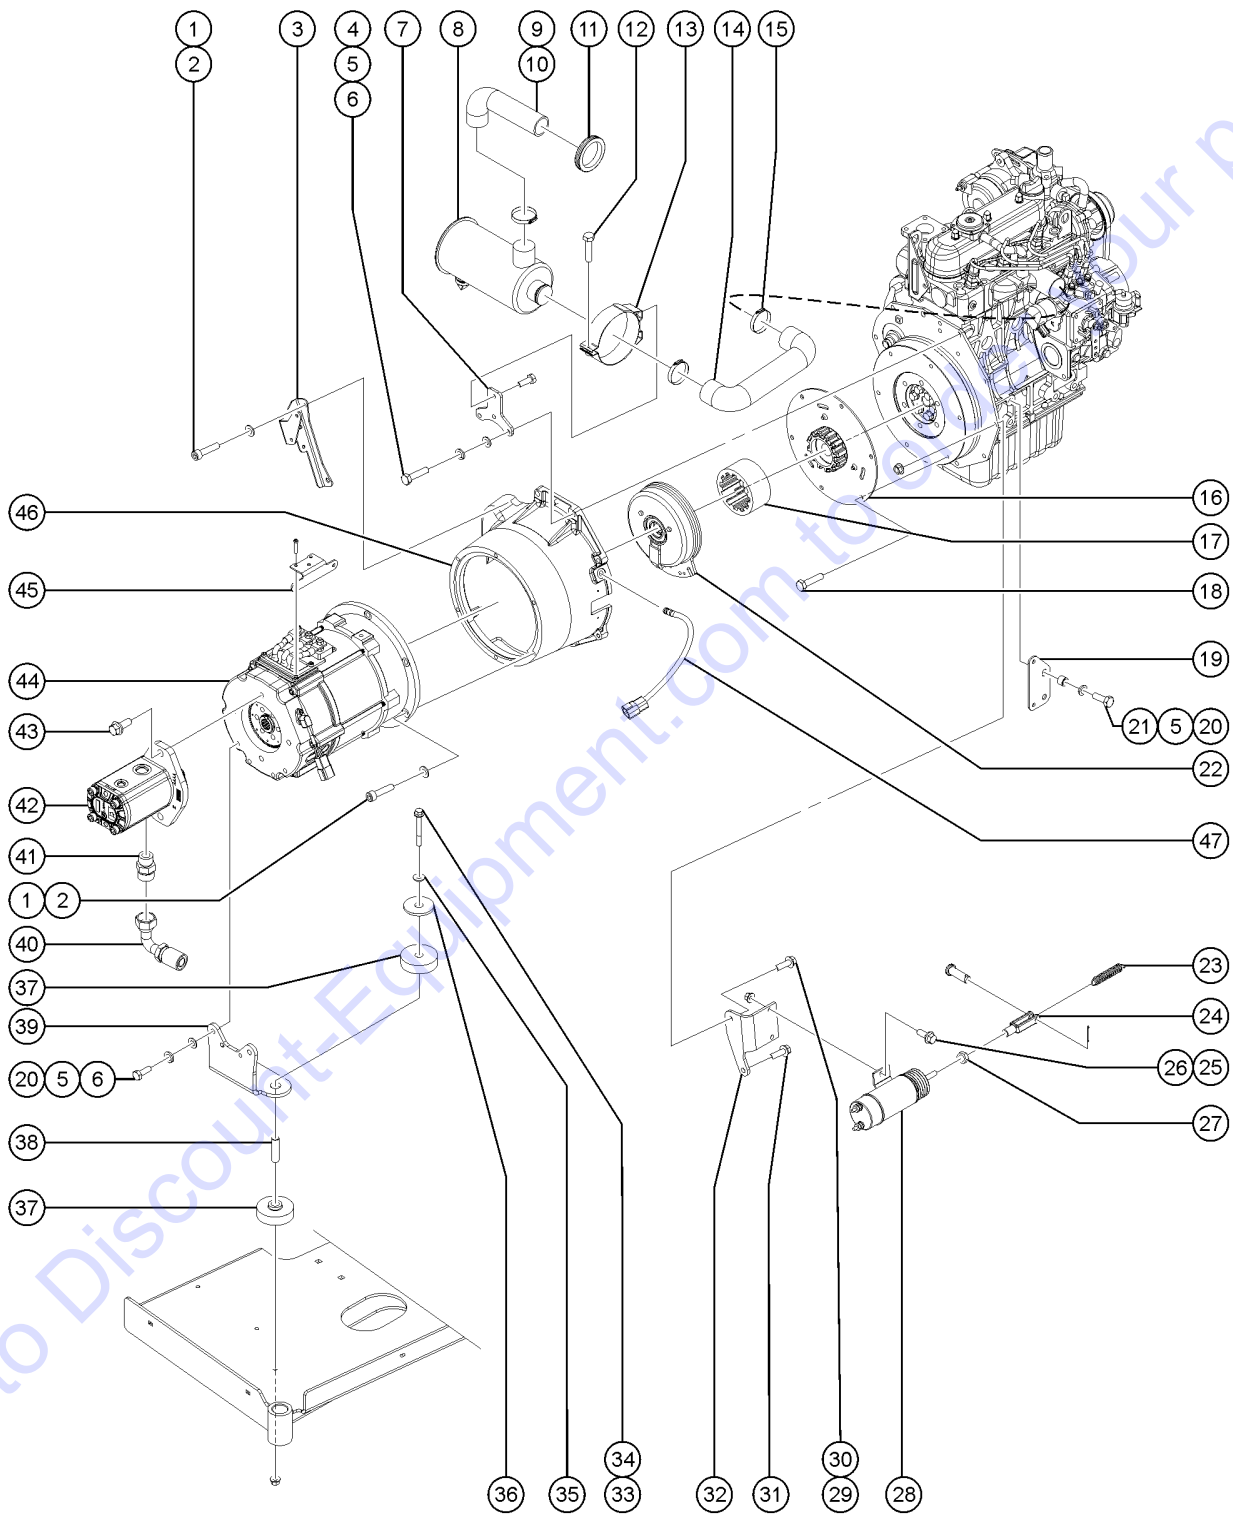

403.1 Kubota D1105-E4B, View 2

Item	Part No.	Description	Qty.
26	824027GT	NUT,TL FLG,1/4-20,G,ZAG	2
27	824041GT	NUT, 1/4-28, 8, ZAG	1
28	20780GT	SOLENOID,2 SPEED TROMBETTA***	1
29	237820GT	SCREW,HHF,M8-1.25X40,DIN6921,10.9,ZAB	1
30	1256456GT	NUT,TL,M8-1.25,DIN980,10,ZAB	2
31	824133GT	SCREW,HHF,M8-1.25X25,DIN6921,10.9,ZAB	1
32	74813GT	ANGLE,SOLENOID MOUNT	1
33	824095GT	SCREW,HHF,3/8-16X3,8,ZAG	2
34	824029GT	NUT,TL FLG,3/8-16,G,ZAG	2
35	825358GT	WASHER,FLAT,5/16,USS,ZAG	2
36	824123GT	WASHER,FLAT,.625X2.25X.188,ZAG	2
37	24037GT	SHOCK MOUNT,LARGE**	4
38	139230GT	SPACER, SHOCK MOUNT	2
39	1263649GT	FORMING, REAR ENGINE MOUNT	1
40	48846GT	HOSE END,FEMSW,90D,ORFS,-12-12	1
41	48960GT	FITTING,CONN,520120-12	1
42		Ref: PUMP, GEAR, FUNCTION, Z60E	1
		(refer to 703.1)	
43	1255469GT	SCREW,HHF,1/2-13X1.25,8,ZAG	2
44		Ref: MOTOR,AC,PUMP-GENERATOR	1
		(refer to 703.1)	
45	1267068GT	FORMING, GENERATOR HARNESS	1
46	1262208GT	BELLHOUSING HYBRID D1105	1
47	1267984GT	ASSY, MAG SPEED PICKUP	1