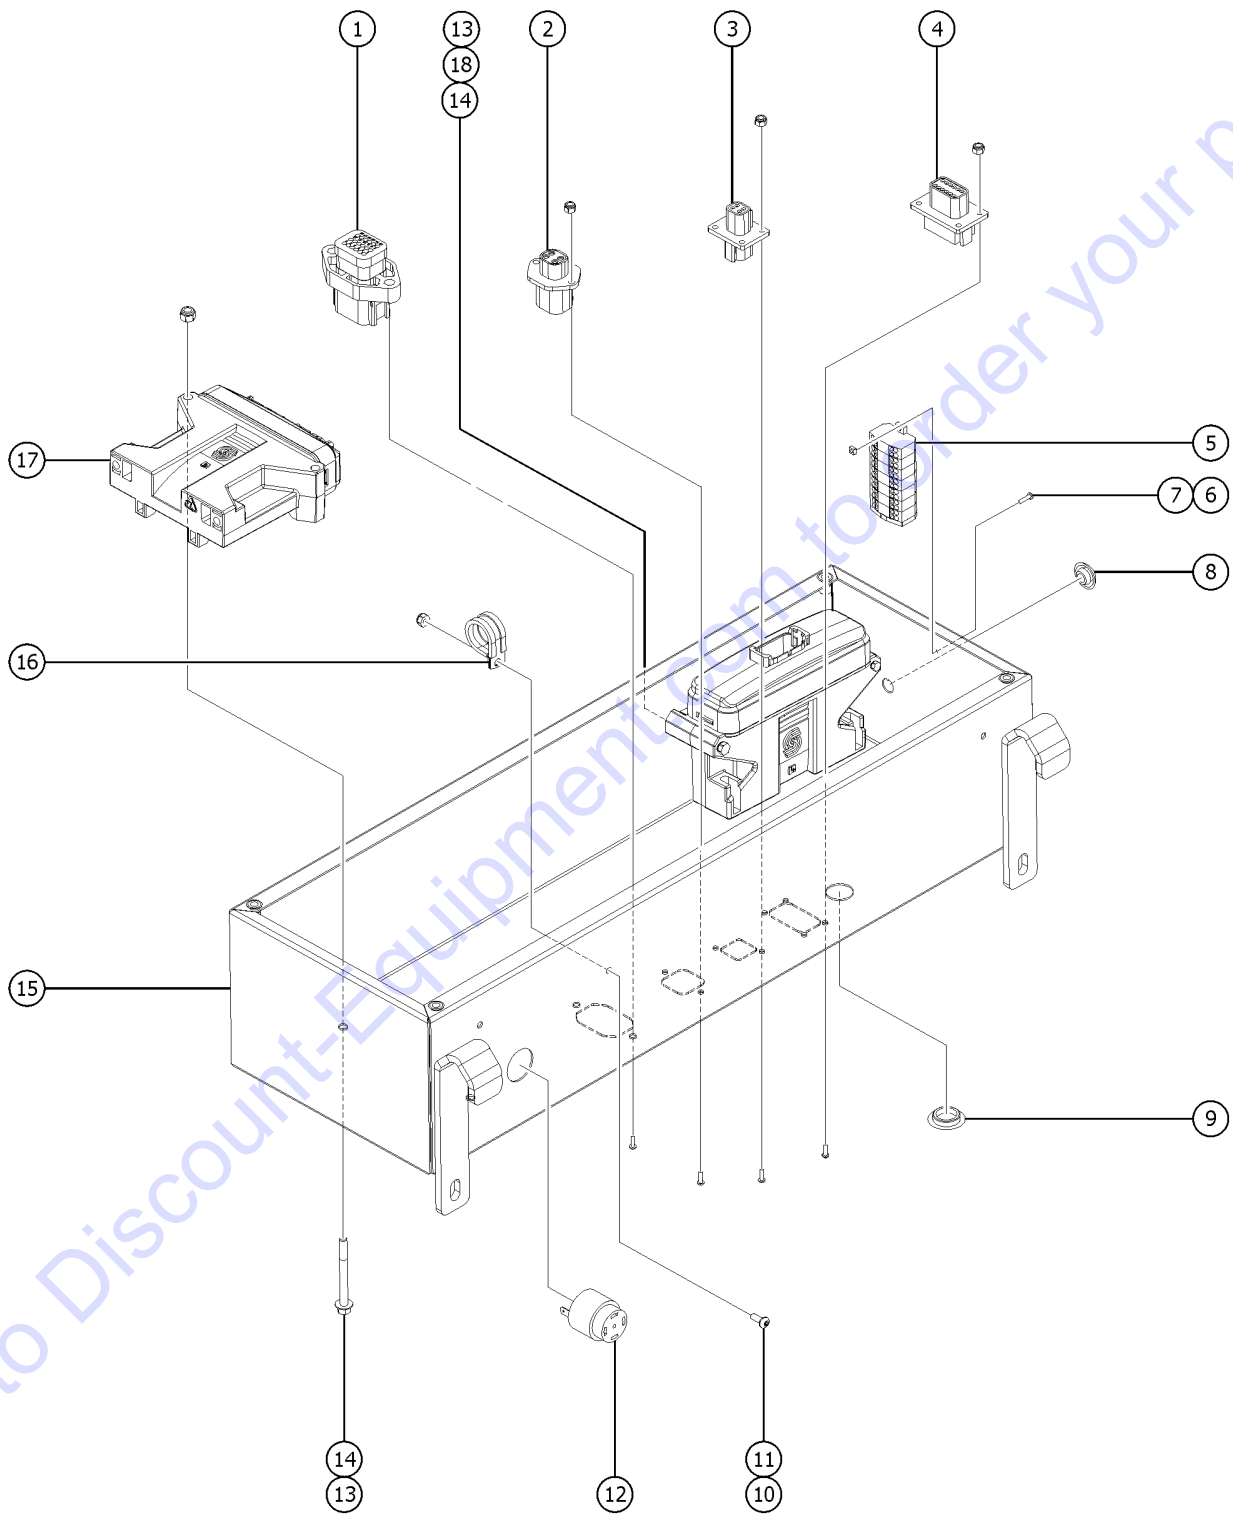

604.1 Platform Control Box, Internal View

Item	Part No.	Description	Qty.
A	1263719GT	HARNES, PLAT BOX, Z60/37	1
1	226948GT	CONN, RECEP, 18 WAY, 14-18GA, FL, B	1
2	73717GT	CONN,RECEP 4 WAY,12-14GA FL***	1
3	73723GT	CONN RECEPT,FLANGED	1
4	73730GT	CONN,RECEP 12 WAY,GRY FLANGE	1
5	1266122GT	ASSEMBLY, TERMINAL RAIL, Z60/3	1
6	1272895GT	SCREW,PPH MS,4-40X.5,ZINC KG	2
7	1272896GT	NUT, SQ. MS, 4-40, ZINC	2
8	229567GT	PLUG, SANTOPRENE .5 BLACK DOME	1
		(models with no work light option)	
8-		(refer to 803.1 option, work light)	
9	15243GT	PLUG,NYLON .875 BLACK DOMED	1
10	54365GT	SCREW,PHIL,PHM,10-32 X .5,SSTL	1
11	6178GT	NUT,NYLOCK,10-32	1
12A	39540GT	ALARM, STEADY TONE***	1
		order 72326 mounting ring separately	
12B	72326GT	NUT - PLASTIC, RING FOR ALARMS	
		for 39540	
13	824083GT	SCREW,HHF,1/4-20X2.5,8,ZAG	2
14	1277924GT	NUT,NYLOCK FLG,1/4-20,F,ZAG	2
15		Ref: Platform Control Box Weldment	1
		(refer to 603.1)	
16	13268GT	CLAMP,0.75,#12 X 1/4,RUB CUSH	1
18		Ref: MODULE, PLUS+1, OPA2	
		(refer to 805.2)