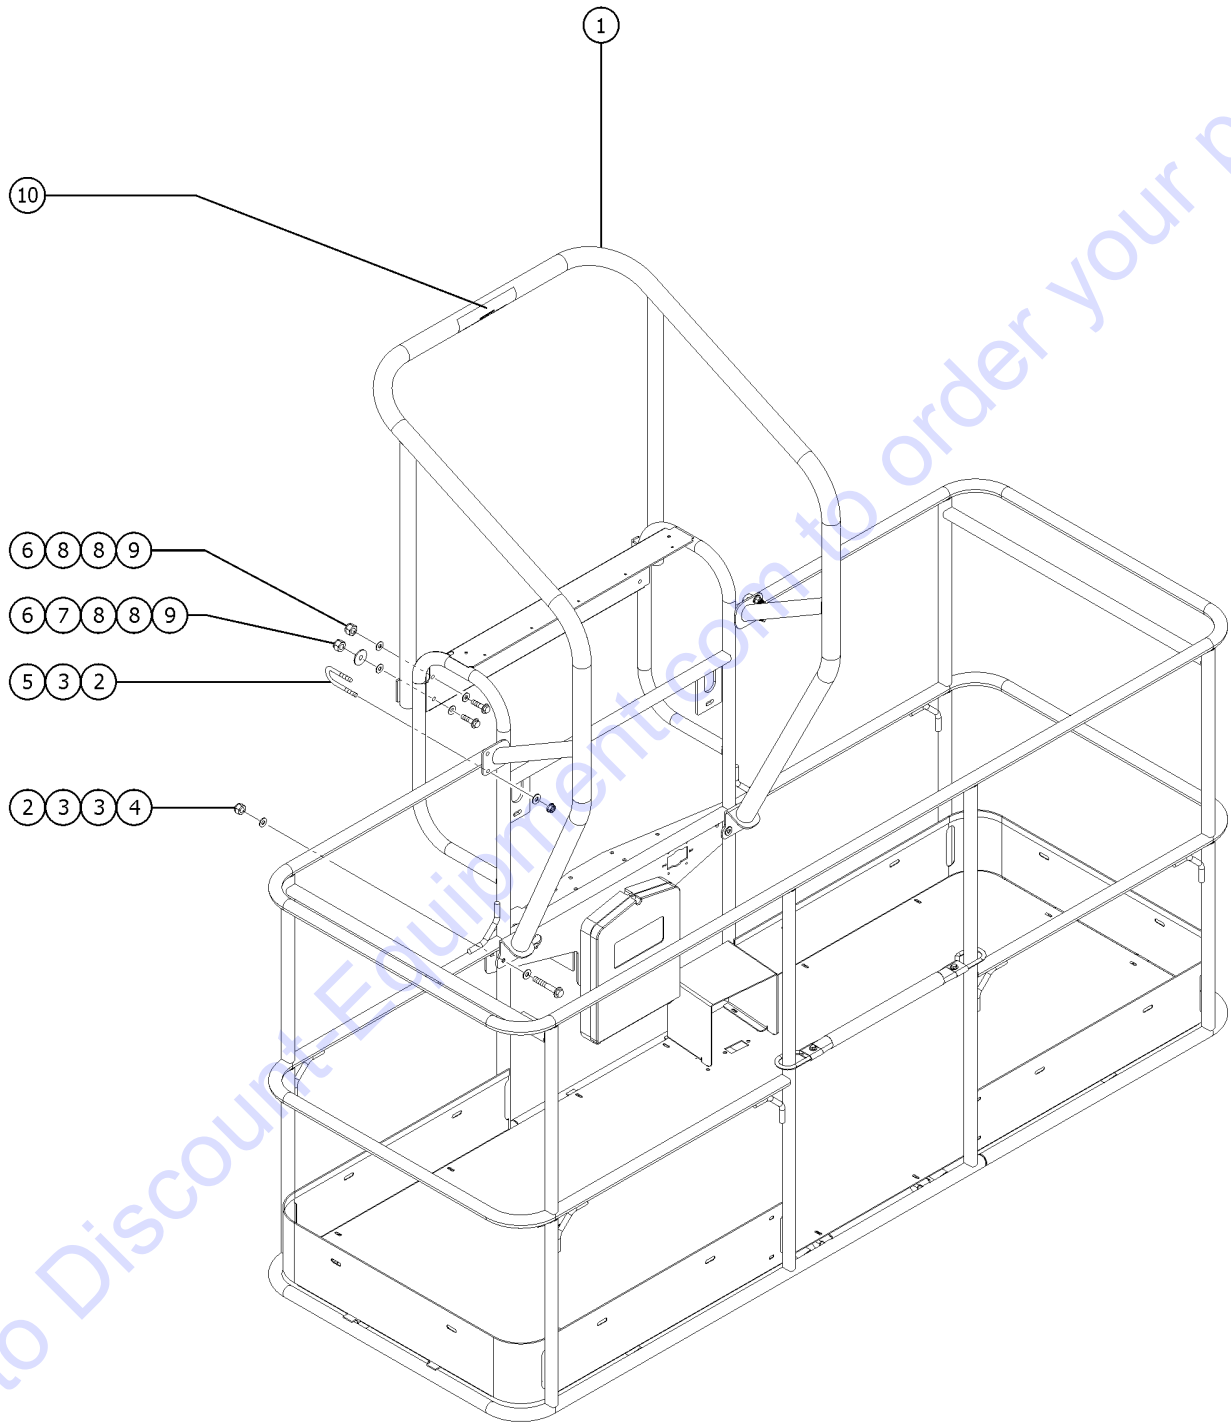

814.1 Operator Protective Structure

814.1 Operator Protective Structure

Item	Part No.	Description	Qty.
A-		Fits all 6' and 8' Booms	
1	219158GT	ACCESSORY, OPERATOR PROT STRUCT (Complete) includes all fasteners	1
2	1256468GT	NUT, 3/8-16, 8, ZAG	8
3	1255758GT	WASHER, FLAT, 3/8, USS, ZAG	12
4	824069GT	SCREW, HHC, 3/8-16X2.5, 8, ZAG	4
5	1251600GT	U-BOLT, FLATTENED, 1.5 X 3/8	4
6	1261184GT	NUT, 1/4-20, 8, ZAG	4
7	824120GT	WASHER, FLAT, .375X1.50X.125, ZAG Use only with the platform control box cover option	2
8	824113GT	WASHER, FLAT, 1/4, USS, ZAG	6
9	824060GT	SCREW, HHC, 1/4-20X1, 8, ZAG	4
10		Ref. Decal, OPS Instructions refer to section 100	1

Go to Discount-Equipment.com to order your parts