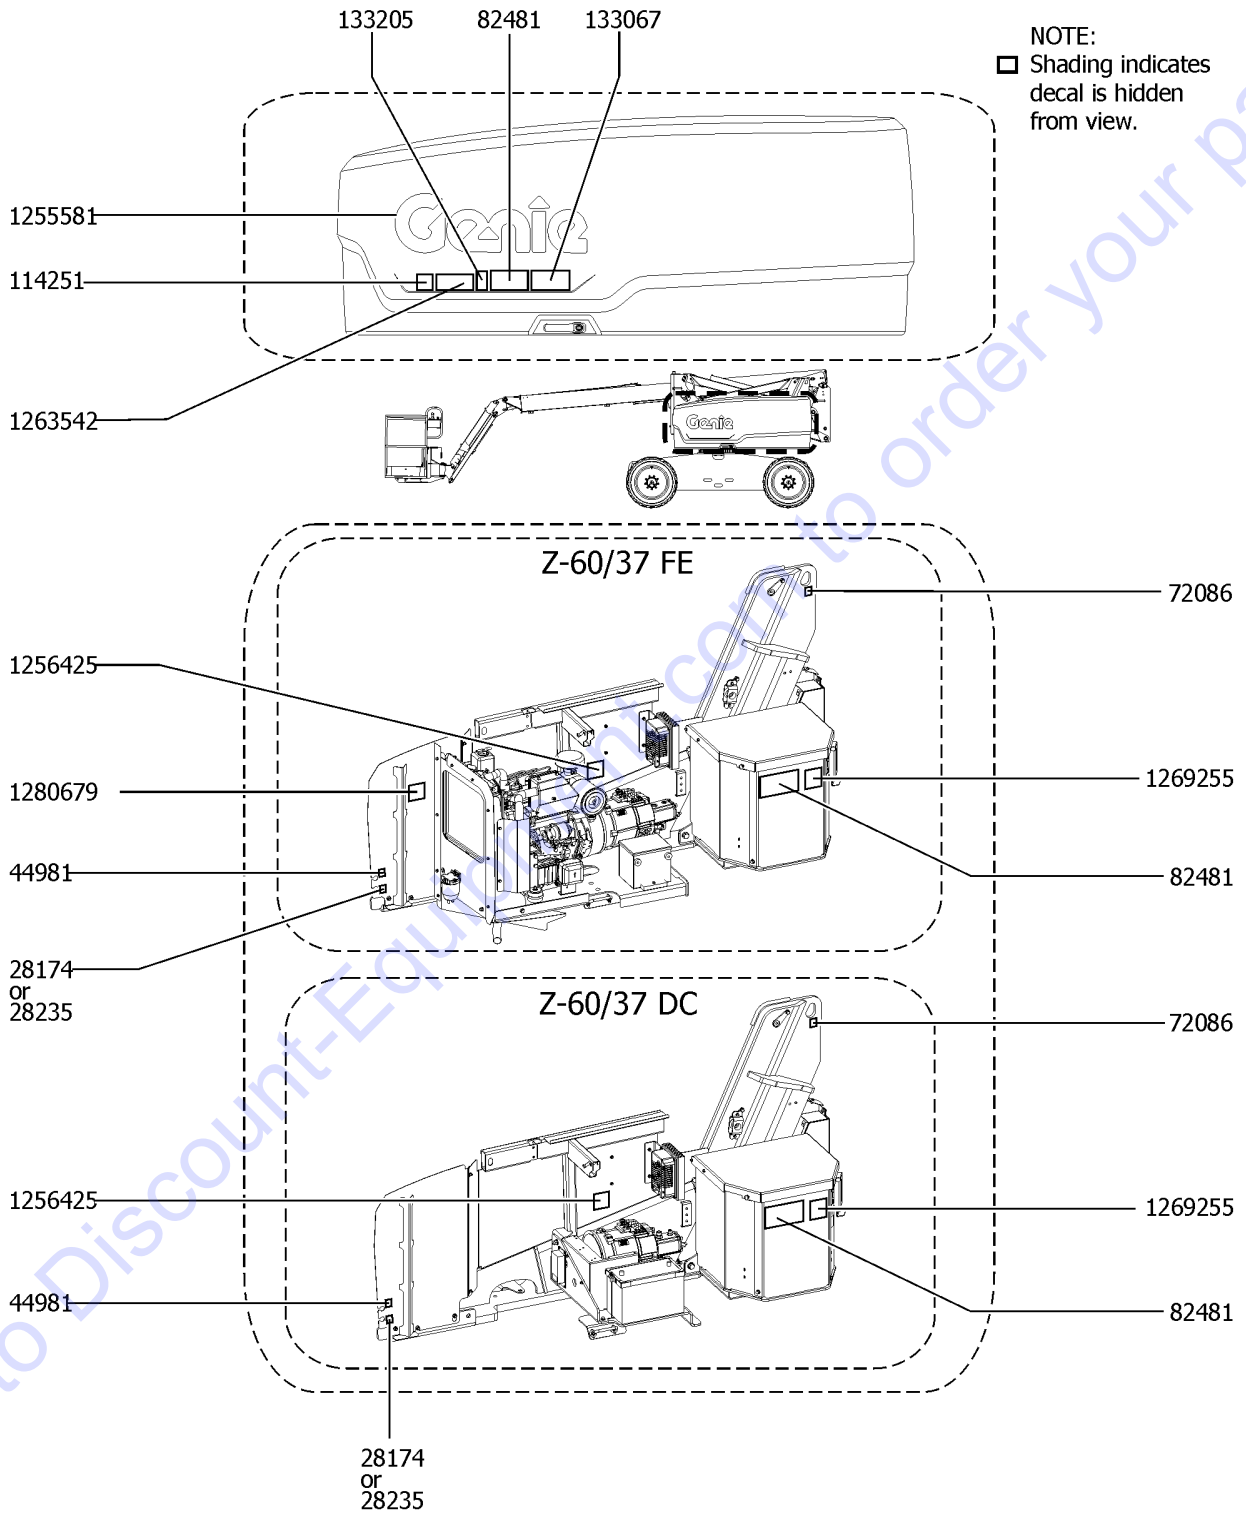

108.1 Decals with Symbols, Generator Side, Steer End (ANSI & CE)

108.1 Decals with Symbols, Generator Side, Steer End (ANSI & CE)

Item	Part No.	Description	Qty.
1	28174GT	DECAL,POWER TO PLATFORM 230V ..... Option, power to plat	1
2	28235GT	DECAL,POWER TO PLATFORM 115V ..... Option, power to plat	1
3	44981GT	DECAL,LABEL,AIRLINE 110 PSI ..... Option, airline to platform	1
4	72086GT	DECAL,LABEL,LIFTING EYE	1
5	1280679GT	DECAL LABEL,100 DB ..... Z-60/37 FE - CE Only	1
6	82481GT	DECAL,SYMBOL-BATTERY SAFETY	2
7	114251GT	DECAL,LABEL,NO SMOKING,SYMB ..... Z-60/37 FE Only	1
8	133067GT	DECAL,DANGER,ELEC.HAZ.STAY CLR	1
9	133205GT	DECAL,LABEL, ELECTRO HAZARD	1
10	1255581GT	DECAL COSMETIC,10" GENIE BLUE	1
11	1256425GT	DECAL, DANGER, ELECTROCUTION H	1
12	1263542GT	DECAL, COMPARTMENT ACCESS	1
13	1269255GT	DECAL, ANSI SYMBOL, BATT WEIGH	1

Go to Discount-Equipment.com to order your parts