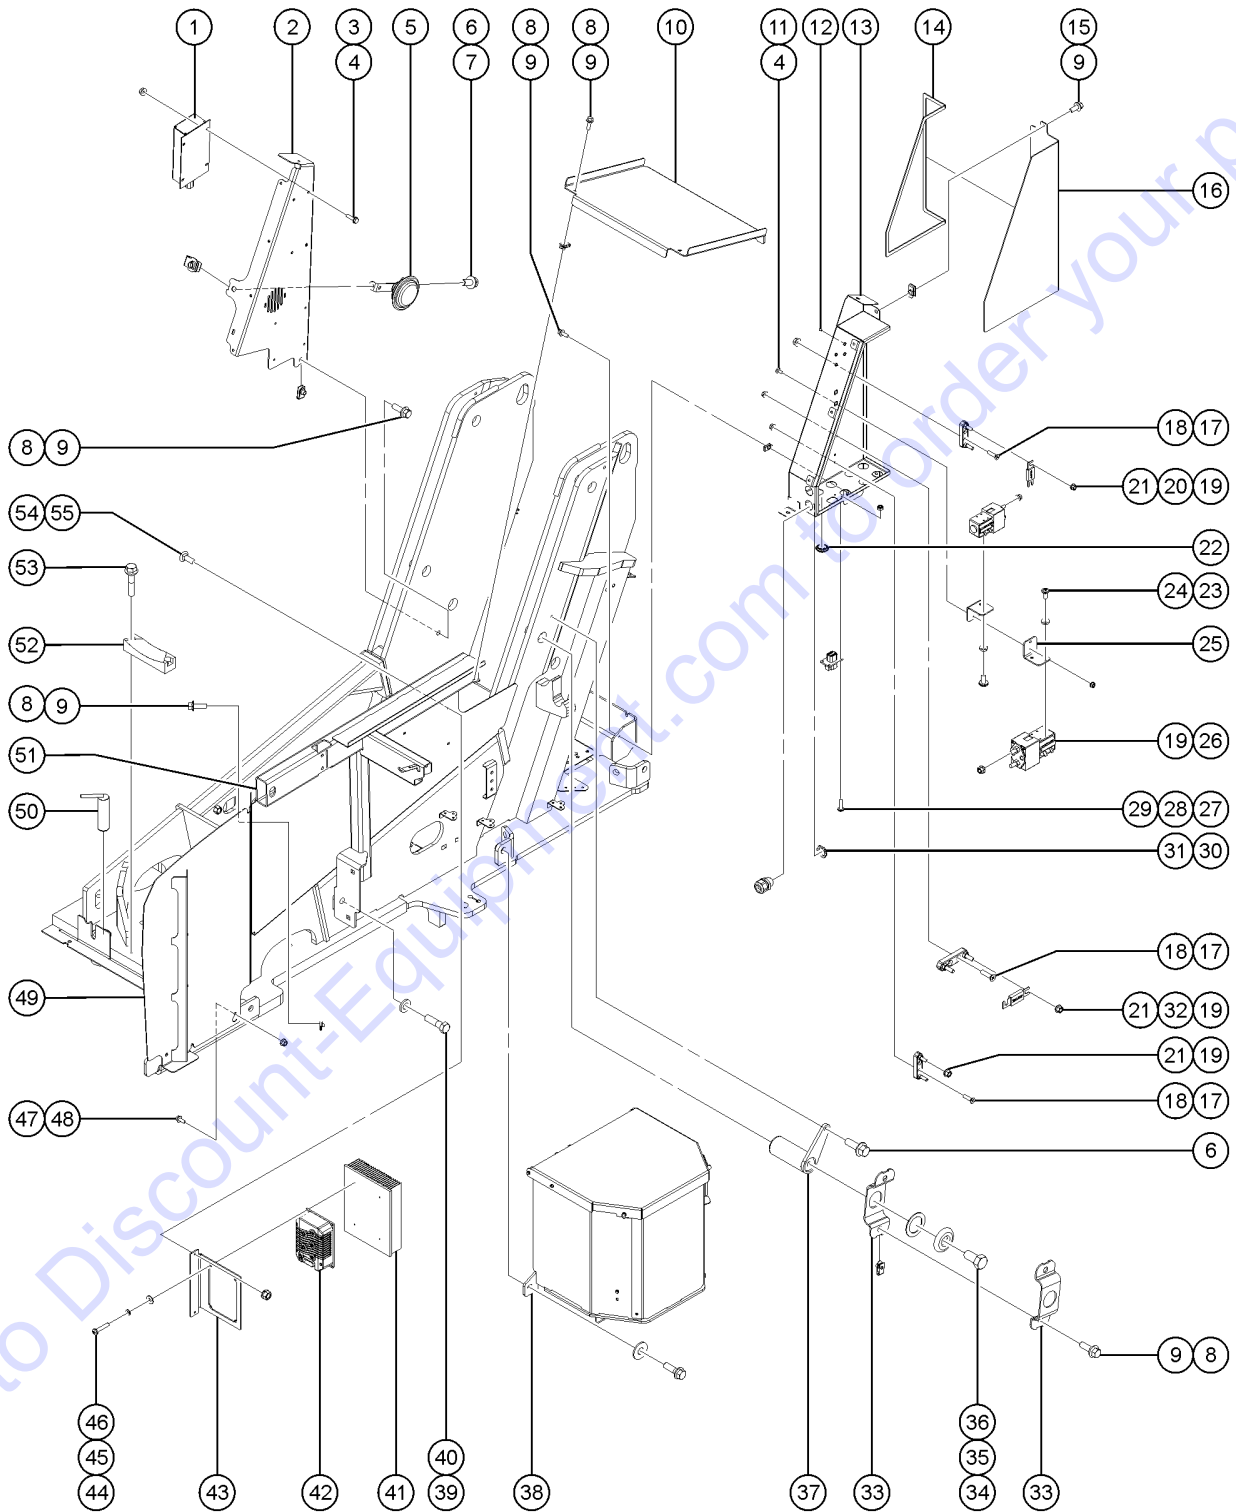

302.1 Turntable Center

Item	Part No.	Description	Qty.
26	74267GT	CONTACTOR,DRIVE,24V,180A***	2
27	824214GT	SCREW,PHPM,6-32X.5,ZAG	2
28	87755GT	CONN,RECEP 8 WAY 14-18GA,FL to SN Z60H-904	1
28-	1263727GT	HARNESS, FUSE BOX, Z60E from SN Z60H-905	
29	1274164GT	NUT,NYLOCK,6-32,A,ZAG	
30	680250GT	LOCKNUT, CONDUIT 3/4CSA APPVD	9
31	80341GT	CONNECTOR, SQZ, 3/4 NPT, BLACK	9
32	215488GT	FUSE,325 AMP,VERY FAST ACTING	1
33	1254062GT	CLAMP,GUIDE CABLE	4
34	1256109GT	SCREW,HHC,3/8-16X.75,8,ZAG	2
35	1254063GT	RETAINER,GUIDE CABLE	2
36	1254060GT	WASHER,UHMW	2
37	1254359GT	WELDMENT,PIN,1.5 DIA.X 3.75LG	4
38		Ref. Battery Box (refer to 310.1)	1
39	1255385GT	SCREW,HHC,5/8-11X2.25,8,ZAG	2
40	1256182GT	WASHER,FLAT,5/8,F436,HRD,ZAG	2
41	1265754GT	HEAT SINK,MOTOR-GEN CONTROLLER FE models only	1
42	1263938GT	MOTOR CTRL, 48V, 3PH, 1234SE	1
43	1267297GT	FORMING,MOTOR-GEN CONTROLLER	1
44	1256460GT	SCREW,PHPM,10-24X1,ZAG	4
45	1256312GT	WASHER,LOCK,#10,ZAG	4
46	1253185GT	WASHER,FLAT,#10,USS,ZAG	4
47	824091GT	SCREW,HHF,3/8-16X1.25,8,ZAG	3
48	1274322GT	NUT,NYLOCK FLG,3/8-16,G,ZAG	
49	1264342GT	WELDMENT, BULKHEAD, ENGINE-SID	1
50	1264030GT	PIN, WELDMENT, 1.75DIA X 6.0LG	1
51	1264341GT	WELDMENT, BULKHEAD, ENGINE-SID	1
52	1264036GT	PAD, REST, LOWER SECONDARY	1