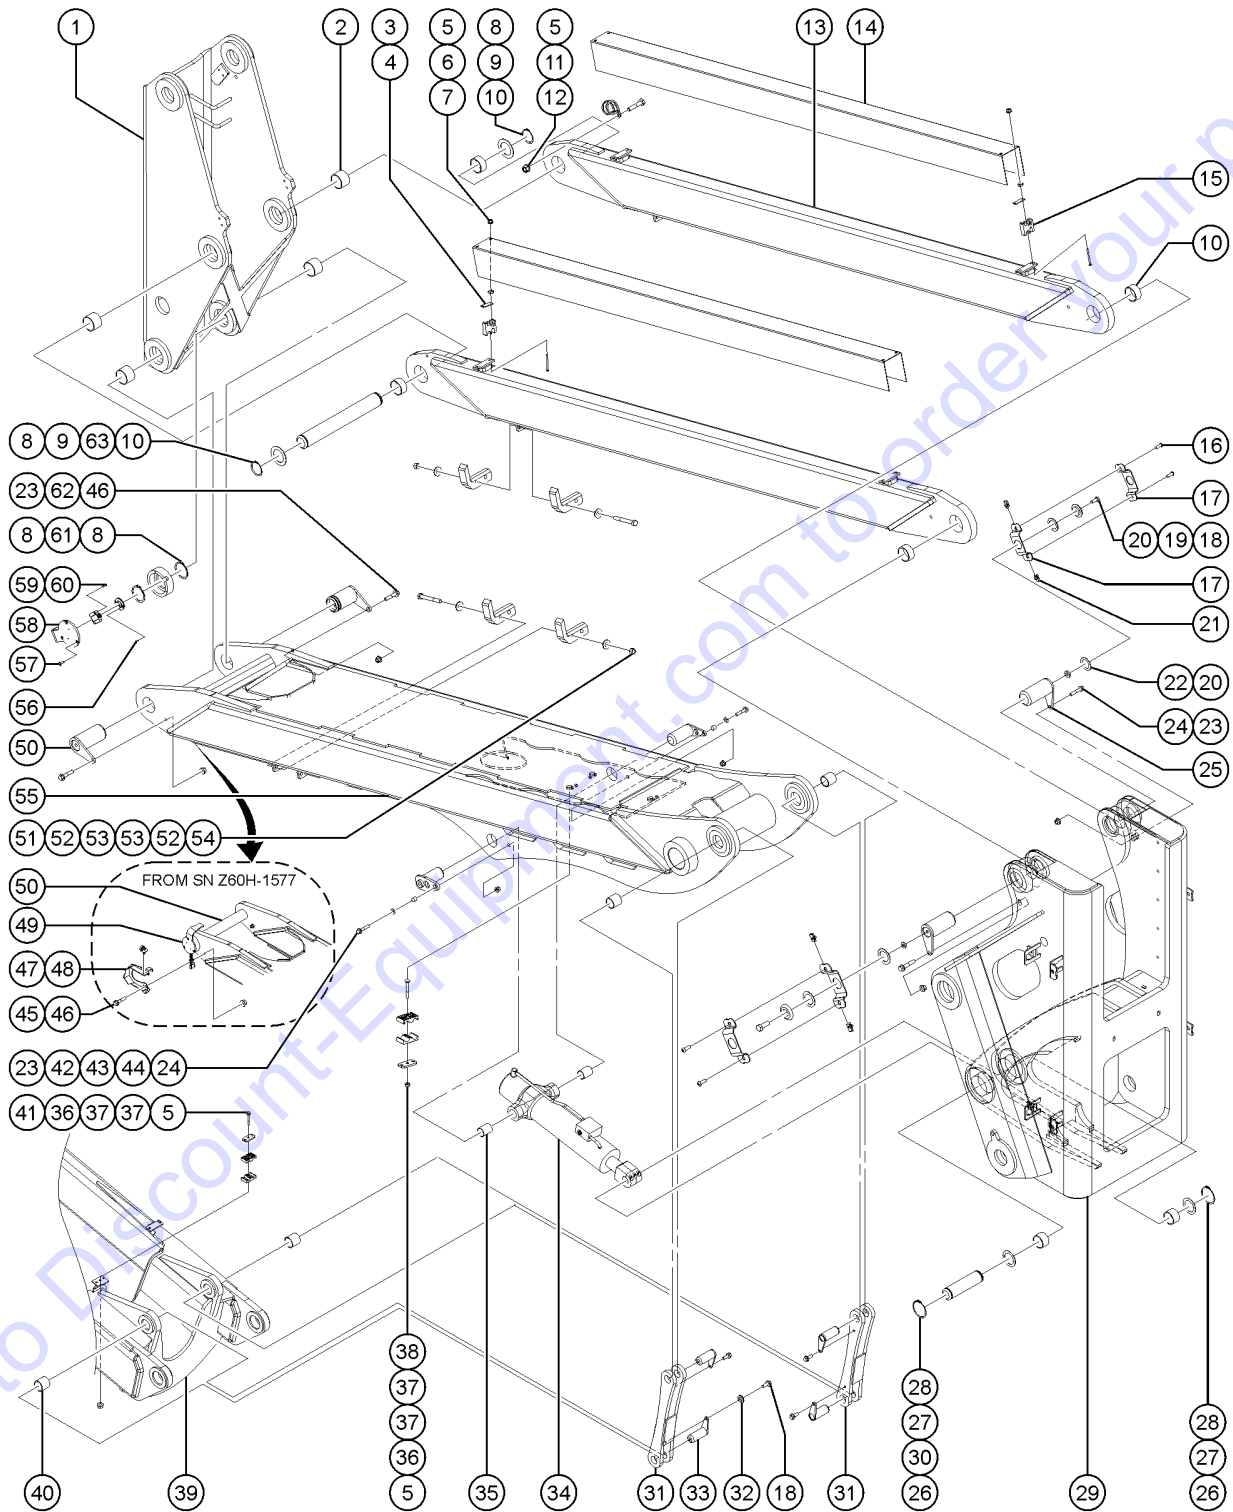

502.1 Secondary Boom, View 2

Item	Part No.	Description	Qty.
1		Ref., Upper Pivot ..... (refer to 503.1)	1
2	18720GT	BEARING,2.0IDX2.25ODX1.50L	4
3	1261563GT	PLATE, CLAMP	4
4	1257292GT	CLAMP-HOSES	2
5	824027GT	NUT,TL FLG,1/4-20,G,ZAG	12
6	824037GT	NUT,HH JAM,1/4-20,A,ZAG	8
7	1258730GT	BOLT,CARRIAGE,1/4-20X3.75,5,ZA	8
8	1253815GT	SNAP RING,EXTERNAL,2.00,ZAG	4
9	237827GT	WASHER,FLAT,2.000X3.000X.075,Y	2
10	824645GT	BEARING,2.00IDX2.25ODX1.00LG	6
11	77180GT	CLAMP,1.31,#21 X 3/8,RUB CUSH	1
12	824061GT	SCREW,HHC,1/4-20X1.25,8,ZAG	1
13	1261788GT	ASSY, UPPER COMP ARM ..... (includes item 10)	2
13-	1261786GT	WELDMENT,UPPER COMP,ARM	2
14	1261554GT	FORMING, COVER ARMS	2
15	1265494GT	CLAMP, ELECTRICAL, Z60E	2
16	824078GT	SCREW,HHF,1/4-20X.75,8,ZAG	4
17	1254062GT	CLAMP,GUIDE CABLE	4
18	824067GT	SCREW,HHC,3/8-16X1,8,ZAG	6
19	1254063GT	RETAINER,GUIDE CABLE	2
20	1254060GT	WASHER,UHMW	4
21	56912GT	SPRING CLIP,1/4-20,.025-.15X.5	16
22	1254061GT	SPACER,3/8ID X 3/4OD	2
23	1253478GT	SCREW,HHF,3/8-16X2,8,ZAG	6
24	824029GT	NUT,TL FLG,3/8-16,G,ZAG	4
25	1286542GT	WELDMENT, PIN, 2.00DIA.X 5.00LG	2
26	825759GT	SNAP RING,EXTERNAL,1.75,ZAG	2
27	1256184GT	WASHER,FLAT,1.78X2.75X.057,ZA	2