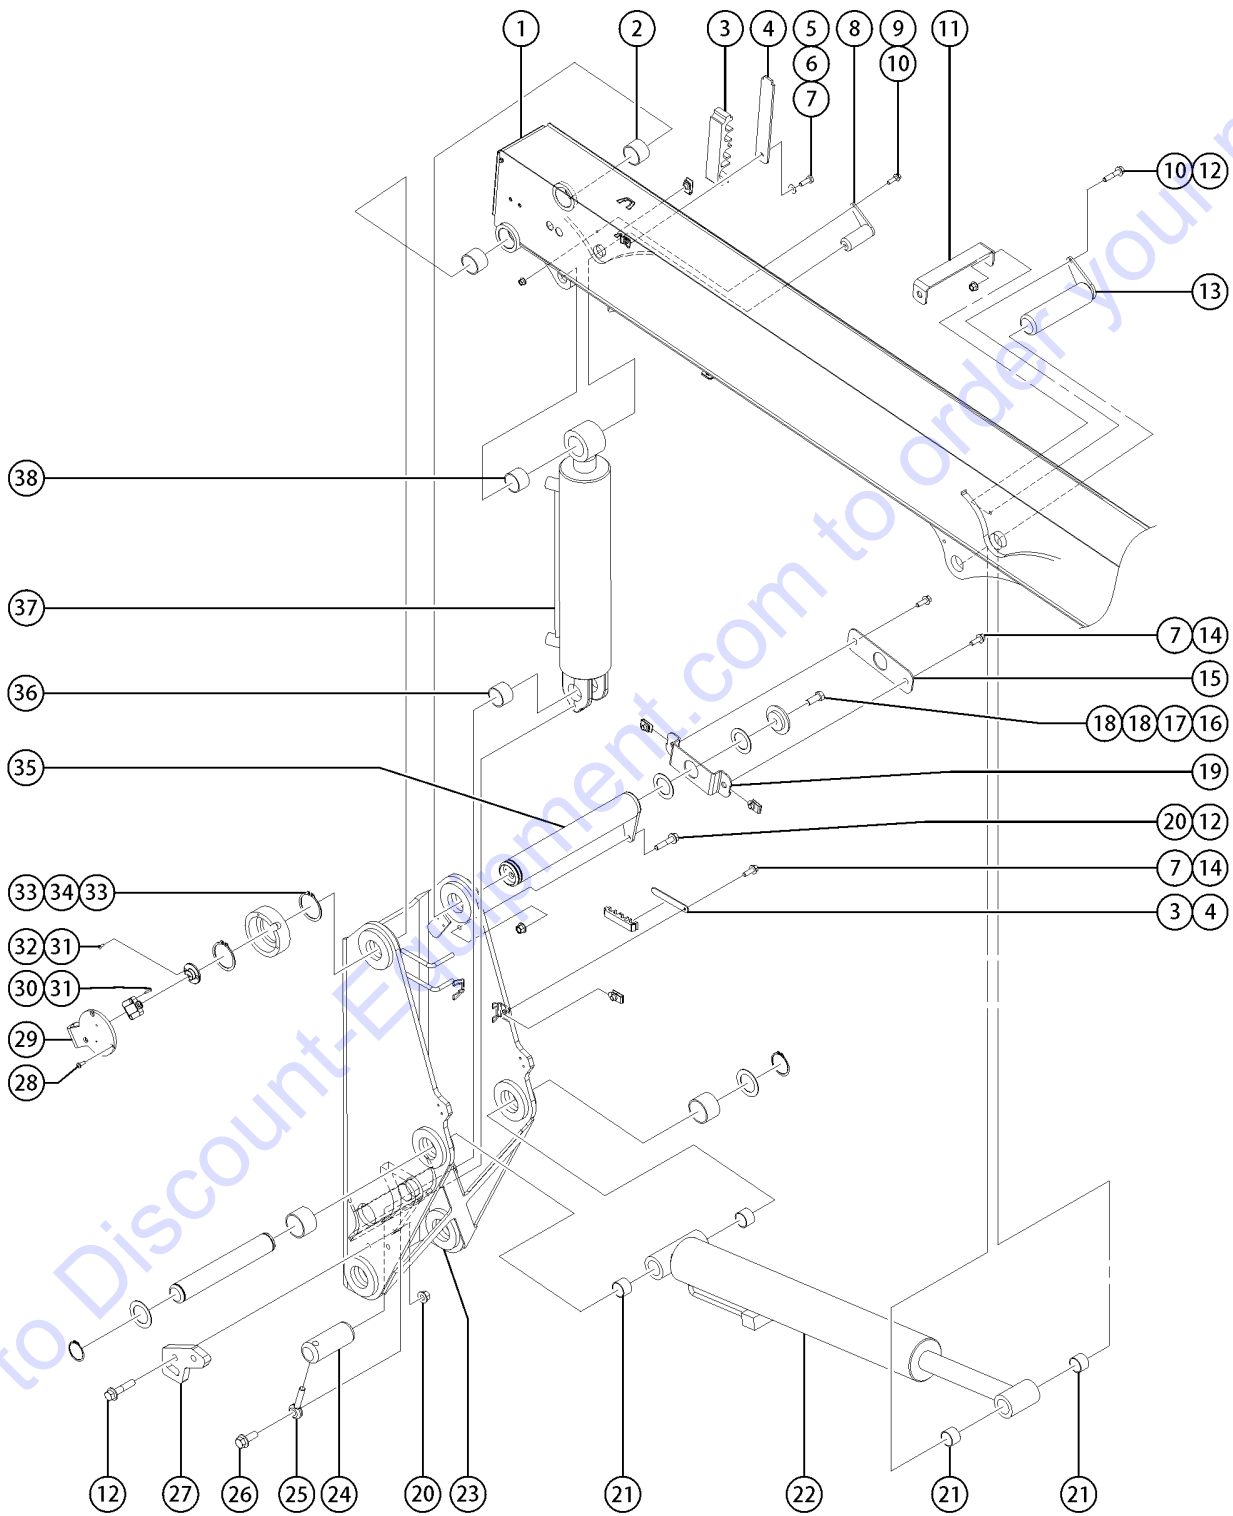

503.1 Upper Pivot

Item	Part No.	Description	Qty.
1		Ref., Primary Boom Assembly ..... (refer to 505.1)	
2	123188GT	BEARING,2.00IDX2.50ODX1.50L	2
3	1251491GT	CLAMPING BLOCK, CABLE	2
4	1251493GT	BRACKET, HOSE CLAMP	2
5	824059GT	SCREW,HHC,1/4-20X.75,8,ZAG	1
6	824113GT	WASHER,FLAT,1/4,USS,ZAG	1
7	56912GT	SPRING CLIP,1/4-20,.025-.15X.5	4
8	824646GT	WELDMENT,PIN,1.5DIA.X 3.5LG	1
9	824091GT	SCREW,HHF,3/8-16X1.25,8,ZAG	1
10	824029GT	NUT,TL FLG,3/8-16,G,ZAG	
11	1254479GT	FORMING,HOSE TRAY MID SUPPORT	1
12A	824093GT	SCREW,HHF,3/8-16X1.75,8,ZAG ..... (to SN Z60H-1576)	2
12B	824093GT	SCREW,HHF,3/8-16X1.75,8,ZAG ..... (from SN Z60H-1577)	4
13	824651GT	WELDMENT,PIN,2.0DIA.X 7.125LG	1
14	824078GT	SCREW,HHF,1/4-20X.75,8,ZAG	3
15	1264495GT	CLAMP,CABLE GUIDE	1
16	824067GT	SCREW,HHC,3/8-16X1,8,ZAG	1
17	1254063GT	RETAINER,GUIDE CABLE	1
18	1254060GT	WASHER,UHMW	2
19	1264496GT	CLAMP,GUIDE CABLE	1
20A	824029GT	NUT,TL FLG,3/8-16,G,ZAG ..... (to SN Z60H-1576)	1
20B	1274322GT	NUT,NYLOCK FLG,3/8-16,G,ZAG ..... (from SN Z60H-1577)	3
21	18720GT	BEARING,2.0IDX2.25ODX1.50L	6
22	822846GT	CYLINDER,PRIMARY LIFT	1
		(includes item 21)	
22-	1255272GT	SEAL KIT (822846)	
22-	61602GT	VALVE,COUNTERBAL.CBBB-LHN@3500 ..... (not shown)	
23	1265214GT	ASSY., UPPER PIVOT, Z60E	1
		(includes items 14-21)	
23-	1268905GT	WELDMENT,UPPER PIVOT