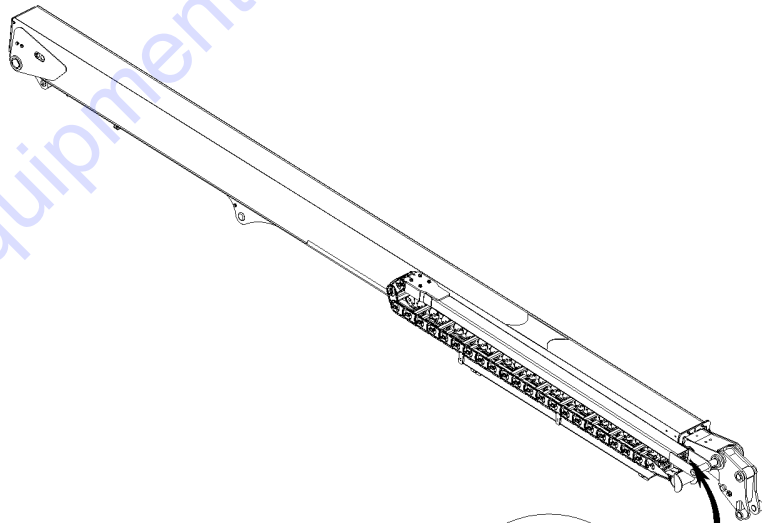

Go to Discount-Equipment.com to order your parts

109.1 Decals with Symbols, Boom (ANSI & CE)

1269259  
or  
1269260

#1 Boom Tube

114252

109.1 Decals with Symbols, Boom (ANSI & CE)

<i>Item</i>	<i>Part No.</i>	<i>Description</i>	<i>Qty.</i>
1	114252GT	DECAL,LABEL,TIP OVER LMT SWTCH .....	1
2	1269259GT	DECAL, COSMETIC, GENIE Z-60/3 Z-60/37 DC .....	1
3	1269260GT	DECAL, COSMETIC, GENIE Z-60/3 Z-60/37 FE .....	1