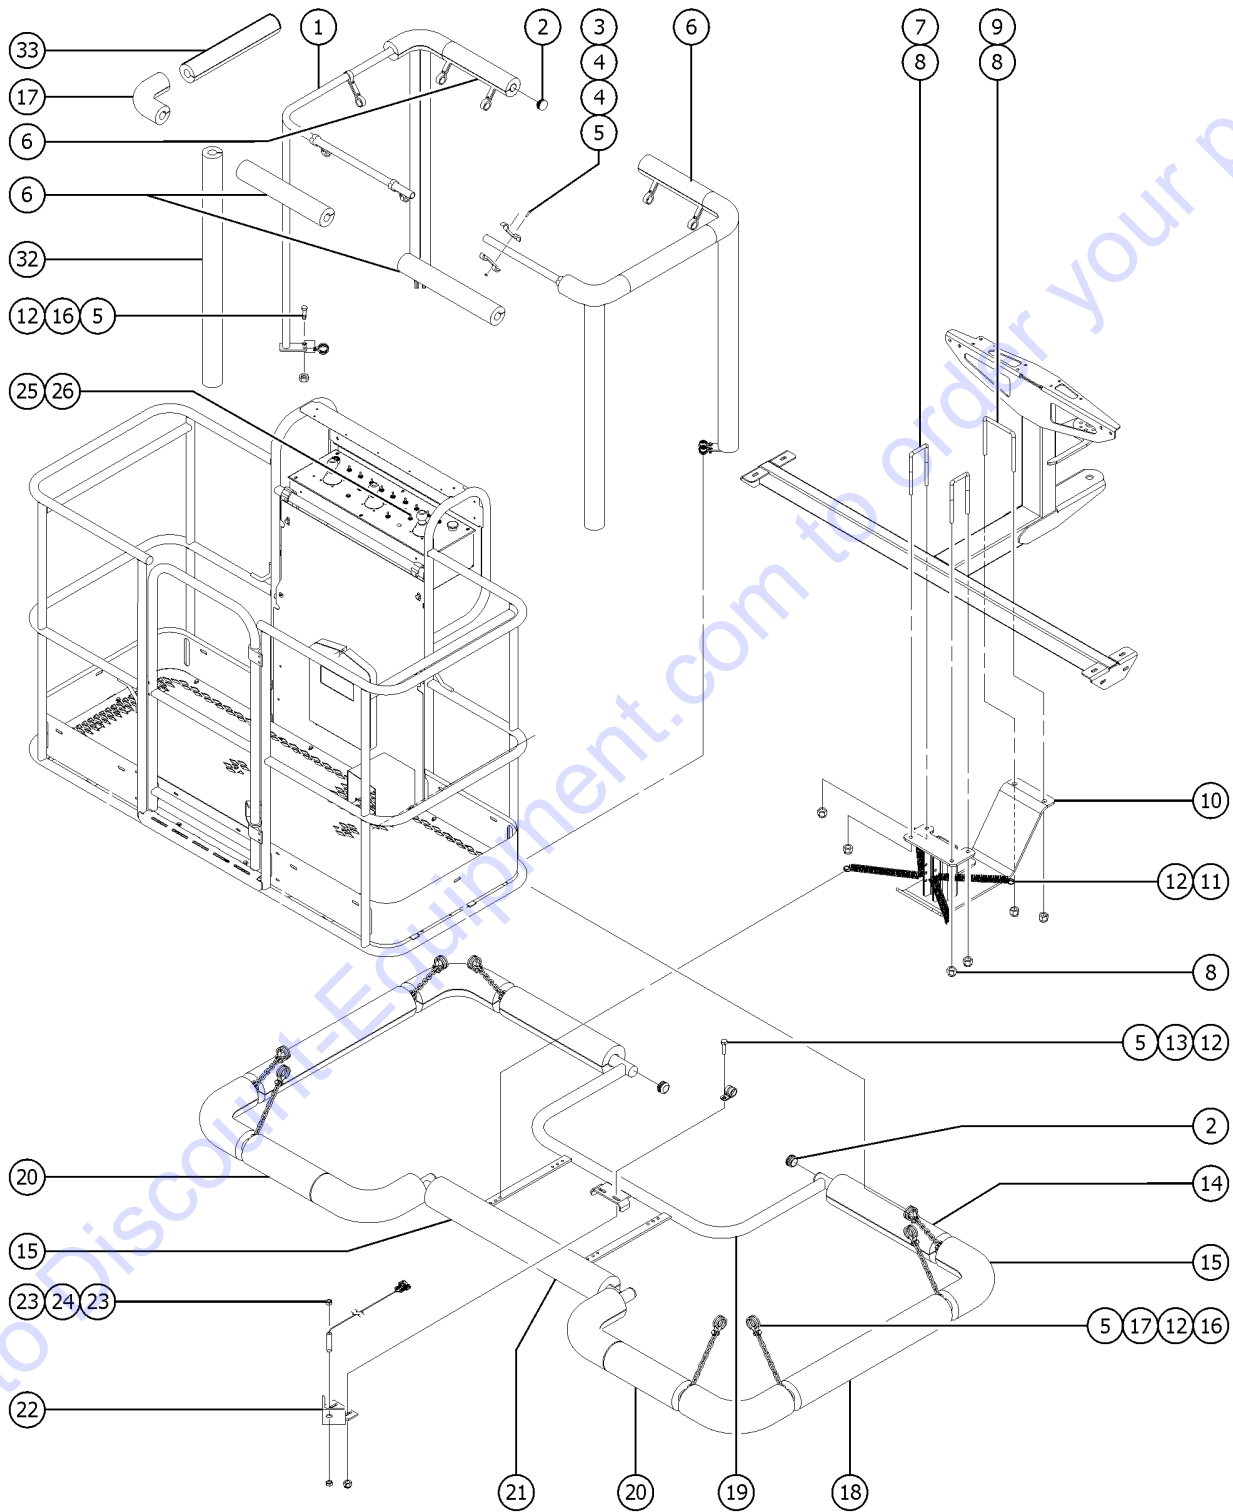

816.1 Aircraft Protection Package With Swing Gate

816.1 Aircraft Protection Package With Swing Gate

Item	Part No.	Description	Qty.
A	822772GT	ASSY,AIRCRAFT PROT, UPPER, 6FT includes items 1-6, 12, 16, 17 and 32-33	1
B	822760GT	ASSY,AIRCRAFT PROT, LOWER, 6FT includes items 2, 5, 8, 10-24	1
C	29261GT	MAGNET,NEODYMIUM,.375 X .100	2
D	1272808GT	DECAL, NO STEP, HS ADHESIVE	3
1	822771GT	WDMT,FRAME,AIRCRAFT PROTECTION	1
2	55753GT	BUMPER, PLASTIC, 1.25 O.D.	4
3	824227GT	SCREW,BHC,1/4-20X1,F835,ZAG	
4	122073GT	SUPPORT, RAILING	20
5	824027GT	NUT,TL FLG,1/4-20,G,ZAG	
6A	1259328GT	PADDING, FOAM, 15.5" For models without Lift Guard Contact Alarm Option	4
16B	1278629GT	PADDING,FOAM, 10.0" For models with Lift Guard Contact Alarm Option	
7	66472GT	U-BOLT, SQR, 3/8-16X2X5, PLTD	2
8	824029GT	NUT,TL FLG,3/8-16,G,ZAG	
9	106044GT	U-BOLT,3/8-16X4X4.63X3.00	
10	822764GT	WDMT,SKID PLATE	
11	822769GT	SPRING,EXTENSION,1.92LB/IN	4
12	824078GT	SCREW,HHF,1/4-20X.75,8,ZAG	
13	6833GT	CLAMP,0.50,#8 X 1/4,RUB CUSH	1
14	75617-1550GT	PADDING,FOAM 3.5"OD X 1.50"ID	2
15	75636GT	PADDING,FOAM,3.0"X1.50ID 90DEG	10
16	21618GT	CLAMP,1.13,#18 X 1/4,RUB CUSH	24
17	56426-700GT	CHAIN,NO.2 (11 LINKS)	8
18	75617-2275GT	PADDING,FOAM 3.5"OD X 1.50"ID	2
19	822759GT	WDMT,AIRCRAFT SENSOR BUMPER	1
20	75617-1025GT	PADDING,FOAM 3.5"OD X 1.50"ID	2
21	822768GT	FOAM,AIRCRAFT PROTECTION	1
22	77797GT	WELDMENT, SENSOR MOUNT	1
23	88390GT	NUT,HEX,M8,PLASTIC