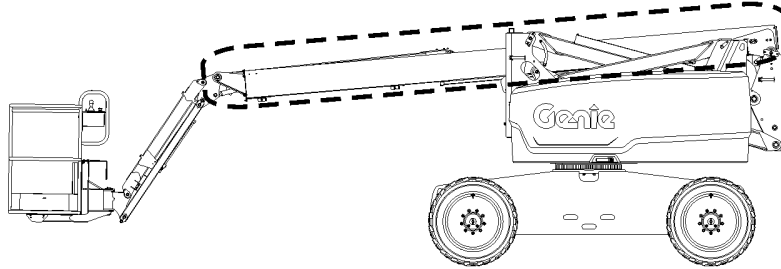

104.1 Decals with Words, Boom (ANSI & AUS)

NOTE:
Part numbers with "(FR)"
indicates French translation
is available

1269259
or
1269260