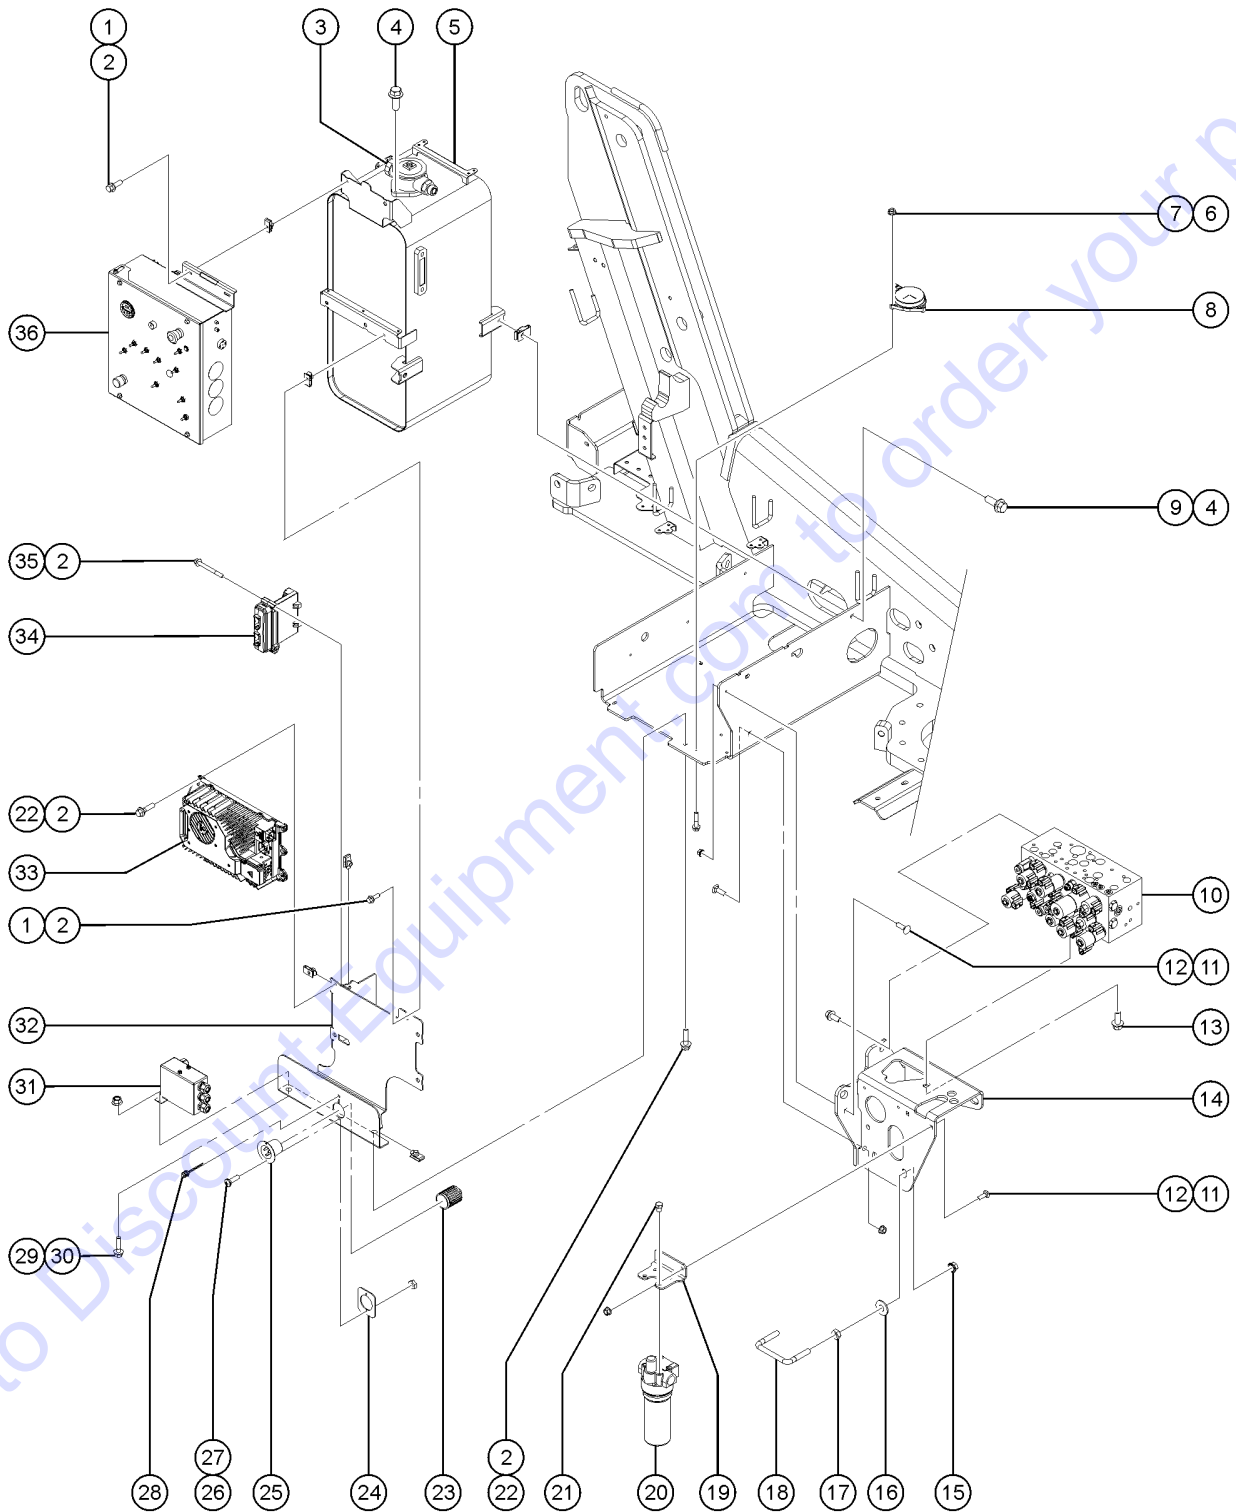

305.1 Ground Control Side, View 1