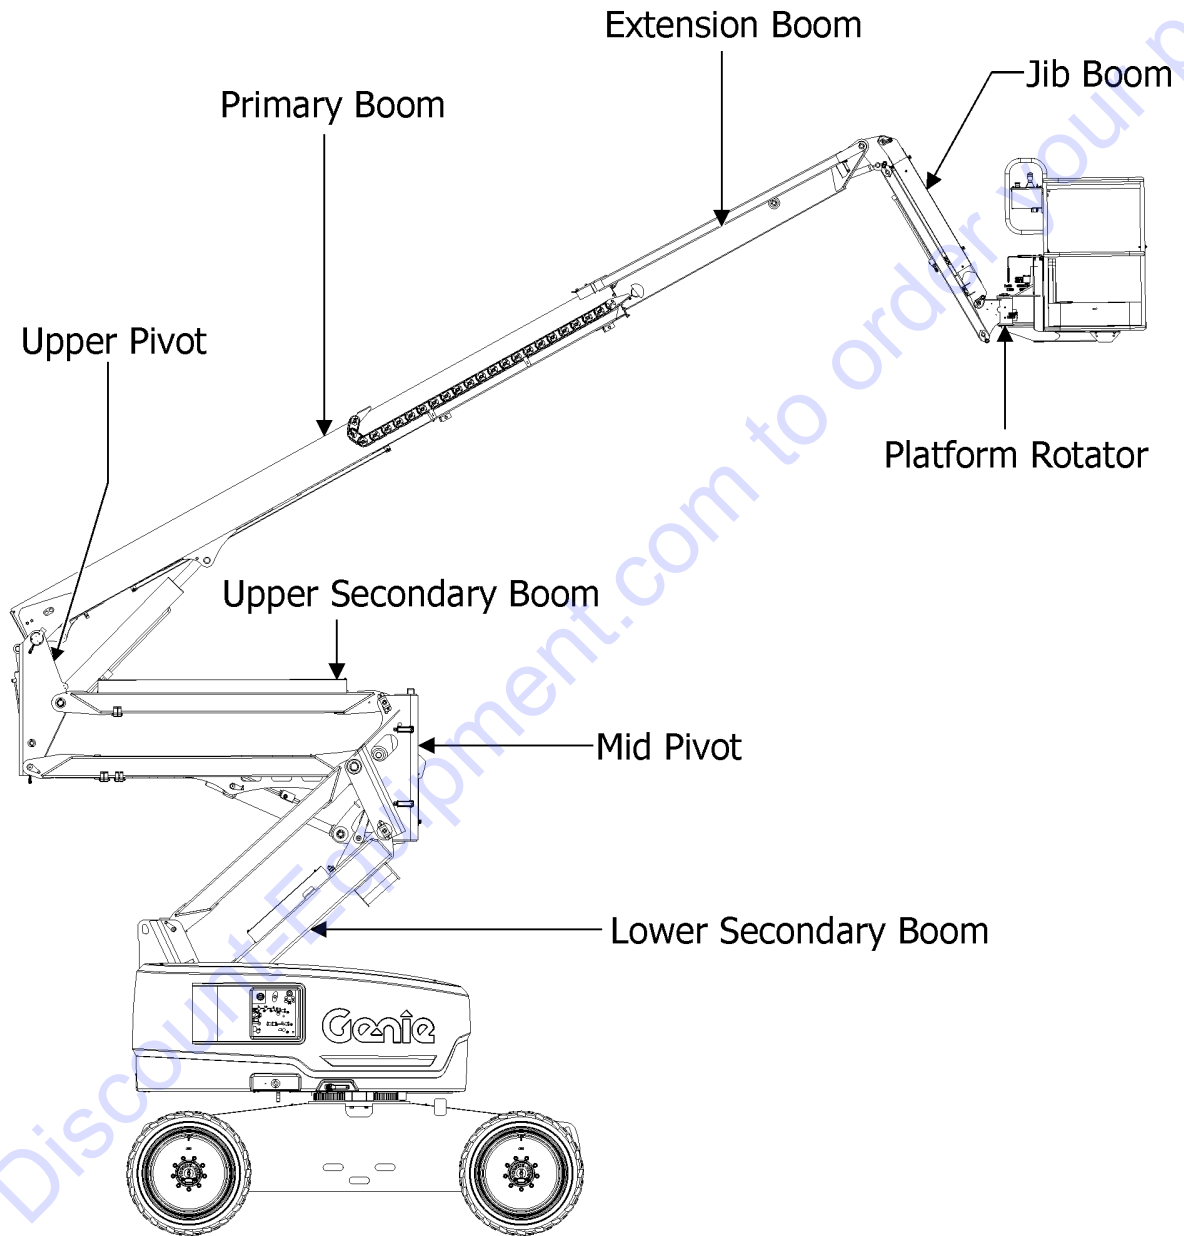

500.1 Boom Layout

Item	Part No.	Description	Qty.
1		Extension Boom ..... (refer to 505.1)	
2		Jib Boom ..... (refer to 507.1)	
3		Lower Secondary Boom ..... (refer to 501.1)	
4		Mid Pivot ..... (refer to 501.1 and 502.1)	
5		Platform Rotator ..... (refer to 507.1)	
6		Primary Boom ..... (refer to 505.1)	
7		Upper Pivot ..... (refer to 503.1)	
8		Upper Secondary Boom ..... (refer to 502.1)	

Go to Discount-Equipment.com to order your parts