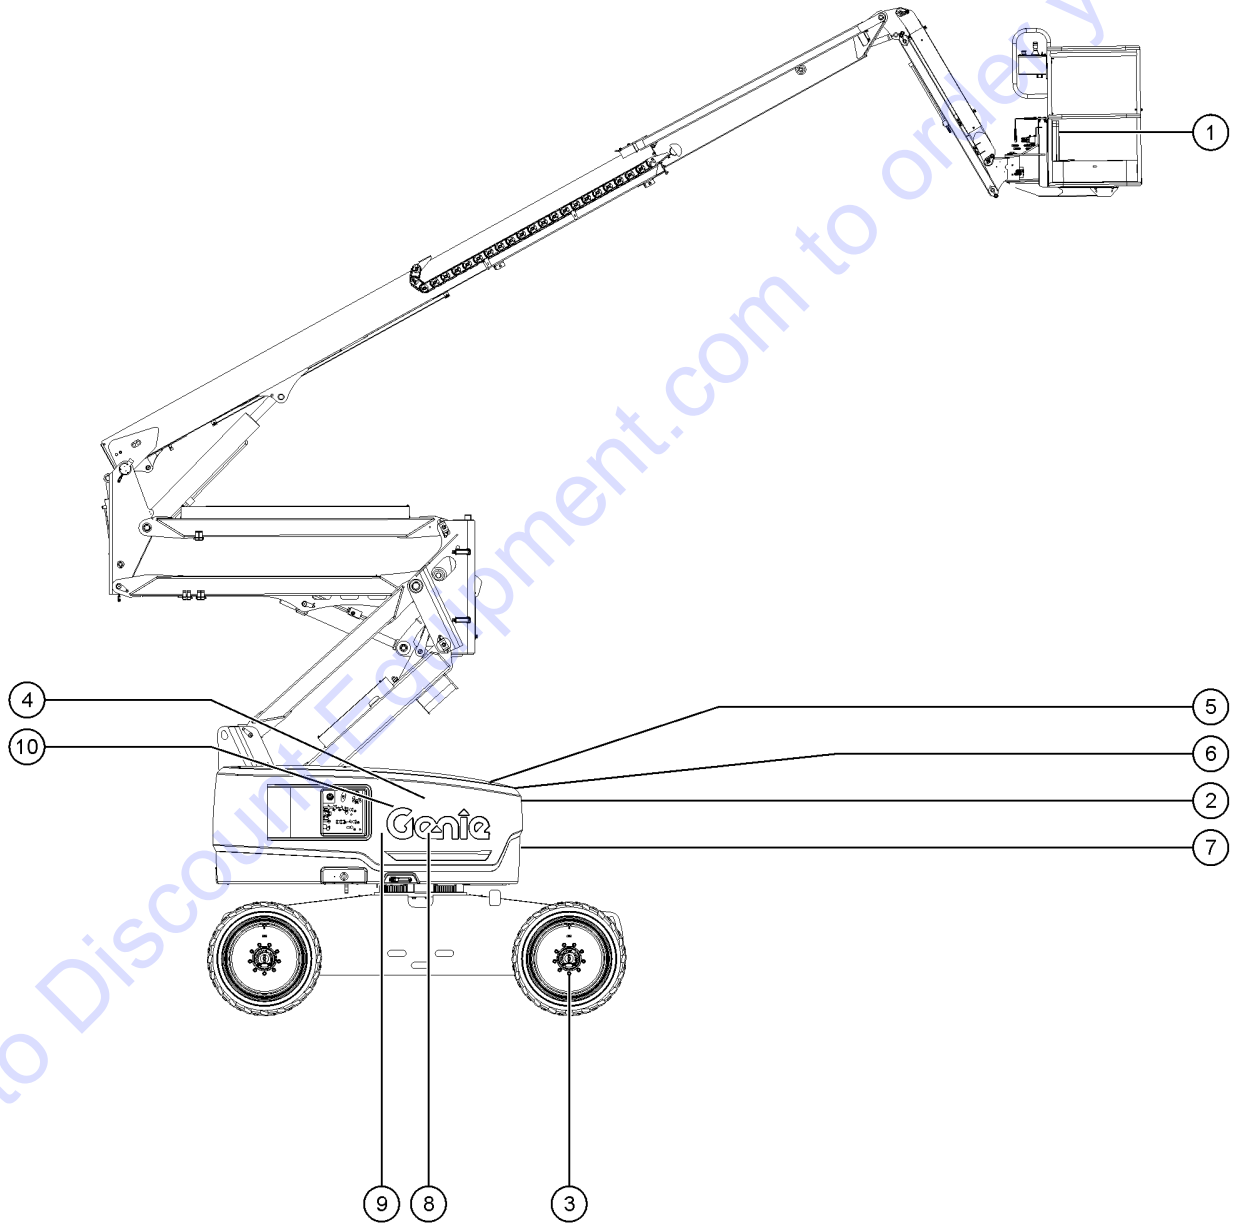

Description	Page
811.1 Cold Start, FE Models	210
812.1 Platform Control Cover Option	212
813.1 Ground Control Box Cover	214
814.1 Operator Protective Structure	216
815.1 Aircraft Protection Package	218
816.1 Aircraft Protection Package With Swing Gate	222
817.1 Inverter	226
818.1 Half Mesh Option	228
819.1 Platform Accessories	230
Part Number Index	232

Go to Discount-Equipment.com to order your parts

001.1 Parts Stocking List