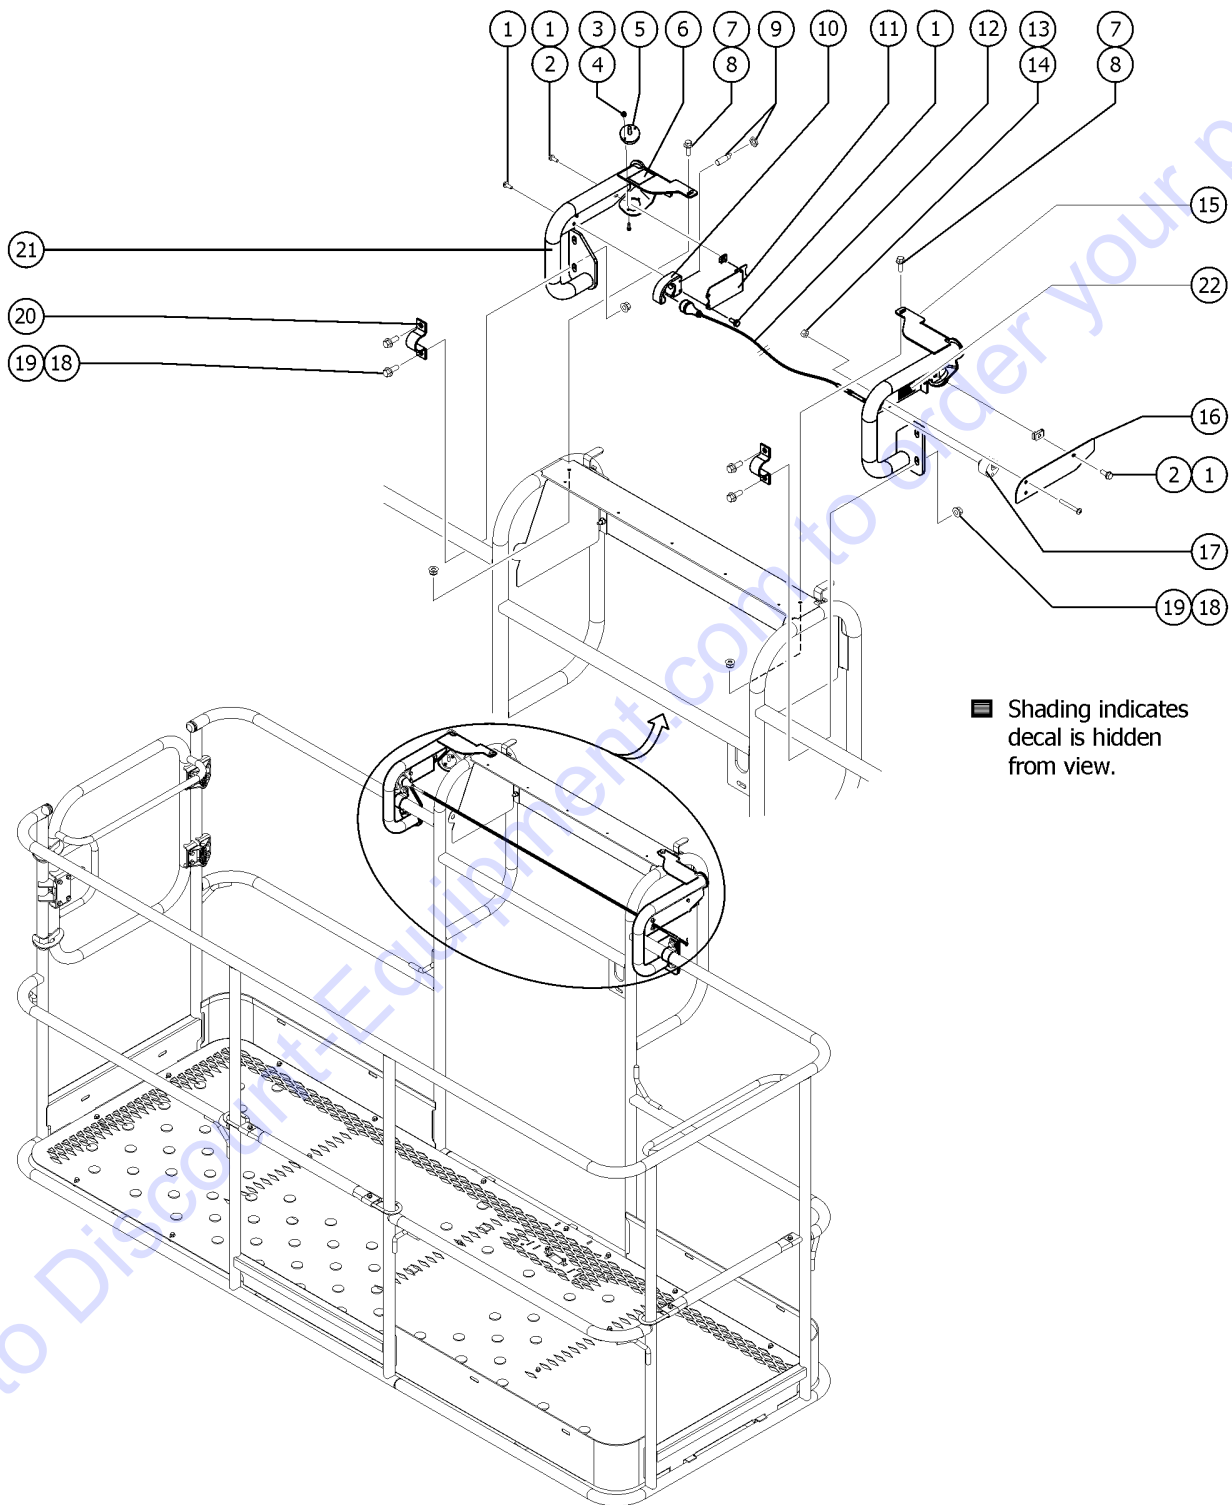

805.1 Lift Guard Contact Alarm Option

■ Shading indicates decal is hidden from view.

805.1 Lift Guard Contact Alarm Option

Item	Part No.	Description	Qty.
A-		From January 2017, this option became a standard installation on all models unless the customer specifically request not to have it installed	
B-	1279135GT	KIT, LIFT GUARD CONTACT ALARM,6'-8' PLATFORM,NON-ALC1000	
C-	1278109GT	HARNESS, OPA2, Z60E	
D-	19274GT	RELAY,SPDT,12V(AUTO)**	
E-	1278121GT	MODULE PLUS+1 CONTACT ALARM (not shown) inside platform control box	
1	1264934GT	SCREW, HHF, 10-24 X .5	
2	73575GT	SPRING CLIP,10-24,ZINC	
3	12344GT	NUT,NYLOCK,6-32	
4	1256859GT	SCREW,PHPM,6-32X7/8,ZAG	
5	1278111GT	ASSEMBLY, LIGHT, CONTACT ALARM	2
5B	1285850GT	ASSEMBLY,AMBER LIGHT,CONTACT ALARM	
6	1278542GT	DECAL, INSTRUCTION, CONTACT ALARM	
7	824078GT	SCREW,HHF,1/4-20X.75,8,ZAG	
8	1277924GT	NUT,NYLOCK FLG,1/4-20,F,ZAG	
9	1278119GT	ASSEMBLY SENSOR PROX OPA2	1
10	1278433GT	ASSY SENSOR W/HOUSING (Includes holder item 1277877 and sensor part 1278119)	
10-	1277877GT	HOLDER, SENSOR	1
11	1277873GT	FORMING, SENSOR HOLDER	1
12	1278416GT	ASSEMBLY OPA CABLE LARGE	1
12-	1278124GT	MAGNET, 1/4-20, 15 LB. Part of assembly 1278416	
12-	1278458GT	CONTACT ALARM WIRE ASSY, LARGE Part of assembly 1278416	
12-	1278368GT	GRIP, CABLE Part of assembly 1278416	
12-	1261184GT	NUT,1/4-20,8,ZAG Part of assembly 1278416	
13	1274168GT	NUT,NYLOCK,10-32,A,ZAG	
14	824216GT	SCREW,PHPM,10-32X1.5,ZAG	
15	1278138GT	WELDMENT, RIGHT CONTACT ALARM, LARGE	1
16	1277875GT	PLATE, CABLE AND WIRE COVER	1
17	1277876GT	GUIDE, CABLE	1