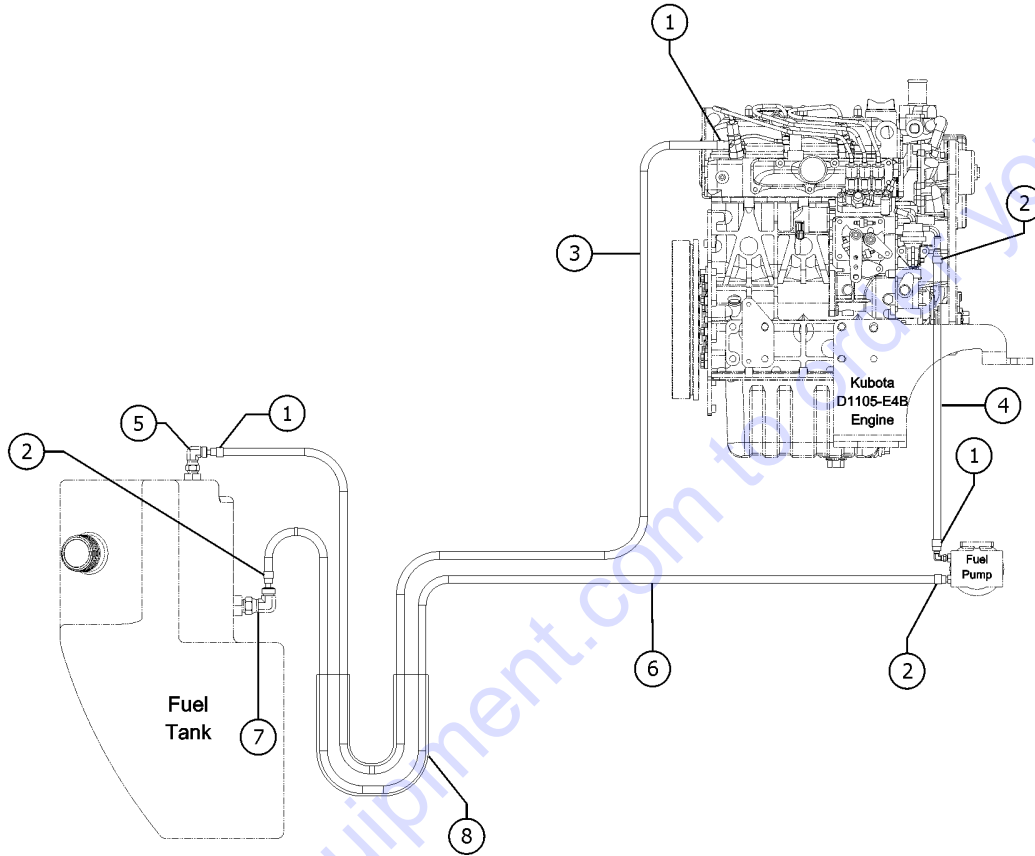

405.1 Fuel Hoses and Fittings - Kubota D1105-E4B

405.1 Fuel Hoses and Fittings - Kubota D1105-E4B

Item	Part No.	Description	Qty.
1	31982GT	CLAMP,HOSE,1 EAR, 15/32	2
2	54123GT	CLAMP,HOSE,1 EAR, 5/8	6
3	35418GT	HOSE,FUEL,3/16,SAE 30R7	167
4	27089GT	HOSE,5/16 FUEL,SAE 30R7	16
5	824872GT	FITTING,3/8NPT TO 3/16BARB,90	1
6	27089GT	HOSE,5/16 FUEL,SAE 30R7	177
7	1270466GT	FITTING,3/8NPT TO 5/16BARB,90	1
8	48767GT	SLEEVE,NYLON,1.42 ID	12

Go to Discount-Equipment.com to order your parts