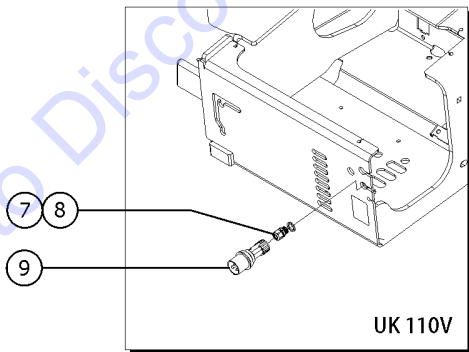

Go to Discount-Equipment.com to order your parts

801.1 Power to Platform

Item	Part No.	Description	Qty.
A	1269475GT	CLAMP, POWER AIR OPTIONS .....	2
1	824029GT	NUT,TL FLG,3/8-16,G,ZAG .....	2
2	824090GT	SCREW,HHF,3/8-16X1,8,ZAG .....	2
3	10775GT	T-BOX,2.75 X 4.5 X 2.0 .....	1
4	81096GT	BRACKET,POWER TO PLAT, DOM. ....	1
5	1257390GT	WASHER,FLAT,#8,SAE,ZAG .....	4
6	1257296GT	SCREW,PHPM-ST,8.32X.50,TYPE F, .....	
7	7056GT	CONN,SQUEEZE,1/2NPT .38-.50,SM .....	2
8	6935GT	LOCKNUT,ELEC,1/2" .....	1
		power cable not shown	
9	144161GT	PLUG,PWR,UK,16AMP,3PIN,BLK .....	1
10	119403GT	CONN,PLUG 120 AC/15A DOMESTIC .....	1
11	T112560GT	RECEPTACLE,UK,110V .....	1
12	1253489GT	SCREW,FHPM,6-32 X .75,ZAG .....	2
13	T112561GT	PLATE,UK,POWER TO PLAT .....	1
14	74052GT	GASKET,COVER,GFCI,WEATHERPROOF .....	1
15	55089GT	WIRE,14 GA,GREEN/YELLOW,THHN** .....	6
16	13597GT	TERMINAL,#10 RING,BLUE .....	2
		crimp one end of 13597 to swing chassis ground wire	
17	74006GT	COVER,GFCI,HORIZONTAL,WEATHER .....	1
18	13585GT	OUTLET,110V GFCI*** .....	1
19	36878GT	TERMINAL,FORK,BLUE (BULK) .....	3
		connect one each of 36878 to swing chassis positive and negative wires	