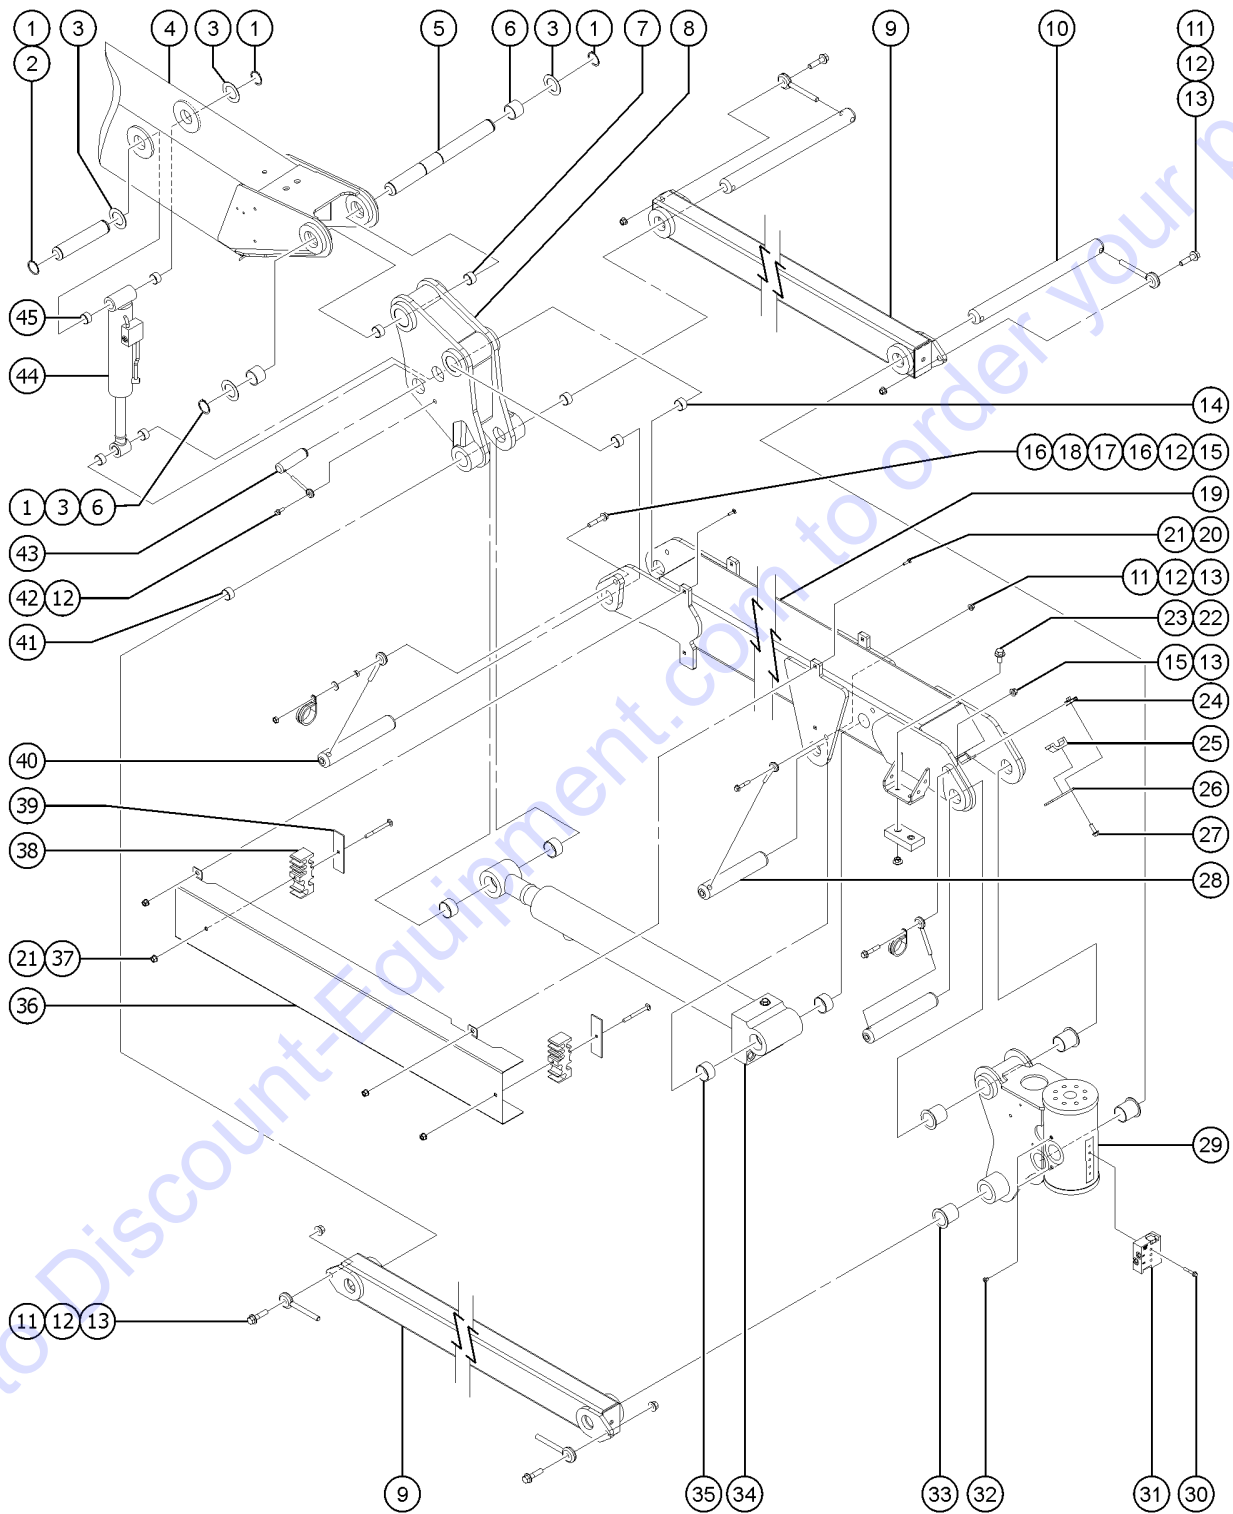

507.1 Jib Boom and Platform Rotator

Item	Part No.	Description	Qty.
27	824078GT	SCREW,HHF,1/4-20X.75,8,ZAG	1
28	T108077GT	PIN,1.25DIA X 7.00LG,1HOLE	1
29	94397GT	ROTATOR,PLAT JIB,160 DEG*** (includes items 32-33)	1
29-	122944GT	SEAL KIT,8K ROTATOR***	
29-	75395GT	BEARING KIT,PLAT ROTATOR,SUPER	
30	824081GT	SCREW,HHF,1/4-20X1.5,8,ZAG	3
31		Ref. MANIFOLD, ROTATOR, CB (refer to 710.1)	1
32	88516GT	SCREW,BLEEDER,M5X0.8	2
33	30222GT	BEARING,FL,1.25IDX1.41ODX1.50L	4
34	63213GT	CYLINDER,JIB (STICK BOOMS) (includes item 35)	1
34-	63353GT	SEAL KIT,CYL,S65 (63213)	
34-	33428GT	VALVE,COUNTERBALANCE (not shown)	
35	47377GT	BEARING,1.25 ID X 1.5 OD X .75	4
36	128454GT	COVER, JIB HOSES/CABLES**	1
37	1256180GT	BOLT,CARRIAGE,1/4-20X2.75,5,ZAG	2
38	824551GT	CLAMP,HOSE/CABLE,JIB	2
39	128483GT	BACKING PLATE, HOSE BLOCK, JIB	2
40	T108076GT	PIN,1.25DIA X 7.88LG,1HOLE	1
41	128268GT	BEARING,FL, 1.25X1.5X2.13	2
42	824090GT	SCREW,HHF,3/8-16X1,8,ZAG	1
43	108855GT	PIN,1.50DIA X 5.25LG,1HOLE	1
44	822631GT	CYLINDER,PLATFORM (includes item 45)	1
44-	823061GT	SEAL KIT (822631)	
44-	77303GT	VALVE, CNTRBAL 3500 PSI, ATM VEN	
45	18396GT	BEARING,1.5IDX1.75ODX1.0L	4