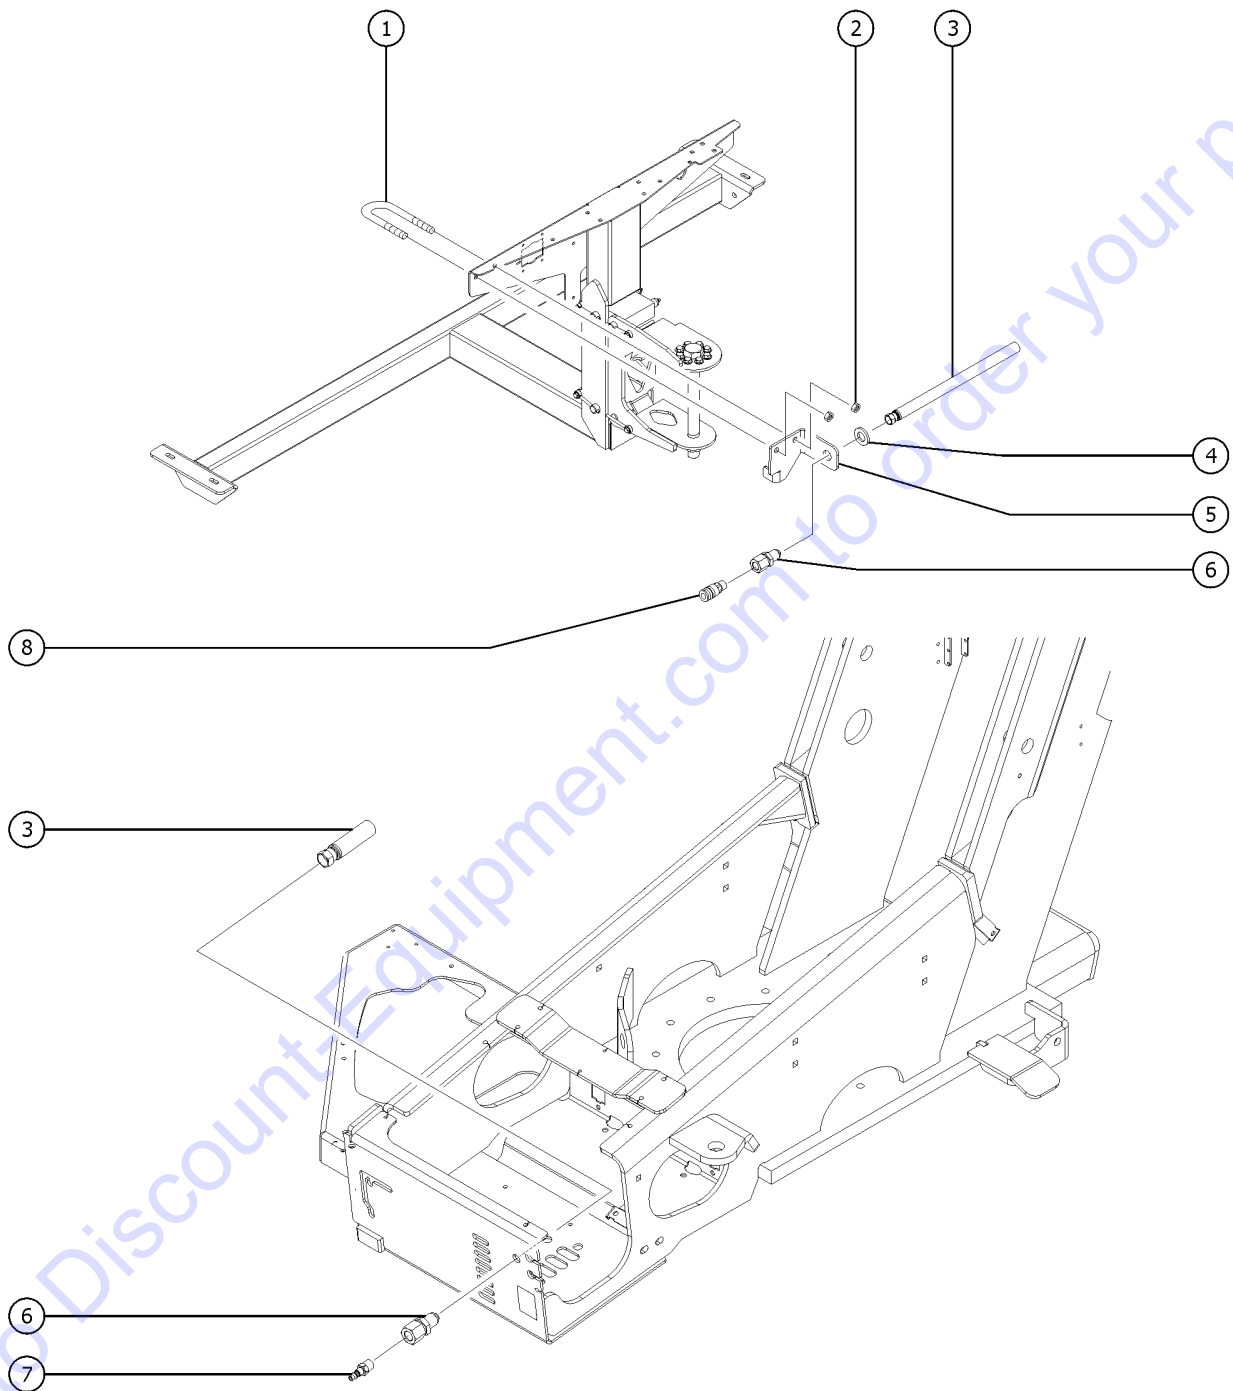

802.1 Air Line to Platform

802.1 Air Line to Platform

Item	Part No.	Description	Qty.
1	1251600GT	U-BOLT, FLATTENED, 1.5 X 3/8	1
2	824029GT	NUT,TL FLG,3/8-16,G,ZAG	2
3	1269759GT	HOSE ASSEMBLY, 1/2" AIR,BARB,S	1
3-	49213GT	HOSE END,BARBED,SWIVEL,JIC,8-8	2
3-	39888GT	HOSE,1/2,LOW PRESSURE,801-8***	10 00
4	1256863GT	WASHER,FLAT,.75,SAE,HRD,ZAG	1
5	1275332GT	FORMING, BRACKET, AIR HOSE	1
6	49212GT	FEMALE BULKHEAD CONNECTOR-8	2
7	49214GT	MALE PIPE THD,1/4" SER,3/8"X18	1
8	49215GT	MPT,CPLR,1/4"SER,3/8"X18	1

Go to Discount-Equipment.com to order your parts