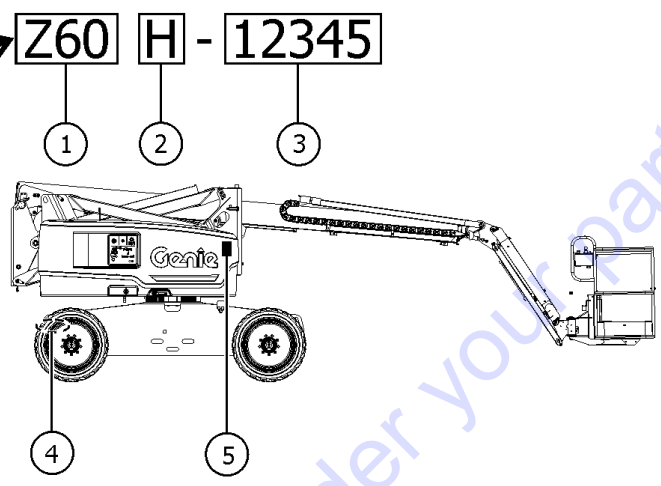

**Genie**  
A TEREX BRAND

**Model:**  
**Serial number:** Z60H-12345  
**Year of manufacture:** 2017  
**Electrical schematic number:**  
**Machine unladen weight:**  
**Rated work load (including occupants):**  
**Maximum number of platform occupants:**  
**Maximum allowable side force:**  
**Maximum allowable inclination of the chassis:**