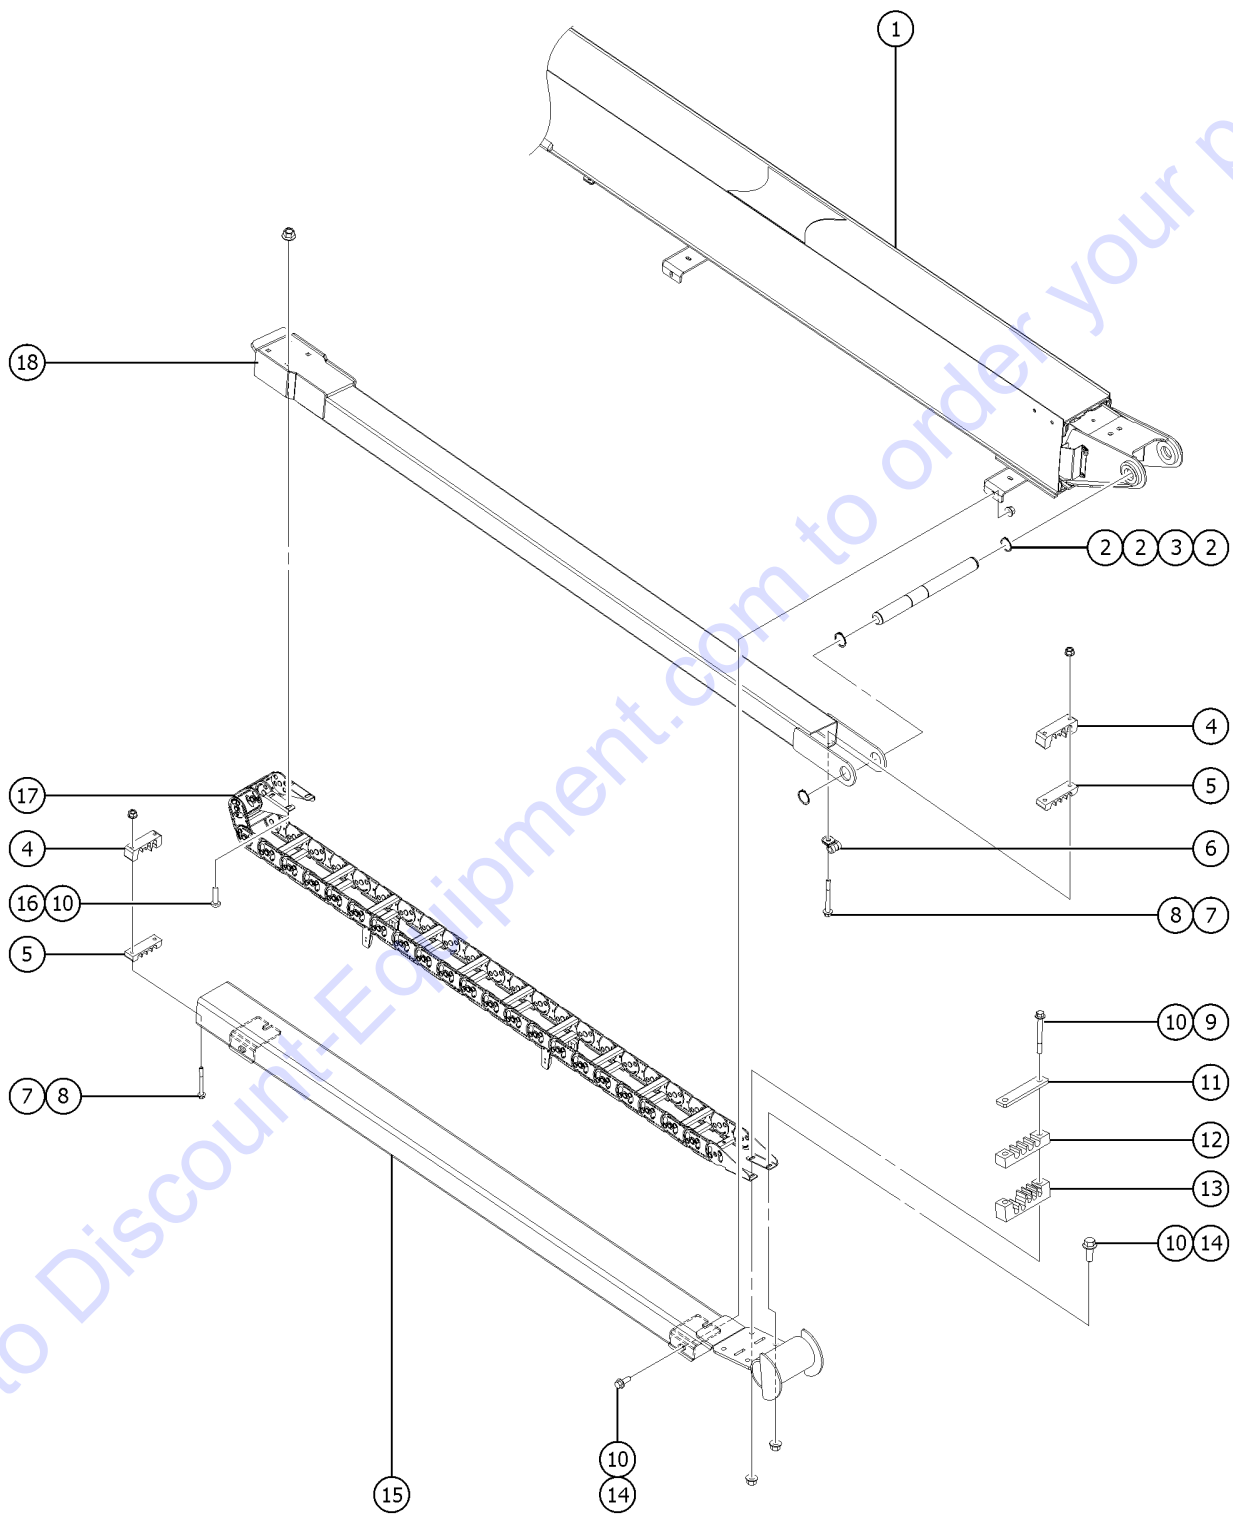

Go to Discount-Equipment.com to order your parts

506.1 Cable Track

506.1 Cable Track

Item	Part No.	Description	Qty.
1		Ref.WELDMENT,#1 BOOM .....	1
2	825796GT	SNAP RING,EXTERNAL,1.50,ZAG .....	3
3		Ref. Pin .....	1
4	228967GT	CLAMP, CABLE .....	2
5	824549GT	CLAMP, CABLES .....	2
6	45470GT	CLAMP,0.31,#5 X 1/4,RUB CUSH .....	1
7	824083GT	SCREW,HHF,1/4-20X2.5,8,ZAG .....	4
8	824027GT	NUT,TL FLG,1/4-20,G,ZAG .....	4
9	824096GT	SCREW,HHF,3/8-16X3.5,8,ZAG .....	2
10	824029GT	NUT,TL FLG,3/8-16,G,ZAG .....	12
11	228797GT	BAR, CLAMP, CABLE TRACK .....	1
12	226325GT	CLAMP, HOSES .....	1
13	824548GT	CLAMP, CABLES .....	1
14	824125GT	BOLT,CARRIAGE,3/8-16X1.5,ZAG .....	
		to SN Z60H-1079	
14-	1255757GT	BOLT,CARRIAGE,3/8-16X1.25,5,ZA .....	
		from SN Z60H-1080	
15	824944GT	WELDMENT,CABLE TRACK TRAY .....	1
16	824125GT	BOLT,CARRIAGE,3/8-16X1.5,ZAG .....	4
17B	1272543GT	CABLE TRACK, SX, 24 LINK .....	
		for machines with long pull tube measuring 94 inches overall length	
17B-	122661GT	REPAIR KIT,4 LINK,W/GUIDE .....	
		for 1272543	
17B-	121065GT	FORMING,CLAMP, TOP,CABLE TRACK .....	
		for 1272543	
17B-	121035GT	PIN,1.250 X 9.25, 2 RINGS .....	
		for 1272543	
17B-	1283178GT	ASSEMBLY MOVING END SX TRACK .....	
		for 1272543	
17B-	122663GT	END BRACKET, FIXED END .....	
		for 1272543	
17B-	122668GT	GUIDE FINGER, PLASTIC .....	
		for 1272543	
17B-	218448GT	FINGER, GUIDE, CABLE TRACK .....	
		for 1272543	
17B-	229169GT	FLATBAR, CLAMPS, CABLE TRACK .....	
		for 1272543	
18A	1273204GT	KIT, CABLE TRACK LINKS, SX110 .....	
		(includes 2 cable track links and 1261891 moving end bracket)	
18B	1272540GT	WELDMENT, PULL TUBE, CABLE TRACK .....	
		long pull tube (94 inches)	