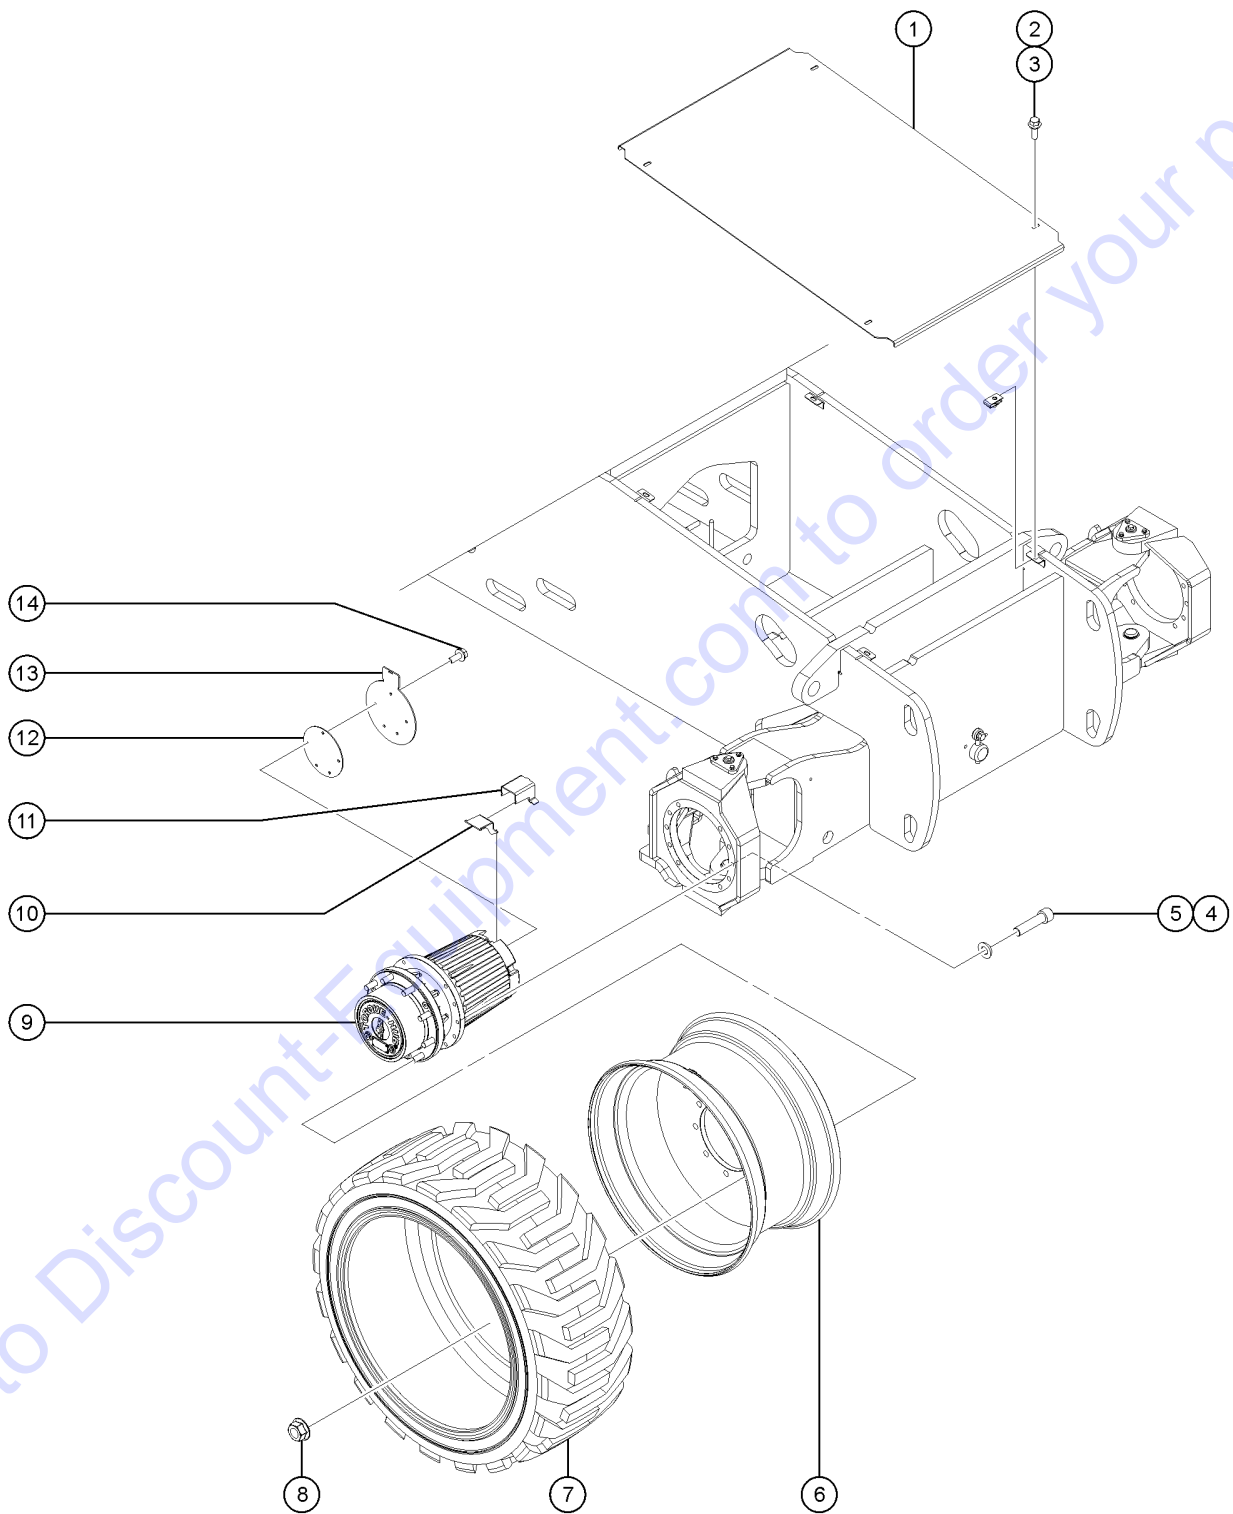

204.1 4WD Steer Axle, Wheels and Hubs

Go to Discount-Equipment.com to order your parts

204.1 4WD Steer Axle, Wheels and Hubs

Item	Part No.	Description	Qty.
1	1255703GT	COVER,DRIVE CHASSIS	1
2	824078GT	SCREW,HHF,1/4-20X.75,8,ZAG	4
3	56912GT	SPRING CLIP,1/4-20,.025-.15X.5	4
4	1264510GT	SCREW,SHC,1/2-13X2,A574,ZAG	20
5	825353GT	WASHER,FLAT,1/2,SAE,HRD,ZAG	20
6		Ref. Wheel (refer to 205.1)	2
7		Ref. tires (refer to 205.1)	2
8	77674GT	NUT,HEX,FLANGE 5/8-18,GRD 8 ZI	18
9		Ref: AC Wheel drivemMotor (refer to 205.1)	2
10	1268880GT	FORMING, MOTOR CABLE ROUTING, FRONT	2
11	1268881GT	FORMING, MOTOR CABLE GUIDE, FRONT	2
12	1263511GT	GASKET, MOTOR DRIVE	2
14	824132GT	SCREW,HHF,M8-1.25X20,DIN6921,10.9,ZAB	10

Go to Discount-Equipment.com to order your parts