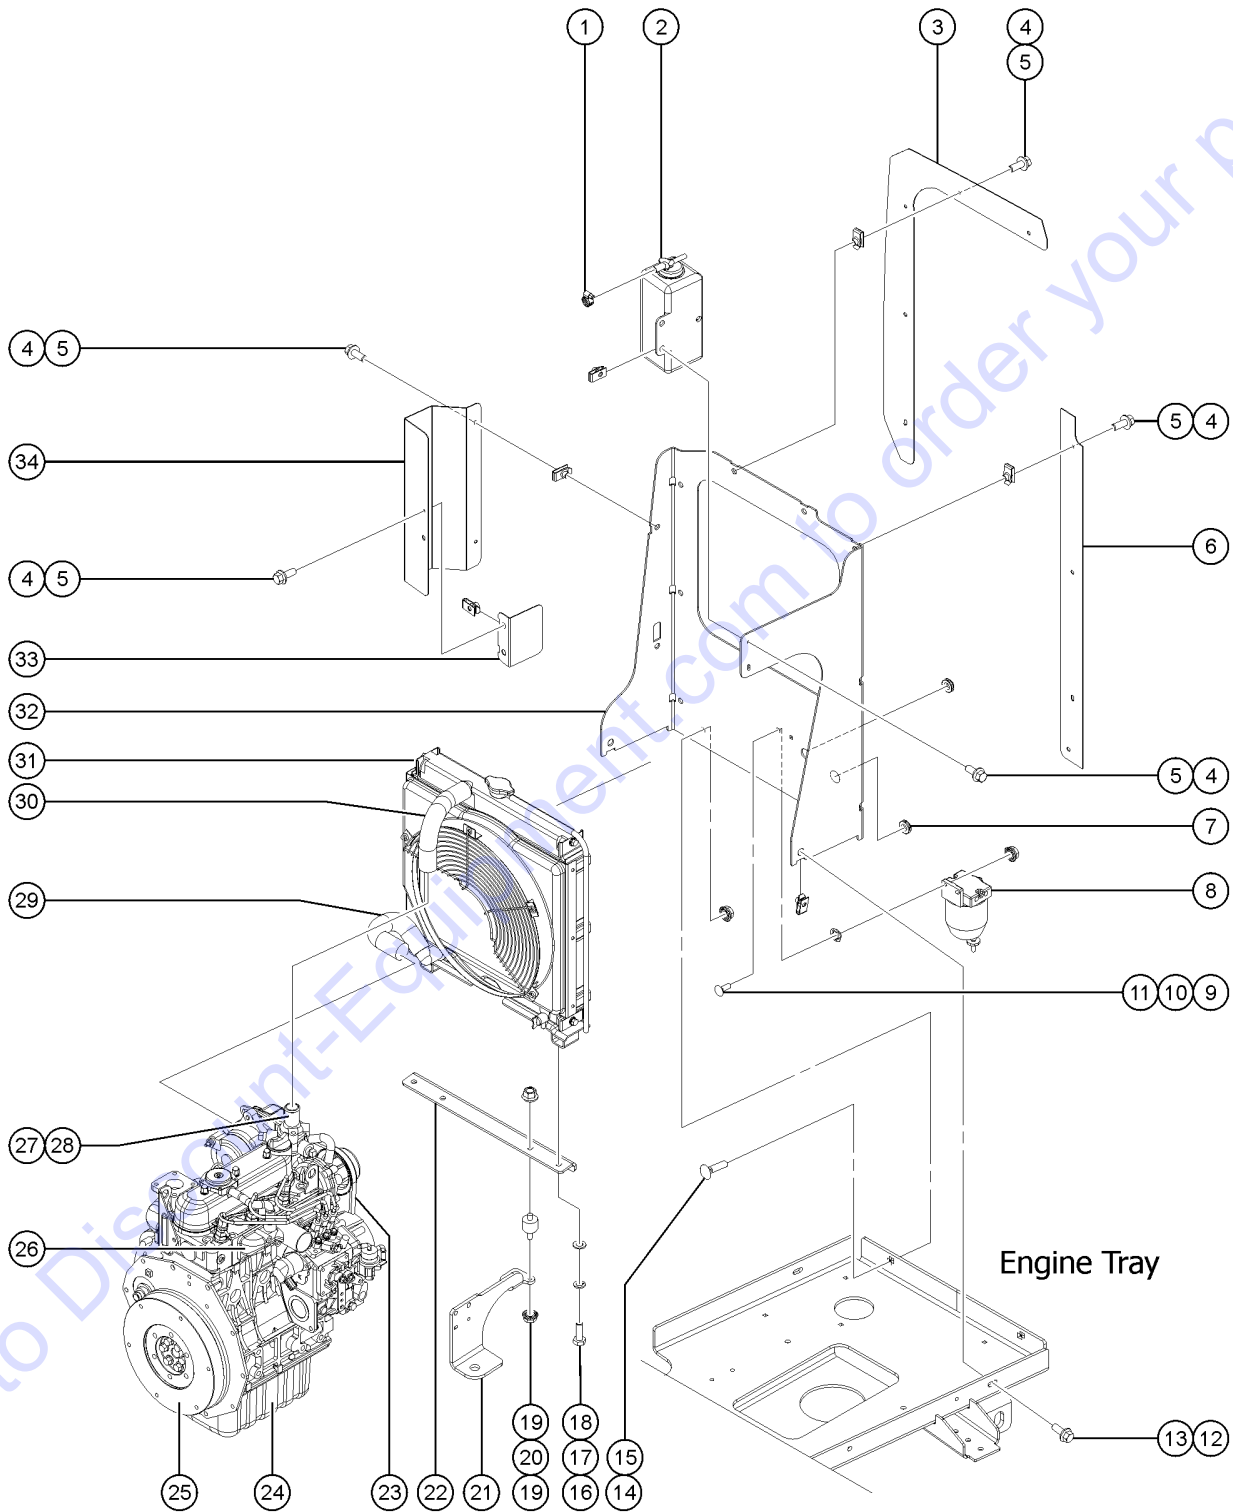

401.1 Engine Tray

<i>Item</i>	<i>Part No.</i>	<i>Description</i>	<i>Qty.</i>
27	1270488GT	FORMING, BATTERY TRAY	1
28	60078GT	BATTERY HOLD DOWN	2
29	824081GT	SCREW,HHF,1/4-20X1.5,8,ZAG	2
30	824027GT	NUT,TL FLG,1/4-20,G,ZAG	2

Go to Discount-Equipment.com to order your parts