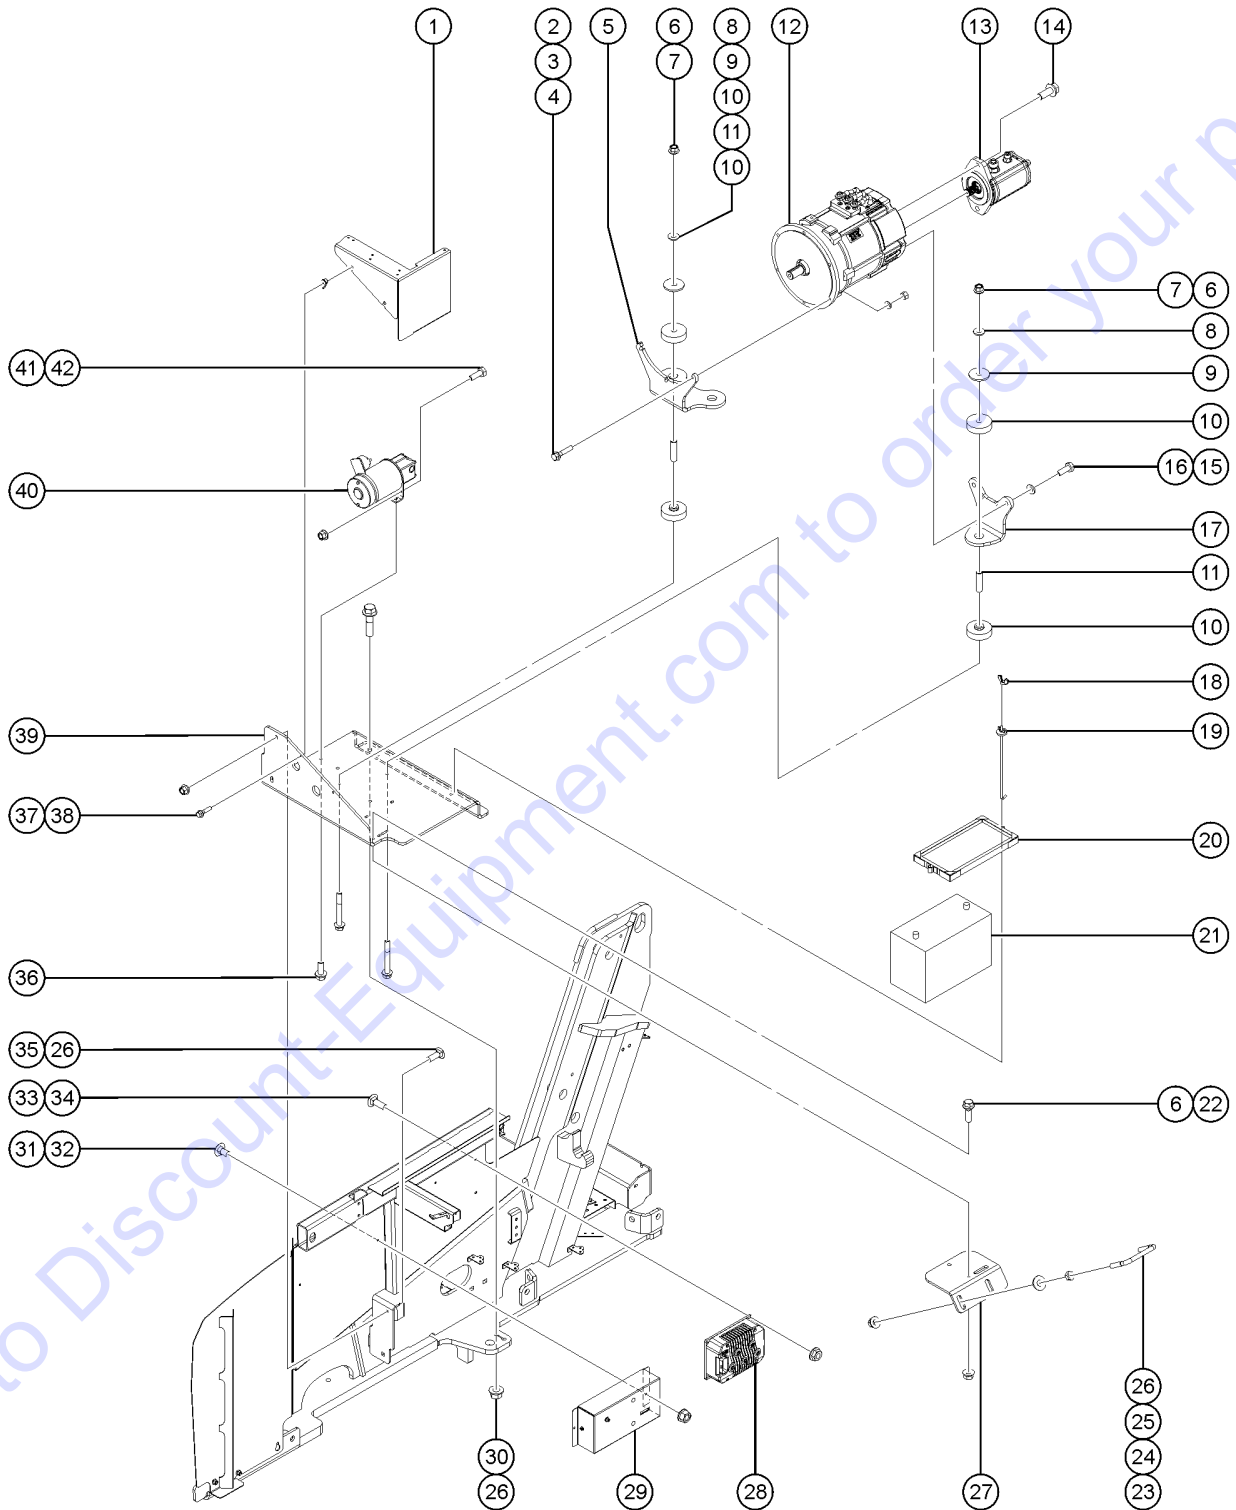

303.1 Generator Side - DC Models

<i>Item</i>	<i>Part No.</i>	<i>Description</i>	<i>Qty.</i>
39	1263647GT	FORMING, DC MOTOR MOUNT	1
40	89617GT	POWER UNIT,AUX PUMP 12VDC	1
41	13002GT	SCREW,HHC,5/16-18 X 1 GR5	1
42	18503GT	NUT,LOCKING-LG.FLANGE,5/16-18	1

Go to Discount-Equipment.com to order your parts