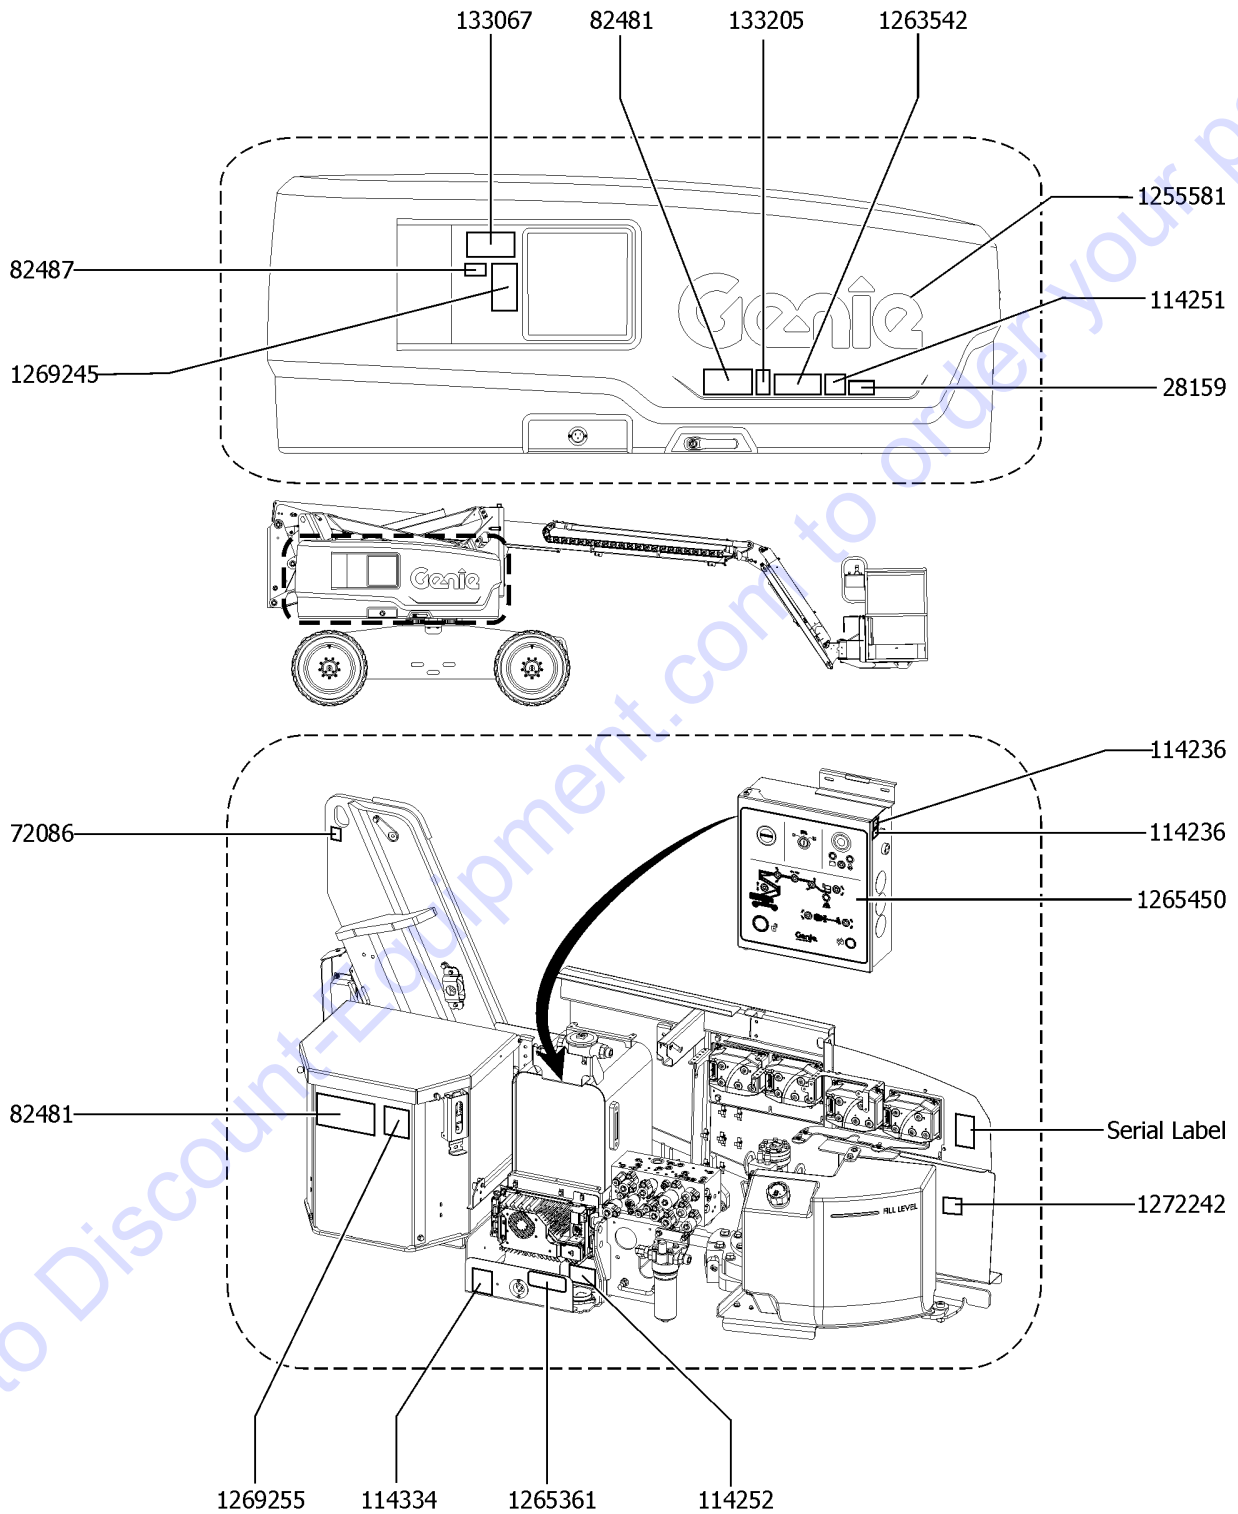

107.1 Decals with Symbols, Tank Side, Non-Steer End (ANSI & CE)

107.1 Decals with Symbols,Tank Side, Non-Steer End (ANSI & CE)

Item	Part No.	Description	Qty.
1	28159GT	DECAL,DIESEL ..... Z-60/37 FE Only	1
2	72086GT	DECAL,LABEL,LIFTING EYE	1
3	82481GT	DECAL,SYMBOL-BATTERY SAFETY	2
4	82487GT	DECAL,SYMBOL-READ THE MANUAL	1
5	114236GT	DECAL,LABEL,CB SYMBOL	2
6	114251GT	DECAL,LABEL,NO SMOKING,SYMB ..... Z-60/37 FE Only	1
7	114252GT	DECAL,LABEL,TIP OVER LMT SWTCH	1
8	114334GT	DECAL,SYM-ELEC HAZARD,PLUG	1
9	133067GT	DECAL,DANGER,ELEC.HAZ.STAY CLR	1
10	133205GT	DECAL,LABEL, ELECTRO HAZARD	1
11	1255581GT	DECAL COSMETIC,10" GENIE BLUE	1
12	1263542GT	DECAL, COMPARTMENT ACCESS	1
13	1265361GT	DECAL, BATTERY CHARGER INDICAT	1
14	1265450GT	DECAL, GROUND CONTROL BOX, Z60	1
15	1269245GT	DECAL, EMERGENCY LOWERING, Z60 ..... CE Only	1
16	1269255GT	DECAL, ANSI SYMBOL, BATT WEIGH	1
17	1272242GT	DECAL,MACHINE REGISTRATION/OWN	

Go to Discount-Equipment.com to order your parts