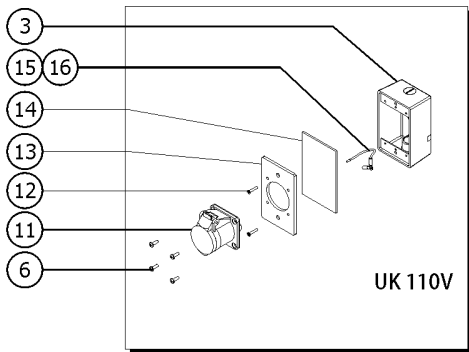

801.1 Power to Platform

Item	Part No.	Description	Qty.
A	1269475GT	CLAMP, POWER AIR OPTIONS	2
1	824029GT	NUT,TL FLG,3/8-16,G,ZAG	2
2	824090GT	SCREW,HHF,3/8-16X1,8,ZAG	2
3	10775GT	T-BOX,2.75 X 4.5 X 2.0	1
4	81096GT	BRACKET,POWER TO PLAT, DOM.	1
5	1257390GT	WASHER,FLAT,#8,SAE,ZAG	4
6	1257296GT	SCREW,PHPM-ST,8.32X.50,TYPE F, ...	
7	7056GT	CONN,SQUEEZE,1/2NPT .38-.50,SM	2
8	6935GT	LOCKNUT,ELEC,1/2"	1
		power cable not shown	
9	144161GT	PLUG,PWR,UK,16AMP,3PIN,BLK	1
10	119403GT	CONN,PLUG 120 AC/15A DOMESTIC	1
11	T112560GT	RECEPTACLE,UK,110V	1
12	1253489GT	SCREW,FHPM,6-32 X .75,ZAG	2
13	T112561GT	PLATE,UK,POWER TO PLAT	1
14	74052GT	GASKET,COVER,GFCI,WEATHERPROOF	1
15	55089GT	WIRE,14 GA,GREEN/YELLOW,THHN**	6
16	13597GT	TERMINAL,#10 RING,BLUE	2
		crimp one end of 13597 to swing chassis ground wire	
17	74006GT	COVER,GFCI,HORIZONTAL,WEATHER	1
18	13585GT	OUTLET,110V GFCI***	1
19	36878GT	TERMINAL,FORK,BLUE (BULK)	3
		connect one each of 36878 to swing chassis positive and negative wires