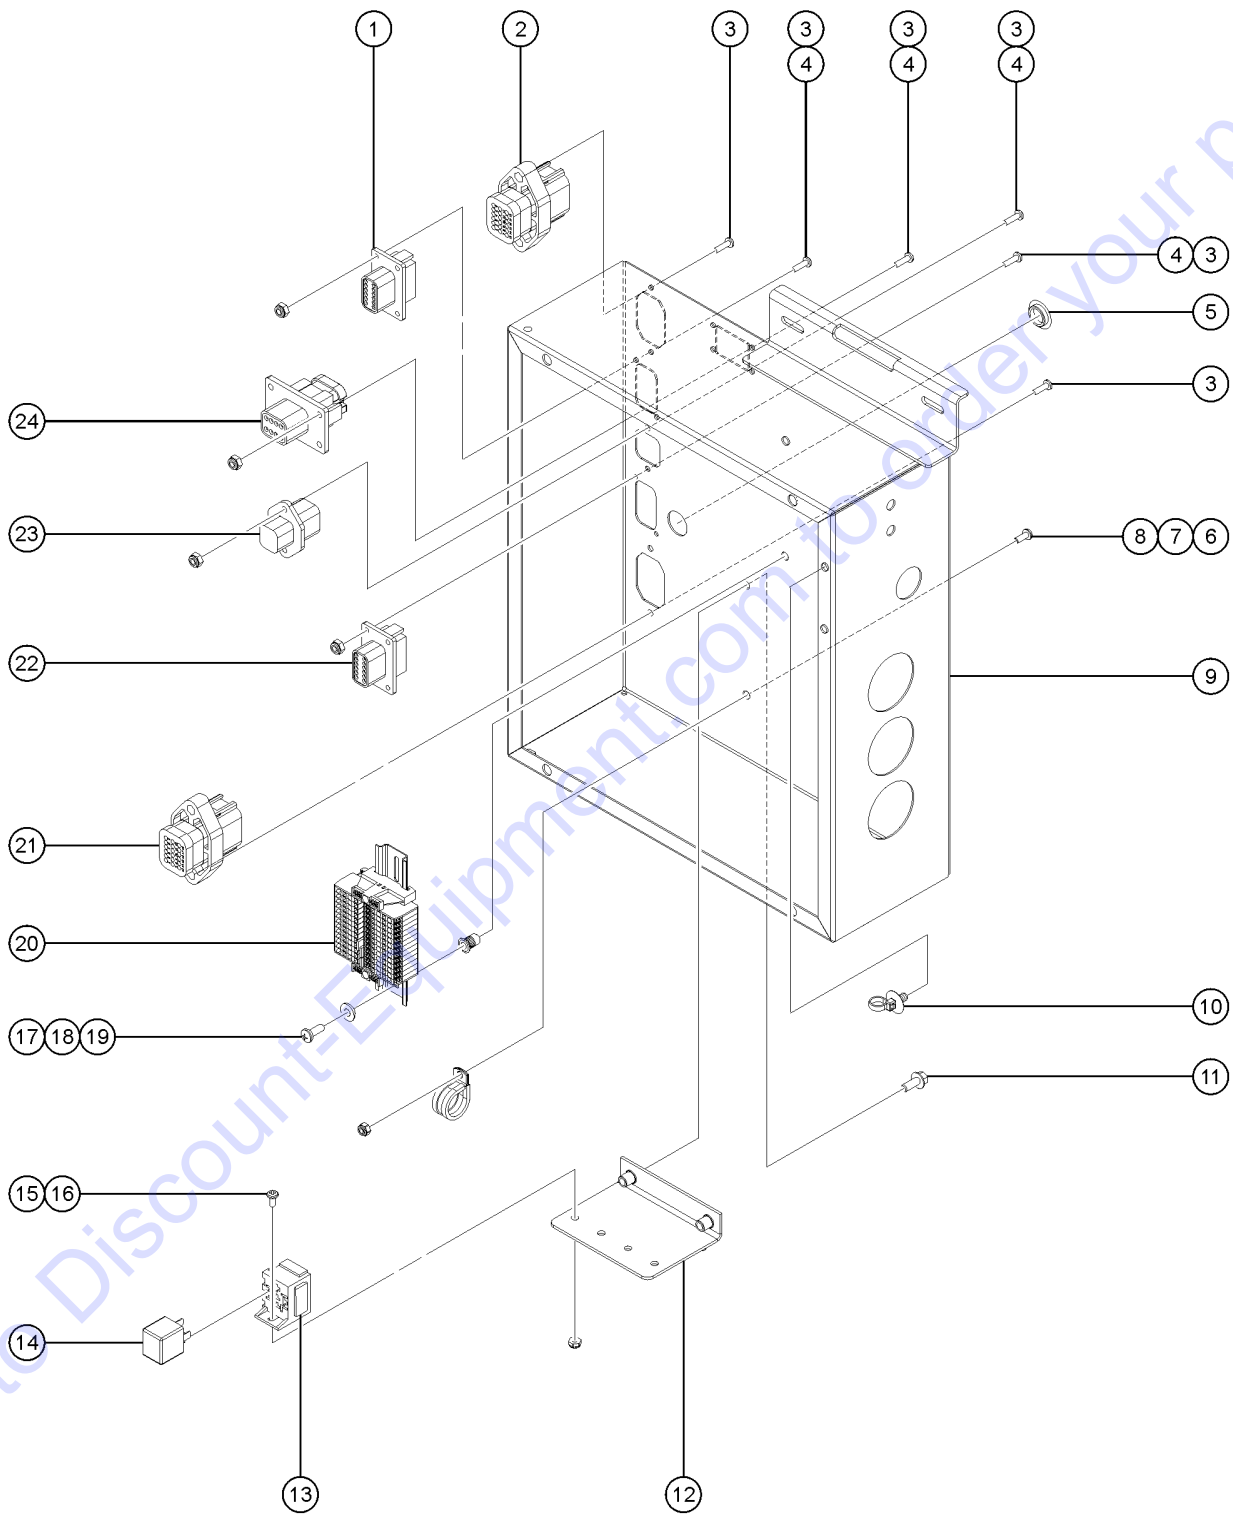

Item	Part No.	Description	Qty.
A	1266124GT	ASSEMBLY, Z60/37 GBOX RELAYS ..... (includes items 12-16)	1
1	73730GT	CONN,RECEP 12 WAY,GRY FLANGE	1
2	1265862GT	CONN, RECEP, 18WAY, 14-18GA, FL, A, GRY	1
3	824214GT	SCREW,PHPM,6-32X.5,ZAG	14
4	12344GT	NUT,NYLOCK,6-32	10
5	15243GT	PLUG,NYLON .875 BLACK DOMED	1
6	54365GT	SCREW,PHIL,PHM,10-32 X .5,SSTL	1
7	13268GT	CLAMP,0.75,#12 X 1/4,RUB CUSH	1
8	6178GT	NUT,NYLOCK,10-32	1
9		Ref. WELDMNT,GND CONTROL BOX ..... (refer to 307.1)	1
10	110149GT	CABLE TIE,DFT MOUNT,BLK,6.5"	1
11	1256855GT	SCREW,HHF,1/4-20X.625,8,ZAG	2
12	54534GT	ANGLE,RELAY MNT,W/NUTSERTS,PNT	1
13	34053GT	ASSY,RELAY SOCKET, AUTO	3
14	56302GT	RELAY,24VDC,40/30A,SEALED***	4
15	825349GT	SCREW,PHPM,10-32X.38,ZAG	2
16	14392GT	NUT,LP NYLOCK,10-32	2
17	1251757GT	SCREW,PHPM,10-32X.50,ZAG	2
18	1253185GT	WASHER,FLAT,#10,USS,ZAG	2
19	T107521GT	NUTSERT,LP KNURLED,10-32X.130	2
20	1265850GT	ASSEMBLY,TERMINAL RAIL, Z60/37	1
20-	46036GT	DIN RAIL, 5.63"	
20-	74913GT	END STOP, DIN RAIL,SCREW CLAMP	
20-	74917GT	JUMPER COMB, 2-WAY,WIELAND	
20-	216791GT	TERMINAL BLOCK,WIELAND	
20-	216793GT	TERMINAL BLOCK END PLATE	
21	226948GT	CONN, RECEP, 18 WAY, 14-18GA, FL, B	1
22	73733GT	CONN,RECEP 12 WAY,BLK FLANGE	1

308.1 Ground Control Box, View 2, Internal