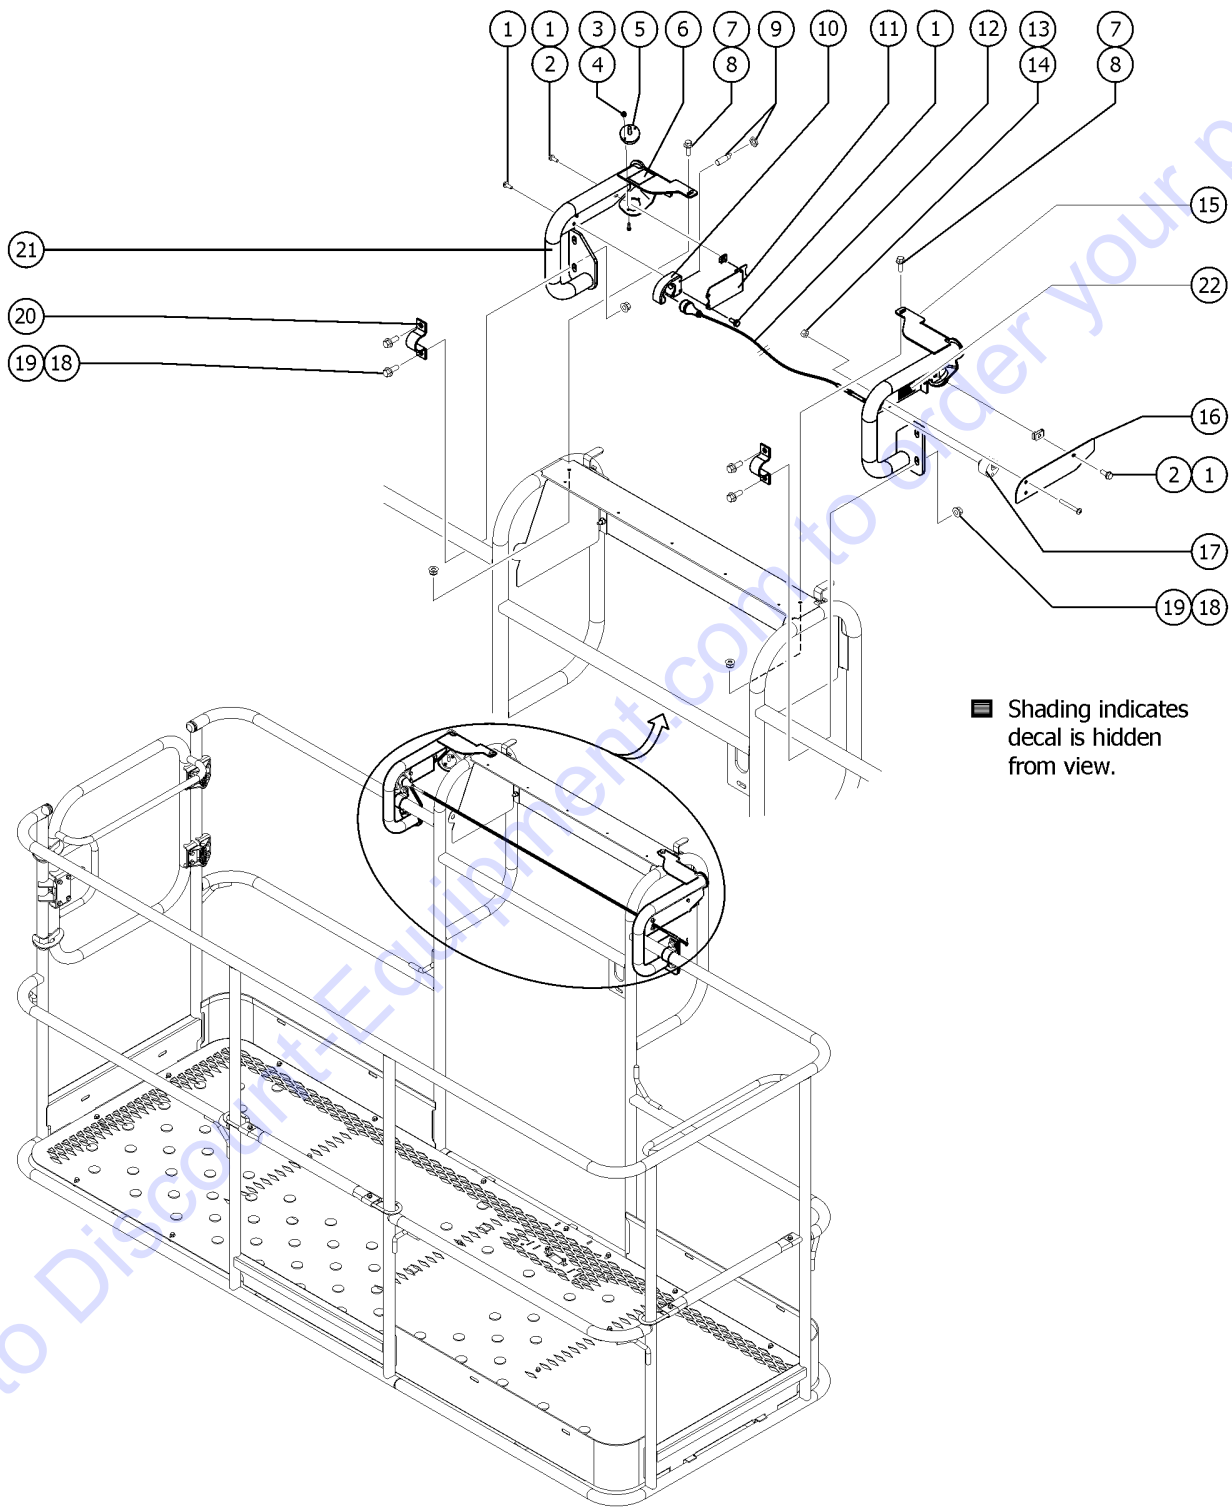

805.1 Lift Guard Contact Alarm Option

805.1 Lift Guard Contact Alarm Option

<i>Item</i>	<i>Part No.</i>	<i>Description</i>	<i>Qty.</i>
18	1274322GT	NUT,NYLOCK FLG,3/8-16,G,ZAG	
19	824090GT	SCREW,HHF,3/8-16X1,8,ZAG	
20	1278363GT	CLAMP, 1.25 INCH TUBE	2
21	1278144GT	WELDMENT, LEFT CONTACT ALARM, LARGE	1
22	1278982GT	DECAL, INSTRUCTION, ACTUATOR SWITCH SOCKET	1

Go to Discount-Equipment.com to order your parts