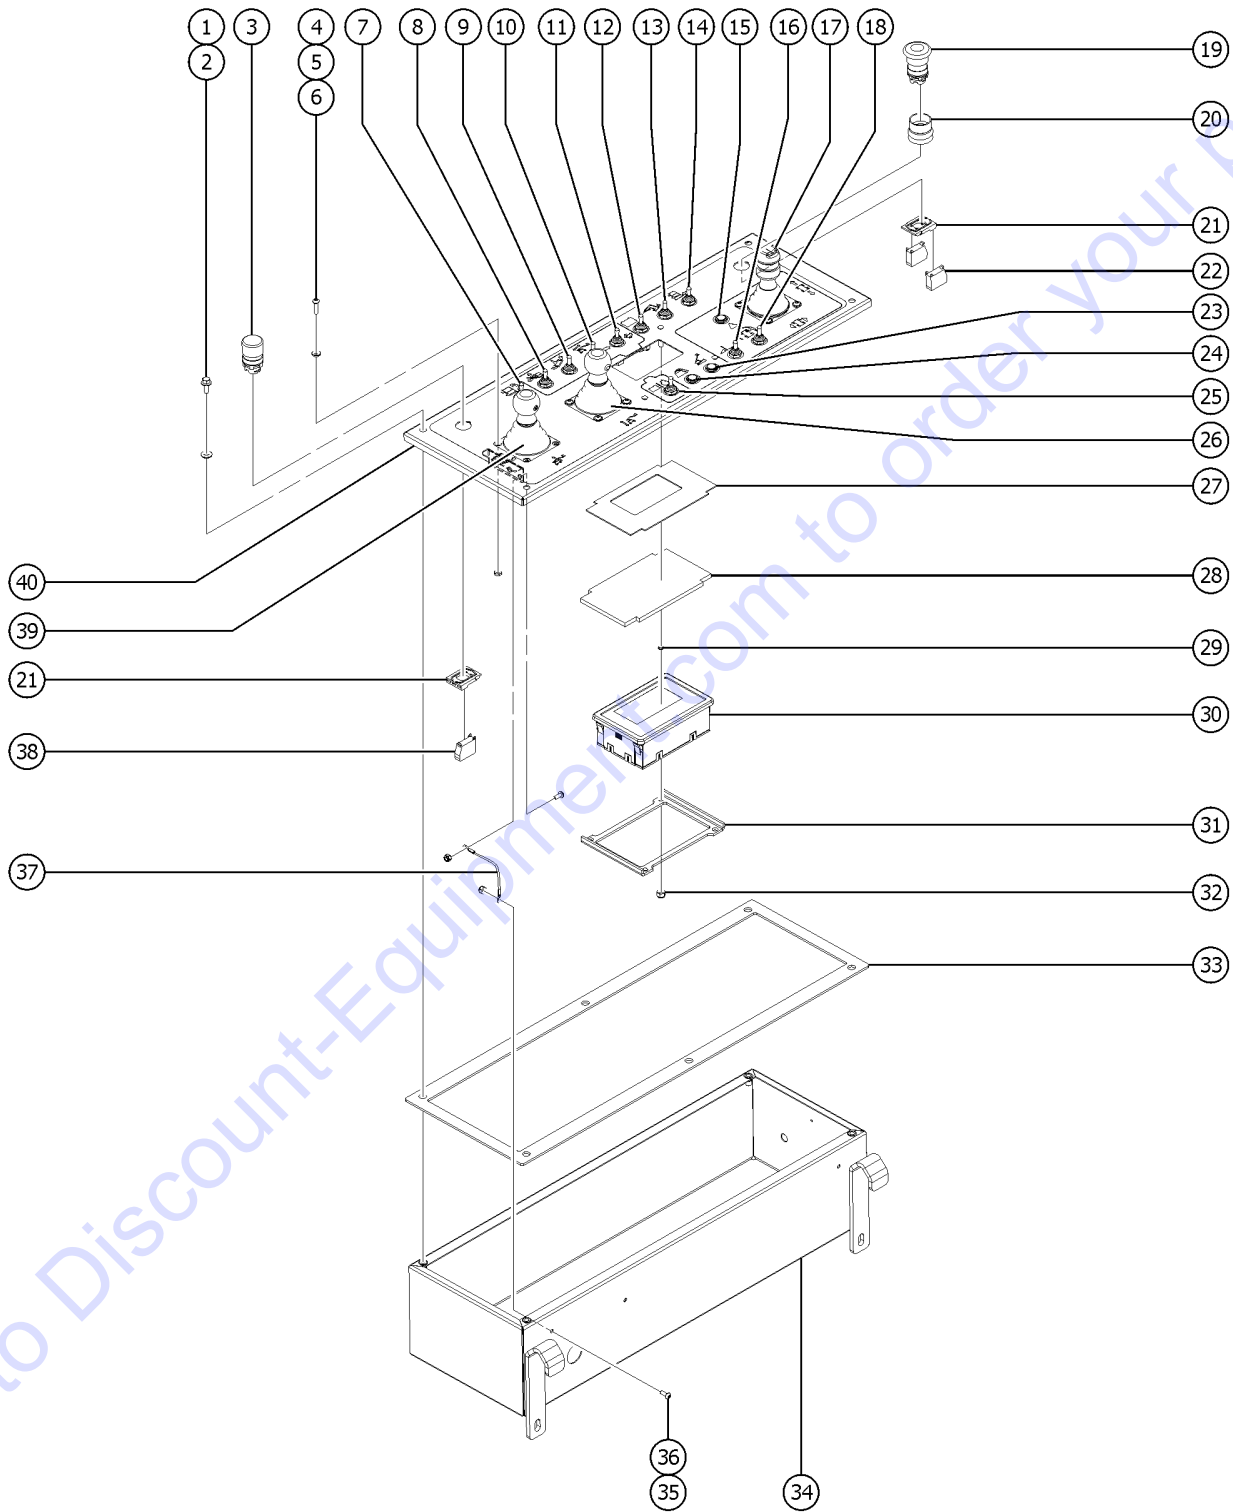

603.1 Platform Control Box, External View

Item	Part No.	Description	Qty.
22	66818GT	CONTACT,NC	2
23	824878GT	LIGHT,LED IND. RED 24V NH machine not level	1
24	824878GT	LIGHT,LED IND. RED 24V NH CE and Australia models, platform overload	1
25A	128200GT	SWITCH TOGGLE ASSY SPDT 3P MOM FE models, switch mode select	1
25A-	128580GT	SWITCH TOGGLE SPDT 3P MOM SHDR for 128200	
25A-	27246GT	BOOT,TOGGLE SWITCH,SHORT* for 128200	
25A-	128578GT	SCREW T-SWITCH PH/PH 6-32X1/4 for 128200	
25B	229567GT	PLUG, SANTOPRENE .5 BLACK DOME DC models	1
26	101175GT	JOYSTICK,1 AXIS,DEUTSCH secondary boom up/down	1
26-	1269497GT	GASKET, ISOLATION, JOYSTICK	
27	1262663GT	GASKET, DISPLAY GUARD	1
28	1262664GT	GUARD, DISPLAY, POLYCARB	1
29	119976GT	BUMPER,5/16DIA X 7/64 PROJ,ADH.	4
30	1263694GT	DISPLAY,PLATFORM,ENGAGE4,GEN2 LCD readout	1
31	1262665GT	FORMING, DISPLAY RETAINER	1
32	6091GT	NUT,NYLOCK,1/4-20	4
33	81488GT	GASKET,PLATFORM CONTROL BOX	1
34	1262662GT	WELDMENT, PLATFORM CONTROL BOX	1
35	54365GT	SCREW,PHIL,PHM,10-32 X .5,SSTL	4
36	6178GT	NUT,NYLOCK,10-32	4
37	77351GT	LANYARD,PLATFORM CONTROL BOX	2
38	66816GT	CONTACT,N.O.	1
39	101174GT	JOYSTICK,2 AXIS,DEUTSCH primary boom up/down and turntable rotate	1
39-	1269497GT	GASKET, ISOLATION, JOYSTICK	
40	1270486GT	WELDMENT, LID, PLAT CONTROL BO decals not included, refer to section 100	1