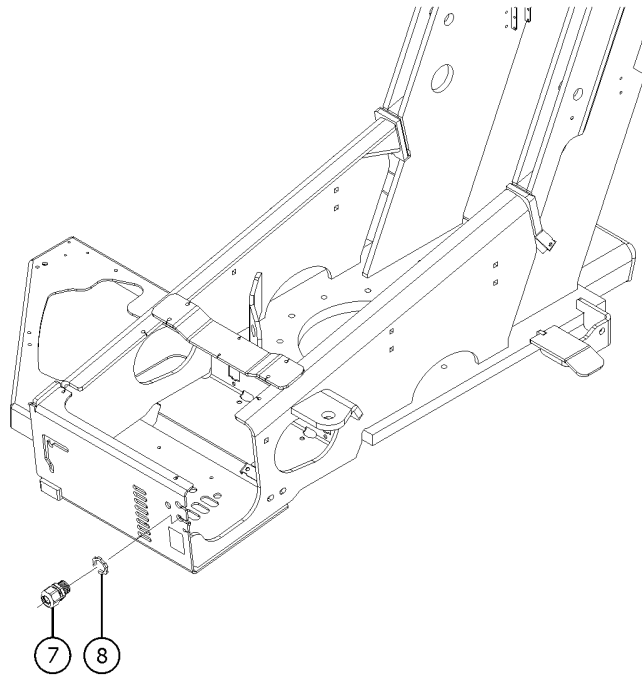

801.1 Power to Platform

Item	Part No.	Description	Qty.
A	1269475GT	CLAMP, POWER AIR OPTIONS	2
1	824029GT	NUT,TL FLG,3/8-16,G,ZAG	2
2	824090GT	SCREW,HHF,3/8-16X1,8,ZAG	2
3	10775GT	T-BOX,2.75 X 4.5 X 2.0	1
4	81096GT	BRACKET,POWER TO PLAT, DOM.	1
5	1257390GT	WASHER,FLAT,#8,SAE,ZAG	4
6	1257296GT	SCREW,PHPM-ST,8.32X.50,TYPE F, ...	
7	7056GT	CONN,SQUEEZE,1/2NPT .38-.50,SM	2
8	6935GT	LOCKNUT,ELEC,1/2"	1
		power cable not shown	
9	144161GT	PLUG,PWR,UK,16AMP,3PIN,BLK	1
10	119403GT	CONN,PLUG 120 AC/15A DOMESTIC	1
11	T112560GT	RECEPTACLE,UK,110V	1
12	1253489GT	SCREW,FHPM,6-32 X .75,ZAG	2
13	T112561GT	PLATE,UK,POWER TO PLAT	1
14	74052GT	GASKET,COVER,GFCI,WEATHERPROOF	1
15	55089GT	WIRE,14 GA,GREEN/YELLOW,THHN**	6
16	13597GT	TERMINAL,#10 RING,BLUE	2
		crimp one end of 13597 to swing chassis ground wire	
17	74006GT	COVER,GFCI,HORIZONTAL,WEATHER	1
18	13585GT	OUTLET,110V GFCI***	1
19	36878GT	TERMINAL,FORK,BLUE (BULK)	3
		connect one each of 36878 to swing chassis positive and negative wires