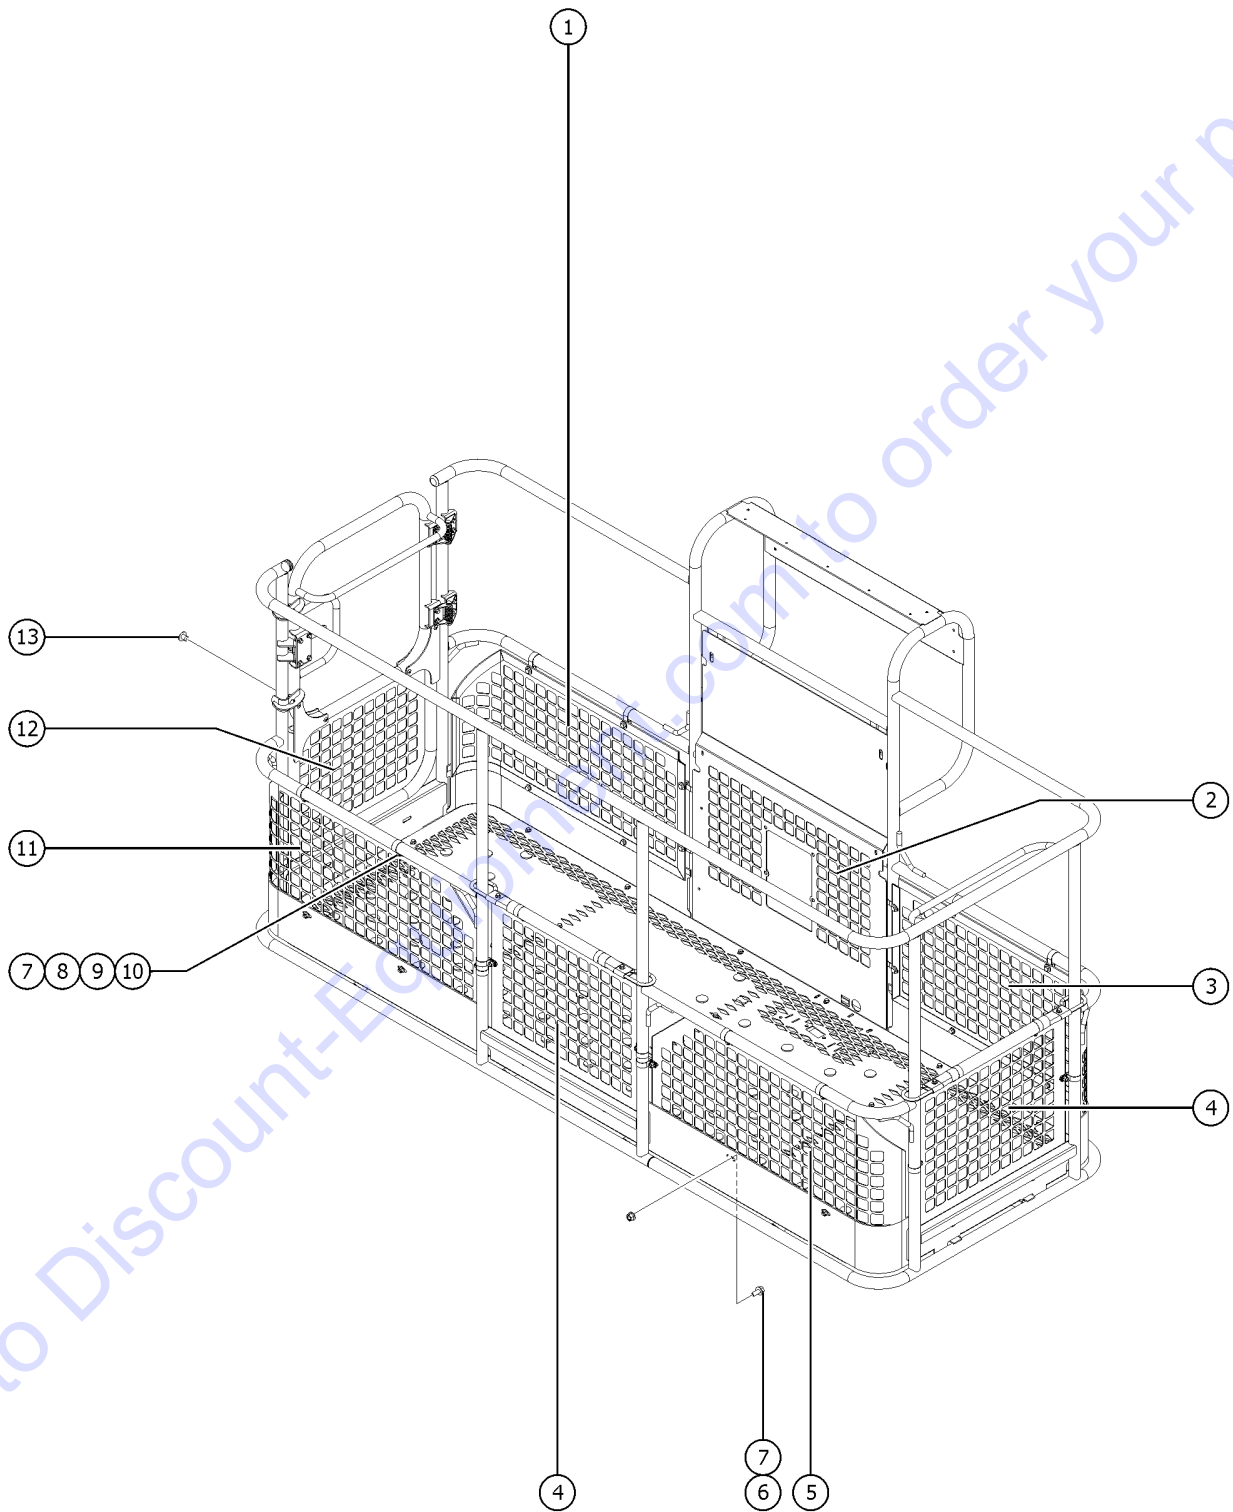

Go to Discount-Equipment.com to order your parts

818.1 Half Mesh Option

Go to Discount-EC.com to order your parts

Item	Part No.	Description	Qty.
A	1264901GT	OPTION, HALF MESH, 8' SIDE ENT .....	1
B	1264902GT	OPTION, HALF MESH, 6' SIDE ENT .....	1
1A	1270994GT	PANEL, HALF MESH (8 foot Platform) .....	1
1B	1270314GT	PANEL, HALF MESH (6 foot Platform) .....	1
2	73901GT	DECAL PLATE, MESH (8 and 6 foot Platform) .....	1
3	1271019GT	PANEL, HALF MESH (8 foot Platform) .....	1
4	1271061GT	PANEL, HALF MESH (8 and 6 foot Platform) .....	
5A	1271018GT	PANEL, HALF MESH (8 foot Platform) .....	1
5B	1270313GT	PANEL, HALF MESH (6 foot Platform) .....	1
6	824085GT	SCREW, HHF, 5/16-18X.75, 8, ZAG .....	
7	824028GT	NUT, TL FLG, 5/16-18, G, ZAG .....	
8	56424GT	CLAMP, 1.25X.5 RUBBER-CUSHION .....	
9	825358GT	WASHER, FLAT, 5/16, USS, ZAG .....	
10	1264101GT	SCREW, HHC, 5/16-18X1.8, ZAG .....	
11A	1271040GT	PANEL, HALF MESH (8 foot Platform) .....	1
11B	1270316GT	PANEL, HALF MESH (6 foot Platform) .....	1
12	1285700GT	WELDMENT, SWING GATE PANEL (used on 6' and 8' side entry platforms) (models from SN 1070 to 1171 required to order Swing Gate Weldment, refer to 602.1)	
12-	55753GT	BUMPER, PLASTIC, 1.25 O.D. ....	
13	824207GT	RIVET, STL, STL, DOME, 1/4X.375, Z .....	8