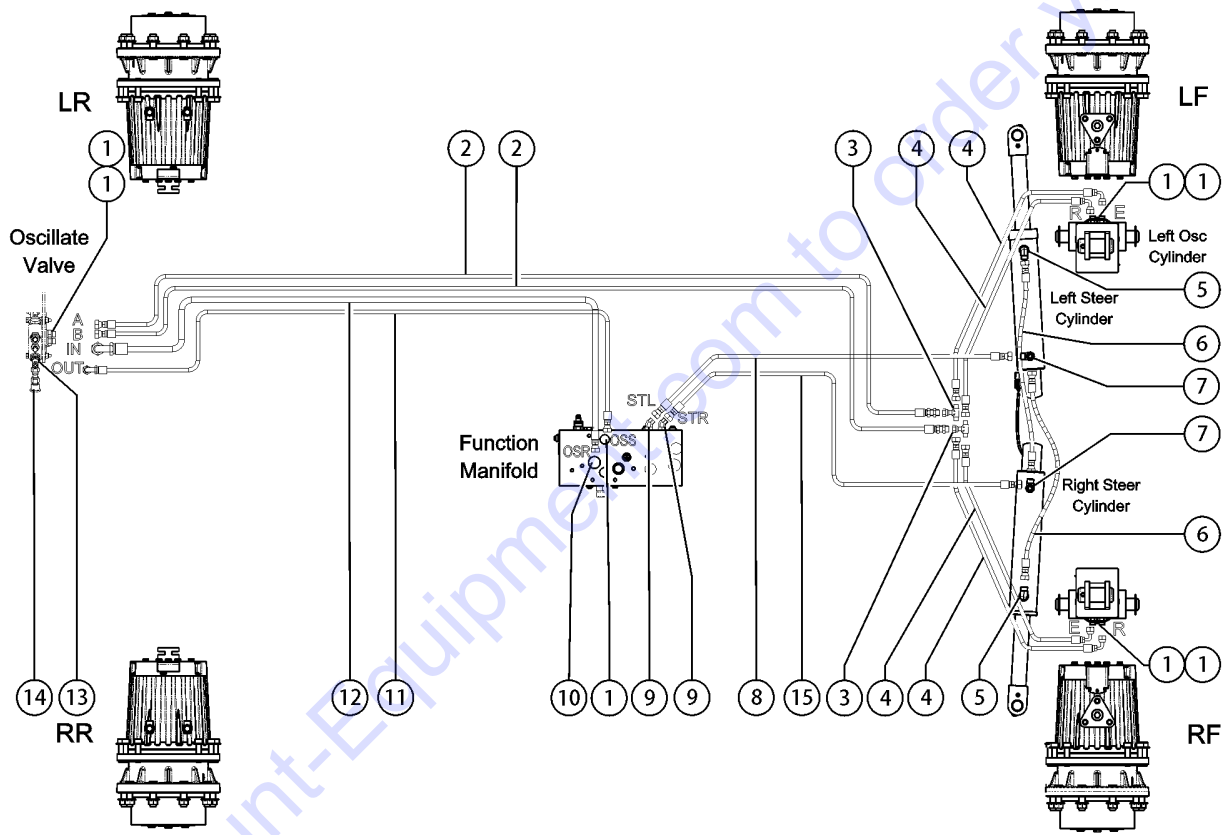

707.1 Hydraulic Hoses and Fittings - Drive Chassis, Oscillate

Go to Discount-Equipment.com to order your parts

707.1 Hydraulic Hoses and Fittings - Drive Chassis, Oscillate

Item	Part No.	Description	Qty.
1	48912GT	CONN,520120-4-6***	7
2	77310-8623GT	ASSY, HOSE, HYD, -4, 3250, STR, STR	2
3	48891GT	FITTING,TEE,BRANCH,520433-4	2
4	49117-3141GT	ASSY, HOSE, HYD, -4, 3250, STR, 90	4
5	48915GT	ELBOW,90D,520220-6	2
6	49130-2432GT	HOSE ASSY,3/8 FEM-FEM	2
7	48918GT	TEE,RUN,520428-6	2
8	49130-13832GT	ASSY, HOSE, HYD, -6, 3000, STR, STR	1
9	48920GT	ELBOW,45D,520320-6	2
10	48916GT	FITTING,CONN,520120-6	1
11	49128-15109GT	ASSY, HOSE, HYD, -6, 3000, STR, 90	1
12	49117-14666GT	ASSY, HOSE, HYD, -4, 3250, STR, 90	1
13	48930GT	CONN,520120-6-8	1
14	48914GT	CONN,520120-4-8	1
15	49130-13732GT	ASSY, HOSE, HYD, -6, 3000, STR, STR	1

Go to Discount-Equipment.com to order your parts