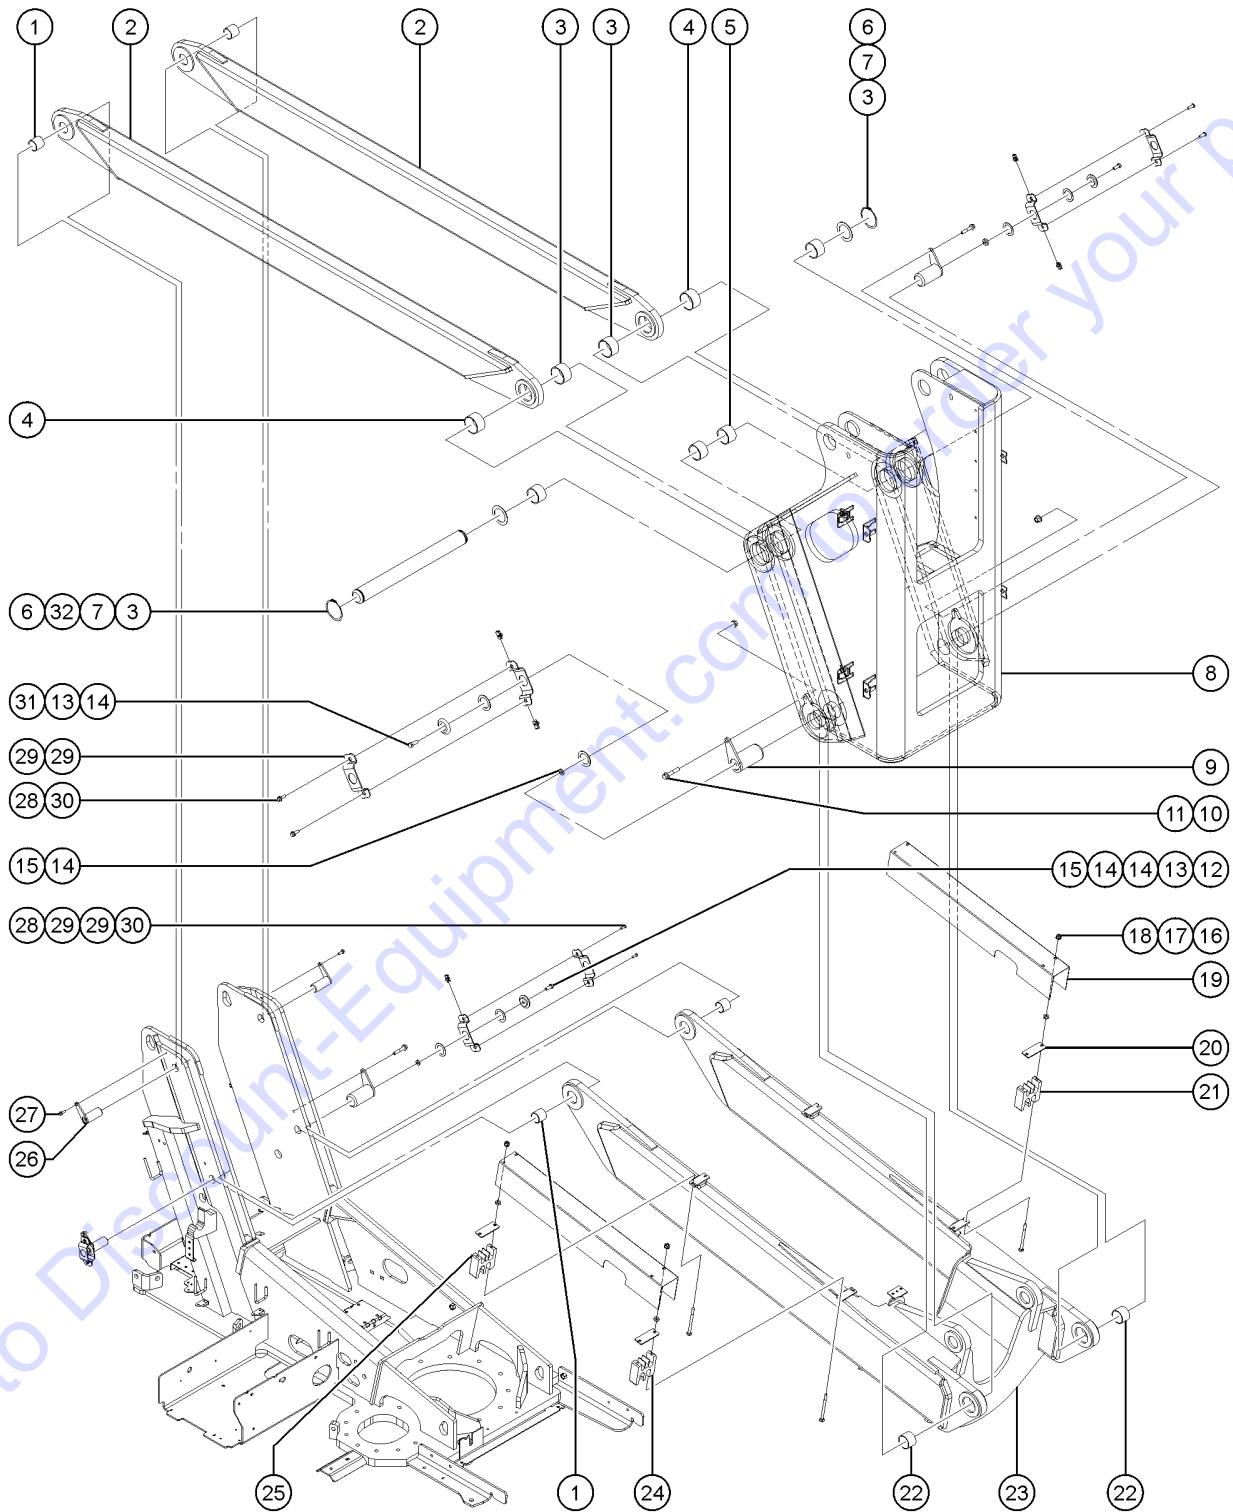

501.1 Secondary Boom, View 1

Item	Part No.	Description	Qty.
1	45071GT	BEARING,1.5IDX1.75ODX1.5L	4
2	1261785GT	ASSY,LOWER TENSION ARM,Z60E	2
2-	1261783GT	WELDMENT,LOWER TENSION ARM	
3	824634GT	BEARING,2.50IDX2.75ODX1.00L	4
4	27697GT	BEARING,2.50IDX2.75ODX1.50L	2
5	27698GT	BEARING,2.50IDX2.75ODX2.00L	2
6	825760GT	SNAP RING,EXTERNAL,2.50,ZAG	2
7	1256111GT	WASHER,SHIM,2.5X4X.062,ZAG	2
8	1267157GT	MACHINING, MIDPIVOT	1
9	824639GT	WELDMENT,PIN,2.00DIA.X3.875LG	2
10	1253478GT	SCREW,HHF,3/8-16X2,8,ZAG	2
11	824029GT	NUT,TL FLG,3/8-16,G,ZAG	2
12	1256109GT	SCREW,HHC,3/8-16X.75,8,ZAG	2
13	1254063GT	RETAINER,GUIDE CABLE	4
14	1254060GT	WASHER,UHMW	8
15	1254061GT	SPACER,3/8ID X 3/4OD	4
16	824027GT	NUT,TL FLG,1/4-20,G,ZAG	8
17	824037GT	NUT,HH JAM,1/4-20,A,ZAG	8
18	1258730GT	BOLT,CARRIAGE,1/4-20X3.75,5,ZA	8
19	1261553GT	FORMING,COVER ARMS	2
20	1261563GT	PLATE, CLAMP	4
21	1265494GT	CLAMP, ELECTRICAL, Z60E	2
22	18720GT	BEARING,2.0IDX2.25ODX1.50L	2
23	1268879GT	ASSY,LOWER COMPRESSION ARM,Z60E (includes item 22)	1
23-	1261542GT	WELDMENT,LOWER COMP.ARM	1
24	1257292GT	CLAMP-HOSES	2
25	1258732GT	CLAMP-HOSES	1
26	1254359GT	WELDMENT,PIN,1.5 DIA.X 3.75LG	4