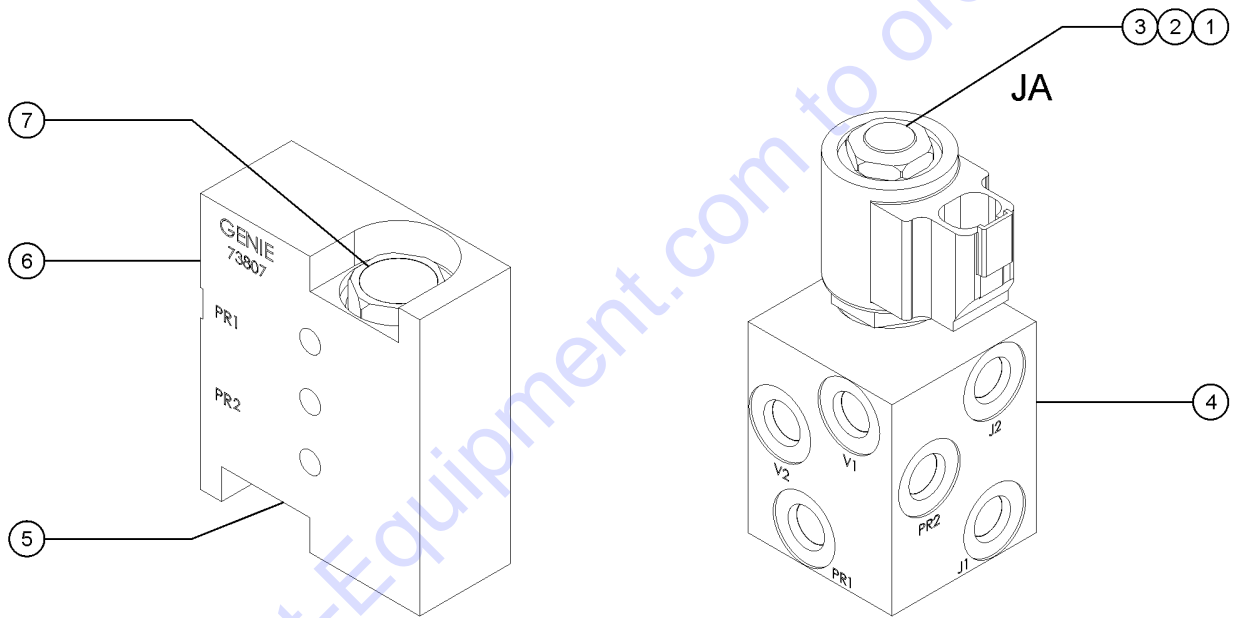

Item	Part No.	Description	Qty.
27	1270815GT	VALVE, SPOOL, 4 WY, 3 POSITION ..... G, Secondary boom extend/retract	1
28	218730GT	VALVE,CHECK,10 PSI ..... M, Check to P1 circuit	1
29	44997GT	VALVE,SOLENOID,2POS 2WAY N.O.* ..... N, P1 circuit	1
30	826779GT	VALVE,SHUTTLE ..... Q, Turntable rotate left/right	1
31	1270815GT	VALVE, SPOOL, 4 WY, 3 POSITION ..... S, Primary boom up/down	1
32	1270820GT	VALVE, RELIEF ..... AD, Platform level down circuit	1

Go to Discount-Equipment.com to order your parts

702.1 Platform Rotate and Jib Boom/Platform Manifold

Platform Rotate Manifold

Jib Select Manifold