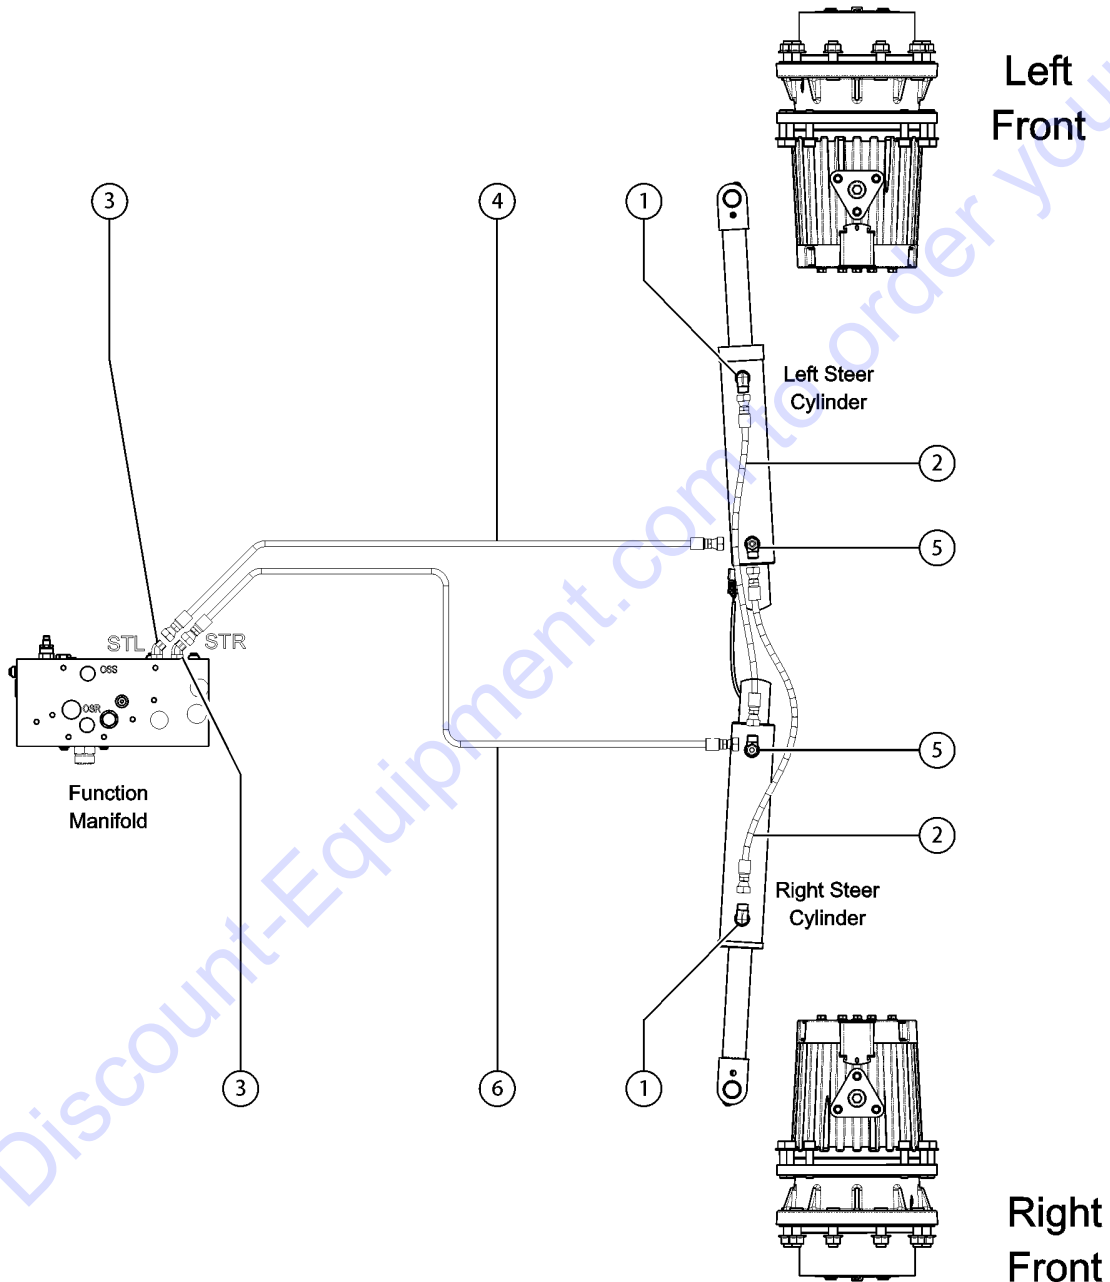

706.1 Hydraulic Hoses and Fittings - Drive Chassis, Non-Oscillate

706.1 Hydraulic Hoses and Fittings - Drive Chassis, Non-Oscillate

Item	Part No.	Description	Qty.
1	48912GT	CONN,520120-4-6***	2
2	49130-2432GT	HOSE ASSY,3/8 FEM-FEM	2
3	48915GT	ELBOW,90D,520220-6	2
4	49130-13832GT	ASSY, HOSE, HYD, -6, 3000, STR, STR	1
5	48918GT	TEE,RUN,520428-6	2
6	49130-13732GT	ASSY, HOSE, HYD, -6, 3000, STR, STR	1

Go to Discount-Equipment.com to order your parts