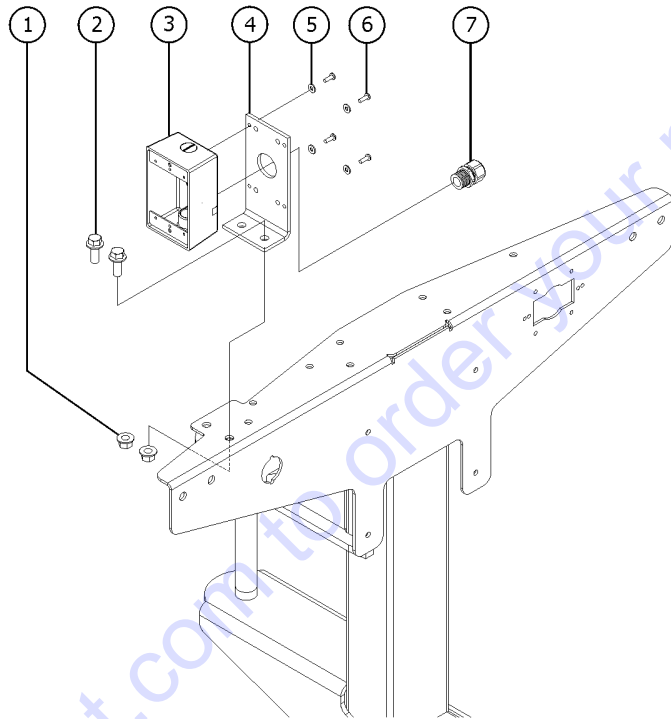

801.1 Power to Platform

Item	Part No.	Description	Qty.
A	1269475GT	CLAMP, POWER AIR OPTIONS	2
1	824029GT	NUT,TL FLG,3/8-16,G,ZAG	2
2	824090GT	SCREW,HHF,3/8-16X1,8,ZAG	2
3	10775GT	T-BOX,2.75 X 4.5 X 2.0	1
4	81096GT	BRACKET,POWER TO PLAT, DOM.	1
5	1257390GT	WASHER,FLAT,#8,SAE,ZAG	4
6	1257296GT	SCREW,PHPM-ST,8.32X.50,TYPE F, ...	
7	7056GT	CONN,SQUEEZE,1/2NPT .38-.50,SM	2
8	6935GT	LOCKNUT,ELEC,1/2"	1
		power cable not shown	
9	144161GT	PLUG,PWR,UK,16AMP,3PIN,BLK	1
10	119403GT	CONN,PLUG 120 AC/15A DOMESTIC	1
11	T112560GT	RECEPTACLE,UK,110V	1
12	1253489GT	SCREW,FHPM,6-32 X .75,ZAG	2
13	T112561GT	PLATE,UK,POWER TO PLAT	1
14	74052GT	GASKET,COVER,GFCI,WEATHERPROOF	1
15	55089GT	WIRE,14 GA,GREEN/YELLOW,THHN**	6
16	13597GT	TERMINAL,#10 RING,BLUE	2
		crimp one end of 13597 to swing chassis ground wire	
17	74006GT	COVER,GFCI,HORIZONTAL,WEATHER	1
18	13585GT	OUTLET,110V GFCI***	1
19	36878GT	TERMINAL,FORK,BLUE (BULK)	3
		connect one each of 36878 to swing chassis positive and negative wires