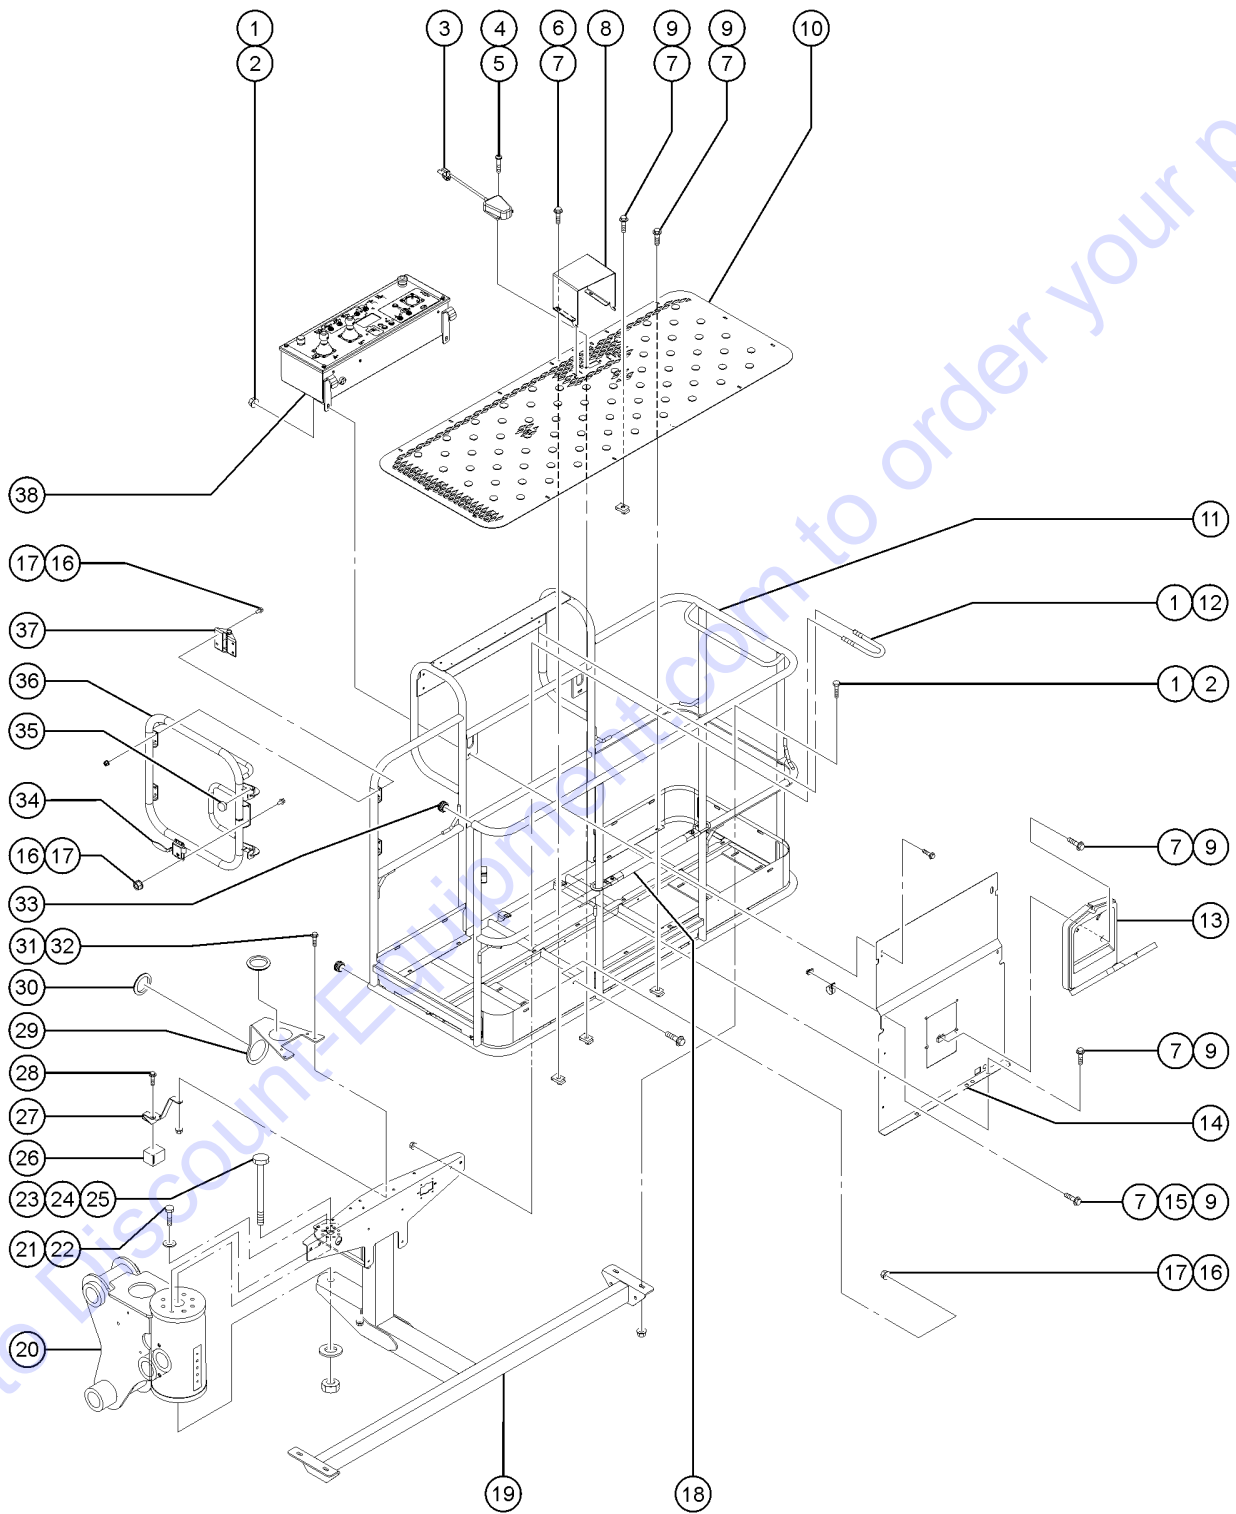

Item	Part No.	Description	Qty.
1	824029GT	NUT,TL FLG,3/8-16,G,ZAG	10
2	824091GT	SCREW,HHF,3/8-16X1.25,8,ZAG	6
3	227617GT	ASSEMBLY,FOOT SWITCH	1
3-	119058GT	CONN PLUG 4 WAY ENDCAP DT	
3-	227564GT	CONN,PLUG 2 WAY,14-18GA	
3-	33576GT	LOCK, PLUG 2WAY, 14-18GA	
3-	1257248GT	SCREW, SHC, M4-0.7X8, DIN912,	
3-	1257249GT	WASHER, LOCK, M4, SS	
4	1256460GT	SCREW,PHPM,10-24X1,ZAG	2
5	73575GT	SPRING CLIP,10-24,ZINC	2
6	824079GT	SCREW,HHF,1/4-20X1,8,ZAG	2
7	56912GT	SPRING CLIP,1/4-20,.025-.15X.5	23
8	147121GT	COVER, FOOT SWITCH, LARGE (decals not included, refer to section 100)	1
9	824078GT	SCREW,HHF,1/4-20X.75,8,ZAG	23
10A	1267746GT	FLOORING, 72X30 PLATFORM 6ft Platform (with side swing gate)	1
10B	73477GT	FLOORING, 6 FT PLATFORM 6 ft Platform (with single entry)	1
10C	73478PGT	FLOORING,8 FT PLATFORM** all 8 ft Platform	1
11		Ref. Platform Weldment (refer to 601.1)	
12	1251600GT	U-BOLT, FLATTENED, 1.5 X 3/8 (single entry)	2
13A	44743GT	MANUAL BOX W/DECALS*** USA/Canada/Australia	1
13B	24514GT	BOX,INSTRUCTION STORAGE Europe/Asia/South America (decals required; refer to Section100)	
14	73574-SGT	DECAL PLATE ASSEMBLY (decals not included refer to section 100)	1
15	56424GT	CLAMP,1.25X.5 RUBBER-CUSHION	2
16	824027GT	NUT,TL FLG,1/4-20,G,ZAG	14
17	1256855GT	SCREW,HHF,1/4-20X.625,8,ZAG	12
18	102992GT	SLIDING MIDRAIL KIT,PTD	1
18-	102992GT	SLIDING MIDRAIL KIT,PTD	
19A	60370-SGT	PLATFORM SUPPORT WELDMNT-SERV*	1

602.1 Platform Components