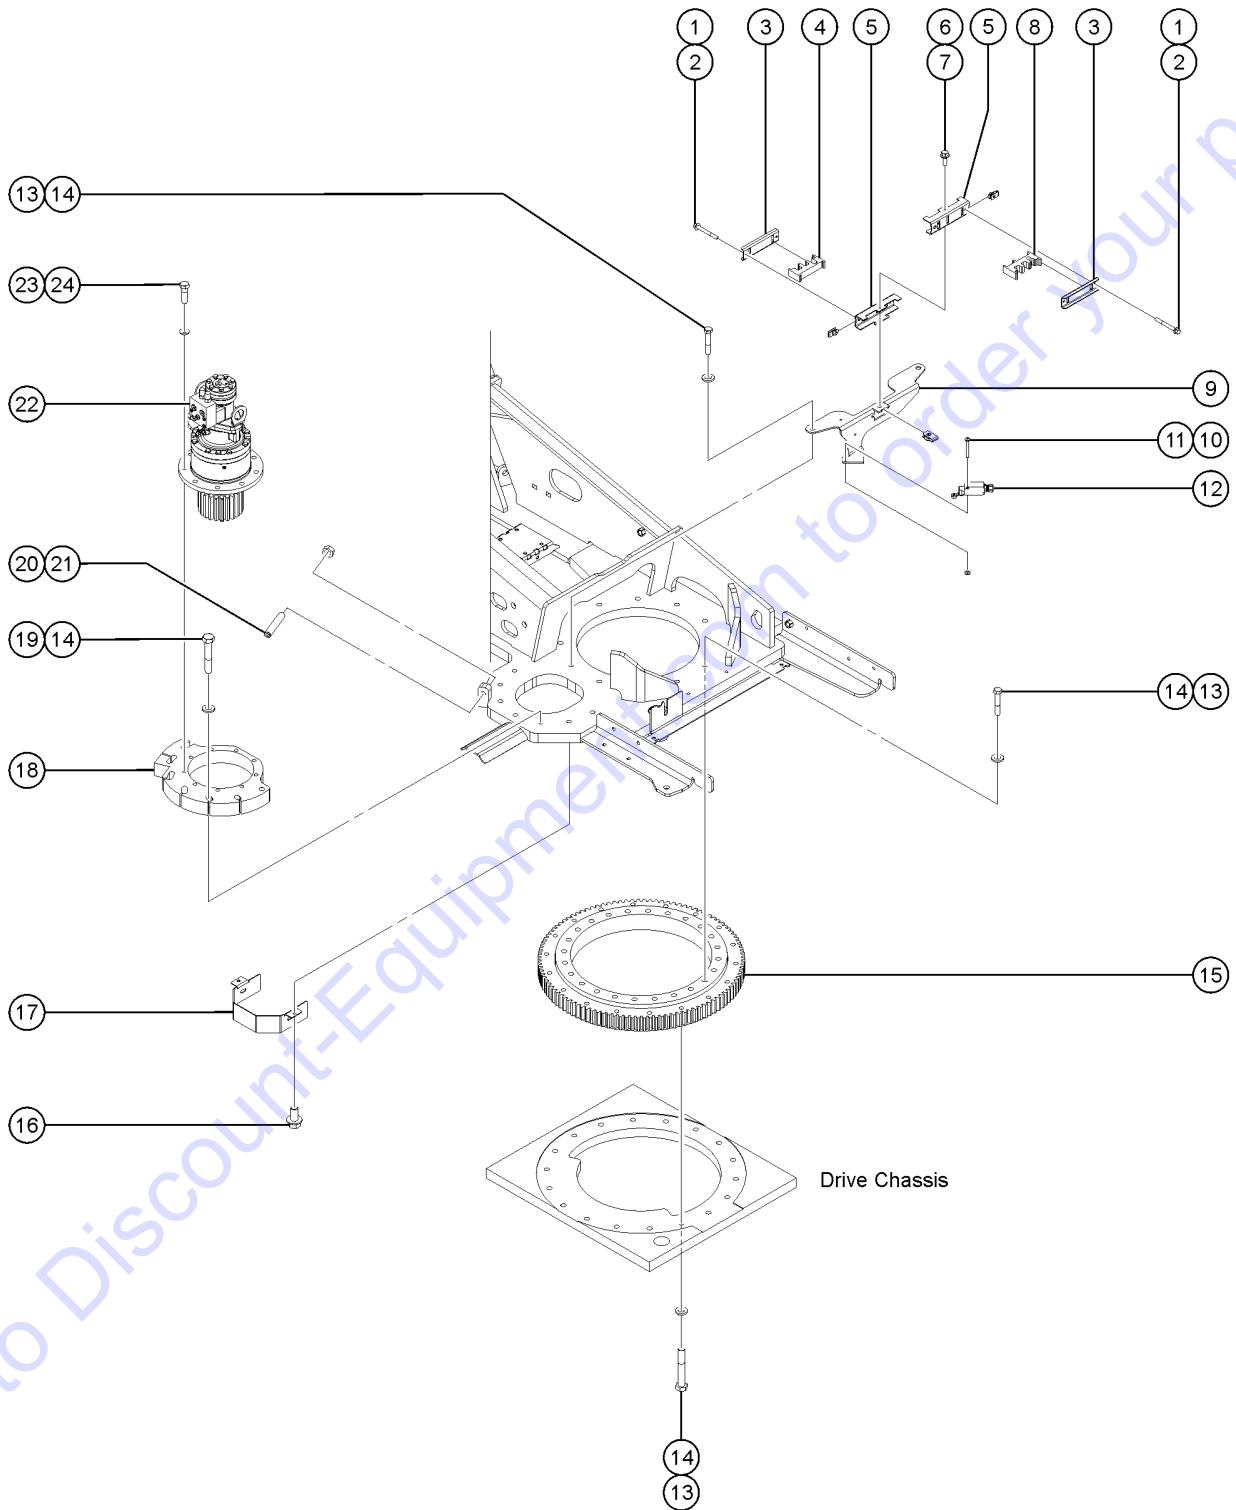

301.1 Turntable Rotator

Go to Discount-Equipment.com to order your parts

Item	Part No.	Description	Qty.
A	1262604GT	ASSEMBLY, DRIVE, SLEW GEAR, Z6 ..... (includes items 13-24)	1
1A	1257866GT	SCREW,HHF,1/4-20X2.25,8,ZAG ..... to SN 845	4
1B	824083GT	SCREW,HHF,1/4-20X2.5,8,ZAG ..... from SN 846	4
2	56912GT	SPRING CLIP,1/4-20,.025-.15X.5 .....	4
3A	1264145GT	FORMING, CABLE CLAMP BACKER ..... to SN 845	2
3B	1274926GT	FORMING, CABLE CLAMP BACKER ..... from SN 846	2
4A	1264147GT	CLAMP, FRONT MOTOR CABLES ..... to SN 845	1
4B	1274928GT	CLAMP, FRONT MOTOR CABLES ..... from SN 846	1
5A	1264143GT	FORMING, CABLE ATTACH ..... to SN 845	2
5B	1274925GT	FORMING, CABLE ATTACH ..... from SN 846	2
6	824090GT	SCREW,HHF,3/8-16X1,8,ZAG .....	1
7	29868GT	SPRING CLIP,3/8-16,.05-.20X.73,ZAG .....	1
8A	1264146GT	CLAMP, REAR MOTOR CABLES ..... to SN 845	1
8B	1274927GT	CLAMP, REAR MOTOR CABLES ..... from SN 846	1
9	1264144GT	FORMING, SWING CABLE MT. ....	1
10	824216GT	SCREW,PHPM,10-32X1.5,ZAG .....	2
11	6178GT	NUT,NYLOCK,10-32 .....	2
12	88356-131M3GT	SWITCH,LIMIT,TAB,BLUE,PLASTIC .....	1
13	1256170GT	SCREW,HHC,5/8-11X4,8,ZAG .....	30
14	1256182GT	WASHER,FLAT,5/8,F436,HRD,ZAG .....	37
15	63468GT	BEARING,TURNTABLE ROTATION .....	1
15-	227785GT	BEARING TURNTABLE SEAL *** .....	
15-	48887GT	ELBOW,90D, 070202-4 .....	
15-	94643GT	ZERK,GREASE,5/16-24,STRAIT .....	
16	824089GT	SCREW,HHF,3/8-16X.75,8,ZAG .....	2
17	77879GT	FORMING,PINION GUARD ..... refer to 808.1	1
18	1262605GT	MACHINING, MOUNT, DRIVE, SLEW .....	1
19	1256169GT	SCREW,HHC,5/8-11X3.5,8,ZAG .....	7