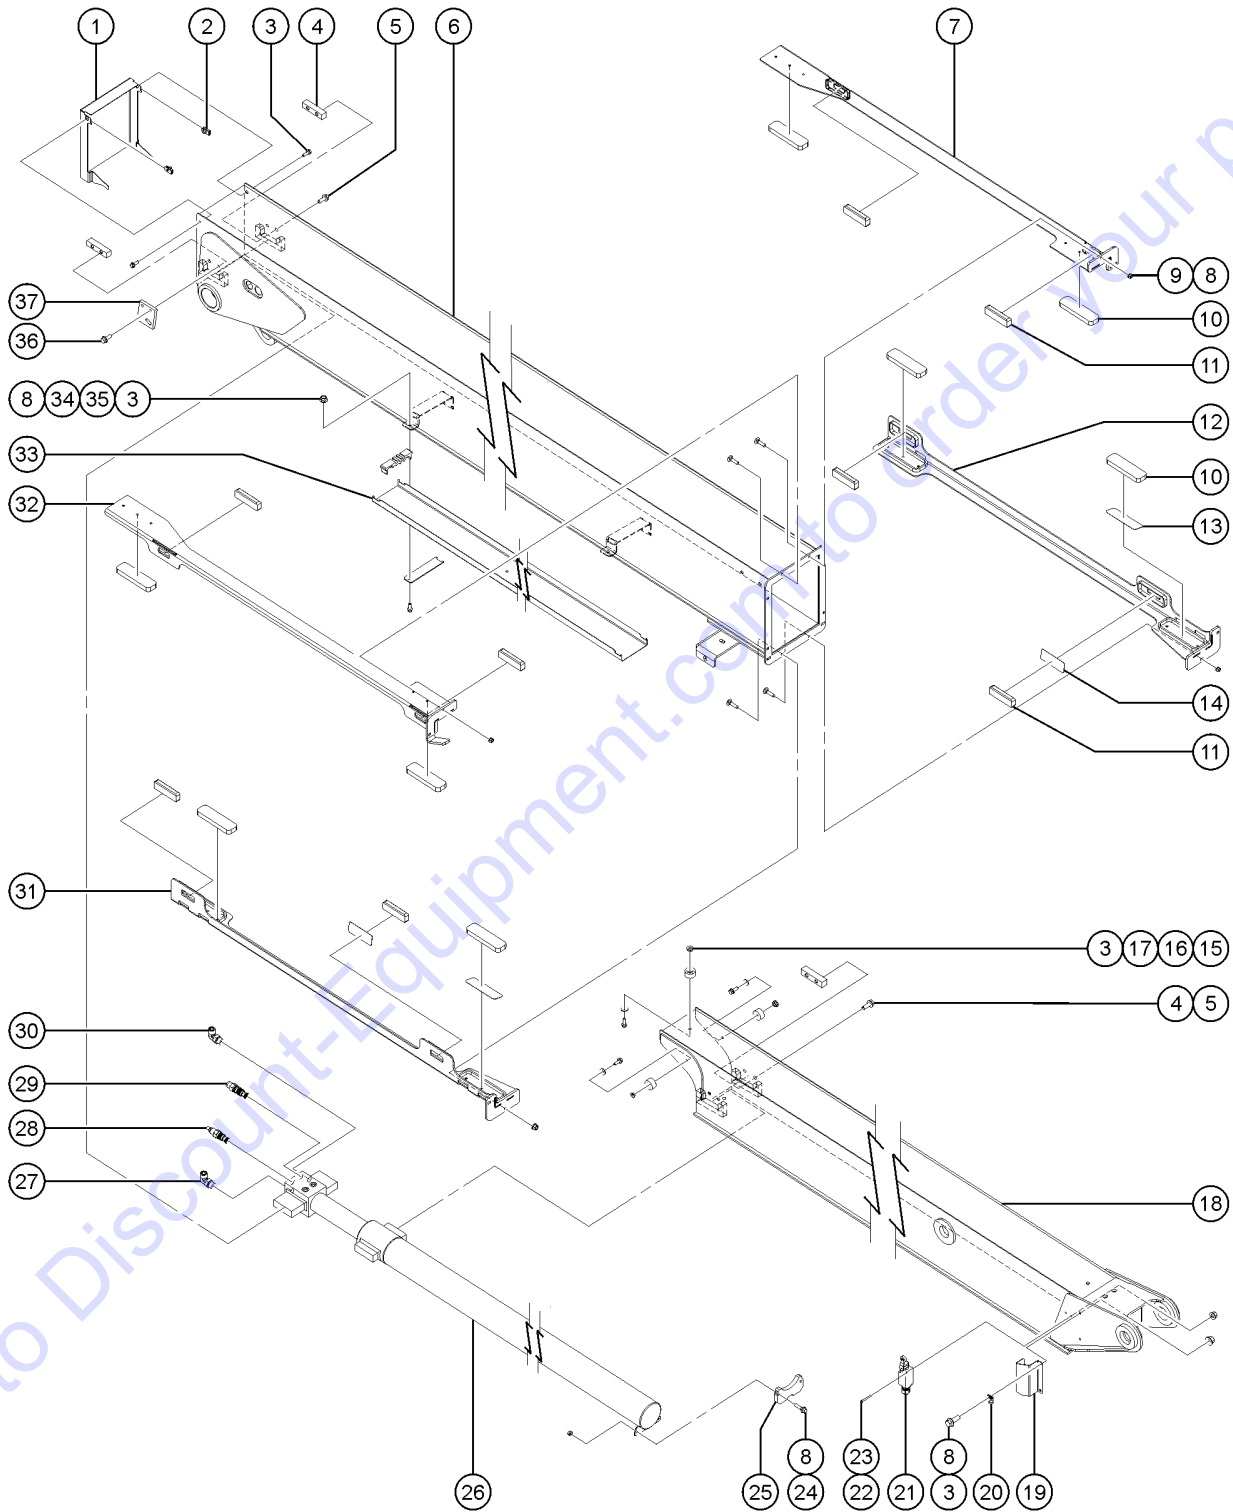

505.1 Primary and Extension Booms

505.1 Primary and Extension Booms

Item	Part No.	Description	Qty.
28	77410GT	VALVE,COUNTERBALNCE,1500 PSI**	1
29	824832GT	VALVE,CNTERBAL,CBCA-LHN@3500	1
30	48932GT	FITTING,ELBOW,90D,520220-8***	1
31	1254629GT	WELDMENT,LWR WEARPAD FRAME,LH	1
32	1254631GT	WELDMENT,UPPR WEARPAD FRAME,LH	1
33	1254476GT	FORMING,HOSE TRAY	1
34	1254477GT	CLAMP BLOCK,PRIMARY BOOM	2
35	1254478GT	BAR,HOSE CLAMP	2
36	1256118GT	SCREW,HHC,3/8-16X1.5,8,ZAG	2
37	1268510GT	PLATE, ANGLE SENSOR STOP, PRIMARY	1

Go to Discount-Equipment.com to order your parts