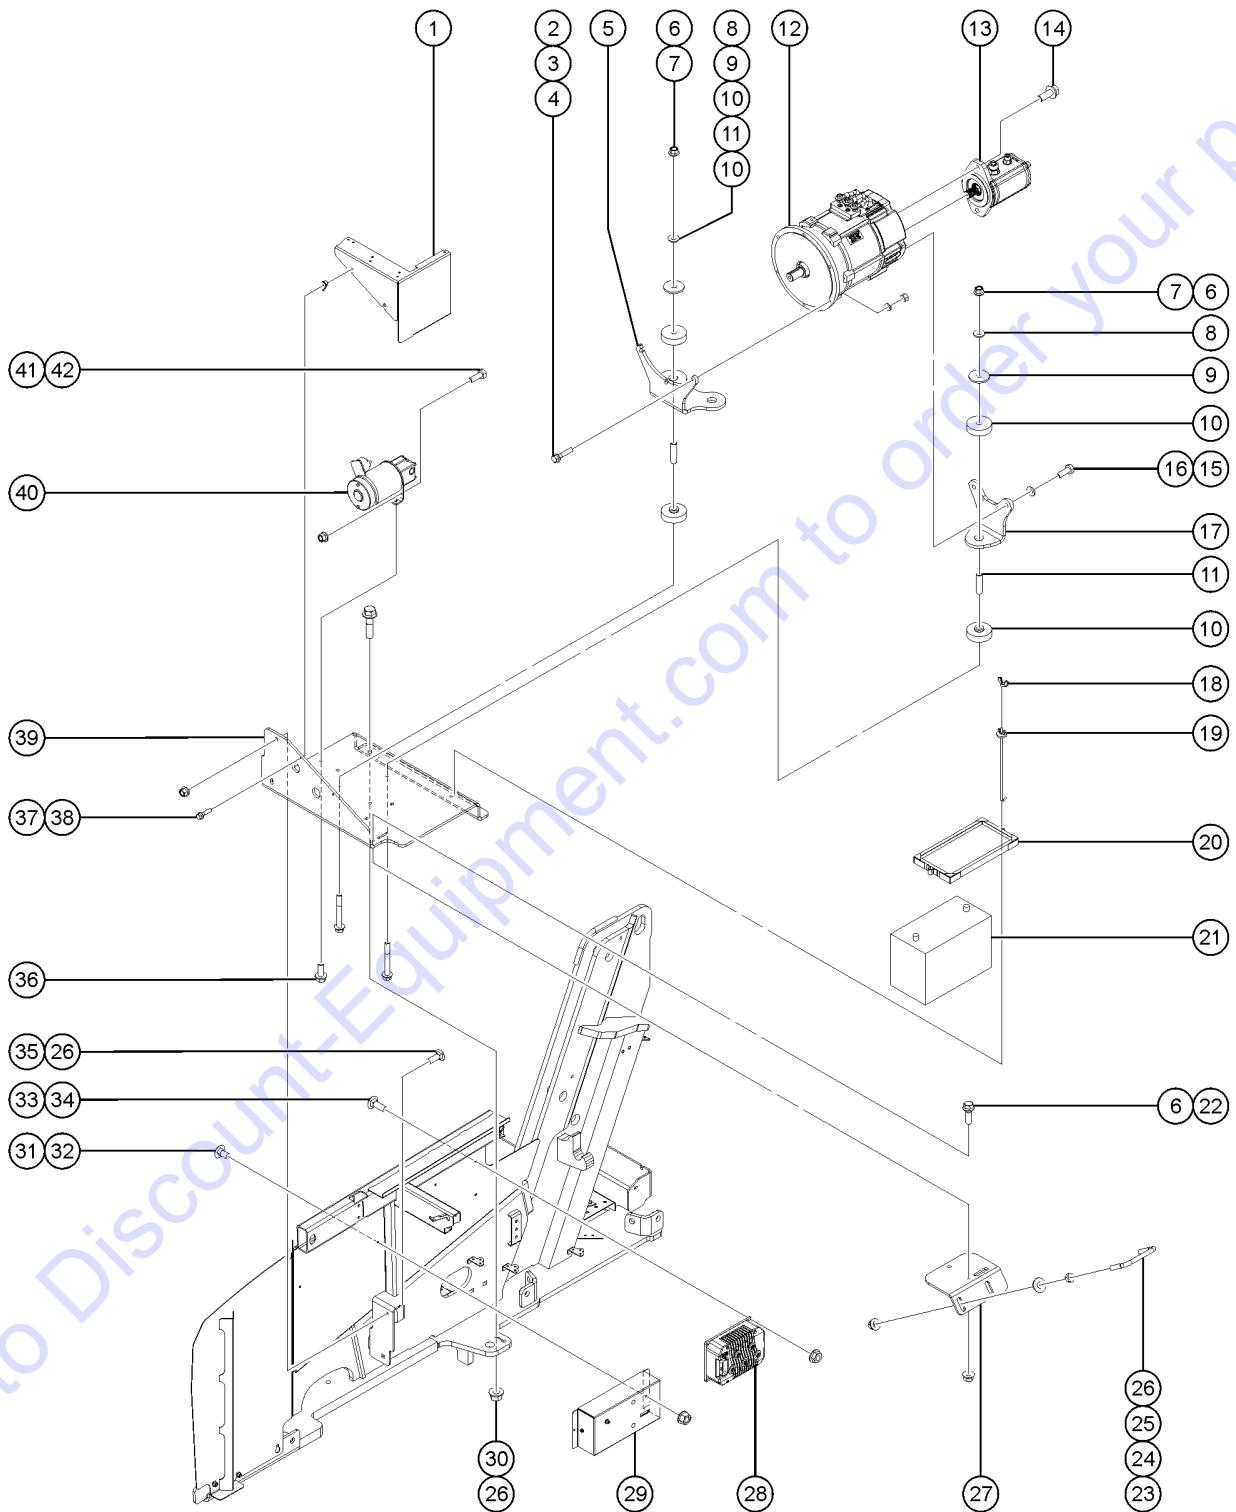

303.1 Generator Side - DC Models

Item	Part No.	Description	Qty.
1	1263777GT	FORMING, GUARD, CABLE MOUNT	1
2	237820GT	SCREW,HHF,M8-1.25X40,DIN6921,10.9,ZAB	3
3	824144GT	WASHER,FLAT,M8,DIN125,ZAB	3
4	1256456GT	NUT,TL,M8-1.25,DIN980,10,ZAB	3
5	1263648GT	FORMING, DC GENERATOR MOUNT	1
6	1274322GT	NUT,NYLOCK FLG,3/8-16,G,ZAG	
7	824095GT	SCREW,HHF,3/8-16X3,8,ZAG	3
8	825358GT	WASHER,FLAT,5/16,USS,ZAG	3
9	824123GT	WASHER,FLAT,.625X2.25X.188,ZAG	3
10	24037GT	SHOCK MOUNT,LARGE**	6
11	139230GT	SPACER, SHOCK MOUNT	3
12	1264100GT	MOTOR,AC,PUMP-GENERATOR	1
12-	1284946GT	BEARING SERVICE KIT (1264100) ..... for 1264100	
12-	1284947GT	ROTOR ASSEMBLY (1264100) ..... for 1264100	
12-	1284948GT	BEARING SERVICE KIT (1264100) ..... for 1264100	
12-	1284949GT	TERMINAL BRACKET SVC KIT (1264100) ..... for 1264100	
12-	1284950GT	TERMINAL BLOCK SERVICE KIT (1264100) ..... for 1264100	
12-	1284951GT	SPEED SENSOR KIT W/PINS (1264100) ..... for 1264100	
12-	1284952GT	CONNECTOR SERVICE KIT (1264100) ..... for 1264100	
12-	1284953GT	PULSE WHEEL SERVICE KIT (1264100) ..... for 1264100	
12-	1284954GT	BOLT KIT W/WASHERS,M8X200 (1264100) ..... for 1264100	
13	1261767GT	PUMP,GEAR,FUNCTION,Z60E	1
13-	1269602GT	SEAL KIT, FUNCTION PUMP, Z60E	
14	1255469GT	SCREW,HHF,1/2-13X1.25,8,ZAG	2
15	824138GT	SCREW,HHC,M10-1.25X30,DIN961,1	4
16	824145GT	WASHER, FLAT, DIN125, M10, ZAB	4
17	1263649GT	FORMING, REAR ENGINE MOUNT	1
18	8170GT	NUT,WING,1/4-20	2