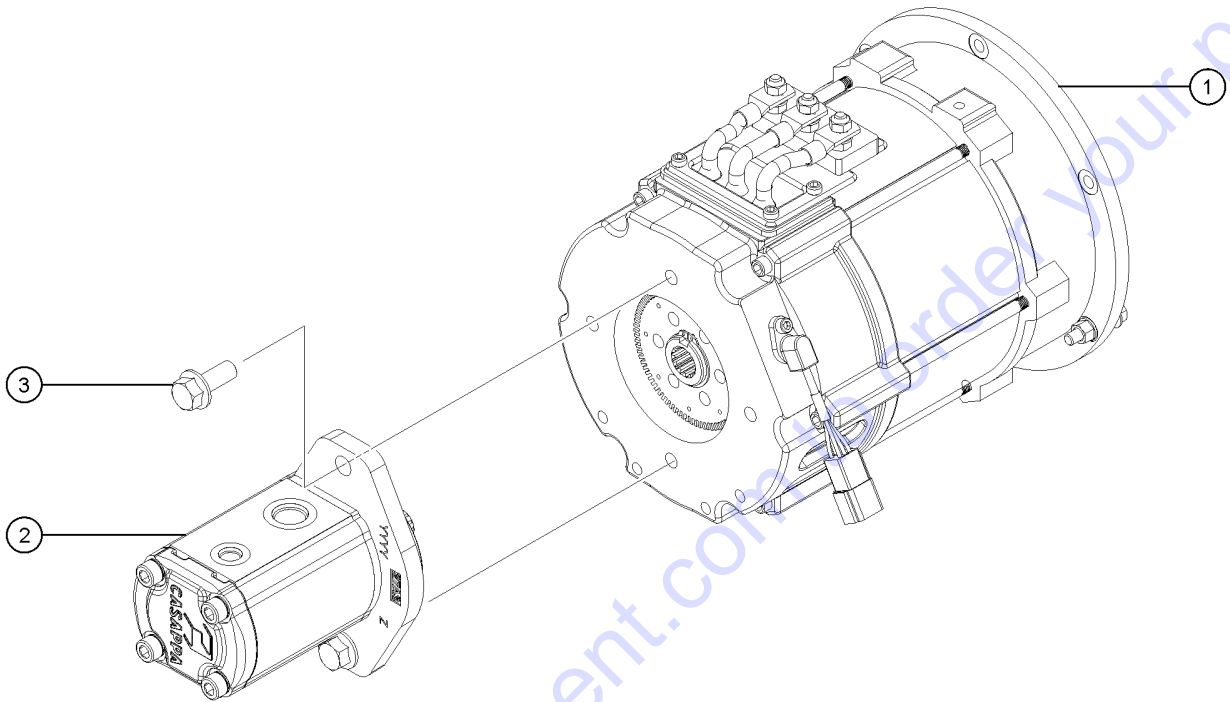

703.1 Hydraulic Pumps

Go to Discount-Equipment.com to order your parts