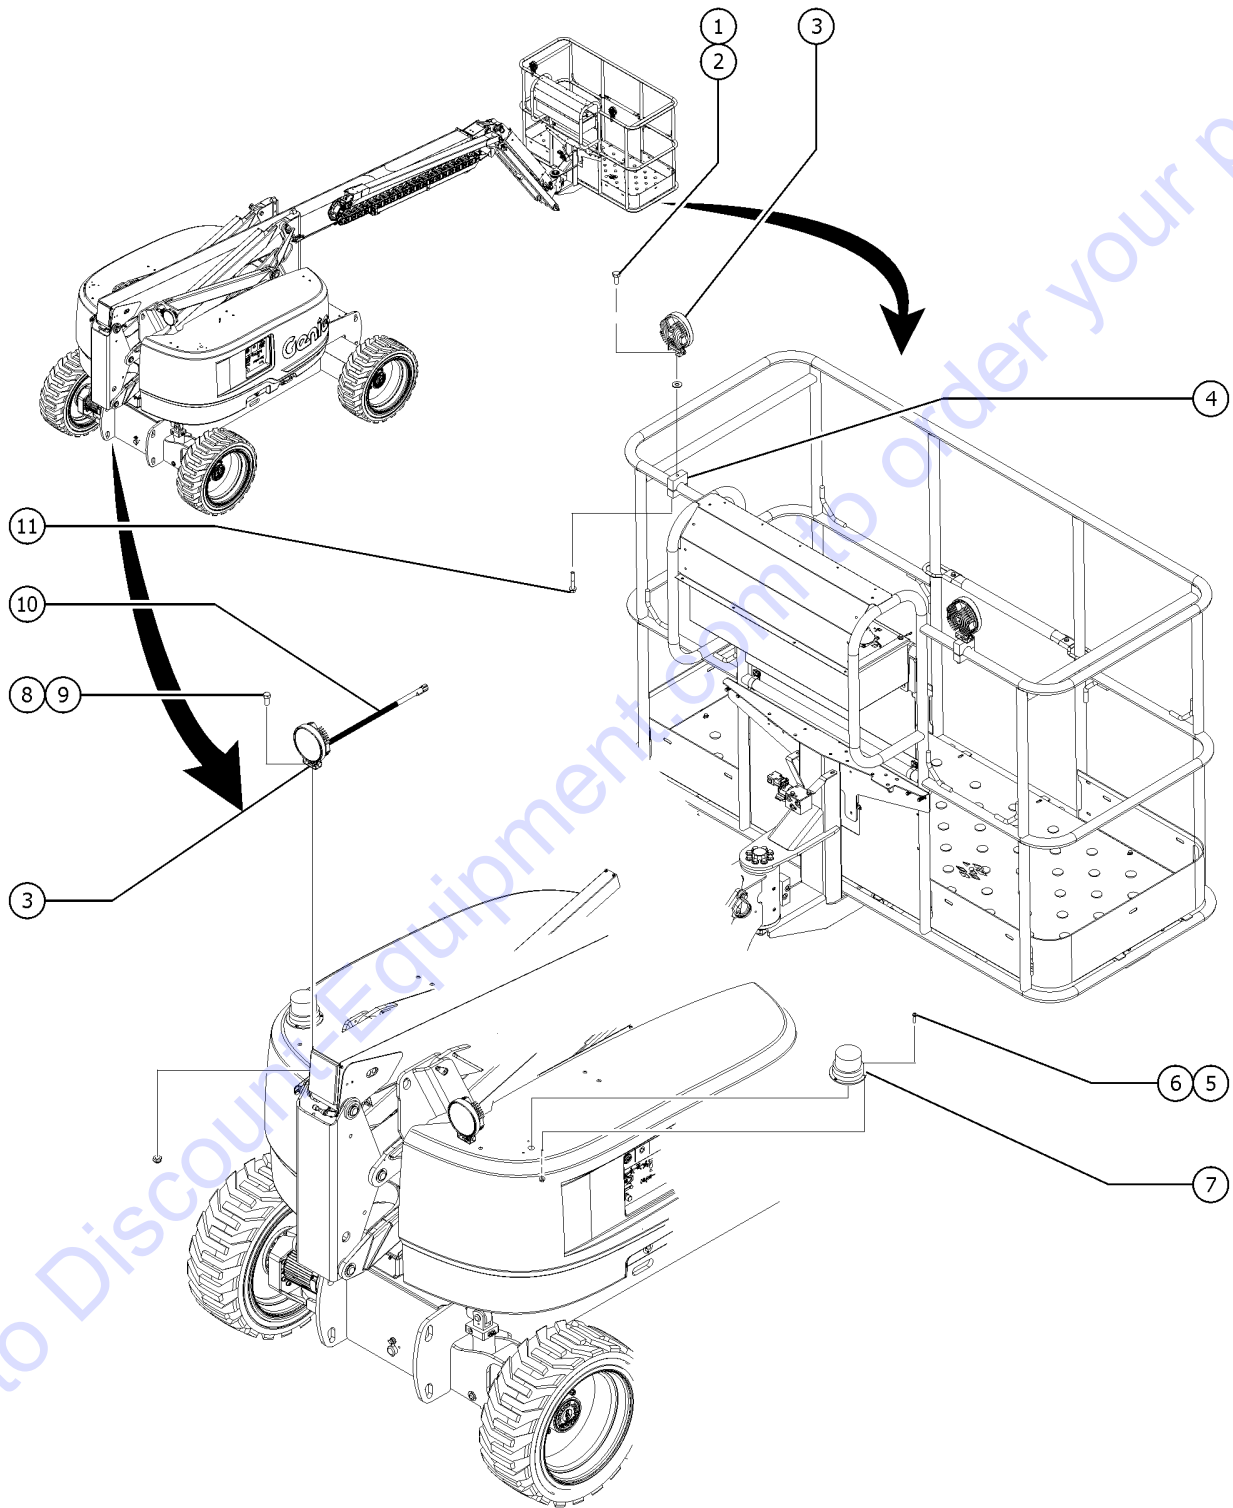

803.1 Light Package

803.1 Light Package

Item	Part No.	Description	Qty.
A	128584-SGT	SWITCH TOGGLE SPDT 2P MNT SHDR	1
B	27246GT	BOOT,TOGGLE SWITCH,SHORT*	1
C	72867GT	DECAL,LABEL,LIGHTS***	1
D	1271882GT	KIT, WIRING, WORK LIGHTS OPT, Z60/37 (inside platform control box)	1
1	1256464GT	SCREW,HHC,5/16-18X.75,8,ZAG	2
2	824113GT	WASHER,FLAT,1/4,USS,ZAG	2
3	1271696GT	ASSEMBLY, WHITE LED LIGHT, ROU	4
4	35956GT	BRACKET,WORK LIGHT MOUNT 5/16"	2
5	824215GT	SCREW,PHPM,10-32X.75,ZAG	6
6	824032GT	NUT,TL FLG,10-32,F,ZAG	6
7	1271588GT	ASSEMBLY, AMBER LED BEACON,36I	2
8	1257489GT	SCREW,HHC,3/8-16X.625,8,ZAG	2
9	824029GT	NUT,TL FLG,3/8-16,G,ZAG	2
10	1274293GT	LOOM, LIGHT PACKAGE OPTION	2
		(drive lights)	
11	824081GT	SCREW,HHF,1/4-20X1.5,8,ZAG	4

Go to Discount-Equipment.com to order your parts