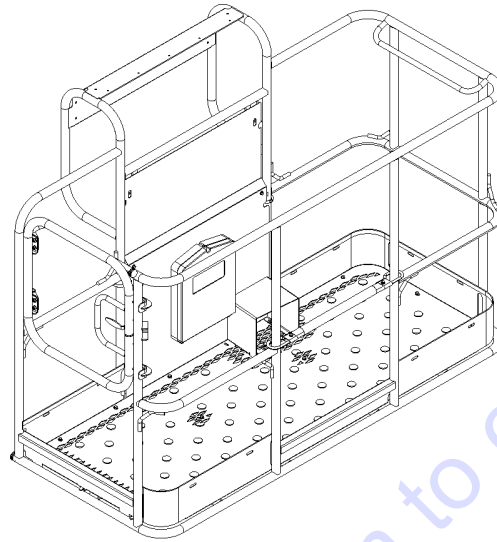

601.1 Platform Configuration

(1) Side Swing Gate Platform