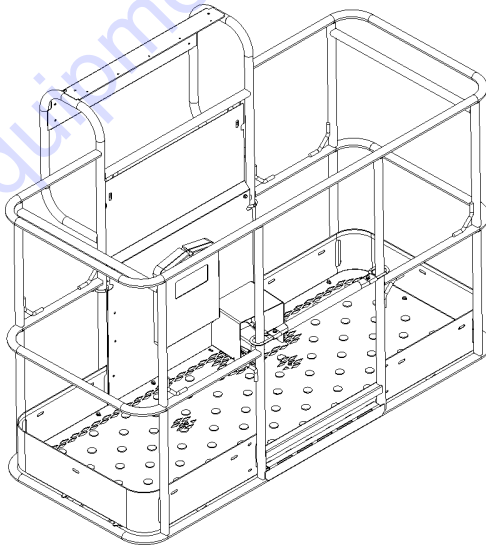

(2) Front Single Entry Platform