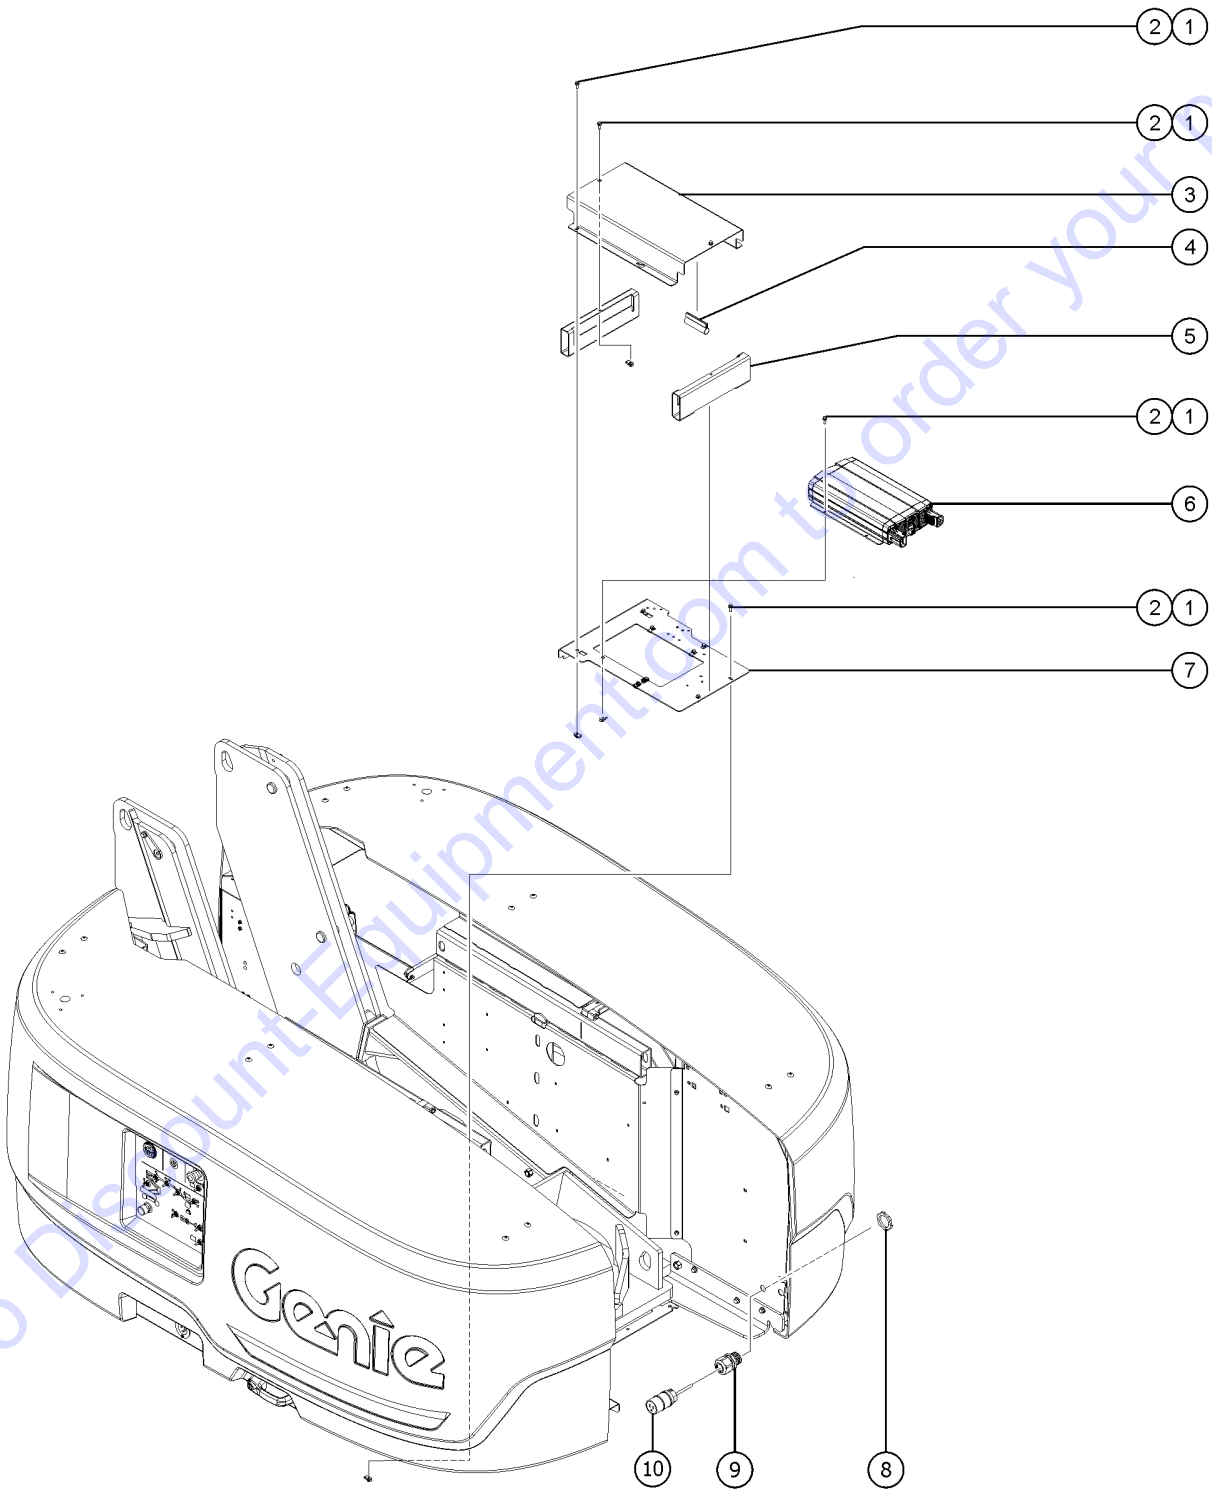

817.1 Inverter

Item	Part No.	Description	Qty.
A	66717GT	FUSE BLOCK, ANN & ANL FUSE	
A-	41023GT	FUSE,175 AMP	
B	80341GT	CONNECTOR, SQZ, 3/4 NPT, BLACK	
B-	680250GT	LOCKNUT, CONDUIT 3/4CSA APPVD	
1	824078GT	SCREW,HHF,1/4-20X.75,8,ZAG	
2	56912GT	SPRING CLIP,1/4-20,.025-.15X.5	
3	1270680GT	FORMING, INVERTER COVER	1
4	119219GT	TRIM,EDGE,1/8X3/4 END BULB	12
5	1270681GT	TUBE, INVERTER END COVER	2
6A	1269640GT	INVERTER, 2000W, 48VDC TO 120V	1
6B	1270498GT	INVERTER, 2000W, 48VDC TO 240V	1
7	1270679GT	FORMING, INVERTER MOUNT	
8	6935GT	LOCKNUT,ELEC,1/2"	
9	7056GT	CONN,SQUEEZE,1/2NPT .38-.50,SM	
10A	119404GT	CONN,RECEP 120AC/15A DOMESTIC	
		Domestic models	
10B		No Plug Installed at Factory	
		International models	

Go to Discount-Equipment.com to order your parts