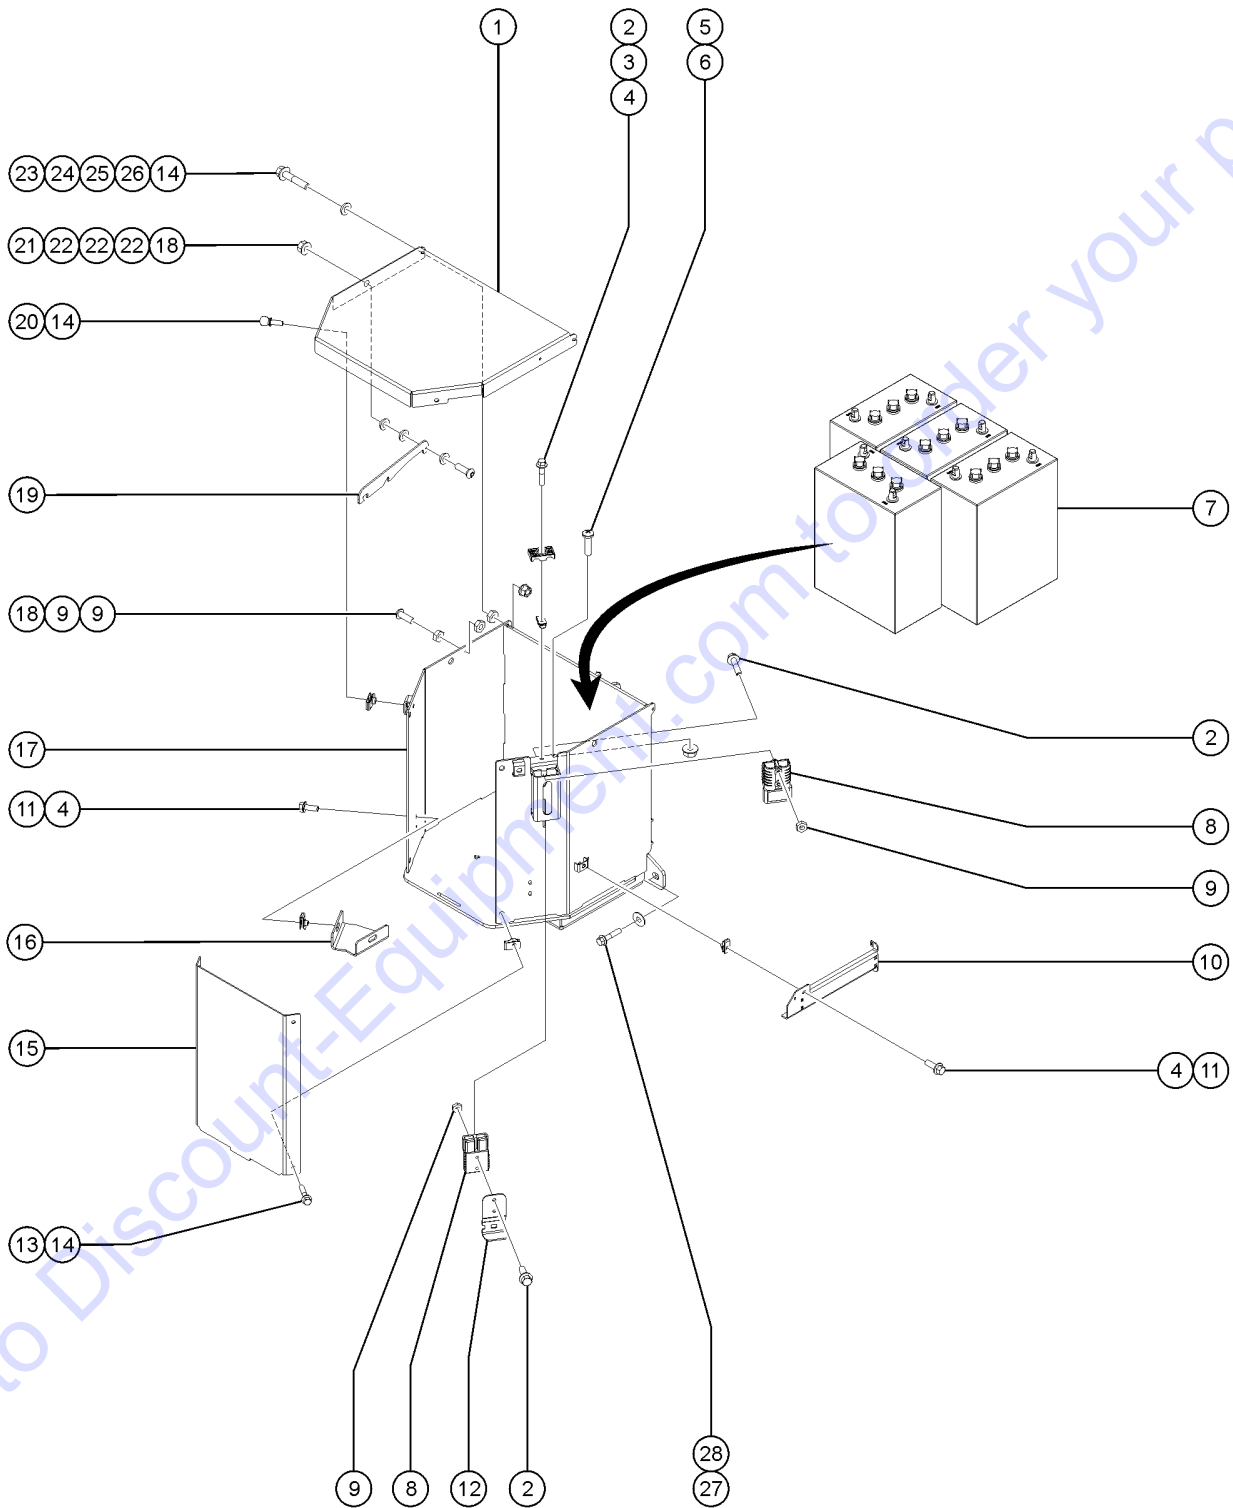

310.1 Battery Box Assembly

310.1 Battery Box Assembly

Item	Part No.	Description	Qty.
A	1262647GT	ASSEMBLY, BOX, BATTERY, L16 ground control side shown, complete assembly, battery not included, 1 on each side of machine	1
1A	1267261GT	FORMING, LID, BATTERY BOX to SN 768	1
1B	1275047GT	FORMING, LID, BATTERY BOX from SN 769	1
2	824080GT	SCREW,HHF,1/4-20X1.25,8,ZAG	7
3	78736GT	CLAMP,2 HOSE,PLASTIC,5/8	1
4	56912GT	SPRING CLIP,1/4-20,.025-.15X.5	7
5	824215GT	SCREW,PHPM,10-32X.75,ZAG	1
6	1283005GT	NUT,NYLOCK FLG,10-32,A,ZAG	
7A	56461GT	BATTERY, 390AH L16,WET Wet battery (4 on each side of machine)	4
7B	823684GT	BATTERY,AGM,6V/390A,L16 AGM/Sealed battery (4 on each side of machine)	4
8	19436GT	CONNECTOR,ANDERSON SB 175,1/0G	2
9	824037GT	NUT,HH JAM,1/4-20,A,ZAG	8
10	1264134GT	FORMING, CABLE GUARD	1
11	824078GT	SCREW,HHF,1/4-20X.75,8,ZAG	6
12	119787PGT	FORMING,BATTERY CONN HANDLE,PT	1
13	824090GT	SCREW,HHF,3/8-16X1,8,ZAG	4
14	29868GT	SPRING CLIP,3/8-16,.05-.20X.73,ZAG	14
15	1262654GT	FORMING, FRONT, BATTERY BOX	1
16	1264197GT	FORMING, LOCATOR, BATTERY	2
17	1275044GT	WELDMENT, BOX, BATTERY, L16	1
18	1256124GT	SCREW,BHC,1/4-20X.75,F835,ZAG	2
19	1267262GT	PLATE, STRUT, BATTERY BOX	1
20	824228GT	SCREW,THUMB,A-REG,3/8-16X1,ZAG	2
21	1277924GT	NUT,NYLOCK FLG,1/4-20,F,ZAG	
22	15436GT	WASHER,FLAT,NYLON.25 X.68 X.03	5
23A	824080GT	SCREW,HHF,1/4-20X1.25,8,ZAG to SN 768	
23B	1253478GT	SCREW,HHF,3/8-16X2,8,ZAG from SN 769	
24A	15436GT	WASHER,FLAT,NYLON.25 X.68 X.03 to SN 768