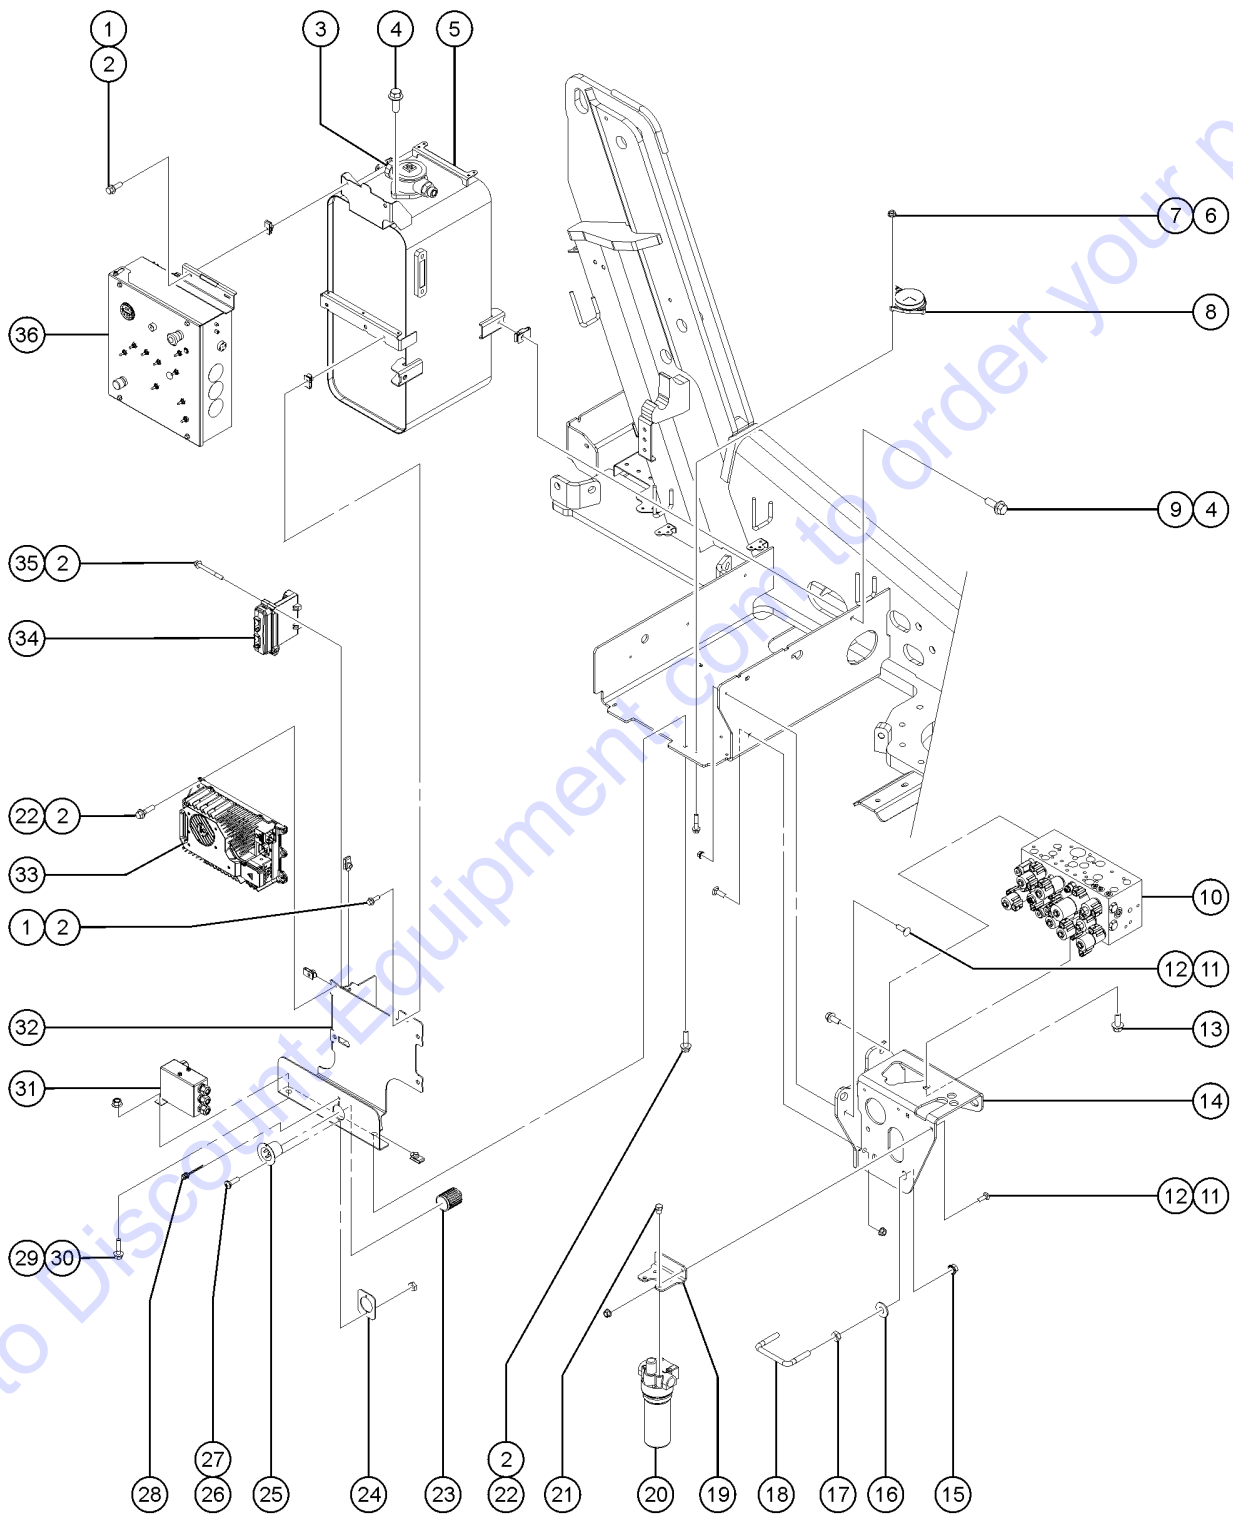

305.1 Ground Control Side, View 1

<i>Item</i>	<i>Part No.</i>	<i>Description</i>	<i>Qty.</i>
35	824083GT	SCREW,HHF,1/4-20X2.5,8,ZAG .....	2
36		Ref. Ground Control Box .....	1
		(refer to 307.1 and 308.1)	