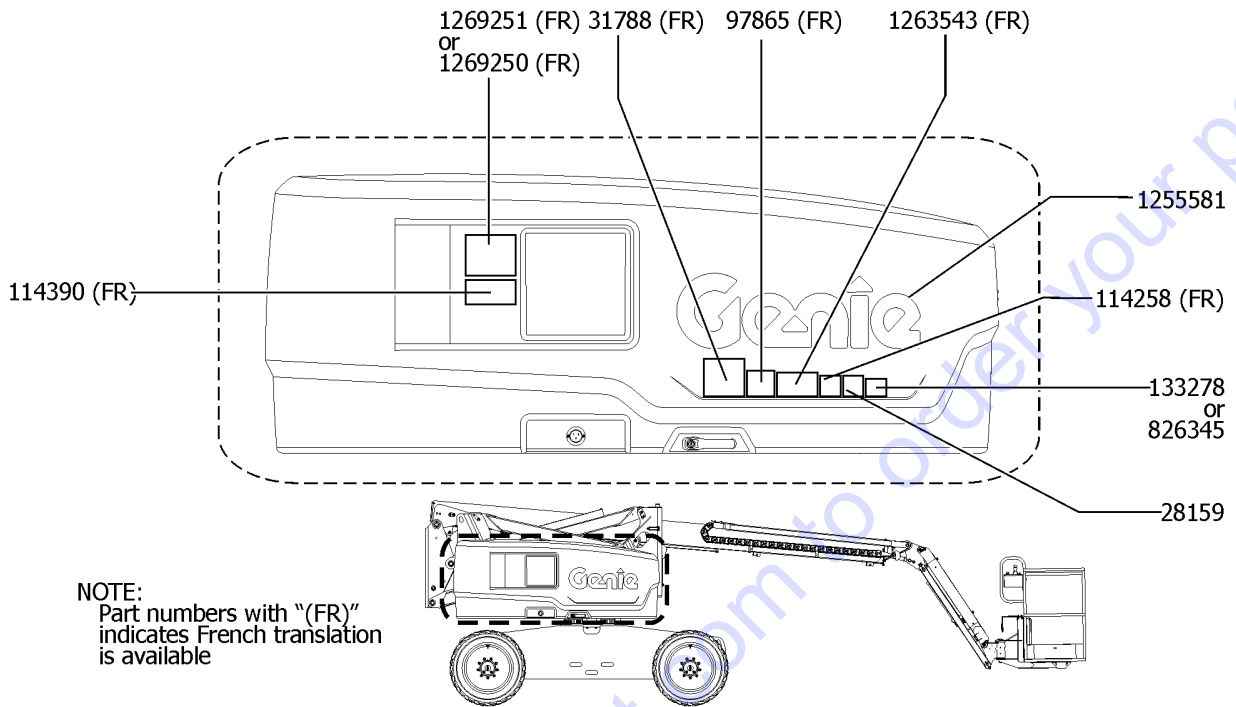

102.1 Decals with Words, Tank Side, Non-Steer End (ANSI & AUS)

102.1 Decals with Words, Tank Side, Non-Steer End (ANSI & AUS)

Item	Part No.	Description	Qty.
1	28159GT	DECAL, DIESEL Z-60/37 FE Only	1
2	28372GT	DECAL, NOTICE, BATTERY CABLES	1
3	31508GT	DECAL, DANGER, ELECT HAZARD, PLUG	1
4	31788GT	DECAL, DANGER, BATTERY SAFETY***	1
5	72086GT	DECAL, LABEL, LIFTING EYE	1
6	72999GT	DECAL, LABEL, PETRO CANADA*** Option, hydraulic oil	1
7	82161GT	DECAL, LABEL, UCON HYDROLUBE Option, hydraulic oil	1
8	82314GT	DECAL, DANGER, TIP-OVER	1
9	82366GT	DECAL, CHEVRON RANDO HD Option, hydraulic oil	1
10	97865GT	DECAL, WARN, ELECTRO HAZARD	1
11	114236GT	DECAL, LABEL, CB SYMBOL	2
12	114258GT	DECAL, DANGER, NO SMOKING Z-60/37 FE Only	1
13	114390GT	DECAL, DANGER, ELECT HAZARD***	1
14	133278GT	DECAL, LOW/ULTRA LOW SULFR FUEL Z-60/37 FE Only - Australia models	1
15	133286GT	DECAL, POWER TO CHARGER, UNIV	1
16	826345GT	DECAL, ULS DIESEL ONLY, TIER 4 Z-60/37 FE Only - ANSI	1
17	1255581GT	DECAL COSMETIC, 10" GENIE BLUE	1
18	1263543GT	DECAL, COMPARTMENT ACCESS	1
19	1265361GT	DECAL, BATTERY CHARGER INDICAT	1
20	1265450GT	DECAL, GROUND CONTROL BOX, Z60	1
21	1269248GT	DECAL, BATT CONN DIAGRAM	1
22	1269249GT	DECAL, NOTICE, CHARGER INSTRU	1
23	1269250GT	DECAL, OP INSTRUCTIONS, Z60/37 Z-60/37 DC	1
24	1269251GT	DECAL, OP INSTRUCTIONS, Z60/37 Z-60/37 FE	1
25	1269254GT	DECAL, WORD, BATT WEIGHT/TIP O	1
26	1272242GT	DECAL, MACHINE REGISTRATION/OWN	1