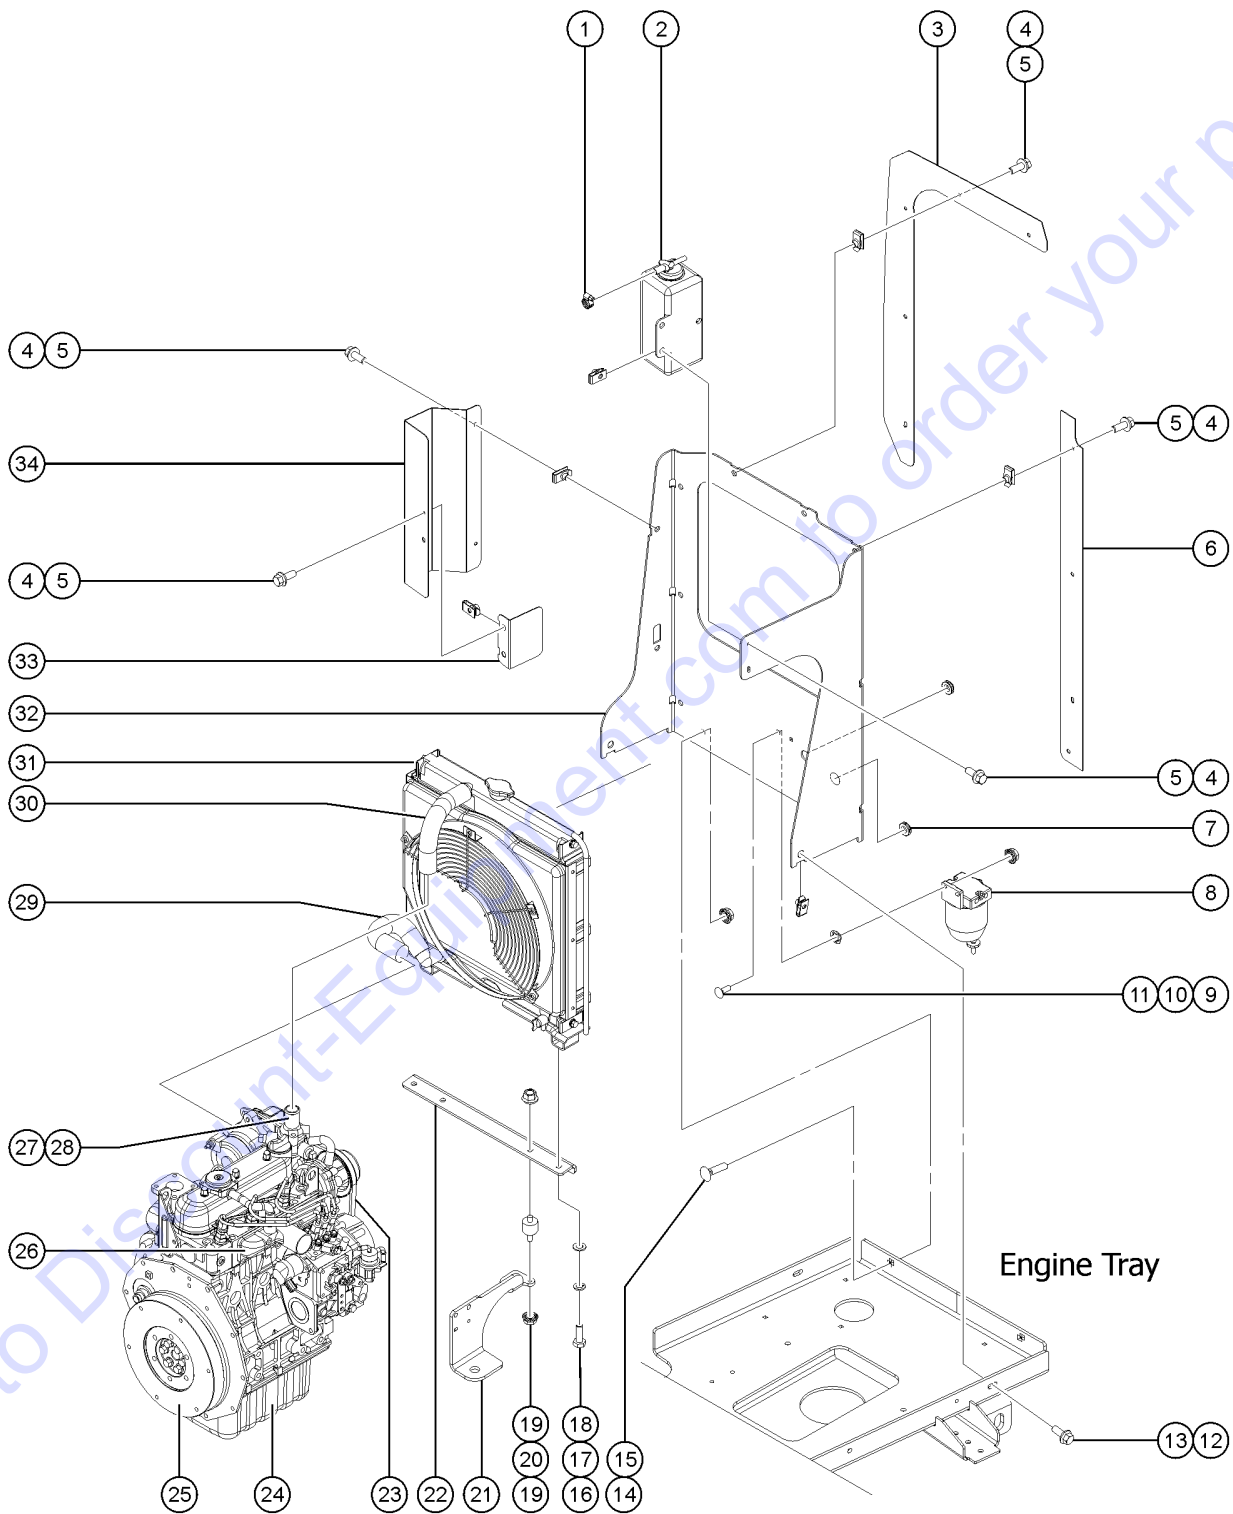

Item	Part No.	Description	Qty.
11	1256679GT	NUT,SERRATED,1/4-20,8,ZAG	2
12	824091GT	SCREW,HHF,3/8-16X1.25,8,ZAG	2
13	29868GT	SPRING CLIP,3/8-16,.05-.20X.73,ZAG	2
14	824125GT	BOLT,CARRIAGE,3/8-16X1,5,ZAG	2
15	1257628GT	NUT,SERRATED,3/8-16,8,ZAG	2
16	824138GT	SCREW,HHC,M10-1.25X30,DIN961,1	2
17	824142GT	WASHER,LOCK,M10,ZAB	2
18	824145GT	WASHER, FLAT, DIN125, M10, ZAB	2
19	1255805GT	NUT,SERRATED,5/16-18,8,ZAG	4
20	219437GT	ISOLATOR,VIBRATION	2
21		Ref: Forming, Front Mount (refer to 404.1)	1
22	139129GT	MOUNT, RADIATOR, D1105	1
23	32196GT	BELT,V, KUBOTA D905	1
24	139280GT	OIL PAN	1
25	139274GT	COMP. FLYWHEEL	1
26	139273GT	MANIFOLD, INLET	1
27	139279GT	THERMOSTAT COVER	1
28	139278GT	THERMOSTAT	1
29	1288003GT	HOSE,LOWER RAD,KUBOTA D1105 HYB	1
29-	32185GT	CLAMP,HOSE purchased separately	
30	1288002GT	HOSE,UPPER RAD,KUBOTA D1105 HYB	1
30-	32185GT	CLAMP,HOSE purchased separately	
31	112531GT	RADIATOR ASSY,ALUM.D-905	1
31-	110523GT	CAP,RADIATOR,AL,KUBOTA DF-752	
32	1264777GT	FORMING,RAD.BAFFLE,Z60E	1
33	1265737GT	FORMING, EXHAUST SHIELD BRACKET	1
34	1265736GT	FORMING, EXHAUST SHIELD	1