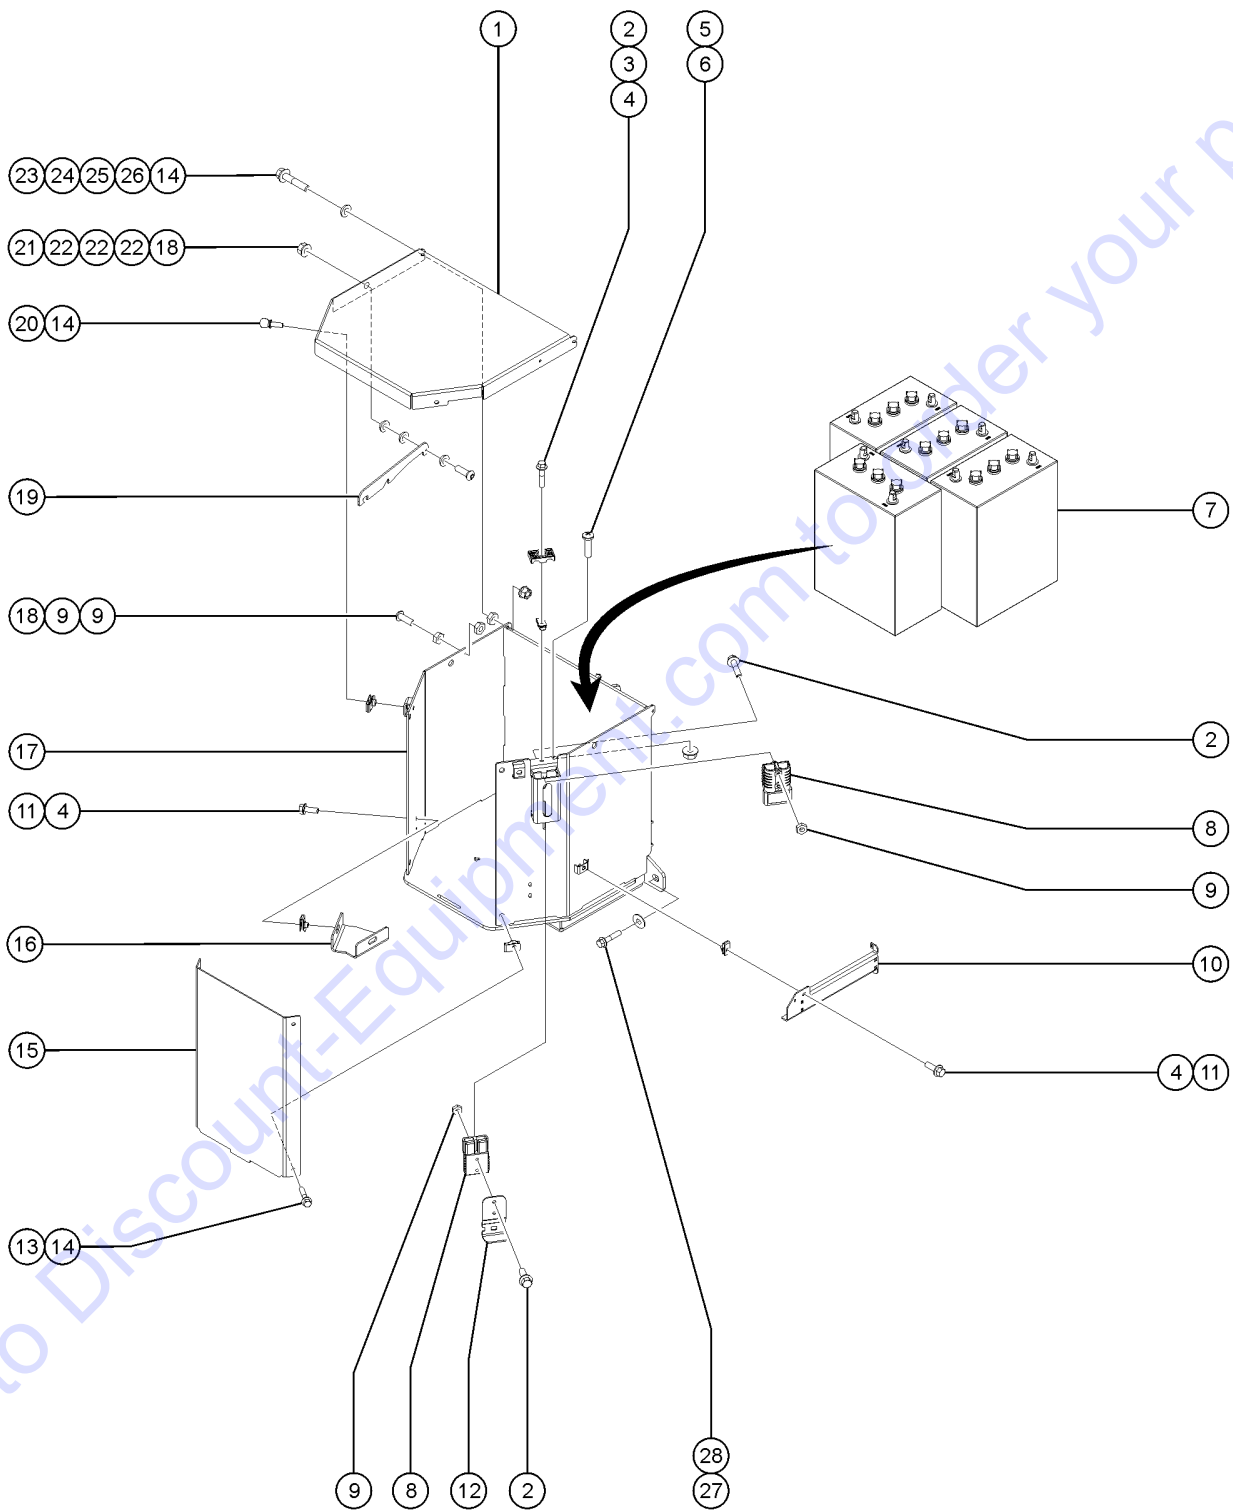

310.1 Battery Box Assembly

Item	Part No.	Description	Qty.
A	1262647GT	ASSEMBLY, BOX, BATTERY, L16 ground control side shown, complete assembly, battery not included, 1 on each side of machine	1
1A	1267261GT	FORMING, LID, BATTERY BOX to SN 768	1
1B	1275047GT	FORMING, LID, BATTERY BOX from SN 769	1
2	824080GT	SCREW,HHF,1/4-20X1.25,8,ZAG	7
3	78736GT	CLAMP,2 HOSE,PLASTIC,5/8	1
4	56912GT	SPRING CLIP,1/4-20,.025-.15X.5	7
5	824215GT	SCREW,PHPM,10-32X.75,ZAG	1
6	1283005GT	NUT,NYLOCK FLG,10-32,A,ZAG	
7A	56461GT	BATTERY, 390AH L16,WET Wet battery (4 on each side of machine)	4
7B	823684GT	BATTERY,AGM,6V/390A,L16 AGM/Sealed battery (4 on each side of machine)	4
8	19436GT	CONNECTOR,ANDERSON SB 175,1/0G	2
9	824037GT	NUT,HH JAM,1/4-20,A,ZAG	8
10	1264134GT	FORMING, CABLE GUARD	1
11	824078GT	SCREW,HHF,1/4-20X.75,8,ZAG	6
12	119787PGT	FORMING,BATTERY CONN HANDLE,PT	1
13	824090GT	SCREW,HHF,3/8-16X1,8,ZAG	4
14	29868GT	SPRING CLIP,3/8-16,.05-.20X.73,ZAG	14
15	1262654GT	FORMING, FRONT, BATTERY BOX	1
16	1264197GT	FORMING, LOCATOR, BATTERY	2
17	1275044GT	WELDMENT, BOX, BATTERY, L16	1
18	1256124GT	SCREW,BHC,1/4-20X.75,F835,ZAG	2
19	1267262GT	PLATE, STRUT, BATTERY BOX	1
20	824228GT	SCREW,THUMB,A-REG,3/8-16X1,ZAG	2
21	1277924GT	NUT,NYLOCK FLG,1/4-20,F,ZAG	
22	15436GT	WASHER,FLAT,NYLON.25 X.68 X.03	5
23A	824080GT	SCREW,HHF,1/4-20X1.25,8,ZAG to SN 768	
23B	1253478GT	SCREW,HHF,3/8-16X2,8,ZAG from SN 769	
24A	15436GT	WASHER,FLAT,NYLON.25 X.68 X.03 to SN 768	

310.1 Battery Box Assembly