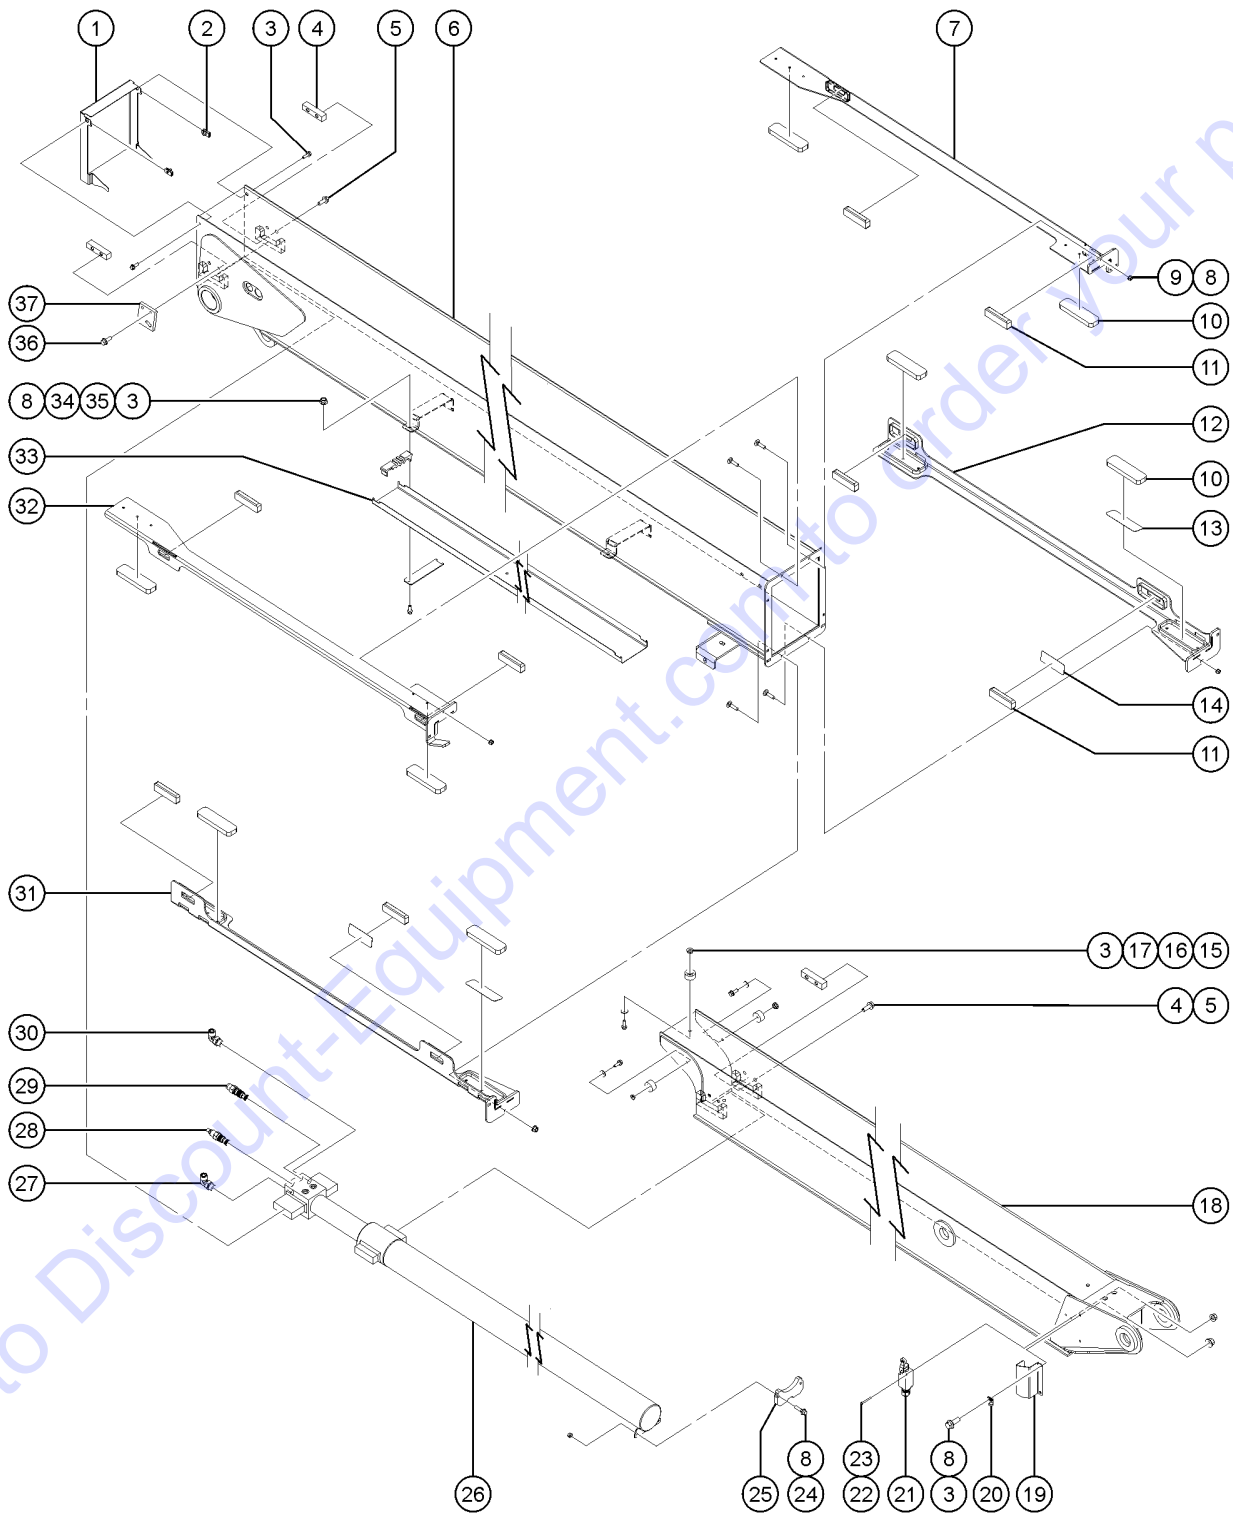

505.1 Primary and Extension Booms

505.1 Primary and Extension Booms

Item	Part No.	Description	Qty.
1	1255383GT	COVER, REAR #1 BOOM	1
2	56912GT	SPRING CLIP, 1/4-20, .025-.15X.5	2
3	824078GT	SCREW, HHF, 1/4-20X.75, 8, ZAG	
4	T108834GT	RETAINER, EXT CYL SADDLE	4
5	824090GT	SCREW, HHF, 3/8-16X1, 8, ZAG	8
6	824627GT	ASSEMBLY, #1 BOOM Z62 (includes items 1-5, 7-14 and 31-35)	1
7	1254630GT	WELDMENT, UPPR WEARPAD FRAME, RH	1
8	824027GT	NUT, TL FLG, 1/4-20, G, ZAG	
9	1256127GT	BOLT, CARRIAGE, 1/4-20X1, 5, ZAG	
10	825057GT	WEARPAD, 5.59 X 1.59 X .611	8
11	825055GT	WEARPAD, 3.74 x 1.24 x .334	8
12	1254628GT	WELDMENT, LWR WEARPAD FRAME, RH	1
13	1262265GT	SHIM, WEAR PAD, 1.56X5.56X24GA	2
14	1262264GT	SHIM, WEAR PAD, 1.23X3.73X24GA	2
15	18504GT	NUT, LOCKING-LG. FLANGE, 1/4-20	
16	1255014GT	WEAR PAD, ROUND, 1.25OD X .5THK	4
17	824113GT	WASHER, FLAT, 1/4, USS, ZAG	
18	824628GT	ASSEMBLY, #2 BOOM Z62 (includes items 3-5, 8, 15-17 and 19-23)	1
19	1262862GT	FORMING, EXT LIMIT SWITCH COVER	1
20	45470GT	CLAMP, 0.31, #5 X 1/4, RUB CUSH	1
21	88356-11C03GT	SWITCH, LIMIT, TABULATED, BLUE (boom extend)	1
22	1256144GT	SCREW, PHPM, 10-32X1.75, ZAG	
23	82032GT	NUT, TL FLG, 10-32, F, ZAG	
24	824079GT	SCREW, HHF, 1/4-20X1, 8, ZAG	2
25	826234GT	EXT CYL END SUPPORT	1
26	822632GT	CYLINDER, EXTENSION (includes items 27-30)	1
26-	823062GT	SEAL KIT (822632)	
27	48915GT	ELBOW, 90D, 520220-6	1