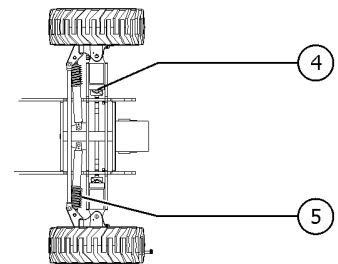

810.1 Hostile Environment Package - Boom Wiper