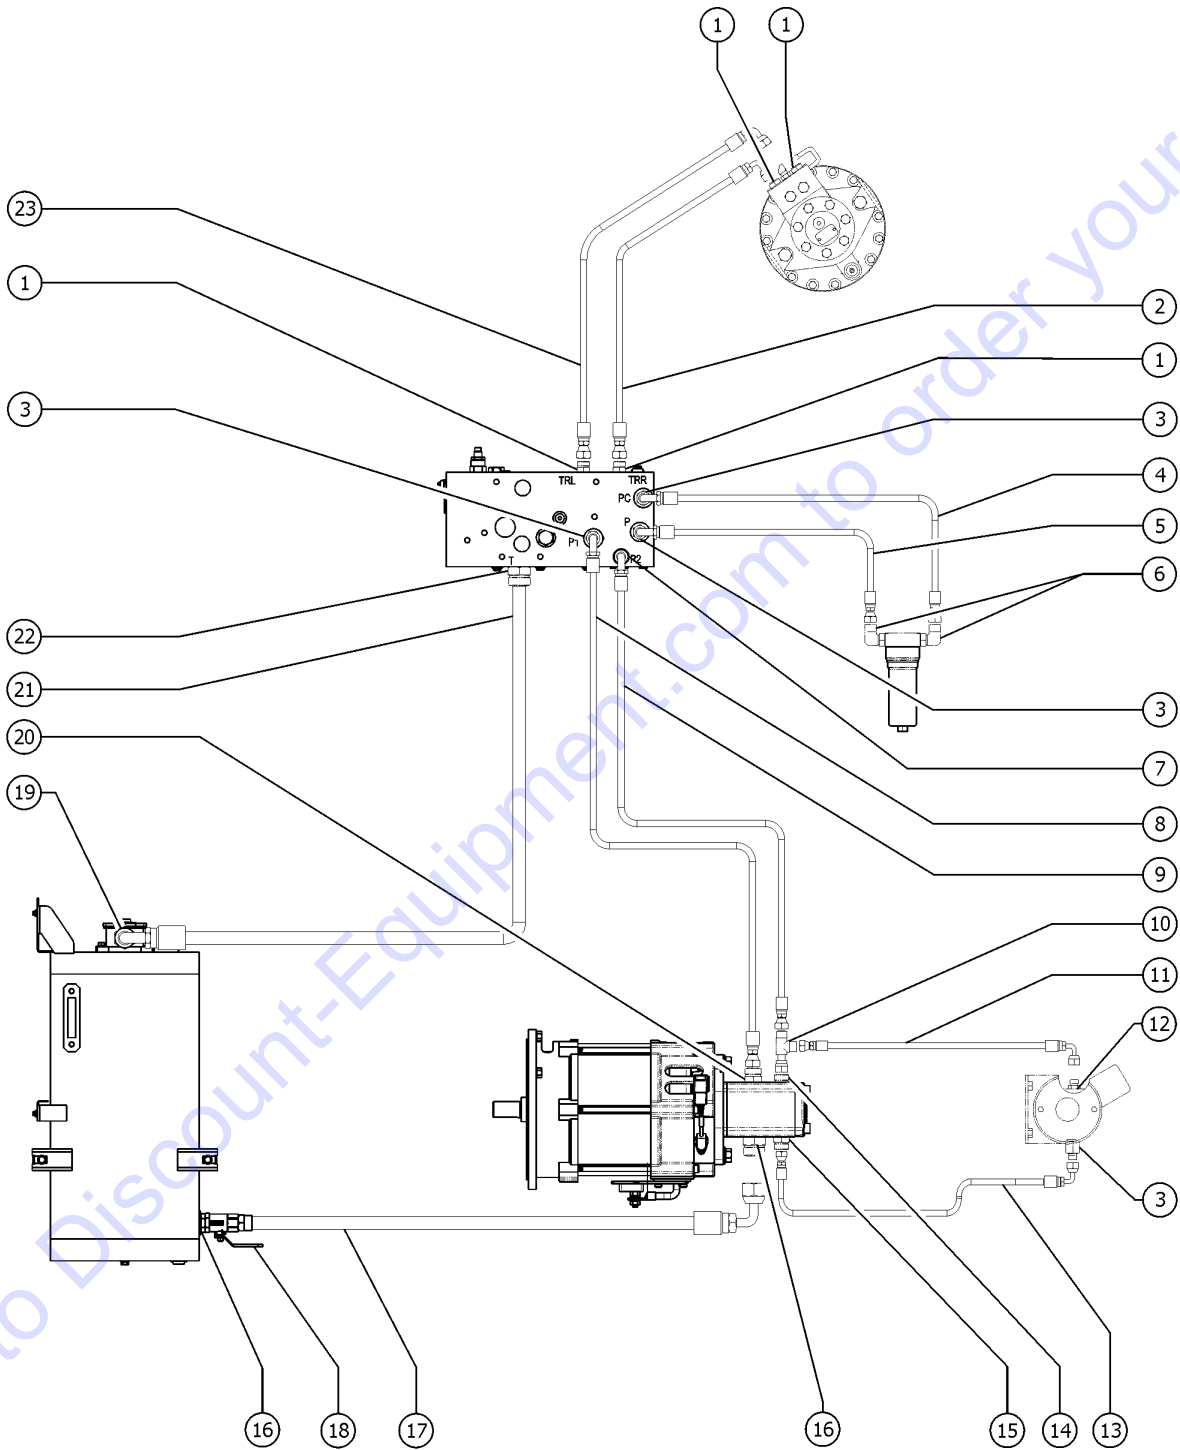

708.1 Hydraulic Hoses and Fittings - Turntable

708.1 Hydraulic Hoses and Fittings - Turntable

Item	Part No.	Description	Qty.
1	48912GT	CONN,520120-4-6***	3
2	49117-2491GT	HOSE ASSY,1/4,90 FEM,STR FEM to SN Z62H-3543	1
2B	49138-2491GT	ASSY, HOSE, HYD, -8, 3000, STR, 90 from SN Z62H-3544	
3	48933GT	CONN,520120-8***	4
4	49143-2941GT	ASSY, HOSE, HYD, -8, 3000, STR, 90 to SN Z62H-3543	1
4B	49138-2741GT	ASSY, HOSE, HYD, -8, 3000, STR, 90 from SN Z62H-3544	
5	49143-2929GT	HOSE ASSY,1/2,90 FEM,STR FEM** to SN Z62H-3543	1
5B	49143-2941GT	ASSY, HOSE, HYD, -8, 3000, STR, 90 from SN Z62H-3544	
6	48947GT	ELBOW,90D,520220-8-12	2
7	48947GT	ELBOW,90D,520220-8-12 (FE models)	2
7B	48916GT	FITTING,CONN,520120-6 (DC models)	1
8	49143-7329GT	ASSY, HOSE, HYD, -8, 3000, STR, 90	1
9	1269128GT	HOSE ASSY,3/8X71.09,90-6,-6	1
10	48946GT	CONN,520120-8-10 (FE models)	1
10B	48875GT	TEE,RUN,SWIVEL,520432-6 (DC models)	1
11	49114-2146GT	ASSY, HOSE, HYD, -4, 3250, STR, 90 (DC models)	1
12	48916GT	FITTING,CONN,520120-6 (DC models)	1
13	94464-1486GT	ASSY, HOSE, HYD, -8, 300, STR, 90 (DC models)	1
14	162002GT	CHECK VALVE 6ORB,6ORFS (DC models)	1
15	48943GT	FITTING,CONN,520120-8-6 (DC models)	1
16	48984GT	CONN,520120-16	1
17	49159-3868GT	HOSE ASSEMBLY,1" to SN Z62H-3543	1
17B	49138-3868GT	ASSY, HOSE, HYD, -8, 3000, STR, 90 from SN Z62H-3544	
18	48996GT	VALVE,BALL,16 MSAE-16 FSAE***	1
19	48977GT	CONN,520120-12-16	1
20	48946GT	CONN,520120-8-10	1
21	49149-1643GT	ASSY, HOSE, HYD, -12, 1750, STR, 45	1
22	48960GT	FITTING,CONN,520120-12	1