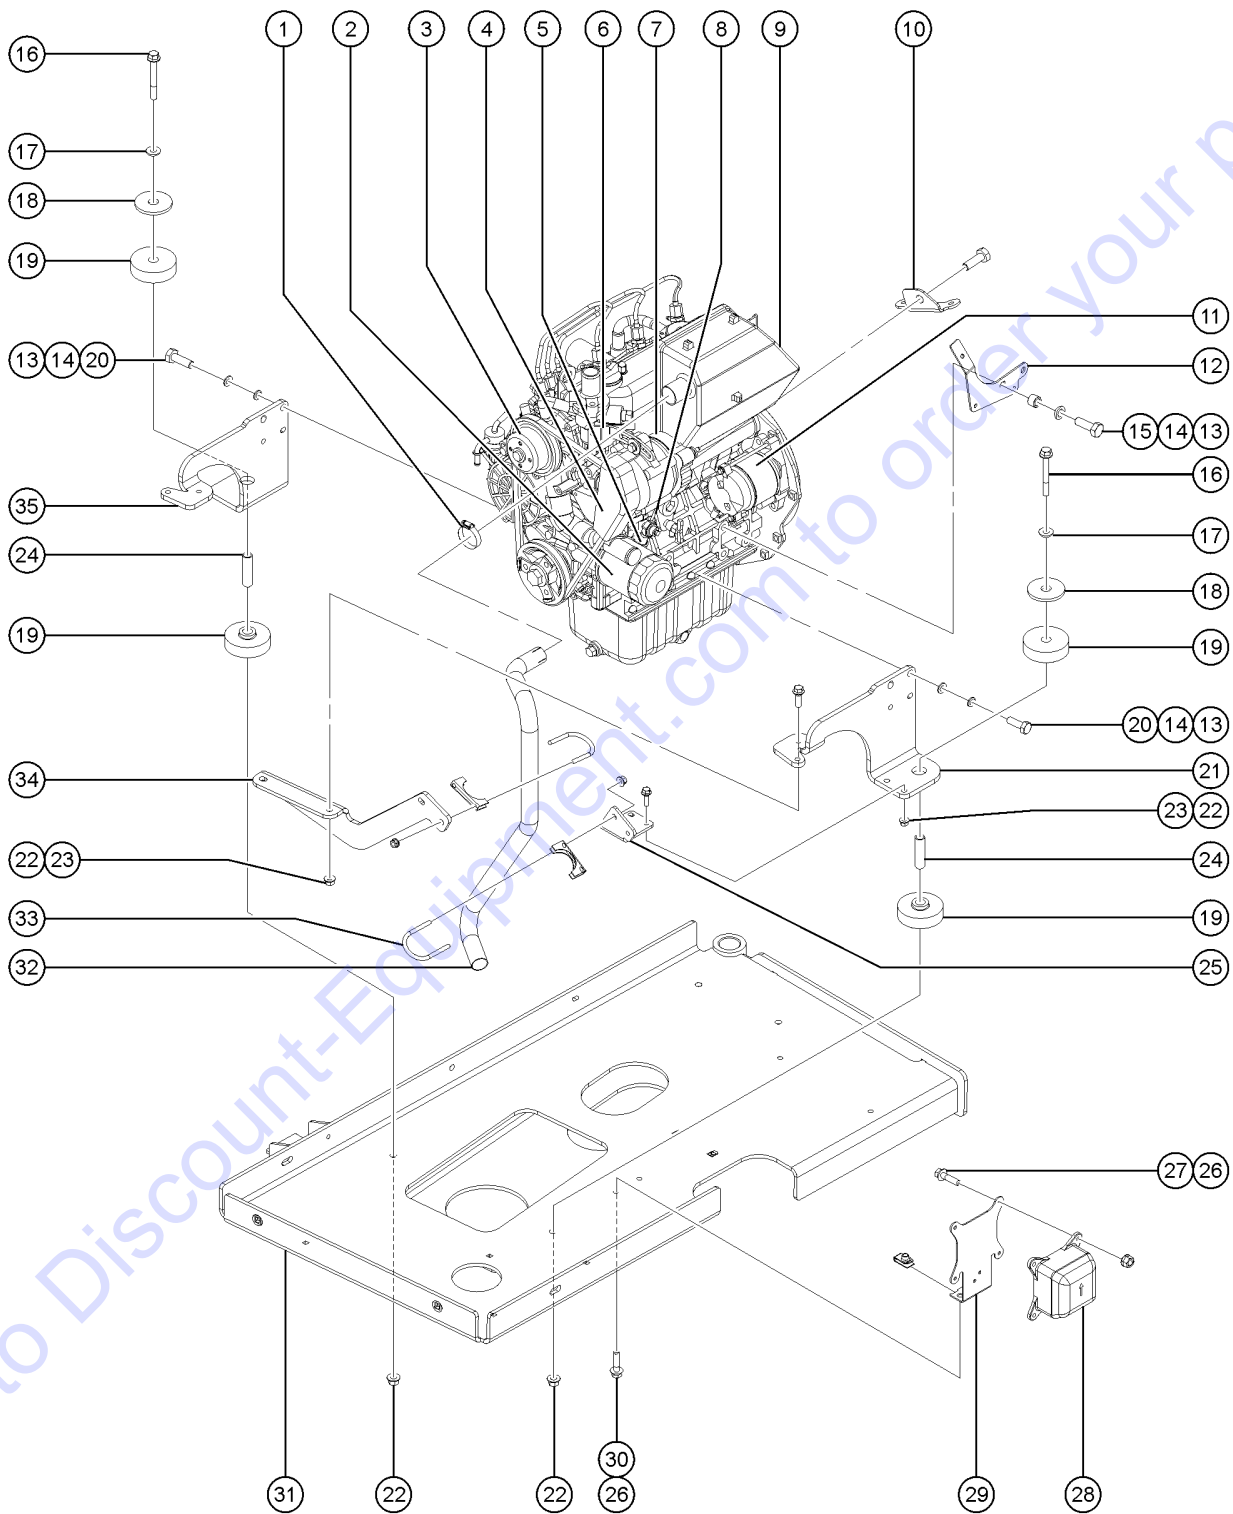

404.1 Kubota D1105-E4B, View 3

Item	Part No.	Description	Qty.
A-		FILTER,OIL,KUBOTA	
B-	32197GT	FAN,KUBOTA D905	
A		For internal engine parts, contact engine dealer	
1		EXHAUST CLAMP 1 3/8 (component not currently available)	1
2	866050GT	FILTER,OIL,KUBOTA	1
3	52531GT	PULLEY,FAN,KUBOTA, D-905,GS68	1
4	131373GT	COVER, FAN	
5	231227GT	DIPSTICK GUIDE,D-1105	1
6	44195GT	ALTERNATOR STAY, D905	1
7	101203GT	ALTERNATOR,40 AMP,INT REG	1
8	231226GT	DIPSTICK,D-1105	1
9	131378GT	MUFFLER ASSEMBLY	1
10	1266969GT	FORMING, ALTERNATOR HARNESS MOUNT	1
11	65837GT	STARTER,KUBOTA D905 VERS 2***	1
12	1266970GT	FORMING, STARTER HARNESS MOUNT	1
13	824138GT	SCREW,HHC,M10-1.25X30,DIN961,1	12
14	824142GT	WASHER,LOCK,M10,ZAB	12
15	45400GT	SPACER TUBE, .50 LG	2
16	824095GT	SCREW,HHF,3/8-16X3,8,ZAG	2
17	825358GT	WASHER,FLAT,5/16,USS,ZAG	2
18	824123GT	WASHER,FLAT,.625X2.25X.188,ZAG	2
19	24037GT	SHOCK MOUNT,LARGE**	4
20	824145GT	WASHER, FLAT, DIN125, M10, ZAB	8
21	1269480GT	FORMING, FRONT MOUNT LEFT	1
22	824029GT	NUT,TL FLG,3/8-16,G,ZAG	4
23	824091GT	SCREW,HHF,3/8-16X1.25,8,ZAG	4
24	139230GT	SPACER, SHOCK MOUNT	2
25	1269481GT	FORMING, BRKT, EXHAUST LOWER	1