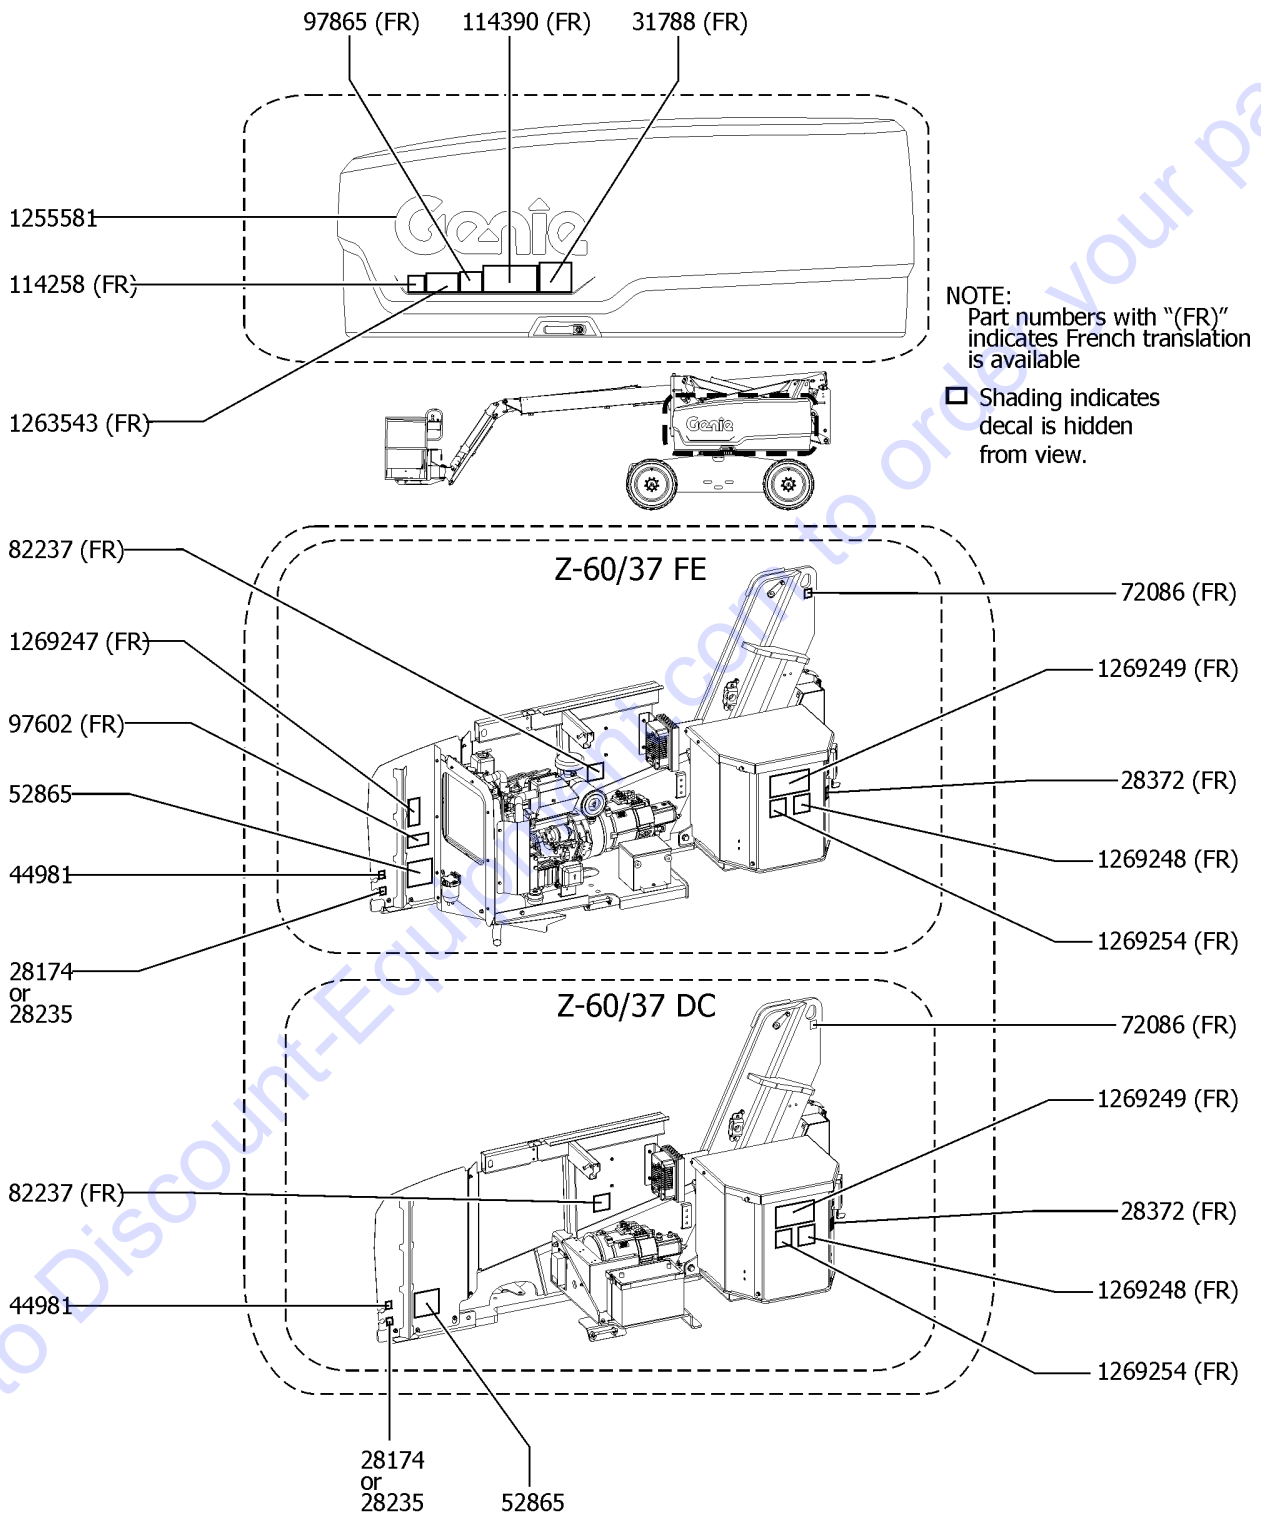

103.1 Decals with Words, Generator Side, Steer End (ANSI & AUS)

103.1 Decals with Words, Generator Side, Steer End (ANSI & AUS)

Item	Part No.	Description	Qty.
1	28174GT	DECAL,POWER TO PLATFORM 230V ..... Option, power to plat	1
2	28235GT	DECAL,POWER TO PLATFORM 115V ..... Option, power to plat	1
3	28372GT	DECAL,NOTICE,BATTERY CABLES	1
4	31788GT	DECAL,DANGER,BATTERY SAFETY***	1
5	44981GT	DECAL,LABEL,AIRLINE 110 PSI ..... Option, airline to platform	1
6	52865GT	DECAL,ANNUAL INSP***	1
7	72086GT	DECAL,LABEL,LIFTING EYE	1
8	82237GT	DECAL,DANGER,HIGH VOLTAGE	1
9	97602GT	DECAL,EXPLOSION HAZARD ..... Z-60/37 FE Only	1
10	97865GT	DECAL,WARN,ELECTRO HAZARD	1
11	114258GT	DECAL,DANGER,NO SMOKING ..... Z-60/37 FE Only	1
12	114390GT	DECAL,DANGER,ELECT HAZARD***	1
13	1255581GT	DECAL COSMETIC,10" GENIE BLUE	1
14	1263543GT	DECAL,COMPARTMENT ACCESS	1
15	1269247GT	DECAL, KUBOTA D1105-E4B, SPECS ..... Z-60/37 FE Only	1
16	1269248GT	DECAL, BATT CONN DIAGRAM	1
17	1269249GT	DECAL, NOTICE, CHARGER INSTRU	1
18	1269254GT	DECAL, WORD, BATT WEIGHT/TIP O	1

Go to Discount-Equipment.com to order your parts