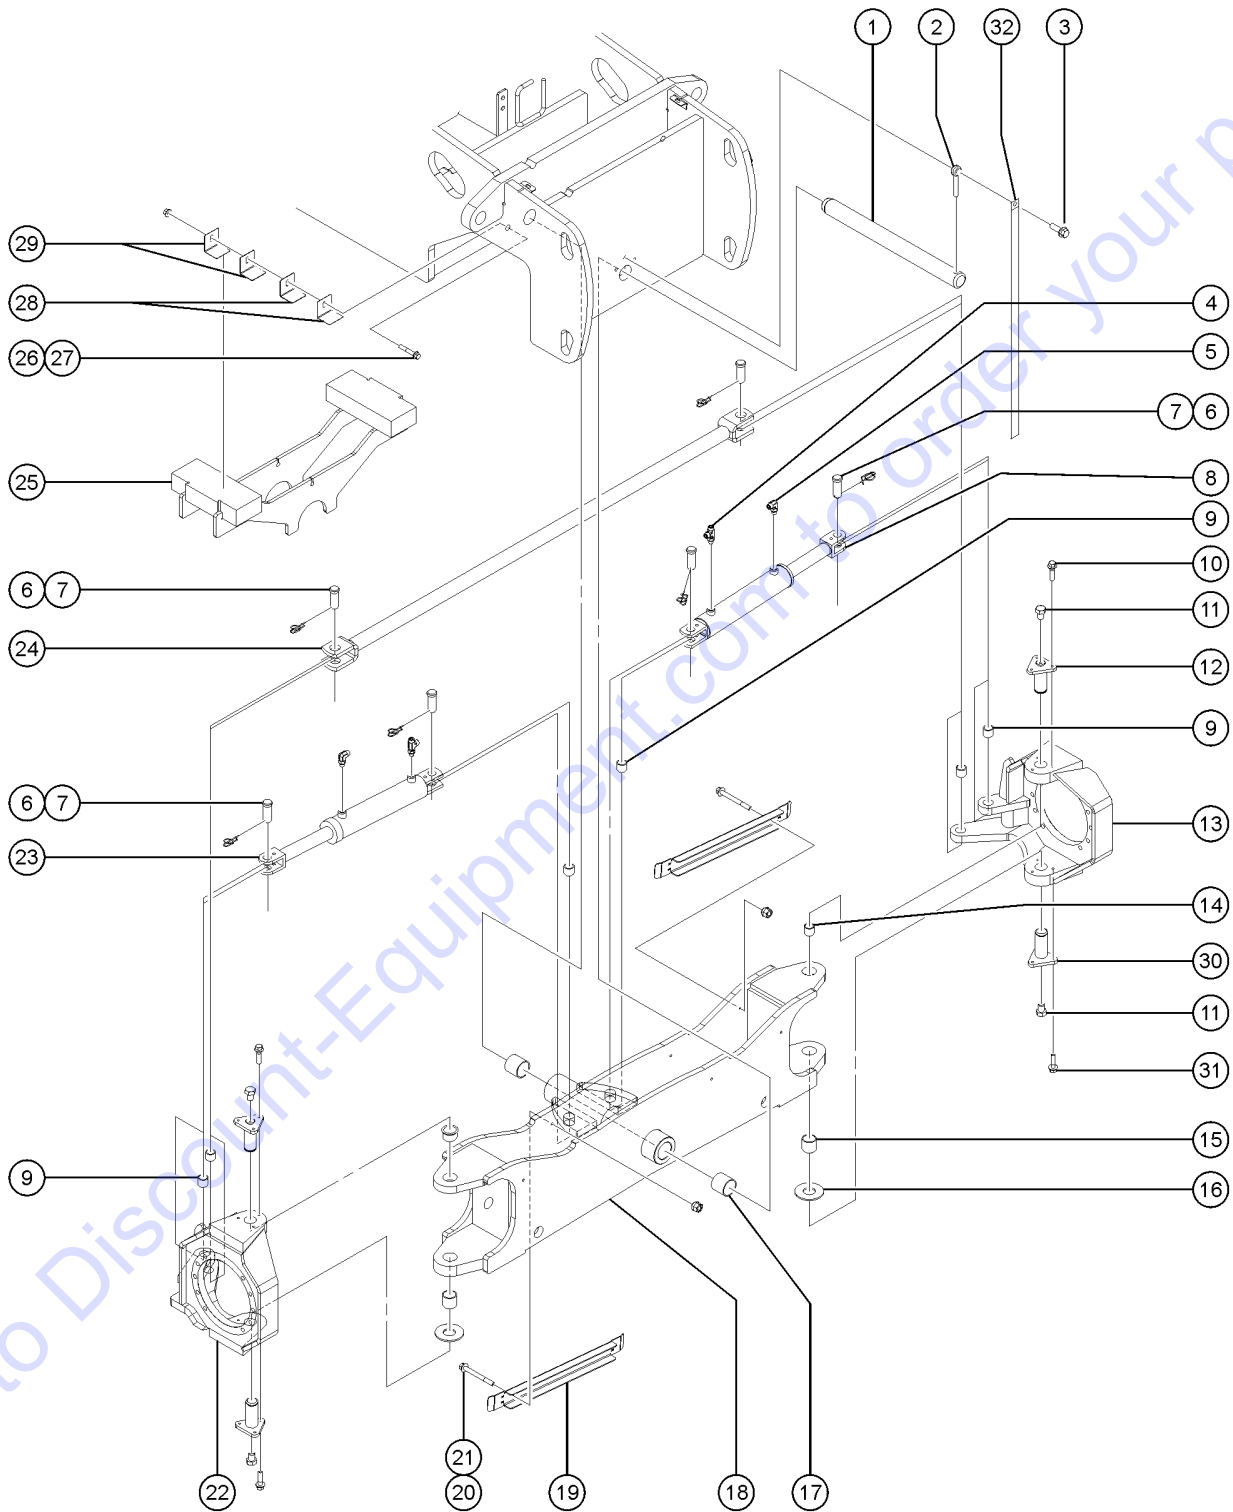

201.1 Steer Axle and Steer Linkage , Non-Oscillate Models

201.1 Steer Axle and Steer Linkage , Non-Oscillate Models

Item	Part No.	Description	Qty.
1	77610GT	PIN,2.00DIA X 23.13LG,CHAMFER	1
2	1256267GT	ROD END,.5 X 3.75,ZAG	1
3	1253498GT	SCREW,HHF,1/2-13X1.5,8,ZAG	1
4	48918GT	TEE,RUN,520428-6	2
5	48915GT	ELBOW,90D,520220-6	2
6	824127GT	PIN,CLEVIS,1.0X2.41,SAE,ZAG	6
7	824129GT	RUE RING,1.0,ZAG	6
8	1261172GT	CYLINDER, STEER	1
8-	89294GT	SEAL KIT CYLINDER (59460) (for 1261172 and 59460)	
9	25817GT	BEARING,1.00IDX1.25ODX1.00L	6
10	824079GT	SCREW,HHF,1/4-20X1,8,ZAG	4
11	1263699GT	SCREW,HHC,3/8-16X.5,8,ZAG	4
12	1272778GT	WELDMENT, PIN, 1.5INX2.92IN LG	2
13A	1261309GT	MACHINE LH, YOKE Z60E (4WD)	1
13A-	1261311GT	WELDMENT, YOKE LH Z60E	
13B	1263157GT	MACHINE LH, YOKE Z60E 2WD (2WD)	1
13B-	1263159GT	WELDMENT, YOKE LH Z60E 2WD	
14	54156GT	BEARING,FL,1.5IDX1.75ODX1.10LG	2
15	45071GT	BEARING,1.5IDX1.75ODX1.5L	2
16	45074GT	WASHER,THRUST,1.5 X 3.5 X .187	2
17	42014GT	BEARING,2.00IDX2.25ODX2.00L	2
18	1261435GT	WELDMENT,Z60E FRONT AXLE	1
19	1268611GT	FORMING, MOTOR CABLE TRACK (4WD)	2
20	824083GT	SCREW,HHF,1/4-20X2.5,8,ZAG (4WD)	4
21	824027GT	NUT,TL FLG,1/4-20,G,ZAG (4WD)	4
22A	1261310GT	MACHINE RH, YOKE Z60E (4WD)	1
22A-	1261312GT	WELDMENT YOKE, RH Z60E	
22B	1263158GT	MACHINE RH, YOKE Z60E 2WD (2WD)	1