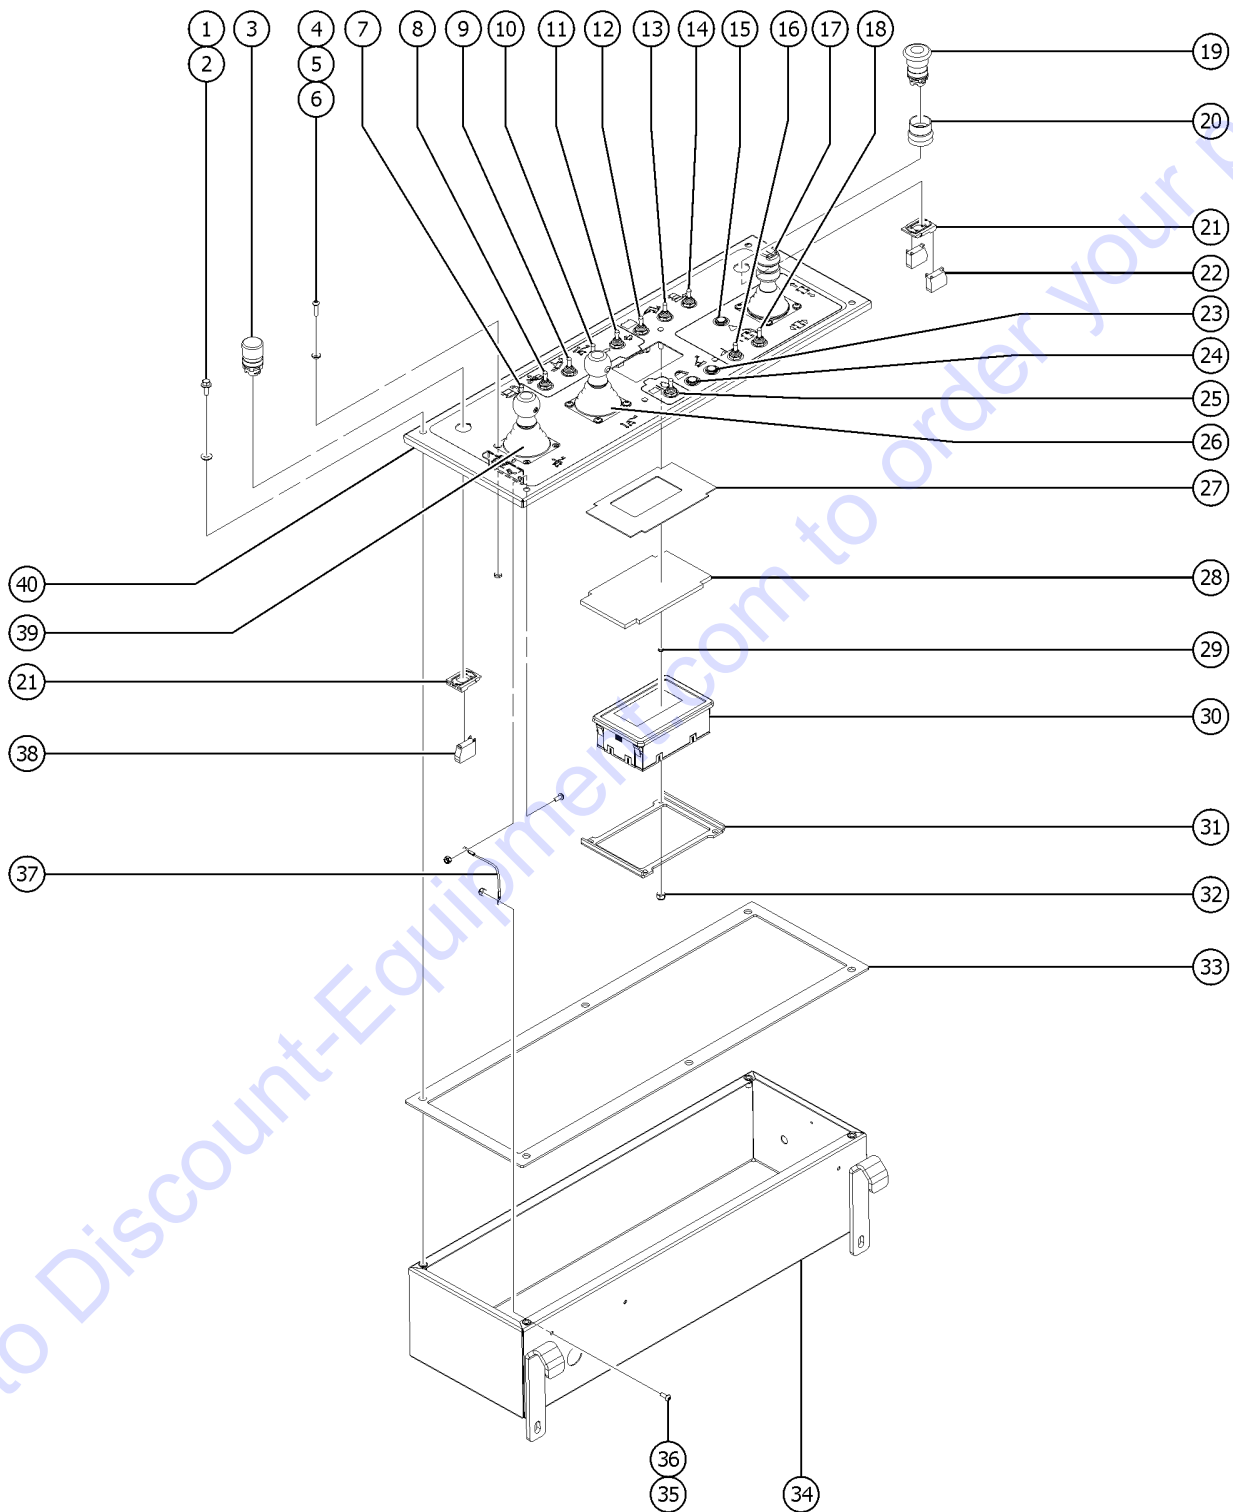

Item	Part No.	Description	Qty.
19B		Ref. PLAT LOAD SENSE S60** (refer to 810.1)	1
20		Ref. ROTATOR, PLAT JIB (refer to 507.1)	
21	826791GT	SCREW, HHC, 3/8-16X.875, 8, ZAG	8
22	826793GT	WASHER, FLAT, 3/8, SAE, HRD, ZAG	8
23	826792GT	SCREW, HHC, 1-8X11, 5, ZAG	
24	824116GT	WASHER, FLAT, 1.0, F436, HRD, ZAG	
25	826794GT	NUT, TL, 1-8, C, ZAGRING	
26		Ref. PLATE, JIB, ROTATE MANIFOLD (refer to 705.1)	
27	110671GT	PLATE, JIB, ROTATE MANIFOLD	1
28	824077GT	SCREW, HHF, 1/4-20X.5, 8, ZAG	2
29	106163GT	FORMING, CABLE GUIDE order 55067 grommet separately	1
30	55067GT	GROMMET, RUBBER 3 X .19 X 3.5	2
31	824028GT	NUT, TL FLG, 5/16-18, G, ZAG	4
32	824086GT	SCREW, HHF, 5/16-18X1, 8, ZAG	4
33	55753GT	BUMPER, PLASTIC, 1.25 O.D.	2
34	1267747GT	LATCH, SWING GATE	1
35	43392GT	BUMPER, BATTERY BOX & RAILS	2
36	1272307GT	ASSY, SIDE SWING GATE	1
37	104804GT	HINGE, SPRING, LONG LEG	2
38		Ref. PLATFORM CONTROL BOX (refer to 603.1)	

603.1 Platform Control Box, External View