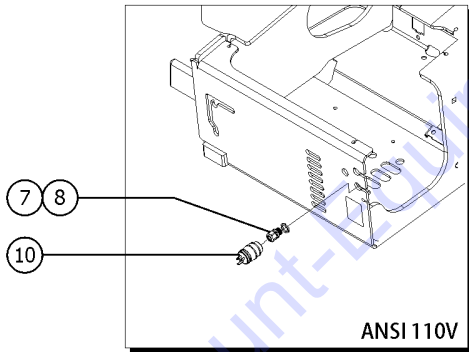

Go to Discount-Equipment.com to order your parts

801.1 Power to Platform

Item	Part No.	Description	Qty.
A	1269475GT	CLAMP, POWER AIR OPTIONS .....	2
1	824029GT	NUT,TL FLG,3/8-16,G,ZAG .....	2
2	824090GT	SCREW,HHF,3/8-16X1,8,ZAG .....	2
3	10775GT	T-BOX,2.75 X 4.5 X 2.0 .....	1
4	81096GT	BRACKET,POWER TO PLAT, DOM. ....	1
5	1257390GT	WASHER,FLAT,#8,SAE,ZAG .....	4
6	1257296GT	SCREW,PHPM-ST,8.32X.50,TYPE F, .....	
7	7056GT	CONN,SQUEEZE,1/2NPT .38-.50,SM .....	2
8	6935GT	LOCKNUT,ELEC,1/2" .....	1
		power cable not shown	
9	144161GT	PLUG,PWR,UK,16AMP,3PIN,BLK .....	1
10	119403GT	CONN,PLUG 120 AC/15A DOMESTIC .....	1
11	T112560GT	RECEPTACLE,UK,110V .....	1
12	1253489GT	SCREW,FHPM,6-32 X .75,ZAG .....	2
13	T112561GT	PLATE,UK,POWER TO PLAT .....	1
14	74052GT	GASKET,COVER,GFCI,WEATHERPROOF .....	1
15	55089GT	WIRE,14 GA,GREEN/YELLOW,THHN** .....	6
16	13597GT	TERMINAL,#10 RING,BLUE .....	2
		crimp one end of 13597 to swing chassis ground wire	
17	74006GT	COVER,GFCI,HORIZONTAL,WEATHER .....	1
18	13585GT	OUTLET,110V GFCI*** .....	1
19	36878GT	TERMINAL,FORK,BLUE (BULK) .....	3
		connect one each of 36878 to swing chassis positive and negative wires	