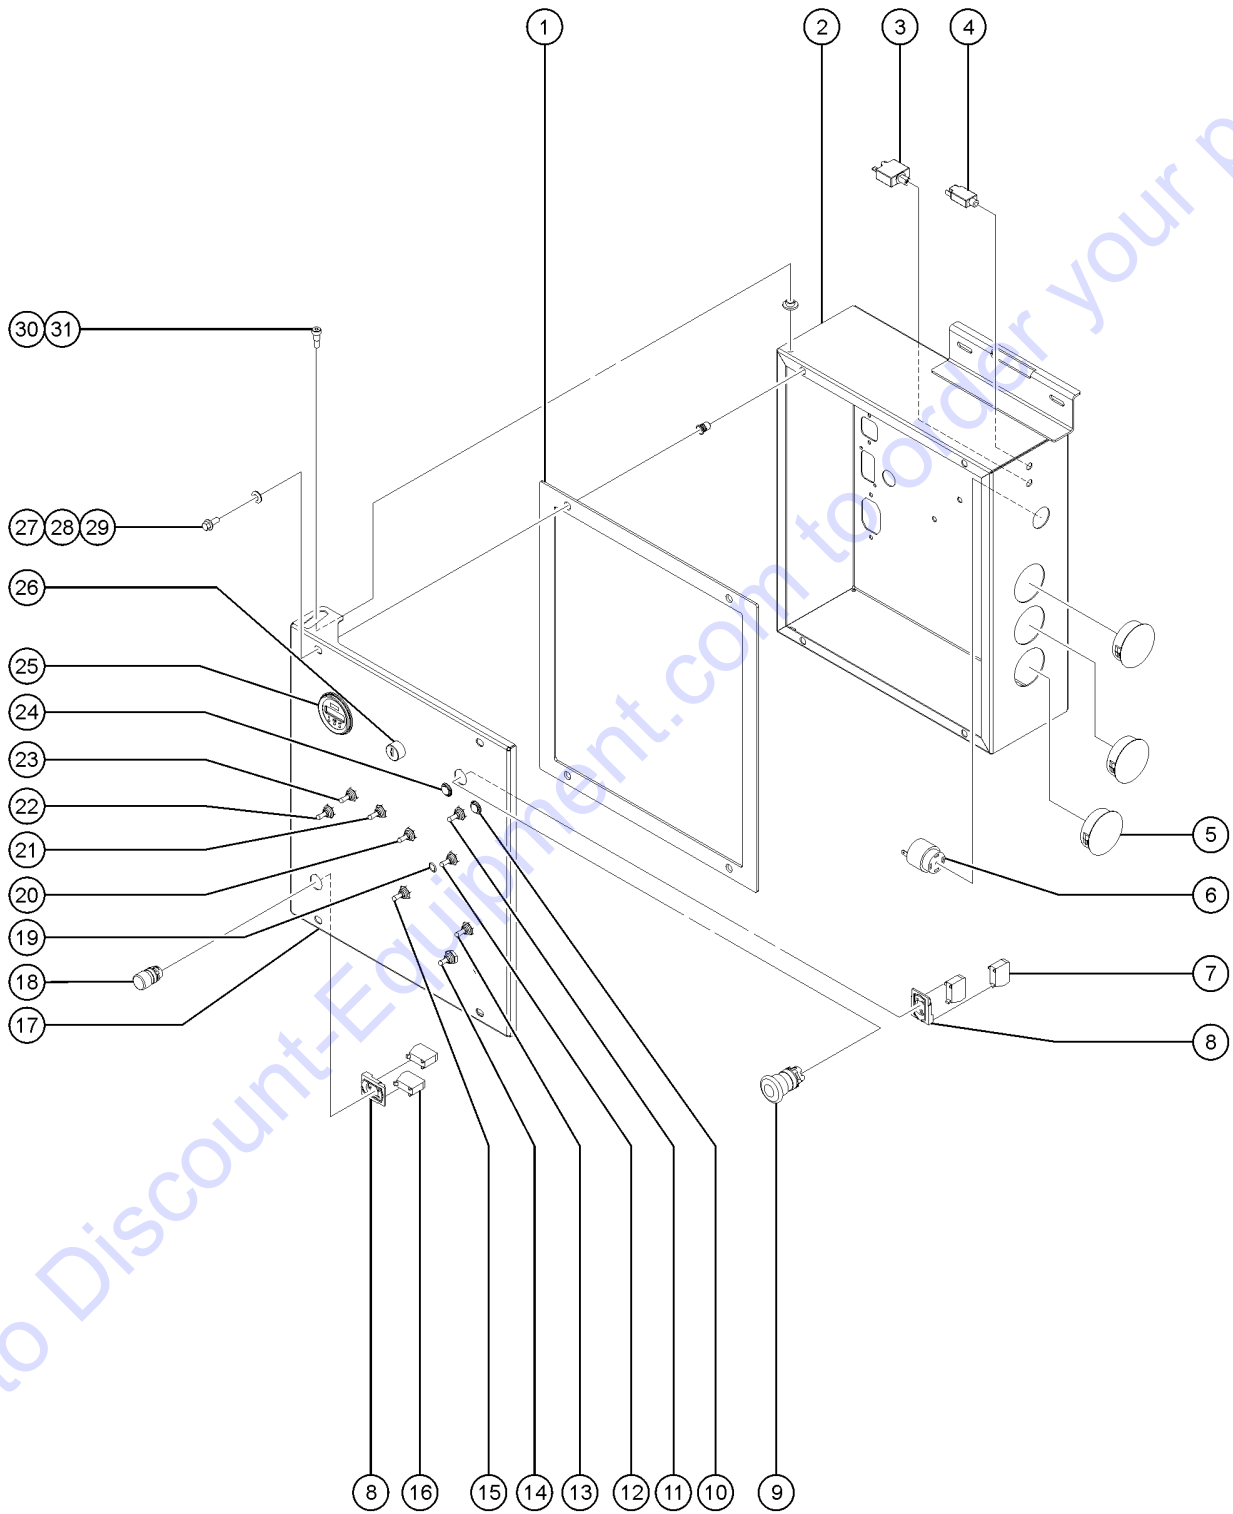

307.1 Ground Control Box, View 1, External

Item	Part No.	Description	Qty.
A	1262600GT	ASSEMBLY, GROUND CONTROL BOX ..... FE ANSI models	1
B	1271137GT	ASSEMBLY, GROUND CONTROL BOX Z ..... DC ANSI models	
C		ASSEMBLY, GROUND CONTROL BOX ..... FE Australia and CE models, PN not available, coming soon	
D		ASSEMBLY, GROUND CONTROL BOX ..... DC Australia and CE models, PN not available, coming soon	
1	218090GT	GASKET,GROUND CONTROL BOX	1
2	1262602GT	WELDMENT,GROUND CONTROL BOX ..... includes nutserts	1
3	147090GT	CIRCUIT BREAKER, 15A	1
4	1277226GT	ASSEMBLY,CIRCUIT BREAKER,15AMP	
5	81900GT	PLUG,NYLON 2.093 BLACK DOMED	3
6A	39540GT	ALARM, STEADY TONE*** ..... order 72326 mounting ring separately	1
6B	72326GT	NUT - PLASTIC, RING FOR ALARMS ..... for 39540	
7	73805GT	BASE,W/2 NC CONTACTS***	1
7-	66818GT	CONTACT,NC	2
8	66821GT	BASE,WITHOUT CONTACTS	2
9	66812GT	BUTTON,PUSH,RED MUSHROOM HEAD ..... emergency stop	1
10A	1263969GT	ASSY, LIGHT,INDICATOR,AMB 24V ..... hybrid mode light, FE models	1
10B	229567GT	PLUG, SANTOPRENE .5 BLACK DOME ..... DC models	1
11A	128200GT	SWITCH TOGGLE ASSY SPDT 3P MOM ..... machine mode select switch, FE models	1
11B	229567GT	PLUG, SANTOPRENE .5 BLACK DOME ..... DC models	
12	128200GT	SWITCH TOGGLE ASSY SPDT 3P MOM ..... platform level	1
13	128200GT	SWITCH TOGGLE ASSY SPDT 3P MOM ..... platform rotate	1
14	128200GT	SWITCH TOGGLE ASSY SPDT 3P MOM ..... emergency power	1
15	128200GT	SWITCH TOGGLE ASSY SPDT 3P MOM ..... turntable rotate	1
16	66814GT	BASE,WITH 2 N.O. CONTACTS***	1
16-	66816GT	CONTACT,N.O.	2
17	1270485GT	WELDMENT,LID,GND CONTROL BOX	1
18	66813GT	BUTTON,PUSH,BLACK W/SEAL*** ..... function enable	1
19A	229567GT	PLUG, SANTOPRENE .5 BLACK DOME ..... ANSI models	1