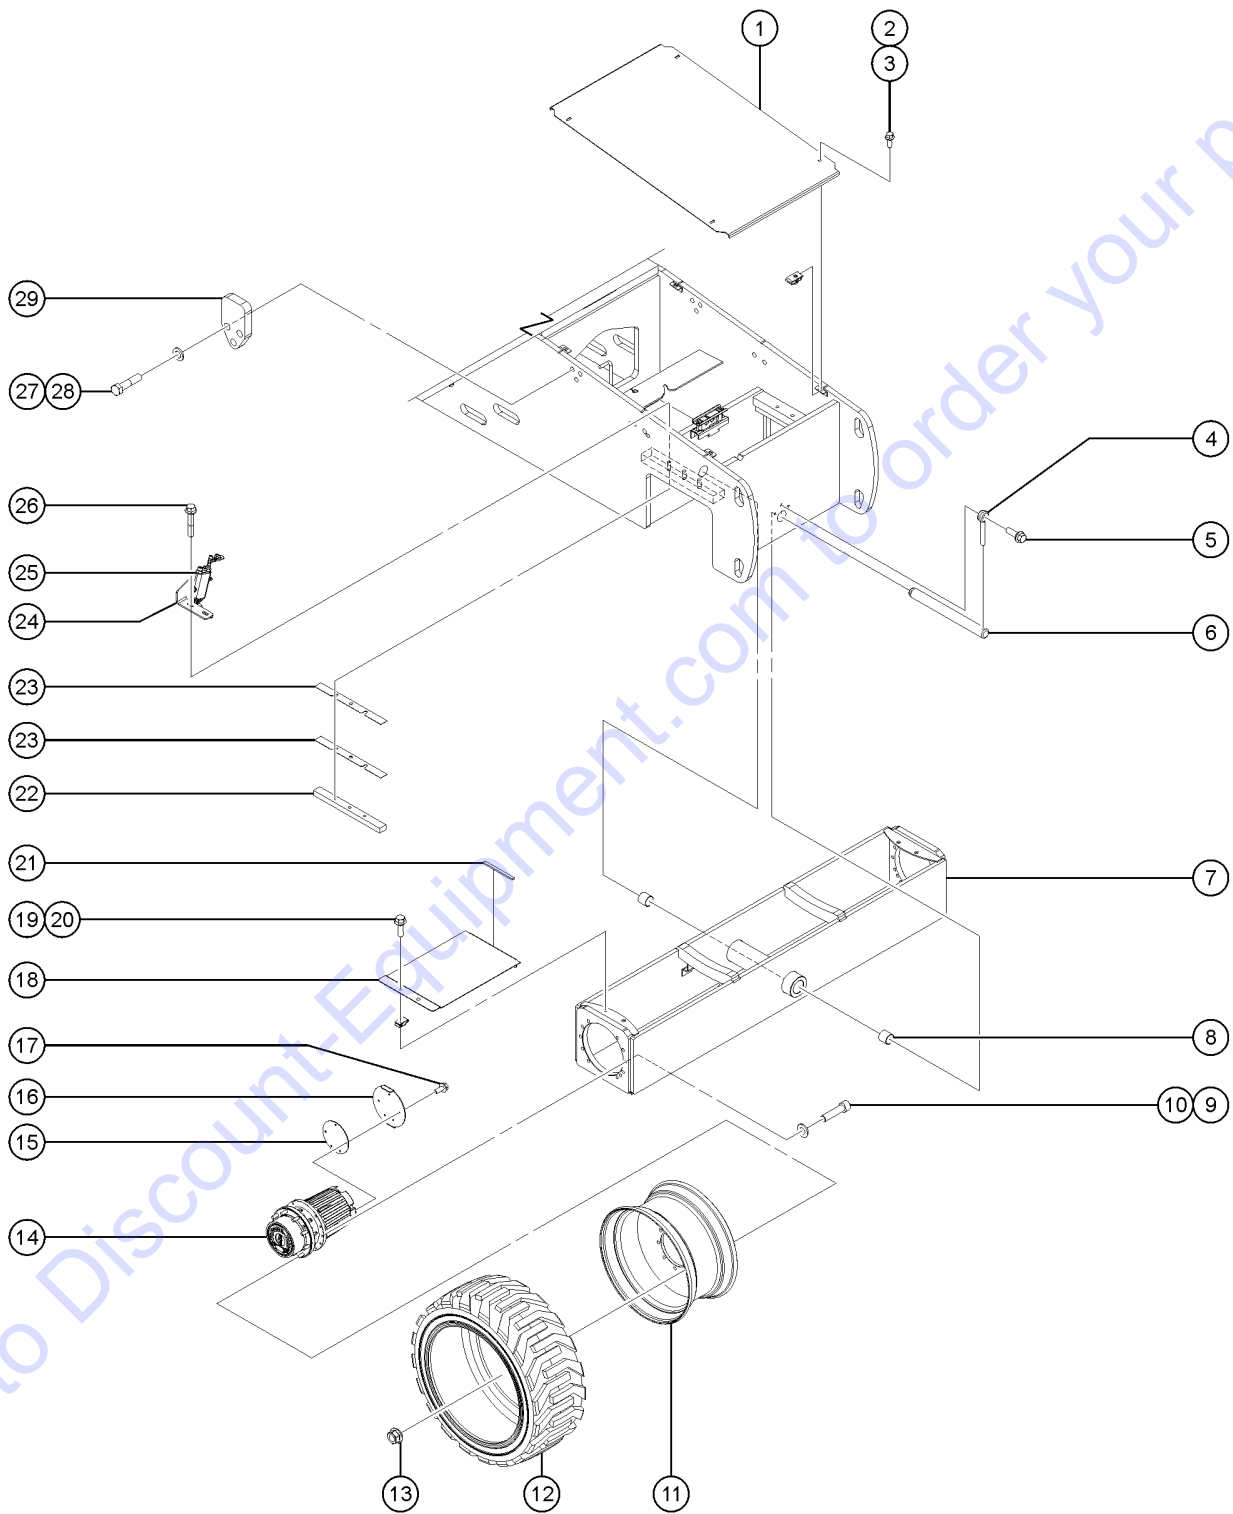

204.1 4WD Steer Axle, Wheels and Hubs

Item	Part No.	Description	Qty.
1	1255703GT	COVER,DRIVE CHASSIS	1
2	824078GT	SCREW,HHF,1/4-20X.75,8,ZAG	4
3	56912GT	SPRING CLIP,1/4-20,.025-.15X.5	4
4	1264510GT	SCREW,SHC,1/2-13X2,A574,ZAG	20
5	825353GT	WASHER,FLAT,1/2,SAE,HRD,ZAG	20
6		Ref. Wheel (refer to 205.1)	2
7		Ref. tires (refer to 205.1)	2
8	77674GT	NUT,HEX,FLANGE 5/8-18,GRD 8 ZI	18
9		Ref: AC Wheel drivemMotor (refer to 205.1)	2
10	1268880GT	FORMING, MOTOR CABLE ROUTING, FRONT	2
11	1268881GT	FORMING, MOTOR CABLE GUIDE, FRONT	2
12	1263511GT	GASKET, MOTOR DRIVE	2
14	824132GT	SCREW,HHF,M8-1.25X20,DIN6921,10.9,ZAB	10

Go to Discount-Equipment.com to order your parts

205.1 Non-steer Axle

Go to Discount-Equipment.com to order your parts