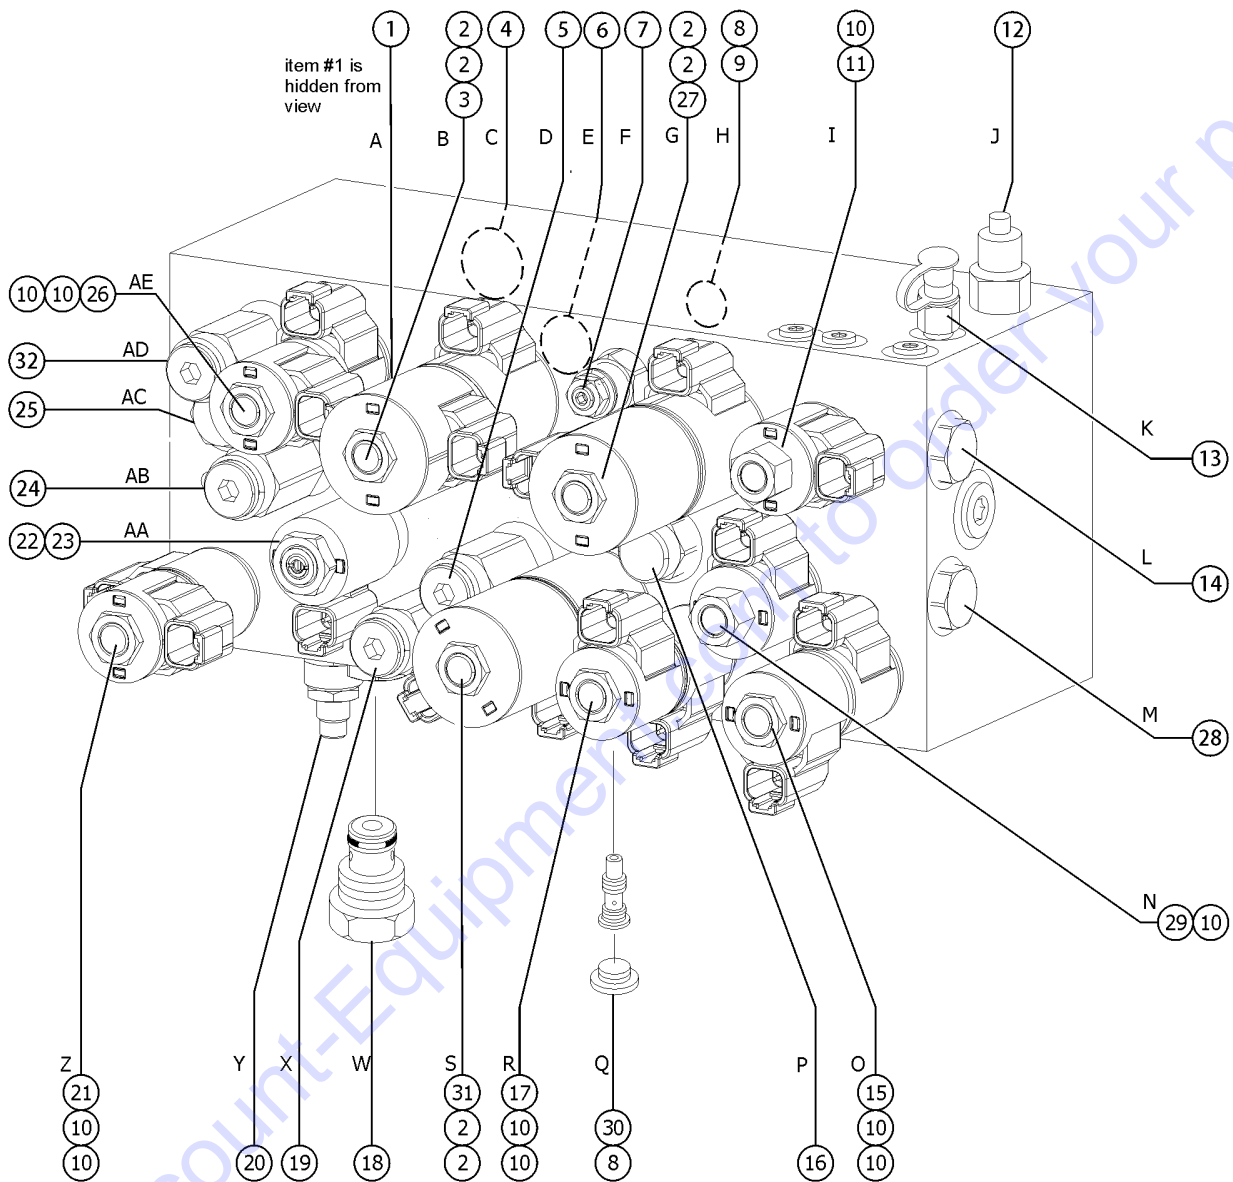

701.1 Function Manifold

Go to Discount-Equipment.com to order your parts

Item	Part No.	Description	Qty.
27	1270815GT	VALVE, SPOOL, 4 WY, 3 POSITION ..... G, Secondary boom extend/retract	1
28	218730GT	VALVE,CHECK,10 PSI ..... M, Check to P1 circuit	1
29	44997GT	VALVE,SOLENOID,2POS 2WAY N.O.* ..... N, P1 circuit	1
30	826779GT	VALVE,SHUTTLE ..... Q, Turntable rotate left/right	1
31	1270815GT	VALVE, SPOOL, 4 WY, 3 POSITION ..... S, Primary boom up/down	1
32	1270820GT	VALVE, RELIEF ..... AD, Platform level down circuit	1

Go to Discount-Equipment.com to order your parts