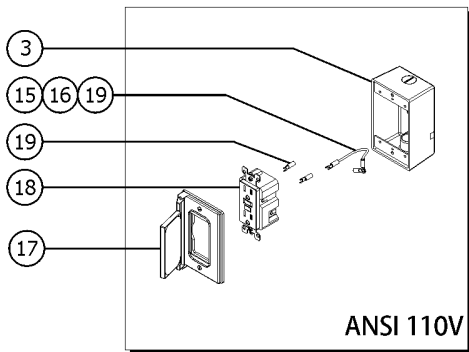

Go to Discount-Equipment.com to order your parts

801.1 Power to Platform

Item	Part No.	Description	Qty.
A	1269475GT	CLAMP, POWER AIR OPTIONS .....	2
1	824029GT	NUT,TL FLG,3/8-16,G,ZAG .....	2
2	824090GT	SCREW,HHF,3/8-16X1,8,ZAG .....	2
3	10775GT	T-BOX,2.75 X 4.5 X 2.0 .....	1
4	81096GT	BRACKET,POWER TO PLAT, DOM. ....	1
5	1257390GT	WASHER,FLAT,#8,SAE,ZAG .....	4
6	1257296GT	SCREW,PHPM-ST,8.32X.50,TYPE F, .....	
7	7056GT	CONN,SQUEEZE,1/2NPT .38-.50,SM .....	2
8	6935GT	LOCKNUT,ELEC,1/2" .....	1
		power cable not shown	
9	144161GT	PLUG,PWR,UK,16AMP,3PIN,BLK .....	1
10	119403GT	CONN,PLUG 120 AC/15A DOMESTIC .....	1
11	T112560GT	RECEPTACLE,UK,110V .....	1
12	1253489GT	SCREW,FHPM,6-32 X .75,ZAG .....	2
13	T112561GT	PLATE,UK,POWER TO PLAT .....	1
14	74052GT	GASKET,COVER,GFCI,WEATHERPROOF .....	1
15	55089GT	WIRE,14 GA,GREEN/YELLOW,THHN** .....	6
16	13597GT	TERMINAL,#10 RING,BLUE .....	2
		crimp one end of 13597 to swing chassis ground wire	
17	74006GT	COVER,GFCI,HORIZONTAL,WEATHER .....	1
18	13585GT	OUTLET,110V GFCI*** .....	1
19	36878GT	TERMINAL,FORK,BLUE (BULK) .....	3
		connect one each of 36878 to swing chassis positive and negative wires	