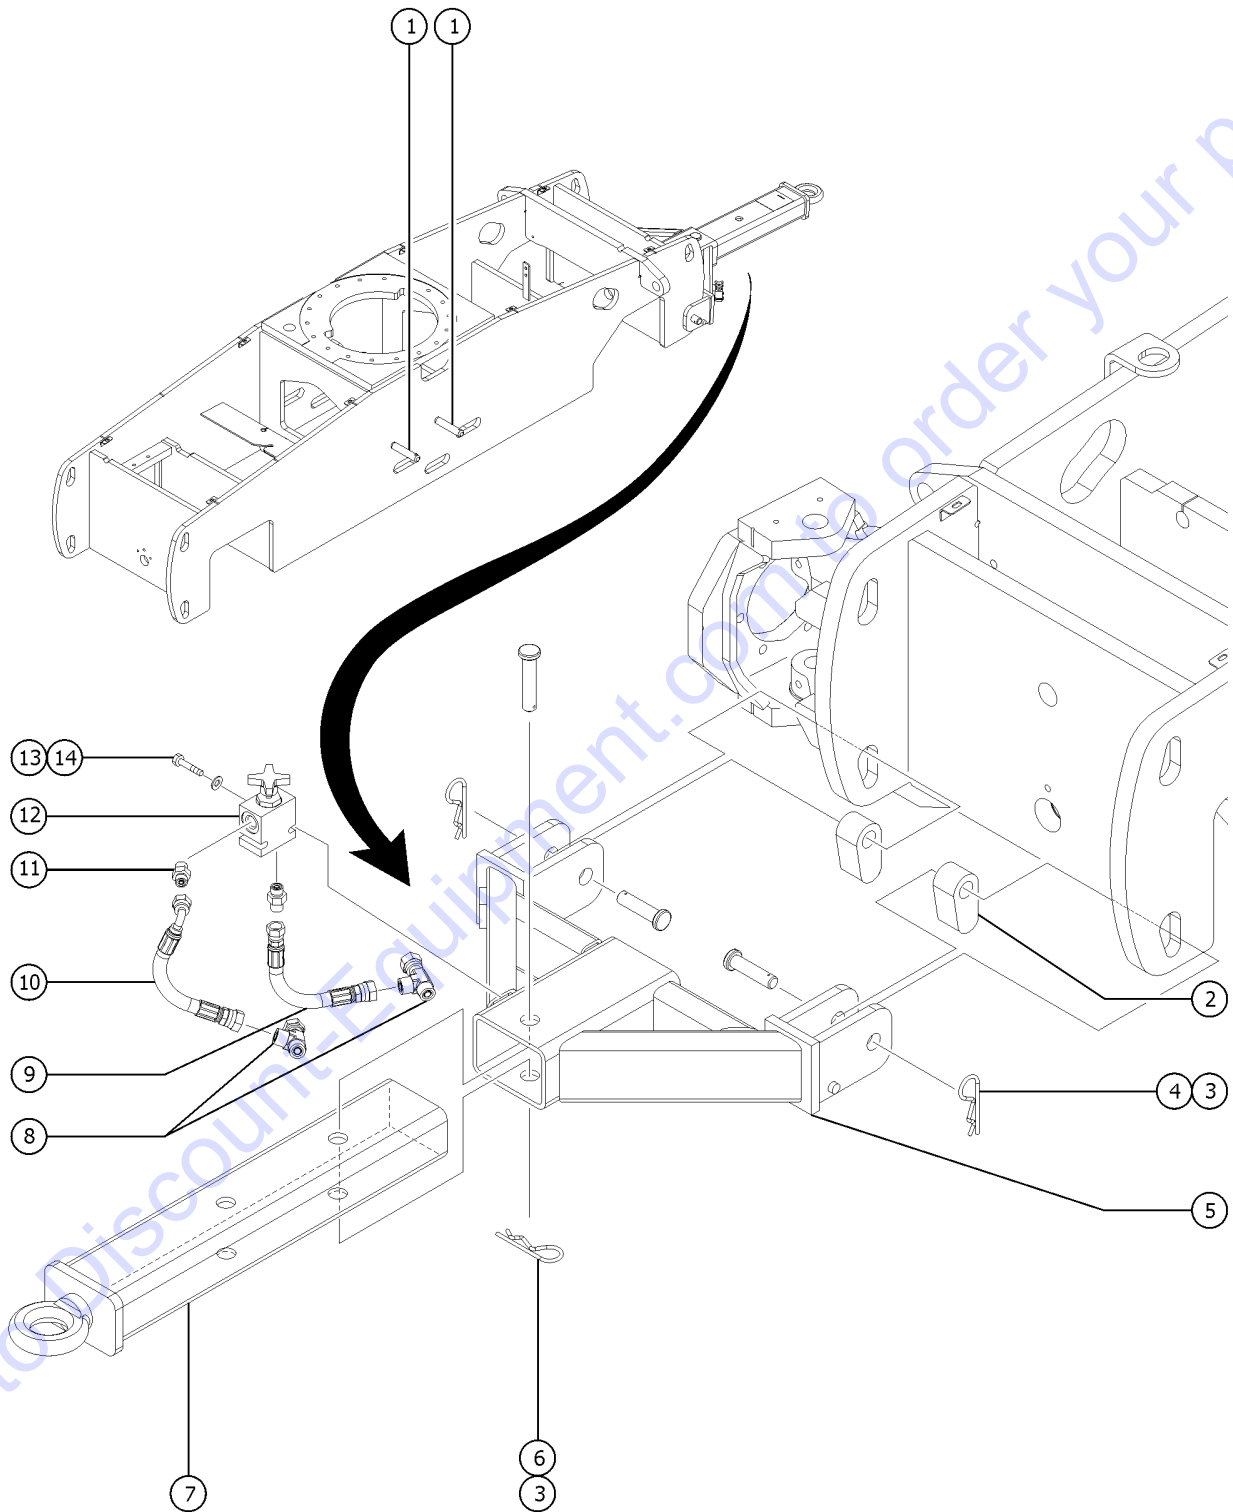

807.1 Tow Package

Item	Part No.	Description	Qty.
1	47025GT	PIN,STORAGE,TOW PACKAGE used to store 94420 WELDMENT,PULL BAR	2
2	1255727GT	PLATE,CHASSIS ATTACHMENT	2
3	233108GT	RUE RING 1.25,ZAG	3
4	1257868GT	PIN,CLEVIS,1.25X5.0,ZAG	2
5	1255728GT	WELDMENT,TOW BAR decals not included, refer to section 100	1
6	1257869GT	PIN,CLEVIS,1.25X6.0,ZAG	1
7	1255726GT	WELDMENT,PULL BAR	1
8	48875GT	TEE,RUN,SWIVEL,520432-6	2
9	49120-7131GT	HOSE ASSEMBLY,1/4" attach to right front steer cylinder	1
10	49163-7144GT	HOSE ASSEMBLY,1/4" includes 90-degree elbow fitting; attach to left steer cylinder	1
11	48912GT	CONN,520120-4-6***	2
12	25282GT	VALVE,NEEDLE,BRAKE RELEASE	1
13	824063GT	SCREW, HHC, 1/4-20 X 1.75, 8, ZAG	2
14	824113GT	WASHER,FLAT,1/4,USS,ZAG	2

Go to Discount-Equipment.com to order your parts