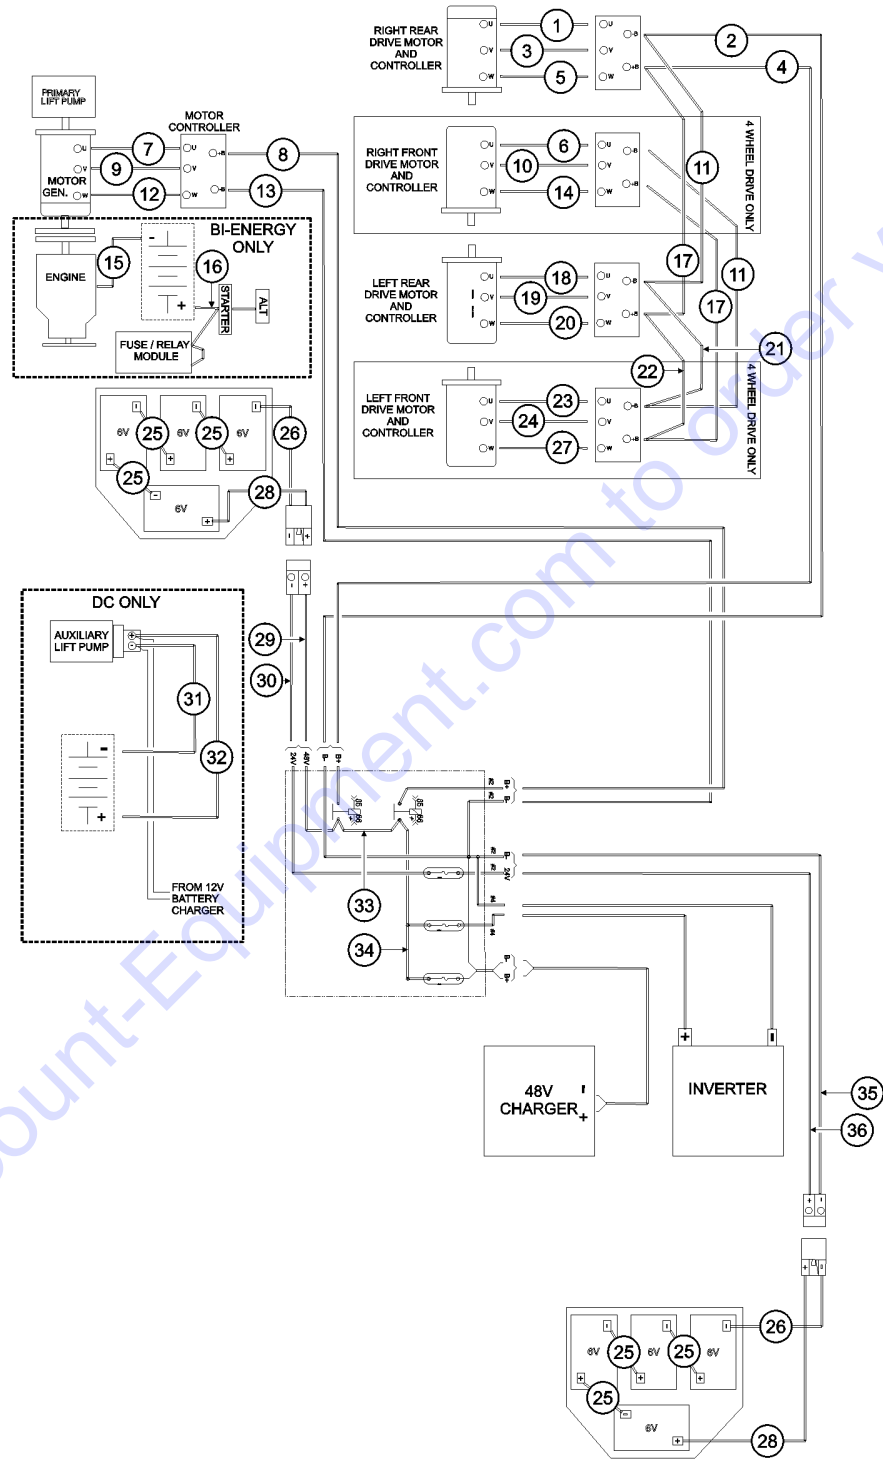

312.1 Power Cable Diagram

312.1 Power Cable Diagram

Item	Part No.	Description	Qty.
1	1265296GT	CABLE ASSY, RR MOTOR CONTROLLE	1
2	1265287GT	CABLE ASSY, FUSE BOX TO RR CON	1
3	1265297GT	CABLE ASSY,RR MOTOR CONTROLLE	1
4	1265286GT	CABLE ASSY, FUSE BOX TO RR CON	1
5	1265298GT	CABLE ASSY, RR MOTOR CONTROLLE	1
6	1270523GT	CABLE ASSY, RF MOTOR CONTROLLE	1
7	1265301GT	CABLE ASSY, MOTOR/GEN CONTROLL	1
8	1265299GT	CABLE ASSY, FUSE BOX TO MOTOR/	1
9	1265302GT	CABLE ASSY, MOTOR/GEN CONTROLL	1
10	1270524GT	CABLE ASSY,RF MOTOR CONTROLLE	1
11	1265295GT	CABLE ASSY, JUMPER, TRACTION C	2
12	1265303GT	CABLE ASSY, MOTOR/GEN CONTROLL	1
13	1265300GT	CABLE ASSY, FUSE BOX TO MOTOR/	1
14	1270525GT	CABLE ASSY, RF MOTOR CONTROLLE	1
15	1265583GT	CABLE ASSY, ENGINE TO GROUND	1
16	1265580GT	CABLE ASSY, STARTER TO POWER	1
17	1265290GT	CABLE ASSY, JUMPER, TRACTION C	2
18	1270520GT	CABLE ASSY, LR MOTOR CONTROLLE	1
19	1270521GT	CABLE ASSY,LR MOTOR CONTROLLE	1
20	1270522GT	CABLE ASSY, LR MOTOR CONTROLLE	1
21	1265289GT	CABLE ASSY, JUMPER, TRACTION C	1
22	1265288GT	CABLE ASSY,JUMPER, TRACTION CO	1
23	1270526GT	CABLE ASSY, LF MOTOR CONTROLLE	1
24	1270527GT	CABLE ASSY,LF MOTOR CONTROLLE	1
25	1265281GT	CABLE ASSY, BATTERY JUMPER	6
26	1265283GT	CABLE ASSY, BATTERY PACK TO QU	2
		black/negative	
27	1270528GT	CABLE ASSY, LF MOTOR CONTROLLE	1
28	1265282GT	CABLE ASSY, BATTERY PACK TO QU	2
		red/positive