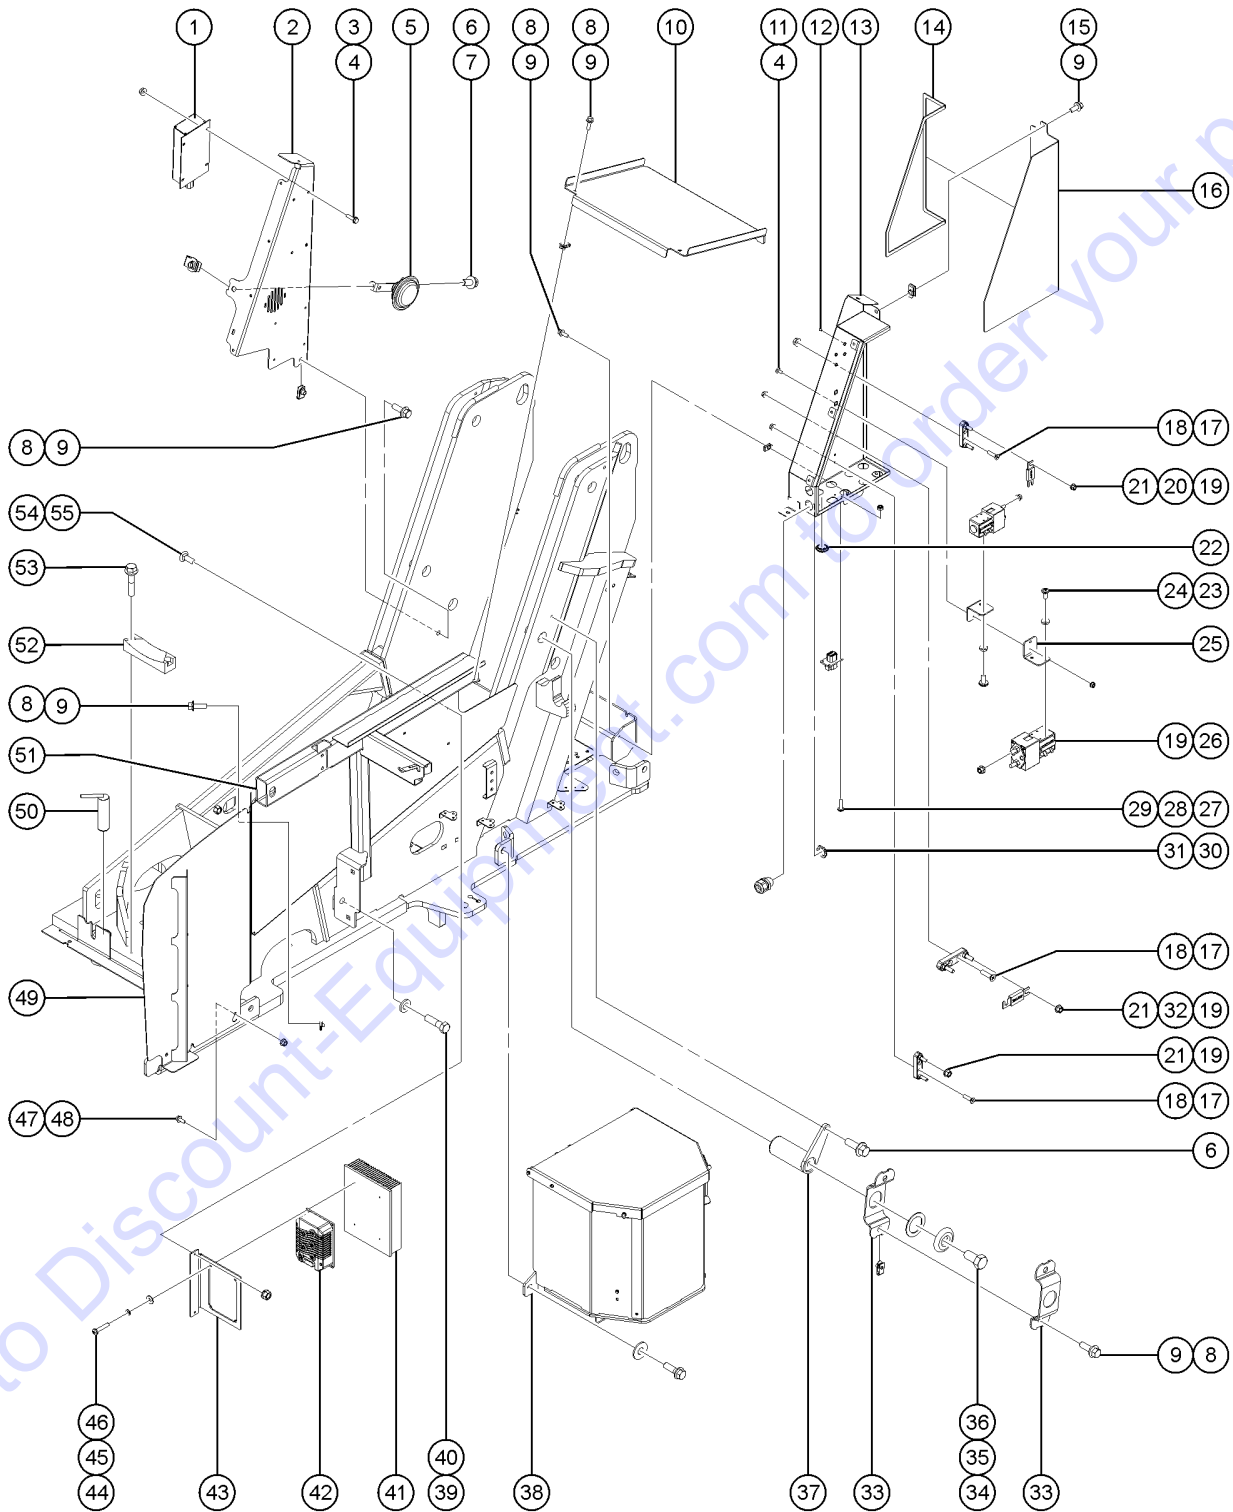

302.1 Turntable Center

Item	Part No.	Description	Qty.
A	1265426GT	ASSEMBLY, FRONT BULKHEAD ..... (includes items 1-9)	1
B	1264090GT	ASSEMBLY, FUSE BOX ..... (includes items 8, 9 and 11-32)	1
C	1262917GT	ASSEMBLY, COVER, FRONT ..... (includes items 8, 9 and 10)	1
1	1272910GT	MODULE, CONVERTER, DC-DC, 48/26.5V	1
2	1264033GT	FORMING,BULKHEAD,TANK-SIDE,FR	1
3	1262031GT	SCREW,HHF-S,10-24X.75,ZAG	4
4	1283004GT	NUT,NYLOCK FLG,10-24,A,ZAG	
5	81578GT	HORN,12VDC,SPADE TERMINALS***	1
6	824089GT	SCREW,HHF,3/8-16X.75,8,ZAG	5
7	29868GT	SPRING CLIP,3/8-16,.05-.20X.73,ZAG	1
8	824078GT	SCREW,HHF,1/4-20X.75,8,ZAG	22
9	56912GT	SPRING CLIP,1/4-20,.025-.15X.5	22
10	1262916GT	FORMING, COVER, FRONT	1
11	1262031GT	SCREW,HHF-S,10-24X.75,ZAG	2
12	42781GT	PLUG, NYLON .250 BLACK DOMED	2
13	1266999GT	WELDMENT, FUSE BOX	1
14	1264104GT	GASKET, FUSE BOX	1
15	1256855GT	SCREW,HHF,1/4-20X.625,8,ZAG	4
16	1264105GT	WELDMENT, FUSE BOX COVER	1
17	824225GT	SCREW,FHPM,10-32X.75,ZAG	6
18	1283005GT	NUT,NYLOCK FLG,10-32,A,ZAG	
19	1274167GT	NUT,NYLOCK FLG,5/16-18,G,ZAG	
20	216005GT	FUSE,40 AMP,NON TIME DELAY,ANL	1
21	66717GT	FUSE BLOCK, ANN & ANL FUSE	3
22	1251901GT	PLUG,SANTOPRENE 1.125 BLK DOME	2
23	49818GT	SCREW,PHILLIPS,PHM,10-32 X .38	4
24	6607GT	WASHER,LOCK,#10 PLTD	4
25	1264091GT	FORMING, FUSE BOX CONTACTOR BR	2