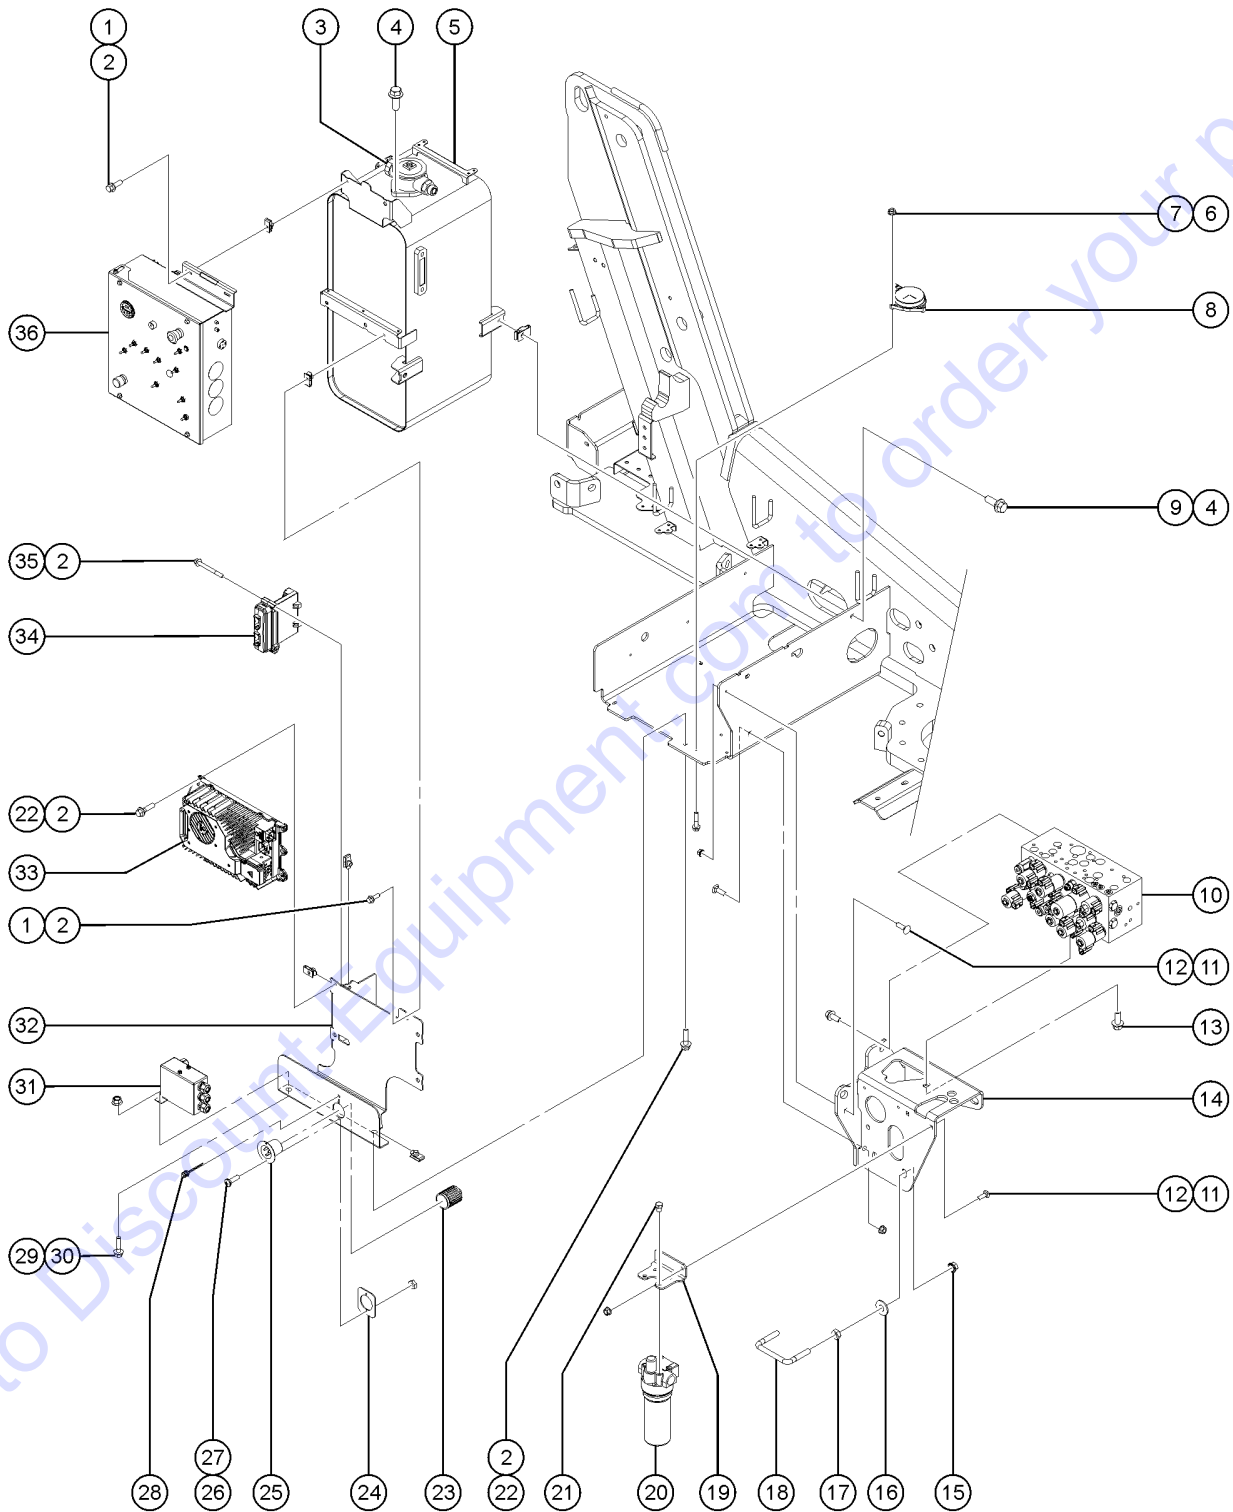

305.1 Ground Control Side, View 1

Item	Part No.	Description	Qty.
11	1255757GT	BOLT,CARRIAGE,3/8-16X1.25,5,ZA	5
12	1257628GT	NUT,SERRATED,3/8-16,8,ZAG	5
13	1255469GT	SCREW,HHF,1/2-13X1.25,8,ZAG	2
14	1263916GT	WELDMENT,BRACKET,HYDRAULIC FUN	1
15	1251997GT	NUT,TL FLG,1/2-13,G,ZAG	2
16	1255760GT	WASHER,FLAT,1/2,USS,ZAG	2
17	1255804GT	NUT,JAM,1/2-13,A,ZAG	2
18	1259855GT	UBOLT, 0.4724 IN D X 4.0 IN L	1
19	1263919GT	FORMING, BRACKET, HIGH PRESSUR	1
20	60334GT	FILTER ASSY,HIGH PRESS SAE-12*	1
20-	58222GT	O-RING,FILTER ASSY (60334)***	
20-	58223GT	SEAL,FILTER ASSY (60334)***	
20-	58380GT	FILTER INDICATOR-(60334)	
20-	60857GT	FILTER,ELEMENT,BETA(5)=1000	
21	1263699GT	SCREW,HHC,3/8-16X.5,8,ZAG	4
22	824079GT	SCREW,HHF,1/4-20X1,8,ZAG	6
23	105118GT	GASKET,(BOOT) FLANGE INLET PLG	1
24	236802GT	PLT,RECESSED PLUG BACKING, GS6	1
25	105117GT	PLUG,FLG INLET,15A/125V,2PWGD	1
26	1257227GT	SCREW,PHPM,10-32X.625,ZAG	2
27	1256804GT	NUT,10-32,ZAG	2
28	1270281GT	ASSEMBLY, CHARGER STATUS LED, 2V	1
29	1256855GT	SCREW,HHF,1/4-20X.625,8,ZAG	1
30	1277924GT	NUT,NYLOCK FLG,1/4-20,F,ZAG	
31	1268990GT	ASSEMBLY, CHARGER RELAY BOX	1
		(for DC model only)	
32	1262420GT	FORMING, PANEL, CHARGE PORT	1
33	1266528GT	CHARGER, 48V/25A CAN BUS	1
34	1269369GT	ASSEMBLY, CONTROLLER TCON, Z60	1