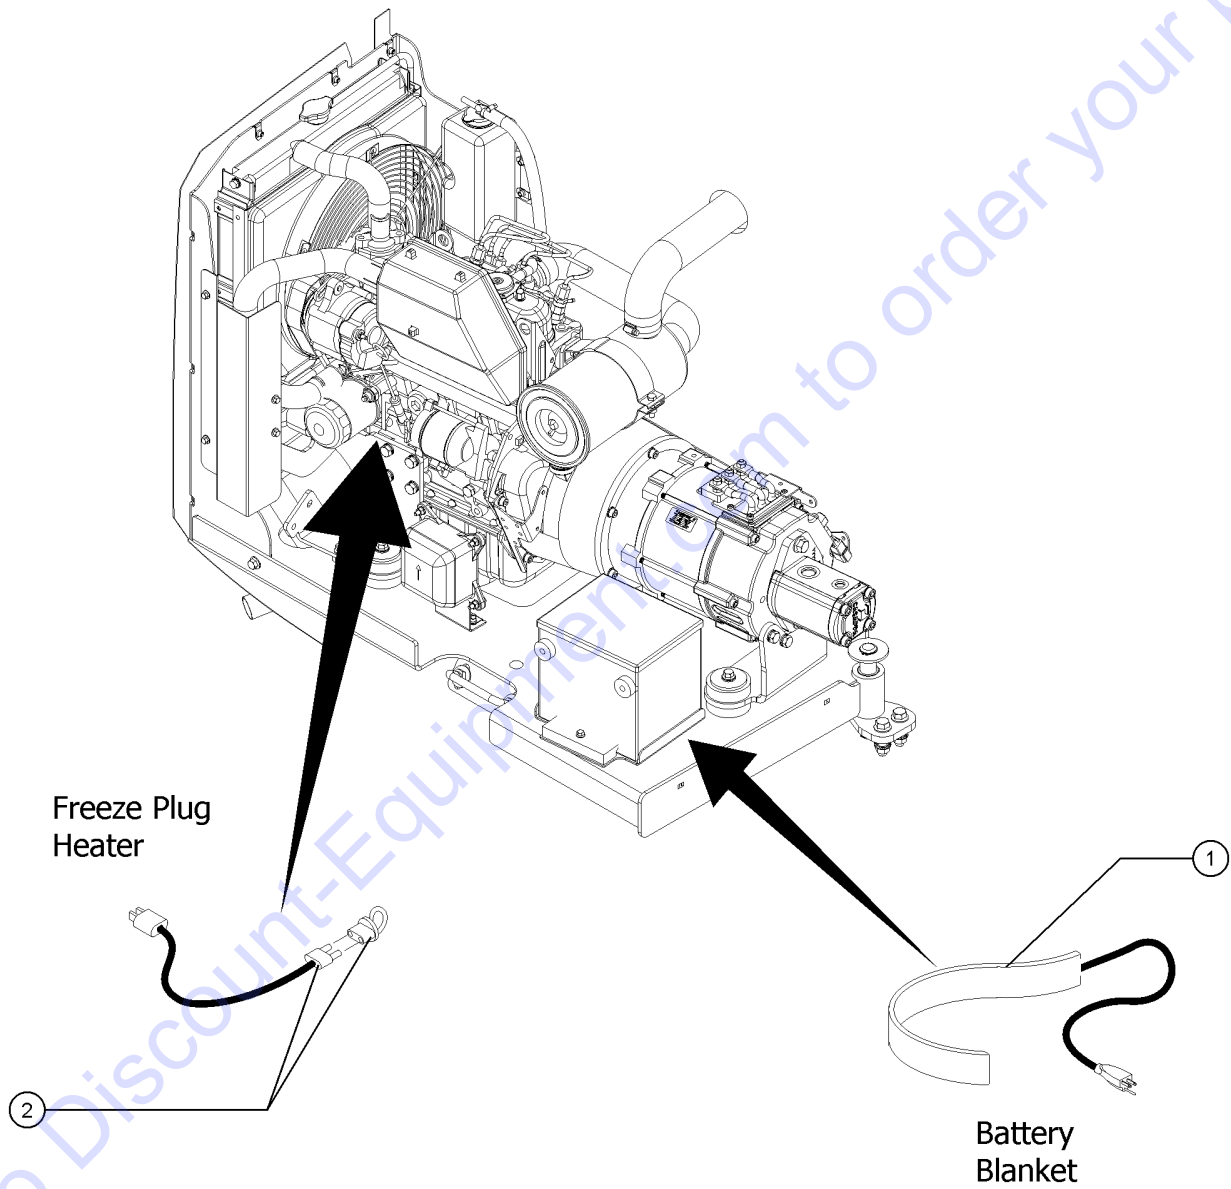

811.1 Cold Start, FE Models

<i>Item</i>	<i>Part No.</i>	<i>Description</i>	<i>Qty.</i>
A	128146GT	OIL,ENG 5W-40 SYN***	5.4
1	28853GT	BLANKET,BATTERY	1
2	42489GT	FREEZE PLUG HEATER,Z34IC/BE	1

Go to Discount-Equipment.com to order your parts