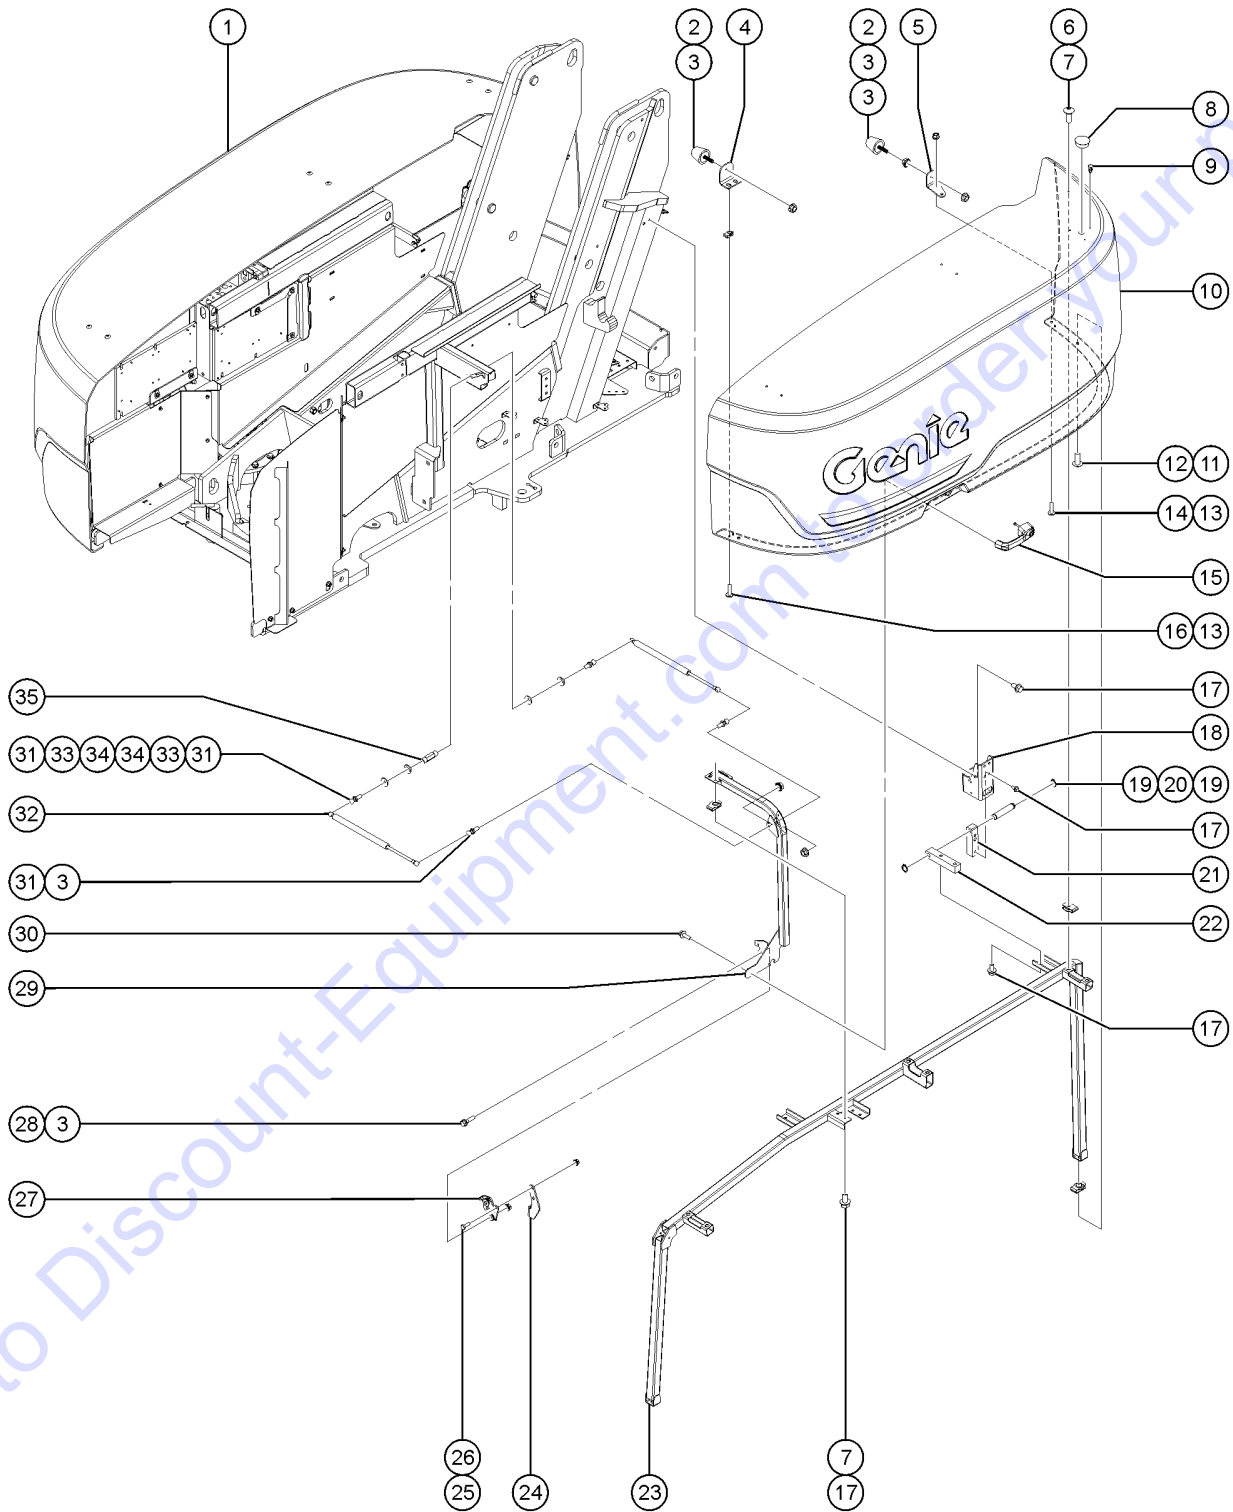

Go to Discount-Equipment.com to order your parts

309.1 Turntable Covers

Item	Part No.	Description	Qty.
A	1256395GT	HINGE,3/8-16 HOLES,0.5 PIN (includes items 19, 20, 21 and 22)	4
1	1262707GT	ASSEMBLY, COVER, TANK-SIDE, Z6 (complete assy)	1
1-	1262721GT	COVER,TANK-SIDE,Z60E	1
2	1261277GT	BUMPER, RUBBER, 1.25 X 1.25 IN	4
3	1255805GT	NUT,SERRATED,5/16-18,8,ZAG	14
4	1267856GT	FORMING, BRACKET, COVER BUMPER	2
5A	1256160GT	FORMING,REAR COVER STOP,LEFT	1
5B	1256161GT	FORMING,REAR COVER STOP,RIGHT	1
6	1261836GT	SCREW, THM, TORX, 3/8-16X1,SS	12
7	29868GT	SPRING CLIP,3/8-16,.05-.20X.73,ZAG	20
8	45385GT	PLUG,NYLON 1.12 BLACK DOMED	2
9	81329GT	PLUG,ALARM BEACON HOLE	6
10	1262708GT	ASSEMBLY, COVER, ENGINE-SIDE, (complete assy)	1
10-	1262722GT	COVER,ENGINE-SIDE,Z60E	1
11	1261838GT	SCREW, THM, TORX, M10X25, ZAB	4
12	230074GT	SPRING CLIP,M10-1.5,1-6X19,ZAB	4
13	1261837GT	SCREW, THM, TORX, M6X25, ZAB	8
14	1283013GT	NUT,NYLOCK FLG,M6-1.0,DIN6926,10,ZAB	
15	1256054GT	HANDLE,YELLOW LOCKING,CODE 455	2
15-	37947GT	KEYS,10 PACK*** sold separately	
15-	83093GT	KEY SINGLE*** sold separately	
16	230073GT	SPRING CLIP,M6-1.0,0.8-4MM PAN	4
17	824089GT	SCREW,HHF,3/8-16X.75,8,ZAG	28
18	1263077GT	TUBE, BRACKET, HINGE, FRONT	2
19	1256607GT	SNAP RING,EXTERNAL,1/2,ZAG	8
20	1256392GT	PIN,HINGE,0.5 X 2.56LG,2 RING	4
21	1256393GT	MACHINED,HINGE,1X1X4.25,0.5 PI	4
22	1256394GT	MACHINED,HINGE,1X1X5.25,0.5 PI	4