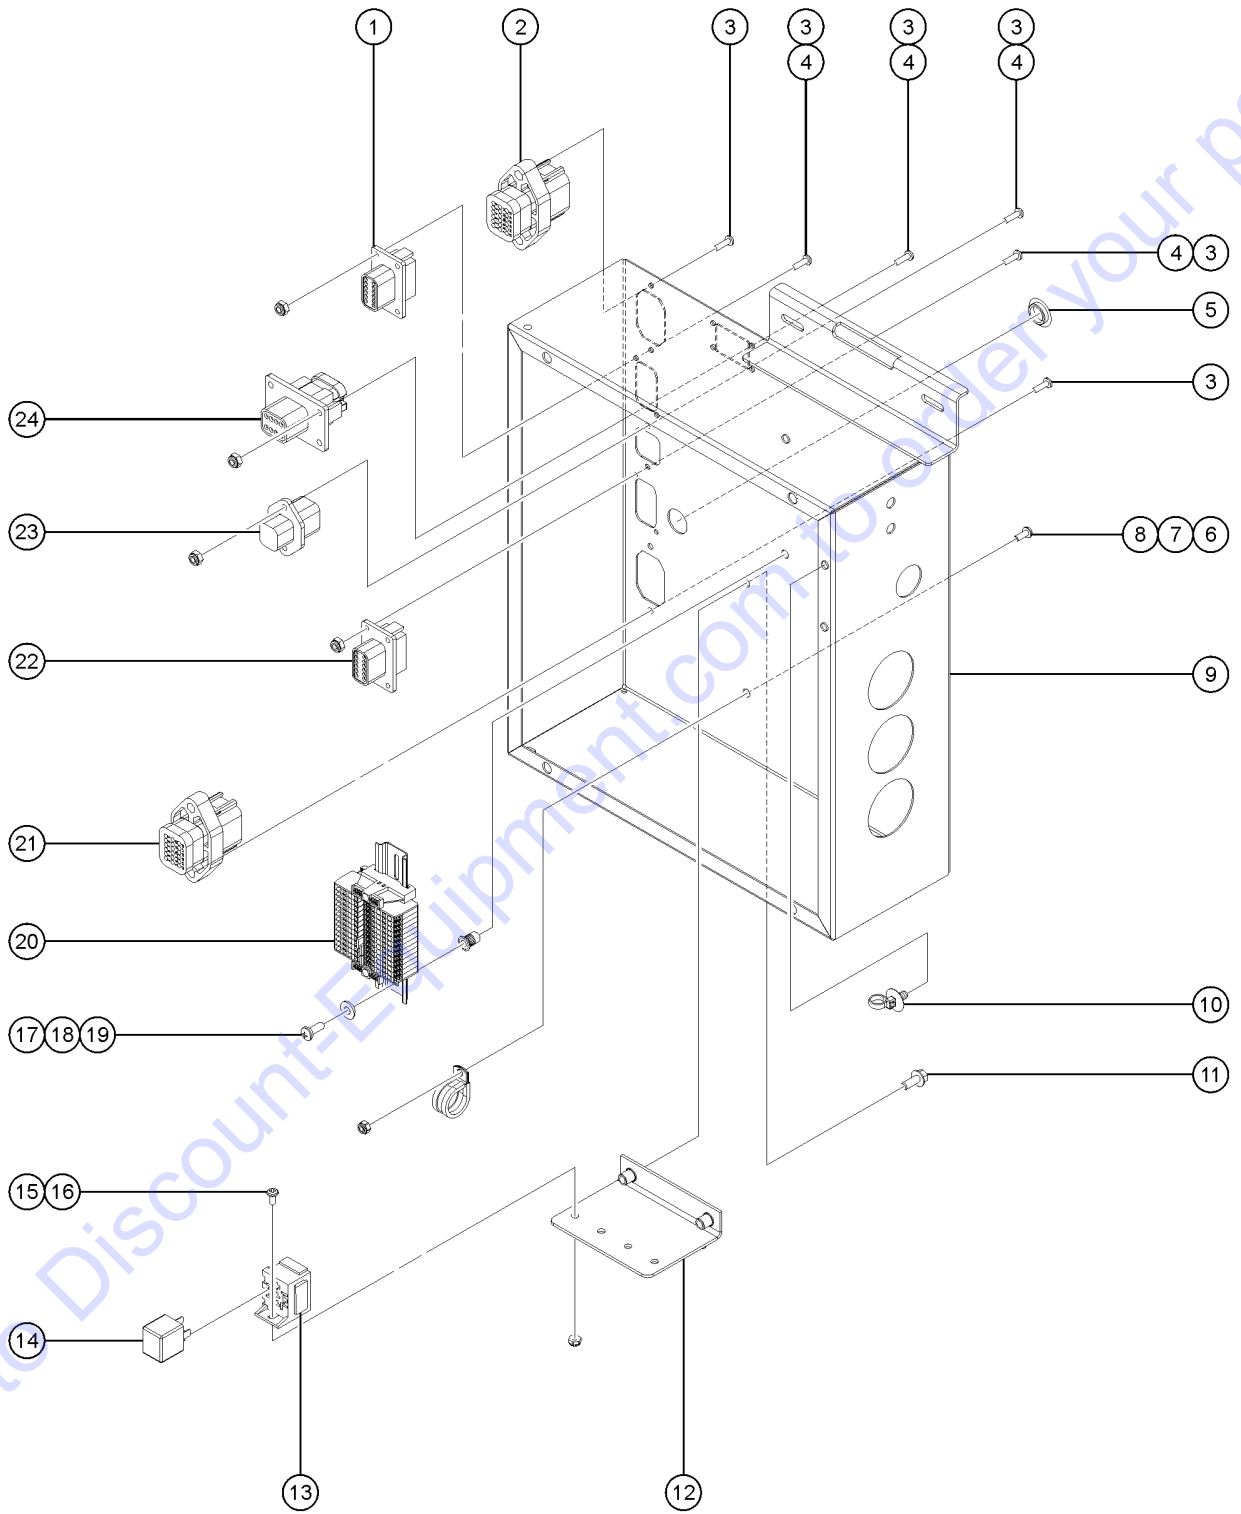

308.1 Ground Control Box, View 2, Internal

Item	Part No.	Description	Qty.
A	1266124GT	ASSEMBLY, Z60/37 GBOX RELAYS ..... (includes items 12-16)	1
1	73730GT	CONN,RECEP 12 WAY,GRY FLANGE	1
2	1265862GT	CONN, RECEP, 18WAY, 14-18GA, FL, A, GRY	1
3	824214GT	SCREW,PHPM,6-32X.5,ZAG	14
4	12344GT	NUT,NYLOCK,6-32	10
5	15243GT	PLUG,NYLON .875 BLACK DOMED	1
6	54365GT	SCREW,PHIL,PHM,10-32 X .5,SSTL	1
7	13268GT	CLAMP,0.75,#12 X 1/4,RUB CUSH	1
8	6178GT	NUT,NYLOCK,10-32	1
9		Ref. WELDMNT,GND CONTROL BOX ..... (refer to 307.1)	1
10	110149GT	CABLE TIE,DFT MOUNT,BLK,6.5"	1
11	1256855GT	SCREW,HHF,1/4-20X.625,8,ZAG	2
12	54534GT	ANGLE,RELAY MNT,W/NUTSERTS,PNT	1
13	34053GT	ASSY,RELAY SOCKET, AUTO	3
14	56302GT	RELAY,24VDC,40/30A,SEALED***	4
15	825349GT	SCREW,PHPM,10-32X.38,ZAG	2
16	14392GT	NUT,LP NYLOCK,10-32	2
17	1251757GT	SCREW,PHPM,10-32X.50,ZAG	2
18	1253185GT	WASHER,FLAT,#10,USS,ZAG	2
19	T107521GT	NUTSERT,LP KNURLED,10-32X.130	2
20	1265850GT	ASSEMBLY,TERMINAL RAIL, Z60/37	1
20-	46036GT	DIN RAIL, 5.63"	
20-	74913GT	END STOP, DIN RAIL,SCREW CLAMP	
20-	74917GT	JUMPER COMB, 2-WAY,WIELAND	
20-	216791GT	TERMINAL BLOCK,WIELAND	
20-	216793GT	TERMINAL BLOCK END PLATE	
21	226948GT	CONN, RECEP, 18 WAY, 14-18GA, FL, B	1
22	73733GT	CONN,RECEP 12 WAY,BLK FLANGE	1