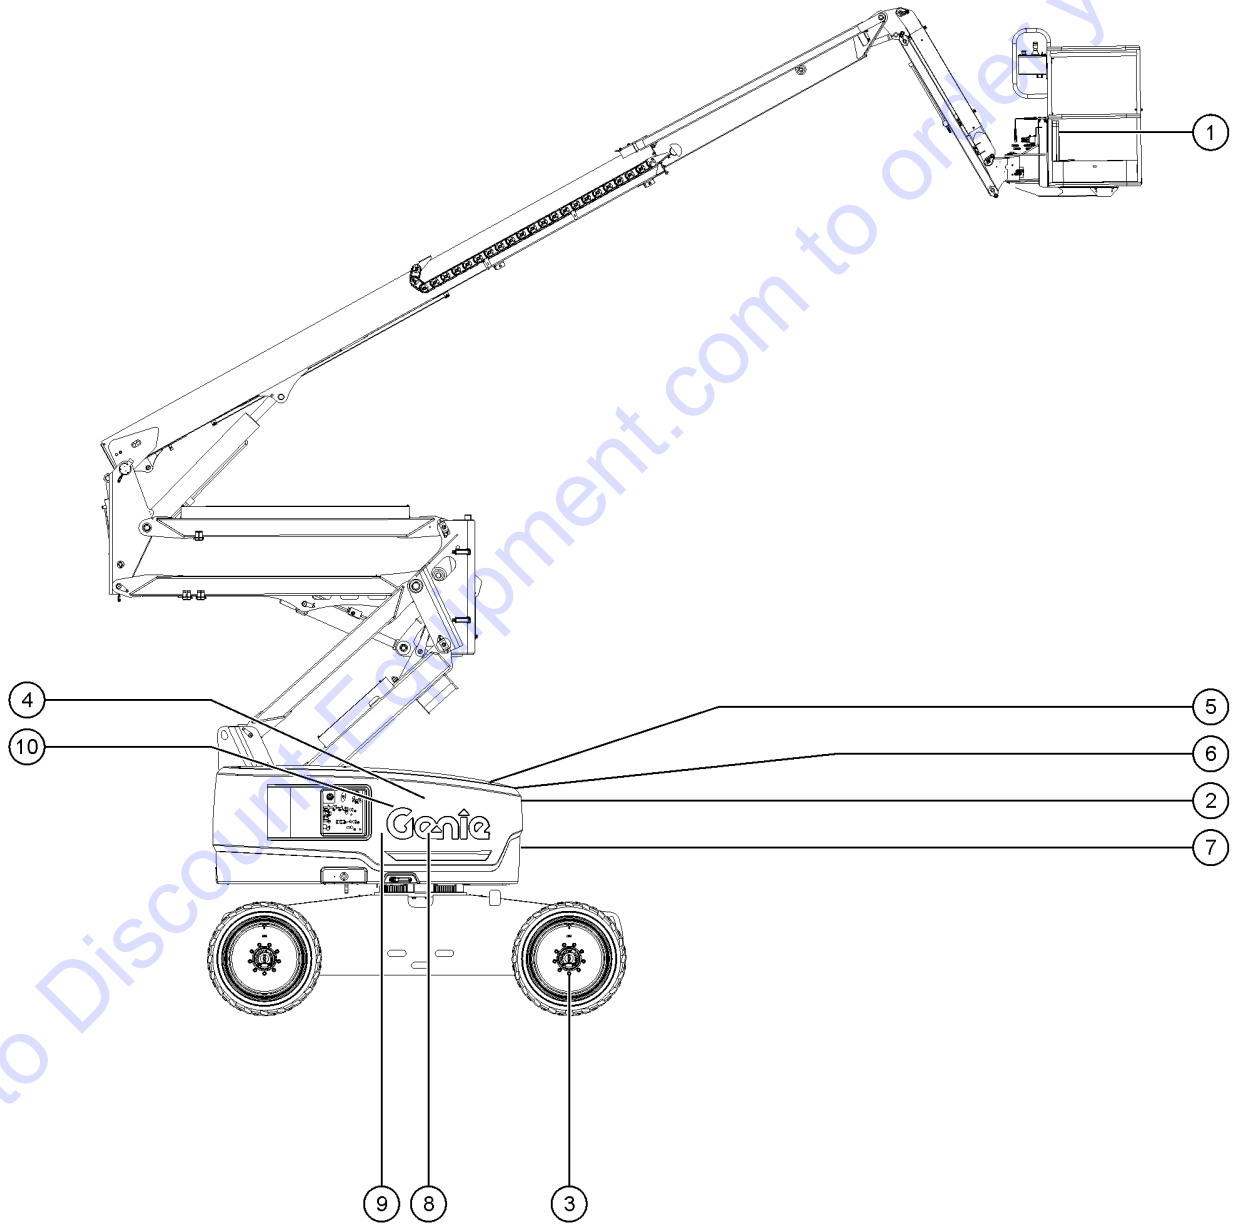

001.1 Parts Stocking List

<i>Item</i>	<i>Part No.</i>	<i>Description</i>	<i>Qty.</i>
10	88917GT	FILTER,ELEMENT,BETA(10)=200 ..... (refer to figure 305.1)	

Go to Discount-Equipment.com to order your parts