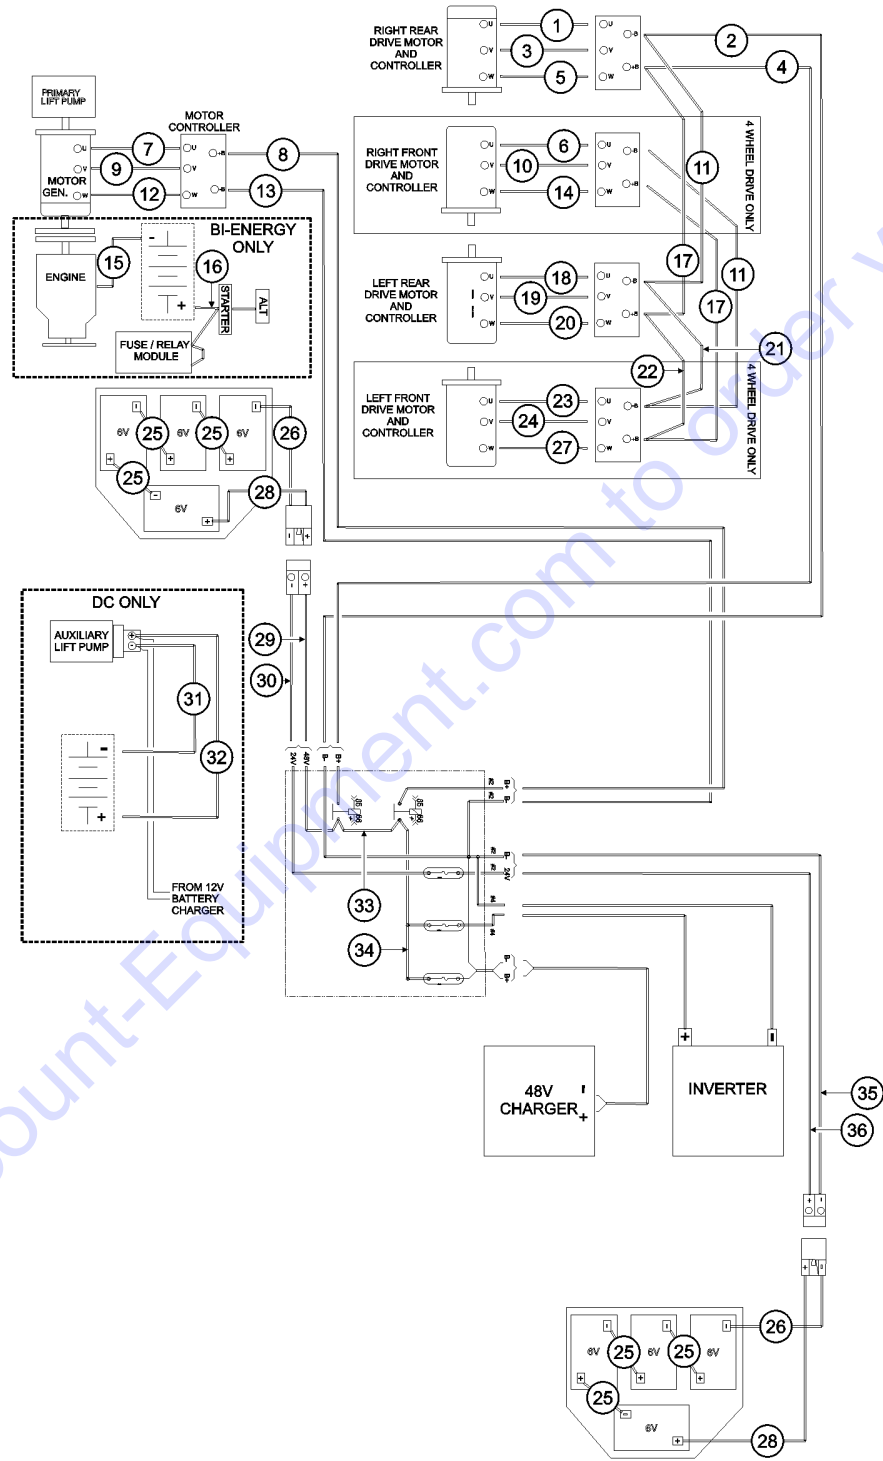

312.1 Power Cable Diagram

312.1 Power Cable Diagram

Item	Part No.	Description	Qty.
29	1265284GT	CABLE ASSY, FUSE BOX TO QUICK	1
30	1265285GT	CABLE ASSY, FUSE BOX TO QUICK	1
31	1265291GT	CABLE ASSY, AUX LIFT PUMPTO GR	1
32	1265292GT	CABLE ASSY, AUX LIFT PUMP TO P	1
33	1265294GT	CABLE ASSY, JUMPER MAIN CONTAC	1
34	1265293GT	CABEL ASSY, JUMPER, MAIN CONTA	1
35	1265308GT	CABLE ASSY, FUSE BOX TO QUICK	1
36	1265307GT	CABLE ASSY, FUSE BOX TO QUICK	1

Go to Discount-Equipment.com to order your parts