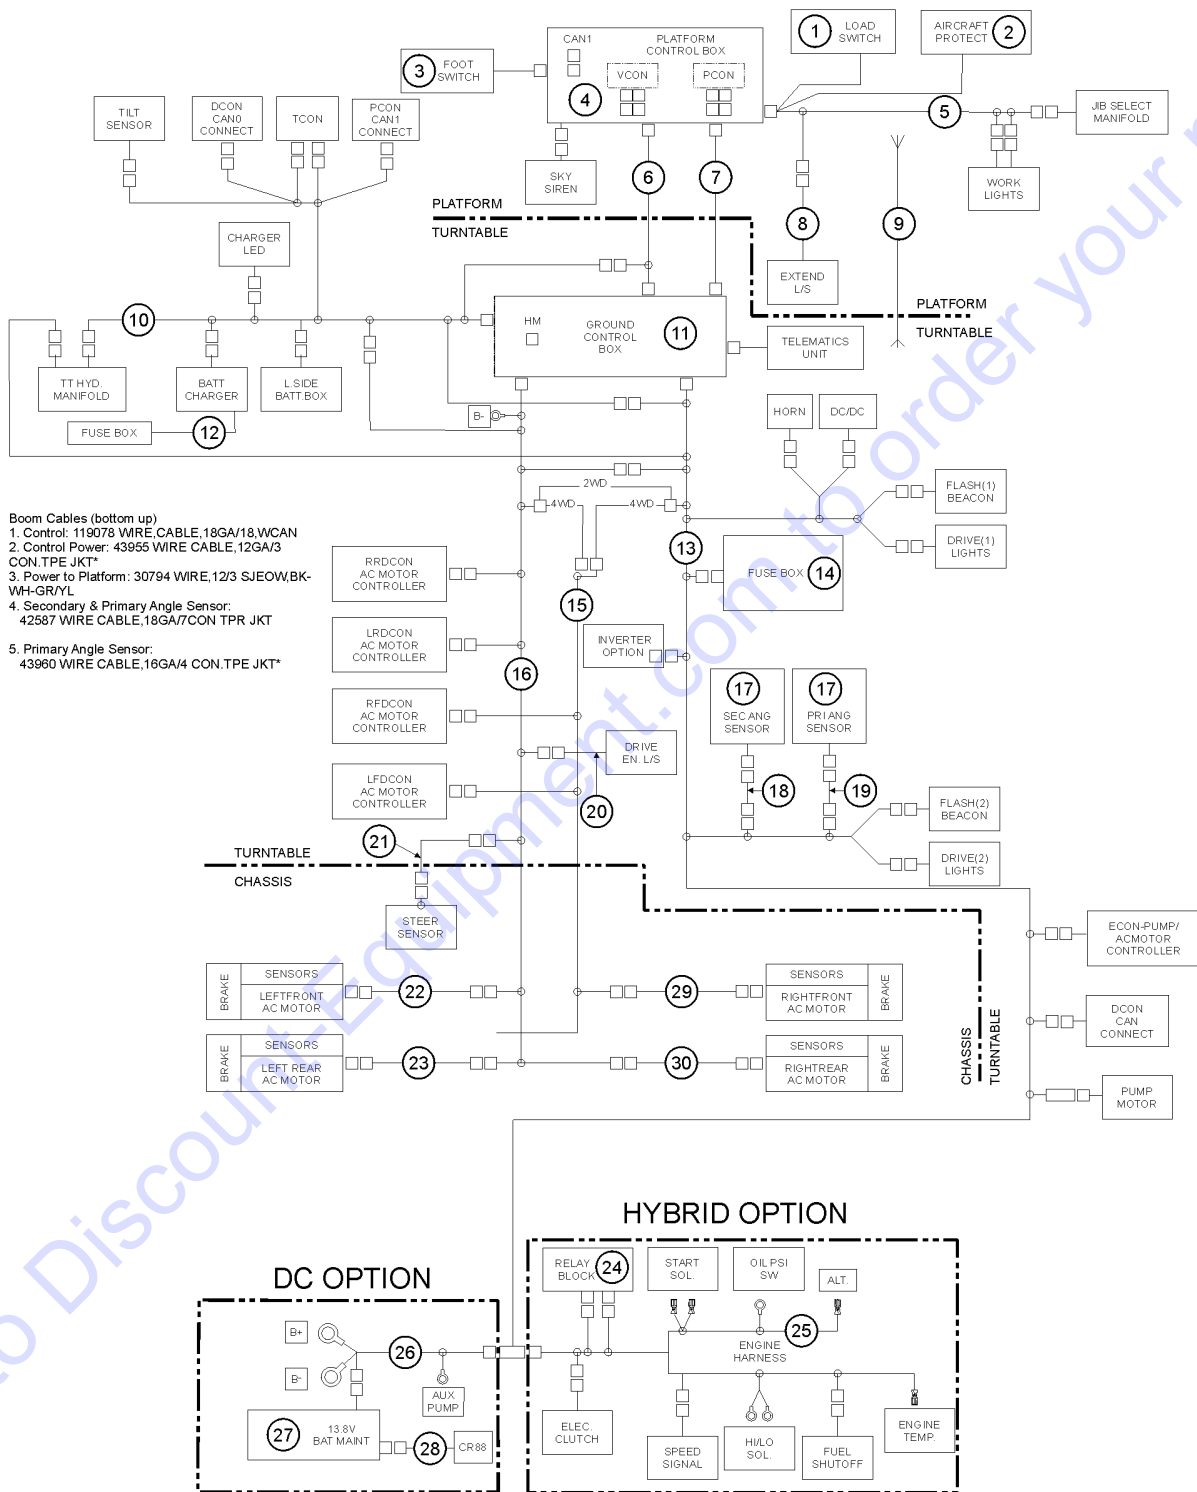

Go to Discount-Equipment.com to order your parts

311.1 Wire Harness Diagram

Item	Part No.	Description	Qty.
A	58253GT	KIT,REPAIR,DEUTSCH PLUG,W/TUBE ..... (small kit)	
B	83129GT	KIT,REPAIR,DEUTSH CONNECTORS** ..... (large kit)	
C	61794GT	CRIMPER,DEUTSCH,LIGHT DUTY*** ..... (tool)	
D	1264822GT	KIT, TRC RETROFIT, STNDRD ..... Telematics (includes 1264834)	
D-	1264834GT	INSTRN, TRC RETROFIT, STNDRD .....	
E	1271069GT	HARNESS,PBOX,OPA-1,PLUS1 .....	
E-		Ref: HARNESS OPA2, Z60E ..... refer to 805.2	
F	1271766GT	HARNESS, TELEMATICS, ZTR, M8HBZ, 8" .....	
1	1263721GT	HARNESS, LOAD SENSE, Z60/37 .....	1
2	1271407GT	ASSEMBLY, PROX. KILL .....	1
3		Ref: Foot Switch ..... refer to 601.1	
4	1263719GT	HARNESS, PLAT BOX, Z60/37 .....	1
5	1263718GT	HARNESS JIB SELECT MAN. ....	1
6	1263723GT	HARNESS BOOM CTRL CABLE Z60 .....	1
7	1263720GT	HARN,CABLE,DC POWER,Z60E .....	1
8	823975GT	HARNESS,LS1 PRIMARY RETRACT .....	1
9	1270557GT	HARNESS POWER TO PLATFORM Z60/ .....	1
10	1263725GT	HARNESS FUNCTION MANIFOLD .....	1
11	1263726GT	HARNESS GBOX WIRING ASSY. Z60/ .....	1
12	1270153GT	HARN CHARGER CABLE 2/10GA .....	1
13	1263730GT	HARNESS, PUMP MOTOR CTRL .....	1
14	1263727GT	HARNESS, FUSE BOX, Z60E .....	1
15	1263728GT	HARNESS, MOTOR CTRL, FRONT .....	1
16	1263729GT	HARNESS, MOTOR CTRL, REAR .....	1
17		Ref: Rotary Sensor ..... refer to 502.1 and 503.1	
18	1263722GT	HARN SEC ANG SENSOR PIGTAIL .....	1
19	1263724GT	HARN PRIM ANG SENSOR PIGTAIL .....	1
20	1269112GT	HARNESS, LS, OP, DRIVE ENABLE .....	1