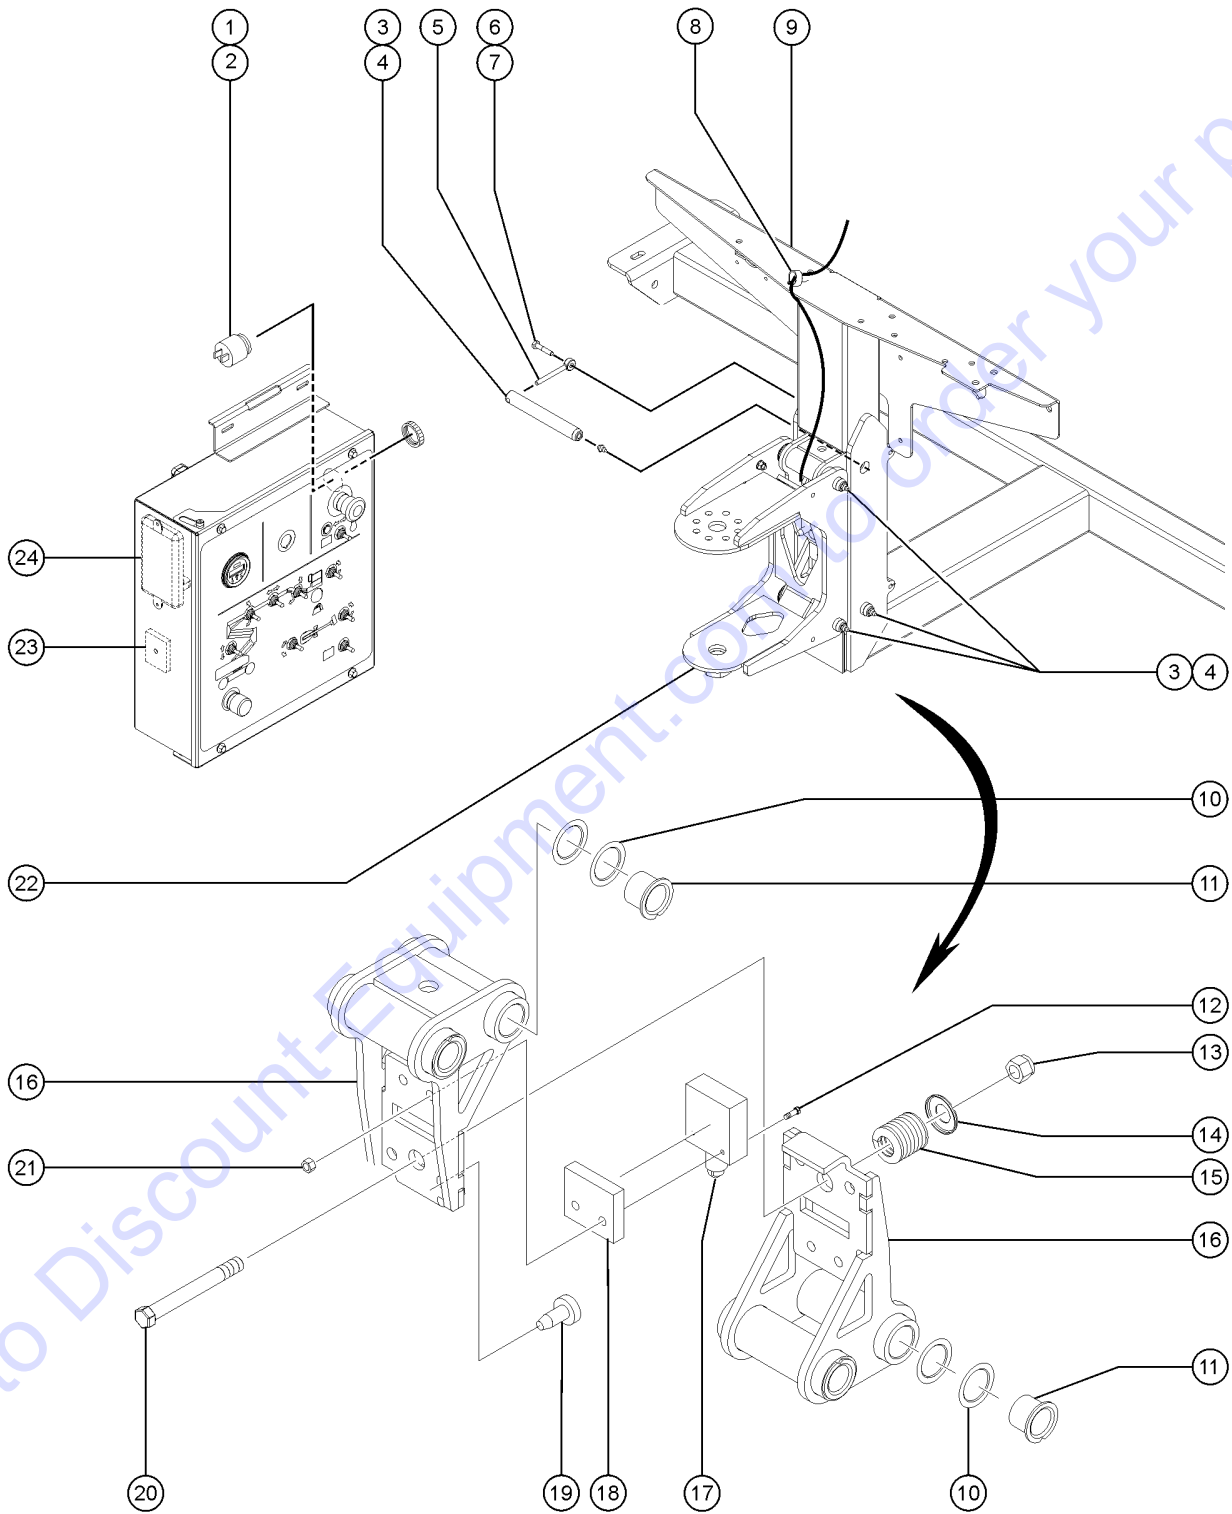

804.1 Platform Overload Option

804.1 Platform Overload Option

Item	Part No.	Description	Qty.
A	94460-SGT	KIT,LOAD SENSE MECHANICAL,LRG ..... includes items 3-16, 18-21	1
A-	119672GT	CE FIELD SHIM KIT LOAD SENSE ..... includes items 9 and 10	1
1	45383GT	ALARM,WARBLE TONE 5-30 VDC***	1
2	72326GT	NUT - PLASTIC, RING FOR ALARMS	1
3	61726GT	PIN,0.75DIAX5.75LG,CHAMFER	4
4	94643GT	ZERK,GREASE,5/16-24,STRAIT	4
5	825020GT	ROD END,.250X2.75,ZAG	4
6	824061GT	SCREW,HHC,1/4-20X1.25,8,ZAG	4
7	824027GT	NUT,TL FLG,1/4-20,G,ZAG	
8	45470GT	CLAMP,0.31,#5 X 1/4,RUB CUSH	1
9	61997GT	WELDMENT,PLATFORM SUPPORT,CE	1
10	110789GT	WASHER,SHIM .0151 THK.	16
11	25685GT	BEARING,GARLOCK,12FDU12	8
12	1257264GT	SCREW,BHC,10-32X1.5,F835,ZAG	2
13	824029GT	NUT,TL FLG,3/8-16,G,ZAG	1
14	61975GT	RETAINER,SPRING,1.21 X .375	1
15	61974GT	SPRING,COMP,1" OD,232 LB/IN	1
16	61809GT	WELDMENT,LOAD SUPPORT	2
17	1263721GT	HARNES, LOAD SENSE, Z60/37 ..... includes limit switch	
17-	99183GT	SWITCH, ROLLER PLUNGER LIMIT	1
18	61972GT	MOUNT,SWITCH	1
19	34619GT	BUMPER,RUBBER***	2
20	824095GT	SCREW,HHF,3/8-16X3,8,ZAG	1
21	824032GT	NUT,TL FLG,10-32,F,ZAG	2
22	61804GT	WELDMENT,ROTATOR SUPPORT	1
23	121846GT	RELAY,TIME DELAY,2 SEC,10A	1
24	128045GT	MODULE,LOAD SENSE 2007	1