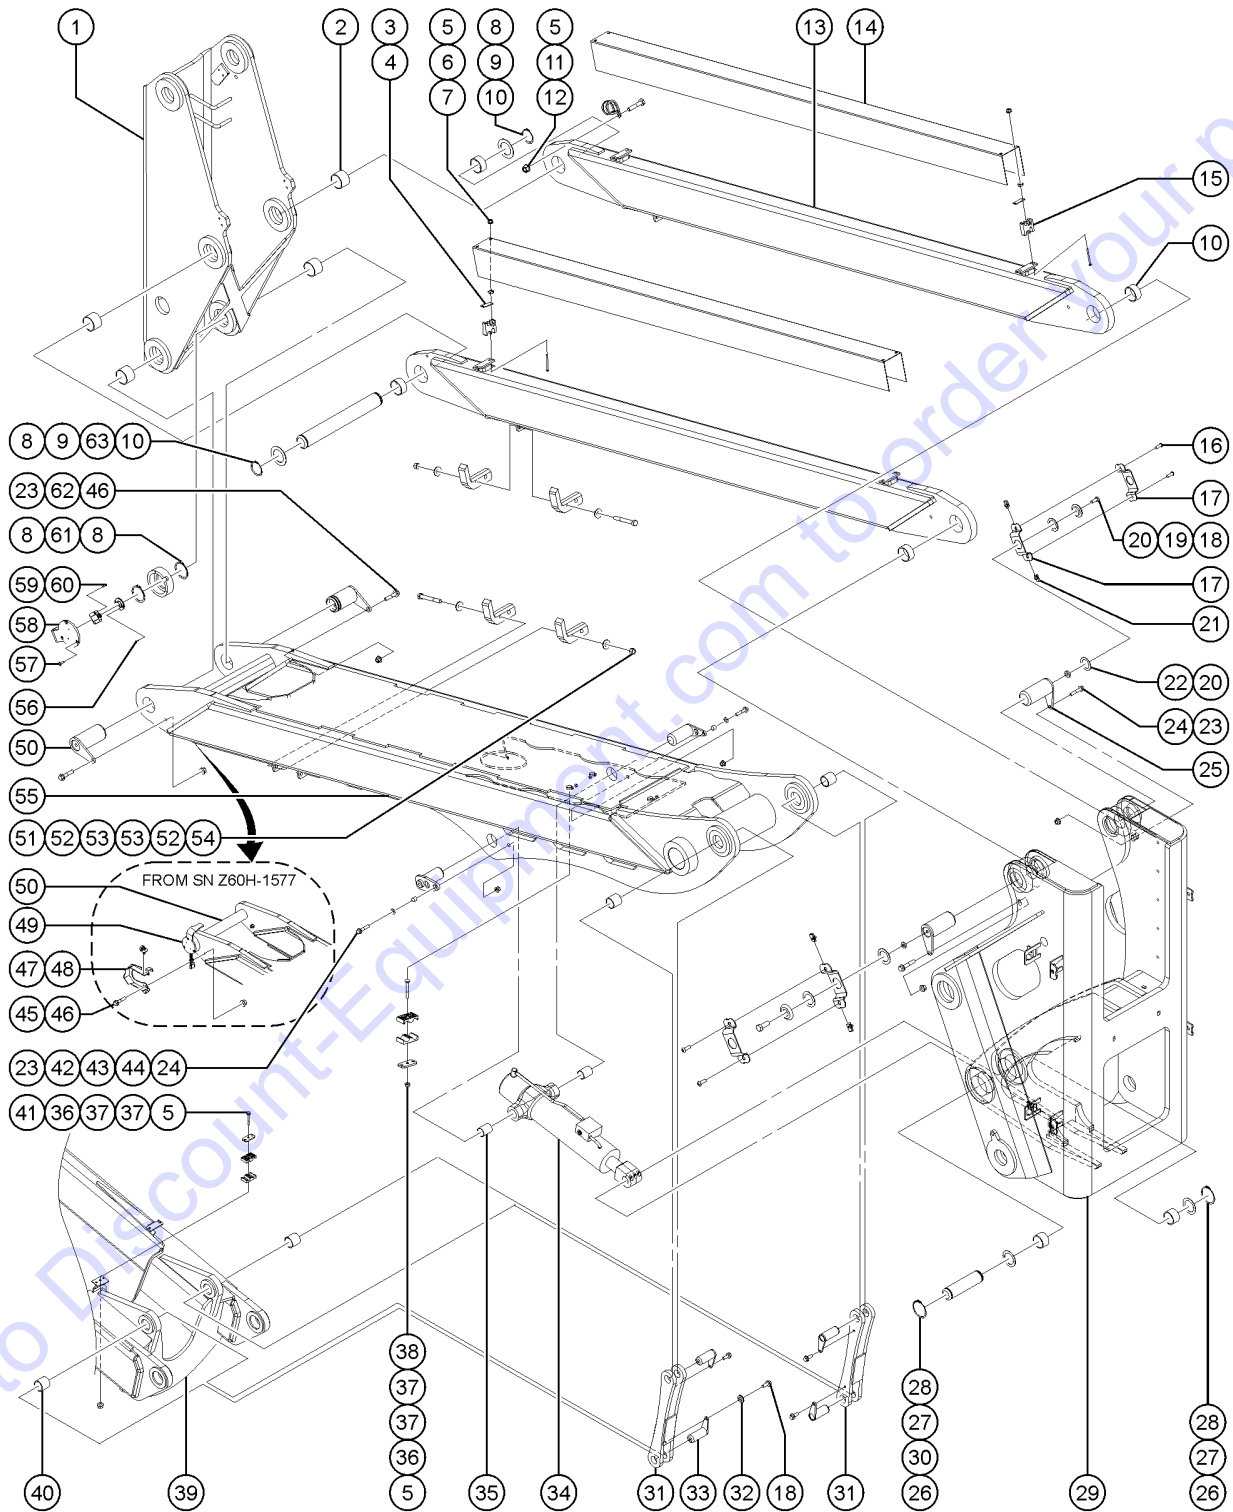

502.1 Secondary Boom, View 2

Item	Part No.	Description	Qty.
28	217632GT	BEARING,1.75IDX2.00ODX1.18L	2
29		Ref., Mid Pivot	1
		(refer to 501.1)	
30	1269001GT	WELDMENT, PIN, 1.75 DIA X 6.75	1
31	824630GT	ASSY,TIMING LINK,Z62	2
31-	823690GT	WELDMENT,TIMING LINK	
32	1268753GT	WASHER, 3/8 NORDLOCK SECURE	4
33	824646GT	WELDMENT,PIN,1.5DIA.X 3.5LG	4
34	822966GT	CYLINDER,LIFT Z62	1
		(includes item 35)	
34-	1255273GT	SEAL KIT (822966)	
34-	32722GT	VALVE,COUNTERBAL.CBCG-LJN@3000	
		(not shown)	
34-	61602GT	VALVE,COUNTERBAL.CBBB-LHN@3500	
		(not shown)	
34-	48916GT	FITTING,CONN,520120-6	
		(not shown)	
34-	160732GT	SCREW, SHCS M12-1.75X35	6
35	39274GT	BEARING,1.75IDX2.00ODX2.50L	2
36	96196GT	PLATE,HOSE ROUTING,BULKHEAD **	3
37	1264374GT	CLAMP,2 HOSE,PLASTIC,#6	3
38	824082GT	SCREW,HHF,1/4-20X1.75,8,ZAG	3
39		Ref., Lower Compression Arm	
		(refer to 501.1)	
40	824631GT	BEARING,1.50IDX1.75ODX1.63LG	4
41	1253485GT	SCREW,HHF,1/4-20X2,8,ZAG	1
42	1255758GT	WASHER,FLAT,3/8,USS,ZAG	
43	45400GT	SPACER TUBE,.50 LG	
44	1262407GT	WELDMENT,PIN,1.75DIA X 4.375LG	2
45	824093GT	SCREW,HHF,3/8-16X1.75,8,ZAG	1
46A	824029GT	NUT,TL FLG,3/8-16,G,ZAG	2
		(to SN Z60H-1576)	
46B	1274322GT	NUT,NYLOCK FLG,3/8-16,G,ZAG	2
		(from SN Z60H-1577)	
47	1288610GT	WELDMENT, SENSOR GUARD	1
		(from SN Z60H-1577)	
48	110149GT	CABLE TIE,DFT MOUNT,BLK,6.5"	1
		(from SN Z60H-1577)