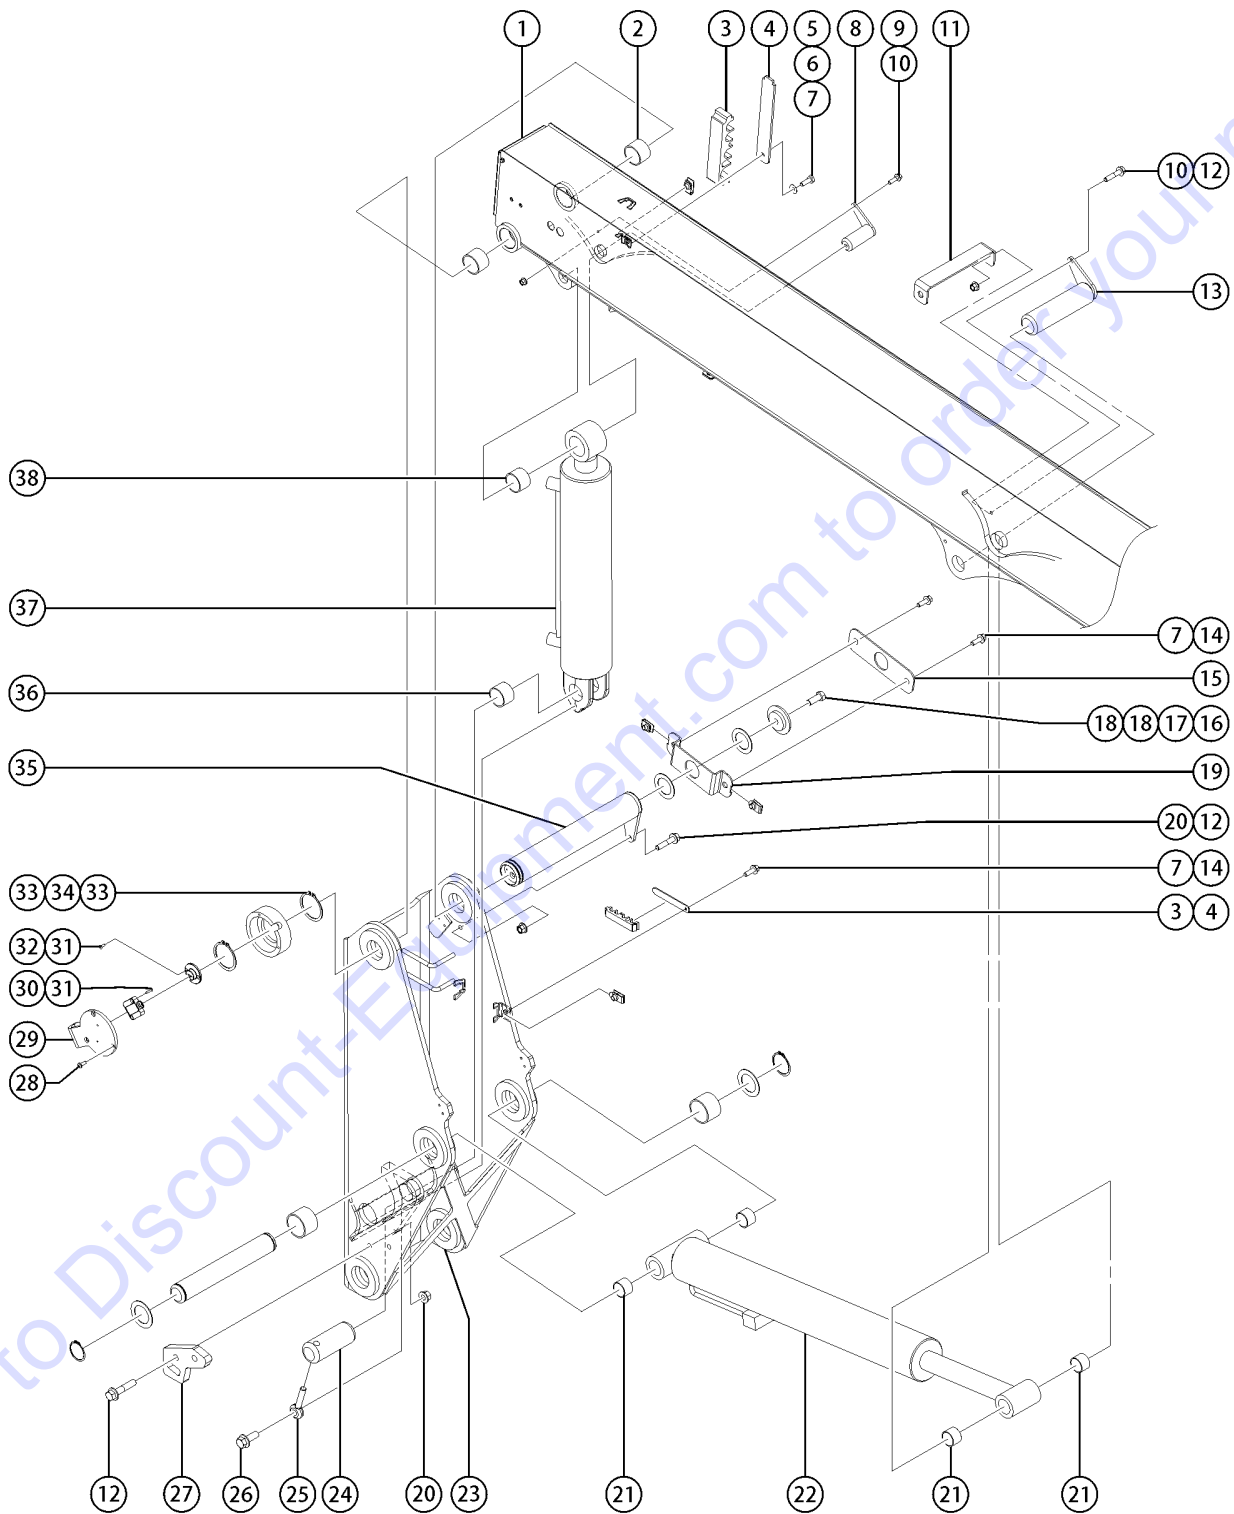

503.1 Upper Pivot

Item	Part No.	Description	Qty.
24	94221GT	PIN,1.50DIA X 3.75LG,1HOLE	1
25	1255452GT	ROD END,.375 X 2.25,ZAG	1
26	824090GT	SCREW,HHF,3/8-16X1,8,ZAG	1
27	1288609GT	PLATE, ANGLE SENSOR STOP, SECONDARY (from SN Z60H-1577)	1
28	1256479GT	SCREW,PHPM,10-24X.50,ZAG	1
29	1268506GT	CARRIER, SENSOR, PRIMARY	1
30	237241GT	SCREW,FHS,M3-0.5X14,DIN7991,10	2
31	1269766GT	ASSY,ROTARY SENSOR,130DEG CW Sensor and magnet are matched and must be replaced at the same time. Machine calibration is required after installation.	1
31-	101199-200GT	SHRINK TUBE,BLACK,RHW,1/2,3:1	
31-	119066GT	CONN,RECEP 3 WAY ENDCAP DT	
31-	60441GT	LOCK,RECEP 3 WAY,14-18GA	
31-	73711GT	TERM,DEUTSCH, PIN #12-14	
32	237242GT	SCREW,FHS,M3-0.5X8,DIN7991,10.9,ZAB	2
33	1253815GT	SNAP RING,EXTERNAL,2.00,ZAG	2
34	1268505GT	HOUSING, SENSOR, PRIMARY	1
35	1268507GT	WLDMT, SENSPIN,2.00IDX13.1LG	1
36	18396GT	BEARING,1.5IDX1.75ODX1.0L	1
37	823060GT	CYLINDER,MASTER	1
		(includes item 38)	
38	T108138GT	BEARING,1.50IDX1.75ODX2.00L	1