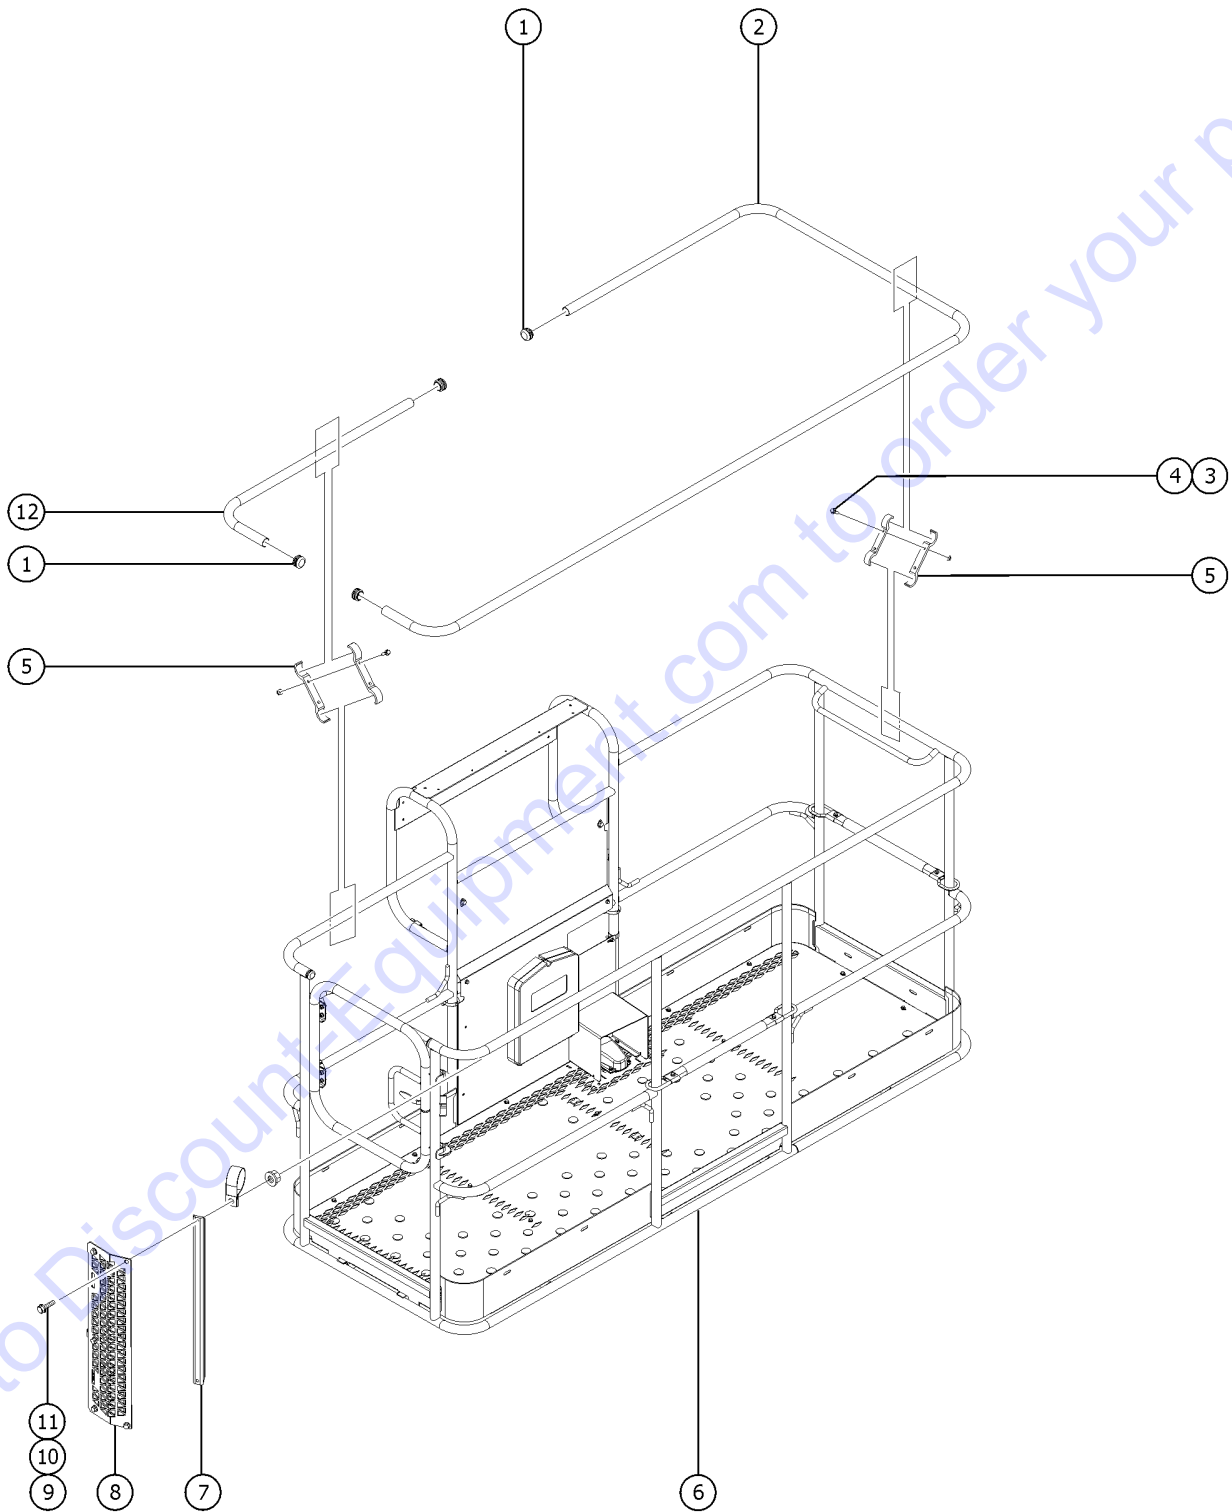

819.1 Platform Accessories

Item	Part No.	Description	Qty.
1	55753GT	BUMPER, PLASTIC, 1.25 O.D.	4
2A	1271077GT	AUX RAIL, 8' PLAT., TRI ENTRY ..... (8 foot Platform)	1
2B	1270570GT	AUX RAIL, 6' PLAT, SIDE ENTRY ..... (6 foot Platform)	1
3A	824079GT	SCREW,HHF,1/4-20X1,8,ZAG ..... (8 foot Platform)	26
3B	824079GT	SCREW,HHF,1/4-20X1,8,ZAG ..... (6 foot Platform)	22
4A	824027GT	NUT,TL FLG,1/4-20,G,ZAG ..... (8 foot Platform)	26
4B	824027GT	NUT,TL FLG,1/4-20,G,ZAG ..... (6 foot Platform)	22
5A	122073GT	SUPPORT, RAILING ..... (8 foot Platform)	26
5B	122073GT	SUPPORT, RAILING ..... (6 foot Platform)	22
6		Ref. PLATFORM ..... (refer to 602.1)	1
7	1277966GT	TUBE,SQ,STL, 1.00 x 1.00 x .120	1
8	1277952GT	GUARD, SWING GATE	1
9	824086GT	SCREW,HHF,5/16-18X1,8,ZAG	5
10	56424GT	CLAMP,1.25X.5 RUBBER-CUSHION	5
11	824028GT	NUT,TL FLG,5/16-18,G,ZAG	5
12A	1271078GT	AUX RAIL, 8' PLAT., TRI ENTRY ..... (8 foot Platform)	1
12B	1270571GT	AUX RAIL, 6' PLAT, SIDE ENTRY ..... (6 foot Platform)	1