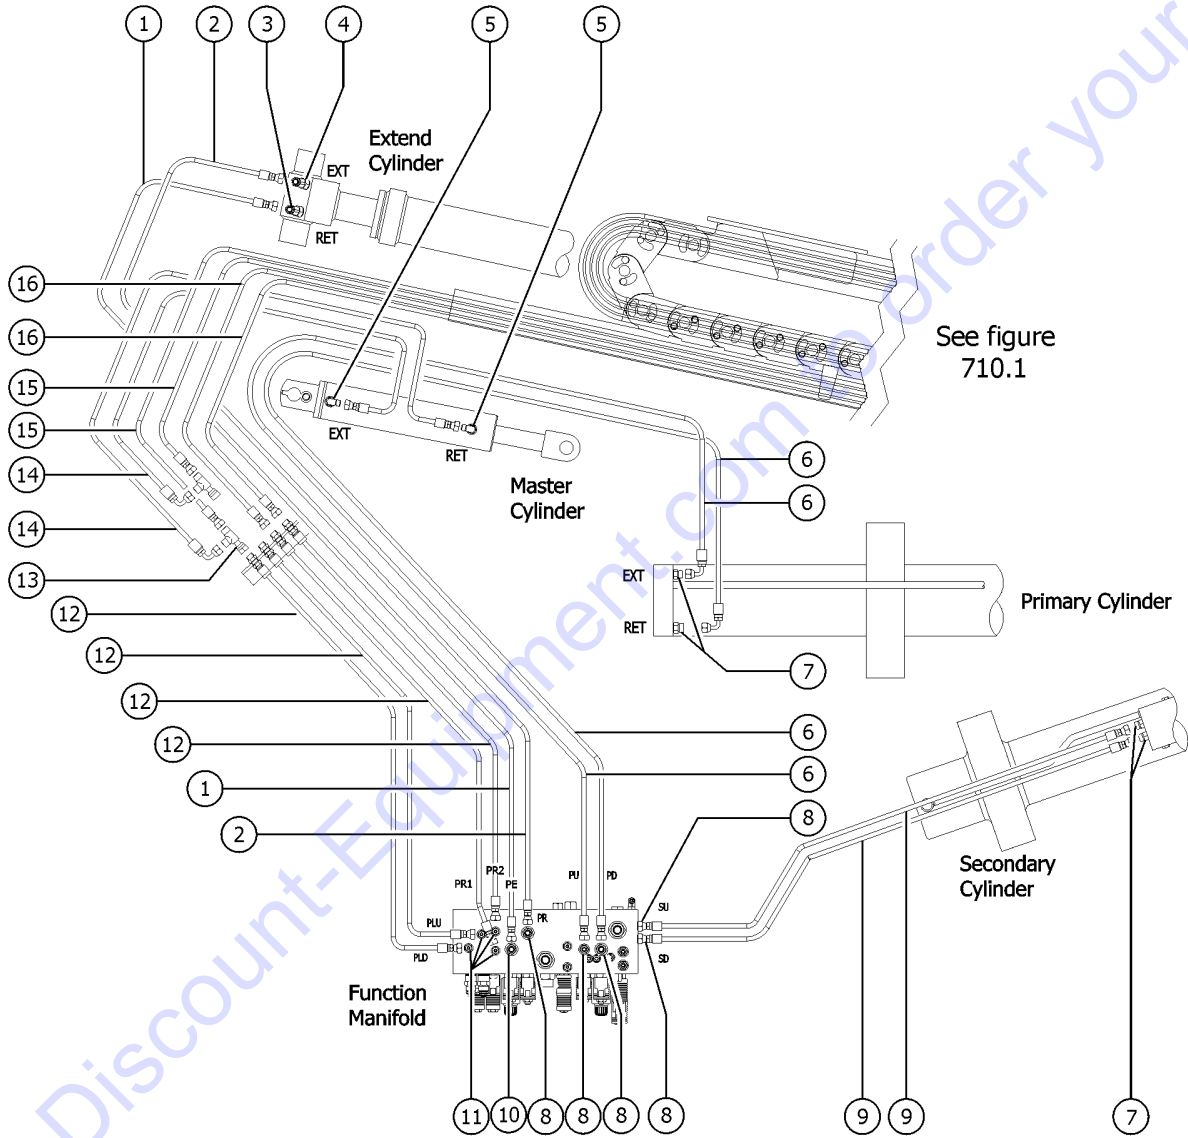

709.1 Hydraulic Hoses and Fittings - Secondary and Primary

709.1 Hydraulic Hoses and Fittings - Secondary and Primary

Item	Part No.	Description	Qty.
1	49183-36982GT	ASSY, HOSE, HYD, -8, 3000, STR, STR	1
2	49130-36982GT	ASSY, HOSE, HYD, -6, 3000, STR, STR	1
3	48915GT	ELBOW,90D,520220-6	1
4	48932GT	FITTING,ELBOW,90D,520220-8***	1
5	48907GT	ELBOW,45D,520320-4	2
6	49130-36282GT	ASSY, HOSE, HYD, -6, 3000, STR, STR	2
7	48912GT	CONN,520120-4-6***	2
8	48916GT	FITTING,CONN,520120-6	6
9	49130-25382GT	ASSY, HOSE, HYD, -6, 3000, STR, STR	2
10	48943GT	FITTING,CONN,520120-8-6	1
11	48905GT	CONN,520120-4***	4
12	49119-38323GT	ASSY, HOSE, HYD, -4, 3250, STR, STR	1
13	48908GT	FITTING,TEE,RUN,SWIVEL520432-4	2
14	49117-2941GT	ASSY, HOSE, HYD, -4, 3250, STR, 90	2
15	49119-43125GT	ASSY, HOSE, HYD, -4, 3250, STR, STR	2
16	49119-51125GT	ASSY, HOSE, HYD, -4, 3250, STR, STR	2

Go to Discount-Equipment.com to order your parts