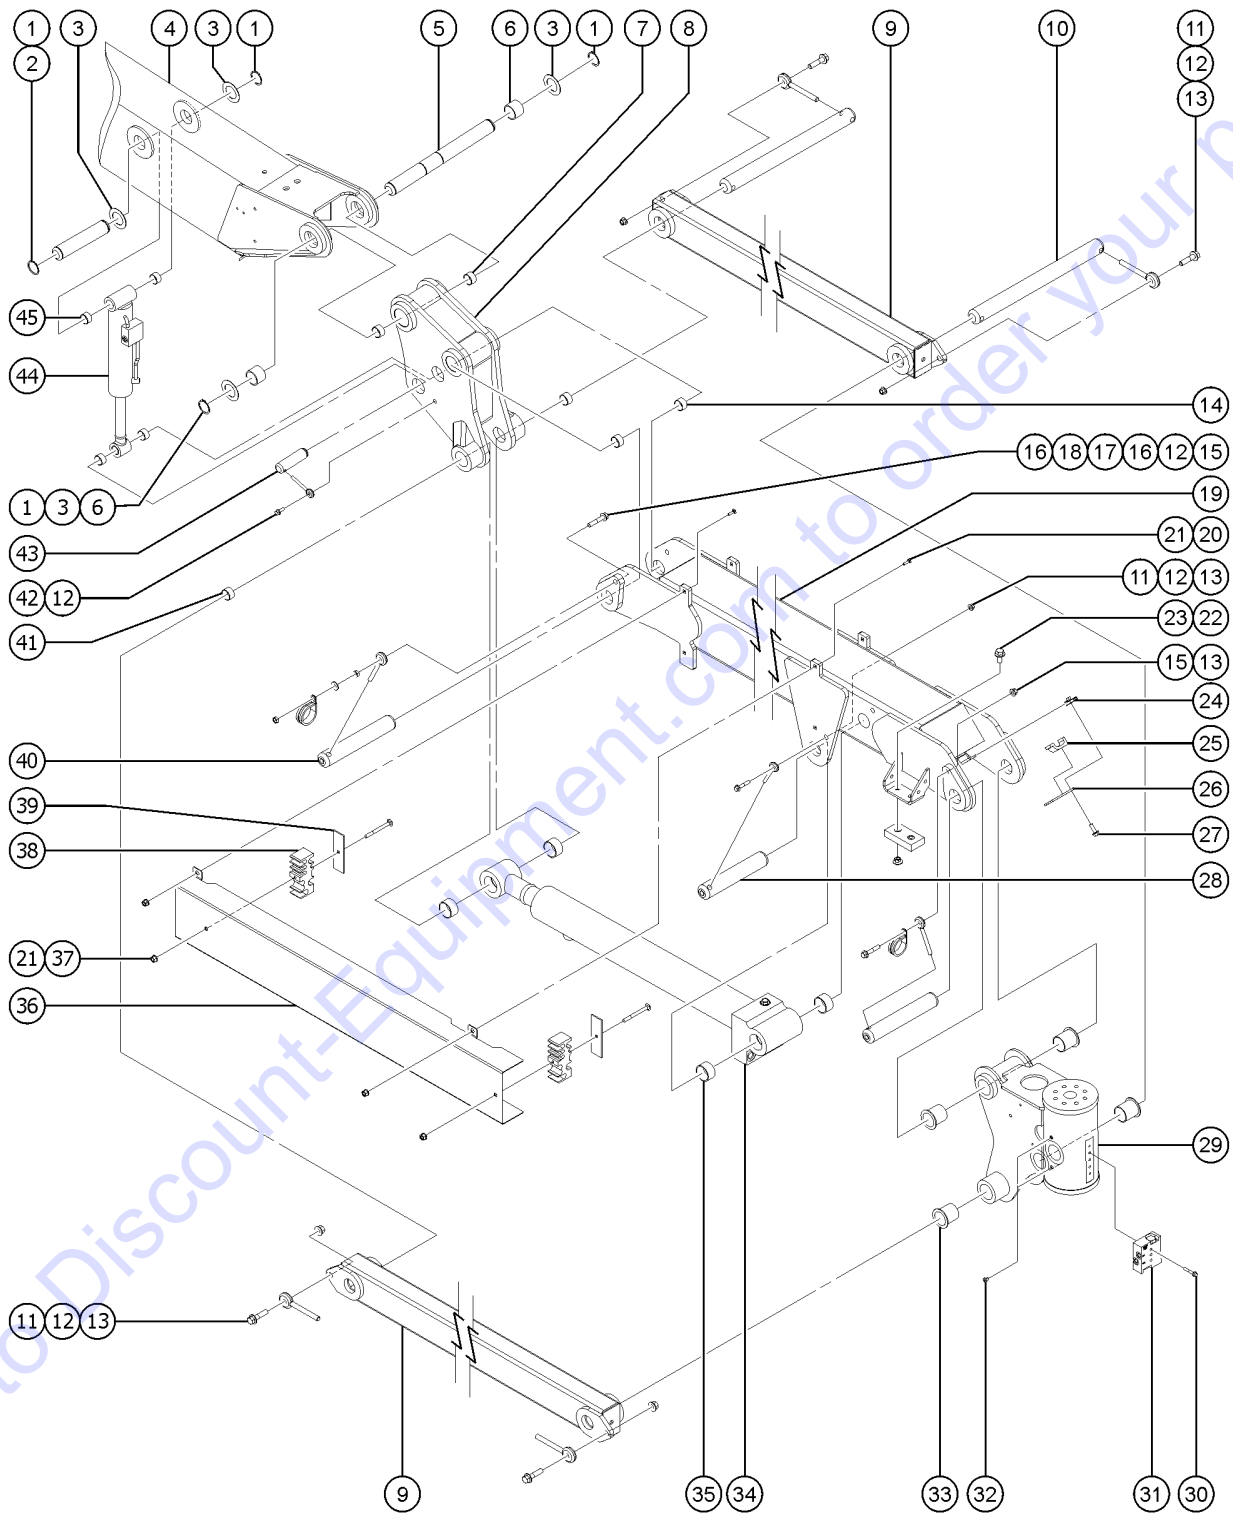

507.1 Jib Boom and Platform Rotator

Item	Part No.	Description	Qty.
1	825796GT	SNAP RING,EXTERNAL,1.50,ZAG	4
2	824830GT	PIN,1.50DIA.X7.42LG,2RING	1
3	1251565GT	WASHER,SHIM,1.56X2.5X0.061,ZAG	4
4		Ref. WELDMENT,#2 BOOM (refer to 505.1)	1
5	824990GT	PIN,1.50DIA.X15.63LG,4RING	1
6	110876GT	BEARING,1.5"ID X 1.75OD X1.25L	2
7	54156GT	BEARING,FL,1.5IDX1.75ODX1.10LG	2
8	824629GT	ASSY,BELLCRANK,Z62 (includes items 7, 14 and 41)	1
8-	824678GT	WELDMENT,BELLCRANK	1
9	61306-SGT	COMPR.LINK,MACHINED,GND CONTR*	2
10	81175GT	PIN,1.25DIA X14.45LG,2HOLE	2
11	824092GT	SCREW,HHF,3/8-16X1.5,8,ZAG	5
12	825019GT	ROD END,.375X3.69,ZAG	8
13	824029GT	NUT,TL FLG,3/8-16,G,ZAG	6
14	35675GT	BEARING,FL,1.25IDX1.5ODX1.25L	2
15	1253478GT	SCREW,HHF,3/8-16X2,8,ZAG	2
16	824038GT	NUT,TL JAM,3/8-16,A,ZAG	2
17	825358GT	WASHER,FLAT,5/16,USS,ZAG	1
18	27497GT	CLAMP,RUBBER CUSHIONED-2 5/32	2
19	128534GT	JIB BOOM ASSY W/WORD DECAL	1
20	1256127GT	BOLT,CARRIAGE,1/4-20X1,5,ZAG	4
21	824027GT	NUT,TL FLG,1/4-20,G,ZAG	6
22	824089GT	SCREW,HHF,3/8-16X.75,8,ZAG	4
23	81640GT	WEAR PAD,3 X 1.5 X.625 W/NUTS	2
23-	48425GT	NUT,FLG-LRG,3/8-16,YZ	
24	56912GT	SPRING CLIP,1/4-20,.025-.15X.5	1
25	119542GT	CLAMP,TWO HOSE	1
26	119536PGT	BRACKET,HOSE CLAMP,PAINTED	1