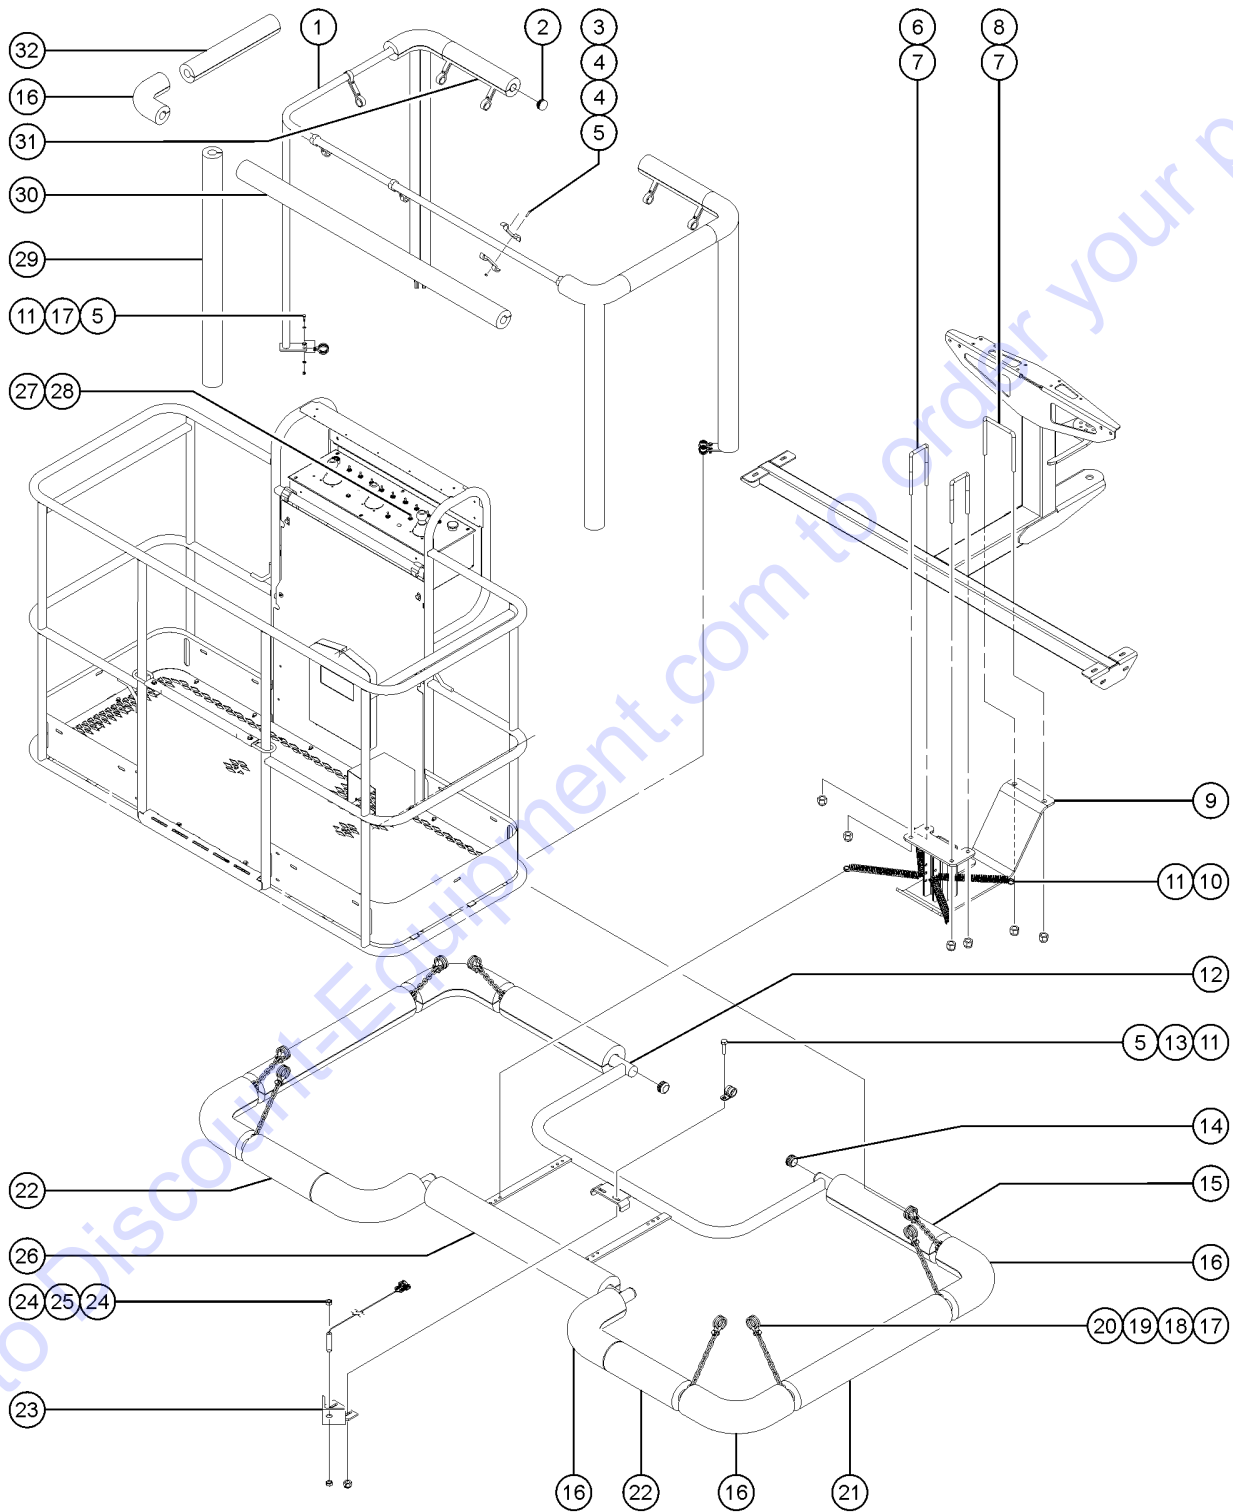

815.1 Aircraft Protection Package

815.1 Aircraft Protection Package

Item	Part No.	Description	Qty.
25-	27391GT	PROXIMITY SENSOR***	1
25-	78098GT	RELAY,24VDC,40/30A,SLD W/BRKT*	
26	822768GT	FOAM,AIRCRAFT PROTECTION	1
27	128200GT	SWITCH TOGGLE ASSY SPDT 3P MOM	1
		includes item 28	
28	27246GT	BOOT,TOGGLE SWITCH,SHORT*	1
29	1259329GT	PADDING, FOAM, 46.5"	4
30	75617-6275GT	PADDING,FOAM 3.5"OD X 1.50"ID	1
31	1259328GT	PADDING, FOAM, 15.5"	2
32	75617-2075GT	PADDING,FOAM 3.5"OD X 1.50"ID	2

Go to Discount-Equipment.com to order your parts