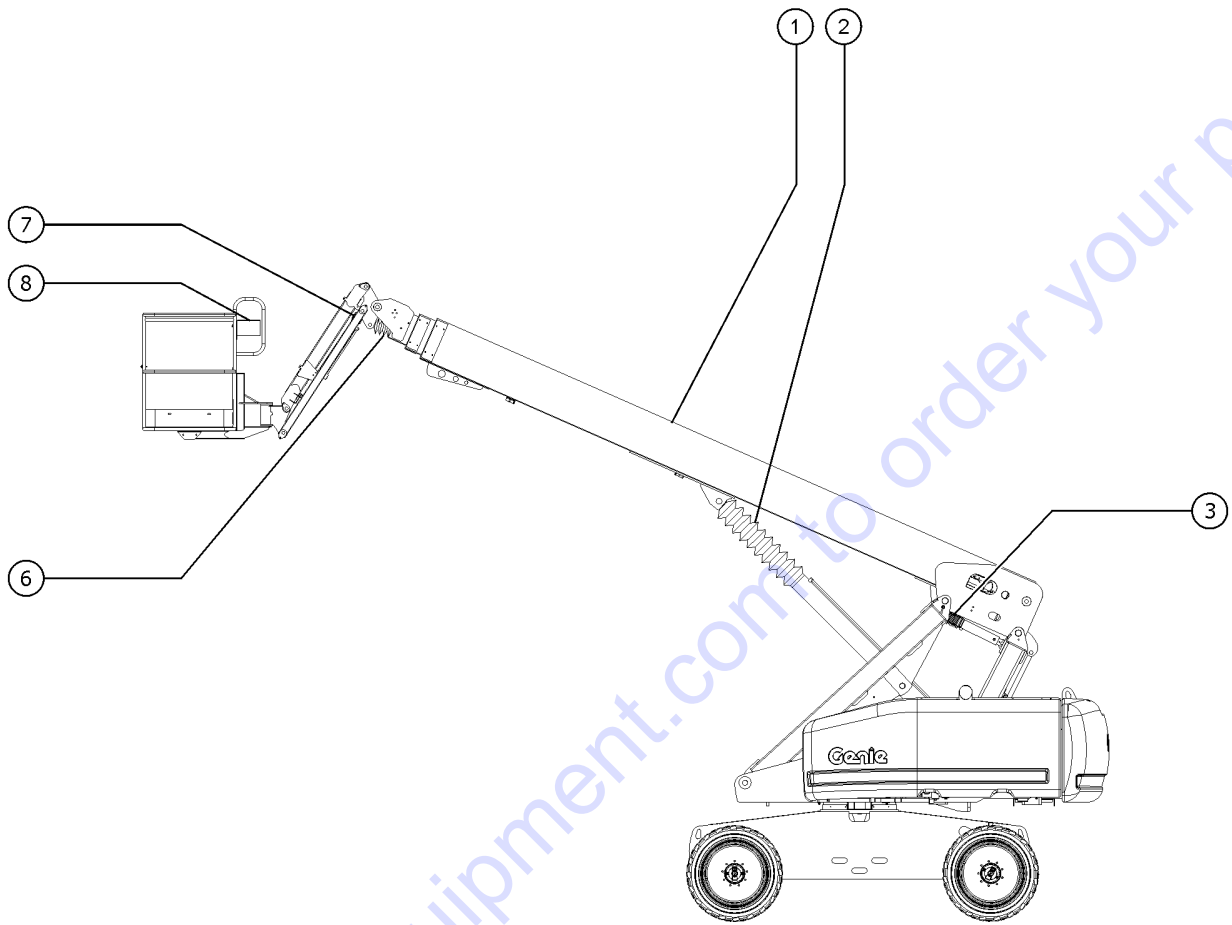

810.1 Hostile Environment Package - Boom Wiper

**Typical
Bellows
Installation**