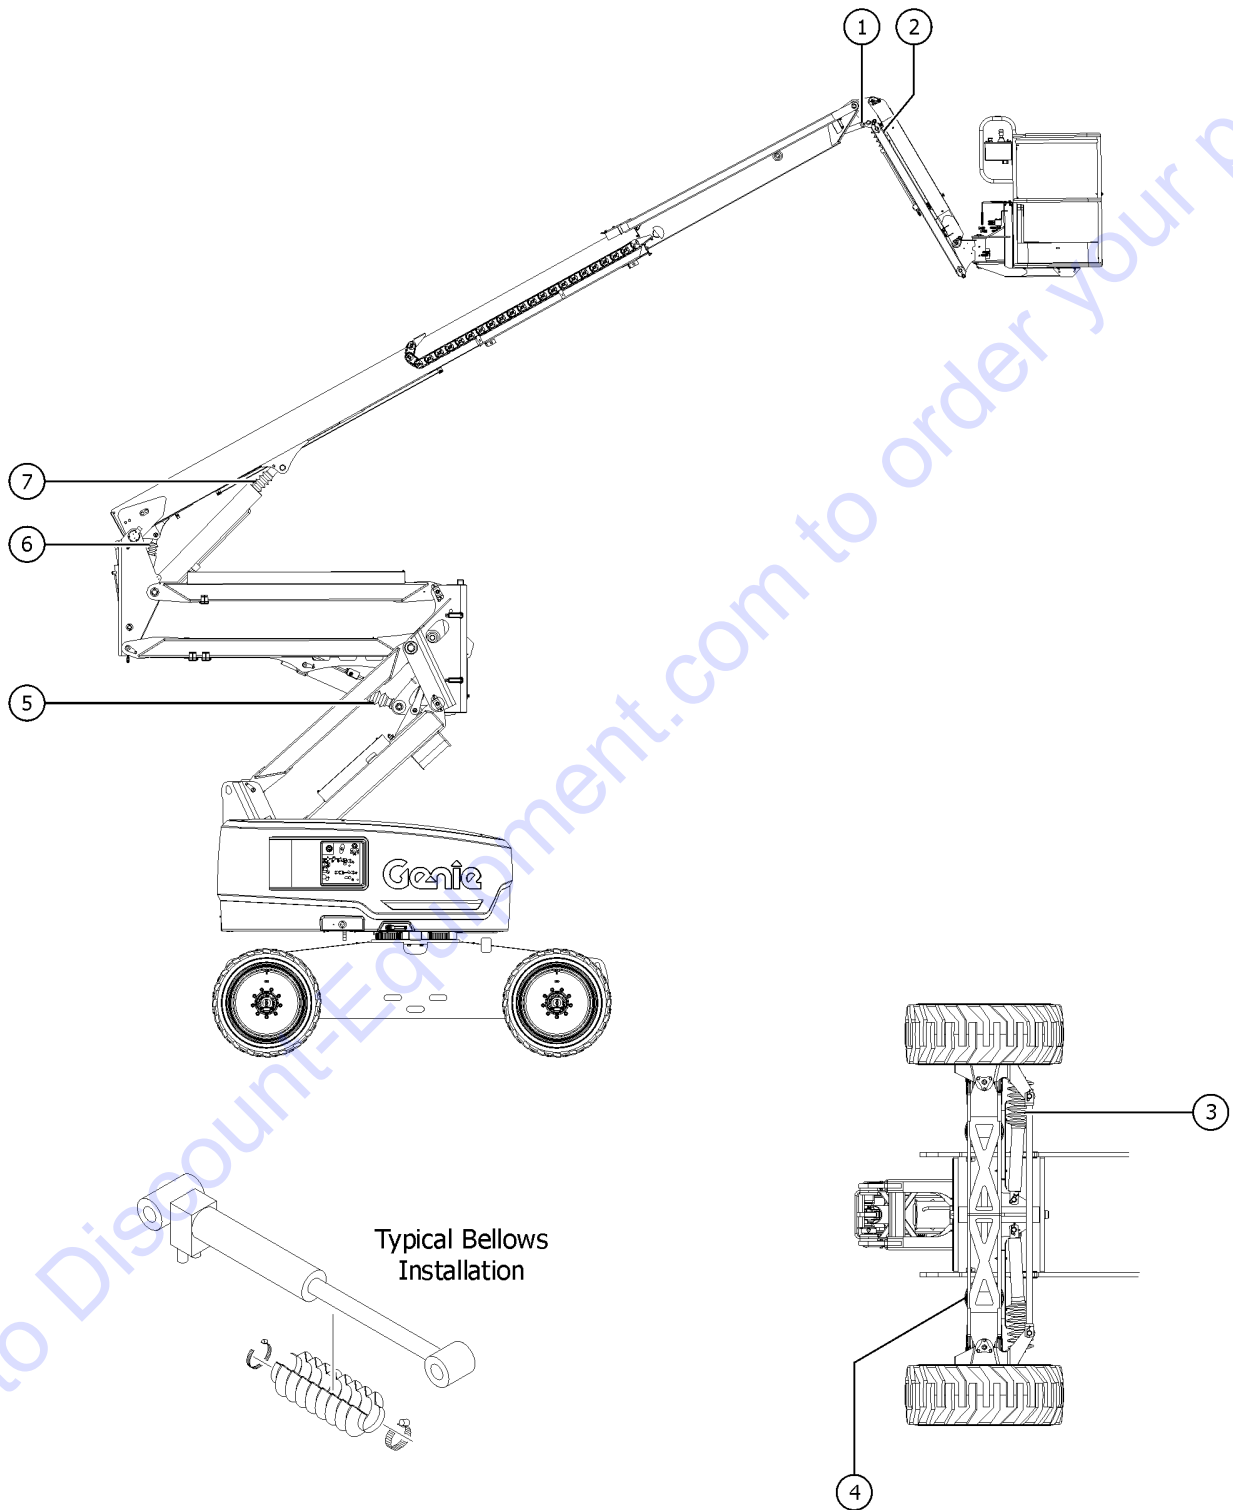

808.1 Hostile Environment Package - Turntable

Item	Part No.	Description	Qty.
1	824124GT	BOLT, CARRIAGE, 1/4-20 X .75, 5, ZAG	2
2	1256679GT	NUT, SERRATED, 1/4-20, 8, ZAG	2
3	824078GT	SCREW, HHF, 1/4-20 X .75, 8, ZAG	8
4	56912GT	SPRING CLIP, 1/4-20, .025-.15 X .5	8
5	1271026GT	FORMING, SWING GEAR RH	1
6	1271028GT	FORMING, SWING GEAR REAR	2
7	824113GT	WASHER, FLAT, 1/4, USS, ZAG	2
8	77879GT	FORMING, PINION GUARD	1

Go to Discount-Equipment.com to order your parts

809.1 Hostile Environment Package - Cylinder Bellows