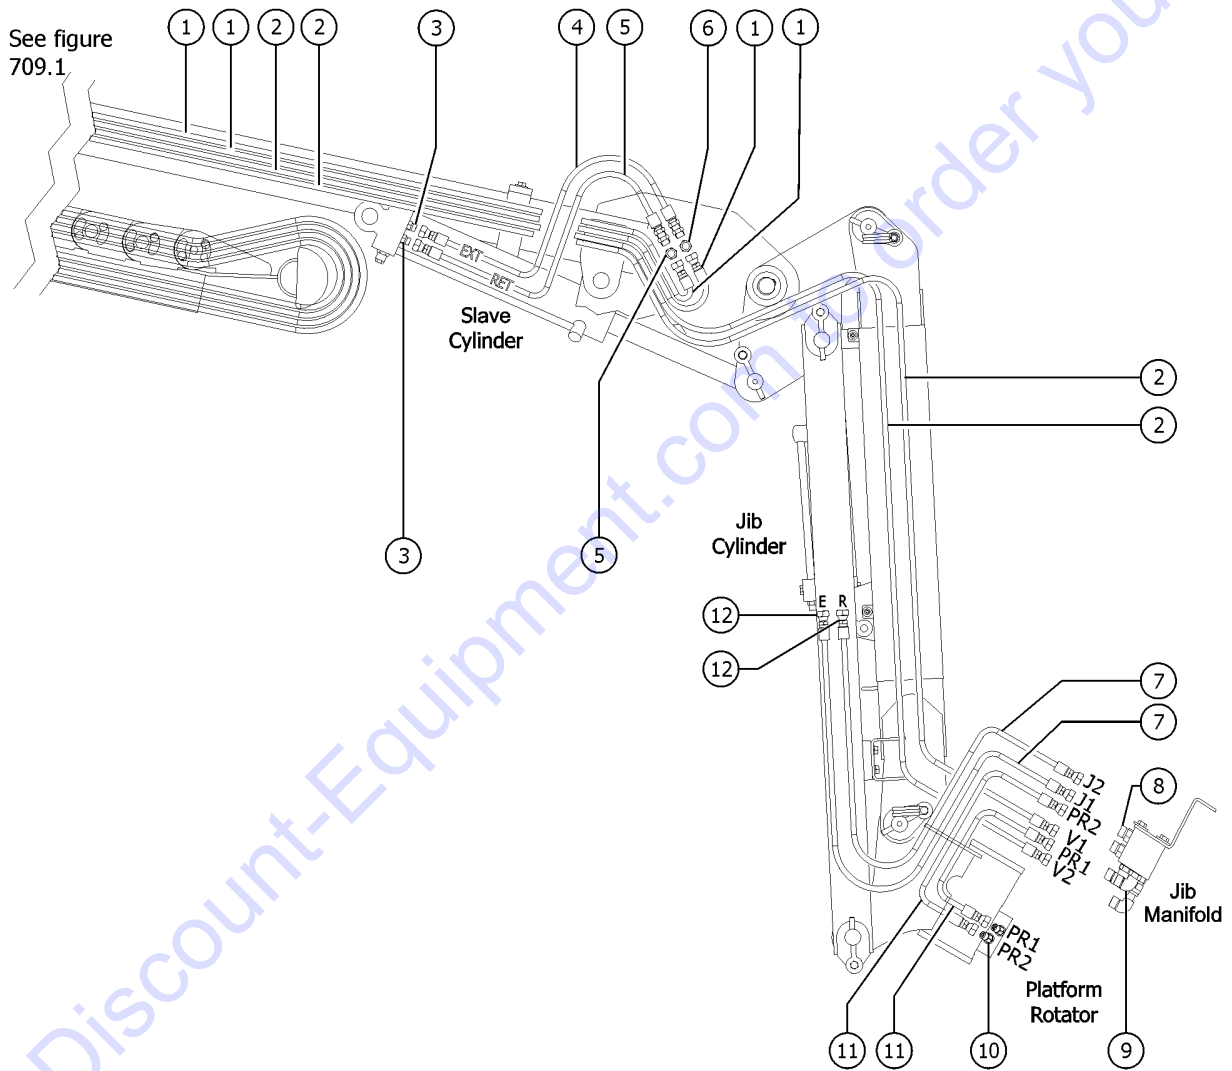

710.1 Hydraulic Hoses and Fittings - Primary and Jib

710.1 Hydraulic Hoses and Fittings - Primary and Jib

Item	Part No.	Description	Qty.
1	49119-43125GT	ASSY, HOSE, HYD, -4, 3250, STR, STR	2
2	49119-51125GT	ASSY, HOSE, HYD, -4, 3250, STR, STR	2
3	48912GT	CONN,520120-4-6***	2
4	49117-2216GT	ASSY, HOSE, HYD, -4, 3250, STR, 90	1
5	49117-2116GT	ASSY, HOSE, HYD, -4, 3250, STR, 90	1
6	61079GT	ELBOW,90D,BULKHEAD,520701-4	2
7	49119-4278GT	ASSY, HOSE, HYD, -4, 3250, STR, STR	2
8	48905GT	CONN,520120-4***	1
9	48904GT	ELBOW,90D,520220-4-4	1
10	48907GT	ELBOW,45D,520320-4	2
11	49119-2878GT	ASSY, HOSE, HYD, -4, 3250, STR, STR	2
12	48905GT	CONN,520120-4***	2

Go to Discount-Equipment.com to order your parts