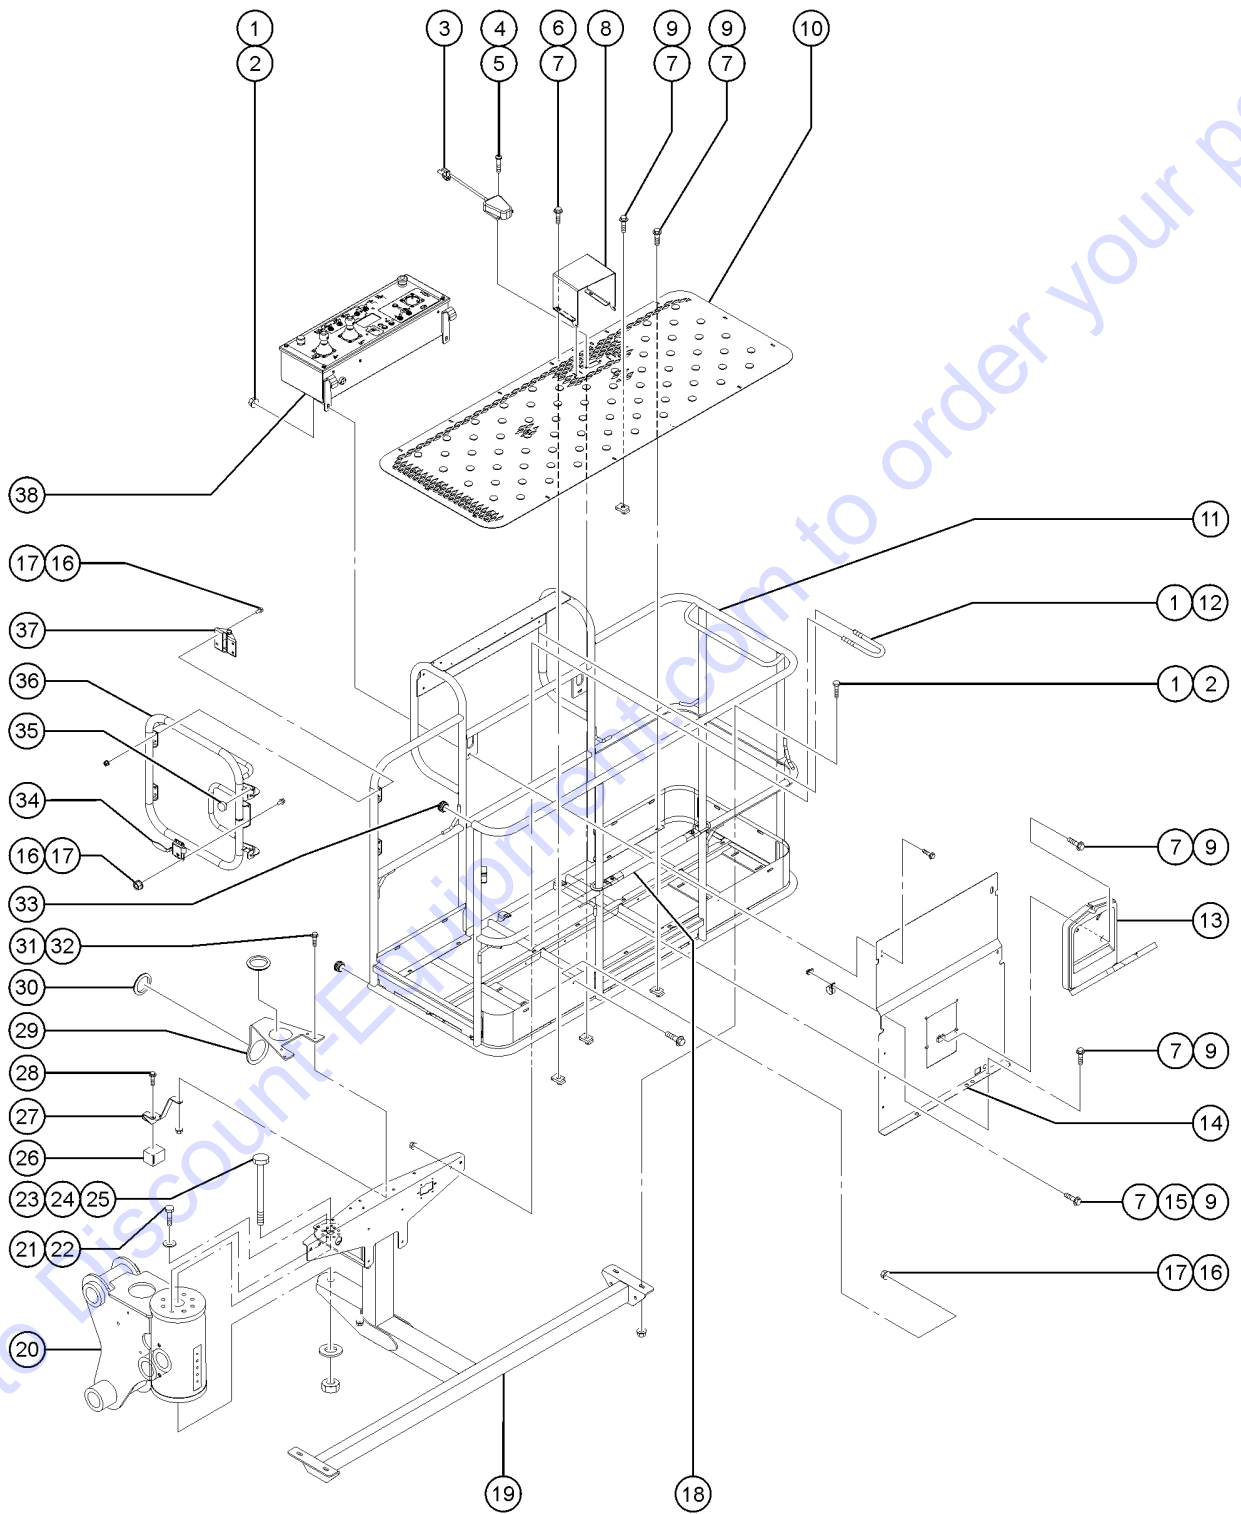

602.1 Platform Components