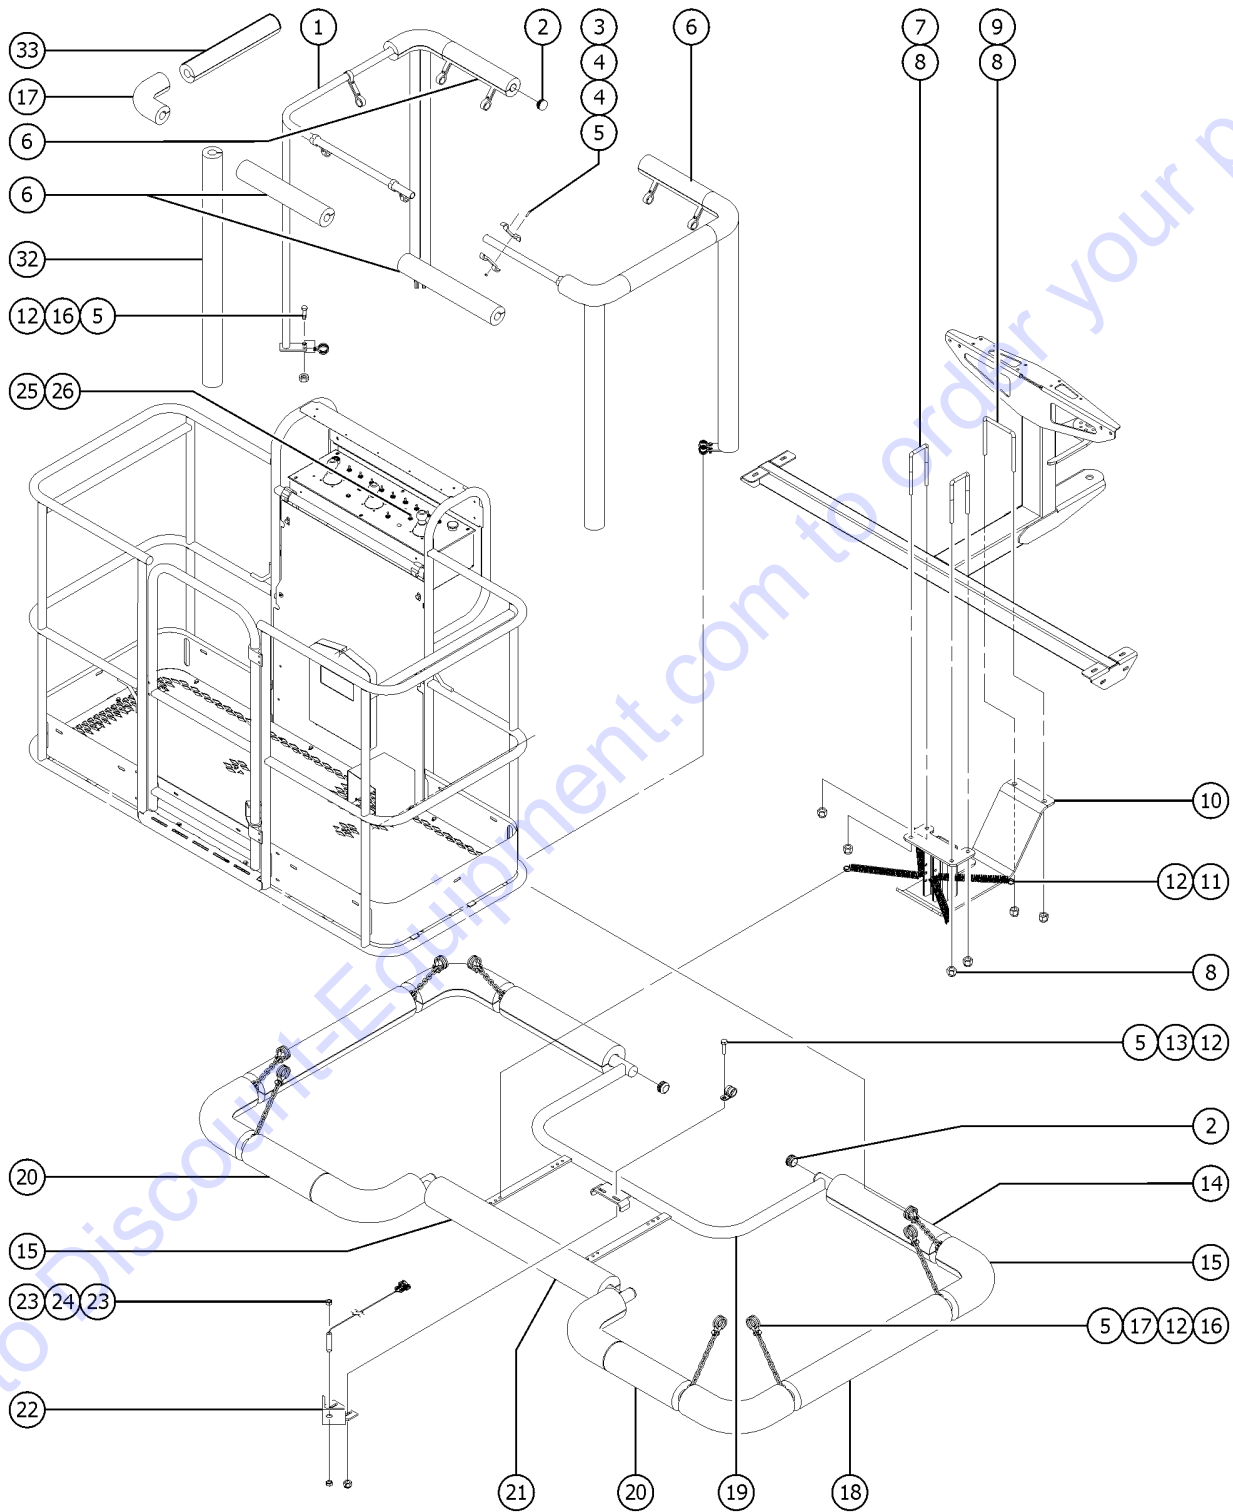

816.1 Aircraft Protection Package With Swing Gate

816.1 Aircraft Protection Package With Swing Gate

Item	Part No.	Description	Qty.
24	1261292GT	HARNESS ASSY,PCON,PROX KILL ..... includes 27391 proximity sensor	1
24-	27391GT	PROXIMITY SENSOR***	1
25	128200GT	SWITCH TOGGLE ASSY SPDT 3P MOM ..... includes boot 27246	1
26	27246GT	BOOT,TOGGLE SWITCH,SHORT*	1
27	1259329GT	PADDING, FOAM, 46.5"	4
28	75617-2075GT	PADDING,FOAM 3.5"OD X 1.50"ID	2

Go to Discount-Equipment.com to order your parts