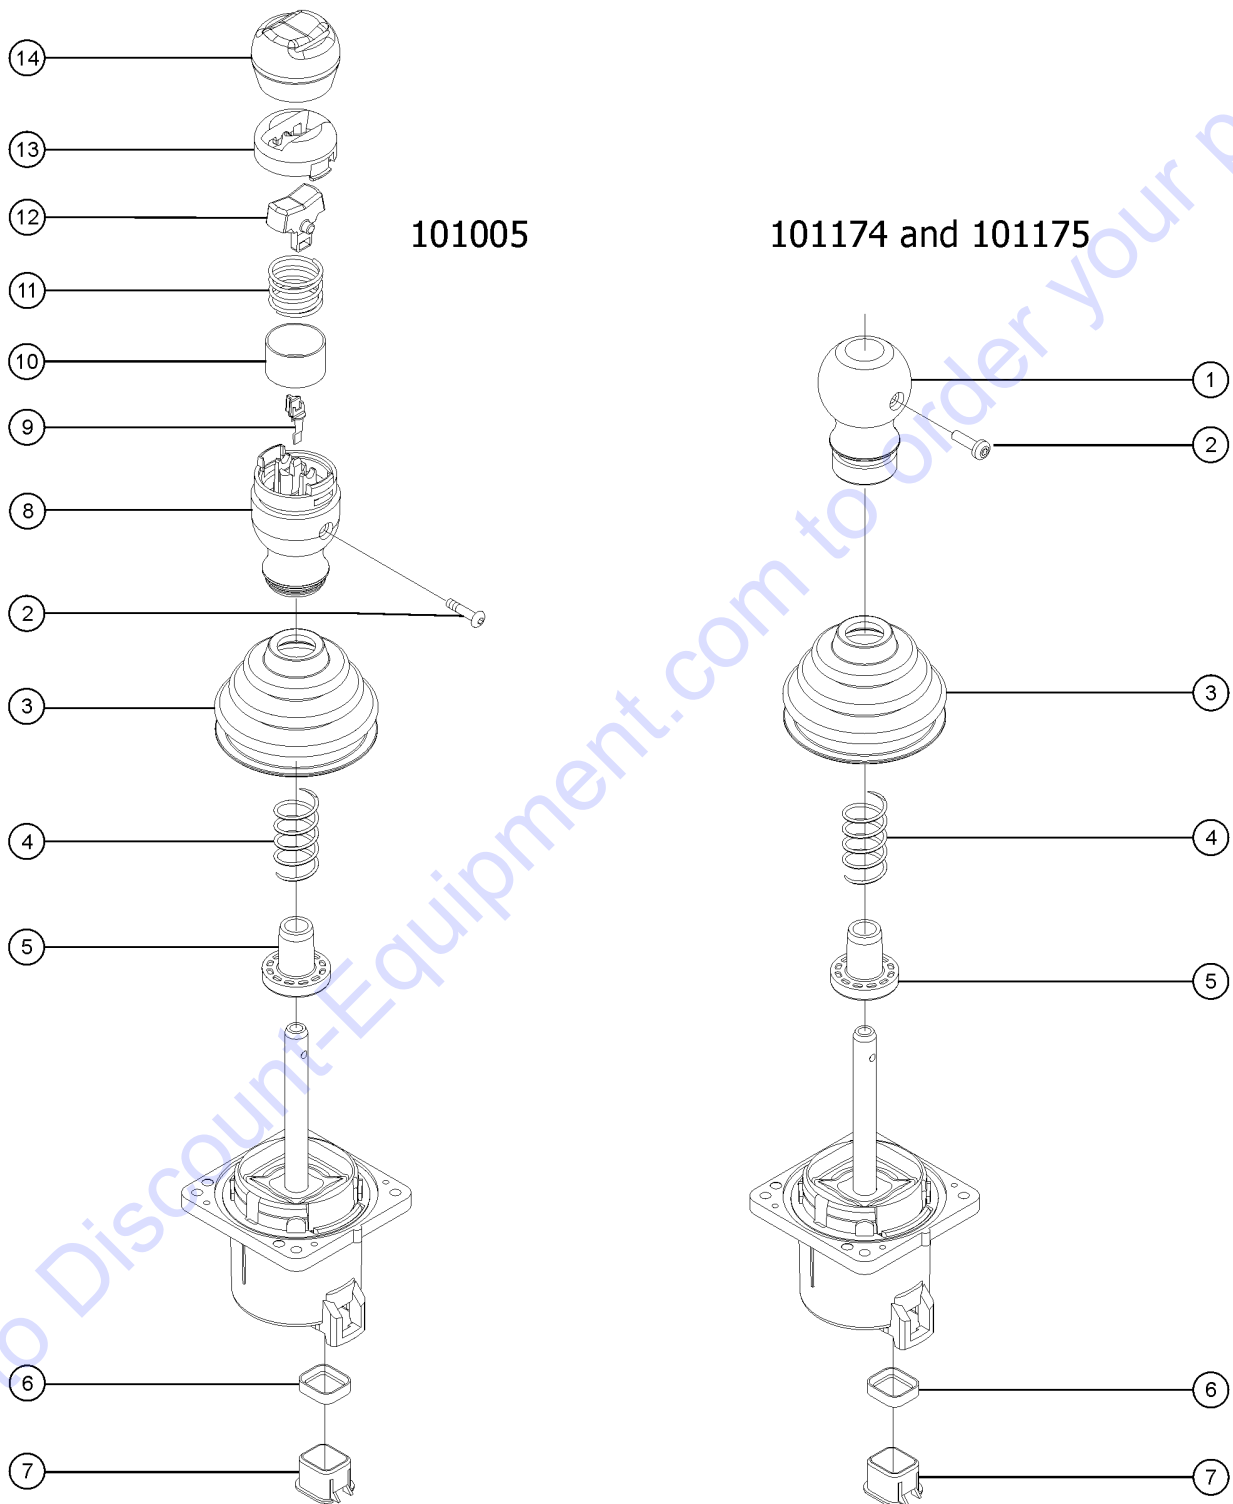

605.1 Joysticks

Go to Discount-Equipment.com to order your parts

Item	Part No.	Description	Qty.
A	101005GT	JOYSTICK,1 AXIS ROCKER,DEUTSCH (drive/steer) (OEM joystick) (calibration required after replacement)	
B	101005HGT	JOYSTICK,SINGLE AXIS W/STEER (drive/steer) (aftermarket joystick) (calibration required after replacement)	
C	101174GT	JOYSTICK,2 AXIS,DEUTSCH (primary boom up/down and turntable rotate) (OEM joystick) (calibration required after replacement)	
D	101174HGT	JOYSTICK,DUAL AXIS W/KNOB (primary boom up/down and turntable rotate) (aftermarket joystick) (calibration required after replacement)	
E	101175GT	JOYSTICK,1 AXIS,DEUTSCH (secondary boom up/down) (OEM joystick) (calibration required after replacement)	
F	101175HGT	JOYSTICK,SINGLE AXIS W/KNOB (secondary boom up/down) (aftermarket joystick) (calibration required after replacement)	
G	1269497GT	GASKET, ISOLATION, JOYSTICK (for use with joysticks, sold separately)	3
H	1269498GT	SHOULDER WASHER, NYLON (for use with joysticks, sold separately)	
J	1269499GT	PLUG, JOYSTICK HANDLE (for use with joysticks, sold separately)	
K	83098GT	TERM,AMP MTE,SOC,22-26 GA BULK	
L	119613GT	HARN JOYSTICK ADAPTOR JS100 6-pin to 7-pin adapter (for 101174, 101175, 101005)	
M	1269501GT	KIT, ISOLATION, 3 JOYSTICK	
1	62392GT	KNOB,JOYSTICK, 62390/62391	1
2	T112626GT	SCREW, PHM, #6-32 X .625 ZINC	1
3	139598GT	BOOT,JOYSTICK	1
4		SPRING,JOYSTK CENTR,62390/91 (no longer available from supplier)	1
5	119915GT	COLLAR,JOYSTICK,CENTER	1
6	128000GT	SEAL, CONNECTOR (DT JOYSTICKS)	1
7	128001GT	SLEEVE,CONNECTOR,DT JOYSTICKS	1
8	75449GT	KNOB,ROCKER JOYSTICK 75565	1
9	75448GT	SUPPORT,SENSOR,JOYSTICK	1
10	75447GT	SWITCH SHIELD,ROCK JOYSTK75565	1
11	75446GT	SPRING,SWITCH CENTERING,75565	1
12	75445GT	ROCKER ASSY.,MAGNETIC 75565	1
13	75444GT	ROCKER,RETAINER, 75565	1
14	75443GT	BOOT, ROCKER JOYSTICK 75565	1