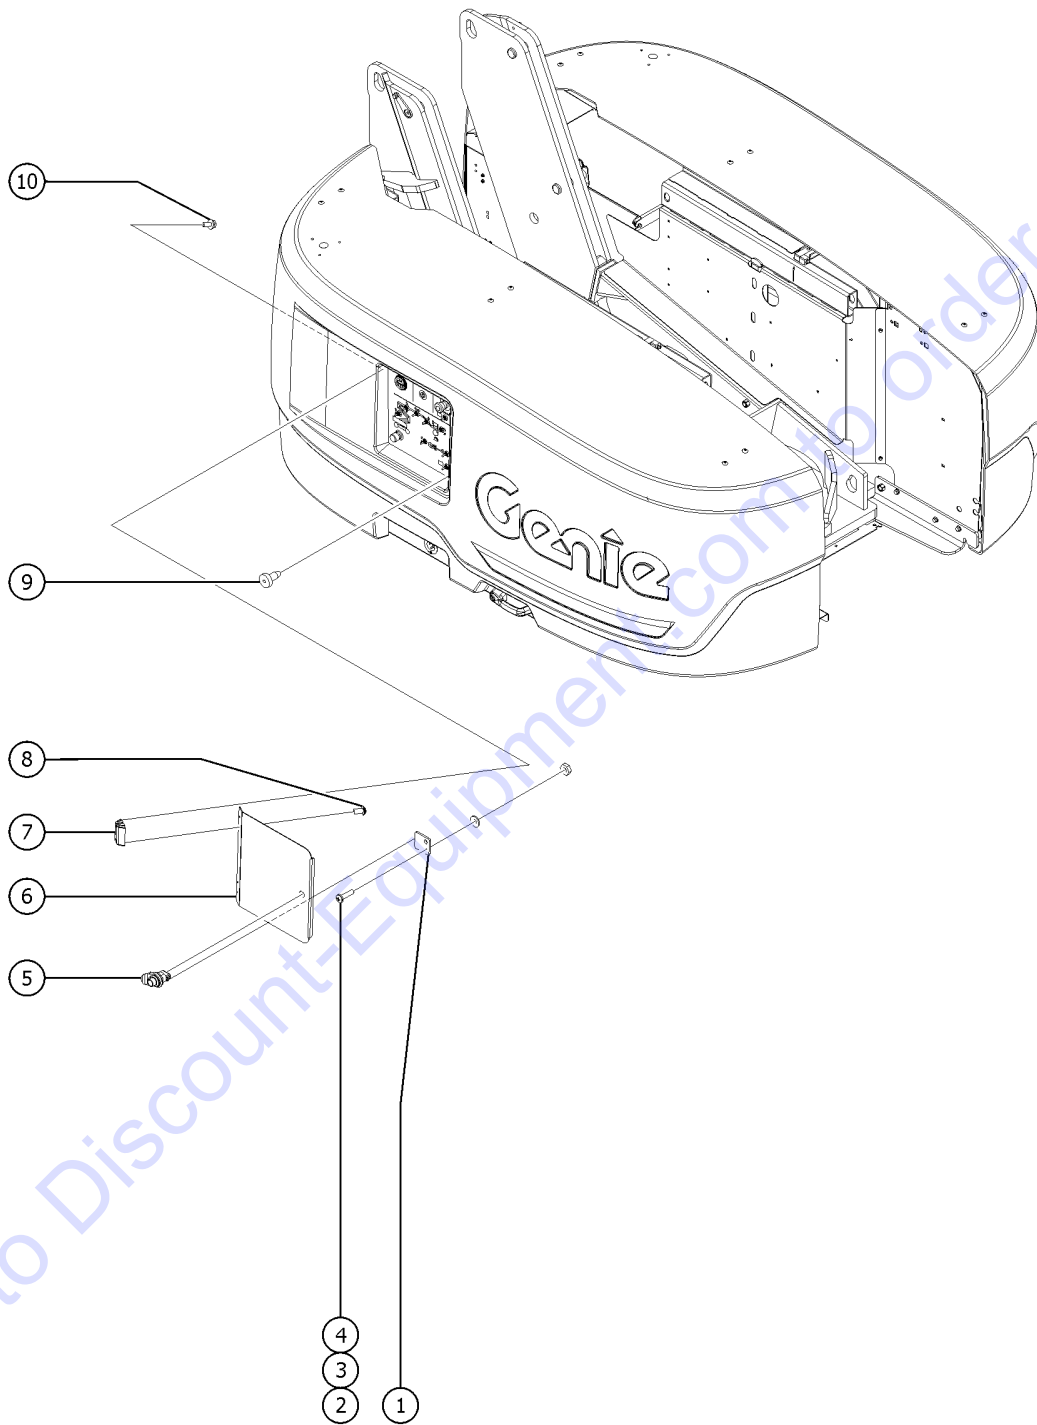

813.1 Ground Control Box Cover

813.1 Ground Control Box Cover

Item	Part No.	Description	Qty.
1	823748GT	LATCH STRIKER	1
2	824215GT	SCREW,PHPM,10-32X.75,ZAG	2
3	1253185GT	WASHER,FLAT,#10,USS,ZAG	2
4	1256804GT	NUT,10-32,ZAG	2
5	1259583GT	LATCH, PUSH BUTTON	1
6	823747GT	FORMING, CONTROL COVER	1
7	1259584GT	HINGE, CONSTANT TORQUE	2
8	229845GT	SCREW,BHSCS,M5X10,SS	4
9	34619GT	BUMPER,RUBBER***	2
10	218457GT	SCREW,HHF,M5X12,DIN6921,10.9,Z	4

Go to Discount-Equipment.com to order your parts