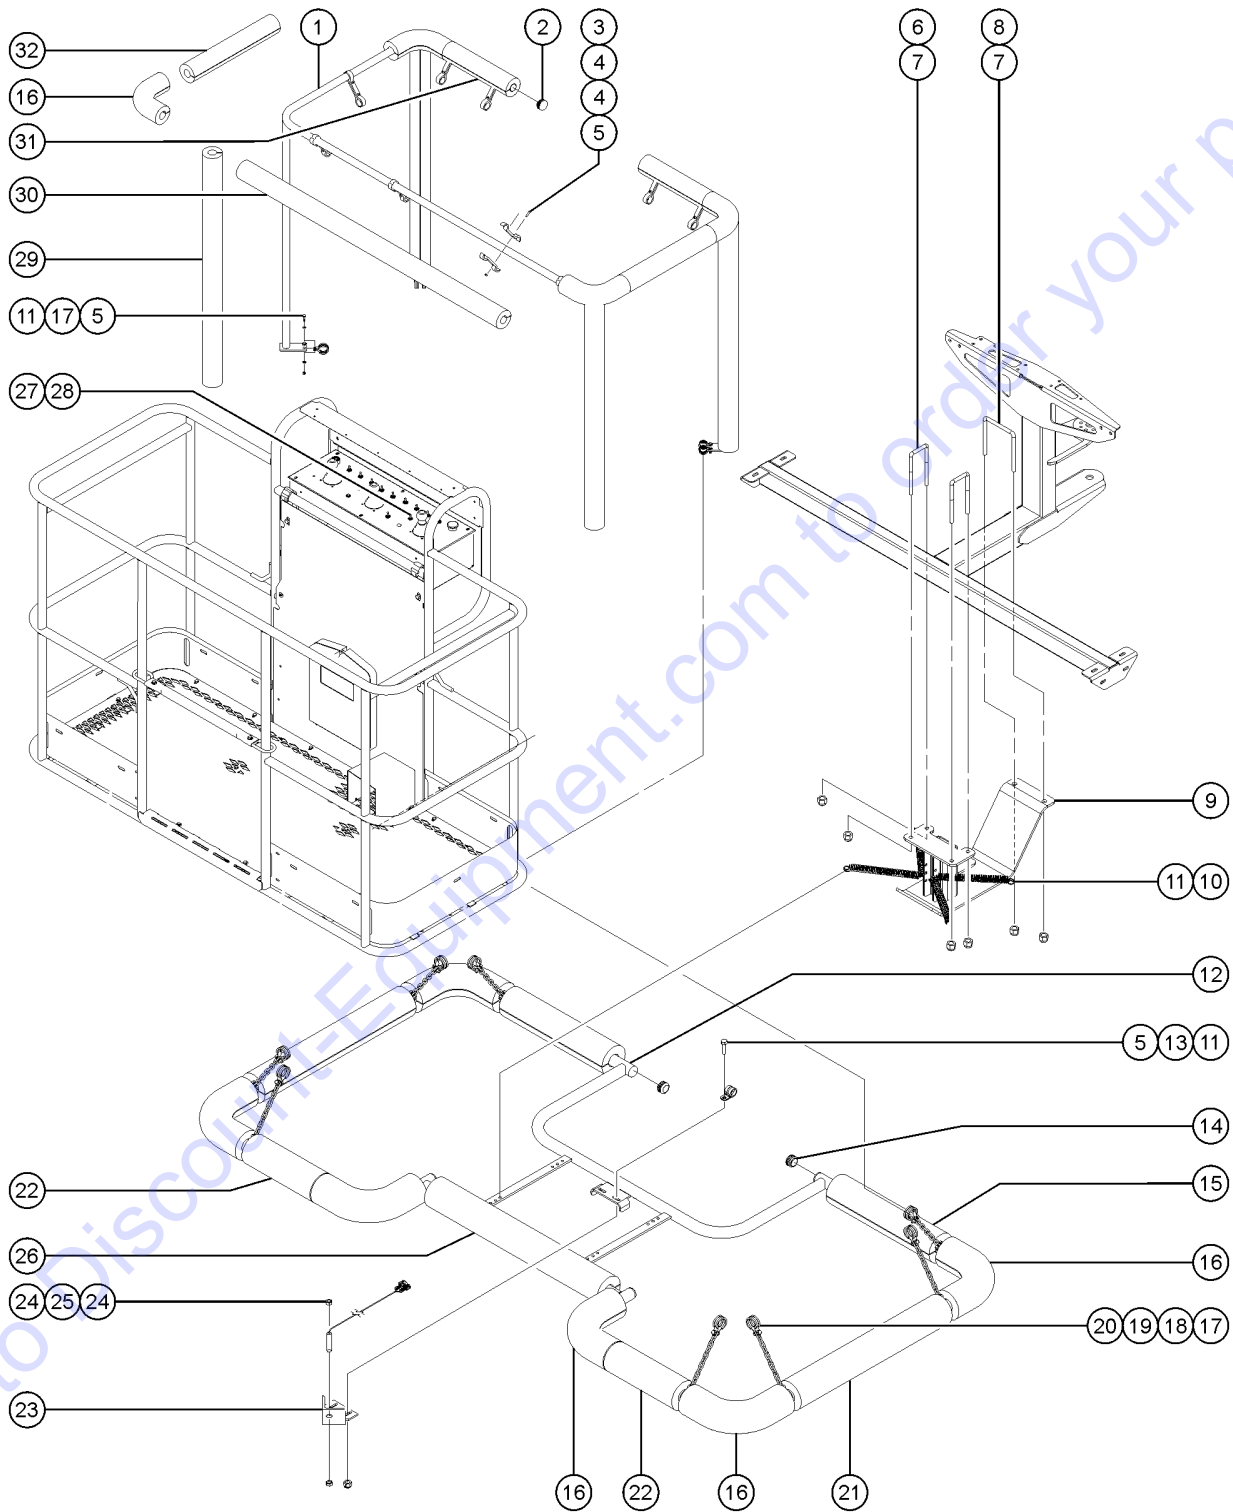

815.1 Aircraft Protection Package

Item	Part No.	Description	Qty.
B	822760GT	ASSY,AIRCRAFT PROT, LOWER, 6FT ..... includes items 6-26	1
C	29261GT	MAGNET,NEODYMIUM,.375 X .100	2
D	1272808GT	DECAL, NO STEP, HS ADHESIVE	3
1	46188GT	WELDMENT, AIRCRAFT TOP BUMPER	1
2	55753GT	BUMPER, PLASTIC, 1.25 O.D.	4
3	824227GT	SCREW,BHC,1/4-20X1,F835,ZAG	
4	122073GT	SUPPORT, RAILING	20
5	824027GT	NUT,TL FLG,1/4-20,G,ZAG	
6	66472GT	U-BOLT, SQR, 3/8-16X2X5, PLTD	2
7	824029GT	NUT,TL FLG,3/8-16,G,ZAG	
8	106044GT	U-BOLT,3/8-16X4X4.63X3.00	
9	822764GT	WDMT,SKID PLATE	
10	822769GT	SPRING,EXTENSION,1.92LB/IN	4
11	824078GT	SCREW,HHF,1/4-20X.75,8,ZAG	
12	822759GT	WDMT,AIRCRAFT SENSOR BUMPER	1
13	6833GT	CLAMP,0.50,#8 X 1/4,RUB CUSH	1
14	55753GT	BUMPER, PLASTIC, 1.25 O.D.	
15	75617-1550GT	PADDING,FOAM 3.5"OD X 1.50"ID	2
16	75636GT	PADDING,FOAM,3.0"X1.50ID 90DEG	10
17	21618GT	CLAMP,1.13,#18 X 1/4,RUB CUSH	24
18	824078GT	SCREW,HHF,1/4-20X.75,8,ZAG	
19	56426-700GT	CHAIN,NO.2 (11 LINKS)	8
20	824027GT	NUT,TL FLG,1/4-20,G,ZAG	
21	75617-2275GT	PADDING,FOAM 3.5"OD X 1.50"ID	2
22	75617-1025GT	PADDING,FOAM 3.5"OD X 1.50"ID	2
23	77797GT	WELDMENT, SENSOR MOUNT	1
24	88390GT	NUT,HEX,M8,PLASTIC	
25	1271407GT	ASSEMBLY, PROX. KILL ..... includes 27391 proximity sensor	1