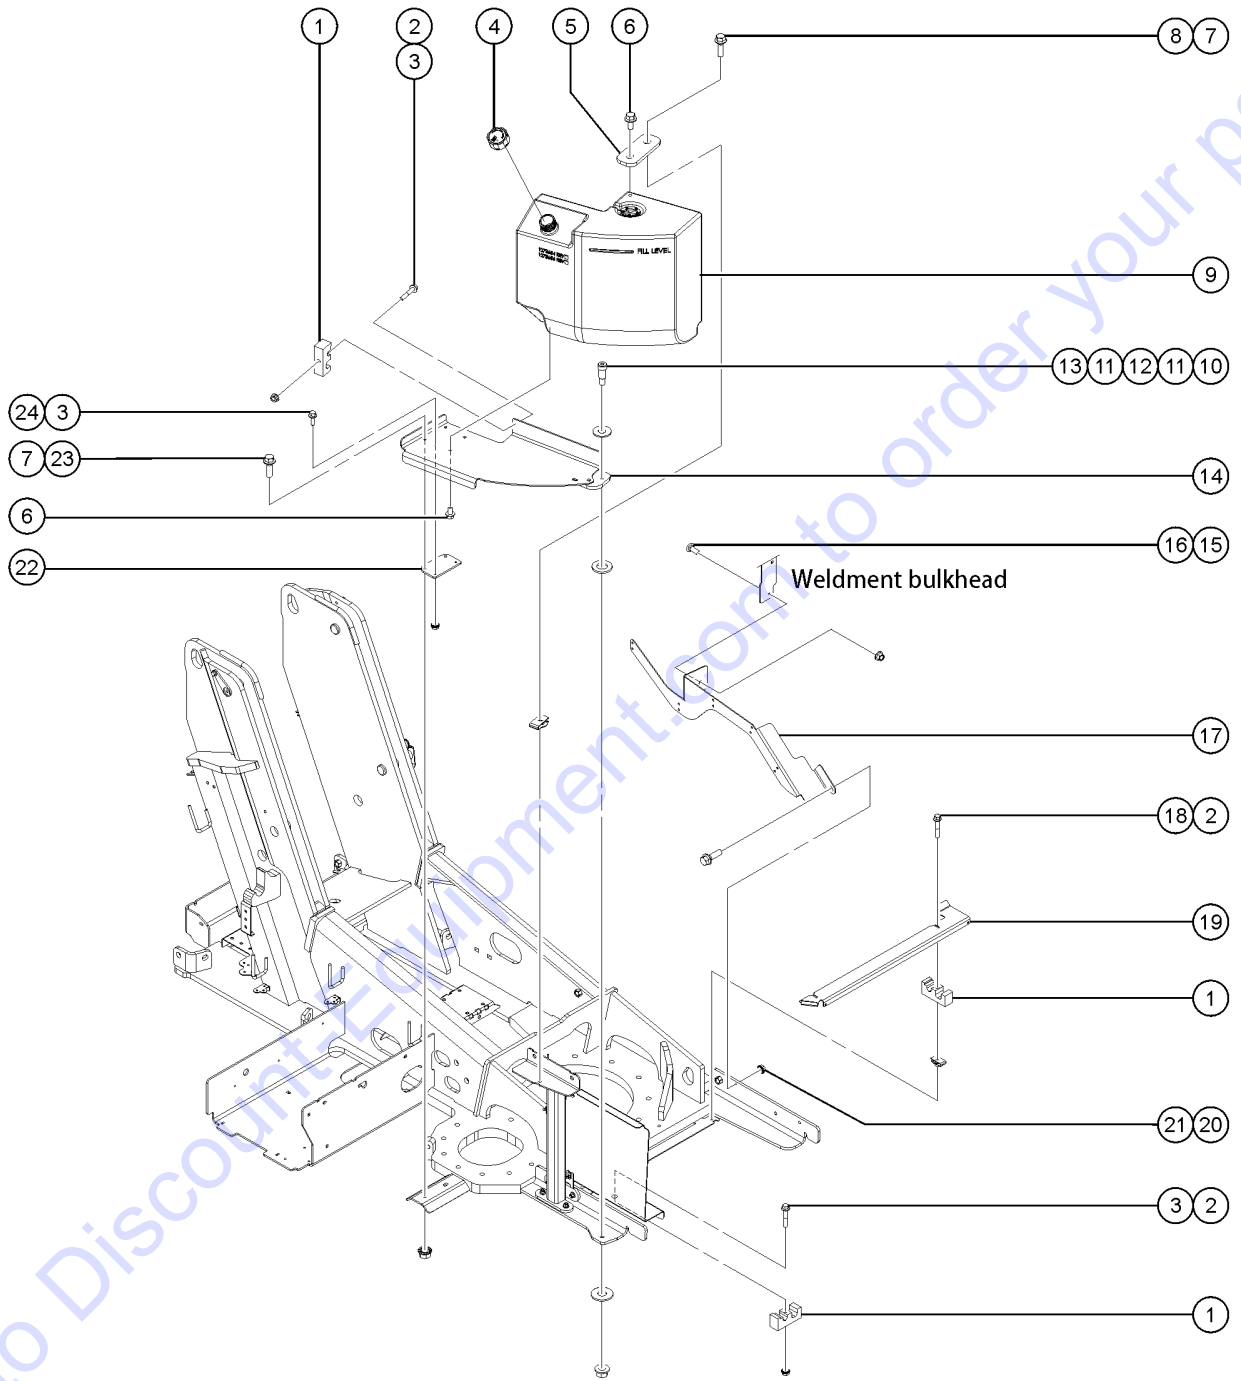

Item	Part No.	Description	Qty.
1	1266321GT	CLAMP, PLASTIC, FUEL LINES	4
2	824081GT	SCREW,HHF,1/4-20X1.5,8,ZAG	4
3	1256679GT	NUT,SERRATED,1/4-20,8,ZAG	4
4	101726GT	CAP,FUEL,DIESEL,1/8"VENT(GRN)	1
5	1264296GT	PLATE, FUEL TANK TOP BRKT	1
6	824089GT	SCREW,HHF,3/8-16X.75,8,ZAG	3
7	824091GT	SCREW,HHF,3/8-16X1.25,8,ZAG	3
8	29868GT	SPRING CLIP,3/8-16,.05-.20X.73,ZAG	1
9A	1273697GT	ASSY, FUEL TANK, 17 GAL, STD, PLASTIC	1
9B	1273698GT	ASSY, FUEL TANK, 17 GAL, FUEL SENSE, PLASTIC (for models with fuel sense option) (includes 54324GT, 1271773GT, 1271770GT, 824215GT)	
9A-	1271772GT	CAP, TANK, FUEL SENSOR	1
9B-	1271770GT	SENSOR, FUEL LEVEL, 30" DIESEL (not shown)	
9-	1271773GT	GASKET, TANK, FUEL SENSOR	1
9-	1251757GT	SCREW,PHPM,10-32X.50,ZAG	5
10	217234GT	SCREW,SHS,3/4X1.25X5/8-11,ZAG	1
11	1255761GT	WASHER,FLAT,3/4,USS,HRD,ZAG	2
12	36212GT	WASHER,THRUST,.75 X 1.38X.13	1
13	1253319GT	NUT,TL FLG,5/8-11,G,ZAG	1
14	1263251GT	WELDMENT, TRAY, FUEL	1
15	1256179GT	BOLT,CARRIAGE,1/2-13X1.5,5,ZAG	1
16	1251997GT	NUT,TL FLG,1/2-13,G,ZAG	1
17	1267808GT	FORMING, SWING FUEL MOUNT	1
18	56912GT	SPRING CLIP,1/4-20,.025-.15X.5	2
19	1263915GT	FORMING, COVER, FUEL LINES	1
20	1274322GT	NUT,NYLOCK FLG,3/8-16,G,ZAG	
21	824090GT	SCREW,HHF,3/8-16X1,8,ZAG	1
22	1263256GT	PAD, REST, FUEL TRAY	1
23	1257628GT	NUT,SERRATED,3/8-16,8,ZAG	2

304.1 Tank Side - FE Hybrid Models (Bi-Energy)