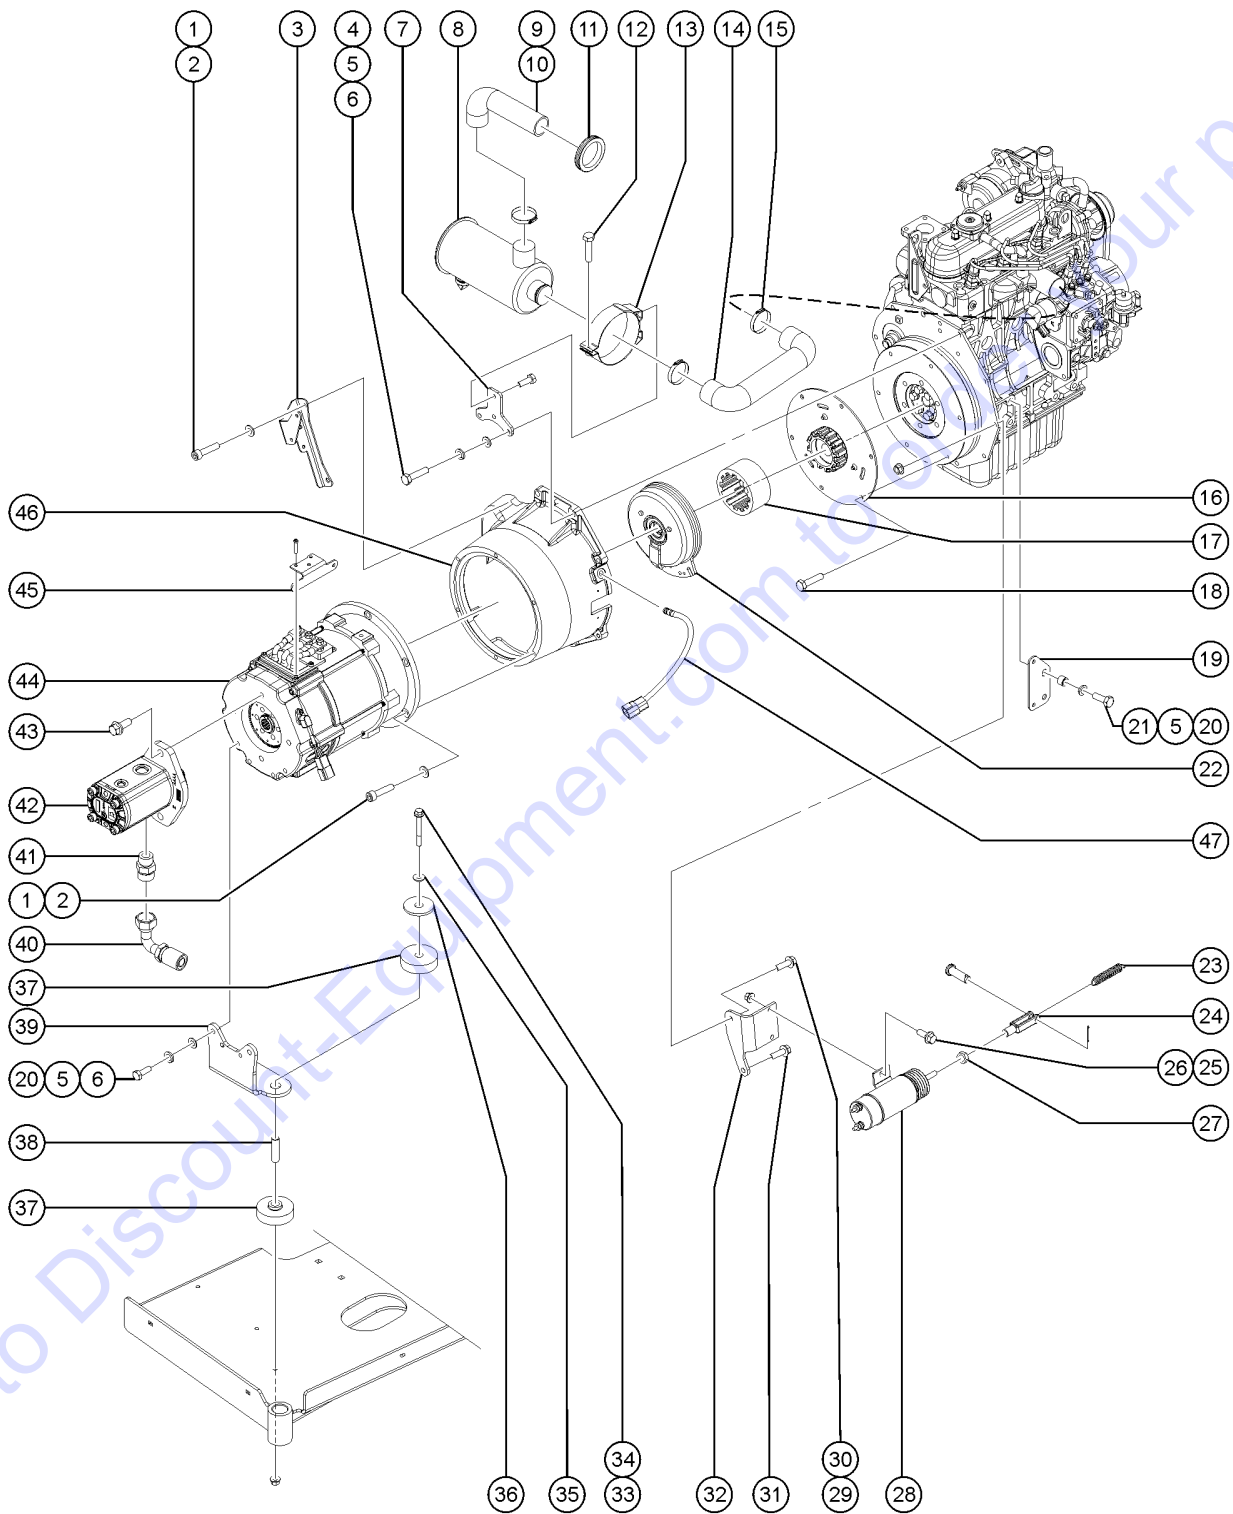

403.1 Kubota D1105-E4B, View 2

Item	Part No.	Description	Qty.
A		For internal engine parts, contact engine dealer	
1	1256834GT	SCREW,SHC,M8-1.25X20, DIN912,12.9,ZAB	9
2	824144GT	WASHER,FLAT,M8,DIN125,ZAB	9
3	1266753GT	FORMING, STARTER CABLE AND HARNESS BRACKET	1
4	1274560GT	SCREW, HHC, M10 X 1.25 X 50	2
5	824142GT	WASHER,LOCK,M10,ZAB	8
6	824145GT	WASHER, FLAT, DIN125, M10, ZAB	6
7	74544GT	BRKT. AIR CLEANER MOUNT	1
8	32184GT	AIR CLEANER KIT,KUBOTA D905	1
8-	31745GT	FILTER,AIR,D905	
9	1270133GT	HOSE, INTAKE ELBOW	1
10	35434GT	CLAMP,HOSE,2.00***	1
11	55067GT	GROMMET,RUBBER 3 X .19 X 3.5	1
12	101719GT	SCREW,HHC,5/16-18 X 1.375	1
13	101204GT	AIR CLEANER STAY	1
14	43700GT	PIPE,INLET, D905	1
15	62114GT	CLAMP-HOSE, AIR CLEANER	2
16	1264932GT	DRIVE FLANGE	1
17	1265592GT	SLEEVE, RUBBER COUPLING	1
18	1257704GT	SCREW,HHC,M8-1.25X12,DIN933,10	6
19	1267796GT	PLATE, RETURN HOSE MOUNT	1
20	824138GT	SCREW,HHC,M10-1.25X30,DIN961,1	6
21	45400GT	SPACER TUBE,.50 LG	2
22	1264933GT	ASSEMBLY, 48V CLUTCH	1
		includes 1286646	
22-	1286646GT	HARNESS,48V CLUTCH ASSY	
		for 1264933	
23	31379GT	SPRING,TENSION-1.25 X.438 DIA	1
24	21130GT	CLEVIS YOKE-1/4-28,PLTD W/PIN	1
25	824078GT	SCREW,HHF,1/4-20X.75,8,ZAG	2