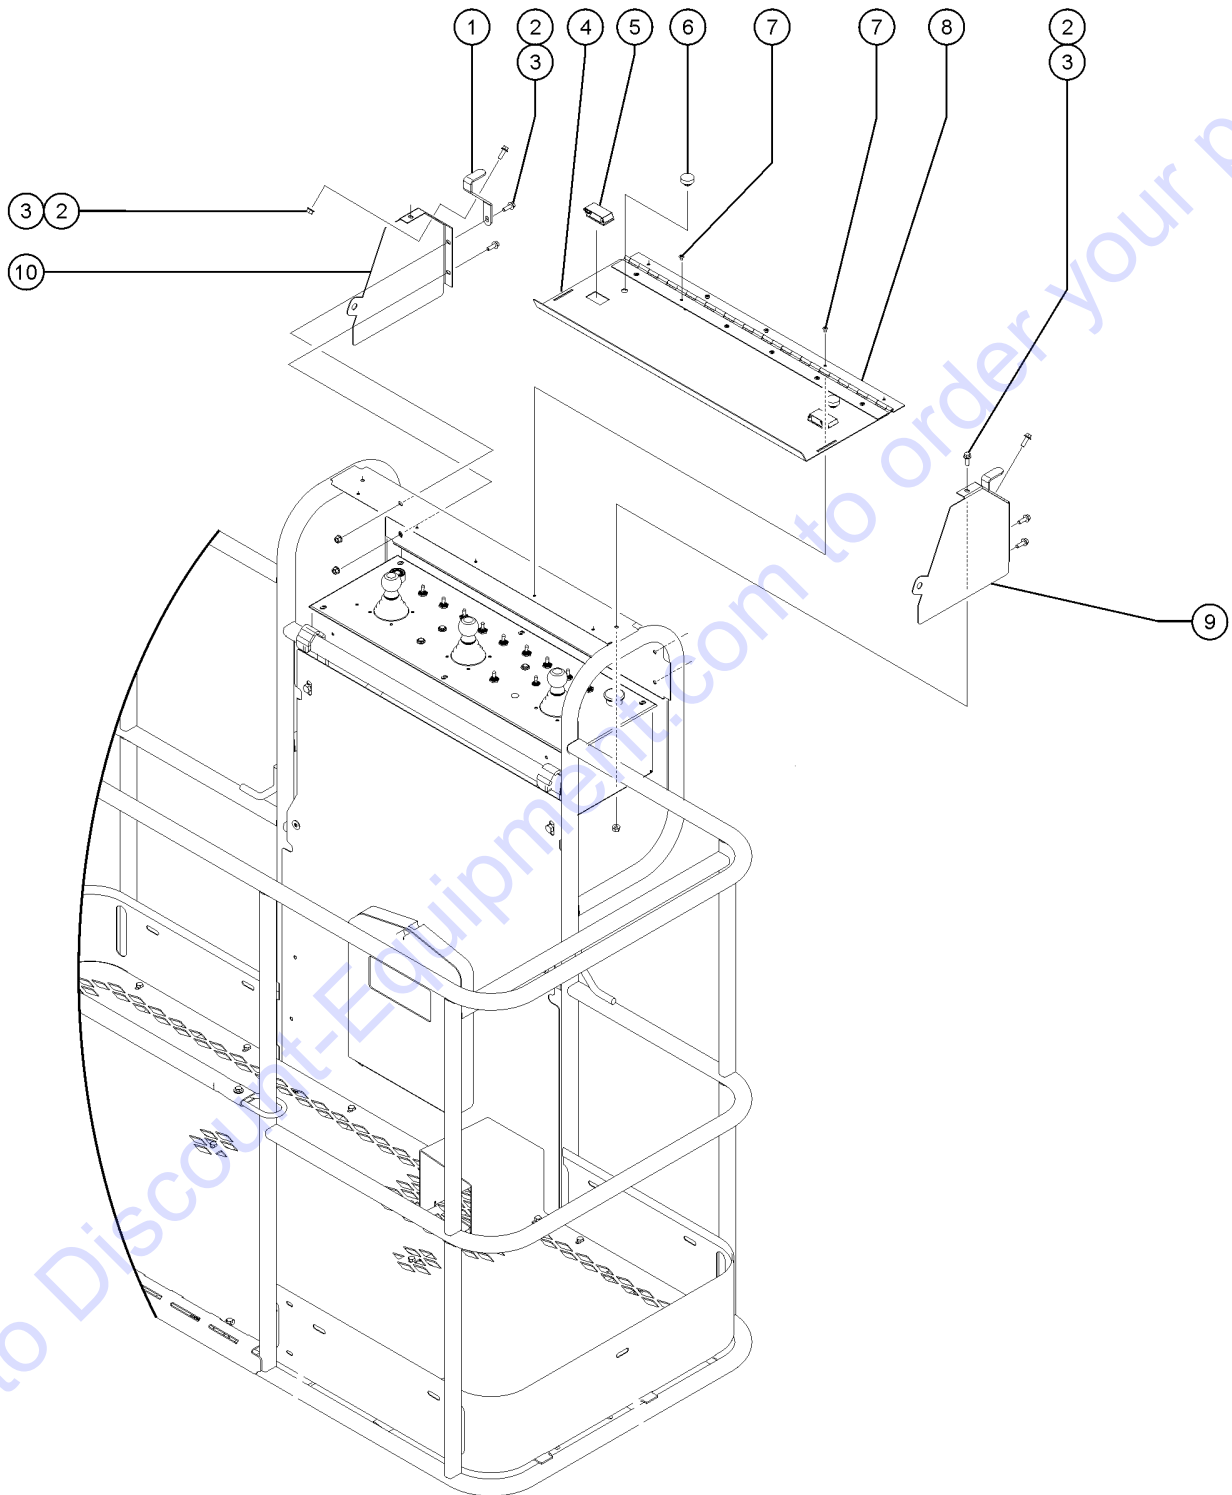

812.1 Platform Control Cover Option

812.1 Platform Control Cover Option

Item	Part No.	Description	Qty.
1	102786PGT	FORMING,LATCH,CTRL BOX LID PTD	2
2	824078GT	SCREW,HHF,1/4-20X.75,8,ZAG	8
3	824027GT	NUT,TL FLG,1/4-20,G,ZAG	8
4	102785PGT	CONTROL BOX COVER,LID,PTD	1
5	30468GT	LATCH,SLIDE, FLUSH MOUNT STYLE	2
6	43392GT	BUMPER,BATTERY BOX & RAILS	2
7	87085GT	RIVET,ALUM,P,.188 X .25	11
8	111526GT	HINGE,PLAT CONTROL BOX COVER	1
9	88606PGT	COVER,CONTROL BOX RIGHT SIDE**	1
10	88607PGT	COVER,CONTROL BOX LEFT SIDE***	1

Go to Discount-Equipment.com to order your parts