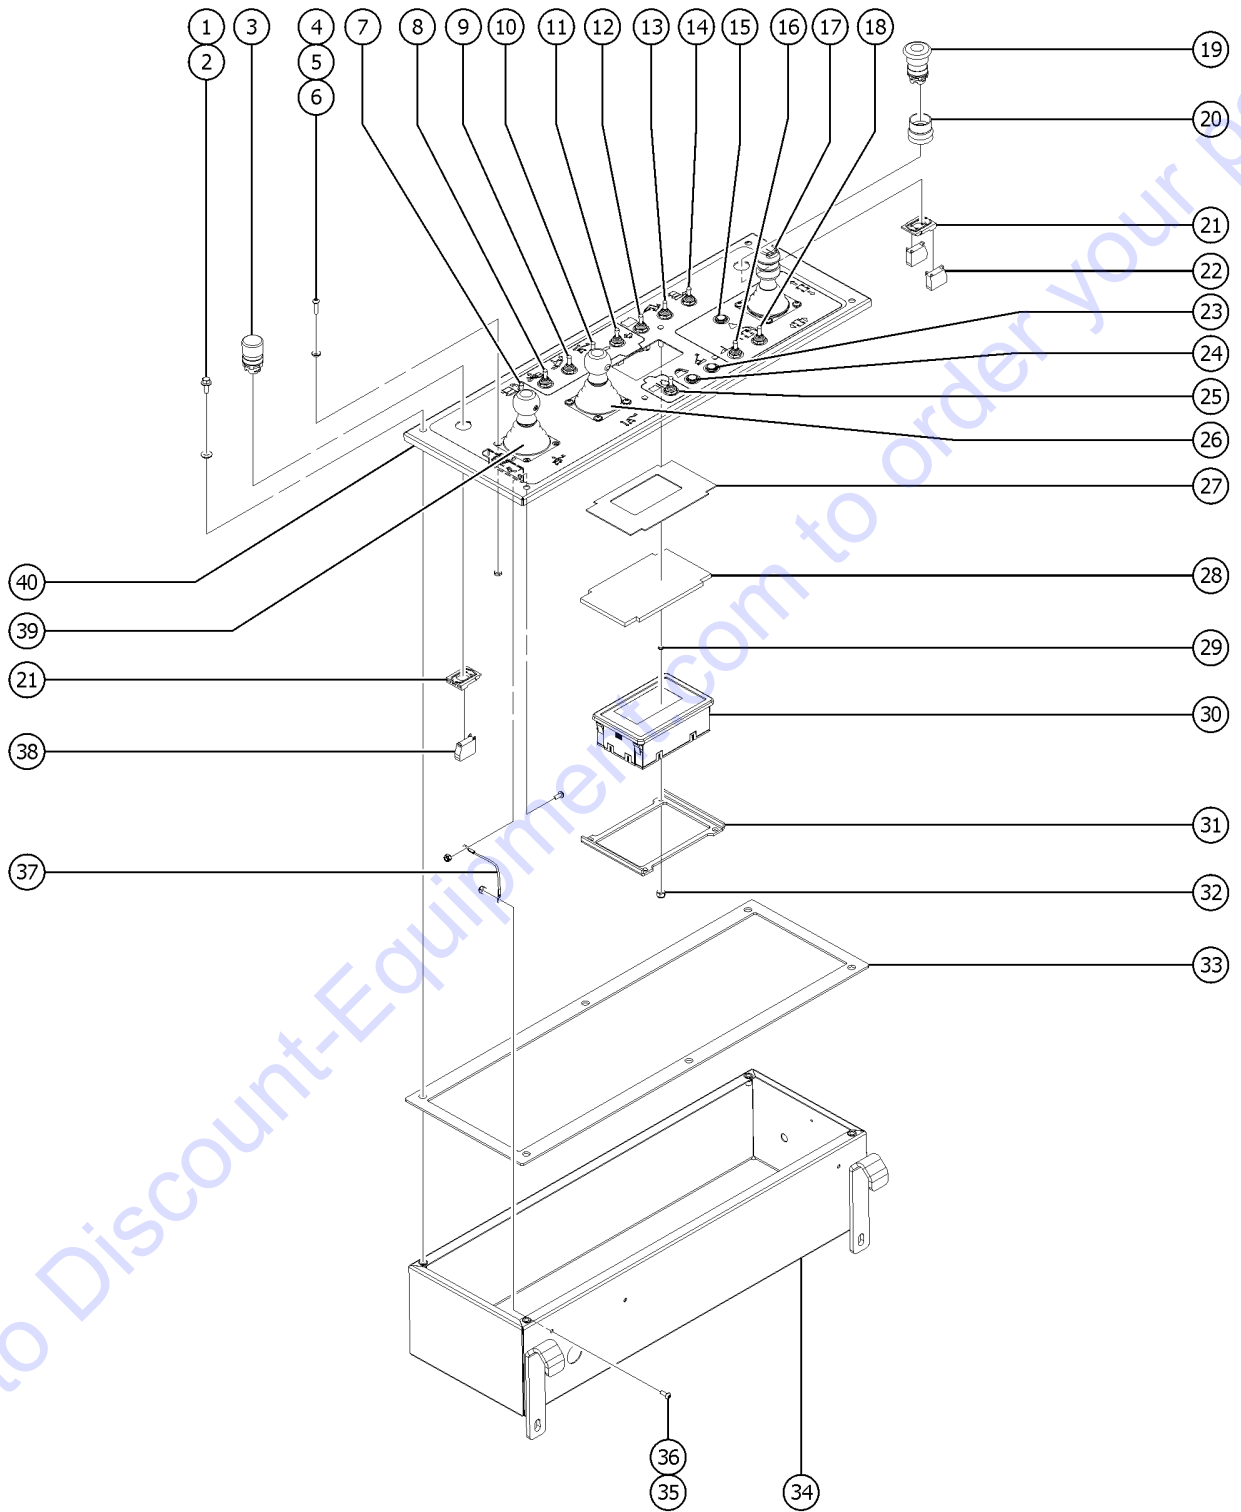

603.1 Platform Control Box, External View

Go to Discount-Equipment.com to order your parts