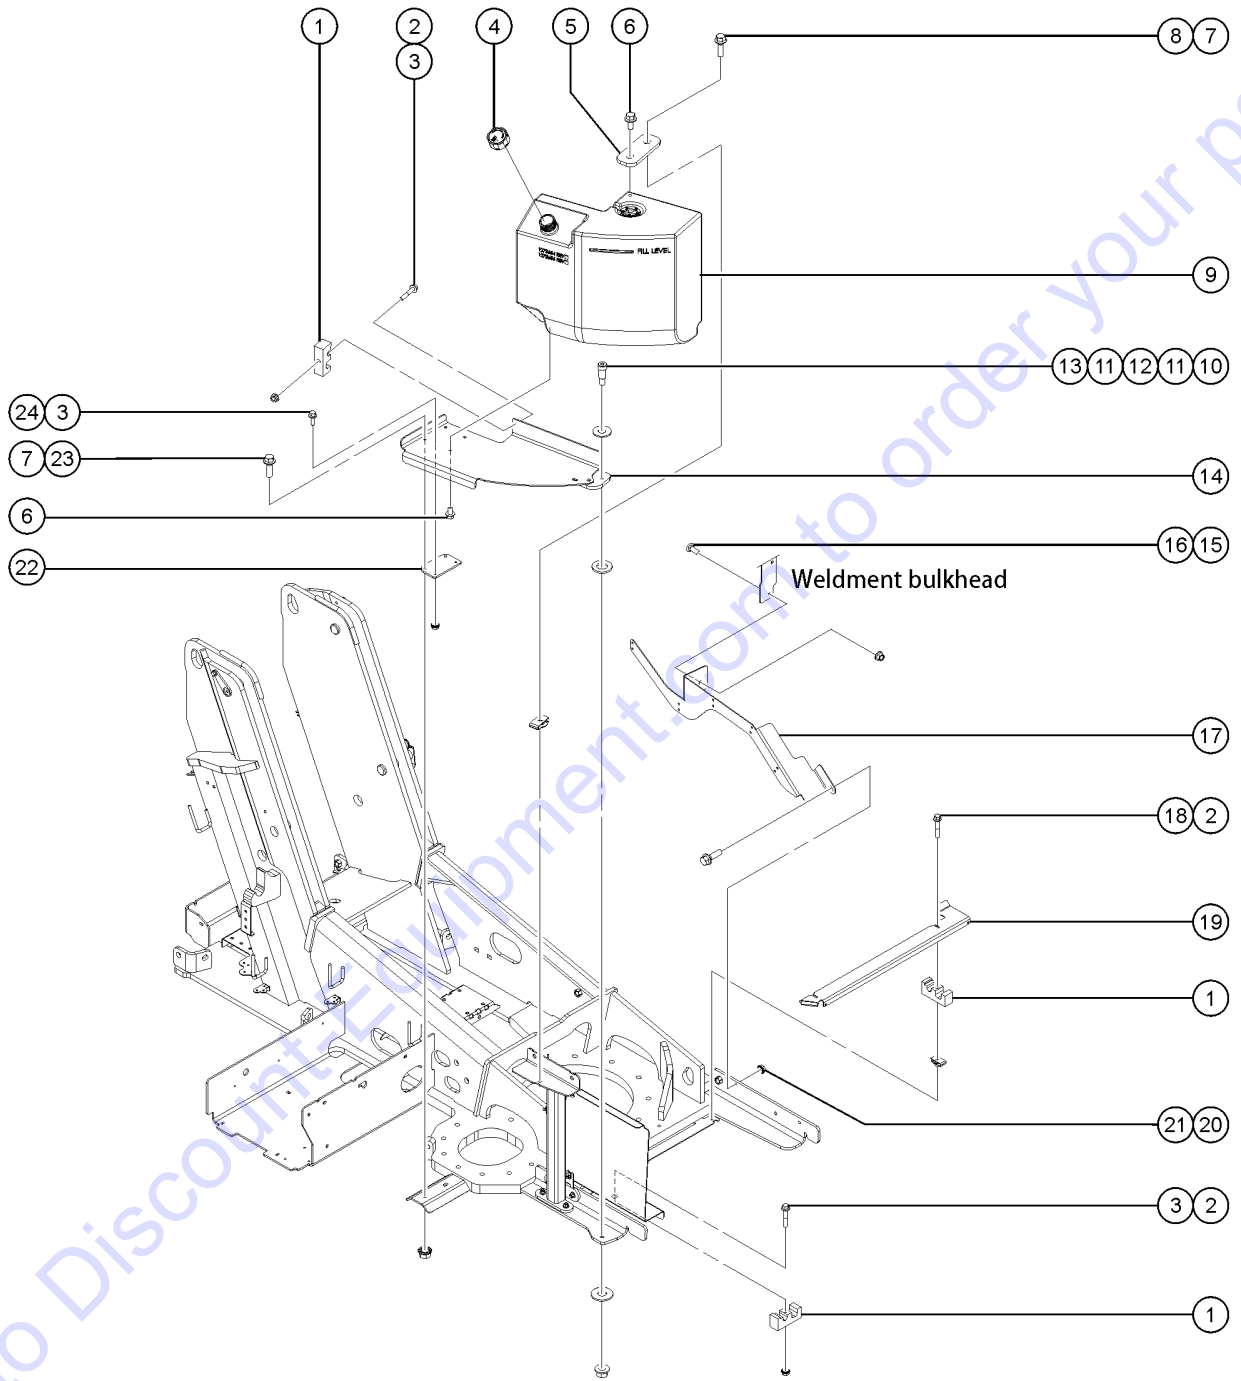

304.1 Tank Side - FE Hybrid Models (Bi-Energy)

Item	Part No.	Description	Qty.
1	1266321GT	CLAMP, PLASTIC, FUEL LINES	4
2	824081GT	SCREW,HHF,1/4-20X1.5,8,ZAG	4
3	1256679GT	NUT,SERRATED,1/4-20,8,ZAG	4
4	101726GT	CAP,FUEL,DIESEL,1/8"VENT(GRN)	1
5	1264296GT	PLATE, FUEL TANK TOP BRKT	1
6	824089GT	SCREW,HHF,3/8-16X.75,8,ZAG	3
7	824091GT	SCREW,HHF,3/8-16X1.25,8,ZAG	3
8	29868GT	SPRING CLIP,3/8-16,.05-.20X.73,ZAG	1
9A	1273697GT	ASSY, FUEL TANK, 17 GAL, STD, PLASTIC	1
9B	1273698GT	ASSY, FUEL TANK, 17 GAL, FUEL SENSE, PLASTIC (for models with fuel sense option) (includes 54324GT, 1271773GT, 1271770GT, 824215GT)	
9A-	1271772GT	CAP, TANK, FUEL SENSOR	1
9B-	1271770GT	SENSOR, FUEL LEVEL, 30" DIESEL (not shown)	
9-	1271773GT	GASKET, TANK, FUEL SENSOR	1
9-	1251757GT	SCREW,PHPM,10-32X.50,ZAG	5
10	217234GT	SCREW,SHS,3/4X1.25X5/8-11,ZAG	1
11	1255761GT	WASHER,FLAT,3/4,USS,HRD,ZAG	2
12	36212GT	WASHER,THRUST,.75 X 1.38X.13	1
13	1253319GT	NUT,TL FLG,5/8-11,G,ZAG	1
14	1263251GT	WELDMENT, TRAY, FUEL	1
15	1256179GT	BOLT,CARRIAGE,1/2-13X1.5,5,ZAG	1
16	1251997GT	NUT,TL FLG,1/2-13,G,ZAG	1
17	1267808GT	FORMING, SWING FUEL MOUNT	1
18	56912GT	SPRING CLIP,1/4-20,.025-.15X.5	2
19	1263915GT	FORMING, COVER, FUEL LINES	1
20	1274322GT	NUT,NYLOCK FLG,3/8-16,G,ZAG	
21	824090GT	SCREW,HHF,3/8-16X1,8,ZAG	1
22	1263256GT	PAD, REST, FUEL TRAY	1
23	1257628GT	NUT,SERRATED,3/8-16,8,ZAG	2