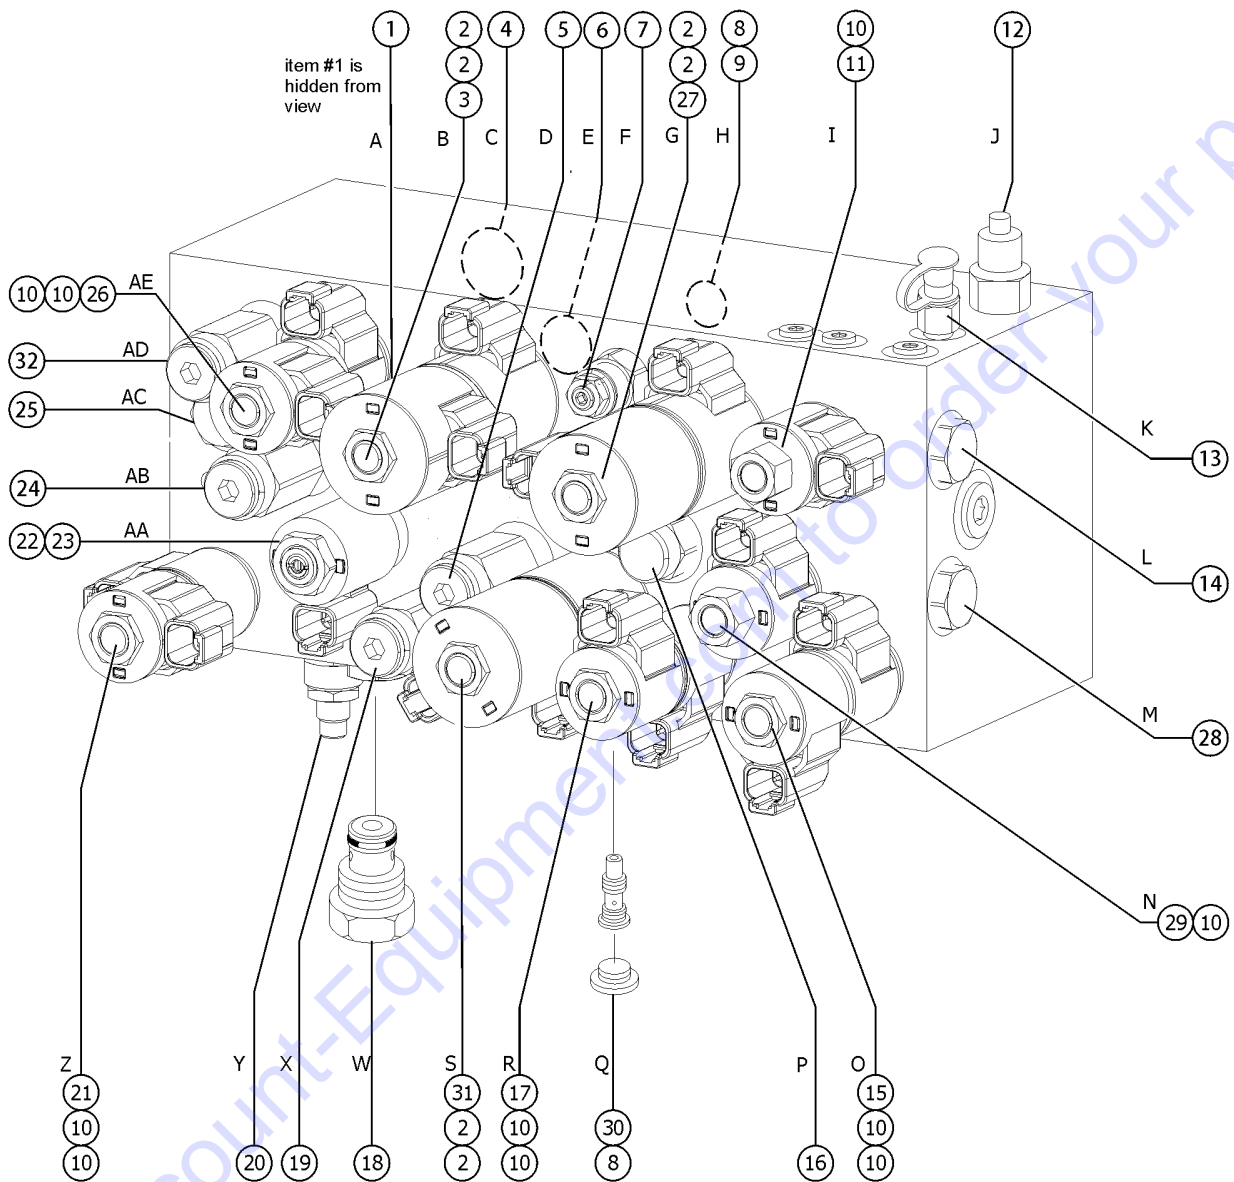

701.1 Function Manifold

Go to Discount-Equipment.com to order your parts

Item	Part No.	Description	Qty.
A-	49613GT	PLUG AND CAP KIT-SERVICE,ORFS*	
B-	1262258GT	MANIFOLD,FUNCTION,Z60E Complete	
1	234597GT	VALVE, FLOW REGULATOR, 2GPM A, Oscillate circuit	1
2	1270812GT	COIL - 10 20V ER/Z	6
3	1270815GT	VALVE, SPOOL, 4 WY, 3 POSITION B, Primary boom extend/retract circuit	1
4	52368GT	VALVE,CHECK,GS68 (SIZE8 8) C, Platform rotate left/right	1
5	1270821GT	VALVE, RELIEF D, Primary boom extend	1
6	52370GT	VALVE,SHUTTLE,GS68 E, Primary boom extend/retract circuit	1
7	77410GT	VALVE,COUNTERBALNCE,1500 PSI** F, Primary boom retract	1
8	145097GT	PLUG,SAE #4	5
9	826779GT	VALVE,SHUTTLE H, Pilots primary boom retract counterbalance valve	1
10	119827GT	COIL, 20V, ZENER DIODE DEUTSCH	10
11	44997GT	VALVE,SOLENOID,2POS 2WAY N.O.* I, P2 circuit	1
12	229750GT	HARNESS,PRESS,TRANSDUCER*** J, Monitors pressure	1
13	48997GT	NIPPLE,DIAGNOSTIC,#4 K, Testing	1
14	1270817GT	VALVE, CHECK L, Check to P2 circuit	2
15	1270816GT	VALVE, SPOOL, 4 WY, 3 POSITION, CLOSED CENTER O, Steer left/right	1
16	237209GT	COMPENSATOR, 150 PSI P, Turntable rotate left/right	1
17	107788GT	VALVE,PROPORTIONAL 3 POS 4 WY R, Turntable rotate left/right	1
18	107740GT	VALVE, CHECK 25 PSI W, Tank return circuit	1
19	1270823GT	VALVE X, Oscillate circuit	1
20	94615GT	VALVE,NEEDLE,ADJUSTABLE*** Y, Platform level up/down	1
21	1270819GT	VALVE, SOLENOID, 4 WAY, 3 POS Z, Platform level up/down	1
22	119830GT	VALVE,PROPORTIONAL RELIEF AA, Boom functions (coil not included)	1
23	119825GT	COIL, 24V, DEUTSCH NO DIODE	1
24	1270820GT	VALVE, RELIEF AB, Platform level up circuit	1
25	1270818GT	VALVE, PILOT OPERATED CHECK AC, Platform level up/down	1
26	107816GT	VALVE,PROPORTIONAL 3 POS 4 WY* AE, Platform rotate left/right	1