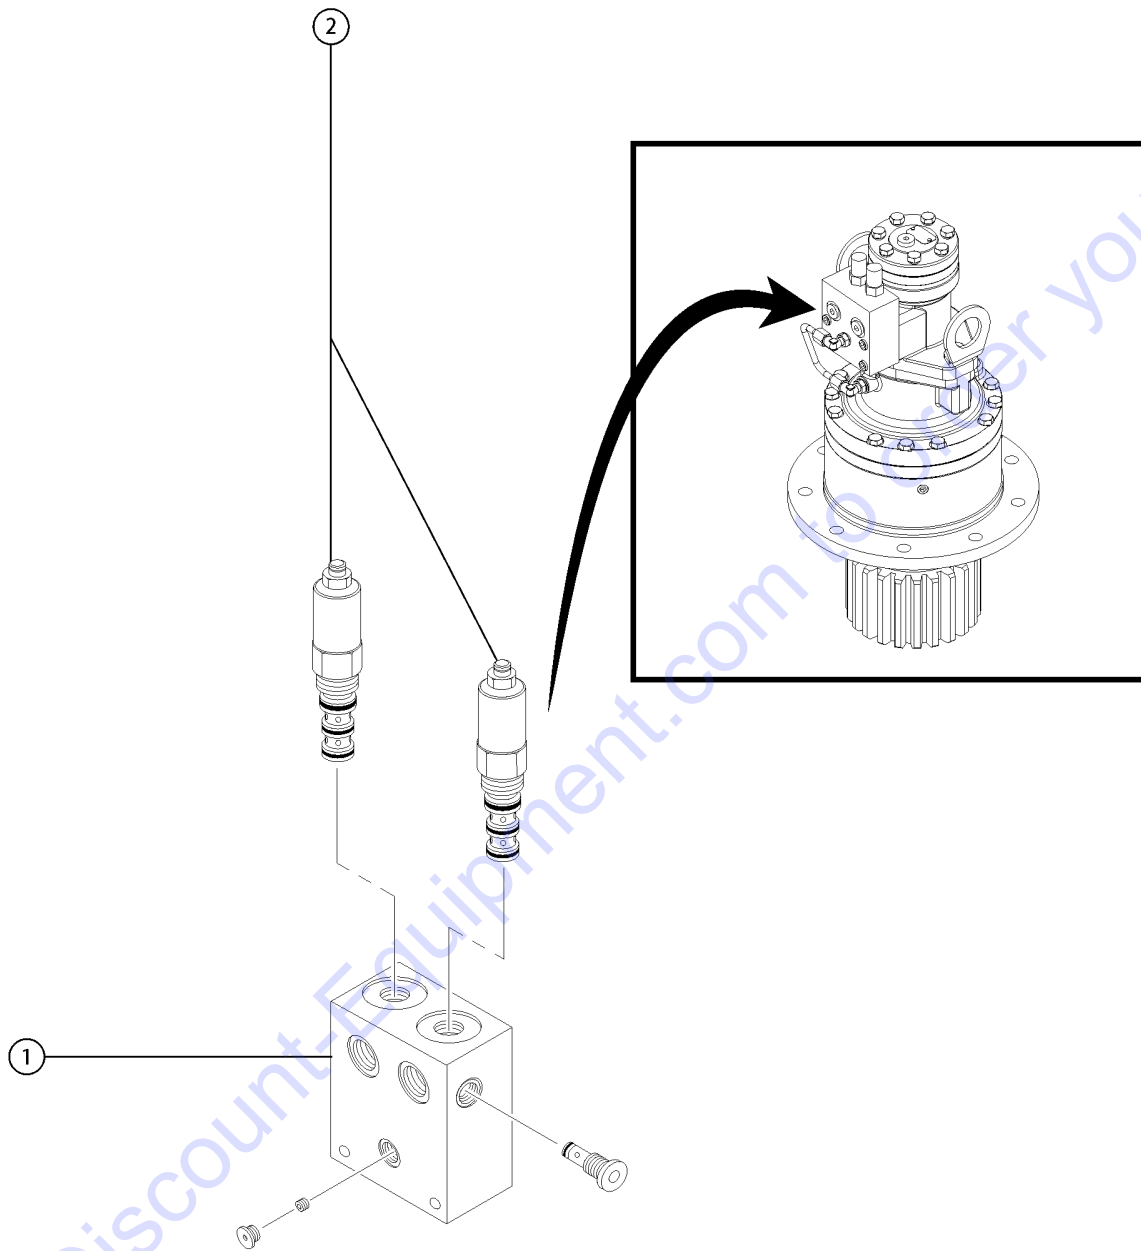

705.1 Turntable Rotate Manifold

Go to DiscountEquipment.com to get your parts

705.1 Turntable Rotate Manifold

Item	Part No.	Description	Qty.
1	89800GT	MANIFOLD,TURNTABLE ROTATION***	1
1-	75119GT	SEAL KIT,CB VALVE MANIFOLD*** (includes mounting rings between motor and manifold)	
2		VALVE,COUNTERBALANCE,3000PSI (not sold separately, must purchase manifold for replacement)	2

Go to Discount-Equipment.com to order your parts