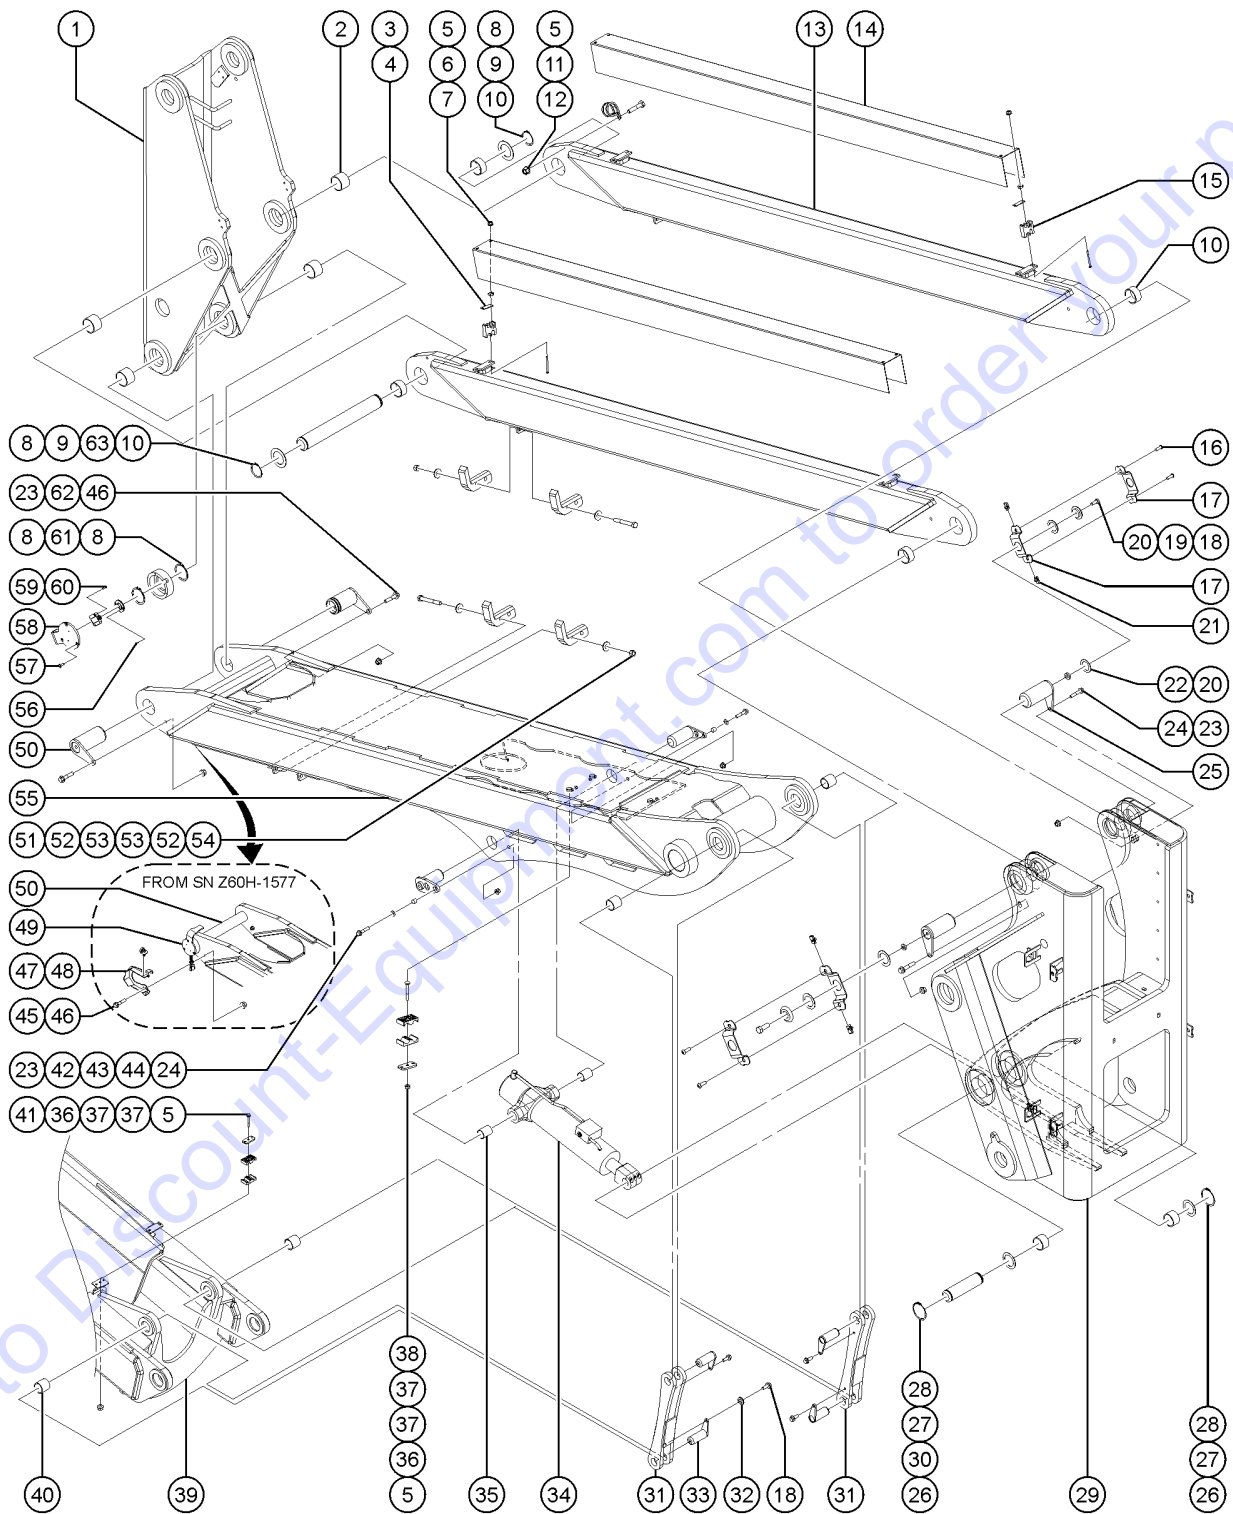

502.1 Secondary Boom, View 2

Item	Part No.	Description	Qty.
49	1268506GT	CARRIER, SENSOR, PRIMARY ..... (from SN Z60H-1577)	1
50	1286542GT	WELDMENT, PIN, 2.00DIA.X 5.00LG ..... (to SN Z60H-1576)	1
50B	1288607GT	WELDMENT, SENSOR PIN, 2.00DIA. X 16.07LG ..... (from SN Z60H-1577)	1
51	824025GT	NUT,TL,3/8-16,C,ZAG ..... (to SN Z60H-1576)	1
51B	1274166GT	NUT,NYLOCK,3/8-16,C,ZAG ..... (from SN Z60H-1577)	1
52	1255758GT	WASHER,FLAT,3/8,USS,ZAG 28	
53	1263999GT	GUIDE, UPPER COMP ARM 12	
54	1260940GT	SCREW,HHC,3/8-16X3,8,ZAG 12	
55	1266327GT	ASSY,UPPER TENSION ARM,Z60E 1	
55-	1268908GT	WELDMENT, UPPER TENSION ARM 1	
56	237242GT	SCREW,FHS,M3-0.5X8,DIN7991,10.9,ZAB 2	
57	1256479GT	SCREW,PHPM,10-24X.50,ZAG 3	
58	1268504GT	CARRIER, SENSOR, SECONDARY ..... 1 (to SN Z60H-1576)	
59	237241GT	SCREW,FHS,M3-0.5X14,DIN7991,10 2	
60	1269766GT	ASSY,ROTARY SENSOR,130DEG CW ..... 1 Sensor and magnet are matched and must be replaced at the same time. Machine calibration is required after installation.	
60-	119066GT	CONN,RECEP 3 WAY ENDCAP DT 1	
60-	101199-200GT	SHRINK TUBE,BLACK,RHW,1/2,3:1 1	
60-	60441GT	LOCK,RECEP 3 WAY,14-18GA ..... 1 for 119066GT	
60-	73711GT	TERM,DEUTSCH, PIN #12-14 ..... 1 for 119066GT	
61	1268505GT	HOUSING, SENSOR, PRIMARY 1	
62	1287826GT	WELDMENT, SENSOR PIN, 2.00DIA. X 3.88LG ..... 1 (to SN Z60H-1576)	
63	824649GT	PIN,2.00DIA X 15.5LG,2RING 1