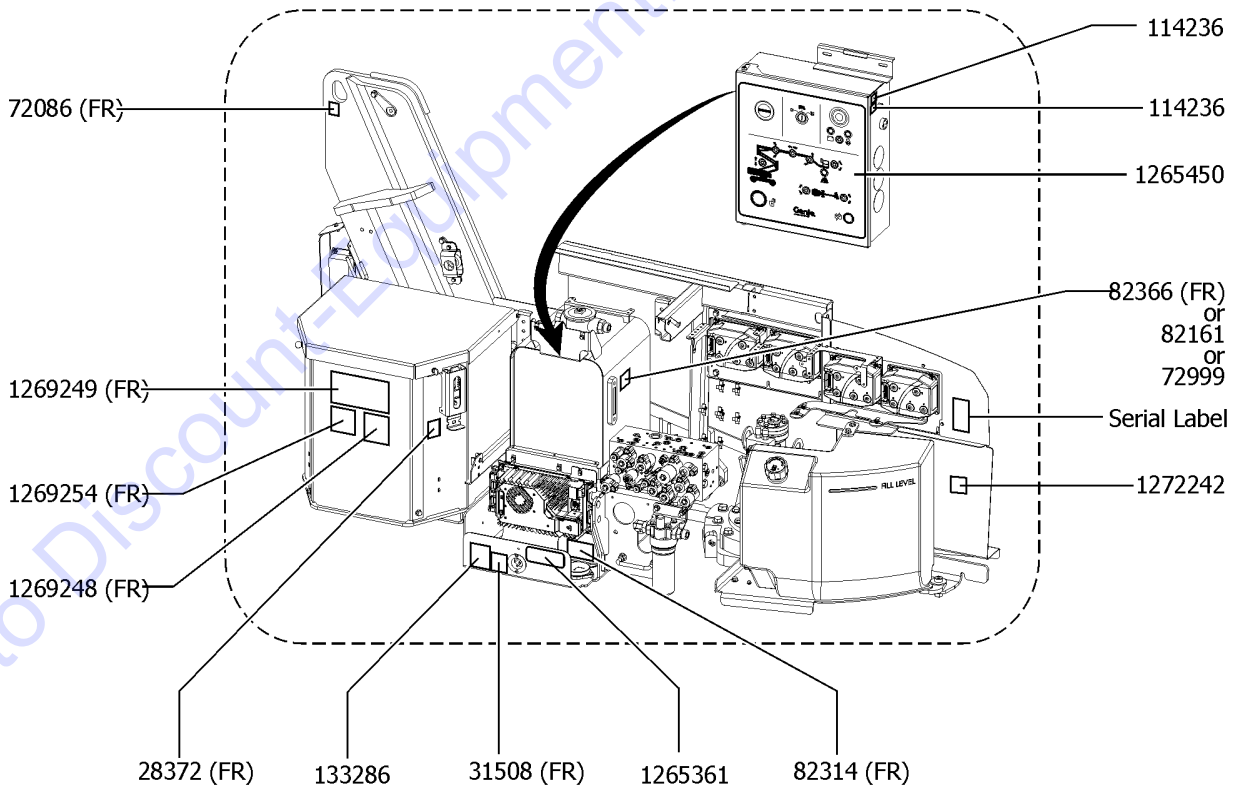

102.1 Decals with Words, Tank Side, Non-Steer End (ANSI & AUS)

102.1 Decals with Words, Tank Side, Non-Steer End (ANSI & AUS)

Item	Part No.	Description	Qty.
1	28159GT	DECAL, DIESEL Z-60/37 FE Only	1
2	28372GT	DECAL, NOTICE, BATTERY CABLES	1
3	31508GT	DECAL, DANGER, ELECT HAZARD, PLUG	1
4	31788GT	DECAL, DANGER, BATTERY SAFETY***	1
5	72086GT	DECAL, LABEL, LIFTING EYE	1
6	72999GT	DECAL, LABEL, PETRO CANADA*** Option, hydraulic oil	1
7	82161GT	DECAL, LABEL, UCON HYDROLUBE Option, hydraulic oil	1
8	82314GT	DECAL, DANGER, TIP-OVER	1
9	82366GT	DECAL, CHEVRON RANDO HD Option, hydraulic oil	1
10	97865GT	DECAL, WARN, ELECTRO HAZARD	1
11	114236GT	DECAL, LABEL, CB SYMBOL	2
12	114258GT	DECAL, DANGER, NO SMOKING Z-60/37 FE Only	1
13	114390GT	DECAL, DANGER, ELECT HAZARD***	1
14	133278GT	DECAL, LOW/ULTRA LOW SULFR FUEL Z-60/37 FE Only - Australia models	1
15	133286GT	DECAL, POWER TO CHARGER, UNIV	1
16	826345GT	DECAL, ULS DIESEL ONLY, TIER 4 Z-60/37 FE Only - ANSI	1
17	1255581GT	DECAL COSMETIC, 10" GENIE BLUE	1
18	1263543GT	DECAL, COMPARTMENT ACCESS	1
19	1265361GT	DECAL, BATTERY CHARGER INDICAT	1
20	1265450GT	DECAL, GROUND CONTROL BOX, Z60	1
21	1269248GT	DECAL, BATT CONN DIAGRAM	1
22	1269249GT	DECAL, NOTICE, CHARGER INSTRU	1
23	1269250GT	DECAL, OP INSTRUCTIONS, Z60/37 Z-60/37 DC	1
24	1269251GT	DECAL, OP INSTRUCTIONS, Z60/37 Z-60/37 FE	1
25	1269254GT	DECAL, WORD, BATT WEIGHT/TIP O	1
26	1272242GT	DECAL, MACHINE REGISTRATION/OWN	1