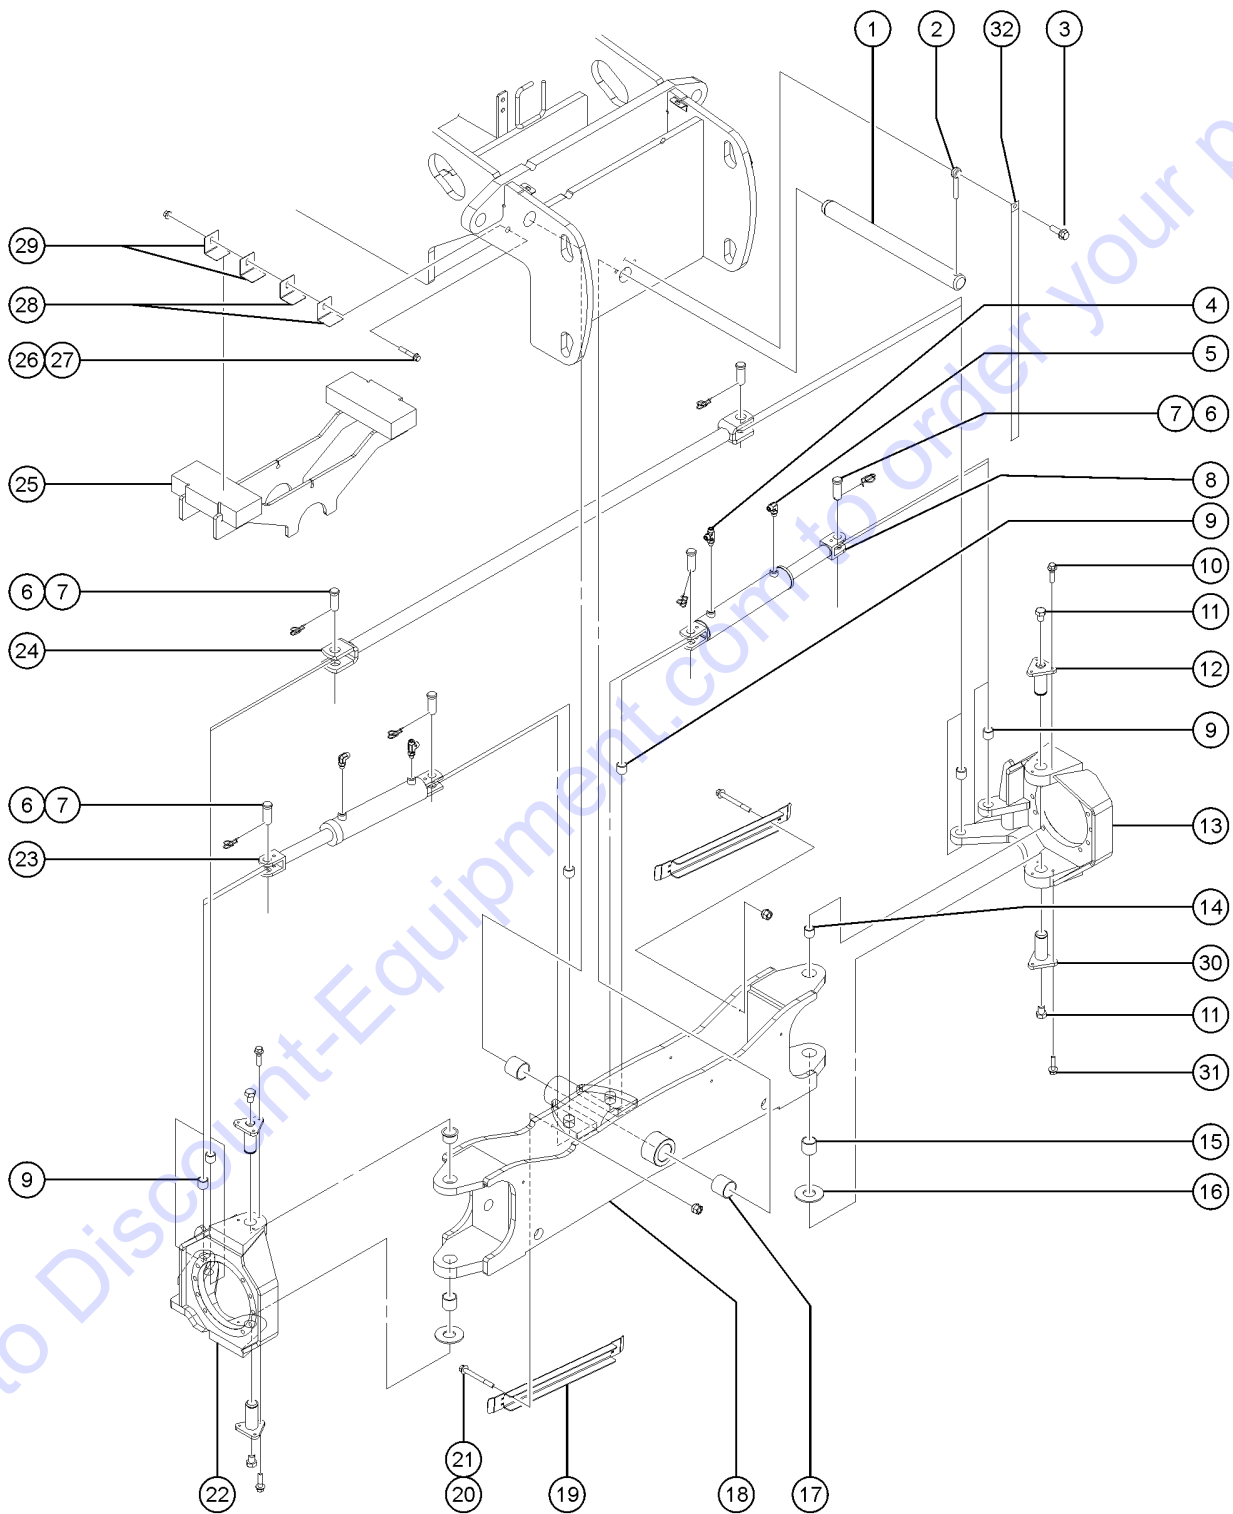

201.1 Steer Axle and Steer Linkage , Non-Oscillate Models

Item	Part No.	Description	Qty.
1	77610GT	PIN,2.00DIA X 23.13LG,CHAMFER	1
2	1256267GT	ROD END,.5 X 3.75,ZAG	1
3	1253498GT	SCREW,HHF,1/2-13X1.5,8,ZAG	1
4	48918GT	TEE,RUN,520428-6	2
5	48915GT	ELBOW,90D,520220-6	2
6	824127GT	PIN,CLEVIS,1.0X2.41,SAE,ZAG	6
7	824129GT	RUE RING,1.0,ZAG	6
8	1261172GT	CYLINDER, STEER	1
8-	89294GT	SEAL KIT CYLINDER (59460) (for 1261172 and 59460)	
9	25817GT	BEARING,1.00IDX1.25ODX1.00L	6
10	824079GT	SCREW,HHF,1/4-20X1,8,ZAG	4
11	1263699GT	SCREW,HHC,3/8-16X.5,8,ZAG	4
12	1272778GT	WELDMENT, PIN, 1.5INX2.92IN LG	2
13A	1261309GT	MACHINE LH, YOKE Z60E (4WD)	1
13A-	1261311GT	WELDMENT, YOKE LH Z60E	
13B	1263157GT	MACHINE LH, YOKE Z60E 2WD (2WD)	1
13B-	1263159GT	WELDMENT, YOKE LH Z60E 2WD	
14	54156GT	BEARING,FL,1.5IDX1.75ODX1.10LG	2
15	45071GT	BEARING,1.5IDX1.75ODX1.5L	2
16	45074GT	WASHER,THRUST,1.5 X 3.5 X .187	2
17	42014GT	BEARING,2.00IDX2.25ODX2.00L	2
18	1261435GT	WELDMENT,Z60E FRONT AXLE	1
19	1268611GT	FORMING, MOTOR CABLE TRACK (4WD)	2
20	824083GT	SCREW,HHF,1/4-20X2.5,8,ZAG (4WD)	4
21	824027GT	NUT,TL FLG,1/4-20,G,ZAG (4WD)	4
22A	1261310GT	MACHINE RH, YOKE Z60E (4WD)	1
22A-	1261312GT	WELDMENT YOKE, RH Z60E	
22B	1263158GT	MACHINE RH, YOKE Z60E 2WD (2WD)	1

201.1 Steer Axle and Steer Linkage , Non-Oscillate Models