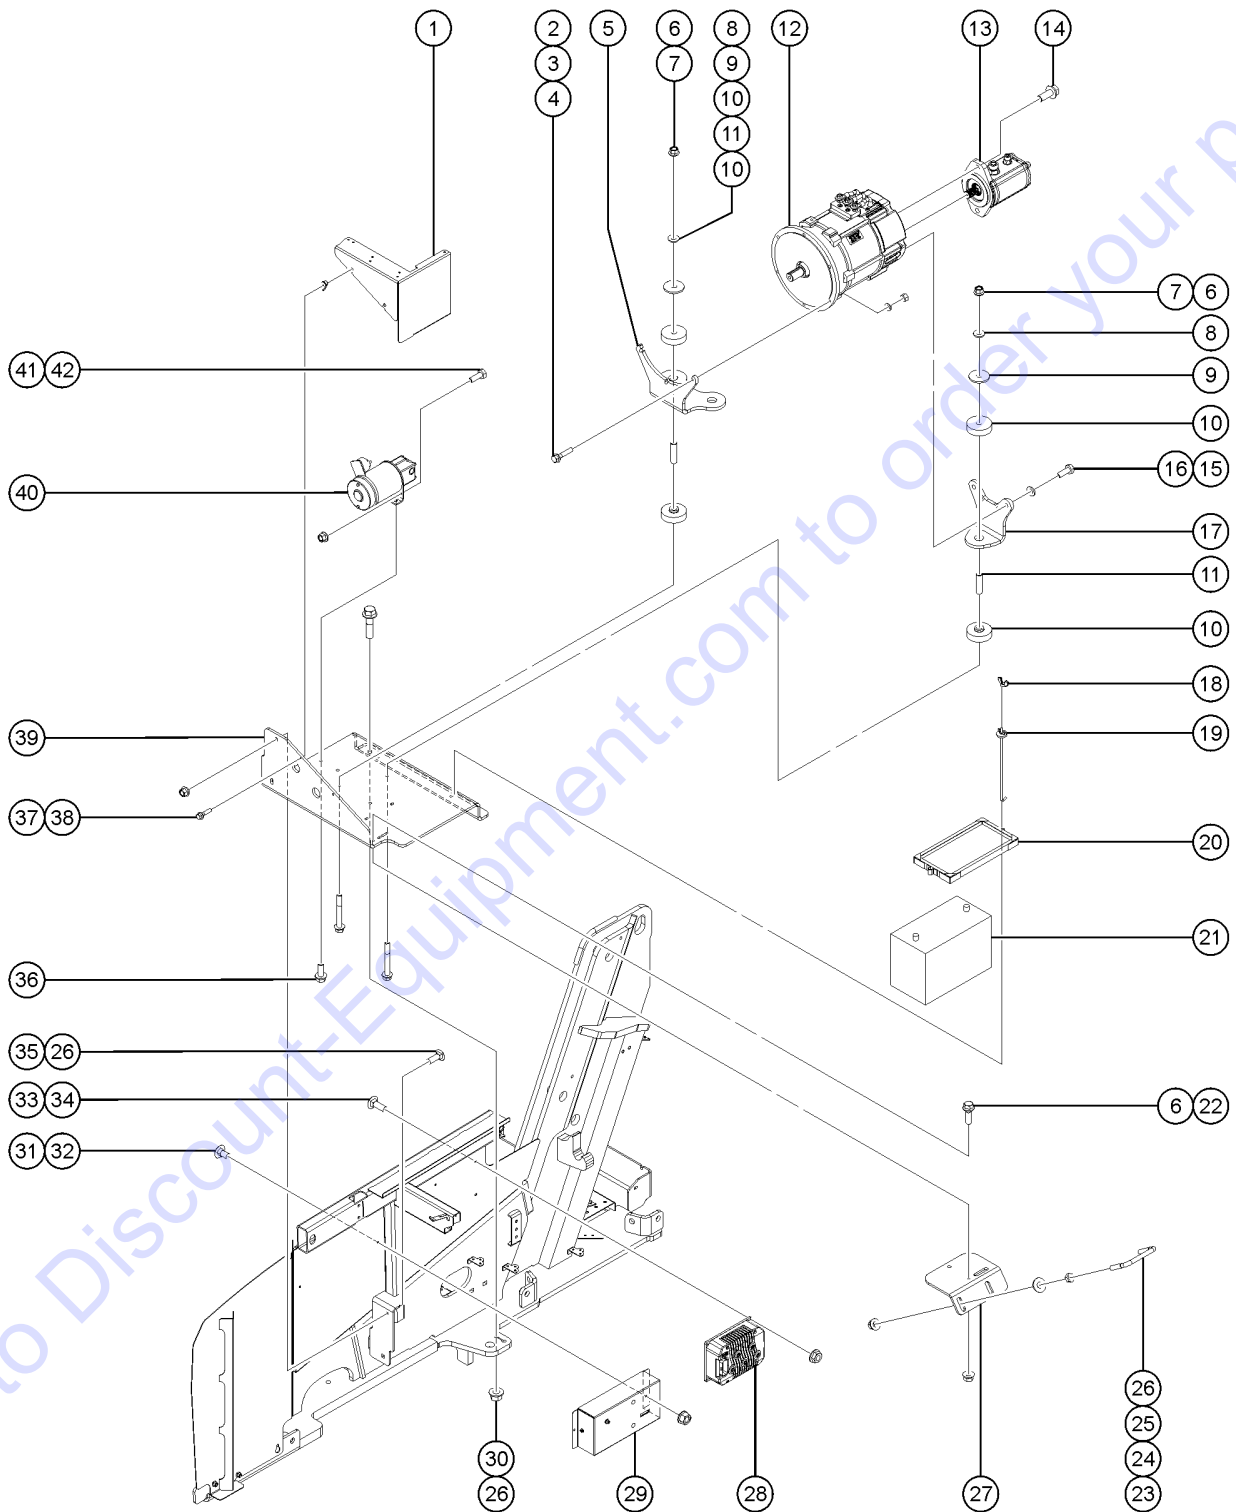

303.1 Generator Side - DC Models

Item	Part No.	Description	Qty.
19	45708GT	HOOK,BATT HOLD DOWN,10"	2
20	30144GT	BATTERY HOLD DOWN,GROUP 31	1
21	30143GT	BATTERY,12V,1000 CCA GRP 31	1
22	824091GT	SCREW,HHF,3/8-16X1.25,8,ZAG	2
23	1259855GT	UBOLT, 0.4724 IN D X 4.0 IN L	1
24	1255804GT	NUT,JAM,1/2-13,A,ZAG	2
25	1255760GT	WASHER,FLAT,1/2,USS,ZAG	2
26	1251997GT	NUT,TL FLG,1/2-13,G,ZAG	6
27	1263651GT	FORMING, ENG SIDE, STRIKER MOUNTING BRACKET	1
28	1263938GT	MOTOR CTRL, 48V, 3PH, 1234SE	1
		refer to 302.1 for FE models	
29	1267298GT	ASSY, 12V CHARGER BOX	1
		(includes items 31,32)	
29-	1267395GT	CHARGER, BATTERY 12V/5.5A UNGROUNDED W/POWER CORD	1
29-	147089GT	CIRCUIT BREAKER, 10A	1
29-	34052GT	RELAY,SPDT,12V(AUTO) PLUG IN**	1
29-	34053GT	ASSY,RELAY SOCKET, AUTO	1
29-	1267300GT	FORMING, 12V CHARGER BOX	1
29-	1267299GT	FORMING, 12V CHARGER CLAMP	1
29-	87755GT	CONN,RECEP 8 WAY 14-18GA,FL	1
29-	7056GT	CONN,SQUEEZE,1/2NPT .38-.50,SM	1
30	1256172GT	SCREW,HHF,1/2-13X 2,8,ZAG	2
31	1256462GT	BOLT,CARRIAGE,1/4-20X.5,5,ZAG	2
32	1277924GT	NUT,NYLOCK FLG,1/4-20,F,ZAG	
33	824124GT	BOLT, CARRIAGE, 1/4-20 X .75, 5, ZAG	4
34	1256679GT	NUT,SERRATED,1/4-20,8,ZAG	4
35	1256179GT	BOLT,CARRIAGE,1/2-13X1.5,5,ZAG	2
36	824090GT	SCREW,HHF,3/8-16X1,8,ZAG	2
37	824079GT	SCREW,HHF,1/4-20X1,8,ZAG	4
38	56912GT	SPRING CLIP,1/4-20,.025-.15X.5	4