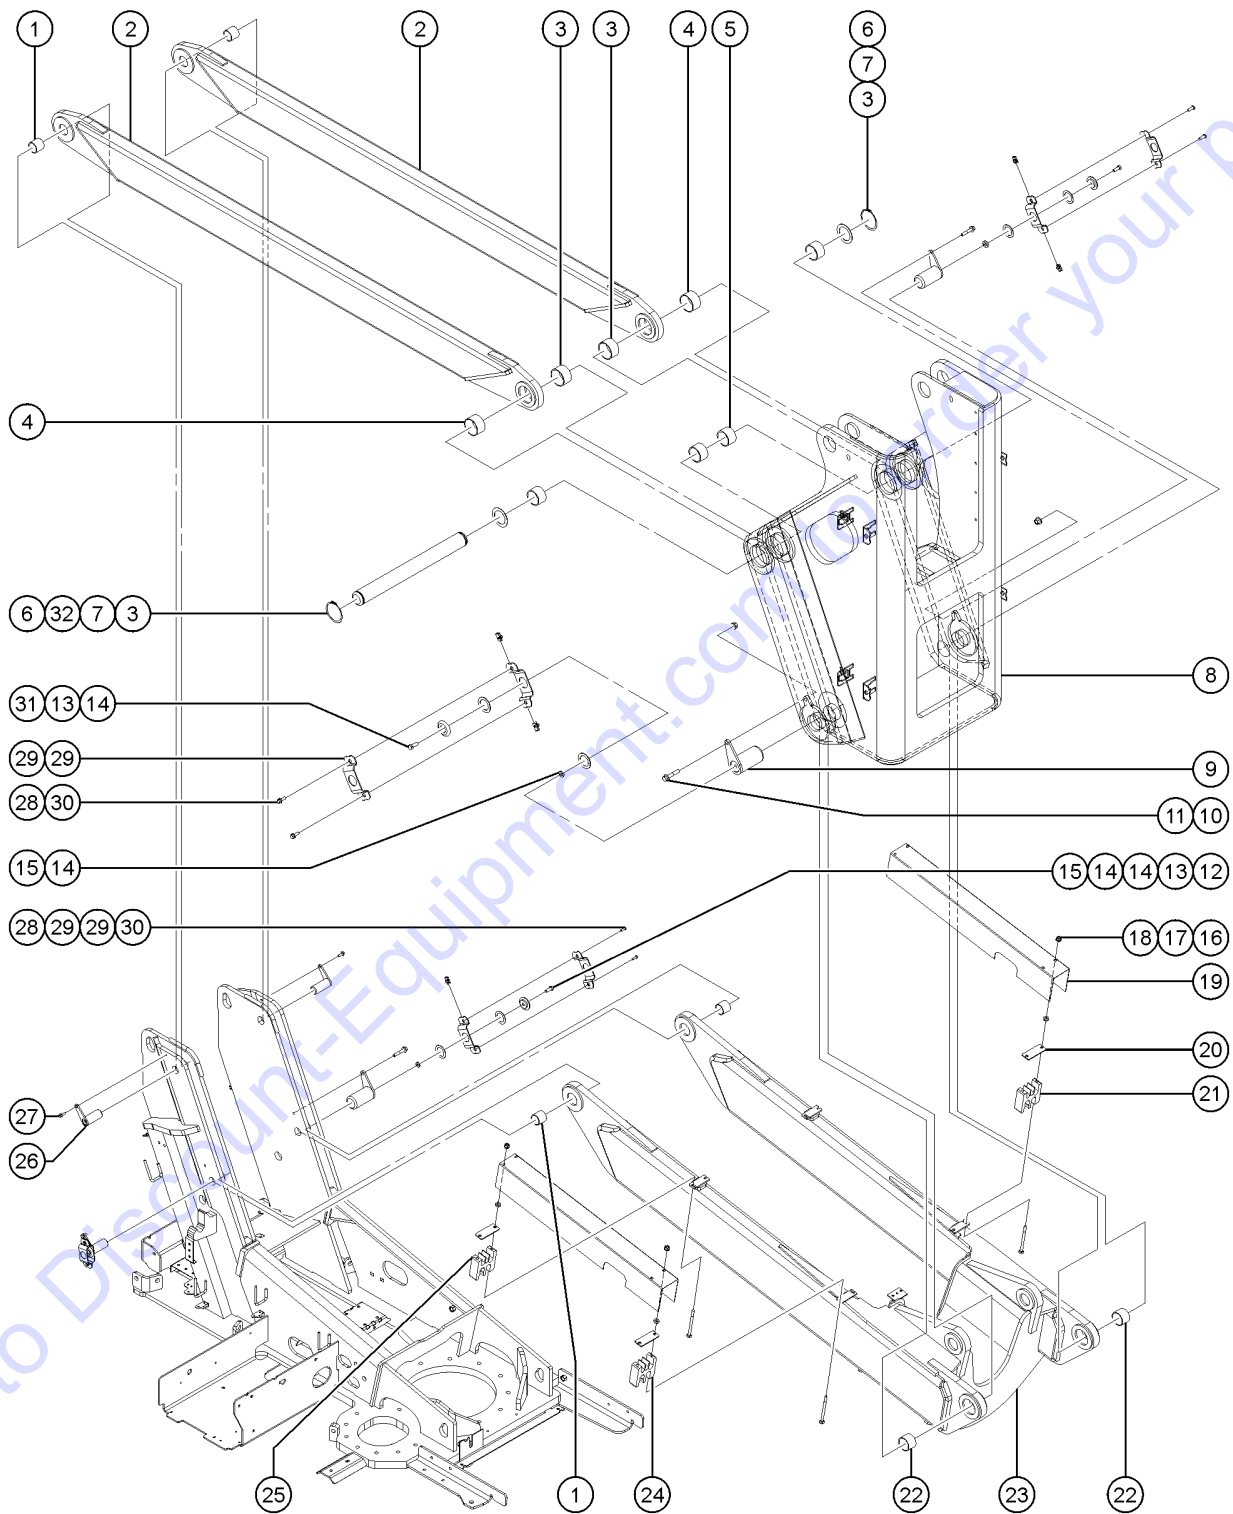

501.1 Secondary Boom, View 1

<i>Item</i>	<i>Part No.</i>	<i>Description</i>	<i>Qty.</i>
27	824089GT	SCREW,HHF,3/8-16X.75,8,ZAG	4
28	824078GT	SCREW,HHF,1/4-20X.75,8,ZAG	4
29	1254062GT	CLAMP,GUIDE CABLE	8
30	56912GT	SPRING CLIP,1/4-20,.025-.15X.5	4
31	824067GT	SCREW,HHC,3/8-16X1,8,ZAG	2
32	824641GT	PIN,2.50DIAX25.625LG,2RING	1

Go to Discount-Equipment.com to order your parts