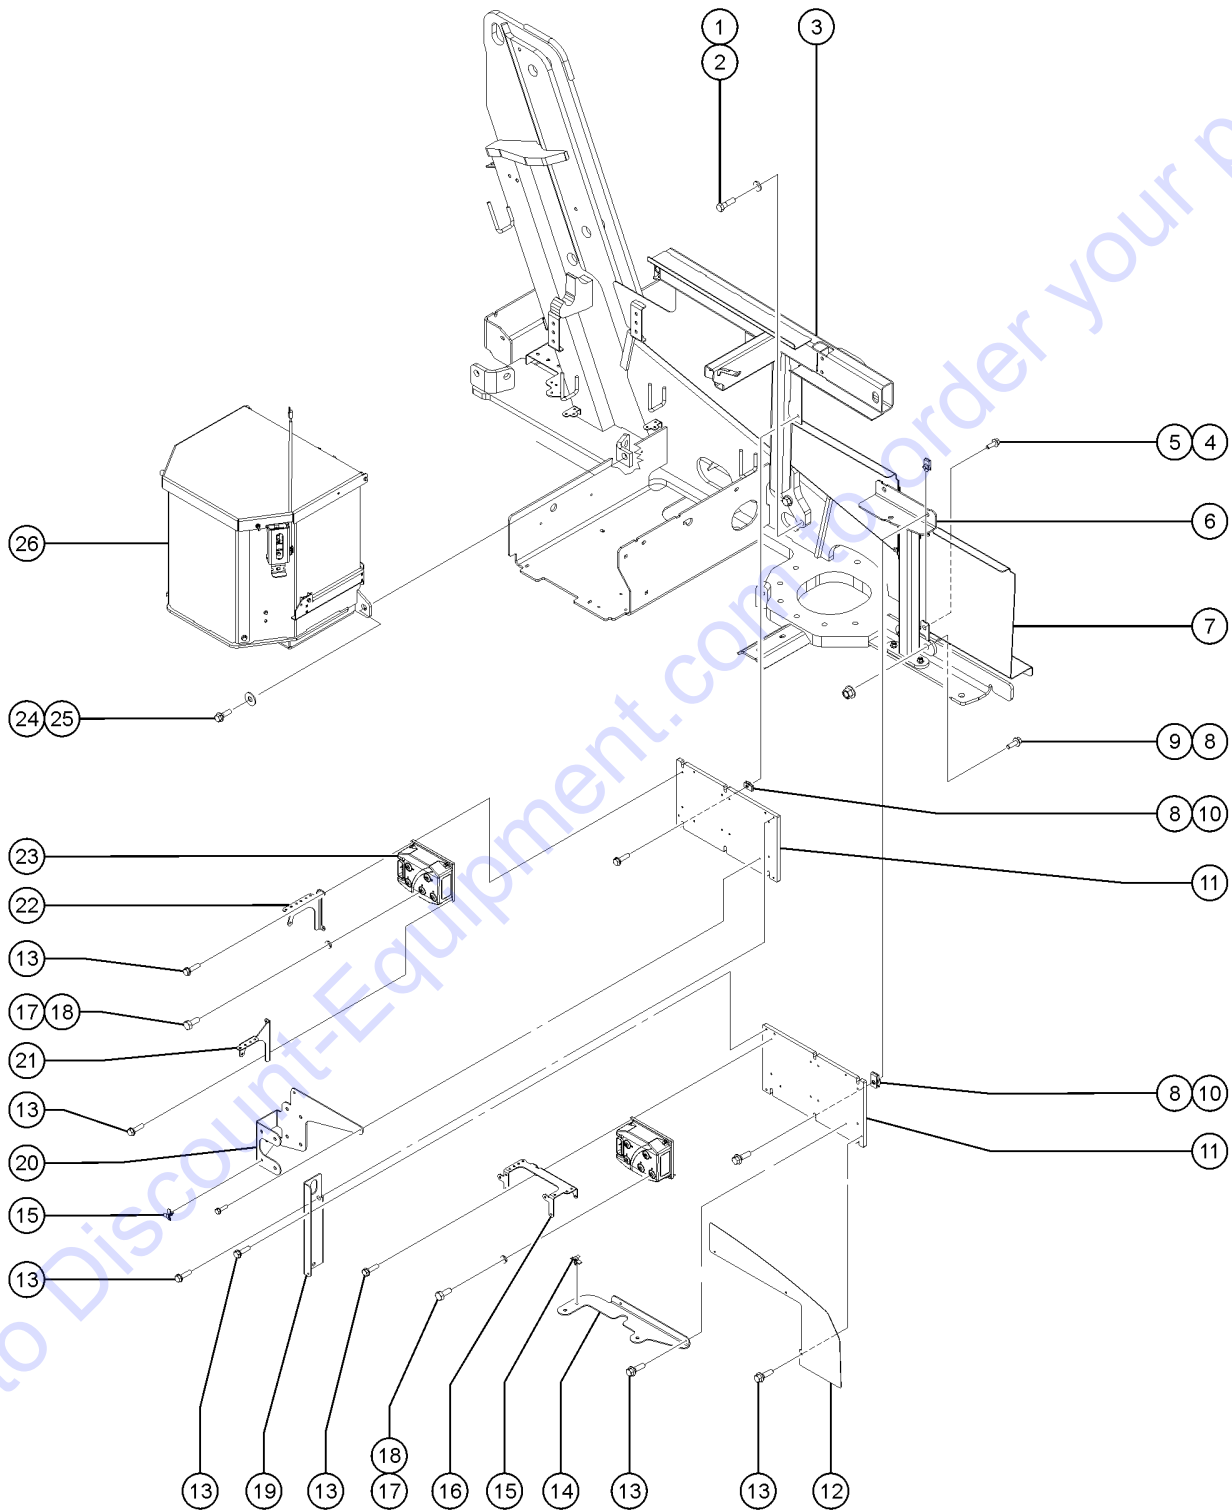

306.1 Ground Control Side, View 2

Item	Part No.	Description	Qty.
A	1264216GT	ASSEMBLY, TRACTION CONTROLLERS ..... (includes items 8, 10-14, 16, 19-22)	1
1	1255385GT	SCREW,HHC,5/8-11X2.25,8,ZAG	2
2	1256182GT	WASHER,FLAT,5/8,F436,HRD,ZAG	2
3	1264188GT	WELDMENT, BULKHEAD, TANK-SIDE, ...	1
4	824078GT	SCREW,HHF,1/4-20X.75,8,ZAG	6
5	56912GT	SPRING CLIP,1/4-20,.025-.15X.5	7
6	1264199GT	WELDMENT, BULKHEAD, REAR TANK-	1
7	1264203GT	FORMING, BULKHEAD, REAR TANK-S	1
8	824091GT	SCREW,HHF,3/8-16X1.25,8,ZAG	12
9	1274322GT	NUT,NYLOCK FLG,3/8-16,G,ZAG	
10	29868GT	SPRING CLIP,3/8-16,.05-.20X.73,ZAG	14
11	1264217GT	MACHINING, MOUNT, TRACTION CON	2
12	1264219GT	BULKHEAD, TRACTION CONTROLLERS	1
13	1262031GT	SCREW,HHF-S,10-24X.75,ZAG	27
14	1268463GT	FORMING, SECONDARY MOTOR CABLE	1
15	105214GT	CABLE TIE MOUNT, WINGED	12
16	1266206GT	FORMING, LEFT REAR, CONTROLLER	1
17	1256449GT	SCREW,HHC,M6-1.0X16,DIN933,10.9,ZAB	20
18	1256457GT	WASHER,LOCK, M6,ZAB	20
19	1264218GT	FORMING, BRACKET, CONNECTOR, T	1
20	1268462GT	FORMING, PRIMARY MOTOR CABLES	1
21	1266207GT	FORMING, RIGHT REAR, CONTROLLE	1
22	1266208GT	FORMING, RIGHT REAR, CONTROLLE	1
23	1263937GT	MOTOR CTRL, 48-80V, 3PH, 1232E	4
24	1256126GT	SCREW,HHF,5/8-11X2,8,ZAG	2
25	1255761GT	WASHER,FLAT,3/4,USS,HRD,ZAG	2
26		Ref. BATTERY BOX ASSEMBLY ..... (refer to Figure 310.1)