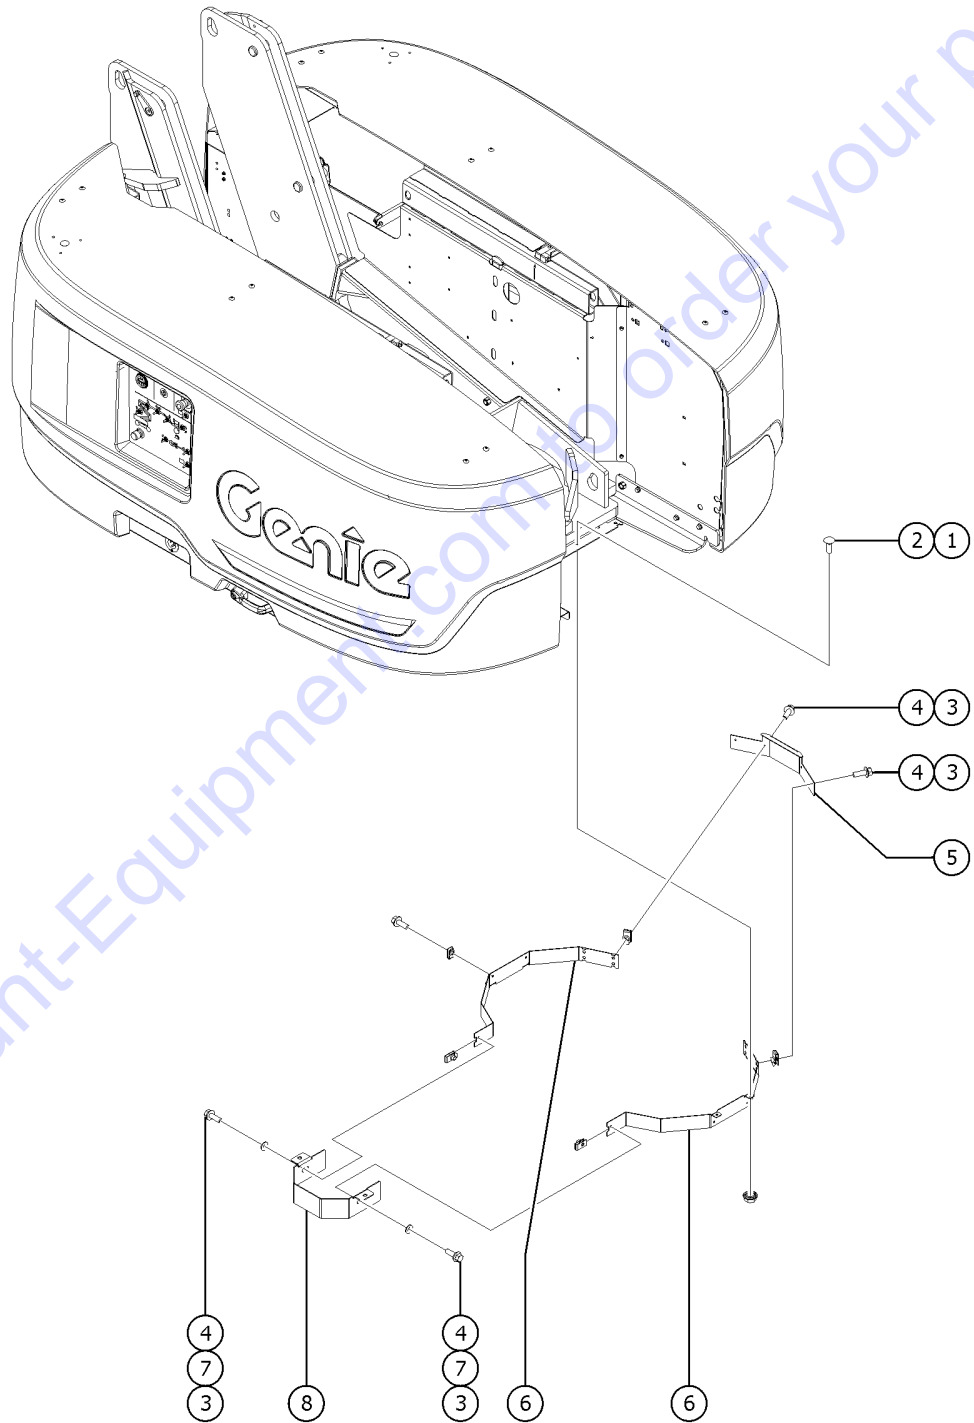

808.1 Hostile Environment Package - Turntable

808.1 Hostile Environment Package - Turntable

Item	Part No.	Description	Qty.
1	824124GT	BOLT, CARRIAGE, 1/4-20 X .75, 5, ZAG	2
2	1256679GT	NUT, SERRATED, 1/4-20, 8, ZAG	2
3	824078GT	SCREW, HHF, 1/4-20 X .75, 8, ZAG	8
4	56912GT	SPRING CLIP, 1/4-20, .025-.15 X .5	8
5	1271026GT	FORMING, SWING GEAR RH	1
6	1271028GT	FORMING, SWING GEAR REAR	2
7	824113GT	WASHER, FLAT, 1/4, USS, ZAG	2
8	77879GT	FORMING, PINION GUARD	1

Go to Discount-Equipment.com to order your parts