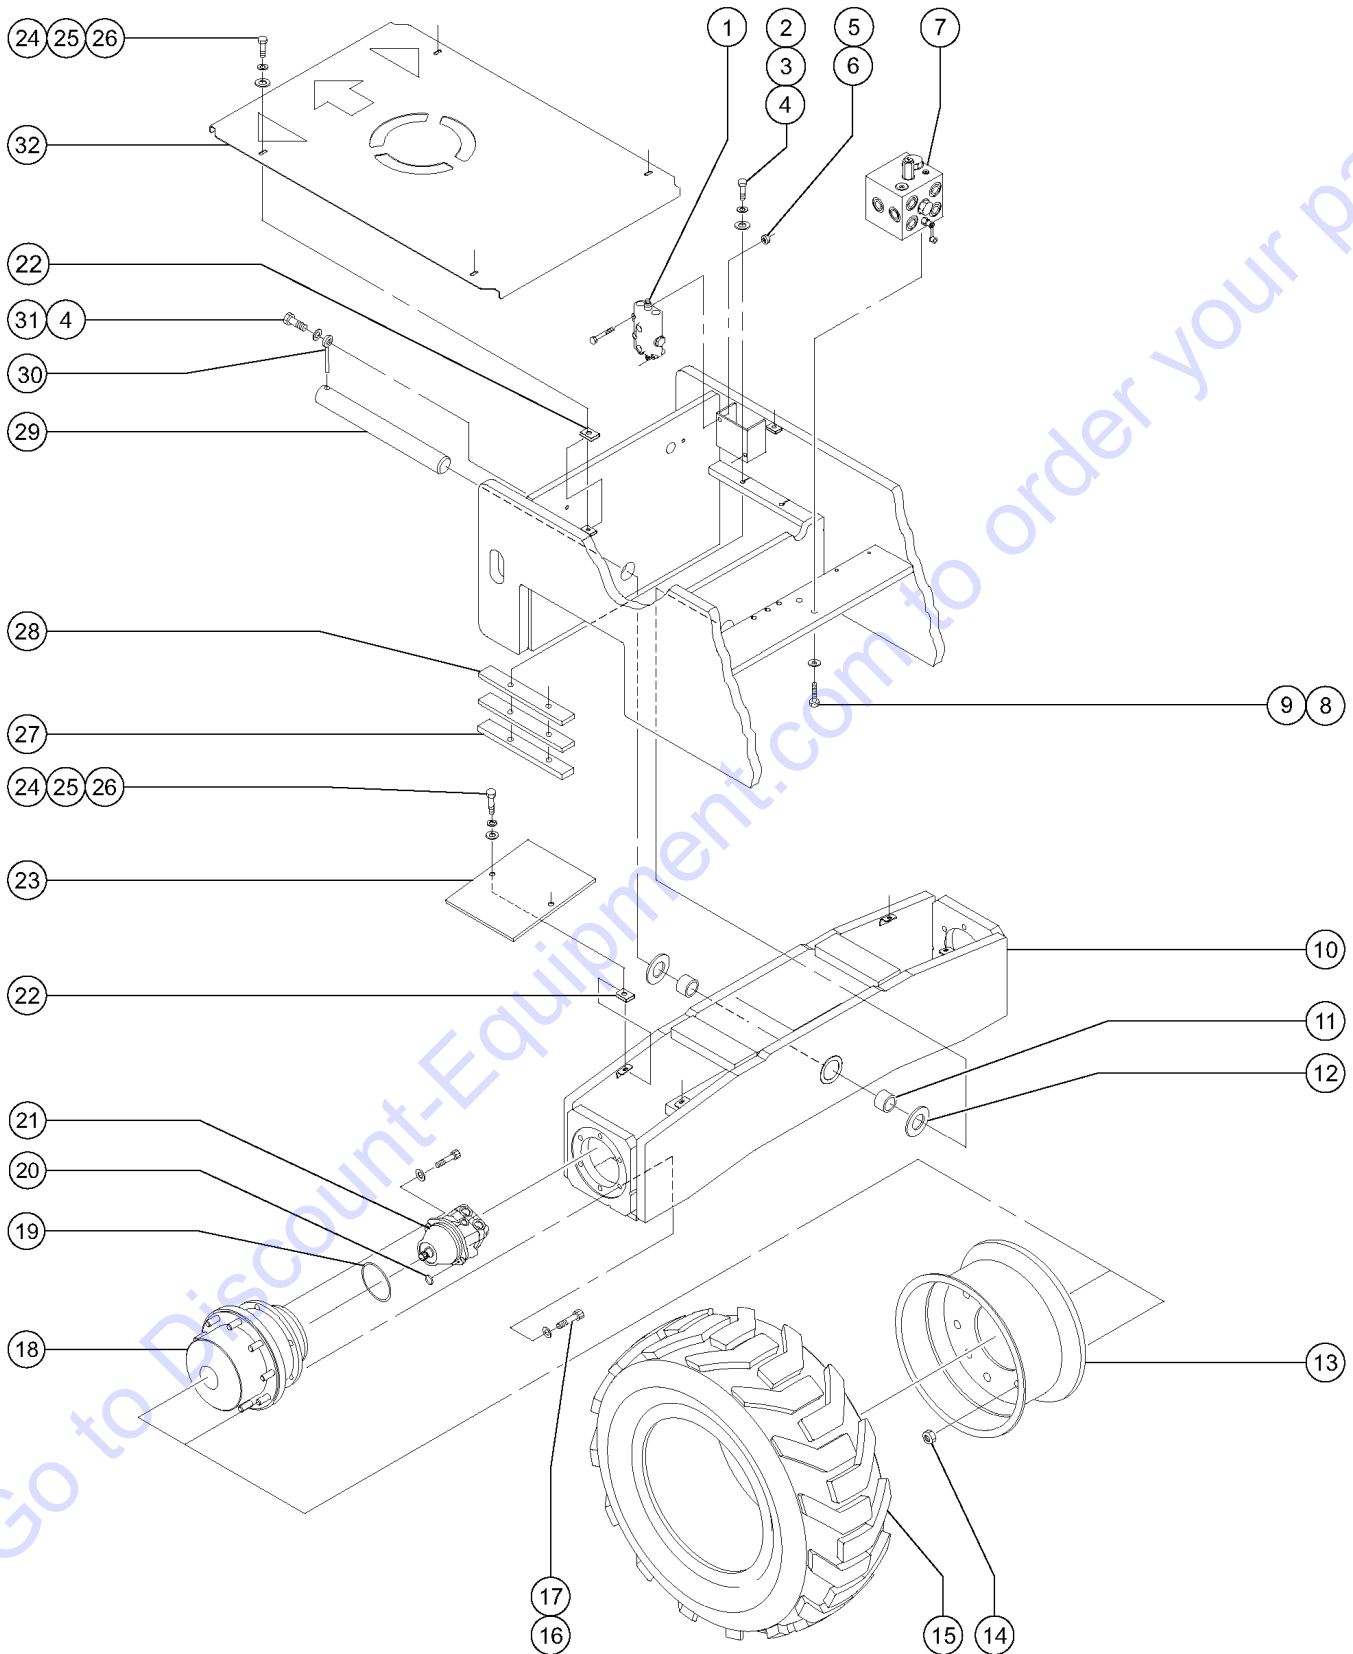

204.1 Non-steer Axle

204.1 Non-steer Axle

Item	Part No.	Description	Qty.	Item	Part No.	Description	Qty.
1		Ref. Oscillate Control Valve (refer to 709.1)		--	74443GT	O-RING, COVER 190X3MM (56828) <i>for both 75878 and 79738</i>	
2	9145GT	SCREW,HHC,1/2-13 X 2.5,GR5		--	89323GT	COVER, DRIVE HUB <i>for both 75878 and 79738</i>	
3	13066GT	WASHER,FLAT,.5 HARDENED.....4	4	--	89324GT	KIT,BEARING,DRIVE HUB*** <i>for both 75878 and 79738</i>	
4	6033GT	WASHER,LOCK,0.5"		--	89325GT	WASHER, THRUST <i>for both 75878 and 79738, rear of gear.</i>	
5	4266GT	SCREW,HHC,1/4-20 X 2		--	89326GT	WASHER, THRUST <i>for both 75878 and 79738, front of gear.</i>	
6	6091GT	NUT,NYLOCK,1/4-20		--	89327GT	SNAP RING <i>for both 75878 and 79738</i>	
7		Ref. 2WD Traction Manifold (refer to 701.1)					
--		Ref. 4WD Traction Manifold (refer to 702.1)					
8	10597GT	SCREW,HHC,1/2-13 X 1.25 GR5					
9	6021GT	WASHER,LOCK,.375		18A	75878GT	WHEEL DRIVE,51:1.....2 <i>4WD models, component drive motor no longer available separately.</i>	2
10	89331GT	NON-STEER AXLE ASSEMBLY .....1 <i>includes items 11</i>	1	--	146341GT	SHAFT NUT (75878) <i>for 75878, need to verify that nut is 170MM</i>	
11	27698GT	BEARING,2.50IDX2.75ODX2.00L.....2	2	18B	79738GT	WHEEL DRIVE,62.5:1 W/M&B <i>2WD models, component drive motor no longer available separately.</i>	
12	29746GT	WASHER,FLAT,2.5 X 4 X .062		19	102158GT	O-RING,.103 X 4.737,VITON, 75D.....2	2
13	122346GT	WHEEL,22.5 X 14.00, Z60.....2	2	20	106117GT	O-RING,2-010,VITON.....2	2
--	12234GT	DECAL,GENIE" 6" X 19" (BOOM)		21	88885GT	MOTOR,PISTON,35CC,2WD*** .....2 <i>2WD models after serial number 4550</i>	2
14	54627GT	NUT,LUG,5/8-18 X 90 DEGREE,Z45.....18	18	--	102155GT	BEARING,BALL DRIVE SHAFT <i>for 88885</i>	
15	73185GT	TIRE,38/65D-19.5,16PLY,OTR* 2	2	--	102159GT	SHAFT,15 TOOTH <i>for 88885</i>	
--	73210GT	TIRE,385 19.5,16PLY,NON-MARKI <i>Non-marking tire</i>		--	102160GT	RING, RETAINING <i>for 88885</i>	
--	75578GT	TIRE & WHEEL ASSY.: AIR <i>left side</i>		--	102161GT	RING, PISTON <i>for 88885</i>	
--	75579GT	TIRE & WHEEL ASSY.: AIR.....1 <i>right side</i>	1	--	106098GT	SEAL KIT,MOTOR,LC/KC*** <i>for 88884</i>	
--	75580GT	TIRE & WHEEL ASSY.:FOAM <i>right side</i>		--	27067GT	SEAL,SHAFT-SUNDSTRAND*** <i>for 88885</i>	
--	75581GT	TIRE & WHEEL ASSY.:FOAM.....1 <i>left side</i>	1	--	72290GT	SNAP RING(M46 UNITS)* <i>for 88884</i>	
--	81164GT	TIRE,41/18LL X 22.5,14PR,TURF* <i>High-flotation tire</i>		--	88884GT	MOTOR,PISTON,30CC,4WD*** .....2 <i>4WD models</i>	2
--	89033GT	TIRE & WHEEL ASSY.:TURF.....2	2	22	56912GT	SPRING CLIP,1/4-20,.025-.15X.54,ZAG	
--	89702GT	TIRE/WHEEL ASSY:AIR,NONMARK.....1 <i>left side</i>	1	23	63630PGT	COVER, REAR AXLE, PAINTED.....2	2
--	89703GT	TIRE/WHEEL ASSY:AIR,NONMARK <i>right side</i>		24	6090GT	SCREW,HHC,1/4-20 X .75	
--	89704GT	TIRE/WHEEL ASSY:FOAM,NONMARK.....1 <i>right side</i>	1	25	6356GT	WASHER,LOCK,.25	
--	89705GT	TIRE/WHEEL ASSY:FOAM,NONMARK <i>left side</i>		26	6638GT	WASHER,FLAT,USS,1/4"Y	
16	81110GT	SCREW,HHC,5/8-11 X 2 GRD.8.....12	12	27	89362PGT	BAR,AXLE ROTATION STOP,OSC.....2 <i>oscillate models</i>	2
17	89682GT	WASHER,FLAT,HARDENED.656X1.313.12		--	89361PGT	BAR,AXLE ROTATION STOP,NON-OSC <i>non-oscillate models</i>	
--	162399GT	SEAL, SHAFT <i>for 75878 and 79738</i>					
--	65824GT	SEAL KIT*** <i>for 75878 and 79738</i>					
--	74442GT	STUD-WHEEL,5/8-18 (56828)*** <i>for both 75878 and 79738</i>