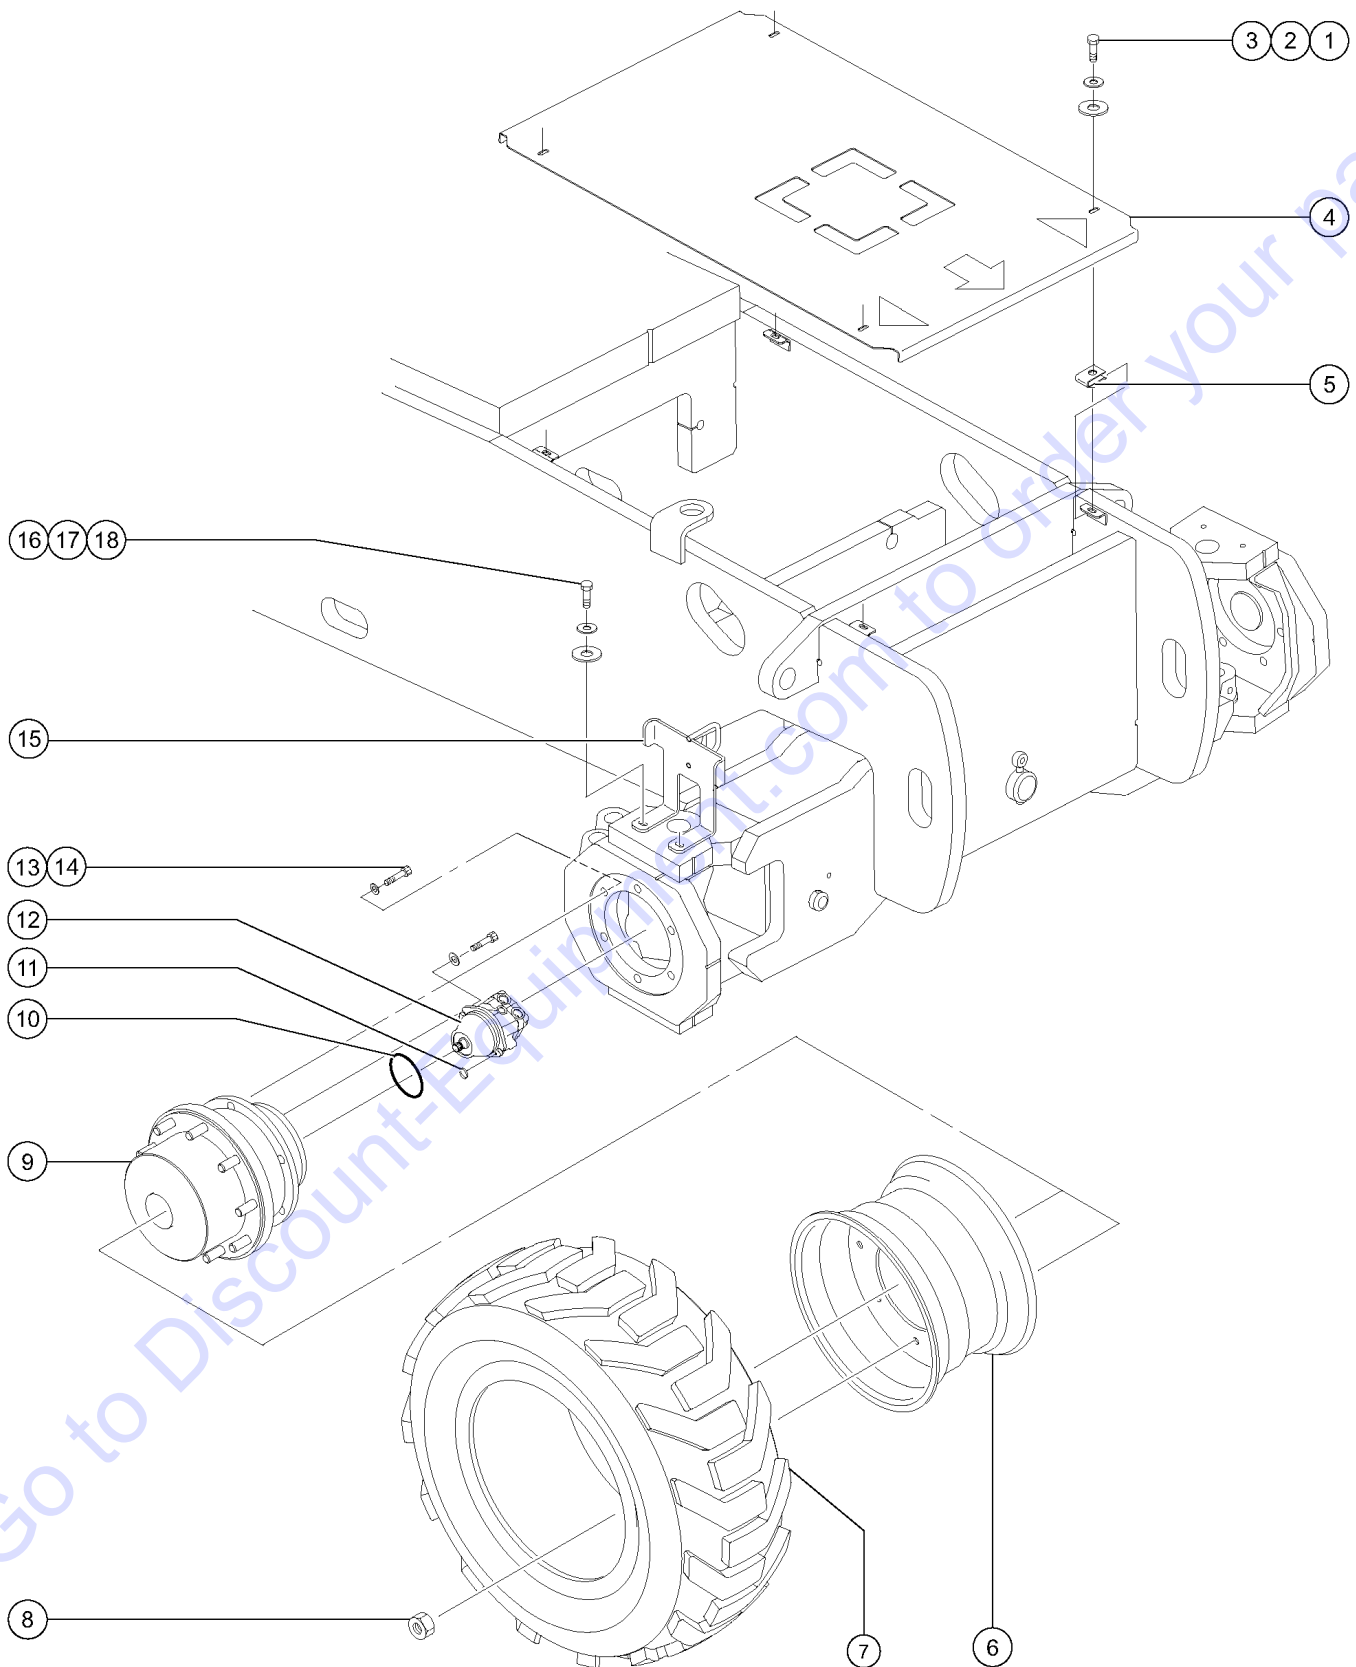

206.1 4WD Steer Axle - Wheels and Hubs

206.1 4WD Steer Axle - Wheels and Hubs

Item	Part No.	Description	Qty.
1	6090GT	SCREW,HHC,1/4-20 X .75	
2	6356GT	WASHER,LOCK,.25	
3	6638GT	WASHER,FLAT,USS,1/4"Y	
4	75863GT	COVER ASSEMBLY W/DECALS-STEER.....	1
5	56912GT	SPRING CLIP,1/4-20,.025-.15X.54,ZAG	
6		Ref. Wheel (refer to 204.1).....	2
7		Ref. Tire (refer to 204.1)	
8	54627GT	NUT,LUG,5/8-18 X 90 DEGREE,Z45.....	18
9		Ref. Drive Hub, 51:1 (refer to 204.1)	
10	102158GT	O-RING,.103 X 4.737,VITON, 75D.....	2
11	102157GT	O-RING,.070 X .239,VITON 75D.....	2
12		Ref. Drive Motor (refer to 204.1)	
13	81110GT	SCREW,HHC,5/8-11 X 2 GRD.8.....	12
14	89682GT	WASHER,FLAT,HARDENED.656X1.313.12	
15	89237GT	WELDMENT,GUIDE BRACKET.....	2
16	6019GT	SCREW,HHC,3/8-16 X 1.25 GRD 5	
17	6021GT	WASHER,LOCK,.375	
18	57201GT	WASHER,FLAT,313, HARDENED.....	2