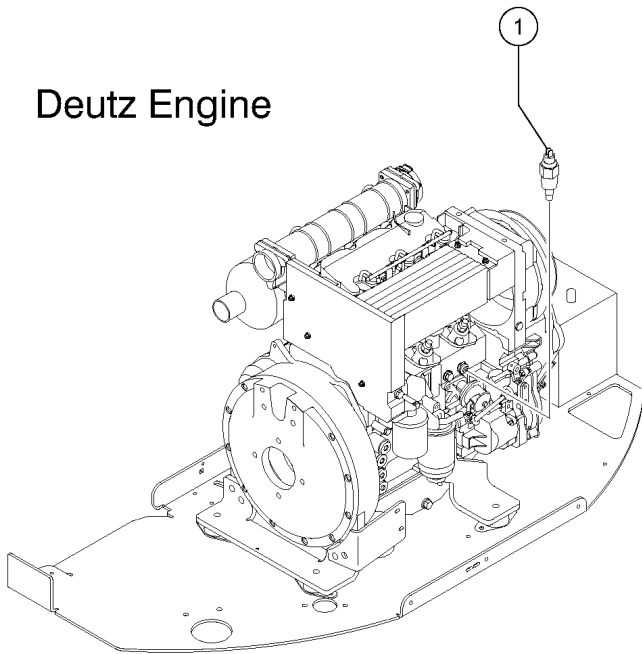

811.1 Gauge Option

Deutz Engine