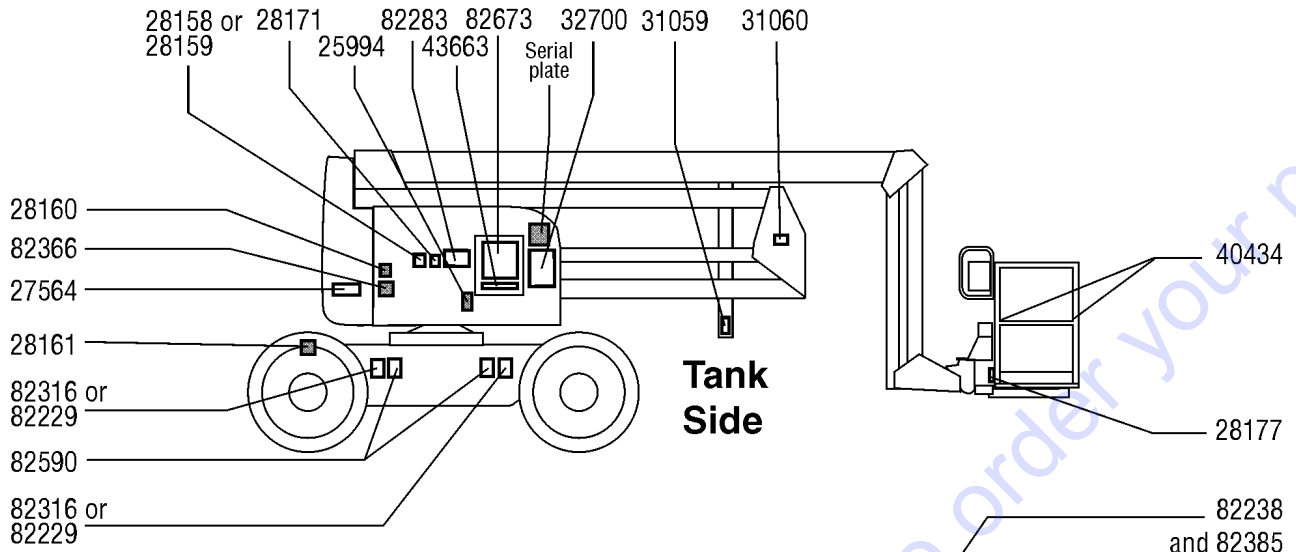

101.1 Decals with Words