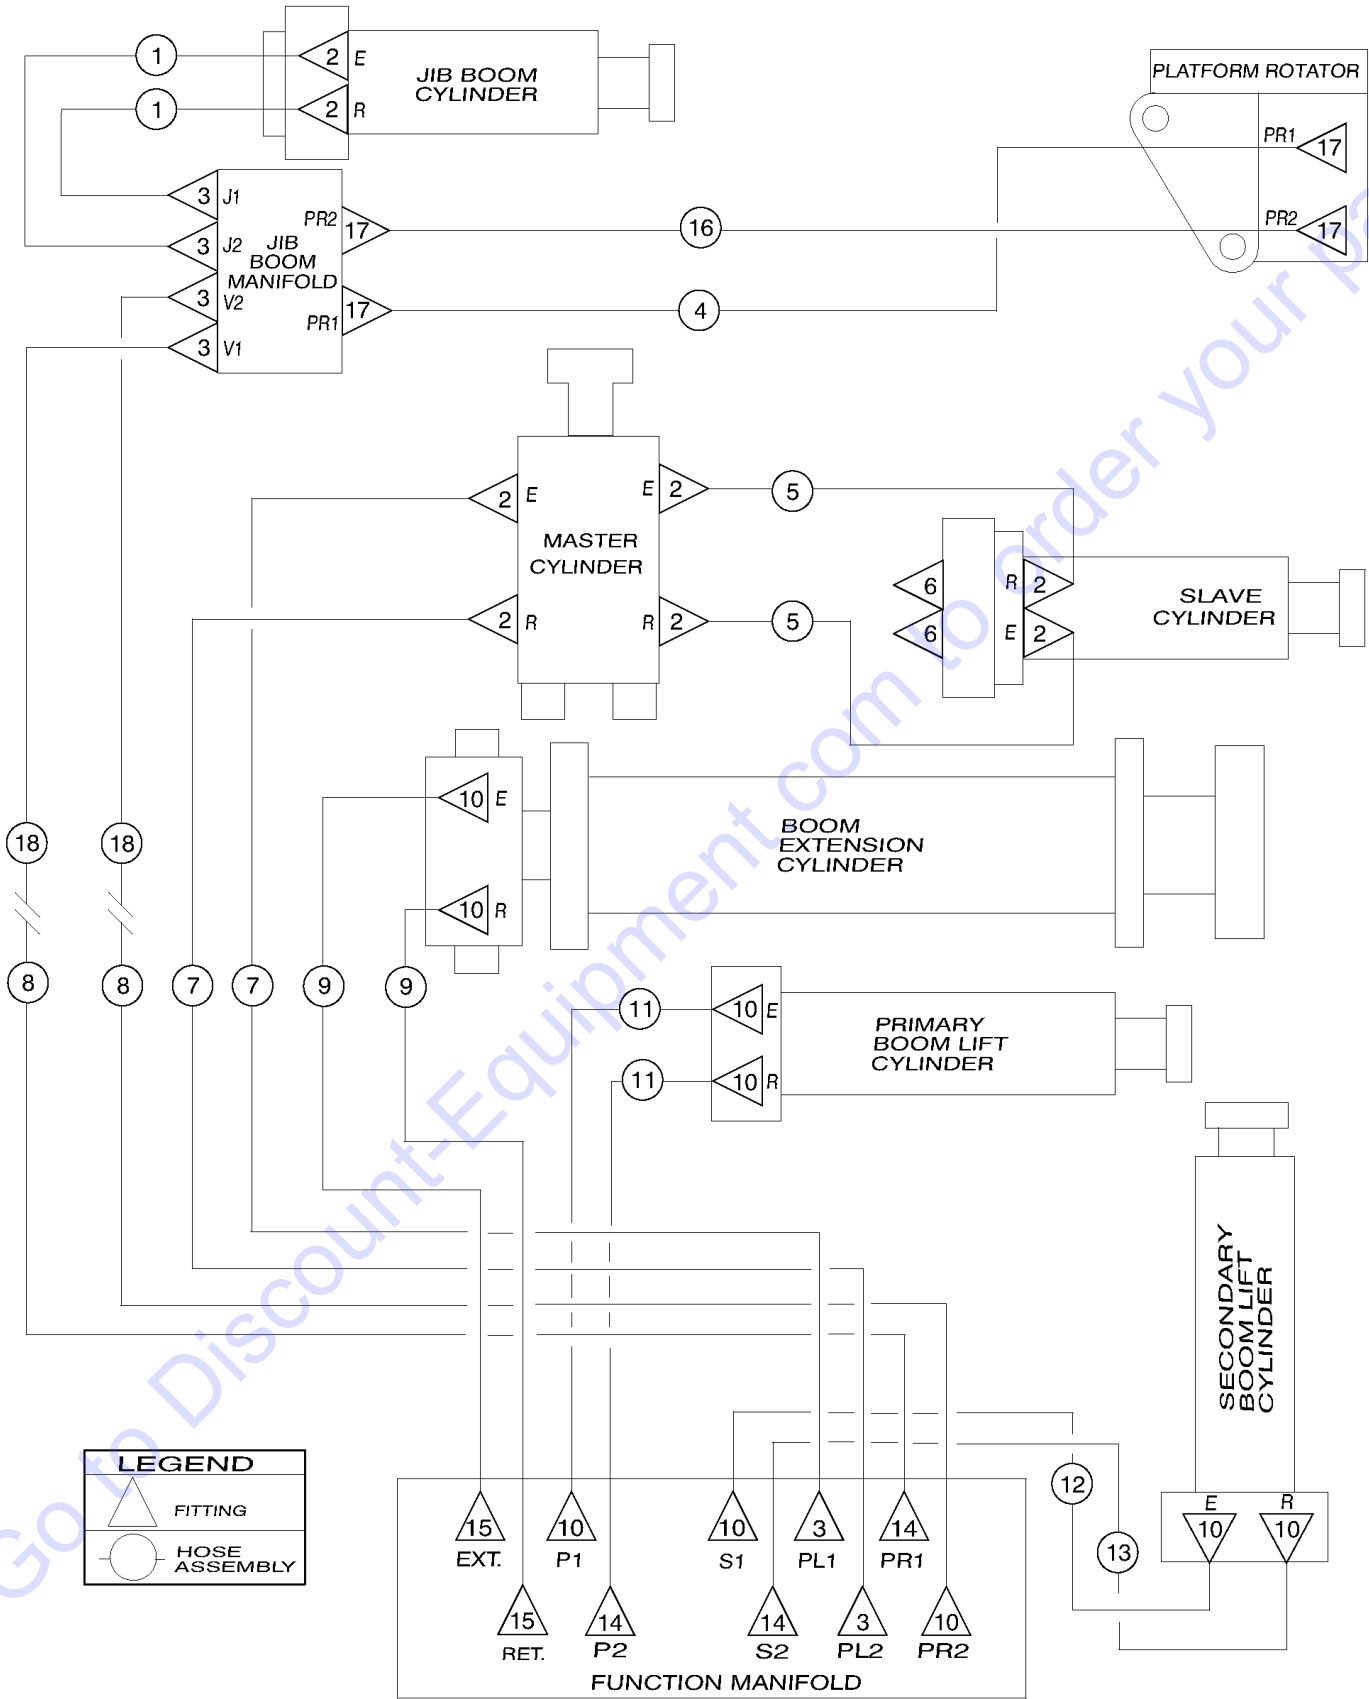

715.1 Hydraulic Hoses and Fittings - Boom (to SN 4460)

715.1 Hydraulic Hoses and Fittings - Boom (to SN 4460)

Item	Part No.	Description	Qty.
--	49612GT	O-RING KIT (ORFS FITTINGS)	
--	49613GT	PLUG AND CAP KIT-SERVICE,ORFS*	
1	49119-1478SGT	HOSE ASSY,1/4,STR FEM,STR FEM.....2	
2	48912GT	CONN,520120-4-6***.....10	
3	48905GT	CONN,520120-4***.....10	
4	49117-5591GT	HOSE ASSY,1/4,90 FEM,STR FEM**.....1	
5	49119-53778GT	HOSE ASSY,1/4,STR FEM,STR FEM.....2	
6	48998GT	NIPPLE,DIAGNOSTIC,#6 PORT***.....2	
--	20224GT	DIAGNOSTIC FEMALE Q-DSCNT	
--	48880GT	CAP,DIAGNOSTIC NIPPLE	
7	49119-41078GT	HOSE ASSY,1/4,STR FEM,STR FEM.....2	
8	49121-42388GT	HOSE ASSY,1/4,STR FEM,STR M.....2	
9	49135-43389GT	HOSE ASSY,3/8 STR FEM-STR FEM.....2	
10	48916GT	CONN, 520120-6.....10	
11	49118-41408GT	HOSE ASSEMBLY,1/4",90 FEM,STR.....2	
12	49128-22009GT	HOSE ASSY,3/8,90 FEM,STR FEMM.....1	
13	49128-23609GT	HOSE ASSY,3/8,90 FEM,STR FEM.....1	
14	48917GT	CONN,LONG,520122-6.....6	
15	48933GT	CONN,520120-8***.....1	
16	49117-5591GT	HOSE ASSY,1/4,90 FEM,STR FEM**.....1	
17	48907GT	ELBOW,45D,520320-4.....4	
18	49119-53778GT	HOSE ASSY,1/4,STR FEM,STR FEM.....2