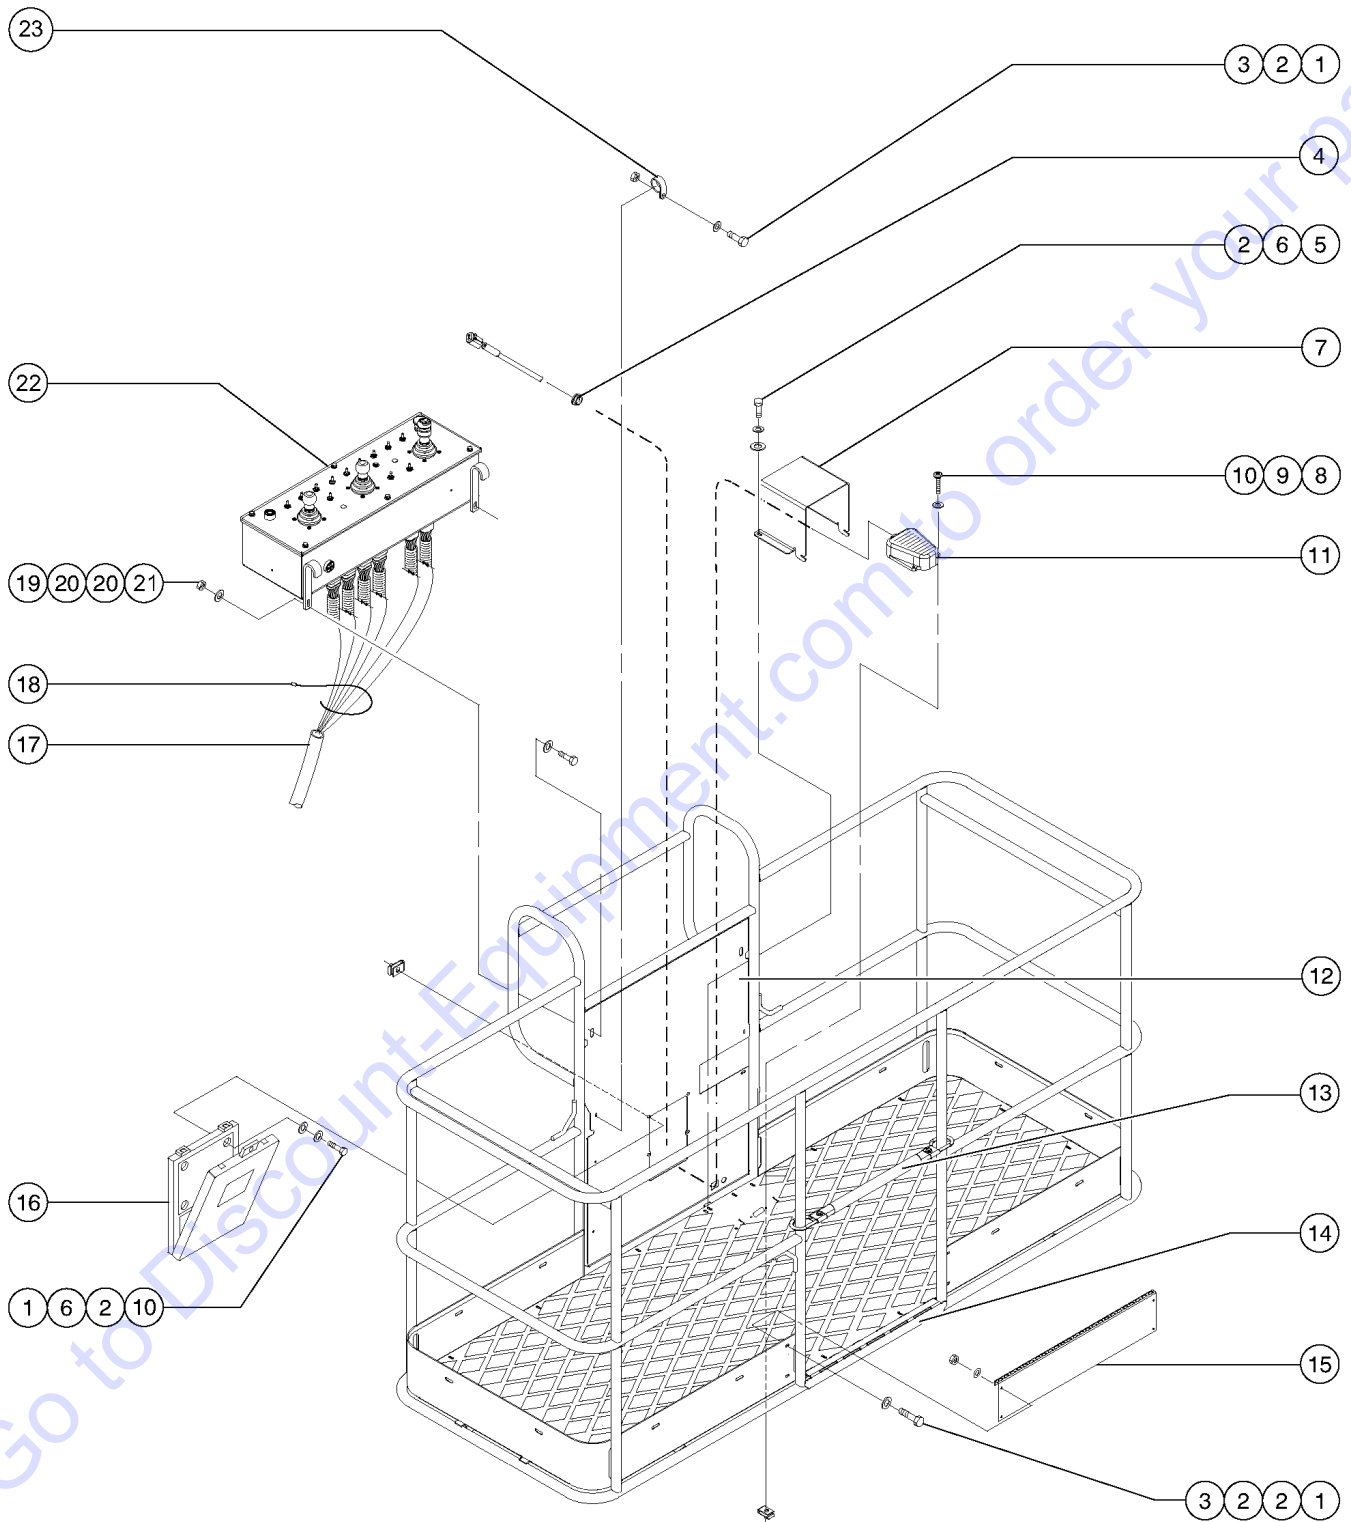

602.1 Platform Installation - View 2

602.1 Platform Installation - View 2

Item	Part No.	Description	Qty.	Item	Part No.	Description	Qty.
1	6090GT	SCREW,HHC,1/4-20 X .75		19	7713GT	NUT, LP NYLOCK, 3/8-16	
2	6638GT	WASHER,FLAT,USS,1/4"Y		20	5397GT	WASHER,FLAT,USS,5/16",Y	
3	6091GT	NUT,NYLOCK,1/4-20		21	6019GT	SCREW,HHC,3/8-16 X 1.25 GRD 5	
4	229768GT	GROMMET,RUBBER,1.0X0.094X1.375..2		22		Ref. Platform Control Box Assembly (refer to 603.1)	
5	8915GT	SCREW,HHC,1/4-20 X 1.25		23	56424GT	CLAMP,1.25X.5 RUBBER-CUSHION.....1	
6	6356GT	WASHER,LOCK,.25					
7	73931GT	GUARD,FOOTSWITCH,W/DECAL ALUM.....1 <i>USA, Canada, Australia</i>					
--	63766GT	COVER,FOOT SWITCH <i>Europe, Asia, South America</i>					
8	73587GT	SCREW,PHIL,10-24 X .75					
9	6607GT	WASHER,LOCK,#10 PLTD					
10	73575GT	SPRING CLIP,10-24,.025-.125X.468,ZAG					
11	228466GT	KIT, FOOTSWITCH, S40/S80.....1 <i>Pervious foot switch is no longer available. Order kit 228466 for first time replacement (kit includes foot switch 227516)</i>					
--	227516GT	ASSEMBLY,FOOT SWITCH <i>Part of kit 228466 (the kit is required for first time replacement of previous foot switch)</i>					
--	33576GT	CONN,SQZ,BLK,1/2NPT,.38-.50,SM					
12	102495GT	DECAL PLATE ASSY W/WORD DECALS.....1 <i>USA, Canada</i>					
--	89768GT	DECAL PLATE ASSY W/SYM DECALS <i>Europe, Asia, South America, Australia</i>					
13	102992GT	SLIDING MIDRAIL KIT,PTD.....1					
--	12443GT	MIDRAIL GUIDE (HOOK)					
--	139451GT	TUBE,SLIDING MIDRAIL,PAINTED					
--	20973GT	WIRE LOOM,3/8 POLY SLIT					
--	21121GT	CABLE TIE,4" BLK,HEAT RESISTNT					
--	6091GT	NUT,NYLOCK,1/4-20					
--	6638GT	WASHER,FLAT,USS,1/4"Y					
--	6888GT	SCREW,HHC,1/4-20 X 1					
--	97815GT	DECAL,LABEL,LOWER MIDRAIL					
14	73610PGT	STEP PLATFORM ENTRY PAINTED*** 1					
15	94745PGT	TOEBOARD,ENTRY EUROPEAN PNTD** 1					
16A	44743GT	MANUAL BOX W/DECALS*** .....1 <i>USA/Canada/Australia</i>					
16B	24514GT	BOX,INSTRUCTION STORAGE <i>Europe/Asia/South America (decal required; refer to Section 100)</i>					
17	49219GT	SLEEVE,NYLON,2.19 ID,BULK					
18	28443GT	CABLE TIE,11.5" BLACK.....2