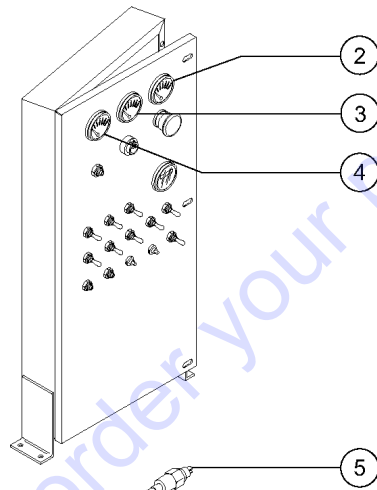

Perkins Engine

811.1 Gauge Option