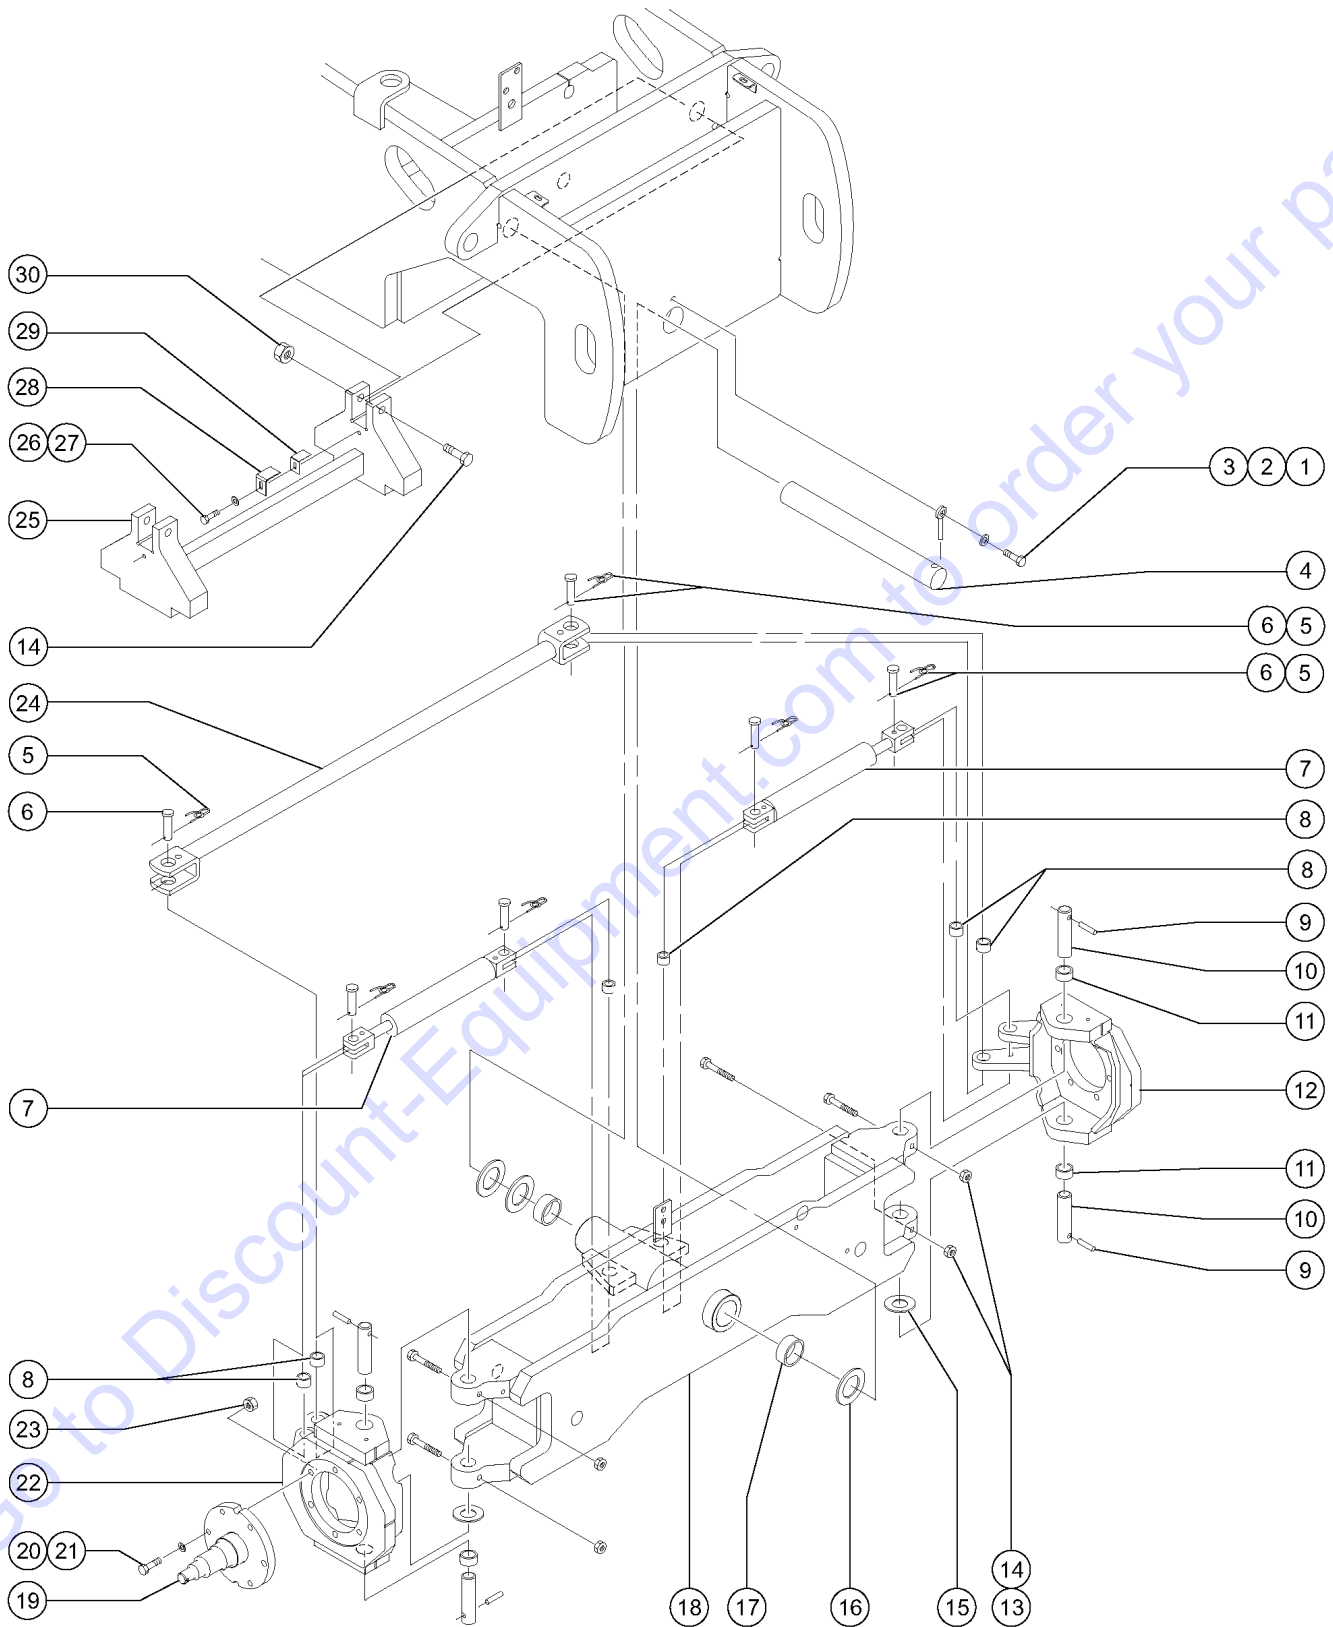

203.1 2WD Steer Axle Linkage, Non-oscillate Models

203.1 2WD Steer Axle Linkage, Non-oscillate Models

Item	Part No.	Description	Qty.
1	8177GT	SCREW,HHC,1/2-13 X 1.5	
2	6033GT	WASHER,LOCK,0.5"	
3	1256267GT	ROD END,.5 X 3.75,ZAG.....	3
4	73766GT	PIN,2.5 DIA X 23.88 LG.....	1
5	74389GT	RUE RING,1.00.....	6
6	19440GT	PIN,CLEVIS,1 X 2.5 LG.....	6
7		Ref. Steer Cylinder (refer to 202.1)	
8	53452GT	BEARING,1.00IDX1.50ODX1.00L.....	6
9	14815GT	PIN,ROLL,SST,.25 X 2.25.....	4
10	53081GT	PIN,1.50DIAX4.76LG,2HOLE.....	4
11	119619GT	BEARING,1.5IDX1.75ODX1.5L,PTFE.....	4
12		Ref. Yoke Assembly, Tank Side (refer to 202.1)	
13	6086GT	NUT,LP NYLOCK,1/2-13	
14	8220GT	SCREW,HHC,1/2-13 X 4	
15	45074GT	WASHER,THRUST,1.5 X 3.5 X .187.....	2
16	29746GT	WASHER,FLAT,2.5 X 4 X .062	
17	27698GT	BEARING,2.50IDX2.75ODX2.00L.....	2
18		Ref Steer Axle Assembly (refer to 202.1)	
19	89005GT	WELDMENT,SPINDLE.....	2
20	53909GT	SCREW,HHC,5/8-11 X 4.0 GR8.....	12
21	89682GT	WASHER,FLAT,HARDENED.656X1.313	
22		Ref. Yoke Assembly, Engine Side (refer to 202.1).....	1
23	6198GT	NUT,NYLOCK,1/2-13	
24	63155GT	WELDMENT,TIE ROD.....	1
25	73449GT	WELDMENT,NON-OSCILLATE.....	1
26	6175GT	SCREW,HHC,3/8-16 X 1	
27	6021GT	WASHER,LOCK,.375	
28	73476GT	SHIM,FRONT AXLE NON-OSC, 22 GA..2	
29	73475GT	SHIM,FRONT AXLE NON-OSC, 12 GA..2	
30	6198GT	NUT,NYLOCK,1/2-13