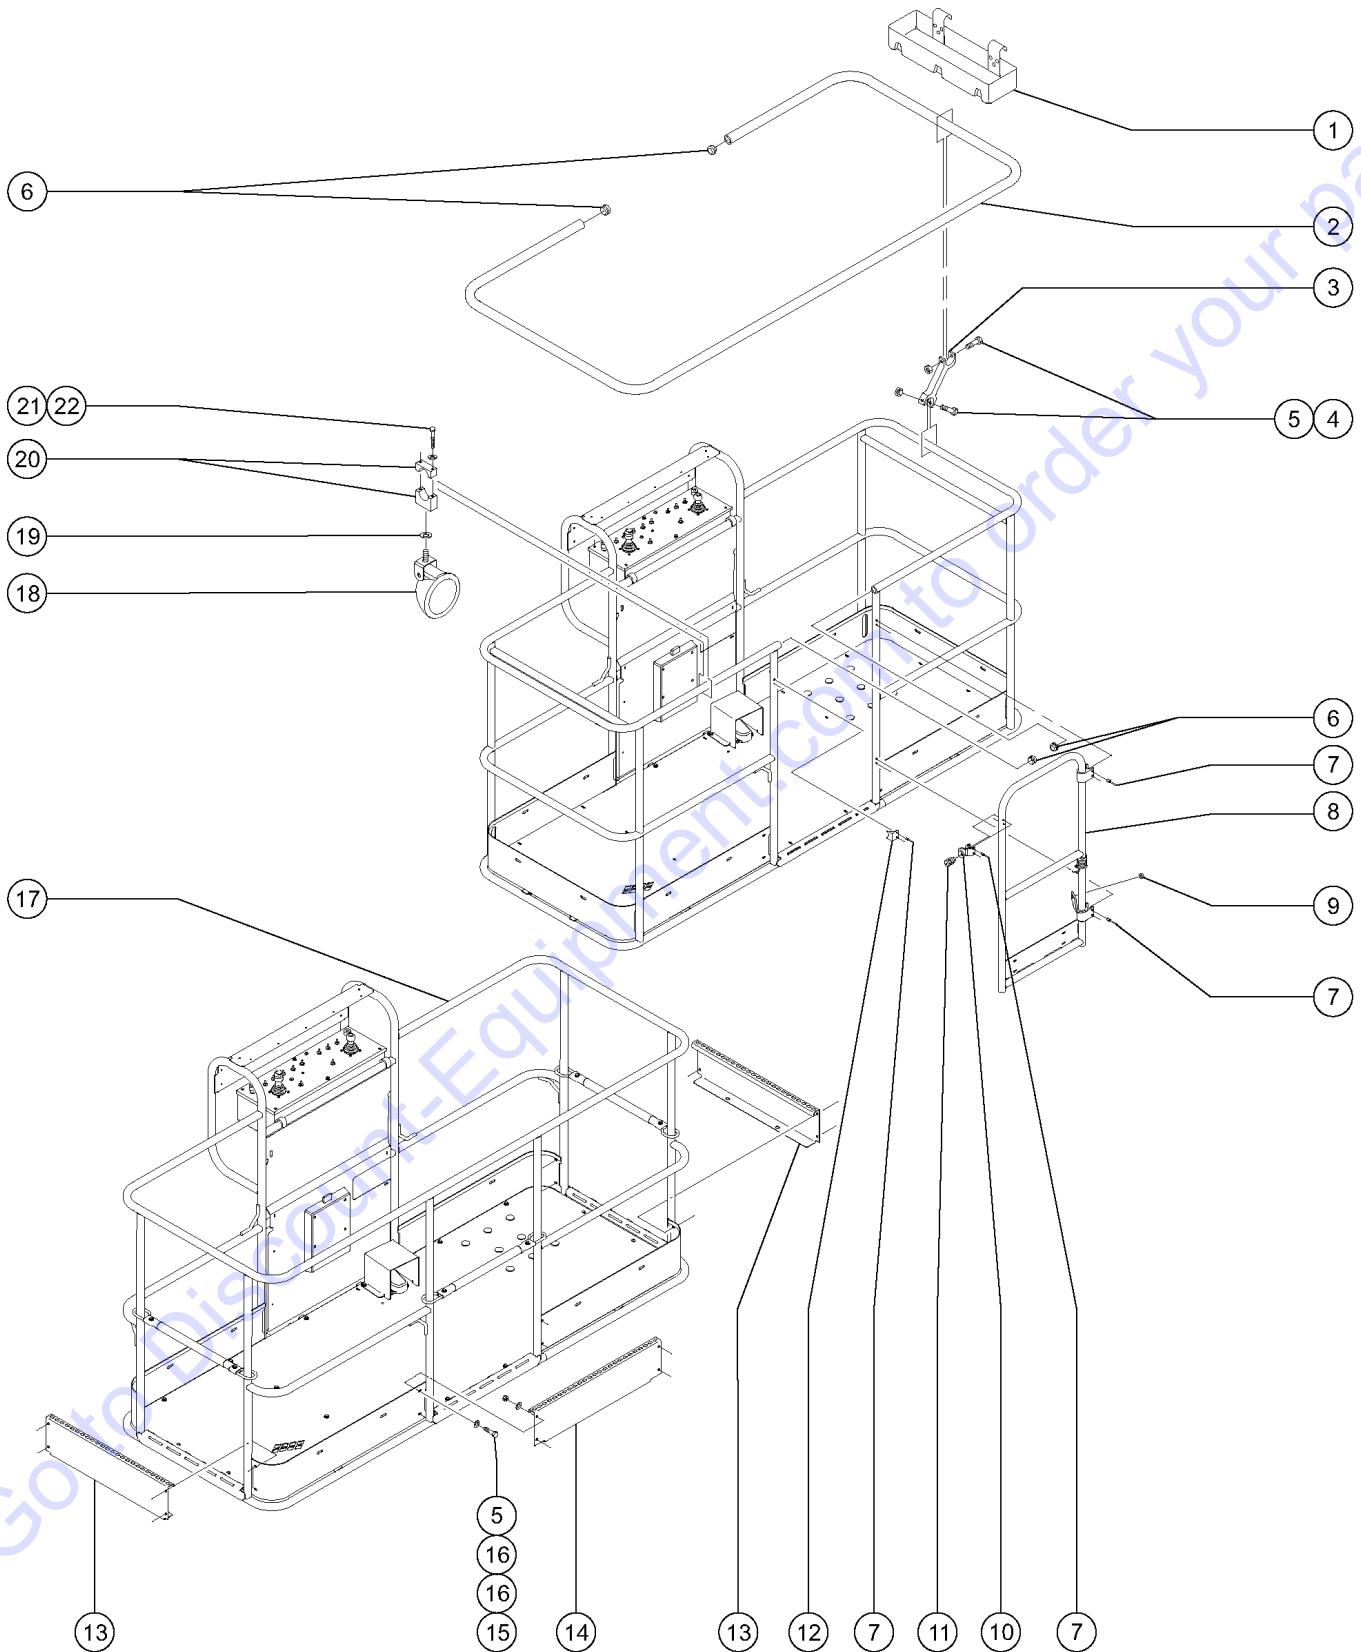

802.1 Platform Options