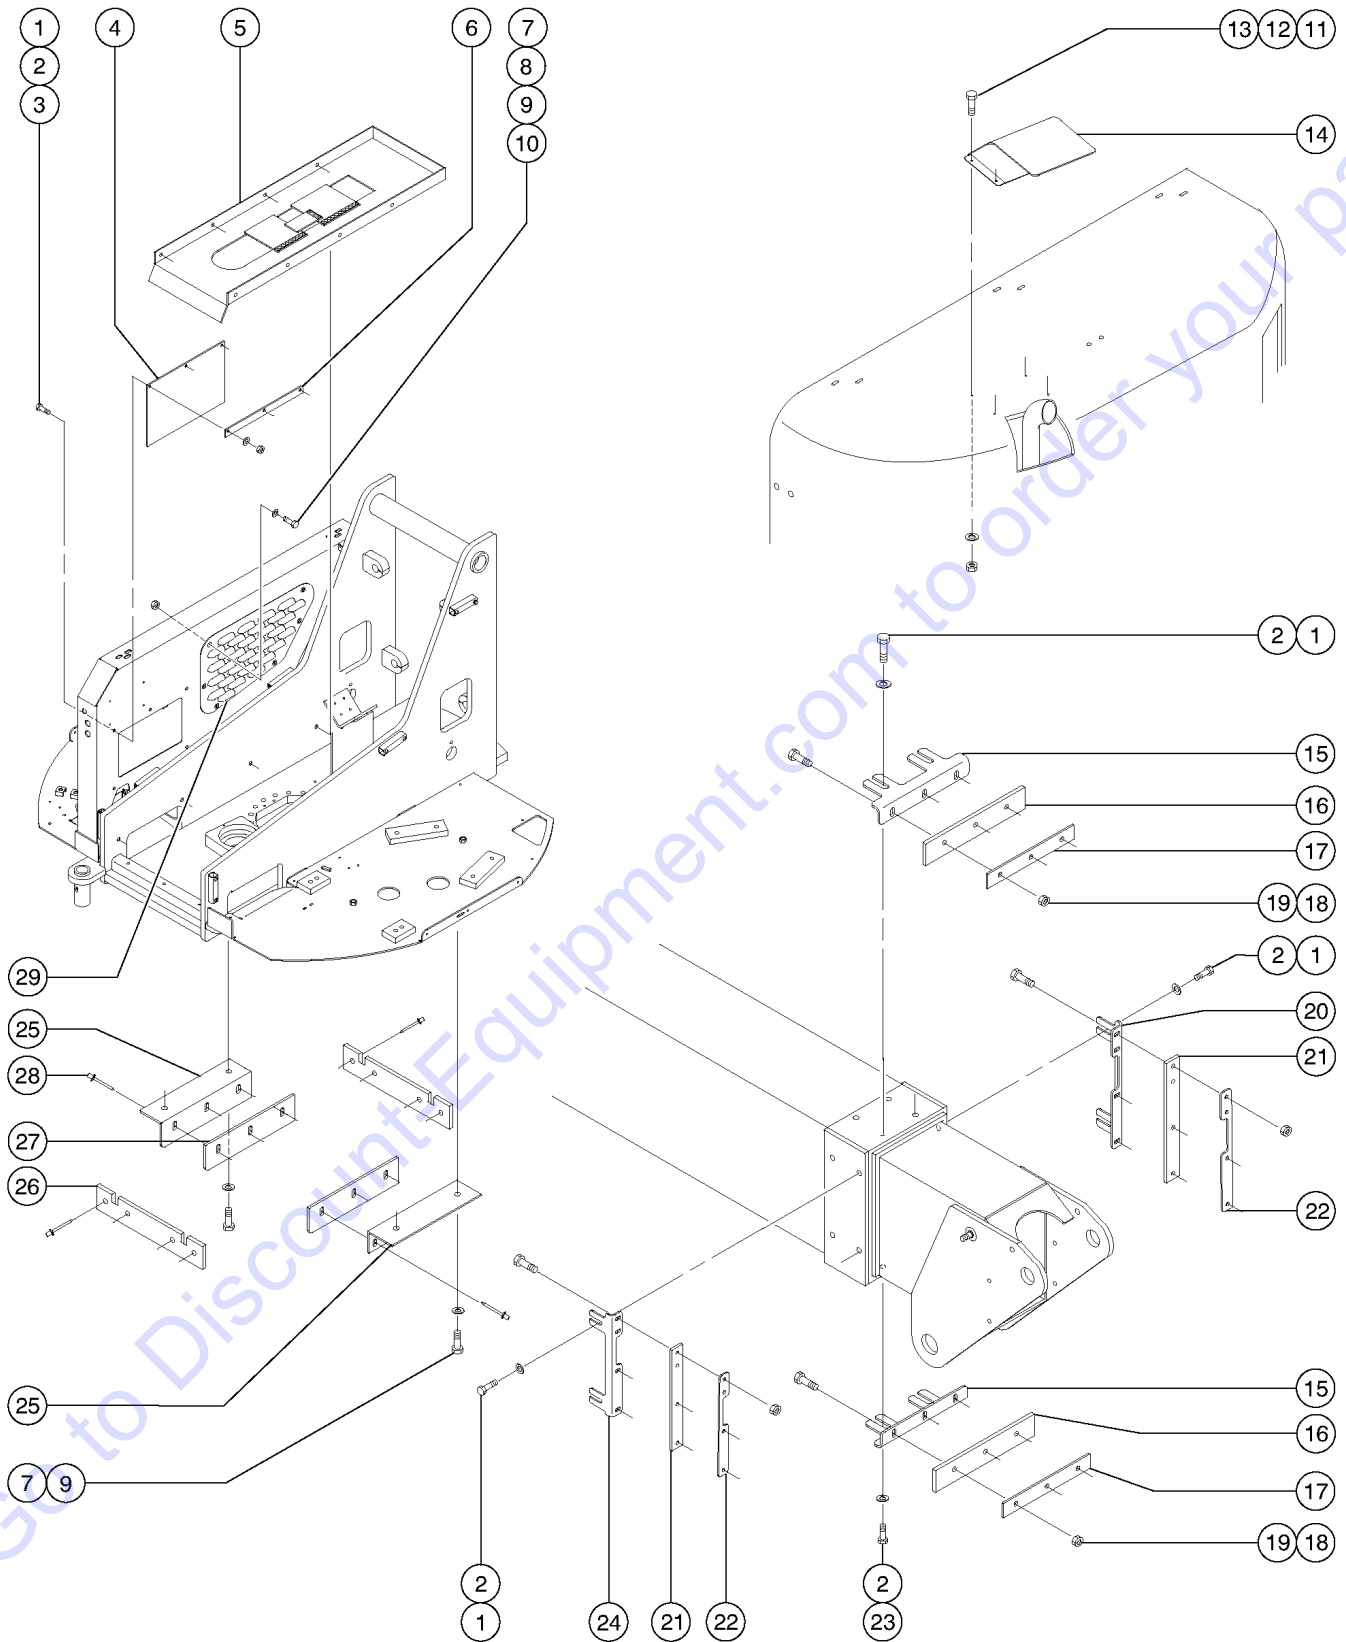

818.1 Hostile Environment Package - View 2

818.1 Hostile Environment Package - View 2

Item	Part No.	Description	Qty.
--	34964-SGT	Z60 DLX, HOSTILE ENVIRONMENT	
--	34965GT	Z60 STD.HOSTILE ENVIRONMNT PKG	
1	6019GT	SCREW,HHC,3/8-16 X 1.25 GRD 5	
2	5397GT	WASHER,FLAT,USS,5/16",Y	
3	4828GT	NUT,NYLOCK,3/8-16	
4	34902GT	RUBBER FLAP.....1	
5	34850GT	COVER,PROTECTIVE,SWING CHASSIS.....1	
6	34901PGT	PLATE,BLUE.....1	
7	6090GT	SCREW,HHC,1/4-20 X .75	
8	6356GT	WASHER,LOCK,.25	
9	6638GT	WASHER,FLAT,USS,1/4"Y	
10	6091GT	NUT,NYLOCK,1/4-20	
11	6145GT	SCREW,HHC,1/4-20 X 1.5	
12	6638GT	WASHER,FLAT,USS,1/4"Y	
13	6091GT	NUT,NYLOCK,1/4-20	
14	34359-SGT	EXHAUST HOOD WELDMNT.....1	
15	63145PGT	WIPER BRACKET, PAINTED.....2	
16	63146GT	WIPER.....2	
17	63163PGT	BACKING PLATE, PAINTED.....2	
18	6889GT	NUT,LP NYLOCK,1/4-20	
19	6878GT	BOLT,CARRIAGE,1/4-20 X .75,G2	
20	63183PGT	WIPER BRACKET, PAINTED.....1	
21	63165GT	WIPER.....2	
22	63166PGT	BACKING PLATE, PAINTED.....2	
23	8516GT	SCREW, HCC, 3/8-16 X 1.50	
24	63140PGT	WIPER BRACKET, PAINTED.....1	
25	35452PGT	ANGLE,RING GEAR BLUE.....2	
26	35450GT	RUBBER GUARD,RING GEAR.....2	
27	35451GT	RUBBER GUARD,RING GEAR.....2	
28	54486GT	RIVET,ALUM,ALUM,3/16BUTTONHEAD.14	
29	89707PGT	PANEL,LOUVER,TANK SIDE, Z60.....1	
--	102464PGT	PANEL,LOUVER,ENGINE SIDE,PTD <i>Deutz and Perkins models</i>