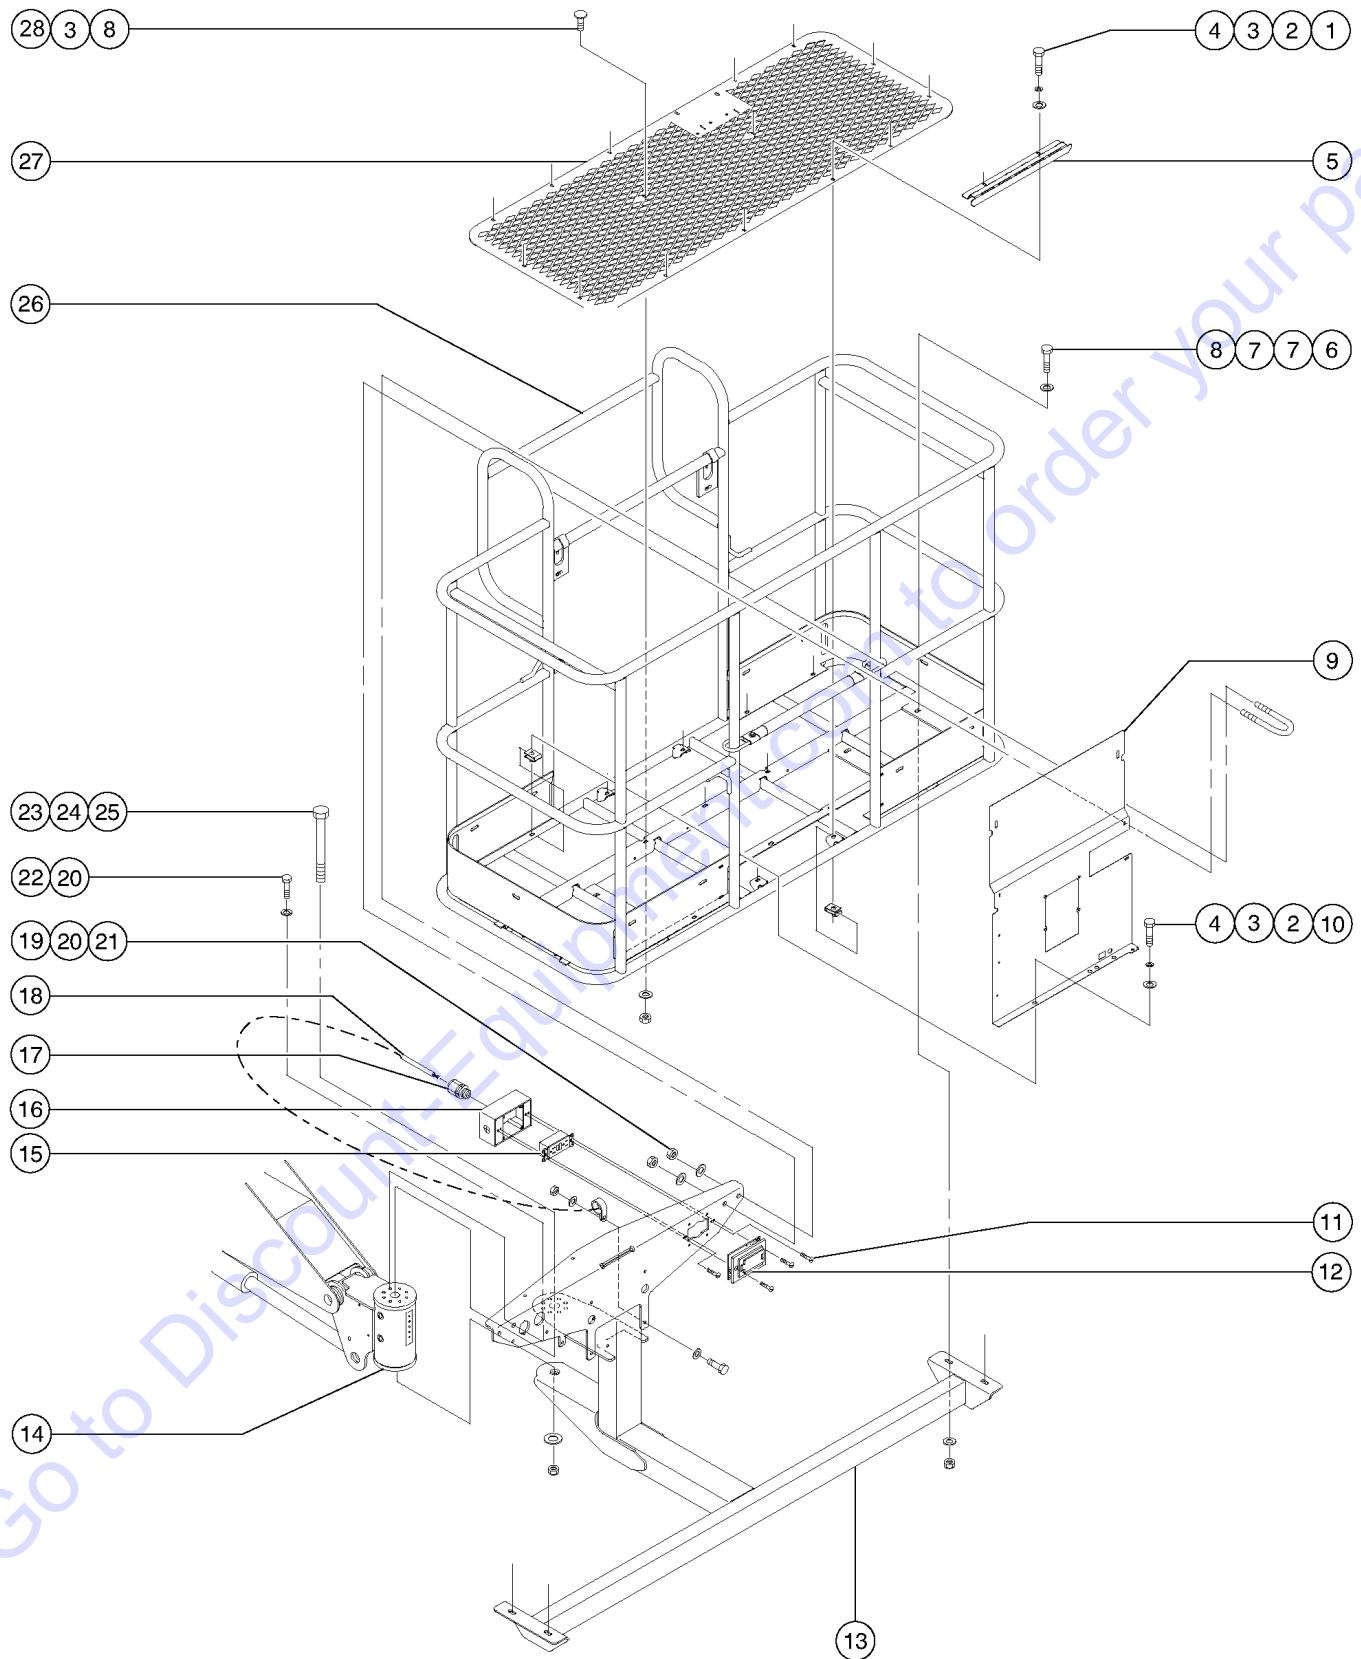

507.1 Jib Boom and Platform Rotator

Item	Part No.	Description	Qty.	Item	Part No.	Description	Qty.
1	31086GT	EXTENSION BOOM TUBE ASSY,Z60....1		--	74872GT	VALVE,COUNTERBALANCE 3000 PSI* <i>use with cylinder 226537</i>	
2	825019GT	ROD END,.375X3.69,ZAG.....9		24	5397GT	WASHER,FLAT,USS,5/16",Y	
3	8516GT	SCREW, HCC, 3/8-16 X 1.50		25	21604GT	SCREW,HHC,3/8-16 X 3.25	
4	4828GT	NUT,NYLOCK,3/8-16		26		Ref. Jib Boom/Platform Rotate Manifold (refer to 707.1)	
5	30188GT	PIN,1.25DIAX8.50LG,1HOLE.....2		27	63214GT	CYLINDER,JIB,Z60.....1 <i>includes item 22</i>	
6	30189GT	PIN,1.25DIAX13.75LG,2HOLE.....2		--	31106GT	VALVE,CNTERBAL,CBBB-LHN@3000**	
7	53258GT	COMPRESSION MEMBER WELD,MACH.....2		--	63354GT	SEAL KIT CYL.Z60(63214)	
8	27326GT	PIN,1.25 X 7.57 IN,1HOLE.....2		28	30255GT	WASHER,SHIM,1.27 X 2.13 X .062	
9	13918GT	SCREW,HHC,3/8-16 X 1.75,GRD.8.....2		29	6091GT	NUT,NYLOCK,1/4-20	
10	30219GT	BEARING,FL,1.25ID X 1.41OD X 1.....4		30	30411-SGT	COVER,CABLE,JIB PAINTED.....1	
11	102990GT	JIB ASSY WITH WORD DECALS.....1 <i>includes item 10; to SN 4460</i>		31	18666GT	CLAMP,1.00,#16 X 1/4,RUB CUSH.....2	
--	102532GT	Z60 JIB ASSY WITH SYM DECALS <i>includes item 10; from SN 4461</i>					
--	102991GT	JIB ASSY WITH WORD DECALS <i>includes item 10; from SN 4461</i>					
--	30194GT	PIN,1.75DIAX5.25LG,1HOLE <i>includes item 10; to SN 4460</i>					
12	30220GT	BEARING,1.25ID X 1.5OD X 0.69L.....4					
13	6019GT	SCREW,HHC,3/8-16 X 1.25 GRD 5					
14	31095GT	PLATFORM LEVELING ASSEMBLY.....1 <i>includes item 12</i>					
15	27497GT	CLAMP,RUBBER CUSHIONED-2 5/32....1					
16	30370GT	BEARING,1.25ID X 1.5OD X 1.00L.....2					
17	94399GT	ROTATOR ASSMBLY.....1 <i>includes item 16, previous rotator part 63509 is no longer available, order rotator 94399</i>					
--	106421GT	SEAL KIT,ARCTIC,ROTATOR 8.2K** <i>use with rotator 63509</i>					
--	122944GT	SEAL KIT,8K ROTATOR*** <i>use with rotator 94399</i>					
--	62417GT	SEAL KIT,PLAT ROTATE*** <i>use with rotator 63509</i>					
--	75395GT	BEARING KIT,PLAT ROTATOR,SUPER <i>use with rotator 63509</i>					
18	6145GT	SCREW,HHC,1/4-20 X 1.5					
19	6638GT	WASHER,FLAT,USS,1/4"Y					
20	106421GT	SEAL KIT,ARCTIC,ROTATOR 8.2K**					
21	T108075GT	PIN,1.25DIAX5.25LG,1HOLE.....1					
22	47377GT	BEARING,1.25 ID X 1.5 OD X .75.....8					
23	226537GT	CYLINDER,SLAVE.....1 <i>replaces previous cylinder 63212 (no longer available), includes item 22</i>					
--	29083GT	VALVE,COUNTERBALANCE,2500 PSI* <i>use with cylinder 63212</i>					
--	63352GT	SEAL KIT CYL.Z60(63212) <i>use with cylinder 63212 or 226537</i>					

601.1 Platform Installation - View 1