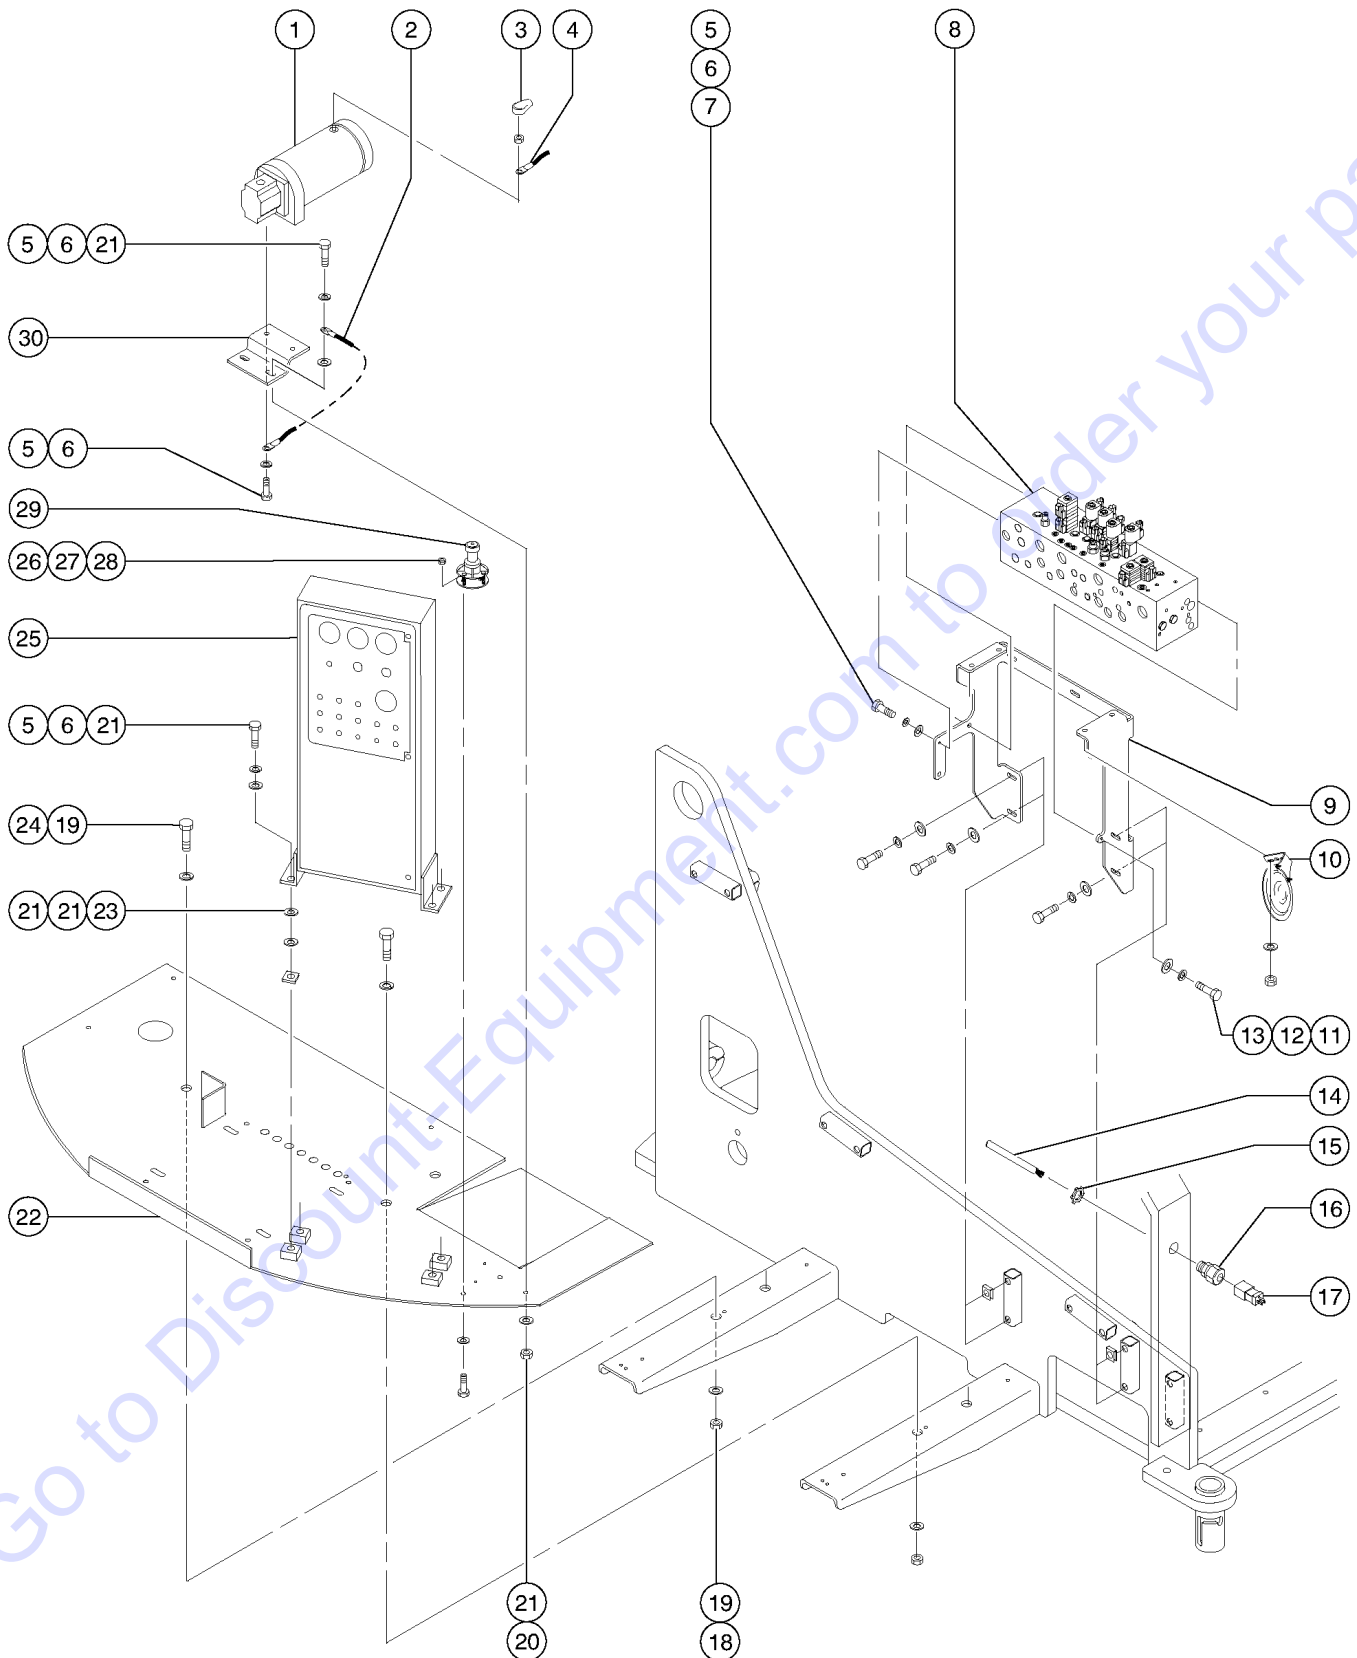

303.1 Function Manifold and Auxiliary Power Unit Installation

303.1 Function Manifold and Auxiliary Power Unit Installation

Item	Part No.	Description	Qty.	Item	Part No.	Description	Qty.
1	89620GT	POWER UNIT,AUX PUMP 12VDC.....1		29B	110382GT	LEVEL SENSOR,LS60,YL,2.5X4.5 <i>European models</i>	
--	122754GT	CABLE,#4GA,POS.AUX,RED,108"		29C	1260218GT	HARNESS,TILT ALARM,12V.....1 <i>for CSA models</i>	
--	37192GT	COUPLER, PUMP / MOTOR (36179)		29D	1261449GT	ASSY,RECEP,12V,CSA TILT.....1 <i>For ANSI/CSA models with 6-pin wire harness connector, includes instructions</i>	
--	58489GT	PUMP ASSY,AUX.POWER UNIT 89617		30	25855PGT	BRACKET,AUX PUMP MOUNT,PAINT....1	
--	75858GT	VALVE,CHECK ASSEMBLY					
--	77069GT	MOTOR,12VDC,77066					
2	13082GT	WELDING CABLE,#4 EXCELENE/BLK.....61-inches					
3	8910GT	BOOT,CABLE TERM,MED.RED,4/0.....1					
4	65612GT	CABLE ASSEMBLY					
5	6175GT	SCREW,HHC,3/8-16 X 1.....6					
6	6021GT	WASHER,LOCK,.375					
7	6097GT	WASHER,FLAT,USS,3/8",Y					
8		Ref. Function Manifold (refer to 704.1 and 706.1)					
9	75988PGT	BRACKET,FILTER MOUNT,PAINTED....1					
10	81578GT	HORN,12VDC,SPADE TERMINALS***....1					
11	6888GT	SCREW,HHC,1/4-20 X 1					
12	6356GT	WASHER,LOCK,.25					
13	6638GT	WASHER,FLAT,USS,1/4"Y					
14	43956GT	WIRE CABLE,14/3 CON.TPE JKT*					
15	6935GT	LOCKNUT,ELEC,1/2".....1					
16	7056GT	CONN,SQUEEZE,1/2NPT .38-.50,SM....1					
17	6595GT	PLUG,ELECTRICAL,DOMESTIC.....1					
--		FUSE,13 AMP,220V PLUG <i>(component no longer available) refer to BS1362 BUSS TDC180-13A</i>					
--	119404GT	CONN,RECEP 120AC/15A DOMESTIC					
--	1280665GT	PLUG, TYPE F, 230A, 50HZ, 16A, IP44					
--	144161GT	PLUG,PWR,UK,16AMP,3PIN,BLK					
--	25388GT	PLUG,FUSED,250V,13AMP,U.K.**					
18	6024GT	NUT,NYLOCK,5/8-11					
19	13064GT	WASHER,FLAT,.625 HARDENED.....8					
20	7713GT	NUT, LP NYLOCK, 3/8-16					
21	5397GT	WASHER,FLAT,USS,5/16",Y					
22	75649GT	WLDMNT,HYDRAULIC TANK MODULE.....1					
23	29868GT	SPRING CLIP,3/8-16,.05-.20X.73,ZAG					
24	29883GT	SCREW,HHC,5/8-11 X 1.75 GRD.8.....3					
25		Ref. Ground Controls (refer to 305.1 and 307.1)					
26	6889GT	NUT,LP NYLOCK,1/4-20					
27	6886GT	WASHER,LOCK,.313					
28	6090GT	SCREW,HHC,1/4-20 X .75					
29A	94077GT	SENSOR,LEVEL,4.5 DEG.....1 <i>USA/Canada/ Australia models</i>