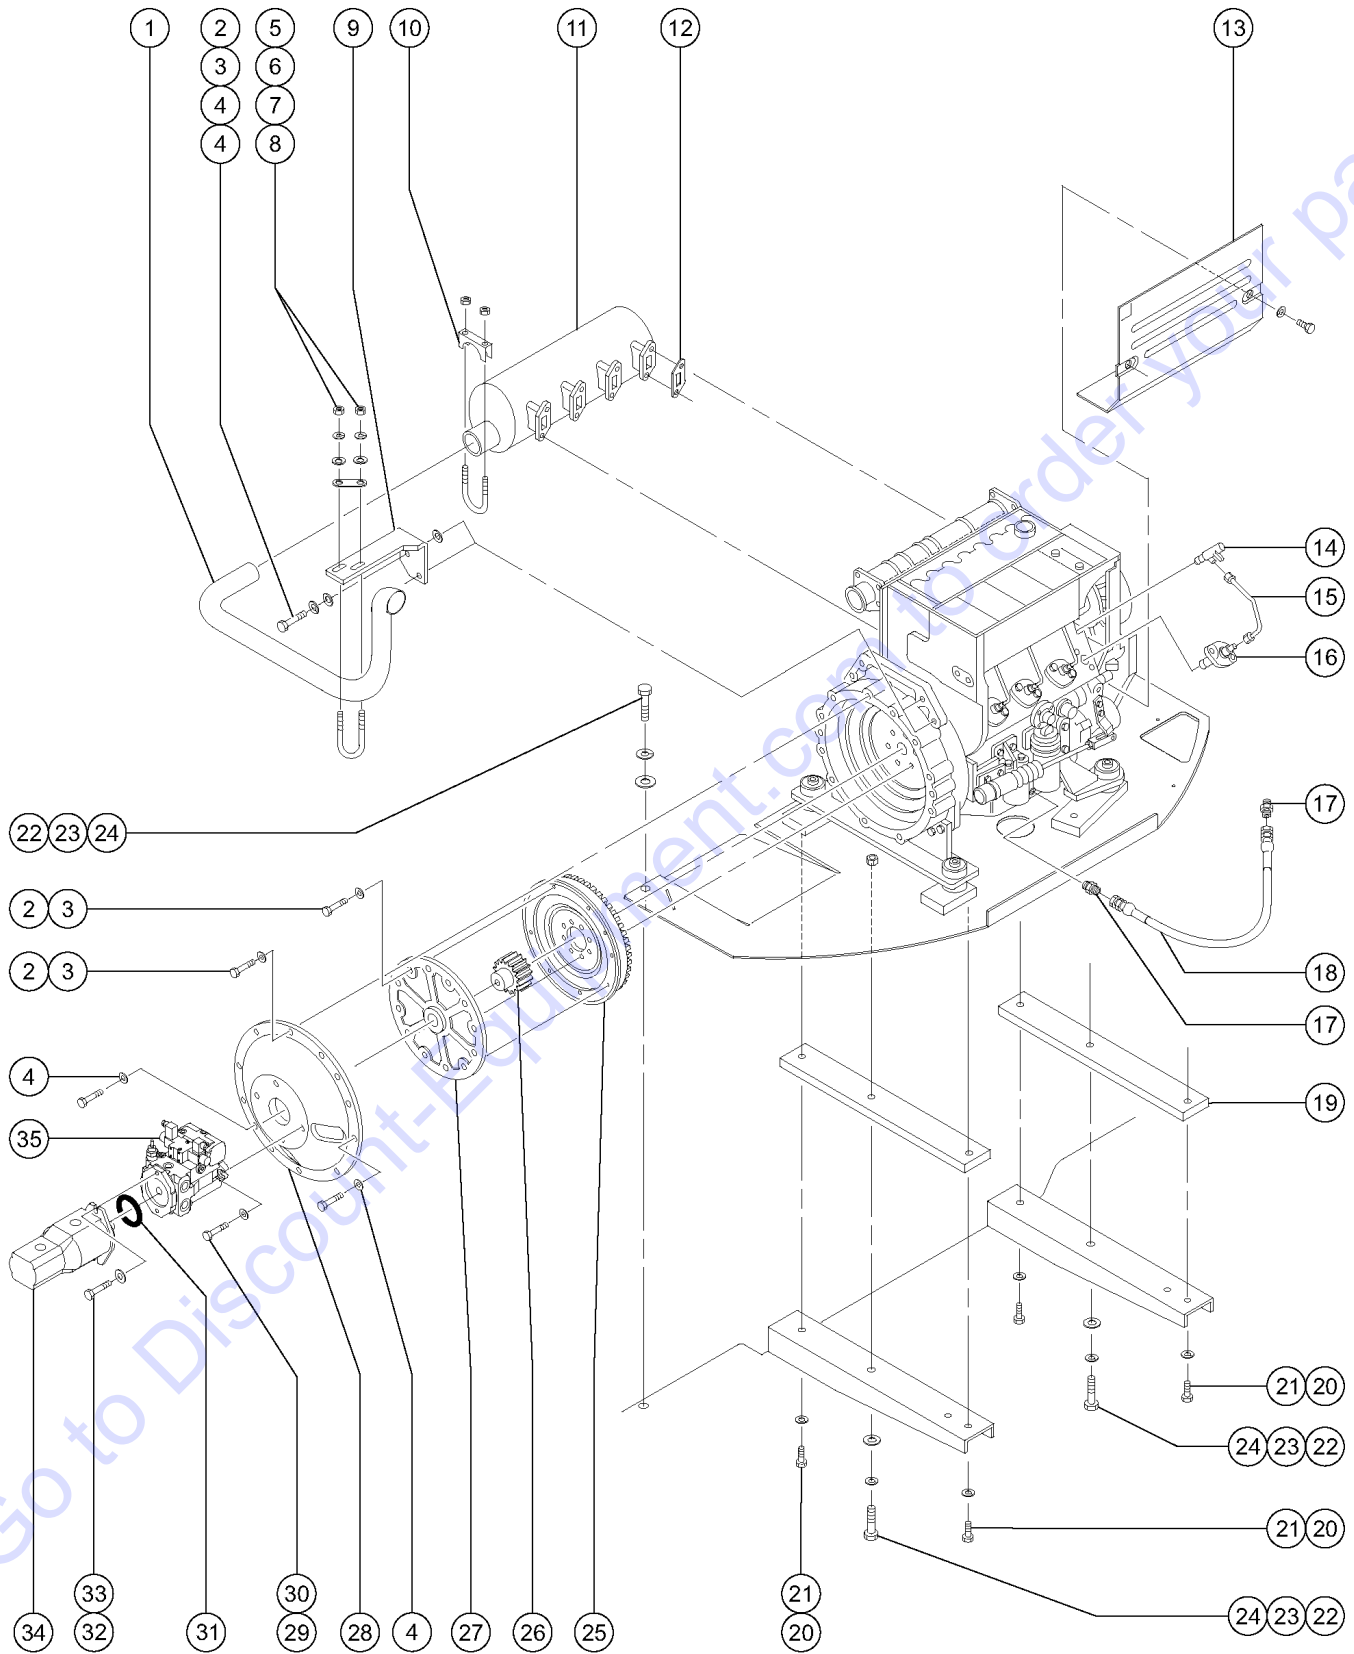

404.1 Deutz F4L 1011F Engine - View 2

404.1 Deutz F4L 1011F Engine - View 2

Item	Part No.	Description	Qty.	Item	Part No.	Description	Qty.
--	160550GT	KIT, 500 HR, DEUTZ TURBO <i>every 500 hr service kit</i>		29	8177GT	SCREW,HHC,1/2-13 X 1.5	
1	30493GT	EXHAUST,TAILPIPE,DEUTZ,Z60.....1		30	6033GT	WASHER,LOCK,0.5"	
2	44064GT	SCREW,HHC,M10 X 30MM,		31		Ref. O-ring (refer to 706.1).....1	
3	22700GT	WASHER,LOCK,M10		32	6175GT	SCREW,HHC,3/8-16 X 1	
4	6097GT	WASHER,FLAT,USS,3/8",Y		33	6021GT	WASHER,LOCK,.375	
5	6037GT	NUT,HEX,5/16-18,GR5		34		Ref. Lift/Steer Pump (refer to 708.1) <i>Non-oscillating models</i>	
6	6886GT	WASHER,LOCK,.313		35		Ref. Drive Pump (refer to 708.1)	
7	6638GT	WASHER,FLAT,USS,1/4"Y					
8	16584GT	U-BOLT, KIT 5/16-18 X 2.5 ***					
9	27329PGT	BRACKET,EXHAUST SUPPRT,PAINT....1					
10	30438GT	CLAMP,MUFFLER,2 1/4" ID.....1					
11	29558GT	MUFFLER**.....1					
12	29559GT	GASKET,EXHAUST.....4					
13	49916GT	COVER - DEUTZ F4L1011F.....1 <i>includes mounting fasteners</i>					
14	49919GT	INJECTOR - DEUTZ F4L1011F.....4 <i>Non-EPA models</i>					
14	65458GT	INJRCTOR-FUEL(F4L 1011F-EPA) <i>EPA models</i>					
15	49921GT	FUEL LINE INJ. DEUTZ F4L1011F.....4					
16	49929GT	INJECTOR PUMP - DEUTZ F4L1011F...4 <i>Non-EPA models</i>					
16	65459GT	PUMP-INJECTOR (F4L 1011F-EPA) <i>EPA models</i>					
17	48916GT	CONN, 520120-6.....2					
18	4913339SGT	HOSE ASSY 3/8".....1					
19	30271GT	PAD,ENGINE SLIDE.....2					
20	6090GT	SCREW,HHC,1/4-20 X .75					
21	6356GT	WASHER,LOCK,.25					
22	29883GT	SCREW,HHC,5/8-11 X 1.75 GRD.8.....3					
23	6036GT	WASHER,LOCK,.625 PLTD					
24	13064GT	WASHER,FLAT,.625 HARDENED.....3					
25	49917GT	RING GEAR,DEUTZ F3 & F4L1011F*....1 <i>(please verify ring gear thickness) 0.46 inches</i>					
--	33729GT	RING GEAR,DEUTZ F3 & F4L1011* <i>(please verify ring gear thickness) 0.365 inches</i>					
--	89785GT	RING GEAR,DEUTZ F3L2011F <i>(please verify ring gear thickness) 0.6 inches</i>					
26	37003GT	COUPLER,HUB,15 TOOTH 7/16BOLT*.....1					
27	33024GT	FLYWHEEL FLANGE,GREEN PLASTIC.....1					
28	30806GT	FLYWHEEL COVER,CASTING***.....1