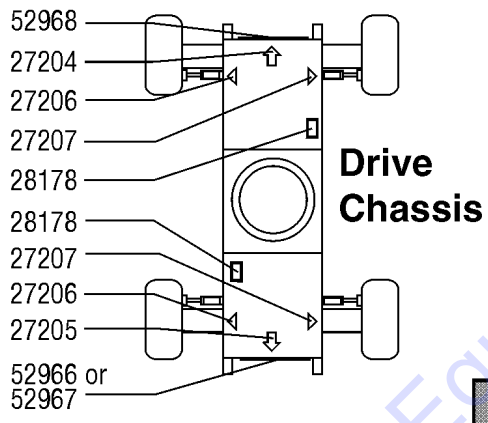

101.1 Decals with Words