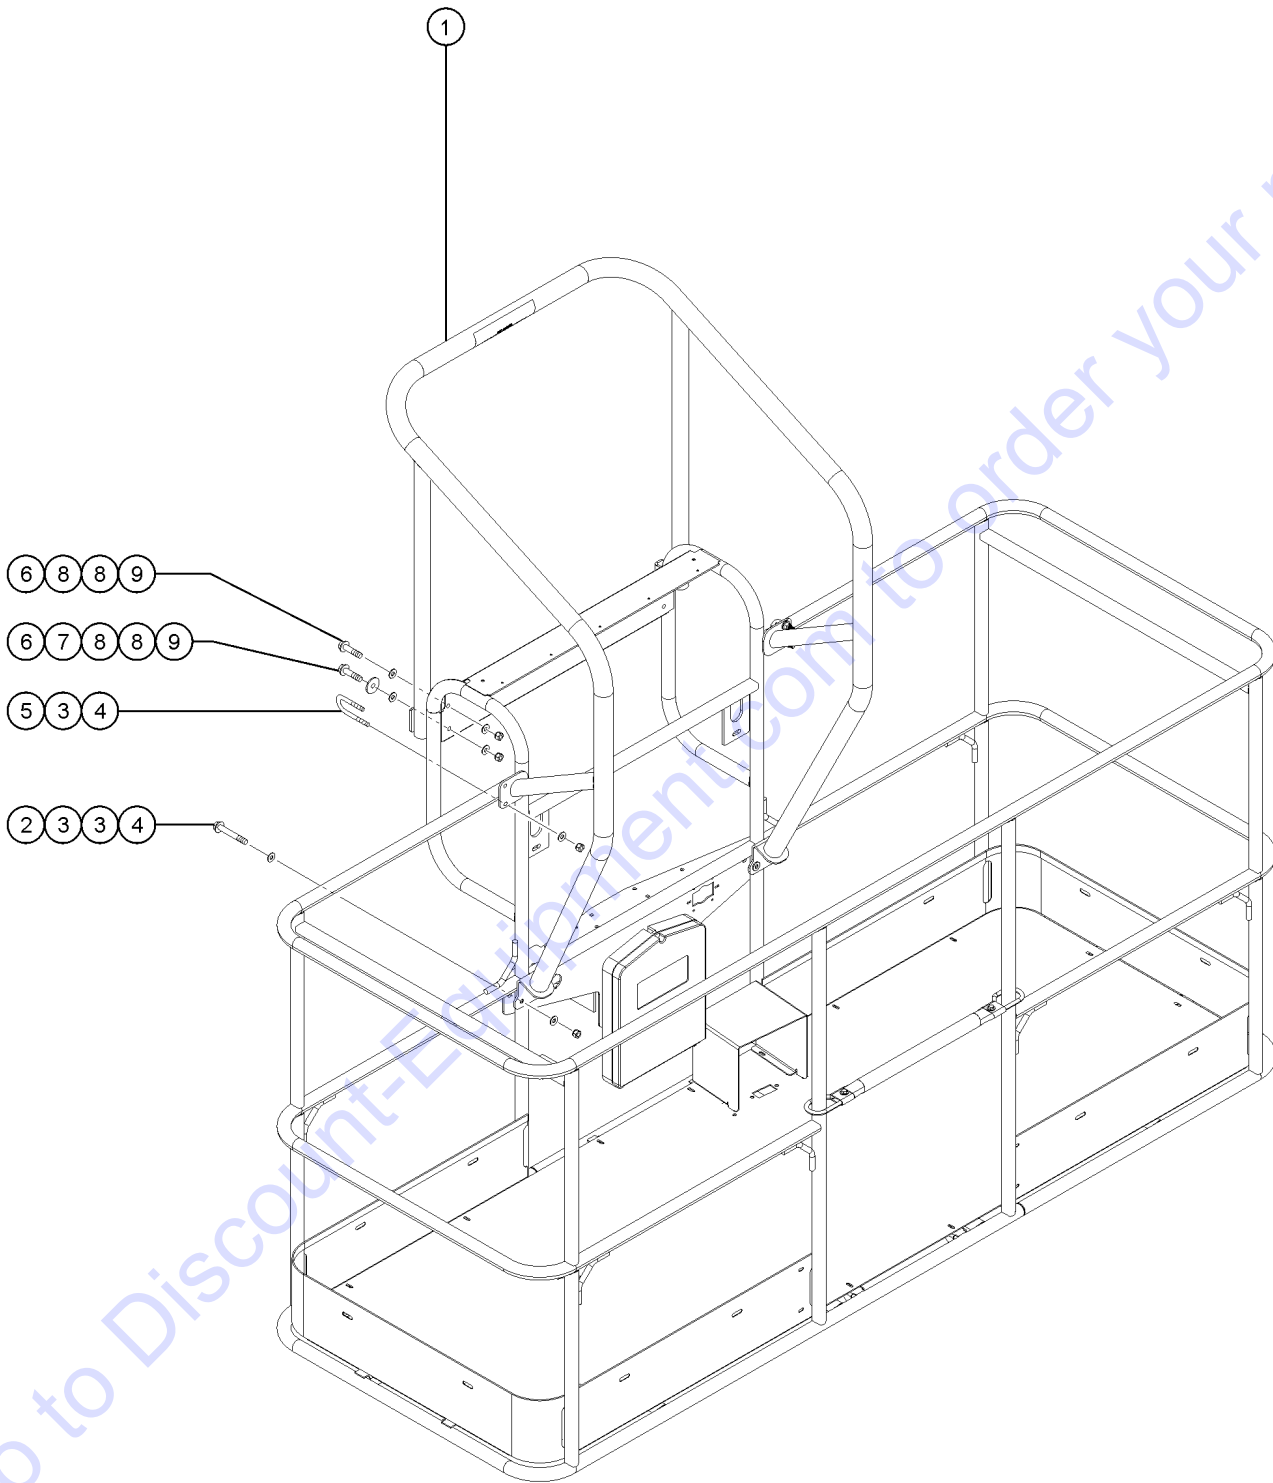

821.1 Operator Protection Structure (from SN 4260)

821.1 Operator Protection Structure (from SN 4260)

Item	Part No.	Description	Qty.
1	219158GT	ACCESSORY,OPERATOR PROT STRUCT.....1 <i>(Complete) includes all fasteners</i>	1
2	8178GT	SCREW,HHC,3/8-16 X 2.5.....4	4
3	6097GT	WASHER,FLAT,USS,3/8",Y.....12	12
4	4828GT	NUT,NYLOCK,3/8-16.....8	8
5	122755GT	UBOLT,FLATTENED,1.5DIA X 3/8 UNC...2	2
6	6888GT	SCREW,HHC,1/4-20 X 1.....4	4
7	15086GT	WASHER,FLAT,.375 X 1.5 X .125.....2 <i>Use only with the platform control box cover option</i>	2
8	6638GT	WASHER,FLAT,USS,1/4"Y.....8	8
9	6091GT	NUT,NYLOCK,1/4-20.....4	4

Go to Discount-Equipment.com to order your parts