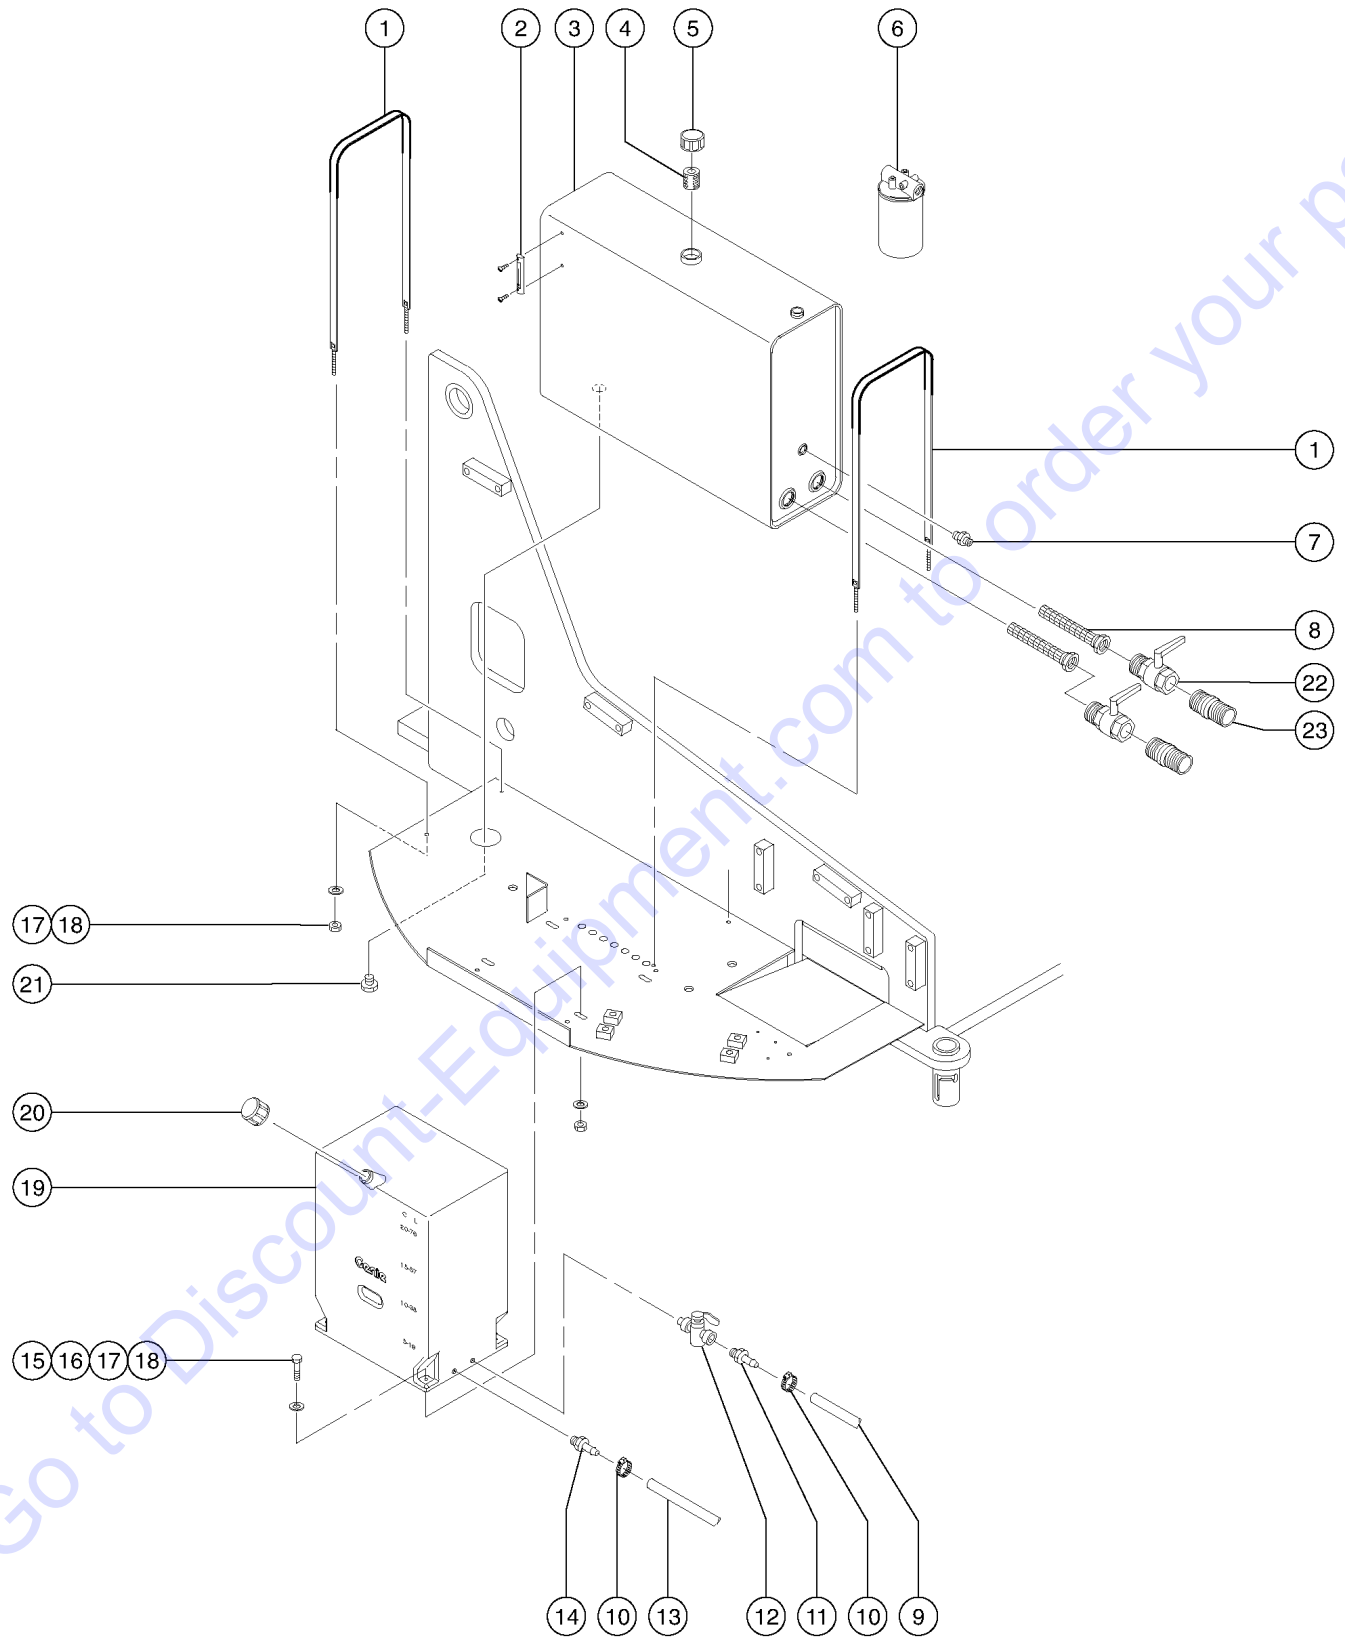

302.1 Hydraulic and Fuel Tanks - Diesel Models

302.1 Hydraulic and Fuel Tanks - Diesel Models

Item	Part No.	Description	Qty.
1	31524GT	STRAP ASSY,TANK, 66 INCH.....	2
--	31658-SGT	EXTRUSION,RUBBER BUMPER STRIP	
2	21141GT	GAUGE-SIGHT,LHA-LGTB***.....	1
3	102988GT	HYDRAULIC TANK ASSY W/WORD DEC.....	1
		<i>includes items 2, 4, 5, 7, 8 and 21</i>	
--	102989GT	HYDRAULIC TANK ASSY W/SYMB DEC <i>includes items 2, 4, 5, 7, 8 and 21</i>	
4	31506GT	STRAINER,FILLER NECK.....	1
5	53527GT	CAP,FILLER BREATHER,3 MICRON**.....	1
6	48470GT	FILTER ASSEMBLY W/IND L,PAPER.....	1
--	46014GT	FILTER,ELEMENT,BETA(6)=200	
--	58930GT	INDICATOR,29908,20279,48470	
7	48922GT	CONN,520102-6-6.....	1
8	45161GT	STRAINER ASSEMBLY,1.5" NPT.....	1
9	27089GT	HOSE,5/16 FUEL,SAE 30R7	
10	21465GT	CLAMP,HOSE,.25" - .63" X .3125.....	2
11	53023GT	FITTING,1/4 MPT 5/16 BARB.....	1
12	19487GT	VALVE, FUEL LOCK.....	1
13	30490GT	HOSE,1/4 FUEL LINE,SAE 30R7	
14	29137GT	HOSE END,MALE.25 X .25 MPT***.....	1
15	8178GT	SCREW,HHC,3/8-16 X 2.5	
16	6097GT	WASHER,FLAT,USS,3/8",Y	
17	5397GT	WASHER,FLAT,USS,5/16",Y	
18	4828GT	NUT,NYLOCK,3/8-16	
19	65611-SGT	FUEL TANK ASSY W/CAP, 20 GAL **.....	1
		<i>includes item 20</i>	
--	54325GT	FITTING,BULKHEAD,1/4NPT,FUELTK	
20	101726GT	CAP,FUEL,DIESEL,1/8"VENT(GRN).....	1
21	31507GT	PLUG,SQUARE HEAD,3/4 MPT.....	1
22	48994GT	VALVE,BALL,16 MPT-16 FPT***.....	2
23	48986GT	CONN,520102-16.....	2