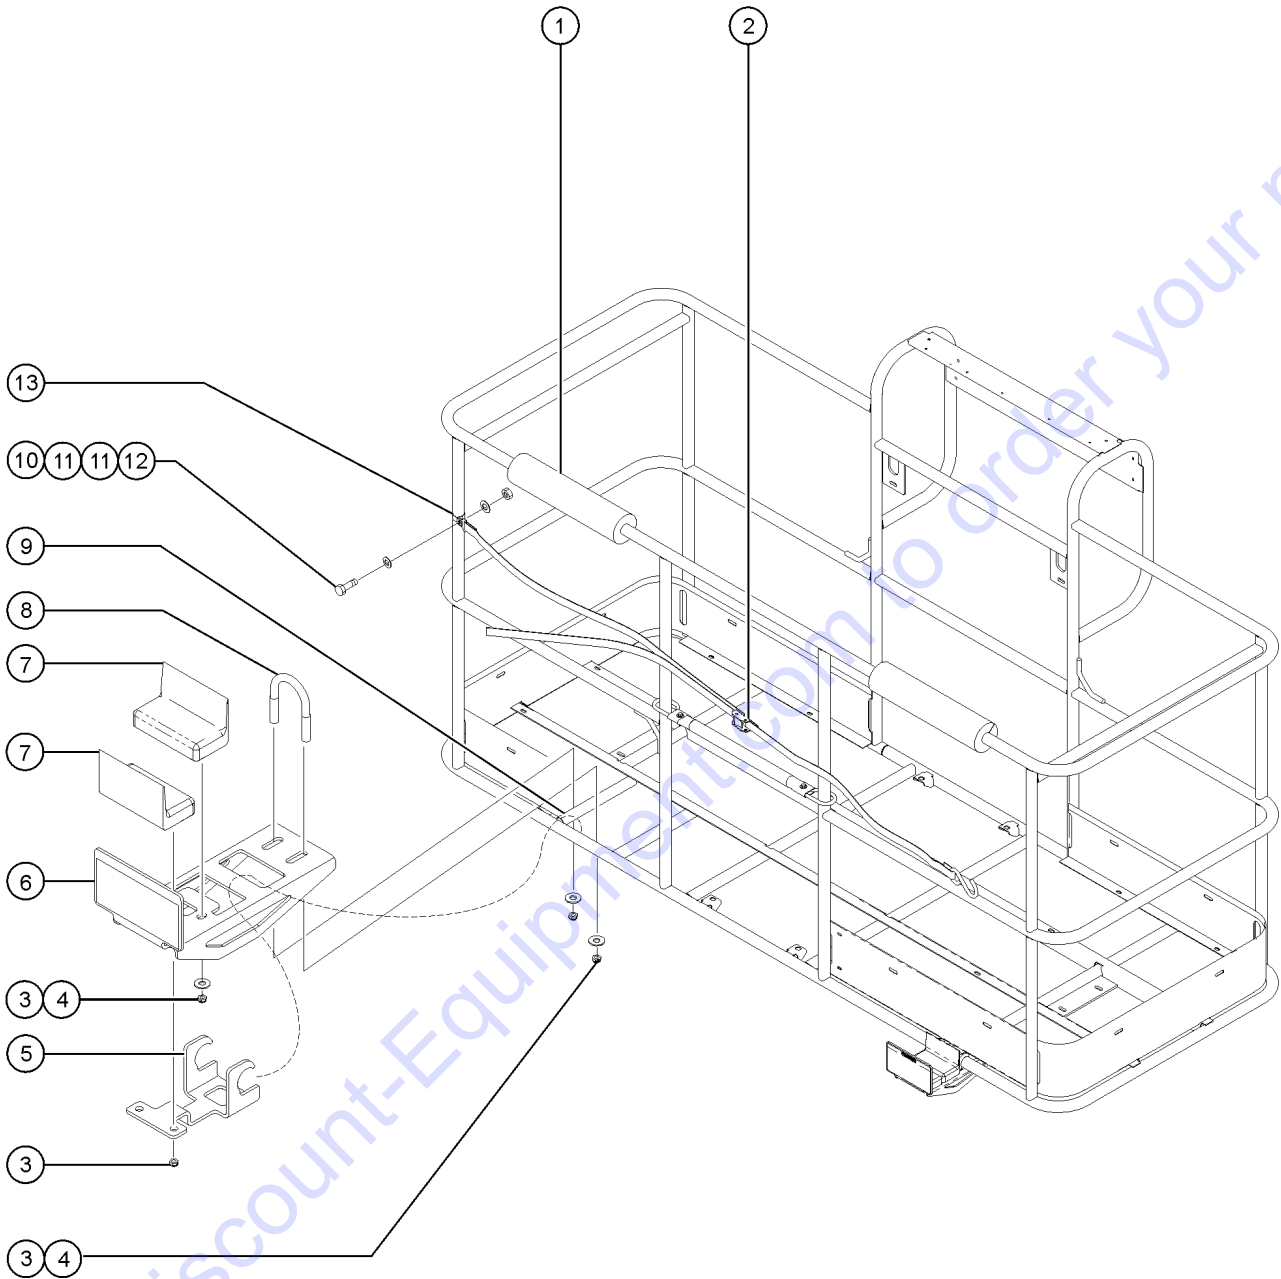

812.1 Panel Cradle Option

Go to Discount-Equipment.com to order your parts

812.1 Panel Cradle Option

Item	Part No.	Description	Qty.
--	77683GT	ACCESSORY,PANEL CRADLE,ANSI (ANSI/CSA models)	
--	94493-SGT	KIT,PANEL CRADLE,CE (CE/AUS models)	
1	88377-1400GT	FOAM PAD, 3" OD X 1.25" ID X 14 IN.....2	
2	77664GT	ADJUSTABLE STRAP ASSY.....1	
3	1274322GT	NUT,NYLOCK FLG,3/8-16,F,ZAG.....8	
4	5397GT	WASHER,FLAT,USS,5/16",Y for machines before 2010	
5	228849GT	FORMING,SECONDARY SUPPORT.....2 77576P is no longer available. For machines before 2010, must install Qty 2 service kit 233992 (ANSI) or 233993 (CE) for initial replacement.	
6	228848GT	FORMING PANEL CRADLE.....2 89724 is no longer available. For machines before 2010, must install Qty 2 service kit 233992 (ANSI) or 233993 (CE) for initial replacement.	
--	233992GT	KIT,PANEL CRADLE BRACKET,WORD.....1 (ANSI models) (includes hook, panel support bracket and installation instructions)	
--	233993GT	KIT,PANEL CRADLE BRACKET,SYMBL.....1 (CE models) (includes hook, panel support bracket and installation instructions)	
7	56934GT	PAD,REST,1"THICK,FLANGED.....4	
7A	824038GT	NUT, TL JAM, 3/8-16, A, ZAG.....4 for 56934	
8	1251600GT	U-BOLT, FLATTENED, 1.5 X 3/8 UNC,ZAG.....2	
9	73463-1175GT	TUBE, RD, ALUM, 1.25 X .083 X 11.75...2	
10	1256855GT	SCREW,HHF,1/4-20X.625,8,ZAG.....1	
11	6638GT	WASHER,FLAT,USS,1/4"Y for machines before 2010	
12	1277924GT	NUT,NYLOCK FLG,1/4-20,F,ZAG.....1	
13	56424GT	CLAMP,1.25X.5 RUBBER-CUSHION.....1	