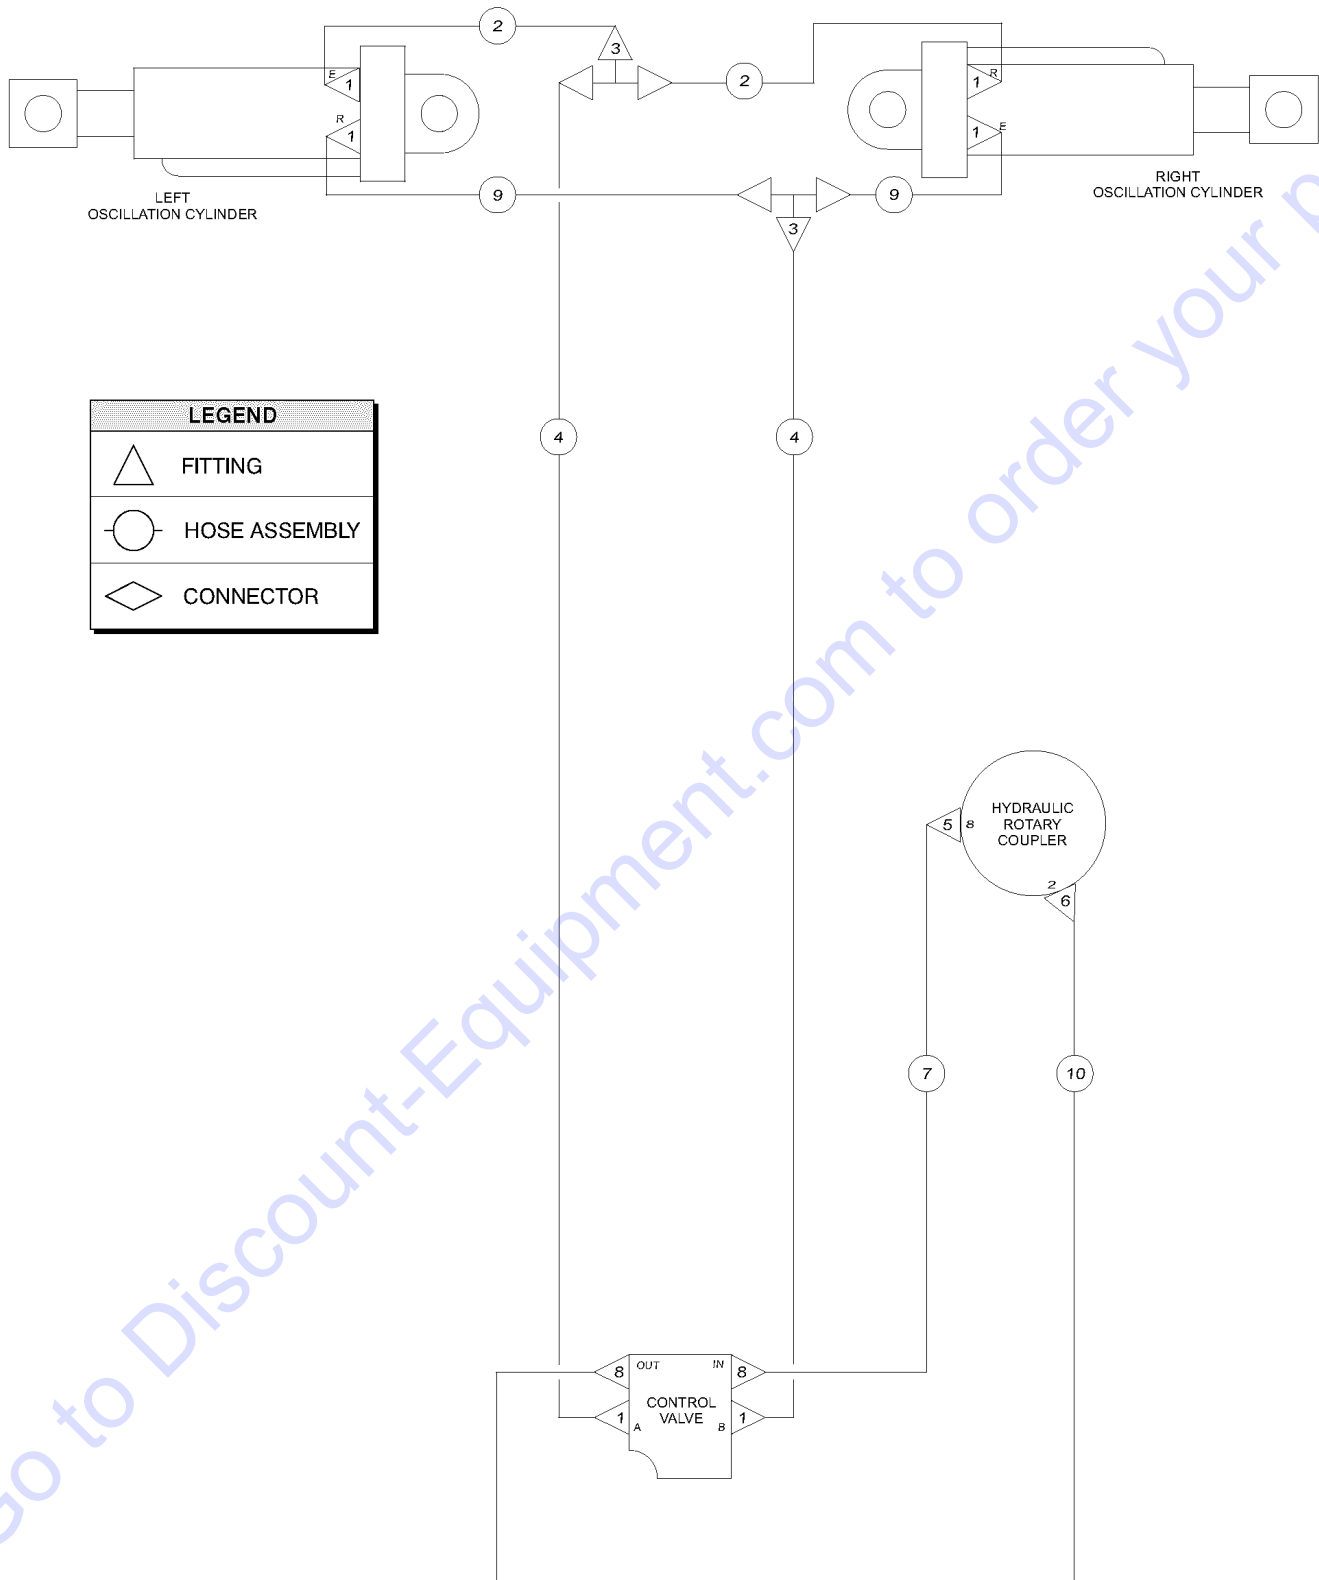

713.1 4WD Drive Oscillate System (to SN 4385)

Go to Discount-Equipment.com to order your parts

713.1 4WD Drive Oscillate System (to SN 4385)

Item	Part No.	Description	Qty.
--	49612GT	O-RING KIT (ORFS FITTINGS)	
--	49613GT	PLUG AND CAP KIT-SERVICE,ORFS*	
1	48916GT	CONN, 520120-6.....	6
2	49128-3409GT	HOSE ASEMBLY HOSE ASSEMBLY 3/8.....	2
3	53980GT	TEE,BRANCH,520433-6.....	2
4	89554-10313GT	HOSE ASSY, 3/8" STR M,90 FM.....	2
5	48942GT	ELBOW,90D,520220-8-6.....	1
6	48937GT	ELBOW,45D,520320-8.....	1
7	49110-6992GT	HOSE ASSEMBLY,1/2".....	1
8	48932GT	FITTING,ELBOW,90D,520220-8***.....	2
9	49128-3209GT	HOSE ASEMBLY HOSE ASSEMBLY 3/8.....	2
10	49110-6692GT	HOSE ASSEMBLY,1/2".....	1

Go to Discount-Equipment.com to order your parts