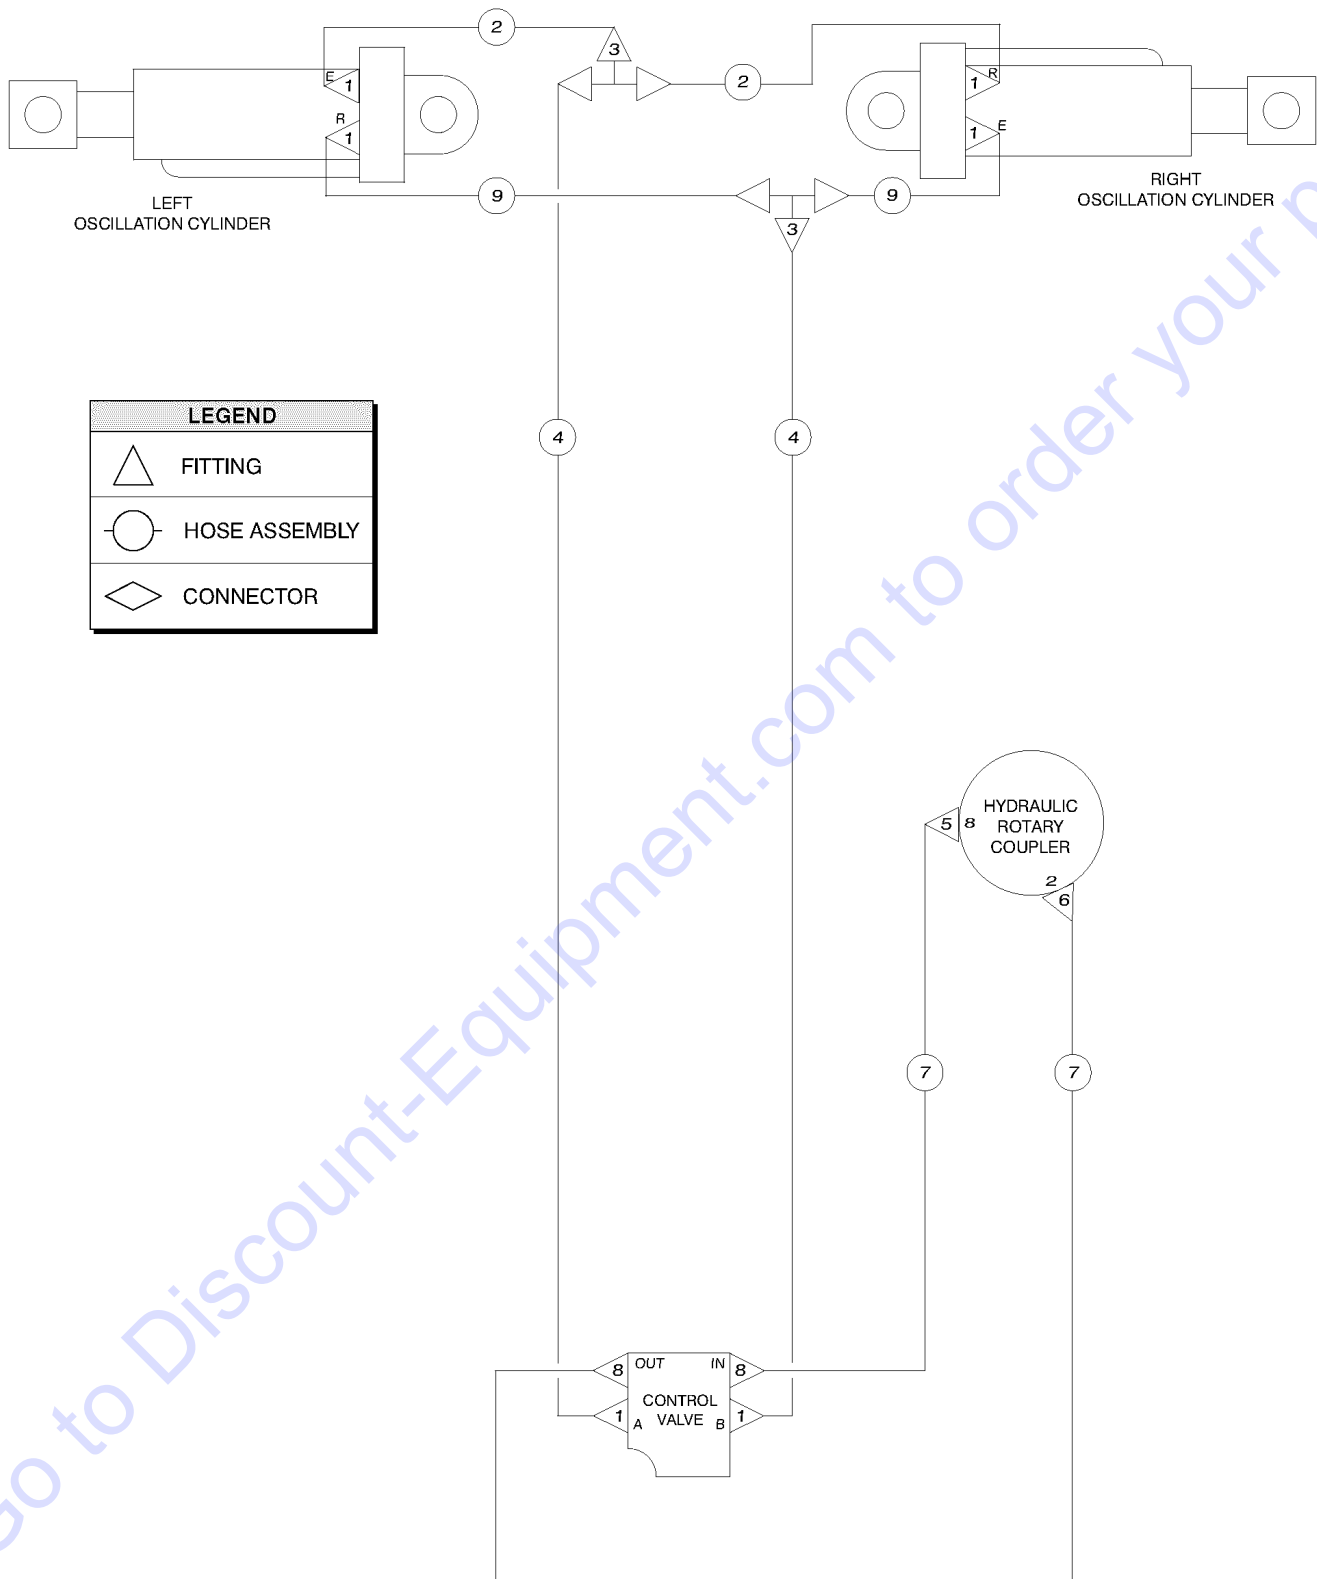

711.1 2WD Drive Oscillate System (to SN 4385)

711.1 2WD Drive Oscillate System (to SN 4385)

Item	Part No.	Description	Qty.
--	49612GT	O-RING KIT (ORFS FITTINGS)	
--	49613GT	PLUG AND CAP KIT-SERVICE,ORFS*	
1	48916GT	CONN, 520120-6.....	6
2	49128-3409GT	HOSE ASEMBLY HOSE ASSEMBLY 3/8.....	2
3	53980GT	TEE,BRANCH,520433-6.....	2
4	89554-10313GT	HOSE ASSY, 3/8" STR M,90 FM.....	2
5	48942GT	ELBOW,90D,520220-8-6.....	1
6	48937GT	ELBOW,45D,520320-8.....	1
7	49110-6992GT	HOSE ASSEMBLY,1/2".....	2
8	48932GT	FITTING,ELBOW,90D,520220-8***	2
9	49128-3209GT	HOSE ASEMBLY HOSE ASSEMBLY 3/8.....	2

Go to Discount-Equipment.com to order your parts