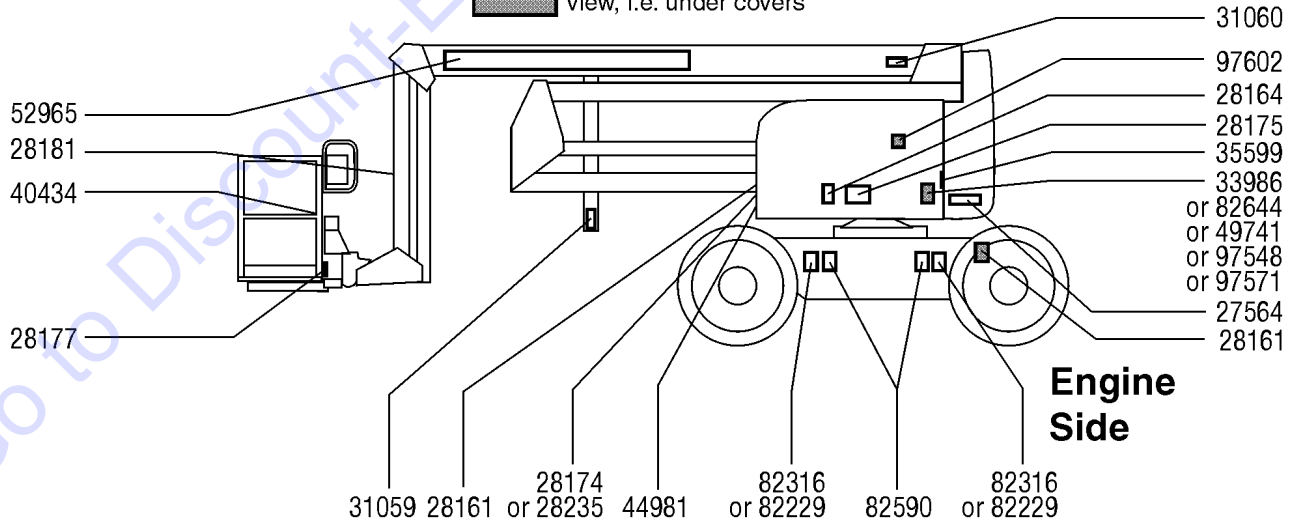

Shading indicates decal is hidden from view, i.e. under covers