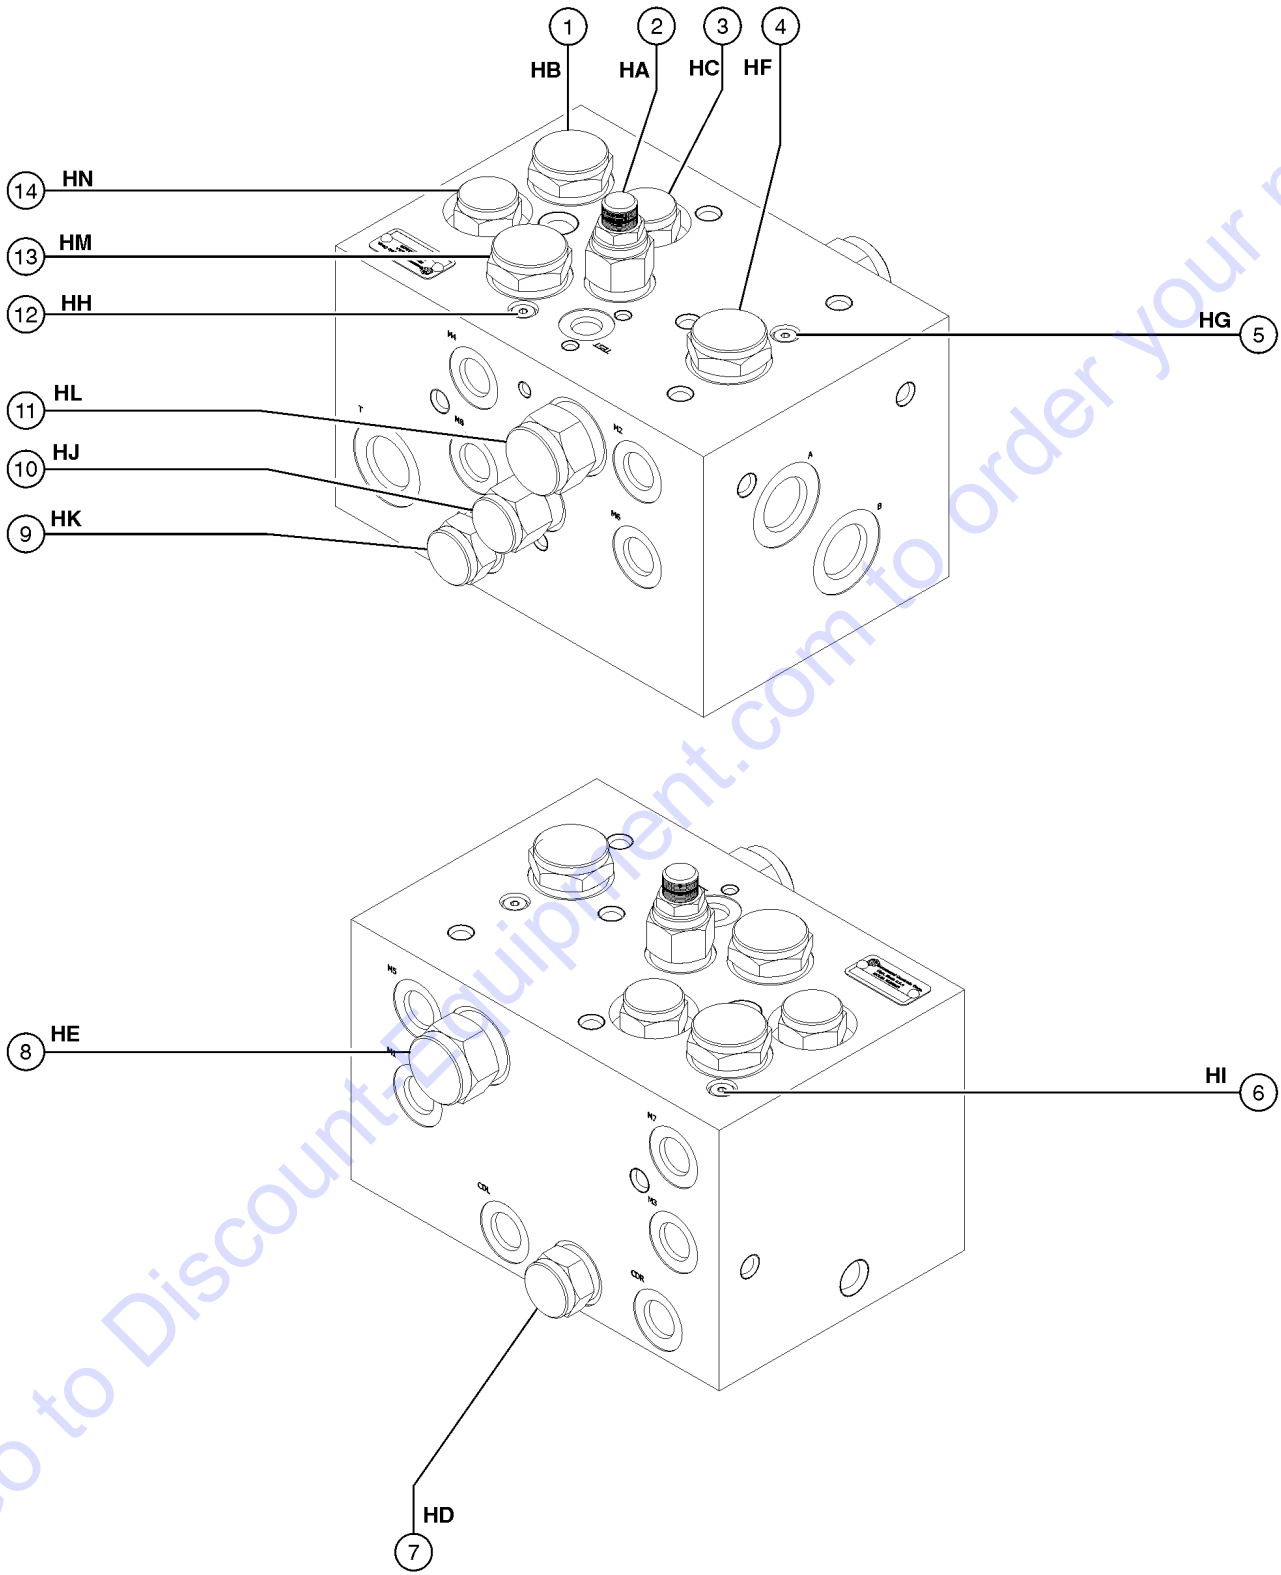

702.2 4WD Traction Manifold - View 2

702.2 4WD Traction Manifold - View 2

Item	Part No.	Description	Qty.
--	1287434GT	PLUG,SAE #03 (139712) <i>Plug for ORIFICE, 0.040"</i>	
--	139712GT	MANIFOLD,TRACTION,4WD*** <i>(complete) customers can order this manifold to replace previous manifold part 81055</i>	
--	28750GT	O-RING KIT,FIELD SVC,ALL PROD*	
--	49612GT	O-RING KIT (ORFS FITTINGS)	
--	33994GT	PLUG AND CAP KIT-SERVICE,37 **	
--	49613GT	PLUG AND CAP KIT-SERVICE,ORFS*	
1	139717GT	VALVE, FLOW DIVIDE/COMB,24GPM....1 <i>HB, (controls flow to non-steer end drive motors in forward and reverse)</i>	
--	139512GT	SEAL KIT, VALVE	
2	139718GT	VALVE, RELIEF, 280PSI.....1 <i>HA, (charge pressure circuit)</i>	
--	139528GT	SEAL KIT, VALVE	
3	139527GT	VALVE, CHECK, 5PSI.....1 <i>HC, (steer end drive motor circuit)</i>	
4	139508GT	VALVE, FLOW DIVIDE/COMBINE 1:1.....1 <i>HF, (controls flow to flow divider/combiner valves 1 and 13)</i>	
5	139719GT	ORIFICE, 0.040".....1 <i>HG, (equalizes pressure on both sides of flow divider/combiner valve)</i>	
6	139719GT	ORIFICE, 0.040".....1 <i>HI, (equalizes pressure on both sides of flow divider/combiner valve)</i>	
7	139527GT	VALVE, CHECK, 5PSI.....1 <i>HD, (non-steer end drive motor circuit)</i>	
8	139716GT	VALVE, CHECK.....1 <i>HE, (non-steer end drive motor circuit)</i>	
--	139727GT	SEAL KIT, VALVE	
9	139527GT	VALVE, CHECK, 5PSI.....1 <i>HK, (steer end drive motor circuit)</i>	
10	139715GT	VALVE, SHUTTLE, FIXED.....1 <i>HJ, (steer end drive motor circuit)</i>	
--	139512GT	SEAL KIT, VALVE	
11	139716GT	VALVE, CHECK.....1 <i>HL, (charge pressure circuit that directs hot oil out of low pressure side of drive pump)</i>	
12	139719GT	ORIFICE, 0.040".....1 <i>HH, (equalizes pressure on both sides of flow divider/combiner valve)</i>	
13	139717GT	VALVE, FLOW DIVIDE/COMB,24GPM....1 <i>HM, (controls flow to steer end drive motors in forward and reverse)</i>	
--	139512GT	SEAL KIT, VALVE	
14	139527GT	VALVE, CHECK, 5PSI.....1 <i>HN, (non-steer end drive motor circuit)</i>