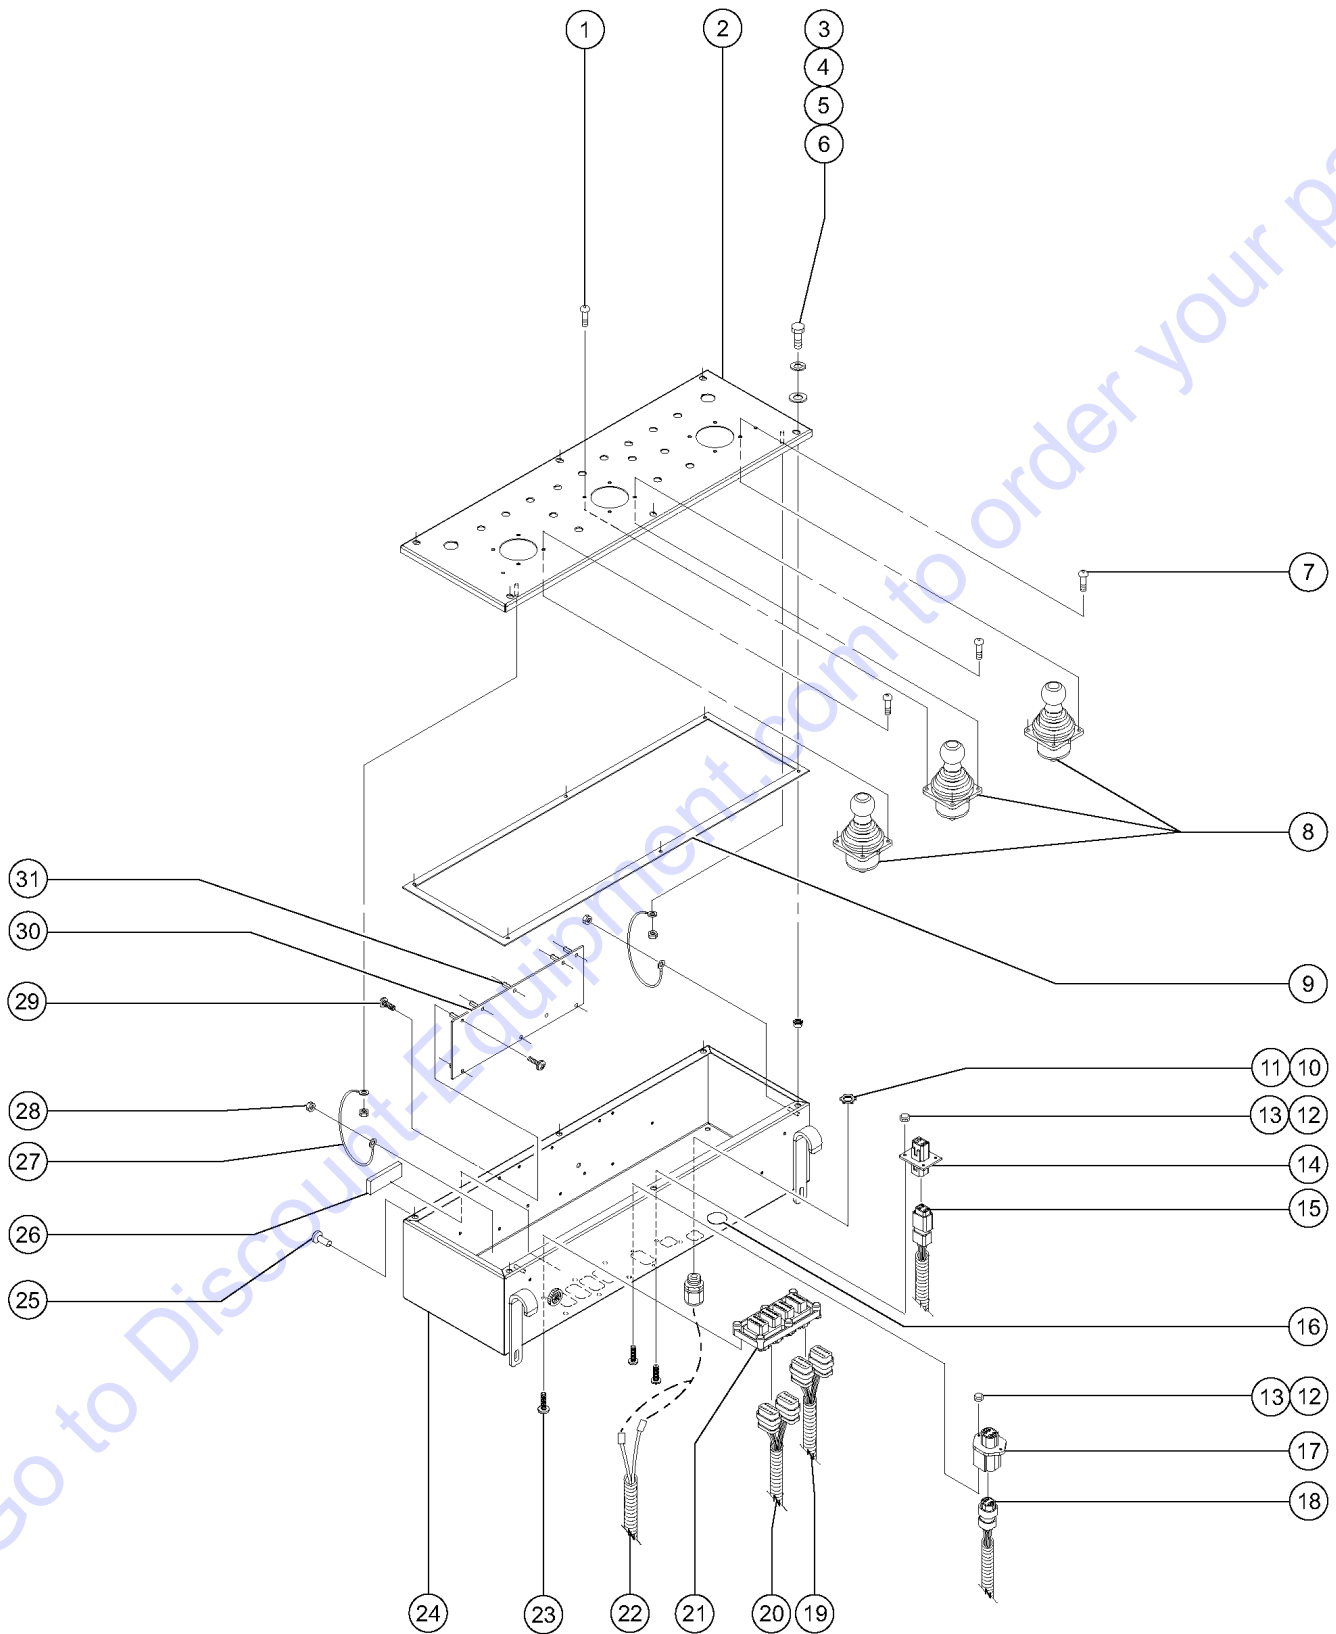

603.1 Platform Controls - View 1

603.1 Platform Controls - View 1

Item	Part No.	Description	Qty.	Item	Part No.	Description	Qty.
--	110388GT	PLAT. CONTROL BOX W/DECAL*** <i>includes items 6 and 11</i>		--	28131GT	WIRE LOOM,1.25 DIA.	
--	102724GT	WIRE,MOUNT ADHESIVE BACK		--	77432GT	BOOT,2 X 12 WAY	
--	122215GT	HARNESS,SERVICE,PBOX J1 <i>requires qty 3 of adapter 122125</i>		21	73736GT	CONN,RECEP 48 WAY,4 X 12.....1	1
--	122125GT	ADAPTER CABLE, JS100 JOYSTICK		--	54255GT	LOCK,RECEP 12 WAY, 14-18GA	
--	122124GT	SERVICE KIT,S80 PBOX J1 HARN <i>required for first time replacement, contains PBOX J1 harness and qty 3 of adapter 122125</i>		--	73713GT	TERM,NI PIN,S&F,16-18GA,REEL	
--	89666GT	HARNESS,JIB KIT		22	89376GT	HARNESS,JIB,Z-BOOM.....1 <i>to SN 4460</i>	1
--	89673GT	HARNESS,PBOX,S40,S45,Z60***		--	102033GT	HARNESS,JIB BOOM <i>from SN 4461</i>	
--	89925GT	HARNESS,PBOX,LOAD SENSE		--	77432GT	BOOT,2 X 12 WAY	
1	49816GT	SCREW,PHILLIPS,PHM,10-32 X .75		23	73803GT	SCREW,SHM,PHP, #12 X .75	
2	81484PGT	PLATFORM CONTROL BOX LID,PAINT.....1	1	24	81487PGT	PLATFORM CONTROL BOX,PAINTED.....1	1
3	8914GT	SCREW,HHC,1/4-20 X .625		25	42781GT	PLUG, NYLON .250 BLACK DOMED.....1	1
4	6356GT	WASHER,LOCK,.25		26	30997GT	CORROSION INHIBITOR,FOAM.....1	1
5	6638GT	WASHER,FLAT,USS,1/4"Y		27	77351GT	LANYARD,PLATFORM CONTROL BOX.....2	2
6	23404GT	NUTSERT,1/4-20,STEEL CAD PLTD.....6	6	28	6178GT	NUT,NYLOCK,10-32	
7	77047GT	SCREW,PHM,10-32X.50,ST TYPE F		29	81551GT	SCREW,PHIL,PHM,6-32 X 1/4 SS	
8		Ref. Joystick Controller (refer to 604.1)		30	235476GT	ASSY,PCB ALC500 Z60 LEG V200 <i>Machine model and serial number required when ordering. Please contact Discount- equipment for assistance</i>	
9	81488GT	GASKET,PLATFORM CONTROL BOX.....1	1	--	119250GT	BRACKET,PLATFORM HEATER OPT.....1	1
10	6935GT	LOCKNUT,ELEC,1/2".....1	1	--	119534GT	STANDOFF,1/4X1/4 M-F 6-32 S/S.....1	1
11	7056GT	CONN,SQUEEZE,1/2NPT .38-.50,SM....1	1	--	119560GT	WIRING KIT,CONTROL BOX HEATER...1	1
12	12344GT	NUT,NYLOCK,6-32		--	119641GT	SWITCH,THERMOSTAT 85F OPEN.....1	1
13	49820GT	SCREW,PHILLIPS,PHM,6-32 X .5		--	128204GT	SWITCH TOGGLE ASSY SPDT 2P MNT.....1	1
14	73723GT	CONN RECEPT,FLANGED.....1	1	--	235475GT	DECAL LBL ALC500 Z60 LEG V200	
--	60443GT	LOCK,RECEP 4 WAY,14-18GA		--	27287GT	RESISTOR,10 OHM,25 WATT.....2 <i>for 119560</i>	2
15		Ref. ASSEMBLY,FOOT SWITCH.....1 <i>refer to 602.1</i>	1	--	T115352GT	DECAL,OPTION CONTROL BOX HEATR.....1	1
--	73739GT	BOOT,PLUG 4 WAY		31	81550GT	STANDOFF,6-32 X 3/8L X 1/4 HEX	
--	75640GT	WIRE LOOM,3/4 DIA.					
16	229567GT	PLUG,SANTOPRENE .5 BLACK DOME.....4	4				
17	73717GT	CONN,RECEP 4 WAY,12-14GA FL***.....1	1				
--	60526GT	LOCK,RECEP 4 WAY,12-14GA					
--	73711GT	TERM,DEUTSCH, PIN #12-14					
18	102907GT	HARNESS,12/3, 12V TO PLAT,Z60.....1	1				
--	73725GT	BOOT,DTSCH,DTP4-BT					
--	75640GT	WIRE LOOM,3/4 DIA.					
19	89177GT	HARNESS,18/19,BOOM CABLE 2.....1 <i>grey/black connectors</i>	1				
--	75640GT	WIRE LOOM,3/4 DIA.....72-inches					
--	77432GT	BOOT,2 X 12 WAY					
20	89176GT	HARNESS,18/19,BOOM CABLE.....1 <i>green/brown connectors</i>	1