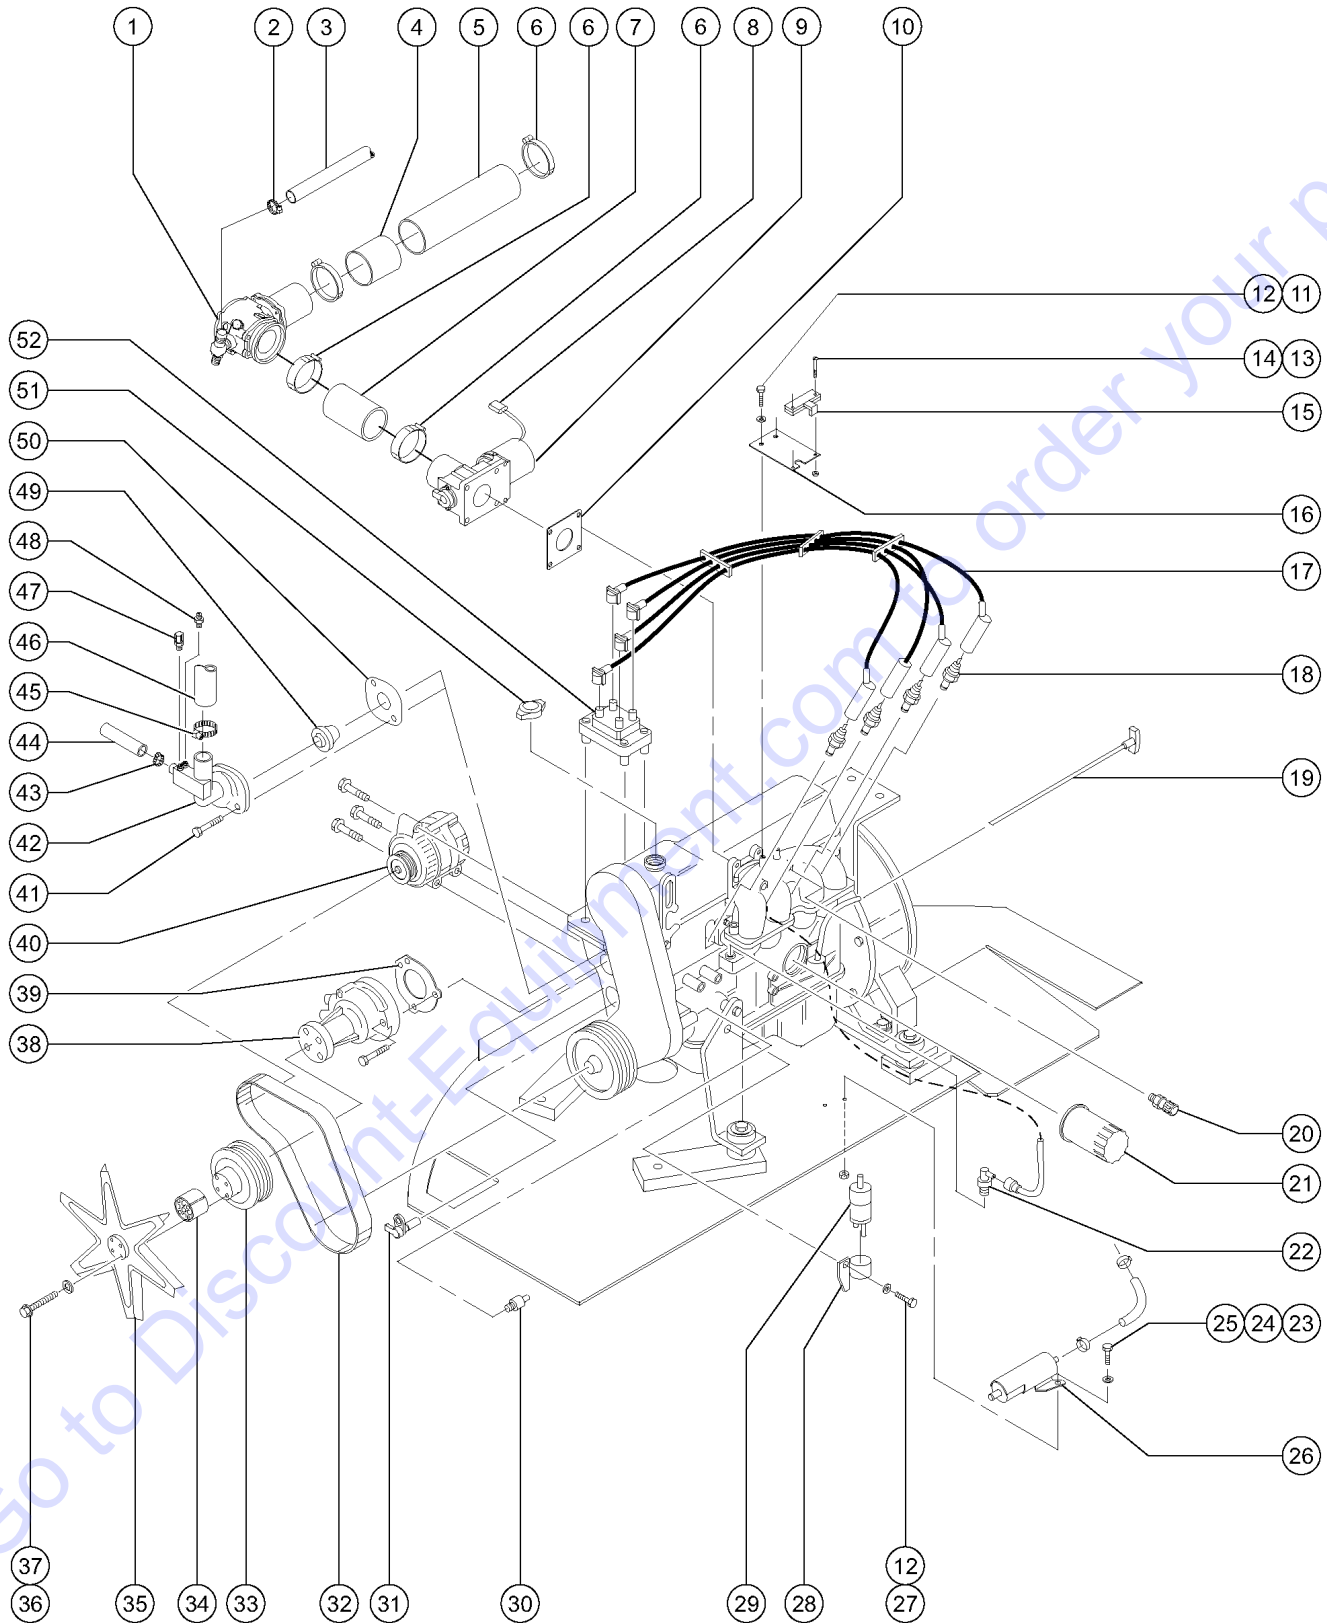

406.2 Ford LRG-425 EFI Engine - View 1 (from SN 4164 to 4545)

406.2 Ford LRG-425 EFI Engine - View 1 (from SN 4164 to 4545)

Item	Part No.	Description	Qty.	Item	Part No.	Description	Qty.
--	49735GT	ENGINE,FORD LRG 425,EFIZ45 <i>(remanufactured long block only, does not include starter, alternator, radiator or fuel system)</i>		27	25929GT	SCREW,HHC,M8 X 30MM,GRD 8.8	
--	52695GT	MANUAL,WORKSHOP FORD LRG425EFI		28	65453GT	BRACKET-FUEL FILTER (52567).....1	
--	81629GT	AIR VALVE MIXER*** <i>for units without E-controls; consult Discount-equipment prior to ordering</i>		29	58967GT	FUEL PRESSURE REG,425EFI***.....1	
--	89618GT	HARNESS,FORD ENGINE,EFI,Z60		30	58900GT	SENSOR,CAM,EFI***.....1	
1	58598GT	AIR VALVE MIXER.....1 <i>for units upgraded to E-controls; consult Discount-equipment prior to ordering</i>		31	33968GT	SENSOR, CRANK POSITION.....1	
--	106144GT	AIR HORN,NOLFF MIXER,ALUMINUM*		32	52580GT	BELT,SERPENTINE,LRG425 EFI***.....1	
--	58599GT	DIAPHRAGM,AIR VALVE MIXER <i>for units upgraded to E-controls; consult Discount-equipment prior to ordering</i>		33	52078GT	PULLEY,FORD ENGINE,LRG-423***.....1	
2	46131GT	CLAMP,HOSE,.63" - 1.0" X .5".....2		34	52077GT	SPACER,FAN TO WATERPUMP LRG423.....1	
3	81631GT	HOSE,VAPOR,LP SPECIFIC		35	52076GT	FAN, LSG423/LRG425.....1	
4	30966-0150GT	HOSE,AIR INTAKE,2.25" ID.....1		36	32309GT	SCREW,HHC,M8 X 60MM X 1.25	
5	30966-0575GT	HOSE,AIR INTAKE,2.25"IDX5.75".....1		37	49408GT	WASHER,LOCK,M8	
6	45435GT	CLAMP,HOSE,2.50"***.....4		38	33963GT	PUMP, WATER, WITH GASKET.....1	
7	27211-0250GT	HOSE,AIR INTAKE,2.625"IDX2.50".....1		39	33964GT	GASKET, WATER PUMP.....1	
8	88455GT	ADAPTER,THROTTLE ACTUATOR***.....1		40	33960GT	ALTERNATOR,LRG-423 RE-BUILT*.....1	
9	94922GT	KIT,FORD EFI UPDATE,BASE***.....1		41	65454GT	BOLT-FLANGE,M6 X 22MM(52573)	
--	48473P-SGT	BRACKET,AIR FILTER,FORD GAS PT		42	52573GT	THERMOSTAT HOUSING, LRG425 EFI.....1	
10	52579GT	GASKET,ADAPTER PLATE,425EFI***.....1		43	36208GT	CLAMP,HOSE,1.25"***.....1	
11	23057GT	SCREW,HHC,M8 X 20MM		44	52762GT	HOSE,WATER INLET,LRG425 EFI.....1	
12	49408GT	WASHER,LOCK,M8		45	22672GT	CLAMP,HOSE,1.75".....1	
13	49817GT	SCREW,PHILLIPS,PHM,10-32 X1.25		46	54862GT	HOSE,UPPER RADIATOR,Z45.....1	
14	6178GT	NUT,NYLOCK,10-32		47	33972GT	SENSOR,COOLANT TEMP*.....1	
15	49898GT	MAP SENSOR, EFI.....1		48	65456GT	SENDING UNIT-H20TMP LRG425EFI*...1	
16	53821PGT	BRACKET,MAP SENSOR,PAINTED.....1		49	33966GT	THERMOSTAT, FORD LRG.....1	
17	52570GT	SPARK PLUG WIRE SET, LRG425EFI....1		50	52575GT	GASKET,THERM.HSNG O-RING.....1	
18	28647GT	SPARK PLUG,FORD.....4		51	49881GT	OIL FILLER CAP FOR LRG ENGINE.....1	
18	52656GT	FUEL INJECTOR, LRG-425 EFI.....4 <i>not shown</i>		52	33970GT	COIL, ELECTRONIC IGN., FORD.....1	
19	52566GT	DIPSTICK, OIL LEVEL,LRG425 EFI.....1					
20	52652GT	SENSOR,AIR TEMP,LRG-425 EFI***.....1					
21	28656GT	FILTER,OIL,FORD.....1 <i>Genie genuine part</i>					
--	1259054GT	FILTER, OIL, FORD <i>Genie aftermarket</i>					
22	33957GT	VALVE,PCV-FORD LRG***.....1					
23	8915GT	SCREW,HHC,1/4-20 X 1.25					
24	6638GT	WASHER,FLAT,USS,1/4"Y					
25	6091GT	NUT,NYLOCK,1/4-20					
26	77219GT	PUMP, FUEL, LRG425, WALBRO.....1