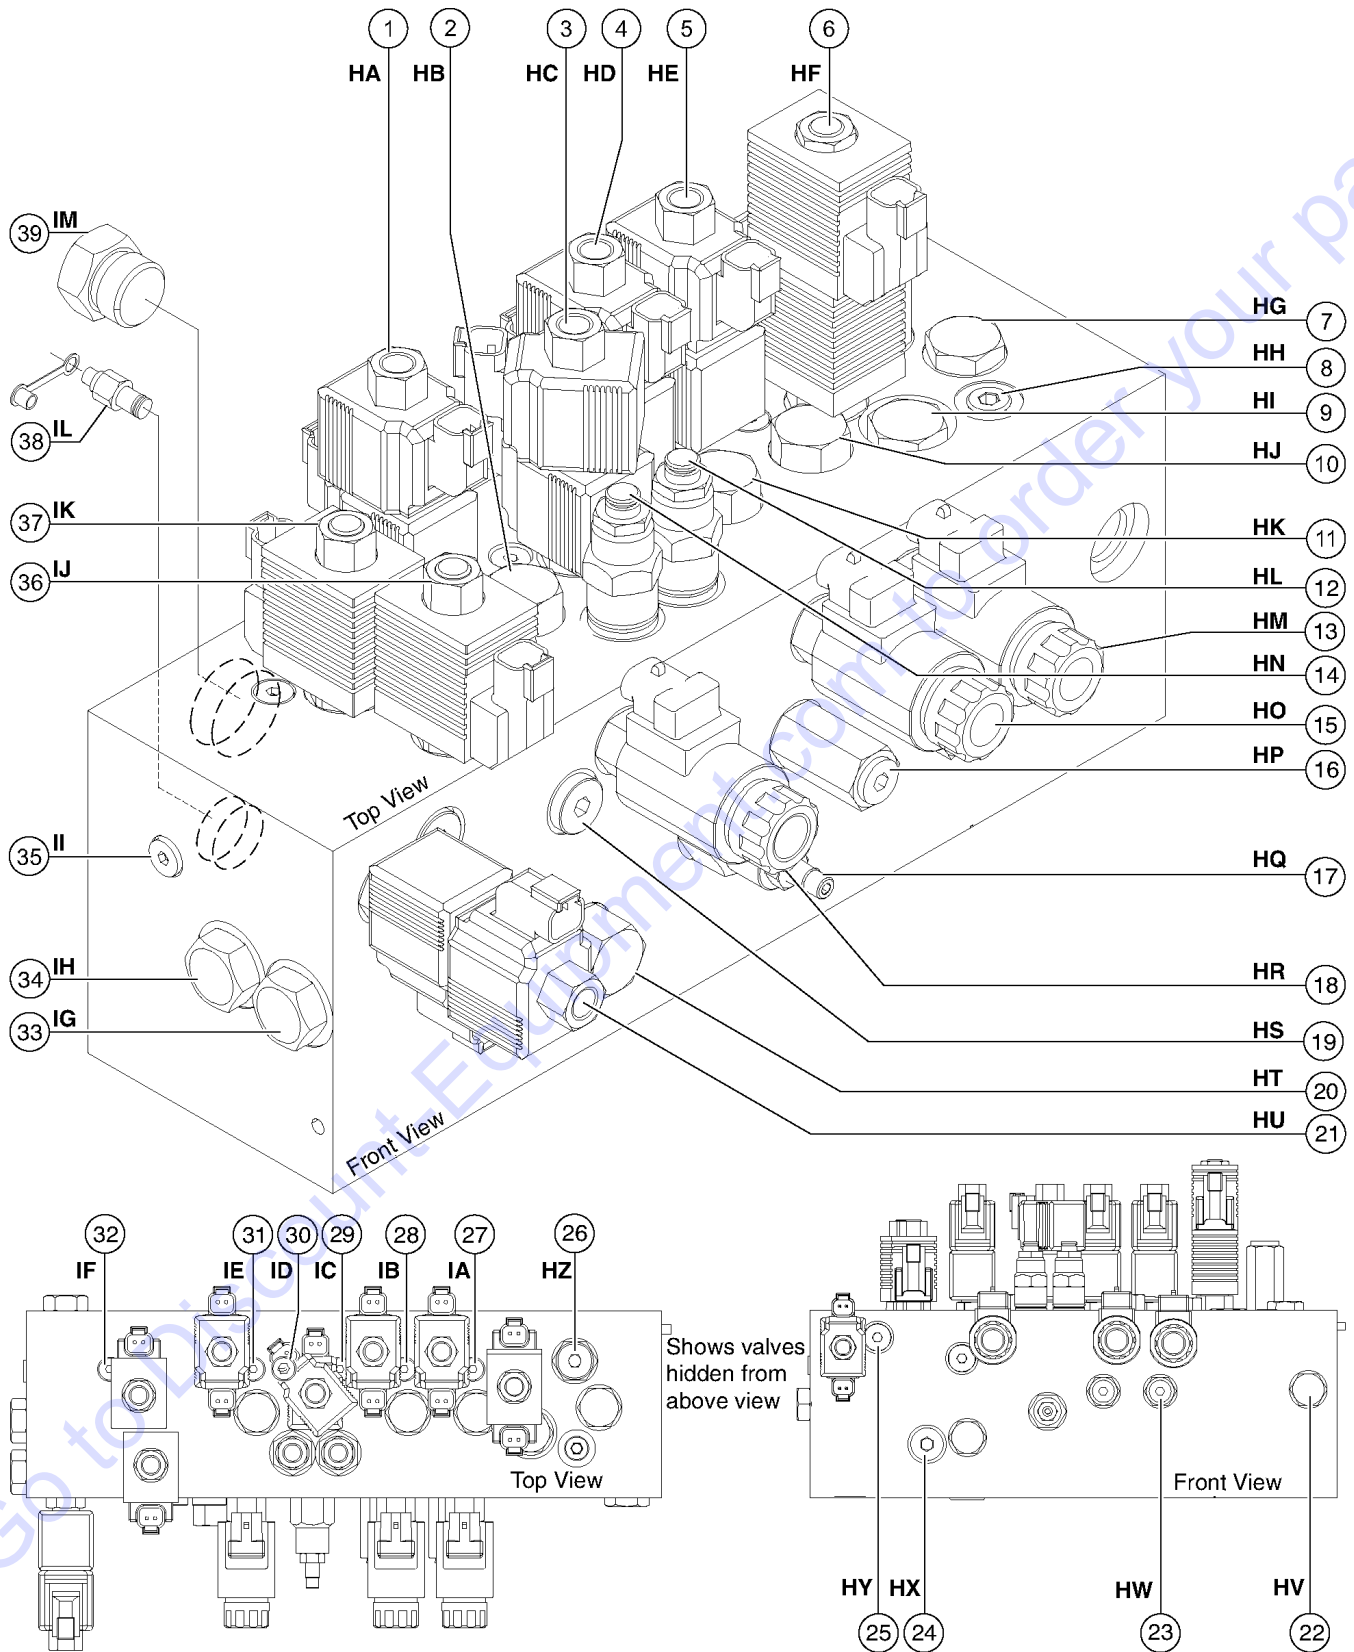

705.1 Function Manifold - View 2 (to SN 4460)

Item	Part No.	Description	Qty.
1	43599GT	VALVE,CHECK <i>X, Boom retract</i>	
--	110200GT	SEAL KIT, VALVE, #4	
2	48997GT	NIPPLE,DIAGNOSTIC,#4 <i>Y, Testing</i>	
--	20224GT	DIAGNOSTIC FEMALE Q-DSCNT	
--	48880GT	CAP,DIAGNOSTIC NIPPLE	
3	48997GT	NIPPLE,DIAGNOSTIC,#4 <i>Z, Testing</i>	
--	20224GT	DIAGNOSTIC FEMALE Q-DSCNT	
--	48880GT	CAP,DIAGNOSTIC NIPPLE	
4	62259GT	VALVE,CHECK 30 PSI <i>AA, To tank</i>	
5	94598GT	VALVE,PROPORTIONAL*** <i>AB, Secondary boom down</i>	
--	62276GT	NUT, SOLENOID VALVE COIL	
--	89312GT	SEAL KIT, SOLENOID VALVE	
6	62255GT	VALVE,PROPORTIONAL*** <i>AC, Primary boom down</i>	
--	62276GT	NUT, SOLENOID VALVE COIL	
--	89312GT	SEAL KIT, SOLENOID VALVE	
7	31528GT	VALVE,RELIEF 1600 PSI <i>AD, Secondary boom up/down</i>	
8	31527GT	VALVE,RELIEF 1800 PSI <i>AE, Primary boom up/down</i>	
9	89678GT	VALVE,NEEDLE W/REV.FREE FLOW <i>AF, Platform level</i>	
10	62255GT	VALVE,PROPORTIONAL*** <i>AG, Turntable rotate left/right</i>	
--	62276GT	NUT, SOLENOID VALVE COIL	
--	89312GT	SEAL KIT, SOLENOID VALVE	
11	27804GT	VALVE,DIFFERENTIAL SENSING*** <i>AH, Function pressure control</i>	
12	89315GT	VALVE, FLOW REGULATOR <i>AI, Boom extend retract</i>	
13	19470GT	VALVE,FLOW REGULATOR <i>AJ, Jib select</i>	
14	89307GT	VALVE,SOLENOID 3POS 4WAY* <i>AK, Jib up/down and platform rotate left/right</i>	
--	52943GT	NUT,SOLENOID VALVE COIL	
--	62273GT	COIL,GREEN W/ 2 PIN CONNECTOR*	
--	72047GT	SEAL KIT, SOLENOID VALVE	
--	89311GT	SPACER, DUAL COIL SIZE #8	
15	62257GT	VALVE,CHECK, 30 PSI <i>AL, Jib select</i>	
16	62257GT	VALVE,CHECK, 30 PSI <i>AM, Jib select</i>	

706.1 Function Manifold (from SN 4461)