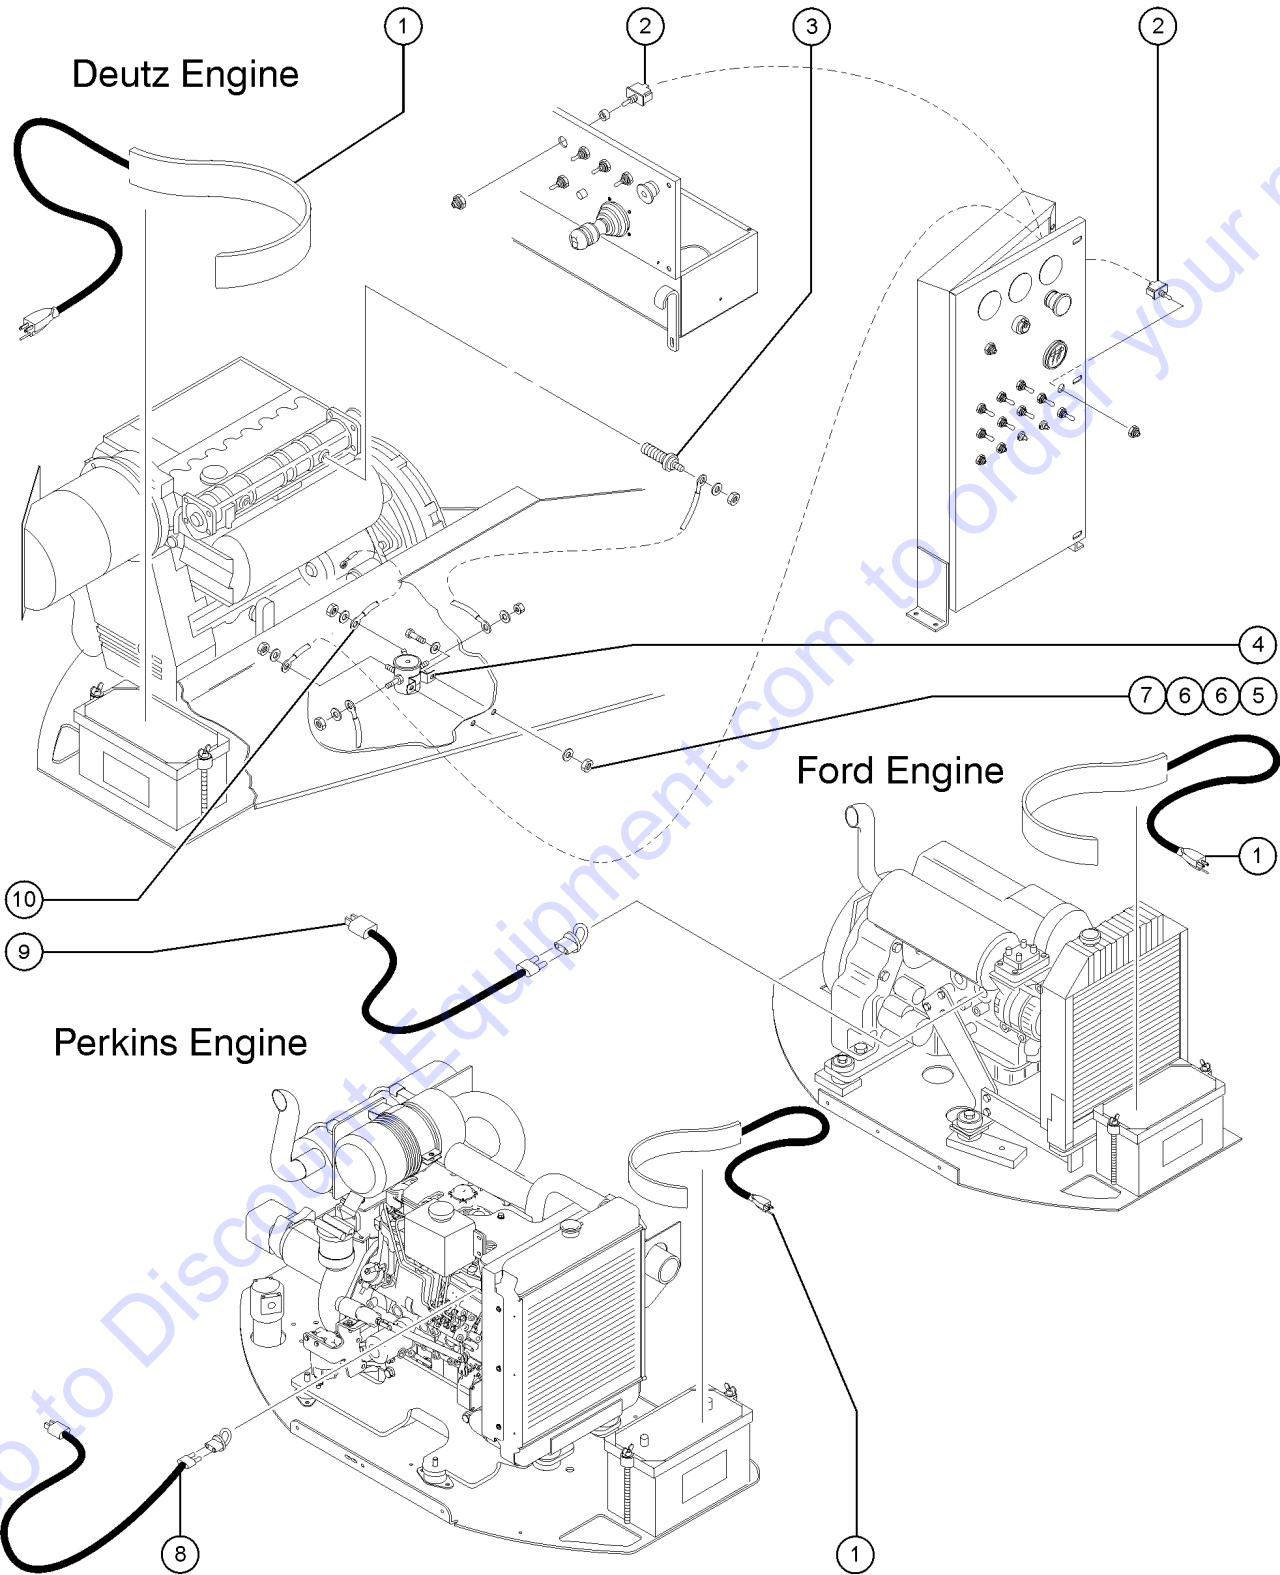

807.1 Cold Start Package

807.1 Cold Start Package

Item	Part No.	Description	Qty.
--	53156GT	COLD START,FORD, BIG BOOM <i>Ford models, (includes item 1 and 9)</i>	
--	81123GT	HARNESS,COLD START OPT,DUETZ <i>Deutz models</i>	
--	89464GT	OPT,COLD START,DEUTZ,Z60-2002 <i>Deutz models (includes items 1-7 and 10)</i>	
1	28853GT	BLANKET,BATTERY.....1	
2	128200GT	SWITCH TOGGLE ASSY SPDT 3P MOM.....1 <i>Deutz models, (glow plug)</i>	
3	31408GT	GLOW PLUG,L1011.....1 <i>Deutz models</i>	
4	27155GT	SOLENOID,12V CONTINUOUS***.....1	
5	27082GT	NUT,NYLOCK,M5X.80	
6	6638GT	WASHER,FLAT,USS,1/4"Y	
7	6090GT	SCREW,HHC,1/4-20 X .75	
8	77382GT	HEATER,FREEZE PLUG,PRKINS40422.....1 <i>Perkins models</i>	
9	35610GT	HEATER,FREEZE PLUG,FORD LRG423.....1 <i>Ford models</i>	
10	49463GT	BATT,CABLE,RED, 4 GAUGE....54-inches <i>Deutz models</i>