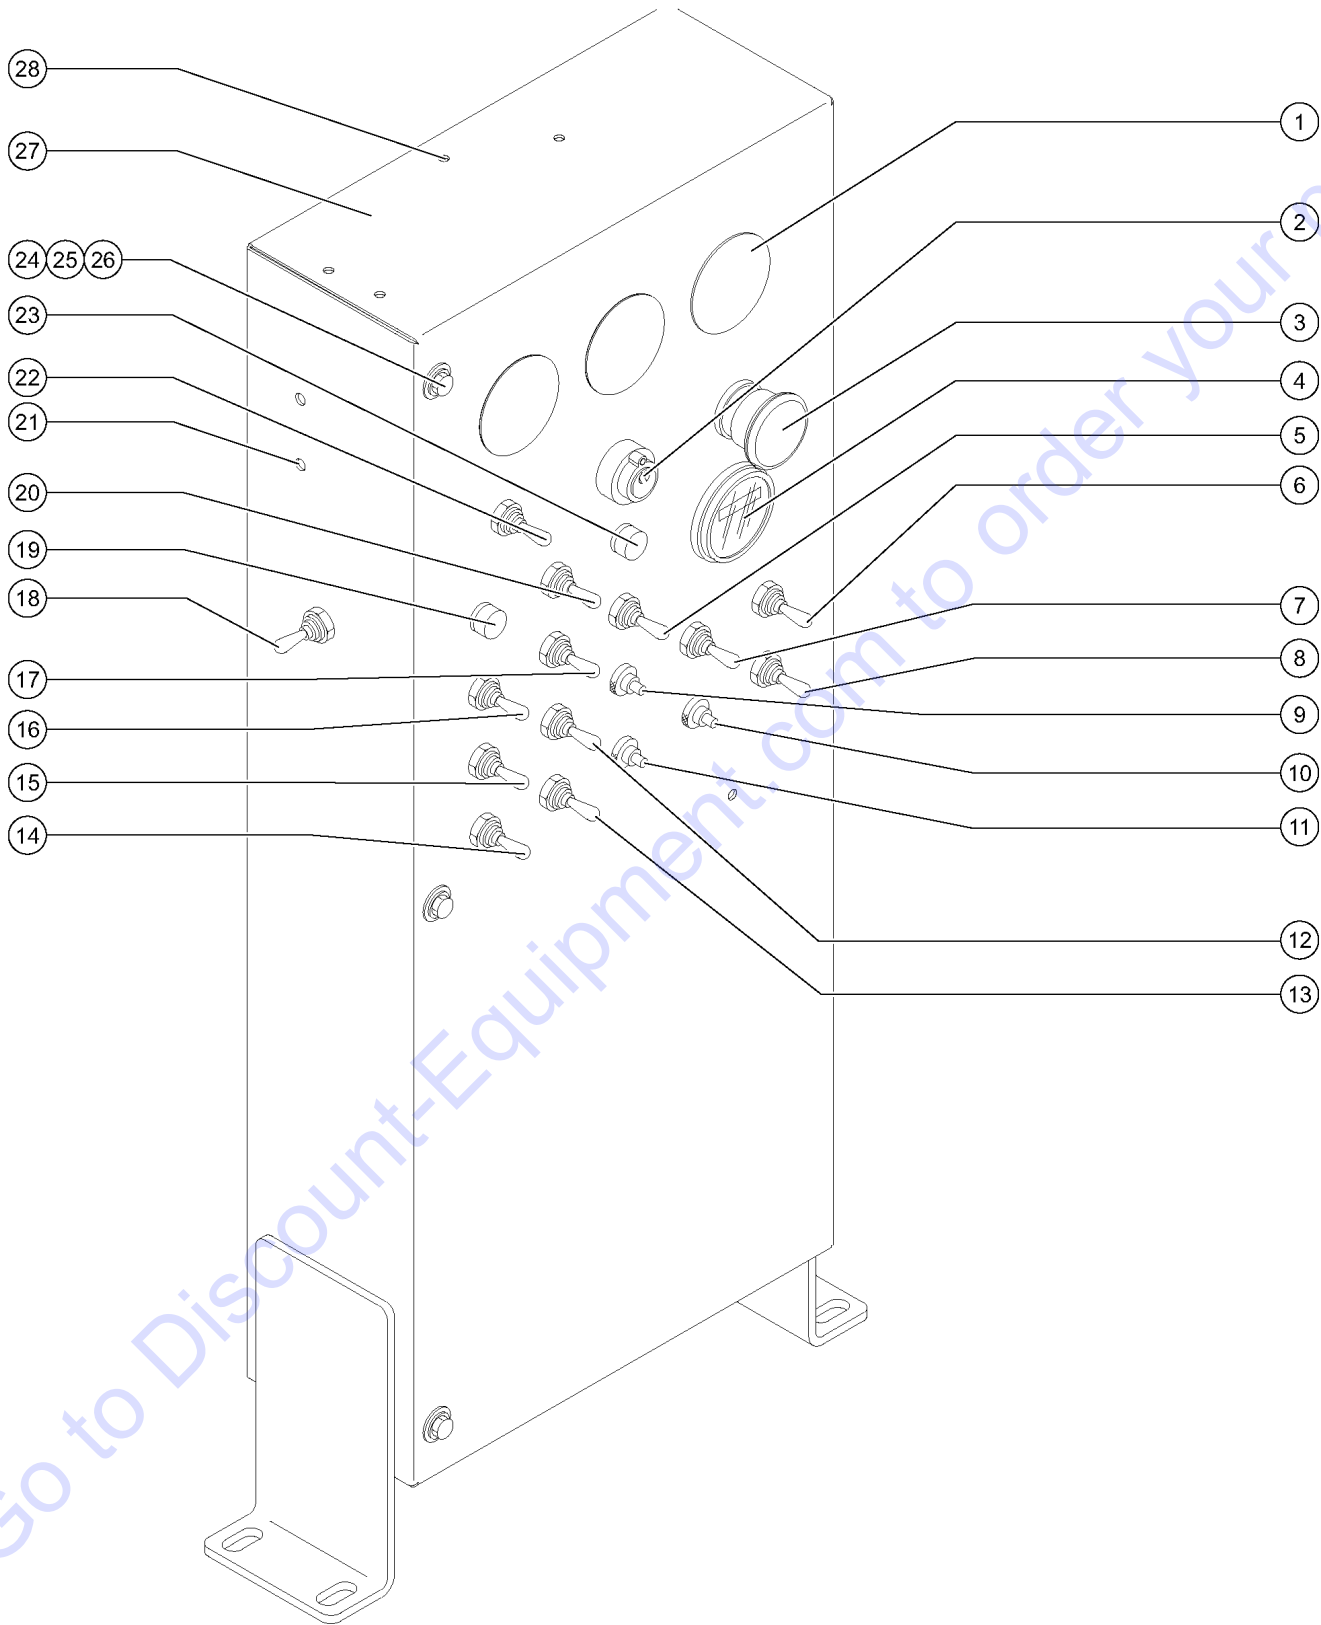

305.2 Ground Controls - View 1 (from SN 4334)

305.2 Ground Controls - View 1 (from SN 4334)

Item	Part No.	Description	Qty.	Item	Part No.	Description	Qty.
--		Ref. Platform Overload Module (refer to 804.1)		--	229567GT	PLUG,SANTOPRENE .5 BLACK DOME	
--	106637GT	MODULE,TIME DELAY ON BREAK 4S <i>welder option</i>		20	128204GT	SWITCH TOGGLE ASSY SPDT 2P MNT.....1 <i>Ford models</i>	1
--	128578GT	SCREW T-SWITCH PH/PH 6-32X1/4		21	42781GT	PLUG, NYLON .250 BLACK DOMED.....2	
--	27246GT	BOOT,TOGGLE SWITCH,SHORT*		22	128201GT	SWITCH TOGGLE ASSY DPDT 2P MOM.....1	1
1	81900GT	PLUG,NYLON 2.093 BLACK DOMED.....3		23	824882GT	LT.LAMP IND. AMBER 12V ENG.NH.....1 <i>Ford models</i>	1
2	96008-SGT	KEYSWITCH,3 POS. W/KEYS*** .....1 <i>includes 1 pair of keys; from SN 4334</i>	1	--	229567GT	PLUG,SANTOPRENE .5 BLACK DOME <i>diesel models</i>	
--	37947GT	KEYS,10 PACK***		24	6090GT	SCREW,HHC,1/4-20 X .75	
--	83093GT	KEY SINGLE***		25	6356GT	WASHER,LOCK,.25	
3	66812GT	BUTTON,PUSH,RED MUSHROOM HEAD.....1	1	26	6638GT	WASHER,FLAT,USS,1/4"Y	
--	146478GT	BOOT(BELLOWS),E-STOP,BLACK		27	89739GT	CONTROL BOX W/LID& DECAL GRND.....1 <i>to SN 4336</i>	1
--	66818GT	CONTACT, N.C.		--	102154GT	CONTROL BOX W/LID & DECAL GRND <i>from SN 4496</i>	
--	73805GT	BASE,W/2 NC CONTACTS*** <i>includes N.C. contacts; from SN 4334</i>		--	121599GT	GASKET,GBOX,S80/85 2008	
4	19506GT	HOUR METER,10-80 VOLTS*** .....1 <i>includes mounting bracket; from SN 4334</i>	1	--	30997GT	CORROSION INHIBITOR,FOAM	
5	128202GT	SWITCH TOGGLE ASSY DPDT 3P MOM.....1	1	--	89727GT	CONTROL BOX W/LID & DECAL,GRND <i>from SN 4337 to SN 4495</i>	
6	128200GT	SWITCH TOGGLE ASSY SPDT 3P MOM.....1 <i>diesel models; from SN 4334</i>	1	28	42288GT	PLUG,NYLON .188 BLACK DOMED.....4	4
--	229567GT	PLUG,SANTOPRENE .5 BLACK DOME <i>Ford models; from SN 4334</i>					
7	128200GT	SWITCH TOGGLE ASSY SPDT 3P MOM.....1	1				
8	128200GT	SWITCH TOGGLE ASSY SPDT 3P MOM.....1	1				
9	147095GT	ASSY, CIRCUIT BREAKER 20A.....1	1				
10	147094GT	ASSY, CIRCUIT BREAKER 15A.....1	1				
11	147094GT	ASSY, CIRCUIT BREAKER 15A.....1	1				
12	128200GT	SWITCH TOGGLE ASSY SPDT 3P MOM.....1	1				
13	128200GT	SWITCH TOGGLE ASSY SPDT 3P MOM.....1	1				
14	128202GT	SWITCH TOGGLE ASSY DPDT 3P MOM.....1	1				
15	128202GT	SWITCH TOGGLE ASSY DPDT 3P MOM.....1	1				
16	128202GT	SWITCH TOGGLE ASSY DPDT 3P MOM.....1	1				
17	128200GT	SWITCH TOGGLE ASSY SPDT 3P MOM.....1	1				
18	128203GT	SWITCH TOGGLE ASSY SPDT 2P MOM.....1 <i>Ford models</i>	1				
19	824879GT	LIGHT,LED IND. RED 12V NH.....1 <i>(Complete LED light assembly)</i>	1