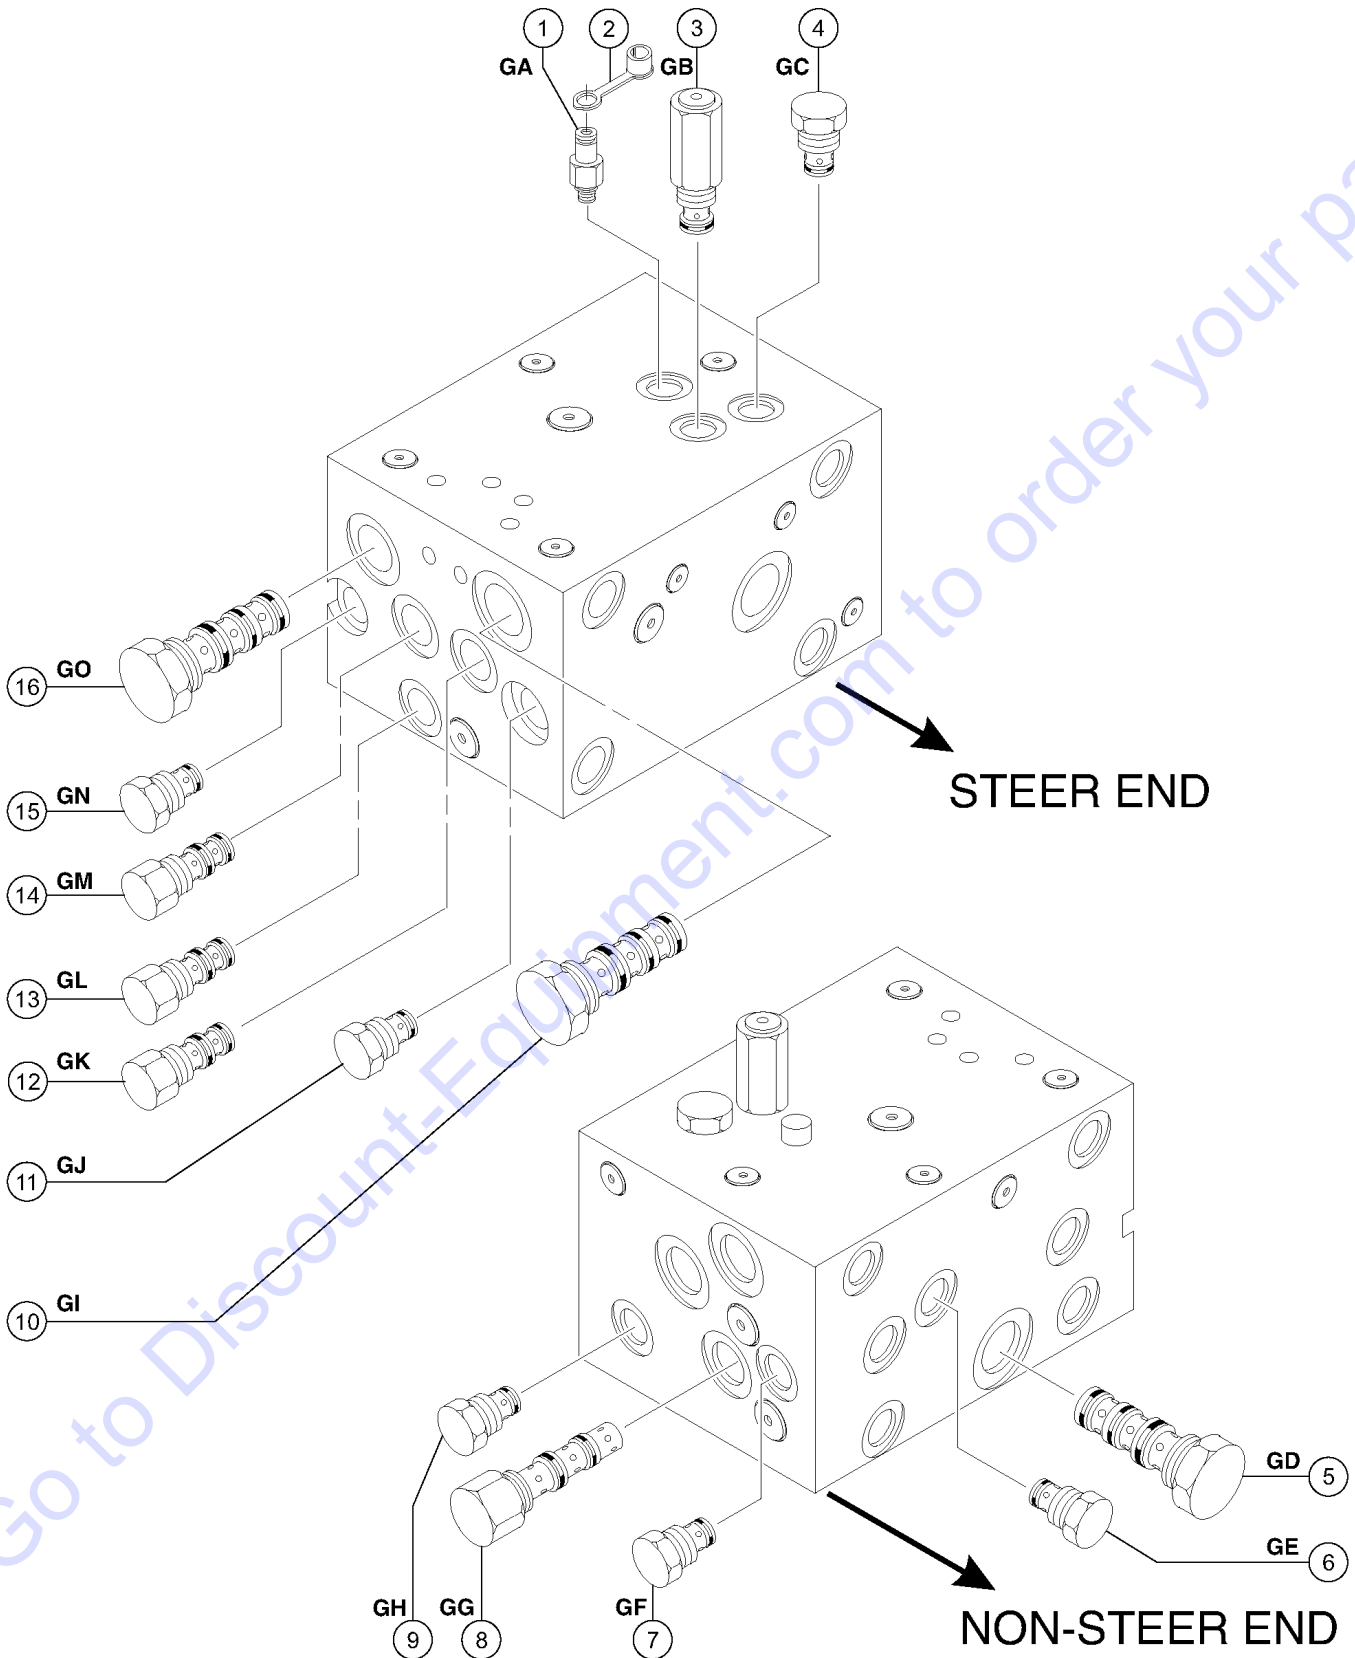

702.1 4WD Traction Manifold - View 1

702.1 4WD Traction Manifold - View 1

Item	Part No.	Description	Qty.	Item	Part No.	Description	Qty.
--		Ref. 4WD traction manifold part 81055 is no longer available; for its complete replacement customer must order part 139712 (refer to 702.2)		--	89310GT	SEAL KIT, SOLENOID VALVE	
--	28750GT	O-RING KIT, FIELD SVC, ALL PROD*		15	69873GT	VALVE, CHECK <i>GN, Drive motor anti-cavitation</i>	
--	33994GT	PLUG AND CAP KIT-SERVICE, 37 **		16	62252GT	VALVE, FLOW DIVIDER COMBINER <i>GO, Controls flow to non-steer end drive motors in forward and reverse</i>	
--	49612GT	O-RING KIT (ORFS FITTINGS)		--	84135GT	SEAL KIT, VALVE	
--	49613GT	PLUG AND CAP KIT-SERVICE, ORFS*					
1	48997GT	NIPPLE, DIAGNOSTIC, #4 <i>GA, Testing</i>					
--	20224GT	DIAGNOSTIC FEMALE Q-DSCNT					
2	48880GT	CAP, DIAGNOSTIC NIPPLE					
3	62253GT	VALVE, RELIEF, 250 PSI <i>GB, Change pressure circuit</i>					
4	69873GT	VALVE, CHECK <i>GC, Drive motor anti-cavitation</i>					
5	52726GT	VALVE, FLOW DIVIDER/COMBINER <i>GD, Controls flow to flow divider/combiner valves GI and GO circuit</i>					
--	84135GT	SEAL KIT, VALVE					
6	69873GT	VALVE, CHECK <i>GE, Drive motor anti-cavitation</i>					
7	27836GT	VALVE, CHECK, 5 PSI <i>GF, Drive motor anti-cavitation</i>					
--	110194GT	SEAL KIT, VALVE, #10					
8	27761GT	VALVE, SHUTTLE <i>GG, Charge pressure circuit that gets hot oil out of low pressure side of drive pump</i>					
--	84134GT	SEAL KIT, VALVE					
9	27836GT	VALVE, CHECK, 5 PSI <i>GH, Drive motor anti-cavitation</i>					
--	110194GT	SEAL KIT, VALVE, #10					
10	62252GT	VALVE, FLOW DIVIDER COMBINER <i>GI, Controls flow to steer end drive motors in forward and reverse</i>					
--	84135GT	SEAL KIT, VALVE					
11	69873GT	VALVE, CHECK <i>GJ, Drive motor anti-cavitation</i>					
12	52723GT	VALVE-FLOW REGULATOR 2 GPM <i>GK, Equalizes pressure on both sides of flow divider / combiner valve GI</i>					
--	89310GT	SEAL KIT, SOLENOID VALVE					
13	52723GT	VALVE-FLOW REGULATOR 2 GPM <i>GL, Equalizes pressure on both sides of flow divider / combiner valve GD</i>					
--	89310GT	SEAL KIT, SOLENOID VALVE					
14	52723GT	VALVE-FLOW REGULATOR 2 GPM <i>GM, Equalizes pressure on both sides of flow divider / combiner valve GO</i>