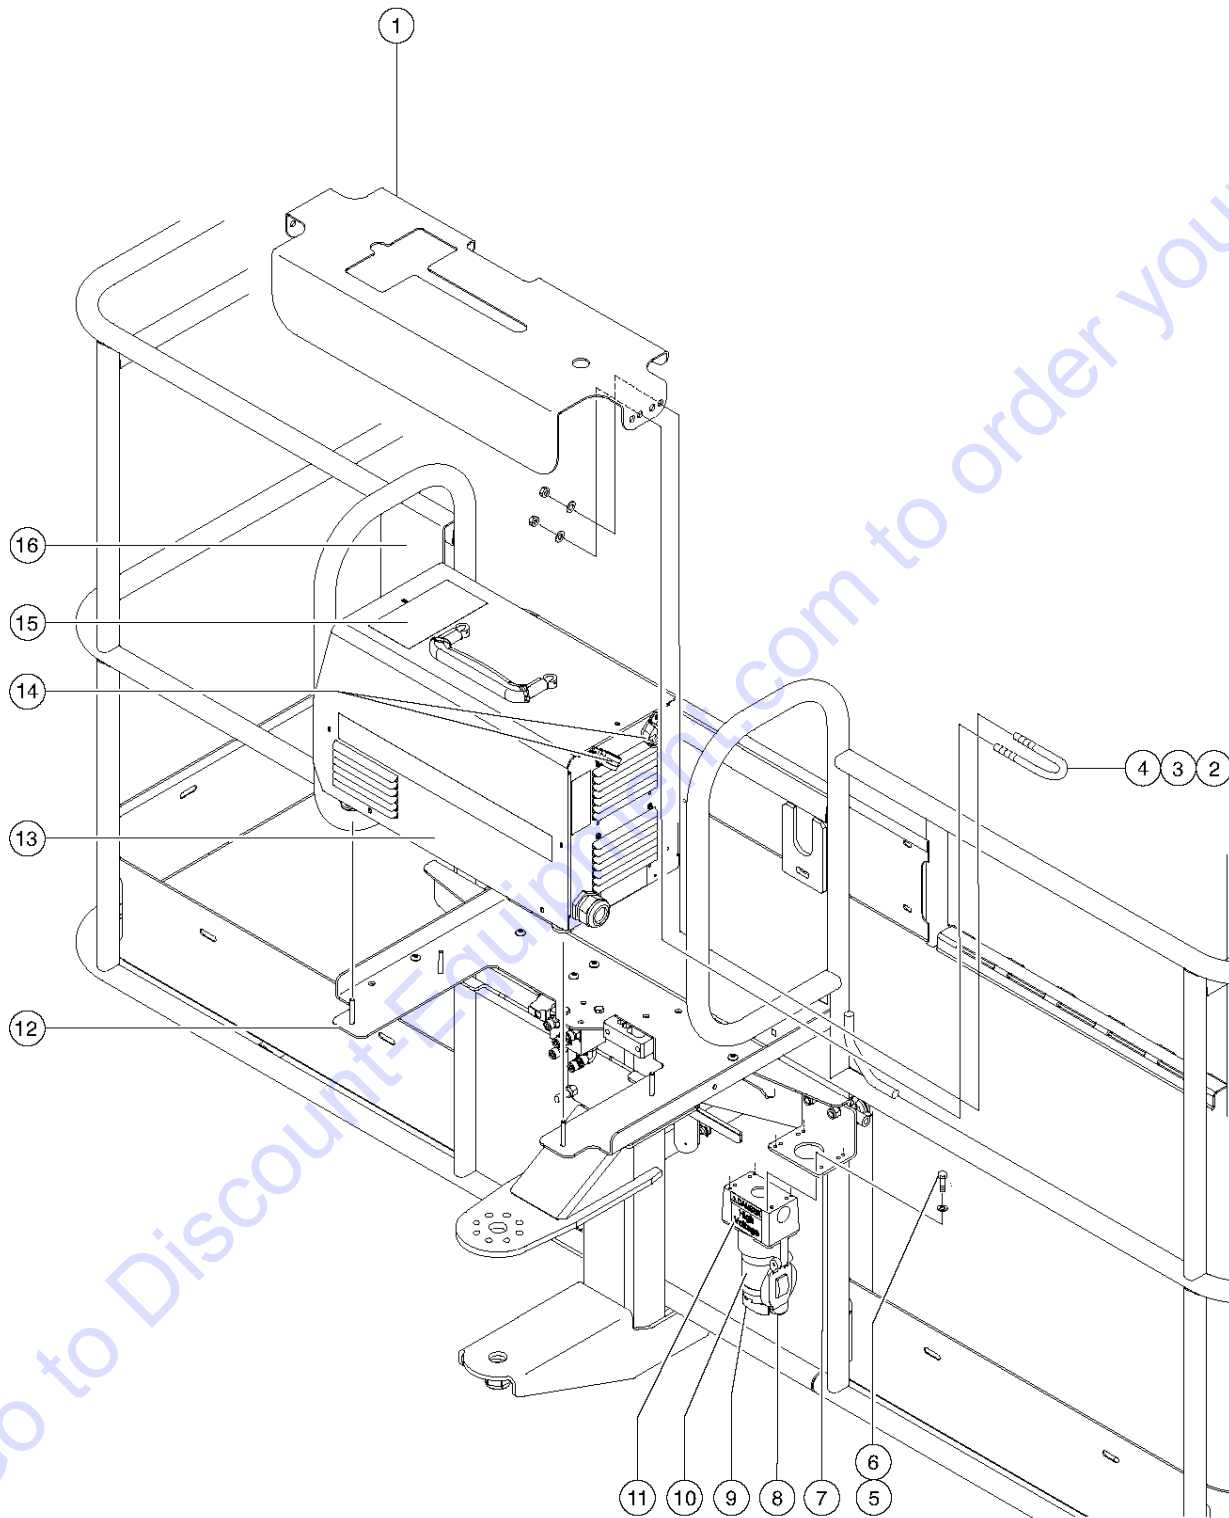

813.1 Welder Option, Chassis Components

Item	Part No.	Description	Qty.	Item	Part No.	Description	Qty.
--	106644GT	HARNESS,GROUND WIRES		24	82237GT	DECAL,DANGER,HIGH VOLTAGE.....1	1
--	226503GT	HARNESS,WELD GEN ENCLOSURE		25	106415GT	BRKT,WELDER GEN MNT BOTTOM.....1	1
--	226504GT	HARNESS,HYD GENERATOR		26	106184GT	MOTOR,HYD 12.5KW GEN,21CC***.....1	1
--	106678GT	HARNESS,WELDER GEN TO J-BOX		--	162006GT	SEAL KIT,HYD MOTOR(106184)	
--	110220GT	DECAL,WARNING,WELDER SAFETY		27	106479GT	WELDMNT,WELDER GEN COVER.....1	1
--	110344GT	BRUSH BOX,ASSY,GEN***		28	106113GT	GENERATOR,HYDRO-12KEP-21-3.....1 <i>includes item 26</i>	1
--	21187GT	PLUG,NYLON 1.38 BLACK DOMED		--	106274GT	GENERATOR,12.5 KW,W/O MOTOR***	
1	102314GT	PANEL, ENCLOSURE, LINCO WELDER.....1	1	--	122300GT	COVER,WELDER GENERATOR	
2	36294GT	SCREW,HHC,1/4-20 X 2.75		--	T113655GT	COUPLING, 28MM (106113)	
3	6889GT	NUT,LP NYLOCK,1/4-20		--	T114022GT	SPIDER (106113)	
4	106657GT	MODULE,CONTROL,HI AMP.....1	1	--	T114023GT	COUPLING (106113)	
5	33607GT	RELAY,OMRON,DPDT,12V.....1	1	29	106477GT	GFI/CIRCUIT BREAKER ASSEMBLY.....1	1
6	33608GT	RELAY,SOCKET,OMRON.....1	1	--	106375GT	GFCI,50A, 3PH	
7	106073GT	CIRCUIT BREAKER,20A,SINGLE PH.....1	1	--	227425GT	CIRCUIT BREAKER, 35A 3PH	
8	106412PGT	BRKT,WELDER GEN MOUNT BACK,PNT.....1	1	30	106140PGT	BRACKET,1K OHM 10-TURN POT,PNT.....1	1
9	106587PGT	FORMING, ROTATE GUSSET #2,P.....1	1	--	102357GT	POTENTIOMETER ASSY, WELDER	
10	6019GT	SCREW,HHC,3/8-16 X 1.25 GRD 5					
11	6097GT	WASHER,FLAT,USS,3/8",Y					
12	4828GT	NUT,NYLOCK,3/8-16					
13	106588PGT	FORMING, ROTATE GUSSET #1,P.....1	1				
14	101516GT	MANIFOLD,DRIVE OIL DIVERTER.....1	1				
--	102746GT	VALVE,PILOT OPER DIRECTIONAL					
--	106394GT	ORIFICE DISC,.030,CONE					
--	122302GT	RELIEF,VALVE 270 PSI					
--	128416GT	SEAL KIT <i>use with part 94757</i>					
--	128419GT	SEAL KIT <i>use with part 94760</i>					
--	94757GT	VALVE,CHECK,3 PSI***					
--	94759GT	NUT,SOLENOID					
--	94760GT	VALVE,SOLENOID,10V,W/OUT COIL*					
--	94765GT	COIL-10V DC***					
15	146285GT	CONN, SAE#4-1/4" NPT.....1	1				
16	146284GT	SWITCH,PRESS,#4NPT,200PSIF					
17	106420PGT	BRKT,WELDER DIV.MANIFOLD,P.....1	1				
18	10107GT	SCREW,HHC,5/16-18 X .75					
19	6886GT	WASHER,LOCK,.313					
20	57072GT	SCREW,BHHS,3/8-16 X 1.25					
21	106416GT	BRKT,WELDER GEN BASE,L.....1	1				
--	106417GT	BRKT,WELDER GEN BASE,R					
22	106655GT	FORMING,HOSE TRAY.....1	1				
23	229346GT	ASSY,ENCLOSURE,WELDER,GEN.....1 <i>includes items 1-7, 24, 29 and 30</i>	1				

814.1 Welder Option, Platform Components