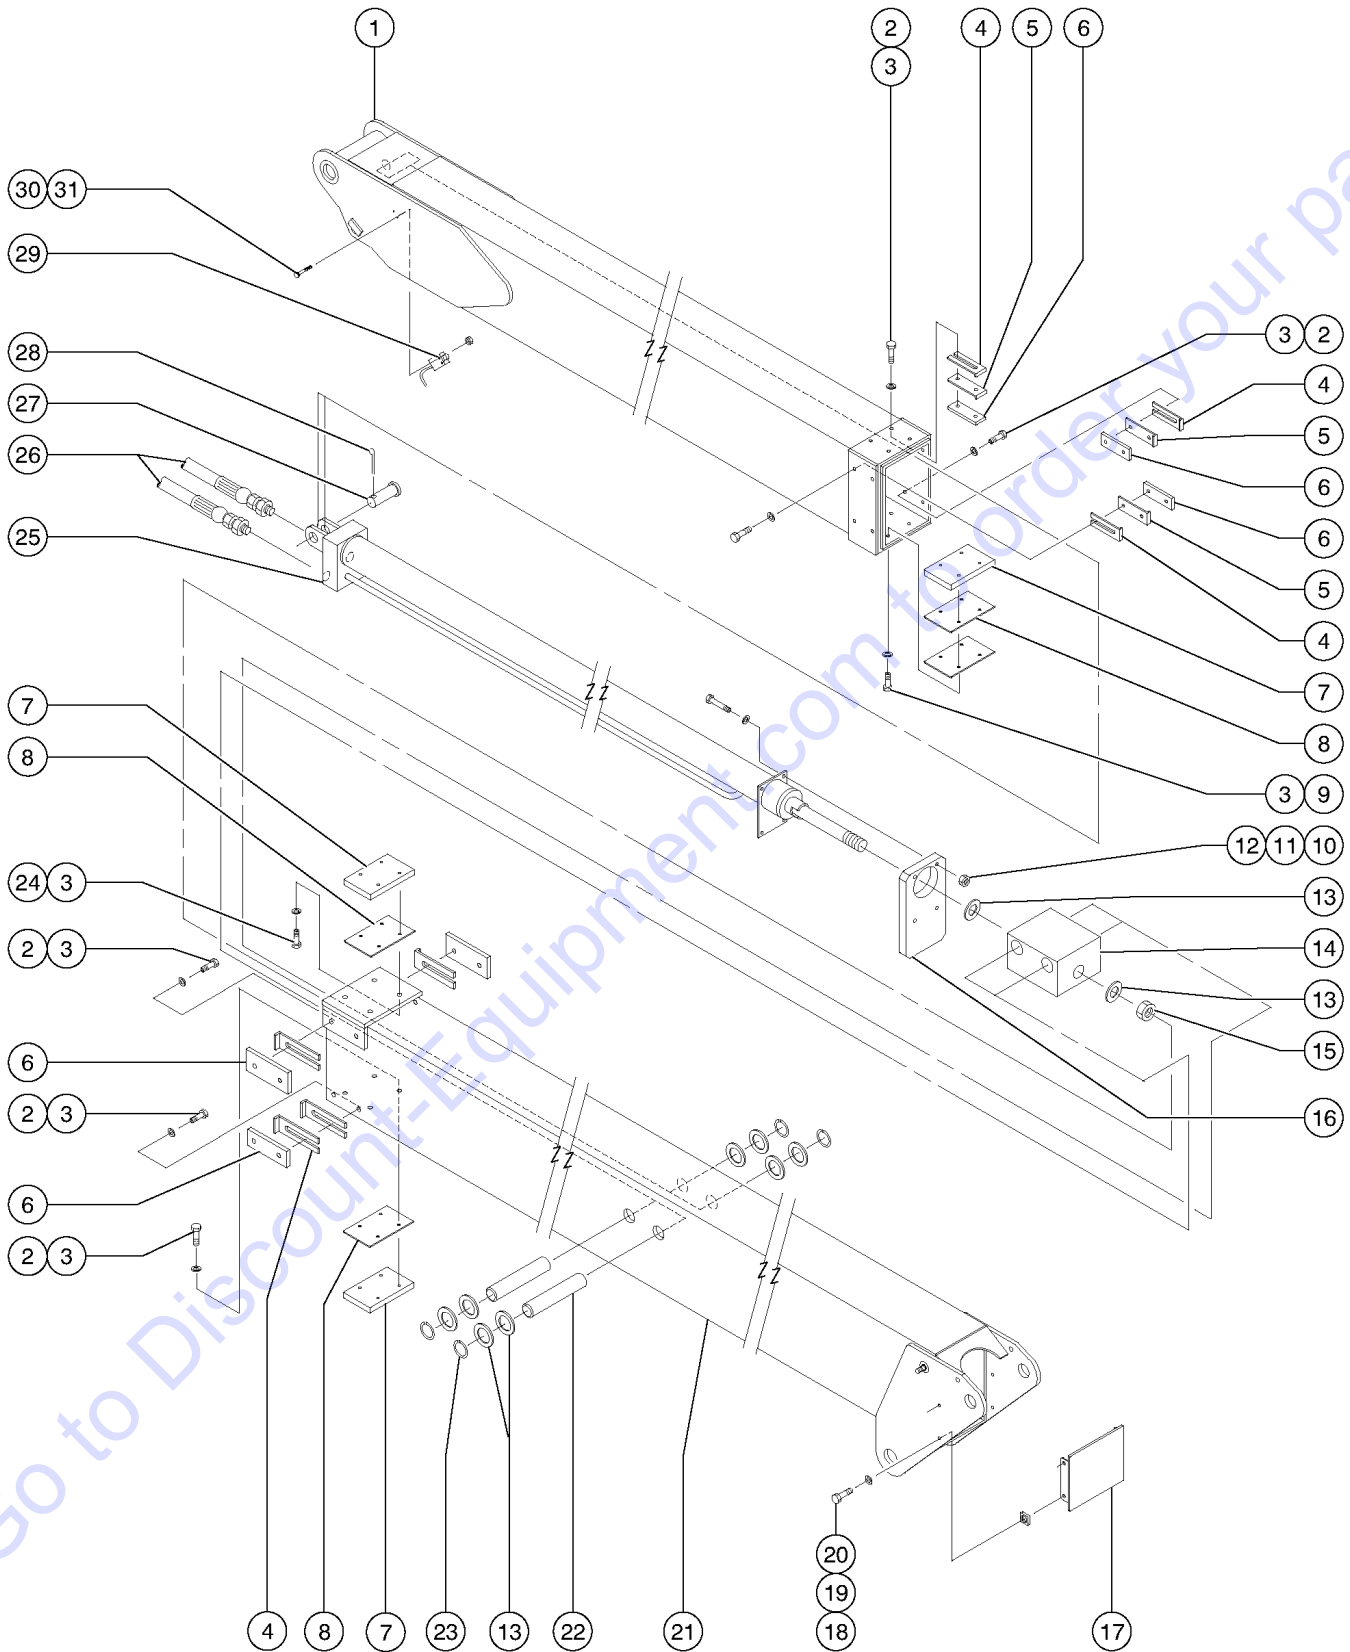

505.1 Primary and Extension Booms

505.1 Primary and Extension Booms

Item	Part No.	Description	Qty.	Item	Part No.	Description	Qty.
1	102986GT	PRI BOOM TUBE ASSY W/WORD DECA.....	1	--	19491GT	CONTACTOR,LIMIT SWITCH	
--	102987GT	PRI BOOM TUBE ASSY W/SYM DECAL		--	88356-11103GT	SWITCH,LIMIT,W/RLR ARM,NO/NC**	
2	6175GT	SCREW,HHC,3/8-16 X 1		--	89756GT	NECK/HEAD-LIMIT SWITCH (88356)	
3	6021GT	WASHER,LOCK,.375		--	97128GT	ROLLER ARM,LIMIT SWITCH***	
4	29080GT	SHIM,WEAR PAD,5X 1.5 16GA		30	22541GT	SCREW,RHM,10-32 X 1.5	
5	38620GT	SHIM,WEAR PAD,5 X 1.5,14GA		31	6178GT	NUT,NYLOCK,10-32	
6	30137GT	WEAR PAD,5 X 1.5 X .50 W/NUTS.....	9				
7	30139GT	WEAR PAD,6.5 X 5 X .625 W/INSER.....	3				
8	30472GT	SHIM,PRIMARY BOOM,.064 THK.					
9	6019GT	SCREW,HHC,3/8-16 X 1.25 GRD 5					
10	6091GT	NUT,NYLOCK,1/4-20					
11	6638GT	WASHER,FLAT,USS,1/4"Y					
12	8179GT	SCREW,HHC,1/4-20 X 2.25					
13	30255GT	WASHER,SHIM,1.27 X 2.13 X .062					
14	30116GT	CYLINDER MOUNT BAR.....	1				
15	45303GT	NUT,NYLOCK,1.125-12					
16	30272GT	PAD,EXTENSION CYLINDER.....	1				
17	30021GT	EXTENSION TUBE END CAP.....	1				
18	6888GT	SCREW,HHC,1/4-20 X 1					
19	6356GT	WASHER,LOCK,.25					
20	56912GT	SPRING CLIP,1/4-20,.025-.15X.54,ZAG					
21	31086GT	EXTENSION BOOM TUBE ASSY,Z60....	1				
--	30434GT	BEARING,1.25IDX1.50ODX0.88L					
22	30186GT	PIN,1.25DIAX6.67LG,2RING.....	2				
23	824164GT	SNAP RING,EXTERNAL,1.25,ZAG.....	4				
24	8255GT	SCREW,HHC,3/8-16 X .75					
25	111177GT	CYL,EXT,2.5 X 112.25,Z60.....	1				
		<i>replaces older cylinder 89060</i>					
--	36648GT	VALVE,COUNTERBALANCE 2500 PSI* <i>use with cylinder 111177 (extend)</i>					
--	74872GT	VALVE,COUNTERBALANCE 3000 PSI* <i>use with cylinder 111177 (retract)</i>					
--	89296GT	SEAL KIT,CYLINDER (89060) <i>use with cylinders 89060 and 111177</i>					
--	31082GT	VALVE,COUNTERBALANCE 2500 PSI* <i>use with cylinder 89060 (retract)</i>					
--	75849GT	VALVE,COUNTERBALANCE 2500PSI <i>use with cylinder 89060 (extend)</i>					
26		Ref. Hydraulic Hoses and Fittings (refer to 713.1)					
27	19440GT	PIN,CLEVIS,1 X 2.5 LG.....	1				
28	74389GT	RUE RING,1.00.....	1				
29	89186GT	HARNES,BOOM RETRACTED,Z60....	1				
		<i>to SN 4495</i>					
--	102175GT	HARNES,BOOM RETRACT, Z60 <i>from SN 4496</i>