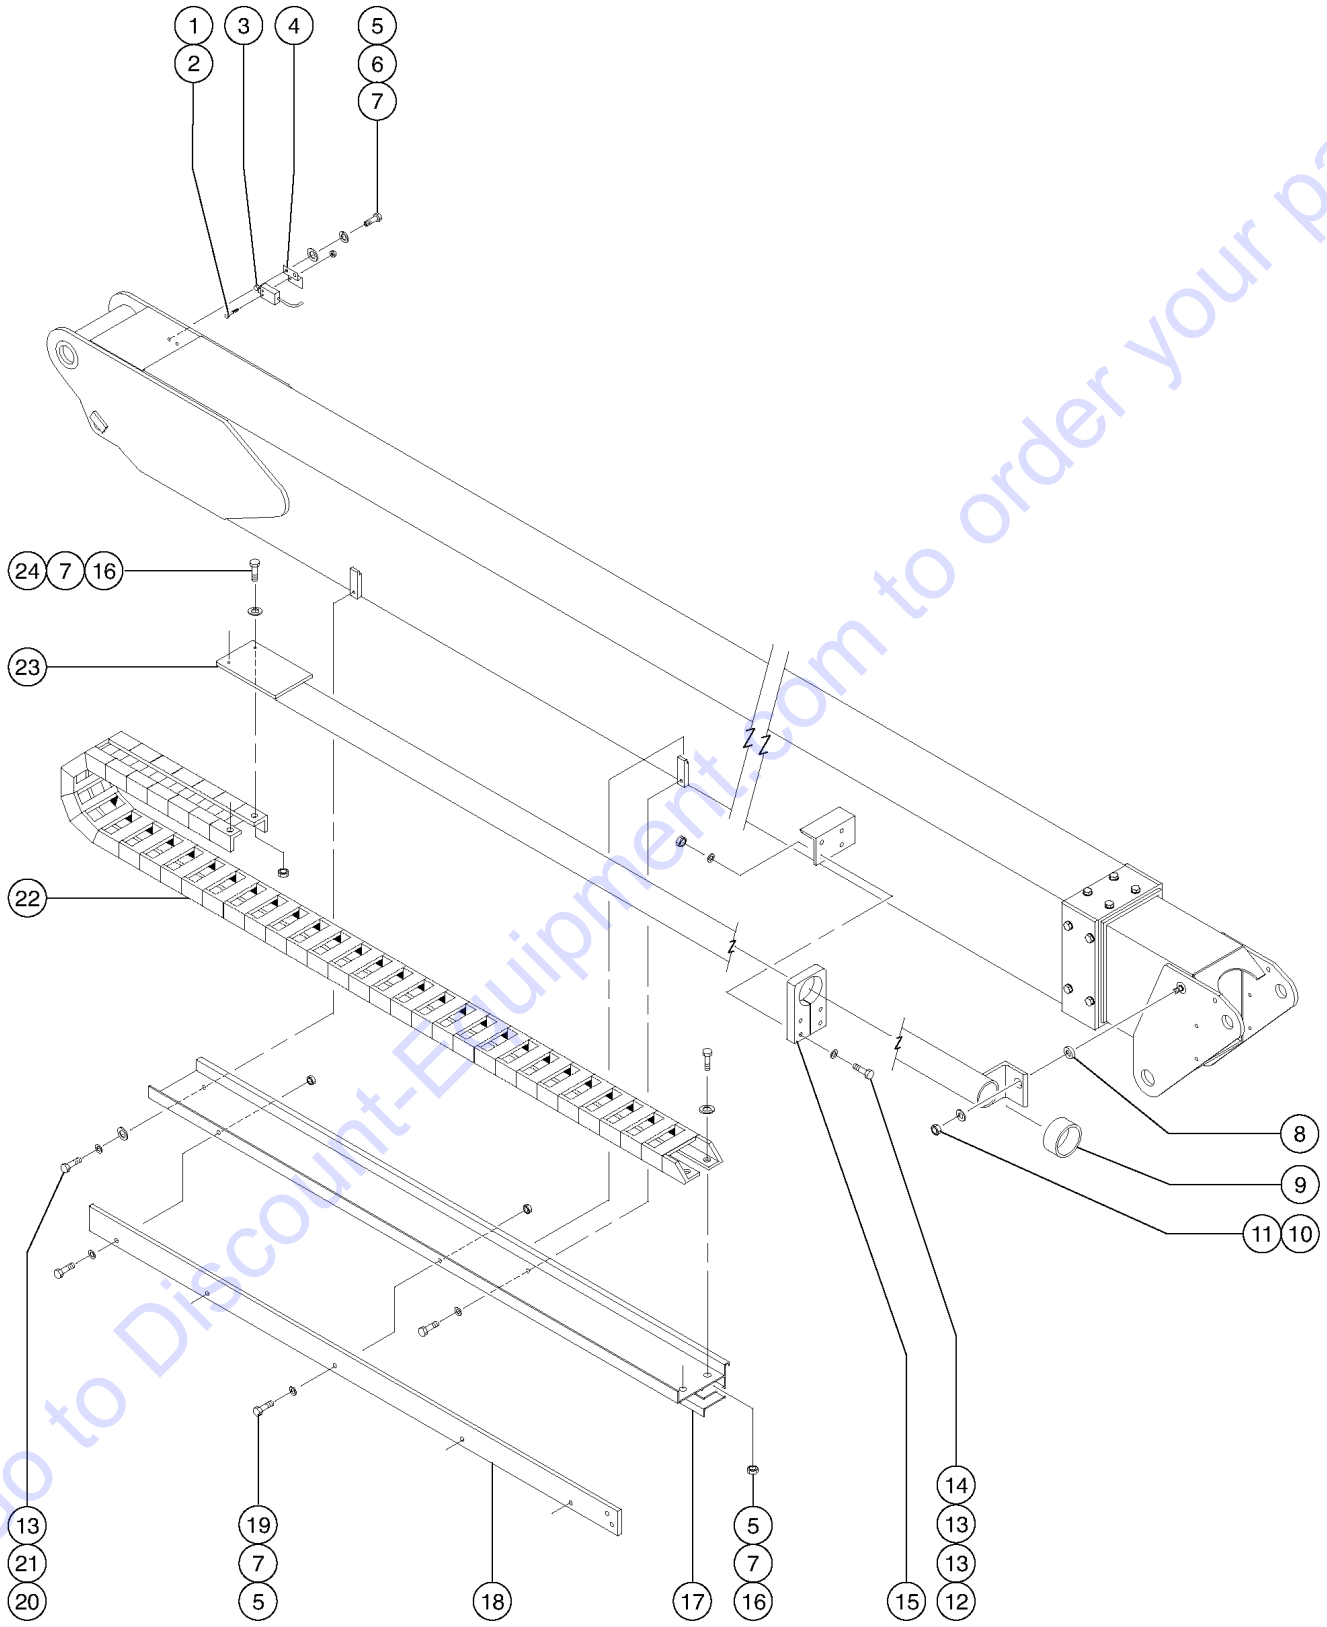

506.1 Cable Track

Item	Part No.	Description	Qty.
1	22541GT	SCREW,RHM,10-32 X 1.5	
2	6178GT	NUT,NYLOCK,10-32	
3	89184GT	HARNES,PRIMARY BOOM,STOW,Z60.....1 <i>to SN 4495</i>	
--	102173GT	HARNES,PRIMARY BOOM STOW,Z60 <i>from SN 4496</i>	
--	19491GT	CONTACTOR,LIMIT SWITCH	
--	~~88356-146R3GT~~	SWITCH,LIMIT,W/ROLLER ARM	
4	46002PGT	UPPR. LIMIT SWITCH BRKT.,BLUE.....1	
5	8914GT	SCREW,HHC,1/4-20 X .625	
6	6356GT	WASHER,LOCK,.25	
7	6638GT	WASHER,FLAT,USS,1/4"Y	
8	30388GT	PIVOT TUBE/SPACER Z60.....2	
9	30387GT	CABLE PROTECTOR.....1	
10	6198GT	NUT,NYLOCK,1/2-13	
11	6095GT	WASHER,FLAT,USS,1/2",Y	
12	13918GT	SCREW,HHC,3/8-16 X 1.75,GRD.8.....4	
13	5397GT	WASHER,FLAT,USS,5/16",Y	
14	7713GT	NUT, LP NYLOCK, 3/8-16	
15	30389GT	TRACK TUBE GUIDE.....1	
16	6091GT	NUT,NYLOCK,1/4-20	
17	102529GT	CABLE TRACK CHANNEL ASSY,Z-60....1	
--	27258GT	TRIM,RUBBER EDGE,5/8 (BY INCH) <i>order as needed</i>	
18	102703GT	COVER,DRILLED***.....1	
19	6889GT	NUT,LP NYLOCK,1/4-20	
20	8255GT	SCREW,HHC,3/8-16 X .75	
21	6021GT	WASHER,LOCK,.375	
22	30377GT	TRACK,PLASTIC CABLE,43 LINKS.....1	
--	58919GT	REPAIR LINK,7 LINKS***	
--	58920GT	REPAIR LINK END SET (42763)*	
--	58927GT	LINK,NYLATRAC KS6-5.4***	
23	30315GT	TRACK TUBE WELDMENT.....1	
24	6888GT	SCREW,HHC,1/4-20 X 1