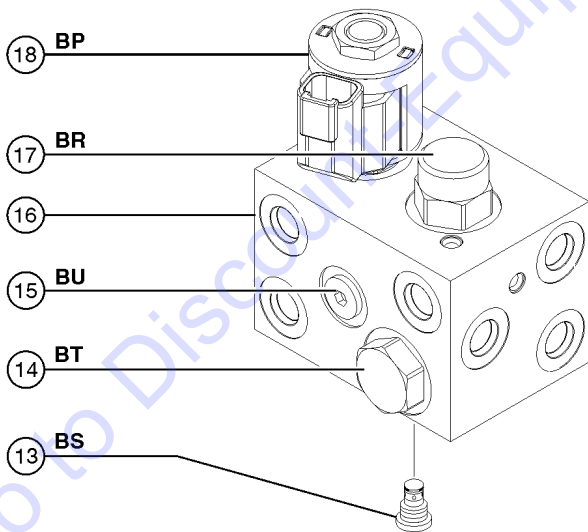

707.1 Jib Select and Platform Rotate Manifolds

Jib Manifold