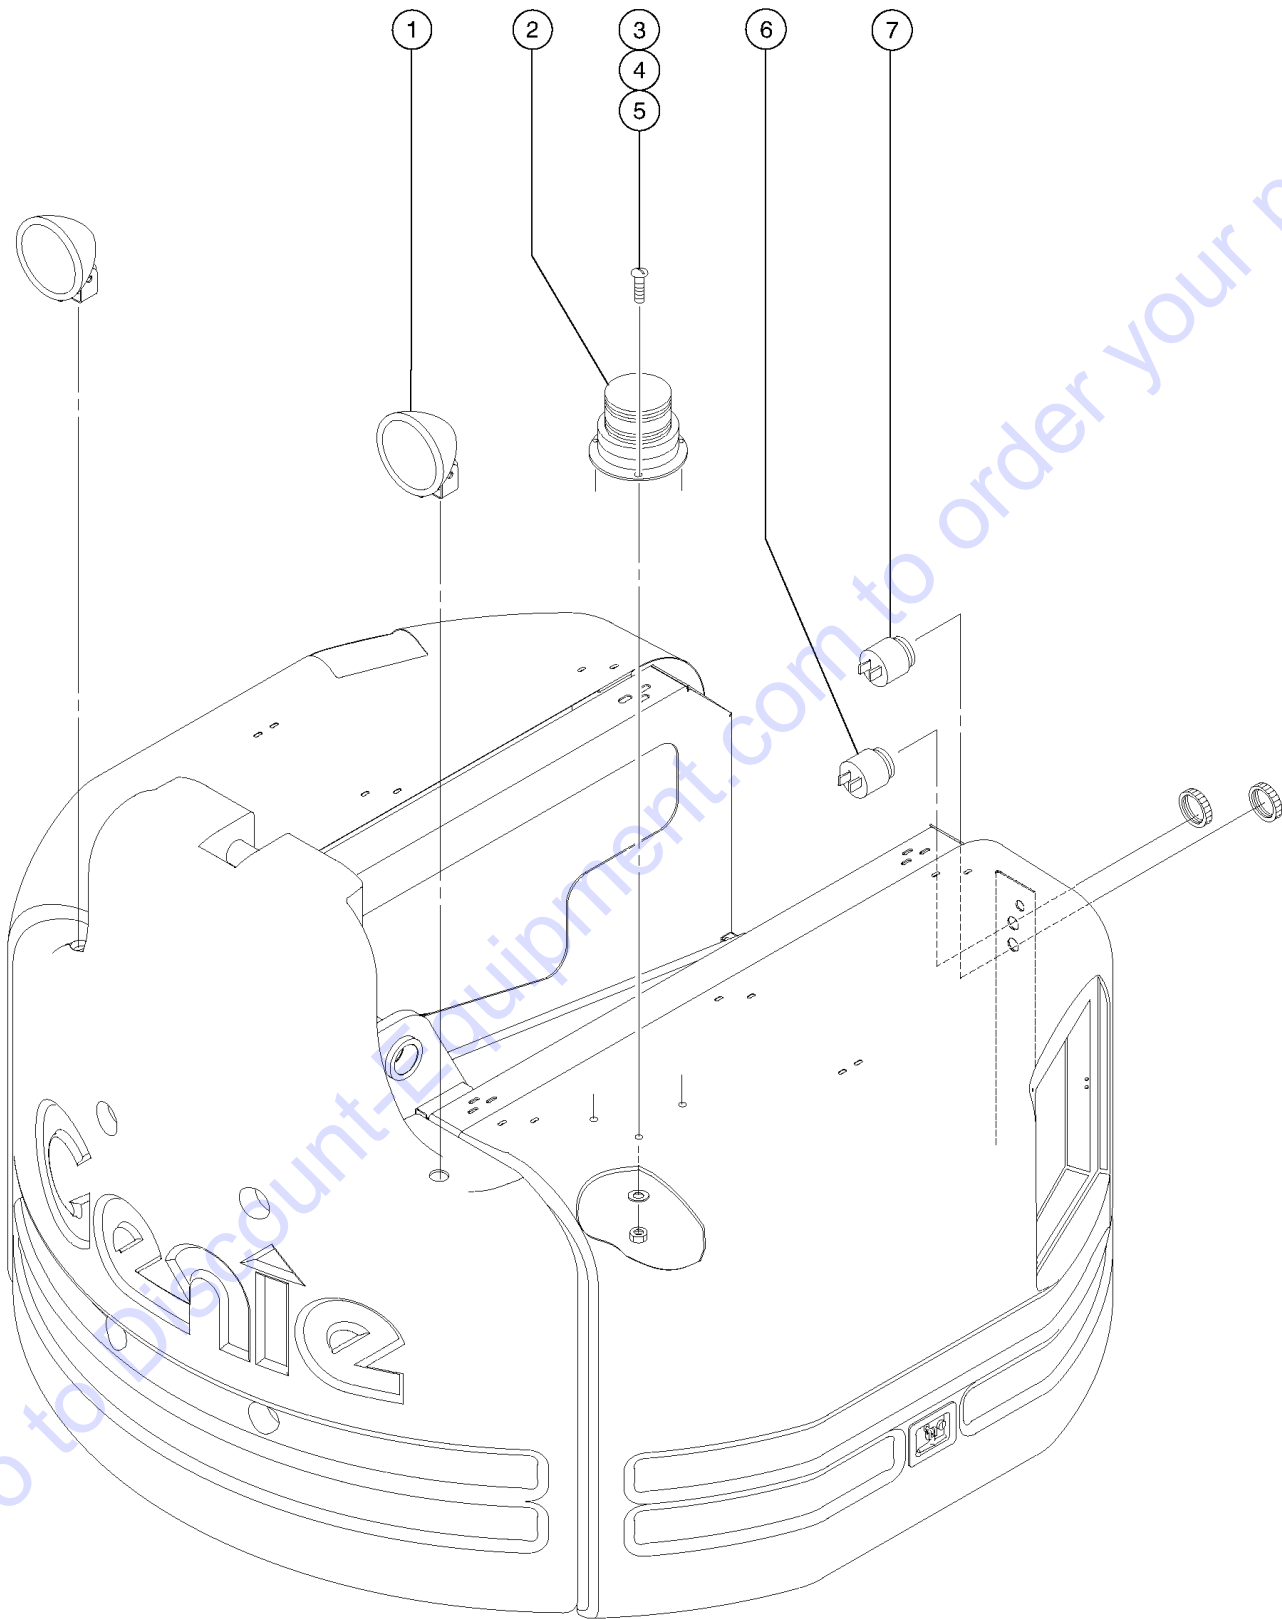

801.1 Alarm and Beacon Package (to SN 4172)

Item	Part No.	Description	Qty.
--	48462-SGT	Z60 ALARM PACKAGE	
1	49819GT	SCREW,PHILLIPS,PHM,10-32 X .5	
2	23405GT	NUTSERT,10-32 STEEL CAD PLTD	
3	49816GT	SCREW,PHILLIPS,PHM,10-32 X .75	
4	6146GT	WASHER,FLAT,MS,#10,Y	
5	6178GT	NUT,NYLOCK,10-32	
6	56704GT	STROBE,FIREBOLT,12-80VDC,AMB**...2 (replaced 20189)	
--	122019GT	FLASHTUBE,U SHAPED,360DEG,BULB	
--	226393GT	FLASHTUBE,STRAIGHT,360DEG,BULB	
--	43960GT	WIRE CABLE,16/4 CON.TPE JKT.....150-inches	
--	45782GT	DIODE,6 AMP,200 PIV,BULK	
--	72282GT	LENS,AMBER,STROBE,FIREBOLT	
7	89448PGT	FORMING,ALARM/BEACON.....1	
8	45462GT	ALARM,CHIME TONE 5-25VDC*** .....1 (does not include 72326 nut)	
--	72326GT	NUT - PLASTIC,RING FOR ALARMS.....1	
9	18963GT	ALARM,INTERMITTENT TONE 6-30V*...1 (does not include 72326 nut)	
--	72326GT	NUT - PLASTIC,RING FOR ALARMS.....1	
10	32347GT	TAPE,DOUBLE BACKED ADHESIVE.....25-inches	
11	27368P-SGT	BRACKET,ACCESSORY,PAINTED** 1	

801.2 Alarm, Beacon Package and Driving Lights (from SN 4173)