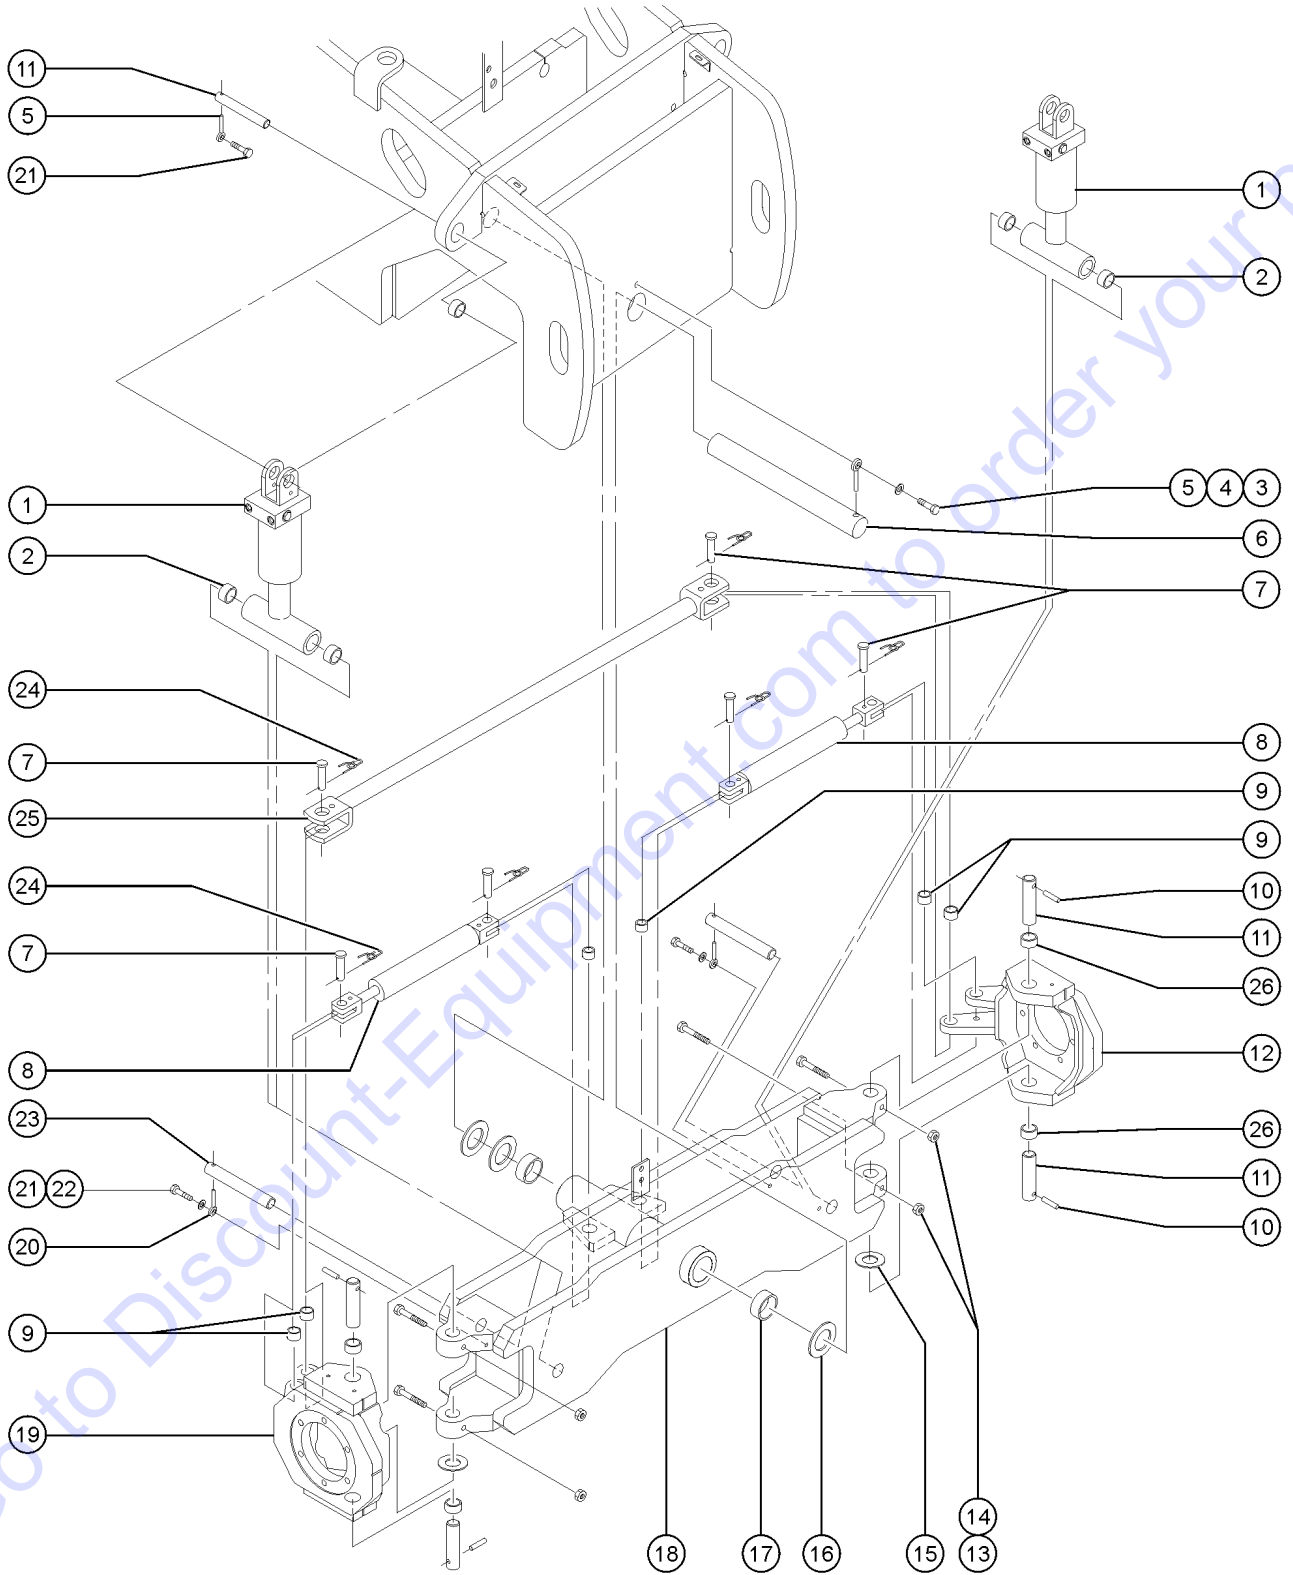

202.1 4WD Steer Axle Linkage, Oscillate Models

202.1 4WD Steer Axle Linkage, Oscillate Models

Item	Part No.	Description	Qty.
1	89675GT	CYLINDER, OSCILLATE*** <i>includes item 2</i>	2
--	32722GT	VALVE,COUNTERBAL.CBCG-LJN@3000	
--	89295GT	SEAL KIT,CYLINDER (63189)	
2	45071GT	BEARING,1.5IDX1.75ODX1.5L	8
3	8177GT	SCREW,HHC,1/2-13 X 1.5	
4	6033GT	WASHER,LOCK,0.5"	
5	1256267GT	ROD END,.5 X 3.75,ZAG	3
6	73766GT	PIN,2.5 DIA X 23.88 LG	1
7	19440GT	PIN,CLEVIS,1 X 2.5 LG	6
8	59460GT	CYLINDER,STEERING***	2
--	89294GT	SEAL KIT CYLINDER (59460)	
9	53452GT	BEARING,1.00IDX1.50ODX1.00L	6
10	14815GT	PIN,ROLL,SST,.25 X 2.25	
11	53081GT	PIN,1.50DIA X 4.76LG,2HOLE	6
12	89328GT	YOKE PIVOT ASSEMBLY, GROUND CO	1
		<i>includes items 9 and 26</i>	
13	6086GT	NUT,LP NYLOCK,1/2-13	
14	8220GT	SCREW,HHC,1/2-13 X 4	
15	45074GT	WASHER,THRUST,1.5 X 3.5 X .187	
16	29746GT	WASHER,FLAT,2.5 X 4 X .062	
17	27698GT	BEARING,2.50IDX2.75ODX2.00L	2
18	89329GT	STEER AXLE ASSEMBLY	1
		<i>includes items 9 and 17</i>	
19	89330GT	YOKE PIVOT ASSEMBLY, TANK SID	1
		<i>includes items 9 and 26</i>	
20	825019GT	ROD END,.375X3.69,ZAG	2
21	6175GT	SCREW,HHC,3/8-16 X 1	
22	6021GT	WASHER,LOCK,.375	
23	34641GT	PIN,OSC. AXLE/DRIVE CHASSIS	2
24	74389GT	RUE RING,1.00	6
25	63155GT	WELDMENT,TIE ROD	1
26	119619GT	BEARING,1.5IDX1.75ODX1.5L,PTFE	4