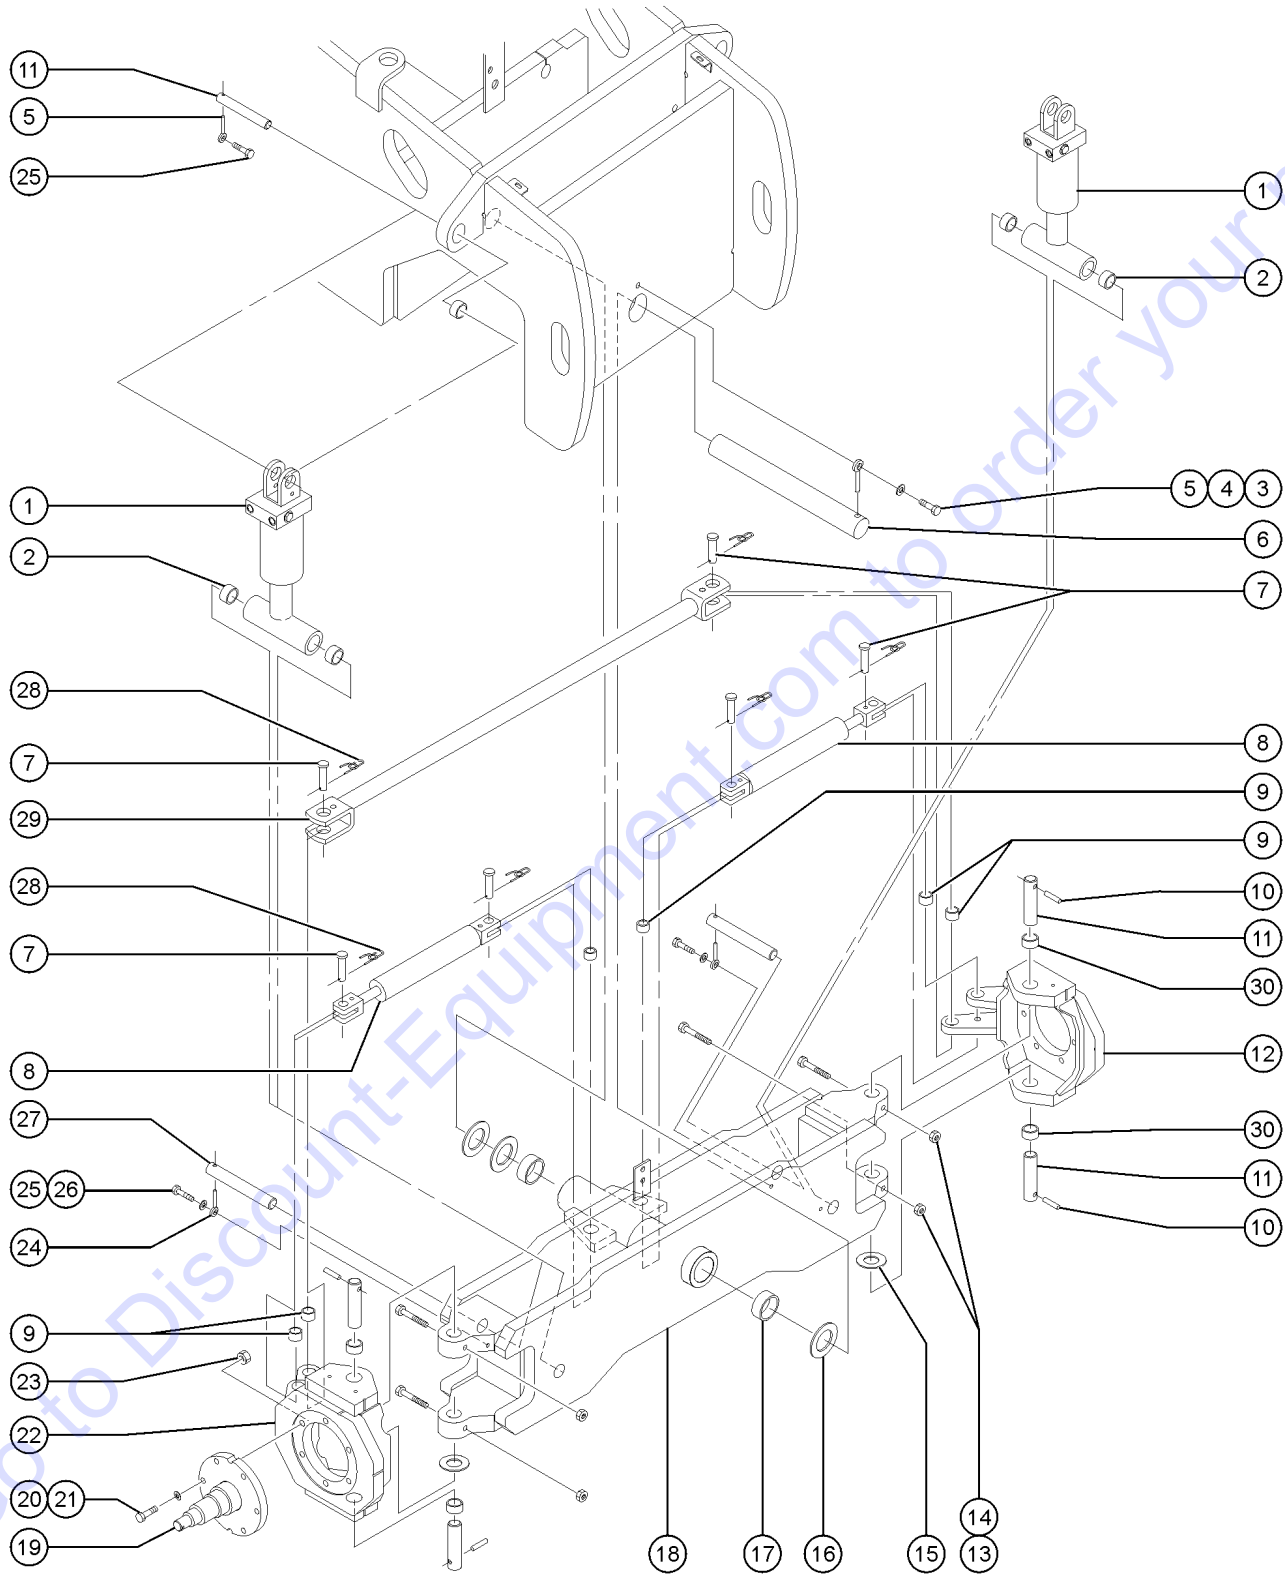

201.1 2WD Steer Axle Linkage, Oscillate Models

201.1 2WD Steer Axle Linkage, Oscillate Models

Item	Part No.	Description	Qty.
1	89675GT	CYLINDER, OSCILLATE*** <i>includes item 2</i>	2
--	32722GT	VALVE,COUNTERBAL.CBCG-LJN@3000	
--	89295GT	SEAL KIT,CYLINDER (63189)	
2	45071GT	BEARING,1.5IDX1.75ODX1.5L	8
3	8177GT	SCREW,HHC,1/2-13 X 1.5	
4	6033GT	WASHER,LOCK,0.5"	
5	1256267GT	ROD END,.5 X 3.75,ZAG	3
6	73766GT	PIN,2.5 DIA X 23.88 LG	1
7	19440GT	PIN,CLEVIS,1 X 2.5 LG	6
8	59460GT	CYLINDER,STEERING***	2
--	89294GT	SEAL KIT CYLINDER (59460)	
9	53452GT	BEARING,1.00IDX1.50ODX1.00L	6
10	14815GT	PIN,ROLL,SST,.25 X 2.25	
11	53081GT	PIN,1.50DIA X 4.76LG,2HOLE	6
12	89328GT	YOKE PIVOT ASSEMBLY, GROUND CO. <i>includes items 9 and 30</i>	1
13	6086GT	NUT,LP NYLOCK,1/2-13	
14	8220GT	SCREW,HHC,1/2-13 X 4	
15	45074GT	WASHER,THRUST,1.5 X 3.5 X .187	
16	29746GT	WASHER,FLAT,2.5 X 4 X .062	
17	27698GT	BEARING,2.50IDX2.75ODX2.00L	2
18	89329GT	STEER AXLE ASSEMBLY <i>includes items 9 and 17</i>	1
19	89005GT	WELDMENT,SPINDLE	2
20	53909GT	SCREW,HHC,5/8-11 X 4.0 GR8	12
21	89682GT	WASHER,FLAT,HARDENED.656X1.313	
22	89330GT	YOKE PIVOT ASSEMBLY, TANK SID. <i>includes items 9 and 30</i>	1
23	6024GT	NUT,NYLOCK,5/8-11	
24	825019GT	ROD END,.375X3.69,ZAG	2
25	6175GT	SCREW,HHC,3/8-16 X 1	
26	6021GT	WASHER,LOCK,.375	
27	34641GT	PIN,OSC. AXLE/DRIVE CHASSIS	2
28	74389GT	RUE RING,1.00	6
29	63155GT	WELDMENT,TIE ROD	1
30	119619GT	BEARING,1.5IDX1.75ODX1.5L,PTFE	4