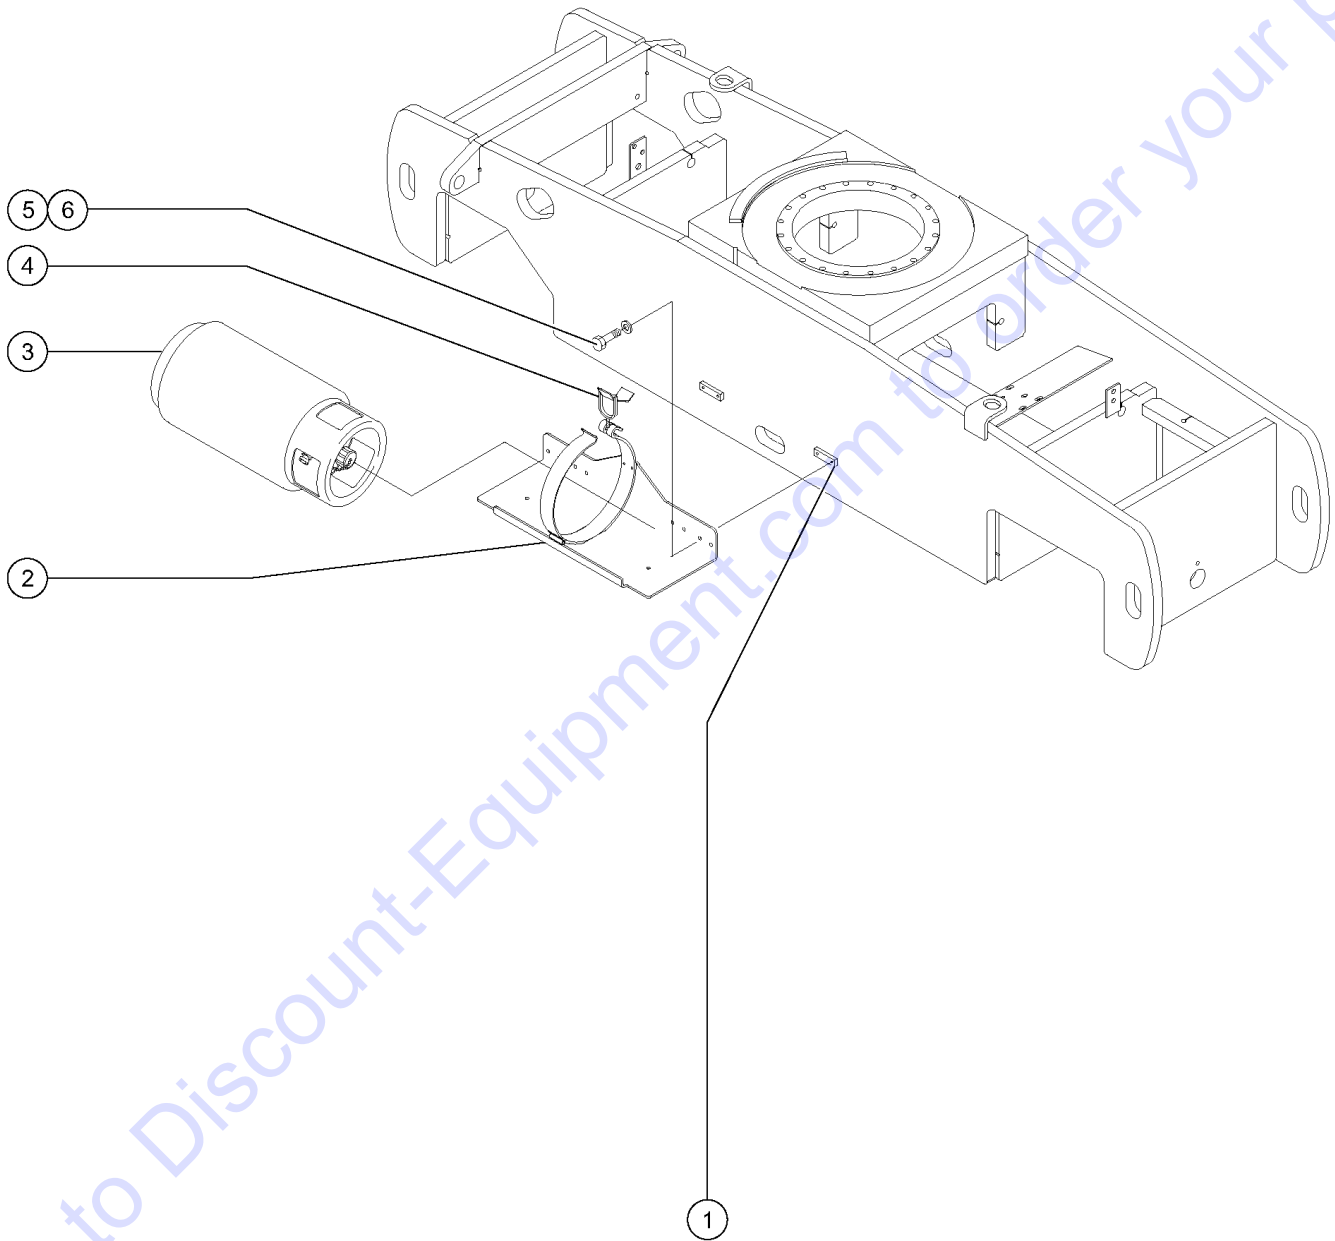

820.1 Spare LPG Tank Carrier Option

Go to Discount-Equipment.com to order your parts

820.1 Spare LPG Tank Carrier Option

Item	Part No.	Description	Qty.
--	89469GT	OPTION,LP TANK 2ND,Z60	
1	60752GT	TAP BLOCK,BULKHEAD MNT. MACH.....	2
2	60143-SGT	WELD, LPG TANK MOUNT.....	1
3	53605GT	TANK, 7 GAL/33.5 POUND, LP.....	1
4	49000GT	L.P.TANK LATCH.....	1
5	8255GT	SCREW,HHC,3/8-16 X .75	
6	6021GT	WASHER,LOCK,.375	