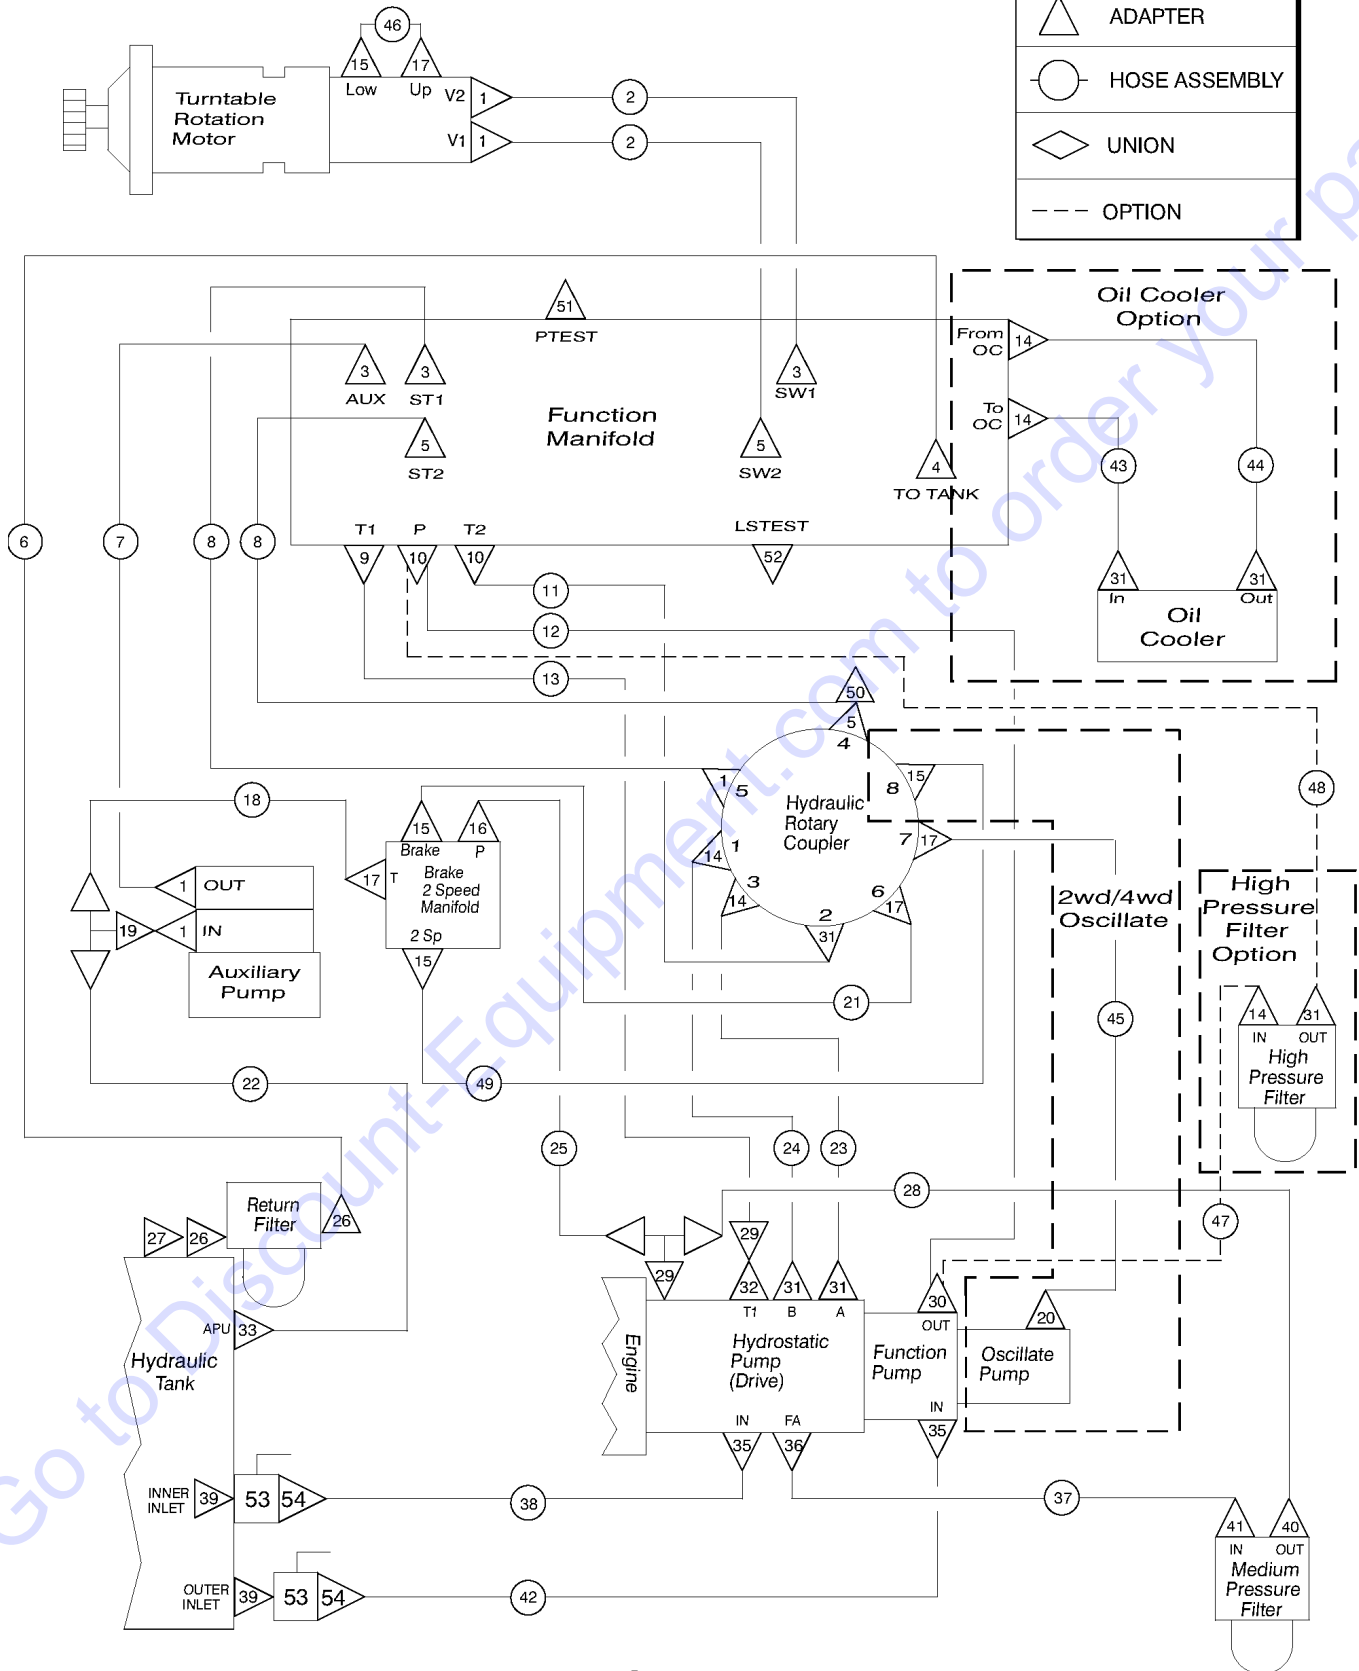

714.2 Hydraulic Hoses and Fittings -Turntable (from SN 4386)

LEGEND	
	ADAPTER
	HOSE ASSEMBLY
	UNION
	OPTION