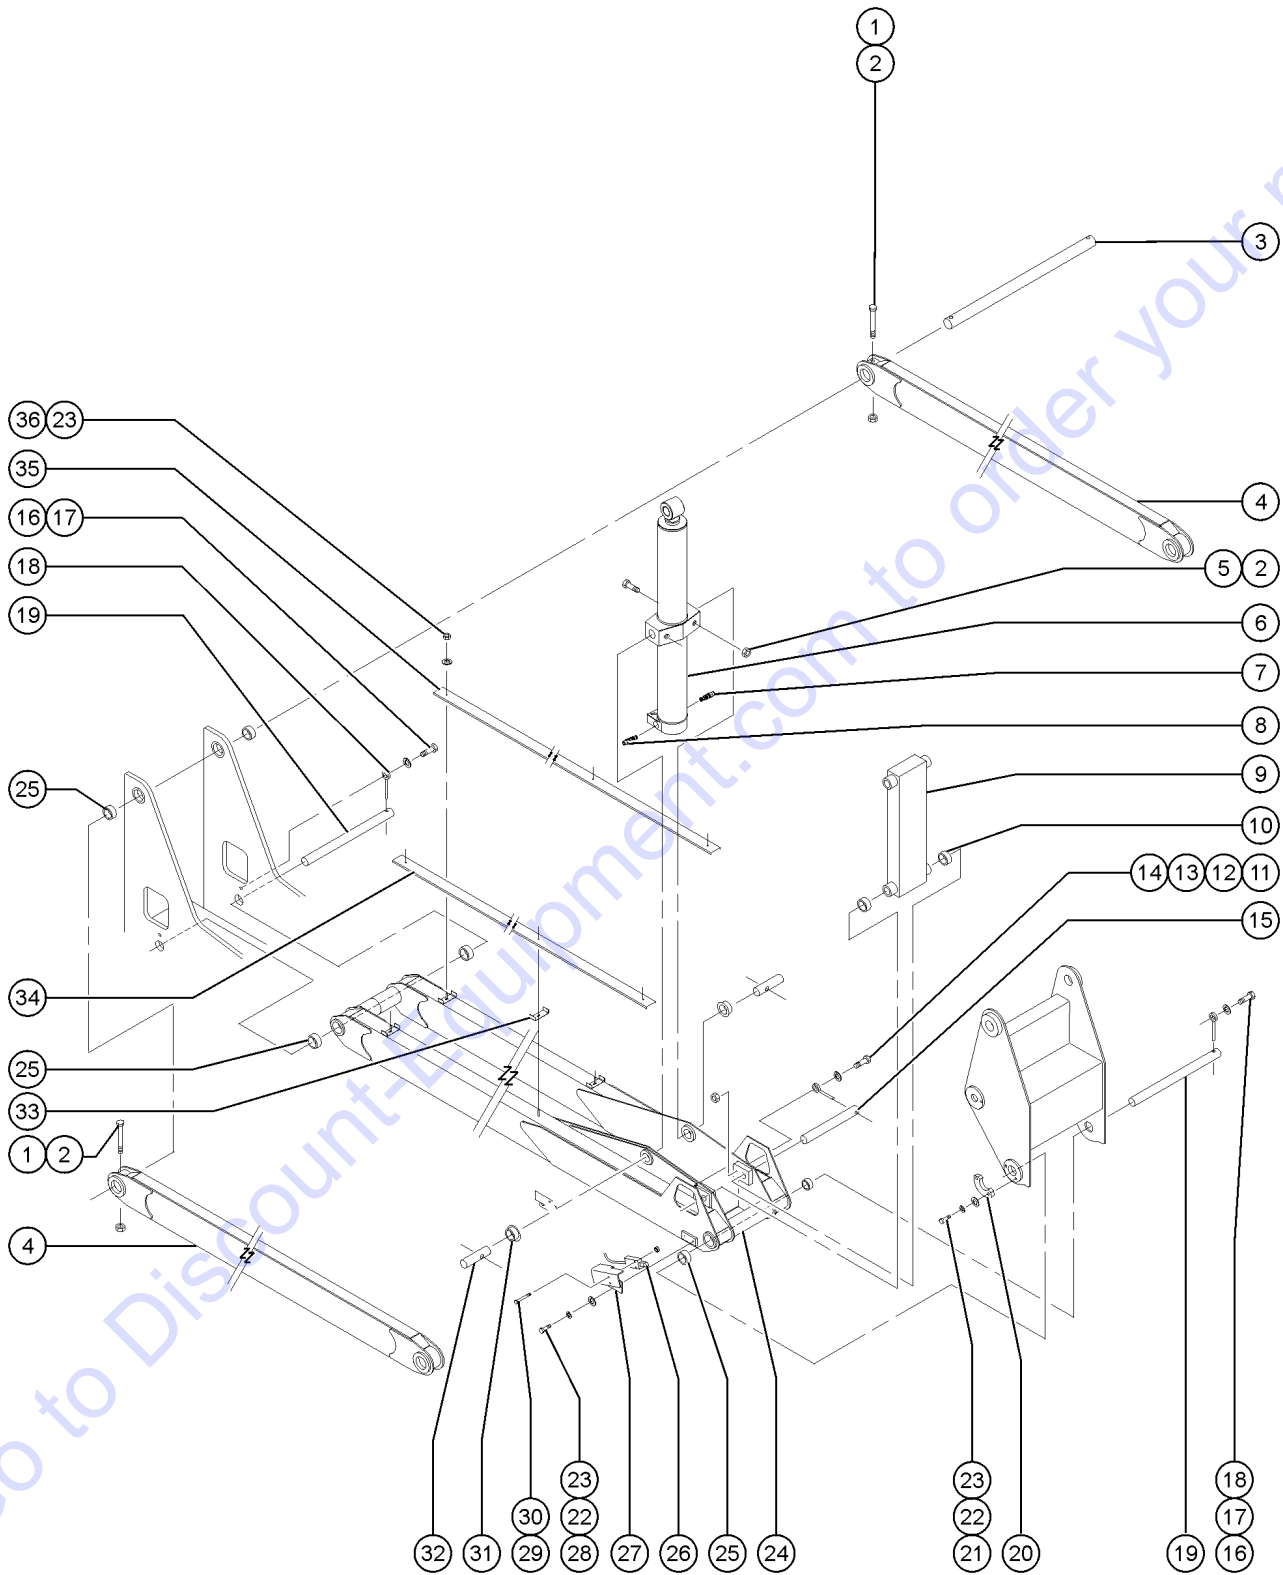

501.1 Secondary Boom - View 1

501.1 Secondary Boom - View 1

Item	Part No.	Description	Qty.	Item	Part No.	Description	Qty.
1	5387GT	SCREW,HHC,3/8-16 X 4		26	102174GT	HARNES,SECONDRY BOOM STOW,Z60.....	2
2	7713GT	NUT, LP NYLOCK, 3/8-16		--	110650GT	CONN. SQZ PG11 .30-.40 W/ORING	
3	30198GT	PIN,2.25DIAX31.75LG,2HOLE.....	2	--	19491GT	CONTACTOR,LIMIT SWITCH	
4	30050-SGT	LOWER TENSION MEMBER WELDMNT.....	2	--	~~88366-146R3GT~~	SWITCH,LIMIT,W/ROLLER ARM	
5	12981GT	SCREW,HHC,3/8-16 X 4.5		27	226419GT	BRKT.,LWR LIMIT SWITCH.....	1
6		CYLINDER, SECONDARY LIFT Z60..... <i>previous cylinders 63208 and 121854 are no longer available. For replacement order cylinder part 1264387</i>	1	28	8914GT	SCREW,HHC,1/4-20 X .625	
--	1264387GT	CYLINDER, SECONDARY LIFT Z60		29	22541GT	SCREW,RHM,10-32 X 1.5	
--	63348GT	SEAL KIT,CYL,Z60 (63208) <i>used with cylinders 63208, 121854 and 126437</i>		30	6178GT	NUT,NYLOCK,10-32	
--	31310GT	BEARING,GARLOCK,28DU24..... <i>used with cylinders 63208 and 121854</i>	1	31	27695GT	BEARING,FL,1.75IDX1.94ODX1.50L.....	2
--	1262633GT	BEARING,POLYGON,BM5120 <i>used with cylinder 126437</i>		32	30199GT	PIN,1.75 DIAX4.50LG,THREADED.....	2
--	31106GT	VALVE,CNTERBAL,CBBB-LHN@3000**. <i>(not shown) use with cylinder part 63208</i>	1	33	102776PGT	CABLE COVER CLIP,PNTD.....	14
7	40405GT	VALVE,CNTERBAL.CBBB-LHN@3000**. <i>used with cylinder 121854 and 1264387 (Extend)</i>	1	34	102774PGT	COVER,CABLE,TANK SIDE,LH,PNTD.... <i>ground controls/tank side</i>	1
8	32722GT	VALVE,COUNTERBAL.CBCG-LJN@3000. <i>used with cylinder 121854 and 1264387 (Retract)</i>	1	35	102775PGT	COVER,CABLE,ENGINE SIDE,RH,PTD.....	1
9	31306GT	CONNECTING LINK ASSY <i>includes item 10</i>		36	6091GT	NUT,NYLOCK,1/4-20	
10	30222GT	BEARING,FL,1.25IDX1.41ODX1.50L.....	1				
11	6326GT	SCREW,HHC,3/8-16 X 3.....	4				
12	5397GT	WASHER,FLAT,USS,5/16",Y					
13	825019GT	ROD END,.375X3.69,ZAG					
14	4828GT	NUT,NYLOCK,3/8-16.....	1				
15	30202GT	PIN,1.25DIAX14.12LG,1HOLE.....	2				
16	10597GT	SCREW,HHC,1/2-13 X 1.25 GR5					
17	6033GT	WASHER,LOCK,0.5"					
18	1256267GT	ROD END,.5 X 3.75,ZAG.....	2				
19	30201GT	PIN,2.25DIAX24.63LG,1HOLE.....	2				
20	46005GT	LOWER LIMIT SWITCH CAM.....	1				
21	6888GT	SCREW,HHC,1/4-20 X 1					
22	6356GT	WASHER,LOCK,.25					
23	6638GT	WASHER,FLAT,USS,1/4"Y					
24	102984GT	LOWER SEC. BM ASSY W/ WORD DEC.....	1				
		<i>includes items 25 and 31</i>					
--	102985GT	LOWER SEC BM ASSY W/SYM DECALS <i>includes items 25 and 31</i>					
25	18722GT	BEARING,2.25IDX2.50ODX1.50L***.....	6