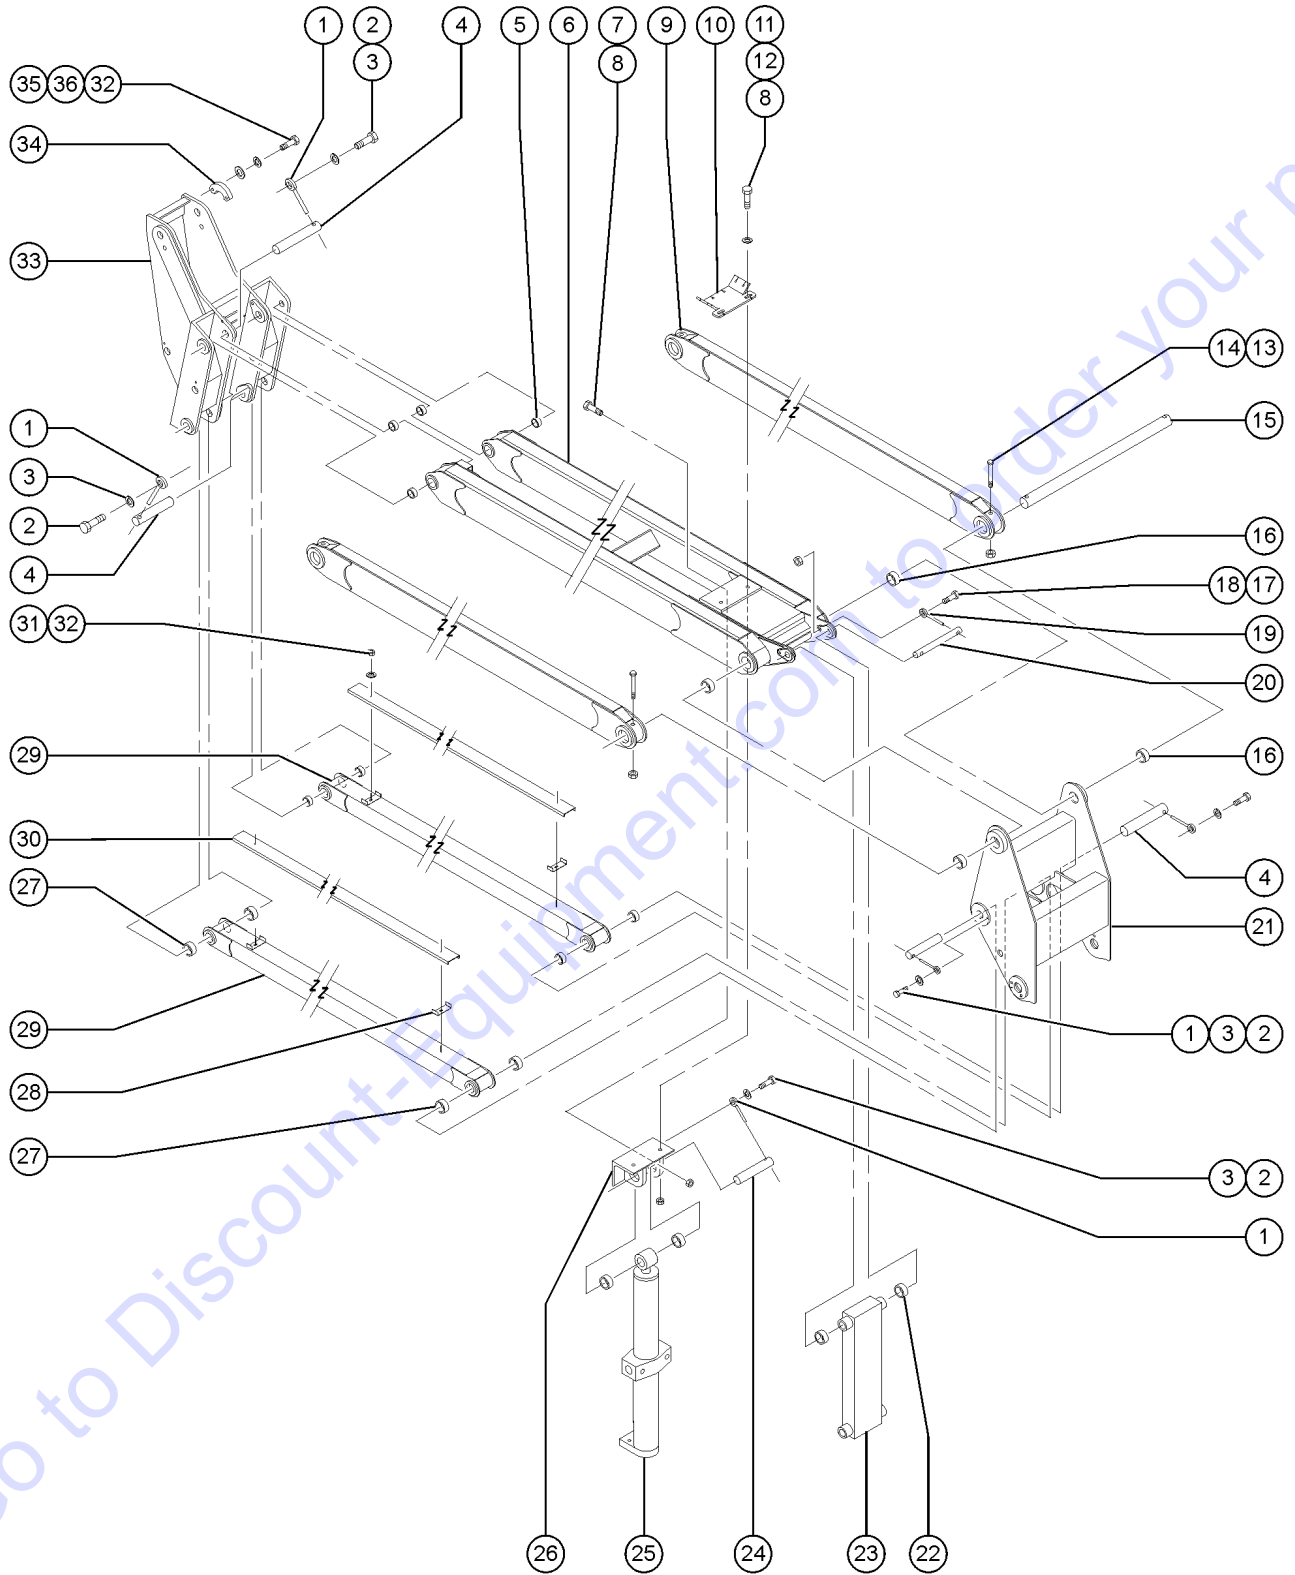

502.1 Secondary Boom - View 2

502.1 Secondary Boom - View 2

Item	Part No.	Description	Qty.
1	1256267GT	ROD END,.5 X 3.75,ZAG.....	5
2	10597GT	SCREW,HHC,1/2-13 X 1.25 GR5	
3	6033GT	WASHER,LOCK,0.5"	
4	30193GT	PIN,1.75DIAX8.50LG,1HOLE.....	5
5	119620GT	BEARING,1.75IDX2.00ODX1.50L.....	12
6	111373GT	Z60 UPPER SECONDARY BOOM ASSY (includes items 5 and 16)	
7	29883GT	SCREW,HHC,5/8-11 X 1.75 GRD.8	
8	6024GT	NUT,NYLOCK,5/8-11	
9	30050-SGT	LOWER TENSION MEMBER WELDMENT.....	2
10		Ref. Primary Boom Rest (refer to 504.1)	
11	13003GT	SCREW,HHC,5/8-11 X 3.5 GRD.8	
12	13064GT	WASHER,FLAT,.625 HARDENED.....	2
13	5387GT	SCREW,HHC,3/8-16 X 4	
14	7713GT	NUT, LP NYLOCK, 3/8-16	
15	30198GT	PIN,2.25DIAX31.75LG,2HOLE.....	2
16	18722GT	BEARING,2.25IDX2.50ODX1.50L***.....	4
17	13918GT	SCREW,HHC,3/8-16 X 1.75,GRD.8.....	1
18	4828GT	NUT,NYLOCK,3/8-16	
19	825019GT	ROD END,.375X3.69,ZAG.....	1
20	30202GT	PIN,1.25DIAX14.12LG,1HOLE.....	1
21	31309GT	LOWER MIDPIVOT ASSY,Z60..... (includes item 16)	1
22	30222GT	BEARING,FL,1.25IDX1.41ODX1.50L.....	4
23	31306GT	CONNECTING LINK ASSY..... (includes item 22)	1
24	30328GT	PIN,1.75DIAX6.00LG,1HOLE.....	1
25		Ref. Secondary Boom Lift Cylinder (refer to 501.1)	
26	30180-SGT	WELDMENT, CYLINDER MOUNTING....	1
27	119620GT	BEARING,1.75IDX2.00ODX1.50L.....	12
28	102776PGT	CABLE COVER CLIP,PNTD.....	14
29	31307GT	UPPER LEVELING LINK ASSY..... (includes item 5)	2
30	102773PGT	COVER,CABLE,UPR TNSN ARM,PTND.....	2
31	6091GT	NUT,NYLOCK,1/4-20	
32	6638GT	WASHER,FLAT,USS,1/4"Y	
33	30052PGT	UPPER PIVOT WELDMENT,PAINTED....	1
34	46004GT	UPPER LIMIT SWITCH CAM.....	1
35	6888GT	SCREW,HHC,1/4-20 X 1	
36	6356GT	WASHER,LOCK,.25