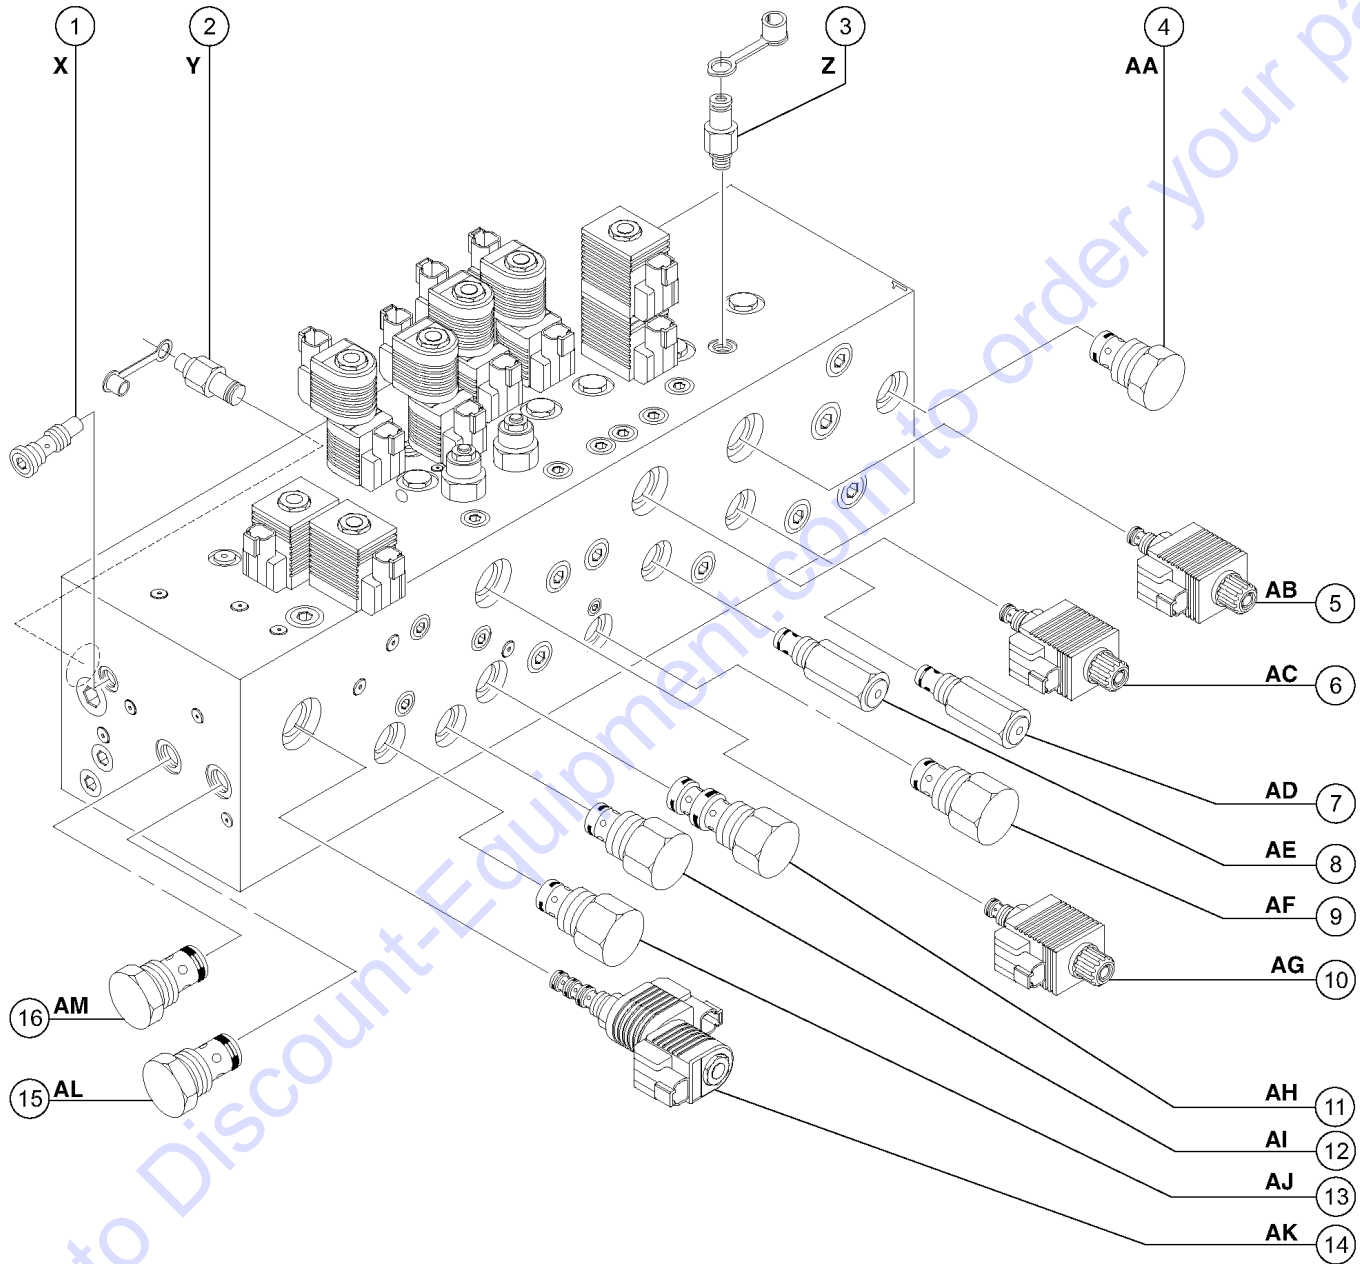

705.1 Function Manifold - View 2 (to SN 4460)

705.1 Function Manifold - View 2 (to SN 4460)

Item	Part No.	Description	Qty.
1	43599GT	VALVE,CHECK <i>X, Boom retract</i>	
--	110200GT	SEAL KIT, VALVE, #4	
2	48997GT	NIPPLE,DIAGNOSTIC,#4 <i>Y, Testing</i>	
--	20224GT	DIAGNOSTIC FEMALE Q-DSCNT	
--	48880GT	CAP,DIAGNOSTIC NIPPLE	
3	48997GT	NIPPLE,DIAGNOSTIC,#4 <i>Z, Testing</i>	
--	20224GT	DIAGNOSTIC FEMALE Q-DSCNT	
--	48880GT	CAP,DIAGNOSTIC NIPPLE	
4	62259GT	VALVE,CHECK 30 PSI <i>AA, To tank</i>	
5	94598GT	VALVE,PROPORTIONAL*** <i>AB, Secondary boom down</i>	
--	62276GT	NUT, SOLENOID VALVE COIL	
--	89312GT	SEAL KIT, SOLENOID VALVE	
6	62255GT	VALVE,PROPORTIONAL*** <i>AC, Primary boom down</i>	
--	62276GT	NUT, SOLENOID VALVE COIL	
--	89312GT	SEAL KIT, SOLENOID VALVE	
7	31528GT	VALVE,RELIEF 1600 PSI <i>AD, Secondary boom up/down</i>	
8	31527GT	VALVE,RELIEF 1800 PSI <i>AE, Primary boom up/down</i>	
9	89678GT	VALVE,NEEDLE W/REV.FREE FLOW <i>AF, Platform level</i>	
10	62255GT	VALVE,PROPORTIONAL*** <i>AG, Turntable rotate left/right</i>	
--	62276GT	NUT, SOLENOID VALVE COIL	
--	89312GT	SEAL KIT, SOLENOID VALVE	
11	27804GT	VALVE,DIFFERENTIAL SENSING*** <i>AH, Function pressure control</i>	
12	89315GT	VALVE, FLOW REGULATOR <i>AI, Boom extend retract</i>	
13	19470GT	VALVE,FLOW REGULATOR <i>AJ, Jib select</i>	
14	89307GT	VALVE,SOLENOID 3POS 4WAY* <i>AK, Jib up/down and platform rotate left/right</i>	
--	52943GT	NUT,SOLENOID VALVE COIL	
--	62273GT	COIL,GREEN W/ 2 PIN CONNECTOR*	
--	72047GT	SEAL KIT, SOLENOID VALVE	
--	89311GT	SPACER, DUAL COIL SIZE #8	
15	62257GT	VALVE,CHECK, 30 PSI <i>AL, Jib select</i>	
16	62257GT	VALVE,CHECK, 30 PSI <i>AM, Jib select</i>