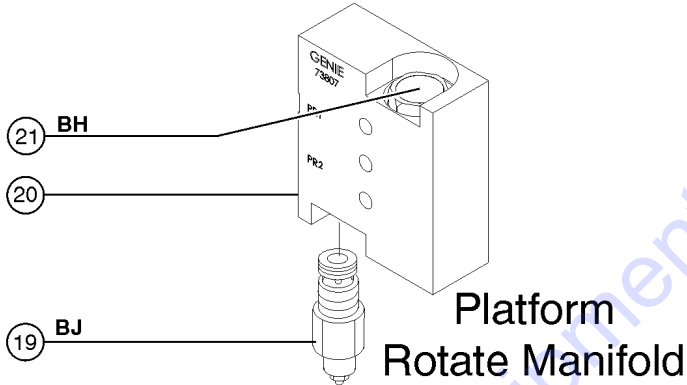

707.1 Jib Select and Platform Rotate Manifolds

Jib Manifold

Jib Manifold