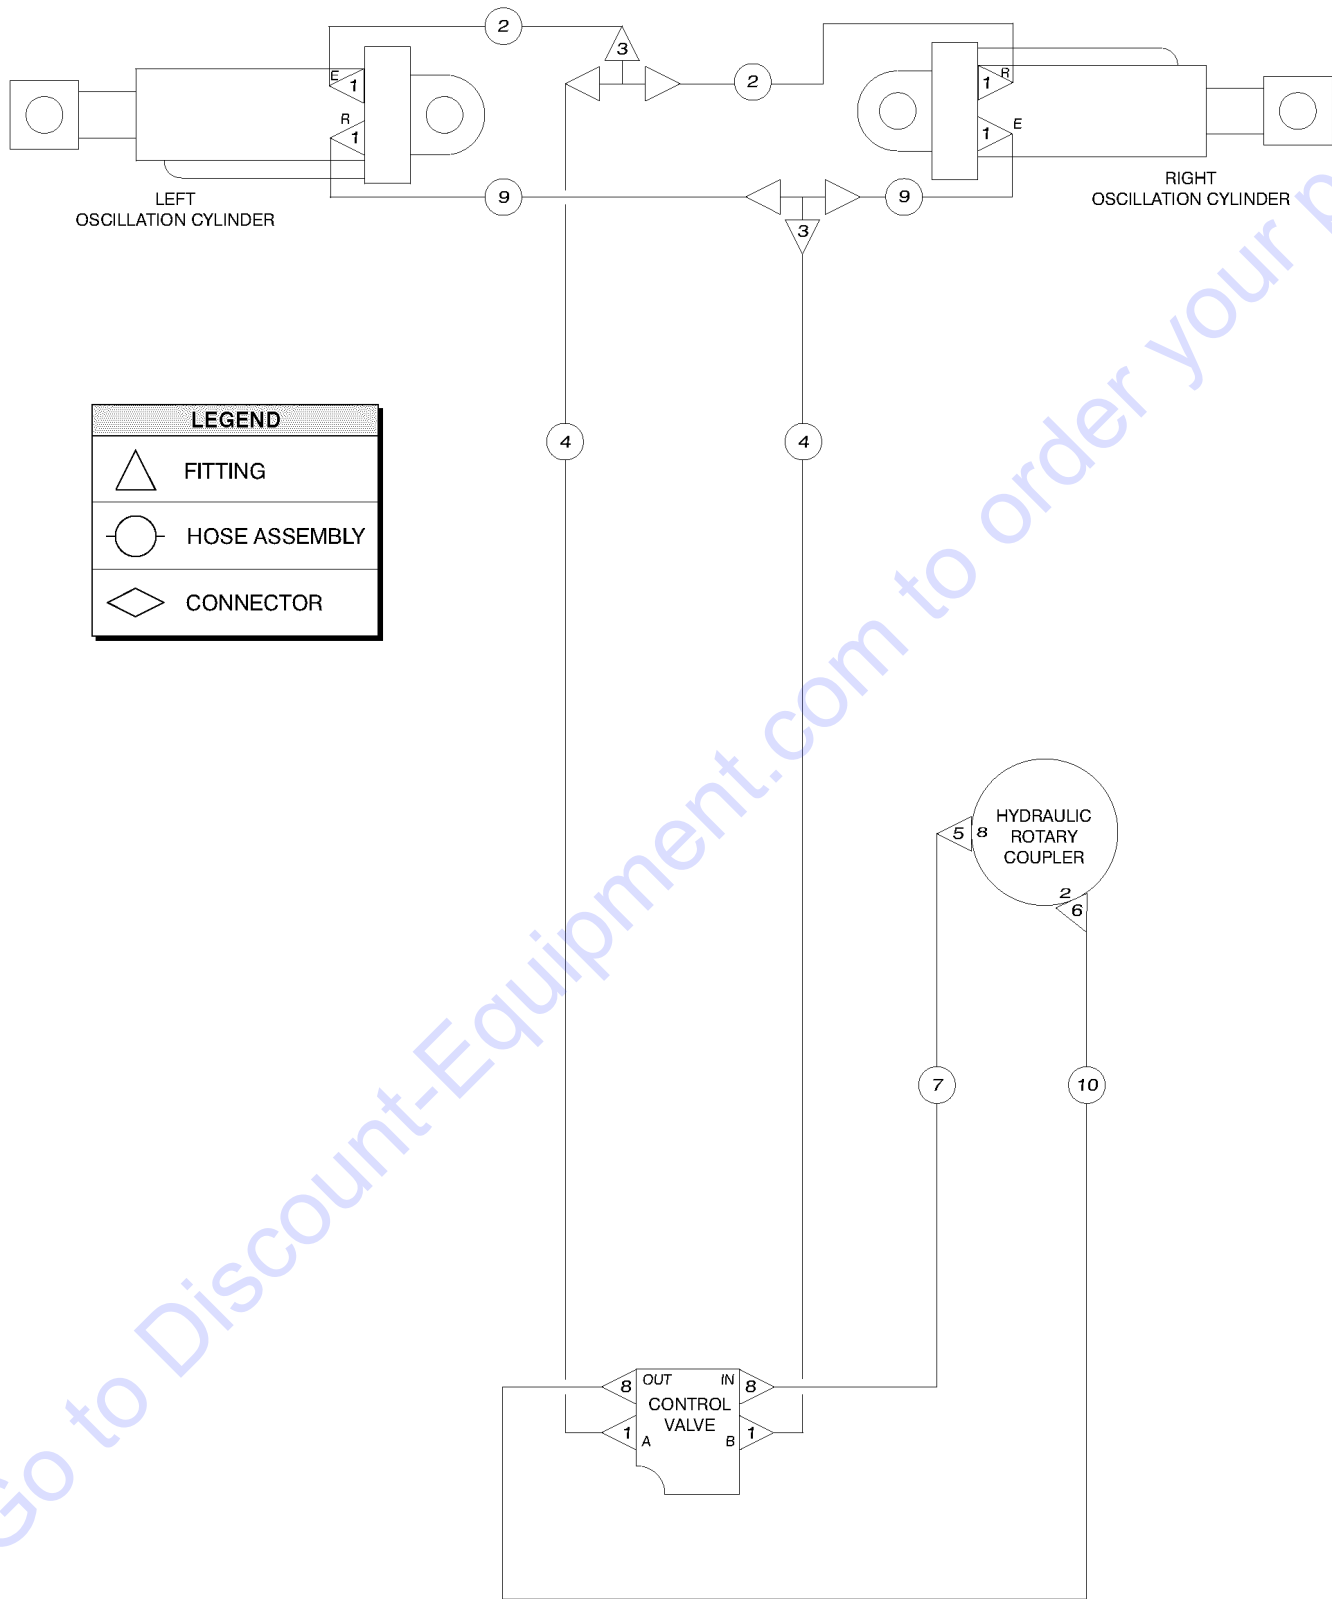

713.2 4WD Drive Oscillate System (from SN 4386)

713.2 4WD Drive Oscillate System (from SN 4386)

Item	Part No.	Description	Qty.
--	49612GT	O-RING KIT (ORFS FITTINGS)	
--	49613GT	PLUG AND CAP KIT-SERVICE,ORFS*	
1	48916GT	CONN, 520120-6.....	6
2	49128-3409GT	HOSE ASEMBLY HOSE ASSEMBLY 3/8.....	2
3	53980GT	TEE,BRANCH,520433-6.....	2
4	89554-10313GT	HOSE ASSY, 3/8" STR M,90 FM.....	2
5	48942GT	ELBOW,90D,520220-8-6.....	1
6	48937GT	ELBOW,45D,520320-8.....	1
7	49117-6191GT	HOSE ASSY,1/4,90 FEM,STR FEM.....	1
8	48932GT	FITTING,ELBOW,90D,520220-8***	2
9	49128-3209GT	HOSE ASEMBLY HOSE ASSEMBLY 3/8.....	2
10	49143-5429GT	HOSE ASSY,1/2,90 FEM,STR FEM.....	1

Go to Discount-Equipment.com to order your parts