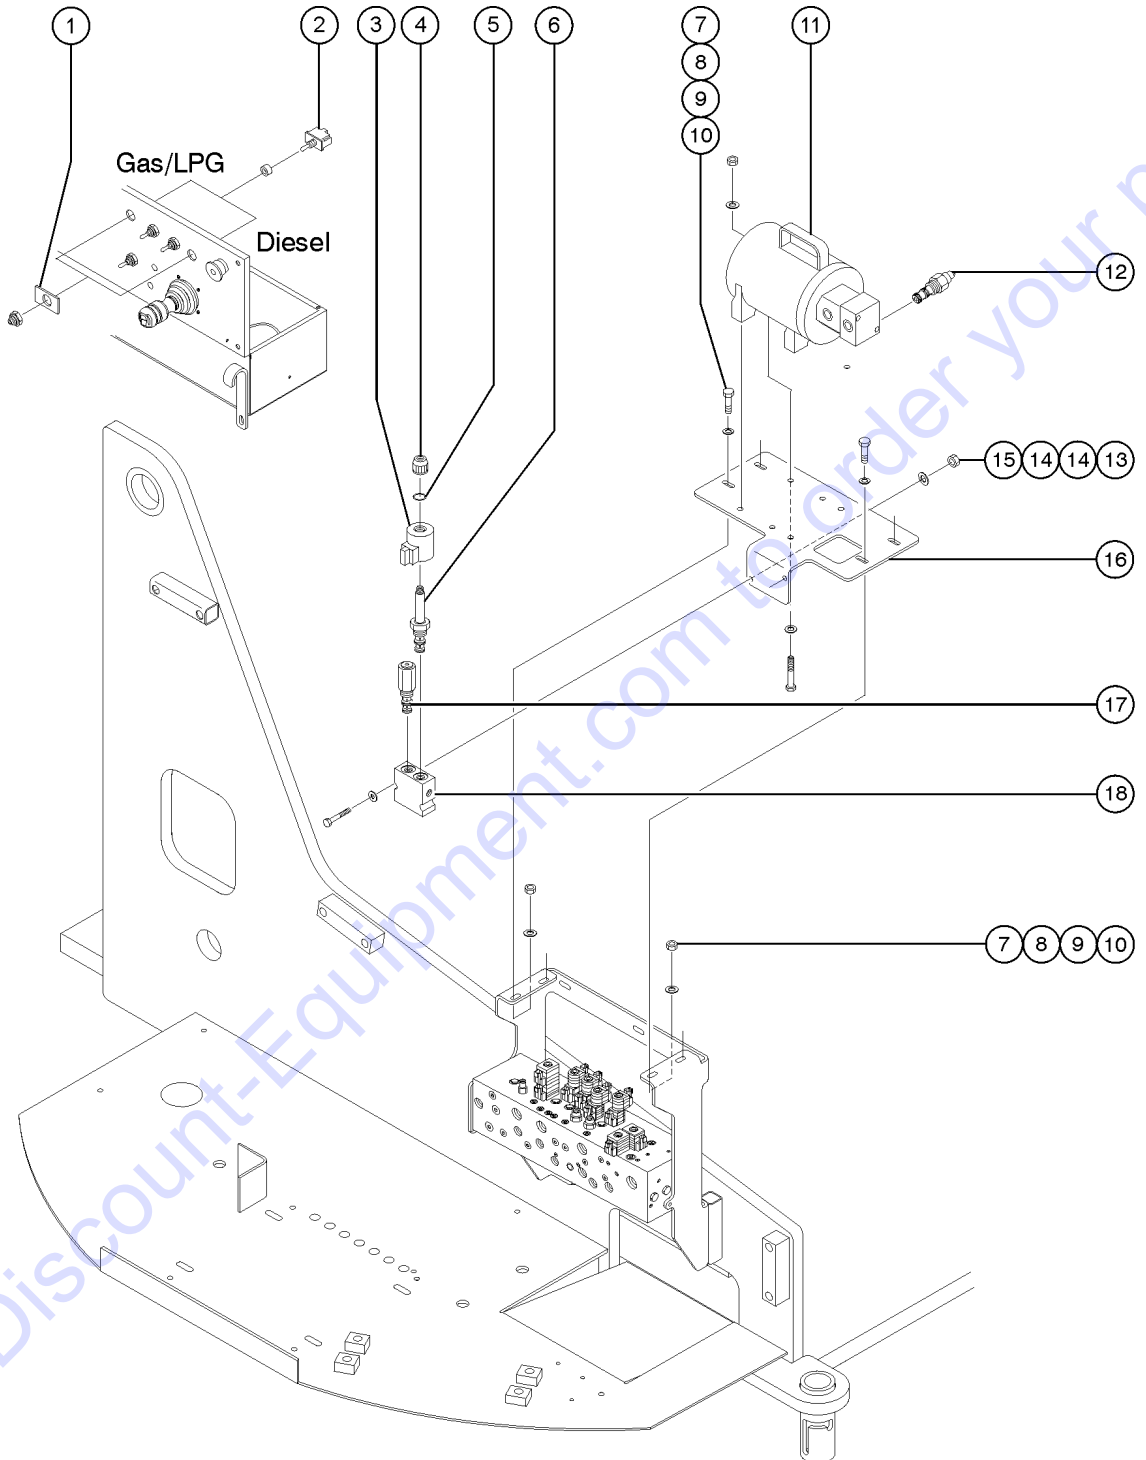

807.1 Cold Start Package

Item	Part No.	Description	Qty.
--	53156GT	COLD START,FORD, BIG BOOM <i>Ford models, (includes item 1 and 9)</i>	
--	81123GT	HARNESS,COLD START OPT,DUETZ <i>Deutz models</i>	
--	89464GT	OPT,COLD START,DEUTZ,Z60-2002 <i>Deutz models (includes items 1-7 and 10)</i>	
1	28853GT	BLANKET,BATTERY.....1	
2	128200GT	SWITCH TOGGLE ASSY SPDT 3P MOM.....1 <i>Deutz models, (glow plug)</i>	
3	31408GT	GLOW PLUG,L1011.....1 <i>Deutz models</i>	
4	27155GT	SOLENOID,12V CONTINUOUS***.....1	
5	27082GT	NUT,NYLOCK,M5X.80	
6	6638GT	WASHER,FLAT,USS,1/4"Y	
7	6090GT	SCREW,HHC,1/4-20 X .75	
8	77382GT	HEATER,FREEZE PLUG,PRKINS40422.....1 <i>Perkins models</i>	
9	35610GT	HEATER,FREEZE PLUG,FORD LRG423.....1 <i>Ford models</i>	
10	49463GT	BATT,CABLE,RED, 4 GAUGE....54-inches <i>Deutz models</i>	

808.1 Generator Option - View 1