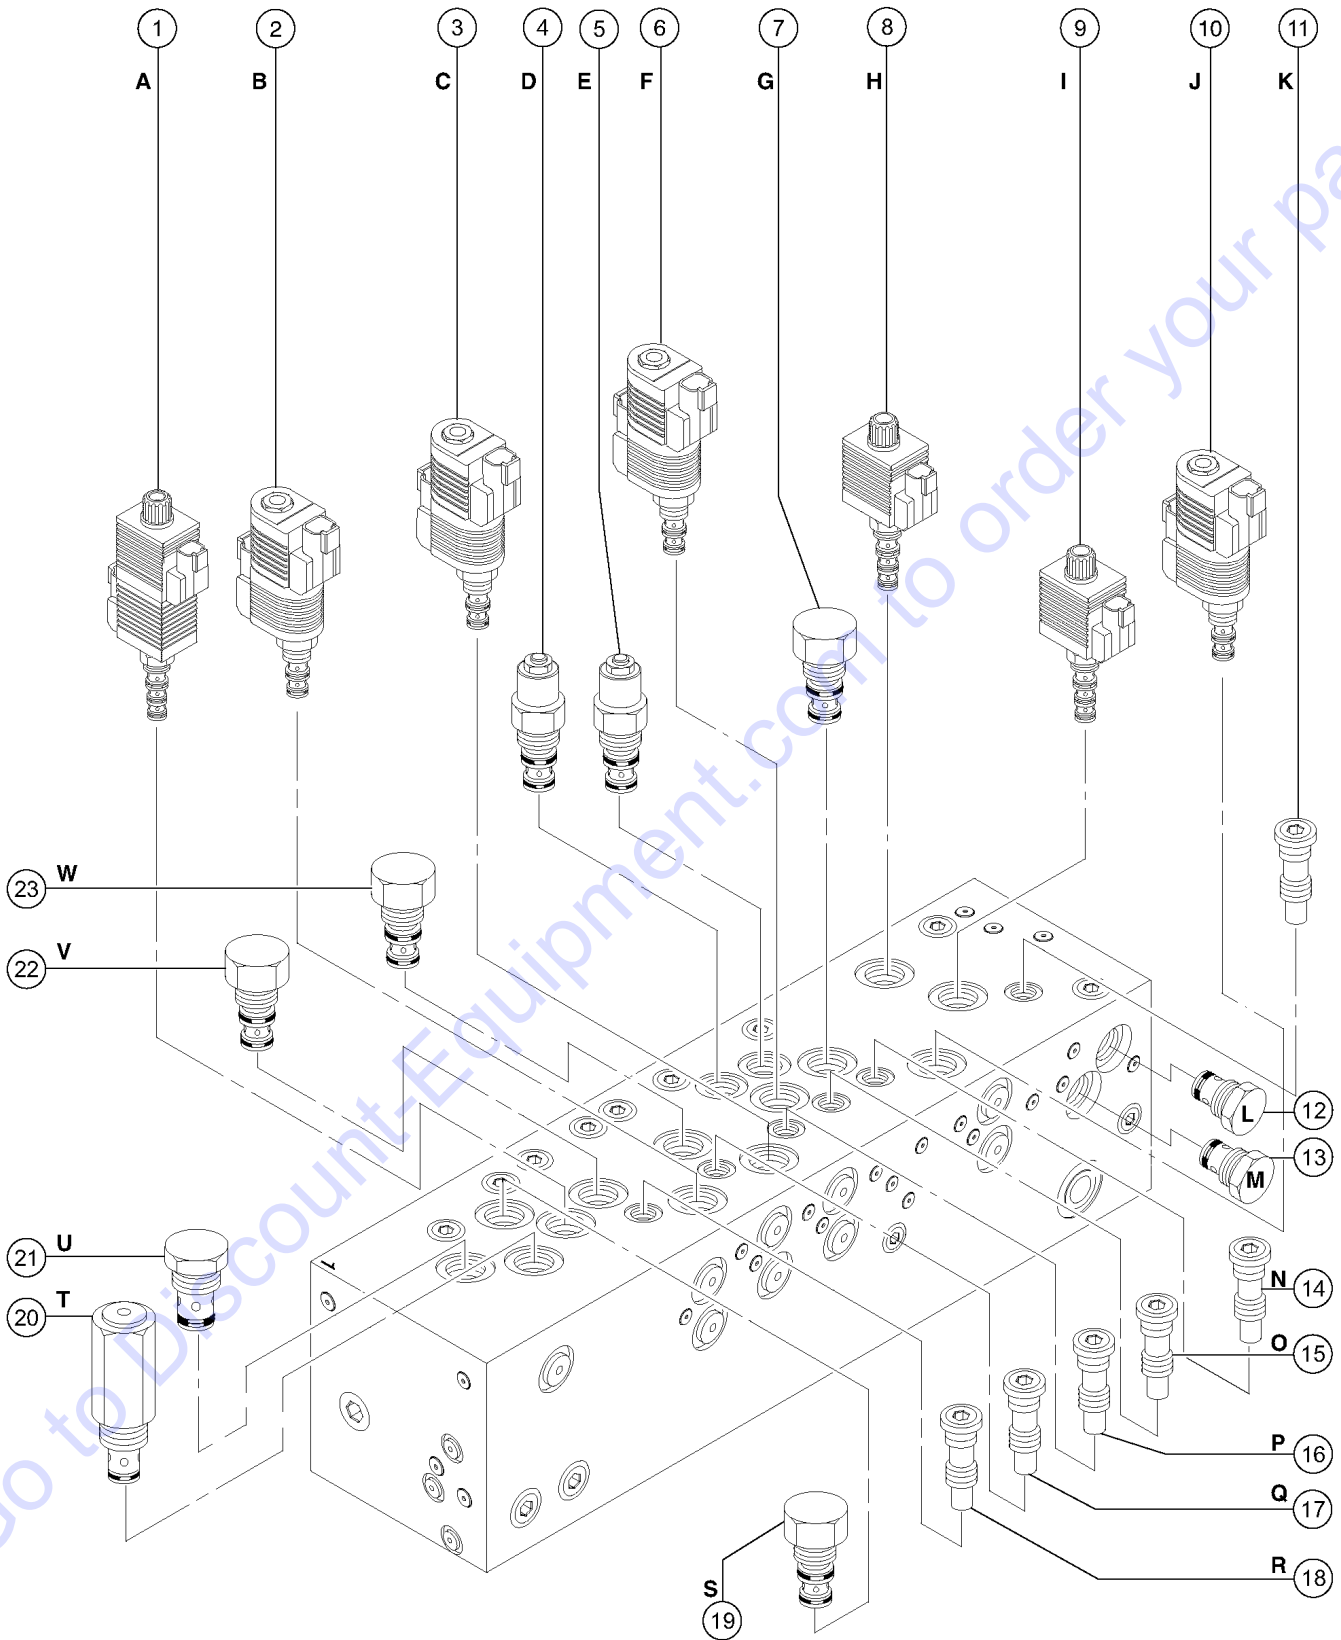

704.1 Function Manifold - View 1 (to SN 4460)