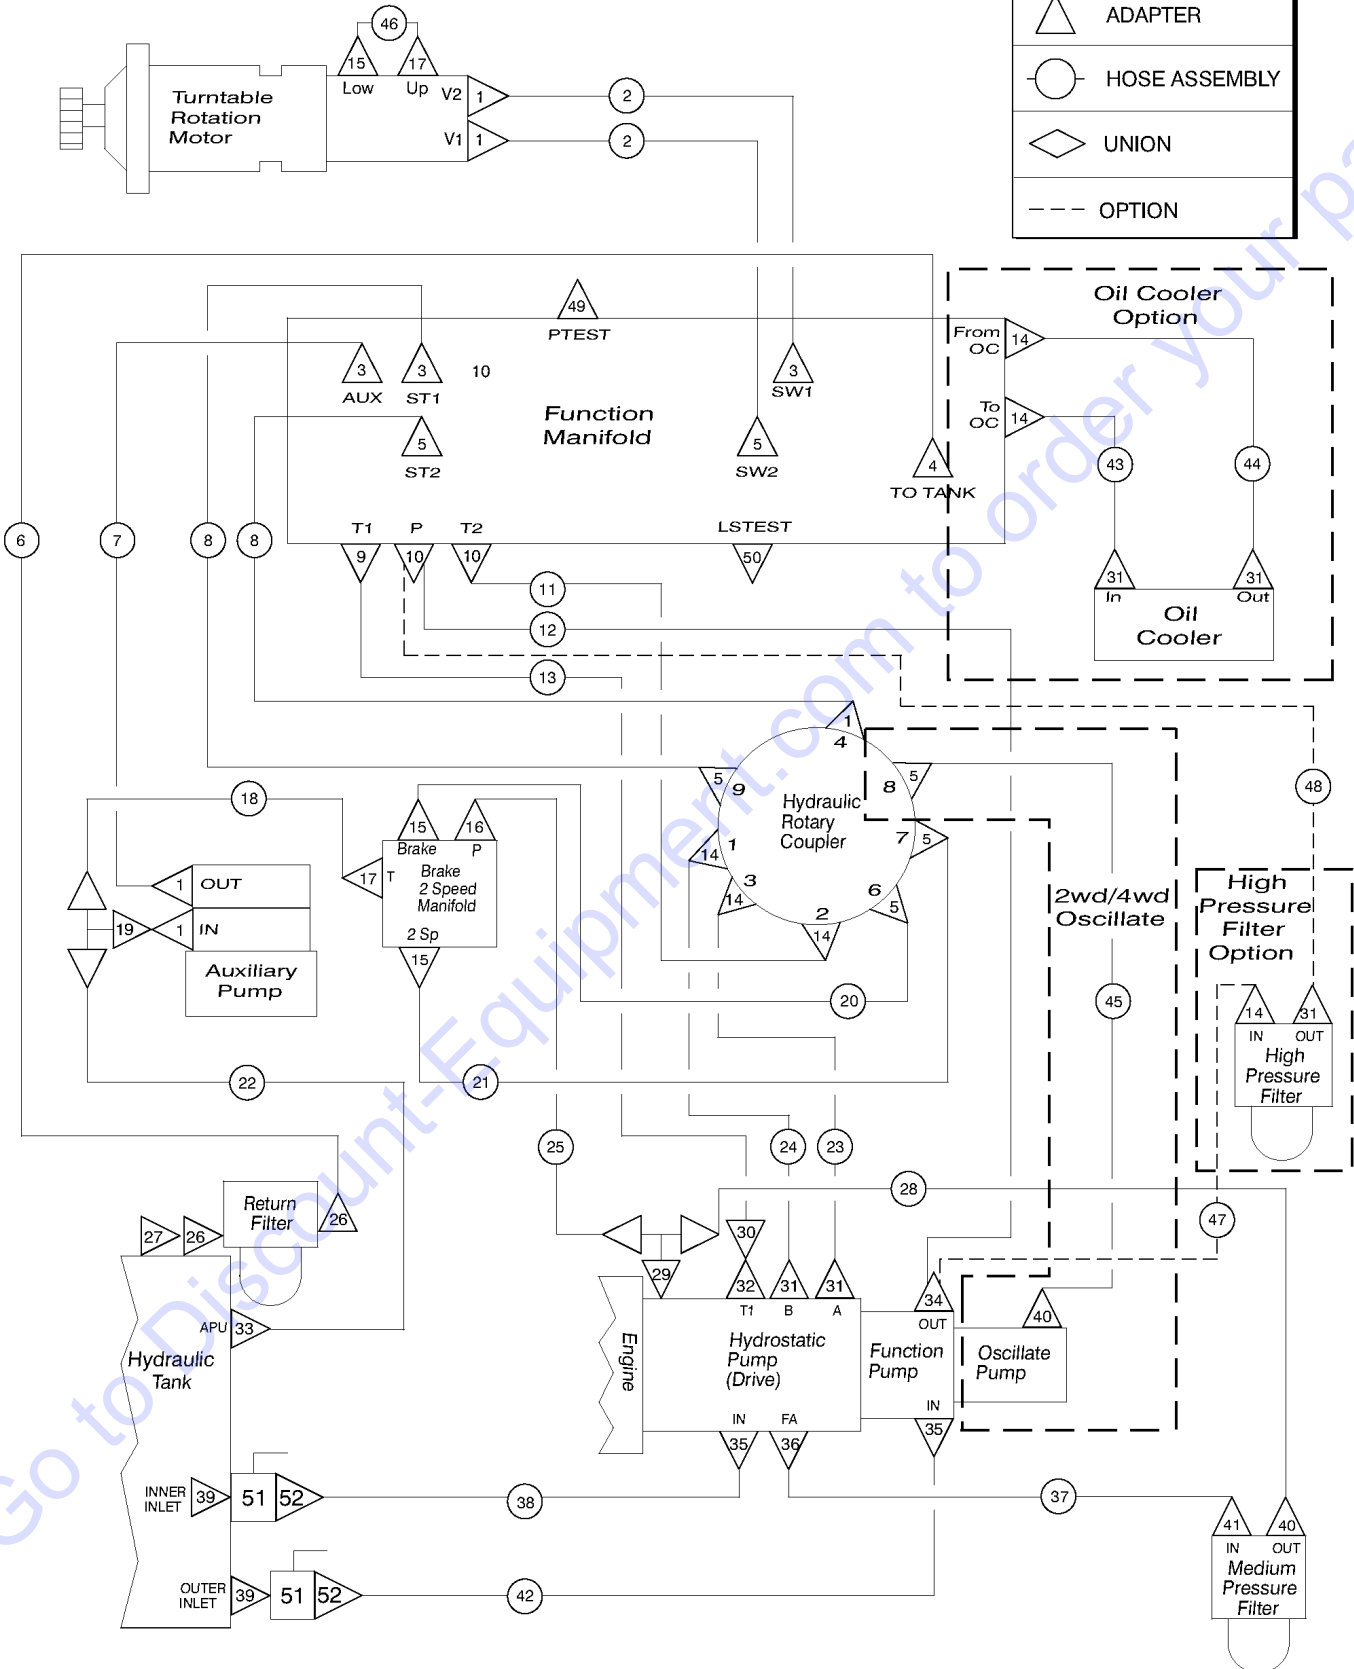

Go to Discount-Equipment.com to order your parts

714.1 Hydraulic Hoses and Fittings - Turntable (to SN 4385)

LEGEND	
	ADAPTER
	HOSE ASSEMBLY
	UNION
	OPTION

714.1 Hydraulic Hoses and Fittings - Turntable (to SN 4385)