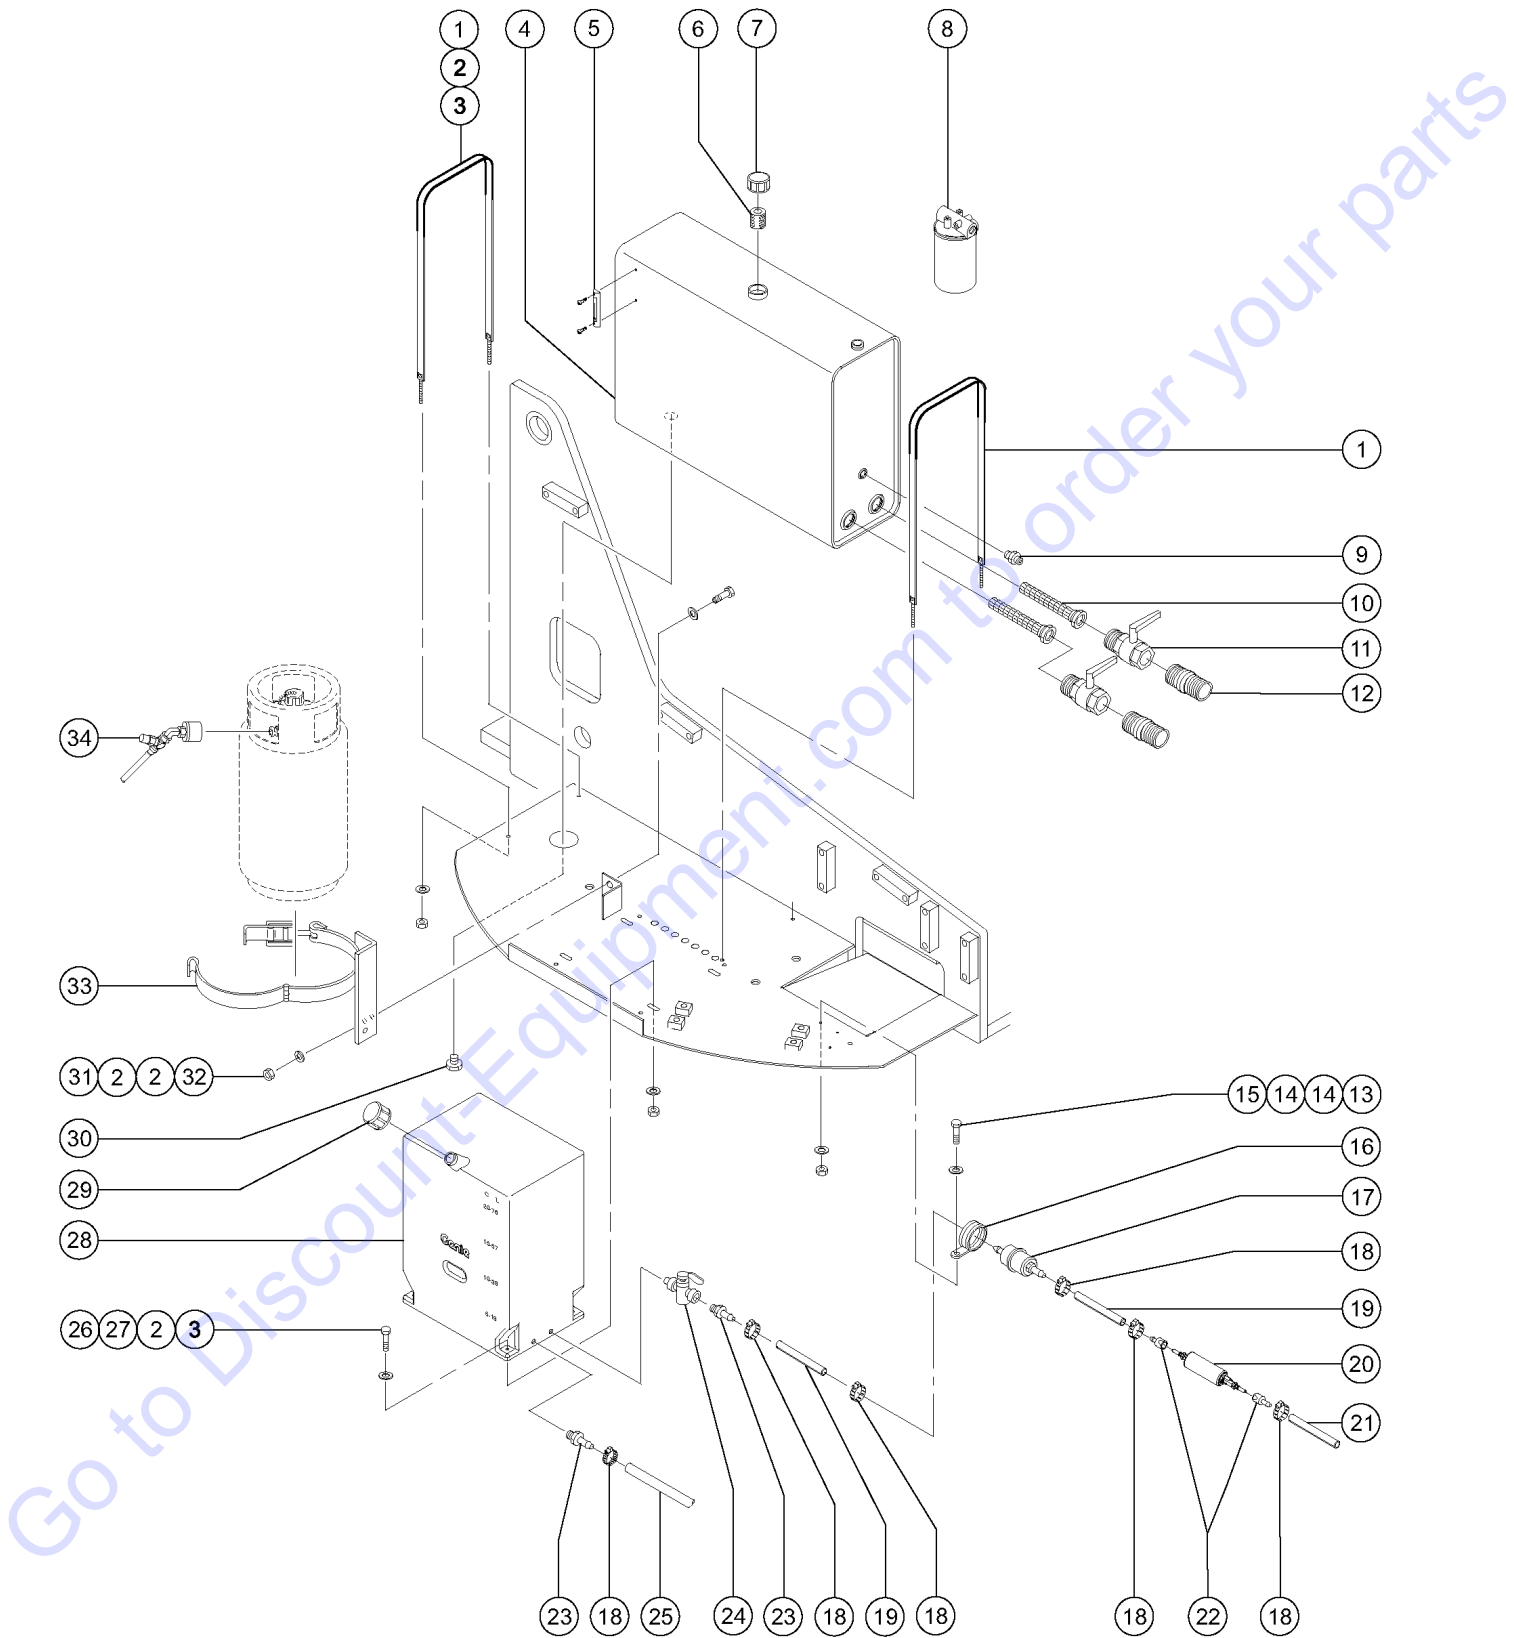

301.1 Hydraulic and Fuel Tanks - Gasoline/LPG Models

301.1 Hydraulic and Fuel Tanks - Gasoline/LPG Models

Item	Part No.	Description	Qty.
1	31524GT	STRAP ASSY,TANK, 66 INCH.....	2
--	31658-SGT	EXTRUSION,RUBBER BUMPER STRIP	
2	5397GT	WASHER,FLAT,USS,5/16",Y	
3	4828GT	NUT,NYLOCK,3/8-16	
4	102988GT	HYDRAULIC TANK ASSY W/WORD DEC.....	1
		<i>includes items 5-7, 9, 10 and 30</i>	
--	102989GT	HYDRAULIC TANK ASSY W/SYMB DEC <i>includes items 5-7, 9, 10 and 30</i>	
5	21141GT	GAUGE-SIGHT,LHA-LGTB***.....	1
6	31506GT	STRAINER,FILLER NECK.....	1
7	53527GT	CAP,FILLER BREATHER,3 MICRON**....	1
8	48470GT	FILTER ASSEMBLY W/IND L,PAPER.....	1
--	46014GT	FILTER,ELEMENT,BETA(6)=200	
9	48922GT	CONN,520102-6-6.....	1
10	45161GT	STRAINER ASSEMBLY,1.5" NPT.....	2
11	48994GT	VALVE,BALL,16 MPT-16 FPT***.....	2
12	48986GT	CONN,520102-16.....	2
13	6090GT	SCREW,HHC,1/4-20 X .75	
14	6638GT	WASHER,FLAT,USS,1/4"Y	
15	6889GT	NUT,LP NYLOCK,1/4-20	
16	45455GT	CLAMP,2.75,#44 X 1/4,RUB CUSH*.....	1
17	52179GT	FILTER, FUEL LRG 425/423 EFI.....	1
18	21465GT	CLAMP,HOSE,.25" - .63" X .3125.....	6
19	27089GT	HOSE,5/16 FUEL,SAE 30R7	
20	77219GT	PUMP, FUEL, LRG425, WALBRO.....	1
21	71909GT	HOSE,FUEL,5/16 HIGH PRESSURE**	
22	65892GT	CONN. ASSY,7.9 TUBE X6.35 HOSE.....	2
23	53023GT	FITTING,1/4 MPT 5/16 BARB.....	2
24	19487GT	VALVE, FUEL LOCK.....	1
25	27089GT	HOSE,5/16 FUEL,SAE 30R7	
26	8178GT	SCREW,HHC,3/8-16 X 2.5	
27	6097GT	WASHER,FLAT,USS,3/8",Y	
28	65610-SGT	FUEL TANK ASSY W/CAP, 20 GAL.....	1
		<i>includes item 29</i>	
29	101727GT	CAP,FUEL,GAS,1/8"VENT(RED).....	1
30	31507GT	PLUG,SQUARE HEAD,3/4 MPT.....	1
31	7713GT	NUT, LP NYLOCK, 3/8-16	
32	6175GT	SCREW,HHC,3/8-16 X 1	
33	30256-SGT	L.P. TANK BRACKET WELDMENT.....	1
34	25967GT	HOSE ASSEMBLY,LP GAS-86" LNG**....	1
		<i>to SN 4545</i>	
--	30275GT	HOSE ASSEMBLY,LP. 137" <i>from SN 4546</i>