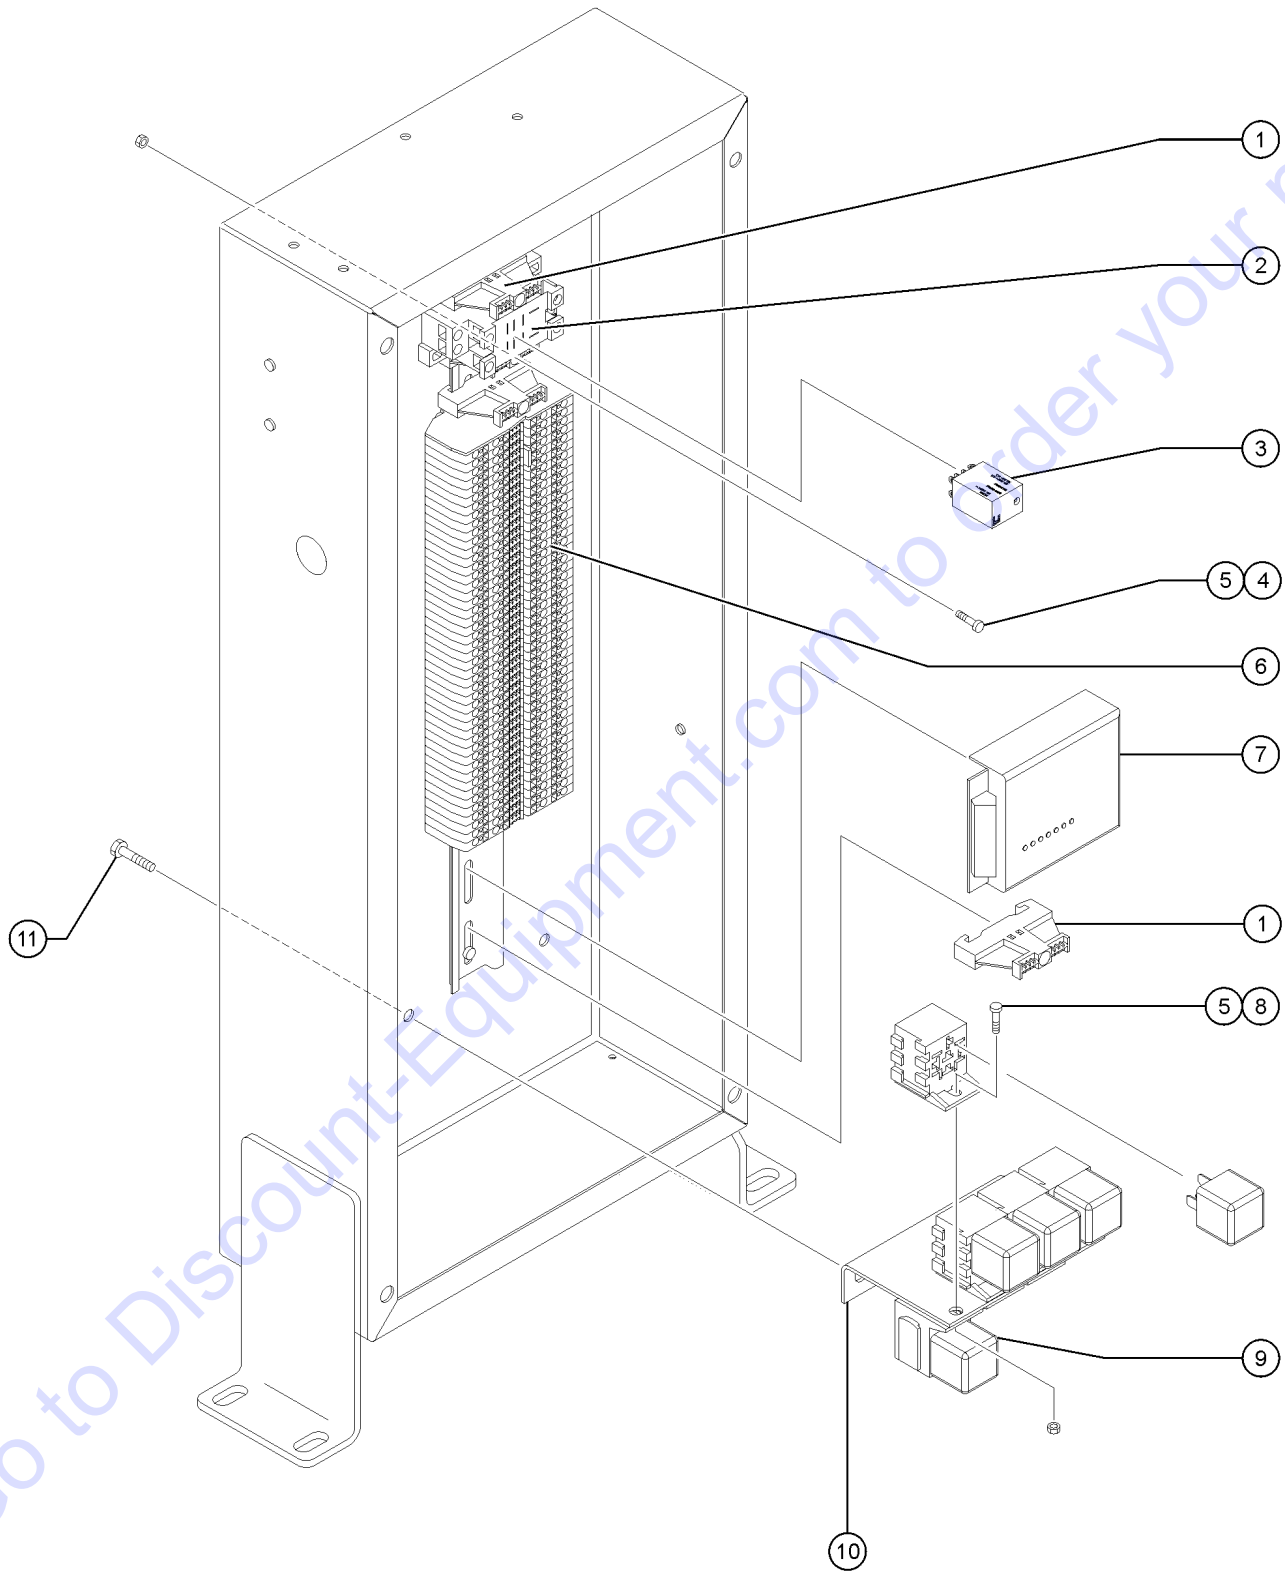

306.1 Ground Controls - View 2 (from SN 4334)

Item	Part No.	Description	Qty.
--	53967GT	SOLENOID,12V CONTINOUS	
1	6935GT	LOCKNUT,ELEC,1/2"	
1	7056GT	CONN,SQUEEZE,1/2NPT .38-.50,SM....1	
2	73717GT	CONN,RECEP 4 WAY,12-14GA FL*** 1	
3	73736GT	CONN,RECEP 48 WAY,4 X 12.....1	
4	20776GT	CABLE SQUEEZE CONN.....1	
5	73753GT	CONN,RECEP 24 WAY,W/FLANGE.....1	
6	15243GT	PLUG,NYLON .875 BLACK DOMED.....1	

Go to Discount-Equipment.com to order your parts

307.1 Ground Controls - View 3