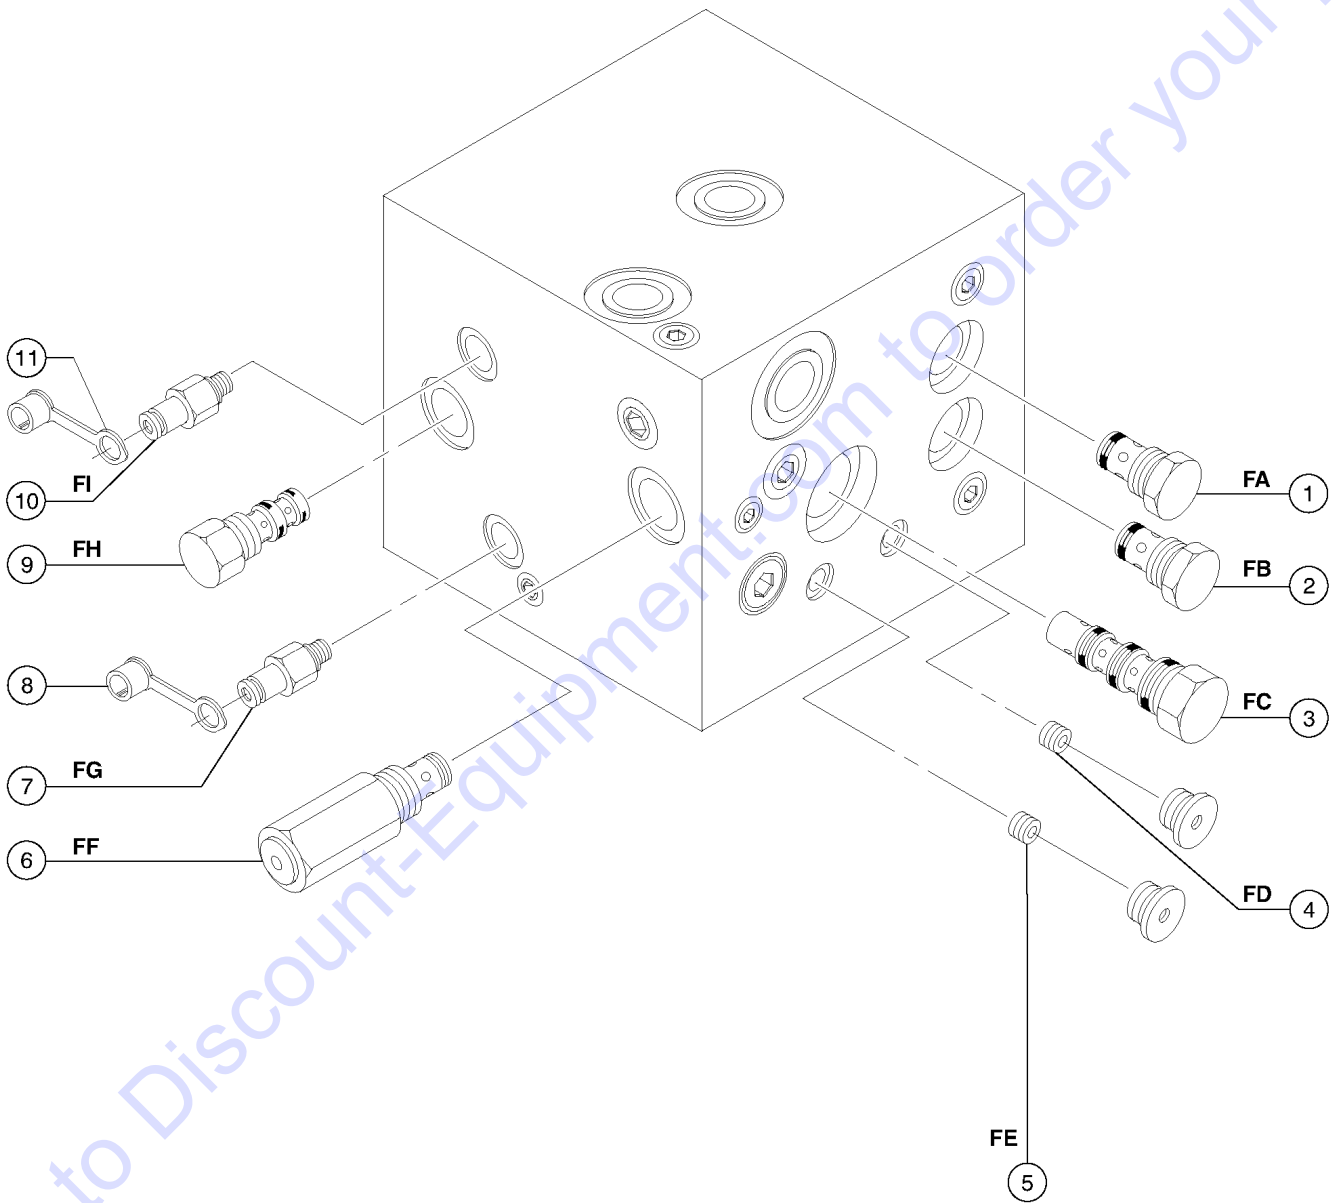

605.2 Joysticks (from SN 4334)

Item	Part No.	Description	Qty.
--	101174GT	JOYSTICK,2 AXIS,DEUTSCH <i>OEM joystick (calibration required after replacement)</i>	
--	101174HGT	JOYSTICK,DUAL AXIS W/KNOB <i>aftermarket joystick (calibration required after replacement)</i>	
--	101175GT	JOYSTICK,1 AXIS,DEUTSCH <i>OEM joystick (calibration required after replacement)</i>	
--	101175HGT	JOYSTICK,SINGLE AXIS W/KNOB <i>aftermarket joystick (calibration required after replacement)</i>	
--	101005GT	JOYSTICK,1 AXIS ROCKER,DEUTSCH <i>OEM joystick (calibration required after replacement)</i>	
--	101005HGT	JOYSTICK,SINGLE AXIS W/STEER <i>aftermarket joystick (calibration required after replacement)</i>	
--	83098GT	TERM,AMP MTE,SOC,22-26 GA BULK	
--	119613GT	HARN JOYSTICK ADAPTOR JS100 <i>Used only on units prior to SN 4334</i>	
Z	1269501GT	KIT, ISOLATION, 3 JOYSTICK	
1	62392GT	KNOB,JOYSTICK, 62390/62391.....	1
2	T112626GT	SCREW, PHM, #6-32 X .625 ZINC.....	1
3	139598GT	BOOT,JOYSTICK.....	1
4		SPRING,JOYSTK CENTR,62390/91..... <i>no longer available from supplier</i>	1
5	119915GT	COLLAR,JOYSTICK,CENTER.....	1
6	128000GT	SEAL, CONNECTOR (DT JOYSTICKS).....	1
7	128001GT	SLEEVE,CONNECTOR,DT JOYSTICKS.....	1
8	75449GT	KNOB,ROCKER JOYSTICK 75565.....	1
9	75448GT	SUPPORT,SENSOR,JOYSTICK.....	1
10	75447GT	SWITCH SHIELD,ROCK JOYSTK75565.....	1
11	75446GT	SPRING,SWITCH CENTERING,75565...1	
12	75445GT	ROCKER ASSY.,MAGNETIC 75565.....	1
13	75444GT	ROCKER,RETAINER, 75565.....	1
14	75443GT	BOOT, ROCKER JOYSTICK 75565.....	1

701.1 2WD Traction Manifold