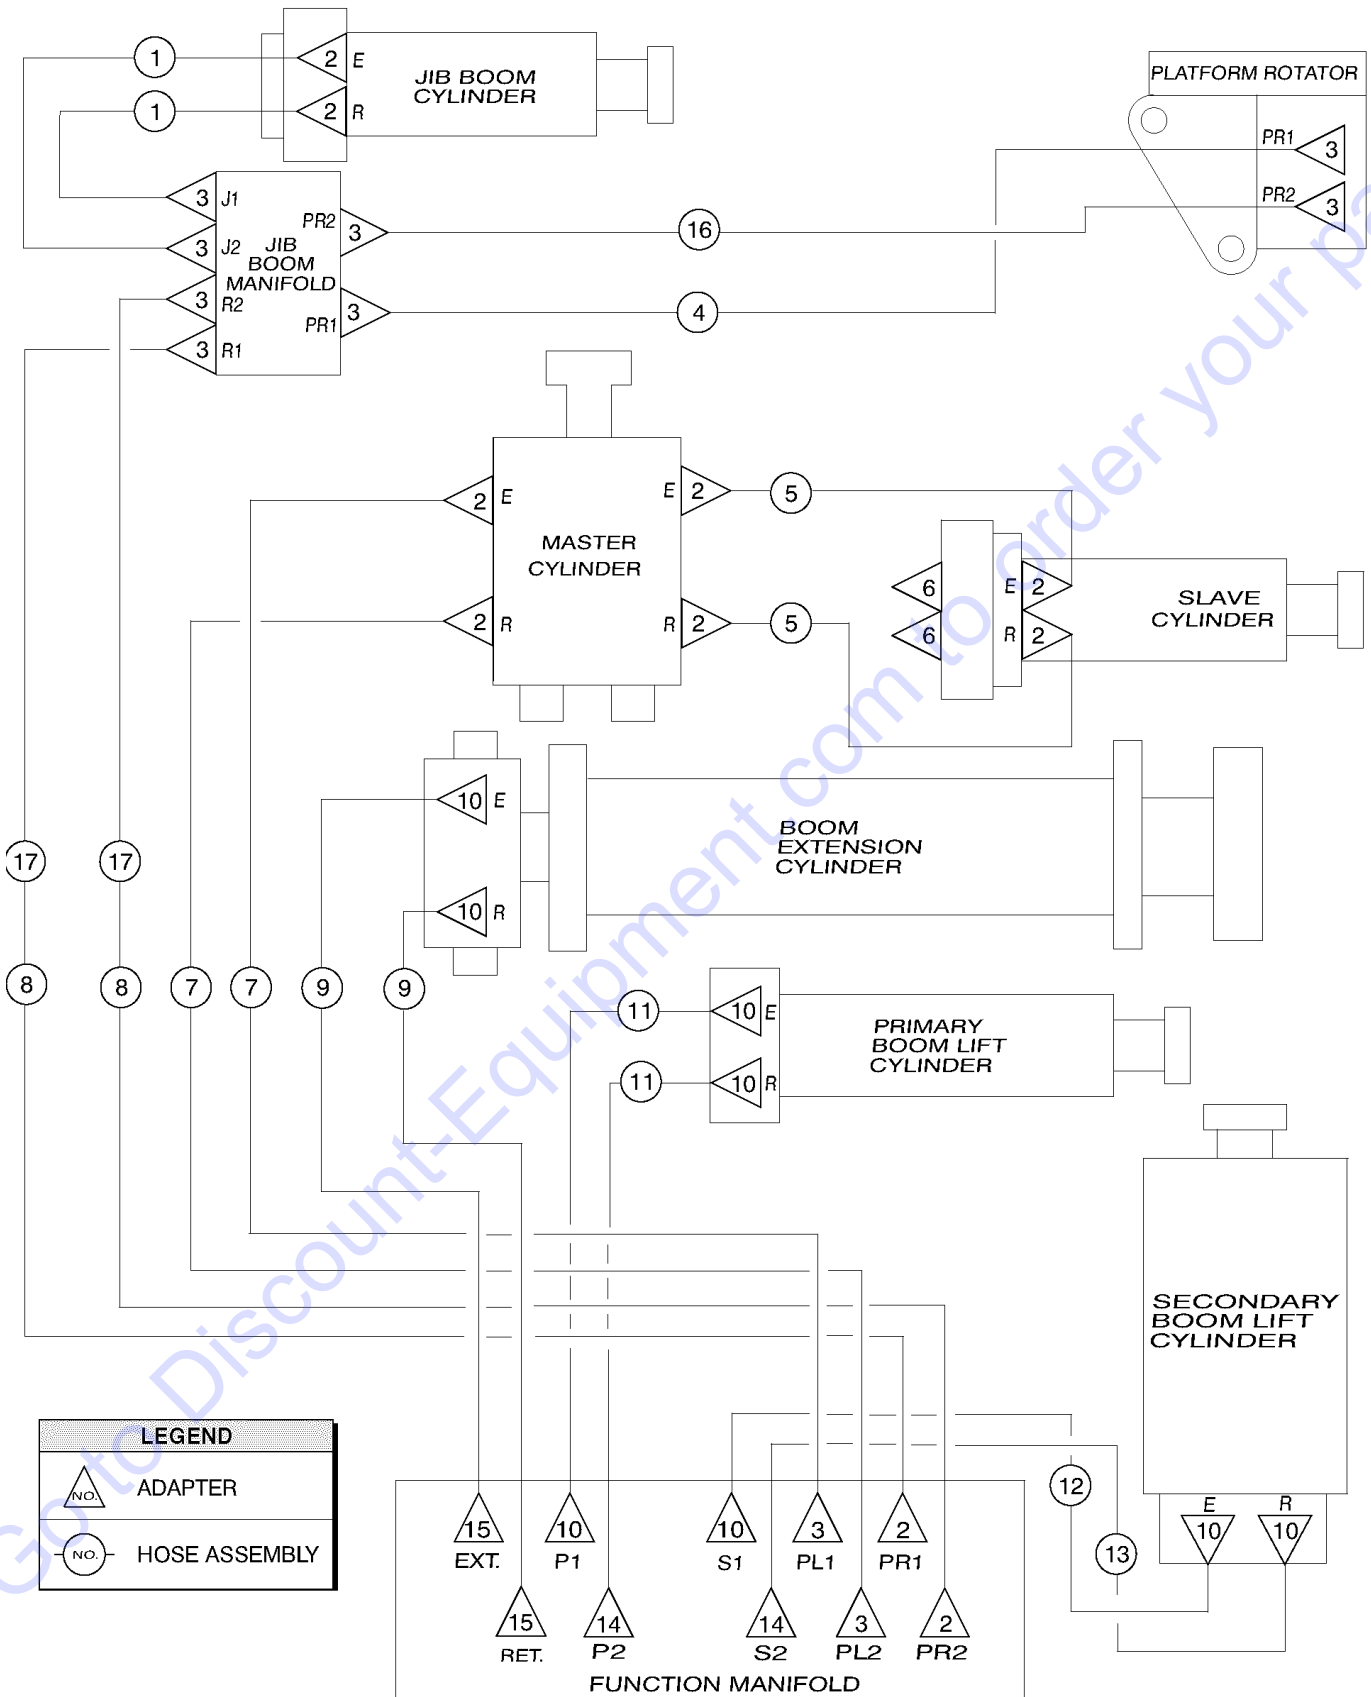

816.1 Hydraulic Hoses and Fittings - Arctic Hose Option

LEGEND	
	ADAPTER
	HOSE ASSEMBLY