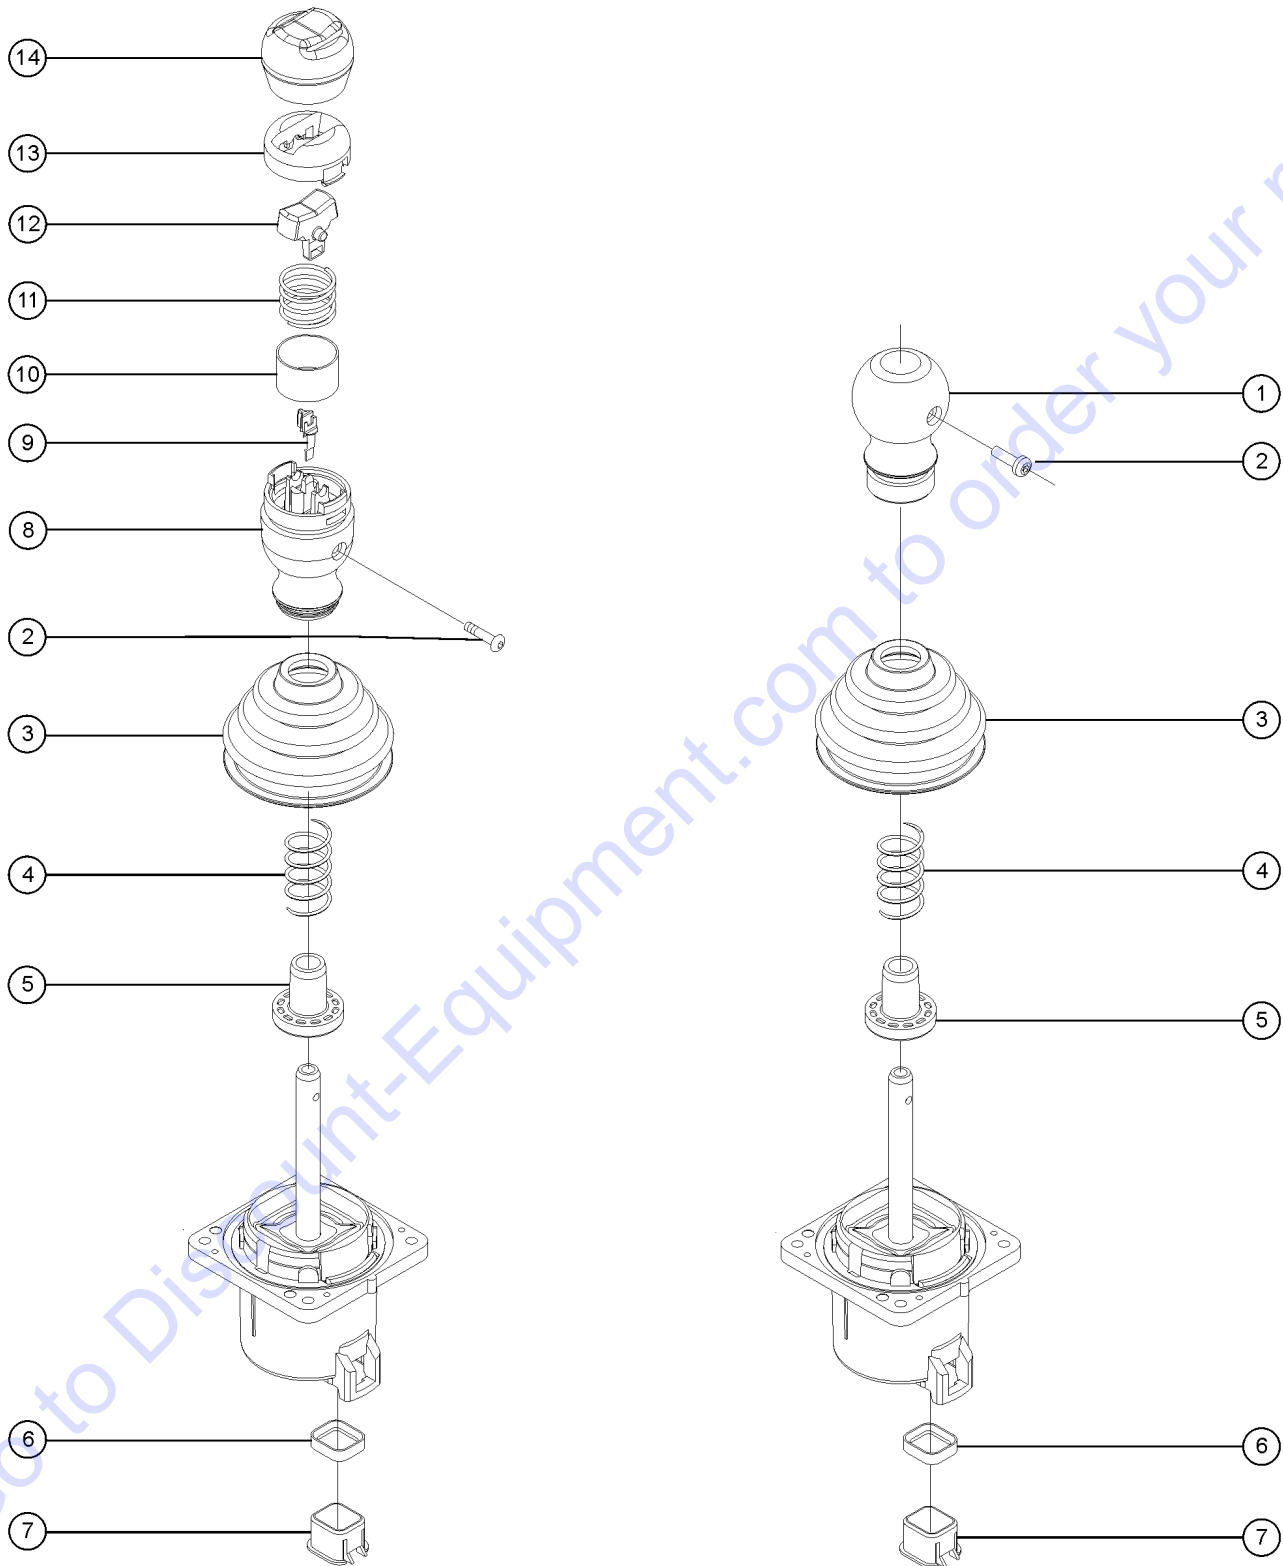

605.2 Joysticks (from SN 4334)

605.2 Joysticks (from SN 4334)

Item	Part No.	Description	Qty.
--	101174GT	JOYSTICK,2 AXIS,DEUTSCH <i>OEM joystick (calibration required after replacement)</i>	
--	101174HGT	JOYSTICK,DUAL AXIS W/KNOB <i>aftermarket joystick (calibration required after replacement)</i>	
--	101175GT	JOYSTICK,1 AXIS,DEUTSCH <i>OEM joystick (calibration required after replacement)</i>	
--	101175HGT	JOYSTICK,SINGLE AXIS W/KNOB <i>aftermarket joystick (calibration required after replacement)</i>	
--	101005GT	JOYSTICK,1 AXIS ROCKER,DEUTSCH <i>OEM joystick (calibration required after replacement)</i>	
--	101005HGT	JOYSTICK,SINGLE AXIS W/STEER <i>aftermarket joystick (calibration required after replacement)</i>	
--	83098GT	TERM,AMP MTE,SOC,22-26 GA BULK	
--	119613GT	HARN JOYSTICK ADAPTOR JS100 <i>Used only on units prior to SN 4334</i>	
Z	1269501GT	KIT, ISOLATION, 3 JOYSTICK	
1	62392GT	KNOB,JOYSTICK, 62390/62391.....	1
2	T112626GT	SCREW, PHM, #6-32 X .625 ZINC.....	1
3	139598GT	BOOT,JOYSTICK.....	1
4		SPRING,JOYSTK CENTR,62390/91..... <i>no longer available from supplier</i>	1
5	119915GT	COLLAR,JOYSTICK,CENTER.....	1
6	128000GT	SEAL, CONNECTOR (DT JOYSTICKS).....	1
7	128001GT	SLEEVE,CONNECTOR,DT JOYSTICKS.....	1
8	75449GT	KNOB,ROCKER JOYSTICK 75565.....	1
9	75448GT	SUPPORT,SENSOR,JOYSTICK.....	1
10	75447GT	SWITCH SHIELD,ROCK JOYSTK75565.....	1
11	75446GT	SPRING,SWITCH CENTERING,75565...1	
12	75445GT	ROCKER ASSY.,MAGNETIC 75565.....	1
13	75444GT	ROCKER,RETAINER, 75565.....	1
14	75443GT	BOOT, ROCKER JOYSTICK 75565.....	1