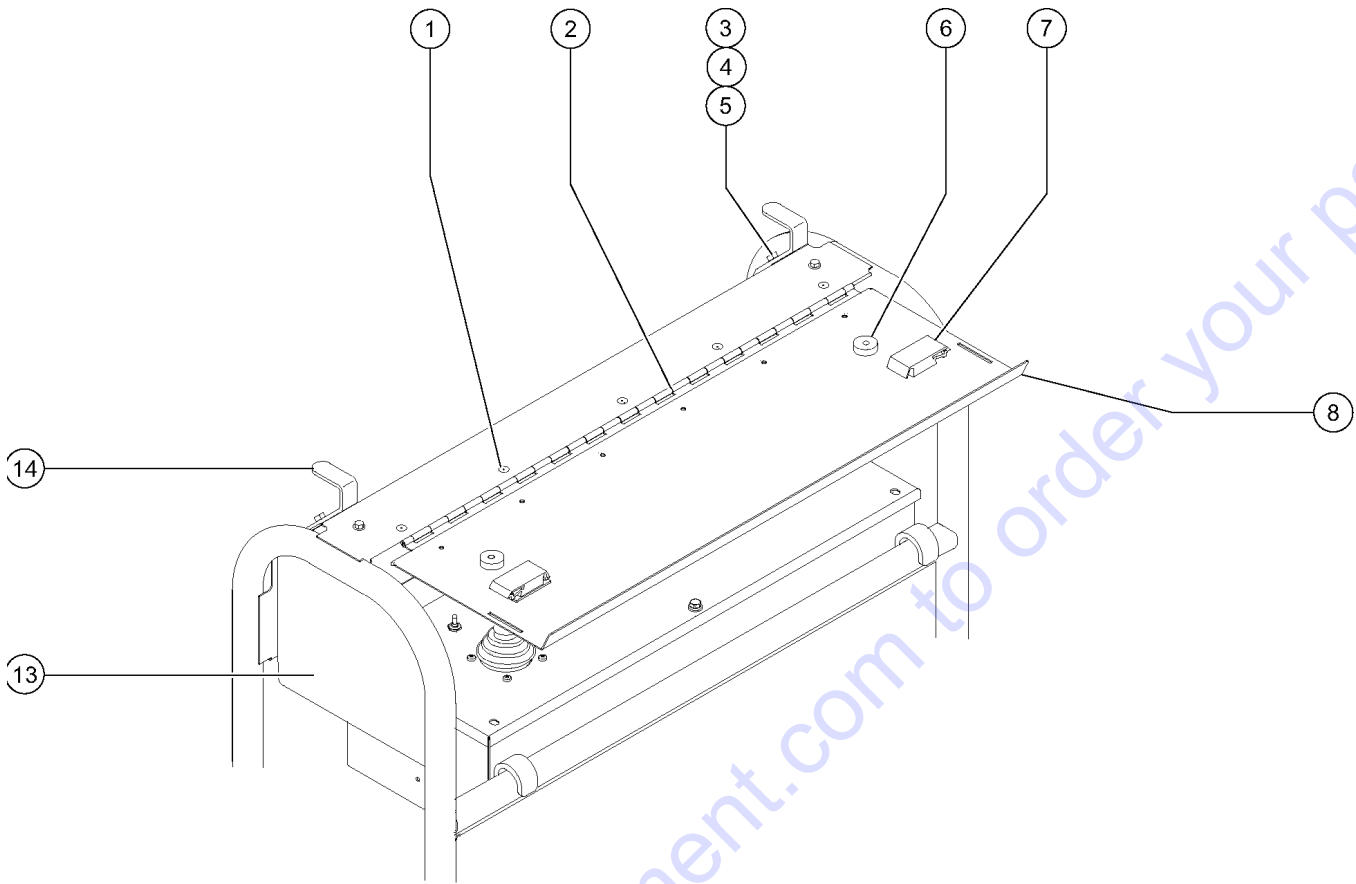

803.1 Ground and Platform Control Box Covers

803.1 Ground and Platform Control Box Covers

Item	Part No.	Description	Qty.
--	88609-SGT	CONTROL BOX COVER ASSY***	
--	89883-SGT	CONTROL BOX COVERS,OPTION,Z60	
1	54486GT	RIVET,ALUM,ALUM,3/16BUTTONHEAD.11	
2	111526GT	HINGE,PLAT CONTROL BOX COVER...1	
3	6889GT	NUT,LP NYLOCK,1/4-20	
4	6638GT	WASHER,FLAT,USS,1/4"Y	
5	6888GT	SCREW,HHC,1/4-20 X 1	
6	43392GT	BUMPER,BATTERY BOX & RAILS.....2	
7	30468GT	LATCH,SLIDE, FLUSH MOUNT STYLE.....2	
8	102676GT	LID ASSY,CONTROL BOX COVER PLT.....1 <i>includes items 1, 3-9 and 14</i>	
--	102785PGT	CONTROL BOX COVER,LID,PTD	
9	49534GT	DOOR LATCH,BASE CONTROL BOX...1	
10	53189GT	RIVET,ALUM,ALUM,P,-25X.375.....7	
11	89723GT	COVER ASSEMBLY BASE CONTROL BO.....1 <i>includes items 10, 11 and 13</i>	
12	30468GT	LATCH,SLIDE, FLUSH MOUNT STYLE.....1	
13	88607PGT	COVER,CONTROL BOX LEFT SIDE***.....1	
--	88606PGT	COVER,CONTROL BOX RIGHT SIDE**	
14	102786PGT	FORMING,LATCH,CTRL BOX LID PTD.....2