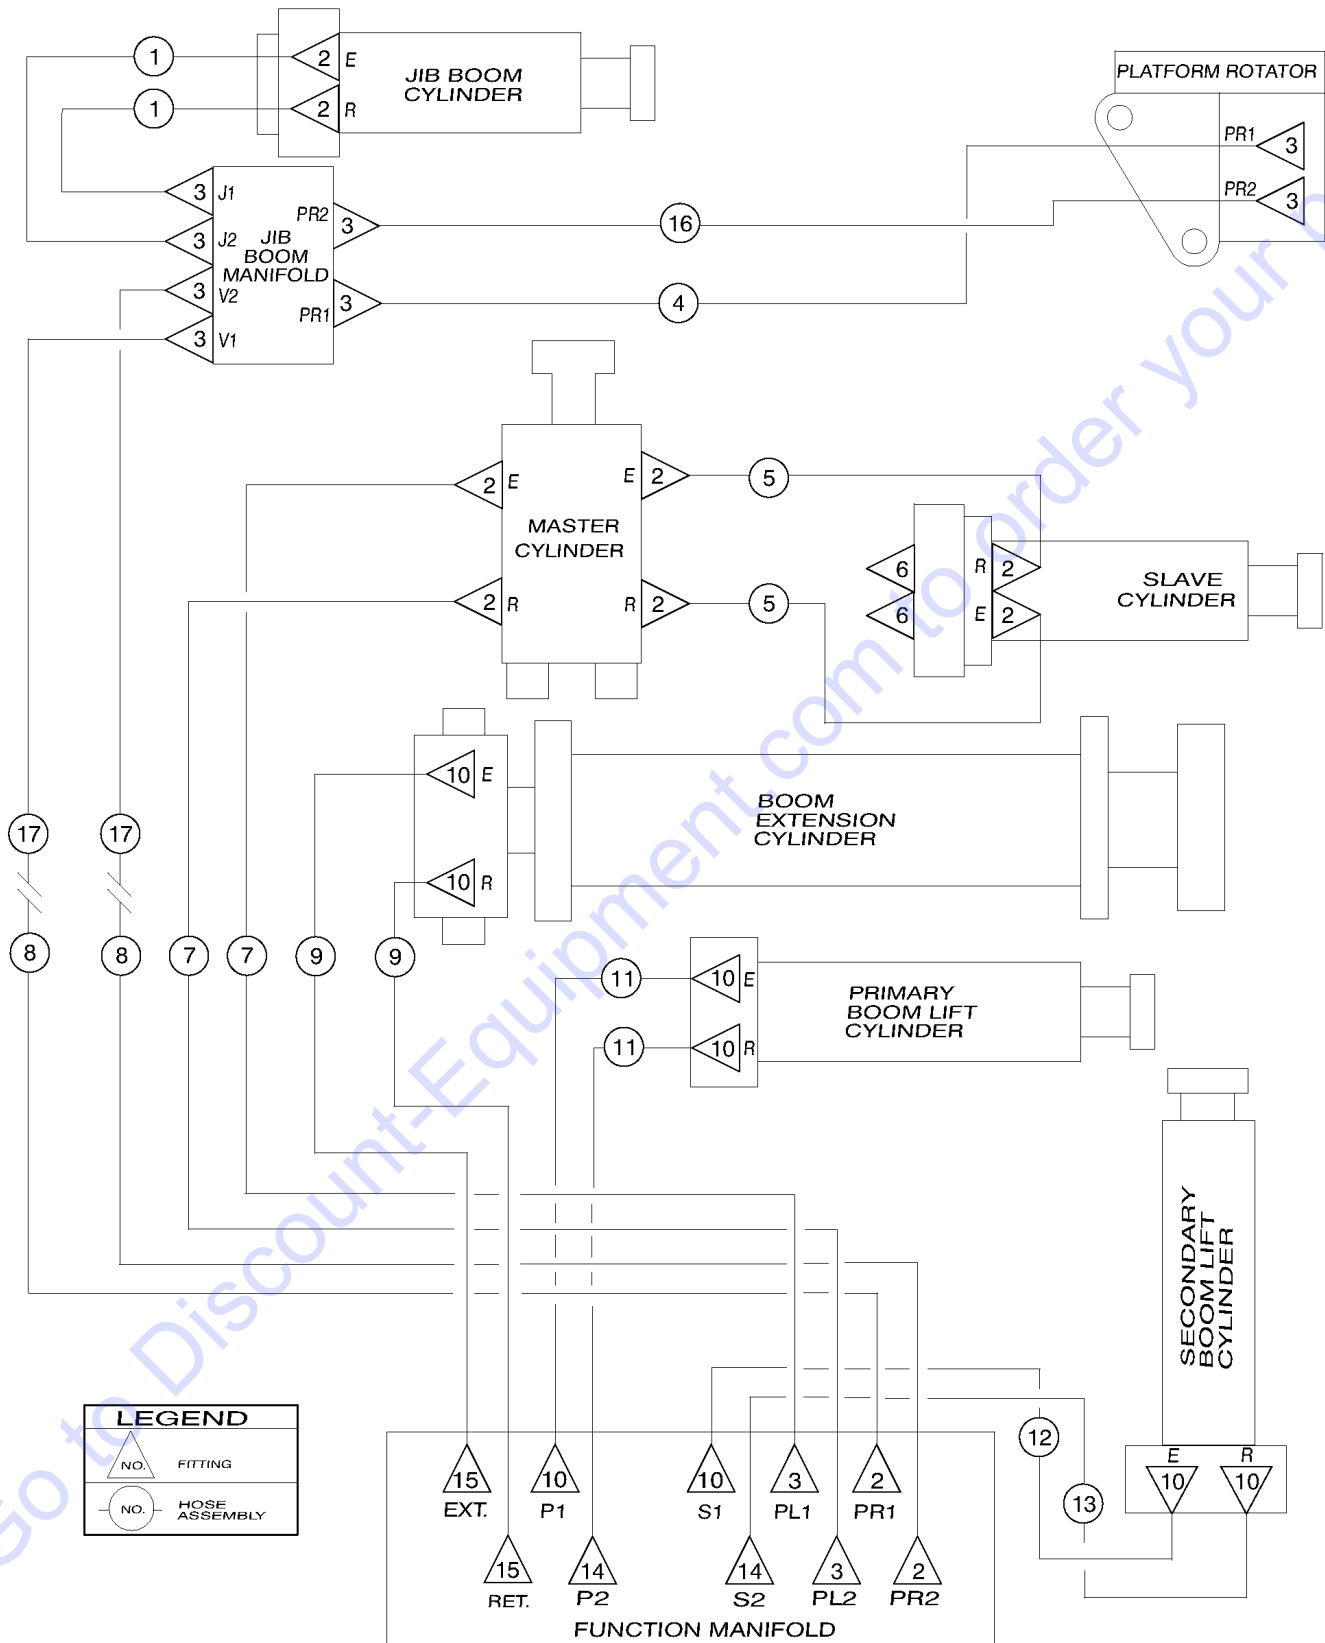

715.2 Hydraulic Hoses and Fittings - Boom (from SN 4461)

715.2 Hydraulic Hoses and Fittings - Boom (from SN 4461)

Item	Part No.	Description	Qty.
--	49612GT	O-RING KIT (ORFS FITTINGS)	
--	49613GT	PLUG AND CAP KIT-SERVICE,ORFS*	
1	49117-9291GT	HOSE ASSY,1/4,90 FEM,STR FEM.....2	
2	48912GT	CONN,520120-4-6***.....10	
3	48905GT	CONN,520120-4***.....10	
4	49119-3578GT	HOSE ASSY,1/4,STR FEM,STR FEM.....2	
5	49119-53778GT	HOSE ASSY,1/4,STR FEM,STR FEM.....2	
6	48998GT	NIPPLE,DIAGNOSTIC,#6 PORT***.....2	
--	20224GT	DIAGNOSTIC FEMALE Q-DSCNT	
--	48880GT	CAP,DIAGNOSTIC NIPPLE	
7	49119-41078GT	HOSE ASSY,1/4,STR FEM,STR FEM.....2	
8	49121-42388GT	HOSE ASSY,1/4,STR FEM,STR M.....2	
9	49135-43389GT	HOSE ASSY,3/8 STR FEM-STR FEM.....2	
10	48916GT	CONN, 520120-6.....10	
11	49118-41408GT	HOSE ASSEMBLY,1/4",90 FEM,STR.....2	
12	49128-22009GT	HOSE ASSY,3/8,90 FEM,STR FEM.....1	
13	49128-23609GT	HOSE ASSY,3/8,90 FEM,STR FEM.....1	
14	48917GT	CONN,LONG,520122-6.....6	
15	48933GT	CONN,520120-8***.....1	
16	49117-3591GT	HOSE ASSY,1/4,90 FEM,STR FEM.....1	
17	49119-53778GT	HOSE ASSY,1/4,STR FEM,STR FEM.....2