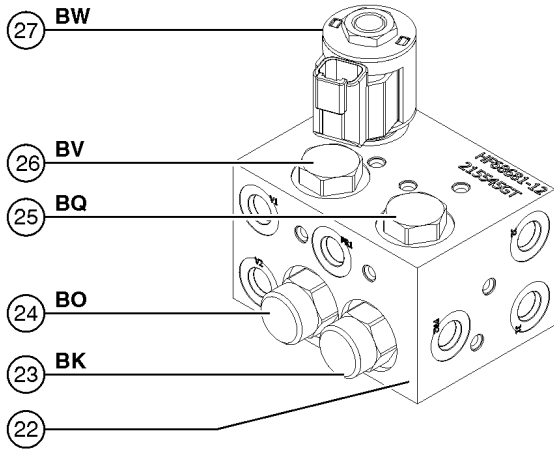

707.1 Jib Select and Platform Rotate Manifolds

Jib Manifold