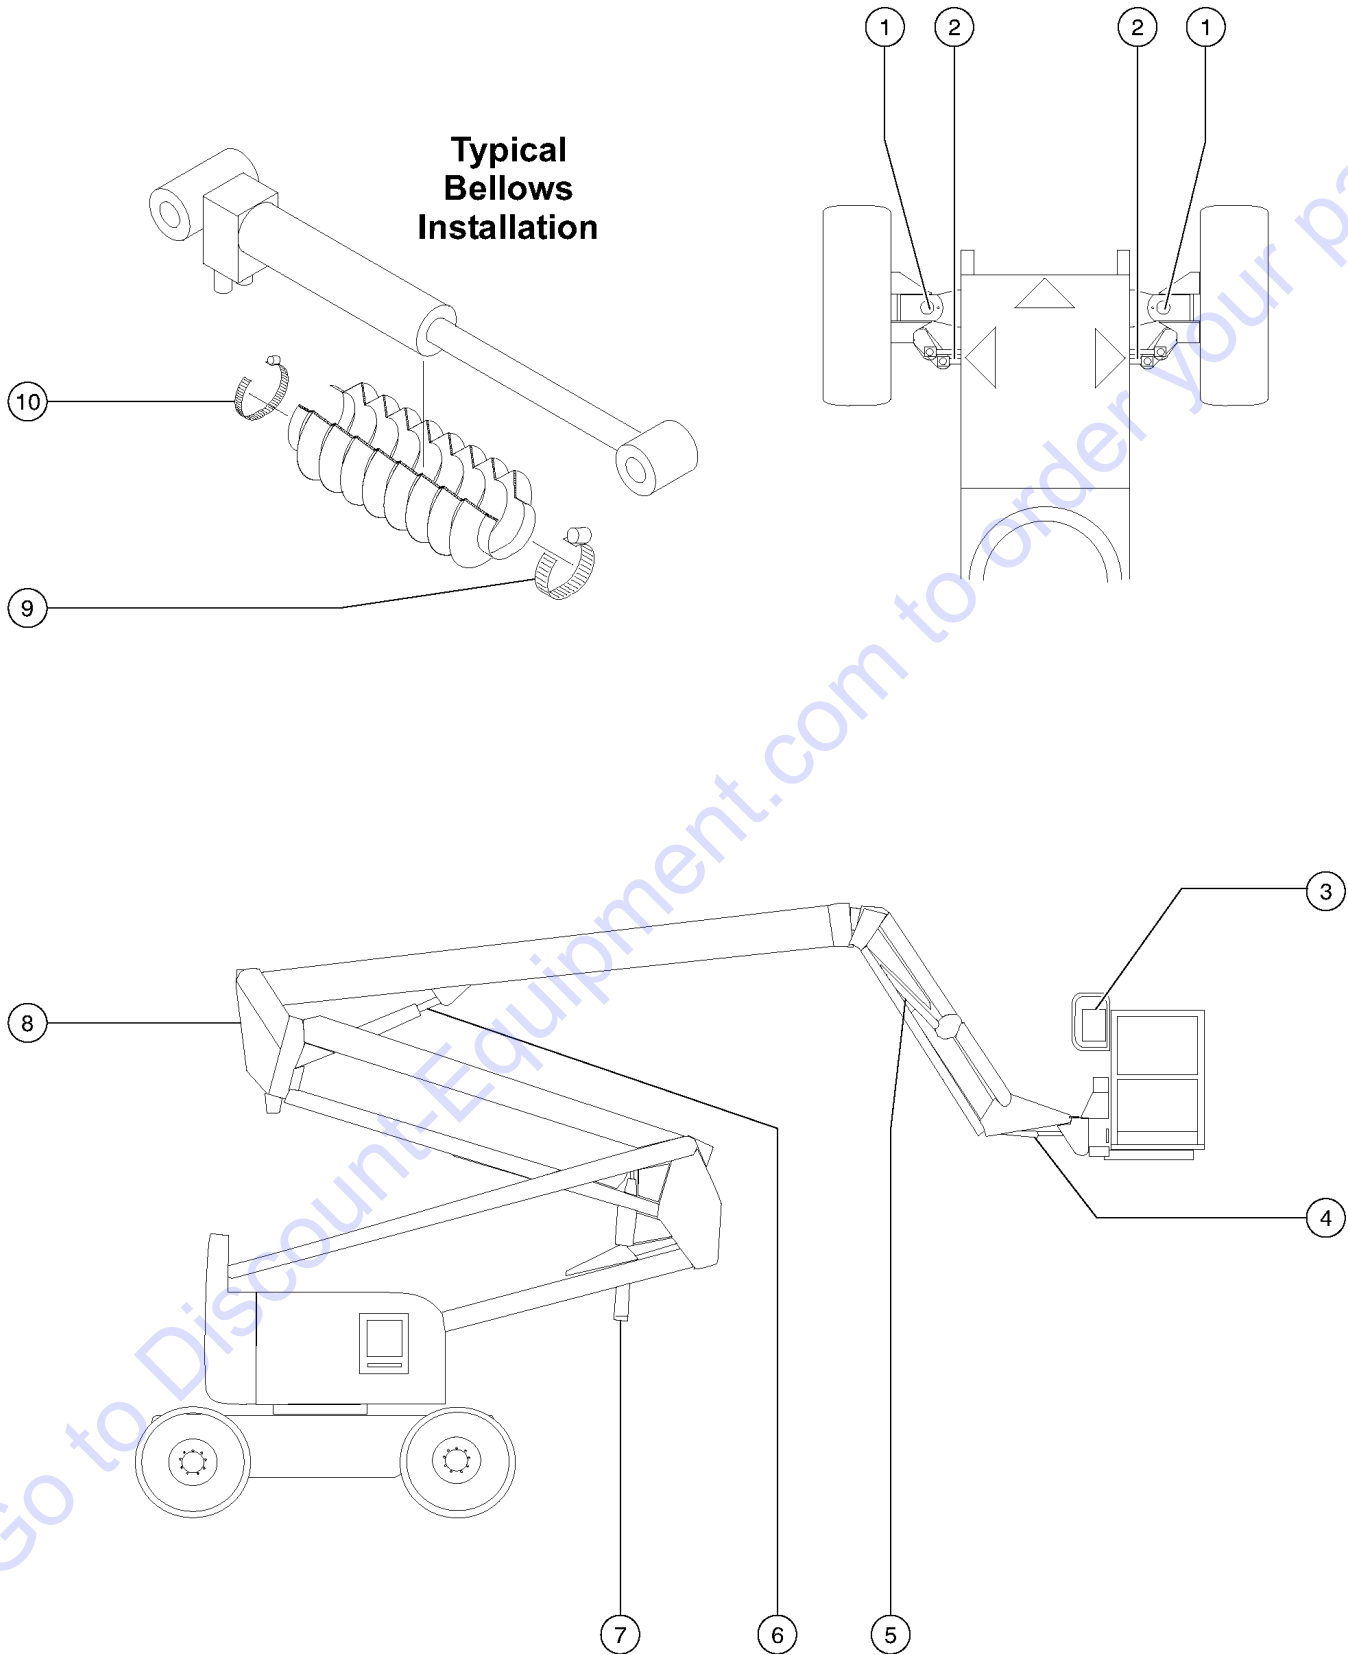

817.1 Hostile Environment Package - View 1

**Typical
Bellows
Installation**

817.1 Hostile Environment Package - View 1

Item	Part No.	Description	Qty.
--	34964-SGT	Z60 DLX, HOSTILE ENVIRONMENT	
--	34965GT	Z60 STD.HOSTILE ENVIRONMNT PKG	
1	63727GT	COVER, PROTECTIVE, OSCILLATE.....2	
2	34922GT	COVER,PROTECTIVE,STEERING.....2 <i>includes items 9 and 10</i>	
3	52251GT	DECAL,PROTECTOR,CLEAR,PLATE***.1	
4	34923GT	COVER,PROTECTIVE,Z60 SLAVE.....1 <i>includes items 9 and 10</i>	
5	34925GT	COVER,PROTECTIVE,Z60 JIB.....1 <i>includes items 9 and 10</i>	
6	34924GT	COVER,PROTECTIVE,Z60 PRIMARY....1 <i>includes items 9 and 10</i>	
7	34904GT	COVER,PROTECTIVE,Z60 ELEVATE.....1 <i>includes items 9 and 10</i>	
8	34926GT	COVER,PROTECTIVE,Z60 MASTER.....1 <i>includes items 9 and 10</i>	
9	45171GT	CLAMP,HOSE,1.75,LINED.....7	
--	35434GT	CLAMP,HOSE,2.00***	
10	30971GT	CLAMP,HOSE,3.00".....7	
--	34955GT	CLAMP,HOSE,5.00