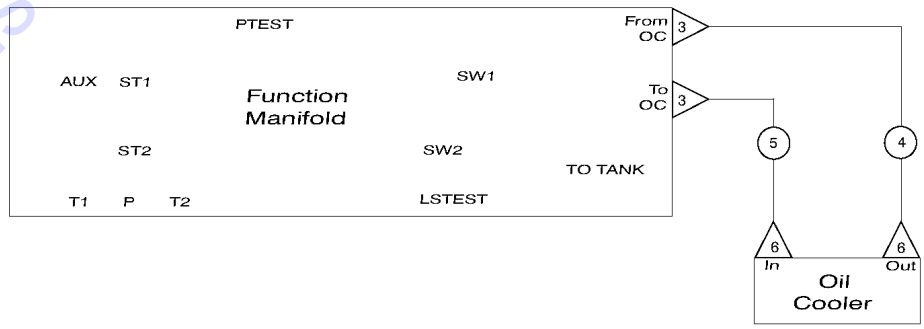

810.1 Hydraulic Oil Cooler

LEGEND	
	ADAPTER
	HOSE ASSEMBLY