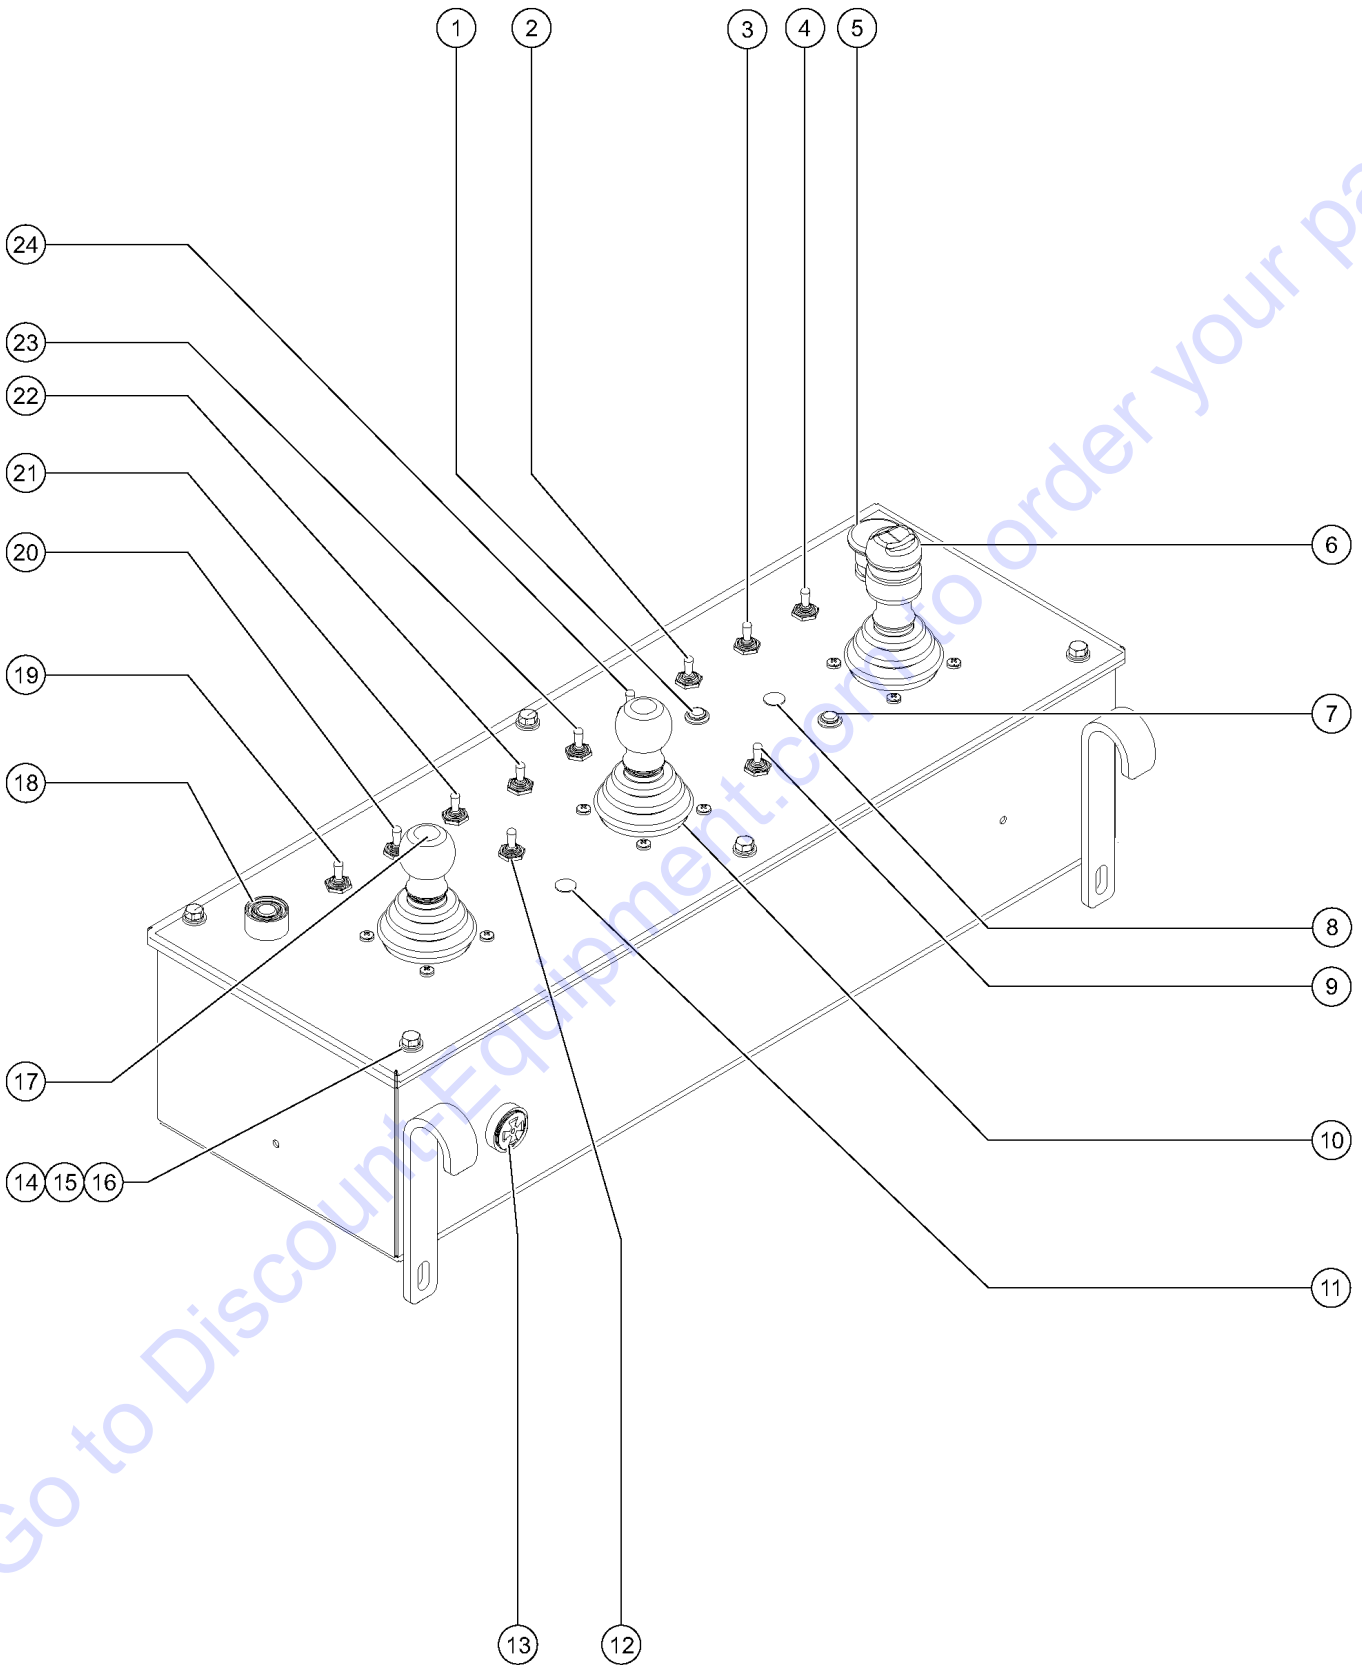

604.1 Platform Controls - View 2 (to SN 4333)

Item	Part No.	Description	Qty.	Item	Part No.	Description	Qty.
--	128578GT	SCREW T-SWITCH PH/PH 6-32X1/4		17		JOYSTICK.....1 <i>refer to 605.1</i>	1
--	27246GT	BOOT,TOGGLE SWITCH,SHORT*		18	66813GT	BUTTON,PUSH,BLACK W/SEAL ***	1
1	824879GT	LIGHT,LED IND. RED 12V NH.....1 <i>(Complete LED light assembly)</i>	1	--	66815GT	BASE, W/1 N.O. CONTACTS***	1
2	128200GT	SWITCH TOGGLE ASSY SPDT 3P MOM.....1	1	--	66816GT	CONTACT,N.O.***	
--	229567GT	PLUG,SANTOPRENE .5 BLACK DOME <i>Deutz models</i>		19	128200GT	SWITCH TOGGLE ASSY SPDT 3P MOM.....1	1
--	824879GT	LIGHT,LED IND. RED 12V NH <i>Ford models (Complete LED light assembly)</i>		20	128202GT	SWITCH TOGGLE ASSY DPDT 3P MOM.....1	1
3	128204GT	SWITCH TOGGLE ASSY SPDT 2P MNT.....1	1	21	128200GT	SWITCH TOGGLE ASSY SPDT 3P MOM.....1	1
4	128204GT	SWITCH TOGGLE ASSY SPDT 2P MNT.....1 <i>Ford models</i>	1	22	128201GT	SWITCH TOGGLE ASSY DPDT 2P MOM.....1	1
--	229567GT	PLUG,SANTOPRENE .5 BLACK DOME		23	128204GT	SWITCH TOGGLE ASSY SPDT 2P MNT.....1	1
5	66812GT	BUTTON,PUSH,RED MUSHROOM HEAD.....1	1	24	128200GT	SWITCH TOGGLE ASSY SPDT 3P MOM.....1 <i>diesel models; to SN 4333</i>	1
--	146478GT	BOOT(BELLOWS),E-STOP,BLACK		--	229567GT	PLUG,SANTOPRENE .5 BLACK DOME <i>Ford models; to SN 4333</i>	
--	66818GT	CONTACT, N.C.					
--	73805GT	BASE,W/2 NC CONTACTS***					
6		JOYSTICK.....1 <i>refer to 605.1</i>	1				
7	128205GT	SWITCH TOGGLE ASSY DPDT 2P MNT.....1	1				
--	229567GT	PLUG,SANTOPRENE .5 BLACK DOME					
8	229567GT	PLUG,SANTOPRENE .5 BLACK DOME.....1	1				
--	128205GT	SWITCH TOGGLE ASSY DPDT 2P MNT					
9	128205GT	SWITCH TOGGLE ASSY DPDT 2P MNT					
--	229567GT	PLUG,SANTOPRENE .5 BLACK DOME <i>Deutz models</i>					
--	824879GT	LIGHT,LED IND. RED 12V NH <i>Ford models (Complete LED light assembly)</i>					
10		JOYSTICK.....1 <i>refer to 605.1</i>	1				
11	229567GT	PLUG,SANTOPRENE .5 BLACK DOME.....1	1				
--	128205GT	SWITCH TOGGLE ASSY DPDT 2P MNT					
12	128202GT	SWITCH TOGGLE ASSY DPDT 3P MOM.....1	1				
13	45383GT	ALARM,WARBLE TONE 5-30 VDC*** .....1 <i>(does not include 72326 nut)</i>	1				
--	72326GT	NUT - PLASTIC,RING FOR ALARMS					
14	8914GT	SCREW,HHC,1/4-20 X .625					
15	6356GT	WASHER,LOCK,.25					
16	6638GT	WASHER,FLAT,USS,1/4"Y					

604.2 Platform Controls - View 2 (from SN 4334)