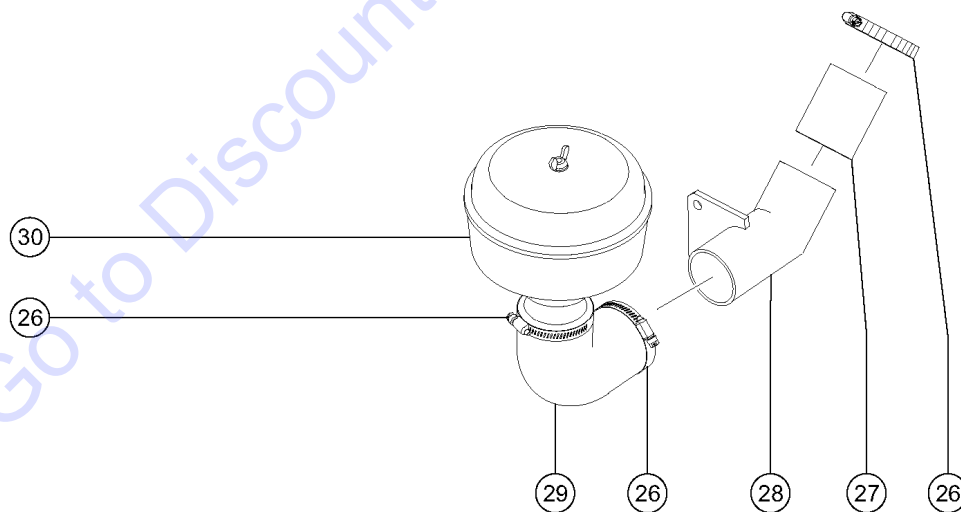

Ford Engine