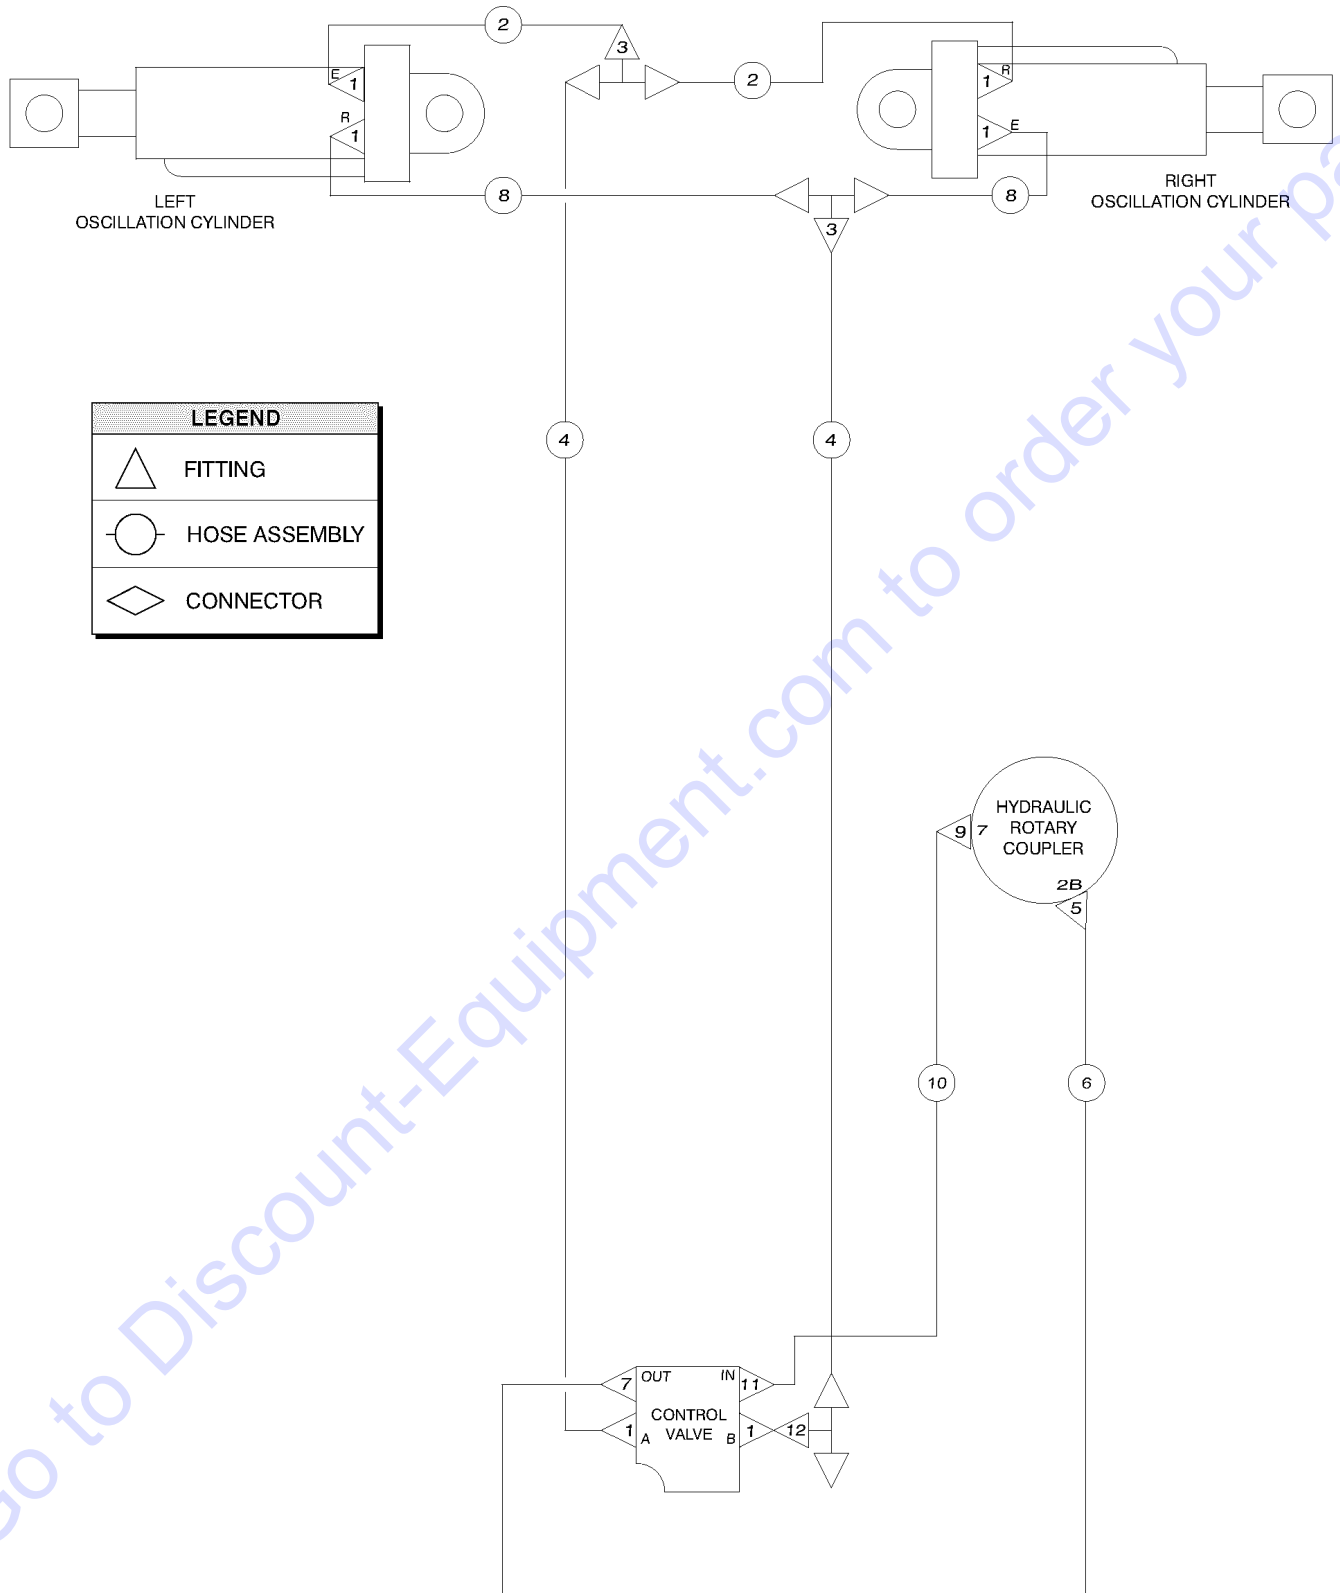

711.2 2WD Drive Oscillate System (from SN 4386)

711.2 2WD Drive Oscillate System (from SN 4386)

Item	Part No.	Description	Qty.
--	49612GT	O-RING KIT (ORFS FITTINGS)	
--	49613GT	PLUG AND CAP KIT-SERVICE,ORFS*	
1	48916GT	CONN, 520120-6.....	6
2	49128-3409GT	HOSE ASEMBLY HOSE ASSEMBLY 3/8.....	2
3	53980GT	TEE,BRANCH,520433-6.....	2
4	88554-10313GT	HOSE ASSY, 3/8" STR M,90 FM.....	2
5	48937GT	ELBOW,45D,520320-8.....	1
6	49143-5429GT	HOSE ASSY,1/2,90 FEM,STR FEM.....	1
7	48933GT	CONN,520120-8***.....	1
8	49128-3209GT	HOSE ASEMBLY HOSE ASSEMBLY 3/8.....	2
9	48904GT	ELBOW,90D,520220-4-4.....	1
10	49117-6191GT	HOSE ASSY,1/4,90 FEM,STR FEM.....	1
11	48914GT	CONN,520120-4-8.....	1
12	48891GT	FITTING,TEE,BRANCH,520433-4.....	1

Go to Discount-Equipment.com to order your parts