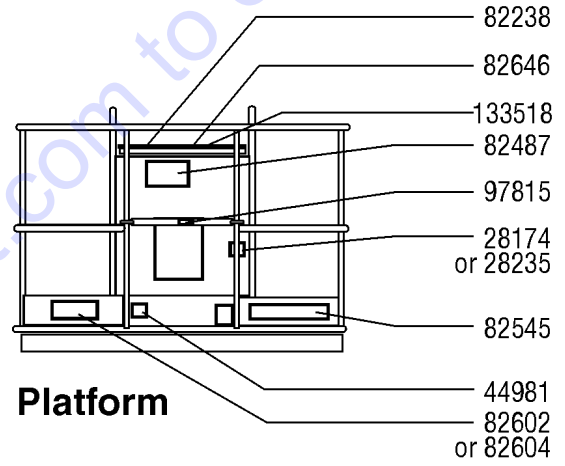

102.1 Decals with Symbols

Shading indicates decal is hidden from view, i.e. under covers