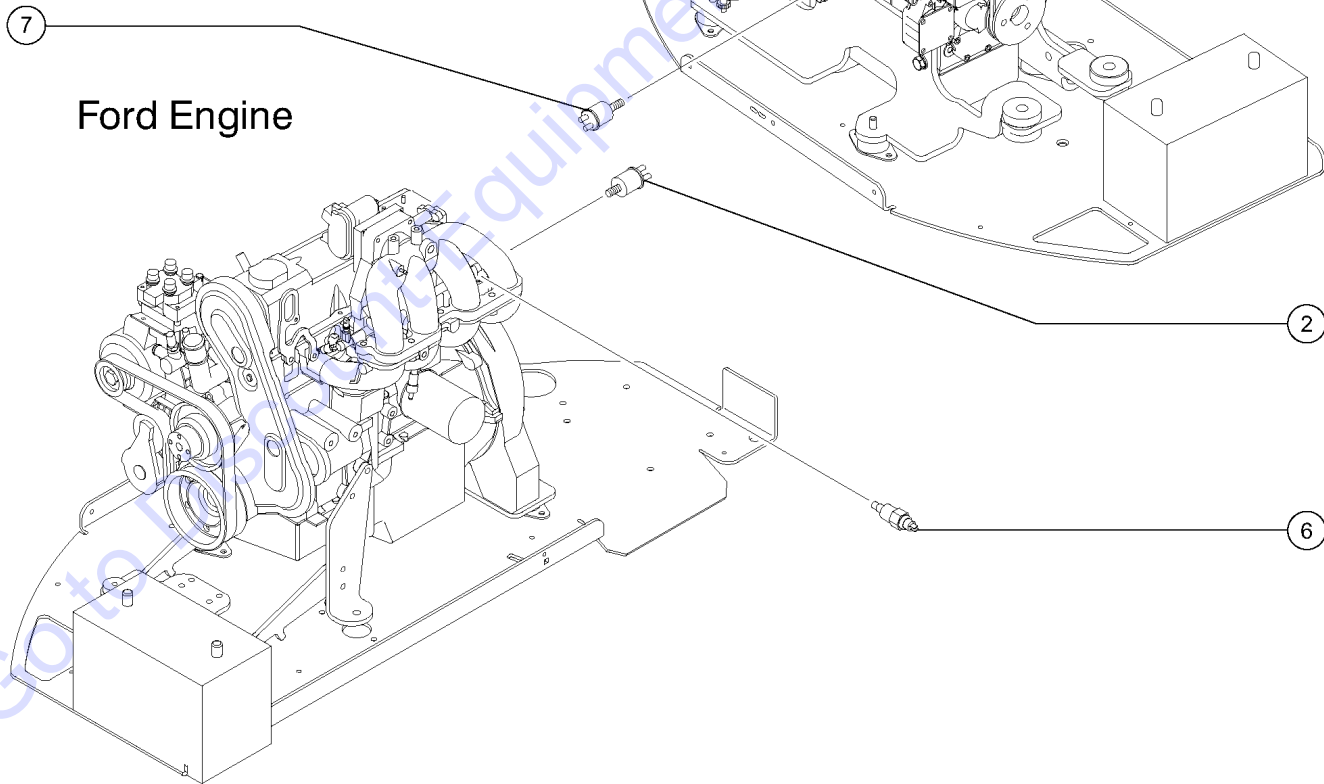

Ford Engine