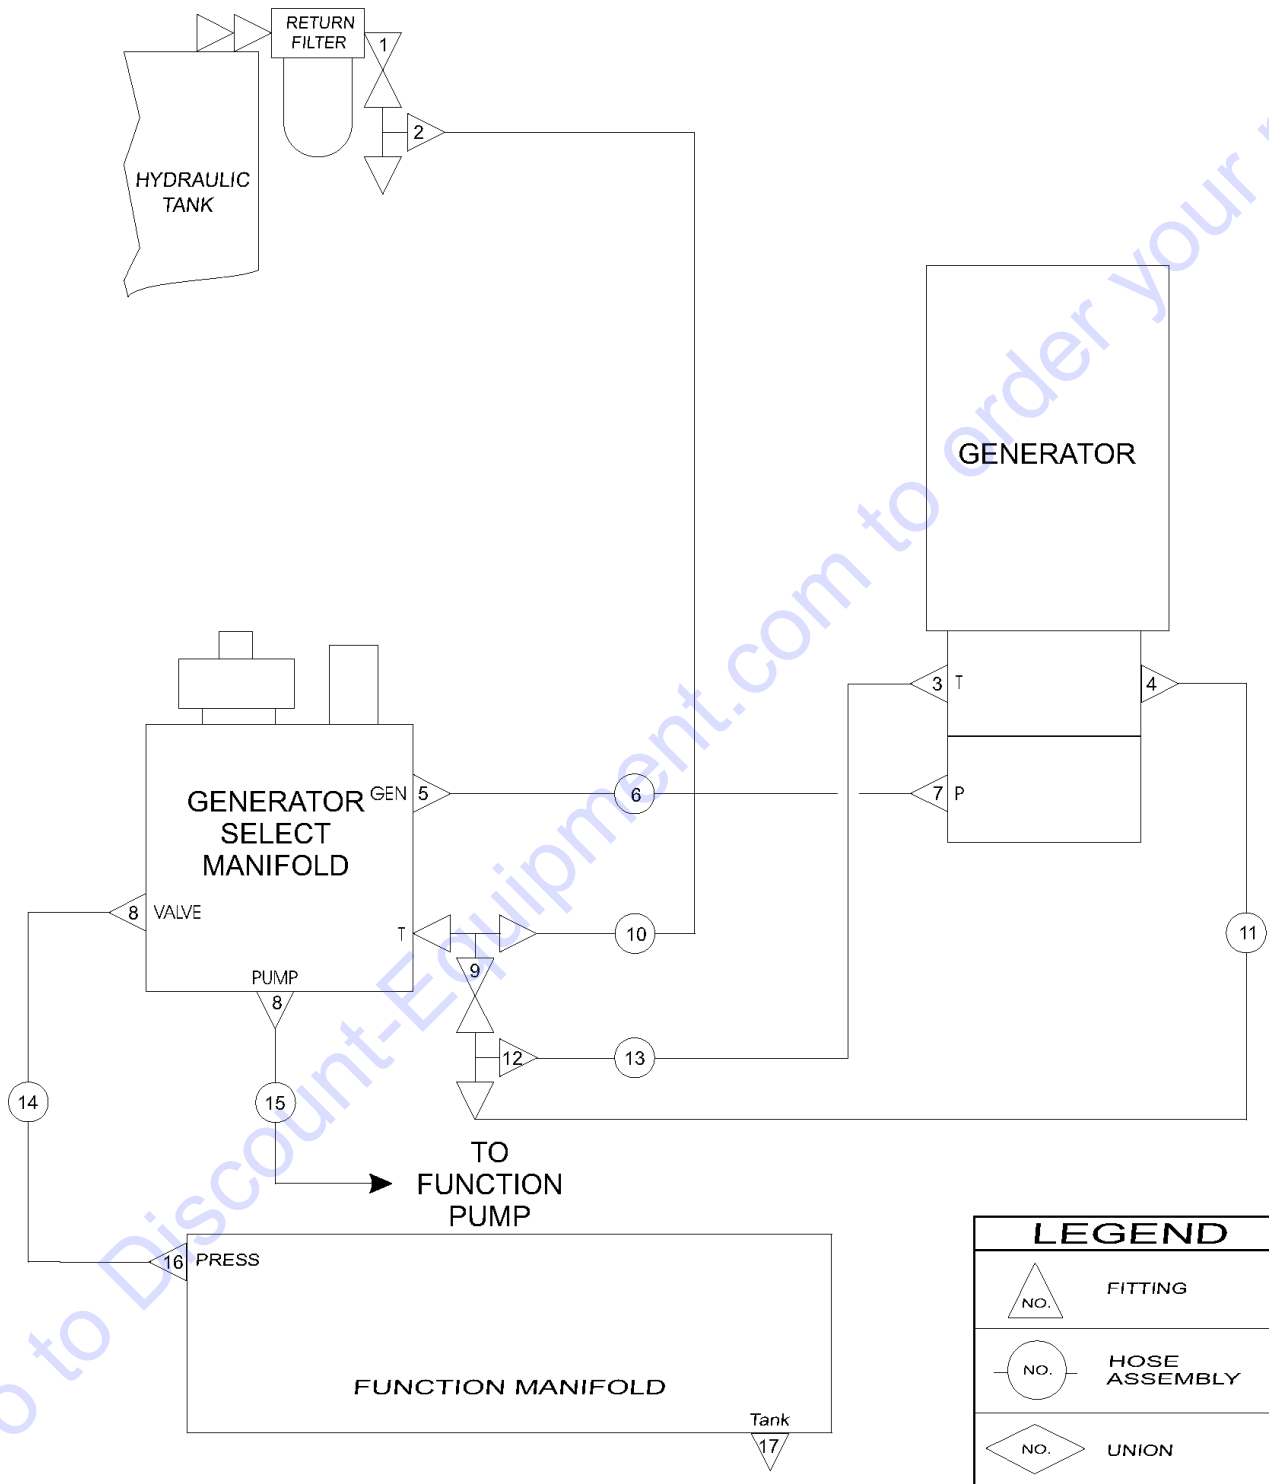

809.1 Generator Option - View 2

Item	Part No.	Description	Qty.
--	49612GT	O-RING KIT (ORFS FITTINGS)	
--	49613GT	PLUG AND CAP KIT-SERVICE,ORFS*	
1	49515GT	ELBOW,90D,520202-12-16.....1	1
2	48964GT	FITTING, TEE,RUN,SWIVEL52043212....1	1
3	48946GT	CONN,520120-8-10.....1	1
4	48904GT	ELBOW,90D,520220-4-4.....1	1
5	48933GT	CONN,520120-8***.....1	1
6	49109-2229GT	HOSE ASSY,1/2,90 FEM,STR FEM.....1	1
7	48932GT	FITTING,ELBOW,90D,520220-8***.....1	1
8	48960GT	FITTING,CONN,520120-12***.....2	2
9	48935GT	TEE,RUN,520428-8.....1	1
10	94374-2130GT	HOSE ASSY,3/4,90 FEM,STR FEM.....1	1
11	49164-1443GT	HOSE ASSY 1/4,90 DEG FEM,STR F....1	1
12	48938GT	FITTING, TEE,RUN,SWIVEL520432-8....1	1
13	49109-1529GT	HOSE ASSY,1/2,90 FEM,STR FEMM.....1	1
14	94374-1980GT	HOSE ASSY,3/4,90 FEM,STR FEM.....1	1
15	89871-9048GT	HOSE ASSY,3/4" STR-STR.....1	1
16	48963GT	FITTING,ELBOW,45D,520320-12***.....1	1
17	48977GT	CONN,520120-12-16.....1	1