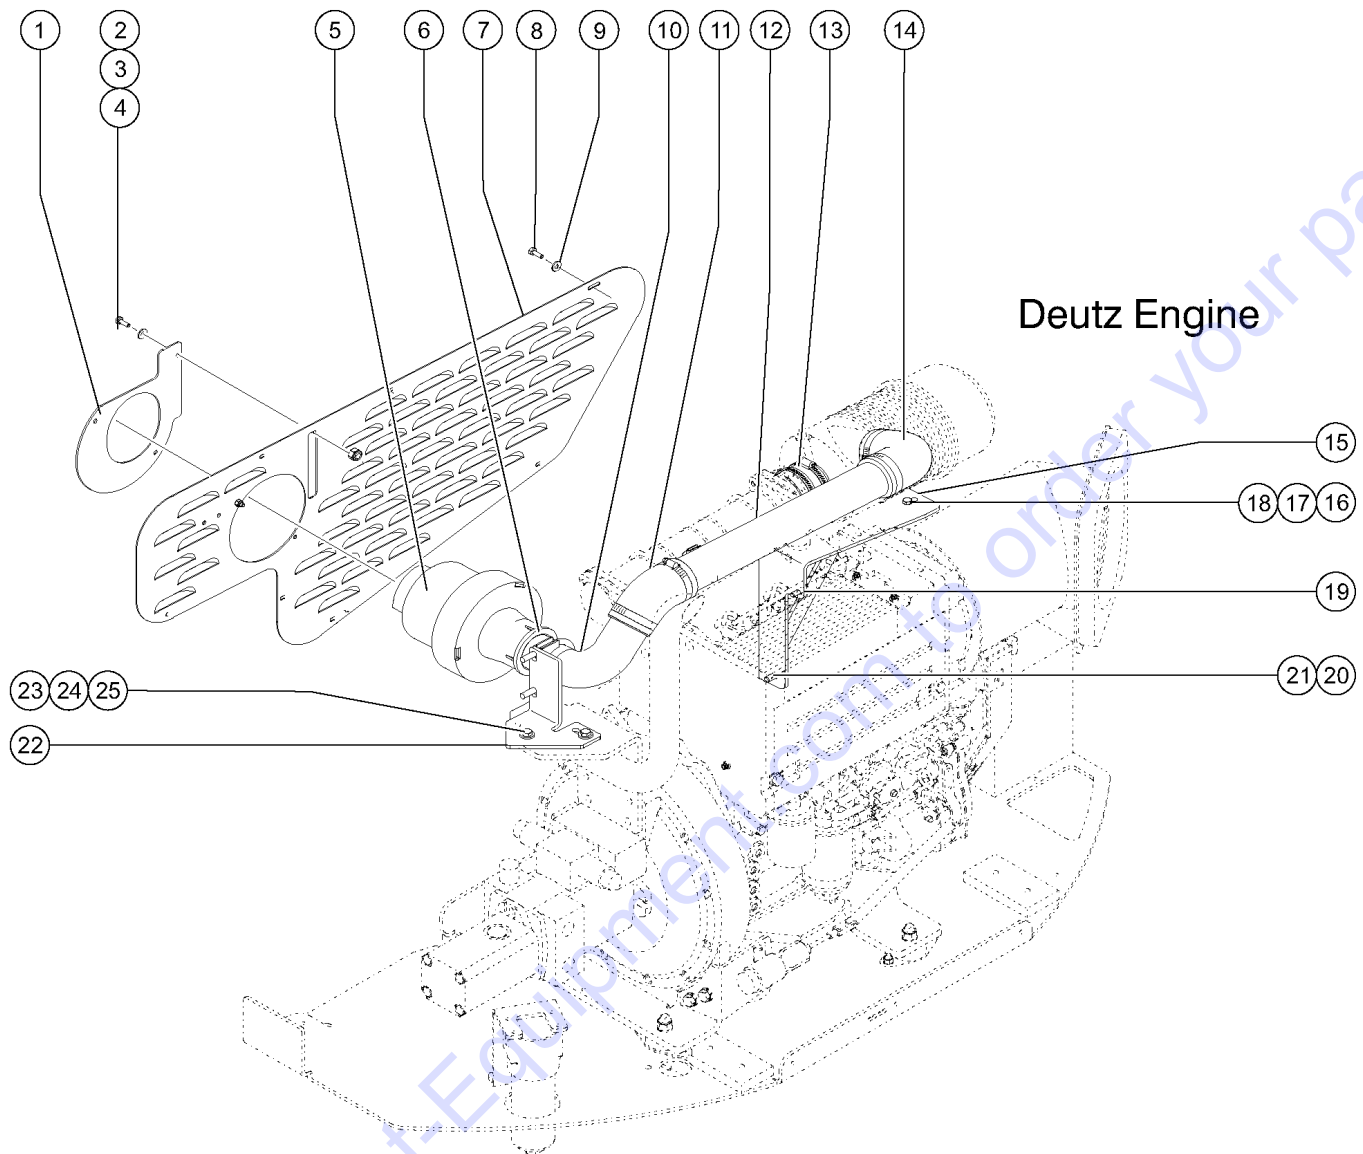

819.1 Hostile Environment - Engine Air Pre-cleaners

Deutz Engine

819.1 Hostile Environment - Engine Air Pre-cleaners

Item	Part No.	Description	Qty.
--	34962GT	Z60 HOSTILE ENVIRONMENT DEUTZ <i>Deutz models; to SN 4607</i>	
1	102937PGT	PLATE, LOUVER COVER, PTD.....	1
2	6090GT	SCREW, HHC, 1/4-20 X .75	
3	6638GT	WASHER, FLAT, USS, 1/4"Y	
4	6091GT	NUT, NYLOCK, 1/4-20	
5	89959GT	PRECLEANER, INLINE 3".....	1
6	101640GT	REDUCER, RUBBER 3.0 - 2.5.....	1
7	102464PGT	PANEL, LOUVER, ENGINE SIDE, PTD.....	1
8	6090GT	SCREW, HHC, 1/4-20 X .75	
9	6638GT	WASHER, FLAT, USS, 1/4"Y	
10	102962GT	ELBOW, 90 DEG, STL, 2.5 OD.....	1
--	45435GT	CLAMP, HOSE, 2.50"***	
11	33361GT	ELBOW, 45 DEGR, RUBBER, 2.5" I.D.....	1
12	94324-1900GT	TUBE, RD, STL, ALUMIZD, 2.5 X .065.....	1
13	30967GT	HOSE, AIR INTAKE 2.75" I.D.***.....	1
13	53945GT	CLAMP, HOSE 2 5/16-3 1/4	
14	34164GT	ELBOW, 90 DEGR, RUBBER, 2.5" I.D.*.....	1
14	45435GT	CLAMP, HOSE, 2.50"***	
15	102929PGT	FORMING, AIR FILTER MOUNT, PTD.....	1
16	13002GT	SCREW, HHC, 5/16-18 X 1 GR5	
17	5397GT	WASHER, FLAT, USS, 5/16", Y	
18	6782GT	NUT, NYLOCK, 5/16-18	
19	23057GT	SCREW, HHC, M8 X 20MM	
20	27034GT	SCREW, HHC, M10 X 25MM, GR 8.8	
21	22700GT	WASHER, LOCK, M10	
22	102930PGT	FORMING, PRECLEANER MOUNT, PTD.....	1
--	71911GT	CLAMP, MUFFLER, 2.50 INCH	
23	8516GT	SCREW, HCC, 3/8-16 X 1.50	
24	6097GT	WASHER, FLAT, USS, 3/8", Y	
25	4828GT	NUT, NYLOCK, 3/8-16	
26	30971GT	CLAMP, HOSE, 3.00".....	3
27	35067-300GT	TUBE, RD, ALUM 2.5 X .083 X 3.00.....	1
28	34894GT	WELDMENT, AIR CLEANER	
29	34164GT	ELBOW, 90 DEGR, RUBBER, 2.5" I.D.*.....	1
30	34959GT	PRECLEANER, AIR INTAKE***.....	1