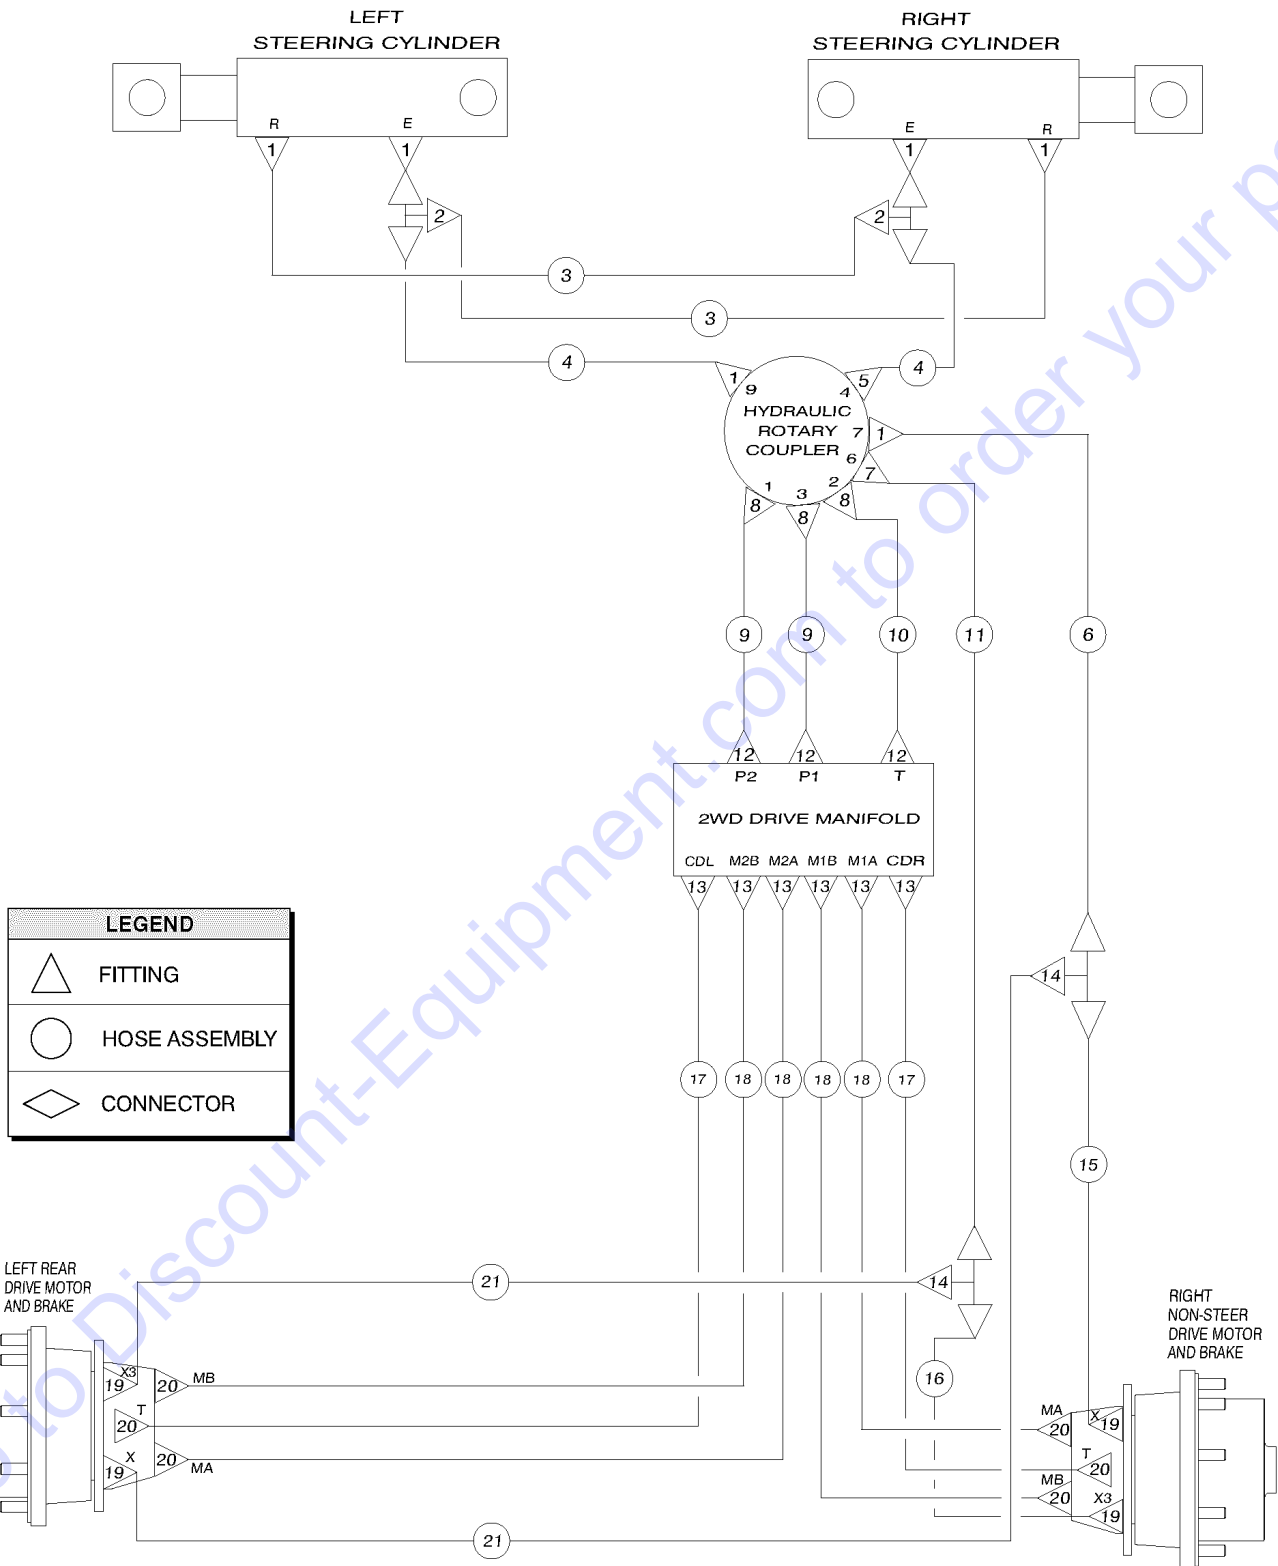

710.1 2WD Drive System (to SN 4385)

710.1 2WD Drive System (to SN 4385)

Item	Part No.	Description	Qty.
--	49612GT	O-RING KIT (ORFS FITTINGS)	
--	49613GT	PLUG AND CAP KIT-SERVICE,ORFS*	
1	48915GT	ELBOW,90D,520220-6.....	2
2	48918GT	TEE,RUN,520428-6.....	2
3	49130-2582GT	HOSE ASSY 3/8, STR FEM,STR FEM....	2
4	49130-5582GT	HOSE ASSY 3/8, STR FEM,STR FEM....	2
5	48920GT	ELBOW,45D,520320-6.....	2
6	49118-4608GT	HOSE ASSEMBLY 1/4.....	1
7	48916GT	CONN, 520120-6.....	1
8	48963GT	FITTING,ELBOW,45D,520320-12***.....	3
9	49157-1760GT	HOSE ASSY,3/4".....	2
10	61073-2730GT	HOSE ASSY 3/4" 90 DEG STR FEM.....	1
11	49120-3881GT	HOSE ASSEMBLY-1/4****.....	1
12	48960GT	FITTING,CONN,520120-12***.....	3
13	48933GT	CONN,520120-8***.....	6
14	48909GT	TEE,BULKHEAD,RUN,520958-4.....	2
15	49119-3278GT	HOSE ASSY,1/4,STR FEM,STR FEM.....	1
16	49119-4178GT	HOSE ASSY,1/4,STR FEM,STR FEM.....	1
17	49109-4629GT	HOSE ASSY,1/2,90 FEM,STR FEM.....	2
18	49110-4592GT	HOSE ASSEMBLY,1/2".....	4
19	48905GT	CONN,520120-4***.....	2
20	48946GT	CONN,520120-8-10.....	6
21	49119-4578GT	HOSE ASSY,1/4,STR FEM,STR FEM.....	2