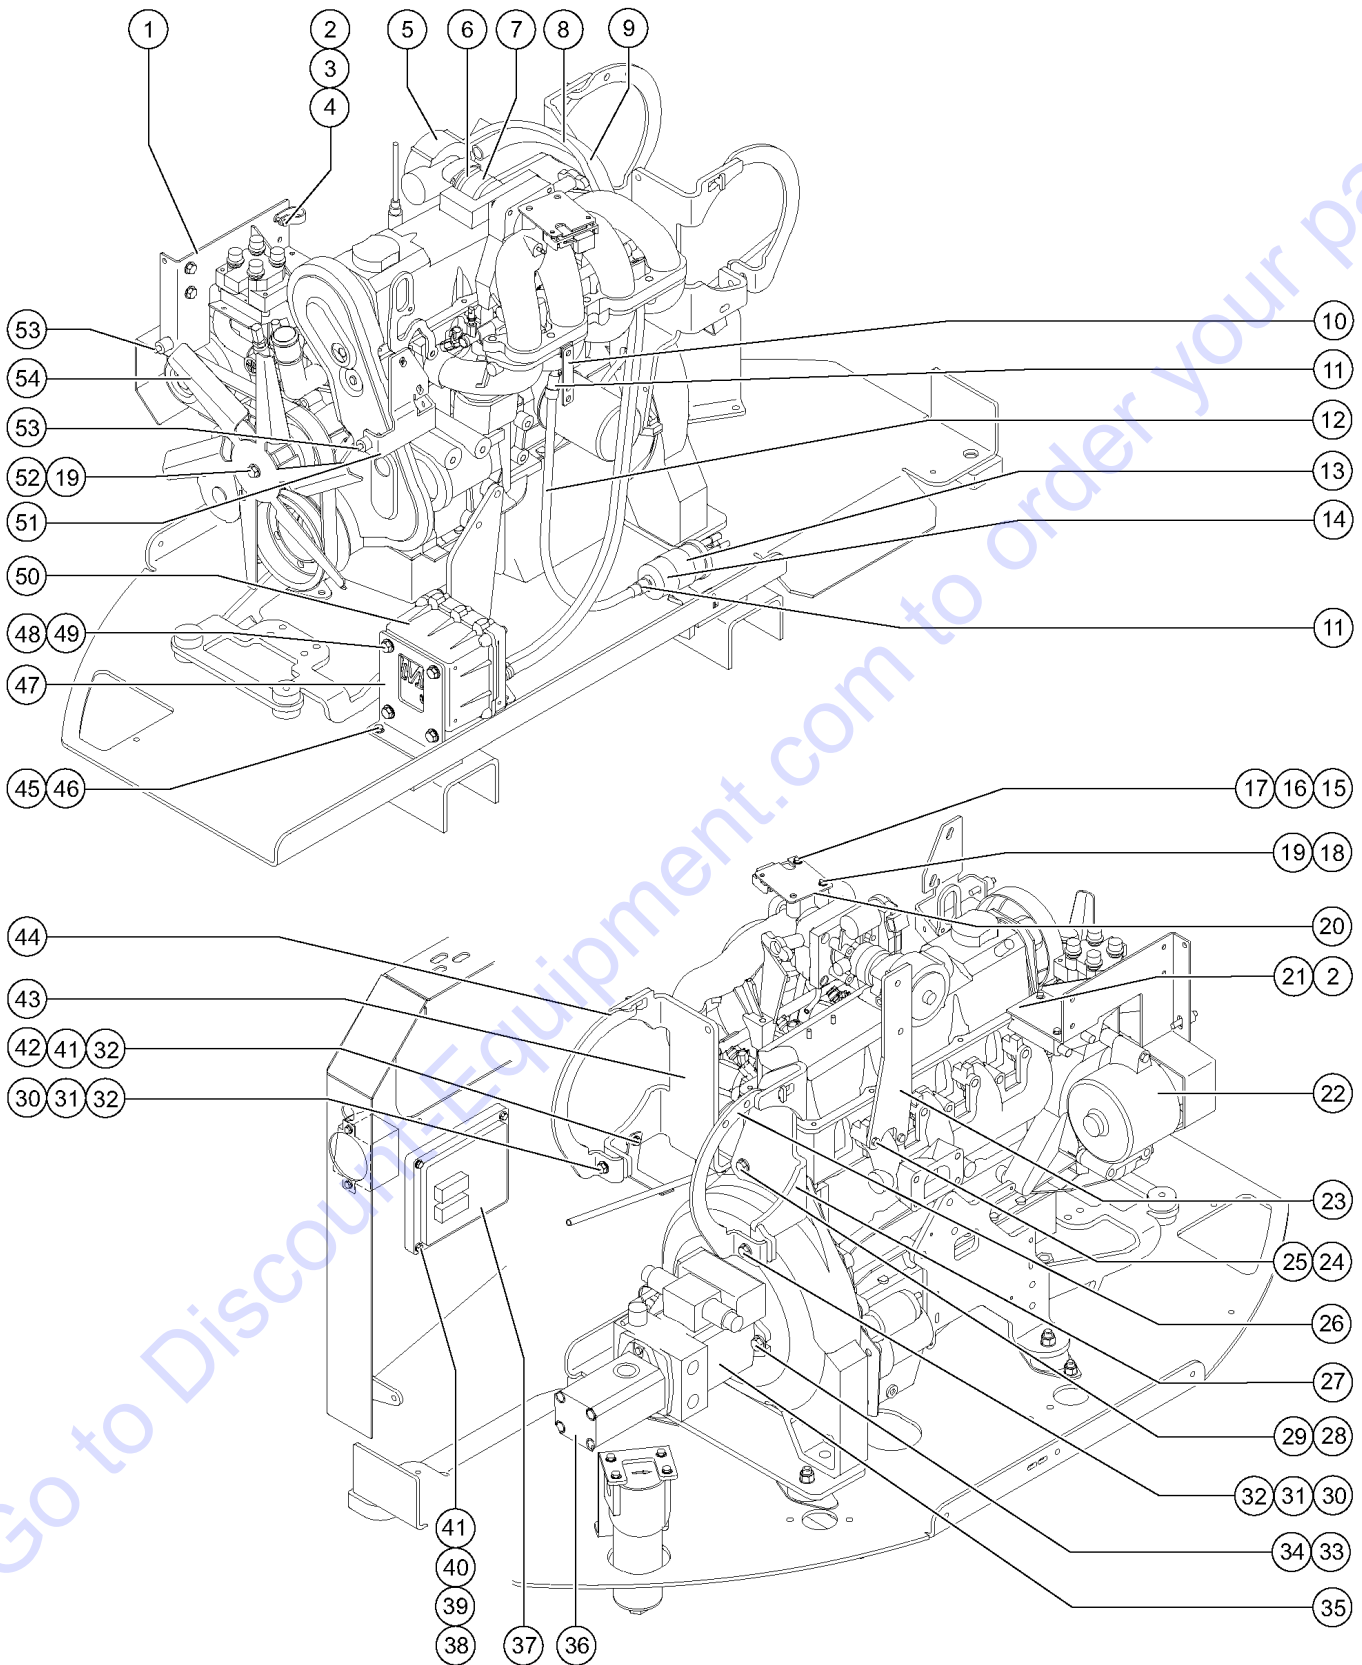

410.1 Ford LRG-425 EFI Engine - View 2 (from SN 4546)

410.1 Ford LRG-425 EFI Engine - View 2 (from SN 4546)

Item	Part No.	Description	Qty.	Item	Part No.	Description	Qty.
--	65770GT	BELT,TIMING,FORD LRG423/425EFI		38	6145GT	SCREW,HHC,1/4-20 X 1.5	
1	89921GT	WELDMENT,COOLANT BOTTLE MOUNT.....1	1	39	6356GT	WASHER,LOCK,.25	
2	67537GT	SCREW,HHC,M5 X 12MM		40	6090GT	SCREW,HHC,1/4-20 X .75	
3	49413GT	WASHER,FLAT, M5 YELLOW ZINC		41	56912GT	SPRING CLIP,1/4-20,.025-.15X.54,ZAG	
4	6833GT	CLAMP,0.50,#8 X 1/4,RUB CUSH.....1	1	42	6019GT	SCREW,HHC,3/8-16 X 1.25 GRD 5	
5	106485GT	MIXER,AIR VALVE,TIER II FORD**.....1	1	43	101127PGT	FORMING,LH MUFFLER SUPPORT PNT.....1	1
6	35434GT	CLAMP,HOSE,2.00***.....2	2	44	101128PGT	FORMING,MUFFLER CLAMP, PAINTED.....1	1
7	102117GT	HOSE,2.0 ID X 2.0" LG.....1	1	45	6888GT	SCREW,HHC,1/4-20 X 1	
8	102128GT	HOSE,VAC 3/16 FORD TIER II.....1	1	46	6091GT	NUT,NYLOCK,1/4-20	
9	102119GT	HOSE,3/4,LP.....8-inches from regulator to mixer	8	47	102068PGT	FORMING,MEGAJECTOR MOUNT,PNTD.....1	1
10	102065PGT	BAR,HARNESS CONNECTOR MOUNT.....1	1	48	49375GT	SCREW,HHC,M6 X 16	
11	65892GT	CONN. ASSY,7.9 TUBE X6.35 HOSE.....1	1	49	49407GT	WASHER,LOCK,M6	
12	71909GT	HOSE,FUEL,5/16 HIGH PRESSURE**.....1	1	50	70527GT	MEGAJECTOR,FUEL KIT.....1	1
13	65453GT	BRACKET-FUEL FILTER (52567).....1	1	--	106491GT	HARNESS,JUMPER,MEGAJECTOR	
14	58967GT	FUEL PRESSURE REG,425EFI***.....1	1	51	102013PGT	FORMING,RADIATOR SUPPORT,LH.....1	1
15	49817GT	SCREW,PHILLIPS,PHM,10-32 X1.25		52	75185GT	SCREW,HHC,M8X1.25X 70MM,GR8.8	
16	6146GT	WASHER,FLAT,MS,#10,Y		53	219437GT	ISOLATOR, VIBRATION.....2	2
17	6178GT	NUT,NYLOCK,10-32		54	52076GT	FAN, LSG423/LRG425.....1	1
18	23057GT	SCREW,HHC,M8 X 20MM		--	70489GT	SPACER,FAN TO WATERPUMP LRG425	
19	49408GT	WASHER,LOCK,M8					
20	53821PGT	BRACKET,MAP SENSOR,PAINTED.....1	1				
21	49407GT	WASHER,LOCK,M6					
22	33960GT	ALTERNATOR,LRG-423 RE-BUILT*.....1	1				
23	89917PGT	PLATE,AIR FILTER MOUNT,FORD.....1	1				
24	10107GT	SCREW,HHC,5/16-18 X .75					
25	6782GT	NUT,NYLOCK,5/16-18					
26	106271PGT	CLAMP,FORD MUFFLER,PAINTED.....1	1				
27	101126PGT	FORMING,RH MUFFLER SUP PAINTED.....1	1				
28	25548GT	SCREW,HHC,M10 X 40MM,GRD8					
29	22700GT	WASHER,LOCK,M10					
30	14033GT	SCREW,HHC,3/8-16 X 2.75					
31	6097GT	WASHER,FLAT,USS,3/8",Y					
32	4828GT	NUT,NYLOCK,3/8-16					
33	6021GT	WASHER,LOCK,.375					
34	6175GT	SCREW,HHC,3/8-16 X 1					
35		Ref. Drive Pump (refer to 708.1)					
36		Ref. Function Pump (refer to 708.1)					
37	106487GT	ENGINE PERFORMANCE MODULE T2**.....1	1				
--	106605GT	HARNESS,ENGINE W/RELAY BOX T2					
--	128903GT	JUMPER,THROTTLE BODY,FORD 2.5L