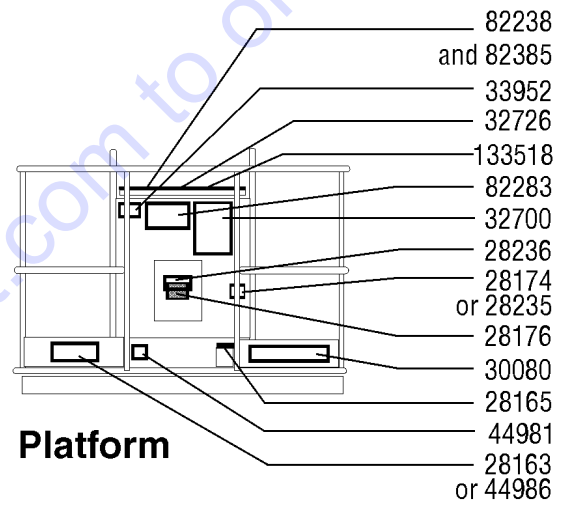

101.1 Decals with Words