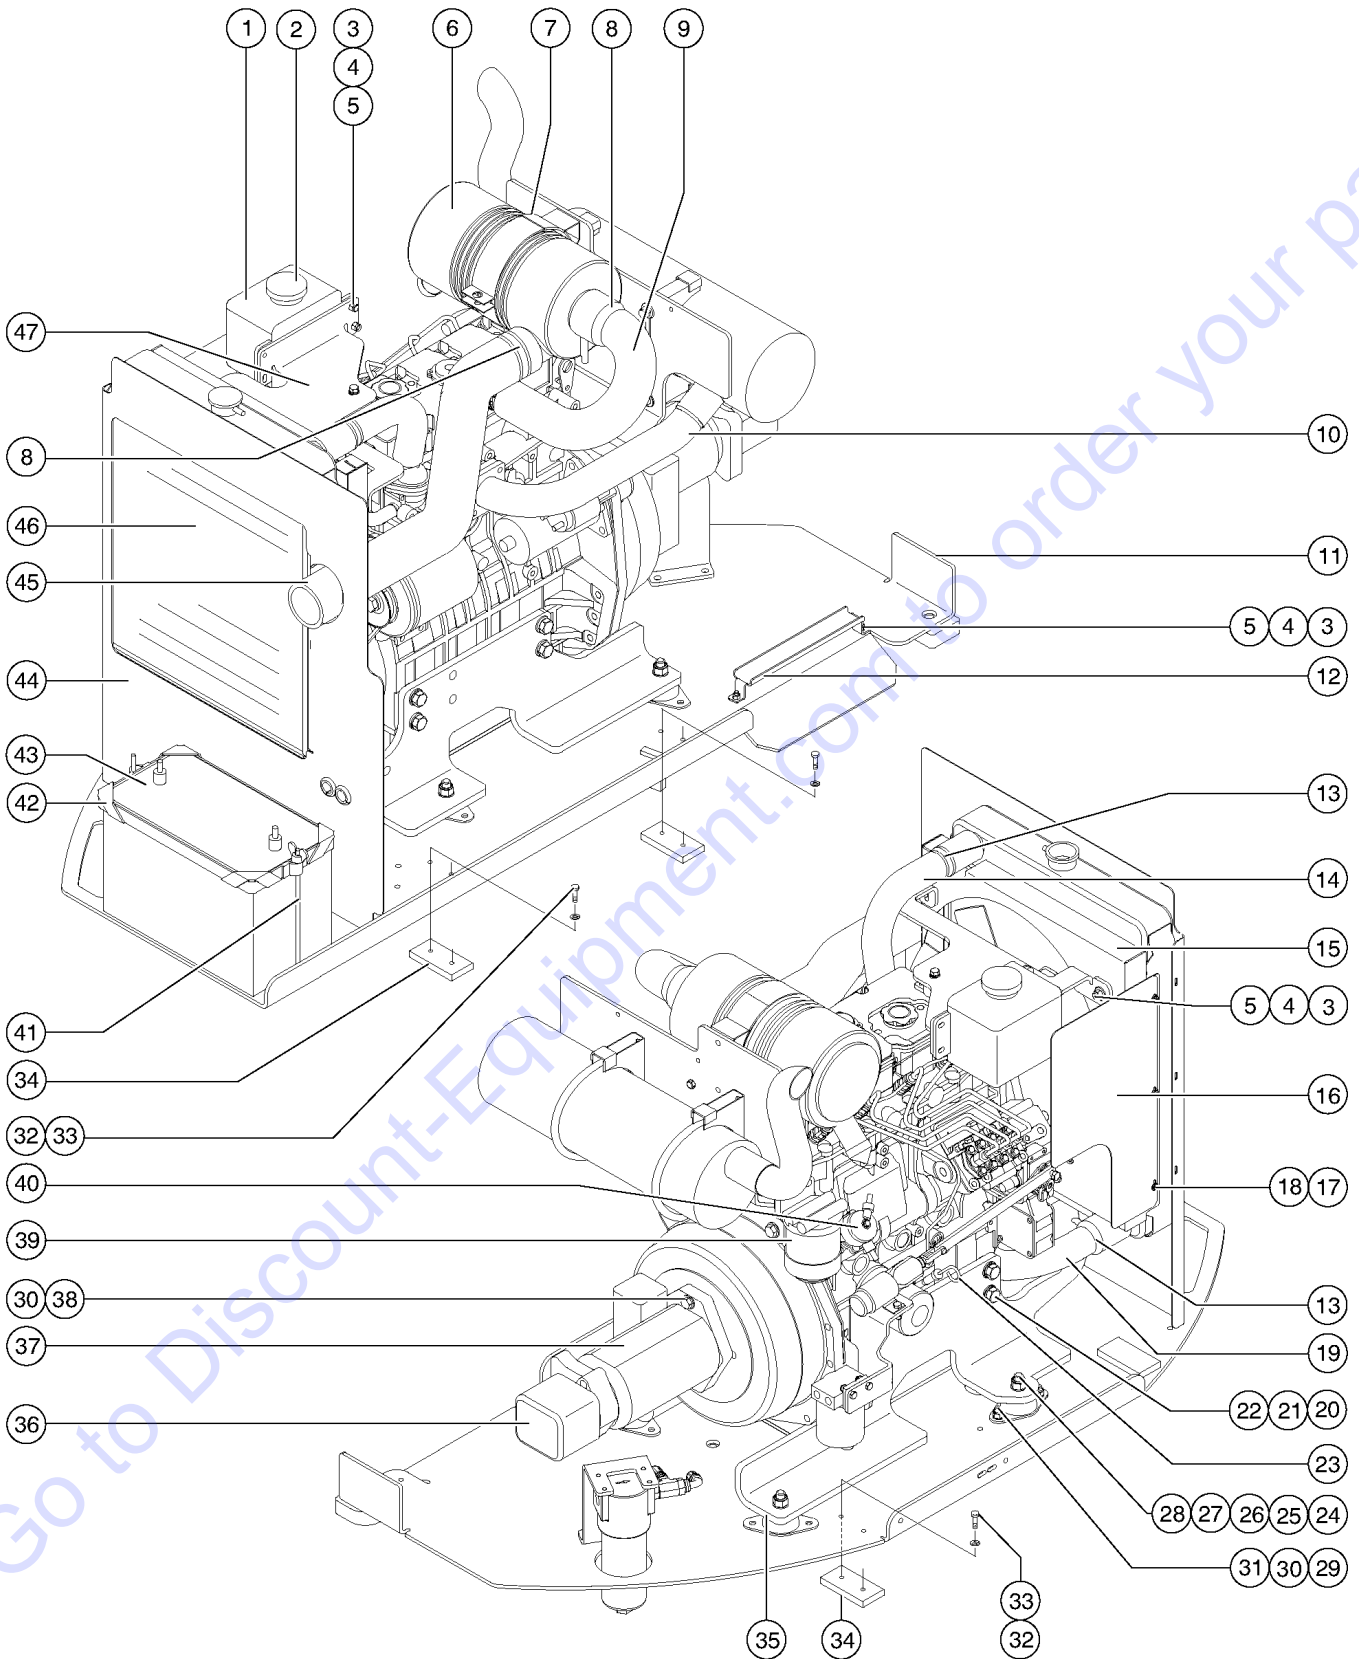

401.1 Perkins 404-22 Engine - View 1

401.1 Perkins 404-22 Engine - View 1

Item	Part No.	Description	Qty.	Item	Part No.	Description	Qty.
--	160551GT	KIT, 500 HR, PERKINS 404 <i>every 500 hr service kit</i>		22	49411GT	WASHER,FLAT,M14	
--	70356GT	OPT,SCRUBBER MUFFLER,PERKINS		23	89759GT	DIPSTICK, OIL (PERKINS 404).....1	
--	72337GT	SWITCH,OIL PRESS-PERKINS(54555		24	6198GT	NUT,NYLOCK,1/2-13	
--	72339GT	SWITCH,WATER TEMP-PERKINS54555		25	39479GT	SCREW,HHC,1/2-13 X 2.75	
--	89942GT	HARNESS,ENGINE,PERKINS,404-22		26	70452GT	ISOLATOR,ENGINE VIBRATION***.....4	
1	1279268GT	BOTTLE, COOLANT RECOVERY, 2QT.....1		27	6095GT	WASHER,FLAT,USS,1/2", Y	
--	21465GT	CLAMP,HOSE,.25" - .63" X .3125		28	102066PGT	CASTING,WASHER,REBOUND,PAINTED	
2	72327GT	CAP, COOLANT RET SYS(54071).....1		29	4828GT	NUT,NYLOCK,3/8-16	
3	6888GT	SCREW,HHC,1/4-20 X 1		30	6175GT	SCREW,HHC,3/8-16 X 1	
4	6638GT	WASHER,FLAT,USS,1/4"Y		31	5397GT	WASHER,FLAT,USS,5/16", Y	
5	6091GT	NUT,NYLOCK,1/4-20		32	6090GT	SCREW,HHC,1/4-20 X .75	
6	63463GT	AIR CLEANER,NELSON***.....1 <i>plastic housing</i>		33	6356GT	WASHER,LOCK,.25	
--	52866GT	EVACUATOR VALVE-AIR CLEANER		34	45209GT	WEAR PAD,4X2X.5 W/INSERT***.....4	
--	5397GT	WASHER,FLAT,USS,5/16", Y		35	102749GT	FORMING,ENGINE MOUNT,RH,PERK.....1	
--	58415GT	CLIP,AIR CLEANER END CAP*** <i>end cap not available separately</i>		--	102748GT	FORMING,ENGINE MOUNT,LH,PERK	
--	62420GT	FILTER,AIR***		36		Ref. Function Pump (refer to 708.1)	
--	65810GT	BAFFLE, AIR CLEANER (27915)**		37		Ref. Drive Pump (refer to 708.1)	
--	6782GT	NUT,NYLOCK,5/16-18		38	6021GT	WASHER,LOCK,.375	
--	6888GT	SCREW,HHC,1/4-20 X 1		39	94889GT	FUEL FILTER ASSEMBLY.....1	
7	53952GT	BRKT,AIR CLEANER ORIENTATION**.....1		--	62421GT	FILTER,FUEL,PERKINS	
8	45435GT	CLAMP,HOSE,2.50"***.....2		40	72348GT	PUMP,LIFT(FUEL) PERKINS(54555).....1	
9	88847GT	HOSE,AIR CLEANER TO INTAKE.....1		40	77990GT	KIT,SEAL,3CC PUMP***	
10	111390GT	WELDMNT,EXHAUST PIPE.....1		41	30784-975GT	THREADED ROD,(1/4-20),9.75.....2	
--	62845GT	NUT-FLANGE, 8MM (62849)		--	8170GT	NUT,WING,1/4-20	
--	72343GT	GASKET,EXH FLANGE-FORD/PERKINS		42	30144GT	BATTERY HOLD DOWN,GROUP 31.....1	
--	72344GT	BOLT,EXHAUST,PERKINS(54555)**		43	30143GT	BATTERY,12V,1000 CCA GRP 31.....1	
--	94888GT	EXHAUST MANIFOLD		--	122058GT	BATTERY CABLE,1/0 GA,BLK 30"	
11		Ref. Engine Tray (refer to 412.1)		--	49869GT	CORROSION INHIBITOR COATING	
12	89672PGT	FORMING,HYD. HOSE RESTRAINT.....1		--	89651GT	BATTERY CABLE,2/0,POS.RED,45"	
--	122377GT	FAN GUARD W/WORD DECAL PERK T2		44	102112PGT	FORMING,ENGINE BAFFLE,PERKINS.....1	
13	13014GT	CLAMP,HOSE,2.25" DIA.....2		45	88846GT	HOSE,AIR INLET.....1	
14	54578GT	HOSE,UPPER RADIATOR,PERKINS.....1		46	110304GT	RADIATOR,FORD/PERKINS***.....1	
15	88990PGT	SHROUD,FAN PAINTED.....1		--	65473GT	CAP,RADIATOR,PERKINS/FORD	
16	54487PGT	GUARD,FAN,FORD/PERKINS,PAINTED.1		47	88989PGT	FORMING,UPPER RAD SUPPORT PNTD.....1	
--	122377GT	FAN GUARD W/WORD DECAL PERK T2					
17	21019GT	SCREW,PHIL,PHM,10-24 X.5,SEMS					
18	6146GT	WASHER,FLAT,MS,#10, Y					
19	54579GT	HOSE,LOWER,RADIATOR,PERKINS.....1					
20	54687GT	SCREW,HHC,M14 X 1.5X40MM,GR8.8					
21	37505GT	WASHER,LOCK,M14