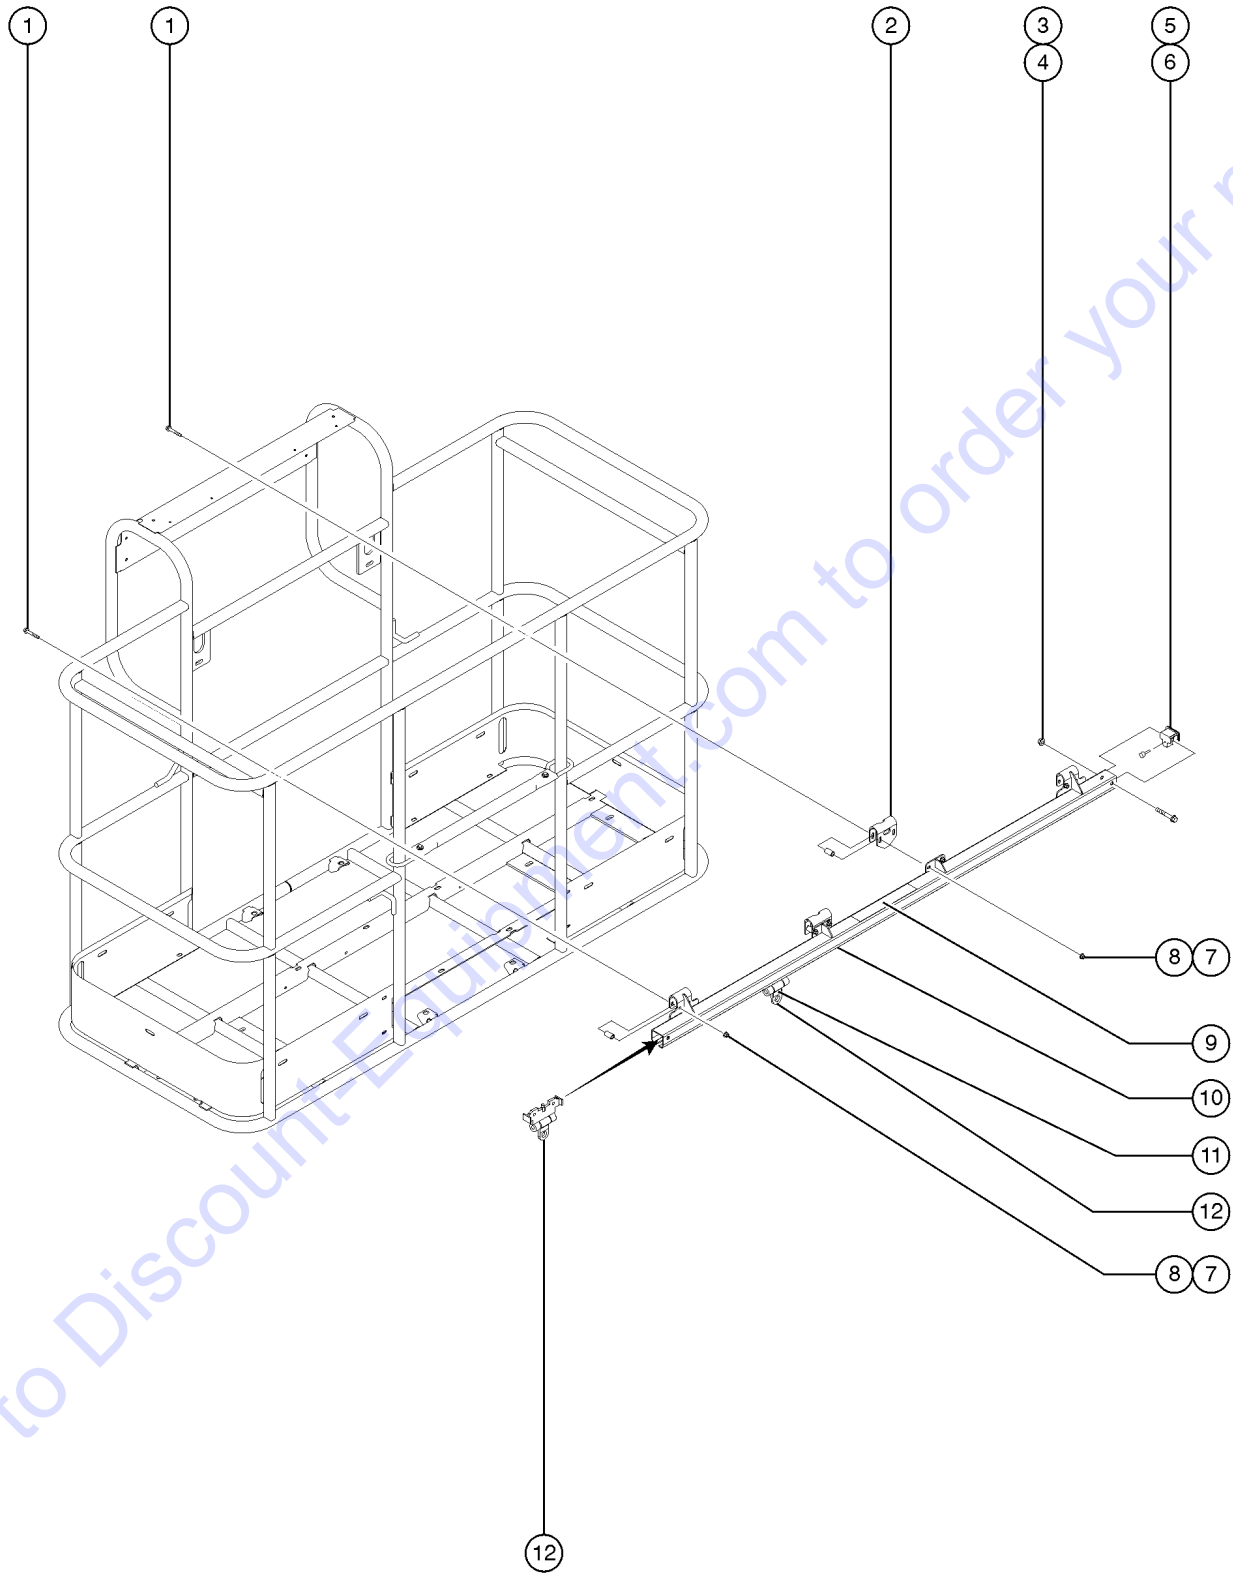

821.1 Operator Protection Structure (from SN 4260)

Item	Part No.	Description	Qty.
1	219158GT	ACCESSORY,OPERATOR PROT STRUCT.....1 <i>(Complete) includes all fasteners</i>	1
2	8178GT	SCREW,HHC,3/8-16 X 2.5.....4	4
3	6097GT	WASHER,FLAT,USS,3/8",Y.....12	12
4	4828GT	NUT,NYLOCK,3/8-16.....8	8
5	122755GT	UBOLT,FLATTENED,1.5DIA X 3/8 UNC...2	2
6	6888GT	SCREW,HHC,1/4-20 X 1.....4	4
7	15086GT	WASHER,FLAT,.375 X 1.5 X .125.....2 <i>Use only with the platform control box cover option</i>	2
8	6638GT	WASHER,FLAT,USS,1/4"Y.....8	8
9	6091GT	NUT,NYLOCK,1/4-20.....4	4

Go to Discount-Equipment.com to order your parts

822.1 Fall Arrest Bar

Go to DiscountEquipment.com to order your parts