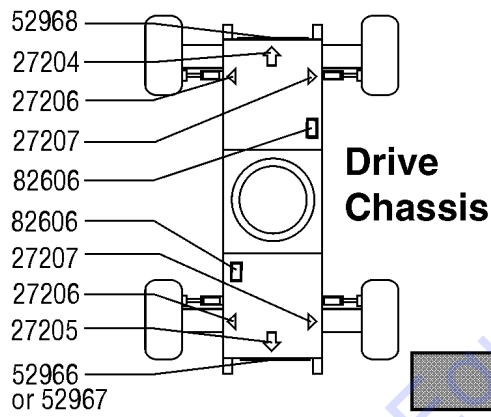

102.1 Decals with Symbols

Shading indicates decal is hidden from view, i.e. under covers