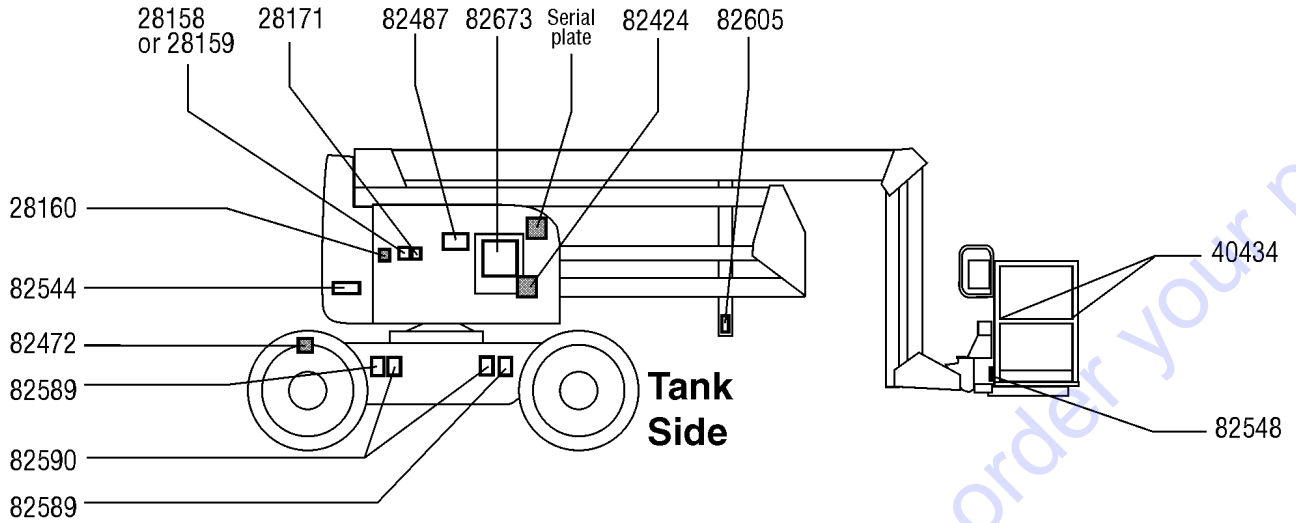

102.1 Decals with Symbols

Shading indicates decal is hidden from view, i.e. under covers