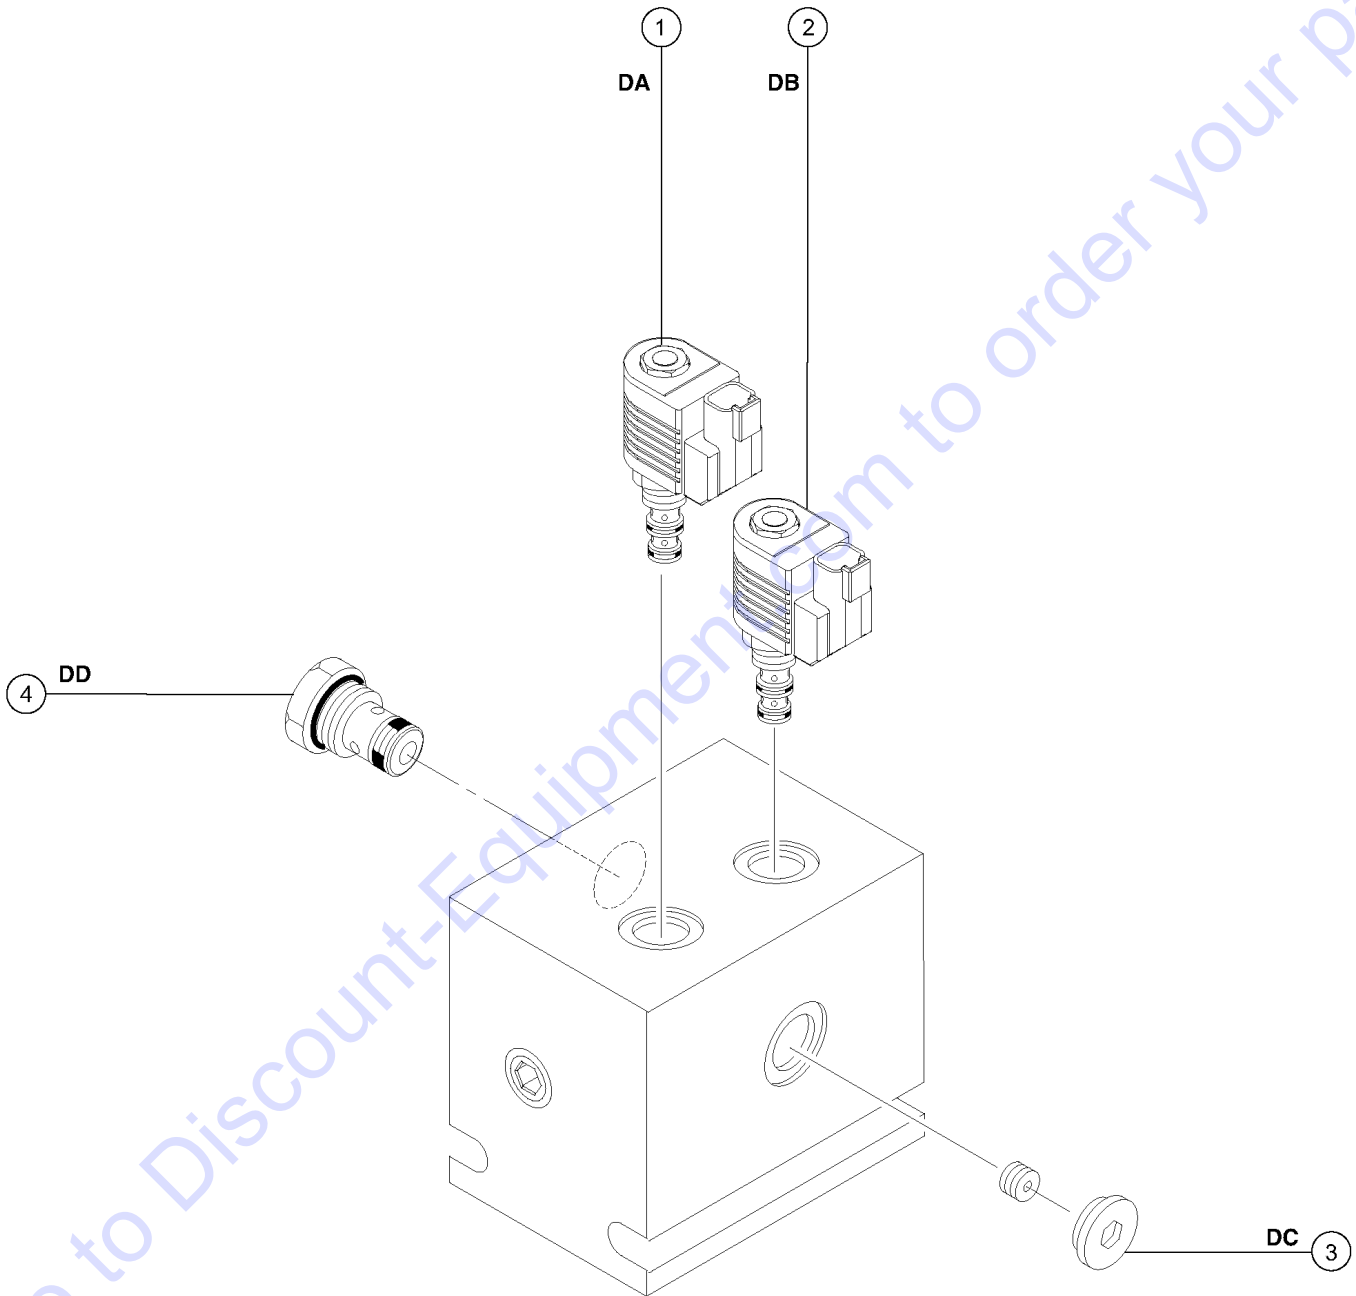

702.2 4WD Traction Manifold - View 2

Item	Part No.	Description	Qty.
--	1287434GT	PLUG,SAE #03 (139712) <i>Plug for ORIFICE, 0.040"</i>	
--	139712GT	MANIFOLD,TRACTION,4WD*** <i>(complete) customers can order this manifold to replace previous manifold part 81055</i>	
--	28750GT	O-RING KIT,FIELD SVC,ALL PROD*	
--	49612GT	O-RING KIT (ORFS FITTINGS)	
--	33994GT	PLUG AND CAP KIT-SERVICE,37 **	
--	49613GT	PLUG AND CAP KIT-SERVICE,ORFS*	
1	139717GT	VALVE, FLOW DIVIDE/COMB,24GPM....1 <i>HB, (controls flow to non-steer end drive motors in forward and reverse)</i>	
--	139512GT	SEAL KIT, VALVE	
2	139718GT	VALVE, RELIEF, 280PSI.....1 <i>HA, (charge pressure circuit)</i>	
--	139528GT	SEAL KIT, VALVE	
3	139527GT	VALVE, CHECK, 5PSI.....1 <i>HC, (steer end drive motor circuit)</i>	
4	139508GT	VALVE, FLOW DIVIDE/COMBINE 1:1.....1 <i>HF, (controls flow to flow divider/combiner valves 1 and 13)</i>	
5	139719GT	ORIFICE, 0.040".....1 <i>HG, (equalizes pressure on both sides of flow divider/combiner valve)</i>	
6	139719GT	ORIFICE, 0.040".....1 <i>HI, (equalizes pressure on both sides of flow divider/combiner valve)</i>	
7	139527GT	VALVE, CHECK, 5PSI.....1 <i>HD, (non-steer end drive motor circuit)</i>	
8	139716GT	VALVE, CHECK.....1 <i>HE, (non-steer end drive motor circuit)</i>	
--	139727GT	SEAL KIT, VALVE	
9	139527GT	VALVE, CHECK, 5PSI.....1 <i>HK, (steer end drive motor circuit)</i>	
10	139715GT	VALVE, SHUTTLE, FIXED.....1 <i>HJ, (steer end drive motor circuit)</i>	
--	139512GT	SEAL KIT, VALVE	
11	139716GT	VALVE, CHECK.....1 <i>HL, (charge pressure circuit that directs hot oil out of low pressure side of drive pump)</i>	
12	139719GT	ORIFICE, 0.040".....1 <i>HH, (equalizes pressure on both sides of flow divider/combiner valve)</i>	
13	139717GT	VALVE, FLOW DIVIDE/COMB,24GPM....1 <i>HM, (controls flow to steer end drive motors in forward and reverse)</i>	
--	139512GT	SEAL KIT, VALVE	
14	139527GT	VALVE, CHECK, 5PSI.....1 <i>HN, (non-steer end drive motor circuit)</i>	

703.1 Two-Speed/Brake Manifold (to SN 4460)