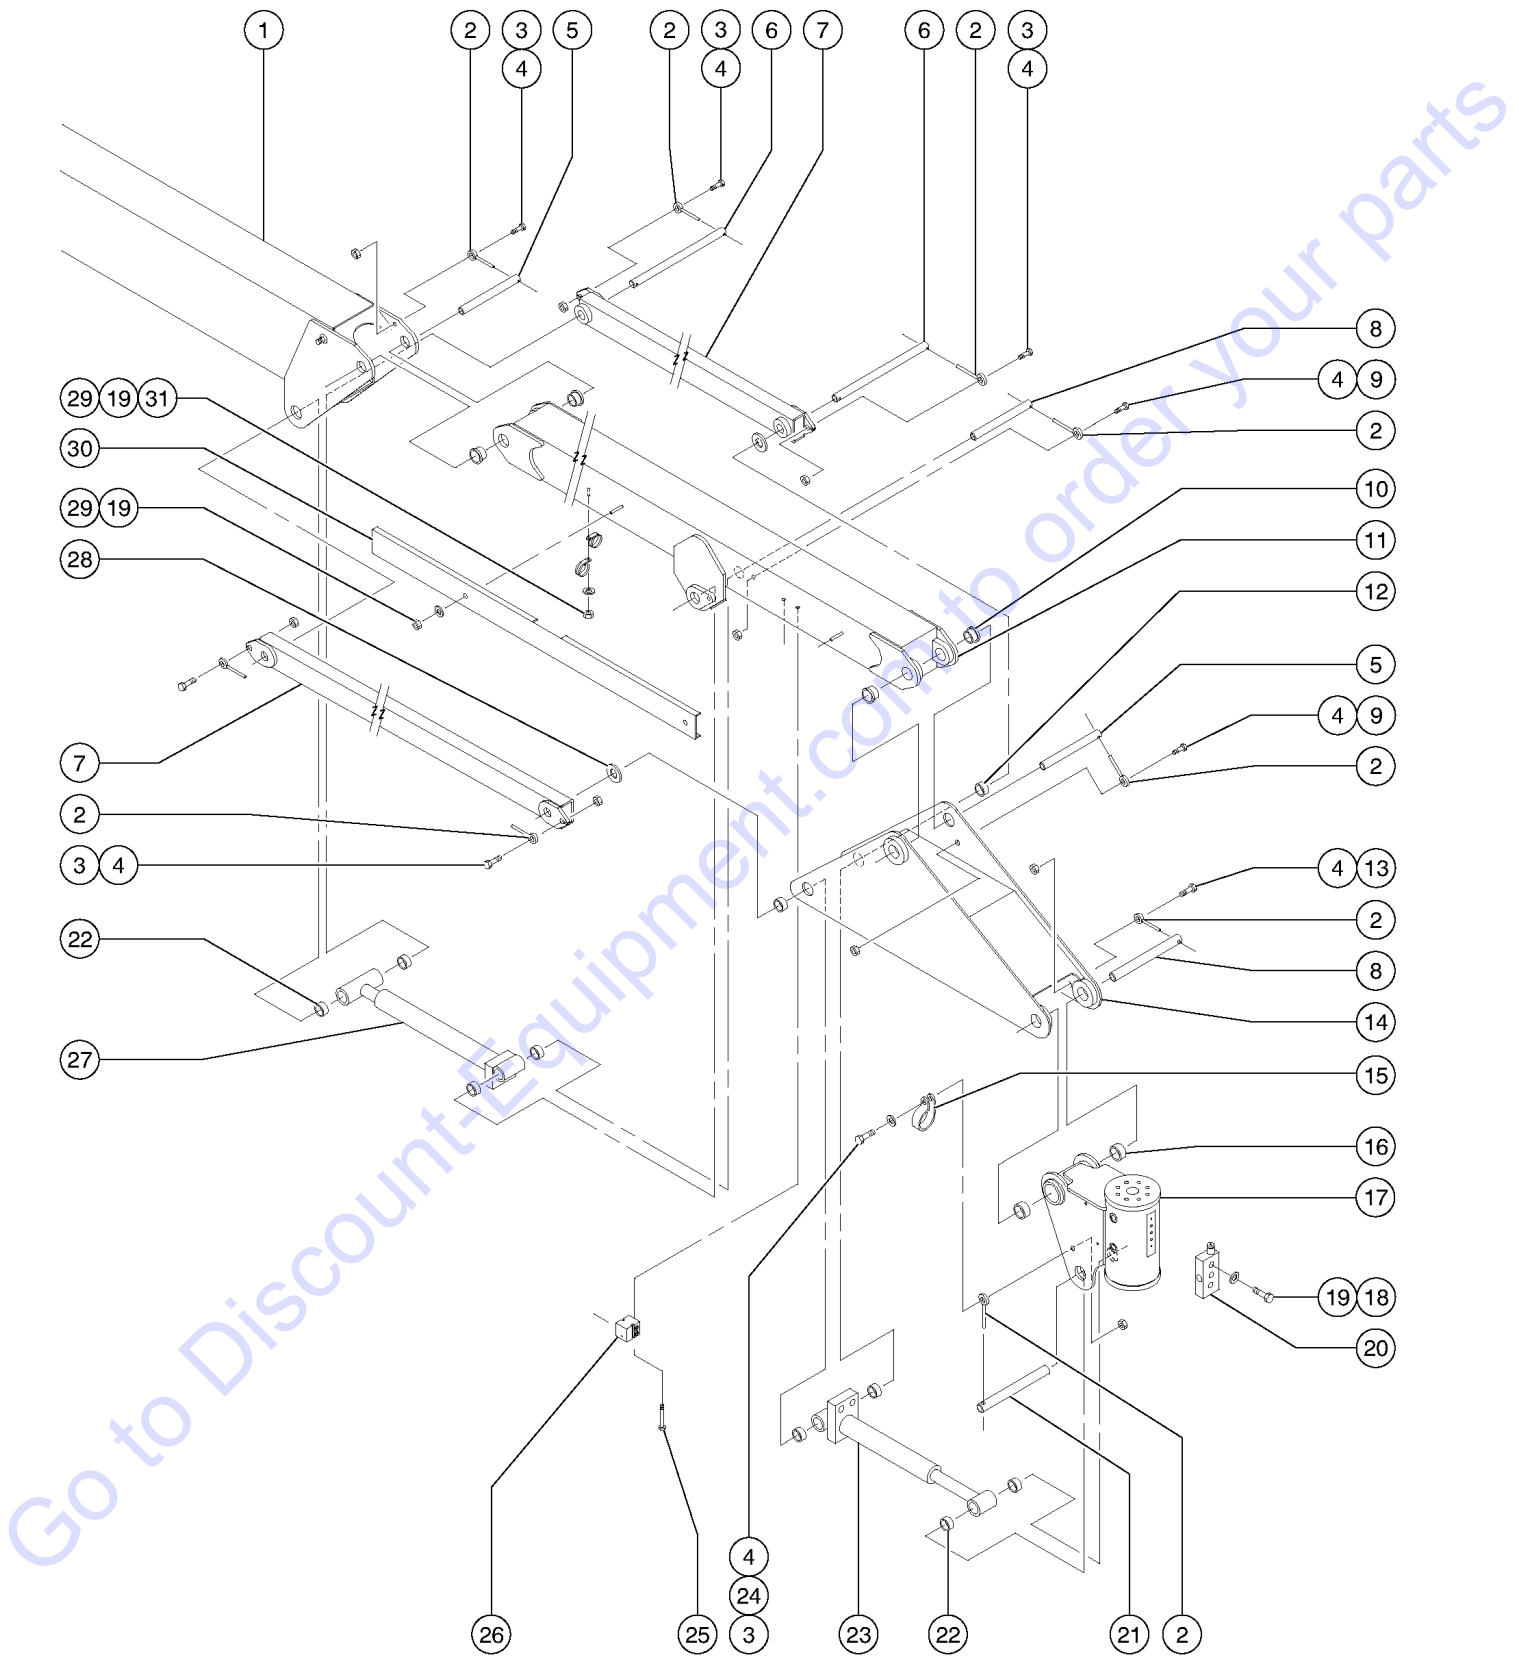

507.1 Jib Boom and Platform Rotator

507.1 Jib Boom and Platform Rotator

Item	Part No.	Description	Qty.	Item	Part No.	Description	Qty.
1	31086GT	EXTENSION BOOM TUBE ASSY,Z60....1		--	74872GT	VALVE,COUNTERBALANCE 3000 PSI* <i>use with cylinder 226537</i>	
2	825019GT	ROD END,.375X3.69,ZAG.....9		24	5397GT	WASHER,FLAT,USS,5/16",Y	
3	8516GT	SCREW, HCC, 3/8-16 X 1.50		25	21604GT	SCREW,HHC,3/8-16 X 3.25	
4	4828GT	NUT,NYLOCK,3/8-16		26		Ref. Jib Boom/Platform Rotate Manifold (refer to 707.1)	
5	30188GT	PIN,1.25DIAX8.50LG,1HOLE.....2		27	63214GT	CYLINDER,JIB,Z60.....1 <i>includes item 22</i>	
6	30189GT	PIN,1.25DIAX13.75LG,2HOLE.....2		--	31106GT	VALVE,CNTERBAL,CBBB-LHN@3000**	
7	53258GT	COMPRESSION MEMBER WELD,MACH.....2		--	63354GT	SEAL KIT CYL.Z60(63214)	
8	27326GT	PIN,1.25 X 7.57 IN,1HOLE.....2		28	30255GT	WASHER,SHIM,1.27 X 2.13 X .062	
9	13918GT	SCREW,HHC,3/8-16 X 1.75,GRD.8.....2		29	6091GT	NUT,NYLOCK,1/4-20	
10	30219GT	BEARING,FL,1.25ID X 1.41OD X 1.....4		30	30411-SGT	COVER,CABLE,JIB PAINTED.....1	
11	102990GT	JIB ASSY WITH WORD DECALS.....1 <i>includes item 10; to SN 4460</i>		31	18666GT	CLAMP,1.00,#16 X 1/4,RUB CUSH.....2	
--	102532GT	Z60 JIB ASSY WITH SYM DECALS <i>includes item 10; from SN 4461</i>					
--	102991GT	JIB ASSY WITH WORD DECALS <i>includes item 10; from SN 4461</i>					
--	30194GT	PIN,1.75DIAX5.25LG,1HOLE <i>includes item 10; to SN 4460</i>					
12	30220GT	BEARING,1.25ID X 1.5OD X 0.69L.....4					
13	6019GT	SCREW,HHC,3/8-16 X 1.25 GRD 5					
14	31095GT	PLATFORM LEVELING ASSEMBLY.....1 <i>includes item 12</i>					
15	27497GT	CLAMP,RUBBER CUSHIONED-2 5/32....1					
16	30370GT	BEARING,1.25ID X 1.5OD X 1.00L.....2					
17	94399GT	ROTATOR ASSMBLY.....1 <i>includes item 16, previous rotator part 63509 is no longer available, order rotator 94399</i>					
--	106421GT	SEAL KIT,ARCTIC,ROTATOR 8.2K** <i>use with rotator 63509</i>					
--	122944GT	SEAL KIT,8K ROTATOR*** <i>use with rotator 94399</i>					
--	62417GT	SEAL KIT,PLAT ROTATE*** <i>use with rotator 63509</i>					
--	75395GT	BEARING KIT,PLAT ROTATOR,SUPER <i>use with rotator 63509</i>					
18	6145GT	SCREW,HHC,1/4-20 X 1.5					
19	6638GT	WASHER,FLAT,USS,1/4"Y					
20	106421GT	SEAL KIT,ARCTIC,ROTATOR 8.2K**					
21	T108075GT	PIN,1.25DIAX5.25LG,1HOLE.....1					
22	47377GT	BEARING,1.25 ID X 1.5 OD X .75.....8					
23	226537GT	CYLINDER,SLAVE.....1 <i>replaces previous cylinder 63212 (no longer available), includes item 22</i>					
--	29083GT	VALVE,COUNTERBALANCE,2500 PSI* <i>use with cylinder 63212</i>					
--	63352GT	SEAL KIT CYL.Z60(63212) <i>use with cylinder 63212 or 226537</i>