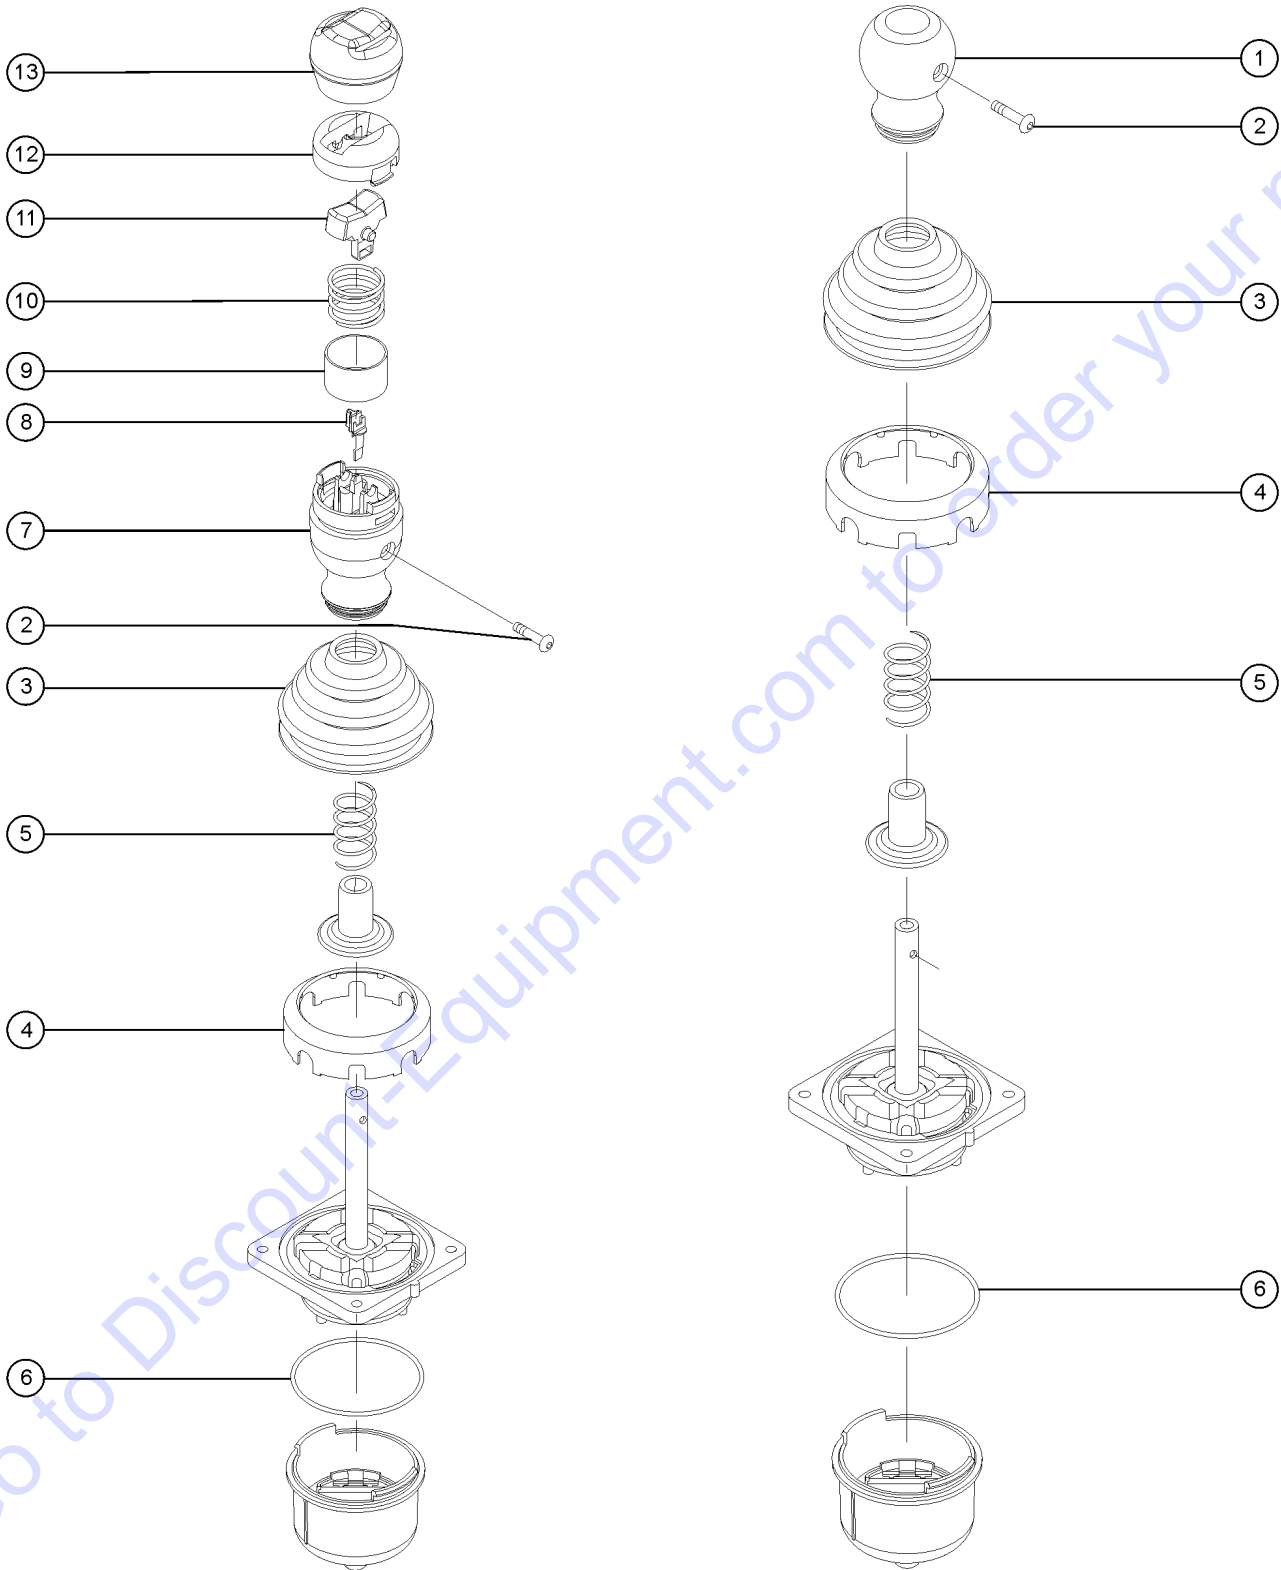

605.1 Joysticks (to SN 4333)

605.1 Joysticks (to SN 4333)

Item	Part No.	Description	Qty.
--	111417GT	JOYSTICK W/HARN ADPTR, 2 AXIS <i>this kit converts joystick to Deutsch style connection (OEM joystick); after first time replacement, refer to section 605.2</i>	
--	111415GT	JOYSTICK W/HARN ADPTR, 1 AXIS <i>this kit converts joystick to Deutsch style connection (OEM joystick); after first time replacement, refer to section 605.2</i>	
--	111416GT	JOYSTICK W/HARN ADPTR KIT RCKR <i>this kit converts joystick to Deutsch style connection (OEM joystick); after first time replacement, refer to section 605.2</i>	
--	83098GT	TERM,AMP MTE,SOC,22-26 GA BULK	
--	119613GT	HARN JOYSTICK ADAPTOR JS100 <i>for first time replacement only</i>	
Z	1269501GT	KIT, ISOLATION, 3 JOYSTICK	
1	62392GT	KNOB,JOYSTICK, 62390/62391.....1	
2	T112626GT	SCREW, PHM, #6-32 X .625 ZINC.....1	
3	139598GT	BOOT,JOYSTICK.....1	
4	75143GT	BOOT GUARD, JOYSTICK 62390/91.....1	
5		SPRING,JOYSTK CENTR,62390/91.....1 <i>no longer available from supplier</i>	
6		O-RING,JOYSTICK, 62390/62391.....1 <i>no longer available from supplier</i>	
7	75449GT	KNOB,ROCKER JOYSTICK 75565.....1	
8	75448GT	SUPPORT,SENSOR,JOYSTICK.....1	
9	75447GT	SWITCH SHIELD,ROCK JOYSTK75565.....1	
10	75446GT	SPRING,SWITCH CENTERING,75565...1	
11	75445GT	ROCKER ASSY.,MAGNETIC 75565.....1	
12	75444GT	ROCKER,RETAINER, 75565.....1	
13	75443GT	BOOT, ROCKER JOYSTICK 75565.....1