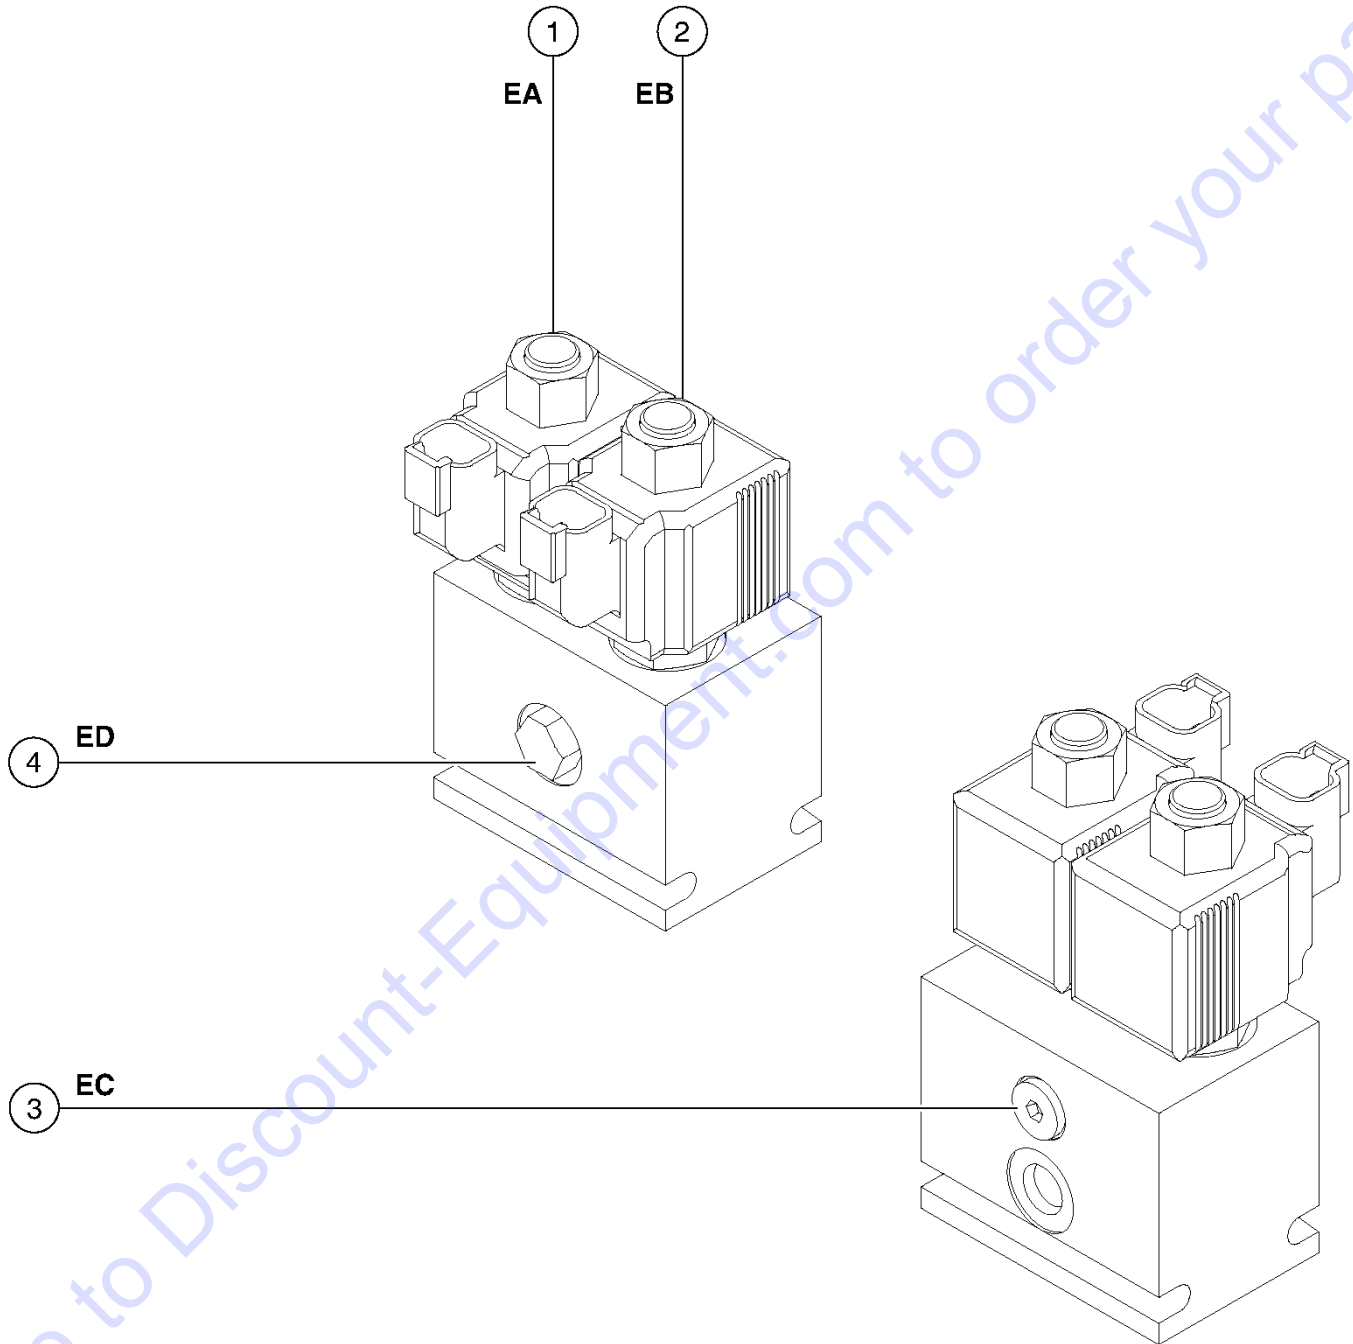

703.2 Two-Speed/Brake Manifold (from SN 4461)