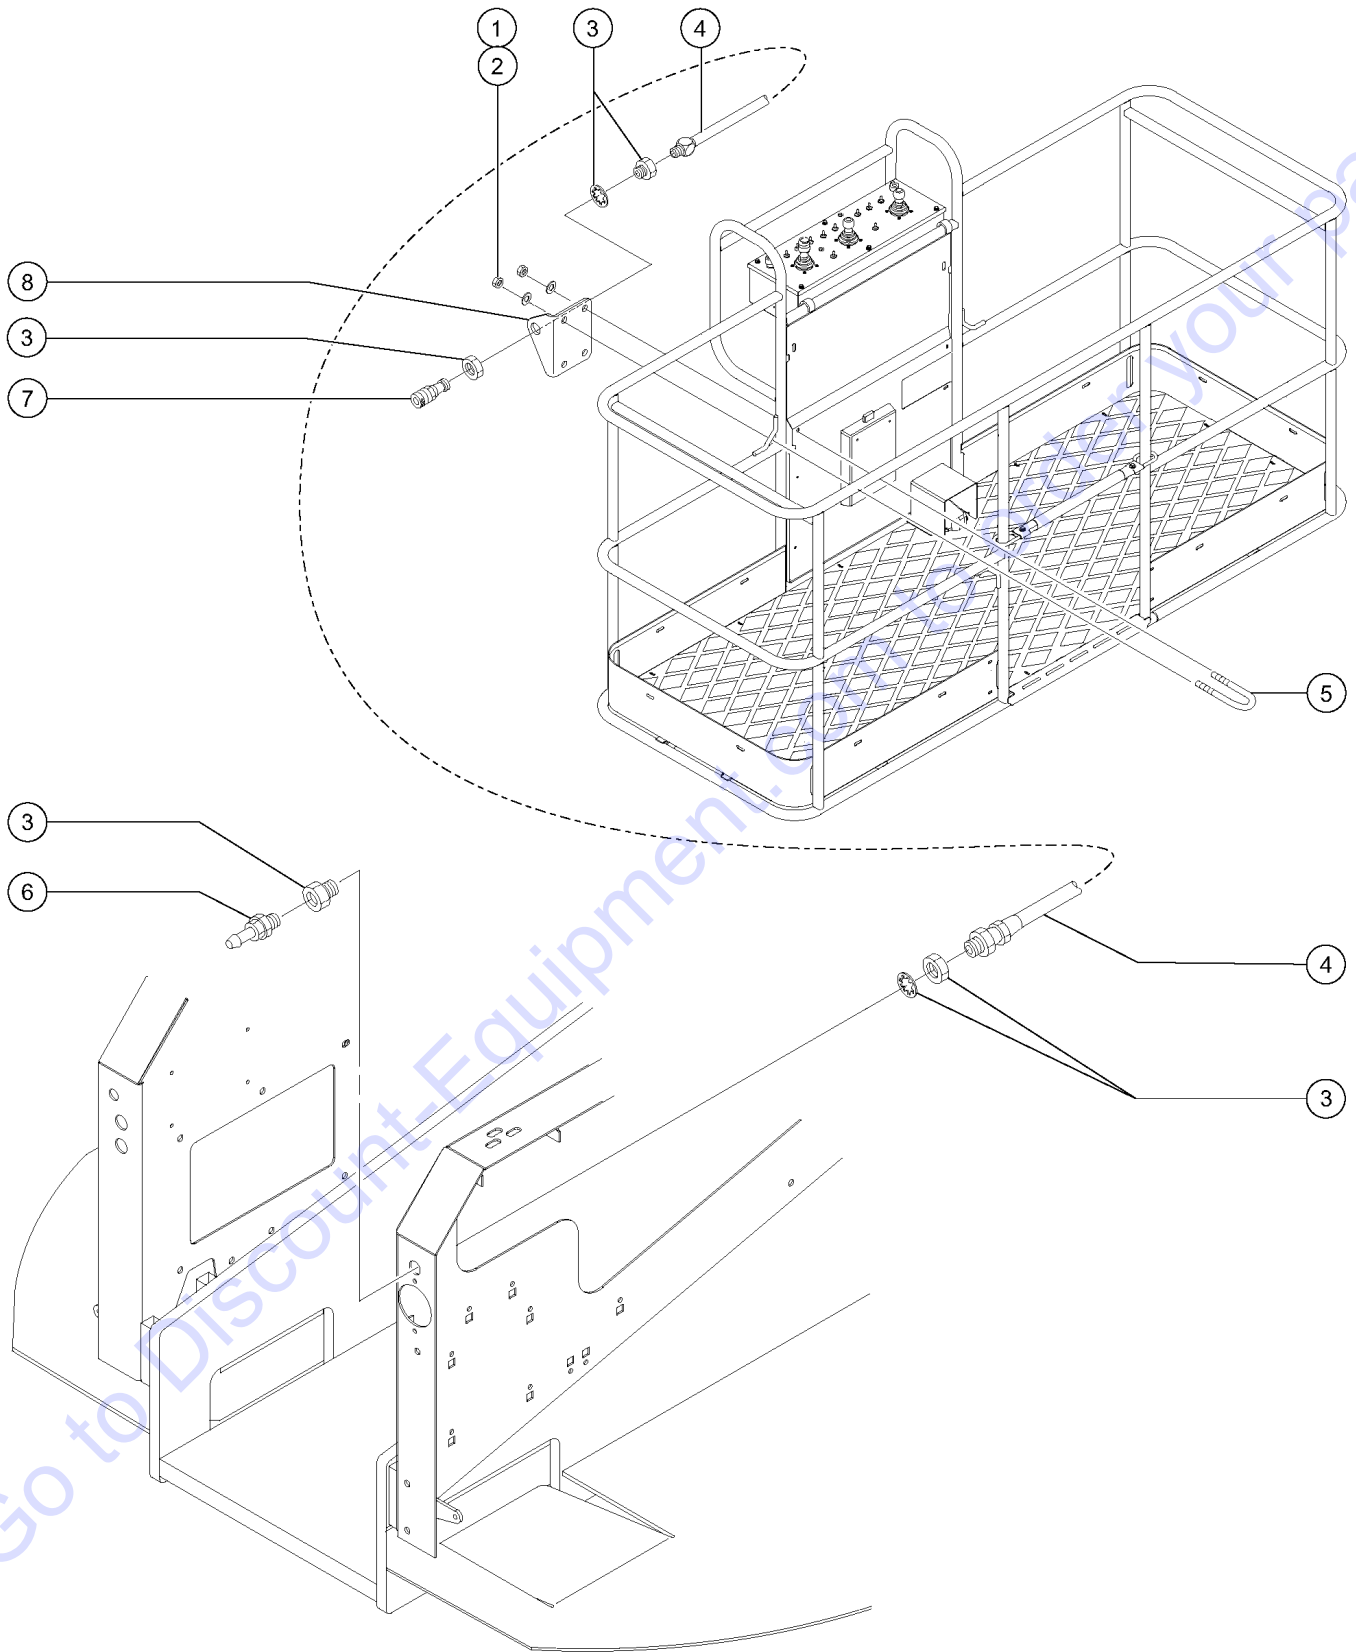

806.1 Air Line to Platform

806.1 Air Line to Platform

Item	Part No.	Description	Qty.
--	18666GT	CLAMP,1.00,#16 X 1/4,RUB CUSH	
--	30505GT	Z60 AIRLINE TO PLATFORM <i>includes items 3, 4, 6-8</i>	
--	44981GT	DECAL,LABEL, AIR LINE 110 PSI	
1	4828GT	NUT,NYLOCK,3/8-16	
2	5397GT	WASHER,FLAT,USS,5/16",Y	
3	49212GT	FEMALE BULKHEAD CONNECTOR-8...2	
4	49190-94800GT	HOSE ASSEMBLY,1/2".....1	
5	6550GT	U-BOLT,3/8 X 1 YZ.....2	
6	49214GT	MALE PIPE THD,1/4" SER,3/8"X18.....1	
7	49215GT	MPT,CPLR,1/4"SER,3/8"X18.....1	
8	60886PGT	BRACKET,AIRLINE TO PLATFORM.....1	

Go to Discount-Equipment.com to order your parts