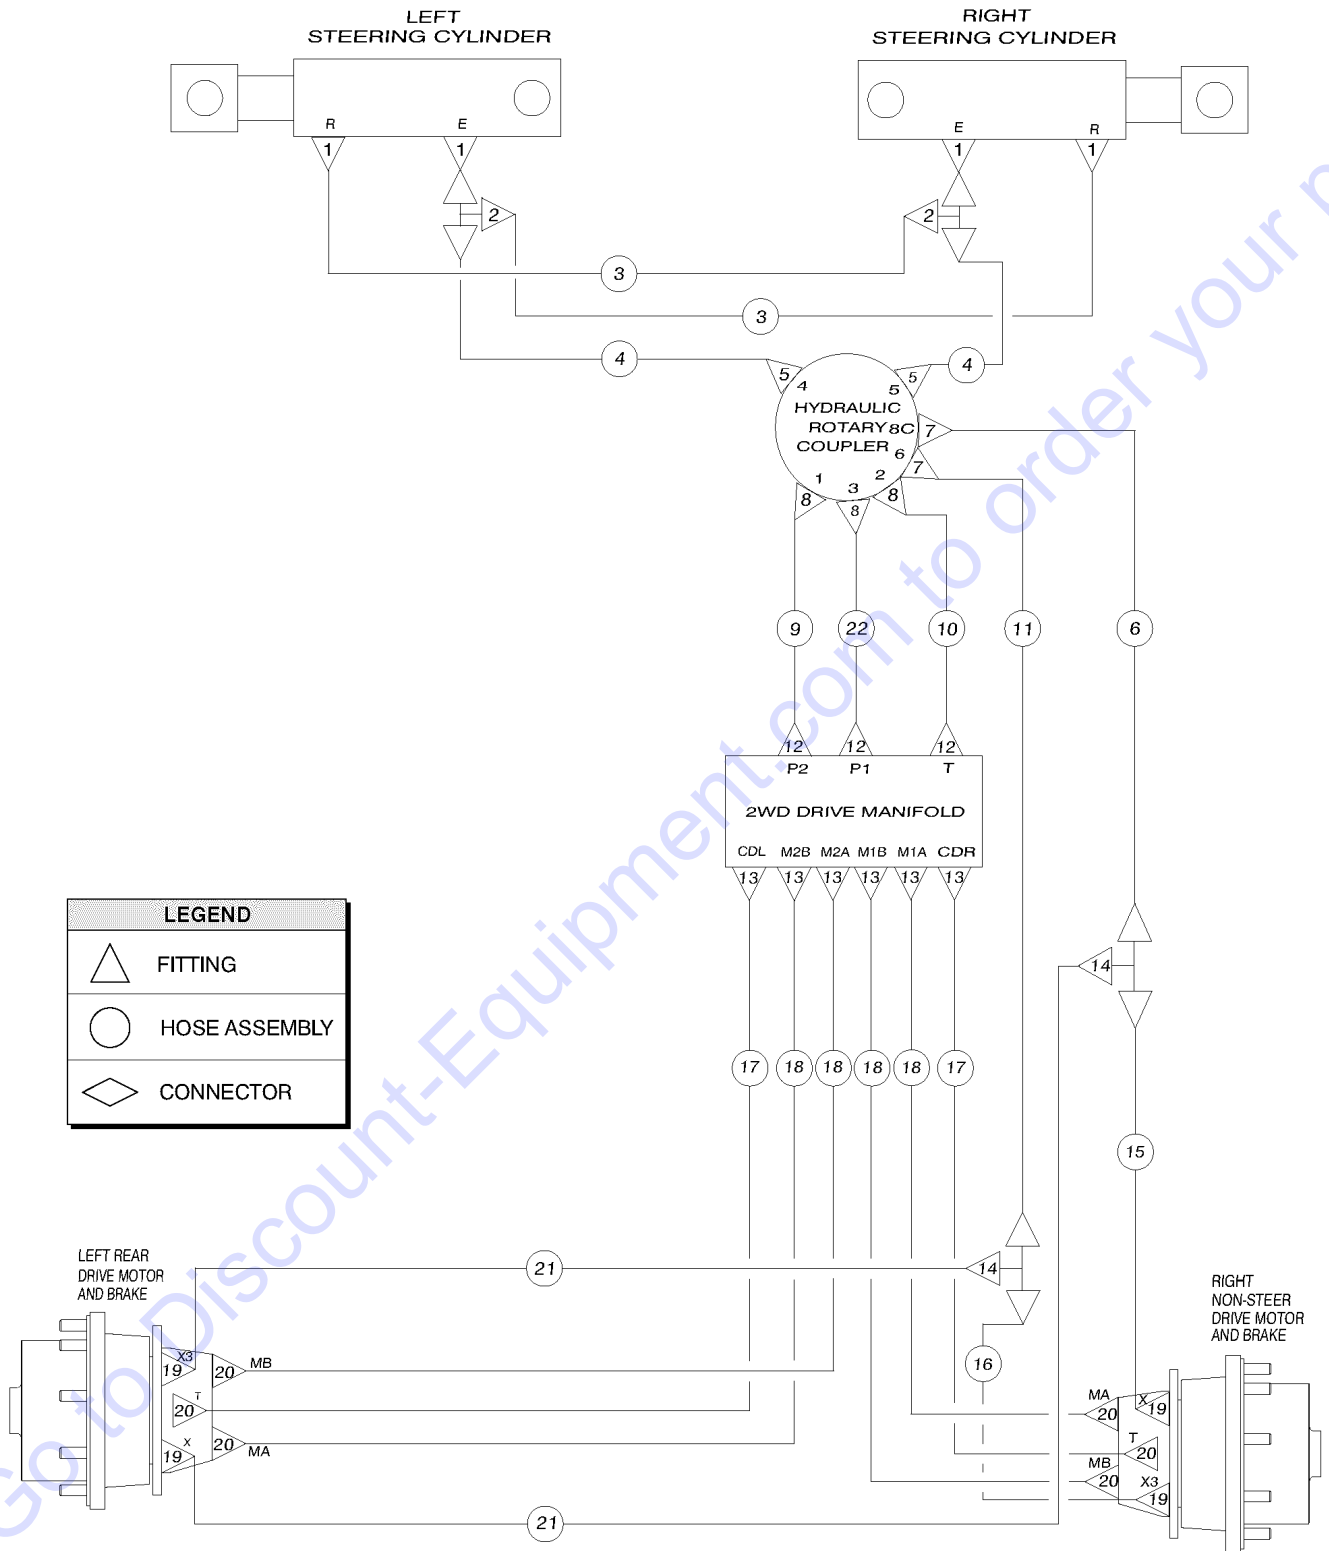

710.2 2WD Drive System (from SN 4386)

710.2 2WD Drive System (from SN 4386)

Item	Part No.	Description	Qty.
--	49612GT	O-RING KIT (ORFS FITTINGS)	
--	49613GT	PLUG AND CAP KIT-SERVICE,ORFS*	
1	48915GT	ELBOW,90D,520220-6.....	2
2	48918GT	TEE,RUN,520428-6.....	2
3	49130-2582GT	HOSE ASSY 3/8, STR FEM,STR FEM....	2
4	49130-4982GT	HOSE ASSY 3/8, STR FEM,STR FEM....	2
5	48920GT	ELBOW,45D,520320-6.....	2
6	49117-3891GT	HOSE ASSY,1/4,90 FEM,STR FEMM.....	1
7	48904GT	ELBOW,90D,520220-4-4.....	2
8	48963GT	FITTING,ELBOW,45D,520320-12***.....	3
9	94374-2430GT	HOSE ASSY,3/4,90 FEM,STR FEM.....	1
10	61074-2172GT	HOSE ASSEMBLY 3/4" STR-STR.....	1
11	49119-3878GT	HOSE ASSY,1/4,STR FEM,STR FEM.....	1
12	48960GT	FITTING,CONN,520120-12***.....	3
13	48933GT	CONN,520120-8***.....	6
14	48909GT	TEE,BULKHEAD,RUN,520958-4.....	2
15	49119-3578GT	HOSE ASSY,1/4,STR FEM,STR FEM.....	1
16	49119-4178GT	HOSE ASSY,1/4,STR FEM,STR FEM.....	1
17	49109-4629GT	HOSE ASSY,1/2,90 FEM,STR FEM.....	2
18	49110-4592GT	HOSE ASSEMBLY,1/2".....	4
19	48905GT	CONN,520120-4***.....	4
20	48946GT	CONN,520120-8-10.....	6
21	49119-4578GT	HOSE ASSY,1/4,STR FEM,STR FEM.....	2
22	49156-2656GT	HOSE ASSY,3/4,90 FEM,STR FEM.....	1