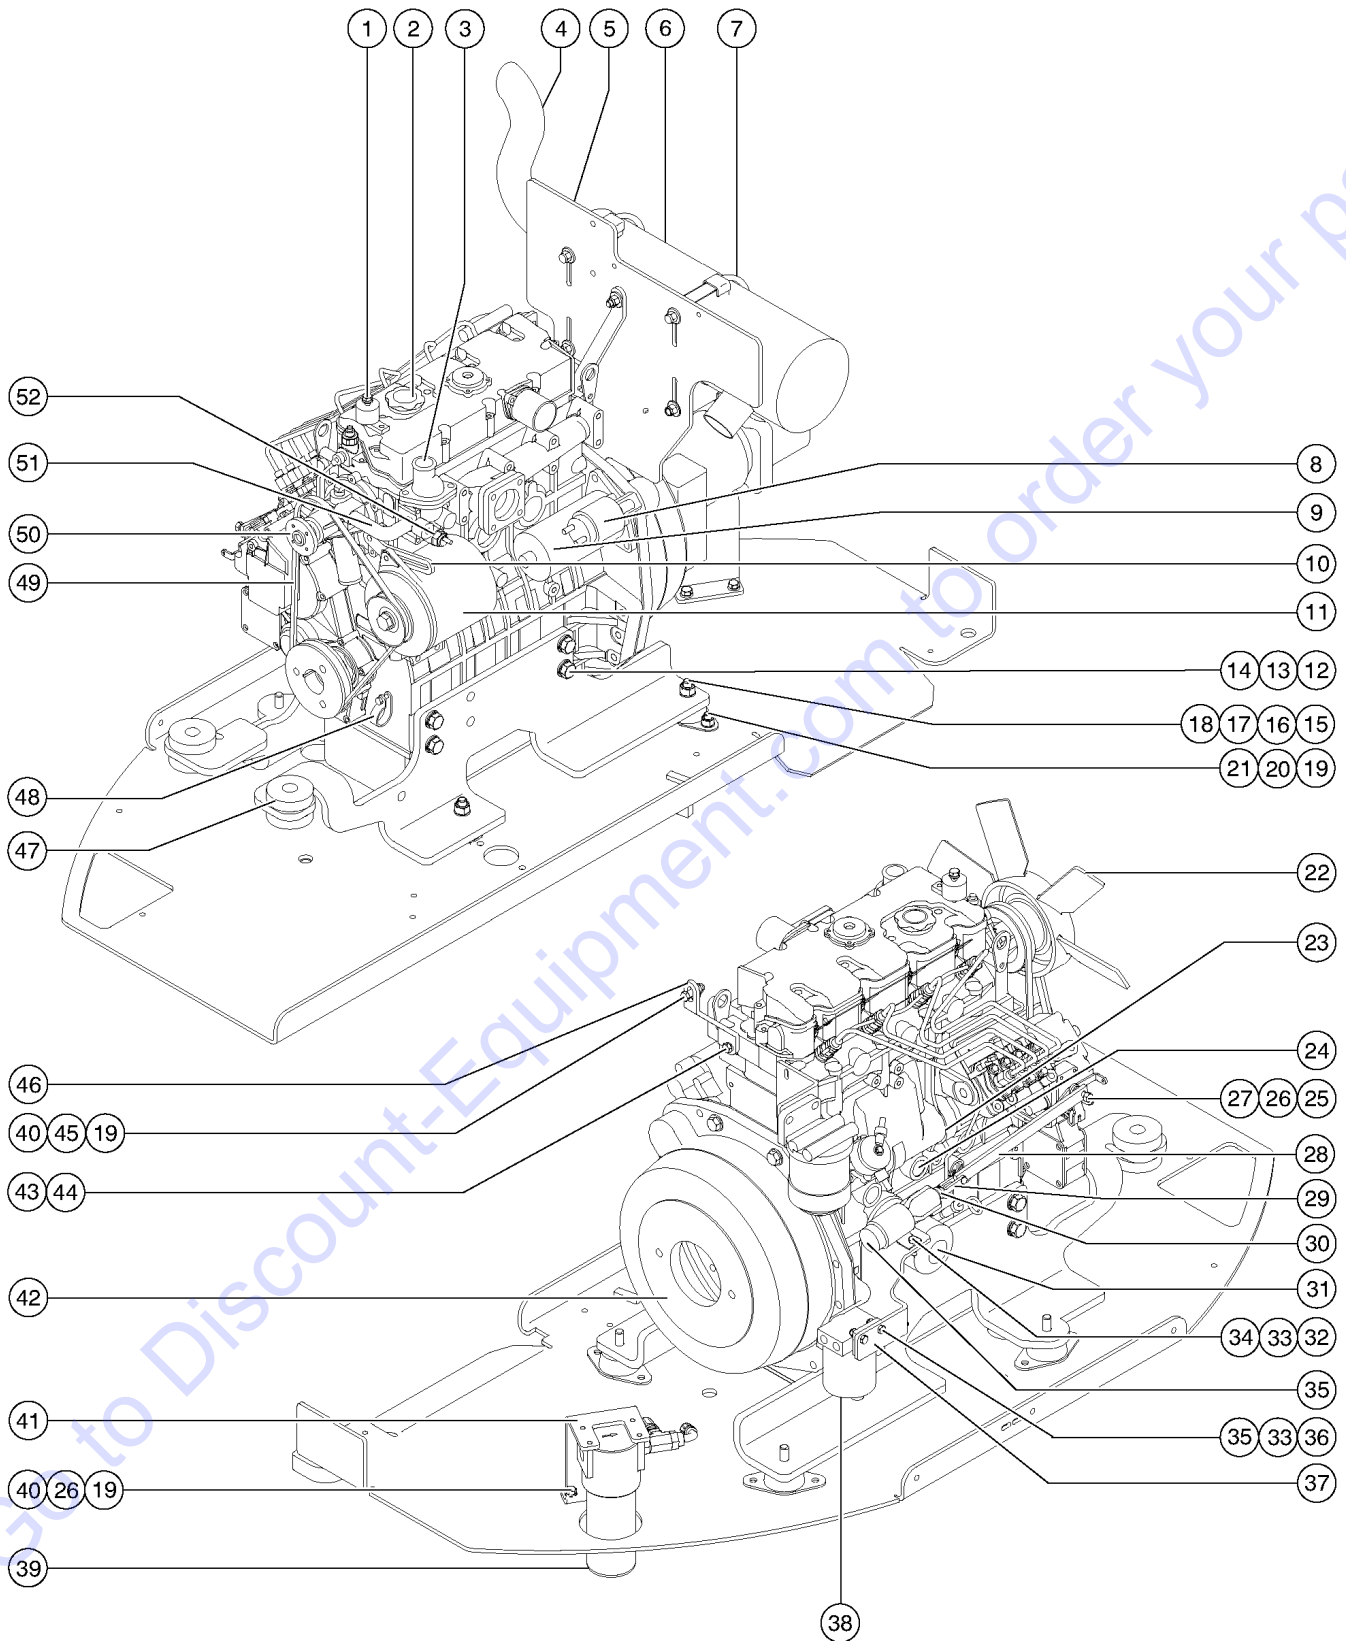

402.1 Perkins 404-22 Engine - View 2

402.1 Perkins 404-22 Engine - View 2

Item	Part No.	Description	Qty.	Item	Part No.	Description	Qty.
1	60585GT	ISOLATOR,VIBRATION,M8 MALE/FEM.....	1	35	77402GT	SOLENOID,THROTTLE ACTUATOR DSL.....	1
2	65636GT	CAP, OIL FILLER.....	1	36	8915GT	SCREW,HHC,1/4-20 X 1.25	
3	77476GT	HOUSING,THERMOSTAT,PERKINS 104.....	1	37	94378PGT	FORMING,SOLENOID MOUNT PAINTED.....	1
4	89901GT	TAILPIPE,EXHAUST.....	1	38	75020GT	SEPRTR/FLTR,FUEL DSL,15GPH,.30....	1
5	88991PGT	FORMING,MUFFLER MOUNT PAINTED.....	1	--	62433GT	FILTER,ELEMENT,30 MIC,75020	
6	88841GT	MUFFLER,6".....	1	39		FILTER ASY,M PRESS,SAE8,WOIND* (77139).....	1
--	111418GT	SCRUBBER,SPARK ARRESTER,PERKIN		--	60857GT	FILTER,ELEMENT,BETA(5)=1000 for 77139	
--	70385GT	CLAMP,EXHAUST,2.00 PLATED		39A	1267807GT	ASSY, MED. PRESS. FILTER, SAE8	
7	88993GT	CLAMP,MUFFLER.....	2	--	1268229GT	ELEMENT-5 MIC, PAPER, W/ BYPASS for 1267807	
8		SOLENOID,STARTER, (72335)..... <i>no longer available, must order part 228457 (comes with integrated solenoid)</i>	1	40	6019GT	SCREW,HHC,3/8-16 X 1.25 GRD 5	
--	22571GT	NUT,HEX,M8 X 1.25		41	102100PGT	FORMING,FILTER BRACKET,PAINTED.....	1
9	228457GT	STARTER, PERKINS, 404D..... <i>(comes with integrated solenoid)</i>	1	42	54573GT	PUMP MOUNT KIT,PERKINS DSL..... <i>(includes housing)</i>	1
10	89762GT	LEVER, ALTERNATOR (PERKINS 404.....	1	--	29749GT	COUPLER,SMALL METAL,15T,*** <i>(sold seperately)</i>	
11	72342GT	ALTERNATOR, PERKINS (54555).....	1	--	89771GT	HOUSING,PUMP MOUNT (54573) <i>(sold with pump mount kit)</i>	
12	54687GT	SCREW,HHC,M14 X 1.5X40MM,GR8.8		--	89772GT	FLEX PLATE (54573)*** <i>(sold seperately)</i>	
13	37505GT	WASHER,LOCK,M14		--	89773GT	KIT, HARDWARE (54573)	
14	49411GT	WASHER,FLAT,M14		43	23057GT	SCREW,HHC,M8 X 20MM	
15	6198GT	NUT,NYLOCK,1/2-13		44	49408GT	WASHER,LOCK,M8	
16	39479GT	SCREW,HHC,1/2-13 X 2.75		45	6097GT	WASHER,FLAT,USS,3/8",Y	
17	70251GT	ISOLATOR,ENGINE VIBRATION.....	4	46	88992PGT	FORMING,MUFFLER SUPPORT PAINTE.....	1
18	102066PGT	CASTING,WASHER,REBOUND,PAINTED.4		47	24038GT	SHOCK MOUNT,SMALL.....	4
19	4828GT	NUT,NYLOCK,3/8-16		48	6653GT	CLAMP,1.88,#30 X 1/4,RUB CUSH.....	1
20	6175GT	SCREW,HHC,3/8-16 X 1		49	89765GT	BELT, V (PERKINS 404).....	1
21	5397GT	WASHER,FLAT,USS,5/16",Y		50	89763GT	PUMP WATER (PERKINS 404)***.....	1
22	77483GT	FAN, ENGINE (104-22)(404-22)*.....	1	--	77482GT	PULLEY, WATER PUMP	
--	1252943GT	SPACER,FAN,PERKINS 404F		50A	58354GT	GASKET,WATER PUMP for 89763	
23	236426GT	SOLENOID KIT,SHUT DN,PERKINS.....	1	51	89764GT	HOSE, WATER PUMP (PERKINS 404)...	1
24	111027GT	SWITCH,OIL PRESS-PERKINS 404.....	1	52	111028GT	SWITCH,WATER TEMP,PRKNS,404***.....	1
25	13002GT	SCREW,HHC,5/16-18 X 1 GR5					
26	5397GT	WASHER,FLAT,USS,5/16",Y					
27	6002GT	NUT,LP NYLOCK,5/16-18					
28	89953GT	FLATBAR,ALUM,THROTTLE LINKAGE.....	1				
29	21130GT	CLEVIS YOKE-1/4-28,PLTD W/PIN.....	1				
30	21496GT	NUT,HEX,1/4-28					
31	94762GT	OIL FILTER - PERKINS.....	1				
32	6888GT	SCREW,HHC,1/4-20 X 1					
33	6638GT	WASHER,FLAT,USS,1/4"Y					
34	6091GT	NUT,NYLOCK,1/4-20