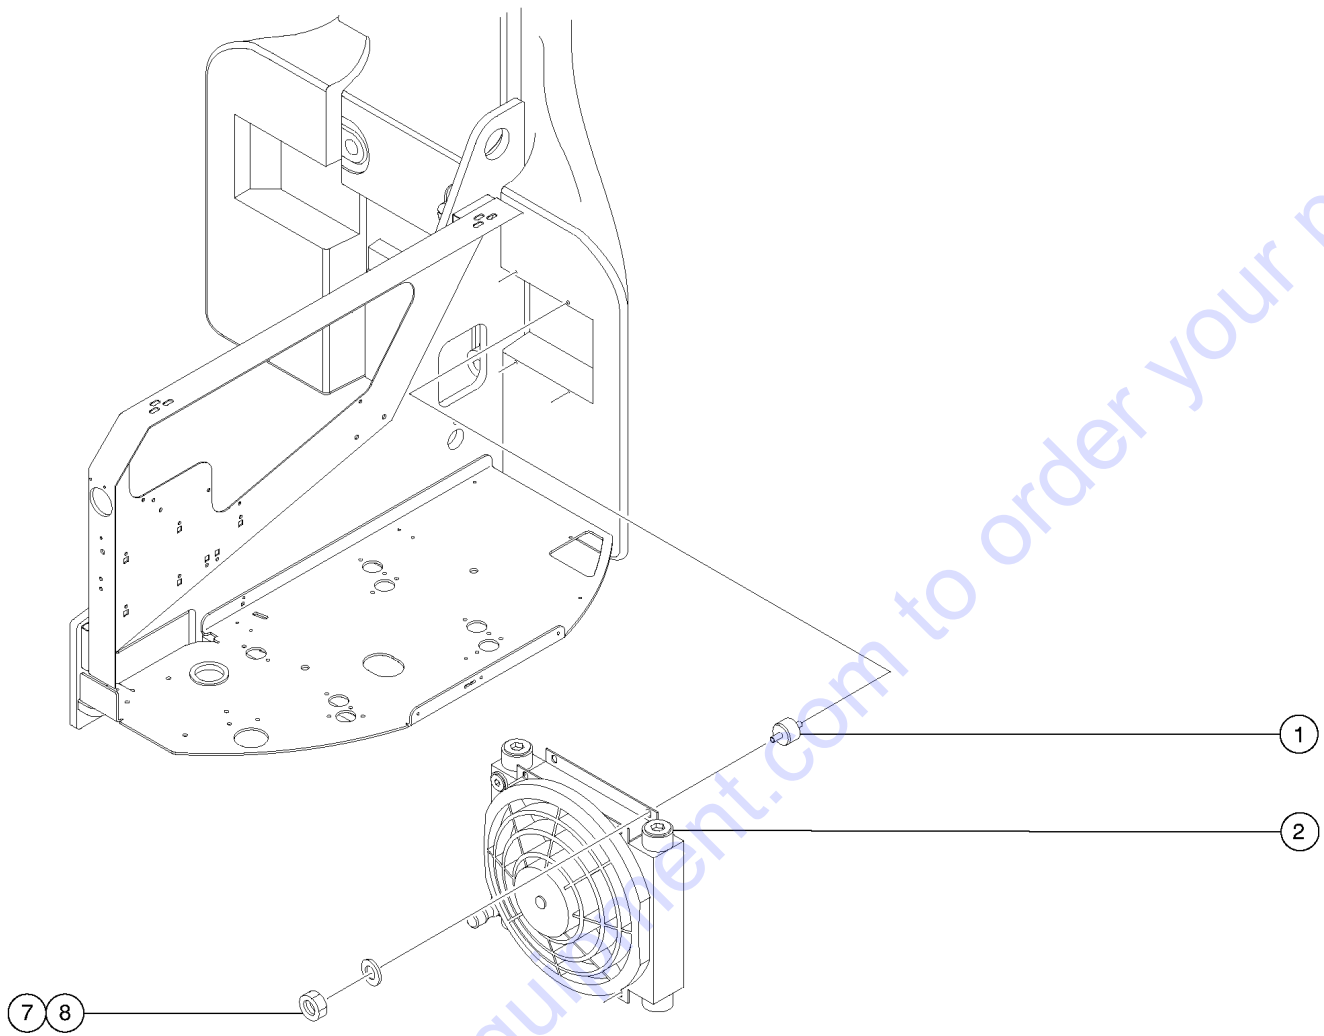

810.1 Hydraulic Oil Cooler

LEGEND	
	ADAPTER
	HOSE ASSEMBLY