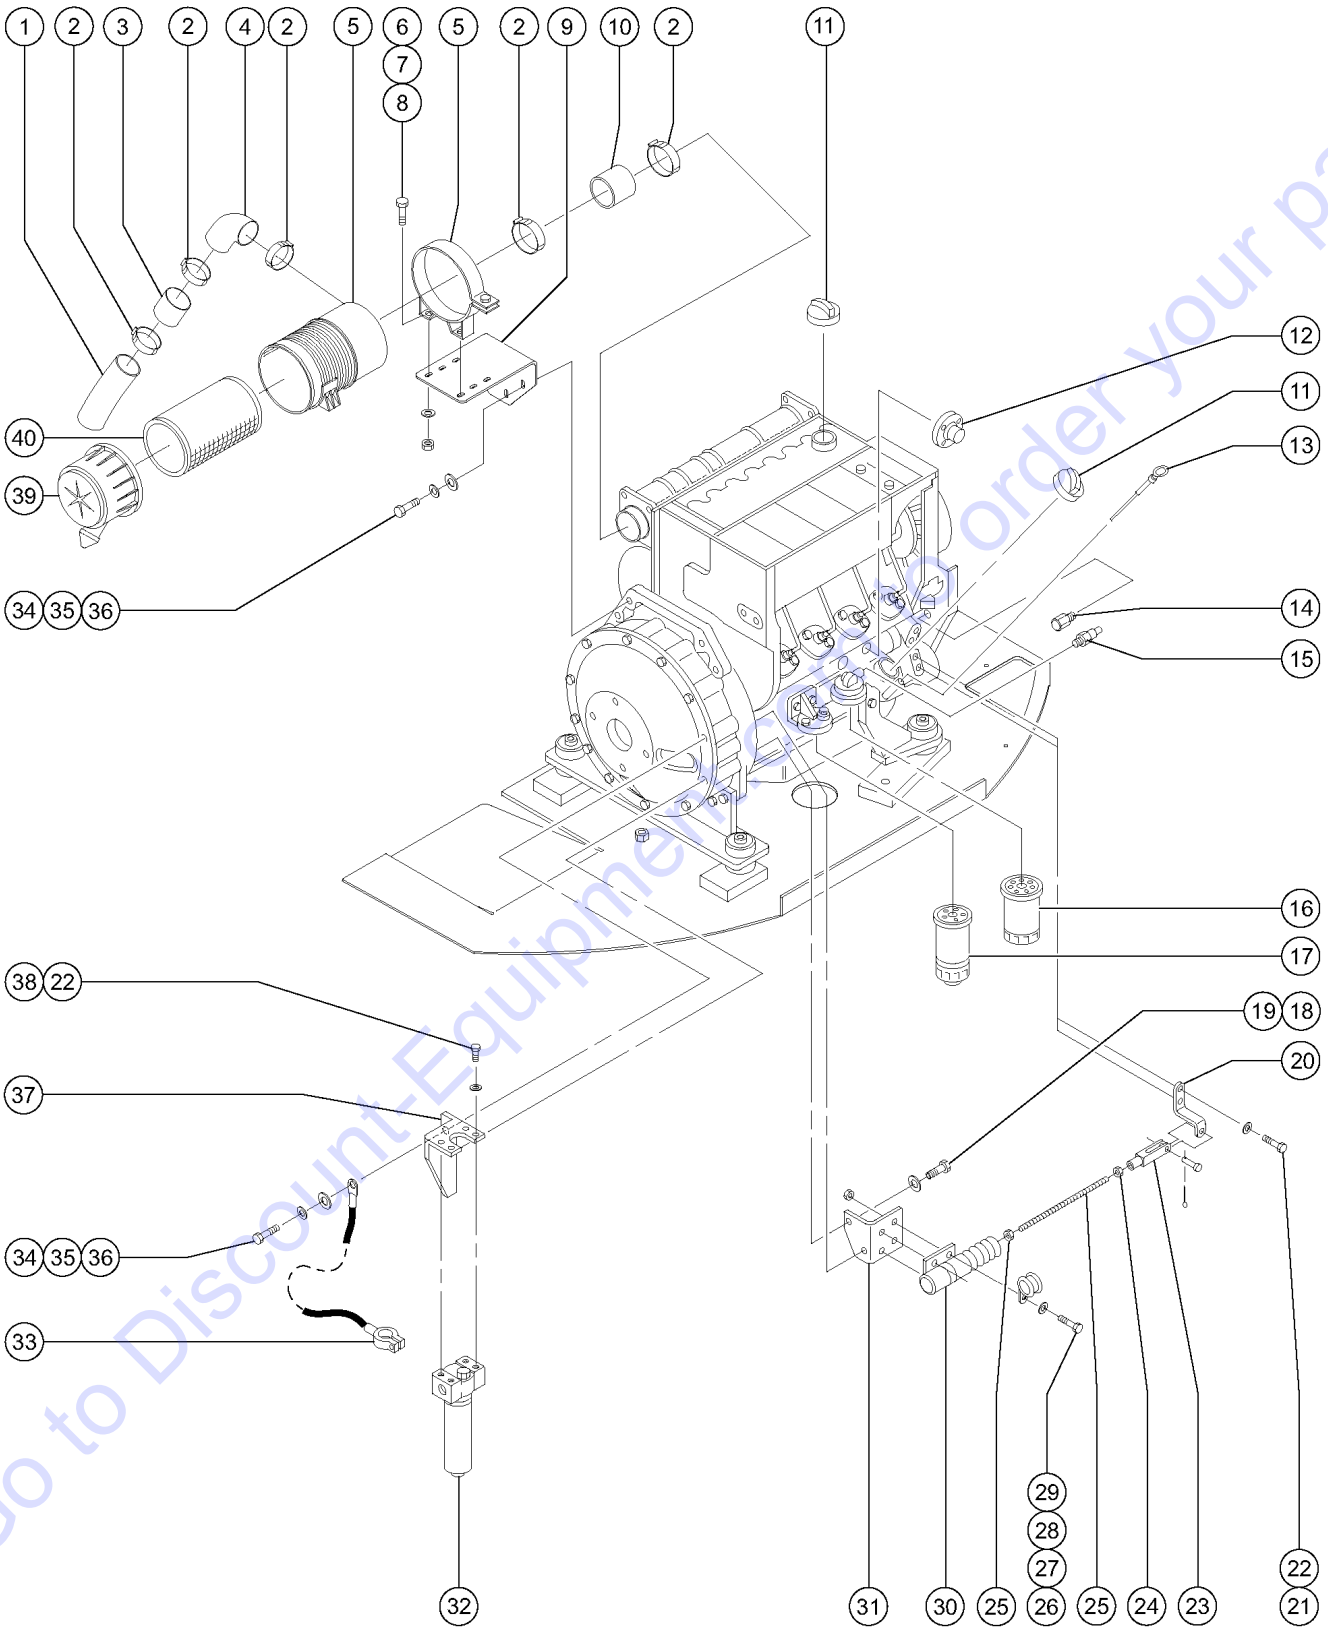

405.1 Deutz F4L 1011F Engine - View 3

405.1 Deutz F4L 1011F Engine - View 3

Item	Part No.	Description	Qty.	Item	Part No.	Description	Qty.
--	139624GT	SWITCH, OIL PRESSURE 1.5 BAR.....1 <i>(replaced 65765)</i>		21	22578GT	SCREW,HHC,M6 X 20MM,GR8.8	
--	139666GT	KIT,OP SWITCH,DEUTZ <i>(oil pressure kit for models with ALC-500 control system. replaces 65765. includes item 139624 and instructions)</i>		22	6356GT	WASHER,LOCK,.25	
1	34162-1900GT	HOSE,AIR INTAKE,2.50IDX19.00".....1		23	21130GT	CLEVIS YOKE-1/4-28,PLTD W/PIN	
2	45435GT	CLAMP,HOSE,2.50"***.....5		24	21496GT	NUT,HEX,1/4-28	
3	35067-200GT	TUBE, RD, ALUM, 2.5 X .083 X 2.00.....1		25	30785-1500GT	THREADED ROD,1/4-28 X 15 IN***.....1	
4	34164GT	ELBOW,90 DEGR,RUBBER,2.5" I.D.*.....1		26	6888GT	SCREW,HHC,1/4-20 X 1	
5	63463GT	AIR CLEANER,NELSON***.....1 <i>plastic housing (includes item 40)</i>		27	6638GT	WASHER,FLAT,USS,1/4"Y	
--	52866GT	EVACUATOR VALVE-AIR CLEANER		28	6833GT	CLAMP,0.50,#8 X 1/4,RUB CUSH.....2	
--	58415GT	CLIP,AIR CLEANER END CAP*** <i>end cap not available separately</i>		29	6091GT	NUT,NYLOCK,1/4-20	
--	65810GT	BAFFLE, AIR CLEANER (27915)**		30	29073GT	SOLENOID,THROTTLE,.....1	
6	6175GT	SCREW,HHC,3/8-16 X 1		--	52537GT	BOOT,SOLENOID,29073	
7	6097GT	WASHER,FLAT,USS,3/8",Y		31	33241PGT	BRACKET,SOLENOID MTG,PAINTED....1	
8	7713GT	NUT, LP NYLOCK, 3/8-16		32		FILTER ASY,M PRESS,SAE8,WOIND* (77139).....1 <i>component no longer available</i>	
9	53952GT	BRKT,AIR CLEANER ORIENTATION**.....1		--	60857GT	FILTER,ELEMENT,BETA(5)=1000 <i>for 77139</i>	
10	30967GT	HOSE,AIR INTAKE 2.75" I.D.***.....1		32A	1267807GT	ASSY, MED. PRESS. FILTER, SAE8	
11	29557GT	CAP,OIL FILLER,DEUTZ,DIESEL***.....2		--	1268229GT	ELEMENT-5 MIC, PAPER, W/ BYPASS <i>for 1267807</i>	
12	49923GT	PUMP, FUEL LIFT, F4L1011F.....1		33	122058GT	BATTERY CABLE,1/0 GA,BLK 30".....1	
13	49922GT	DIPSTICK - DEUTZ F4L1011F.....1		34	44064GT	SCREW,HHC,M10 X 30MM,	
14	T114678GT	SHUTDOWN SOLENOID,12V,DEUTZ....1 <i>(must order cable assembly, 58256, if replacing 32752) (includes o-ring)</i>		35	22700GT	WASHER,LOCK,M10	
--	45782GT	DIODE,6 AMP,200 PIV,BULK		36	6097GT	WASHER,FLAT,USS,3/8",Y	
--	58256GT	SOLENOID CABLE ASSY***		37	30230PGT	FILTER MOUNT BRACKET.....1	
--	72255GT	CONNECTOR, DEUTZ FUEL SHUTOFF* <i>(does not include diode, 45782)</i>		38	6090GT	SCREW,HHC,1/4-20 X .75	
15	102686GT	OIL TEMP SENSOR, DEUTZ F4L2011...1		39		END CAP.....1 <i>not available separately; included with item 5</i>	
16	49924GT	FILTER,OIL,DEUTZ F4L1011F.....1 <i>Genie Genuine Part. See PN 1255653 for compatible aftermarket replacement.</i>		40	62420GT	FILTER,AIR***.....1	
--	1255653GT	FILTER,OIL,DEUTZ,REPLACEMENT....1 <i>Genie Aftermarket Part. Compatible with Genie Genuine Part 49924.</i>					
17	29560GT	FILTER,FUEL/WTR SEP, DTZ 1008.....1 <i>Genie Genuine Part. See PN 1254826 for compatible aftermarket replacement.</i>					
--	1254826GT	FUEL FILTER W/SEP,DEUTZ,1008.....1 <i>Genie Aftermarket Part. Filter for Deutz F3L 1011F Engine.</i>					
18	23057GT	SCREW,HHC,M8 X 20MM					
19	6886GT	WASHER,LOCK,.313					
20	33240PGT	BRACKET,ACTUATOR ARM MTG,PTD.....1