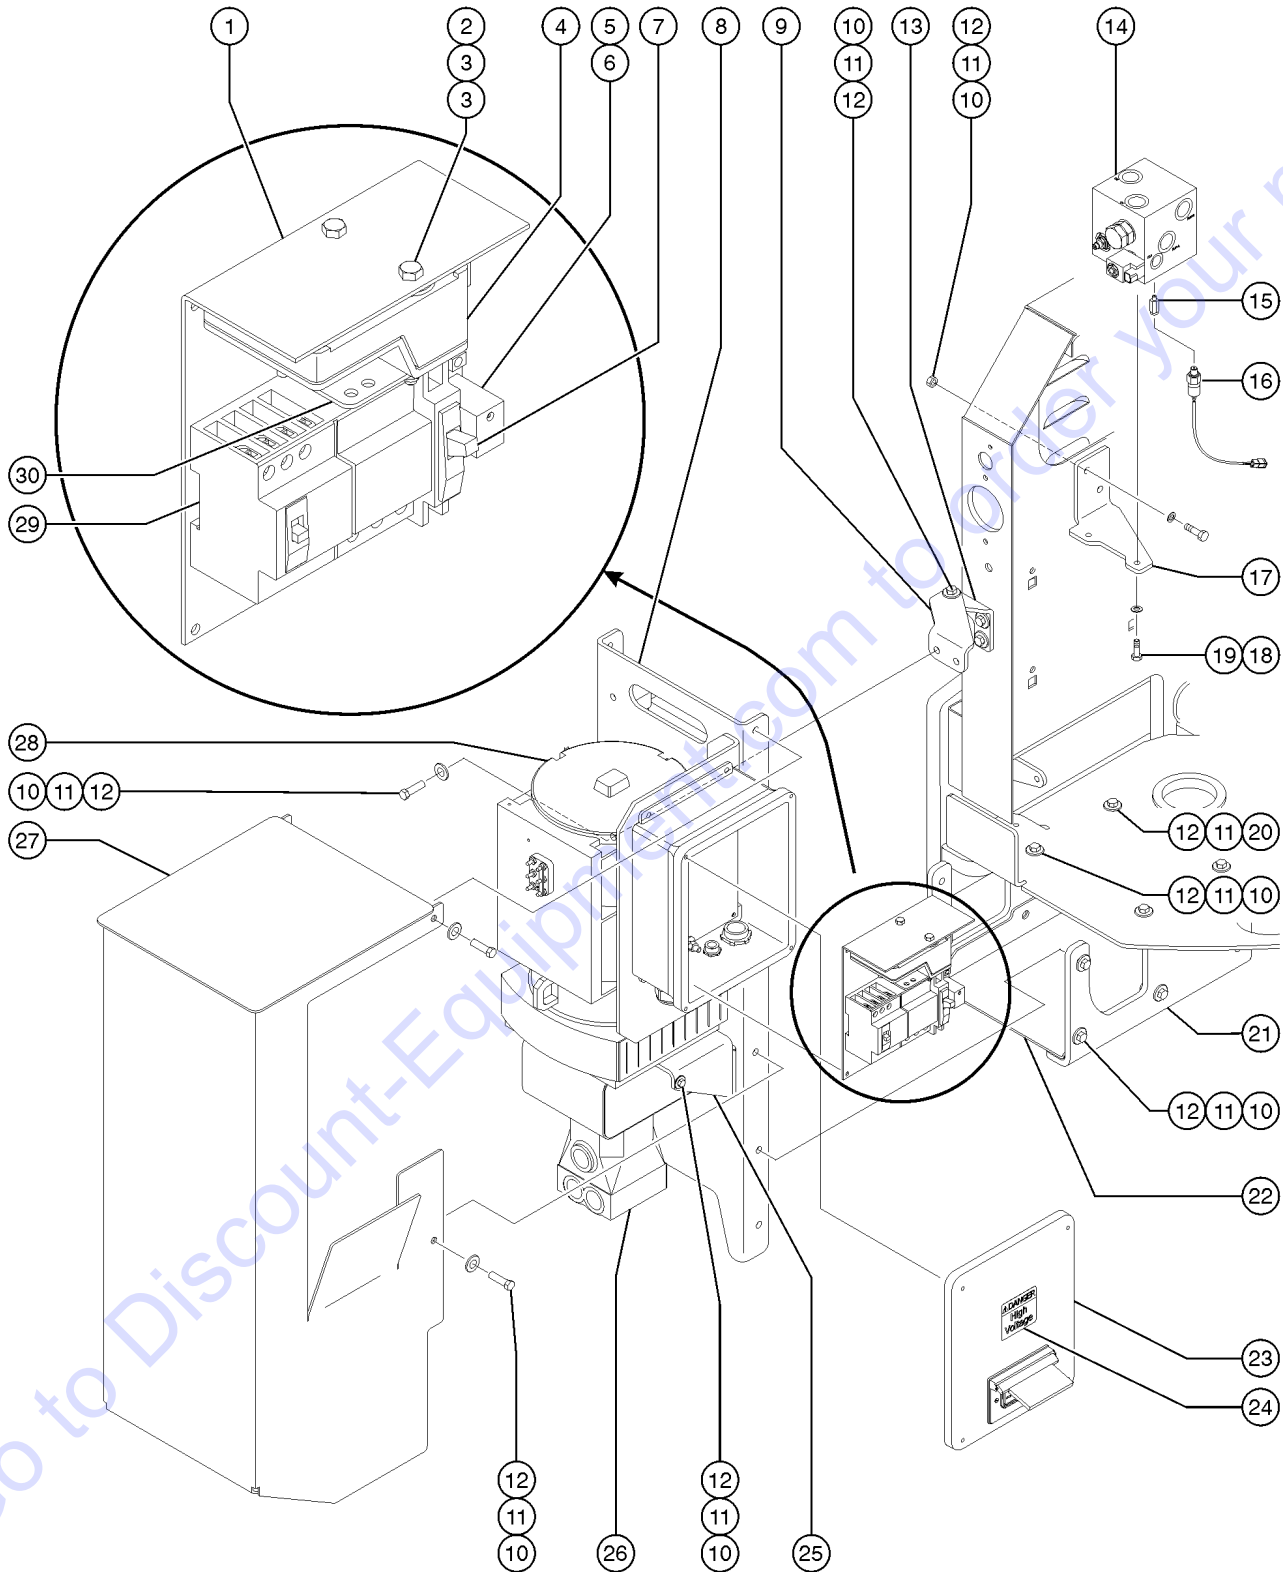

813.1 Welder Option, Chassis Components

813.1 Welder Option, Chassis Components

Item	Part No.	Description	Qty.	Item	Part No.	Description	Qty.
--	106644GT	HARNESS,GROUND WIRES		24	82237GT	DECAL,DANGER,HIGH VOLTAGE.....1	1
--	226503GT	HARNESS,WELD GEN ENCLOSURE		25	106415GT	BRKT,WELDER GEN MNT BOTTOM.....1	1
--	226504GT	HARNESS,HYD GENERATOR		26	106184GT	MOTOR,HYD 12.5KW GEN,21CC***.....1	1
--	106678GT	HARNESS,WELDER GEN TO J-BOX		--	162006GT	SEAL KIT,HYD MOTOR(106184)	
--	110220GT	DECAL,WARNING,WELDER SAFETY		27	106479GT	WELDMNT,WELDER GEN COVER.....1	1
--	110344GT	BRUSH BOX,ASSY,GEN***		28	106113GT	GENERATOR,HYDRO-12KEP-21-3.....1 <i>includes item 26</i>	1
--	21187GT	PLUG,NYLON 1.38 BLACK DOMED		--	106274GT	GENERATOR,12.5 KW,W/O MOTOR***	
1	102314GT	PANEL, ENCLOSURE, LINCO WELDER.....1	1	--	122300GT	COVER,WELDER GENERATOR	
2	36294GT	SCREW,HHC,1/4-20 X 2.75		--	T113655GT	COUPLING, 28MM (106113)	
3	6889GT	NUT,LP NYLOCK,1/4-20		--	T114022GT	SPIDER (106113)	
4	106657GT	MODULE,CONTROL,HI AMP.....1	1	--	T114023GT	COUPLING (106113)	
5	33607GT	RELAY,OMRON,DPDT,12V.....1	1	29	106477GT	GFI/CIRCUIT BREAKER ASSEMBLY.....1	1
6	33608GT	RELAY,SOCKET,OMRON.....1	1	--	106375GT	GFCI,50A, 3PH	
7	106073GT	CIRCUIT BREAKER,20A,SINGLE PH.....1	1	--	227425GT	CIRCUIT BREAKER, 35A 3PH	
8	106412PGT	BRKT,WELDER GEN MOUNT BACK,PNT.....1	1	30	106140PGT	BRACKET,1K OHM 10-TURN POT,PNT.....1	1
9	106587PGT	FORMING, ROTATE GUSSET #2,P.....1	1	--	102357GT	POTENTIOMETER ASSY, WELDER	
10	6019GT	SCREW,HHC,3/8-16 X 1.25 GRD 5					
11	6097GT	WASHER,FLAT,USS,3/8",Y					
12	4828GT	NUT,NYLOCK,3/8-16					
13	106588PGT	FORMING, ROTATE GUSSET #1,P.....1	1				
14	101516GT	MANIFOLD,DRIVE OIL DIVERTER.....1	1				
--	102746GT	VALVE,PILOT OPER DIRECTIONAL					
--	106394GT	ORIFICE DISC,.030,CONE					
--	122302GT	RELIEF,VALVE 270 PSI					
--	128416GT	SEAL KIT <i>use with part 94757</i>					
--	128419GT	SEAL KIT <i>use with part 94760</i>					
--	94757GT	VALVE,CHECK,3 PSI***					
--	94759GT	NUT,SOLENOID					
--	94760GT	VALVE,SOLENOID,10V,W/OUT COIL*					
--	94765GT	COIL-10V DC***					
15	146285GT	CONN, SAE#4-1/4" NPT.....1	1				
16	146284GT	SWITCH,PRESS,#4NPT,200PSIF					
17	106420PGT	BRKT,WELDER DIV.MANIFOLD,P.....1	1				
18	10107GT	SCREW,HHC,5/16-18 X .75					
19	6886GT	WASHER,LOCK,.313					
20	57072GT	SCREW,BHHS,3/8-16 X 1.25					
21	106416GT	BRKT,WELDER GEN BASE,L.....1	1				
--	106417GT	BRKT,WELDER GEN BASE,R					
22	106655GT	FORMING,HOSE TRAY.....1	1				
23	229346GT	ASSY,ENCLOSURE,WELDER,GEN.....1 <i>includes items 1-7, 24, 29 and 30</i>	1