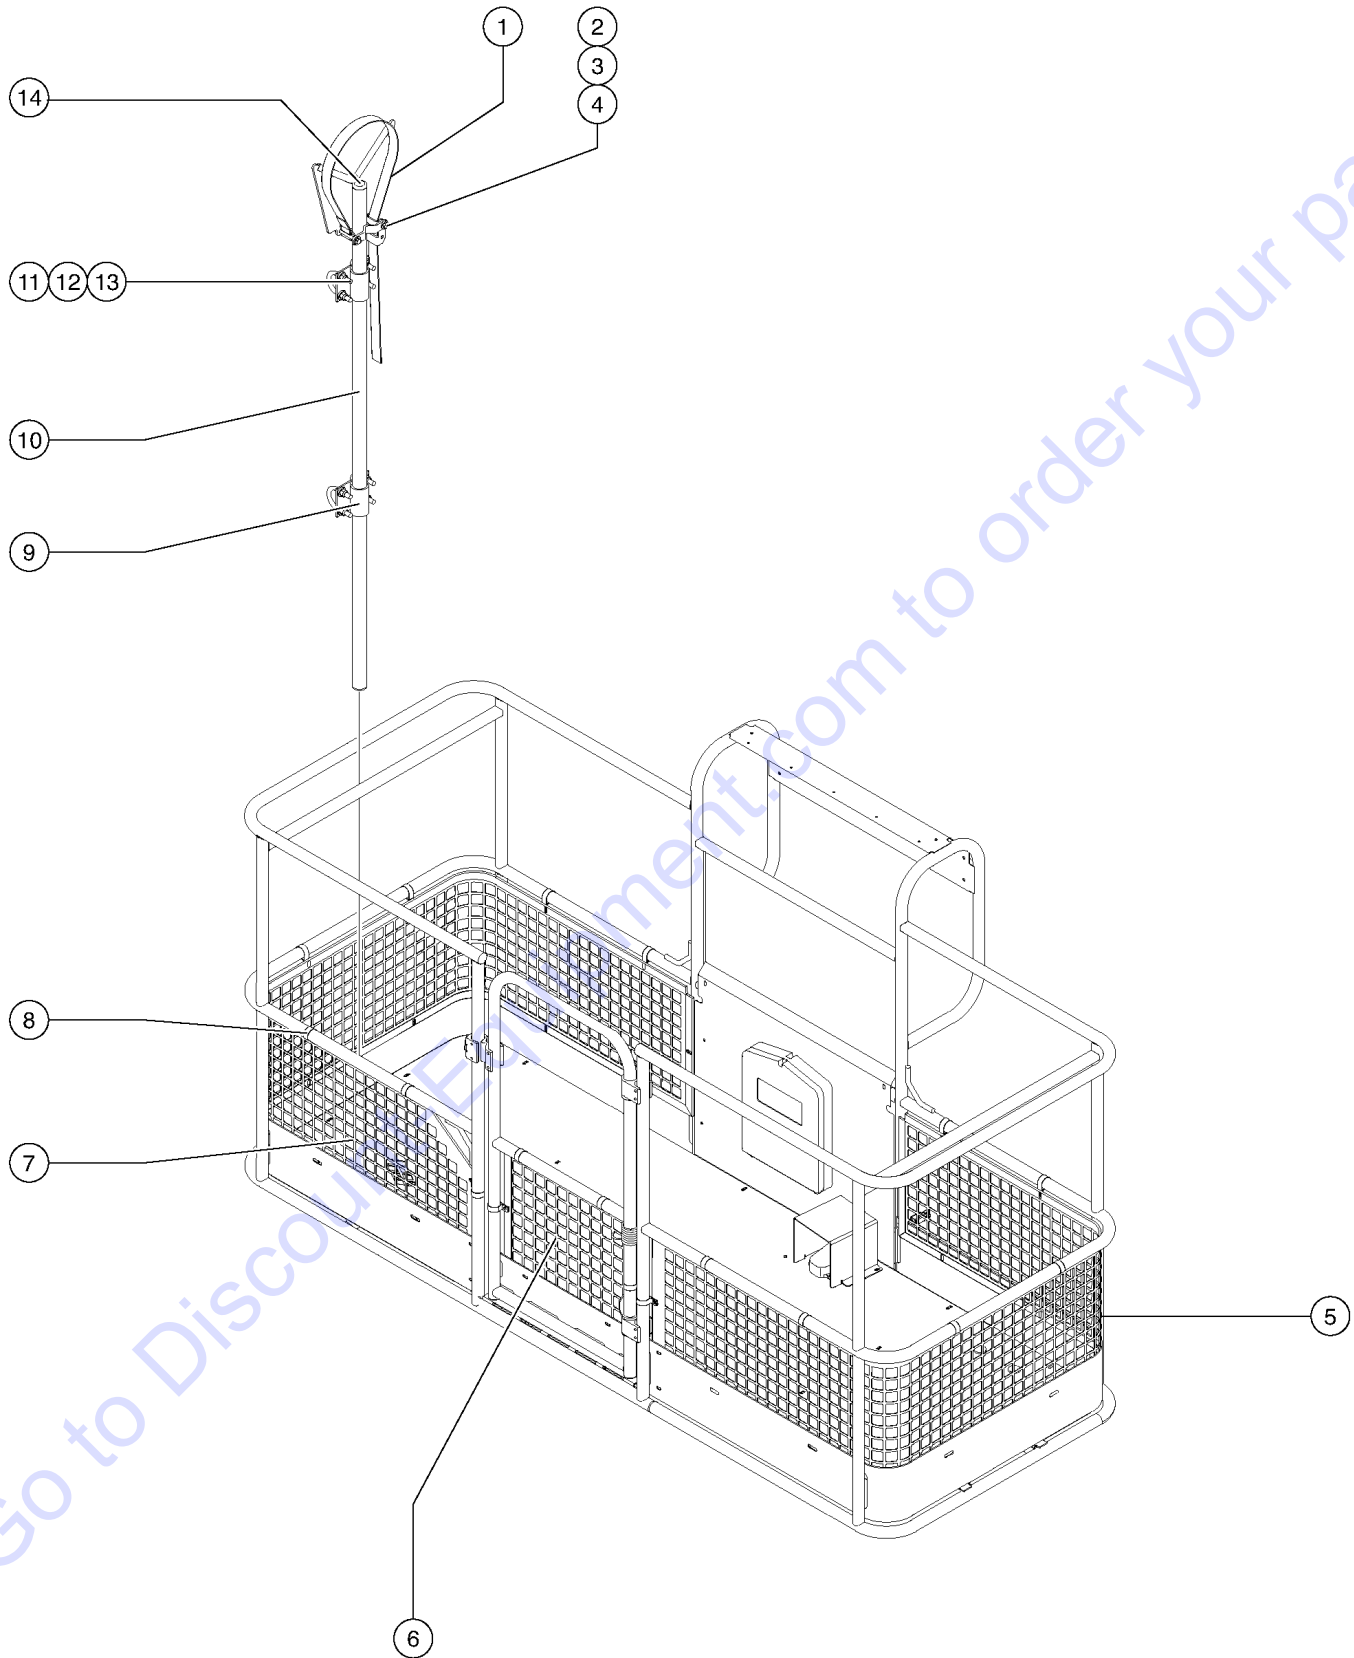

805.1 Platform Half-mesh and Swing Gate

805.1 Platform Half-mesh and Swing Gate

Item	Part No.	Description	Qty.
A	85300GT	PIPE CRADLE ASSY. SERV (ONE)**	
--	65630GT	INSTRUCTIONS-PIPE CRADLE,BOOMS	
--	72875GT	DECAL,WARNING,PIPE CRADLE,BOOM	
B	73956-SGT	6' HALF MESH PLAT/GATE KIT***	
C	73958-SGT	8' HALF MESH PLAT & GATE	
D		Ref. Swing Gate Option, Complete (refer to 802.1)	
1	56570GT	STRAP, CONDUIT HOLDER 60**** 1	
2	824083GT	SCREW,HHF,1/4-20X2.5,8,ZAG	
3			
4	1277924GT	NUT,NYLOCK FLG,1/4-20,F,ZAG	
5	73500GT	HALF MESH,8'PLATFORM,RH*** 1	
--	54465GT	MESH,HALF,RH,6'PLATFORM	
6	54457GT	MESH,HALF,SWING GATE*** 1	
7	73501GT	HALF MESH,8'PLATFORM,LH.....1	
--	54458GT	MESH,HALF,LH,6'PLATFORM	
8	56424GT	CLAMP,1.25X.5 RUBBER-CUSHION....14 <i>6 foot platform</i>	
--	56424GT	CLAMP,1.25X.5 RUBBER-CUSHION....16 <i>8 foot platform</i>	
--	6090GT	SCREW,HHC,1/4-20 X .75	
--	6091GT	NUT,NYLOCK,1/4-20	
--	6638GT	WASHER,FLAT,USS,1/4"Y	
9	81368GT	WELDMENT,PIPE CRADLE MOUNT.....1	
10	56525GT	WELDMENT, PIPE CRADLE.....1	
11	1251600GT	U-BOLT, FLATTENED, 1.5 X 3/8 UNC,ZAG.....4	
12	1274322GT	NUT,NYLOCK FLG,3/8-16,F,ZAG	
13			
14	55753GT	BUMPER, PLASTIC, 1.25 O.D.....2