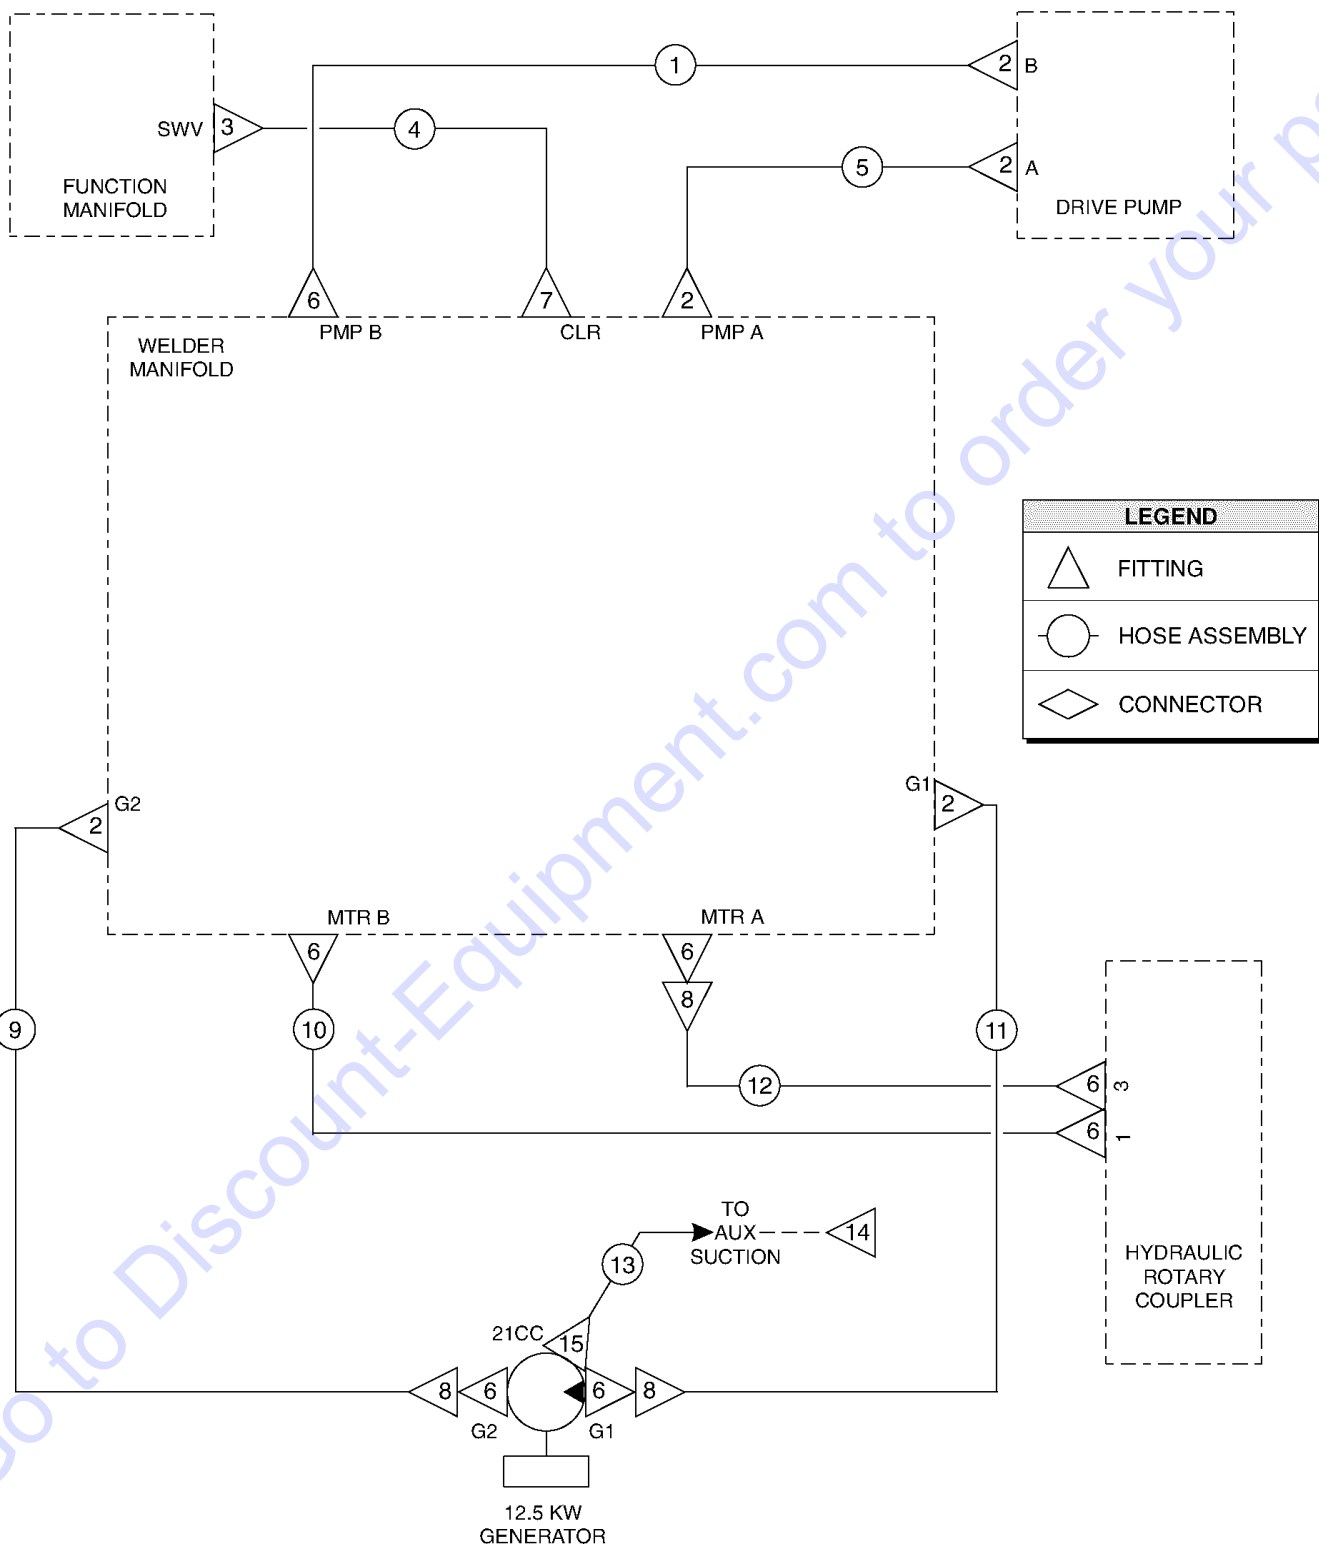

815.1 Welder Option, Hoses and Fittings

815.1 Welder Option, Hoses and Fittings

Item	Part No.	Description	Qty.
1	94374-4830GT	HOSE ASSY,3/4",90F,STR F.....	1
2	48959GT	FITTING,ELBOW,90D,520220-12.....	5
3	48964GT	FITTING,TEE,RUN,SWIVEL52043212....	1
4	49142-13762GT	HOSE ASSY,1/2".....	1
5	89871-4848GT	HOSE ASSEMBLY,3/4" STR-STR.....	1
6	48960GT	FITTING,CONN,520120-12***.....	7
7	48933GT	CONN,520120-8***.....	1
8	61262GT	ELBOW,SWIVEL 90D, 520221-12.....	3
9	106665-4929GT	HOSE,ASSY 3/4 90LG FEM,STR FEM...1	
10	89581-5030GT	HOSE ASSY.,3/4",90 FEM,STR F.....	1
11	106665-5229GT	HOSE ASSY,3/4 90LG FEM,STR FEM...1	
12	94374-4930GT	HOSE ASSY,3/4,90 FEM,STR FEM.....	1
13	106666-8446GT	HOSE ASSY,1/4,90 FEM,STR FEM.....	1
14	48875GT	TEE,RUN,SWIVEL,520432-6.....	1
15	48948GT	CONN,520120-8-12.....	1

Go to Discount-Equipment.com to order your parts