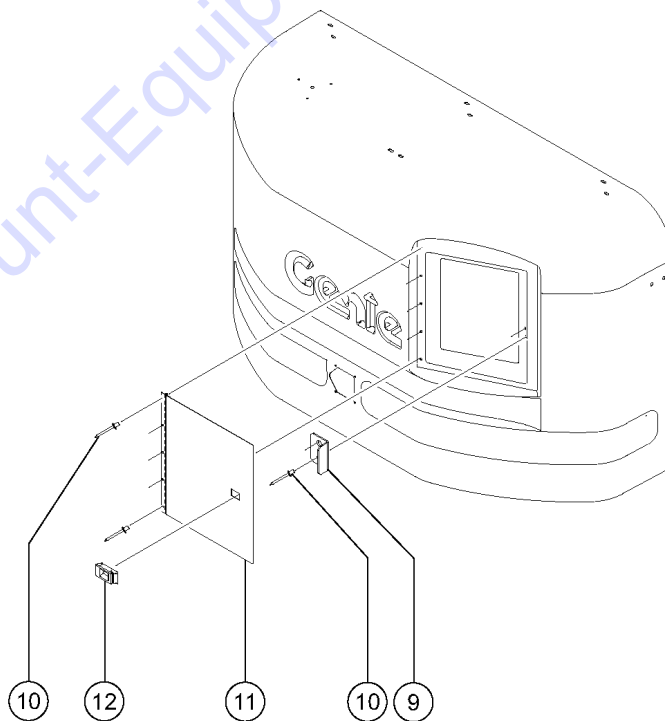

803.1 Ground and Platform Control Box Covers

803.1 Ground and Platform Control Box Covers

Item	Part No.	Description	Qty.
--	88609-SGT	CONTROL BOX COVER ASSY***	
--	89883-SGT	CONTROL BOX COVERS,OPTION,Z60	
1	54486GT	RIVET,ALUM,ALUM,3/16BUTTONHEAD.11	
2	111526GT	HINGE,PLAT CONTROL BOX COVER...1	
3	6889GT	NUT,LP NYLOCK,1/4-20	
4	6638GT	WASHER,FLAT,USS,1/4"Y	
5	6888GT	SCREW,HHC,1/4-20 X 1	
6	43392GT	BUMPER,BATTERY BOX & RAILS.....2	
7	30468GT	LATCH,SLIDE, FLUSH MOUNT STYLE.....2	
8	102676GT	LID ASSY,CONTROL BOX COVER PLT.....1 <i>includes items 1, 3-9 and 14</i>	
--	102785PGT	CONTROL BOX COVER,LID,PTD	
9	49534GT	DOOR LATCH,BASE CONTROL BOX...1	
10	53189GT	RIVET,ALUM,ALUM,P,-25X.375.....7	
11	89723GT	COVER ASSEMBLY BASE CONTROL BO.....1 <i>includes items 10, 11 and 13</i>	
12	30468GT	LATCH,SLIDE, FLUSH MOUNT STYLE.....1	
13	88607PGT	COVER,CONTROL BOX LEFT SIDE***.....1	
--	88606PGT	COVER,CONTROL BOX RIGHT SIDE**	
14	102786PGT	FORMING,LATCH,CTRL BOX LID PTD.....2