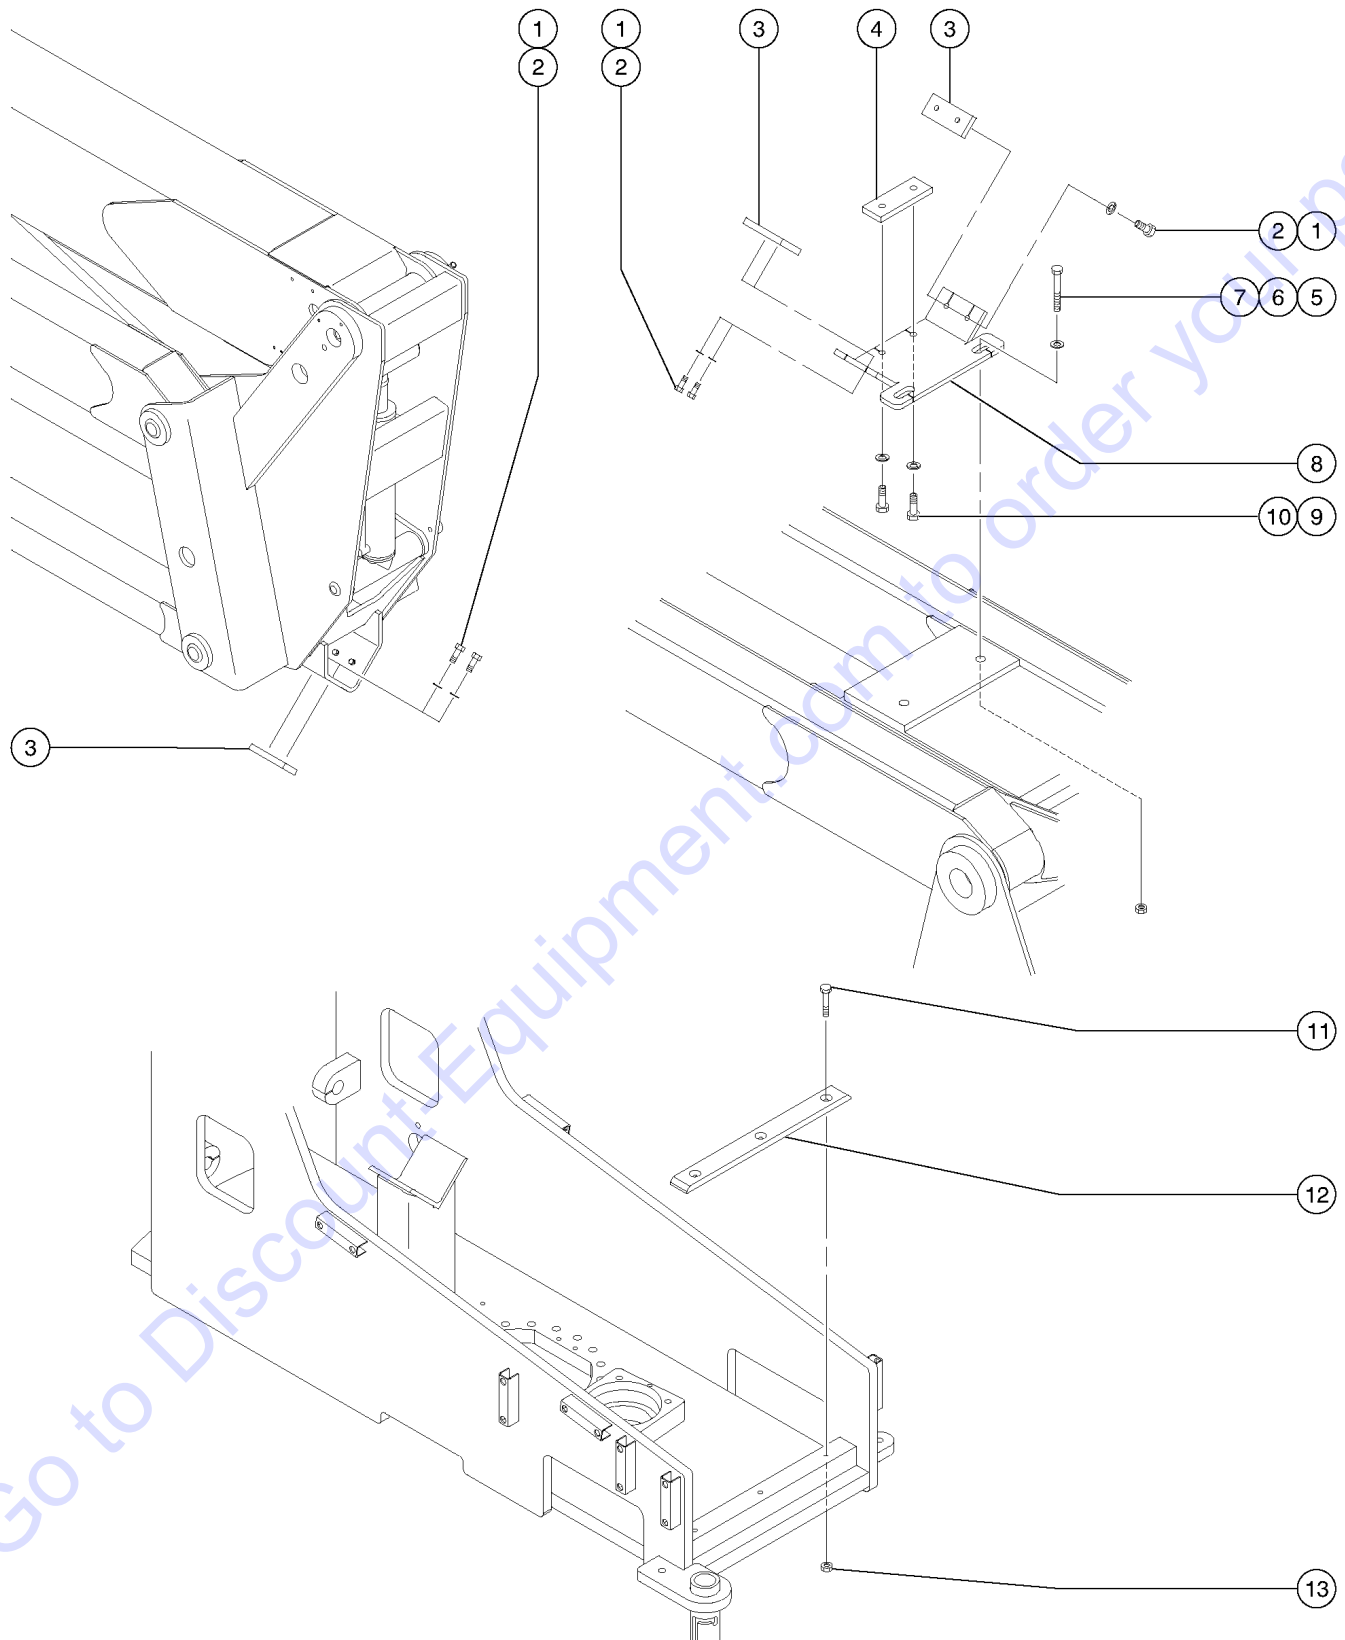

504.1 Upper Pivot and Primary Boom Rests

504.1 Upper Pivot and Primary Boom Rests

Item	Part No.	Description	Qty.
1	6090GT	SCREW,HHC,1/4-20 X .75	
2	6356GT	WASHER,LOCK,.25	
3	45209GT	WEAR PAD,4X2X.5 W/INSERT***.....	4
4	53811GT	WEAR PAD,5X1.5X1 W/INSERTS.....	1
5	13003GT	SCREW,HHC,5/8-11 X 3.5 GRD.8.....	2
6	13064GT	WASHER,FLAT,.625 HARDENED.....	2
7	6024GT	NUT,NYLOCK,5/8-11	
8	30333PGT	PRIMARY BOOM REST,PAINTED.....	1
9	6175GT	SCREW,HHC,3/8-16 X 1	
10	6021GT	WASHER,LOCK,.375	
11	17712GT	SCREW,FHS,3/8-16 X 1.75	
12	63374GT	WEAR PAD, BOOM REST.....	1
13	4828GT	NUT,NYLOCK,3/8-16	

Go to Discount-Equipment.com to order your parts