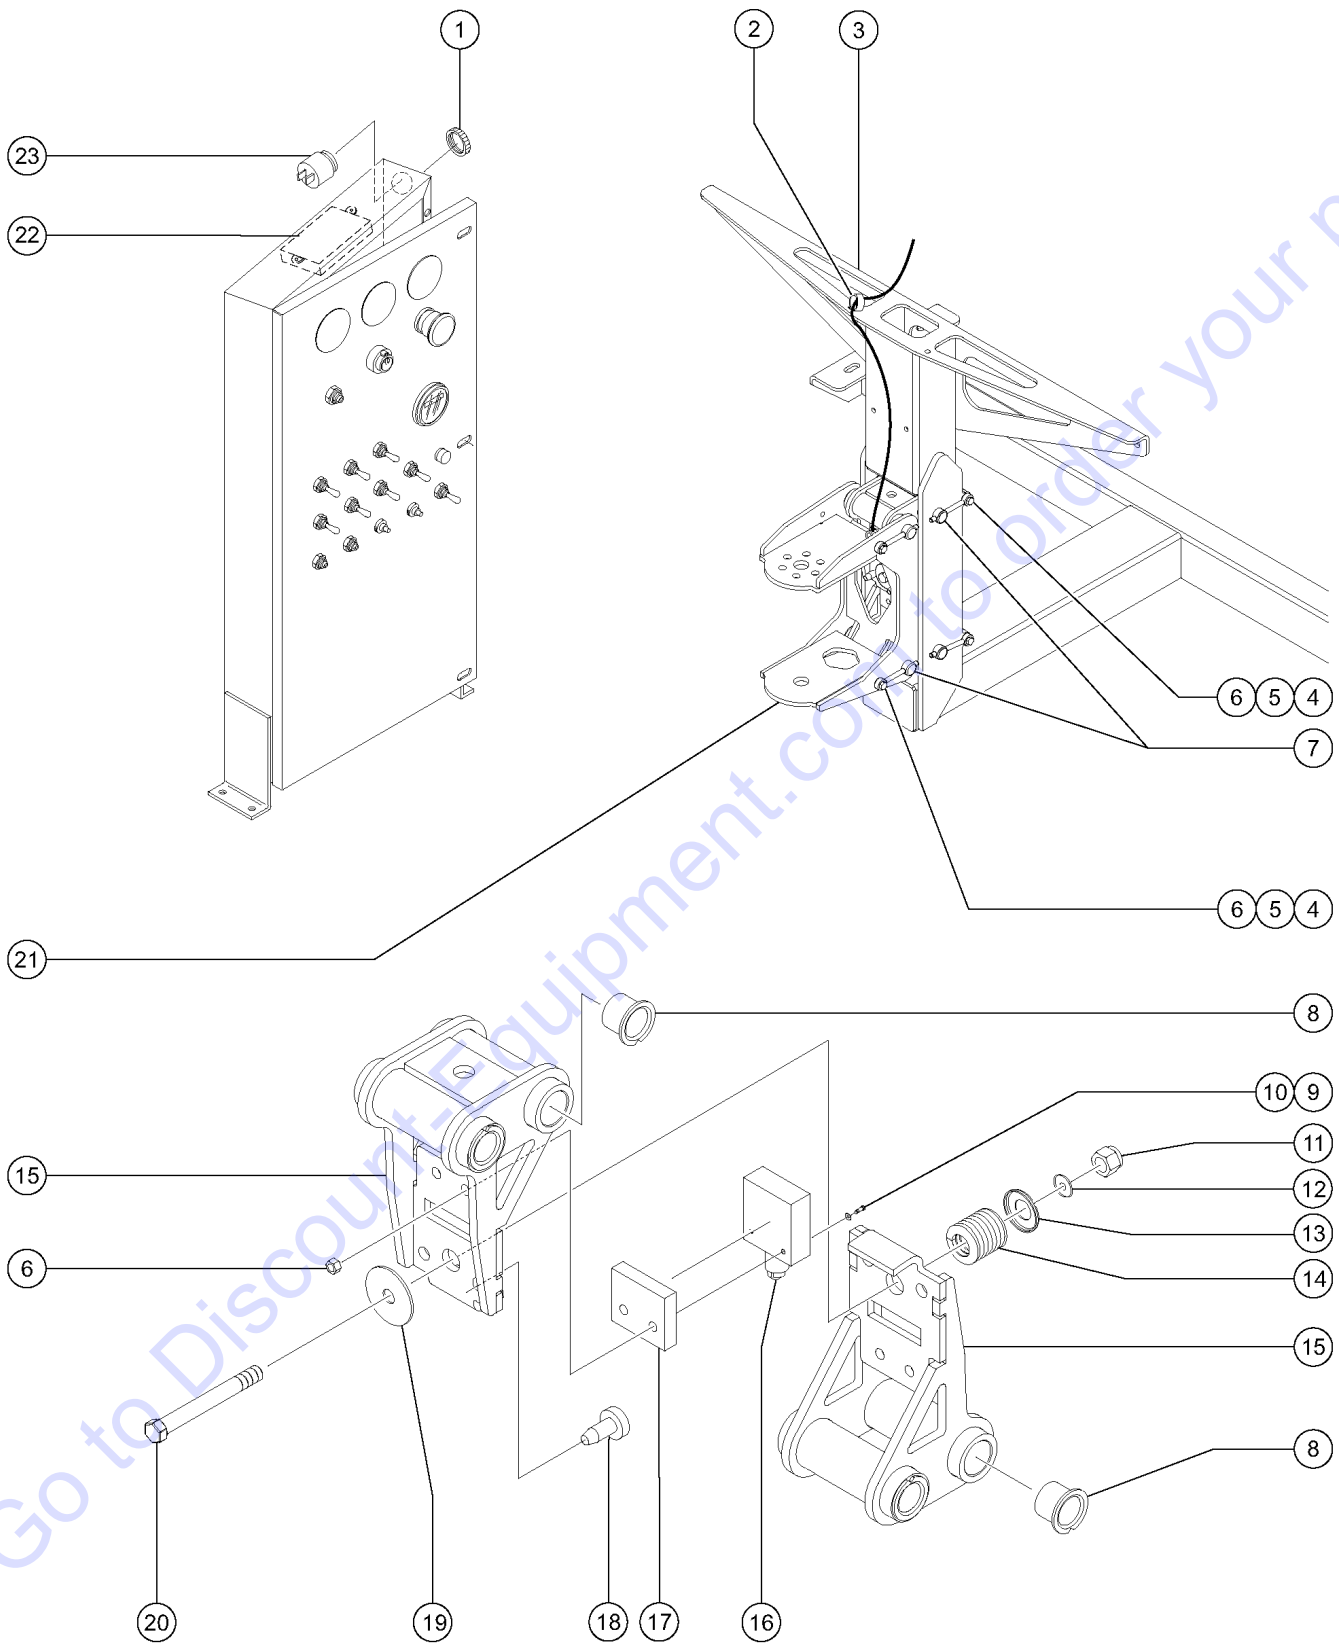

804.1 Platform Overload - European Models

804.1 Platform Overload - European Models

Item	Part No.	Description	Qty.
--	102070GT	KIT,LOADSENSE,UPGRD,Z60 to SN 4336	
--	122098GT	HARNES, LIFT/DRIVE CUT-OUT	
--	146034GT	OPT, PLAT LD SENSE Z60-2008 from SN 4337	
--	19274GT	RELAY, SPDT, 12V(AUTO)**	
1	72326GT	NUT - PLASTIC, RING FOR ALARMS.....1	
2	6833GT	CLAMP, 0.50, #8 X 1/4, RUB CUSH.....1	
--	6090GT	SCREW, HHC, 1/4-20 X .75	
--	6091GT	NUT, NYLOCK, 1/4-20	
3	61997GT	WELDMENT, PLATFORM SUPPORT, CE.....1 <i>European Models</i>	
4	6888GT	SCREW, HHC, 1/4-20 X 1	
5	45748GT	ROD END, .250 X 2.75 LG.....4	
6	6091GT	NUT, NYLOCK, 1/4-20	
7	61726GT	PIN, 0.75DIA X 5.75LG, CHAMFER.....4	
--	94643GT	ZERK, GREASE, 5/16-24, STRAIT	
8	25685GT	BEARING, GARLOCK, 12FDU12.....8	
9	49817GT	SCREW, PHILLIPS, PHM, 10-32 X 1.25	
10	6146GT	WASHER, FLAT, MS, #10, Y	
11	4828GT	NUT, NYLOCK, 3/8-16	
12	6097GT	WASHER, FLAT, USS, 3/8", Y	
13	61975GT	RETAINER, SPRING, 1.21 X .375.....1	
14	61974GT	SPRING, COMP, 1" OD, 232 LB/IN.....1	
15	89755GT	LOAD SUPPORT W/BEARINGS.....2 <i>includes item 8</i>	
--	110789GT	WASHER, SHIM .0151 THK.	
16	94549GT	SWITCH, LOAD LIMIT.....1	
17	61972GT	MOUNT, SWITCH.....1	
18	34619GT	BUMPER, RUBBER***.....2	
19	80605GT	WASHER, FLAT, 3/8 X 1.5 X .06	
20	21604GT	SCREW, HHC, 3/8-16 X 3.25	
21	101845GT	ROTATOR MOUNT KIT.....1	
22	128045GT	MODULE, LOAD SENSE 2007.....1	
23	45383GT	ALARM, WARBLE TONE 5-30 VDC***.....1 <i>order 72326 retainer nut separately</i>