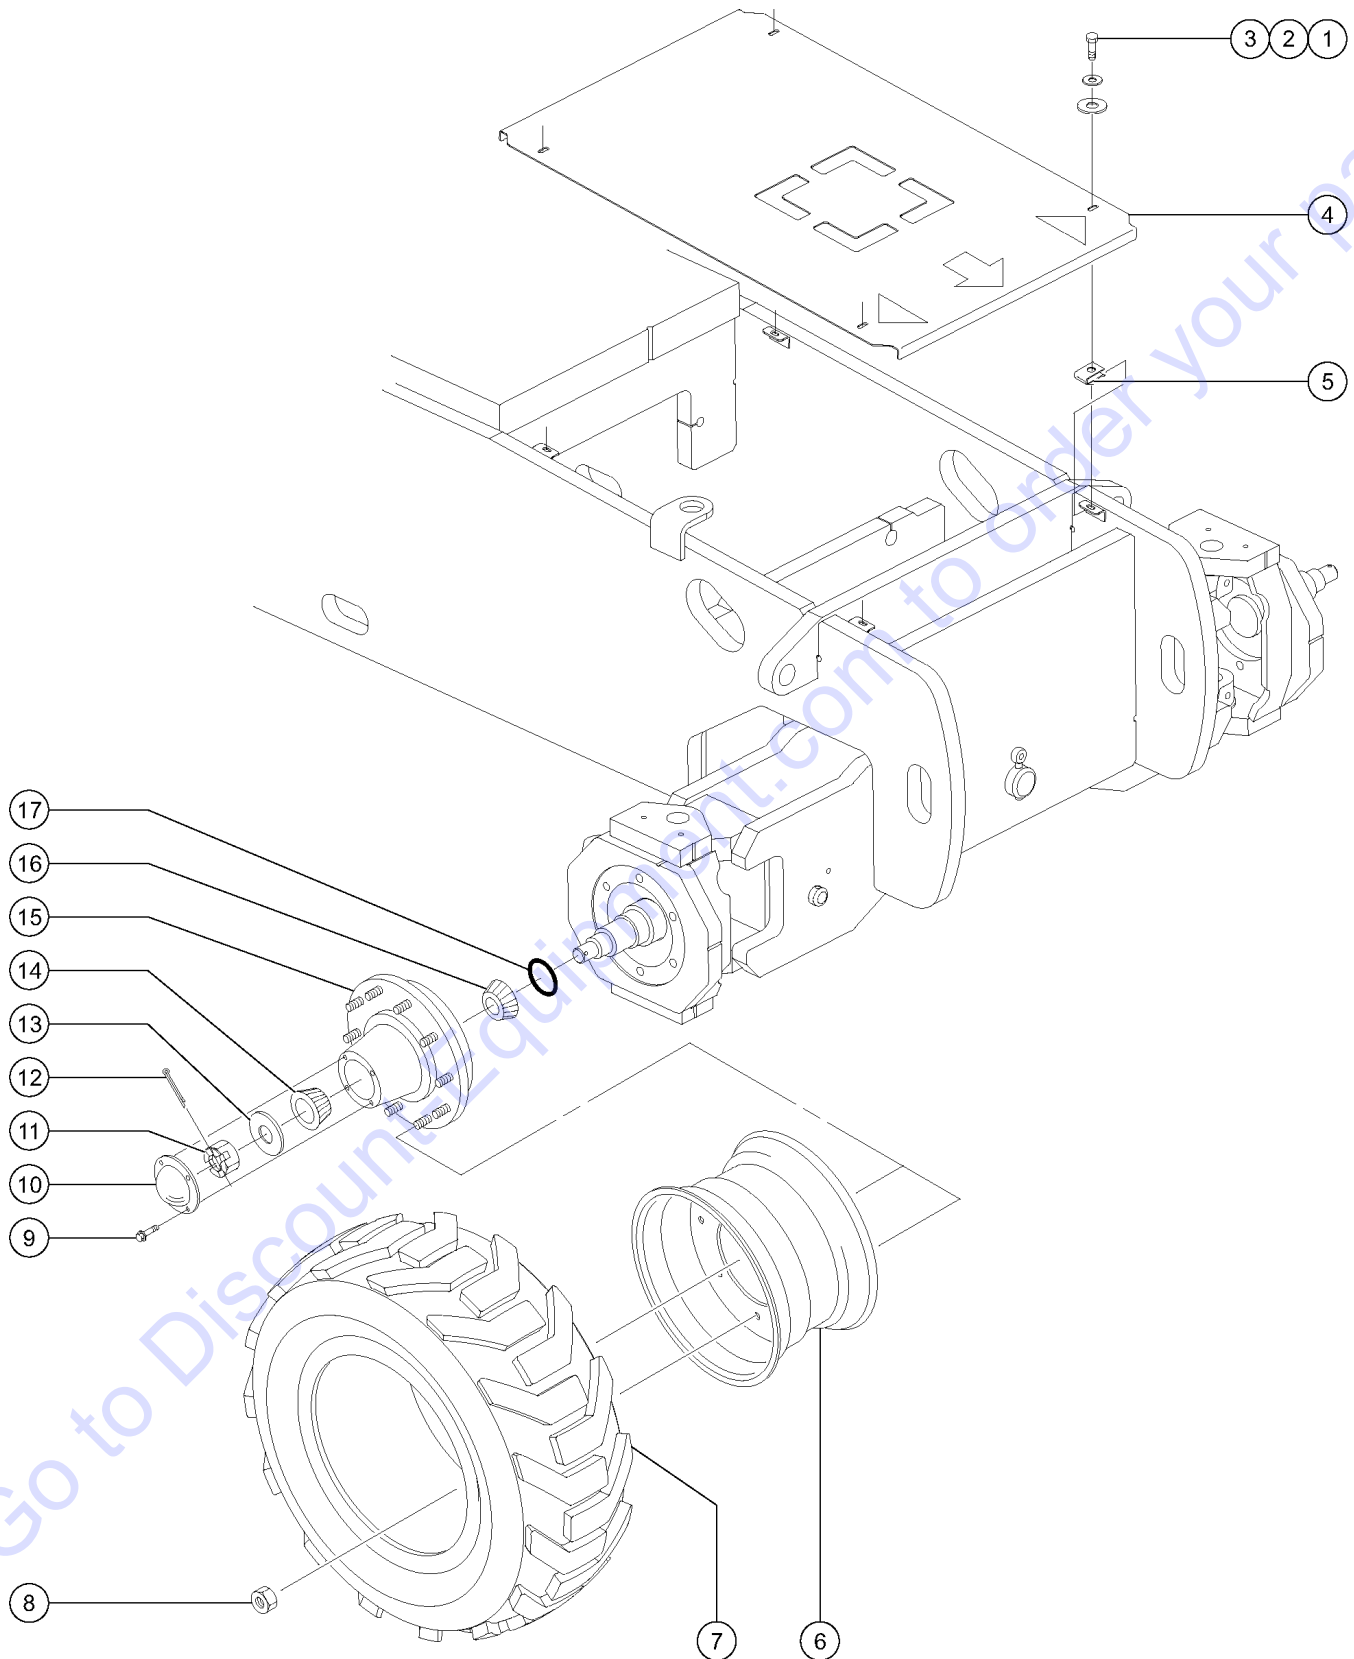

205.1 2WD Steer Axle - Wheels and Hubs

205.1 2WD Steer Axle - Wheels and Hubs

Item	Part No.	Description	Qty.
1	6090GT	SCREW,HHC,1/4-20 X .75	
2	6356GT	WASHER,LOCK,.25	
3	6638GT	WASHER,FLAT,USS,1/4"Y	
4	75863GT	COVER ASSEMBLY W/DECALS-STEER.....1	
5	56912GT	SPRING CLIP,1/4-20,.025-.15X.54,ZAG	
6		Ref. Wheel (refer to 204.1)	
7	73258GT	TIRE & WHEEL ASSY: AIR <i>right side</i>	
--	73257GT	TIRE & WHEEL ASSY: AIR <i>left side</i>	
--	73260GT	TIRE & WHEEL ASSY,FOAM*** <i>left side</i>	
--	73261GT	TIRE & WHEEL ASSY,FOAM*** <i>right side</i>	
8	54627GT	NUT,LUG,5/8-18 X 90 DEGREE,Z45.....16	
9	13002GT	SCREW,HHC,5/16-18 X 1 GR5	
10	53985GT	CAP, DUST.....2	
11	53989GT	NUT,CASTLE, 1-1/4 - 12 UNF.....2	
12	53990GT	PIN, COTTER, 732 DIA.....2	
13	53988GT	WASHER, PLATE.....2	
--	53992GT	RUBBER GASKET	
14	53987GT	OUTER BEARING.....2	
15		Contact Discount-equipment.....2	
--	53993GT	KIT,BEARING, Z60	
--	53994GT	STUD, HUB, 5/8-18 X 2 1/2	
16	53986GT	INNER BEARING.....2	
17	53991GT	SEAL, GREASE.....2