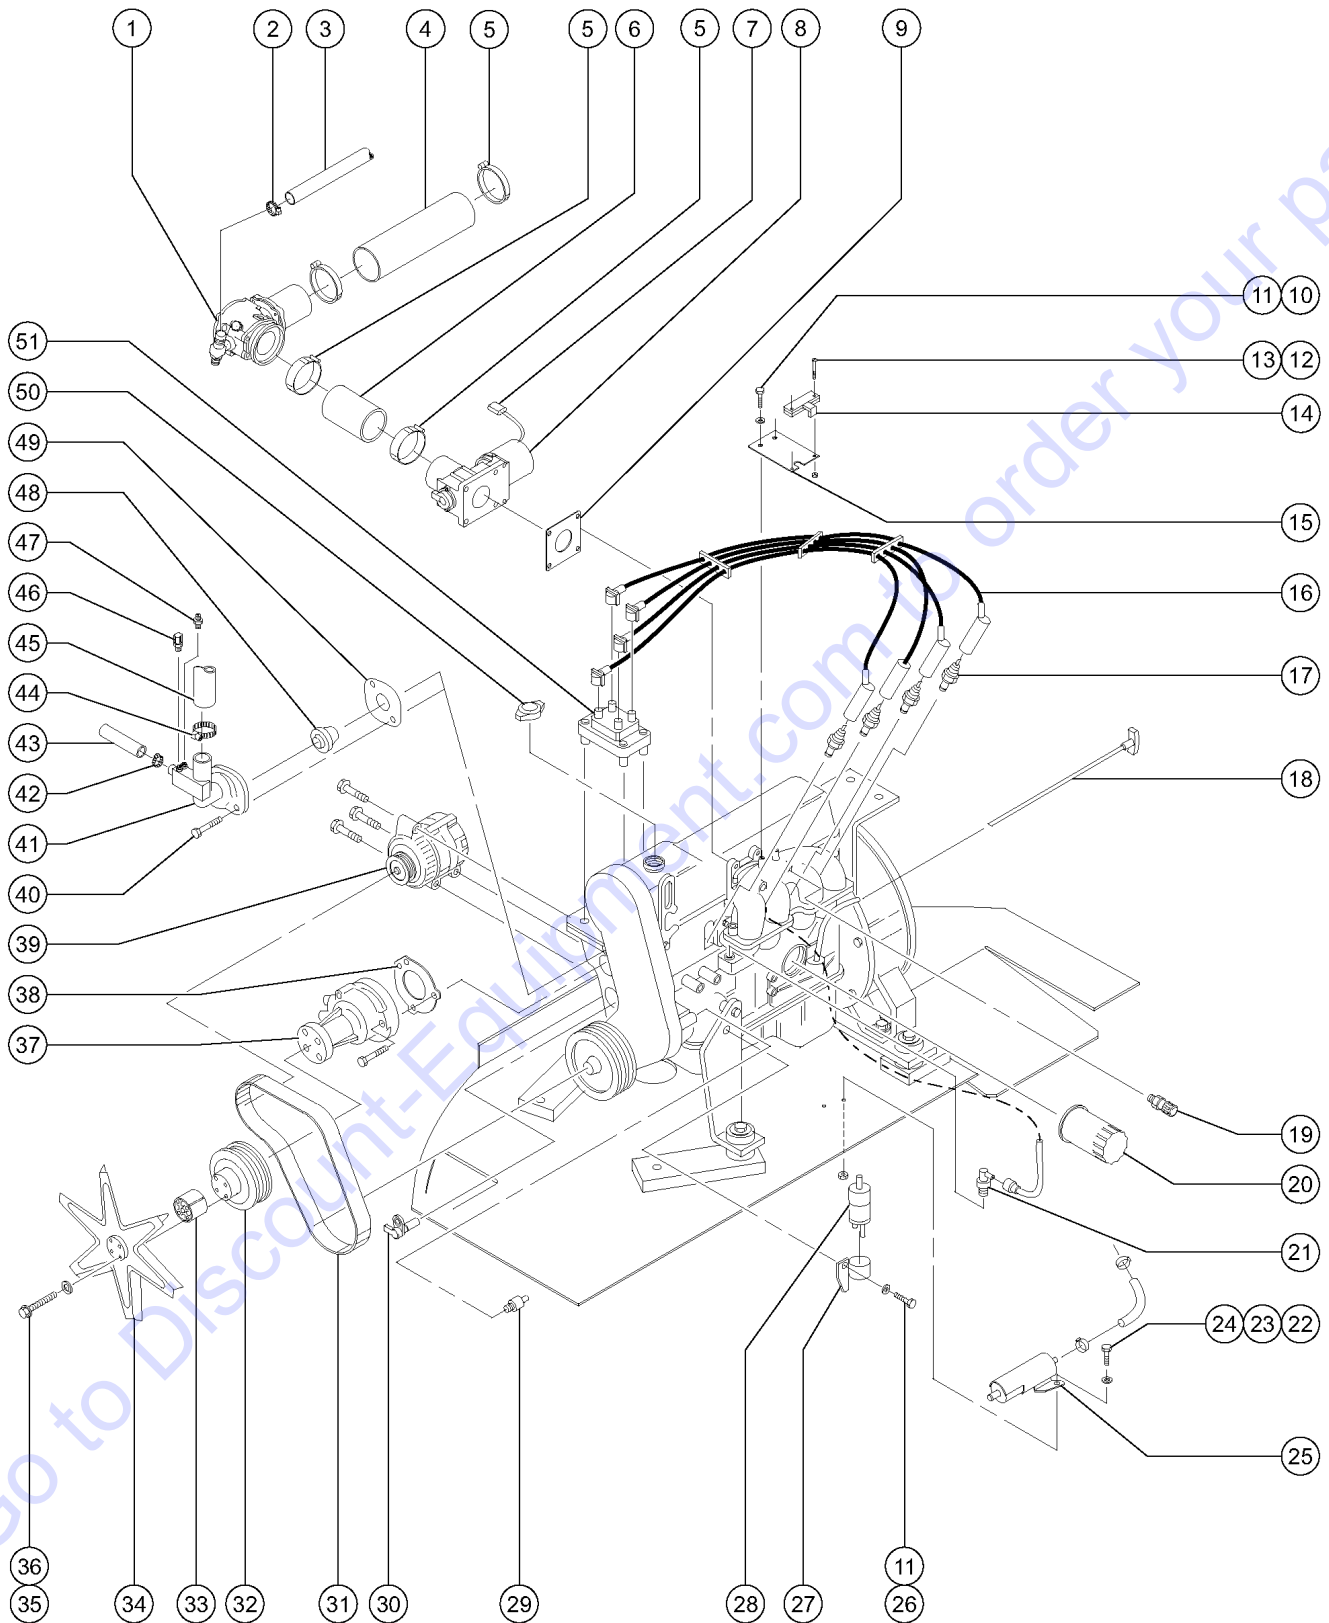

406.1 Ford LRG-425 EFI Engine - View 1 (to SN 4163)

406.1 Ford LRG-425 EFI Engine - View 1 (to SN 4163)

Item	Part No.	Description	Qty.	Item	Part No.	Description	Qty.
--	128903GT	JUMPER,THROTTLE BODY,FORD 2.5L		22	8915GT	SCREW,HHC,1/4-20 X 1.25	
--	49735GT	ENGINE,FORD LRG 425,EFIZ45 <i>(remanufactured long block only, does not include starter, alternator, radiator or fuel system)</i>		23	6638GT	WASHER,FLAT,USS,1/4"Y	
--	52656GT	FUEL INJECTOR, LRG-425 EFI		24	6091GT	NUT,NYLOCK,1/4-20	
--	52695GT	MANUAL,WORKSHOP FORD LRG425EFI		25	77219GT	PUMP, FUEL, LRG425, WALBRO.....1	
--	81629GT	AIR VALVE MIXER*** <i>for units without E-controls; consult Discount-equipment prior to ordering</i>		26	25930GT	SCREW,HHC,M6 X 55MM,GRD 8.8	
--	88448GT	HARNES, FORD LRG 425 EFI****		27	65453GT	BRACKET-FUEL FILTER (52567).....1	
1	58598GT	AIR VALVE MIXER.....1 <i>for units upgraded to E-controls; consult Discount-equipment prior to ordering</i>		28	58967GT	FUEL PRESSURE REG,425EFI*** 1	
--	106144GT	AIR HORN,NOLFF MIXER,ALUMINUM*		29	58900GT	SENSOR,CAM,EFI***.....1	
--	119203GT	GASKET,NOLFF AIR HORN(106144)*		30	33968GT	SENSOR, CRANK POSITION.....1	
--	58599GT	DIAPHRAGM,AIR VALVE MIXER <i>for units upgraded to E-controls; consult Discount-equipment prior to ordering</i>		31	52580GT	BELT,SERPENTINE,LRG425 EFI*** 1	
2	46131GT	CLAMP,HOSE,.63" - 1.0" X .5".....2		32	52078GT	PULLEY,FORD ENGINE,LRG-423*** 1	
3	81631GT	HOSE,VAPOR,LP SPECIFIC		33	52077GT	SPACER,FAN TO WATERPUMP LRG423.....1	
4	30966-0575GT	HOSE,AIR INTAKE,2.25"IDX5.75" 1		34	52076GT	FAN, LSG423/LRG425.....1	
5	30971GT	CLAMP,HOSE,3.00".....4		35	32309GT	SCREW,HHC,M8 X 60MM X 1.25	
6	27211-0250GT	HOSE,AIR INTAKE,2.625"IDX2.50".....1		36	49408GT	WASHER,LOCK,M8	
7	88455GT	ADAPTER,THROTTLE ACTUATOR***.....1		37	33963GT	PUMP, WATER, WITH GASKET.....1	
8A		ACTUATOR, FORD EFI PRECISION.....1 <i>component no longer available</i>		38	33964GT	GASKET, WATER PUMP.....1	
8B	88451GT	THROTTLE ACTUATOR*(BOSCH) <i>models with EFI update kit ONLY</i>		39	33960GT	ALTERNATOR,LRG-423 RE-BUILT*.....1	
9	52579GT	GASKET,ADAPTER PLATE,425EFI*** 1		40	65454GT	BOLT-FLANGE,M6 X 22MM(52573)	
10	23057GT	SCREW,HHC,M8 X 20MM		41	52573GT	THERMOSTAT HOUSING, LRG425 EFI.....1	
11	49408GT	WASHER,LOCK,M8		42	36208GT	CLAMP,HOSE,1.25***.....1	
12	49817GT	SCREW,PHILLIPS,PHM,10-32 X1.25		43	52762GT	HOSE,WATER INLET,LRG425 EFI.....1	
13	6178GT	NUT,NYLOCK,10-32		44	22672GT	CLAMP,HOSE,1.75.....1	
14	49898GT	MAP SENSOR, EFI.....1		45	54862GT	HOSE,UPPER RADIATOR,Z45.....1	
15	53821PGT	BRACKET,MAP SENSOR,PAINTED.....1		46	33972GT	SENSOR,COOLANT TEMP*.....1	
16	52570GT	SPARK PLUG WIRE SET, LRG425EFI....1		47	65456GT	SENDING UNIT-H20TMP LRG425EFI*....1	
17	28647GT	SPARK PLUG,FORD.....4		48	33966GT	THERMOSTAT, FORD LRG.....1	
17	52656GT	FUEL INJECTOR, LRG-425 EFI.....4 <i>not shown</i>		49	52575GT	GASKET,THERM.HSNG O-RING.....1	
18	52566GT	DIPSTICK, OIL LEVEL,LRG425 EFI.....1		50	49881GT	OIL FILLER CAP FOR LRG ENGINE.....1	
19	52652GT	SENSOR,AIR TEMP,LRG-425 EFI***.....1		51	33970GT	COIL, ELECTRONIC IGN., FORD.....1	
20	28656GT	FILTER,OIL,FORD.....1 <i>Genie genuine part</i>					
--	1259054GT	FILTER, OIL, FORD <i>Genie aftermarket</i>					
21	33957GT	VALVE,PCV-FORD LRG***.....1