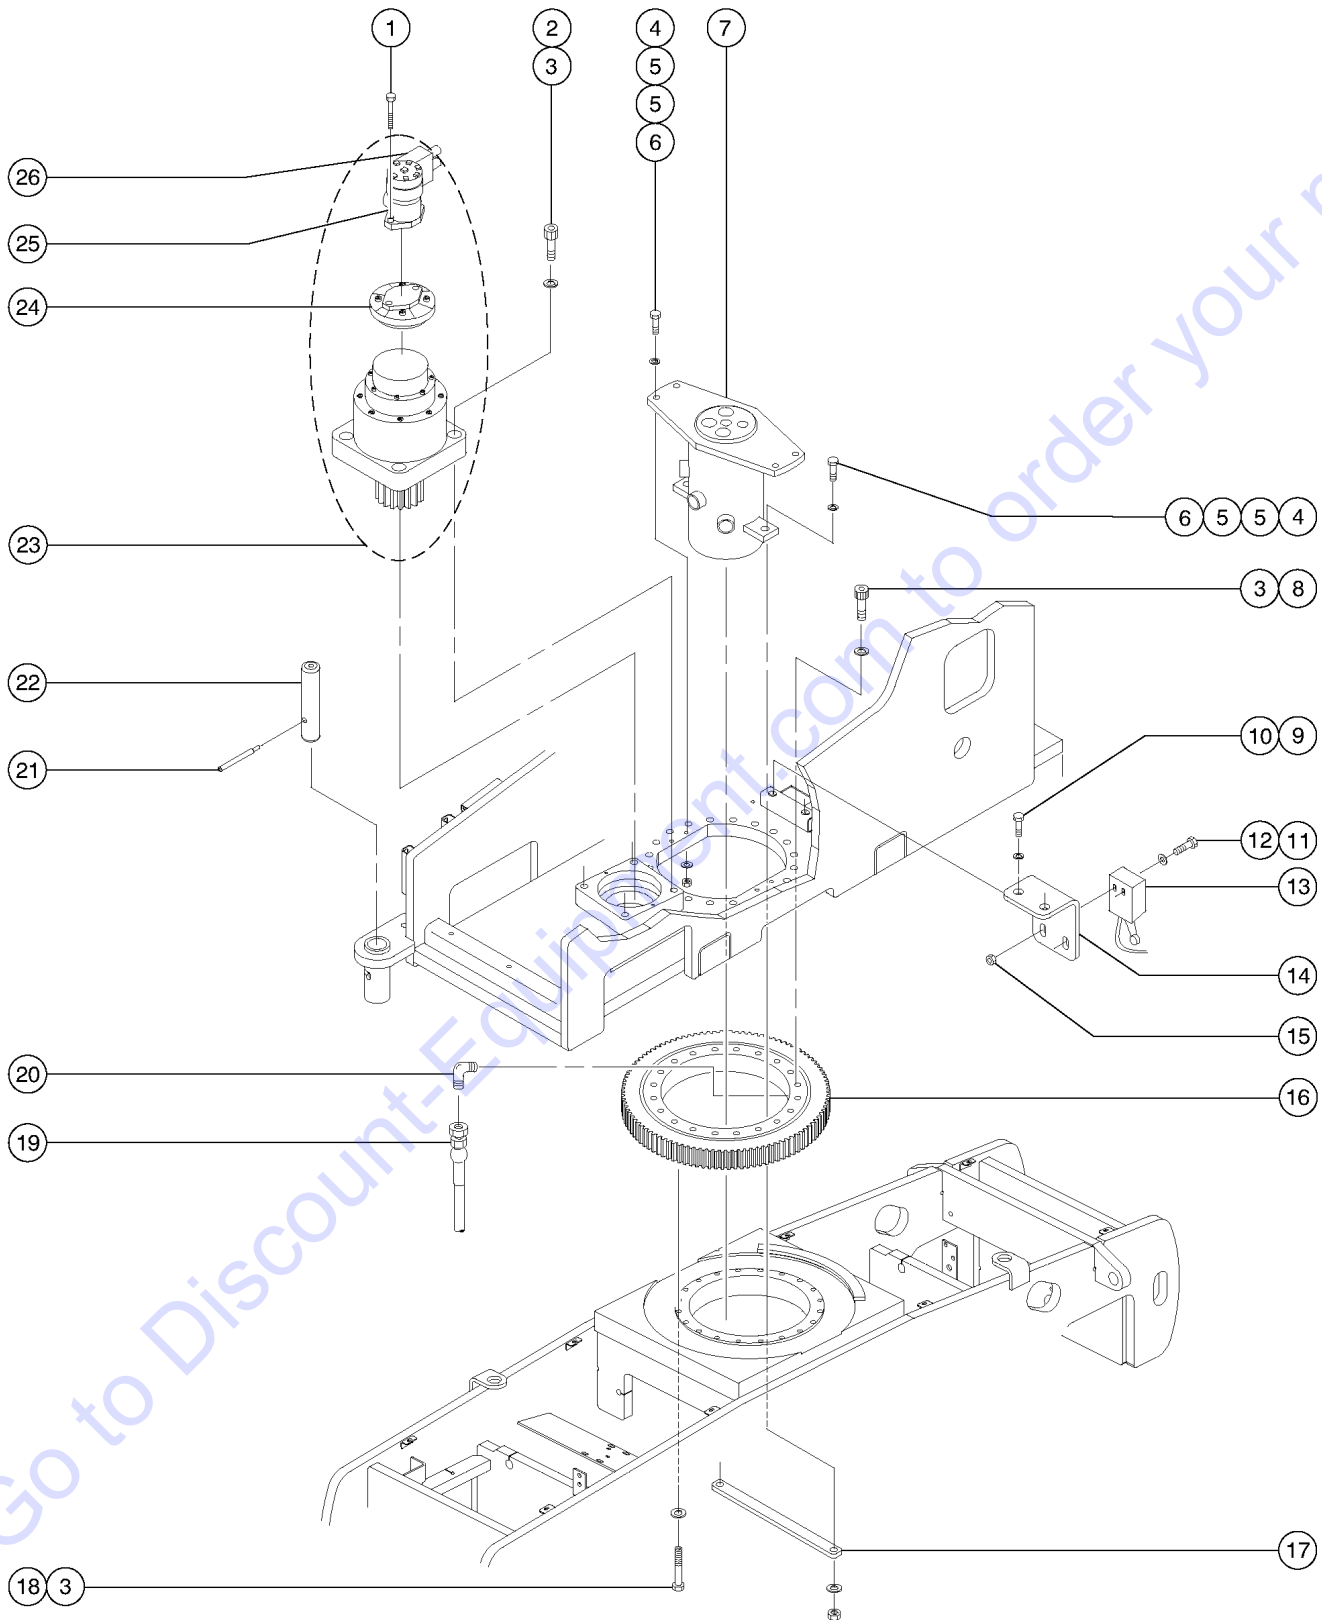

303.1 Function Manifold and Auxiliary Power Unit Installation

Item	Part No.	Description	Qty.	Item	Part No.	Description	Qty.
1	89620GT	POWER UNIT,AUX PUMP 12VDC.....1		29B	110382GT	LEVEL SENSOR,LS60,YL,2.5X4.5 <i>European models</i>	
--	122754GT	CABLE,#4GA,POS.AUX,RED,108"		29C	1260218GT	HARNESS,TILT ALARM,12V.....1 <i>for CSA models</i>	
--	37192GT	COUPLER, PUMP / MOTOR (36179)		29D	1261449GT	ASSY,RECEP,12V,CSA TILT.....1 <i>For ANSI/CSA models with 6-pin wire harness connector, includes instructions</i>	
--	58489GT	PUMP ASSY,AUX.POWER UNIT 89617		30	25855PGT	BRACKET,AUX PUMP MOUNT,PAINT....1	
--	75858GT	VALVE,CHECK ASSEMBLY					
--	77069GT	MOTOR,12VDC,77066					
2	13082GT	WELDING CABLE,#4 EXCELENE/BLK.....61-inches					
3	8910GT	BOOT,CABLE TERM,MED.RED,4/0.....1					
4	65612GT	CABLE ASSEMBLY					
5	6175GT	SCREW,HHC,3/8-16 X 1.....6					
6	6021GT	WASHER,LOCK,.375					
7	6097GT	WASHER,FLAT,USS,3/8",Y					
8		Ref. Function Manifold (refer to 704.1 and 706.1)					
9	75988PGT	BRACKET,FILTER MOUNT,PAINTED....1					
10	81578GT	HORN,12VDC,SPADE TERMINALS***....1					
11	6888GT	SCREW,HHC,1/4-20 X 1					
12	6356GT	WASHER,LOCK,.25					
13	6638GT	WASHER,FLAT,USS,1/4"Y					
14	43956GT	WIRE CABLE,14/3 CON.TPE JKT*					
15	6935GT	LOCKNUT,ELEC,1/2".....1					
16	7056GT	CONN,SQUEEZE,1/2NPT .38-.50,SM....1					
17	6595GT	PLUG,ELECTRICAL,DOMESTIC.....1					
--		FUSE,13 AMP,220V PLUG <i>(component no longer available) refer to BS1362 BUSS TDC180-13A</i>					
--	119404GT	CONN,RECEP 120AC/15A DOMESTIC					
--	1280665GT	PLUG, TYPE F, 230A, 50HZ, 16A, IP44					
--	144161GT	PLUG,PWR,UK,16AMP,3PIN,BLK					
--	25388GT	PLUG,FUSED,250V,13AMP,U.K.**					
18	6024GT	NUT,NYLOCK,5/8-11					
19	13064GT	WASHER,FLAT,.625 HARDENED.....8					
20	7713GT	NUT, LP NYLOCK, 3/8-16					
21	5397GT	WASHER,FLAT,USS,5/16",Y					
22	75649GT	WLDMNT,HYDRAULIC TANK MODULE.....1					
23	29868GT	SPRING CLIP,3/8-16,.05-.20X.73,ZAG					
24	29883GT	SCREW,HHC,5/8-11 X 1.75 GRD.8.....3					
25		Ref. Ground Controls (refer to 305.1 and 307.1)					
26	6889GT	NUT,LP NYLOCK,1/4-20					
27	6886GT	WASHER,LOCK,.313					
28	6090GT	SCREW,HHC,1/4-20 X .75					
29A	94077GT	SENSOR,LEVEL,4.5 DEG.....1 <i>USA/Canada/ Australia models</i>					

304.1 Turntable Rotation and Hydraulic Rotary Coupler Installation