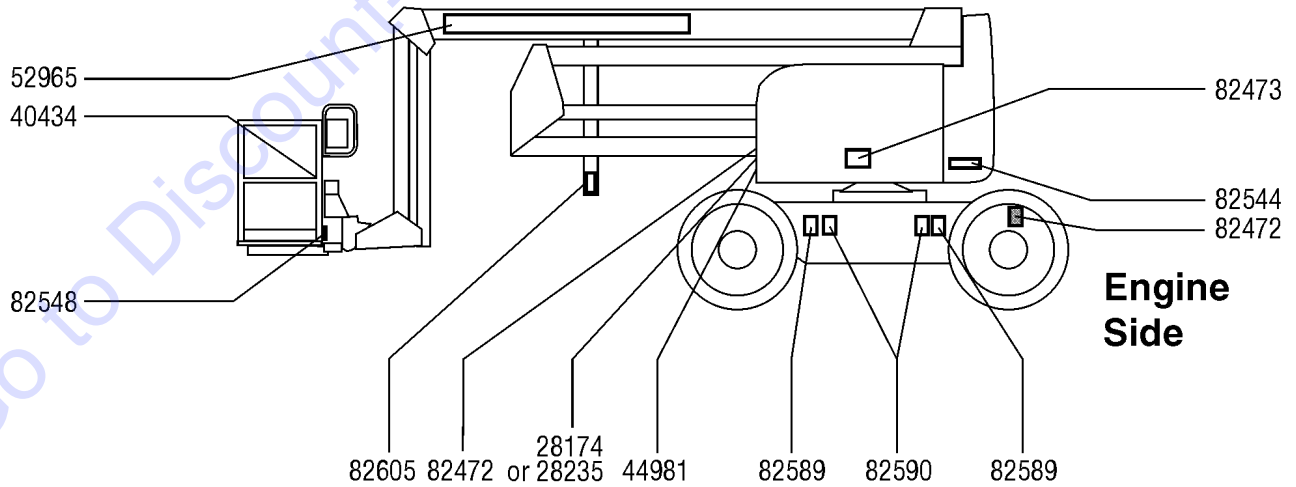

102.1 Decals with Symbols

Shading indicates decal is hidden from view, i.e. under covers