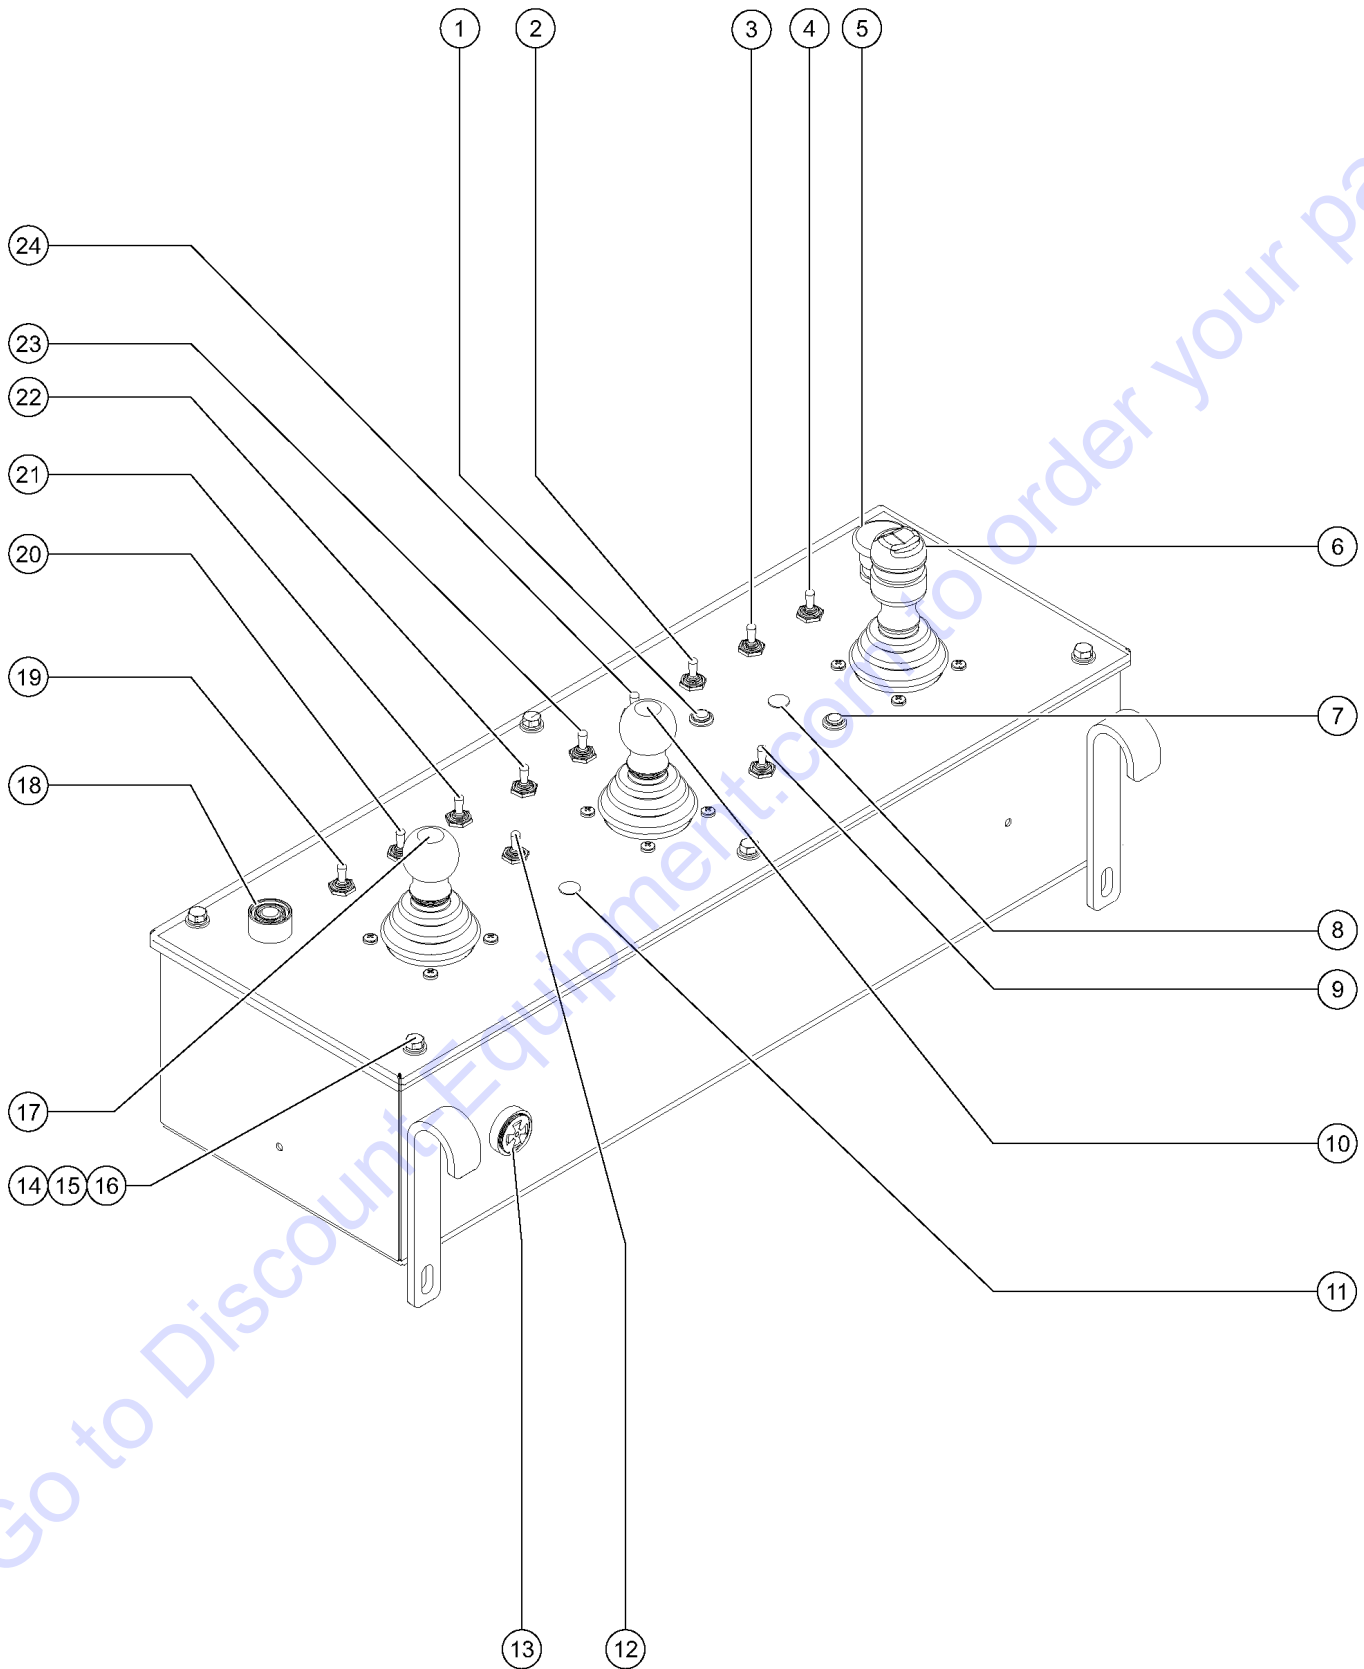

604.1 Platform Controls - View 2 (to SN 4333)

604.1 Platform Controls - View 2 (to SN 4333)

Item	Part No.	Description	Qty.	Item	Part No.	Description	Qty.
--	128578GT	SCREW T-SWITCH PH/PH 6-32X1/4		17		JOYSTICK.....1 <i>refer to 605.1</i>	1
--	27246GT	BOOT,TOGGLE SWITCH,SHORT*		18	66813GT	BUTTON,PUSH,BLACK W/SEAL ***	1
1	824879GT	LIGHT,LED IND. RED 12V NH.....1 <i>(Complete LED light assembly)</i>	1	--	66815GT	BASE, W/1 N.O. CONTACTS***	1
2	128200GT	SWITCH TOGGLE ASSY SPDT 3P MOM.....1	1	--	66816GT	CONTACT,N.O.***	
--	229567GT	PLUG,SANTOPRENE .5 BLACK DOME <i>Deutz models</i>		19	128200GT	SWITCH TOGGLE ASSY SPDT 3P MOM.....1	1
--	824879GT	LIGHT,LED IND. RED 12V NH <i>Ford models (Complete LED light assembly)</i>		20	128202GT	SWITCH TOGGLE ASSY DPDT 3P MOM.....1	1
3	128204GT	SWITCH TOGGLE ASSY SPDT 2P MNT.....1	1	21	128200GT	SWITCH TOGGLE ASSY SPDT 3P MOM.....1	1
4	128204GT	SWITCH TOGGLE ASSY SPDT 2P MNT.....1 <i>Ford models</i>	1	22	128201GT	SWITCH TOGGLE ASSY DPDT 2P MOM.....1	1
--	229567GT	PLUG,SANTOPRENE .5 BLACK DOME		23	128204GT	SWITCH TOGGLE ASSY SPDT 2P MNT.....1	1
5	66812GT	BUTTON,PUSH,RED MUSHROOM HEAD.....1	1	24	128200GT	SWITCH TOGGLE ASSY SPDT 3P MOM.....1 <i>diesel models; to SN 4333</i>	1
--	146478GT	BOOT(BELLOWS),E-STOP,BLACK		--	229567GT	PLUG,SANTOPRENE .5 BLACK DOME <i>Ford models; to SN 4333</i>	
--	66818GT	CONTACT, N.C.					
--	73805GT	BASE,W/2 NC CONTACTS***					
6		JOYSTICK.....1 <i>refer to 605.1</i>	1				
7	128205GT	SWITCH TOGGLE ASSY DPDT 2P MNT.....1	1				
--	229567GT	PLUG,SANTOPRENE .5 BLACK DOME					
8	229567GT	PLUG,SANTOPRENE .5 BLACK DOME.....1	1				
--	128205GT	SWITCH TOGGLE ASSY DPDT 2P MNT					
9	128205GT	SWITCH TOGGLE ASSY DPDT 2P MNT					
--	229567GT	PLUG,SANTOPRENE .5 BLACK DOME <i>Deutz models</i>					
--	824879GT	LIGHT,LED IND. RED 12V NH <i>Ford models (Complete LED light assembly)</i>					
10		JOYSTICK.....1 <i>refer to 605.1</i>	1				
11	229567GT	PLUG,SANTOPRENE .5 BLACK DOME.....1	1				
--	128205GT	SWITCH TOGGLE ASSY DPDT 2P MNT					
12	128202GT	SWITCH TOGGLE ASSY DPDT 3P MOM.....1	1				
13	45383GT	ALARM,WARBLE TONE 5-30 VDC*** .....1 <i>(does not include 72326 nut)</i>	1				
--	72326GT	NUT - PLASTIC,RING FOR ALARMS					
14	8914GT	SCREW,HHC,1/4-20 X .625					
15	6356GT	WASHER,LOCK,.25					
16	6638GT	WASHER,FLAT,USS,1/4"Y