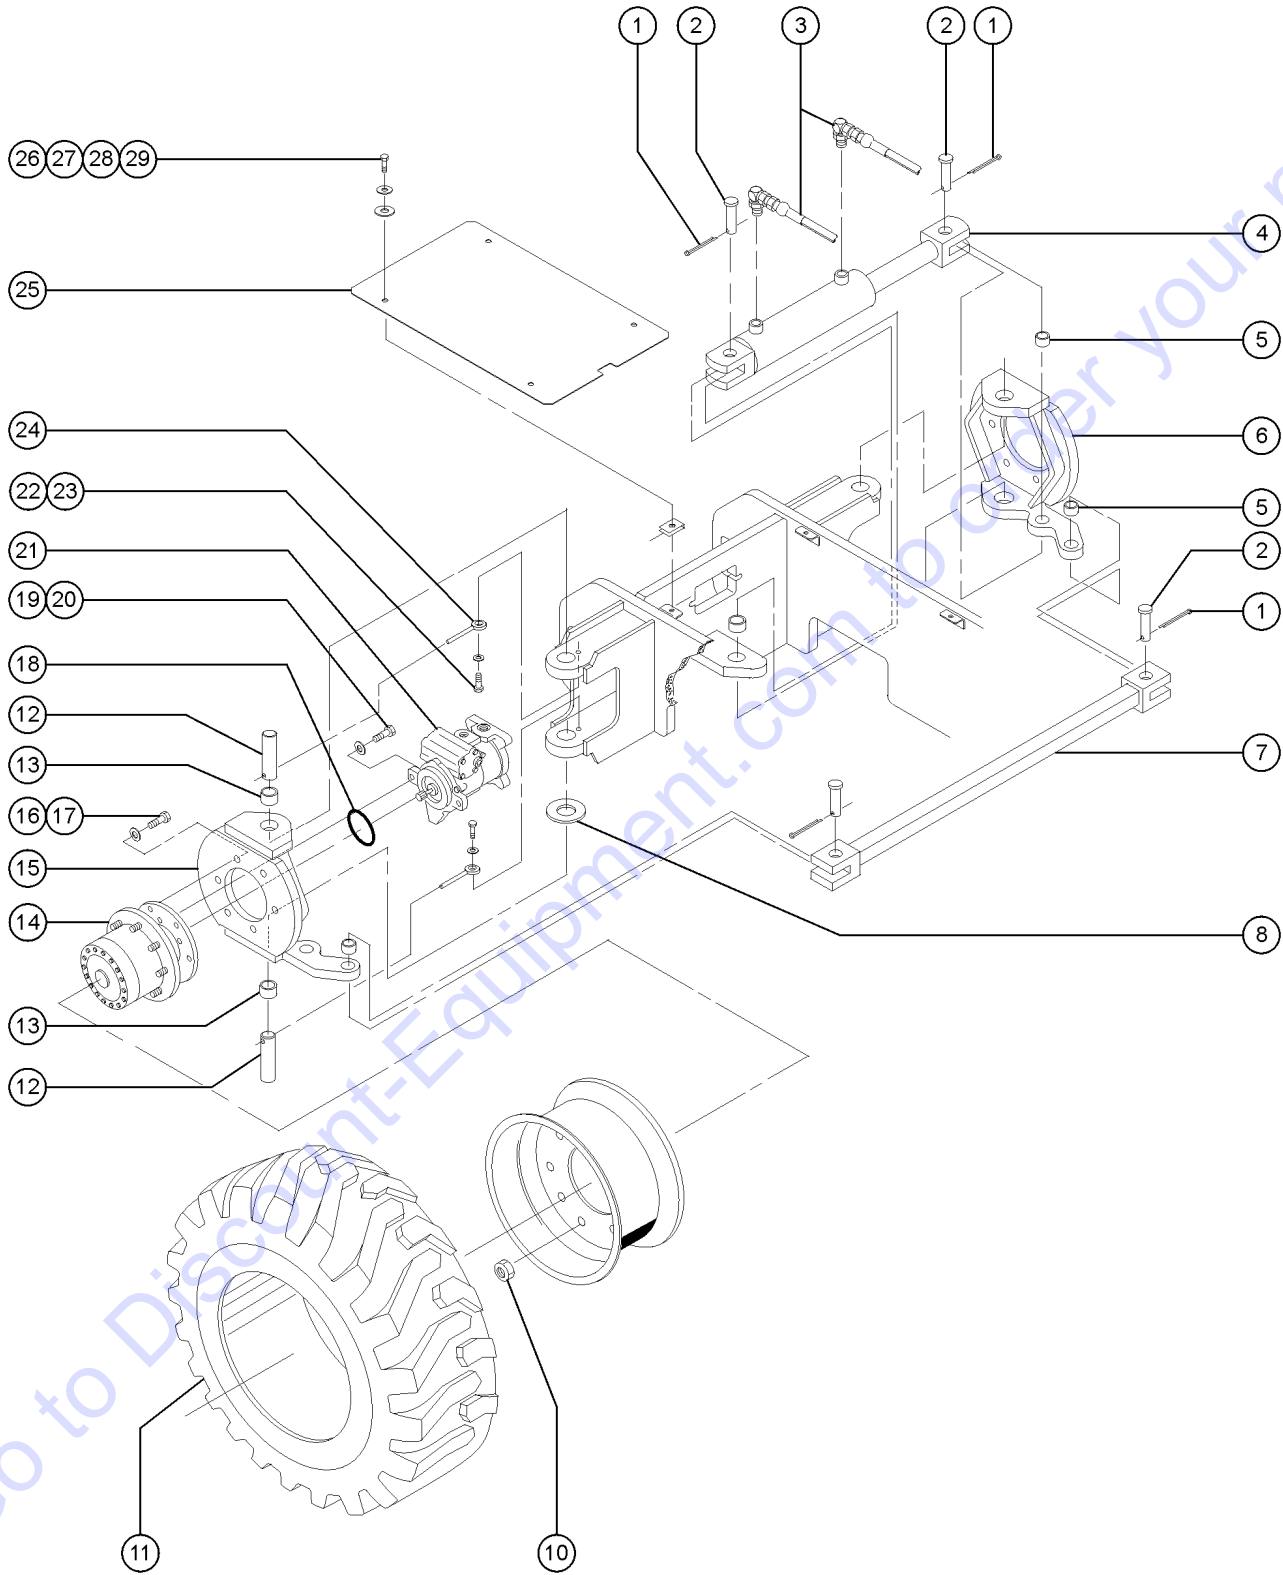

301.1 4WD Steer Axle Linkage, Wheels and Hubs

301.1 4WD Steer Axle Linkage, Wheels and Hubs

Item	Part No.	Description	Qty.	Item	Part No.	Description	Qty.
1	5361GT	PIN,COTTER,.125 X 1.5.....	4	--	106125GT	SEAL KIT, BRAKE, 4HP <i>for 101584 (inventory limited to stock on hand as component is no longer available)</i>	
2	19440GT	PIN,CLEVIS,1 X 2.5 LG.....	4	--	106126GT	BEARING KIT,4HP <i>for 101584 (inventory limited to stock on hand as component is no longer available)</i>	
3		Hydraulic Hoses and Fittings..... <i>refer to section 304.1</i>	4	--	1286602GT	SEAL KIT,WHEEL DRIVE W/BRAKE (101584/101585) <i>for 101584</i>	
4	88337GT	CYLINDER,STEER.....	1	--	1286603GT	BEARING KIT,WHEEL DRIVE W/BRAKE (101584/101585) <i>for 101584</i>	
--	32673GT	SEAL KIT (CYL PN 30585)..... <i>for 36083 cylinder</i>	1	--	146051GT	BEARING NUT*** <i>for 101584</i>	
--	88338GT	SEAL KIT, 88337 <i>for 88337 cylinder</i>		--	146052GT	SET SCREW*** <i>for 146051</i>	
5	25817GT	BEARING,1.00IDX1.25ODX1.00L.....	4	--	215777GT	INPUT CARRIER, SUB-ASSEMBLY <i>for 101584</i>	
6	43592GT	YOKE ASSY, Z34 4WD RIGHT..... <i>includes 2 each index numbers 5 and 13</i>	1	--	58320GT	KIT,TORQUE HUB COVER(101584)** <i>for 101584</i>	
7	36929GT	TIE ROD,WELDMENT,Z34/68.....	1	15	43591GT	YOKE ASSY, Z34 4WD LEFT..... <i>includes 2 each index numbers 5 and 13</i>	1
8	45074GT	WASHER,THRUST,1.5 X 3.5 X .187.....	2	16	20654GT	SCREW,SHC,5/8-11 X 3.50,A574.....	12
10	54627GT	NUT,LUG,5/8-18 X 90 DEGREE,Z45.....	16	17	13064GT	WASHER,FLAT,625 HARDENED.....	12
11A	139465GT	ASSY,TIRE&WHEEL,LF,4WD.....	2	18	52087GT	O-RING,2-044 BUNA***.....	2
--	139411GT	TIRE,SGL,51S3D1-16.5,8 PLY		19		Ref. Screw - SHC, 1/2 -13 x 1 inch, GR 8.....	4
--	42144GT	WHEEL,16.5 X 8.25,9 HOLE/9.5BC		20	13066GT	WASHER,FLAT,.5 HARDENED.....	4
11B	139466GT	ASSY,TIRE&WHEEL,RF,4WD.....	2	21	33432GT	MOTOR,HYD,25CC FIXED***.....	2
--	139411GT	TIRE,SGL,51S3D1-16.5,8 PLY		--	32675GT	SEAL KIT,SUNSTRAND.....	2
--	42144GT	WHEEL,16.5 X 8.25,9 HOLE/9.5BC		22	77692GT	SCREW,HHC,3/8-16 X 1 GRD 8.....	4
11C	131341GT	ASSY,TIRE&WHEEL,FF.LH..... <i>(components not sold separately)</i>	2	23	6021GT	WASHER,LOCK,.375.....	4
11D	131340GT	ASSY,TIRE&WHEEL,FF.RH..... <i>(components not sold separately)</i>	2	24	1255452GT	ROD END,.375 X 2.25,ZAG.....	4
11E	139475GT	ASSY,TIRE&WHL,SEALANT,LF4WD..... <i>(components not sold separately)</i>	2	25	37100GT	COVER W/DECAL DR CHAS STR END*.....	1
11F	139477GT	ASSY,TIRE&WHL,SEALANT,RF4WD..... <i>(components not sold separately)</i>	2	26	6090GT	SCREW,HHC,1/4-20 X .75.....	4
12	36211GT	PIN,1.50DIA X 3.25LG,1HOLE.....	4	27	6356GT	WASHER,LOCK,.25.....	4
13	18396GT	BEARING,1.5IDX1.75ODX1.0L.....	4	28	6638GT	WASHER,FLAT,USS,1/4"Y.....	4
14	101584GT	WHEEL DRIVE W/BRAKE 57:1.....	2	29	56912GT	SPRING CLIP,1/4-20,.025-.15X.54,ZAG.....	4
--	106117GT	O-RING,2-010,VITON <i>for 101584 (Mating O-ring for Brake Port)(Extremely small)</i>					
--	106119GT	SEAL KIT, GEARBOX, 4HP <i>for 101584</i>					
--	106120GT	WHEEL STUD, 4HP, 5/8-18*** <i>for 101584</i>					
--	106121GT	ROD,DISCONNECT 4HP/4HB*** <i>for 101584</i>					
--	106122GT	CAP,DISENGAGE,4HP/4HB*** <i>for 101584</i>					
--	106123GT	O-RING,END COVER,4HP/4HB*** <i>for 101584</i>					
--	106124GT	LINING KIT, BRAKE, 4HP*** <i>for 101584</i>