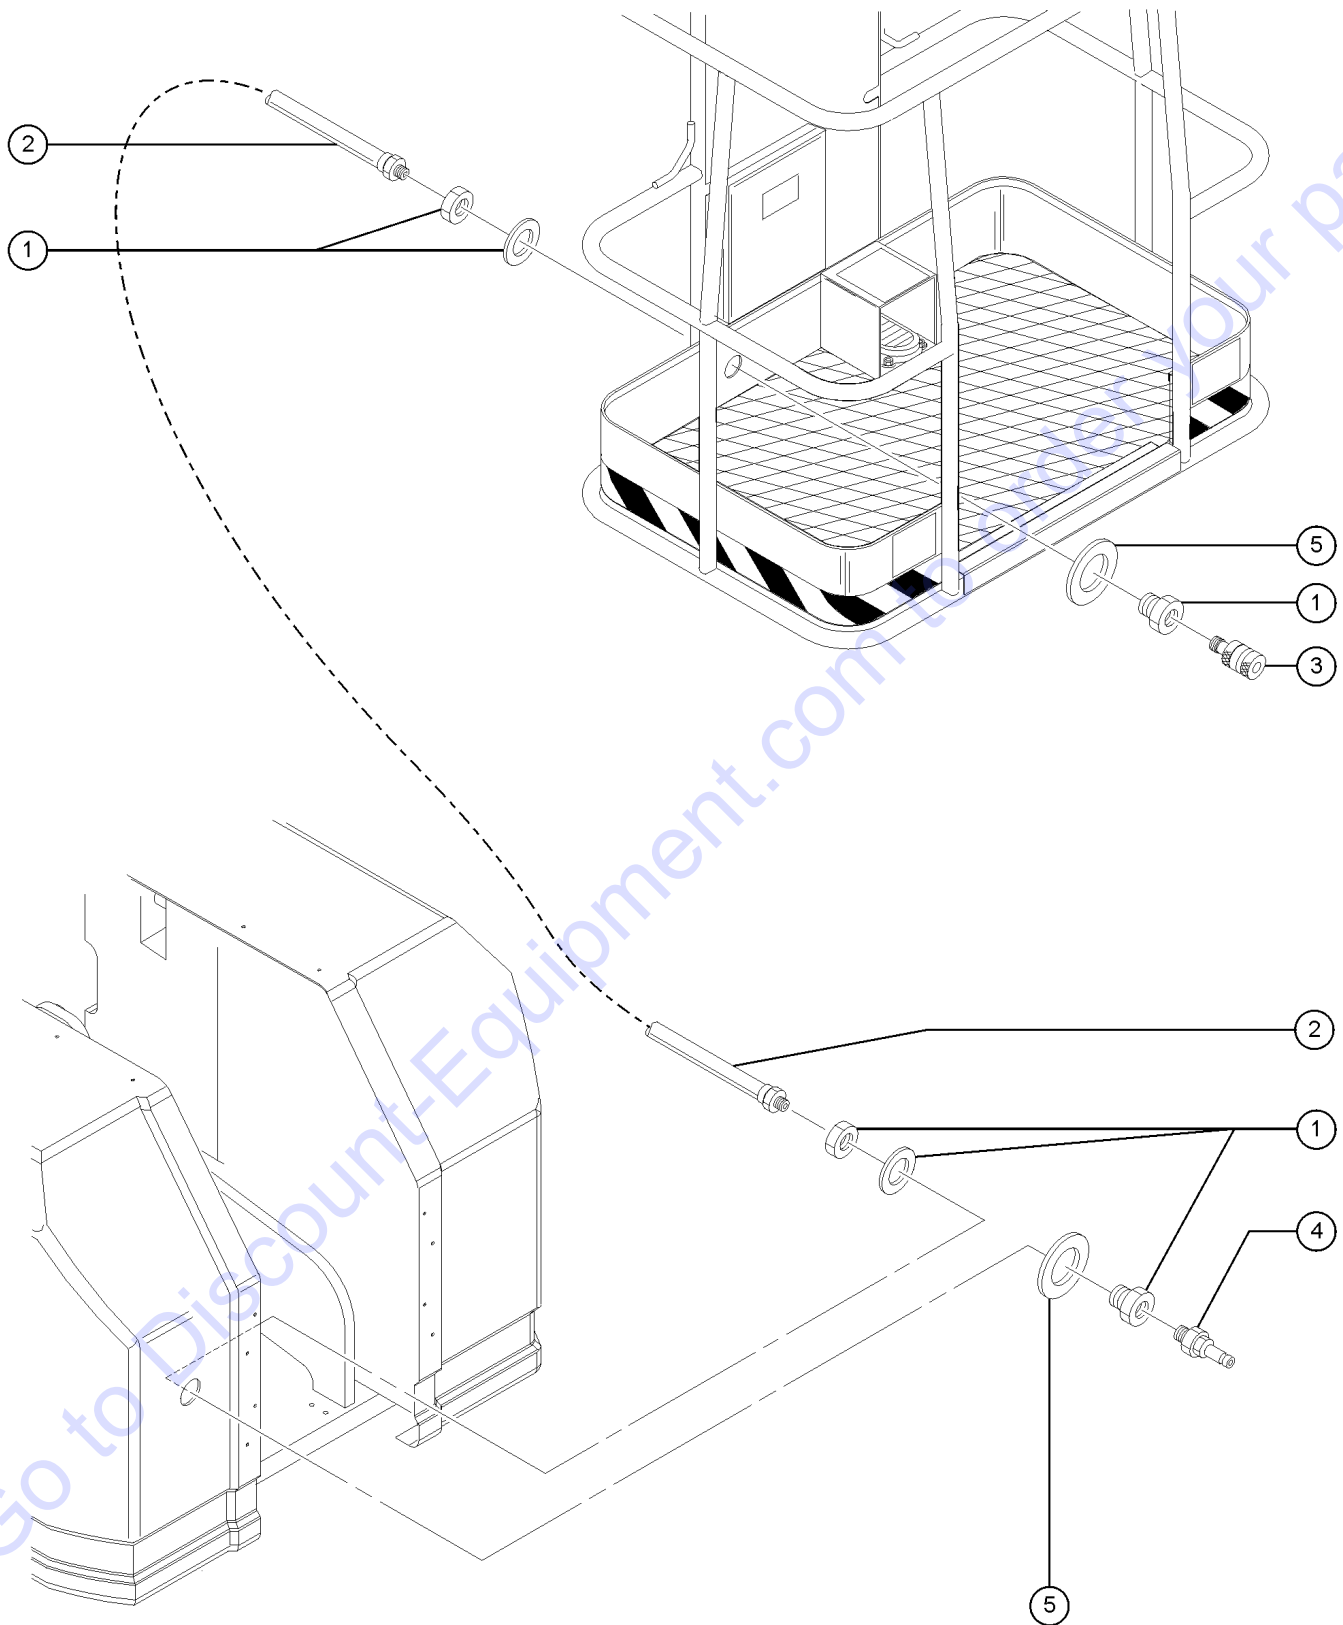

802.1 Air Line to Platform

802.1 Air Line to Platform

Item	Part No.	Description	Qty.
--	42021GT	Airline to Platform Option	
1	27900GT	BULKHEAD,FEMALE X 6 X 6.....	2
2	42022GT	Air Line Assembly with Fittings.....	1
3	27895GT	COUPLER,1/4"SERIES 3/8 MPT.....	1
4	27894GT	PLUG,1/4"SERIES,3/8 MPT.....	1
5	13775GT	WASHER,FLAT,1.063 X 2 X .134.....	2

Go to Discount-Equipment.com to order your parts