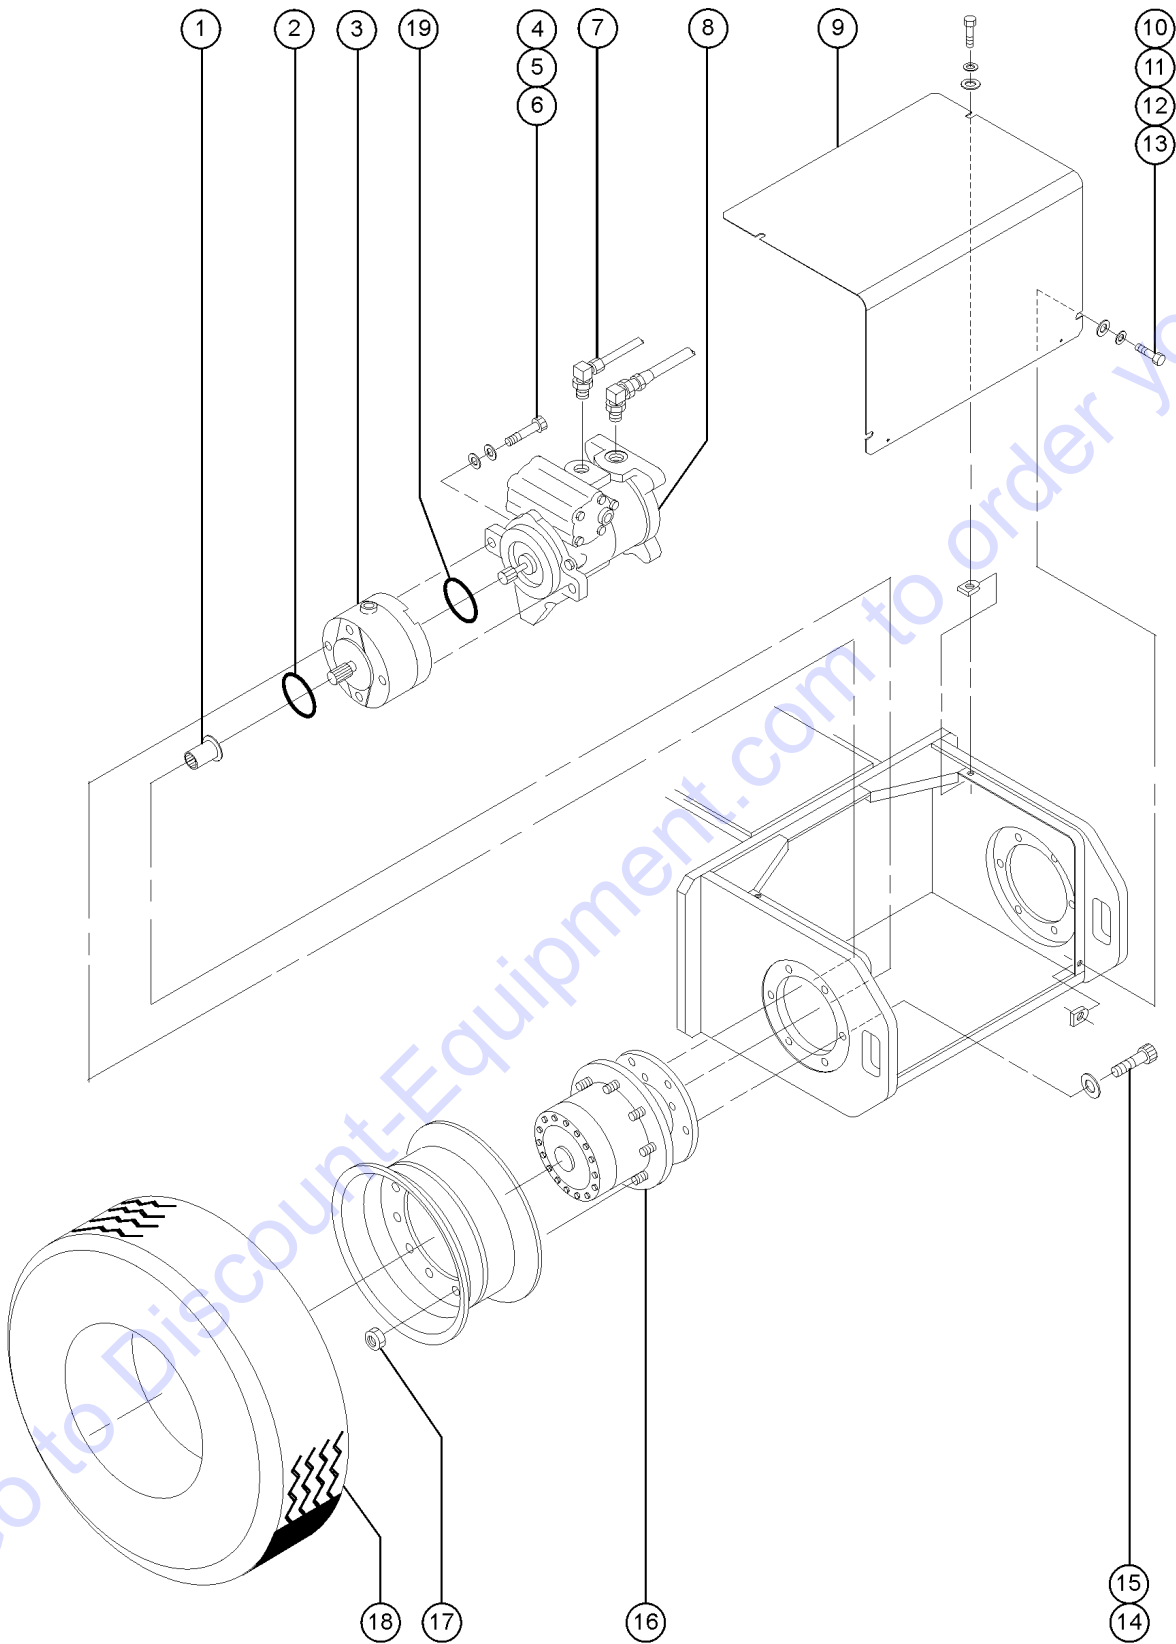

203.1 2WD Non-steer Axle

203.1 2WD Non-steer Axle

Item	Part No.	Description	Qty.	Item	Part No.	Description	Qty.
1	38113GT	COUPLER,INTERNAL SPLINE,T-HUB....2		--	1286603GT	BEARING KIT,WHEEL DRIVE W/BRAKE (101584/101585) for 101584	
2	52087GT	O-RING,2-044 BUNA***.....4		--	146051GT	BEARING NUT*** for 101584	
3	41912GT	BRAKE,MICO,1200 IN/LB***.....2		--	146052GT	SET SCREW*** for 146051	
--	41918GT	LINING KIT,MICO BRAKE.....2		--	215777GT	INPUT CARRIER, SUB-ASSEMBLY for 101584	
--	41921GT	SEAL KIT,BRAKE,MICO.....2		--	58320GT	KIT,TORQUE HUB COVER(101584)** for 101584	
--	41922GT	BEARING KIT,BRAKE,MICO.....2		17	54627GT	NUT,LUG,5/8-18 X 90 DEGREE,Z45.....16	
--	72319GT	SPRING (RED) MICO For 41912; 8 required per brake		18A	45094GT	WHEEL ASSY, INDUSTRIAL, AF.....2	
4	12461GT	SCREW,HHC,1/2-13 X 5,GRD.8.....4		--	54139GT	WHEEL,14.5 X 7.....2	
5	6033GT	WASHER,LOCK,0.5".....4		--	54140GT	TUBELESS PNEUMATIC TIRE,9-14LT...2	
6	6095GT	WASHER,FLAT,USS,1/2",Y.....4		18B	139467GT	ASSY,TIRE&WHEEL,LR,2/4WD.....2	
7		Ref. Hydraulic Hoses and Fittings.....4 refer to section 204.1		--	139411GT	TIRE,SGL,51S3D1-16.5,8 PLY.....2	
8	24668GT	DRIVE MOTOR REAR,2WD/7 DEGREE*.....2		--	42145GT	WHEEL,16.5 X 8.25,9 HOLE/9.5BC.....2	
--	29739GT	SEAL KIT,SAUER-DANFOSS M46***.....2		18C	139468GT	ASSY,TIRE&WHEEL,RR,2/4WD.....2	
9	41217GT	COVER W/DCLS,DR CHAS NS END....1		--	139411GT	TIRE,SGL,51S3D1-16.5,8 PLY.....2	
10	6090GT	SCREW,HHC,1/4-20 X .75.....4		--	42145GT	WHEEL,16.5 X 8.25,9 HOLE/9.5BC.....1	
11	6356GT	WASHER,LOCK,.25.....4		18D	45461GT	WHEEL ASSY, INDUSTRIAL, FF.....1 (components not sold separately)	
12	6638GT	WASHER,FLAT,USS,1/4"Y.....4		18E	139469GT	ASSY,TIRE&WHEEL,DRIVE,FF RH RT (components not sold separately)	
13	56912GT	SPRING CLIP,1/4-20,.025-.15X.54,ZAG.....4		18F	139470GT	ASSY,TIRE&WHEEL,DRIVE,FF LH RT (components not sold separately)	
14	45066GT	SCREW,SHC,5/8-11 X 2.25.....12		18G	139476GT	ASSY,TIRE&WHL,SEALANT,LR (components not sold separately)	
15	13064GT	WASHER,FLAT,625 HARDENED.....12		18H	139478GT	ASSY,TIRE&WHL,SEALANT,RR (components not sold separately)	
16	101584GT	WHEEL DRIVE W/BRAKE 57:1.....2		19A	22811GT	O-RING,MOTOR TO BRAKE***.....1 for 36259	
--	106117GT	O-RING,2-010,VITON for 101584 (Mating O-ring for Brake Port)(Extremely small)		19B	52087GT	O-RING,2-044 BUNA***.....1 for 119556	
--	106119GT	SEAL KIT, GEARBOX, 4HP for 101584					
--	106120GT	WHEEL STUD, 4HP, 5/8-18*** for 101584					
--	106121GT	ROD,DISCONNECT 4HP/4HB*** for 101584					
--	106122GT	CAP,DISENGAGE,4HP/4HB*** for 101584					
--	106123GT	O-RING,END COVER,4HP/4HB*** for 101584					
--	106124GT	LINING KIT, BRAKE, 4HP*** for 101584					
--	106125GT	SEAL KIT, BRAKE, 4HP for 101584 (inventory limited to stock on hand as component is no longer available)					
--	106126GT	BEARING KIT,4HP for 101584 (inventory limited to stock on hand as component is no longer available)					
--	1286602GT	SEAL KIT,WHEEL DRIVE W/BRAKE (101584/101585) for 101584