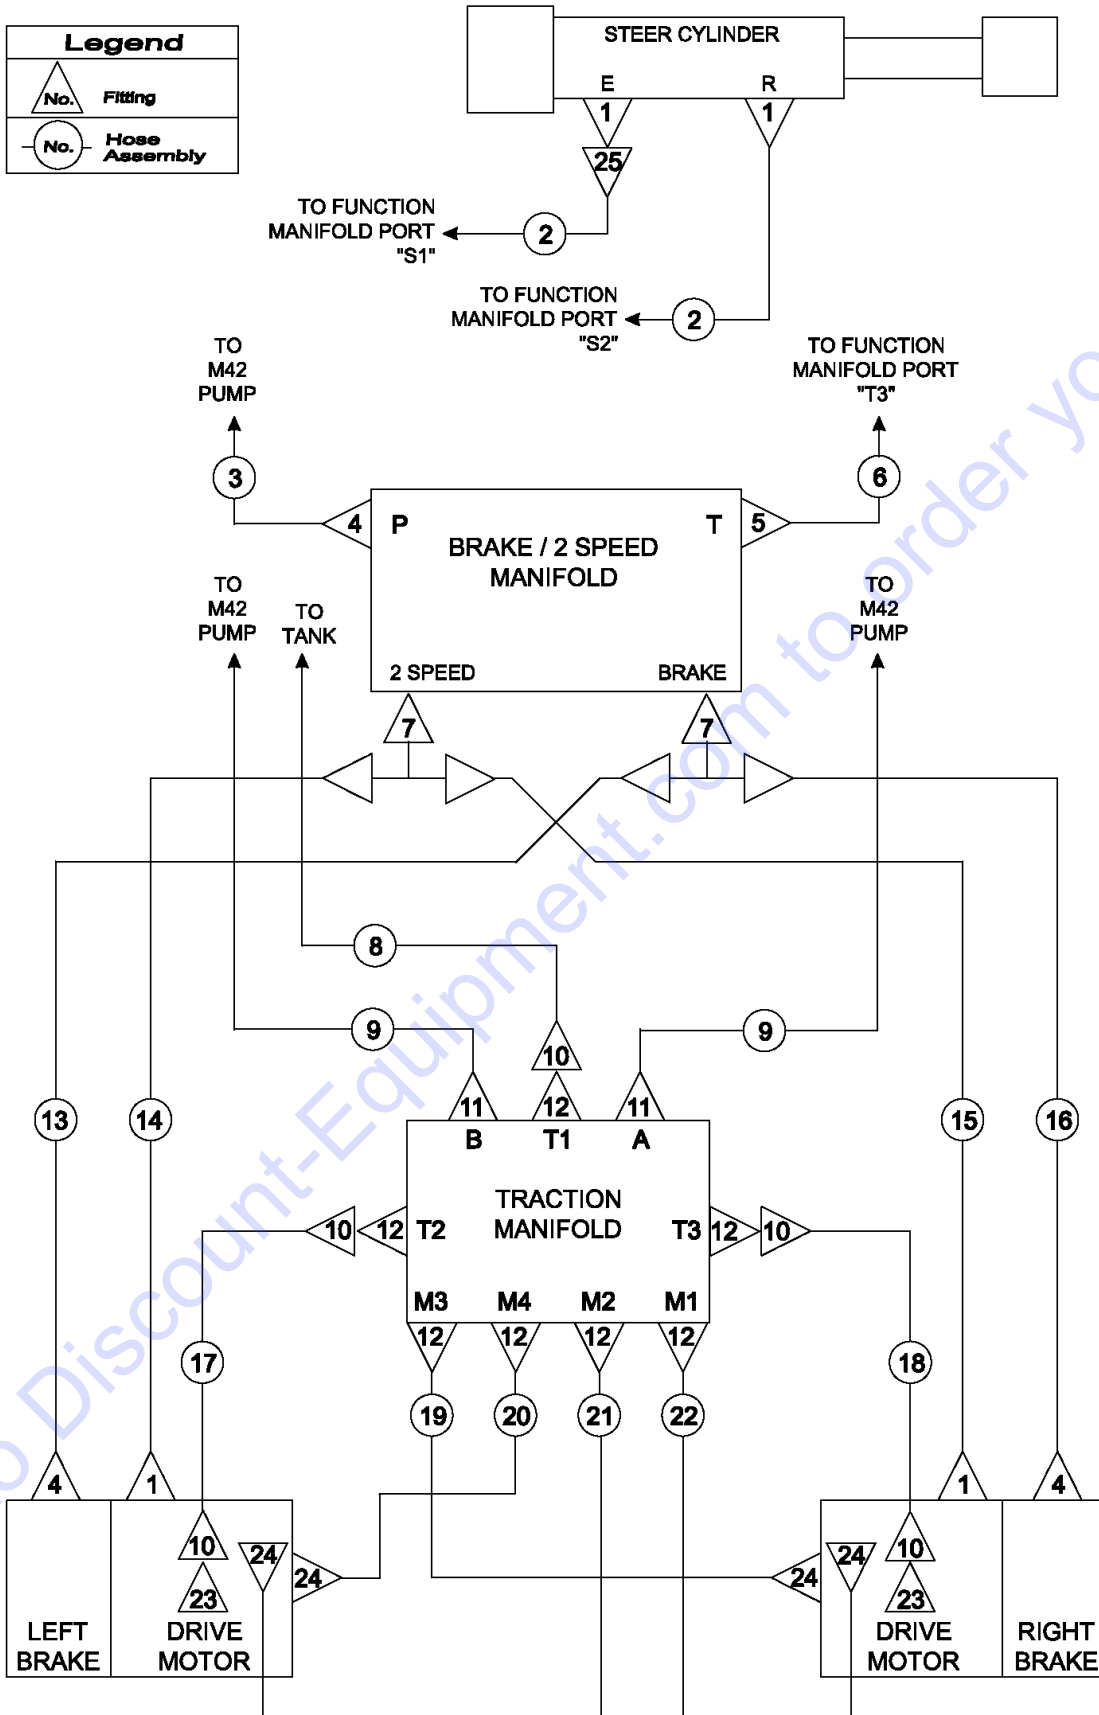

204.1 2WD Hydraulic Hoses and Fittings

Legend	
	Fitting
	Hose Assembly