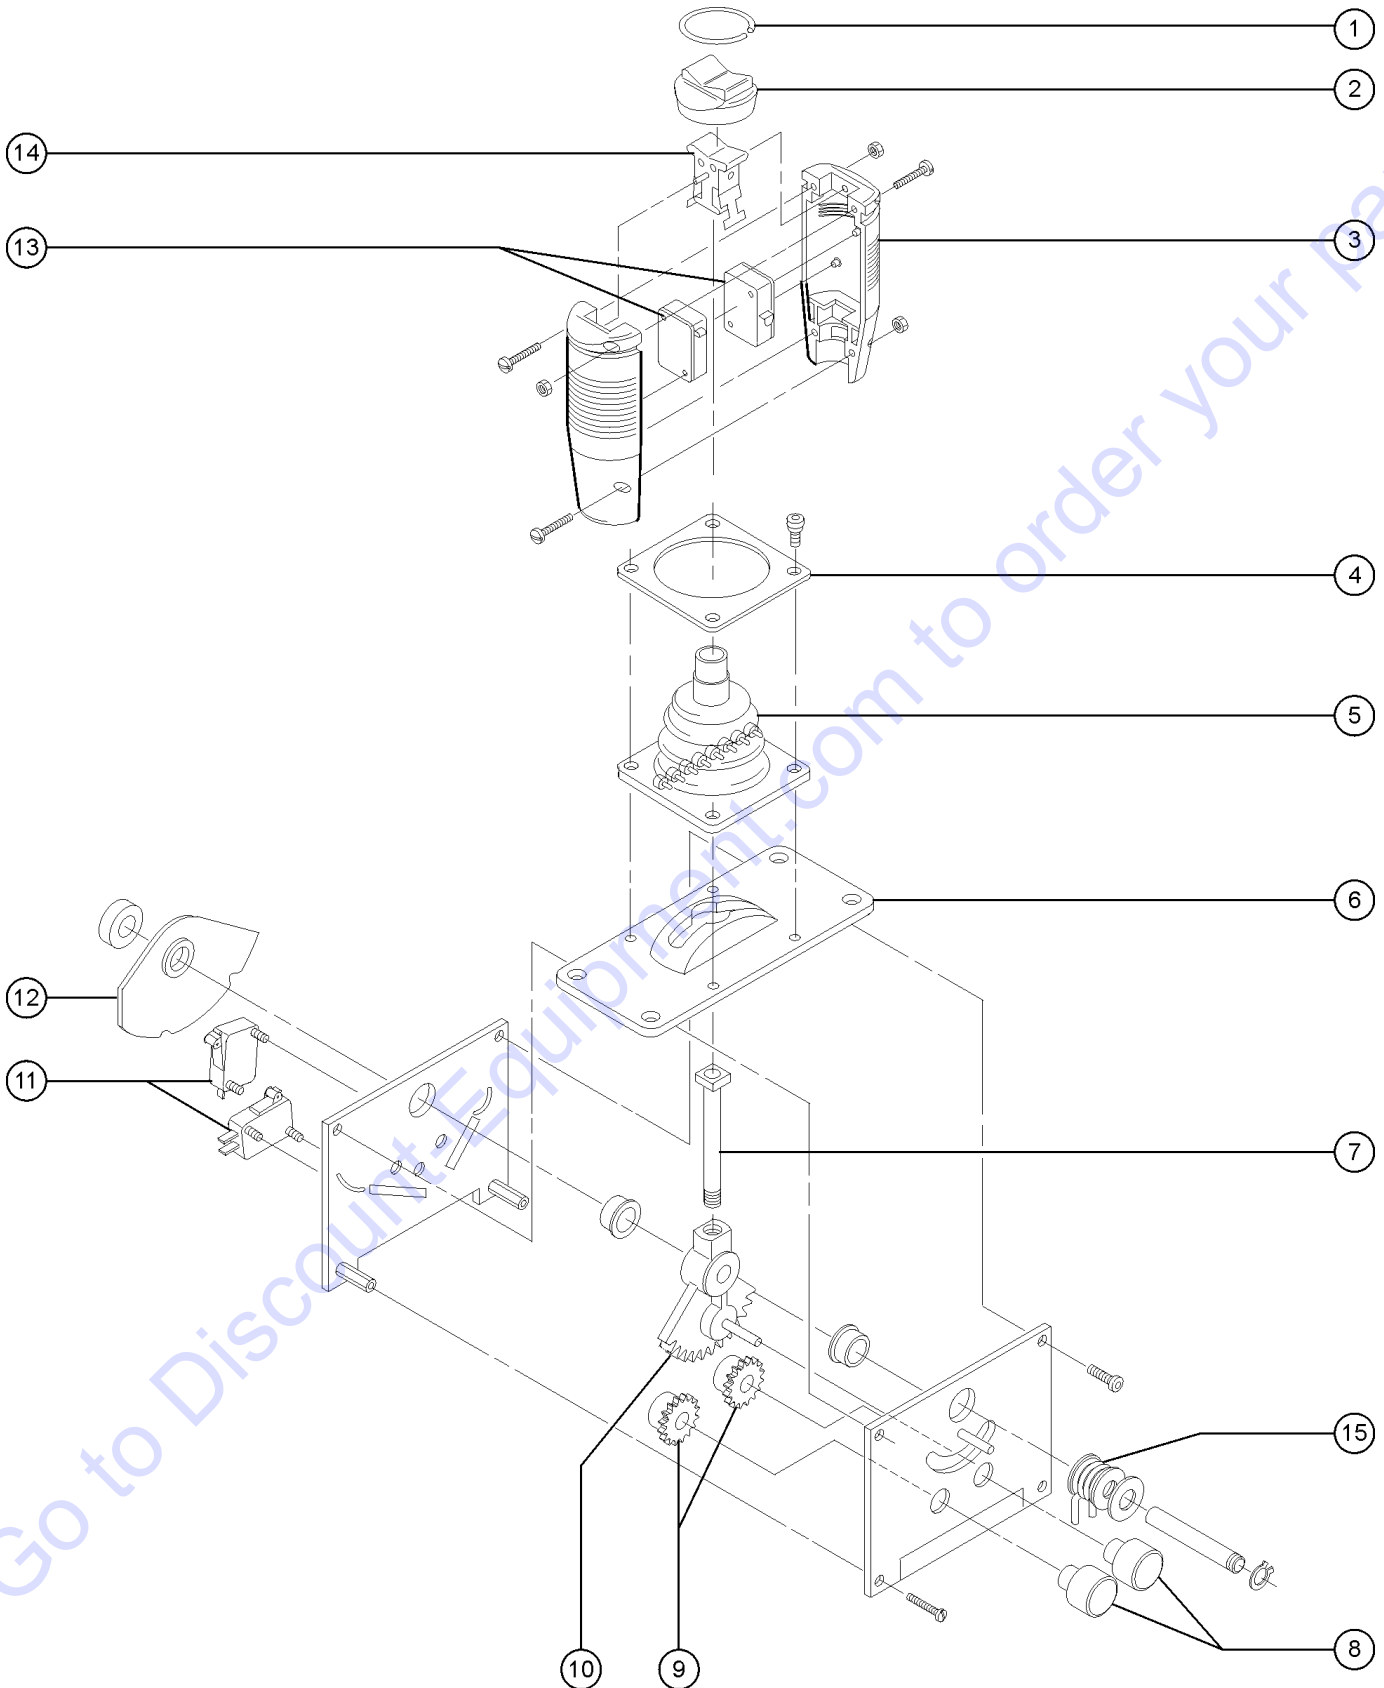

704.1 Joystick Controller, Drive / Steer Functions

704.1 Joystick Controller, Drive / Steer Functions

Item	Part No.	Description	Qty.
--	20424GT	JOYSTICK CONTROLLER,12V <i>OEM joystick, contains all shown service parts</i>	
--	20424HGT	JOYSTICK CONTROLLER,12V <i>aftermarket joystick replacement</i>	
1	25882GT	LOCK RING.....	1
2	25881GT	BOOT,THUMB 20424 JOYSTICK.....	1
3	25883GT	HANDLE HALF,JOYSTICK (20424)..... <i>order qty (2) required</i>	2
--	49887GT	NUT & BOLT KIT (25883).....	1
--	72245GT	KIT, JOYSTICK HANDLE <i>includes handles, rocker and nut/bolt kit</i>	
4	44221GT	COLLAR, BOOT RETAINING.....	1
5	22368GT	BOOT (20424).....	1
6	25884GT	COVER CASTING,20424 CONTROLLER.....	1
7	44211GT	SHAFT,W/NF STYL BLOCK,(20424)*..... <i>consult Discount-equipment when ordering</i>	1
8	22364GT	POTENTIOMETER (20424).....	2
9	22367GT	SPUR GEAR (20424).....	2
10	44212GT	GEAR CASTING,20424 CONTROLLER*..... <i>consult Discount-equipment when ordering</i>	1
11	22365GT	SWITCH (20424).....	2
12	22366GT	CAM ASSY (20424).....	1
13	23680GT	SWITCH,HANDLE,20424.....	2
14	23688GT	ROCKER ASSY,HANDLE (20424)***.....	1
15	58209GT	SPRING,RETURN***.....	1