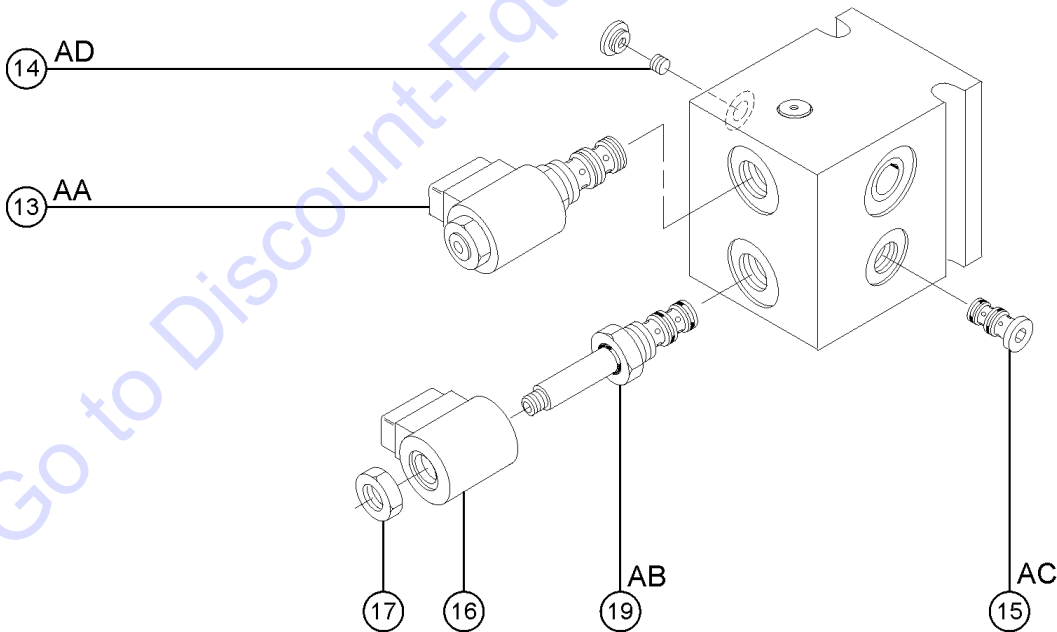

302.1 4WD Traction Brake and Two-speed Manifolds

302.1 4WD Traction Brake and Two-speed Manifolds

Item	Part No.	Description	Qty.	Item	Part No.	Description	Qty.
--	28750GT	O-RING KIT,FIELD SVC,ALL PROD*		15	43599GT	VALVE,CHECK.....1 AC, pressure circuit	1
--	33994GT	PLUG AND CAP KIT-SERVICE,37 **.....1		--	110200GT	SEAL KIT, VALVE, #4	
--	42157GT	MANIFOLD,BRAKE/MOTOR SHIFT.....1 <i>includes index numbers 13 through 17</i>		16	43601GT	COIL,SOLENOID VLV,10V W/ DIODE.....2	
--	56722GT	TRACTION MANIFOLD 4WD <i>includes index numbers 3 through 12</i>		17	45912GT	NUT,SOLENOID VALVE 2P3W.....2	
1A	48997GT	NIPPLE,DIAGNOSTIC,#4.....1	1	18	33520GT	PLUG,ORIFICE,0.070.....1 C, equalizes pressure accross flow divider/combiner valve E	1
1B	20224GT	DIAGNOSTIC FEMALE Q-DSCNT.....1	1	19	65766GT	VALVE,SOLENOID,10V W/DIODE***.....1 AB, 2-speed motor shift	1
2	48880GT	CAP,DIAGNOSTIC NIPPLE.....1	1				
3	43606GT	VALVE,DIRECTIONAL CONTROL.....1 H, diverts all flow to steer end of drive motors when in high range	1				
4	33521GT	VALVE,FLOW DIVIDER/COMBINER.....1 E, controls flow to flow divider/combiner valve F	1				
--	84135GT	SEAL KIT, VALVE					
5	29737GT	PLUG,ORIFICE,0.052 INCH.....1 G, equalizes pressure accross flow divider/combiner valve F	1				
6	45480GT	VALVE,FLOW DIVIDER**.....1 F, controls flow to steer end drive motors in forward and reverse	1				
--	84136GT	SEAL KIT, VALVE 45840 & 84132					
7	43604GT	VALVE,FLOW DIVIDER/COMBINER.....1 D, controls flow to non-steerer end drive motors in forward and reverse	1				
--	84136GT	SEAL KIT, VALVE 45840 & 84132					
8	33520GT	PLUG,ORIFICE,0.070.....1 K, equalizes pressure accross flow divider/combiner valve D	1				
9	27759GT	VALVE,CHECK.....1 I, direction control circuit	1				
--	74902GT	SEAL KIT					
10	43597GT	VALVE,RELIEF,210 PSI.....1 B, charge pressure circuit	1				
--	110194GT	SEAL KIT, VALVE, #10					
11	33511GT	VALVE,CHECK,PILOT OPERATED.....1 J, smooths the shift from low to high range	1				
--	89310GT	SEAL KIT, SOLENOID VALVE					
12	43596GT	VALVE,SHUTTLE.....1 A, charge pressure circuit that gets hot oil out of low pressure side of drive pump and allows low pressure flow path for brake release and 2-speed motor shift	1				
13	65766GT	VALVE,SOLENOID,10V W/DIODE***.....1 AA, brake, includes index numbers 16 and 17	1				
--	72043GT	SEAL KIT,SOLENOID VALVE					
14	32669GT	ORIFICE PLUG,0.025 (30551).....1 AD, return to tank circuit	1