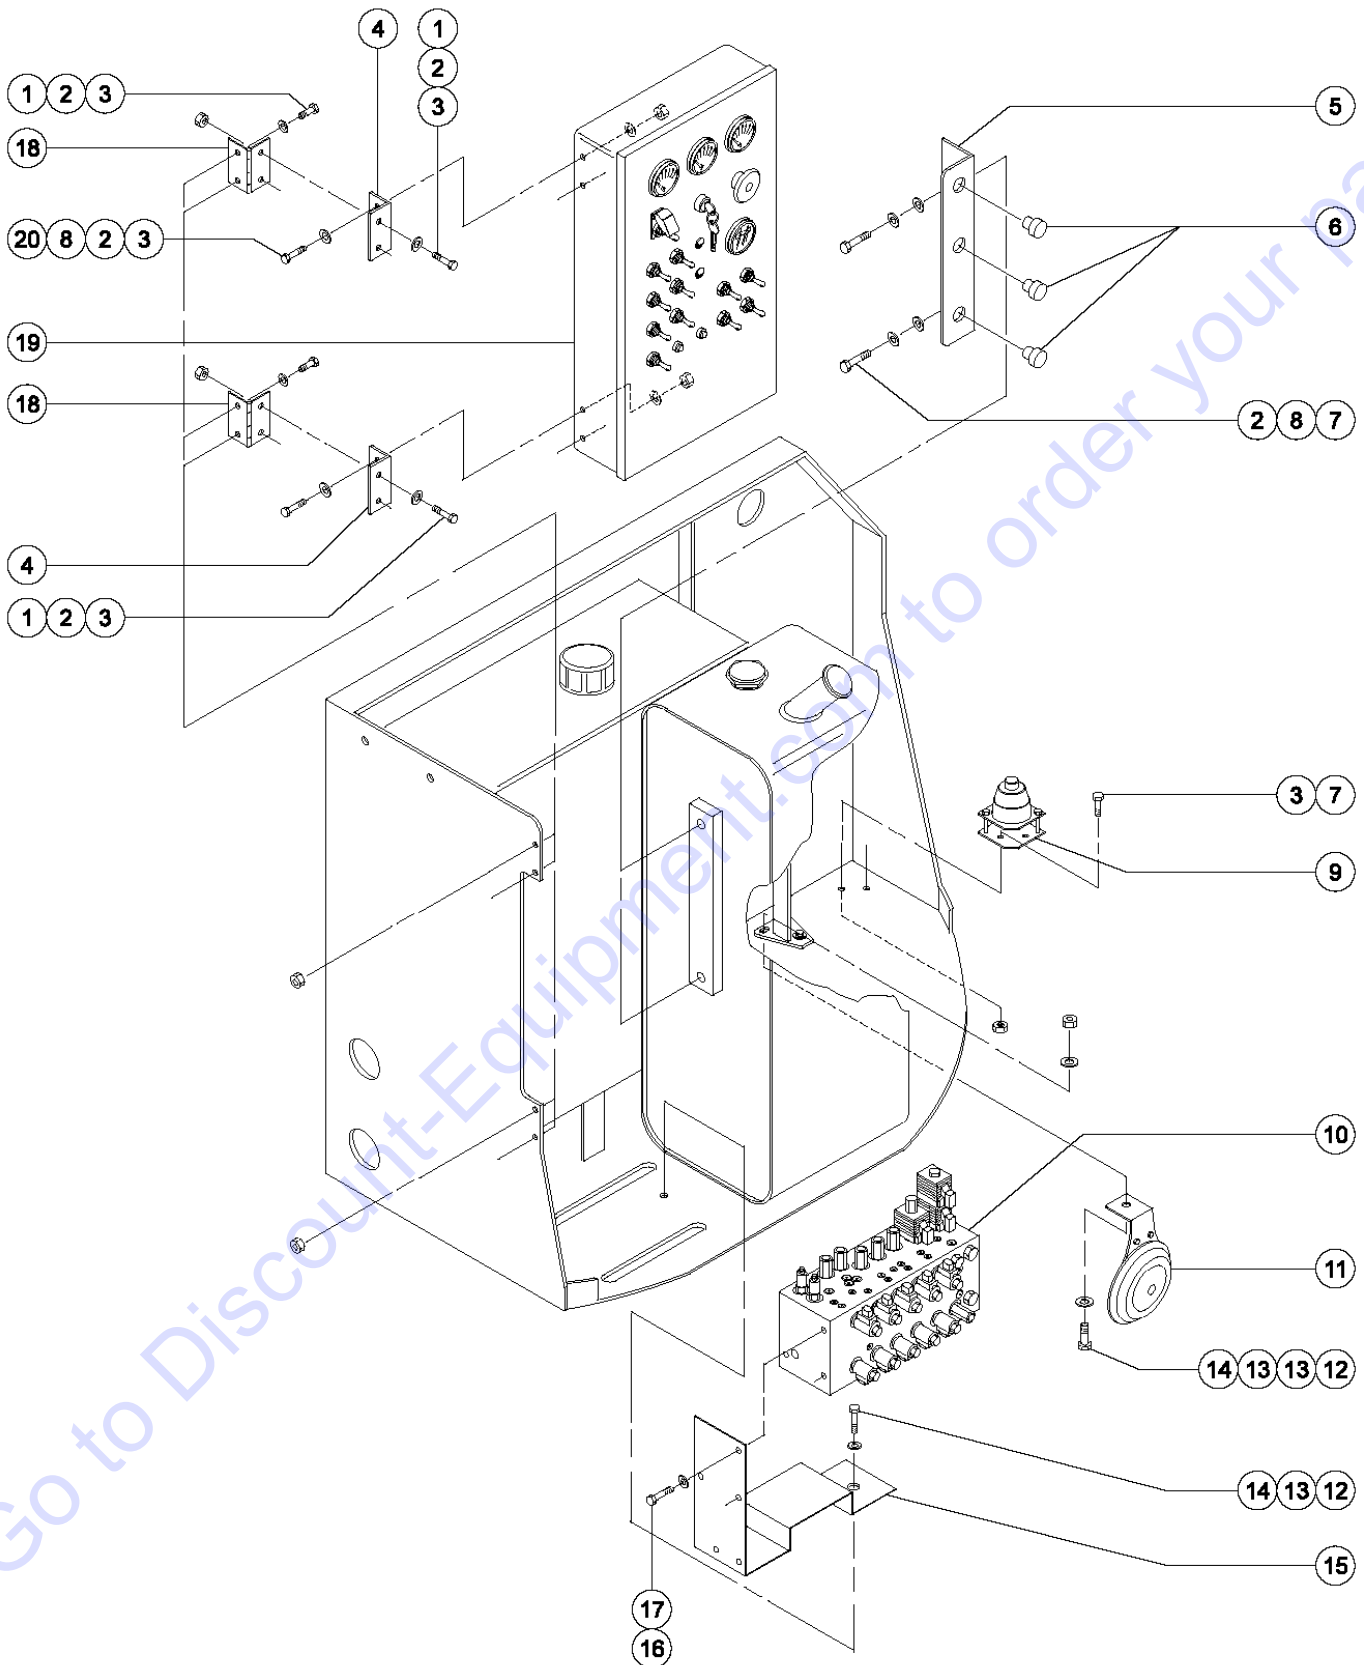

504.1 Ground Controls, View 2

Item	Part No.	Description	Qty.	Item	Part No.	Description	Qty.
--	45782GT	DIODE,6 AMP,200 PIV,BULK.....	-	30	1505GT	WIRE CABLE,16/2 SJO,BULK...96-inches	
--	33996GT	SCREWDRIVER,TERMINAL BLOCK		31	44133GT	WIRE CABLE,16/4 CON.TPE JKT*.....96-inches	
1	7056GT	CONN,SQUEEZE,1/2NPT .38-.50,SM....	4	32	1505GT	WIRE CABLE,16/2 SJO,BULK...60-inches	
2	6935GT	LOCKNUT,ELEC,1/2".....	5	33	231641GT	Z34IC,GBOX WIRE DUCT COVER.....	2
3	8914GT	SCREW,HHC,1/4-20 X .625.....	2				
4	6356GT	WASHER,LOCK,.25.....	8				
5	6638GT	WASHER,FLAT,USS,1/4"Y.....	2				
6	43675GT	CONTROL BOX ASSY.W/DECAL..... <i>includes index number 7</i>	1				
7	42065GT	GASKET,GROUND CONTROL BOX.....	1				
8	36871GT	DIN RAIL,14.75" **.....	1				
9	7339GT	SCREW,HHC,1/4-20 X .5.....	6				
10	231640GT	Z34IC,GBOX WIRE DUCT.....	2				
11	25974GT	PLASTIC END STOP.....	2				
12	25836GT	TERMINAL BLOCK(SINGLE),WAGO***.....	48				
13	25837GT	TERMINAL STRIP END PLATE.....	1				
14	56057GT	MODULE,IGNITION/START,12/24V.....	1				
15A	34052GT	RELAY,SPDT,12V(AUTO) PLUG IN**..... <i>Kubota WG-750 models</i>	8				
15B	34052GT	RELAY,SPDT,12V(AUTO) PLUG IN**..... <i>Kubota D-905 models</i>	6				
16A	34053GT	ASSY,RELAY SOCKET, AUTO..... <i>Kubota WG-750 models</i>	8				
16B	34053GT	ASSY,RELAY SOCKET, AUTO..... <i>Kubota D-905 models</i>	6				
--	34054GT	TERM,RELAY N-INSULATED 10-12 G....	6				
--	34055GT	TERM RELAY,N-INSULATE 14-16 GA....	6				
--	34056GT	TERM,RELAY,N-INSULATE 18-20 GA....	6				
17	34057GT	ANGLE,RELAY MOUNTING.....	1				
18	5094GT	SCREW,RHM,10-32 X .5.....	2				
19	6178GT	NUT,NYLOCK,10-32.....	2				
20		Ref. Wire Harness - Engine (consult Discount-equipment).....	1				
21	20776GT	CABLE SQUEEZE CONN.....	1				
22	18665GT	LOCKNUT,ELECTRIC,1" NPT.....	1				
23	35934GT	WIRE CABLE,18/19 CON.TPRJKT.....	618-inches				
24	12960GT	CABLE SQUEEZE CONN.,XTRA LRG...2					
25	14041GT	LOCKNUT,ELECTRIC,3/4".....	2				
26	30794GT	WIRE,12/3 SJEOW,BK-WH-GR/YL.....	618-inches				
27	7057GT	CONN. SQZ,1/2NPT .39-.56 MED.....	1				
28	35934GT	WIRE CABLE,18/19 CON.TPRJKT.....	618-inches				
29	6562GT	WIRE CABLE,16/4 SJO,BULK.....	144-inches				

505.1 Ground Controls and Function Manifold Installation