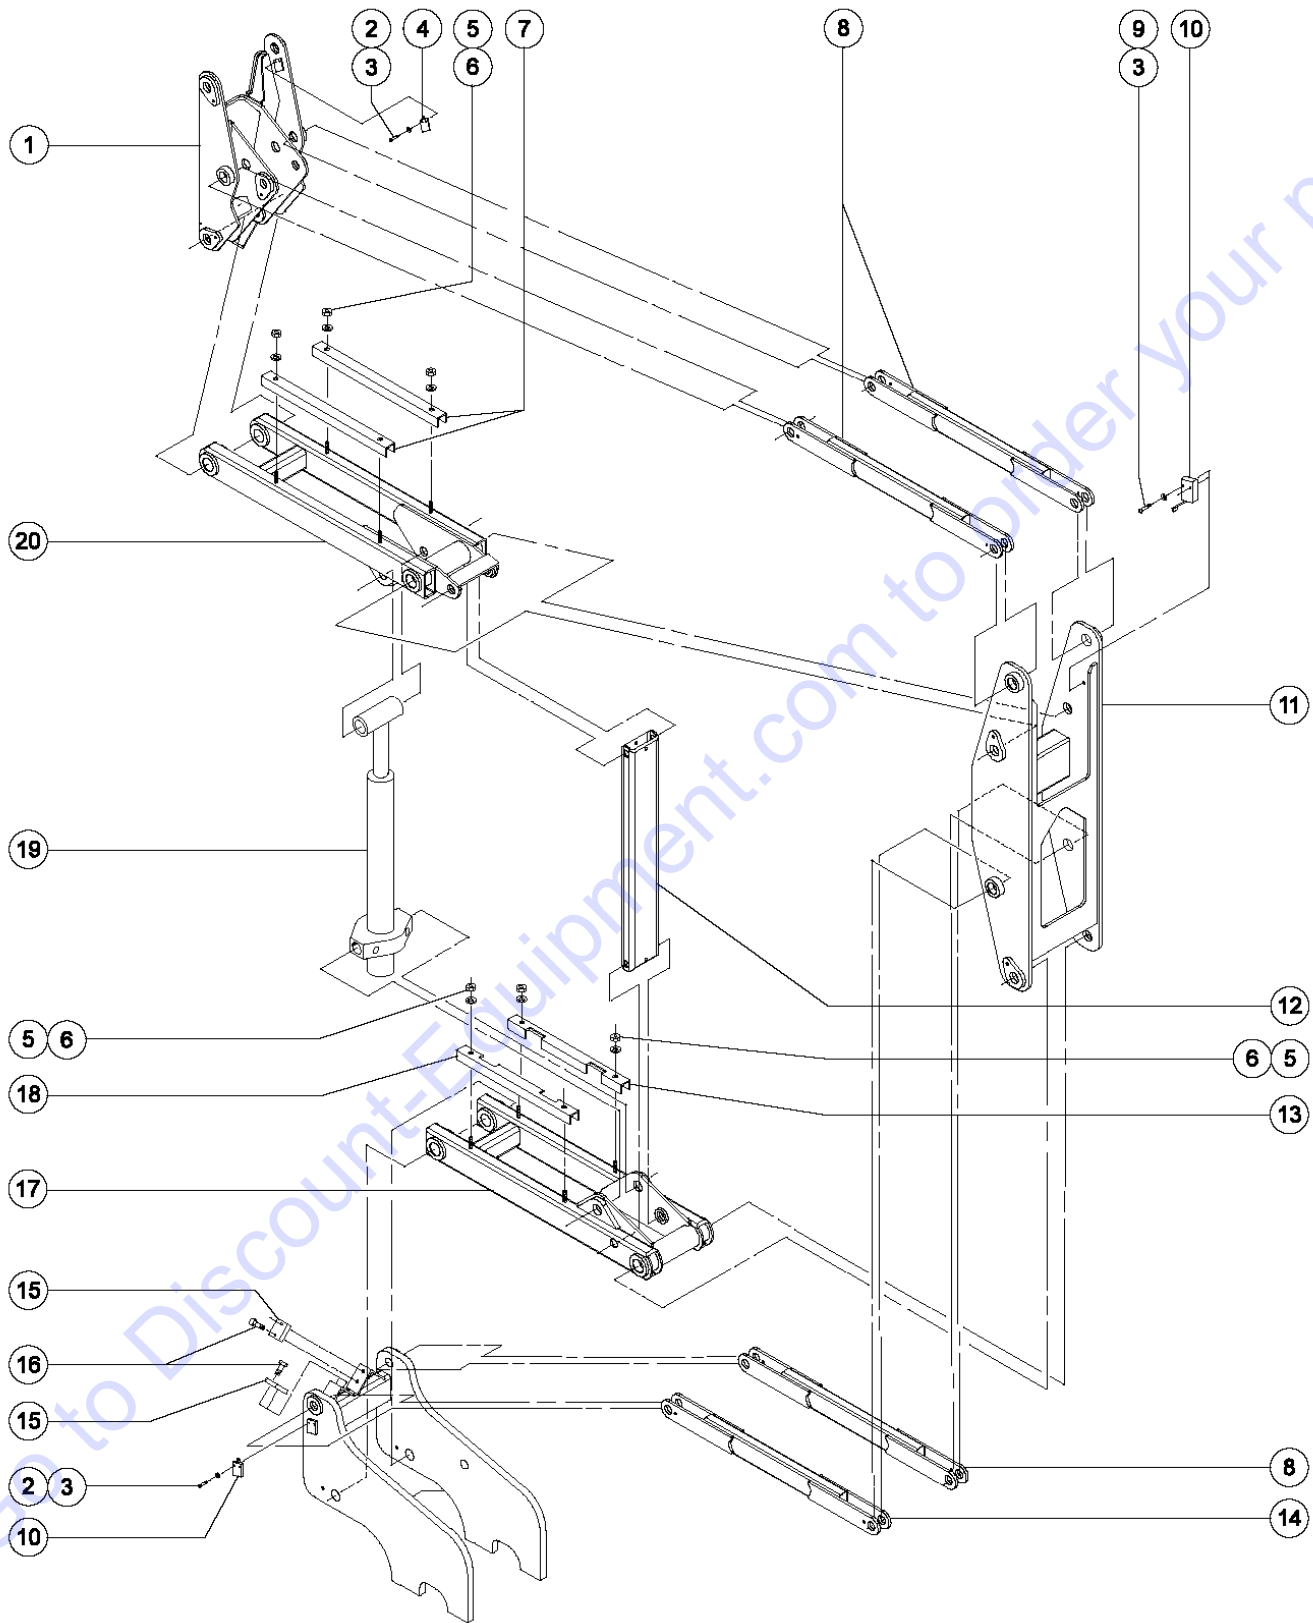

601.1 Secondary Boom, View 1

601.1 Secondary Boom, View 1

Item	Part No.	Description	Qty.	Item	Part No.	Description	Qty.
1	40447GT	UPPER MIDPIVOT ASSY,Z34 & Z34N....1	1	20	40448GT	UPPER SECONDARY BOOM ASSY.....1	1
--	34245GT	BEARING,1.25IDX1.50X1.25L.....1	1	--	18396GT	BEARING,1.5IDX1.75ODX1.0L.....1	1
2	49821GT	SCREW,PHILLIPS,PHM,8-32 X 1.25.....4	4	--	36245GT	BEARING,FL,1.00IDX1.25ODX0.84L.....1	1
3	6607GT	WASHER,LOCK,#10 PLTD.....6	6	--	45071GT	BEARING,1.5IDX1.75ODX1.5L.....1	1
4	~~88356-116R3GT~~	SWITCH,LIMIT,W/ROLLER ARM***.....1	1				
--	19491GT	CONTACTOR,LIMIT SWITCH.....1	1				
5	6091GT	NUT,NYLOCK,1/4-20.....8	8				
6	6638GT	WASHER,FLAT,USS,1/4"Y.....4	4				
7	36649PGT	HOSE COVER,UPPER ARM,PAINTED.....2	2				
8	74946GT	COMPRESSION ARM WELDMENT 56.50.....3	3				
9	16486GT	SCREW,RHM,10-32 X 1.75.....2	2				
10	~~88356-11103GT~~	SWITCH,LIMIT,W/RLLR ARM,NO/NC**....2	2				
--	19491GT	CONTACTOR,LIMIT SWITCH.....2	2				
--	97128GT	ROLLER ARM,LIMIT SWITCH***.....2	2				
11	40446GT	LOWER MIDPIVOT ASSY,Z34 &Z34N*.....1	1				
--	34245GT	BEARING,1.25IDX1.50X1.25L.....1	1				
12A	74232GT	CONNECTING LINK Z30N & Z34***.....1 <i>from SN 2152</i>	1				
12B	36664GT	CONNECTING LINK,MACHINED***.....1 <i>to SN 2151</i>	1				
13	36650PGT	HOSE COVER,LOWER ARM,PAINTED.....1	1				
14	128633GT	KIT, SERVICE, Z34 LWR COMP ARM....1 <i>replaced 74947</i>	1				
15	36366GT	PAD,UPPER PIVOT REST.....2	2				
16	45425GT	SCREW,FHS,3/8-16 X .75.....4	4				
17	40449GT	LOWER SECONDARY ARM ASSY,Z34.....1	1				
--	18396GT	BEARING,1.5IDX1.75ODX1.0L.....1	1				
--	34245GT	BEARING,1.25IDX1.50X1.25L.....1	1				
--	36246GT	BEARING,FL,1.25IDX1.50ODX1.09L....1	1				
--	45071GT	BEARING,1.5IDX1.75ODX1.5L.....1	1				
18	36846PGT	HOSE COVER,LOWER ARM,PAINTED.....1	1				
19	94210GT	CYLINDER,ELEVATE, Z34.....1	1				
--	25683GT	BEARING,POLYGON,20DU12.....1	1				
--	31106GT	VALVE,CNTERBAL,CBBB-LHN@3000**					
--	33487GT	SEAL KIT,HYDRAULIC CYLINDER*** <i>for 36446 cylinder</i>					
--	48404GT	SEAL KIT,42409 ELEV. CYL.TEXAS <i>for 42409 cylinder</i>					
--	56756GT	SEAL KIT 42409 ELEVATE** <i>for 74590 cylinder</i>					
--	94253GT	SEAL KIT, 94210 <i>for 94210 cylinder</i>