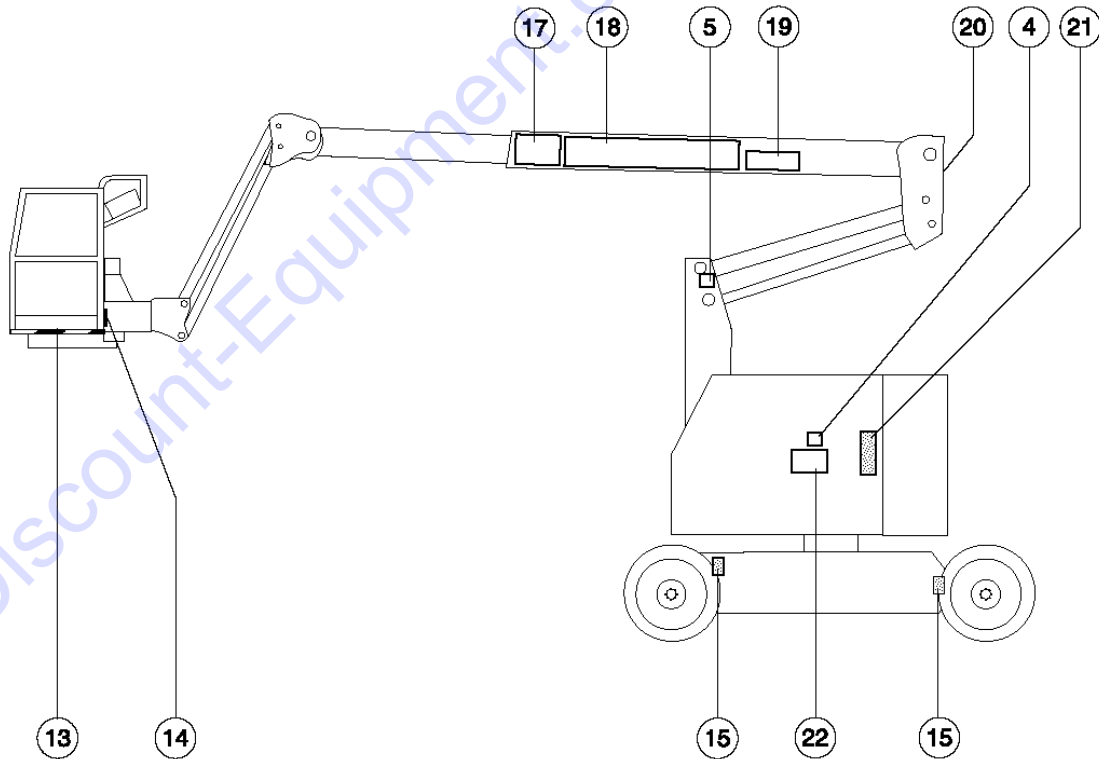

Engine Side

Shading indicates decal is hidden from view, i.e. under covers.