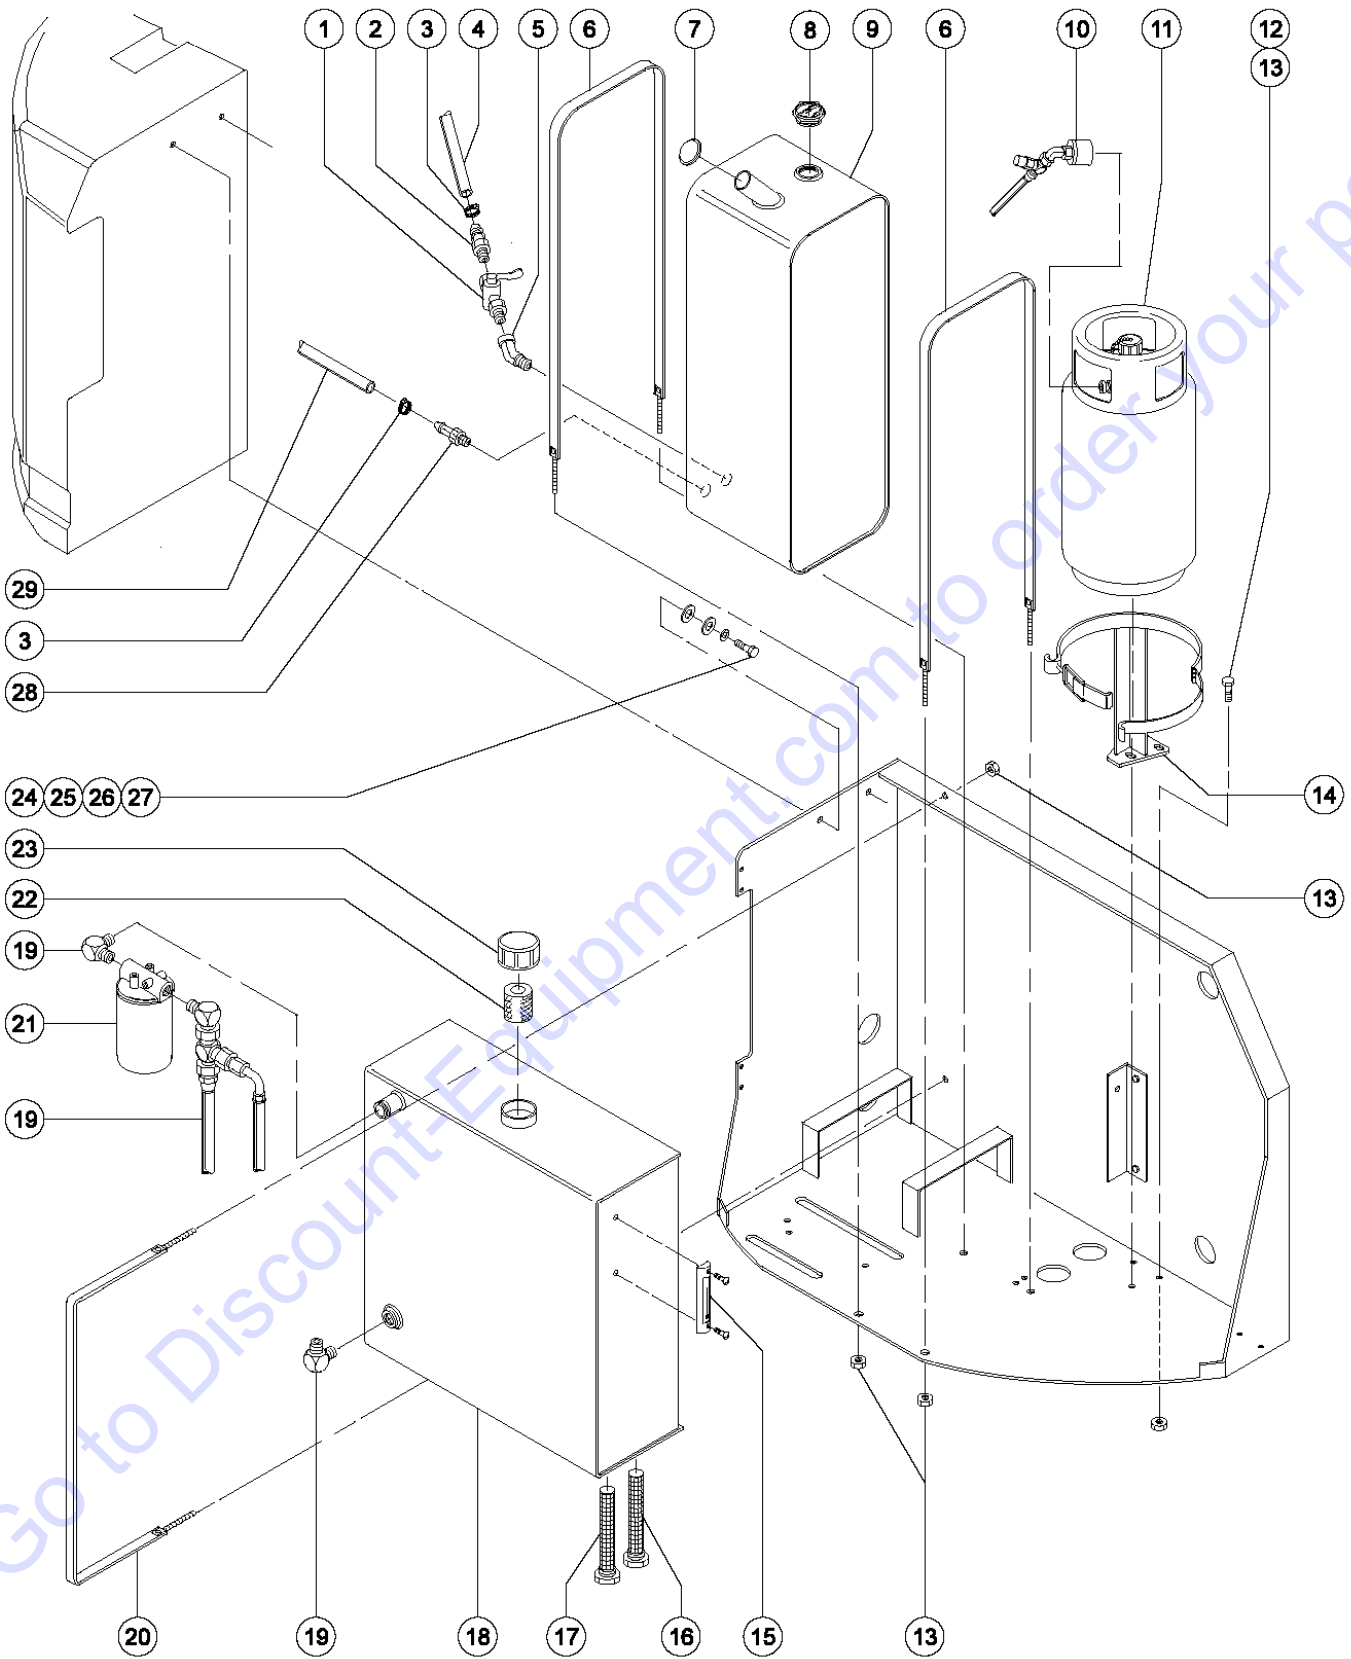

502.1 Hydraulic and Fuel Tanks

502.1 Hydraulic and Fuel Tanks

Item	Part No.	Description	Qty.
1	19487GT	VALVE, FUEL LOCK.....	1
2	27586GT	HOSE END,MALE,.313 X .25 MPT.....	1
3A	21465GT	CLAMP,HOSE,.25" - .63" X .3125..... <i>Kubota WG-750 Models</i>	1
3B	21465GT	CLAMP,HOSE,.25" - .63" X .3125..... <i>Kubota D-905 Models</i>	2
4A	27089GT	HOSE,5/16 FUEL,SAE 30R7.....60-inches <i>Kubota WG-750 Models</i>	
4B	30490GT	HOSE,1/4 FUEL LINE,SAE 30R7.....48-inches <i>Kubota D-905 Models</i>	
5	19606GT	ELBOW,130339-4-4.....	1
6	42069GT	TANK STRAP,BOLT STYLE,65.13".....	2
7A	28829GT	CAP,FUEL,RED***..... <i>Kubota WG-750 Models</i>	1
7B	25567GT	CAP,FUEL,GREEN*..... <i>Kubota D-905 Models</i>	1
8	42103GT	GAUGE,FUEL LEVEL.....	1
9	42048PGT	FUEL TANK,12 GAL,PAINTED.....	1
10	25967GT	HOSE ASSEMBLY,LP GAS-86" LNG**..... <i>Kubota WG-750 Models</i>	1
11	53605GT	TANK, 7 GAL/33.5 POUND, LP..... <i>Kubota WG-750 Models</i>	1
12	6019GT	SCREW,HHC,3/8-16 X 1.25 GRD 5.....	2
13	4828GT	NUT,NYLOCK,3/8-16.....	10
14	42060GT	WELDMENT,LP BOTTLE BRACKET.....	1
15	21141GT	GAUGE-SIGHT,LHA-LGTB***..... <i>includes mounting fasteners</i>	1
16	45162GT	STRAINER ASSEMBLY,1.25" NPT***.....	1
17	45161GT	STRAINER ASSEMBLY,1.5" NPT.....	1
18	42053PGT	RESERVOIR,HYDRAULIC,PAINTED.....	1
19		Hydraulic Hoses and Fittings..... <i>refer to section 508.1</i>	1
20	43674GT	STRAP ASSY.42053 TANK.....	1
21	56653GT	FILTER,RETURN,ASSY,BETA 10.....	1
--	139788GT	KIT,Z34IC RETURN FILTER.....	1
22	31506GT	STRAINER,FILLER NECK.....	1
23	53534GT	FILTER SCREEN,TANK BREATHER..... <i>includes index number 22</i>	1
24	6019GT	SCREW,HHC,3/8-16 X 1.25 GRD 5.....	2
25	6021GT	WASHER,LOCK,.375.....	2
26	5397GT	WASHER,FLAT,USS,5/16",Y.....	2
27	6097GT	WASHER,FLAT,USS,3/8",Y.....	2
28	29137GT	HOSE END,MALE.25 X .25 MPT***..... <i>Kubota D-905 Models</i>	1
29	35418GT	HOSE,FUEL,3/16,SAE 30R7.....84-inches <i>Kubota D-905 Models</i>