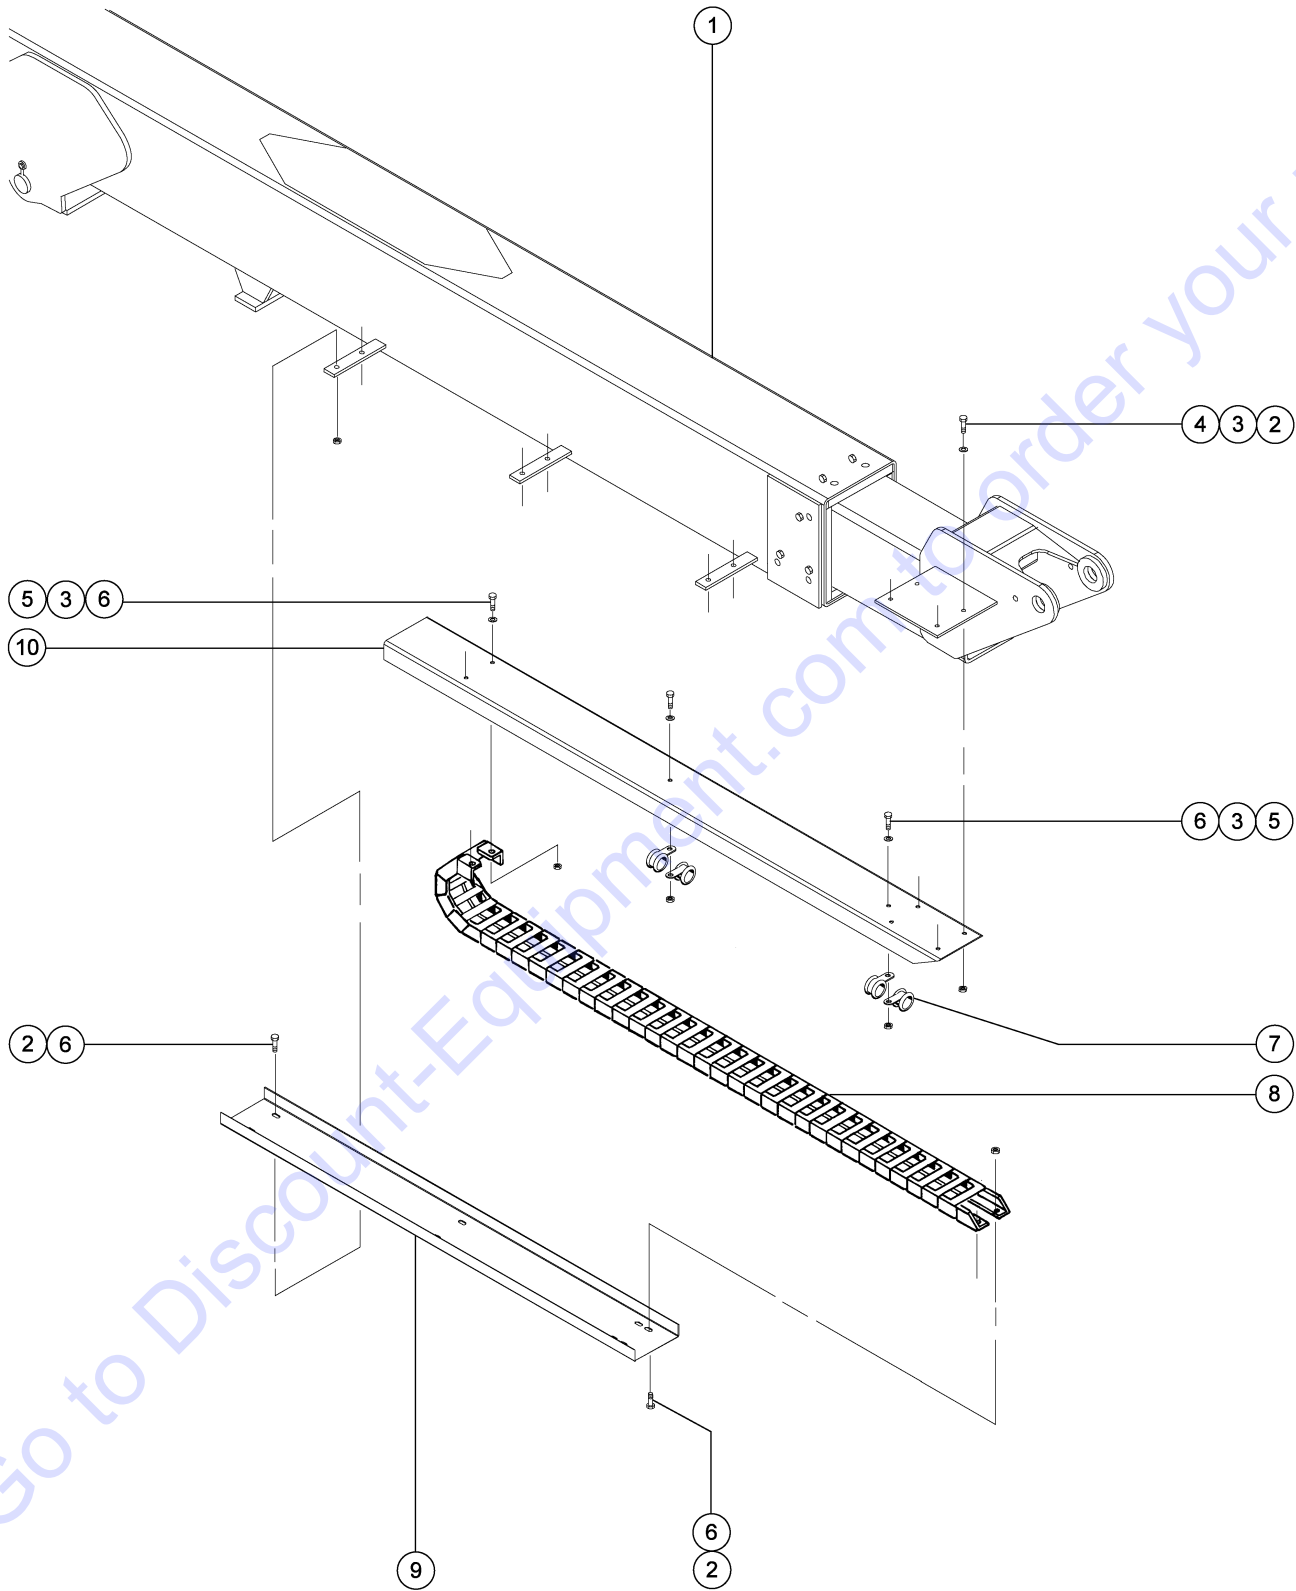

604.1 Primary and Extension Booms

Item	Part No.	Description	Qty.	Item	Part No.	Description	Qty.
1	40450GT	PRIMARY BOOM TUBE ASSEMBLY.....	1	30	825019GT	ROD END,.375X3.69,ZAG.....	1
2	94195GT	SCREW,HHC,3/8-16 X .75,GR 8.....	16				
3	6021GT	WASHER,LOCK,.375.....	16				
4	38620GT	SHIM,WEAR PAD,5 X 1.5,14GA..... n e e d e d	as				
5	34125GT	WEAR PAD,5 X 1.5 X .75 W/NUTS.....	2				
6	30138GT	WEAR PAD,5 X 1.5 X .625 W/NUTS.....	6				
7	29080GT	SHIM,WEAR PAD,5X 1.5 16GA..... n e e d e d	as				
8	36221GT	WEAR PAD,PRIMARY BOOM.....	1				
9	45465GT	SHIM,PRIMARY BOOM,.022 THICK..... n e e d e d	as				
10	6090GT	SCREW,HHC,1/4-20 X .75.....	10				
11	6356GT	WASHER,LOCK,.25.....	10				
12	6888GT	SCREW,HHC,1/4-20 X 1.....	4				
13	6638GT	WASHER,FLAT,USS,1/4"Y.....	4				
14	6091GT	NUT,NYLOCK,1/4-20.....	4				
15	74066GT	WEAR PAD,EXT CYL***.....	2				
16	6563GT	WASHER,SHIM,.75 X 1.125 X.030..... n e e d e d	as				
17	36192GT	PIN,0.75DIA X 5.51LG,2RING.....	2				
18	10262GT	SNAP RING,EXTERNAL,.75 DIA.....	4				
19	36492GT	MACHINED,EXTENSION BOOM.....	1				
20	45745GT	WEAR PAD,4 X 2 X.50 THK.BLACK.....	2				
21	94212GT	CYLINDER,EXTENSION.....	1				
--	147143GT	SEAL KIT,147138 & 147139 <i>for 147138 (no longer available)</i>					
--	33431GT	SEAL KIT,HYDRAULIC CYLINDER <i>for 36445 (on longer available)</i>					
--	36648GT	VALVE,COUNTERBALANCE 2500 PSI*.....	1				
--	48406GT	SEAL KIT,42411 & 42408 <i>for 42408 (on longer available)</i>					
--	94255GT	SEAL KIT,94212 <i>for 94212</i>					
22	30748GT	WASHER,SHIM,1.01 X 1.63 X.062..... n e e d e d	as				
23	36413GT	REST PAD,PRIMARY BOOM.....	1				
24	16486GT	SCREW,RHM,10-32 X 1.75.....	2				
25	6607GT	WASHER,LOCK,#10 PLTD.....	2				
26	~~88356~~127J5GT	SWITCH,LIMIT,W/6.25"SPRING ARM.....	1				
--	106433GT	LS SPRING WAND (ZCY91)					
--	19491GT	CONTACTOR,LIMIT SWITCH					
27	101557GT	PIN,1.00DIA X 9.01LG,THREADED.....	1				
28	13918GT	SCREW,HHC,3/8-16 X 1.75,GRD.8.....	1				
29	4828GT	NUT,NYLOCK,3/8-16.....	1				

605.1 Cable Track