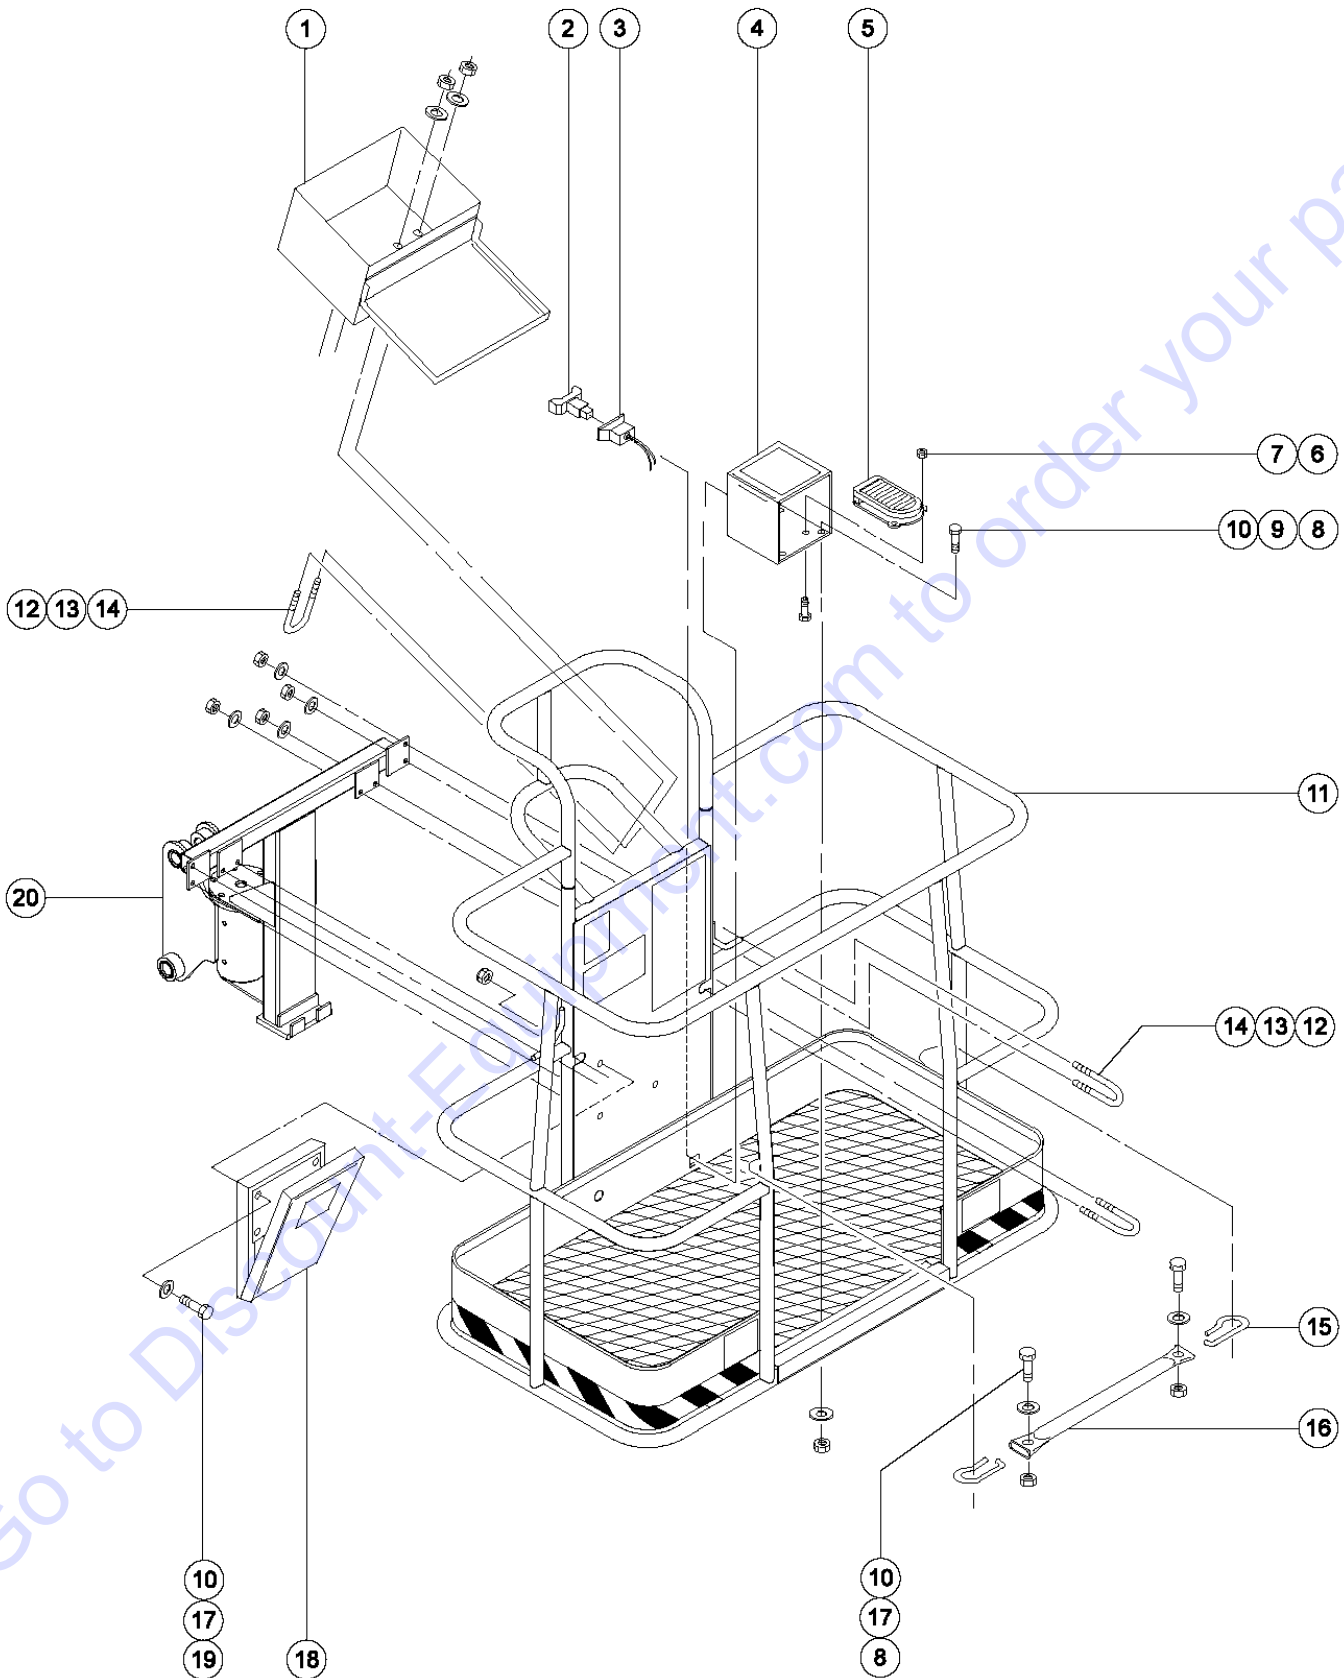

Go to Discount-Equipment.com to order your parts

701.1 Platform Installation

701.1 Platform Installation

Item	Part No.	Description	Qty.	Item	Part No.	Description	Qty.
1	43691GT	CONTROL BOX ASSY.W/ DECAL **.....1	1	9	12906GT	WASHER,FENDER,.25 X 1.25 X.062.....2	2
2	43699GT	FOOT SWITCH WIRE ASSY W/CONN.....1	1	10	6091GT	NUT,NYLOCK,1/4-20.....10	10
--	22431GT	TERMINAL,ANDERSON,30A 12-16 GA.....1	1	11A	107926GT	PLAT ASSY 4'W/WORD DECAL,USA.....1 <i>includes index numbers 8, 10, 15 through 19</i>	1
--	22432GT	ANDERSON HOUSING,15-45 AMP BLK.....1	1	--	54817P-SGT	TOEBOARD,PLTFM ENTRY EUR,PNTD*.....1	1
--	22433GT	ANDERSON HOUSING,15-45,AMP,WHT.....1	1	11B	74790GT	PLAT/SUP.UPGRADE KIT 5FT ANSI.....1 <i>(original component no longer available)</i>	1
--	22434GT	ANDERSON HOUSING,15-45 AMP RED.....1	1	11B	74791GT	PLAT/SUPP.UPGRADE KIT 5FT CE** <i>(original component no longer available)</i>	1
--	45201GT	SPACER,LONG ANDERSON.....1	1	--	74745GT	PLAT.ASSY.W/DECAL5'Z34BE,ANSI*1 <i>(for ANSI units already received upgrade kit 74790GT)</i>	1
--	45202GT	PIN,ROLL,.094 X .875.....1	1	--	74746GT	PLAT.ASSY.W/DECAL 5'Z34BE,CE**.....1 <i>(for CE units already received upgrade kit 74791GT)</i>	1
--	45313GT	PLUG,W/LATCH,4 POLE,ANDERSON...1	1	--	94745P	TOEBOARD,ENTRY EUROPEAN PNTD**.....1	1
--	6562GT	WIRE CABLE,16/4 SJO,BULK.....1	1	12	6550GT	U-BOLT,3/8 X 1 YZ.....6	6
3	29431GT	CONNECTOR ASSEMBLY,FOOTSWITCH.....1	1	13	6097GT	WASHER,FLAT,USS,3/8",Y.....6	6
--	22431GT	TERMINAL,ANDERSON,30A 12-16 GA.....1	1	14	4828GT	NUT,NYLOCK,3/8-16.....6	6
--	22432GT	ANDERSON HOUSING,15-45 AMP BLK.....1	1	15	12443GT	MIDRAIL GUIDE (HOOK).....2	2
--	22433GT	ANDERSON HOUSING,15-45,AMP,WHT.....1	1	16	12446-SGT	TUBE,STD SLIDING MIDRAIL,PAINT.....1	1
--	22434GT	ANDERSON HOUSING,15-45 AMP RED.....1	1	--	21121GT	CABLE TIE,4" BLK,HEAT RESISTNT.....1	1
--	45139GT	RECEPT.,SNAP-IN,4 POLE ANDERSN.....1	1	--	31146GT	WIRE LOOM,.413" NON-SLIT***.....16-inches	16
--	45200GT	SPACER,SHORT ANDERSON.....1	1	17	6638GT	WASHER,FLAT,USS,1/4"Y.....8	8
--	45202GT	PIN,ROLL,.094 X .875.....1	1	18	44743GT	MANUAL BOX W/DECALS***.....1	1
4A	32710GT	GUARD,FOOTSWITCH,W/DECAL STEEL.....1 <i>ANSI & CSA models</i>	1	--	33996GT	SCREWDRIVER,TERMINAL BLOCK.....1	1
4B	30807P-SGT	FOOTSWITCH HOUSING,PAINTED <i>CE models</i>	1	19	6090GT	SCREW,HHC,1/4-20 X .75.....4	4
5A	13482GT	FOOT SWITCH***.....1 <i>includes fasteners</i>	1	20		Platform Rotator.....4 <i>refer to section 606.1</i>	4
--	20262GT	MICROSWITCH,13482 FOOTSWITCH...1 <i>for PN 13482</i>	1				
5B	228469GT	KIT, FOOTSWITCH, Z30/Z34 WORD.....1 <i>upgrade kit for ANSI & CSA models</i>	1				
--	227620GT	ASSEMBLY,FOOT SWITCH <i>for kit PNs 228469 & 228470</i>	1				
5C	228470GT	KIT, FOOTSWITCH, Z30/Z34 SYM.....1 <i>upgrade kit for CE models</i>	1				
--	227620GT	ASSEMBLY,FOOT SWITCH <i>for kit PNs 228469 & 228470</i>	1				
6	6178GT	NUT,NYLOCK,10-32.....2	2				
7	17626GT	SCREW,FHM,10-32 X .75.....2	2				
8	6888GT	SCREW,HHC,1/4-20 X 1.....6	6				