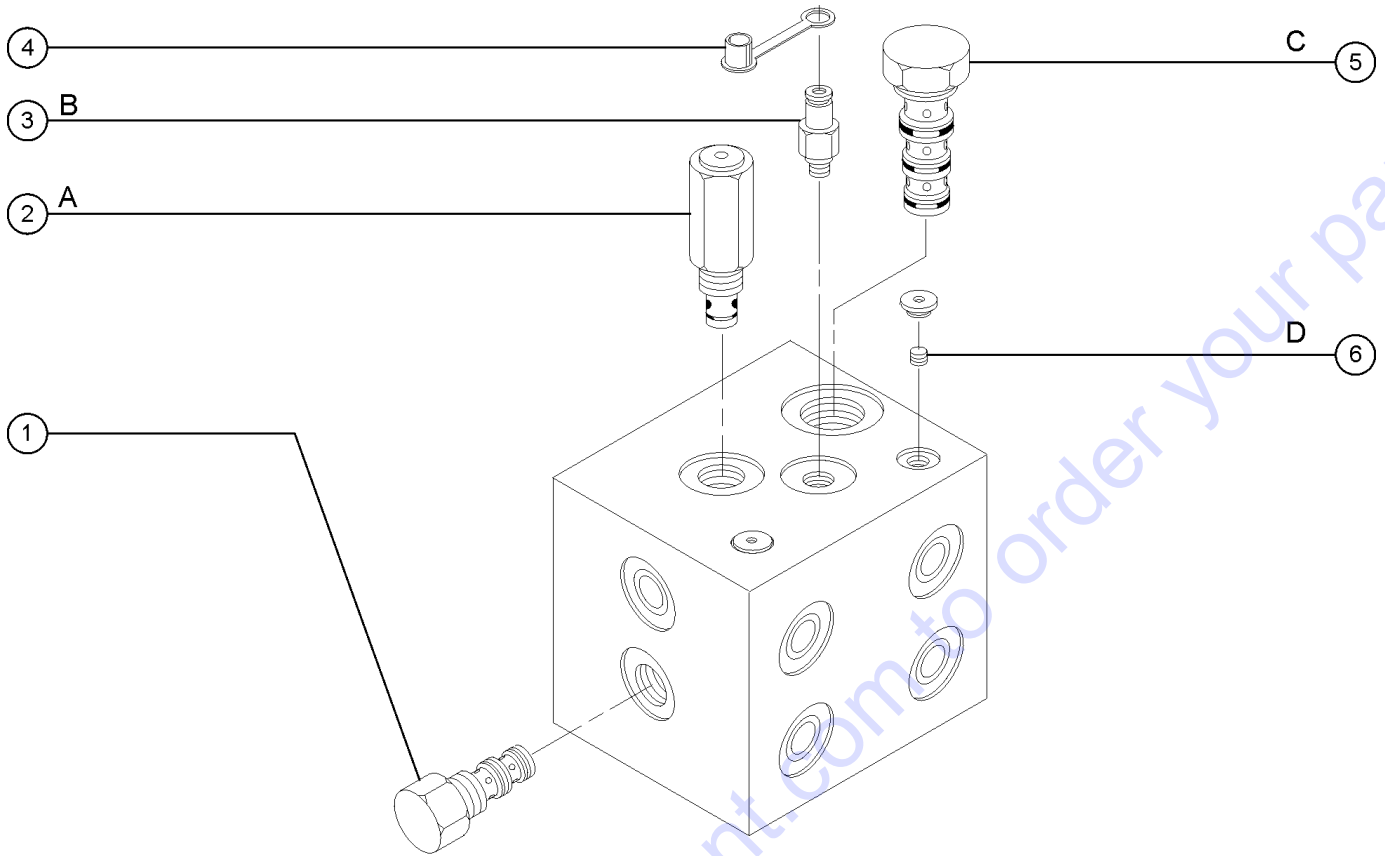

201.1 2WD Steer Axle Linkage, Wheels and Hubs

Item	Part No.	Description	Qty.	Item	Part No.	Description	Qty.
A	1258005GT	KIT,RETROFIT,STEER,Z-34 2WD.....1 <i>includes items: 6-9 and 23</i>	1	20D	45460GT	WHEEL ASSY, INDUSTRIAL, FF.....2 <i>(components not sold separately)</i>	2
1	5361GT	PIN,COTTER,,125 X 1.5.....4	4	20E	139474GT	ASSY,TIRE&WHEEL,FRONT,FF LH RT.....2 <i>(components not sold separately)</i>	2
2	19440GT	PIN,CLEVIS,1 X 2.5 LG.....4	4	20F	139473GT	ASSY,TIRE&WHEEL,FRONT,FF RH RT.....2 <i>(components not sold separately)</i>	2
3		Ref. Hydraulic Hoses and Fittings.....4 <i>refer to section 204.1</i>	4	20G	139479GT	ASSY,TIRE&WHL,SEALANT,LF2WD <i>(components not sold separately)</i>	2
4	88337GT	CYLINDER,STEER.....1	1	20H	139480GT	ASSY,TIRE&WHL,SEALANT,RF2WD <i>(components not sold separately)</i>	2
--	88338GT	SEAL KIT, 88337.....1	1	21	36211GT	PIN,1.50DIA X 3.25LG,1HOLE.....4	4
5	25817GT	BEARING,1.00IDX1.25ODX1.00L.....4	4	22	18396GT	BEARING,1.51DX1.75ODX1.0L.....4	4
6	94020GT	YOKE ASSY, Z34 2WD RIGHT.....1 <i>refer to retrofit kit for first time replacement</i>	1	23	94021GT	YOKE ASSY, Z34 2WD LEFT.....1 <i>refer to retrofit kit for first time replacement</i>	1
--	18396GT	BEARING,1.51DX1.75ODX1.0L.....2	2	--	18396GT	BEARING,1.51DX1.75ODX1.0L.....2	2
--	25817GT	BEARING,1.00IDX1.25ODX1.00L.....1	1	24	77692GT	SCREW,HHC,3/8-16 X 1 GRD 8.....4	4
7	824126GT	PIN,CLEVIS,3/4X3,ZAG.....2	2	25	6021GT	WASHER,LOCK,,375.....4	4
8	824128GT	RUE RING,3/4,ZAG.....2	2	26	1255452GT	ROD END,375 X 2.25,ZAG.....4	4
9	1258006GT	TIE ROD, Z-34, 2WD.....1	1	27	45074GT	WASHER,THRUST,1.5 X 3.5 X .187.....2	2
--	74625GT	BEARING,FL,0.75IDX1.00ODX1.39L.....2	2	28	37100GT	COVER W/DECAL DR CHAS STR END*.....1	1
10	45110GT	SEAL-GREASE,MODEL 60-8.....2	2	29	6090GT	SCREW,HHC,1/4-20 X .75.....4	4
11	45107GT	INNER CONE - MODEL 60-8.....2 <i>large bearing race not included</i>	2	30	6356GT	WASHER,LOCK,,25.....4	4
11A	40145GT	BEARING RACE (LARGE) (45873).....2 <i>inner cone not included</i>	2	31	6638GT	WASHER,FLAT,USS,1/4"Y.....4	4
12	45043GT	HUB ASSEMBLY MODEL#60-8***.....2	2	32	56912GT	SPRING CLIP,1/4-20,.025-.15X.54,ZAG.....4	4
--	21166GT	LUG BOLT,5/8-18,WHEEL HUB***.....2	2				
--	45873GT	SEAL/BEARING KIT (45043,54840).....1 <i>includes index numbers 8, 9 and 11 - 15</i>	1				
13	45108GT	OUTER CONE - MODEL 60-8.....2 <i>small bearing race not included</i>	2				
13A	40146GT	BEARING RACE (SMALL) (45873).....2 <i>outer cone not included</i>	2				
14	45112GT	WASHER,SPINDLE.....2	2				
15	45114GT	PIN,COTTER,,219 X 1.75.....2	2				
16	45113GT	NUT,SPINDLE,1-14.....2	2				
17	45111GT	CAP,DUST,45873 HUB KIT.....2	2				
18		Ref. Wheel <i>refer to item 20</i>					
19	54627GT	NUT,LUG,5/8-18 X 90 DEGREE,Z45.....16	16				
20A	45093GT	WHEEL ASSY, INDUSTRIAL, AF.....2	2				
--	45040GT	RIM,Z45,14.5 X 7(8 HOLE ON 8BC					
--	54140GT	TUBELESS PNEUMATIC TIRE,9-14LT					
20B	139471GT	ASSY,TIRE&WHEEL,LF,2WD.....2	2				
--	139411GT	TIRE,SGL,51S3D1-16.5,8 PLY					
--	42146GT	WHEEL,16.5 X 8.25,8 HOLE/8 BC					
20C	139472GT	ASSY,TIRE&WHEEL,RF,2WD.....2	2				
--	139411GT	TIRE,SGL,51S3D1-16.5,8 PLY					
--	42146GT	WHEEL,16.5 X 8.25,8 HOLE/8 BC					

202.1 2WD Traction Brake and Two-speed Manifolds