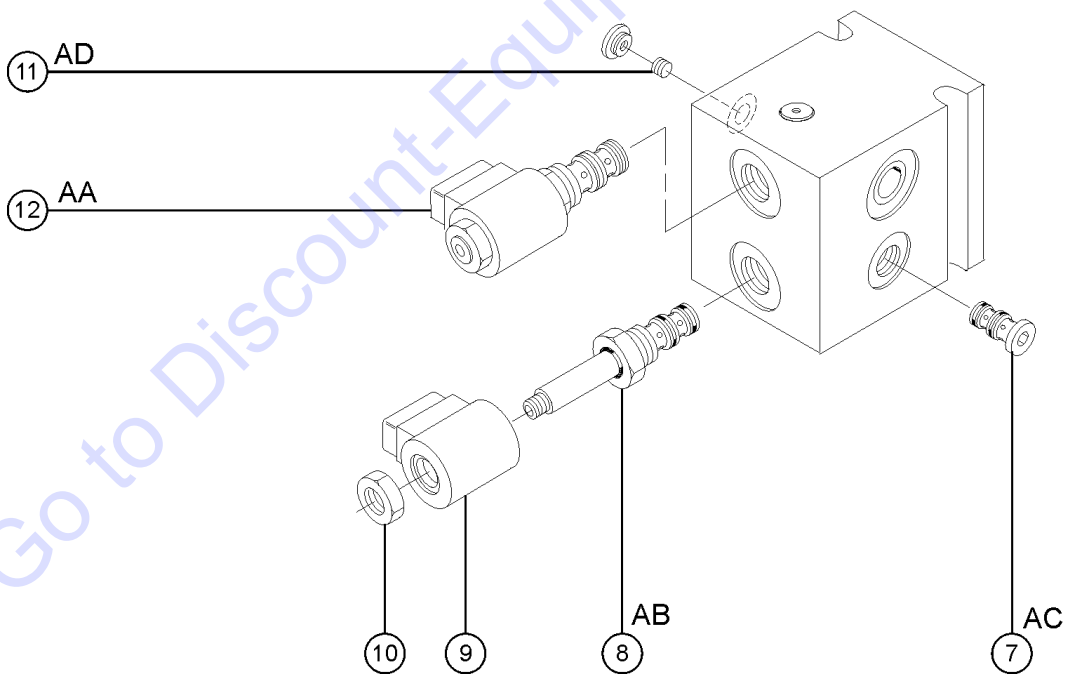

201.1 2WD Steer Axle Linkage, Wheels and Hubs

Item	Part No.	Description	Qty.	Item	Part No.	Description	Qty.
A	1258005GT	KIT,RETROFIT,STEER,Z-34 2WD.....1 <i>includes items: 6-9 and 23</i>	1	20D	45460GT	WHEEL ASSY, INDUSTRIAL, FF.....2 <i>(components not sold separately)</i>	2
1	5361GT	PIN,COTTER,,125 X 1.5.....4	4	20E	139474GT	ASSY,TIRE&WHEEL,FRONT,FF LH RT.....2 <i>(components not sold separately)</i>	2
2	19440GT	PIN,CLEVIS,1 X 2.5 LG.....4	4	20F	139473GT	ASSY,TIRE&WHEEL,FRONT,FF RH RT.....2 <i>(components not sold separately)</i>	2
3		Ref. Hydraulic Hoses and Fittings.....4 <i>refer to section 204.1</i>	4	20G	139479GT	ASSY,TIRE&WHL,SEALANT,LF2WD <i>(components not sold separately)</i>	2
4	88337GT	CYLINDER,STEER.....1	1	20H	139480GT	ASSY,TIRE&WHL,SEALANT,RF2WD <i>(components not sold separately)</i>	2
--	88338GT	SEAL KIT, 88337.....1	1	21	36211GT	PIN,1.50DIA X 3.25LG,1HOLE.....4	4
5	25817GT	BEARING,1.00IDX1.25ODX1.00L.....4	4	22	18396GT	BEARING,1.51DX1.75ODX1.0L.....4	4
6	94020GT	YOKE ASSY, Z34 2WD RIGHT.....1 <i>refer to retrofit kit for first time replacement</i>	1	23	94021GT	YOKE ASSY, Z34 2WD LEFT.....1 <i>refer to retrofit kit for first time replacement</i>	1
--	18396GT	BEARING,1.51DX1.75ODX1.0L.....2	2	--	18396GT	BEARING,1.51DX1.75ODX1.0L.....2	2
--	25817GT	BEARING,1.00IDX1.25ODX1.00L.....1	1	24	77692GT	SCREW,HHC,3/8-16 X 1 GRD 8.....4	4
7	824126GT	PIN,CLEVIS,3/4X3,ZAG.....2	2	25	6021GT	WASHER,LOCK,,375.....4	4
8	824128GT	RUE RING,3/4,ZAG.....2	2	26	1255452GT	ROD END,375 X 2.25,ZAG.....4	4
9	1258006GT	TIE ROD, Z-34, 2WD.....1	1	27	45074GT	WASHER,THRUST,1.5 X 3.5 X .187.....2	2
--	74625GT	BEARING,FL,0.75IDX1.00ODX1.39L.....2	2	28	37100GT	COVER W/DECAL DR CHAS STR END*.....1	1
10	45110GT	SEAL-GREASE,MODEL 60-8.....2	2	29	6090GT	SCREW,HHC,1/4-20 X .75.....4	4
11	45107GT	INNER CONE - MODEL 60-8.....2 <i>large bearing race not included</i>	2	30	6356GT	WASHER,LOCK,,25.....4	4
11A	40145GT	BEARING RACE (LARGE) (45873).....2 <i>inner cone not included</i>	2	31	6638GT	WASHER,FLAT,USS,1/4"Y.....4	4
12	45043GT	HUB ASSEMBLY MODEL#60-8***.....2	2	32	56912GT	SPRING CLIP,1/4-20,.025-.15X.54,ZAG.....4	4
--	21166GT	LUG BOLT,5/8-18,WHEEL HUB***.....2	2				
--	45873GT	SEAL/BEARING KIT (45043,54840).....1 <i>includes index numbers 8, 9 and 11 - 15</i>	1				
13	45108GT	OUTER CONE - MODEL 60-8.....2 <i>small bearing race not included</i>	2				
13A	40146GT	BEARING RACE (SMALL) (45873).....2 <i>outer cone not included</i>	2				
14	45112GT	WASHER,SPINDLE.....2	2				
15	45114GT	PIN,COTTER,,219 X 1.75.....2	2				
16	45113GT	NUT,SPINDLE,1-14.....2	2				
17	45111GT	CAP,DUST,45873 HUB KIT.....2	2				
18		Ref. Wheel <i>refer to item 20</i>					
19	54627GT	NUT,LUG,5/8-18 X 90 DEGREE,Z45.....16	16				
20A	45093GT	WHEEL ASSY, INDUSTRIAL, AF.....2	2				
--	45040GT	RIM,Z45,14.5 X 7(8 HOLE ON 8BC					
--	54140GT	TUBELESS PNEUMATIC TIRE,9-14LT					
20B	139471GT	ASSY,TIRE&WHEEL,LF,2WD.....2	2				
--	139411GT	TIRE,SGL,51S3D1-16.5,8 PLY					
--	42146GT	WHEEL,16.5 X 8.25,8 HOLE/8 BC					
20C	139472GT	ASSY,TIRE&WHEEL,RF,2WD.....2	2				
--	139411GT	TIRE,SGL,51S3D1-16.5,8 PLY					
--	42146GT	WHEEL,16.5 X 8.25,8 HOLE/8 BC					

202.1 2WD Traction Brake and Two-speed Manifolds