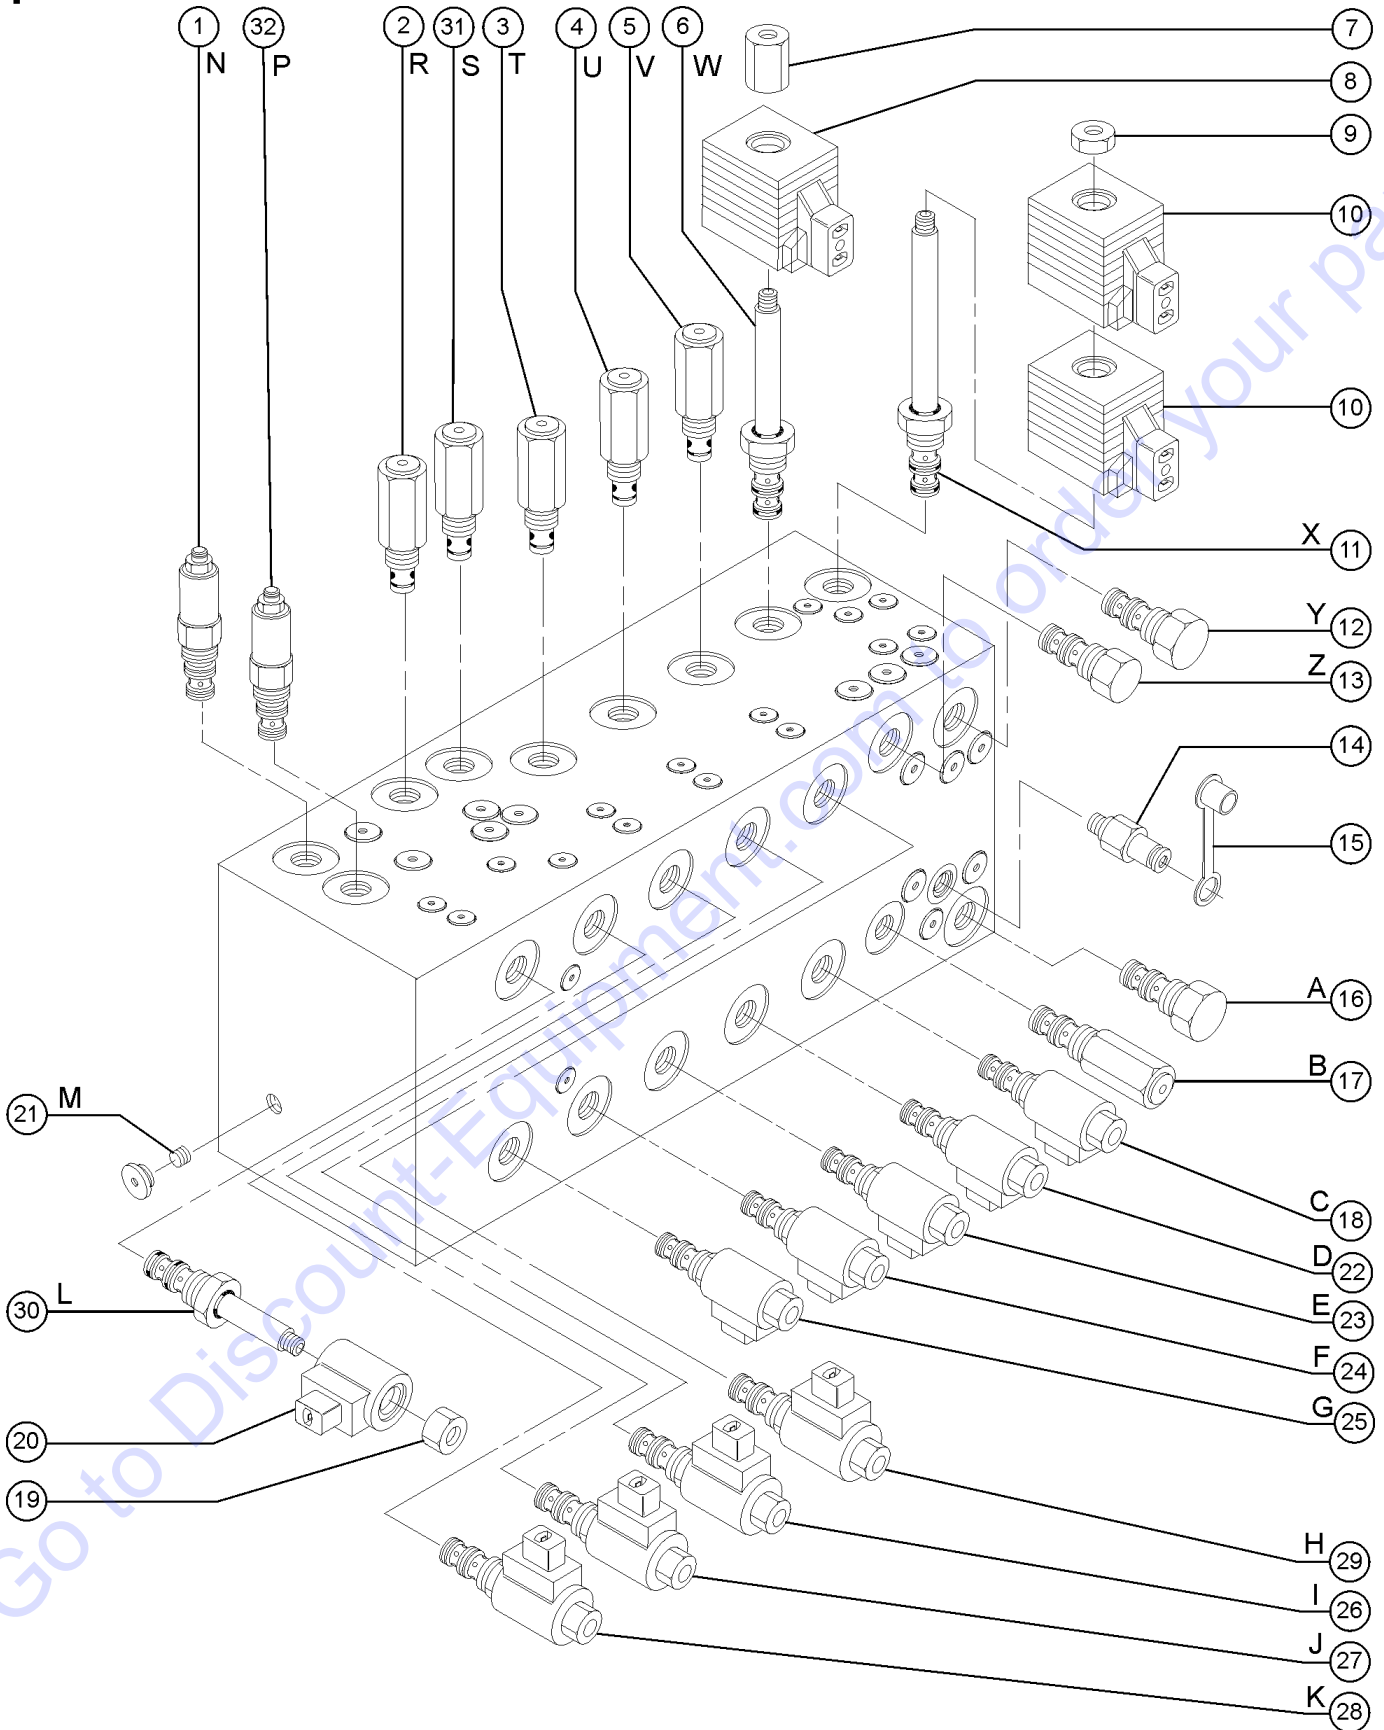

506.1 Function Manifold

506.1 Function Manifold

Item	Part No.	Description	Qty.	Item	Part No.	Description	Qty.
--	28750GT	O-RING KIT,FIELD SVC,ALL PROD*		18	43607GT	VALVE,SOLENOID 2P3W.....1 <i>C, primary boom retract, includes index numbers 19 and 20</i>	1
--	33994GT	PLUG AND CAP KIT-SERVICE,37 **		--	72043GT	SEAL KIT,SOLENOID VALVE	
--	42045GT	MANIFOLD,FUNCTION,10V COILS		19	45912GT	NUT,SOLENOID VALVE 2P3W.....10	10
1	37079GT	VALVE,COUNTERBALANCE 3000 PSI.....1 <i>N, platform level up</i>	1	20	43601GT	COIL,SOLENOID VLV,10V W/ DIODE.....10	10
--	58994GT	SEAL KIT,VALVE (48647)		21	29737GT	PLUG,ORIFICE,0.052 INCH.....1 <i>M, turntable rotate circuit</i>	1
2	40411GT	VALVE,RELIEF,1750PSI **** .....1 <i>R, turntable rotate left</i>	1	22	43607GT	VALVE,SOLENOID 2P3W.....1 <i>D, primary boom up</i>	1
--	74902GT	SEAL KIT		23	43607GT	VALVE,SOLENOID 2P3W.....1 <i>E, secondary boom up</i>	1
3	31528GT	VALVE,RELIEF 1600 PSI.....1 <i>T, secondat boom down</i>	1	24	43607GT	VALVE,SOLENOID 2P3W.....1 <i>F, turntable rotate left</i>	1
--	74902GT	SEAL KIT		25	43607GT	VALVE,SOLENOID 2P3W.....1 <i>G, platform level up</i>	1
4	40412GT	VALVE,RELIEF 1400PSI.....1 <i>U, primary boom down</i>	1	26	43607GT	VALVE,SOLENOID 2P3W.....1 <i>I, primary boom down</i>	1
--	74902GT	SEAL KIT		27	43607GT	VALVE,SOLENOID 2P3W.....1 <i>J, secondary boom down</i>	1
5	31527GT	VALVE,RELIEF 1800 PSI.....1 <i>V, primary boom extend</i>	1	28	43607GT	VALVE,SOLENOID 2P3W.....1 <i>K, turntable rotate right</i>	1
--	74902GT	SEAL KIT		29	43607GT	VALVE,SOLENOID 2P3W.....1 <i>H, primary boom extend</i>	1
6	43612GT	VALVE,PROPORTIONAL 12V.....1 <i>W, system flow regulating circuit, includes index numbers 7 and 8</i>	1	30	43607GT	VALVE,SOLENOID 2P3W.....1 <i>L, platform level down</i>	1
--	89310GT	SEAL KIT, SOLENOID VALVE		31	40411GT	VALVE,RELIEF,1750PSI **** .....1 <i>S, turntable rotate right</i>	1
7	52718GT	NUT-VALVE,PROP. SOLENOID-50683.....1	1	32	37079GT	VALVE,COUNTERBALANCE 3000 PSI.....1 <i>P, platform level down</i>	1
8	21935GT	COIL, 12V, 19972/21623/29069.....1	1				
9	52943GT	NUT,SOLENOID VALVE COIL.....1	1				
10	43610GT	COIL,SOLENOID VLV,10V W/DIODE.....2	2				
11	43609GT	VALVE,SOLENOID 3P4W.....1 <i>X, steer left / right, includes index numbers 9 and 10</i>	1				
--	110196GT	SEAL KIT, VALVE, #10					
12	32975GT	VALVE,FLOW REGULATOR 0.1 GPM.....1 <i>Y, differential sensing circuit</i>	1				
--	74902GT	SEAL KIT					
13	27050GT	VALVE,DIFFERENTIAL SENSING.....1 <i>Z, all functions</i>	1				
--	110197GT	SEAL KIT, VALVE, #10					
14	48997GT	NIPPLE,DIAGNOSTIC,#4.....1	1				
--	20224GT	DIAGNOSTIC FEMALE Q-DSCNT.....1	1				
15	48880GT	CAP,DIAGNOSTIC NIPPLE.....1	1				
16	33452GT	VALVE,FLOW REGULATOR 1.0 GPM.....1 <i>A, steering</i>	1				
--	72049GT	SEAL, CHECK VALVE					
17	37080GT	VALVE,RELIEF, 2800 PSI.....1 <i>B, system relief</i>	1				
--	74902GT	SEAL KIT