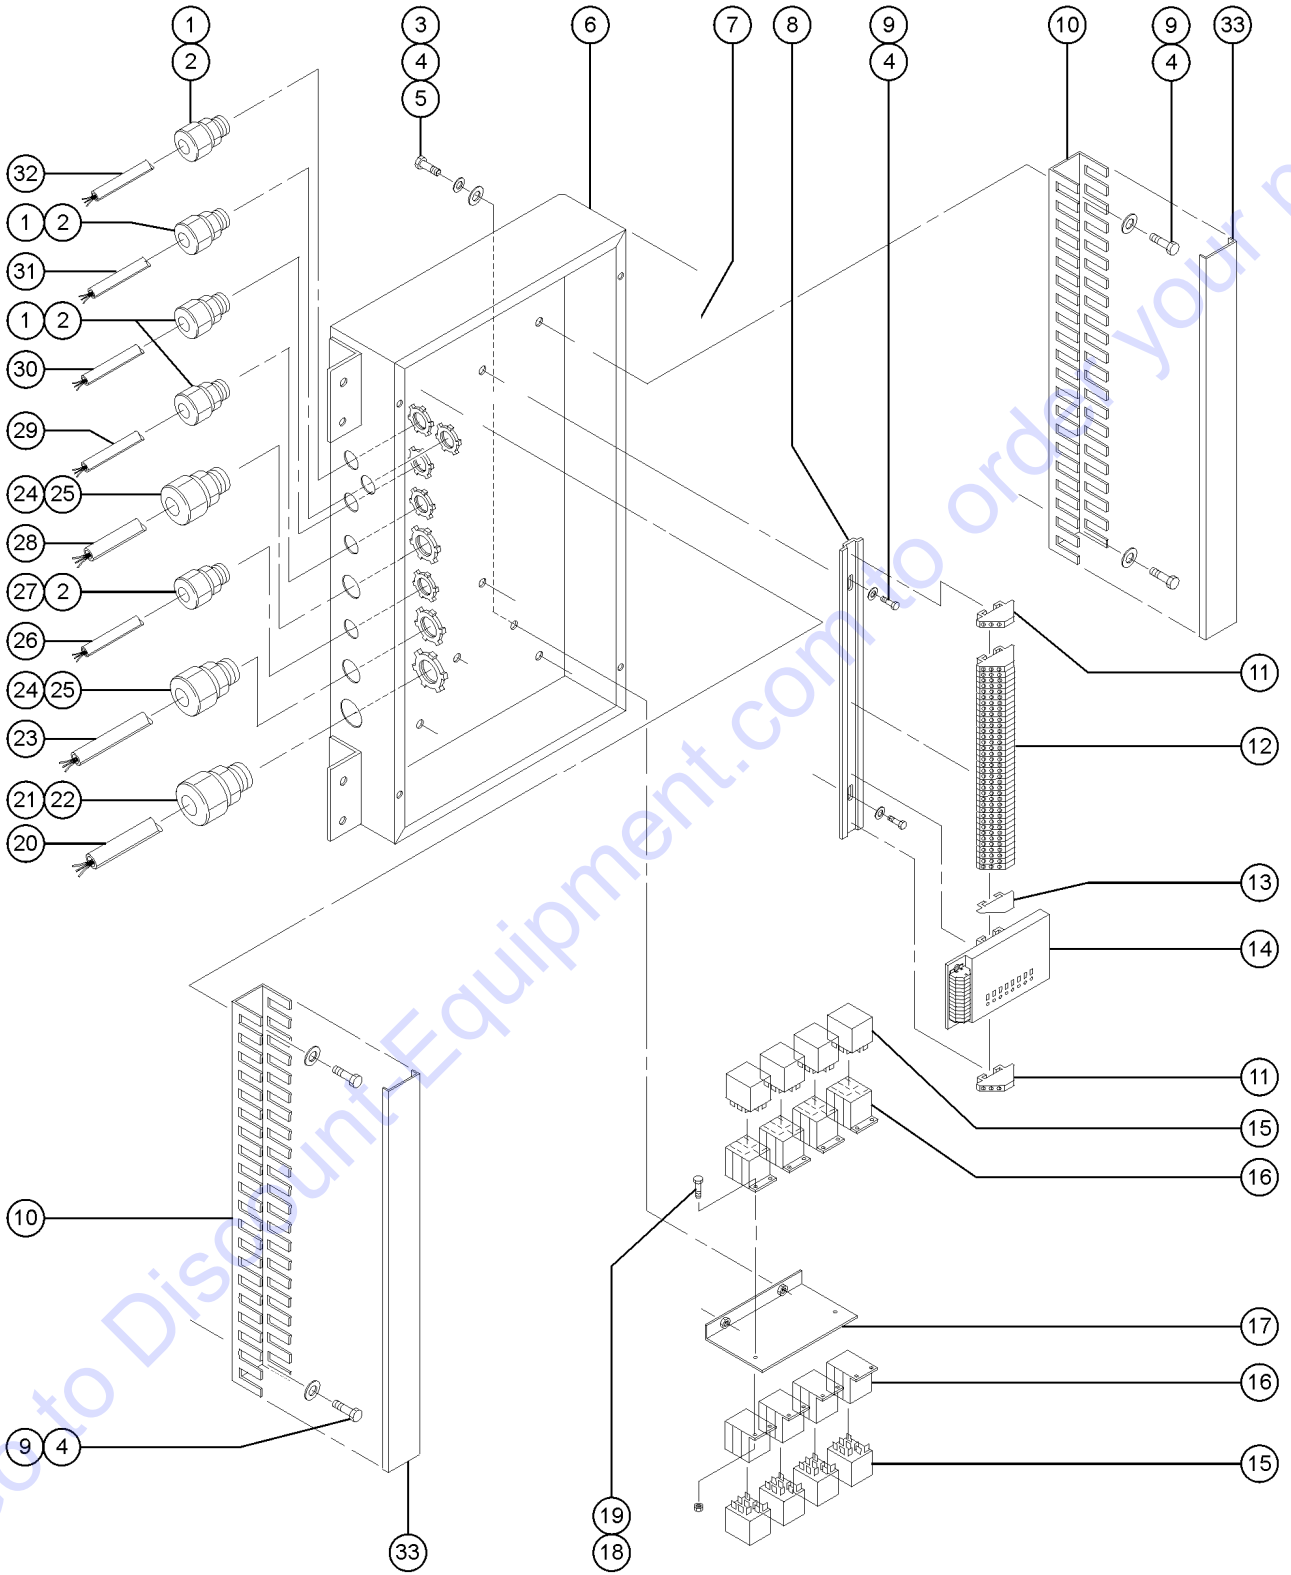

504.1 Ground Controls, View 2

504.1 Ground Controls, View 2

Item	Part No.	Description	Qty.	Item	Part No.	Description	Qty.
--	45782GT	DIODE,6 AMP,200 PIV,BULK.....	-	30	1505GT	WIRE CABLE,16/2 SJO,BULK...96-inches	
--	33996GT	SCREWDRIVER,TERMINAL BLOCK		31	44133GT	WIRE CABLE,16/4 CON.TPE JKT*.....96-inches	
1	7056GT	CONN,SQUEEZE,1/2NPT .38-.50,SM....	4	32	1505GT	WIRE CABLE,16/2 SJO,BULK...60-inches	
2	6935GT	LOCKNUT,ELEC,1/2".....	5	33	231641GT	Z34IC,GBOX WIRE DUCT COVER.....	2
3	8914GT	SCREW,HHC,1/4-20 X .625.....	2				
4	6356GT	WASHER,LOCK,.25.....	8				
5	6638GT	WASHER,FLAT,USS,1/4"Y.....	2				
6	43675GT	CONTROL BOX ASSY.W/DECAL..... <i>includes index number 7</i>	1				
7	42065GT	GASKET,GROUND CONTROL BOX.....	1				
8	36871GT	DIN RAIL,14.75" **.....	1				
9	7339GT	SCREW,HHC,1/4-20 X .5.....	6				
10	231640GT	Z34IC,GBOX WIRE DUCT.....	2				
11	25974GT	PLASTIC END STOP.....	2				
12	25836GT	TERMINAL BLOCK(SINGLE),WAGO***.....	48				
13	25837GT	TERMINAL STRIP END PLATE.....	1				
14	56057GT	MODULE,IGNITION/START,12/24V.....	1				
15A	34052GT	RELAY,SPDT,12V(AUTO) PLUG IN**..... <i>Kubota WG-750 models</i>	8				
15B	34052GT	RELAY,SPDT,12V(AUTO) PLUG IN**..... <i>Kubota D-905 models</i>	6				
16A	34053GT	ASSY,RELAY SOCKET, AUTO..... <i>Kubota WG-750 models</i>	8				
16B	34053GT	ASSY,RELAY SOCKET, AUTO..... <i>Kubota D-905 models</i>	6				
--	34054GT	TERM,RELAY N-INSULATED 10-12 G....	6				
--	34055GT	TERM RELAY,N-INSULATE 14-16 GA....	6				
--	34056GT	TERM,RELAY,N-INSULATE 18-20 GA....	6				
17	34057GT	ANGLE,RELAY MOUNTING.....	1				
18	5094GT	SCREW,RHM,10-32 X .5.....	2				
19	6178GT	NUT,NYLOCK,10-32.....	2				
20		Ref. Wire Harness - Engine (consult Discount-equipment).....	1				
21	20776GT	CABLE SQUEEZE CONN.....	1				
22	18665GT	LOCKNUT,ELECTRIC,1" NPT.....	1				
23	35934GT	WIRE CABLE,18/19 CON.TPRJKT.....	618-inches				
24	12960GT	CABLE SQUEEZE CONN.,XTRA LRG...2					
25	14041GT	LOCKNUT,ELECTRIC,3/4".....	2				
26	30794GT	WIRE,12/3 SJEOW,BK-WH-GR/YL.....	618-inches				
27	7057GT	CONN. SQZ,1/2NPT .39-.56 MED.....	1				
28	35934GT	WIRE CABLE,18/19 CON.TPRJKT.....	618-inches				
29	6562GT	WIRE CABLE,16/4 SJO,BULK.....	144-inches