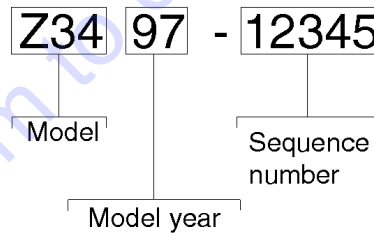

A TEREX BRAND

Model: Z-34/22

Serial number: Z3497-12345

Model year: 1997 **Manufacture date:** 04/12/97

Electrical schematic number: XXXXXX

Machine unladen weight:

Rated work load (including occupants): XXXX kg

Maximum number of platform occupants: X

Maximum allowable side force : XXX N

Maximum allowable inclination of the chassis:

0 deg

Maximum wind speed : XX mph/ XX m/s

Maximum platform height : XX ft / XX m

Maximum platform reach : XX ft / XX m

Gradeability: XX

Country of manufacture: USA

This machine complies with:

ANSI A92.5

CAN B.354.4

11101111