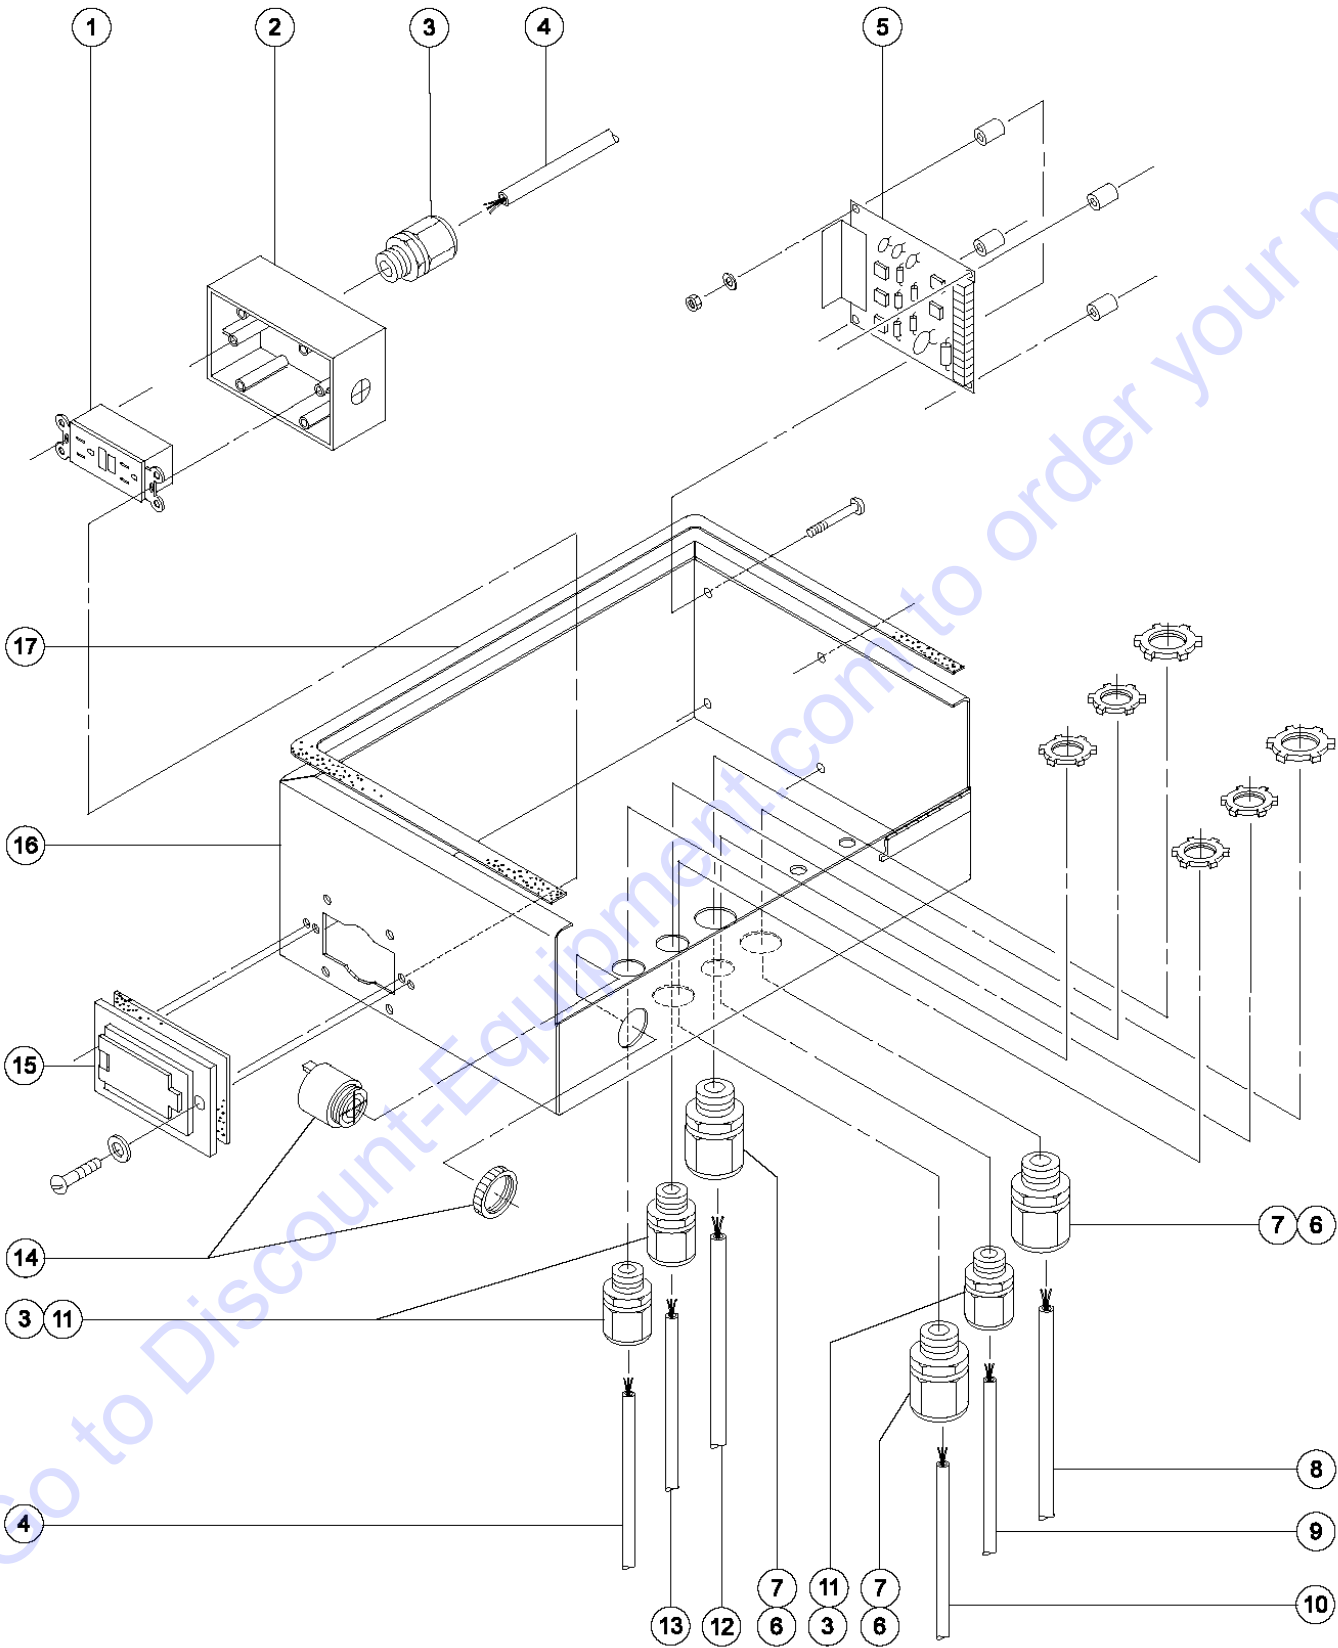

702.1 Platform Controls, View 1

Item	Part No.	Description	Qty.
1A	13585GT	OUTLET, 110V.....1 <i>North America</i>	1
1B	35003GT	RECEPTACLE, BRITISH, 110V.....1 <i>British</i>	1
2	10775GT	T-BOX,2.75 X 4.5 X 2.0.....1	1
3	7056GT	CONN,SQUEEZE,1/2NPT .38-.50,SM...4	4
4	43956GT	WIRE CABLE,14/3 CON.TPE JKT*.....618-inches	1
5	22052GT	LIMITER PC BOARD, HORSEPOWER...1 <i>includes mounting hardware</i>	1
--	39591GT	SPACER,NYLON,.375.....4 <i>sold separately</i>	4
6	12960GT	CABLE SQUEEZE CONN.,XTRA LRG...3	3
7	14041GT	LOCKNUT,ELECTRIC,3/4".....3	3
8	35934GT	WIRE CABLE,18/19 CON.TPRJKT.....618-inches	1
9	30794GT	WIRE,12/3 SJEOW,BK-WH-GR/YL.....618-inches	1
10	35934GT	WIRE CABLE,18/19 CON.TPRJKT.....618-inches	1
11	6935GT	LOCKNUT,ELEC,1/2".....3	3
12	6540GT	WIRE CABLE,16/6,SO,BULK.....288-INCHES	1
13	43699GT	FOOT SWITCH WIRE ASSY W/CONN.....1	1
--	22431GT	TERMINAL,ANDERSON,30A 12-16 GA.....1	1
--	22432GT	ANDERSON HOUSING,15-45 AMP BLK.....1	1
--	22433GT	ANDERSON HOUSING,15-45,AMP,WHT.....1	1
--	22434GT	ANDERSON HOUSING,15-45 AMP RED.....1	1
--	45201GT	SPACER,LONG ANDERSON.....1	1
--	45202GT	PIN,ROLL,.094 X .875.....1	1
--	45313GT	PLUG,W/LATCH,4 POLE,ANDERSON...1	1
--	6562GT	WIRE CABLE,16/4 SJO,BULK.....1	1
14	45383GT	ALARM,WARBLE TONE 5-30 VDC*** 1	1
15	45437GT	COVER,GFCI,WEATHERPROOF.....1 <i>includes mounting fasteners</i>	1
16	43691GT	CONTROL BOX ASSY.W/ DECAL **.....1 <i>includes index number 17</i>	1
17	36235GT	GASKET,PLAT.CONTROL BOX.....1	1