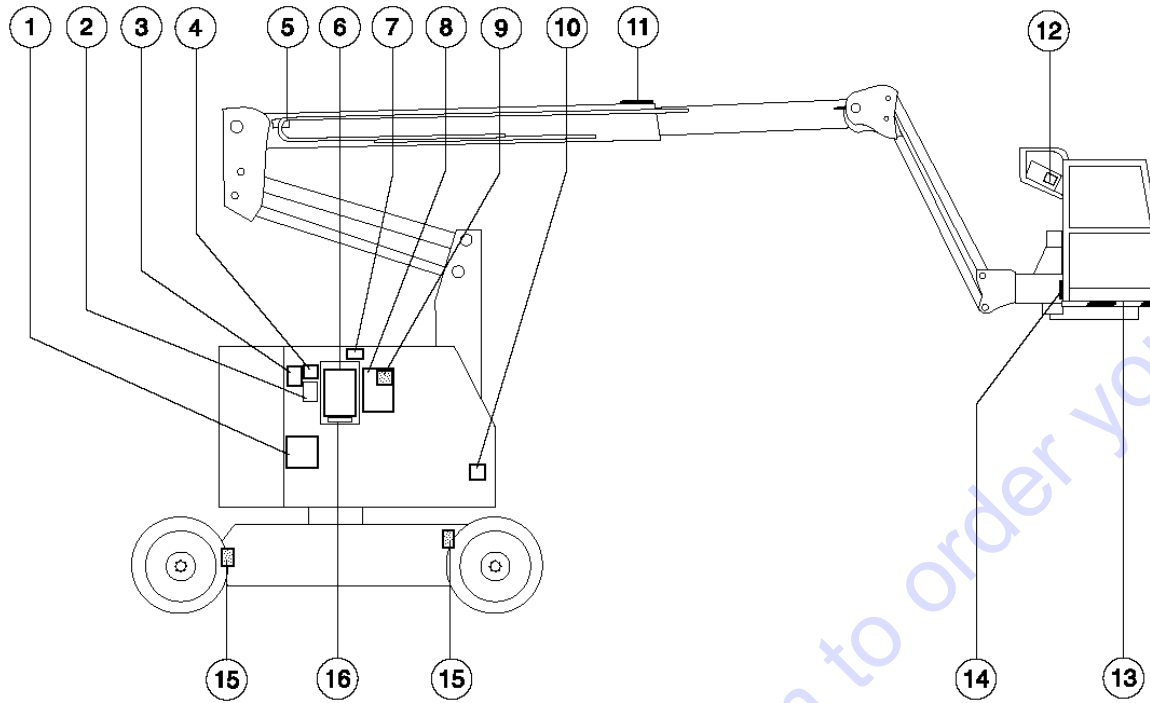

101.1 Decals and Paint - View 1

Ground Controls Side