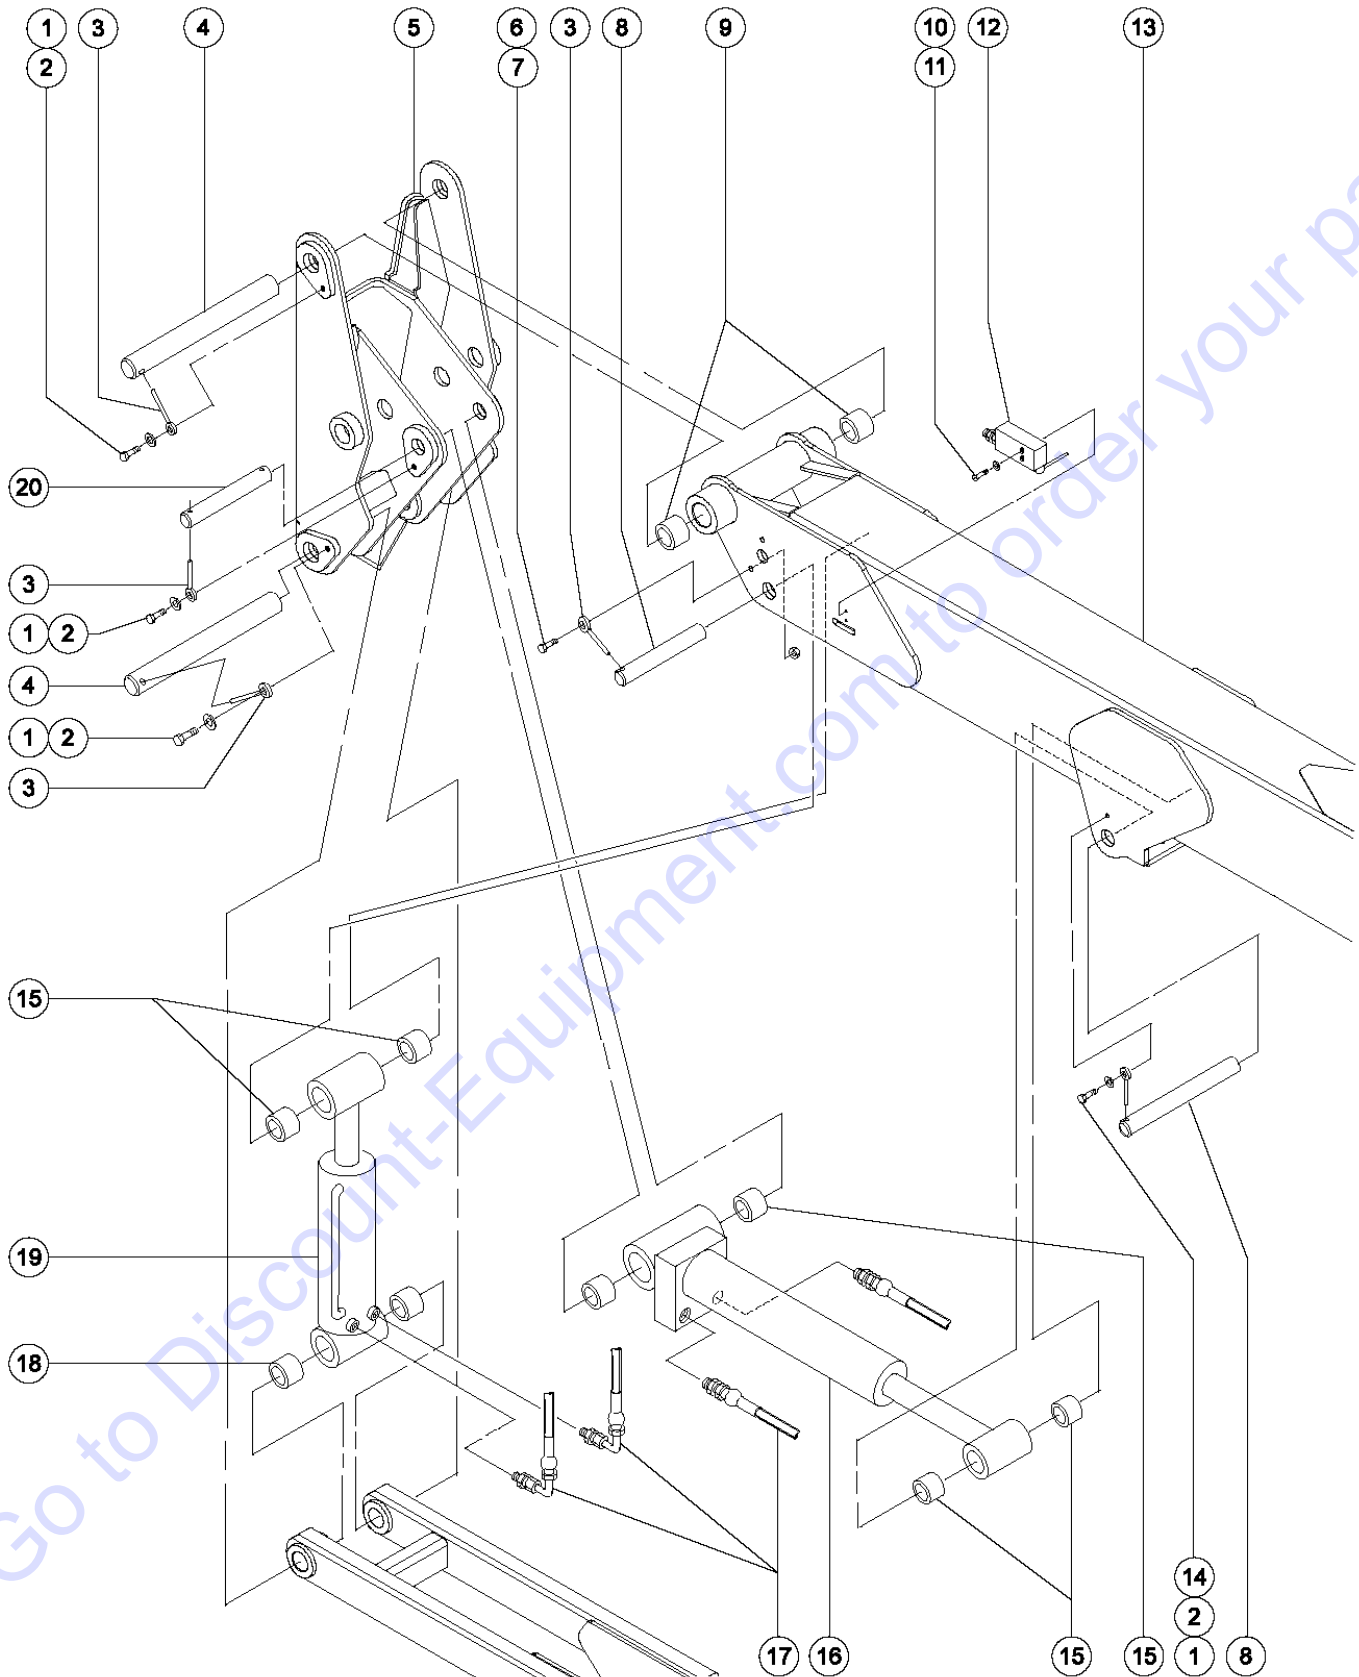

603.1 Upper Mid-pivot

603.1 Upper Mid-pivot

Item	Part No.	Description	Qty.	Item	Part No.	Description	Qty.
1	77692GT	SCREW,HHC,3/8-16 X 1 GRD 8.....	4	19A	48400GT	SEAL KIT,42405 CYL.TEXAS..... <i>for cylinder 42405 (SK15150)</i>	1
2	6021GT	WASHER,LOCK,.375.....	4	19A	52620GT	SEAL KIT-EXT CYL & SLAVE CYL.*..... <i>for cylinder 74592 (S30009624PPFZ)</i>	1
3	825019GT	ROD END,.375X3.69,ZAG.....	4	20	36198GT	PIN,1.25DIAX8.12LG,1HOLE..... <i>PIN,1.25DIAX8.12LG,1HOLE</i>	1
4	36194GT	PIN,1.50DIAX15.13LG,1HOLE.....	2				
5	40447GT	UPPER MIDPIVOT ASSY,Z34 & Z34N....	1				
--	34245GT	BEARING,1.25IDX1.50X1.25L.....	1				
6	6019GT	SCREW,HHC,3/8-16 X 1.25 GRD 5.....	1				
7	4828GT	NUT,NYLOCK,3/8-16.....	1				
8	74091GT	PIN,1.25DIAX9.13LG,1HOLE.....	2				
9	45071GT	BEARING,1.5IDX1.75ODX1.5L.....	2				
10	16486GT	SCREW,RHM,10-32 X 1.75.....	2				
11	6607GT	WASHER,LOCK,#10 PLTD.....	2				
12	88356-127J5GT	SWITCH,LIMIT,W/6.25"SPRING ARM....	1				
--	106433GT	LS SPRING WAND (ZCY91).....	1				
--	19491GT	CONTACTOR,LIMIT SWITCH.....	1				
13	40450GT	PRIMARY BOOM TUBE ASSEMBLY..... <i>includes 2 each index number 9</i>	1				
--	45071GT	BEARING,1.5IDX1.75ODX1.5L.....	2				
14	1255452GT	ROD END,.375 X 2.25,ZAG.....	1				
15	47377GT	BEARING,1.25 ID X 1.5 OD X .75..... <i>measure cylinder before ordering</i>	6				
--	25683GT	BEARING,POLYGON,20DU12 <i>measure cylinder before ordering</i>					
16	94215GT	CYLINDER,PRIMARY LIFT..... <i>includes 4 each index number 15</i>	1				
--	33487GT	SEAL KIT,HYDRAULIC CYLINDER***.....	1				
--	38472GT	MANIFOLD, WITH VALVE (SUN)****.....	1				
--	43937GT	VALVE,CB.CBBC-LHN@3200*** <i>for cylinder 94215</i>					
--	94258GT	SEAL KIT, 94215, 94430 <i>for cylinder 94215</i>					
17		REF: Hydraulic Hoses and Fittings..... <i>refer to 607.1</i>	1				
18	88280GT	BEARING,1.5IDX1.75ODX0.75L..... <i>measure cylinder before ordering</i>	2				
--	52625GT	BEARING,1.50 X 1.66 X 1.5 <i>measure cylinder before ordering</i>					
19	94216GT	CYLINDER,MASTER..... <i>(includes 2 each items 15 and 18) (for first time replacement, both master and slave cylinders must be replaced. Also, if the primary cylinder has not been updated to PN 94215, it must be replaced as well) (refer to 606.1)</i>	1				
--	94259GT	SEAL KIT, 94216..... <i>for cylinder 94216</i>	1				
19A	33487GT	SEAL KIT,HYDRAULIC CYLINDER*** ..... <i>for cylinder 36079 (K-0300-150-25)</i>	1