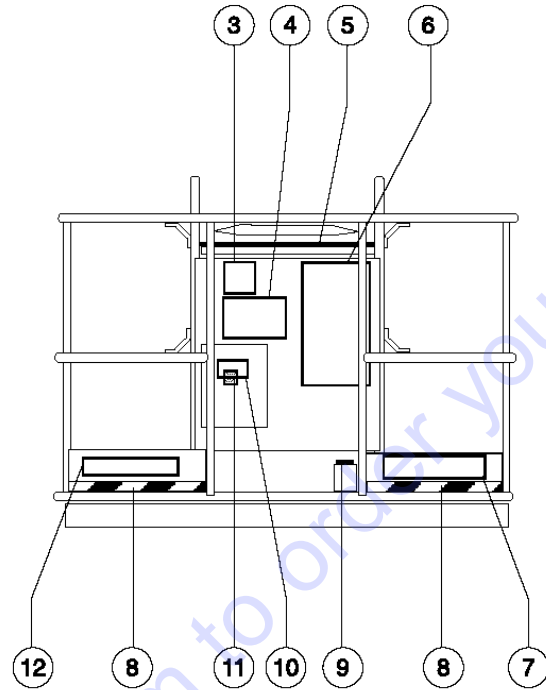

102.1 Decals and Paint - View 2

Platform

Shading indicates decal is hidden from view, i.e. under covers.