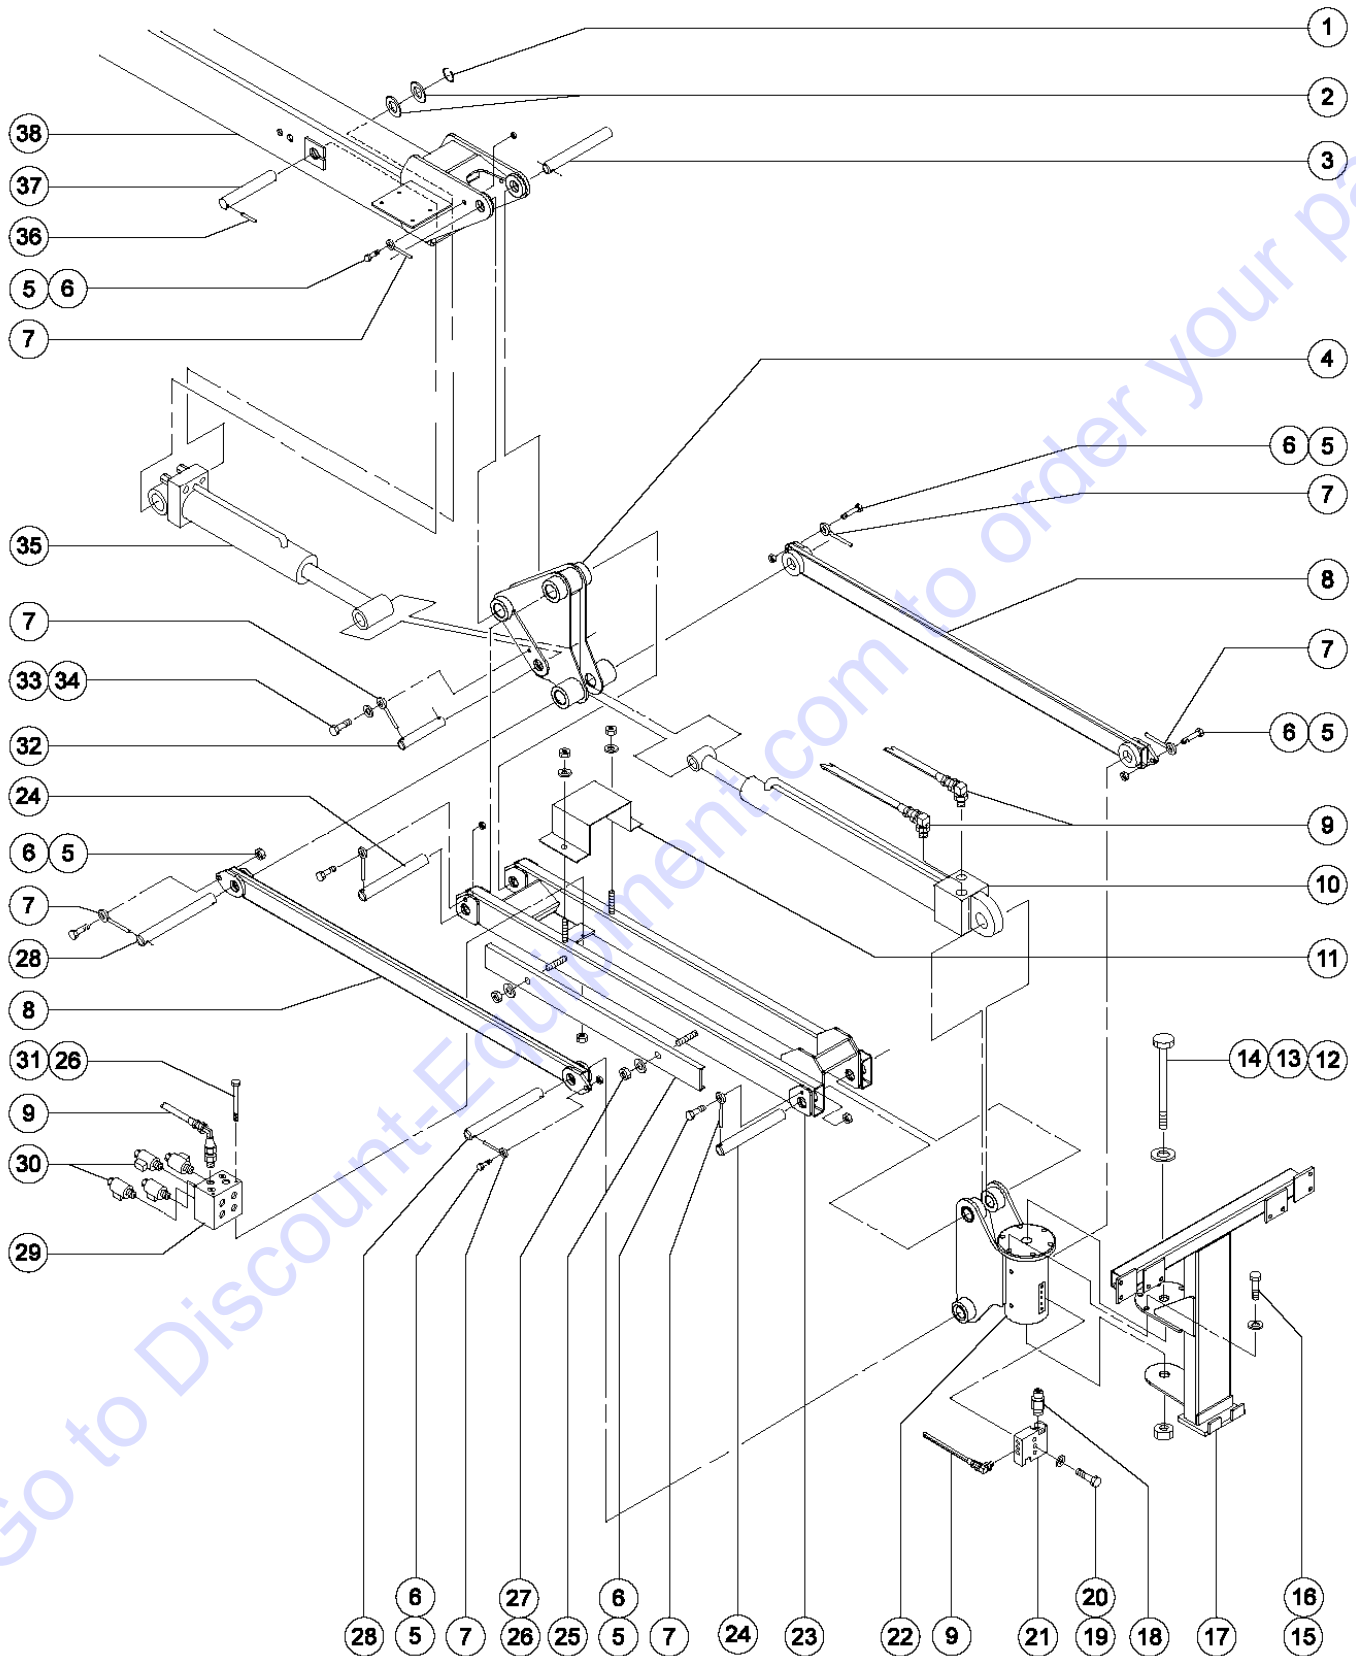

606.1 Jib Boom and Platform Rotator

606.1 Jib Boom and Platform Rotator

Item	Part No.	Description	Qty.	Item	Part No.	Description	Qty.
1	30217GT	SNAP RING,EXTERNAL,1.25 DIA.**.....1		--	52724GT	PLUG,ORIFICE,0.030 (50684).....1	
2	30255GT	WASHER,SHIM,1.27 X 2.13 X .062.....2		30	65766GT	VALVE,SOLENOID,10V W/DIODE***.....4	
3	T107884GT	PIN,1.25DIA X 7.00LG,1HOLE.....1		--	43601GT	COIL,SOLENOID VLV,10V W/ DIODE.....4	
4	37128GT	BELLCRANK ASSEMBLY, Z30N,Z34**.....1		--	45912GT	NUT,SOLENOID VALVE 2P3W.....4	
--	74865GT	BEARING,FL,1.25IDX1.50ODX1.25L.....2		31	11413GT	SCREW,HHC,1/4-20 X 4.....2	
--	74866GT	BEARING,1.25IDX1.50ODX1.25L.....2		32	36189GT	PIN,SLAVE CYL,1.25 X 4.38.....1	
5	6019GT	SCREW,HHC,3/8-16 X 1.25 GRD 5.....7		33	77692GT	SCREW,HHC,3/8-16 X 1 GRD 8.....1	
6	4828GT	NUT,NYLOCK,3/8-16.....7		34	6021GT	WASHER,LOCK,.375.....1	
7	825019GT	ROD END,.375X3.69,ZAG.....8		35	94217GT	CYLINDER,SLAVE,DONGYANG.....1 <i>(for first time replacement, both master and slave cylinders must be replaced. Also, if the primary cylinder has not been updated to PN 94215, it must be replaced as well) (refer to 603.1)</i>	
8	36054-SGT	COMPRESSION MEMBER (BORED)***.....2		--	74735GT	VALVE,COUNTERBALANCE.....1 <i>for 94217</i>	
9		Hydraulic Hoses and Fittings.....2 <i>refer to section 607.1</i>		--	94260GT	SEAL KIT, 94217.....1 <i>for 94217</i>	
10	36077GT	CYLINDER,JIB,Z30N,Z34.....1		35A	33487GT	SEAL KIT,HYDRAULIC CYLINDER***.....1 <i>for 36078</i>	
--	25683GT	BEARING,POLYGON,20DU12.....1		35A	52620GT	SEAL KIT-EXT CYL & SLAVE CYL.*.....1 <i>for 42404, 74454, 74589, and 74968</i>	
--	33428GT	VALVE,COUNTERBALANCE.....2		35B		VALVE,COUNTERBALANCE <i>consult Discount-equipment for 74454 and 74589</i>	
--	37098GT	SEAL KIT, HYDRAULIC CYLINDER.....1		35B	40665GT	VALVE,COUNTERBALANCE (36078)**.....1 <i>for 36078</i>	
11	36379PGT	COVER,JIB MANIFOLD PAINTED.....1		35B	40983GT	VALVE,COUNTERBALANCE,1500 PSI <i>for 42404</i>	
12	73928GT	SCREW,HHC,1-8 X 11,GRD 5***.....1		35B	74735GT	VALVE,COUNTERBALANCE <i>for 74968</i>	
13	29605GT	WASHER,LOCK,1".....1		36	10665GT	PIN,ROLL,.25 X 1.5***.....1	
14	33265GT	NUT,HEX,1-8.....1		37	36190GT	PIN,SLAVE CYL,1.25 X 6.06***.....1	
15	10597GT	SCREW,HHC,1/2-13 X 1.25 GR5.....6		38	36492GT	MACHINED,EXTENSION BOOM.....1	
16	6033GT	WASHER,LOCK,0.5".....6					
17	36249-SGT	PLATFORM SUPPORT WELD,Z30N,Z34.....1					
18	37090GT	VALVE,COUNTERBALANCE 2000PSI...2					
19	6145GT	SCREW,HHC,1/4-20 X 1.5.....3					
20	6356GT	WASHER,LOCK,.25.....3					
21	35611GT	MANIFOLD,DUAL COUNTERBALANCE.....1 <i>includes index number 18</i>					
22		ROTATOR,HELICAL,PLATFORM***.....1 <i>(component no longer available)</i>					
--	13852GT	VALVE ASSY,BLEED***.....1					
--	31498GT	BEARING KIT,ROTATOR,9K***.....1					
--	65842GT	SEAL KIT,UNIVERSAL,9K ROTATOR*.....1					
23	36279GT	JIB BOOM MACHINED.....1					
24	36199GT	PIN,1.25DIA.X10.38LG,1HOLE.....2					
25	36561-SGT	HOSE COVER,JIB BOOM**.....1					
26	6091GT	NUT,NYLOCK,1/4-20.....8					
27	6638GT	WASHER,FLAT,USS,1/4"Y.....4					
28	36186GT	PIN,PLAT.ROTATR,1.25 X 12.25.....2					
29	42046GT	MANIFOLD,JIB & ROTATE,10V COIL.....1 <i>includes 4 each index number 30</i>					
--	28750GT	O-RING KIT,FIELD SVC,ALL PROD*.....1