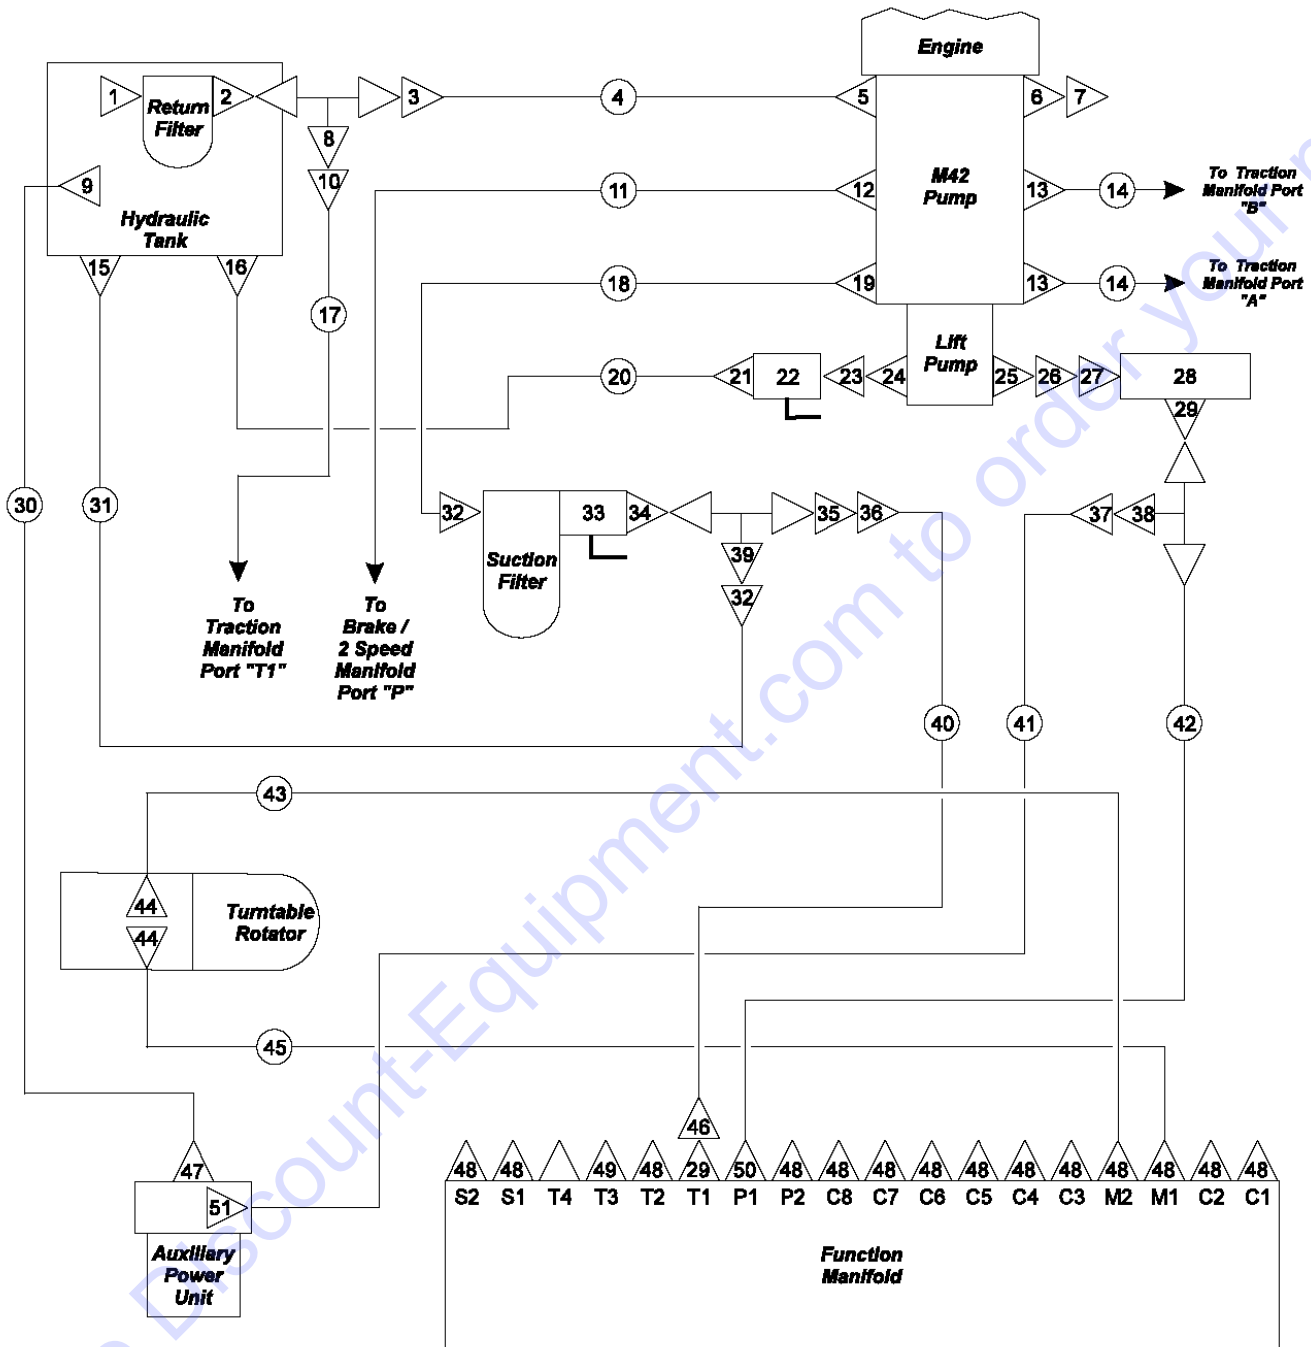

508.1 Hydraulic Hoses and Fittings

Legend	
	No. Fitting
	No. Hose Assembly