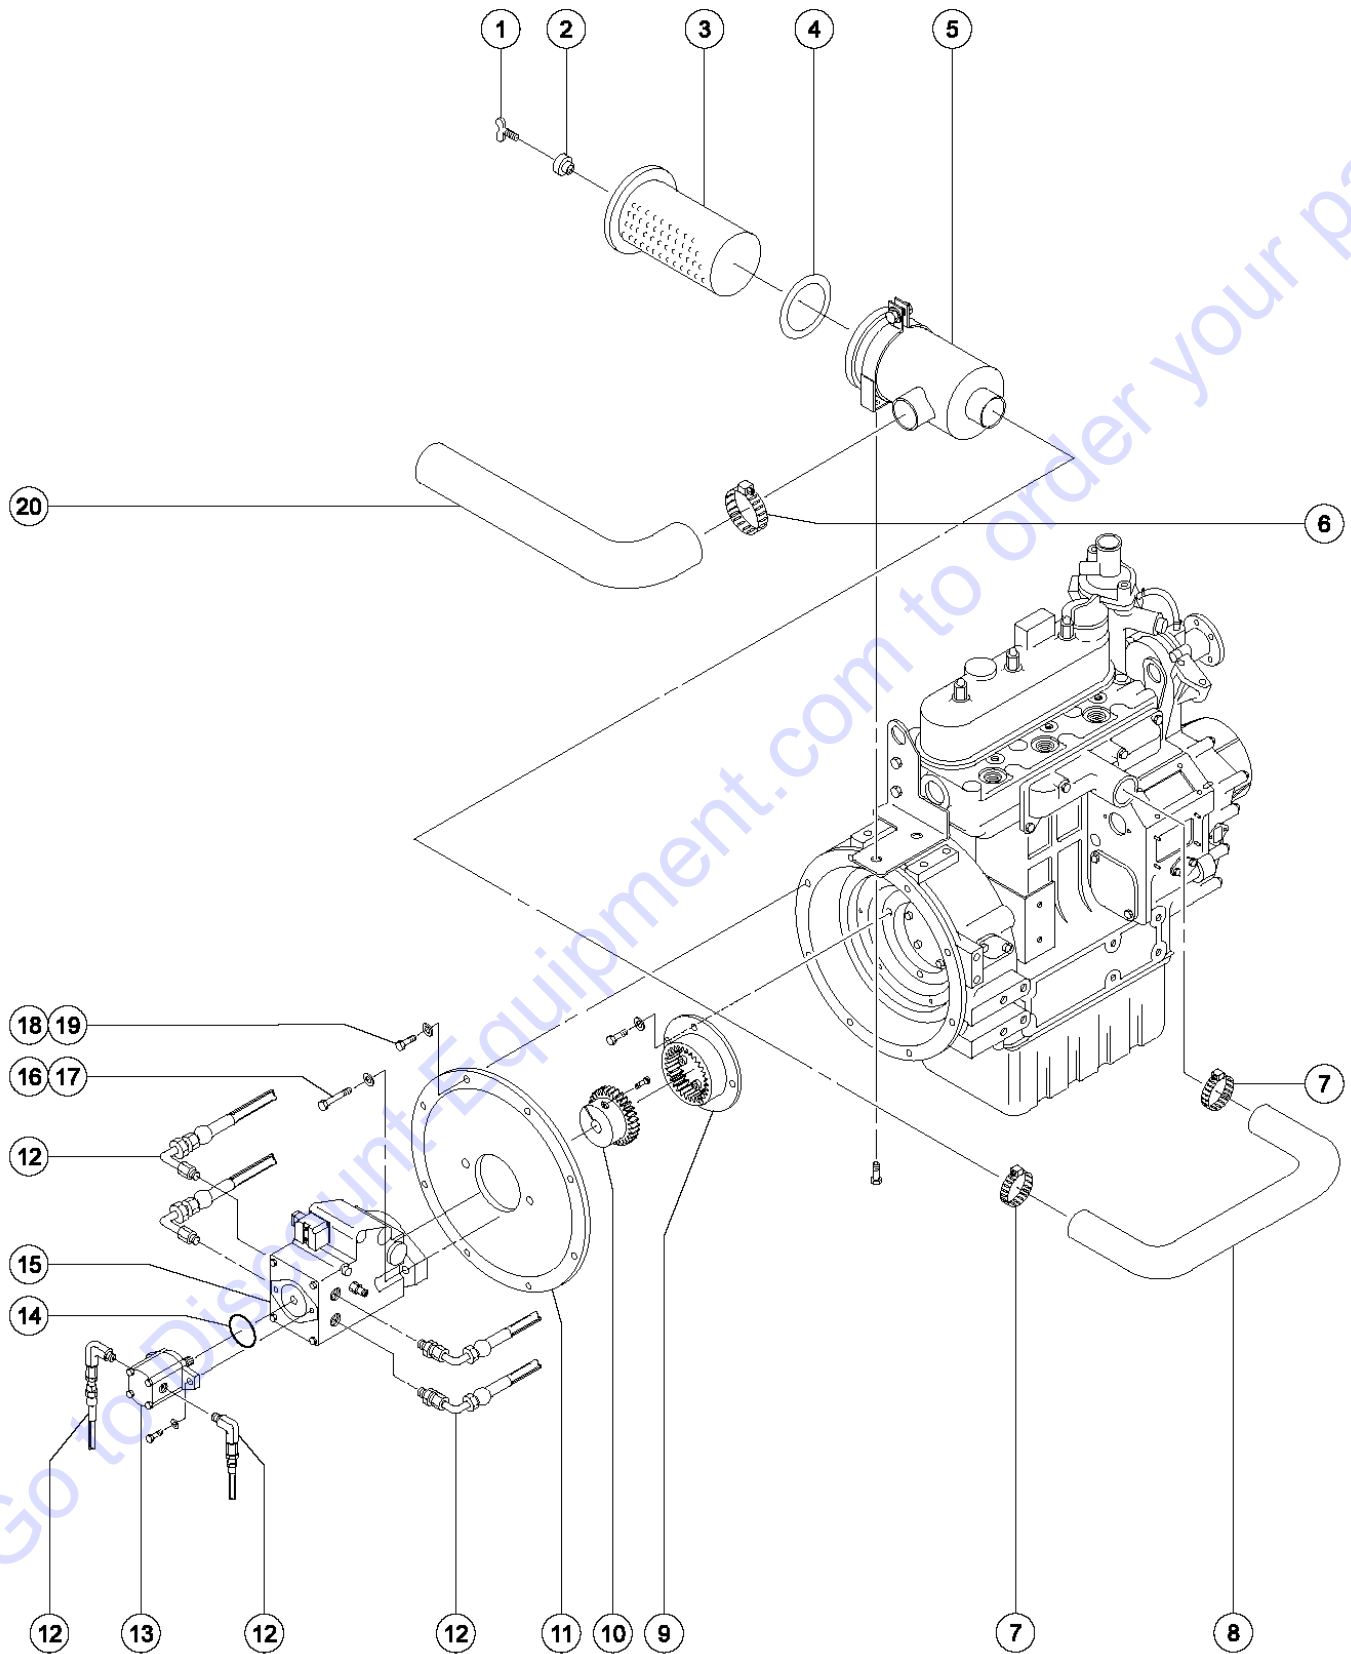

407.1 Kubota D-905 Engine, View 3

Item	Part No.	Description	Qty.
1	44203GT	BOLT,WING,FILTER ELEMENT, D905....1	
2	44204GT	WASHER ASSY,FILTER ELEMNT,D905.....1	
3	31745GT	FILTER,AIR,D905.....1	
4	839081GT	KUBOTA 15221-11170 GASKET A/C....1	
5	32184GT	AIR CLEANER KIT,KUBOTA D905.....1 <i>includes index number 1 through 4</i>	
6	22672GT	CLAMP,HOSE,1.75.....1	
7	32084GT	CLAMP,AIR CLEANER HOSE,WG750**.....2	
8	43700GT	PIPE,INLET, D905.....1	
9	42183GT	FLYWHEEL FLANGE,W/ADAPTER.....1	
10	29749GT	COUPLER,SMALL METAL,15T,***.....1	
11	25571P-SGT	PLATE,PUMP MOUNT,FORD,PAINTED.....1	
12		Hydraulic Hoses and Fittings.....1 <i>refer to section 508.1</i>	
13	43684GT	PUMP,PIGGYBACK,BARNES,M42,4CC.1 1	
--	43685GT	SEAL KIT,LIFT PUMP,BARNES**.....1	
--	44154GT	PUMP,PIGGYBACK,SUNSTR,M42,4CC.1	
--	77990GT	KIT,SEAL,3CC PUMP***.....1	
14	43683GT	O-RING,2-042 N674-70***.....1	
15	43679GT	PUMP-M42 (PUMP ONLY W/ EDC).....1	
--	43680GT	SEAL KIT, M42 PUMP**.....1	
--	43681GT	CONTROLLER,KIT,EDC ,M42.....1	
--	43682GT	GASKET,EDC MOUNTING, M42.....1	
16	10597GT	SCREW,HHC,1/2-13 X 1.25 GR5.....2	
17	6033GT	WASHER,LOCK,0.5".....2	
18	77692GT	SCREW,HHC,3/8-16 X 1 GRD 8.....8	
19	6021GT	WASHER,LOCK, .375.....8	
20	42061GT	ELBOW,AIR INTAKE,RUBBER.....1	

Footnotes

1: Check part label prior to ordering