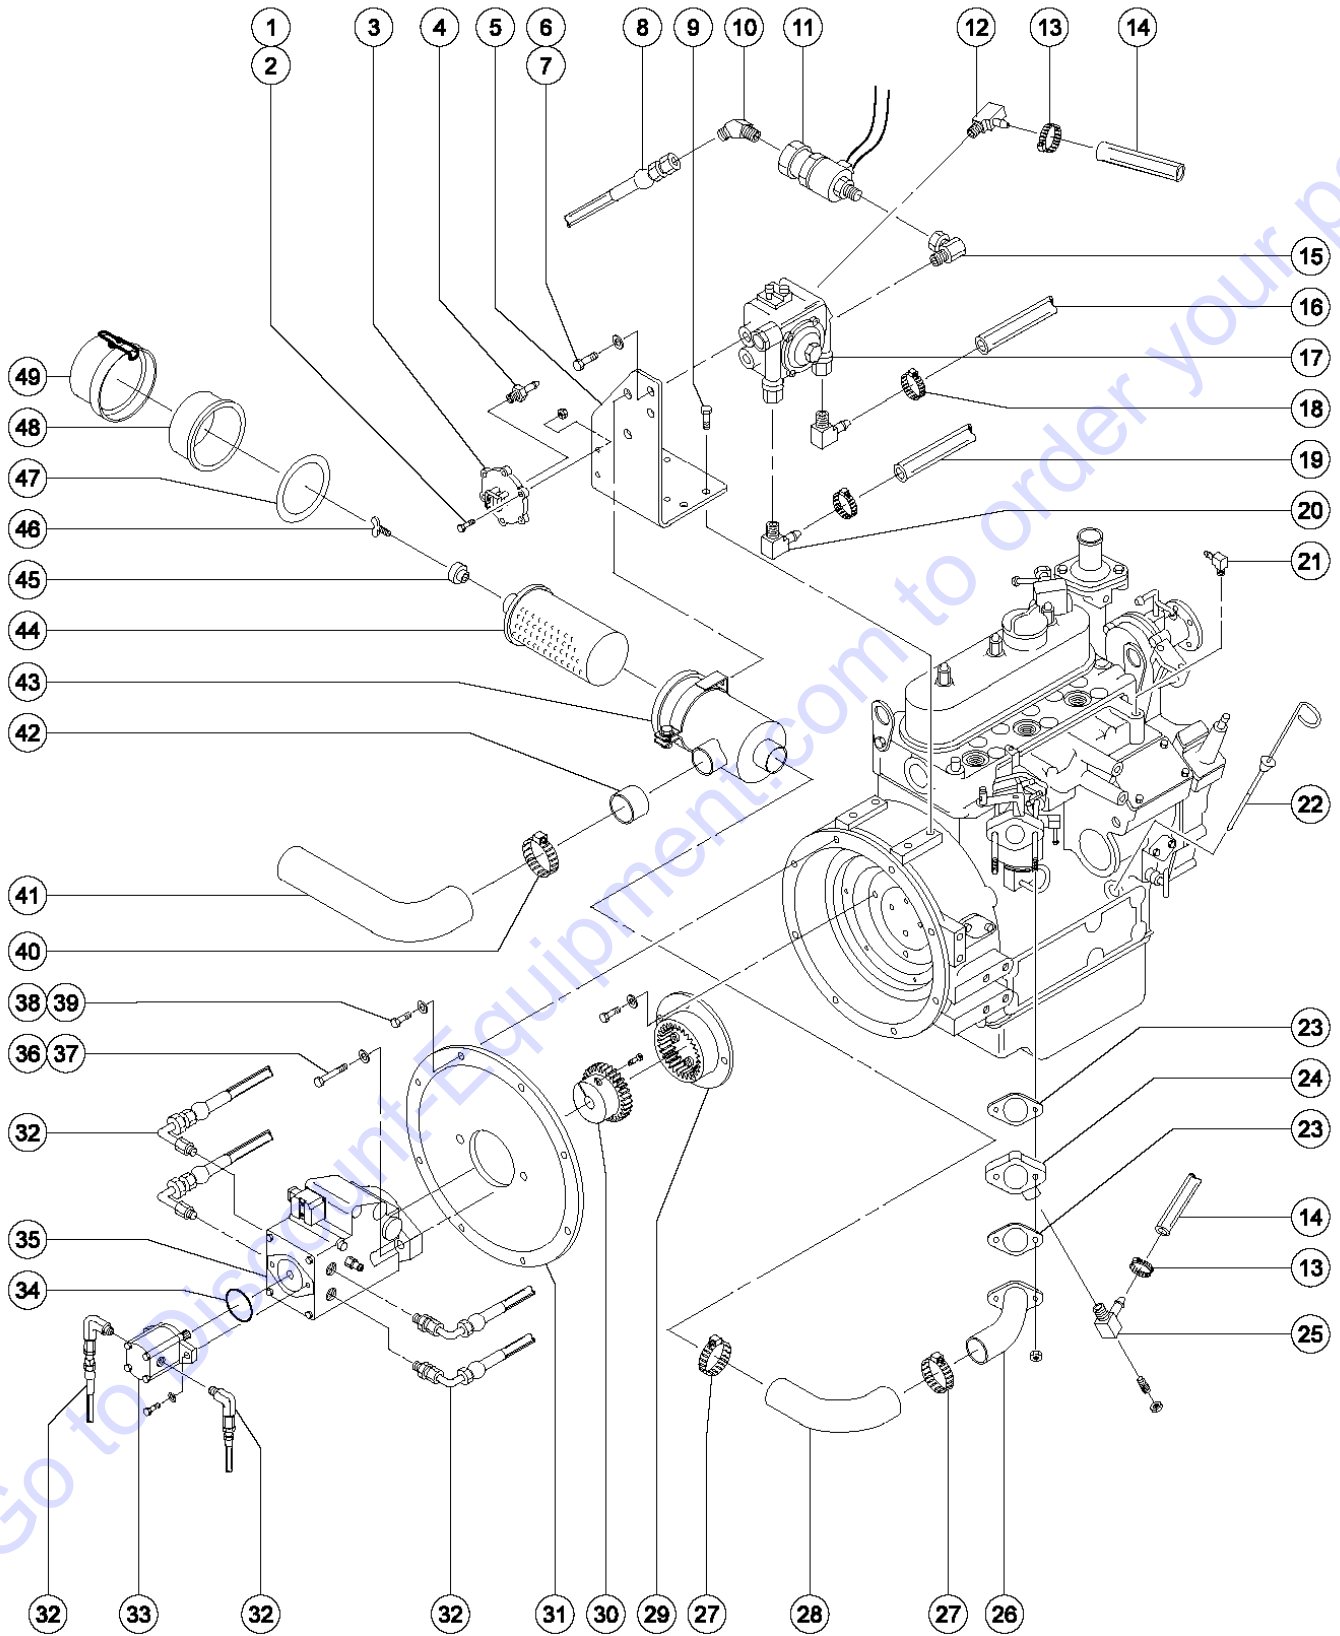

402.1 Kubota WG-750 Engine, View 2

402.1 Kubota WG-750 Engine, View 2

Item	Part No.	Description	Qty.	Item	Part No.	Description	Qty.
1	6606GT	SCREW,RHM,10-32 X .75.....	2	35	43679GT	PUMP-M42 (PUMP ONLY W/ EDC).....	1
2	6178GT	NUT,NYLOCK,10-32.....	2	--	43680GT	SEAL KIT, M42 PUMP**.....	1
3	22278GT	SWITCH,VACUUM.....	1	--	43681GT	CONTROLLER,KIT,EDC ,M42.....	1
4	22737GT	HOSE END,MALE .25 X .125 MPT.....	1	--	43682GT	GASKET,EDC MOUNTING, M42.....	1
5	42075PGT	BRACKET,AIR CLEANER MOUNT BLUE.....	1	36	10597GT	SCREW,HHC,1/2-13 X 1.25 GR5.....	2
6	6090GT	SCREW,HHC,1/4-20 X .75.....	2	37	6033GT	WASHER,LOCK,0.5".....	2
7	6356GT	WASHER,LOCK,.25.....	2	38	77692GT	SCREW,HHC,3/8-16 X 1 GRD 8.....	8
8	25967GT	HOSE ASSEMBLY,LP GAS-86" LNG**.....	1	39	6021GT	WASHER,LOCK,.375.....	8
9	18506GT	SCREW 5/16-18 X .75 LG.FLG.LCK.....	3	40	22672GT	CLAMP,HOSE,1.75.....	1
10	19861GT	ELBOW,010302-6-4.....	1	41	42061GT	ELBOW,AIR INTAKE,RUBBER.....	1
11	27010GT	VALVE,LOCK OFF,BEAM #FL-418.....	1	42	44210GT	HOSE,ADAPTER,75W 1.75IDX2.0X1.....	1
12	31821GT	ELBOW,90DEG.3/8MPT/1/2 BARB.....	1	43	839016GT	KUBOTA AIR CLEANER ASSEMBLY..... <i>includes index numbers 44 through 49</i>	1
13	42280GT	CLAMP,HOSE,.50.....	2	44	866000GT	KUBOTA 70000-11221 AIR ELEMENT....	1
14	44209GT	HOSE,LP,14 INCH.....	1	45	44186GT	WASHER ASSY,FILTER ELEMNT,WG75.....	1
15	31823GT	ELBOW,90DEG.SW.1/4FPT-1/4MPT.....	1	46	44185GT	BOLT,WING,FILTER ELEMENT,WG750.....	1
16	27089GT	HOSE,5/16 FUEL,SAE 30R7.....	6-inches	47	839081GT	KUBOTA 15221-11170 GASKET A/C.....	1
17	22279GT	REGULATOR,LPG BEAM 60***.....	1	48	865321GT	KUBOTA 15221-11410 BAFFLE.....	1
18	21465GT	CLAMP,HOSE,.25" - .63" X .3125.....	2	49	22943GT	AIR CLEANER COVER,SNAP ON.....	1
19	27089GT	HOSE,5/16 FUEL,SAE 30R7.....	16-inches				
20	31817GT	ELBOW,90DEG.1/4MPT-3/8 BARB.....	2				
21	42289GT	ELBOW,90DEG,.125MPTX.25BRB,BRS.1	1				
22	32219GT	DIPSTICK,KUBOTA DF750.....	1				
23	32080GT	GASKET,AIR CLEANER,WG750.....	2				
24	23192GT	CARBURATOR RING,LP,WG750..... <i>includes 1 each index numbers 23, 25 and mounting hardware</i>	1				
25	32081GT	VENTURI ADJUST ASSY(24552).....	1				
26		AIR CLEANER FLANGE..... <i>component no longer available</i>	1				
27	32084GT	CLAMP,AIR CLEANER HOSE,WG750**.....	2				
28	42074GT	HOSE,AIR INTAKE,RUBBER.....	1				
29	42183GT	FLYWHEEL FLANGE,W/ADAPTER.....	1				
30	29749GT	COUPLER,SMALL METAL,15T,***.....	1				
31	25571P-SGT	PLATE,PUMP MOUNT,FORD,PAINTED.....	1				
32		Hydraulic Hoses and Fittings..... <i>refer to section 508.1</i>	1				
33	43684GT	PUMP,PIGGYBACK,BARNES,M42,4CC.1 1	1				
--	43685GT	SEAL KIT,LIFT PUMP,BARNES**.....	1				
--	44154GT	PUMP,PIGGYBACK,SUNSTR,M42,4CC.1	1				
--	77990GT	KIT,SEAL,3CC PUMP***.....	1				
34	43683GT	O-RING,2-042 N674-70***.....	1				

Footnotes

1: Check part label prior to ordering