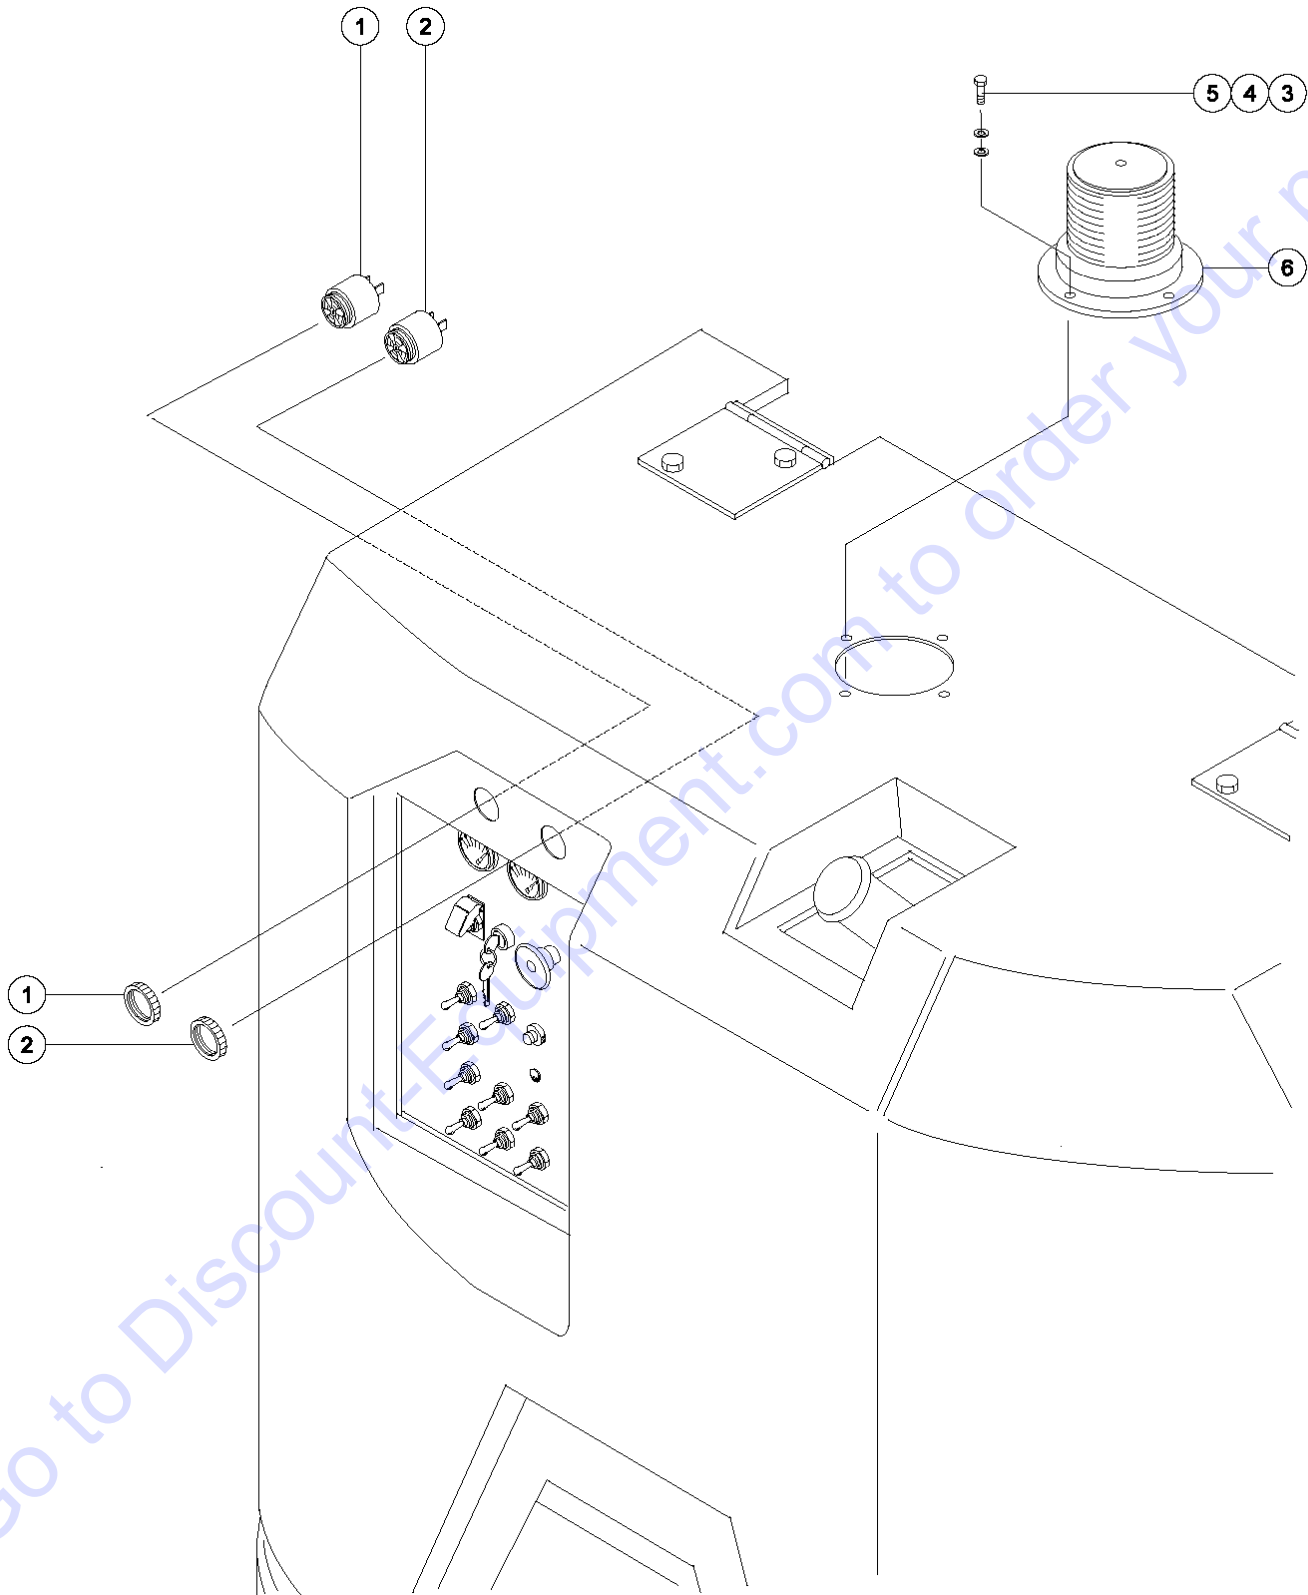

705.1 Rotational Controller, Boom Function Speed

Item	Part No.	Description	Qty.
--	29643GT	ROTATION, CNTRLR, DUAL RNG	
1	19726GT	CONTROL KNOB,45048.....1	1
2	35680GT	LEGEND,PLSTC,"CREEP TO 9"*** 1	1
3	35678GT	MOUNTING PLATE, 45048.....1	1
4	19731GT	GEAR, SLAVE, MS4,45048.....1	1
5	29943GT	PCB,ASSY,29643 CONTROLLER %%....1 <i>includes index numbers 6</i>	1
6	19729GT	POTENTIOMETER,56886.....1	1

Go to Discount-Equipment.com to order your parts

801.1 Alarm and Beacon Package