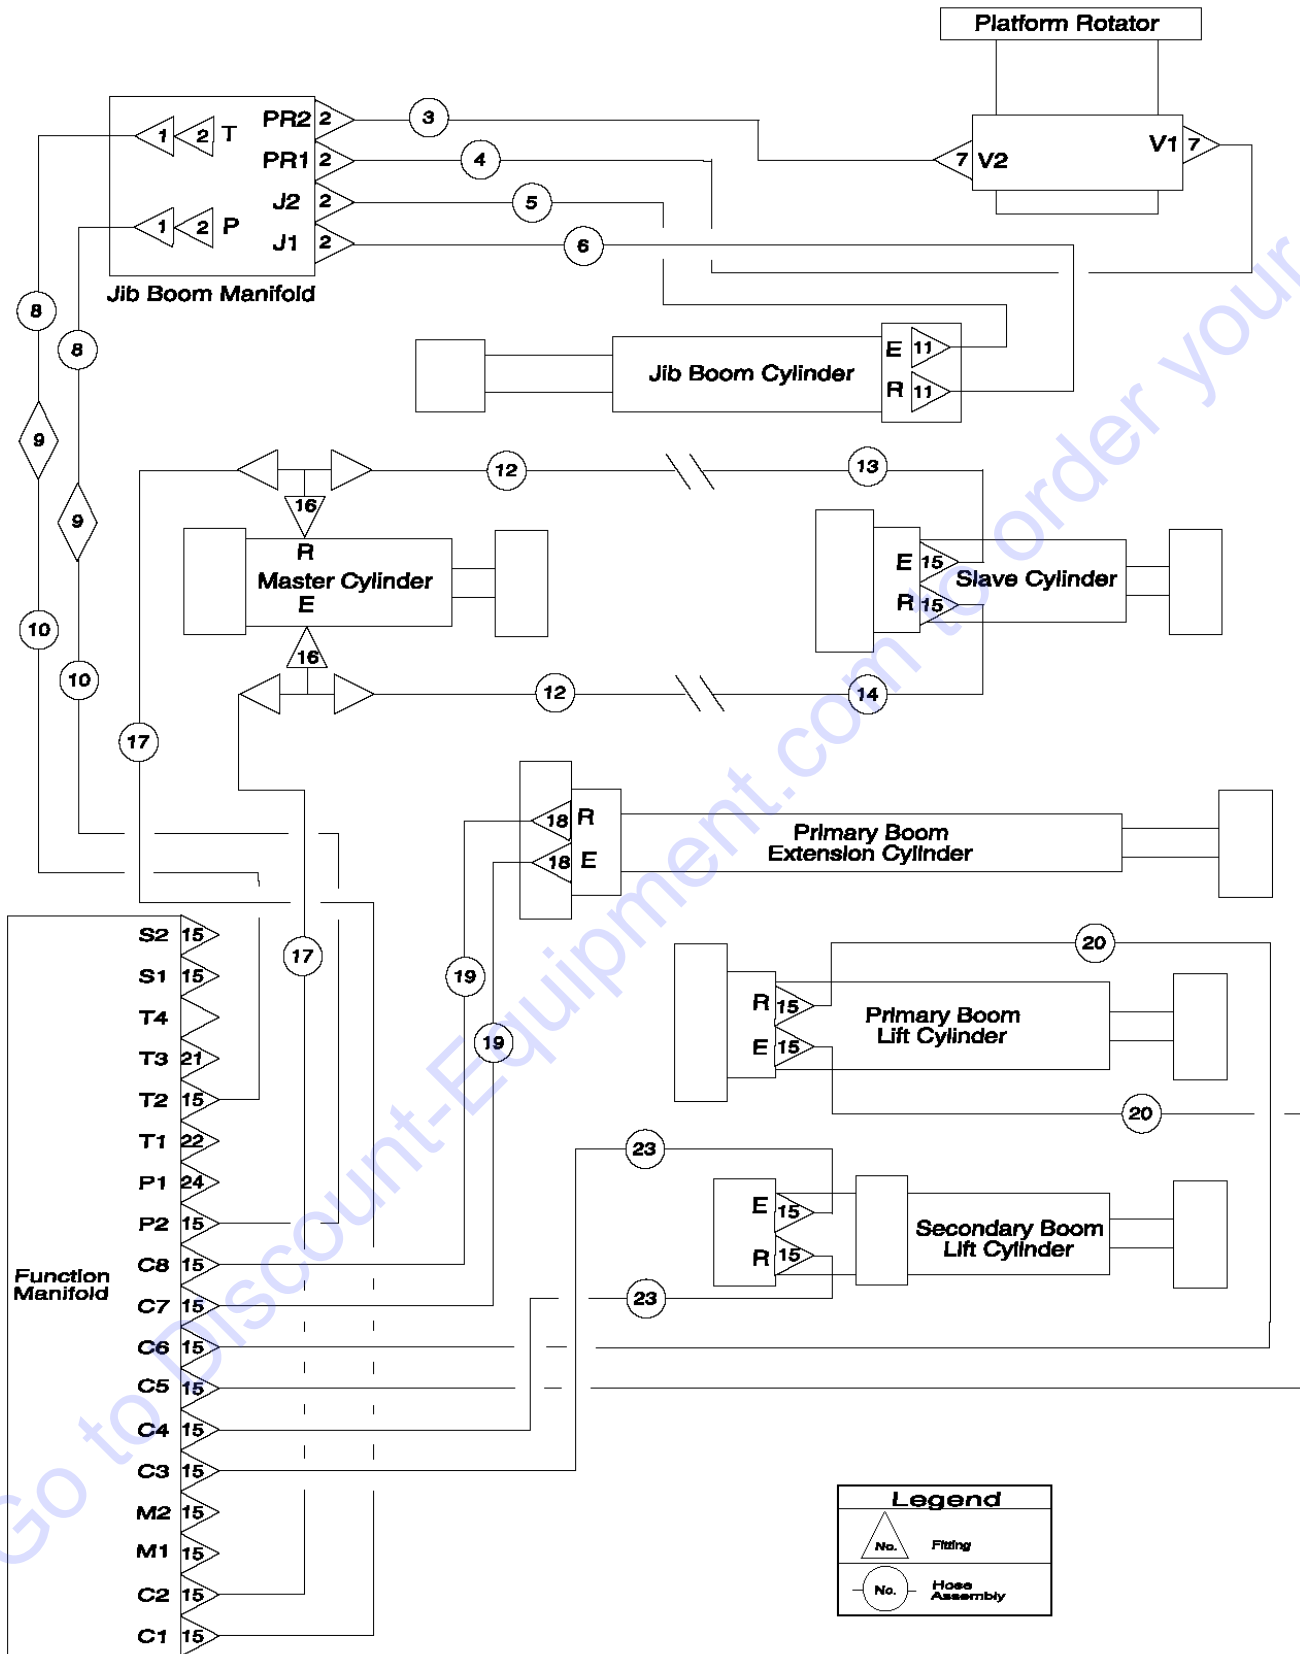

607.1 Hydraulic Hoses and Fittings

607.1 Hydraulic Hoses and Fittings

Item	Part No.	Description	Qty.
1	45415GT	ELBOW,070221-4-4.....	2
2	13755GT	CONNECTOR,070120-4-4.....	6
3	36473GT	HOSE ASSEMBLY,65".....	1
4	36472GT	HOSE ASSEMBLY,56.5".....	1
5	36470GT	HOSE ASSEMBLY, 32.5".....	1
6	36471GT	HOSE ASSEMBLY, 33".....	1
7	13921GT	ELBOW,070220-4-4.....	2
8	36847GT	HOSE ASSEMBLY,220.5".....	2
9	19679GT	UNION,070101-4-4.....	2
10	42222GT	HOSE ASSEMBLY, 250".....	2
11	12340GT	ELBOW,070220-4-6.....	2
12	36848GT	HOSE ASSEMBLY,245".....	2
13	36598GT	HOSE ASSEMBLY,23".....	1
14	36567GT	HOSE ASSEMBLY,21".....	1
15	13756GT	CONNECTOR,070120-4-6.....	14
16	25628GT	TEE,BRANCH,070429-4-4.....	2
17	42223GT	HOSE ASSEMBLY, 242".....	2
18	31193GT	ELBOW,070320-4-6.....	2
19	42219GT	HOSE ASSEMBLY, 214".....	2
20	42218GT	HOSE ASSEMBLY, 232".....	2
21	31193GT	ELBOW,070320-4-6.....	1
22	45703GT	CONNECTOR,070120-8-8.....	1
23	36851GT	HOSE ASSEMBLY,104.5".....	2
24	45412GT	CONNECTOR,070120-6-6.....	1

Go to Discount-Equipment.com to order your parts