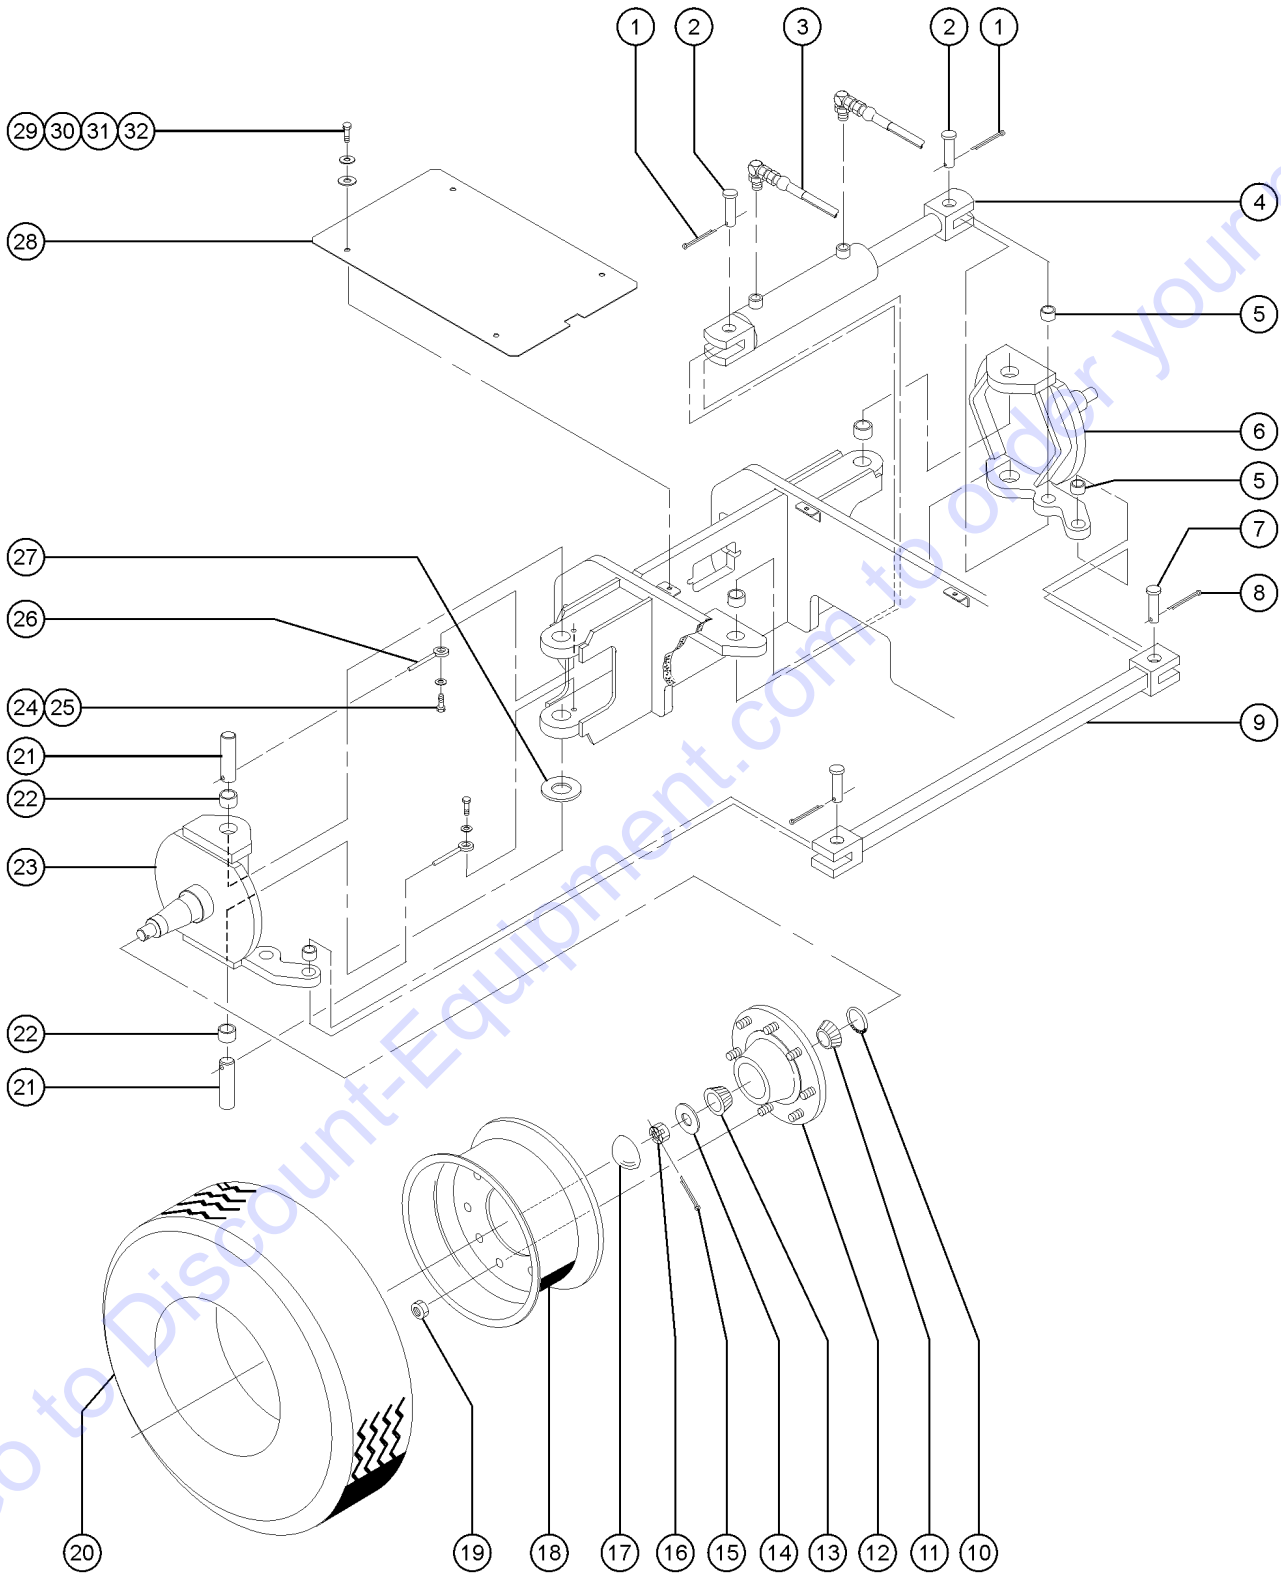

201.1 2WD Steer Axle Linkage, Wheels and Hubs

201.1 2WD Steer Axle Linkage, Wheels and Hubs

Item	Part No.	Description	Qty.	Item	Part No.	Description	Qty.
A	1258005GT	KIT,RETROFIT,STEER,Z-34 2WD.....1 <i>includes items: 6-9 and 23</i>	1	20D	45460GT	WHEEL ASSY, INDUSTRIAL, FF.....2 <i>(components not sold separately)</i>	2
1	5361GT	PIN,COTTER,,125 X 1.5.....4	4	20E	139474GT	ASSY,TIRE&WHEEL,FRONT,FF LH RT.....2 <i>(components not sold separately)</i>	2
2	19440GT	PIN,CLEVIS,1 X 2.5 LG.....4	4	20F	139473GT	ASSY,TIRE&WHEEL,FRONT,FF RH RT.....2 <i>(components not sold separately)</i>	2
3		Ref. Hydraulic Hoses and Fittings.....4 <i>refer to section 204.1</i>	4	20G	139479GT	ASSY,TIRE&WHL,SEALANT,LF2WD <i>(components not sold separately)</i>	2
4	88337GT	CYLINDER,STEER.....1	1	20H	139480GT	ASSY,TIRE&WHL,SEALANT,RF2WD <i>(components not sold separately)</i>	2
--	88338GT	SEAL KIT, 88337.....1	1	21	36211GT	PIN,1.50DIA X 3.25LG,1HOLE.....4	4
5	25817GT	BEARING,1.00IDX1.25ODX1.00L.....4	4	22	18396GT	BEARING,1.51DX1.75ODX1.0L.....4	4
6	94020GT	YOKE ASSY, Z34 2WD RIGHT.....1 <i>refer to retrofit kit for first time replacement</i>	1	23	94021GT	YOKE ASSY, Z34 2WD LEFT.....1 <i>refer to retrofit kit for first time replacement</i>	1
--	18396GT	BEARING,1.51DX1.75ODX1.0L.....2	2	--	18396GT	BEARING,1.51DX1.75ODX1.0L.....2	2
--	25817GT	BEARING,1.00IDX1.25ODX1.00L.....1	1	24	77692GT	SCREW,HHC,3/8-16 X 1 GRD 8.....4	4
7	824126GT	PIN,CLEVIS,3/4X3,ZAG.....2	2	25	6021GT	WASHER,LOCK,,375.....4	4
8	824128GT	RUE RING,3/4,ZAG.....2	2	26	1255452GT	ROD END,375 X 2.25,ZAG.....4	4
9	1258006GT	TIE ROD, Z-34, 2WD.....1	1	27	45074GT	WASHER,THRUST,1.5 X 3.5 X .187.....2	2
--	74625GT	BEARING,FL,0.75IDX1.00ODX1.39L.....2	2	28	37100GT	COVER W/DECAL DR CHAS STR END*.....1	1
10	45110GT	SEAL-GREASE,MODEL 60-8.....2	2	29	6090GT	SCREW,HHC,1/4-20 X .75.....4	4
11	45107GT	INNER CONE - MODEL 60-8.....2 <i>large bearing race not included</i>	2	30	6356GT	WASHER,LOCK,,25.....4	4
11A	40145GT	BEARING RACE (LARGE) (45873).....2 <i>inner cone not included</i>	2	31	6638GT	WASHER,FLAT,USS,1/4"Y.....4	4
12	45043GT	HUB ASSEMBLY MODEL#60-8***.....2	2	32	56912GT	SPRING CLIP,1/4-20,.025-.15X.54,ZAG.....4	4
--	21166GT	LUG BOLT,5/8-18,WHEEL HUB***.....2	2				
--	45873GT	SEAL/BEARING KIT (45043,54840).....1 <i>includes index numbers 8, 9 and 11 - 15</i>	1				
13	45108GT	OUTER CONE - MODEL 60-8.....2 <i>small bearing race not included</i>	2				
13A	40146GT	BEARING RACE (SMALL) (45873).....2 <i>outer cone not included</i>	2				
14	45112GT	WASHER,SPINDLE.....2	2				
15	45114GT	PIN,COTTER,,219 X 1.75.....2	2				
16	45113GT	NUT,SPINDLE,1-14.....2	2				
17	45111GT	CAP,DUST,45873 HUB KIT.....2	2				
18		Ref. Wheel <i>refer to item 20</i>					
19	54627GT	NUT,LUG,5/8-18 X 90 DEGREE,Z45.....16	16				
20A	45093GT	WHEEL ASSY, INDUSTRIAL, AF.....2	2				
--	45040GT	RIM,Z45,14.5 X 7(8 HOLE ON 8BC					
--	54140GT	TUBELESS PNEUMATIC TIRE,9-14LT					
20B	139471GT	ASSY,TIRE&WHEEL,LF,2WD.....2	2				
--	139411GT	TIRE,SGL,51S3D1-16.5,8 PLY					
--	42146GT	WHEEL,16.5 X 8.25,8 HOLE/8 BC					
20C	139472GT	ASSY,TIRE&WHEEL,RF,2WD.....2	2				
--	139411GT	TIRE,SGL,51S3D1-16.5,8 PLY					
--	42146GT	WHEEL,16.5 X 8.25,8 HOLE/8 BC