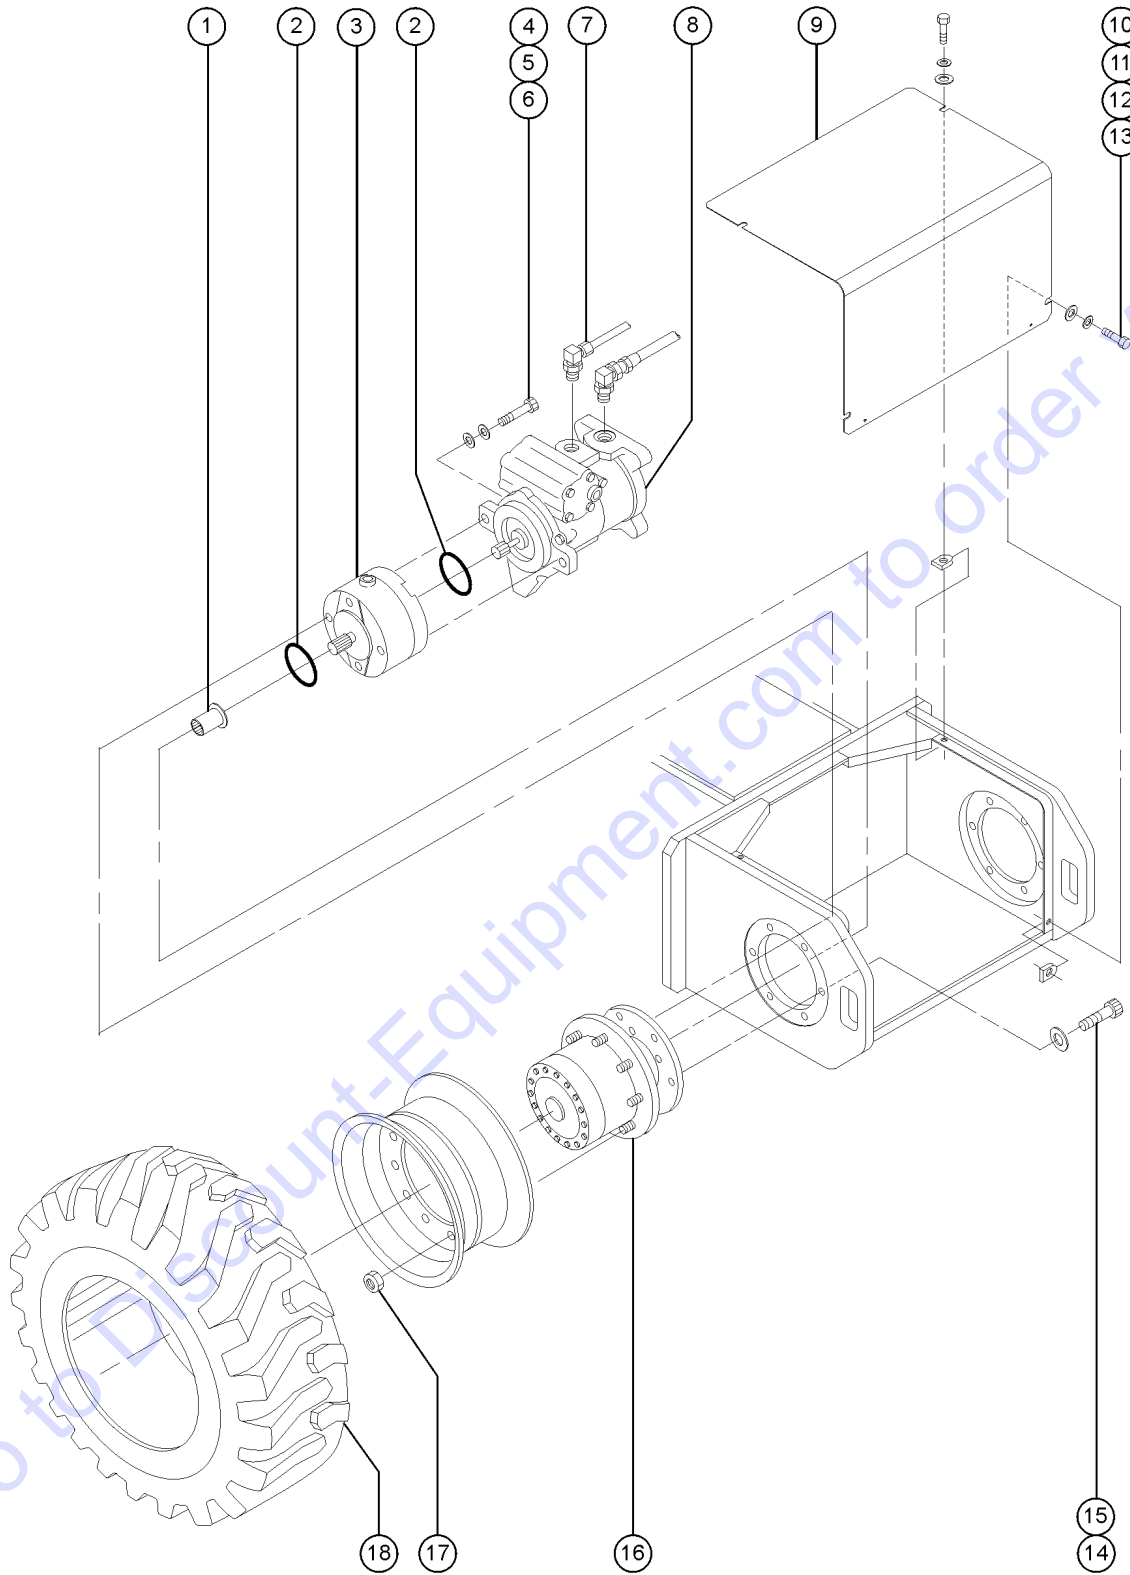

302.1 4WD Traction Brake and Two-speed Manifolds

Item	Part No.	Description	Qty.	Item	Part No.	Description	Qty.
--	28750GT	O-RING KIT,FIELD SVC,ALL PROD*		15	43599GT	VALVE,CHECK.....1 AC, pressure circuit	1
--	33994GT	PLUG AND CAP KIT-SERVICE,37 **.....1		--	110200GT	SEAL KIT, VALVE, #4	
--	42157GT	MANIFOLD,BRAKE/MOTOR SHIFT.....1 <i>includes index numbers 13 through 17</i>		16	43601GT	COIL,SOLENOID VLV,10V W/ DIODE.....2	
--	56722GT	TRACTION MANIFOLD 4WD <i>includes index numbers 3 through 12</i>		17	45912GT	NUT,SOLENOID VALVE 2P3W.....2	
1A	48997GT	NIPPLE,DIAGNOSTIC,#4.....1	1	18	33520GT	PLUG,ORIFICE,0.070.....1 C, equalizes pressure accross flow divider/combiner valve E	1
1B	20224GT	DIAGNOSTIC FEMALE Q-DSCNT.....1	1	19	65766GT	VALVE,SOLENOID,10V W/DIODE***.....1 AB, 2-speed motor shift	1
2	48880GT	CAP,DIAGNOSTIC NIPPLE.....1	1				
3	43606GT	VALVE,DIRECTIONAL CONTROL.....1 H, diverts all flow to steer end of drive motors when in high range	1				
4	33521GT	VALVE,FLOW DIVIDER/COMBINER.....1 E, controls flow to flow divider/combiner valve F	1				
--	84135GT	SEAL KIT, VALVE					
5	29737GT	PLUG,ORIFICE,0.052 INCH.....1 G, equalizes pressure accross flow divider/combiner valve F	1				
6	45480GT	VALVE,FLOW DIVIDER**.....1 F, controls flow to steer end drive motors in forward and reverse	1				
--	84136GT	SEAL KIT, VALVE 45840 & 84132					
7	43604GT	VALVE,FLOW DIVIDER/COMBINER.....1 D, controls flow to non-steerer end drive motors in forward and reverse	1				
--	84136GT	SEAL KIT, VALVE 45840 & 84132					
8	33520GT	PLUG,ORIFICE,0.070.....1 K, equalizes pressure accross flow divider/combiner valve D	1				
9	27759GT	VALVE,CHECK.....1 I, direction control circuit	1				
--	74902GT	SEAL KIT					
10	43597GT	VALVE,RELIEF,210 PSI.....1 B, charge pressure circuit	1				
--	110194GT	SEAL KIT, VALVE, #10					
11	33511GT	VALVE,CHECK,PILOT OPERATED.....1 J, smooths the shift from low to high range	1				
--	89310GT	SEAL KIT, SOLENOID VALVE					
12	43596GT	VALVE,SHUTTLE.....1 A, charge pressure circuit that gets hot oil out of low pressure side of drive pump and allows low pressure flow path for brake release and 2-speed motor shift	1				
13	65766GT	VALVE,SOLENOID,10V W/DIODE***.....1 AA, brake, includes index numbers 16 and 17	1				
--	72043GT	SEAL KIT,SOLENOID VALVE					
14	32669GT	ORIFICE PLUG,0.025 (30551).....1 AD, return to tank circuit	1				

303.1 4WD Non-steer Axle