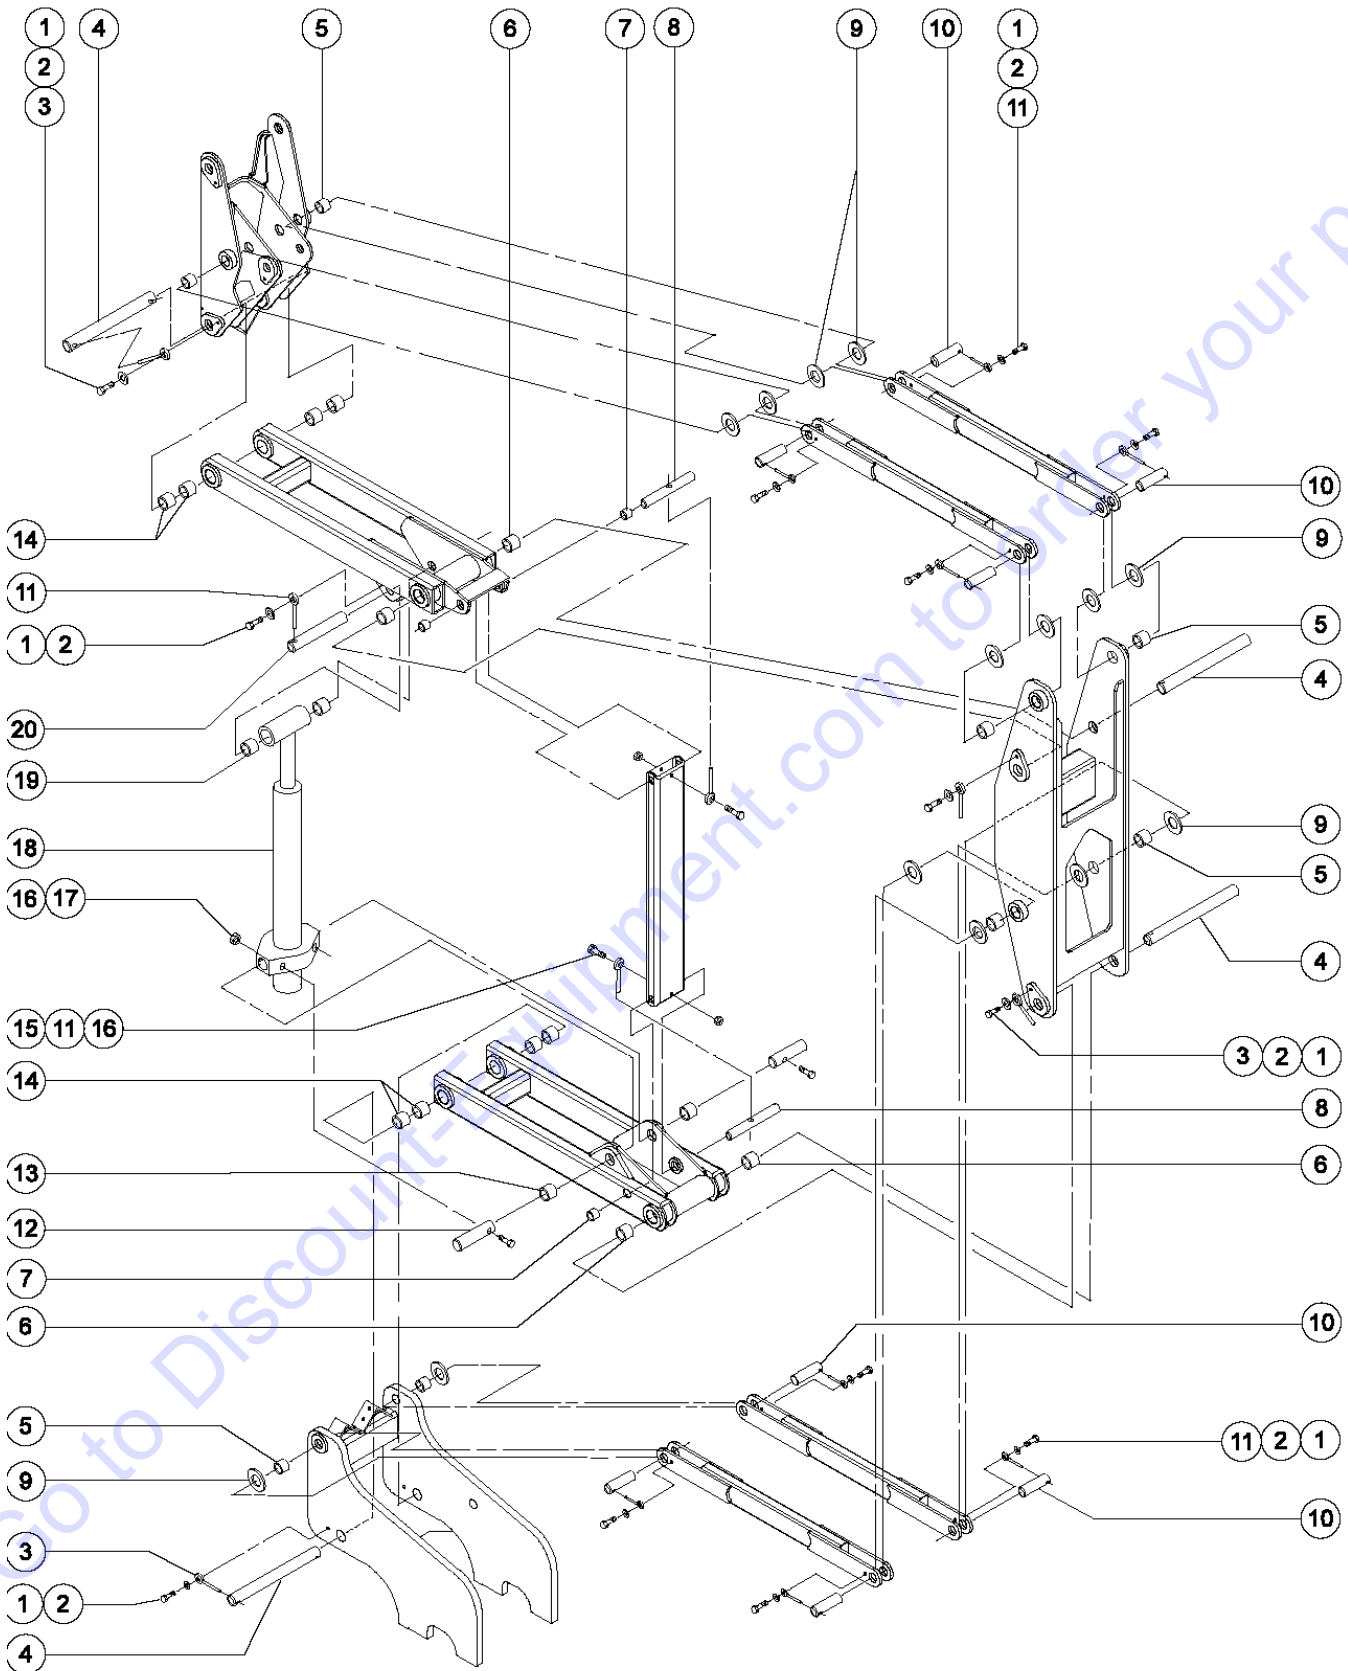

601.1 Secondary Boom, View 1

Item	Part No.	Description	Qty.	Item	Part No.	Description	Qty.
1	40447GT	UPPER MIDPIVOT ASSY,Z34 & Z34N....1	1	20	40448GT	UPPER SECONDARY BOOM ASSY.....1	1
--	34245GT	BEARING,1.25IDX1.50X1.25L.....1	1	--	18396GT	BEARING,1.5IDX1.75ODX1.0L.....1	1
2	49821GT	SCREW,PHILLIPS,PHM,8-32 X 1.25.....4	4	--	36245GT	BEARING,FL,1.00IDX1.25ODX0.84L.....1	1
3	6607GT	WASHER,LOCK,#10 PLTD.....6	6	--	45071GT	BEARING,1.5IDX1.75ODX1.5L.....1	1
4	~~88356-116R3GT~~	SWITCH,LIMIT,W/ROLLER ARM***.....1	1				
--	19491GT	CONTACTOR,LIMIT SWITCH.....1	1				
5	6091GT	NUT,NYLOCK,1/4-20.....8	8				
6	6638GT	WASHER,FLAT,USS,1/4"Y.....4	4				
7	36649PGT	HOSE COVER,UPPER ARM,PAINTED.....2	2				
8	74946GT	COMPRESSION ARM WELDMENT 56.50.....3	3				
9	16486GT	SCREW,RHM,10-32 X 1.75.....2	2				
10	~~88356-11103GT~~	SWITCH,LIMIT,W/RLLR ARM,NO/NC**....2	2				
--	19491GT	CONTACTOR,LIMIT SWITCH.....2	2				
--	97128GT	ROLLER ARM,LIMIT SWITCH***.....2	2				
11	40446GT	LOWER MIDPIVOT ASSY,Z34 &Z34N*.....1	1				
--	34245GT	BEARING,1.25IDX1.50X1.25L.....1	1				
12A	74232GT	CONNECTING LINK Z30N & Z34***.....1 <i>from SN 2152</i>	1				
12B	36664GT	CONNECTING LINK,MACHINED***.....1 <i>to SN 2151</i>	1				
13	36650PGT	HOSE COVER,LOWER ARM,PAINTED.....1	1				
14	128633GT	KIT, SERVICE, Z34 LWR COMP ARM....1 <i>replaced 74947</i>	1				
15	36366GT	PAD,UPPER PIVOT REST.....2	2				
16	45425GT	SCREW,FHS,3/8-16 X .75.....4	4				
17	40449GT	LOWER SECONDARY ARM ASSY,Z34.....1	1				
--	18396GT	BEARING,1.5IDX1.75ODX1.0L.....1	1				
--	34245GT	BEARING,1.25IDX1.50X1.25L.....1	1				
--	36246GT	BEARING,FL,1.25IDX1.50ODX1.09L....1	1				
--	45071GT	BEARING,1.5IDX1.75ODX1.5L.....1	1				
18	36846PGT	HOSE COVER,LOWER ARM,PAINTED.....1	1				
19	94210GT	CYLINDER,ELEVATE, Z34.....1	1				
--	25683GT	BEARING,POLYGON,20DU12.....1	1				
--	31106GT	VALVE,CNTERBAL,CBBB-LHN@3000**					
--	33487GT	SEAL KIT,HYDRAULIC CYLINDER*** <i>for 36446 cylinder</i>					
--	48404GT	SEAL KIT,42409 ELEV. CYL.TEXAS <i>for 42409 cylinder</i>					
--	56756GT	SEAL KIT 42409 ELEVATE** <i>for 74590 cylinder</i>					
--	94253GT	SEAL KIT, 94210 <i>for 94210 cylinder</i>					

602.1 Secondary Boom, View 2