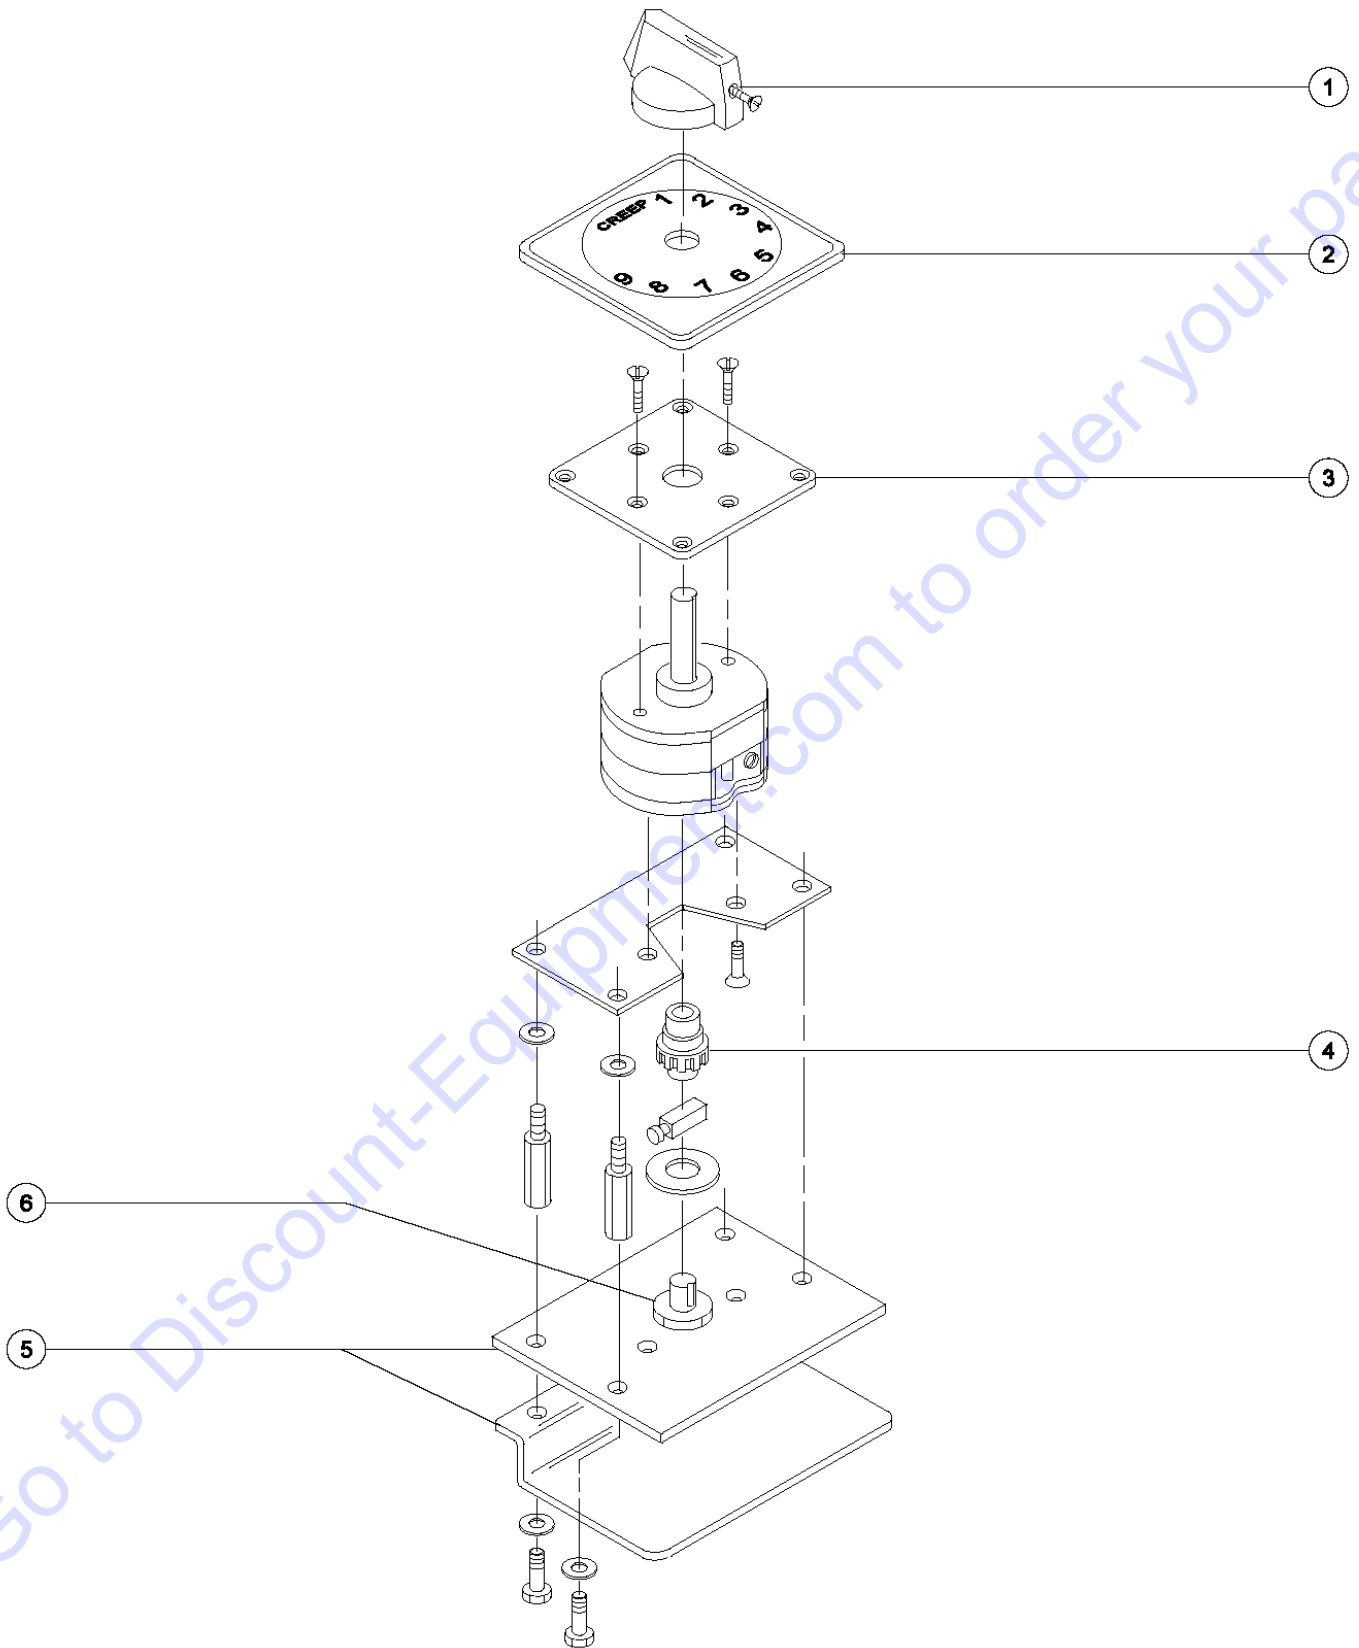

705.1 Rotational Controller, Boom Function Speed

705.1 Rotational Controller, Boom Function Speed

Item	Part No.	Description	Qty.
--	29643GT	ROTATION, CNTRLR, DUAL RNG	
1	19726GT	CONTROL KNOB,45048.....1	1
2	35680GT	LEGEND,PLSTC,"CREEP TO 9"*** 1	1
3	35678GT	MOUNTING PLATE, 45048.....1	1
4	19731GT	GEAR, SLAVE, MS4,45048.....1	1
5	29943GT	PCB,ASSY,29643 CONTROLLER %%....1 <i>includes index numbers 6</i>	1
6	19729GT	POTENTIOMETER,56886.....1	1

Go to Discount-Equipment.com to order your parts