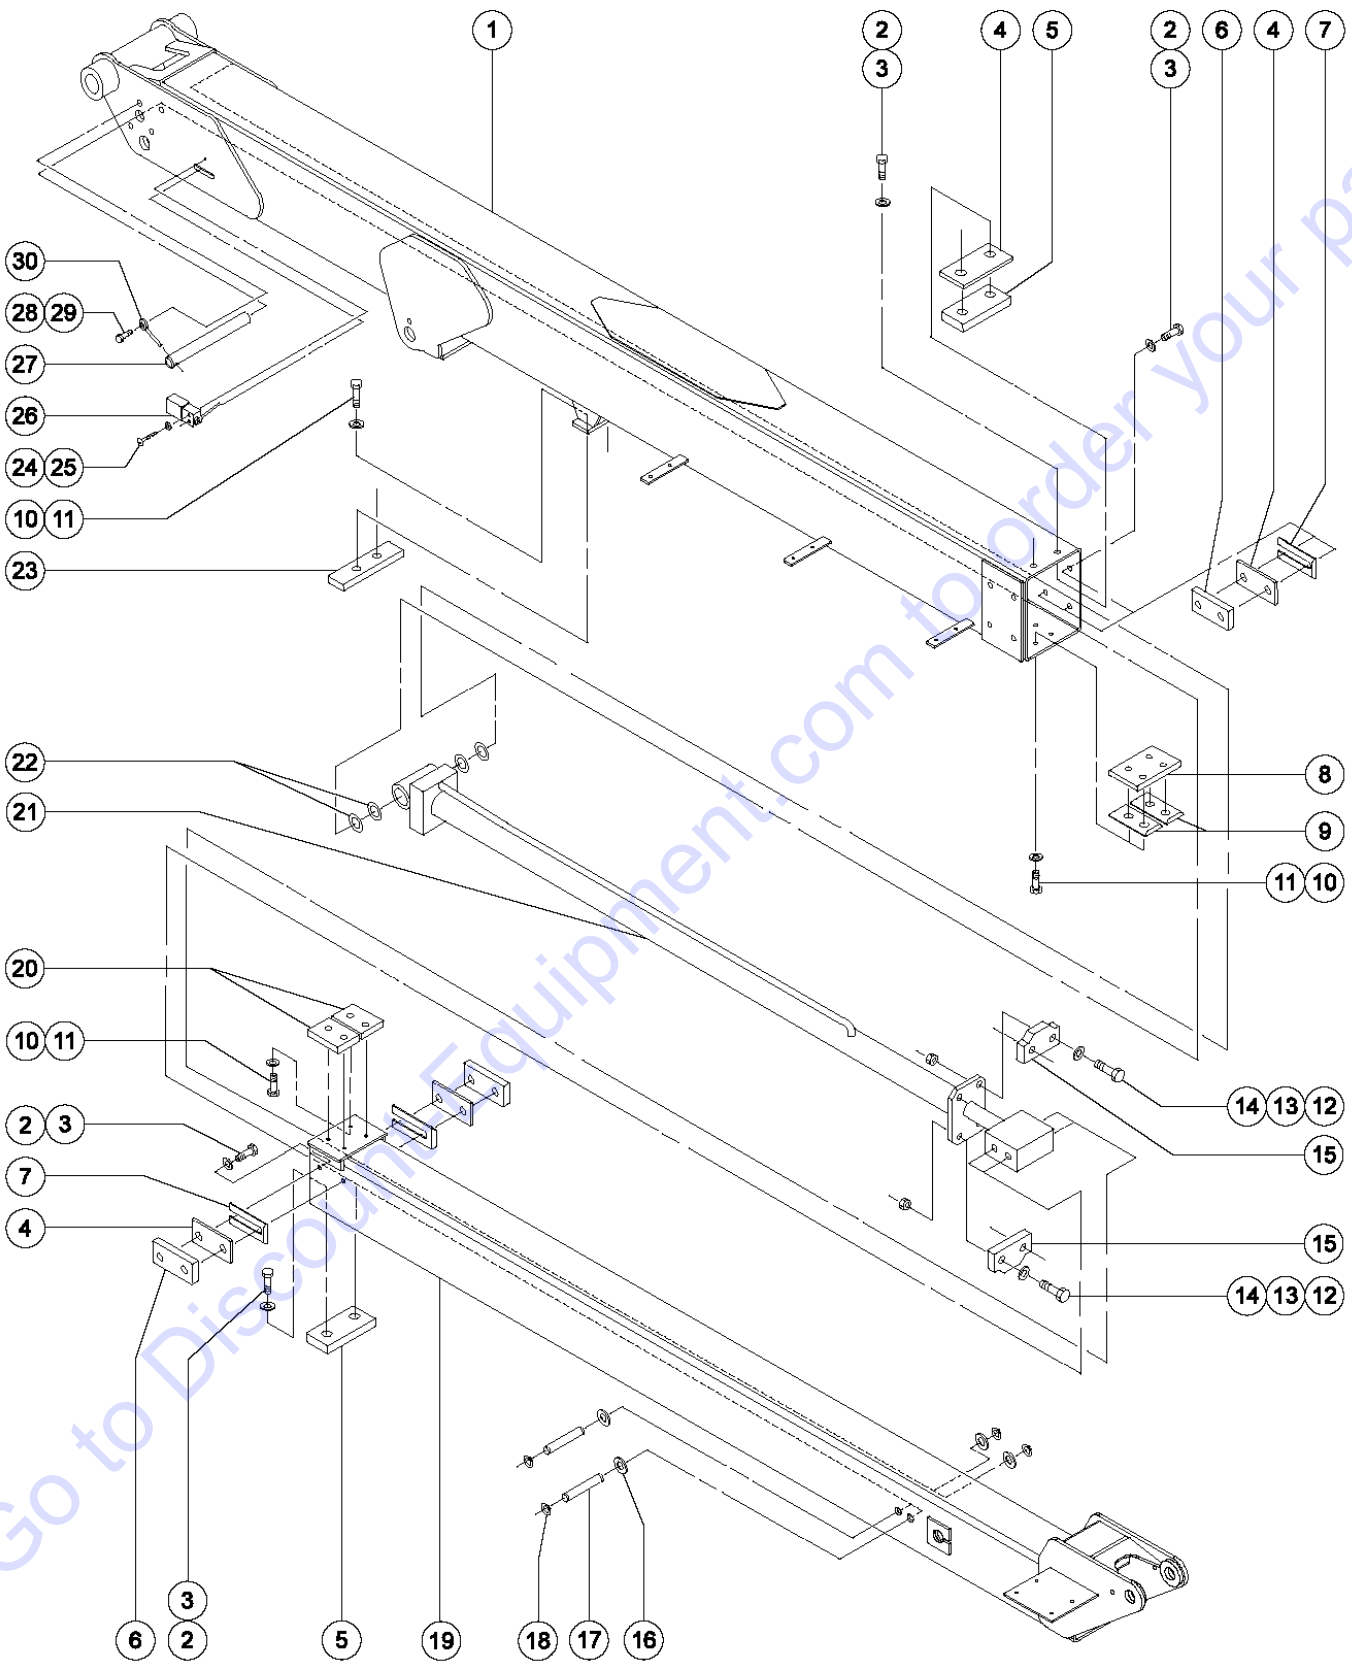

604.1 Primary and Extension Booms

604.1 Primary and Extension Booms

Item	Part No.	Description	Qty.	Item	Part No.	Description	Qty.
1	40450GT	PRIMARY BOOM TUBE ASSEMBLY.....	1	30	825019GT	ROD END,.375X3.69,ZAG.....	1
2	94195GT	SCREW,HHC,3/8-16 X .75,GR 8.....	16				
3	6021GT	WASHER,LOCK,.375.....	16				
4	38620GT	SHIM,WEAR PAD,5 X 1.5,14GA..... n e e d e d	as				
5	34125GT	WEAR PAD,5 X 1.5 X .75 W/NUTS.....	2				
6	30138GT	WEAR PAD,5 X 1.5 X .625 W/NUTS.....	6				
7	29080GT	SHIM,WEAR PAD,5X 1.5 16GA..... n e e d e d	as				
8	36221GT	WEAR PAD,PRIMARY BOOM.....	1				
9	45465GT	SHIM,PRIMARY BOOM,.022 THICK..... n e e d e d	as				
10	6090GT	SCREW,HHC,1/4-20 X .75.....	10				
11	6356GT	WASHER,LOCK,.25.....	10				
12	6888GT	SCREW,HHC,1/4-20 X 1.....	4				
13	6638GT	WASHER,FLAT,USS,1/4"Y.....	4				
14	6091GT	NUT,NYLOCK,1/4-20.....	4				
15	74066GT	WEAR PAD,EXT CYL***.....	2				
16	6563GT	WASHER,SHIM,.75 X 1.125 X.030..... n e e d e d	as				
17	36192GT	PIN,0.75DIA X 5.51LG,2RING.....	2				
18	10262GT	SNAP RING,EXTERNAL,.75 DIA.....	4				
19	36492GT	MACHINED,EXTENSION BOOM.....	1				
20	45745GT	WEAR PAD,4 X 2 X.50 THK.BLACK.....	2				
21	94212GT	CYLINDER,EXTENSION.....	1				
--	147143GT	SEAL KIT,147138 & 147139 <i>for 147138 (no longer available)</i>					
--	33431GT	SEAL KIT,HYDRAULIC CYLINDER <i>for 36445 (on longer available)</i>					
--	36648GT	VALVE,COUNTERBALANCE 2500 PSI*.....	1				
--	48406GT	SEAL KIT,42411 & 42408 <i>for 42408 (on longer available)</i>					
--	94255GT	SEAL KIT,94212 <i>for 94212</i>					
22	30748GT	WASHER,SHIM,1.01 X 1.63 X.062..... n e e d e d	as				
23	36413GT	REST PAD,PRIMARY BOOM.....	1				
24	16486GT	SCREW,RHM,10-32 X 1.75.....	2				
25	6607GT	WASHER,LOCK,#10 PLTD.....	2				
26	~~88356~~127J5GT	SWITCH,LIMIT,W/6.25"SPRING ARM.....	1				
--	106433GT	LS SPRING WAND (ZCY91)					
--	19491GT	CONTACTOR,LIMIT SWITCH					
27	101557GT	PIN,1.00DIA X 9.01LG,THREADED.....	1				
28	13918GT	SCREW,HHC,3/8-16 X 1.75,GRD.8.....	1				
29	4828GT	NUT,NYLOCK,3/8-16.....	1