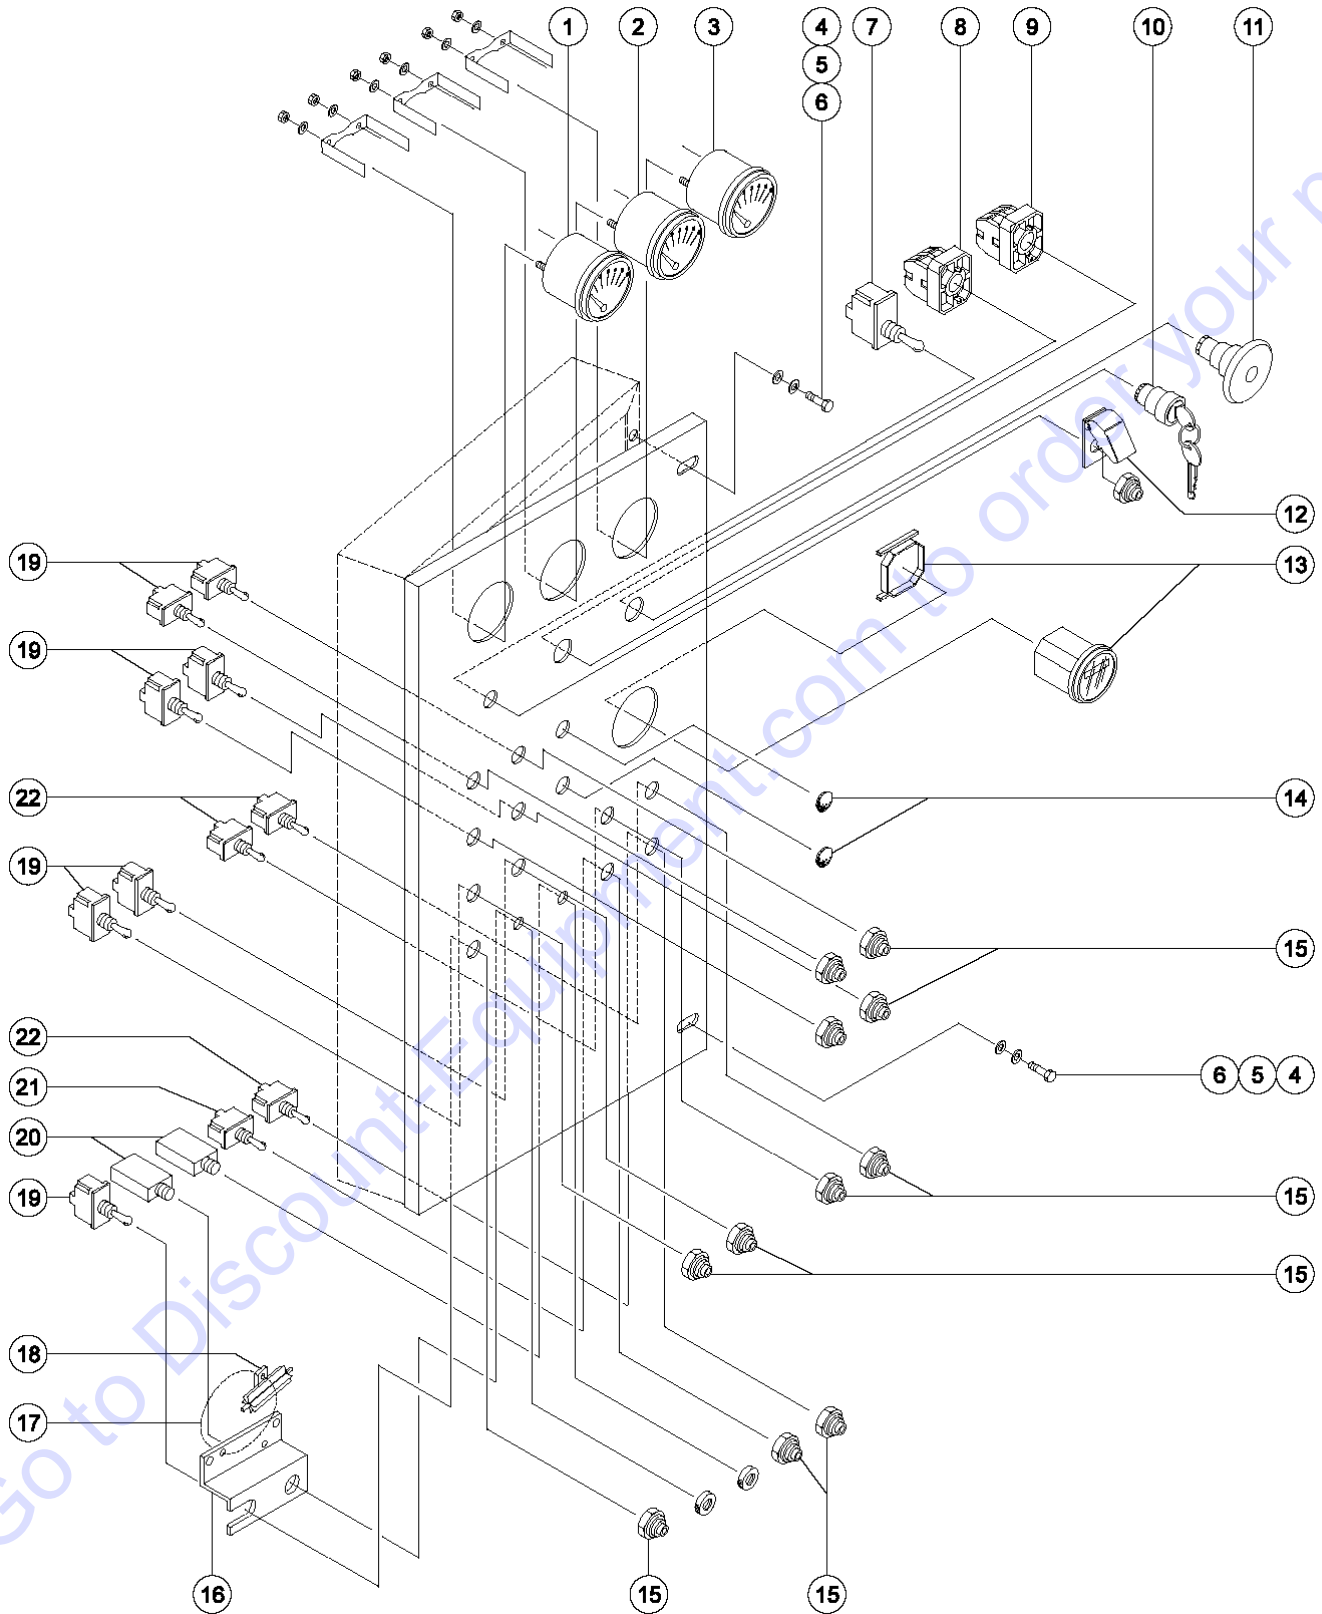

503.1 Ground Controls, View 1

503.1 Ground Controls, View 1

Item	Part No.	Description	Qty.	Item	Part No.	Description	Qty.
--	33996GT	SCREWDRIVER, TERMINAL BLOCK		22	128200GT	SWITCH TOGGLE ASSY SPDT 3P MOM.....	3
1	53759-SGT	GAUGE, WATER TEMP..... <i>includes mounting bracket</i>	1			<i>includes mounting fasteners</i>	
2	53758-SGT	GAUGE, OIL PRESSURE W/O SENDER..... <i>includes mounting bracket</i>	1				
3	53761-SGT	GAUGE, VOLTAGE..... <i>includes mounting bracket</i>	1				
4	6090GT	SCREW, HHC, 1/4-20 X .75.....	2				
5	6356GT	WASHER, LOCK, .25.....	2				
6	6638GT	WASHER, FLAT, USS, 1/4"Y.....	2				
7	13480-SGT	SWITCH, TOGGLE, DPDT, 2POS MOMEN..... <i>includes mounting fasteners</i>	1				
8A	66821GT	BASE, WITHOUT CONTACTS.....	1				
8B	66816GT	CONTACT, N.O.***.....	2				
9A	66821GT	BASE, WITHOUT CONTACTS.....	1				
9B	66818GT	CONTACT, N.C.....	1				
10	122512GT	KIT, KEYSWITCH SVC BB & SM BOOM <i>includes index number 8 and 1 pair of keys</i>					
--	122366GT	KEYSWITCH, CONTACTS LOCK					
--	21982GT	KEY, SINGLE***					
--	37947GT	KEYS, 10 PACK***					
--	66811GT	KEYSWITCH, 3POS. MNTND. DR WKEY**..... <i>includes keyswitch and two keys, not included: base or contacts.</i>	1				
11	122514GT	KIT, ESTOP SVC BB&SM BOOM..... <i>includes index number 9</i>	1				
--	66812GT	BUTTON, PUSH, RED MUSHROOM HEAD.....	1				
12	13471GT	COVER, AUXILIARY POWER SWITCH.....	1				
13	19506GT	HOUR METER, 10-80 VOLTS***..... <i>includes mounting bracket</i>	1				
14	45384GT	PLUG, NYLON .50 BLACK DOMED.....	2				
15	27246GT	BOOT, TOGGLE SWITCH, SHORT*.....	12				
16	54525GT	BRACKET-PANEL-WIRE MOUNTING 99.....	1				
17	21121GT	CABLE TIE, 4" BLK, HEAT RESISTNT.....	1				
18	40614GT	RESISTOR, 5 OHM, 25W***.....	1				
19	128202GT	SWITCH TOGGLE ASSY DPDT 3P MOM..... <i>includes mounting fasteners</i>	7				
20	147093GT	ASSY, CIRCUIT BREAKER 10A..... <i>includes mounting fasteners</i>	2				
21	128205GT	SWITCH TOGGLE ASSY DPDT 2P MNT..... <i>LPG models only includes mounting fasteners</i>	1