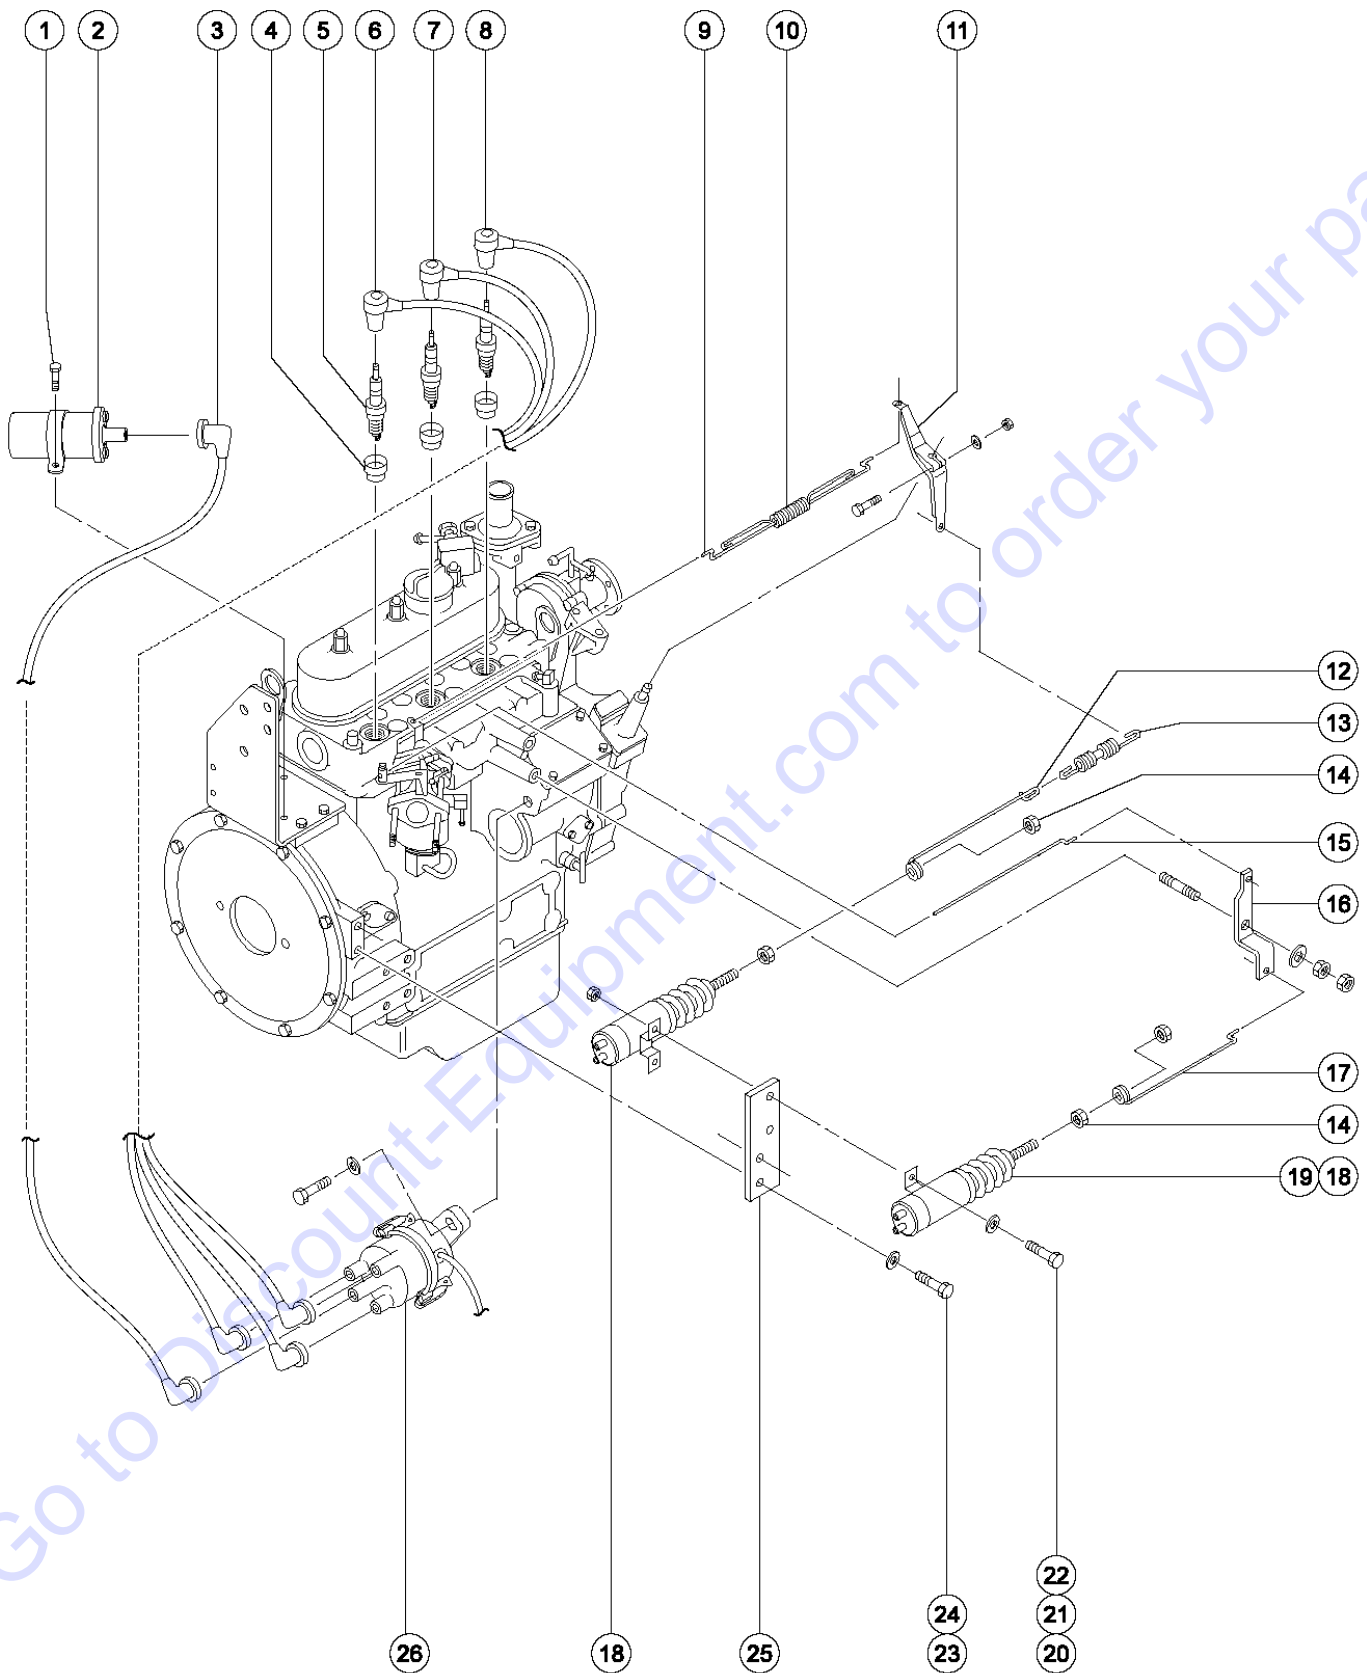

403.1 Kubota WG-750 Engine, View 3

403.1 Kubota WG-750 Engine, View 3

Item	Part No.	Description	Qty.
1	18506GT	SCREW 5/16-18 X .75 LG.FLG.LCK.....	2
2	32076GT	COIL,IGNITION,KUBOTA WG750B.....	1
3	23459GT	PLUG WIRE,DIS/COIL,WG750B.....	1
4	23463GT	CAP,SPARK PLUG,WG750B.....	3
5	23458GT	SPARK PLUG,WG750B***.....	3
6	23462GT	WIRE,SPARK PLUG,NO.3,WG750B***.....	1
7	23461GT	WIRE,SPARK PLUG,NO.2,WG750B***.....	1
8	23460GT	WIRE,SPARK PLUG,NO.1,WG750B***.....	1
9	44187GT	ROD,GOVERNOR, WG750.....	1
10	44188GT	SPRING,GOVERNOR,UPPER, WG750.....	1
11	84053GT	LEVER,GOVERNOR,DF***.....	1
12	22983GT	ROD,THROTTLE.....	1
13	44190GT	SPRING,GOVERNOR,LOWER, WG750**.....	1
14	21496GT	NUT,HEX,1/4-28.....	4
15	31350GT	ROD,CHOKE.....	1
16	22955PGT	CRANK,CHOKE,PAINTED.....	1
17	22956GT	ROD,CHOKE (KUBOTA)****.....	1
18	20780GT	SOLENOID,2 SPEED TROMBETTA***.....	2
19	22446GT	SPRING,COMPRESSION .835 X 2.....	1
20	6888GT	SCREW,HHC,1/4-20 X 1.....	2
21	6638GT	WASHER,FLAT,USS,1/4"Y.....	2
22	6091GT	NUT,NYLOCK,1/4-20.....	2
23	23057GT	SCREW,HHC,M8 X 20MM.....	2
24	6021GT	WASHER,LOCK,,375.....	2
25	22954PGT	PLATE,SOLENOID MT,PAINTED.....	1
26	23478GT	DISTRIBUTOR ASSY, WG750B.....	1
--	23464GT	ROTOR,DISTRIBUTOR,WG750B ONLY.....	1
--	23465GT	CAP,DISTRIBUTOR, WG750B.....	1