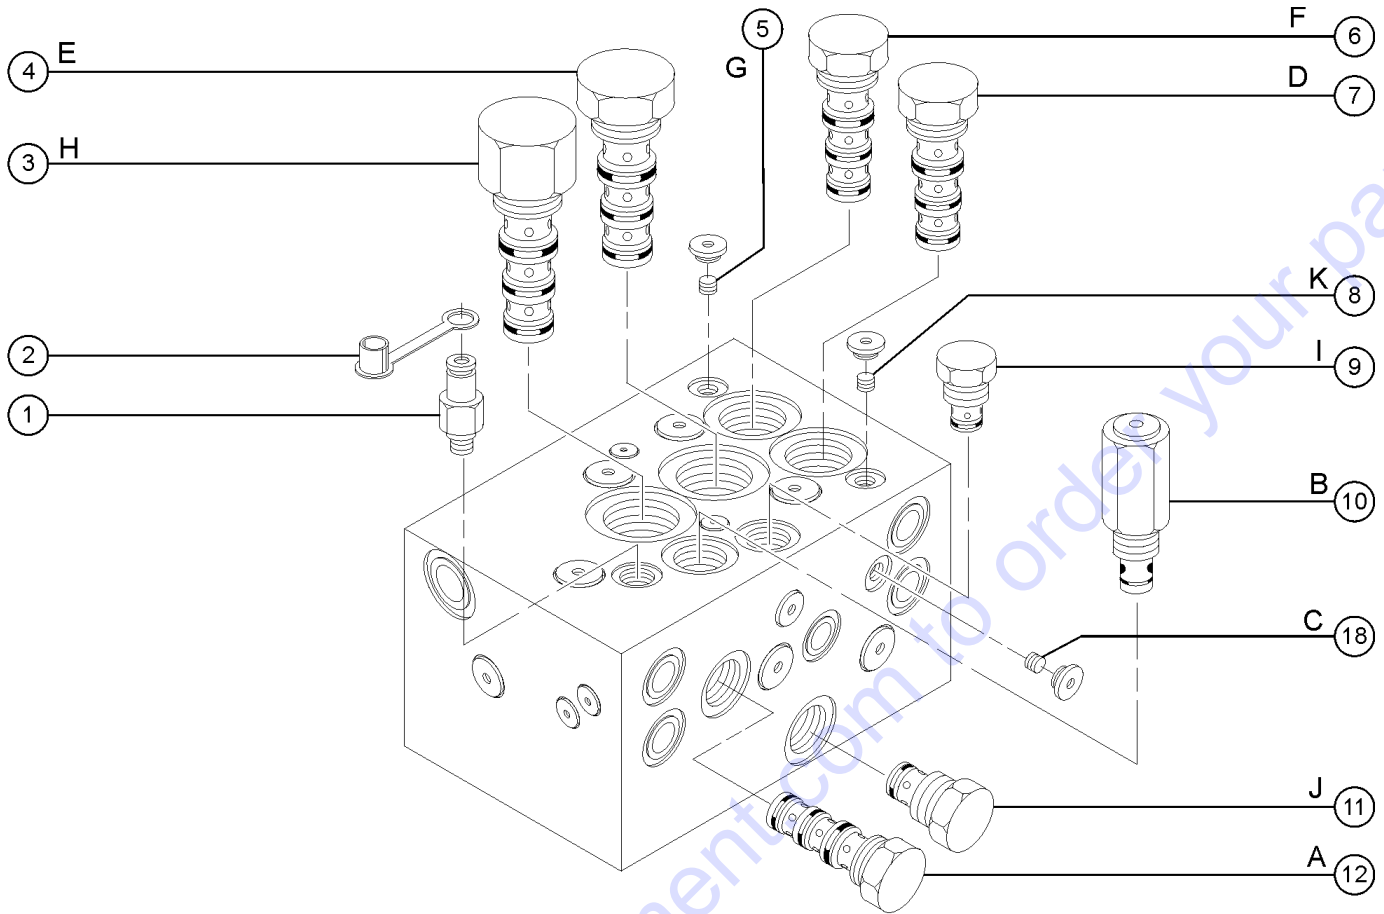

302.1 4WD Traction Brake and Two-speed Manifolds

302.1 4WD Traction Brake and Two-speed Manifolds

Item	Part No.	Description	Qty.	Item	Part No.	Description	Qty.
--	28750GT	O-RING KIT,FIELD SVC,ALL PROD*		15	43599GT	VALVE,CHECK.....1 AC, pressure circuit	1
--	33994GT	PLUG AND CAP KIT-SERVICE,37 **.....1		--	110200GT	SEAL KIT, VALVE, #4	
--	42157GT	MANIFOLD,BRAKE/MOTOR SHIFT.....1 <i>includes index numbers 13 through 17</i>		16	43601GT	COIL,SOLENOID VLV,10V W/ DIODE.....2	
--	56722GT	TRACTION MANIFOLD 4WD <i>includes index numbers 3 through 12</i>		17	45912GT	NUT,SOLENOID VALVE 2P3W.....2	
1A	48997GT	NIPPLE,DIAGNOSTIC,#4.....1	1	18	33520GT	PLUG,ORIFICE,0.070.....1 C, equalizes pressure accross flow divider/combiner valve E	1
1B	20224GT	DIAGNOSTIC FEMALE Q-DSCNT.....1	1	19	65766GT	VALVE,SOLENOID,10V W/DIODE***.....1 AB, 2-speed motor shift	1
2	48880GT	CAP,DIAGNOSTIC NIPPLE.....1	1				
3	43606GT	VALVE,DIRECTIONAL CONTROL.....1 H, diverts all flow to steer end of drive motors when in high range	1				
4	33521GT	VALVE,FLOW DIVIDER/COMBINER.....1 E, controls flow to flow divider/combiner valve F	1				
--	84135GT	SEAL KIT, VALVE					
5	29737GT	PLUG,ORIFICE,0.052 INCH.....1 G, equalizes pressure accross flow divider/combiner valve F	1				
6	45480GT	VALVE,FLOW DIVIDER**.....1 F, controls flow to steer end drive motors in forward and reverse	1				
--	84136GT	SEAL KIT, VALVE 45840 & 84132					
7	43604GT	VALVE,FLOW DIVIDER/COMBINER.....1 D, controls flow to non-steerer end drive motors in forward and reverse	1				
--	84136GT	SEAL KIT, VALVE 45840 & 84132					
8	33520GT	PLUG,ORIFICE,0.070.....1 K, equalizes pressure accross flow divider/combiner valve D	1				
9	27759GT	VALVE,CHECK.....1 I, direction control circuit	1				
--	74902GT	SEAL KIT					
10	43597GT	VALVE,RELIEF,210 PSI.....1 B, charge pressure circuit	1				
--	110194GT	SEAL KIT, VALVE, #10					
11	33511GT	VALVE,CHECK,PILOT OPERATED.....1 J, smooths the shift from low to high range	1				
--	89310GT	SEAL KIT, SOLENOID VALVE					
12	43596GT	VALVE,SHUTTLE.....1 A, charge pressure circuit that gets hot oil out of low pressure side of drive pump and allows low pressure flow path for brake release and 2-speed motor shift	1				
13	65766GT	VALVE,SOLENOID,10V W/DIODE***.....1 AA, brake, includes index numbers 16 and 17	1				
--	72043GT	SEAL KIT,SOLENOID VALVE					
14	32669GT	ORIFICE PLUG,0.025 (30551).....1 AD, return to tank circuit	1