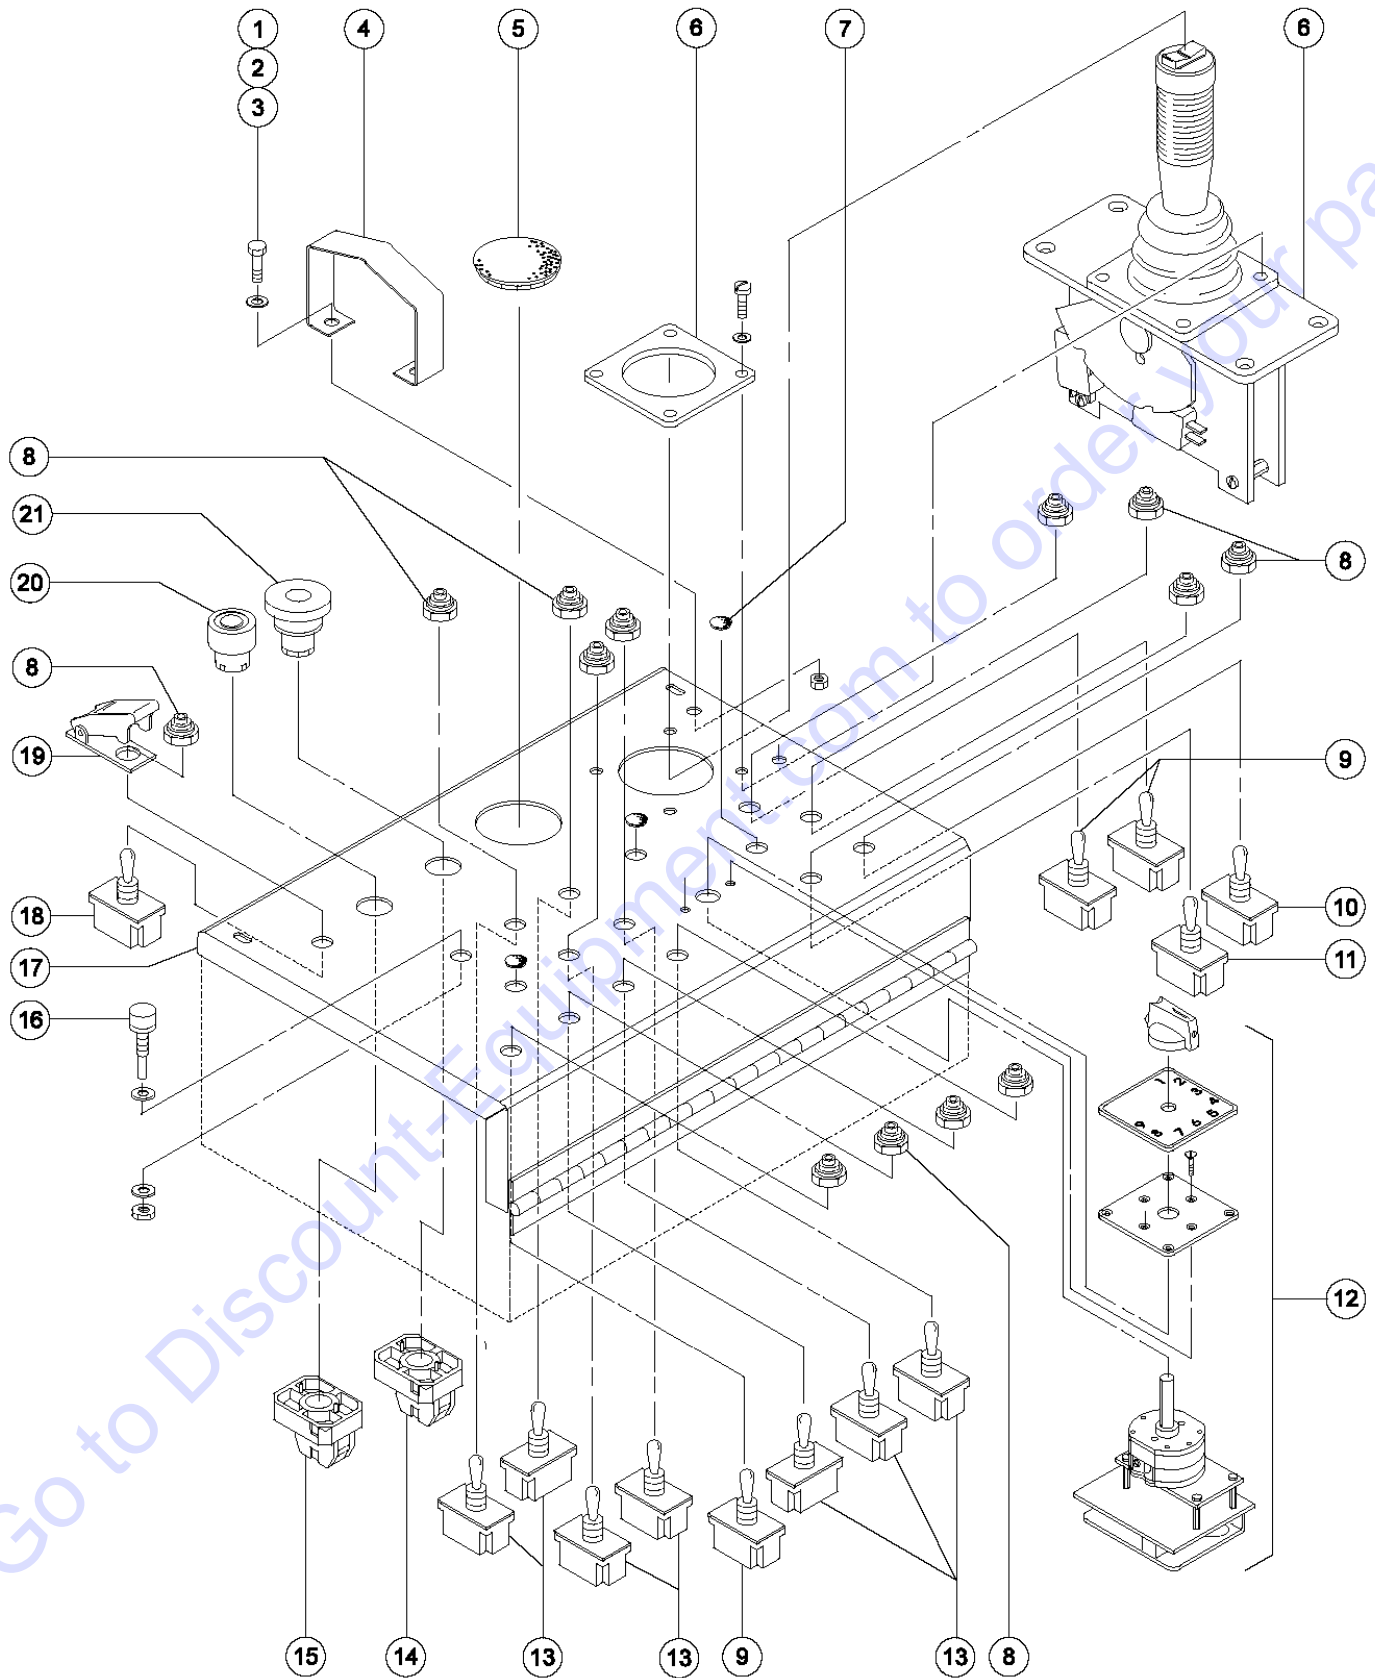

703.1 Platform Controls, View 2

Item	Part No.	Description	Qty.
1	8914GT	SCREW,HHC,1/4-20 X .625.....	2
2	6638GT	WASHER,FLAT,USS,1/4"Y.....	2
3	6091GT	NUT,NYLOCK,1/4-20.....	2
4	27033PGT	SUPPORT,WRIST,PAINTED-BLUE.....	1
5	45840GT	PLUG,NYLON 2.00 BLACK DOMED.....	1
6	20424GT	JOYSTICK CONTROLLER,12V..... <i>OEM joystick</i>	1
--	20424HGT	JOYSTICK CONTROLLER,12V <i>aftermarket joystick replacement</i>	
7	45384GT	PLUG,NYLON .50 BLACK DOMED.....	1
8	27246GT	BOOT,TOGGLE SWITCH,SHORT*.....	12
9	128200GT	SWITCH TOGGLE ASSY SPDT 3P MOM..... <i>includes mounting fasteners</i>	3
10	128206GT	SWITCH TOGGLE ASSY DPDT 3P MNT..... <i>includes mounting fasteners</i>	1
11	128205GT	SWITCH TOGGLE ASSY DPDT 2P MNT..... <i>WG-750 models only; includes mounting fasteners</i>	1
12	29643GT	ROTATION, CNTRLR, DUAL RNG.....	1
13	128202GT	SWITCH TOGGLE ASSY DPDT 3P MOM..... <i>includes mounting fasteners</i>	7
14	66821GT	BASE,WITHOUT CONTACTS.....	1
--	33328GT	BASE,SWITCH.....	1
--	66818GT	CONTACT, N.C.....	1
15	66813GT	BUTTON,PUSH,BLACK W/SEAL***.....	1
--	66815GT	BASE, W/1 N.O. CONTACTS***.....	1
--	66816GT	CONTACT,N.O.***.....	1
16	824879GT	LIGHT,LED IND. RED 12V NH..... <i>includes mounting fasteners</i>	1
17	43691GT	CONTROL BOX ASSY.W/ DECAL **.....	1
18	128201GT	SWITCH TOGGLE ASSY DPDT 2P MOM..... <i>includes mounting fasteners</i>	1
19	13471GT	COVER, AUXILIARY POWER SWITCH.....	1
20	122513GT	KIT,HORN SVC BB&SM BOOM.....	1
21	122514GT	KIT,ESTOP SVC BB&SM BOOM.....	1
--	66812GT	BUTTON,PUSH,RED MUSHROOM HEAD.....	1
--	66821GT	BASE,WITHOUT CONTACTS.....	1