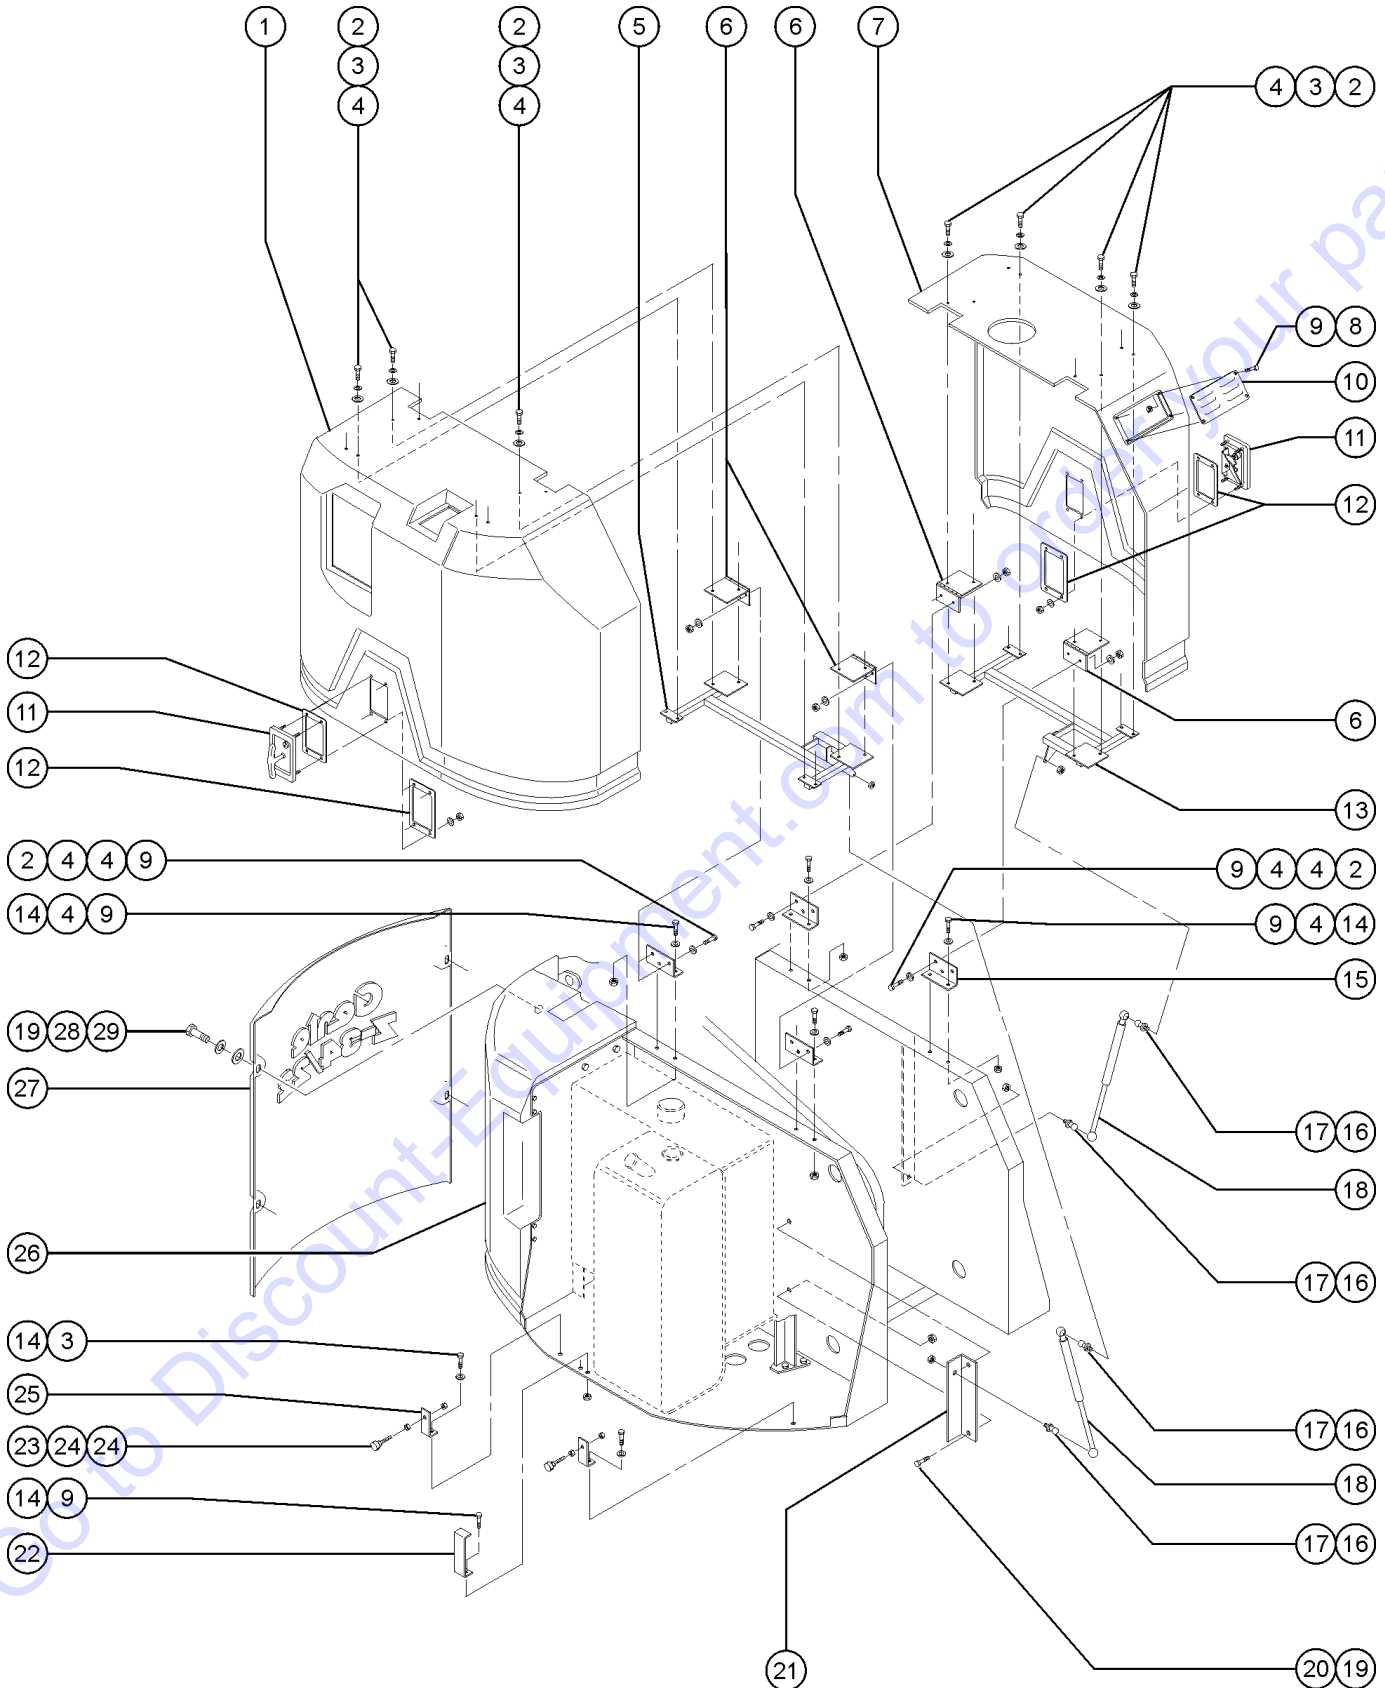

506.1 Function Manifold

Item	Part No.	Description	Qty.	Item	Part No.	Description	Qty.
--	28750GT	O-RING KIT,FIELD SVC,ALL PROD*		18	43607GT	VALVE,SOLENOID 2P3W.....1 <i>C, primary boom retract, includes index numbers 19 and 20</i>	1
--	33994GT	PLUG AND CAP KIT-SERVICE,37 **		--	72043GT	SEAL KIT,SOLENOID VALVE	
--	42045GT	MANIFOLD,FUNCTION,10V COILS		19	45912GT	NUT,SOLENOID VALVE 2P3W.....10	10
1	37079GT	VALVE,COUNTERBALANCE 3000 PSI.....1 <i>N, platform level up</i>	1	20	43601GT	COIL,SOLENOID VLV,10V W/ DIODE.....10	10
--	58994GT	SEAL KIT,VALVE (48647)		21	29737GT	PLUG,ORIFICE,0.052 INCH.....1 <i>M, turntable rotate circuit</i>	1
2	40411GT	VALVE,RELIEF,1750PSI **** .....1 <i>R, turntable rotate left</i>	1	22	43607GT	VALVE,SOLENOID 2P3W.....1 <i>D, primary boom up</i>	1
--	74902GT	SEAL KIT		23	43607GT	VALVE,SOLENOID 2P3W.....1 <i>E, secondary boom up</i>	1
3	31528GT	VALVE,RELIEF 1600 PSI.....1 <i>T, secondat boom down</i>	1	24	43607GT	VALVE,SOLENOID 2P3W.....1 <i>F, turntable rotate left</i>	1
--	74902GT	SEAL KIT		25	43607GT	VALVE,SOLENOID 2P3W.....1 <i>G, platform level up</i>	1
4	40412GT	VALVE,RELIEF 1400PSI.....1 <i>U, primary boom down</i>	1	26	43607GT	VALVE,SOLENOID 2P3W.....1 <i>I, primary boom down</i>	1
--	74902GT	SEAL KIT		27	43607GT	VALVE,SOLENOID 2P3W.....1 <i>J, secondary boom down</i>	1
5	31527GT	VALVE,RELIEF 1800 PSI.....1 <i>V, primary boom extend</i>	1	28	43607GT	VALVE,SOLENOID 2P3W.....1 <i>K, turntable rotate right</i>	1
--	74902GT	SEAL KIT		29	43607GT	VALVE,SOLENOID 2P3W.....1 <i>H, primary boom extend</i>	1
6	43612GT	VALVE,PROPORTIONAL 12V.....1 <i>W, system flow regulating circuit, includes index numbers 7 and 8</i>	1	30	43607GT	VALVE,SOLENOID 2P3W.....1 <i>L, platform level down</i>	1
--	89310GT	SEAL KIT, SOLENOID VALVE		31	40411GT	VALVE,RELIEF,1750PSI **** .....1 <i>S, turntable rotate right</i>	1
7	52718GT	NUT-VALVE,PROP. SOLENOID-50683.....1	1	32	37079GT	VALVE,COUNTERBALANCE 3000 PSI.....1 <i>P, platform level down</i>	1
8	21935GT	COIL, 12V, 19972/21623/29069.....1	1				
9	52943GT	NUT,SOLENOID VALVE COIL.....1	1				
10	43610GT	COIL,SOLENOID VLV,10V W/DIODE.....2	2				
11	43609GT	VALVE,SOLENOID 3P4W.....1 <i>X, steer left / right, includes index numbers 9 and 10</i>	1				
--	110196GT	SEAL KIT, VALVE, #10					
12	32975GT	VALVE,FLOW REGULATOR 0.1 GPM.....1 <i>Y, differential sensing circuit</i>	1				
--	74902GT	SEAL KIT					
13	27050GT	VALVE,DIFFERENTIAL SENSING.....1 <i>Z, all functions</i>	1				
--	110197GT	SEAL KIT, VALVE, #10					
14	48997GT	NIPPLE,DIAGNOSTIC,#4.....1	1				
--	20224GT	DIAGNOSTIC FEMALE Q-DSCNT.....1	1				
15	48880GT	CAP,DIAGNOSTIC NIPPLE.....1	1				
16	33452GT	VALVE,FLOW REGULATOR 1.0 GPM.....1 <i>A, steering</i>	1				
--	72049GT	SEAL, CHECK VALVE					
17	37080GT	VALVE,RELIEF, 2800 PSI.....1 <i>B, system relief</i>	1				
--	74902GT	SEAL KIT					

507.1 Turntable Covers