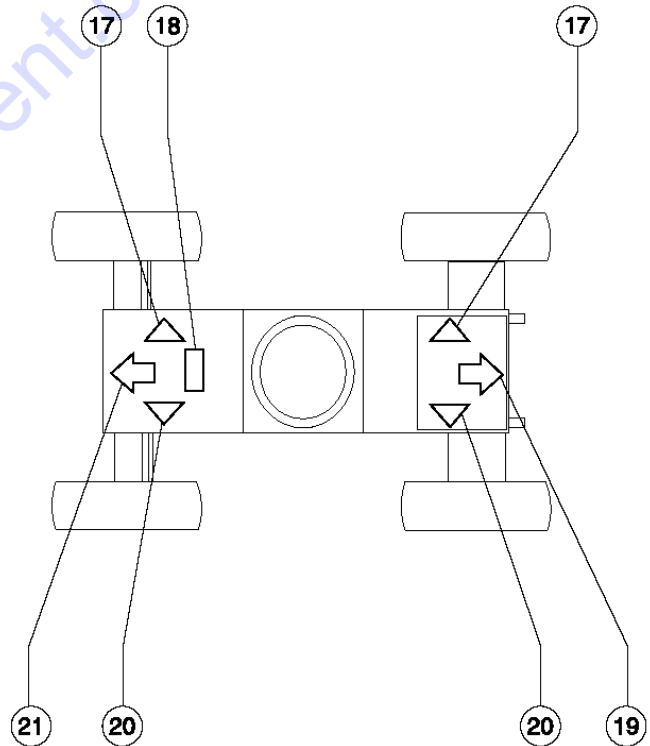

102.1 Decals and Paint - View 2

Turntable - Boom Storage End

Platform

Turntable - Boom Pivot End

Drive Chassis - Top

 Shading indicates decal is hidden from view, i.e. under covers.

Item	Part No.	Description	Qty.
--	1268GT	PAINT,AEROSOL,GENIE GRAY***	
--	1484GT	PAINT,AEROSOL,BRIGHT BLUE***	
--	32150GT	PAINT,WET,GENIE BLUE (1 GL)**	
--	32151GT	PAINT,WET,GENIE GRAY (1 GL)**	
--	43693GT	DECAL KIT,SAFETY/INSTRUC.Z34IC <i>includes index numbers 2, 3, 4, 6, 7, 9 through 12 and 17 through 22</i>	
--	43694GT	DECAL KIT,Z34/22IC,PLATF. ONLY <i>includes index numbers 3 through 7 and 9 through 12</i>	
1A	43080GT	DECAL,Z,DIESEL,BLU/GR,7"X5.5".....	2
1B	43081GT	DECAL,Z,GAS/LP,BLU/GR,7"X5.5".....	2
2	28161GT	DECAL,WARN,CRUSH HAZARD HAND.....	3
3	33952GT	DECAL,DANGER,TILT ALARM.....	1
4	43647GT	DECAL,NOTICE,OPER INST.IC***.....	2
5	35584GT	DECAL,PLATFORM CONTROL PANEL.....	1
6	97890GT	DECAL,DANGER,GEN SAFETY RULES.....	2
7	37052GT	DECAL,NOTICE,MAX LOAD 500 LBS....	1
8	33550GT	TAPE,WARNING,BLK/YEL, 50***.....	1-ROLL
9	28165GT	DECAL,INSTRUCT,FOOTSWITCH OPER.....	1
10	28236GT	DECAL,WARN,IMPROPER OPERATION.....	1
11	28176GT	DECAL,LABEL,MANUAL NOT HERE....	1
12	37051GT	DECAL,NOTICE,SIDE FRC 150,ANSI....	1
13A	28174GT	DECAL, POWER TO PLATFORM 230V**.....	1
13B	28235GT	DECAL,POWER TO PLATFORM 115V....	1
14	52968GT	DECAL,COSMETIC,GENIE BOOM,VERT.....	1
15A	43581GT	DECAL,GENIE Z34/22G/LPG (BACK)....	1
15B	43582GT	DECAL,GENIE Z34/22D (BACK).....	1
16A	43634GT	DECAL,COSMETIC,2WD (BACK).....	1
16B	43635GT	DECAL,COSMETIC,4WD (BACK).....	1
17	37056GT	DECAL,TRIANGLE,YELLOW.....	2
18	31060GT	DECAL,DANGER DO NOT ALTER SWTC.....	3
19	37054GT	DECAL,ARROW,YELLOW SM 5-3/8"....	1
20	37055GT	DECAL,TRIANGLE,BLUE.....	2
21	37053GT	DECAL,ARROW,BLUE.....	1
22	27564GT	DECAL,DANGER,ELEC.HAZ.STAY CLR.....	2