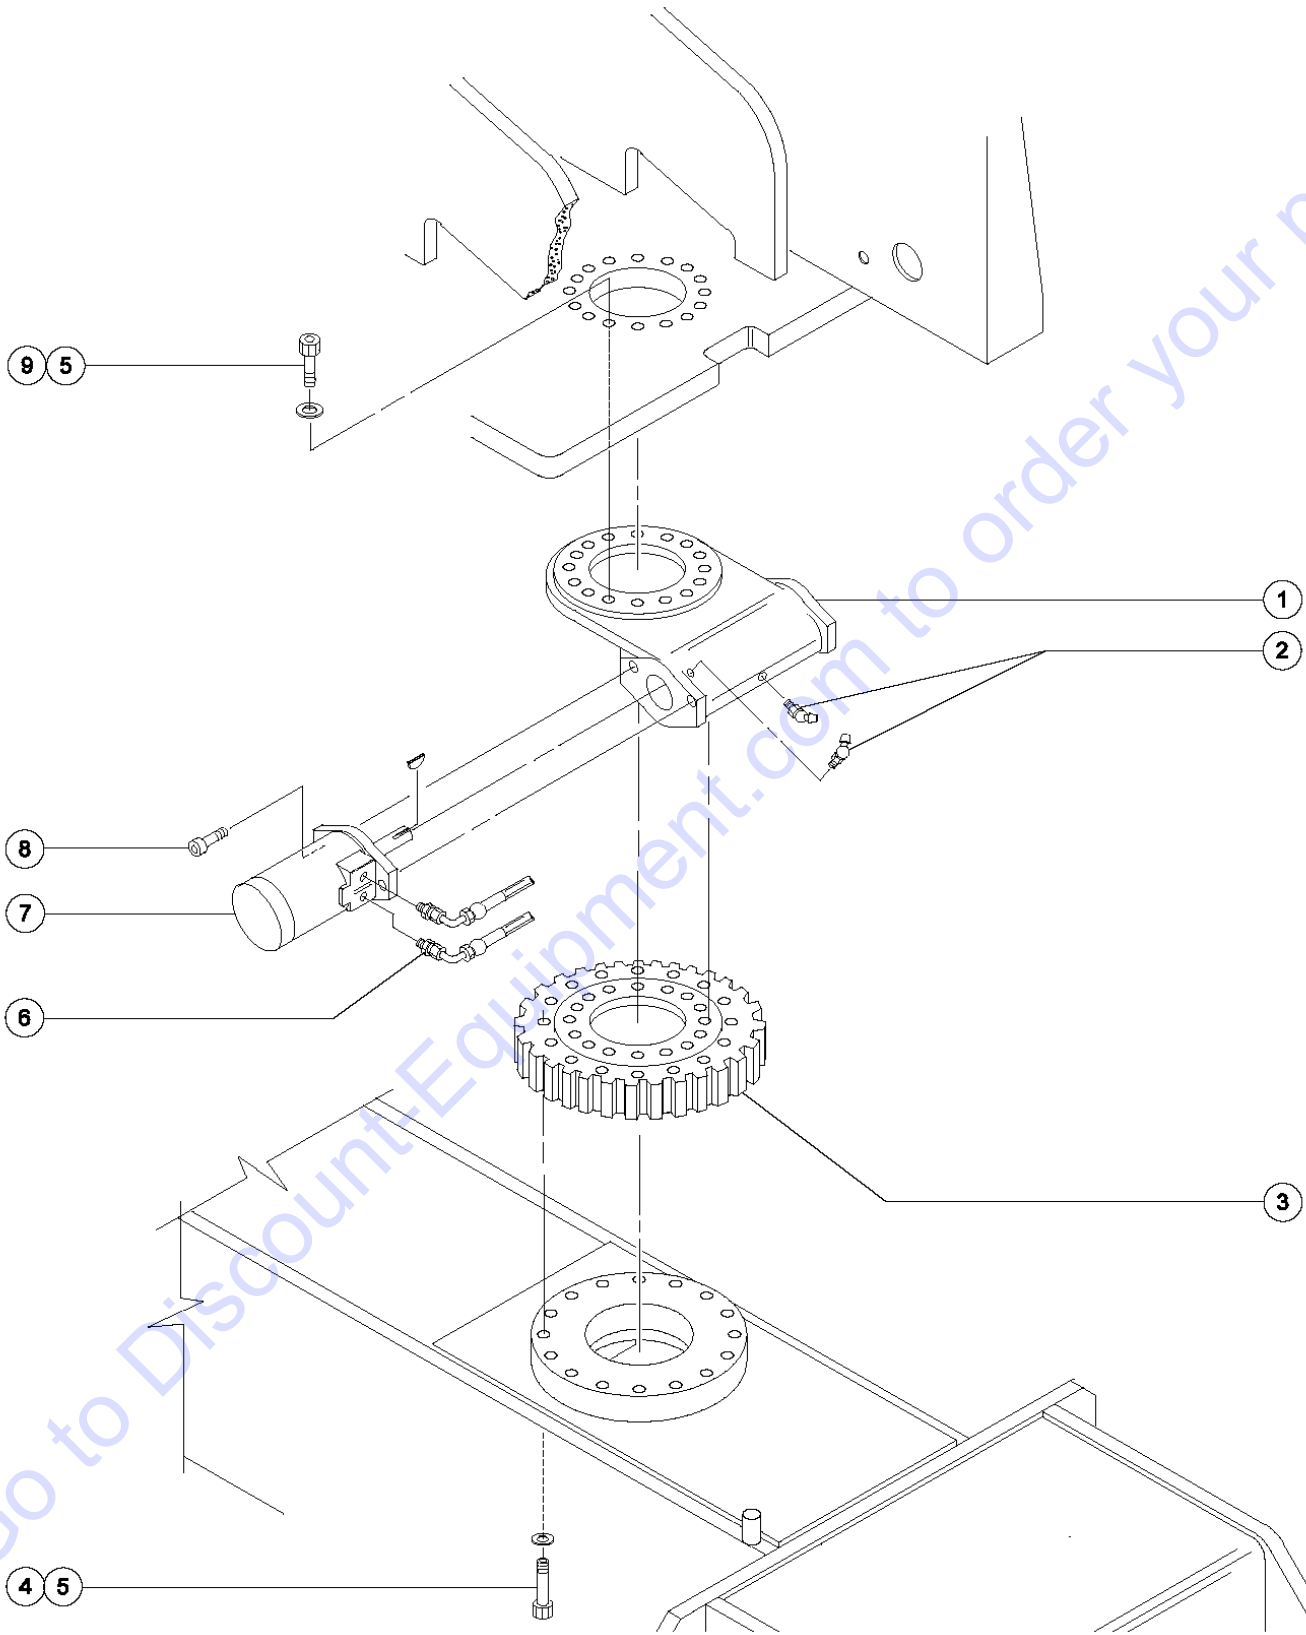

501.1 Turntable Rotator

501.1 Turntable Rotator

Item	Part No.	Description	Qty.
1	119111GT	ROTATOR TURNTABLE ASSEMBLY***.....1 <i>replaced 21087</i>	
--	1284189GT	CASE COVER,ROTATOR,Z30/34 (119111) <i>for 119111</i>	
--	128565GT	SHIM KIT,TURNTABLE*** <i>for 119111</i>	
--	128618GT	SEAL KIT*** <i>for 119111</i>	
--	128619GT	ZERK,GREASE,1/8 NPT,67.5 DEG** <i>for 119111</i>	
--	128620GT	ZERK,GREASE,1/8 NPT,45 DEG*** <i>for 119111</i>	
--	128621GT	BEARING,CUP*** <i>for 119111</i>	
--	128622GT	BEARING,CONE*** <i>for 119111</i>	
--	128899GT	SHAFT,WORM GEAR*** <i>for 119111</i>	
2	22794GT	ZERK,GREASE,1/8 NPT,45DEG.....2	
3		BEARING,TURNTABLE.....1 <i>no longer available; refer to item 1 assembly</i>	
4	36459GT	SCREW,SHC,5/8-11 X 5.5.....16	
5	13064GT	WASHER,FLAT,625 HARDENED.....31	
6		Hydraulic Hoses and Fittings.....31 <i>refer to section 508.1</i>	
7	27372GT	MOTOR,TURNTABLE O-RING PORTS.....1	
--	27275GT	SEAL KIT (21172).....1 <i>for 27372</i>	
--	32224GT	KEY-WOODRUFF.....1	
8	22202GT	SCREW,SHC,1/2-13 X 2.25 ***.....2	
9	25068GT	SCREW,SHC,5/8-11 X 4.5,A574.....15	