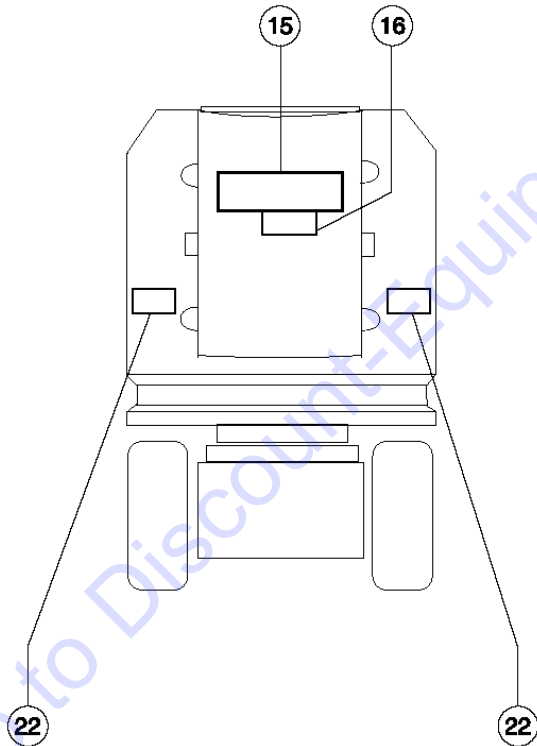

Turntable - Boom Pivot End