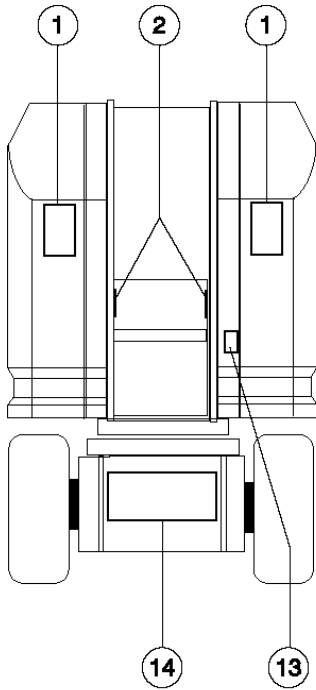

102.1 Decals and Paint - View 2

Turntable - Boom Storage End