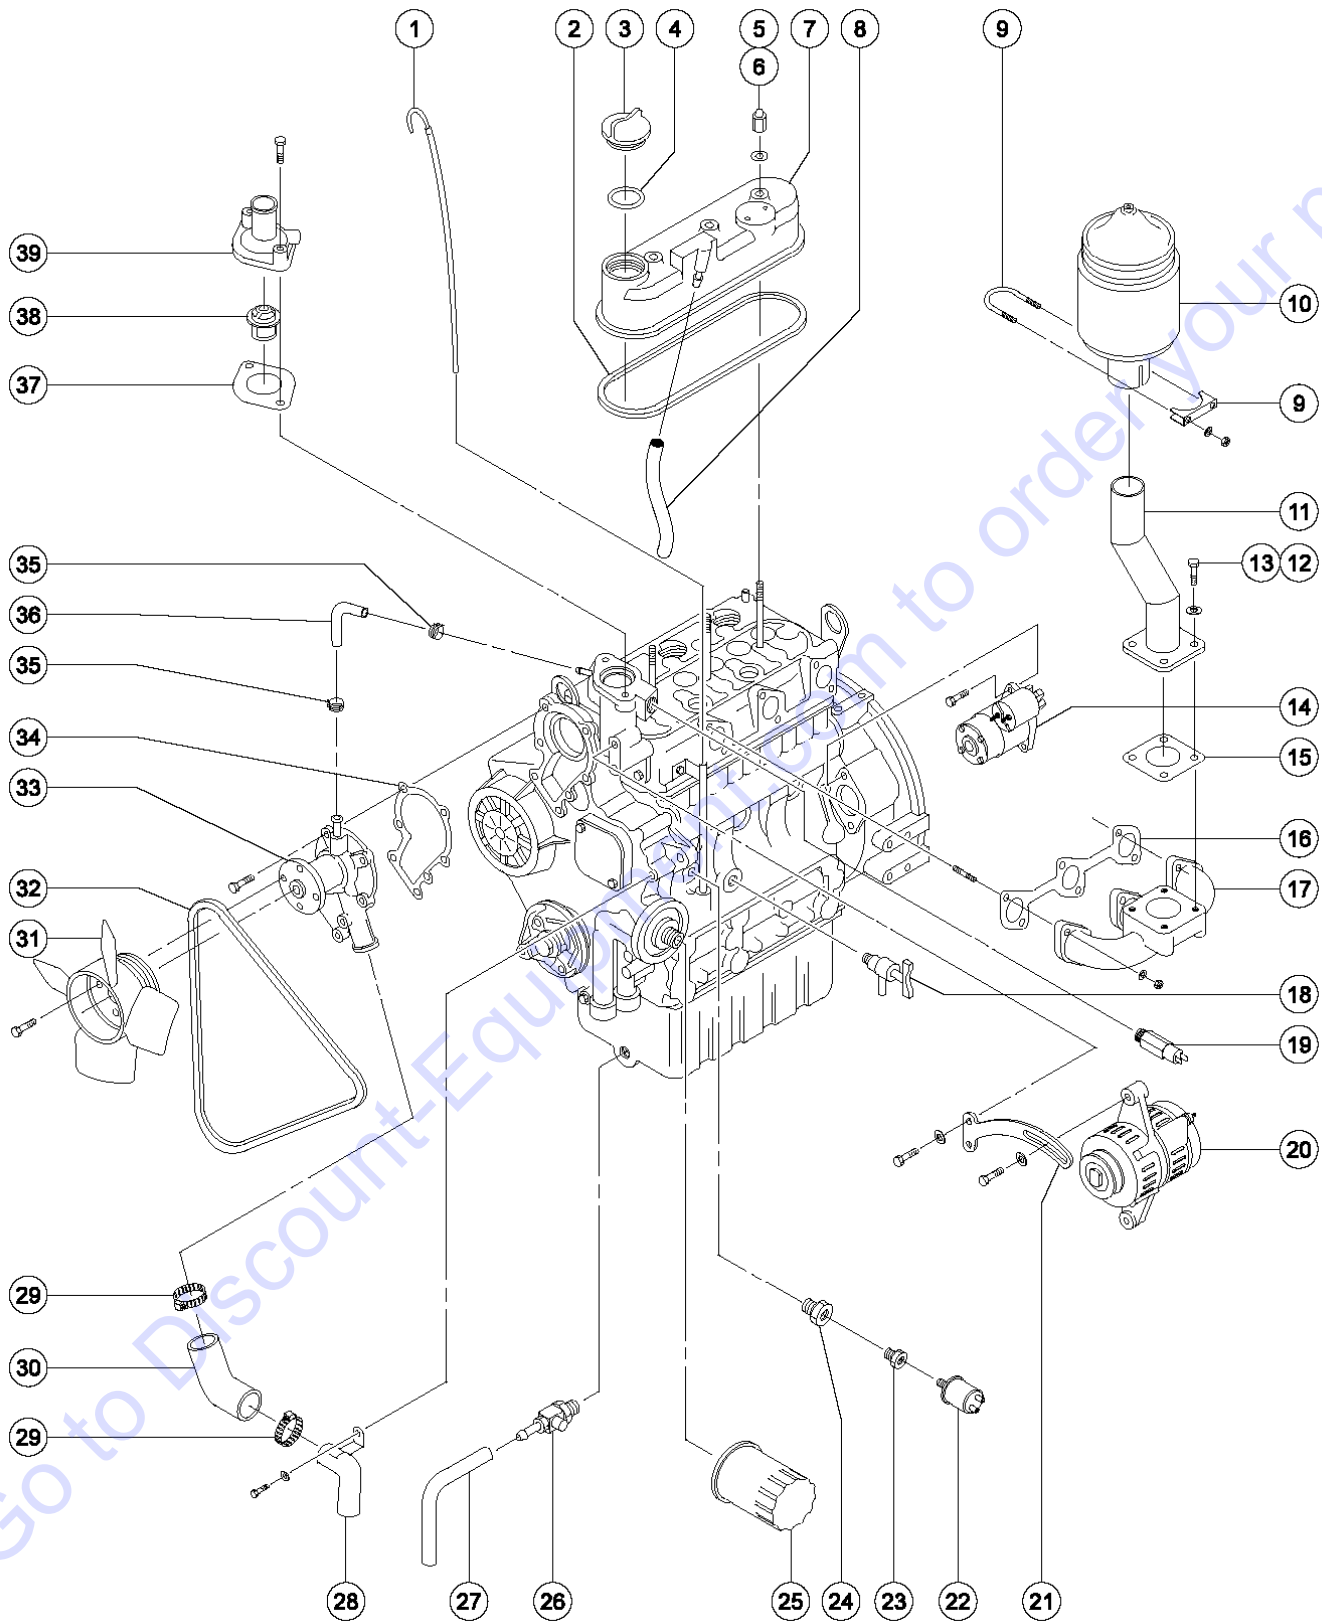

405.1 Kubota D-905 Engine, View 1

405.1 Kubota D-905 Engine, View 1

Item	Part No.	Description	Qty.	Item	Part No.	Description	Qty.
1	32188GT	DIPSTICK,KUBOTA D905***.....	1	39	32201GT	THERMOSTAT, HOUSING, KUBO	1
2	32189GT	GASKET,VALVE COVER,KUBOTA	1			D905.....	1
3	32190GT	PLUG,OIL FILLER,KUBOTA D905***.....	1				
4	22903GT	O-RING,OIL FILLER PLUG,KUBOTA*.....	1				
5	44193GT	NUT,VALVE COVER CAP, D905.....	1				
6	44192GT	GASKET,VALVE COVER CAP, D905.....	1				
7	44191GT	VALVE COVER, D905.....	1				
8	44194GT	PIPE,BREATHER JOINT, D905.....	1				
9	32064GT	CLAMP,MUFFLER,1.75 INCH.....	1				
10	22046GT	MUFFLER,SUPERTRAPP.....	1				
		<i>Field service replacement is 74307</i>					
11	42099GT	EXHAUST EXTENSION WELDMENT.....	1				
12	25929GT	SCREW,HHC,M8 X 30MM,GRD 8.8.....	4				
13	6886GT	WASHER,LOCK,.313.....	4				
14	32193GT	STARTER,KUBOTA D905 VERS 1.....	1				
--	32194GT	SOLENOID,32193 STARTER,D905.....	1				
15	832128GT	GASKET,MUFFLER,KUBOTA	1				
		D905/11.....	1				
16	32191GT	GASKET,EXHAUST MANIFOLD,D905.....	1				
17	32192GT	MANIFOLD, EXHAUST, KUBOTA.....	1				
18	32077GT	PETCOCK,DRAIN,KUBOTA WG750B.....	1				
19	34058GT	SENDING	1				
		UNIT,TMP,FRD,GM,PRK704.....	1				
20	866090GT	ALTERNATOR,KUBOTA*.....	1				
21	41995GT	OUTRIGGER TUBE,AIR,20",CE.....	1				
22	30810GT	SENDING UNIT,OIL PRESSURE***.....	1				
		<i>dual-terminal sender</i>					
23	42324GT	ADAPTER, NPT-F-BSPT-M 2-2.....	1				
24	42248GT	ADAPTER,140139-4-2.....	1				
25	866400GT	KUBOTA OIL FILTER.....	1				
26	31702GT	VALVE,ENGINE OIL DRAIN.....	1				
27	42299GT	HOSE ASSEMBLY, 14".....	1				
28	32195GT	HOSE,LOWER RADIATOR,DF752.....	1				
29	32066GT	CLAMP,HOSE,KUBOTA WG750.....	2				
30	32067GT	HOSE,WATER PUMP,KUBOTA**.....	1				
31	32197GT	FAN,KUBOTA D905.....	1				
32	32196GT	BELT,V, KUBOTA D905.....	1				
33	32198GT	PUMP, WATER, KUBOTA D905.....	1				
34	32199GT	GASKET,WATER PUMP.....	1				
35	32069GT	CLAMP,HOSE,KUBOTA WG750.....	4				
36	32200GT	HOSE,WATER PUMP RETURN,D905.....	1				
37	866397GT	KUBOTA GASKET,THERMOSTAT.....	1				
38	23473GT	THERMOSTAT ASSY, WG750B.....	1				

Go to www.genie.com to order your parts