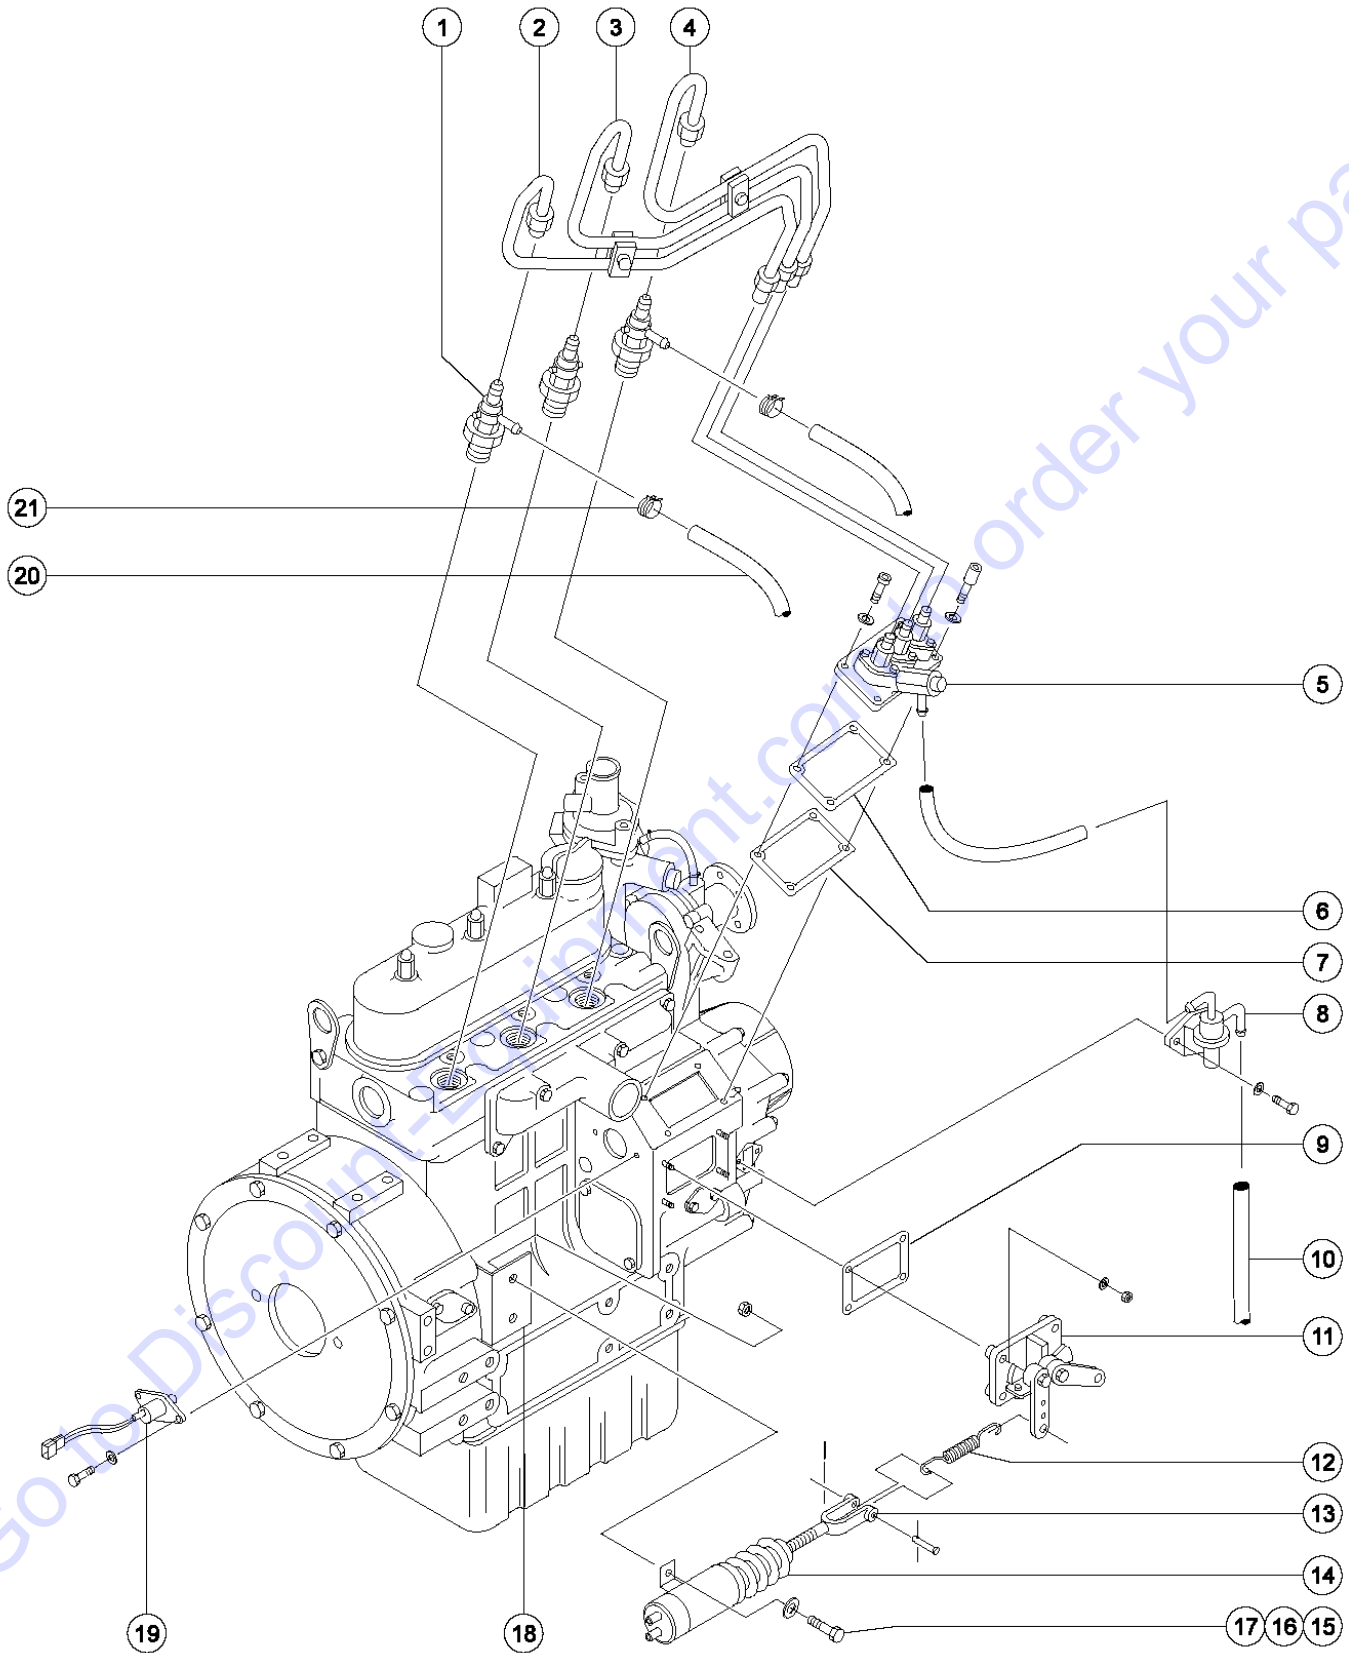

Go to www.genie.com to order your parts

406.1 Kubota D-905 Engine, View 2

406.1 Kubota D-905 Engine, View 2

Item	Part No.	Description	Qty.
1	32102GT	INJECTOR,FUEL,D905.....	3
2	44196GT	PIPE,INJECTOR 1,D905,D1105.....	1
3	44197GT	PIPE,INJECTOR 2,D905,D1105.....	1
4	44198GT	PIPE,INJECTOR 3,D905,D1105.....	1
5	839149GT	KUBOTA INJECTOR PUMP, D1105.....	1
6	32103GT	GASKET,INJECTION PUMP.....	1
7	32182GT	GASKET,INJECTION PUMP.....	1
8	866070GT	FUEL PUMP, MECHANICAL.....	1
--	839233GT	KUBOTA FUEL PUMP GASKET.....	1
9	44202GT	GASKET,SPEED CONTROL ASSY,D905.....	1
10	30490GT	HOSE,1/4 FUEL LINE,SAE 30R7.....	14-inches
11	44200GT	SPEED CONTROL ASSY, D905.....	1
--	44201GT	SPRING,RETURN,SPEED CONTR,D905.....	1
12	31379GT	SPRING,TENSION-1.25 X.438 DIA.....	1
13	21130GT	CLEVIS YOKE-1/4-28,PLTD W/PIN..... <i>includes clevis pin</i>	1
14	20780GT	SOLENOID,2 SPEED TROMBETTA***.....	1
15	6090GT	SCREW,HHC,1/4-20 X .75.....	2
16	6638GT	WASHER,FLAT,USS,1/4"Y.....	2
17	6091GT	NUT,NYLOCK,1/4-20.....	2
18	31375GT	ANGLE,SOLENOID MOUNT.....	1
19	94675GT	KIT,KUBOTA SOLENOID REPLACE***.....	1
20	35418GT	HOSE,FUEL,3/16,SAE 30R7.....	84-inches
21	21465GT	CLAMP,HOSE,.25" - .63" X .3125.....	1