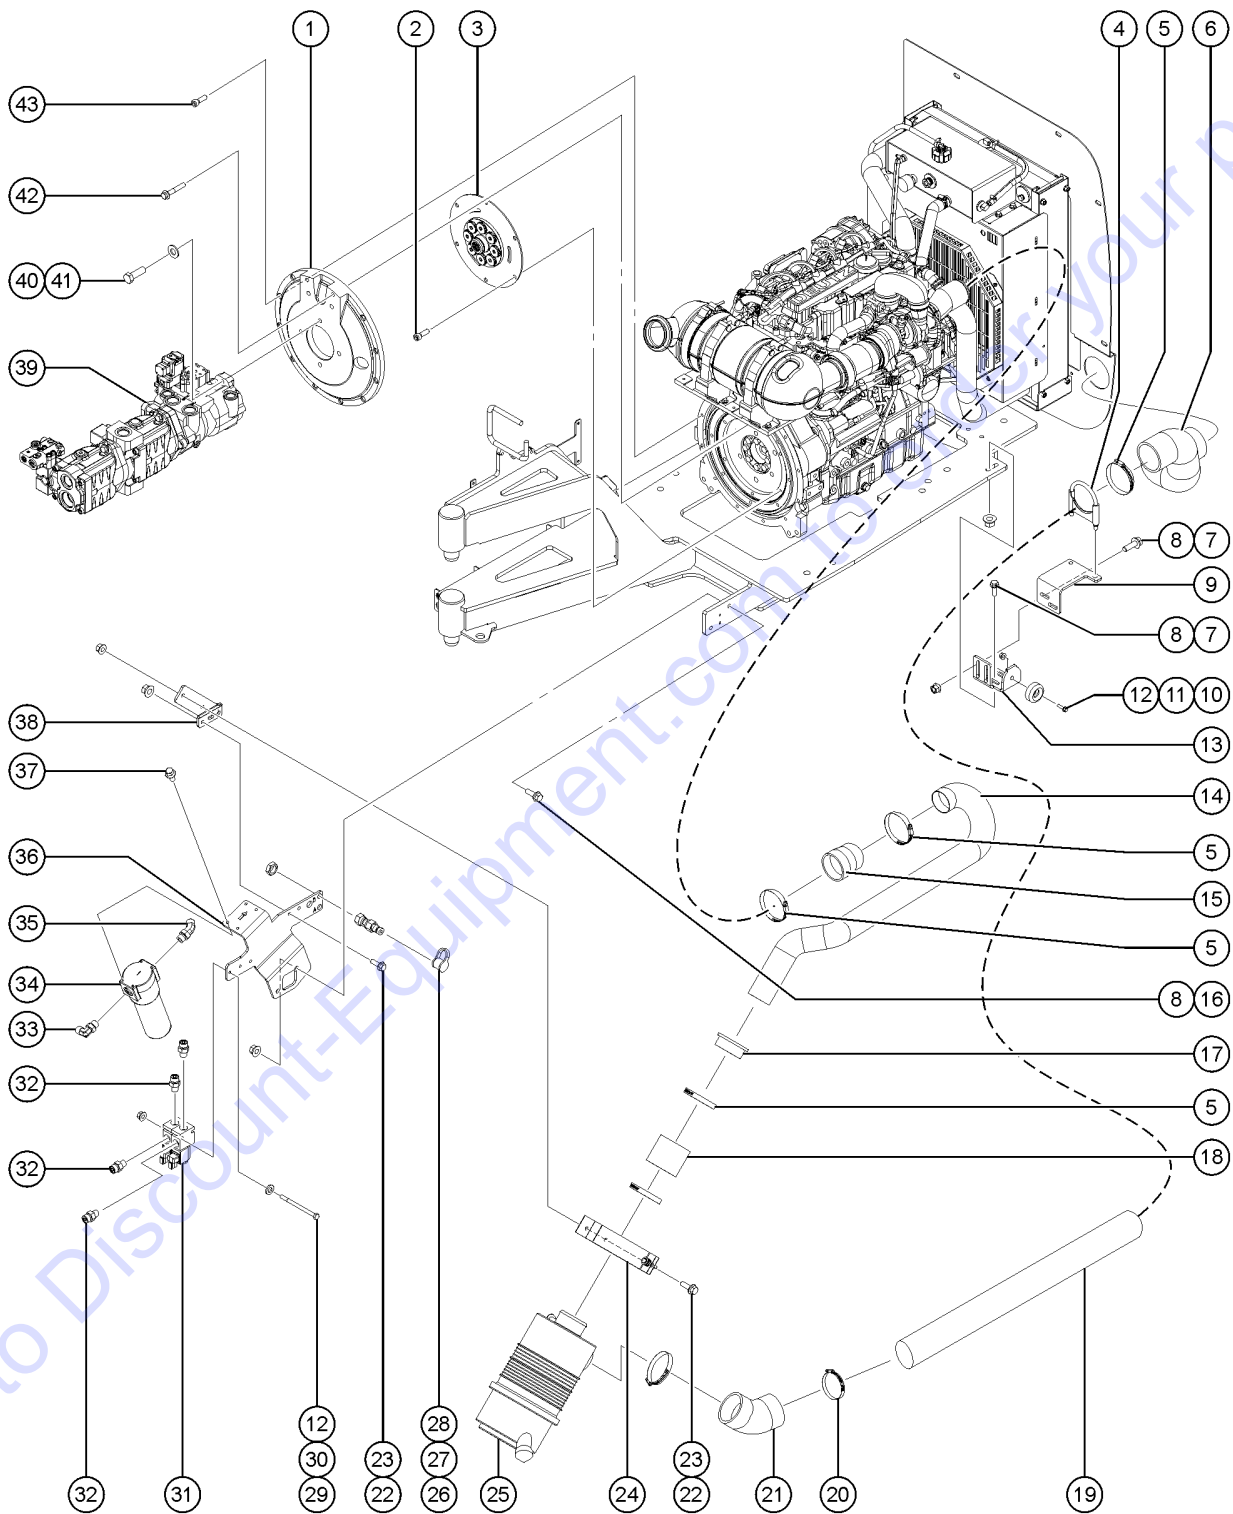

405.1 Deutz D2.9L4 Engine, View 2

Item	Part No.	Description	Qty.
-		Due to Tier 4 regulations, many engine replacement parts require the engine serial number at time of order placement. When ordering engine parts please have both machine and engine serial numbers available. For internal engine parts, contact engine dealer	
1	70381GT	COVER,FLYWHEEL CASTING	1
2	1255665GT	SCREW,SHC,M10-1.50X20,DIN912,12.9,ZAB	6
3	128004GT	COUPLER,15 TOOTH,FBA,SAE8***	1
4	122414GT	U-BOLT,GUILLOTINE,3"	1
5	30971GT	CLAMP,HOSE,3.0"	6
6	1261243GT	HOSE,3" ID FORMED INTAKE	1
7	232874GT	SCREW,HHF,M10-1.5X30,DIN6921,10.9,ZAB	4
8	231529GT	NUT,TL FLG,M10-1.5,DIN6927,10, ...	4
9	1257728GT	FORMING,INTAKE SUPPORT	1
10	1255537GT	SCREW,HHF,M8-1.25X30,DIN6921,1	1
11	50974GT	BUMPER,RUBBER,COVERS	1
12	231513GT	NUT,TL FLG,M6-1.0,DIN6927,10,Z	2
13	1254669GT	FORMING, COVER STOP	1
14	826352GT	TUBE,INTAKE,DEUTZ 2.9L	1
15	826351GT	HOSE,REDUCER,TURBO INLET,DEUTZ	1
16	231533GT	SCREW,HHF,M10-1.5X35,DIN6921,10.9,ZAB	2
17	101640GT	REDUCER,RUBBER 3.0 - 2.5	1
18	106211-475GT	HOSE,RUBBER 3"ID X .25 BLACK	1
19	215512GT	TUBE,INTAKE, FILTER	1
20	30489GT	CLAMP,HOSE,3.50"	2
21	61270GT	ELBOW,45 DEG,INLET	1
22	824133GT	SCREW,HHF,M8-1.25X25,DIN6921,10.9,ZAB	4
23	237832GT	NUT,TL FLG,M8-1.25,DIN6927,10,ZAB	4
24	81468GT	MOUNTING BAND,AIR CLEANER	1
25	81467GT	AIR CLEANER,NELSON	1
25-	62425GT	FILTER,AIR CLEANER, SUPERBOOM