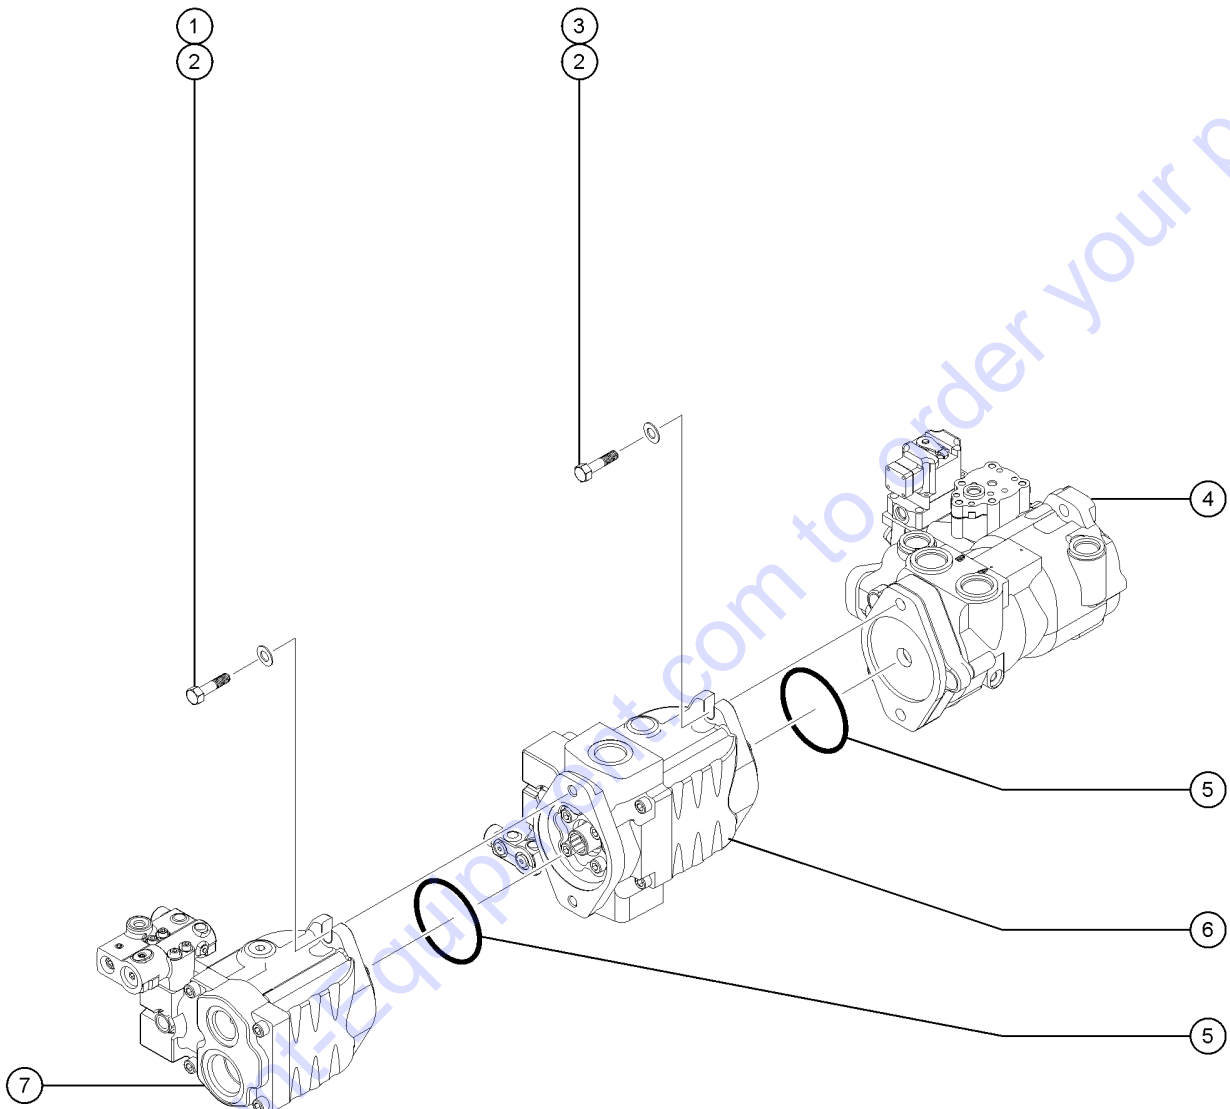

706.1 Hydraulic Pumps

706.1 Hydraulic Pumps

Item	Part No.	Description	Qty.
1	54177GT	SCREW,HHC,1/2-13 X 1.5 GRD 8 ..... to SN SX180H-753	2
1B	1255469GT	SCREW,HHF,1/2-13X1.25,8,ZAG ..... from SN SX180H-754	2
2	13066GT	WASHER,FLAT,.5 HARDENED ..... to SN SX180H-753	4
3	54177GT	SCREW,HHC,1/2-13 X 1.5 GRD 8 ..... to SN SX180H-753	2
3B	1253498GT	SCREW,HHF,1/2-13X1.5,8,ZAG ..... from SN SX180H-754	2
4	101068GT	PUMP,PISTON,46CC,B MOUNT,13T**	1
4-	29739GT	SEAL KIT,SAUER-DANFOSS M46***	
4-	77819GT	EDC ASSY,SAUER M46***	
4-	58290GT	VALVE,EDC,PILOT,SAUER,M46***	
5	52087GT	O-RING,2-044 BUNA*** ..... to SN SX180H-753	2
6	226671GT	PUMP,FUNCTION,30CC,LS,MID	1
7	226670GT	PUMP,FUNCTION,30CC,LS,END	1

Go to Discount-Equipment.com to order your parts