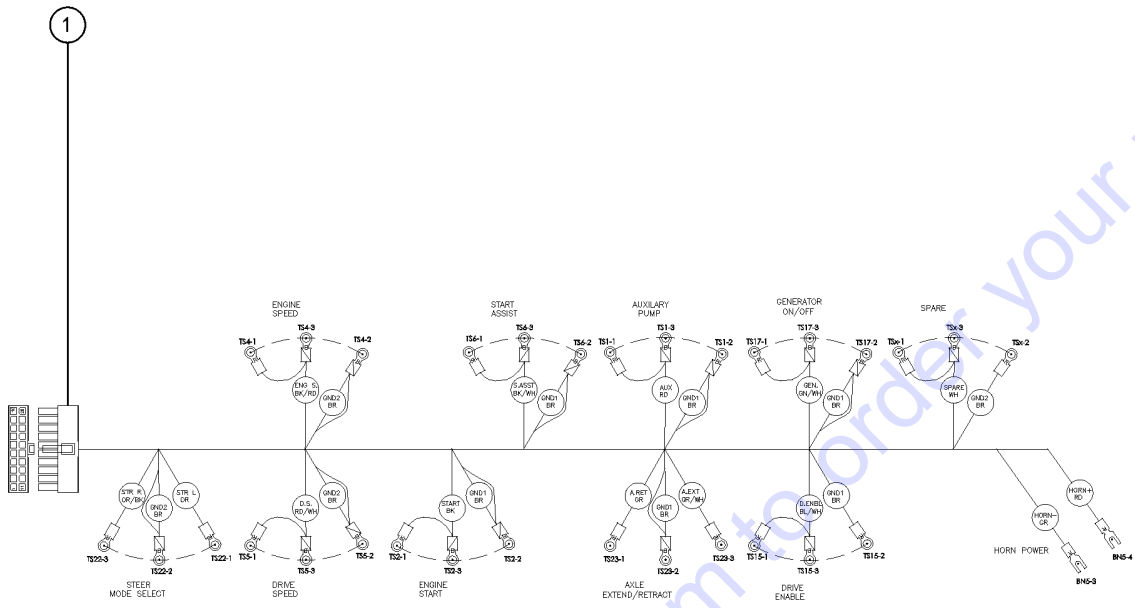

Item	Part No.	Description	Qty.
-	823521GT	HARNESS, LIGHTS, SUPER X	1
1	19274GT	RELAY,SPDT,12V(AUTO)**	1
2	119056GT	CONN PLUG 2 WAY ENDCAP DT	2
2-	60425GT	LOCK,PLUG 2 WAY, 14-18GA	2
3	60529GT	CONN,RECEP 2 WAY,12-14GA	1
3-	60530GT	LOCK,RECEP 2 WAY,12-14GA	1
4	67505GT	FUSE,10 AMP,ATC	1
4-	121657GT	FUSE HOLDER,ATC 1-20 AMPS	1
5	49819GT	SCREW,PHILLIPS,PHM,10-32 X .5	1
6	6178GT	NUT,NYLOCK,10-32	1

Go to Discount-Equipment.com to order your parts

315.102 Harness, PCON Toggle Switches, Super-X

Go to Discount-Equipment.com to order your parts