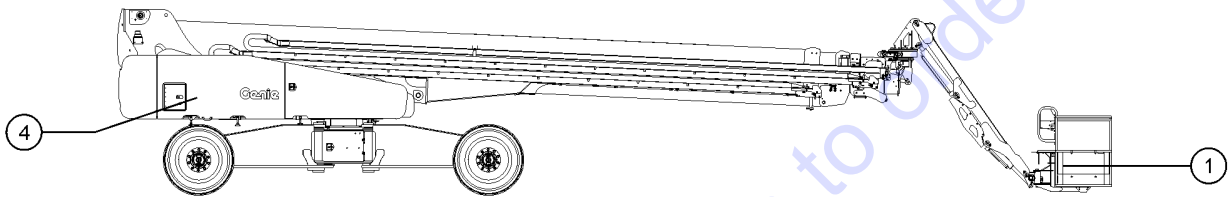

001.1 Parts Stocking List

Go to Discount-Equipment.com to order your parts

Item	Part No.	Description	Qty.
		Deutz TD 2.9L4 Models	
9	62420GT	FILTER,AIR*** Deutz TD 2.9L4 Models (refer to 406.1)	
10	214228GT	FILTER, DEUTZ 2.9, FUEL Deutz TD 2.9L4 Models (refer to 406.1)	
11	236260GT	FILTER, FUEL PRE-FILTER, SPIN-ON, DEUTZ Deutz TD 2.9L4 Models (refer to 407.1)	
12	49924GT	FILTER,OIL,DEUTZ F4L1011F Deutz TD 2.9L4 Models (refer to 407.1)	
13	1262866GT	FAN BELT, ALTERANTOR Deutz TD 2.9L4 Models (refer to 404.1)	
14	1262487GT	BELT,AIR PUMP,PERKINES 404F-22T Deutz TD 2.9L4 Models (refer to 404.1)	
24	1276598GT	KIT, DIAGNOSTICS Deutz TD 2.9L4 Models from SN 319 (not shown)	
		Perkins 1104D-44T Models	
15	102632GT	FILTER,OIL,PERKINS 1104C-44 Perkins 1104D-44T Models (refer to 409.1)	
16	62433GT	FILTER,ELEMENT,30 MIC,75020 Perkins 1104D-44T Models (refer to 410.1)	
17	102639GT	FILTER,FUEL, PERKINS 1104C Perkins 1104D-44T Models (refer to 409.1)	
18	62425GT	FILTER,AIR CLEANER, SUPERBOOM Perkins 1104D-44T Models (refer to 410.1)	
		Perkins 854F-E34T Models	
19	62420GT	FILTER,AIR*** Perkins 854F-E34T Models (refer to 411.1)	
20	218811GT	PRE-FILTER,FUEL,854E-E34TA Perkins 854F-E34T Models (refer to 414.1)	
21	218835GT	FILTER,OIL,854E-E34TA Perkins 854F-E34T Models (refer to 414.1)	
22	218809GT	FILTER,FUEL,854E-E34TA Perkins 854F-E34T Models (refer to 414.1)	
23	218834GT	BELT,DRIVE,854E-E34TA Perkins 854F-E34T Models (refer to 415.1)	

Go to DiscoverEquipment.com to order your parts