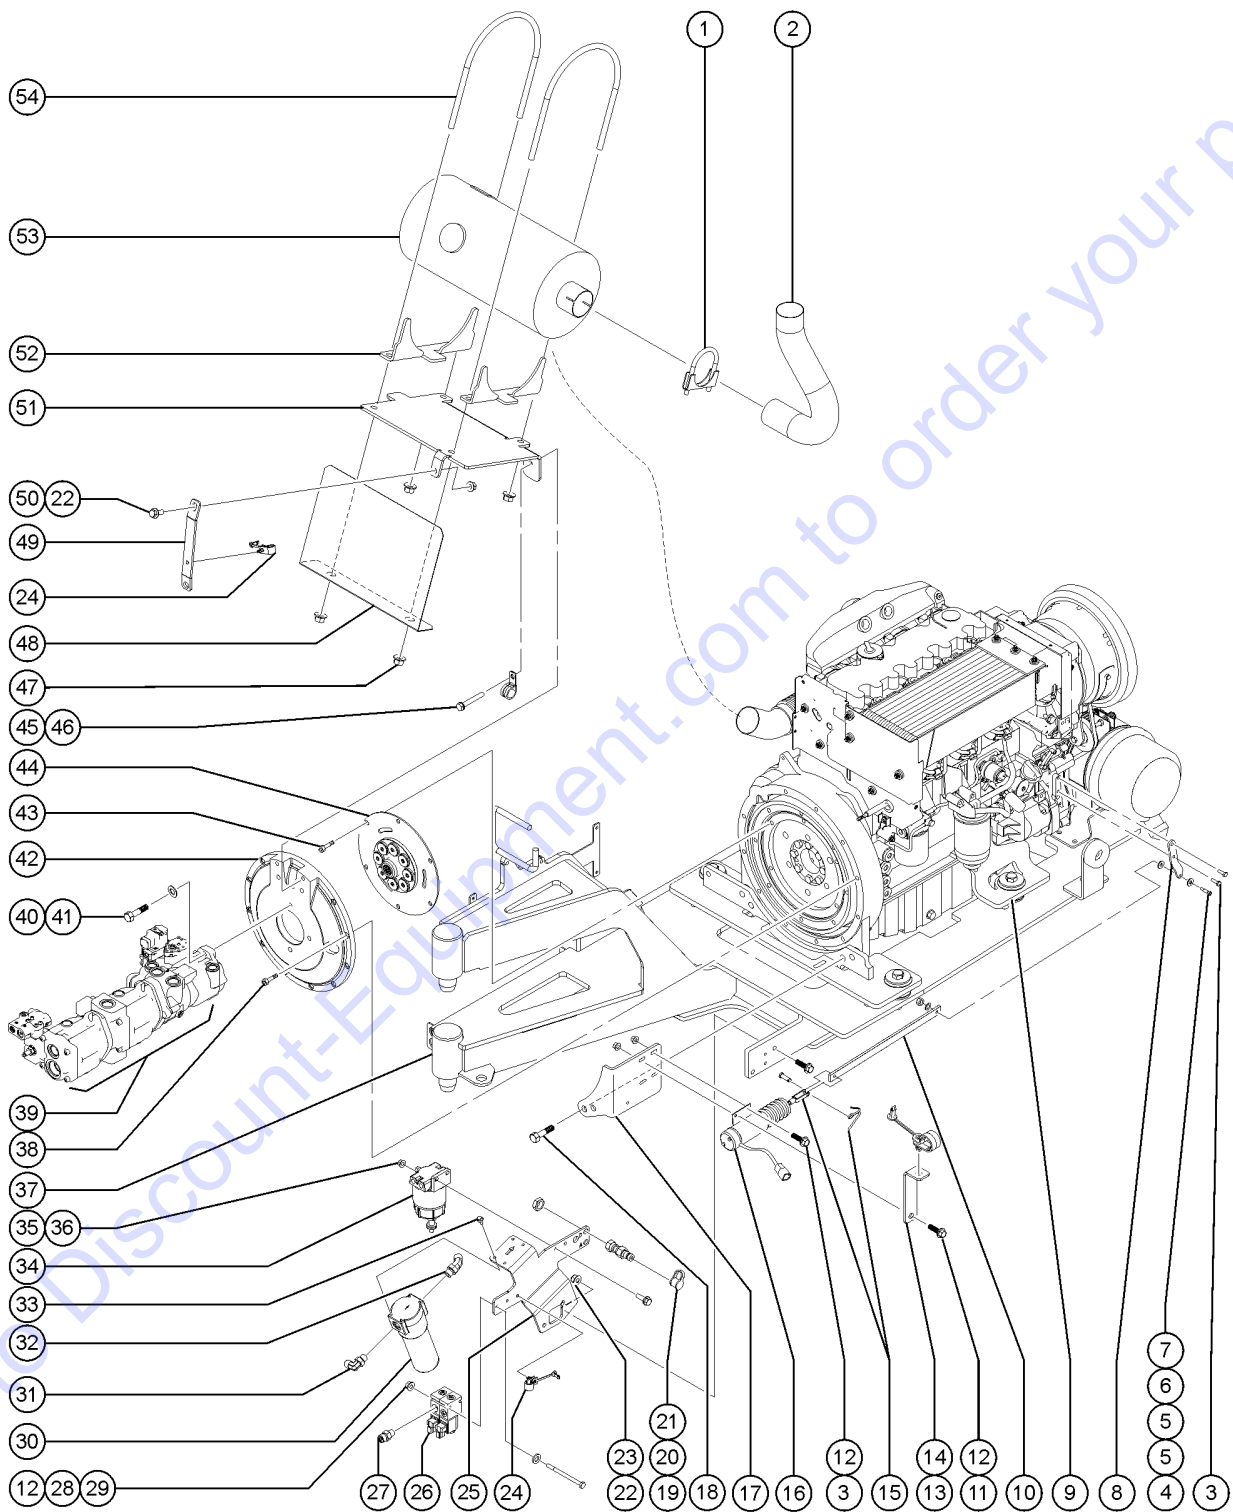

402.1 Deutz TD2011-L04i Engine - View 2

Item	Part No.	Description	Qty.
-		Verify Engine Make and Model Before Ordering	
-		For internal engine parts, contact engine dealer	
1	71911GT	CLAMP,MUFFLER, 2.50 INCH	1
2	70447GT	TAIL PIPE,DEUTZ	1
3	231532GT	SCREW,HHF,M6X20,DIN6921,10.9,Y	5
4	6584GT	SCREW,SHS,10-24 X .625	1
5	822955GT	WASHER,FLAT,NYLON.257X.5X.032	2
6	15436GT	WASHER,FLAT,NYLON.25 X.68 X.03	1
7	1251566GT	NUT, TL, 10-24, A, ZAG	1
8	50787-SGT	LEVER, GOVERNOR ACTUATOR	1
9	70439PGT	FORMING,ENGINE MOUNT PAINTED	1
10	139322GT	THROTTLE LINKAGE, DSL	1
11	231512GT	SCREW,HHF,M6-1.0X25,DIN6921,10.9,ZAB	1
12	231513GT	NUT,TL FLG,M6-1.0,DIN6927,10,Z	6
13	822921GT	FORMING,DEUTZ ENGINE WIRE LOOM	1
14	121602GT	CLAMP,FIXED DIA,NYLON, 3/4"	1
15	21130GT	CLEVIS YOKE-1/4-28,PLTD W/PIN Includes clevis, pin and cotter pin	1
15-	824041GT	NUT, 1/4-28, 8, ZAG	
16	101957GT	SOLENOID,THROTTLE,ASSY.TROMB	1
16-	89996GT	SOLENOID,21LB,3 WIRE,TROMB.***	
16-	60525GT	CONN,RECEP 4 WAY,12-14GA	
16-	60526GT	LOCK,RECEP 4 WAY,12-14GA	
16-	60757GT	PLUG,SEAL,12-18 GA	
16-	73711GT	TERM,DEUTSCH, PIN #12-14	
17	139321GT	FORMING, SOLENOID MOUNT***	1
18	1251899GT	SCREW,HHF,M14-2.0 X 40,DIN 692	2
19	48880GT	CAP,DIAGNOSTIC NIPPLE	2
20	49207GT	NIPPLE, DIAGNOSTIC, ORFS, FM, SWIV	2