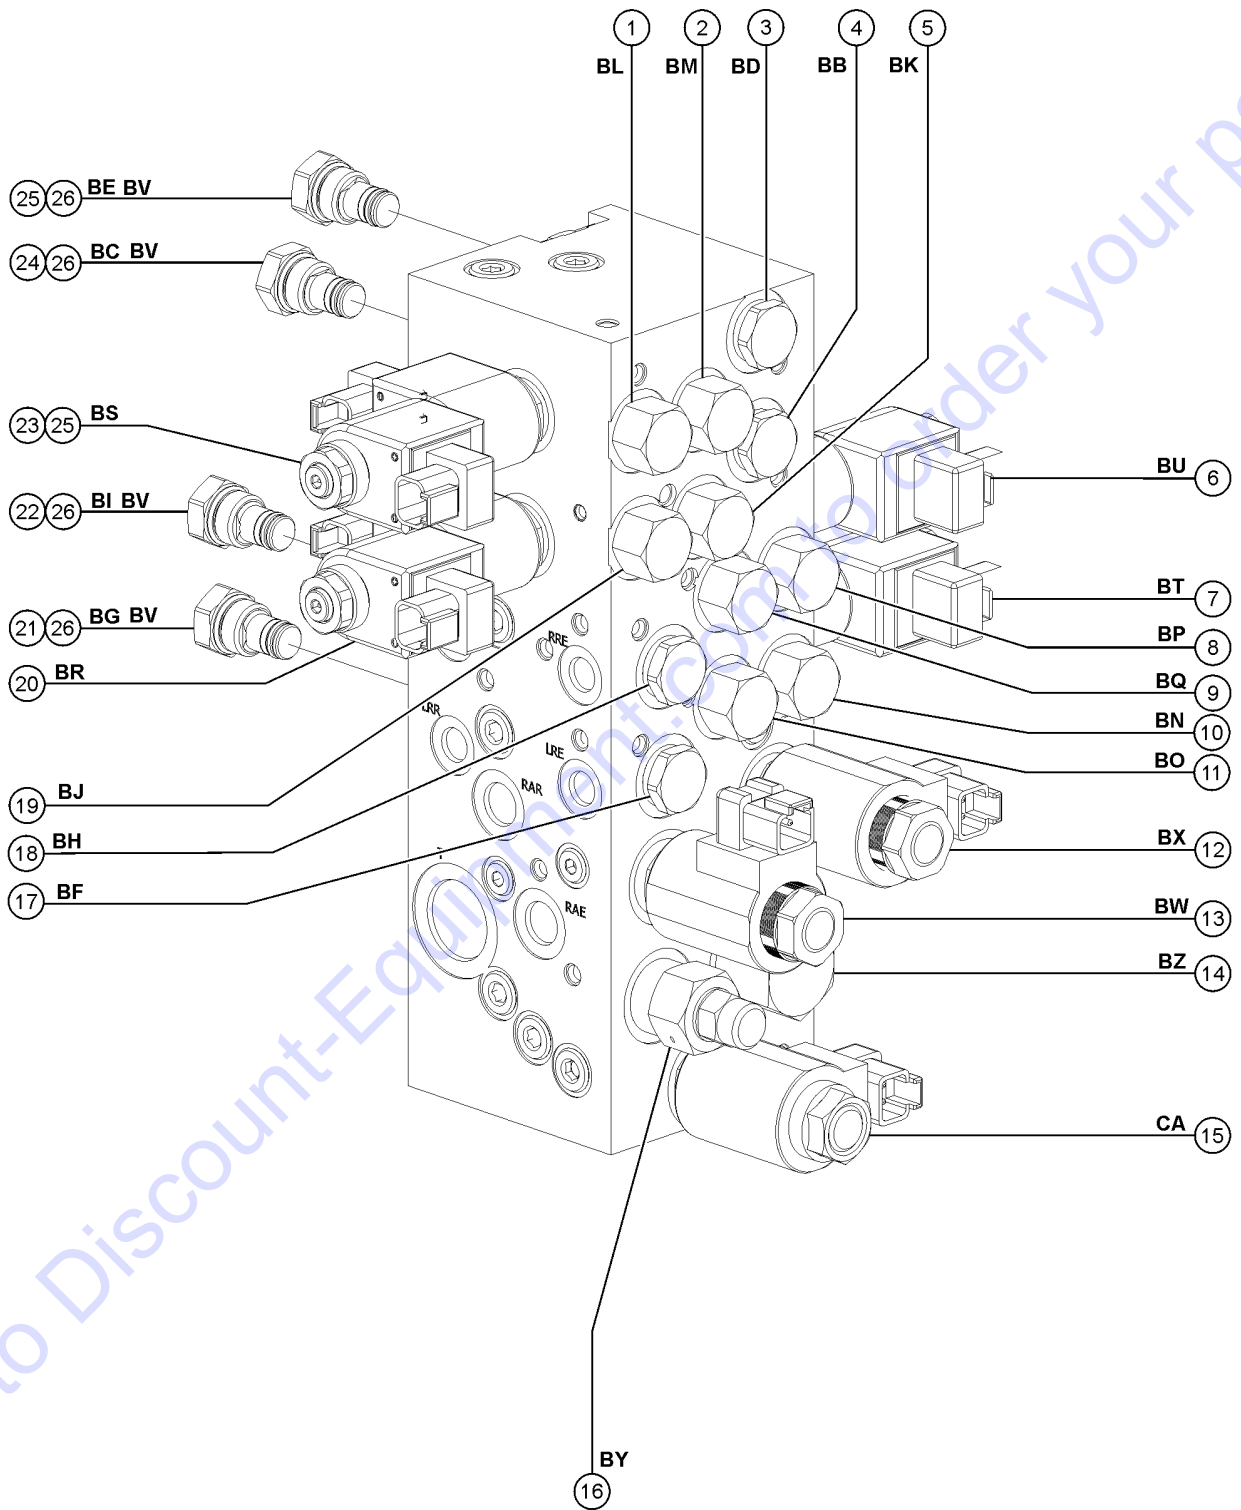

702.2 Steer and Axle Manifold (from SN SX180H-605)