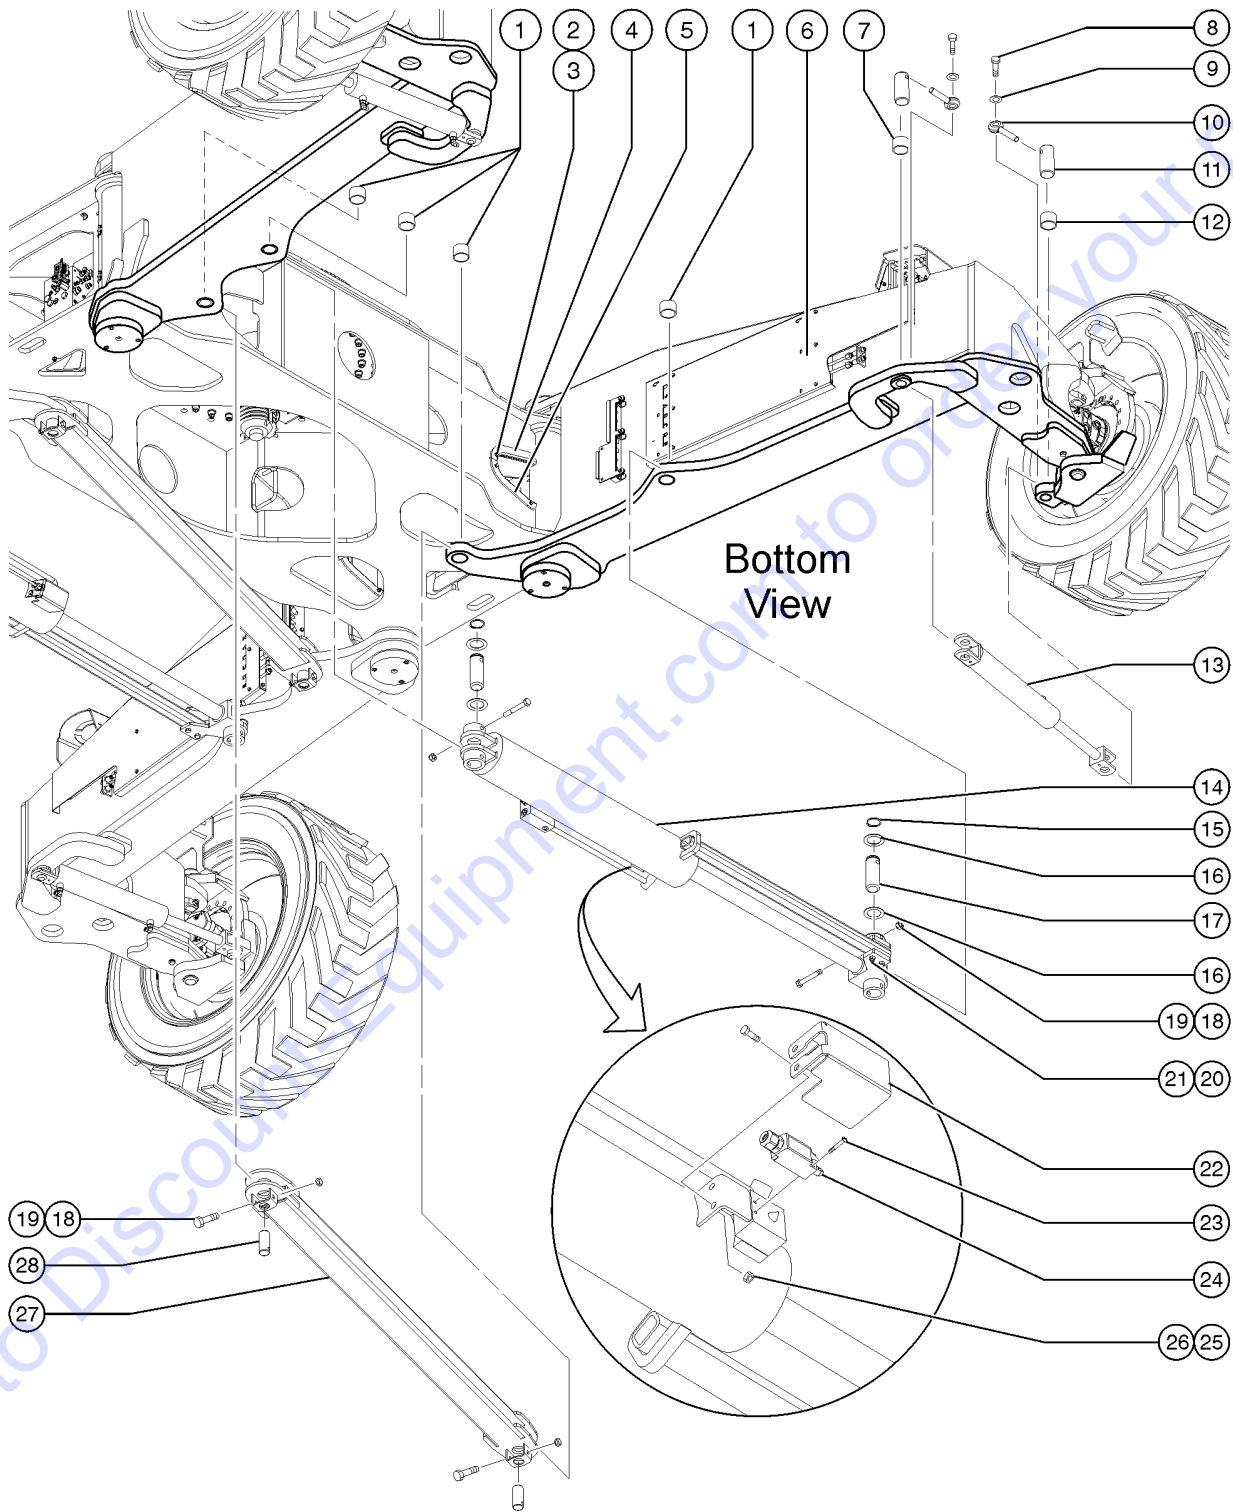

202.1 Chassis Components, Bottom View

202.1 Chassis Components, Bottom View

Item	Part No.	Description	Qty.
23	825352GT	SCREW,PHPM,10-32X1.25,ZAG	
24	236392GT	SWITCH ASSY, AXLE SAFETY	2
24-	110771-665R3GT	LIMIT SW.TAB,BLUE METAL	
24-	119762GT	CONN PLUG 4 WAY EXTEND DT	
25	237832GT	NUT,TL FLG,M8-1.25,DIN6927,10,ZAB	
26	824133GT	SCREW,HHF,M8-1.25X25,DIN6921,10.9,ZAB	
27	1259988GT	WELDMENT,TIMING LINK,XS	2
28	235317GT	PIN, 50MM DIA X 119MM L, 1HOLE	4

Go to Discount-Equipment.com to order your parts