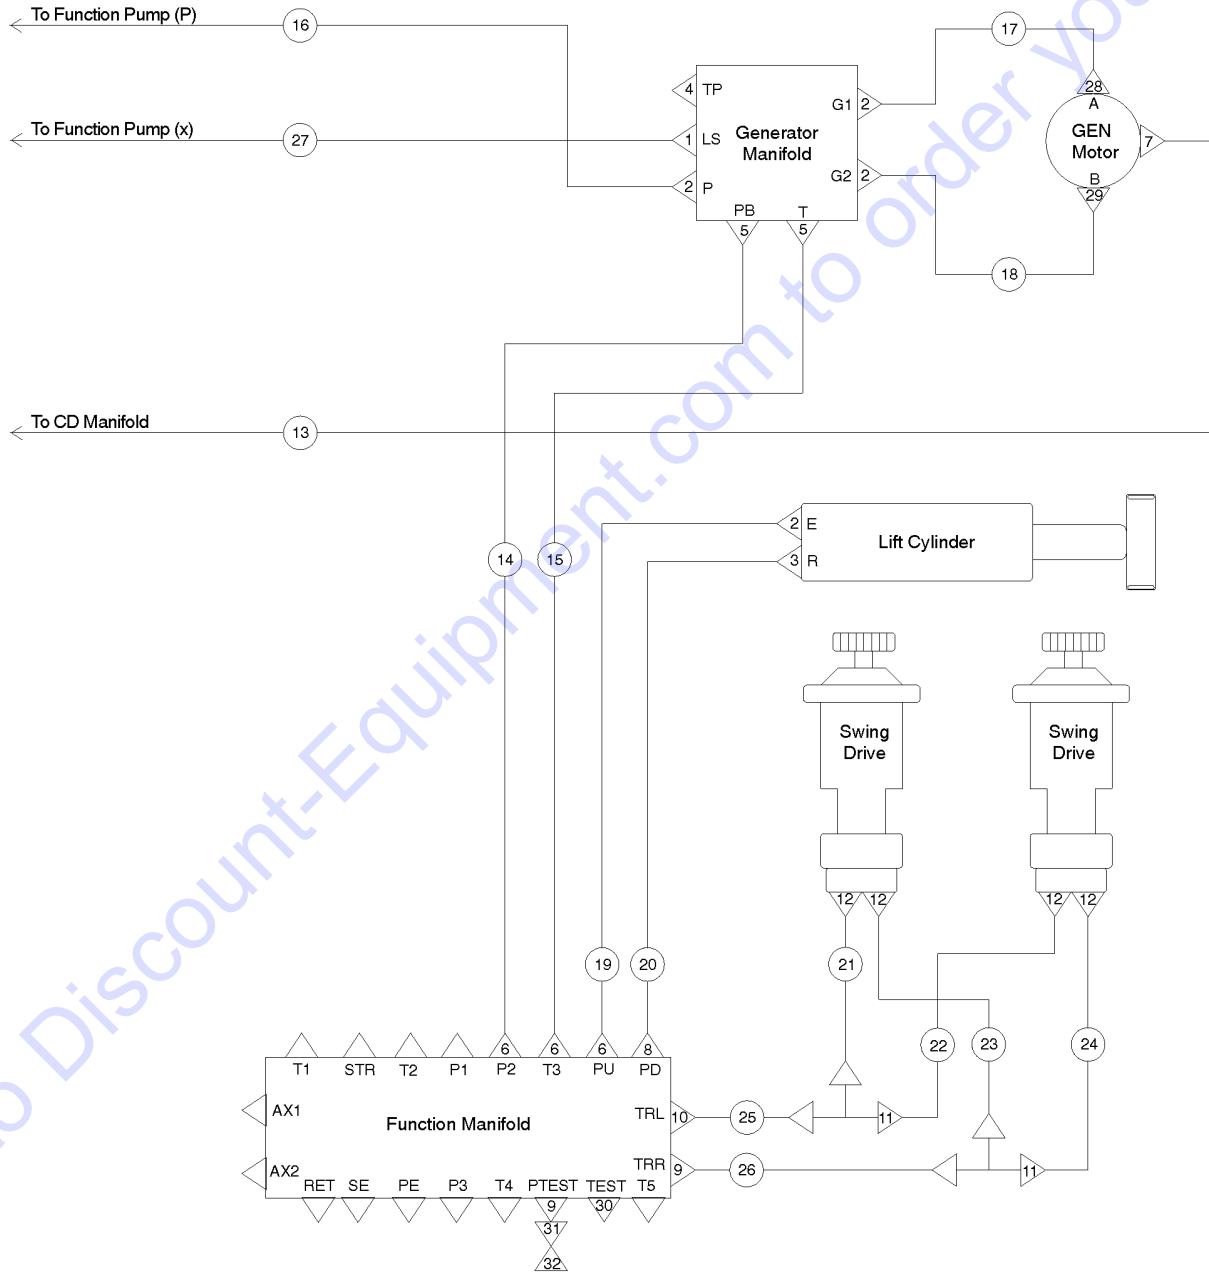

710.1 Hydraulic Hoses and Fittings - Turntable

LEGEND	
	ADAPTER
	HOSE ASSEMBLY
	UNION