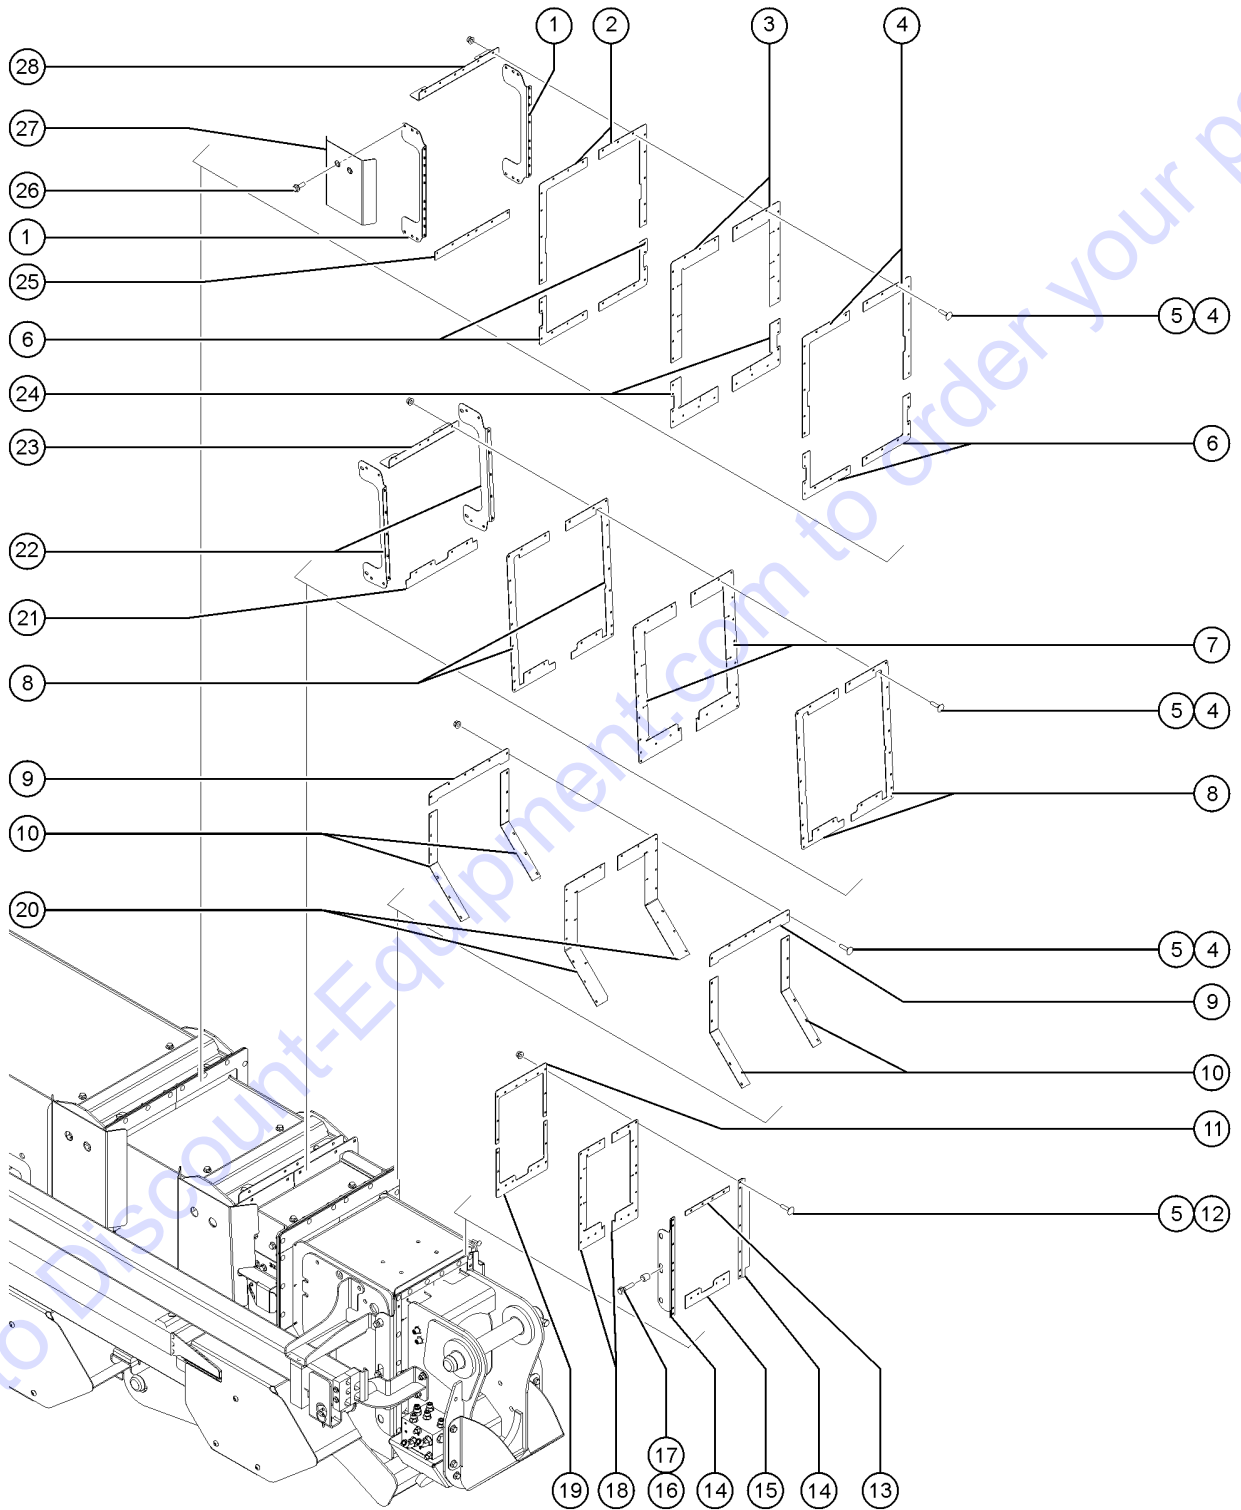

815.1 Hostile Package - View 1

Item	Part No.	Description	Qty.
-		Ref. Platform Control Box Cover Included in the Hostile Package (Refer to 805.1)	
-		Ref. Engine Air Precleaner Included in the Hostile Package (Refer to 806.1)	
-	61325GT	AIR CLEANER,SECONDARY ELEMENT Included in the Hostile Package	
1	1255227GT	FORMING,WIPER,SX #0 SIDE	1
2	1255229GT	PLATE,WIPER,SX #0 TOP	2
3	1255232GT	WIPER,RUBBER,SX #0 TOP	4
4	216028GT	BOLT, CARRIAGE,M6=1.0X25,ZAB	
5	231513GT	NUT,TL FLG,M6-1.0,DIN6927,10,Z	
6	1255230GT	PLATE,WIPER,SX #0 SIDE	4
7	1255240GT	WIPER,RUBBER,SX #1	2
8	1255237GT	PLATE,WIPER,SX #1 SIDE-BACK	4
9	1253439GT	PLATE, WIPER, SX #2 TOP	2
10	1253438GT	FORMING, WIPER, SX #2 SIDE	4
11	1253441GT	PLATE, WIPER, SX #3 TOP-BACK	1
12	822352GT	BOLT, CARRIAGE,M6=1.0X16,ZAB	
13	1253445GT	PLATE, WIPER, SX #3 TOP	1
14	1253443GT	FORMING, WIPER, SX #3 SIDE	2
15	1253444GT	PLATE, WIPER, SX #3 LOWER	1
16	215706GT	SCREW,HHF,M10-1.5X45,DIN6921,10.9,ZAB	
17	101932GT	TUBE,RD,STL,DOM,.75X.38X.78	
18	1253440GT	WIPER, RUBBER, SX #3	2
19	1253442GT	PLATE, WIPER, SX #3 BOTTOM	1
20	1253437GT	WIPER, RUBBER, SX #2	2
21	1255239GT	PLATE,WIPER,SX #1 BOTTOM-BACK	1
22	1255234GT	FORMING,WIPER, SX #1 SIDE	2
23	1255235GT	FORMING,WIPER,SX #1 TOP	1
24	1255233GT	WIPER,RUBBER,SX #0 BOTTOM	2
25	1255231GT	PLATE,WIPER,SX #0 BOTTOM	1