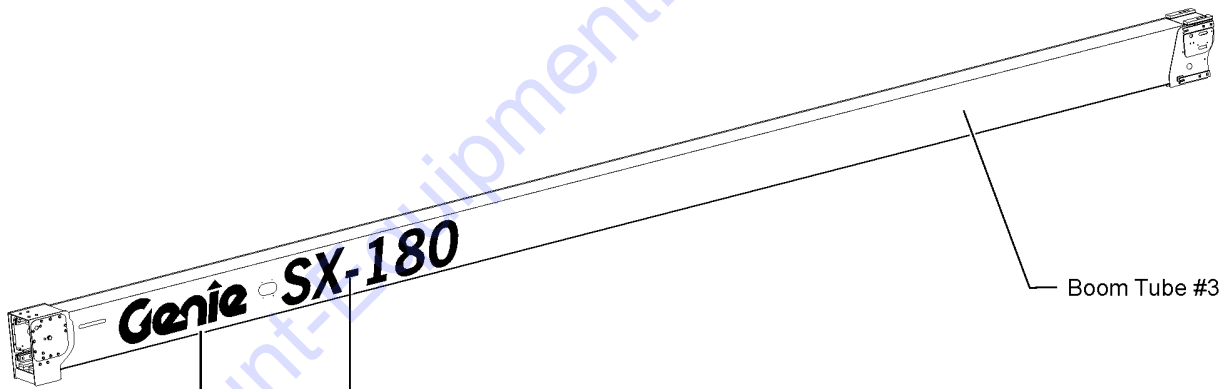

117.1 Decals with Words, Boom (from SN SX180H-745)

Go to Discount-Equipment.com to order your parts

117.1 Decals with Words, Boom (from SN SX180H-745)

<i>Item</i>	<i>Part No.</i>	<i>Description</i>	<i>Qty.</i>
1	31060GT	DECAL,DANGER DO NOT ALTER SWTC	1
2	218746GT	DECAL, GENIE	1
3	218747GT	DECAL,COSMETIC,SX-180,12"	1
4	822718GT	DECAL,COSMETIC,GENIE,12"	1
5	822719GT	DECAL, COSMETIC,SX-180	1

Go to Discount-Equipment.com to order your parts