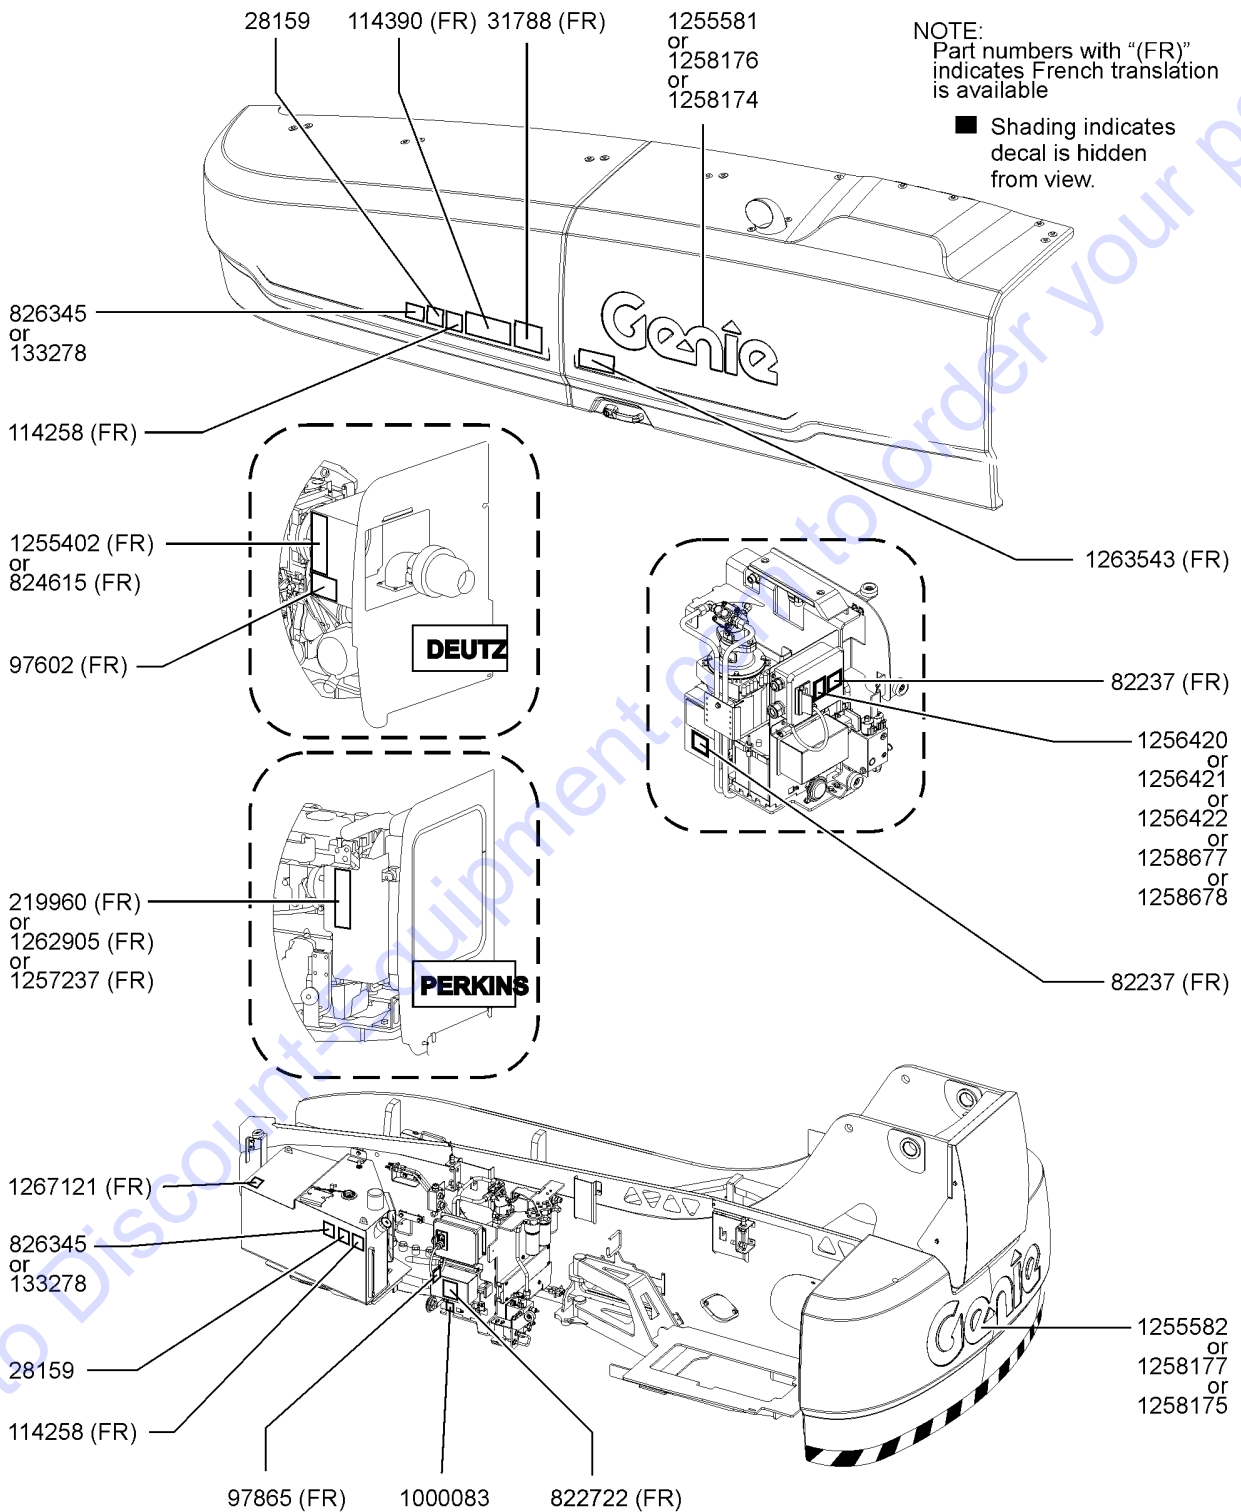

115.1 Decals with Words, Engine Side (from SN SX180H-745)

115.1 Decals with Words, Engine Side (from SN SX180H-745)

Item	Part No.	Description	Qty.
1	28159GT	DECAL,LABEL,DIESEL FUEL	2
2	31788GT	DECAL,DANGER,BATTERY SAFETY***	1
3	82237GT	DECAL,DANGER,HIGH VOLTAGE	2
		Option, generator	
4	97602GT	DECAL,WARNING,EXPLOSION,ETHER	1
5	97865GT	DECAL,WARN,ELECTRO HAZARD	1
6	114258GT	DECAL,DANGER,NO SMOKING	2
7	114390GT	DECAL,DANGER,ELECT HAZARD***	1
8	133278GT	DECAL,LOW/ULTRA LOW SULFR FUEL	2
		Perkins 1104D-44T, Deutz TD201104i	
9	219960GT	DECAL,NOTICE, PERKINS ENGINE	1
		Perkins 1104D-44T	
10	822722GT	DECAL, LABEL, FUSE RELAY PANEL	1
11	824615GT	DECAL,ENGINE SPEC,DEUTZ TD2.9	1
		Deutz D 2.9i4	
12	826345GT	DECAL,ULS DIESEL ONLY,TIER 4	2
		Perkins 854TF, Deutz D 2.9i4	
13	1000083GT	DECAL,NOTICE,START/CONTRL BATT	1
14	1255402GT	DECAL,ENGINE SPEC,DEUTZ TD2011L04i,SX	1
		Deutz TD201104i	
15	1255581GT	DECAL,COSMETIC, 10" GENIE BLUE	1
16	1255582GT	DECAL COSMETIC,15" GENIE BLUE	1
17	1256420GT	DECAL, POWER TO PLATFORM, 208V/115V 60HZ	1
		Option	
18	1256421GT	DECAL, POWER TO PLATFORM, 220V	1
		Option	
19	1256422GT	DECAL, POWER TO PLATFORM, 415V	1
		Option	
20	1257237GT	DECAL,ENGINE SPEC,854TF,TIER IV	1
		Perkins 854TF	
21	1258174GT	DECAL,COSMETIC,10" GENIE WHITE	1
22	1258175GT	DECAL COSMETIC,15" GENIE WHITE	1
23	1258176GT	DECAL,COSMETIC,10" GENIE BLACK	1
24	1258177GT	DECAL COSMETIC,15" GENIE BLACK	1
25	1258677GT	DECAL, POWER TO PLATFORM, 240V 50HZ	1
		Option	
26	1258678GT	DECAL, POWER TO PLATFORM, 220V	1
		Option	
27	1262905GT	DECAL,NOTICE,PERKINS ENGINE	1
		Perkins 1104D-44T	
28	1263543GT	DECAL, IMPROPER OPERATION	1