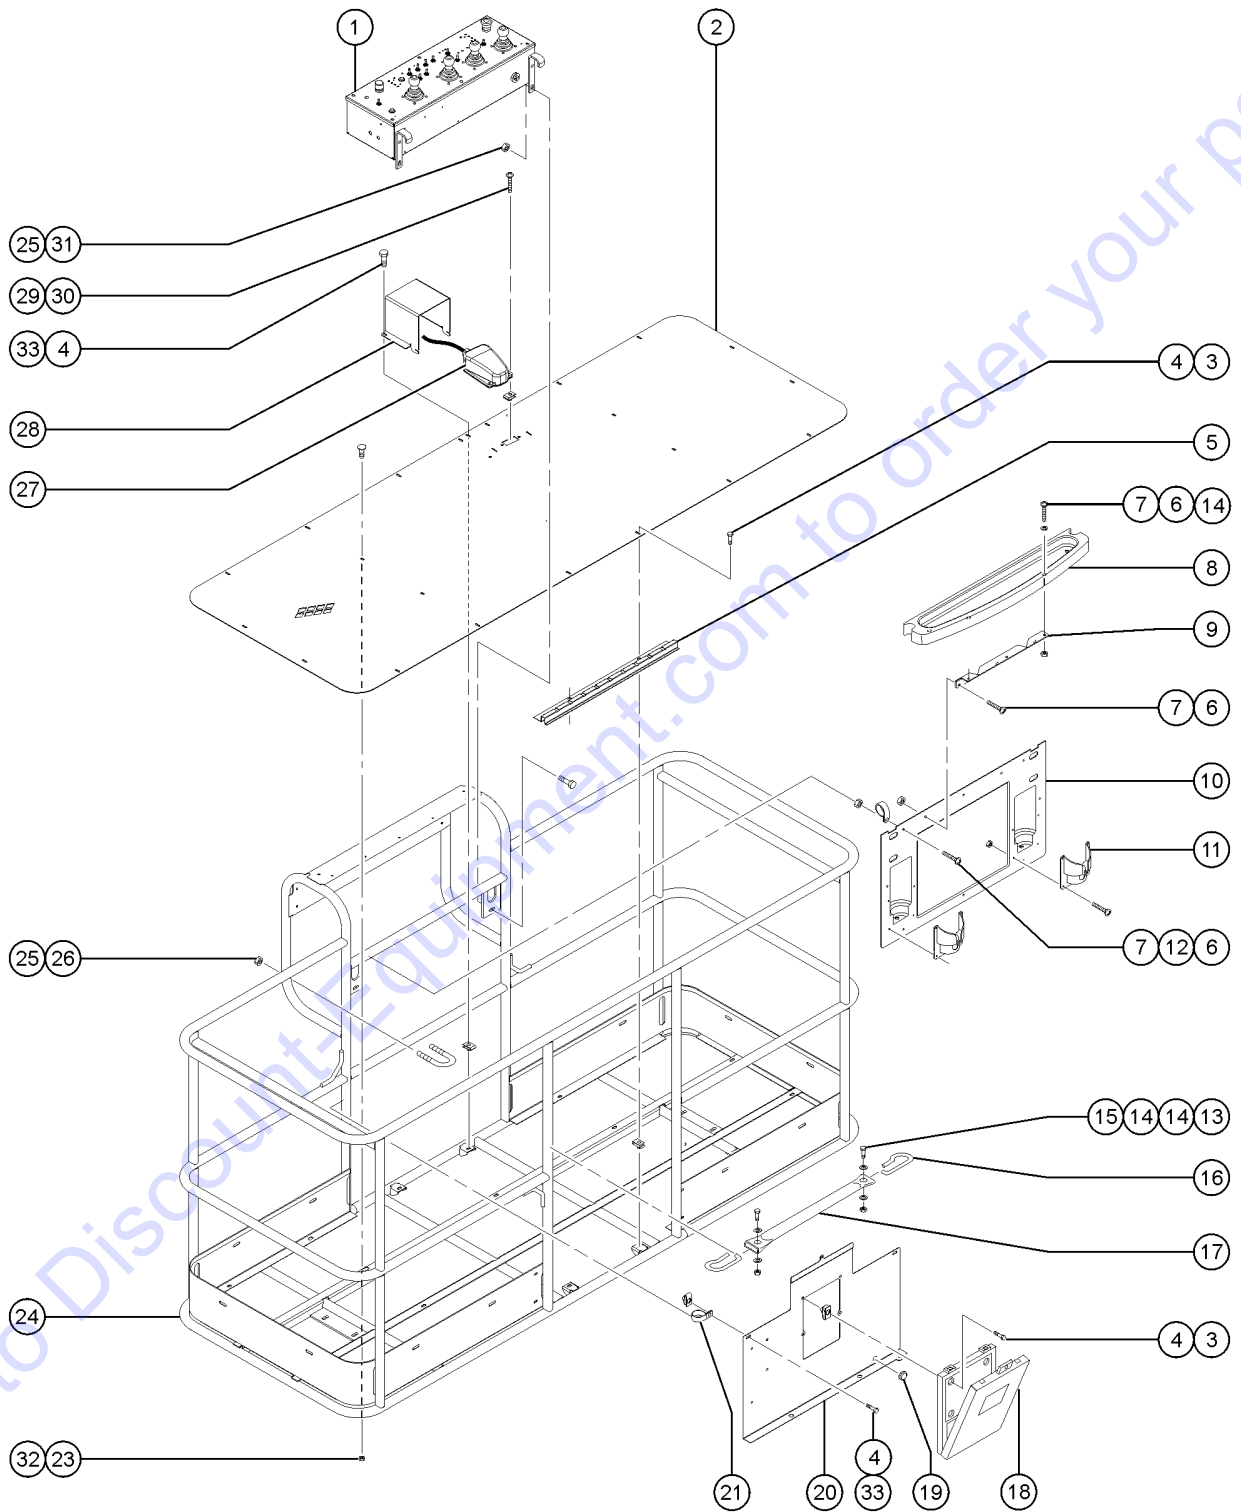

602.1 Platform Installation - View 2 (to SN 354)

Item	Part No.	Description	Qty.
20	75537PGT	PLATE,DOCUMENT BOX MOUNT,PAINT	1
21	56424GT	CLAMP,1.25X.5 RUBBER-CUSHION	5
23	824124GT	BOLT,CARRIAGE,1/4-20X.75,5,ZAG	
24A	73910GT	WELDMENT,8 FT PLATFORM	1
24B	73900GT	WELDMNT,6 FT PLATFORM	
25	824029GT	NUT,TL FLG,3/8-16,G,ZAG	
26	1251600GT	U-BOLT, FLATTENED, 1.5 X 3/8	2
27	227515GT	ASSEMBLY,FOOT SWITCH	1
27-	33576GT	CONN,SQZ,BLK,1/2NPT,,38-.50,SM	
28	147221GT	GUARD,FOOTSWITCH,W/DECAL ALUM USA/Canada/Australia	1
28-	147121GT	COVER, FOOT SWITCH, LARGE Europe/Asia/South America	
29	1269641GT	SCREW,HHF-S,10-24X1,5,ZAG	
30	73575GT	SPRING CLIP,10-24,ZINC	2
31	824092GT	SCREW, HHF, 3/8-16 X 1.5, 8, ZAG	
32	824027GT	NUT,TL FLG,1/4-20,G,ZAG	5
33	824079GT	SCREW,HHF,1/4-20X1,8,ZAG	4

Go to Discount-Equipment.com to order your parts