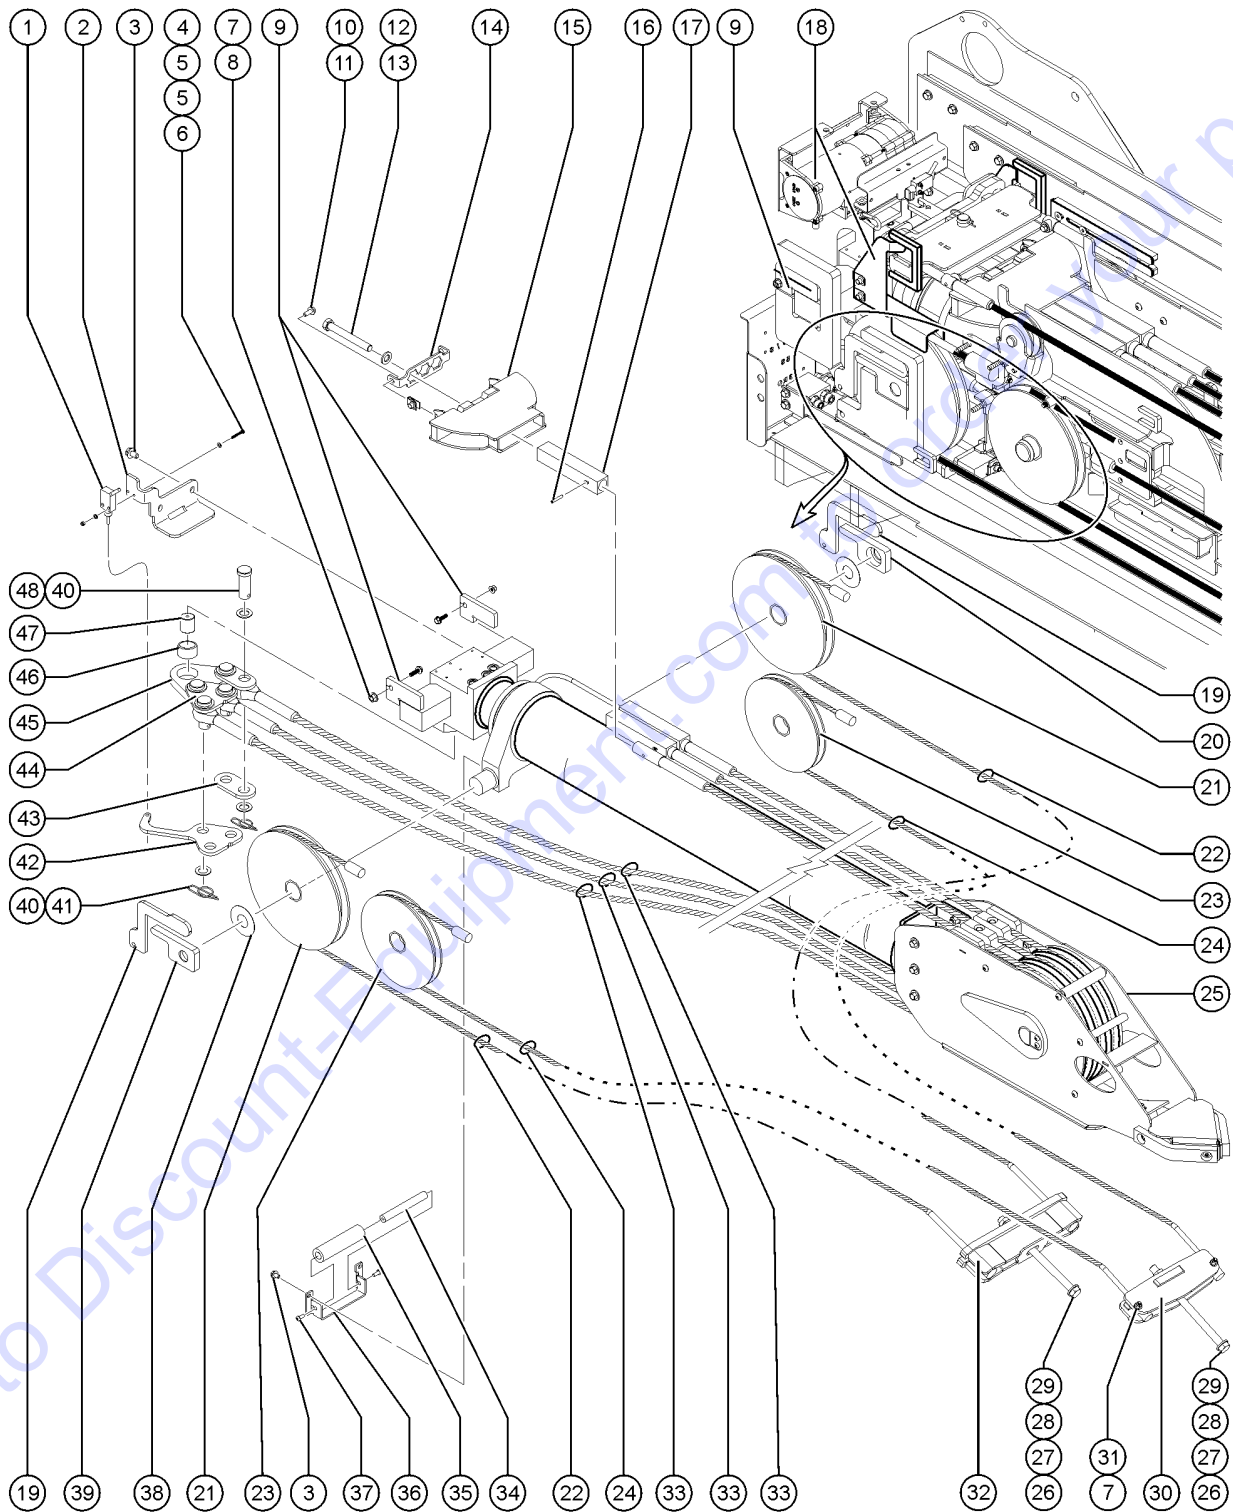

507.1 Cable Assembly - View 2

Item	Part No.	Description	Qty.
1	236395GT	SWITCH ASSY, CABLE TENSION #1, ...	1
2	216025GT	FORMING, PRI EXT, LSB5S MOUNT	1
3	237352GT	SCREW,HHF,M10-1.5X16,DIN6921,10.9,ZAB	
4	822353GT	SCREW,PHPM,M4-0.7X30,DIN7985,ZAB	
5	825357GT	WASHER,FLAT,M4,DIN125,ZAB	
6	825686GT	NUT, TL, M4-0.7, DIN980, 8, ZAB	
7	231529GT	NUT,TL FLG,M10-1.5,DIN6927,10, ...	
8	232874GT	SCREW,HHF,M10-1.5X30,DIN6921,10.9,ZAB	
9	232922GT	MACHINED,PRI EXT CYL LOCK PLT	2
		Locks Primary EXT cylinder to Boom #1	
10	231530GT	SCREW,HHF,M10-1.5X25,DIN6921,10.9,ZAB	
11	230074GT	SPRING CLIP,M10-1.5,1-6X19,ZAB	
12	232941GT	SCREW,HHC,M20-2.5X160,DIN933,10.9,ZAB	3
13	231510GT	WASHER,FLAT,M20,DIN6916,HRD,ZAB	3
14	826002GT	FORMING,BOLT LOCK	1
15	232947GT	WELDMENT,#3 EXT CABLE ADJUSTME	1
16	10665GT	PIN,ROLL,,.25 X 1.5***	3
17	231521GT	COUPLING, EXT. CABLE ADJUSTMENT	3
18		Ref. FORMING,B2,SHEAVE GUIDE,CT SIDE	
		(Refer to 506.1)	
19	826154GT	PLATE,B2,CYLINDER LOCK	2
		(Refer to 512.1, item 35)	
20	218241GT	MACHINED, PRI EXT BARREL MNT, ...	1
		(Engine side)	
21	231300GT	SHEAVE, RETRACT B3	2
22	1256232GT	SET, CABLE, B3 RETRACT	1
		(Set contains two cables)	
23	231301GT	SHEAVE, RETRACT B4	2
24	1256235GT	SET, CABLE, B4 RETRACT	1
		(Set contains two cables)	
25		Ref. PRIMARY EXTEND SHEAVE MOUNT, ASSY	
		(Refer to 508.1)	
26	215815GT	SCREW,HHC,M20-2.5X300,DIN933,10.9,ZAB	2
27	231510GT	WASHER,FLAT,M20,DIN6916,HRD,ZAB	2
28	215814GT	NUT,M20-2.5,DIN934,10,ZAB	2