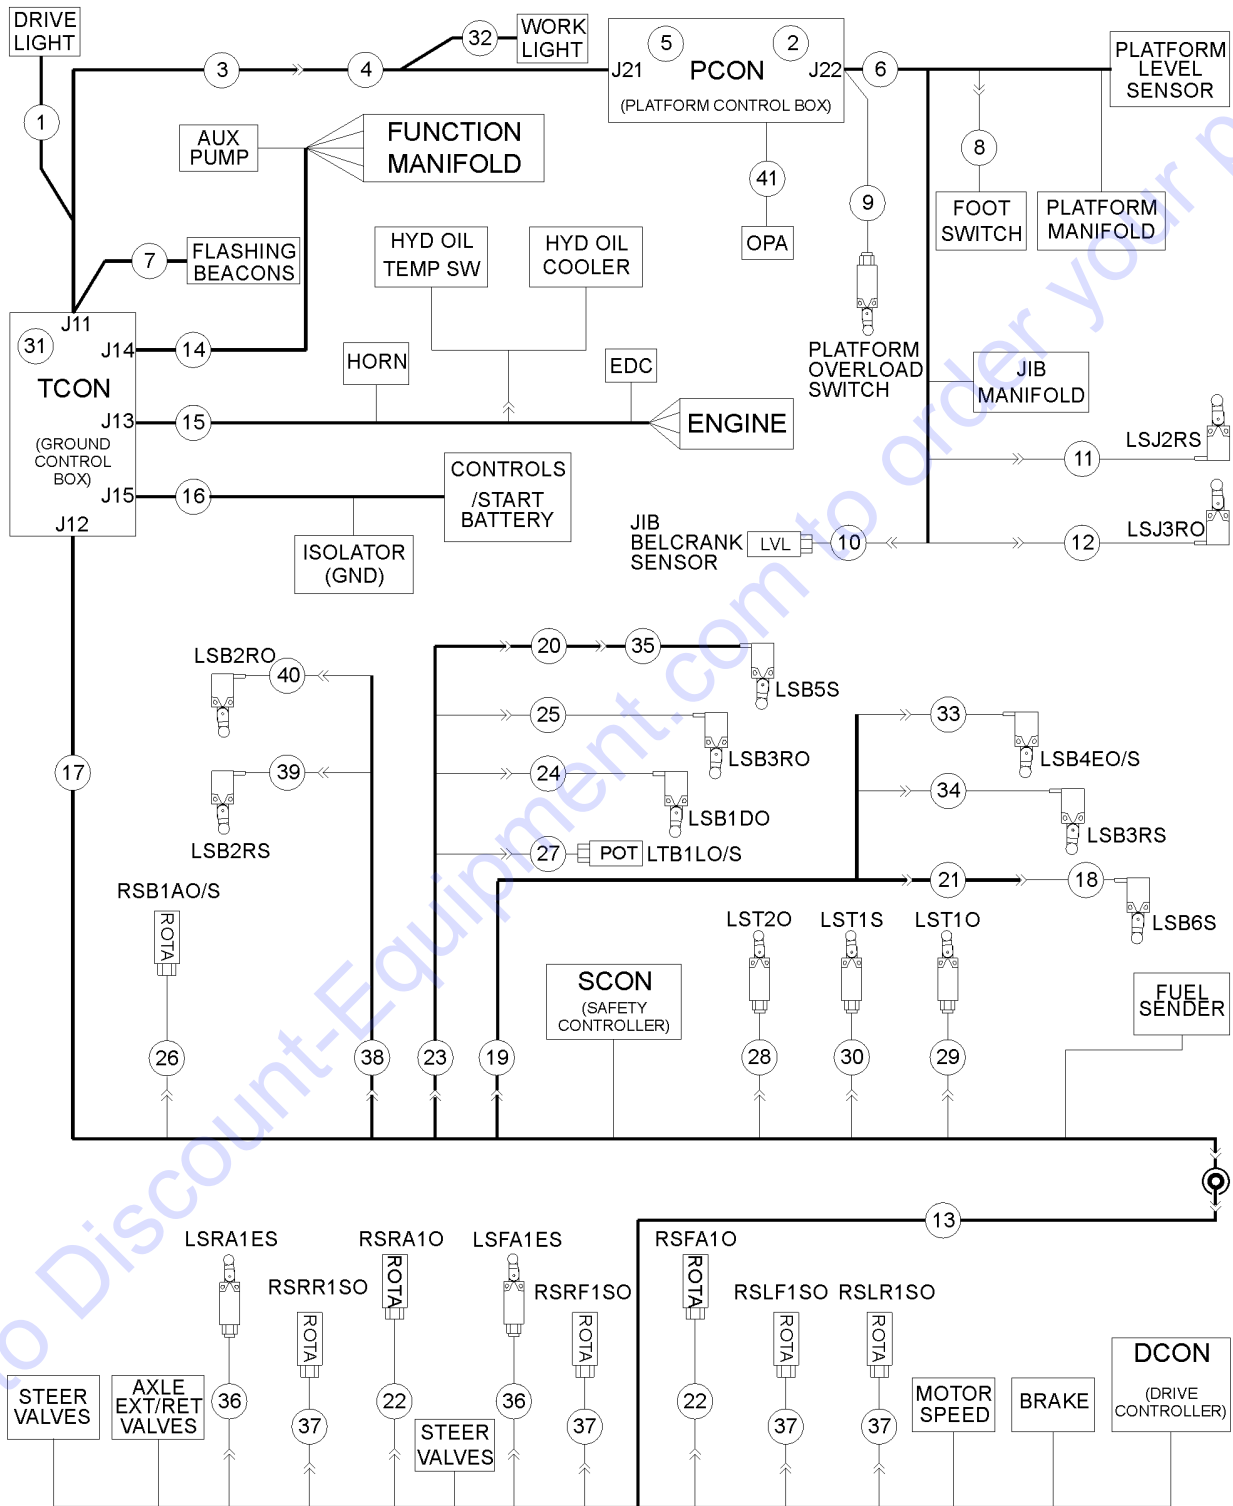

315.1 Wire Harness Diagram - View 1

Item	Part No.	Description	Qty.
A	1264824GT	KIT, TRC RETROFIT,ALC1000ML Telematics (includes 1264836)	1
-	1264836GT	INSTRN, TRC RETROFIT,ALC1000ML	1
1	823521GT	HARNESS, LIGHTS, SUPER X (Refer to 315_101)	1
1-	19274GT	RELAY,SPDT,12V(AUTO)**	1
1-	67505GT	FUSE,10 AMP,ATC	1
2	214332GT	HARNESS, PCON TOGGLE SWITCH, S (Refer to 315_102)	1
3	236265GT	HARNESS, LOWER BOOM CABLE, SUPER-X (Refer to 315_103)	1
4	236263GT	HARNESS, UPPER BOOM CABLE, (Refer to 315_104) to SN SX180H-744	1
4A	1279073GT	HARNESS, UPPER BOOM CABLE (Refer to 315_104A) from SN SX180H-745	1
5	214331GT	HARNESS, PCON JOYSTICK, SUPER (Refer to 315_105)	1
6	236408GT	HARNESS, PLATFORM/JIB, SUPER X (Refer to 315_106) to SN SX180H-612	1
6A	1274905GT	HARNESS, PLATFORM/JIB, LOOP (Refer to 315_106A) from SNSX180H-613 to SN SX150H-744	1
6B	1279074GT	HARNESS, PLATFORM/JIB, LOOP (Refer to 315_106B) from SN SX180H-745	1
7	236409GT	HARNESS, FLASHING BEACON (Refer to 315_107)	1
8	61322GT	FOOT SWITCH W/PIGTAIL (Refer to 315_108)	1
9	146399GT	ASSY, LS, LOAD SENSE, ALC1000 (Refer to 315_109) to SN SX180H-744	1
9A	1270278GT	LOAD CELL,J1939,650KG/1433LB (Refer to 808.2) from SN SX180H-745	1
10	50813GT	SENSOR,TILT,PCON (PLASTIC)****	1
11	236393GT	SW ASSY, JIB ROT CCW, SAFETY (Refer to 315_111)	1
12	236394GT	SWITCH ASSY, JIB ROTATED CCW (Refer to 315_112)	1
13	232987GT	HARNESS, DRIVE, SUPER X (Refer to 315_113) to SN SX180H-604	1
13A	1271514GT	HARNESS,DRIVE CHASSIS (Refer to 315_113A) from SN SX180H-605	1
14	232990GT	HARNESS, FUNCTION MANIFOLD, SUPER X 180RJ (Refer to 315_114)	1
15	232988GT	HARNESS, DEUTZ ENGINE, TD2011L (Refer to 315_115) (Deutz TD2011 models) To SN SX180H-702	1
15-	1291165GT	HARNESS, DEUTZ ENGINE, TD2011L04i (Refer to 315_115A) (Deutz TD2011 models) From SN SX180H-703	1
15B	1257246GT	HARNESS, DEUTZ 2.9, TIER 4, SUPER X (Refer to 315_115B) (Deutz TD 2.9L4 models) To SN SX180H-702	1
15B-	1291193GT	HARNESS, DEUTZ 2.9, TIER 4, SUPER X (Refer to 315_115BB) (Deutz TD 2.9L4 models) From SN SX180H-703	1
15C	232989GT	HARNESS, PERKINS ENGINE, 1104D (Refer to 315_115C) (Perkins 1104D models) To SN SX180H-702	1