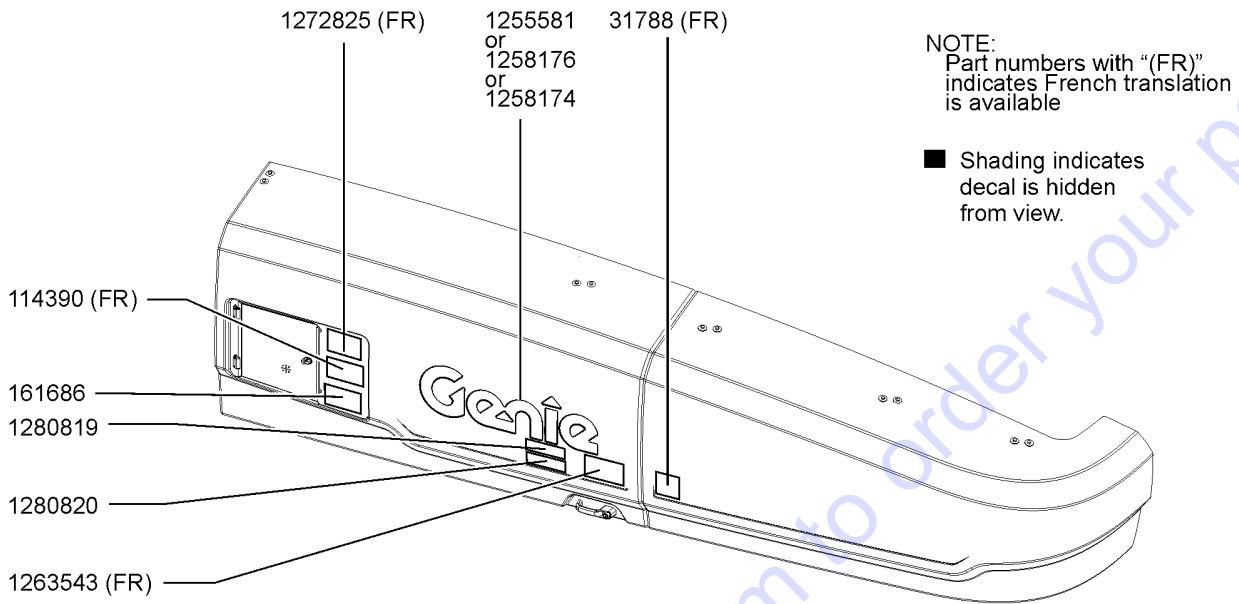

113.1 Decals with Words, Hydraulic Tank Side (from SN SX180H-745)

Item	Part No.	Description	Qty.
-	1302926GT	INSTRUCTIONS,INSTALL,COMP,WORD, SX-180	1
-	1302927GT	DECAL KIT,SX-180,COMP,WORD,ANSI & AUS	1
1	31788GT	DECAL,DANGER,BATTERY SAFETY***	1
2	38149GT	DECAL LABEL PATENTS	1
		(US only)	
3	44981GT	DECAL LABEL AIRLINE 110PSI	1
		Option, airline to platform	
4	52865GT	DECAL,ANNUAL INSP***	1
5	72999GT	DECAL,LABEL,PETRO CANADA***	1
		Option, hydraulic oil	
6	82161GT	DECAL,LABEL,UCON HYDROLUBE	1
		Option, hydraulic oil	
7	82314GT	DECAL,DANGER,TIP-OVER	1
8	82366GT	DECAL, LABEL - CHEVRON RANDO	1
		Option, hydraulic oil	
9	97757GT	DECAL,LABEL,OIL LEVEL IND	1
10	97865GT	DECAL,WARN,ELECTRO HAZARD	1
11	114390GT	DECAL,DANGER,ELECT HAZARD***	1
12	161686GT	DECAL, E DOWN PROCEDURE SYM	1
13	230984GT	DECAL, GROUND CONTROL SPX	1
14	1255581GT	DECAL,COSMETIC, 10" GENIE BLUE	1
15	1258174GT	DECAL,COSMETIC,10" GENIE WHITE	1
16	1258176GT	DECAL,COSMETIC,10" GENIE BLACK	1
17	1263541GT	DECAL, TIP OVER HAZARD	1
18	1263543GT	DECAL, IMPROPER OPERATION	2
19	1263544GT	DECAL, BYPASS KEY SWITCH	1
20	1263545GT	DECAL, INSTR-BYPASS KEY SWITCH	1
21	1266019GT	DECAL, LABEL, SHELL TELLUS	1
22	1267121GT	DECAL, BOOM SUPPORT	1
23	1272242GT	DECAL,MACHINE REGISTRATION/OWNER TRANSFER	1
24	1272825GT	DECAL,OPERATOR INST, GROUND CONT	1
25	1280819GT	DECAL,WARNING,CANCER AND REPRODUCTIVE HARM, PROP 65	1
26	1280820GT	DECAL,FUEL,DIESEL EXHAUST, PROP 65	1

113.1 Decals with Words, Hydraulic Tank Side (from SN SX180H-745)