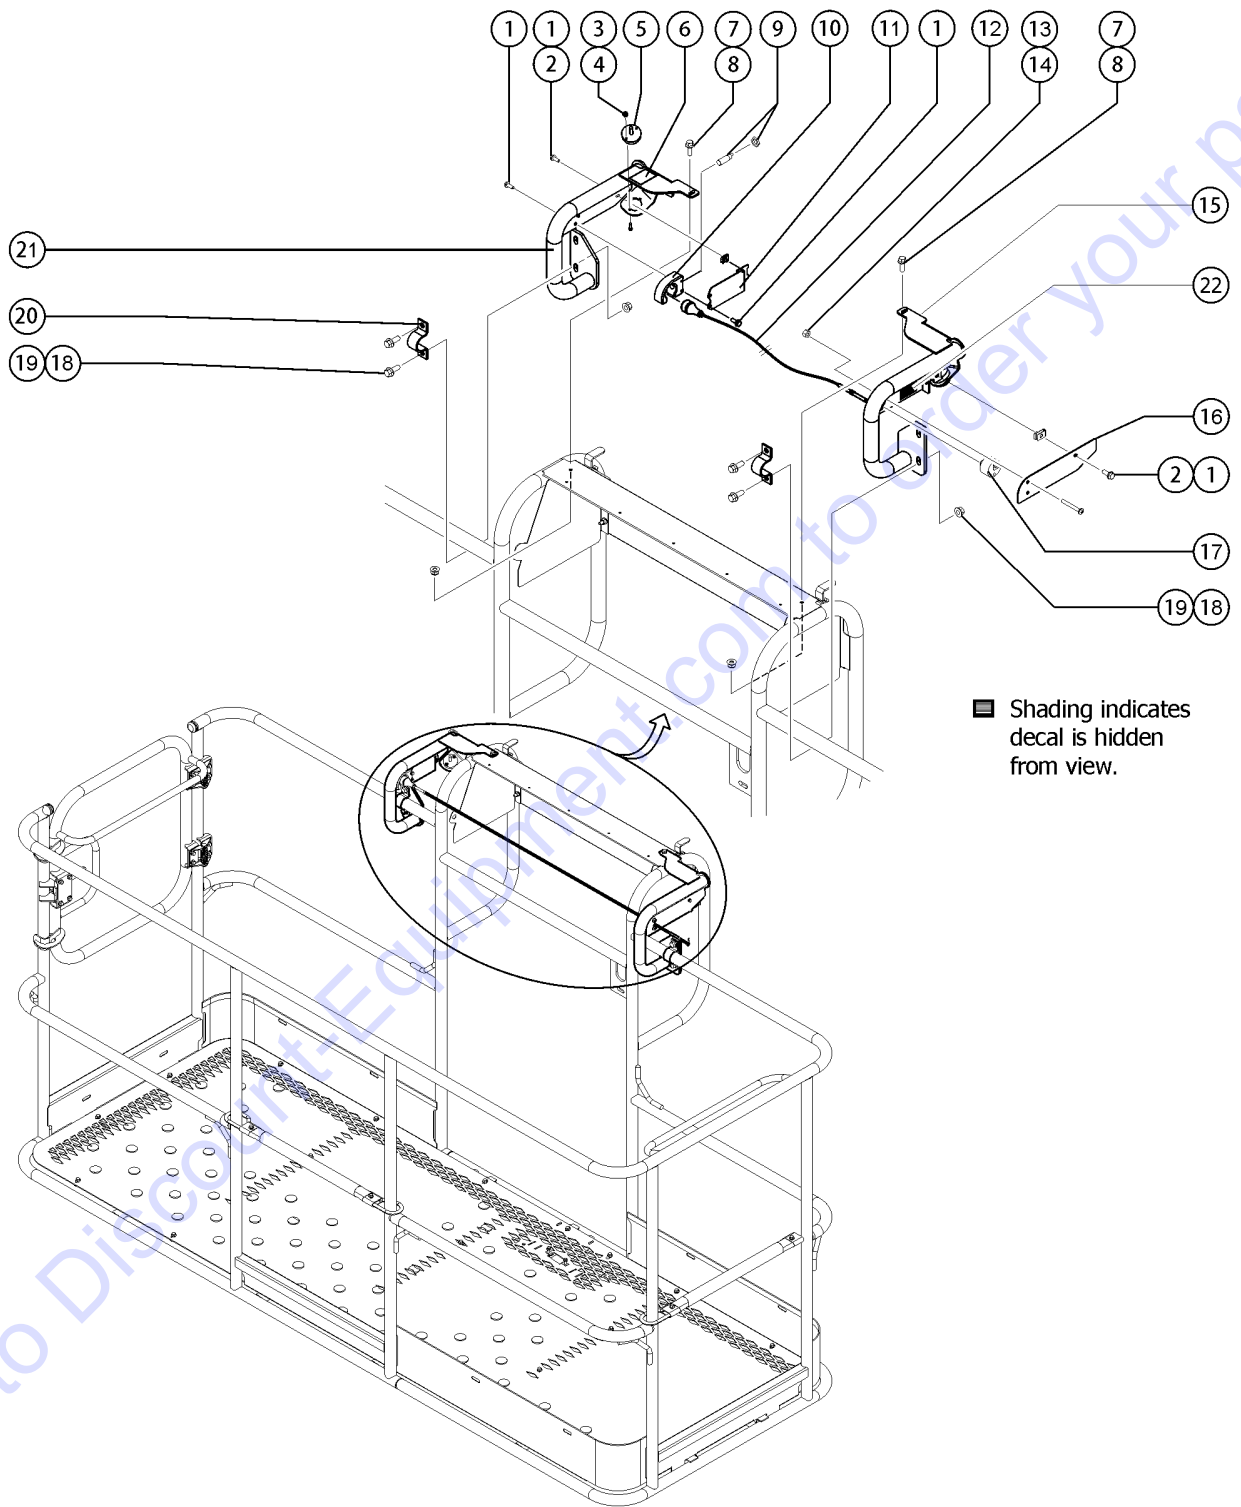

817.2 Lift Guard Contact Alarm Option (from January 2017)

■ Shading indicates decal is hidden from view.

817.2 Lift Guard Contact Alarm Option (from January 2017)

Item	Part No.	Description	Qty.
A-		From January 2017, this option became a standard installation on all models unless the customer specifically request not to have it installed.	...
B-	1279134GT	KIT, LIFT GUARD CONTACT ALARM,6'-8' PLATFORM,ALC1000	
C-	1278117GT	HARNESS, CONTACT ALARM, ALC1000	
D-	19274GT	RELAY,SPDT,12V(AUTO)**	
E-	1278121GT	MODULE, PLUS+1, OPA2 located inside the Platform Control Box	
1	1264934GT	SCREW, HHF, 10-24 X .5	
2	73575GT	SPRING CLIP,10-24,ZINC	
3	12344GT	NUT,NYLOCK,6-32	
4	1256859GT	SCREW,PHPM,6-32X7/8,ZAG	
5	1278111GT	ASSEMBLY, LIGHT, CONTACT ALARM	2
5B	1285850GT	ASSEMBLY,AMBER LIGHTS,CONTACT	
6	1278542GT	DECAL, INSTRUCTION, CONTACT ALARM	
7	824078GT	SCREW,HHF,1/4-20X.75,8,ZAG	
8	1277924GT	NUT,NYLOCK FLG,1/4-20,F,ZAG	
9	1278119GT	ASSEMBLY,SENSOR, PROX,CONTACT ALARM	1
10	1278433GT	ASSY, SENSOR W/ HOUSING (Includes holder item 1277877 and sensor part 1278119)	
10-	1277877GT	HOLDER, SENSOR	1
11	1277873GT	FORMING, SENSOR HOLDER	1
12	1278416GT	ASSEMBLY OPA CABLE LARGE	1
12-	1278124GT	MAGNET, 1/4-20, 15 LB. Part of assembly 1278416	
12-	1278458GT	OPA WIRE ASSY, LARGE Part of assembly 1278416	
12-	1278368GT	GRIP, CABLE Part of assembly 1278416	
12-	1261184GT	NUT,1/4-20,8,ZAG Part of assembly 1278416	
13	1274168GT	NUT,NYLOCK,10-32,A,ZAG	
14	824216GT	SCREW,PHPM,10-32X1.5,ZAG	
15	1278138GT	WELDMENT, RIGHT CONTACT ALARM, LARGE	1
16	1277875GT	PLATE, CABLE AND WIRE COVER	1
17	1277876GT	GUIDE, CABLE	1