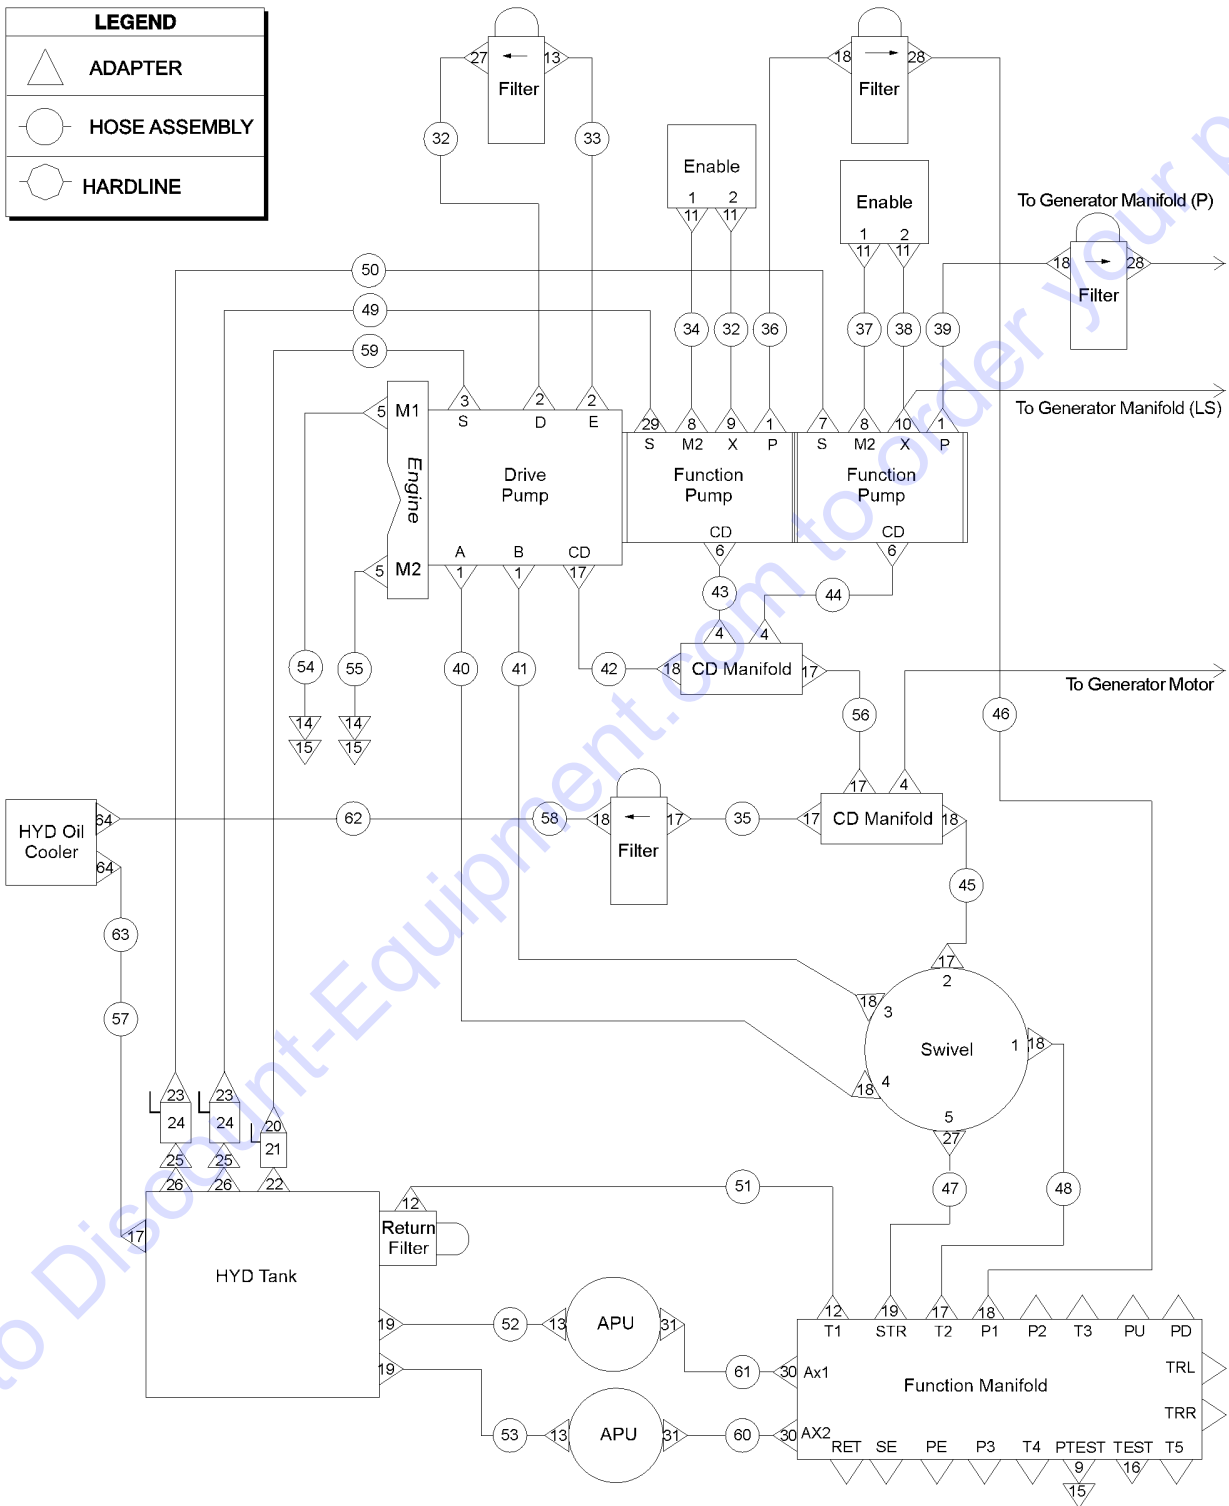

709.1 Hydraulic Hoses and Fittings - Turntable

Go to Discount-Equipment.com to order your parts

709.1 Hydraulic Hoses and Fittings - Turntable

Item	Part No.	Description	Qty.
29	219355GT	ELBOW, 90, 24 C5OLO-S	1
30	48916GT	CONN, 520120-6	2
31	48920GT	ELBOW,45D,520320-6	2
32	49141-2263GT	HOSE ASSY,1/4,45 FEM,STR FEM (components: 48822, 48826, and 48756 @ 20 inches)	2
33	49141-1963GT	HOSE ASSY 1/2.45 FEM STR FEM (components: 48822, 48826, and 48756 @ 17 inches)	1
34	49117-1791GT	HOSE ASSY 1/4.90 FEM STR FEM (components: 48800, 48802, and 48751 @ 16 inches)	1
35	61073-2830GT	HOSE ASSY,3/4",90 FEM, STR FEM (components: 48841, 48846, and 48762 @ 25 inches)	1
36	61073-3130GT	HOSE ASSY,3/4,90 FEM,STR FEM (components: 48841, 48846, and 48762 @ 28 inches)	1
37	49117-2191GT	HOSE ASSY,1/4,90 FEM,STR FEM (components: 48800, 48802, and 48751 @ 20 inches)	1
38	49117-2391GT	HOSE ASSY 1/4.90 FEM STR FEM (components: 48800, 48802, and 48751 @ 22 inches)	1
39	61073-4930GT	HOSE ASSY,3/4,90 FEM,STR FEM** (components: 48841, 48846, and 48762 @ 46 inches)	1
40	94374-10530GT	HOSE ASSY,3/4,90 FEM,STR FEM (components: 48841, 48846, and 94358 @ 102 inches)	1
41	94374-10530GT	HOSE ASSY,3/4,90 FEM,STR FEM (components: 48841, 48846, and 94358 @ 102 inches)	1
42	61073-2030GT	HOSE,3/4,90 FEM,STR FEM (components: 48841, 48846, and 48762 @ 17 inches)	1
43	49141-1963GT	HOSE ASSY 1/2.45 FEM STR FEM (components: 48822, 48826, and 48756 @ 17 inches)	1
44	49141-1563GT	HOSE ASSY 1/2.45 FEM STR FEM (components: 48822, 48826, and 48756 @ 13 inches)	1
45	61072-3926GT	HOSE ASSY,3/4,45 FEM,STR FEM (components: 48841, 48845, and 48762 @ 36 inches)	1
46	61074-8828GT	HOSE ASSY,3/4,STR FEM,STR FEM (components: 48841, 48841, and 48762 @ 86 inches)	1
47	49143-8929GT	HOSE ASSY,1/2,90 FEM,STR FEM** (components: 48822, 48827, and 48756 @ 87 inches)	1
48	61073-8330GT	HOSE ASSY,3/4,90 FEM,STR FEM** (components: 48841, 48845, and 48762 @ 80 inches)	1
49	219701-6246GT	HOSE ASSEMBLY,1.5" (components: 88476, 88476, and 61100 @ 59 inches)	1
50	121608-7175GT	HOSE ASSY, 1-1/2, STR, 90D (components: 121778, 88476, and 61100 @ 66 inches)	1
51	88943-4586GT	HOSE ASSY,1.25",90 FEM,STR FEM (components: 88477, 88944, and 88478 @ 42 inches)	1
52	49141-5663GT	HOSE ASSY,1/2 STR FEM,45 DEG** (components: 48822, 48826, and 48756 @ 54 inches)	1
53	49141-6063GT	HOSE ASSY,1/2.45 FEM,STR FEM (components: 48822, 48826, and 48756 @ 58 inches)	1
54	101793-2573GT	HOSE ASSY,1/4,STR FEM,STR MAL (components: 48800, 75628, and 101697 @ 23 inches)	1
55	101793-2573GT	HOSE ASSY,1/4,STR FEM,STR MAL (components: 48800, 75628, and 1287113 @ 23 inches)	1
56	61074-4328GT	HOSE ASSY,3/4,STR FEM,STR FEM (components: 48841, 48841, and 48762 @ 41 inches)	1