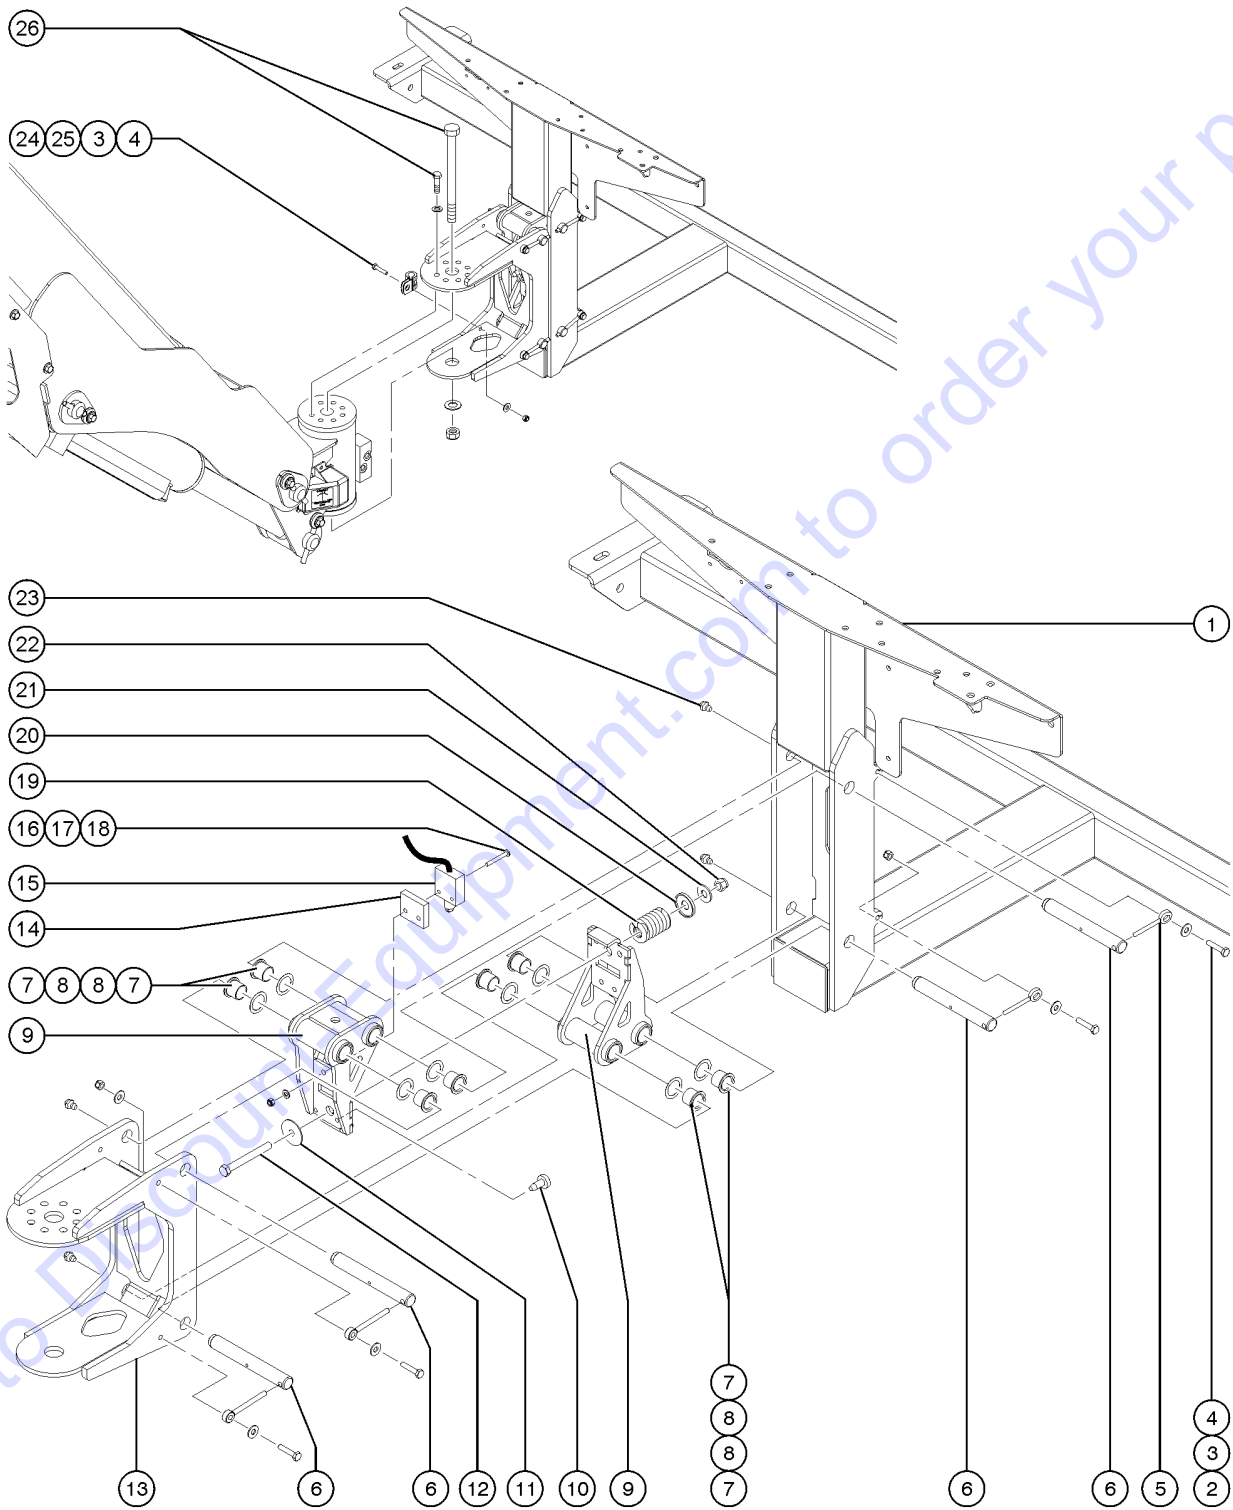

808.1 Load Sense

Item	Part No.	Description	Qty.
1	61997GT	WELDMENT,PLATFORM SUPPORT,CE CE models	1
2	8915GT	SCREW,HHC,1/4-20 X 1.25	
3	6638GT	WASHER,FLAT,USS,1/4"Y	
4	6091GT	NUT,NYLOCK,1/4-20	
5	825020GT	ROD END, .25 X 2.75, ZAG	4
6	61726GT	PIN,0.75DIA X 5.75LG,CHAMFER	4
7	25685GT	BEARING,GARLOCK,12FDU12	8
8	110789GT	WASHER,SHIM .0151 THK. as-needed	
9	89755GT	LOAD SUPPORT W/BEARINGS includes items 7 & 8	2
10	34619GT	BUMPER,RUBBER***	2
11	80605GT	WASHER,FLAT,3/8X1.5X.06	1
12	21604GT	SCREW,HHC,3/8-16 X 3.25	1
13	61804GT	WELDMENT,ROTATOR SUPPORT	1
14	61972GT	MOUNT,SWITCH	
15	146399GT	ASSY, LS, LOAD SENSE, ALC1000	
16	51063GT	SCREW,PHILLIPS,RHM,10-32 X 1.5	2
17	6146GT	WASHER,FLAT,MS,#10,Y	
18	6178GT	NUT,NYLOCK,10-32	
19	61976GT	SPRING,COMP,1-1/4"OD 352 LB/IN	1
20	61977GT	RETAINER,SPRING,1.46 X .375	1
21	6097GT	WASHER,FLAT,USS,3/8",Y	
22	4828GT	NUT,NYLOCK,3/8-16	
23	94643GT	ZERK,GREASE,5/16-24,STRAIT	4
24	8915GT	SCREW,HHC,1/4-20 X 1.25	
25	45470GT	CLAMP,0.31,#5 X 1/4,RUB CUSH	1
26		(Refer to 601.1)