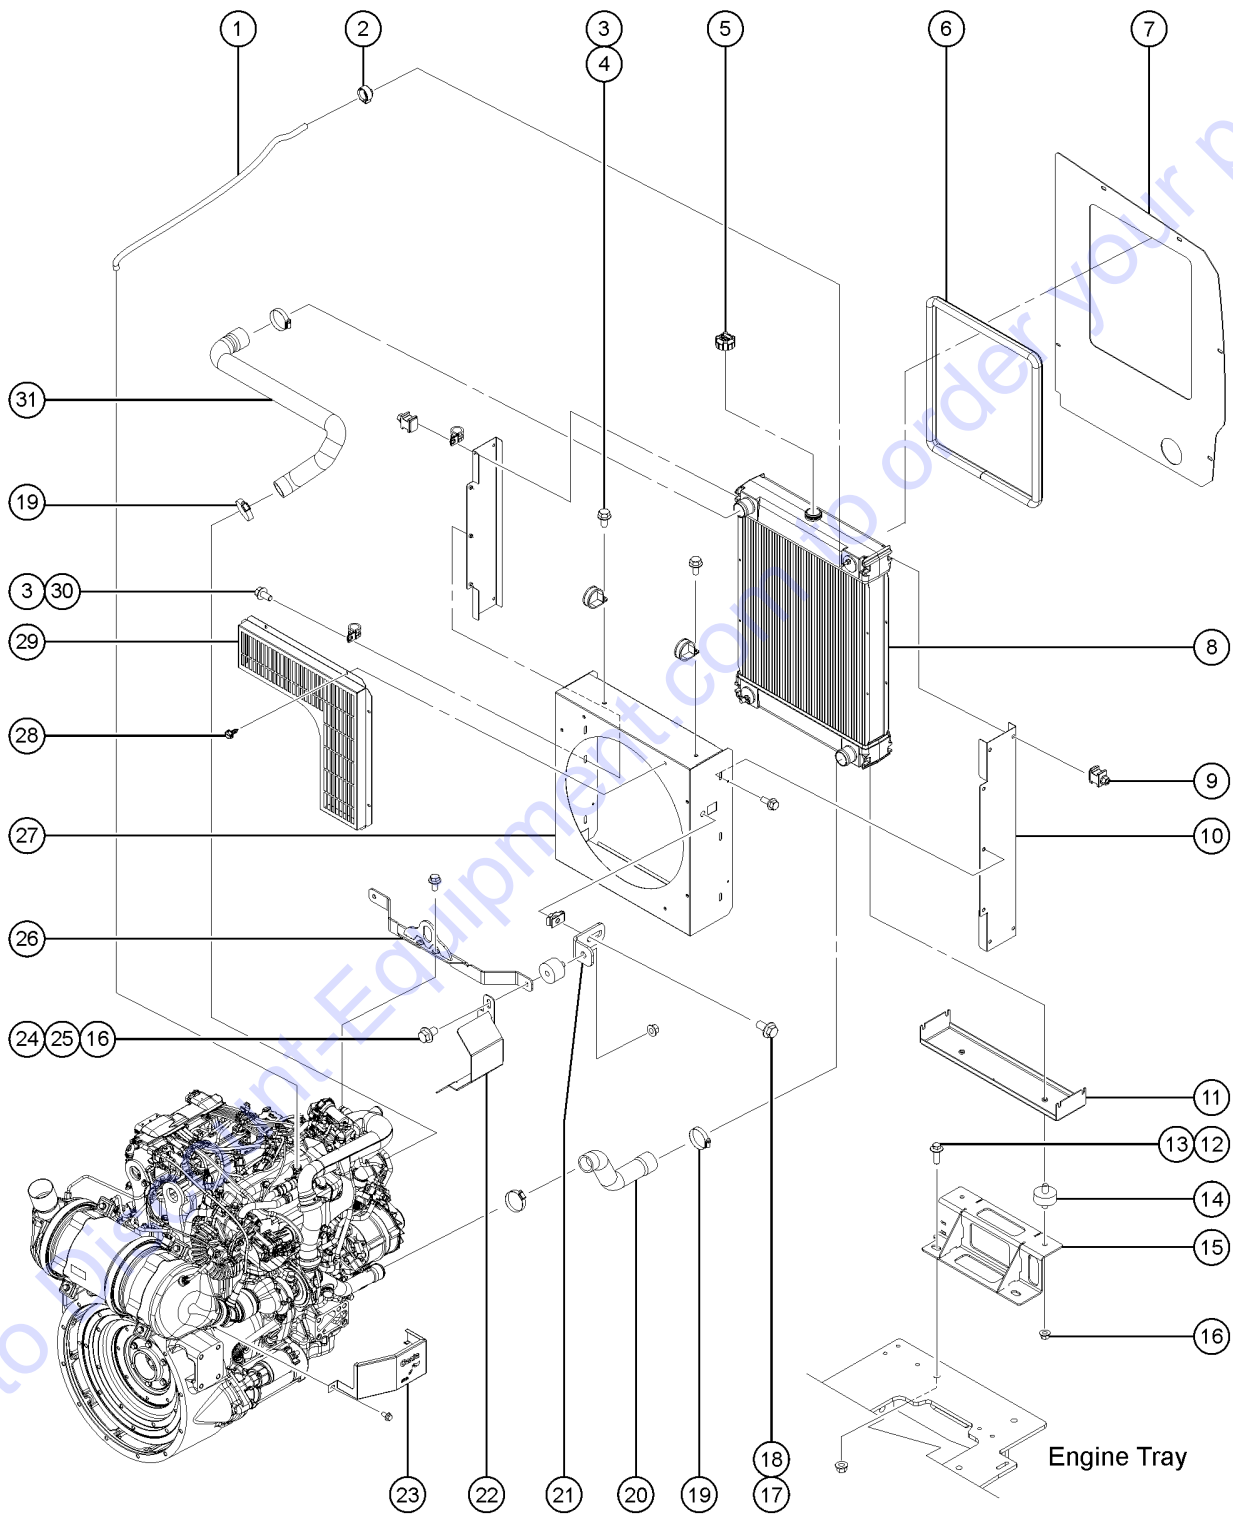

413.1 Perkins 854F-E34T Engine, View 1

Item	Part No.	Description	Qty.
-		Due to Tier 4 regulations, many engine replacement parts require the engine serial number at time of order placement. When ordering engine parts please have both machine and engine serial numbers available. For internal engine parts, contact engine dealer	
A-	823604GT	KIT, PERKINS 854TF TIER IV	
B-	1257247GT	HARNES, PERKINS 854T, TIER 4, SUPER X	
C-	1253308GT	COOLING SYSTEM RCP 854	
1	1258503GT	1/4" ID SILICON HOSE GTH3051	1
2	1258923GT	CLAMP,HOSE,1 EAR,13.3 MM	1
3	1251983GT	SCREW,HHF,M8-1.25X16,DIN6921,10.9,ZAB	8
4	1254095GT	P CLAMP CUSH	2
5	1254081GT	PRESSURE CAP RCP	1
6	1261077GT	TRIM, RUBBER "D" SEAL, 3/16	
7	1259874GT	PLATE,PERKINS 854 TIER4 CW BAF	
8	1254075GT	RADIATOR RCP	1
9	1253233GT	ISOLATOR ASSY RCP RADIATOR	8
10	1253231GT	FORMING RADIATOR SIDE MOUNT	2
11	1254074GT	FORMING BOTTOM MOUNT	1
12	1251894GT	SCREW,HHF,M16-2.0X45,DIN6921,1	2
13	1251893GT	NUT,TL,FLG,M16-2.0,DIN6927,10,ZAB	2
14	1255631GT	ISOLATOR, M10-1.50, 5/8" HIGH	2
15	1256445GT	WELDMENT, RADIATOR MOUNT	1
16	231529GT	NUT,TL FLG,M10-1.5,DIN6927,10,	4
17	231530GT	SCREW,HHF,M10-1.5X25,DIN6921,10.9,ZAB	2
18	230074GT	SPRING CLIP,M10-1.5,1-6X19,ZAB	2
19	35434GT	CLAMP,HOSE,2.00***	4
20	1254090GT	HOSE, RADIATOR LOWER	1
21	1256271GT	FORMING RADIATOR SUPPORT	2
22	1260289GT	FORMING,PERKINS ALTERNATOR GUARD	1
23	1256391GT	HEAT SHIELD,PERKINS 854TF	1