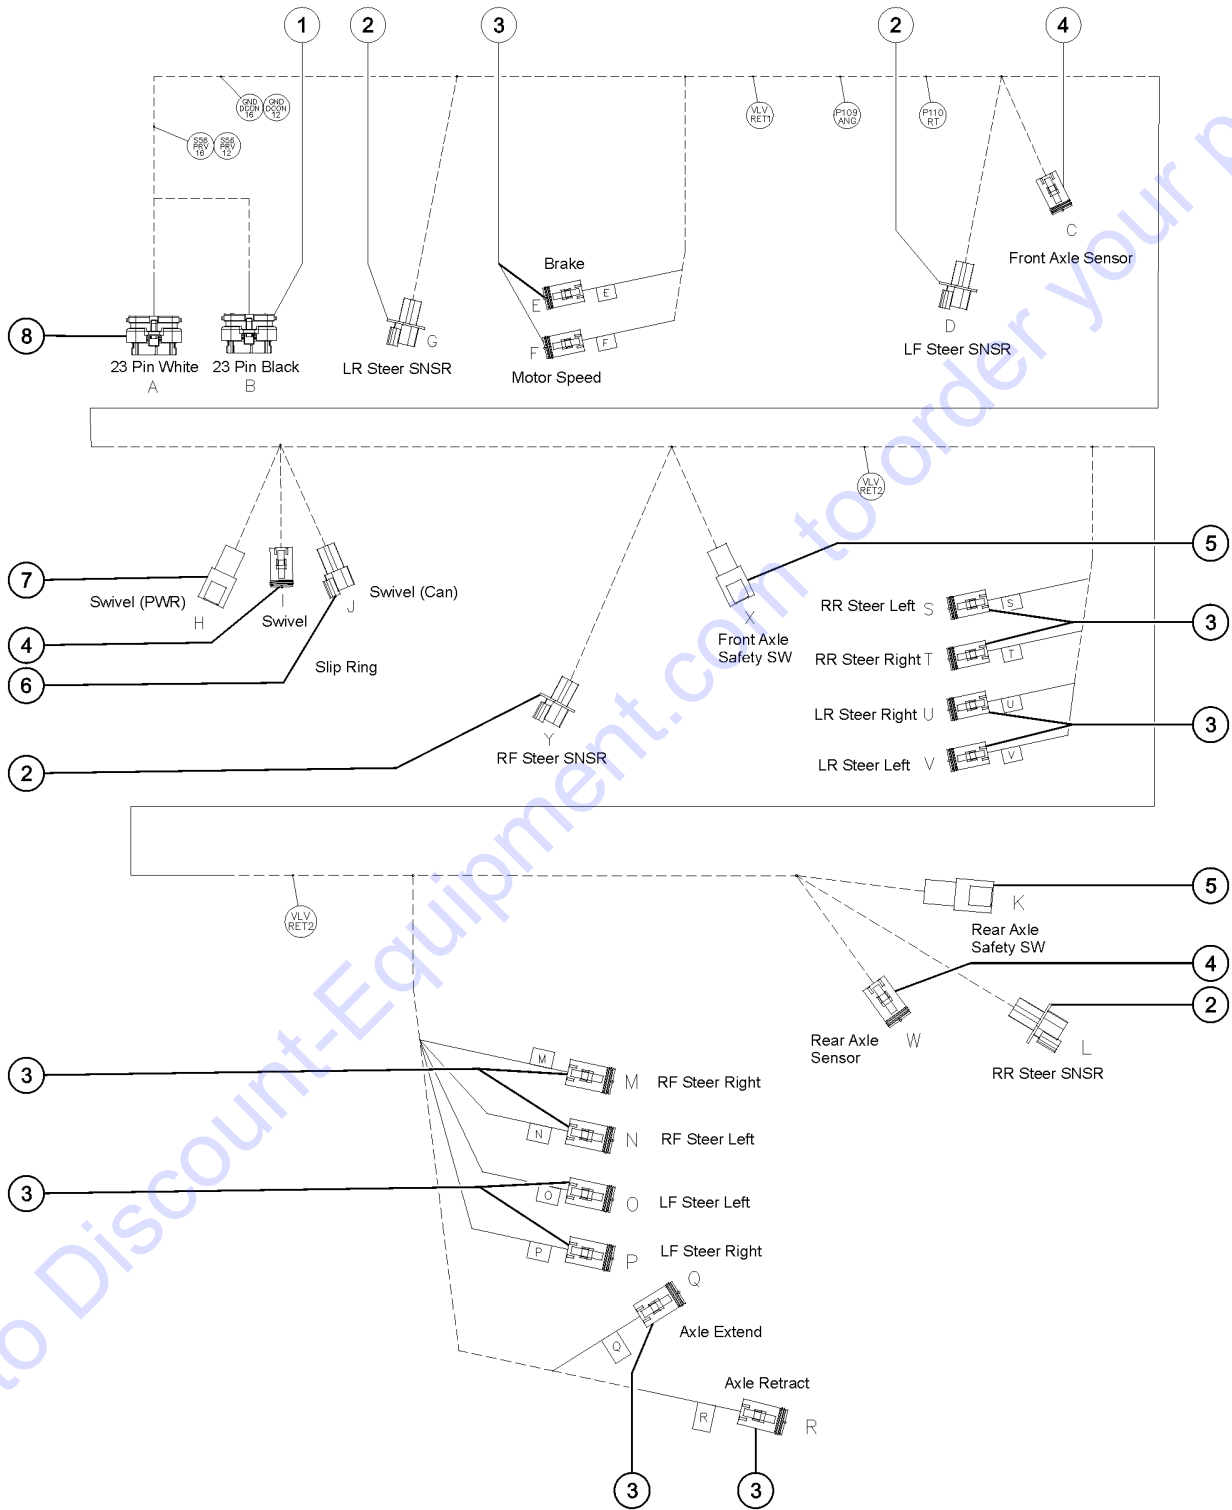

315.113 Harness, Drive, Super-X

Item	Part No.	Description	Qty.
-	232987GT	HARNESS, DRIVE, SUPER X	1
1	60512GT	CONN,PLUG 23 WAY,16-20 GA BLK	1
2	75629GT	CONN,RECEP 3 WAY,W/FLANGE	4
2-	60441GT	LOCK,RECEP 3 WAY,14-18GA	4
3	119056GT	CONN PLUG 2 WAY ENDCAP DT	12
3-	60425GT	LOCK,PLUG 2 WAY, 14-18GA	12
4	119059GT	CONN PLUG 6 WAY ENDCAP DT	3
4-	60431GT	LOCK,PLUG 6 WAY,14-18GA	3
5	119067GT	CONN,RECEP 4 WAY ENDCAP DT	2
5-	60443GT	LOCK, RECEP 4WAY, 14-18GA	2
6	60457GT	CONN,RECEP 3 WAY,SAE J1939	1
6-	60441GT	LOCK,RECEP 3 WAY,14-18GA	1
7	60529GT	CONN,RECEP 2 WAY,12-14GA	1
7-	60530GT	LOCK,RECEP 2 WAY,12-14GA	1
8	60513GT	CONN,PLUG 23 WAY,16-20 GA WHT	1

Go to Discount-Equipment.com to order your parts