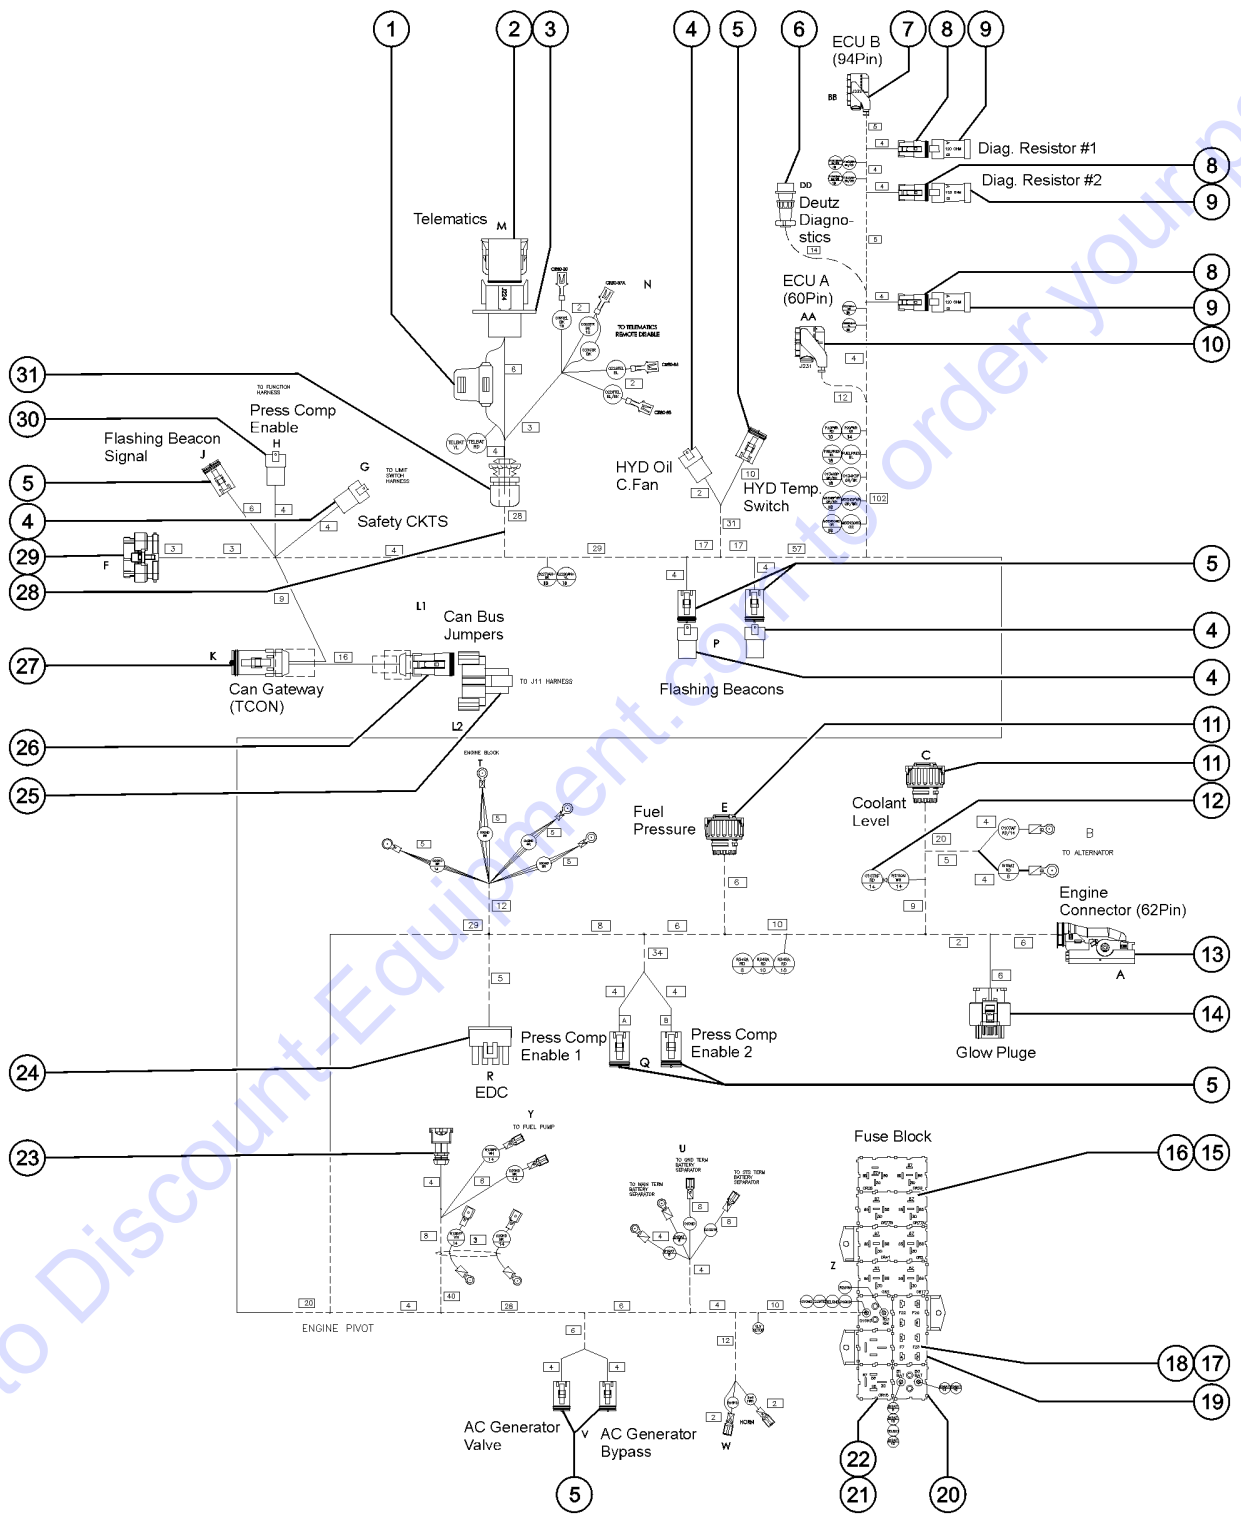

Item	Part No.	Description	Qty.
20-	6178GT	NUT,NYLOCK,10-32	4
21	88162GT	CONN,POWER RLY MODULE,4POS	2
22	61225GT	RELAY,12VDC,70AMP,SEALED	1
23	56687GT	CONNECTOR,AMP 2-WAY JR.POWER	1
24	81765GT	CONN,DUAL EDC,4 PIN PACKARD	1
25	60451GT	CONN,TEE 3 WAY,SAE J1939	1
26	60450GT	CONN,PLUG 3 WAY,SAE J1939	1
26-	60427GT	LOCK,PLUG 3 WAY,14-18GA	1
27	119762GT	CONN PLUG 4 WAY EXTEND DT	1
27-	60429GT	LOCK, PLUG 4WAY, 14-18GA	1
28	53471GT	WIRE LOOM,3/8 NYLON,HI TEMP	138
29	60513GT	CONN,PLUG 23 WAY,16-20 GA WHT	1
30	119067GT	CONN,RECEP 4 WAY ENDCAP DT	1
30-	60443GT	LOCK, RECEP 4WAY, 14-18GA	1
31	7057GT	CONN. SQZ,1/2NPT .39-.56 MED.	1
31-	6935GT	LOCKNUT,ELEC,1/2"	1

Go to Discount-Equipment.com to order your parts