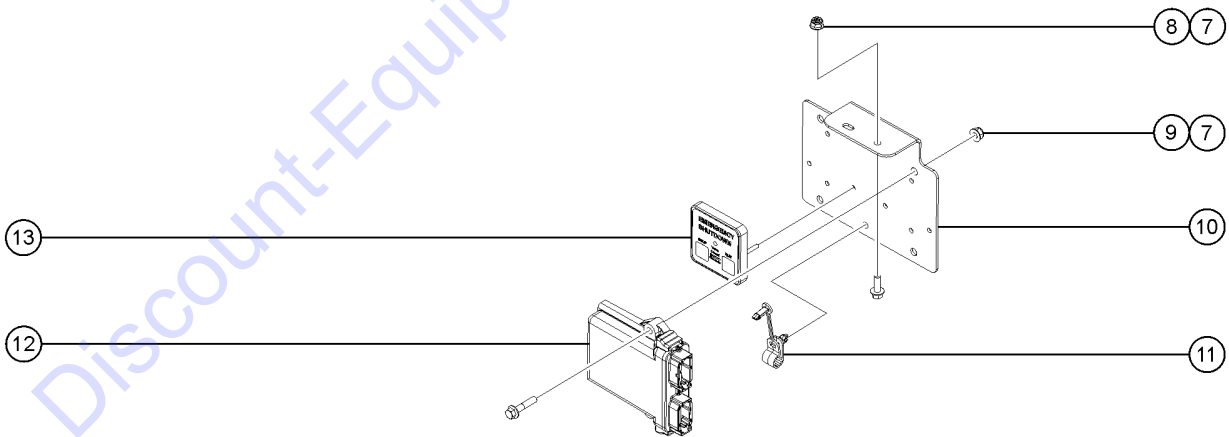

818.2 Pass Option, Deutz TCD 2.2L Stage V (from SN SX180H-743)

Go to Discount-Equipment.com to order your parts

818.2 Pass Option, Deutz TCD 2.2L Stage V (from SN SX180H-743)

Item	Part No.	Description	Qty.
1	1294799GT	ADAPTER, AIR INTAKE, 3.0" TO 2.4"	1
2	30971GT	CLAMP,HOSE,3.0"	2
3	1289536GT	VALVE, PASS DEUTZ T4	1
4	1294803GT	ADAPTER, AIR INTAKE, 3" TO 2.375"	1
5	45435GT	CLAMP,HOSE,2.50"	1
6	1294800GT	PIPE, CAC TO INTAKE, TCD 2.2L, STG V	1
7	1277924GT	NUT,NYLOCK FLG,1/4-20,F,ZAG	4
8	824078GT	SCREW,HHF,1/4-20X.75,8,ZAG	2
9	824080GT	SCREW,HHF,1/4-20X1.25,8,ZAG	2
10	1264229GT	BRACKET, POSITIVE AIR SHUTOFF	1
11	219508GT	CLAMP, FIXED DIA, NYLON, 3/8"	1
12	1291573GT	CONTROLLER, VCU, DEUTZ 2.9	1
13	1290107GT	HARNESS, MODULE, ESTOP, PASS	1

Go to Discount-Equipment.com to order your parts