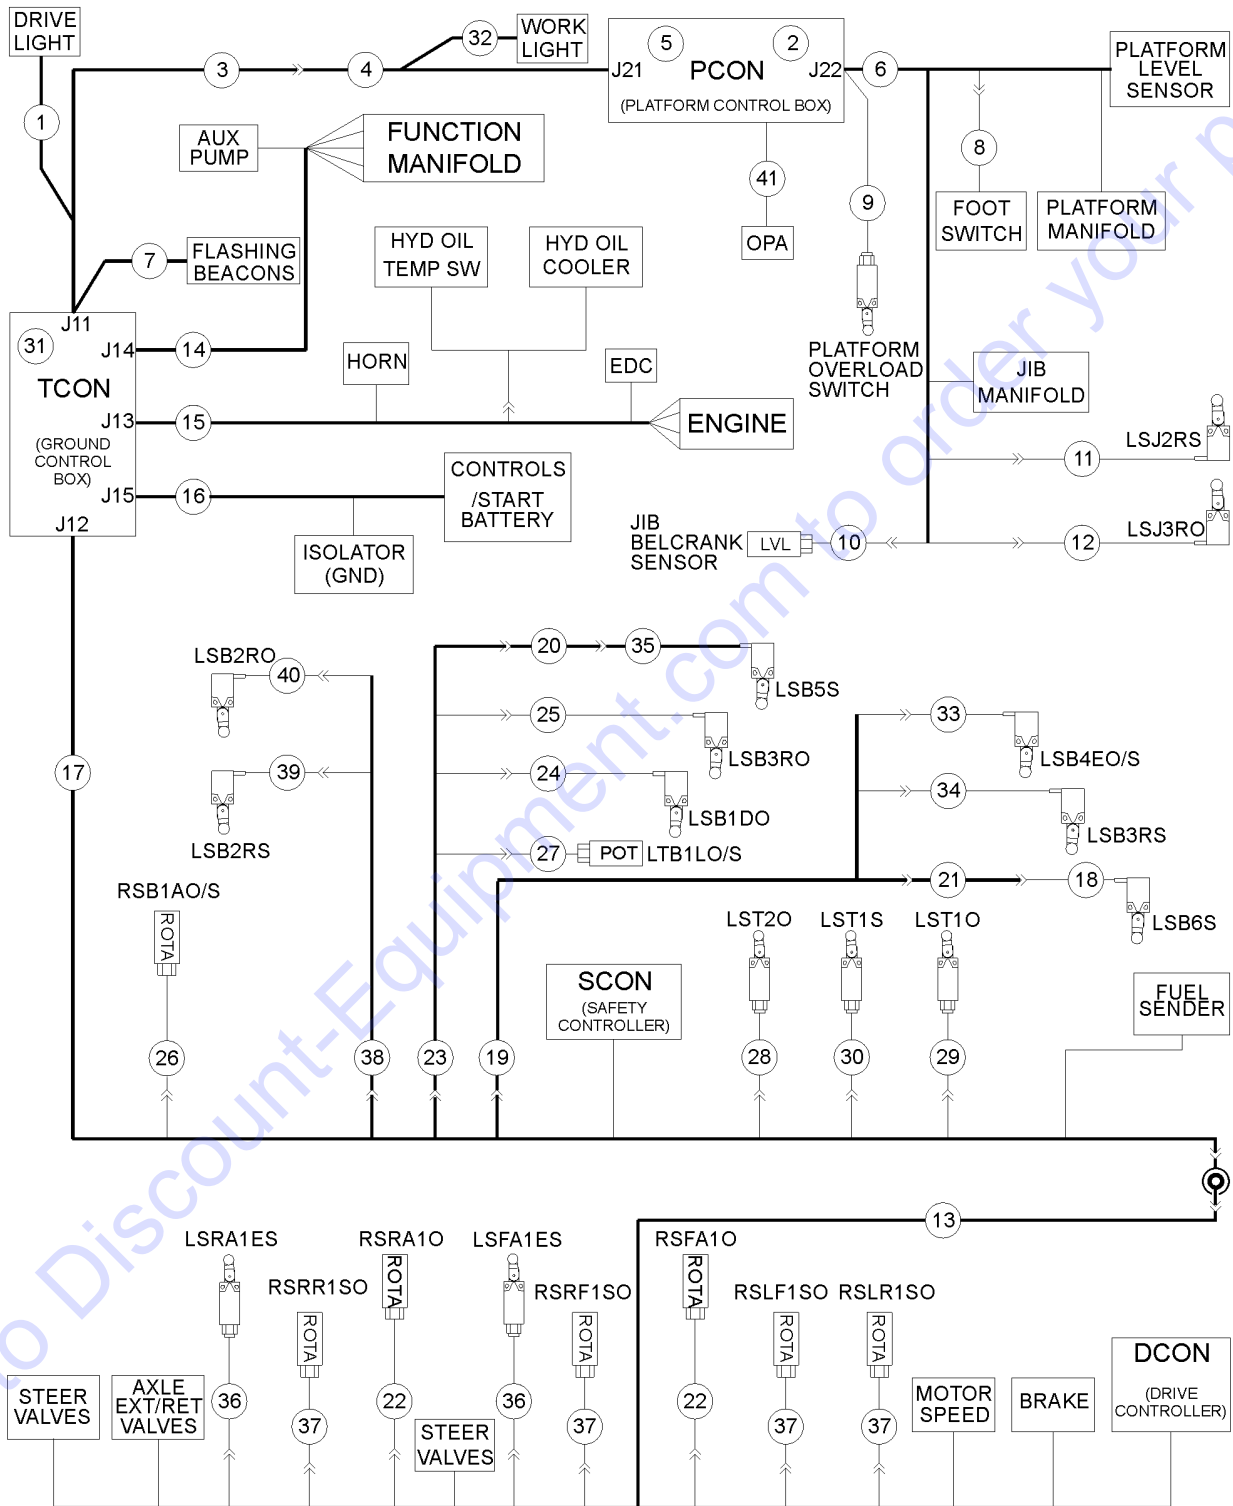

315.1 Wire Harness Diagram - View 1

Item	Part No.	Description	Qty.
15C-	1291191GT	HARNESS, PERKINS ENGINE, 1104D (Refer to 315_115CC) (Perkins 1104D models) From SN SX180H-703	1
15D	1257247GT	HARNESS, PERKINS 854T, TIER 4, SUPER X (Refer to 315_115D) (Perkins 854F-E34T models) To SN SX180H-702	1
15D-	1291198GT	HARNESS, PERKINS 854T, TIER 4, SUPER X (Refer to 315_115DD) (Perkins 854F-E34T models) From SN SX180H-703	1
16	236405GT	HARNESS, TCON J15 POWER (Refer to 315_116)	1
17	232991GT	HARNESS, LOWER LS / SCON, SUPER X 180RJ (Refer to 315_117) to SN SX180H-359	1
17A	1272753GT	HARNESS, LOWER LS/SCON, SX180 (Refer to 315_117A) from SN SX180H-360	1
18	236396GT	SWITCH ASSY, CABLE TENSION #2, (Refer to 315_118)	1
19	232992GT	HARNESS, UPPER LIMIT SWITCH, SUPER X (Refer to 315_119)	1
20	236410GT	HARNESS, JIB MANIFOLD, SUPER-X (Refer to 315_120)	1
21	236411GT	HARNESS, CABLE TENSION #2, (Refer to 315_121)	1
22	216058GT	SENSOR, ANGLE, 40 DEG, CCW (Refer to 315_122) Sensor and magnet are matched and must be replaced at the same time. Machine calibration is required after installation.	2
23	238005GT	HARNESS, ZERO TUBE LIMIT (Refer to 315_123)	1
24	236397GT	SWITCH ASSY, 10 DEG OPER, SUPE (Refer to 315_124)	1
25	236398GT	SWITCH ASSY, 3FT EXT OPER, SUP (Refer to 315_125)	1
26	216059GT	SENSOR, ANGLE, 105 DEG, CW (Refer to 315_126) Sensor and magnet are matched and must be replaced at the same time. Machine calibration is required after installation.	1
27	236403GT	LENGTH TRANSDUCER, 800", DUAL CHANNEL (Refer to 506.1)	1
28	237807GT	SWITCH ASSY, DRV ENABLE, LEFT, SU (Refer to 315_128)	1
29	237808GT	SWITCH ASSY, DRV, ENABLE, RIGHT, S (Refer to 315_129)	1
30	237809GT	SWITCH ASSY, DRV ENABLE, SAFE, SU (Refer to 315_130)	1
31	214330GT	HARNESS, GROUND CONTROL BOX (Refer to 315_131)	1
32	823522GT	HARNESS, WORK LIGHTS, SUPER X (Refer to 315_132) (option)	1
33	236400GT	SWITCH ASSY, 150FT EXT OPER/SAFETY, SUPER-X (Refer to 315_133)	1
34	236399GT	SWITCH ASSY, 3.5FT EXT SAFETY, SUPER-X (Refer to 315_134)	1
35	236395GT	SWITCH ASSY, CABLE TENSION #1, (Refer to 315_135)	1
36	236392GT	SWITCH ASSY, AXLE SAFETY (Refer to 315_136)	2
37	232993GT	SUBASSY, STEER SENSOR (Refer to 315_137)	4
38	236327GT	HARNESS, LSB2RO/LSB2RS BOOM, SUPER-X (Refer to 315_138)	1