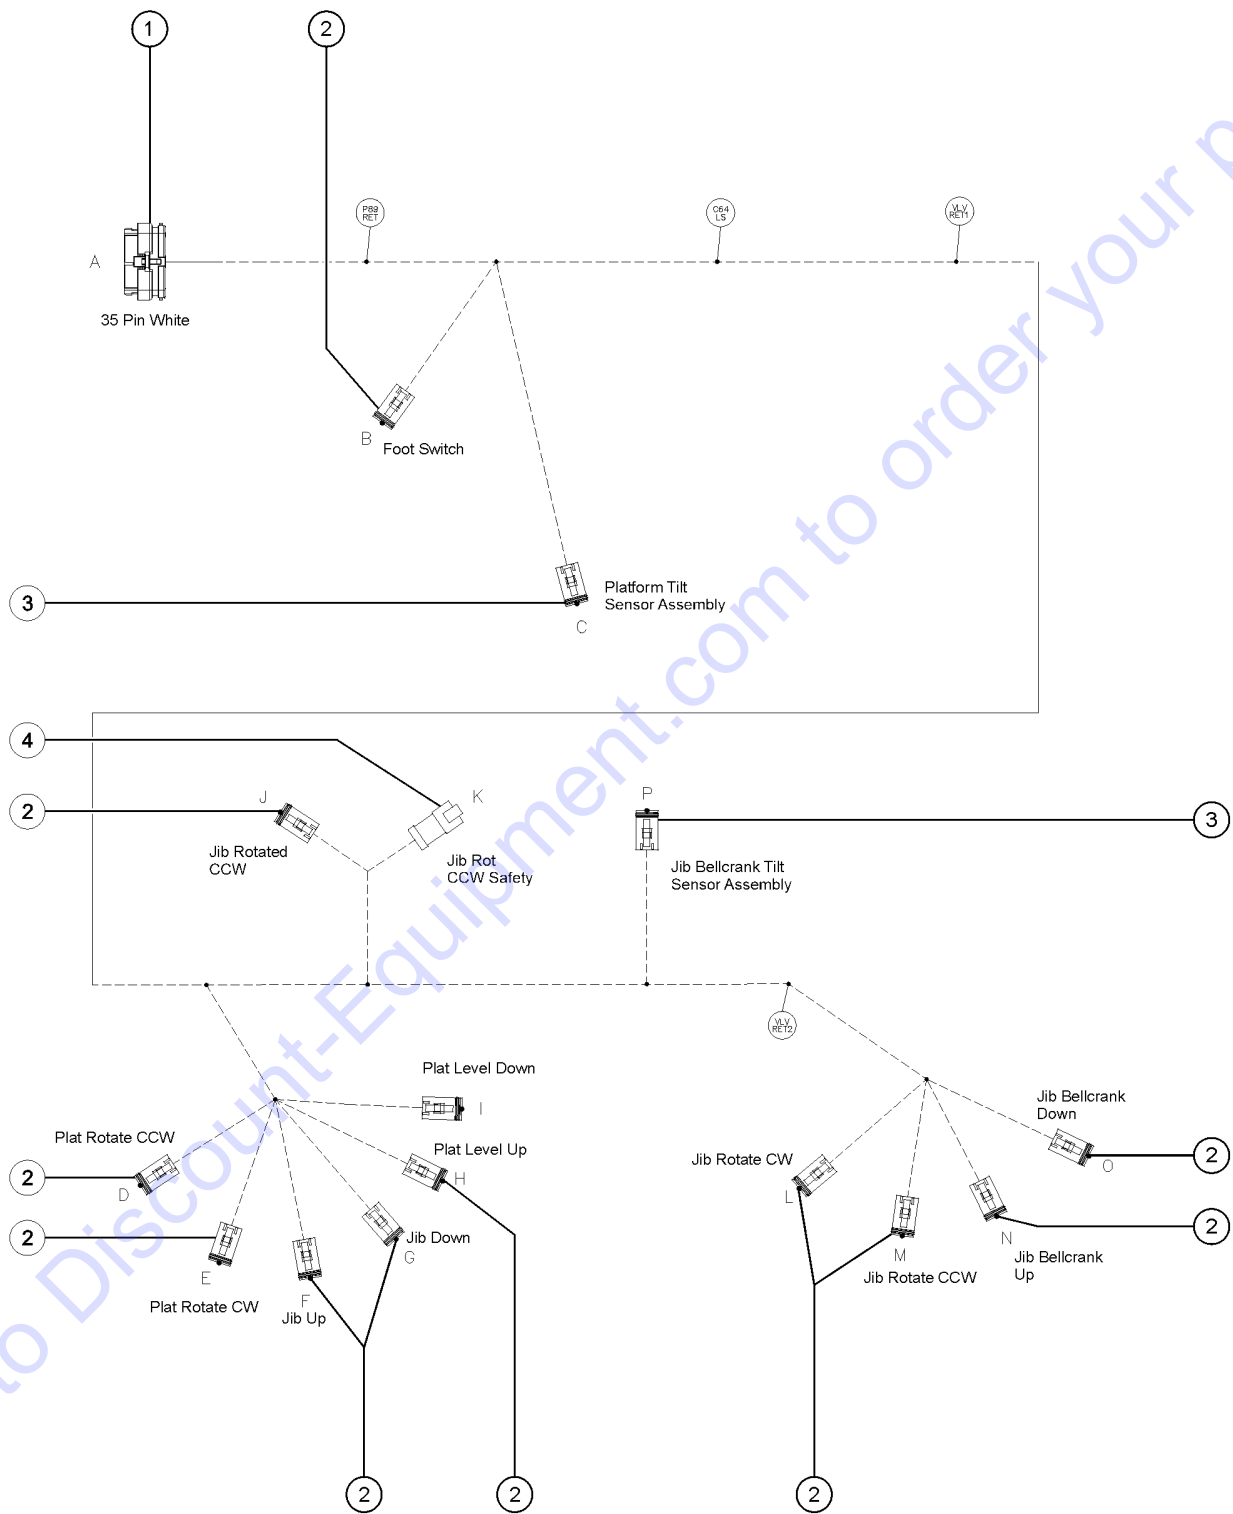

315.105 Harness, PCON Joystick, Super-X

<i>Item</i>	<i>Part No.</i>	<i>Description</i>	<i>Qty.</i>
-	214331GT	HARNESS, PCON JOYSTICK, SUPER	1
1	81545GT	CONN,MOLEX 20 WAY	1
2	99343GT	CONNECTOR,PLUG 6 WAY 18-20 GA	4
2-	99344GT	LOCK,PLUG 6 WAY 18-20GA	4
3	81546GT	CONN,MOLEX 16 WAY	1

Go to Discount-Equipment.com to order your parts

315.106 Harness, Platform, Super-X