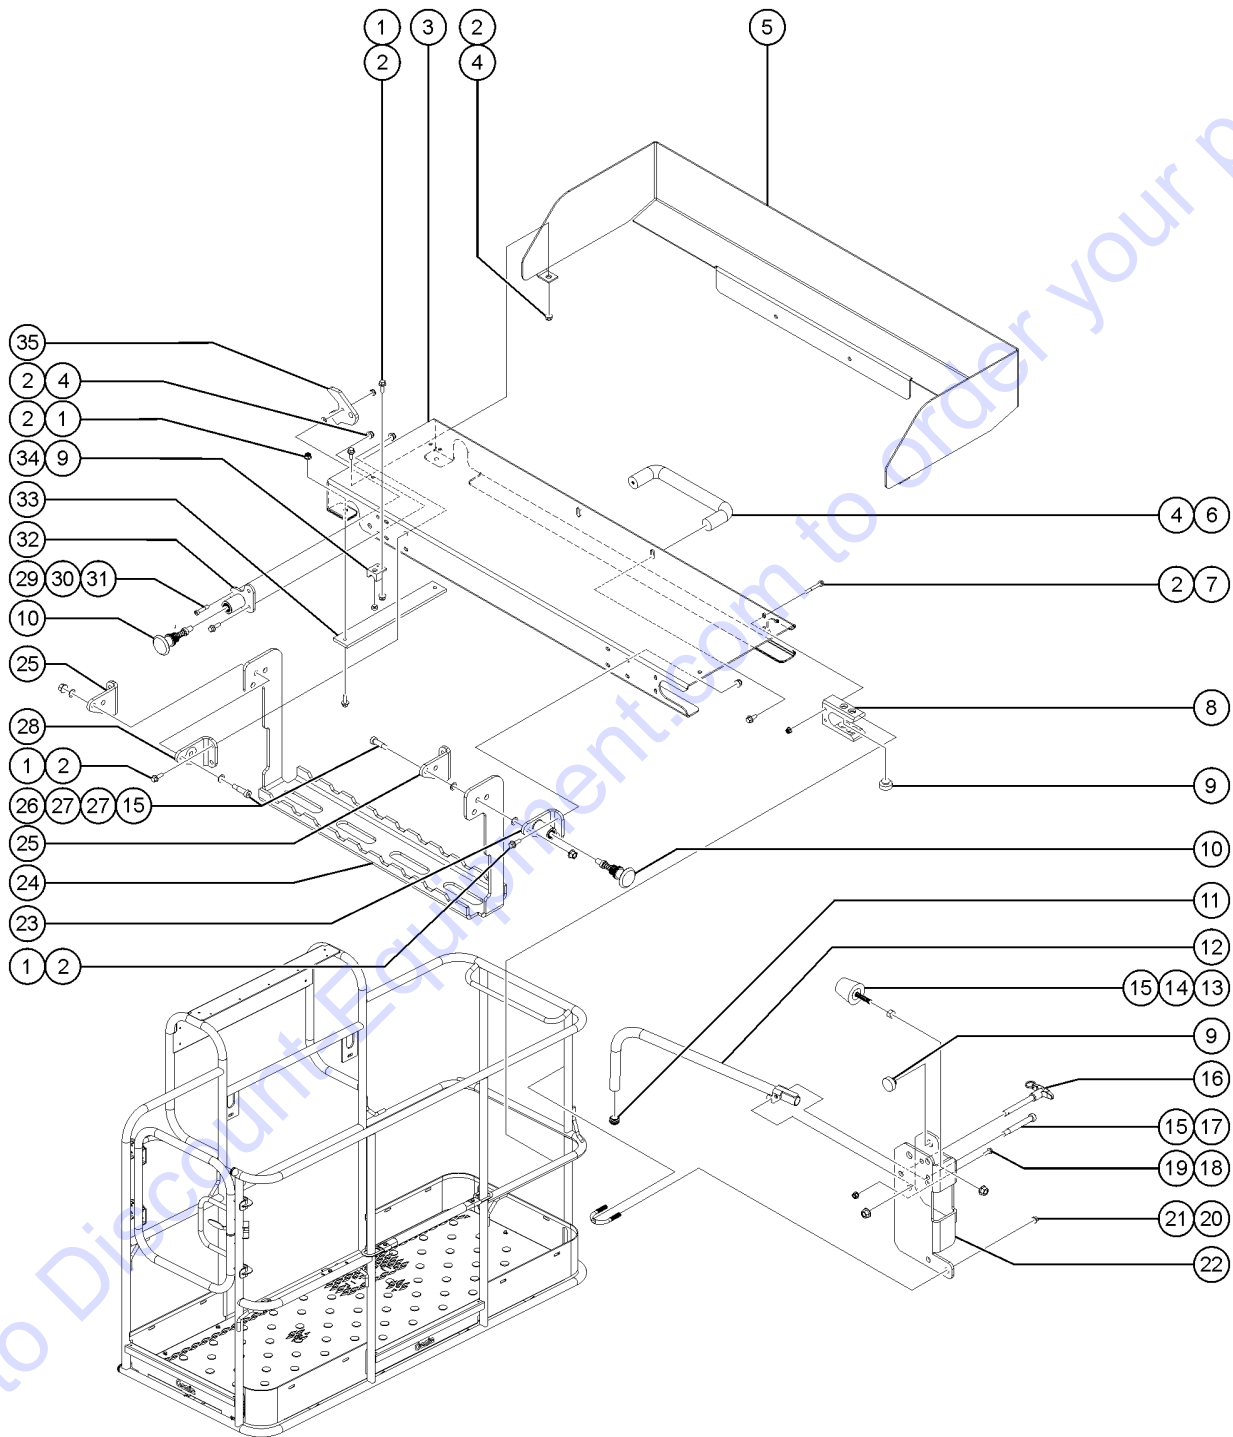

821.1 Lift Tools Access Deck - 6 Feet (from SN SX180H-365)

821.1 Lift Tools Access Deck - 6 Feet (from SN SX180H-365)

Item	Part No.	Description	Qty.
27	1292828GT	WASHER,FLAT, .39,.625,.036,ZAG	4
28	1291803GT	FORMING, ACCESS DECK RIGHT EYE, 8FT PLATFORM	1
29	1291818GT	BOLT,SHS,1/4X.75X1/4-20,ZAG	1
30	1291821GT	WASHER, FLAT, 1/4X1/16X1/2, AL	1
31	1283026GT	NUT,LP NYLOCK,1/4-20,2,ZAG	1
32	1291809GT	WELDMENT, LIFT TOOLS MIDRAIL LOCK	1
33	1293704GT	PLATE, STIFFENER BAR	2
34	1291813GT	WEAR PAD, VERTICAL MIDRAIL SLOT	2
35	1291806GT	PLATE, MIDRAIL HOOK	1

Go to Discount-Equipment.com to order your parts