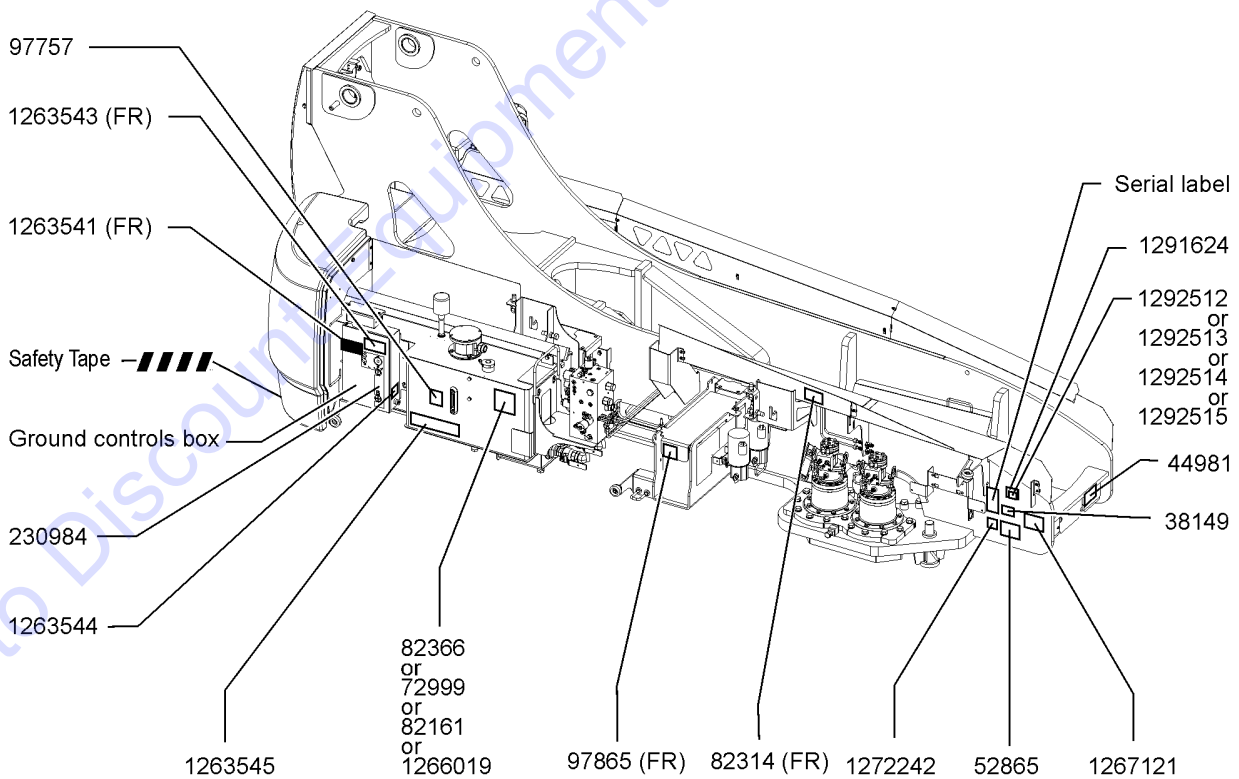

113.1 Decals with Words, Hydraulic Tank Side (from SN SX180H-745)

Item	Part No.	Description	Qty.
-	1302926GT	INSTRUCTIONS,INSTALL,COMP,WORD, SX-180	1
-	1302927GT	DECAL KIT,SX-180,COMP,WORD,ANSI & AUS	1
1	31788GT	DECAL,DANGER,BATTERY SAFETY***	1
2	38149GT	DECAL LABEL PATENTS	1
		(US only)	
3	44981GT	DECAL LABEL AIRLINE 110PSI	1
		Option, airline to platform	
4	52865GT	DECAL,ANNUAL INSP***	1
5	72999GT	DECAL,LABEL,PETRO CANADA***	1
		Option, hydraulic oil	
6	82161GT	DECAL,LABEL,UCON HYDROLUBE	1
		Option, hydraulic oil	
7	82314GT	DECAL,DANGER,TIP-OVER	1
8	82366GT	DECAL, LABEL - CHEVRON RANDO	1
		Option, hydraulic oil	
9	97757GT	DECAL,LABEL,OIL LEVEL IND	1
10	97865GT	DECAL,WARN,ELECTRO HAZARD	1
11	114390GT	DECAL,DANGER,ELECT HAZARD***	1
12	161686GT	DECAL, E DOWN PROCEDURE SYM	1
13	230984GT	DECAL, GROUND CONTROL SPX	1
14	1255581GT	DECAL,COSMETIC, 10" GENIE BLUE	1
15	1258174GT	DECAL,COSMETIC,10" GENIE WHITE	1
16	1258176GT	DECAL,COSMETIC,10" GENIE BLACK	1
17	1263541GT	DECAL, TIP OVER HAZARD	1
18	1263543GT	DECAL, IMPROPER OPERATION	2
19	1263544GT	DECAL, BYPASS KEY SWITCH	1
20	1263545GT	DECAL, INSTR-BYPASS KEY SWITCH	1
21	1266019GT	DECAL, LABEL, SHELL TELLUS	1
22	1267121GT	DECAL, BOOM SUPPORT	1
23	1272242GT	DECAL,MACHINE REGISTRATION/OWNER TRANSFER	1
24	1272825GT	DECAL,OPERATOR INST, GROUND CONT	1
25	1280819GT	DECAL,WARNING,CANCER AND REPRODUCTIVE HARM, PROP 65	1
26	1280820GT	DECAL,FUEL,DIESEL EXHAUST, PROP 65	1

113.1 Decals with Words, Hydraulic Tank Side (from SN SX180H-745)