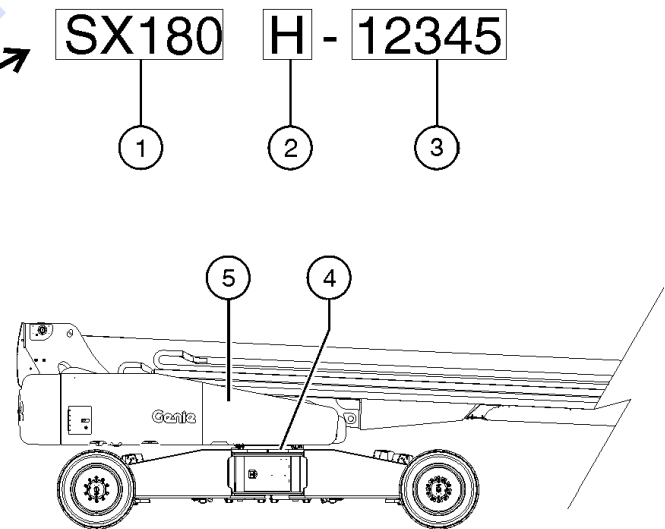

From September 1, 2016

Genie
A TEREX BRAND

Model:
Serial number: SX180H-12345
Year of manufacture: 2016
Electrical schematic number:
Machine unladen weight:
Rated work load (including occupants):
Maximum number of platform occupants:
Maximum allowable side force :
Maximum allowable inclination of the chassis: