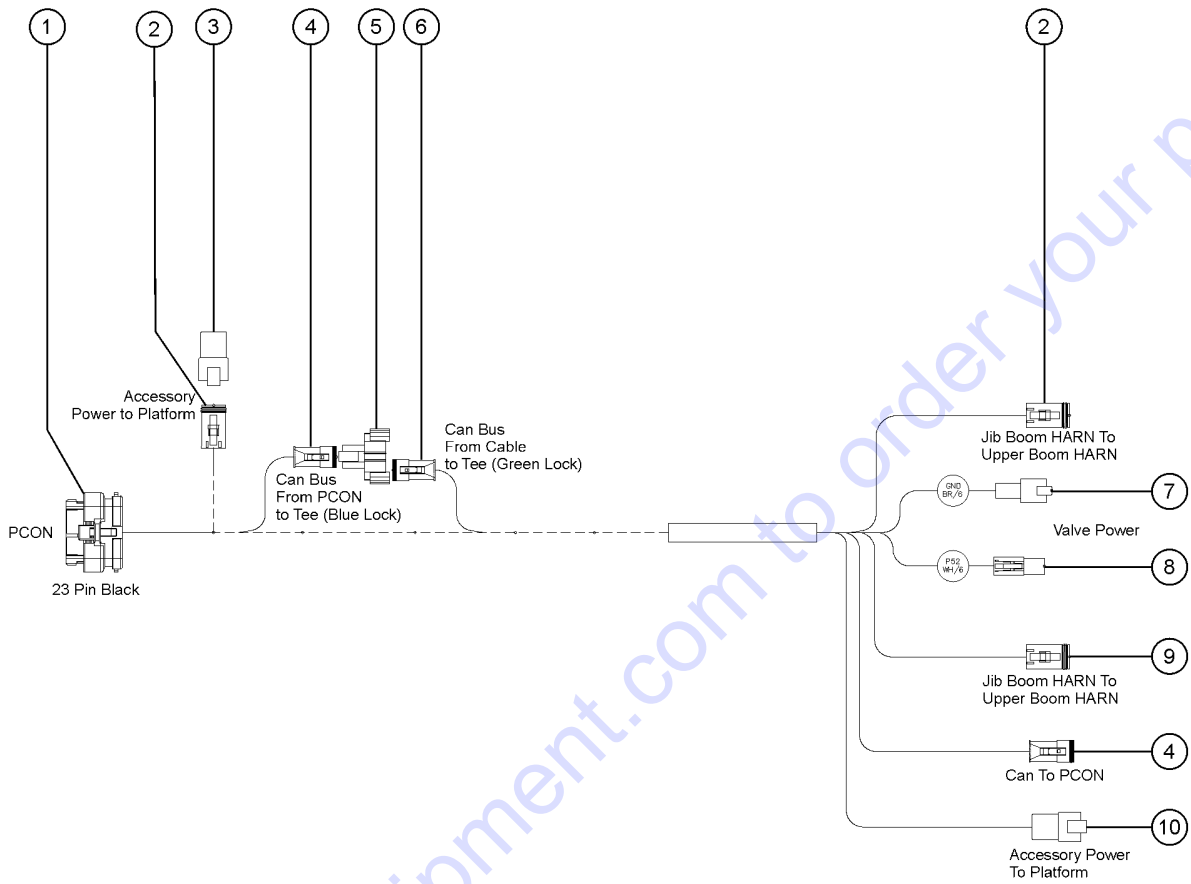

315.104A Harness, Upper Boom Cable

Go to Discount-Equipment.com to order your parts

315.104A Harness, Upper Boom Cable

Item	Part No.	Description	Qty.
-	1279073GT	HARNESS, UPPER BOOM CABLE	1
-	20973GT	WIRE LOOM,3/8 POLY SLIT	24
-	101191GT	WIRE LOOM,1"DIA.SLIT,HI TEMP	25
1	60512GT	CONN,PLUG 23 WAY,16-20 GA BLK	1
2	60531GT	CONN,PLUG 2 WAY,12-14GA	2
2-	60532GT	LOCK,PLUG 2 WAY,12-14GA	2
3	60529GT	CONN,RECEP 2 WAY,12-14GA	1
4	60450GT	CONN,PLUG 3 WAY,SAE J1939	2
4-	60459GT	LOCK,PLUG 3 WAY,SAE J1939	2
5	60451GT	CONN,TEE 3 WAY,SAE J1939	1
6	60450GT	CONN,PLUG 3 WAY,SAE J1939	1
6-	60427GT	LOCK,PLUG 3 WAY,14-18GA	1
7	101161GT	CONN,RECEP 1 WAY,6GA	1
8	101162GT	CONN,PLUG 1 WAY,6GA	1
9	119058GT	CONN PLUG 4 WAY ENDCAP DT	1
9-	60429GT	LOCK, PLUG 4WAY, 14-18GA	1
10	60529GT	CONN,RECEP 2 WAY,12-14GA	1
10-	60530GT	LOCK,RECEP 2 WAY,12-14GA	1