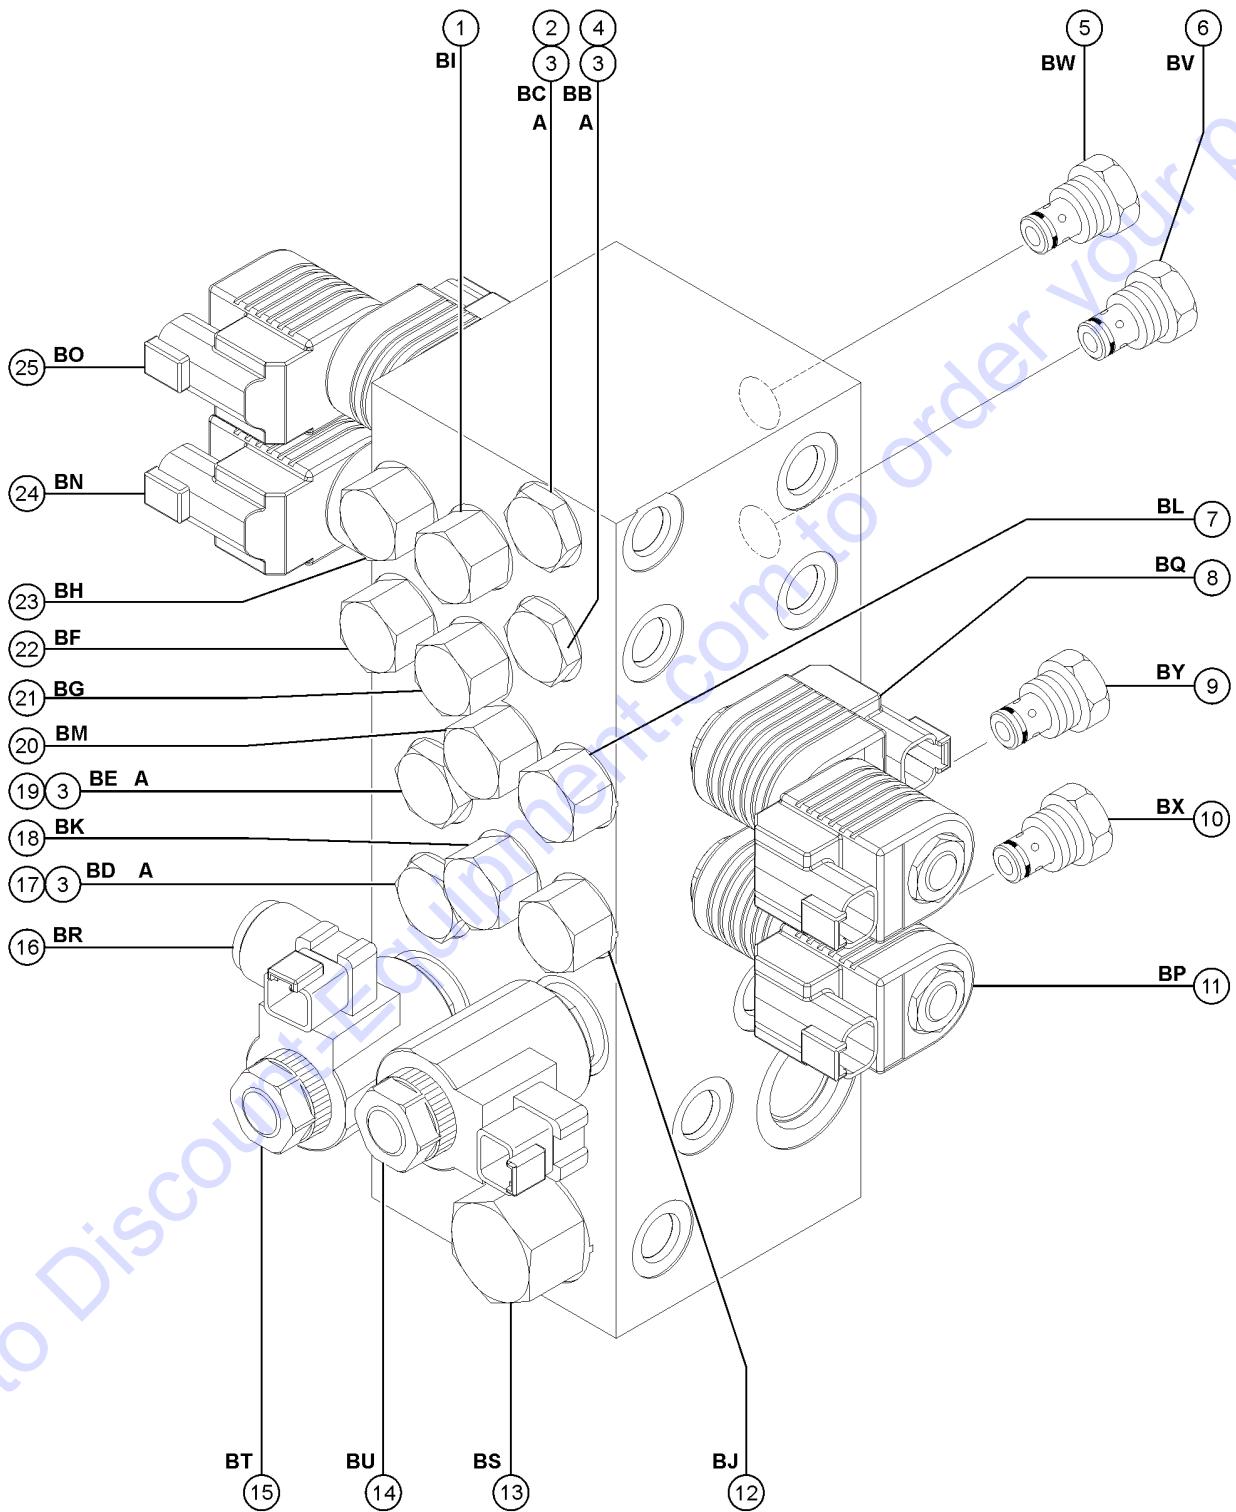

702.1 Steer and Axle Manifold (to SN SX180H-604)

Go to DiscountHydraulics.com to order your parts