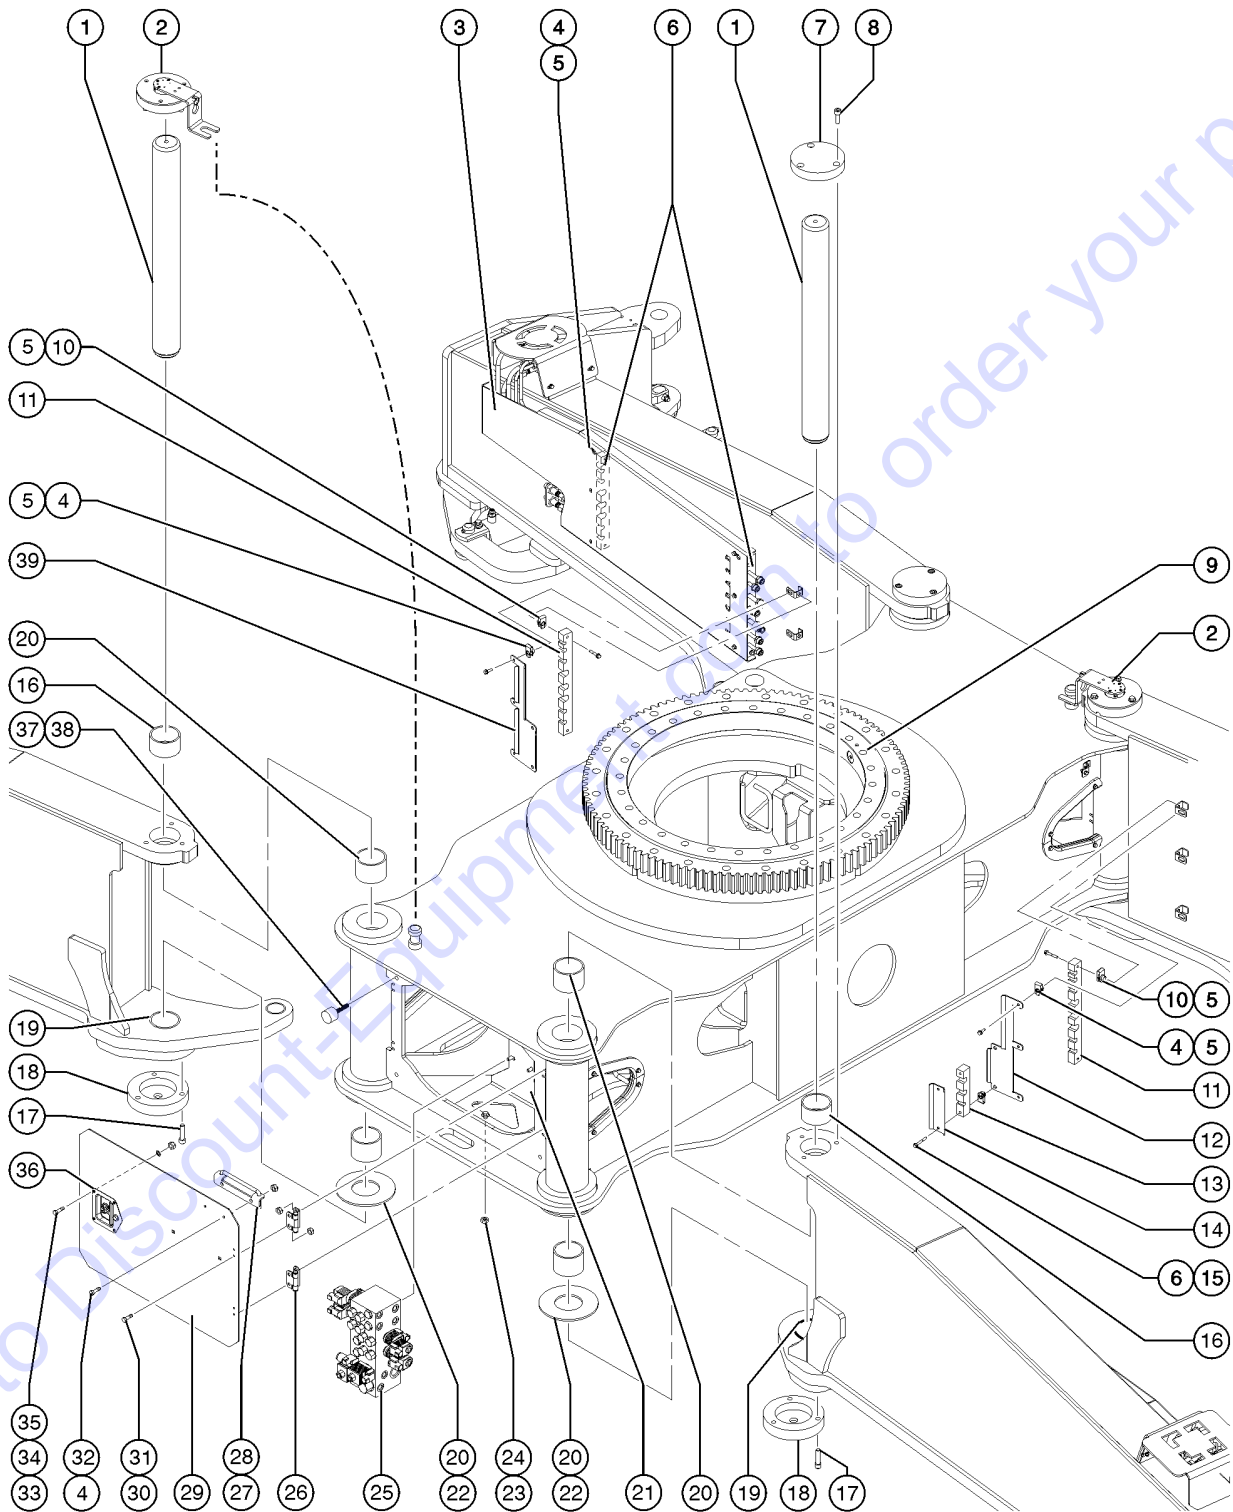

204.1 Chassis Components, Engine Side

204.1 Chassis Components, Engine Side

Item	Part No.	Description	Qty.
1	219304GT	PIN, 80MM X 780MM, AXLE	2
2	160733GT	ASSY, AXLE SENSOR, SX/ZX135 (Refer to 203.1)	2
3	1259973GT	FORMING, HYD TUBE COVER, AXLE Front right and rear left	1
3-	1259982GT	FORMING, HYD TUBE COVER, AXLE Front left and rear right	
4	231532GT	SCREW,HHF,M6X20,DIN6921,10.9,Y	
5	230073GT	SPRING CLIP,M6-1.0,0.8-4.0X13.5,ZAB	
6	237458GT	CLAMP, HYD TUBE, AXLE	2
7	1259976GT	MACHINED, TOP CAP, AXLE PIN	2
8	160732GT	SCREW, SHCS M12-1.75X35	
9	226710GT	BEARING,TURNTABLE,MTE-705 (For top bolts on swing refer to 301.1)	1
10	232886GT	SCREW,HHF,M6-1.0X40,DIN6921,10.9,ZAB	
11	229543GT	CLAMP, PLASTIC, HYD HOSE	2
12	1259983GT	FORMING, HOSE CLAMP COVER,LFRR Front left and rear right	
13	162291GT	CLAMP, HYD TUBE, AXLE	
14	1259979GT	FORMING, HOSE CLAMP COVER,OUTE	1
15	216597GT	SCREW,HHF,M6 X 50,G10,YZ	
16	237854GT	BEARING, 80ID X 90OD X 52LG	2
17	160736GT	SCREW, SHCS M12-1.75X50 GR12.9	
18	1259978GT	MACHINED, LOWER CAP, AXL PIN	2
19	160502GT	BEARING, 80ID X 90OD X 80LG	2
20	235309GT	BEARING,80ID X 90OD X 65LG	4
21	1259987GT	FORMING,MANIFOLD MOUNT	1
22	229530GT	WASHER, THRUST	2
23	237832GT	NUT,TL FLG,M8-1.25,DIN6927,10,ZAB	
24	237820GT	SCREW,HHF,M8-1.25X40,DIN6921,10.9,ZAB	
25		Ref. MANIFOLD,STEER/AXLE (Refer to 702.1)	1
26	217477GT	HINGE, OFFSET 12MM	2
27	1259986GT	FORMING,LOCK COVER BRKT