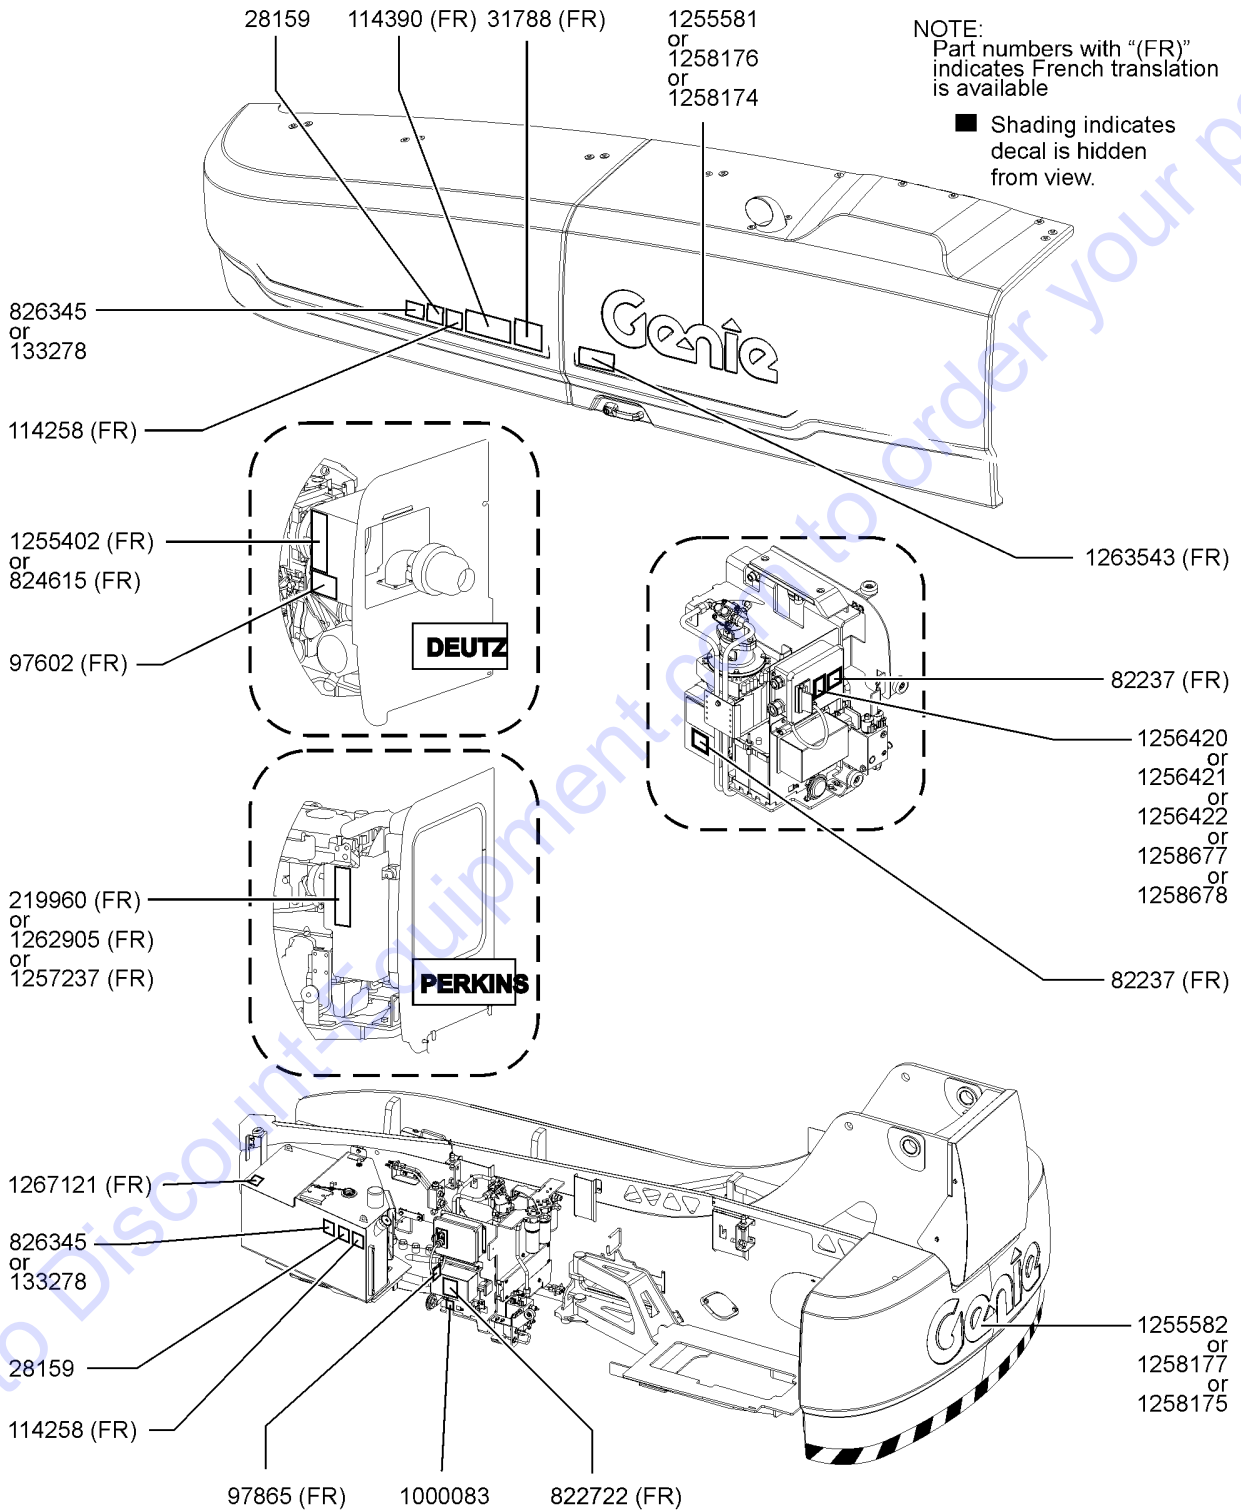

115.1 Decals with Words, Engine Side (from SN SX180H-745)

Item	Part No.	Description	Qty.
1	28159GT	DECAL,LABEL,DIESEL FUEL	2
2	31788GT	DECAL,DANGER,BATTERY SAFETY***	1
3	82237GT	DECAL,DANGER,HIGH VOLTAGE	2
		Option, generator	
4	97602GT	DECAL,WARNING,EXPLOSION,ETHER	1
5	97865GT	DECAL,WARN,ELECTRO HAZARD	1
6	114258GT	DECAL,DANGER,NO SMOKING	2
7	114390GT	DECAL,DANGER,ELECT HAZARD***	1
8	133278GT	DECAL,LOW/ULTRA LOW SULFR FUEL	2
		Perkins 1104D-44T, Deutz TD201104i	
9	219960GT	DECAL,NOTICE, PERKINS ENGINE	1
		Perkins 1104D-44T	
10	822722GT	DECAL, LABEL, FUSE RELAY PANEL	1
11	824615GT	DECAL,ENGINE SPEC,DEUTZ TD2.9	1
		Deutz D 2.9i4	
12	826345GT	DECAL,ULS DIESEL ONLY,TIER 4	2
		Perkins 854TF, Deutz D 2.9i4	
13	1000083GT	DECAL,NOTICE,START/CONTRL BATT	1
14	1255402GT	DECAL,ENGINE SPEC,DEUTZ TD2011L04i,SX	1
		Deutz TD201104i	
15	1255581GT	DECAL,COSMETIC, 10" GENIE BLUE	1
16	1255582GT	DECAL COSMETIC,15" GENIE BLUE	1
17	1256420GT	DECAL, POWER TO PLATFORM, 208V/115V 60HZ	1
		Option	
18	1256421GT	DECAL, POWER TO PLATFORM, 220V	1
		Option	
19	1256422GT	DECAL, POWER TO PLATFORM, 415V	1
		Option	
20	1257237GT	DECAL,ENGINE SPEC,854TF,TIER IV	1
		Perkins 854TF	
21	1258174GT	DECAL,COSMETIC,10" GENIE WHITE	1
22	1258175GT	DECAL COSMETIC,15" GENIE WHITE	1
23	1258176GT	DECAL,COSMETIC,10" GENIE BLACK	1
24	1258177GT	DECAL COSMETIC,15" GENIE BLACK	1
25	1258677GT	DECAL, POWER TO PLATFORM, 240V 50HZ	1
		Option	
26	1258678GT	DECAL, POWER TO PLATFORM, 220V	1
		Option	
27	1262905GT	DECAL,NOTICE,PERKINS ENGINE	1
		Perkins 1104D-44T	
28	1263543GT	DECAL, IMPROPER OPERATION	1

115.1 Decals with Words, Engine Side (from SN SX180H-745)