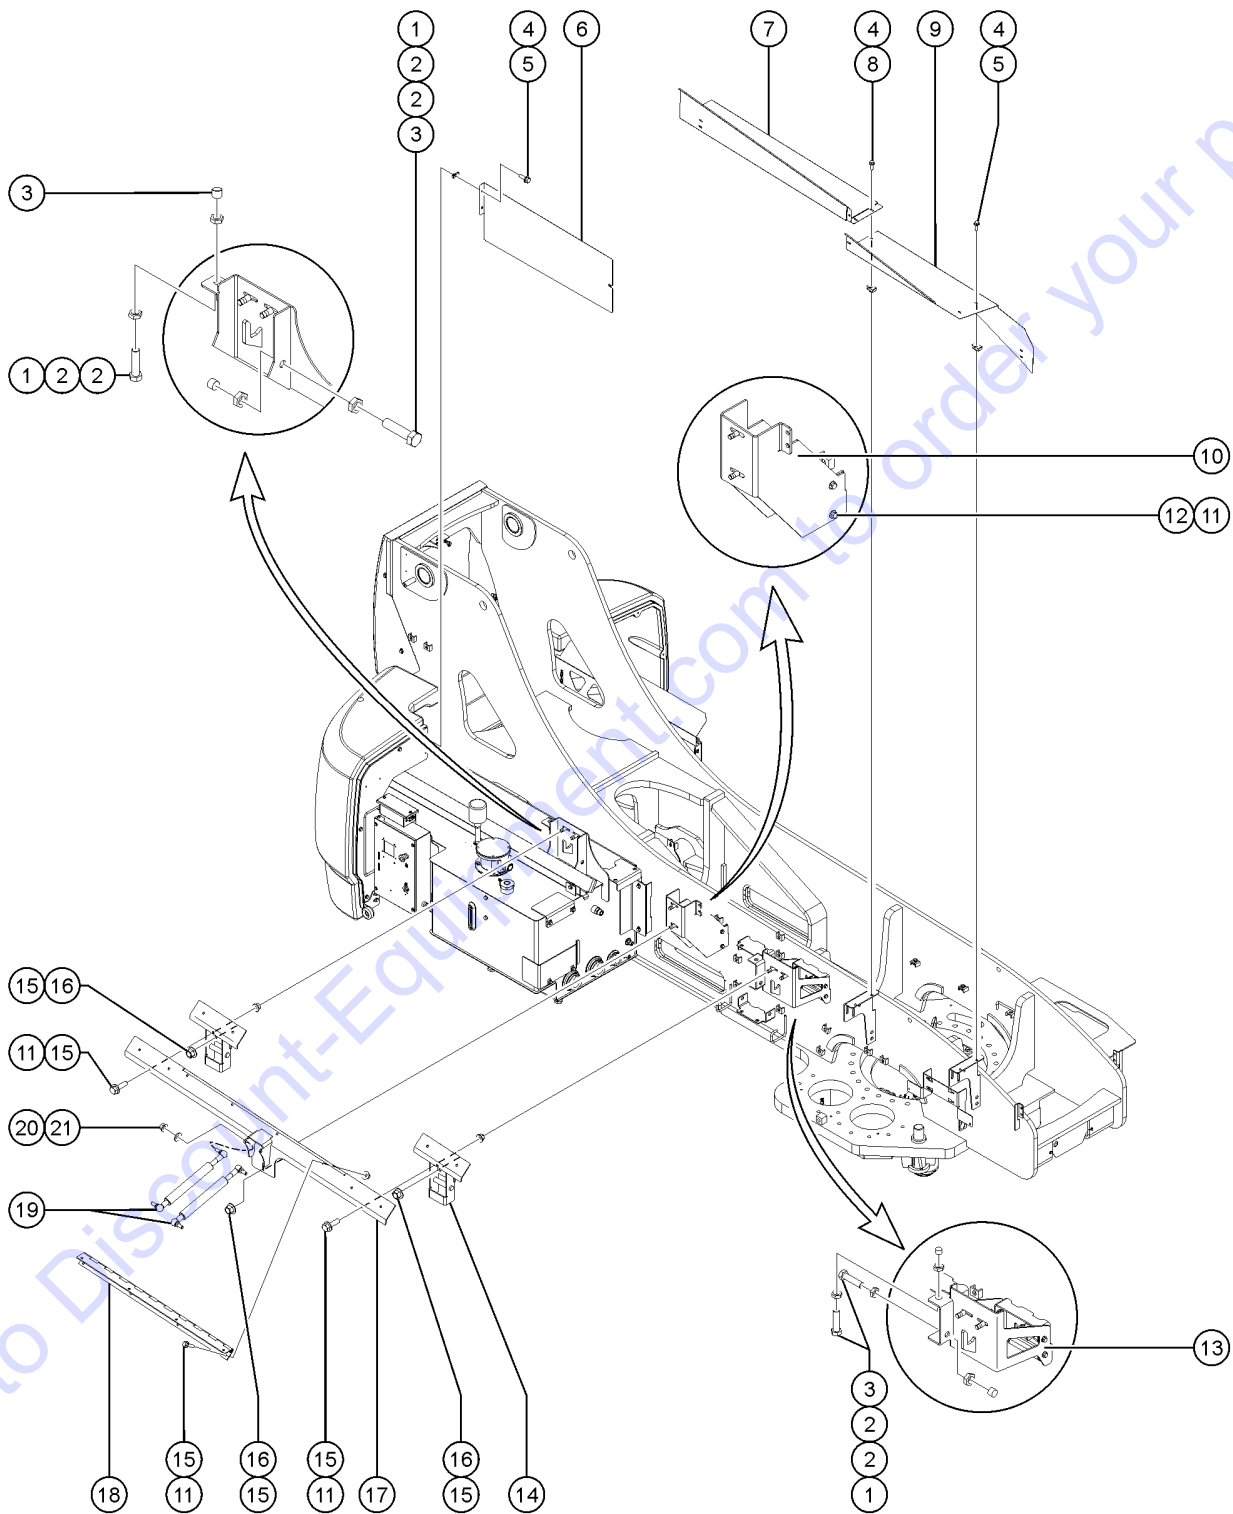

309.1 Turntable Covers, Tank Side

309.1 Turntable Covers, Tank Side

Item	Part No.	Description	Qty.
1	231509GT	SCREW,HHC,M20-2.5X80,DIN933,10	
2	231515GT	NUT,HEX,JAM,M20-2.5,DIN439,ZAB	
3	1261917GT	THREADED CAP, M20-1.5	4
4	231532GT	SCREW,HHF,M6X20,DIN6921,10.9,Y	
5	219697GT	SPRING CLIP,M6-1.0,3.4-6.3MMX1	
6	1260540GT	FORMING, COVER, TS FRONT	1
7	1260541GT	FORMING, COVER, TS MIDDLE	1
8	230073GT	SPRING CLIP,M6-1.0,0.8-4.0X13.5,ZAB	
9	1260542GT	FORMING, COVER, TS REAR	1
10	1259362GT	FORMING, GAS STRUT SUPPORT TS	1
11	231530GT	SCREW,HHF,M10-1.5X25,DIN6921,10.9,ZAB	
12	230074GT	SPRING CLIP,M10-1.5,1-6X19,ZAB	
13	1259356GT	FORMING, SUPPORT MOUNT TS NOSE	1
14	1259350GT	WELDMENT, SUPPORT TS	2
15	231529GT	NUT,TL FLG,M10-1.5,DIN6927,10, ...	
16	825597GT	BOLT,CARRIAGE,M10-1.5X30,DIN603,8.8,ZAB	
17	1259340GT	FORMING, HINGE MOUNT,TS	1
18	1259705GT	HINGE,COVER,40IN	1
19	1259706GT	GAS STRUT,390 LB	2
20	232951GT	NUT, TL, M10-1.5,DIN980, ZAB	
21	824145GT	WASHER,FLAT,M10,DIN125,ZAB