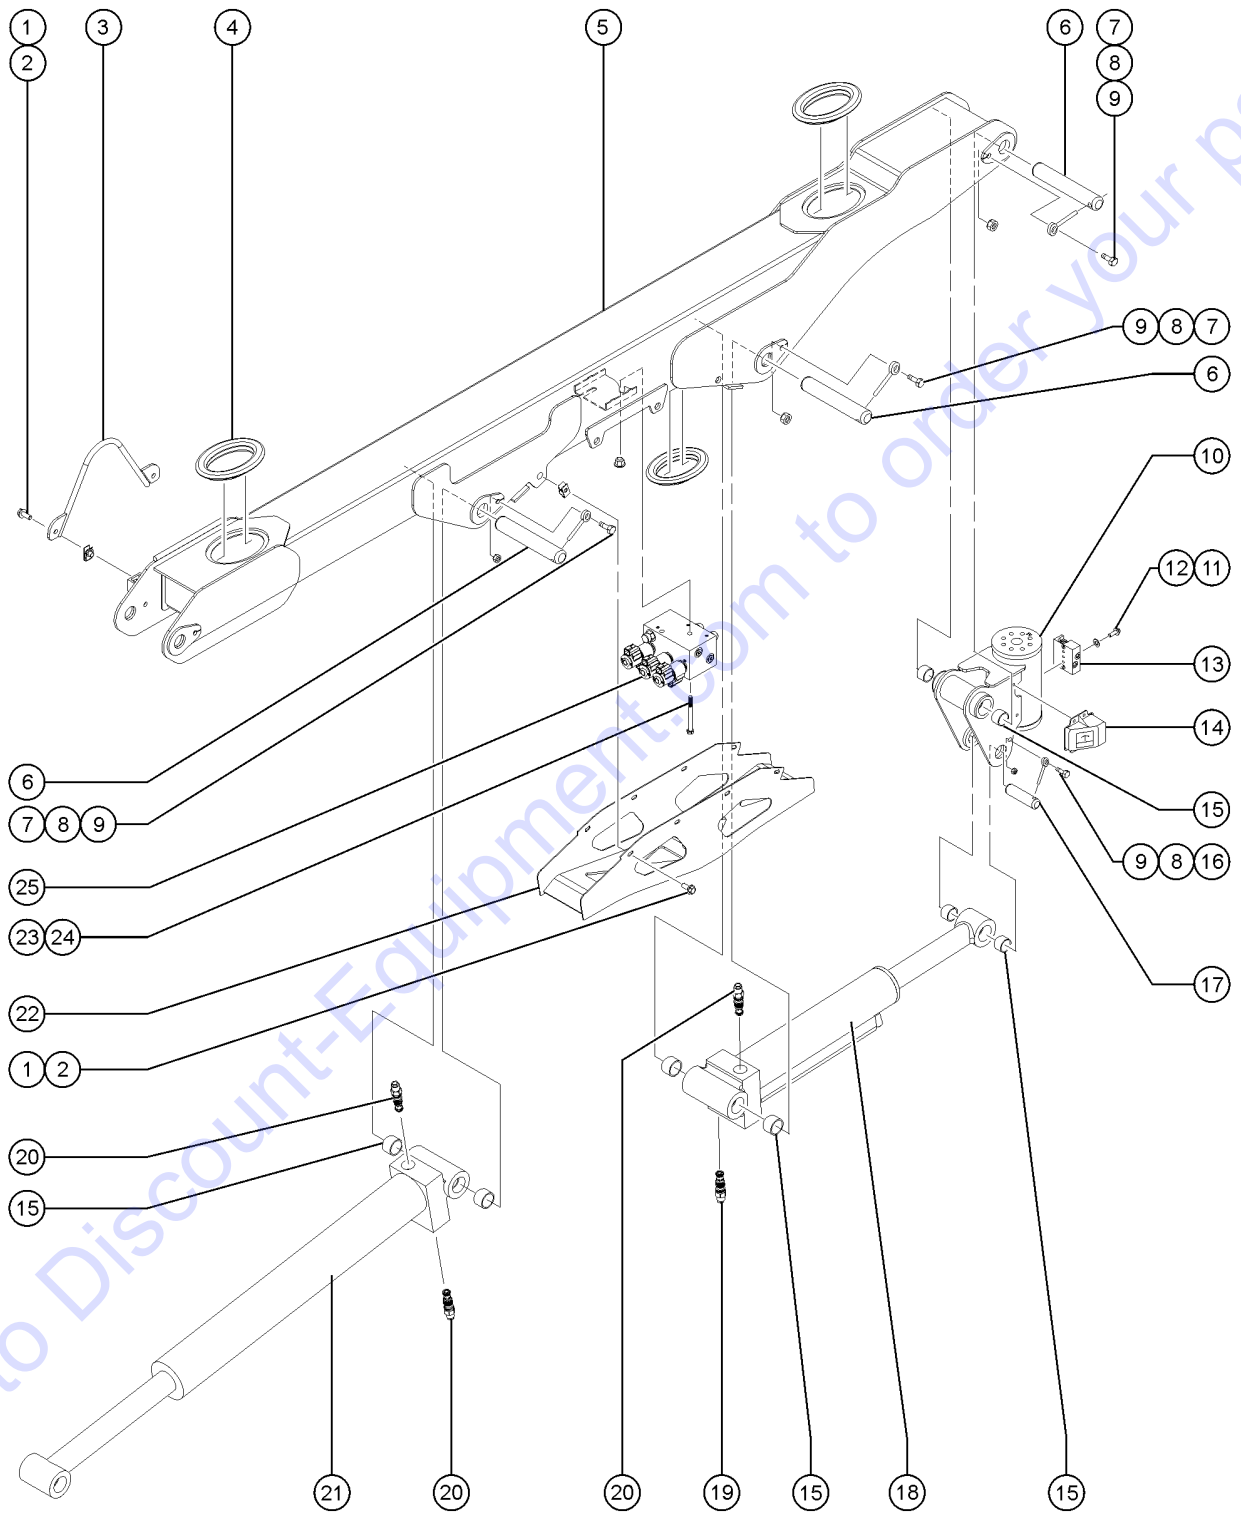

518.1 Jib Boom and Platform Rotator

Go to Discount-Equipment.com to order your parts

Item	Part No.	Description	Qty.
1	231530GT	SCREW,HHF,M10-1.5X25,DIN6921,10.9,ZAB	
2	230074GT	SPRING CLIP,M10-1.5,1-6X19,ZAB	
3	161099GT	WELDMENT,HOSE GUIDE JIB	1
4	226746GT	UHMW,JIB HOSE GUARD	3
5	226700GT	WELDMENT,10FT JIB	1
6	231544GT	PIN,35MM DIA.X 205MM LG,1HOLE	3
7	231533GT	SCREW,HHF,M10-1.5X35,DIN6921,10.9,ZAB	
8	825019GT	ROD END,.375X3.69,ZAG	4
9	232951GT	NUT, TL, M10-1.5,DIN980, ZAB	
10	1257835GT	ROTATOR,PLAT,8.2KING	
10-	216253GT	KIT,SEAL,ROTATOR(231523)8.2K	
10-	88516GT	SCREW,BLEEDER,M5X0.8	2
11	824062GT	SCREW,HHC,1/4-20X1.5,8,ZAG	
12	824109GT	WASHER,LOCK,1/4,ZAG	
13		Ref. MANIFOLD,ROTATOR,CB*** (Refer to 704.1)	
14	50813GT	SENSOR,TILT,PCON (PLASTIC)****	1
15	231524GT	BEARING,35IDX41ODX25L	8
16	231533GT	SCREW,HHF,M10-1.5X35,DIN6921,10.9,ZAB	
17	231539GT	PIN,35MM DIA.X 130MM LG,1HOLE	1
18	226712GT	CYLINDER, PLATFORM LEVEL	1
18-	231306GT	SEAL KIT	
19	61602GT	VALVE,COUNTERBAL.CBBB-LHN@3500	1
19-	43018GT	SEAL KIT (39345)	
20	54065GT	VALVE,COUNTERBALANCE,3500***	3
20-	43018GT	SEAL KIT (39345)	
21	226711GT	CYLINDER, JIB LIFT	1
21-	231305GT	SEAL KIT	
22	161712GT	WELDMENT,JIB COVER