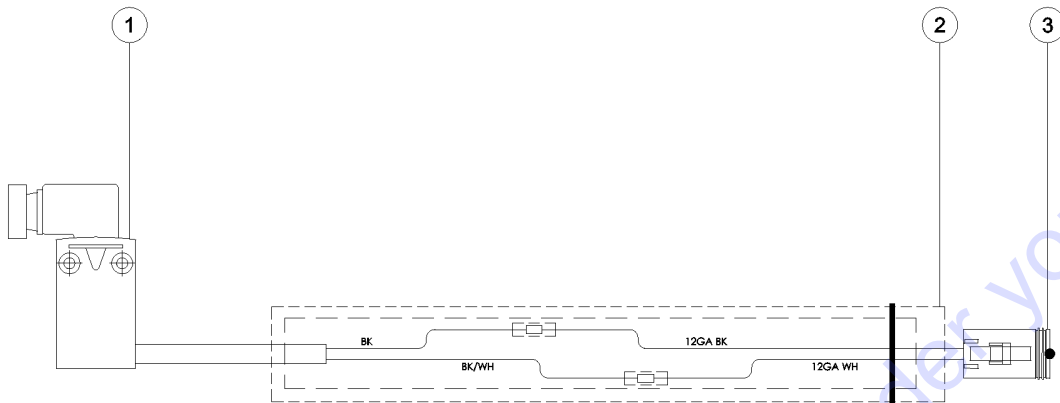

315.118 Switch Assy, Cable Break #2, Super-X

Go to Discount-Equipment.com to order your parts

315.118 Switch Assy, Cable Break #2, Super-X

Item	Part No.	Description	Qty.
-	236396GT	SWITCH ASSY, CABLE TENSION #2, ...	1
1	139644-141J0GT	LIMIT SWITCH,TAB,BLUE,MICRO	1
2	20973GT	WIRE LOOM,3/8 POLY SLIT	12
3	60531GT	CONN,PLUG 2 WAY,12-14GA	1
3-	60532GT	LOCK,PLUG 2 WAY,12-14GA	1

Go to Discount-Equipment.com to order your parts