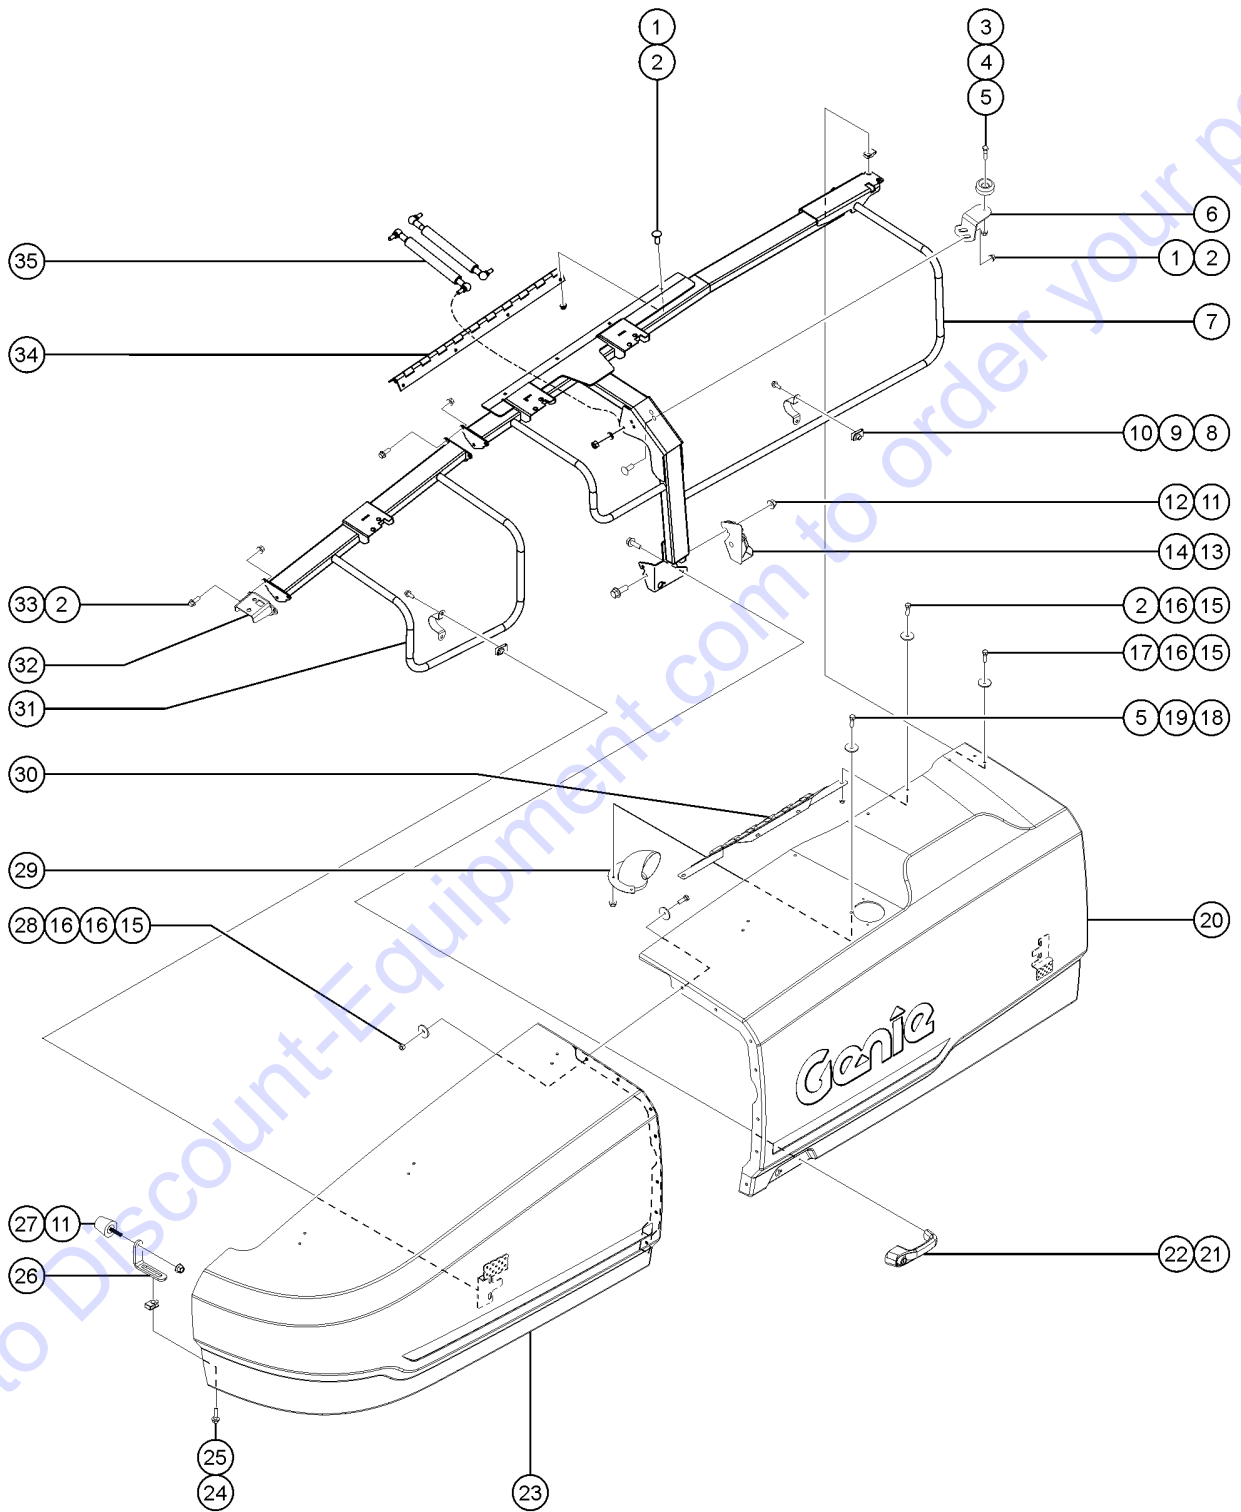

303.2 Turntable Covers - Engine Side

303.2 Turntable Covers - Engine Side

Item	Part No.	Description	Qty.
1	824125GT	BOLT, CARRIAGE, 3/8-16 X 1, 5, ZAG	
2	824029GT	NUT, TL FLG, 3/8-16, G, ZAG	
3	824061GT	SCREW, HHC, 1/4-20X1.25, 8, ZAG	
4	50974GT	BUMPER, RUBBER, COVERS	1
5	824027GT	NUT, TL FLG, 1/4-20, G, ZAG	
6	1261813GT	FORMING, BUMPER, SIDE	1
7	1259038GT	WELDMENT, COVER SUPPORT, ENG	1
8	56912GT	SPRING CLIP, 1/4-20, .025-.15X.5	
9	1260158GT	CLAMP, TUBE, 1 -5/16, TWO HOLE	2
10	824078GT	SCREW, HHF, 1/4-20X.75, 8, ZAG	
11	824028GT	NUT, TL FLG, 5/16-18, G, ZAG	
12	824087GT	SCREW, HHF, 5/16-18 X 1.25, 8, ZAG	
13	1261245GT	FORMING, LATCH GUARD, ES	1
14	215254GT	LATCH, ROTARY, ENGINE COVER Not shown	1
14-	1260683GT	FORMING, LATCH TRIGGER BRKT, RH	
15	824068GT	SCREW, HHC, 3/8-16 X 1.25, 8, ZAG	
16	824120GT	WASHER, FLAT, .375 X 1.50 X .125, ZAG	
17	29868GT	SPRING CLIP, 3/8-16, .05-.20X.73, ZAG	
18	824059GT	SCREW, HHC, 1/4-20X.75, 8, ZAG	
19	824119GT	WASHER, FLAT, .25X1.25X.062, ZAG	
20	1259674GT	ASSEMBLY, COVER, ENG MOUNT Includes item 30 and mounting fasteners	
21	1256054GT	HANDLE, YELLOW LOCKING, CODE 455	1
21-	37947GT	KEYS, 10 PACK*** sold separately	
21-	83093GT	KEY SINGLE*** sold separately	
22	231532GT	SCREW, HHF, M6X20, DIN6921, 10.9, Y	
23	1259032GT	ASSEMBLY, COVER, ENG NOSE MOUNT	1
24	231512GT	SCREW, HHF, M6-1.0X25, DIN6921, 10.9, ZAB	
25	219697GT	SPRING CLIP, M6-1.0, 3.4-6.3MMX1