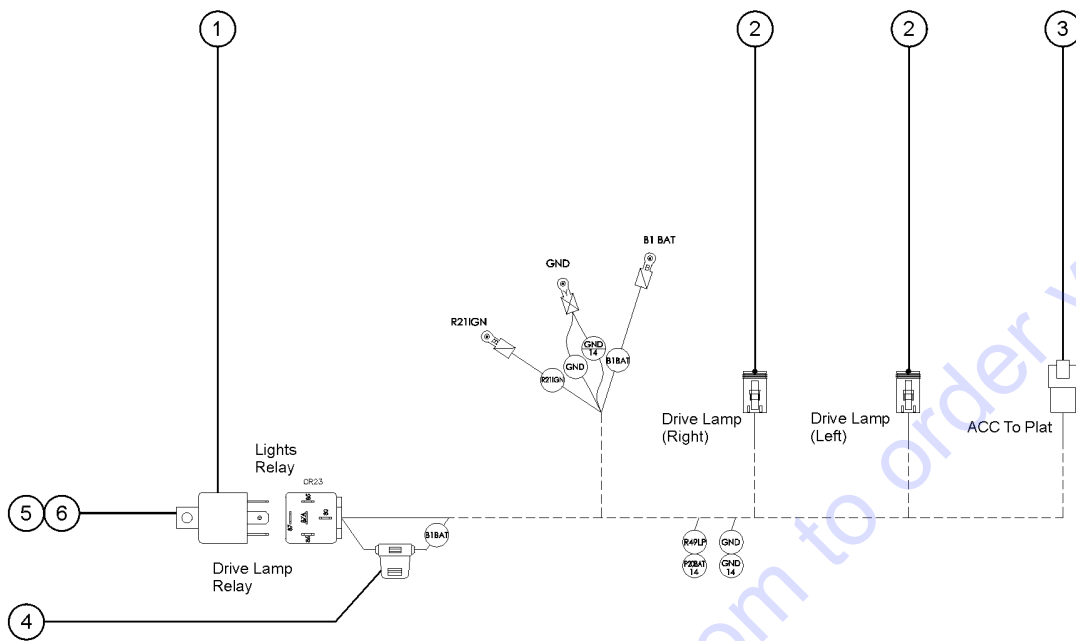

315.101 Harness, Lights, Super X

Go to Discount-Equipment.com to order your parts

Item	Part No.	Description	Qty.
-	823521GT	HARNESS, LIGHTS, SUPER X	1
1	19274GT	RELAY,SPDT,12V(AUTO)**	1
2	119056GT	CONN PLUG 2 WAY ENDCAP DT	2
2-	60425GT	LOCK,PLUG 2 WAY, 14-18GA	2
3	60529GT	CONN,RECEP 2 WAY,12-14GA	1
3-	60530GT	LOCK,RECEP 2 WAY,12-14GA	1
4	67505GT	FUSE,10 AMP,ATC	1
4-	121657GT	FUSE HOLDER,ATC 1-20 AMPS	1
5	49819GT	SCREW,PHILLIPS,PHM,10-32 X .5	1
6	6178GT	NUT,NYLOCK,10-32	1

Go to Discount-Equipment.com to order your parts