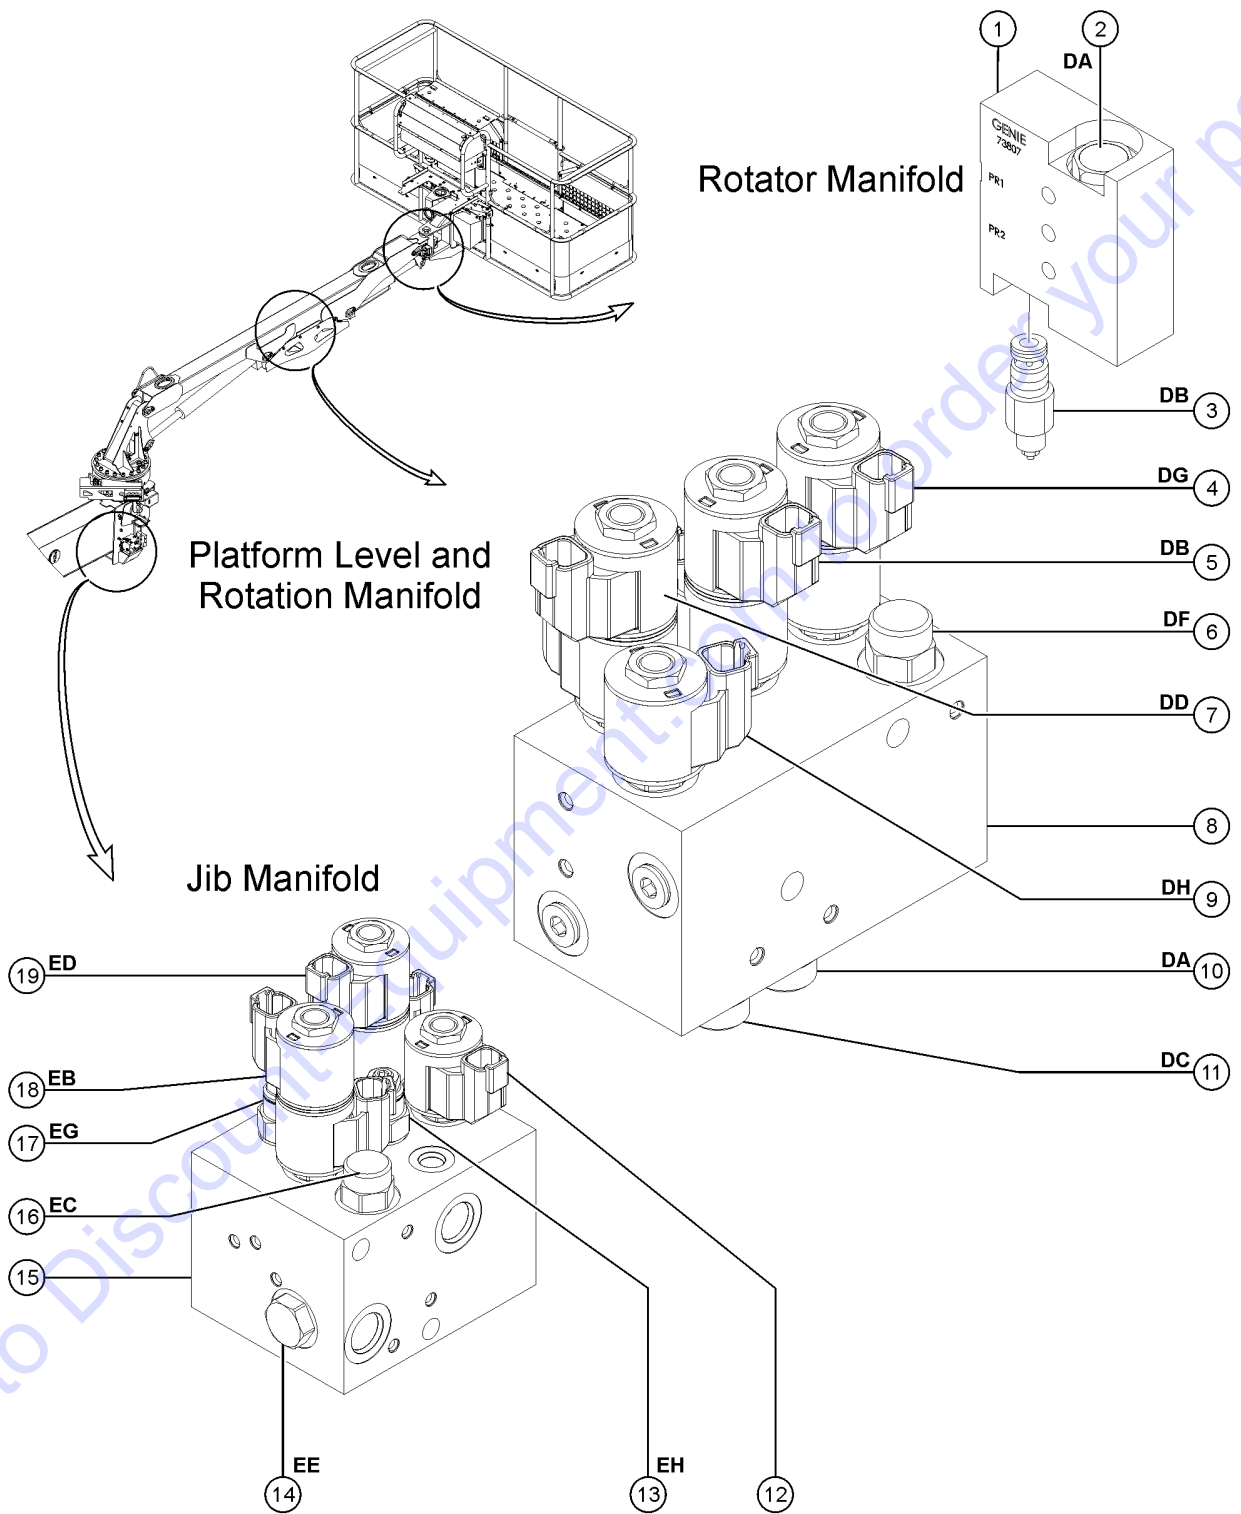

704.2 Jib, Level and Rotation Manifold (from SN SX180H-613)