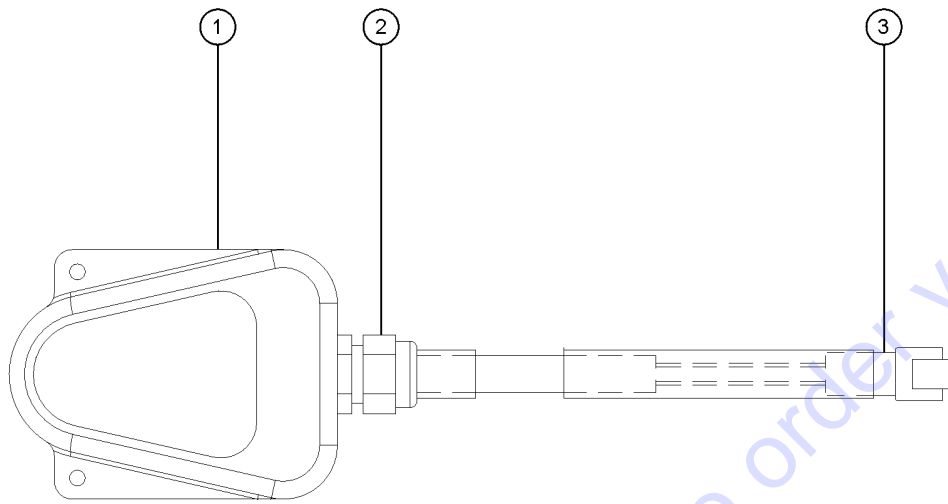

315.108 Foot Switch W/Pigtail

Go to Discount-Equipment.com to order your parts

315.108 Foot Switch W/Pigtail

<i>Item</i>	<i>Part No.</i>	<i>Description</i>	<i>Qty.</i>
-	61322GT	FOOT SWITCH W/PIGTAIL	1
1	13482GT	FOOT SWITCH***	1
2	7056GT	CONN, SQZ, 1/2NPT .38-.50, SM**	1
3	119065GT	CONN,RECEP 2 WAY,14-18GA	1
3-	60439GT	LOCK,RECEP 2 WAY, 14-18GA	1

Go to Discount-Equipment.com to order your parts