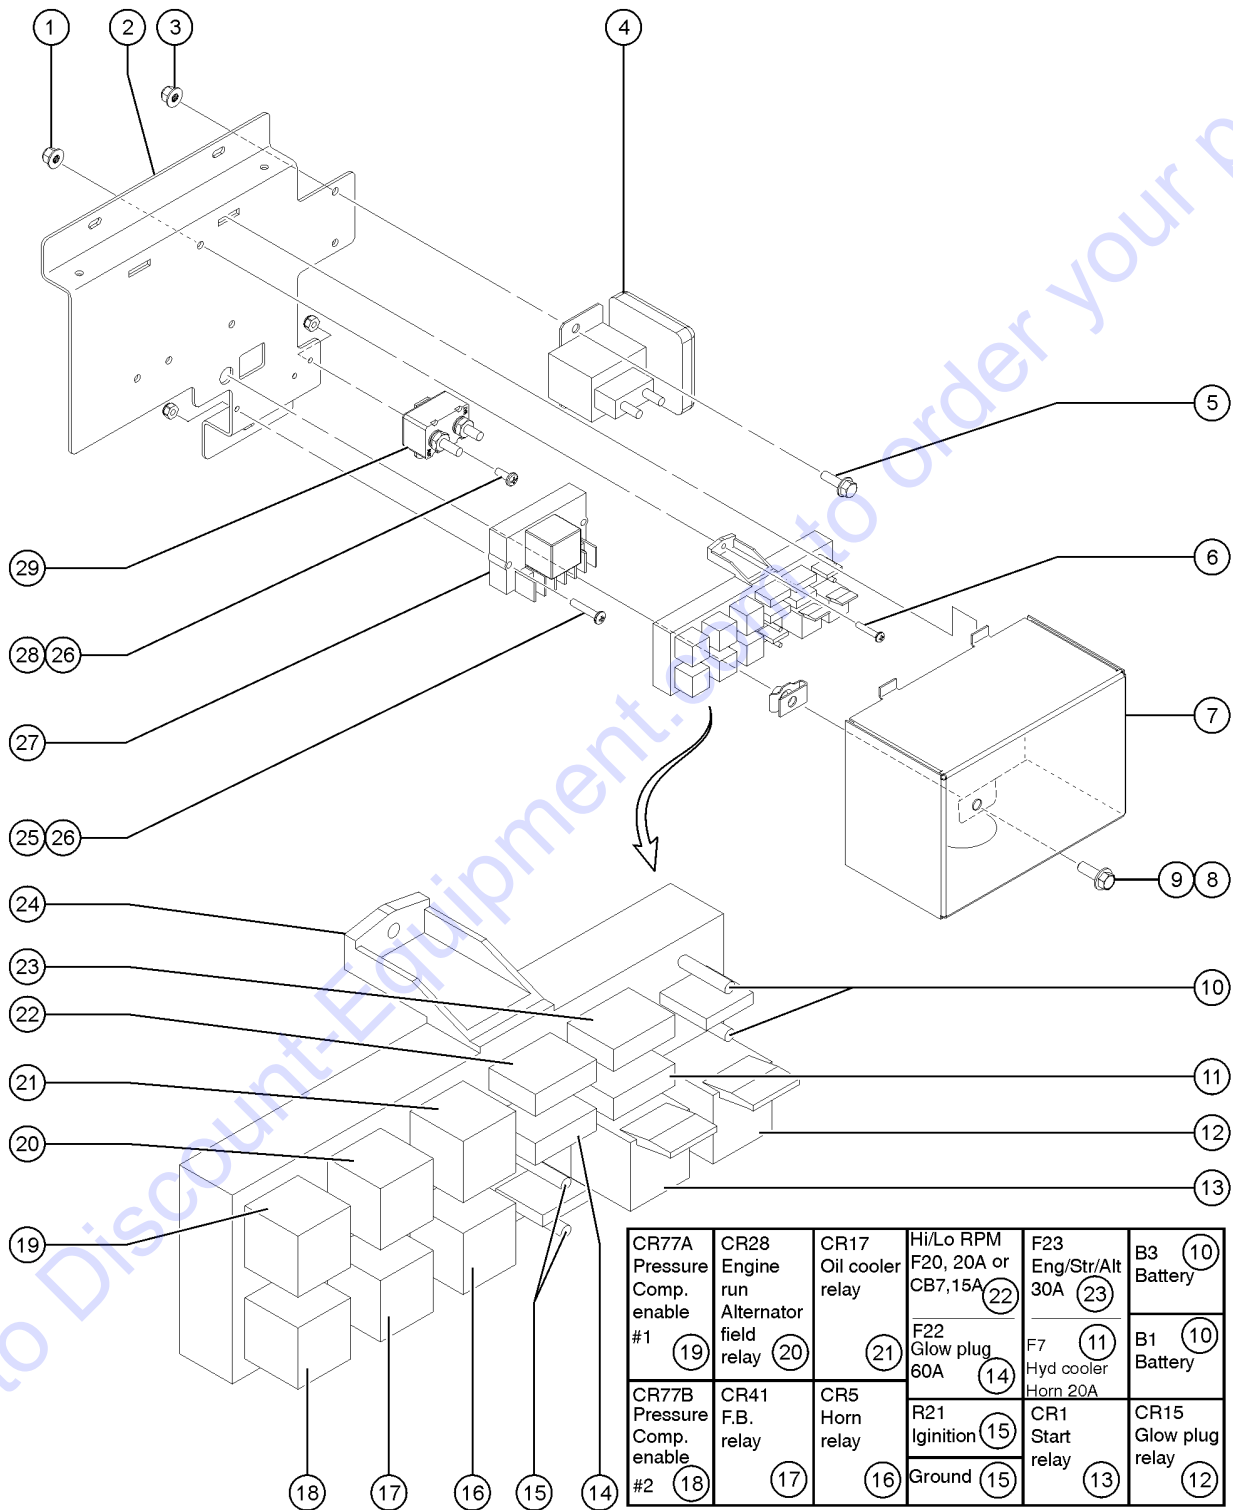

307.1 Engine Side, Relay Fuse Assembly

CR77A Pressure Comp. enable #1 (19)	CR28 Engine run Alternator field relay (20)	CR17 Oil cooler relay (21)	Hi/Lo RPM F20, 20A or CB7, 15A (22)	F23 Eng/Str/Alt 30A (23)	B3 Battery (10)
CR77B Pressure Comp. enable #2 (18)	CR41 F.B. relay (17)	CR5 Horn relay (16)	F22 Glow plug 60A (14)	F7 Hyd cooler Horn 20A (11)	B1 Battery (10)
			R21 Ignition (15)	CR1 Start relay (13)	CR15 Glow plug relay (12)
			Ground (15)