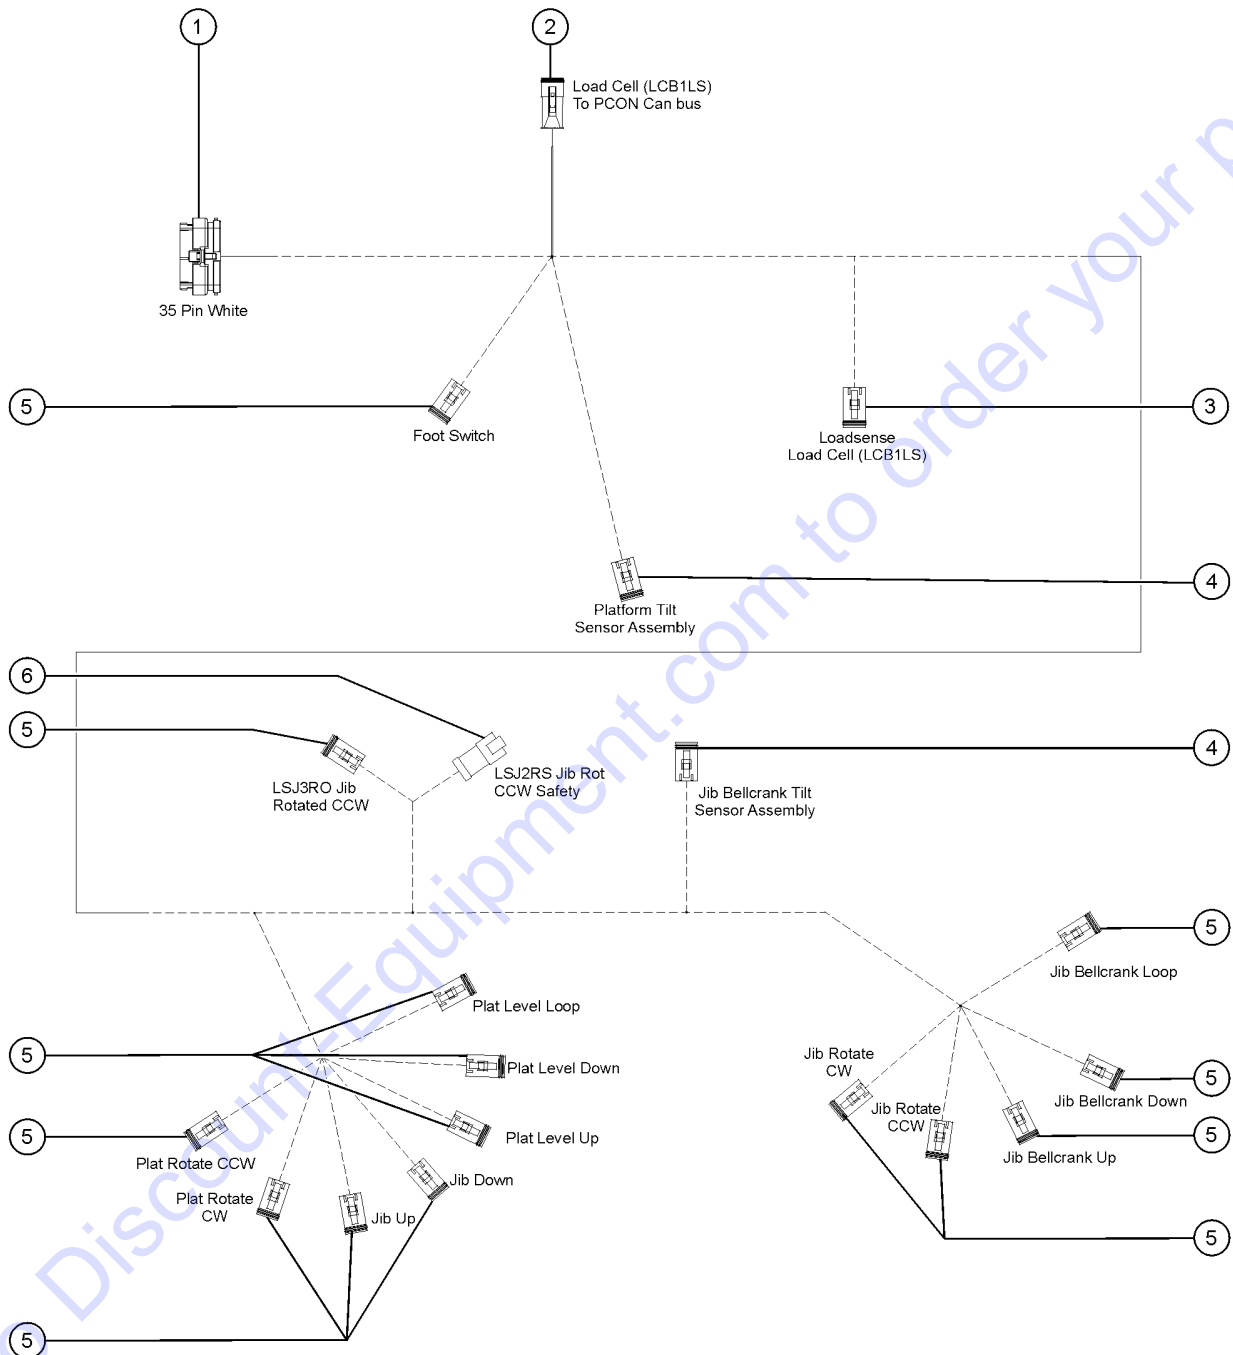

315.106B Harness, Platform/Jib, Loop