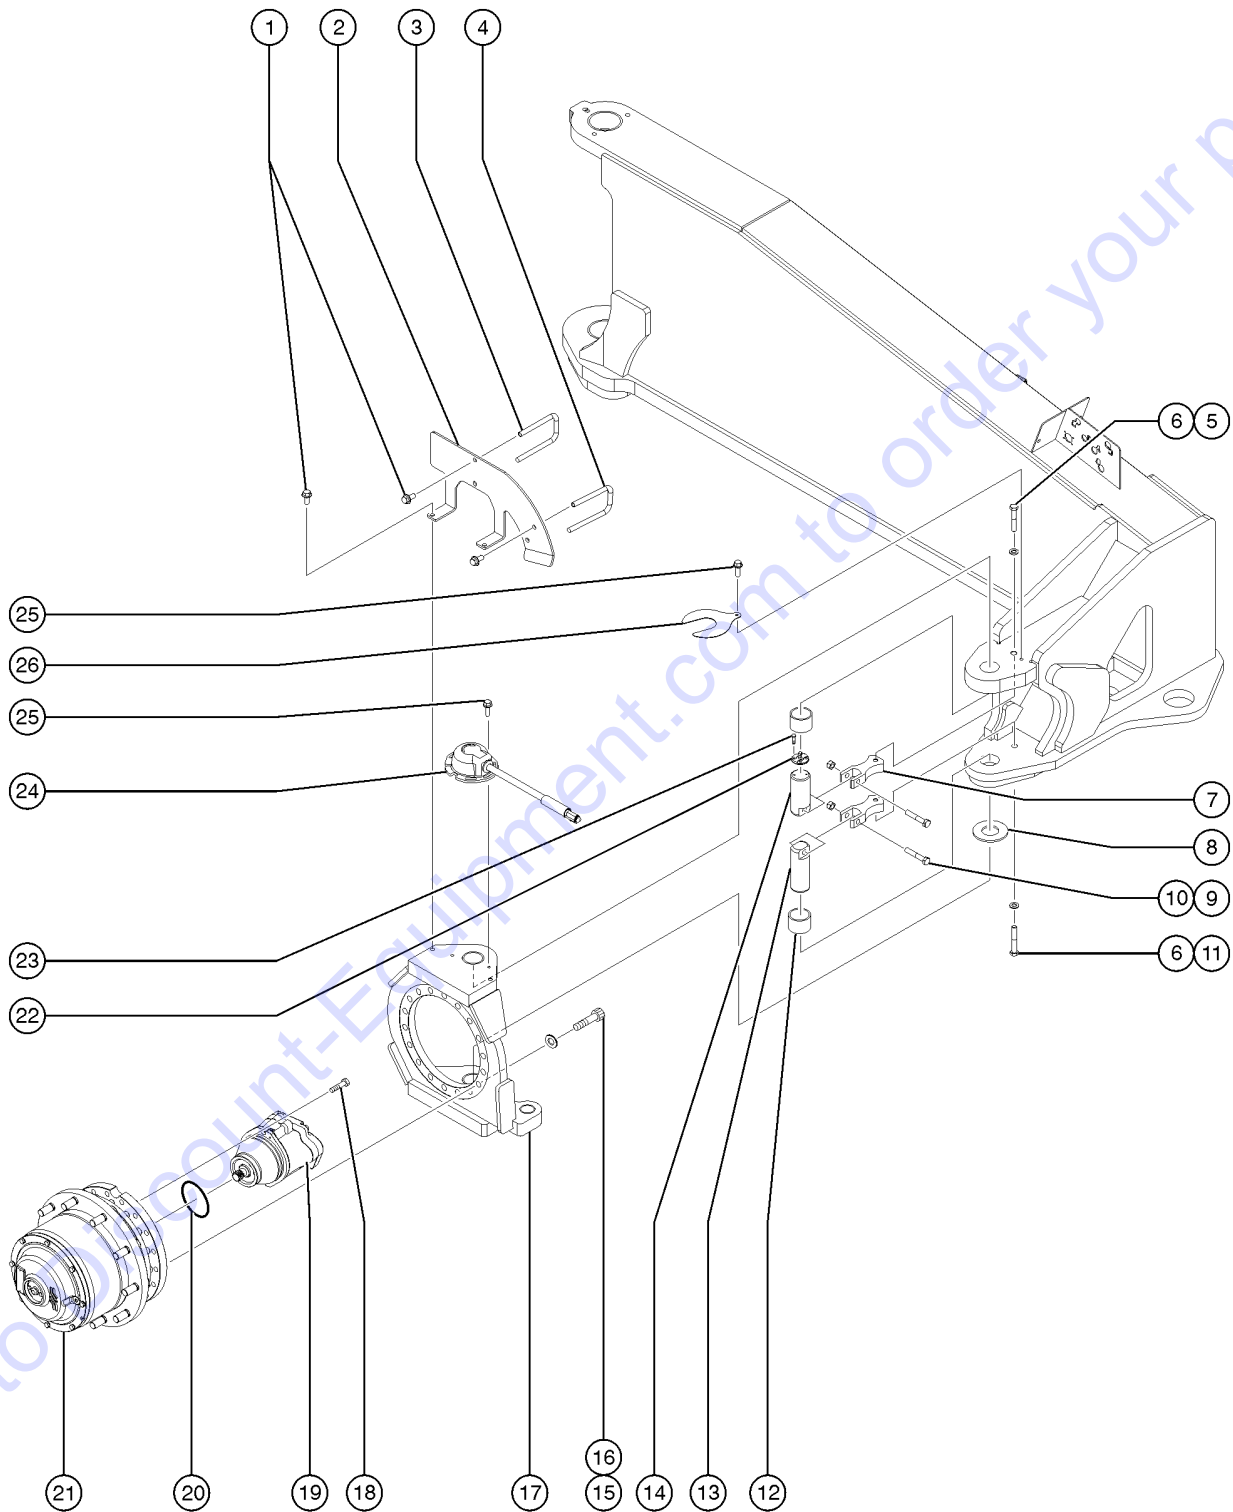

205.1 Steer Yoke, Wheel Drive and Motor

Item	Part No.	Description	Qty.
1	237352GT	SCREW,HHF,M10-1.5X16,DIN6921,10.9,ZAB	
2	1259969GT	FORMING, HOSE BRACKET, AXLE 2	1
		Front right and rear left (shown)	
2-	1259980GT	FORMING, HOSE BRACKET, AXLE 1	
		Front left and rear right	
3	1259971GT	BAR, HOSE GUIDE, LONG	1
4	1259970GT	BAR, HOSE GUIDE, SHORT	1
5	218456GT	SCREW,HHC,M12X70,DIN931,10.9,Y	
6	824146GT	WASHER, FLAT, DIN125, M12, ZAB	
7	217486GT	NITRIDED, YOKE PIN LOCK	2
8	229526GT	WASHER,THRUST	1
9	218456GT	SCREW,HHC,M12X70,DIN931,10.9,Y	
10	1251713GT	NUT,TL,M12-1.75,DIN980,10,ZAB	
11	216159GT	SCREW,HHC,M12-1.75X80,DIN931,10.9,ZAB	
12	229532GT	BEARING, 50ID X 58OD X 40LG	2
13	229541GT	PIN, KING, AXLE, BOTTOM	1
14	229540GT	PIN, KING, AXLE, TOP	1
15	826172GT	SCREW,SHC,M16-2.0X50,DIN912,12	18
16	825348GT	WASHER,FLAT,M16,DIN6916,HRD,ZAB	18
17	1260067GT	ASSY,SUPERX YOKE,RFLR,W/BRNG	1
		Front right and rear left	
17-	1260068GT	ASSY,SUPERX YOKE,LFRR,W/BRNG	
		Front left and rear right	
18	1255469GT	SCREW,HHF,1/2-13X1.25,8,ZAG	2
19	102717GT	MOTOR,PISTON,HYD,45CC/19.5CC	1
19-	106098GT	SEAL KIT,MOTOR,LC/KC***	
20	106118GT	O-RING,2-157,VITON***	1
21	218496GT	WHEEL DRIVE W/BRAKE,76:1,BREVI	1
21-	1259484GT	SEAL KIT,BREVINI (218496)	
21-	1259485GT	BEARING KIT,BREVINI (218496)	
21-	1259486GT	BRAKE KIT,BREVINI (218496)	
21-	1259487GT	STUD,WHEEL, 3/4-16 (218496)