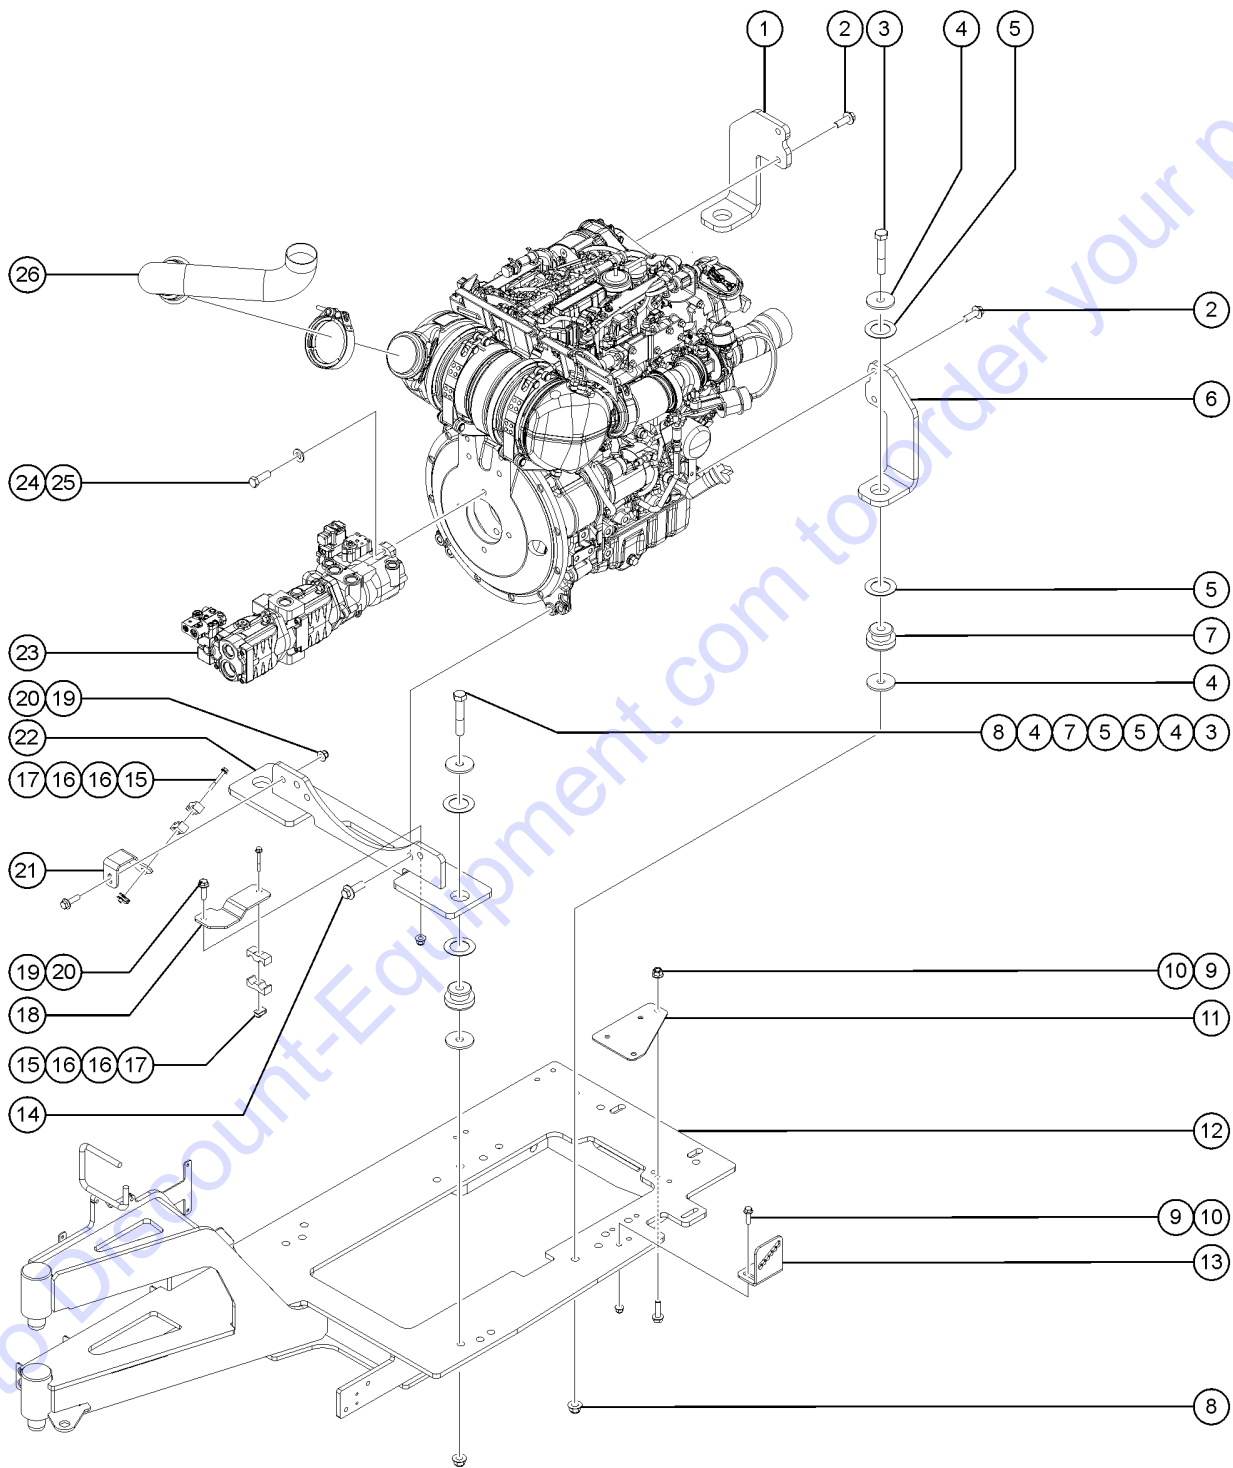

422.1 Deutz TCD 2.2L, Stage V - View 5 (from SN SX180H-743)

Item	Part No.	Description	Qty.
27	218144GT	VALVE, FUNCTION ENABLE, ZX135	1
28	48907GT	ELBOW,45D,520320-4	1
29	48904GT	ELBOW, 90D, 520220-4	1
30	110149GT	CABLE TIE,DFT MOUNT,BLK,6.5"	2
31	1267412GT	FORMING,ECU MOUNT	1
32	231512GT	SCREW,HHF,M6-1.0X25,DIN6921,10.9,ZAB	4
33	230073GT	SPRING CLIP,M6-1.0,0.8-4.0X13.5,ZAB	4
34	219510GT	CLAMP, FIXED DIA, NYLON, 1-1/4	2
35	1296093GT	ECM, DEUTZ TCD 2.2L3, 74 hp	1
36	231531GT	SCREW,HHF,M6X30,DIN6921,10.9,Y	4
37	219697GT	SPRING CLIP,M6-1.0,3.4-6.3MMX1	4
38	1267411GT	FORMING, ECM COVER	1
39	121602GT	CLAMP,FIXED DIA,NYLON, 3/4"	1

Go to Discount-Equipment.com to order your parts

423.1 Deutz TCD 2.2L, Stage V - View 6 (from SN SX180H-743)