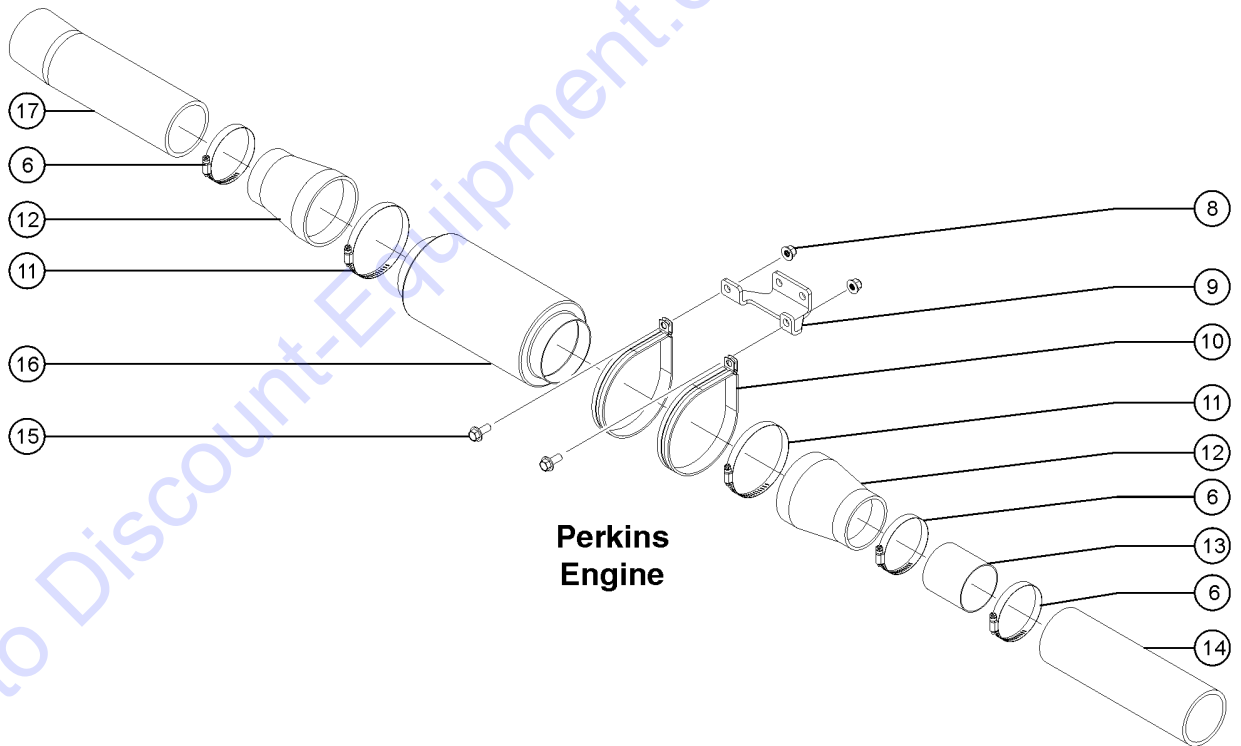

806.1 Engine Air Precleaner

Go to Discount-Equipment.com to order your parts

806.1 Engine Air Precleaner

Item	Part No.	Description	Qty.
1	106211-400GT	HOSE,RUBBER 3"ID X .25 BLACK	1
2	30489GT	CLAMP,HOSE,3.50"	4
3	824132GT	SCREW,HHF,M8-1.25X20,DIN6921,10.9,ZAB	
4	237832GT	NUT,TL FLG,M8-1.25,DIN6927,10,ZAB	
5	102220GT	WELDMENT,PRECLEANER,DEUTZ	1
6	30971GT	CLAMP,HOSE,3.0"	4
7	89959GT	PRECLEANER, INLINE 3.00 ID PLASTIC	2
8	231529GT	NUT,TL FLG,M10-1.5,DIN6927,10, ...	
9	217230GT	FORMING, PREFILTER BRACKET	1
10	101639GT	CLAMP,5.38,#86 X 3/8,RUB CUSH	2
11	34955GT	CLAMP, HOSE, 5.00	2
12	122432GT	REDUCER,RUBBER,4.0 X 3.0	2
13	217233GT	TUBE,INTAKE, ADAPTER	1
14	106211-1150GT	HOSE,RUBBER 3"ID X .25 X 11.5"	1
15	231530GT	SCREW,HHF,M10-1.5X25,DIN6921,10.9,ZAB	
16	88493GT	PRECLEANER,AIR INTAKE	1
17	217231GT	TUBE,INTAKE, FILTER	1

Go to Discount-Equipment.com to order your parts