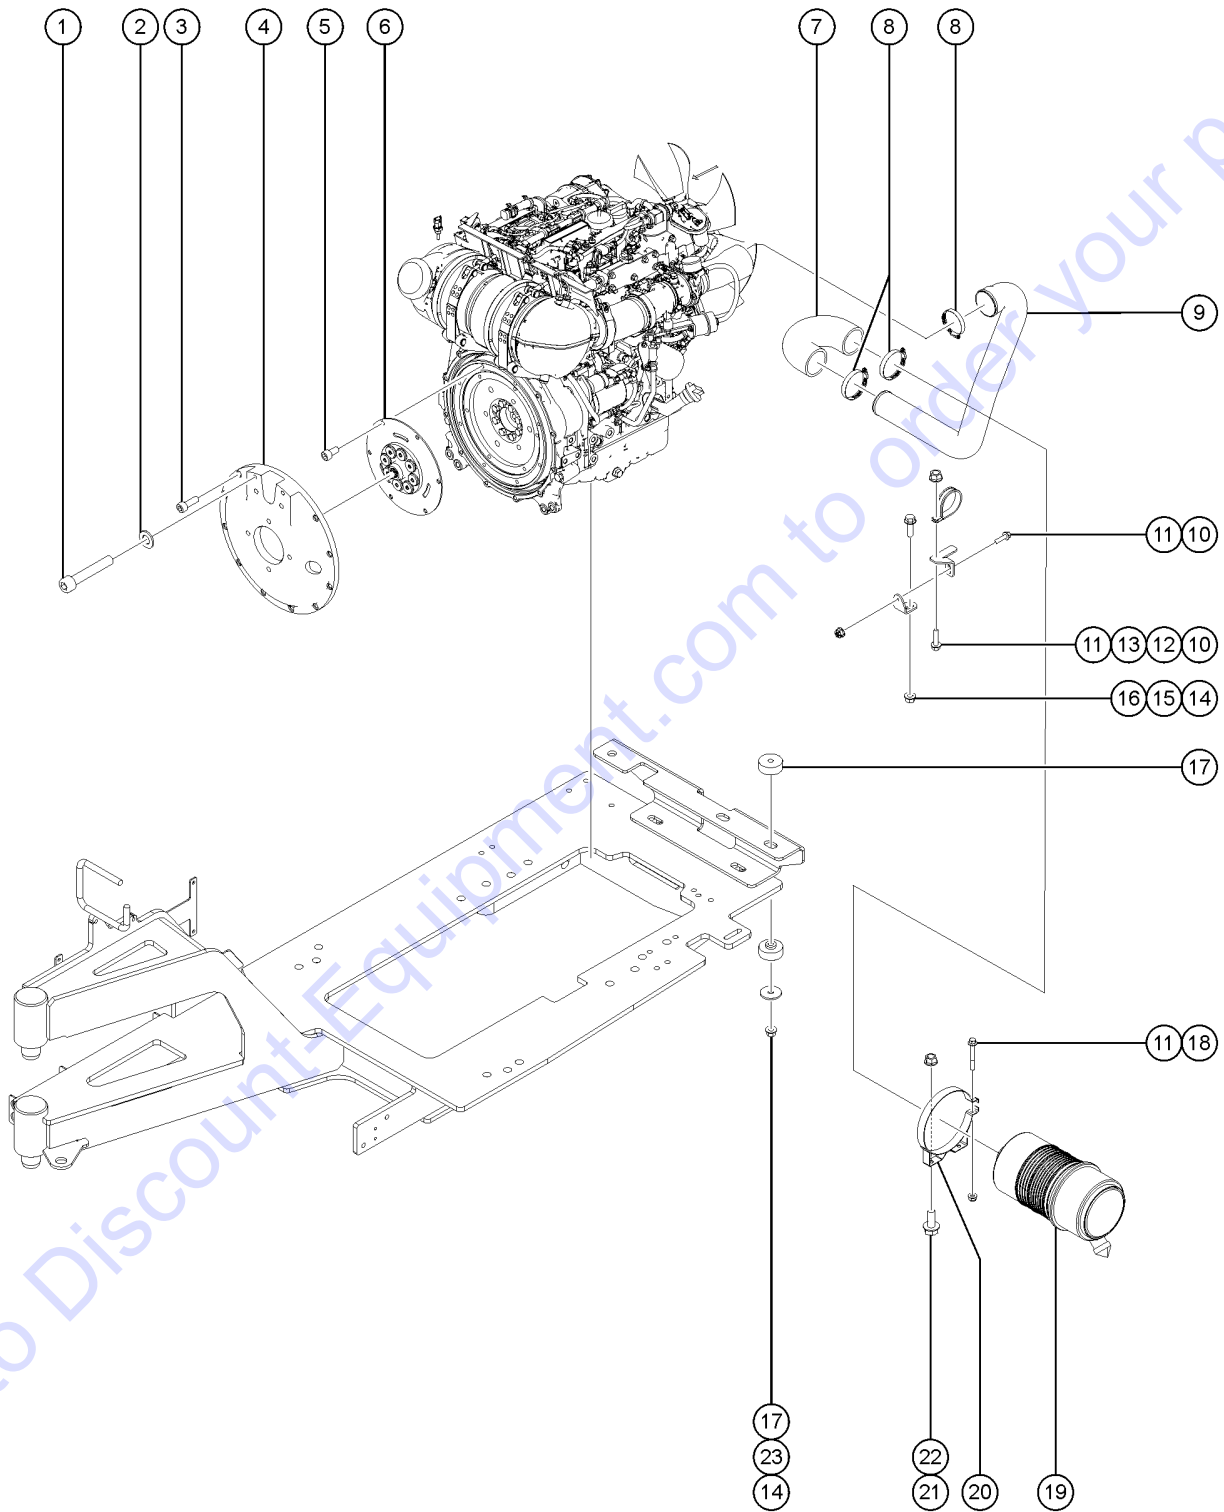

420.1 Deutz TCD 2.2L, Stage V - View 3 (from SN SX180H-743)

Go to Discount-Equipment.com to order your parts

420.1 Deutz TCD 2.2L, Stage V - View 3 (from SN SX180H-743)

Item	Part No.	Description	Qty.
-		Due to Stage V regulations, many engine replacement parts require the engine serial number at time of order placement. When ordering engine parts please have both machine and engine serial numbers available. For internal engine parts, contact engine dealer	
1	1257481GT	SCREW,SHC,M10-1.5X60,DIN912,12.9,ZAB	2
2	824145GT	WASHER,FLAT,M10,DIN125,ZAB	2
3	1255666GT	SCREW,SHC,M10-1.50X30,DIN912,12.9,ZAB	10
4	70381GT	COVER,FLYWHEEL CASTING	1
5	1255665GT	SCREW,SHC,M10-1.50X20,DIN912,12.9,ZAB	6
6	128004GT	COUPLER,15 TOOTH,FBA,SAE8***	1
7	1293912GT	HOSE, AIR INTAKE, 2.50" I.D.	1
8	30971GT	CLAMP,HOSE,3.0"	3
9	1289112GT	PIPE, FILTER TO TURBO, TCD 2.2	1
10	824079GT	SCREW,HHF,1/4-20X1,8,ZAG	2
11	1277924GT	NUT,NYLOCK FLG,1/4-20,F,ZAG	3
12	1295534GT	FORMING, CLAMP AIR TURBO PIPE, TD 2.2L	1
13	101626GT	CLAMP,2.5,#40 X 1/4,RUB CUSH	1
14	1274322GT	NUT,NYLOCK FLG,3/8-16,F,ZAG	4
15	1295535GT	FORMING, CLAMP AIR TURBO PIPE, TD 2.2L	1
16	824091GT	SCREW, HHF, 3/8-16 X 1.25, 8, ZAG	1
17	24038GT	SHOCK MOUNT,SMALL	6
18	1253485GT	SCREW,HHF,1/4-20X2,8,ZAG	1
19	63463GT	AIR CLEANER,NELSON***	1
19-	62420GT	FILTER,AIR***	
19-	58415GT	CLIP,AIR CLEANER END CAP***	
19-	65810GT	BAFFLE, AIR CLEANER (27915)**	
19-	52866GT	EVACUATOR VALVE-AIR CLEANER	
20	33931GT	MOUNTING BAND (27915)	1
21	824085GT	SCREW,HHF,5/16-18X.75,8,ZAG	2
22	1274167GT	NUT,NYLOCK FLG,5/16-18,F,ZAG	2