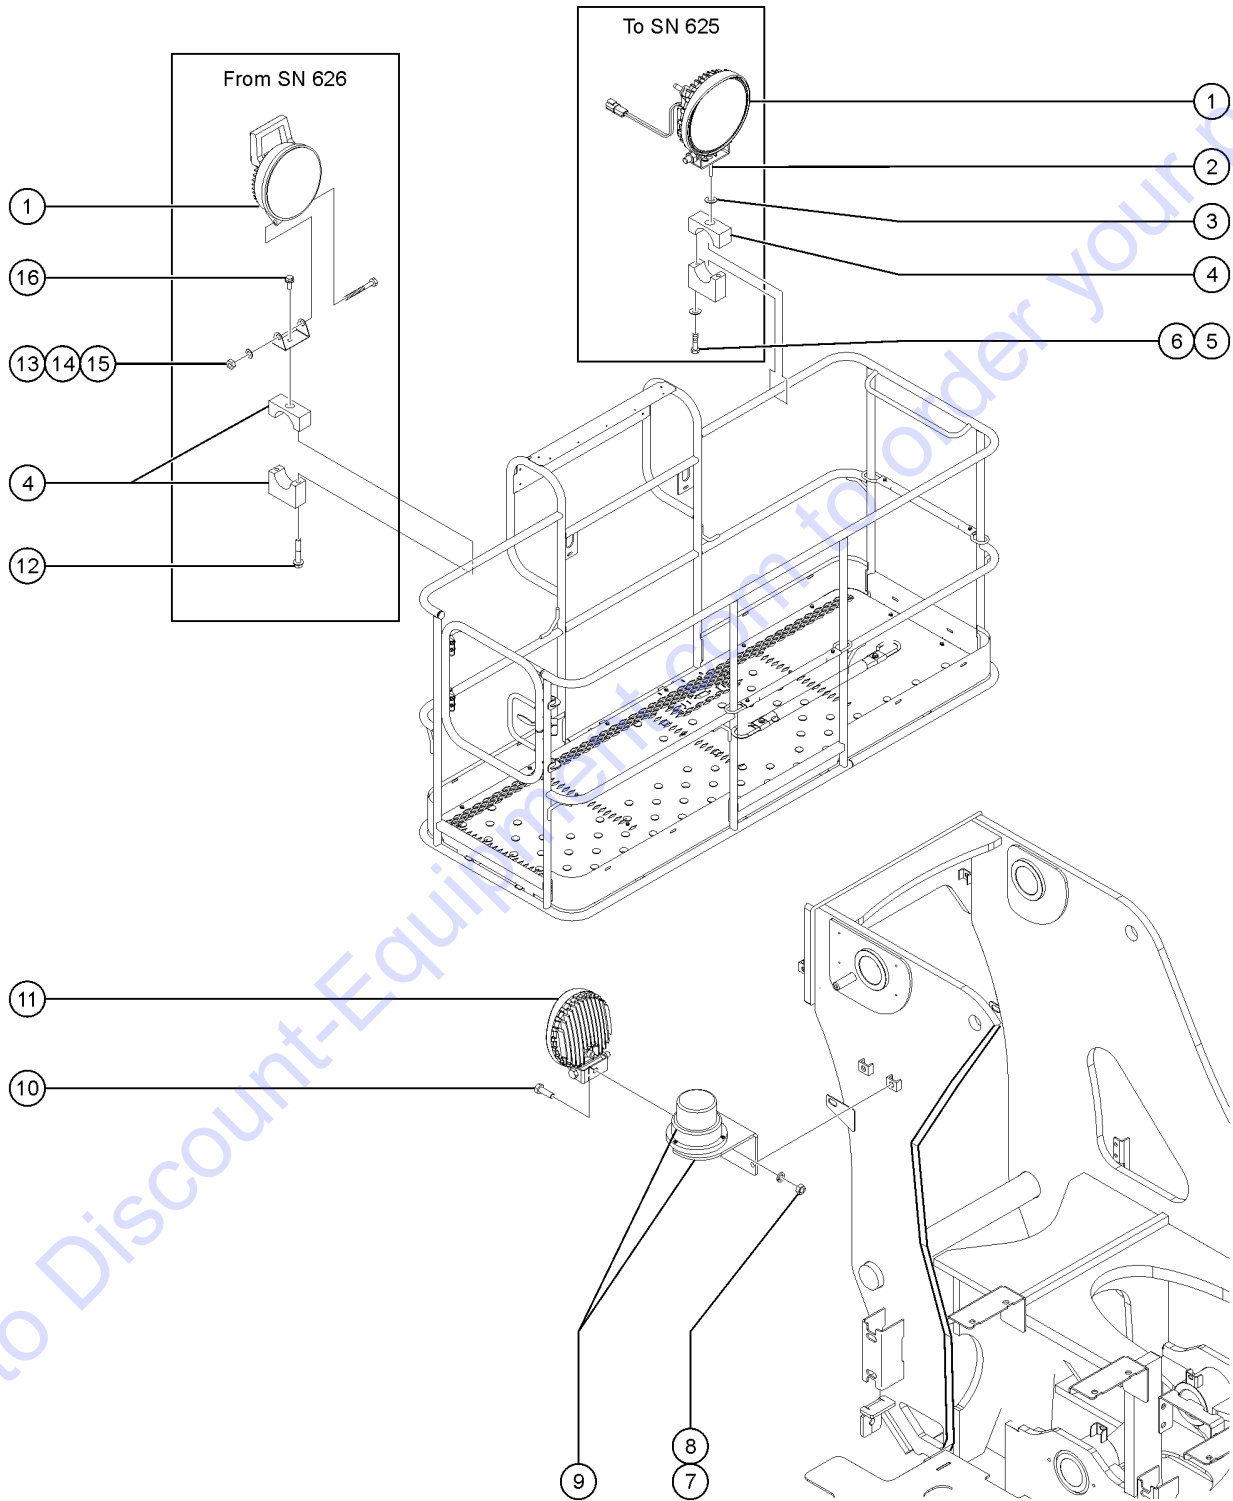

804.1 Drive and Work Light Package

804.1 Drive and Work Light Package

Item	Part No.	Description	Qty.
1	1282993GT	ASSY, WORK LIGHT, 12V LED ..... items 13, 14, 15 included	2
2	10107GT	SCREW,HHC,5/16-18 X .75 ..... (to SN SX180H-625)	
3	6036GT	WASHER,LOCK,.625 PLTD ..... (to SN SX180H-625)	
4	35956GT	BRACKET,WORK LIGHT MOUNT 5/16"	2
5	6145GT	SCREW,HHC,1/4-20 X 1.5 ..... (to SN SX180H-625)	
6	6356GT	WASHER,LOCK,.25 ..... (to SN SX180H-625)	
7	22571GT	NUT,HEX,M8 X 1.25	
8	49408GT	WASHER,LOCK,M8	
9		Ref. Bracket and Strobe ..... (Refer to 302.1)	
10	49379GT	SCREW,HHC,M8 X 1.25 X 25	
11	823520GT	ASSY, DRIVE LIGHT, 12V LED	2
12	824081GT	SCREW,HHF,1/4-20X1.5,8,ZAG ..... (from SN SX180H-626)	4
13	22571GT	NUT,HEX,M8 X 1.25	2
14	49408GT	WASHER,LOCK,M8	2
15	75185GT	SCREW,HHC,M8X1.25X 70MM,GR8.8	2
16	824085GT	SCREW,HHF,5/16-18X.75,8,ZAG ..... (from SN SX180H-626)	2

Go to Discount-Equipment.com to order your parts