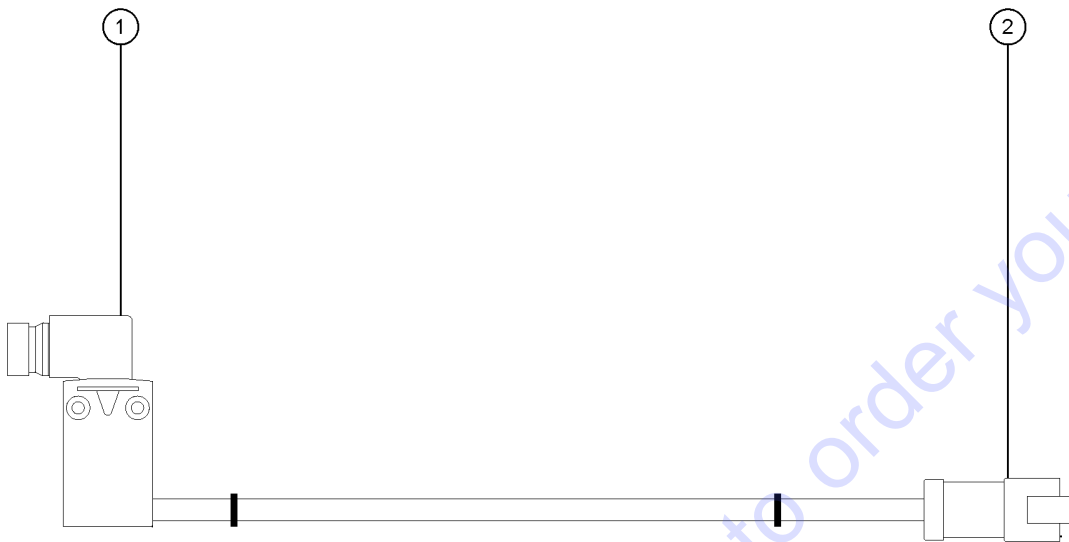

315.125 Switch Assy, 3ft Ext Oper, Super-X

Go to Discount-Equipment.com to order your parts