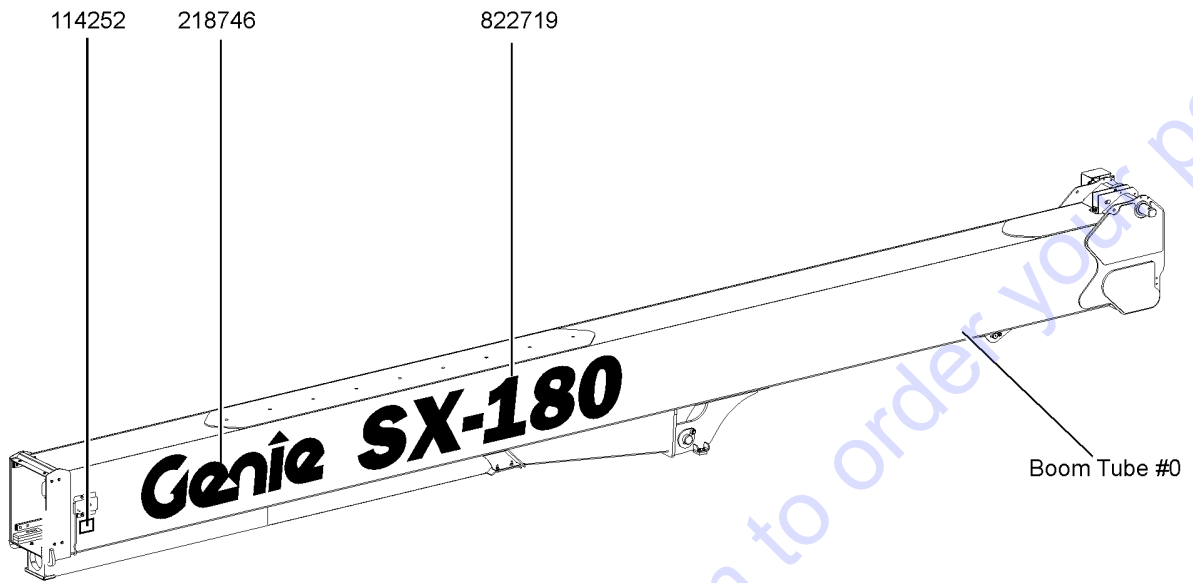

111.1 Decals with Symbols, Boom (to SN SX180H-744)

111.1 Decals with Symbols, Boom (to SN SX180H-744)

<i>Item</i>	<i>Part No.</i>	<i>Description</i>	<i>Qty.</i>
1	114252GT	DECAL,LABEL,TIP OVER LMT SWTCH	1
2	218746GT	DECAL, GENIE	1
3	218747GT	DECAL,COSMETIC,SX-180,12"	1
4	822718GT	DECAL,COSMETIC,GENIE,12"	1
5	822719GT	DECAL, COSMETIC,SX-180	1

Go to Discount-Equipment.com to order your parts