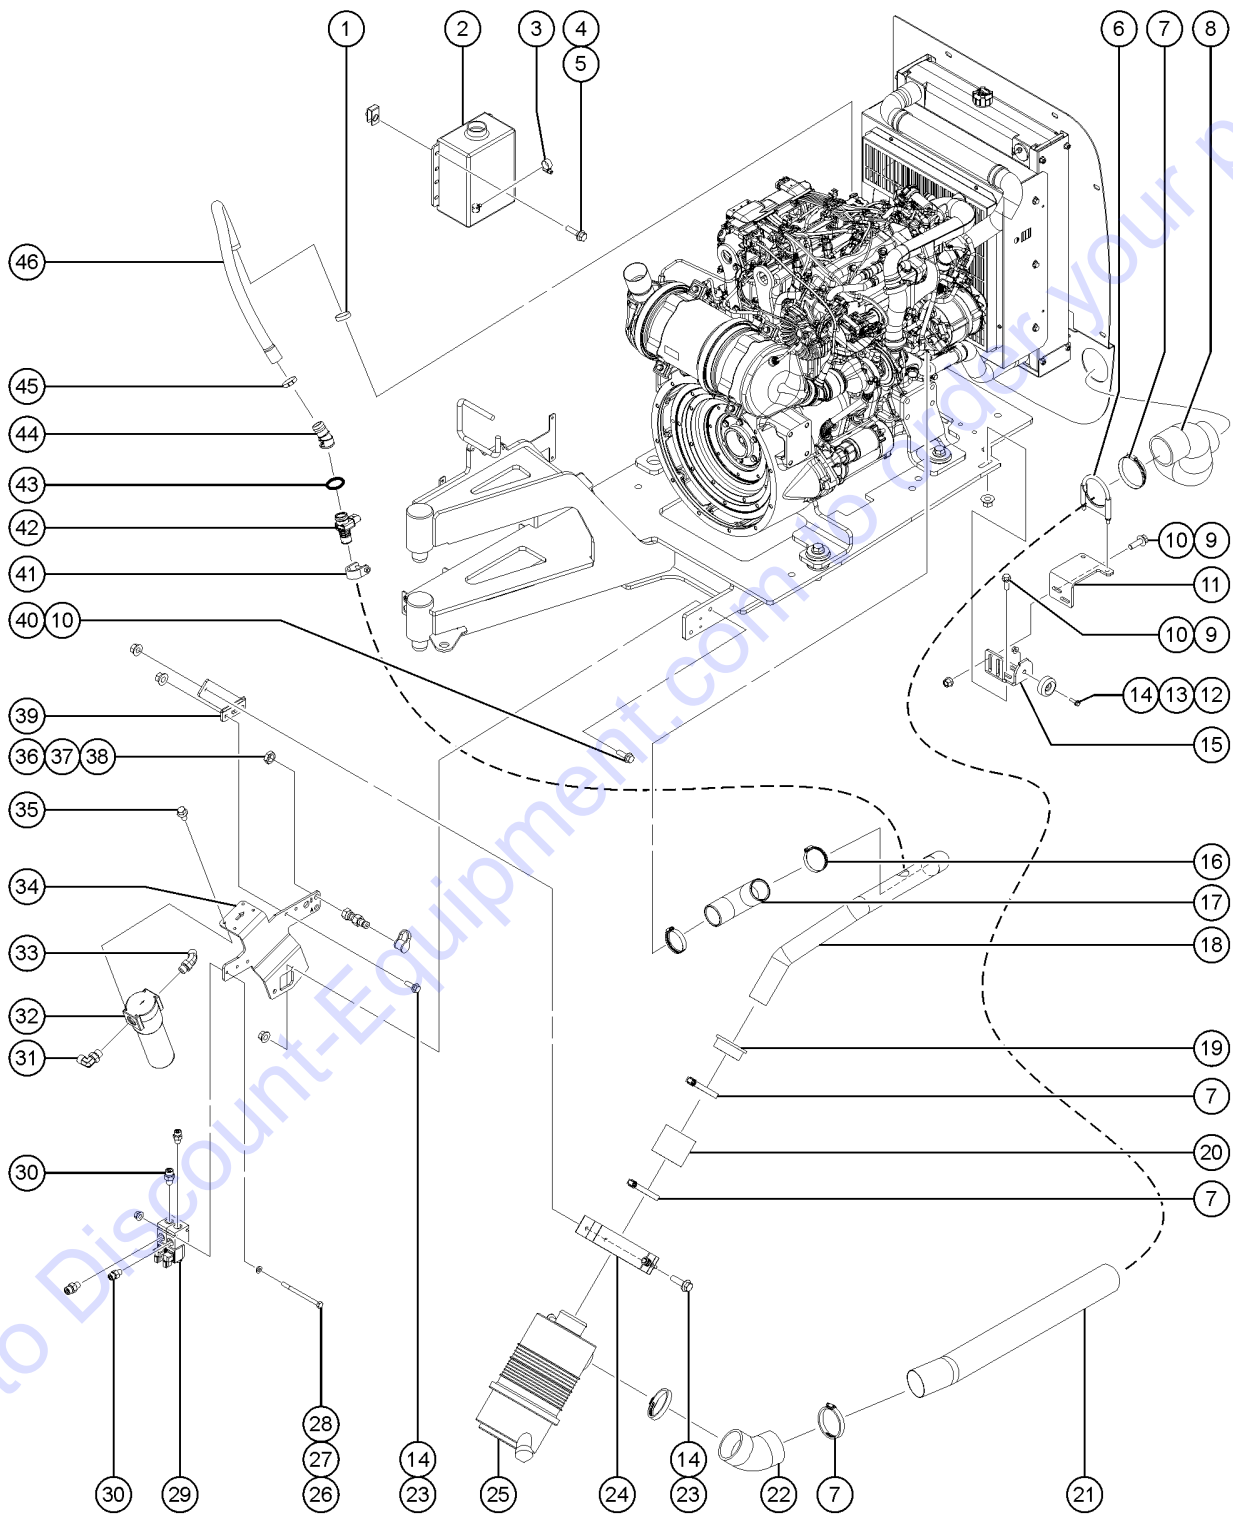

Go to Discount-Equipment.com to order your parts

414.1 Perkins 854F-E34T Engine, View 2

Item	Part No.	Description	Qty.
-		Due to Tier 4 regulations, many engine replacement parts require the engine serial number at time of order placement. When ordering engine parts please have both machine and engine serial numbers available. For internal engine parts, contact engine dealer	
1	1258525GT	CLAMP 28.6 GTH3087	1
2	60721GT	COOLANT,RECOVERY BOTTLE, 4 QT*	1
3	21465GT	CLAMP,HOSE,.25" - .63" X .3125	1
4	231512GT	SCREW,HHF,M6-1.0X25,DIN6921,10.9,ZAB	4
5	219697GT	SPRING CLIP,M6-1.0,3.4-6.3MMX1	4
6	122414GT	U-BOLT,GUILLOTINE,3"	1
7	30489GT	CLAMP,HOSE,3.50"	5
8	1261243GT	HOSE,3" ID FORMED INTAKE	1
9	232874GT	SCREW,HHF,M10-1.5X30,DIN6921,10.9,ZAB	4
10	231529GT	NUT,TL FLG,M10-1.5,DIN6927,10,	6
11	1257728GT	FORMING,INTAKE SUPPORT	1
12	1255537GT	SCREW,HHF,M8-1.25X30,DIN6921,1	1
13	50974GT	BUMPER,RUBBER,COVERS	1
14	237832GT	NUT,TL FLG,M8-1.25,DIN6927,10,ZAB	5
15	1254669GT	FORMING, COVER STOP	1
16	T114379GT	CLAMP,HOSE,2 3/4,PERKINS 127HP	2
17	1258465GT	2" 90 DEGREE ELBOW GTH3016	1
18	1251724GT	PIPE,AIR CLEANER-TO-TURBO,854T	1
19	218806GT	ADAPTER,PIPE,2"-3"	1
20	106211-300GT	HOSE,RUBBER 3"ID X .25 BLACK	1
21	215512GT	TUBE,INTAKE, FILTER	1
22	61270GT	ELBOW,45 DEG,INLET	1
23	824133GT	SCREW,HHF,M8-1.25X25,DIN6921,10.9,ZAB	4
24	81468GT	MOUNTING BAND,AIR CLEANER	1
25	81467GT	AIR CLEANER,NELSON	1
25-	75450GT	AIR CLEANER CLIPS, SUPERBOOM for 81467	