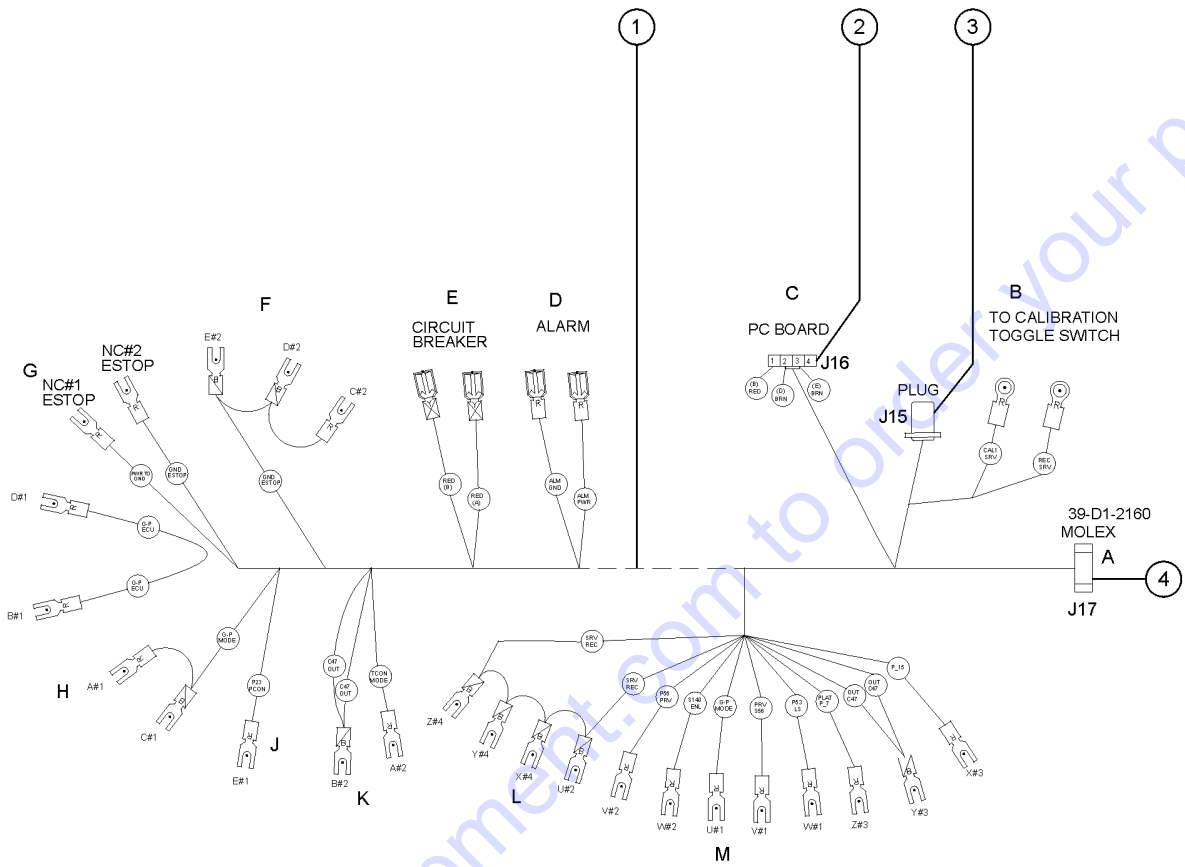

315.131 Harness, Ground Control Box, Super-X

Go to Discount-Equipment.com to order your parts

315.131 Harness, Ground Control Box, Super-X

<i>Item</i>	<i>Part No.</i>	<i>Description</i>	<i>Qty.</i>
-	214330GT	HARNESS, GROUND CONTROL BOX	1
1	75640GT	WIRE LOOM,3/4 DIA.	8
2	60540GT	CONN,RECEP 4 WAY, SINGLE ROW	1
3	73717GT	CONN,RECEP 4 WAY,12-14GA FL***	1
3-	60526GT	LOCK,RECEP 4 WAY,12-14GA	1
4	81546GT	CONN,MOLEX 16 WAY	1

Go to Discount-Equipment.com to order your parts