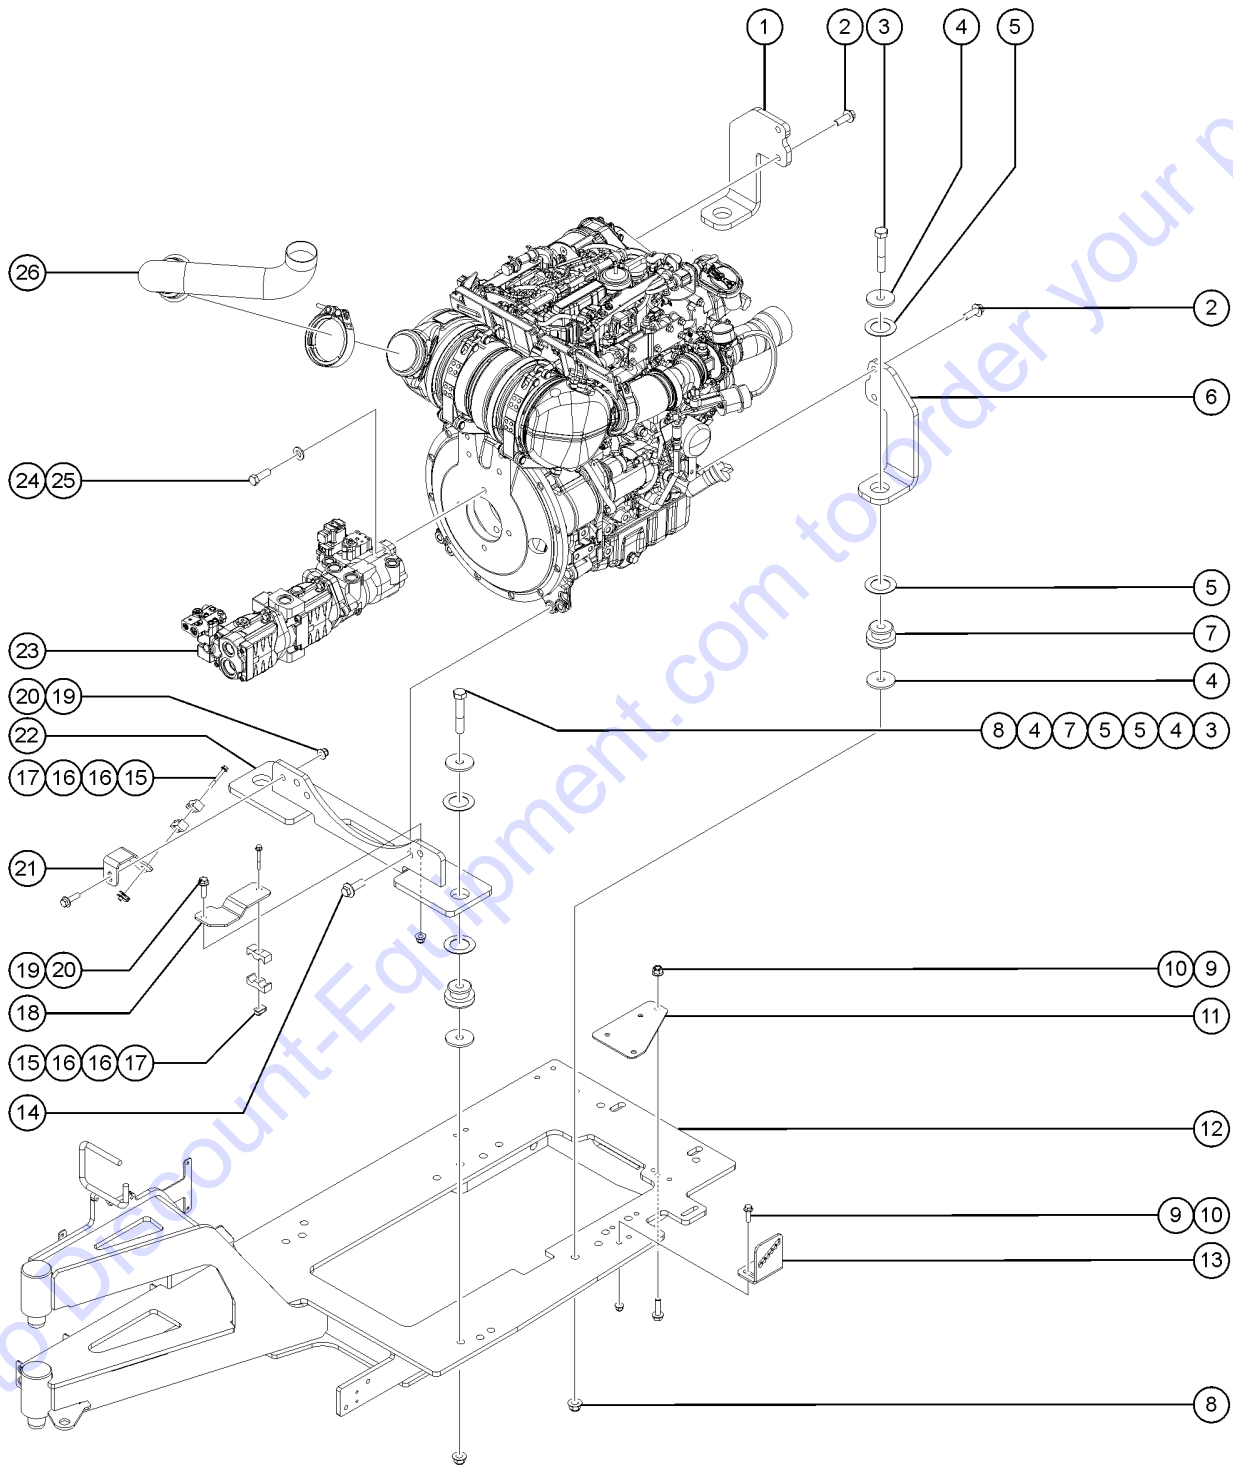

423.1 Deutz TCD 2.2L, Stage V - View 6 (from SN SX180H-743)

Item	Part No.	Description	Qty.
-		Due to Stage V regulations, many engine replacement parts require the engine serial number at time of order placement. When ordering engine parts please have both machine and engine serial numbers available. For internal engine parts, contact engine dealer	
1	1291523GT	FORMING, ENGINE MOUNT, RIGHT	1
2	231511GT	SCREW,HHF,M12-1.75X35,DIN6921,10.9,ZAB	4
3	1256583GT	SCREW,HHF,5/8-11X3.5,8,ZAG	4
4	824123GT	WASHER,FLAT,.625X2.25X.188,ZAG	8
5	1251565GT	WASHER,SHIM,1.56X2.5X0.061,ZAG	8
6	1291522GT	FORMING, ENGINE MOUNT, LEFT	1
7	217500GT	ISOLATOR, ENGINE VIBRATION	4
8	1283007GT	NUT,NYLOCK FLG,5/8-11,F,ZAG	4
9	1283014GT	NUT,NYLOCK FLG,M8-1.25,DIN6926,10,ZAB	4
10	1255537GT	SCREW,HHF,M8-1.25X30,DIN6921,1	4
11	1295747GT	PLATE, SPACER, AIR CLEANER	1
12		Ref. WELDMENT,ENGINE TRAY	1
		(Refer to 409.1)	
13	1291076GT	FORMING,FAN SHROUD STRUT MOUNT	1
		(LH)	
13-	1291476GT	FORMING, FAN SHROUD STRUT MOUNT	
		(RH)	
14	1251899GT	SCREW,HHF,M14-2.0 X 40,DIN 692	4
15	219697GT	SPRING CLIP,M6-1.0,3.4-6.3MMX1	2
16	217460GT	CLAMP,BATTERY CABLE	4
17	216597GT	SCREW,HHF,M6 X 50,G10,YZ	2
18	217458GT	FORMING, BATTERY CABLE GUIDE	1
19	231533GT	SCREW,HHF,M10-1.5X35,DIN6921,10.9,ZAB	4
20	1283015GT	NUT,NYLOCK FLG,M10-1.5,DIN6926,10,ZAB	4
21	1295992GT	FORMING, BATTERY CABLE MOUNT	1
22	1291524GT	WELDMENT, REAR MOUNT, ENGINE	1
23		Ref. PUMP	1
		(Refer to 706.1)	
24	1253498GT	SCREW,HHF,1/2-13X1.5,8,ZAG	2
25	825353GT	WASHER,FLAT,1/2,SAE,HRD,ZAG	2

423.1 Deutz TCD 2.2L, Stage V - View 6 (from SN SX180H-743)

Go to Discount-Equipment.com to order your parts