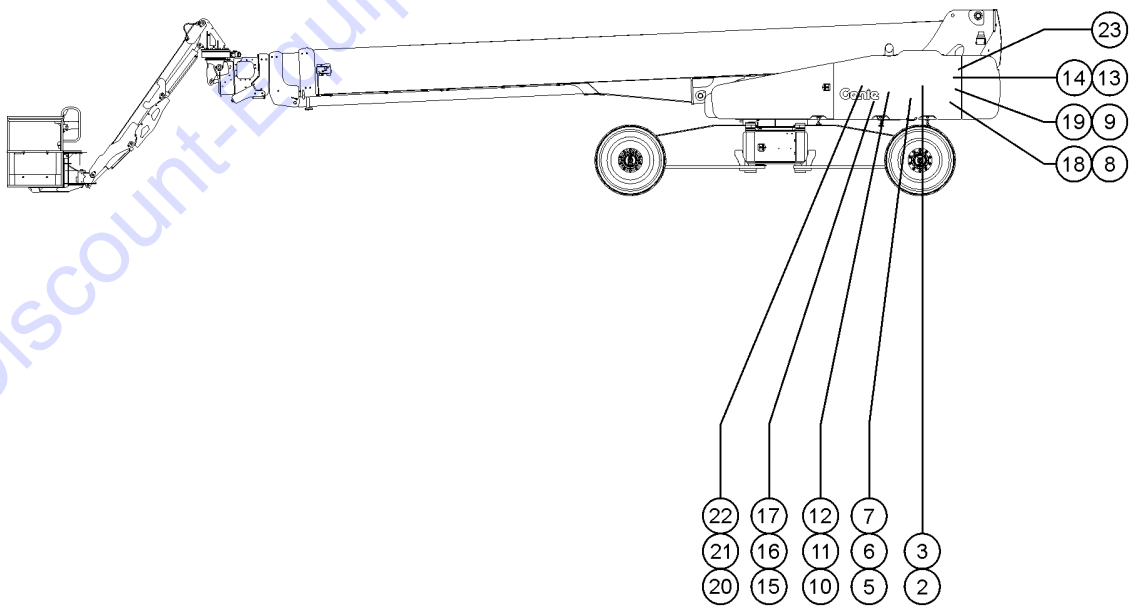

Table of Contents

Description	Page
803.1 Operator Protection Structure	564
804.1 Drive and Work Light Package	566
805.1 Platform Control Box Cover	568
806.1 Engine Air Precleaner	570
807.1 Air Line to Platform	572
808.1 Load Sense	574
808.2 Load Sense (from SN SX180H-745)	576
809.1 Cold Start Package	578
810.1 Cold Start Heater	580
811.1 Ground Control LCD Heater	582
812.1 Platform Level Recovery and Rocker Joystick	584
813.1 Welder Option	586
814.1 Anemometer Option	588
815.1 Hostile Package - View 1	590
815.2 Hostile Package - View 2	594
816.1 Fall Arrest Bar	596
817.1 Operators Protection Alarm (to January 2017)	598
817.2 Lift Guard Contact Alarm Option (from January 2017)	602
818.1 Pass Option, Deutz TD2.9	606
818.2 Pass Option, Deutz TCD 2.2L Stage V (from SN SX180H-743)	608
819.1 Telematics Option	610
820.1 Lift Tools Access Deck - 8 Feet (from SN SX180H-365)	612
821.1 Lift Tools Access Deck - 6 Feet (from SN SX180H-365)	616
Part Number Index	620

001.1 Parts Stocking List

Go to Discount-Equipment.com to order your parts