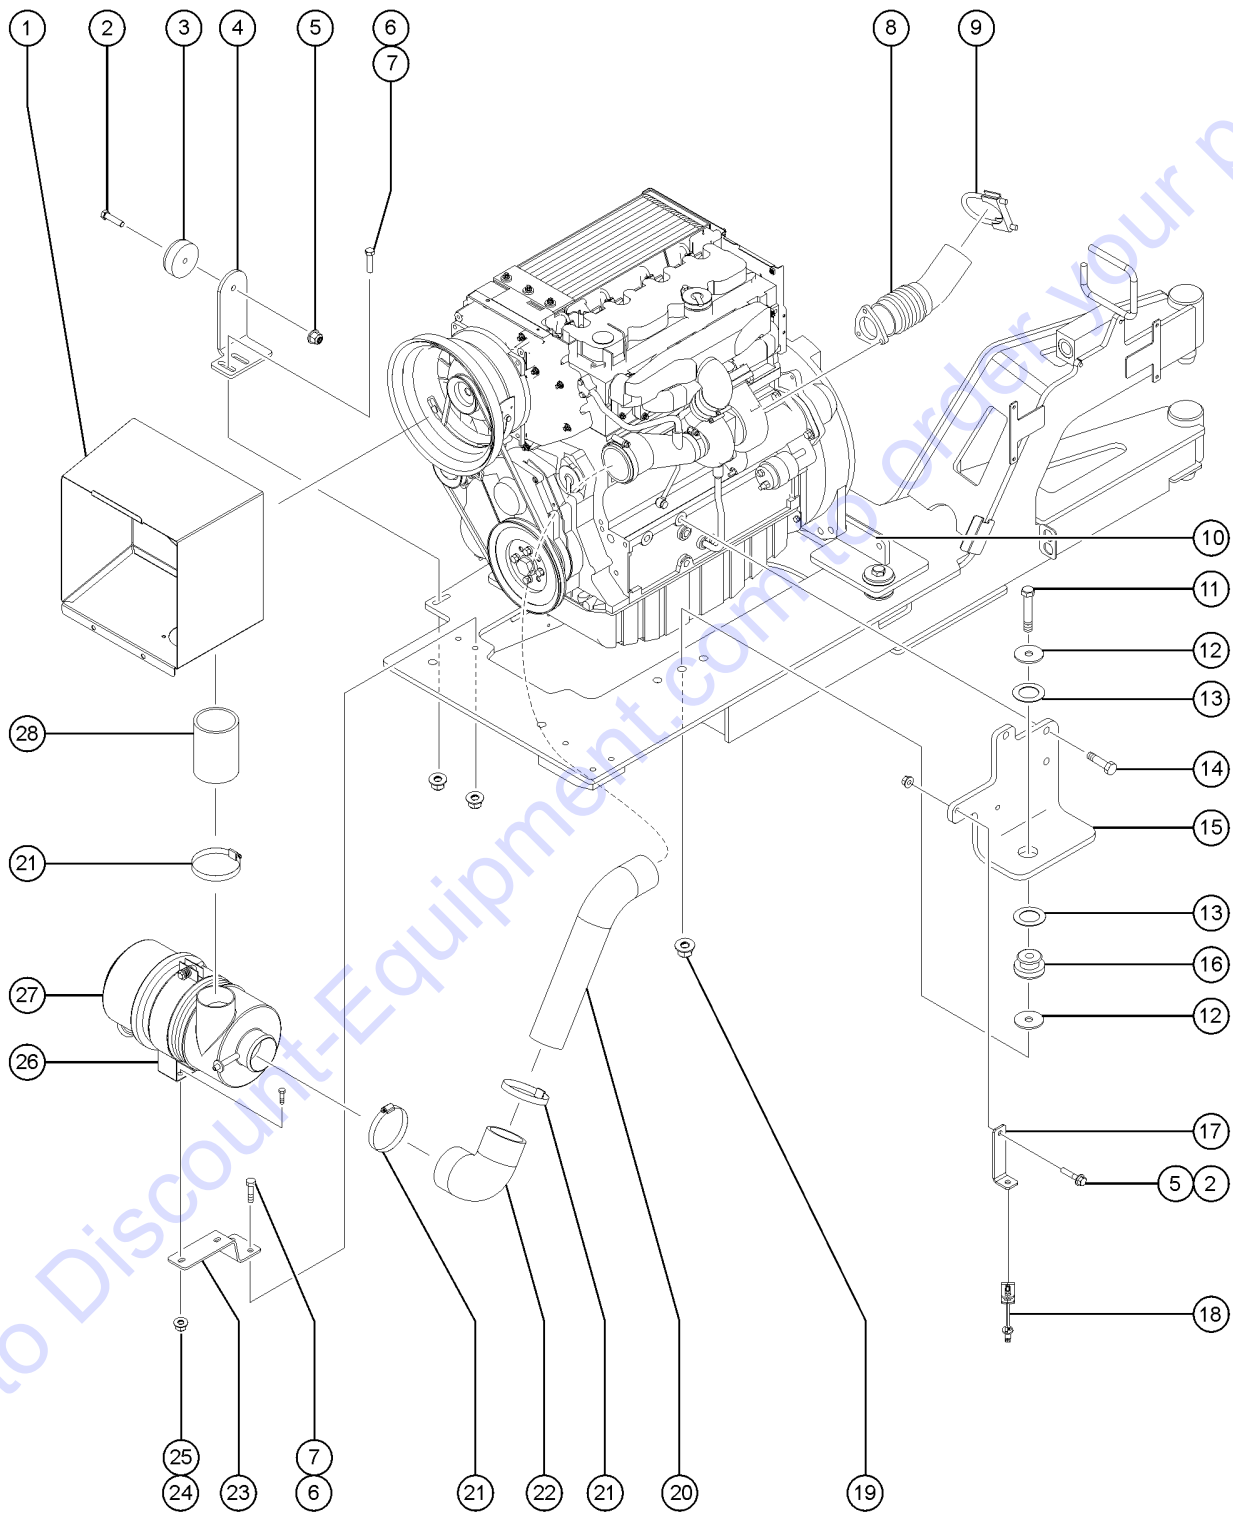

Go to Discount-Equipment.com to order your parts

403.1 Deutz TD2011-L04i Engine - View 3

Go to Discount-Equipment.com to Order Your parts

Item	Part No.	Description	Qty.
-		Verify Engine Make and Model Before Ordering	
-		For internal engine parts, contact engine dealer	
1	160896GT	WELDMENT, AIR BOX, DUETZ	1
2	231531GT	SCREW,HHF,M6X30,DIN6921,10.9,Y	2
3	50974GT	BUMPER,RUBBER,COVERS	1
4	60778-SGT	FORMING,COVER STOP	1
5	231513GT	NUT,TL FLG,M6-1.0,DIN6927,10,Z	2
6	231533GT	SCREW,HHF,M10-1.5X35,DIN6921,10.9,ZAB	4
7	231529GT	NUT,TL FLG,M10-1.5,DIN6927,10,	4
8	70445GT	FLEX PIPE,EXHAUST,2.5" DIA	1
9	71911GT	CLAMP,MUFFLER, 2.50 INCH	1
10	70440GT	WELDMENT,REAR ENGINE MOUNT	1
11	1256583GT	SCREW,HHF,5/8-11X3.5,8,ZAG	4
12	824123GT	WASHER,FLAT,.625X2.25X.188,ZAG	8
13	1251565GT	WASHER,SHIM,1.56X2.5X0.061,ZAG	8
14	1256776GT	SCREW,HHF,M14-2.0X35,DIN6921,1 Bolts engine mounts to engine tray	5
15	70438GT	FORMING,ENGINE MOUNT***	1
16	217500GT	ISOLATOR, ENGINE VIBRATION	
17	822921GT	FORMING,DEUTZ ENGINE WIRE LOOM Bolts engine mounts to engine	2
18	121602GT	CLAMP,FIXED DIA,NYLON, 3/4"	2
19	1253319GT	NUT,TL FLG,5/8-11,G,ZAG	4
20	102208GT	TUBE,AIR INTAKE,DEUTZ	1
21	30489GT	CLAMP,HOSE,3.50"	3
22	139455GT	ELBOW,AIR INTAKE,RUBBER	1
23	102209GT	FORMING,AIR CLEANER MOUNT**	1
24	237832GT	NUT,TL FLG,M8-1.25,DIN6927,10,ZAB	2
25	824132GT	SCREW,HHF,M8-1.25X20,DIN6921,10.9,ZAB	2
26	81468GT	MOUNTING BAND,AIR CLEANER	1