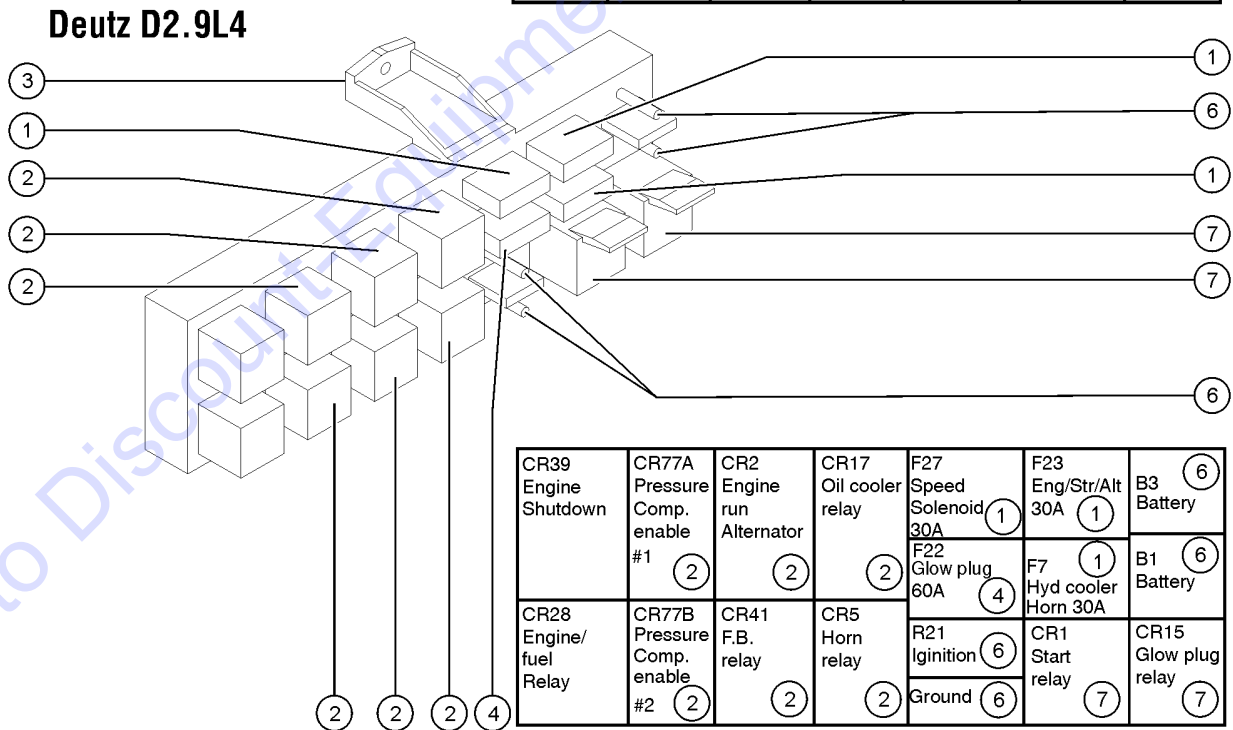

307.3 Fuse Assembly Deutz D2.9L4 and Perkins 854F-E34T - View 2

307.3 Fuse Assembly Deutz TD 2.9L4 and Perkins 854F-E34T - View 2

Item	Part No.	Description	Qty.
1	94327GT	FUSE,30 AMP	3
2	34052GT	RELAY,SPDT,12V(AUTO) PLUG IN**	
2-	88167GT	CONN,DUAL RLY MODULE,10 POS	
3	88160GT	BRACKET,LEG,RLY BLOCK	3
4	101340GT	FUSE,60 AMP,MAXI	1
5	1258391GT	FUSE, 50 AMP, MAXI	1
6	106051GT	CONN,FEED THRU STUD	2
6-	88164GT	CONN MAXI FUSE MODULE,4POS	
7	61225GT	RELAY,12VDC,70AMP,SEALED	2
7-	88162GT	CONN,POWER RLY MODULE,4POS	
8	60536GT	FUSE,20 AMP,MAXI	1

Go to Discount-Equipment.com to order your parts