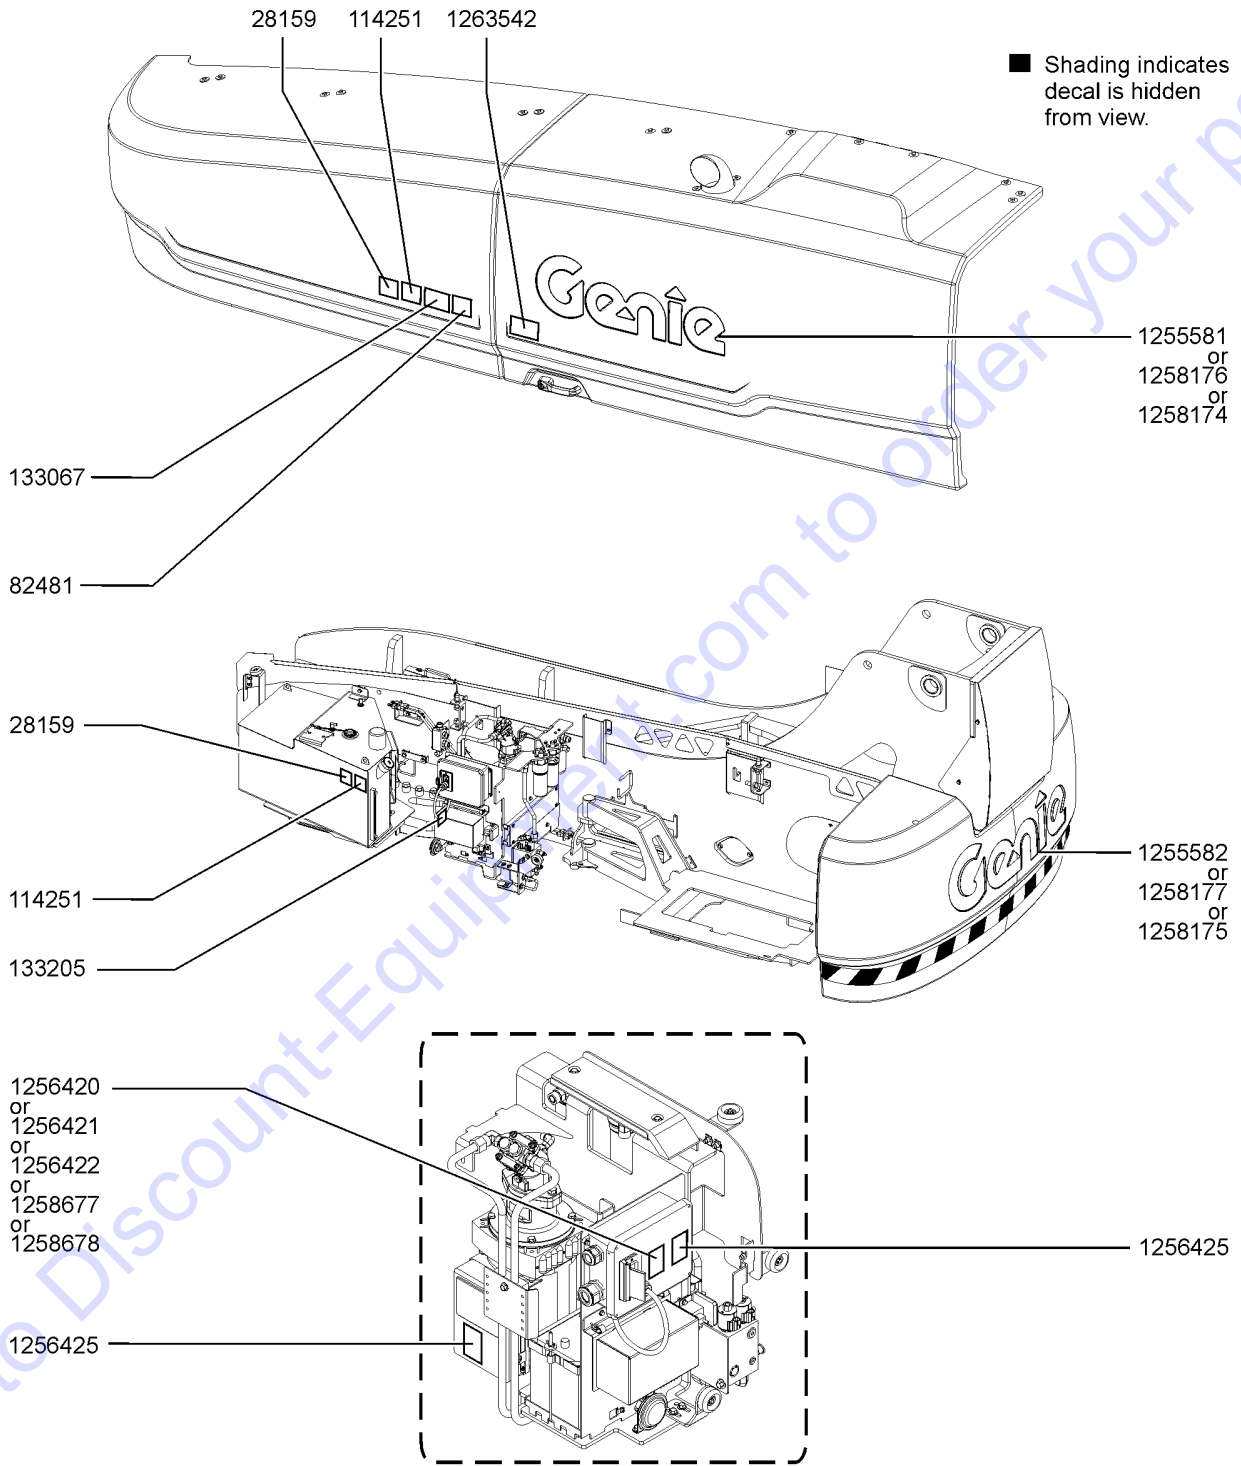

109.1 Decals with Symbols, Engine Side (to SN SX180H-744)

109.1 Decals with Symbols, Engine Side (to SN SX180H-744)

Item	Part No.	Description	Qty.
1	28159GT	DECAL,LABEL,DIESEL FUEL	2
2	82481GT	DECAL SYMBOL BATTERY SAFETY	1
3	114251GT	DECAL,LABEL,NO SMOKING,SYMB	2
4	133067GT	DECAL,DANGER,ELEC.HAZ.STAY CLR	1
5	133205GT	DECAL,LABEL, ELECTRO HAZARD	1
6	1255581GT	DECAL,COSMETIC, 10" GENIE BLUE	1
7	1255582GT	DECAL COSMETIC,15" GENIE BLUE	1
8	1256420GT	DECAL, POWER TO PLATFORM, 208V/115V 60HZ Option	1
9	1256421GT	DECAL, POWER TO PLATFORM, 220V Option	1
10	1256422GT	DECAL, POWER TO PLATFORM, 415V Option	1
11	1256425GT	DECAL, DANGER, ELECTROCUTION HAZARD, SYMBOL Option	2
12	1258174GT	DECAL,COSMETIC,10" GENIE WHITE	1
13	1258175GT	DECAL COSMETIC,15" GENIE WHITE	1
14	1258176GT	DECAL,COSMETIC,10" GENIE BLACK	1
15	1258177GT	DECAL COSMETIC,15" GENIE BLACK	1
16	1258677GT	DECAL, POWER TO PLATFORM, 240V 50HZ Option	1
17	1258678GT	DECAL, POWER TO PLATFORM, 220V Option	1
18	1263542GT	DECAL,IMPROPER OPERATION,SYMBOL	1