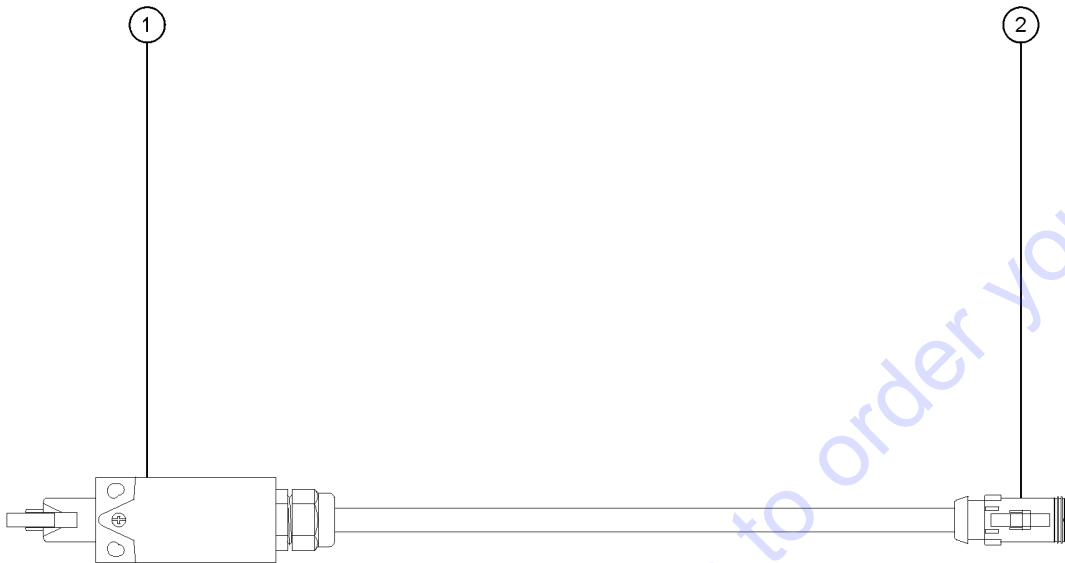

315.136 Switch Assy, Axle Safety , Super-X

Go to Discount-Equipment.com to order your parts