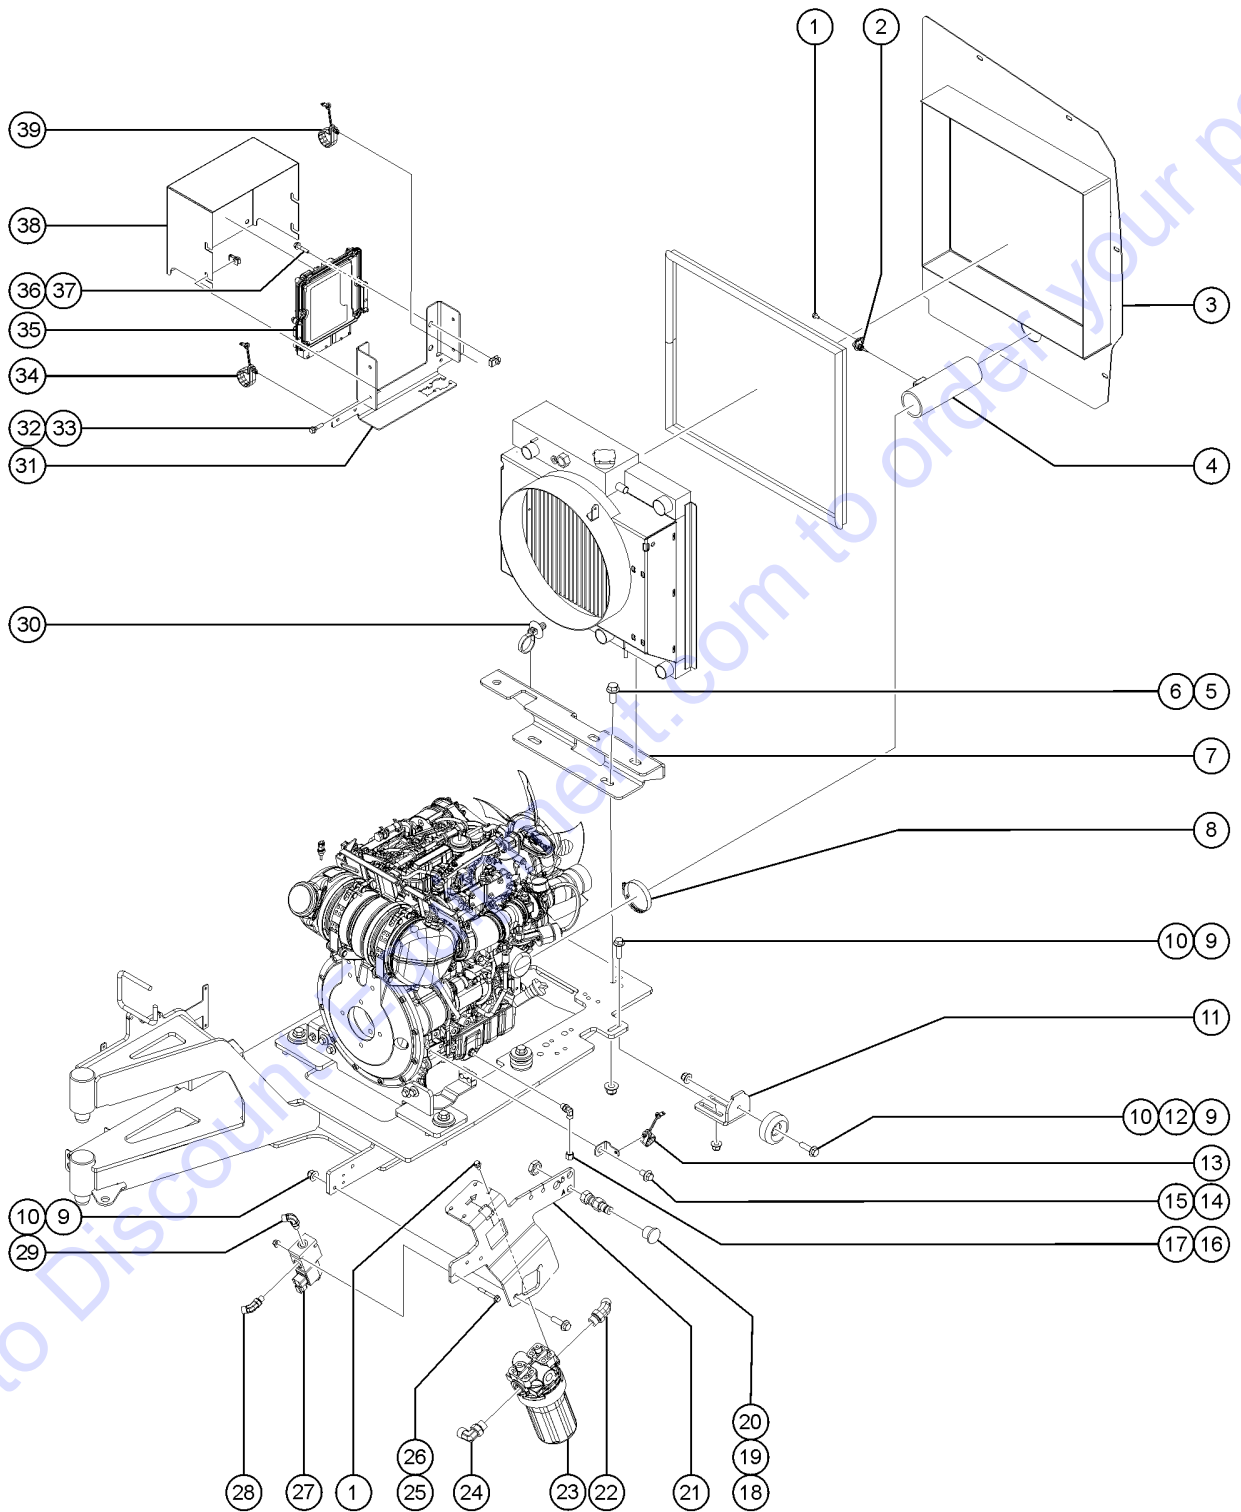

422.1 Deutz TCD 2.2L, Stage V - View 5 (from SN SX180H-743)

Item	Part No.	Description	Qty.
-		Due to Stage V regulations, many engine replacement parts require the engine serial number at time of order placement. When ordering engine parts please have both machine and engine serial numbers available. For internal engine parts, contact engine dealer	
1	824077GT	SCREW, HHF, 1/4-20 X .5, 8, ZAG	5
2	1266547GT	SENSOR, TEMP, AMBIENT, T4F, TCD3.6	1
3	1296087GT	WELDMENT, BAFFLE, DEUTZ 2.2L	1
4	1295397GT	HOSE, RAW AIR INTAKE, 2.50" I.D.	1
5	1251894GT	SCREW, HHF, M16-2.0X45, DIN6921, 1	2
6	1283018GT	NUT, NYLOCK, FLG, M16-2.0, DIN6926, 10, ZAB	2
7	1291475GT	FORMING, COOLER MOUNT, DEUTZ 2.2L	1
8	30971GT	CLAMP, HOSE, 3.0"	1
9	231533GT	SCREW, HHF, M10-1.5X35, DIN6921, 10.9, ZAB	5
10	1283015GT	NUT, NYLOCK FLG, M10-1.5, DIN6926, 10, ZAB	5
11	1291557GT	FORMING, COVER STOP	1
12	50974GT	BUMPER, RUBBER, COVERS	1
13	121603GT	CLAMP, FIXED DIA. NYLON, .875"	1
14	1255806GT	SCREW, HHF, M12-1.75X20, DIN6921, 10.9, ZAB	1
15	1256480GT	FORMING, WIRE LOOM SUPPORT	1
16	69775GT	CAP, 520112-8	1
17	54428GT	FITTING, HYDRAULIC, 90DEG, O-RING	1
18	48880GT	CAP, DIAGNOSTIC NIPPLE	2
19	49207GT	NIPPLE, DIAGNOSTIC, ORFS, FM, SWIV	2
20	75574GT	NUT, BULKHEAD, 520118-4	2
21	215517GT	FORMING, CHARGE FILTER MOUNT	1
22	48937GT	ELBOW, 45D, 520320-8	1
23	1267807GT	ASSEMBLY, MED. PRESS. FILTER,	1
24	48932GT	FITTING, ELBOW, 90D, 520220-8***	1
25	216597GT	SCREW, HHF, M6 X 50, G10, YZ	2
26	1283013GT	NUT, NYLOCK FLG, M6-1.0, DIN6926, 10, ZAB	2

422.1 Deutz TCD 2.2L, Stage V - View 5 (from SN SX180H-743)