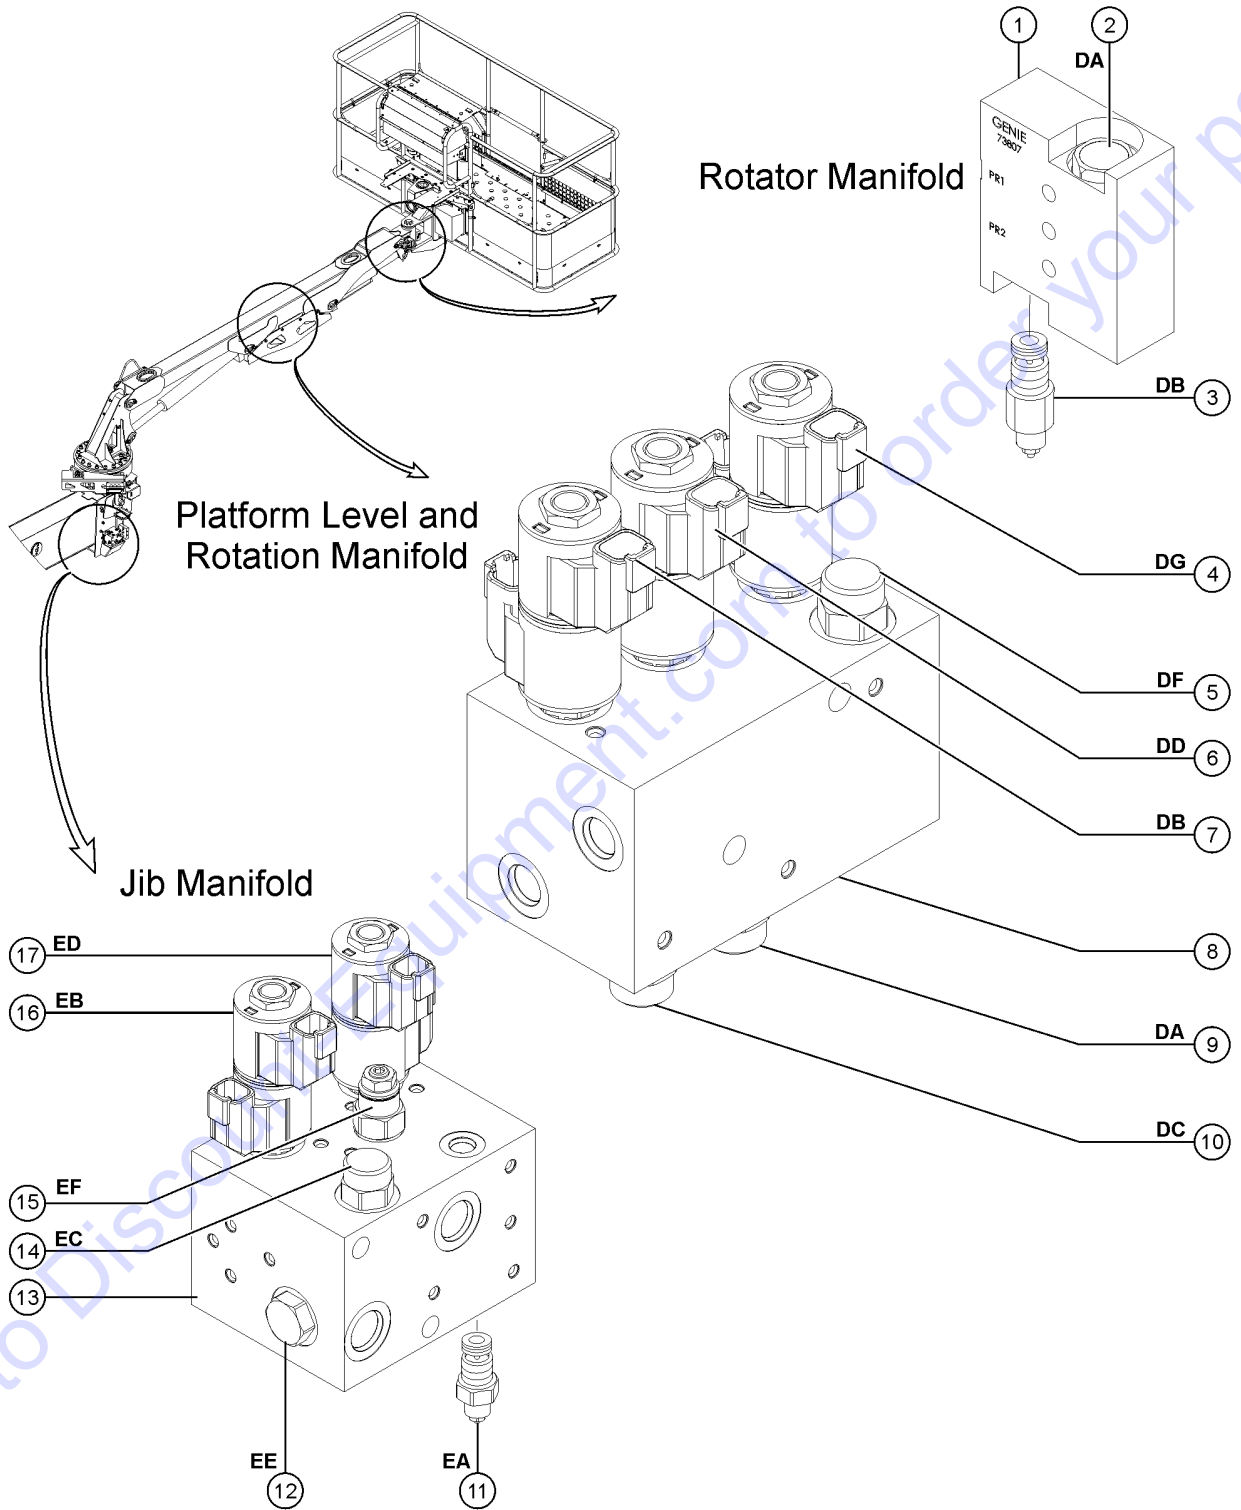

704.1 Jib, Level and Rotation Manifolds (to SN SX180H-612)