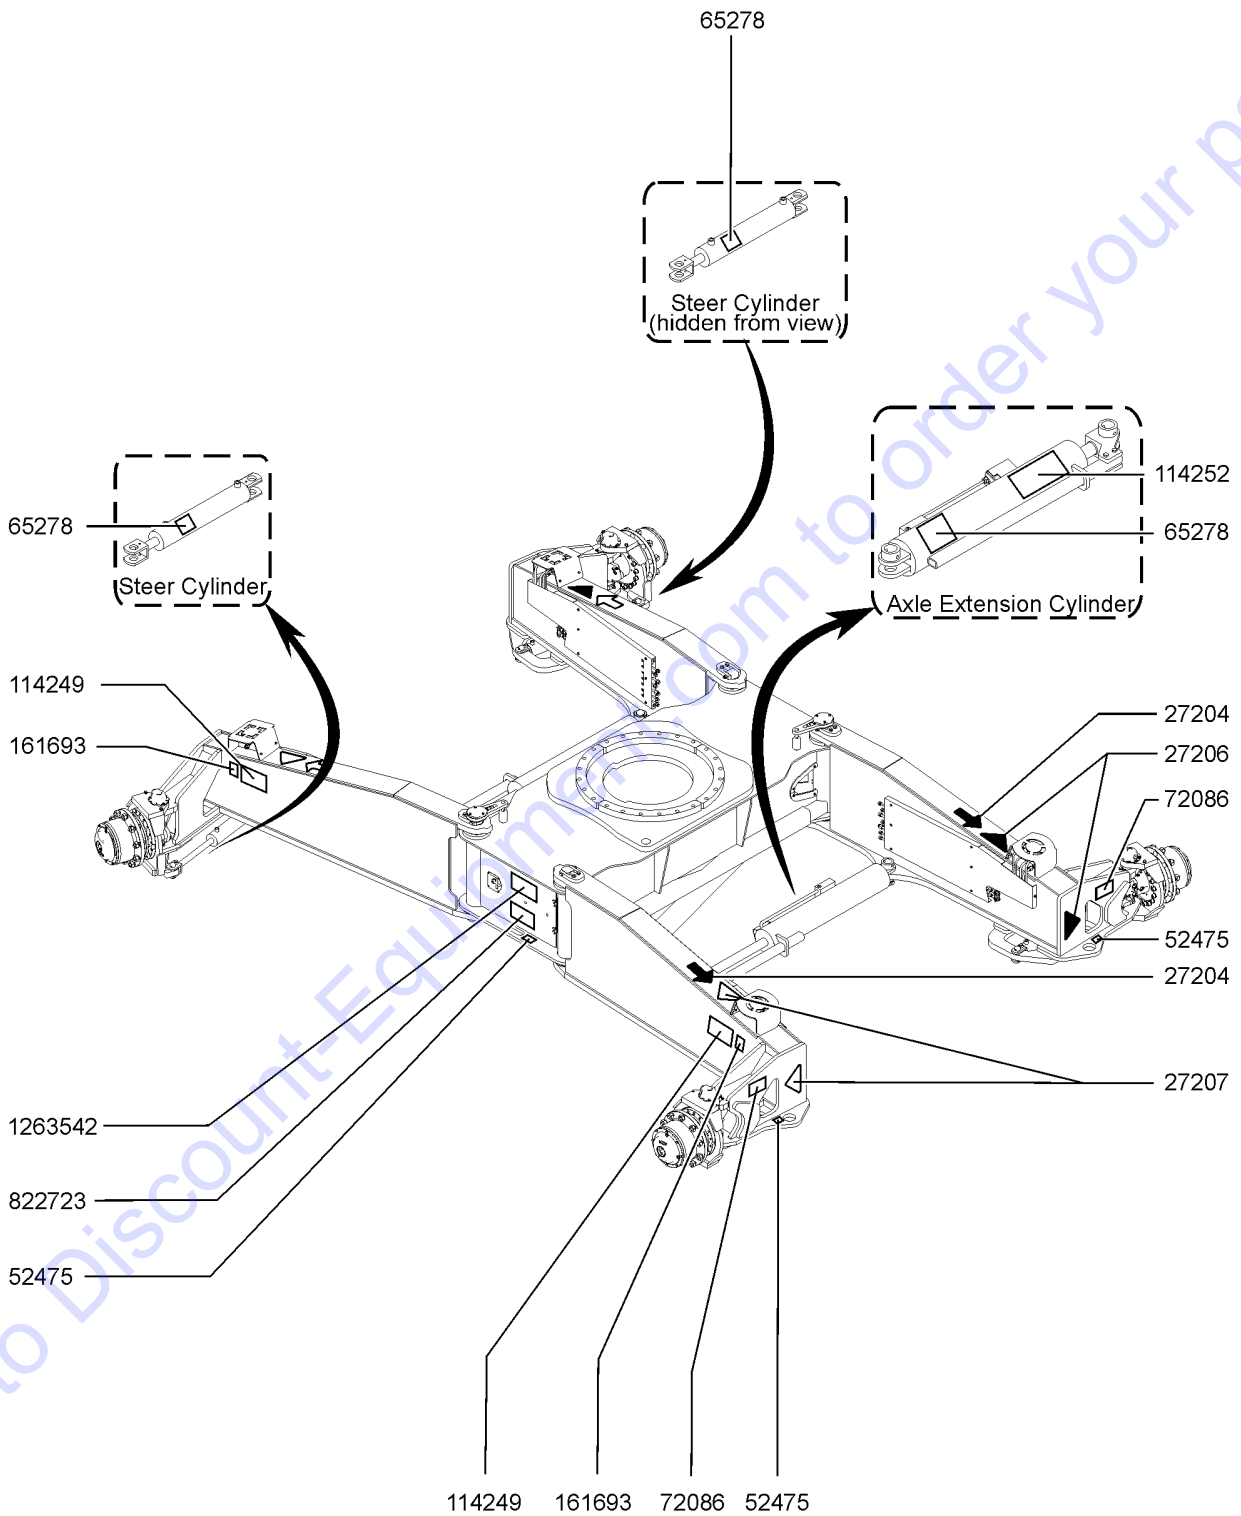

122.1 Decals with Symbols, Engine Side (chassis) (from SN SX180H-745)

122.1 Decals with Symbols, Engine Side (chassis) (from SN SX180H-745)

Item	Part No.	Description	Qty.
1	27204GT	DECAL,ARROW BLUE	2
2	27206GT	DECAL,TRIANGLE,BLUE	2
3	27207GT	DECAL,TRIANGLE,YELLOW	2
4	52475GT	DECAL LABEL TRANSPORT TIE DOWN*	3
5	65278GT	DECAL,CAUTION,NO STEP	3
6	72086GT	DECAL,LABEL,LIFTING EYE	2
7	114249GT	DECAL,LABEL,TIPOVER,TIRES,SYMB	2
8	114252GT	DECAL,LABEL,TIP OVER LMT SWTCH	1
9	161693GT	DECAL,WHEEL LOAD, SX-180	2
10	822723GT	DECAL,TRANSPORT DIAGRAM,SX-180	1
11	1263542GT	DECAL,IMPROPER OPERATION,SYMBOL	1

Go to Discount-Equipment.com to order your parts