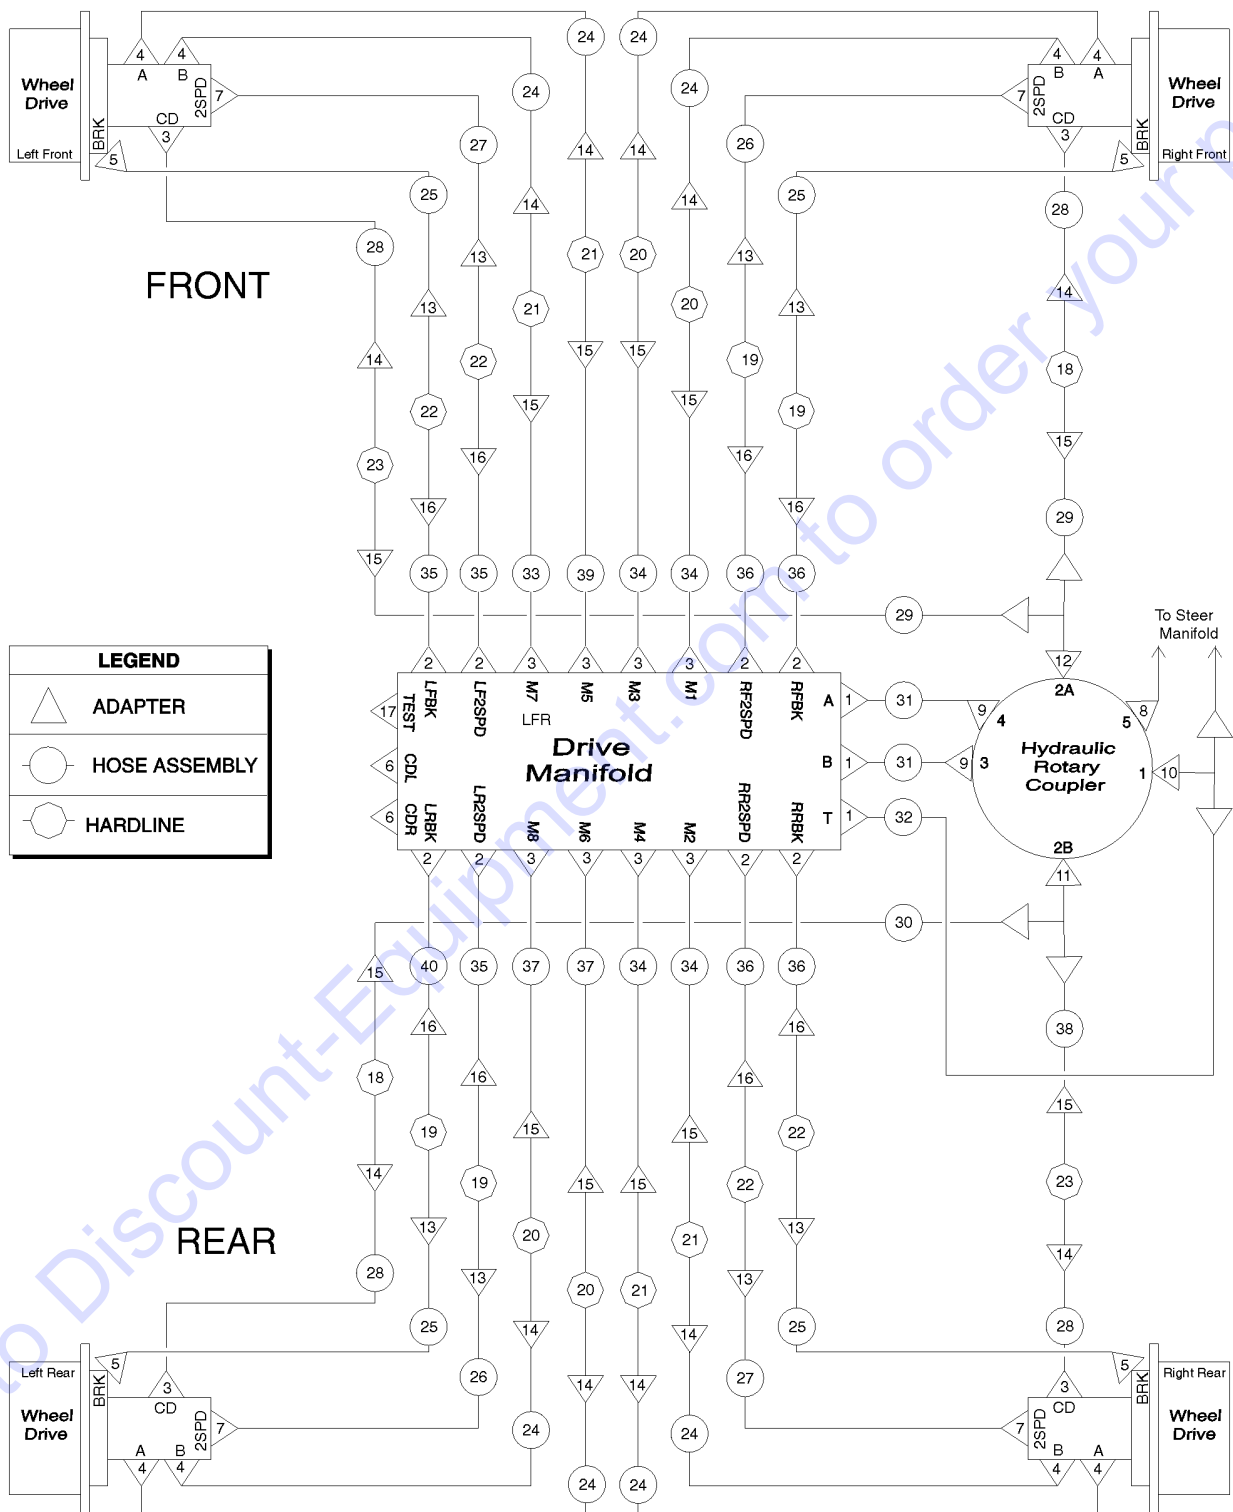

Go to Discount-Equipment.com to order your parts

707.1 Hydraulic Hoses and Fittings, Drive System

707.1 Hydraulic Hoses and Fittings, Drive System

Item	Part No.	Description	Qty.
1	48960GT	FITTING,CONN,520120-12***	3
2	48905GT	CONN,520120-4***	8
3	48933GT	CONN,520120-8***	12
4	48948GT	CONN,520120-8-12	4
5	48912GT	CONN,520120-4-6***	4
6	59371GT	PLUG, HEX SOCKET, 090109B-8*	2
7	48911GT	ELBOW,90D,520220-4-6***	4
8	48937GT	ELBOW,45D,520320-8 (Refer to 708.1)	1
9	48963GT	FITTING,ELBOW,45D,520320-12***	2
10	48961GT	TEE,RUN,520428-12 (Refer to 708.1)	1
11	48935GT	TEE,RUN,520428-8	1
12	48936GT	TEE,BRANCH,520429-8	1
13	48924GT	CONN,BULKHEAD,520601-6	8
14	48894GT	CONN,BULKHEAD,520601-8	12
15	104186GT	SEAL, ORFS TUBE FLANGE, 8PLS	12
16	214345GT	SEAL,ORING-6	8
17	48998GT	NIPPLE,DIAGNOSTIC,#6 PORT***	1
18	237457GT	HYD TUBE, DRIVE CASE, AXLE 2	2
19	237456GT	HYD TUBE, BRAKE 2SP, AXLE 2	4
20	214256GT	HYD TUBE, BRAKE 2SP, AXLE 2	4
21	214255GT	HYD TUBE, DRIVE A B, AXLE 1	4
22	237560GT	HYD TUBE, BRAKE 2SP, AXLE 1	4
23	237561GT	HYD TUBE, DRIVE CASE, AXLE 1	2
24	81812-5792GT	HOSE ASSY,1/2,STR FEM,STR FEM Components: 48822, 48822 and 56777 @ 56 inches	8
25	49181-5990GT	HOSE ASSY,1/4",45,FEM STR FEM Components: 48801, 48810 and 48751 @ 57.5 inches	4
26	49120-6381GT	HOSE ASSY,1/4" STR FEM STR FEM Components: 48800, 48810 and 48751 @ 62 inches	2
27	49163-6994GT	HOSE ASSY,1/4,90D FEM/STR FEM Components: 48802, 48810 and 48751 @ 68 inches	2
28	49141-5863GT	HOSE ASSY,1/2,45 FEM,STR FEM** Components: 48822, 48826 and 48756 @ 56 inches	4