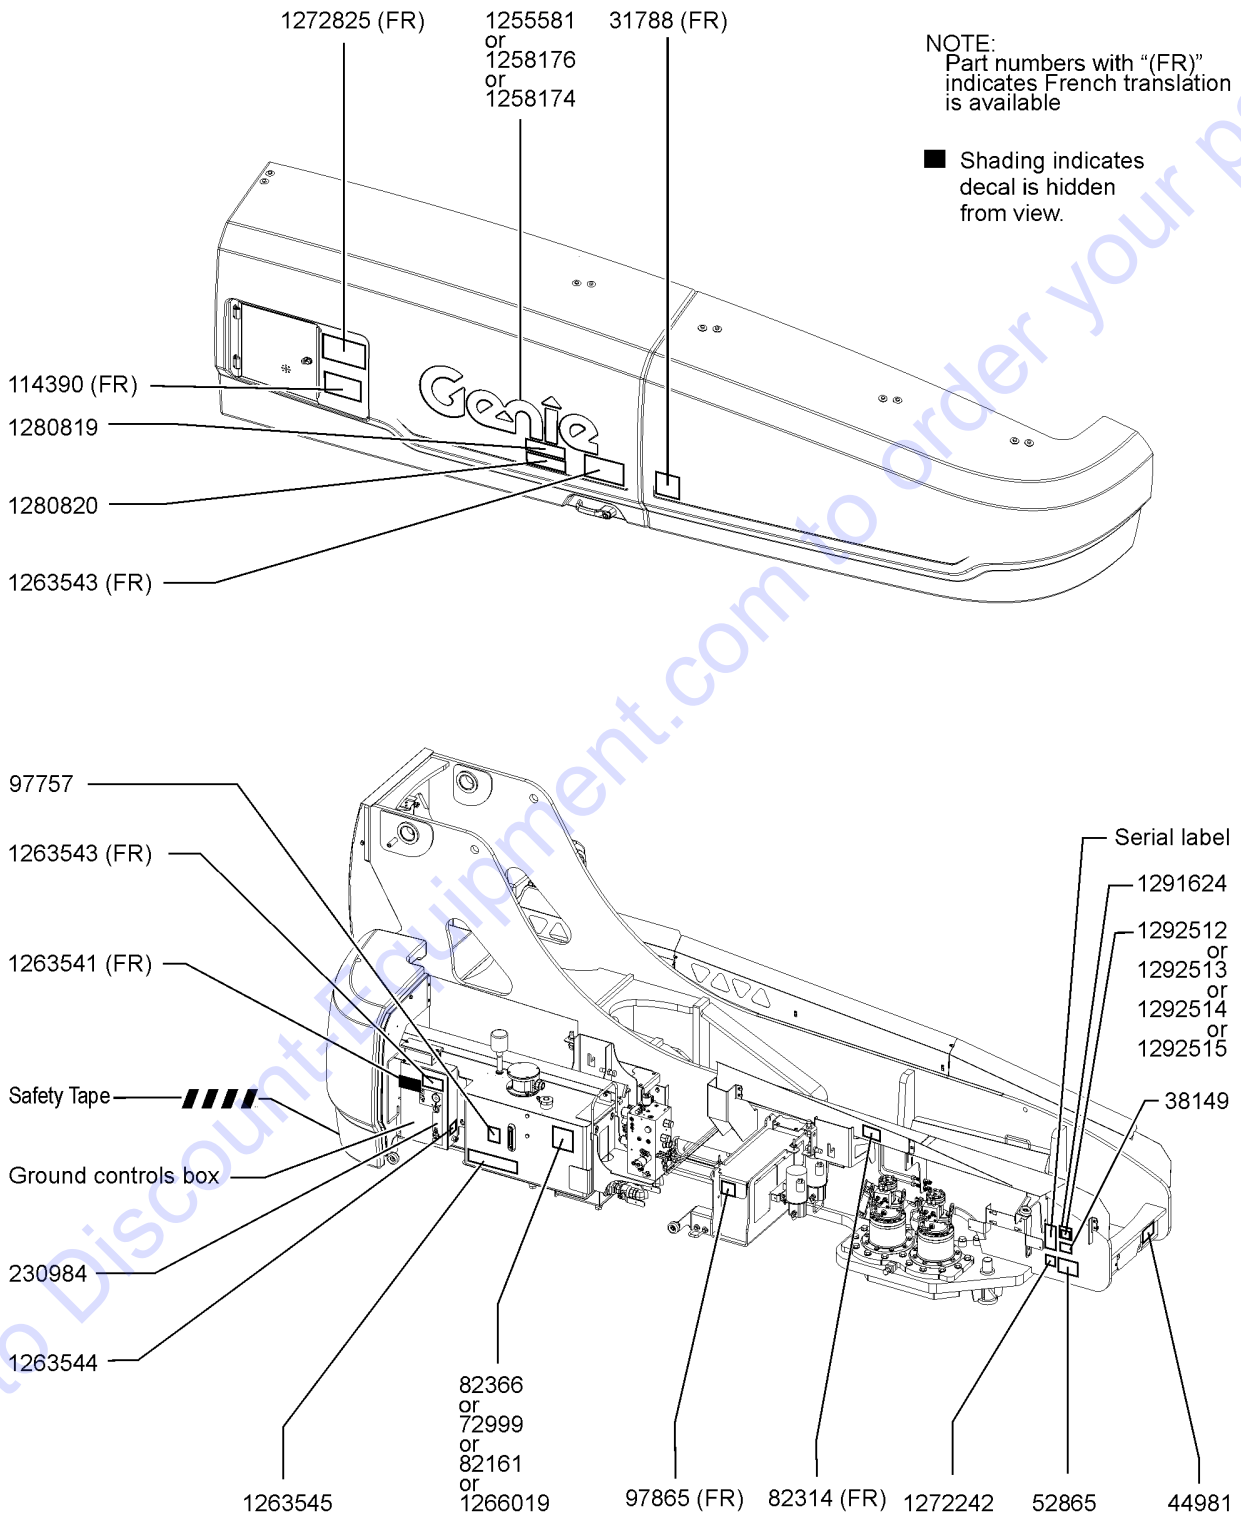

101.1 Decals with Words, Hydraulic Tank Side (to SN SX180H-744)

101.1 Decals with Words, Hydraulic Tank Side (to SN SX180H-744)

Item	Part No.	Description	Qty.
-	1302918GT	INSTRUCTIONS,INSTALL,COMP,WORD, SX-180	1
-	1302919GT	DECAL KIT,SX-180,COMP,WORD,ANSI & AUS	1
1	31788GT	DECAL,DANGER,BATTERY SAFETY***	1
2	38149GT	DECAL LABEL PATENTS	1
		(US only)	
3	44981GT	DECAL LABEL AIRLINE 110PSI	1
		Option, airline to platform	
4	52865GT	DECAL,ANNUAL INSP***	1
5	72999GT	DECAL,LABEL,PETRO CANADA***	1
		Option, hydraulic oil	
6	82161GT	DECAL,LABEL,UCON HYDROLUBE	1
		Option, hydraulic oil	
7	82314GT	DECAL,DANGER,TIP-OVER	1
8	82366GT	DECAL, LABEL - CHEVRON RANDO	1
		Option, hydraulic oil	
9	97757GT	DECAL,LABEL,OIL LEVEL IND	1
10	97865GT	DECAL,WARN,ELECTRO HAZARD	1
11	114390GT	DECAL,DANGER,ELECT HAZARD***	1
12	230984GT	DECAL, GROUND CONTROL SPX	1
13	1255581GT	DECAL,COSMETIC, 10" GENIE BLUE	1
14	1258174GT	DECAL,COSMETIC,10" GENIE WHITE	1
15	1258176GT	DECAL,COSMETIC,10" GENIE BLACK	1
16	1263541GT	DECAL, TIP OVER HAZARD	1
17	1263543GT	DECAL, IMPROPER OPERATION	2
18	1263544GT	DECAL, BYPASS KEY SWITCH	1
19	1263545GT	DECAL, INSTR-BYPASS KEY SWITCH	1
20	1266019GT	DECAL, LABEL, SHELL TELLUS	1
21	1272242GT	DECAL,MACHINE REGISTRATION/OWNER TRANSFER	1
22	1272825GT	DECAL,OPERATOR INST, GROUND CONT	1
23	1280819GT	DECAL,WARNING,CANCER AND REPRODUCTIVE HARM, PROP 65	1
24	1280820GT	DECAL,FUEL,DIESEL EXHAUST, PROP 65	1
25	1291624GT	DECAL COSM,GENIE LIFT CONNECT,LEXAN COVER	1
26	1292512GT	DECAL COSM,GENIE LIFT CONNECT,ESN,SKU4-1	1