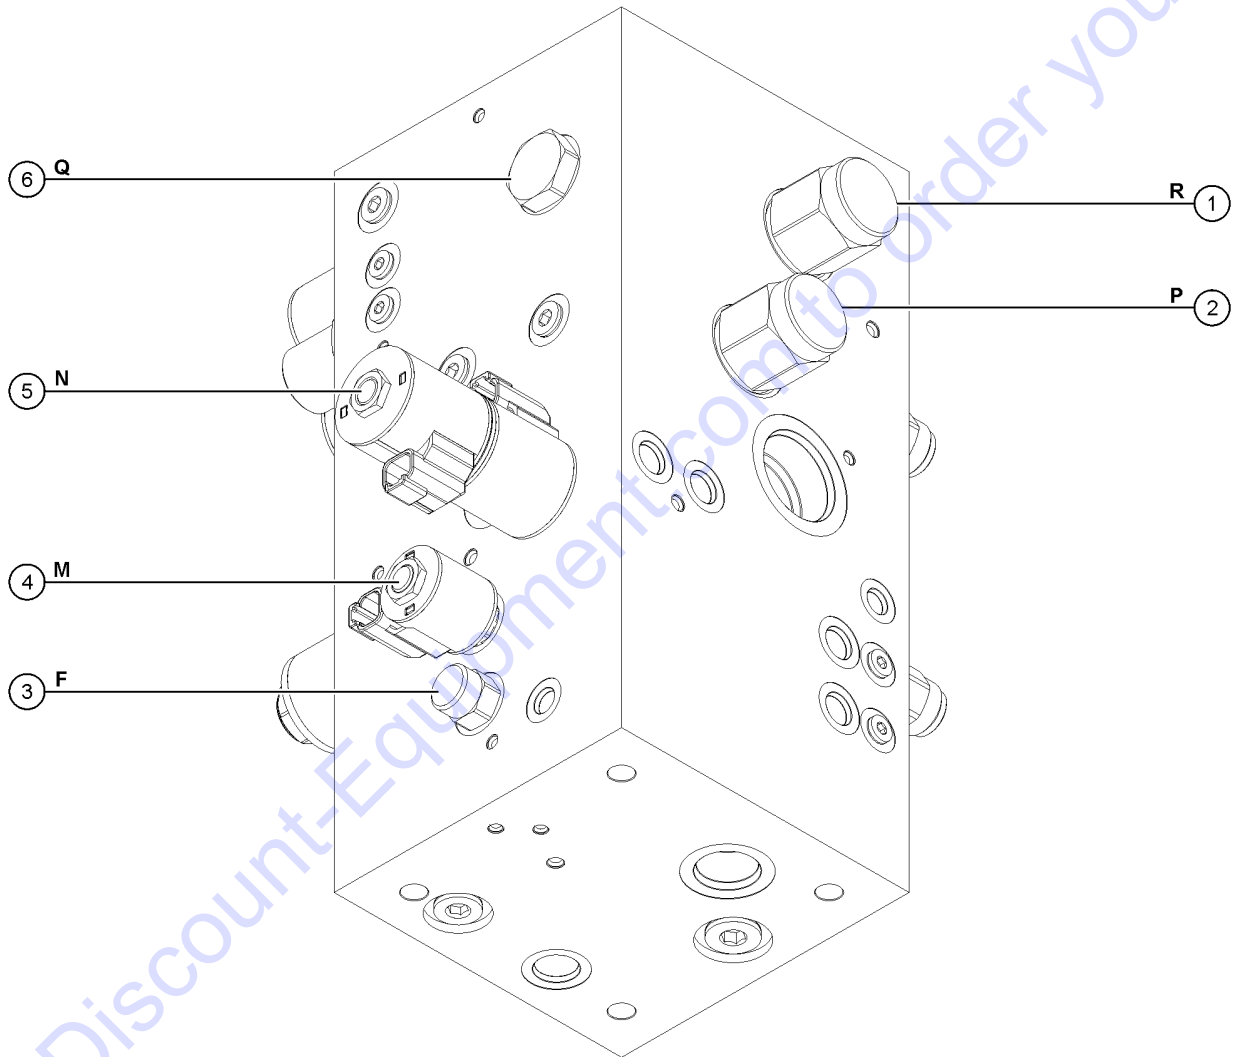

703.2 Function Manifold - View 2

Go to Discount-Equipment.com to order your parts

Item	Part No.	Description	Qty.
1	237217GT	Pilot Operated Directional Valve R, Boom cylinder extend/retract circuit	1
1-	115204GT	SEAL KIT	
2	237217GT	Pilot Operated Directional Valve P, Boom lift cylinder up/down circuit	1
2-	115204GT	SEAL KIT	
3	237209GT	COMPENSATOR, 150 PSI F, Turntable rotate circuit	1
3	52371GT	SEAL KIT, VALVE	
4	97181GT	VALVE-SOLENOID, 2POS 3WAY M, Turntable rotate speed control	1
4-	107768GT	COIL, 12VDC #8 DTSCH W/O DIODE	
4-	44227GT	SEAL KIT, VALVE	
4-	44174GT	NUT-COIL SHORT	
5	62330GT	VALVE, SOLENOID, 3POS 4WAY*** N, Turntable rotate circuit	1
5-	104760GT	COIL, 12VDC #10DTSCH IP69 ECOIL	2
5-	44230GT	SEAL KIT-P.N.44169,44172,44171	
5-	97372GT	SPACER, COIL	
5-	44174GT	NUT-COIL SHORT	
6	237211GT	VALVE-CHECK SIZE 12 (60 psi) Q, Holds hyd oil in boom extend circuit	
6-	62338GT	SEAL KIT, 62328, SIZE 12, 2 PORT	