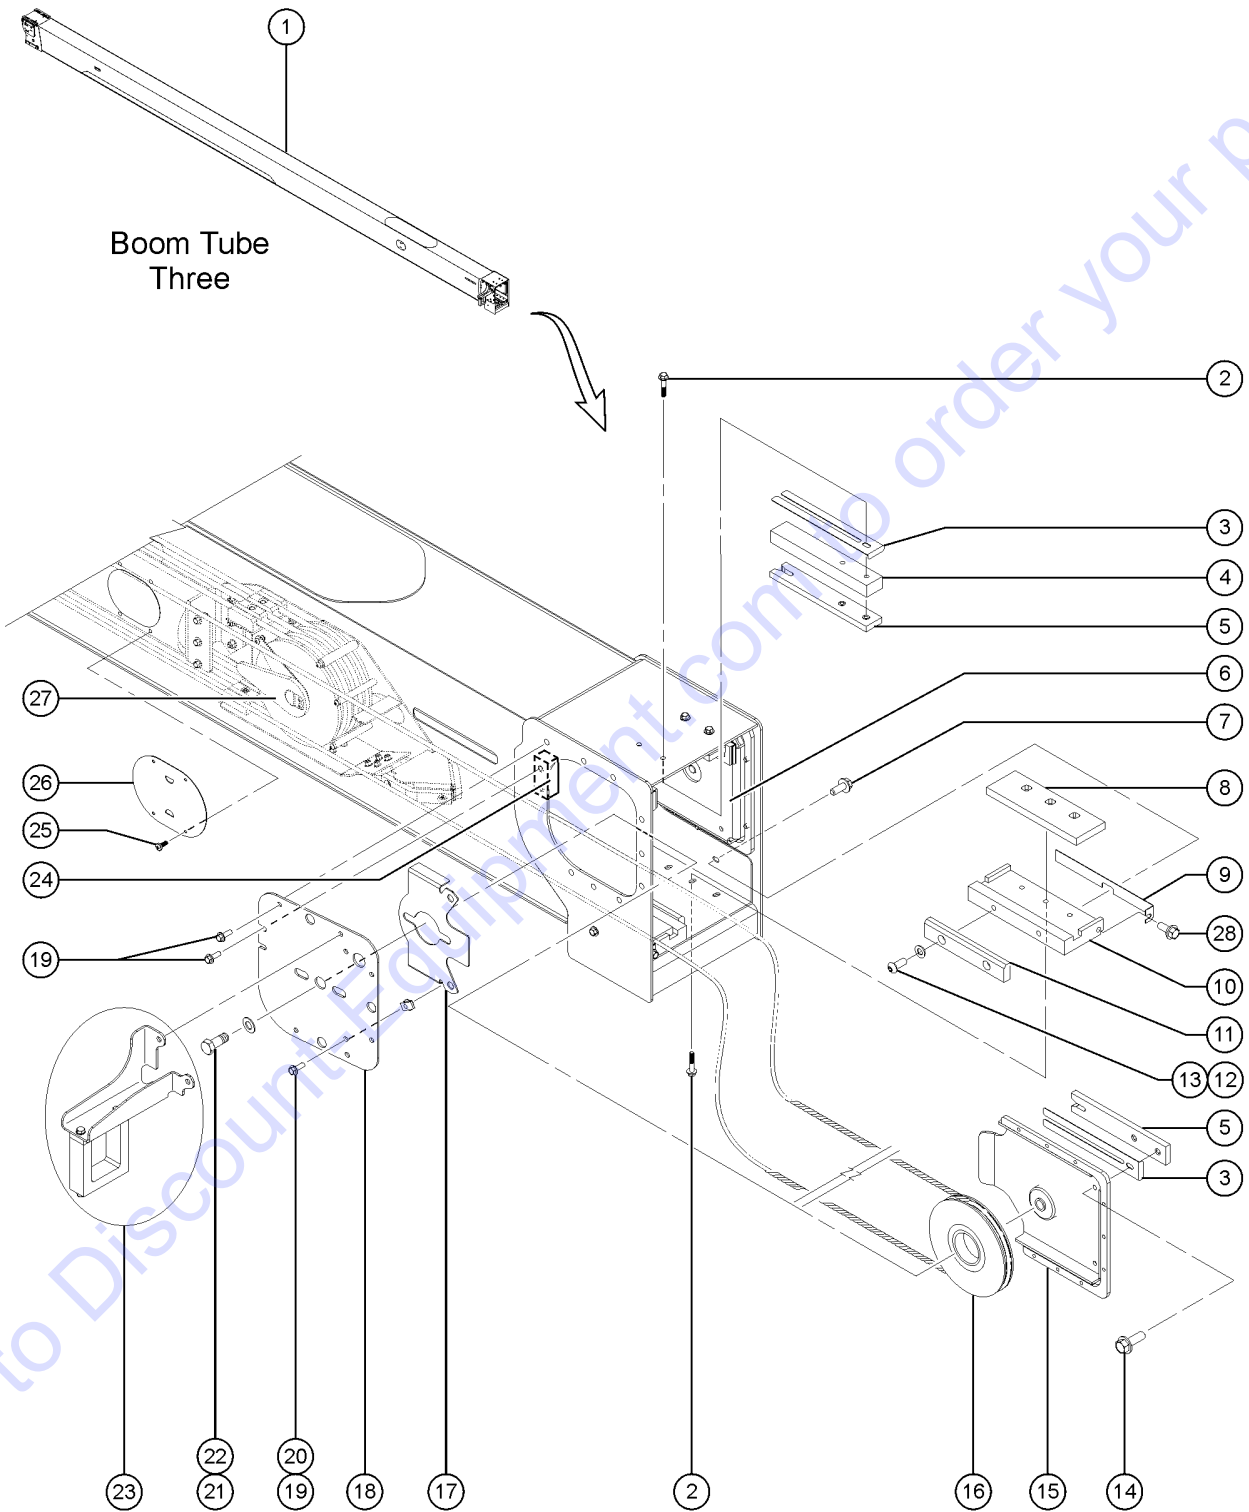

Go to Discount-Equipment.com to order your parts

513.1 Boom Tube Three - Wear Pads, View 1

513.1 Boom Tube Three - Wear Pads, View 1

Item	Part No.	Description	Qty.
1	230891GT	WELDMNT,EXT. BOOM #3	1
2	232952GT	SCREW,HHF,M10-1.5X50,DIN6921,10.9,ZAB	
3	822602GT	SHIM, WEAR PAD, 300 X 50	
4	236229GT	SPACER,WEAR PAD,300 X 50 X 25	2
5	236236GT	WEAR PAD, 300X50X15, BLACK	4
6	232903GT	WELDMNT,RT B4 EXT SHV MNT,IN (Engine side)	1
7	237352GT	SCREW,HHF,M10-1.5X16,DIN6921,10.9,ZAB	
8	825542GT	WEARPAD,280MM X 90MM X 3/4IN	2
9	823069GT	SHIM,CHANNEL WEARPAD,RIGHT,16G to SN 334	
9-	1256925GT	SHIM,CHANNEL WEARPAD,16G from SN 335	
10	823145GT	MACHINING, B3 WEARPAD FIXTURE to SN 334	2
10-	1257068GT	MACHINING, B3 WEARPAD FIXTURE from SN 335	
11	822092GT	WEARPAD, 1.75" X .75" X 250MM	2
12	237735GT	SCREW,BHC,M10-1.50X25,10.9,ZAB	
13	824145GT	WASHER,FLAT,M10,DIN125,ZAB	
14	231088GT	SCREW,HHF,M10-1.5X20,DIN6921,1	
15	232902GT	WELDMNT,LT B4 EXT SHV MNT,IN (Tank side)	1
16		Ref. SHEAVE, EXTEND B4 (Refer to 506.1)	2
17	232918GT	FORMING,SHEAVE SPACER (Same part on engine side)	2
18	232908GT	PLATE,B3 REAR,B4 EXT SHEAVE CV (Same part on engine side)	2
19	232874GT	SCREW,HHF,M10-1.5X30,DIN6921,10.9,ZAB	4
20	230074GT	SPRING CLIP,M10-1.5,1-6X19,ZAB	4
21	232984GT	SCREW,HHC,M20-2.5X50,DIN933,10	2
22	231510GT	WASHER,FLAT,M20,DIN6916,HRD,ZAB	2
23		Ref. FORMING, CT GUIDE MOUNT, B3 (Refer to 503.1, item 15)	
24	236290GT	WEAR PAD,SPACER,CBL GUIDE (Same part on engine side)	2
25	826173GT	SCREW,PHPM-ST,M6-1.0X12,DIN750	
26	232895GT	PLATE, INSPECTION COVER	2