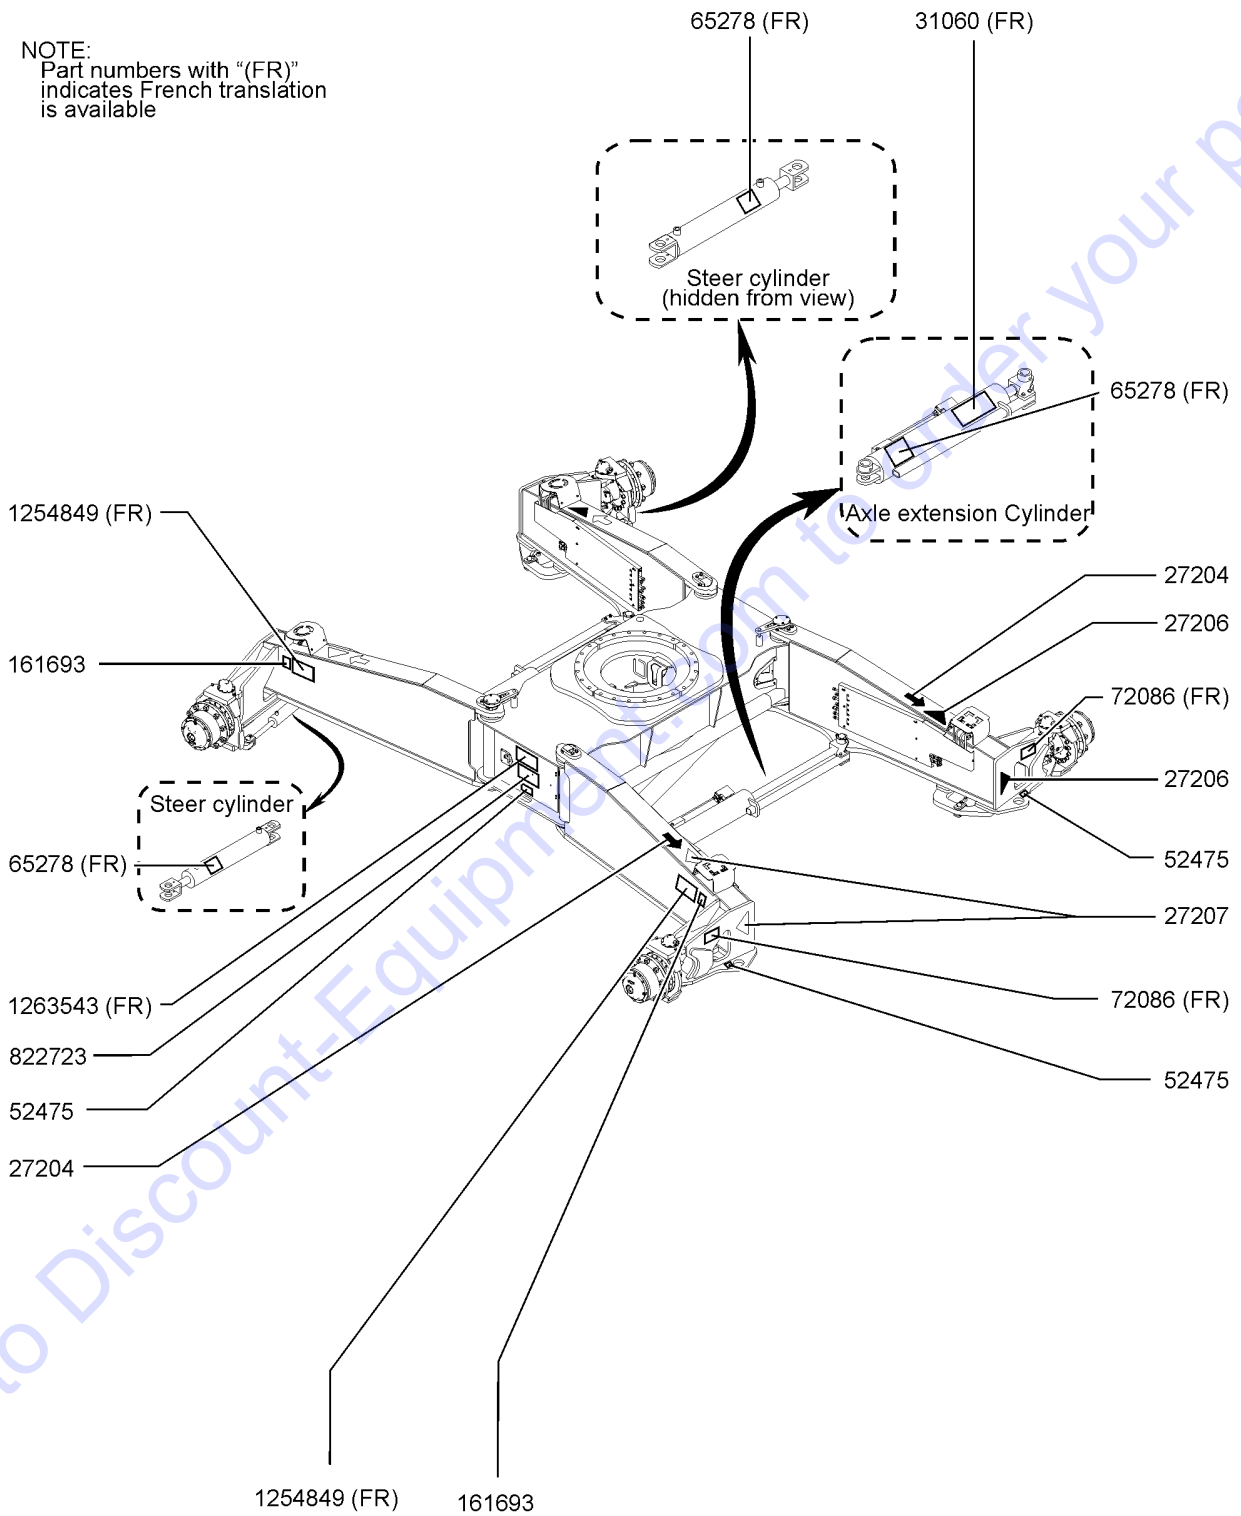

116.1 Decals with Words, Engine Side (chassis) (from SN SX180H-745)

NOTE:
Part numbers with "(FR)"
indicates French translation
is available

116.1 Decals with Words, Engine Side (chassis) (from SN SX180H-745)

Item	Part No.	Description	Qty.
1	27204GT	DECAL,ARROW BLUE	2
2	27206GT	DECAL,TRIANGLE,BLUE	2
3	27207GT	DECAL,TRIANGLE,YELLOW	2
4	31060GT	DECAL,DANGER DO NOT ALTER SWTC	1
5	52475GT	DECAL LABEL TRANSPORT TIE DOWN*	3
6	65278GT	DECAL,CAUTION,NO STEP	3
7	72086GT	DECAL,LABEL,LIFTING EYE	2
8	161693GT	DECAL,WHEEL LOAD, SX-180	2
9	822723GT	DECAL,TRANSPORT DIAGRAM,SX-180	1
10	1254849GT	DECAL,DANGER/NOTICE,TIRESPECS,SX180	2
11	1263543GT	DECAL, IMPROPER OPERATION	1

Go to Discount-Equipment.com to order your parts