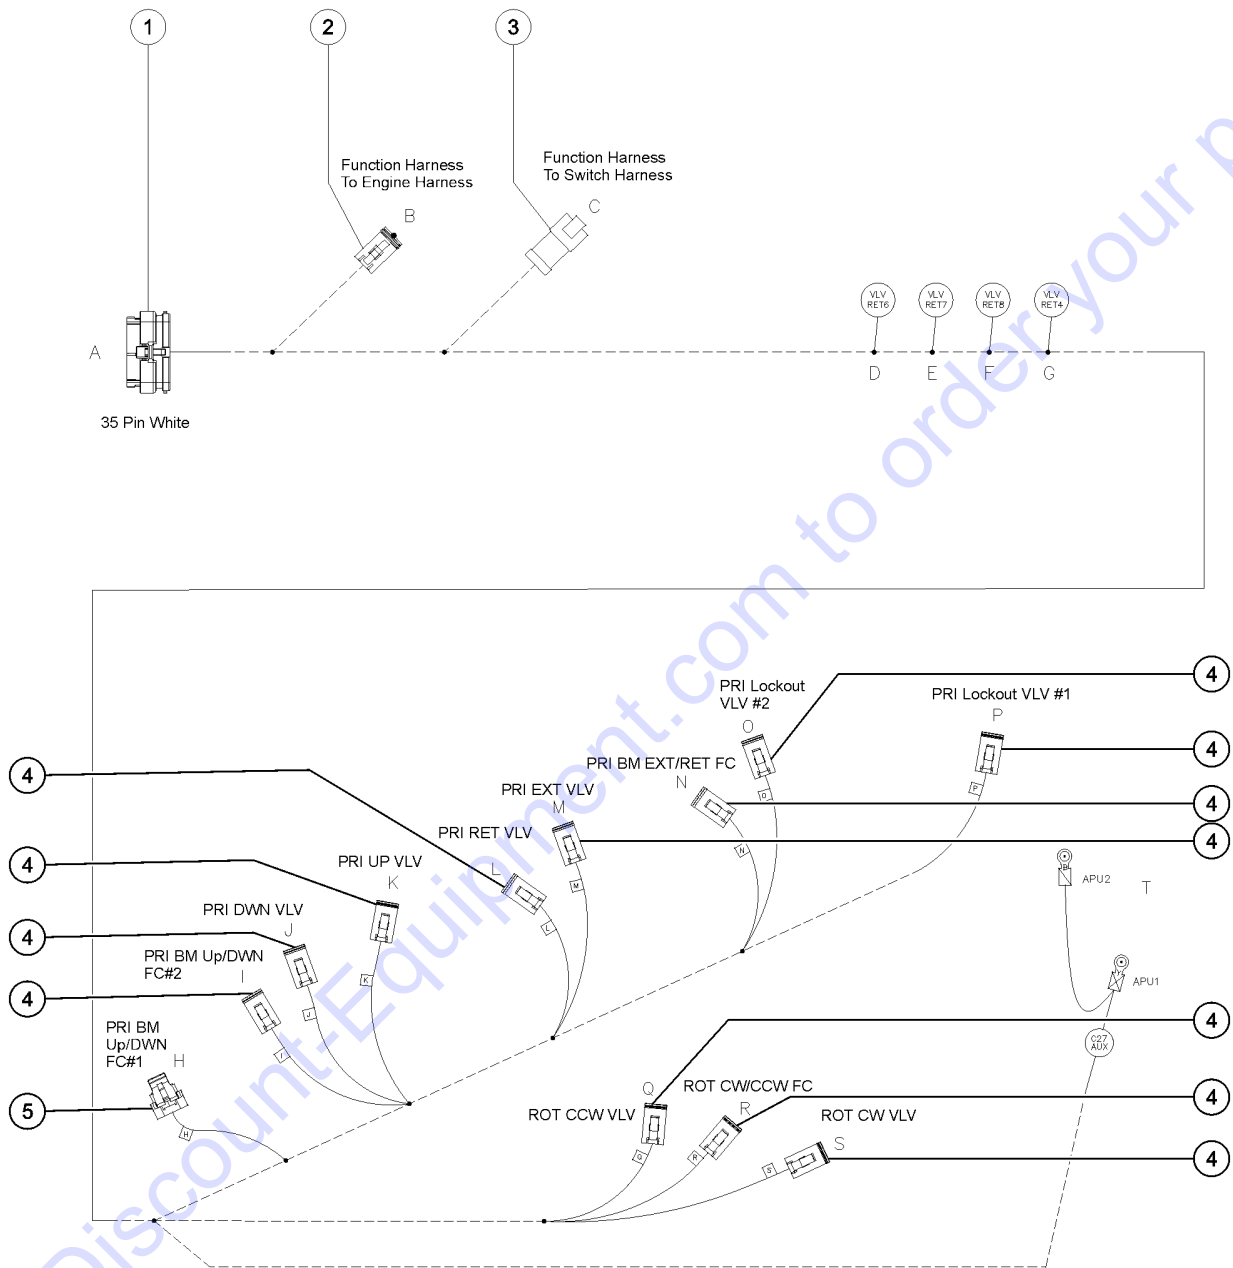

Item	Part No.	Description	Qty.
-	1271514GT	HARNESS,DRIVE CHASSIS	1
1	60512GT	CONN,PLUG 23 WAY,16-20 GA BLK	1
2	75629GT	CONN,RECEP 3 WAY,W/FLANGE	4
2-	60441GT	LOCK,RECEP 3 WAY,14-18GA	4
3	119056GT	CONN PLUG 2 WAY ENDCAP DT	13
3-	60425GT	LOCK,PLUG 2 WAY, 14-18GA	13
4	119059GT	CONN PLUG 6 WAY ENDCAP DT	3
4-	60431GT	LOCK,PLUG 6 WAY,14-18GA	3
5	119067GT	CONN,RECEP 4 WAY ENDCAP DT	2
5-	60443GT	LOCK, RECEP 4WAY, 14-18GA	2
6	60457GT	CONN,RECEP 3 WAY,SAE J1939	1
6-	60441GT	LOCK,RECEP 3 WAY,14-18GA	1
7	60529GT	CONN,RECEP 2 WAY,12-14GA	1
7-	60530GT	LOCK,RECEP 2 WAY,12-14GA	1
8	60513GT	CONN,PLUG 23 WAY,16-20 GA WHT	1

Go to Discount-Equipment.com to order your parts

315.114 Harness, Function Manifold, Super X 180RJ

Go to DiscountEquipment.com to order your parts