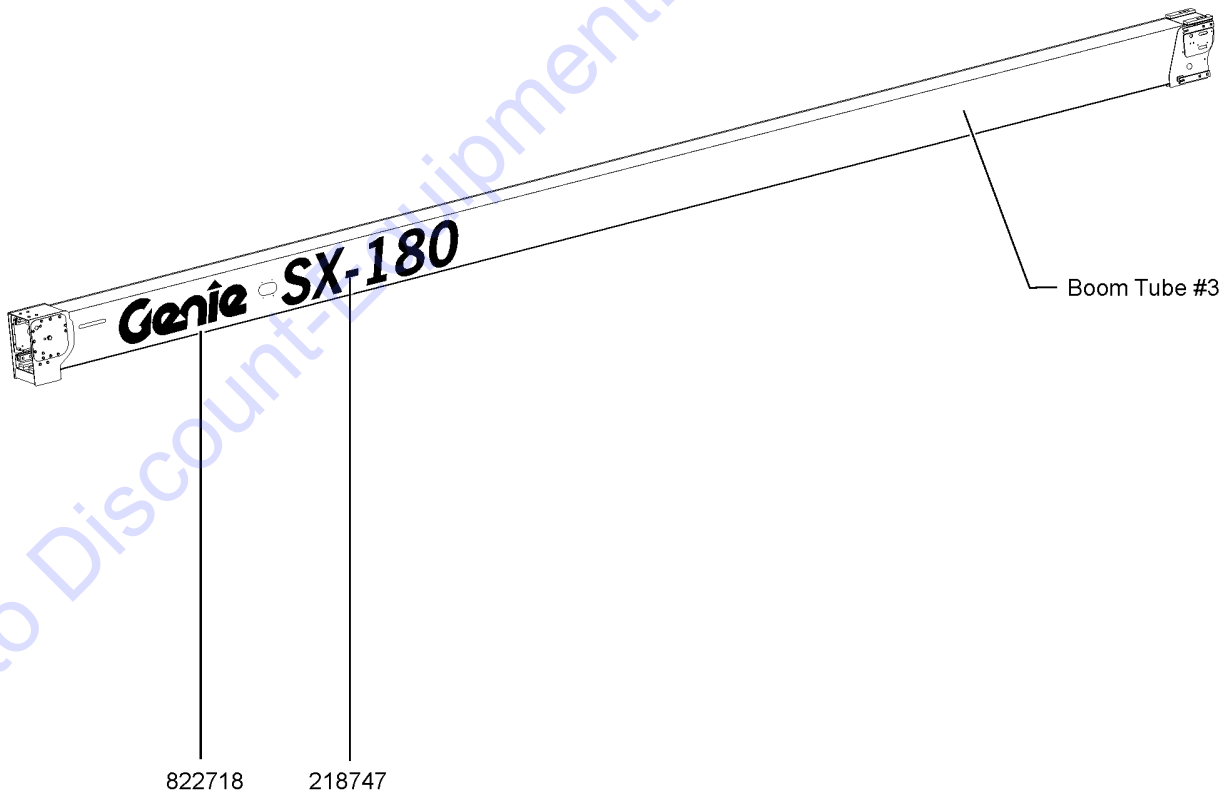

105.1 Decals with Words, Boom (to SN SX180H-744)

105.1 Decals with Words, Boom (to SN SX180H-744)

<i>Item</i>	<i>Part No.</i>	<i>Description</i>	<i>Qty.</i>
1	31060GT	DECAL,DANGER DO NOT ALTER SWTC	1
2	218746GT	DECAL, GENIE	1
3	218747GT	DECAL,COSMETIC,SX-180,12"	1
4	822718GT	DECAL,COSMETIC,GENIE,12"	1
5	822719GT	DECAL, COSMETIC,SX-180	1

Go to Discount-Equipment.com to order your parts