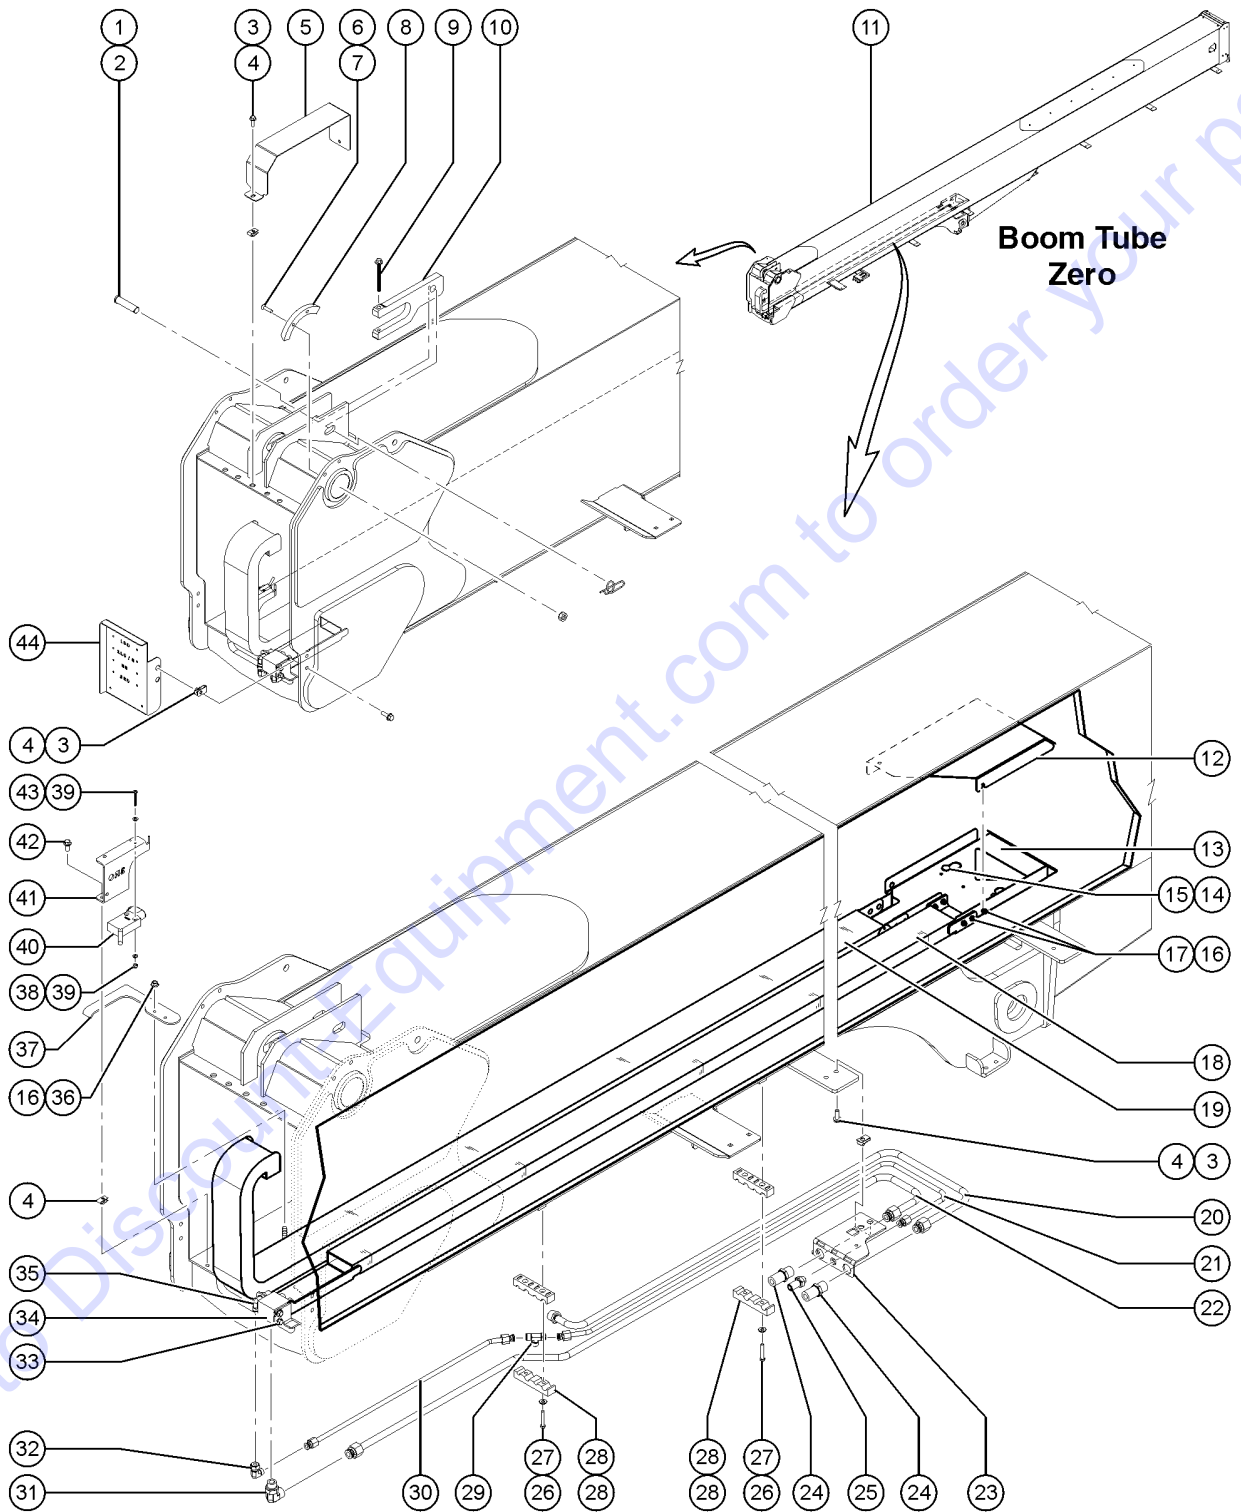

510.1 Boom Tube Zero - Inner Cable Track

510.1 Boom Tube Zero - Inner Cable Track

Item	Part No.	Description	Qty.
25	48894GT	CONN,BULKHEAD,520601-8	1
25-	77309GT	NUT,BULKHEAD,520118-8	
26	825674GT	SCREW, HHC, 5/16-18X2,8,ZAG	
27	825358GT	WASHER,FLAT,5/16,USS,ZAG	
28	218618GT	CLAMP, HARDLINE, BO	4
29	51265GT	TEE,UNION,520401-8	1
30	218595GT	HARDLINE,PRI. RETURN, BOOM #0	1
31	48959GT	FITTING,ELBOW,90D,520220-12	1
32	48879GT	ELBOW,SWIVEL 90D, 520221-8	1
33	231088GT	SCREW,HHF,M10-1.5X20,DIN6921,1	
34	237326GT	MANIFOLD, PRIMARY EXT, BO	1
35	75042GT	ELBOW,BULKHEAD UNION 520701-8	1
36	216028GT	BOLT, CARRIAGE,M6=1.0X25,ZAB	
37	215902GT	FORMING, B2, LSB3RO RAMP	
38	825686GT	NUT, TL, M4-0.7, DIN980, 8, ZAB	
39	825357GT	WASHER,FLAT,M4,DIN125,ZAB	
40	236398GT	SWITCH ASSY, 3FT EXT OPER, SUP (Calibration required after replacement)	1
40-	139644-14B60GT	LIMIT SWITCH,TAB,BLUE,MICRO	
41	215901GT	FORMING, B0, LSB3RO MOUNT	1
42	231530GT	SCREW,HHF,M10-1.5X25,DIN6921,10.9,ZAB	
43	822353GT	SCREW,PHPM,M4-0.7X30,DIN7985,ZAB	
44	822604GT	FORMING,B0, HARNESS CONN PLATE	1