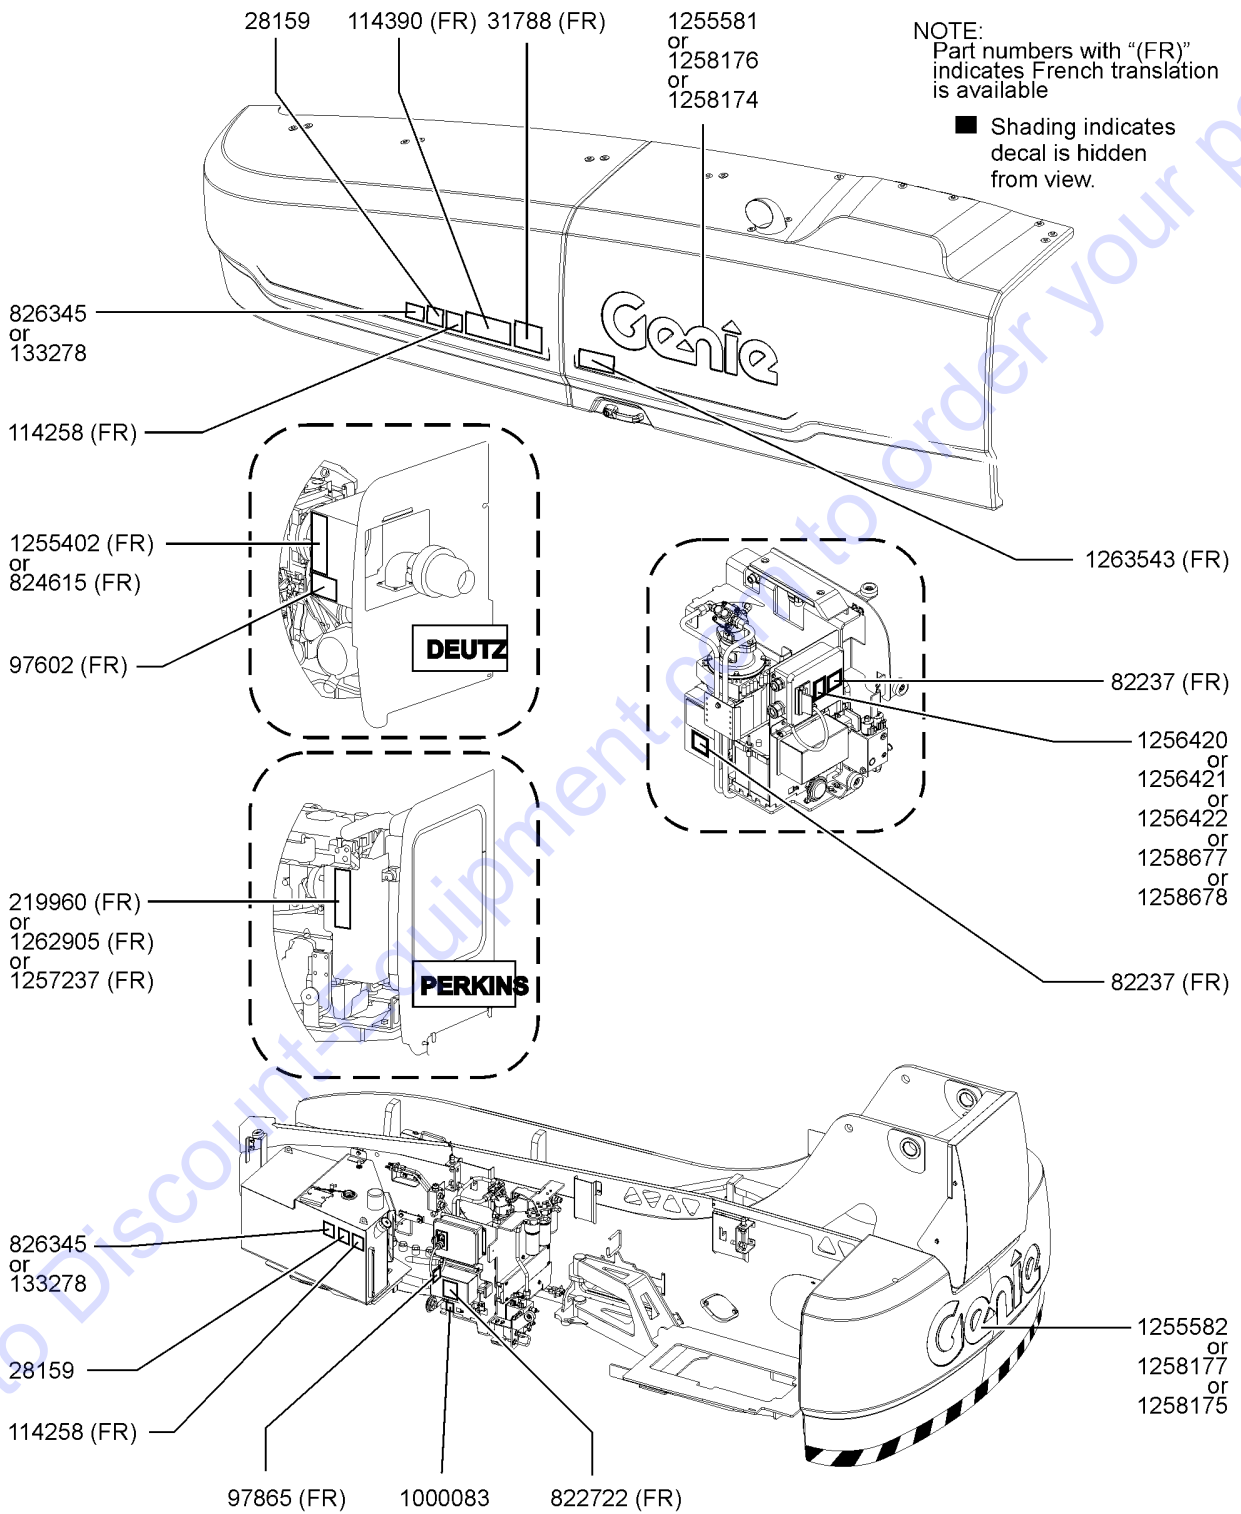

103.1 Decals with Words, Engine Side (to SN SX180H-744)

103.1 Decals with Words, Engine Side (to SN SX180H-744)

Item	Part No.	Description	Qty.
1	28159GT	DECAL,LABEL,DIESEL FUEL	2
2	31788GT	DECAL,DANGER,BATTERY SAFETY***	1
3	82237GT	DECAL,DANGER,HIGH VOLTAGE	2
		Option, generator	
4	97602GT	DECAL,WARNING,EXPLOSION,ETHER	1
5	97865GT	DECAL,WARN,ELECTRO HAZARD	1
6	114258GT	DECAL,DANGER,NO SMOKING	2
7	114390GT	DECAL,DANGER,ELECT HAZARD***	1
8	133278GT	DECAL,LOW/ULTRA LOW SULFR FUEL	2
		Perkins 1104D-44T, Deutz TD201104i	
9	219960GT	DECAL,NOTICE, PERKINS ENGINE	1
		Perkins 1104D-44T	
10	822722GT	DECAL, LABEL, FUSE RELAY PANEL	1
11	824615GT	DECAL,ENGINE SPEC,DEUTZ TD2.9	1
		Deutz D 2.9i4	
12	826345GT	DECAL,ULS DIESEL ONLY,TIER 4	2
		Perkins 854TF, Deutz D 2.9i4	
13	1000083GT	DECAL,NOTICE,START/CONTRL BATT	1
14	1255402GT	DECAL,ENGINE SPEC,DEUTZ TD2011L04i,SX	1
		Deutz TD201104i	
15	1255581GT	DECAL,COSMETIC, 10" GENIE BLUE	1
16	1255582GT	DECAL COSMETIC,15" GENIE BLUE	1
17	1256420GT	DECAL, POWER TO PLATFORM, 208V/115V 60HZ	1
		Option	
18	1256421GT	DECAL, POWER TO PLATFORM, 220V	1
		Option	
19	1256422GT	DECAL, POWER TO PLATFORM, 415V	1
		Option	
20	1257237GT	DECAL,ENGINE SPEC,854TF,TIER IV	1
		Perkins 854TF	
21	1258174GT	DECAL,COSMETIC,10" GENIE WHITE	1
22	1258175GT	DECAL COSMETIC,15" GENIE WHITE	1
23	1258176GT	DECAL,COSMETIC,10" GENIE BLACK	1
24	1258177GT	DECAL COSMETIC,15" GENIE BLACK	1
25	1258677GT	DECAL, POWER TO PLATFORM, 240V 50HZ	1
		Option	
26	1258678GT	DECAL, POWER TO PLATFORM, 220V	1
		Option	
27	1262905GT	DECAL,NOTICE,PERKINS ENGINE	1
		Perkins 1104D-44T	
28	1263543GT	DECAL, IMPROPER OPERATION	1