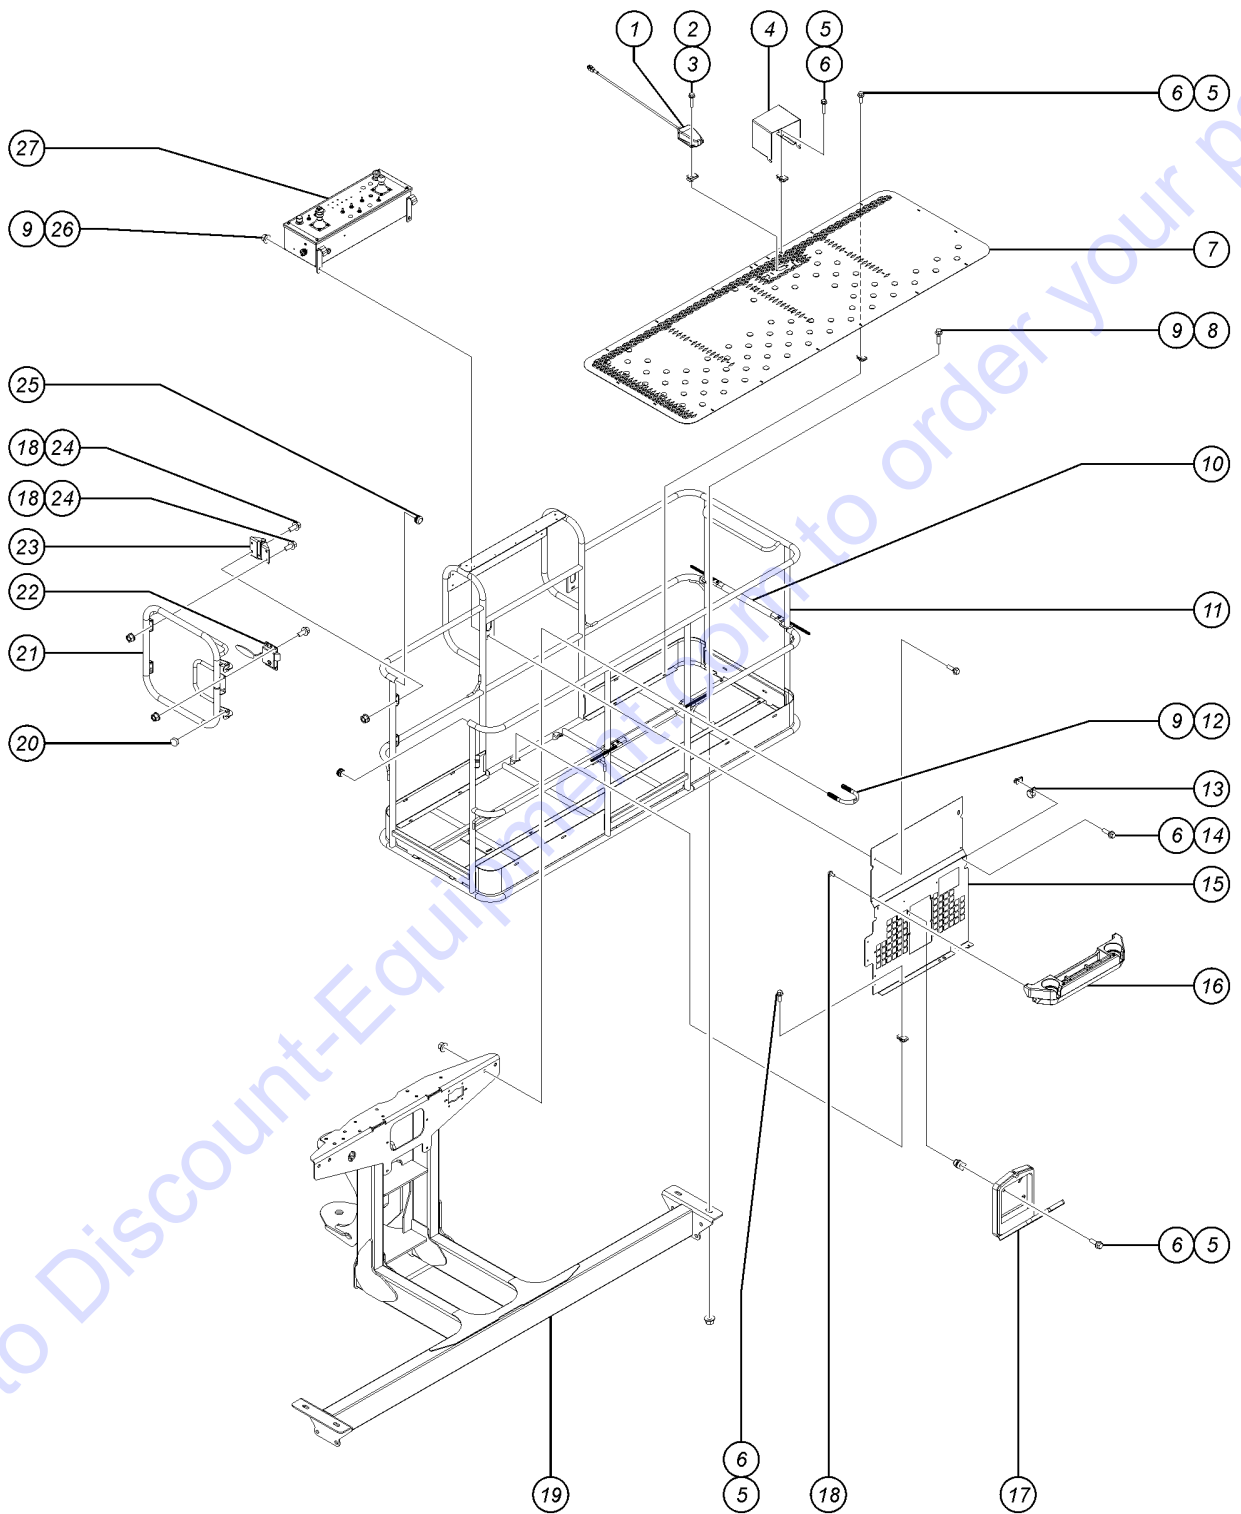

602.3 Platform Installation (From SN SX180H-685)

602.3 Platform Installation (From SN SX180H-685)

Item	Part No.	Description	Qty.
A	1269113GT	OPTION, 8' PLATFORM W/SIDE SWING GATE Complete 8' platform assembly. Order decals separately. Refer to Section 100.	1
B	1272303GT	ASSY,6FT PLAT DUAL LG,BLANK W/SIDE SWING GATE Complete 6' platform assembly (North America, Australia markets). Order decals separately. Refer to Section 100.	1
B	1278858GT	6' PLATFORM W/SIDE SWING GATE KIT CE Complete 8' platform assembly (CE market). Order decals separately. Refer to Section 100.	1
C	107860GT	PLATE,PLAT.CONTROL BOX SPACER	2
1	227515GT	ASSEMBLY,FOOT SWITCH	1
2	1269641GT	SCREW,HHF-S,10-24X1,5,ZAG	2
3	73575GT	SPRING CLIP,10-24,ZINC	2
4	147121GT	COVER, FOOT SWITCH, LARGE	1
5	824078GT	SCREW,HHF,1/4-20X.75,8,ZAG	1
6	56912GT	SPRING CLIP,1/4-20,.025-.15X.5	1
7	73478GT	FLOORING, 8 FT PLATFORM*** (8 feet platform)	1
7B	1267746GT	FLOORING, 72X30 PLATFORM (6 feet platform)	1
8	824091GT	SCREW, HHF, 3/8-16 X 1.25, 8, ZAG	4
9	824029GT	NUT,TL FLG,3/8-16,G,ZAG	10
10	12448GT	SLIDING MID-RAIL ASSY. (8 feet platform)	2
10B	12448GT	SLIDING MID-RAIL ASSY. (6 feet platform)	1
11	1265372GT	WELDMENT, 96X36, TRI ENTRY PLA (8 feet platform) (includes item 10)	1
11B	1265826GT	WELDMENT, SIDE-ENTRY PLATFORM, 6' (6 feet platform) (includes item 10)	1
12	1251600GT	U-BOLT, FLATTENED, 1.5 X 3/8	2
13	56424GT	CLAMP,1.25X.5 RUBBER-CUSHION	2
14	824079GT	SCREW,HHF,1/4-20X1,8,ZAG	2
15	1275088GT	FORMING, ALUM. DECAL PLATE	1
16	1289552GT	KIT, PLATFORM WORK TRAY	1
17	24514GT	BOX,INSTRUCTION STORAGE	1
18	1256855GT	SCREW,HHF,1/4-20X.625,8,ZAG	16
19		Ref. PLATFORM SUPPORT (refer to 601.1)	1
20	43392GT	BUMPER,BATTERY BOX & RAILS	2
21	1265397GT	WELDMENT, SWING GATE	1