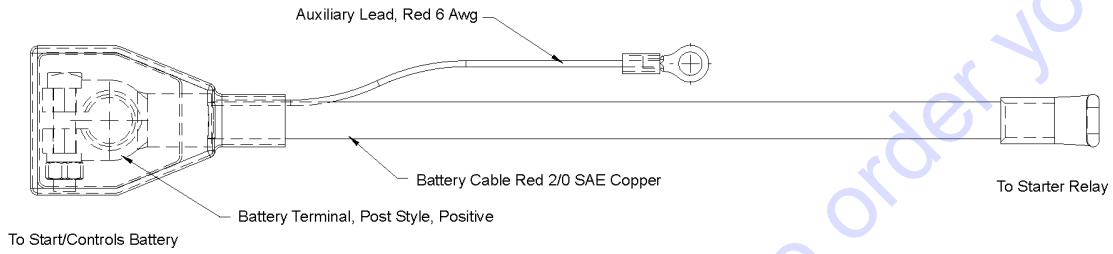

316.108A Battery Cable, 2/0 GA, Red, 109.5"