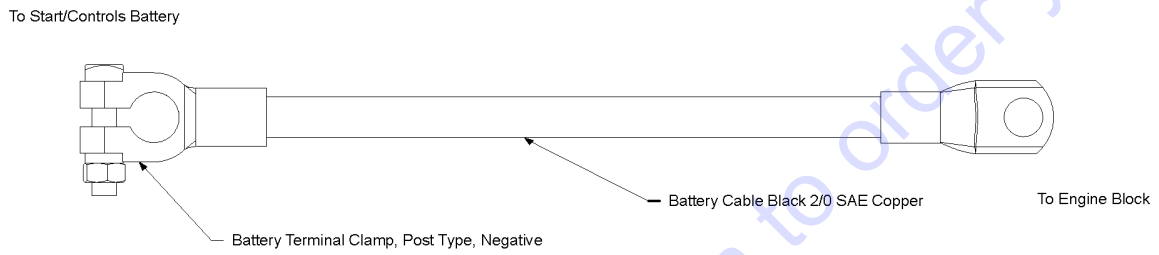

316.109A Battery Cable, 2/0 GA, Black, 73"

Go to Discount-Equipment.com to order your parts