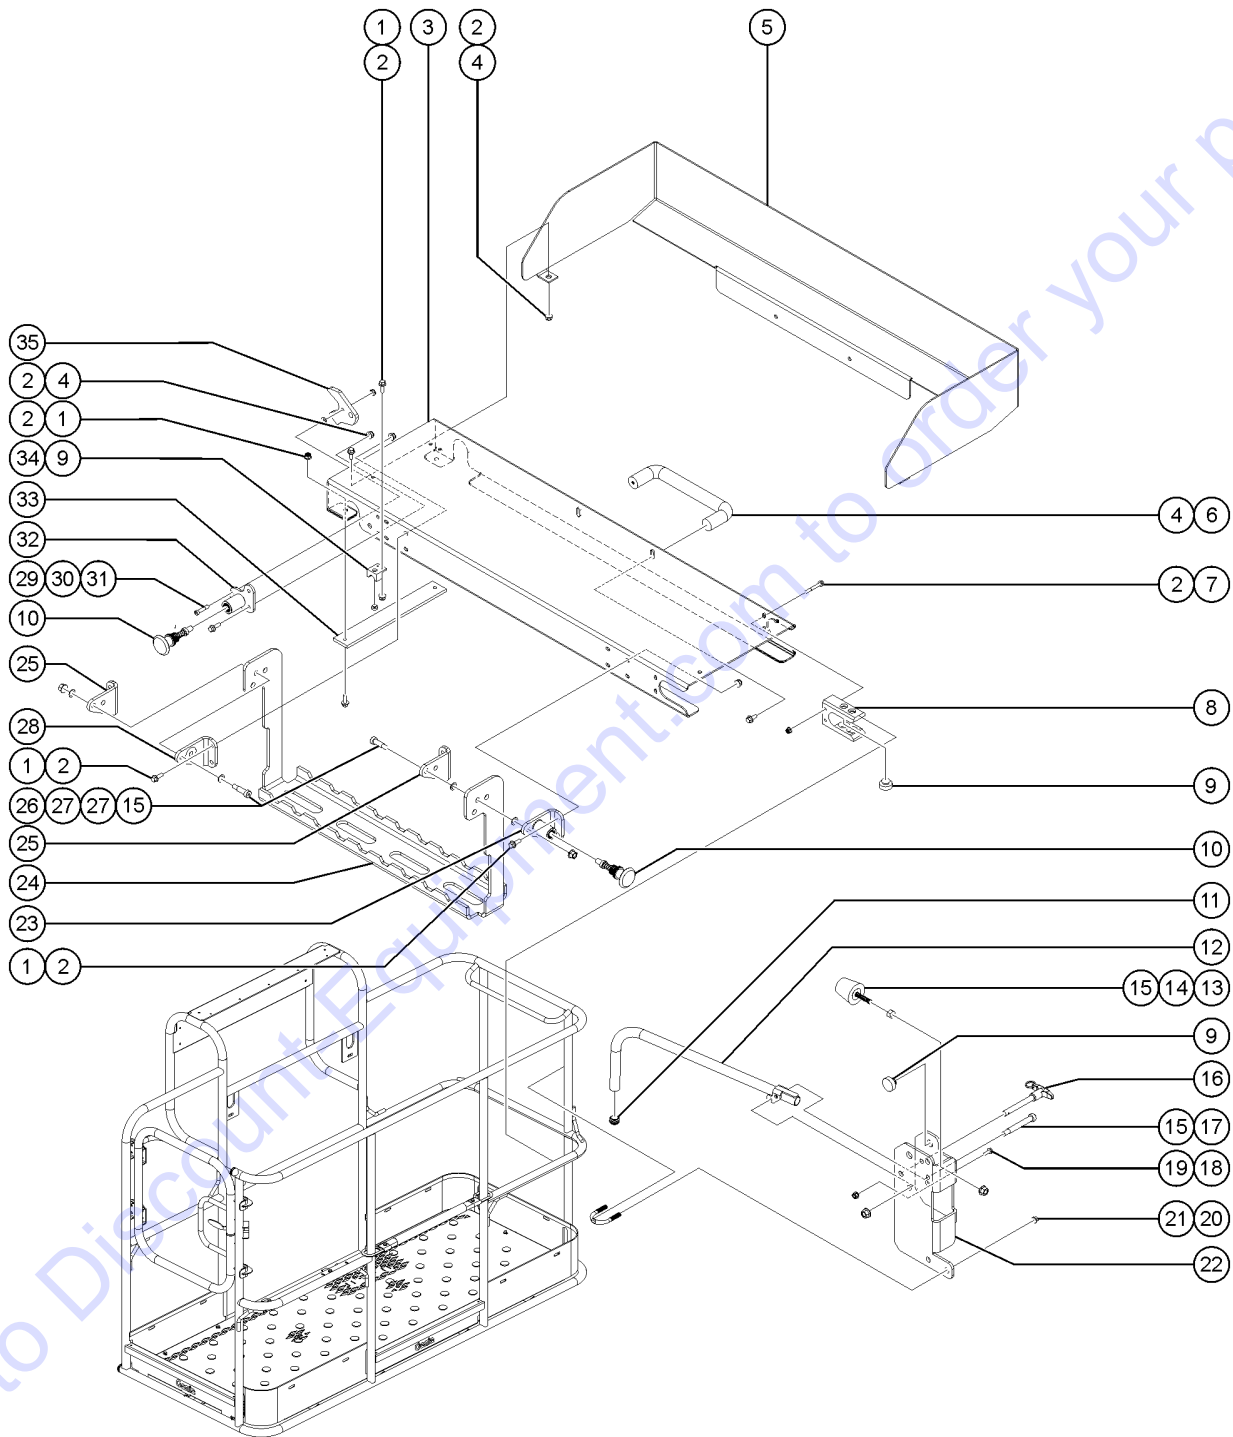

821.1 Lift Tools Access Deck - 6 Feet (from SN SX180H-365)

Go to Discount Equipment.com to order your parts

821.1 Lift Tools Access Deck - 6 Feet (from SN SX180H-365)

Item	Part No.	Description	Qty.
-	1293700GT	KIT, LIFT TOOLS ACCESS DECK, 6FT PLATFORM, ANSI (6 feet)	1
1	824078GT	SCREW,HHF,1/4-20X.75,8,ZAG	16
2	1277924GT	NUT,NYLOCK FLG,1/4-20,F,ZAG	24
3	1293710GT	FORMING, ACCESS DECK	1
4	1256855GT	SCREW,HHF,1/4-20X.625,8,ZAG	6
5	1293702GT	FORMING, ACCESS DECK TOEBOARD, 6FT PLATFORM	1
6	1291802GT	FORMED, PULL HANDLE	1
7	1253485GT	SCREW,HHF,1/4-20X2,8,ZAG	4
8	1291812GT	WEAR PAD, HORIZONTAL MIDRAIL SLOT	2
9	43392GT	BUMPER,BATTERY BOX & RAILS	8
10	1291811GT	POP PIN, YELLOW	2
11	55753GT	BUMPER, PLASTIC, 1.25 O.D.	2
12	1291815GT	WELDMENT, FOLDING HANDLE	1
13	111580GT	BUMPER,RUBBER,1.19DX1.5X.31-18	1
14	1261250GT	NUT,5/16-18,8,ZAG	1
15	1274167GT	NUT,NYLOCK FLG,5/16-18,F,ZAG	4
16	1291865GT	PIN, QUICK RELEASE 3/8X2-1/2	1
16-	1292932GT	LANYARD, STEEL, 8",NYLON SLEEVE,#10	
17	1291817GT	BOLT,SHS,3/8X2.25X5/16-18,ZAG	1
18	1270665GT	SCREW,HHF,10-24X.625,5,ZAG	1
19	1283004GT	NUT,NYLOCK FLG,10-24,A,ZAG	1
20	1274322GT	NUT,NYLOCK FLG,3/8-16,F,ZAG	4
21	1251600GT	U-BOLT, FLATTENED, 1.5 X 3/8	2
22	1293706GT	FORMING, ACCESS DECK HANDLE	1
23	1291844GT	WELDMENT, ACCESS DECK STEP LOCK	1
24	1293703GT	FORMING, ACCESS DECK STEP, 6FT PLATFORM	1
25	1291804GT	FORMING, ACCESS DECK LEFT EYE, 8FT PLATFORM	2
26	1291819GT	BOLT,SHS,3/8X7/8X5/16-18,ZAG	2