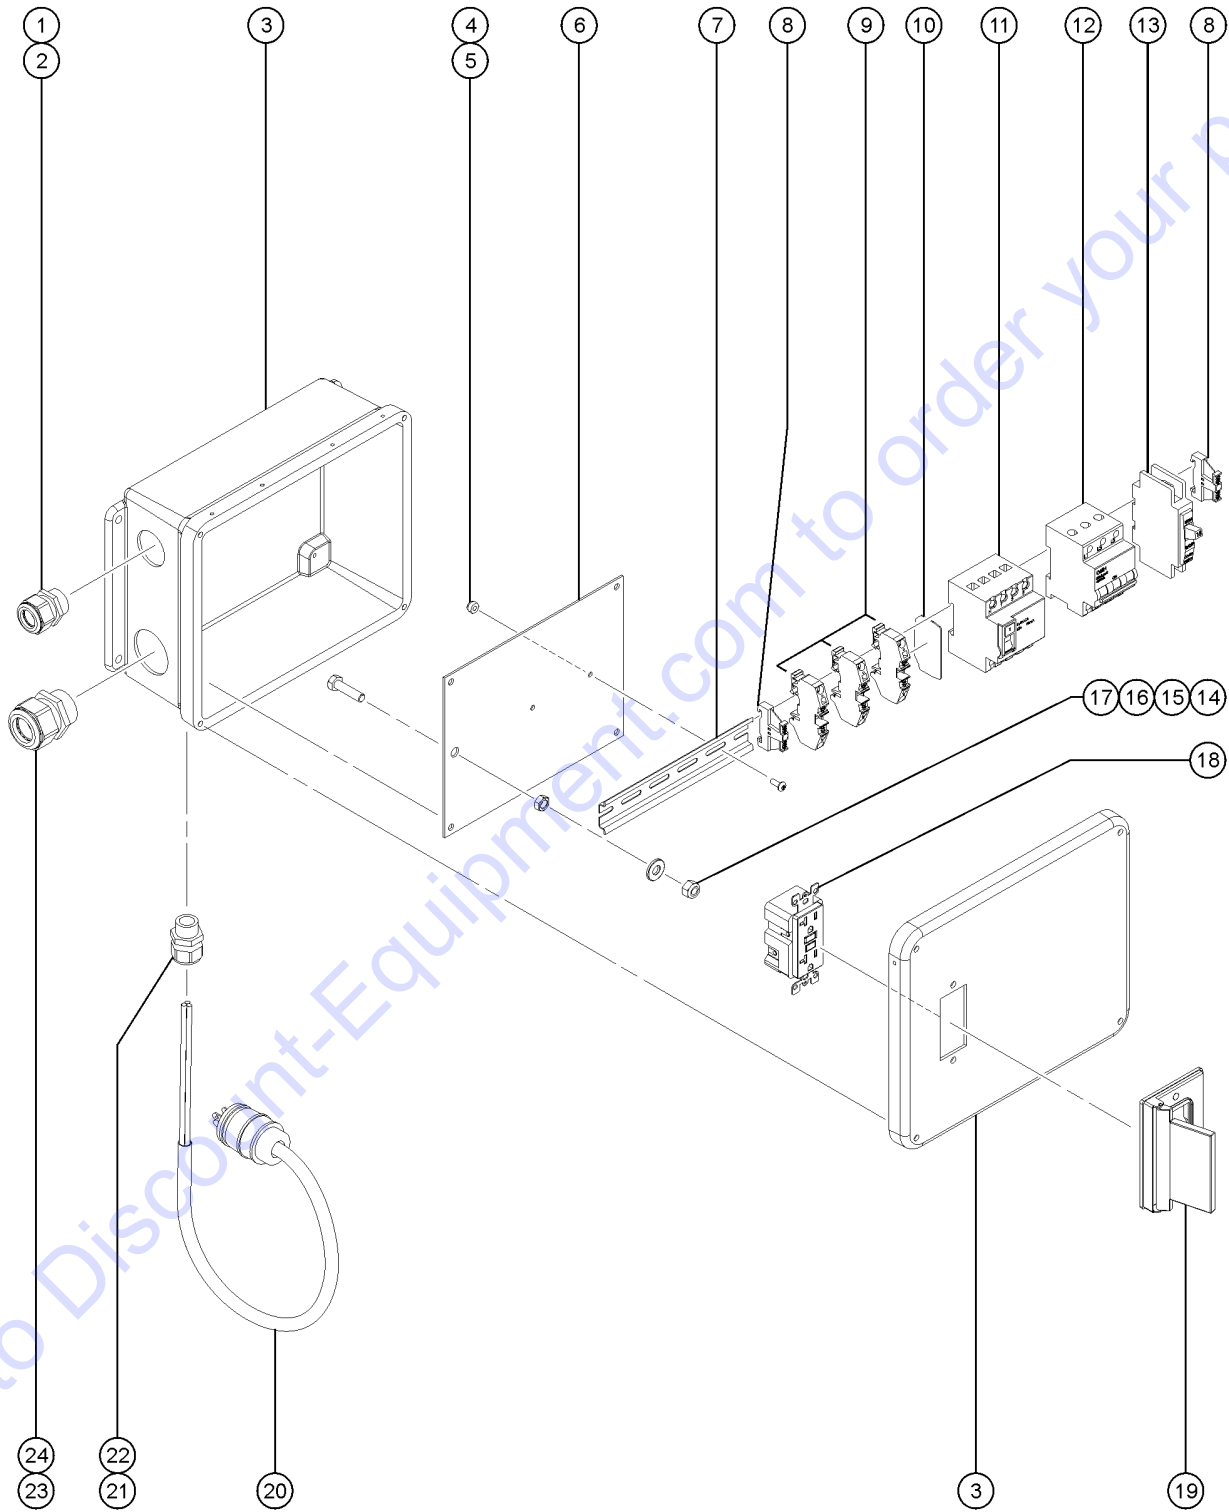

308.2 Welder Generator Enclosure (12 kW, 208/120 60HZ)

Go to Discount-Equipment.com to order your parts

308.2 Welder Generator Enclosure (12 kW, 208/120 60HZ)

Item	Part No.	Description	Qty.
-	1256276GT	ASSY,ENCLOSURE,WELDER GEN,12 KW (Complete assembly for GEN 12 kW, 208/120 60HZ) including items 1 - 24	
1	20776GT	CABLE SQUEEZE CONN.	1
2	18665GT	LOCKNUT,ELECTRIC,1" NPT	1
3	161206GT	BOX,J, CIRCUIT BREAKERS	1
4	6178GT	NUT,NYLOCK,10-32	
5	54365GT	SCREW,PHIL,PHM,10-32 X .5,SSTL	
6	161207GT	PANEL, ENCLOSURE, BACK	
7	822548GT	DIN RAIL, 7.375"	1
8	74913GT	END STOP, DIN RAIL,SCREW CLAMP	2
9	161208GT	TERMINAL BLOCKERRING	3
10	822103GT	DIN RAIL, PARTITION PLATE	1
11	824617GT	CIRCUIT BREAKER,GFCI,3PH,63A,3	1
12	1256153GT	CIRCUIT BREAKER,40A,3P	1
13	219232GT	CIRCUIT BREAKER, SINGLE PH,	1
14	6782GT	NUT,NYLOCK,5/16-18	
15	5397GT	WASHER,FLAT,USS,5/16",Y	
16	6037GT	NUT,HEX,5/16-18,GR5	
17	13000GT	SCREW,HHC,5/16-18 X 1.25	
18	80543GT	RECEPTACLE, 120VAC, 20A, GFCI	1
19	74006GT	COVER,GFCI,HORIZONTAL,WEATHER	
20	161588GT	HARNES, GENERATOR J-BOX Includes part 119403	1
20-	119403GT	CONN,PLUG 120 AC/15A DOMESTIC	
21	7057GT	CONN. SQZ,1/2NPT .39-.56 MED.	1
22	6935GT	LOCKNUT,ELEC,1/2"	1
23	822222GT	CABLE SQUEEZE CONN., 1.25"	1
24	822223GT	LOCKNUT, ELECTRIC, 1.25" NPT	1