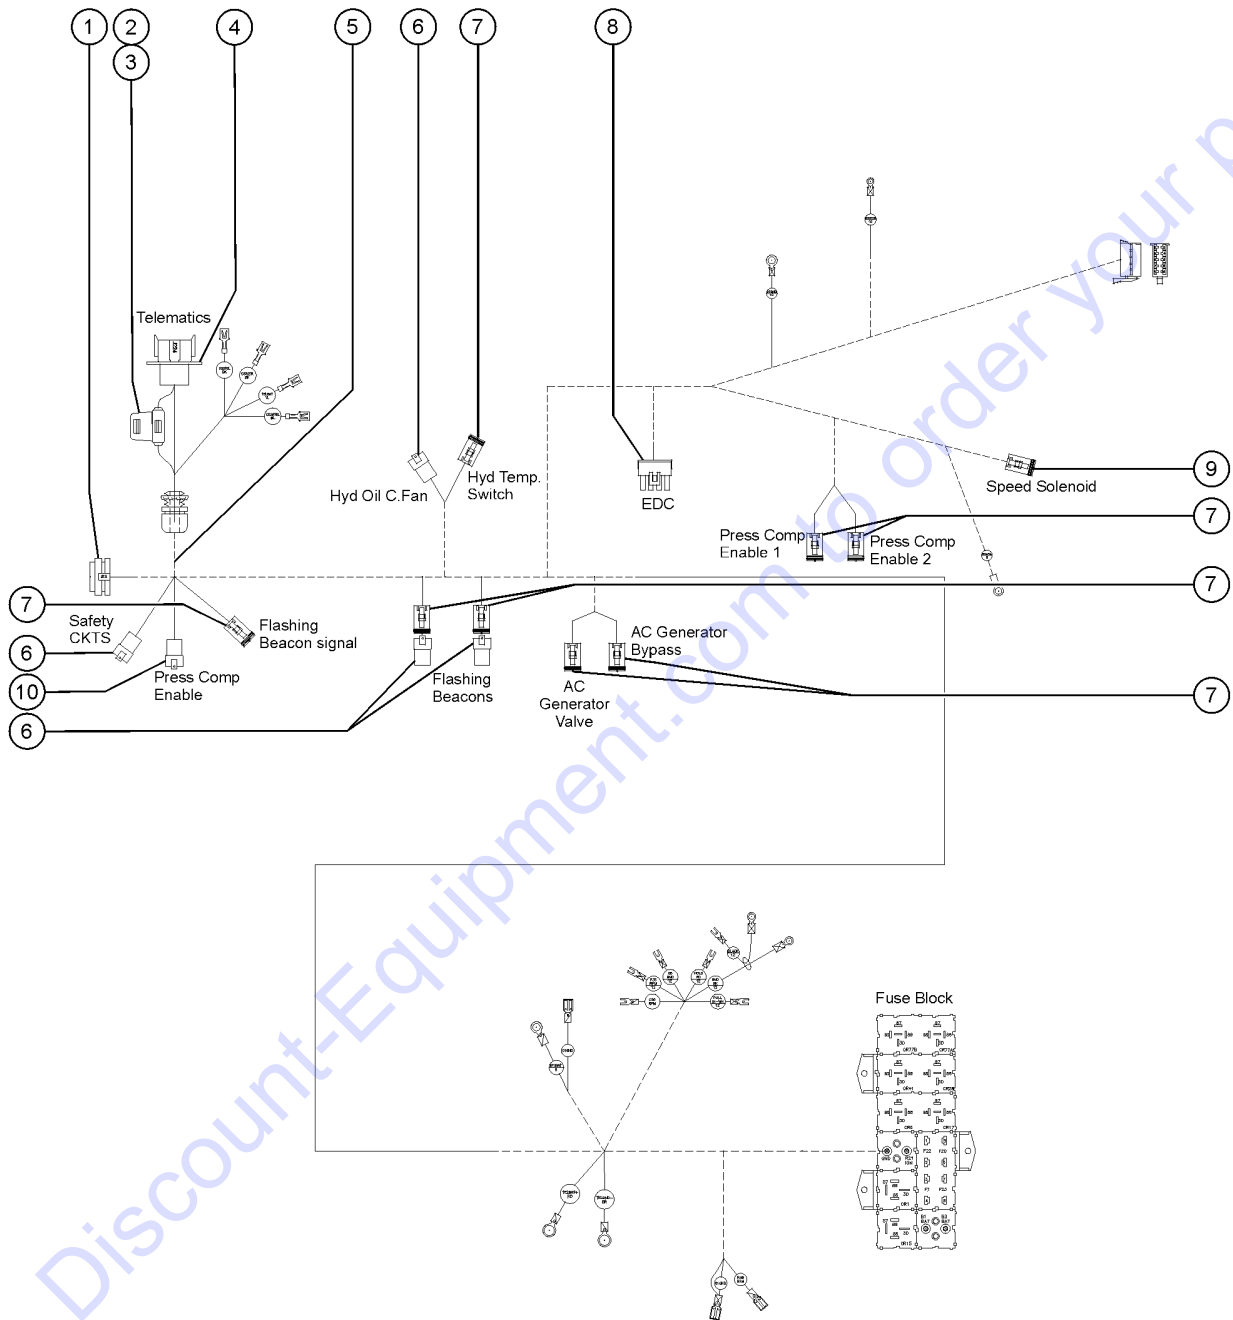

315.115A Harness, Deutz 2.9, Tier 4, Super X