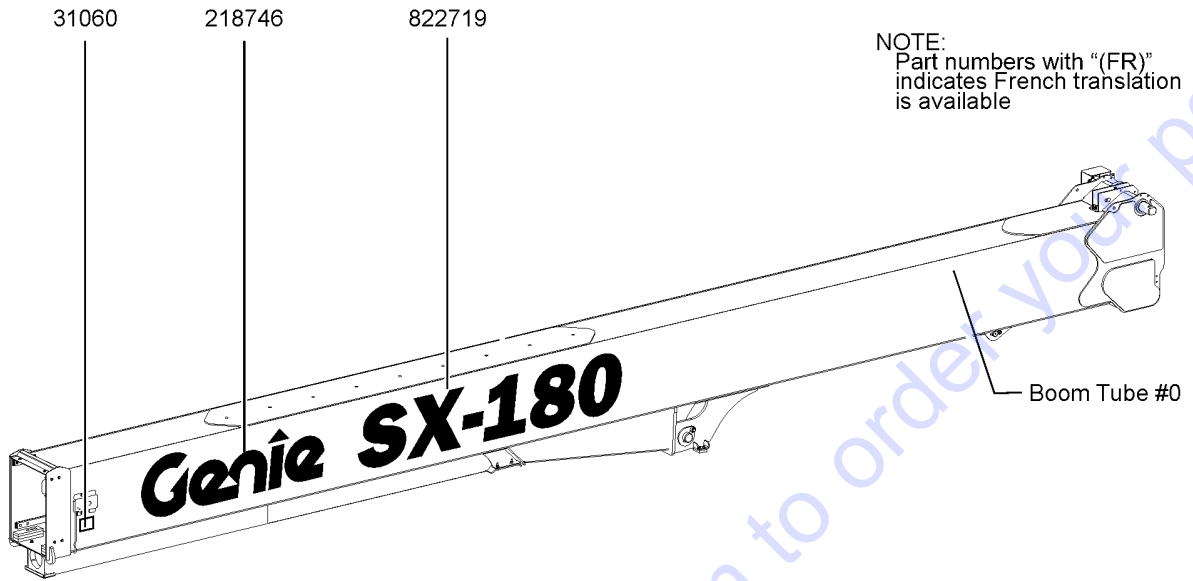

117.1 Decals with Words, Boom (from SN SX180H-745)

Go to Discount-Equipment.com to order your parts

117.1 Decals with Words, Boom (from SN SX180H-745)

<i>Item</i>	<i>Part No.</i>	<i>Description</i>	<i>Qty.</i>
1	31060GT	DECAL,DANGER DO NOT ALTER SWTC	1
2	218746GT	DECAL, GENIE	1
3	218747GT	DECAL,COSMETIC,SX-180,12"	1
4	822718GT	DECAL,COSMETIC,GENIE,12"	1
5	822719GT	DECAL, COSMETIC,SX-180	1

Go to Discount-Equipment.com to order your parts