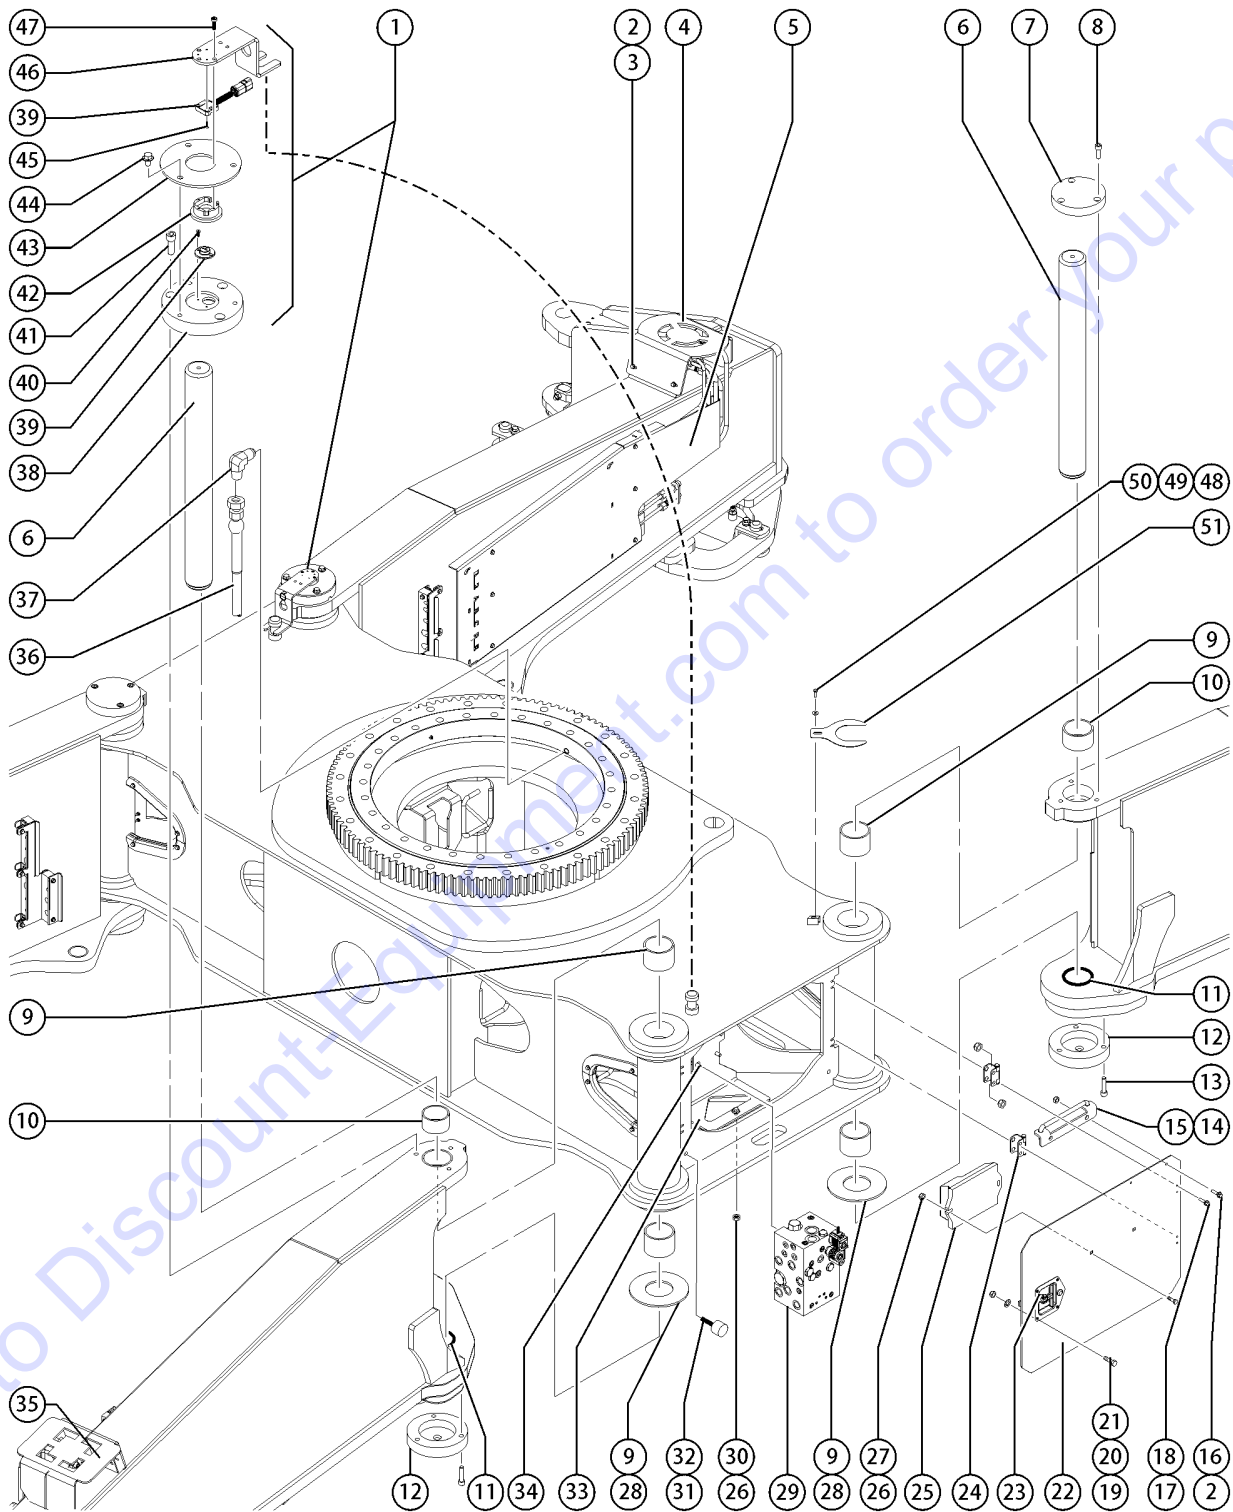

203.1 Chassis Components, Tank Side

203.1 Chassis Components, Tank Side

Item	Part No.	Description	Qty.
28	229530GT	WASHER, THRUST	2
29		Ref. MANIFOLD, TRACTION, 4WD	1
		(Refer to 701.1)	
30	237820GT	SCREW, HHF, M8-1.25X40, DIN6921, 10.9, ZAB	
31	111663GT	BUMPER, RUB, 1.00DX.75X31-18X1.2	2
32	824028GT	NUT, TL FLG, 5/16-18, G, ZAG	
		(Not shown)	
33	1259987GT	FORMING, MANIFOLD MOUNT	1
34	237830GT	SCREW, HHF, 1/2-13X1, 8, ZAG	
35	1259972GT	FORMING, DIRECTIONAL SQUARE	1
36	49189-9738GT	HOSE ASSY, 1/4", STR FEM, STR FEM	1
37	48887GT	ELBOW, 90D, 070202-4	1
38	219302GT	MACHINED, TOP CAP, AXL PIN	2
39	216058GT	SENSOR, ANGLE, 40 DEG, CCW	2
		Sensor and magnet are matched and must be replaced at the same time. Machine calibration is required after installation.	
40	237242GT	SCREW, FHS, M3-0.5X8, DIN7991, 10.9, ZAB	
41	237352GT	SCREW, HHF, M10-1.5X16, DIN6921, 10.9, ZAB	
42	226492GT	MACHINED, ANGLE SENSOR HOLDER	2
43	1259977GT	PLATE, RETAINER, AXL SENS	2
44	237352GT	SCREW, HHF, M10-1.5X16, DIN6921, 10.9, ZAB	
45	237241GT	SCREW, FHS, M3-0.5X14, DIN7991, 10	
46	160592GT	PLATE, CONTACT, HARD STOP	2
47	217219GT	SCREW, SHC, M4-0.7X14 DIN912, 12.9, ZAB	
48	231512GT	SCREW, HHF, M6-1.0X25, DIN6921, 10.9, ZAB	
		from SN SX180H-618	
49	1257389GT	WASHER, FLAT, M6X18X1.6, DIN9021, ZAB	
		from SN SX180H-618	
50	230073GT	SPRING CLIP, M6-1.0, 0.8-4.0X13.5, ZAB	1
		from SN SX180H-618	
51	218112GT	SHIM, DROP-IN, 80MM	2
		from SN SX180H-618