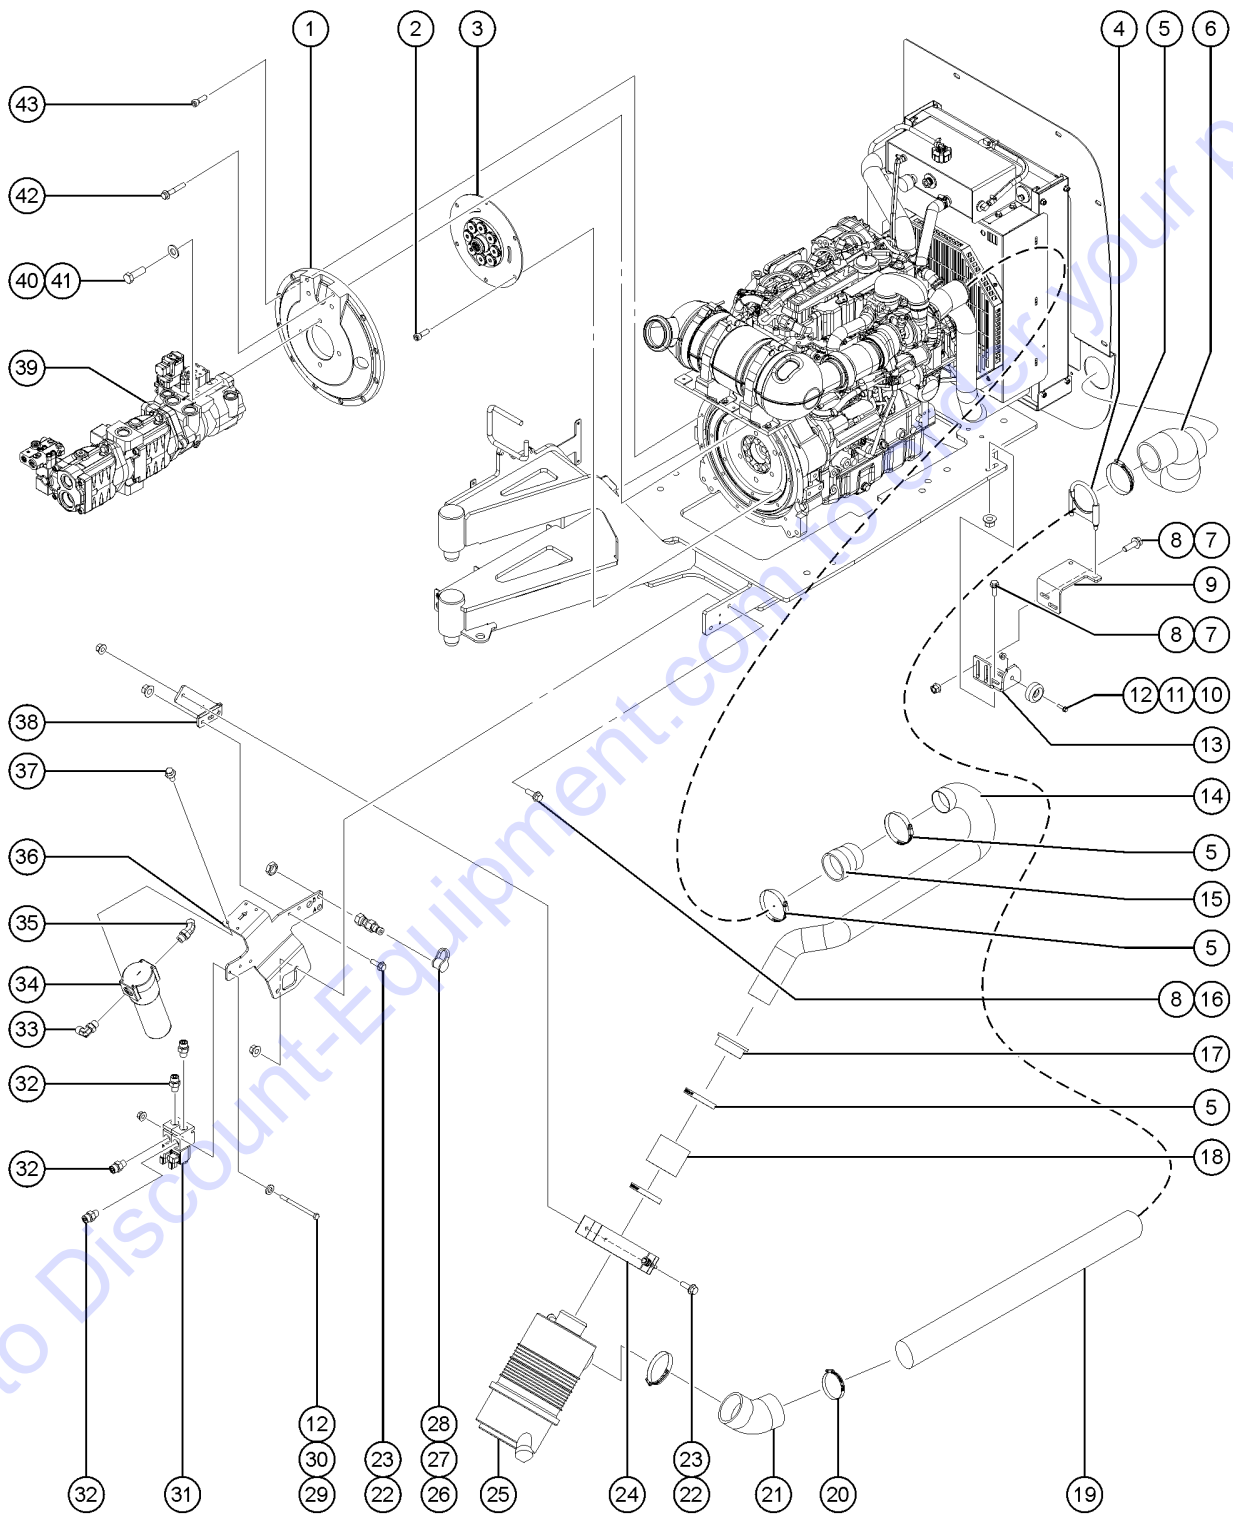

405.1 Deutz D2.9L4 Engine, View 2

Item	Part No.	Description	Qty.
26	48880GT	CAP,DIAGNOSTIC NIPPLE	1
27	49207GT	NIPPLE, DIAGNOSTIC, ORFS, FM, SWIV	1
28	75574GT	NUT,BULKHEAD,520118-4	1
29	1251902GT	SCREW,HHC,M6-1.0X80,DIN931,10.	2
30	825355GT	WASHER,FLAT,M6,DIN125,ZAB	4
31	218144GT	VALVE, FUNCTION ENABLE, ZX135	2
32	48905GT	CONN,520120-4***	4
33	48932GT	FITTING,ELBOW,90D,520220-8***	2
34	1267807GT	ASSEMBLY, MED. PRESS. FILTER, ...	1
35	48937GT	ELBOW,45D,520320-8	1
36	215517GT	FORMING,CHARGE FILTER MOUNT	1
37	824077GT	SCREW, HHF, 1/4-20 X .5, 8, ZAG	4
38	1251708GT	FORMINNG AIR CLEANER	1
39		Ref. Pump Assembly	
40	54177GT	SCREW,HHC,1/2-13 X 1.5 GRD 8	2
		to SN SX180H-753	
40B	1253498GT	SCREW,HHF,1/2-13X1.5,8,ZAG	2
		from SN SX180H-754	
41	825353GT	WASHER,FLAT,1/2,SAE,HRD,ZAG	2
		to SN SX180H-753	
42	216036GT	SCREW,HHF,M10-1.5X60,DIN6921,1	4
43	1255666GT	SCREW,SHC,M10-1.50X30,DIN912,12.9,ZAB	10

Go to Discount-Equipment.com to order your parts