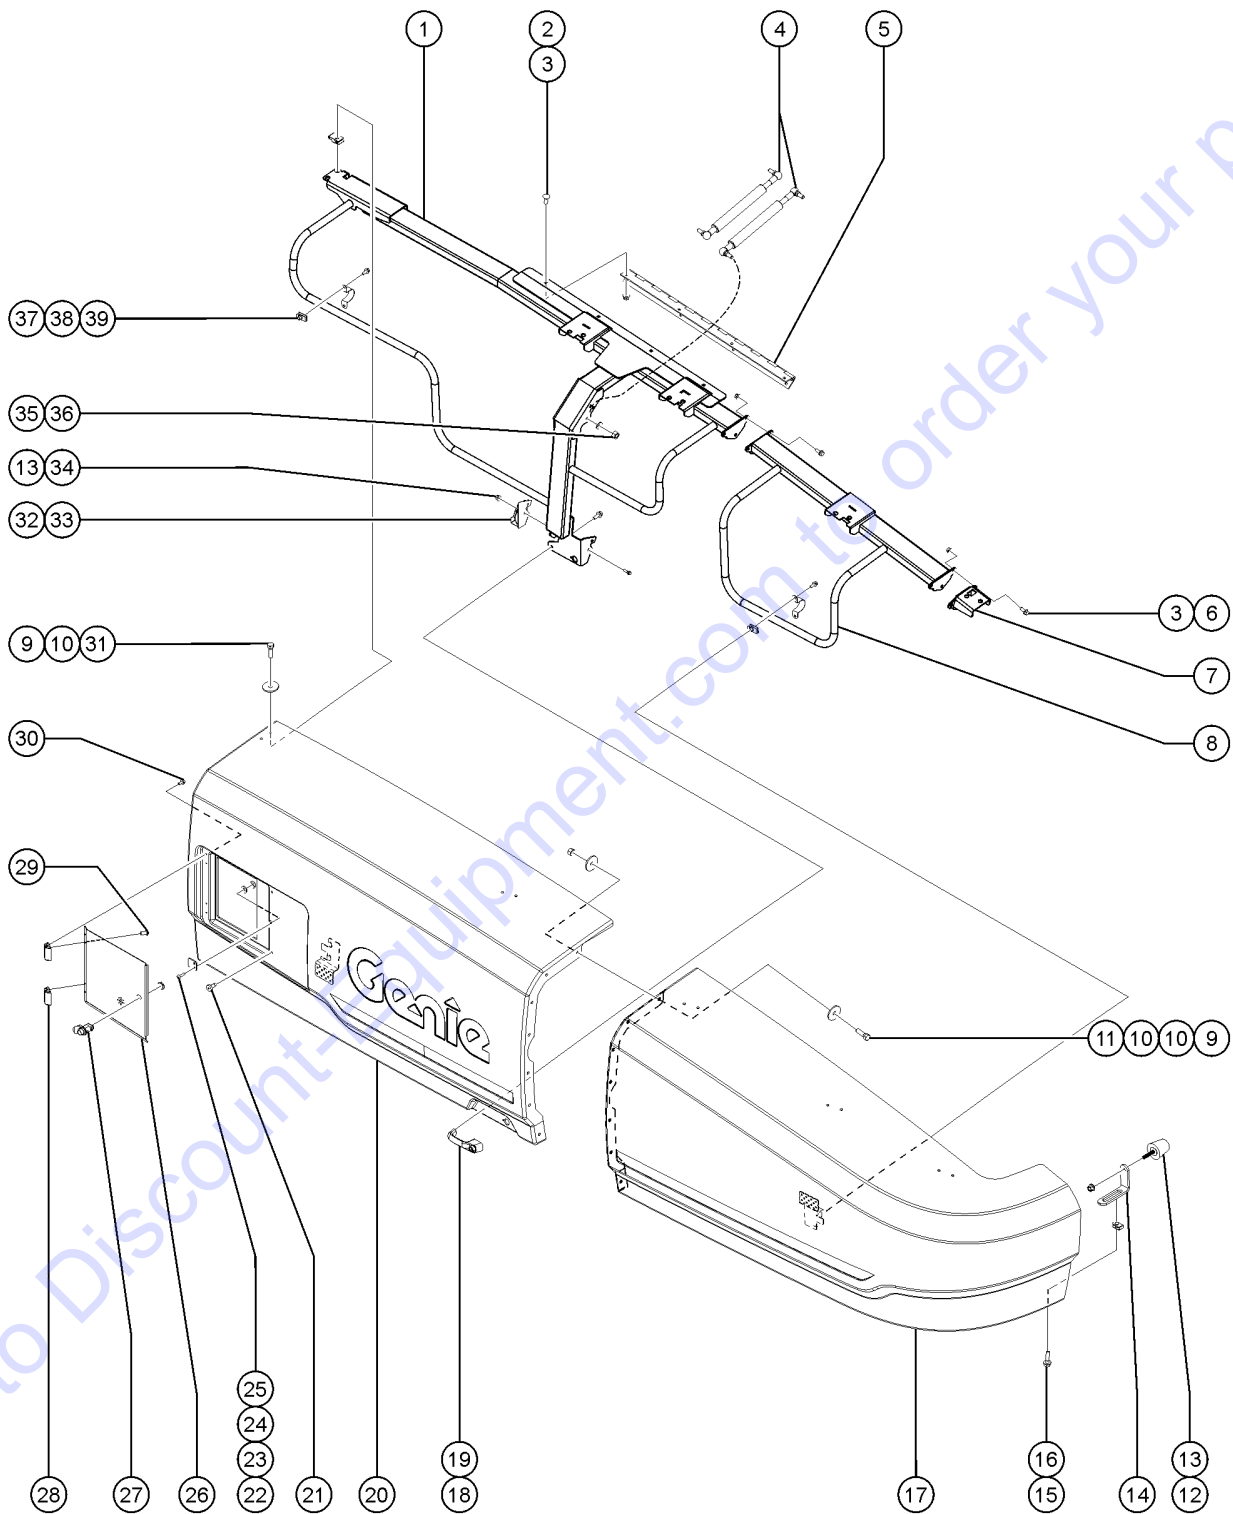

309.2 Turntable Covers, Tank Side

Item	Part No.	Description	Qty.
1	1259037GT	WELDMENT,COVER SUPPORT,TANK	
2	824125GT	BOLT, CARRIAGE, 3/8-16 X 1, 5, ZAG	
3	824029GT	NUT,TL FLG,3/8-16,G,ZAG	
4		Ref. GAS STRUT,390 LB	2
		(Refer to 309.1)	
5		Ref. HINGE,COVER,40IN	1
		(Refer to 309.1)	
6	824090GT	SCREW,HHF,3/8-16X1,8,ZAG	
7	1259013GT	FORMING,COVER MOUNT,REAR	
8	1259035GT	WELDMENT,COVER SUPPPORT,NOSE,T	
9	824068GT	SCREW, HHC, 3/8-16 X 1.25, 8, ZAG	
10	824120GT	WASHER, FLAT, .375 X 1.50 X .125, ZAG	
11	1256468GT	NUT,3/8-16,8,ZAG	
12	111580GT	BUMPER,RUBBER,1.19DX1.5X.31-18	
13	824028GT	NUT,TL FLG,5/16-18,G,ZAG	1
14	1261814GT	FORMING,BUMPER,NOSE	1
15	231512GT	SCREW,HHF,M6-1.0X25,DIN6921,10.9,ZAB	
16	219697GT	SPRING CLIP,M6-1.0,3.4-6.3MMX1	
17	1259031GT	ASSEMBLY,COVER,TANK NOSE MOUNT	
18	1256054GT	HANDLE,YELLOW LOCKING,CODE 455	
18-	37947GT	KEYS,10 PACK***	
		sold separately	
18-	83093GT	KEY SINGLE***	
		sold separately	
19	231532GT	SCREW,HHF,M6X20,DIN6921,10.9,Y	
20	1259672GT	ASSEMBLY,COVER,TANK MOUNT	
		includes 1255367, 1261798, 1259010, 60874-5625	
20-	1255367GT	COVER,SWING CHASSIS,TANK SIDE	
		Excluding Ground Control Cover, forming, and trim lock	
20-	1261798GT	ASSY,GROUND CONTROL COVER	
20-	1259010GT	FORMING,COVER TUBE MOUNT	
		attaches to 1259672 using Plexus MA300 Adhesive	
20-	60874-5625GT	TRIM LOCK,1/4"	
		installs on rear edge of 1259672	
21	34619GT	BUMPER,RUBBER***	2
22	824215GT	SCREW,PHPM,10-32X.75,ZAG