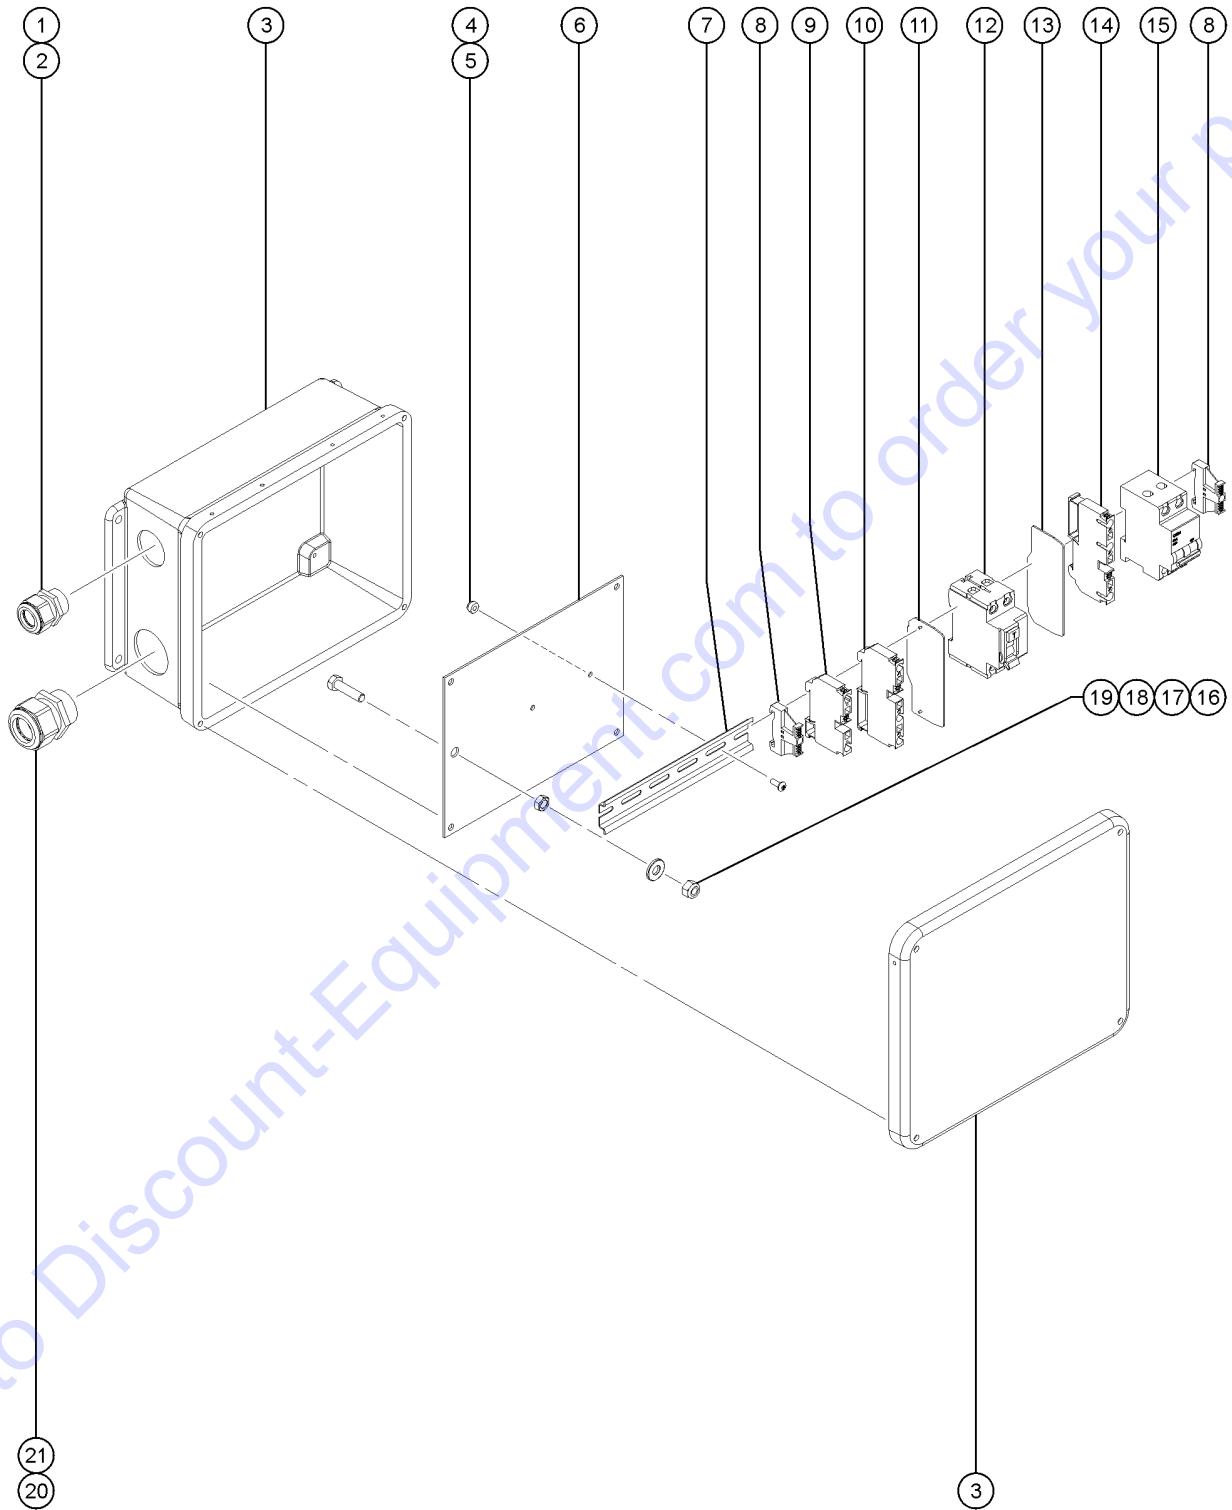

308.3 Welder Generator Enclosure (7.5 kW, 110/55 50HZ)

Go to Discount-Equipment.com to order your parts

308.3 Welder Generator Enclosure (7.5 kW, 110/55 50HZ)

Item	Part No.	Description	Qty.
-	825557GT	ASSY, ENCLOSURE, WELDER GEN UK (Complete assembly for GEN 7.5 kW, 110/55 50HZ) including items 1 - 21	
1	20776GT	CABLE SQUEEZE CONN.	1
2	18665GT	LOCKNUT,ELECTRIC,1" NPT	1
3	825558GT	BOX,J, CIRCUIT BREAKERS	1
4	6178GT	NUT,NYLOCK,10-32	
5	54365GT	SCREW,PHIL,PHM,10-32 X .5,SSTL	
6	161207GT	PANEL, ENCLOSURE, BACK	1
7	822548GT	DIN RAIL, 7.375"	1
8	74913GT	END STOP, DIN RAIL,SCREW CLAMP	2
9	825797GT	BLOCK,DIN FEED THRU,16-6	1
10	825588GT	BLOCK,DIN FEED THRU 3 POS	1
11	825589GT	PARTITION,DIN RAIL BLUE PLATE	1
12	1257181GT	CIRCUIT BREAKER,GFCI,2P,30MA TRIP	1
13	825587GT	PARTITION,DIN RAIL GREY PLATE	1
14	825586GT	BLOCK,DIN FEED THRU 3 POS TERM	1
15	825585GT	CIRCUIT BREAKER, 2 POLE, 16A	1
16	6782GT	NUT,NYLOCK,5/16-18	1
17	5397GT	WASHER,FLAT,USS,5/16",Y	1
18	6037GT	NUT,HEX,5/16-18,GR5	1
19	13000GT	SCREW,HHC,5/16-18 X 1.25	1
20	822222GT	CABLE SQUEEZE CONN., 1.25"	1
21	822223GT	LOCKNUT, ELECTRIC, 1.25" NPT	1