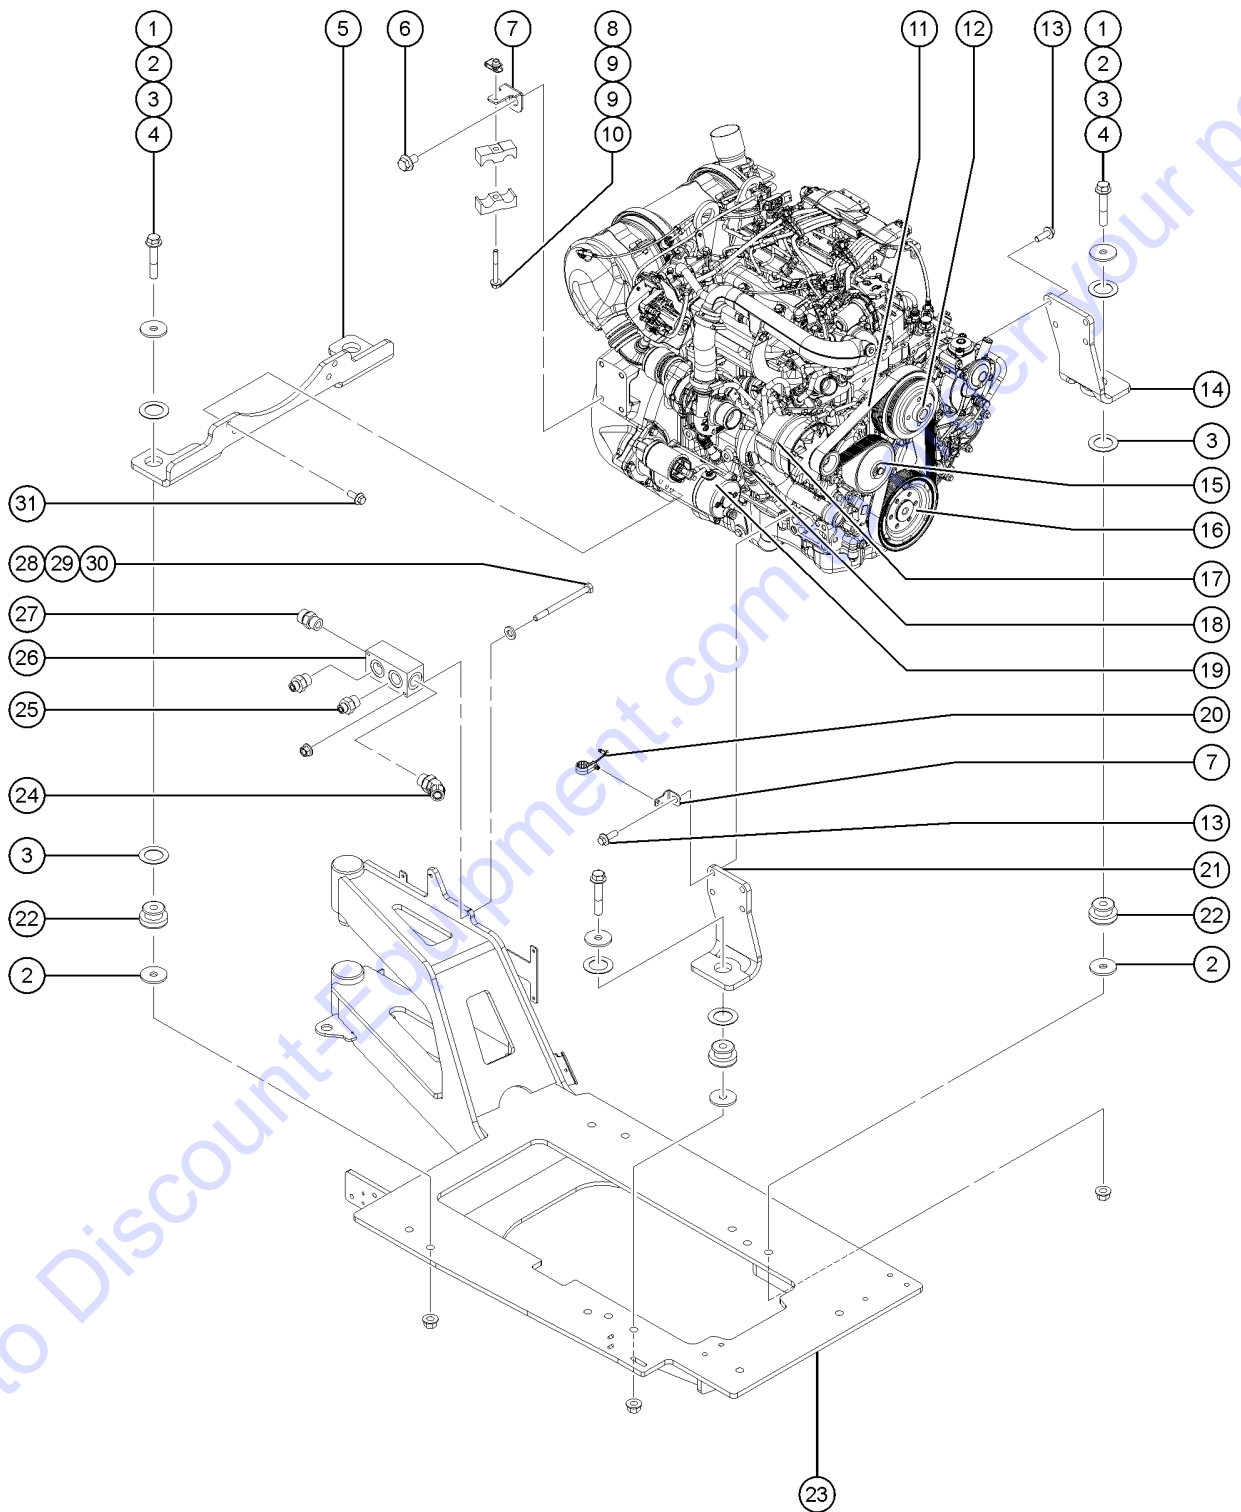

416.1 Perkins 854F-E34T Engine, View 4

Item	Part No.	Description	Qty.
-		Due to Tier 4 regulations, many engine replacement parts require the engine serial number at time of order placement. When ordering engine parts please have both machine and engine serial numbers available. For internal engine parts, contact engine dealer	
1	1256583GT	SCREW,HHF,5/8-11X3.5,8,ZAG	4
2	824123GT	WASHER,FLAT,.625X2.25X.188,ZAG	8
3	1251565GT	WASHER,SHIM,1.56X2.5X0.061,ZAG	8
4	1253319GT	NUT,TL FLG,5/8-11,G,ZAG	4
5	1253199GT	FORMING ENGINE MOUNT	1
6	237352GT	SCREW,HHF,M10-1.5X16,DIN6921,10.9,ZAB	1
7	1256480GT	FORMING, WIRE LOOM SUPPORT	2
8	216597GT	SCREW,HHF,M6 X 50,G10,YZ	1
9	217460GT	CLAMP,BATTERY CABLE	2
10	230073GT	SPRING CLIP,M6-1.0,0.8-4.0X13.5,ZAB	1
11	218834GT	BELT,DRIVE,854E-E34TA	
12	218793GT	PULLEY ASSEMBLY,RADIATOR,854	
13	231511GT	SCREW,HHF,M12-1.75X35,DIN6921,10.9,ZAB	8
14	824236GT	ENGINE MOUNT PERKINS 854	1
15	218837GT	WATER PUMP,854E-E34TA	
16	218792GT	PULLEY,CRANKSHAFT,854E-E34TA	
17	102646GT	ALTERNATOR,PERKINS 1104C-44	
17-	217774GT	TENSION ARM,ALT,1104D-E44TA T3	
18	218832GT	DIPSTICK,OIL,854E-E34TA	
19	218798GT	STARTER,854E-E34TA	
20	121603GT	CLAMP,FIXED DIA.NYLON,.875"	1
21	824234GT	ENGINE MOUNT PERKINS 854	1
22	217500GT	ISOLATOR, ENGINE VIBRATION	4
23		Ref. WELDMENT, ENGINE TRAY	1
24	48963GT	FITTING,ELBOW,45D,520320-12***	1
25	48948GT	CONN,520120-8-12	2