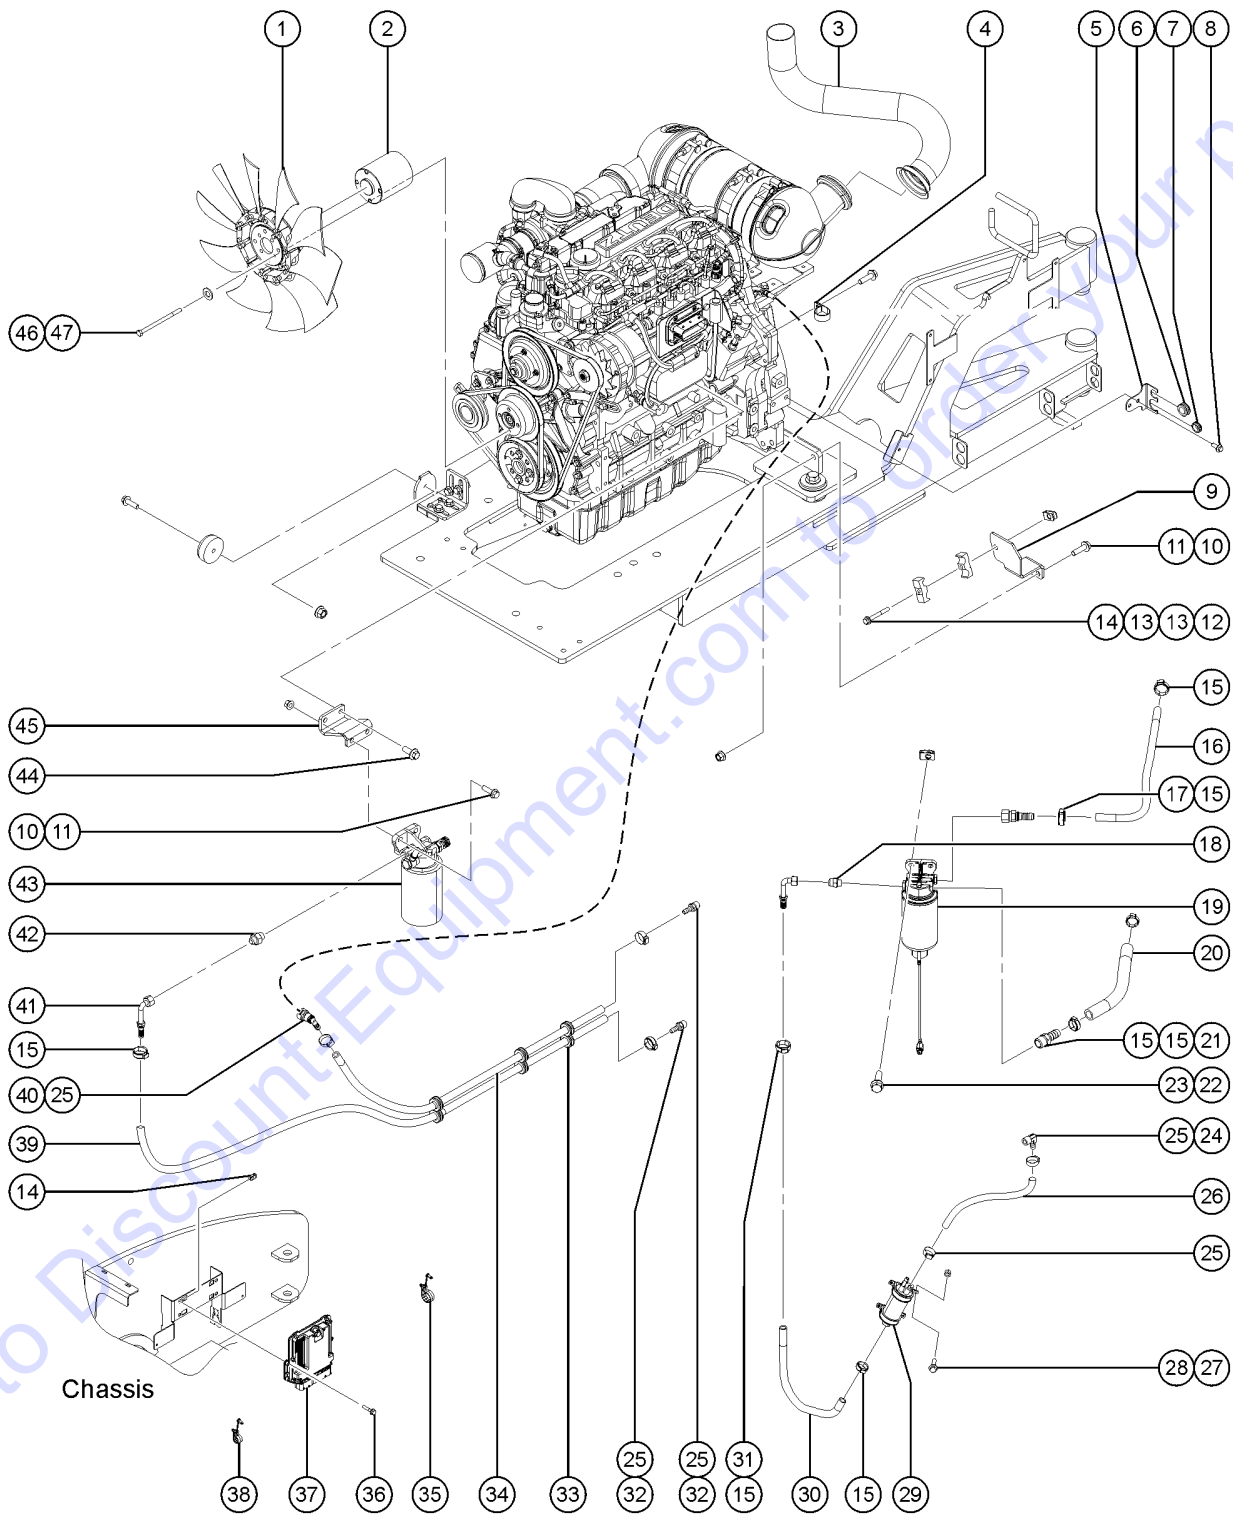

406.1 Deutz D2.9L4 Engine, View 3

Go to DiscountEquipment.com to order your parts

Item	Part No.	Description	Qty.
27	218458GT	SCREW,HHF,M5-0.8X20,DIN6921,10.9,ZAB	4
28	826214GT	NUT,TL,M5-0.8,DIN980,10,ZAB	4
29	236259GT	LIFT PUMP,FUEL,DEUTZ	1
30	1254848GT	HOSE,FUEL,1/2" GATES RLA,16.75"	1
31	162207GT	FITTING,ELBOW,8GS-8FJX90S	1
32	27901GT	HOSE END,BARBED,RIGID,-6-6	1
33	60584GT	GROMMET,RUBBER .75 X .19 X 1**	6
34	1252898GT	HOSE,FUEL,3/8",GATES RLA,53.25	1
35	219510GT	CLAMP, FIXED DIA, NYLON, 1-1/4	1
36	231531GT	SCREW,HHF,M6X30,DIN6921,10.9,Y	4
37		ECU (This part is serialized, contact Discount-equipment with full model and SN of both the unit and engine)	1
38	121602GT	CLAMP,FIXED DIA,NYLON, 3/4"	1
39	1252896GT	HOSE,FUEL,3/8,GATES RLA,66.25"	1
40	826000GT	CONNECTOR, SAE10, QUICK CONNECT	1
41	162206GT	FITTING,ELBOW,6GS-6FJX90S	1
42	162208GT	FITTING,CONN,16MM-6MJ	1
43	214228GT	FILTER, DEUTZ 2.9, FUEL	1
44	231088GT	SCREW,HHF,M10-1.5X20,DIN6921,1	2
45	1256911GT	FORMING FUEL FILTER DEUTZ	1
46	1257774GT	SCREW,HHC,M8-1.25X95,DIN931,10	4
47	824144GT	WASHER,FLAT,M8,DIN125,ZAB	4