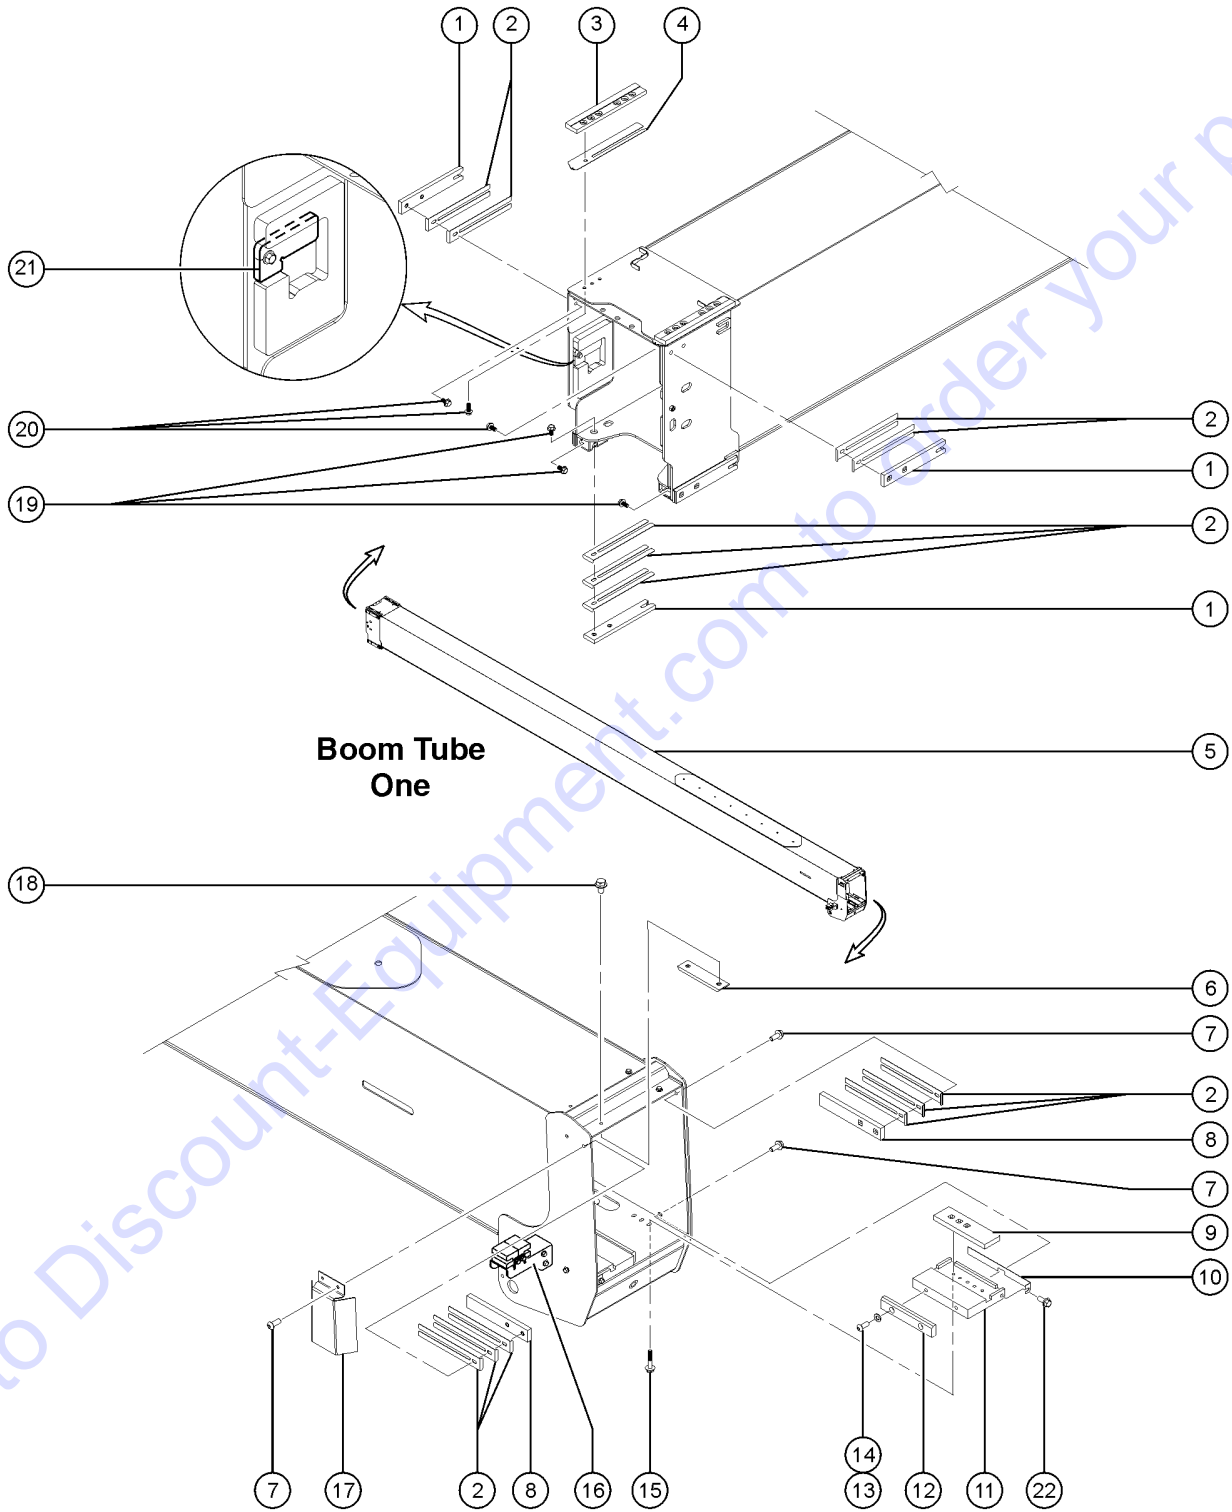

511.1 Boom Tube One - Wear Pads

Go to Discount-Equipment.com to order your parts

511.1 Boom Tube One - Wear Pads

Item	Part No.	Description	Qty.
1	236236GT	WEAR PAD, 300X50X15, BLACK	6
2	822602GT	SHIM, WEAR PAD, 300 X 50	
3	236234GT	WEAR PAD,340X55X20	2
4	822600GT	SHIM, WEAR PAD, 340 X 55, 16G	1
5	226725GT	WELDMENT,BOOM #1	
6	215889GT	WEAR PAD, 200X50X12	2
7	237352GT	SCREW,HHF,M10-1.5X16,DIN6921,10.9,ZAB	
8	236237GT	WEAR PAD, 300X50X20	2
9	1253500GT	WEAR PAD,250X75X20NG	2
10	823068GT	SHIM,CHANNEL WEARPAD, LEFT,16G to SN 334	2
10-	1256925GT	SHIM,CHANNEL WEARPAD,16G from SN 335	
11	822091GT	MACHINING, B1 WEARPAD FIXTURE to SN 334	2
11-	1257066GT	MACHINING, B1 WEARPAD FIXTURE from SN 335	
12	822092GT	WEARPAD, 1.75" X .75" X 250MM	2
13	237735GT	SCREW,BHC,M10-1.50X25,10.9,ZAB	
14	824145GT	WASHER,FLAT,M10,DIN125,ZAB	
15	232952GT	SCREW,HHF,M10-1.5X50,DIN6921,10.9,ZAB	
16		Ref. FORMING, CT GUIDE MOUNT, B1 (Refer to 503.1, item 33)	1
17	825936GT	FORMING,CABLE TUBE GUIDE SX	1
18	237352GT	SCREW,HHF,M10-1.5X16,DIN6921,10.9,ZAB	
19	231088GT	SCREW,HHF,M10-1.5X20,DIN6921,1	
20	231530GT	SCREW,HHF,M10-1.5X25,DIN6921,10.9,ZAB	
21		Ref. PLATE, PRI EXT CYL LOCK (Refer to 507.1, item 9)	
22	237352GT	SCREW,HHF,M10-1.5X16,DIN6921,10.9,ZAB to SN 334