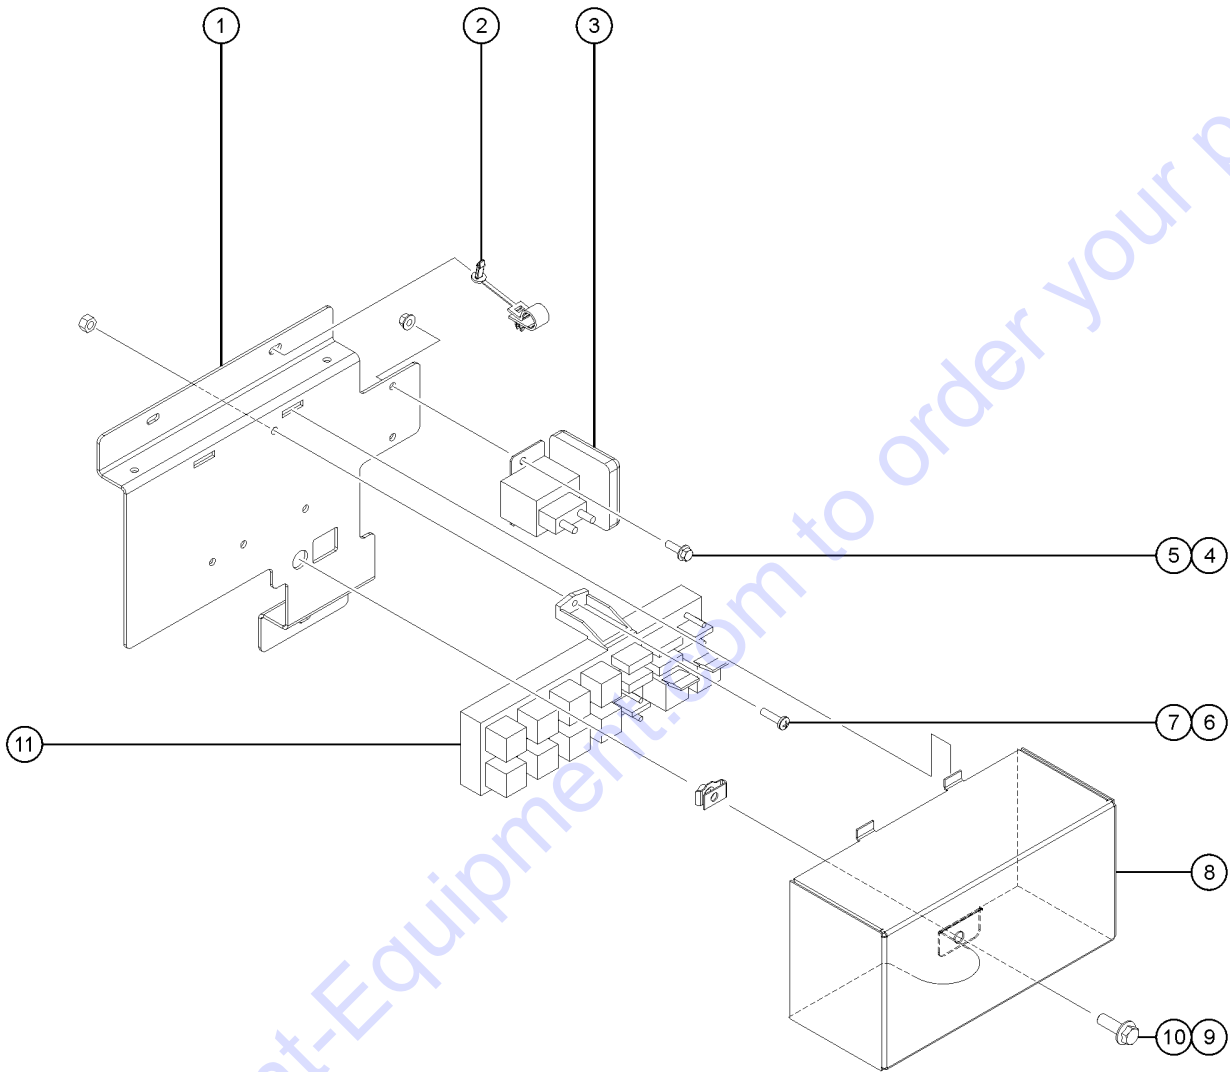

Go to Discount-Equipment.com to order your parts

307.2 Fuse Assembly Deutz TD 2.9L4 and Perkins 854F-E34T - View 1

307.2 Fuse Assembly Deutz TD 2.9L4 and Perkins 854F-E34T - View 1

Item	Part No.	Description	Qty.
A-	1258553GT	ASSY, TIER4 RELAY FUSE .....	
1	1258551GT	FORMING, RELAY MOUNT .....	1
2	121601GT	NUT, TOP LOCK, 1/2-13 .....	2
3	237068GT	SEPARATOR, DUAL BATTERY, 100A .....	1
4	231532GT	SCREW, HHF, M6X20, DIN6921, 10.9, Y .....	2
5	231513GT	NUT, TL FLG, M6-1.0, DIN6927, 10, Z .....	2
6	235315GT	SCREW, PHPM, M4-0.7X16, DIN7985, ZAB .....	3
7	825686GT	NUT, TL, M4-0.7, DIN980, 8, ZAB .....	3
8	1258552GT	FORMING, RELAY COVER .....	1
9	232874GT	SCREW, HHF, M10-1.5X30, DIN6921, 10.9, ZAB .....	1
10	230074GT	SPRING CLIP, M10-1.5, 1-6X19, ZAB .....	1
11		Ref. BRACKET, LEG, RLY BLOCK .....	
		(Refer to 307.3)	