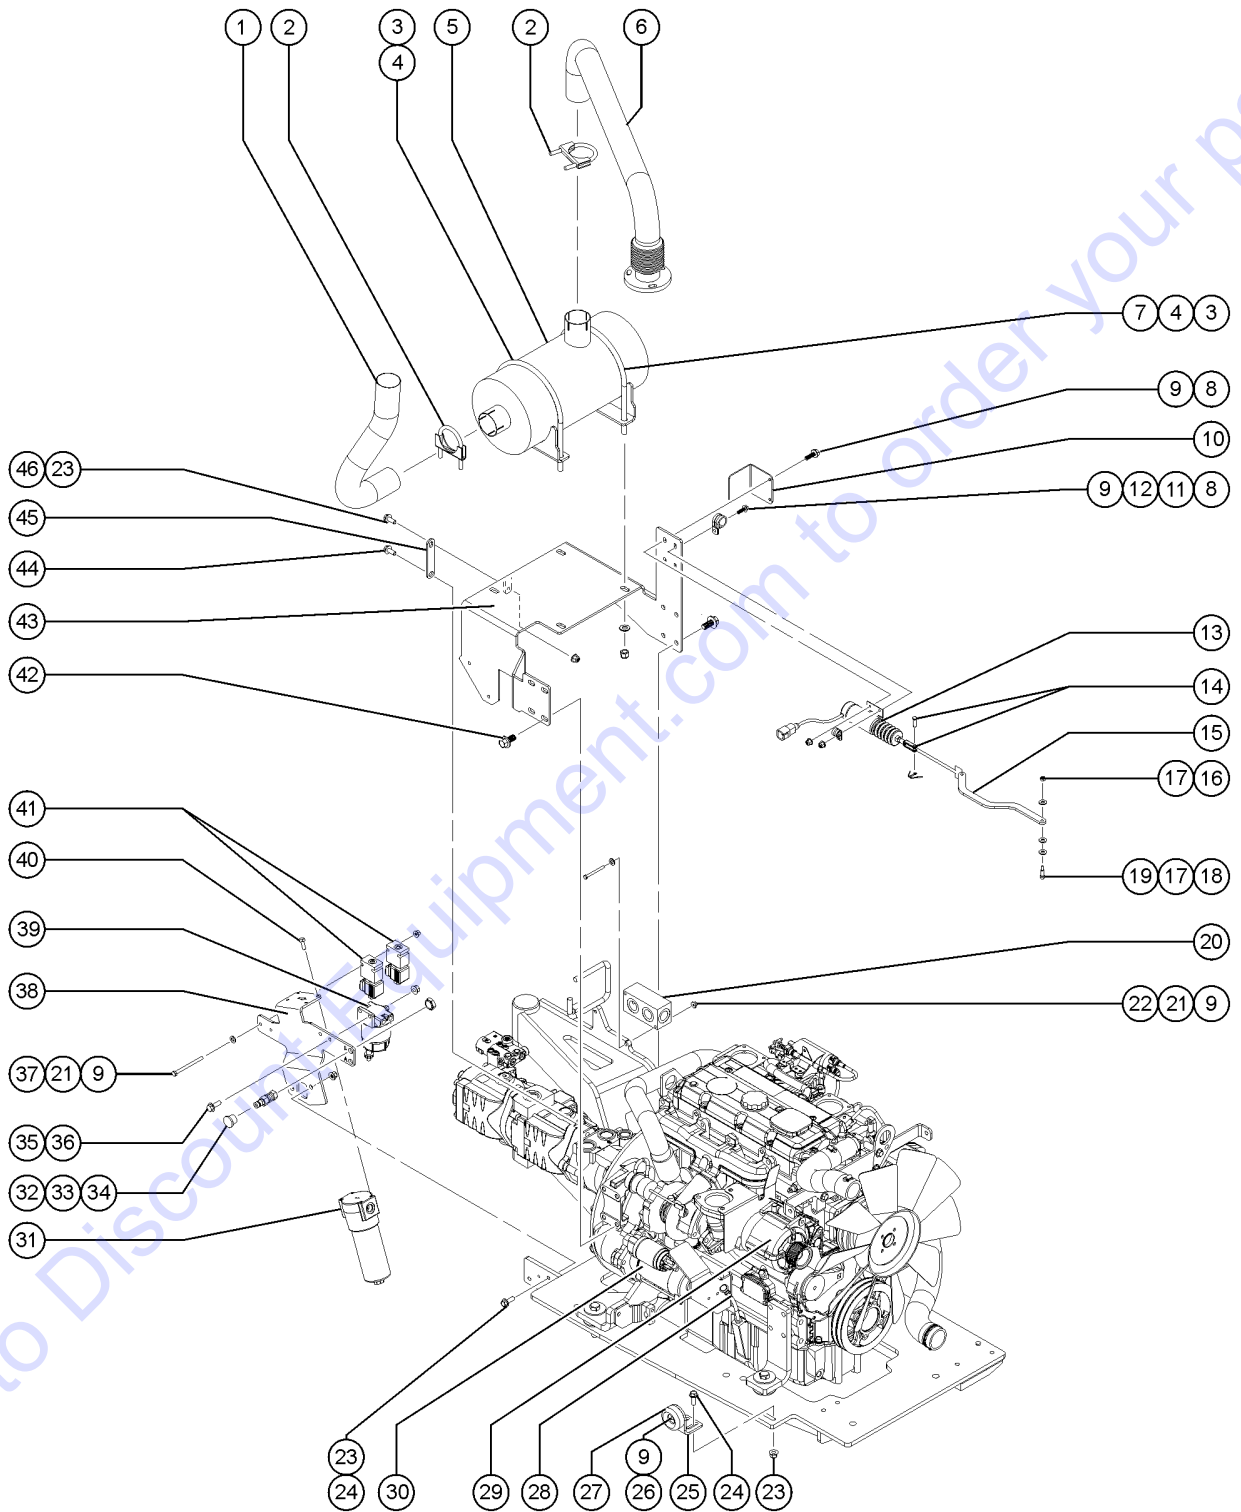

411.1 Perkins 1104D-44T - View 2

Item	Part No.	Description	Qty.
-		Verify Engine Make and Model Before Ordering	
-		For internal engine parts, contact engine dealer	
1	215496GT	TAIL PIPE,PERKINS 1104	1
2	71911GT	CLAMP,MUFFLER, 2.50 INCH	
3	70449GT	U-BOLT,1/2-13 X 8.5	2
4	70483GT	FORMING,8.5' MUFFLER MOUNT	2
5	70444GT	MUFFLER,2.5"INLET/OUTLET	1
6	215500GT	WELDMENT,HEADER PIPE, PERKINS	1
7	1251997GT	NUT,TL FLG,1/2-13,G,ZAG	4
8	231532GT	SCREW,HHF,M6X20,DIN6921,10.9,Y	4
9	231513GT	NUT,TL FLG,M6-1.0,DIN6927,10,Z	4
10	215513GT	FORMING,HEAT SHIELD	1
11	61109GT	CLAMP,1.25,#20 X 7/16,RUB CSH	2
12	67897GT	CLAMP,0.56,#9 X 3/8,RUB CUSH	1
13	101957GT	SOLENOID,THROTTLE,ASSY.TROMB	1
14	21130GT	CLEVIS YOKE-1/4-28,PLTD W/PIN Includes clevis, pin and cotter pin	1
15	216758GT	THROTTLE LINKAGE, PERKINS 1104	1
16	1256467GT	NUT,TL FLG,10-24,F,Z	1
17	822955GT	WASHER,FLAT,NYLON.257X.5X.032	2
18	6584GT	SCREW,SHS,10-24 X .625	1
19	15436GT	WASHER,FLAT,NYLON.25 X.68 X.03	1
20	236240GT	MANIFOLD, RETURN BLOCK	1
21	825355GT	WASHER,FLAT,M6,DIN125,ZAB	
22	1251902GT	SCREW,HHC,M6-1.0X80,DIN931,10.	
23	231529GT	NUT,TL FLG,M10-1.5,DIN6927,10,	2
24	231533GT	SCREW,HHF,M10-1.5X35,DIN6921,10.9,ZAB	2
25	60729GT	FORMING,COVER STOP***	1
26	231531GT	SCREW,HHF,M6X30,DIN6921,10.9,Y	1