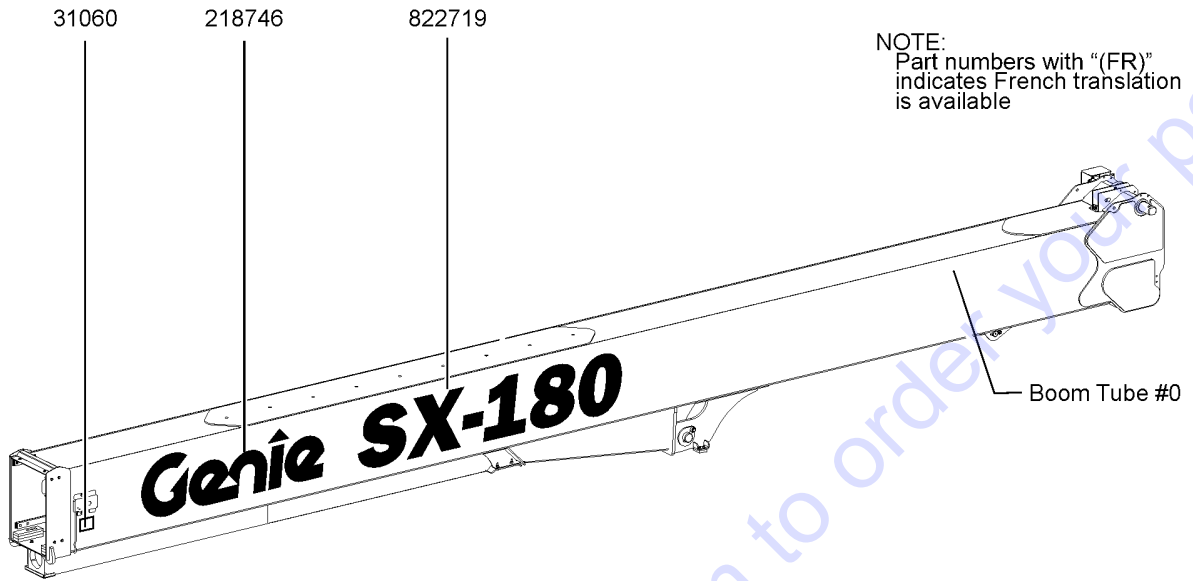

105.1 Decals with Words, Boom (to SN SX180H-744)

105.1 Decals with Words, Boom (to SN SX180H-744)

<i>Item</i>	<i>Part No.</i>	<i>Description</i>	<i>Qty.</i>
1	31060GT	DECAL,DANGER DO NOT ALTER SWTC	1
2	218746GT	DECAL, GENIE	1
3	218747GT	DECAL,COSMETIC,SX-180,12"	1
4	822718GT	DECAL,COSMETIC,GENIE,12"	1
5	822719GT	DECAL, COSMETIC,SX-180	1

Go to Discount-Equipment.com to order your parts