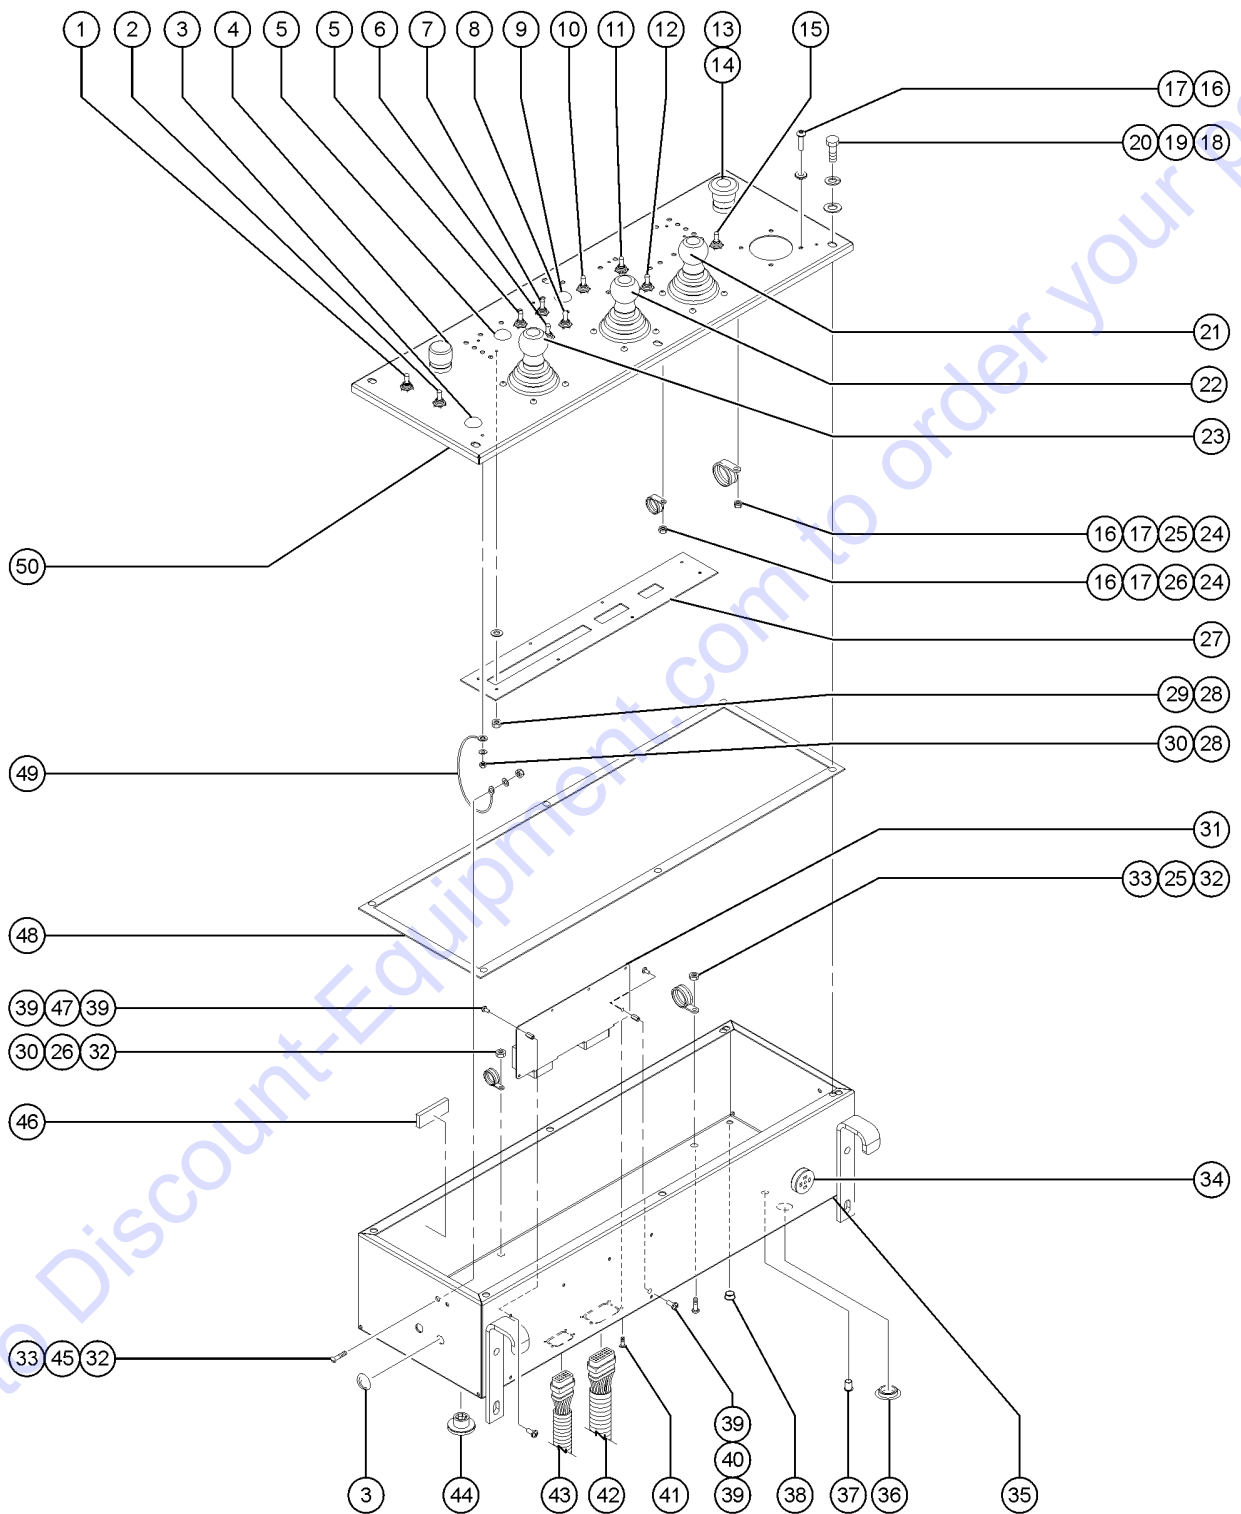

602.3 Platform Installation (From SN SX180H-685)

Item	Part No.	Description	Qty.
22	1267747GT	LATCH, SWING GATE	1
23	104804GT	HINGE, SPRING, LONG LEG	2
24	1277924GT	NUT,NYLOCK FLG,1/4-20,F,ZAG	12
25	55753GT	BUMPER, PLASTIC, 1.25 O.D.	2
26	824092GT	SCREW, HHF, 3/8-16 X 1.5, 8, ZAG	2
27		Ref. PLATFORM CONTROL BOX	
		(refer to 603.1)	

Go to Discount-Equipment.com to order your parts

603.1 Platform Controls