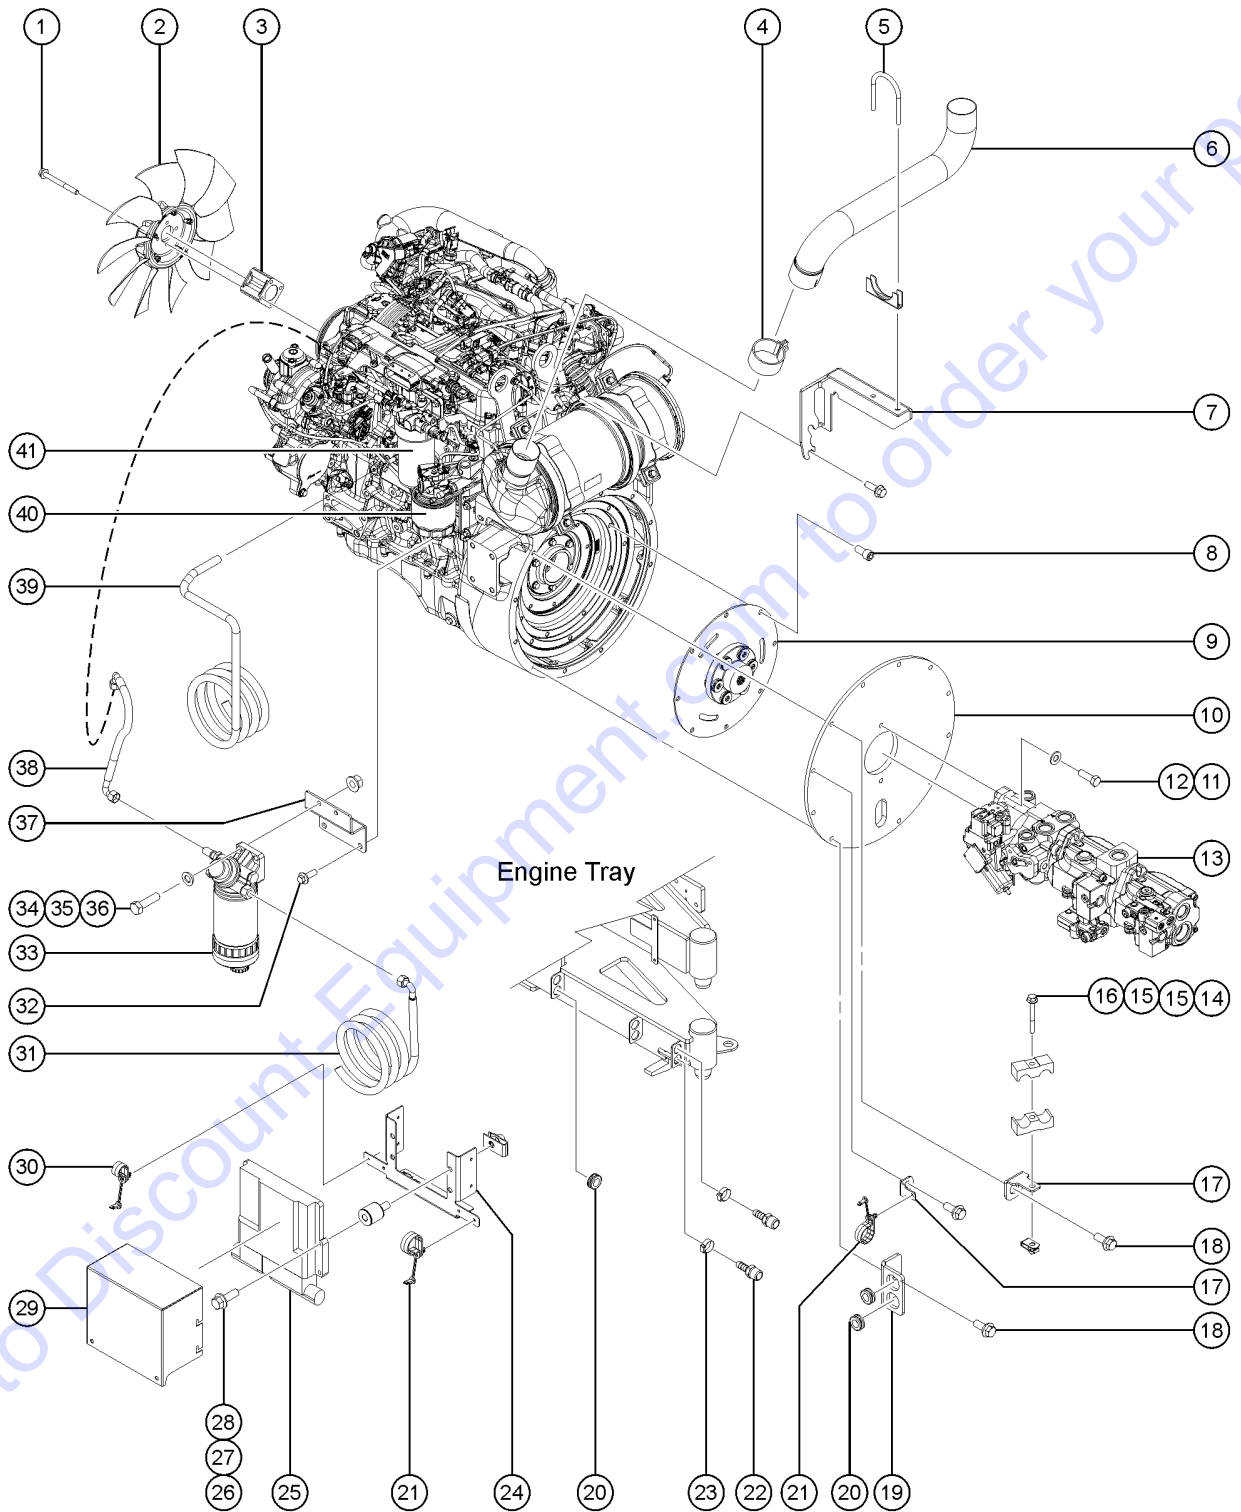

415.1 Perkins 854F-E34T Engine, View 3

Item	Part No.	Description	Qty.
-		Due to Tier 4 regulations, many engine replacement parts require the engine serial number at time of order placement. When ordering engine parts please have both machine and engine serial numbers available. For internal engine parts, contact engine dealer	
1	1257419GT	SCREW,HHF,M8-1.25X80,DIN6921,10.9,ZAB	4
2	1252047GT	FAN,10 BLADE,17",PERKINS	1
3	1258817GT	SPACER,RAD. FAN,2.5",854F	1
4	219130GT	CLAMP,EXHAUST,854E-E34TA	1
5	71911GT	CLAMP,MUFFLER, 2.50 INCH	1
6	823958GT	EXHAUST PIPE 854 PERKINS	1
7	1253806GT	WELDMENT, EXHAUST SUPPORT	1
8	1256444GT	SCREW,SHC,3/8-24X.75,A574,ZAG	8
9	216564GT	FLYWHEEL, COUPLER 15 TOOTH SAE 10	1
10	60322GT	PLATE,PUMP MOUNT	1
11	54177GT	SCREW,HHC,1/2-13 X 1.5 GRD 8 to SN SX180H-753	2
11B	1253498GT	SCREW,HHF,1/2-13X1.5,8,ZAG from SN SX180H-754	2
12	825353GT	WASHER,FLAT,1/2,SAE,HRD,ZAG to SN SX180H-753	2
13		Ref. PUMP, DRIVE, AND FUNCTION, (Refer to 706.1)	
14	216597GT	SCREW,HHF,M6 X 50,G10,YZ	1
15	217460GT	CLAMP,BATTERY CABLE	2
16	230073GT	SPRING CLIP,M6-1.0,0.8-4.0X13.5,ZAB	1
17	1256480GT	FORMING, WIRE LOOM SUPPORT	2
18	231530GT	SCREW,HHF,M10-1.5X25,DIN6921,10.9,ZAB	12
19	217505GT	BRACKET, CABLE MOUNT	1
20	60584GT	GROMMET,RUBBER .75 X .19 X 1**	8
21	219510GT	CLAMP, FIXED DIA, NYLON, 1-1/4	2
22	27901GT	HOSE END,BARBED,RIGID,-6-6	2
23	1253613GT	CLAMP, STEPLESS EAR,15.3-18.5M	2
24	1267412GT	FORMING,ECU MOUNT	1
25		ECU (This part is serialized, contact Discount-equipment with full model and SN of both the unit and engine)	1