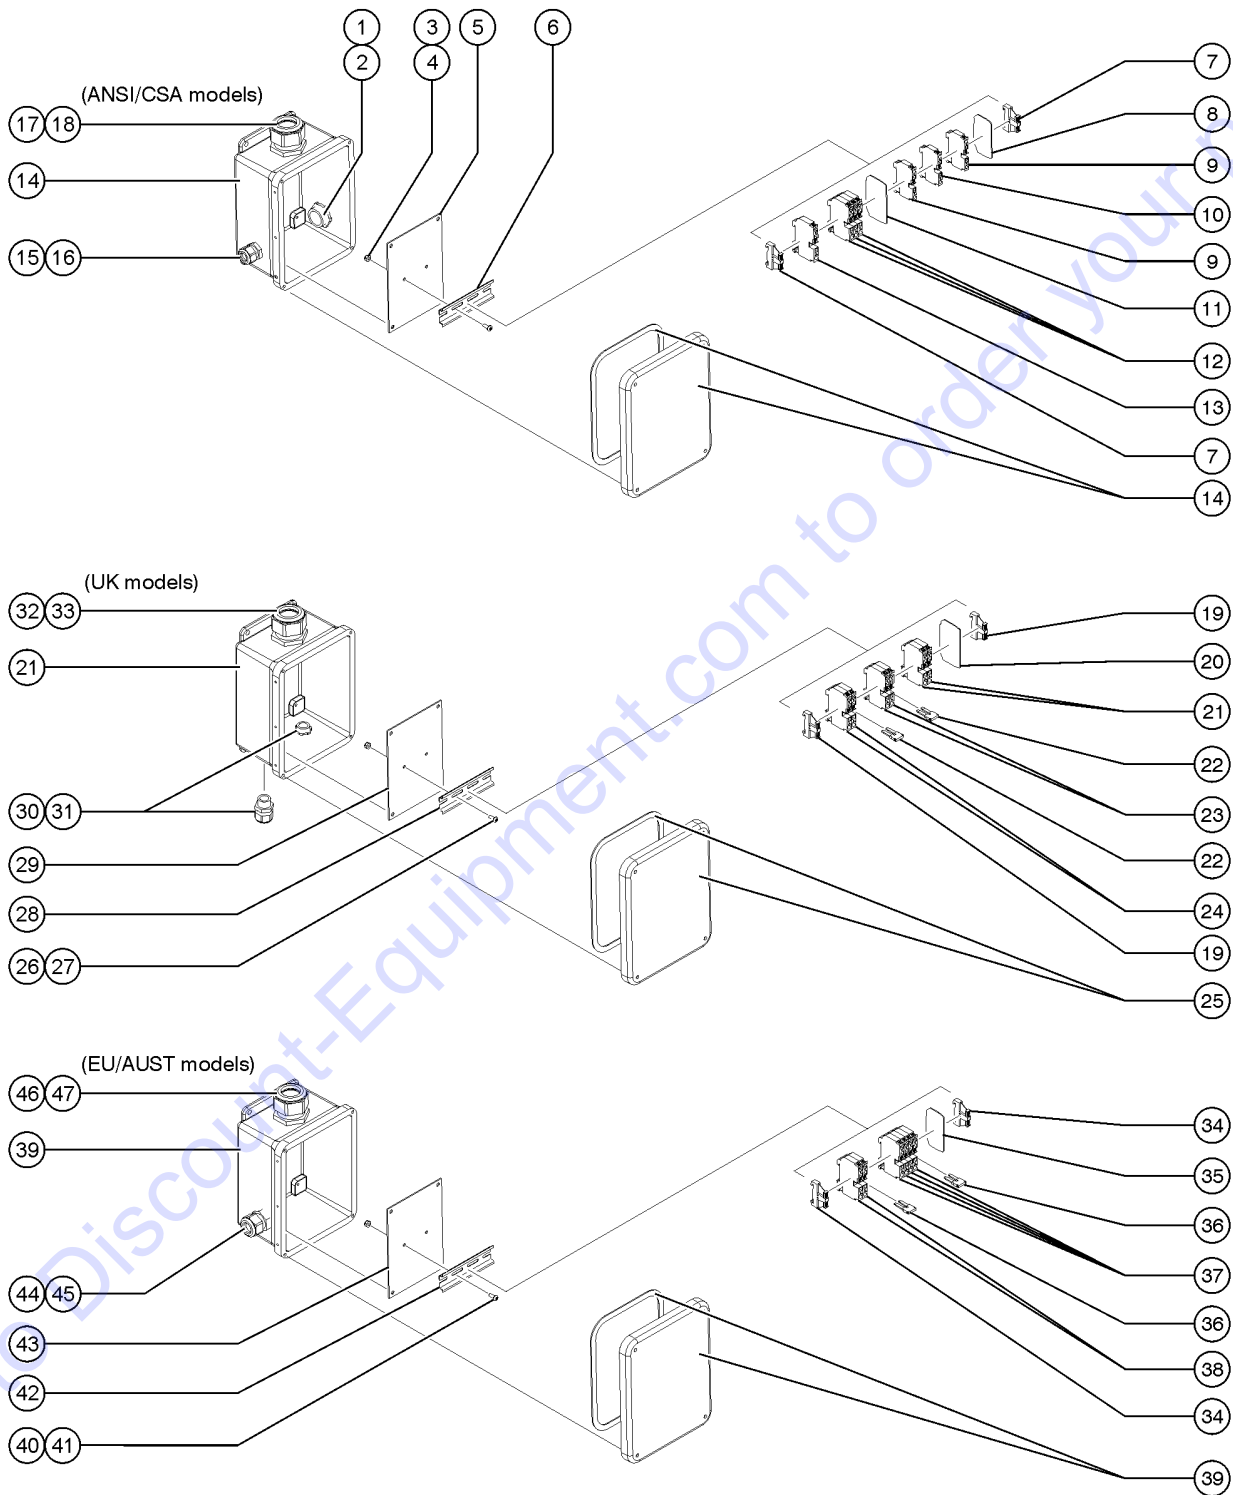

Item	Part No.	Description	Qty.
-	825776GT	BOX,ASSY PLATFORM,J,ANSI/CSA (ANSI/CSA models (complete, including 1 - 18) to SN SX180H-744	1
-	1283046GT	BOX, ASSY PLATFORM,J,ANSI/CSA (ANSI/CSA models (complete, including 1 - 18 from SN SX180H-745	1
-	825763GT	BOX,ASSY PLATFORM,J,UK UK models (complete, including 19 - 33)	1
-	825775GT	BOX,ASSY PLATFORM,J,EU EU/AUST models (complete, including 34 - 47)	1
1	20776GT	CABLE SQUEEZE CONN.	1
2	18665GT	LOCKNUT,ELECTRIC,1" NPT	1
3	6178GT	NUT,NYLOCK,10-32	
4	54365GT	SCREW,PHIL,PHM,10-32 X .5,SSTL	
5	825761GT	PANEL, ENCLOSURE, BACK	1
6	825737GT	DIN RAIL, 4.60"	1
7	74913GT	END STOP, DIN RAIL,SCREW CLAMP	2
8	822103GT	DIN RAIL, PARTITION PLATE	1
9	825807GT	BLOCK,DIN FEED THRU,24-8	2
10	825806GT	BLOCK,DIN FEED THRU,24-8	1
11	825810GT	PARTITION,DIN RAIL GREY PLATE	1
12	825795GT	BLOCK,DIN FEED THRU,16-6	3
13	825797GT	BLOCK,DIN FEED THRU,16-6	1
14	825746GT	BOX,J,CIRCUIT BREAKERS to SN SX180H-744	1
14B	1283035GT	BOX,J,CIRCUIT BREAKERS ANSI/CSA from SN SX180H-745	1
15	12960GT	CABLE SQUEEZE CONN.,XTRA LRG to SN SX180H-744	1
15B	7057GT	CONN. SQZ,1/2NPT .39-.56 MED. from SN SX180H-745	1
16	14041GT	LOCKNUT,ELECTRIC,3/4" to SN SX180H-744	1
16B	6935GT	LOCKNUT,ELEC,1/2" from SN SX180H-745	1
17	822222GT	CABLE SQUEEZE CONN., 1.25" to SN SX18016H-354	1
18	822223GT	LOCKNUT, ELECTRIC, 1.25" NPT to SN SX18016H-354	1
18-	1269460GT	CABLE SQUEEZE CONN, M40X1.5 from SN SX18016H-355	1
19	74913GT	END STOP, DIN RAIL,SCREW CLAMP	2
20	825810GT	PARTITION,DIN RAIL GREY PLATE	1

604.1 Platform J Box Assembly