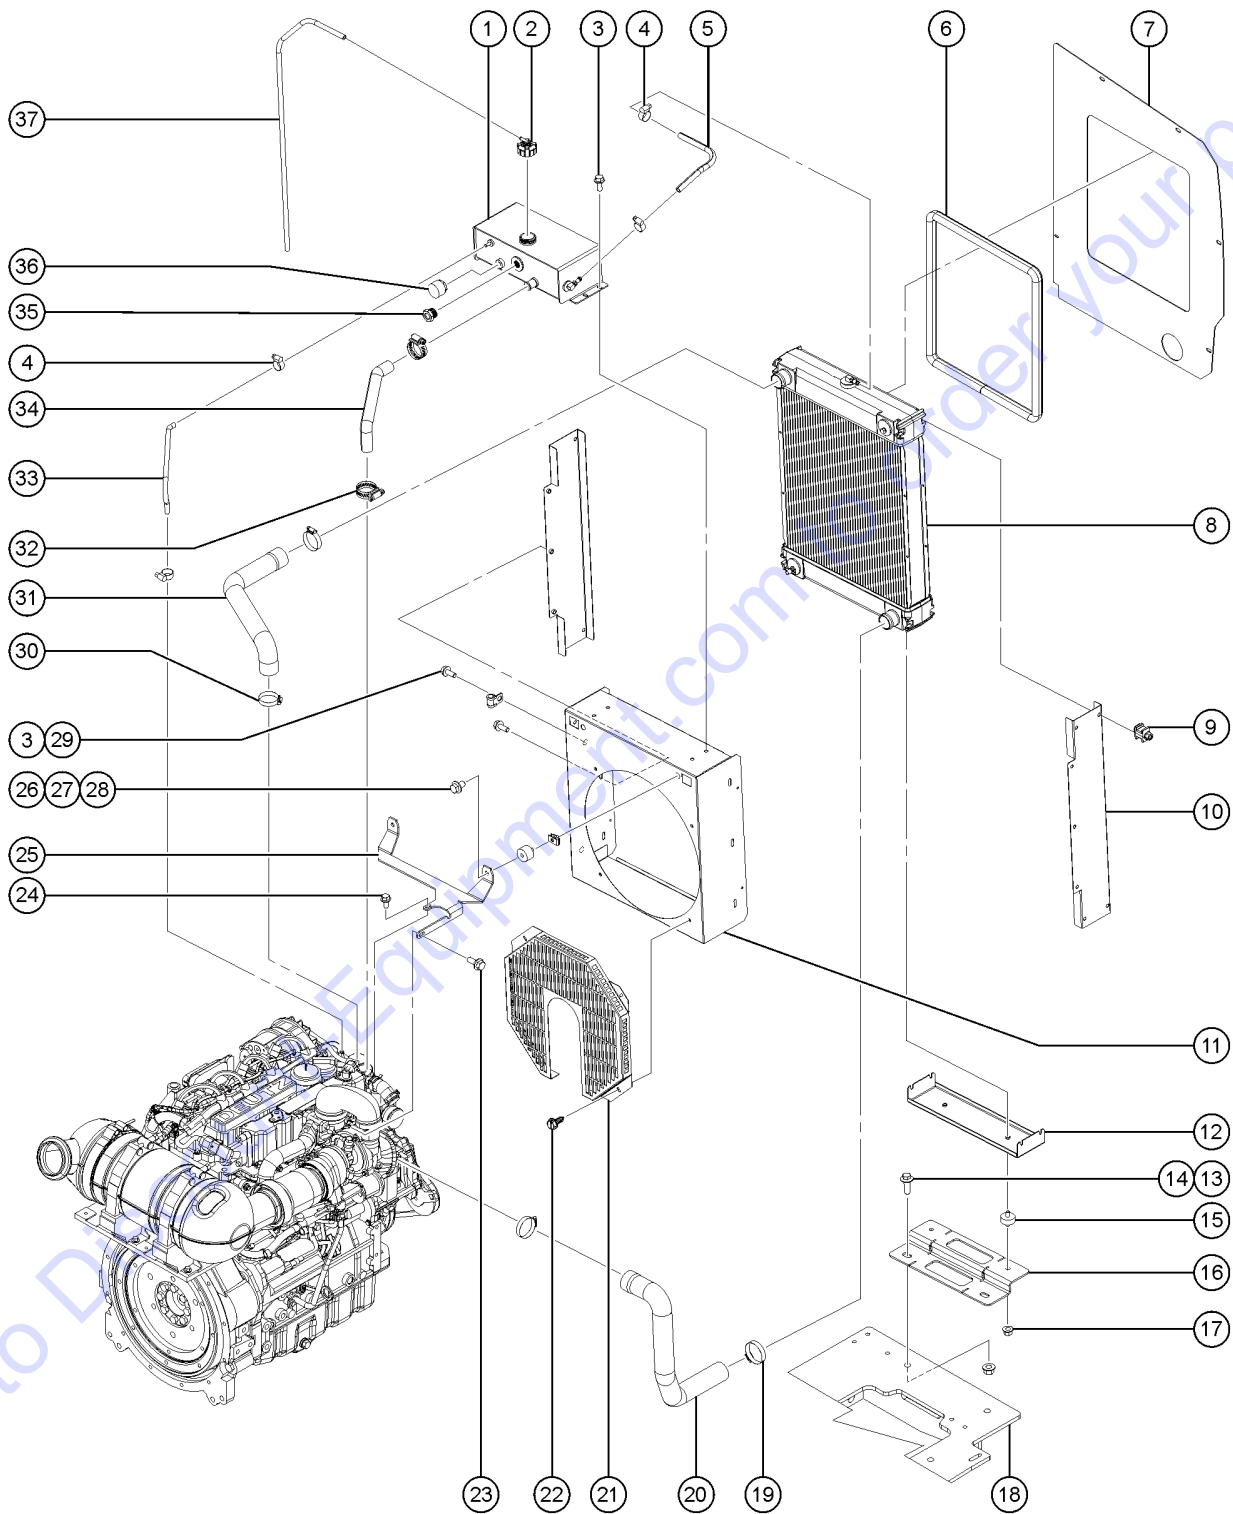

404.1 Deutz D2.9L4 Engine, View 1

Item	Part No.	Description	Qty.
A-		Due to Tier 4 regulations, many engine replacement parts require the engine serial number at time of order placement. When ordering engine parts please have both machine and engine serial numbers available. For internal engine parts, contact engine dealer	
B-	1262866GT	FAN BELT, ALTERANTOR	
C-	1262487GT	BELT,AIR PUMP,PERKINES 404F-22T	
D-	237730GT	ENGINE KIT, DEUTZ TD 2.9	
E-	1257246GT	HARNES, DEUTZ 2.9, TIER 4, SUPER X	
F-	1252014GT	COOLING SYSTEM RCP-13-077 (includes items 2-4, 8-12, 19-21, 30, 33-34 and 36)	
G-	1277974GT	PINS,CONNECTOR,INJ HARNES,D2.9	
H-		(DEUTZ OXIDATION CATALYST/MUFFLER)(contact Discount-equipment; engine serial number required)	
1	1294613GT	DEGAS TANK,AL,RCP-13-077	1
2	1254081GT	PRESSURE CAP RCP	1
3	824132GT	SCREW,HHF,M8-1.25X20,DIN6921,10.9,ZAB	6
4	21465GT	CLAMP,HOSE,.25" - .63" X .3125	4
5	823420-1400GT	HOSE,HEATER,3/8" 14"	14
6	1261077GT	TRIM, RUBBER "D" SEAL, 3/16	1
7		FORMING,DEUTZ 2.9L COUNTER WEI (refer to 409.1)	1
8	1252015GT	RADIATOR RCP	1
9	1253233GT	ISOLATOR ASSY RCP RADIATOR	8
10	1253231GT	FORMING RADIATOR SIDE MOUNT	2
11	1253230GT	FORMING FAN SHROUD RCP 2.9T	1
12	1253232GT	FORMING RADIATOR BOTTOM MOUNT RCP	1
13	1251894GT	SCREW,HHF,M16-2.0X45,DIN6921,1	2
14	1251893GT	NUT,TL,FLG,M16-2.0,DIN6927,10,ZAB	2
15	1255631GT	ISOLATOR, M10-1.50, 5/8" HIGH	2
16	1251720GT	WELDMENT, RADIATOR MOUNT	1
17	231529GT	NUT,TL FLG,M10-1.5,DIN6927,10, ...	2
18		Ref. WELDMENT, ENGINE TRAY (refer to 409.1)	
19	35434GT	CLAMP,HOSE,2.00***	2