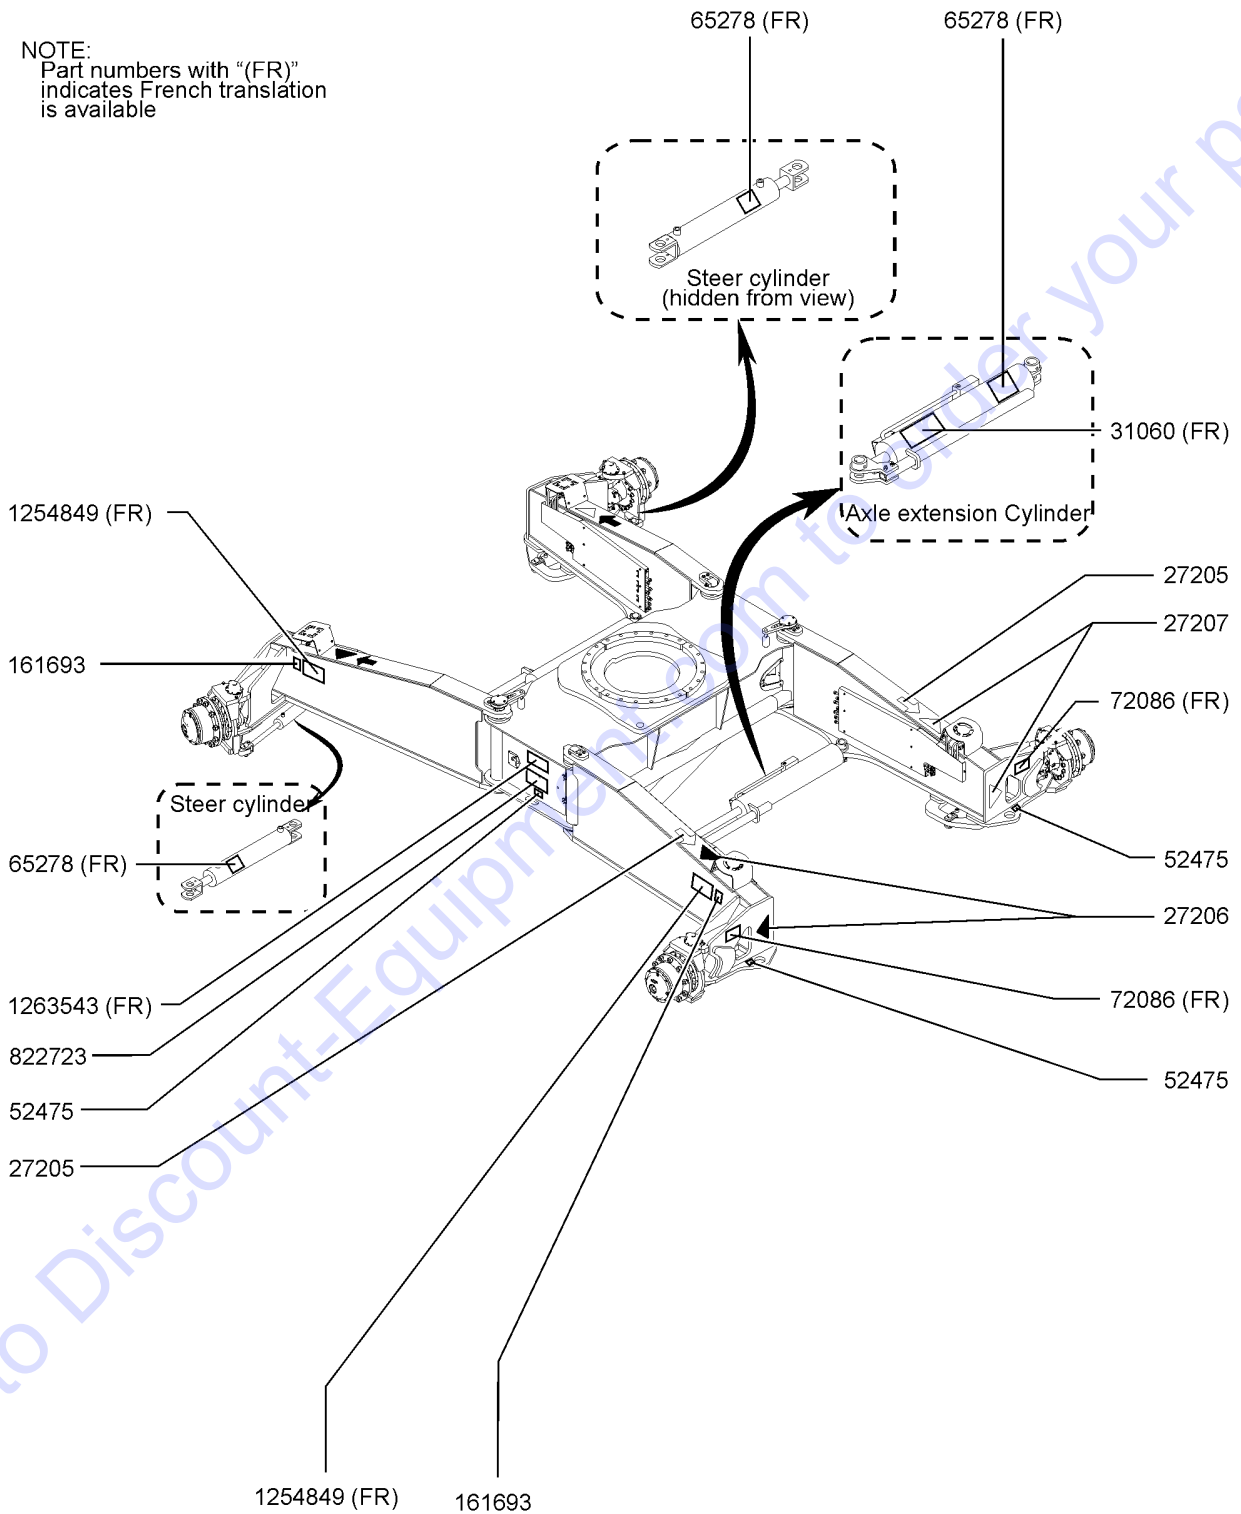

114.1 Decals with Words, Hydraulic Tank Side (chassis) (from SN SX180H-745)

NOTE:
Part numbers with "(FR)"
indicates French translation
is available

114.1 Decals with Words, Hydraulic Tank Side (chassis) (from SN SX180H-745)

Item	Part No.	Description	Qty.
1	27205GT	DECAL,ARROW YELLOW LRG 9"	2
2	27206GT	DECAL,TRIANGLE,BLUE	2
3	27207GT	DECAL,TRIANGLE,YELLOW	2
4	31060GT	DECAL,DANGER DO NOT ALTER SWTC	1
5	52475GT	DECAL LABEL TRANSPORT TIE DOWN*	3
6	65278GT	DECAL,CAUTION,NO STEP	3
7	72086GT	DECAL,LABEL,LIFTING EYE	2
8	161693GT	DECAL,WHEEL LOAD, SX-180	2
9	822723GT	DECAL,TRANSPORT DIAGRAM,SX-180	1
10	1254849GT	DECAL,DANGER/NOTICE,TIRESPECS,SX180	2
11	1263543GT	DECAL, IMPROPER OPERATION	1

Go to Discount-Equipment.com to order your parts