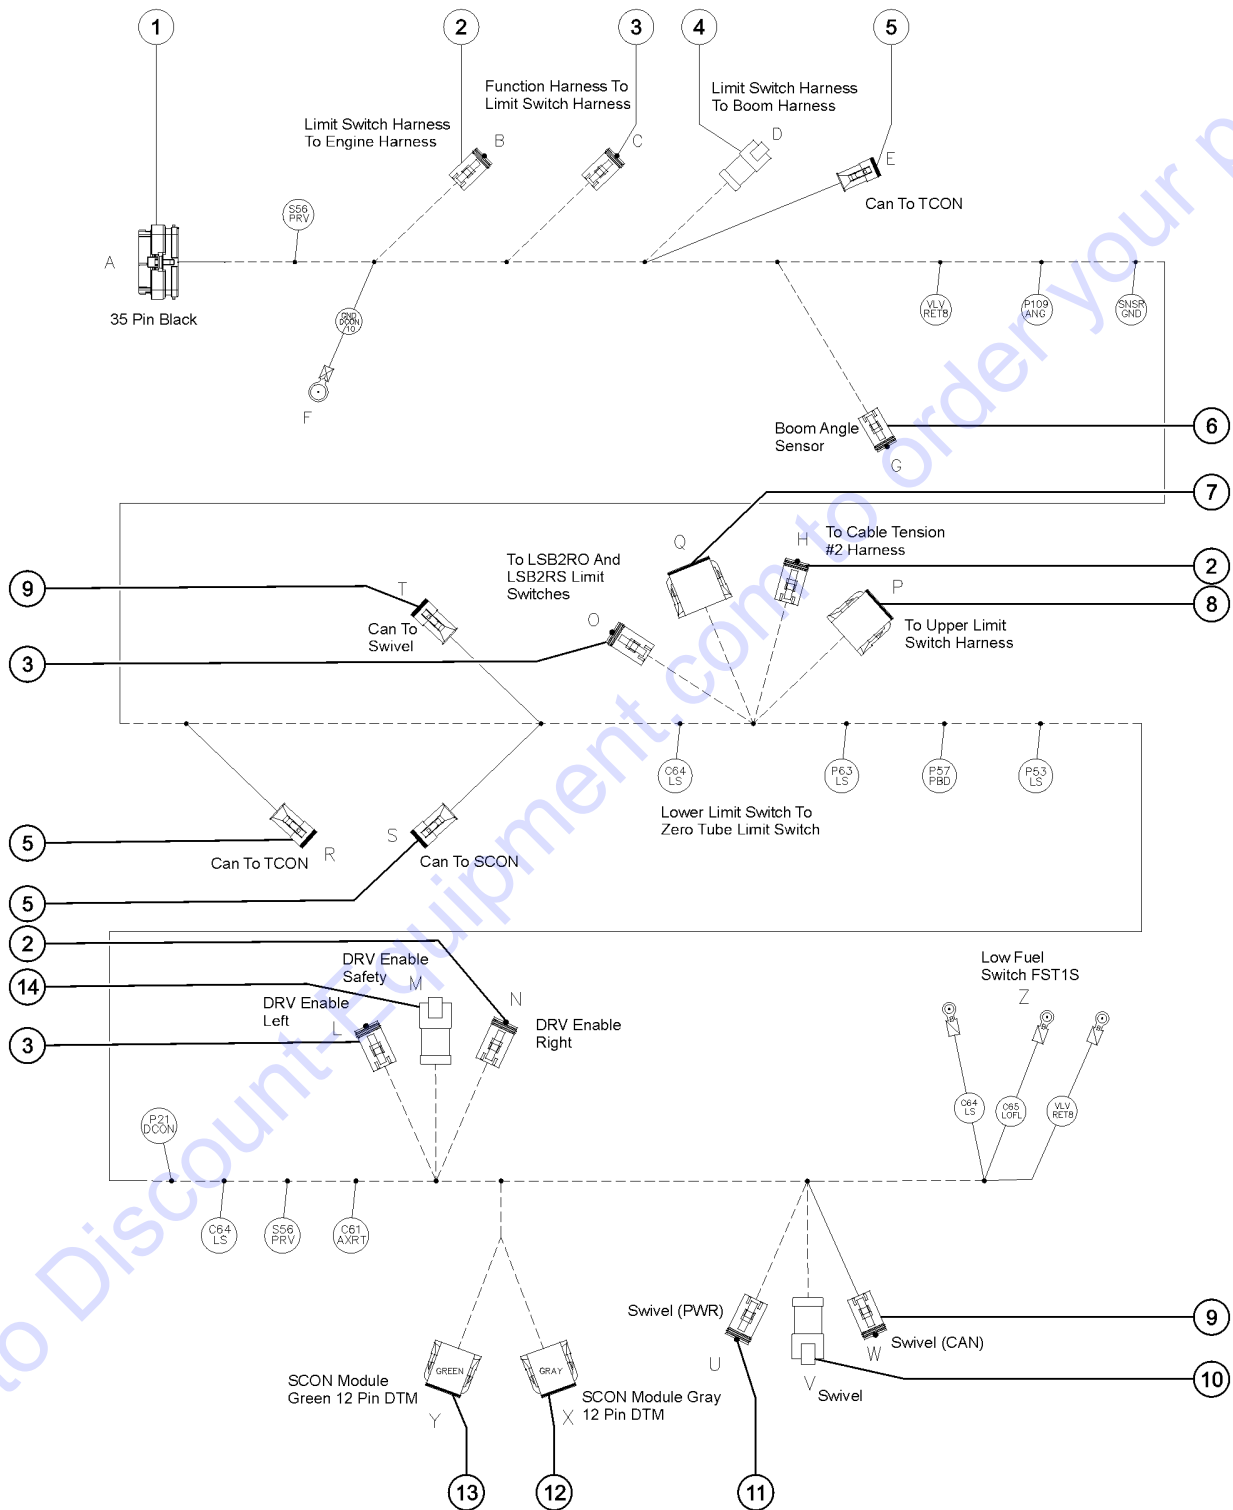

315.117 Harness, Lower LS/SCON, Super-X 180RJ