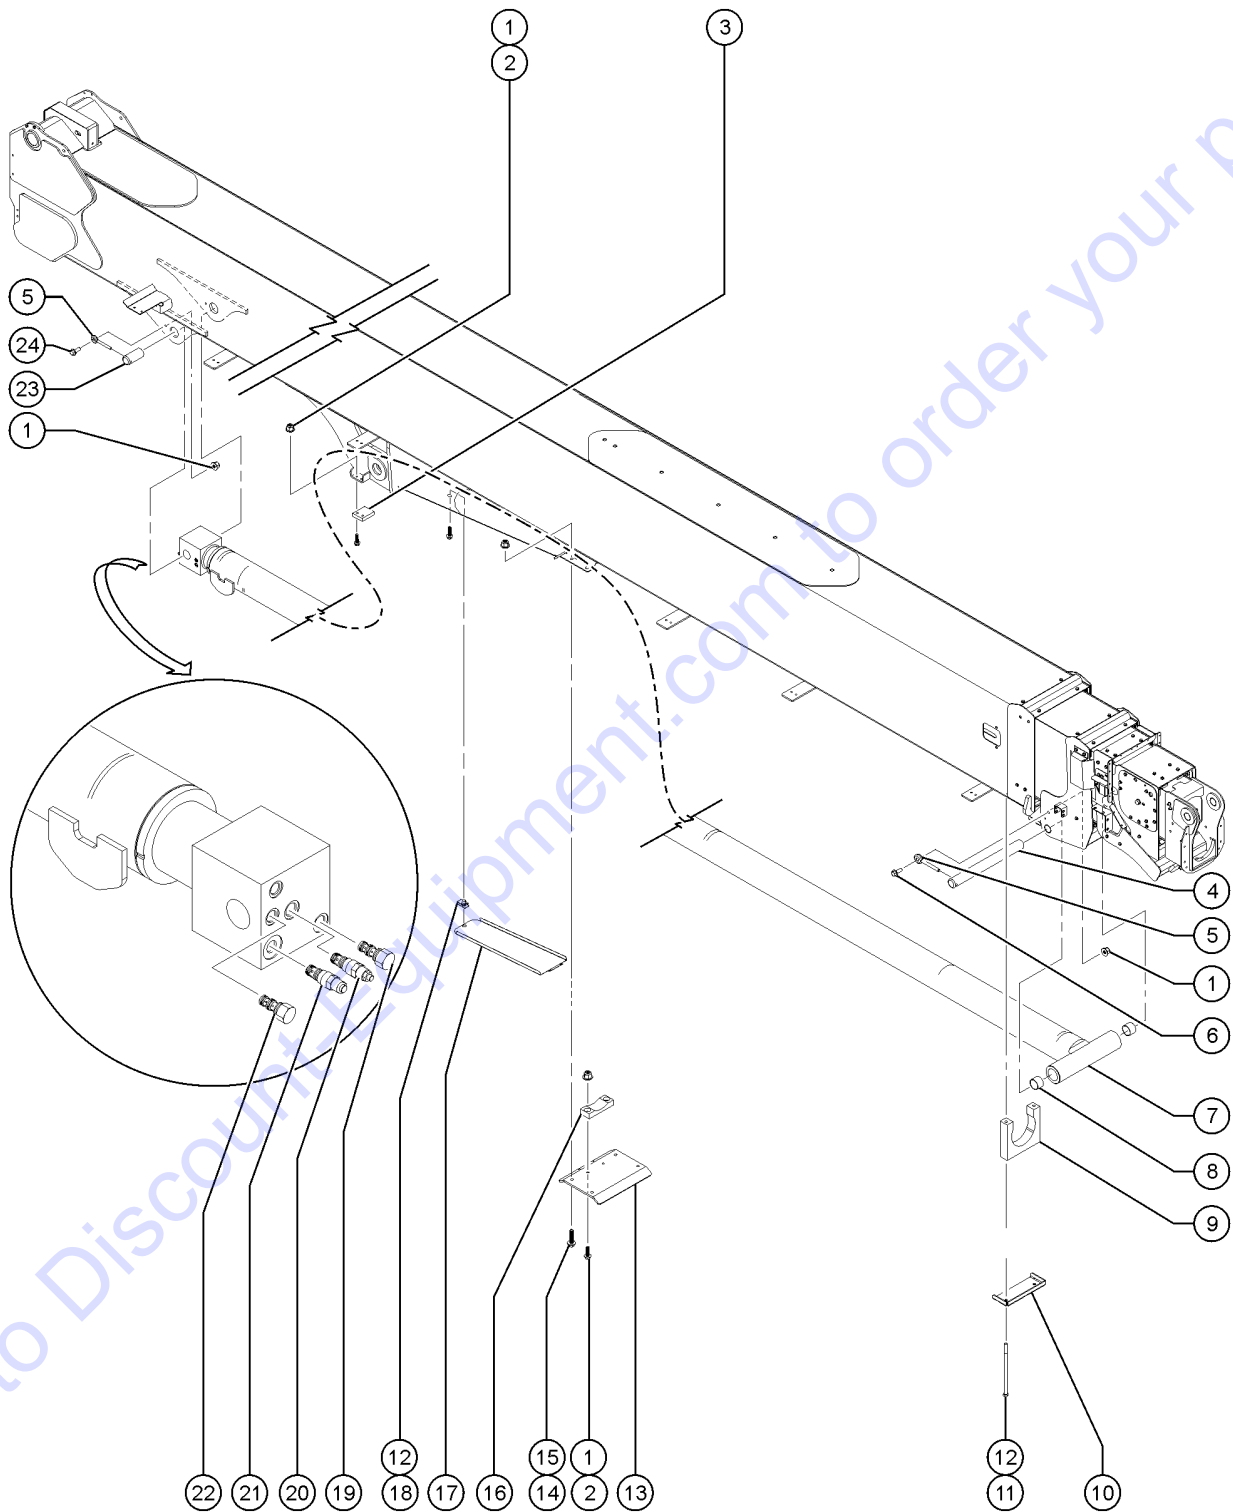

504.1 Secondary Extend Cylinder

504.1 Secondary Extend Cylinder

Item	Part No.	Description	Qty.
1	231529GT	NUT, TL FLG, M10-1.5, DIN6927, 10, ...	
2	231533GT	SCREW, HHF, M10-1.5X35, DIN6921, 10.9, ZAB	
3	822605GT	WEAR PAD, 93X75X20	
4	231541GT	PIN, 50MM DIA. X 510MM LG, 1HOLE	1
5	825019GT	ROD END, .375X3.69, ZAG	2
6	232871GT	SCREW, HHF, M10-1.5X40, DIN6921, 1	
7	226760GT	CYLINDER, SECONDARY EXTEND	1
7-	231308GT	SEAL KIT (226760)	
8	1256274GT	BEARING, 50ID X 58OD X 35L	2
9	236354GT	WEAR PAD, SEC EXT CYL SUPPORT	1
10	215893GT	FORMING, SEC EXT SUPPORT	1
11	215880GT	SCREW, HHC, M12-1.75X260, ZAB	2
12	825632GT	NUT, TL FLG, M12-1.75, ZAB	
13	215900GT	FORMING, SEC EXT WP SUPPORT	1
14	232869GT	SCREW, HHF, M12X50, DIN6921, 10.9	
15	232868GT	NUT, TL, FLG, M12-1.75, DIN6927, 10	
16	215752GT	WEAR PAD, SEC EXT CYL SUPPORT	1
17	215895GT	FORMING, SEC EXT COVER 2	1
18	230073GT	SPRING CLIP, M6-1.0, 0.8-4.0X13.5, ZAB	
19	226757GT	VALVE, CHECK, PILOT CLSD CODA-XCN	1
20	226756GT	VALVE, COUNTERBAL, CBEJ-LIN@700	1
21	60331GT	VALVE, COUNTERBAL. CWCA-LIN@600*	1
22	226758GT	VALVE, CHECK CXDA-XCN	1
23	232865GT	PIN, 50 MM DIA X 70 MM LG	2
24	231088GT	SCREW, HHF, M10-1.5X20, DIN6921, 1