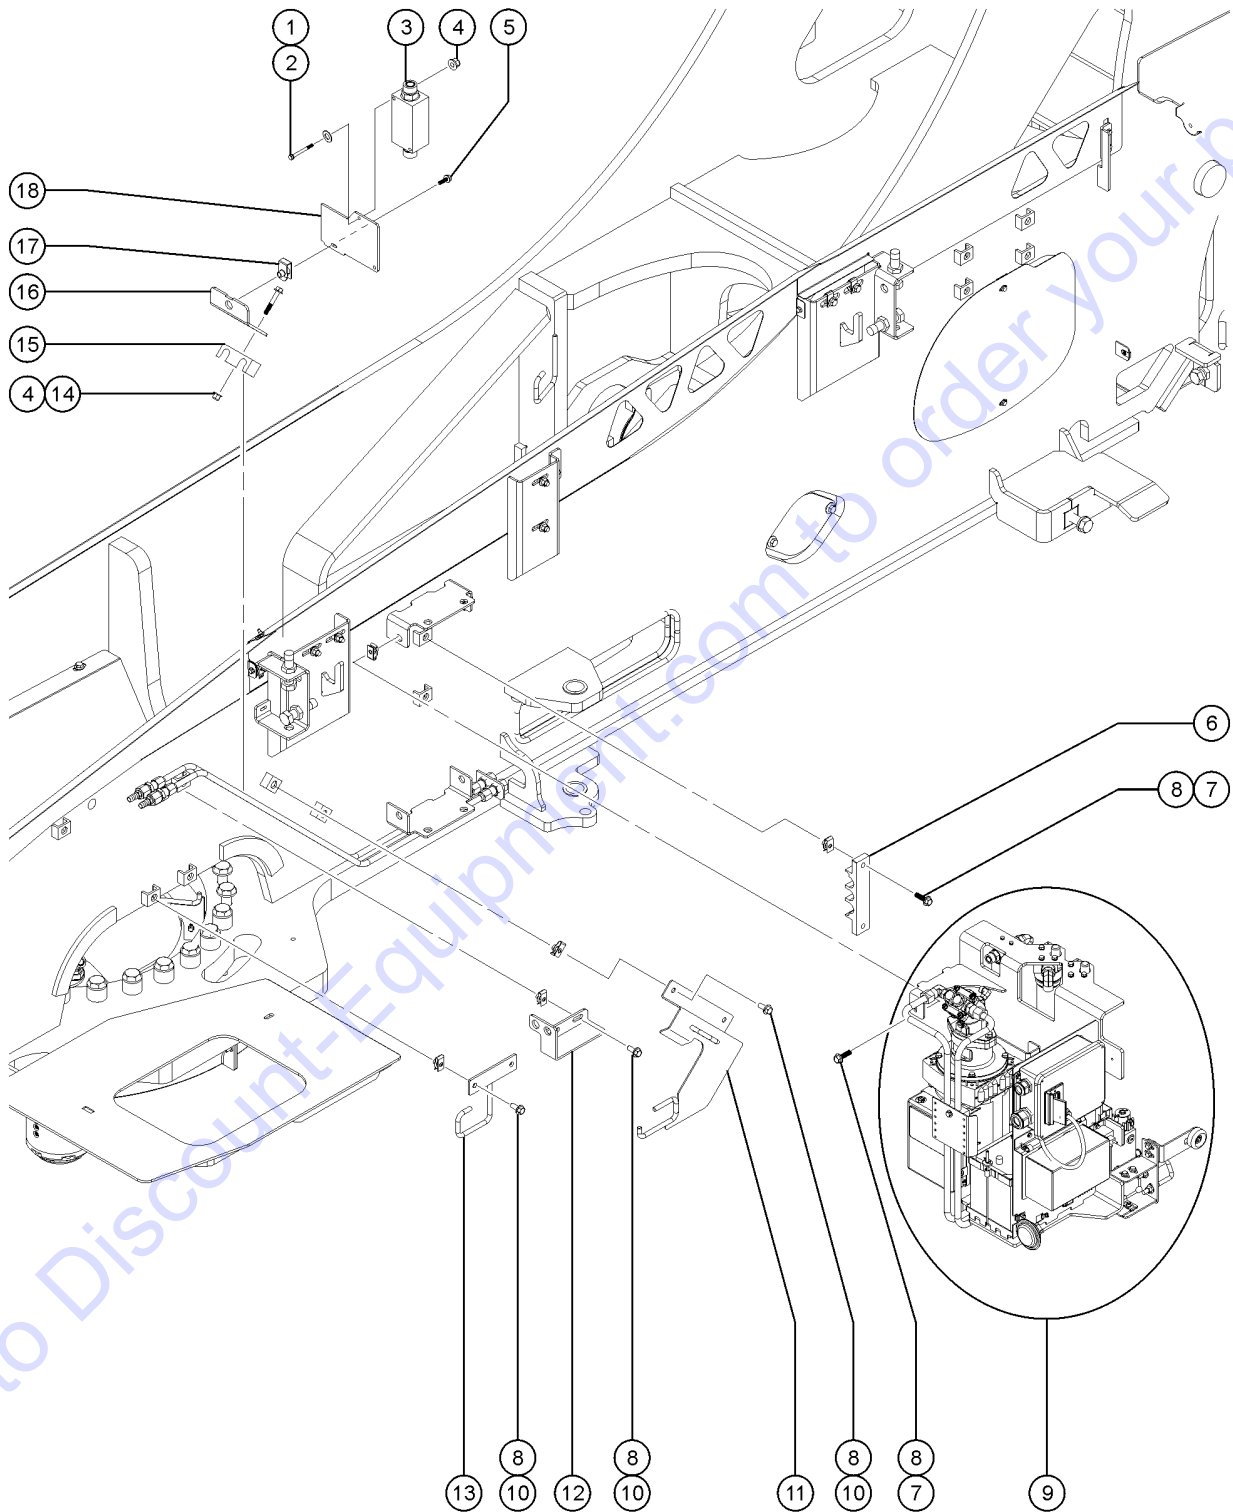

305.1 Engine Side, Hose Clamps and Guides

305.1 Engine Side, Hose Clamps and Guides

Item	Part No.	Description	Qty.
1	161410GT	SCREW,HHC,M6X70,DIN931,10.9,YZ	2
2	824143GT	WASHER,FLAT,M6,DIN125,ZAB	
3	236240GT	MANIFOLD, RETURN BLOCK	1
4	231513GT	NUT,TL FLG,M6-1.0,DIN6927,10,Z	
5	231532GT	SCREW,HHF,M6X20,DIN6921,10.9,Y	
6	219065GT	CLAMP,HYD. HOSE, 3 X .75"	1
7	231533GT	SCREW,HHF,M10-1.5X35,DIN6921,10.9,ZAB	
8	230074GT	SPRING CLIP,M10-1.5,1-6X19,ZAB	
9		Ref. GEN. BULKHEAD ASSEMBLY	1
		(Refer to 306.1)	
10	231530GT	SCREW,HHF,M10-1.5X25,DIN6921,10.9,ZAB	
11	160726GT	WELDMENT, CABLE/HOSE GUIDE	1
12	218061GT	FORMING, FUEL FILTER MOUNT	1
13	219907GT	WELDMENT,HOSE/CABLE GUIDE	1
14	232886GT	SCREW,HHF,M6-1.0X40,DIN6921,10.9,ZAB	
15	218064GT	CLAMP, FUEL LINE	1
16	218060GT	FORMING, HOSE CLAMP MOUNT	
17	230073GT	SPRING CLIP,M6-1.0,0.8-4.0X13.5,ZAB	
18	237988GT	PLATE,MANIFOLD MOUNT	1