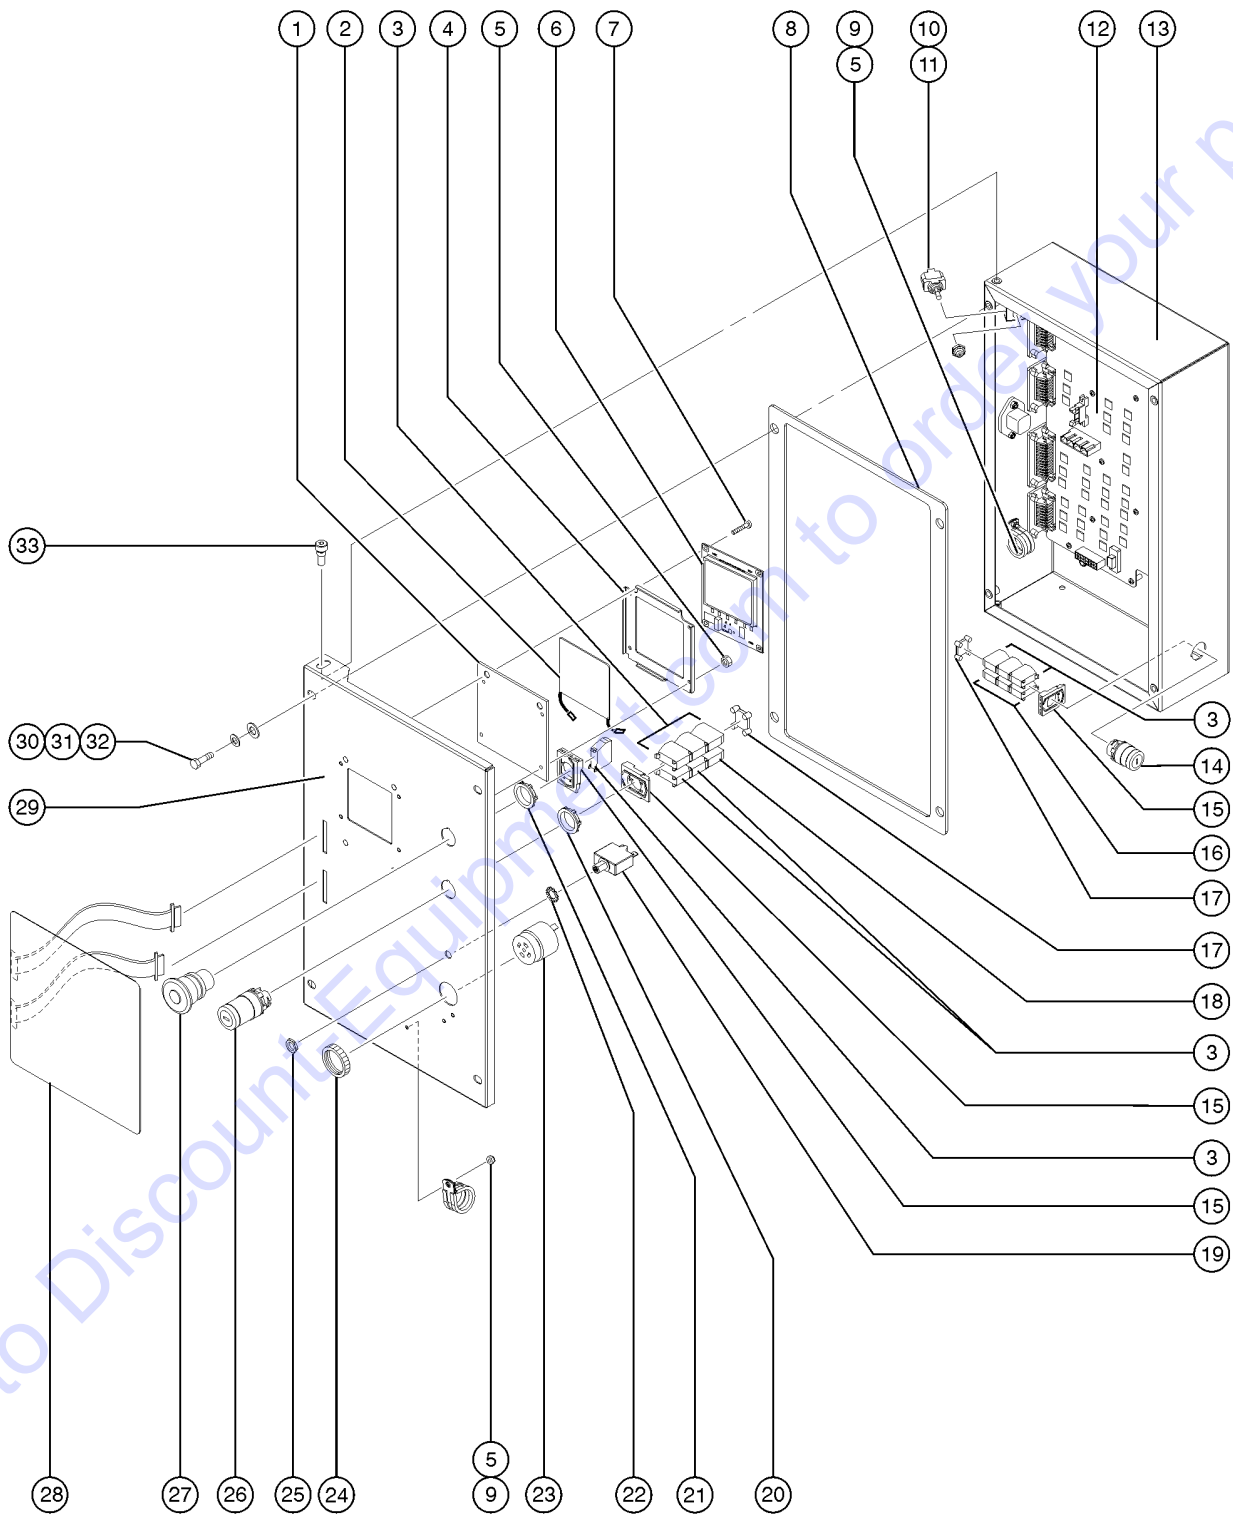

313.1 Ground Control Box Deutz TD2011-L04i and Perkins 1104D-44T - View 1

313.1 Ground Control Box Deutz TD2011-L04i and Perkins 1104D-44T - View 1

Item	Part No.	Description	Qty.
27	66812GT	BUTTON,PUSH,RED MUSHROOM HEAD ..... includes part 58627	1
28	226673GT	DECAL, MEMBRANE, GROUND CONTRO	1
29	231001GT	LID,GROUND CONTROL,Z135	
30	6888GT	SCREW,HHC,1/4-20 X 1	
31	6356GT	WASHER,LOCK,.25	
32	6638GT	WASHER,FLAT,USS,1/4"Y	
33	88315GT	SCREW,SHS,1/4-20 X .25 ZINC	

Go to Discount-Equipment.com to order your parts