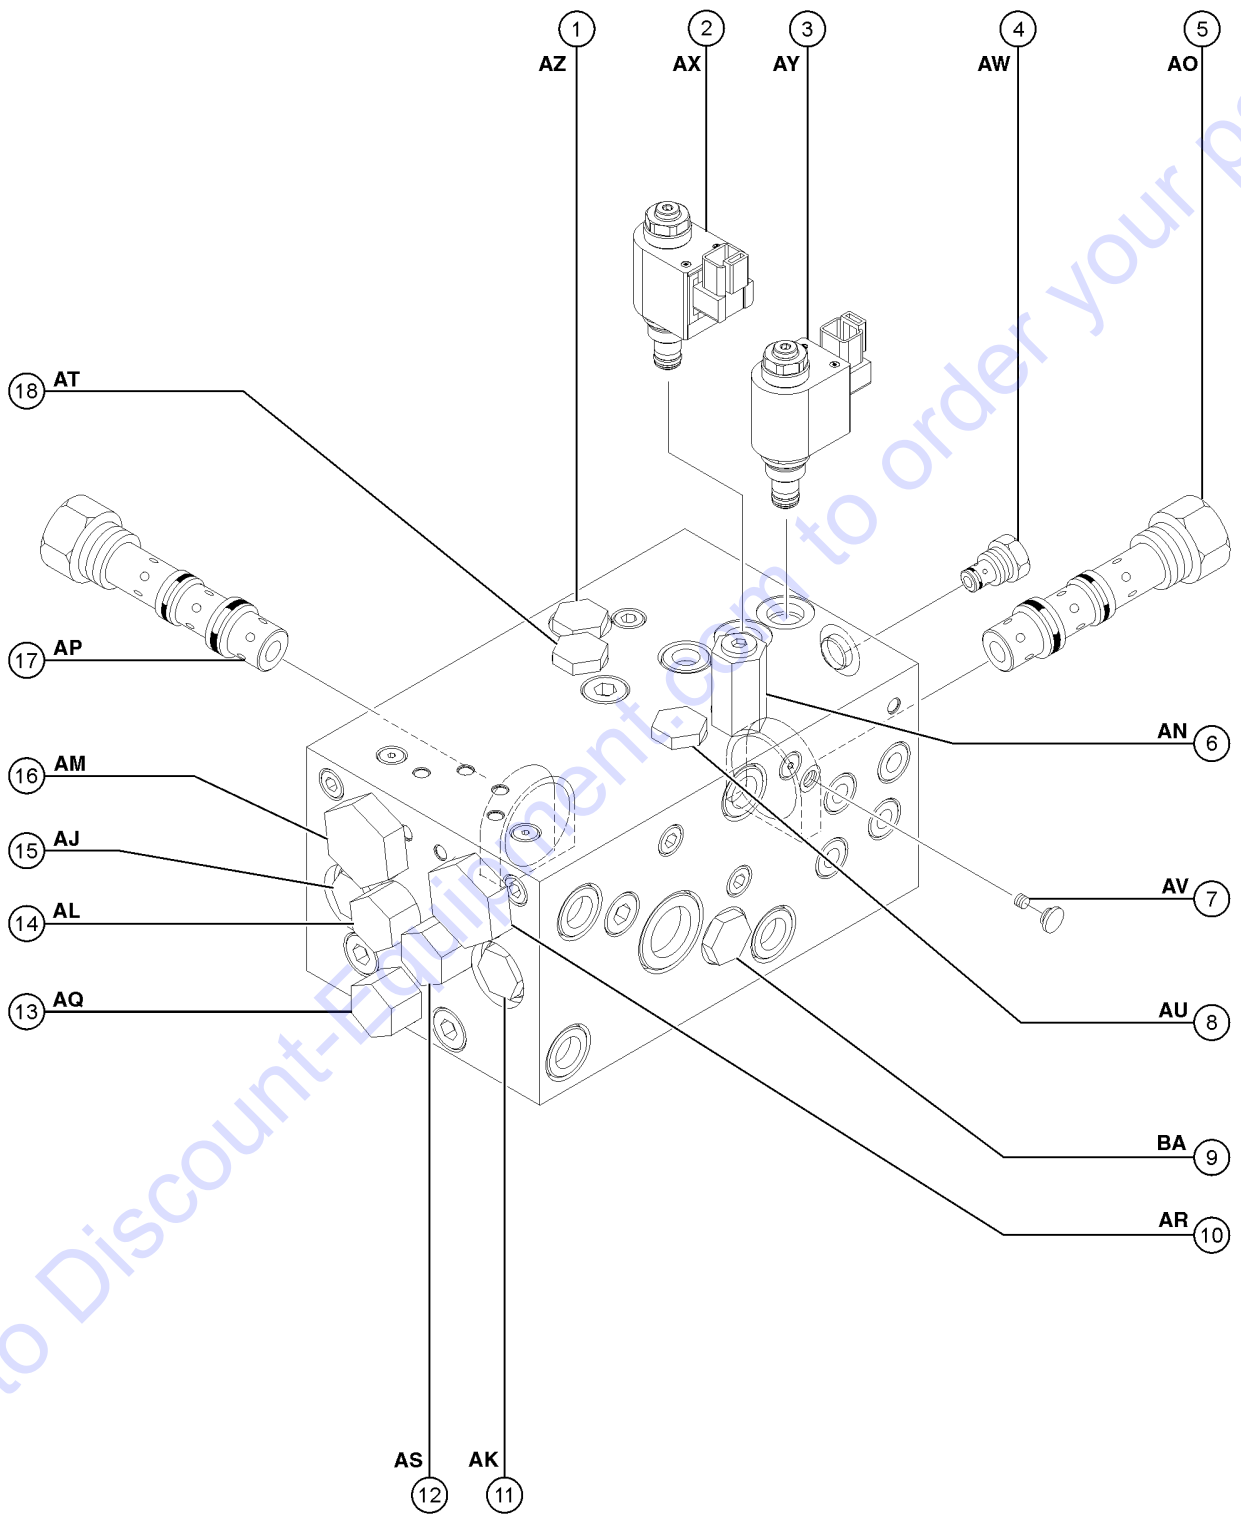

605.1 Joysticks

Item	Part No.	Description	Qty.
-		For joystick location refer to 603.1	
-	1269500GT	KIT, ISOLATION, 2 JOYSTICK	
-	1269501GT	KIT, ISOLATION, 3 JOYSTICK	
1	62392GT	KNOB,JOYSTICK, 62390/62391	
2	T112626GT	SCREW, PHM, #6-32 X .625 ZINC	
2-	1269499GT	PLUG, JOYSTICK HANDLE	
3	139598GT	BOOT,JOYSTICK	
4		SPRING,JOYSTK CENTR,62390/91	1
		no longer available from supplier	
5	119915GT	COLLAR,JOYSTICK,CENTER	
6	128000GT	SEAL, CONNECTOR (DT JOYSTICKS)	
7	128001GT	SLEEVE,CONNECTOR,DT JOYSTICKS	
8	75449GT	KNOB,ROCKER JOYSTICK 75565	
9	75448GT	SUPPORT,SENSOR,JOYSTICK	
10	75447GT	SWITCH SHIELD,ROCK JOYSTK75565	
11	75446GT	SPRING,SWITCH CENTERING,75565	
12	75445GT	ROCKER ASSY.,MAGNETIC 75565	
13	75444GT	ROCKER,RETAINER, 75565	
14	75443GT	BOOT, ROCKER JOYSTICK 75565	

Go to Discount-Equipment.com to order your parts

701.1 Traction Manifold

Go to Discount-Full.com to order your parts