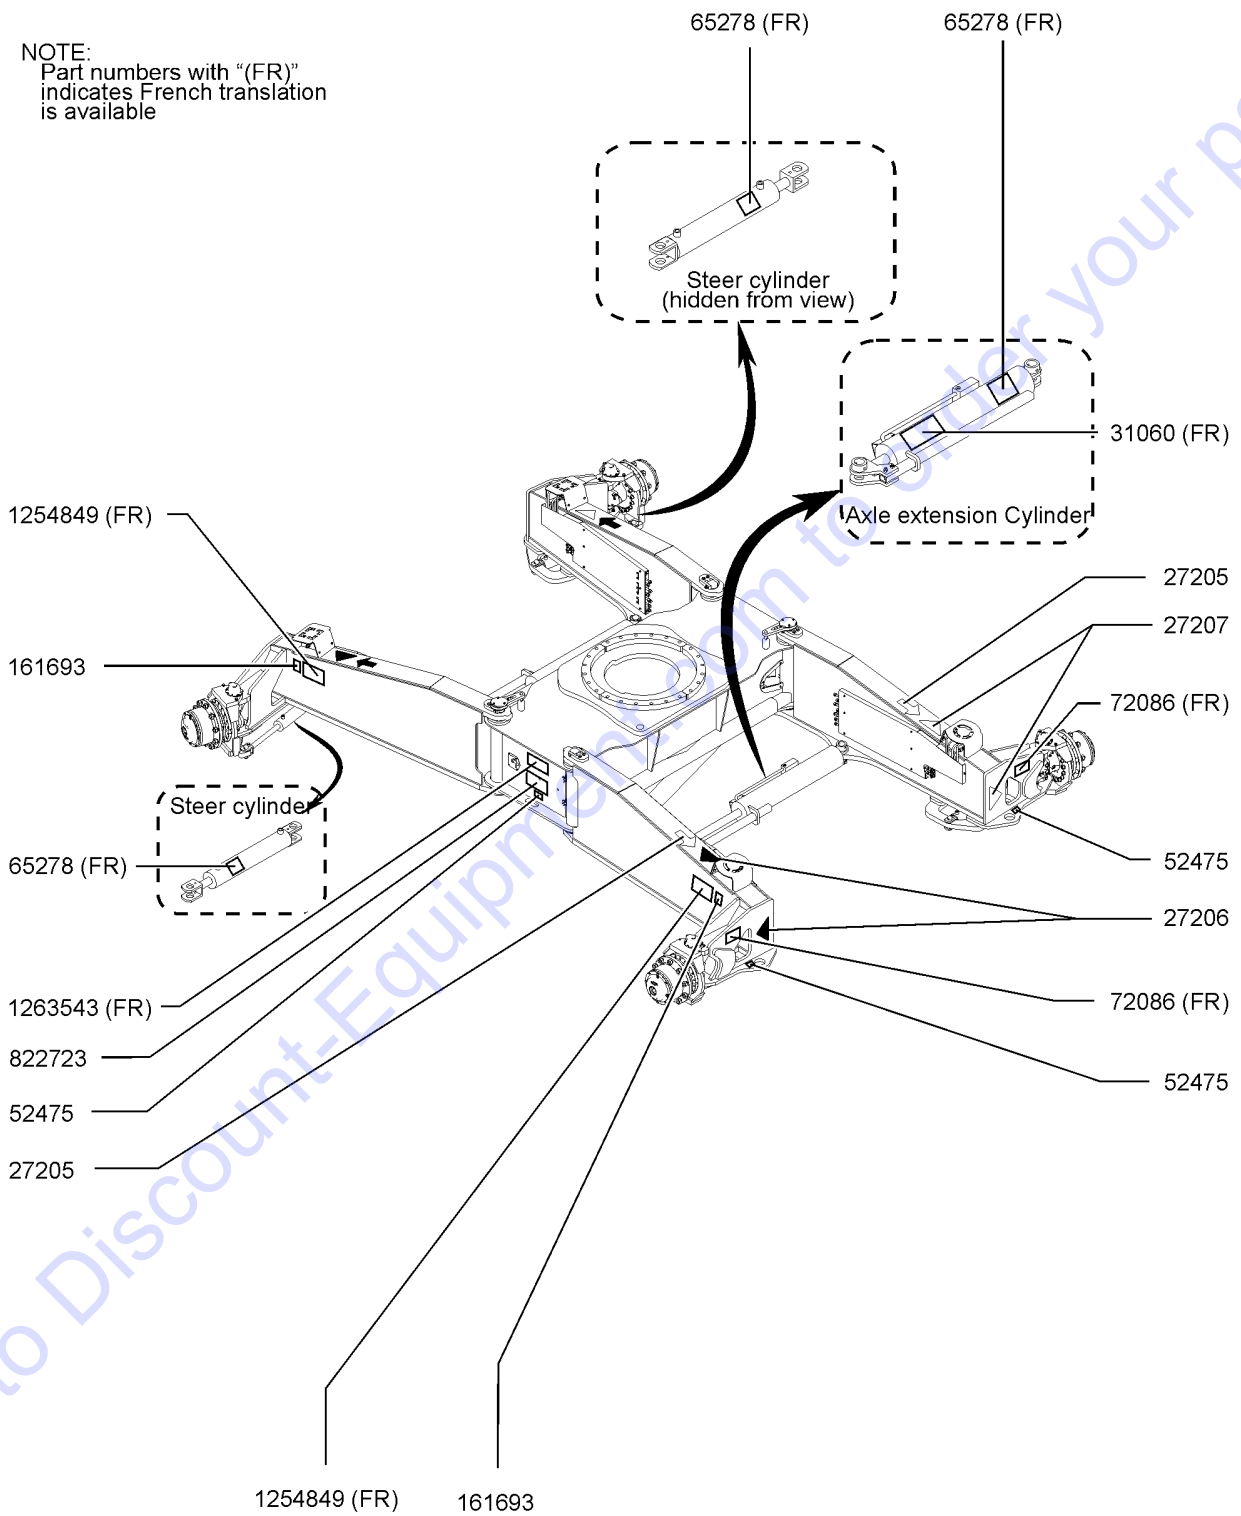

102.1 Decals with Words, Hydraulic Tank Side (chassis) (to SN SX180H-744)

NOTE:
Part numbers with "(FR)"
indicates French translation
is available

102.1 Decals with Words, Hydraulic Tank Side (chassis) (to SN SX180H-744)

Item	Part No.	Description	Qty.
1	27205GT	DECAL,ARROW YELLOW LRG 9"	2
2	27206GT	DECAL,TRIANGLE,BLUE	2
3	27207GT	DECAL,TRIANGLE,YELLOW	2
4	31060GT	DECAL,DANGER DO NOT ALTER SWTC	1
5	52475GT	DECAL LABEL TRANSPORT TIE DOWN*	3
6	65278GT	DECAL,CAUTION,NO STEP	3
7	72086GT	DECAL,LABEL,LIFTING EYE	2
8	161693GT	DECAL,WHEEL LOAD, SX-180	2
9	822723GT	DECAL,TRANSPORT DIAGRAM,SX-180	1
10	1254849GT	DECAL,DANGER/NOTICE,TIRESPECS,SX180	2
11	1263543GT	DECAL, IMPROPER OPERATION	1

Go to Discount-Equipment.com to order your parts