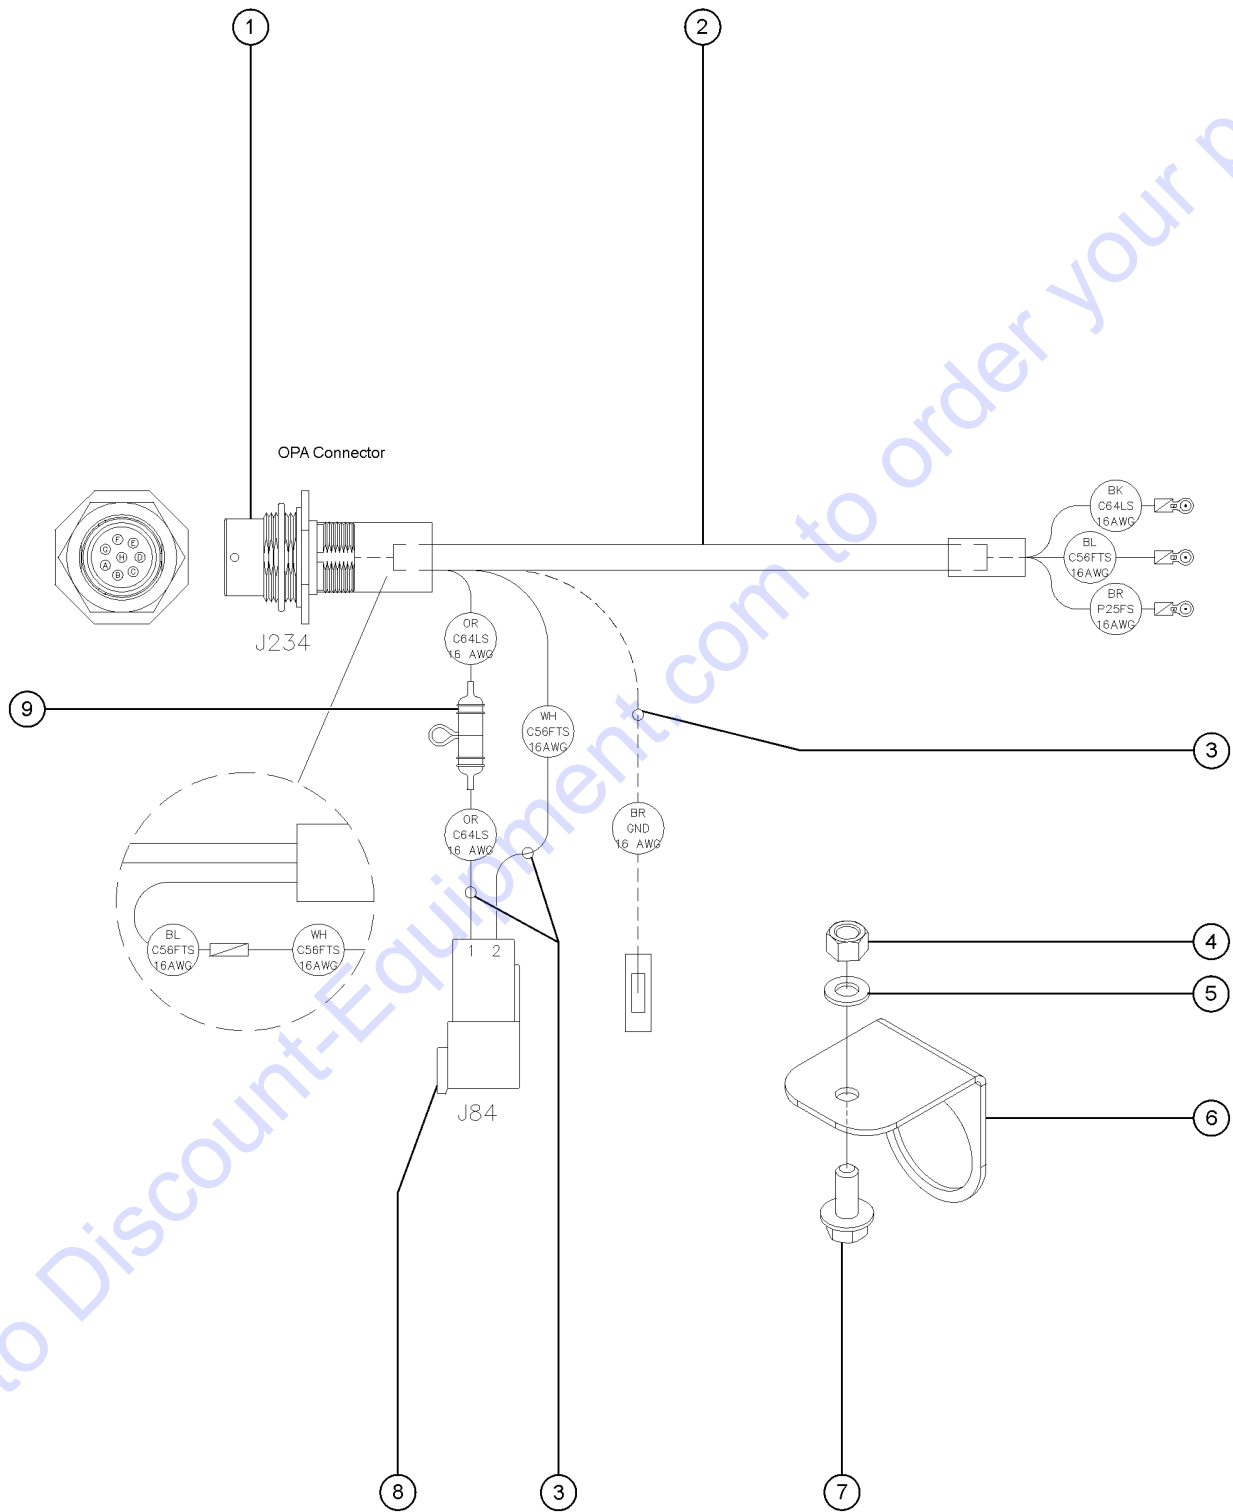

Go to Discount-Equipment.com to order your parts

315.141 Ham,Platform,OPA,ALC1000

Go to Discount-Equipment.com to order your parts

Item	Part No.	Description	Qty.
-	1255556GT	HARN,PBOX,OPA,ALC1000 .....	1
1	1255547GT	CONN,RECEPT,8 WAY,SKT,UT0 .....	1
2	94652GT	WIRE LOOM,1/2DIA.SLIT HI-TEMP* .....	48
3	54373GT	WIRE LOOM,3/8,SLIT,HIGH TEMP .....	41
4	826214GT	NUT,TL,M5-0.8,DIN980,10,ZAB .....	1
5	826215GT	WASHER,FLAT,M5,DIN125,ZAB .....	1
6	1255551GT	FORMING,RELAY BRKT,OPA .....	1
7	218457GT	SCREW,HHF,M5X12,DIN6921,10.9,Z .....	1
8	119065GT	CONN,RECEP 2 WAY,14-18GA .....	1
8-	60439GT	LOCK,RECEP 2 WAY, 14-18GA .....	1
9	13097GT	FUSE,10 AMP .....	1
9-	23083GT	FUSE HOLDER,WATERPROOF .....	1