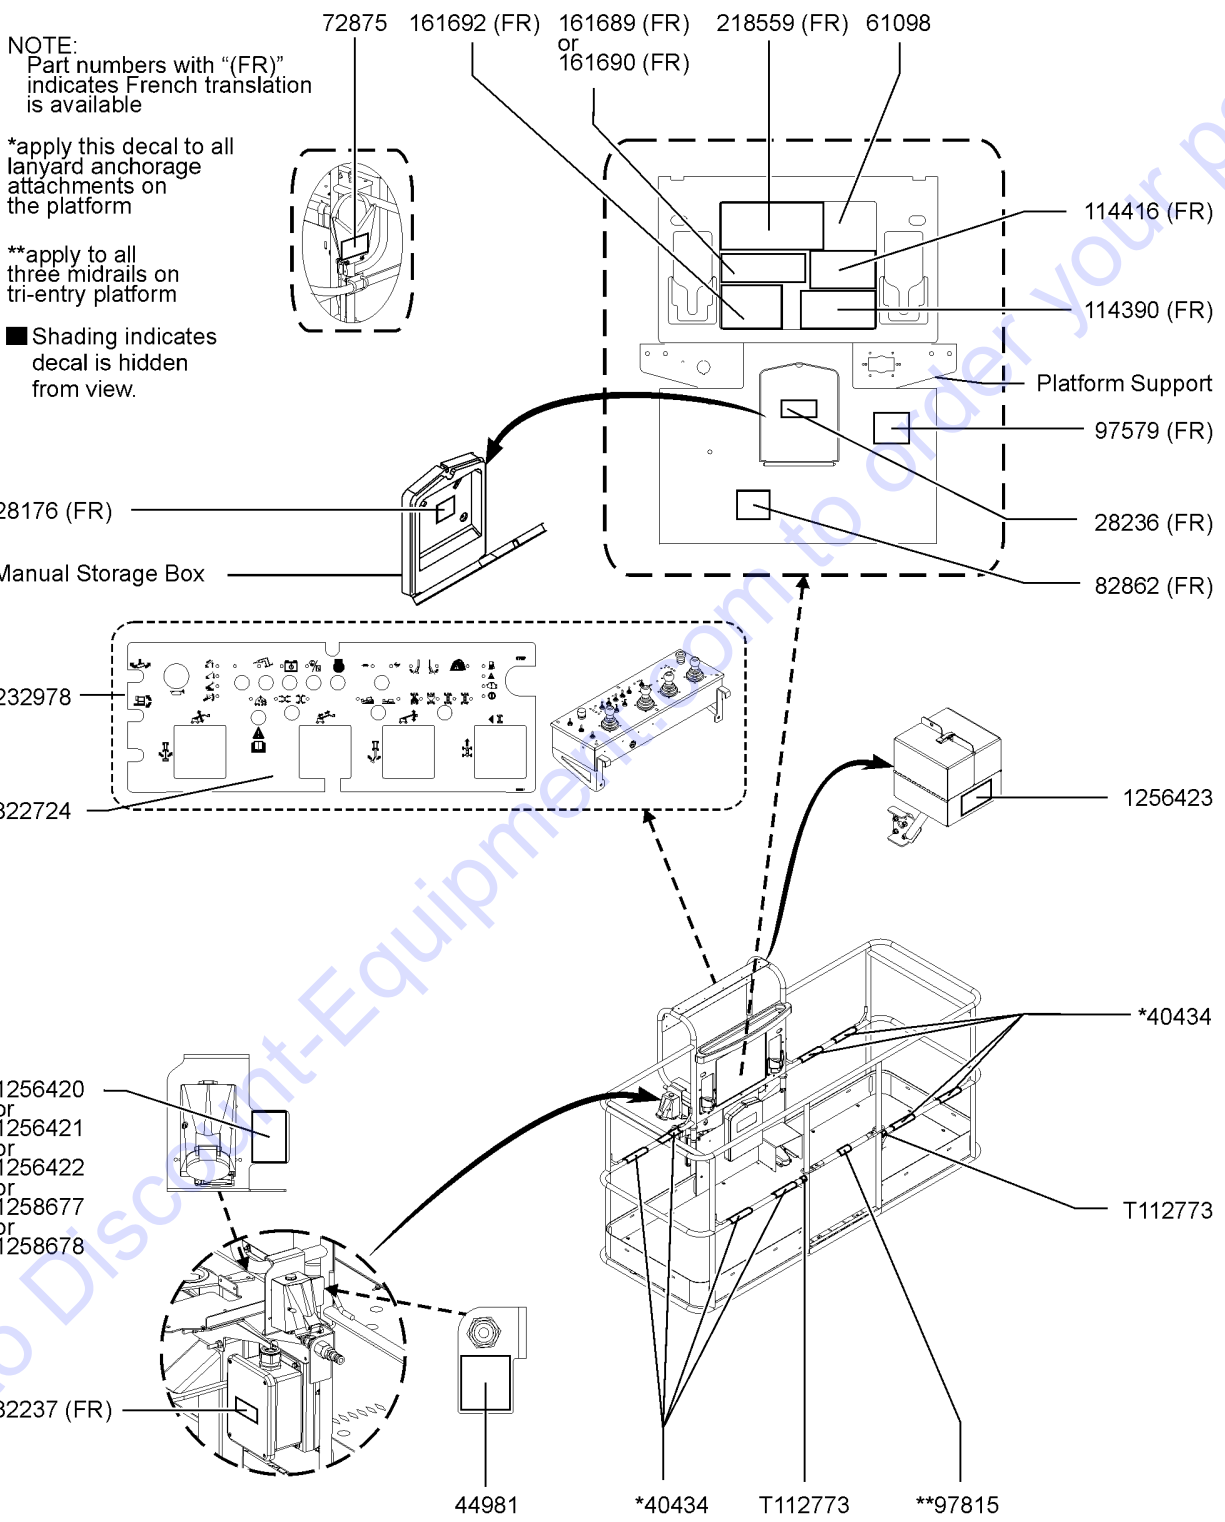

106.1 Decals with Words, Platform (to SN SX180H-744)

106.1 Decals with Words, Platform (to SN SX180H-744)

Item	Part No.	Description	Qty.
-	1302920GT	INSTRUCTIONS,INSTALL,PLAT,WORD, SX-180	1
-	1302921GT	DECAL KIT,SX-180,PLAT,WORD,ANSI & AUS	1
1	28176GT	DECAL,LABEL,MANUAL NOT HERE	1
2	28236GT	DECAL,WARN,IMPROPER OPERATION	1
3	40434GT	DECAL,LANYARD ANCHORAGE POINT	8
4	44981GT	DECAL LABEL AIRLINE 110PSI Option, airline to platform	1
5	61098GT	DECAL,BLACK,DECAL PLATE	1
6	72875GT	DECAL,WARNING,PIPE CRADLE,BOOM Option, pipe cradle	2
7	82237GT	DECAL,DANGER,HIGH VOLTAGE Option, generator	1
8	82862GT	DECAL,FIRE EXTINGUISHER Option, welder	1
9	97579GT	DECAL,DANGER,TIP-OVER,WELDER** Option, welder	1
10	97815GT	DECAL,LABEL,LOWER MIDRAIL	1
11	114390GT	DECAL,DANGER,ELECT HAZARD***	1
12	114416GT	DECAL,DANGER,TIPOVER,TILT	1
13	161689GT	DECAL,MAX CAP SIDE FORCE WORD (ANSI)	1
14	161690GT	DECAL,MAX CAP SIDE FORCE WORD AUS (AUS)	1
15	161692GT	DECAL,SLOPE RATING WORD	1
16	218559GT	DECAL,DANGER/WARNING COMBO	1
18	232978GT	DECAL, PCON LID, SUPER X	1
19	822724GT	DECAL, PROTECTIVE COVER,SX-180 (plastic cover)	1
20	1256420GT	DECAL, POWER TO PLATFORM, 208V/115V 60HZ Option	1
21	1256421GT	DECAL, POWER TO PLATFORM, 220V Option	1
22	1256422GT	DECAL, POWER TO PLATFORM, 415V Option	1
23	1256423GT	DECAL, DANGER, TIP-OVER HAZARD Option, anemometer	1
24	1258677GT	DECAL, POWER TO PLATFORM, 240V 50HZ Option	1
25	1258678GT	DECAL, POWER TO PLATFORM, 220V Option	1
26	T112773GT	TAPE, PROTECTIVE MASK	2