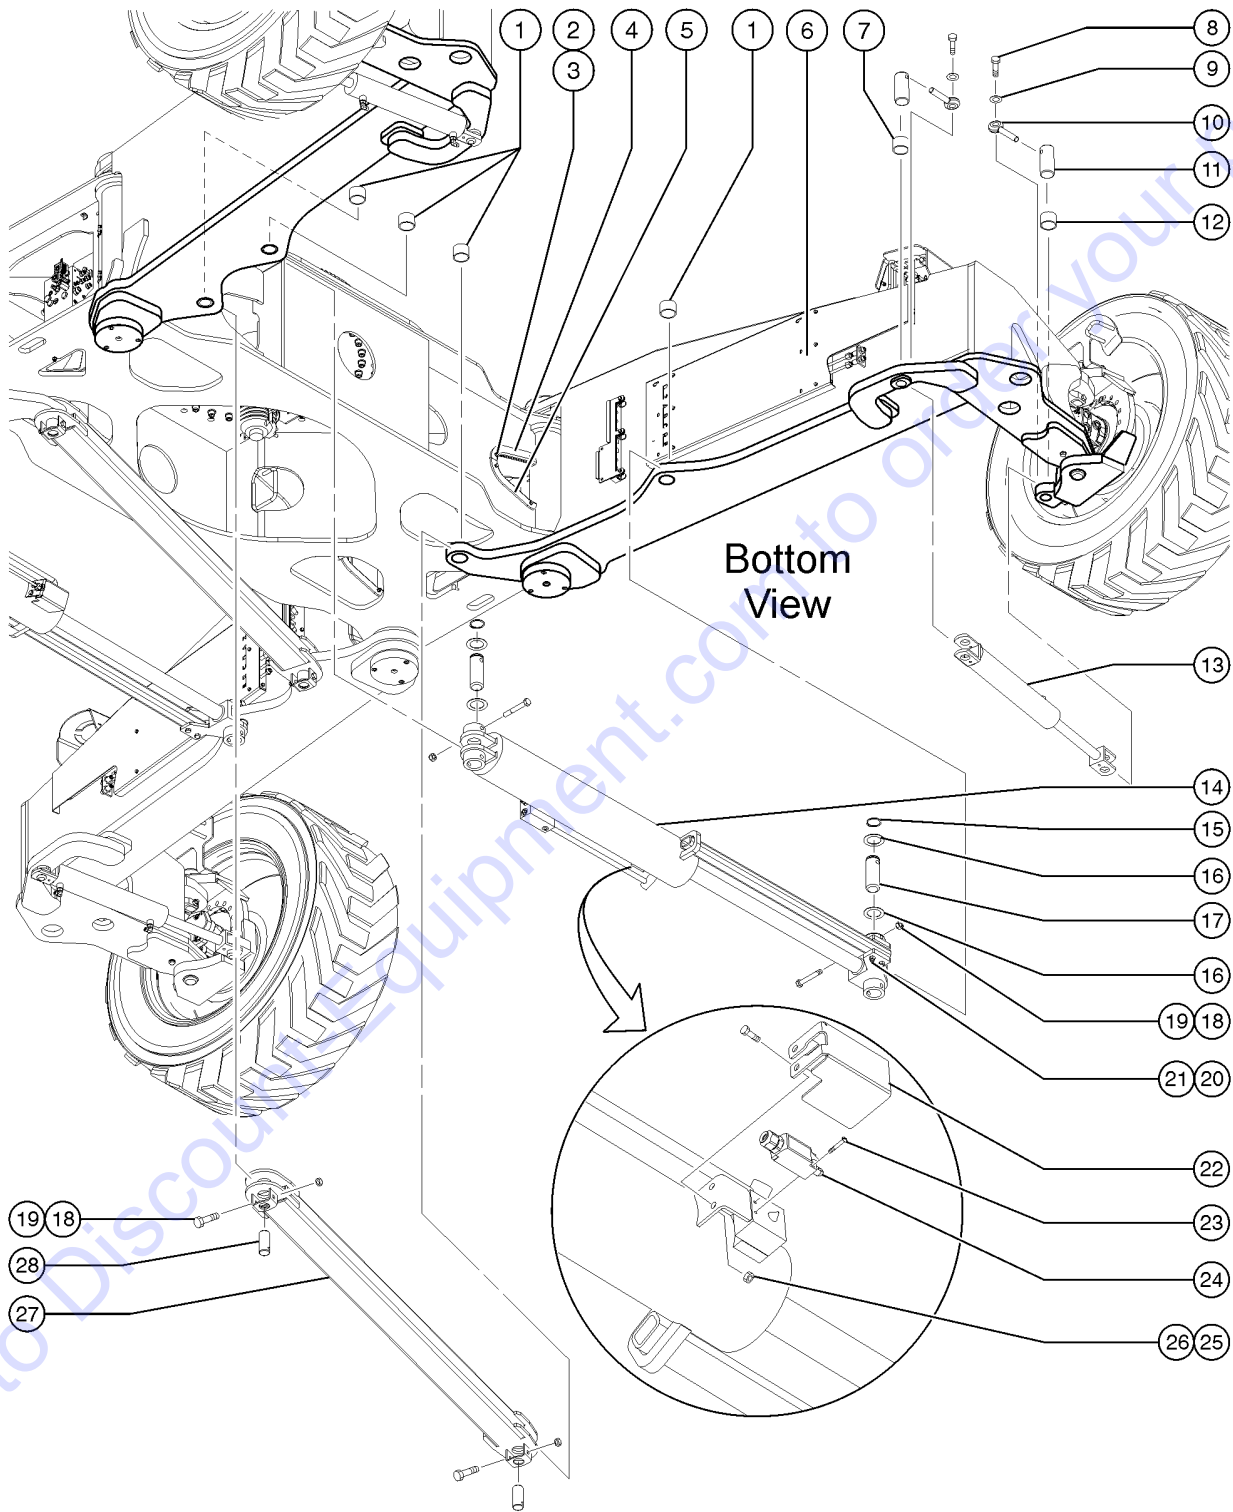

202.1 Chassis Components, Bottom View

202.1 Chassis Components, Bottom View

Item	Part No.	Description	Qty.
1	229532GT	BEARING, 50ID X 58OD X 40LG	8
2	232886GT	SCREW,HHF,M6-1.0X40,DIN6921,10.9,ZAB	
3	231513GT	NUT,TL FLG,M6-1.0,DIN6927,10,Z	
4	217481GT	WEAR GUARD,PLASTIC,HYD HOSE,1	8
5	217482GT	WEAR GUARD,PLASTIC,HYD HOSE,2	8
6		Ref. FORMING, HYD TUBE COVER	
		(Refer to 204.1)	
7	235314GT	BEARING, 35ID X 41OD X 52LG	
8	825351GT	SCREW,HHC,M10-1.5X20,DIN933,10.9,ZAB	
9	824142GT	WASHER,LOCK,M10,ZAB	
10	1255452GT	ROD END,.375 X 2.25,ZAG	8
11	229462GT	PIN, 35MM X 105MM, 1 HOLE	8
12	229466GT	BEARING,35ID X 41OD X 40LG	4
13	229461GT	CYLINDER, STEER	4
13-	237819GT	SEAL KIT	
14	229463GT	CYLINDER, AXLE EXTEND	2
14A-	106742GT	SEAL KIT,CYL (98147)*** for cylinder 229463	
14A-	T107366GT	ASSY,LIM.SW.ACTUATOR BLOCK*** Includes actuator part 110481 and seal kit part 110482	
14A-	110481GT	LIMIT SWITCH ACTUATOR BLOCK	
		Block only; for T107366	
14A-	110482GT	LS ACTUATOR BLOCK SEAL KIT	
		Seal kit for actuator block part 110481	
14A-	33428GT	VALVE,COUNTERBALANCE	
14A-	43018GT	SEAL KIT (39345)	
		Seal kit for valve part 33428	
16	237827GT	WASHER,FLAT,2.000X3.000X.075,Y	
17	229465GT	PIN, 50MM DIA X 140MM, 1HOLE, ...	4
18	1255658GT	NUT,TL,M14-2.0,DIN980,10,ZAB	
19	237828GT	SCREW,HHC,M14X100,DIN931,8.8,Y	
20	49366GT	NUT,NYLOCK,M12X1.75	
21	76364GT	SCREW,HHC,M12 X 100	
22	1259989GT	FORMING,LIMIT SWITCH GUARD	2