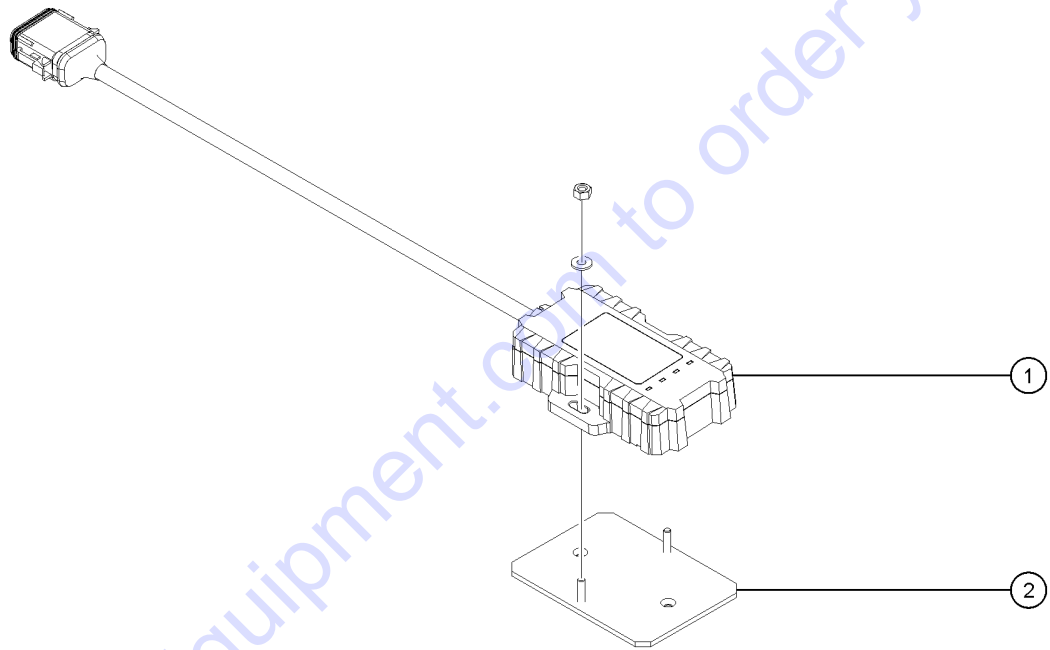

818.2 Pass Option, Deutz TCD 2.2L Stage V (from SN SX180H-743)

Item	Part No.	Description	Qty.
1	1294799GT	ADAPTER, AIR INTAKE, 3.0" TO 2.4"	1
2	30971GT	CLAMP,HOSE,3.0"	2
3	1289536GT	VALVE, PASS DEUTZ T4	1
4	1294803GT	ADAPTER, AIR INTAKE, 3" TO 2.375"	1
5	45435GT	CLAMP,HOSE,2.50"	1
6	1294800GT	PIPE, CAC TO INTAKE, TCD 2.2L, STG V	1
7	1277924GT	NUT,NYLOCK FLG,1/4-20,F,ZAG	4
8	824078GT	SCREW,HHF,1/4-20X.75,8,ZAG	2
9	824080GT	SCREW,HHF,1/4-20X1.25,8,ZAG	2
10	1264229GT	BRACKET, POSITIVE AIR SHUTOFF	1
11	219508GT	CLAMP, FIXED DIA, NYLON, 3/8"	1
12	1291573GT	CONTROLLER, VCU, DEUTZ 2.9	1
13	1290107GT	HARNESS, MODULE, ESTOP, PASS	1

Go to Discount-Equipment.com to order your parts