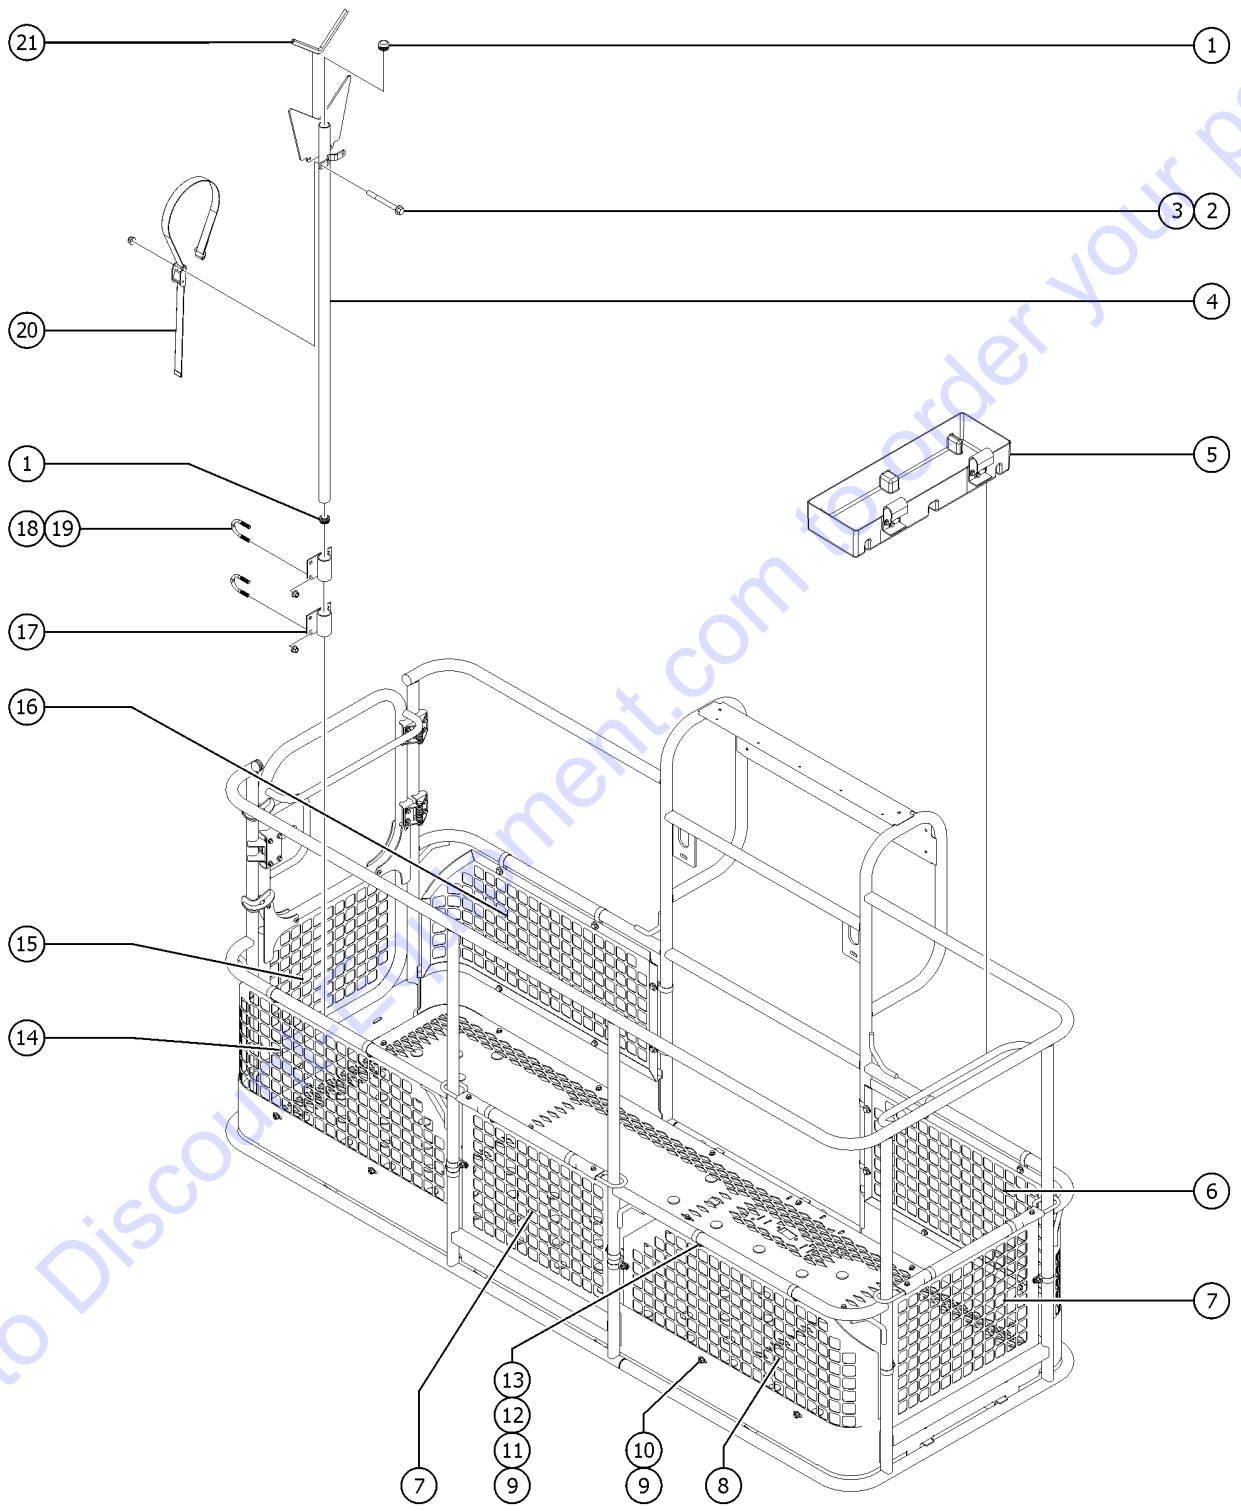

802.2 Half-Mesh and Pipe Cradle Options (from SN 355)

Go to DiscoverGenie.com to order your parts

802.2 Half-Mesh and Pipe Cradle Options (from SN 355)

Item	Part No.	Description	Qty.
A	85300GT	PIPE CRADLE ASSY. SERV (ONE)** (ANSI & CE only) (This is a single assembly. Qty 2 of 85300GT required to complete a set)	
A-	65630GT	INSTRUCTIONS-PIPE CRADLE,BOOMS	
1	55753GT	BUMPER, PLASTIC, 1.25 O.D.	4
2	824083GT	SCREW,HHF,1/4-20X2.5,8,ZAG	4
3	1277924GT	NUT,NYLOCK FLG,1/4-20,F,ZAG	4
4	56525GT	WELDMENT, PIPE CRADLE	2
5	9599-SGT	TOOL TRAY ACCESSORY***	1
5-	7746GT	BRACKET-TOOL TRAY MOUNTING	
6	1271019GT	PANEL, HALF MESH (8 foot Platform)	1
7	1271061GT	PANEL, HALF MESH (8 and 6 foot Platform)	1
8	1271018GT	PANEL, HALF MESH (8 foot Platform)	1
8-	1270313GT	PANEL, HALF MESH (6 foot Platform)	
9	824028GT	NUT,TL FLG,5/16-18,G,ZAG	
10	824085GT	SCREW,HHF,5/16-18X.75,8,ZAG	
11	56424GT	CLAMP,1.25X.5 RUBBER-CUSHION	
12	825358GT	WASHER,FLAT,5/16,USS,ZAG	
13	1264101GT	SCREW,HHC,5/16-18X1,8,ZAG	
14	1271040GT	PANEL, HALF MESH (8 foot Platform)	1
14-	1270316GT	PANEL, HALF MESH (6 foot Platform)	
15	1285700GT	WELDMENT,SWING GATE PANEL (used on 6' and 8' side entry platforms) (models to SN SX180H-640 required to order Swing Gate Weldment, refer to 602.2)	
15-	55753GT	BUMPER, PLASTIC, 1.25 O.D.	2
16	1270994GT	PANEL, HALF MESH (8 foot Platform)	1
16-	1270314GT	PANEL, HALF MESH (6 foot Platform)	
17	81368GT	WELDMENT,PIPE CRADLE MOUNT	4
18	1251600GT	U-BOLT, FLATTENED, 1.5 X 3/8	8
19	1274322GT	NUT,NYLOCK FLG,3/8-16,F,ZAG	16
20	56570GT	STRAP, CONDUIT HOLDER 60"****	2
21	19018-1100GT	TRIMLOCK,BLACK,5/32"	2