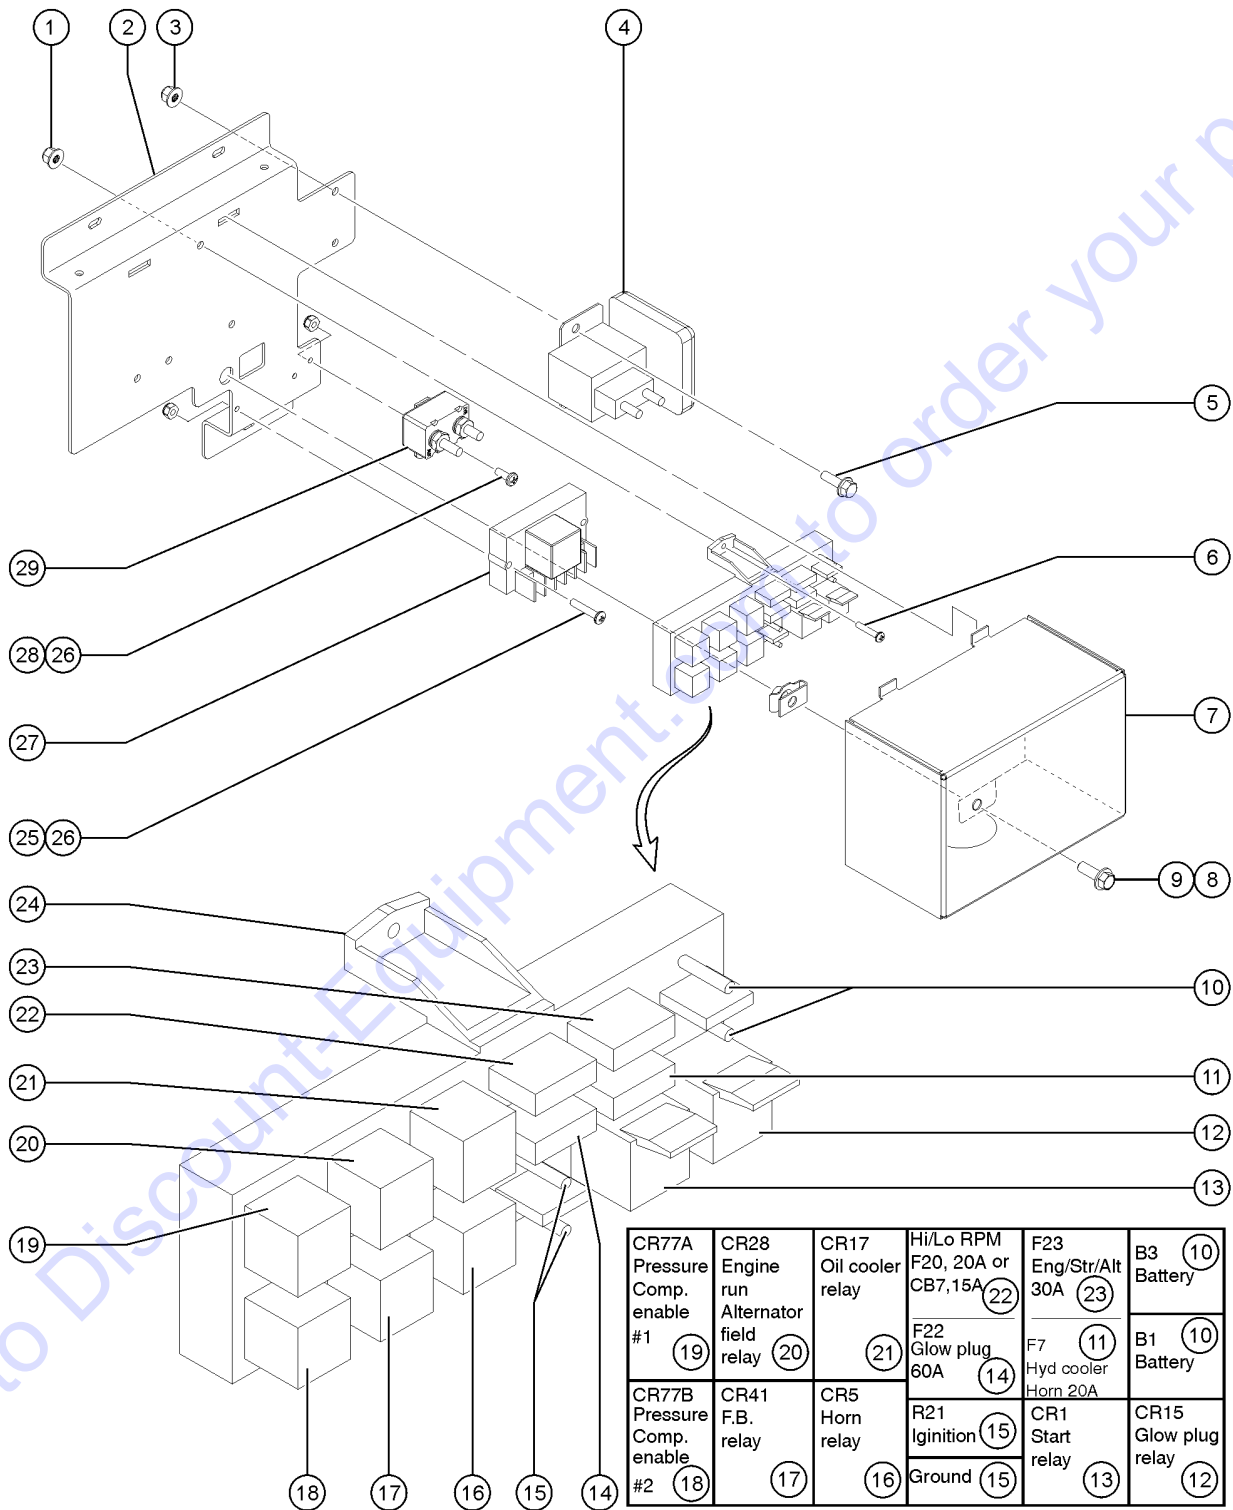

307.1 Engine Side, Relay Fuse Assembly

307.1 Engine Side, Relay Fuse Assembly

Item	Part No.	Description	Qty.
20	34052GT	RELAY, SPDT, 12V(AUTO) PLUG IN** (CR28) Engine run Alternator field relay	1
20-	88167GT	CONN, DUAL RLY MODULE, 10 POS	
21	34052GT	RELAY, SPDT, 12V(AUTO) PLUG IN** (CR17) Oil cooler relay	1
21-	88167GT	CONN, DUAL RLY MODULE, 10 POS	
22	60536GT	FUSE, 20 AMP, MAXI (F20) Hi/Lo RPM, 20A	
23	94327GT	FUSE, 30 AMP (F23) Eng/Str/Alt, 30A	
24	88160GT	BRACKET, LEG, RLY BLOCK	3
25	75041GT	SCREW, PHILLIPS, PHM, 10-32 X 1	
26	6178GT	NUT, NYLOCK, 10-32	
27	89997GT	RELAY MODULE(89996, 89998)	1
28	49819GT	SCREW, PHILLIPS, PHM, 10-32 X .5	
29	128829GT	CIRCUIT BRKR 15A TYPE 2 METAL	1
29-	15513GT	NUT, HEX, 10-32	

Go to Discount-Equipment.com to order your parts