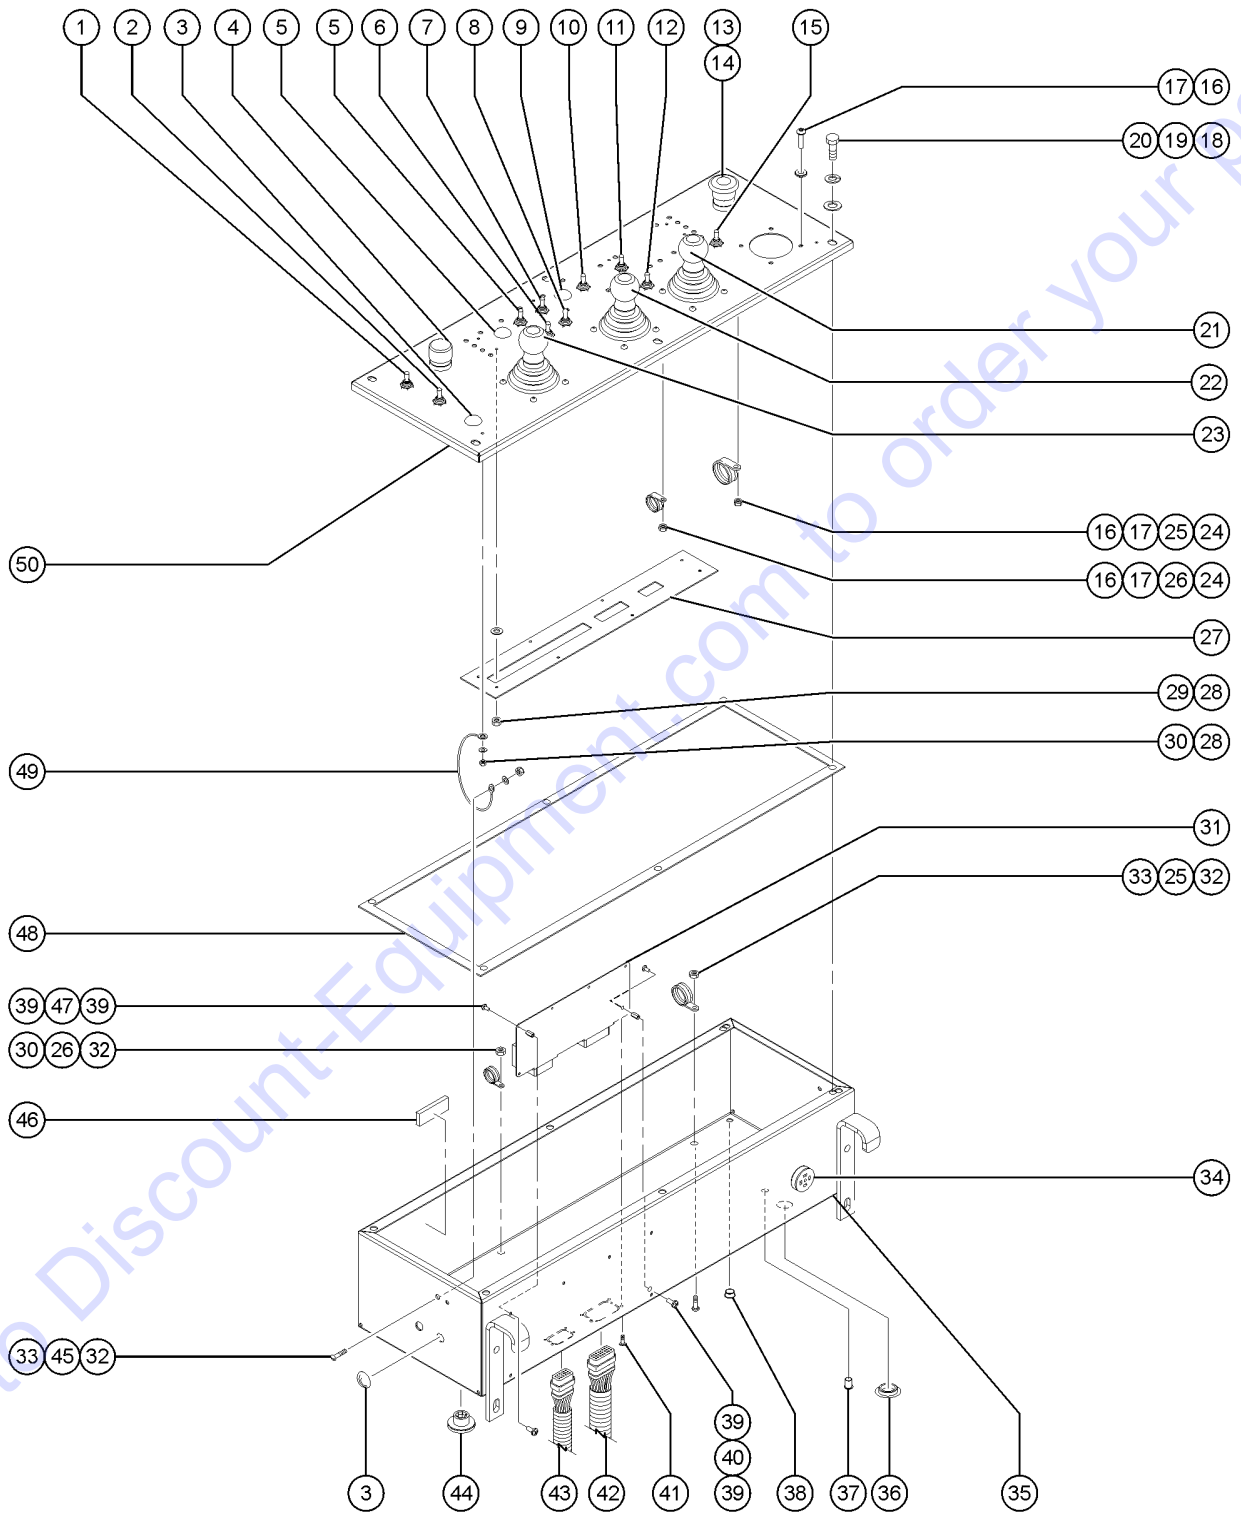

603.1 Platform Controls

Item	Part No.	Description	Qty.
20	6638GT	WASHER,FLAT,USS,1/4"Y .....	6
21		JOYSTICK,2 AXIS,DEUTSCH .....	1
		(Refer to 605.1)	
21-	1269497GT	GASKET, ISOLATION, JOYSTICK .....	
		Tier 4 and Deutz Stage V	
22		JOYSTICK,1 AXIS,DEUTSCH .....	1
		(Refer to 605.1)	
22-	1269497GT	GASKET, ISOLATION, JOYSTICK .....	
		Tier 4 and Deutz Stage V	
23		JOYSTICK,2 AXIS,DEUTSCH .....	1
		(Refer to 605.1)	
23-	1269497GT	GASKET, ISOLATION, JOYSTICK .....	
		Tier 4 and Deutz Stage V	
24	104030GT	NUT HEX M5-0.8 CLASS 8 ZINC .....	4
25	13268GT	CLAMP,0.75,#12 X 1/4,RUB CUSH .....	3
26	6833GT	CLAMP,0.50,#8 X 1/4,RUB CUSH .....	2
27	232975GT	PCB, LED/TOGGLE SWITCH, ALC100 .....	1
28	12344GT	NUT,NYLOCK,6-32 .....	10
29	822224GT	WASHER, NYLON #10, 0.093 .....	8
30	35461GT	WASHER,FLAT,MS,#8,Y .....	2
31	214340GT	PCB, ASSY, ECM, PLATFORM, SPX V3.00 .....	1
32	6178GT	NUT,NYLOCK,10-32 .....	4
33	54365GT	SCREW,PHIL,PHM,10-32 X .5,SSTL .....	4
34	62379GT	ALARM,AUDIO,SUPERBOOM* .....	1
34-	72326GT	NUT - PLASTIC,RING FOR ALARMS .....	
35	822477GT	WELDMENT, PLATFORM CONTROL BOX .....	
		(Empty control box only) Tier 3	
35B	214349GT	WELDMENT, PLATFORM CONTROL BOX .....	
		(Empty control box only) ) Tier 4 and Deutz Stage V	
36	15243GT	PLUG,NYLON .875 BLACK DOMED .....	1
		Tier 4 and Deutz Stage V	
37	42288GT	PLUG,NYLON .188 BLACK DOMED .....	1
38	21858GT	PLUG,NYLON .38 BLACK DOMED .....	4
39	81551GT	SCREW,PHIL,PHM,6-32 X 1/4 SS .....	12
40	88287GT	STANDOFF,6-32 X 1/2L X 1/4 HEX .....	2
41	122351GT	SCREW,#4X1/4,HI-LO,PH PHIL,TAP .....	8
42	236408GT	HARNESS, PLATFORM/JIB, SUPER X .....	1
		to SN SX180H-612	