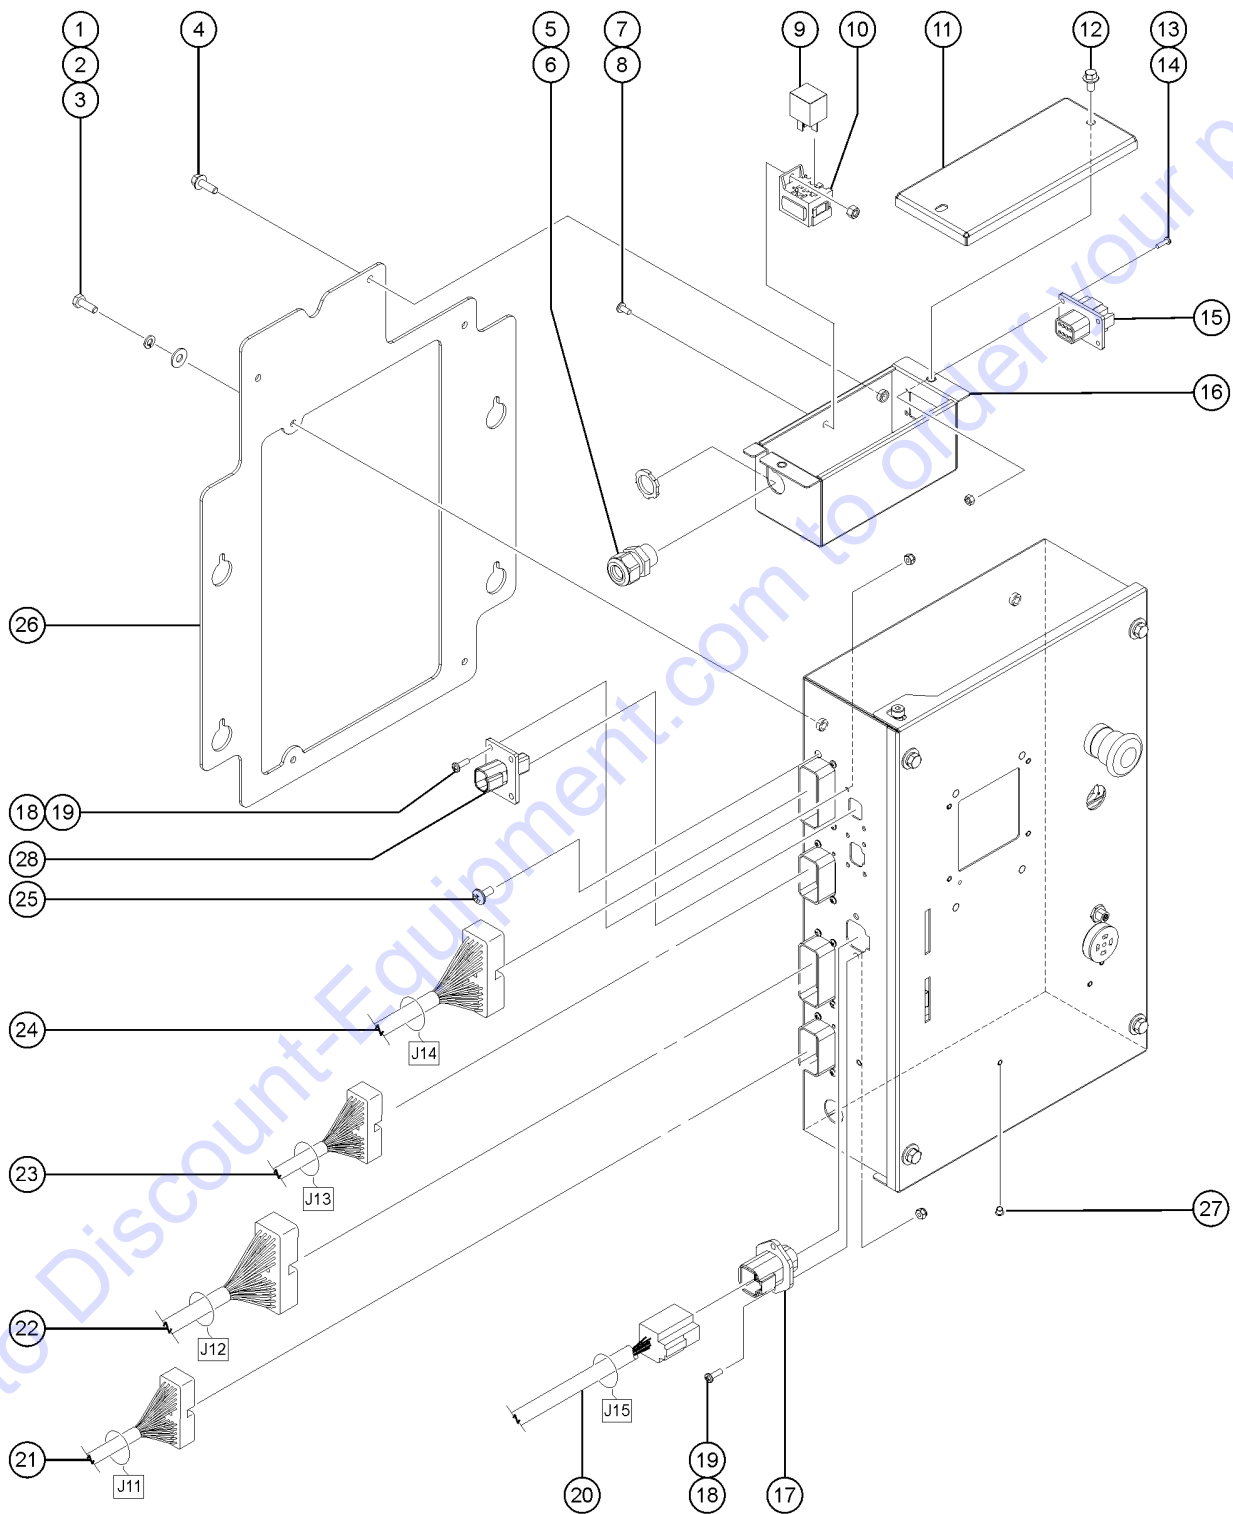

Go to Discount-Equipment.com to order your parts

314.2 Ground Control Box - View 2

Item	Part No.	Description	Qty.
A-		Models with Deutz TD2011-L04i or Perkins 1104D-44T Engine to SN 604, refer to 313.1 and 313.2	1
B-		Models with Deutz TD2011-L04i or Perkins 1104D-44T Engine from SN 605, refer to 314.1 and 314.2, includes harness 1275448	1
C-	1275448GT	HARN, FUEL SENSE, TIER 3 Models with Deutz TD2011-L04i or Perkins 1104D-44T Engine; from SN 605	1
D-	1253314GT	ASSY, TELEMATICS CONN. BOX (items include 4, 7-10, 11-14 and 16) To SN SX180H-702	4
D-	1290797GT	ASSY,TELEMATICS 2.0 CONN,BOX (items include 4, 7-10, 11-14 and 16) FromSN SX180H-703	1
1	824059GT	SCREW,HHC,1/4-20X.75,8,ZAG	4
2	824109GT	WASHER,LOCK,1/4,ZAG	4
3	824113GT	WASHER,FLAT,1/4,USS,ZAG	2
4	824078GT	SCREW,HHF,1/4-20X.75,8,ZAG	2
5	7057GT	CONN. SQZ,1/2NPT .39-.56 MED.	1
6	6935GT	LOCKNUT,ELEC,1/2"	1
7	825349GT	SCREW,PHPM,10-32X.38,ZAG	1
8	824036GT	NUT, TL, 10-32, A, ZAG	1
9	34052GT	RELAY,SPDT,12V(AUTO) PLUG IN**	1
10	34053GT	ASSY,RELAY SOCKET, AUTO	1
10-	58319GT	RELAY SOCKET,AUTO,RETAINER***	1
11	1253238GT	WELDMENT, TELEMATICS CONN. COV	2
12	824077GT	SCREW, HHF, 1/4-20 X .5, 8, ZAG	4
13	824214GT	SCREW,PHPM,6-32X.5,ZAG	4
14	824019GT	NUT,TL,6-32,A,ZAG	1
15	87755GT	CONN,RECEP 8 WAY 14-18GA,FL	1
16	1253236GT	WELDMENT, TELEMATICS BOX Tier	1
16B	1290798GT	WELDMENT, TELEMATICS 2.0 BOX Deutz Stage V	1
17	1257982GT	HARNESS, GROUND CONTROL BOX, SX	1
18	49820GT	SCREW,PHILLIPS,PHM,6-32 X .5	2
19	12344GT	NUT,NYLOCK,6-32	1
20	236405GT	HARNESS, TCON J15 POWER	1