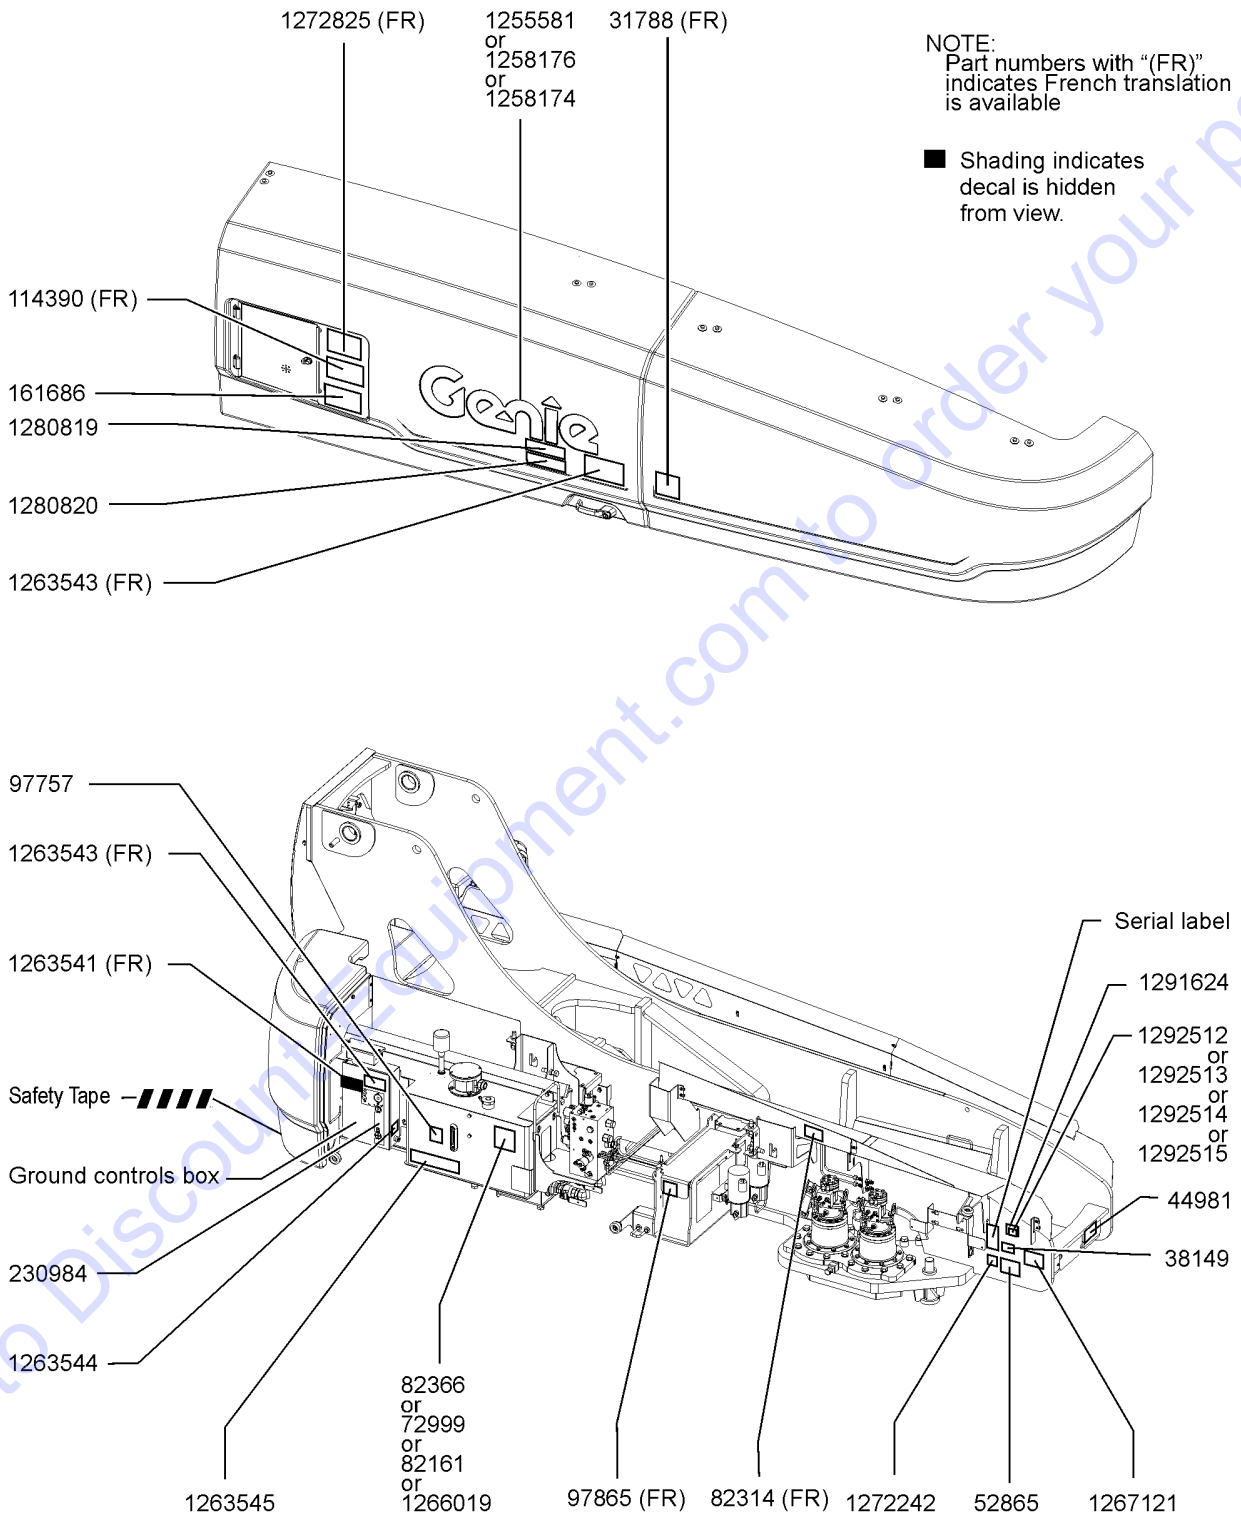

113.1 Decals with Words, Hydraulic Tank Side (from SN SX180H-745)

113.1 Decals with Words, Hydraulic Tank Side (from SN SX180H-745)

Item	Part No.	Description	Qty.
-	1302926GT	INSTRUCTIONS,INSTALL,COMP,WORD, SX-180	1
-	1302927GT	DECAL KIT,SX-180,COMP,WORD,ANSI & AUS	1
1	31788GT	DECAL,DANGER,BATTERY SAFETY***	1
2	38149GT	DECAL LABEL PATENTS	1
		(US only)	
3	44981GT	DECAL LABEL AIRLINE 110PSI	1
		Option, airline to platform	
4	52865GT	DECAL,ANNUAL INSP***	1
5	72999GT	DECAL,LABEL,PETRO CANADA***	1
		Option, hydraulic oil	
6	82161GT	DECAL,LABEL,UCON HYDROLUBE	1
		Option, hydraulic oil	
7	82314GT	DECAL,DANGER,TIP-OVER	1
8	82366GT	DECAL, LABEL - CHEVRON RANDO	1
		Option, hydraulic oil	
9	97757GT	DECAL,LABEL,OIL LEVEL IND	1
10	97865GT	DECAL,WARN,ELECTRO HAZARD	1
11	114390GT	DECAL,DANGER,ELECT HAZARD***	1
12	161686GT	DECAL, E DOWN PROCEDURE SYM	1
13	230984GT	DECAL, GROUND CONTROL SPX	1
14	1255581GT	DECAL,COSMETIC, 10" GENIE BLUE	1
15	1258174GT	DECAL,COSMETIC,10" GENIE WHITE	1
16	1258176GT	DECAL,COSMETIC,10" GENIE BLACK	1
17	1263541GT	DECAL, TIP OVER HAZARD	1
18	1263543GT	DECAL, IMPROPER OPERATION	2
19	1263544GT	DECAL, BYPASS KEY SWITCH	1
20	1263545GT	DECAL, INSTR-BYPASS KEY SWITCH	1
21	1266019GT	DECAL, LABEL, SHELL TELLUS	1
22	1267121GT	DECAL, BOOM SUPPORT	1
23	1272242GT	DECAL,MACHINE REGISTRATION/OWNER TRANSFER	1
24	1272825GT	DECAL,OPERATOR INST, GROUND CONT	1
25	1280819GT	DECAL,WARNING,CANCER AND REPRODUCTIVE HARM, PROP 65	1
26	1280820GT	DECAL,FUEL,DIESEL EXHAUST, PROP 65	1