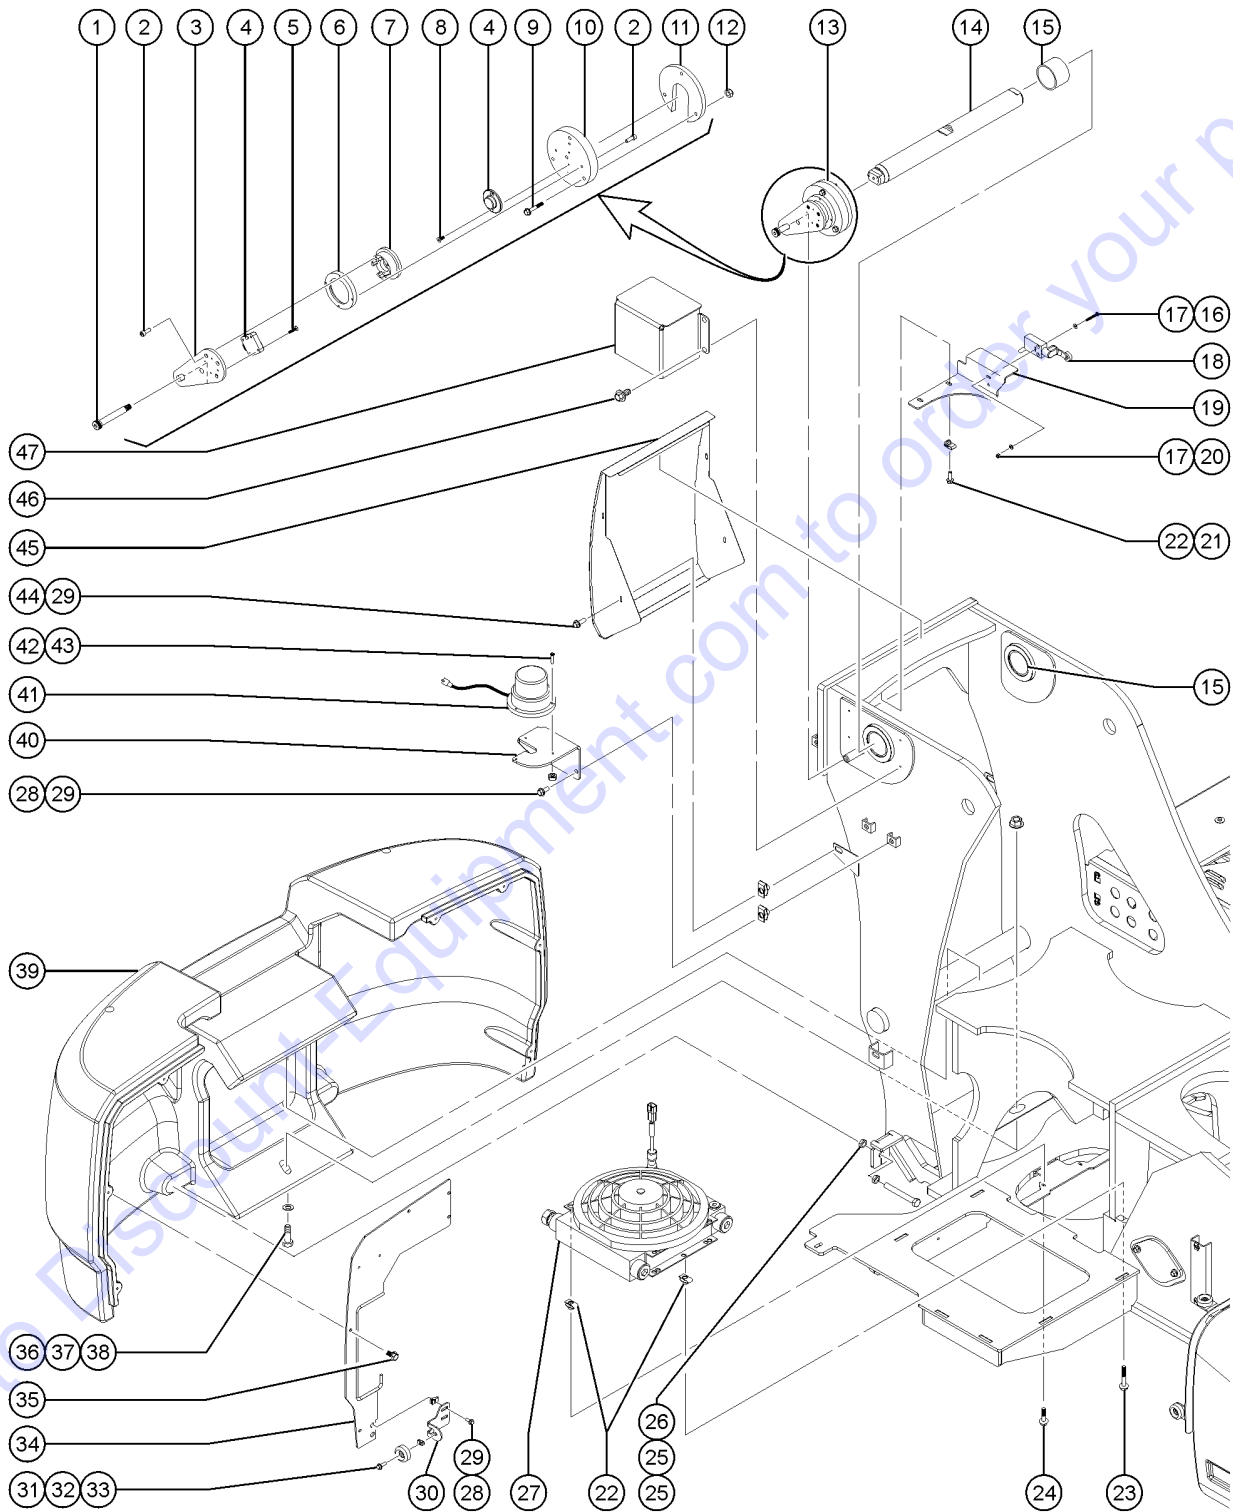

302.1 Turntable Center Components - View 2

Item	Part No.	Description	Qty.
26	232941GT	SCREW,HHC,M20-2.5X160,DIN933,10.9,ZAB	2
27	71259GT	OIL COOLER W/FAN, 12VDC	1
27-	75855GT	THERMOSTAT -OIL COOLER (71259)	
27-	75854GT	FAN - VENTED	
28	231530GT	SCREW,HHF,M10-1.5X25,DIN6921,10.9,ZAB	
29	230074GT	SPRING CLIP,M10-1.5,1-6X19,ZAB	
30	1261948GT	FORMING,CNTRWT BUMPER STOP	1
31	231531GT	SCREW,HHF,M6X30,DIN6921,10.9,Y	
32	50974GT	BUMPER,RUBBER,COVERS	1
33	219697GT	SPRING CLIP,M6-1.0,3.4-6.3MMX1	
34	1260161GT	WLDT,BAFFLE PL.,CW,TANK SIDE	1
35	231088GT	SCREW,HHF,M10-1.5X20,DIN6921,1	
36	237731GT	SCREW,HHC,1-8X5,5,ZAG	1
37	824116GT	WASHER,FLAT,1.0,F436,HRD,ZAG	1
38	824031GT	NUT,TL FLG,1-8,G,ZAG	1
39	1255368GT	COUNTERWEIGHT,CAST,5090 LBS	1
40	75250GT	BRACKET,BEACON,DRIVE LIGHTS,LH	2
41	121804GT	ASSY,FLASHING BEACON 2008 (complete)	2
41-	56704GT	STROBE,FIREBOLT,12-80VDC,AMB**	
41-	122019GT	FLASHTUBE,U SHAPED,360DEG,BULB	
41-	226393GT	FLASHTUBE,STRAIGHT,360DEG,BULB	
41-	72282GT	LENS,AMBER,STROBE,FIREBOLT	
42	826783GT	SCREW,FHPM,10-32X.1,00,ZAG	
43	824036GT	NUT, TL, 10-32, A, ZAG	
44	232874GT	SCREW,HHF,M10-1.5X30,DIN6921,10.9,ZAB	
45	161953GT	WLDT, REAR MAST COVER	1
46	237238GT	SCREW,HHF,M6-1.0X12,DIN6921,10	
47	232883GT	FORMING, COVER, ANGLE SENSOR	1