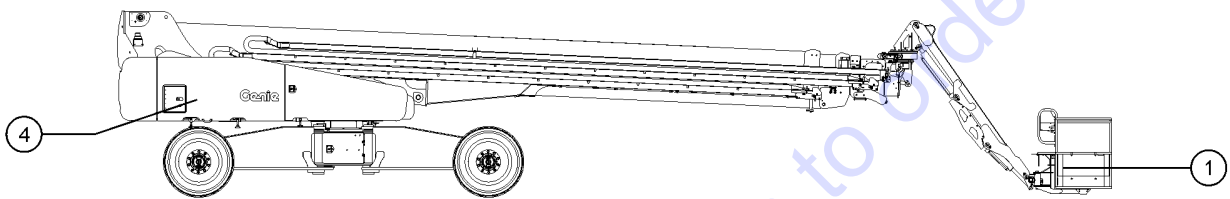

Table of Contents

Description	Page
803.1 Operator Protection Structure	564
804.1 Drive and Work Light Package	566
805.1 Platform Control Box Cover	568
806.1 Engine Air Precleaner	570
807.1 Air Line to Platform	572
808.1 Load Sense	574
808.2 Load Sense (from SN SX180H-745)	576
809.1 Cold Start Package	578
810.1 Cold Start Heater	580
811.1 Ground Control LCD Heater	582
812.1 Platform Level Recovery and Rocker Joystick	584
813.1 Welder Option	586
814.1 Anemometer Option	588
815.1 Hostile Package - View 1	590
815.2 Hostile Package - View 2	594
816.1 Fall Arrest Bar	596
817.1 Operators Protection Alarm (to January 2017)	598
817.2 Lift Guard Contact Alarm Option (from January 2017)	602
818.1 Pass Option, Deutz TD2.9	606
818.2 Pass Option, Deutz TCD 2.2L Stage V (from SN SX180H-743)	608
819.1 Telematics Option	610
820.1 Lift Tools Access Deck - 8 Feet (from SN SX180H-365)	612
821.1 Lift Tools Access Deck - 6 Feet (from SN SX180H-365)	616
Part Number Index	620

001.1 Parts Stocking List

Go to Discount-Equipment.com to order your parts