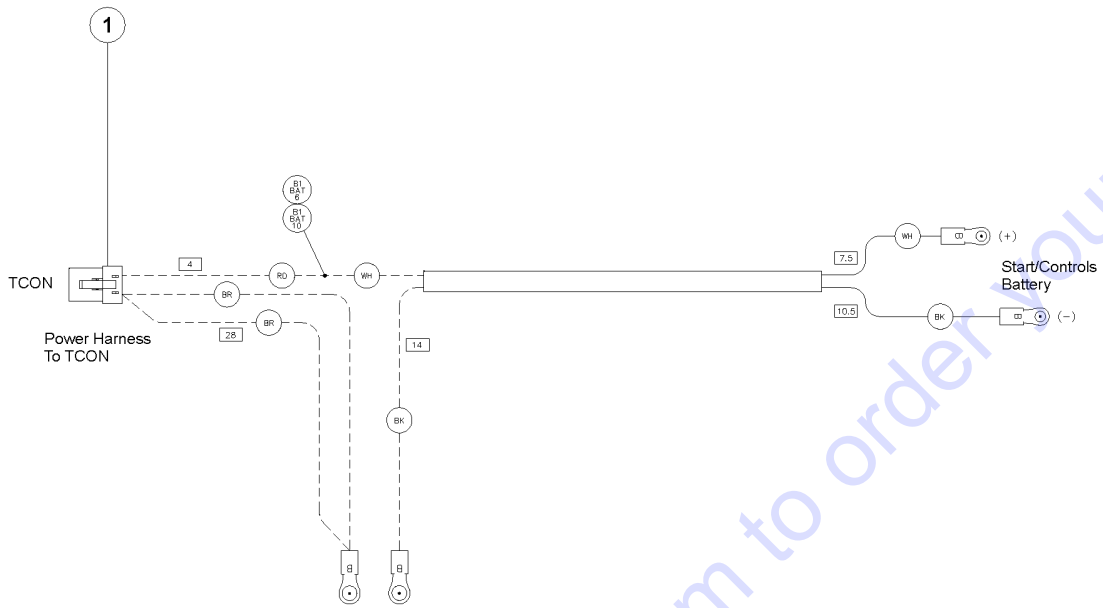

315.115DD Harness, Perkins 854T, Tier4, Super x

Item	Part No.	Description	Qty.
22	1258088GT	CONN,PLUG,BOSCH,2-WAY,WHITE	1
23	1258084GT	CONN,PLUG,BOSCH,6-WAY	1
24	1258087GT	CONN,PLUG,BOSCH,2-WAY,BROWN	1
25	1258096GT	CONN,PLUG,TYCO2.8MM,2-WAY	1
26	119762GT	CONN PLUG 4 WAY EXTEND DT	1
26-	60429GT	LOCK, PLUG 4WAY, 14-18GA	1
27	60450GT	CONN,PLUG 3 WAY,SAE J1939	1
27-	60459GT	LOCK,PLUG 3 WAY,SAE J1939	1

Go to Discount-Equipment.com to order your parts

315.116 Harness, TCON J15 PWR, Super-X

Go to Discount-Equipment.com to order your parts