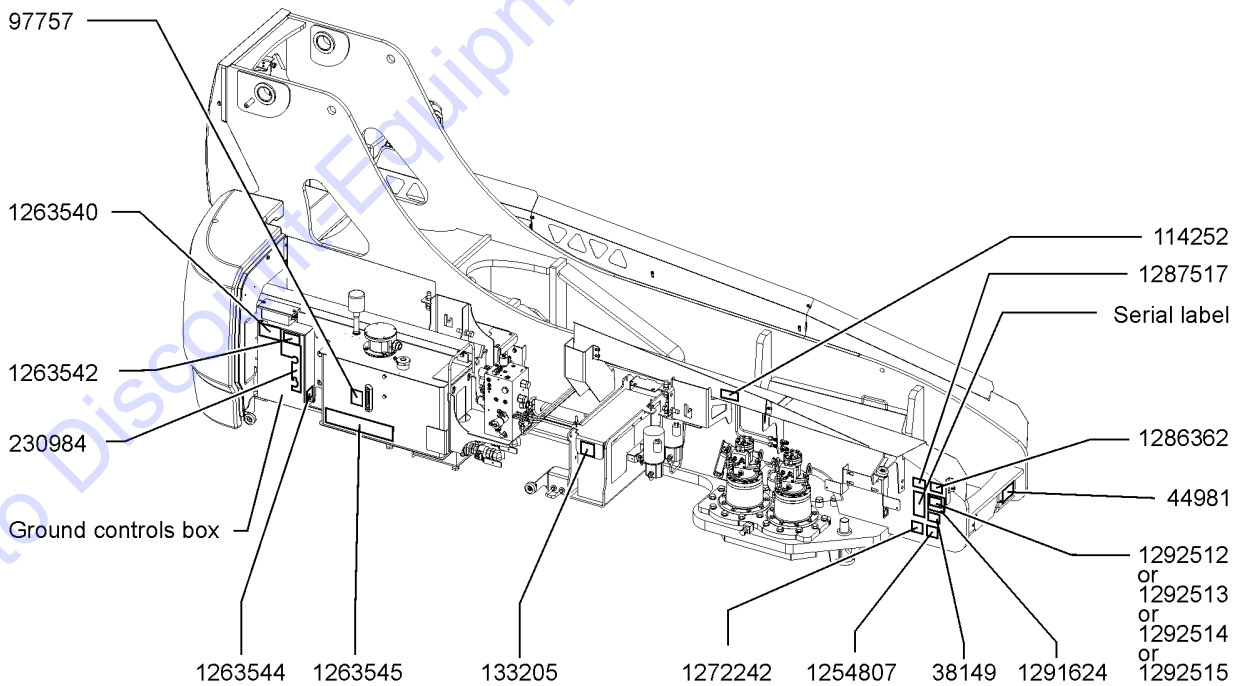

119.1 Decals with Symbols, Hydraulic Tank Side (from SN SX180H-745)

119.1 Decals with Symbols, Hydraulic Tank Side (from SN SX180H-745)

Item	Part No.	Description	Qty.
-	1302930GT	INSTRUCTIONS,INSTALL,COMP,SYMBOL, SX-180	1
-	1302931GT	DECAL KIT,SX-180,COMP,SYMBOL,ANSI & CE	1
1	38149GT	DECAL LABEL PATENTS (US only)	1
2	44981GT	DECAL LABEL AIRLINE 110PSI Option, airline to platform	1
3	82481GT	DECAL SYMBOL BATTERY SAFETY	1
4	82487GT	DECAL,SYMBOL-READ THE MANUAL	1
5	97757GT	DECAL,LABEL,OIL LEVEL IND	1
6	114252GT	DECAL,LABEL,TIP OVER LMT SWTCH	1
7	133067GT	DECAL,DANGER,ELEC.HAZ.STAY CLR	1
8	133205GT	DECAL,LABEL, ELECTRO HAZARD	1
9	161686GT	DECAL, E DOWN PROCEDURE SYM (CE only)	1
10	230984GT	DECAL, GROUND CONTROL SPX	1
11	1254807GT	DECAL,LABEL,112 DB (CE only)	1
12	1255581GT	DECAL,COSMETIC, 10" GENIE BLUE	1
13	1258174GT	DECAL,COSMETIC,10" GENIE WHITE	1
14	1258176GT	DECAL,COSMETIC,10" GENIE BLACK	1
15	1263540GT	DECAL, TIP OVER HAZARD	1
16	1263542GT	DECAL,IMPROPER OPERATION,SYMBOL	2
17	1263544GT	DECAL, BYPASS KEY SWITCH	1
18	1263545GT	DECAL, INSTR-BYPASS KEY SWITCH	1
19	1272242GT	DECAL,MACHINE REGISTRATION/OWNER TRANSFER	1
20	1286362GT	DECAL, BOOM SUPPORT, SYMBOL	1
21	1287517GT	DECAL,TRANSITION PERIOD DEUTZ ENGINE (CE only)	1
22	1291624GT	DECAL COSM,GENIE LIFT CONNECT,LEXAN COVER	1
23	1292512GT	DECAL COSM,GENIE LIFT CONNECT,ESN,SKU4-1	1
24	1292513GT	DECAL COSM,GENIE LIFT CONNECT,ESN,SKU4-2	1
25	1292514GT	DECAL COSM,GENIE LIFT CONNECT,ESN,SKU4-3	1
26	1292515GT	DECAL COSM,GENIE LIFT CONNECT,ESN,SKU4-4	1