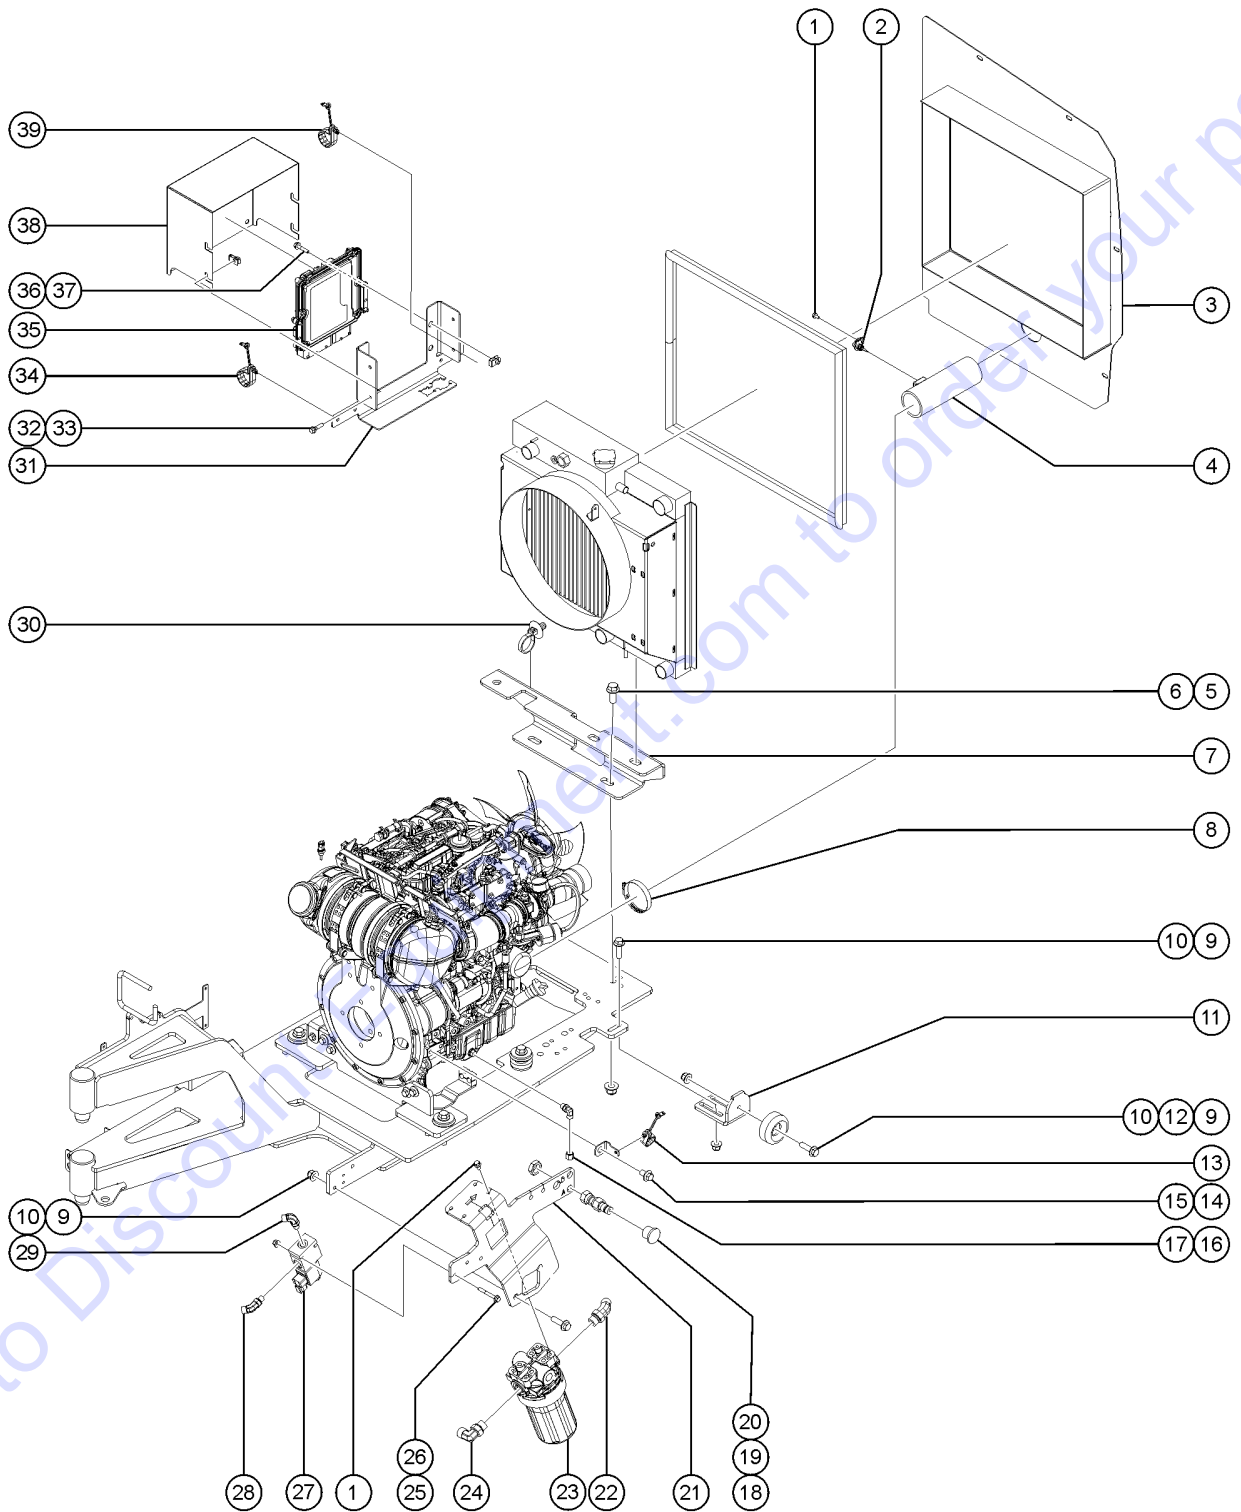

Go to Discount-Equipment.com to order your parts

422.1 Deutz TCD 2.2L, Stage V - View 5 (from SN SX180H-743)