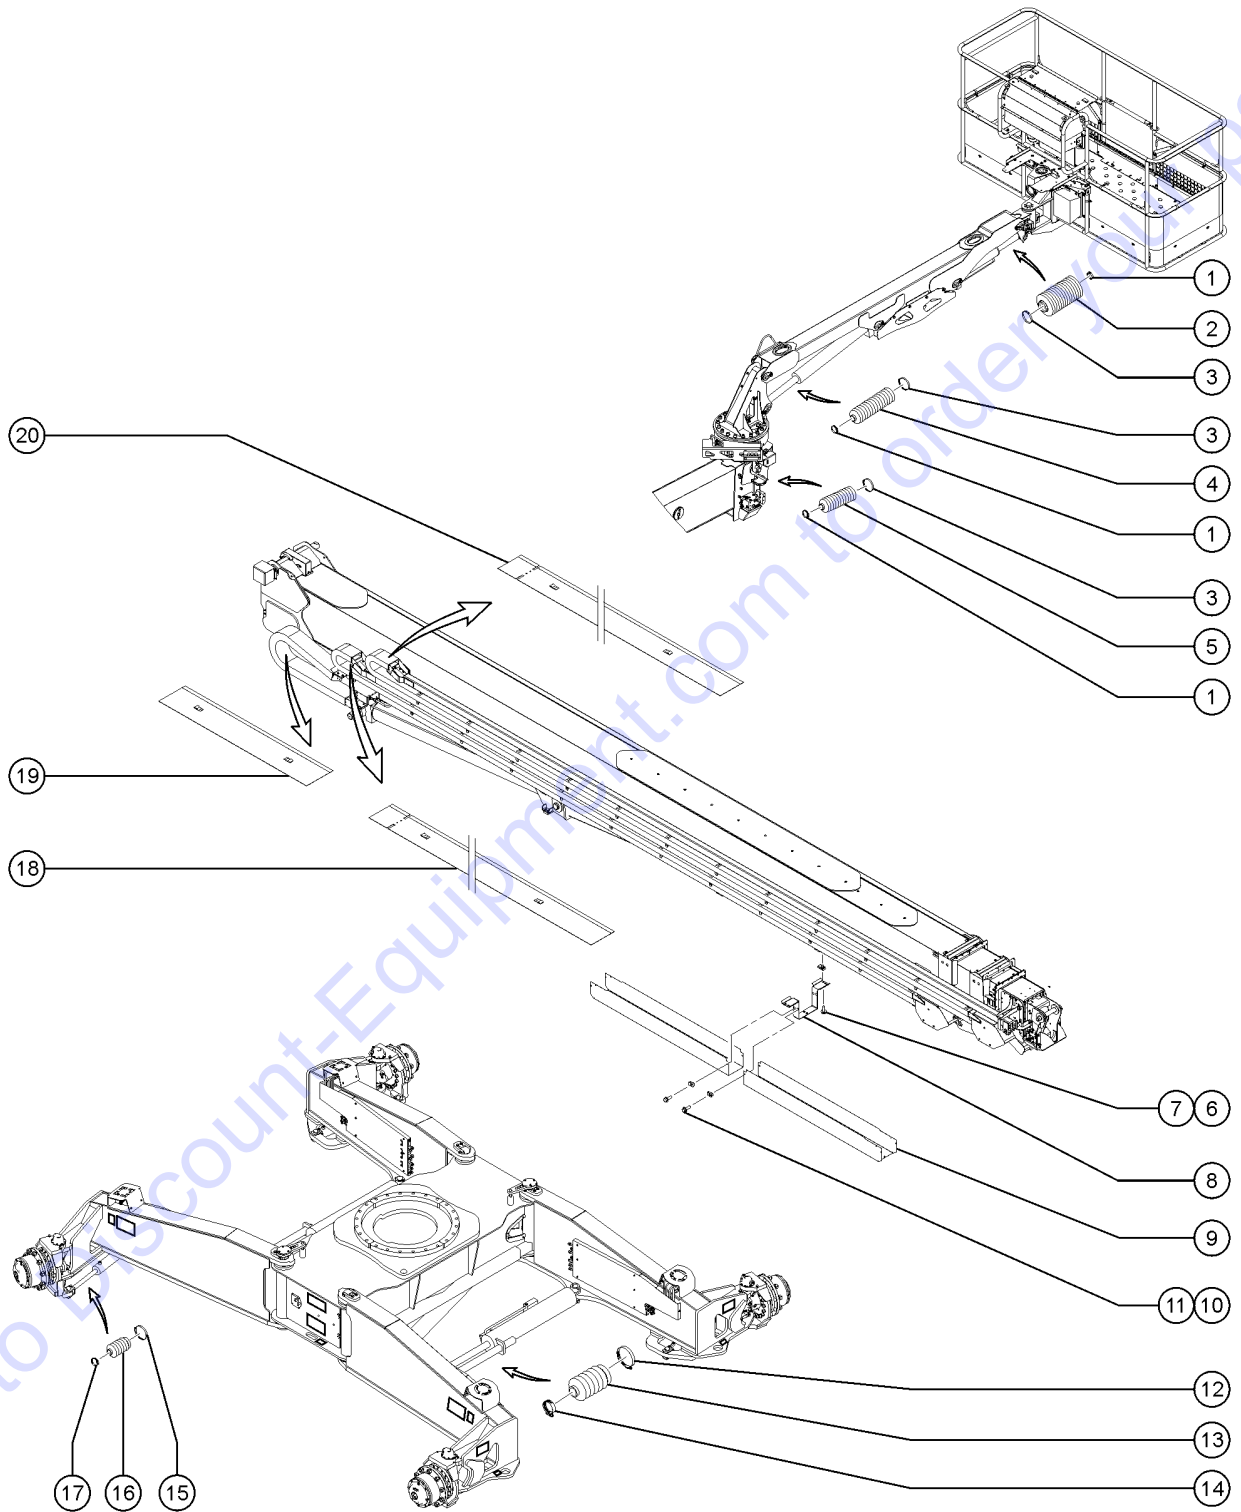

815.2 Hostile Package - View 2

Item	Part No.	Description	Qty.
1	45435GT	CLAMP,HOSE,2.50"	3
2	825042GT	BELLOWS, CYLINDER, PLATFORM LE	1
3	34955GT	CLAMP, HOSE, 5.00	3
4	825040GT	BELLOWS, CYLINDER, JIB LIFT	1
5	825041GT	BELLOWS, CYLINDER, BELLCRANK L	1
6	231530GT	SCREW,HHF,M10-1.5X25,DIN6921,10.9,ZAB	
7	230074GT	SPRING CLIP,M10-1.5,1-6X19,ZAB	
8	1254819GT	FORMING, B0 SEC EXT COVER MNT	1
9	215894GT	FORMING, B0 SEC EXT COVER	2
10	231512GT	SCREW,HHF,M6-1.0X25,DIN6921,10.9,ZAB	
11	219697GT	SPRING CLIP,M6-1.0,3.4-6.3MMX1	
12	35432GT	CLAMP,HOSE,6.50	2
13	229464GT	BELLOWS,AXLE EXTEND CYLINDER	2
14	45435GT	CLAMP,HOSE,2.50"	2
15	30971GT	CLAMP,HOSE,3.0"	4
16	229467GT	BELLOWS,STEER CYLINDER	4
17	36208GT	CLAMP,HOSE,1.25***	4
18	826850GT	COVER,97 LINK TRACK	1
19	826852GT	COVER,19 LINK TRACK	1
20	826851GT	COVER,101 LINK TRACK	1

Go to DiscountEquipment.com to order your parts