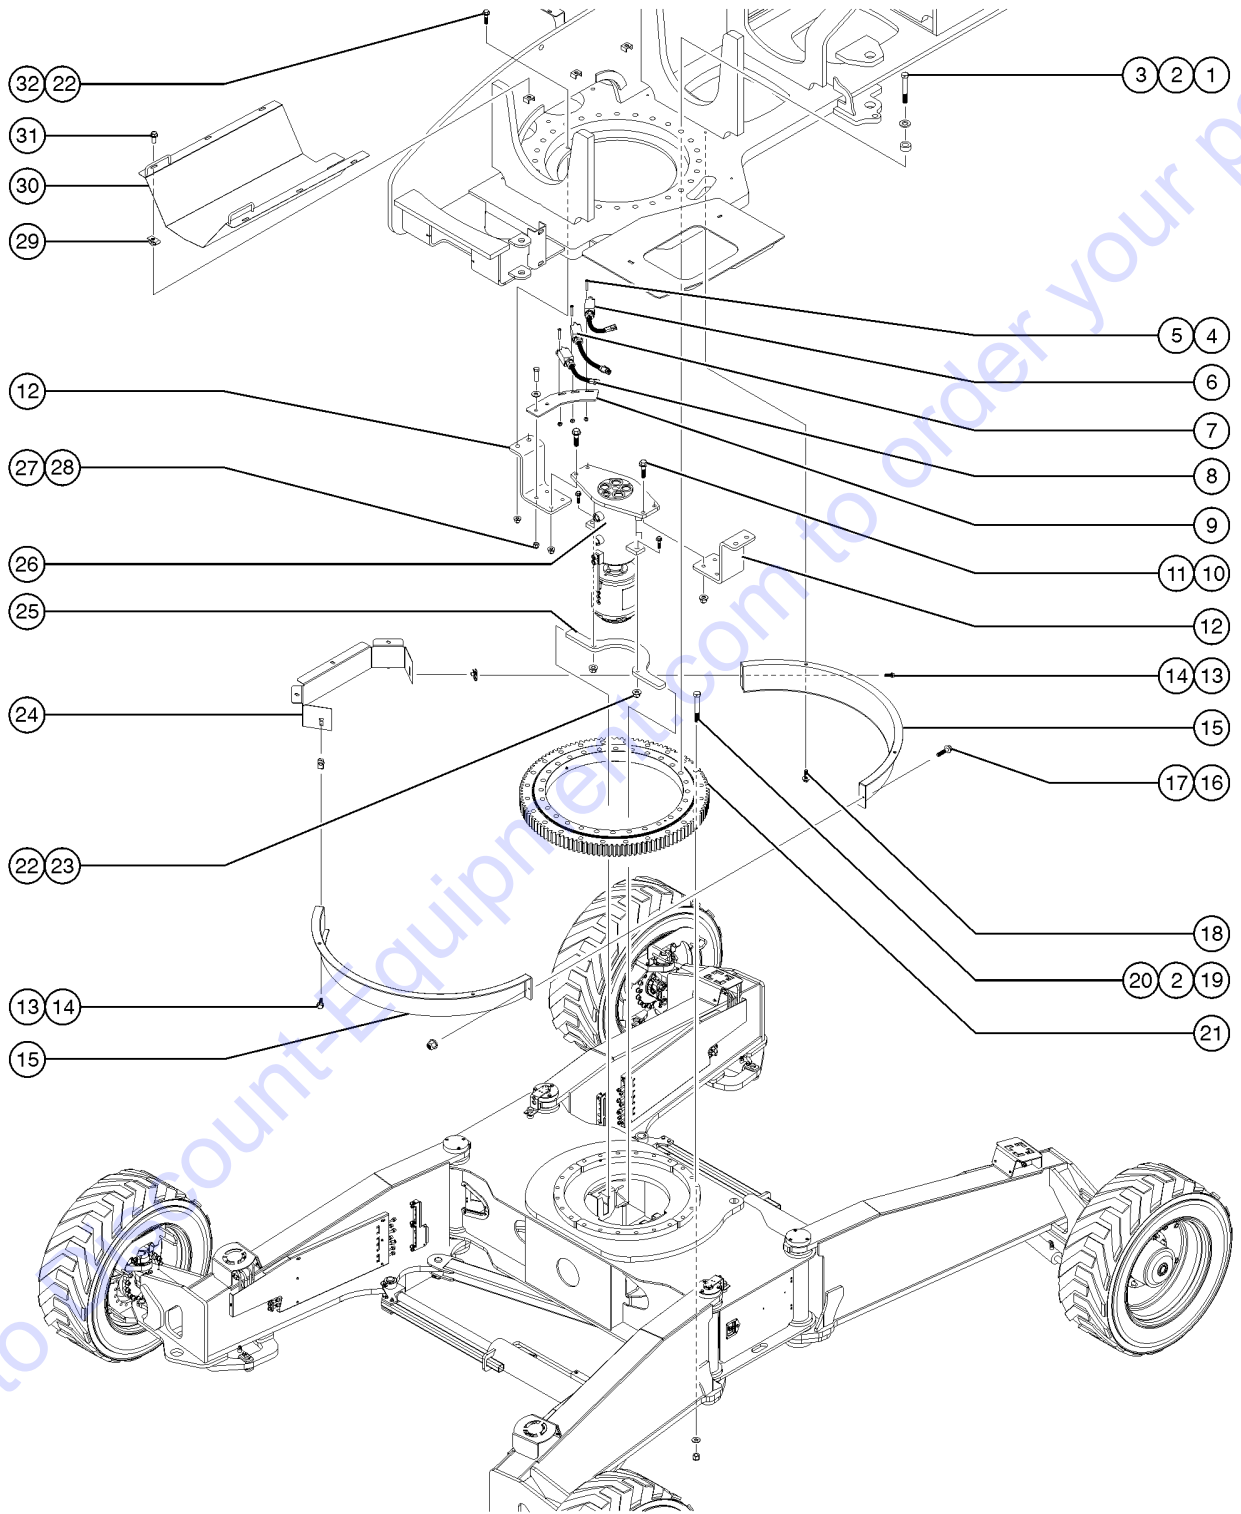

301.1 Turntable Center Components - View 1

301.1 Turntable Center Components - View 1

Item	Part No.	Description	Qty.
1	237682GT	SCREW,HHC,7/8-9X6.5,8,ZAG	28
2	232862GT	WASHER,FLAT,7/8,F436,HRD,ZAG	52
3	237706GT	TUBE,SPACER,YZ	28
4	824216GT	SCREW,PHPM,10-32X1.5,ZAG	
5	824032GT	NUT,TL FLG,10-32,F,ZAG	
6A	237807GT	SWITCH ASSY,DRV ENABLE,LEFT,SU	1
6A-	110771-43103GT	SWITCH LIMIT W/ROLLER NO/NC	
6C	43960-4500GT	WIRE CABLE,16GA/4 CON.TPE JKT*	
6D	119067GT	CONN,RECEP 4 WAY ENDCAP DT	
6E	60443GT	LOCK, RECEP 4WAY, 14-18GA	
7	237809GT	SWITCH ASSY,DRV ENABLE,SAFE,SU	1
7A-	110771-43103GT	SWITCH LIMIT W/ROLLER NO/NC	
7B-	43960-4500GT	WIRE CABLE,16GA/4 CON.TPE JKT*	
7C-	119762GT	CONN PLUG 4 WAY EXTEND DT	
7D-	60429GT	LOCK, PLUG 4WAY, 14-18GA	
8	237808GT	SWITCH ASSY,DRV,ENABLE,RIGHT,S	1
8A-	110771-43103GT	SWITCH LIMIT W/ROLLER NO/NC	
8B-	43960-4500GT	WIRE CABLE,16GA/4 CON.TPE JKT*	
8C-	119065GT	CONN,RECEP 2 WAY,14-18GA	
8D-	60439GT	LOCK,RECEP 2 WAY, 14-18GA	
9	217689GT	BRACKET, LS, DRIVE ROT.	
10	232871GT	SCREW,HHF,M10-1.5X40,DIN6921,1	
11	231529GT	NUT,TL FLG,M10-1.5,DIN6927,10, ...	
12	232867GT	FORMING,SWIVEL MOUNT	2
13	231532GT	SCREW,HHF,M6X20,DIN6921,10.9,Y	
14	230073GT	SPRING CLIP,M6-1.0,0.8-4.0X13.5,ZAB	
15	238390GT	COVER,SLEW RING	2
16	231512GT	SCREW,HHF,M6-1.0X25,DIN6921,10.9,ZAB