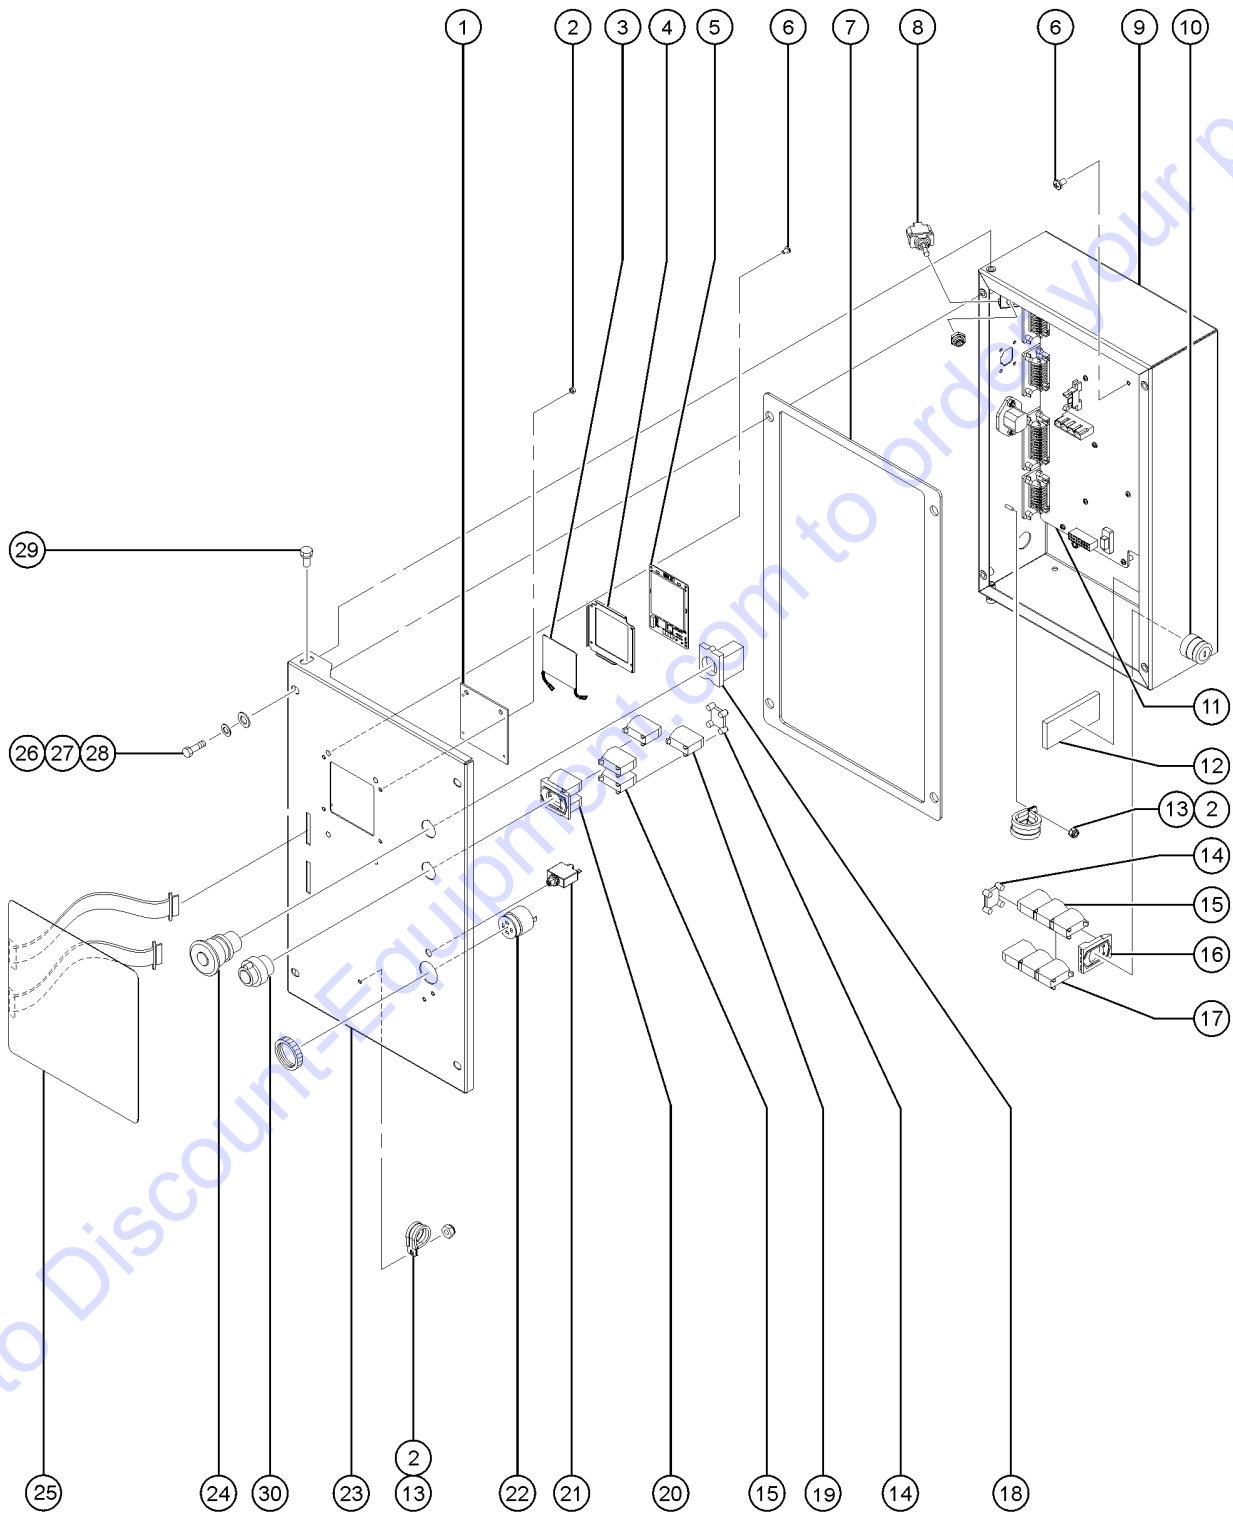

314.1 Ground Control Box - View 1

Item	Part No.	Description	Qty.
-		Models with Deutz TD2011-L04i or Perkins 1104D-44T Engine to SN 507, refer to 313.1 and 313.2	1
-		Models with Deutz TD2011-L04i or Perkins 1104D-44T Engine from SN 508, refer to 314.1 and 314.2, includes harness 1275448	1
-	1275448GT	HARN, FUEL SENSE, TIER 3 Models with Deutz TD2011-L04i or Perkins 1104D-44T Engine; from SN 508	1
-	1257983GT	ASSY, GROUND CONTROL BOX, SX Tier 4	1
-	1300533GT	ASSY, GBOX, SX-180, DEUTZ 2.2L3 STG V Deutz Stage V	1
1	62374GT	LENS,LCD,GRND.CONTROL	1
2	12344GT	NUT,NYLOCK,6-32	1
3		Ref. Ground Control LCD Heater OPTION (Refer to 811.1)	1
4	62375GT	CLIP,LCD,GRND.CONTROL	1
5	1253317GT	PCB,ASSY,ECM,CAN GATEWAY,Z135	1
6	81551GT	SCREW,PHIL,PHM,6-32 X 1/4 SS	16
7	88177GT	GASKET,GROUND CONTROL BOX	1
8	128204GT	SWITCH TOGGLE ASSY SPDT 2P MNT	1
8A-	128584-SGT	SWITCH TOGGLE SPDT 2P MNT SHDR	1
8B-	27246GT	BOOT,TOGGLE SWITCH,SHORT*	1
9	1258069GT	BOX, GROUND CONTROL, SX	1
10	88150GT	KEYSWITCH,3 POS.MOM.DR,W/KEY**	1
11	214339GT	PCB ASSY ECM GROUND SPX V3.00	1
12	30997GT	CORROSION INHIBITOR,FOAM	1
13	13268GT	CLAMP,0.75,#12 X 1/4,RUB CUSH	2
14	122366GT	KEYSWITCH,CONTACTS LOCK	2
15	66818GT	CONTACT,NC	6
16	66821GT	BASE,WITHOUT CONTACTS	1
17	66816GT	CONTACT,N.O.	3
18	66817GT	BASE WITH 1 NC CONTACT, E-STOP	1
19	122367GT	KEYSWITCH,DUMMY BLOCK	1
20	73805GT	BASE,W/2 NC CONTACTS***	1