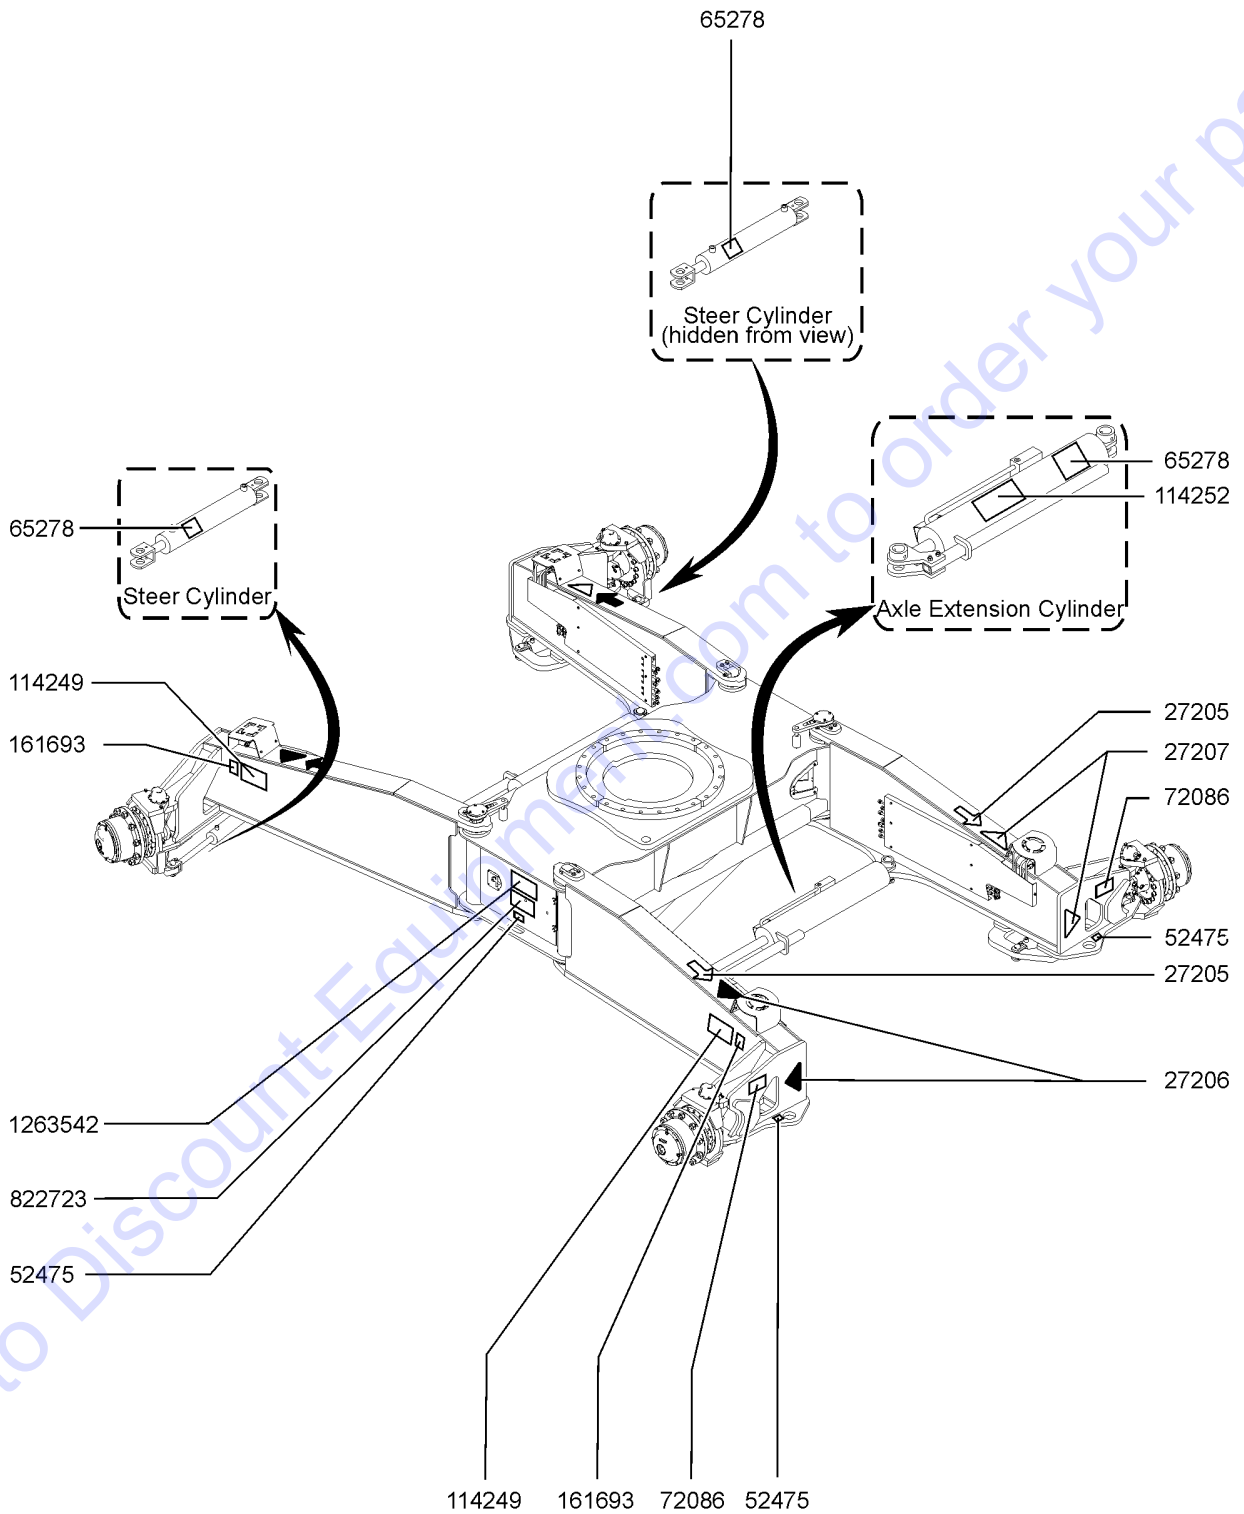

108.1 Decals with Symbols, Hydraulic Tank Side (chassis) (to SN SX180H-744)

108.1 Decals with Symbols, Hydraulic Tank Side (chassis) (to SN SX180H-744)

Item	Part No.	Description	Qty.
1	27205GT	DECAL,ARROW YELLOW LRG 9"	2
2	27206GT	DECAL,TRIANGLE,BLUE	2
3	27207GT	DECAL,TRIANGLE,YELLOW	2
4	52475GT	DECAL LABEL TRANSPORT TIE DOWN*	3
5	65278GT	DECAL,CAUTION,NO STEP	3
6	72086GT	DECAL,LABEL,LIFTING EYE	2
7	114249GT	DECAL,LABEL,TIPOVER,TIRES,SYMB	2
8	114252GT	DECAL,LABEL,TIP OVER LMT SWTCH	1
9	161693GT	DECAL,WHEEL LOAD, SX-180	2
10	822723GT	DECAL,TRANSPORT DIAGRAM,SX-180	1
11	1263542GT	DECAL,IMPROPER OPERATION,SYMBOL	1

Go to Discount-Equipment.com to order your parts