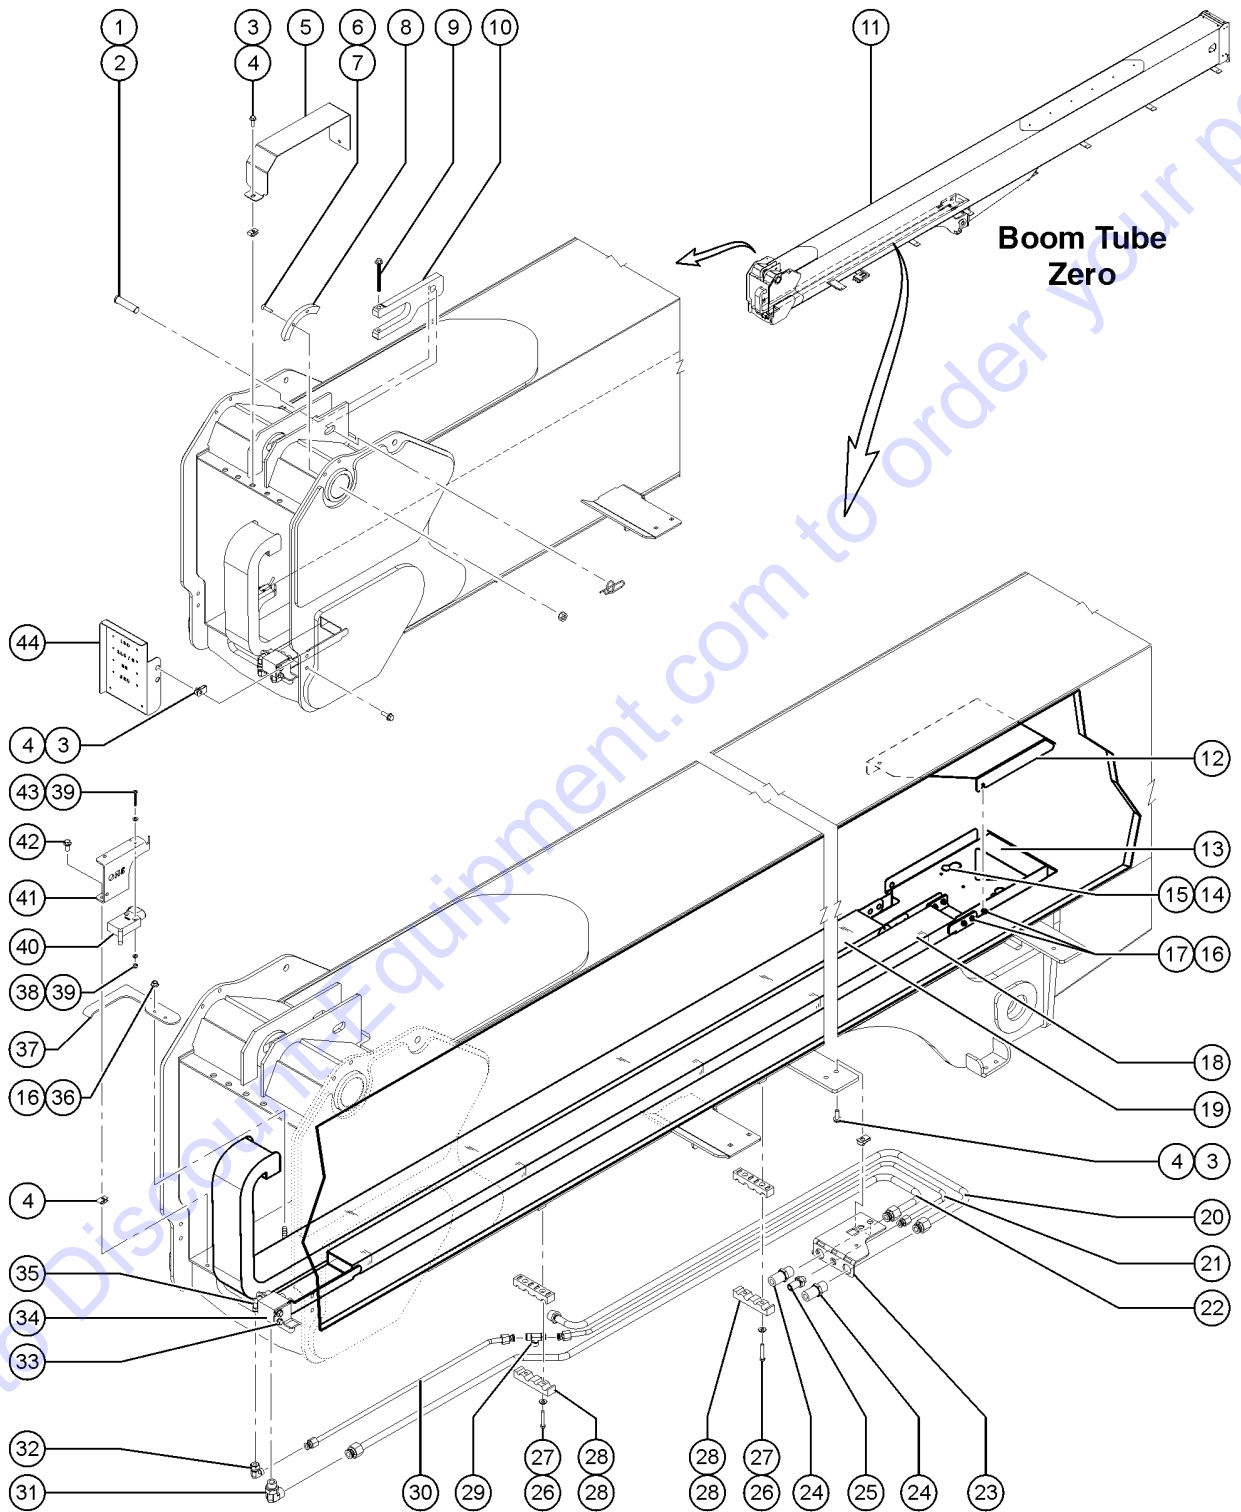

510.1 Boom Tube Zero - Inner Cable Track

510.1 Boom Tube Zero - Inner Cable Track

Item	Part No.	Description	Qty.
1	237245GT	PIN, CLEVIS, 1X4, ZAG	1
2	824129GT	RUE RING,1.0,ZAG	1
3	232874GT	SCREW,HHF,M10-1.5X30,DIN6921,10.9,ZAB	
4	230074GT	SPRING CLIP,M10-1.5,1-6X19,ZAB	
5	231491GT	FORMING, CLAMP COVER	1
6	216036GT	SCREW,HHF,M10-1.5X60,DIN6921,1	1
7	232951GT	NUT, TL, M10-1.5,DIN980, ZAB	
8	1253165GT	WEAR PAD,LSB1DO CAM	1
9	237244GT	SCREW,HHF,M12-1.75X120,IFI536,10.9,ZAB	
10	231488GT	MACHINE, MAIN PIN CLAMP	1
11		Ref. WELDMENT,BOOM #0 (Refer to 509.1)	
12	822000GT	FORMING, B0 HOSE COVER TOP	1
13	822001GT	FORMING, B0 HOSE COVER BOTTOM	1
14	825597GT	BOLT,CARRIAGE,M10-1.5X30,DIN603,8.8,ZAB	
15	231529GT	NUT,TL FLG,M10-1.5,DIN6927,10, ...	
16	231513GT	NUT,TL FLG,M6-1.0,DIN6927,10,Z	
17	822352GT	BOLT, CARRIAGE,M6=1.0X16,ZAB	
18	218237GT	WELDMENT, ALUM, INN. CBL TRACK	1
19	226765GT	CABLE TRACK	1
19-	1256251GT	ASSEMBLY, 4 LINK REPAIR KIT, SC-75	
19-	1256252GT	BRACKETS, CABLE TRACK SC-75, MOVING END	
19-	1256253GT	BRACKETS, CABLE TRACK SC-75, FIXED END	
19-	1256254GT	KIT, PIN AND RING, SC-75	
20	218594GT	HARDLINE,SEC. EXTEND,BOOM #0	1
21	218597GT	HARDLINE,SEC. RETURN, BOOM #0	1
22	218596GT	HARDLINE,PRI. EXTEND,BOOM #0	1
23	215896GT	FORMING, EXTEND BULKHEAD MOUNT	1
24	48968GT	CONN,BULKHEAD,520601-12	2