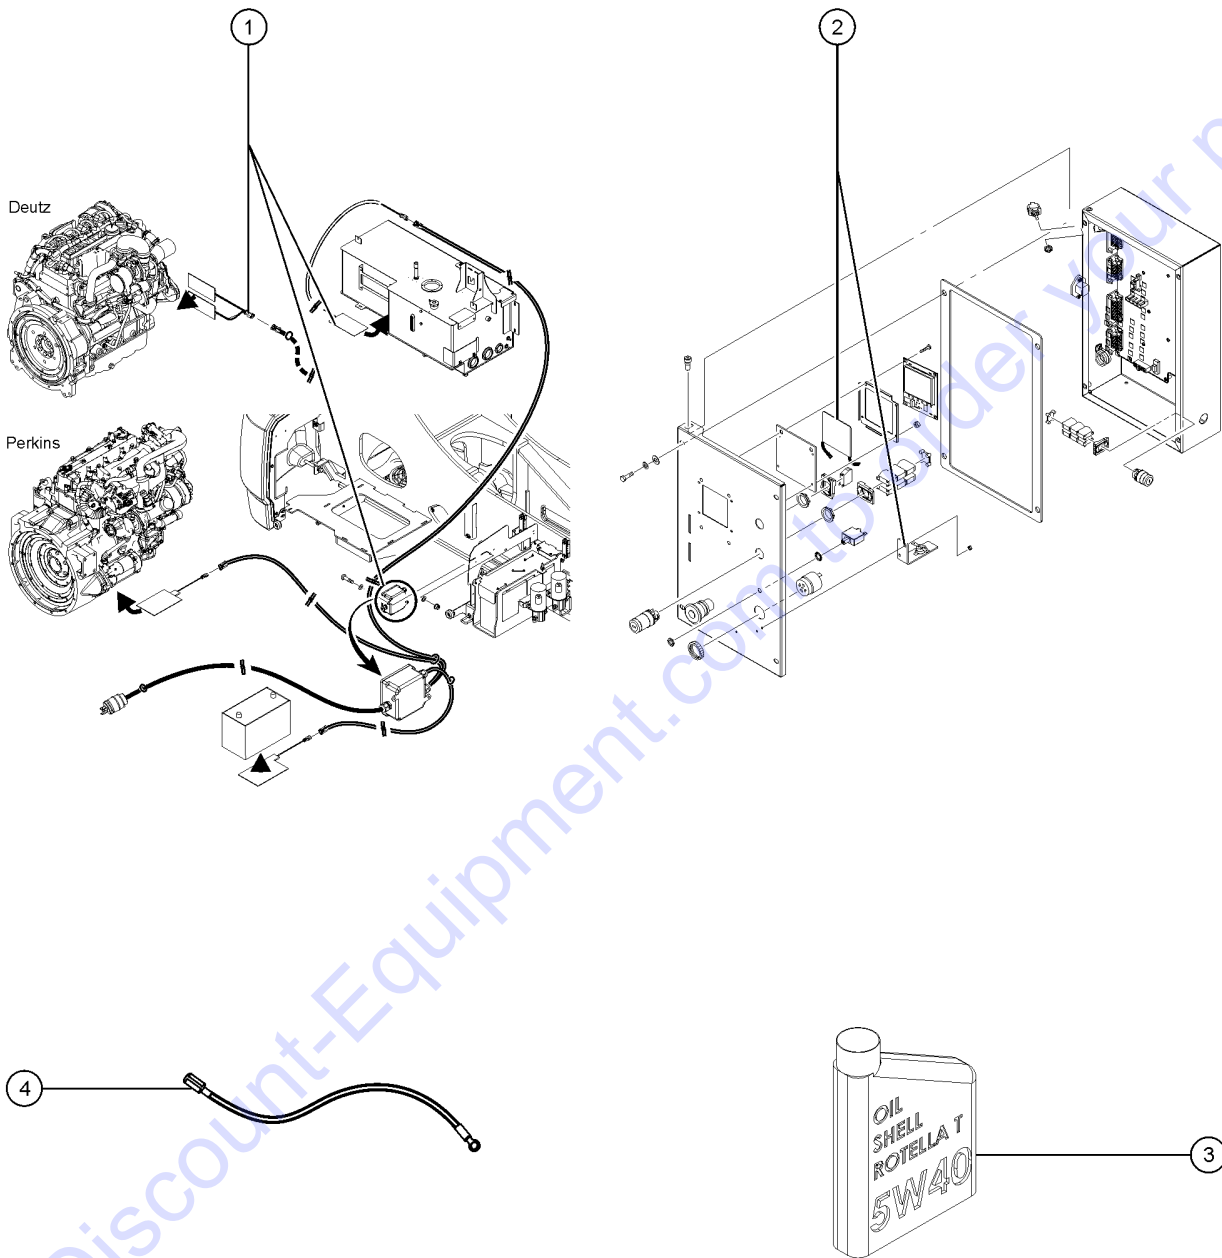

809.1 Cold Start Package

809.1 Cold Start Package

Item	Part No.	Description	Qty.
1		Ref. Cold Start Heater ..... (Refer to 810.1)	
2		Ref. Ground Control LCD Heater ..... (Refer to 811.1)	
3		OIL,ENG 5W-40 SYN*** ..... Perkins models	9.7 QT
3-		OIL,ENG 5W-40 SYN*** ..... Deutz models	12 .8 QT
4	1256806GT	HARNES, START ASSIST ..... (Deutz) Connects starter to battery separator; to SN 318	1

Go to Discount-Equipment.com to order your parts