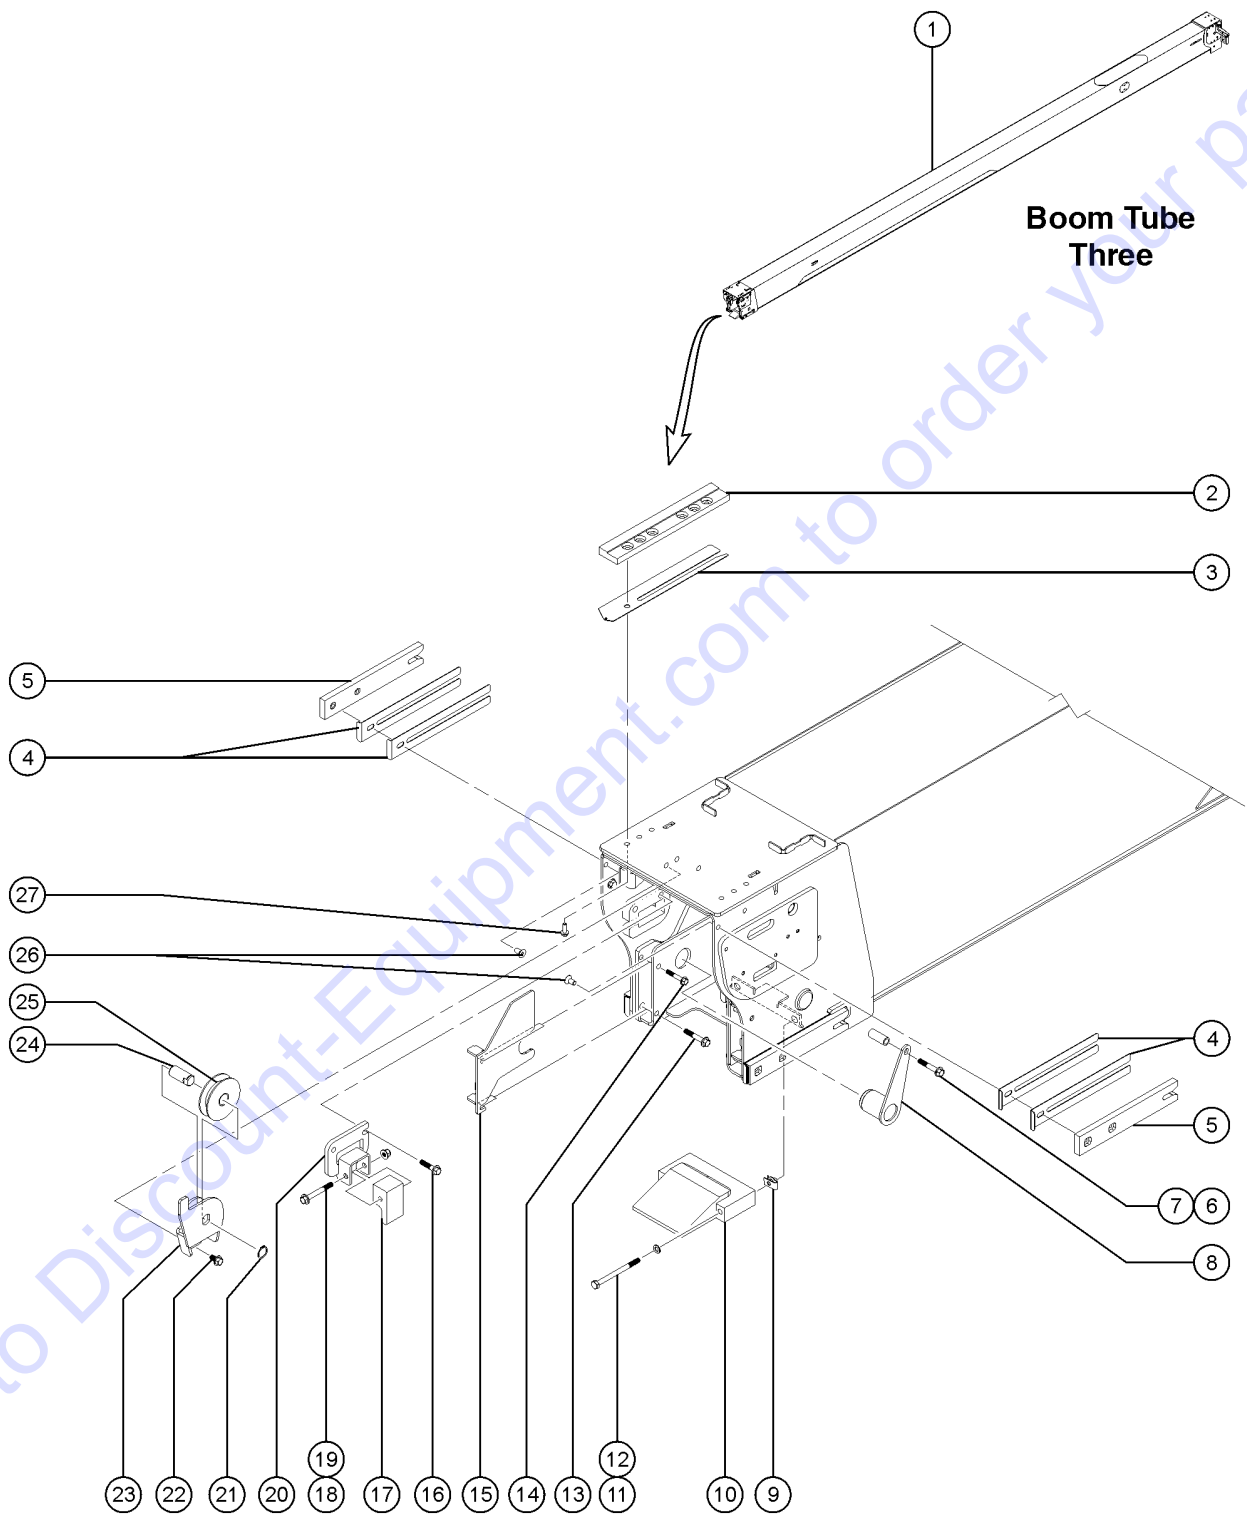

514.1 Boom Tube Three - Wear Pads, View 2

<i>Item</i>	<i>Part No.</i>	<i>Description</i>	<i>Qty.</i>
27	231530GT	SCREW,HHF,M10-1.5X25,DIN6921,10.9,ZAB .....	

Go to Discount-Equipment.com to order your parts