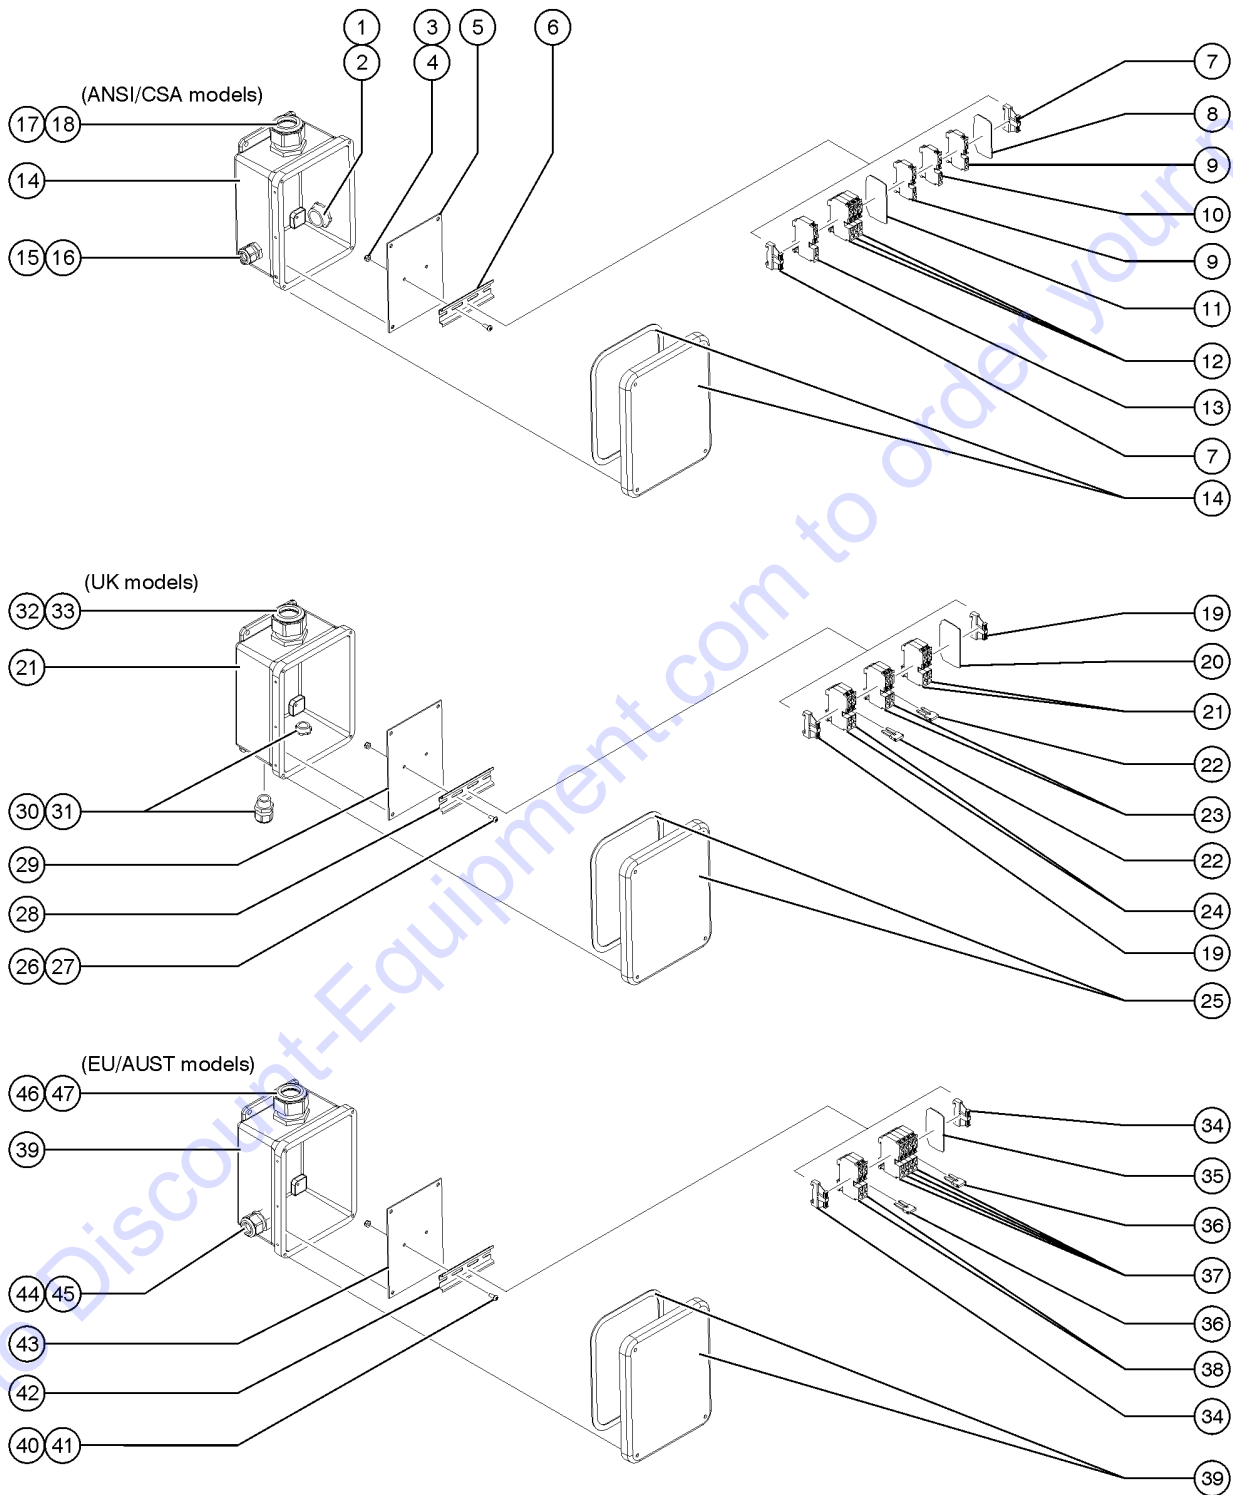

604.1 Platform J Box Assembly

Item	Part No.	Description	Qty.
-	825776GT	BOX,ASSY PLATFORM,J,ANSI/CSA (ANSI/CSA models (complete, including 1 - 18) to SN SX180H-744	1
-	1283046GT	BOX, ASSY PLATFORM,J,ANSI/CSA (ANSI/CSA models (complete, including 1 - 18 from SN SX180H-745	1
-	825763GT	BOX,ASSY PLATFORM,J,UK UK models (complete, including 19 - 33)	1
-	825775GT	BOX,ASSY PLATFORM,J,EU EU/AUST models (complete, including 34 - 47)	1
1	20776GT	CABLE SQUEEZE CONN.	1
2	18665GT	LOCKNUT,ELECTRIC,1" NPT	1
3	6178GT	NUT,NYLOCK,10-32	
4	54365GT	SCREW,PHIL,PHM,10-32 X .5,SSTL	
5	825761GT	PANEL, ENCLOSURE, BACK	1
6	825737GT	DIN RAIL, 4.60"	1
7	74913GT	END STOP, DIN RAIL,SCREW CLAMP	2
8	822103GT	DIN RAIL, PARTITION PLATE	1
9	825807GT	BLOCK,DIN FEED THRU,24-8	2
10	825806GT	BLOCK,DIN FEED THRU,24-8	1
11	825810GT	PARTITION,DIN RAIL GREY PLATE	1
12	825795GT	BLOCK,DIN FEED THRU,16-6	3
13	825797GT	BLOCK,DIN FEED THRU,16-6	1
14	825746GT	BOX,J,CIRCUIT BREAKERS to SN SX180H-744	1
14B	1283035GT	BOX,J,CIRCUIT BREAKERS ANSI/CSA from SN SX180H-745	1
15	12960GT	CABLE SQUEEZE CONN.,XTRA LRG to SN SX180H-744	1
15B	7057GT	CONN. SQZ,1/2NPT .39-.56 MED. from SN SX180H-745	1
16	14041GT	LOCKNUT,ELECTRIC,3/4" to SN SX180H-744	1
16B	6935GT	LOCKNUT,ELEC,1/2" from SN SX180H-745	1
17	822222GT	CABLE SQUEEZE CONN., 1.25" to SN SX18016H-354	1
18	822223GT	LOCKNUT, ELECTRIC, 1.25" NPT to SN SX18016H-354	1
18-	1269460GT	CABLE SQUEEZE CONN, M40X1.5 from SN SX18016H-355	1
19	74913GT	END STOP, DIN RAIL,SCREW CLAMP	2
20	825810GT	PARTITION,DIN RAIL GREY PLATE	1