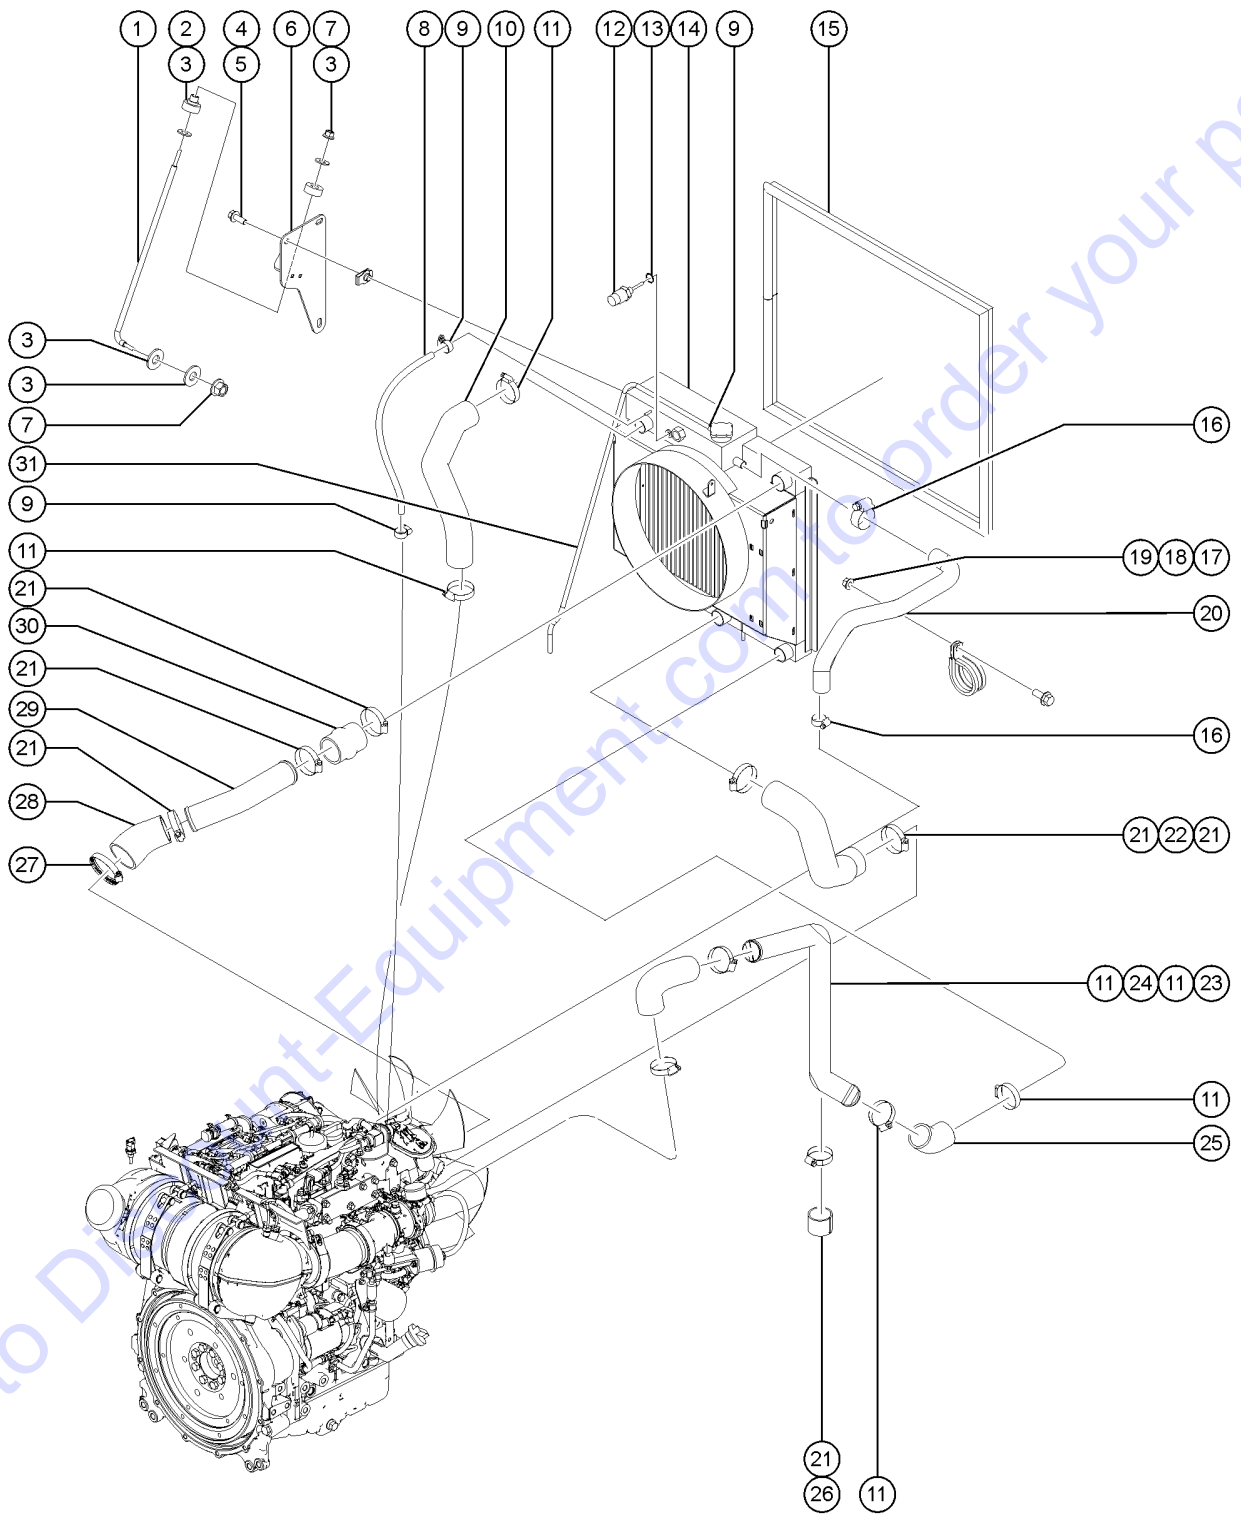

421.1 Deutz TCD 2.2L, Stage V - View 4 (from SN SX180H-743)

421.1 Deutz TCD 2.2L, Stage V - View 4 (from SN SX180H-743)

Item	Part No.	Description	Qty.
-		Due to Stage V regulations, many engine replacement parts require the engine serial number at time of order placement. When ordering engine parts please have both machine and engine serial numbers available. For internal engine parts, contact engine dealer	
-	1295309GT	HARNESS, DEUTZ 2.2 STAGE V, SX150/180	1
1	1301741GT	STRUT, ROD, STAGE V	2
2	1301742GT	ISOLATOR, RADIATOR, 80 LB	2
3	1255758GT	WASHER, FLAT, 3/8, USS, ZAG	6
4	824090GT	SCREW, HHF, 3/8-16X1,8, ZAG	2
5	29868GT	SPRING CLIP, 3/8-16, .05-.20X.73, ZAG	2
6	1301884GT	WELDMENT, STAGE V, STRUT BRACKET, COVER SIDE LH	1
6-	1301883GT	WELDMENT, STAGE V, STRUT BRACKET, SWING SIDE RH	1
7	1274322GT	NUT, NYLOCK FLG, 3/8-16, F, ZAG	4
8	1291348GT	HOSE, VENT, 2.2L TCD	1
9	21465GT	CLAMP, HOSE, .25" - .63" X .3125	3
10	1289109GT	HOSE, UPPER RADIATOR, TCD 2.2	1
11	22672GT	CLAMP, HOSE, 1.75	6
12	218715GT	COOLANT LEVEL SNSR, DEUTZ TCD3.6	1
13	826152GT	WASHER, CRUSH, COOLANT SENSOR	1
14	1289108GT	ASSEMBLY, RADIATOR, INTERCOOLER, TCD 2.2	1
14-	1289105GT	RADIATOR, W/EXPANSION TANK, TCD 2.2	1
14-	1289106GT	SHROUD, RADIATOR, DEUTZ TCD 2.2	1
14-	1289107GT	INTERCOOLER, DEUTZ TCD 2.2	1
15	119219-9300GT	GASKET, 3/4" BULB X 1/8" GAP	1
16	30348GT	CLAMP, HOSE, 1.00	2
17	1277924GT	NUT, NYLOCK FLG, 1/4-20, F, ZAG	1
18	33784GT	CLAMP, 1.31, #21 X 1/4, RUB CUSH	1
19	1256855GT	SCREW, HHF, 1/4-20X.625, 8, ZAG	1
20	1289111GT	HOSE, COMPENSATION, TCD 2.2	1
21	35434GT	CLAMP, HOSE, 2.00***	7