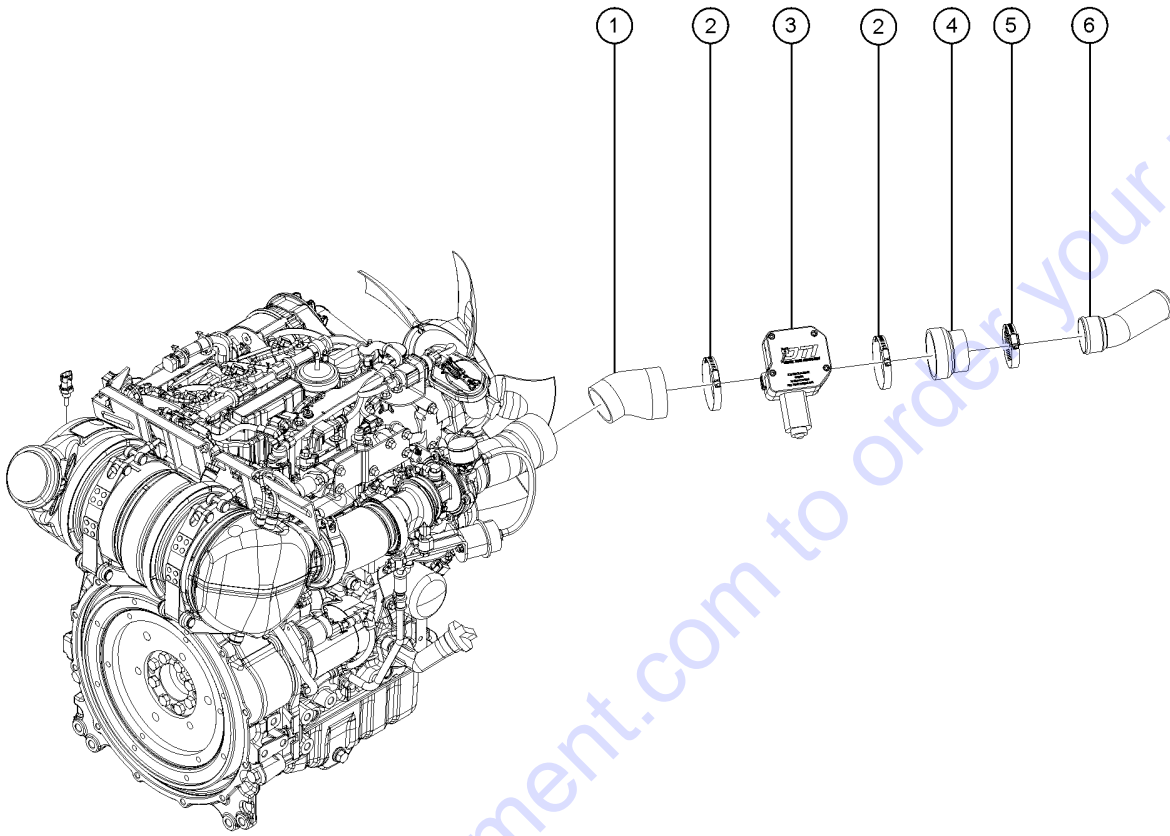

818.2 Pass Option, Deutz TCD 2.2L Stage V (from SN SX180H-743)

Go to Discount-Equipment.com to order your parts

818.2 Pass Option, Deutz TCD 2.2L Stage V (from SN SX180H-743)

Item	Part No.	Description	Qty.
1	1294799GT	ADAPTER, AIR INTAKE, 3.0" TO 2.4"	1
2	30971GT	CLAMP,HOSE,3.0"	2
3	1289536GT	VALVE, PASS DEUTZ T4	1
4	1294803GT	ADAPTER, AIR INTAKE, 3" TO 2.375"	1
5	45435GT	CLAMP,HOSE,2.50"	1
6	1294800GT	PIPE, CAC TO INTAKE, TCD 2.2L, STG V	1
7	1277924GT	NUT,NYLOCK FLG,1/4-20,F,ZAG	4
8	824078GT	SCREW,HHF,1/4-20X.75,8,ZAG	2
9	824080GT	SCREW,HHF,1/4-20X1.25,8,ZAG	2
10	1264229GT	BRACKET, POSITIVE AIR SHUTOFF	1
11	219508GT	CLAMP, FIXED DIA, NYLON, 3/8"	1
12	1291573GT	CONTROLLER, VCU, DEUTZ 2.9	1
13	1290107GT	HARNESS, MODULE, ESTOP, PASS	1

Go to Discount-Equipment.com to order your parts