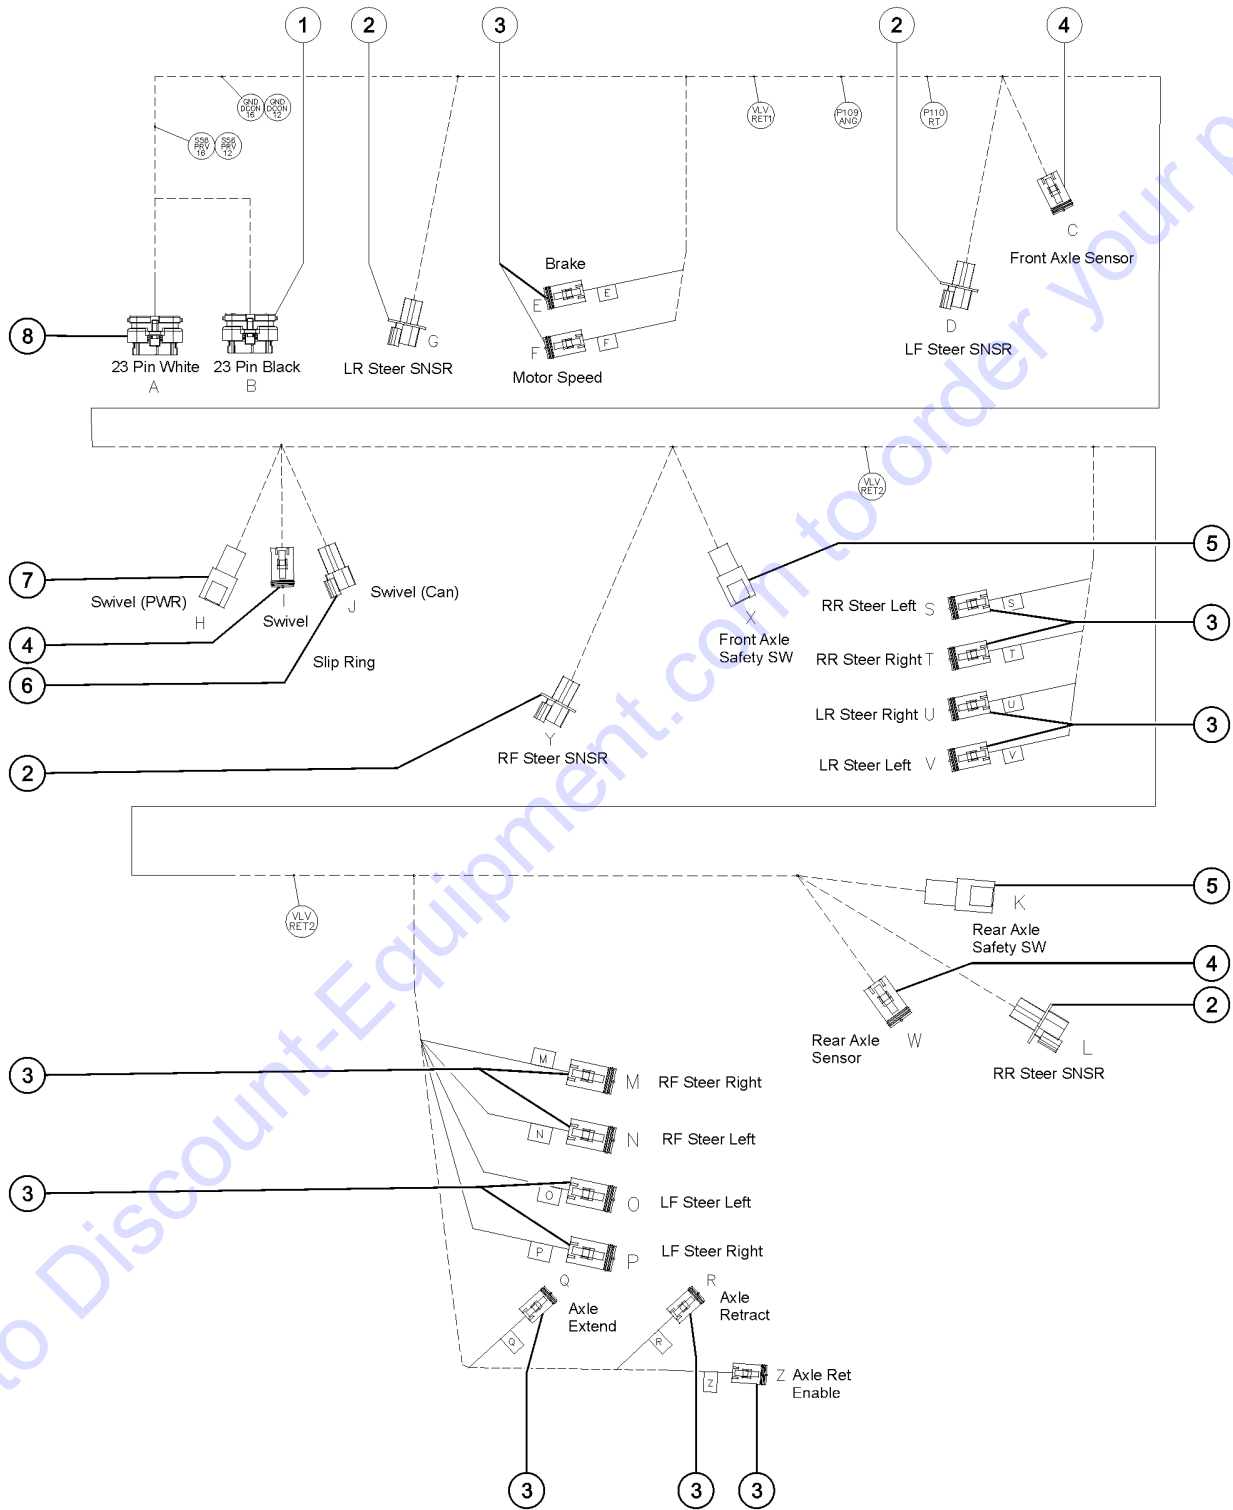

315.113A Harness, Drive Chassis

Go to Discount-Equipment.com to order your parts

Item	Part No.	Description	Qty.
-	1271514GT	HARNESS,DRIVE CHASSIS	1
1	60512GT	CONN,PLUG 23 WAY,16-20 GA BLK	1
2	75629GT	CONN,RECEP 3 WAY,W/FLANGE	4
2-	60441GT	LOCK,RECEP 3 WAY,14-18GA	4
3	119056GT	CONN PLUG 2 WAY ENDCAP DT	13
3-	60425GT	LOCK,PLUG 2 WAY, 14-18GA	13
4	119059GT	CONN PLUG 6 WAY ENDCAP DT	3
4-	60431GT	LOCK,PLUG 6 WAY,14-18GA	3
5	119067GT	CONN,RECEP 4 WAY ENDCAP DT	2
5-	60443GT	LOCK, RECEP 4WAY, 14-18GA	2
6	60457GT	CONN,RECEP 3 WAY,SAE J1939	1
6-	60441GT	LOCK,RECEP 3 WAY,14-18GA	1
7	60529GT	CONN,RECEP 2 WAY,12-14GA	1
7-	60530GT	LOCK,RECEP 2 WAY,12-14GA	1
8	60513GT	CONN,PLUG 23 WAY,16-20 GA WHT	1

Go to Discount-Equipment.com to order your parts