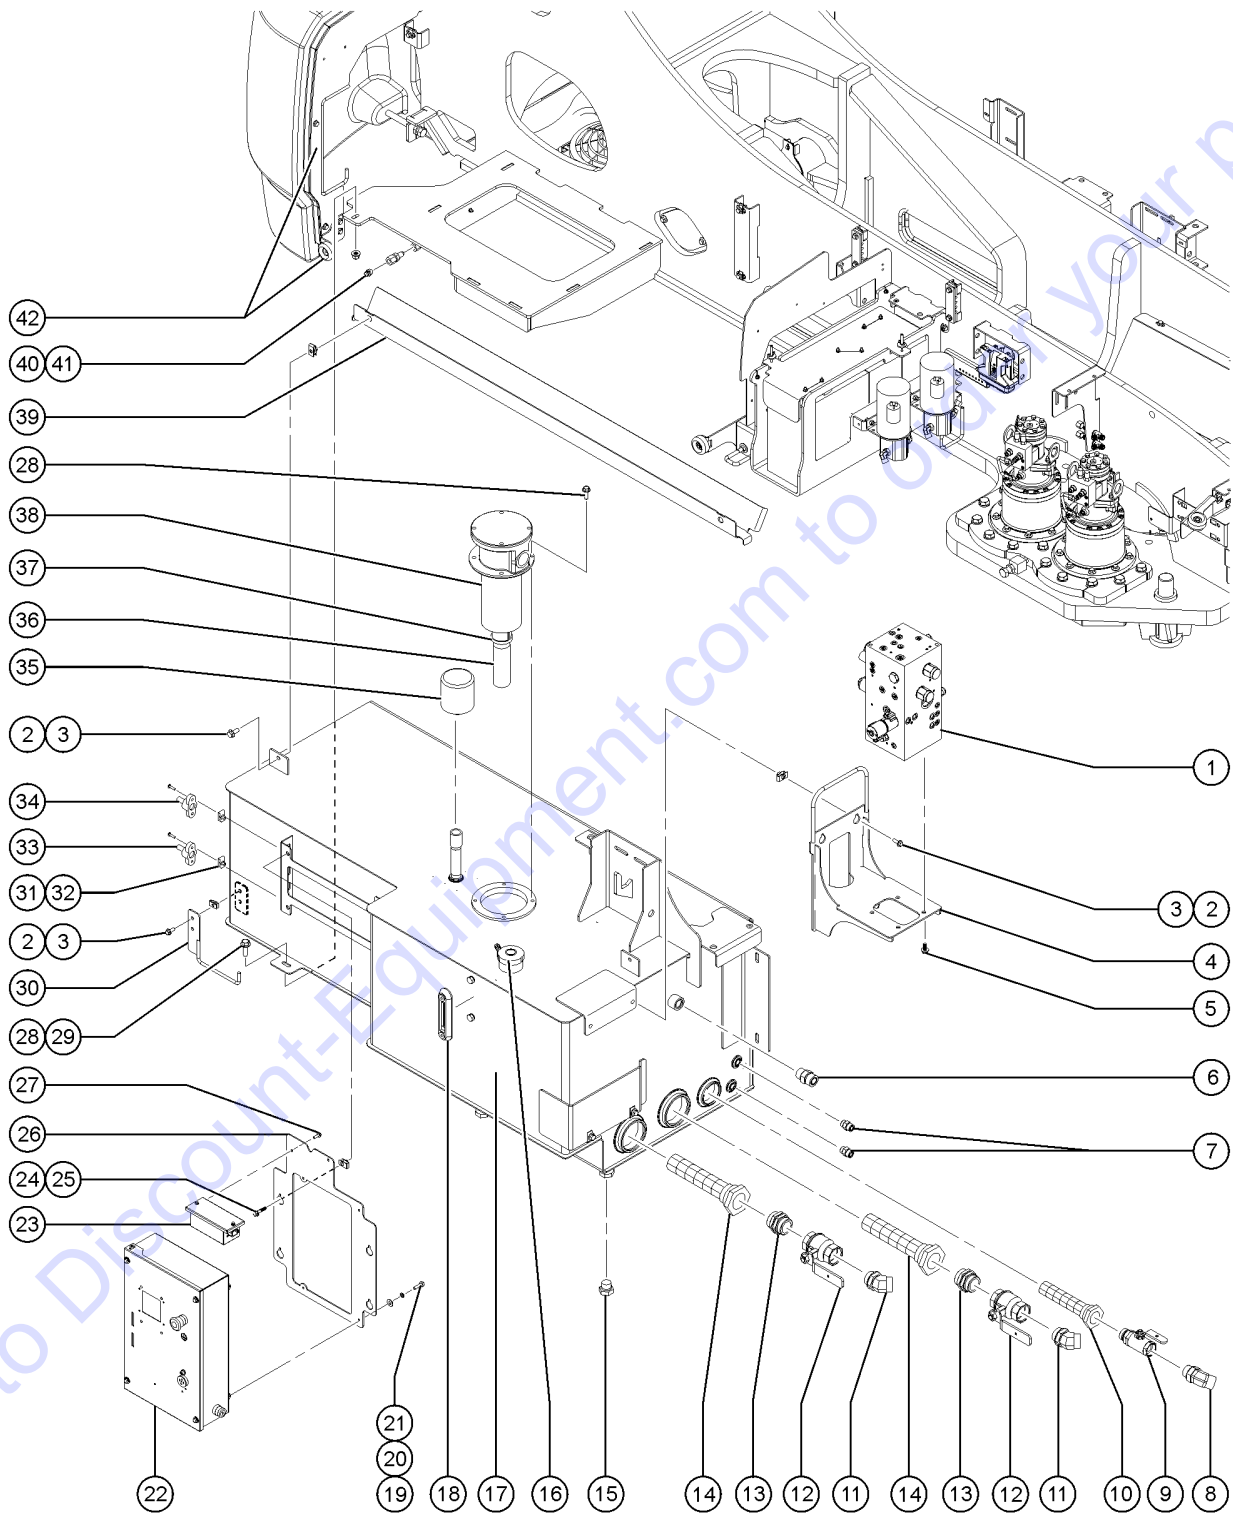

312.1 Hydraulic Tank Components

312.1 Hydraulic Tank Components

Item	Part No.	Description	Qty.
23-	34053GT	ASSY,RELAY SOCKET, AUTO	
24	231512GT	SCREW,HHF,M6-1.0X25,DIN6921,10.9,ZAB	
25	219697GT	SPRING CLIP,M6-1.0,3.4-6.3MMX1	
26	1261766GT	PLATE, GROUND CTRL BOX	1
27	824078GT	SCREW,HHF,1/4-20X.75,8,ZAG	
28	232874GT	SCREW,HHF,M10-1.5X30,DIN6921,10.9,ZAB	
29	231529GT	NUT,TL FLG,M10-1.5,DIN6927,10, ...	
30	1260519GT	WLDT,HYD TANK J HOOK	1
31	73575GT	SPRING CLIP,10-24,ZINC	
32	1256460GT	SCREW,PHPM,10-24X1,ZAG	
33	94982GT	STANDOFF, 3/8" BLACK	1
34	94981GT	STUD,POWER 3/8" RED	1
35	60559GT	BREATHER,RESERVOIR 3 MICRON***	1
36	1260982GT	PIPE TOE SCH 40 1.500 X 6.780	1
37	218591GT	COUPLING, FULL 1 1/2" NPT	1
38	232882GT	FILTER ASSY., IN TANK	1
38-	236037GT	RETURN FILTER, ELEMENT, 10 MIC	
39	1260508GT	FORMING,HYD. TANK CABLE TRAY	
40	28646GT	ZERK,GREASE,1/8 NPT	1
41	48885GT	CONNECTOR,BULKHEAD,FEMALE-4	1
42		Ref. WLDT,BAFFLE PL.,CW,TANK SIDE	
		(Refer to 302.1)