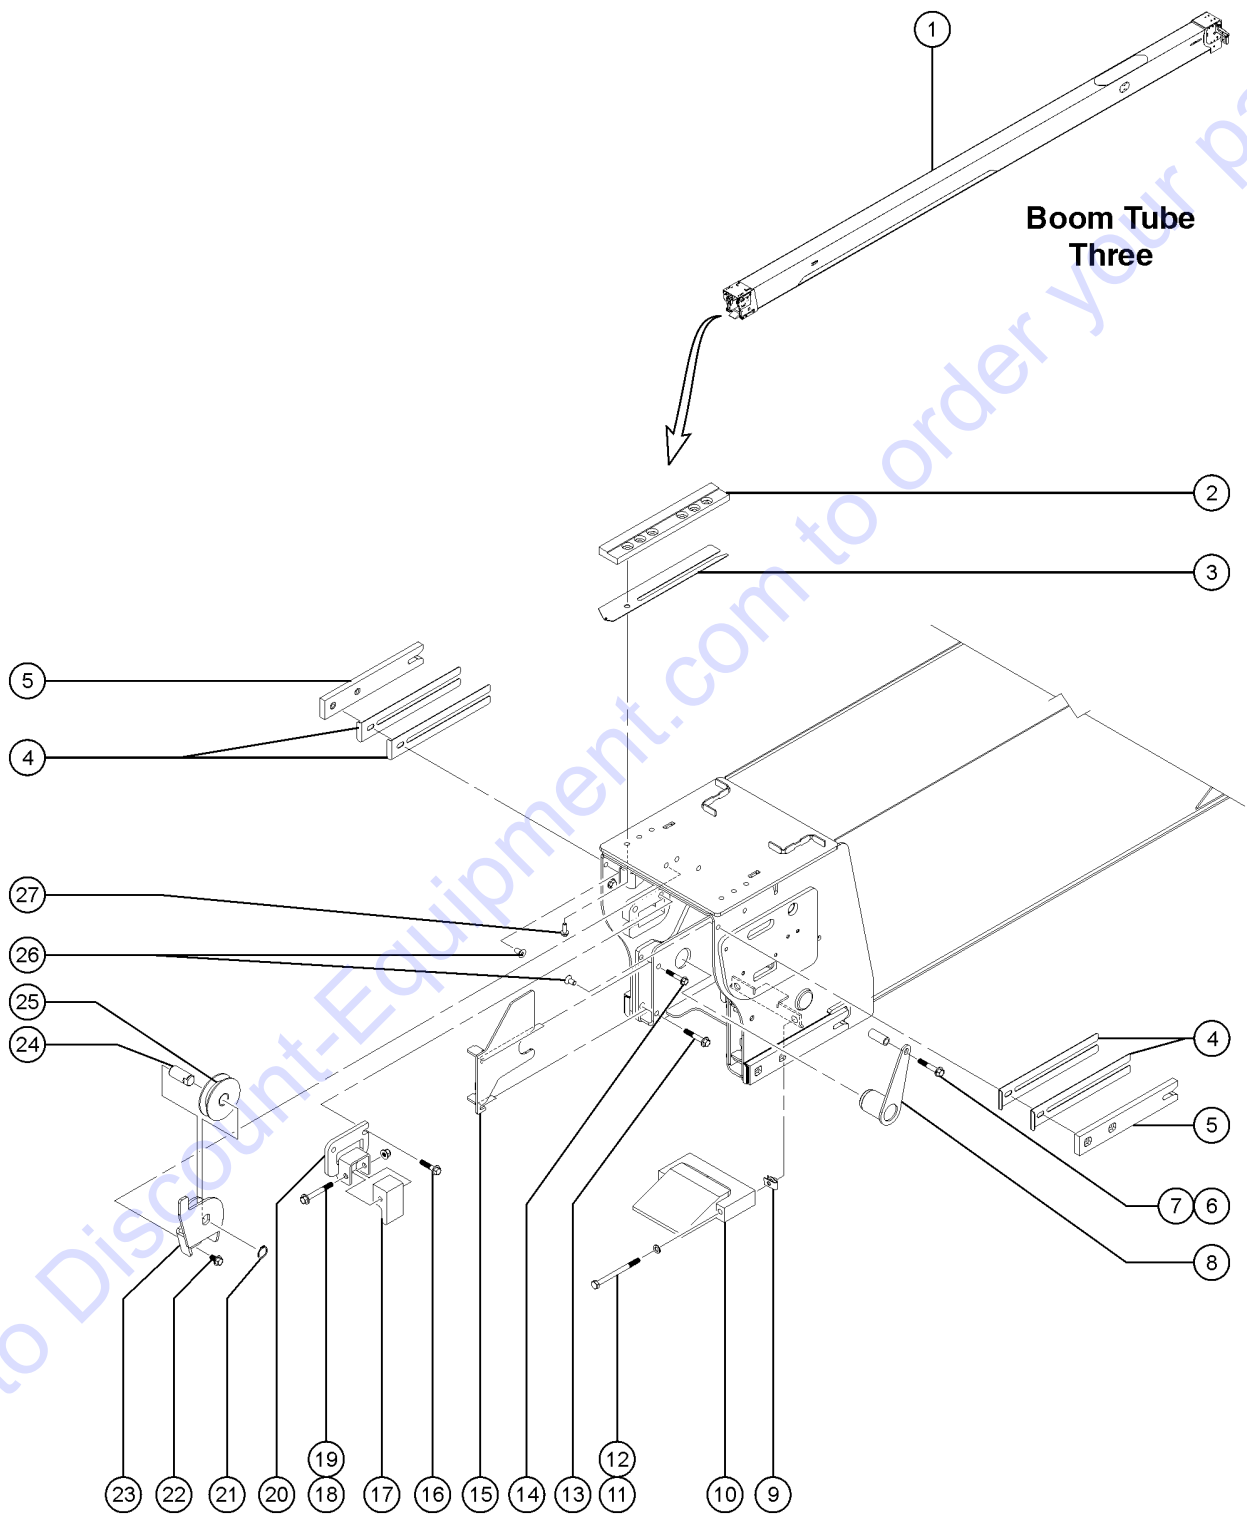

514.1 Boom Tube Three - Wear Pads, View 2

Go to Discount-Equipment.com to order your parts

514.1 Boom Tube Three - Wear Pads, View 2

Item	Part No.	Description	Qty.
1		Ref. WELDMENT,EXT. BOOM #3 (Refer to 513.1)	1
2	236234GT	WEAR PAD,340X55X20	2
3	822600GT	SHIM, WEAR PAD, 340 X 55, 16G	
4	822602GT	SHIM, WEAR PAD, 300 X 50	
5	236236GT	WEAR PAD, 300X50X15, BLACK	4
6	216036GT	SCREW,HHF,M10-1.5X60,DIN6921,1	
7	825943GT	TUBE,SPACER	2
8	236792GT	WELDMENT,PIN,B3,#4 RET SHEAVE	2
9	230074GT	SPRING CLIP,M10-1.5,1-6X19,ZAB	
10	236292GT	WEAR PAD,FRONT LOWER,B3	1
11	216165GT	SCREW,HHC,M10-1.5X130,10.9,ZAB	
12	824145GT	WASHER,FLAT,M10,DIN125,ZAB	
13	826008GT	SCREW,HHF,M10-1.5X75,DIN6921,10.9,ZAB	
14	216036GT	SCREW,HHF,M10-1.5X60,DIN6921,1	
15	219135GT	WELDMENT,B3,#4 SHEAVE SPACER (shown)	1
15-	219134GT	WELDMENT, B3, #4 SHEAVE SPACER (other side)	1
16	215706GT	SCREW,HHF,M10-1.5X45,DIN6921,10.9,ZAB	
17	237545GT	WEAR PAD,B3,EXT CYL GUIDE	2
18A	215816GT	SCREW, HHF, M1-1.5X80,ZAB (to SN 643)	2
19	231529GT	NUT,TL FLG,M10-1.5,DIN6927,10,	2
20	216024GT	WELDMENT, B2 RET CABLE RETAINE	2
21	232942GT	SNAP RING, EXTERNAL,M25,SS	2
22	231088GT	SCREW,HHF,M10-1.5X20,DIN6921,1	
23	232971GT	WELDMENT,#4 EXT,GUIDE SHEAVE R	1
23	232972GT	WELDMENT,#4 EXT,GUIDE SHEAVE L	
24	231543GT	PIN,25MM DIA.X56MM LG,1 RING,2	2
25	231304GT	SHEAVE, EXTEND SUPPORT B4	2
26	232924GT	SCREW,FHS,M10-1.5X20,DIN7991,1