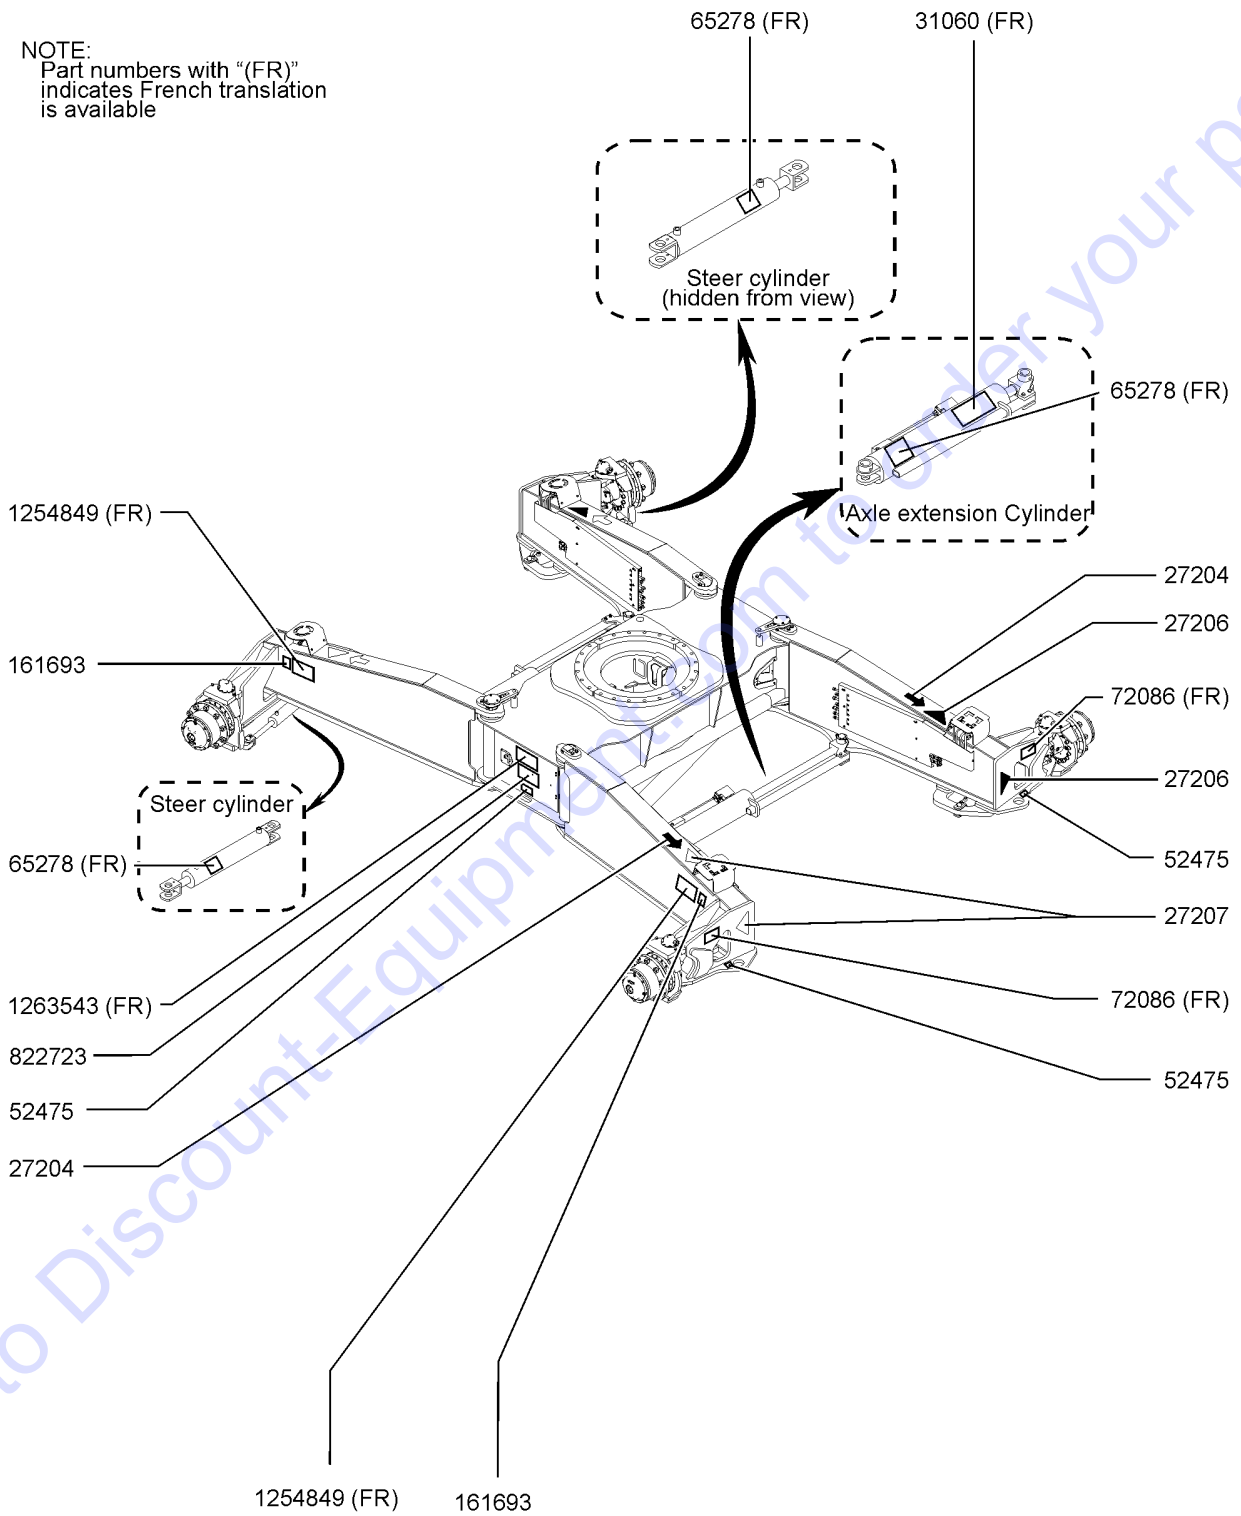

104.1 Decals with Words, Engine Side (chassis) (to SN SX180H-744)

NOTE:
Part numbers with "(FR)"
indicates French translation
is available

104.1 Decals with Words, Engine Side (chassis) (to SN SX180H-744)

Item	Part No.	Description	Qty.
1	27204GT	DECAL,ARROW BLUE	2
2	27206GT	DECAL,TRIANGLE,BLUE	2
3	27207GT	DECAL,TRIANGLE,YELLOW	2
4	31060GT	DECAL,DANGER DO NOT ALTER SWTC	1
5	52475GT	DECAL LABEL TRANSPORT TIE DOWN*	3
6	65278GT	DECAL,CAUTION,NO STEP	3
7	72086GT	DECAL,LABEL,LIFTING EYE	2
8	161693GT	DECAL,WHEEL LOAD, SX-180	2
9	822723GT	DECAL,TRANSPORT DIAGRAM,SX-180	1
10	1254849GT	DECAL,DANGER/NOTICE,TIRESPECS,SX180	2
11	1263543GT	DECAL, IMPROPER OPERATION	1

Go to Discount-Equipment.com to order your parts