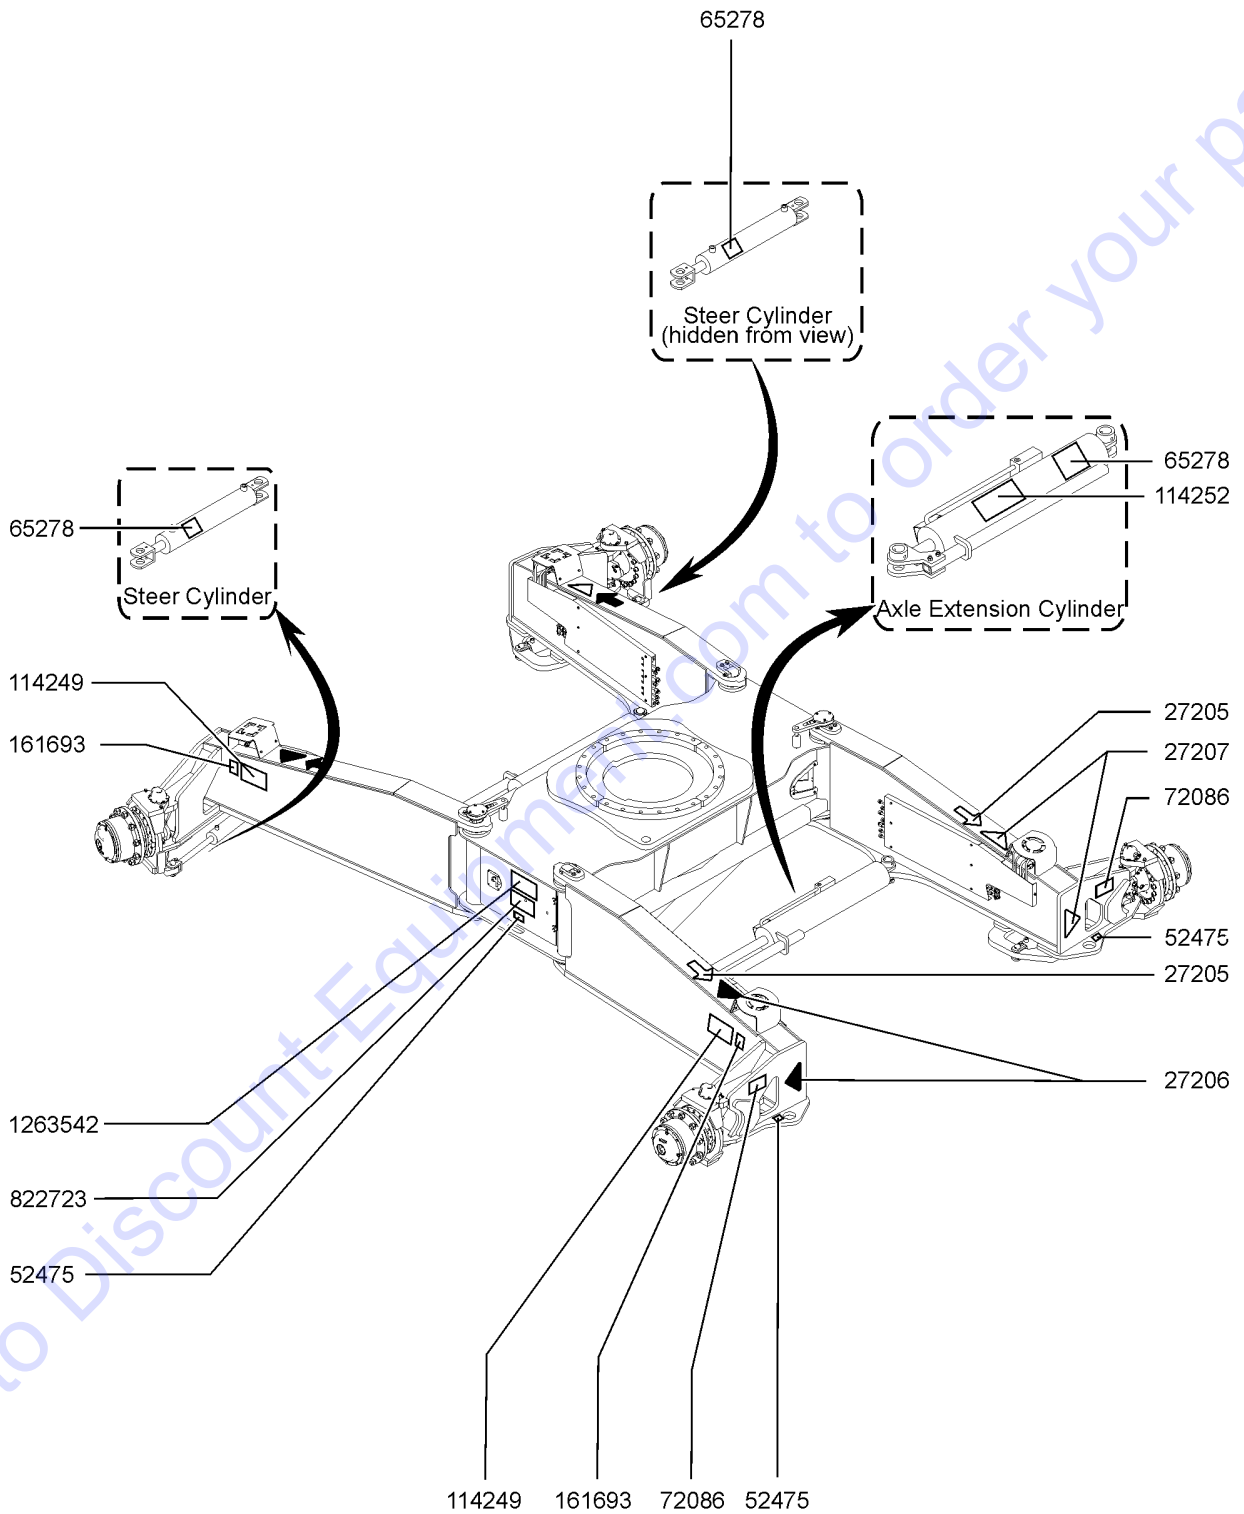

120.1 Decals with Symbols, Hydraulic Tank Side (chassis) (from SN SX180H-745)

120.1 Decals with Symbols, Hydraulic Tank Side (chassis) (from SN SX180H-745)

Item	Part No.	Description	Qty.
1	27205GT	DECAL,ARROW YELLOW LRG 9"	2
2	27206GT	DECAL,TRIANGLE,BLUE	2
3	27207GT	DECAL,TRIANGLE,YELLOW	2
4	52475GT	DECAL LABEL TRANSPORT TIE DOWN*	3
5	65278GT	DECAL,CAUTION,NO STEP	3
6	72086GT	DECAL,LABEL,LIFTING EYE	2
7	114249GT	DECAL,LABEL,TIPOVER,TIRES,SYMB	2
8	114252GT	DECAL,LABEL,TIP OVER LMT SWTCH	1
9	161693GT	DECAL,WHEEL LOAD, SX-180	2
10	822723GT	DECAL,TRANSPORT DIAGRAM,SX-180	1
11	1263542GT	DECAL,IMPROPER OPERATION,SYMBOL	1

Go to Discount-Equipment.com to order your parts