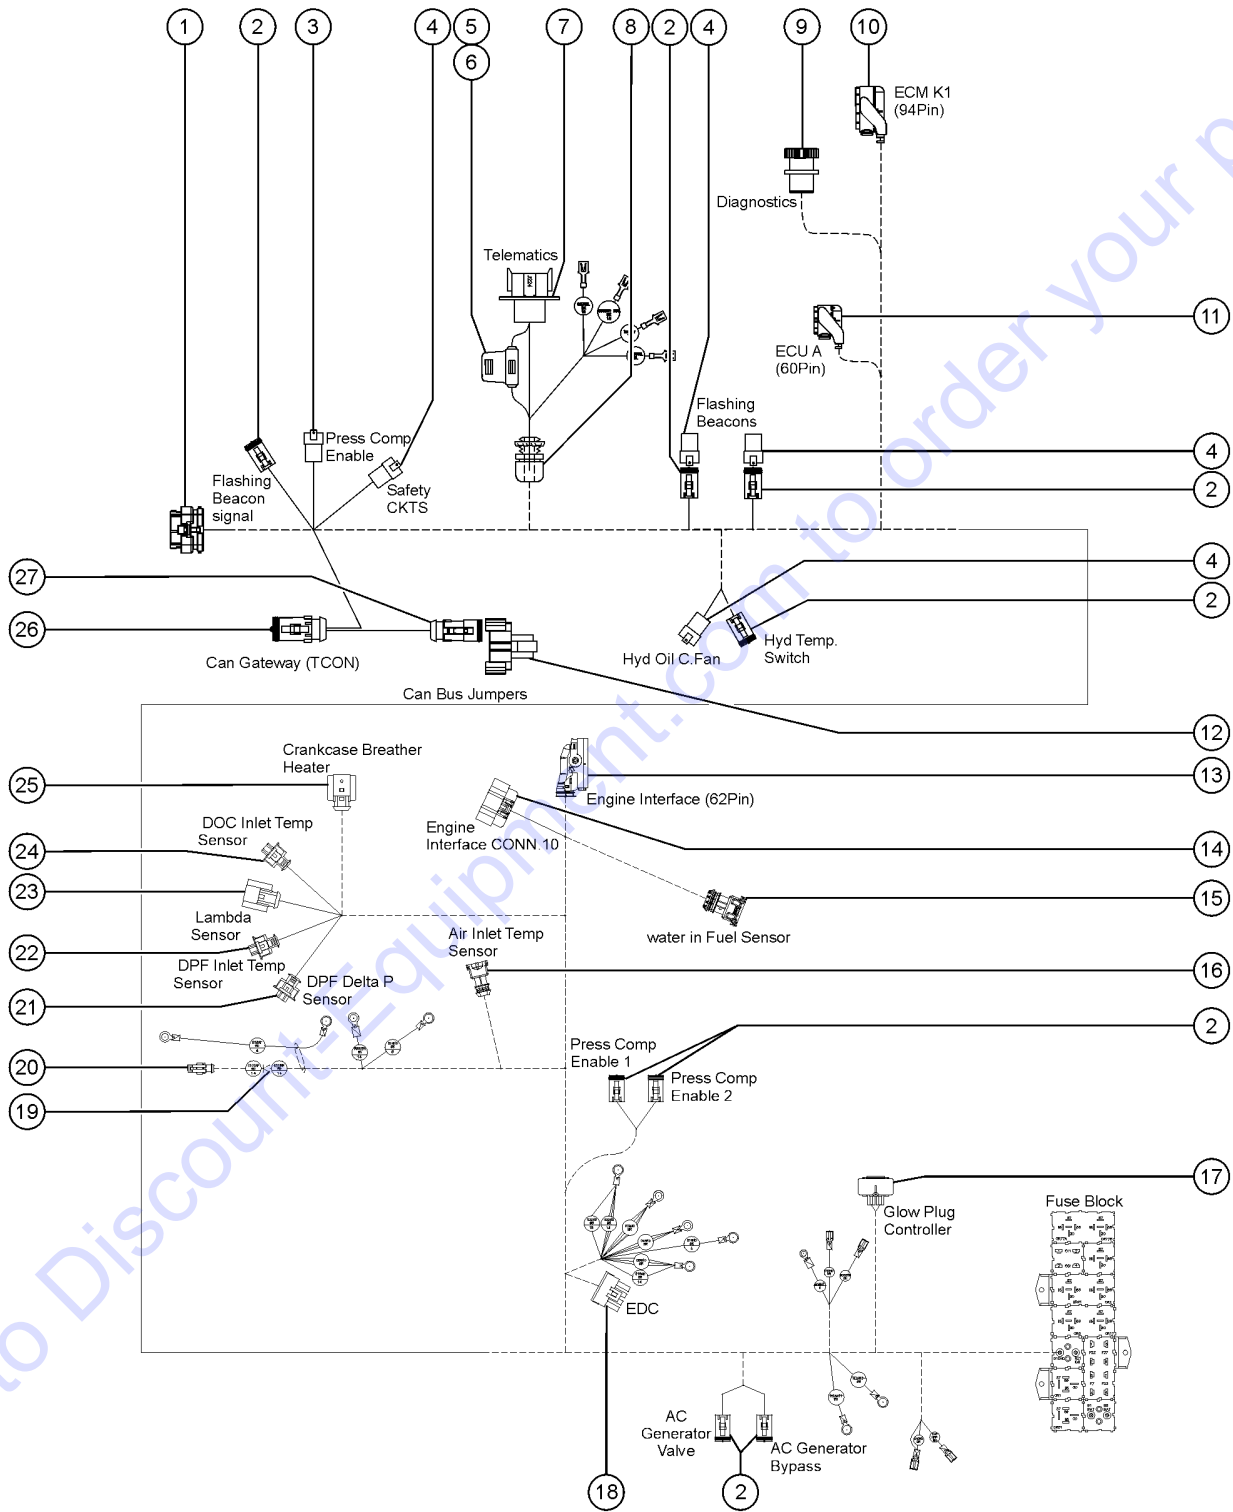

315.115DD Harness, Perkins 854T, Tier4, Super x

Go to DiscountEquip.com to order your parts

315.115DD Harness, Perkins 854T, Tier4, Super x

Item	Part No.	Description	Qty.
22	1258088GT	CONN,PLUG,BOSCH,2-WAY,WHITE	1
23	1258084GT	CONN,PLUG,BOSCH,6-WAY	1
24	1258087GT	CONN,PLUG,BOSCH,2-WAY,BROWN	1
25	1258096GT	CONN,PLUG,TYCO2.8MM,2-WAY	1
26	119762GT	CONN PLUG 4 WAY EXTEND DT	1
26-	60429GT	LOCK, PLUG 4WAY, 14-18GA	1
27	60450GT	CONN,PLUG 3 WAY,SAE J1939	1
27-	60459GT	LOCK,PLUG 3 WAY,SAE J1939	1

Go to Discount-Equipment.com to order your parts