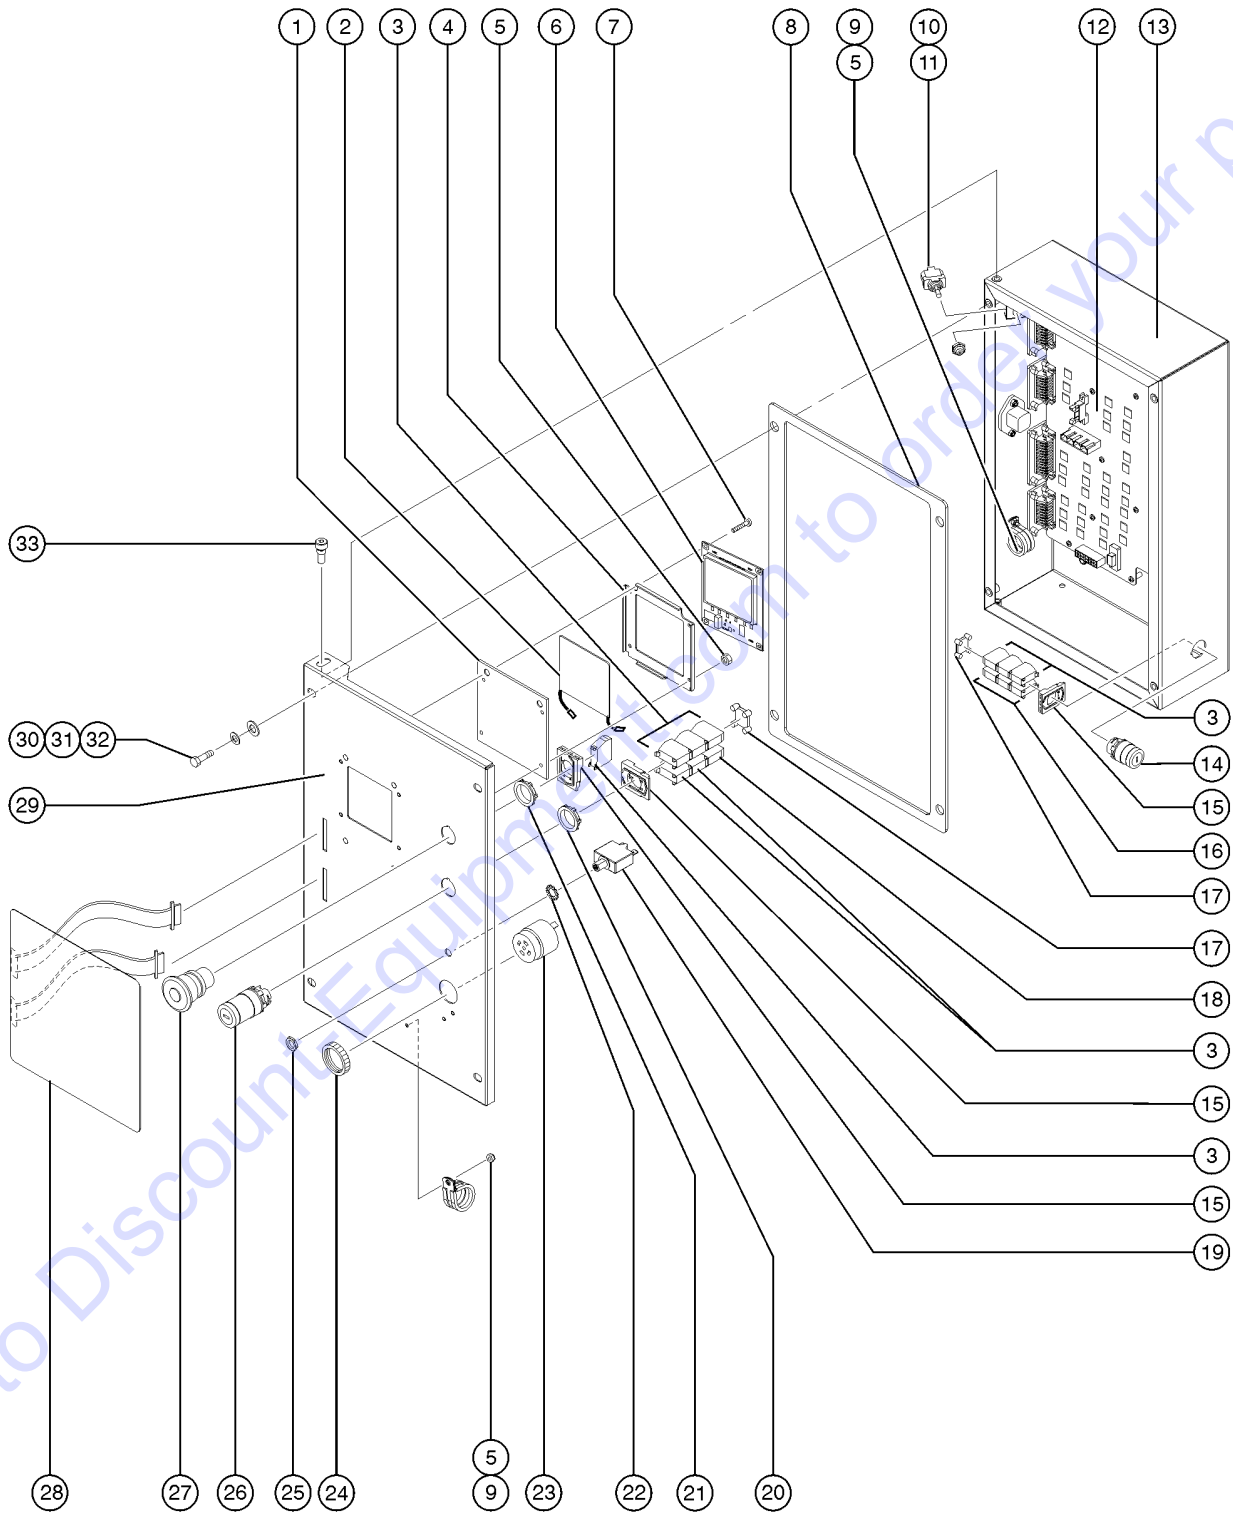

313.1 Ground Control Box Deutz TD2011-L04i and Perkins 1104D-44T - View 1

313.1 Ground Control Box Deutz TD2011-L04i and Perkins 1104D-44T - View 1

Item	Part No.	Description	Qty.
A-		Models with Deutz TD2011-L04i or Perkins 1104D-44T Engine from SN 605, refer to 314.1 and 314.2	
B-	232873GT	ASSY, GROUND BOX (Complete Ground Box)	
1	62374GT	LENS,LCD,GRND.CONTROL	1
2		Ref. Ground Control LCD Heater OPTION (Refer to 811.1)	1
3	66818GT	CONTACT,NC NORMALLY CLOSED (N/C)	9
4	62375GT	CLIP,LCD,GRND.CONTROL	1
5	12344GT	NUT,NYLOCK,6-32	1
6	88056GT	PCB.ASSY,LCD,GROUND	1
7	81551GT	SCREW,PHIL,PHM,6-32 X 1/4 SS	
8	88177GT	GASKET,GROUND CONTROL BOX	1
9	13268GT	CLAMP,0.75,#12 X 1/4,RUB CUSH	2
10	128204GT	SWITCH TOGGLE ASSY SPDT 2P MNT includes part 27246	1
11	27246GT	BOOT,TOGGLE SWITCH,SHORT*	1
12	214339GT	PCB ASSY ECM GROUND SPX V3.00	1
13	1258466GT	BOX, GROUND CONTROL, SX	1
14	88150GT	KEYSWITCH,3 POS.MOM.DR,W/KEY**	1
15	66821GT	BASE,WITHOUT CONTACTS	3
16	66816GT	CONTACT,N.O. NORMALLY OPEN (N/O)	3
17	122366GT	KEYSWITCH,CONTACTS LOCK	2
18	122367GT	KEYSWITCH,DUMMY BLOCK	1
19	147095GT	ASSY, CIRCUIT BREAKER 20A includes parts 6700 and 122994	1
20		PART OF KEYSWITCH 66811	
21	58627GT	NUT	
22	6700GT	WASHER,STAR,EXTERNAL	
23	62379GT	ALARM,AUDIO,SUPERBOOM*	1
24	72326GT	NUT - PLASTIC,RING FOR ALARMS	1
25	122994GT	NICKEL PLATED JAM NUT	
26	66811GT	KEYSWITCH,3POS.MNTND.DR WKEY** Includes keyswitch and two keys, not included: base and contacts.	1