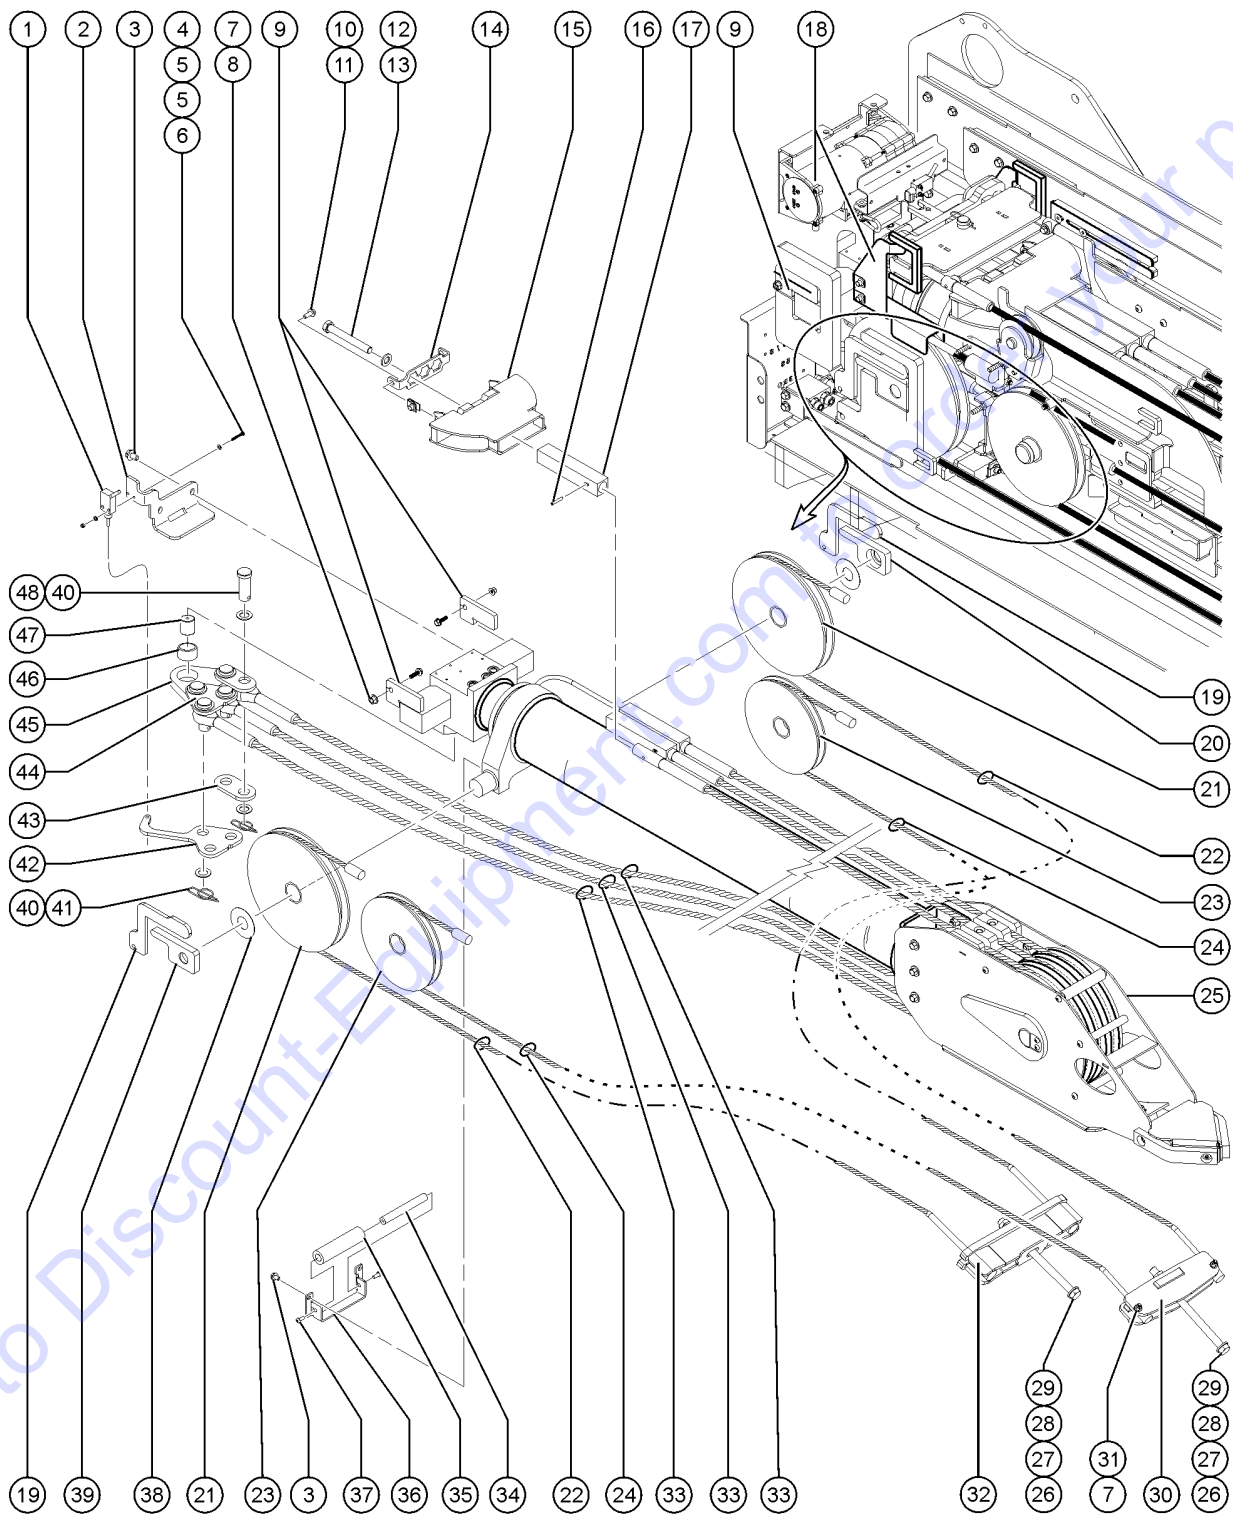

507.1 Cable Assembly - View 2

Item	Part No.	Description	Qty.
29	231515GT	NUT,HEX,JAM,M20-2.5,DIN439,ZAB	2
30	162194GT	WELDMENT, B4 RET CABLE EQUALIZ	1
31	238347GT	SCREW,HHF,M10-1.5X70,DIN6921,10.9,ZAB	1
32	162190GT	WELDMENT, B3 RET CABLE EQUALIZ	1
33	1256233GT	SET, CABLE, B3 EXTEND	1
		(Set contains three cables)	
34	826440GT	SHAFT,WEAR PAD ROLLER	1
35	236288GT	WEAR PAD,CBL ROLLER,LONG	1
36	215897GT	FORMING, REAR CABLE ROLLER MOU	1
37	237735GT	SCREW,BHC,M10-1.50X25,10.9,ZAB	2
38	826004GT	SPACER,EXTEND SHEAVE	2
39	218242GT	MACHINED, PRI EXT BARREL MNT, ...	1
		(Tank side)	
40	233108GT	RUE RING 1.25,ZAG	5
41	96390GT	WASHER,FLAT, 1.27 X 2.13 X .13	10
42	215890GT	PLATE, B3 EXT CABLE LINK, LS H	1
43	231527GT	PLATE, B3 EXT CABLE LINK	2
44	231528GT	PLATE, B3 EXT CABLE LINK, 2 CA	1
45	231525GT	MACHINED, B3 EXT CABLE EQUALIZ	1
		Does not include bushing T114803	
46	T114803GT	BUSHING,58OD X 50ID X 25LG.	1
47	232923GT	PIN,50MM DIA. X 55MM LG	1
48	236481GT	PIN,CLEVIS,1.25 X 3,ZAG	5