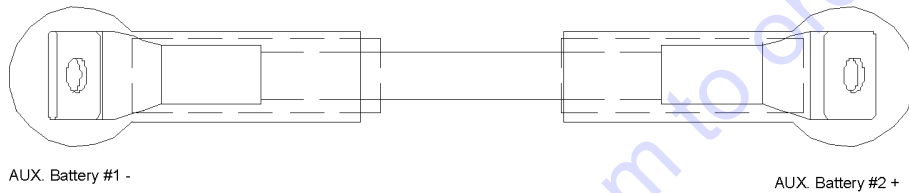

Item	Part No.	Description	Qty.
1	101185GT	CABLE ASSY, AUX BATT JUMPER, RED (Refer to 316_101)	1
2	238301GT	CABLE ASSY, AUX, RED, 21.5" (Refer to 316_102)	1
3	238302GT	CABLE ASSY, AUX, RED, 117" (Refer to 316_103)	1
4	238300GT	CABLE ASSY, AUX, RED, 17.5" (Refer to 316_104)	1
5	238303GT	CABLE ASSY, AUX, BLACK, 17" (Refer to 316_105)	1
6	238304GT	CABLE ASSY, AUX, BLACK, 22" (Refer to 316_106)	1
7	238305GT	CABLE ASSY, AUX, BLACK, 148" (Refer to 316_107)	1
8	236703GT	BATTERY CABLE, 2/0 GA, RED, 72" (Refer to 316_108) (Deutz models)	1
-	236707GT	BATTERY CABLE, 2/0 GA, RED, 109.5" (Refer to 316_108A) (Perkins models)	1
9	236704GT	BATTERY CABLE, 2/0 GA, BLACK, 82" (Refer to 316_109)	1
-	236708GT	BATTERY CABLE, 2/0 GA, BLACK, 73" (Refer to 316_109A)	1
10	824518GT	CABLE, GENERATOR TO J-BOX (Refer to 316_110) (to SN SX18016H-354)	1
-	1263628GT	CABLE, GEN TO J-BOX, SX EU (Refer to 316_110A) (from SN SX18016H-355)	1
11	237881GT	HARNESS, LOWER AC/3P PWR (Refer to 316_111)	1
12	237880GT	HARNESS, UPPER AC/3P PWR CABLE (Refer to 316_112)	1

Go to Discount-Equipment.com to order your parts

316.101 Cable Assy,AUX Batt Jumper, Red

Go to Discount-Equipment.com to order your parts