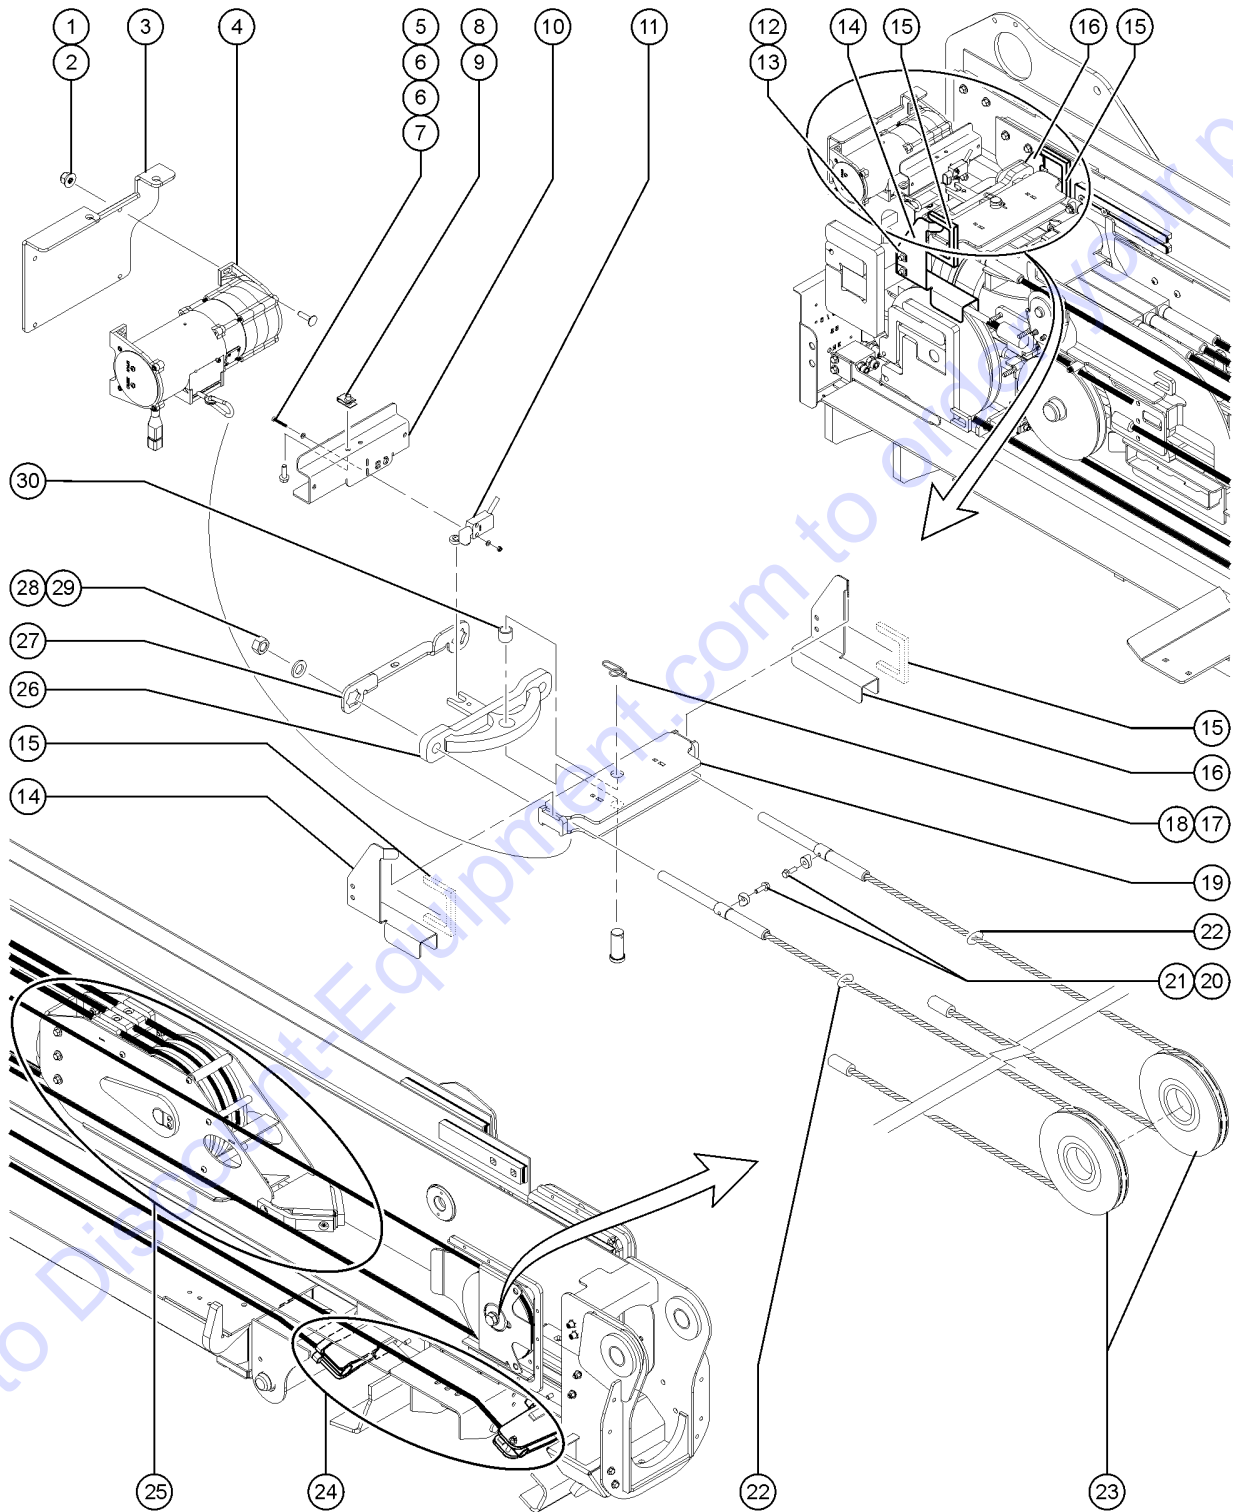

506.1 Cable Assembly - View 1

Item	Part No.	Description	Qty.
25		Ref. PRIMARY EXTEND SHEAVE MOUNT, ASSY ..... Bolted to BOOM #4 (Refer to 507.1 and 508.1)	
26	232966GT	ASSEMBLY,#4 EXT CABLE ADJ PIVO	1
27	232967GT	FORMING,#4 EXT CABLE NUT RETAI	1
28	215814GT	NUT,M20-2.5,DIN934,10,ZAB	2
29	231510GT	WASHER,FLAT,M20,DIN6916,HRD,ZAB	2
30	25817GT	BEARING,1.00IDX1.25ODX1.00L ..... Included in assembly 232966	1

Go to Discount-Equipment.com to order your parts