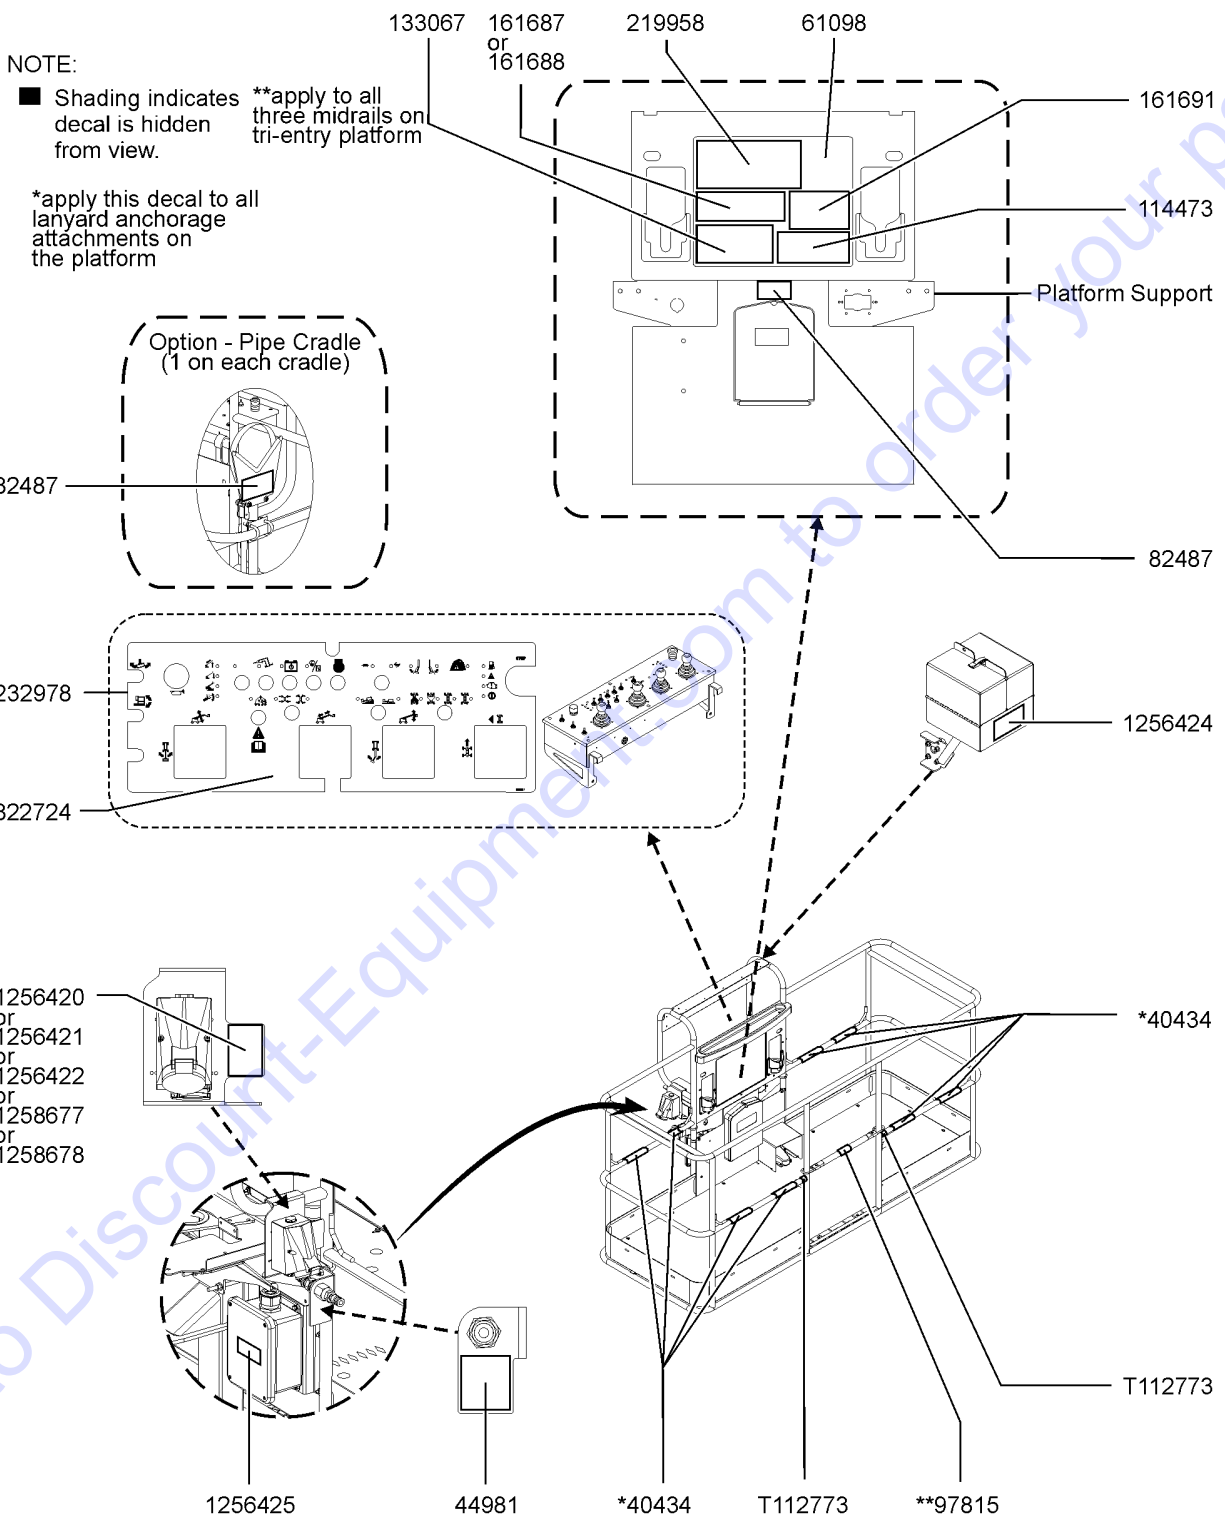

112.1 Decals with Symbols, Platform (to SN SX180H-744)

112.1 Decals with Symbols, Platform (to SN SX180H-744)

Item	Part No.	Description	Qty.
-	1302924GT	INSTRUCTIONS,INSTALL,PLAT,SYMBOL, SX-180	1
-	1302925GT	DECAL KIT,SX-180,PLAT,SYMBOL,ANSI & CE	1
1	40434GT	DECAL,LANYARD ANCHORAGE POINT	8
2	44981GT	DECAL LABEL AIRLINE 110PSI	1
		Option, airline to platform	
3	61098GT	DECAL,BLACK,DECAL PLATE	1
4	82487GT	DECAL,SYMBOL-READ THE MANUAL	3
5	97815GT	DECAL,LABEL,LOWER MIDRAIL	1
6	114473GT	DECAL,DANGER,ELEC.HAZ.STAY CLR	1
7	133067GT	DECAL,DANGER,ELEC.HAZ.STAY CLR	1
8	161687GT	DECAL,MAX CAP SIDE FORCE SYM A	1
		(ANSI)	
9	161688GT	DECAL,MAX CAP SIDE FORCE SYM C	1
		(CE)	
10	161691GT	DECAL,SLOPE RATING SYM	1
11	219958GT	DECAL,TIP-OVER,CRUSH	1
12	232978GT	DECAL, PCON LID, SUPER X	1
		(plastic cover)	
13	822724GT	DECAL, PROTECTIVE COVER,SX-180	1
14	1256420GT	DECAL, POWER TO PLATFORM, 208V/115V 60HZ	1
		Option	
15	1256421GT	DECAL, POWER TO PLATFORM, 220V	1
		Option	
16	1256422GT	DECAL, POWER TO PLATFORM, 415V	1
		Option	
17	1256424GT	DECAL, DANGER, TIP-OVER HAZARD	1
		Option, anemometer	
18	1256425GT	DECAL, DANGER, ELECTROCUTION HAZARD, SYMBOL	1
		Option	
19	1258677GT	DECAL, POWER TO PLATFORM, 240V 50HZ	1
		Option	
20	1258678GT	DECAL, POWER TO PLATFORM, 220V	1
		Option	
21	T112773GT	TAPE, PROTECTIVE MASK	2