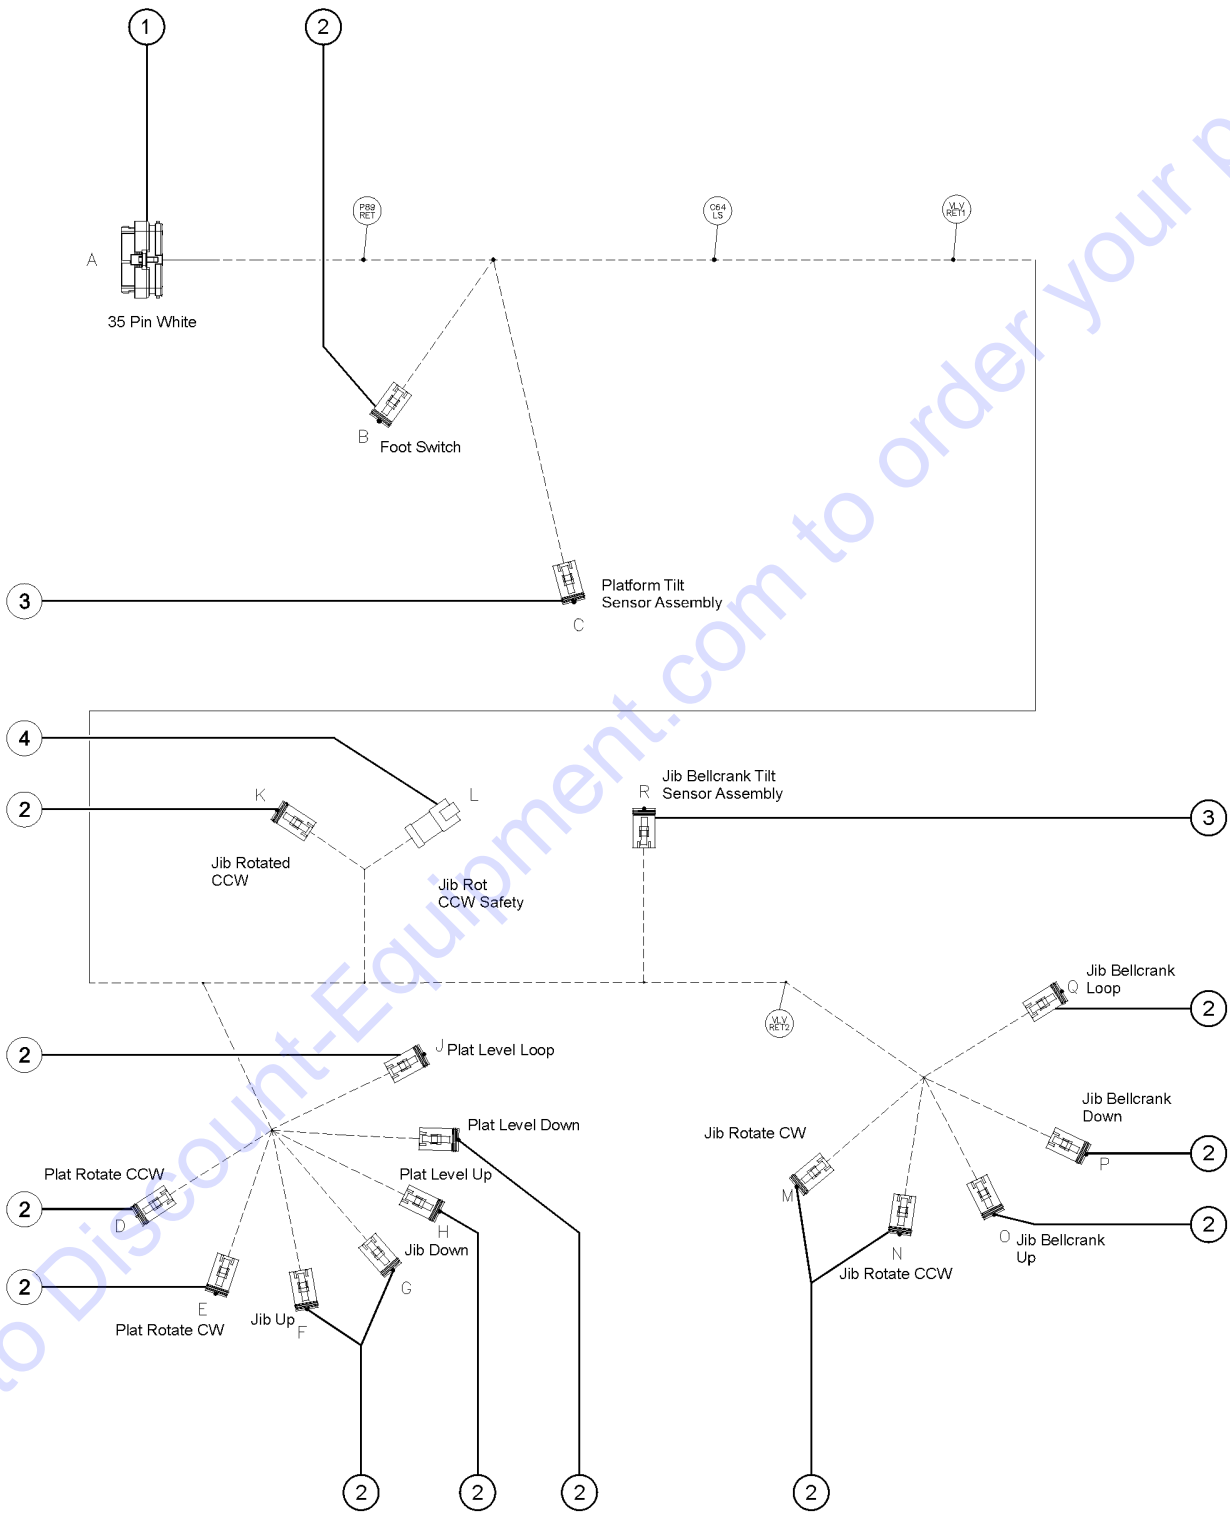

Go to Discount-Equipment.com to order your parts

315.106A Harness, Platform/JIB, Loop

Go to Discount-Equipment.com to order your parts

315.106A Harness,Platform/JIB, Loop

<i>Item</i>	<i>Part No.</i>	<i>Description</i>	<i>Qty.</i>
-	1274905GT	HARNESS, PLATFORM/JIB, LOOP .....	1
1	60515GT	CONN,PLUG 35 WAY, 16-20GA WHT .....	1
2	119056GT	CONN PLUG 2 WAY ENDCAP DT .....	14
2-	60425GT	LOCK,PLUG 2 WAY, 14-18GA .....	14
3	119059GT	CONN PLUG 6 WAY ENDCAP DT .....	2
3-	60431GT	LOCK,PLUG 6 WAY,14-18GA .....	2
4	119067GT	CONN,RECEP 4 WAY ENDCAP DT .....	1
4-	60443GT	LOCK, RECEP 4WAY, 14-18GA .....	1