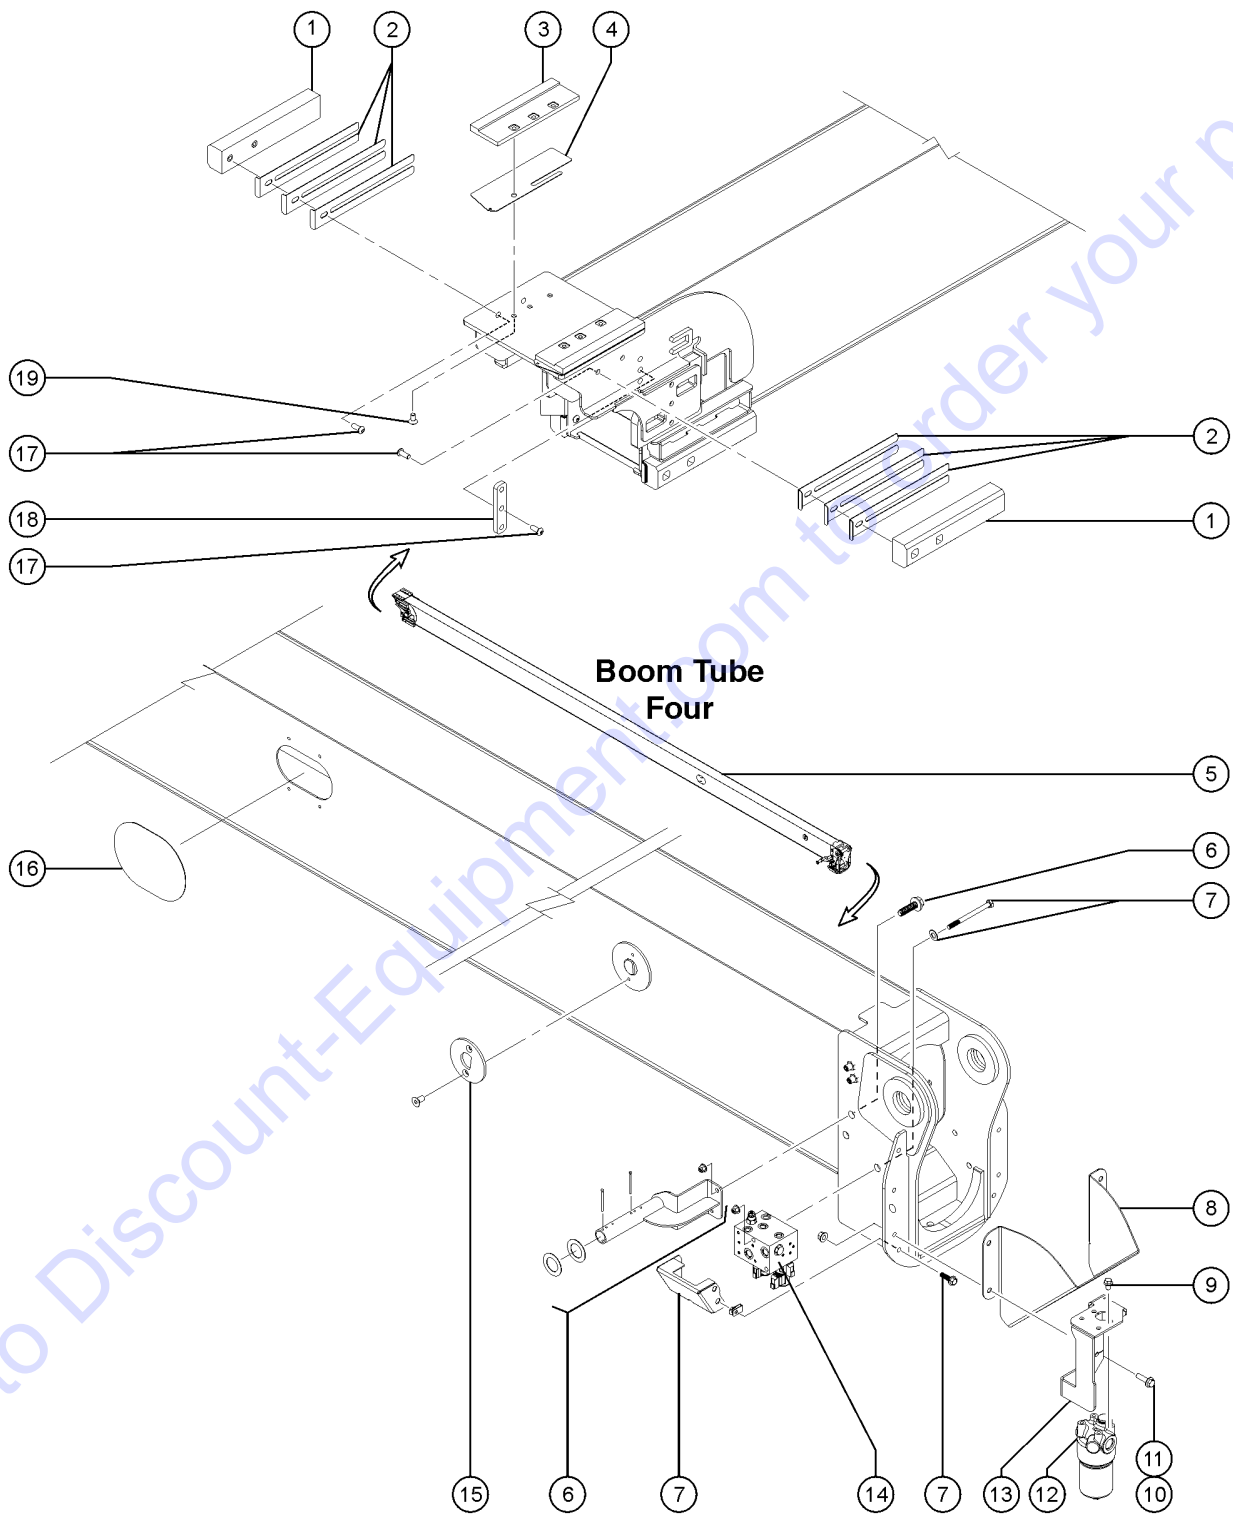

515.1 Boom Tube Four - Wear Pads

515.1 Boom Tube Four - Wear Pads

Item	Part No.	Description	Qty.
1	236428GT	WEAR PAD, 300X60X44	4
2	822602GT	SHIM, WEAR PAD, 300 X 50	
3	216752GT	WEAR PAD, 250X85X15, BLACK	2
4	822601GT	SHIM, WEAR PAD, 250 X 85, 16GA	
5	230939GT	WELDMENT,EXT. BOOM #4	1
6		Ref. WELDMENT,PULLTUBE PIVOT AND FASTENERS (Refer to 503.1)	
7		Ref. COVER,JIB MANIFOLD AND FASTENERS (Refer to 516.1)	
8	1253436GT	FORMING, #4 BOOM TIP COVER	1
9	1256857GT	SCREW,HHF,3/8-16X5/8,8,ZAG from SN SX18016H-356	
10	231533GT	SCREW,HHF,M10-1.5X35,DIN6921,10.9,ZAB	
11	231529GT	NUT,TL FLG,M10-1.5,DIN6927,10,	
12	1271913GT	FILTER,ASSY,HIGH PRESS SAE-12(55) from SN SX18016H-356	
12-	1271917GT	KIT,ELEMENT-5MIC (55) from SN SX18016H-356	
12-	1273479GT	KIT,JIB FILTRATION	
13	1271912GT	FORMING,FILTER BRACKET from SN SX18016H-356	
14		Ref. JIB MANIFOLD (Refer to 704.1)	
15		Ref. PLATE, BELLCRANK PIN RETAINER AND FASTENERS (Refer to 516.1)	
16	1258651GT	COVER,INSPECTION WINDOW	2
17	237735GT	SCREW,BHC,M10-1.50X25,10.9,ZAB	
18	232894GT	PLATE, B4 CABLE RETAINER	2
19	232924GT	SCREW,FHS,M10-1.5X20,DIN7991,1