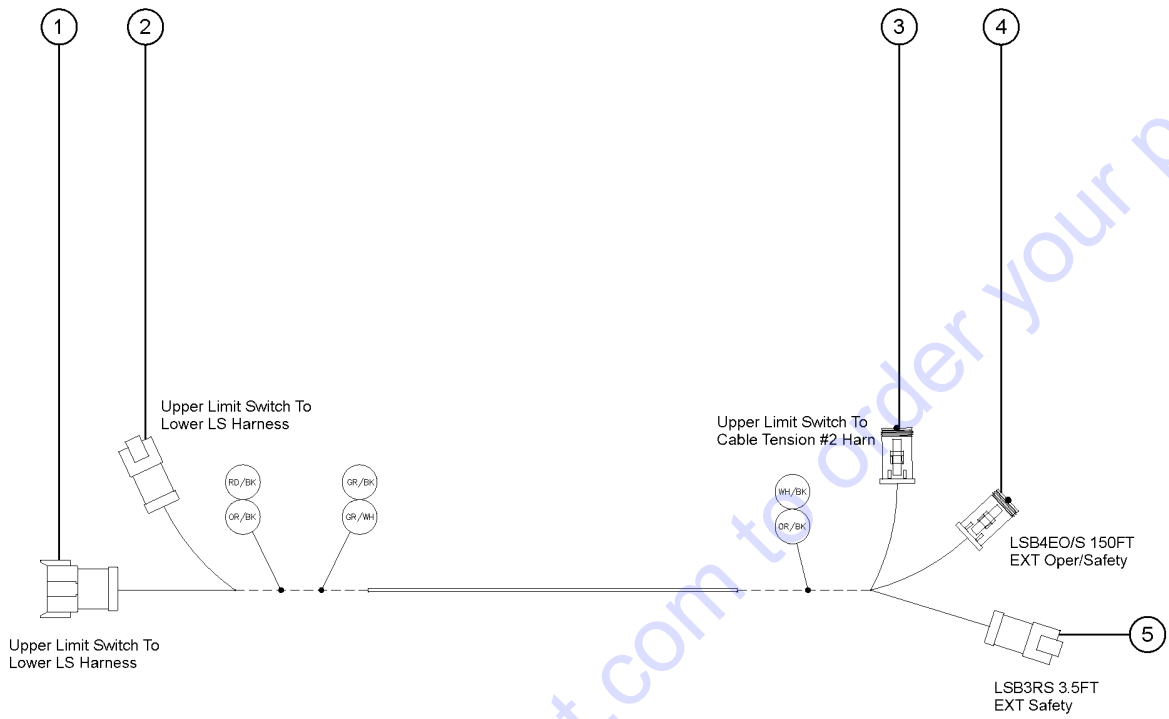

315.118 Switch Assy, Cable Break #2, Super-X

Item	Part No.	Description	Qty.
-	236396GT	SWITCH ASSY, CABLE TENSION #2, ...	1
1	139644-141J0GT	LIMIT SWITCH,TAB,BLUE,MICRO	1
2	20973GT	WIRE LOOM,3/8 POLY SLIT	12
3	60531GT	CONN,PLUG 2 WAY,12-14GA	1
3-	60532GT	LOCK,PLUG 2 WAY,12-14GA	1

Go to Discount-Equipment.com to order your parts

315.119 Harness, Upper Limit Switch, Super X

Go to Discount-Equipment.com to order your parts