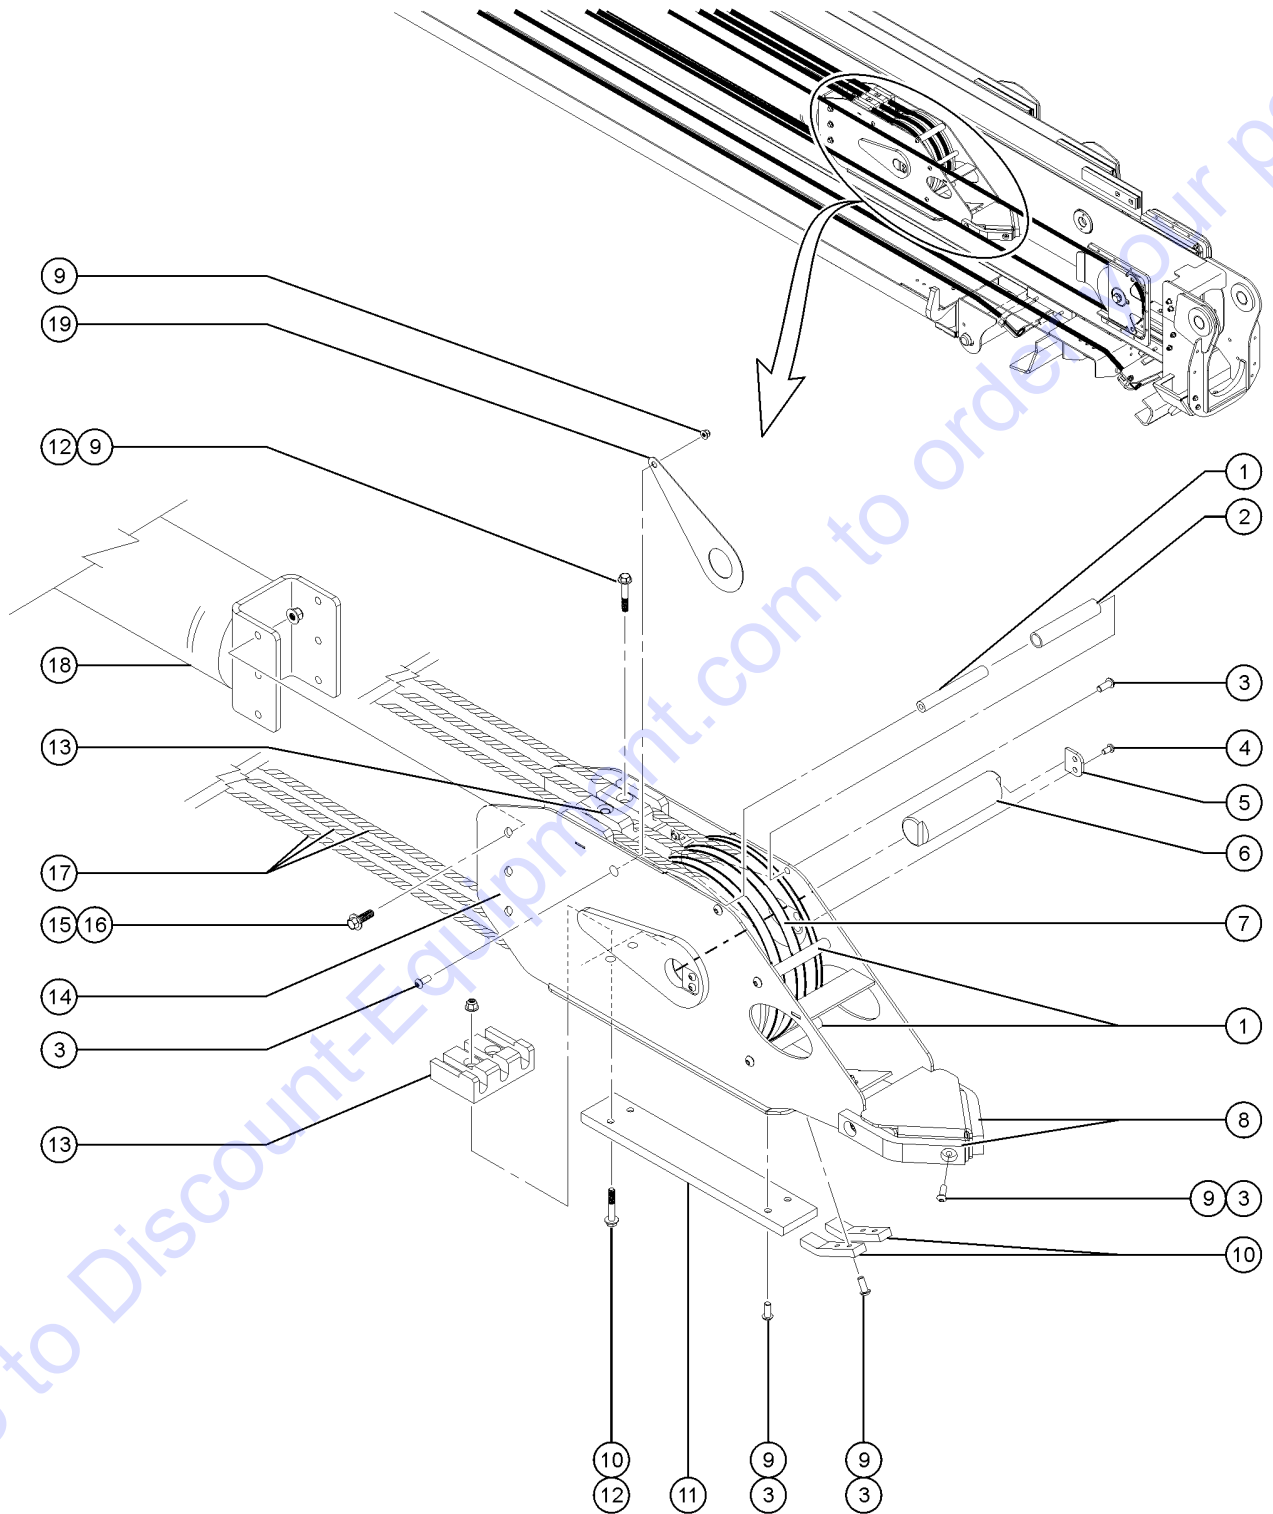

508.1 Cable Assembly - View 3

Item	Part No.	Description	Qty.
1	215667GT	BAR,ROUND	3
2	215892GT	ROLLER, PRI EXT TOP	1
3	237735GT	SCREW,BHC,M10-1.50X25,10.9,ZAB	
4	217711GT	SCREW,BHC,M8-1.25X16,10.9,ZAB	
5	162196GT	PLATE, PIN ANTI SPIN	2
6	231542GT	PIN,50MM DIA X 179MM LG	1
7	231302GT	SHEAVE, EXTEND B3	1
8	237542GT	WEAR PAD,SHEAVE WLDMNT SIDE GU	2
9	231529GT	NUT,TL FLG,M10-1.5,DIN6927,10, ...	
10	237541GT	WEAR PAD,SHEAVE WLDMNT FRT GUI	2
11	237540GT	WEAR PAD,SHEAVE WLDMNT GUIDE	1
12	232952GT	SCREW,HHF,M10-1.5X50,DIN6921,10.9,ZAB	
13	237543GT	WEAR PAD, CABLE GUIDE	2
14	215658GT	WELDMENT, EXTEND SHEAVE	1
		(Refer to 507.1)	
15	231511GT	SCREW,HHF,M12-1.75X35,DIN6921,10.9,ZAB	
16	232868GT	NUT,TL,FLG,M12-1.75,DIN6927,10	
17		Ref. CABLE, B3 EXTEND	3
		(Refer to 507.1)	
18		Ref. CYLINDER, PRIMARY EXTEND	
		(Refer to 505.1)	
19	826140GT	SHIM,PRI EXTD SHEAVE MOUNT	

Go to Discount-www.discount-warehouse.com to order your parts