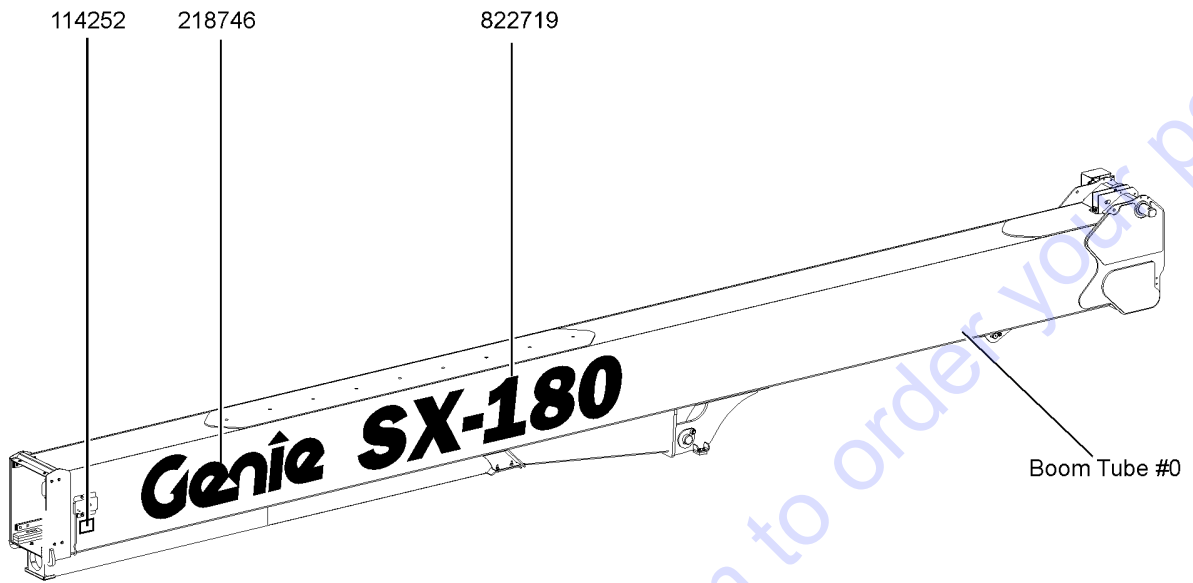

123.1 Decals with Symbols, Boom (from SN SX180H-745)

123.1 Decals with Symbols, Boom (from SN SX180H-745)

<i>Item</i>	<i>Part No.</i>	<i>Description</i>	<i>Qty.</i>
1	114252GT	DECAL,LABEL,TIP OVER LMT SWTCH	1
2	218746GT	DECAL, GENIE	1
3	218747GT	DECAL,COSMETIC,SX-180,12"	1
4	822718GT	DECAL,COSMETIC,GENIE,12"	1
5	822719GT	DECAL, COSMETIC,SX-180	1

Go to Discount-Equipment.com to order your parts