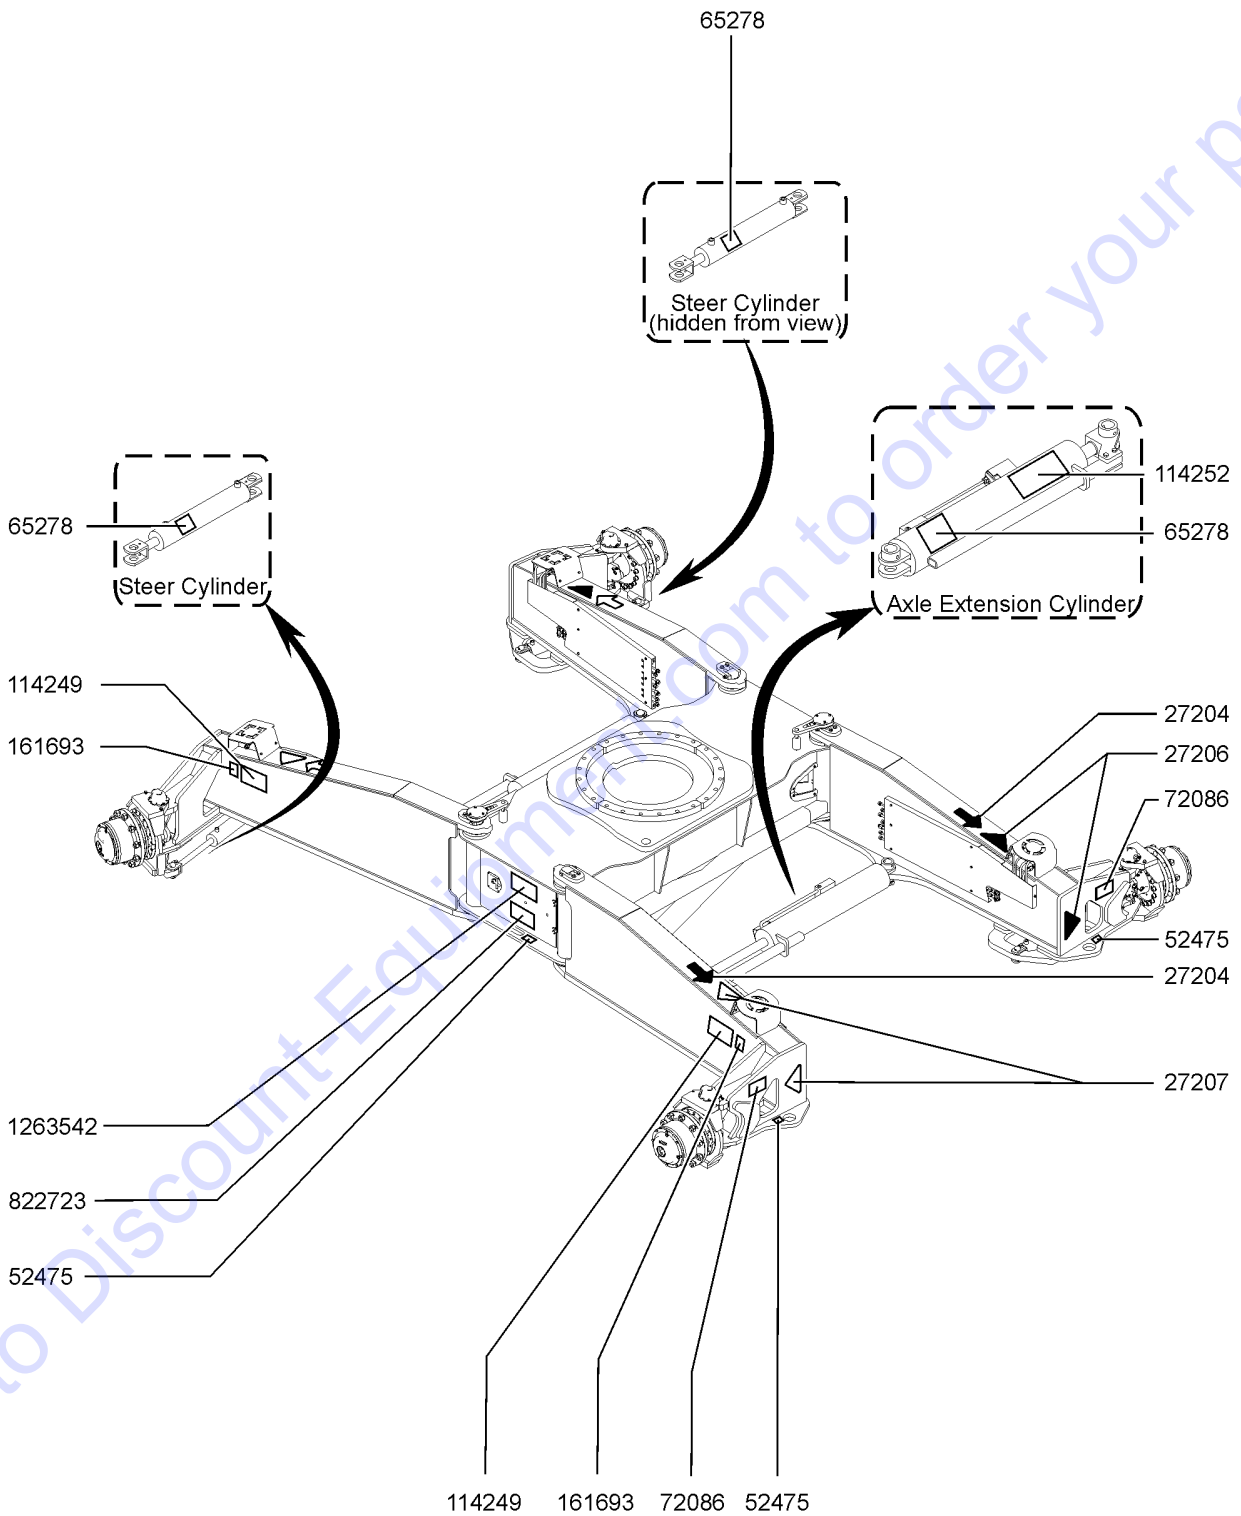

110.1 Decals with Symbols, Engine Side (chassis) (to SN SX180H-744)

110.1 Decals with Symbols, Engine Side (chassis) (to SN SX180H-744)

Item	Part No.	Description	Qty.
1	27204GT	DECAL,ARROW BLUE	2
2	27206GT	DECAL,TRIANGLE,BLUE	2
3	27207GT	DECAL,TRIANGLE,YELLOW	2
4	52475GT	DECAL LABEL TRANSPORT TIE DOWN*	3
5	65278GT	DECAL,CAUTION,NO STEP	3
6	72086GT	DECAL,LABEL,LIFTING EYE	2
7	114249GT	DECAL,LABEL,TIPOVER,TIRES,SYMB	2
8	114252GT	DECAL,LABEL,TIP OVER LMT SWTCH	1
9	161693GT	DECAL,WHEEL LOAD, SX-180	2
10	822723GT	DECAL,TRANSPORT DIAGRAM,SX-180	1
11	1263542GT	DECAL,IMPROPER OPERATION,SYMBOL	1

Go to Discount-Equipment.com to order your parts