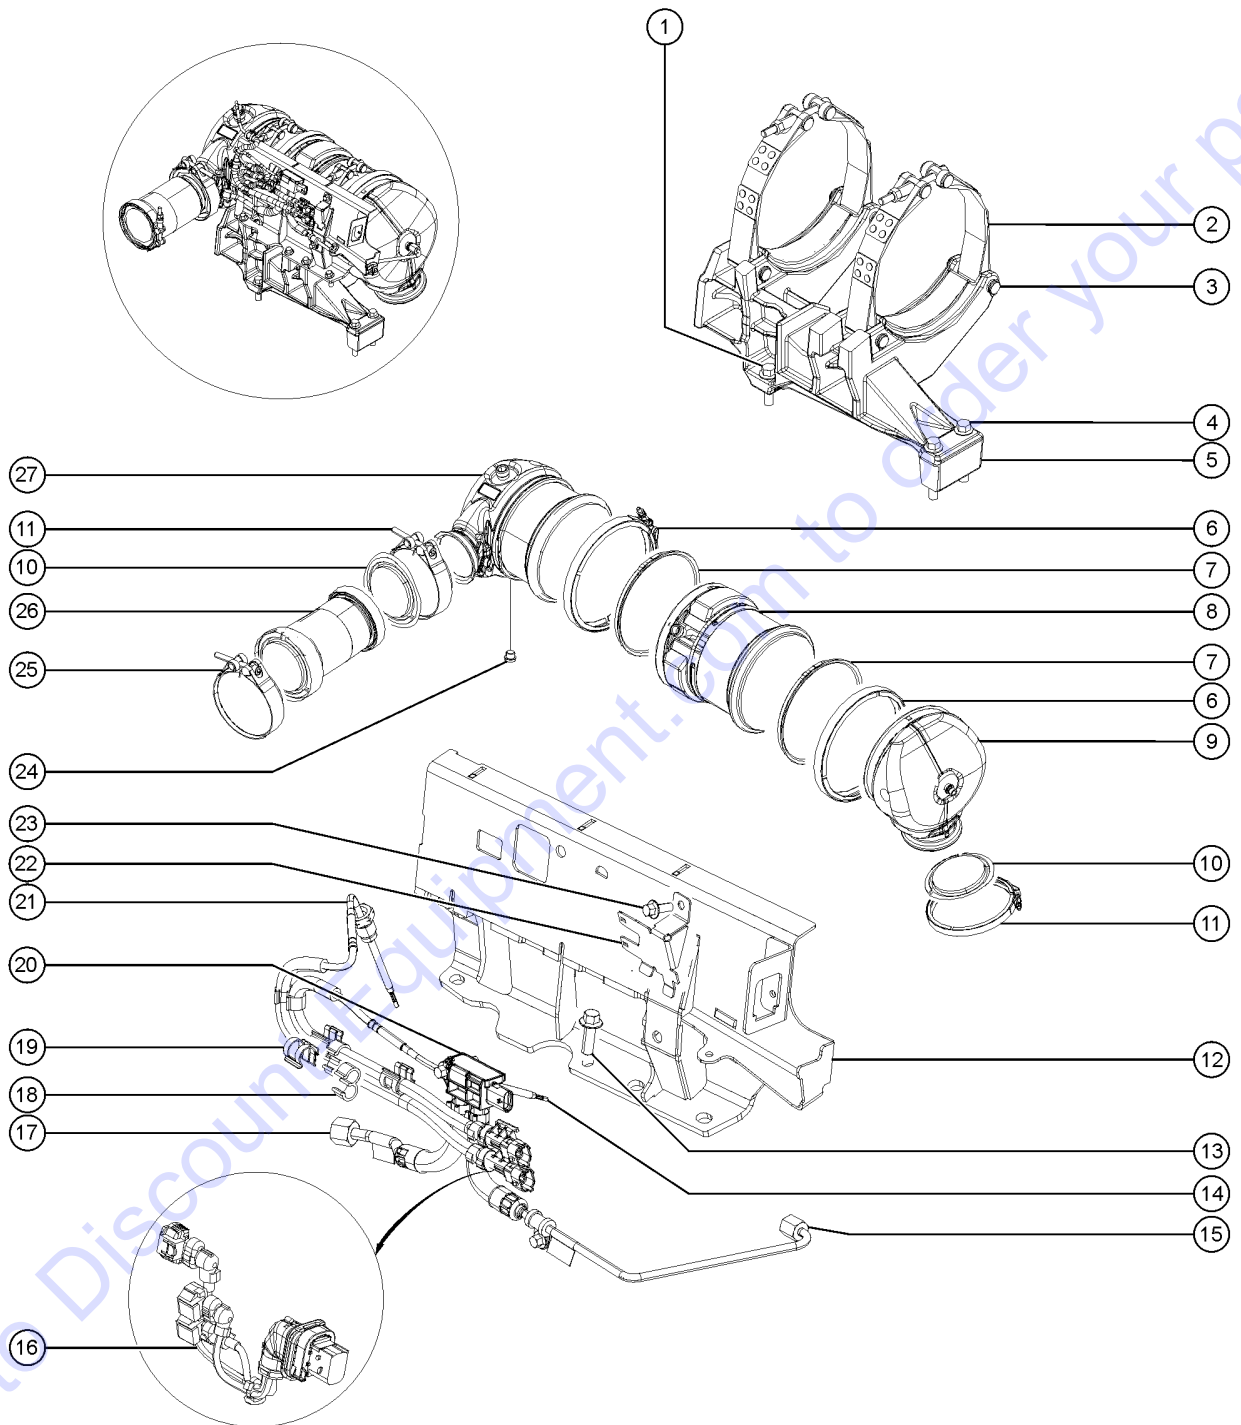

419.1 Deutz TCD 2.2L, Stage V - View 2 (from SN SX180H-743)

Item	Part No.	Description	Qty.
-		Due to Stage V regulations, many engine replacement parts require the engine serial number at time of order placement. When ordering engine parts please have both machine and engine serial numbers available. For internal engine parts, contact engine dealer	
1	1297249GT	SCREW M10x38	2
2	1297244GT	STRAP W/SCREW	2
3	1297245GT	CIRCLIP	8
4	1297251GT	SCREW M10x65	2
5	1297250GT	BRACKET	1
6	1297261GT	CLIP	2
7	1297262GT	GASKET	2
8	1297263GT	PARTICULATE FILTER	1
9	1297264GT	DPF OUTLET	1
10	825014GT	GASKET, T4 TCD3.6 DOC	2
11	825015GT	CLAMP, 50MM V	2
12	1297256GT	SHEET / PLATE	1
13	1293871GT	HEXAGON BOLT	3
14	07.4501.0252GT	TEMPERATURE SENSOR	1
15	1297252GT	TUBE	1
16	1297243GT	INTERCONNECTING PIPE	1
17	1297247GT	TUBE	1
18	1297248GT	HOSE CLIP	2
19	1297254GT	CLAMP	4
20	1297253GT	PRESSURE SENSOR	1
21	1257779GT	SENSOR,EXH,TEMP,TCD3.6 T4F	1
22	1297257GT	RETAINING PLATE	1
23	1297255GT	SCREW M6x12	1
24	1297258GT	PLUG	1
25	824775GT	CLAMP,TURBO OUTLET-TURBO PIPE, ...	1
26	1300708GT	COMPENSATOR	1

419.1 Deutz TCD 2.2L, Stage V - View 2 (from SN SX180H-743)