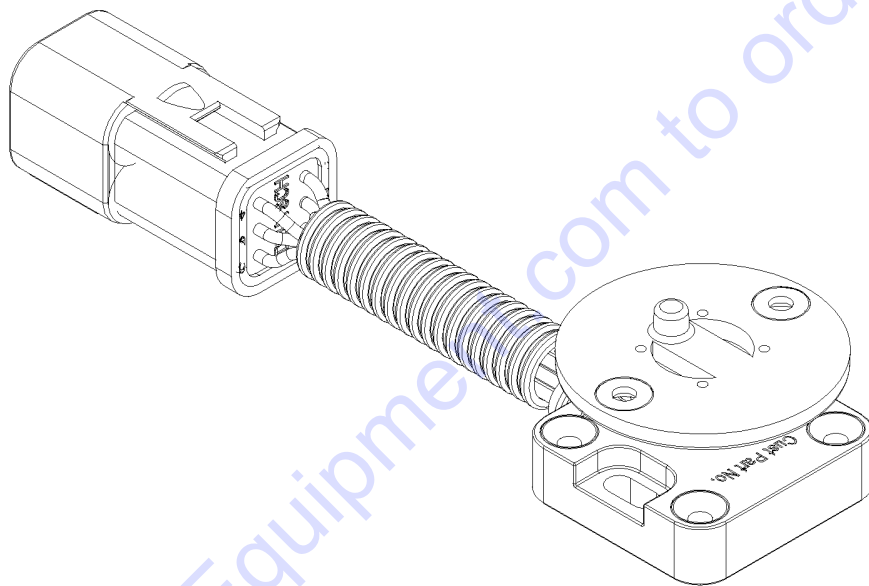

315.122 Sensor, Angle, 40 Deg, CCW

Go to Discount-Equipme.com to order your parts