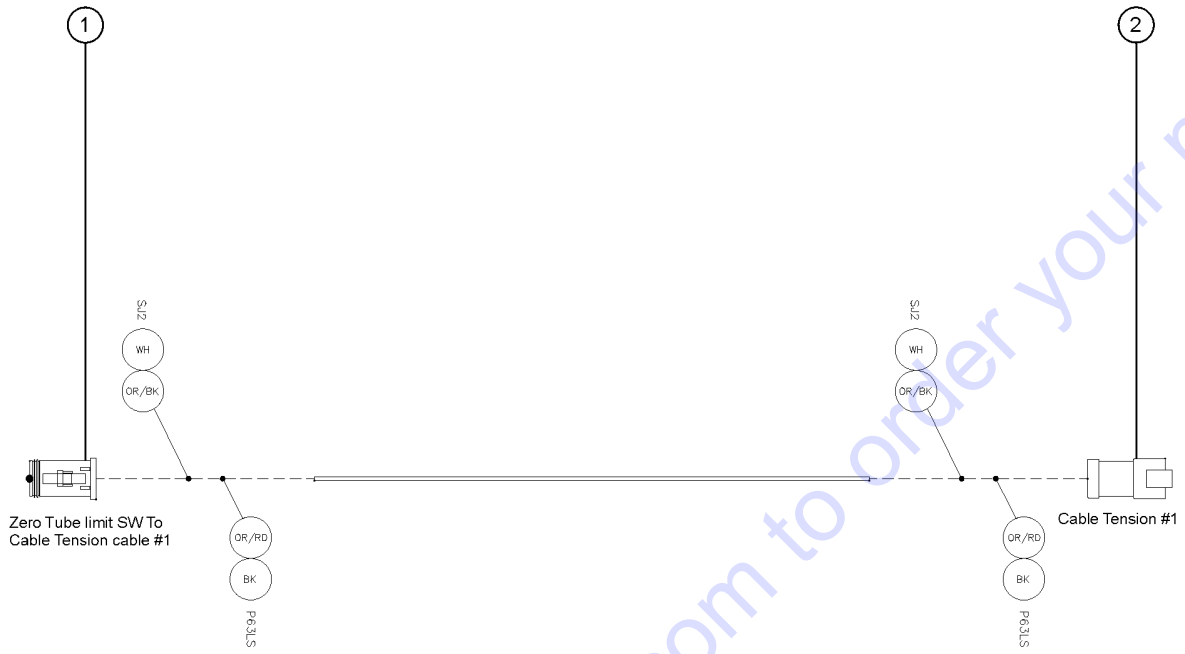

Go to Discount-Equipment.com to order your parts

315.120 Harness, JIB Manifold, Super-X

Go to Discount-Equipment.com to order your parts

<i>Item</i>	<i>Part No.</i>	<i>Description</i>	<i>Qty.</i>
-	236410GT	HARNESS, JIB MANIFOLD, SUPER-X .....	1
1	119058GT	CONN PLUG 4 WAY ENDCAP DT .....	1
1-	60429GT	LOCK, PLUG 4WAY, 14-18GA .....	1
2	19067GT	CONN,RECEP 4 WAY ENDCAP DT .....	1
2-	60443GT	LOCK, RECEP 4WAY, 14-18GA .....	1