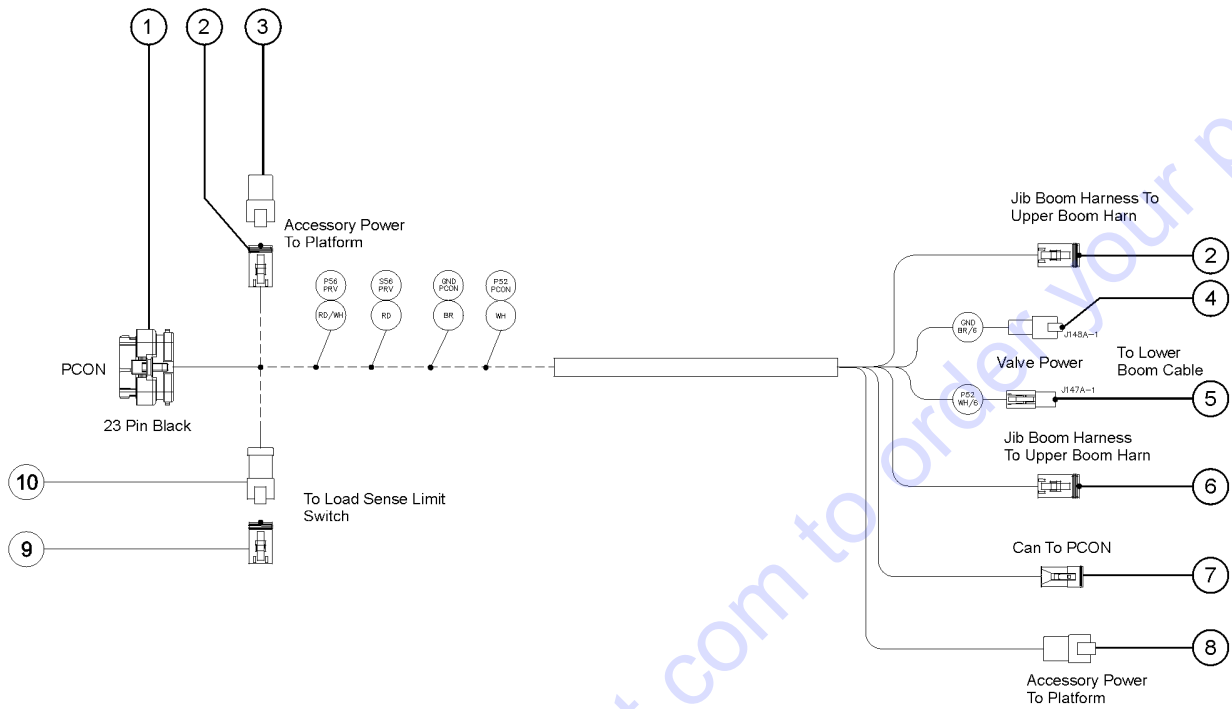

315.104 Harness, Lower Boom Cable, Super-X

Item	Part No.	Description	Qty.
-	236263GT	HARNESS, UPPER BOOM CABLE, ...	1
1	60512GT	CONN,PLUG 23 WAY,16-20 GA BLK	1
2	60531GT	CONN,PLUG 2 WAY,12-14GA	2
2-	60532GT	LOCK,PLUG 2 WAY,12-14GA	2
3	60529GT	CONN,RECEP 2 WAY,12-14GA	1
4	101161GT	CONN,RECEP 1 WAY,6GA	1
5	101162GT	CONN,PLUG 1 WAY,6GA	1
6	119058GT	CONN PLUG 4 WAY ENDCAP DT	1
6-	60429GT	LOCK, PLUG 4WAY, 14-18GA	1
7	60450GT	CONN,PLUG 3 WAY,SAE J1939	1
7-	60459GT	LOCK,PLUG 3 WAY,SAE J1939	1
8	60529GT	CONN,RECEP 2 WAY,12-14GA	1
8-	60530GT	LOCK,RECEP 2 WAY,12-14GA	1
9	119056GT	CONN PLUG 2 WAY ENDCAP DT	1
9-	60425GT	LOCK,PLUG 2 WAY, 14-18GA	1
10	119065GT	CONN,RECEP 2 WAY,14-18GA	1
10-	60439GT	LOCK,RECEP 2 WAY, 14-18GA	1

Go to Discount-Equipment.com to order your parts