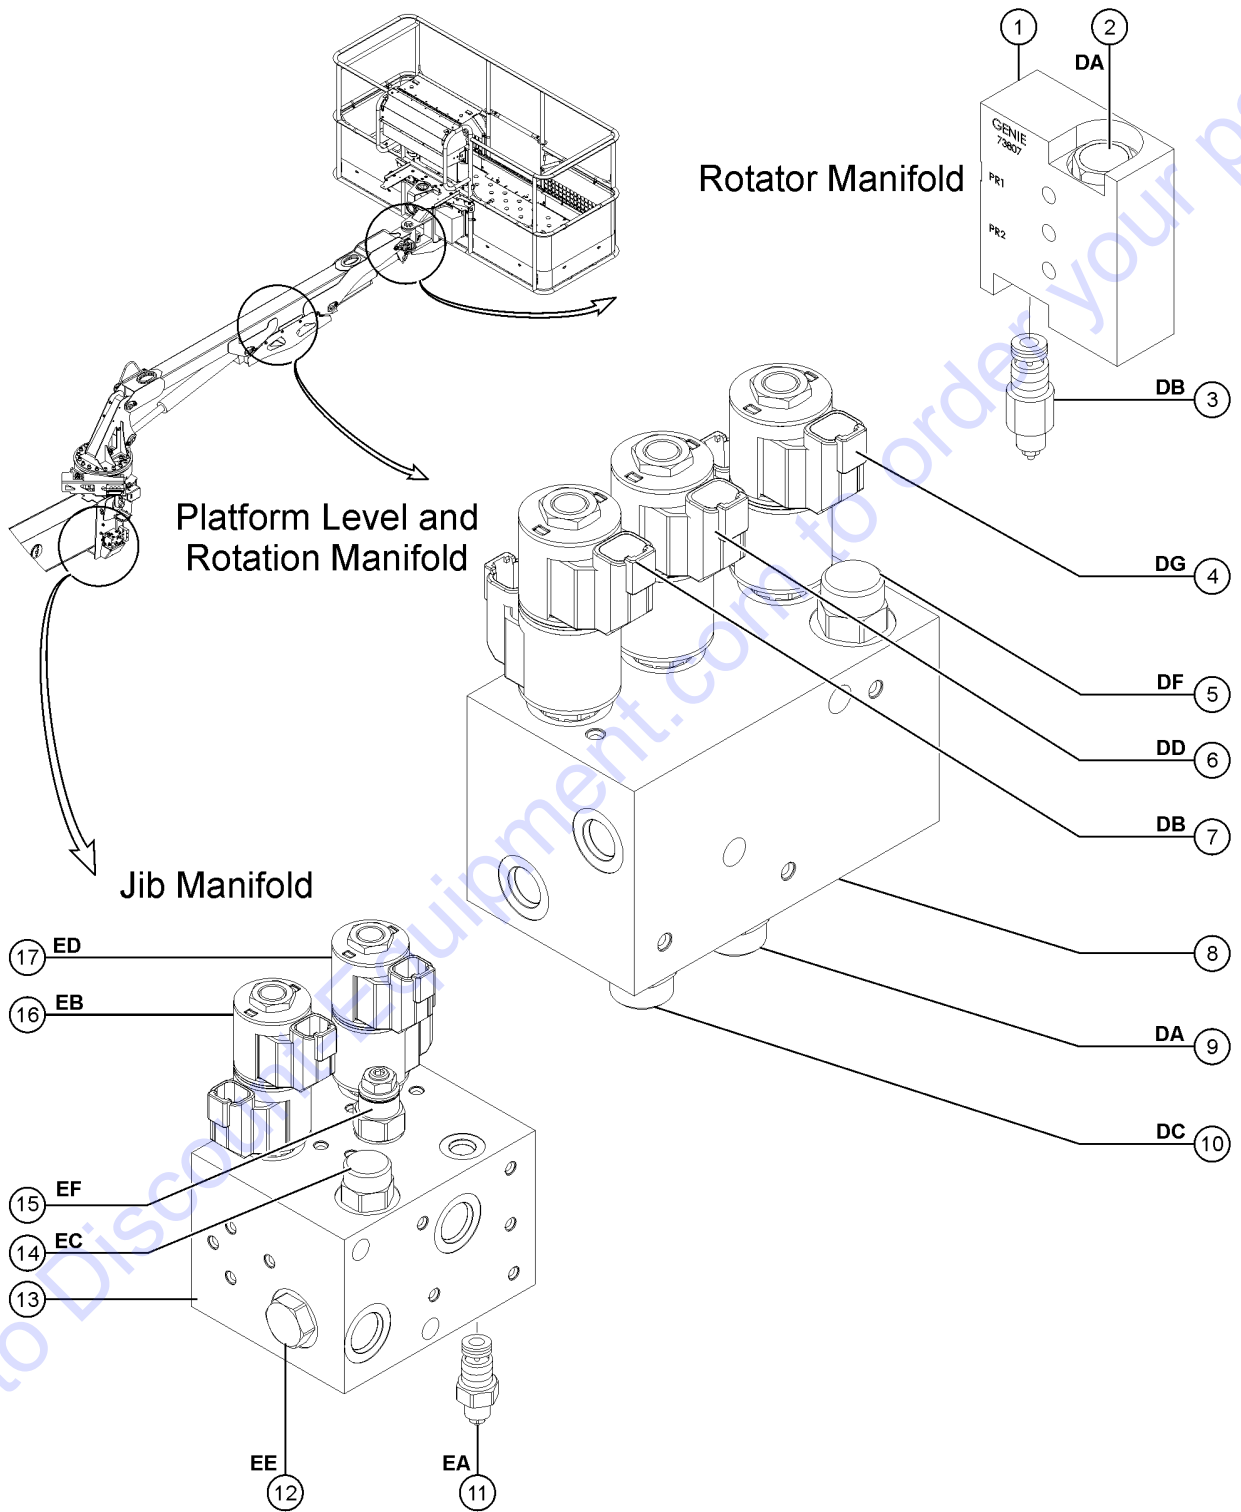

704.1 Jib, Level and Rotation Manifolds (to SN SX180H-612)