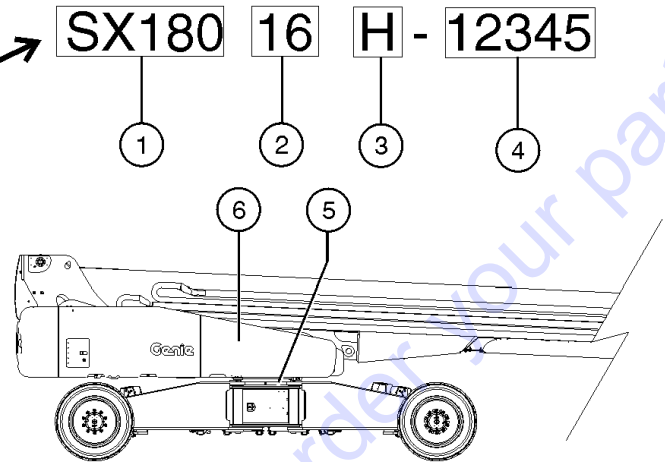

- 1 Model
- 2 Model year
- 3 Facility code

- 4 Sequence number
- 5 Serial label (located under cover)
- 6 Serial number (stamped on chassis)

From September 1, 2016

**Genie**  
A TEREX BRAND

Model:  
Serial number: SX180H-12345  
Year of manufacture: 2016  
Electrical schematic number:  
Machine unladen weight:  
Rated work load (including occupants):  
Maximum number of platform occupants:  
Maximum allowable side force :  
Maximum allowable inclination of the chassis: