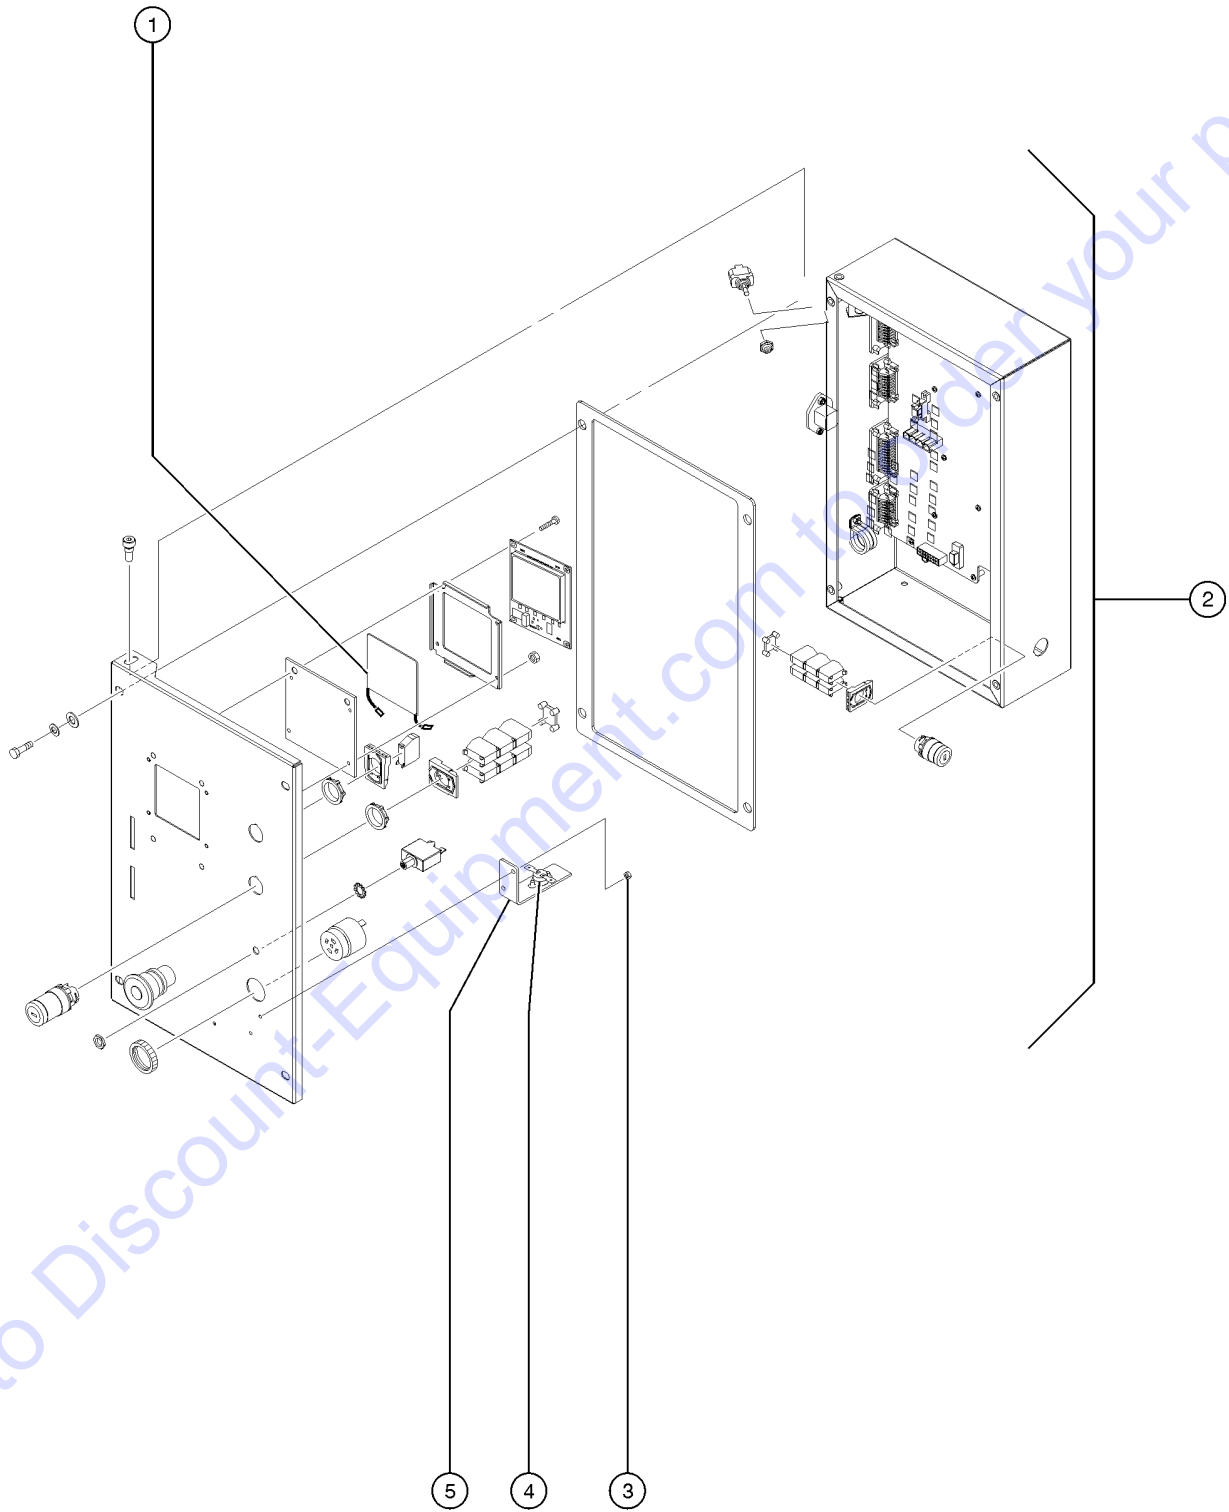

811.1 Ground Control LCD Heater

811.1 Ground Control LCD Heater

Item	Part No.	Description	Qty.
1		Ground Control LCD Heater Part of the Cold Start Package (Refer to 809.1)	1
1	122406GT	ASSEMBLY,LCD HEATER ALC1000	1
2		Ref. Ground Control Box (Refer to 313.1 and 314.1)	1
3	12344GT	NUT,NYLOCK,6-32	
4	122793GT	SWITCH,THERMOSTAT 60F OPEN	1
5	231020GT	ASSY, BRACKET, CONTACT BLOCK Includes switch part 122793 and rivets	1
5-	6272GT	RIVET,STL,STL,P,.125 X .25	

Go to Discount-Equipment.com to order your parts