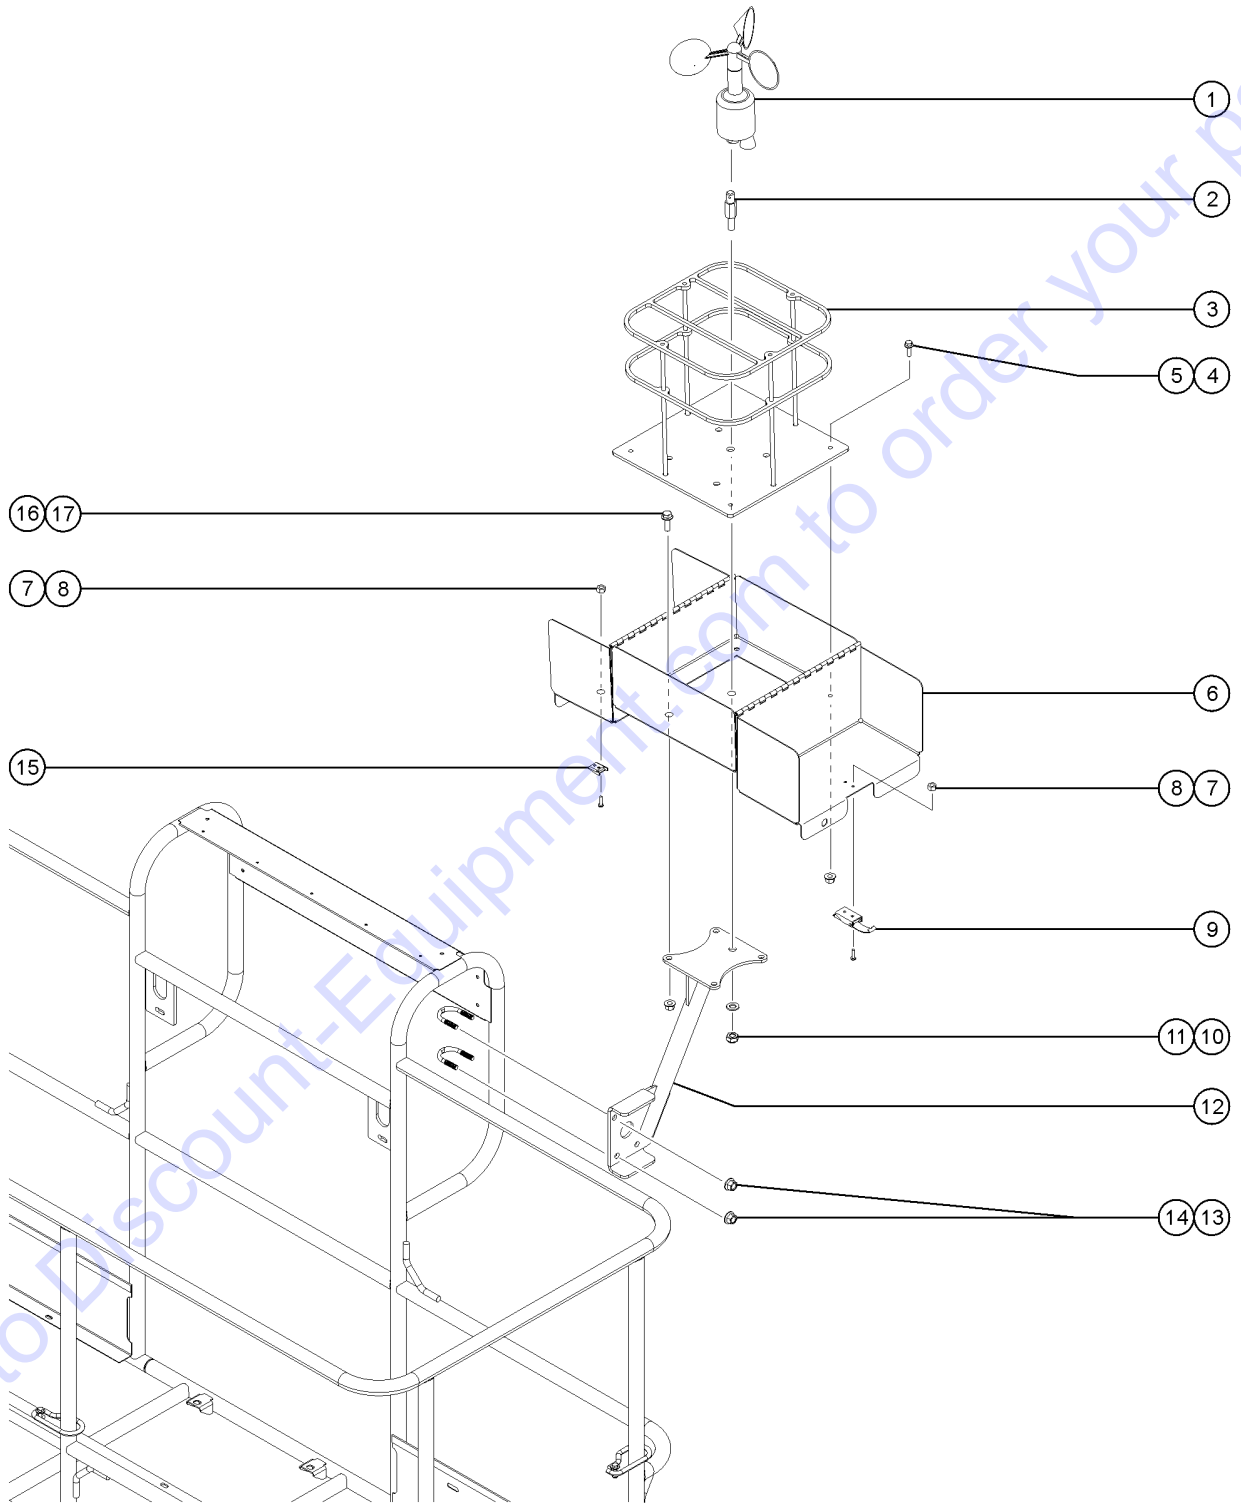

814.1 Anemometer Option

Go to Discount-Equipment.com to order your parts

814.1 Anemometer Option

Item	Part No.	Description	Qty.
-	1256642GT	ASSY, COMPLETE ANEMOMETER ..... includes items 1-17	
1	826571GT	ANEMOMETER, BUILT IN ALARM .....	1
2	826574GT	ROD, ANEMOMETER MTG .....	1
3	1256628GT	WELDMENT, ANEMOMETER AL CAGE .....	1
4	231532GT	SCREW, HHF, M6X20, DIN6921, 10.9, Y .....	
5	231513GT	NUT, TL FLG, M6-1.0, DIN6927, 10, Z .....	
6	826553GT	ASSY, ANEMOMETER COVER .....	1
7	825686GT	NUT, TL, M4-0.7, DIN980, 8, ZAB .....	
8	235315GT	SCREW, PHPM, M4-0.7X16, DIN7985, ZAB .....	
9	61625GT	LATCH, DRAW .....	1
10	22736GT	NUT, NYLOCK, M10X1.50 .....	
11	824145GT	WASHER, FLAT, M10, DIN125, ZAB .....	
12	1256626GT	WELDMENT, ANEMOMETER MTG TUBE .....	1
13	824029GT	NUT, TL FLG, 3/8-16, G, ZAG .....	
14	122755GT	UBOLT, FLATTENED, 1.5DIAX3/8 UNC .....	2
15	62819GT	KEEPER, OVER CENTER LATCH TMZ .....	1
16	824133GT	SCREW, HHF, M8-1.25X25, DIN6921, 10.9, ZAB .....	
17	237832GT	NUT, TL FLG, M8-1.25, DIN6927, 10, ZAB .....	