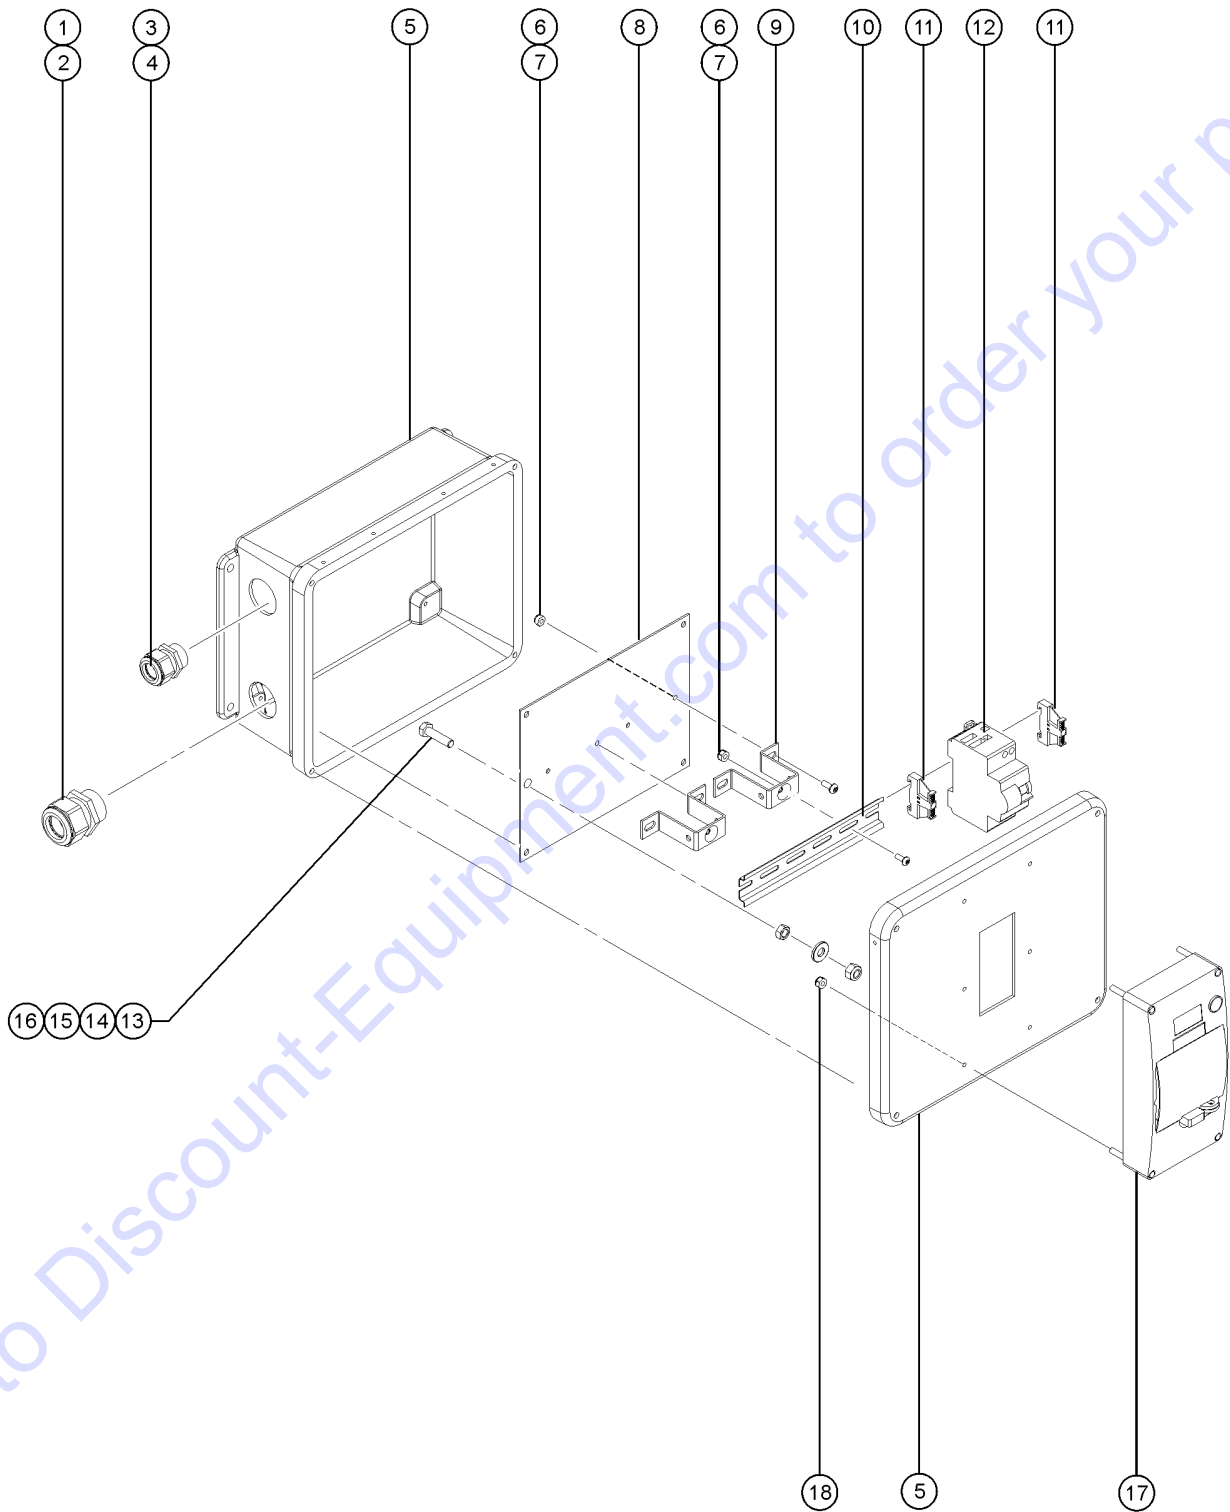

308.5 Welder Generator Enclosure (7.5 KW,230VAC,1PH,50HZ,AU)

Go to Discount-Equipment.com to order your parts

308.5 Welder Generator Enclosure (7.5 KW,230VAC,1PH,50HZ,AU)

Item	Part No.	Description	Qty.
-	1258690GT	ASSY, AUSTRALIAN J BOX (Complete assembly for GEN 7.5 KW,230VAC,1PH,50HZ,AU) including items 1 - 16	1
1	822222GT	CABLE SQUEEZE CONN., 1.25"	1
2	822223GT	LOCKNUT, ELECTRIC, 1.25" NPT	1
3	20776GT	CABLE SQUEEZE CONN.	1
4	18665GT	LOCKNUT,ELECTRIC,1" NPT	1
5	1258680GT	BOX,J,CIRCUIT BREAKERS	1
6	6178GT	NUT,NYLOCK,10-32	
7	54365GT	SCREW,PHIL,PHM,10-32 X .5,SSTL	
8	1258688GT	PANEL,AUSSY ENCLOSURE BACK	1
9	1258689GT	BRACKET,DIN RAIL SUPPORT	2
10	822548GT	DIN RAIL, 7.375"	1
11	74913GT	END STOP, DIN RAIL,SCREW CLAMP	2
12	1258674GT	RCBO, 16A/30MA TRIP, 1P	1
13	6782GT	NUT,NYLOCK,5/16-18	
14	5397GT	WASHER,FLAT,USS,5/16",Y	
15	6037GT	NUT,HEX,5/16-18,GR5	
16	13000GT	SCREW,HHC,5/16-18 X 1.25	
17	1258687GT	MOUNTING COVER KIT WITH NEON	1
18	12344GT	NUT,NYLOCK,6-32	6

Go to Discount-Equipment.com to order your parts