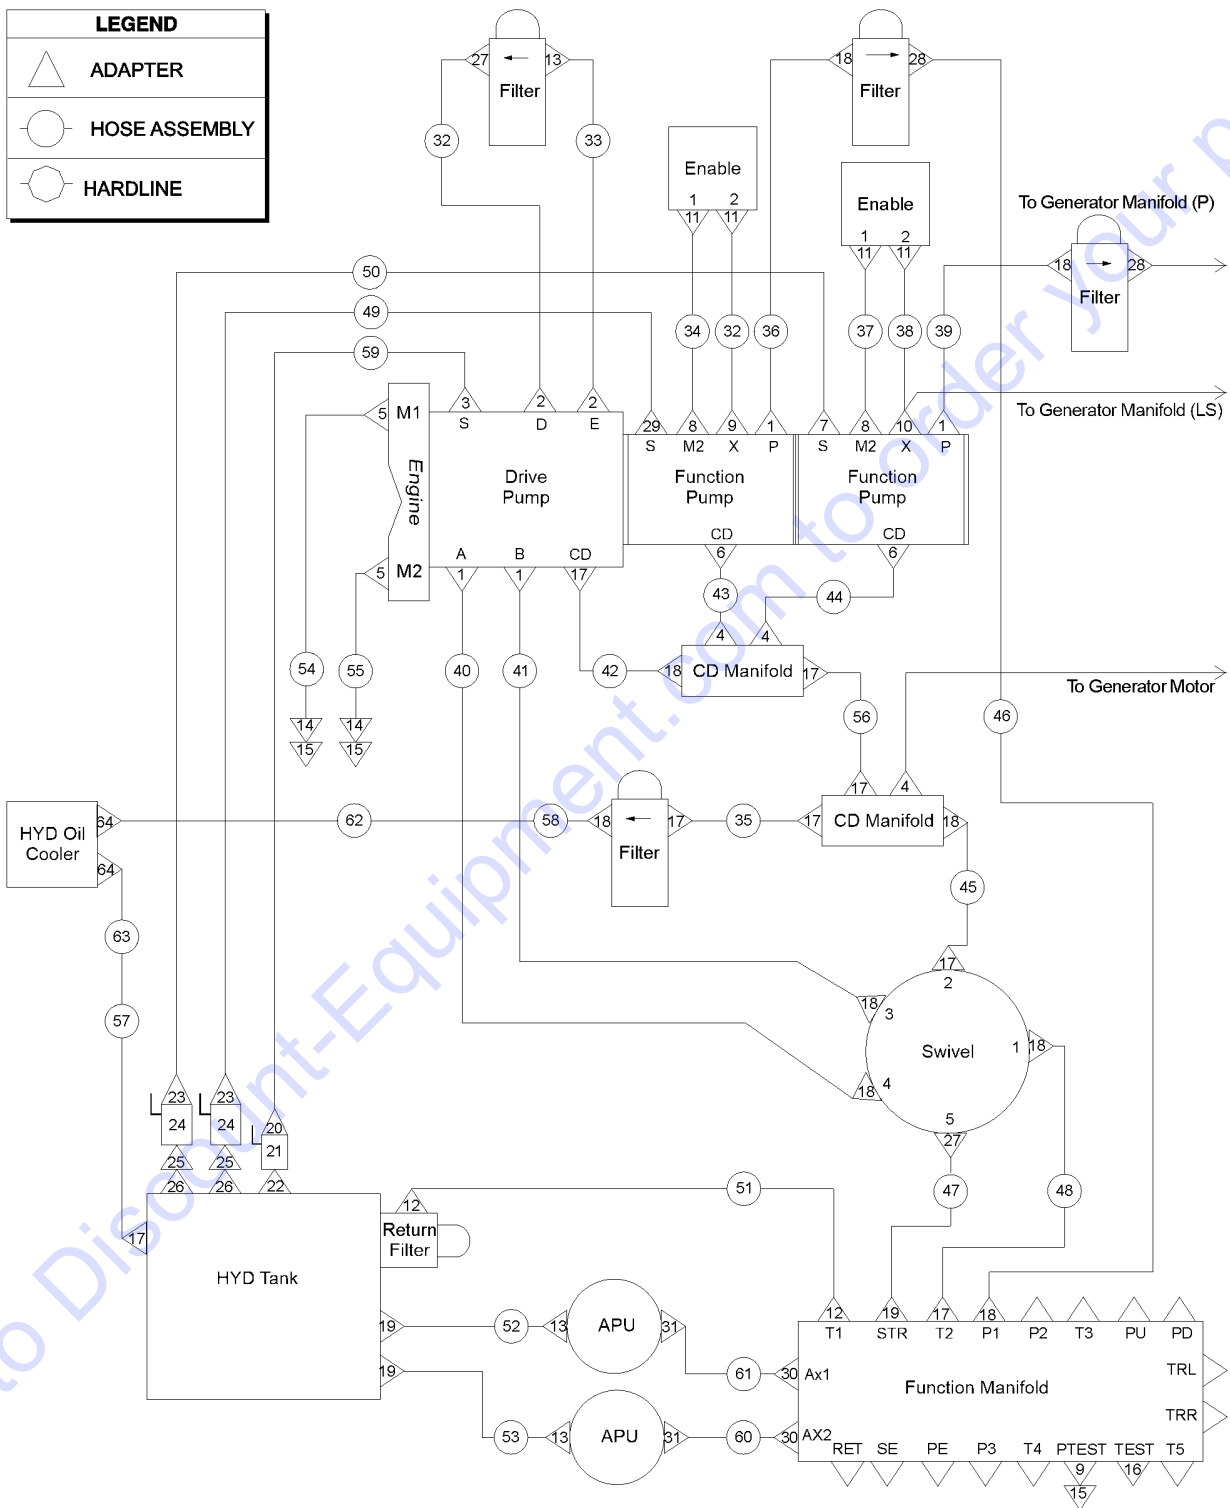

709.1 Hydraulic Hoses and Fittings - Turntable

709.1 Hydraulic Hoses and Fittings - Turntable

Item	Part No.	Description	Qty.
1	48977GT	CONN,520120-12-16 .....	2
2	48946GT	CONN,520120-8-10 .....	2
3	48984GT	CONN,520120-16 .....	1
4	48948GT	CONN,520120-8-12 .....	4
5	48912GT	CONN,520120-4-6*** .....	2
6	54283GT	ELBOW,90D,520220-8-10 .....	2
7	121777GT	CONN,070121-24-24 .....	1
8	48911GT	ELBOW,90D,520220-4-6*** .....	2
9	48904GT	ELBOW, 90D, 520220-4 .....	2
10	48890GT	FITTING,TEE,BRANCH,520429-4*** .....	1
11	48905GT	CONN,520120-4*** .....	5
12	75654GT	CONN,520120-20 .....	2
13	48932GT	FITTING,ELBOW,90D,520220-8*** .....	3
14	48880GT	CAP,DIAGNOSTIC NIPPLE .....	6
15	49207GT	NIPPLE, DIAGNOSTIC, ORFS, FM, SWIV .....	3
16	48997GT	NIPPLE,DIAGNOSTIC,#4 .....	3
17	48960GT	FITTING,CONN,520120-12*** .....	19
18	48963GT	FITTING,ELBOW,45D,520320-12*** .....	12
19	48933GT	CONN,520120-8*** .....	3
20	48985GT	ELBOW,45D,520320-16 .....	1
21	48996GT	VALVE,BALL,16 MSAE-16 FSAE*** .....	1
22	75253GT	STRAINER ASSY,#16 O-RING .....	1
23	88354GT	ELBOW,45D,520320-24 .....	2
24	75256GT	VALVE BALL,24 FSAE-24 FSAE*** .....	2
25	75254GT	UNION,STR.THREAD 24*** .....	2
26	75257GT	STRAINER ASSY,#24 O-RING .....	2
27	48937GT	ELBOW,45D,520320-8 .....	2
28	48959GT	FITTING,ELBOW,90D,520220-12 .....	1