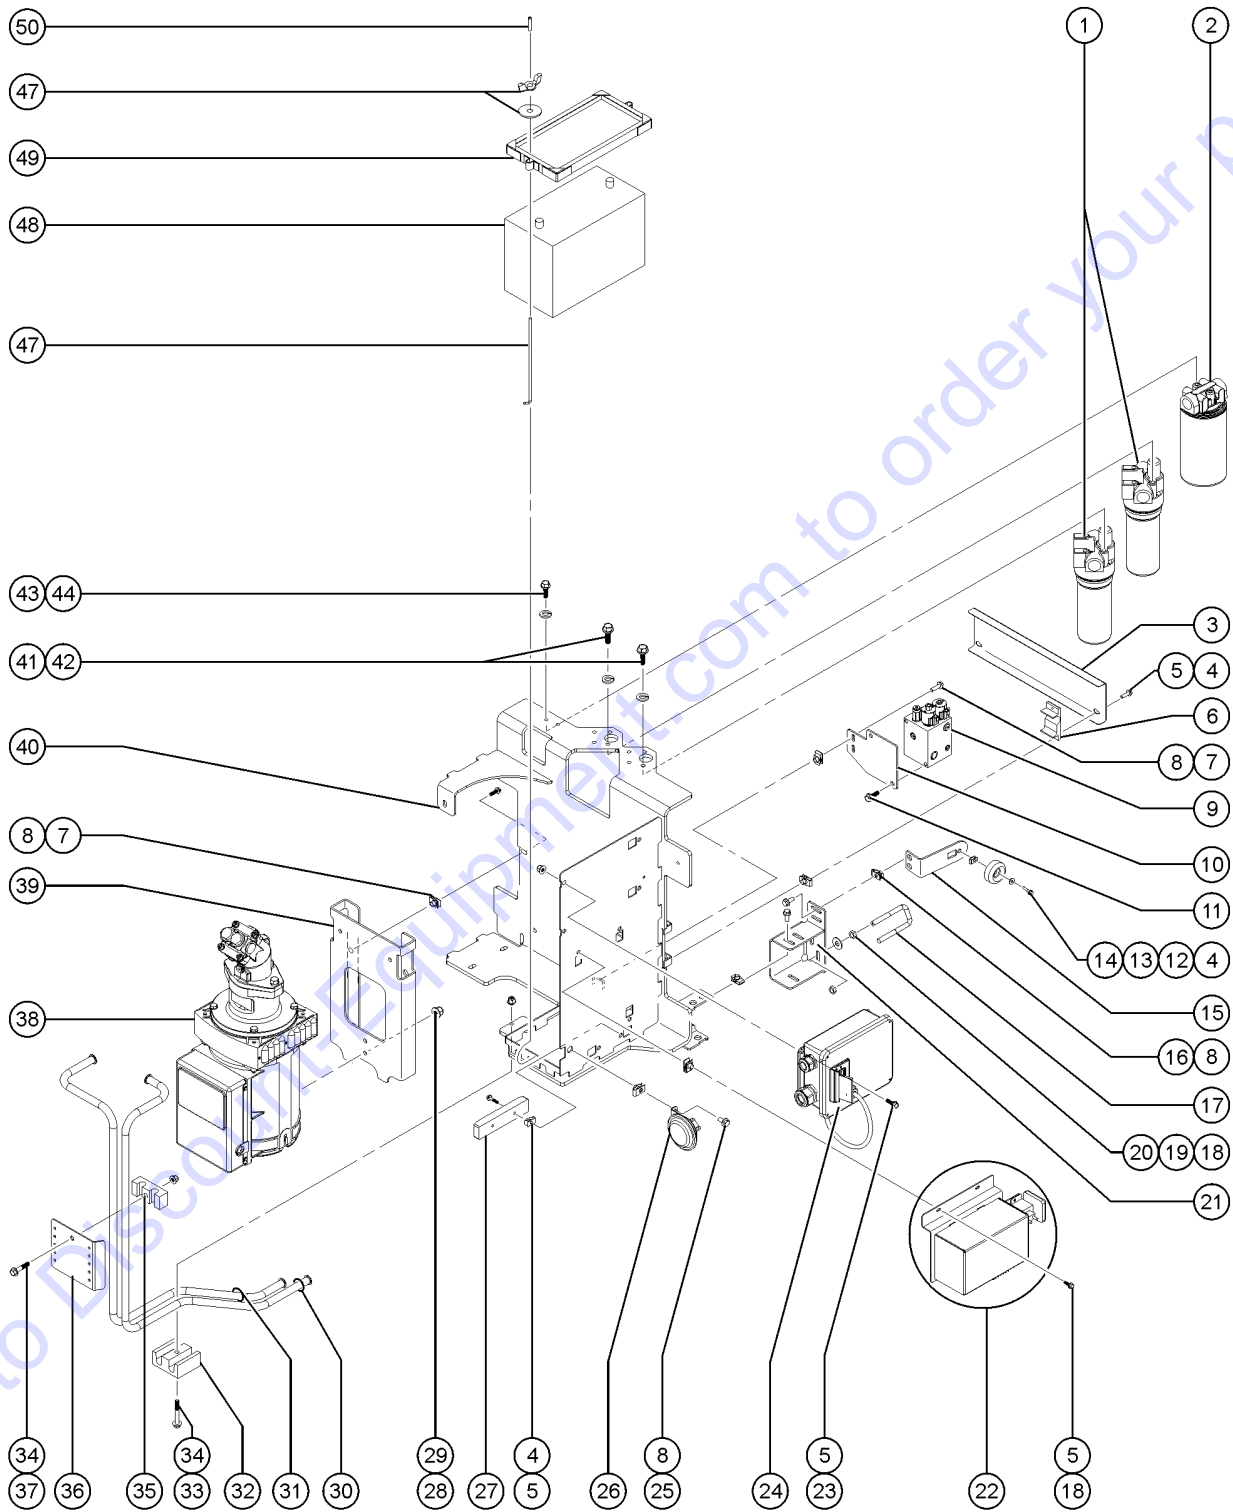

306.1 Engine Side, Welder GEN. Bulkhead Assembly

306.1 Engine Side, Welder GEN. Bulkhead Assembly

Item	Part No.	Description	Qty.
1	60334GT	FILTER ASSY,HIGH PRESS SAE-12*	2
1-	60857GT	FILTER,ELEMENT,BETA(5)=1000	
2	87070GT	FILTER ASSY,SAE 12 NO INDICAT*	1
2-	131323GT	FILTER ELEMENT,10 MICRON	
		Genie genuine part	
2-	1259055GT	FILTER ELEMENT, 10 MICRON	
		Genie aftermarket	
3	215197GT	FORMING,HARNES COVER	1
4	231531GT	SCREW,HHF,M6X30,DIN6921,10.9,Y	
5	230073GT	SPRING CLIP,M6-1.0,0.8-4.0X13.5,ZAB	
6	216275GT	CLAMP, GEN BATTERY CABLES	2
7	231533GT	SCREW,HHF,M10-1.5X35,DIN6921,10.9,ZAB	
8	230074GT	SPRING CLIP,M10-1.5,1-6X19,ZAB	
9		Ref. MANIFOLD, GENERATOR	
		(Refer to 705.1)	
10	1259119GT	PLATE,GEN. MANIFOLD MNT	1
11	231087GT	SCREW,HHF,M12 X 1.75 X 25	
12	1257389GT	WASHER, FLAT, M6X18X1.6,DIN9021,ZAB	
13	50974GT	BUMPER,RUBBER,COVERS	1
14	219697GT	SPRING CLIP,M6-1.0,3.4-6.3MMX1	
15	1261894GT	FORMING,BUMPER STOP MID,ES	
16	231530GT	SCREW,HHF,M10-1.5X25,DIN6921,10.9,ZAB	
17	1254805GT	BOLT,U-BOLT,LATCH STRIKER,TRAY	1
18	1255804GT	NUT,JAM,1/2-13,A,ZAG	
19	1255760GT	WASHER,FLAT,1/2,USS,ZAG	
20	1251997GT	NUT,TL FLG,1/2-13,G,ZAG	
21	1259637GT	WLDT,LATCH STRIKE,ENG SIDE	
22		Ref. RELAY FUSE, ASSY	
		(Refer to 307.1)	
23	231532GT	SCREW,HHF,M6X20,DIN6921,10.9,Y	
24		Ref. J-BOX,CIRCUIT BREAKERS, 10X8	
		(Refer to 308.1 - 308.4)	
25	231088GT	SCREW,HHF,M10-1.5X20,DIN6921,1