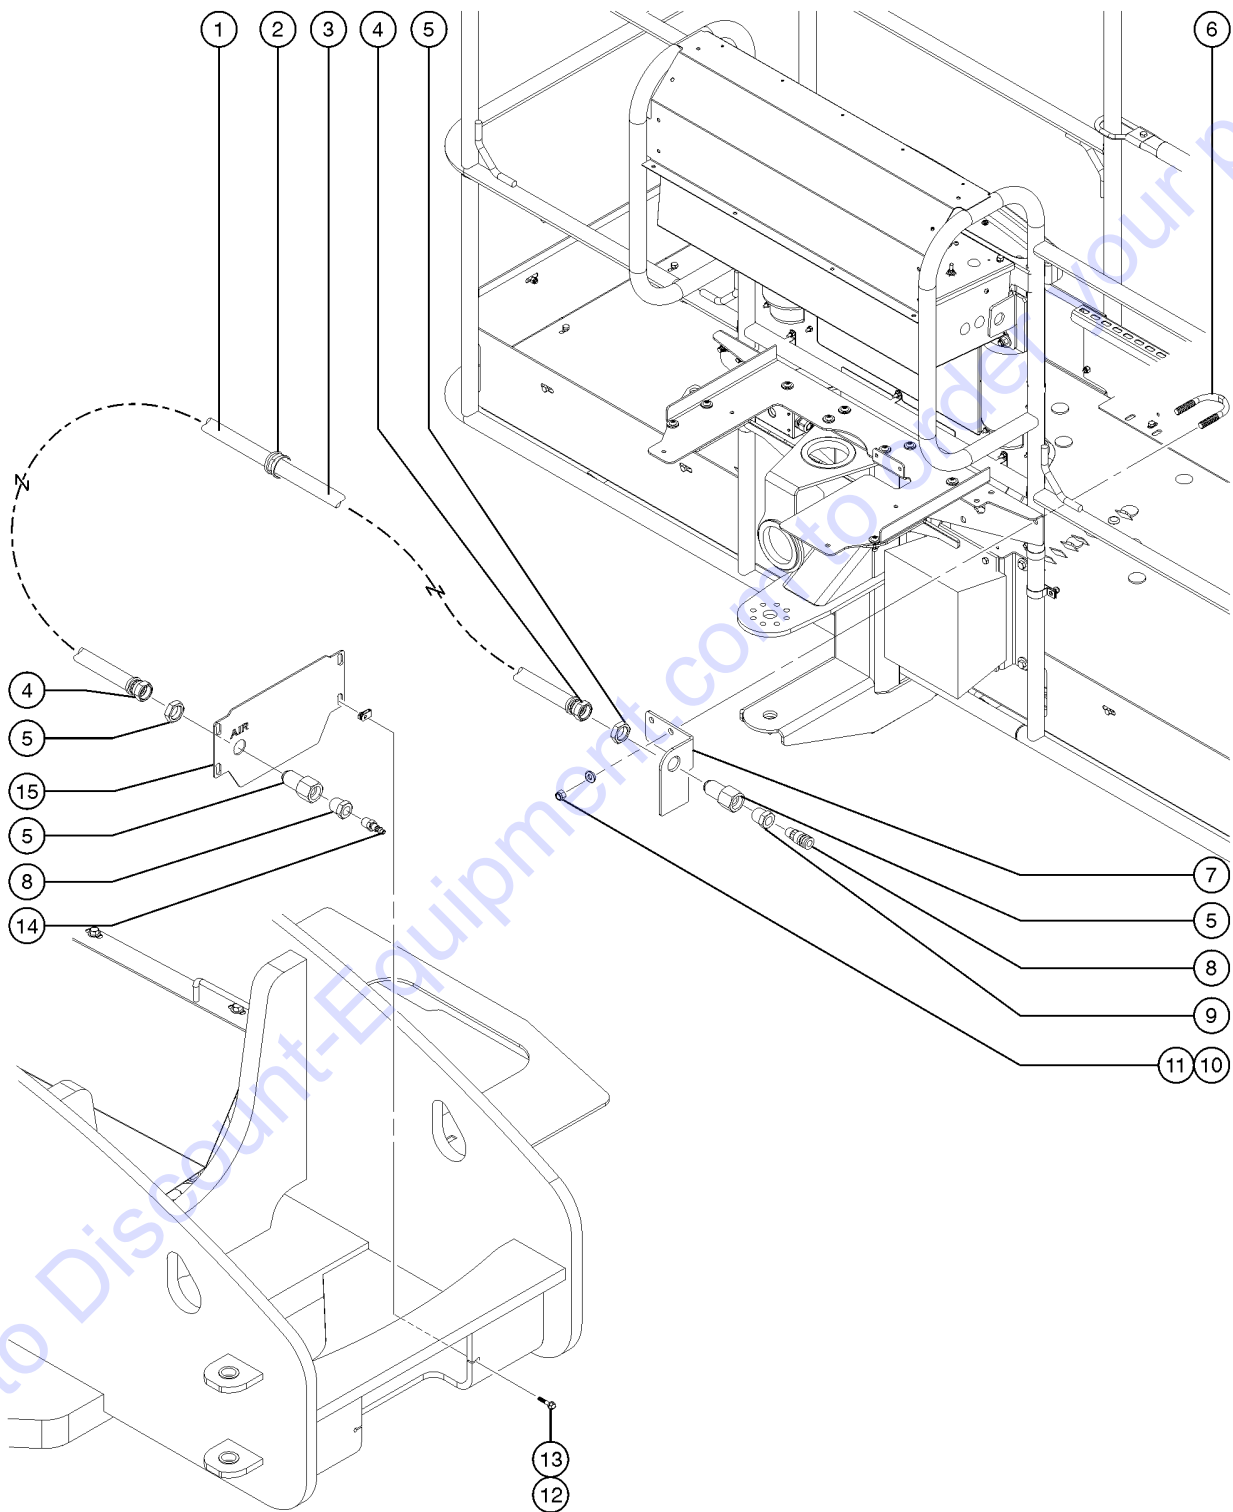

807.1 Air Line to Platform

807.1 Air Line to Platform

Item	Part No.	Description	Qty.
1	824945GT	HOSE,3/4,LOW PRESSURE,1440 IN	1
2	824961GT	FITTING,3/4,HOSE UNION	1
3	824947GT	HOSE,3/4,LOW PRESSURE,1104 IN	1
4	824960GT	FITTING,3/4,HOSE TO FEMALE	2
5	824959GT	FITTING,3/4MPT,37 DEG BULKHEAD (Includes shown retaining nut)	2
6	122755GT	UBOLT,FLATTENED,1.5DIA X 3/8 UNC	1
7	822902GT	FORMING,AIR TO PLAT	1
8	49215GT	MPT,CPLR,1/4"SER,3/8"X18	1
9	824946GT	REDUCER,3/4MPT X 3/8FPT,STEEL	2
10	4828GT	NUT,NYLOCK,3/8-16	
11	5397GT	WASHER,FLAT,USS,5/16",Y	
12	231531GT	SCREW,HHF,M6X30,DIN6921,10.9,Y	
13	230073GT	SPRING CLIP,M6-1.0,0.8-4.0X13.5,ZAB	
14	49214GT	MALE PIPE THD,1/4" SER,3/8"X18	1
15	822823GT	PLATE, AIR LINE ACCESS	1

Go to Discount-Equipment.com to order your parts