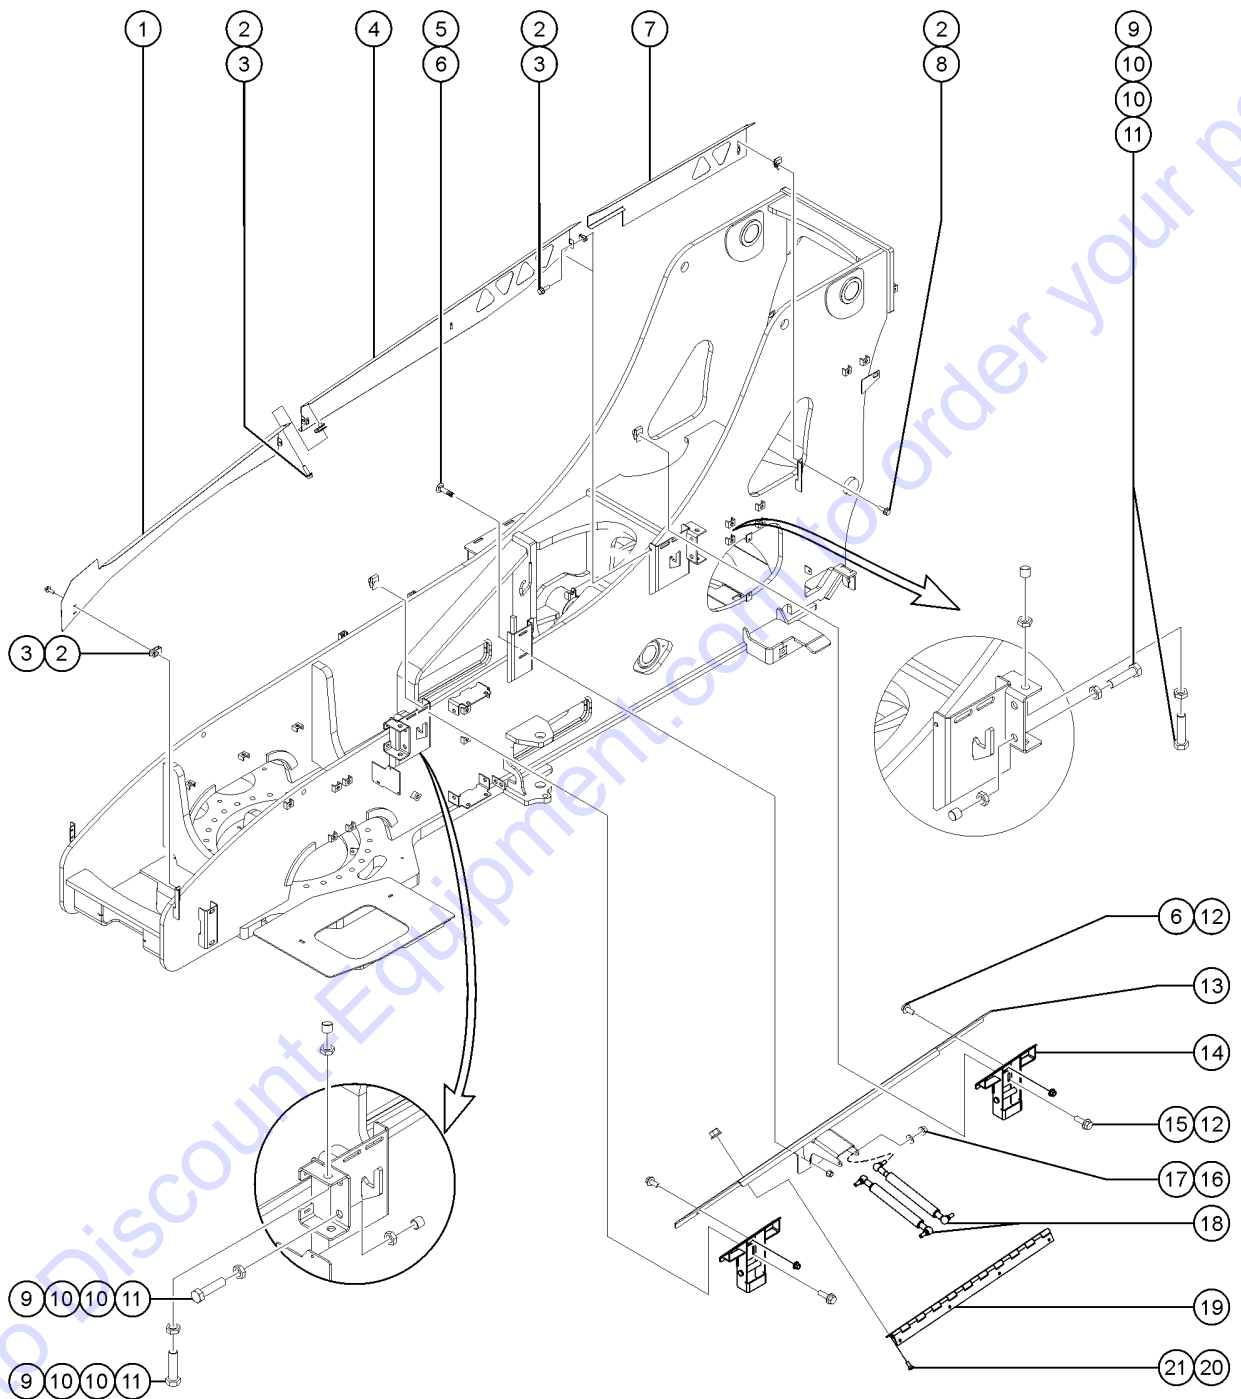

303.1 Turntable Covers - Engine Side

303.1 Turntable Covers - Engine Side

Item	Part No.	Description	Qty.
1	1260539GT	FORMING, COVER, ES REAR	1
2	231532GT	SCREW,HHF,M6X20,DIN6921,10.9,Y	
3	219697GT	SPRING CLIP,M6-1.0,3.4-6.3MMX1	
4	1260538GT	FORMING, COVER, ES MIDDLE	1
5	825597GT	BOLT,CARRIAGE,M10-1.5X30,DIN603,8.8,ZAB	
6	231529GT	NUT,TL FLG,M10-1.5,DIN6927,10, ...	
7	1260537GT	FORMING, COVER, ES FRONT	1
8	230073GT	SPRING CLIP,M6-1.0,0.8-4.0X13.5,ZAB	
9	231509GT	SCREW,HHC,M20-2.5X80,DIN933,10	4
10	231515GT	NUT,HEX,JAM,M20-2.5,DIN439,ZAB	8
11	1261917GT	THREADED CAP, M20-1.5	4
12	231530GT	SCREW,HHF,M10-1.5X25,DIN6921,10.9,ZAB	
13	1259831GT	WELDMENT, HINGE MOUNT ES	1
14	1259348GT	WELDMENT, SUPPORT ES NOSE	2
15	230074GT	SPRING CLIP,M10-1.5,1-6X19,ZAB	
16	232951GT	NUT, TL, M10-1.5,DIN980, ZAB	
17	824145GT	WASHER,FLAT,M10,DIN125,ZAB	
18	1259706GT	GAS STRUT,390 LB	2
19	1259705GT	HINGE,COVER,40IN	1
20	824125GT	BOLT, CARRIAGE, 3/8-16 X 1, 5, ZAG	
21	824029GT	NUT,TL FLG,3/8-16,G,ZAG