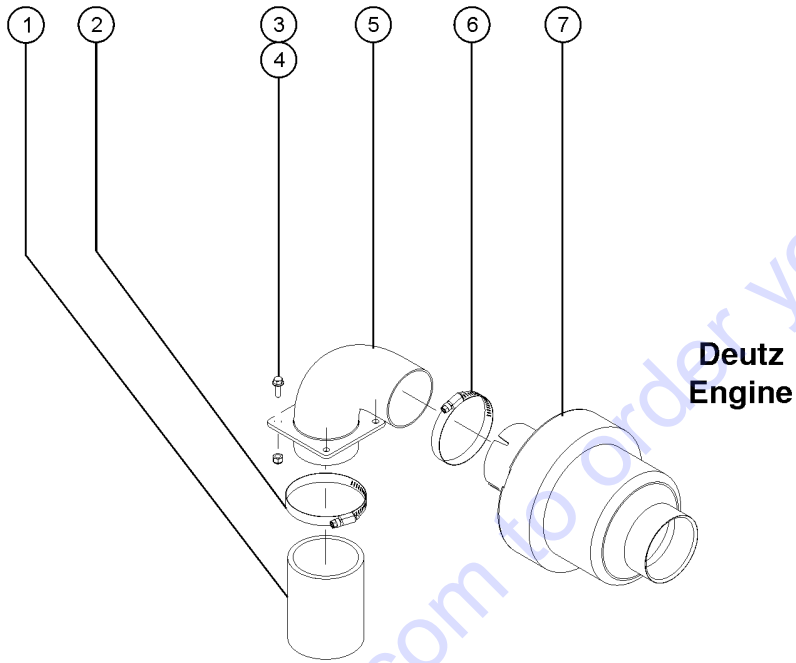

806.1 Engine Air Precleaner

Go to Discount-Equipment.com to order your parts

806.1 Engine Air Precleaner

Item	Part No.	Description	Qty.
1	106211-400GT	HOSE,RUBBER 3"ID X .25 BLACK	1
2	30489GT	CLAMP,HOSE,3.50"	4
3	824132GT	SCREW,HHF,M8-1.25X20,DIN6921,10.9,ZAB	
4	237832GT	NUT,TL FLG,M8-1.25,DIN6927,10,ZAB	
5	102220GT	WELDMENT,PRECLEANER,DEUTZ	1
6	30971GT	CLAMP,HOSE,3.0"	4
7	89959GT	PRECLEANER, INLINE 3.00 ID PLASTIC	2
8	231529GT	NUT,TL FLG,M10-1.5,DIN6927,10, ...	
9	217230GT	FORMING, PREFILTER BRACKET	1
10	101639GT	CLAMP,5.38,#86 X 3/8,RUB CUSH	2
11	34955GT	CLAMP, HOSE, 5.00	2
12	122432GT	REDUCER,RUBBER,4.0 X 3.0	2
13	217233GT	TUBE,INTAKE, ADAPTER	1
14	106211-1150GT	HOSE,RUBBER 3"ID X .25 X 11.5"	1
15	231530GT	SCREW,HHF,M10-1.5X25,DIN6921,10.9,ZAB	
16	88493GT	PRECLEANER,AIR INTAKE	1
17	217231GT	TUBE,INTAKE, FILTER	1

Go to Discount-Equipment.com to order your parts