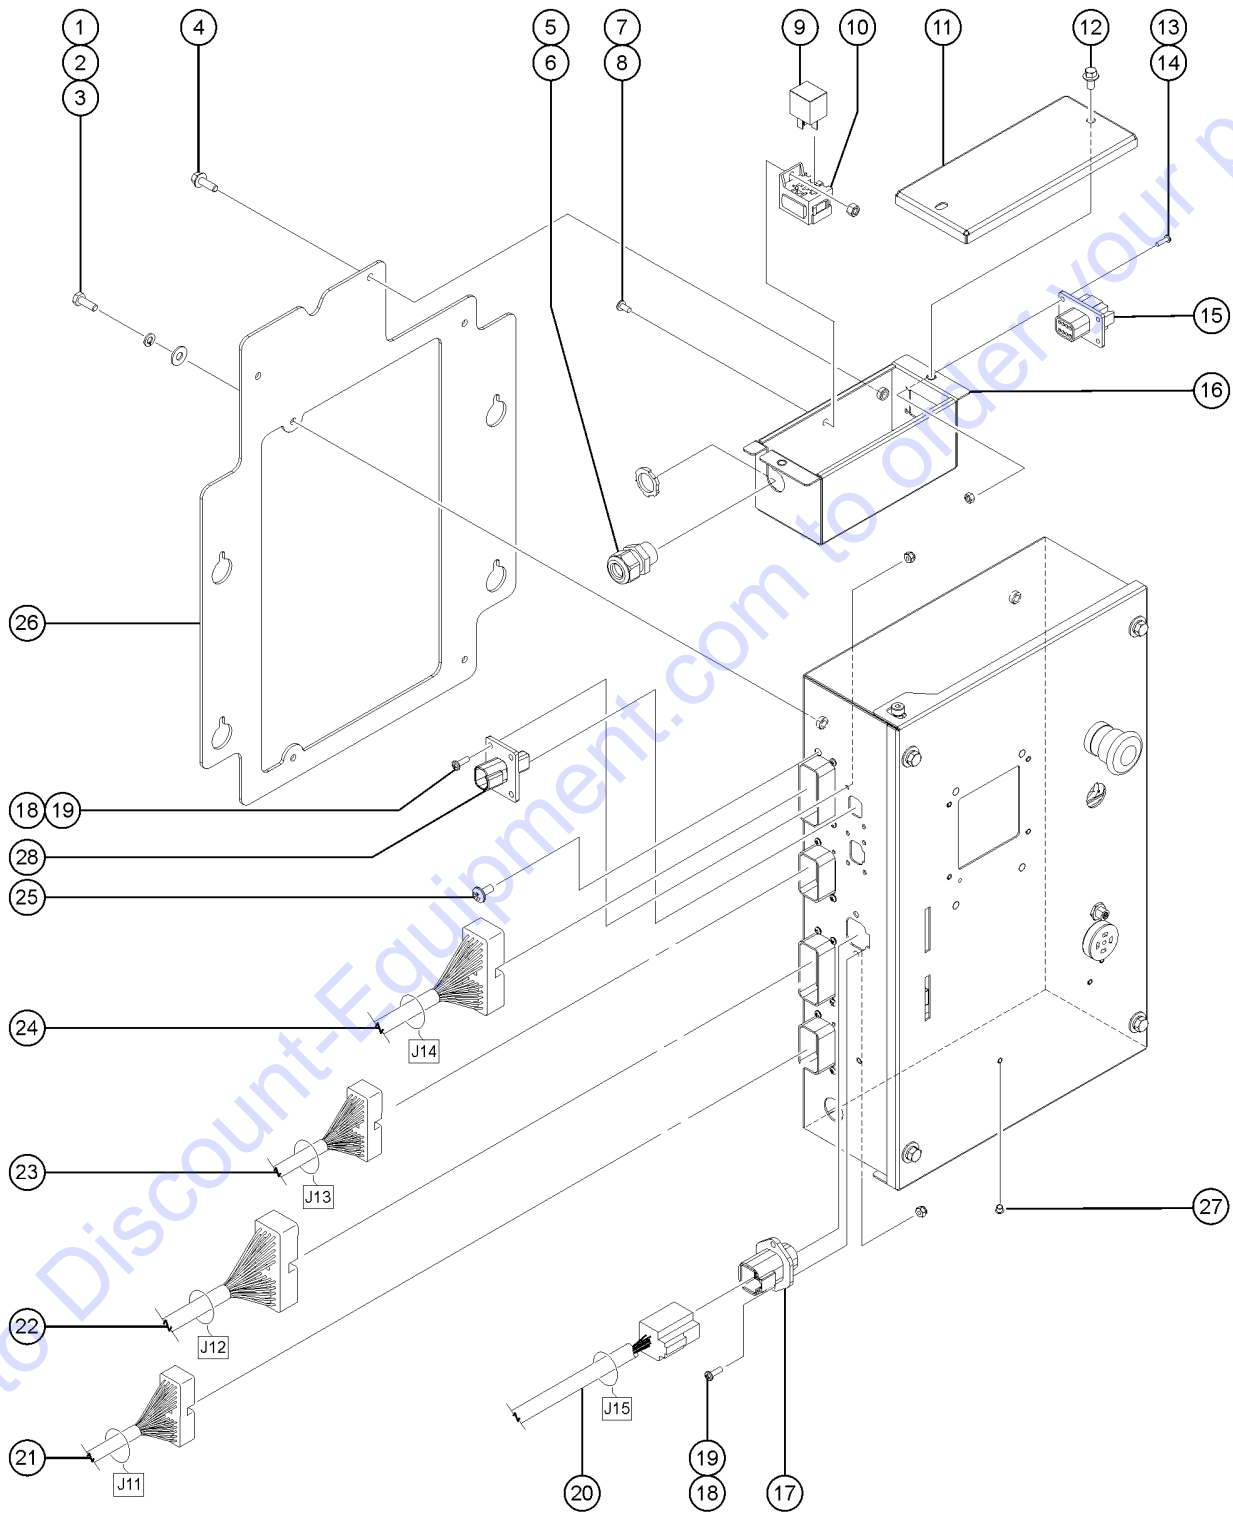

314.2 Ground Control Box - View 2

Item	Part No.	Description	Qty.
21	236265GT	HARNESS, LOWER BOOM CABLE, SUPER-X (J11)	1
21-	60512GT	CONN,PLUG 23 WAY,16-20 GA BLK	
22	232991GT	HARNESS, LOWER LS / SCON, SUPER X 180RJ (J12) (to SN 359)	1
22A-	60514GT	CONN,PLUG 35 WAY,16-20GA BLK	
22B	1272753GT	HARNESS, LOWER LS/SCON, SX180 (from SN 360)	
23	1257246GT	HARNESS, DEUTZ 2.9, TIER 4, SUPER X (J13) TO SN SX180H-702	1
23-	1291193GT	HARNESS, DEUTZ 2.9, TIER 4, SUPER X FROM SN SX180H-703	
23B	1257247GT	HARNESS, PERKINS 854T, TIER 4, SUPER X TO SN SX180H-702	1
23-	1291198GT	HARNESS, PERKINS 854T, TIER 4, SUPER X FROM SN SX180H-703	
24	232990GT	HARNESS, FUNCTION MANIFOLD, SUPER X 180RJ (J14)	1
24-	60515GT	CONN,PLUG 35 WAY, 16-20GA WHT	
25	122351GT	SCREW,#4X1/4,HI-LO,PH PHIL,TAP	1
26	1261766GT	PLATE, GROUND CTRL BOX	
27	30996GT	PLUG,NYLON .313 BLACK DOMED (from SN SX180H- 706)	
28	1269704GT	CONNECTOR, RECEP, 2WAY, FL Deutz Stage V	

Go to Discount-Equipment.com to order your parts