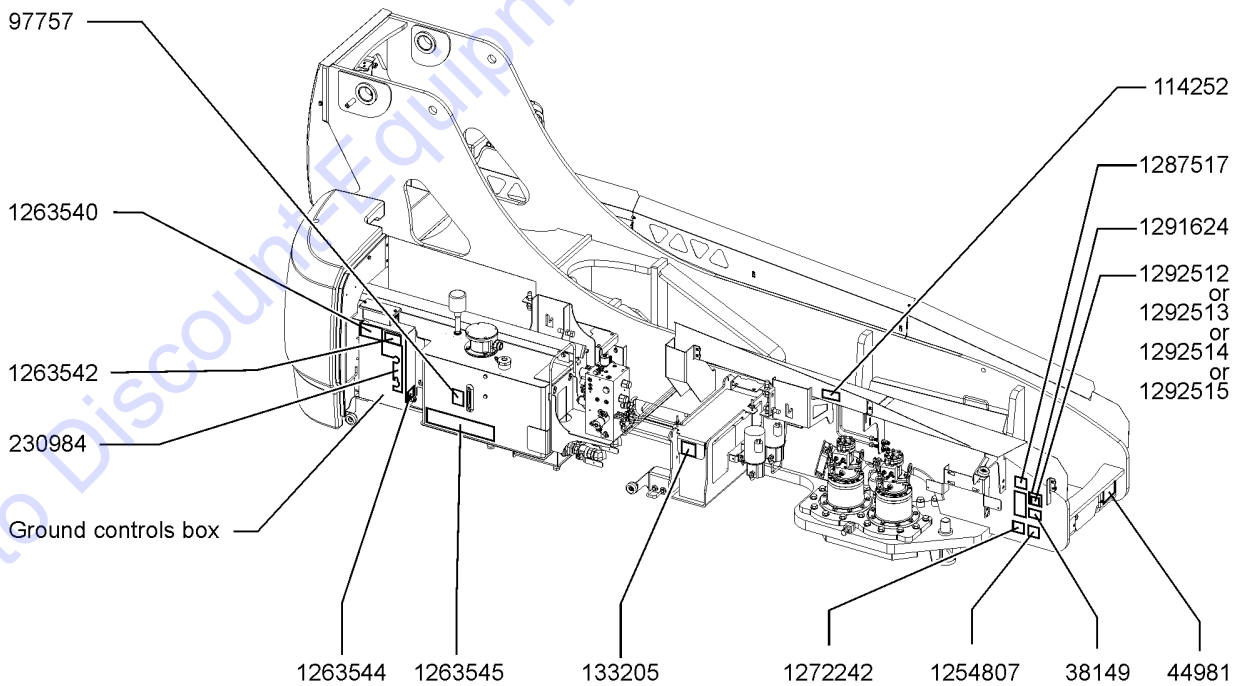

107.1 Decals with Symbols, Hydraulic Tank Side (to SN SX180H-744)

107.1 Decals with Symbols, Hydraulic Tank Side (to SN SX180H-744)

Item	Part No.	Description	Qty.
-	1302922GT	INSTRUCTIONS,INSTALL,COMP,SYMBOL, SX-180	1
-	1302923GT	DECAL KIT,SX-180,COMP,SYMBOL,ANSI & CE	1
1	38149GT	DECAL LABEL PATENTS	1
		(US only)	
2	44981GT	DECAL LABEL AIRLINE 110PSI	1
		Option, airline to platform	
3	82481GT	DECAL SYMBOL BATTERY SAFETY	1
4	82487GT	DECAL,SYMBOL-READ THE MANUAL	1
5	97757GT	DECAL,LABEL,OIL LEVEL IND	1
6	114252GT	DECAL,LABEL,TIP OVER LMT SWTCH	1
7	133067GT	DECAL,DANGER,ELEC.HAZ.STAY CLR	1
8	133205GT	DECAL,LABEL, ELECTRO HAZARD	1
9	161686GT	DECAL, E DOWN PROCEDURE SYM	1
		(CE only)	
10	230984GT	DECAL, GROUND CONTROL SPX	1
11	1254807GT	DECAL,LABEL,112 DB	1
		(CE only)	
12	1255581GT	DECAL,COSMETIC, 10" GENIE BLUE	1
13	1258174GT	DECAL,COSMETIC,10" GENIE WHITE	1
14	1258176GT	DECAL,COSMETIC,10" GENIE BLACK	1
15	1263540GT	DECAL, TIP OVER HAZARD	1
16	1263542GT	DECAL,IMPROPER OPERATION,SYMBOL	2
17	1263544GT	DECAL, BYPASS KEY SWITCH	1
18	1263545GT	DECAL, INSTR-BYPASS KEY SWITCH	1
19	1272242GT	DECAL,MACHINE REGISTRATION/OWNER TRANSFER	1
20	1287517GT	DECAL,TRANSITION PERIOD DEUTZ ENGINE	1
		(CE only)	
21	1291624GT	DECAL COSM,GENIE LIFT CONNECT,LEXAN COVER	1
22	1292512GT	DECAL COSM,GENIE LIFT CONNECT,ESN,SKU4-1	1
23	1292513GT	DECAL COSM,GENIE LIFT CONNECT,ESN,SKU4-2	1
24	1292514GT	DECAL COSM,GENIE LIFT CONNECT,ESN,SKU4-3	1
25	1292515GT	DECAL COSM,GENIE LIFT CONNECT,ESN,SKU4-4	1