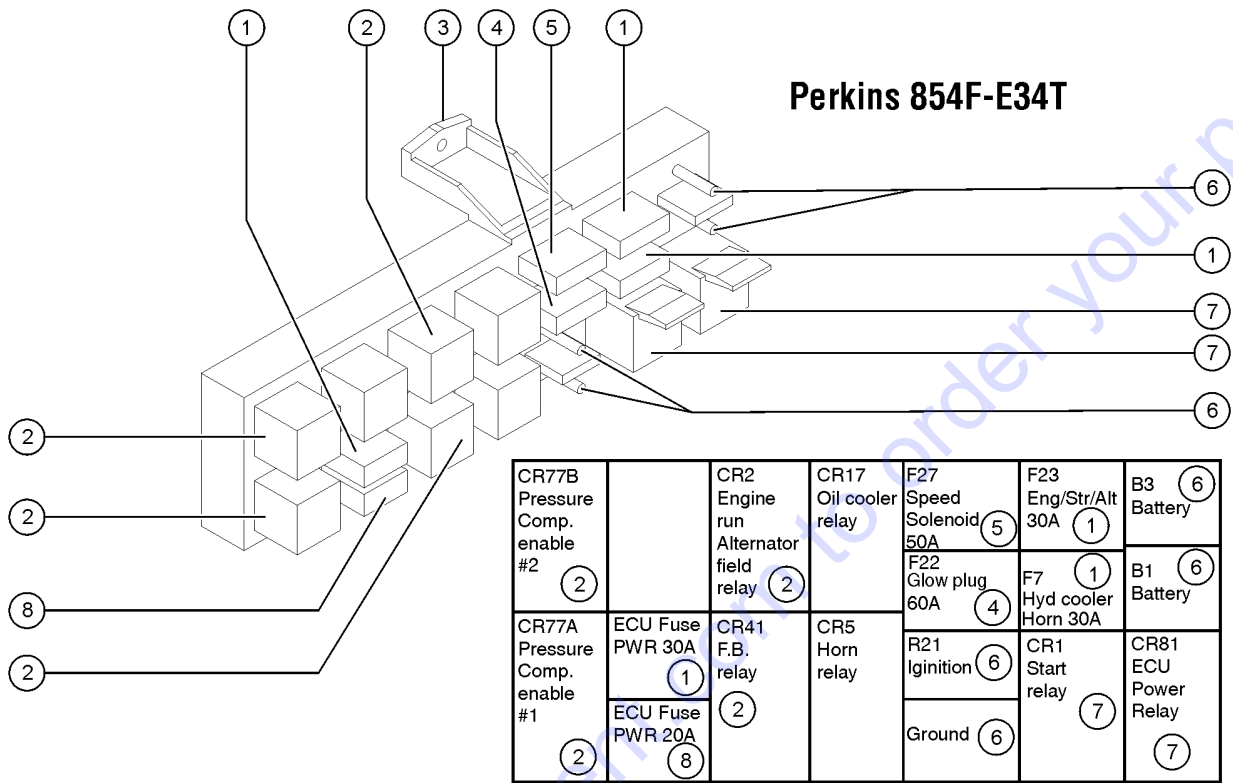

307.3 Fuse Assembly Deutz D2.9L4 and Perkins 854F-E34T - View 2

307.3 Fuse Assembly Deutz TD 2.9L4 and Perkins 854F-E34T - View 2

Item	Part No.	Description	Qty.
1	94327GT	FUSE,30 AMP	3
2	34052GT	RELAY,SPDT,12V(AUTO) PLUG IN**	
2-	88167GT	CONN,DUAL RLY MODULE,10 POS	
3	88160GT	BRACKET,LEG,RLY BLOCK	3
4	101340GT	FUSE,60 AMP,MAXI	1
5	1258391GT	FUSE, 50 AMP, MAXI	1
6	106051GT	CONN,FEED THRU STUD	2
6-	88164GT	CONN MAXI FUSE MODULE,4POS	
7	61225GT	RELAY,12VDC,70AMP,SEALED	2
7-	88162GT	CONN,POWER RLY MODULE,4POS	
8	60536GT	FUSE,20 AMP,MAXI	1

Go to Discount-Equipment.com to order your parts