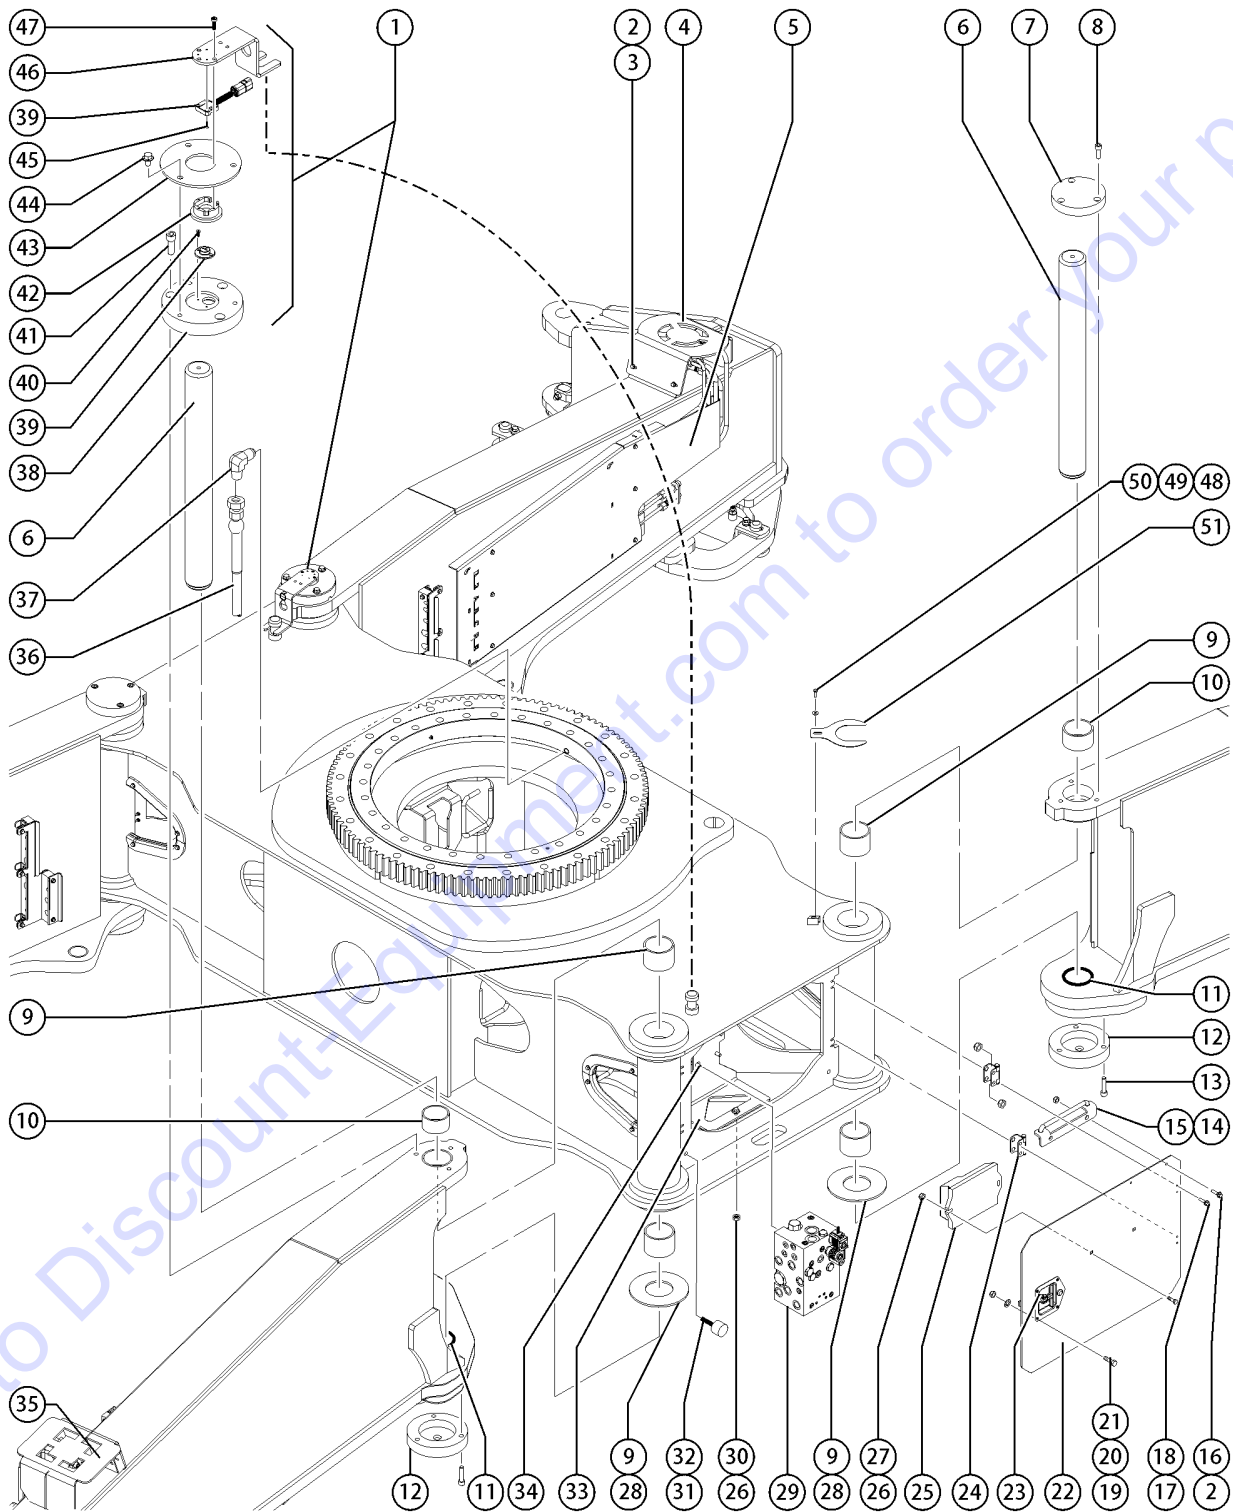

203.1 Chassis Components, Tank Side

Go to Discount-Equipment.com to order your parts

203.1 Chassis Components, Tank Side

Item	Part No.	Description	Qty.
1	1260073GT	ASSY,AXLE SENSOR,SX/ZX135 (complete) Includes items from 38 to 47	2
2	231532GT	SCREW,HHF,M6X20,DIN6921,10.9,Y	
3	230073GT	SPRING CLIP,M6-1.0,0.8-4.0X13.5,ZAB	
4	1259975GT	FORMING,DIRECTIONAL CIRCLE	1
5		Ref. FORMING, HYD TUBE COVER (Refer to 204.1)	
6	219304GT	PIN, 80MM X 780MM, AXLE	2
7	1259976GT	MACHINED, TOP CAP, AXLE PIN	2
8	160732GT	SCREW, SHCS M12-1.75X35	
9	235309GT	BEARING,80ID X 90OD X 65LG	4
10	237854GT	BEARING, 80ID X 90OD X 52LG	2
11	160502GT	BEARING, 80ID X 90OD X 80LG	2
12	1259978GT	MACHINED, LOWER CAP, AXL PIN	2
13	160736GT	SCREW, SHCS M12-1.75X50 GR12.9	
14	1259986GT	FORMING,LOCK COVER BRKT	1
15	230825GT	FORMING, COVER LOCK BAR	1
16	231513GT	NUT,TL FLG,M6-1.0,DIN6927,10,Z	-
17	218457GT	SCREW,HHF,M5X12,DIN6921,10.9,Z	
18	1255753GT	NUT,FLG,M5-0.8,DIN6923,8,ZAB	-
19	235315GT	SCREW,PHPM,M4-0.7X16,DIN7985,ZAB	
20	825357GT	WASHER,FLAT,M4,DIN125,ZAB	
21	825686GT	NUT, TL, M4-0.7, DIN980, 8, ZAB	-
22	1260070GT	ASSY,CHASSIS DOOR,ZX135 SX Includes items 14 - 24	1
23	74245GT	LATCH,FLUSH CUP LEFT HAND Includes mounting hardware and 1 pair of keys	1
23-	29314GT	KEY,LATCH, 1 PAIR (28125)	
24	217477GT	HINGE, OFFSET 12MM	2
25	101004GT	MODULE,DCON	1
26	237832GT	NUT,TL FLG,M8-1.25,DIN6927,10,ZAB	
27	230826GT	BOLT,CARRIAGE,M8X35,DIN603,8.8