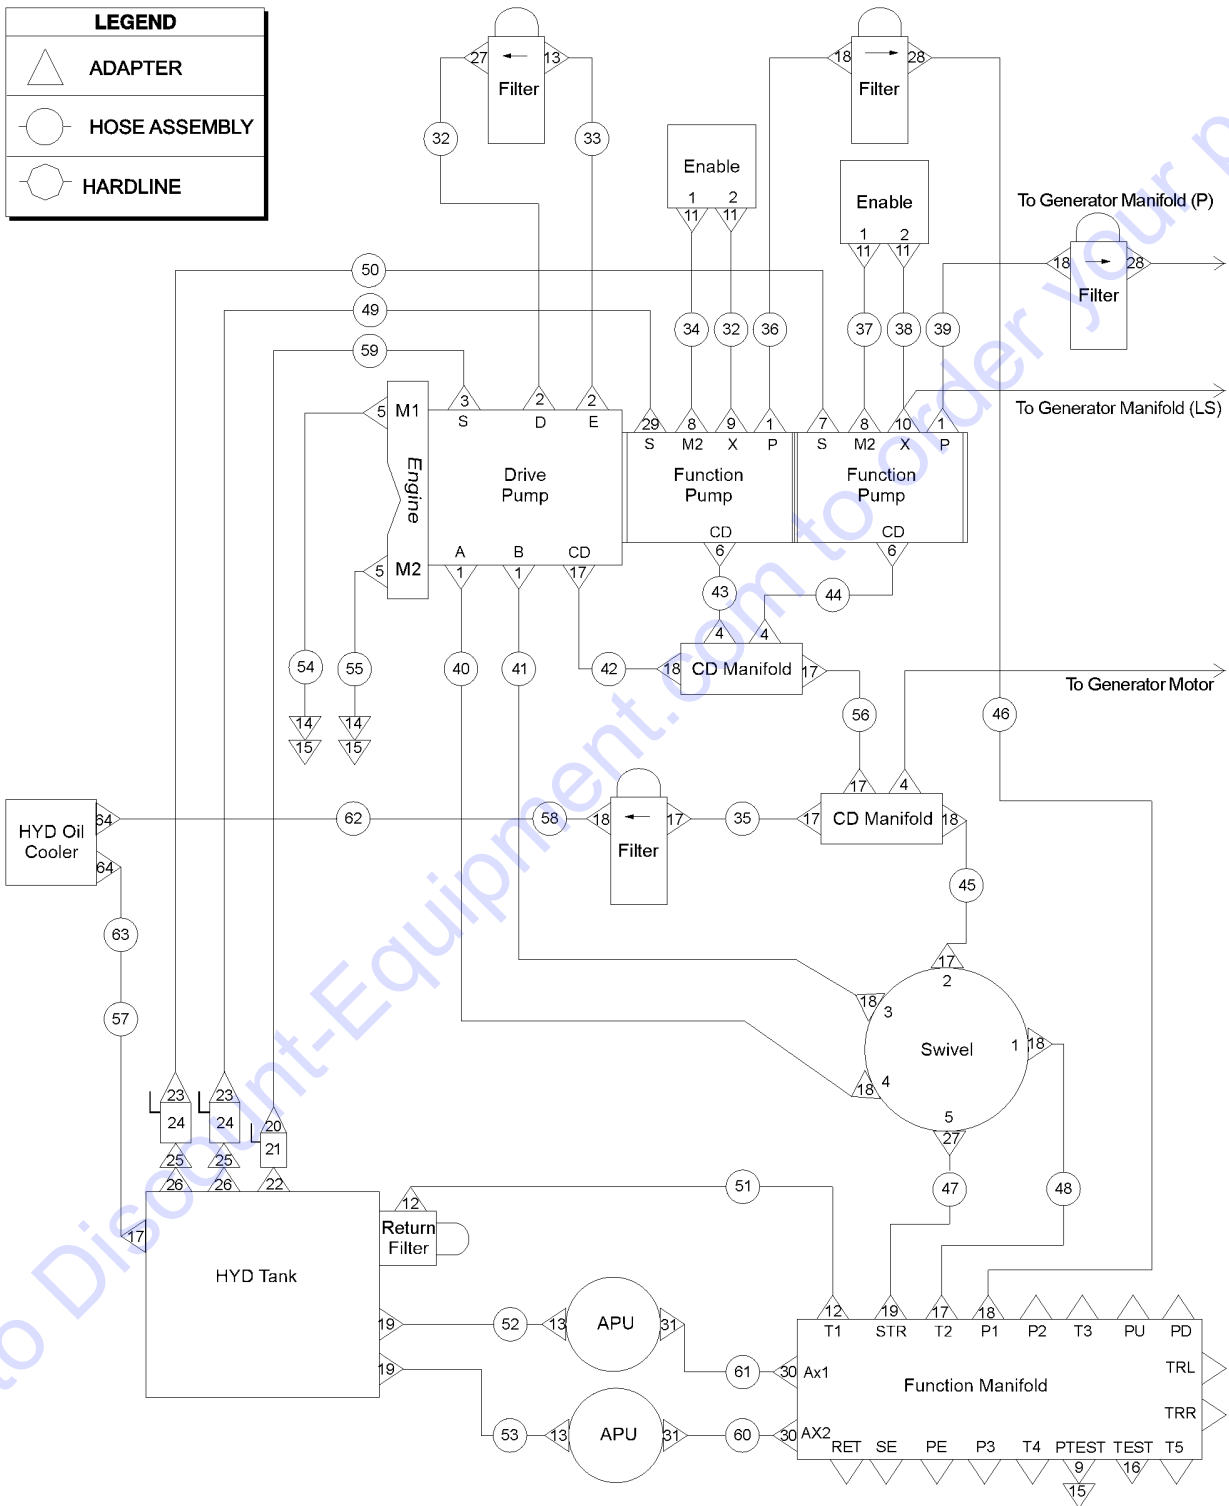

709.1 Hydraulic Hoses and Fittings - Turntable

Go to Discount-Equipment.com to order your parts

709.1 Hydraulic Hoses and Fittings - Turntable

Item	Part No.	Description	Qty.
57	61072-4526GT	HOSE ASSY,3/4,STR FEM,STR FEM (components: 48841, 48845, and 48762 @ 42 inches) to SN SX180H-753	1
57B	61072-7426GT	HOSE ASSY,3/4" 45 FEM STR FEM (components: 48841, 48845, and 48762 @ 71 inches) from SN SX180H-754	1
58	61073-6430GT	HOSE ASSY,3/4",90°FEM,STR FEM (components: 48846, 48841, and 48762 @ 61 inches) to SN SX180H-753	1
56B	61073-7830GT	ASSY, HOSE, HYD, -12, 3000, STR, 90 (components: 48846, 48841, and 48762 @ 75 inches) from SN SX180H-754	1
59	49159-6218GT	HOSE ASSEMBLY,1" (components: 48854, 48855, and 48764 @ 58 inches)	1
60	218774GT	HYD. TUBE, APU2	1
61	218773GT	HYD. TUBE, APU1	1
62	219153GT	HYD. TUBE, OIL COOLER, TANK SI to SN SX180H-753	1
63	219154GT	HYD. TUBE, OIL COOLER, ENG. SI to SN SX180H-753	1
64	48960GT	FITTING,CONN,520120-12*** to SN SX180H-753	2
64B	48963GT	FITTING,ELBOW,45D,520320-12*** from SN SX180H-754	2

Go to Discount-Equipment.com to order your parts