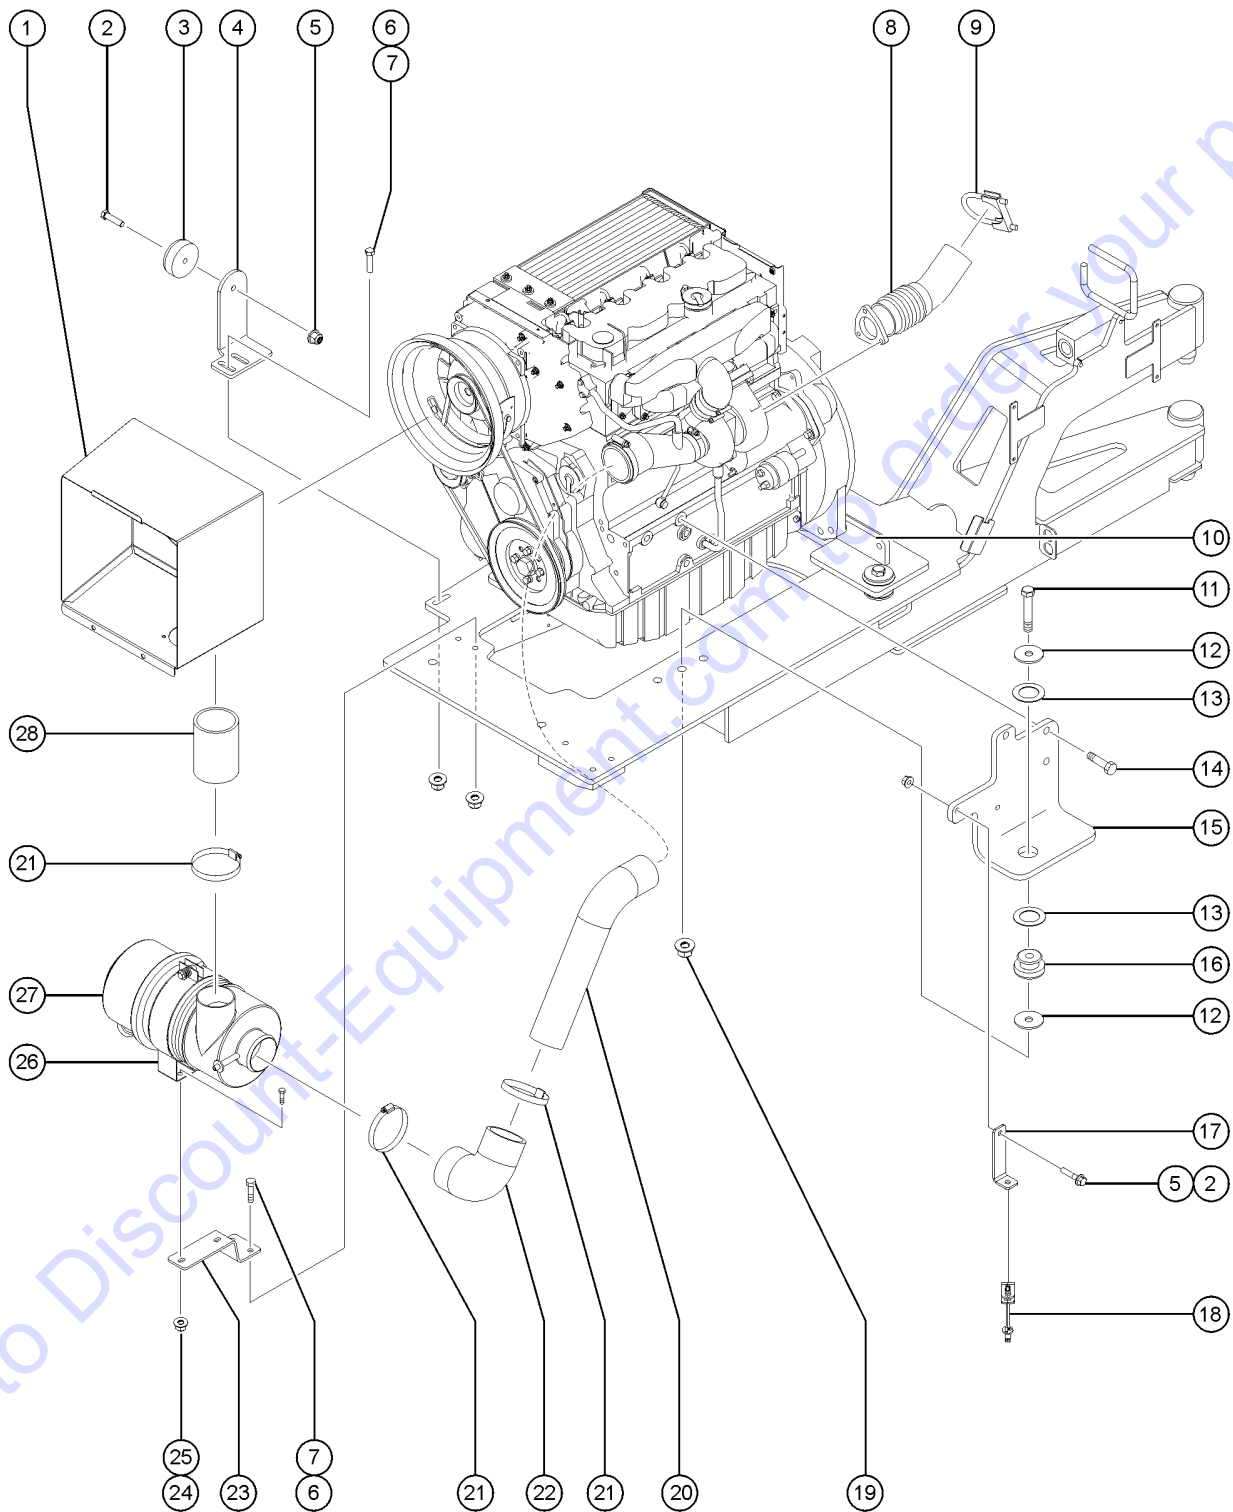

403.1 Deutz TD2011-L04i Engine - View 3

Go to Discount-Equipment.com to Order Your parts

<i>Item</i>	<i>Part No.</i>	<i>Description</i>	<i>Qty.</i>
27	81467GT	AIR CLEANER,NELSON	1
28	106211-475GT	HOSE,RUBBER 3"ID X .25 BLACK	1

Go to Discount-Equipment.com to order your parts