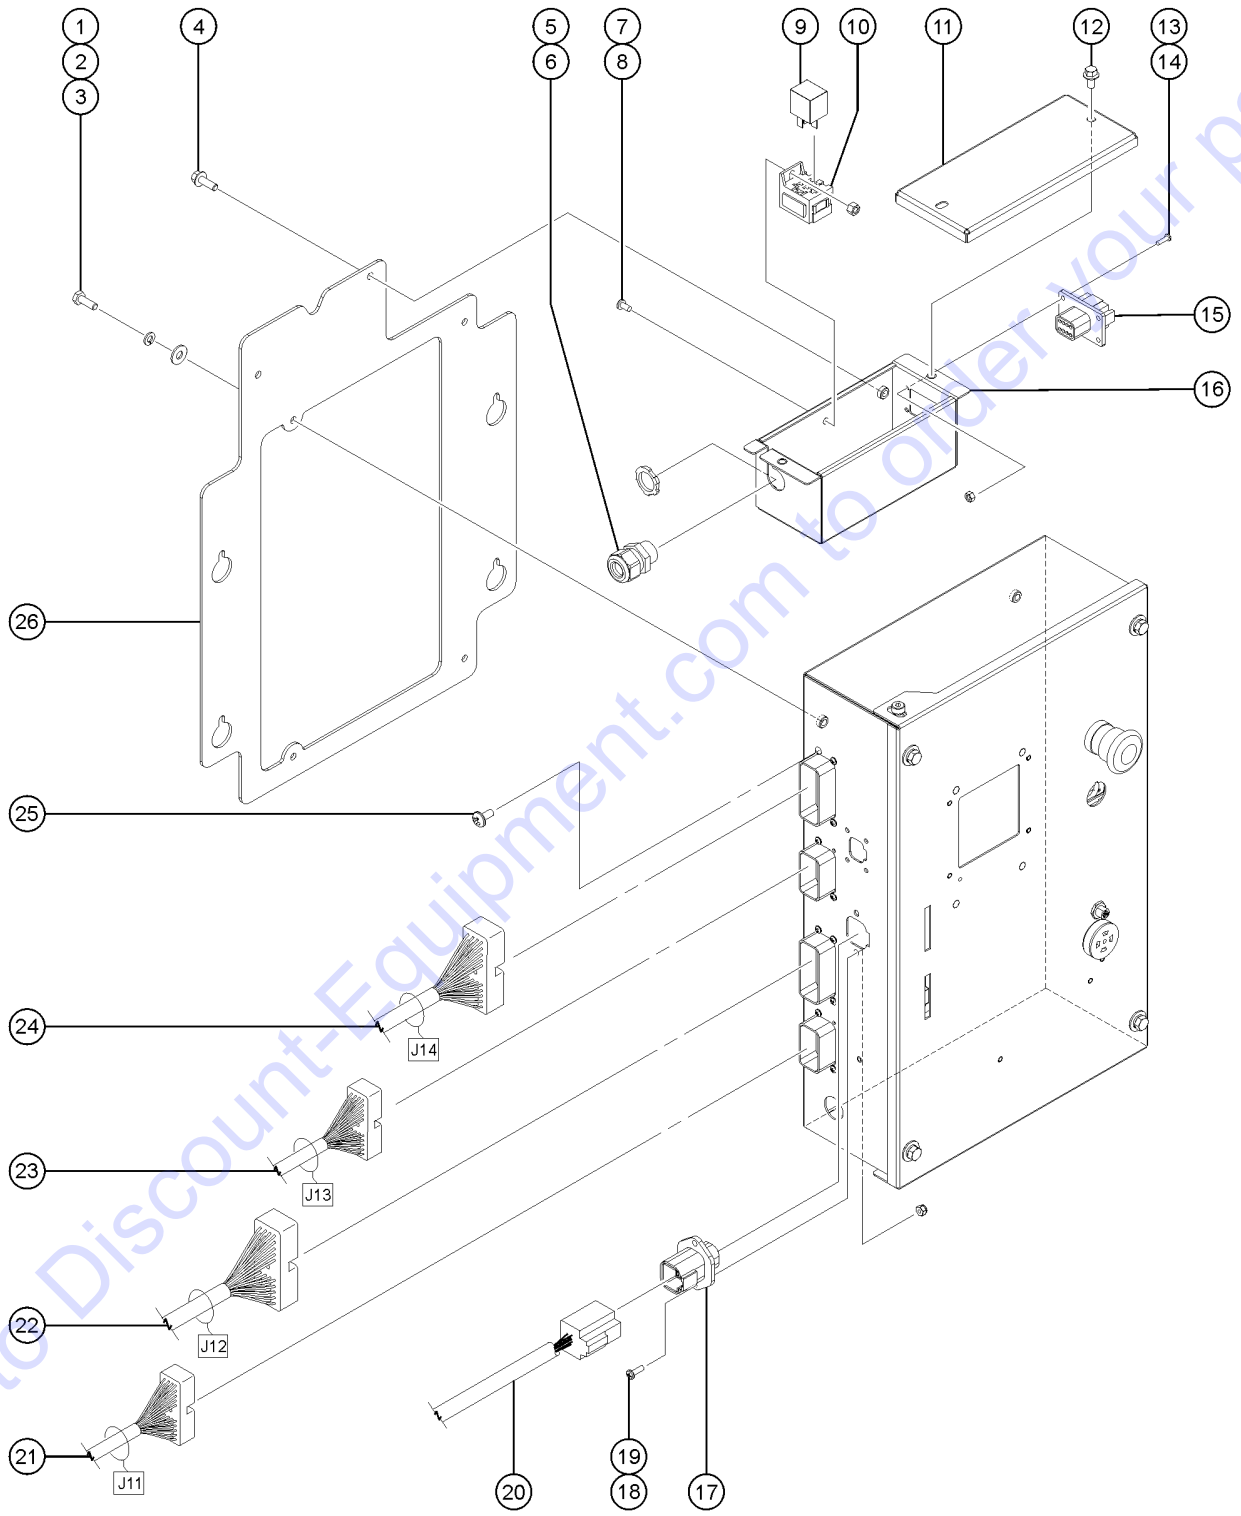

313.2 Ground Control Box Deutz TD2011-L04i and Perkins 1104D-44T - View 2

313.2 Ground Control Box Deutz TD2011-L04i and Perkins 1104D-44T - View 2

Item	Part No.	Description	Qty.
A-		Models with Deutz TD2011-L04i or Perkins 1104D-44T Engine from SN 605, refer to 314.1 and 314.2	
B	1253314GT	ASSY, TELEMATICS CONN. BOX (items include 4, 7-10, 11-14 and 16) To SN SX180H-702	4
B-	1290797GT	ASSY,TELEMATICS 2.0 CONN,BOX (items include 4, 7-10, 11-14 and 16) From SN SX180H-703	
1	824059GT	SCREW,HHC,1/4-20X.75,8,ZAG	4
2	824109GT	WASHER,LOCK,1/4,ZAG	4
3	824113GT	WASHER,FLAT,1/4,USS,ZAG	2
4	824078GT	SCREW,HHF,1/4-20X.75,8,ZAG	2
5	7057GT	CONN. SQZ,1/2NPT .39-.56 MED.	1
6	6935GT	LOCKNUT,ELEC,1/2"	1
7	825349GT	SCREW,PHPM,10-32X.38,ZAG	1
8	824036GT	NUT, TL, 10-32, A, ZAG	1
9	34052GT	RELAY,SPDT,12V(AUTO) PLUG IN**	1
10	34053GT	ASSY,RELAY SOCKET, AUTO	1
10-	58319GT	RELAY SOCKET,AUTO,RETAINER***	1
11	1253238GT	WELDMENT, TELEMATICS CONN. COV	2
12	824077GT	SCREW, HHF, 1/4-20 X .5, 8, ZAG	4
13	824214GT	SCREW,PHPM,6-32X.5,ZAG	4
14	824019GT	NUT,TL,6-32,A,ZAG	1
15	87755GT	CONN,RECEP 8 WAY 14-18GA,FL	1
16	1253236GT	WELDMENT, TELEMATICS BOX	
17	73717GT	CONN,RECEP 4 WAY,12-14GA FL***	1
18	49820GT	SCREW,PHILLIPS,PHM,6-32 X .5	2
19	12344GT	NUT,NYLOCK,6-32	1
20	236405GT	HARNESS, TCON J15 POWER	1
21	236265GT	HARNESS, LOWER BOOM CABLE, SUPER-X (J11)	1
21-	60512GT	CONN,PLUG 23 WAY,16-20 GA BLK	
22A	232991GT	HARNESS, LOWER LS / SCON, SUPER X 180RJ (J12) (to SN 359)	1
22A-	60514GT	CONN,PLUG 35 WAY,16-20GA BLK