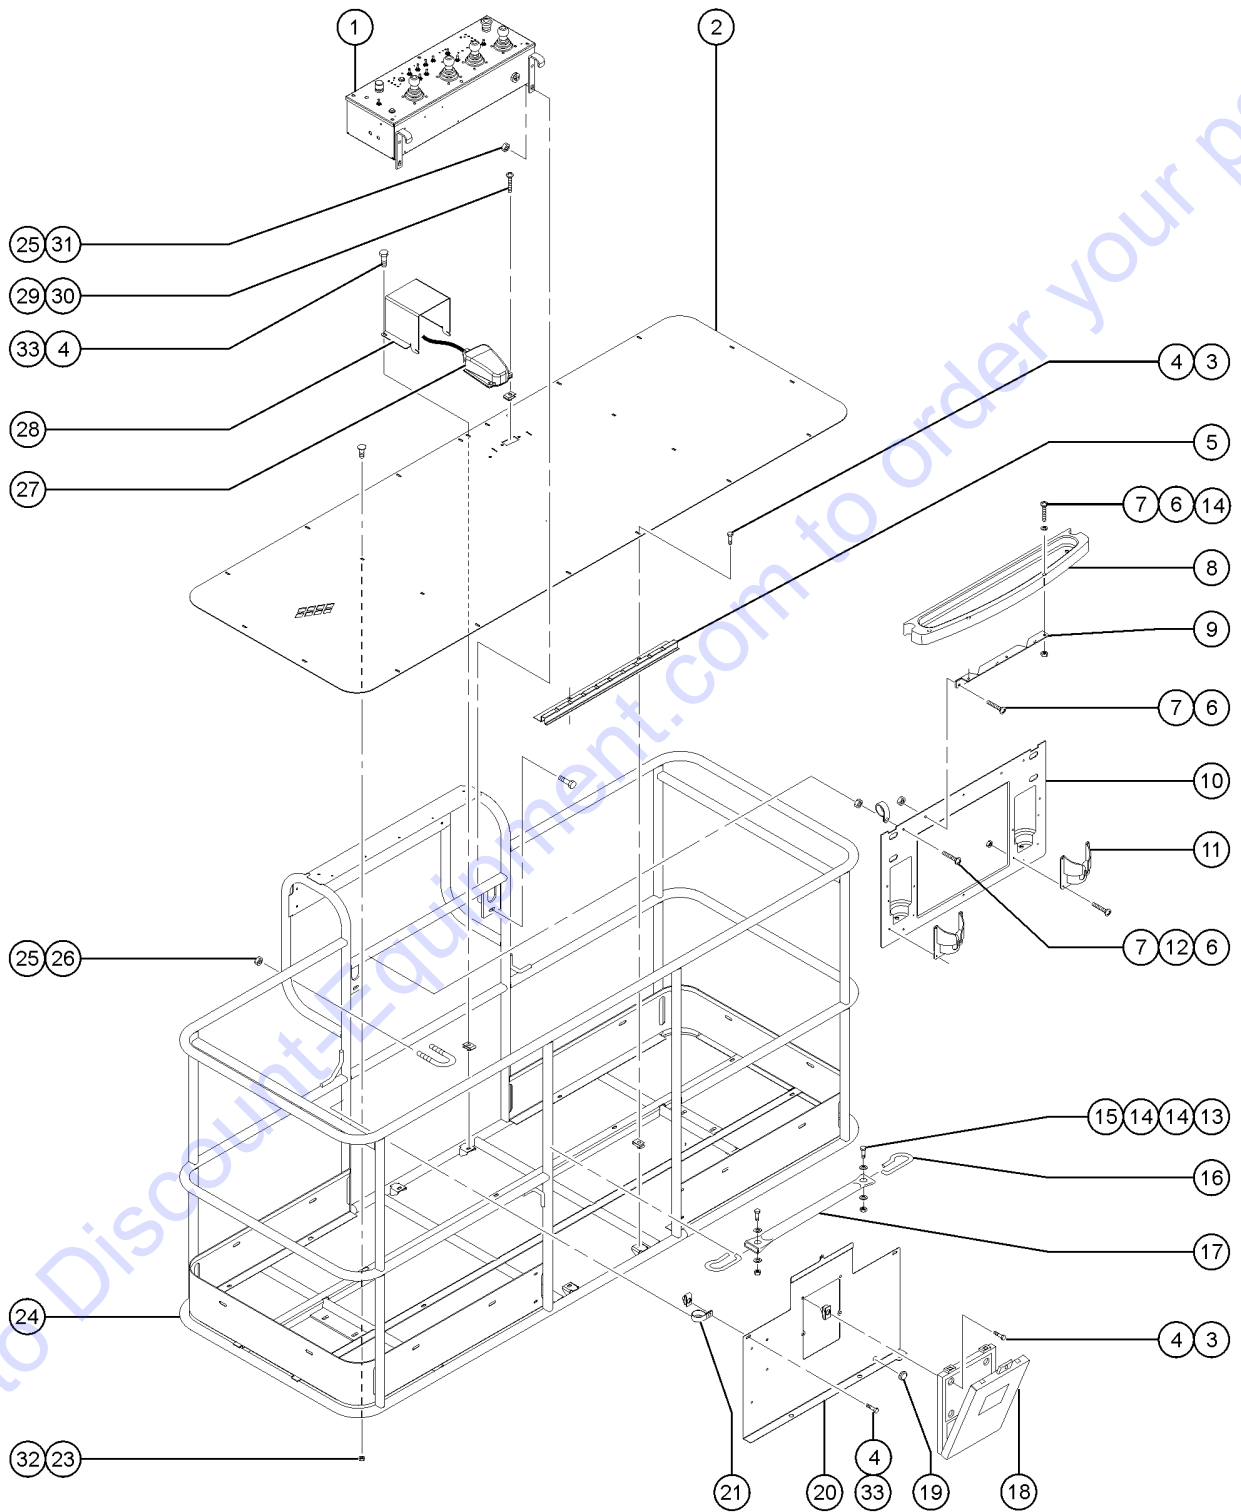

602.1 Platform Installation - View 2 (to SN 354)

Item	Part No.	Description	Qty.
-		OPTION,8 FT PLATFORM Older platform option 82658GT is no longer available. Order 1272306GT for replacement. Refer to 602.2 and to section 100 for decals	
-		OPTION,6 FT PLATFORM Older platform option 82658GT is no longer available. Order 1272305GT for replacement. Refer to 602.2 and to section 100 for decals	
-		Ref. SWING GATE ..... (Refer to 801.1)	
1		Ref. Platform Controls ..... (Refer to 603.1)	
2	73478PGT	FLOORING,8 FT PLATFORM**	1
2-	73477PGT	FLOORING, 6'FT PLATFORM	
3	824078GT	SCREW,HHF,1/4-20X.75,8,ZAG	
4	56912GT	SPRING CLIP,1/4-20,.025-.15X.5	21
5	73610PGT	STEP PLATFORM ENTRY PAINTED***	1
6	1262031GT	SCREW,HHF,10-24X.75,ZAG	
7	1256467GT	NUT,TL FLG,10-24,F,Z	
8	60476GT	TOOL HOLDER,PLASTIC	1
9	60475GT	GUSSET,TOOL HOLDER,PLASTIC	1
10	60477GT	PLATE,DECAL,PLASTIC	1
11	60474GT	CUP HOLDER,PLASTIC	2
12	60478GT	CLAMP,1.25"DIA NON-CUSHIONED	5
13	824060GT	SCREW, HHC, 1/4-20 X 1, 8, ZAG	
14	1253185GT	WASHER,FLAT,#10,USS,ZAG	
15	824024GT	NUT,TL,1/4-20,C,ZAG	
16	12443GT	MIDRAIL GUIDE (HOOK)	2
17	102992GT	SLIDING MIDRAIL KIT,PTD	1
17-	12443GT	MIDRAIL GUIDE (HOOK)	
17-	139451GT	TUBE,SLIDING MIDRAIL,PAINTED	
17-	20973GT	WIRE LOOM,3/8 POLY SLIT	
18A	44743GT	MANUAL BOX W/DECALS***	1
		USA/Canada/Australia	
18B	24514GT	BOX,INSTRUCTION STORAGE	
		Europe/Asia/South America (decal required; refer to Section100)	
19	229768GT	GROMMET,RUBBER,1.0X0.094X1.375	1