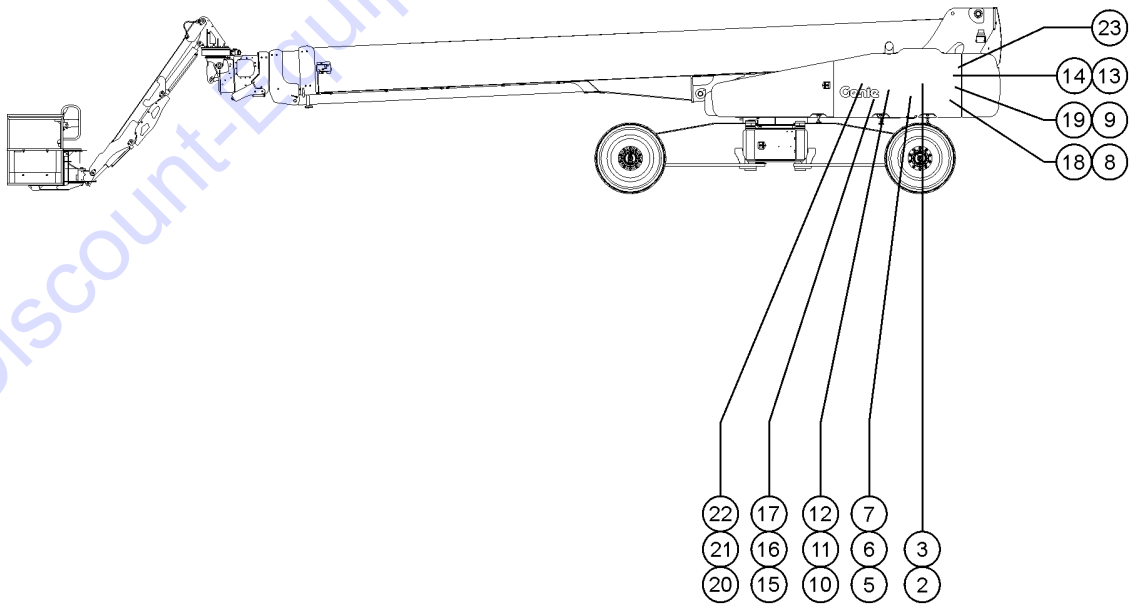

001.1 Parts Stocking List

Go to Discount-Equipment.com to order your parts

Item	Part No.	Description	Qty.
		Deutz TD 2.9L4 Models	
9	62420GT	FILTER,AIR*** Deutz TD 2.9L4 Models (refer to 406.1)	
10	214228GT	FILTER, DEUTZ 2.9, FUEL Deutz TD 2.9L4 Models (refer to 406.1)	
11	236260GT	FILTER, FUEL PRE-FILTER, SPIN-ON, DEUTZ Deutz TD 2.9L4 Models (refer to 407.1)	
12	49924GT	FILTER,OIL,DEUTZ F4L1011F Deutz TD 2.9L4 Models (refer to 407.1)	
13	1262866GT	FAN BELT, ALTERANTOR Deutz TD 2.9L4 Models (refer to 404.1)	
14	1262487GT	BELT,AIR PUMP,PERKINES 404F-22T Deutz TD 2.9L4 Models (refer to 404.1)	
24	1276598GT	KIT, DIAGNOSTICS Deutz TD 2.9L4 Models from SN 319 (not shown)	
		Perkins 1104D-44T Models	
15	102632GT	FILTER,OIL,PERKINS 1104C-44 Perkins 1104D-44T Models (refer to 409.1)	
16	62433GT	FILTER,ELEMENT,30 MIC,75020 Perkins 1104D-44T Models (refer to 410.1)	
17	102639GT	FILTER,FUEL, PERKINS 1104C Perkins 1104D-44T Models (refer to 409.1)	
18	62425GT	FILTER,AIR CLEANER, SUPERBOOM Perkins 1104D-44T Models (refer to 410.1)	
		Perkins 854F-E34T Models	
19	62420GT	FILTER,AIR*** Perkins 854F-E34T Models (refer to 411.1)	
20	218811GT	PRE-FILTER,FUEL,854E-E34TA Perkins 854F-E34T Models (refer to 414.1)	
21	218835GT	FILTER,OIL,854E-E34TA Perkins 854F-E34T Models (refer to 414.1)	
22	218809GT	FILTER,FUEL,854E-E34TA Perkins 854F-E34T Models (refer to 414.1)	
23	218834GT	BELT,DRIVE,854E-E34TA Perkins 854F-E34T Models (refer to 415.1)	

Go to DiscoverEquipment.com to order your parts