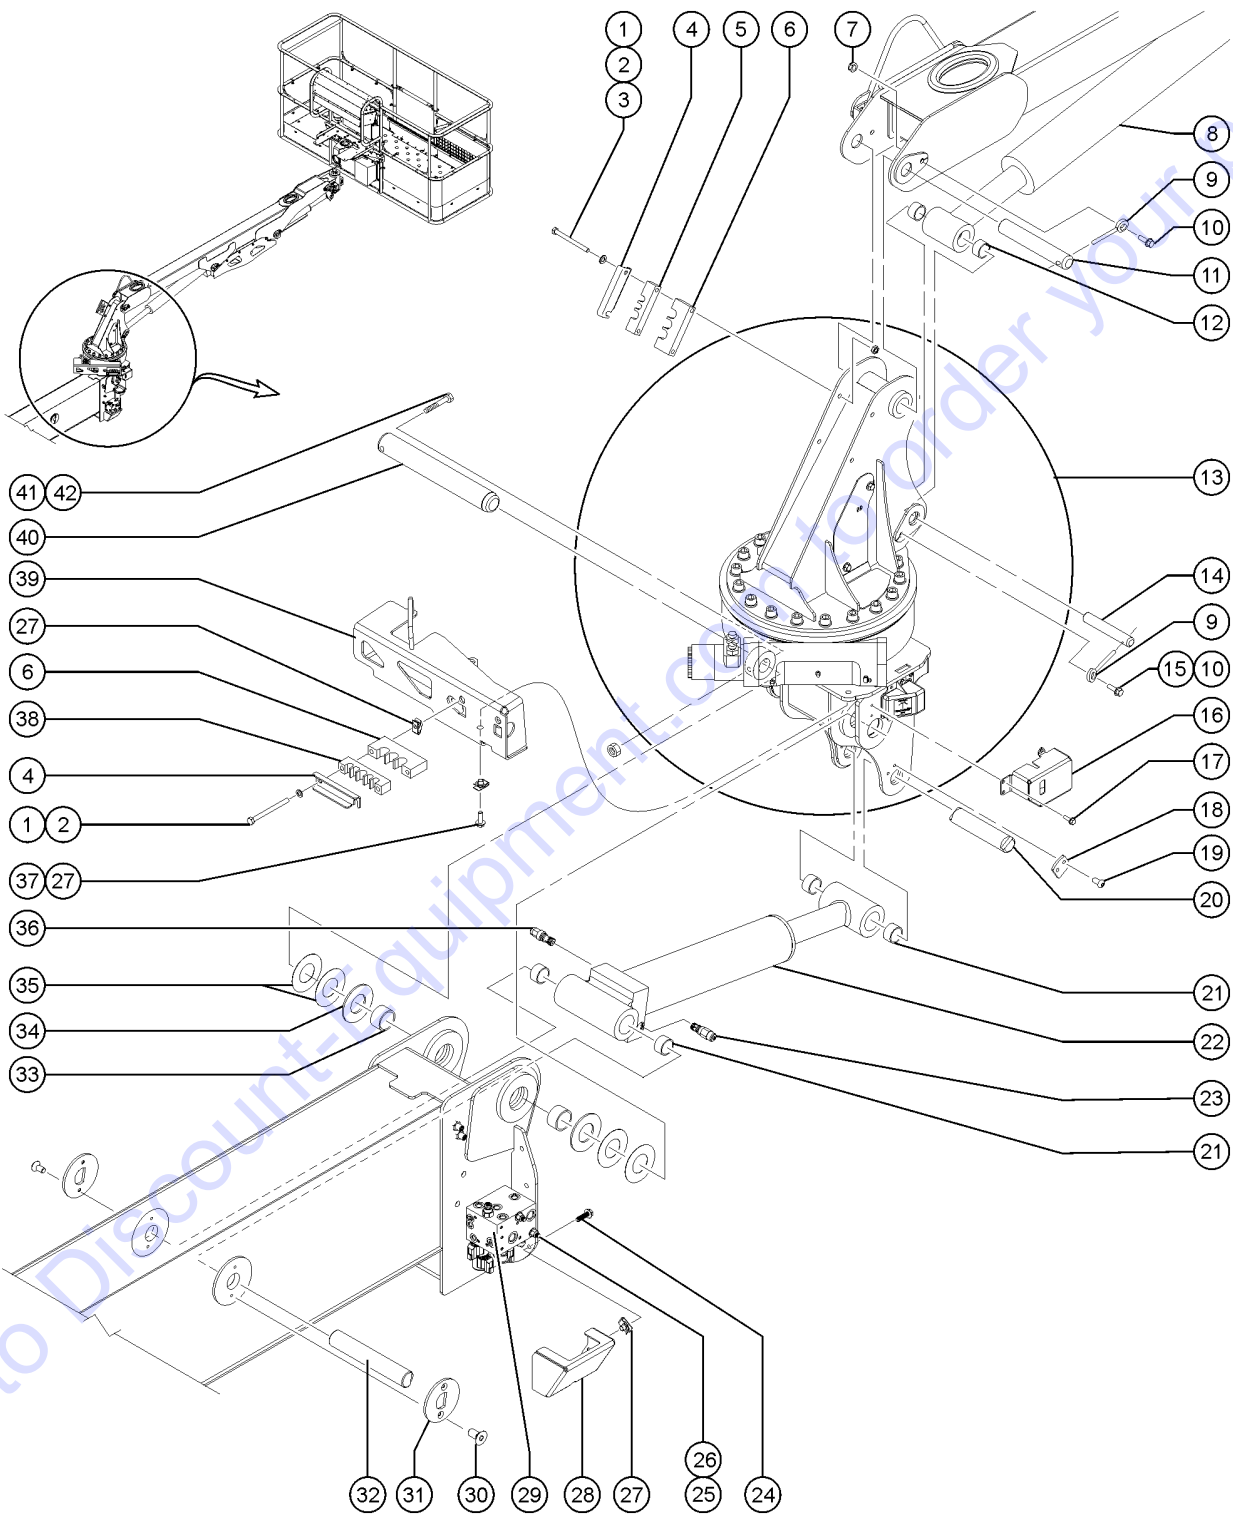

516.1 Jib Rotator Installation

516.1 Jib Rotator Installation

Item	Part No.	Description	Qty.
26	216165GT	SCREW,HHC,M10-1.5X130,10.9,ZAB	2
27	230074GT	SPRING CLIP,M10-1.5,1-6X19,ZAB	
28	162115GT	COVER, JIB MANIFOLD	
29		Ref. JIB MANIFOLD (Refer to 515.1 and 704.1)	
30	232983GT	SCREW, FHS, M8-1.25 X 16, DIN7	4
31	232893GT	PLATE, BELL CRANK PIN RETAINER	2
		(Refer to 514.1)	
32	231540GT	PIN, 40 DIA X 240 LG, 2 FLATS	1
33	229532GT	BEARING, 50ID X 58OD X 40LG	2
34	218021GT	WASHER,THRUST,50MMX100MM	2
35	218020GT	WASHER,THRUST,50MMX100MM	4
36	61602GT	VALVE,COUNTERBAL.CBBB-LHN@3500	1
36-	43018GT	SEAL KIT (39345)	
37	232874GT	SCREW,HHF,M10-1.5X30,DIN6921,10.9,ZAB	
38	219920GT	CLAMP,-6 AND ELEC,BELLCRANK	
39	161392GT	WELDMENT,WORMDRIVE COVER	
40	231537GT	PIN, 50 DIA X 370 LG, 1 HOLE	1
41	218052GT	SCREW,HHC,M12-1.75x110,ZAB	
42	1251713GT	NUT,TL,M12-1.75,DIN980,10,ZAB	

Go to Discount-Equipment.com to order your parts