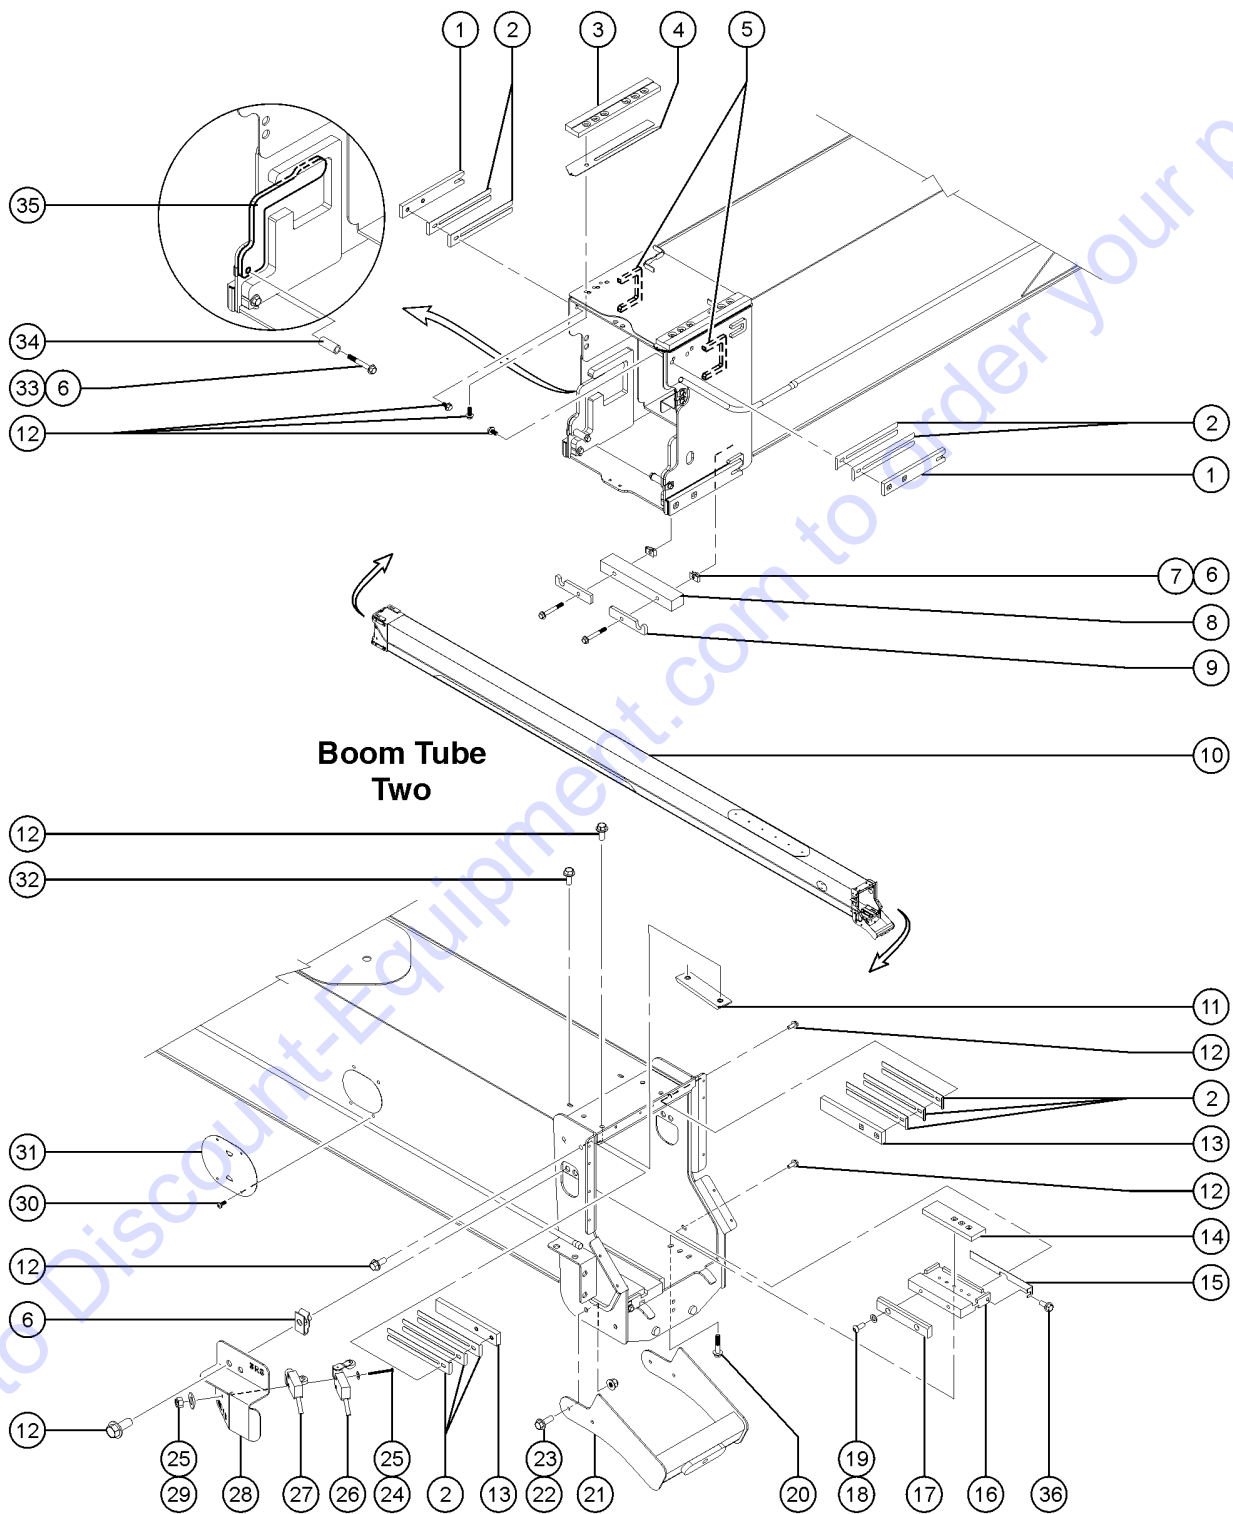

512.1 Boom Tube Two - Wear Pads

512.1 Boom Tube Two - Wear Pads

Item	Part No.	Description	Qty.
24	826523GT	SCREW,PHPM,M4-0.7X45,DIN7985,ZAB	
25	825357GT	WASHER,FLAT,M4,DIN125,ZAB	
26	236399GT	SWITCH ASSY, 3.5FT EXT SAFETY, SUPER-X	1
26-	139644-24CL0GT	LIMIT SWITCH,TAB,BLUE,MICRO	
26-	128636GT	ROLLER, ARM, LIMIT SWITCH, ZCY500	
27	236400GT	SWITCH ASSY, 150FT EXT OPER/SAFETY, SUPER-X	1
27-	139644-12B40GT	LIMIT SWITCH,TAB,BLUE,MICRO	
27-	128636GT	ROLLER, ARM, LIMIT SWITCH, ZCY500	
28	232919GT	FORMING,BOOM #2,LSB3RS MOUNT	1
29	825686GT	NUT, TL, M4-0.7, DIN980, 8, ZAB	
30	826173GT	SCREW,PHPM-ST,M6-1.0X12,DIN750	
31	232895GT	PLATE, INSPECTION COVER	2
32	237352GT	SCREW,HHF,M10-1.5X16,DIN6921,10.9,ZAB	
33	826008GT	SCREW,HHF,M10-1.5X75,DIN6921,10.9,ZAB	2
34	825943GT	TUBE,SPACER	2
35	826154GT	PLATE,B2,CYLINDER LOCK	2
		(Refer to 507.1, item 19)	
36	237352GT	SCREW,HHF,M10-1.5X16,DIN6921,10.9,ZAB	
		to SN 334	

Go to Discount-Equipment.com to order your parts