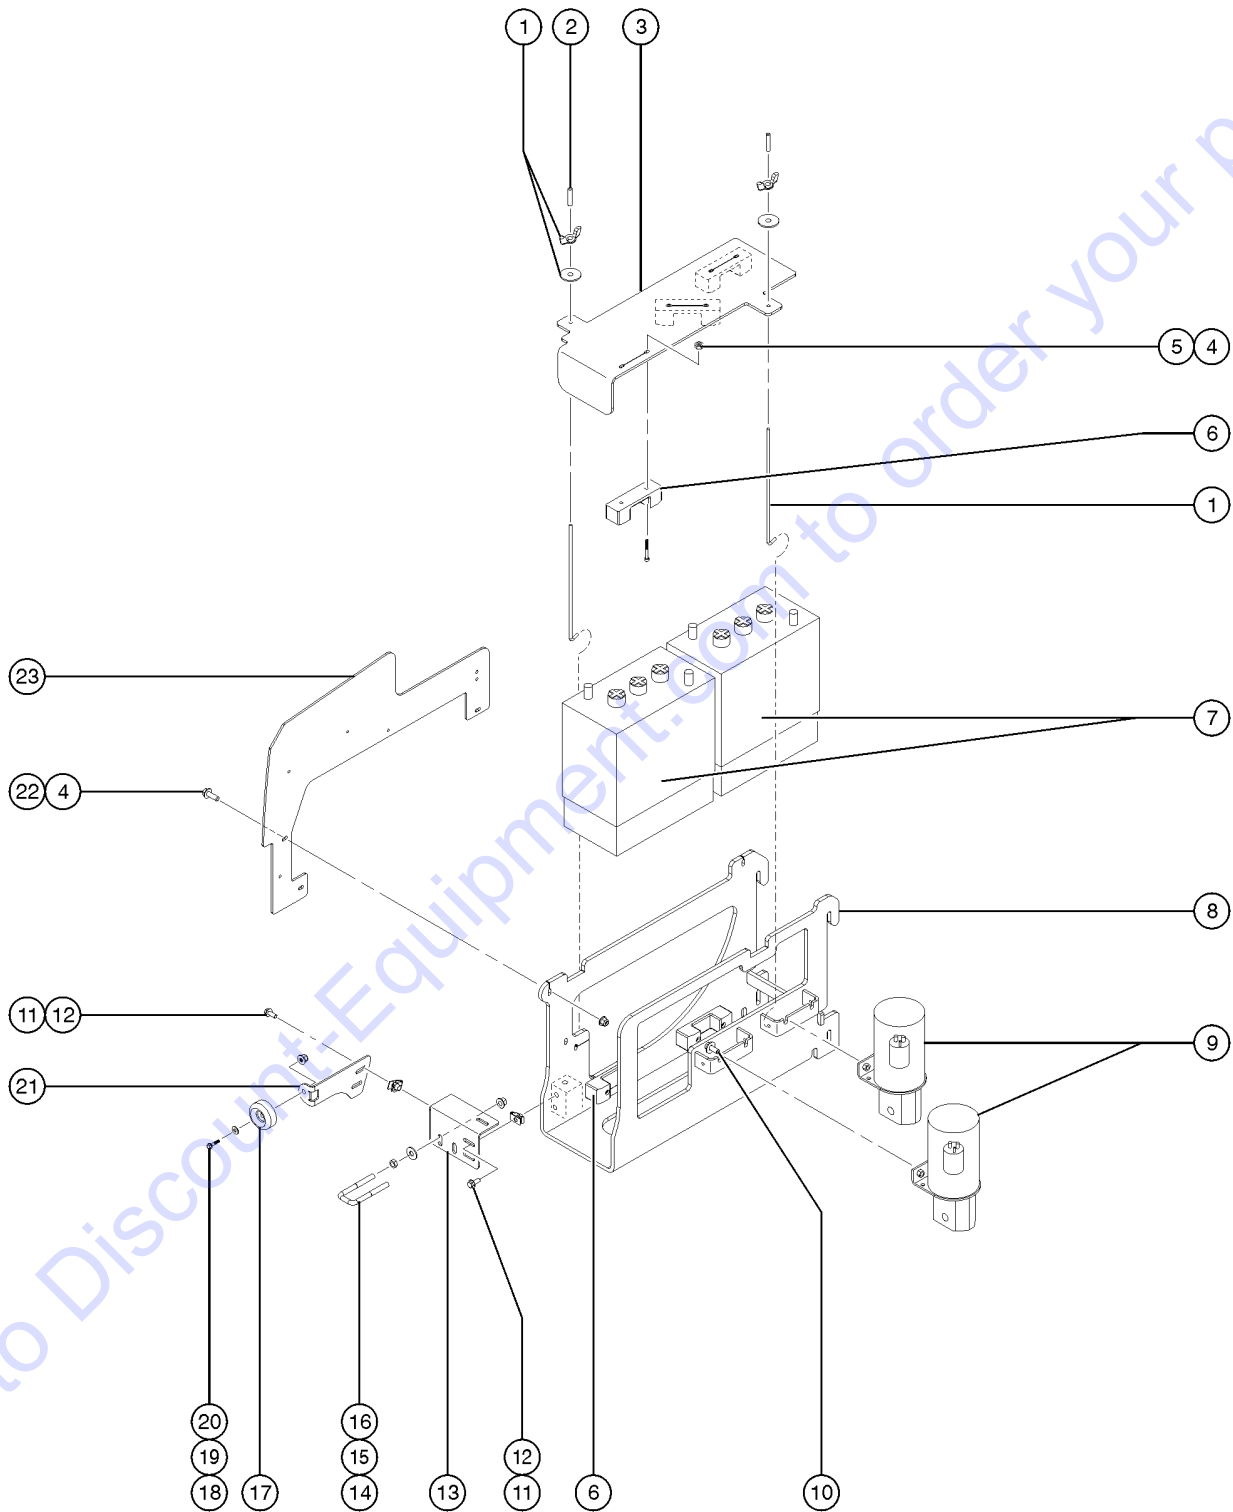

311.1 Tank Side, Battery Bulkhead Assembly

311.1 Tank Side, Battery Bulkhead Assembly

Item	Part No.	Description	Qty.
1	45708GT	HOOK,BATT HOLD DOWN,10"	2
2	823397GT	CAP,VINYL,0.25ID X 1.50	2
3	215926GT	FORMING,BATTERY COVER	1
4	231513GT	NUT,TL FLG,M6-1.0,DIN6927,10,Z	
5	215580GT	SCREW,SHC,M6X50,DIN 912,12.9,B	
6	215927GT	SPACER, BATTERY	3
7	56462GT	BATTERY, J 305GH, 315AH	2
8	1259005GT	WLDT,BATTERY MOUNT,TANK SIDE	1
9	101361GT	POWER UNIT,AUX PUMP 12 VDC	2
9-	58489GT	PUMP ASSY,AUX.POWER UNIT 89617	
9-	62412GT	SOLENOID,MOTOR START,60511,APU	
10	824090GT	SCREW,HHF,3/8-16X1,8,ZAG	
11	231530GT	SCREW,HHF,M10-1.5X25,DIN6921,10.9,ZAB	
12	230074GT	SPRING CLIP,M10-1.5,1-6X19,ZAB	
13	1259633GT	WLDT,LATCH STRIKE,TANK SIDE	1
14	1254805GT	BOLT,U-BOLT,LATCH STRIKER,TRAY	1
15	1255804GT	NUT,JAM,1/2-13,A,ZAG	
16	1255760GT	WASHER,FLAT,1/2,USS,ZAG	
17	50974GT	BUMPER,RUBBER,COVERS	1
18	231531GT	SCREW,HHF,M6X30,DIN6921,10.9,Y	
19	1257389GT	WASHER, FLAT, M6X18X1.6,DIN9021,ZAB	
20	219697GT	SPRING CLIP,M6-1.0,3.4-6.3MMX1	
21	1261858GT	FORMING,BUMPER STOP MID,TS	1
22	231512GT	SCREW,HHF,M6-1.0X25,DIN6921,10.9,ZAB	
23	1259006GT	PLATE,BULKHEAD,TANK SIDE	1