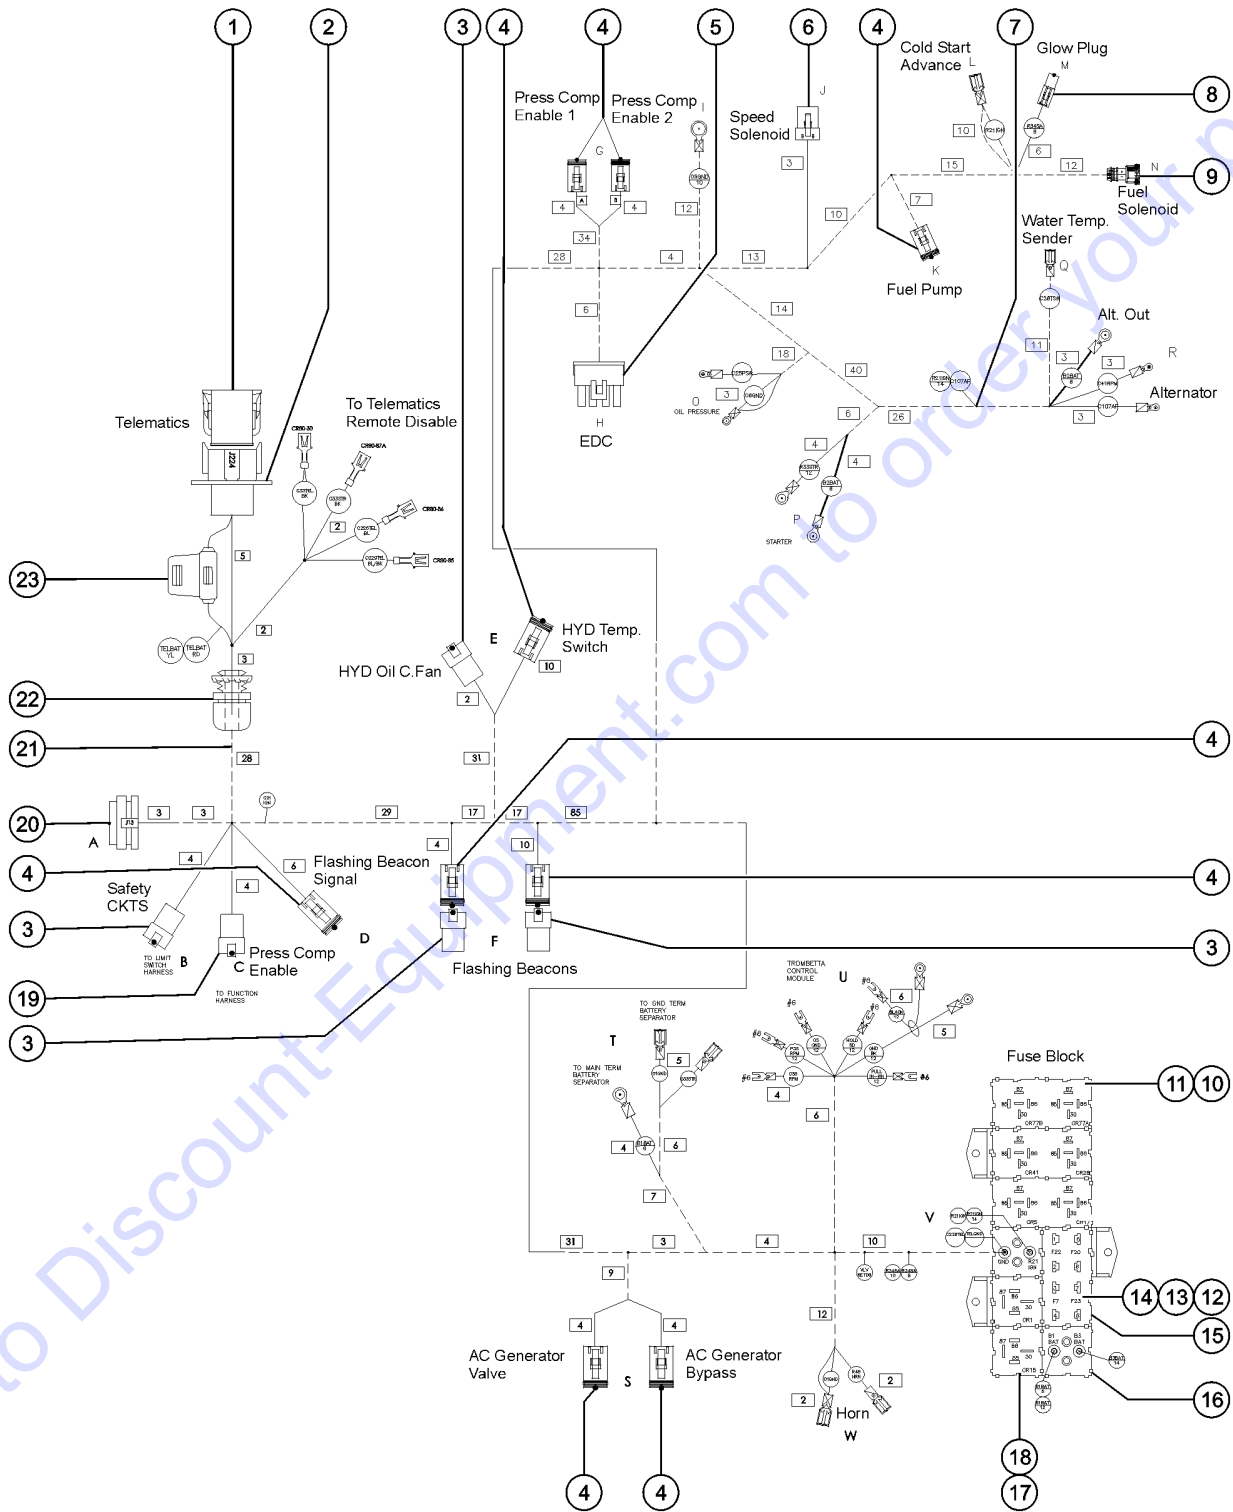

315.115C Harness, Perkins 854T, Tier 4, Super X

315.115C Harness, Perkins 854T, Tier 4, Super X

<i>Item</i>	<i>Part No.</i>	<i>Description</i>	<i>Qty.</i>
21	53471GT	WIRE LOOM,3/8 NYLON,HI TEMP	138
22	7057GT	CONN. SQZ,1/2NPT .39-.56 MED.	1
22-	6935GT	LOCKNUT,ELEC,1/2"	1
23	1253210GT	CIRCUIT BRKR THERM AUTORESET 6	1
23-	121657GT	FUSE HOLDER,ATC 1-20 AMPS	1

Go to Discount-Equipment.com to order your parts