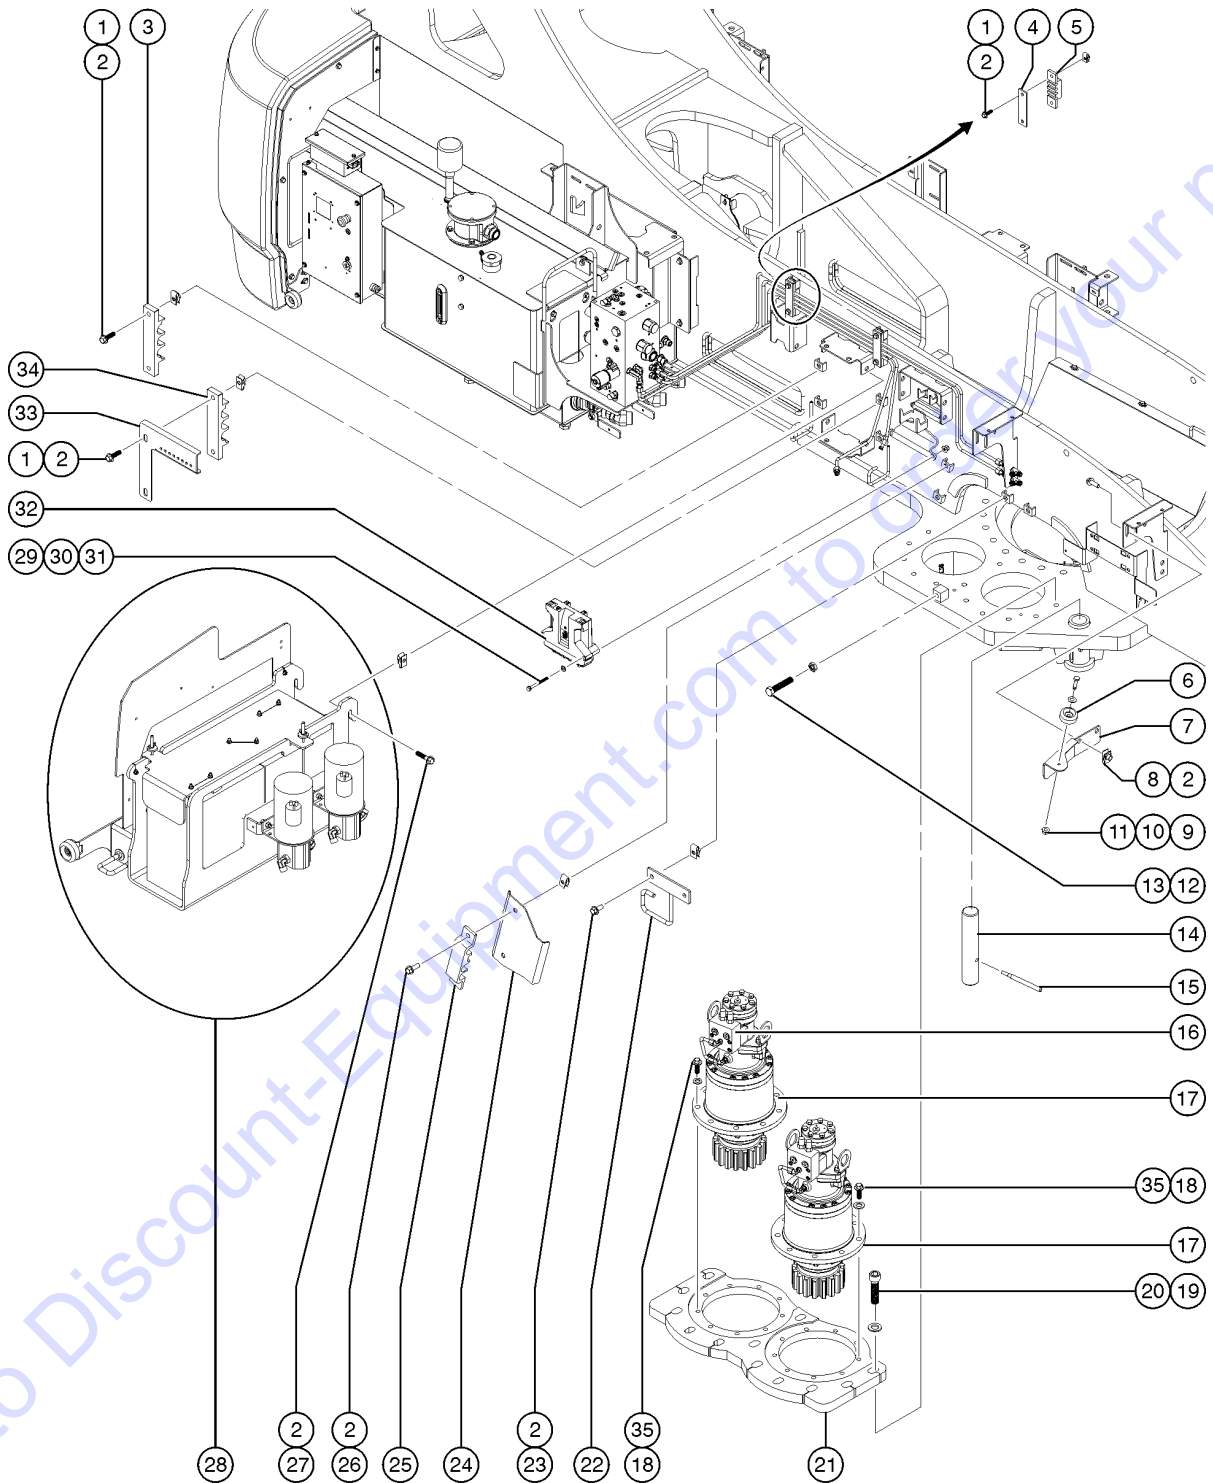

310.1 Tank Side, Swing Drive, Hose Clamps and Guides

310.1 Tank Side, Swing Drive, Hose Clamps and Guides

310.1 Tank Side, Swing Drive, Hose Clamps and Guides

Item	Part No.	Description	Qty.
1	231533GT	SCREW,HHF,M10-1.5X35,DIN6921,10.9,ZAB	
2	230074GT	SPRING CLIP,M10-1.5,1-6X19,ZAB	
3	219065GT	CLAMP,HYD. HOSE, 3 X .75"	1
4	218767GT	PLATE, HARDLINE CLAMP	2
5	218766GT	GUIDE, HARDLINE	2
6	50974GT	BUMPER,RUBBER,COVERS	1
7	1260528GT	FORMING,BUMPER,TOP	1
8	232874GT	SCREW,HHF,M10-1.5X30,DIN6921,10.9,ZAB	
9	824027GT	NUT,TL FLG,1/4-20,G,ZAG	
10	824113GT	WASHER,FLAT,1/4,USS,ZAG	
11	824061GT	SCREW,HHC,1/4-20X1.25,8,ZAG	
12	231514GT	SCREW,HHC,M20-2.5X100,DIN933,1	1
13	231515GT	NUT,HEX,JAM,M20-2.5,DIN439,ZAB	1
14	231472GT	PIN, TRANSPORT STORAGE LOCK	1
15	61223GT	PIN,TRANSPORT STORAGE HANDLE	1
16	139309GT	CBV ASSEMBLY***	2
16-	139323GT	VALVE,COUNTERBAL,CBCA-LIN***	
16-	139310GT	BRAKE TUBING***	
17	230960GT	SWING DRIVE ASSEMBLY	2
		Includes items 16	
17-	139308GT	SWING MOTOR COMPLETE***	
17-	1288969GT	SEAL KIT,SWING DRIVE (230960)	
		for 230960	
17-	230961GT	PINION GEAR/SHAFT,SWING DRIVE	
17-	94620GT	SEAL KIT,SWING TORQ HUB***	
17-	139311GT	KIT,FRICITION DISC***	
17-	139312GT	KIT,BRAKE SPRING***	
17-	139313GT	SEAL KIT,SWING BRAKE***	
17-	139314GT	KIT,SWING BRAKE REBUILD***	
17-	139315GT	O-RING,MOTOR/BRAKE***