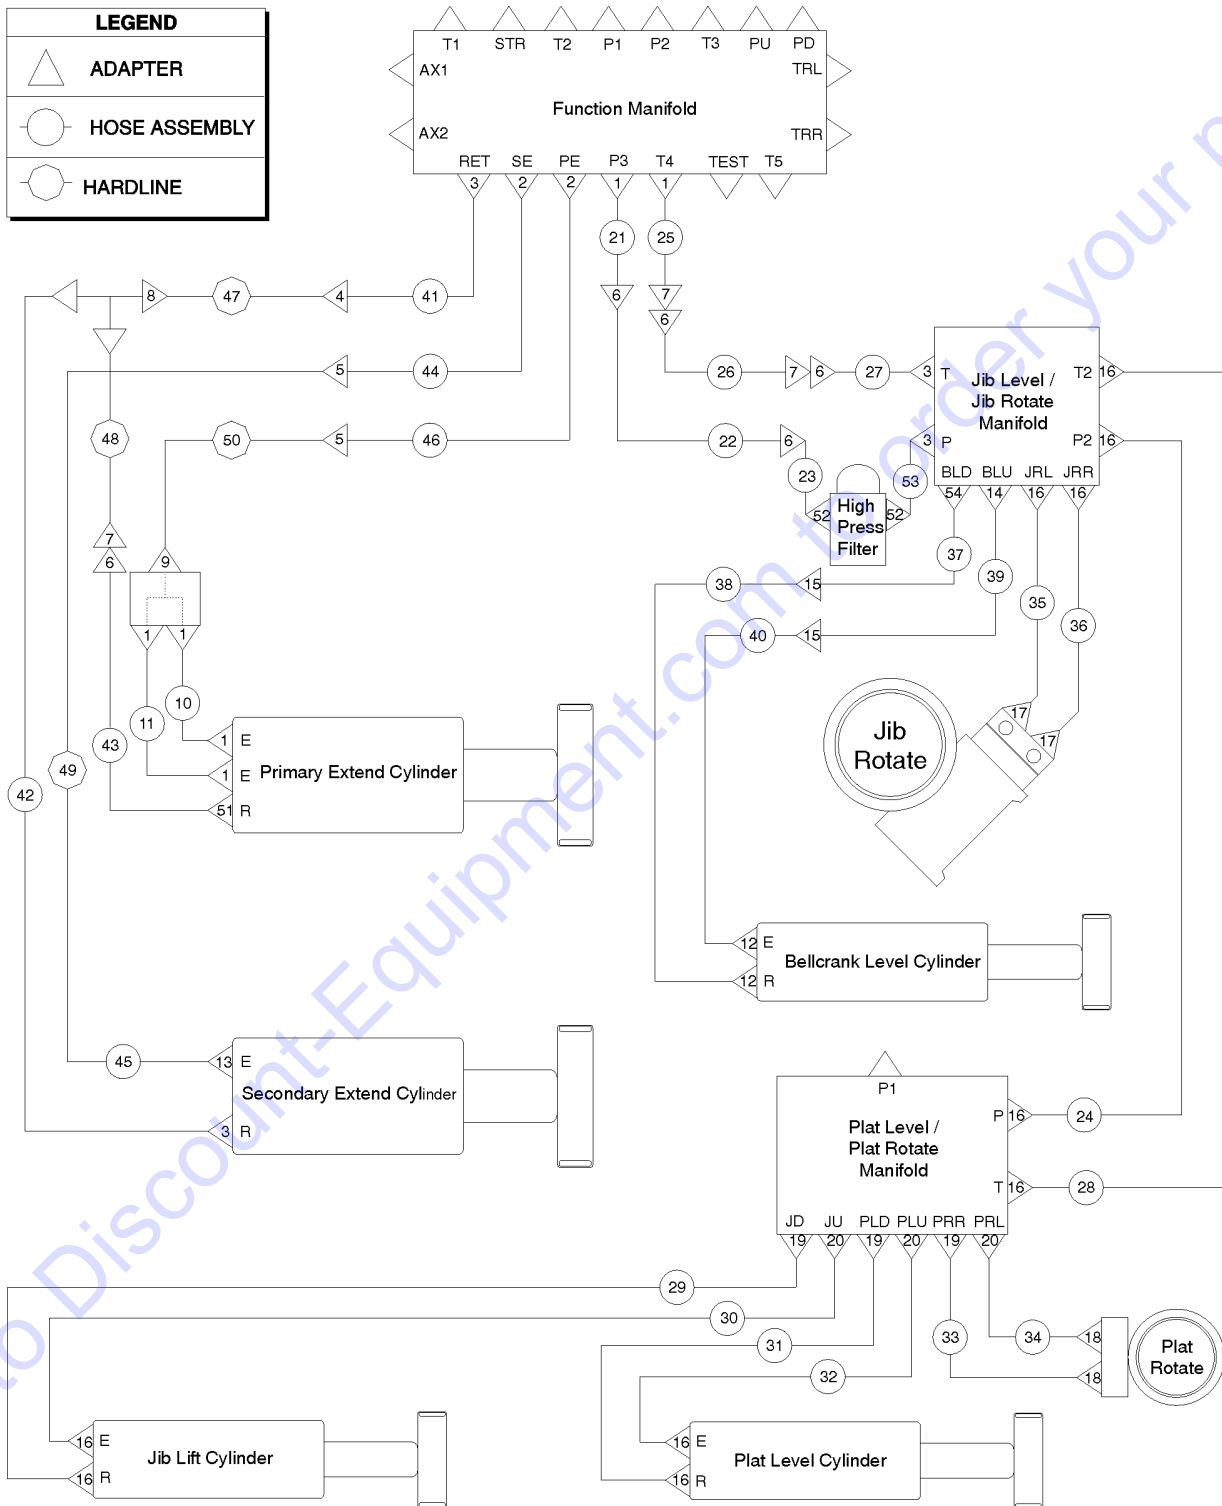

711.1 Hydraulic Hoses and Fittings - Boom Components

Go to Discount-Equipment.com to order your parts

711.1 Hydraulic Hoses and Fittings - Boom Components

Item	Part No.	Description	Qty.
29	49130-2082GT	HOSE ASSY, 3/8,STR FEM,STR FEM (components:48812, 48812, and 48753 @ 19 inches)	1
30	49130-1882GT	HOSE ASSY, 3/8,STR FEM,STR FEM (components:48812, 48812, and 48753 @ 17 inches)	1
31	49130-1782GT	HOSE ASSY, 3/8,STR FEM,STR FEM (components:48812, 48812, and 48753 @ 16 inches)	1
32	49130-1882GT	HOSE ASSY, 3/8,STR FEM,STR FEM (components:48812, 48812, and 48753 @ 17 inches)	1
33	49163-7194GT	HOSE ASSY,1/4,90 FEM,STR FEM (components:48802, 48810, and 48751 @ 70 inches)	1
34	49163-7194GT	HOSE ASSY,1/4,90 FEM,STR FEM (components:48802, 48810, and 48751 @ 70 inches)	1
35	49128-3734GT	HOSE ASSY,3/8" 90 FEM STR FEM (components:48812, 48816, and 48753 @ 35.25 inches)	1
36	49128-3809GT	HOSE ASSY,3/8" 90 FEM STR FEM (components:48812, 48816, and 48753 @ 36 inches)	1
37	49116-1937GT	HOSE ASSY,1/4,45 FEM,STR FEM (components:48800, 48801, and 48751 @ 17 inches)	1
38	49117-2591GT	HOSE ASSY,1/4,90 FEM,STR FEM** (components:48800, 48802, and 48751 @ 24 inches)	1
39	49116-1937GT	HOSE ASSY,1/4,45 FEM,STR FEM (components:48800, 48801, and 48751 @ 17 inches)	1
40	49117-2591GT	HOSE ASSY,1/4,90 FEM,STR FEM** (components:48800, 48802, and 48751 @ 24 inches)	1
41	49183-15792GT	HOSE ASSY,1/2,STR FEM,STR FEM (components: 48822, 48822, and 48756 @ 156 inches)	1
42	49141-2563GT	HOSE ASSY,1/2,45 FEM,STR FEM (components: 48822, 48826, and 48756 @ 23 inches)	1
43	49180-41116GT	HOSE ASSY,1/2,90 FEM, STR FEM (components: 48816, 48819, and 48753 @ 409 inches)	1
44	61074-15228GT	HOSE ASSY,3/4,STR FEM,STR FEM (components: 48841, 48841, and 48762 @ 150 inches)	1
45	61072-2226GT	HOSE ASSY,3/4,45 FEM,STR FEM (components: 48841, 48845, and 48762 @ 19 inches)	1
46	61074-15228GT	HOSE ASSY,3/4,STR FEM,STR FEM (components: 48841, 48841, and 48762 @ 150 inches)	1
47	218597GT	HARDLINE,SEC. RETURN, BOOM #0	1
48	218595GT	HARDLINE,PRI. RETURN, BOOM #0	1
49	218594GT	HARDLINE,SEC. EXTEND,BOOM #0	1
50	218596GT	HARDLINE,PRI. EXTEND,BOOM #0	1
51	48930GT	FITTING,CONN,520120-6-8***	1
52	48947GT	ELBOW,90D,520220-8-12 from SN SX18016H-356	2
53	49183-1980	HOSE ASSY,1/2,STR FEM,STR FEM (components: 48822, 48822, and 48756 @ 18 inches); from SN SX18016H-356	1
54	48904GT	ELBOW, 90D, 520220-4 to SX180H-612	1
54-	61259GT	ELBOW,90D, LONG,521520-4 from SX180H-613