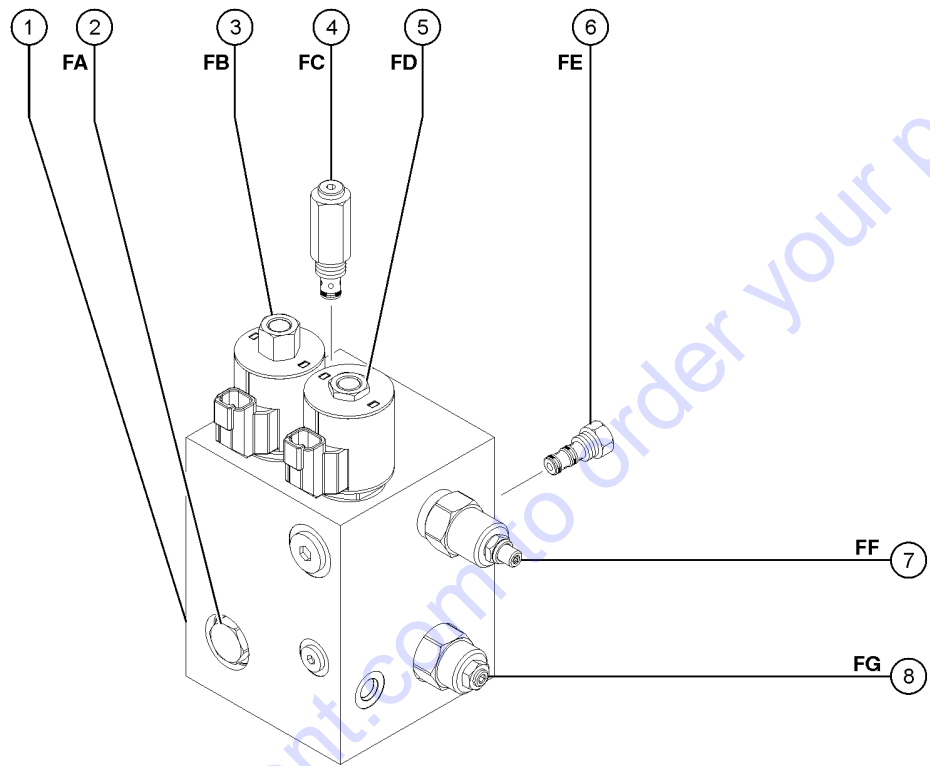

Go to DiscountEquipment.com to order your parts

705.1 Generator Manifold and Function Enable Valve

705.1 Generator Manifold and Function Enable Valve

Item	Part No.	Description	Qty.
1	236224GT	MANIFOLD, GENERATOR (complete) includes items 2 to 8	
2	107740GT	VALVE, CHECK 25 PSI FA, Diverter valve	1
3	235147GT	VALVE, SOLENOID, NC, POPPET* FB, Pilot valve to diverter	
3-	104760GT	COIL, 12VDC #10DTSCH IP69 ECOIL	
3-	235148GT	SEAL KIT	
3-	52484GT	NUT-COIL(SCISSORS) TALL	
4	237212GT	Relief Valve, 3200 PSI FC, System relief	
4	44224GT	SEAL KIT, VALVE	
5	62328GT	VALVE, SOLENOID, NC, POPPET* FD, Charge pressure circuit	
5-	104760GT	COIL, 12VDC #10DTSCH IP69 ECOIL	
5-	62338GT	SEAL KIT, 62328, SIZE 12, 2 PORT	
5-	44174GT	NUT-COIL SHORT	
6	235145GT	VALVE, CHECK 5 PSI FE, Prevents oil to generator	
7	235143GT	Needle Valve FF, Charge pressure circuit	
7-	235149GT	SEAL KIT	
8	235144GT	CB VALVE 4:5:1, 2000 PSI FG, Add back pressure to stabilize generator	
8-	102685GT	SEAL KIT, SUN T-2A CP VALVE	
9	218144GT	VALVE, FUNCTION ENABLE, ZX135 (complete) includes item 10	
10	161533GT	VALVE, SOLENOID, 2 POS 2 WAY A, Differential sensing	
10-	89733GT	COIL SOLENOID VALVE***	
10-	89770GT	SEAL KIT, SOLENOID VALVE	
10-	89735GT	NUT ASSY (89769)***	