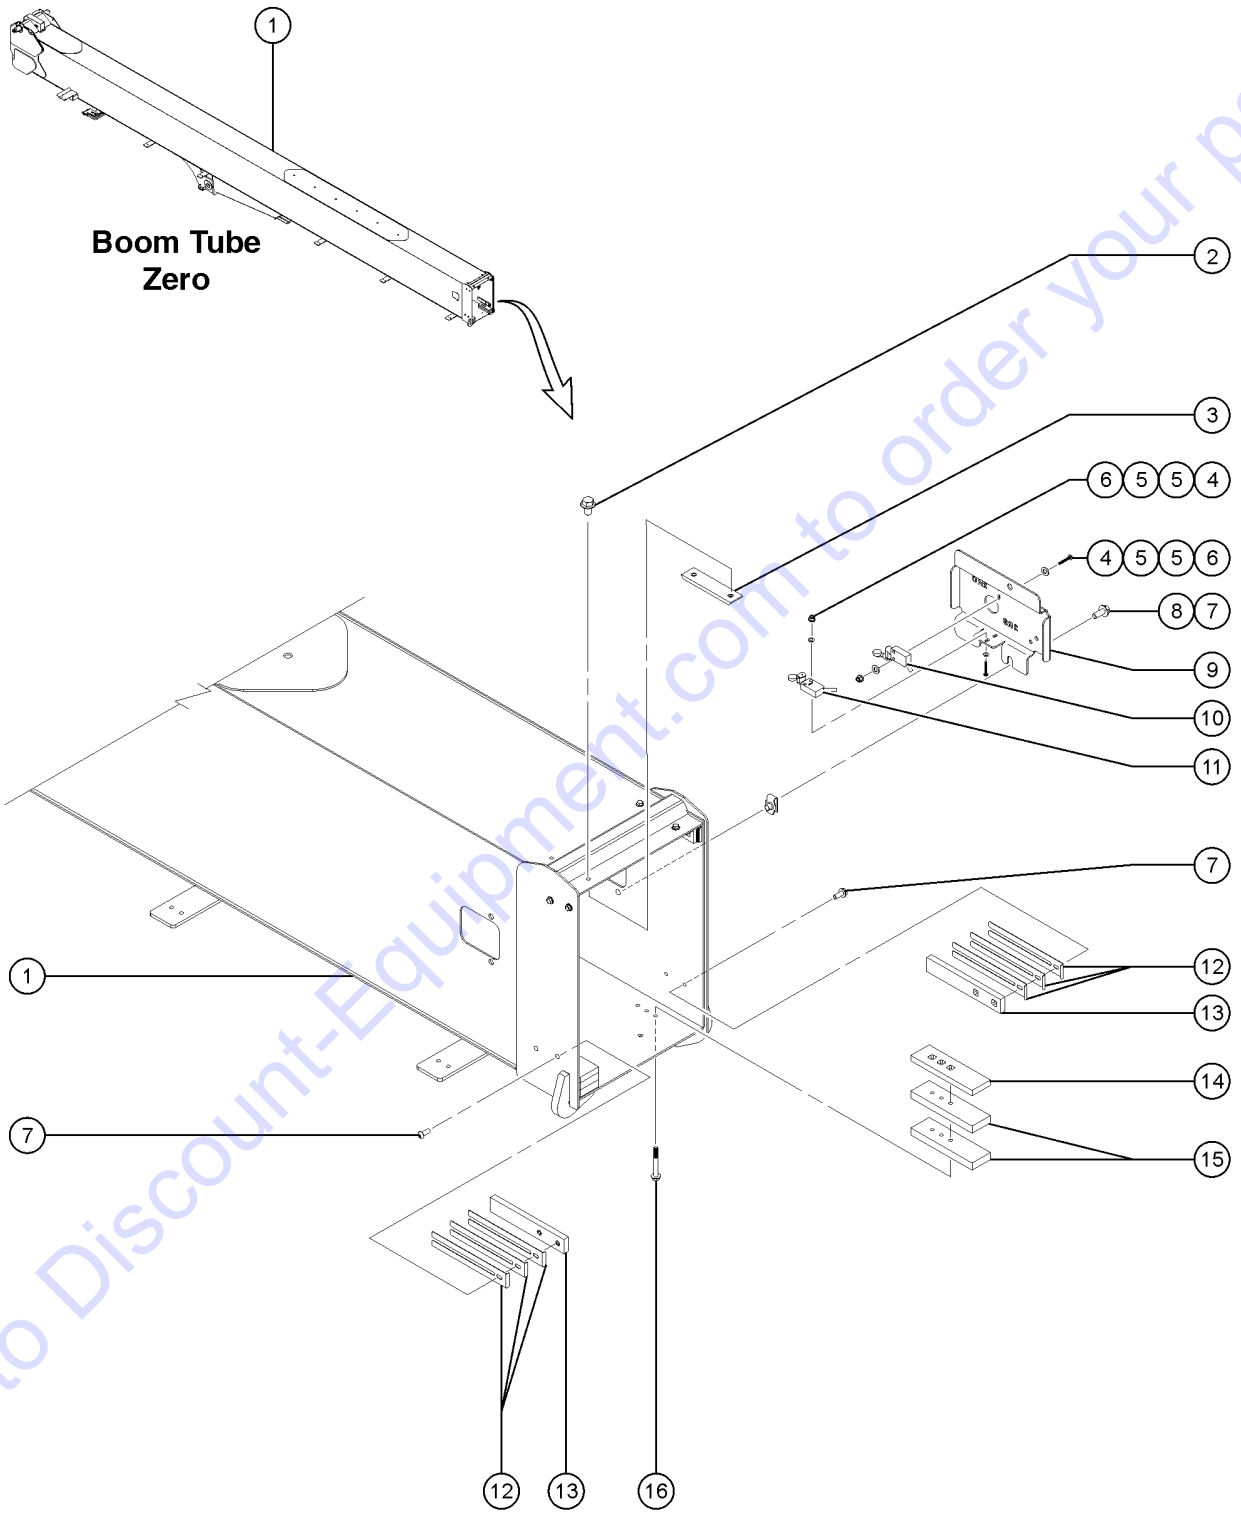

509.1 Boom Tube Zero - Wear Pads

509.1 Boom Tube Zero - Wear Pads

Item	Part No.	Description	Qty.
1	226713GT	WELDMENT,BOOM #0 ..... (Refer to 510.1)	1
2	237352GT	SCREW,HHF,M10-1.5X16,DIN6921,10.9,ZAB	
3	215889GT	WEAR PAD, 200X50X12	2
4	825686GT	NUT, TL, M4-0.7, DIN980, 8, ZAB	
5	825357GT	WASHER,FLAT,M4,DIN125,ZAB	
6	822353GT	SCREW,PHPM,M4-0.7X30,DIN7985,ZAB	
7	231530GT	SCREW,HHF,M10-1.5X25,DIN6921,10.9,ZAB	
8	230074GT	SPRING CLIP,M10-1.5,1-6X19,ZAB	
9	215899GT	FORMING, B0 LSB2RO&RS MOUNT	1
10	236401GT	SWITCH ASSY, 151FT RET OPER, SUPER-X ..... (Calibration required after replacement)	1
10-	139644-12CK1GT	LIMIT SWITCH,TAB,BLUE,MICRO	
11	236402GT	SWITCH ASSY, 151FT RET SAFETY, SUPER-X ..... (Calibration required after replacement)	1
11-	139644-21B61GT	LIMIT SWITCH,TAB,BLUE,MICRO	
12	822602GT	SHIM, WEAR PAD, 300 X 50	
13	236237GT	WEAR PAD, 300X50X20	4
14	1253500GT	WEAR PAD,250X75X20NG	2
15	236226GT	SPACER, WEARPAD, 250X76X25	4
16	215816GT	SCREW, HHF, M1-1.5X80,ZAB	

Go to Discount-Equipment.com to order your parts