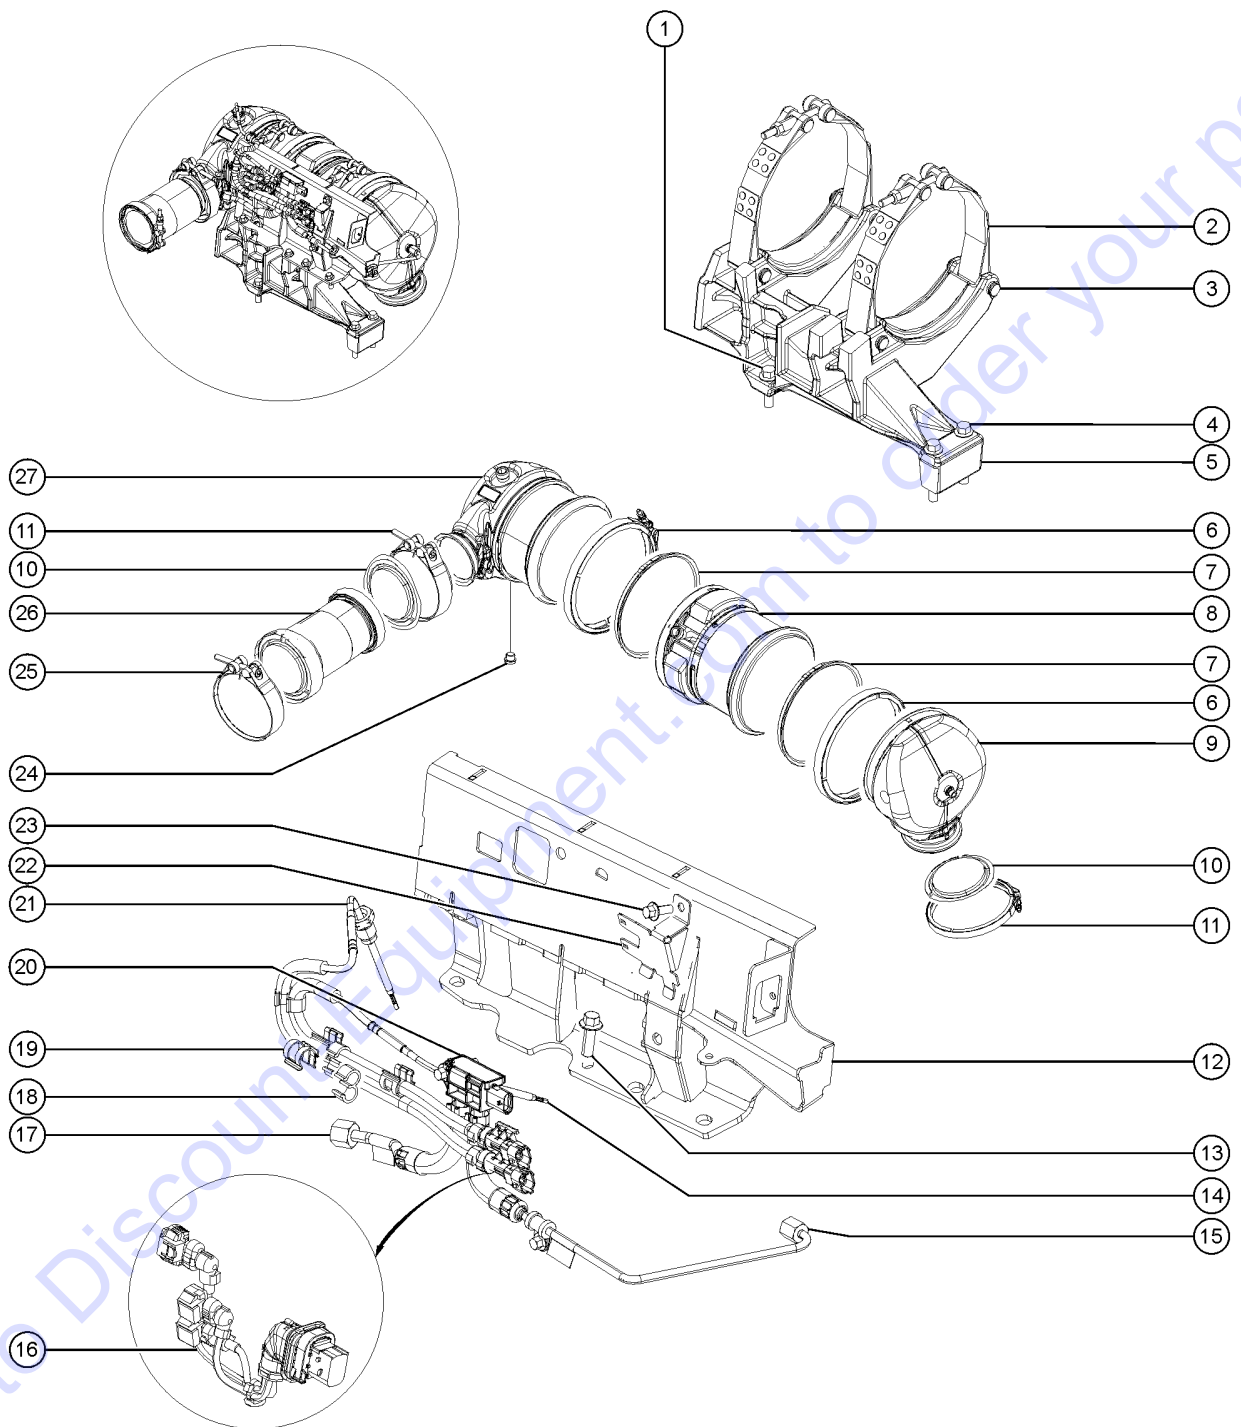

419.1 Deutz TCD 2.2L, Stage V - View 2 (from SN SX180H-743)

419.1 Deutz TCD 2.2L, Stage V - View 2 (from SN SX180H-743)

Item	Part No.	Description	Qty.
-		Due to Stage V regulations, many engine replacement parts require the engine serial number at time of order placement. When ordering engine parts please have both machine and engine serial numbers available. For internal engine parts, contact engine dealer	
1	1297249GT	SCREW M10x38	2
2	1297244GT	STRAP W/SCREW	2
3	1297245GT	CIRCLIP	8
4	1297251GT	SCREW M10x65	2
5	1297250GT	BRACKET	1
6	1297261GT	CLIP	2
7	1297262GT	GASKET	2
8	1297263GT	PARTICULATE FILTER	1
9	1297264GT	DPF OUTLET	1
10	825014GT	GASKET, T4 TCD3.6 DOC	2
11	825015GT	CLAMP, 50MM V	2
12	1297256GT	SHEET / PLATE	1
13	1293871GT	HEXAGON BOLT	3
14	07.4501.0252GT	TEMPERATURE SENSOR	1
15	1297252GT	TUBE	1
16	1297243GT	INTERCONNECTING PIPE	1
17	1297247GT	TUBE	1
18	1297248GT	HOSE CLIP	2
19	1297254GT	CLAMP	4
20	1297253GT	PRESSURE SENSOR	1
21	1257779GT	SENSOR,EXH,TEMP,TCD3.6 T4F	1
22	1297257GT	RETAINING PLATE	1
23	1297255GT	SCREW M6x12	1
24	1297258GT	PLUG	1
25	824775GT	CLAMP,TURBO OUTLET-TURBO PIPE, ...	1
26	1300708GT	COMPENSATOR	1