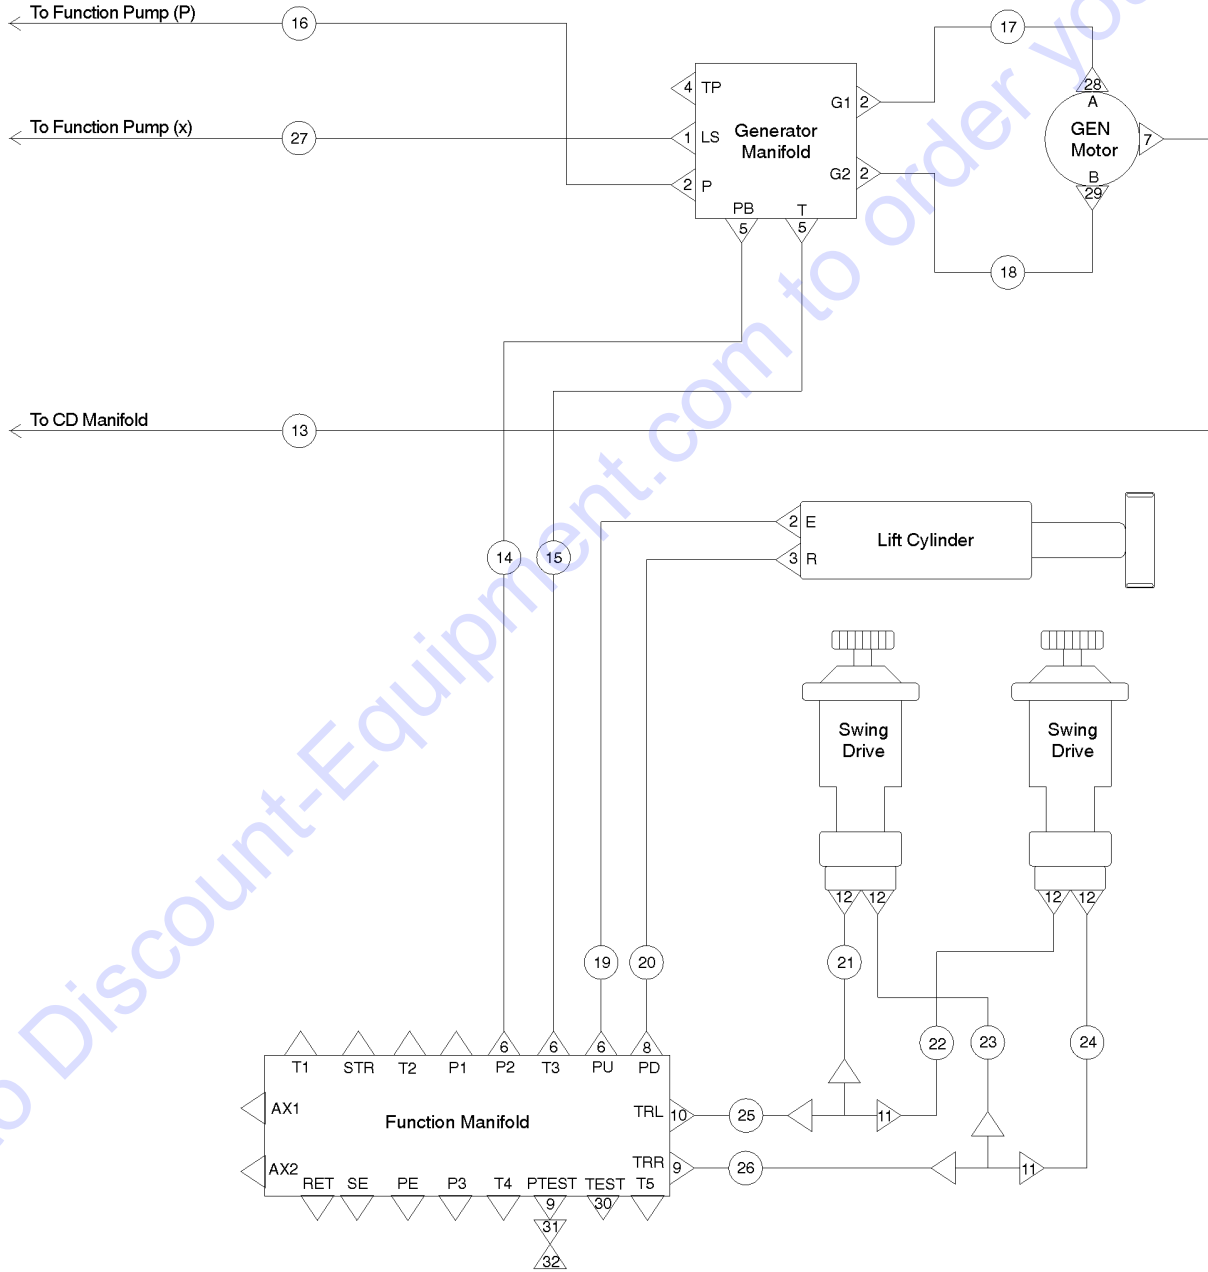

710.1 Hydraulic Hoses and Fittings - Turntable

LEGEND	
	ADAPTER
	HOSE ASSEMBLY
	UNION