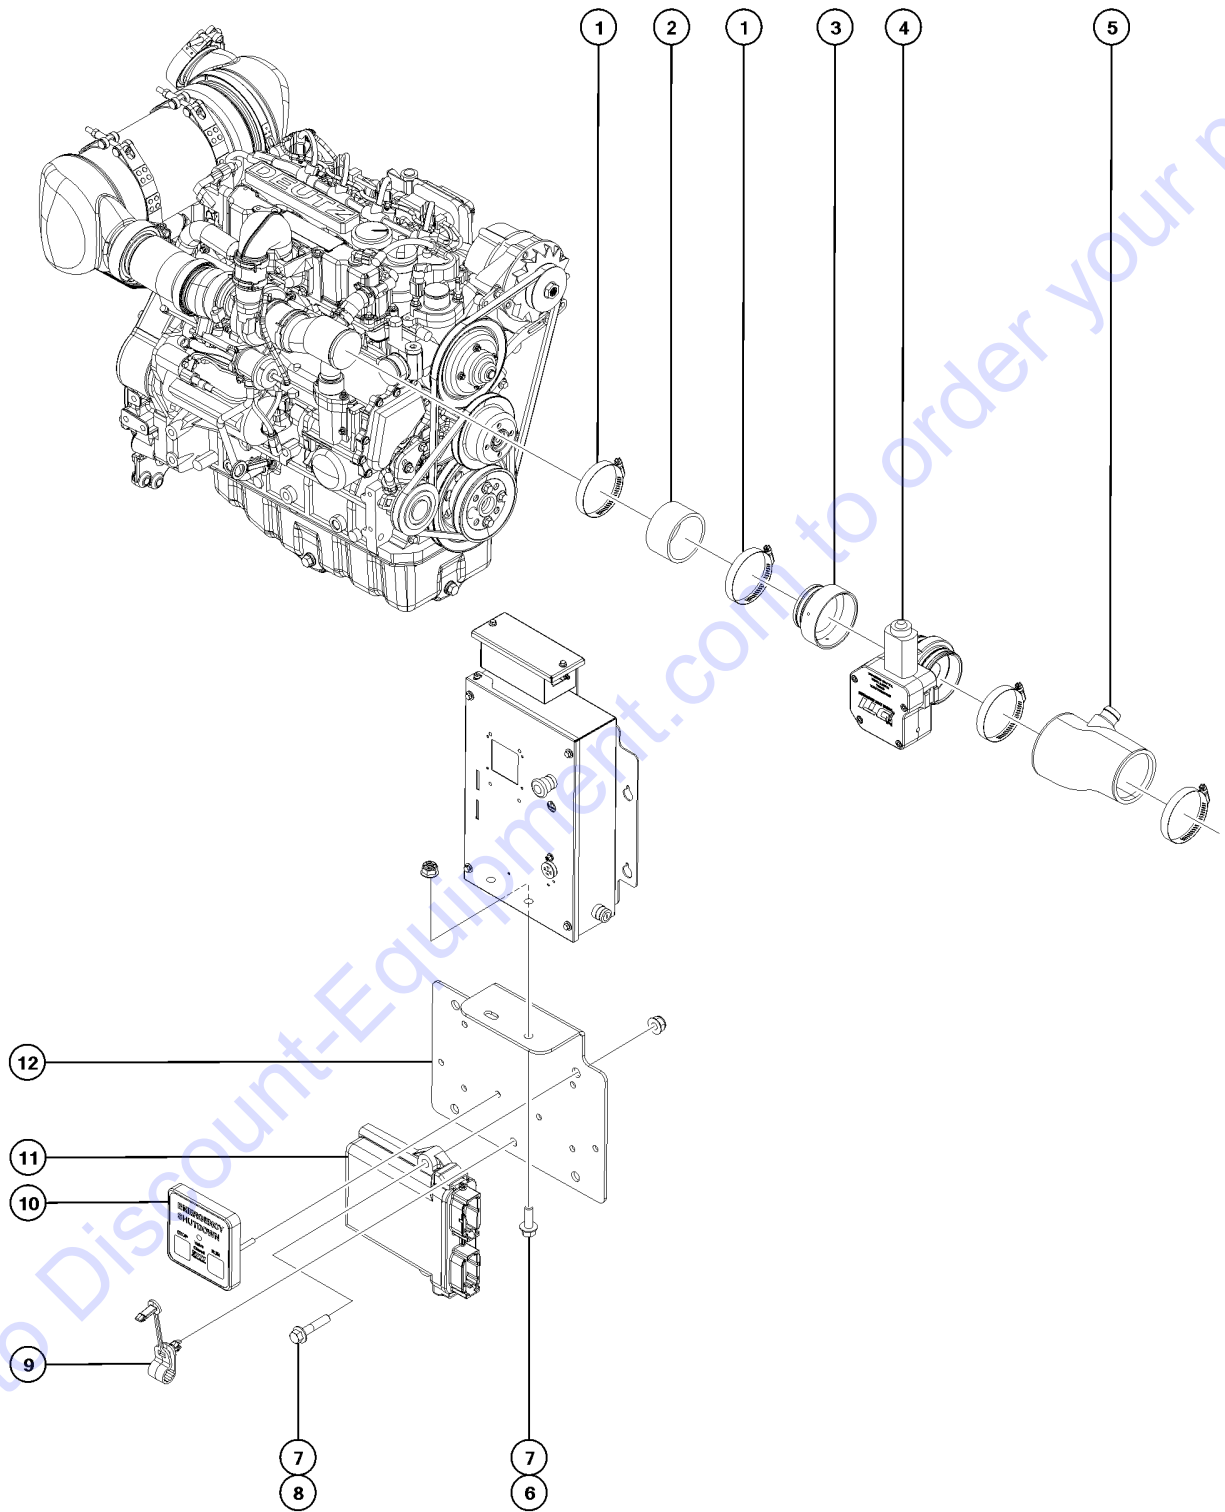

818.1 Pass Option, Deutz TD2.9

Item	Part No.	Description	Qty.
-	1293282GT	KIT, PASS, DEUTZ TD2.9, SX/ZX MACHINES	1
-	1290849GT	HARNESS, CONTROL, PASS	1
-	6146GT	WASHER,FLAT,MS,#10,Y	1
-	1251757GT	SCREW,PHPM,10-32X.50,ZAG	1
1	30971GT	CLAMP,HOSE,3.0" to SN SX180H-742, (part of the kit 1293282)	2
1B	45435GT	CLAMP,HOSE,2.50" from SN SX180H-743	2
2	1289823GT	HOSE, INTAKE SILICONE 2.5" ID X 1.54" LG	1
3	1289837GT	NOZZLE 3" TO 2.5"	1
4	1289536GT	VALVE, PASS DEUTZ T4	1
5	1289853GT	HOSE,REDUCER,OFFSET,TURBO INLET, DEUTZ 2.9L	1
6	824078GT	SCREW,HHF,1/4-20X.75,8,ZAG	2
7	1277924GT	NUT,NYLOCK FLG,1/4-20,F,ZAG	4
8	824080GT	SCREW,HHF,1/4-20X1.25,8,ZAG	2
9	219508GT	CLAMP, FIXED DIA, NYLON, 3/8"	1
10	1290107GT	HARNESS, MODULE, ESTOP, PASS	1
11	1291573GT	CONTROLLER, VCU, DEUTZ 2.9	1
12	1264229GT	BRACKET, POSITIVE AIR SHUTOFF	1

Go to Discount-Equipment.com to order your parts