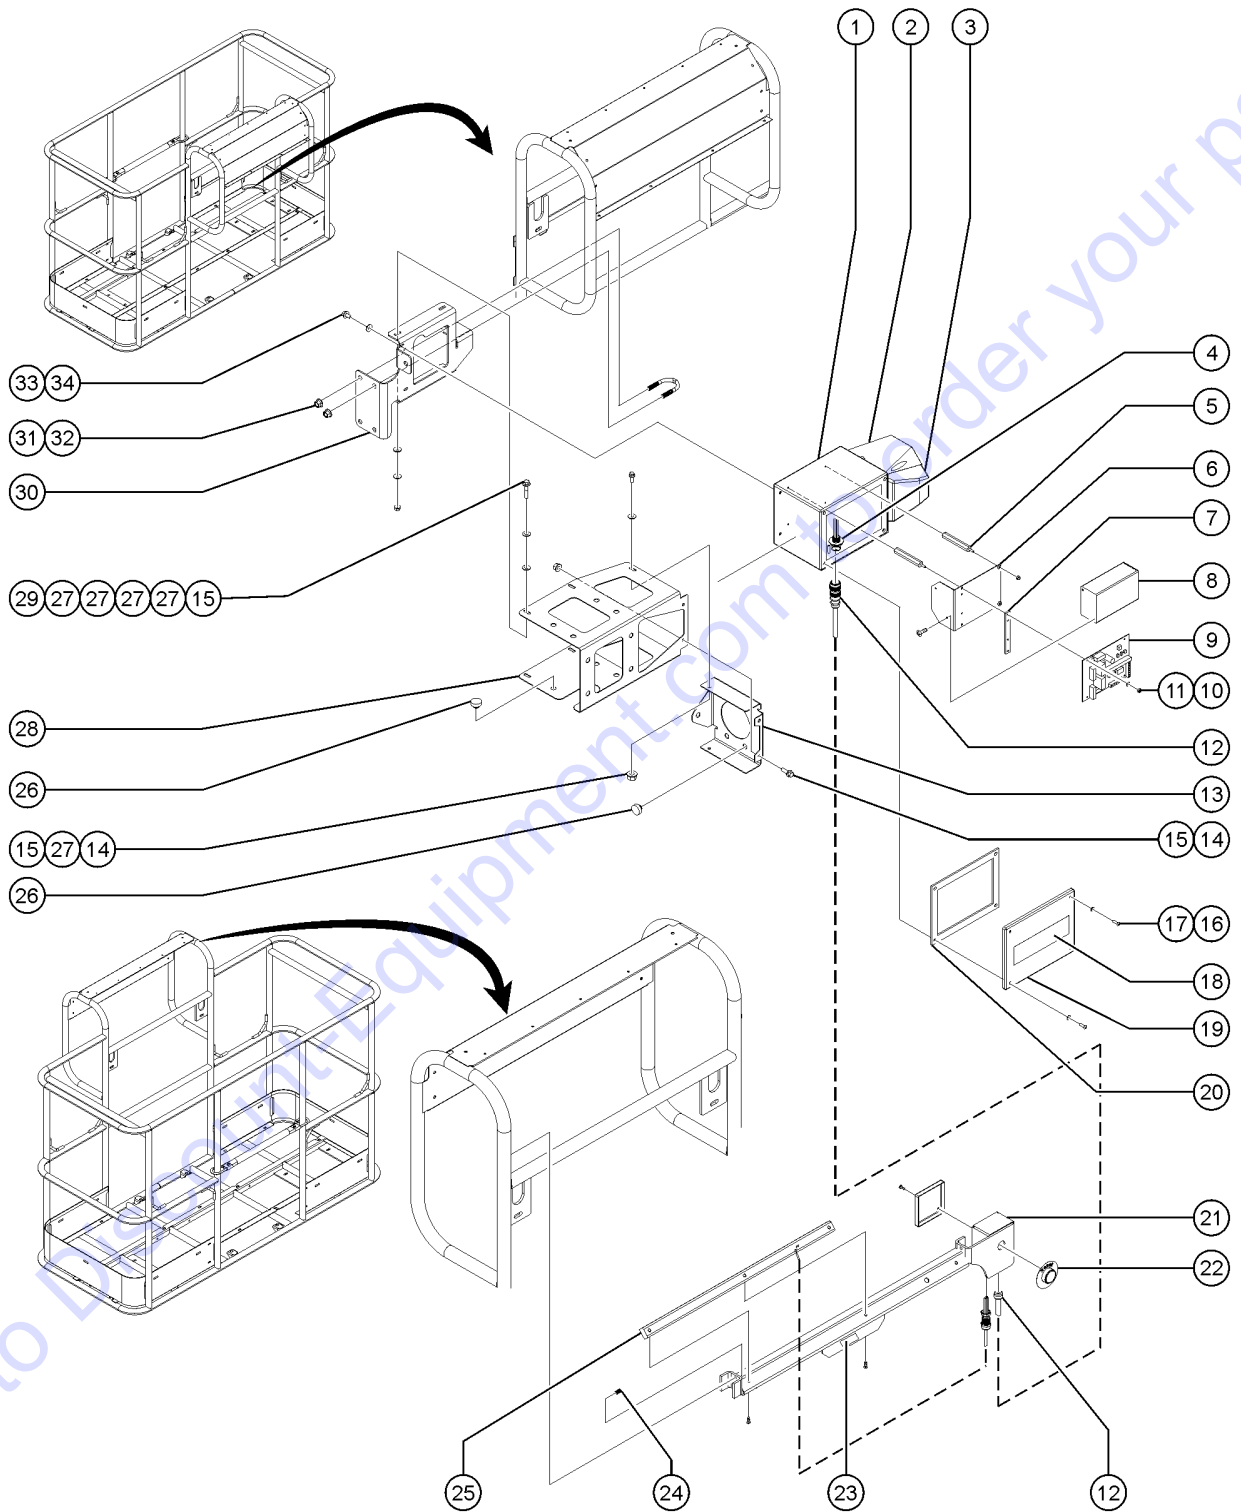

817.1 Operators Protection Alarm (to January 2017)

817.1 Operators Protection Alarm (to January 2017)

Item	Part No.	Description	Qty.
25	1255047GT	SENSOR,RUBBER EDGE ..... (6'8" platforms)	1
26	43392GT	BUMPER,BATTERY BOX & RAILS	17
27	824113GT	WASHER,FLAT,1/4,USS,ZAG	19
28	1275538GT	FORMING, OPA CAGE	1
29	824080GT	SCREW,HHF,1/4-20X1.25,8,ZAG	4
30	1275540GT	FORMING, OPA, BRACKET	1
30-	1271945GT	KIT, OPA WELDER BRACKET Complete assembly bracket with fasteners and U-Bolt 1251600; from SN 344	
31	824029GT	NUT,TL FLG,3/8-16,G,ZAG	4
32	1251600GT	U-BOLT, FLATTENED, 1.5 X 3/8	2
33	237238GT	SCREW,HHF,M6-1.0X12,DIN6921,10	2
34	1257389GT	WASHER, FLAT, M6X18X1.6,DIN9021,ZAB	2

Go to Discount-Equipment.com to order your parts