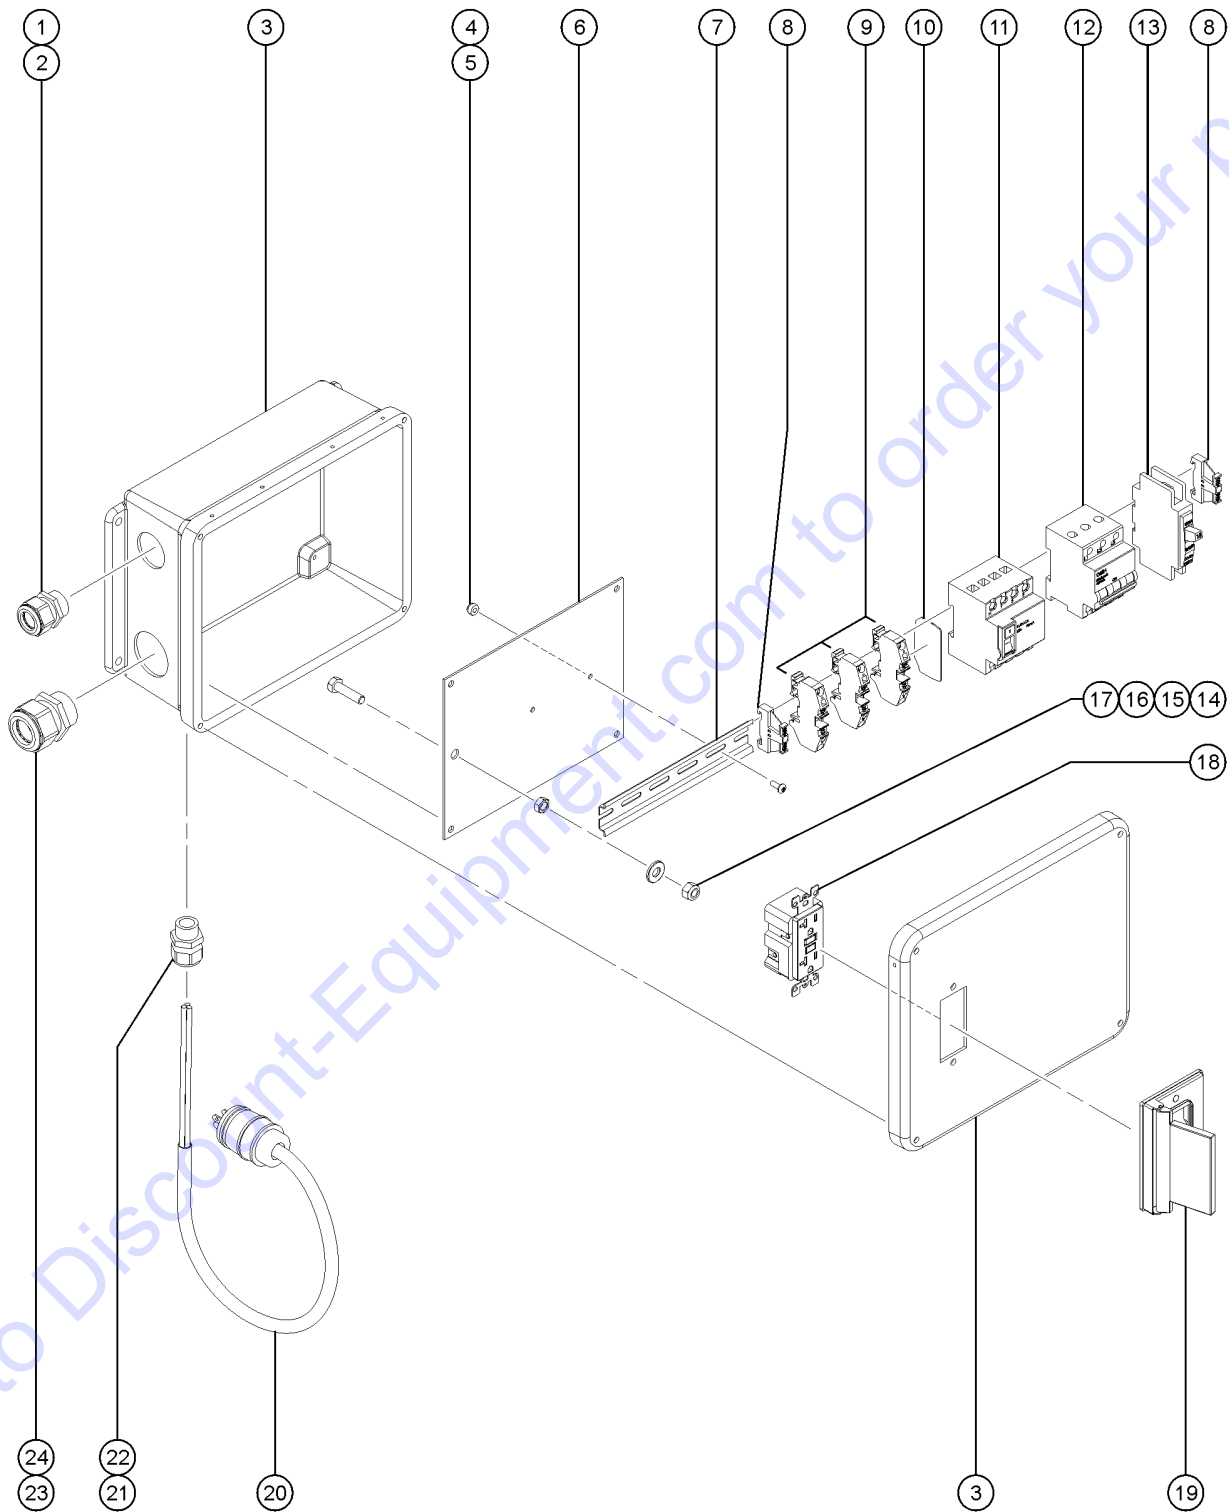

308.1 Welder Generator Enclosure (7.5 kW, 208/120 60HZ)

Go to Discount-Equipment.com to order your parts

308.1 Welder Generator Enclosure (7.5 kW, 208/120 60HZ)

Item	Part No.	Description	Qty.
-	161212GT	ASSY, ENCLOSURE, WELDER GEN (Complete assembly for GEN 7.5 kW, 208/120 60HZ) including items 1 - 24	1
1	20776GT	CABLE SQUEEZE CONN.	1
2	18665GT	LOCKNUT,ELECTRIC,1" NPT	1
3	161206GT	BOX,J, CIRCUIT BREAKERS	1
4	6178GT	NUT,NYLOCK,10-32	1
5	54365GT	SCREW,PHIL,PHM,10-32 X .5,SSTL	1
6	161207GT	PANEL, ENCLOSURE, BACK	1
7	822548GT	DIN RAIL, 7.375"	1
8	74913GT	END STOP, DIN RAIL,SCREW CLAMP	2
9	161208GT	TERMINAL BLOCKERRING	3
10	822103GT	DIN RAIL, PARTITION PLATE	1
11	824617GT	CIRCUIT BREAKER,GFCI,3PH,63A,3	1
12	219233GT	CIRCUIT BREAKER, 3 PHASE, 25A	1
13	219232GT	CIRCUIT BREAKER, SINGLE PH,	1
14	6782GT	NUT,NYLOCK,5/16-18	1
15	5397GT	WASHER,FLAT,USS,5/16",Y	1
16	6037GT	NUT,HEX,5/16-18,GR5	1
17	13000GT	SCREW,HHC,5/16-18 X 1.25	1
18	80543GT	RECEPTACLE, 120VAC, 20A, GFCI	1
19	74006GT	COVER,GFCI,HORIZONTAL,WEATHER	1
20	161588GT	HARNES, GENERATOR J-BOX Includes part 119403	1
20-	119403GT	CONN,PLUG 120 AC/15A DOMESTIC	1
21	7057GT	CONN. SQZ,1/2NPT .39-.56 MED.	1
22	6935GT	LOCKNUT,ELEC,1/2"	1
23	822222GT	CABLE SQUEEZE CONN., 1.25"	1
24	822223GT	LOCKNUT, ELECTRIC, 1.25" NPT	1