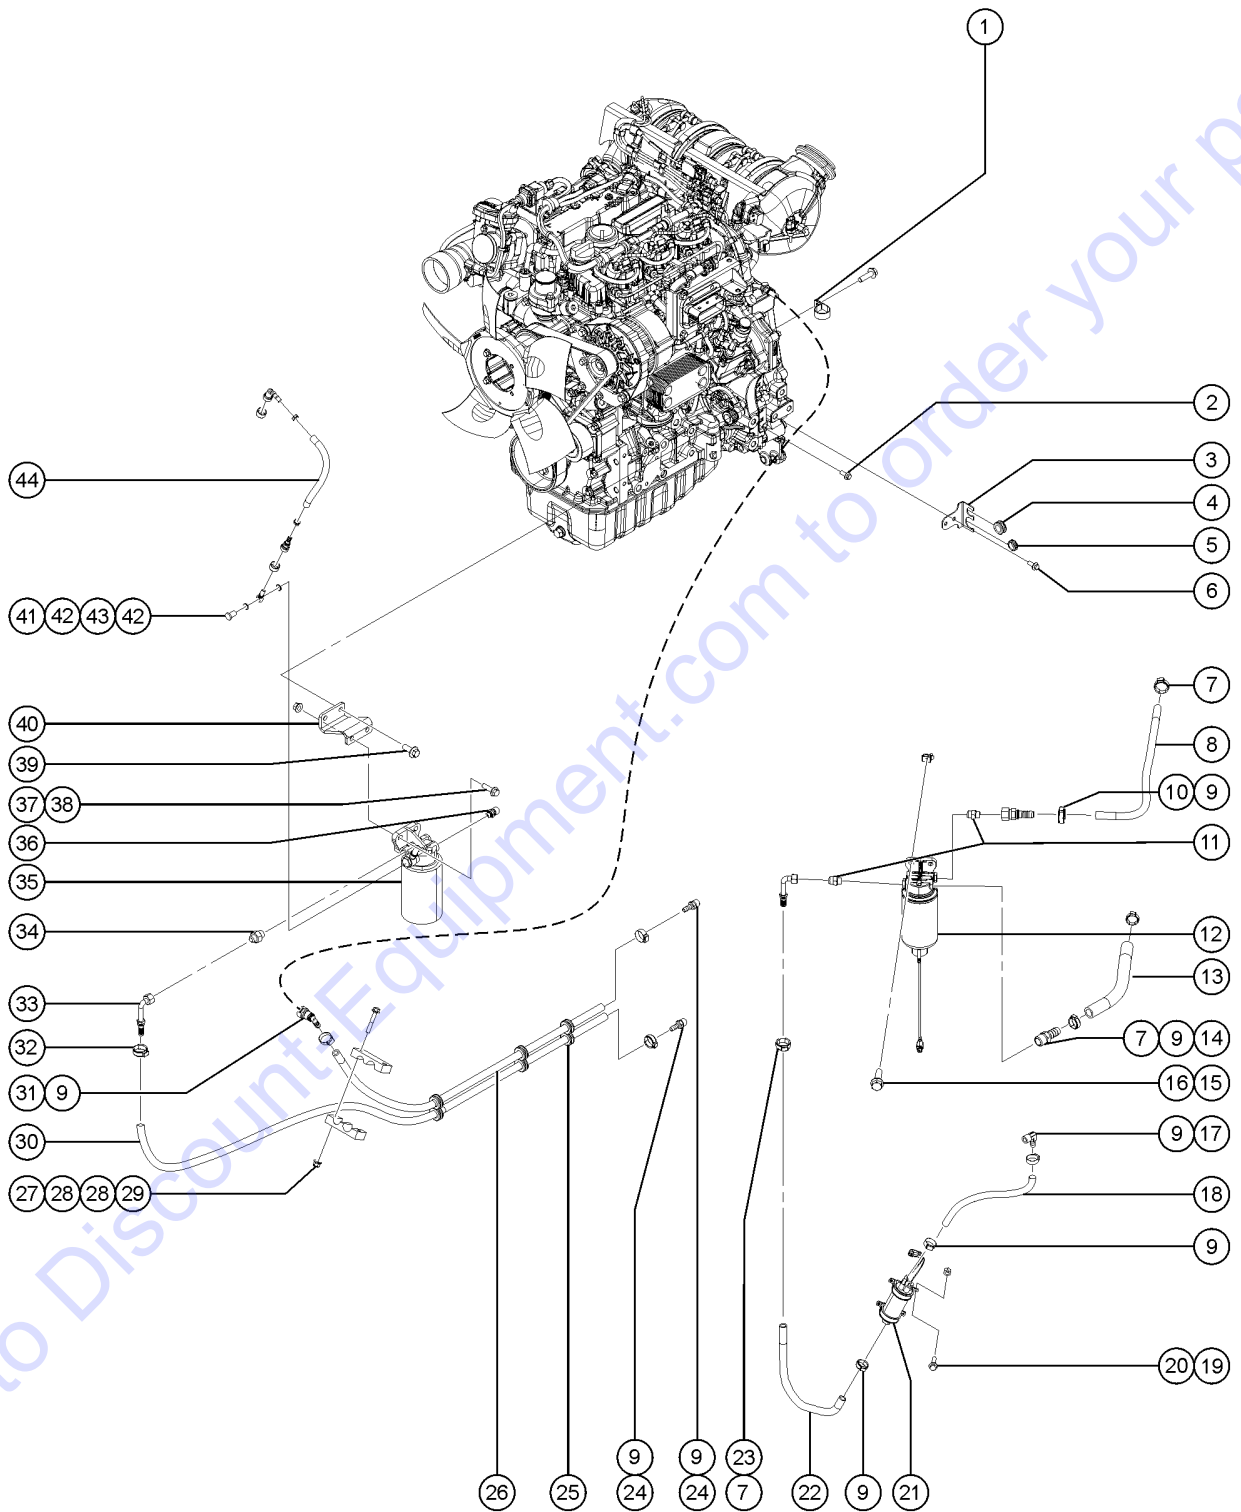

Go to Discount-Equipment.com to order your parts

424.1 Deutz TCD 2.2L, Stage V - View 7 (from SN SX180H-743)

424.1 Deutz TCD 2.2L, Stage V - View 7 (from SN SX180H-743)

Item	Part No.	Description	Qty.
1	56424GT	CLAMP,1.25X.5 RUBBER-CUSHION Due to Stage V regulations, many engine replacement parts require the engine serial number at time of order placement. When ordering engine parts please have both machine and engine serial numbers available. For internal engine parts, contact engine dealer	1
2	1258505GT	SCREW,HHC,M12-1.75X20,DIN933,10.9,ZAB	1
3	1257888GT	FORMING, ENGINE HARNESS SUPPOR	1
4	124962GT	GROMMET,RUBBER,1.0 X 1.25X1.5	1
5	106923GT	GROMMET,RUBBER .38X1.38X1.0	1
6	1255806GT	SCREW,HHF,M12-1.75X20,DIN6921,10.9,ZAB	2
7	822087GT	CLAMP,HOSE,1EAR,25/32	
8	1253181GT	HOSE,FUEL,1/2" GATES RLA,20.625"	
9	81154GT	CLAMP,HOSE,SIZE .31 > .91	10
10	824635GT	FITTING,STR,1/2 HS X 3/4-16,JI	1
11	162209GT	FITTING,CONN,16MM-8MJ	2
12	236260GT	FILTER, FUEL PRE-FILTER, SPIN-ON, DEUTZ	
13	1253183GT	HOSE,FUEL,1/2" GATES RLA,7.625"	
14	824471GT	FITTING,3/8 NPT TO 1/2 BARB	
15	1255537GT	SCREW,HHF,M8-1.25X30,DIN6921,1	2
16	230820GT	SPRING CLIP, M8-1.25, 0.8-4.0 X 13, ZAB	2
17	27904GT	HOSE END,BARBED,RIGID,90DEG6-6	1
18	1253179GT	HOSE,FUEL,3/8" GATES RLA, 22.0	
19	218458GT	SCREW,HHF,M5-0.8X20,DIN6921,10.9,ZAB	4
20	1255753GT	NUT,FLG,M5-0.8,DIN6923,8,ZAB	4
21	214691GT	FUEL LIFT PUMP, DEUTZ D 2.9	1
22	1254848GT	HOSE,FUEL,1/2" GATES RLA,16.75"	
23	162207GT	FITTING,ELBOW,8GS-8FJX90S	1
24	27901GT	HOSE END,BARBED,RIGID,-6-6	2
25	60584GT	GROMMET,RUBBER .75 X .19 X 1**	6
26	1252898GT	HOSE,FUEL,3/8",GATES RLA,53.25	1
27	1283013GT	NUT,NYLOCK FLG,M6-1.0,DIN6926,10,ZAB	2