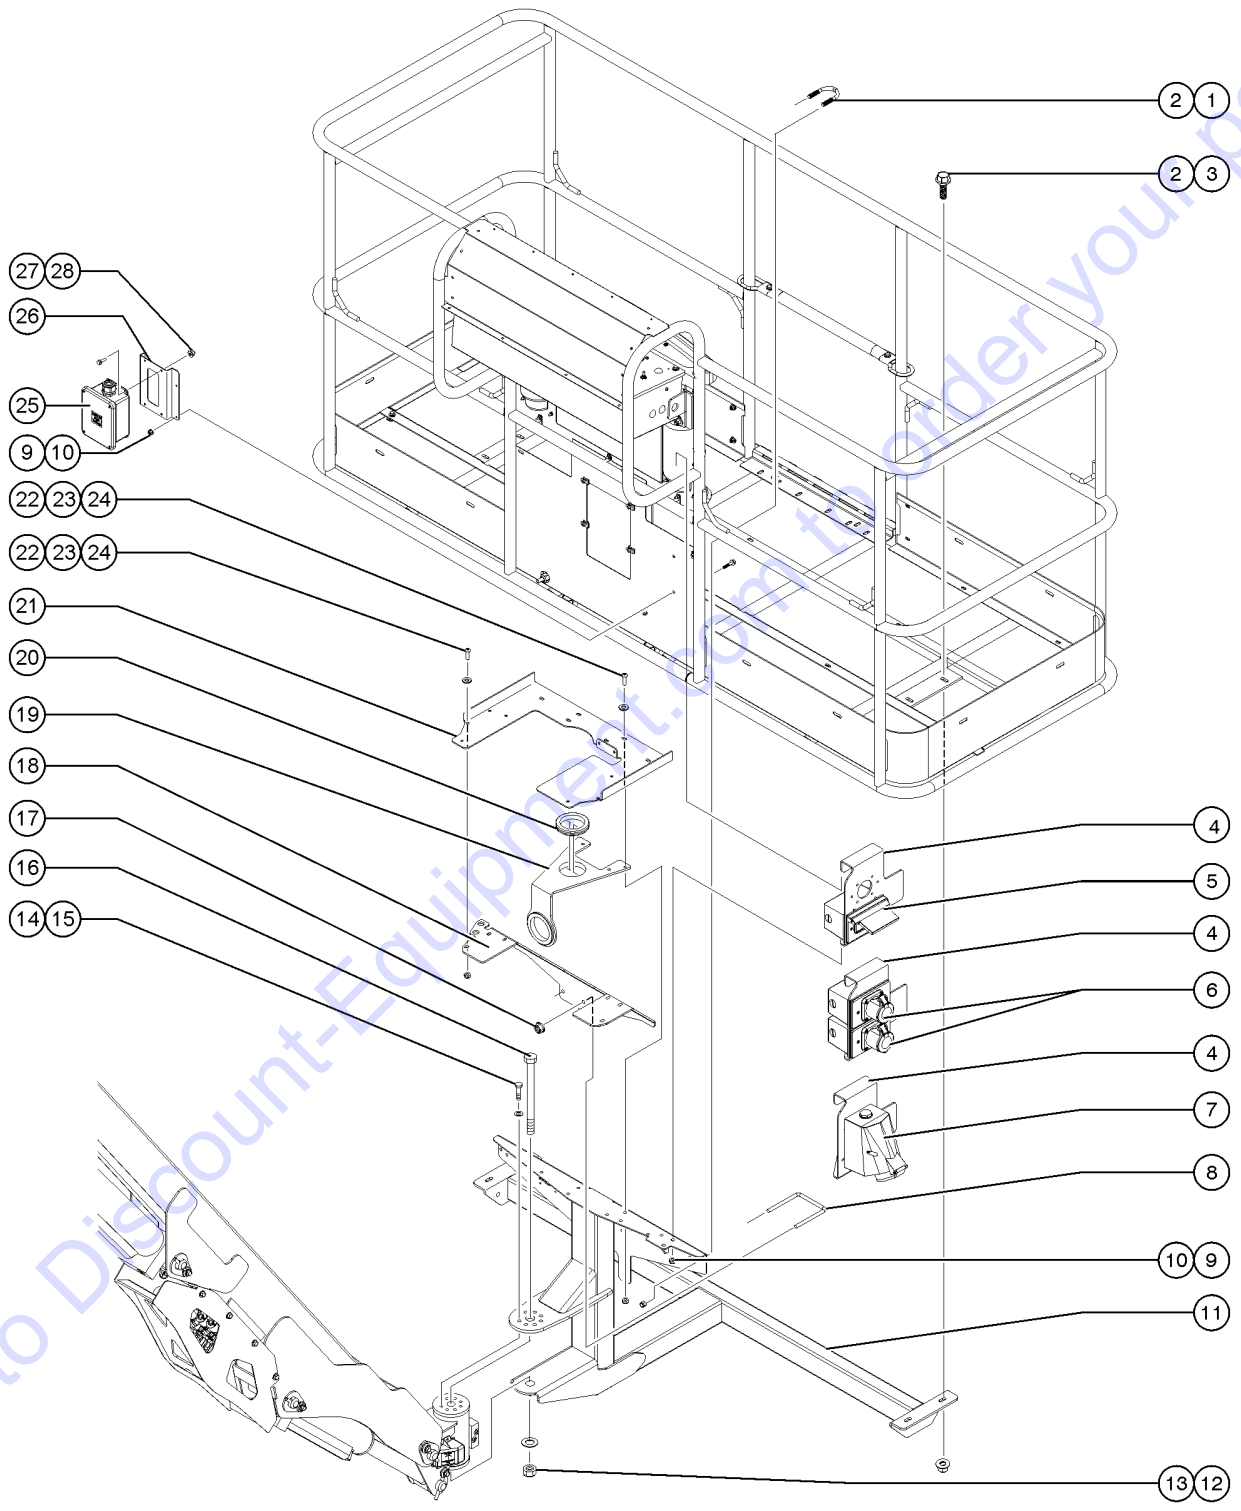

601.1 Platform Installation - View 1

Item	Part No.	Description	Qty.
1	1251600GT	U-BOLT, FLATTENED, 1.5 X 3/8	
2	824029GT	NUT, TL FLG, 3/8-16, G, ZAG	
3	824091GT	SCREW, HHF, 3/8-16 X 1.25, 8, ZAG	
4	826624GT	FORMING, POWER TO PLAT	
5	75069GT	T-BOX 2.75 X 4.5 X 2.5 USA/CSA models	1
5-	74006GT	COVER, GFCI, HORIZONTAL, WEATHER	1
5-	74052GT	GASKET, COVER, GFCI, WEATHERPROOF	1
5-	13585GT	OUTLET, 110V GFCI***	1
6	75069GT	T-BOX 2.75 X 4.5 X 2.5 UK models	2
6-	T112560GT	RECEPTACLE, UK, 110V	2
6-	T112561GT	PLATE, UK, POWER TO PLAT	2
6-	74052GT	GASKET, COVER, GFCI, WEATHERPROOF	4
7	1252696GT	RECEPTACLE, 400/230V, AC, EU EU/AUS models	1
7-	12960GT	CABLE SQUEEZE CONN., XTRA LRG	1
7-	14041GT	LOCKNUT, ELECTRIC, 3/4"	1
8	826896GT	U-BOLT, 3/8-16 X 4 X 5, ZAG to SN SX180H-744	1
8B	824090GT	SCREW, HHF, 3/8-16 X 1.8, ZAG from SN SX180H-745	2
9	824027GT	NUT, TL FLG, 1/4-20, G, ZAG	
10	824078GT	SCREW, HHF, 1/4-20 X .75, 8, ZAG	
11	60370-SGT	PLATFORM SUPPORT WELDMNT-SERV* to SN SX180H-744	1
11B	61997GT	WELDMNT, PLATFORM SUPPORT, CE (refer to 808.1) to SN SX180H-744	1
11C	1273431GT	WELDMNT, PLAT SUPPORT, 8.2K, LS (refer to 808.2) from SN SX180H-745	1
12	826794GT	NUT, TL, 1-8, C, ZAG to SN SX180H-744	1
12B	1283024GT	NUT, NYLOCK, 1-8, 8, ZAG from SN SX180H-745	1
13	824116GT	WASHER, FLAT, 1.0, F436, HRD, ZAG	1
14	826791GT	SCREW, HHC, 3/8-16 X .875, 8, ZAG	8
15	826793GT	WASHER, FLAT, 3/8, SAE, HRD, ZAG	8
16	826792GT	SCREW, HHC, 1-8 X 1.5, ZAG	1