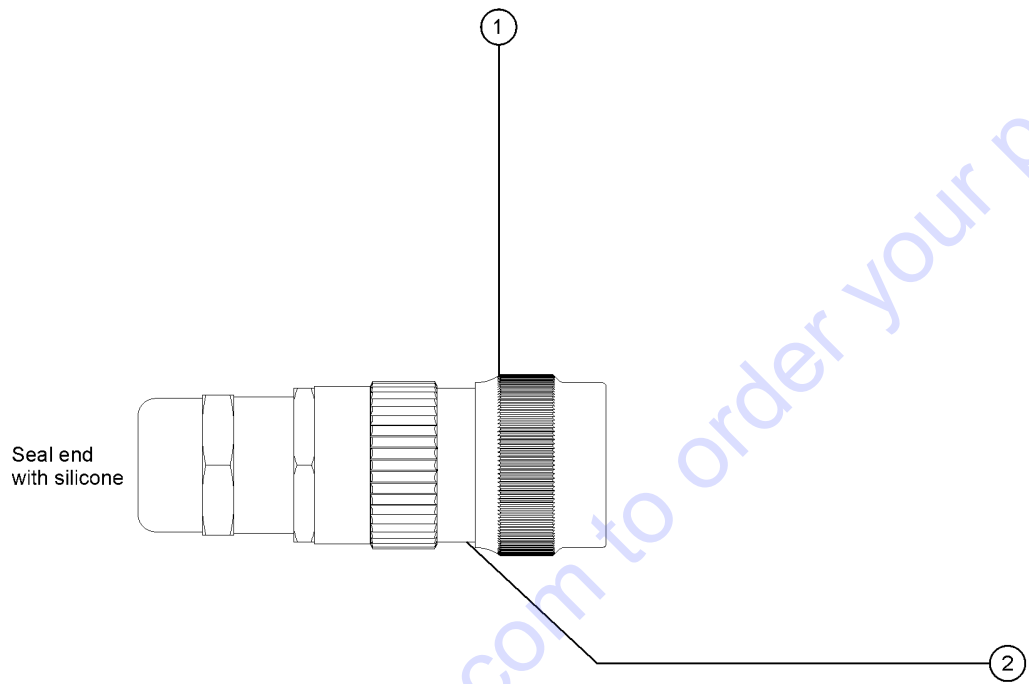

315.141A Plug Blanking

Go to Discount-Equipment.com to order your parts

315.141A Plug Blanking

<i>Item</i>	<i>Part No.</i>	<i>Description</i>	<i>Qty.</i>
-	1255030GT	PLUG,BLANKING	1
1	1255548GT	CONN,PLUG,8 WAY,PIN,UT0	1
2	1255553GT	BACKSHELL,CONN,UT0,#12	1

Go to Discount-Equipment.com to order your parts