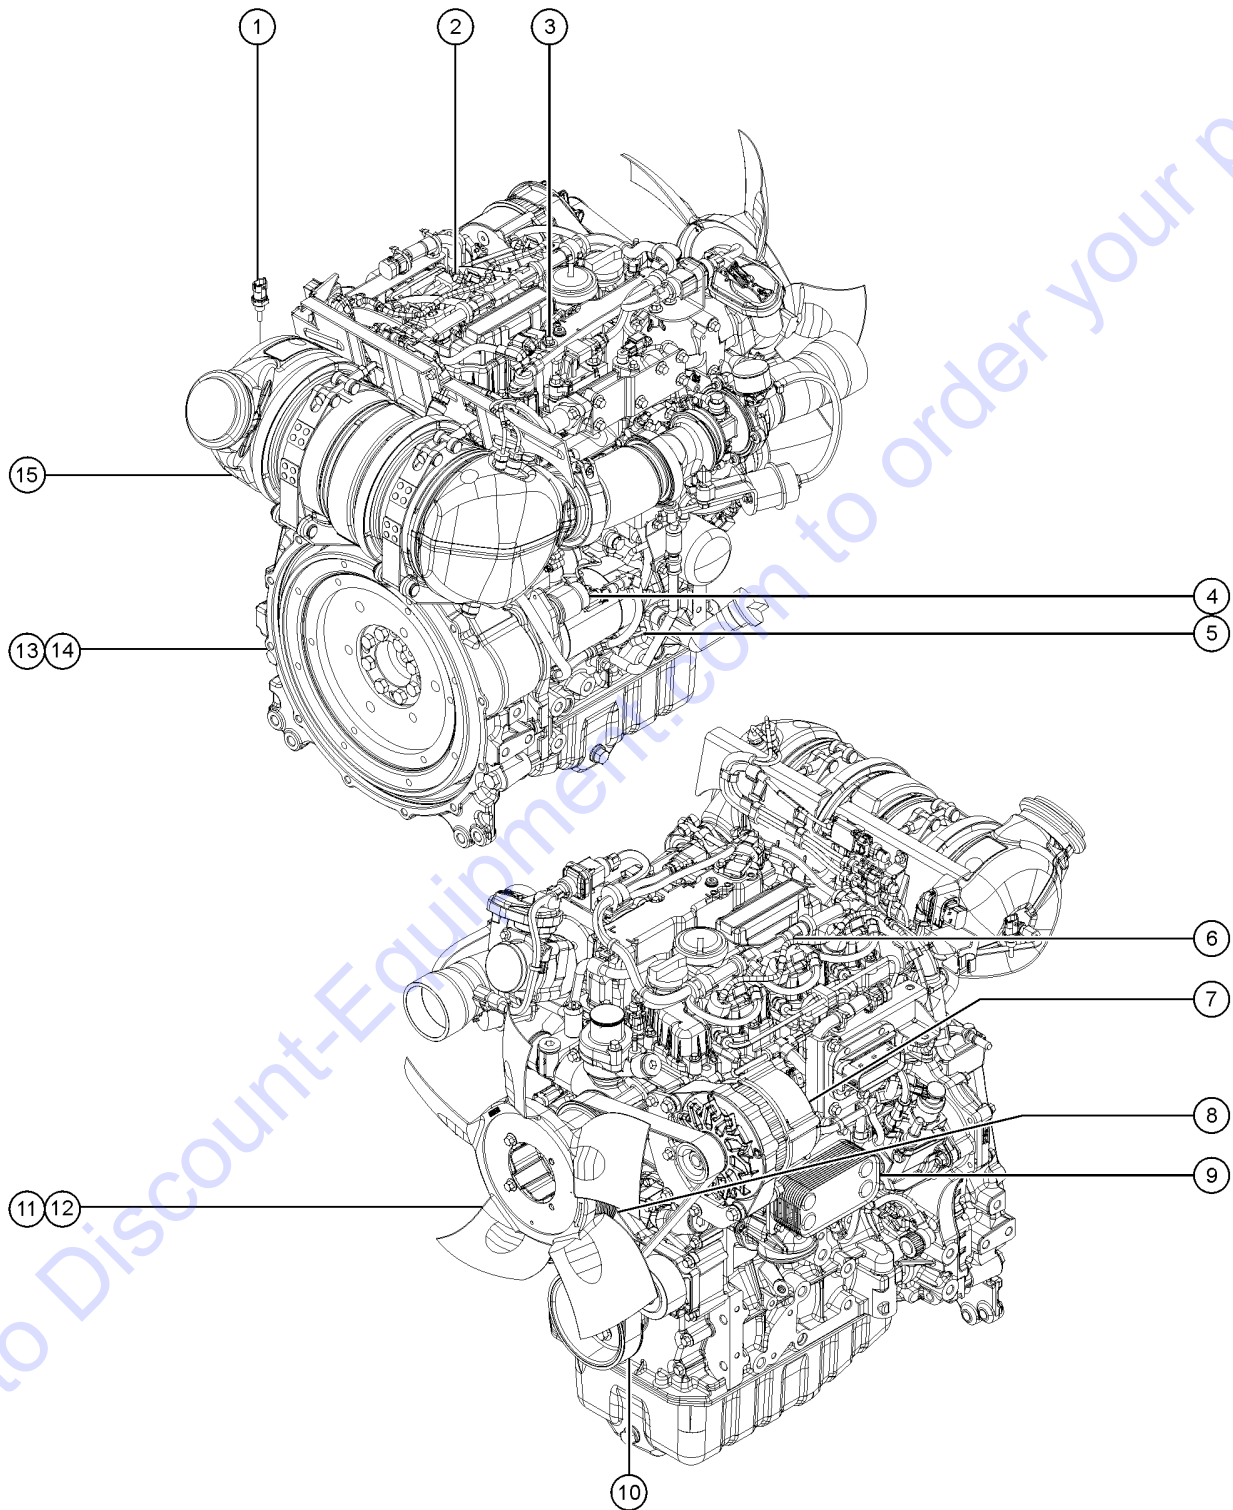

418.1 Deutz TCD 2.2L, Stage V - View 1 (from SN SX180H-743)

Go to Discount-Equipment.com to order your parts

418.1 Deutz TCD 2.2L, Stage V - View 1 (from SN SX180H-743)

Item	Part No.	Description	Qty.
-		Due to Stage V regulations, many engine replacement parts require the engine serial number at time of order placement. When ordering engine parts please have both machine and engine serial numbers available. For internal engine parts, contact engine dealer	
1	825693GT	COOLANT TEMP SENSOR,TD2.9	1
2	1261237GT	SENSOR,FUEL PRESSURE	1
2-	1262893GT	O-RING, OIL PRESSURE SENSOR	
3	1262896GT	SENSOR,INTAKE AIR PRESSURE	1
3-	1262897GT	O-RING, INTAKE AIR PRESSURE SENSOR	
4	1300704GT	STARTER	1
5	825708GT	DIPSTICK,TD2.9	1
6	1300706GT	CABLE HARNESS	1
7	07.0501.0051GT	ALTERNATOR	1
8	1300713GT	ADAPTER	1
9	1300707GT	OIL COOLER	1
10	1293934GT	Belt	1
11	1294968GT	FAN, 430MM	1
12	1294091GT	HEXAGON BOLT	4
13	89785GT	RING GEAR,DEUTZ F3L2011F (please verify ring gear thickness) 0.6 inches	1
14	1262873GT	BOLT, DEUTZ FLYWHEEL	8
15		REF. DPF (Ref. 2)	

Go to Discount-Equipment.com to order your parts