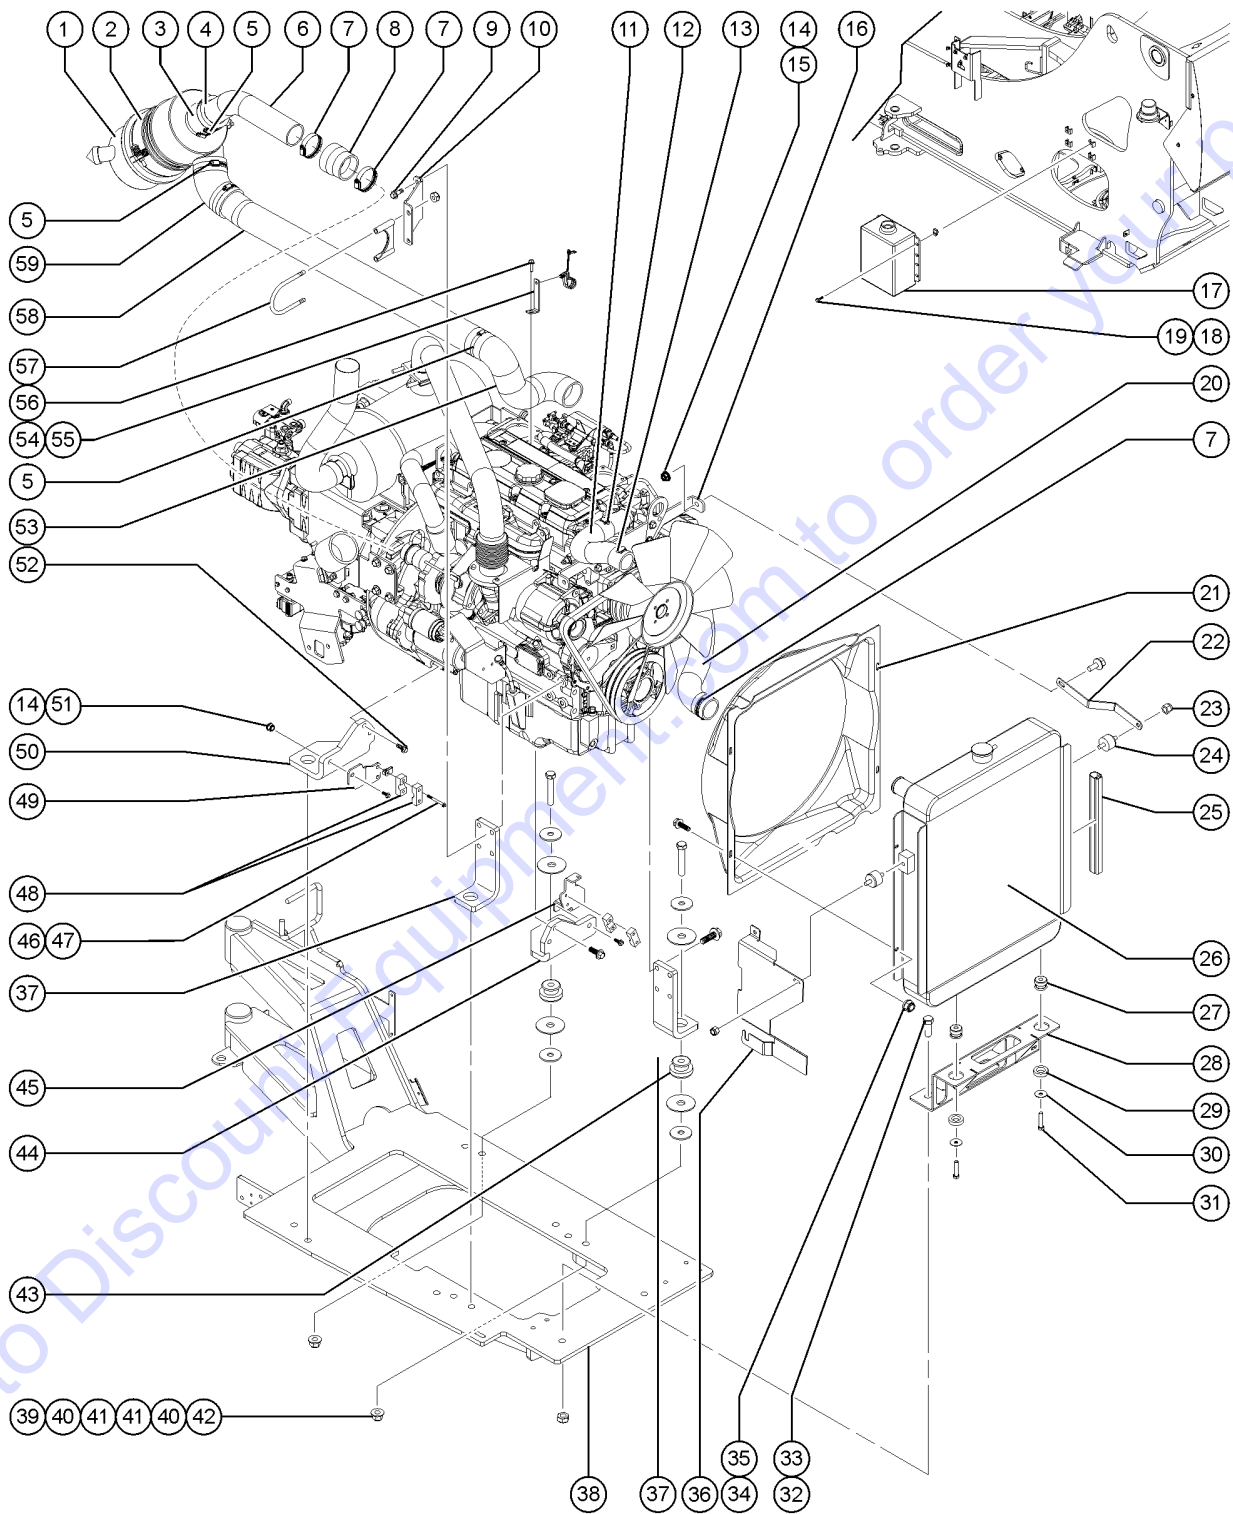

412.1 Perkins 1104D-44T - View 3

Item	Part No.	Description	Qty.
-		Verify Engine Make and Model Before Ordering	
-		For internal engine parts, contact engine dealer	
1	81467GT	AIR CLEANER,NELSON	1
1-	62425GT	FILTER,AIR CLEANER, SUPERBOOM	
2	81468GT	MOUNTING BAND,AIR CLEANER	1
3	106211-300GT	HOSE,RUBBER 3"ID X .25 BLACK	1
4	101640GT	REDUCER,RUBBER 3.0 - 2.5	1
5	30489GT	CLAMP,HOSE,3.50"	4
6	215511GT	TUBE,INTAKE, FILTER TO TURBO	1
7	45435GT	CLAMP,HOSE,2.50"	4
8	215918GT	REDUCER, RUBBER, 2.5 TO 2.25	1
9	121431GT	SCREW,HHF,M12X30 GR12.9	
10	215514GT	FORMING,INTAKE TUBE MOUNT	1
11	60576GT	RADIATOR HOSE,UPPER-PERKINS	1
12	35434GT	CLAMP,HOSE,2.00***	1
13	22672GT	CLAMP,HOSE,1.75	1
14	231529GT	NUT,TL FLG,M10-1.5,DIN6927,10,	3
15	232874GT	SCREW,HHF,M10-1.5X30,DIN6921,10.9,ZAB	2
16	215515GT	FORMING,RADIATOR SUPPORT	1
17	60721GT	COOLANT,RECOVERY BOTTLE, 4 QT*	1
18	231512GT	SCREW,HHF,M6-1.0X25,DIN6921,10.9,ZAB	4
19	219697GT	SPRING CLIP,M6-1.0,3.4-6.3MMX1	4
20	75555GT	RADIATOR HOSE,LOWER-PERKINS	1
21	60649GT	SHROUD,FAN (FIBERGLASS)	1
22	215516GT	PLATE,RADIATOR,STRUT	1
23	824029GT	NUT,TL FLG,3/8-16,G,ZAG	2
24	75260GT	ISOLATOR,FLEX-BOLT SANDWICH***	2
25	1261077GT	TRIM, RUBBER "D" SEAL, 3/16	1