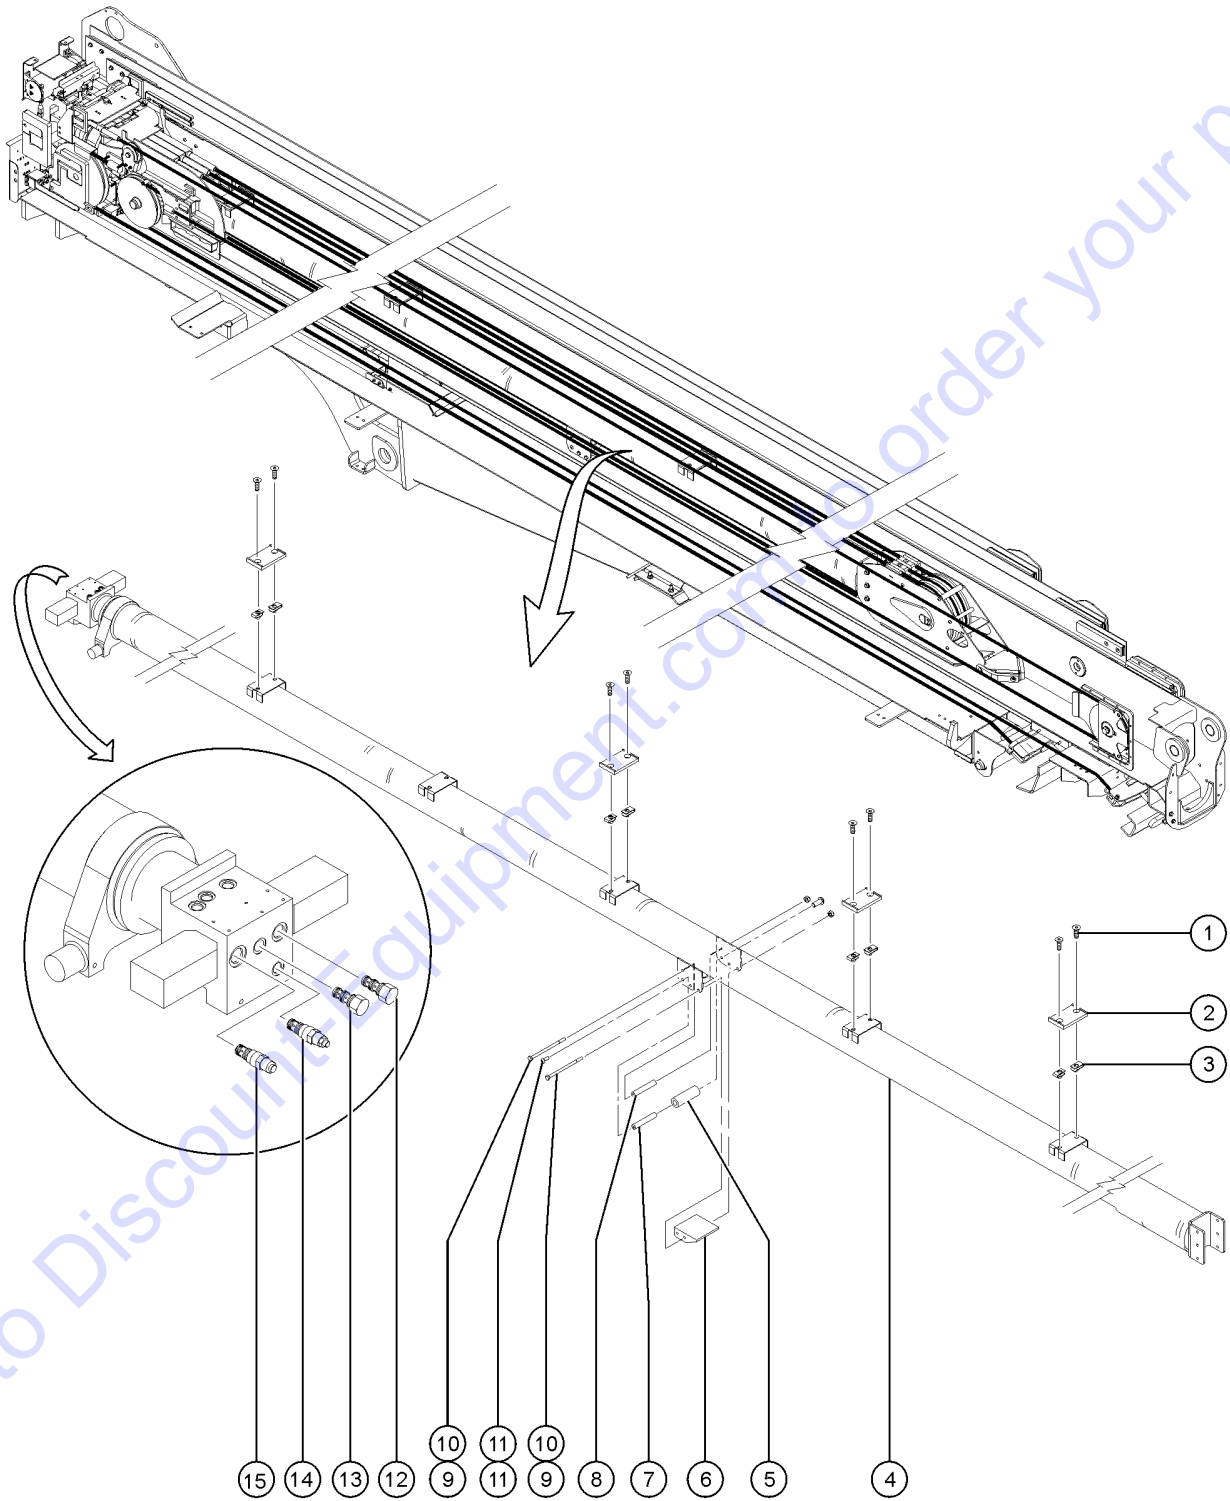

505.1 Primary Extend Cylinder

Go to DiscountedEquipment.com to order your parts

505.1 Primary Extend Cylinder

Item	Part No.	Description	Qty.
1	219967GT	SCREW,FHS,M10-1.5X25,DIN7991,10.9,ZAB	
2	236287GT	WEAR PAD,PRI EXT CYL,UPR,CBL	4
3	230074GT	SPRING CLIP,M10-1.5,1-6X19,ZAB	8
4	226759GT	CYLINDER, PRIMARY EXTEND	1
		(Refer to 507.1 and 508.1)	
4-	231307GT	SEAL KIT	1
5	236289GT	WEAR PAD,CBL ROLLER,SHORT	1
6	236286GT	WEAR PAD,PRI EXT CYL,LOWER	1
7	826007GT	SHAFT,WEAR PAD ROLLER	1
8	236391GT	ROLLER, PRI EXT LOWER	1
9	236406GT	SCREW,HHC,M10-1.5X170,DIN931,10.9,ZAB	3
10	232951GT	NUT, TL, M10-1.5,DIN980, ZAB	3
11	237735GT	SCREW,BHC,M10-1.50X25,10.9,ZAB	
12	226758GT	VALVE,CHECK CXDA-XCN	1
13	226757GT	VALVE,CHECK,PILOT CLSD CODA-XCN	1
14	60331GT	VALVE,COUNTERBAL.CWCA-LIN@600*	1
15	226756GT	VALVE,COUNTERBAL,CBEJ-LIN@700	1

Go to Discount-Equipment.com to order your parts