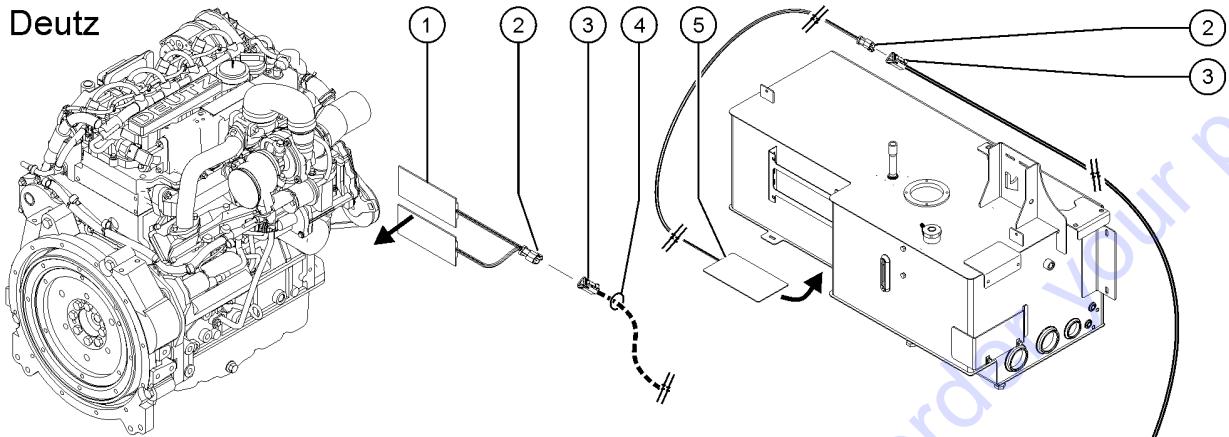

Go to Discount-Equipment.com to order your parts

810.1 Cold Start Heater

Deutz

Perkins

810.1 Cold Start Heater

Item	Part No.	Description	Qty.
-		Ref. Cold Start Heater Part of the Cold Start Package (Refer to 809.1)	
1A	1259661GT	ASSY,ENGINE HEATER,120V (120V) Only Deutz TD 2.9L4 models, includes two adhesive pads	
1B-	216615GT	ASSY HEATER, MODEL 18, 120V (120V)	1
1C-	1259708GT	ASSY,ENGINE HEATER,240V (240V) Only Deutz TD 2.9L4 models, includes two adhesive pads	
1D-	216616GT	ASSY HEATER,MODEL 18,240V (240V)	
2	119066GT	CONN,RECEP 3 WAY ENDCAP DT	2
3	119057GT	CONN PLUG 3 WAY ENDCAP DT	2
4	1256749GT	HARNESS,ENG/HYD HEATER, 120V (120V)	1
4-	1256750GT	HARNESS,ENG/HYD HEATER, 240V (240V)	
5	824259GT	ASSY,120V HEATER,HYD TANK (120V)	1
5-	824261GT	ASSY,240V HEATER,HYD TANK,SUPER X (240V)	
6	14392GT	NUT,LP NYLOCK,10-32	
7	6146GT	WASHER,FLAT,MS,#10,Y	
8	75041GT	SCREW,PHILLIPS,PHM,10-32 X 1	
9	1254763GT	HARNESS, BATT CABLE, 120V, 120" (120V)	1
9-	1254764GT	HARNESS, BATT CABLE, 240V, 120" (240V)	
10	99778GT	CABLE SQUEEZE CONN,4 WIRE	2
11	214249GT	COLD WEATHER 120V J BOX ASSY (120V)	1
11-	237711GT	COLD WEATHER 240V J BOX ASSY (240V)	
12	214536GT	SQUEEZE CONN W/NUT, 2WIRE, 4MM	1
13	119056GT	CONN PLUG 2 WAY ENDCAP DT	1
14	119065GT	CONN,RECEP 2 WAY,14-18GA	1
15	216617GT	ASSY, BATTERY HEATER, 120V	1
15-	216618GT	ASSY BATTERY HEATER,240V	
16		Ref. (Refer to 306.1)	
17	216606GT	HARNESS, 120V POWER CORD, 24" (120V)	
17-	216607GT	HARNESS, 240V POWER CORD, 24" (240V)	
18	119403GT	CONN,PLUG 120 AC/15A DOMESTIC (120V)	