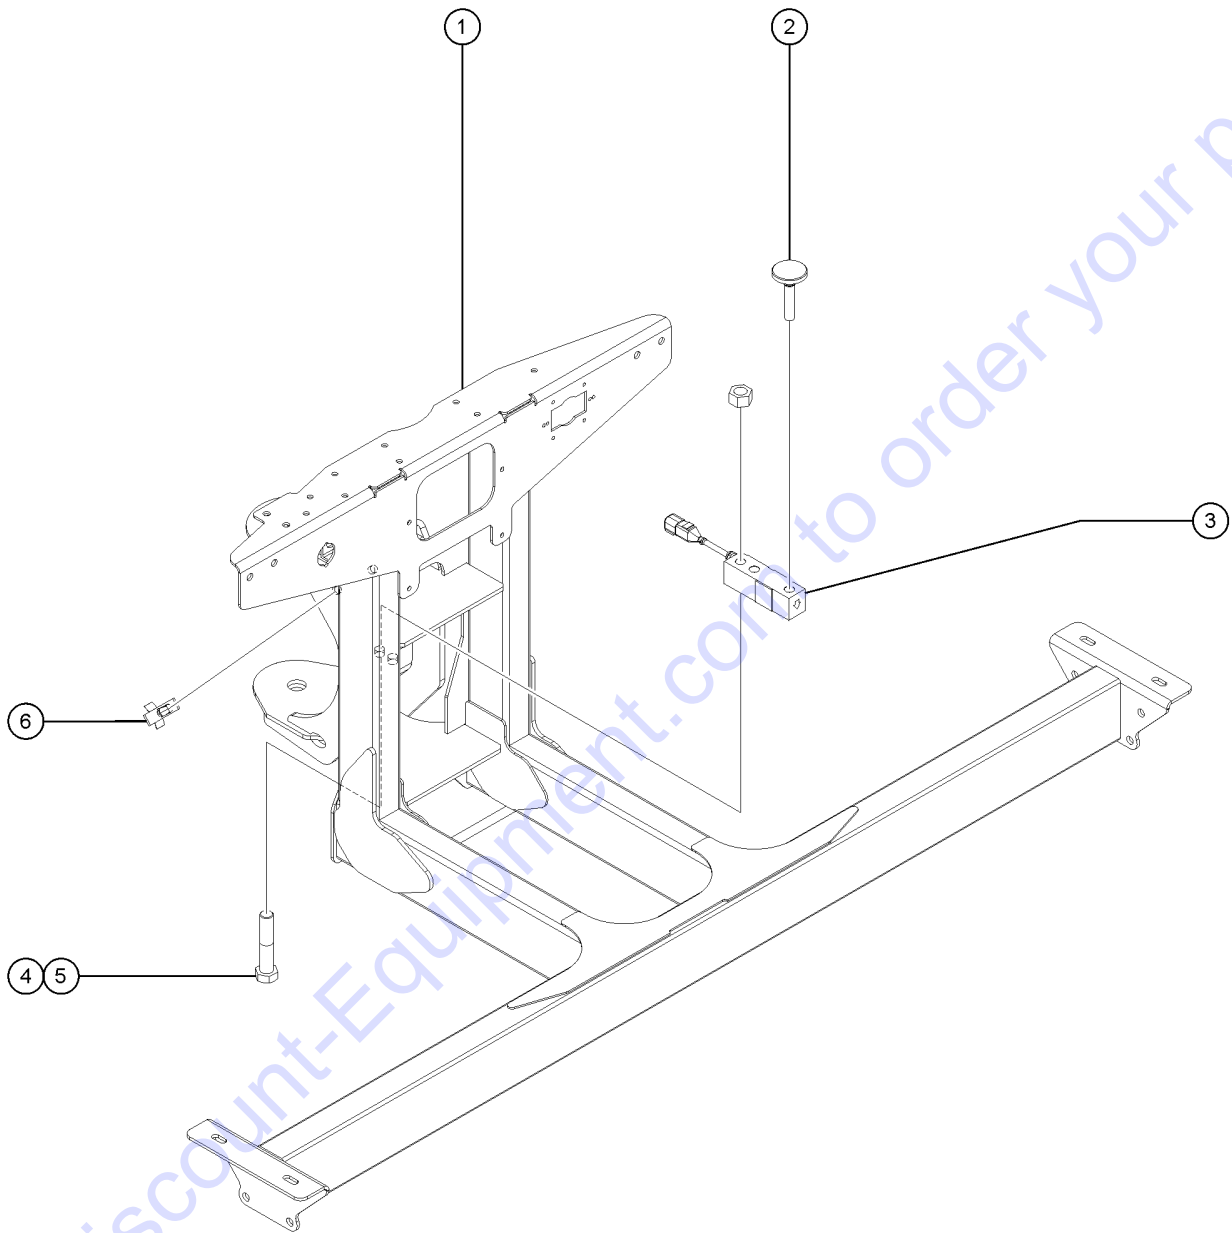

808.2 Load Sense (from SN SX180H-745)

Go to Discount-Equipment.com to order your parts

808.2 Load Sense (from SN SX180H-745)

Item	Part No.	Description	Qty.
1	1273431GT	WELDMENT,PLAT SUPPORT,8.2K,LS	1
2	1270337GT	LEVELING MOUNT, SWIVEL, 1/2-20	1
3	1270278GT	LOAD CELL,J1939,650KG/1433LB	1
4	1257464GT	SCREW,HHC,1/2-13X2.5,8,ZAG	2
5	1259106GT	NUT,1/2-13,8,ZAG	2
6	105214GT	CABLE TIE MOUNT, WINGED	2

Go to Discount-Equipment.com to order your parts