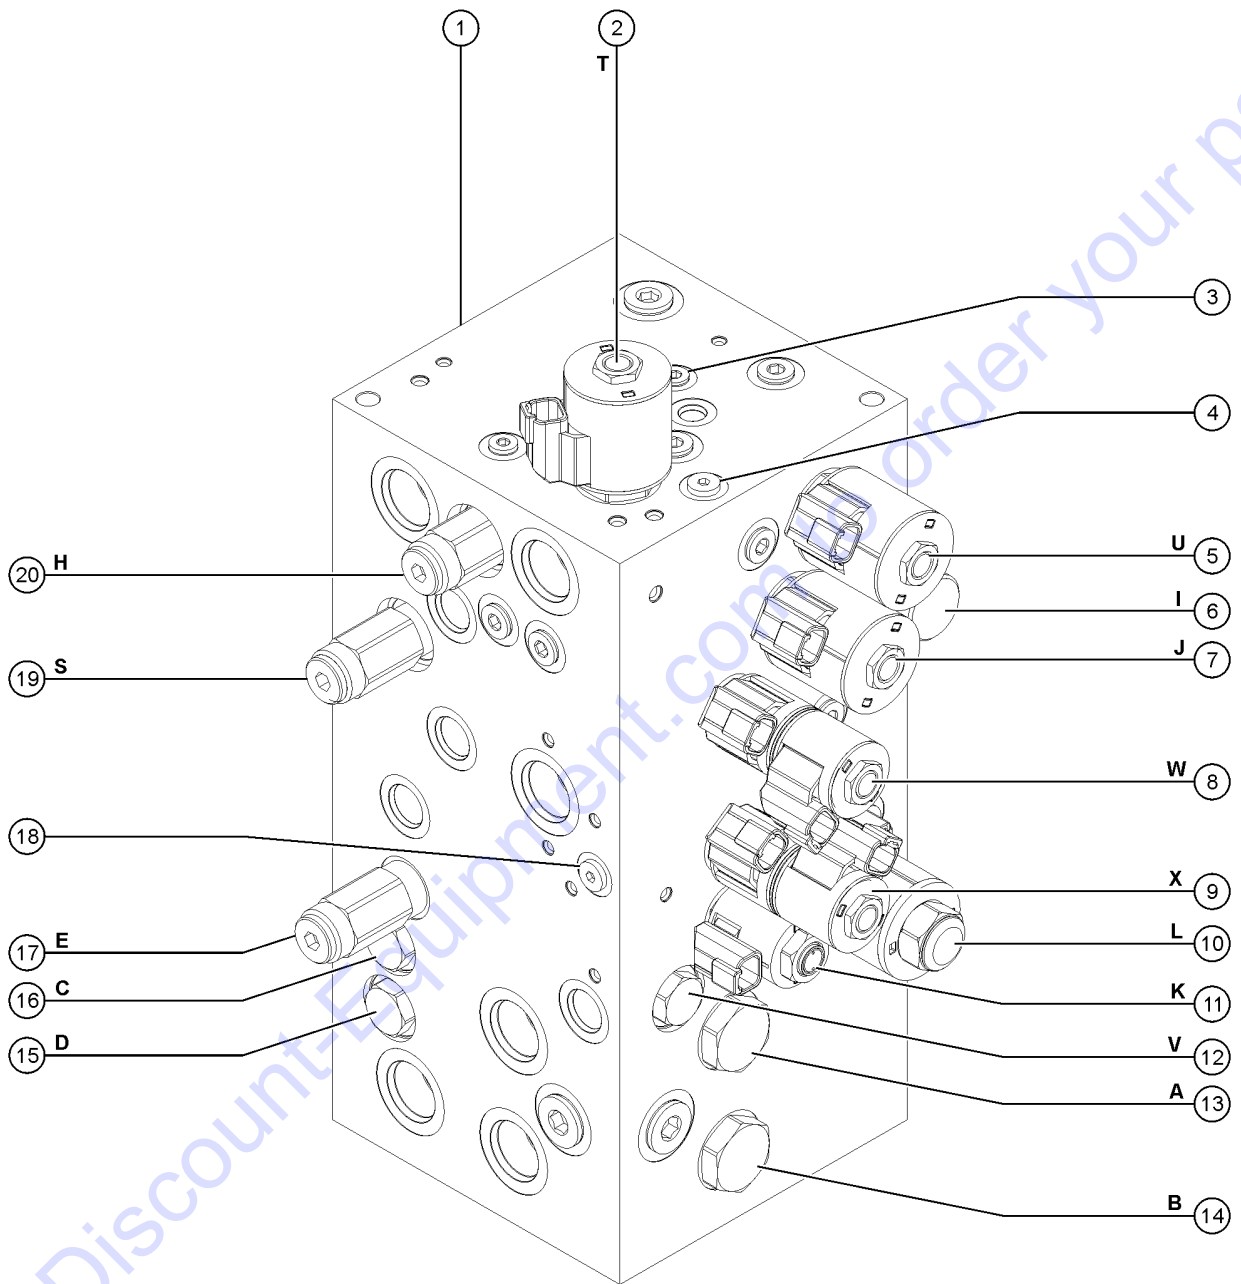

703.1 Function Manifold - View 1

Go to DiscountEquipment.com to order your parts