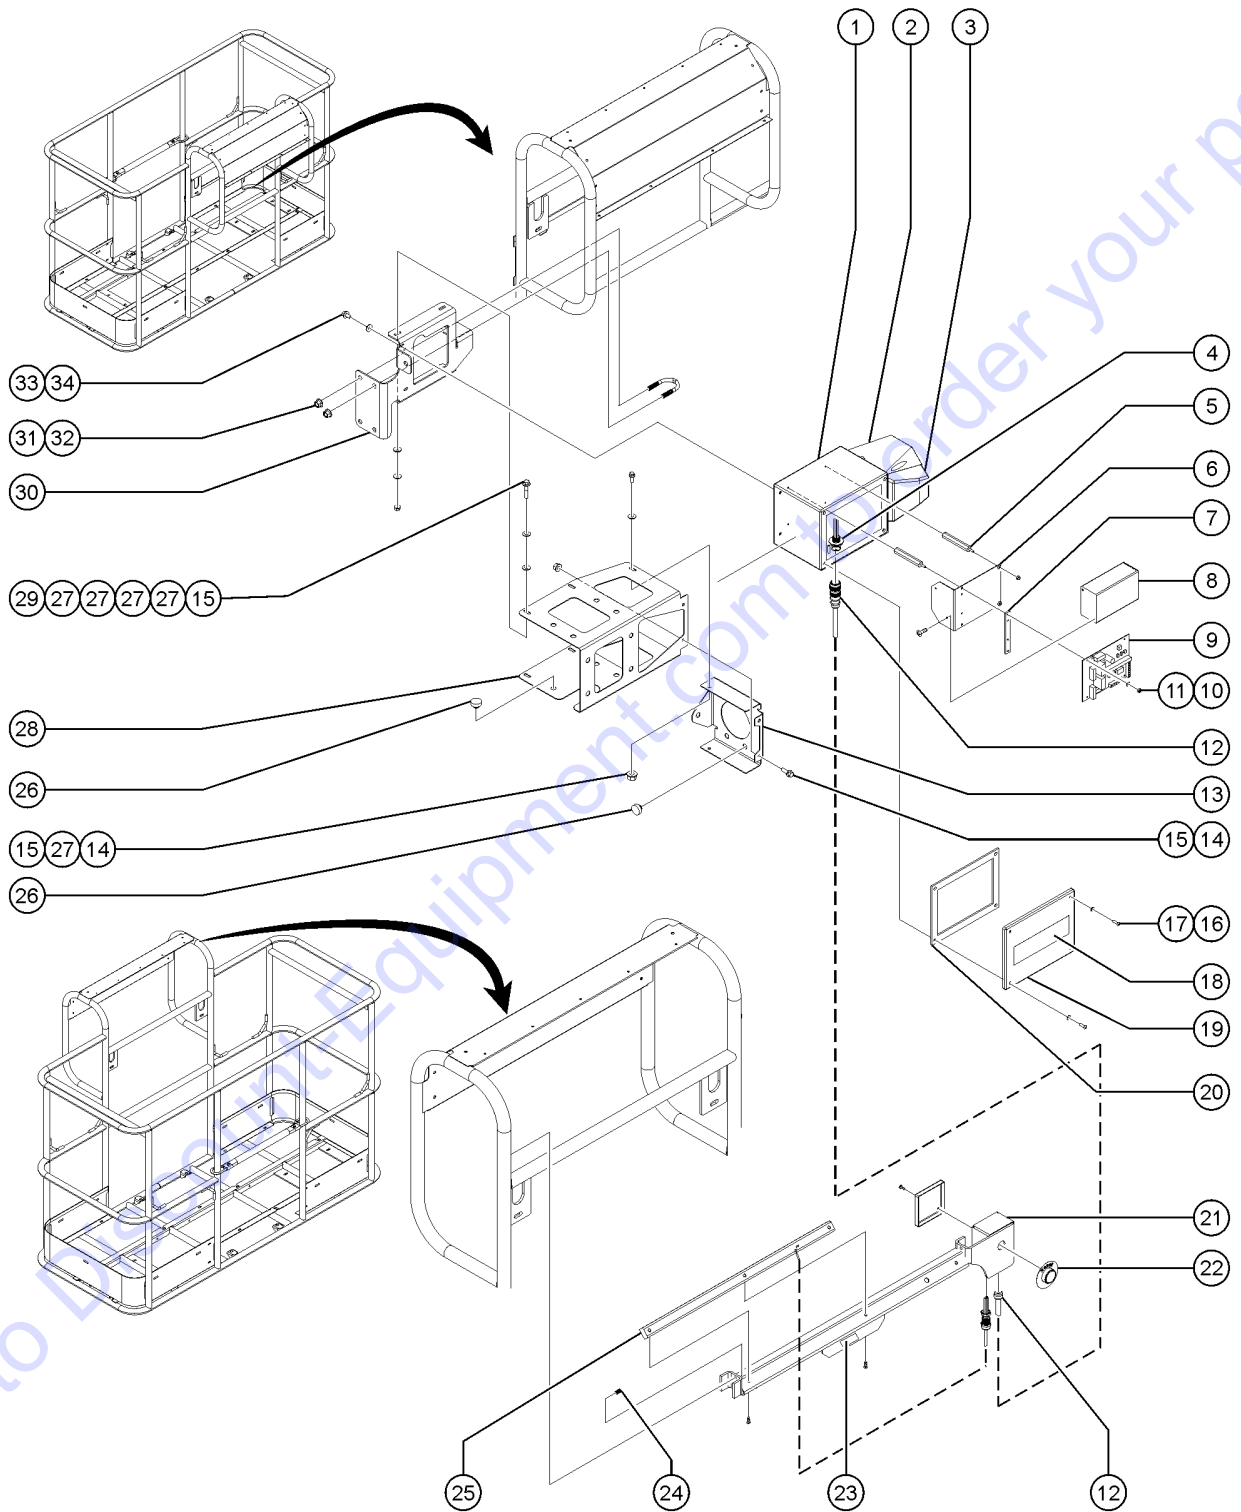

817.1 Operators Protection Alarm (to January 2017)

Go to www.genie-equipment.com to order your parts

817.1 Operators Protection Alarm (to January 2017)

Item	Part No.	Description	Qty.
B	1275537GT	ASSEMBLY, OPA PROTECTION CAGE	1
1	1255018GT	BASE ENCLOSURE,RED,OPA	1
2	1255021GT	SOUNDER,MIDI,OPA	1
3A	1255037GT	SOUNDER LENS, OPA, BLUE (standard lens fitted to OPA)	1
3B	1270116GT	SOUNDER LENS, OPA, RED	1
3C	1270117GT	SOUNDER LENS, OPA, AMBER	1
3D	1270118GT	SOUNDER LENS, OPA, CLEAR	1
4	1255033GT	HARN,PIGTAIL,TAPESWITCH,OPA	1
5	1255028GT	STAND OFF,CONTROL UNIT	4
6	1255024GT	BRACKET,CONTROL UNIT	1
7	1255025GT	SPACER,HEAT SINK	1
8	1255023GT	ASSY,MODULE,CONTROL UNIT,OPA	1
9	1255022GT	MODULE,CONTROL UNIT,PCB,OPA	1
10	1255067GT	NUT,M4 NYLOCK	4
11	1255066GT	WASHER,M4 NYLON	4
12	1255035GT	ASSEMBLY,CABLE,TAPESWITCH	1
13	1275539GT	FORMING, OPA CAP	1
14	824078GT	SCREW,HHF,1/4-20X.75,8,ZAG	5
15	824027GT	NUT,TL FLG,1/4-20,G,ZAG	9
16	1255038GT	SCREW,M5X16 BHD	4
17	1255027GT	WASHER,M5 NYLON	4
18	1255890GT	DECAL,COSMETIC,GENIE	1
19	1255020GT	LID ENCLOSURE,RED,OPA	1
20	1255019GT	GASKET,ENCLOSURE	1
21	1255029GT	ASSEMBLY,TAPESWITCH (6/8' platforms) (includes j-box and fasteners)	1
22	1255036GT	ASSEMBLY RESET SWITCH	1
23	1255889GT	DECAL,SYMBOL-READ THE MANUAL	1
24	1255068GT	SCREW,M6X8	2