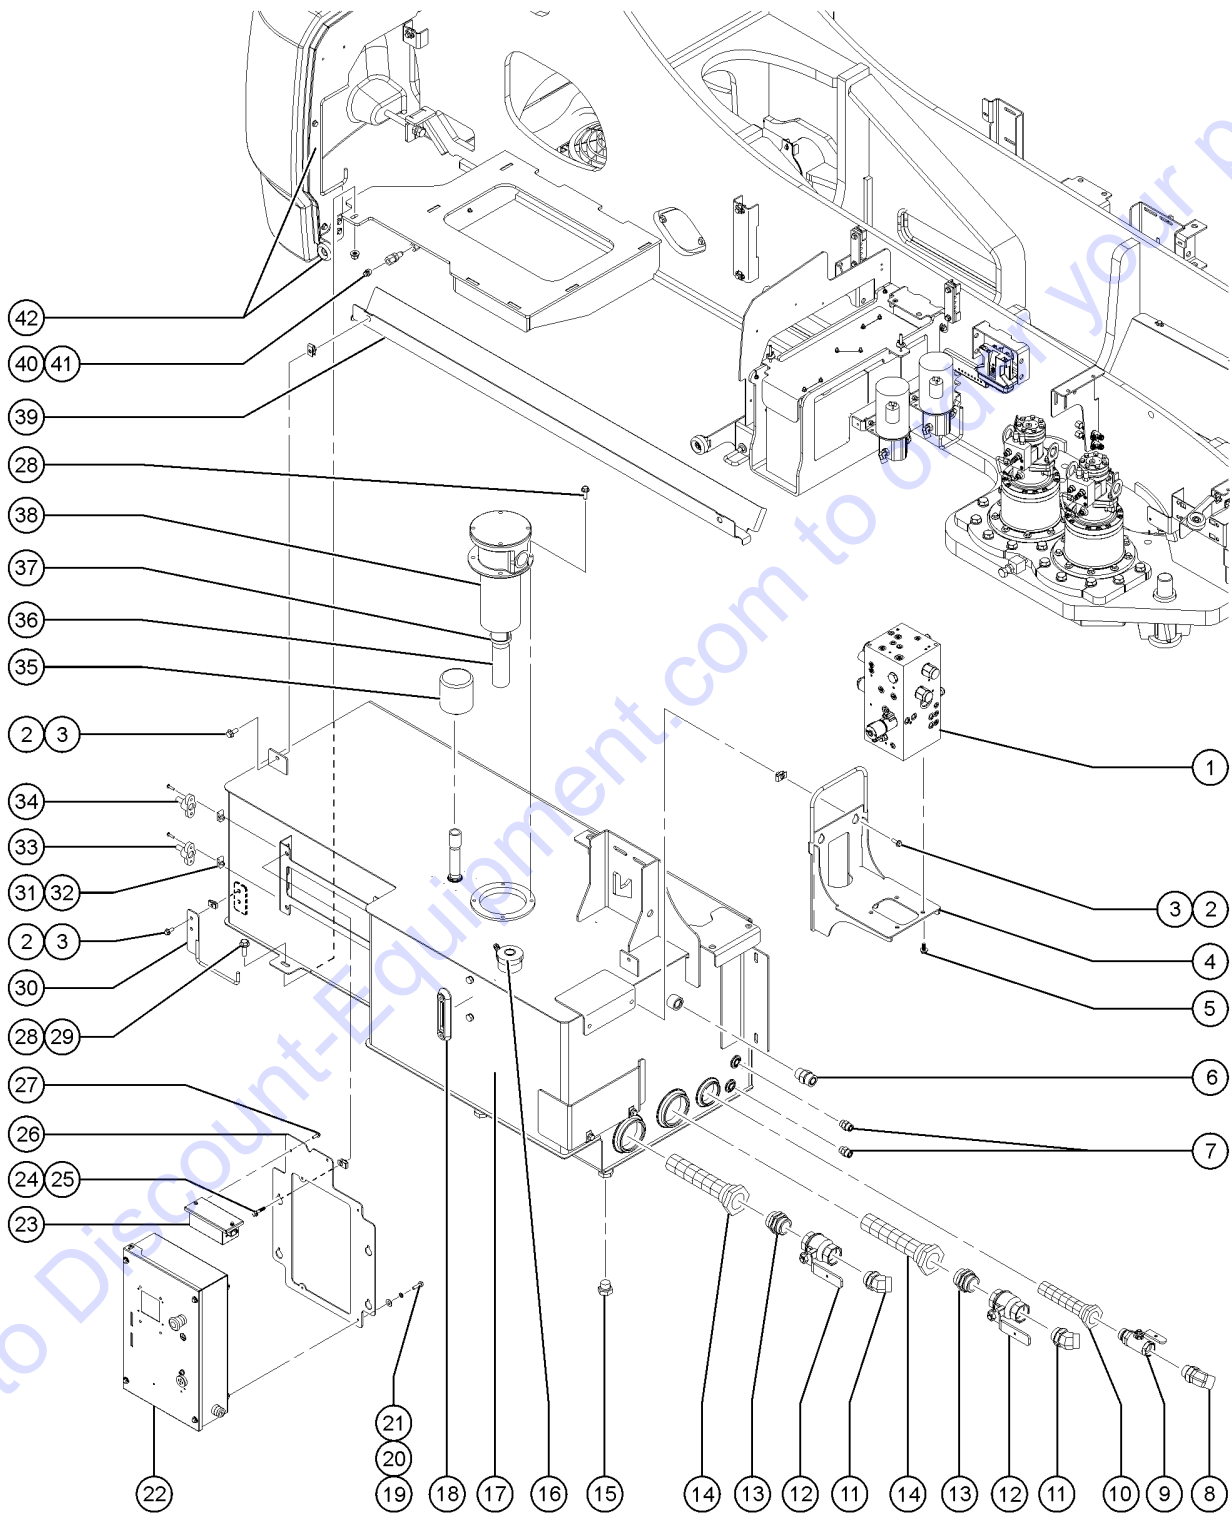

312.1 Hydraulic Tank Components

312.1 Hydraulic Tank Components

Item	Part No.	Description	Qty.
A	1289561GT	BRACKET, TELEMATICS	
A	1289520GT	MODULE, TELEMATICS, ZTR, M7, NORTH AMERICA	
A	1289521GT	MODULE, TELEMATICS, ZTR, M7, EMEA/APAC	
1		Ref. MANIFOLD,FUNCTION SX	
		(Refer to 703.1 and 703.2)	
2	231530GT	SCREW,HHF,M10-1.5X25,DIN6921,10.9,ZAB	
3	230074GT	SPRING CLIP,M10-1.5,1-6X19,ZAB	
4	1260507GT	WELDMENT, FUNCTION MAN. MNT	1
5	231087GT	SCREW,HHF,M12 X 1.75 X 25	
6	48960GT	FITTING,CONN,520120-12***	1
7	48933GT	CONN,520120-8***	2
8	48985GT	ELBOW,45D,520320-16	1
9	48996GT	VALVE,BALL,16 MSAE-16 FSAE***	1
10	75253GT	STRAINER ASSY,#16 O-RING	1
11	88354GT	ELBOW,45D,520320-24	2
12	75256GT	VALVE BALL,24 FSAE-24 FSAE***	2
13	75254GT	UNION,STR.THREAD 24***	2
14	75257GT	STRAINER ASSY,#24 O-RING	2
15	218727GT	PLUG, HEX HD, O-RING SAE #12	2
16	218593GT	CAP,HYD NON VENTED W/LOCK TAB	1
17	1258921GT	WLDT,HYDRAULIC TANK 118 GL	1
		Includes items 15, 16 and 18	
18	1260983GT	SIGHT GAUGE,220-312	1
19	824059GT	SCREW,HHC,1/4-20X.75,8,ZAG	
20	824109GT	WASHER,LOCK,1/4,ZAG	
21	824113GT	WASHER,FLAT,1/4,USS,ZAG	
22		Ref. ASSY,CONTROL BOX, SUPERX	
		(Refer to 313.1 and 314.1)	
23	1253314GT	ASSY, TELEMATICS CONN. BOX	1
		To SN SX180H-702	
23-	1290797GT	ASSY,TELEMATICS 2.0 CONN,BOX	
		From SN SX180H-703	
23-	34052GT	RELAY,SPDT,12V(AUTO) PLUG IN**