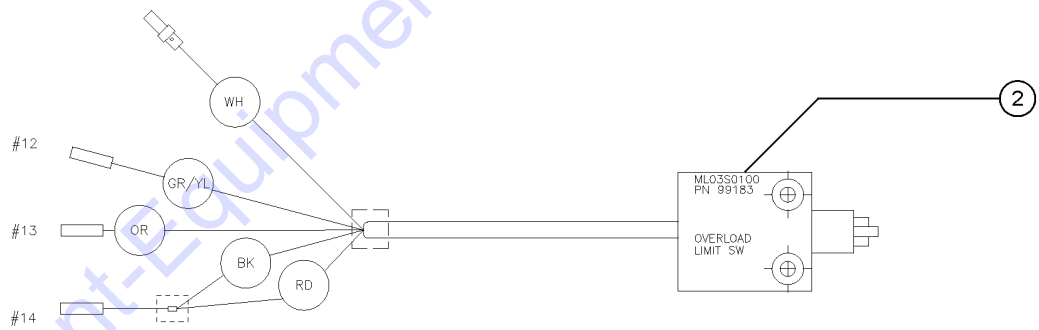

315.108 Foot Switch W/Pigtail

<i>Item</i>	<i>Part No.</i>	<i>Description</i>	<i>Qty.</i>
-	61322GT	FOOT SWITCH W/PIGTAIL	1
1	13482GT	FOOT SWITCH***	1
2	7056GT	CONN, SQZ, 1/2NPT .38-.50, SM**	1
3	119065GT	CONN,RECEP 2 WAY,14-18GA	1
3-	60439GT	LOCK,RECEP 2 WAY, 14-18GA	1

Go to Discount-Equipment.com to order your parts

315.109 Assy, LS, Load Sense, ALC1000

Go to Discount-Equipment.com to order your parts