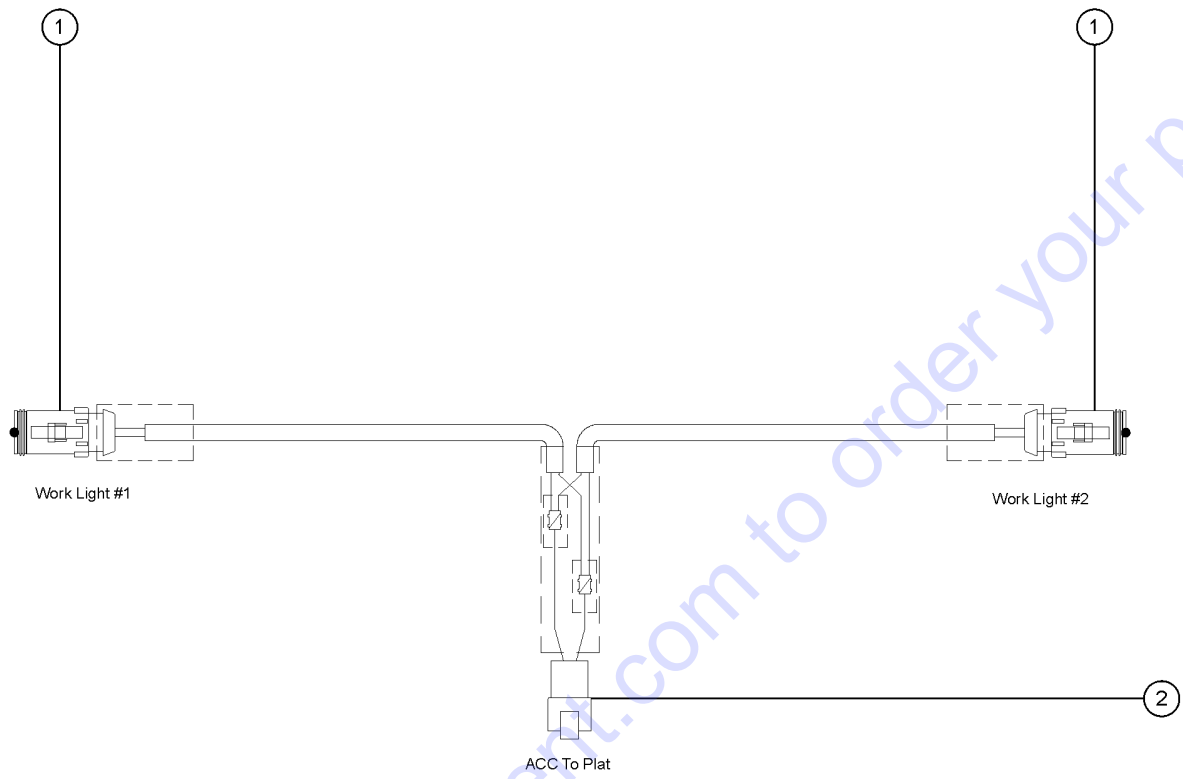

Go to Discount-Equipment.com to order your parts

315.132 Harness, Work Lights, Super-X

<i>Item</i>	<i>Part No.</i>	<i>Description</i>	<i>Qty.</i>
-	823522GT	HARNESS, WORK LIGHTS, SUPER X .....	1
1	119761GT	CONN PLUG 2 WAY EXTEND DT .....	2
1-	60425GT	LOCK,PLUG 2 WAY, 14-18GA .....	2
2	60529GT	CONN,RECEP 2 WAY,12-14GA .....	1
2-	60530GT	LOCK,RECEP 2 WAY,12-14GA .....	1