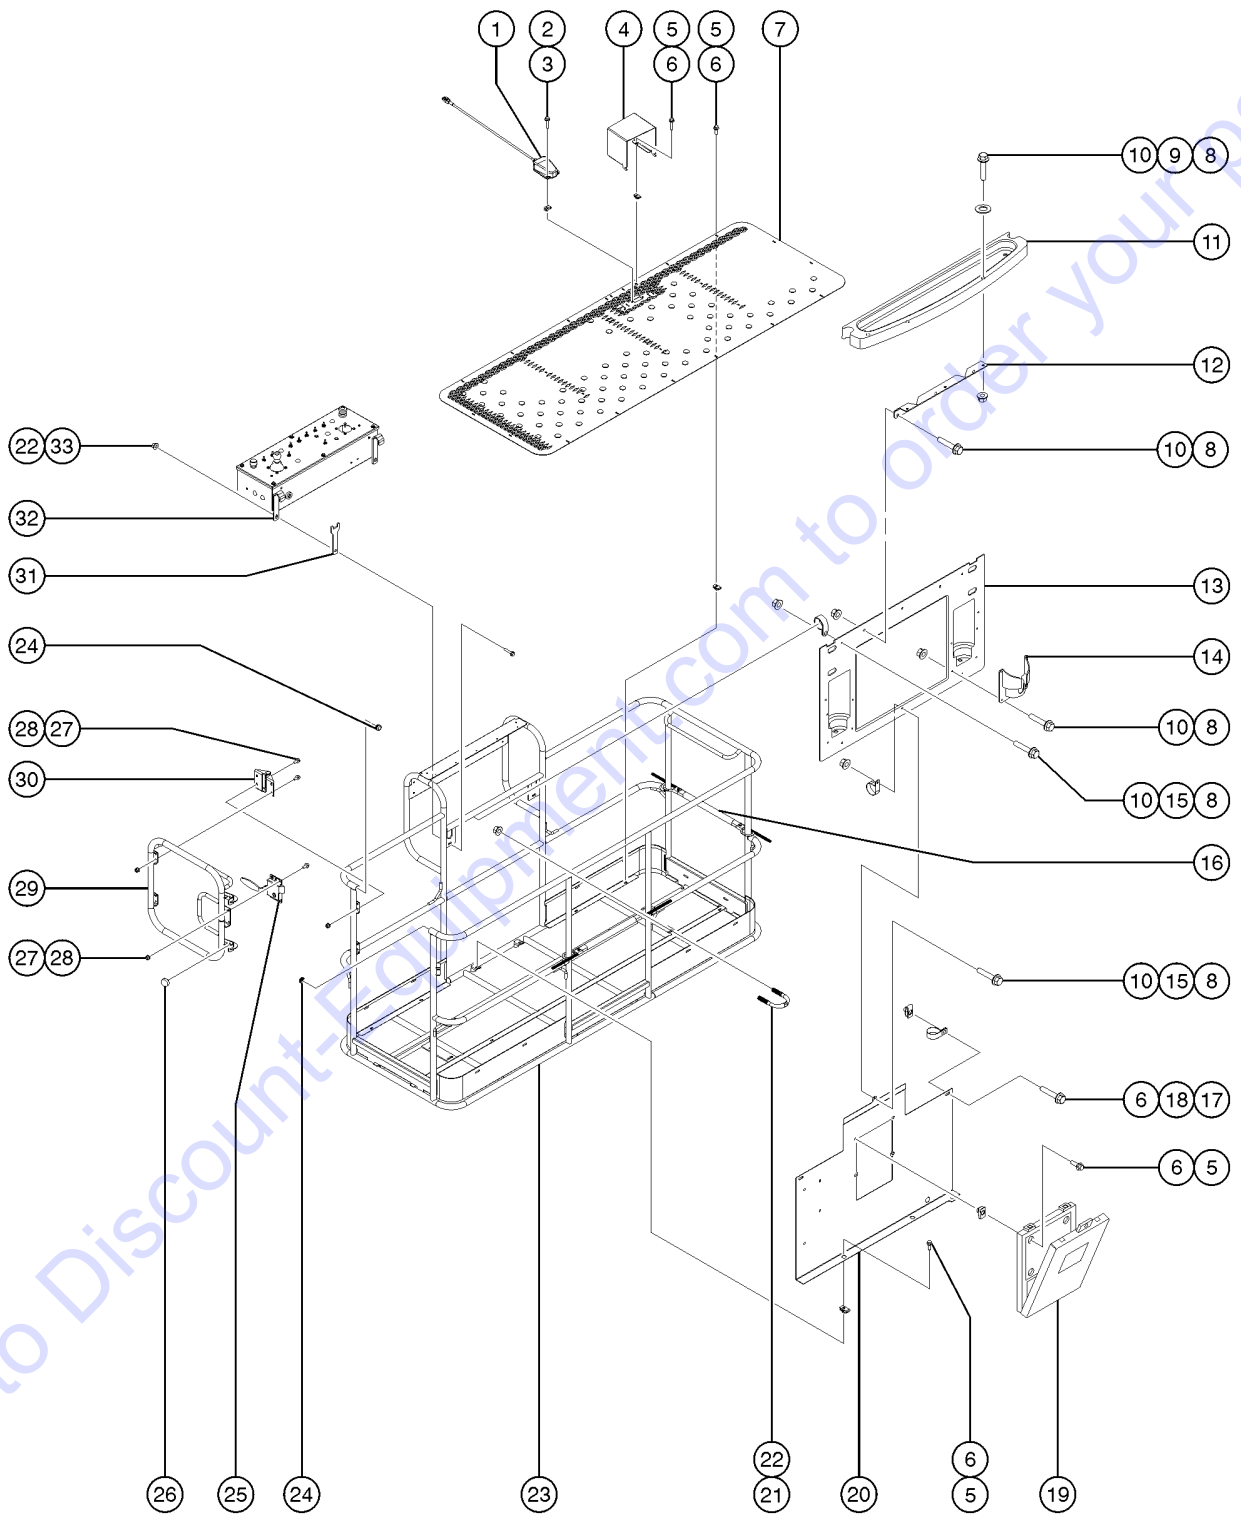

602.2 Platform Installation - View 2 (from SN 355)

Go to DiscountEquipment.com to order your parts

Item	Part No.	Description	Qty.
24	55753GT	BUMPER, PLASTIC, 1.25 O.D.	2
25	1267747GT	LATCH, SWING GATE	1
26	43392GT	BUMPER,BATTERY BOX & RAILS	2
27	824027GT	NUT,TL FLG,1/4-20,G,ZAG	12
28	1256855GT	SCREW,HHF,1/4-20X.625,8,ZAG	12
29	1272307GT	ASSY,SIDE SWING GATE Complete side swing gate assembly (includes items 25 -30)	
29-	1265397GT	WELDMENT, SWING GATE	1
30	104804GT	HINGE, SPRING, LONG LEG	2
31	107860GT	PLATE,PLAT.CONTROL BOX SPACER	2
32		REF. PLATFORM CONTROL BOX ASSEMBLY	1
		(refer to 603.1)	
33	824092GT	SCREW, HHF, 3/8-16 X 1.5, 8, ZAG	2

Go to Discount-Equipment.com to order your parts