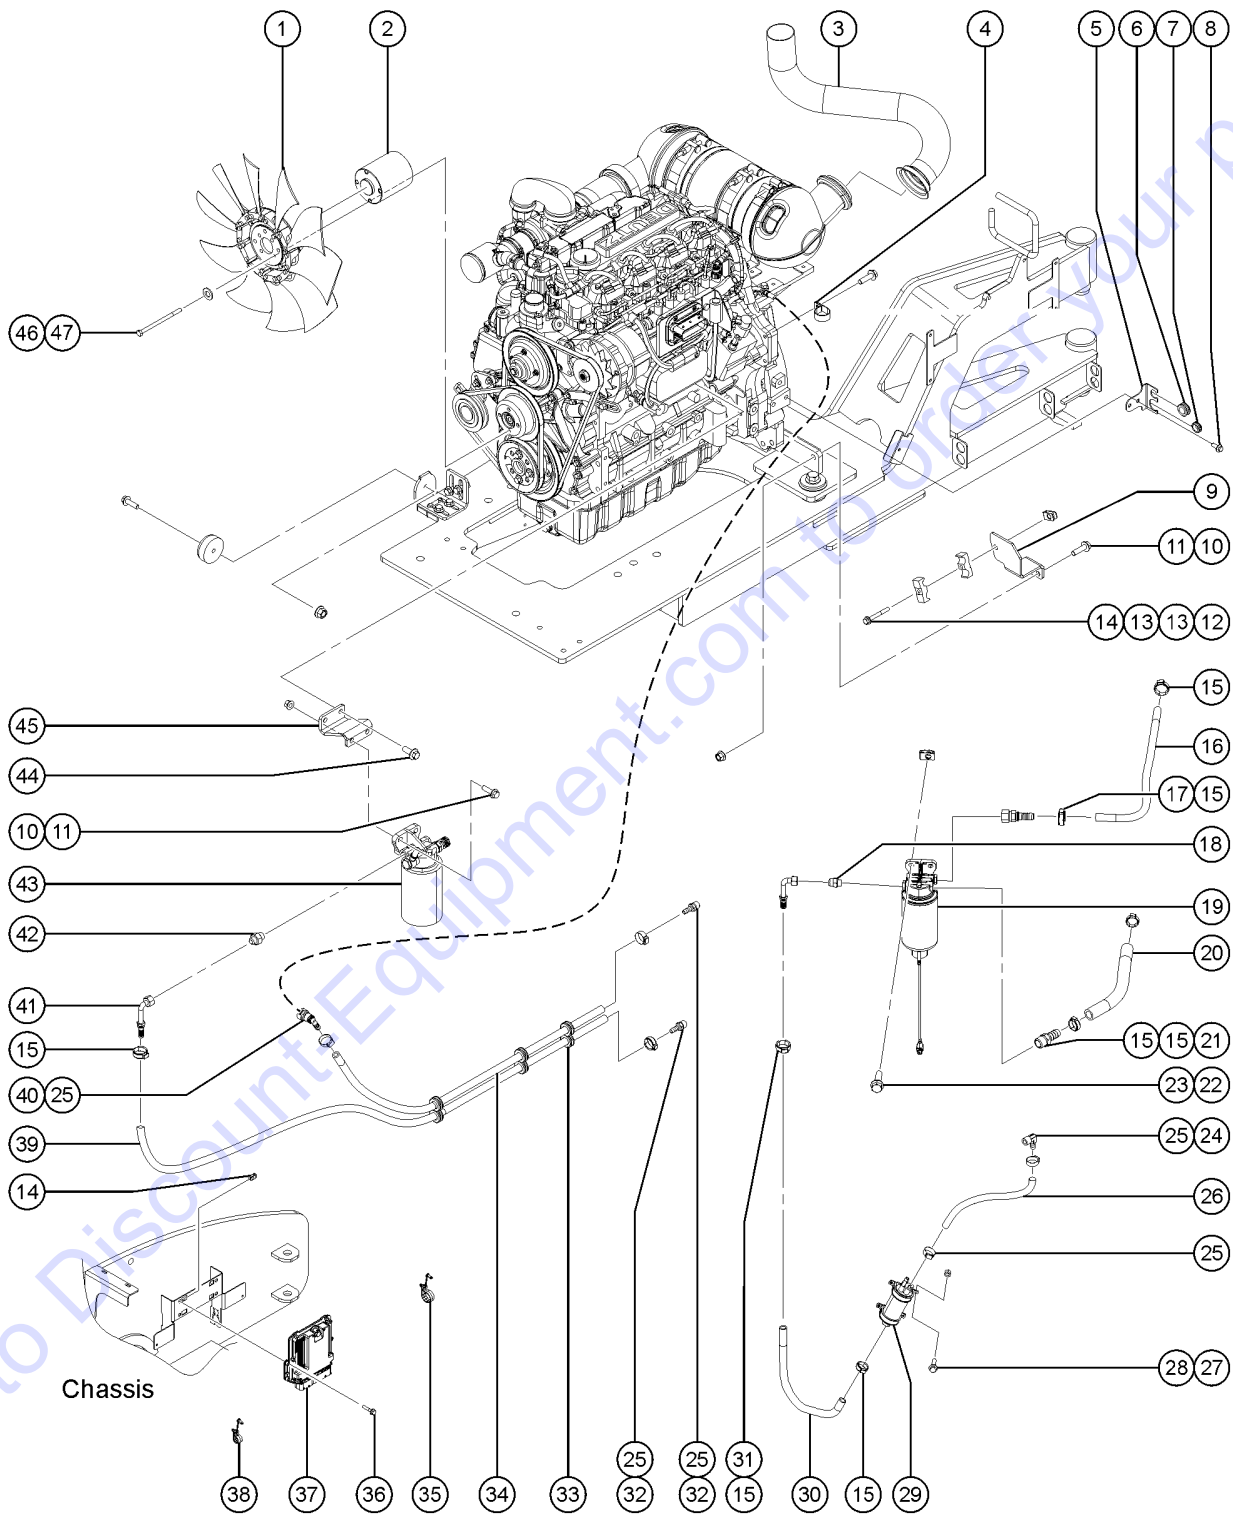

406.1 Deutz D2.9L4 Engine, View 3

Item	Part No.	Description	Qty.
-		Due to Tier 4 regulations, many engine replacement parts require the engine serial number at time of order placement. When ordering engine parts please have both machine and engine serial numbers available. For internal engine parts, contact engine dealer	
1	1251496GT	FAN,10 BLADE,17",DEUTZ 2.9L	1
2	1257753GT	FAN SPACER,DEUTZ 2.9L	1
3	826348GT	EXHAUST PIPE, 2.9L DEUTZ	1
4	56424GT	CLAMP,1.25X.5 RUBBER-CUSHION	1
5	1257888GT	FORMING, ENGINE HARNESS SUPPOR	1
6	124962GT	GROMMET,RUBBER,1.0 X 1.25X1.5	1
7	106923GT	GROMMET,RUBBER .38X1.38X1.0	1
8	824134GT	SCREW,HHF,M12-1.75X30,DIN6921	2
9	217457GT	FORMING, BATTERY CABLE MOUNT	1
10	231533GT	SCREW,HHF,M10-1.5X35,DIN6921,10.9,ZAB	3
11	231529GT	NUT,TL FLG,M10-1.5,DIN6927,10,	3
12	216597GT	SCREW,HHF,M6 X 50,G10,YZ	1
13	217460GT	CLAMP,BATTERY CABLE	2
14	219697GT	SPRING CLIP,M6-1.0,3.4-6.3MMX1	1
15	822087GT	CLAMP,HOSE,1EAR,25/32	2
16	1253181GT	HOSE,FUEL,1/2" GATES RLA,20.625"	1
17	824635GT	FITTING,STR,1/2 HS X 3/4-16,JI	1
18	162209GT	FITTING,CONN,16MM-8MJ	1
19	236260GT	FILTER, FUEL PRE-FILTER, SPIN-ON, DEUTZ	
20	1253183GT	HOSE,FUEL,1/2" GATES RLA,7.625"	1
21	824471GT	FITTING,3/8 NPT TO 1/2 BARB	1
22	1255537GT	SCREW,HHF,M8-1.25X30,DIN6921,1	2
23	230820GT	SPRING CLIP, M8-1.25, 0.8-4.0 X 13, ZAB	2
24	27904GT	HOSE END,BARBED,RIGID,90DEG6-6	1
25	1253613GT	CLAMP, STEPLESS EAR,15.3-18.5M	4
26	1253179GT	HOSE,FUEL,3/8" GATES RLA, 22.0	1