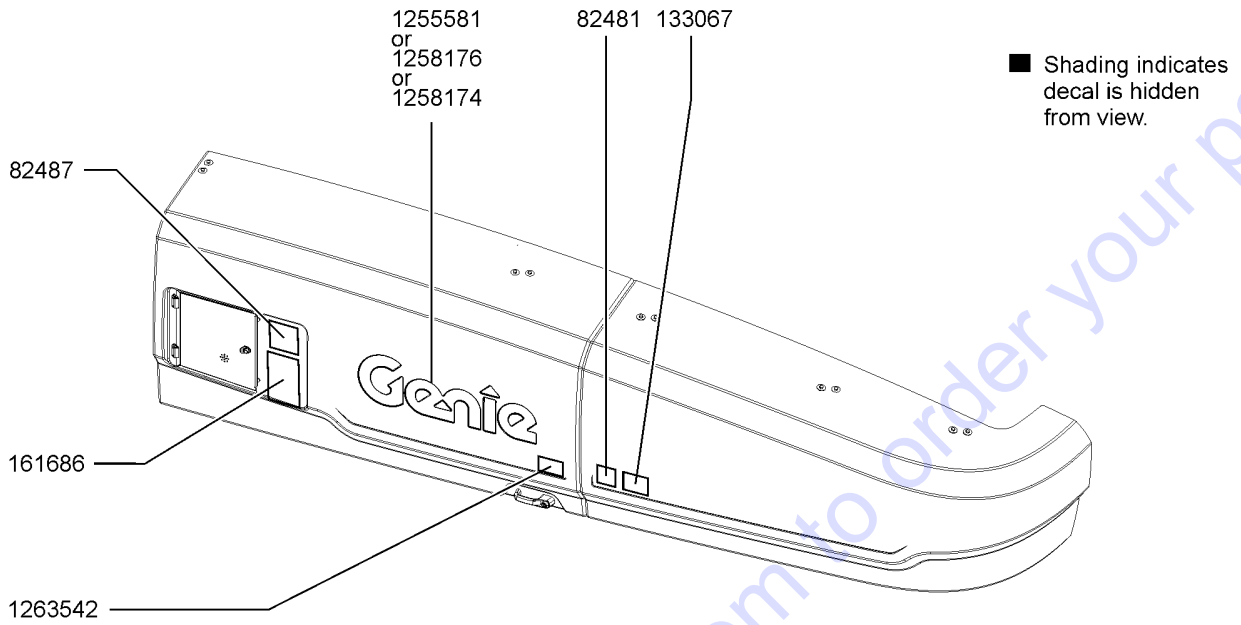

119.1 Decals with Symbols, Hydraulic Tank Side (from SN SX180H-745)

119.1 Decals with Symbols, Hydraulic Tank Side (from SN SX180H-745)

Item	Part No.	Description	Qty.
-	1302930GT	INSTRUCTIONS,INSTALL,COMP,SYMBOL, SX-180	1
-	1302931GT	DECAL KIT,SX-180,COMP,SYMBOL,ANSI & CE	1
1	38149GT	DECAL LABEL PATENTS (US only)	1
2	44981GT	DECAL LABEL AIRLINE 110PSI Option, airline to platform	1
3	82481GT	DECAL SYMBOL BATTERY SAFETY	1
4	82487GT	DECAL,SYMBOL-READ THE MANUAL	1
5	97757GT	DECAL,LABEL,OIL LEVEL IND	1
6	114252GT	DECAL,LABEL,TIP OVER LMT SWTCH	1
7	133067GT	DECAL,DANGER,ELEC.HAZ.STAY CLR	1
8	133205GT	DECAL,LABEL, ELECTRO HAZARD	1
9	161686GT	DECAL, E DOWN PROCEDURE SYM (CE only)	1
10	230984GT	DECAL, GROUND CONTROL SPX	1
11	1254807GT	DECAL,LABEL,112 DB (CE only)	1
12	1255581GT	DECAL,COSMETIC, 10" GENIE BLUE	1
13	1258174GT	DECAL,COSMETIC,10" GENIE WHITE	1
14	1258176GT	DECAL,COSMETIC,10" GENIE BLACK	1
15	1263540GT	DECAL, TIP OVER HAZARD	1
16	1263542GT	DECAL,IMPROPER OPERATION,SYMBOL	2
17	1263544GT	DECAL, BYPASS KEY SWITCH	1
18	1263545GT	DECAL, INSTR-BYPASS KEY SWITCH	1
19	1272242GT	DECAL,MACHINE REGISTRATION/OWNER TRANSFER	1
20	1286362GT	DECAL, BOOM SUPPORT, SYMBOL	1
21	1287517GT	DECAL,TRANSITION PERIOD DEUTZ ENGINE (CE only)	1
22	1291624GT	DECAL COSM,GENIE LIFT CONNECT,LEXAN COVER	1
23	1292512GT	DECAL COSM,GENIE LIFT CONNECT,ESN,SKU4-1	1
24	1292513GT	DECAL COSM,GENIE LIFT CONNECT,ESN,SKU4-2	1
25	1292514GT	DECAL COSM,GENIE LIFT CONNECT,ESN,SKU4-3	1
26	1292515GT	DECAL COSM,GENIE LIFT CONNECT,ESN,SKU4-4	1