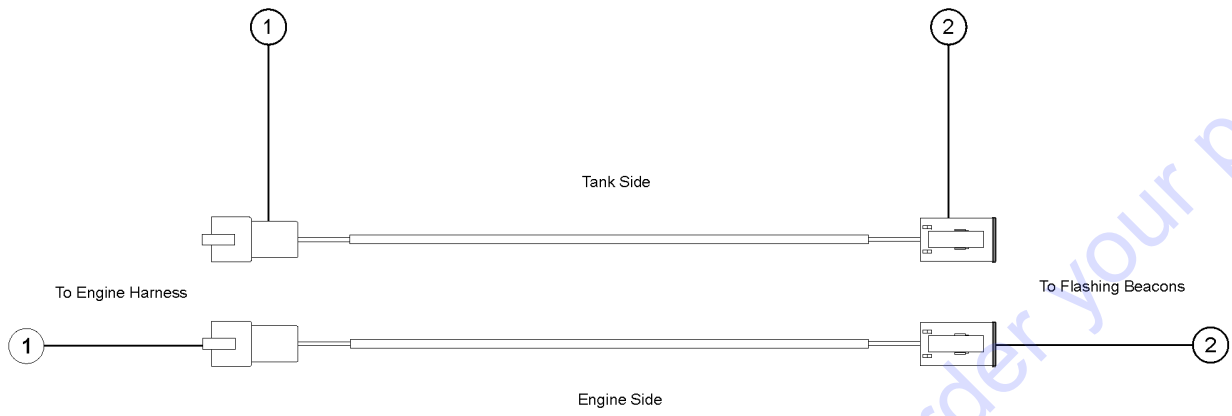

315.107 Harness, Flashing Beacon

Go to Discount-Equipment.com to order your parts