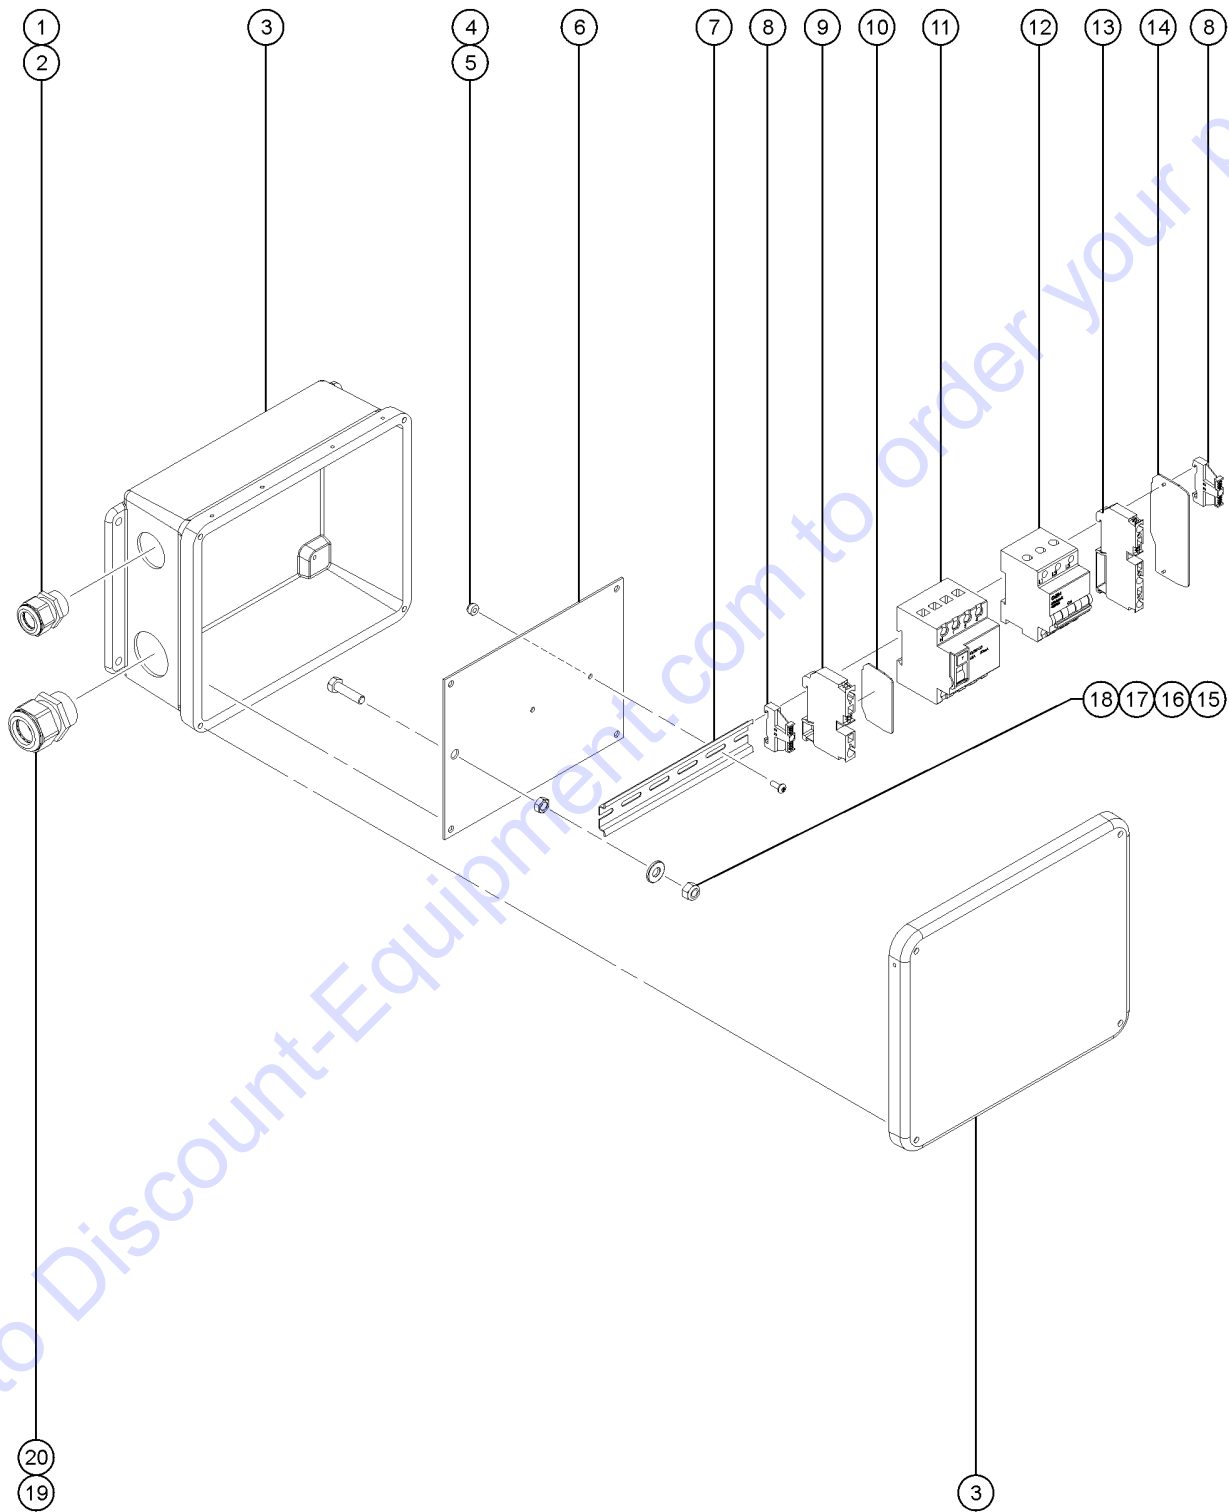

308.4 Welder Generator Enclosure (7.5 kW, 240/415 50HZ)

308.4 Welder Generator Enclosure (7.5 kW, 240/415 50HZ)

Item	Part No.	Description	Qty.
-	825556GT	ASSY, ENCLOSURE, WELDER GEN EU (Complete assembly for GEN 7.5 kW, 240/415 50HZ) including items 1 - 20; to SN SX18016H-354	.....
-	1269075GT	ASSY, ENCLOSURE, WELDER GEN EU (Complete assembly for GEN 7.5 kW, 240/415 50HZ) including items 1 - 20; from SN SX18016H-355	.....
1	20776GT	CABLE SQUEEZE CONN. .... to SN SX18016H-354	1
1-	822222GT	CABLE SQUEEZE CONN., 1.25" .... from SN SX18016H-355	.....
2	18665GT	LOCKNUT,ELECTRIC,1" NPT .... to SN SX18016H-354	1
2-	822223GT	LOCKNUT, ELECTRIC, 1.25" NPT .... from SN SX18016H-355	.....
3	825558GT	BOX,J, CIRCUIT BREAKERS	1
4	6178GT	NUT,NYLOCK,10-32	.....
5	54365GT	SCREW,PHIL,PHM,10-32 X .5,SSTL	.....
6	161207GT	PANEL, ENCLOSURE, BACK	1
7	822548GT	DIN RAIL, 7.375"	1
8	74913GT	END STOP, DIN RAIL,SCREW CLAMP	2
9	825797GT	BLOCK,DIN FEED THRU,16-6	.....
10	825810GT	PARTITION,DIN RAIL GREY PLATE	.....
11	824617GT	CIRCUIT BREAKER,GFCI,3PH,63A,3	1
12	825736GT	CIRCUIT BREAKER, 3 PHASE, 10A	.....
13	825586GT	BLOCK,DIN FEED THRU 3 POS TERM	.....
14	825587GT	PARTITION,DIN RAIL GREY PLATE	.....
15	6782GT	NUT,NYLOCK,5/16-18	.....
16	5397GT	WASHER,FLAT,USS,5/16",Y	.....
17	6037GT	NUT,HEX,5/16-18,GR5	.....
18	13000GT	SCREW,HHC,5/16-18 X 1.25	.....
19	822222GT	CABLE SQUEEZE CONN., 1.25"	1
20	822223GT	LOCKNUT, ELECTRIC, 1.25" NPT	1