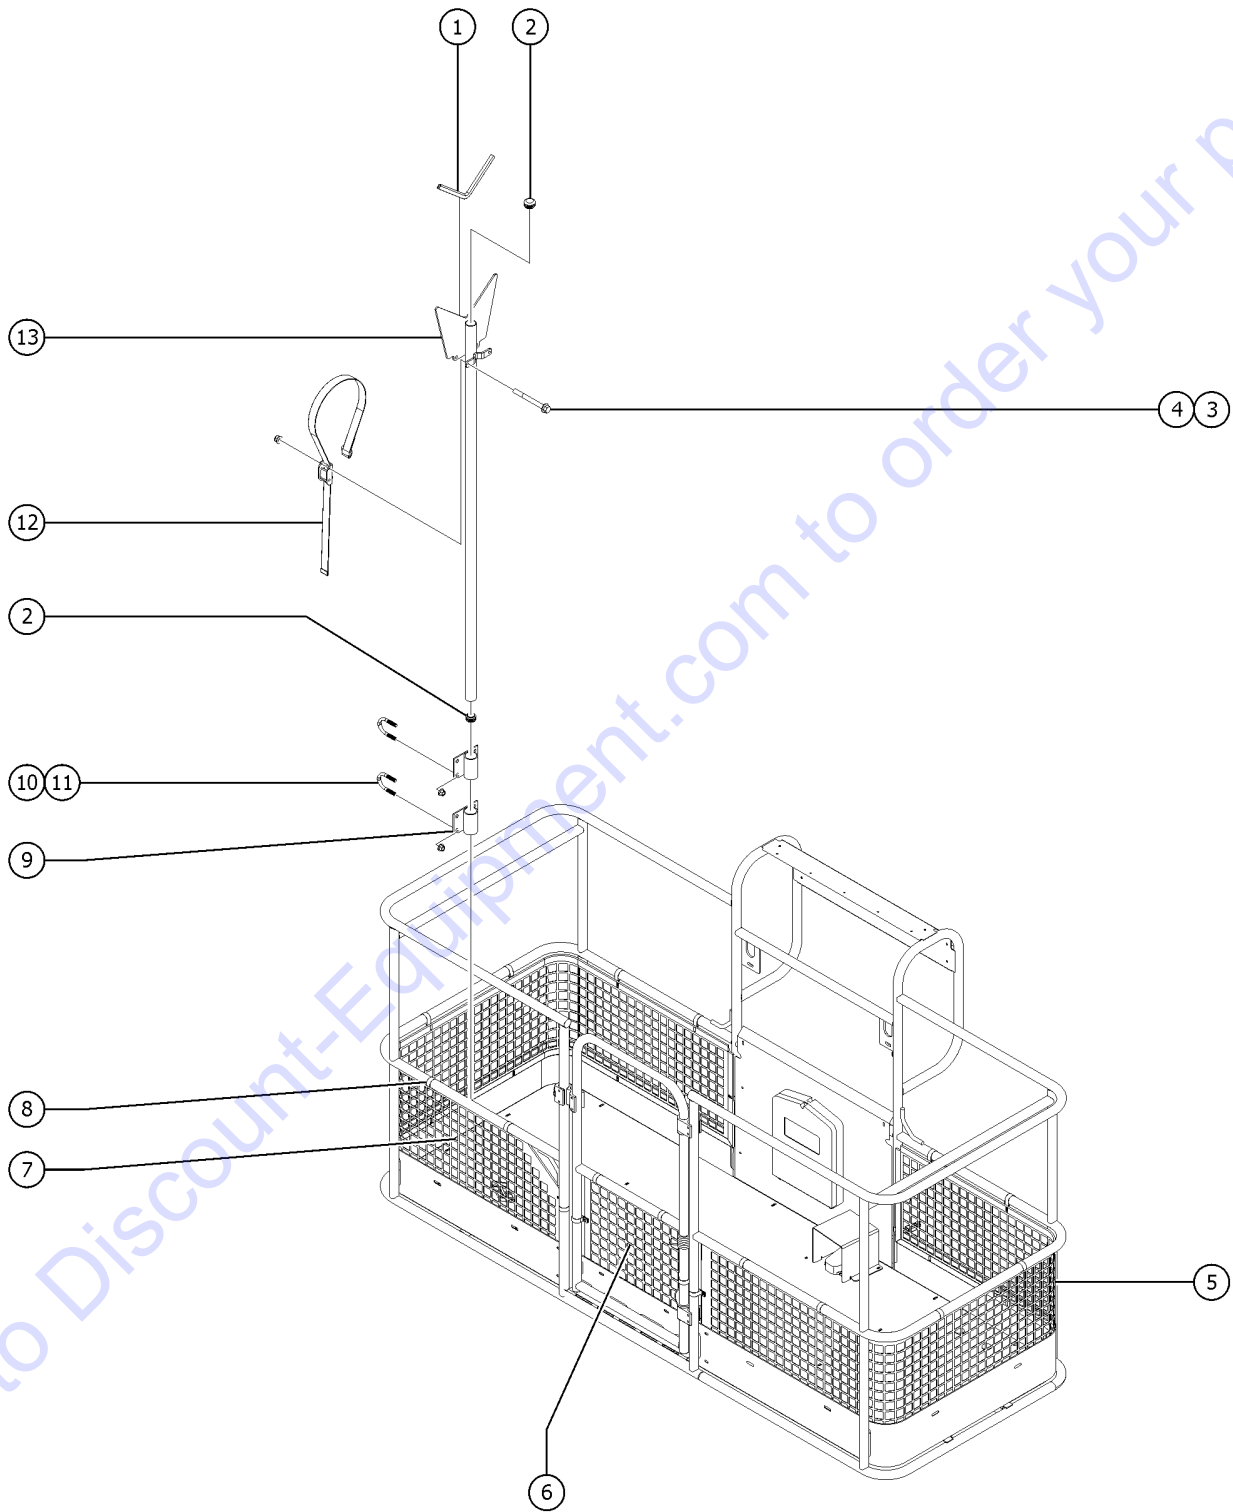

802.1 Half-Mesh and Pipe Cradle Options (to SN 354)

802.1 Half-Mesh and Pipe Cradle Options (to SN 354)

Item	Part No.	Description	Qty.
A	85300GT	PIPE CRADLE ASSY. SERV (ONE)** (ANSI & CE only) (This is a single assembly. Qty 2 of 85300GT required to complete a set)	
A-	65630GT	INSTRUCTIONS-PIPE CRADLE,BOOMS	
B		Ref. SWING GATE, COMPLETE	
		(refer to 801.1)	
1	19018-1100GT	TRIMLOCK,BLACK,5/32"	2
2	55753GT	BUMPER, PLASTIC, 1.25 O.D.	4
3	824083GT	SCREW,HHF,1/4-20X2.5,8,ZAG	4
4	1277924GT	NUT,NYLOCK FLG,1/4-20,F,ZAG	4
5	73500GT	HALF MESH,8'PLATFORM,RH***	1
5-	54465GT	MESH,HALF,RH,6'PLATFORM	
6	54457GT	MESH,HALF,SWING GATE***	1
7	73501GT	HALF MESH,8'PLATFORM,LH	1
7-	54458GT	MESH,HALF,LH,6'PLATFORM	
8	56424GT	CLAMP,1.25X.5 RUBBER-CUSHION	
8-	6090GT	SCREW,HHC,1/4-20 X .75	
8-	6091GT	NUT,NYLOCK,1/4-20	
8-	6638GT	WASHER,FLAT,USS,1/4"Y	
9	81368GT	WELDMENT,PIPE CRADLE MOUNT	4
10	1251600GT	U-BOLT, FLATTENED, 1.5 X 3/8	8
11	1274322GT	NUT,NYLOCK FLG,3/8-16,F,ZAG	16
12	56570GT	STRAP, CONDUIT HOLDER 60"****	2
13	56525GT	WELDMENT, PIPE CRADLE	2