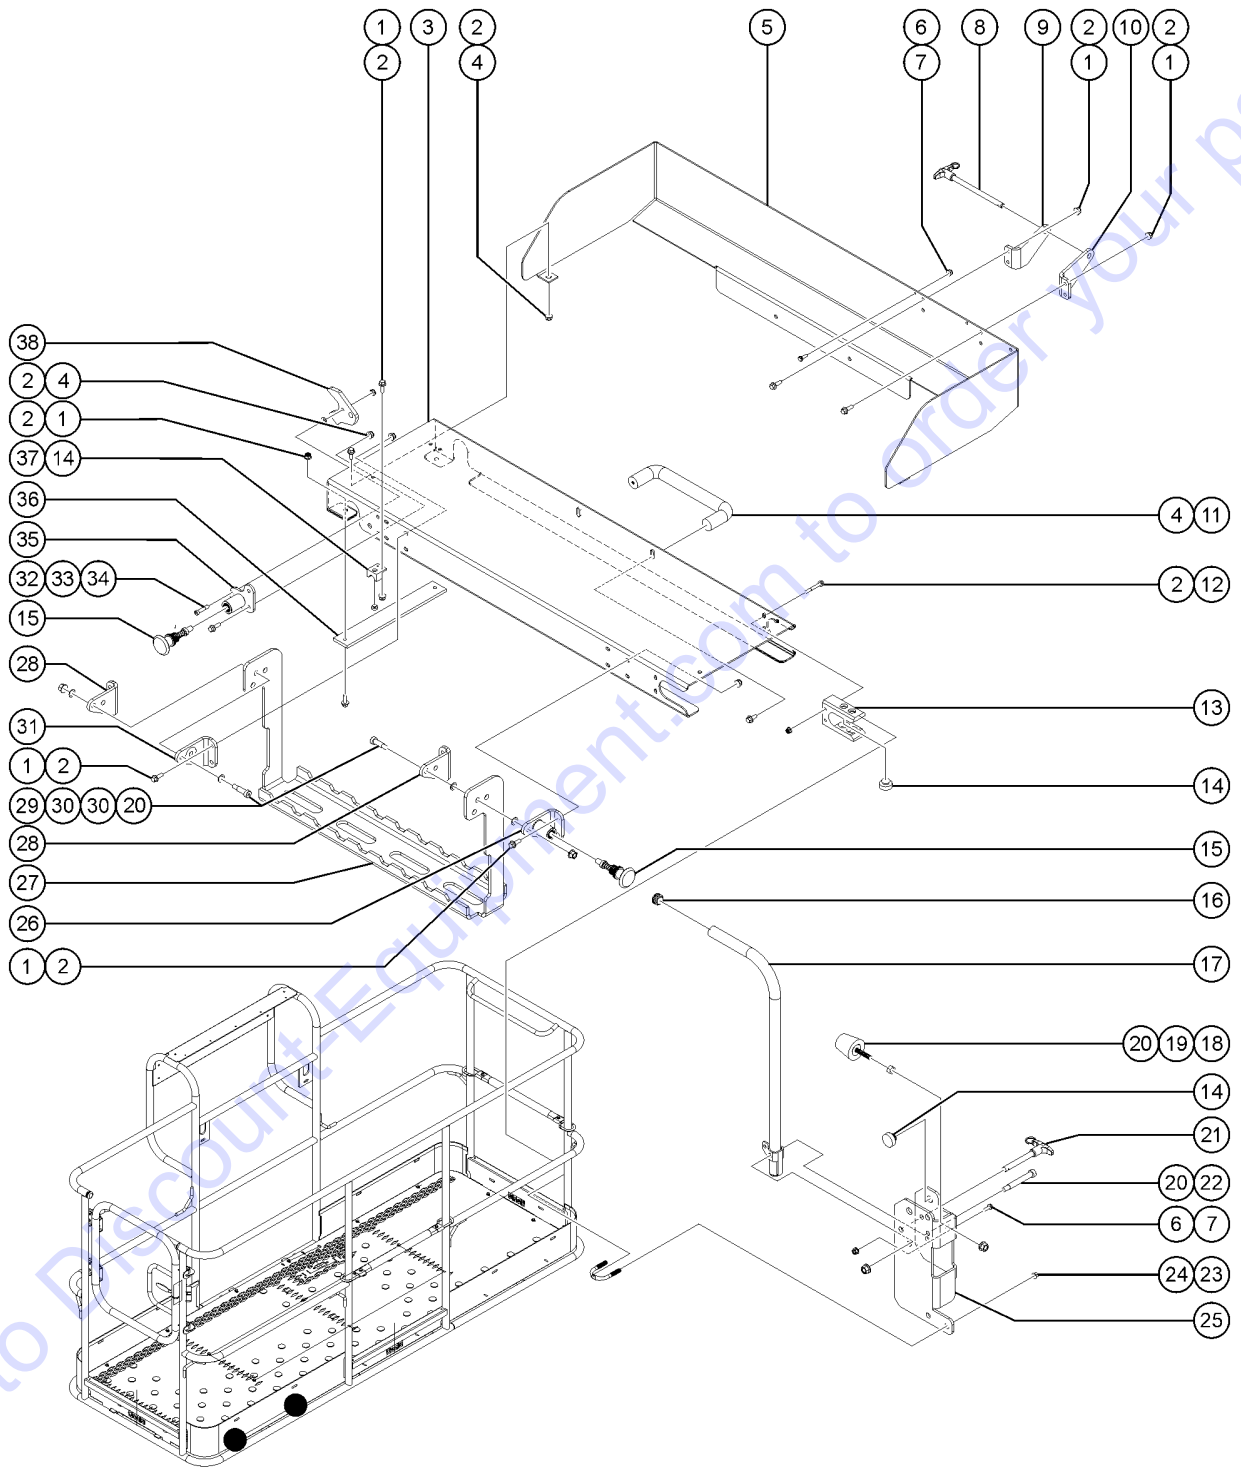

820.1 Lift Tools Access Deck - 8 Feet (from SN SX180H-365)

Go to Discount Equipment to order your parts

820.1 Lift Tools Access Deck - 8 Feet (from SN SX180H-365)

Item	Part No.	Description	Qty.
-	1291798GT	KIT, LIFT TOOLS ACCESS DECK, 8FT PLATFORM, ANSI	
1	824078GT	SCREW,HHF,1/4-20X.75,8,ZAG	20
2	1277924GT	NUT,NYLOCK FLG,1/4-20,F,ZAG	28
3	1291799GT	FORMING, ACCESS DECK	1
4	1256855GT	SCREW,HHF,1/4-20X.625,8,ZAG	6
5	1291800GT	FORMING, ACCESS DECK TOEBOARD, 8FT PLATFORM	1
6	1283004GT	NUT,NYLOCK FLG,10-24,A,ZAG	2
7	1270665GT	SCREW,HHF,10-24X.625,5,ZAG	2
8	1292956GT	PIN, QUICK RELEASE 3/8X5	1
8-	1292932GT	LANYARD, STEEL, 8",NYLON SLEEVE,#10	
9	1292937GT	FORMING, ACCESS DECK LEFT LOCK	1
10	1292936GT	FORMING, ACCESS DECK RIGHT LOCK	1
11	1291802GT	FORMED, PULL HANDLE	1
12	1253485GT	SCREW,HHF,1/4-20X2,8,ZAG	4
13	1291812GT	WEAR PAD, HORIZONTAL MIDRAIL SLOT	2
14	43392GT	BUMPER,BATTERY BOX & RAILS	8
15	1291811GT	POP PIN, YELLOW	2
16	55753GT	BUMPER, PLASTIC, 1.25 O.D.	2
17	1291815GT	WELDMENT, FOLDING HANDLE	1
18	111580GT	BUMPER,RUBBER,1.19DX1.5X.31-18	1
19	1261250GT	NUT,5/16-18,8,ZAG	1
20	1274167GT	NUT,NYLOCK FLG,5/16-18,F,ZAG	4
21	1291865GT	PIN, QUICK RELEASE 3/8X2-1/2	1
21-	1292932GT	LANYARD, STEEL, 8",NYLON SLEEVE,#10	
22	1291817GT	BOLT,SHS,3/8X2.25X5/16-18,ZAG	1
23	1274322GT	NUT,NYLOCK FLG,3/8-16,F,ZAG	4
24	1251600GT	U-BOLT, FLATTENED, 1.5 X 3/8	2
25	1293706GT	FORMING, ACCESS DECK HANDLE	1