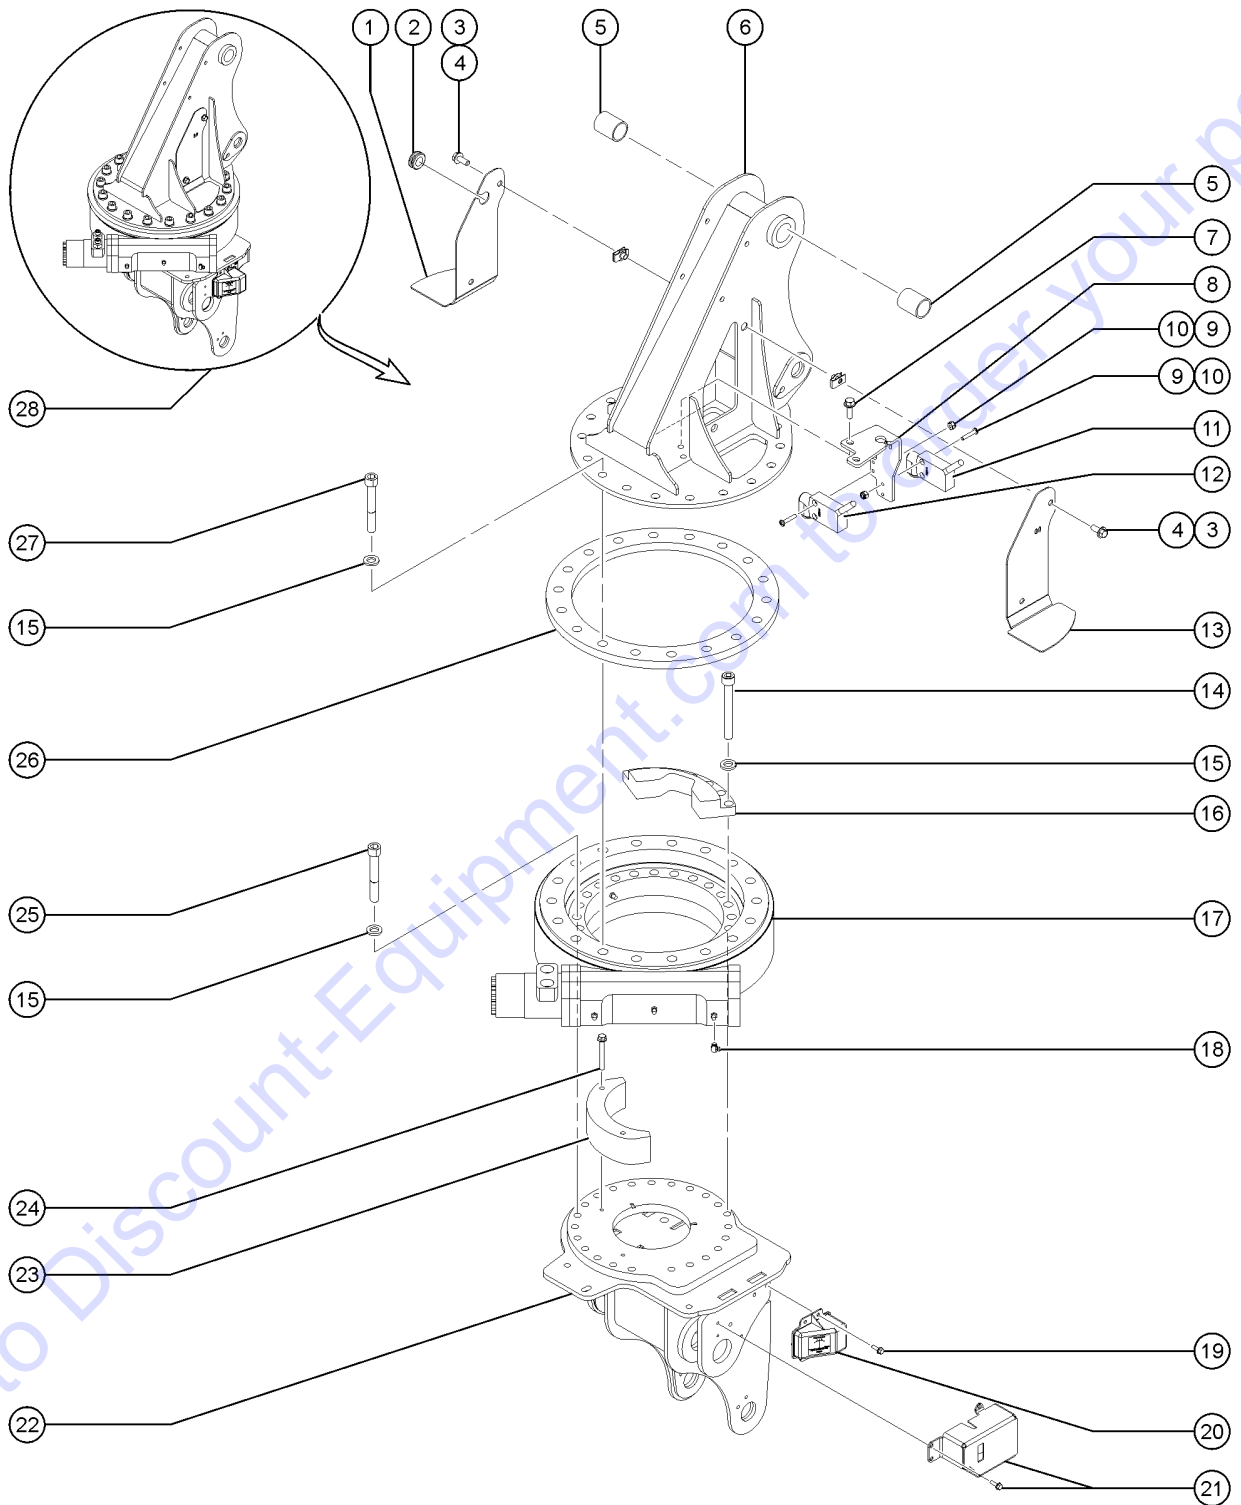

517.1 Jib Rotator Housing

517.1 Jib Rotator Housing

Item	Part No.	Description	Qty.
1	219286GT	FORMING,JIB ROTATOR COVER R	1
2	60584GT	GROMMET,RUBBER .75 X .19 X 1**	1
3	231530GT	SCREW,HHF,M10-1.5X25,DIN6921,10.9,ZAB	
4	230074GT	SPRING CLIP,M10-1.5,1-6X19,ZAB	
5	231486GT	BEARING,35IDX41ODX50L	2
6	218467GT	MACHINED,JIB ROTATOR	1
7	237831GT	SCREW,HHF,M8-1.25X25,DIN6921,8	
8	218664GT	FORMING,LIMIT SWITCH MOUNT	1
9	825686GT	NUT, TL, M4-0.7, DIN980, 8, ZAB	
10	822353GT	SCREW,PHPM,M4-0.7X30,DIN7985,ZAB	
11	236393GT	SW ASSY, JIB ROT CCW, SAFETY	
11-	139644-14B30GT	LIMIT SWITCH,TAB,BLUE,MICRO	
11-	89756GT	NECK/HEAD-LIMIT SWITCH (88356)	
11-	128636GT	ROLLER, ARM, LIMIT SWITCH, ZCY500	
12	236394GT	SWITCH ASSY, JIB ROTATED CCW	
11-	139644-14B30GT	LIMIT SWITCH,TAB,BLUE,MICRO	
12-	89756GT	NECK/HEAD-LIMIT SWITCH (88356)	
12-	128636GT	ROLLER, ARM, LIMIT SWITCH, ZCY500	
13	219287GT	FORMING,JIB ROTATOR COVER L	
14	218678GT	SCREW,SHC,M16-2.0X130,DIN912,1	7
15	825348GT	WASHER,FLAT,M16,DIN6916,HRD,ZAB	41
16	218660GT	MACHINED,HARDSTOP,BELLCRANK	
17	217186GT	ROTATOR,WORMDRIVE,57K	1
17-	1268304GT	ROTATOR,WORMDRIVE,57K for 217186	
17-	1268305GT	SEAL KIT (217186)	
17-	1268314GT	MOTOR,HYDRAULIC,BH160 for 217186	
18	822830GT	ZERK,GREASE,1/8NPT,90DEG	
19	237238GT	SCREW,HHF,M6-1.0X12,DIN6921,10