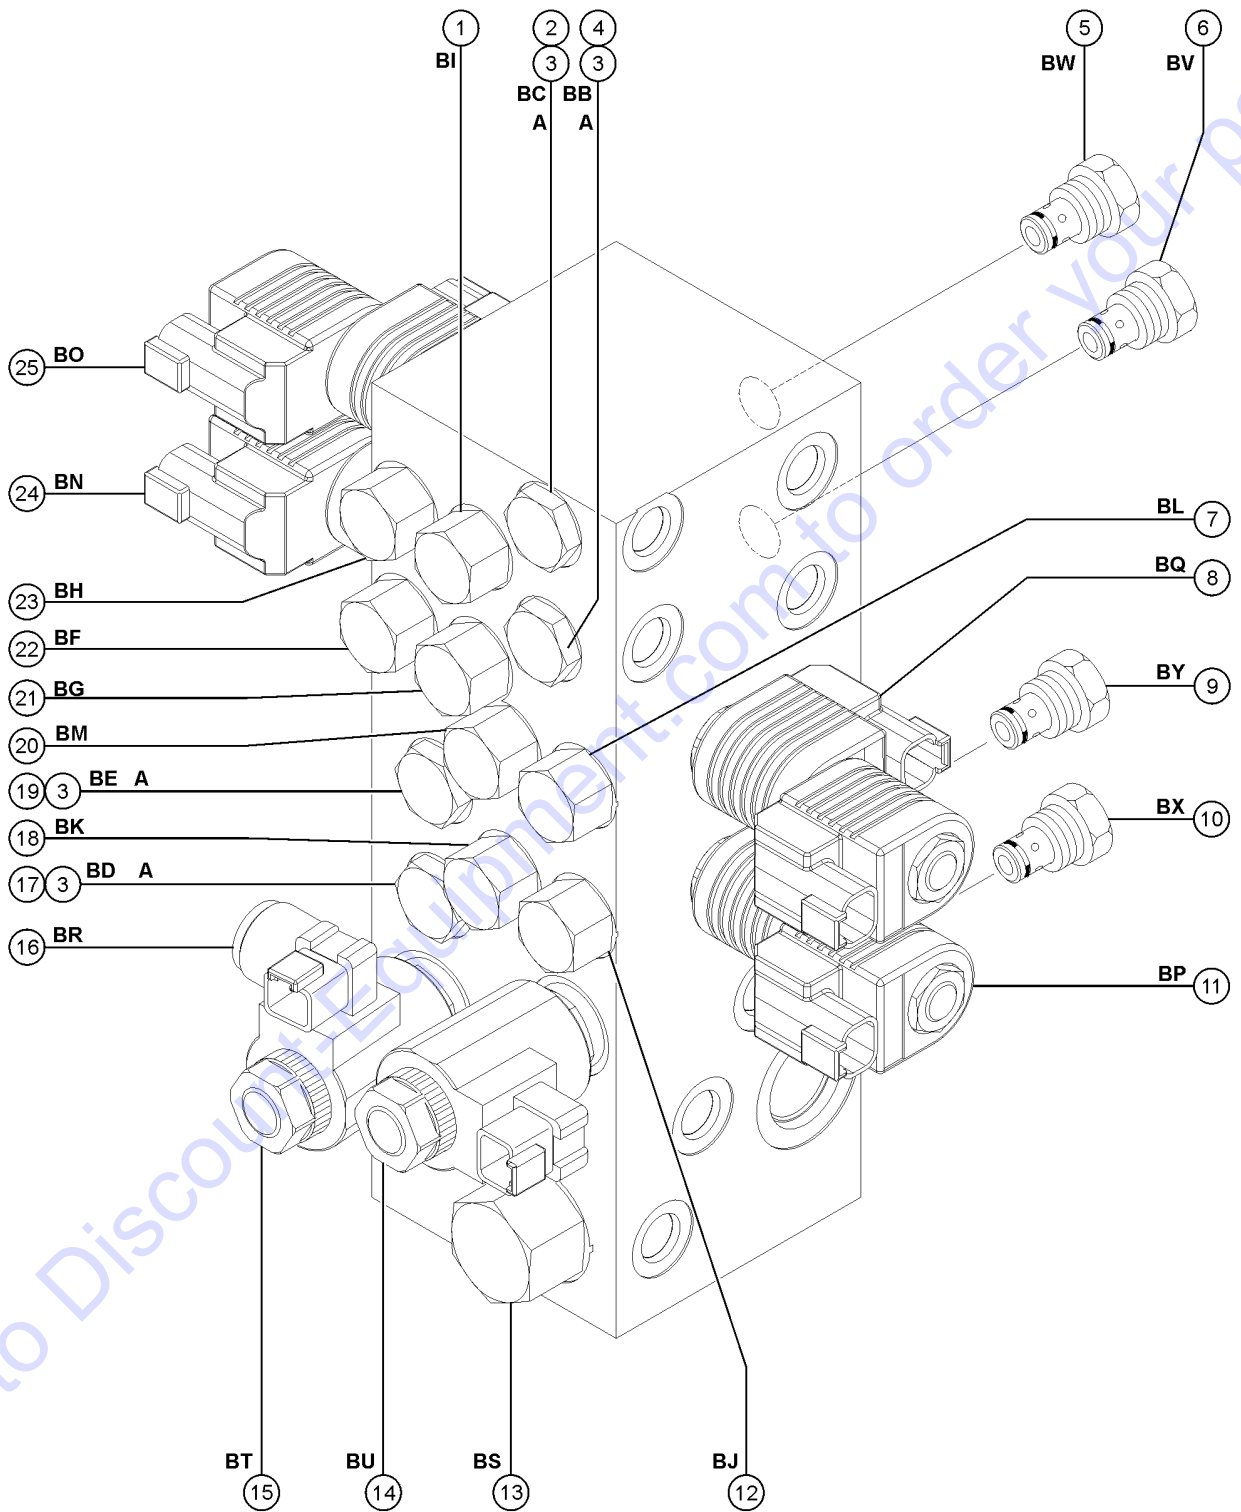

702.1 Steer and Axle Manifold (to SN SX180H-604)

Go to Discover.Genie.com to order your parts