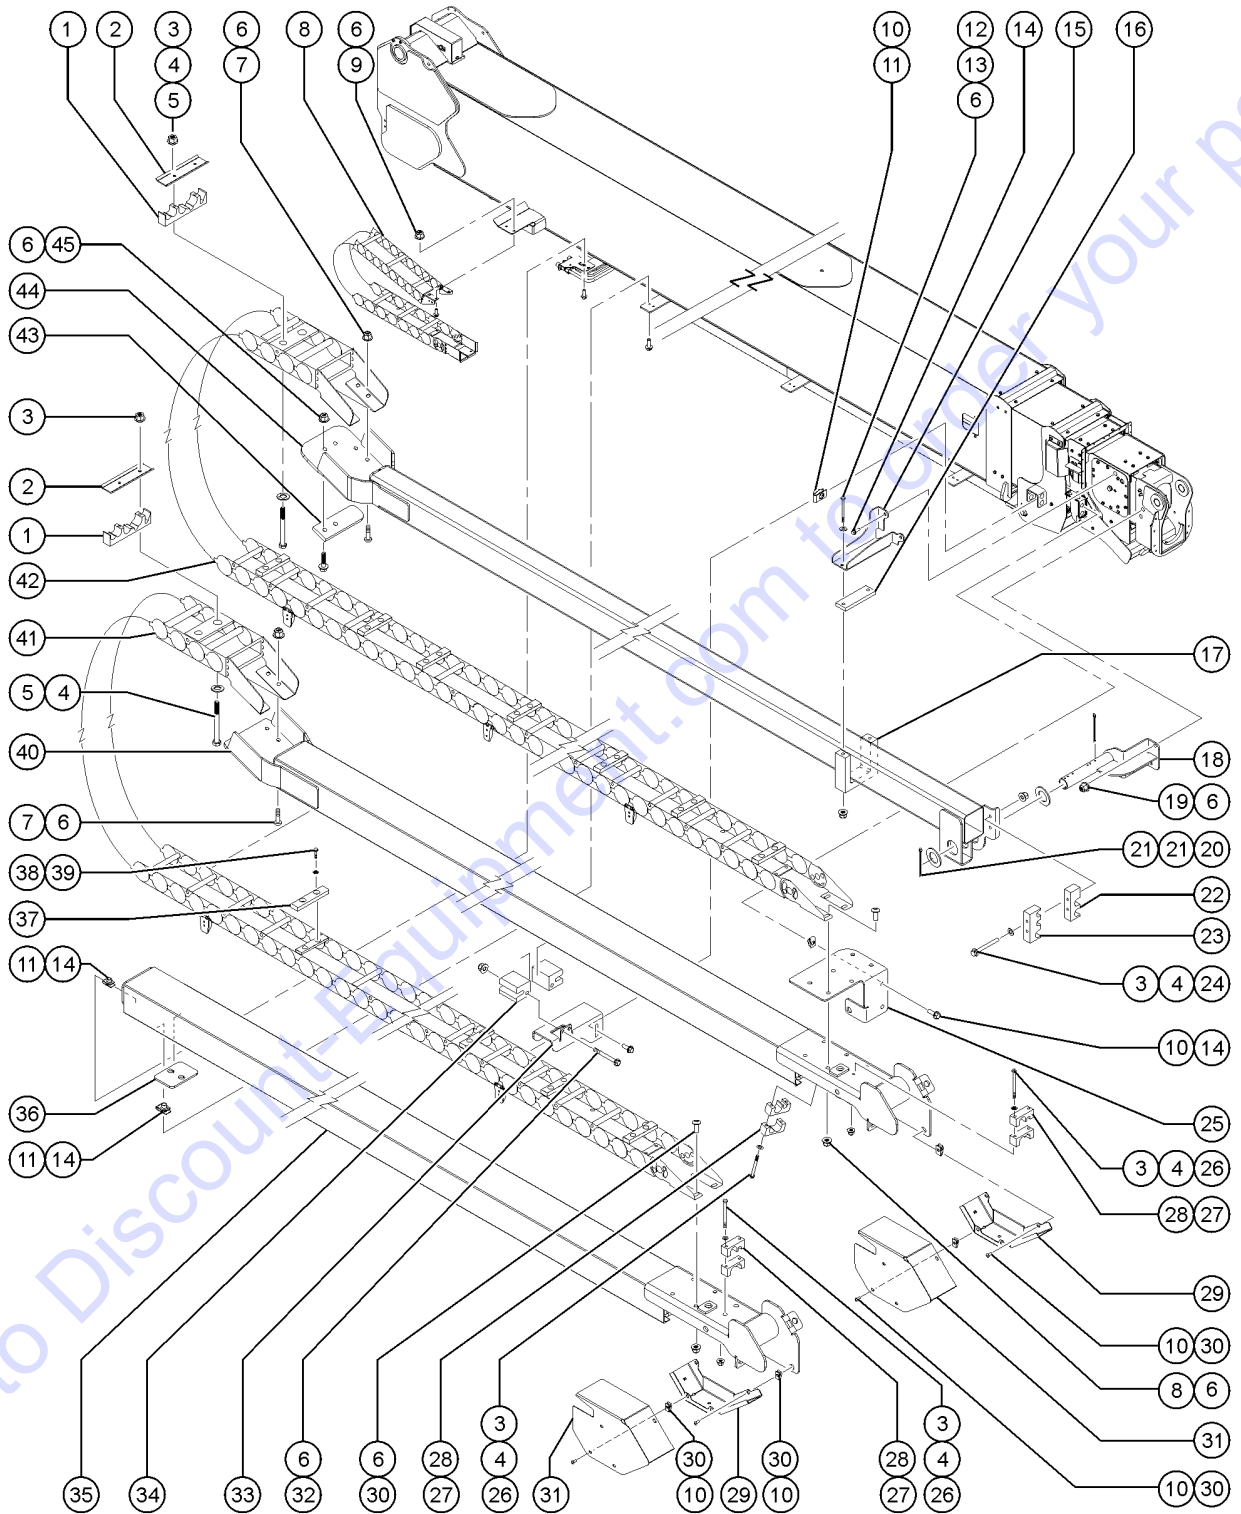

503.1 Cable Track Installation

Item	Part No.	Description	Qty.
25	216688GT	FORMING, CABLE TRACK MOUNT, B2	1
26	825581GT	SCREW,HHC,M6-1.0X85,DIN931,10.9,ZAB	
27	215492GT	CABLE CLAMP, AIRLINE AND LS	2
28	215491GT	CABLE CLAMP, ELECTRICAL	2
29	162089GT	FORMING,CABLE TRACK COVER BOT	2
30	237735GT	SCREW,BHC,M10-1.50X25,10.9,ZAB	
31	162090GT	FORMING,CABLE TRACK COVER SIDE	2
32	215818GT	SCREW,HHF,M10-1.5X100,DIN6921, ...	
33	216690GT	FORMING, CT GUIDE MOUNT, B1	1
34	237546GT	WEAR PAD,PULL TUBE RETAINER	2
35	231290GT	WELDMENT, ALUMINUM, B0 C T TRAY	1
36	822603GT	PLATE, B0 CT TRAY HOLD DOWN	5
37	1257116GT	UHMW BLOCK, CABLE TRACK	23
38	6090GT	SCREW,HHC,1/4-20 X .75	
39	6097GT	WASHER,FLAT,USS,3/8",Y	
40	231289GT	WELDMENT, ALUMINUM, B2 PULL TU	1
41	226763GT	CABLETRACK, SRC-110,97 LINKS	1
41-	1256244GT	ASSEMBLY, CABLE TRACK SRC-110, 4 LINK	
41-	1256245GT	BRACKETS, CABLE TRACK SRC-110, MOVING END	
41-	1256246GT	BRACKETS, CABLE TRACK SRC-110, FIXED END	
41-	1256247GT	KIT, PIN AND RING, SRC-110	
41-	1257116GT	UHMW BLOCK, CABLE TRACK	
41-	1257117GT	KIT, FINGER GUIDE, CABLE TRACK	
41-	1257123GT	UHMW BLOCK, CABLE TRACK	
42	226762GT	CABLETRACK, SRC-110,101 LINKS	1
42-	1256244GT	ASSEMBLY, CABLE TRACK SRC-110, 4 LINK	
42-	1256245GT	BRACKETS, CABLE TRACK SRC-110, MOVING END	
42-	1256246GT	BRACKETS, CABLE TRACK SRC-110, FIXED END	

503.1 Cable Track Installation