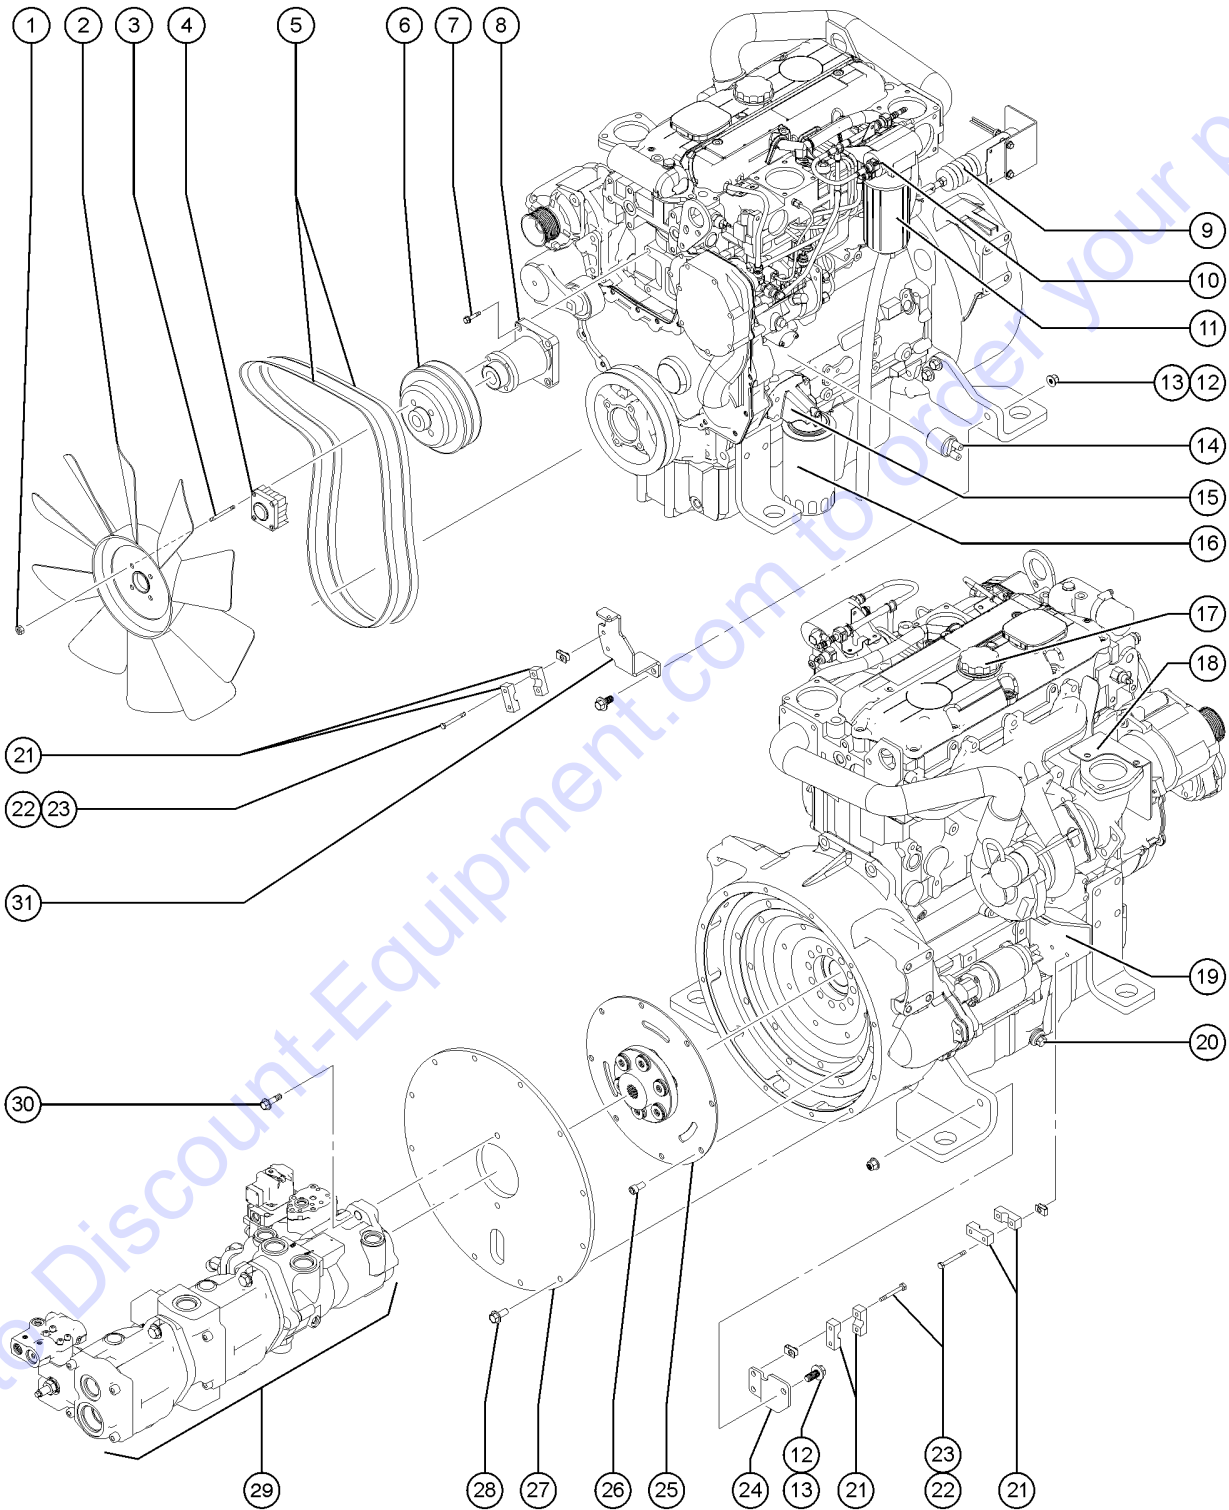

410.1 Perkins 1104D-44T - View 1

Item	Part No.	Description	Qty.
27	60322GT	PLATE,PUMP MOUNT	1
28	231530GT	SCREW,HHF,M10-1.5X25,DIN6921,10.9,ZAB	12
29		Ref. PUMP, DRIVE, AND FUNCTION, ...	
		(Refer to 706.1)	
30	1253498GT	SCREW,HHF,1/2-13X1.5,8,ZAG	2
31	217457GT	FORMING, BATTERY CABLE MOUNT	1

Go to Discount-Equipment.com to order your parts