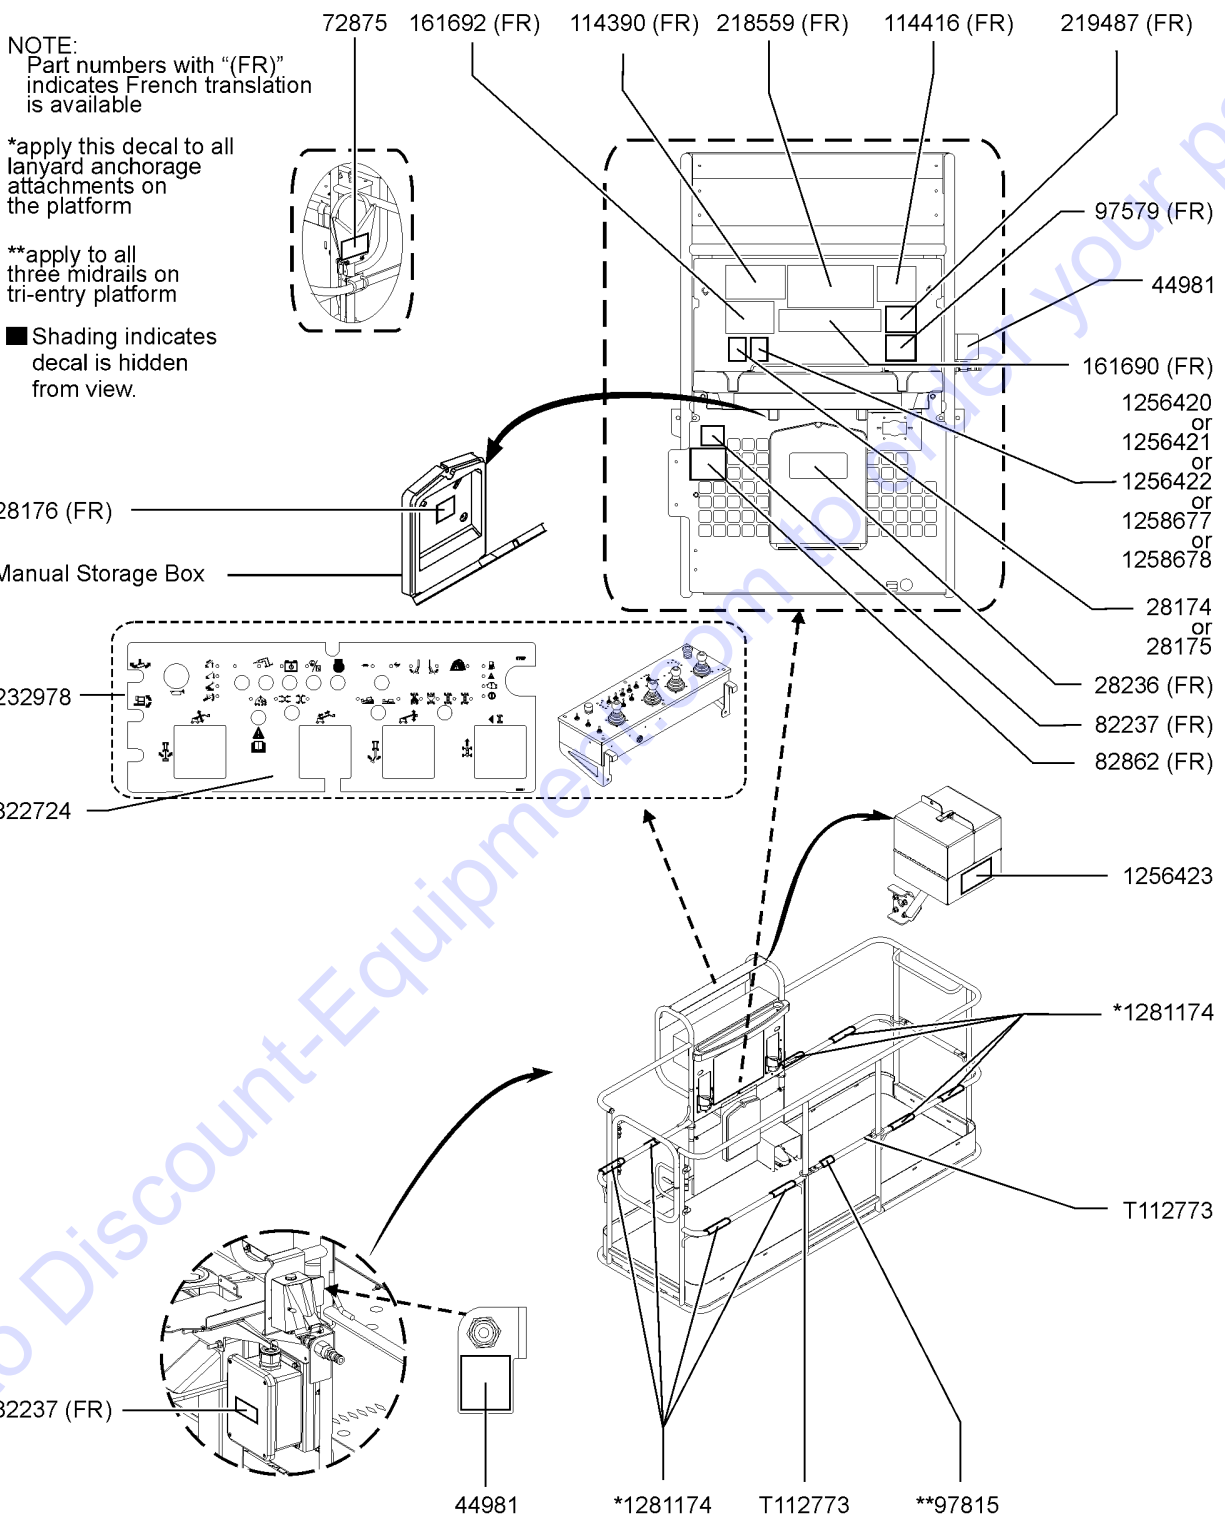

118.1 Decals with Words, Platform (from SN SX180H-745)

Go to Discount-Equipment.com for your parts

118.1 Decals with Words, Platform (from SN SX180H-745)

Item	Part No.	Description	Qty.
-	1302928GT	INSTRUCTIONS,INSTALL,PLAT,WORD, SX-180	1
-	1302929GT	DECAL KIT,SX-180,PLAT,WORD,ANSI & AUS	1
1	28174GT	DECAL, POWER TO PLATFORM 230V**	1
2	28176GT	DECAL,LABEL,MANUAL NOT HERE	1
3	28235GT	DECAL, POWER TO PLATFORM 115V**	1
4	28236GT	DECAL,WARN,IMPROPER OPERATION	1
5	44981GT	DECAL LABEL AIRLINE 110PSI Option, airline to platform	2
6	72875GT	DECAL,WARNING,PIPE CRADLE,BOOM Option, pipe cradle	2
7	82237GT	DECAL,DANGER,HIGH VOLTAGE Option, generator	2
8	82862GT	DECAL,FIRE EXTINGUISHER Option, welder	1
9	97579GT	DECAL,DANGER,TIP-OVER,WELDER** Option, welder	1
10	97815GT	DECAL,LABEL,LOWER MIDRAIL	1
11	114390GT	DECAL,DANGER,ELECT HAZARD***	1
12	114416GT	DECAL,DANGER,TIPOVER,TILT	1
13	161690GT	DECAL,MAX CAP SIDE FORCE WORD AUS	1
14	161692GT	DECAL,SLOPE RATING WORD	1
15	218559GT	DECAL,DANGER/WARNING COMBO	1
16	219487GT	DECAL,PLATFORM OVERLOAD	1
17	232978GT	DECAL, PCON LID, SUPER X	1
18	822724GT	DECAL, PROTECTIVE COVER,SX-180 (plastic cover)	1
19	1256420GT	DECAL, POWER TO PLATFORM, 208V/115V 60HZ Option	1
20	1256421GT	DECAL, POWER TO PLATFORM, 220V Option	1
21	1256422GT	DECAL, POWER TO PLATFORM, 415V Option	1
22	1256423GT	DECAL, DANGER, TIP-OVER HAZARD Option, anemometer	1
23	1258677GT	DECAL, POWER TO PLATFORM, 240V 50HZ Option	1
24	1258678GT	DECAL, POWER TO PLATFORM, 220V Option	1
25	1281174GT	DECAL,LANYARD,FALL ARREST/FALL RESTRAINED	8
26	T112773GT	TAPE, PROTECTIVE MASK	2