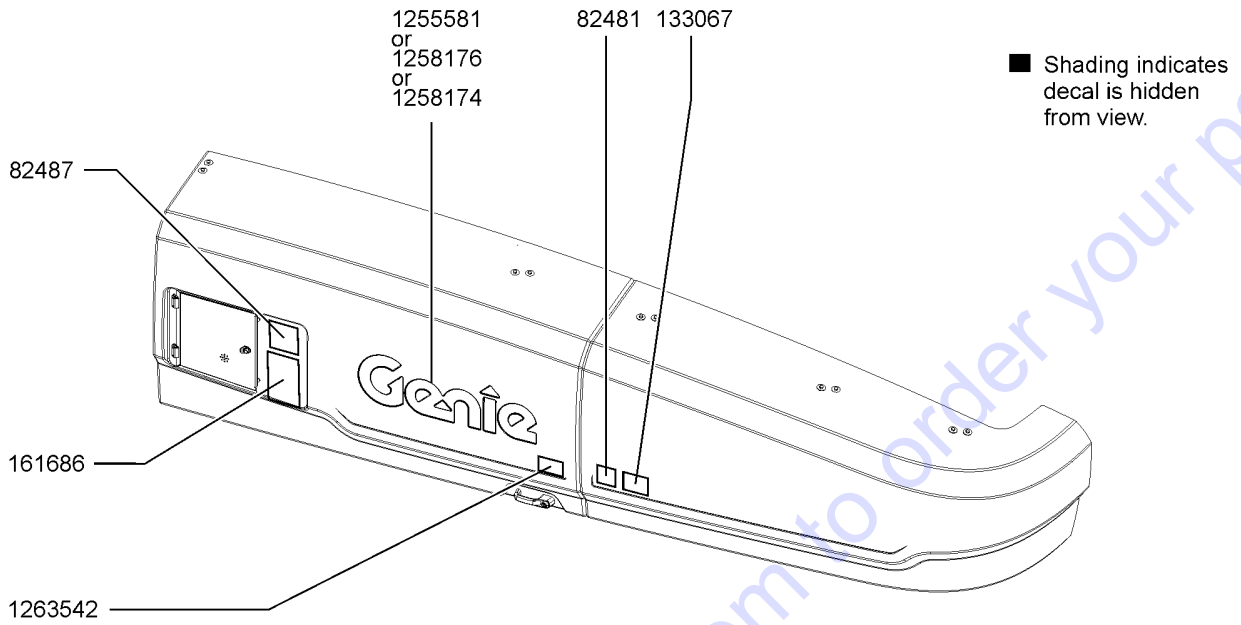

107.1 Decals with Symbols, Hydraulic Tank Side (to SN SX180H-744)

107.1 Decals with Symbols, Hydraulic Tank Side (to SN SX180H-744)

Item	Part No.	Description	Qty.
-	1302922GT	INSTRUCTIONS,INSTALL,COMP,SYMBOL, SX-180	1
-	1302923GT	DECAL KIT,SX-180,COMP,SYMBOL,ANSI & CE	1
1	38149GT	DECAL LABEL PATENTS	1
		(US only)	
2	44981GT	DECAL LABEL AIRLINE 110PSI	1
		Option, airline to platform	
3	82481GT	DECAL SYMBOL BATTERY SAFETY	1
4	82487GT	DECAL,SYMBOL-READ THE MANUAL	1
5	97757GT	DECAL,LABEL,OIL LEVEL IND	1
6	114252GT	DECAL,LABEL,TIP OVER LMT SWTCH	1
7	133067GT	DECAL,DANGER,ELEC.HAZ.STAY CLR	1
8	133205GT	DECAL,LABEL, ELECTRO HAZARD	1
9	161686GT	DECAL, E DOWN PROCEDURE SYM	1
		(CE only)	
10	230984GT	DECAL, GROUND CONTROL SPX	1
11	1254807GT	DECAL,LABEL,112 DB	1
		(CE only)	
12	1255581GT	DECAL,COSMETIC, 10" GENIE BLUE	1
13	1258174GT	DECAL,COSMETIC,10" GENIE WHITE	1
14	1258176GT	DECAL,COSMETIC,10" GENIE BLACK	1
15	1263540GT	DECAL, TIP OVER HAZARD	1
16	1263542GT	DECAL,IMPROPER OPERATION,SYMBOL	2
17	1263544GT	DECAL, BYPASS KEY SWITCH	1
18	1263545GT	DECAL, INSTR-BYPASS KEY SWITCH	1
19	1272242GT	DECAL,MACHINE REGISTRATION/OWNER TRANSFER	1
20	1287517GT	DECAL,TRANSITION PERIOD DEUTZ ENGINE	1
		(CE only)	
21	1291624GT	DECAL COSM,GENIE LIFT CONNECT,LEXAN COVER	1
22	1292512GT	DECAL COSM,GENIE LIFT CONNECT,ESN,SKU4-1	1
23	1292513GT	DECAL COSM,GENIE LIFT CONNECT,ESN,SKU4-2	1
24	1292514GT	DECAL COSM,GENIE LIFT CONNECT,ESN,SKU4-3	1
25	1292515GT	DECAL COSM,GENIE LIFT CONNECT,ESN,SKU4-4	1