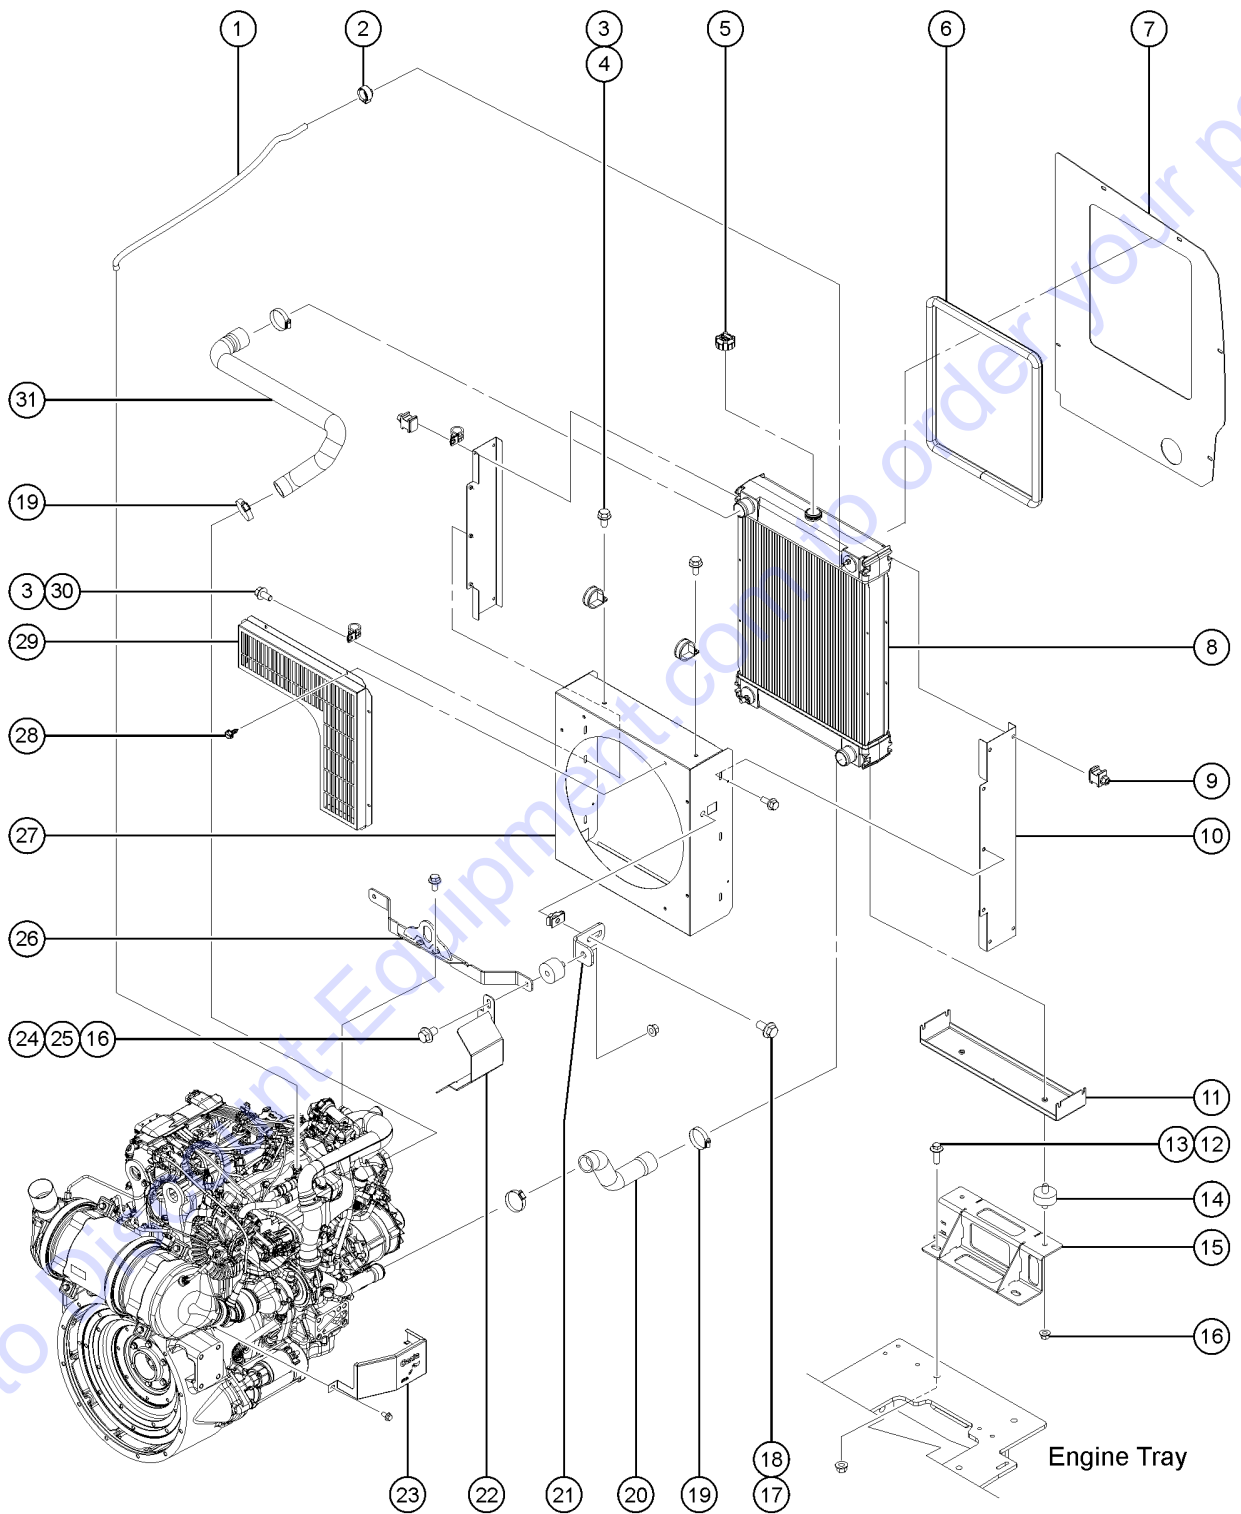

413.1 Perkins 854F-E34T Engine, View 1

Item	Part No.	Description	Qty.
24	237352GT	SCREW,HHF,M10-1.5X16,DIN6921,10.9,ZAB	2
25	1255451GT	ISOLATOR, VIBRATION DAMPENER	2
26	1253411GT	BRACKET,RAD SUPPORT,854TF	1
27	1253307GT	FORMING FAN SHROUD RCP 854	1
28	1253234GT	SCREW SHEET METAL HHF X1/2 X .18OD	4
29	1254080GT	FORMING FAN GUARD	1
30	45454GT	CLAMP,RUB CUSH,0.75,#12 X 3/8*	2
31	1254092GT	HOSE, RADIATOR UPPER	1

Go to Discount-Equipment.com to order your parts