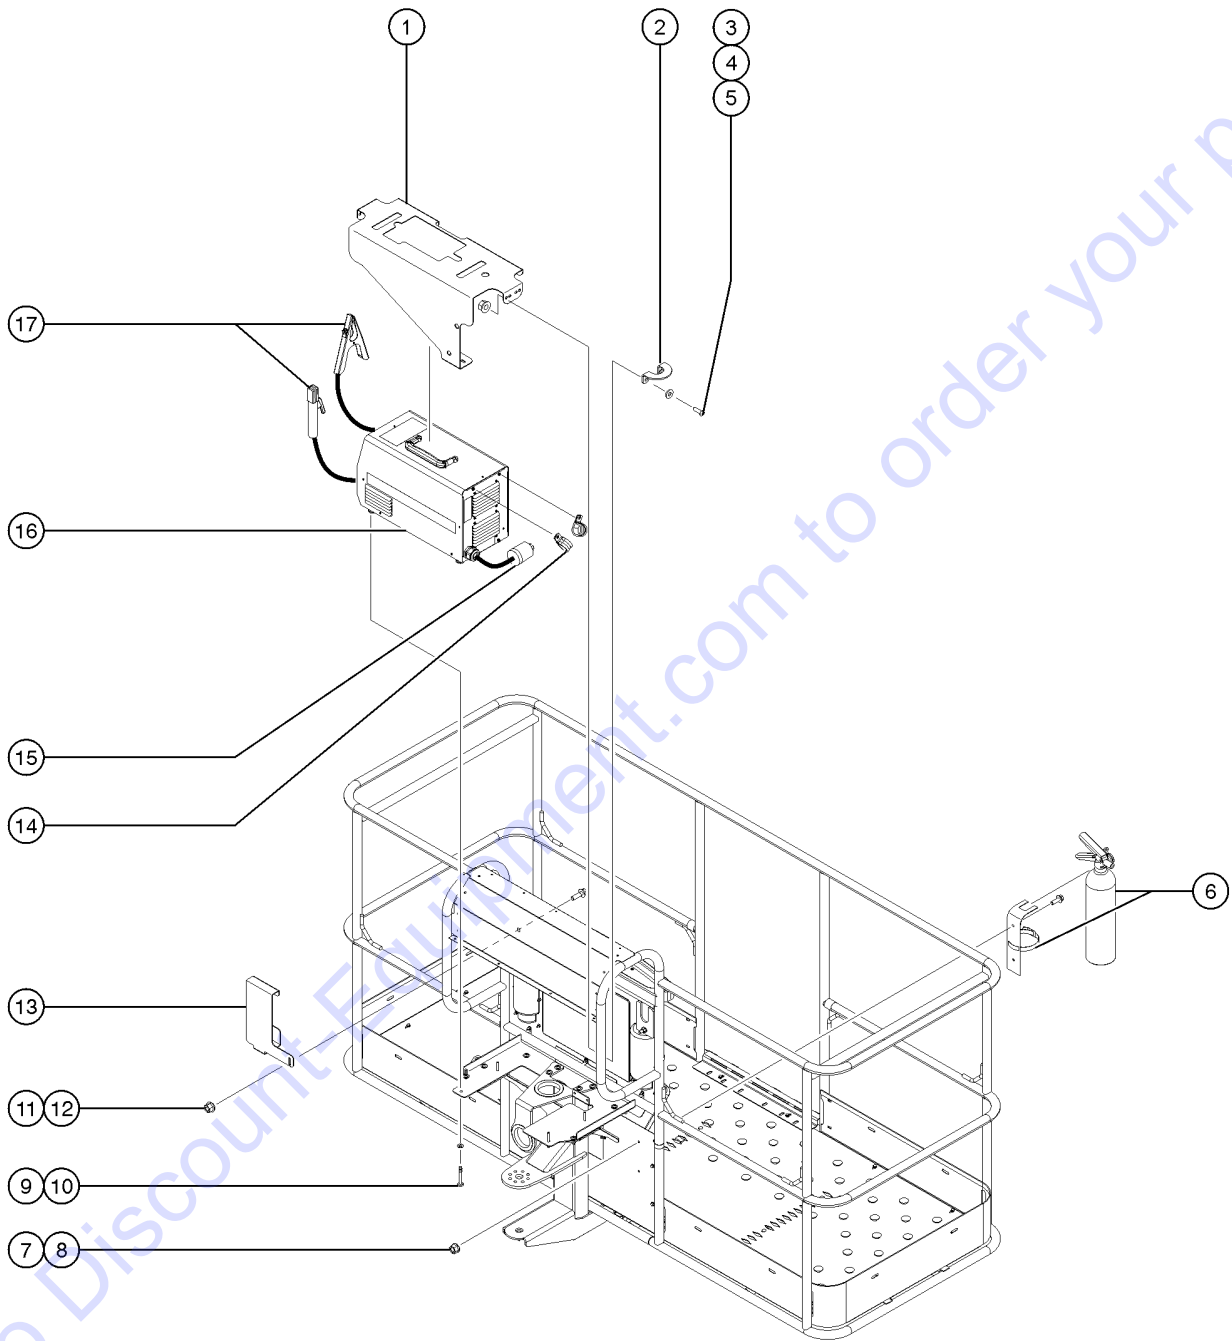

Go to Discount-Equipment.com to order your parts

813.1 Welder Option

Go to [DiscountEquipment.com](http://DiscountEquipment.com) to order your parts

Item	Part No.	Description	Qty.
A	110276GT	FIRE SLEEVE, 1.25" .....	26
B	110277GT	FIRE SLEEVE, 2.46" .....	28
C	28443GT	CABLE TIE, 11.5" BLACK .....	
D	128323GT	BIT, TORX SOCKET, SECURITY .....	1
1	101547PGT	BRACKET, WELDER SUPPORT, PNT .....	1
2	217366GT	BRACKET, WELDER TOP .....	2
3	128322GT	SCREW, 5/16-18X1.00, SECURITY TO .....	5
4	825358GT	WASHER, FLAT, 5/16, USS, ZAG .....	5
5	824028GT	NUT, TL FLG, 5/16-18, G, ZAG .....	5
6	88406GT	FIRE EXTINGUISHER .....	1
7	824027GT	NUT, TL FLG, 1/4-20, G, ZAG .....	2
8	824078GT	SCREW, HHF, 1/4-20X.75, 8, ZAG .....	2
9	106141GT	SCREW, SECURITY, 1/4-20 X 1.75LG .....	
10	824113GT	WASHER, FLAT, 1/4, USS, ZAG .....	
11	824029GT	NUT, TL FLG, 3/8-16, G, ZAG .....	1
12	824092GT	SCREW, HHF, 3/8-16 X 1.5, 8, ZAG .....	1
13	106204PGT	BRACKET, V275S WELD LEADS .....	1
14	18666GT	CLAMP, 1.00, #16 X 1/4, RUB CUSH .....	2
15	214623GT	PLUG, 3P, 30A, 4 WIRE, MALE .....	1
16A	101525GT	WELDER, INVERTEC V275-S .....	1
16A-	106183GT	FUSE, .6AMP, 250V, WELDER, V275S .....	
16B	214619GT	WELDER, MILLER, CST 280 .....	1
17	106275GT	KIT, WELD LEADS ASSY, V275S .....	1