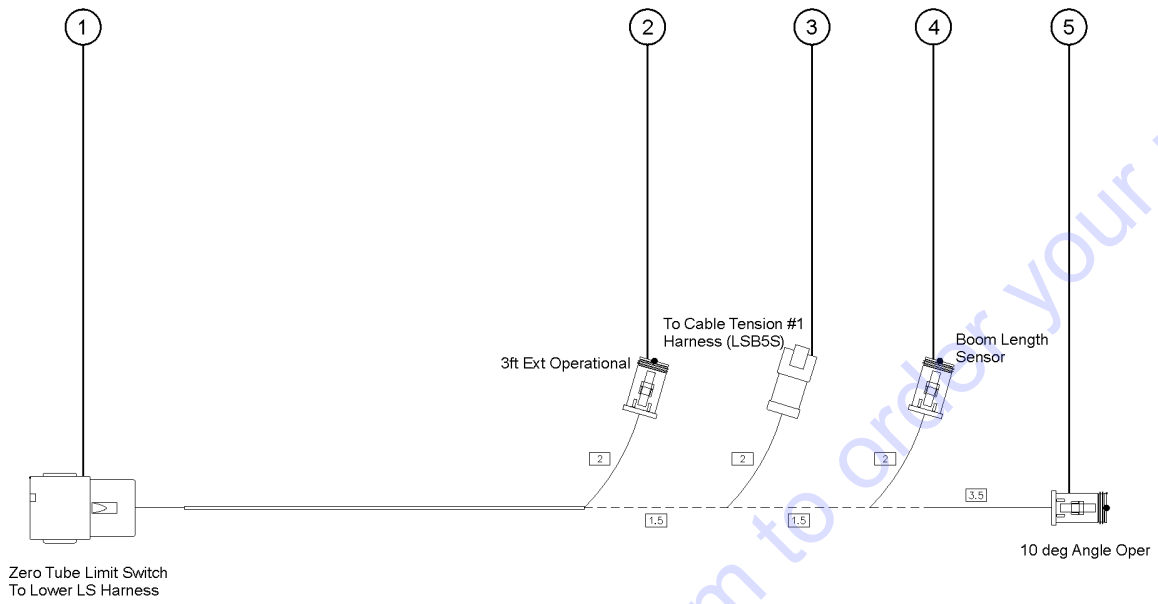

Go to Discount-Equipment.com to order your parts

315.123 Harness, Zero Tube Limit Switch, Super-X

Go to Discount-Equipment.com to order your parts

315.123 Harness, Zero Tube Limit Switch, Super-X

Item	Part No.	Description	Qty.
-	238005GT	HARNES, ZERO TUBE LIMIT .....	1
1	119070GT	CONN,RECEP 12 WAY ENDCAP DT .....	1
1-	54255GT	LOCK,RECEP 12 WAY, 14-18GA .....	1
2	119058GT	CONN PLUG 4 WAY ENDCAP DT .....	1
2-	60429GT	LOCK, PLUG 4WAY, 14-18GA .....	1
3	119067GT	CONN,RECEP 4 WAY ENDCAP DT .....	1
3-	60443GT	LOCK, RECEP 4WAY, 14-18GA .....	1
4	119059GT	CONN PLUG 6 WAY ENDCAP DT .....	1
4-	60431GT	LOCK,PLUG 6 WAY,14-18GA .....	1
5	119056GT	CONN PLUG 2 WAY ENDCAP DT .....	1
5-	60425GT	LOCK,PLUG 2 WAY, 14-18GA .....	1