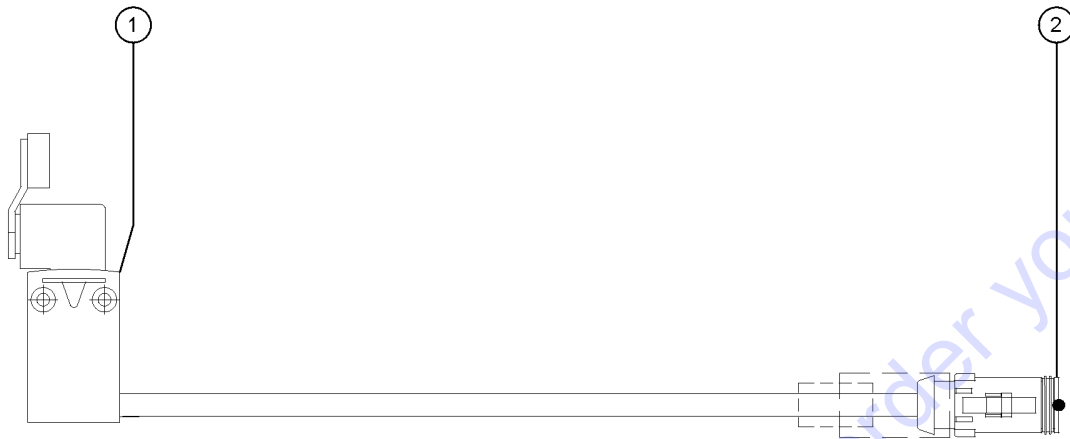

315.111 SW Assy, Jib Rot CCW, Safety

Go to Discount-Equipment.com to order your parts