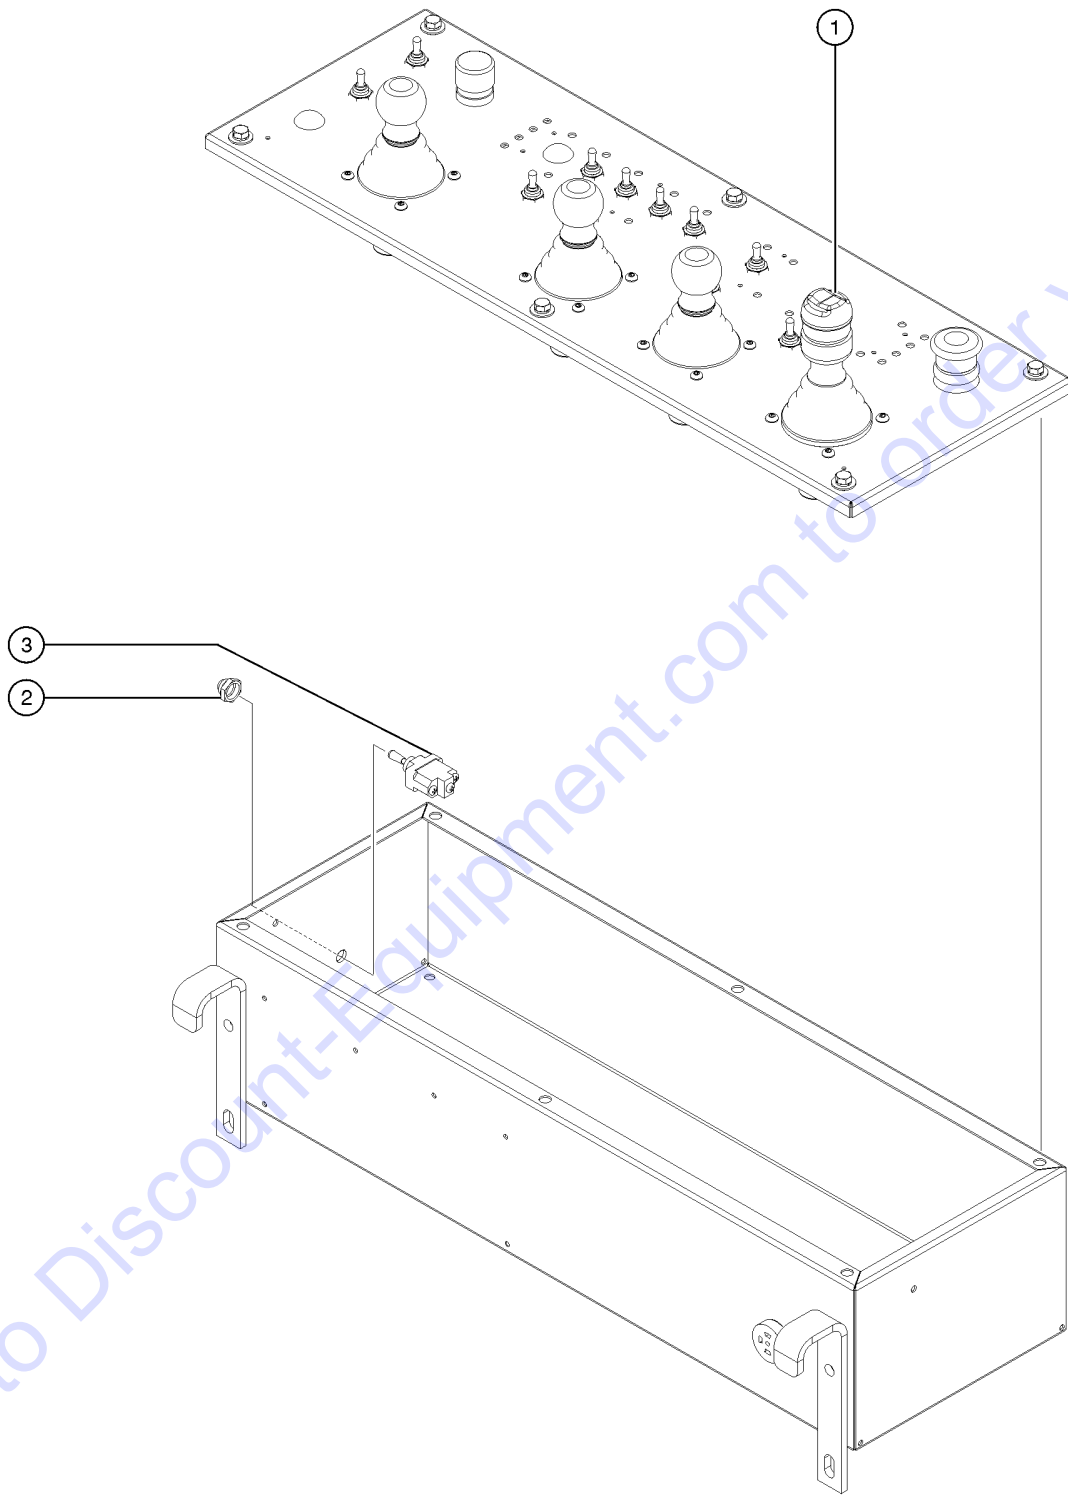

811.1 Ground Control LCD Heater

Item	Part No.	Description	Qty.
1		Ground Control LCD Heater Part of the Cold Start Package (Refer to 809.1)	1
1	122406GT	ASSEMBLY,LCD HEATER ALC1000	1
2		Ref. Ground Control Box (Refer to 313.1 and 314.1)	1
3	12344GT	NUT,NYLOCK,6-32	
4	122793GT	SWITCH,THERMOSTAT 60F OPEN	1
5	231020GT	ASSY, BRACKET, CONTACT BLOCK Includes switch part 122793 and rivets	1
5-	6272GT	RIVET,STL,STL,P,.125 X .25	

Go to Discount-Equipment.com to order your parts

812.1 Platform Level Recovery and Rocker Joystick