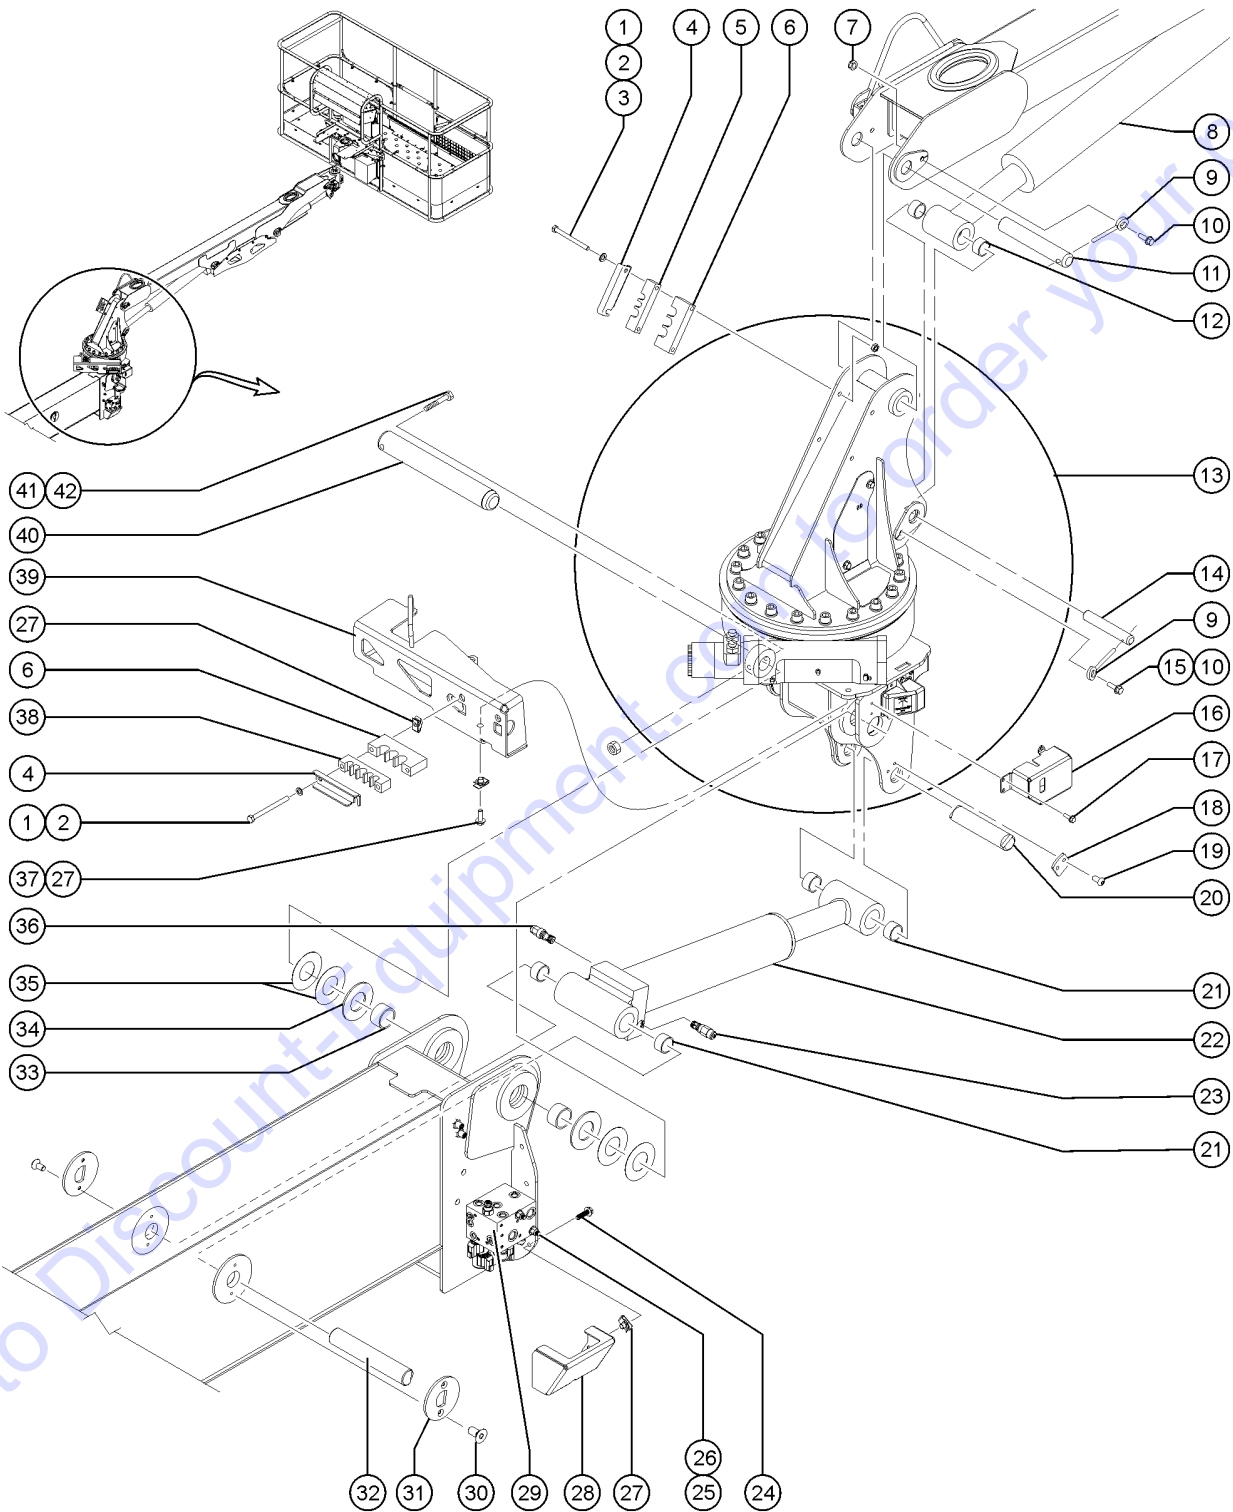

516.1 Jib Rotator Installation

Item	Part No.	Description	Qty.
1	825682GT	SCREW,HHC,M10-1.5X120,DIN931,1	
2	824145GT	WASHER,FLAT,M10,DIN125,ZAB	
3	232951GT	NUT, TL, M10-1.5,DIN980, ZAB	
4	822802GT	FORMING,CLAMP COVER	
5	161027GT	CLAMP,-6 AND ELEC,JIB ROTATOR	1
6	219919GT	CLAMP,AIR AND ELECTRIC	1
7	232951GT	NUT, TL, M10-1.5,DIN980, ZAB	
8		Ref. CYLINDER, JIB LIFT (Refer to 518.1)	
9	825019GT	ROD END,.375X3.69,ZAG	
10	231533GT	SCREW,HHF,M10-1.5X35,DIN6921,10.9,ZAB	
11	231544GT	PIN,35MM DIA.X 205MM LG,1HOLE	1
12	231524GT	BEARING,35IDX41ODX25L	2
13		Ref. BELLCRANK AND JIB ROTATOR (Refer to 517.1)	
14	231538GT	PIN,35MM DIA.X 162MM LG,1HOLE	1
15	232951GT	NUT, TL, M10-1.5,DIN980, ZAB	
16	161046GT	FORMING,TILTSENSOR COVER	1
17	237238GT	SCREW,HHF,M6-1.0X12,DIN6921,10	
18	219315GT	PLATE,PIN RETAINER,BELLCRANK C	2
19	217711GT	SCREW,BHC,M8-1.25X16,10.9,ZAB	
20	231536GT	PIN,40MMDIA.X 190MM LG,2 FLATS	1
21	217563GT	BEARING,40IDX48ODX35L	4
22	230958GT	CYLINDER, BELLCRANK LEVEL	1
22-	231310GT	SEAL KIT	
22-	48912GT	CONN,520120-4-6***	
23	54065GT	VALVE,COUNTERBALANCE,3500***	1
23-	43018GT	SEAL KIT (39345)	
24	231533GT	SCREW,HHF,M10-1.5X35,DIN6921,10.9,ZAB	
25	231529GT	NUT,TL FLG,M10-1.5,DIN6927,10,	2