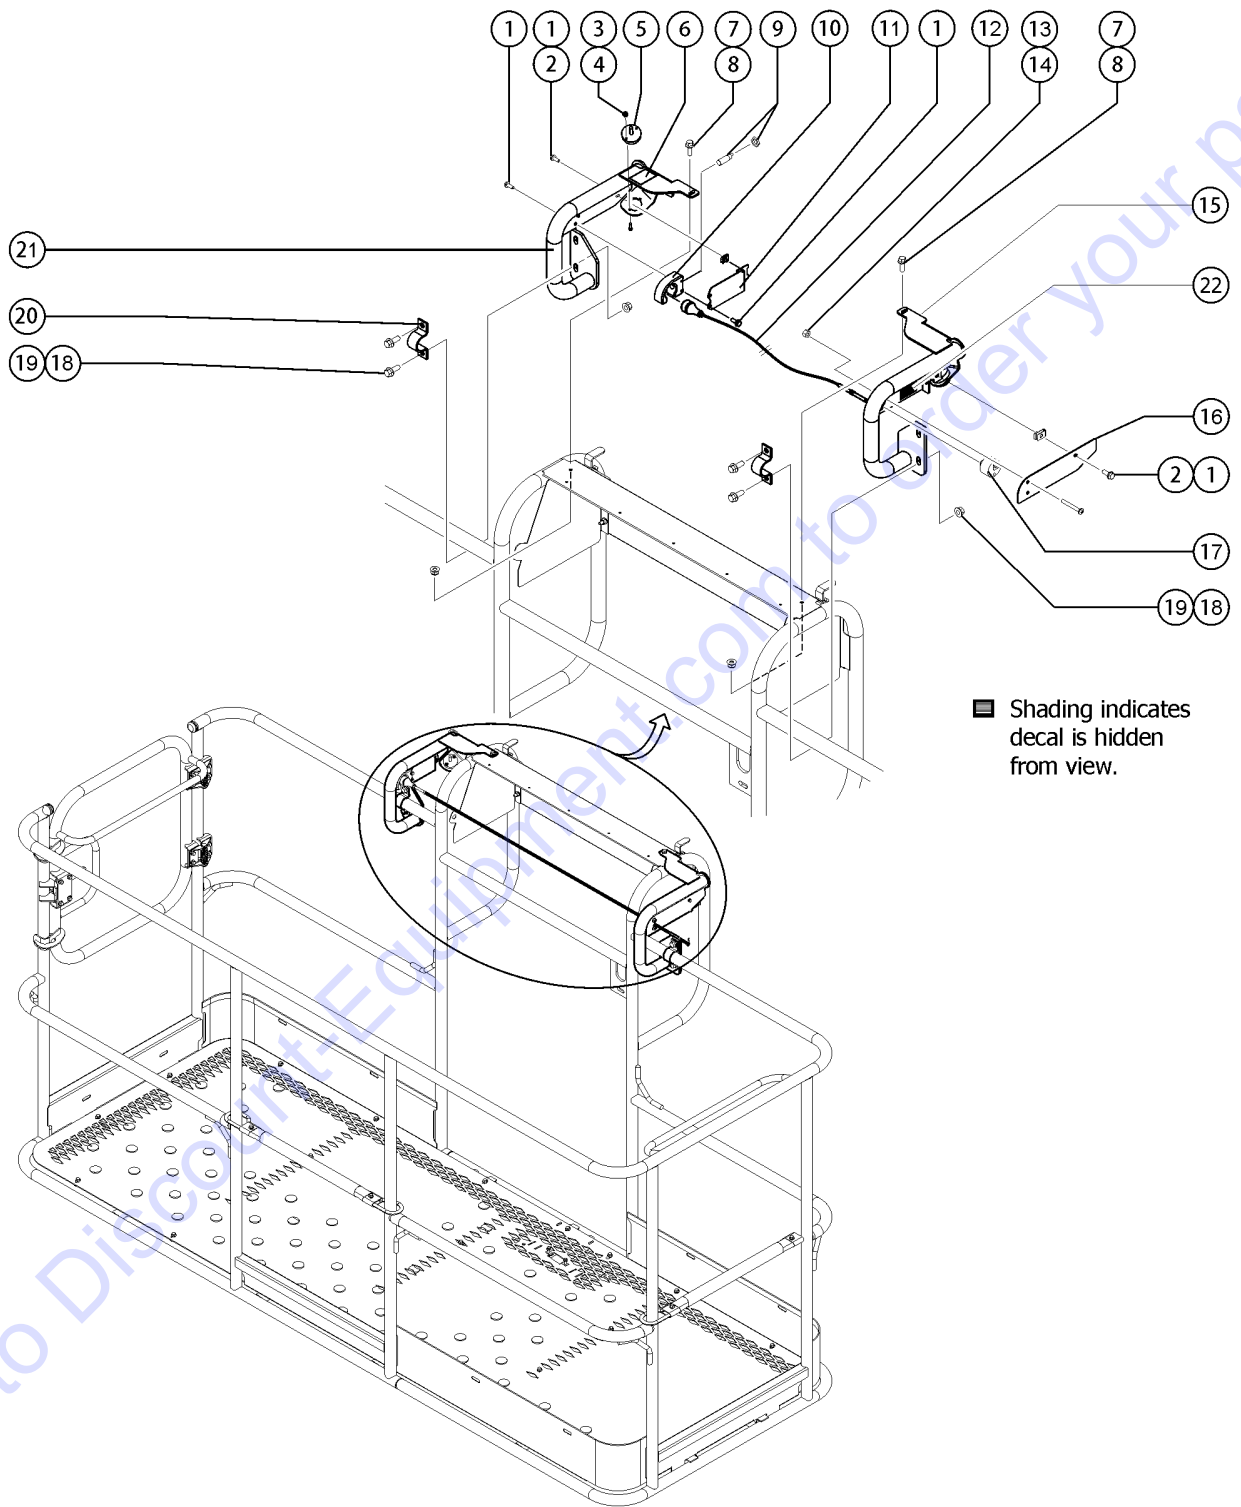

817.2 Lift Guard Contact Alarm Option (from January 2017)

817.2 Lift Guard Contact Alarm Option (from January 2017)

<i>Item</i>	<i>Part No.</i>	<i>Description</i>	<i>Qty.</i>
18	1274322GT	NUT,NYLOCK FLG,3/8-16,F,ZAG	
19	824090GT	SCREW,HHF,3/8-16X1,8,ZAG	
20	1278363GT	CLAMP, 1.25 INCH TUBE	2
21	1278144GT	WELDMENT, LEFT CONTACT ALARM, LARGE	1
22	1278982GT	DECAL, INSTRUCTION, ACTUATOR SWITCH SOCKET	1

Go to Discount-Equipment.com to order your parts