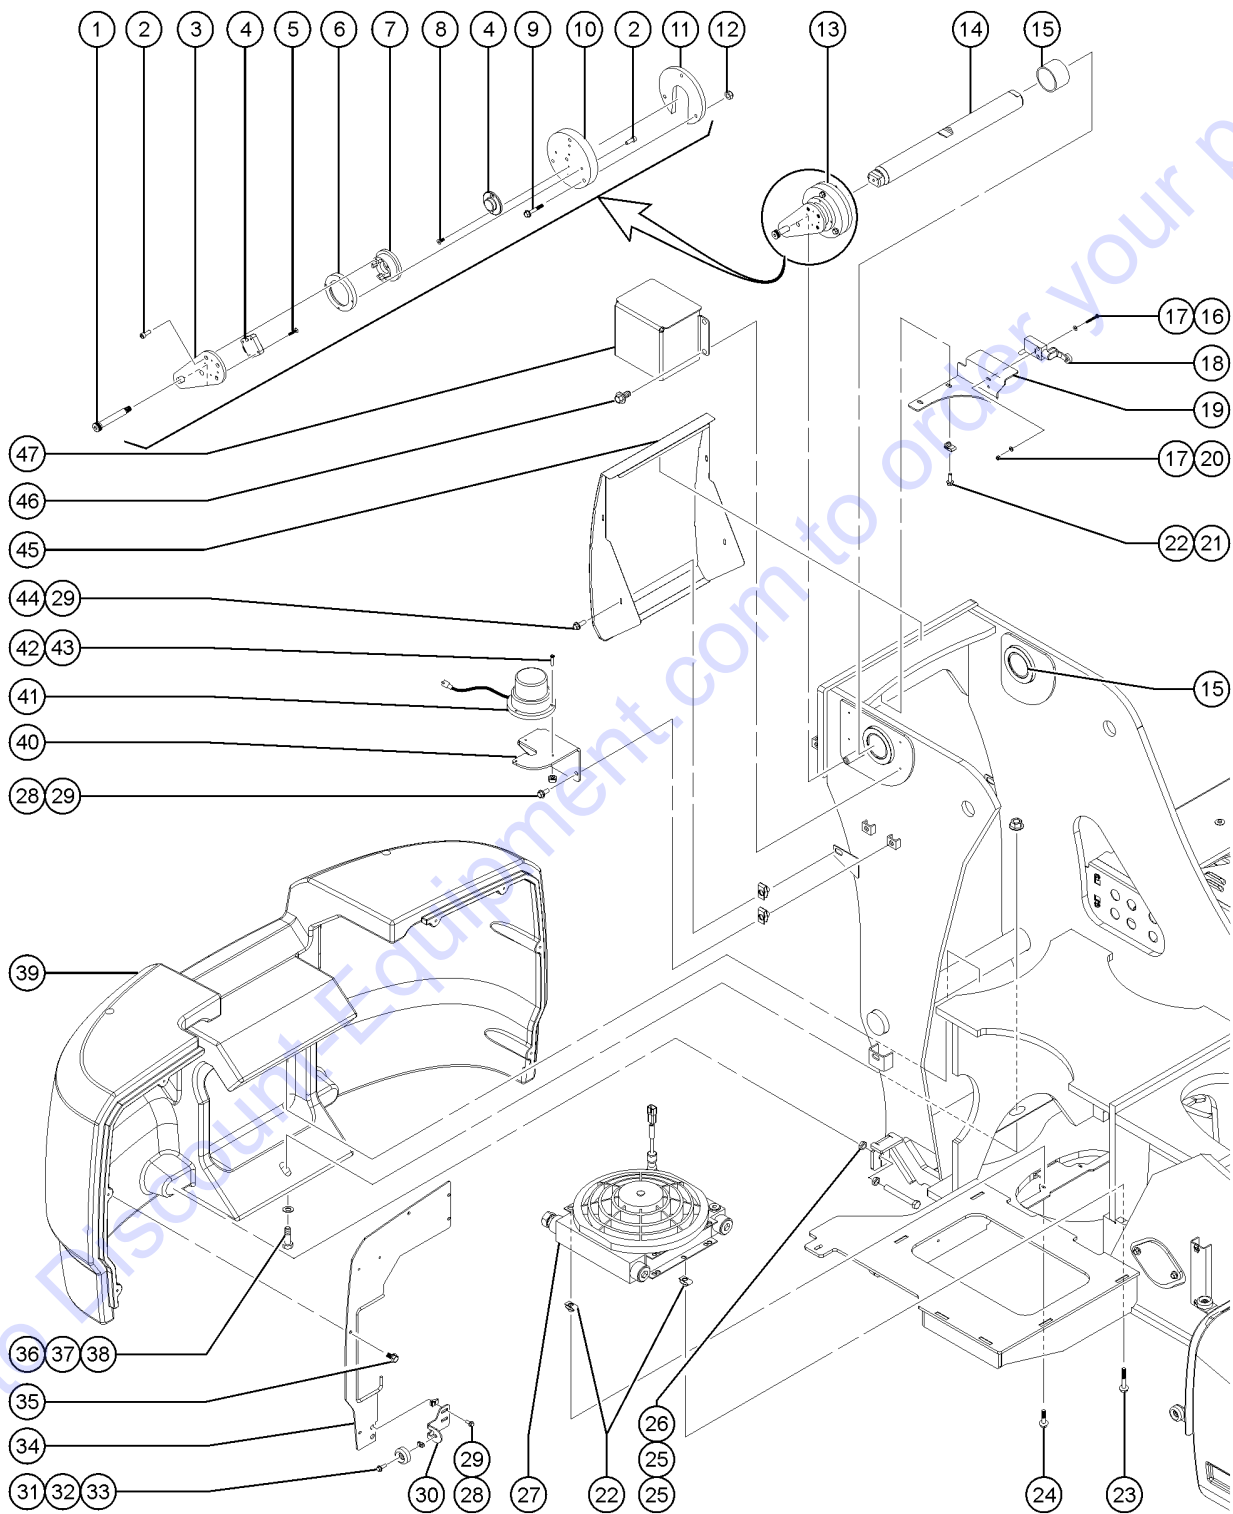

302.1 Turntable Center Components - View 2

Item	Part No.	Description	Qty.
1	237239GT	BOLT,SHS,12X70XM10-1.5,ISO7379,12.9,ZAB	1
2	217219GT	SCREW,SHC,M4-0.7X14 DIN912,12.9,ZAB	
3	215751GT	MACHINED, SENSOR MOUNT PLATE	1
4	216059GT	SENSOR, ANGLE, 105 DEG, CW Sensor and magnet are matched and must be replaced at the same time. Machine calibration is required after installation.	1
5	237241GT	SCREW,FHS,M3-0.5X14,DIN7991,10	
6	226491GT	MACHINED, ANGLE SENSOR RACE	1
7	226492GT	MACHINED, ANGLE SENSOR HOLDER	1
8	237242GT	SCREW,FHS,M3-0.5X8,DIN7991,10.9,ZAB	
9	232886GT	SCREW,HHF,M6-1.0X40,DIN6921,10.9,ZAB	
10	215530GT	MACHINED,BOOM PIVOT PIN CAP	1
11	215531GT	MACHINED,CLAMP,PIVOT,SENSOR	1
12	825667GT	NUT,TLFLG, M6-1.0,ZAB	
13	237243GT	ASSEMBLY, ANGLE SENSOR, BOOM (Complete assembly) includes items 1 - 12	1
14	231546GT	PIN, 80 MM DIA X 855MM LG	1
15	231480GT	BEARING, 80ID X 90OD X 60L	2
16	822353GT	SCREW,PHPM,M4-0.7X30,DIN7985,ZAB	
17	825357GT	WASHER,FLAT,M4,DIN125,ZAB	
18	236397GT	SWITCH ASSY, 10 DEG OPER, SUPE	1
18-	139644-13B11GT	LIMIT SWITCH,TAB,BLUE,MICRO	
18-	60439GT	LOCK,RECEP 2 WAY, 14-18GA	
18-	119065GT	CONN,RECEP 2 WAY,14-18GA	
19	1253166GT	FORMING, LSB1DO MOUNT	2
20	825686GT	NUT, TL, M4-0.7, DIN980, 8, ZAB	
21	231532GT	SCREW,HHF,M6X20,DIN6921,10.9,Y	
22	230073GT	SPRING CLIP,M6-1.0,0.8-4.0X13.5,ZAB	1
23	232886GT	SCREW,HHF,M6-1.0X40,DIN6921,10.9,ZAB	
24	231532GT	SCREW,HHF,M6X20,DIN6921,10.9,Y	2
25	231515GT	NUT,HEX,JAM,M20-2.5,DIN439,ZAB	4