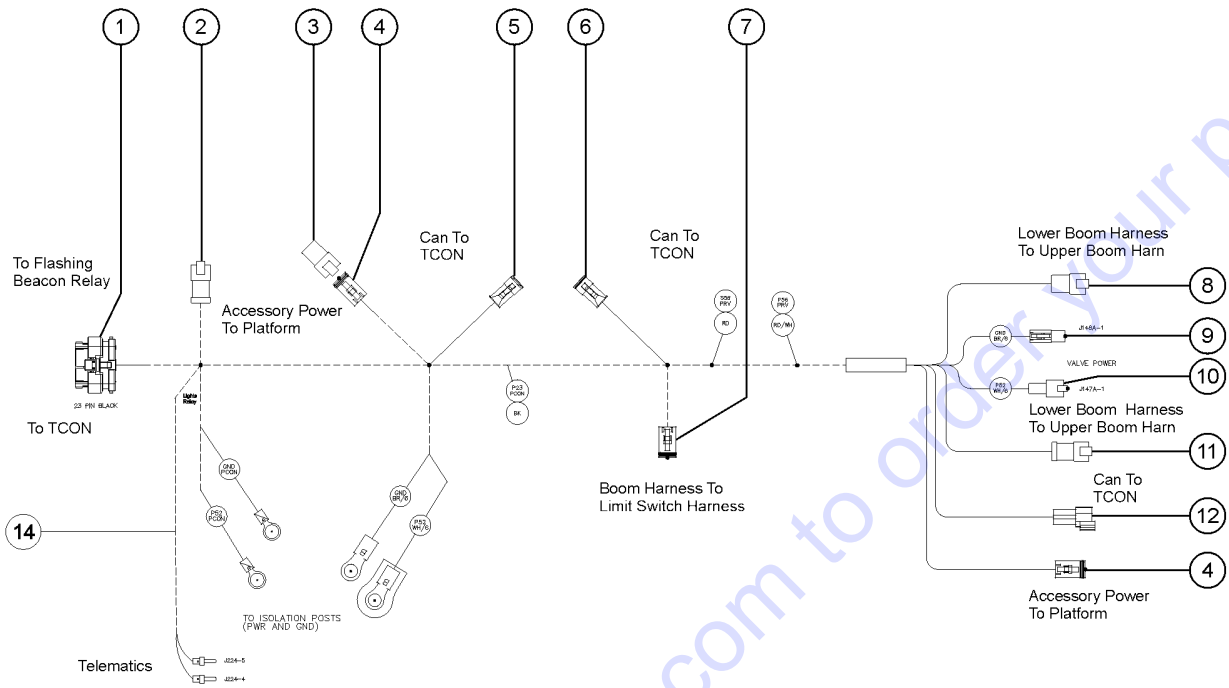

315.103 Harness, Lower Boom Cable, Super-X

Go to DiscountEquipment.com to order your parts

315.103 Harness, Lower Boom Cable, Super-X

Item	Part No.	Description	Qty.
-	236265GT	HARNESS, LOWER BOOM CABLE, SUPER-X	1
1	60512GT	CONN,PLUG 23 WAY,16-20 GA BLK	1
2	119065GT	CONN,RECEP 2 WAY,14-18GA	1
2-	60439GT	LOCK,RECEP 2 WAY, 14-18GA	1
3	60529GT	CONN,RECEP 2 WAY,12-14GA	2
4	60531GT	CONN,PLUG 2 WAY,12-14GA	2
4-	60532GT	LOCK,PLUG 2 WAY,12-14GA	2
5	60450GT	CONN,PLUG 3 WAY,SAE J1939	1
5-	60459GT	LOCK,PLUG 3 WAY,SAE J1939	1
6	60450GT	CONN,PLUG 3 WAY,SAE J1939	1
6-	60427GT	LOCK,PLUG 3 WAY,14-18GA	1
7	119056GT	CONN PLUG 2 WAY ENDCAP DT	1
7-	60425GT	LOCK,PLUG 2 WAY, 14-18GA	1
8	60529GT	CONN,RECEP 2 WAY,12-14GA	1
8-	60530GT	LOCK,RECEP 2 WAY,12-14GA	1
9	101162GT	CONN,PLUG 1 WAY,6GA	1
10	101161GT	CONN,RECEP 1 WAY,6GA	1
11	119067GT	CONN,RECEP 4 WAY ENDCAP DT	1
11-	60443GT	LOCK, RECEP 4WAY, 14-18GA	1
12	60457GT	CONN,RECEP 3 WAY,SAE J1939	1
12-	60460GT	LOCK,RECEP 3 WAY,SAEJ1939	1
13	60451GT	CONN,TEE 3 WAY,SAE J1939	1
14	53471GT	WIRE LOOM,3/8 NYLON,HI TEMP	25