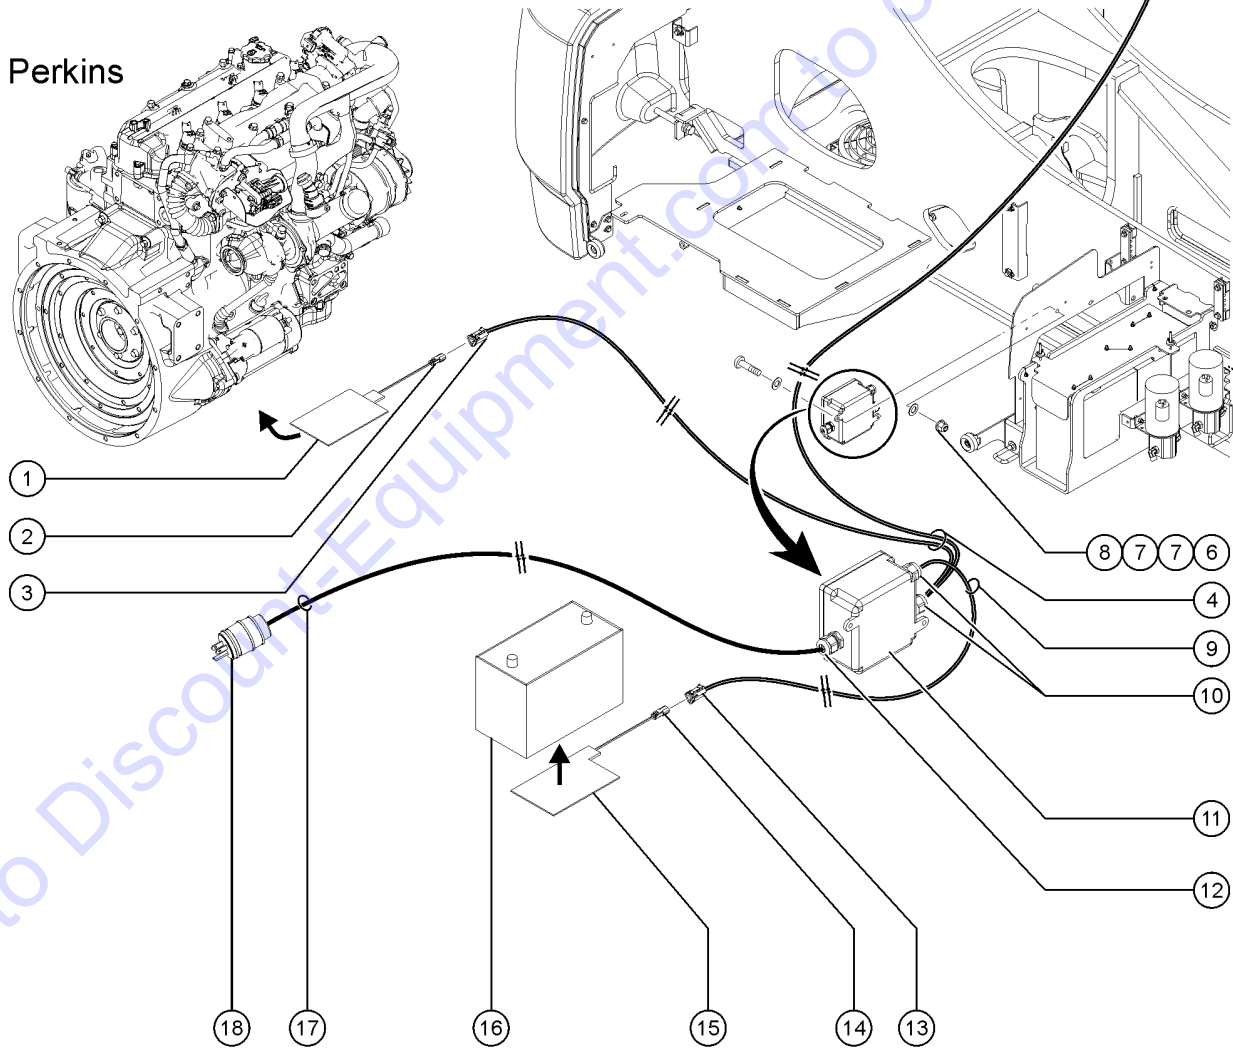

Go to Discount-Equipment.com to order your parts

810.1 Cold Start Heater

Deutz

Perkins

810.1 Cold Start Heater

Item	Part No.	Description	Qty.
-		Ref. Cold Start Heater Part of the Cold Start Package (Refer to 809.1)	
1A	1259661GT	ASSY,ENGINE HEATER,120V (120V) Only Deutz TD 2.9L4 models, includes two adhesive pads	
1B-	216615GT	ASSY HEATER, MODEL 18, 120V (120V)	1
1C-	1259708GT	ASSY,ENGINE HEATER,240V (240V) Only Deutz TD 2.9L4 models, includes two adhesive pads	
1D-	216616GT	ASSY HEATER,MODEL 18,240V (240V)	
2	119066GT	CONN,RECEP 3 WAY ENDCAP DT	2
3	119057GT	CONN PLUG 3 WAY ENDCAP DT	2
4	1256749GT	HARNESS,ENG/HYD HEATER, 120V (120V)	1
4-	1256750GT	HARNESS,ENG/HYD HEATER, 240V (240V)	
5	824259GT	ASSY,120V HEATER,HYD TANK (120V)	1
5-	824261GT	ASSY,240V HEATER,HYD TANK,SUPER X (240V)	
6	14392GT	NUT,LP NYLOCK,10-32	
7	6146GT	WASHER,FLAT,MS,#10,Y	
8	75041GT	SCREW,PHILLIPS,PHM,10-32 X 1	
9	1254763GT	HARNESS, BATT CABLE, 120V, 120" (120V)	1
9-	1254764GT	HARNESS, BATT CABLE, 240V, 120" (240V)	
10	99778GT	CABLE SQUEEZE CONN,4 WIRE	2
11	214249GT	COLD WEATHER 120V J BOX ASSY (120V)	1
11-	237711GT	COLD WEATHER 240V J BOX ASSY (240V)	
12	214536GT	SQUEEZE CONN W/NUT, 2WIRE, 4MM	1
13	119056GT	CONN PLUG 2 WAY ENDCAP DT	1
14	119065GT	CONN,RECEP 2 WAY,14-18GA	1
15	216617GT	ASSY, BATTERY HEATER, 120V	1
15-	216618GT	ASSY BATTERY HEATER,240V	
16		Ref. (Refer to 306.1)	
17	216606GT	HARNESS, 120V POWER CORD, 24" (120V)	
17-	216607GT	HARNESS, 240V POWER CORD, 24" (240V)	
18	119403GT	CONN,PLUG 120 AC/15A DOMESTIC (120V)	