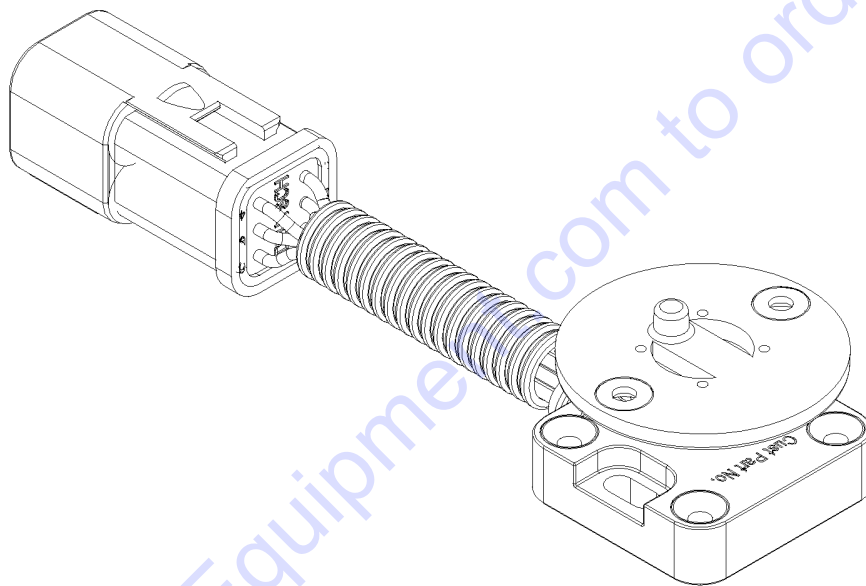

315.126 Sensor, Angle, 105 Deg, CW