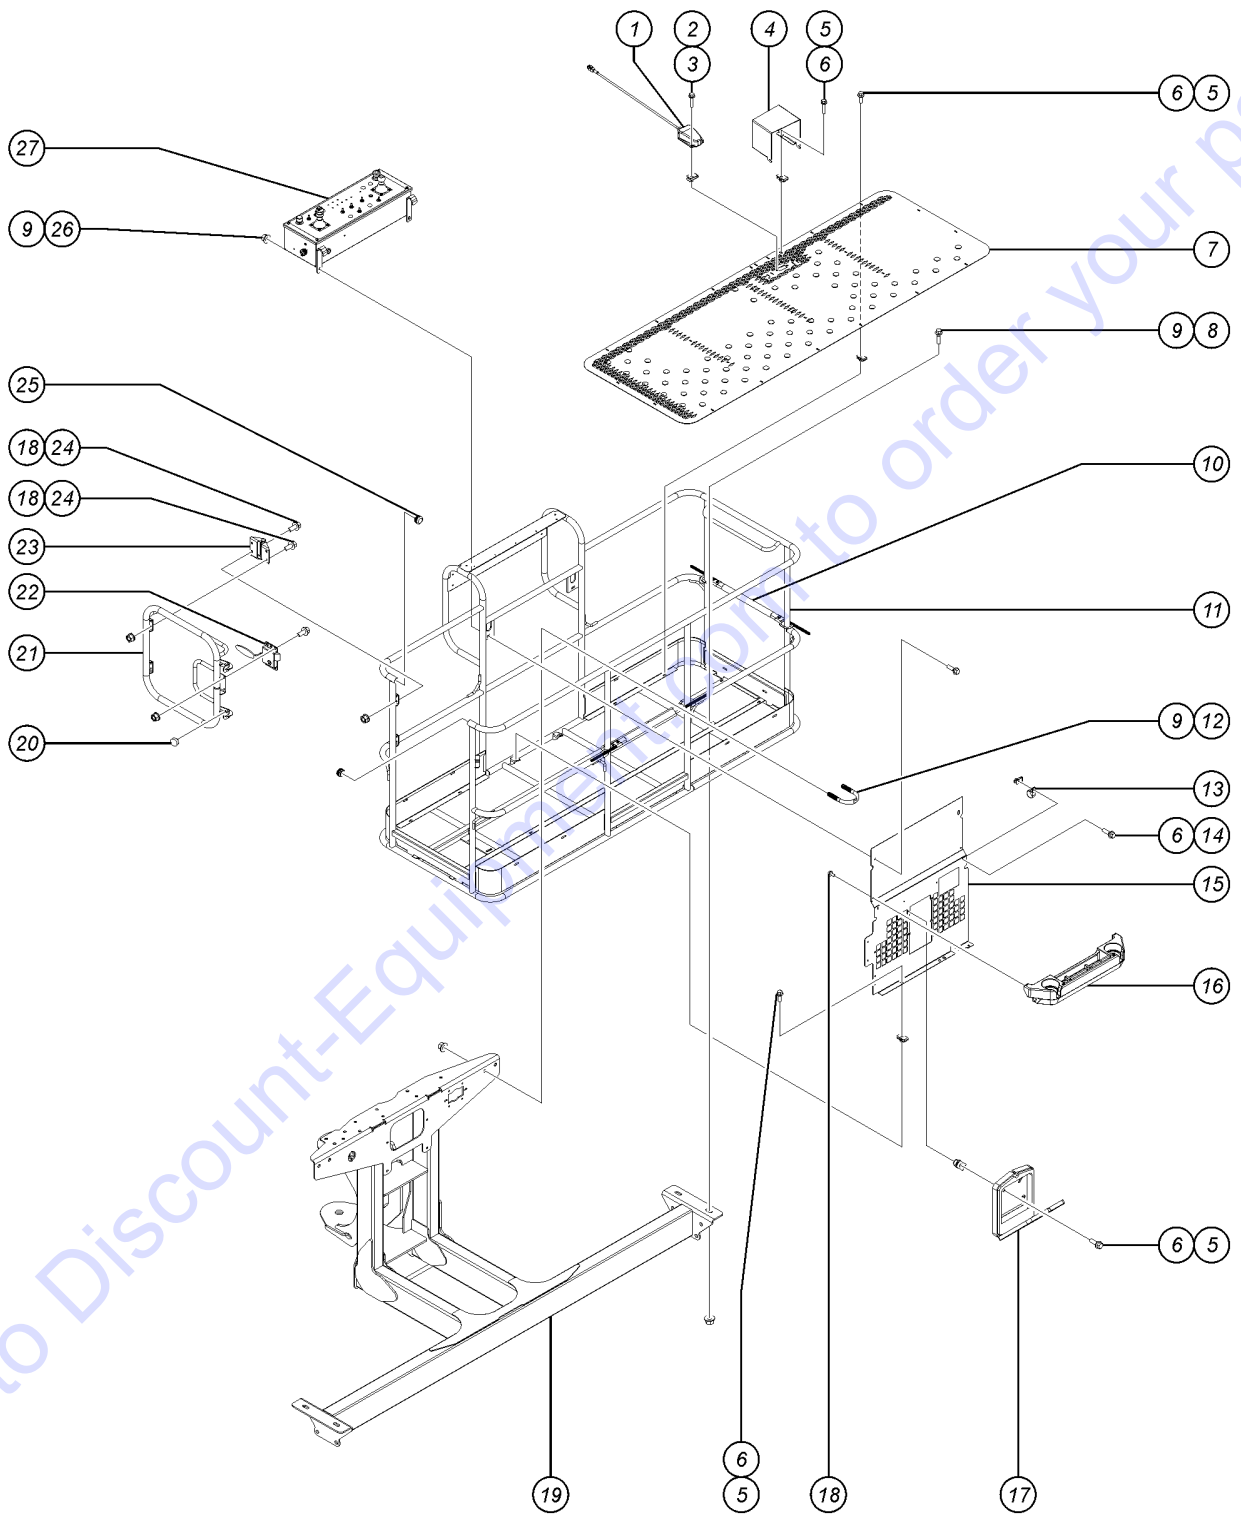

602.3 Platform Installation (From SN SX180H-685)

Go to Discount-Equipment.com to order your parts

602.3 Platform Installation (From SN SX180H-685)

Item	Part No.	Description	Qty.
22	1267747GT	LATCH, SWING GATE	1
23	104804GT	HINGE, SPRING, LONG LEG	2
24	1277924GT	NUT,NYLOCK FLG,1/4-20,F,ZAG	12
25	55753GT	BUMPER, PLASTIC, 1.25 O.D.	2
26	824092GT	SCREW, HHF, 3/8-16 X 1.5, 8, ZAG	2
27		Ref. PLATFORM CONTROL BOX	
		(refer to 603.1)	

Go to Discount-Equipment.com to order your parts