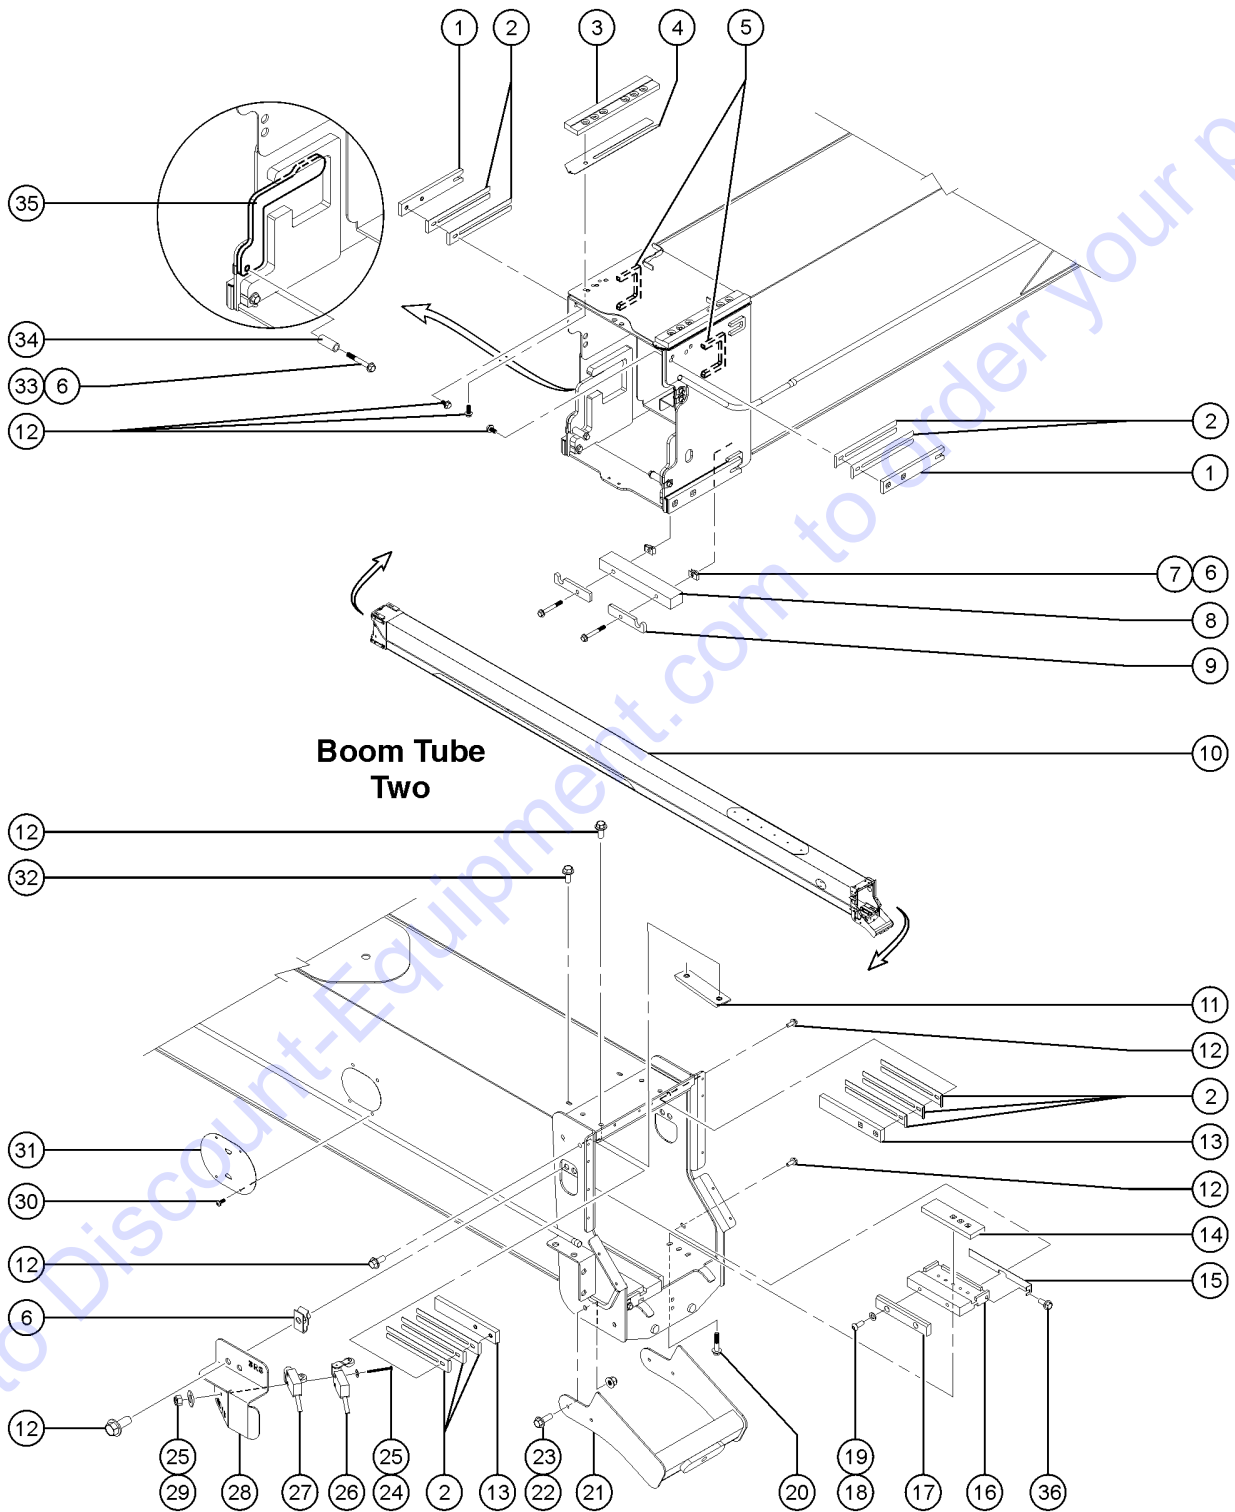

512.1 Boom Tube Two - Wear Pads

512.1 Boom Tube Two - Wear Pads

Item	Part No.	Description	Qty.
1	236236GT	WEAR PAD, 300X50X15, BLACK	6
2	822602GT	SHIM, WEAR PAD, 300 X 50	
3	236234GT	WEAR PAD,340X55X20	2
4	822600GT	SHIM, WEAR PAD, 340 X 55, 16G	
5		Ref. EXT CBL MNT Part of boom #2 weldment (refer to 506.1, item 15)	2
6	230074GT	SPRING CLIP,M10-1.5,1-6X19,ZAB	
7	215816GT	SCREW, HHF, M1-1.5X80,ZAB to SN SX180H-729	2
7B	1297763GT	SCREW,HHF,M10-1.5X90,DIN6921,10.9,ZAB from SN SX180H-730	2
8	236293GT	WEAR PAD, FRONT LOWER, B2 to SN SX180H-729	1
8B	1297761GT	WEAR PAD,ADJUSTABLE,FRONT LOWER,B2 from SN SX180H-730	1
8B-	1297762GT	SHIM,FRONT LOWER,B2	4
9	826155GT	PLATE, B2, B3 RET CABLE GUIDE	2
10	226738GT	WELDMENT,BOOM #2	1
11	215889GT	WEAR PAD, 200X50X12	2
12	231530GT	SCREW,HHF,M10-1.5X25,DIN6921,10.9,ZAB	
13	236237GT	WEAR PAD, 300X50X20	2
14	236233GT	WEAR PAD, 250X75X20	2
15	823069GT	SHIM,CHANNEL WEARPAD,RIGHT,16G to SN 334	
15-	1256925GT	SHIM,CHANNEL WEARPAD,16G from SN 335	
16	822090GT	MACHINING, B2 WEARPAD FIXTURE to SN 334	2
16-	1257067GT	MACHINING, B2 WEARPAD FIXTURE from SN 335	
17	822092GT	WEARPAD, 1.75" X .75" X 250MM	2
18	237735GT	SCREW,BHC,M10-1.50X25,10.9,ZAB	
19	824145GT	WASHER,FLAT,M10,DIN125,ZAB	
20	232952GT	SCREW,HHF,M10-1.5X50,DIN6921,10.9,ZAB	
21	226697GT	WELDMENT, B2, #4 RET CABLE MNT	1
22	232874GT	SCREW,HHF,M10-1.5X30,DIN6921,10.9,ZAB	
23	231529GT	NUT,TL FLG,M10-1.5,DIN6927,10, ...