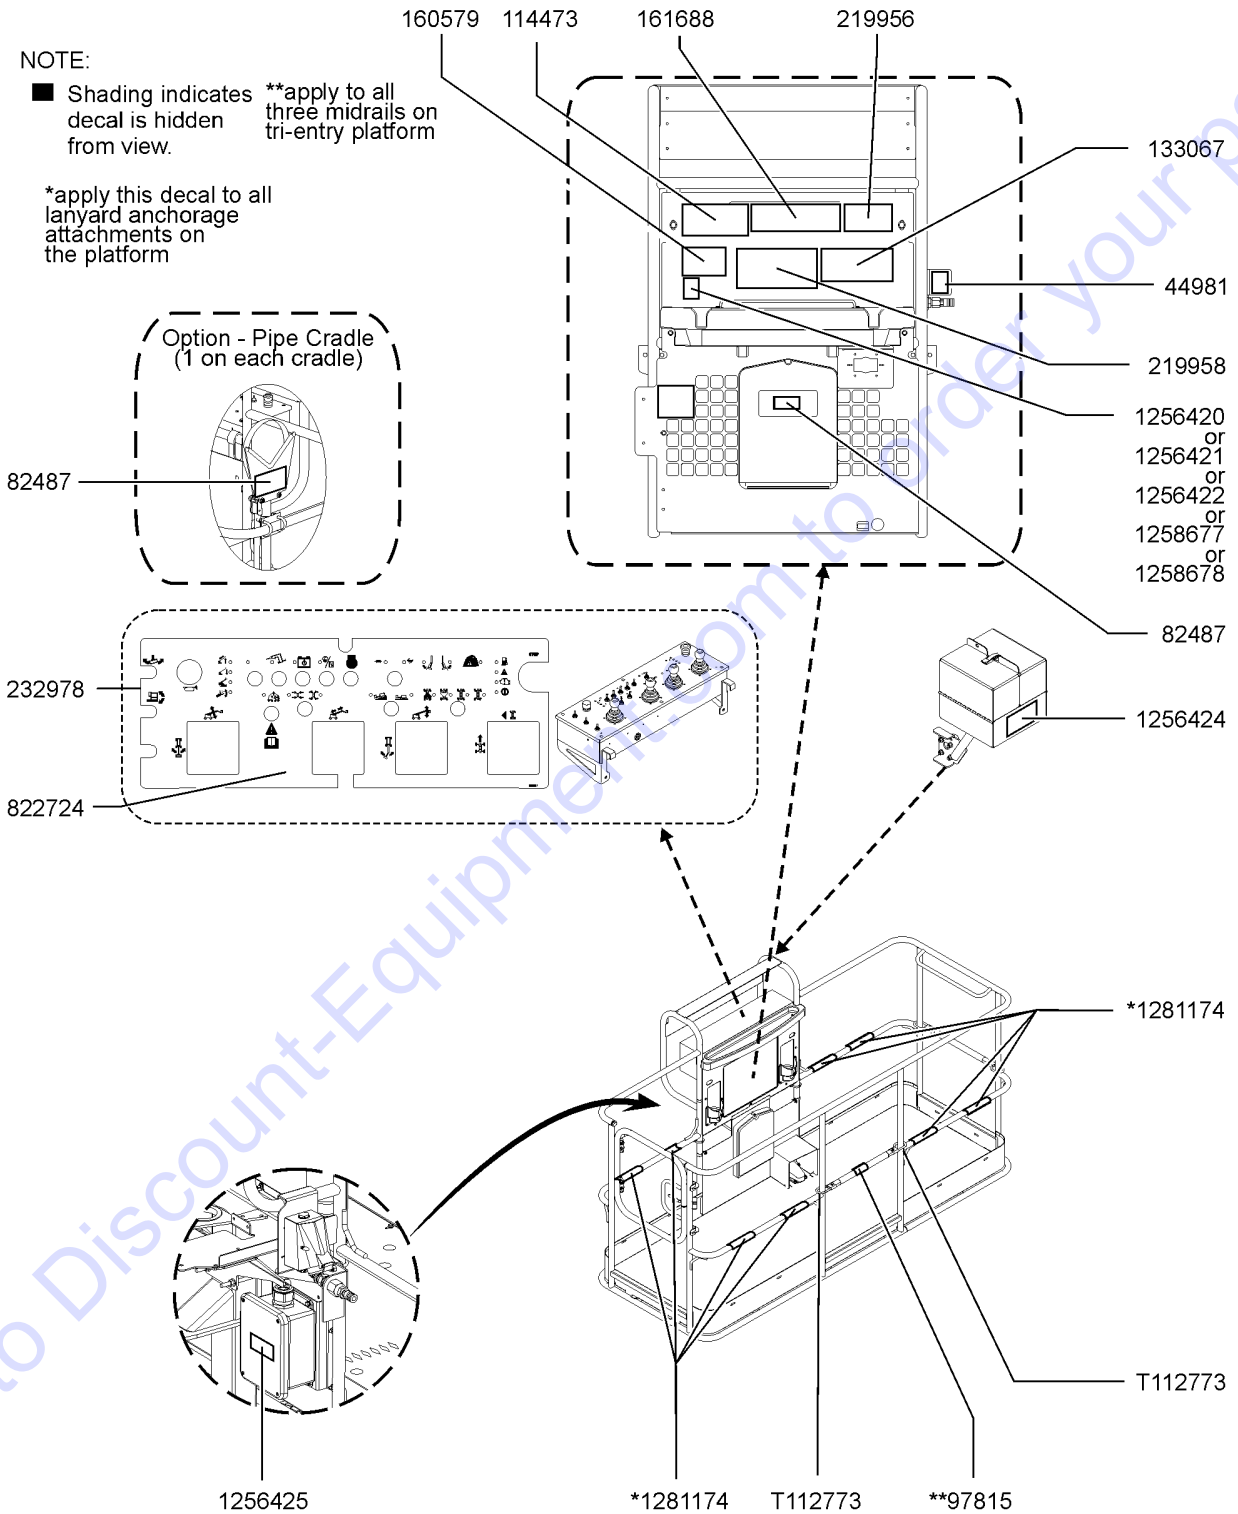

\*apply this decal to all lanyard anchorage attachments on the platform

124.1 Decals with Symbols, Platform (from SN SX180H-745)

Item	Part No.	Description	Qty.
-	1302932GT	INSTRUCTIONS,INSTALL,PLAT,SYMBOL, SX-180 .....	1
-	1302933GT	DECAL KIT,SX-180,PLAT,SYMBOL,ANSI & CE .....	1
1	44981GT	DECAL LABEL AIRLINE 110PSI .....	1
		Option, airline to platform	
2	82487GT	DECAL,SYMBOL-READ THE MANUAL .....	3
3	97815GT	DECAL,LABEL,LOWER MIDRAIL .....	1
4	114473GT	DECAL,DANGER,ELEC.HAZ.STAY CLR .....	1
5	133067GT	DECAL,DANGER,ELEC.HAZ.STAY CLR .....	1
6	160579GT	DECAL, SYMB, SLOPE RATING, ZX135 .....	1
7	161688GT	DECAL,MAX CAP SIDE FORCE SYM C .....	1
		(CE)	
8	219956GT	DECAL,PLATFORM OVERLOAD .....	1
9	219958GT	DECAL,TIP-OVER,CRUSH .....	1
10	232978GT	DECAL, PCON LID, SUPER X .....	1
		(plastic cover)	
11	822724GT	DECAL, PROTECTIVE COVER,SX-180 .....	1
12	1256420GT	DECAL, POWER TO PLATFORM, 208V/115V 60HZ .....	1
		Option	
13	1256421GT	DECAL, POWER TO PLATFORM, 220V .....	1
		Option	
14	1256422GT	DECAL, POWER TO PLATFORM, 415V .....	1
		Option	
15	1256424GT	DECAL, DANGER, TIP-OVER HAZARD .....	1
		Option, anemometer	
16	1256425GT	DECAL, DANGER, ELECTROCUTION HAZARD, SYMBOL .....	1
		Option	
17	1258677GT	DECAL, POWER TO PLATFORM, 240V 50HZ .....	1
		Option	
18	1258678GT	DECAL, POWER TO PLATFORM, 220V .....	1
		Option	
19	1281174GT	DECAL,LANYARD,FALL ARREST/FALL RESTRAINED .....	8
20	T112773GT	TAPE, PROTECTIVE MASK .....	2