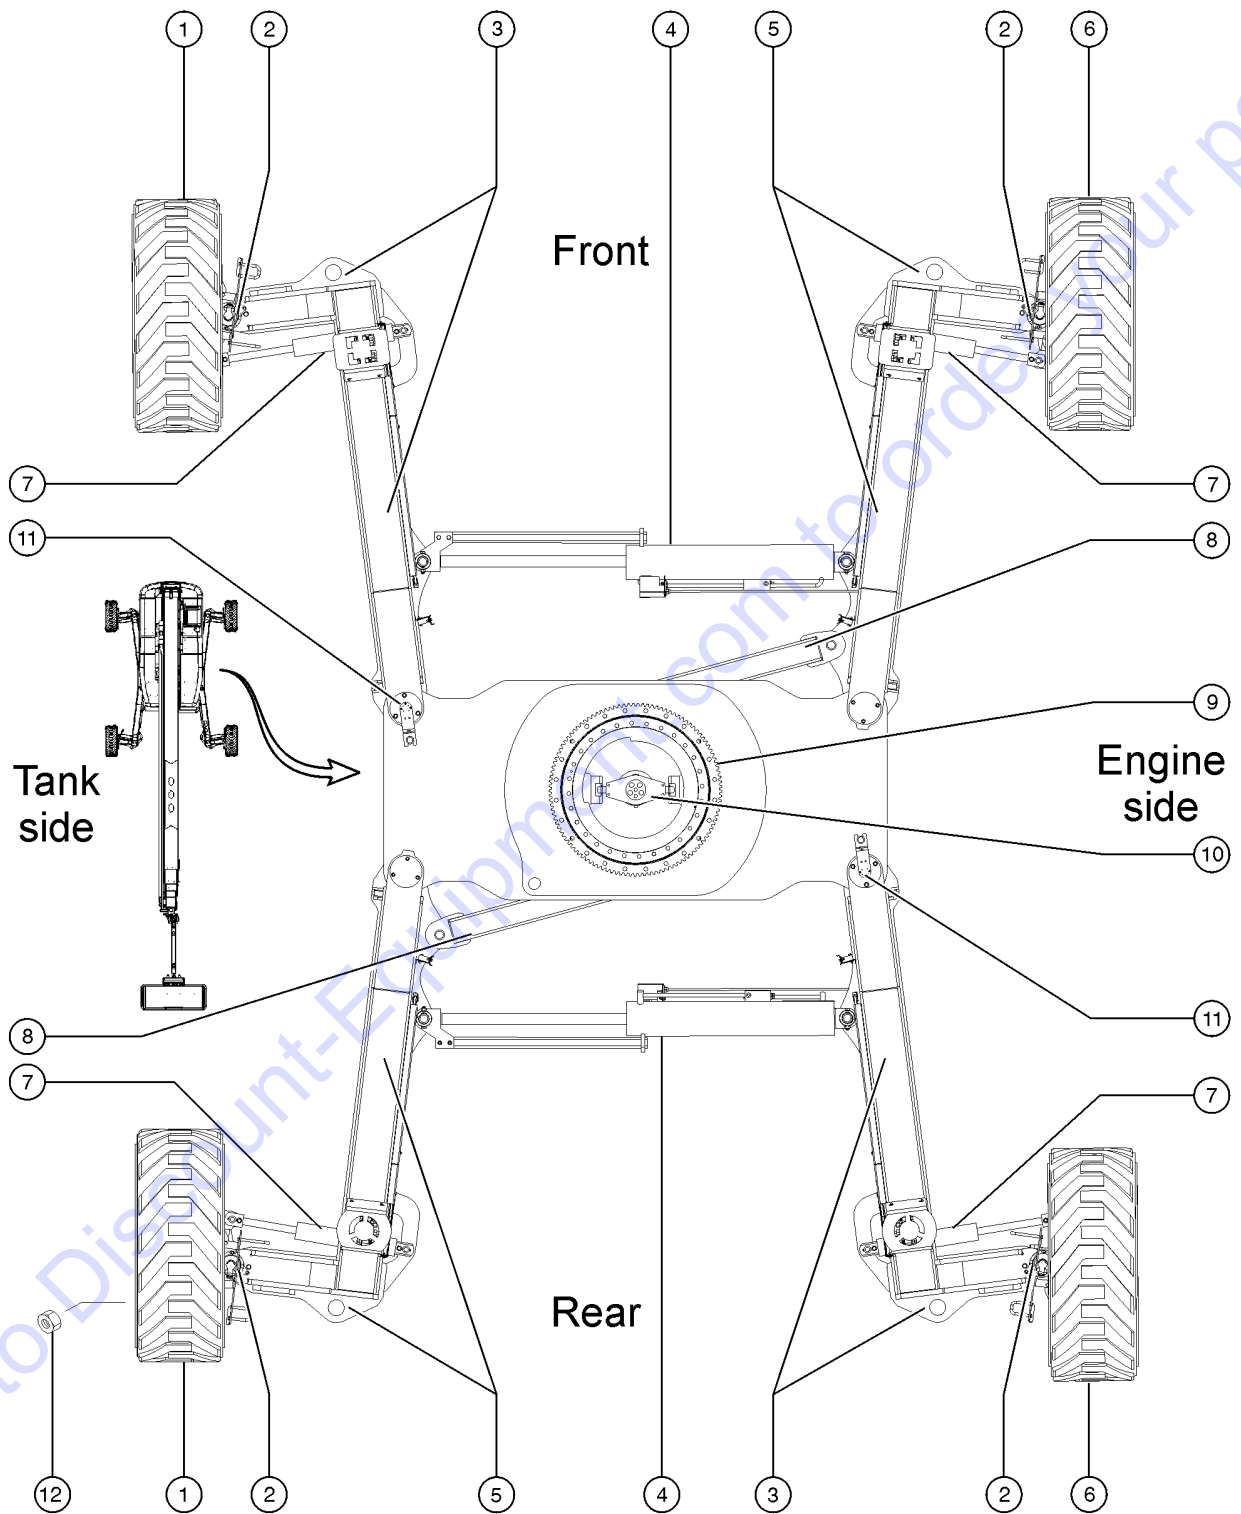

201.1 Chassis Components, Top View

201.1 Chassis Components, Top View

Item	Part No.	Description	Qty.
1	1255639GT	ASSY,TIRE,445D50/710,HD,LH foam filled, left, Identify with HD	2
1B	1275102GT	ASSY,TIRE,445D50/710,HD,CRM,LH foam filled,crumb rubber, left,Identify with HD40	
1-	T111704GT	WHEEL,28 X 15 X.875 OFFSET	
1-	101234GT	TIRE,445D50/710,18PR	
2		Ref. ASSY, ANGLE SENSOR AND COVER (Refer to 205.1)	4
3	1260066GT	ASSY,SUPERX AXLE LFRR,W/BRNG	2
4		Ref. CYLINDER, AXLE EXTEND (Refer to 202.1)	2
5	1260065GT	ASSY,SUPERX AXLE RFLR,W/BRNG	2
6	1255640GT	ASSY, TIRE, 445D50/710, HD,RH foam filled, right, Identify with HD	
6B	1275103GT	ASSY,TIRE,445D50/710,HD,CRM,RH foam filled,crumb rubber, right, Identify with HD40	2
6-	T111704GT	WHEEL,28 X 15 X.875 OFFSET	
6-	101234GT	TIRE,445D50/710,18PR	
7		Ref. CYLINDER, STEER (Refer to 202.1)	4
8		Ref. WELDMENT, TIMING LINK (Refer to 202.1)	2
9		Ref. BEARING,TURNTABLE. (Refer to 309.1)	
10		Ref. HYDRAULIC SWIVEL (Refer to 309.1)	1
11		Ref. Axle sensors (Refer to 203.1)	2
12	1259931GT	NUT,LUG,3/4-16 X 7/8 RADIUS,ZA	40

Go to Discount-Equipment.com to order your parts