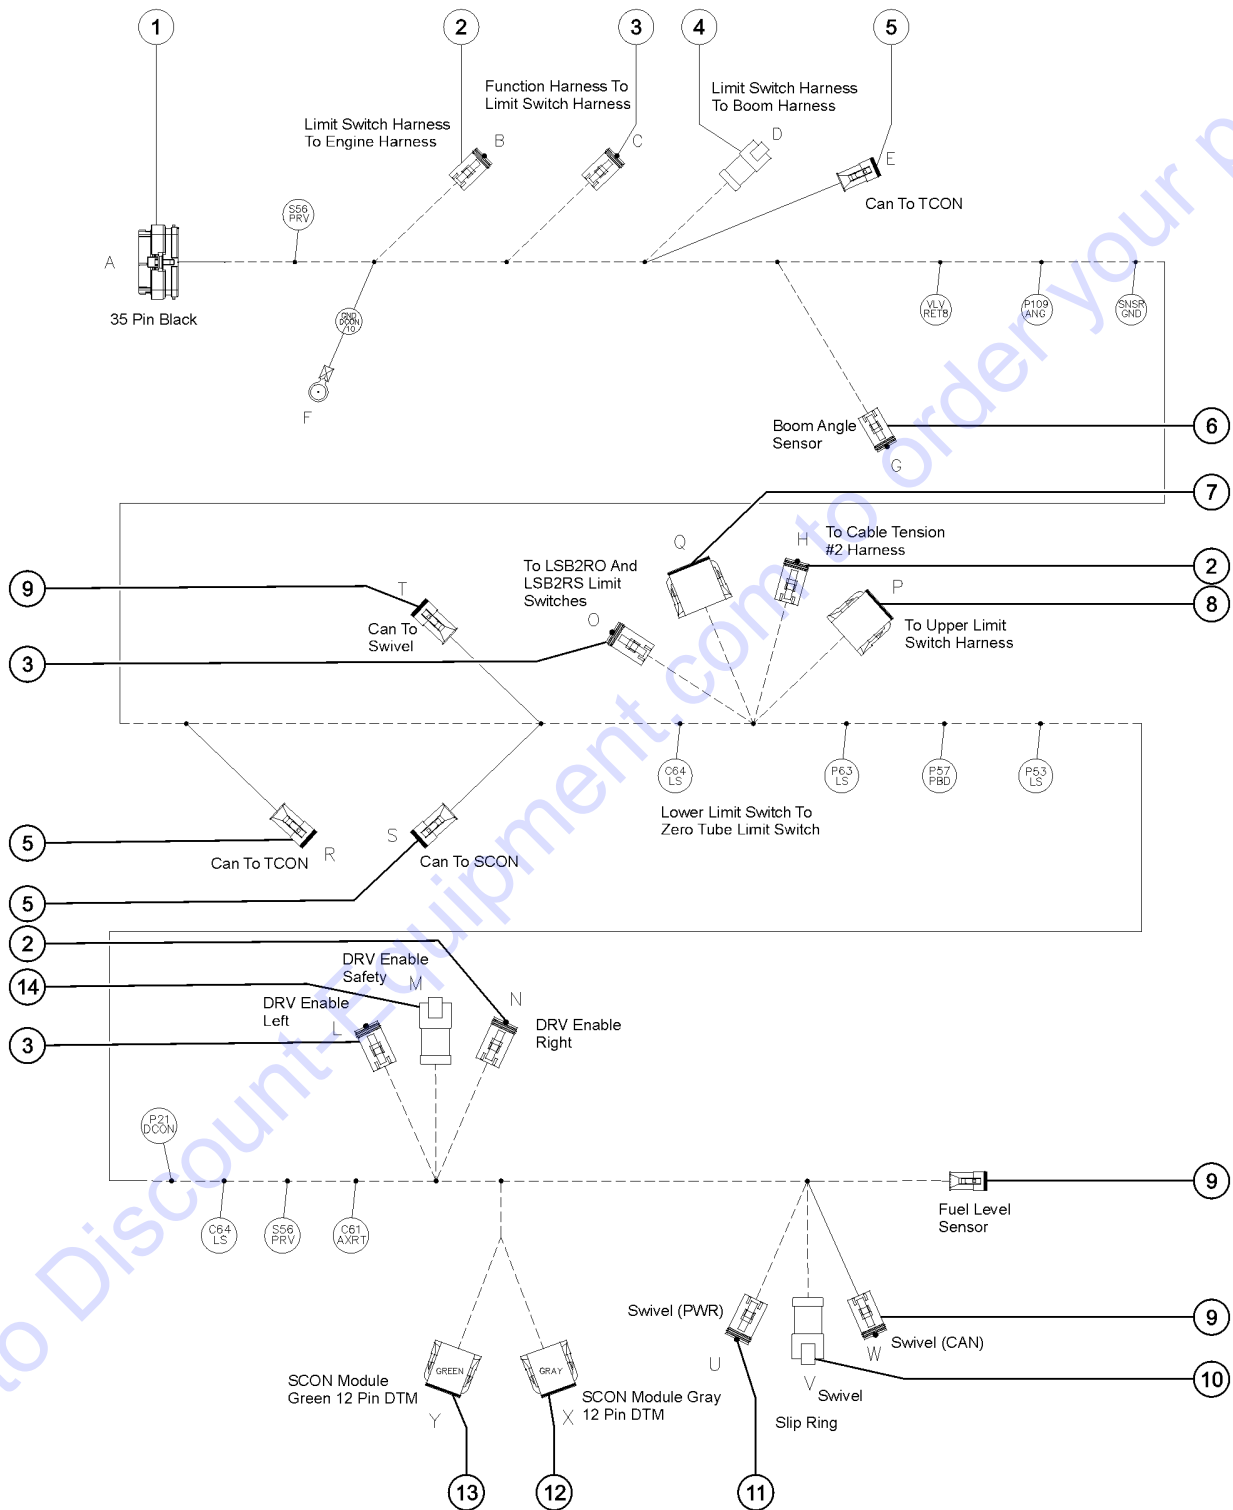

315.117A Harness, Lower LS/SCON, SX180

Go to DiscountEquipment.com to order your parts