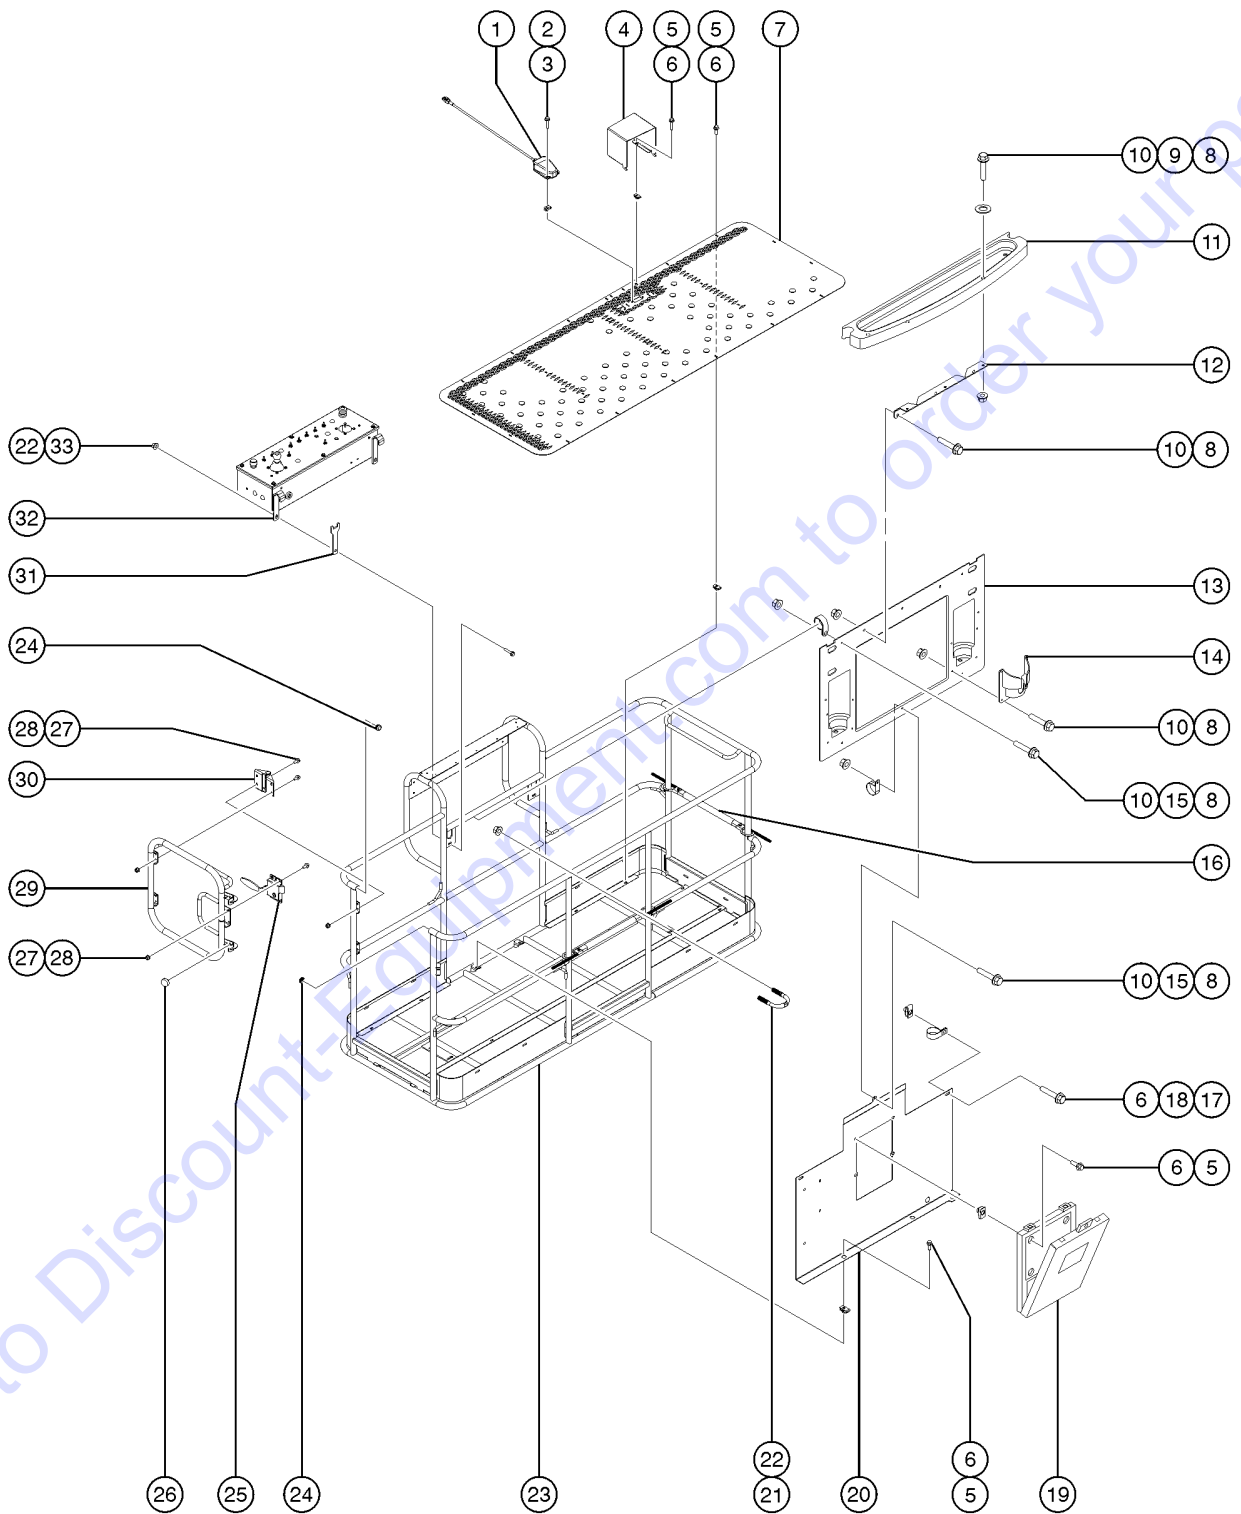

602.2 Platform Installation - View 2 (from SN 355)

Item	Part No.	Description	Qty.
A	1272306GT	ASSY,8FT PLAT TRI XL,BLANK W/SIDE SWING GATE Warning tape & decals not included, refer to section 100 Decals	1
B	1272305GT	ASSY,6FT PLAT DUAL XL,BLANK W/SIDE SWING GATE Warning tape & decals not included, refer to section 100 Decals	1
1	227515GT	ASSEMBLY,FOOT SWITCH	1
2	1269641GT	SCREW,HHF-S,10-24X1.5,ZAG	2
3	73575GT	SPRING CLIP,10-24,ZINC	2
4	147121GT	COVER, FOOT SWITCH, LARGE	1
5	824078GT	SCREW,HHF,1/4-20X.75,8,ZAG	27
6	56912GT	SPRING CLIP,1/4-20,.025-.15X.5	29
7A	73478GT	FLOORING, 8 FT PLATFORM*** for 8' platform	1
7B	1267746GT	FLOORING, 72X30 PLATFORM for 6' platform	1
8	1262031GT	SCREW,HHF,10-24X.75,ZAG	20
9	1253185GT	WASHER,FLAT,#10,USS,ZAG	2
10	1256467GT	NUT,TL FLG,10-24,F,Z	20
11	60476GT	TOOL HOLDER,PLASTIC	1
12	60475GT	GUSSET,TOOL HOLDER,PLASTIC	1
13	60477GT	PLATE,DECAL,PLASTIC	1
14	60474GT	CUP HOLDER,PLASTIC	2
15	60478GT	CLAMP,1.25"DIA NON-CUSHIONED	7
16A	102992GT	SLIDING MIDRAIL KIT,PTD for 8' platform	2
16B	102992GT	SLIDING MIDRAIL KIT,PTD for 6' platform	1
17	824079GT	SCREW,HHF,1/4-20X1.8,ZAG	2
18	56424GT	CLAMP,1.25X.5 RUBBER-CUSHION	2
19	24514GT	BOX,INSTRUCTION STORAGE	1
20	75537PGT	PLATE,DOCUMENT BOX MOUNT,PAINT	1
21	1251600GT	U-BOLT, FLATTENED, 1.5 X 3/8	2
22	824029GT	NUT,TL FLG,3/8-16,G,ZAG	6
23A	1274859GT	ASSY,8' PLAT WELDMNT W/SIDE GATE for 8' platform (includes item 16A) (order floor separately)	1
23B	1274858GT	ASSY,6' PLAT WELDMNT W/SIDE GATE for 6' platform (includes item 16B)	1