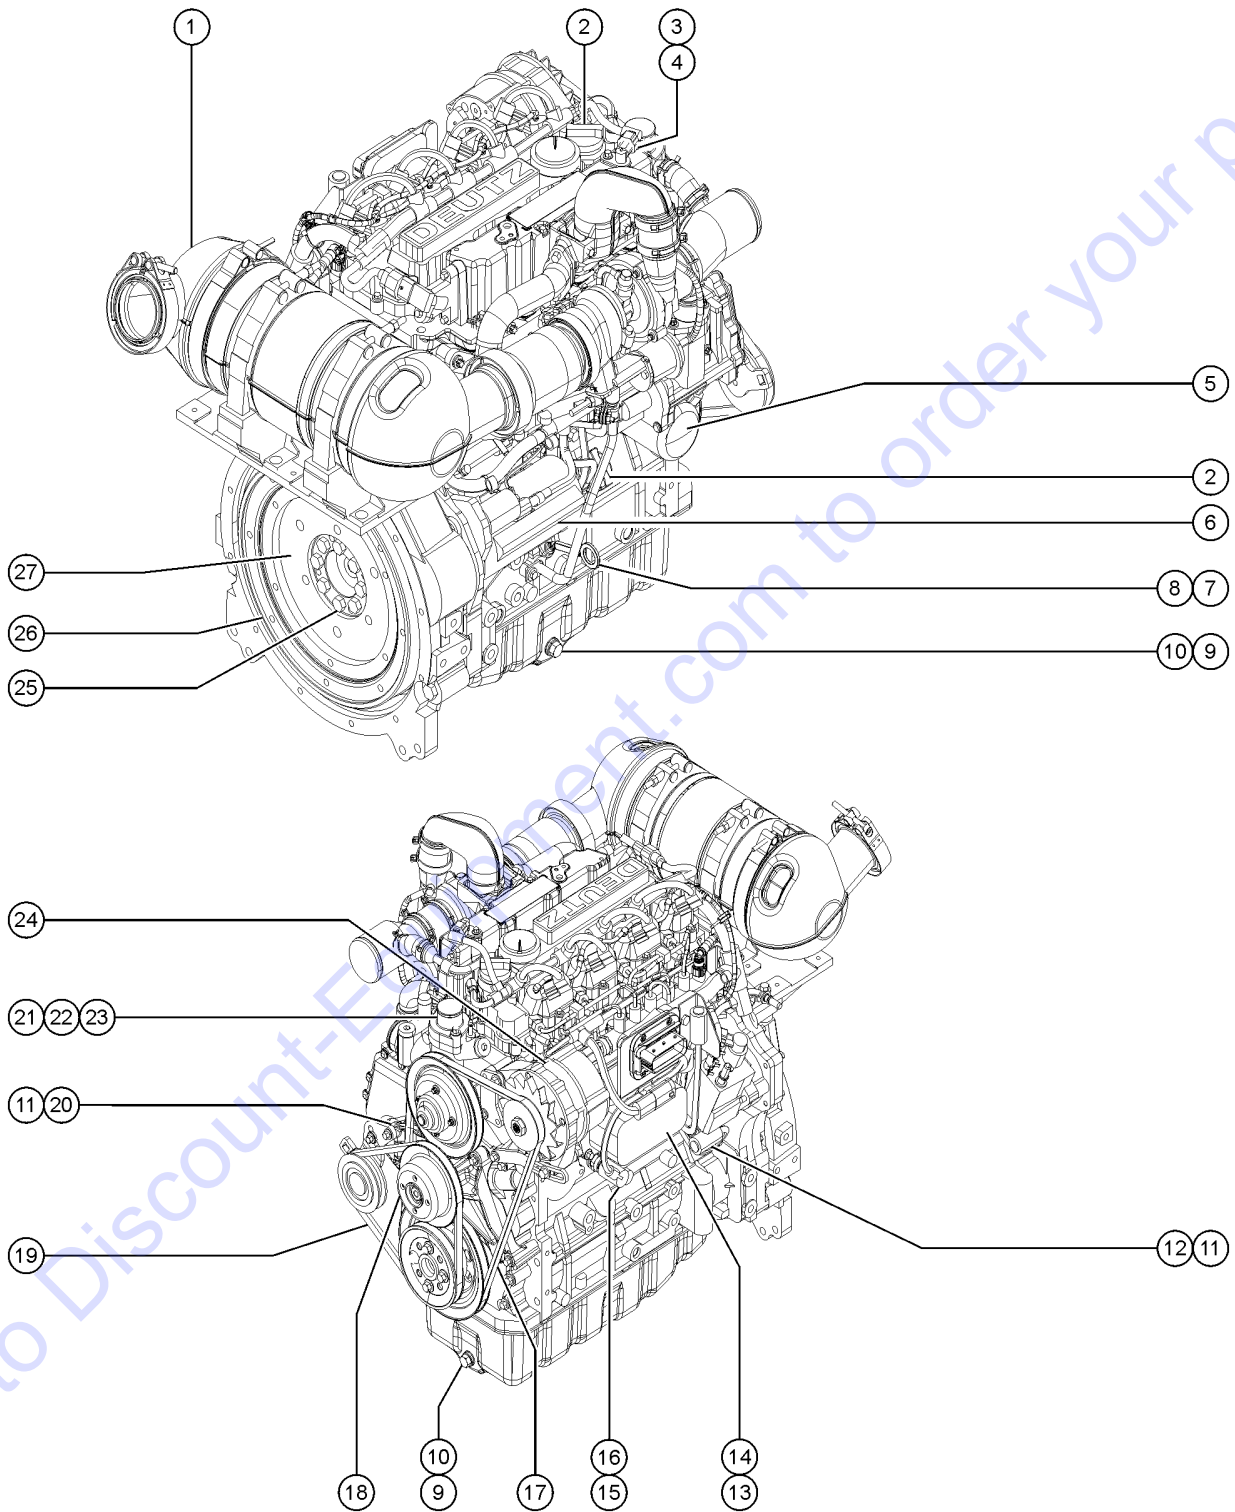

408.1 Deutz D2.9L4 Engine, View 5

Item	Part No.	Description	Qty.
-		Due to Tier 4 regulations, many engine replacement parts require the engine serial number at time of order placement. When ordering engine parts please have both machine and engine serial numbers available. For internal engine parts, contact engine dealer	
-	1259717GT	MANUAL, DEUTZ D2.9 ENGINE	1
-	1262870GT	GLOW PLUG, DEUTZ	4
-	1262871GT	SEAL, FRONT ENGINE,DEUTZ	1
-	1262872GT	SEAL, REAR ENGINE,DEUTZ	1
-	1262874GT	WATER PUMP	1
-	1262875GT	O-RING, WATER PUMP	1
-	1259654GT	INTAKE BREATHER	1
-	1277974GT	PINS,CONNECTOR,INJ HARNESS,D2.9	
-	1259899GT	HARNESS, ENGINE, DEUTZ TD2.9	1
1		Ref. OXIDATION CATALYST,DEUTZ (diesel oxygen catalyst/muffler)(contact Discount-equipment; engine serial number required)	
2	29557GT	CAP,OIL FILLER,DEUTZ,DIESEL ***	2
3	1262896GT	SENSOR,INTAKE AIR PRESSURE	1
4	1262897GT	O-RING, INTAKE AIR PRESSURE SENSOR	1
5	49924GT	FILTER,OIL,DEUTZ F4L1011F	1
6	1254594GT	STARTER,3.2KW,DEUTZ D2.9	1
6-	1262868GT	BOLT, DEUTZ STARTER not included sold seperately	
7	825708GT	DIPSTICK,TD2.9	1
8	1262881GT	ORING, OIL DIP STICK	1
9	102587GT	PLUG,ENGINE OIL,DEUTZ F4L2011	2
10	108538GT	RING / SEALING	2
11	1262894GT	SENSOR,CAM/CRANKSHAFT POSITION (crankshaft)	1
11B	1262894GT	SENSOR,CAM/CRANKSHAFT POSITION hidden from view (camshaft)	1
12	1262895GT	O-RING, CRANKSHAFT POSITION SENSOR	1
13	1260357GT	OIL COOLER,TD2.9	1
14	1262883GT	GASKET, OIL COOLER, DEUTZ	1
15	824673GT	SENSOR,LOW PRESSURE,DEUTZ 2.9L	1