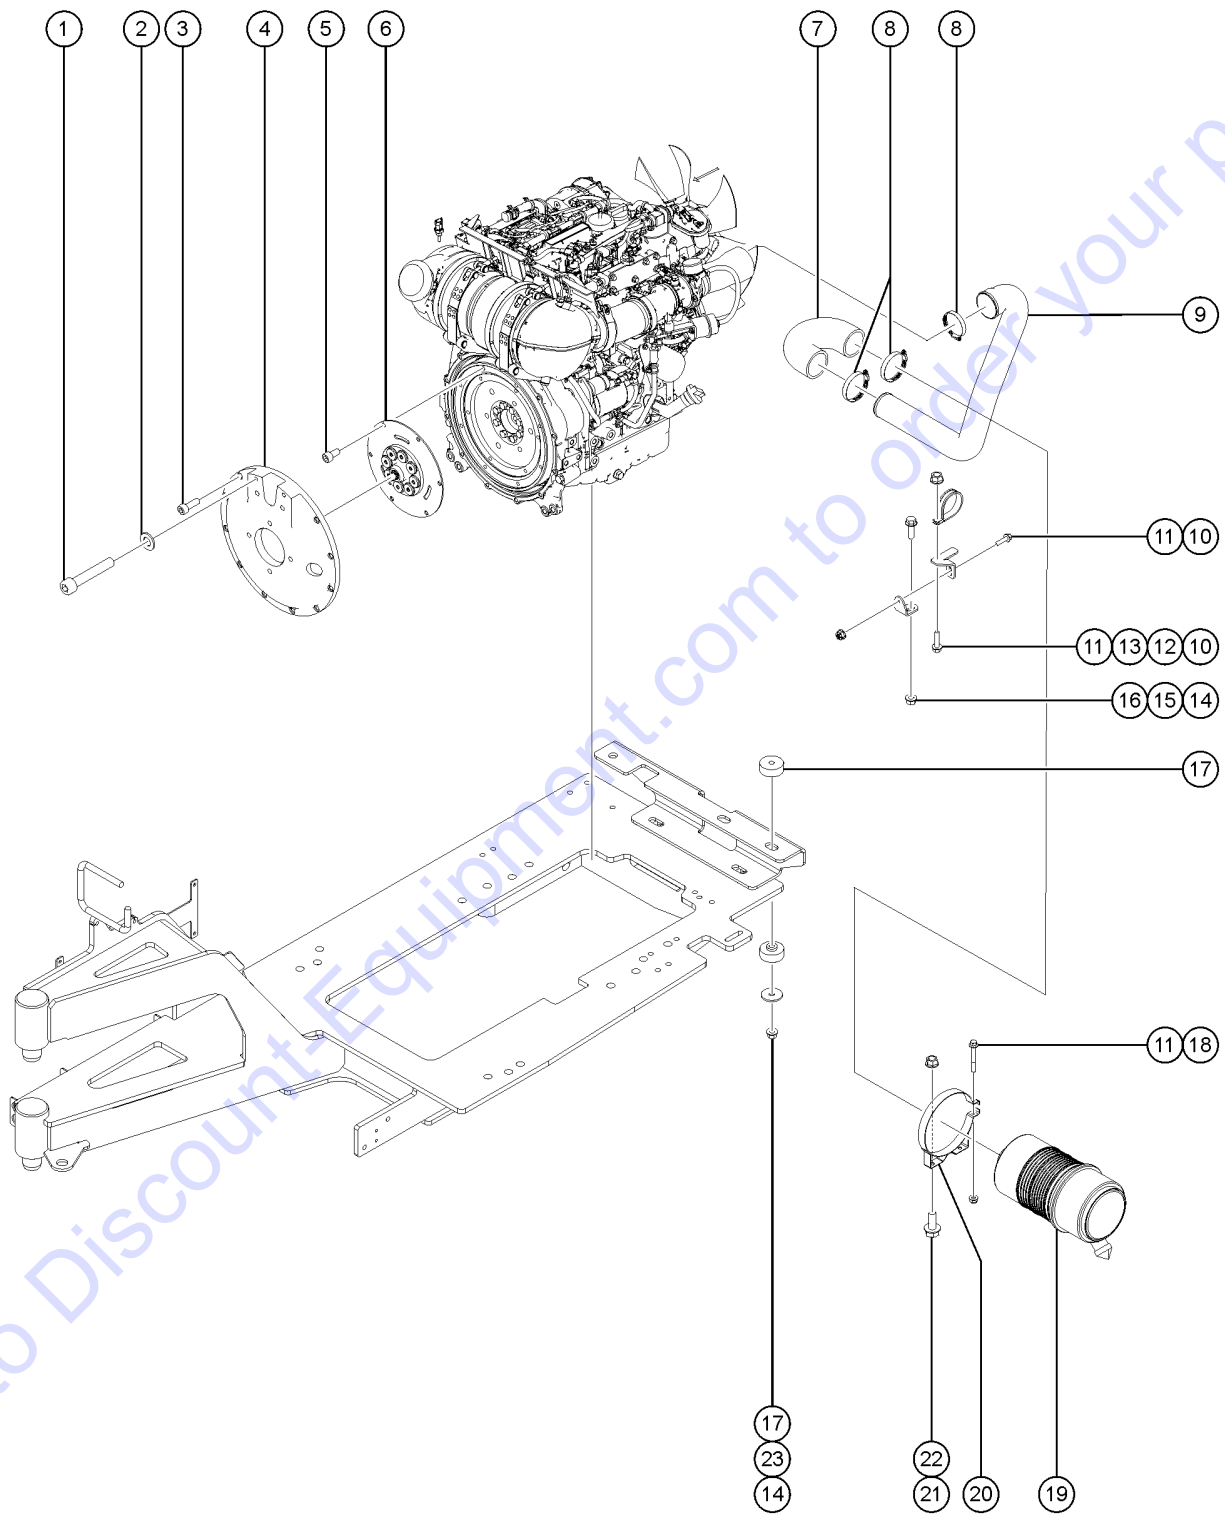

420.1 Deutz TCD 2.2L, Stage V - View 3 (from SN SX180H-743)

Item	Part No.	Description	Qty.
-		Due to Stage V regulations, many engine replacement parts require the engine serial number at time of order placement. When ordering engine parts please have both machine and engine serial numbers available. For internal engine parts, contact engine dealer	
1	1257481GT	SCREW,SHC,M10-1.5X60,DIN912,12.9,ZAB	2
2	824145GT	WASHER,FLAT,M10,DIN125,ZAB	2
3	1255666GT	SCREW,SHC,M10-1.50X30,DIN912,12.9,ZAB	10
4	70381GT	COVER,FLYWHEEL CASTING	1
5	1255665GT	SCREW,SHC,M10-1.50X20,DIN912,12.9,ZAB	6
6	128004GT	COUPLER,15 TOOTH,FBA,SAE8***	1
7	1293912GT	HOSE, AIR INTAKE, 2.50" I.D.	1
8	30971GT	CLAMP,HOSE,3.0"	3
9	1289112GT	PIPE, FILTER TO TURBO, TCD 2.2	1
10	824079GT	SCREW,HHF,1/4-20X1,8,ZAG	2
11	1277924GT	NUT,NYLOCK FLG,1/4-20,F,ZAG	3
12	1295534GT	FORMING, CLAMP AIR TURBO PIPE, TD 2.2L	1
13	101626GT	CLAMP,2.5,#40 X 1/4,RUB CUSH	1
14	1274322GT	NUT,NYLOCK FLG,3/8-16,F,ZAG	4
15	1295535GT	FORMING, CLAMP AIR TURBO PIPE, TD 2.2L	1
16	824091GT	SCREW, HHF, 3/8-16 X 1.25, 8, ZAG	1
17	24038GT	SHOCK MOUNT,SMALL	6
18	1253485GT	SCREW,HHF,1/4-20X2,8,ZAG	1
19	63463GT	AIR CLEANER,NELSON***	1
19-	62420GT	FILTER,AIR***	
19-	58415GT	CLIP,AIR CLEANER END CAP***	
19-	65810GT	BAFFLE, AIR CLEANER (27915)**	
19-	52866GT	EVACUATOR VALVE-AIR CLEANER	
20	33931GT	MOUNTING BAND (27915)	1
21	824085GT	SCREW,HHF,5/16-18X.75,8,ZAG	2
22	1274167GT	NUT,NYLOCK FLG,5/16-18,F,ZAG	2

420.1 Deutz TCD 2.2L, Stage V - View 3 (from SN SX180H-743)

Go to Discount-Equipment.com to order your parts