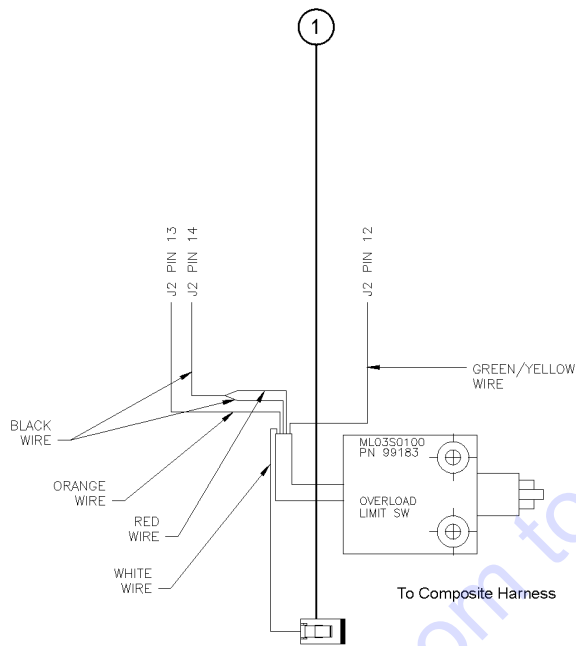

315.108 Foot Switch W/Pigtail

<i>Item</i>	<i>Part No.</i>	<i>Description</i>	<i>Qty.</i>
-	61322GT	FOOT SWITCH W/PIGTAIL	1
1	13482GT	FOOT SWITCH***	1
2	7056GT	CONN, SQZ, 1/2NPT .38-.50, SM**	1
3	119065GT	CONN,RECEP 2 WAY,14-18GA	1
3-	60439GT	LOCK,RECEP 2 WAY, 14-18GA	1

Go to Discount-Equipment.com to order your parts

315.109 Assy, LS, Load Sense, ALC1000

Go to Discount-Equipment.com to order your parts