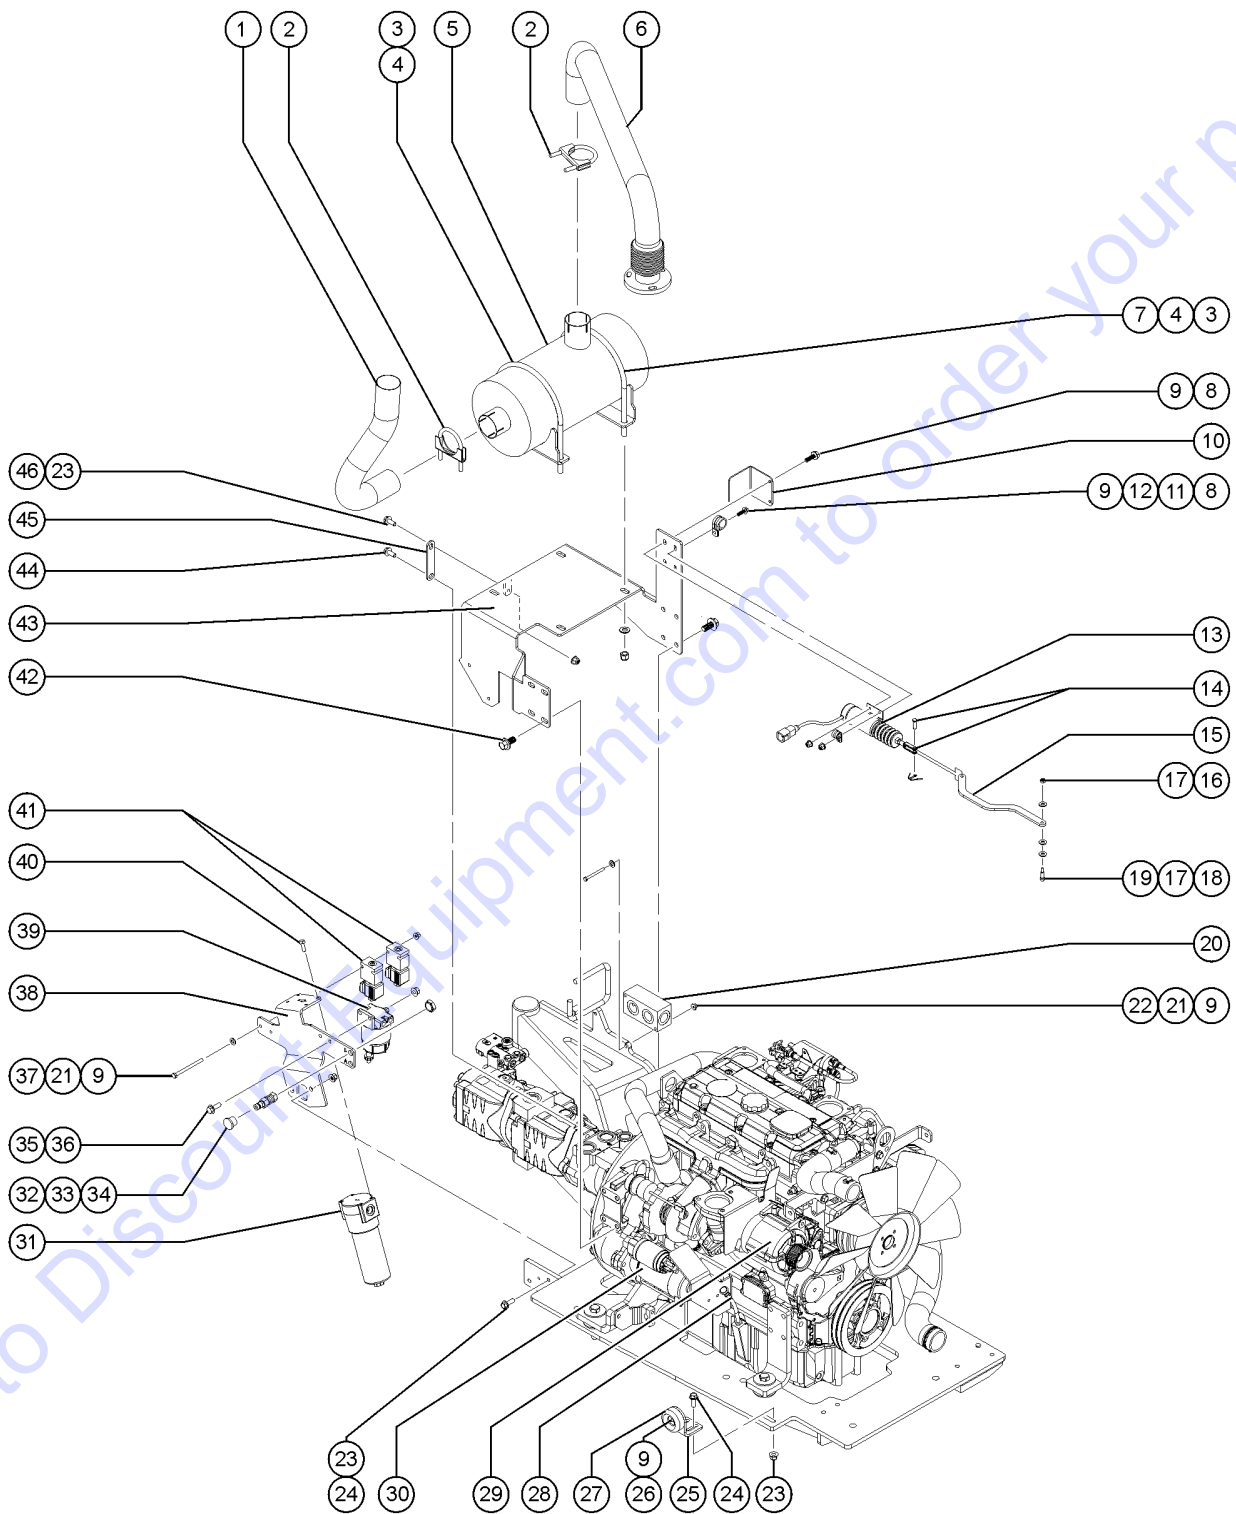

411.1 Perkins 1104D-44T - View 2

Item	Part No.	Description	Qty.
27	50974GT	BUMPER,RUBBER,COVERS	1
28	130341GT	DIPSTICK,OIL,PERKINS 1104C-44T	1
28-	123081GT	ASSY / OIL TUBE Includes tube and nut only	
29	102646GT	ALTERNATOR,PERKINS 1104C-44	1
30	226627GT	STARTER,ENG,PERK T3 6/8/10K	1
31	1267807GT	ASSEMBLY, MED. PRESS. FILTER, ...	1
32	48880GT	CAP,DIAGNOSTIC NIPPLE	2
33	49207GT	NIPPLE, DIAGNOSTIC, ORFS, FM, SWIV	2
34	75574GT	NUT,BULKHEAD,520118-4	2
35	824133GT	SCREW,HHF,M8-1.25X25,DIN6921,10.9,ZAB	2
36	237832GT	NUT,TL FLG,M8-1.25,DIN6927,10,ZAB	2
37	825581GT	SCREW,HHC,M6-1.0X85,DIN931,10.9,ZAB	
38	215517GT	FORMING,CHARGE FILTER MOUNT	1
39	75020GT	SEPRTR/FLTR,FUEL DSL,15GPH,30	1
39-	62433GT	FILTER,ELEMENT,30 MIC,75020	
40	824078GT	SCREW,HHF,1/4-20X.75,8,ZAG	4
41		Ref. VALVE, FUNCTION ENABLE	2
		(Refer to 705.1)	
42	231087GT	SCREW,HHF,M12 X 1.75 X 25	4
43	215509GT	WELDMENT, MUFFLER MOUNT	1
44	1253498GT	SCREW,HHF,1/2-13X1.5,8,ZAG	
45	215510GT	PLATE,PUMP STRUT	1
46	231530GT	SCREW,HHF,M10-1.5X25,DIN6921,10.9,ZAB	1