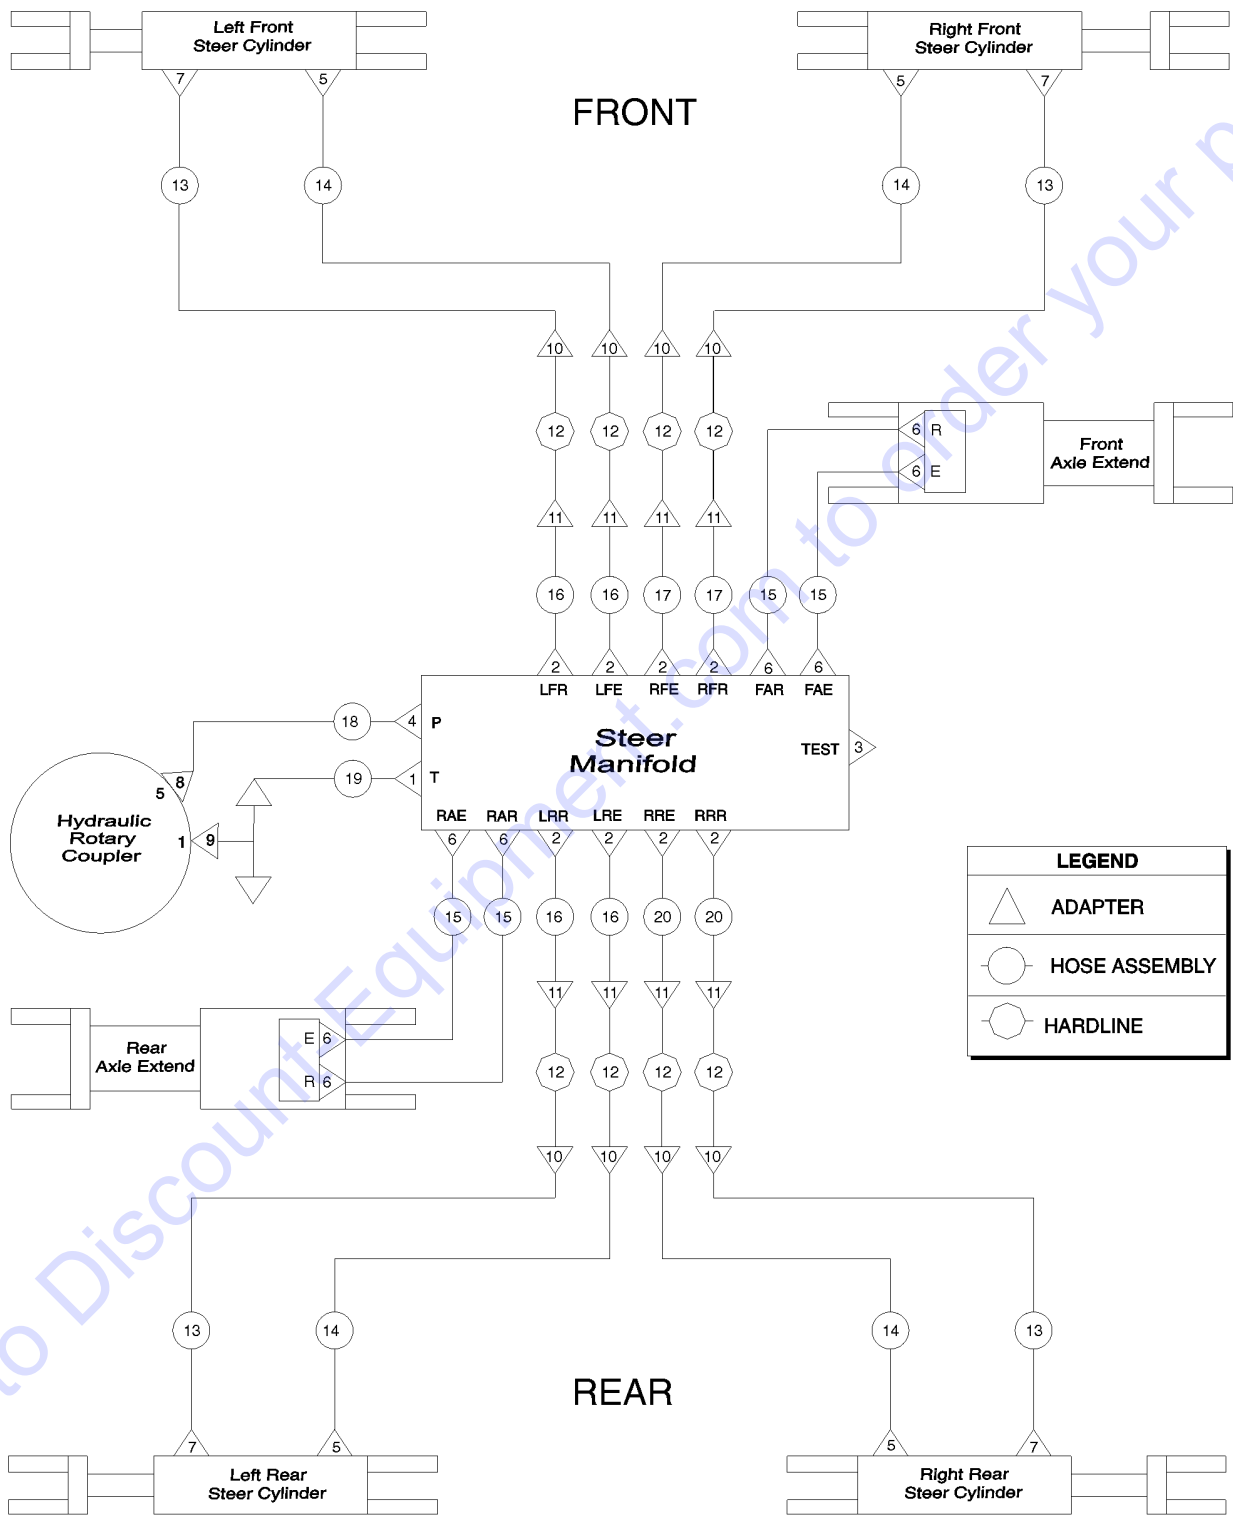

708.1 Hydraulic Hoses and Fittings, Steering System

Go to DiscountEquipment.com to order your parts

708.1 Hydraulic Hoses and Fittings, Steering System

Item	Part No.	Description	Qty.
1	48960GT	FITTING,CONN,520120-12***	1
2	48905GT	CONN,520120-4***	8
3	48998GT	NIPPLE,DIAGNOSTIC,#6 PORT***	1
4	48948GT	CONN,520120-8-12	1
5	48912GT	CONN,520120-4-6***	4
6	48916GT	CONN, 520120-6	8
7	48911GT	ELBOW,90D,520220-4-6***	4
8	48937GT	ELBOW,45D,520320-8	1
9	48961GT	TEE,RUN,520428-12	1
10	48924GT	CONN,BULKHEAD,520601-6	8
11	214345GT	SEAL,ORING-6	8
12	237553GT	HYD TUBE, STEER	8
13	49181-3440GT	HOSE ASSY.1/4",45,FEM STR FEM Components: 48801, 48810 and 48751 @ 32 inches	4
14	49120-1481GT	HOSE ASSY, 1/4", STR Components: 48800, 48810 and 48751 @ 13 inches	4
15	49130-5482GT	HOSE ASSY, 3/8,STR FEM,STR FEM Components: 48812, 48812 and 48751 @ 53 inches	4
16	49120-10981GT	HOSE ASSY,1/4" STR FEM STR FEM Components: 48800, 48810 and 48751 @ 108 inches	4
17	49120-4181GT	HOSE ASSY,1/4" STR FEM STR FEM Components: 48800, 48810 and 48751 @ 40 inches	2
18	49183-5992GT	HOSE ASSY,1/2,STR FEM,STR FEM Components: 48822, 48822 and 48756 @ 58 inches	1
19	61074-5528GT	HOSE ASSY,3/4,STR FEM,STR FEM Components: 48841, 48841 and 48762 @ 53 inches	1
20	49120-3881GT	HOSE ASSEMBLY-1/4"*** Components: 48800, 48810 and 48751 @ 37 inches	2