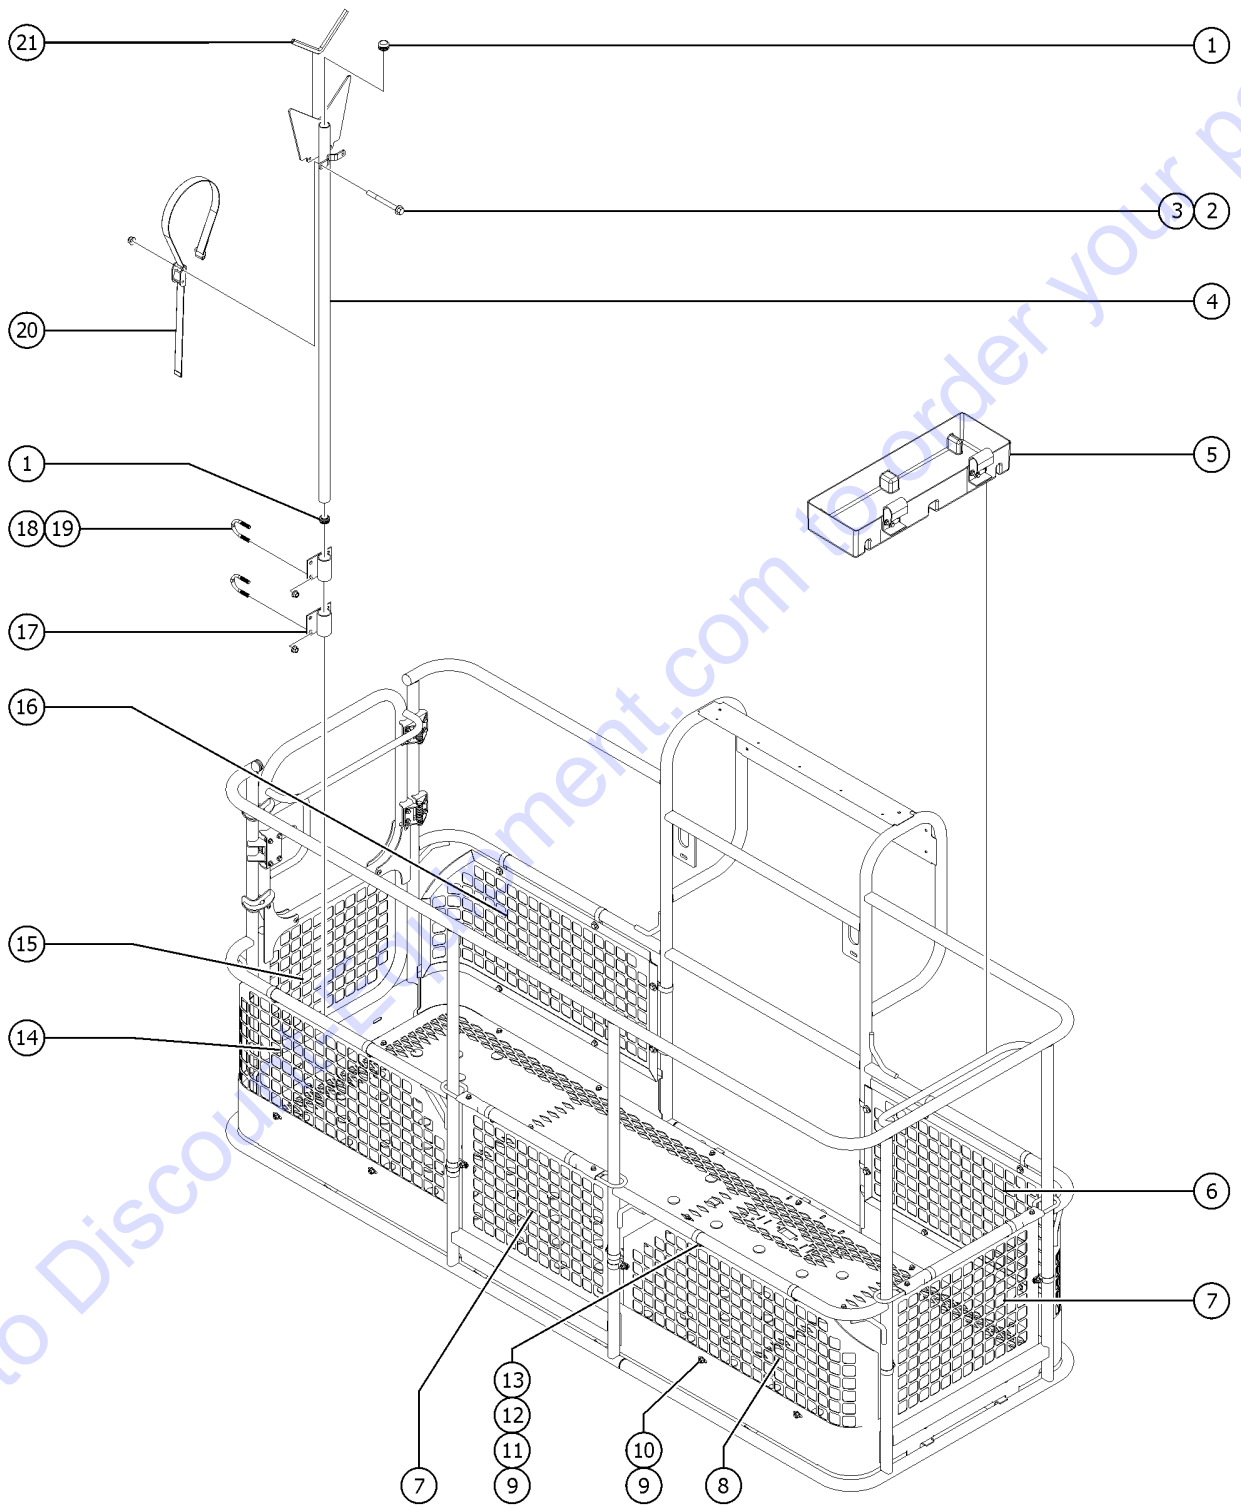

802.3 Half-Mesh and Pipe Cradle Options (from SN 355)

Go to DiscoverGenie.com to order your parts

802.3 Half-Mesh and Pipe Cradle Options (from SN 355)

Item	Part No.	Description	Qty.
A	85300GT	PIPE CRADLE ASSY. SERV (ONE)** (ANSI & CE only) (This is a single assembly. Qty 2 of 85300GT required to complete a set)	
A-	65630GT	INSTRUCTIONS-PIPE CRADLE,BOOMS	
1	55753GT	BUMPER, PLASTIC, 1.25 O.D.	4
2	824083GT	SCREW,HHF,1/4-20X2.5,8,ZAG	4
3	1277924GT	NUT,NYLOCK FLG,1/4-20,F,ZAG	4
4	56525GT	WELDMENT, PIPE CRADLE	2
5	9599-SGT	TOOL TRAY ACCESSORY***	1
5-	7746GT	BRACKET-TOOL TRAY MOUNTING	
6	1271019GT	PANEL, HALF MESH (8 foot Platform)	1
7	1271061GT	PANEL, HALF MESH (8 and 6 foot Platform)	1
8	1271018GT	PANEL, HALF MESH (8 foot Platform)	1
8-	1270313GT	PANEL, HALF MESH (6 foot Platform)	
9	824028GT	NUT,TL FLG,5/16-18,G,ZAG	
10	824085GT	SCREW,HHF,5/16-18X.75,8,ZAG	
11	56424GT	CLAMP,1.25X.5 RUBBER-CUSHION	
12	825358GT	WASHER,FLAT,5/16,USS,ZAG	
13	1264101GT	SCREW,HHC,5/16-18X1,8,ZAG	
14	1271040GT	PANEL, HALF MESH (8 foot Platform)	1
14-	1270316GT	PANEL, HALF MESH (6 foot Platform)	
15	1285700GT	WELDMENT,SWING GATE PANEL (used on 6' and 8' side entry platforms) (models from SN SX180H-623 to SX180H-640 required to order Swing Gate Weldment, refer to 602.2)	
15-	55753GT	BUMPER, PLASTIC, 1.25 O.D.	2
16	1270994GT	PANEL, HALF MESH (8 foot Platform)	1
16-	1270314GT	PANEL, HALF MESH (6 foot Platform)	
17	81368GT	WELDMENT,PIPE CRADLE MOUNT	4
18	1251600GT	U-BOLT, FLATTENED, 1.5 X 3/8	8
19	1274322GT	NUT,NYLOCK FLG,3/8-16,F,ZAG	16
20	56570GT	STRAP, CONDUIT HOLDER 60"****	2
21	19018-1100GT	TRIMLOCK,BLACK,5/32"	2