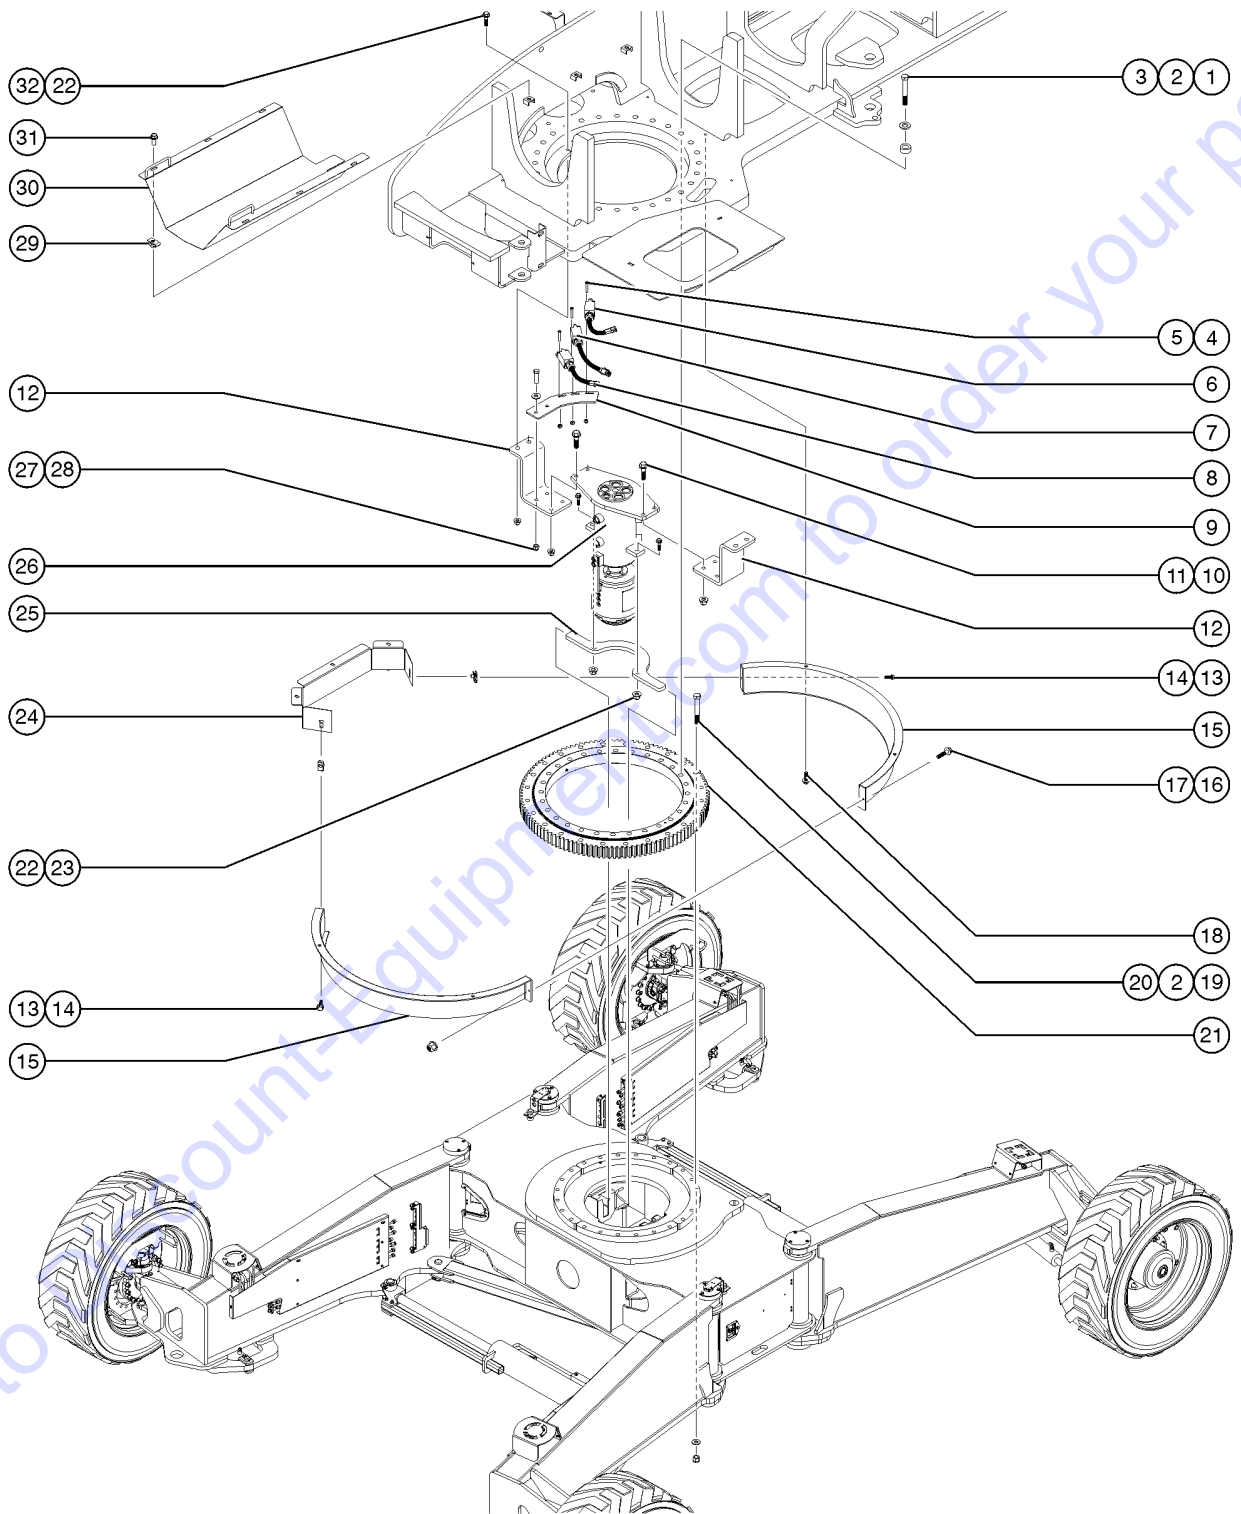

301.1 Turntable Center Components - View 1

Item	Part No.	Description	Qty.
17	231513GT	NUT,TL,FLG,M6-1.0,DIN6927,10,Z .....	
18	1290153GT	SCREW,HHC,M12-1.75X40,DIN933,10.9,ZAB .....	
		order 1263196 separately	
18B	1263196GT	WASHER,FLAT,M12,DIN6916,HRD,ZAB .....	
19	214593GT	SCREW,HHC, 7/8-9 X 8, 8, ZAG .....	24
20	237833GT	NUT,7/8-9,8,ZAG .....	24
21	226710GT	BEARING,TURNTABLE,MTE-705 .....	1
22	232868GT	NUT,TL,FLG,M12-1.75,DIN6927,10 .....	
23	232869GT	SCREW,HHF,M12X50,DIN6921, 10.9 .....	
24	1261956GT	FORMING, PINION GUARD .....	
25	106498GT	HYDRAULIC SWIVEL SUPPORT .....	1
26	1253702GT	ASSY, HYD/ELEC 5 PORT/10 CONT .....	1
		(complete)	
26A-	1253699GT	ASSY., HYDRAULIC SWIVEL, 5 POR .....	
26A-	1276830GT	SEAL KIT,HYDRAULIC SWIVEL(1253699) .....	
		for 1253699	
26B-	1253696GT	ASSY., ELECTRIC SWIVEL, 10 CON .....	
26C-	1253698GT	MACHINED, SWIVEL ANTI-ROTATION .....	
26D-	10107GT	SCREW,HHC,5/16-18 X .75 .....	
26E-	1253709GT	SCREW,SHC,7/16-14X1.25,A574,YZ .....	
26F-	1253697GT	MACHINED, SWIVEL MOUNTING .....	
27	4828GT	NUT,NYLOCK,3/8-16 .....	
28	8516GT	SCREW, HCC, 3/8-16 X 1.50 .....	
29	230074GT	SPRING CLIP,M10-1.5,1-6X19,ZAB .....	6
30	219624GT	WELDMENT,SWIVEL COVER,SWING .....	1
31	231530GT	SCREW,HHF,M10-1.5X25,DIN6921,10.9,ZAB .....	
32	232869GT	SCREW,HHF,M12X50,DIN6921, 10.9 .....	