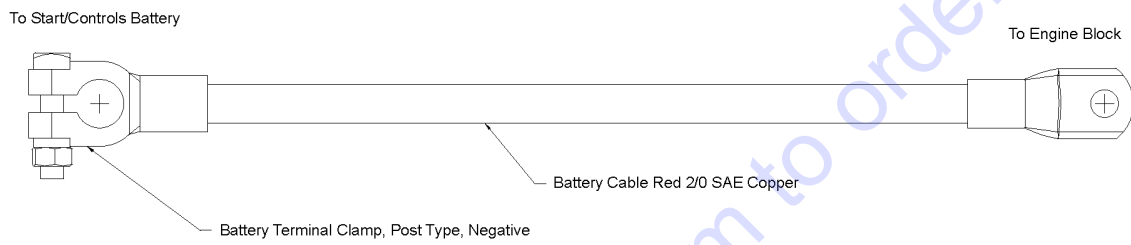

316.109 Battery Cable, 2/0 GA, Black, 82"

Go to Discount-Equipment.com to order your parts