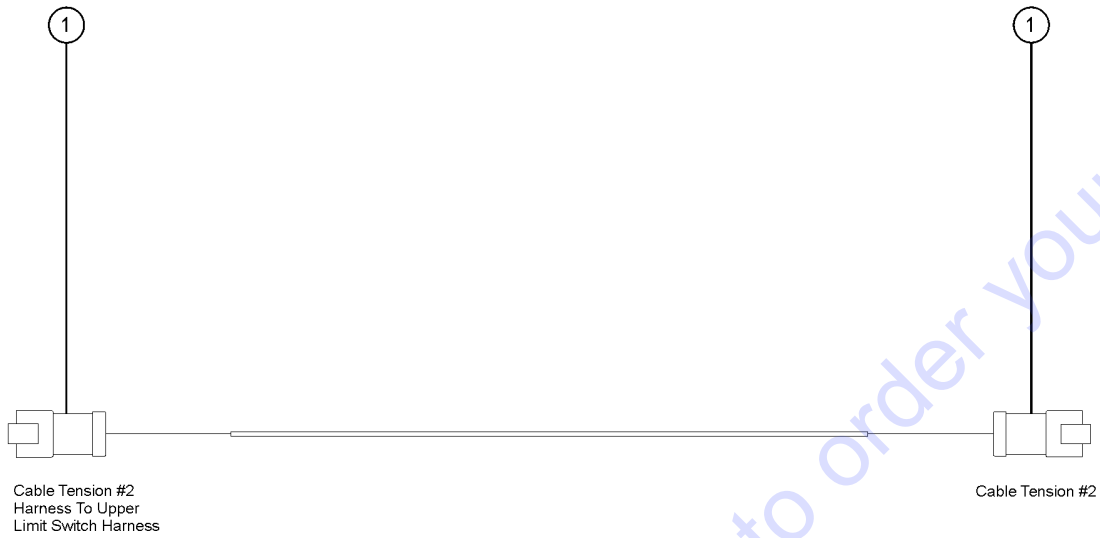

315.121 Harness, Cable Break #1, Super-X

Go to Discount-Equipment.com to order your parts