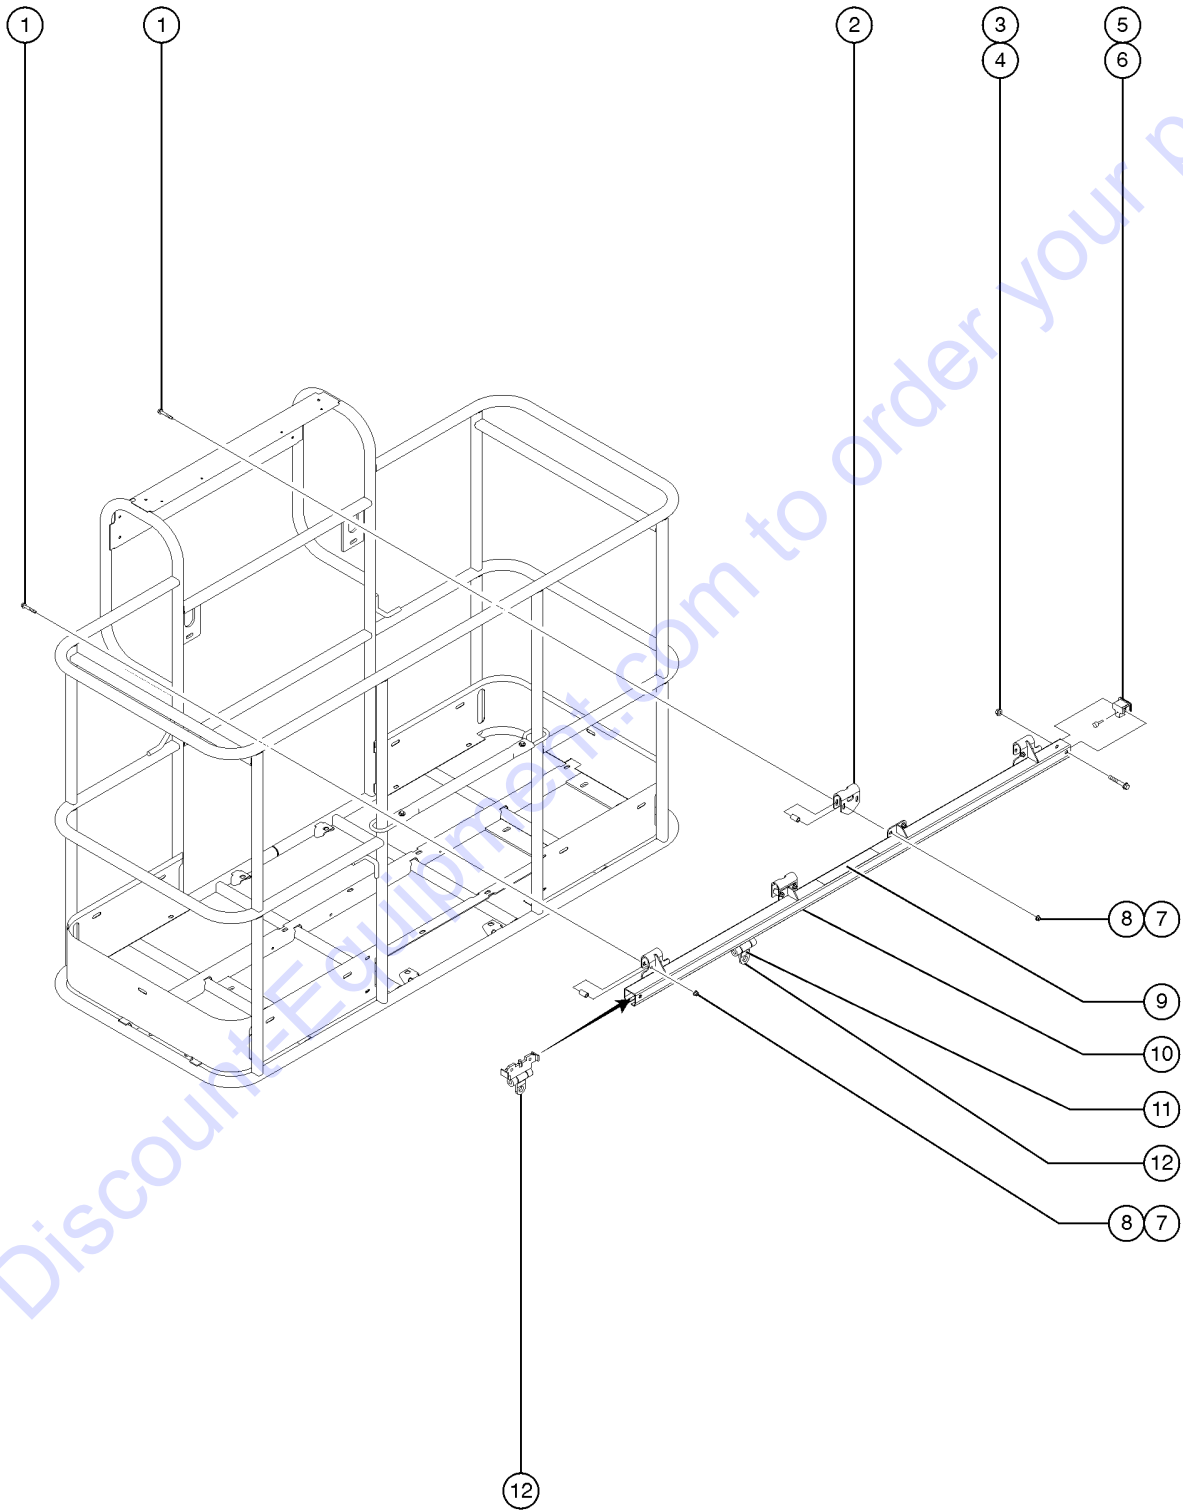

816.1 Fall Arrest Bar

Item	Part No.	Description	Qty.
1	1256856GT	SCREW,HHF,3/8-16X2.5,8,ZAG	4
2	1256389GT	FORMING,INNER HANGER	2
3	1251997GT	NUT,TL FLG,1/2-13,G,ZAG	2
4	1256851GT	SCREW,HHF,1/2-13X3.5,8,ZAG	2
5	1260892GT	END STOP, TFAAS TRACK	2
6	36388GT	BUMPER,RUBBER,.75 X .50H,STUD	2
7	1274322GT	NUT,NYLOCK FLG,3/8-16,F,ZAG	8
8	1256481GT	SPACER, HANGER BRACKET	8
9A	1256400GT	DECAL,TFAAS TRACK,WORD	1
9B	1260910GT	DECAL,TFAAS TRACK,SYMBOL	1
9C	1256400FRGT	DECAL,TFAAS TRACK,WORD FR	1
10A	1256377GT	ACC,TFAAS FALL ARREST,8FT WORD includes instructions and decals	1
10A-	1256379GT	ASSY,TFAAS TRACK,8FT WORD includes decals	
10B	1261022GT	ACC,TFAAS FALL ARREST,8FT SYM includes instructions and decals	1
10B-	1261024GT	ASSY,TFAAS TRACK,8FT SYM includes decals	
10C	1261018GT	ACC,TFAAS FALL ARREST,8FT FR includes instructions and decals	1
10C-	1261020GT	ASSY,TFAAS TRACK,8FT FR includes decals	
10D	1256378GT	ACC,TFAAS FALL ARREST,6FT WORD includes instructions and decals	1
10D-	1256380GT	ASSY,TFAAS TRACK,6FT WORD includes decals	
10E	1261023GT	ACC,TFAAS FALL ARREST,6FT SYM includes instructions and decals	1
10E-	1261025GT	ASSY,TFAAS TRACK,6FT SYM includes decals	
10F	1261019GT	ACC,TFAAS FALL ARREST,6FT FR includes instructions and decals	1
10F-	1261021GT	ASSY,TFAAS TRACK,6FT FR includes decals	
11	40434GT	DECAL,LANYARD ANCHORAGE POINT	1
12	1256439GT	TROLLEY, TFAAS TRACK	1