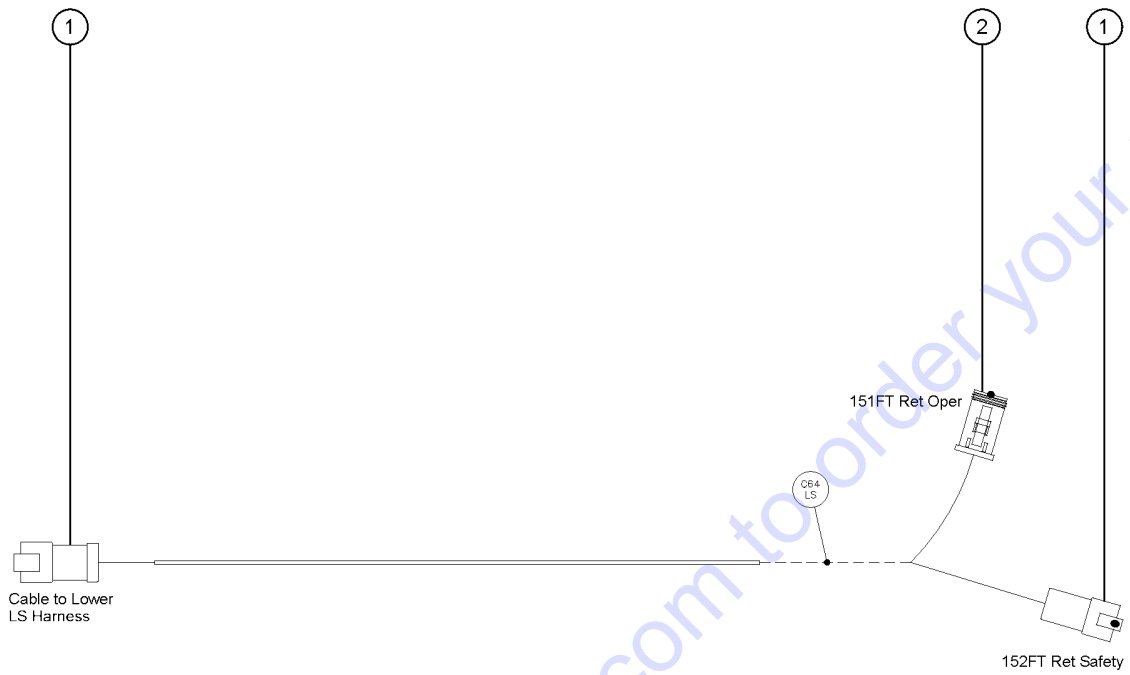

Go to Discount-Equipment.com to order your parts

315.138 Harness, LSB2RO/LSB2RS Boom, Super-X

315.138 Harness, LSB2RO/LSB2RS Boom, Super-X

<i>Item</i>	<i>Part No.</i>	<i>Description</i>	<i>Qty.</i>
-	236327GT	HARNESS, LSB2RO/LSB2RS BOOM, SUPER-X .....	1
1	119067GT	CONN,RECEP 4 WAY ENDCAP DT .....	2
1-	60443GT	LOCK, RECEP 4WAY, 14-18GA .....	2
2	119058GT	CONN PLUG 4 WAY ENDCAP DT .....	1
2-	60429GT	LOCK, PLUG 4WAY, 14-18GA .....	1