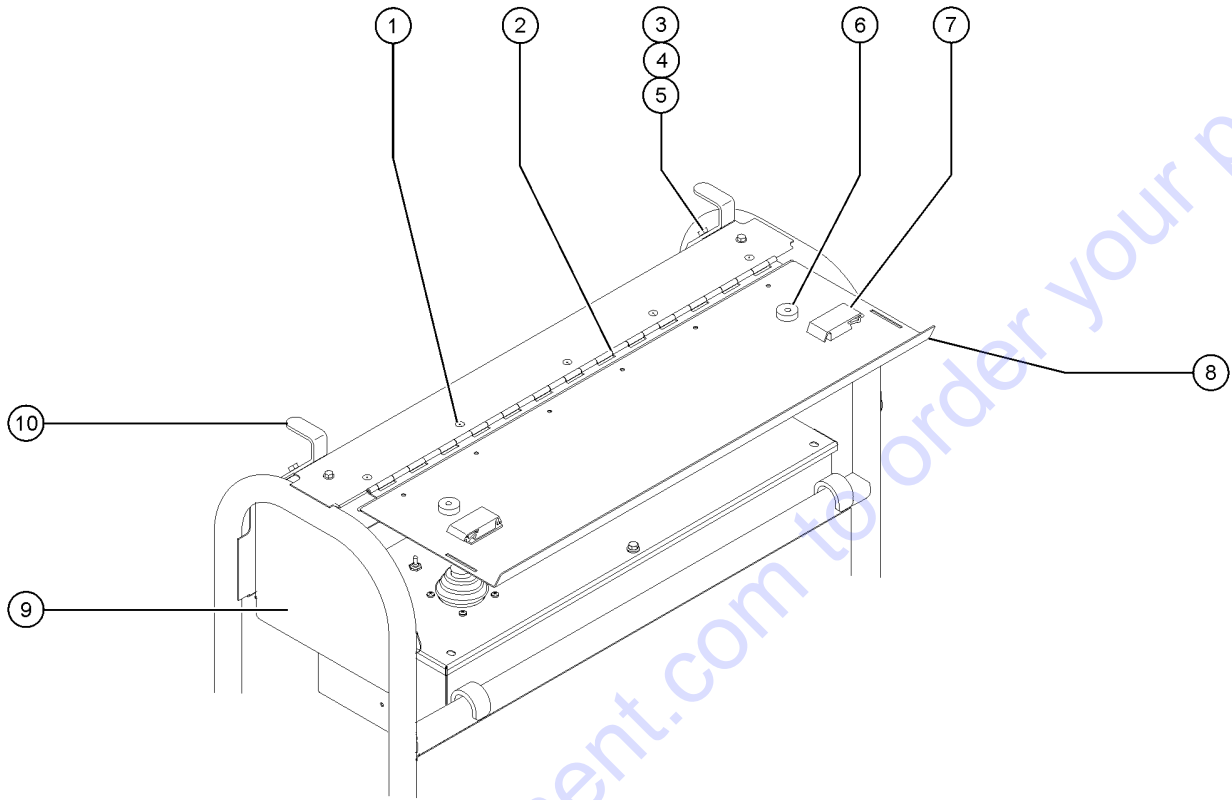

805.1 Platform Control Box Cover

Go to Discount-Equipment.com to order your parts

805.1 Platform Control Box Cover

Item	Part No.	Description	Qty.
1	54486GT	RIVET,ALUM,ALUM,3/16BUTTONHEAD	11
2	111526GT	HINGE,PLAT CONTROL BOX COVER	1
3	6889GT	NUT,LP NYLOCK,1/4-20	
4	6638GT	WASHER,FLAT,USS,1/4"Y	
5	6888GT	SCREW,HHC,1/4-20 X 1	
6	43392GT	BUMPER,BATTERY BOX & RAILS	2
7	30468GT	LATCH,SLIDE, FLUSH MOUNT STYLE	2
8	102676GT	LID ASSY,CONTROL BOX COVER PLT	1
8-	102785PGT	CONTROL BOX COVER,LID,PTD	
9	88607PGT	COVER,CONTROL BOX LEFT SIDE***	1
9-	88606PGT	COVER,CONTROL BOX RIGHT SIDE** Shown	
10	102786PGT	FORMING,LATCH,CTRL BOX LID PTD	2

Go to Discount-Equipment.com to order your parts