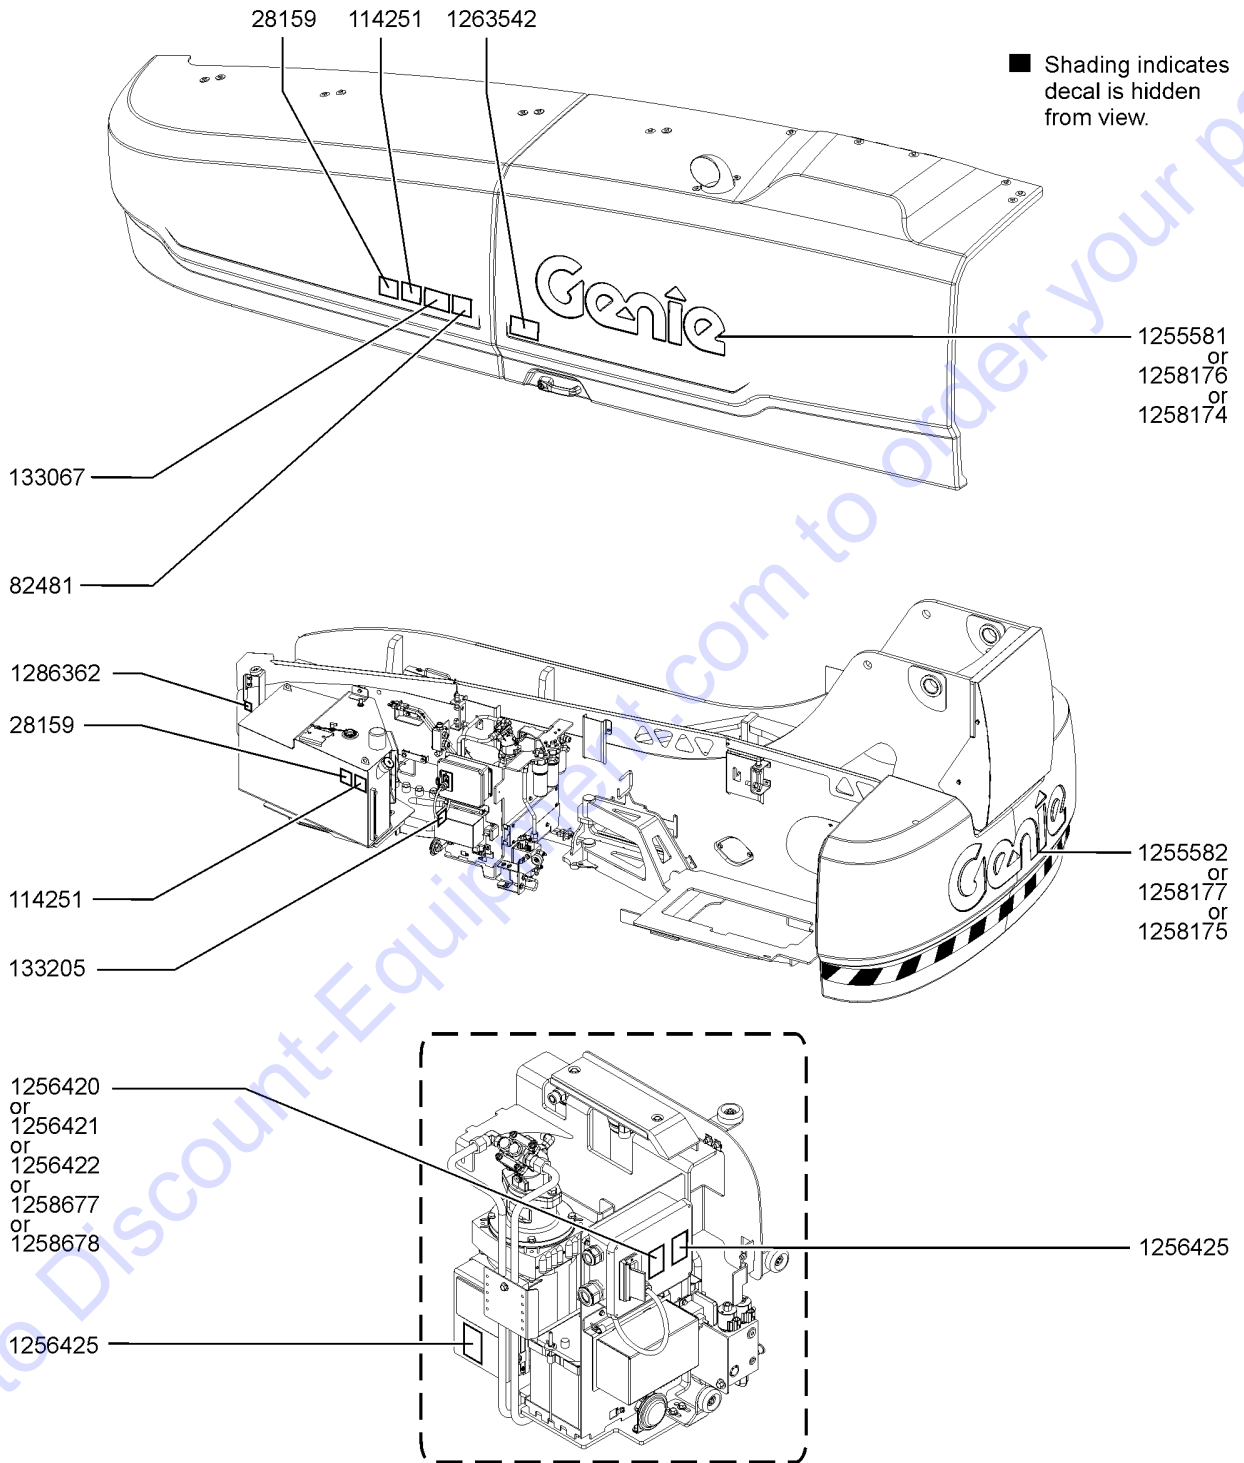

121.1 Decals with Symbols, Engine Side (from SN SX180H-745)

121.1 Decals with Symbols, Engine Side (from SN SX180H-745)

Item	Part No.	Description	Qty.
1	28159GT	DECAL,LABEL,DIESEL FUEL	2
2	82481GT	DECAL SYMBOL BATTERY SAFETY	1
3	114251GT	DECAL,LABEL,NO SMOKING,SYMB	2
4	133067GT	DECAL,DANGER,ELEC.HAZ.STAY CLR	1
5	133205GT	DECAL,LABEL, ELECTRO HAZARD	1
6	1255581GT	DECAL,COSMETIC, 10" GENIE BLUE	1
7	1255582GT	DECAL COSMETIC,15" GENIE BLUE	1
8	1256420GT	DECAL, POWER TO PLATFORM, 208V/115V 60HZ Option	1
9	1256421GT	DECAL, POWER TO PLATFORM, 220V Option	1
10	1256422GT	DECAL, POWER TO PLATFORM, 415V Option	1
11	1256425GT	DECAL, DANGER, ELECTROCUTION HAZARD, SYMBOL Option	2
12	1258174GT	DECAL,COSMETIC,10" GENIE WHITE	1
13	1258175GT	DECAL COSMETIC,15" GENIE WHITE	1
14	1258176GT	DECAL,COSMETIC,10" GENIE BLACK	1
15	1258177GT	DECAL COSMETIC,15" GENIE BLACK	1
16	1258677GT	DECAL, POWER TO PLATFORM, 240V 50HZ Option	1
17	1258678GT	DECAL, POWER TO PLATFORM, 220V Option	1
18	1263542GT	DECAL,IMPROPER OPERATION,SYMBOL	1
19	1286362GT	DECAL, BOOM SUPPORT, SYMBOL	1