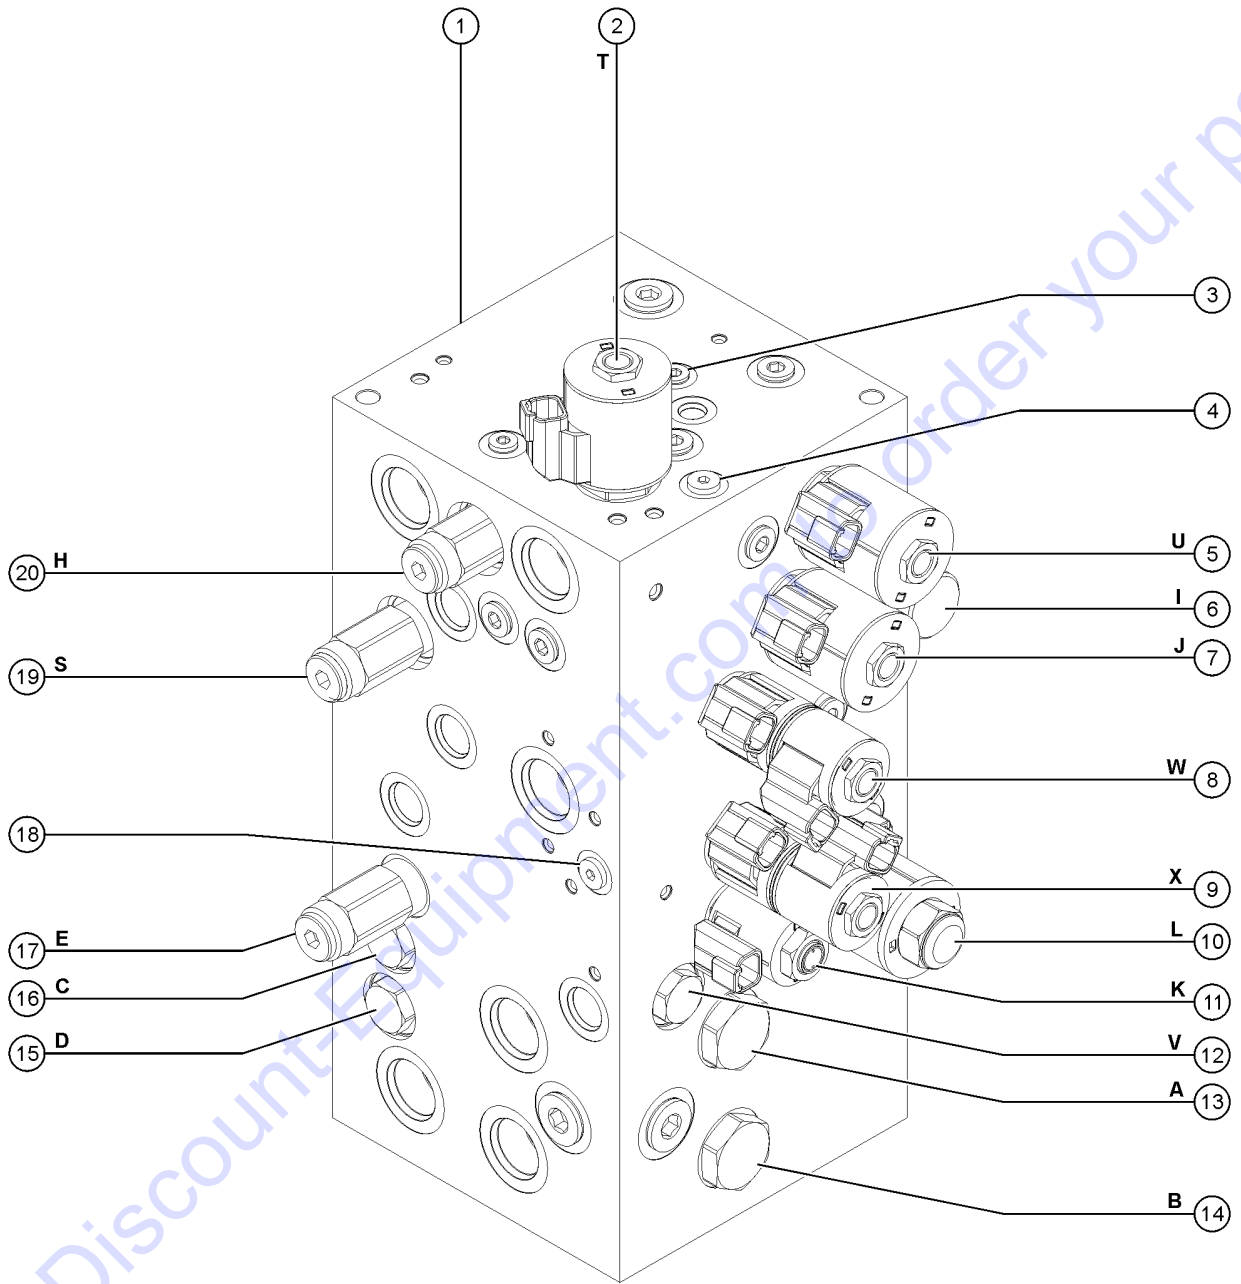

703.1 Function Manifold - View 1

Go to DiscountEquipment.com to order your parts