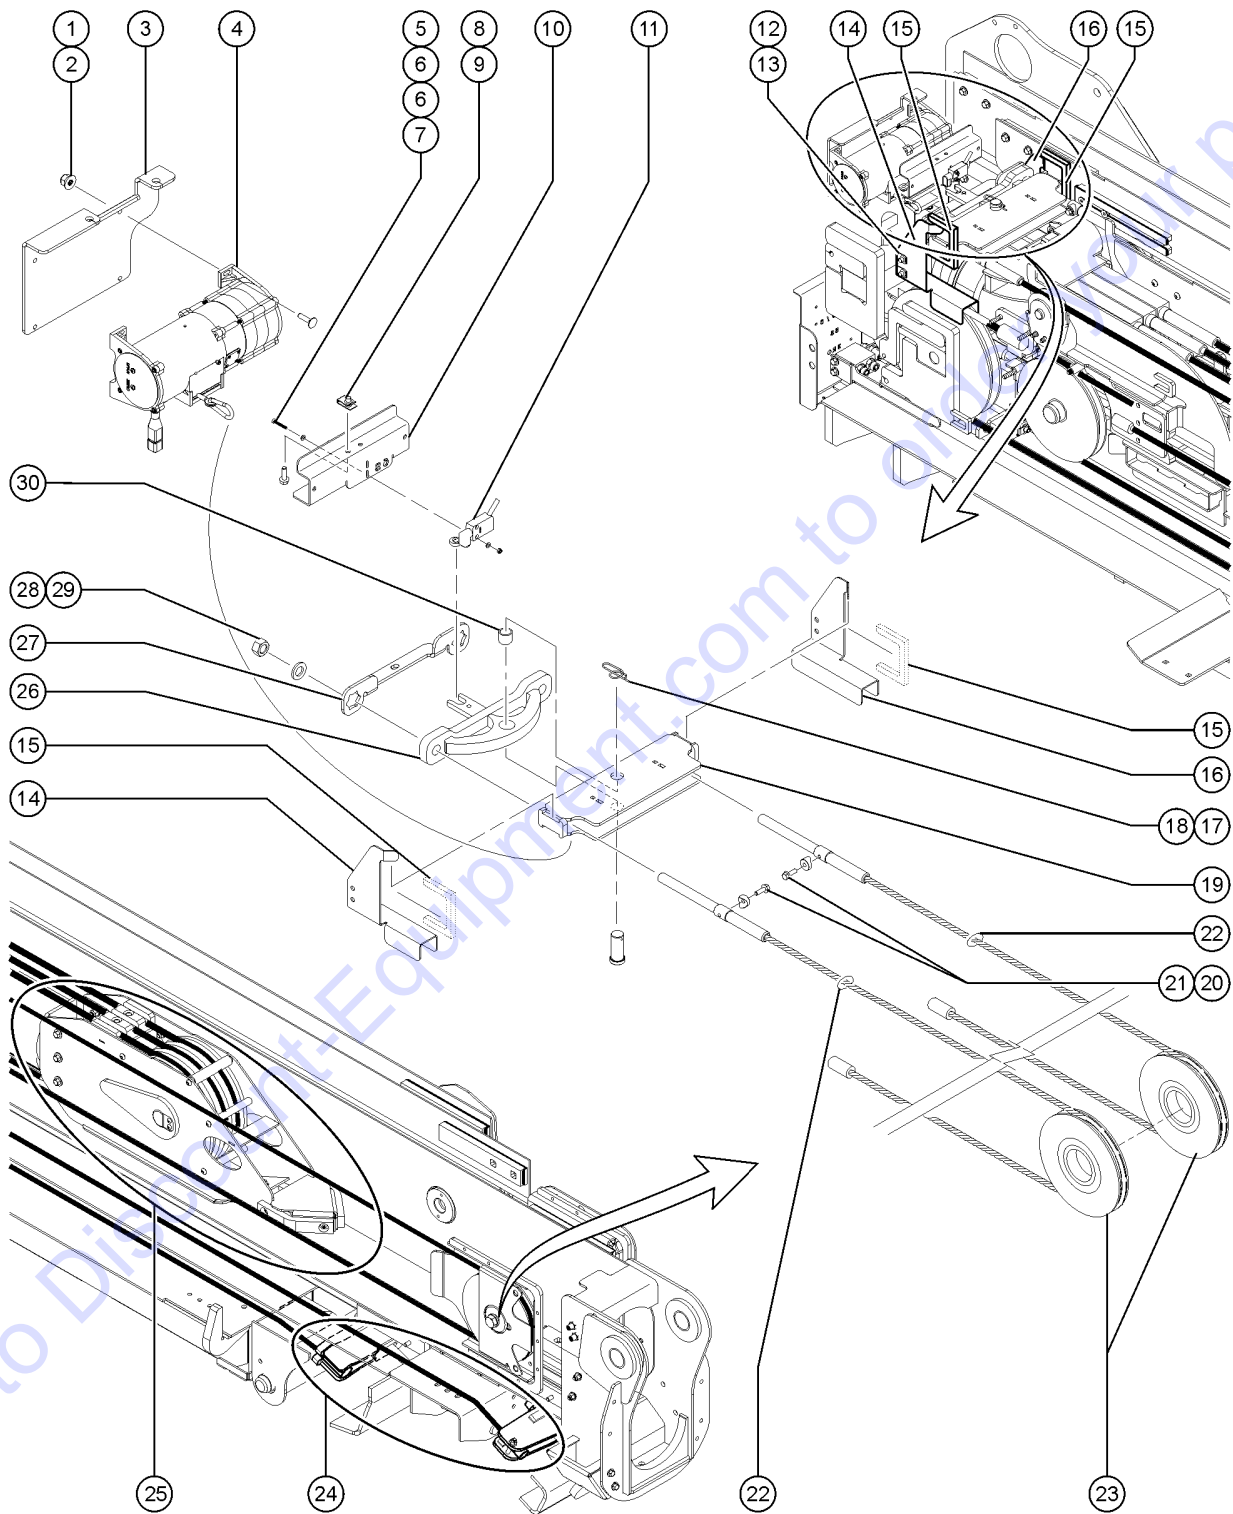

Go to Discount-Equipment.com to order your parts

506.1 Cable Assembly - View 1

Item	Part No.	Description	Qty.
1	231513GT	NUT, TL FLG, M6-1.0, DIN6927, 10, Z	
2	231532GT	SCREW, HHF, M6X20, DIN6921, 10.9, Y	
3	1256890GT	FORMING, STRING POT MOUNT, SX1	1
4	236403GT	LENGTH TRANSDUCER, 800", DUAL CHANNEL	1
4-	633144GT	BEARING	
5	822353GT	SCREW, PHPM, M4-0.7X30, DIN7985, ZAB	
6	825357GT	WASHER, FLAT, M4, DIN125, ZAB	
7	825686GT	NUT, TL, M4-0.7, DIN980, 8, ZAB	
8	219697GT	SPRING CLIP, M6-1.0, 3.4-6.3MMX1	
9	231532GT	SCREW, HHF, M6X20, DIN6921, 10.9, Y	
10	216021GT	FORMING, B2, LSB6S MOUNT	1
11	236396GT	SWITCH ASSY, CABLE TENSION #2,	1
11-	139644-141J0GT	LIMIT SWITCH, TAB, BLUE, MICRO	
12	230074GT	SPRING CLIP, M10-1.5, 1-6X19, ZAB	
13	231530GT	SCREW, HHF, M10-1.5X25, DIN6921, 10.9, ZAB	
14	826157GT	FORMING, B2, SHEAVE GUIDE, CT SID Tank side (Refer to 512.1, item 5 for location)	1
15		Ref. EXT CBL MNT Part of boom #2 weldment (Refer to 512.1, item 5 for location)	2
16	826156GT	FORMING, B2, SHEAVE GUIDE, ENG SI Engine side (Refer to 512.1, item 5 for location)	1
17	824129GT	RUE RING, 1.0, ZAG	1
18	826379GT	PIN, CLEVIS, 1X2.250, ZAG	1
19	232960GT	WELDMENT, #4 EXT CABLE ADJ MNT	1
20	824133GT	SCREW, HHF, M8-1.25X25, DIN6921, 10.9, ZAB	
21	236484GT	SPACER, CURVED, 1IN TUBE	2
22	231507GT	CABLE, B4 EXTEND replace both cables at same time	2
22B	1285138GT	KIT, SX, #4 EXT CABLE TOOL for cable installation; significantly reduces time required for cable installation	
22C	1257259GT	WELDMENT, 30MM DEEP SOCKET for cable installation	
23	1304103GT	SHEAVE, EXTEND B4	2
24		Ref. EQUILIZER ASSEMBLIES (Refer to 507.1)	