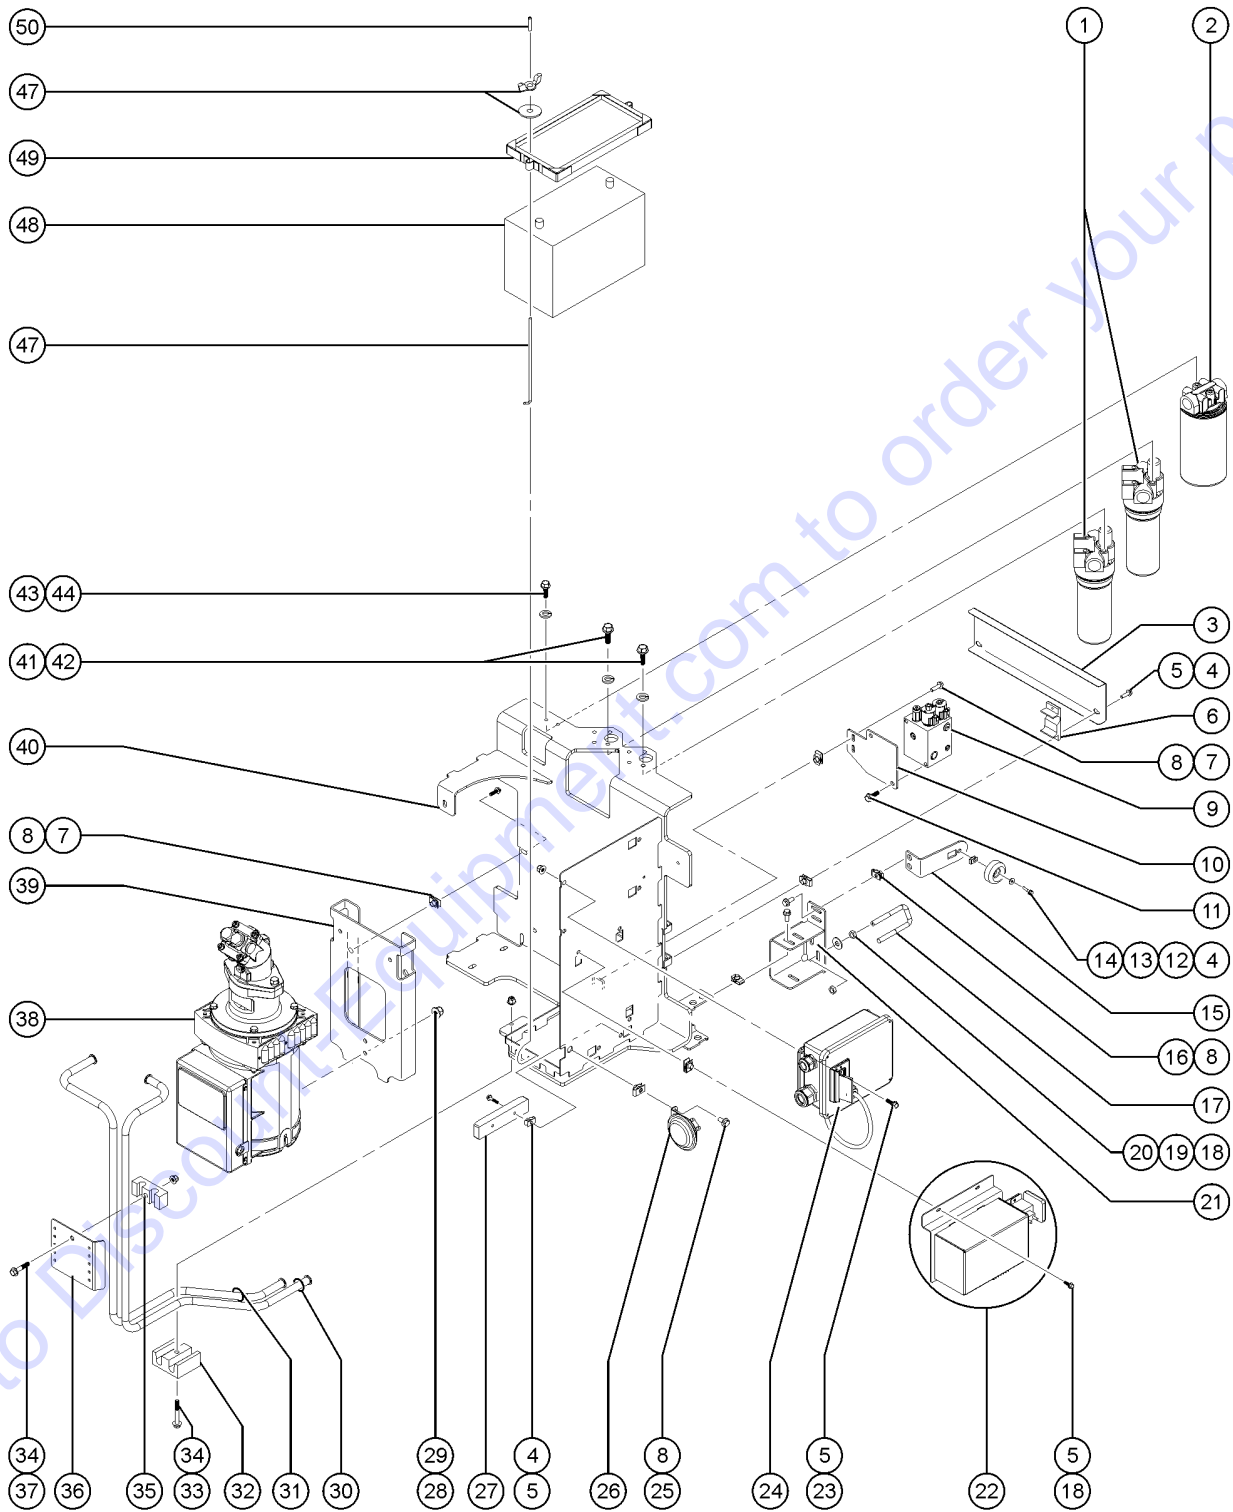

306.1 Engine Side, Welder GEN. Bulkhead Assembly

Go to [www.genieequipment.com](http://www.genieequipment.com) to order your parts

Item	Part No.	Description	Qty.
26	81578GT	HORN,12VDC,SPADE TERMINALS***	1
27	219520GT	UHMW, BATTERY SPACER	1
28	237832GT	NUT,TL FLG,M8-1.25,DIN6927,10,ZAB	
29	1255538GT	SCREW,HHC,M8-1.25X30,DIN933,10 (Not shown)	
30	1259124GT	HARDLINE,GENERATOR RETURN	1
31	1259123GT	HARDLINE, GENERATOR SUPPLY	1
32	216274GT	CLAMP, GENERATOR HARDLINE	1
33	238347GT	SCREW,HHF,M10-1.5X70,DIN6921,10.9,ZAB	
34	231529GT	NUT,TL FLG,M10-1.5,DIN6927,10,	
35	160636GT	CLAMP,GENERATOR HARDLINE,UPPER	1
36	160635GT	FORMING,GENERATOR, CABLE RAMP	1
37	232952GT	SCREW,HHF,M10-1.5X50,DIN6921,10.9,ZAB	
38	216566GT	GENERATOR,7.5KW,208/120/60HZ,3PH, 12CC USA/CSA models	
38-	218173GT	GENERATOR,12kW, 208/120/60HZ,3PH, 18CC USA/CSA models	
38-	218137GT	GEN.,7.5KW,110/55VAC,1PH,50HZ, UK models	
38-	218138GT	GEN.,7.5KW,240/415/50HZ,3PH,EU EU/AUS models	
39	215723GT	FORMING,WELDER MOUNT	1
40	1259097GT	WELDMENT, GENERATOR BULKHEAD	1
41	1256109GT	SCREW,HHC,3/8-16X.75,8,ZAG	
42	824110GT	WASHER,LOCK,3/8,ZAG	
43	824059GT	SCREW,HHC,1/4-20X.75,8,ZAG	
44	824109GT	WASHER,LOCK,1/4,ZAG	
47	45708GT	HOOK,BATT HOLD DOWN,10"	2
48	30143GT	BATTERY,12V,1000 CCA GRP 31	1
49	30144GT	BATTERY HOLD DOWN,GROUP 31	1
50	823397GT	CAP,VINYL,0.25ID X 1.50	2