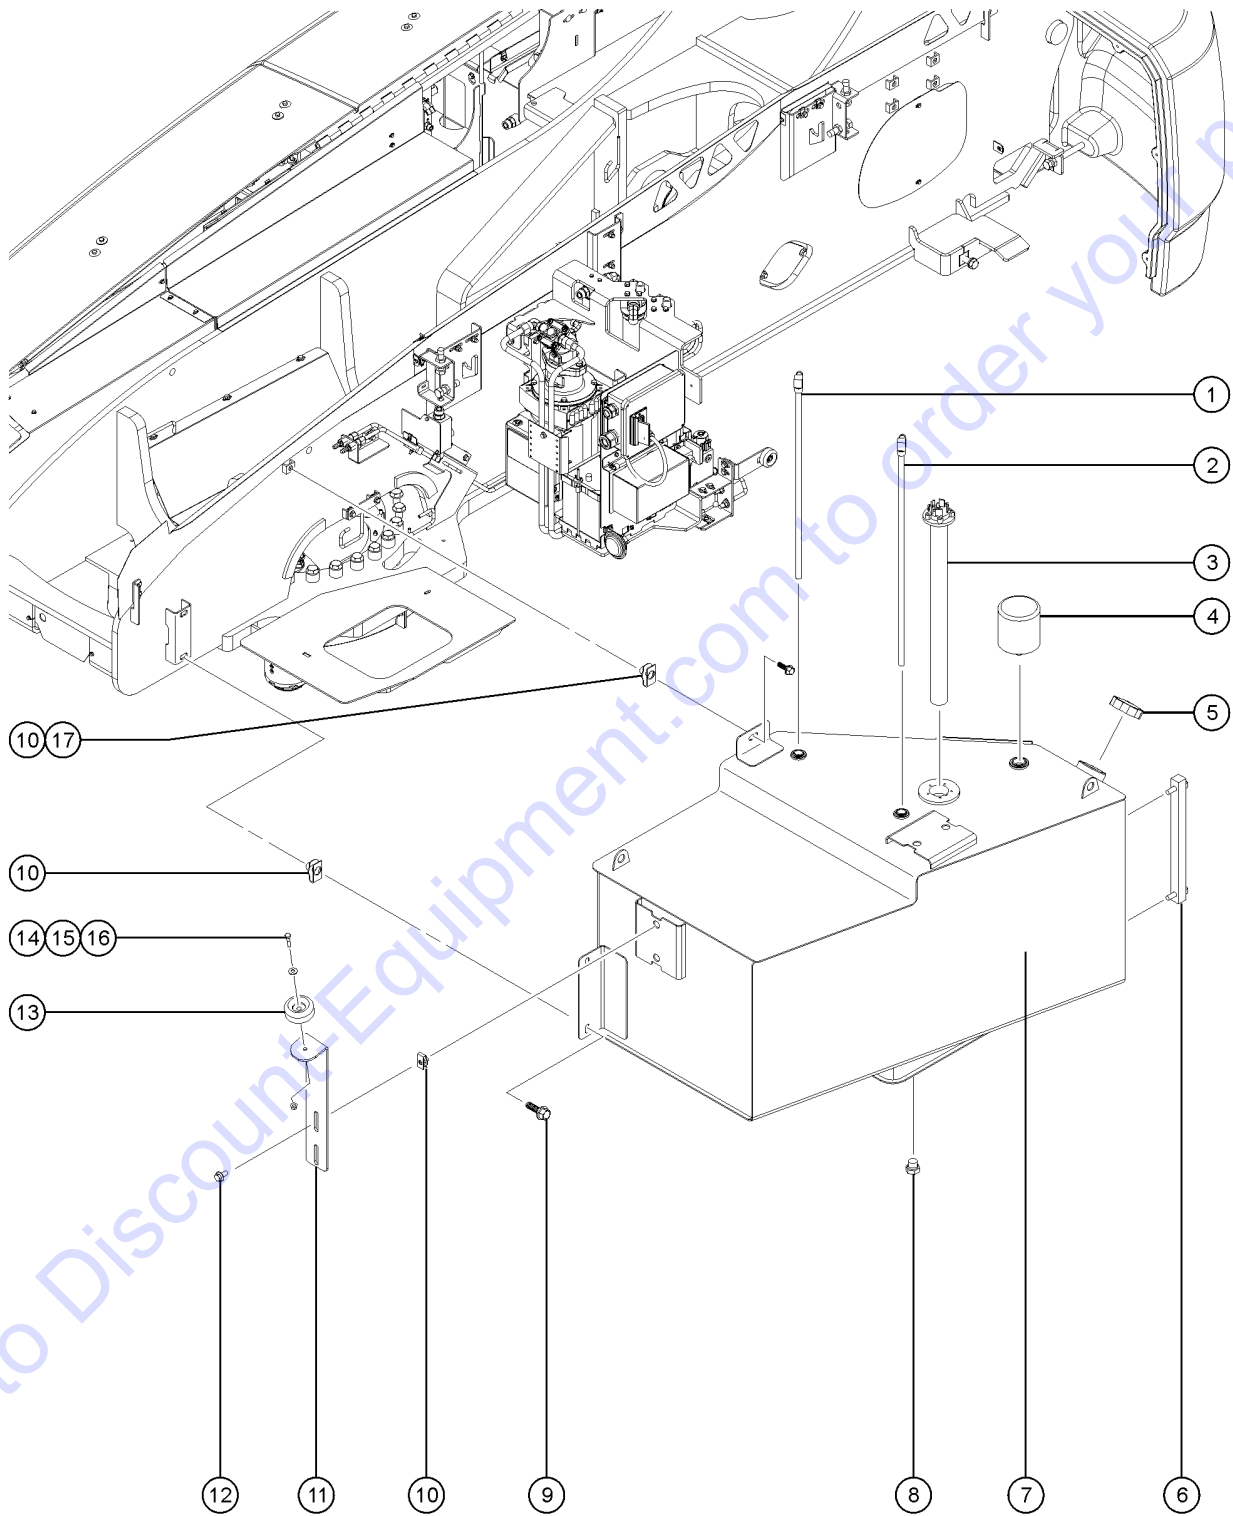

304.1 Engine Side Components, Fuel Tank

304.1 Engine Side Components, Fuel Tank

Item	Part No.	Description	Qty.
1	237697GT	TUBE ASSY, RETURN 19.375"	1
2	237696GT	TUBE ASSY, SUPPLY, 21.875"	1
3A	235716GT	SENDER, LOW FUEL INDICATOR	1
		to SN 359	
3B	1271770GT	SENSOR, FUEL LEVEL, 30" DIESEL	1
		from SN 360	
4	60559GT	BREATHER,RESERVOIR 3 MICRON***	1
5	215727GT	CAP, FUEL, DIESEL, LENZ LC-6NV	1
6	235717GT	SIGHT GLASS LEVEL INDICATOR	1
		Includes fasteners	
7A	235704GT	WELDMENT, FUEL TANK 50 GAL	
		to SN 359 (Complete assembly), includes items 1 - 8	
7B	1261947GT	ASSEMBLY, FUEL TANK 50 GAL	1
		from SN 360 (Complete assembly), includes items 1 - 8	
8	218727GT	PLUG, HEX HD, O-RING SAE #12	1
9	232874GT	SCREW,HHF,M10-1.5X30,DIN6921,10.9,ZAB	
10	230074GT	SPRING CLIP,M10-1.5,1-6X19,ZAB	
11	1261897GT	FORMING,BUMPER MOUNT,NOSE	1
12	231088GT	SCREW,HHF,M10-1.5X20,DIN6921,1	
13	50974GT	BUMPER,RUBBER,COVERS	1
14	824061GT	SCREW,HHC,1/4-20X1.25,8,ZAG	
15	824113GT	WASHER,FLAT,1/4,USS,ZAG	
16	824027GT	NUT,TL FLG,1/4-20,G,ZAG	
17	231530GT	SCREW,HHF,M10-1.5X25,DIN6921,10.9,ZAB