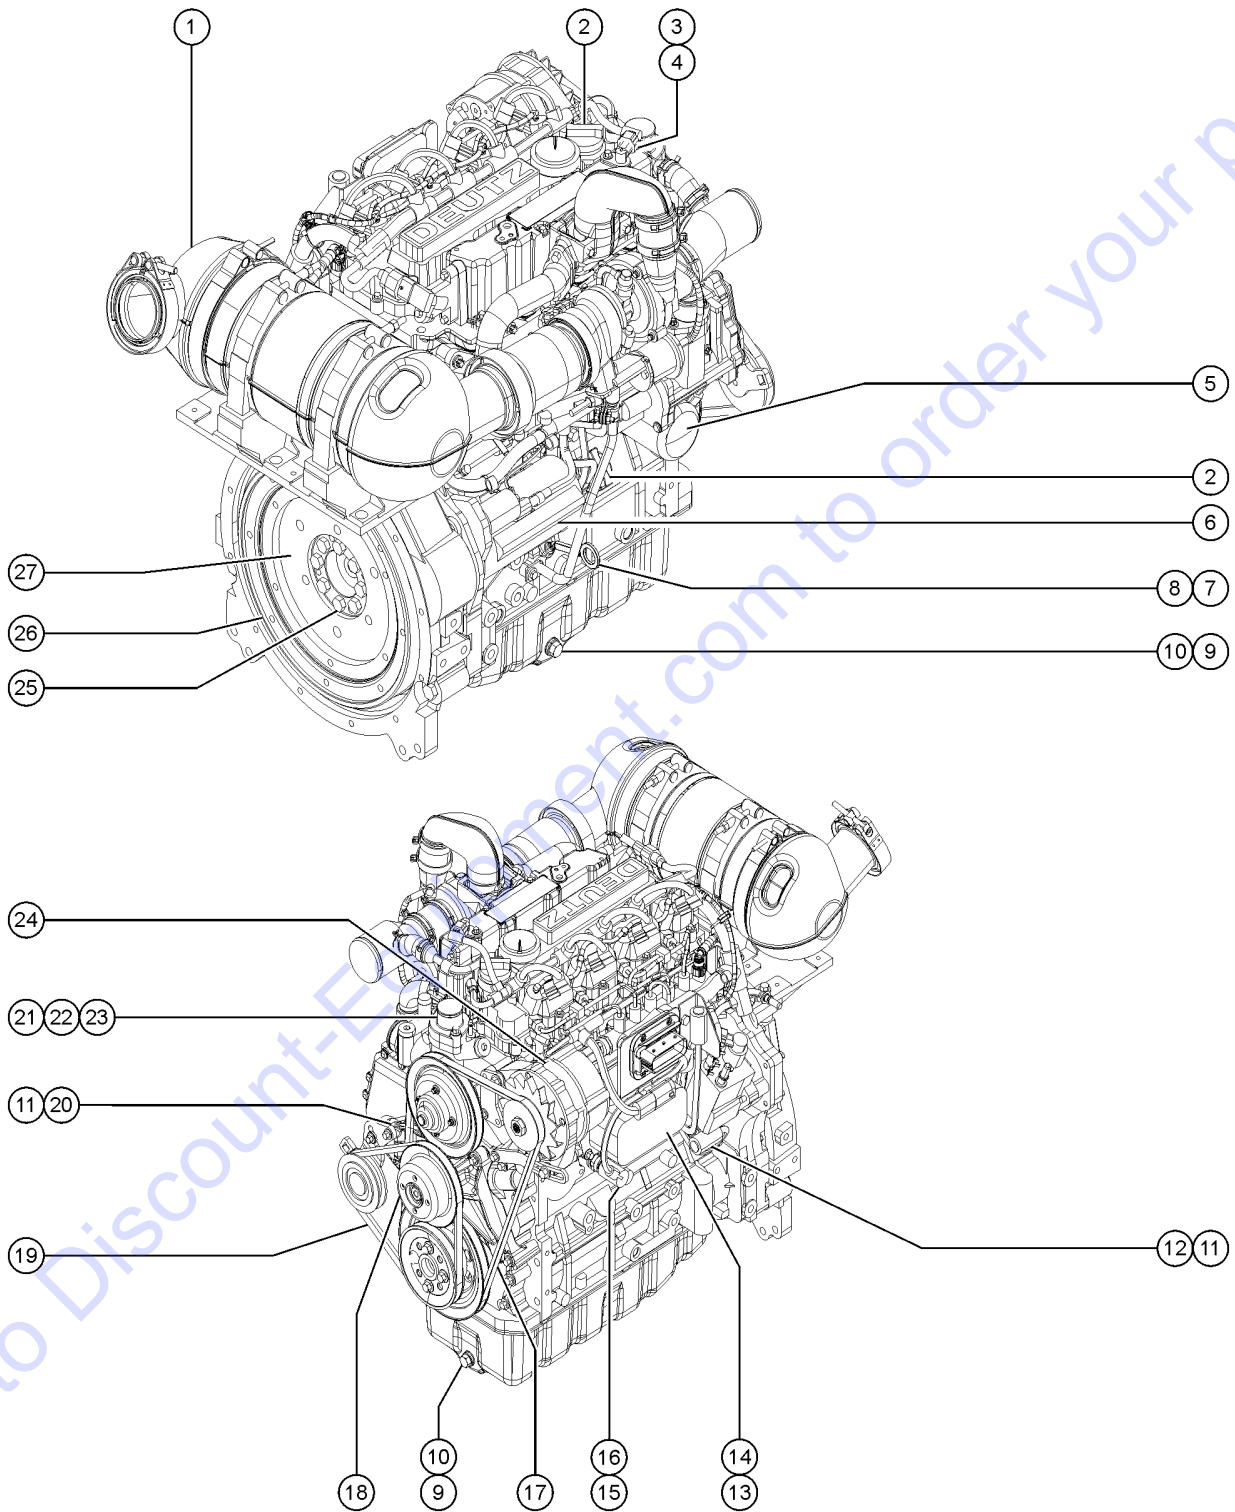

408.1 Deutz D2.9L4 Engine, View 5

Item	Part No.	Description	Qty.
16	1262893GT	O-RING, OIL PRESSURE SENSOR	1
17	1262866GT	FAN BELT, ALTERNATOR	1
18	236248GT	PULLEY ASSEMBLY,ALTERNATOR,TCD	1
19	1262867GT	V-BELT, DEUTZ	1
20	1262899GT	O-RING, CAMSHAFT POSITION SENSOR	1
		hidden from view	
21	1262877GT	THERMOSTAT HOUSING	1
22	1262876GT	THERMOSTAT,DEUTZ	1
23	1262878GT	GASKET, THERMOSTAT HOUSING	1
24	236251GT	ALTERNATOR,95 AMP,DEUTZ TCD3.6	1
25	1262873GT	BOLT, DEUTZ FLYWHEEL	8
26	89785GT	RING GEAR,DEUTZ F3L2011F	1
27	1259660GT	FLYWHEEL, SAE 8/10	1
		order with item 25	

Go to Discount-Equipment.com to order your parts