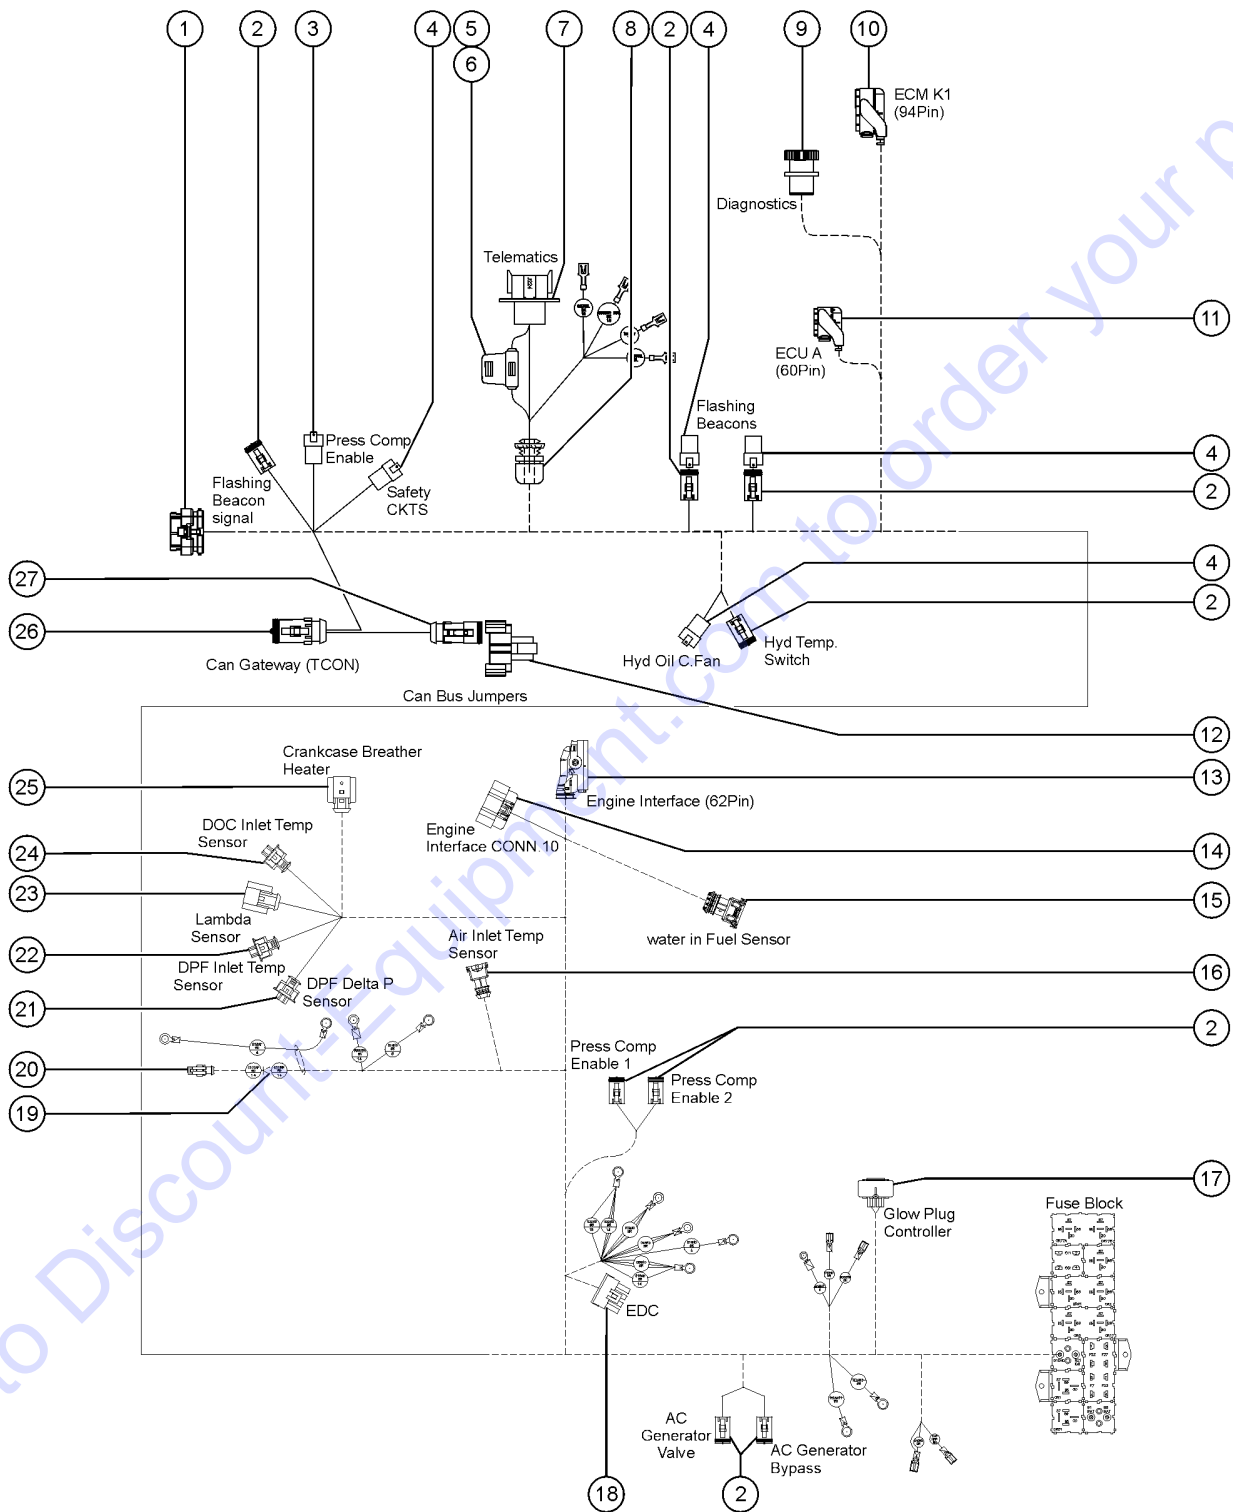

315.115DD Harness, Perkins 854T, Tier4, Super x

Go to DiscountEquipment.com to order your parts

Item	Part No.	Description	Qty.
-	1291198GT	HARNESS, PERKINS 854T, TIER 4, SUPER X	1
1	60513GT	CONN,PLUG 23 WAY,16-20 GA WHT	1
2	119056GT	CONN PLUG 2 WAY ENDCAP DT	8
2-	60425GT	LOCK,PLUG 2 WAY, 14-18GA	8
3	119067GT	CONN,RECEP 4 WAY ENDCAP DT	1
4	119065GT	CONN,RECEP 2 WAY,14-18GA	3
4-	60439GT	LOCK,RECEP 2 WAY, 14-18GA	3
5	121657GT	FUSE HOLDER,ATC 1-20 AMPS	1
6	1253210GT	CIRCUIT BRKR THERM AUTORESET 6	1
7	73730GT	CONN,RECEP 12 WAY,GRY FLANGE	1
7-	54255GT	LOCK,RECEP 12 WAY, 14-18GA	1
8	7056GT	CONN, SQZ, 1/2NPT .38-.50, SM**	1
8-	6935GT	LOCKNUT,ELEC,1/2"	1
9	823052GT	CONN,RECEP 9-WAY,FL. GRAY	1
9-	823053GT	CONN,DUST CAP,RECEP,9-WAY GRAY	1
10	822439GT	CONN KIT,94POS,AMP MQS1.5/MCP2.8	1
11	822438GT	CONN KIT,RECEP 60POS,AMP MQS 1.5	1
12	60451GT	CONN,TEE 3 WAY,SAE J1939	1
13	822436GT	CONN,RECEP 62POS,AMP MCP1.5K/2.8	1
14	1258075GT	CONN,PLUG,GT280,10-WAY	1
14-	1258079GT	LOCK,LATCH,GT280,GRA	1
15	1258094GT	CONN,PLUG,AMP JR PWR 3-WAY	1
16	1258073GT	CONN,PLUG,AMP JR PWR 2-WAY	1
17	1258089GT	CONN,RELAY SOC,6X2.8+2X8	1
18	81765GT	CONN,DUAL EDC,4 PIN PACKARD	1
19	45782GT	DIODE,6 AMP,200 PIV,BULK	1
20	1258097GT	CONN,PLUG,AMP,1-WAY	1
21	1258081GT	CONN,PLUG,BOSCH K,3-WAY	1