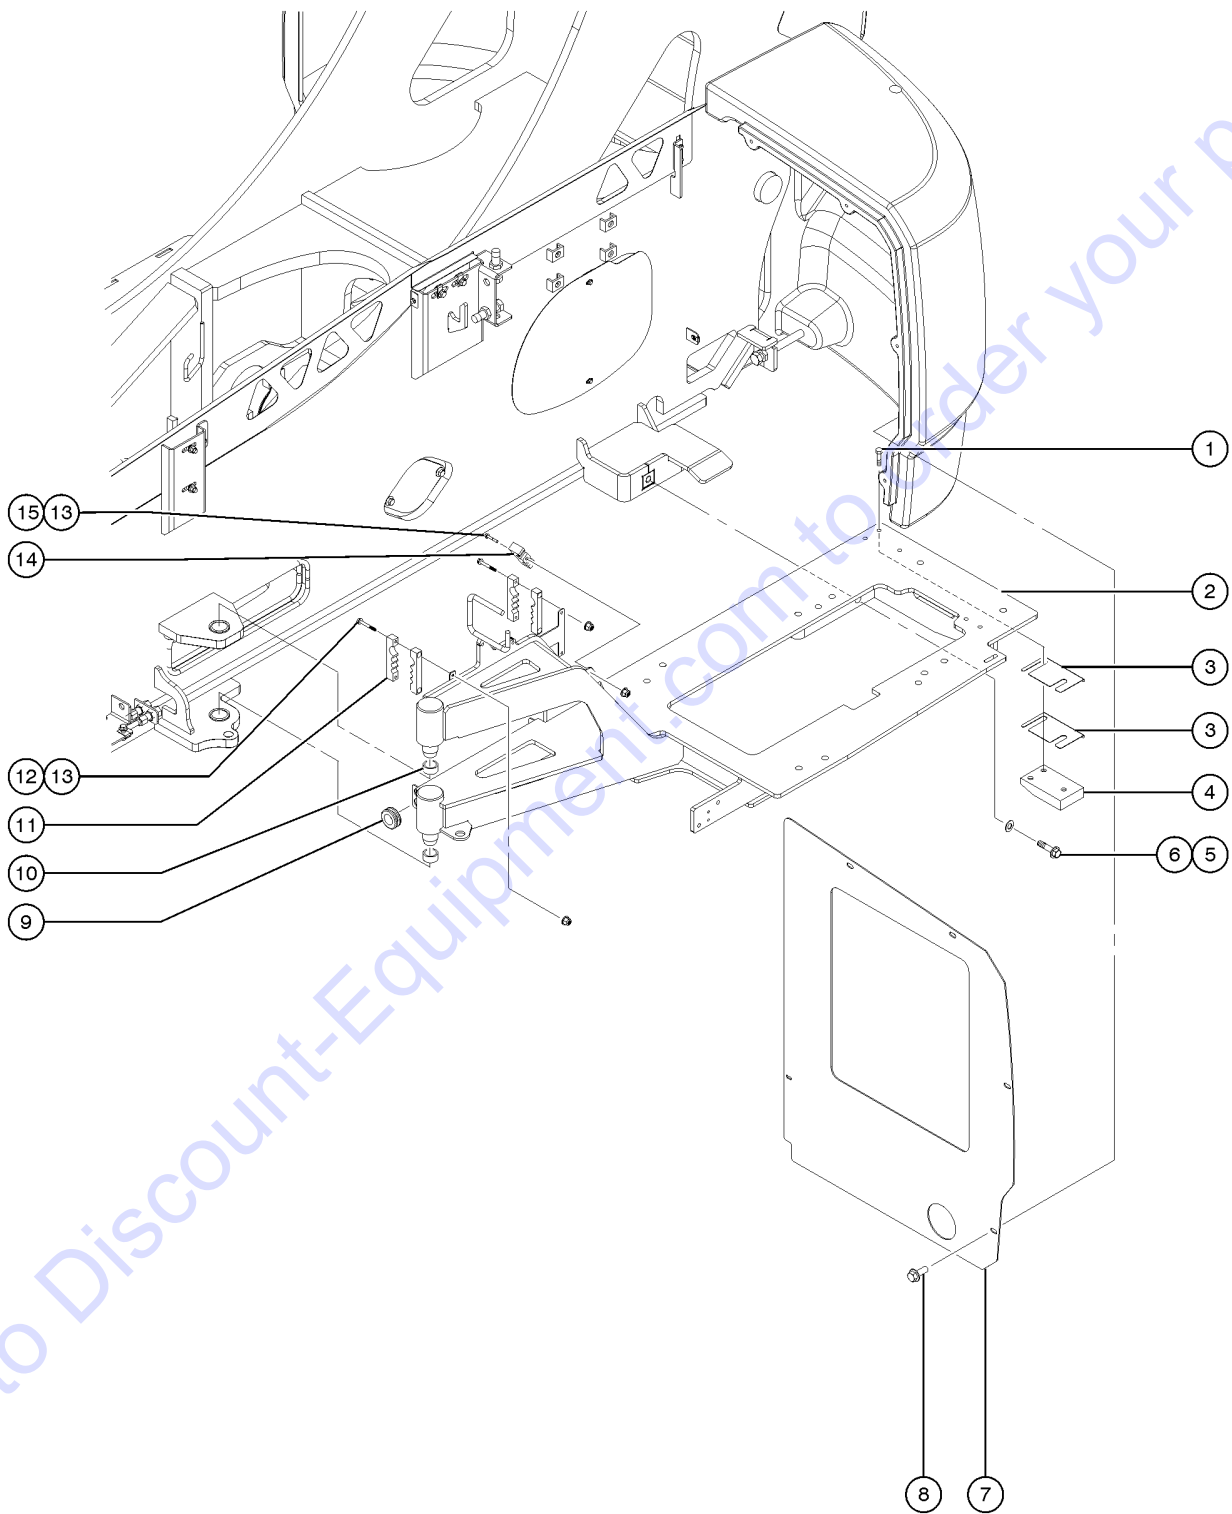

417.1 Perkins Engine Attached Components

Go to Discount-Equipment.com to order your parts

417.1 Perkins Engine Attached Components

Item	Part No.	Description	Qty.
1	824091GT	SCREW, HHF, 3/8-16 X 1.25, 8, ZAG	3
2		Ref. WELDMENT, ENGINE TRAY	1
3	60826GT	SHIM,WEAR PAD ENGINE TRAY	2
4	60637GT	WEAR PAD,ENGINE SUPPORT	1
5	231509GT	SCREW,HHC,M20-2.5X80,DIN933,10	1
6	231510GT	WASHER,FLAT,M20,DIN6916,HRD,ZAB	1
7	1259874GT	PLATE,PERKINS 854 TIER4 CW BAF (Perkins 854F-E34T) (Refer to 413.1)	1
7B	1261547GT	PLATE,PERKINS 1104TD-44 CW BAFFLE (Perkins 1104D)	
8	237352GT	SCREW,HHF,M10-1.5X16,DIN6921,10.9,ZAB	5
9	60584GT	GROMMET,RUBBER .75 X .19 X 1**	6
10	236766GT	BEARING,FL.,40IDX48ODX28L	2
11	216818GT	CABLE CLAMP, BATTERY	4
12	216597GT	SCREW,HHF,M6 X 50,G10,YZ	4
13	231513GT	NUT,TL FLG,M6-1.0,DIN6927,10,Z	4
14	216819GT	CABLE CLAMP, FUEL LINE	1
15	232886GT	SCREW,HHF,M6-1.0X40,DIN6921,10.9,ZAB	1