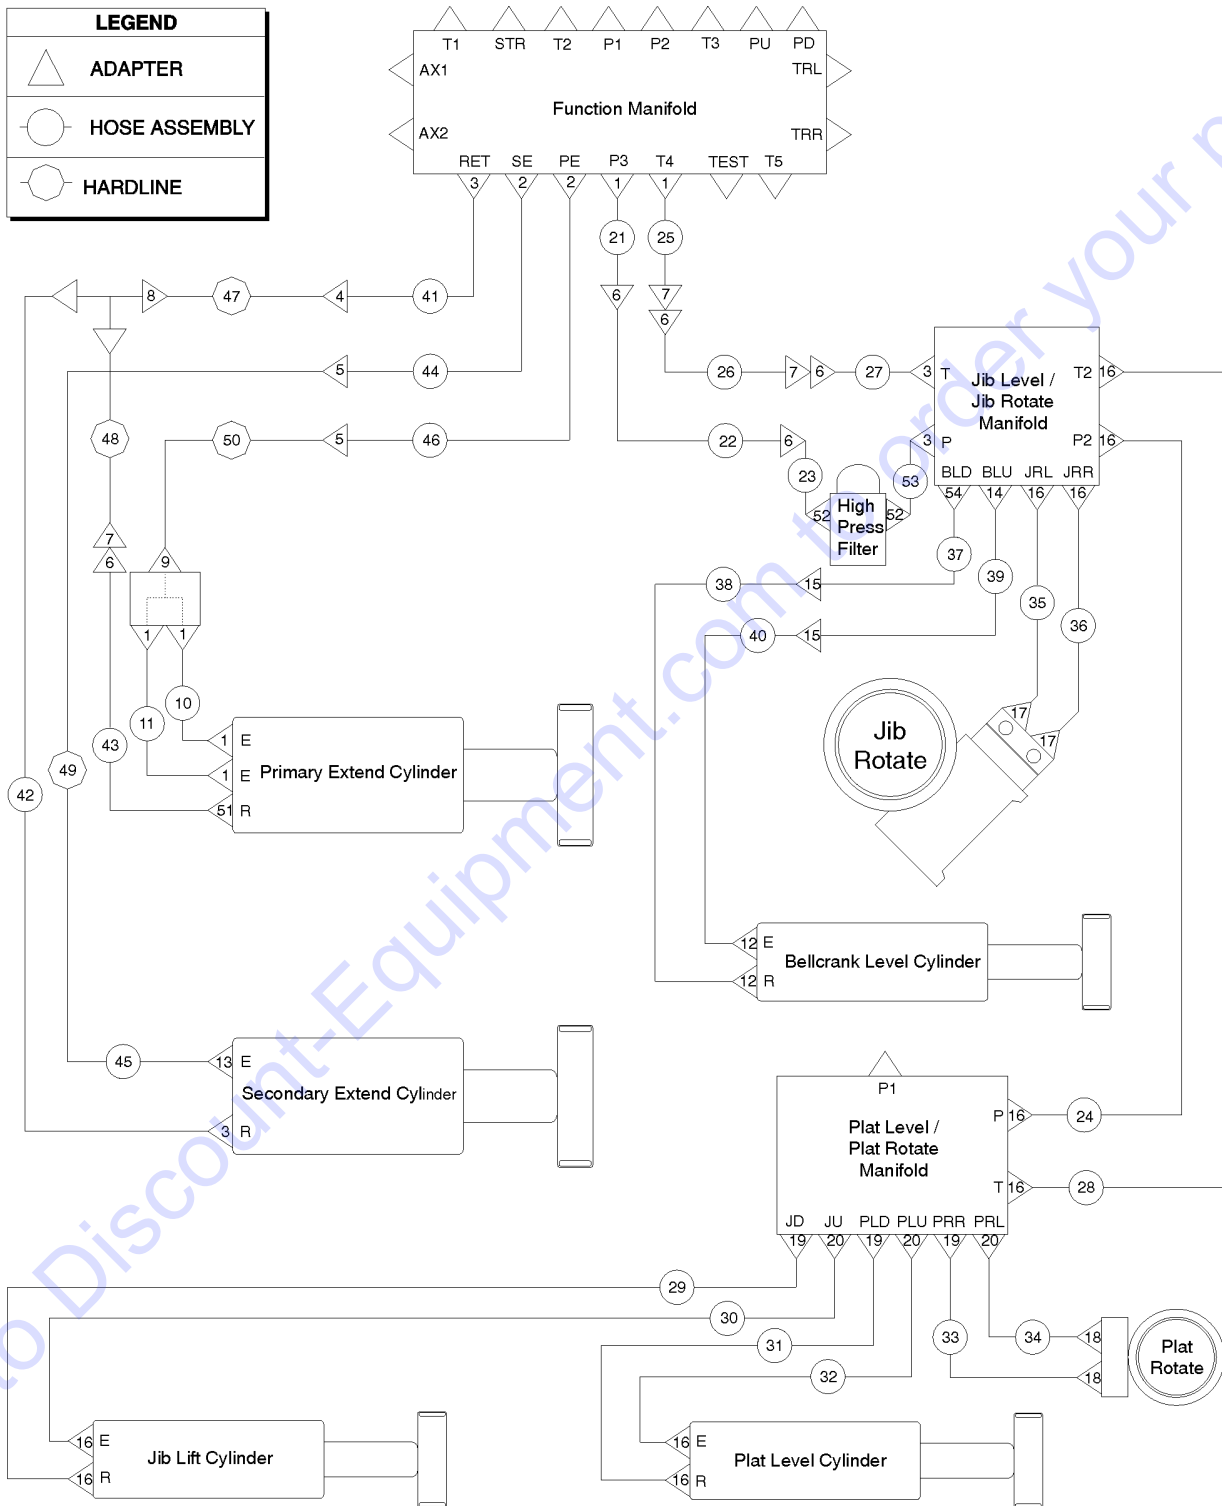

711.1 Hydraulic Hoses and Fittings - Boom Components

Go to Discount-Equipment.com to order your parts

711.1 Hydraulic Hoses and Fittings - Boom Components

Item	Part No.	Description	Qty.
1	48933GT	CONN,520120-8***	7
2	48963GT	FITTING,ELBOW,45D,520320-12***	2
3	48937GT	ELBOW,45D,520320-8	4
4	48894GT	CONN,BULKHEAD,520601-8	1
5	48968GT	CONN,BULKHEAD,520601-12	2
6	75042GT	ELBOW,BULKHEAD UNION 520701-8	5
7	48879GT	ELBOW,SWIVEL 90D, 520221-8	3
8	51265GT	TEE,UNION,520401-8	1
9	48959GT	FITTING,ELBOW,90D,520220-12	1
10	49143-41229GT	HOSE ASSY,1/2,90 FEM, STR FEM (components: 48822, 48827, and 48756 @ 410 inches)	1
11	49143-41629GT	HOSE ASSY,1/2,90 FEM, STR FEM (components: 48822, 48827, and 48756 @ 414 inches)	1
12	48912GT	CONN,520120-4-6***	6
13	48960GT	FITTING,CONN,520120-12***	1
14	48904GT	ELBOW, 90D, 520220-4	1
15	61269GT	UNION,BULKHEAD,ORFS,520601,-4	2
16	48916GT	CONN, 520120-6	10
17	48931GT	CONN,520120-6-10	2
18	48905GT	CONN,520120-4***	2
19	56003GT	ELBOW,90D,LONG,521520-6	3
20	48915GT	ELBOW,90D,520220-6	3
21	49183-51792GT	HOSE ASSY,1/2,STR FEM,STR FEM (components: 48822, 48822, and 48756 @ 516 inches)	1
22	49183-85992GT	HOSE ASSY,1/2,STR FEM,STR FEM (components: 48822, 48822, and 48756 @ 858 inches)	1
23	49183-87392GT	HOSE ASSY,1/2,STR FEM,STR FEM (components: 48822, 48822, and 48756 @ 872 inches)	1
24	49130-17182GT	HOSE ASSY, 3/8,STR FEM,STR FEM (components:48812, 48812, and 48753 @ 170 inches)	1
25	49183-51792GT	HOSE ASSY,1/2,STR FEM,STR FEM (components: 48822, 48822, and 48753 @ 516 inches)	1
26	49183-79692GT	HOSE ASSY,1/2,STR FEM,STR FEM (components: 48822, 48822, and 48756 @ 795 inches)	1
27	49183-82392GT	HOSE ASSY,1/2,STR FEM,STR FEM (components: 48822, 48822, and 48756 @ 822 inches)	1
28	49130-17182GT	HOSE ASSY, 3/8,STR FEM,STR FEM (components:48812, 48812, and 48753 @ 170 inches)	1