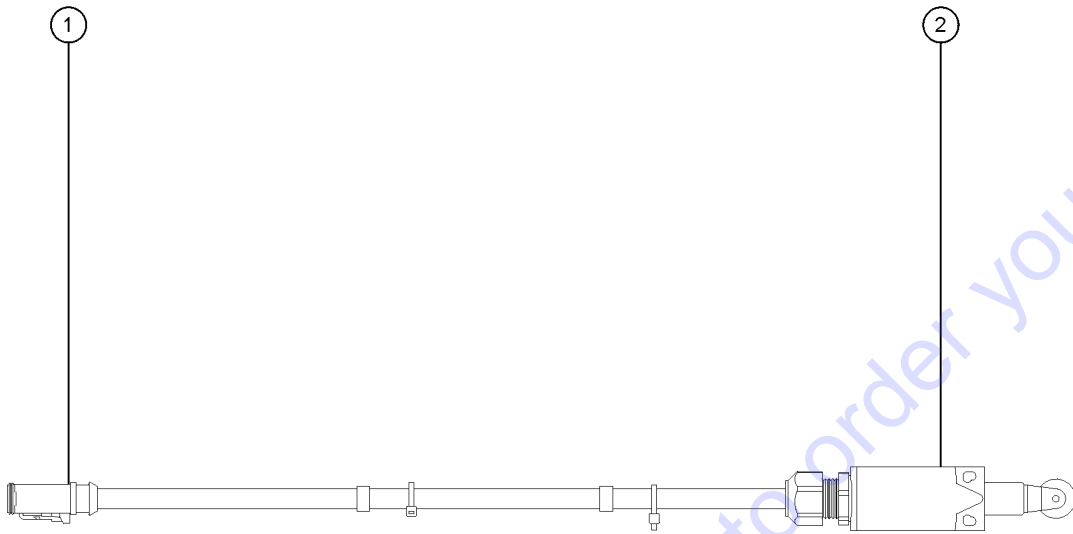

315.130 Switch Assy, Drive Enable, Safe, Super-X

Go to Discount-Equipment.com to order your parts