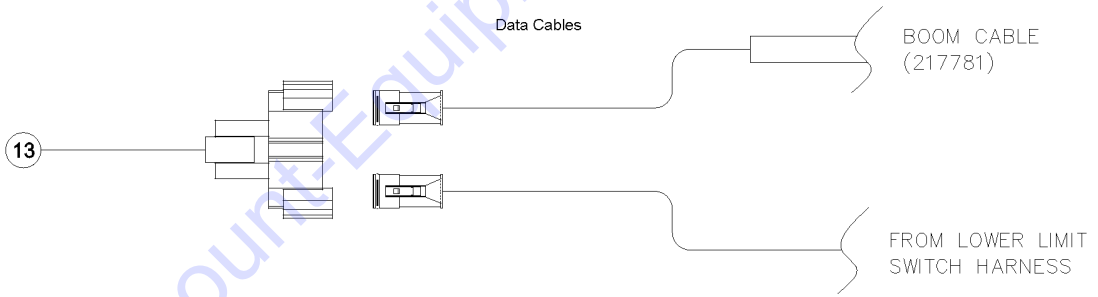

315.103 Harness, Lower Boom Cable, Super-X

Go to DiscountEquipment.com to order your parts

315.103 Harness, Lower Boom Cable, Super-X

Item	Part No.	Description	Qty.
-	236265GT	HARNESS, LOWER BOOM CABLE, SUPER-X	1
1	60512GT	CONN,PLUG 23 WAY,16-20 GA BLK	1
2	119065GT	CONN,RECEP 2 WAY,14-18GA	1
2-	60439GT	LOCK,RECEP 2 WAY, 14-18GA	1
3	60529GT	CONN,RECEP 2 WAY,12-14GA	2
4	60531GT	CONN,PLUG 2 WAY,12-14GA	2
4-	60532GT	LOCK,PLUG 2 WAY,12-14GA	2
5	60450GT	CONN,PLUG 3 WAY,SAE J1939	1
5-	60459GT	LOCK,PLUG 3 WAY,SAE J1939	1
6	60450GT	CONN,PLUG 3 WAY,SAE J1939	1
6-	60427GT	LOCK,PLUG 3 WAY,14-18GA	1
7	119056GT	CONN PLUG 2 WAY ENDCAP DT	1
7-	60425GT	LOCK,PLUG 2 WAY, 14-18GA	1
8	60529GT	CONN,RECEP 2 WAY,12-14GA	1
8-	60530GT	LOCK,RECEP 2 WAY,12-14GA	1
9	101162GT	CONN,PLUG 1 WAY,6GA	1
10	101161GT	CONN,RECEP 1 WAY,6GA	1
11	119067GT	CONN,RECEP 4 WAY ENDCAP DT	1
11-	60443GT	LOCK, RECEP 4WAY, 14-18GA	1
12	60457GT	CONN,RECEP 3 WAY,SAE J1939	1
12-	60460GT	LOCK,RECEP 3 WAY,SAEJ1939	1
13	60451GT	CONN,TEE 3 WAY,SAE J1939	1
14	53471GT	WIRE LOOM,3/8 NYLON,HI TEMP	25