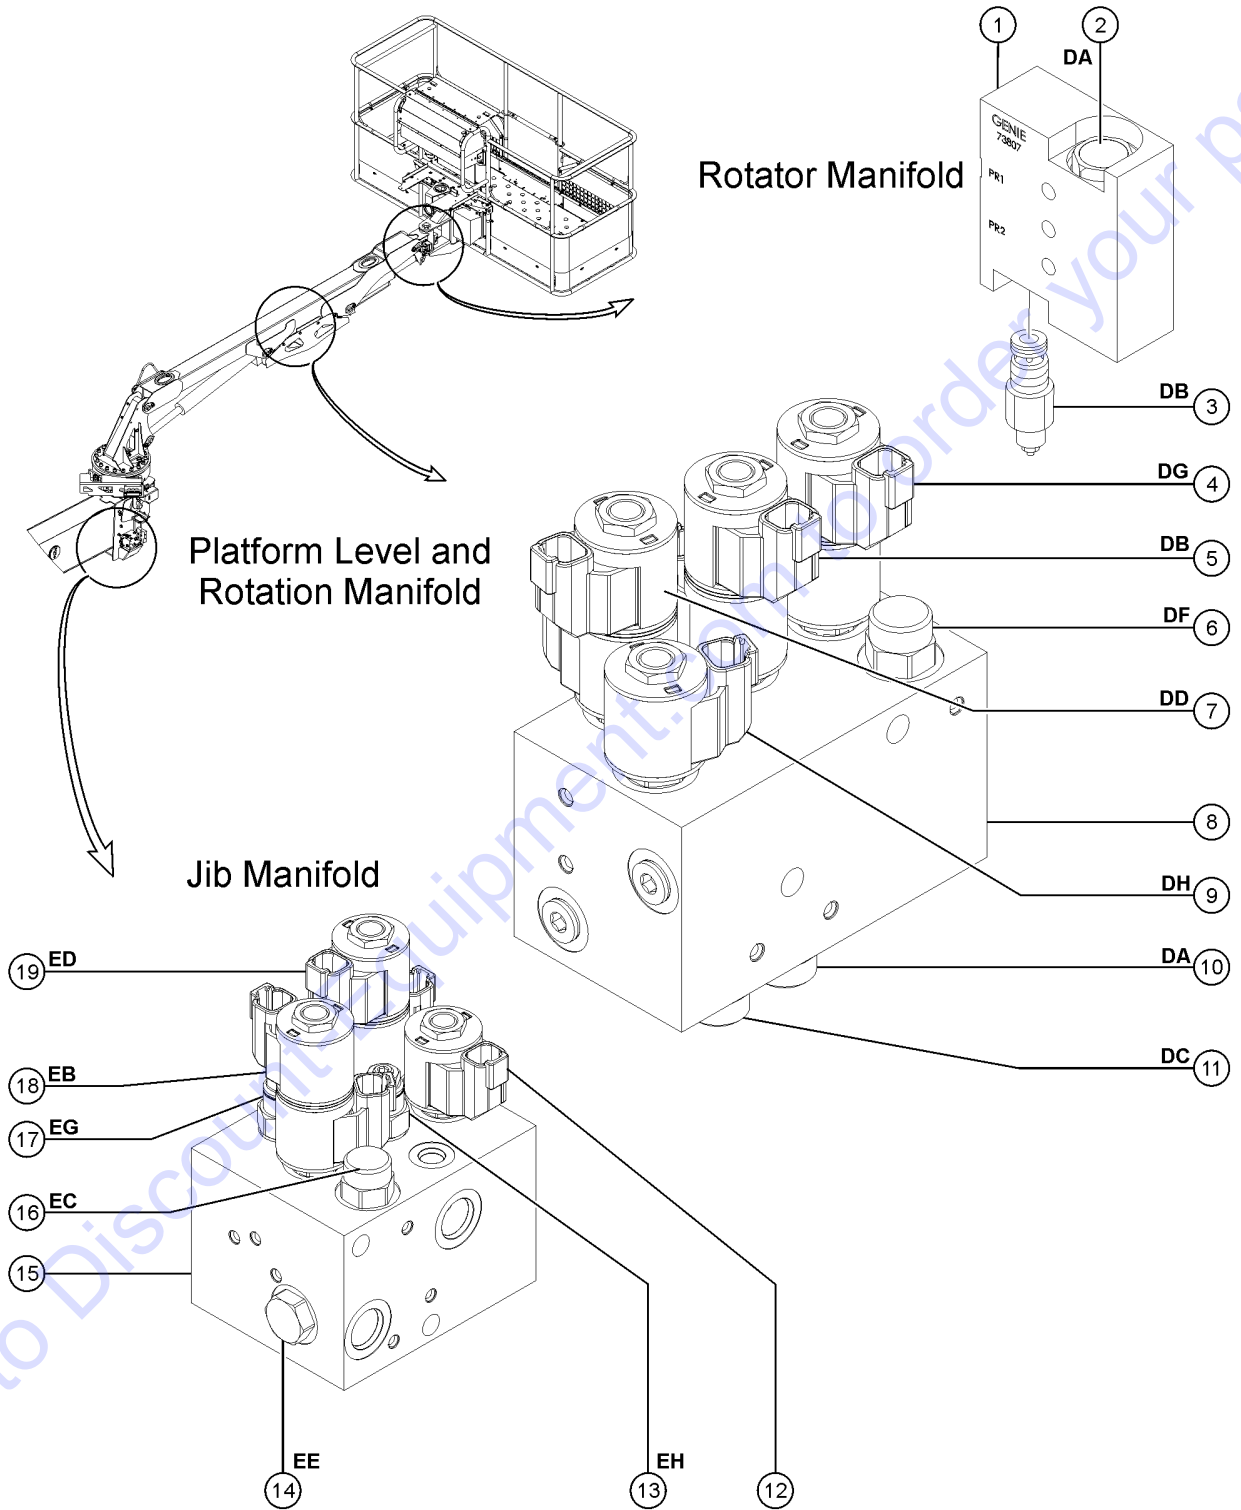

704.2 Jib, Level and Rotation Manifold (from SN SX180H-613)