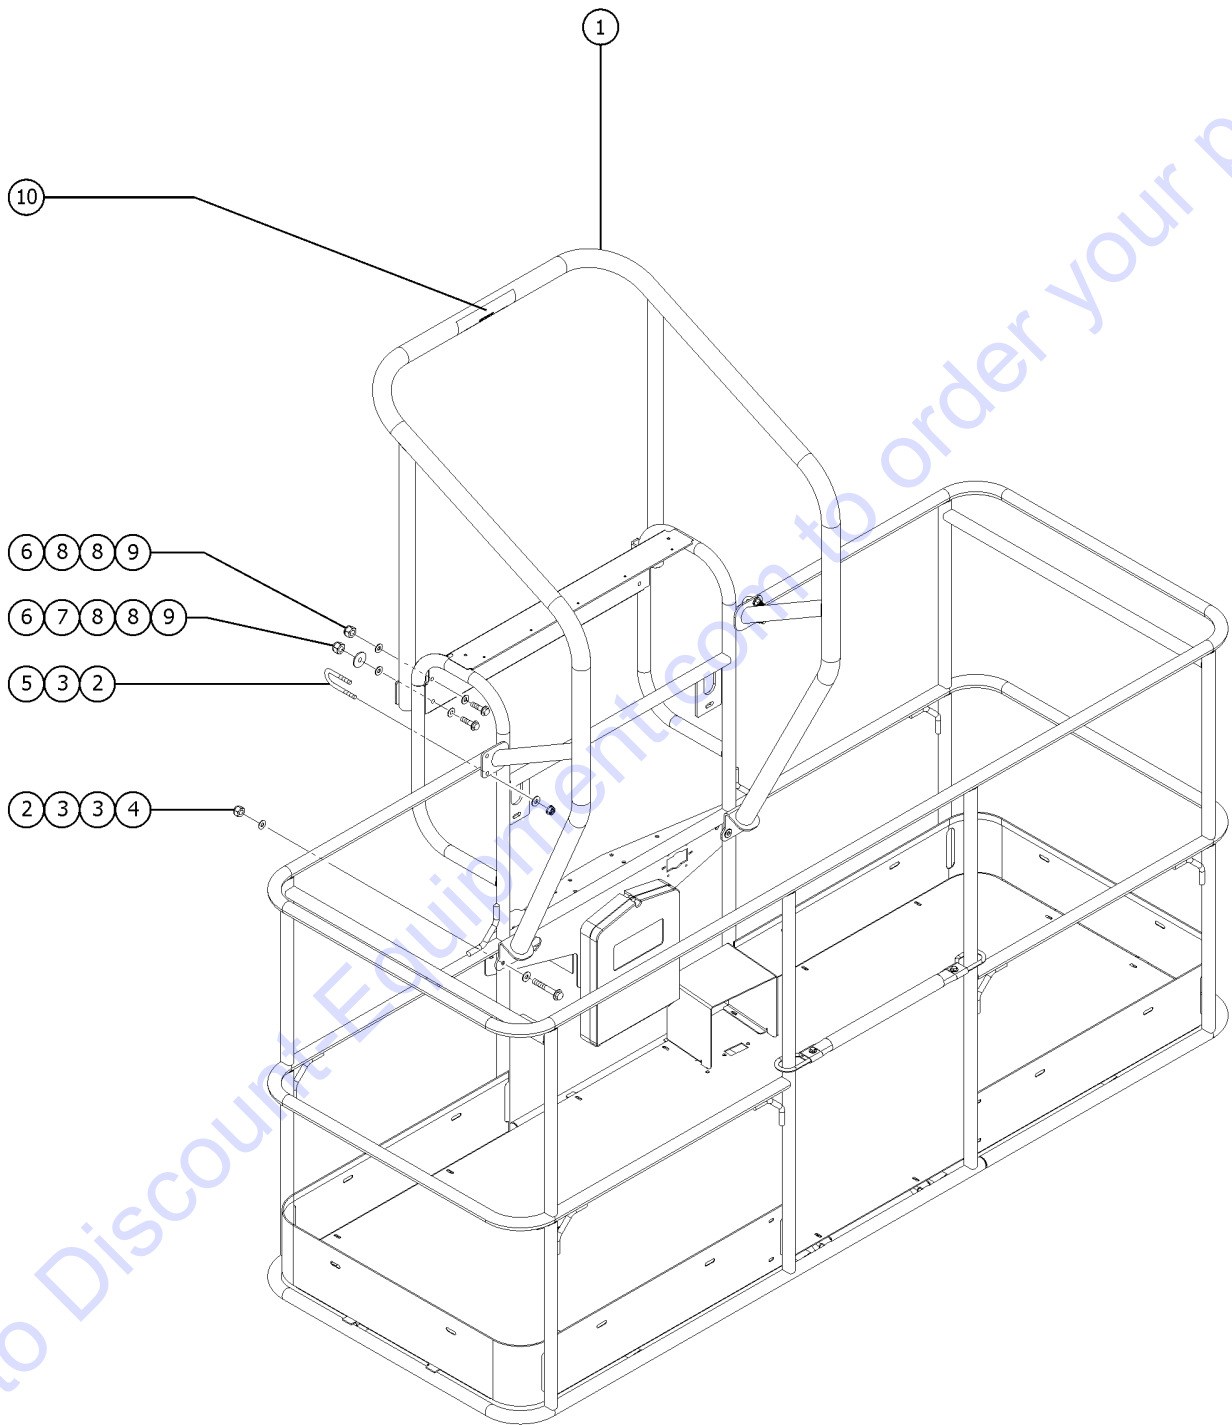

803.1 Operator Protection Structure

803.1 Operator Protection Structure

Item	Part No.	Description	Qty.
		Fits all 6' and 8' Booms	
1	219158GT	ACCESSORY, OPERATOR PROT STRUCT (Complete) includes all fasteners	1
2	1256468GT	NUT, 3/8-16, 8, ZAG	8
3	1255758GT	WASHER, FLAT, 3/8, USS, ZAG	12
4	824069GT	SCREW, HHC, 3/8-16X2.5, 8, ZAG	4
5	1251600GT	U-BOLT, FLATTENED, 1.5 X 3/8	4
6	1261184GT	NUT, 1/4-20, 8, ZAG	4
7	824120GT	WASHER, FLAT, .375 X 1.50 X .125, ZAG Use only with the platform control box cover option	2
8	824113GT	WASHER, FLAT, 1/4, USS, ZAG	6
9	824060GT	SCREW, HHC, 1/4-20 X 1, 8, ZAG	4
10		Ref. DECAL, INSTRUCTION, OPS refer to Section 1	1

Go to Discount-Equipment.com to order your parts