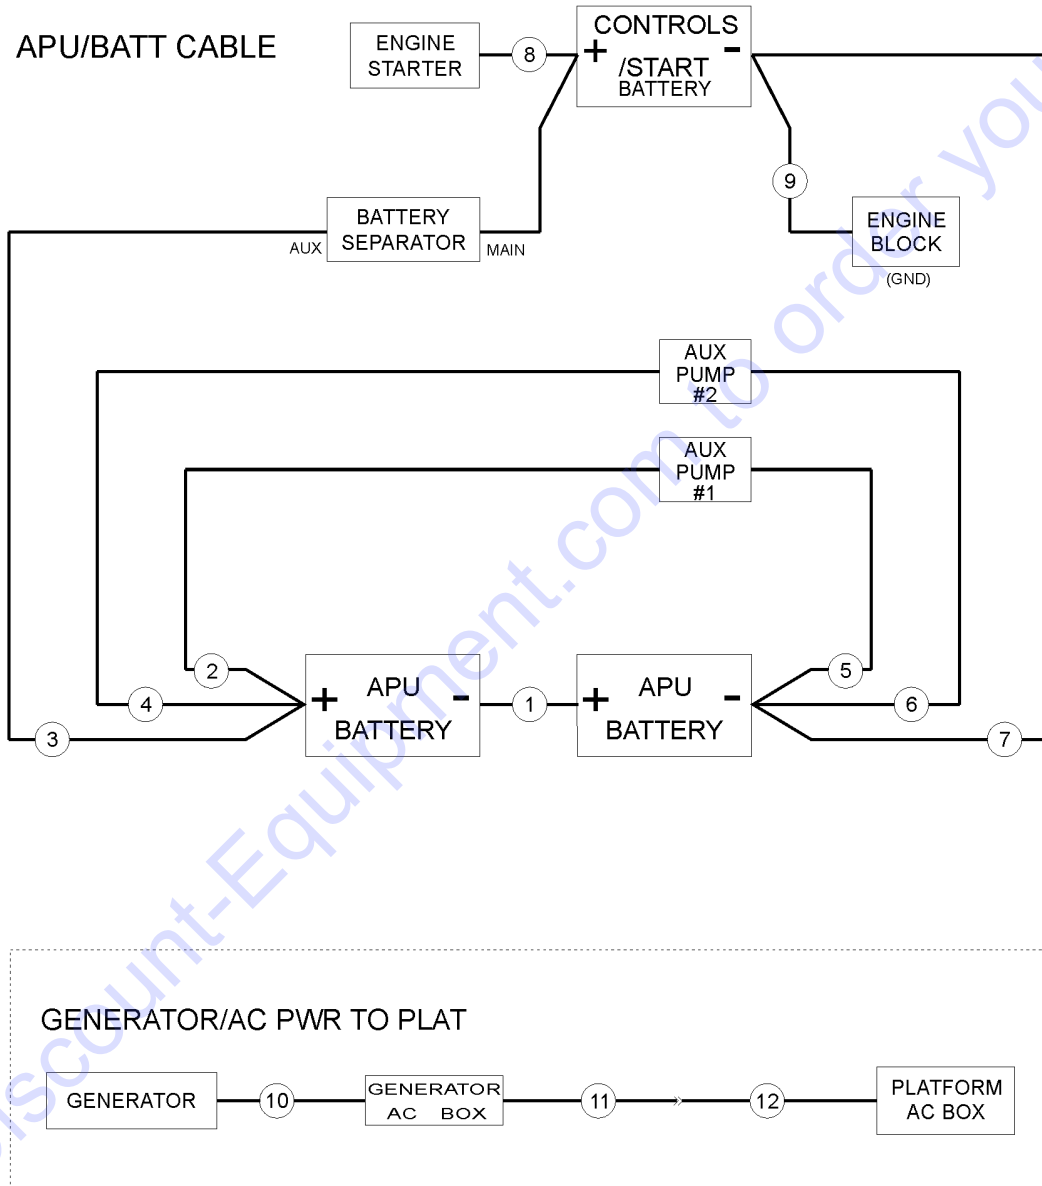

316.1 Wire Harness Diagram - View 2

Item	Part No.	Description	Qty.
1	101185GT	CABLE ASSY, AUX BATT JUMPER, RED (Refer to 316_101)	1
2	238301GT	CABLE ASSY, AUX, RED, 21.5" (Refer to 316_102)	1
3	238302GT	CABLE ASSY, AUX, RED, 117" (Refer to 316_103)	1
4	238300GT	CABLE ASSY, AUX, RED, 17.5" (Refer to 316_104)	1
5	238303GT	CABLE ASSY, AUX, BLACK, 17" (Refer to 316_105)	1
6	238304GT	CABLE ASSY, AUX, BLACK, 22" (Refer to 316_106)	1
7	238305GT	CABLE ASSY, AUX, BLACK, 148" (Refer to 316_107)	1
8	236703GT	BATTERY CABLE, 2/0 GA, RED, 72" (Refer to 316_108) (Deutz models)	1
-	236707GT	BATTERY CABLE, 2/0 GA, RED, 109.5" (Refer to 316_108A) (Perkins models)	1
9	236704GT	BATTERY CABLE, 2/0 GA, BLACK, 82" (Refer to 316_109)	1
-	236708GT	BATTERY CABLE, 2/0 GA, BLACK, 73" (Refer to 316_109A)	1
10	824518GT	CABLE, GENERATOR TO J-BOX (Refer to 316_110) (to SN SX18016H-354)	1
-	1263628GT	CABLE, GEN TO J-BOX, SX EU (Refer to 316_110A) (from SN SX18016H-355)	1
11	237881GT	HARNESS, LOWER AC/3P PWR (Refer to 316_111)	1
12	237880GT	HARNESS, UPPER AC/3P PWR CABLE (Refer to 316_112)	1

Go to Discount-Equipment.com to order your parts