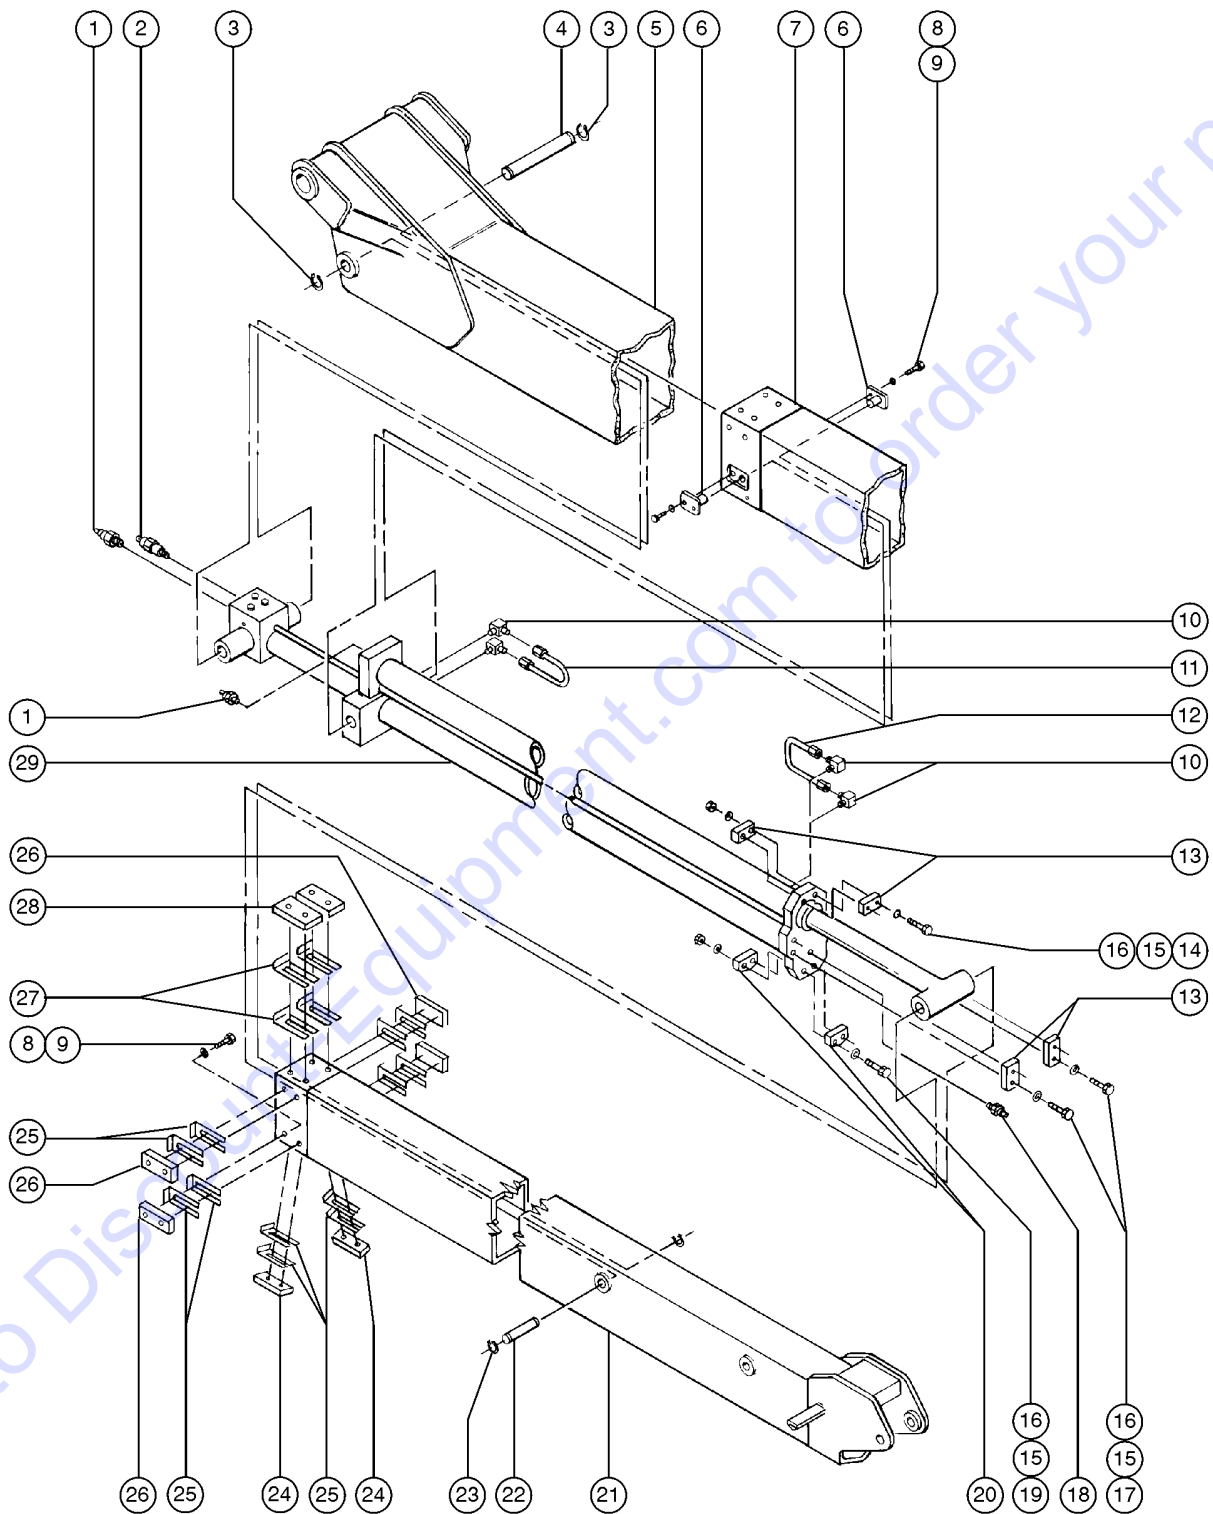

Item	Part No.	Description	Qty.
1	36188GT	VALVE,COUNTERBAL.CACA-LHN@2000	2
1-	43018GT	SEAL KIT (39345)	
2	36207GT	VALVE,COUNTERBAL.CWCA-LHN@2000	1
2-	62449GT	SEAL KIT,SUN "CWCA" CB VALVES*	
3	825796GT	SNAP RING,EXTERNAL,1.50,ZAG	2
4	34268GT	PIN,1.50DIA X 14.41LG,2RING	1
5	33947GT	BOOM TUBE ASSEMBLY	1
6	34170-SGT	EXT.CYL.MOUNTING PIN WLDMT.	2
7	34429GT	WELD,BOOM,#2,V-BOTTOM	1
8	6175GT	SCREW,HHC,3/8-16 X 1	18
9	6021GT	WASHER,LOCK,.375	18
10	13921GT	ELBOW,070220-4-4	4
11	34741GT	FLARE TUBE ASSY,EXT.CYLINDER	1
12	34736GT	FLARE TUBE ASSY,EXT.CYLINDER	1
13	34165GT	WEAR PAD,EXTENSION CYLINDER	4
14	6884GT	SCREW,HHC,1/4-20 X 2.5	2
15	6638GT	WASHER,FLAT,USS,1/4"Y	8
16	6889GT	NUT,LP NYLOCK,1/4-20	8
17	4266GT	SCREW,HHC,1/4-20 X 2	4
18	33494GT	VALVE,SEQUENCE	1
18-	43018GT	SEAL KIT (39345)	
19	8179GT	SCREW,HHC,1/4-20 X 2.25	2
20	34165GT	WEAR PAD,EXTENSION CYLINDER	2
21	227149GT	ASSY,S60/65 BOOM TUBE,V-BOTTOM	1
22	T108079GT	PIN,1.25DIA X 8.30LG,2RING	1
23	30217GT	SNAP RING,EXTERNAL,1.25 DIA.**	2
24	30138GT	WEAR PAD,5 X 1.5 X .625 W/NUTS	2
25	29080GT	SHIM,WEAR PAD,5X 1.5 16GA	

602.1 Boom Assembly - View 1 (to SN 3648)