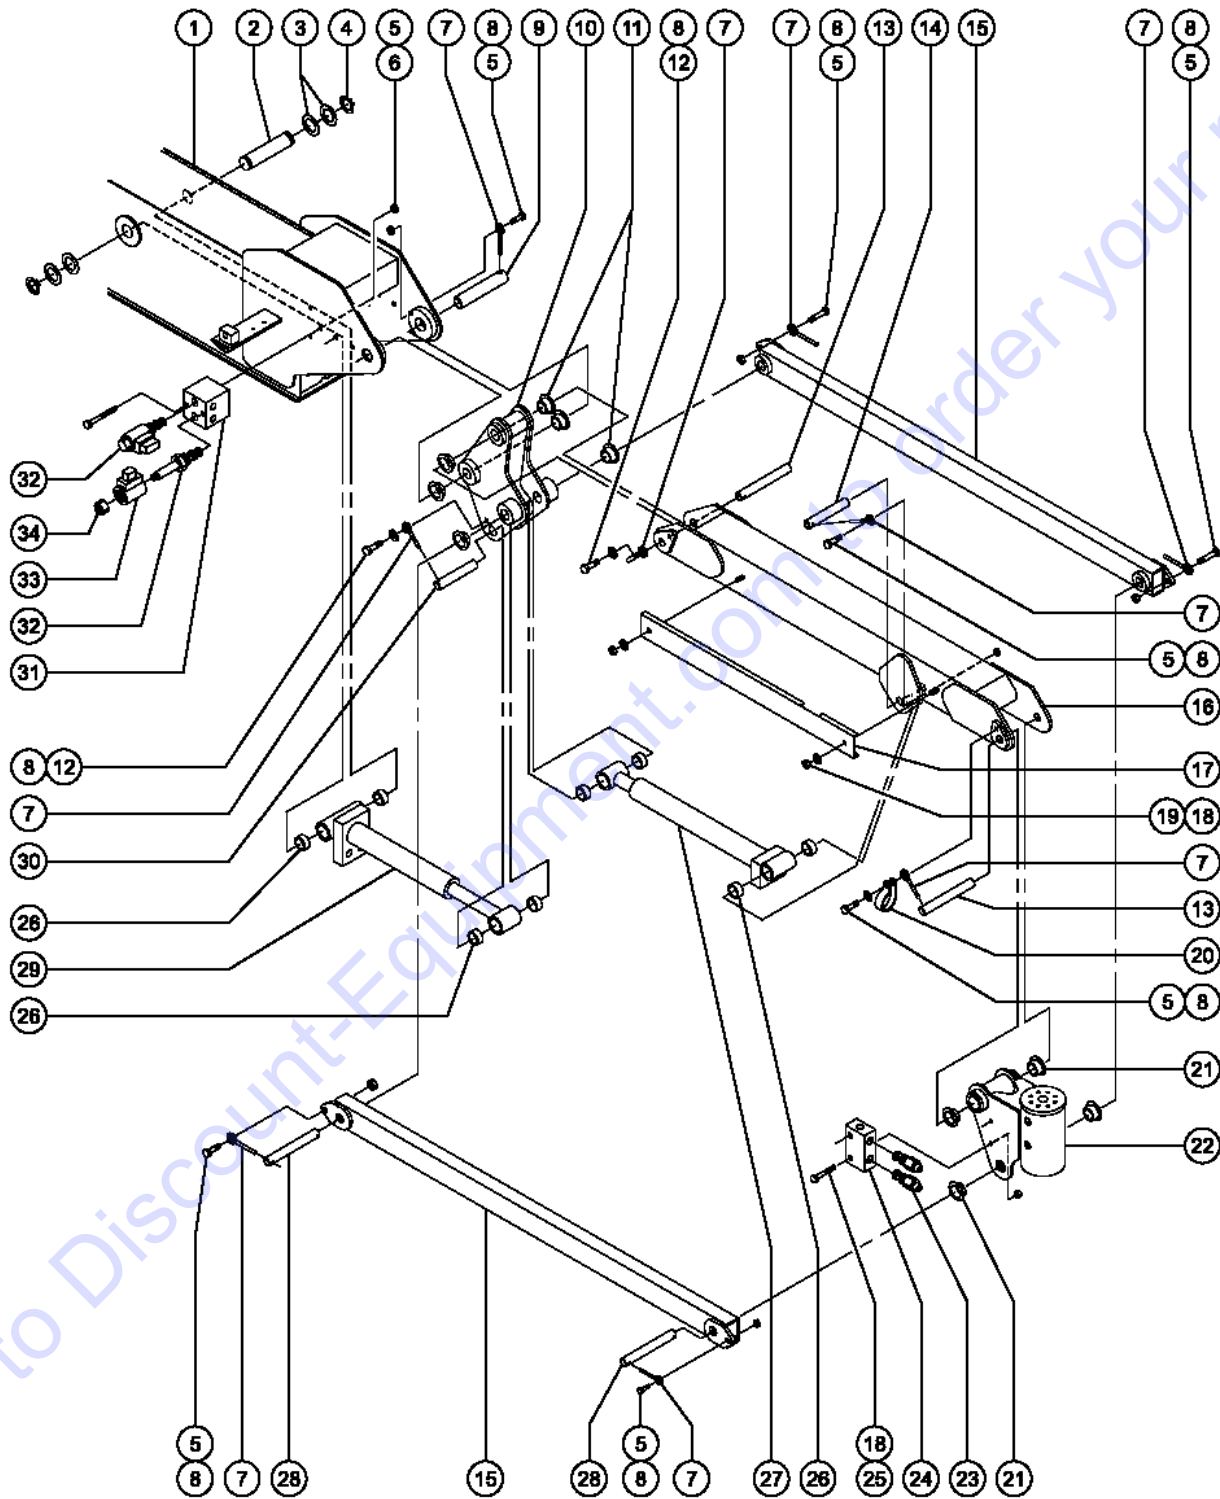

Go to Discount-Equipment.com to order your parts

606.1 Jib Boom and Platform Rotator (to SN 7400)