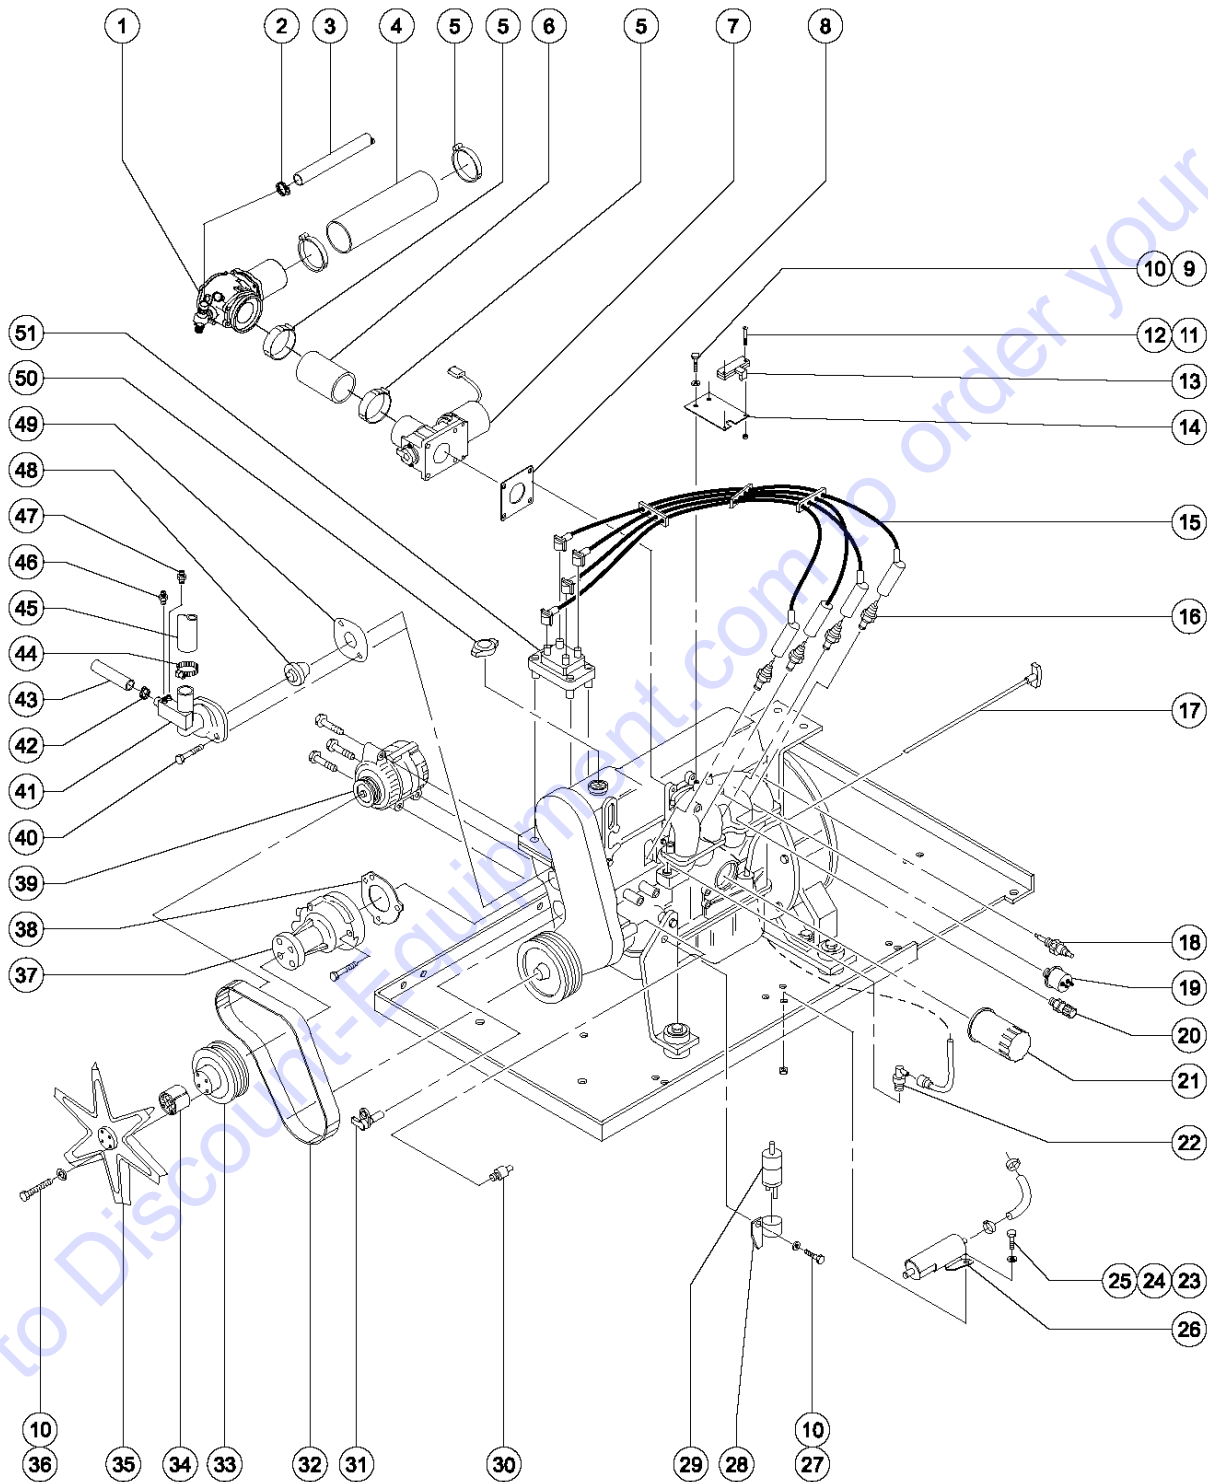

401.3 Ford LRG-425 EFI Engine - View 1 (from SN 7833)

401.3 Ford LRG-425 EFI Engine - View 1 (from SN 7833)

<i>Item</i>	<i>Part No.</i>	<i>Description</i>	<i>Qty.</i>
50	49881GT	OIL FILLER CAP FOR LRG ENGINE	1
51	33970GT	COIL, ELECTRONIC IGN., FORD	1

Go to Discount-Equipment.com to order your parts