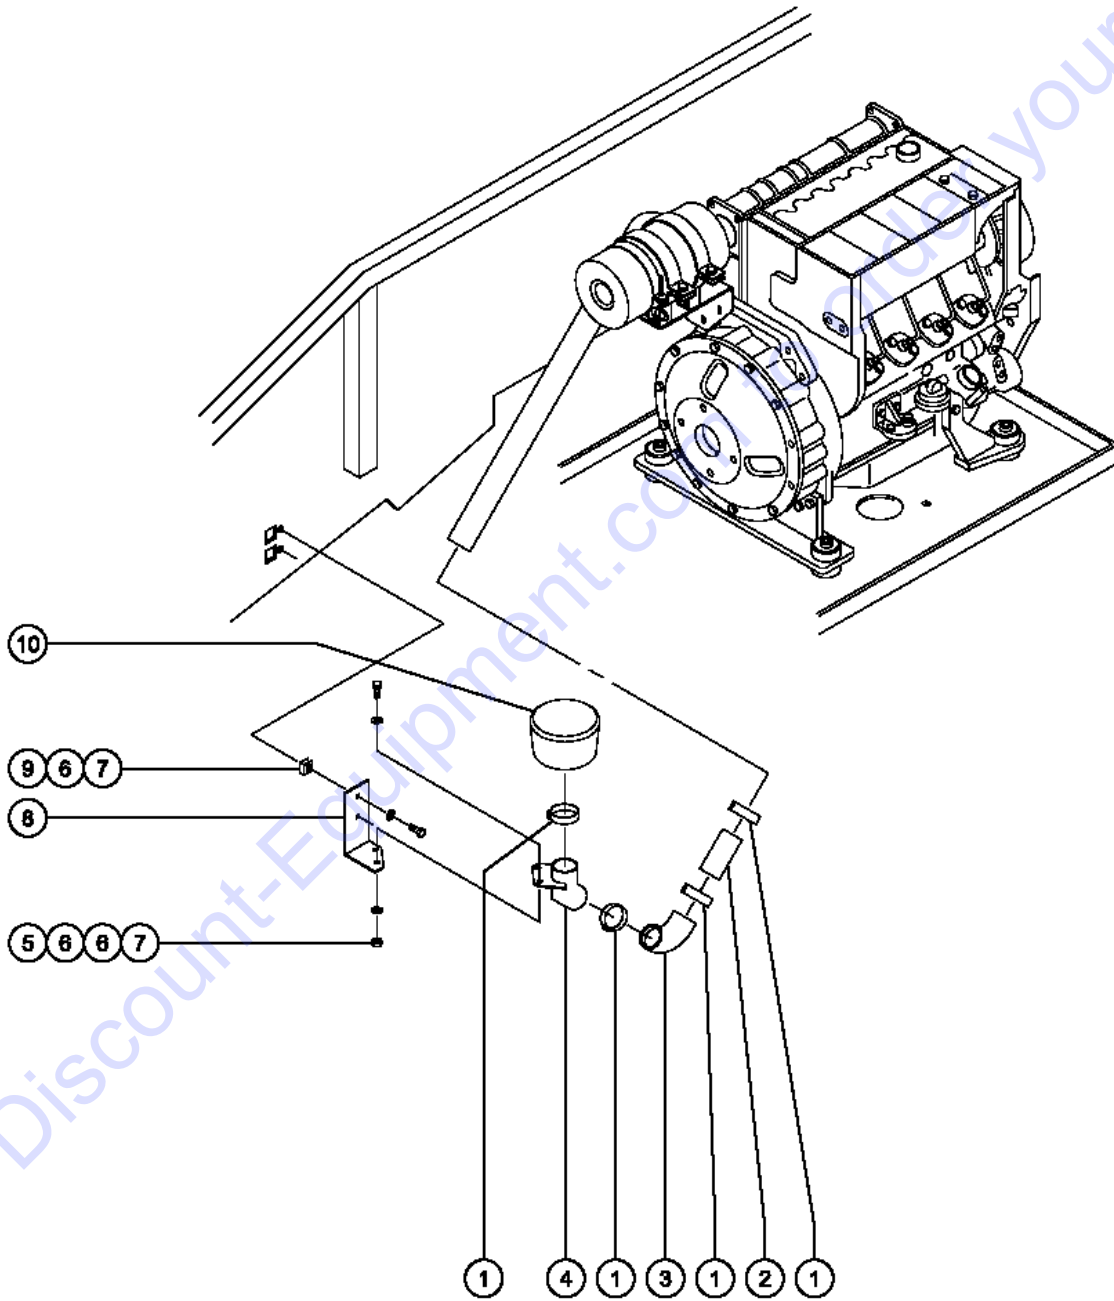

811.1 Hostile Environment Package, Engine

Go to Discount-Equipment.com to buy your parts

811.1 Hostile Environment Package, Engine

Item	Part No.	Description	Qty.
	36873GT	S60,80 HOSTILE ENVIRONMT,DEUTZ	
	102007GT	OPT,PRECLEANER,PERKINS,S40	
1	30971GT	CLAMP,HOSE,3.0"	4
2	35067GT	TUBE,RD,ALUM 2.5 X .083	8
		Deutz models	
2B	35067GT	TUBE,RD,ALUM 2.5 X .083	3
		Perkins models	
3	34164GT	ELBOW,90 DEGR,RUBBER,2.5" I.D.*	1
4	34526GT	WELDMENT,PRECLEANER MOUNT	1
		Deutz models	
4	34894GT	WELDMENT,AIR CLEANER	1
		Perkins models	
5	4828GT	NUT,NYLOCK,3/8-16	2
6	6097GT	WASHER,FLAT,USS,3/8",Y	6
7	6175GT	SCREW,HHC,3/8-16 X 1	4
8	53129GT	BRACKET, PRE-FILTER	1
		Deutz models	
8-	63633PGT	BRKT, PREFILTER ADAPTER PAINTD	1
		Perkins models	
9	29868GT	SPRING CLIP,3/8-16,.05-.20X.73,ZAG	2
10	34959GT	PRECLEANER, AIR INTAKE	1