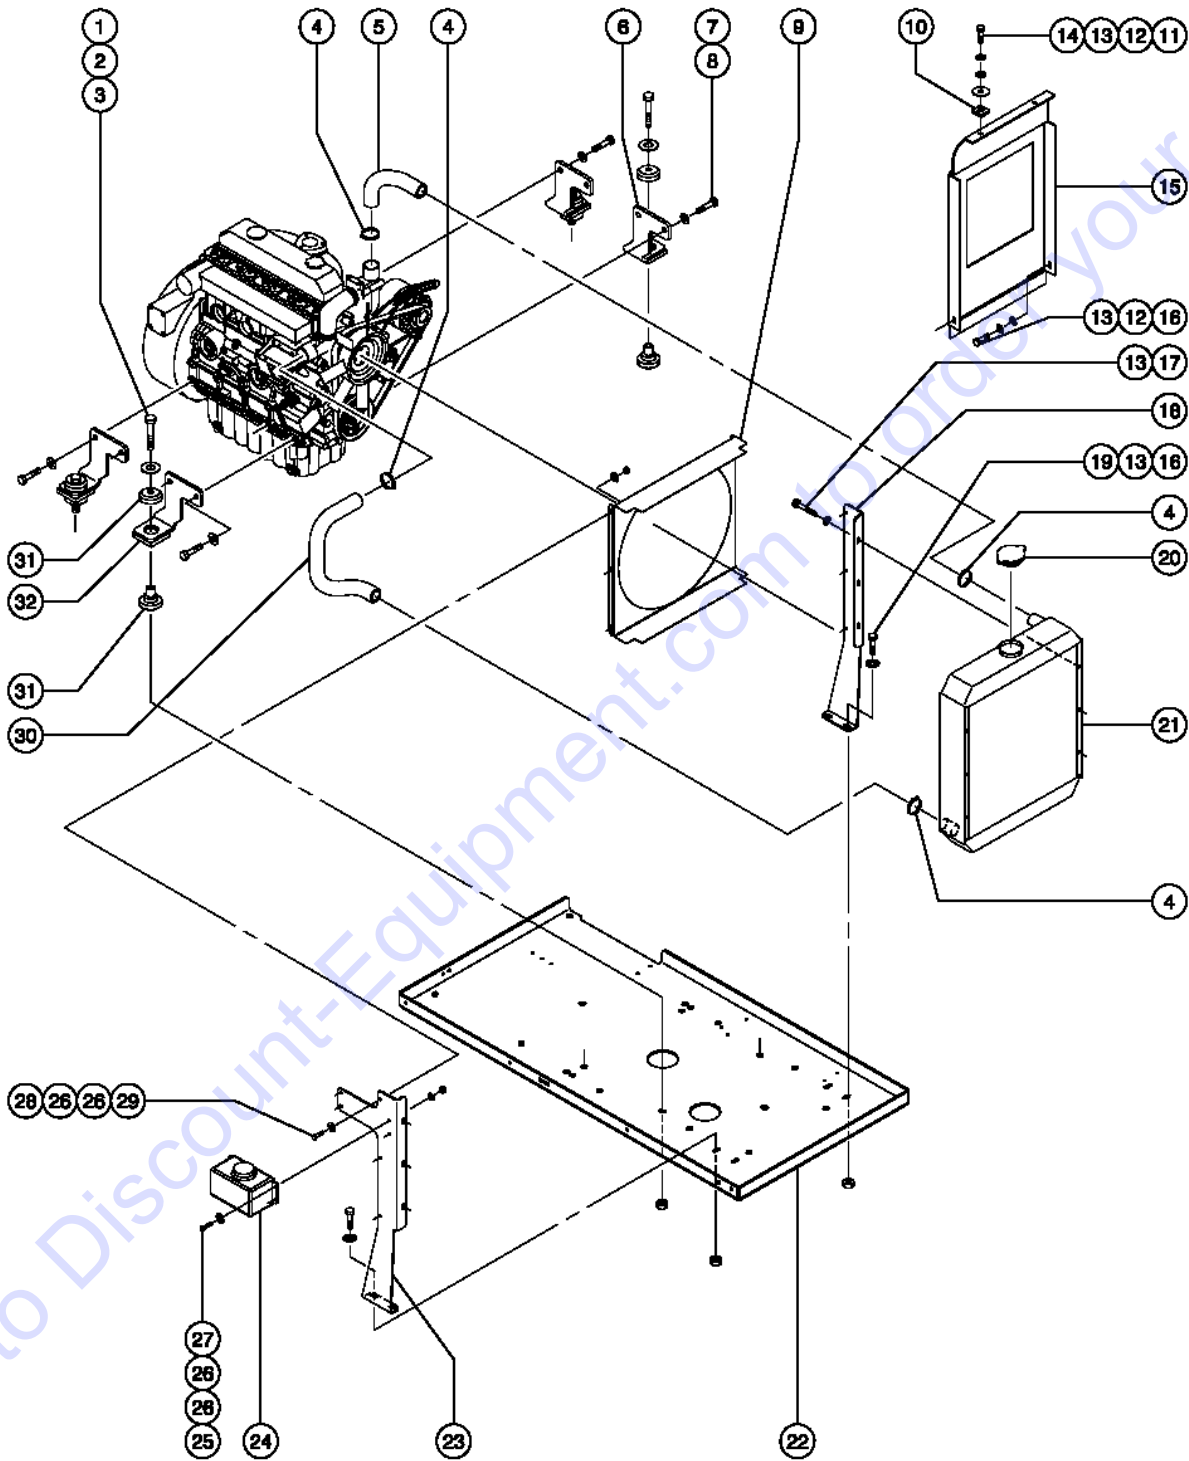

<i>Item</i>	<i>Part No.</i>	<i>Description</i>	<i>Qty.</i>
1	65505GT	GASKET, THERMOSTAT (53883)	1
2	65506GT	CLAMP, HOSE (53883)	2
3	65507GT	HOSE, WATER PUMP (53383)	1
4	65493GT	THERMOSTAT, PERKINS (53883)	1
5	65488GT	LEVER ALTERNATOR, (53883)	1
6	49381GT	SCREW,HHC,M12 X 30	2
7	65355GT	WASHER,LOCK,M12	2
8	65494GT	HOUSING,THERMOSTAT (53883)	1
9	67349GT	SCREW,HHC,M8 X 50	4
10	49408GT	WASHER,LOCK,M8	4
11	65490GT	FAN, PERKINS (53883)	1
12	62423GT	BELT,V KIT, PERKINS 704-30	1
13	77482GT	PULLEY, WATER PUMP	1
14	65496GT	PULLEY,CRANKSHAFT (53883)	1
15	65491GT	WATER PUMP, PERKINS (53883)	1
16	65492GT	GASKET,TIMMING CASE COVER	1

410.1 Perkins 704-30 Engine - View 4