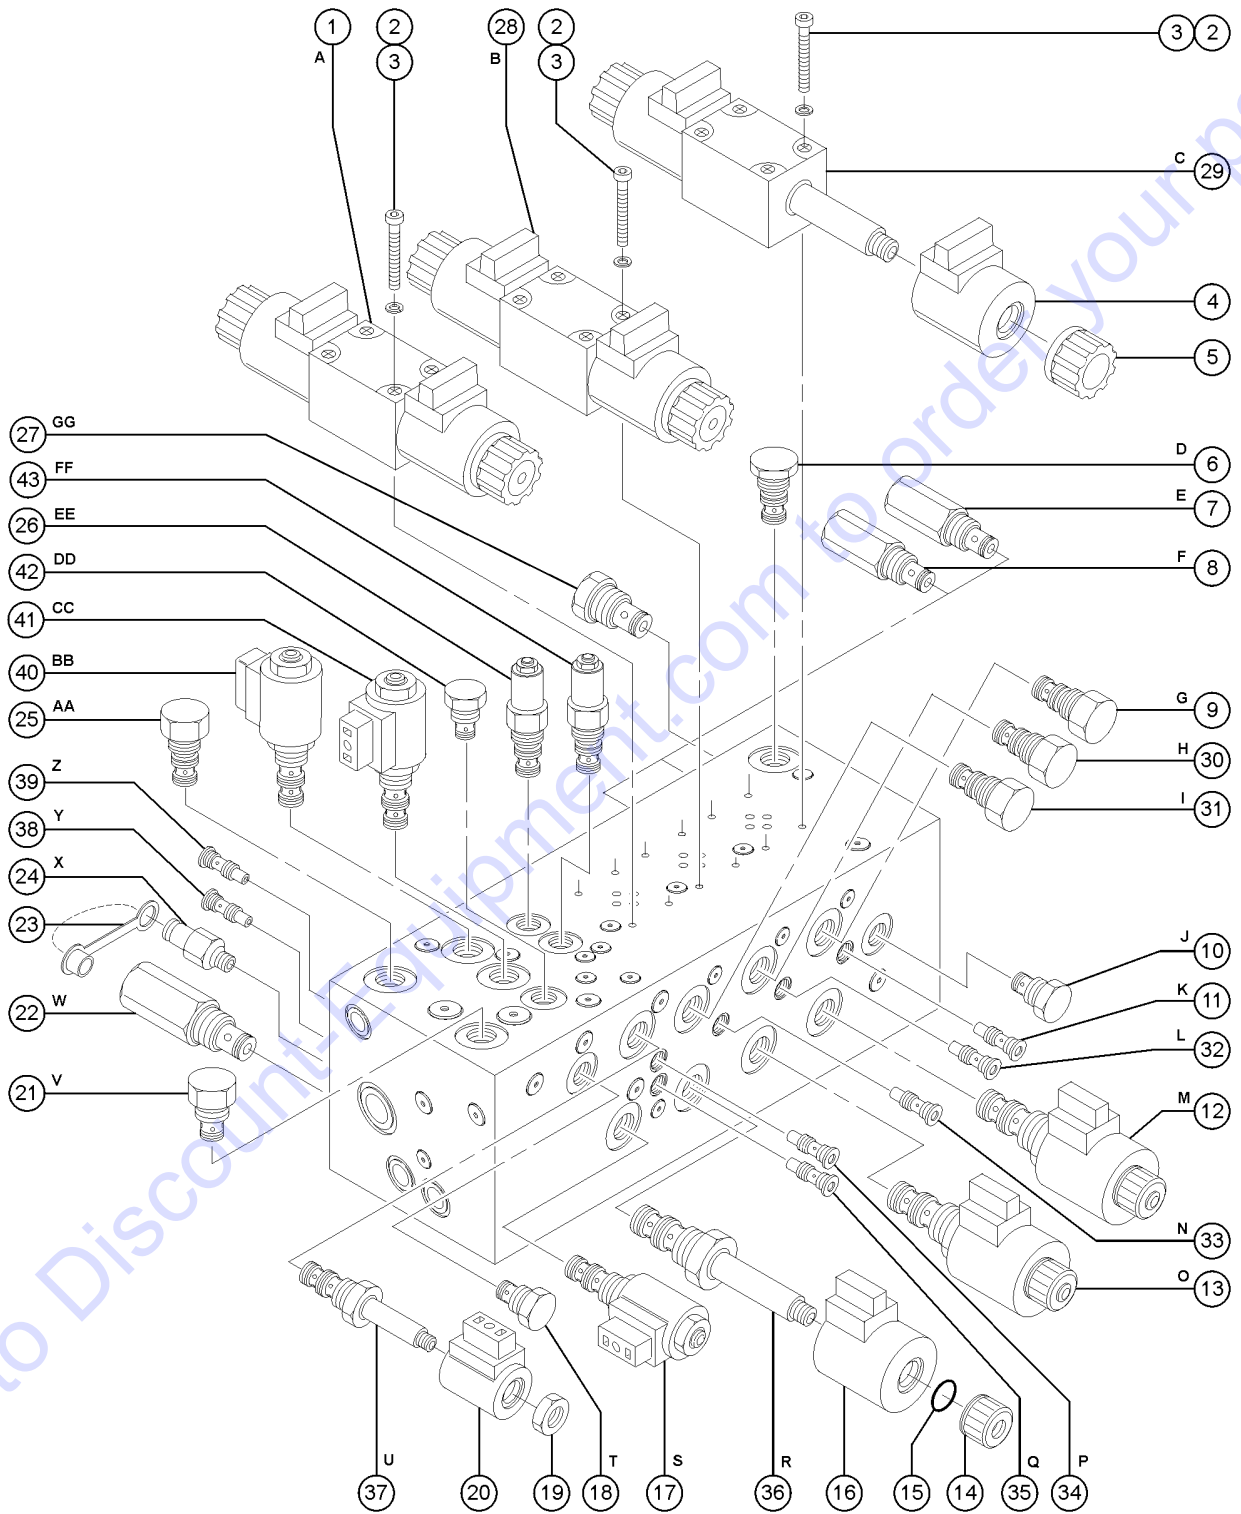

506.1 Function Manifold, S-60

Item	Part No.	Description	Qty.
21	27804GT	VALVE,DIFFERENTIAL SENSING*** V, Meters Flow to Functions	1
22A	32663GT	VALVE,RELIEF 2600 PSI W, System Relief; S-60 models	1
23	48880GT	CAP,DIAGNOSTIC NIPPLE	1
24	48997GT	NIPPLE,DIAGNOSTIC,#4 PORT*** X, Testing	1
24-	20224GT	DIAGNOSTIC FEMALE Q-DSCNT	1
25	34542GT	VALVE,FLOW REGULATOR 5.0 GPM AA, steer circuit; oscillate models	1
25-	111705GT	VALVE,FLOW REGULATOR 3.5 GPM** AA, steer circuit; non-oscillate models	1
26	48647GT	VALVE,COUNTERBALANCE,3500 PSI* EE, Platform Level Up	1
27	32725GT	VALVE,CHECK (30797) GG, Boom Extend/Retract Circuit	1
28	146165GT	VALVE KIT,D03 B, Boom Up/Down; includes 2 each items 4 and 5	1
29	146165GT	VALVE KIT,D03 C, Boom Extend/Retract; includes 2 each items 4 and 5	1
30	27802GT	VALVE,DIFFERENTIAL SENSING*** H, Boom Up	1
31	27802GT	VALVE,DIFFERENTIAL SENSING*** I, Turntable Rotate Left/Right	1
32	27807GT	VALVE,CHECK*** L, Differential Sensing Circuit, Boom Up/Down	1
33	27807GT	VALVE,CHECK*** N, Differential Sensing Circuit, Turntable Left/Right	1
34	27807GT	VALVE,CHECK*** P, Differential Sensing Circuit, Platform Level Circuit	1
35	27807GT	VALVE,CHECK*** Q, Differential Sensing Circuit, Platform Level Circuit	1
36	27801GT	VALVE,PROPORTIONAL SOLENOID*** R, Turntable Left/Right	1
37	65766GT	VALVE,SOLENOID,10V W/DIODE*** U, Platform Level Down; includes items 19 and 20; from SN 7501	1
37-	48642GT	VALVE-SOLENOID, 2POS,3WAY,10V U, Platform Level Down; includes items 19 and 20; to SN 7500	1
38	27807GT	VALVE,CHECK*** Y, Differential Sensing Circuit, Platform Rotate Circuit	1
39	27807GT	VALVE,CHECK*** Z, Differential Sensing Circuit, Platform Rotate Circuit	1
40	65766GT	VALVE,SOLENOID,10V W/DIODE*** BB, Platform Rotate Left; from SN 7501	1
40-	48642GT	VALVE-SOLENOID, 2POS,3WAY,10V BB, Platform Rotate Left; to SN 7500	1
41	65766GT	VALVE,SOLENOID,10V W/DIODE*** CC, Platform Rotate Right; from SN 7501	1
41-	48642GT	VALVE-SOLENOID, 2POS,3WAY,10V CC, Platform Rotate Right; to SN 7500	1
42	31100GT	VALVE,FLOW REGULATOR 0.6GPM DD, Platform Rotate Circuit	1
43	48647GT	VALVE,COUNTERBALANCE,3500 PSI* FF, Platform Level Down	1