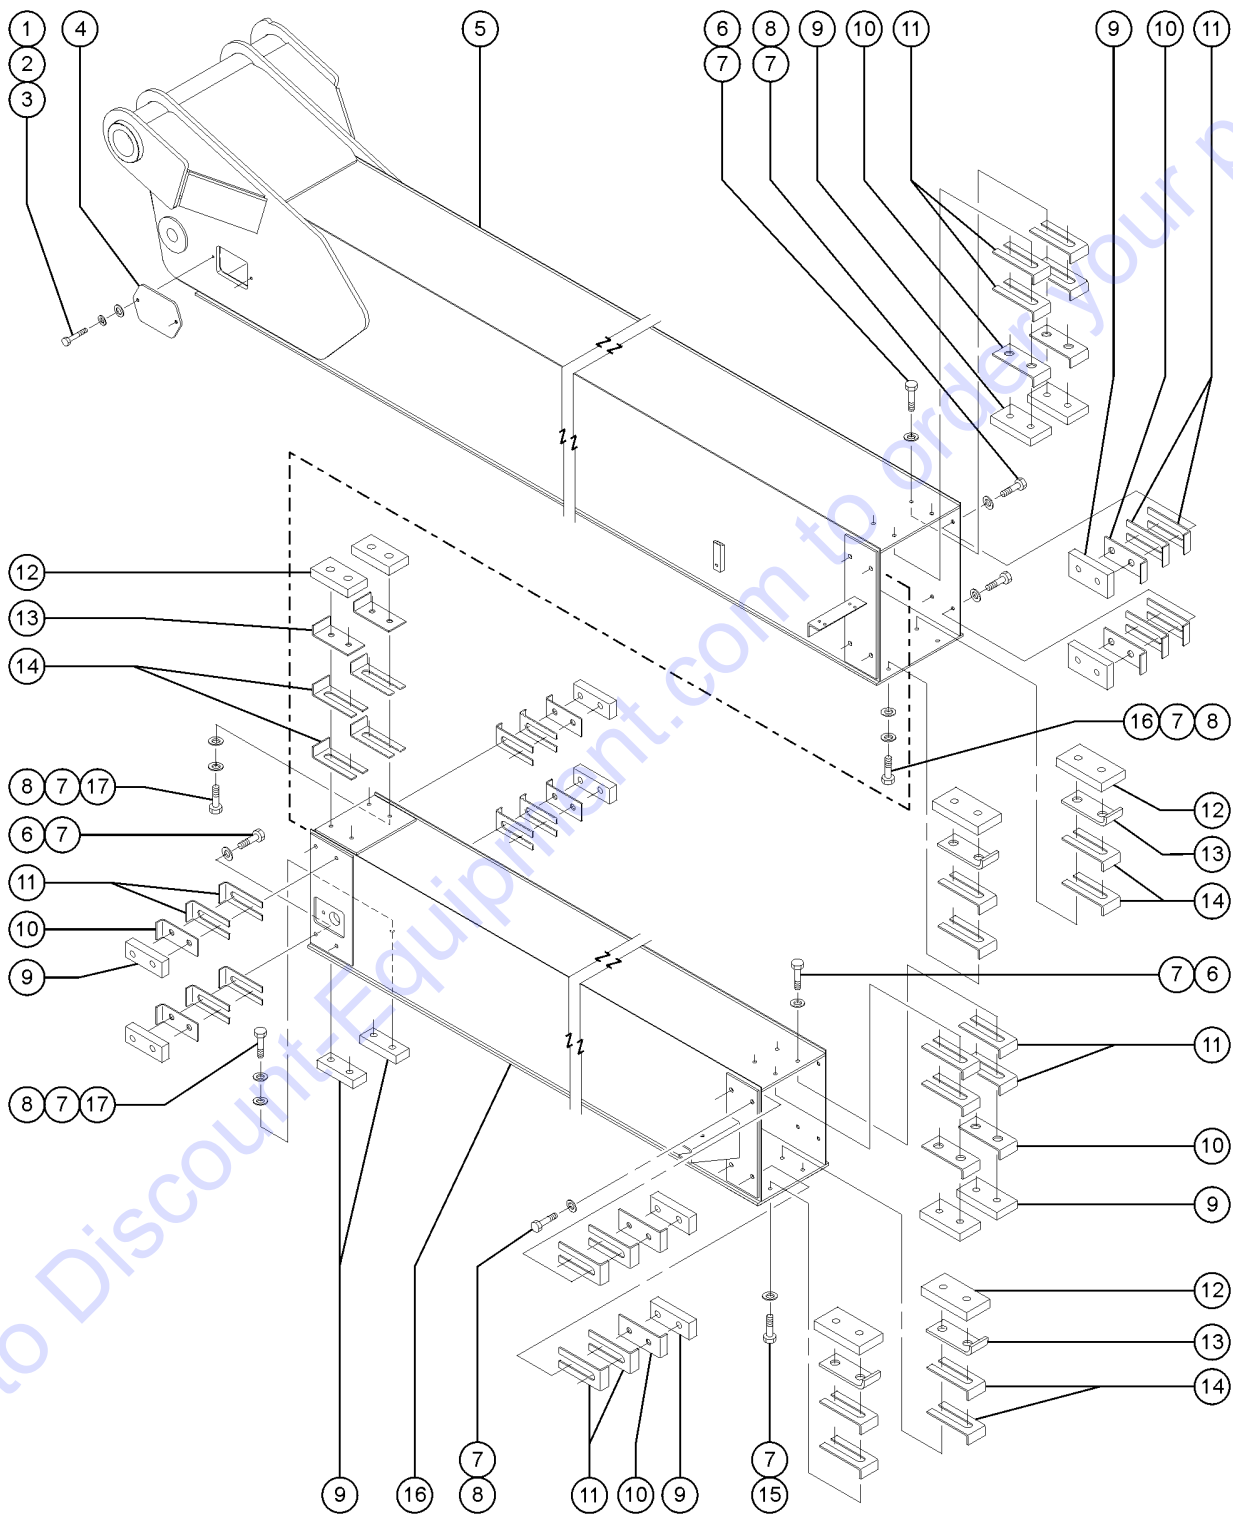

603.2 Boom Assembly - View 2 (from SN 3649)

Go to DiscountEquipment.com to order your parts

Item	Part No.	Description	Qty.
1	8914GT	SCREW,HHC,1/4-20 X .625	4
2	6356GT	WASHER,LOCK,.25	4
3	6638GT	WASHER,FLAT,USS,1/4"Y	4
4	34284P-SGT	COVER,BOOM SECTION #1 PAINTED	2
5	58028GT	BOOM TUBE ASSY. FLAT BTM.	1
5-	34131GT	BEARING,2.50IDX3.00ODX2.00L	2
6	6175GT	SCREW,HHC,3/8-16 X 1	20
7	6021GT	WASHER,LOCK,.375	48
8	6019GT	SCREW,HHC,3/8-16 X 1.25 GRD 5	24
9	30138GT	WEAR PAD,5 X 1.5 X .625 W/NUTS	18
10	38620GT	SHIM,WEAR PAD,5 X 1.5,14GA	16
11	29080GT	SHIM,WEAR PAD,5X 1.5 16GA	
12	34124GT	WEAR PAD,5 X 3 X .625 W/NUTS	6
13	38621GT	SHIM,PAD,5 X 3	6
14	34344GT	SHIM,SIDE PAD 16GA. 3 X 5	
15	8516GT	SCREW, HCC, 3/8-16 X 1.50	4
16	53019-SGT	WELD,BOOM,#2,FLAT BOTTOM	1
17	6097GT	WASHER,FLAT,USS,3/8",Y	12