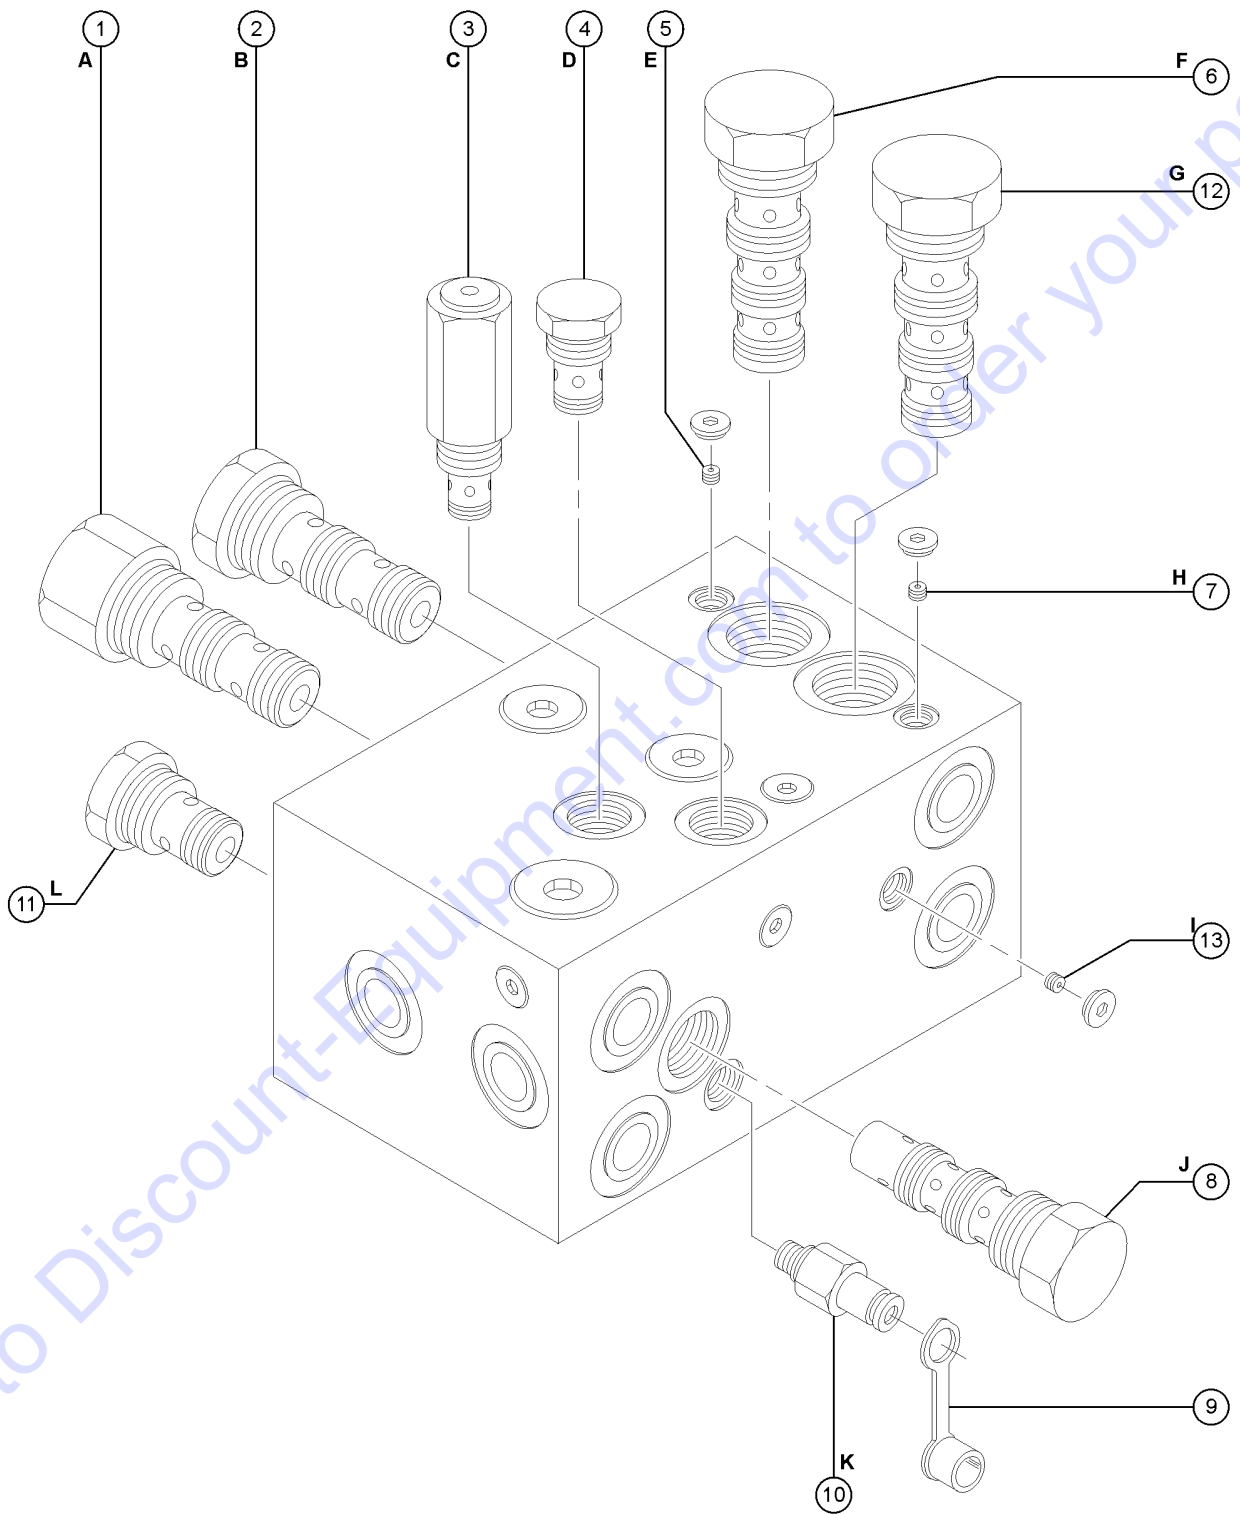

304.1 Drive Manifold (to SN 7809)

Go to Discount-Equipment.com to order your parts