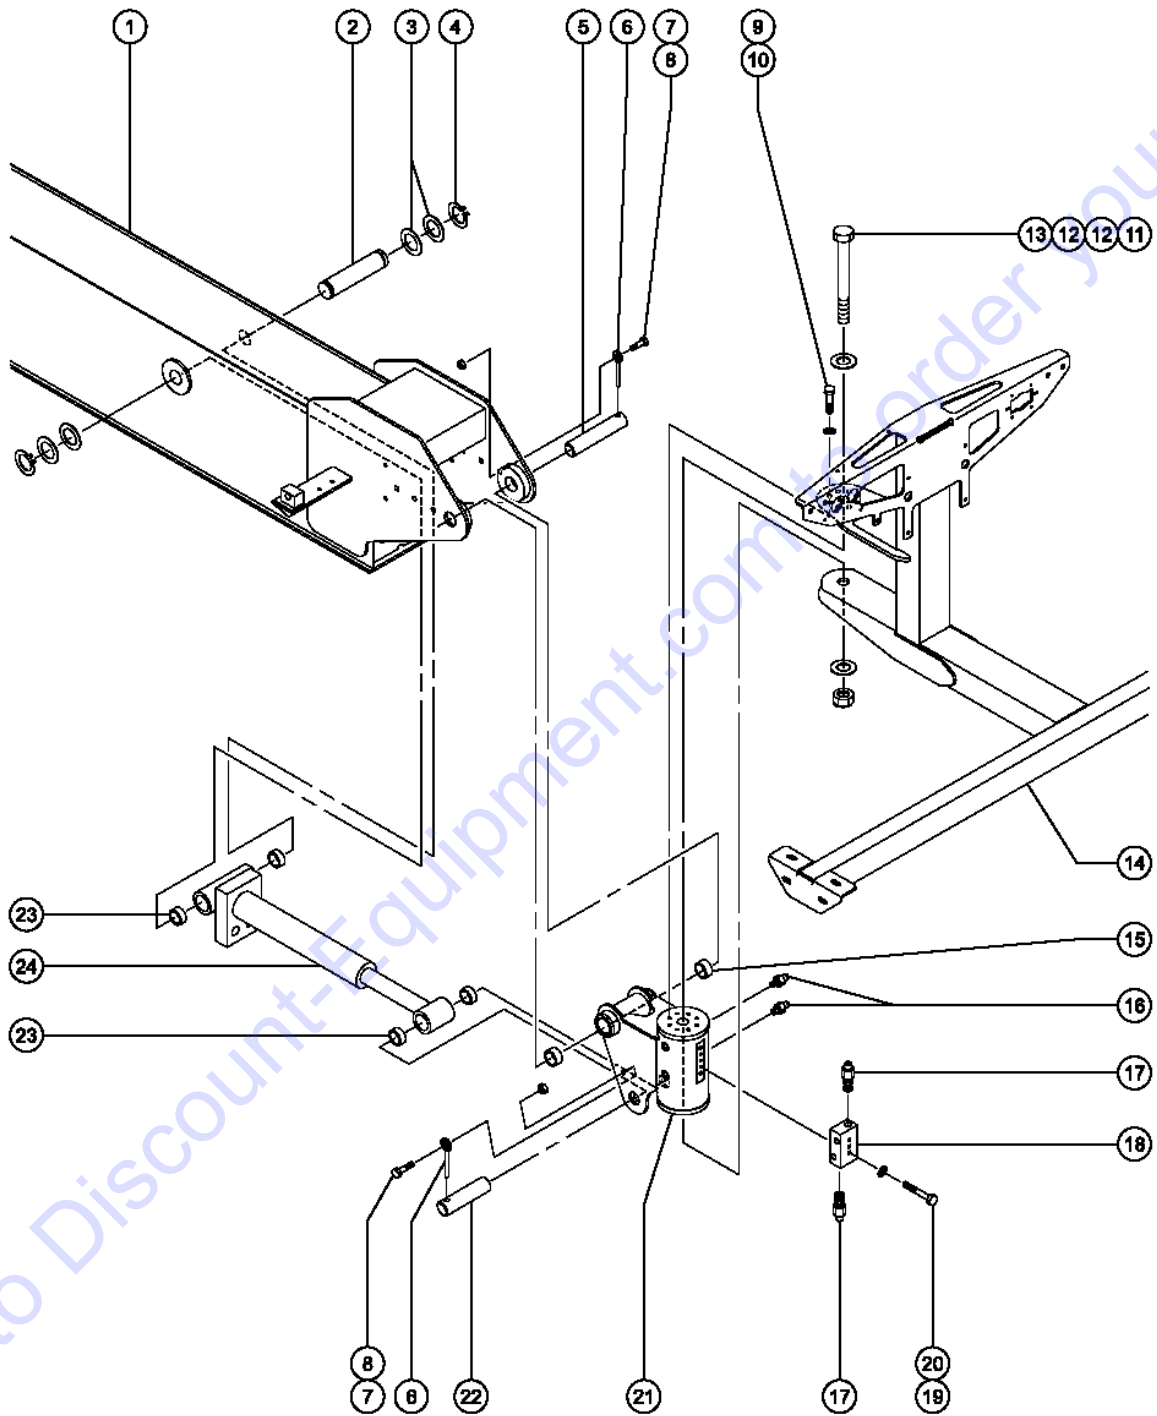

605.2 Slave Cylinder and Platform Rotator (from SN 7401)

Item	Part No.	Description	Qty.
1		Ref. Boom Installation (refer to Figure 6-B)	
2	T108079GT	PIN,1.25DIAX8.30LG,2RING	1
3	30255GT	WASHER,SHIM,1.27 X 2.13 X .062	4
4	30217GT	SNAP RING,EXTERNAL,1.25 DIA.**	2
5	T108078GT	PIN,1.25DIAX9.50LG,1HOLE	1
6	825019GT	ROD END, .375X3.69, ZAG	2
7	8516GT	SCREW, HCC, 3/8-16 X 1.50	2
8	4828GT	NUT,NYLOCK,3/8-16	2
9	6175GT	SCREW,HHC,3/8-16 X 1	8
10	6097GT	WASHER,FLAT,USS,3/8",Y	8
11	73928GT	SCREW,HHC,1-8 X 11,GRD 5***	1
12	122079GT	WASHER,FLAT,1.000,HARDENED	2
13	29764GT	NUT,NYLOCK,1-8	1
14	60370-SGT	PLATFORM SUPPORT WELDMNT-SERV*	1
15	30219GT	BEARING,FL,1.25ID X 1.41OD X 1	2
16	13852GT	VALVE ASSY,BLEED***	2
17	62506GT	VALVE - COUNTERBALANCE**	2
18	73807GT	MANIFOLD,ROTATOR,CB*** includes Index No. 17	1
19	6145GT	SCREW,HHC,1/4-20 X 1.5	3
20	6356GT	WASHER,LOCK,.25	3
21	94398GT	ROTATOR,PLAT,NON-JIB includes Index No's. 15 and 16	1
21-	122944GT	SEAL KIT,8K ROTATOR*** for rotator 94398; check stamp on part prior to ordering	
21-	62417GT	SEAL KIT,PLAT ROTATE*** for rotator 73917; check stamp on part prior to ordering	1
21-	75395GT	BEARING KIT,PLAT ROTATOR,SUPER for rotator 73917; check stamp on part prior to ordering	1
22	T108075GT	PIN,1.25DIAX5.25LG,1HOLE	1
23	1262634GT	BUSHING,POLYGON,BM5121	4
24	63210GT	CYLINDER,SLAVE,3 X 11.38*** includes Index No. 19	1
24-	63350GT	SEAL KIT,CYL (63210)	1

605.2 Slave Cylinder and Platform Rotator (from SN 7401)