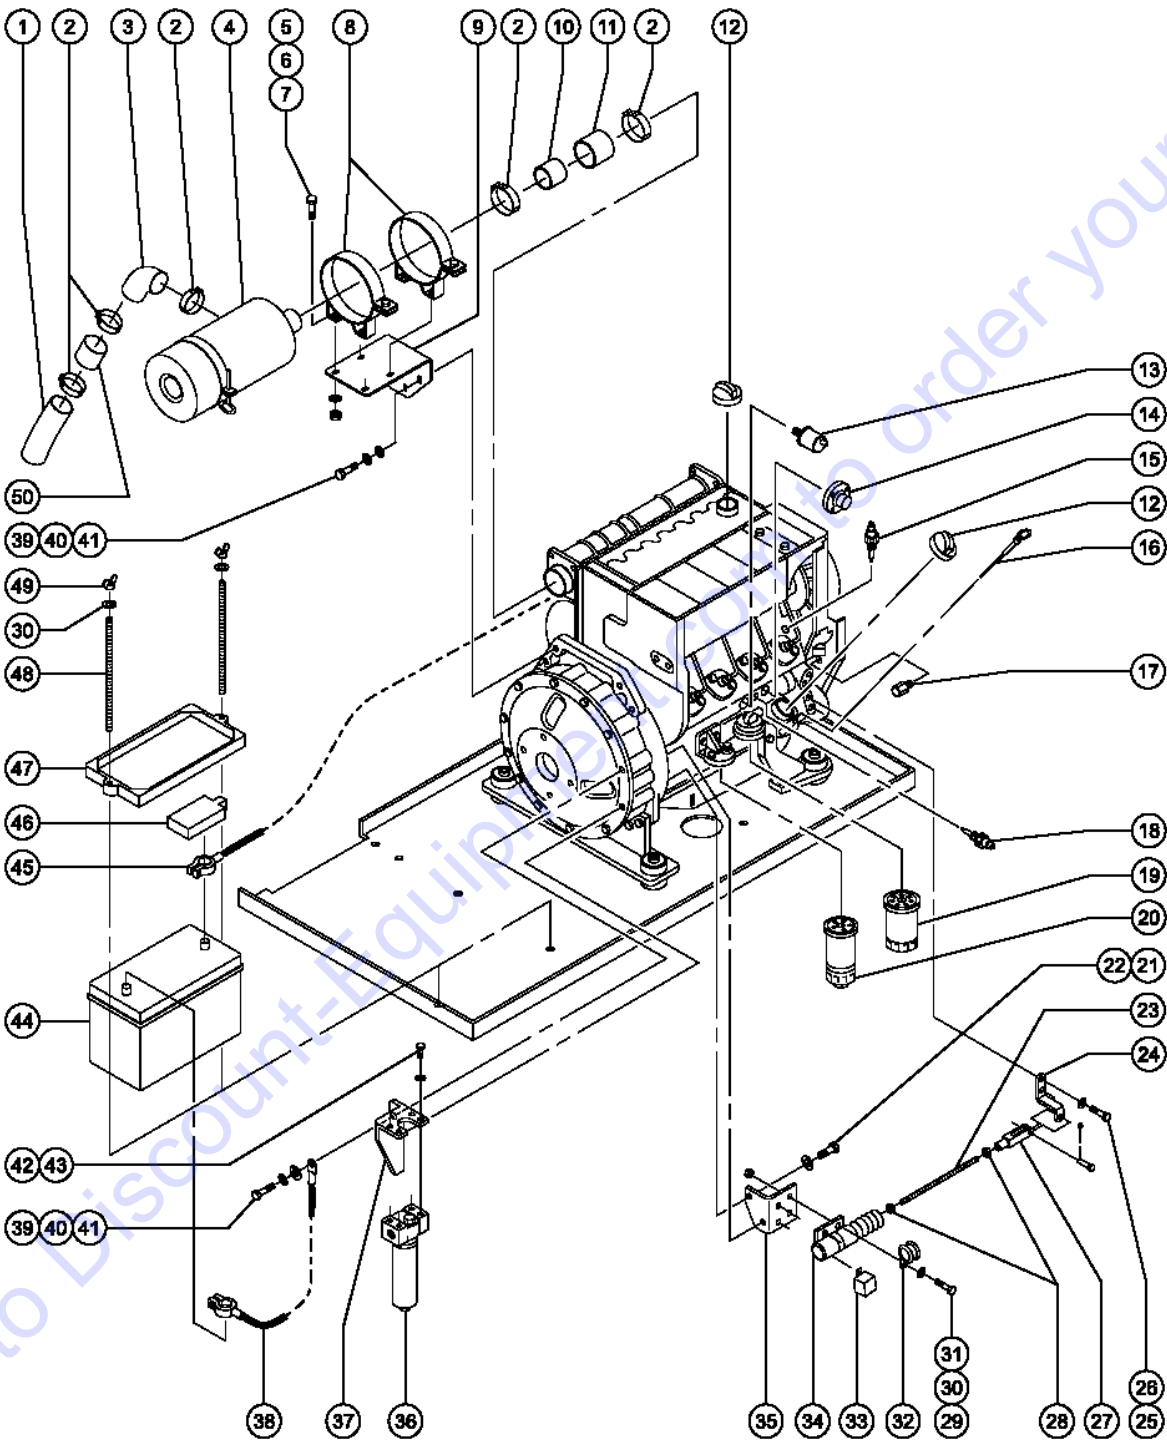

406.1 Deutz F4L 1011F Engine - View 3

Item	Part No.	Description	Qty.
17-	58256GT	SOLENOID CABLE ASSY***	
17-	72255GT	CONNECTOR, DEUTZ FUEL SHUTOFF* (does not include diode, 45782)	
17-	45782GT	DIODE,6 AMP,200 PIV,BULK	
18	139624GT	SWITCH, OIL PRESSURE 1.5 BAR	1
18-	139666GT	KIT,OP SWITCH,DEUTZ (oil pressure kit for models with ALC-500 control system. replaces 65765. includes item 6 and instructions)	
19	49924GT	FILTER,OIL,DEUTZ F4L1011F Genie Genuine Part. See PN 1255653 for compatible aftermarket replacement.	1
19-	1255653GT	FILTER,OIL,DEUTZ,REPLACEMENT Genie Aftermarket Part. Compatible with Genie Genuine Part 49924.	1
20	29560GT	FILTER,FUEL/WTR SEP, DTZ 1008 Genie Genuine Part. See PN 1254826 for compatible aftermarket replacement.	1
20-	1254826GT	FUEL FILTER W/SEP,DEUTZ,1008 Genie Aftermarket Part. Filter for Deutz F3L 1011F Engine.	1
21	23057GT	SCREW,HHC,M8 X 20MM	2
22	49408GT	WASHER,LOCK,M8	2
23	30785-1000GT	THREADED ROD,1/4-28 X 10 IN***	1
24	33240P-SGT	BRACKET,ACTUATOR ARM MTG,PTD	1
25	22578GT	SCREW,HHC,M6 X 20MM,GR8.8	2
26	49407GT	WASHER,LOCK,M6	2
27	21130GT	CLEVIS YOKE-1/4-28,PLTD W/PIN	1
28	21496GT	NUT,HEX,1/4-28	2
29	6090GT	SCREW,HHC,1/4-20 X .75	4
30	6638GT	WASHER,FLAT,USS,1/4"Y	6
31	6889GT	NUT,LP NYLOCK,1/4-20	4
32	6833GT	CLAMP,0.50,#8 X 1/4,RUB CUSH	2
33	60521GT	RELAY,SEALED 30/40 AMP from SN 7453	1
33-	73993GT	HARNESS,RPM SOLENOID RELAY***	1
34	29073GT	SOLENOID,THROTTLE, ...	1
34-	52537GT	BOOT,SOLENOID,29073	1
35	33241P-SGT	BRACKET,SOLENOID MTG,PAINTED	1
36		FILTER ASY,M PRESS,SAE8,WOIND* (77139)	1
		component no longer available	
36-	60857GT	FILTER,ELEMENT,BETA(5)=1000 for 77139	1