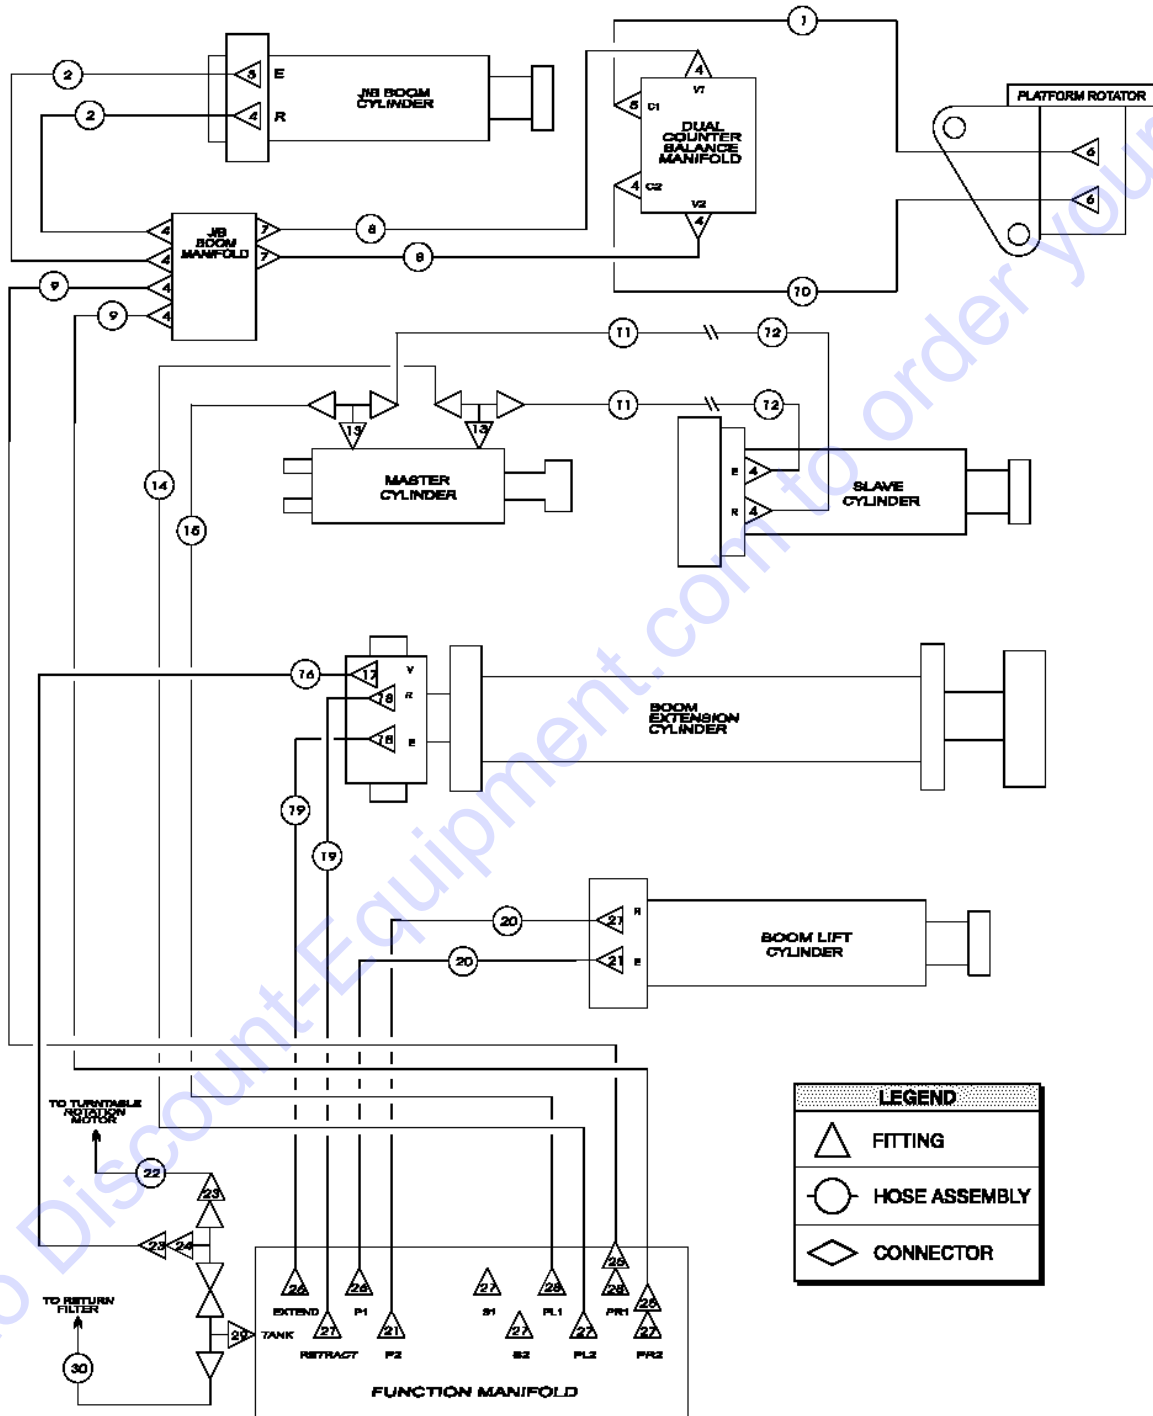

608.1 Hydraulic Hoses and Fittings - S-65

608.1 Hydraulic Hoses and Fittings - S-65

<i>Item</i>	<i>Part No.</i>	<i>Description</i>	<i>Qty.</i>
27	48916GT	CONN, 520120-6	4
28	48917GT	CONN, LONG, 520122-6	2
29	48954GT	TEE, BRANCH, 520429-10	1
30	49153-1600GT	HOSE ASSEMBLY-3/4" 100R1	1

Go to Discount-Equipment.com to order your parts