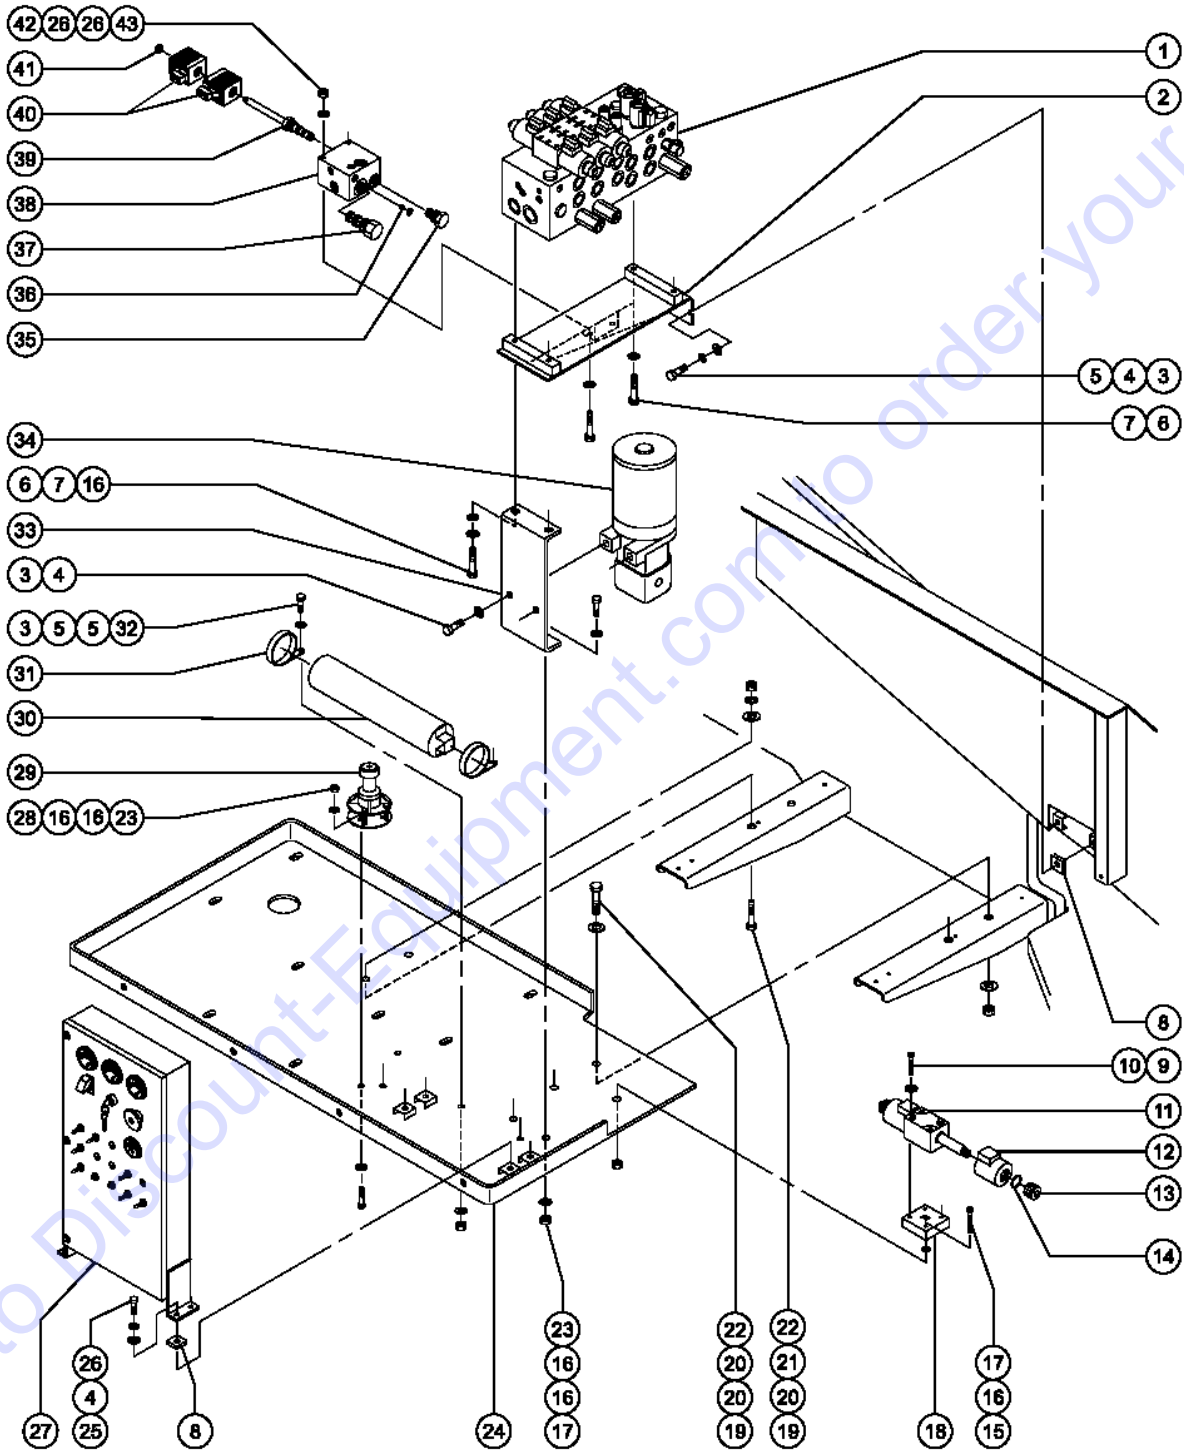

505.1 Function Manifold and Auxiliary Power Unit Installation

505.1 Function Manifold and Auxiliary Power Unit Installation

Item	Part No.	Description	Qty.
34C-	77071GT	SOLENOID,77066 ..... for APU 81071	1
34D	89617GT	POWER UNIT,AUX PUMP 12VDC Replaces PN 81071; Check unit label for part number prior to ordering components, from SN 7817	1
34D-	77069GT	MOTOR,12VDC,77066 ..... for APU 89617	1
34D-	58489GT	PUMP ASSY,AUX.POWER UNIT 89617 ..... for APU 89617	1
34D-	77071GT	SOLENOID,77066 ..... for APU 89617	1
34D-	147289GT	SEAL KIT, APU ..... for APU 89617	1
34D-	147290GT	SHAFT SEAL, APU ..... for APU 89617	1
35	45543GT	VALVE,CHECK, 50 PSI ..... oscillating models	1
36	32669GT	ORIFICE PLUG,.025 (30551) ..... oscillating models	1
37	33453GT	VALVE,FLOW REG.,3.5GPM (34543) ..... oscillating models	1
38	48537GT	MANIFOLD,STEER,S60,S80,OSC ..... includes Index No's. 35 through 41 oscillating models; Complete to SN 7500	1
38B	81028GT	MANIFOLD,STEER,S60,80,OSC ..... includes Index No's. 35 through 41 oscillating models; Complete from SN 7501	1
39	48684GT	VALVE, SOLENOID, 10V ..... includes Index No's. 40 and 41 oscillating models; to SN 7500	1
39B	43609GT	VALVE,SOLENOID 3P4W ..... includes Index No's. 40 and 41 oscillating models; from SN 7501	1
40	29744GT	COIL,10V ..... oscillating models; to SN 7500	2
40B	81044GT	COIL,SOLENOID,10DSD 10V,W/DIOD ..... oscillating models; from SN 7501	2
41	52943GT	NUT SOLENOID VALVE COIL ..... Oscillating models	1
42	6782GT	NUT,NYLOCK,5/16-18 ..... Oscillating models	2
43	49468GT	SCREW,HHC,5/16-18 X 3.25 ..... Oscillating models	2