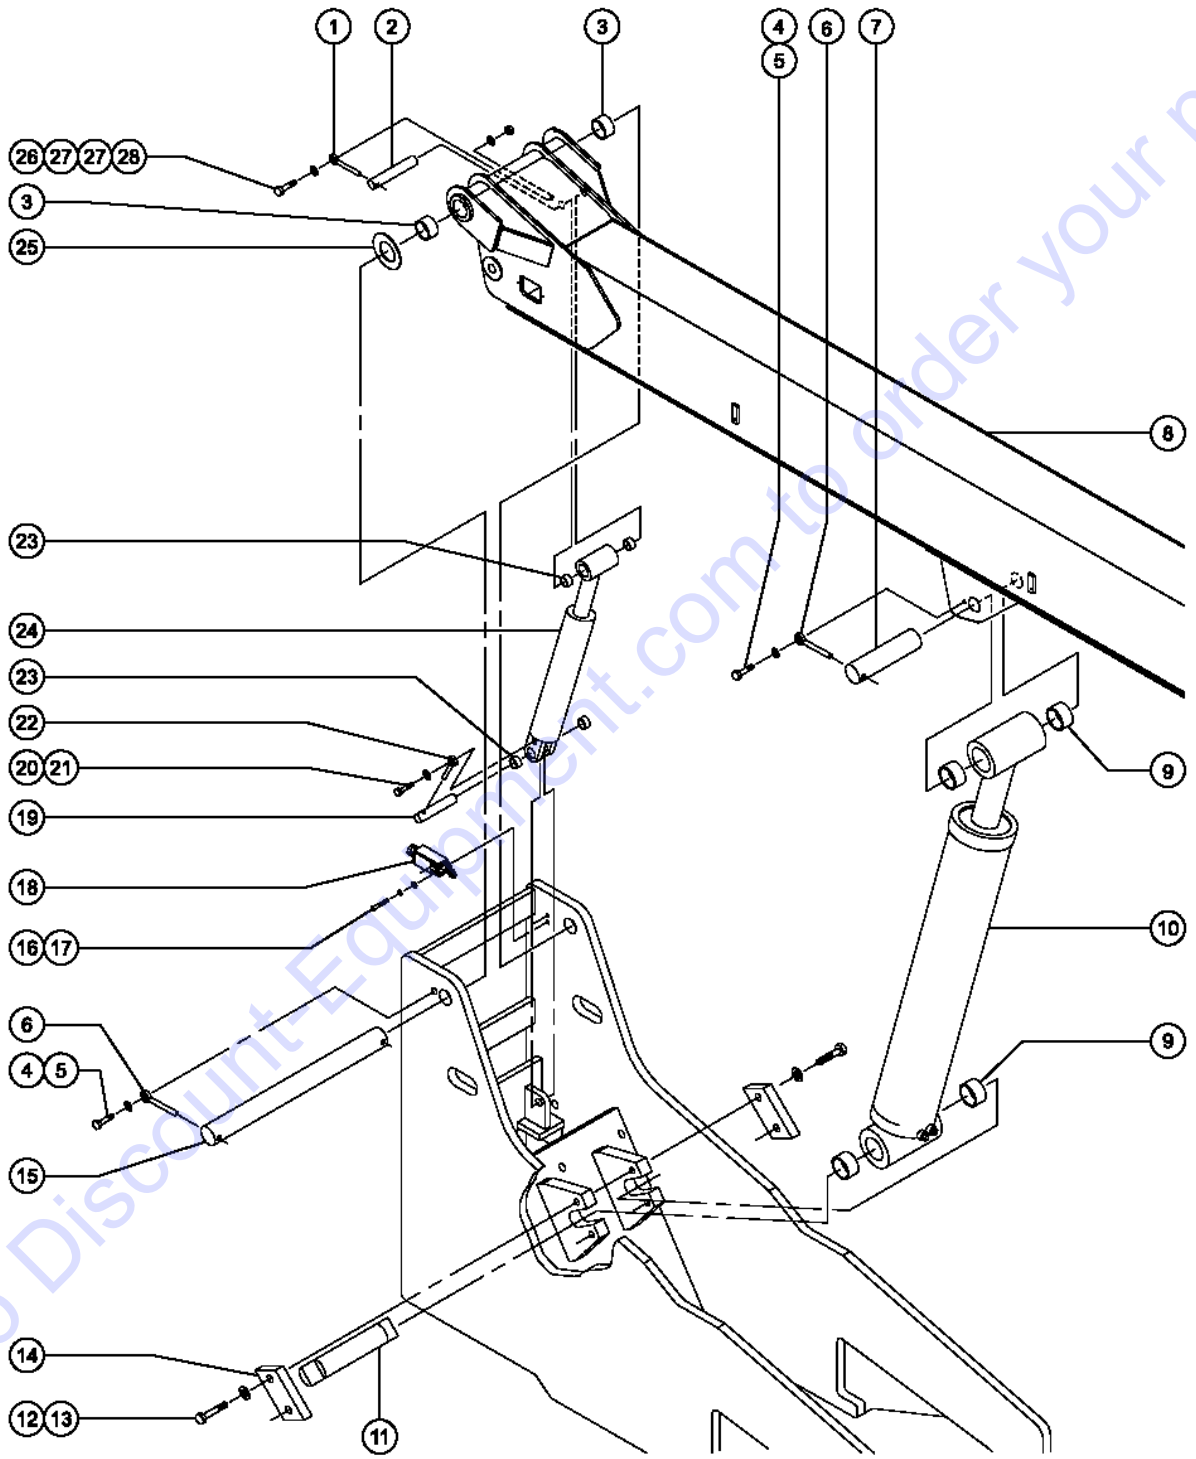

601.1 Boom Lift and Master Leveling Cylinder Installation

Go to DiscountEquipment.com to order your parts

601.1 Boom Lift and Master Leveling Cylinder Installation

<i>Item</i>	<i>Part No.</i>	<i>Description</i>	<i>Qty.</i>
24-	33487GT	SEAL KIT, HYDRAULIC CYLINDER*** For cylinder 34118; check cylinder part number stamp or label prior to ordering	1
25	29746GT	WASHER, FLAT, 2.5 X 4 X .062	3
26	13918GT	SCREW, HHC, 3/8-16 X 1.75, GRD.8	1
27	5397GT	WASHER, FLAT, USS, 5/16", Y	2
28	4828GT	NUT, NYLOCK, 3/8-16	1

Go to Discount-Equipment.com to order your parts