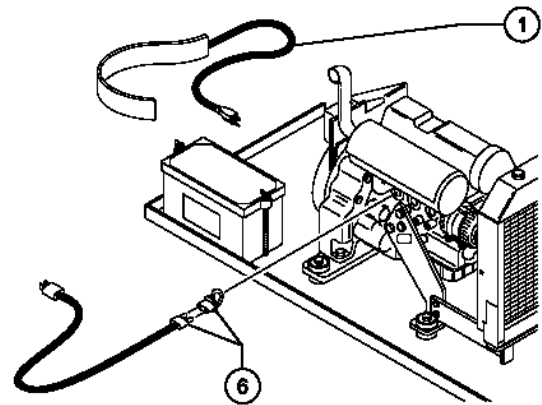

Ford Gasoline/LPG Engine

Go to Discount-Equipment.com to order your parts