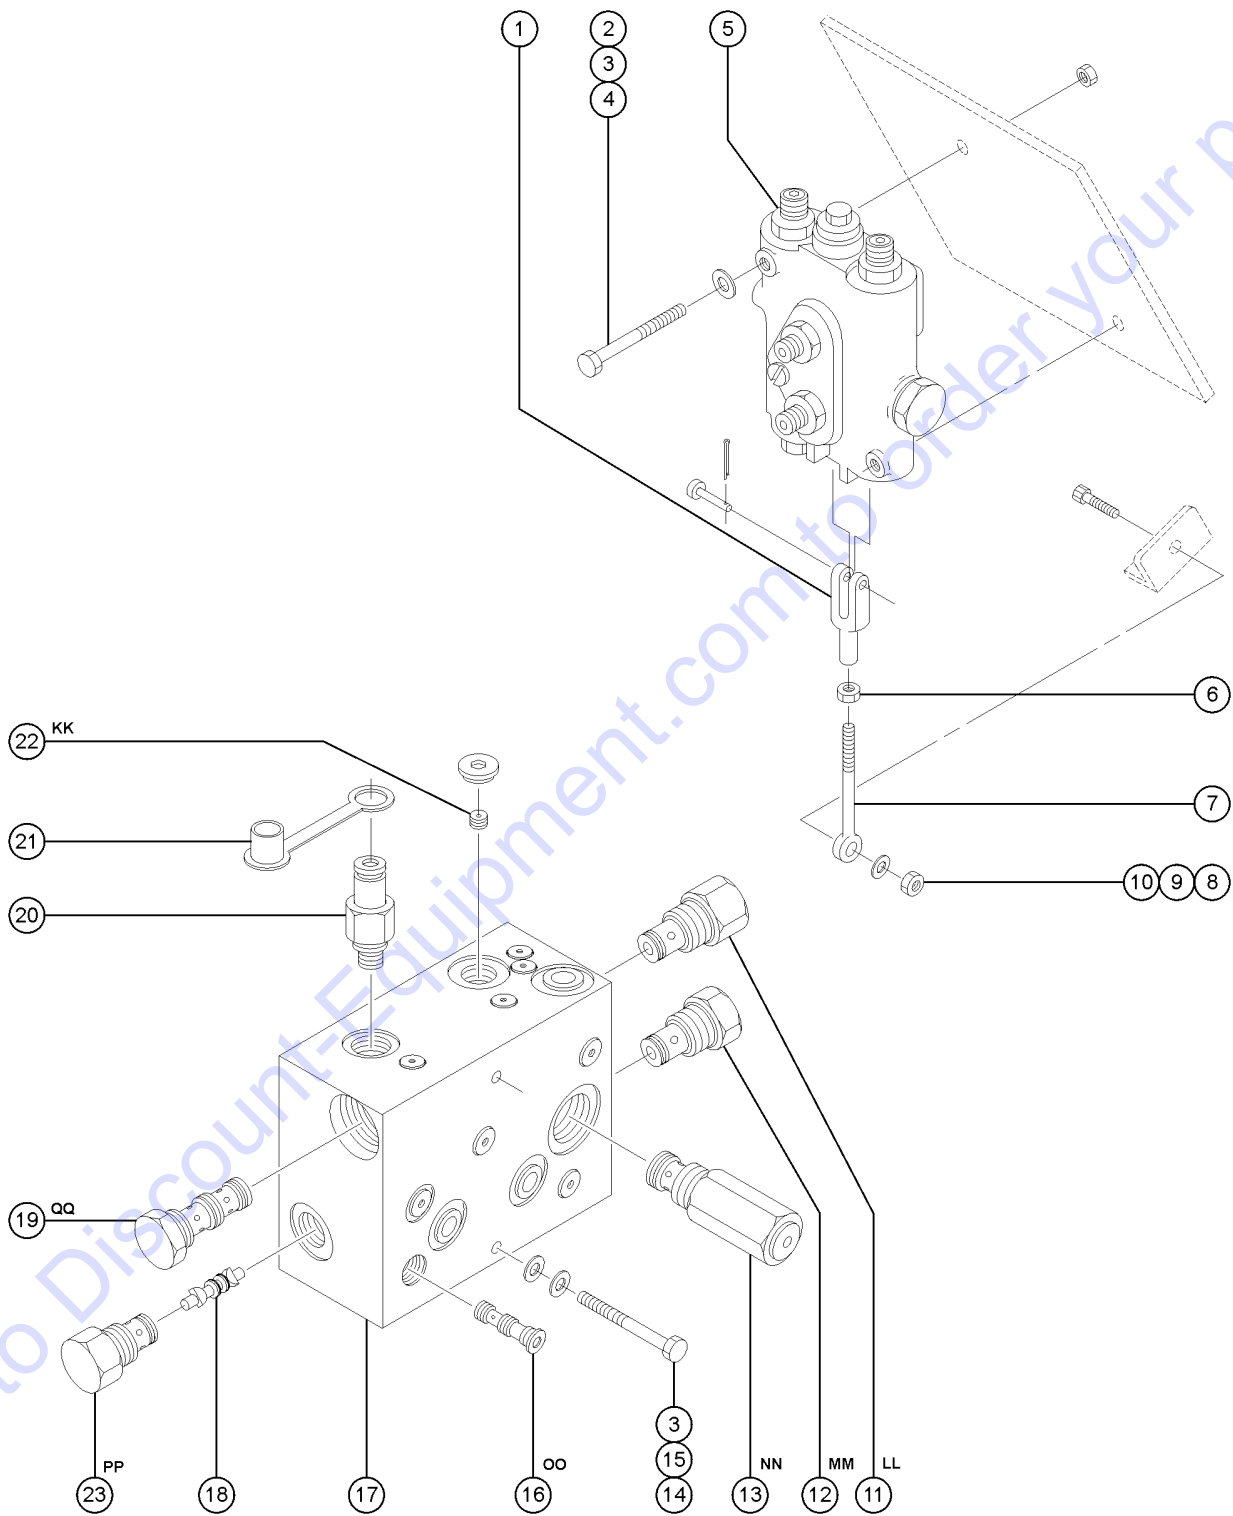

306.1 Oscillation Manifold and Control Valve

306.1 Oscillation Manifold and Control Valve

<i>Item</i>	<i>Part No.</i>	<i>Description</i>	<i>Qty.</i>
21	48880GT	CAP,DIAGNOSTIC NIPPLE	1
22	29737GT	PLUG,ORIFICE,0.052 INCH KK, Differential sensing circuit	1
23	32725GT	VALVE,CHECK (30797) PP, Oscillate check - right	

Go to Discount-Equipment.com to order your parts