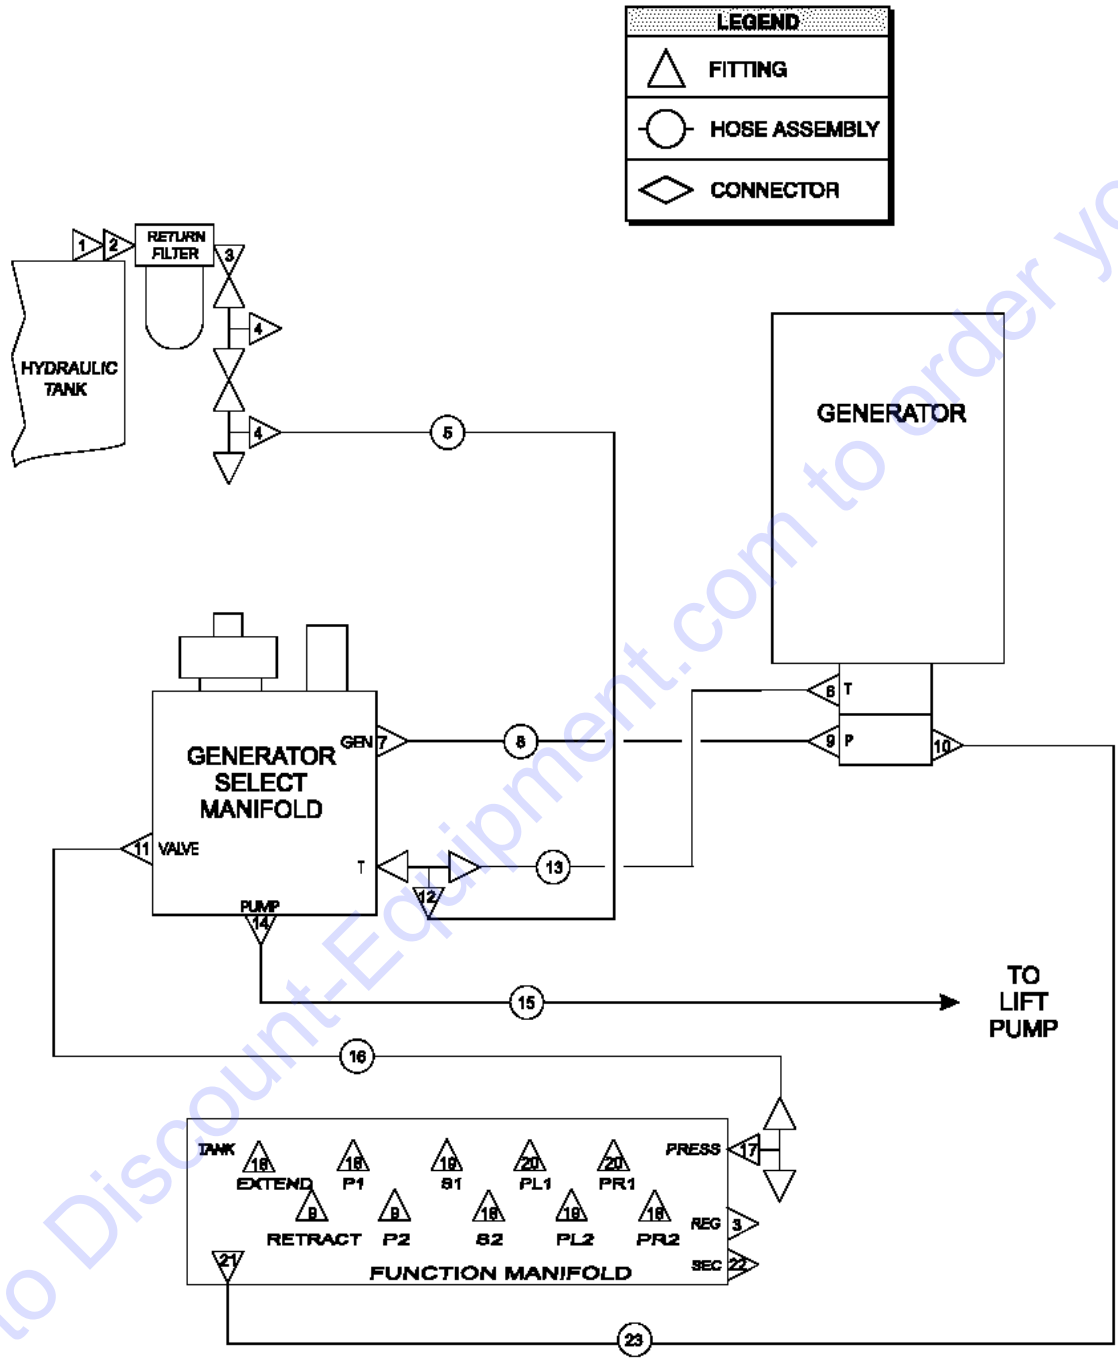

805.1 Hydraulic Hoses and Fittings - Generator Option

Go to Discount-Equipment.com to order your parts

805.1 Hydraulic Hoses and Fittings - Generator Option

Item	Part No.	Description	Qty.
	49613GT	PLUG AND CAP KIT-SERVICE,ORFS*	
	49612GT	O-RING KIT (ORFS FITTINGS)	
1	48986GT	CONN,520102-16	1
2	49512GT	ELBOW,90DEG,FEM,1"NPT	1
3	49515GT	ELBOW,90D,520202-12-16	2
4	48964GT	FITTING,TEE,RUN,SWIVEL52043212	2
5	49142-7062GT	HOSE ASSEMBLY,1/2"	1
6	49203GT	ELBOW,45D,520320-10-8	1
7	48933GT	CONN,520120-8***	3
8	75278-2875GT	ASSY, HOSE, HYD, -8, 4250, STR, 90	1
9	48937GT	ELBOW,45D,520320-8	3
10	48905GT	CONN,520120-4***	1
11	48960GT	FITTING,CONN,520120-12***	1
12	48935GT	TEE,RUN,520428-8	1
13	49172-2988GT	HOSE ASSEMBLY	1
14	48958GT	CONN,520120-10-12	1
15	49101-7835GT	HOSE ASSEMBLY,5/8"	1
16	1296384-5910GT	HOSE ASSY,5/8" HYD,90 FEM-ST FEM, 59.10"LG	1
17	48954GT	TEE,BRANCH,520429-10	1
18	48934GT	CONN,LONG,520122-8	2
19	48916GT	CONN, 520120-6	4
20	48917GT	CONN,LONG,520122-6	2
21	48912GT	CONN,520120-4-6***	1
22	48930GT	FITTING,CONN,520120-6-8***	1
23	49117-3391GT	HOSE ASSY,1/4,90 FEM,STR FEM	1