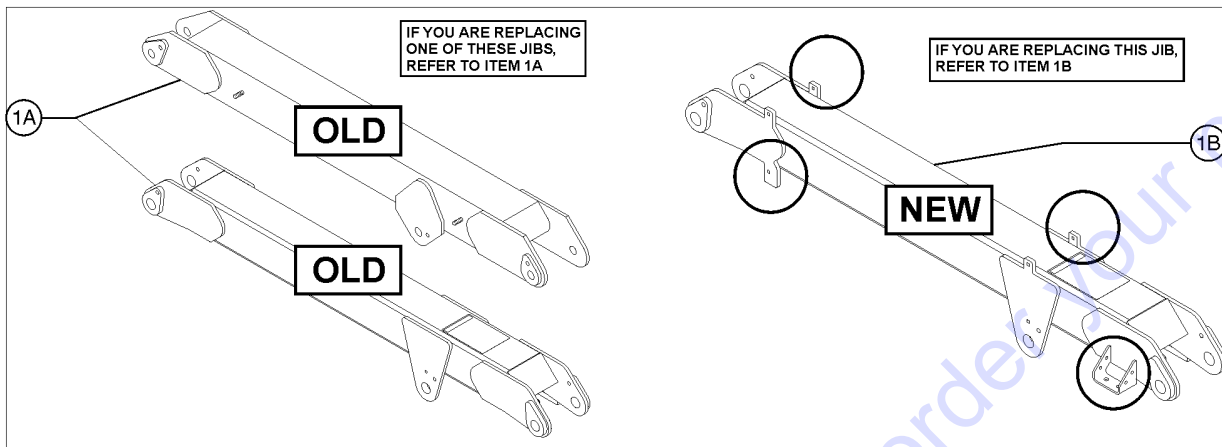

Go to Discount-Equipment.com to order your parts

609.1 Jib Detail, S-65

Item	Part No.	Description	Qty.
1A	128513GT	SERVICE KIT,5FT JIB required for first time replacement (includes part number 128534)	
1B	128534GT	JIB BOOM ASSY W/WORD DECAL use ONLY if service kit 128513 has been installed on the machine	1
2	8255GT	SCREW,HHC,3/8-16 X .75	
3	6021GT	WASHER,LOCK,.375	
4	81640GT	WEAR PAD,3 X 1.5 X.625 W/NUTS	1
5	119542GT	CLAMP,TWO HOSE	1
6	56912GT	SPRING CLIP,1/4-20,.025-.15X.54,ZAG	1
7	119536PGT	BRACKET,HOSE CLAMP,PAINTED	1
8	6888GT	SCREW,HHC,1/4-20 X 1	
9	6638GT	WASHER,FLAT,USS,1/4"Y	
10	6091GT	NUT,NYLOCK,1/4-20	
11	8915GT	SCREW,HHC,1/4-20 X 1.25	
12	128482GT	HOSE GUIDE, JIB	1
13	128483GT	BACKING PLATE, HOSE BLOCK, JIB	2
14	128501GT	CLAMP,JIB HOSE/CABLE	2
15	128724GT	BOLT,CARRIAGE,1/4-20 X 2.75,G2	
16	128454PGT	COVER, JIB HOSES/CABLES	1
17	79456GT	BOLT,CARRIAGE,1/4-20 X 1.00,G2	
18	5224GT	SCREW,HHC,3/8-16 X 2	
19	5397GT	WASHER,FLAT,USS,5/16",Y	
20	4828GT	NUT,NYLOCK,3/8-16	
21	77181GT	CLAMP,1.63,#26 X 3/8,RUB CUSH	2
22	6356GT	WASHER,LOCK,.25	