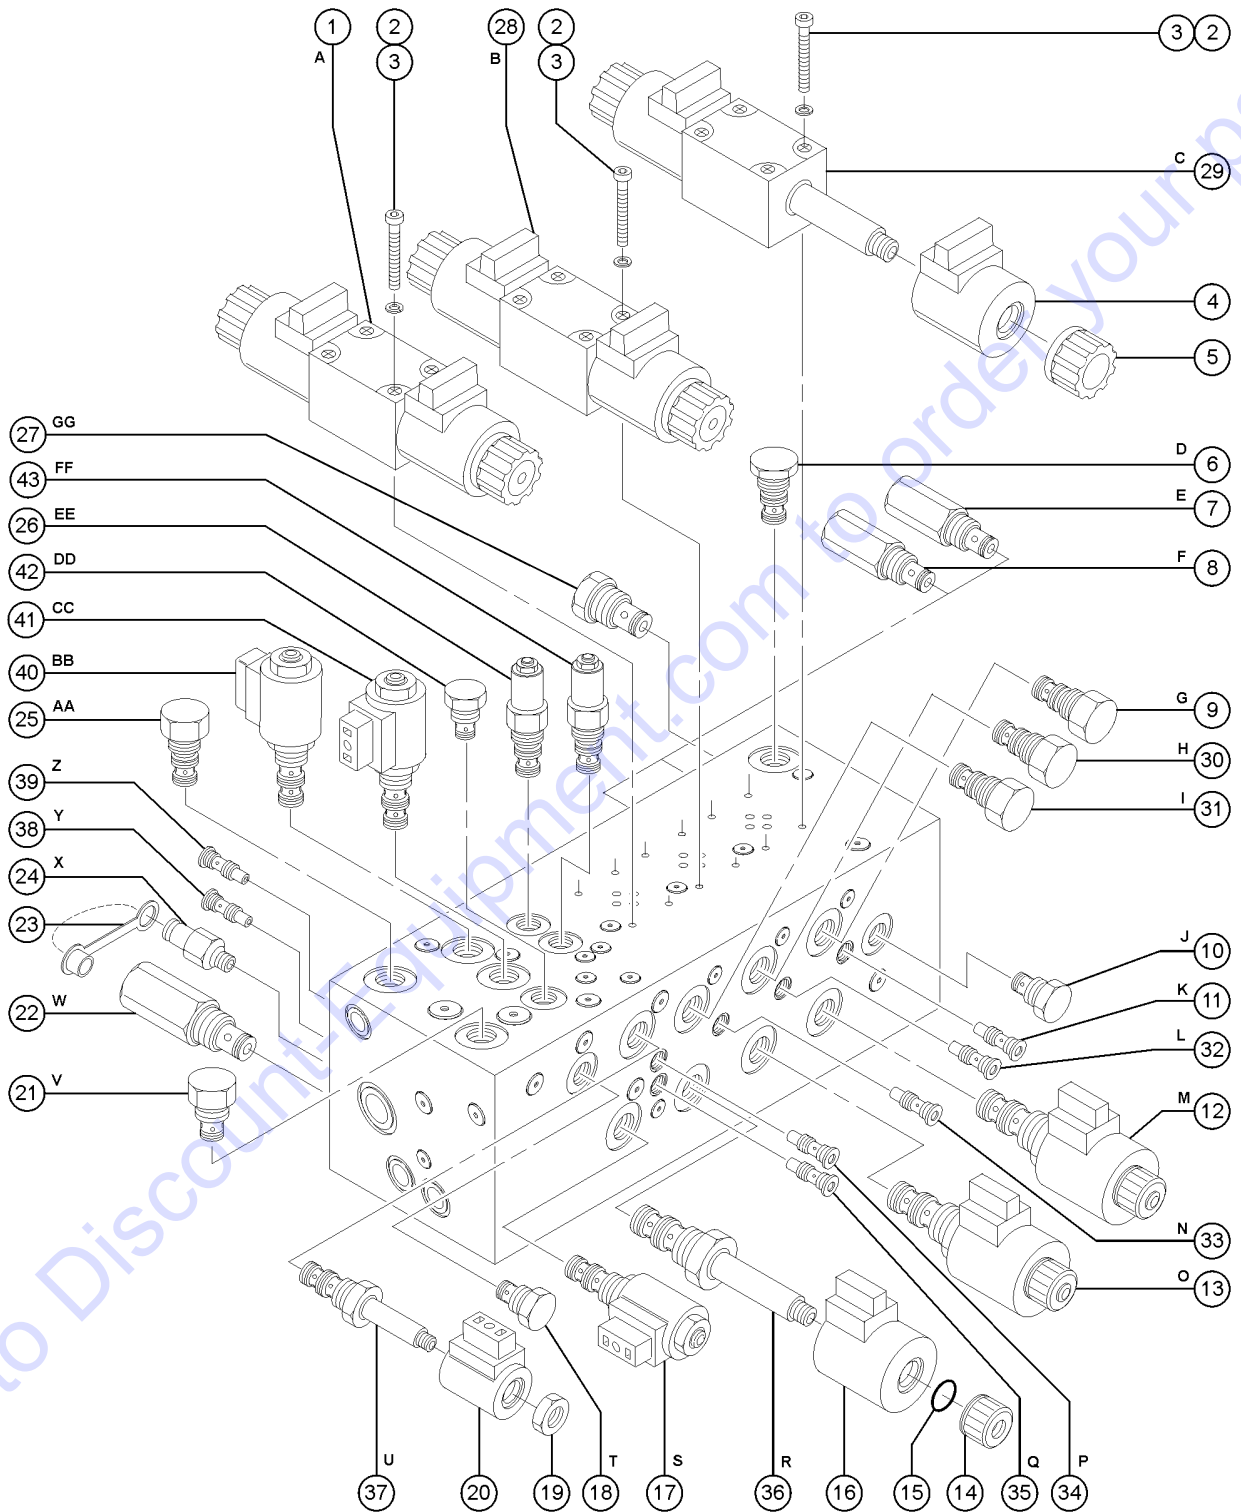

Item	Part No.	Description	Qty.
21	27804GT	VALVE,DIFFERENTIAL SENSING*** V, Meters Flow to Functions	1
22	35000GT	VALVE,RELIEF 2900 PSI*** W, System Relief; S-65 models	1
23	48880GT	CAP,DIAGNOSTIC NIPPLE	1
24	48997GT	NIPPLE,DIAGNOSTIC,#4 PORT*** X, Testing	1
24-	20224GT	DIAGNOSTIC FEMALE Q-DSCNT	1
25	34542GT	VALVE,FLOW REGULATOR 5.0 GPM AA, steer circuit; oscillate models	1
25-	111705GT	VALVE,FLOW REGULATOR 3.5 GPM** AA, steer circuit; non-oscillate models	1
26	48647GT	VALVE,COUNTERBALANCE,3500 PSI* EE, Platform Level Up	1
27	32725GT	VALVE,CHECK (30797) GG, Boom Extend/Retract Circuit	1
28	146165GT	VALVE KIT,D03 B, Boom Up/Down; includes 2 each items 4 and 5	1
29	146165GT	VALVE KIT,D03 C, Boom Extend/Retract; includes 2 each items 4 and 5	1
30	27802GT	VALVE,DIFFERENTIAL SENSING*** H, Boom Up	1
31	27802GT	VALVE,DIFFERENTIAL SENSING*** I, Turntable Rotate Left/Right	1
32	27807GT	VALVE,CHECK*** L, Differential Sensing Circuit, Boom Up/Down	1
33	27807GT	VALVE,CHECK*** N, Differential Sensing Circuit, Turntable Left/Right	1
34	27807GT	VALVE,CHECK*** P, Differential Sensing Circuit, Platform Level Circuit	1
35	27807GT	VALVE,CHECK*** Q, Differential Sensing Circuit, Platform Level Circuit	1
36	27801GT	VALVE,PROPORTIONAL SOLENOID*** R, Turntable Left/Right	1
37	65766GT	VALVE,SOLENOID,10V W/DIODE*** U, Platform Level Down; includes items 19 and 20; from SN 7501	1
37-	48642GT	VALVE-SOLENOID, 2POS,3WAY,10V U, Platform Level Down; includes items 19 and 20; to SN 7500	1
38	27807GT	VALVE,CHECK*** Y, Differential Sensing Circuit, Platform Rotate Circuit	1
39	27807GT	VALVE,CHECK*** Z, Differential Sensing Circuit, Platform Rotate Circuit	1
40	65766GT	VALVE,SOLENOID,10V W/DIODE*** BB, Platform Rotate Left; from SN 7501	1
40-	48642GT	VALVE-SOLENOID, 2POS,3WAY,10V BB, Platform Rotate Left; to SN 7500	1
41	65766GT	VALVE,SOLENOID,10V W/DIODE*** CC, Platform Rotate Right; from SN 7501	1
41-	48642GT	VALVE-SOLENOID, 2POS,3WAY,10V CC, Platform Rotate Right; to SN 7500	1
42	31100GT	VALVE,FLOW REGULATOR 0.6GPM DD, Platform Rotate Circuit	1
43	48647GT	VALVE,COUNTERBALANCE,3500 PSI* FF, Platform Level Down	1

506.2 Function Manifold, S-65