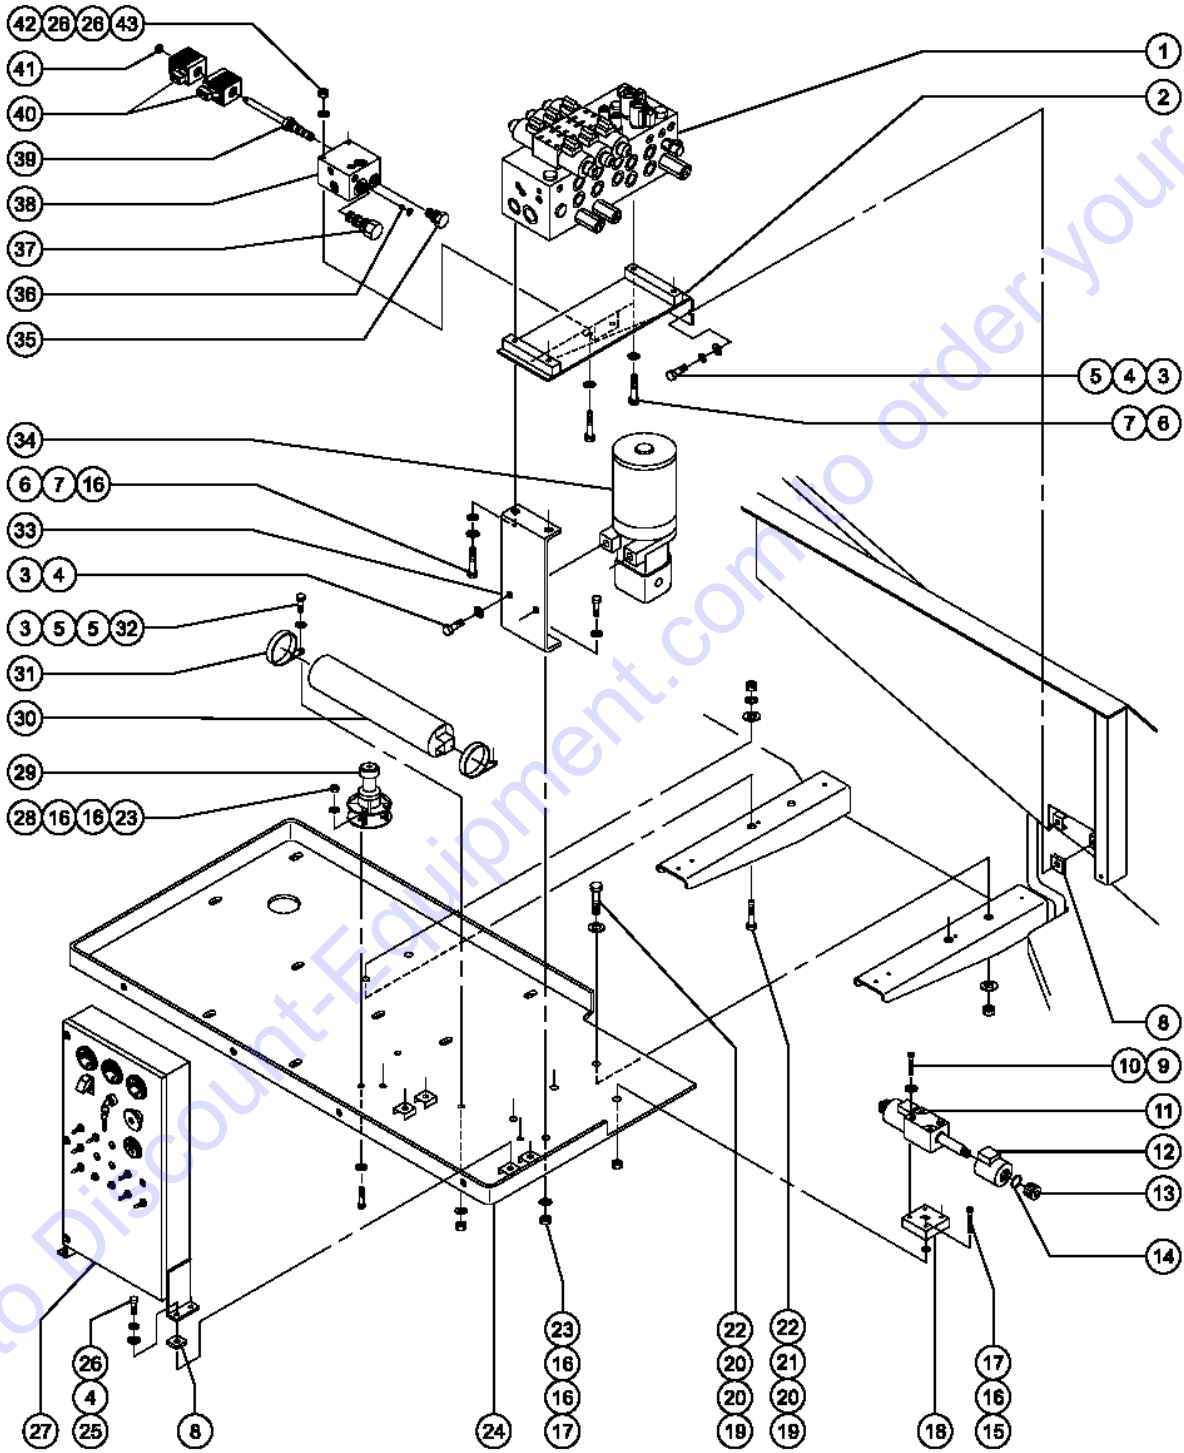

505.1 Function Manifold and Auxiliary Power Unit Installation

505.1 Function Manifold and Auxiliary Power Unit Installation

Item	Part No.	Description	Qty.
1	146172GT	MANIFOLD,FUNCTION to SN 7500; replaced 46938	1
1B	146173GT	MANIFOLD,MULTI-FUNCTION,S60 from SN 7501; replaced 81026	1
2	53122-SGT	WELDMENT,FUNCTION MANIFOLD MNT	1
3	6019GT	SCREW,HHC,3/8-16 X 1.25 GRD 5	8
4	6021GT	WASHER,LOCK, .375	8
5	6097GT	WASHER,FLAT,USS,3/8",Y	6
6	4266GT	SCREW,HHC,1/4-20 X 2	4
7	6356GT	WASHER,LOCK, .25	4
8	29868GT	SPRING CLIP,3/8-16, .05-.20X.73,ZAG	14
9	45916GT	SCREW,SHC,10-24 X 1.250 (D01)	4
10	6607GT	WASHER,LOCK,#10 PLTD	4
11	146160GT	VALVE KIT,D03 includes Index No's. 12 through 14 Non-oscillating models only	1
12	223763GT	COIL WITH DE CONNECTOR non-oscillating models	1
13	33568GT	NUT, CP521-1 VALVE non-oscillating models	1
14	45914GT	O-RING, DO1 VALVE non-oscillating models	1
15	30444GT	SCREW,SHC,1/4-20 X 2	4
16	6638GT	WASHER,FLAT,USS,1/4"Y	14
17	6091GT	NUT,NYLOCK,1/4-20	6
18	24675GT	SUB PLATE (SPOOL VALVE) non-oscillating models	1
19	29883GT	SCREW,HHC,5/8-11 X 1.75 GRD.8	3
20	13064GT	WASHER,FLAT, .625 HARDENED	5
21	6036GT	WASHER,LOCK, .625 PLTD	1
22	6024GT	NUT,NYLOCK,5/8-11	3
23	6888GT	SCREW,HHC,1/4-20 X 1	4
24	30677-SGT	WELDMENT,HYD TANK MODULE	1
25	6175GT	SCREW,HHC,3/8-16 X 1	4
26	5397GT	WASHER,FLAT,USS,5/16",Y	8
27		Ref. Ground Controls refer to sections 508.1 or 509.1	8