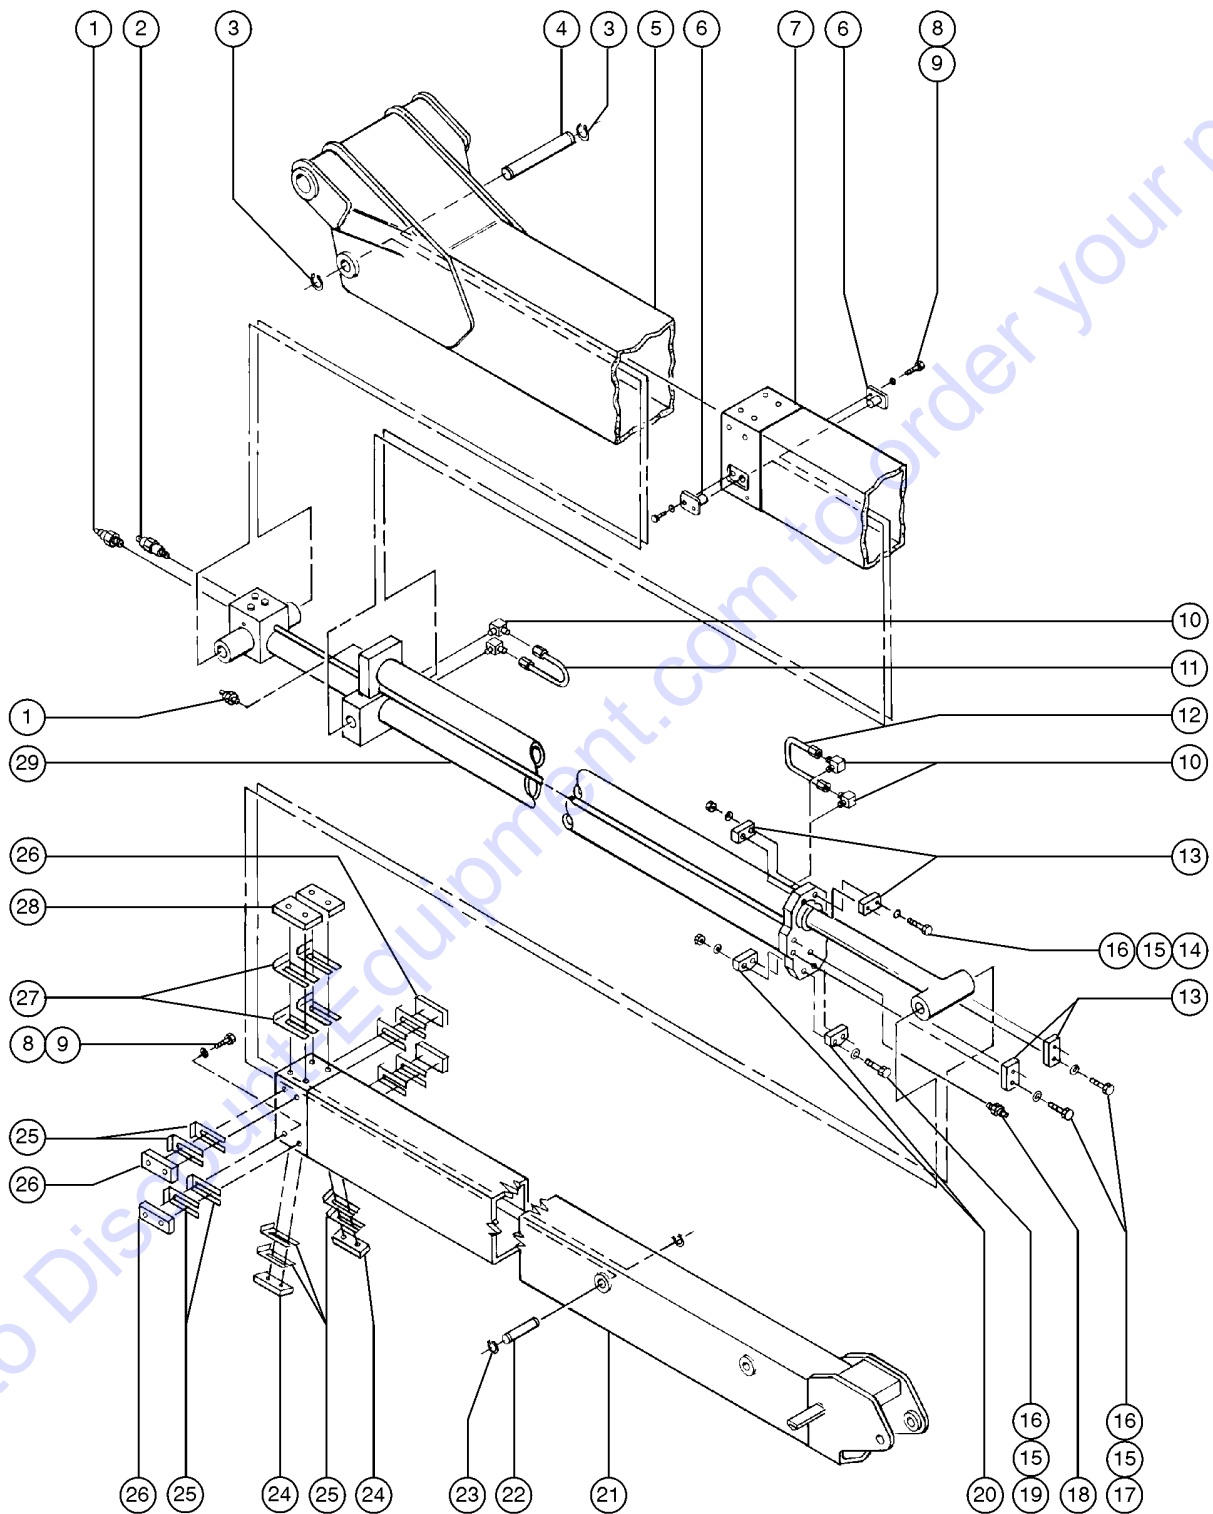

602.1 Boom Assembly - View 1 (to SN 3648)

Item	Part No.	Description	Qty.
1	36188GT	VALVE,COUNTERBAL.CACA-LHN@2000	2
1-	43018GT	SEAL KIT (39345)	
2	36207GT	VALVE,COUNTERBAL.CWCA-LHN@2000	1
2-	62449GT	SEAL KIT,SUN "CWCA" CB VALVES*	
3	825796GT	SNAP RING,EXTERNAL,1.50,ZAG	2
4	34268GT	PIN,1.50DIA X 14.41LG,2RING	1
5	33947GT	BOOM TUBE ASSEMBLY	1
6	34170-SGT	EXT.CYL.MOUNTING PIN WLDMT.	2
7	34429GT	WELD,BOOM,#2,V-BOTTOM	1
8	6175GT	SCREW,HHC,3/8-16 X 1	18
9	6021GT	WASHER,LOCK,.375	18
10	13921GT	ELBOW,070220-4-4	4
11	34741GT	FLARE TUBE ASSY,EXT.CYLINDER	1
12	34736GT	FLARE TUBE ASSY,EXT.CYLINDER	1
13	34165GT	WEAR PAD,EXTENSION CYLINDER	4
14	6884GT	SCREW,HHC,1/4-20 X 2.5	2
15	6638GT	WASHER,FLAT,USS,1/4"Y	8
16	6889GT	NUT,LP NYLOCK,1/4-20	8
17	4266GT	SCREW,HHC,1/4-20 X 2	4
18	33494GT	VALVE,SEQUENCE	1
18-	43018GT	SEAL KIT (39345)	
19	8179GT	SCREW,HHC,1/4-20 X 2.25	2
20	34165GT	WEAR PAD,EXTENSION CYLINDER	2
21	227149GT	ASSY,S60/65 BOOM TUBE,V-BOTTOM	1
22	T108079GT	PIN,1.25DIA X 8.30LG,2RING	1
23	30217GT	SNAP RING,EXTERNAL,1.25 DIA.**	2
24	30138GT	WEAR PAD,5 X 1.5 X .625 W/NUTS	2
25	29080GT	SHIM,WEAR PAD,5X 1.5 16GA