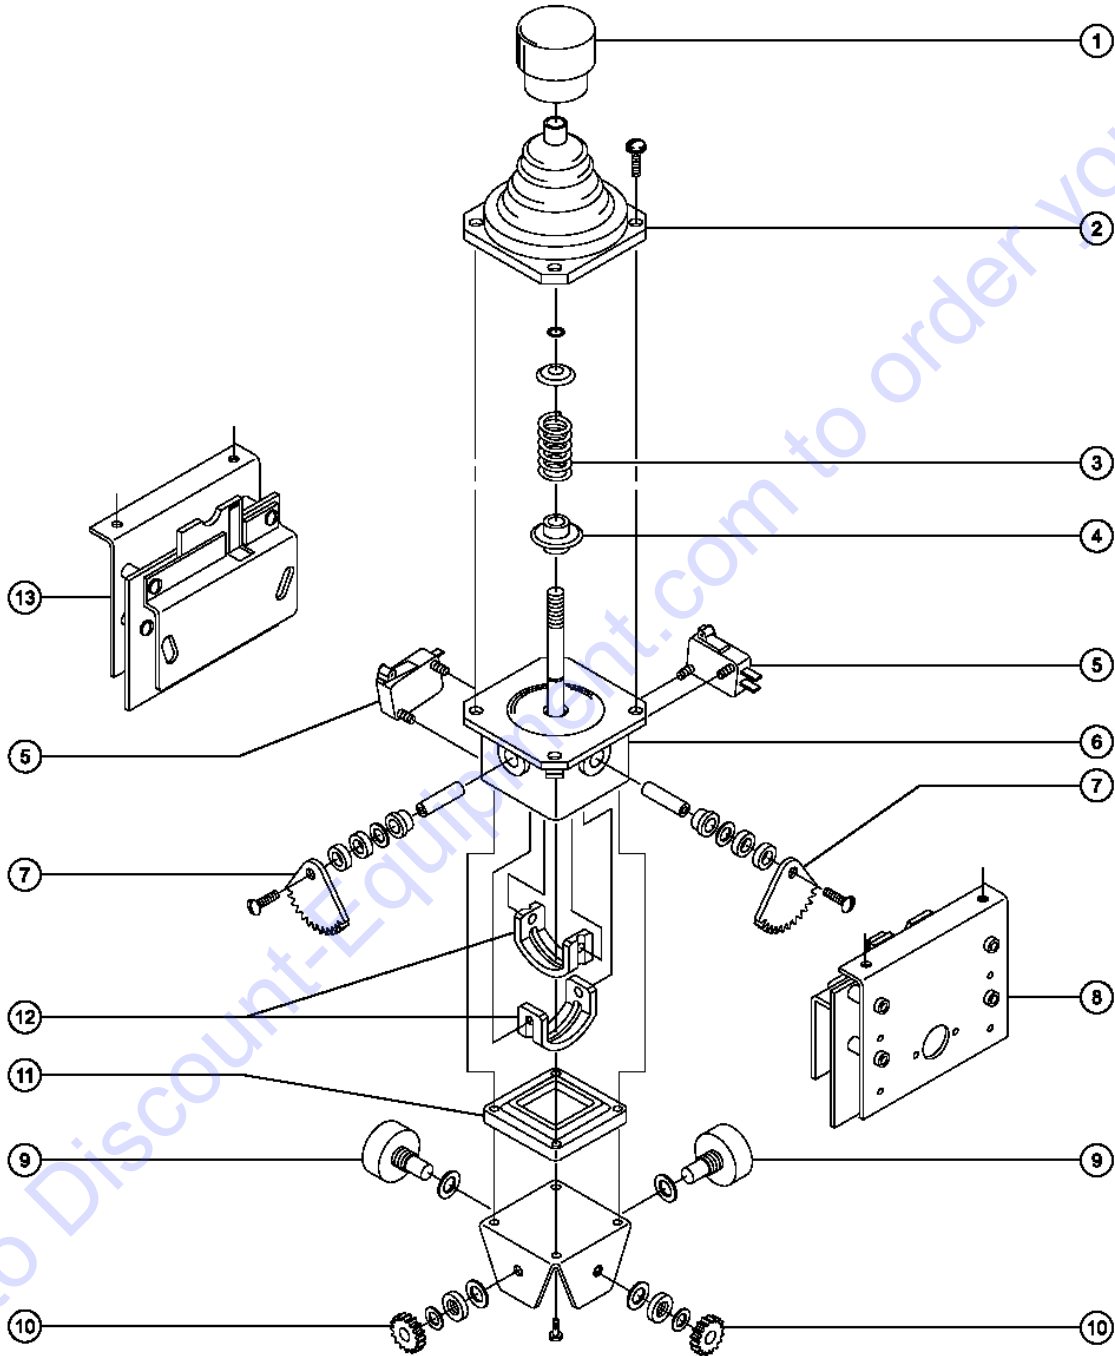

706.1 Joystick Controller - Boom Functions, Dual Axis

706.1 Joystick Controller - Boom Functions, Dual Axis

Item	Part No.	Description	Qty.
	40613GT	JOYSTICK,DUAL AXIS CONTROLL.** OEM joystick, contains all shown service parts	
	40613HGT	JOYSTICK,DUAL AXIS CONTROLL.** aftermarket joystick replacement	
1	27133GT	HANDLE,CAP,CONTROLLER	1
2	27134GT	BOOT,CONTROLLER includes 46272	1
2-	46272GT	FLANGE-JOYSTICK MOUNTING,44988	1
3	27511GT	SPRING,24493 CONTROLLER	1
4	31283GT	BUSHING,SPRING SEAT	1
5	19712GT	MICROSWITCH,V3L-139-D8	2
6	31284GT	SHAFT ASSY W/HOUSING	1
7	27512GT	JOYSTICK, DRIVE GEAR, (24493)	2
8	48413GT	PCB,ASSY,BOOM ROTATE,40613*	1
9	72356GT	POTENTIOMETER (40613) (round body) (supplier p/n EPVR-342)	2
9	83088GT	POTENTIOMETER (40613) (square body) (supplier p/n EPVR-464)	
10	27514GT	GEAR, SLAVE, 24493	2
11	58923GT	SADDLE BRCKT40613,34419,53073*	1
12	37948GT	SADDLES-SET(24493,40613,53073*	1
13	48414GT	PCB,ASSY,BOOM UP/DOWN,40613***	1

Go to Discount-Equipment.com to order your parts