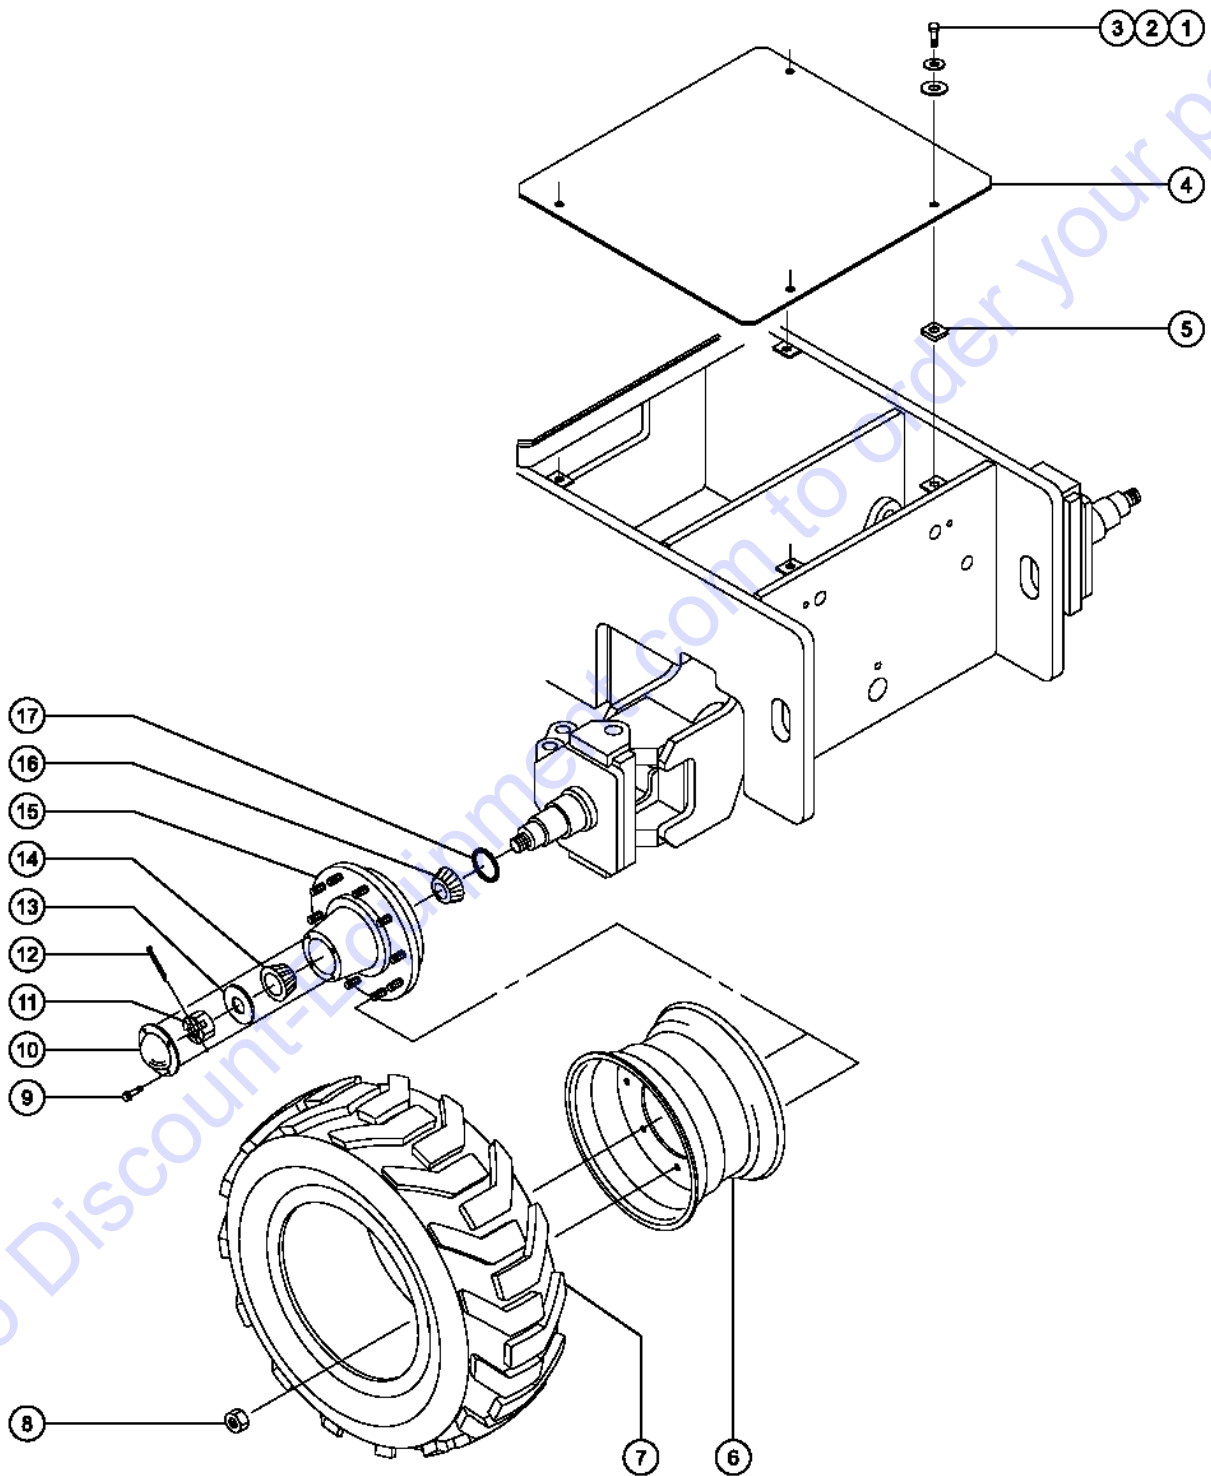

203.1 2WD Steer Axle - Wheels and Hubs

203.1 2WD Steer Axle - Wheels and Hubs

Item	Part No.	Description	Qty.
1	6090GT	SCREW,HHC,1/4-20 X .75	4
2	6356GT	WASHER,LOCK,.25	4
3	6638GT	WASHER,FLAT,USS,1/4"Y	4
4	33448GT	COVER W/DECALS,DR.CHAS.STR.END	1
5	56912GT	SPRING CLIP,1/4-20,.025-.15X.54,ZAG	4
6	73184GT	WHEEL,19.5 X 11.75,10 HOLE***	2
6-	73180GT	TIRE & WHEEL RH, AIR S60***	
6-	73182GT	TIRE & WHEEL ASSY.RIGHT,FF S60	
6-	73181GT	TIRE & WHEEL LH, AIR S60	
6-	73183GT	TIRE & WHEEL ASSY.LEFT,FF S60	
6-	73206GT	TIRE&WHEEL ASSY R,AF,NON-MARKI	
6-	73207GT	TIRE&WHEEL ASSY L,AF,NON-MARKI	
7	73185GT	TIRE,38/65D-19.5,16PLY,OTR*	2
7-	73210GT	TIRE,385 19.5,16PLY,NON-MARKI	
8	34127GT	NUT,LUG,3/4-16 X 7/8 RADIUS	20
9	18506GT	SCREW 5/16-18 X .75 LG.FLG.LCK.	8
10	73082GT	CAP,DUST	2
11	34627GT	NUT,SPINDLE,2.00-12	2
12	34628GT	PIN,COTTER,.375 X 3.5	2
13	34626GT	WASHER,FLAT,2.0 X 4.5 X .25	2
14	73080GT	BEARING,OUTER CONE	2
15	73075GT	HUB ASSY W/RACES	2
15-	73076GT	HUB RACE,INNER	
15-	73077GT	HUB RACE, OUTER	
15-	73078GT	STUD,WHEEL,3/4-16	
16	73079GT	BEARING, INNER CONE	2
17	94794GT	SEAL,GREASE	2