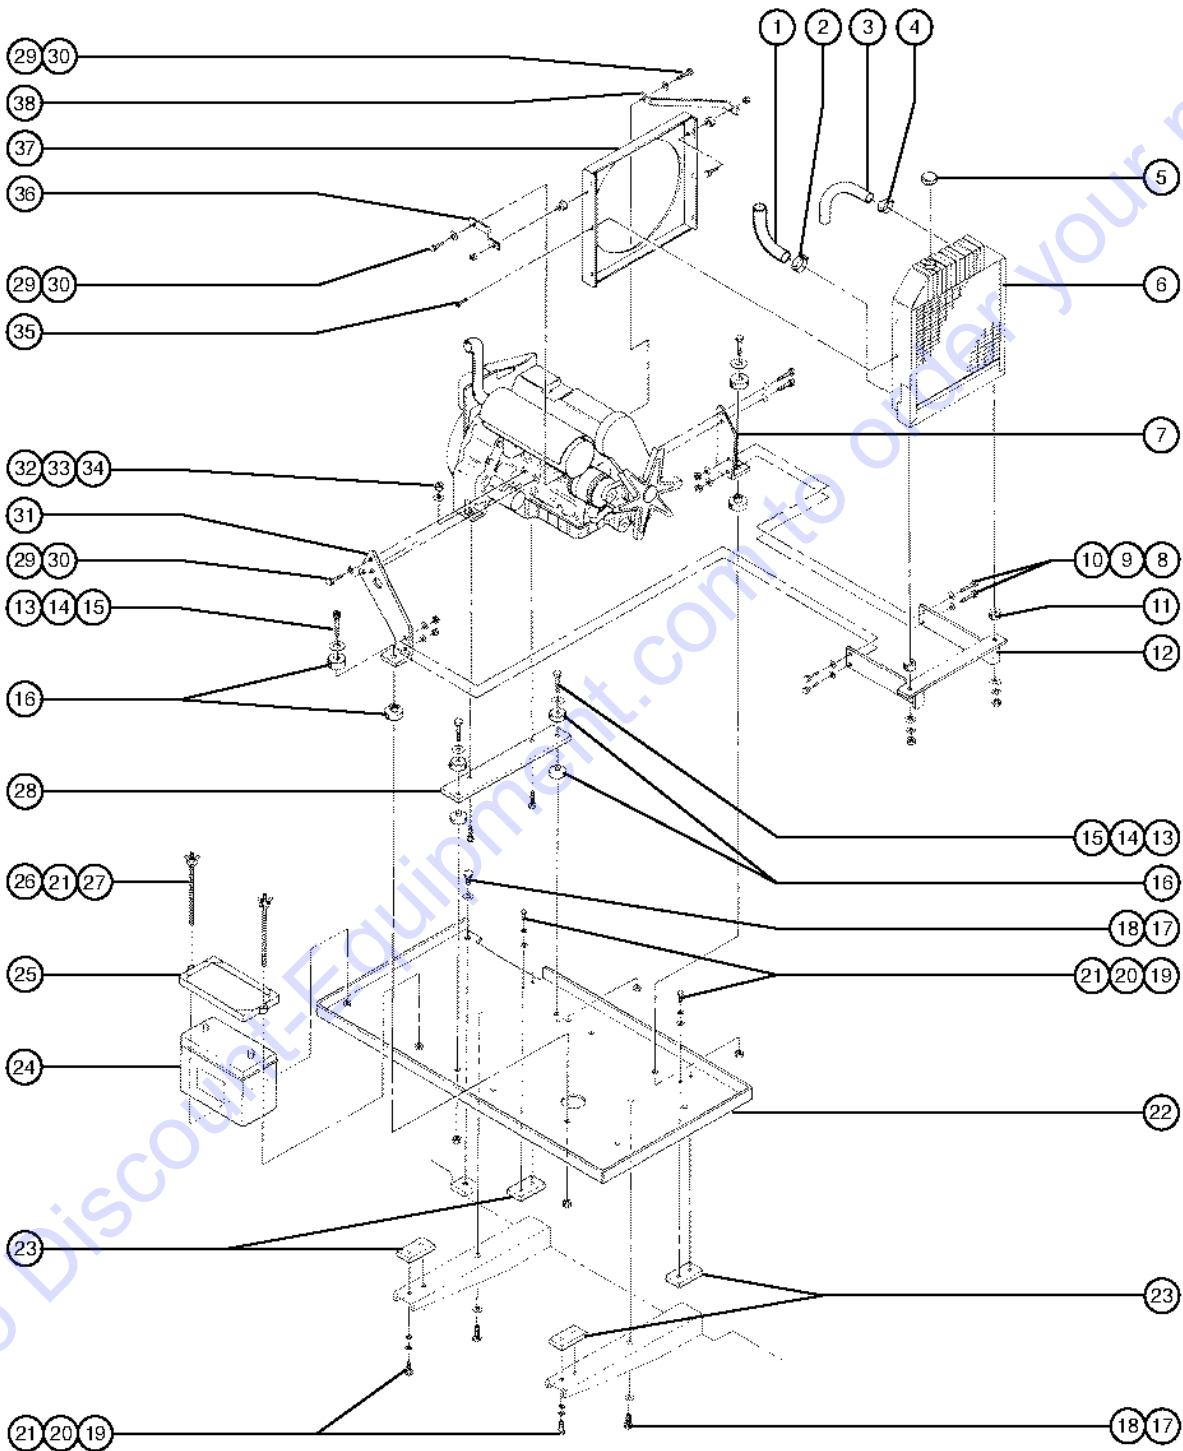

403.1 Ford LRG-423 Engine - View 3 (to SN 3089)

Item	Part No.	Description	Qty.
28	28234P-SGT	PLATE,ENGINE MOUNT,PAINTED	1
29	27034GT	SCREW,HHC,M10 X 25MM,GR 8.8	7
30	22700GT	WASHER,LOCK,M10	7
31	33995GT	WELDMENT,FORD ENG MT,OUTBOARD	1
32	6198GT	NUT,NYLOCK,1/2-13	2
33	6095GT	WASHER,FLAT,USS,1/2",Y	2
34	10598GT	SCREW,HHC,1/2-13 X 3	2
35	21018GT	SCREW,PHIL,PHM,10-24 X.38,SEMS	6
36	34942P-SGT	STRUT,RH,FORD RADIATOR,PAINT	1
37	34927P-SGT	SHROUD,RADIATOR LRG 423 BLUE**	1
38	34943P-SGT	MOUNT,RAD.SUPPT,LH,BLUE	1

Go to Discount-Equipment.com to order your parts