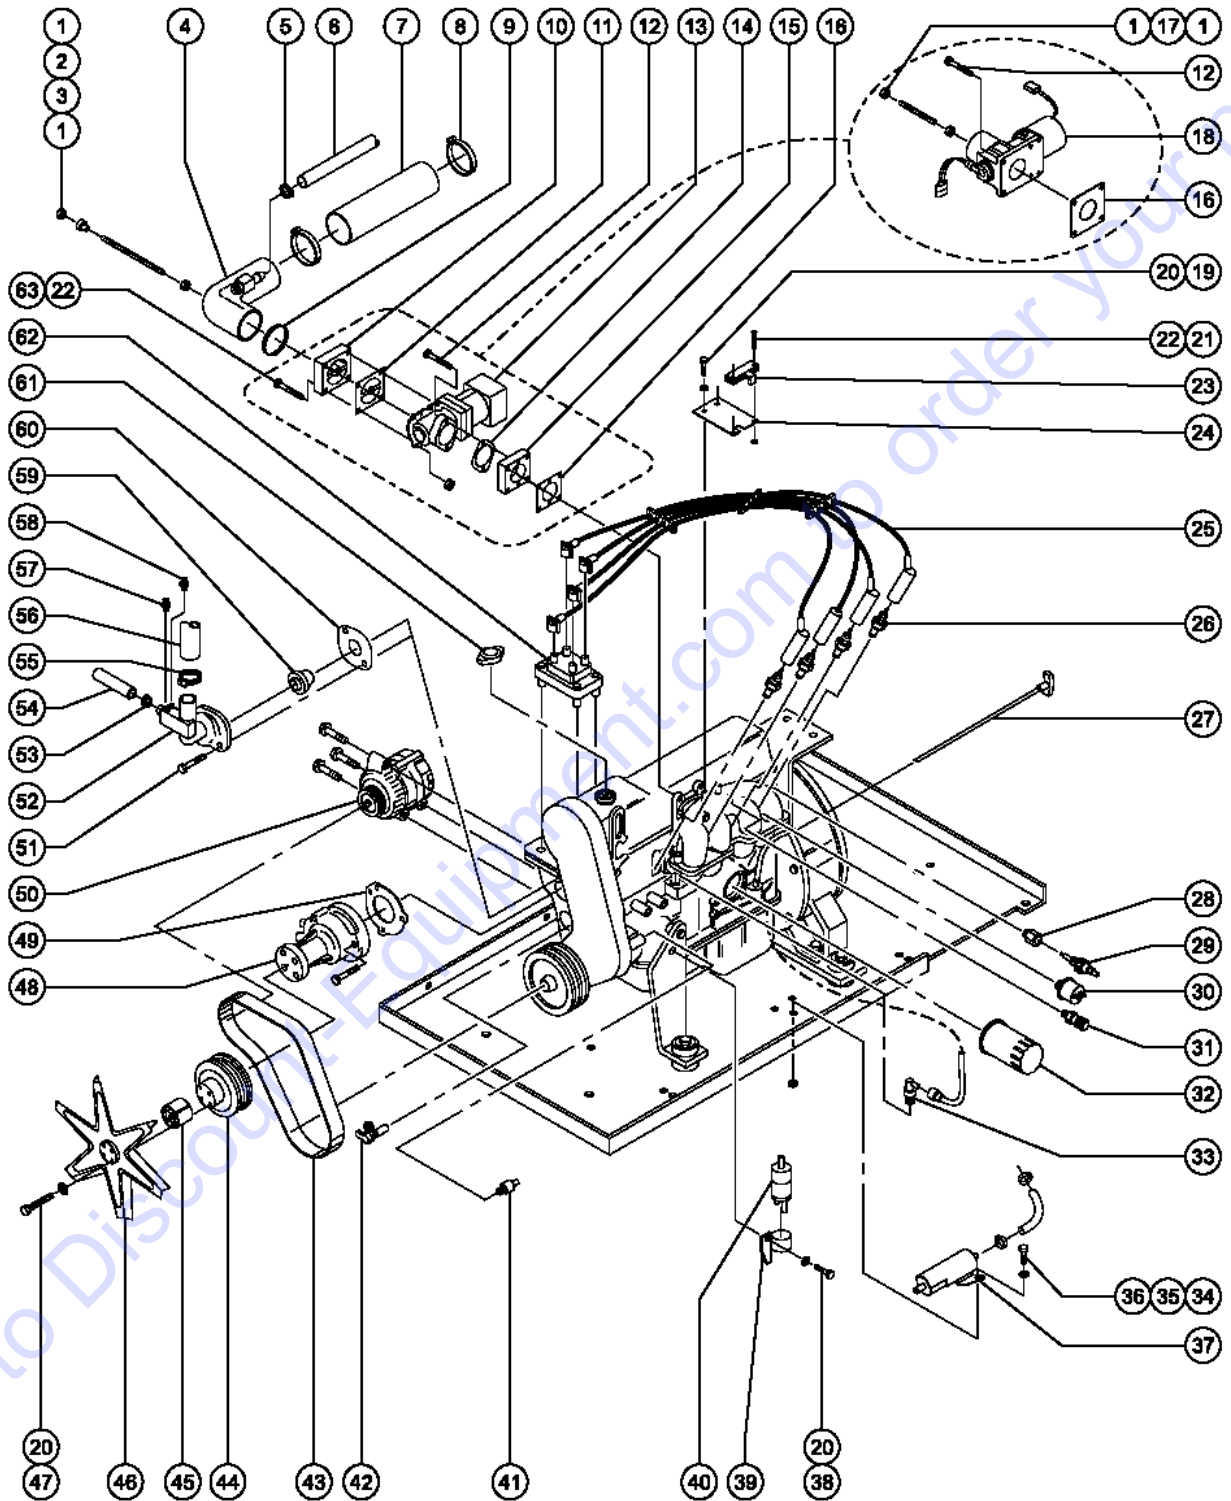

401.2 Ford LRG-425 EFI Engine - View 1 (from SN 3090 to 7832)

401.2 Ford LRG-425 EFI Engine - View 1 (from SN 3090 to 7832)

Item	Part No.	Description	Qty.
53	36208GT	CLAMP,HOSE,1.25***	1
54	52762GT	HOSE,WATER INLET,LRG425 EFI	1
55	22672GT	CLAMP,HOSE,1.75	1
56	33965GT	HOSE, UPPER RADIATOR	1
57	33972GT	SENSOR,COOLANT TEMP*	1
58	65456GT	SENDING UNIT-H20TMP LRG425EFI*	1
59	33966GT	THERMOSTAT, FORD LRG	1
60	52575GT	GASKET,THERM.HSNG O-RING	1
61	49881GT	OIL FILLER CAP FOR LRG ENGINE	1
62	33970GT	COIL, ELECTRONIC IGN., FORD	1
63	30469GT	SCREW,FHM,10-32 X 1.5	4

Go to Discount-Equipment.com to order your parts