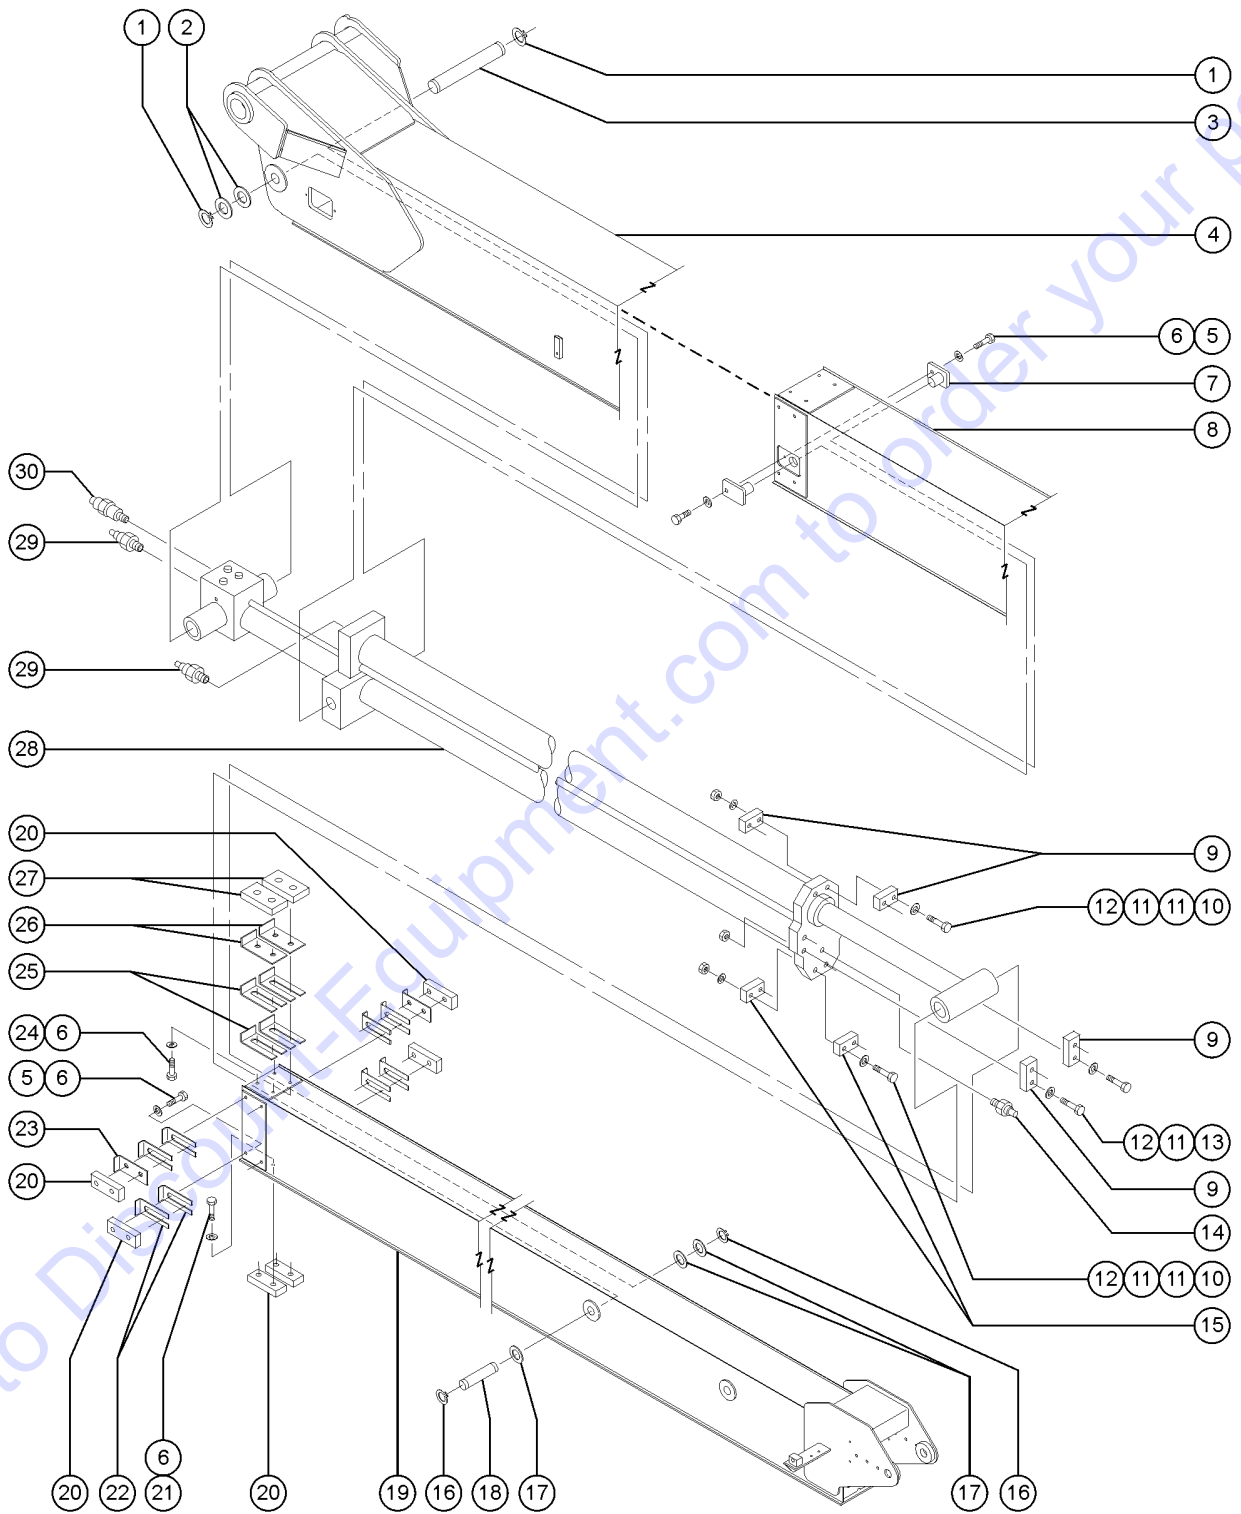

602.2 Boom Assembly - View 1 (from SN 3649)

Go to [Dixie-Equipment.com](http://Dixie-Equipment.com) to order your parts

602.2 Boom Assembly - View 1 (from SN 3649)

<i>Item</i>	<i>Part No.</i>	<i>Description</i>	<i>Qty.</i>
27	34124GT	WEAR PAD,5 X 3 X .625 W/NUTS .....	2
28	63201GT	EXTENSION CYLINDER ASSY.S60** includes Index No's. 9, 15, 29 and 30 .....	1
28-	63340GT	SEAL KIT,CYL,S60 (63201)*** .....	1
28-	63341GT	SEAL KIT,CYL,S60 (63201)*** .....	1
29	36188GT	VALVE,COUNTERBAL.CACA-LHN@2000 .....	2
30	36207GT	VALVE,COUNTERBAL.CWCA-LHN@2000 .....	1