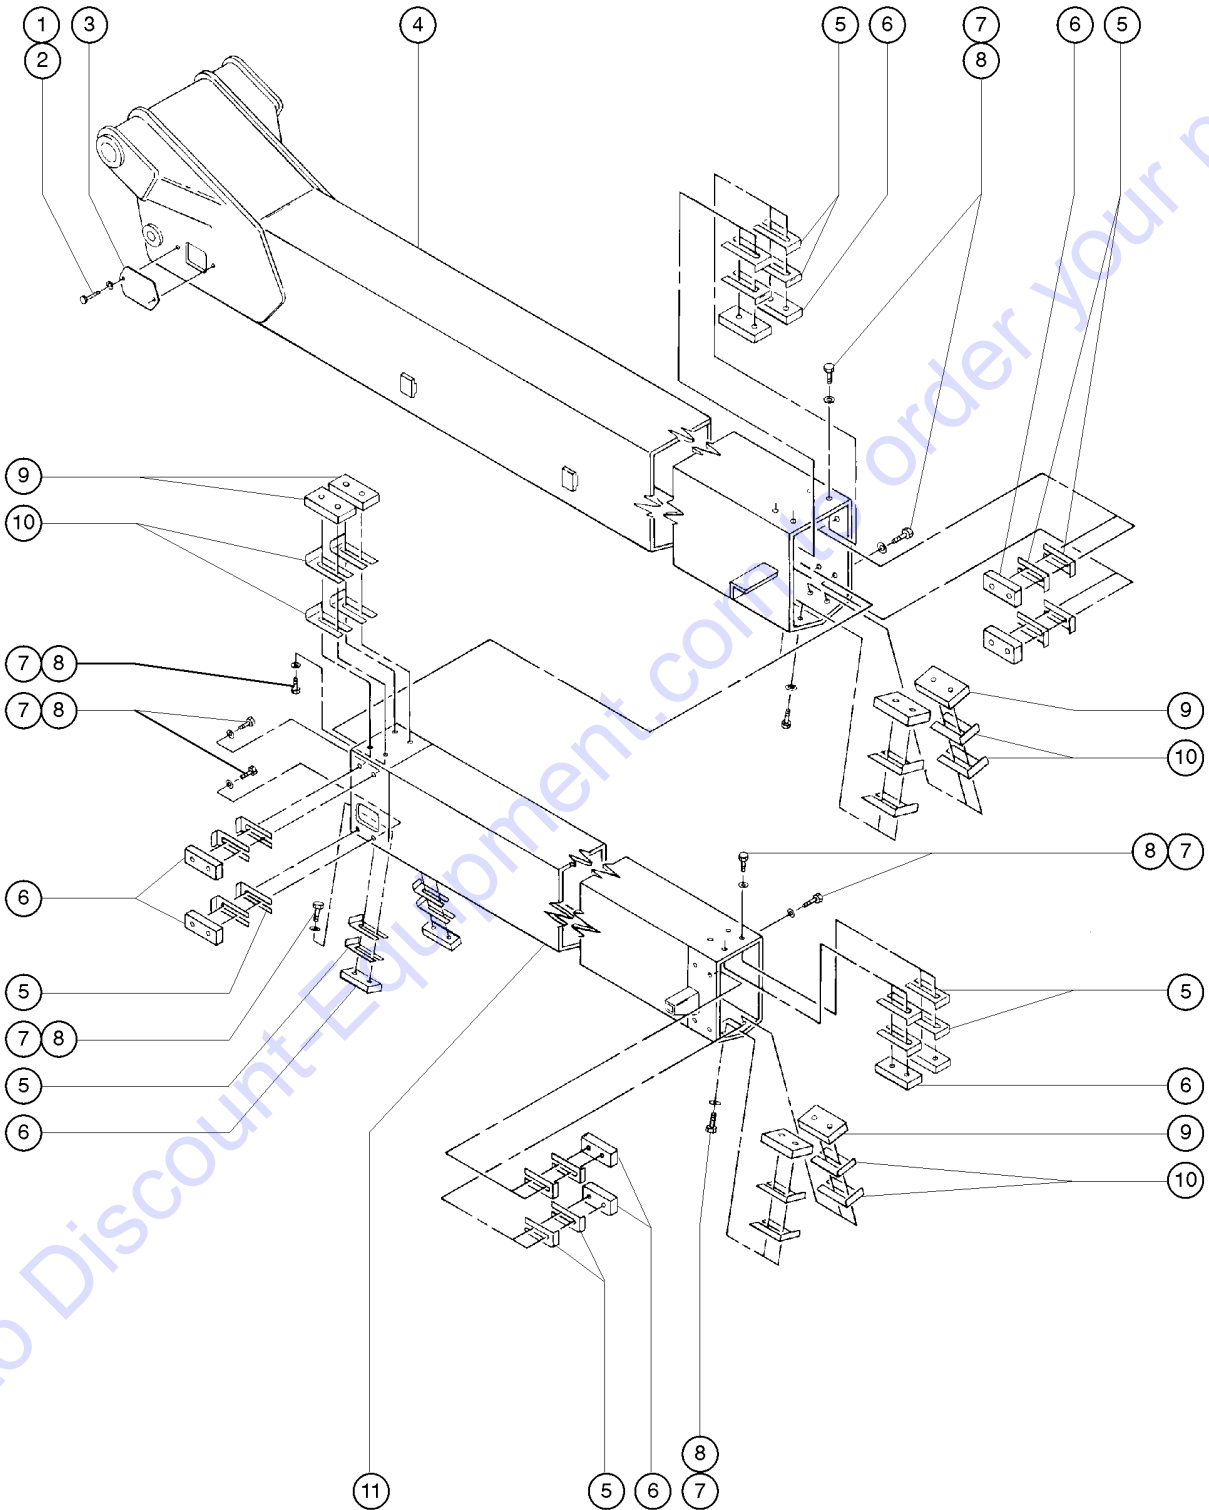

603.1 Boom Assembly - View 2 (to SN 3648)

Go to DiscountEquipment.com to order your parts

Item	Part No.	Description	Qty.
1	6090GT	SCREW,HHC,1/4-20 X .75	4
2	6356GT	WASHER,LOCK,.25	4
3	34284P-SGT	COVER,BOOM SECTION #1 PAINTED	2
4	33947GT	BOOM TUBE ASSEMBLY	1
5	29080GT	SHIM,WEAR PAD,5X 1.5 16GA	
6	30138GT	WEAR PAD,5 X 1.5 X .625 W/NUTS	18
7	6175GT	SCREW,HHC,3/8-16 X 1	48
8	6021GT	WASHER,LOCK,.375	48
9	34124GT	WEAR PAD,5 X 3 X .625 W/NUTS	2
10	34344GT	SHIM,SIDE PAD 16GA. 3 X 5	
11	34429GT	WELD,BOOM,#2,V-BOTTOM	1

Go to Discount-Equipment.com to order your parts