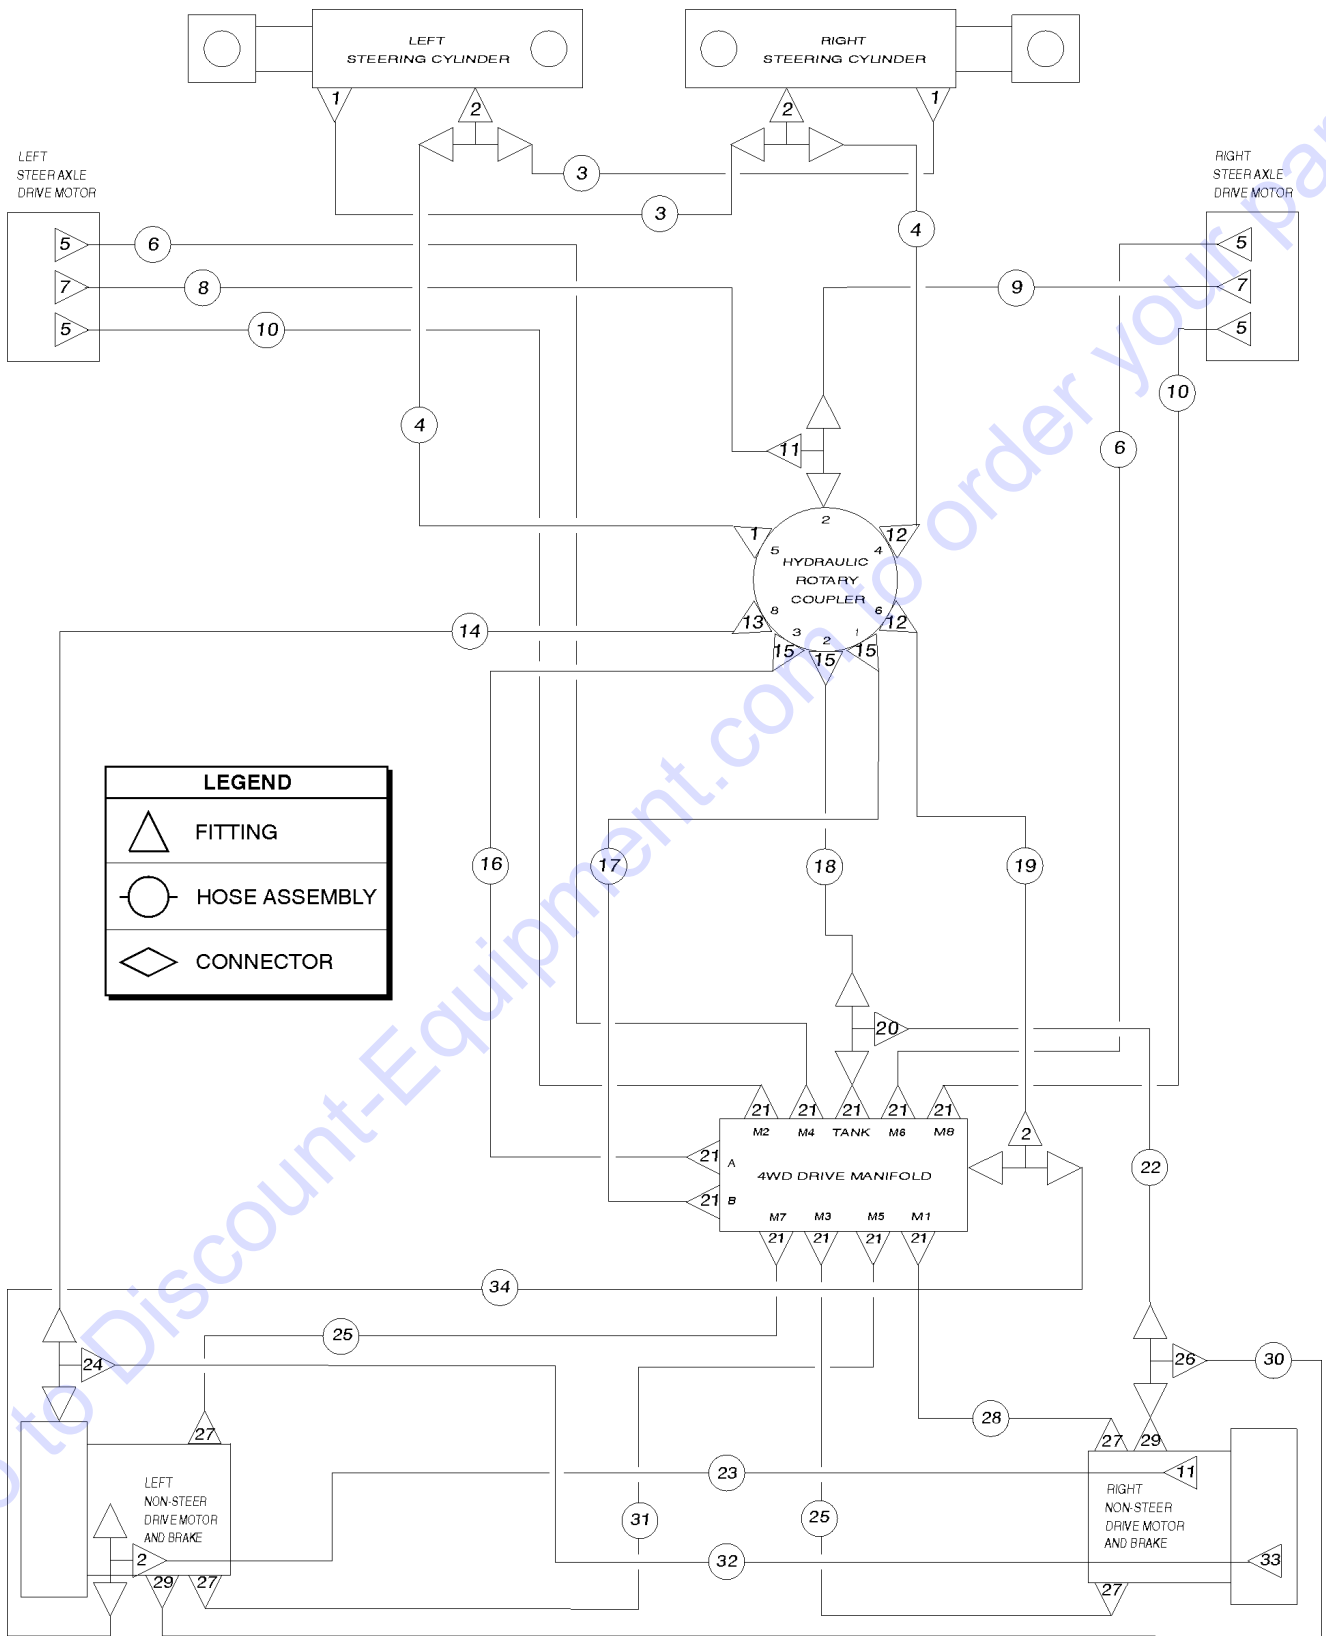

307.1 Hydraulic Hoses and Fittings - Drive and Steer Systems

307.1 Hydraulic Hoses and Fittings - Drive and Steer Systems

Item	Part No.	Description	Qty.
	49613GT	PLUG AND CAP KIT-SERVICE,ORFS*	
	49612GT	O-RING KIT (ORFS FITTINGS)	
1	48916GT	CONN, 520120-6	3
2	48918GT	TEE,RUN,520428-6	4
3	49105-2750GT	HOSE ASSEMBLY-3/8" 100R2	2
4	49104-6400GT	HOSE ASSEMBLY-3/8" 100R2	2
5	48975GT	CONN,520120-12-10	4
6	49154-12650GT	HOSE ASSEMBLY-3/4" 100R12	2
7	48933GT	CONN,520120-8***	2
8	49137-9141GT	HOSE ASSEMBLY,1/2"	1
9	49137-9141GT	HOSE ASSEMBLY,1/2"	1
10	49154-12650GT	HOSE ASSEMBLY-3/4" 100R12	2
11	48935GT	TEE,RUN,520428-8	1
12	48915GT	ELBOW,90D,520220-6	3
13	48983GT	ELBOW,90D,520220-16	1
14	49117-8491GT	HOSE ASSY,1/4,90 FEM,STR FEM	1
15	48963GT	FITTING,ELBOW,45D,520320-12***	3
16	49154-3700GT	HOSE ASSEMBLY-3/4" 100R12	1
17	49156-3500GT	HOSE ASSY,3/4,90 FEM,STR FEM	1
18	49151-2400GT	HOSE ASSY,3/4,STR FEM,STR FEM	1
19	49130-5400GT	HOSE ASSY,3/8,STR FEM,STR FEM	1
20	48964GT	FITTING,TEE,RUN,SWIVEL52043212	1
21	48960GT	FITTING,CONN,520120-12***	11
22	49140-5600GT	HOSE ASSEMBLY-1/2"	1
23	49130-5700GT	HOSE ASSEMBLY-3/8"	1
24	48906GT	TEE,RUN,520428-4	1
25	49157-4085GT	HOSE ASSEMBLY,3/4"	2
26	48938GT	FITTING,TEE,RUN,SWIVEL520432-8	1