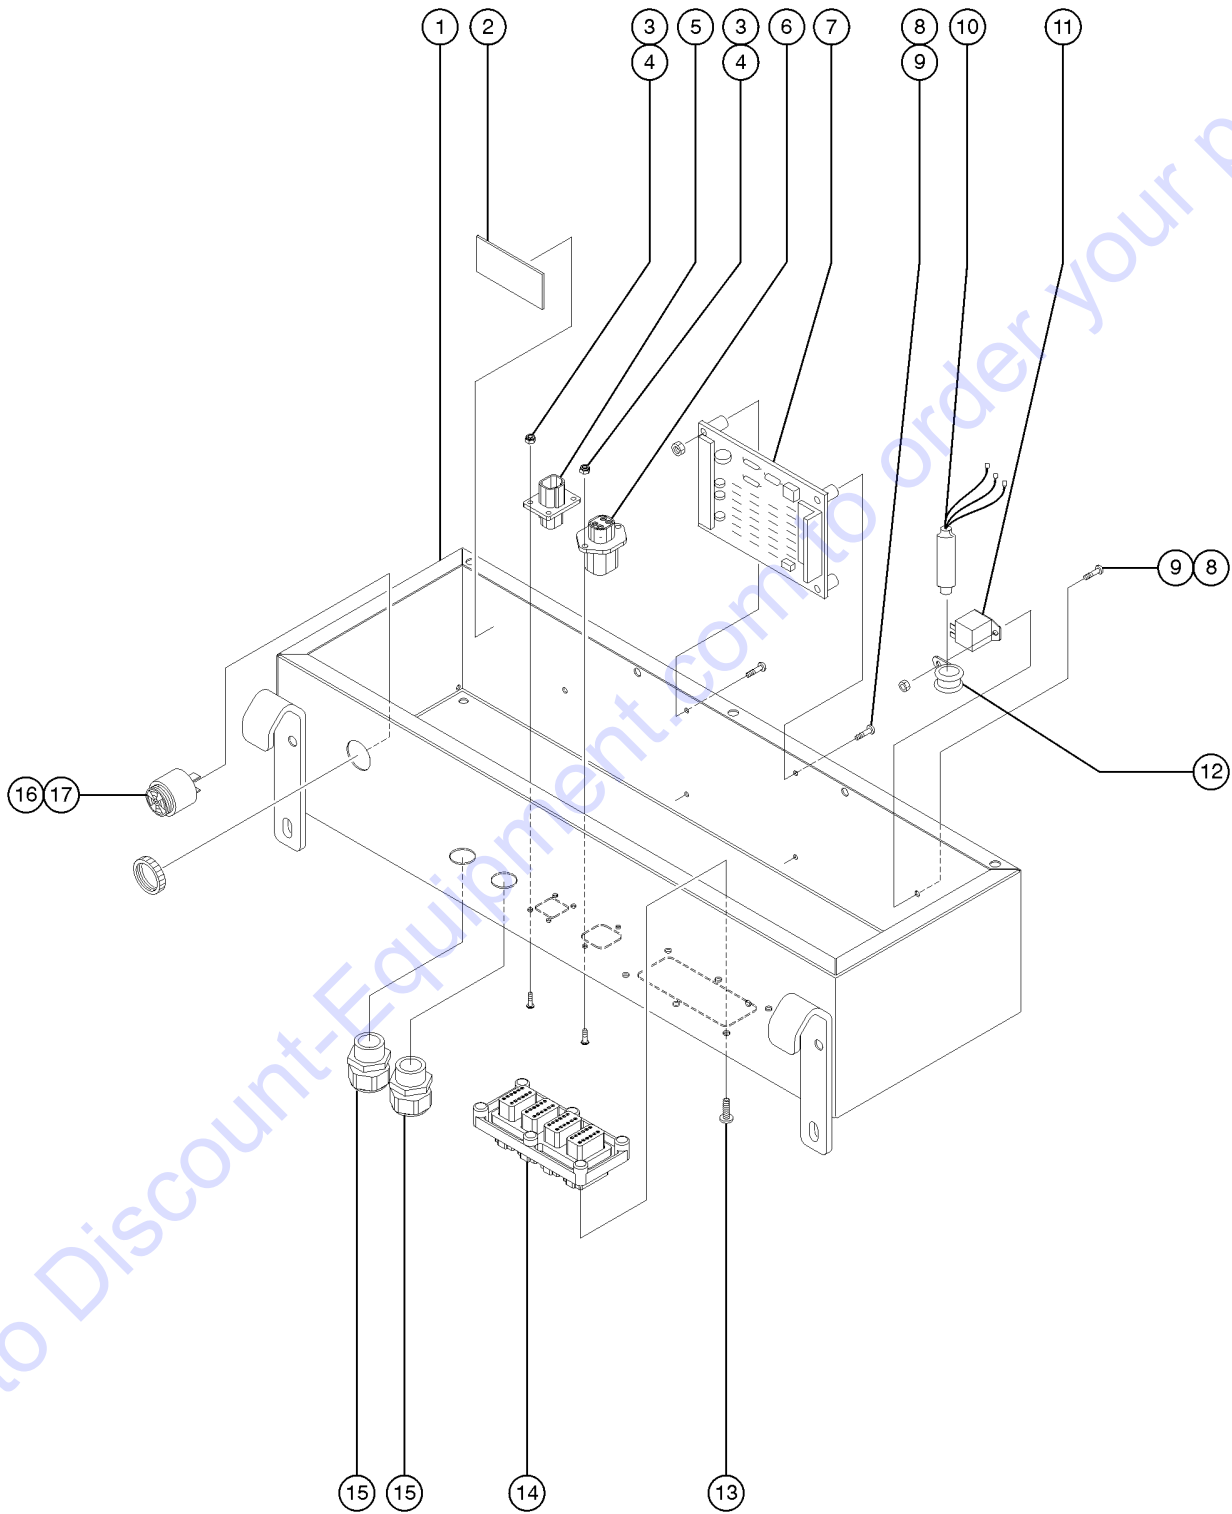

702.3 Platform Controls - View 1 (from SN 7838), S-60

Item	Part No.	Description	Qty.
1	58186GT	PLAT.CNTL.BOX,W/DECAL,S60	1
2	30997GT	CORROSION INHIBITOR,FOAM	1
3	12344GT	NUT,NYLOCK,6-32	
4	49820GT	SCREW,PHILLIPS,PHM,6-32 X .5	
5	73723GT	CONN RECEPT,FLANGED	1
6	73717GT	CONN,RECEP 4 WAY,12-14GA FL***	1
7	22052GT	LIMITER PC BOARD, HORSEPOWER	1
7-	39591GT	SPACER,NYLON,.375	4
		sold separately	
8	5094GT	SCREW,RHM,10-32 X .5	
9	6178GT	NUT,NYLOCK,10-32	
10	43181GT	CAPACITOR,TIME DELAY	1
11	19274GT	RELAY,SPDT,12V(AUTO)**	1
12	13268GT	CLAMP,0.75,#12 X 1/4,RUB CUSH	1
13	73803GT	SCREW,SHM,PHP, #12 X .75	
14	73736GT	CONN,RECEP 48 WAY,4 X 12	1
15	15243GT	PLUG,NYLON .875 BLACK DOMED	2
		S-60	
16	45383GT	ALARM,WARBLE TONE 5-30 VDC***	1
		Does not include 72326 nut	
17	72326GT	NUT - PLASTIC,RING FOR ALARMS	1