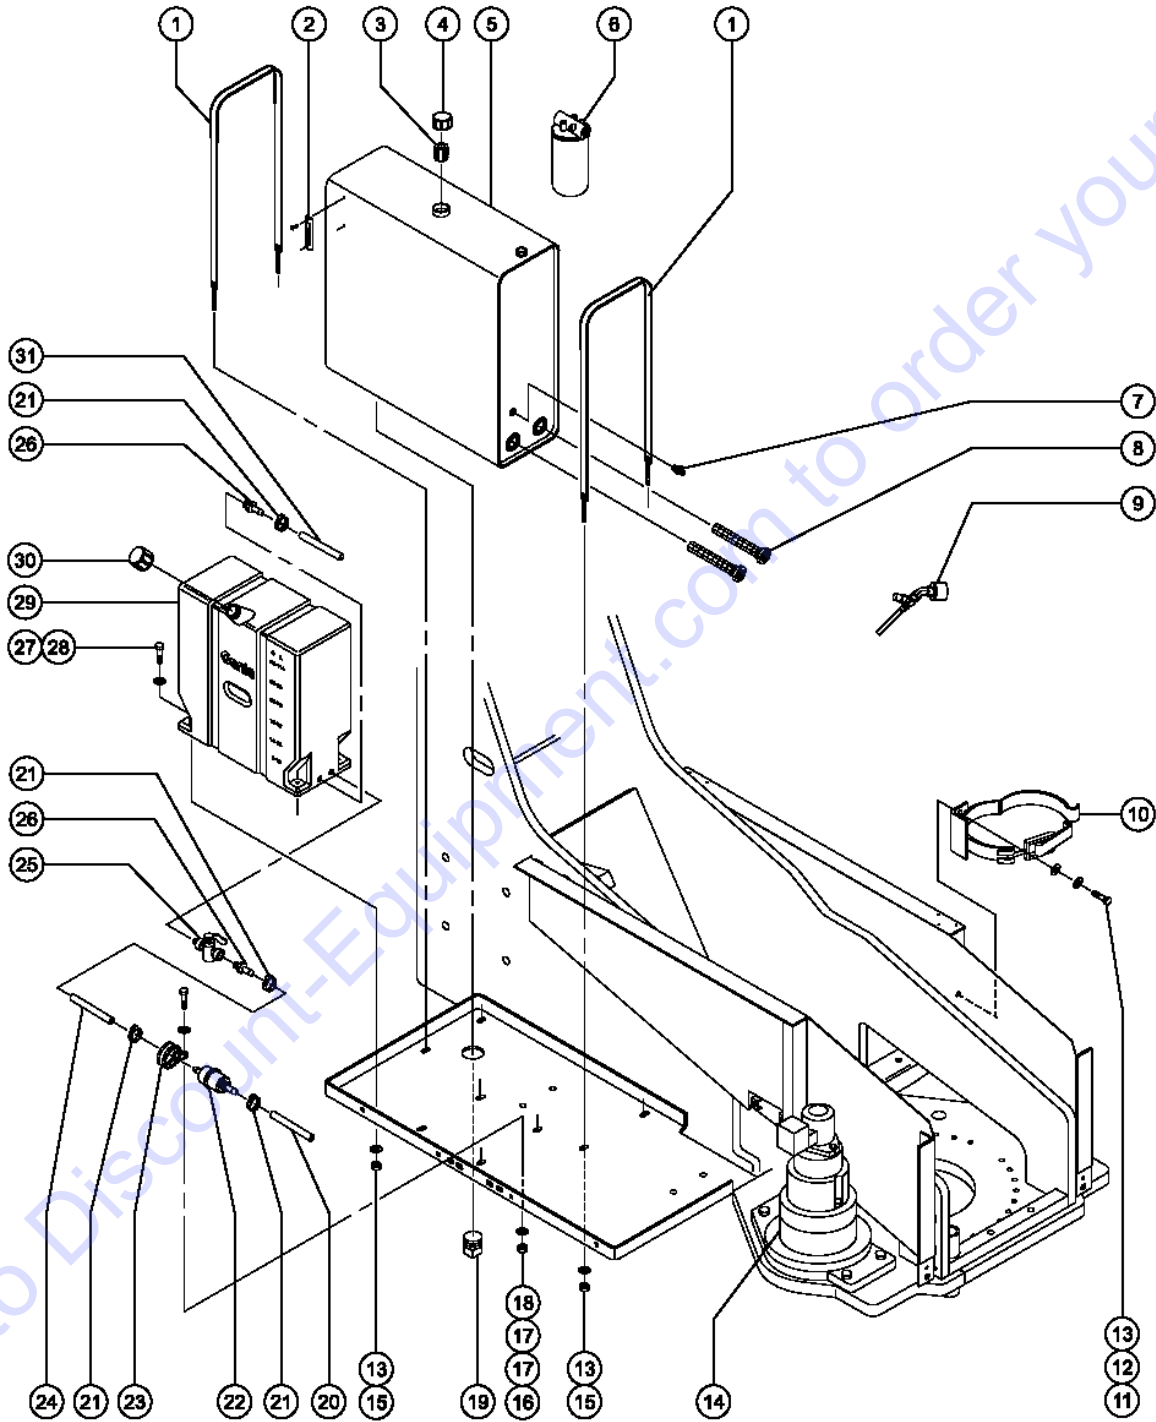

502.1 Hydraulic and Fuel Tanks - Gasoline/LPG Models (with plastic fuel tank)

Item	Part No.	Description	Qty.
1	31524GT	STRAP ASSY,TANK, 66 INCH	2
2	21141GT	GAUGE-SIGHT,LHA-LGTB***	1
3	31506GT	STRAINER,FILLER NECK	1
4	53527GT	CAP,FILLER BREATHER,3 MICRON**	1
5	53353GT	TANK,HYDRAULIC,45 GALLON*** includes Index No's. 2, 8 and 19	1
6	48470GT	FILTER ASSEMBLY W/IND L,PAPER	1
6-	46014GT	FILTER,ELEMENT,BETA(6)=200	1
7	48922GT	CONN,520102-6-6	1
8	45161GT	STRAINER ASSEMBLY,1.5" NPT	2
9	25967GT	HOSE ASSEMBLY,LP GAS-86" LNG** Gasoline/LPG models	1
10	53120-SGT	LP.TANK BRACKET TALL WLDMNT Gasoline/LPG models	1
11	6175GT	SCREW,HHC,3/8-16 X 1	2
12	6021GT	WASHER,LOCK,.375	2
13	5397GT	WASHER,FLAT,USS,5/16",Y	10
14		Ref. Turntable Rotator	10
		refer to section 507.1	
15	4828GT	NUT,NYLOCK,3/8-16	8
16	6889GT	NUT,LP NYLOCK,1/4-20	1
17	6638GT	WASHER,FLAT,USS,1/4"Y	2
18	6090GT	SCREW,HHC,1/4-20 X .75	1
19	31507GT	PLUG,SQUARE HEAD,3/4 MPT	1
20	27089GT	HOSE,5/16 FUEL,SAE 30R7	64
21	21465GT	CLAMP,HOSE,.25" - .63" X .3125	3
22	52179GT	FILTER, FUEL LRG 425/423 EFI	1
23	45455GT	CLAMP,2.75,#44 X 1/4,RUB CUSH*	1
24	27089GT	HOSE,5/16 FUEL,SAE 30R7	18
25	19487GT	VALVE, FUEL LOCK	1
26	53023GT	FITTING,1/4 MPT 5/16 BARB	2
27	8178GT	SCREW,HHC,3/8-16 X 2.5	4

502.1 Hydraulic and Fuel Tanks - Gasoline/LPG Models (with plastic fuel tank)