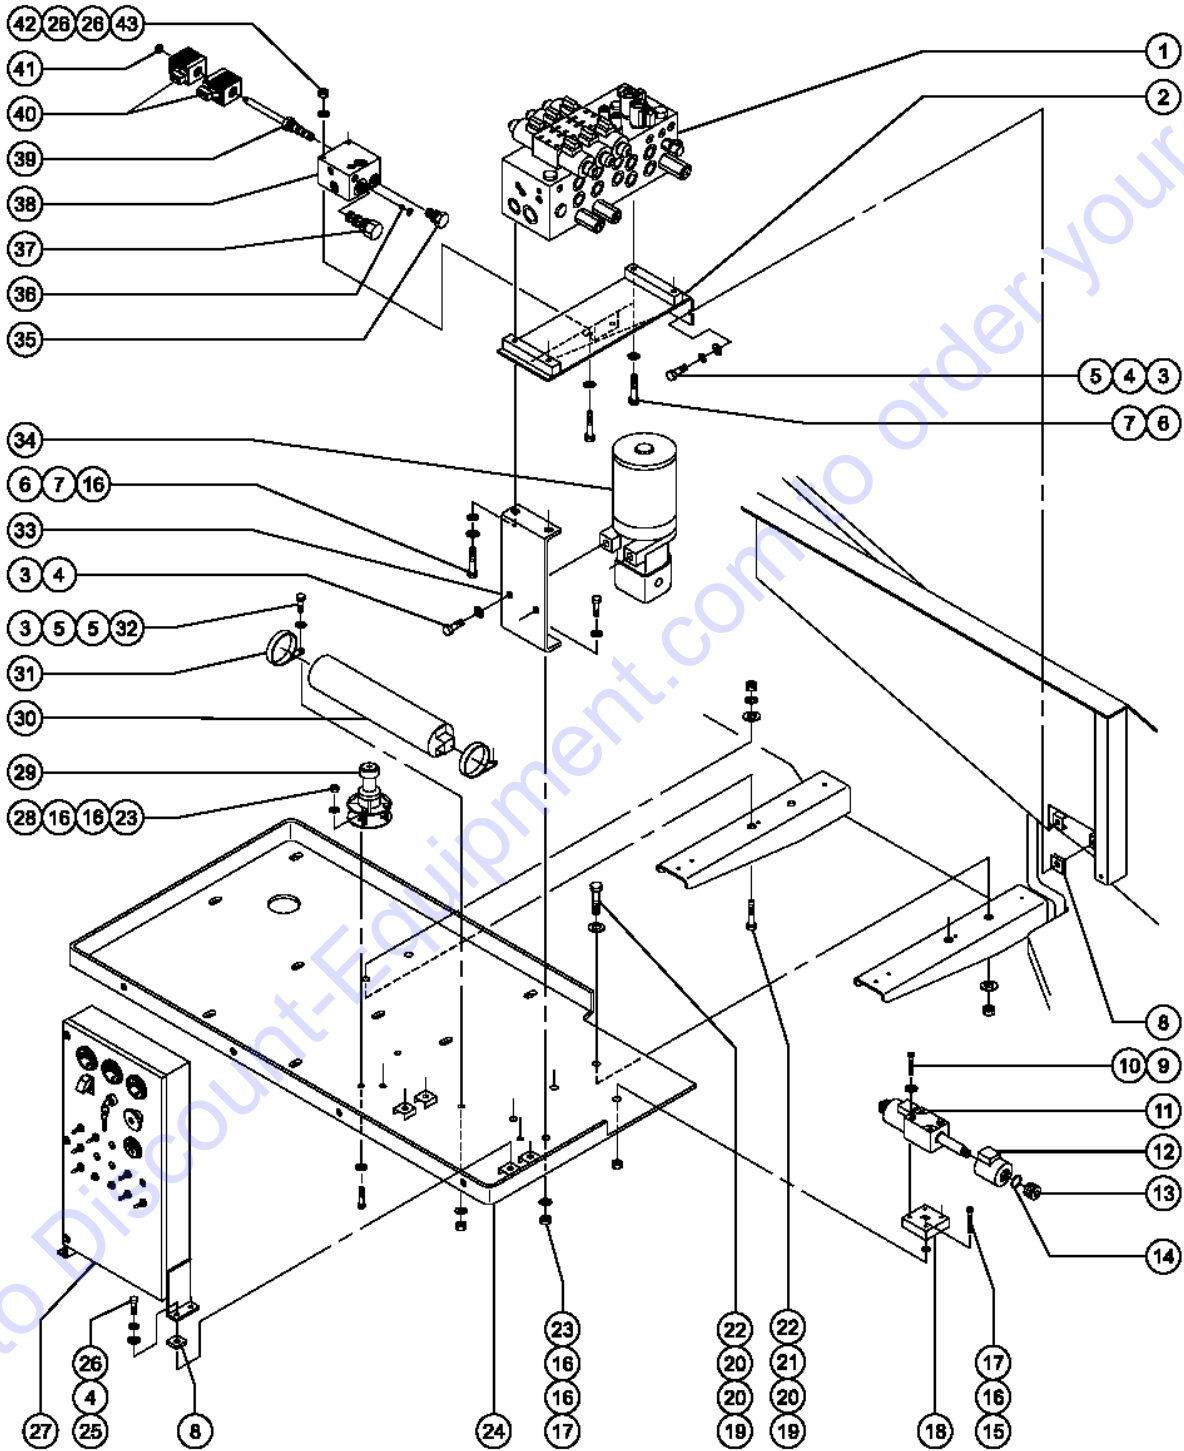

505.1 Function Manifold and Auxiliary Power Unit Installation

Item	Part No.	Description	Qty.
1	146172GT	MANIFOLD,FUNCTION to SN 7500; replaced 46938	1
1B	146173GT	MANIFOLD,MULTI-FUNCTION,S60 from SN 7501; replaced 81026	1
2	53122-SGT	WELDMENT,FUNCTION MANIFOLD MNT	1
3	6019GT	SCREW,HHC,3/8-16 X 1.25 GRD 5	8
4	6021GT	WASHER,LOCK, .375	8
5	6097GT	WASHER,FLAT,USS,3/8",Y	6
6	4266GT	SCREW,HHC,1/4-20 X 2	4
7	6356GT	WASHER,LOCK, .25	4
8	29868GT	SPRING CLIP,3/8-16, .05-.20X.73,ZAG	14
9	45916GT	SCREW,SHC,10-24 X 1.250 (D01)	4
10	6607GT	WASHER,LOCK,#10 PLTD	4
11	146160GT	VALVE KIT,D03 includes Index No's. 12 through 14 Non-oscillating models only	1
12	223763GT	COIL WITH DE CONNECTOR non-oscillating models	1
13	33568GT	NUT, CP521-1 VALVE non-oscillating models	1
14	45914GT	O-RING, DO1 VALVE non-oscillating models	1
15	30444GT	SCREW,SHC,1/4-20 X 2	4
16	6638GT	WASHER,FLAT,USS,1/4"Y	14
17	6091GT	NUT,NYLOCK,1/4-20	6
18	24675GT	SUB PLATE (SPOOL VALVE) non-oscillating models	1
19	29883GT	SCREW,HHC,5/8-11 X 1.75 GRD.8	3
20	13064GT	WASHER,FLAT, .625 HARDENED	5
21	6036GT	WASHER,LOCK, .625 PLTD	1
22	6024GT	NUT,NYLOCK,5/8-11	3
23	6888GT	SCREW,HHC,1/4-20 X 1	4
24	30677-SGT	WELDMENT,HYD TANK MODULE	1
25	6175GT	SCREW,HHC,3/8-16 X 1	4
26	5397GT	WASHER,FLAT,USS,5/16",Y	8
27		Ref. Ground Controls refer to sections 508.1 or 509.1	8

505.1 Function Manifold and Auxiliary Power Unit Installation