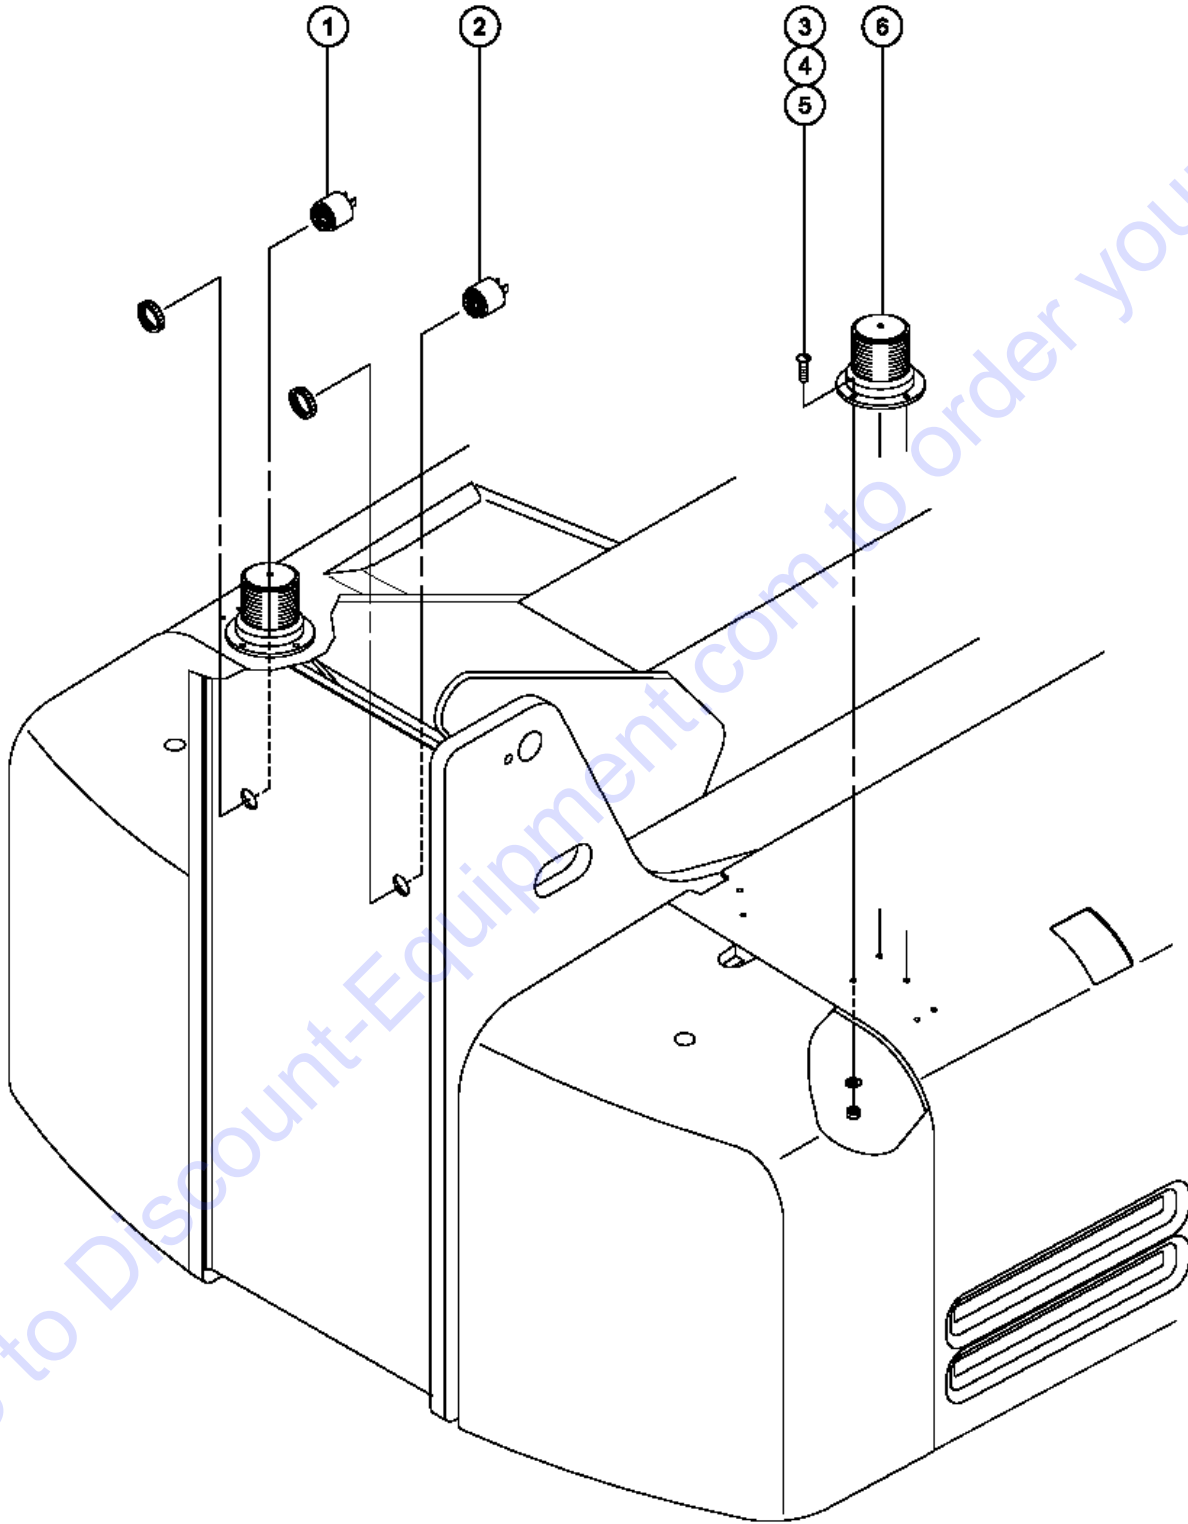

801.1 Alarm and Beacon Package

801.1 Alarm and Beacon Package

Item	Part No.	Description	Qty.
	46984GT	ALARM PKG,S60/80***	
1	230392GT	ALARM,DESCENT Does not include 72326 nut	1
1	72326GT	NUT - PLASTIC,RING FOR ALARMS	1
2	18963GT	ALARM.INTERMITTENT TONE.24V	1
		Does not include 72326 nut	
2	72326GT	NUT - PLASTIC,RING FOR ALARMS	1
3	6147GT	SCREW,RHM,10-32 X 1	6
4	6146GT	WASHER,FLAT,MS,#10,Y	6
5	6178GT	NUT,NYLOCK,10-32	6
6	56704GT	STROBE,FIREBOLT,12-80VDC,AMB**	2
		(replaced 20189)	
6-	72282GT	LENS,AMBER,STROBE,FIREBOLT	2
6-	122019GT	FLASHTUBE,U SHAPED,360DEG,BULB	
6-	226393GT	FLASHTUBE,STRAIGHT,360DEG,BULB	

Go to Discount-Equipment.com to order your parts