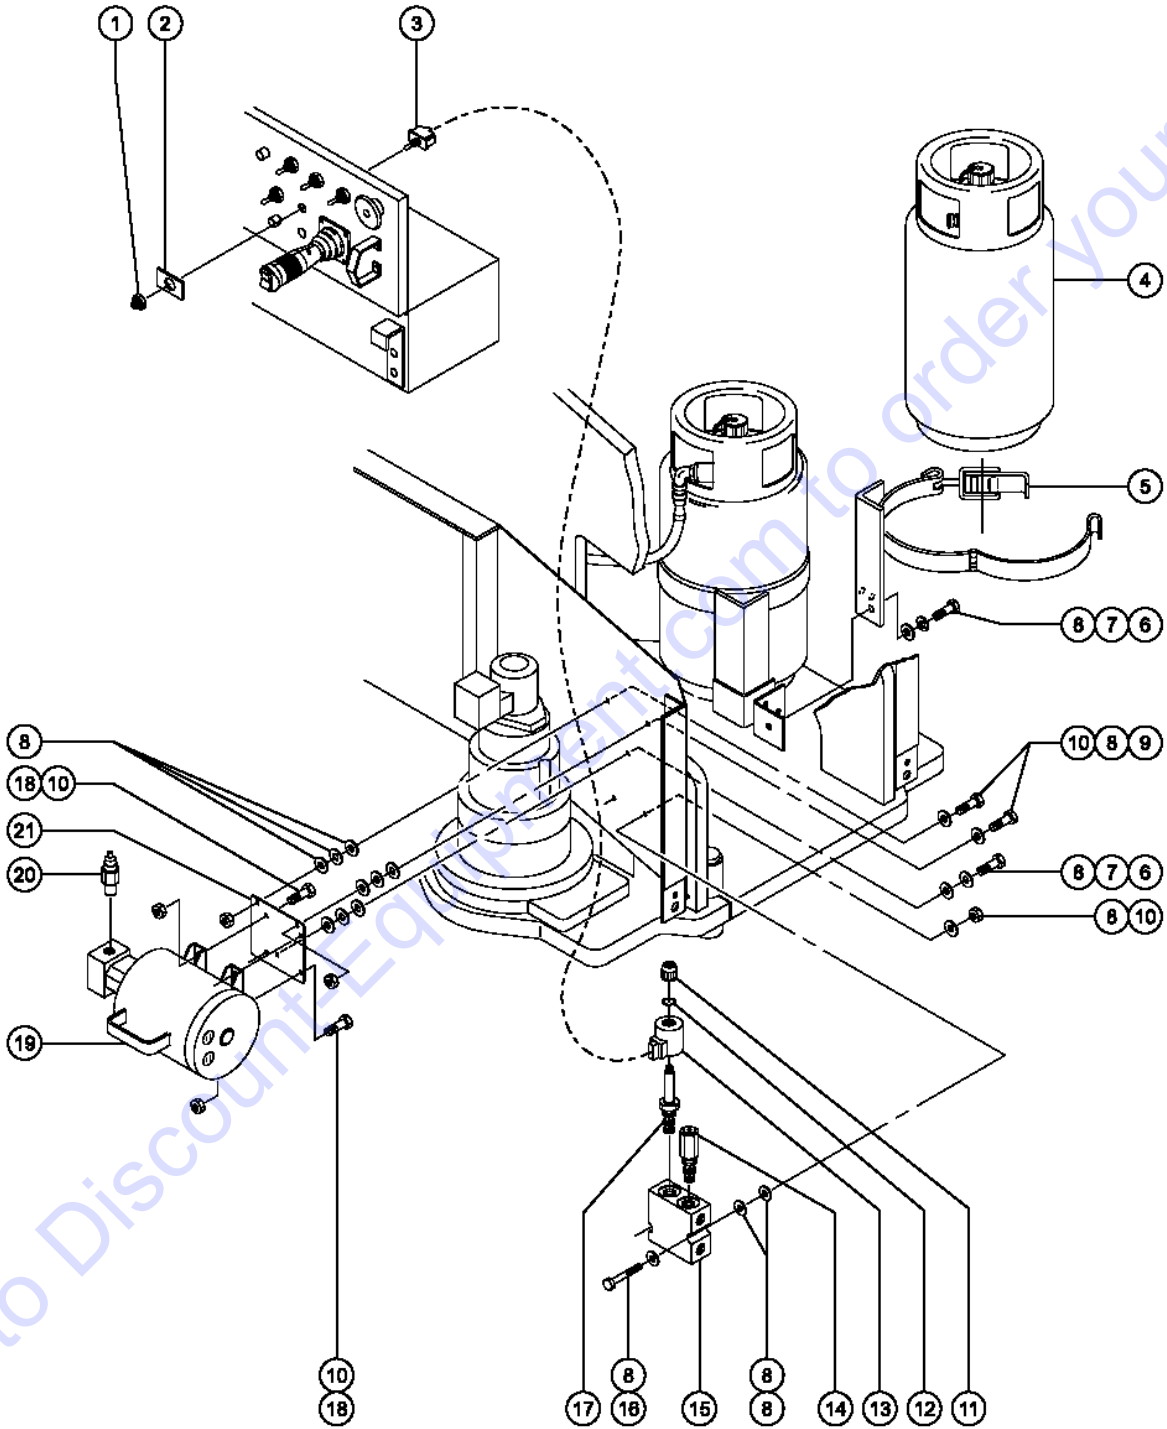

804.1 Generator and Spare LPG Tank

Item	Part No.	Description	Qty.
	46981GT	GEN S40 2000W SERV OPT	
	30630GT	S40,60,80SPARE L.P.TANK W/BRKT	1
1	27246GT	BOOT,TOGGLE SWITCH,SHORT*	1
1-	54692GT	SPACER,NYLON,.718 X .526 X.219	1
2	32728GT	DECAL,OPTION GENERATOR***	1
3	27378-SGT	SWITCH,TOGGLE,DPDT,2POS MAINT* includes mounting fasteners	1
4	53605GT	TANK, 7 GAL/33.5 POUND, LP	1
		Gasoline/LPG models	
5	30712GT	LP.TANK BRKT WLDMT.,SHORT	1
		to SN 3385	
5-	53120-SGT	LP.TANK BRACKET TALL WLDMNT	1
		from SN 3386	
6	6175GT	SCREW,HHC,3/8-16 X 1	4
		Gasoline/LPG models	
7	6021GT	WASHER,LOCK,.375	4
8	5397GT	WASHER,FLAT,USS,5/16",Y	19
9	6019GT	SCREW,HHC,3/8-16 X 1.25 GRD 5	2
10	4828GT	NUT,NYLOCK,3/8-16	8
11	33568GT	NUT, CP521-1 VALVE	1
12	45914GT	O-RING, DO1 VALVE	1
13	27535GT	COIL,12V.DO1 VALVE	1
13-	45782GT	DIODE,6 AMP,200 PIV,BULK	1
14	44950GT	VALVE,RELIEF,1500 PSI***	1
15	53976GT	MANIFOLD,GENERATOR includes Index No's. 11 through 14 and Index No. 17	1
16	8178GT	SCREW,HHC,3/8-16 X 2.5	4
17	19969GT	VALVE,SOLENOID (18660)*** includes Index No's. 11 through 13	1
18	8516GT	SCREW, HCC, 3/8-16 X 1.50	2
19	58301GT	GENERATOR,2000W,HYDRAULIC*** includes Index No. 20	1
19	32732GT	RECTIFIER ASSEMBLY	
19A-	58402GT	BRIDGE,50A FULL WAVE**	
19A-	32734GT	BRUSH ASSEMBLY	
19A-	32736GT	MOTOR,HYDRAULIC GENERATOR	

804.1 Generator and Spare LPG Tank