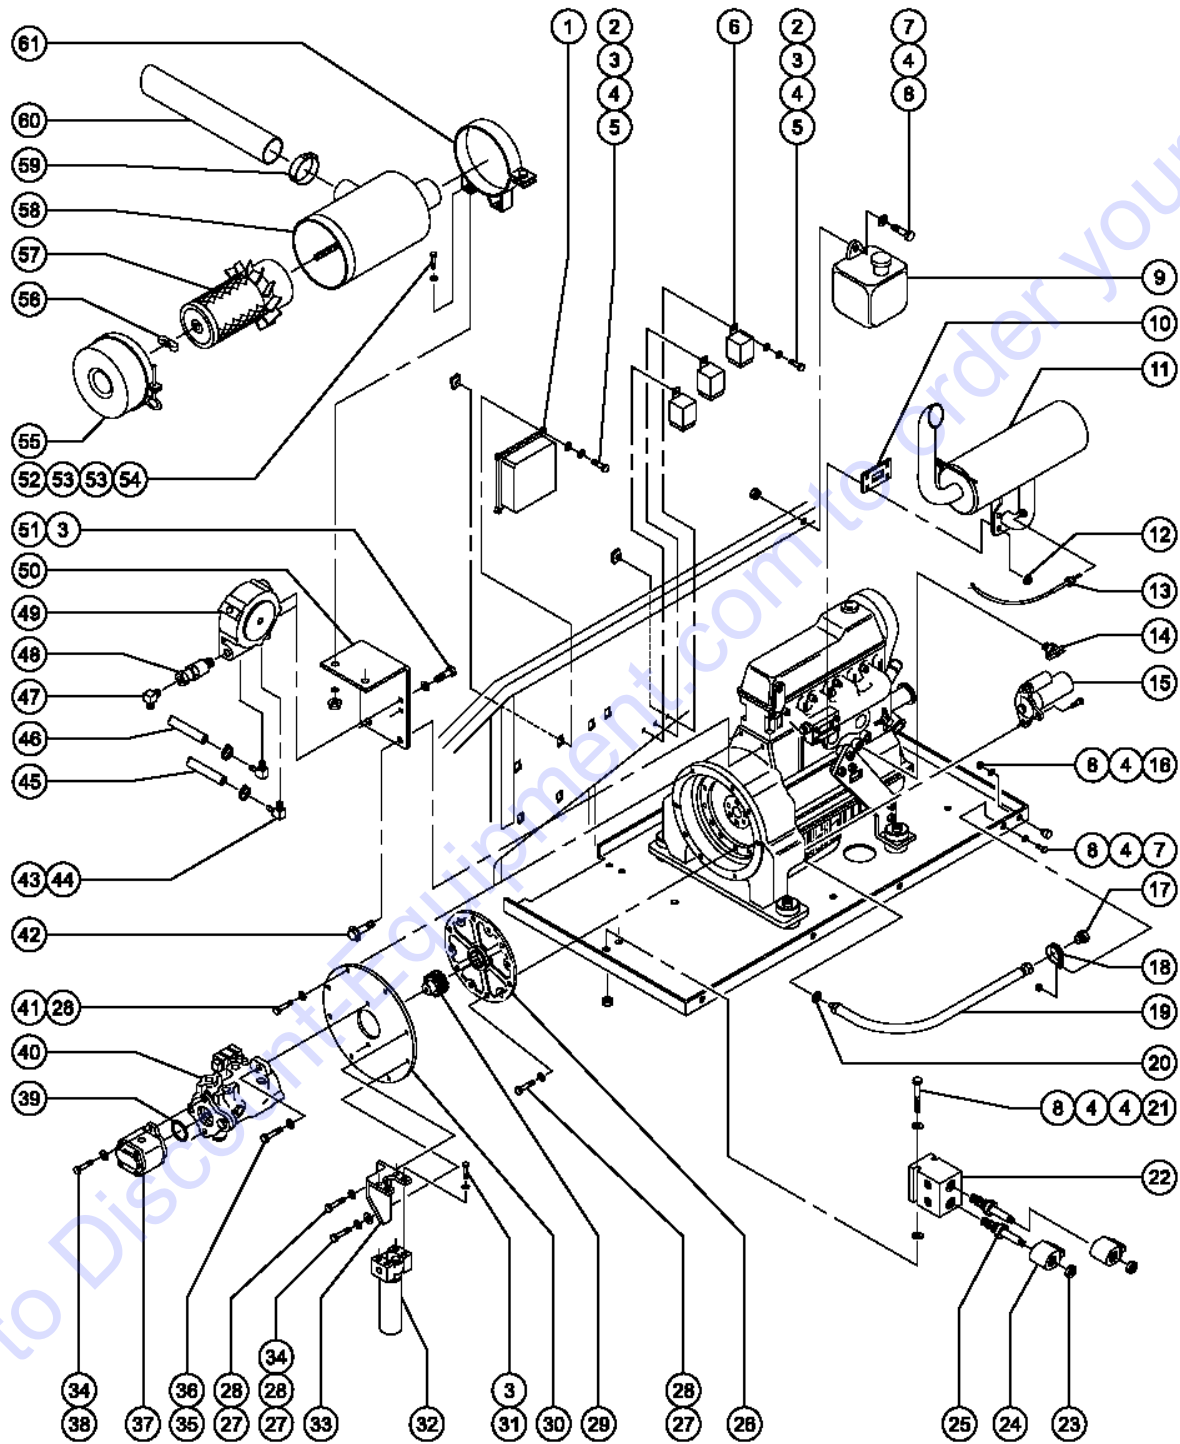

Item	Part No.	Description	Qty.
	65770GT	BELT,TIMING,FORD LRG423/425EFI	
1	94922GT	KIT,FORD EFI UPDATE,BASE*** Contains Genie calibration file - order from Discount-equipment only; to SN 5193	1
1-	94922GT	KIT,FORD EFI UPDATE,BASE*** Contains Genie calibration file - order from Discount-equipment only; from SN 5195 to SN 8688	1
1-	88457GT	ENGINE PERFORMANCE MODULE T1** Contains Genie calibration file - order from Discount-equipment only; from SN 8689	1
2	6888GT	SCREW,HHC,1/4-20 X 1	9
3	6356GT	WASHER,LOCK,.25	13
4	6638GT	WASHER,FLAT,USS,1/4"Y	14
5	56912GT	SPRING CLIP,1/4-20,.025-.15X.54,ZAG	7
6	52592GT	RELAY - LRG425 EFI	3
7	8915GT	SCREW,HHC,1/4-20 X 1.25	2
8	6091GT	NUT,NYL,LOCK,1/4-20 BOTTLE,COOLANT RECOVERY; 2QT includes cap	5
9	1279268GT	.....	1
10	27142GT	GASKET,EXHAUST***	1
11	77885GT	MUFFLER,FORD LRG S40-60-80***	1
12	65460GT	NUT-FLANGE,7/16-14	4
13	52564GT	SENSOR,O2,LRG 425 EFI***	1
13-	88450GT	SENSOR,OXYGEN LRG425EFI for use after ECM Update completion	
14	28717GT	VALVE,DRAIN,FORD,BLOCK,RAD.	1
15	29616GT	STARTER,ENGINE,FORD LSG/LRG***	1
15	29606GT	RING GEAR,FORD*** FITS LSG-LRG 423, AND LRG425	
16	34619GT	BUMPER,RUBBER***	1
17	63426GT	PLUG,070109-8	1
18	21618GT	CLAMP,1.13,#18 X 1/4,RUB CUSH	1
19	63427GT	HOSE ASSY,FORD OIL DRAIN 1/2"	33
20	53910GT	GASKET, FORD OIL DRAIN	1
21	4266GT	SCREW,HHC,1/4-20 X 2	2
22	42157GT	MANIFOLD,BRAKE/MOTOR SHIFT includes Index No's. 23 through 25 to SN 7500	2
22	81024GT	MANIFOLD,BRAKE/2 SPD includes Index No's. 23 through 25; from SN 7501	1

402.2 Ford LRG-425 EFI Engine - view 2 (from SN 3090)