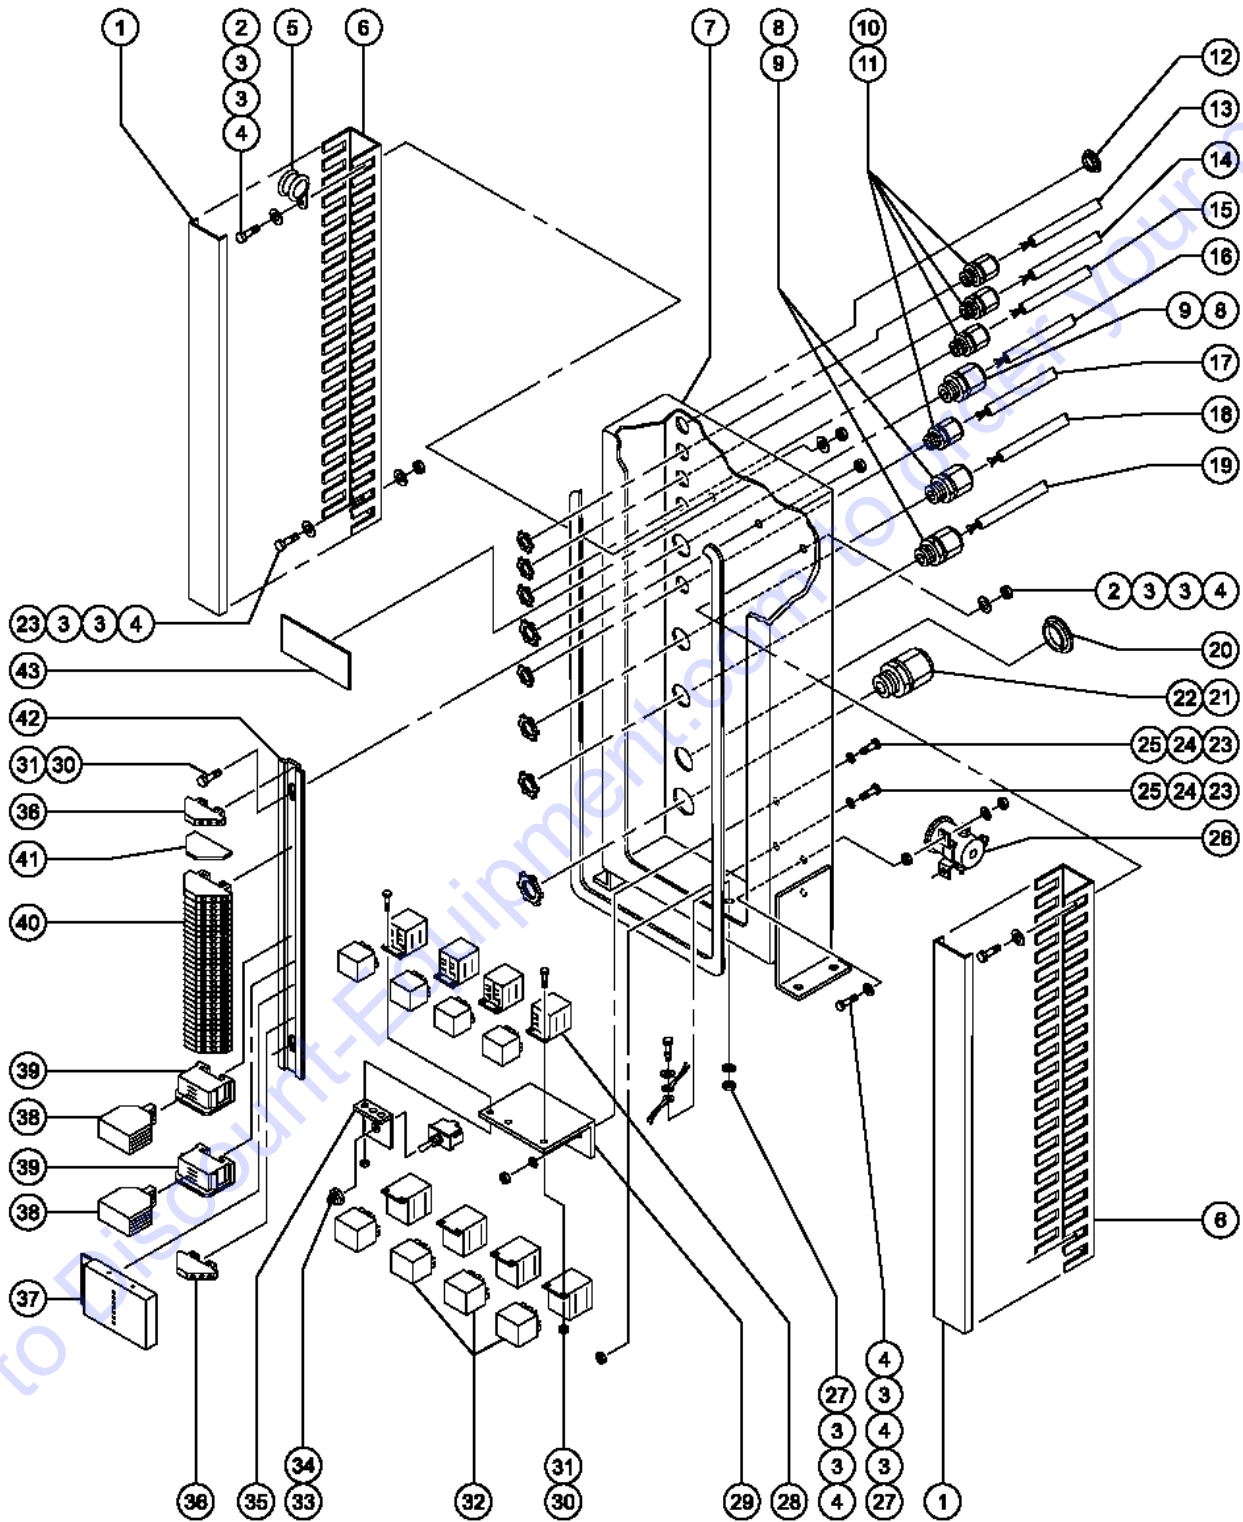

509.1 Ground Controls - View 2 (to SN 7837), S-60

Item	Part No.	Description	Qty.
	74644GT	TOOL,WAGO TERM RELEASE,1-WAY	1
1	1262218GT	COVER, DUCT, WIRING replaced 28299	2
2	6888GT	SCREW,HHC,1/4-20 X 1	2
3	6638GT	WASHER,FLAT,USS,1/4"Y	19
4	6091GT	NUT,NYLOCK,1/4-20	11
5	13268GT	CLAMP,0.75,#12 X 1/4,RUB CUSH	1
6	28298GT	WIRING DUCT, 1.5 X 1.5	2
7	35811GT	CONTROL BOX W/LID&DECAL,GRND	1
7-	121599GT	GASKET,GBOX,S80/85 2008 replaced 30782	1
8	12960GT	CABLE SQUEEZE CONN.,XTRA LRG	3
9	14041GT	LOCKNUT,ELECTRIC,3/4"	3
10	7056GT	CONN,SQUEEZE,1/2NPT .38-.50,SM	4
11	6935GT	LOCKNUT,ELEC,1/2"	4
12	15243GT	PLUG,NYLON .875 BLACK DOMED	1
13	43960GT	WIRE CABLE,16/4 CON.TPE JKT	240
14	43960GT	WIRE CABLE,16/4 CON.TPE JKT	226
15	43960GT	WIRE CABLE,16/4 CON.TPE JKT	120
16	48533GT	WIRE CABLE,18GA/19 CON.BNDREX S-60	984
17	43955GT	WIRE CABLE,12/3 CON.TPE JKT S-60 (black, white, brown)	984
18	48533GT	WIRE CABLE,18GA/19 CON.BNDREX S-60	984
19	35934GT	WIRE CABLE,18/19 CON.TPRJKT	60
20	45385GT	PLUG,NYLON 1.12 BLACK DOMED	1
21	20776GT	CABLE SQUEEZE CONN.	1
22	18665GT	LOCKNUT,ELECTRIC,1" NPT	1
23	8914GT	SCREW,HHC,1/4-20 X .625	4
24	6356GT	WASHER,LOCK,.25	7
25	23404GT	NUTSERT,1/4-20,STEEL CAD PLTD	2
26	53967GT	SOLENOID,12V CONTINUOUS	1