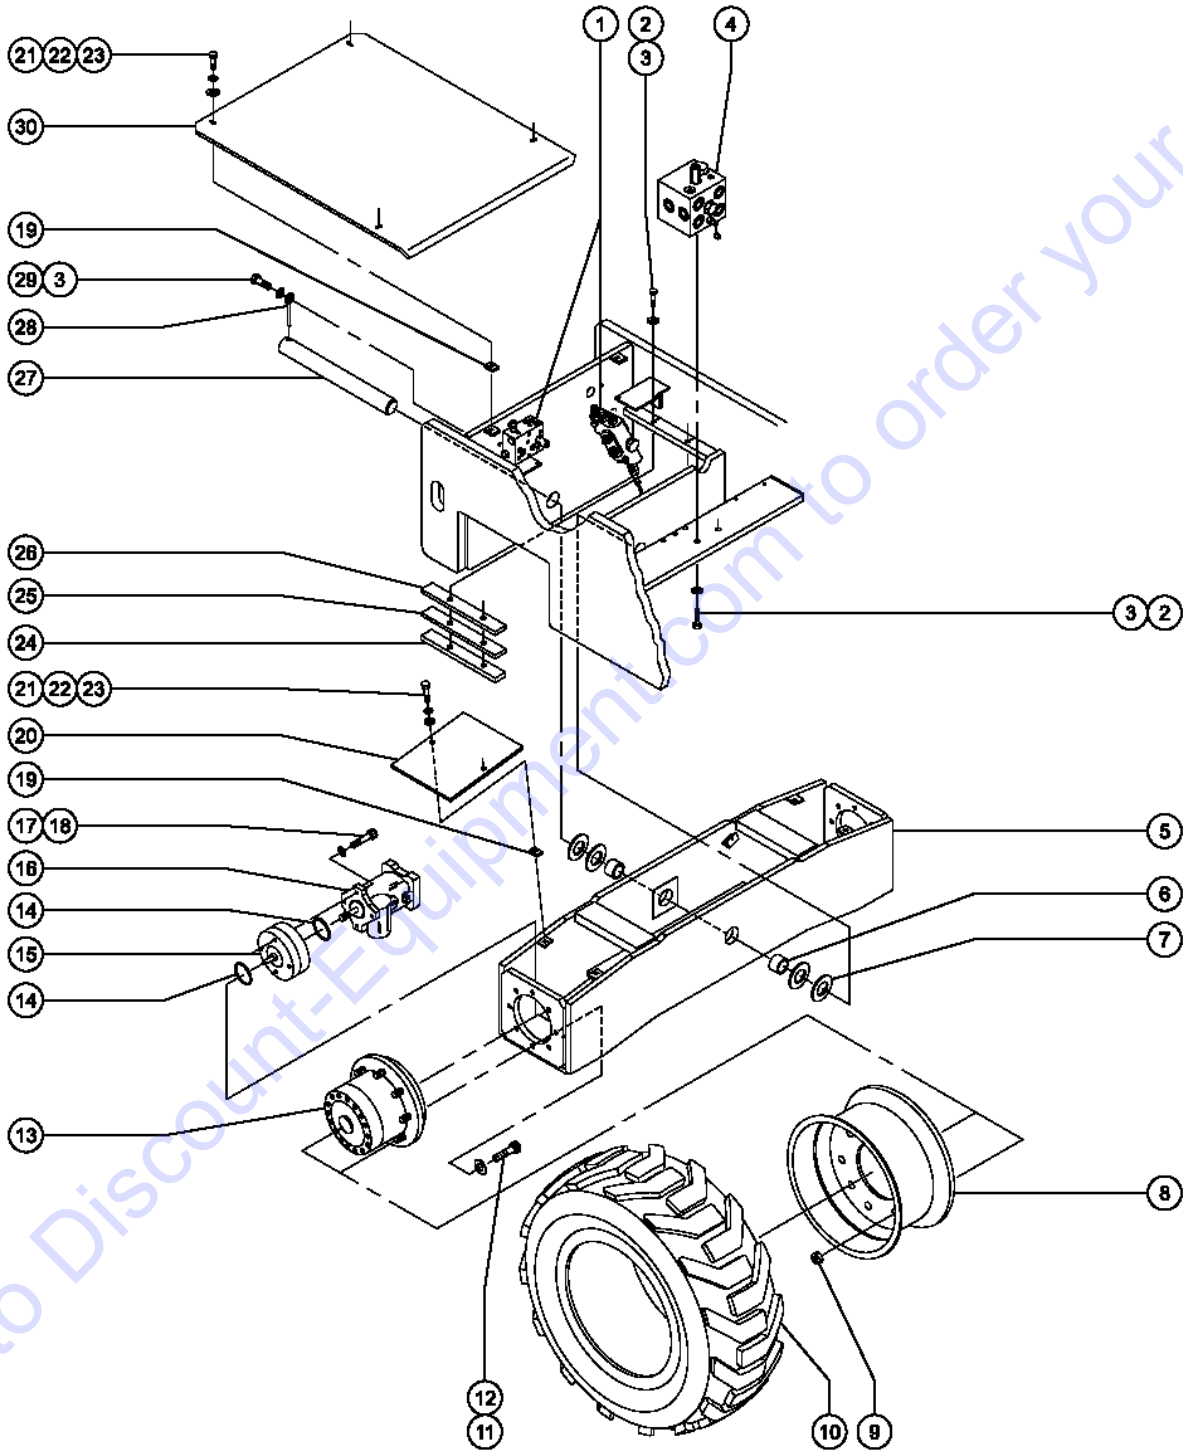

205.1 2WD Non-steer Axle