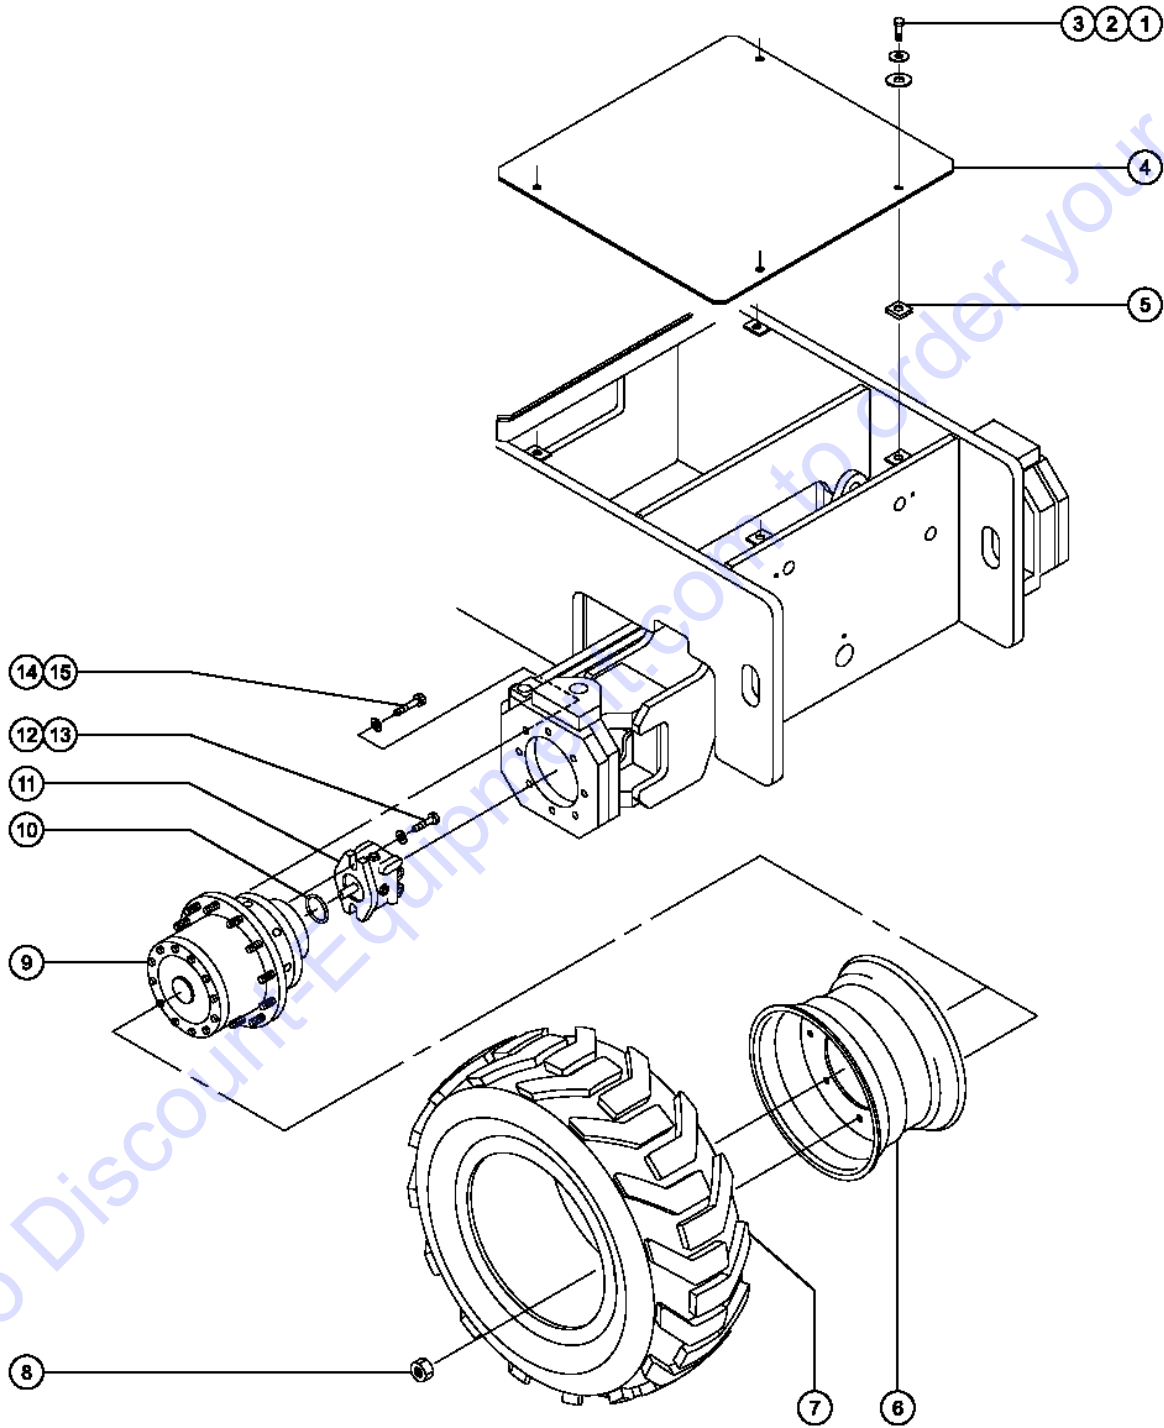

302.1 Steer Axle Linkage - Non-oscillating Models

Item	Part No.	Description	Qty.
1	30731GT	PIN,PRIM. BOOM,16.0 X 1.5 INCH	2
2	1256267GT	ROD END,.5 X 3.75,ZAG	2
3	6096GT	SCREW,HHC,1/2-13 X 2 GR5	2
4	6086GT	NUT,LP NYLOCK,1/2-13	6
5	45066GT	SCREW,SHC,5/8-11 X 2.25	2
6	6024GT	NUT,NYLOCK,5/8-11	2
7	30734GT	PIN,1.00DIA X 2.88LG,1HOLE measure before ordering	6
7B	34276GT	PIN,1.25DIA X 3.37LG,1HOLE measure before ordering	
8	6175GT	SCREW,HHC,3/8-16 X 1	6
9	6021GT	WASHER,LOCK,.375	6
10	1255452GT	ROD END,.375 X 2.25,ZAG	6
11	53463GT	KIT,STEER CYLINDER,RETRO S60** to SN 3908; includes 88346	2
11B	88346GT	CYLINDER,S60/65 STEER*** from SN 3909	2
11-	59437GT	SEAL KIT,2.5" BORE 1.5" ROD*** for cylinder 59227; check stamp on part prior to ordering	2
11-	59050GT	SEAL KIT,2.5" BORE,1.5" ROD*** for cylinder 59000; check stamp on part prior to ordering	2
11-	88347GT	SEAL KIT,STEER CYL,S60/65*** for cylinder 88346; check stamp on part prior to ordering	2
12	53452GT	BEARING,1.00IDX1.50ODX1.00L measure before ordering	6
12B	30370GT	BEARING,1.25IDX1.50ODX1.00L measure before ordering	
13	14815GT	PIN,ROLL,SST,.25 X 2.25	4
14	30736GT	PIN,1.50 DIA X 4.76 LG.GES1360 top pin	1
14B	53081GT	PIN,1.50DIA X 4.76LG,2HOLE lower pin	4
15	45071GT	BEARING,1.5IDX1.75ODX1.5L	4
16	33942GT	YOKE ASSEMBLY, LEFT SIDE 4WD includes 2 each Index No's. 12 and 15	1
17	8220GT	SCREW,HHC,1/2-13 X 4	4
18	45074GT	WASHER,THRUST,1.5 X 3.5 X .187	2
19	33943GT	STEER AXLE ASSY, NON OSC,S-60 includes 2 each Index No. 12	1
20	33941GT	YOKE ASSEMBLY, RIGHT SIDE 4WD includes 2 each Index No's.12 and 15	1
21	63156GT	TIE ROD WELDMENT,S60***	1

303.1 Steer Axle - Wheels and Hubs