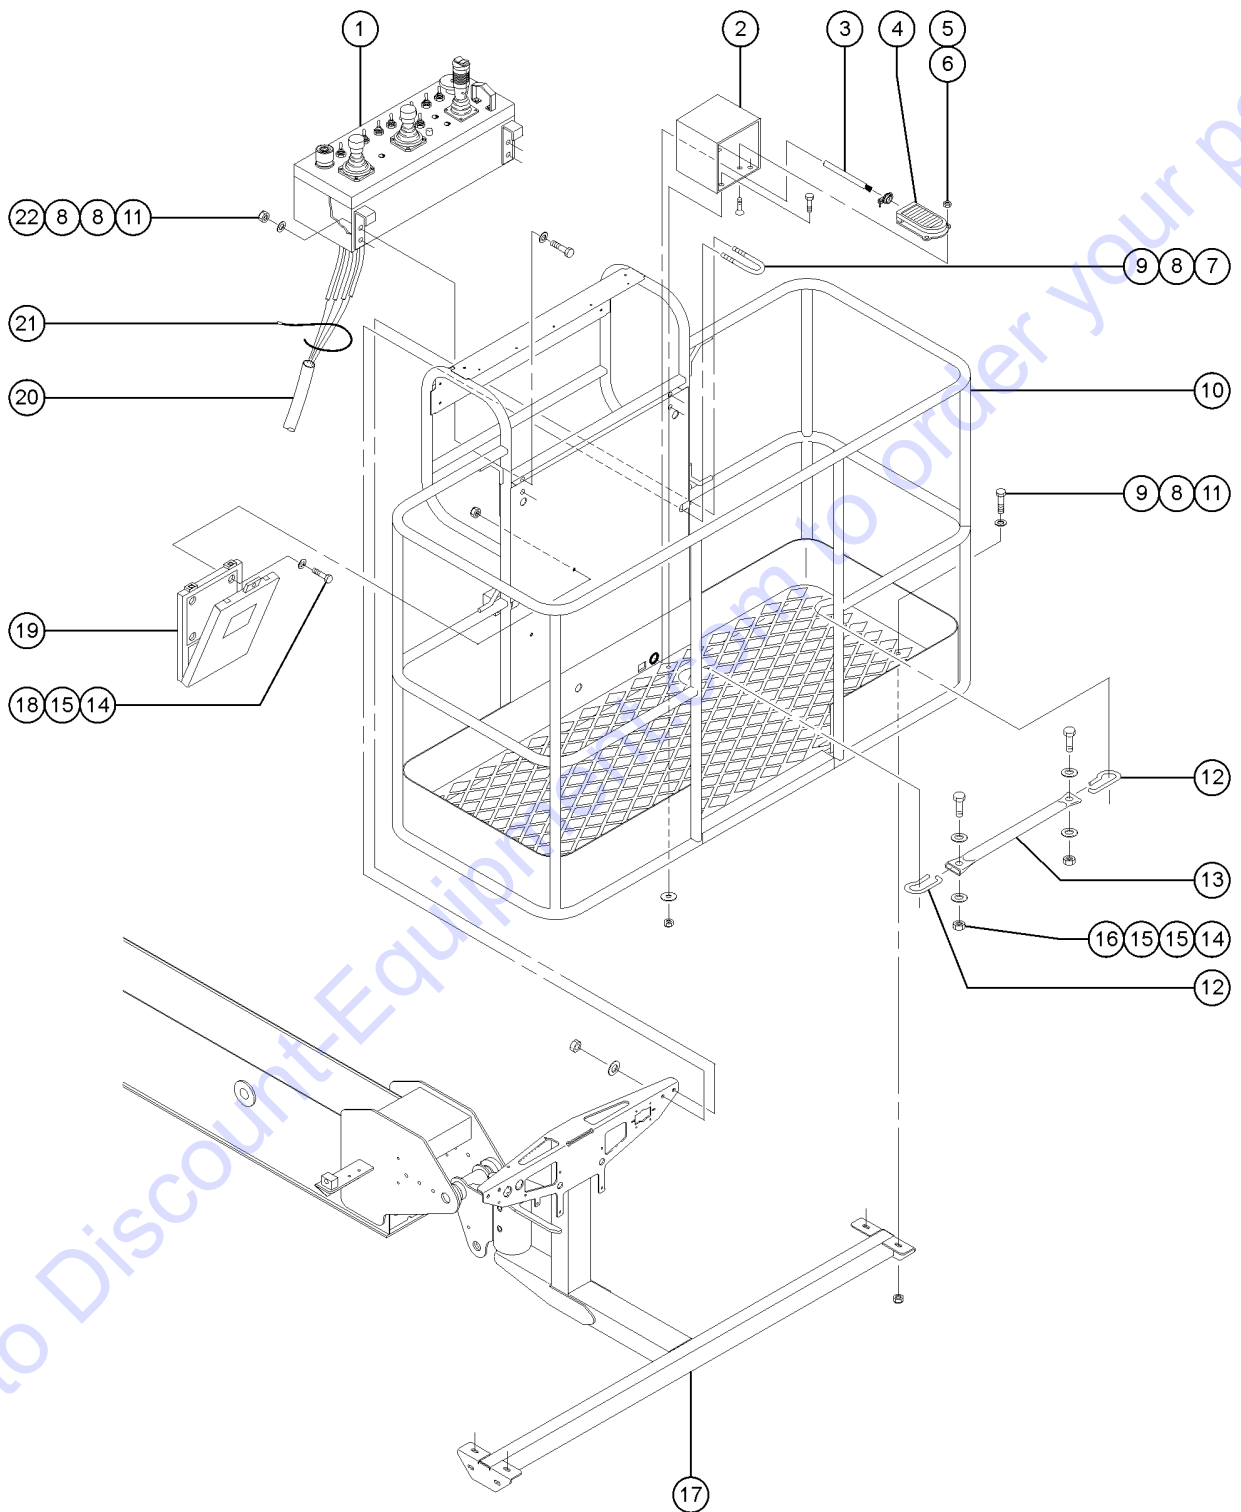

701.2 Platform Installation, S-65

Go to Discount-Equipment.com to order your parts

<i>Item</i>	<i>Part No.</i>	<i>Description</i>	<i>Qty.</i>
16	8915GT	SCREW,HHC,1/4-20 X 1.25	2
17	60370-SGT	PLATFORM SUPPORT WELDMNT-SERV* from SN 7025	2
17-	50144-SGT	PLATFORM SUPPORT WELDMNT*** to SN 7024	1
18	6888GT	SCREW,HHC,1/4-20 X 1	4
19	44743GT	MANUAL BOX W/DECALS***	1
20	28678GT	SLEEVE,NYLON,2" I.D.,BULK(100') S-65 models	66
21	28443GT	CABLE TIE,11.5" BLACK	8
22	7713GT	NUT, LP NYLOCK, 3/8-16	4

Go to Discount-Equipment.com to order your parts