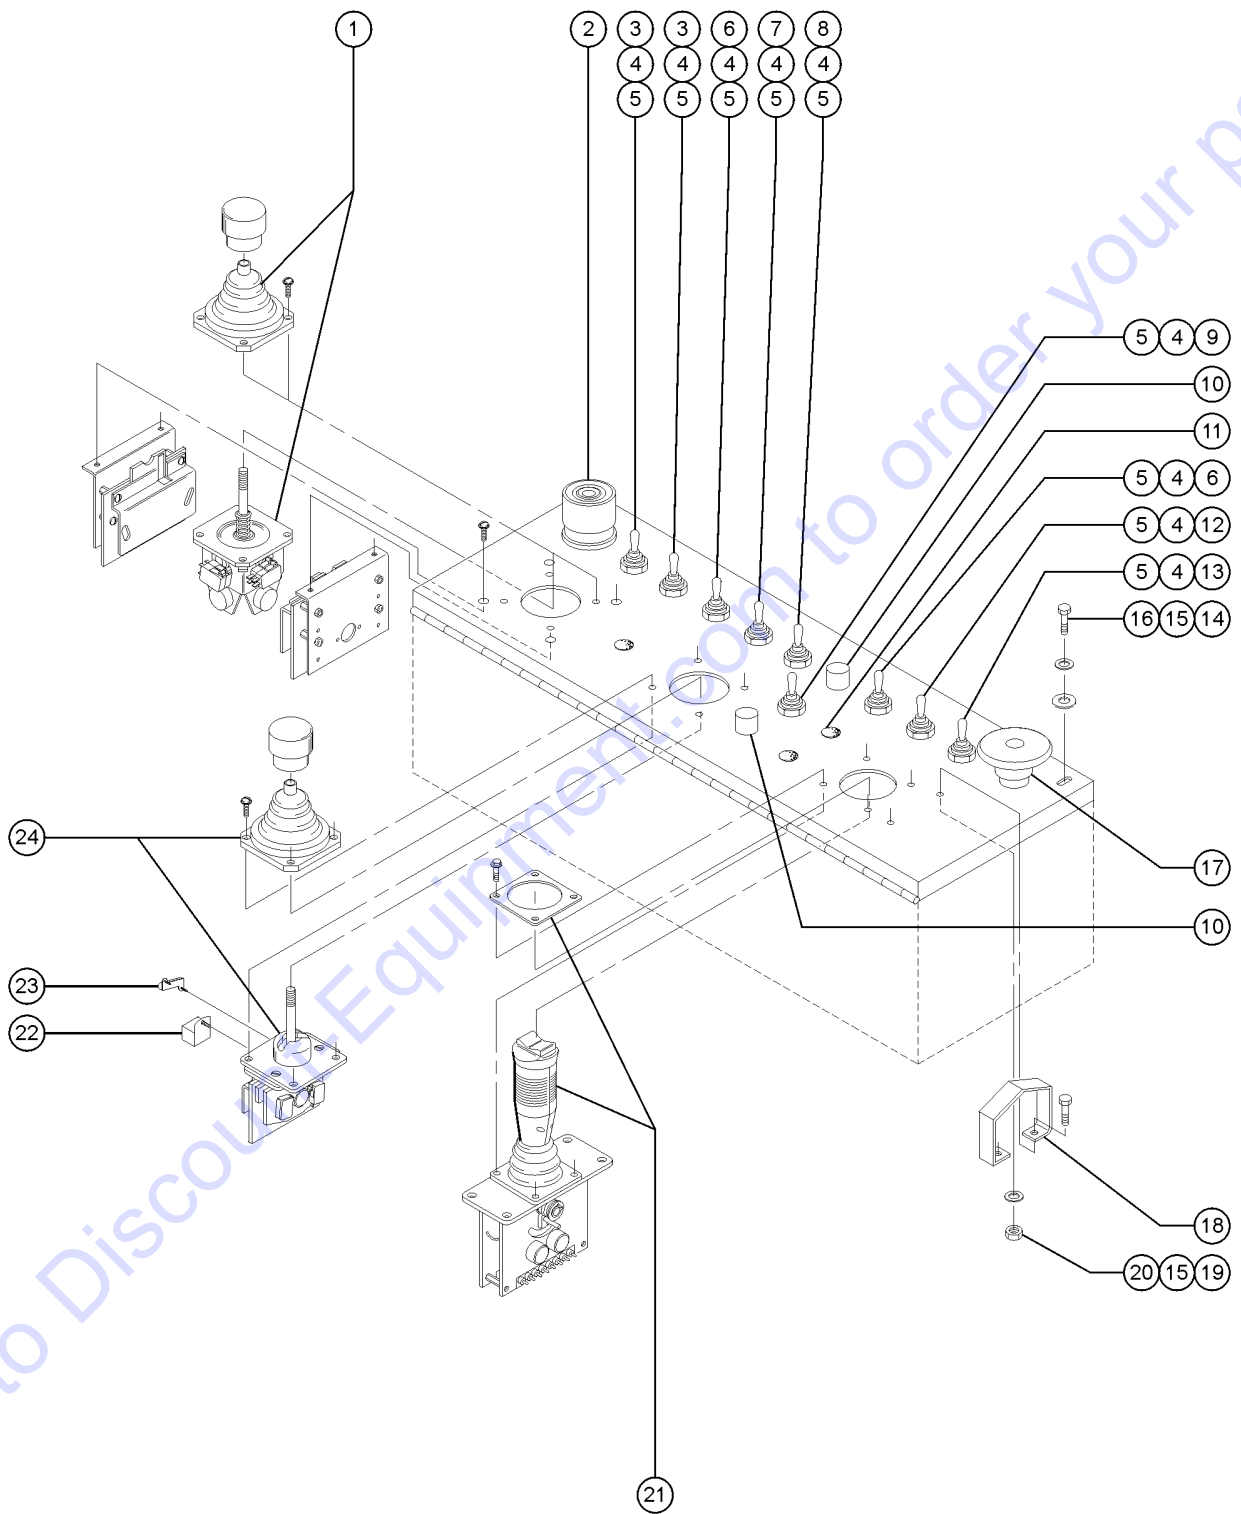

Go to Discount-Equipment.com to order your parts

Go to [DiscountEquipment.com](http://DiscountEquipment.com) to order your parts

Item	Part No.	Description	Qty.
	33474GT	CONTROL BOX W/DECAL,PLAT. .... to SN 3099	
	58003-SGT	PLAT CNTL BOX,W/DECAL,S60/80 .... from SN 3100 to 7837	1
	58186GT	PLAT.CNTL.BOX,W/DECAL,S60 .... from SN 7838	
1	40613GT	JOYSTICK,DUAL AXIS CONTROLL.** .... OEM joystick	1
1-	40613HGT	JOYSTICK,DUAL AXIS CONTROLL.** .... aftermarket joystick replacement	
2	122513GT	KIT,HORN SVC BB&SM BOOM .....	1
2-	66813GT	BUTTON,PUSH,BLACK W/SEAL*** .....	1
2-	66815GT	BASE, W/1 N.O. CONTACTS*** .....	1
2-	66816GT	CONTACT,N.O. ....	1
3	16397-SGT	SWITCH,TOGGLE,DPDT,3POS MOMEN .... includes mounting fasteners	2
4	27246GT	BOOT,TOGGLE SWITCH,SHORT* .....	9
5	54692GT	SPACER,NYLON,.718 X .526 X.219 .....	9
6	13037-SGT	SWITCH,TOGGLE,SPDT,3POS MOMEN* .... includes mounting fasteners	1
7	13480-SGT	SWITCH,TOGGLE,DPDT,2POS MOMEN .... includes mounting fasteners	1
8	27378-SGT	SWITCH,TOGGLE,DPDT,2POS MAINT* .... includes mounting fasteners	1
9	13037-SGT	SWITCH,TOGGLE,SPDT,3POS MOMEN* .... includes mounting fasteners	1
10	824879GT	LIGHT,LED IND. RED 12V NH .....	1
10B	45384GT	PLUG,NYLON .50 BLACK DOMED .....	1
10C	13037-SGT	SWITCH,TOGGLE,SPDT,3POS MOMEN* .... Deutz Diesel, Glow Plug Option	1
11	45384GT	PLUG,NYLON .50 BLACK DOMED .....	1
11-	27378-SGT	SWITCH,TOGGLE,DPDT,2POS MAINT* .... Generator models	1
12	13038-SGT	SWITCH,TOGGLE,DPDT,3POS MAINT .... includes mounting fasteners	1
13	56457-SGT	SWITCH,TOGGLE,SPDT,2 POS MAINT .....	1
14	6090GT	SCREW,HHC,1/4-20 X .75 .....	3
15	6356GT	WASHER,LOCK,.25 .....	3
16	6638GT	WASHER,FLAT,USS,1/4"Y .....	5
17	122514GT	KIT,ESTOP SVC BB&SM BOOM .....	1
17-	66812GT	BUTTON,PUSH,RED MUSHROOM HEAD .....	1