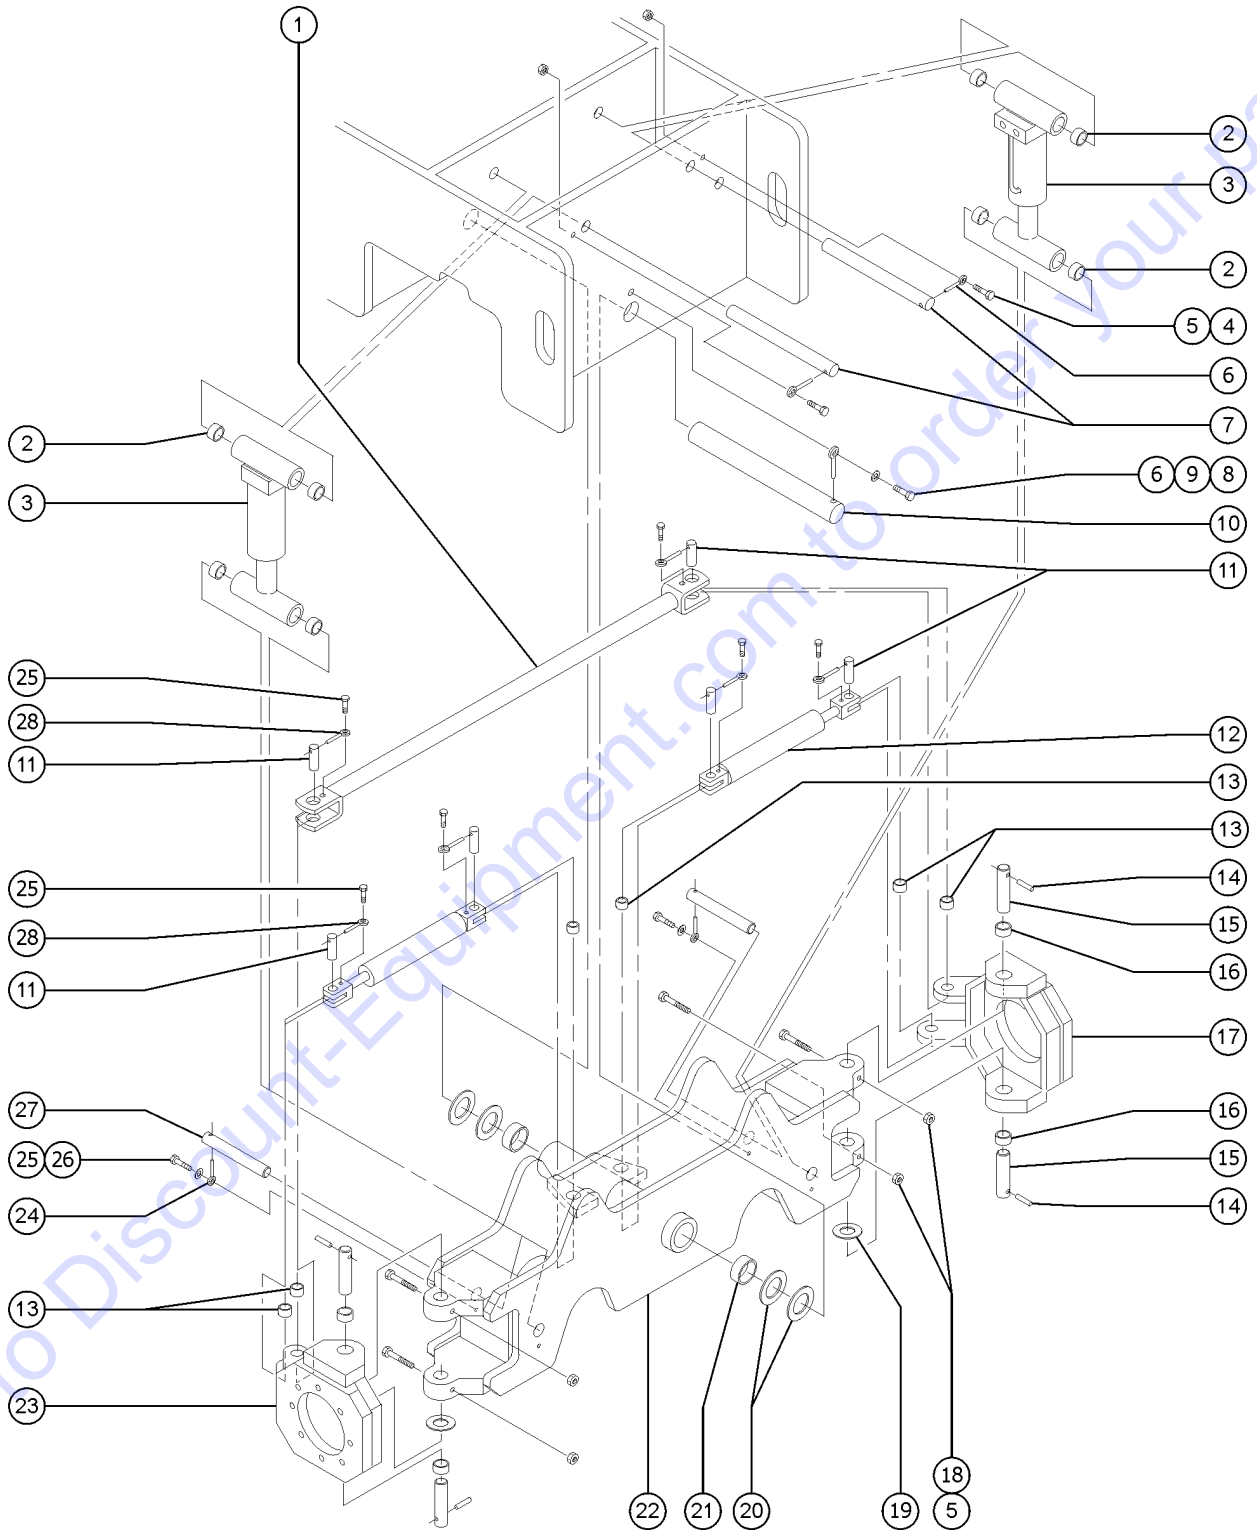

301.1 Steer Axle Linkage - Oscillating Models

301.1 Steer Axle Linkage - Oscillating Models

Item	Part No.	Description	Qty.
1	63156GT	TIE ROD WELDMENT,S60***	1
2	45072GT	BEARING,GARLOCK,24DU24	8
3	1264673GT	CYLINDER, OSCILLATE, S60 includes 4 each Index No. 2	2
3-	63355GT	SEAL KIT CYL.S60(63215)	2
3-	33428GT	VALVE,COUNTERBALANCE	2
4	6096GT	SCREW,HHC,1/2-13 X 2 GR5	3
5	6086GT	NUT,LP NYLOCK,1/2-13	6
6	1256267GT	ROD END,.5 X 3.75,ZAG	3
7	30731GT	PIN,PRIM.Boom,16.0 X 1.5 INCH	2
8	8177GT	SCREW,HHC,1/2-13 X 1.5	1
9	6033GT	WASHER,LOCK,0.5"	1
10	34642GT	PIN,2.50DIA X 23.38LG,1HOLE	1
11	30734GT	PIN,1.00DIA X 2.88LG,1HOLE measure before ordering	6
11B	34276GT	PIN,1.25DIA X 3.37LG,1HOLE measure before ordering	
12	53463GT	KIT,STEER CYLINDER,RETRO S60** to SN 3908; includes 88346	2
12B	88346GT	CYLINDER,S60/65 STEER*** from SN 3909	2
12B-	59437GT	SEAL KIT,2.5" BORE 1.5" ROD*** for cylinder 59227; check stamp on part prior to ordering	2
12B-	59050GT	SEAL KIT,2.5" BORE,1.5" ROD*** for cylinder 59000; check stamp on part prior to ordering	2
12B-	88347GT	SEAL KIT,STEER CYL,S60/65*** for cylinder 88346; check stamp on part prior to ordering	2
13	53452GT	BEARING,1.00IDX1.50ODX1.00L measure before ordering	6
13B	30370GT	BEARING,1.25IDX1.50ODX1.00L measure before ordering	
14	14815GT	PIN,ROLL,SST,.25 X 2.25	4
15	30736GT	PIN,1.50 DIA X 4.76 LG.GES1360 top pin with mounting hole in top	4
15B	53081GT	PIN,1.50DIA X 4.76LG,2HOLE lower pin	4
16	45071GT	BEARING,1.5IDX1.75ODX1.5L	4
17	33942GT	YOKE ASSEMBLY, LEFT SIDE 4WD includes 2 each Index No's. 13 and 16	1
18	8220GT	SCREW,HHC,1/2-13 X 4	4
19	45074GT	WASHER,THRUST,1.5 X 3.5 X .187	2