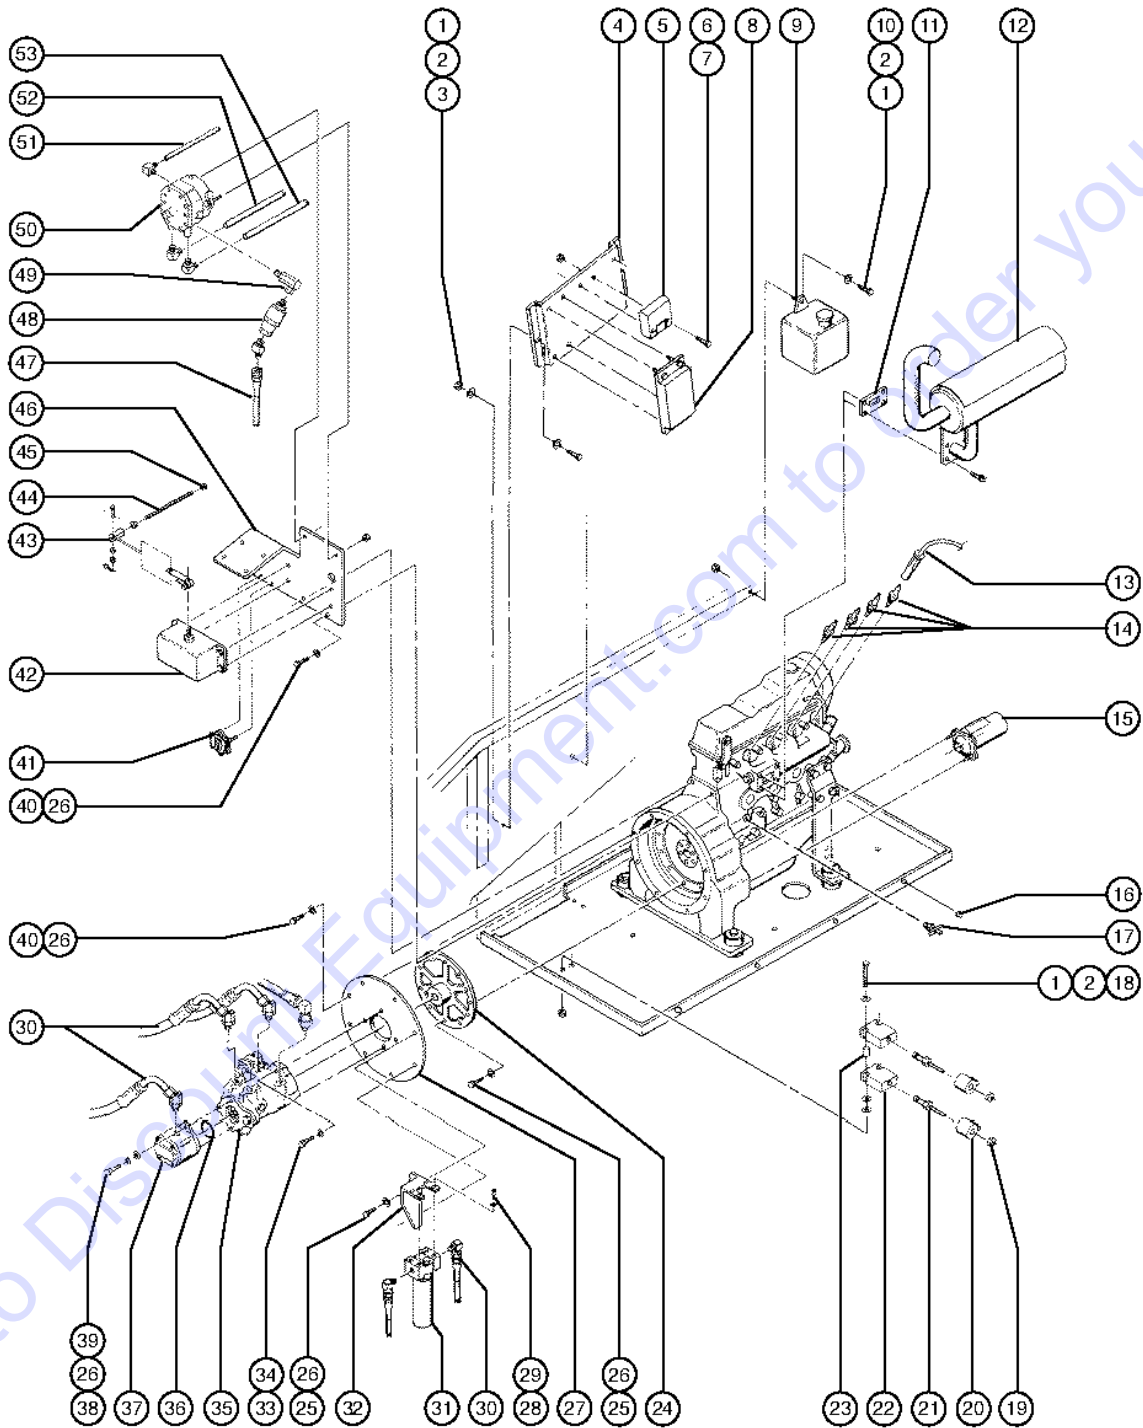

402.1 Ford LRG-423 Engine - View 2 (to SN 3089)

Item	Part No.	Description	Qty.
25	6019GT	SCREW,HHC,3/8-16 X 1.25 GRD 5	8
26	6021GT	WASHER,LOCK,.375	14
27	25571P-SGT	PLATE,PUMP MOUNT,FORD,PAINTED	1
28	7339GT	SCREW,HHC,1/4-20 X .5	4
29	6356GT	WASHER,LOCK,.25	4
30		Ref. Hydraulic Hoses & Fittings refer to section 513.1	4
31		FILTER ASY,M PRESS,SAE8,WOIND* (77139) component no longer available	1
31-	60857GT	FILTER,ELEMENT,BETA(5)=1000 for 77139	1
31-	20880GT	FILTER ELEMENT-10 MIC.*** for 20879 (no longer available)	1
31A	1267807GT	ASSEMBLY, MED. PRESS. FILTER, ...	
31A-	1268229GT	ELEMENT-5 MIC, PAPER, W/ BYPASS for 1267807	
32	30230P-SGT	FILTER MOUNT BRACKET	1
33	8177GT	SCREW,HHC,1/2-13 X 1.5	2
34	6033GT	WASHER,LOCK,0.5"	4
35	37027GT	PUMP,VAR PISTON,2.8 C.I.***	1
35-	22965GT	EDC ASSY,SAUER,M46***	1
35-	29739GT	SEAL KIT,SAUER-DANFOSS M46***	1
35-	32611GT	SHAFT,M46 15 TOOTH	1
36	29436GT	O-RING***	1
37	53959GT	PUMP,LIFT 1.403 C.I.***	1
37-	58228GT	SEAL KIT***	1
38	33988GT	SCREW,SHC,3/8-16 X 1	2
39	6097GT	WASHER,FLAT,USS,3/8",Y	2
40	6175GT	SCREW,HHC,3/8-16 X 1	2
41	22278GT	SWITCH,VACUUM	1
42	34936GT	GOVERNOR,ACTUATOR,FORD LRG423	1
43	21130GT	CLEVIS YOKE-1/4-28,PLTD W/PIN includes clevis pin	1
44	30785-1000GT	THREADED ROD,1/4-28 X 10 IN***	1