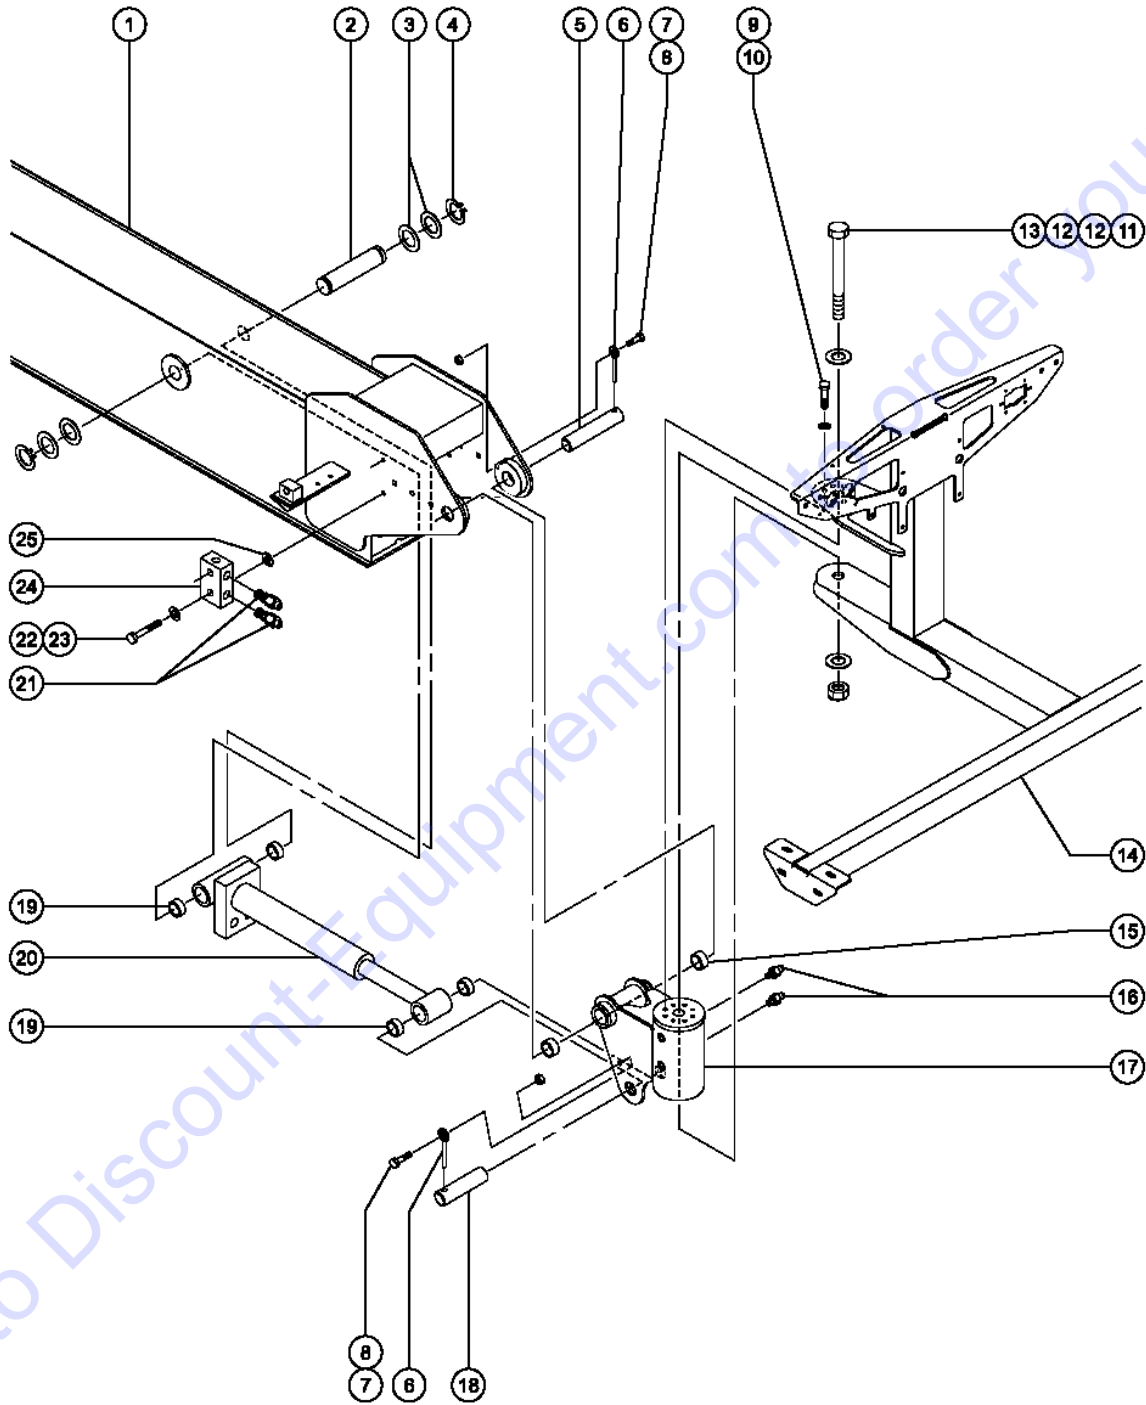

604.1 Cable Track Installation

<i>Item</i>	<i>Part No.</i>	<i>Description</i>	<i>Qty.</i>
49	41029GT	WEAR PAD,3 X 2 X .5 W/INSERT	1
50	41030GT	WEAR PAD,2.25 X 2.50 X .5	1
51	22832GT	SCREW,HHC,3/8-16 X 6	3
52	7713GT	NUT, LP NYLOCK, 3/8-16	3
53	36593-SGT	WELDMENT,CABLE TRACK GUIDE**	1

Go to Discount-Equipment.com to order your parts

605.1 Slave Cylinder and Platform Rotator (to SN 7400)

Go to Discount-Equipment.com to order your parts