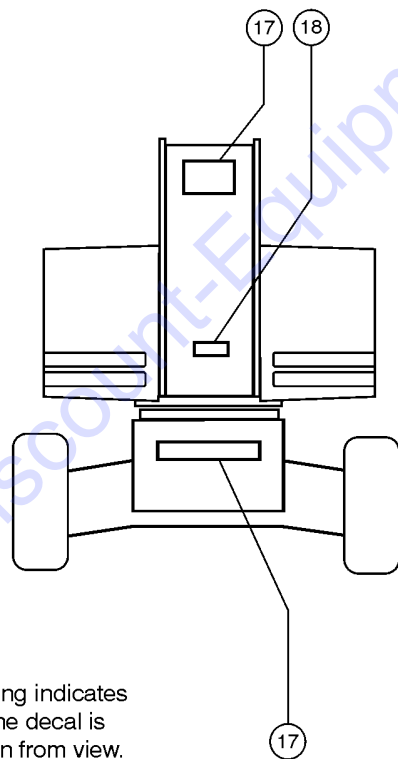

102.2 Decals and Paint - View 2, S-65

■ Shading indicates that the decal is hidden from view.

Item	Part No.	Description	Qty.
14-	44986GT	DECAL, INSTR, SIDE FRC/WIND, AUS CE models	1
15	52966GT	DECAL, COSMETIC, 4 X 2	1
15-	52967GT	DECAL, COSMETIC, 4 X 4	1
16	28235GT	DECAL, POWER TO PLATFORM 115V	1
16-	28174GT	DECAL, POWER TO PLATFORM 230V	1
17	62079GT	DECAL, COSMETIC, S65	2
18	27564GT	DECAL, DANGER, ELEC. HAZ. STAY CLR	1
19	27207GT	DECAL, TRIANGLE, YELLOW	2
20	27205GT	DECAL, ARROW YELLOW LRG 9"	1
21	27206GT	DECAL, TRIANGLE, BLUE	2
22	27204GT	DECAL, ARROW BLUE	1

Go to Discount-Equipment.com to order your parts