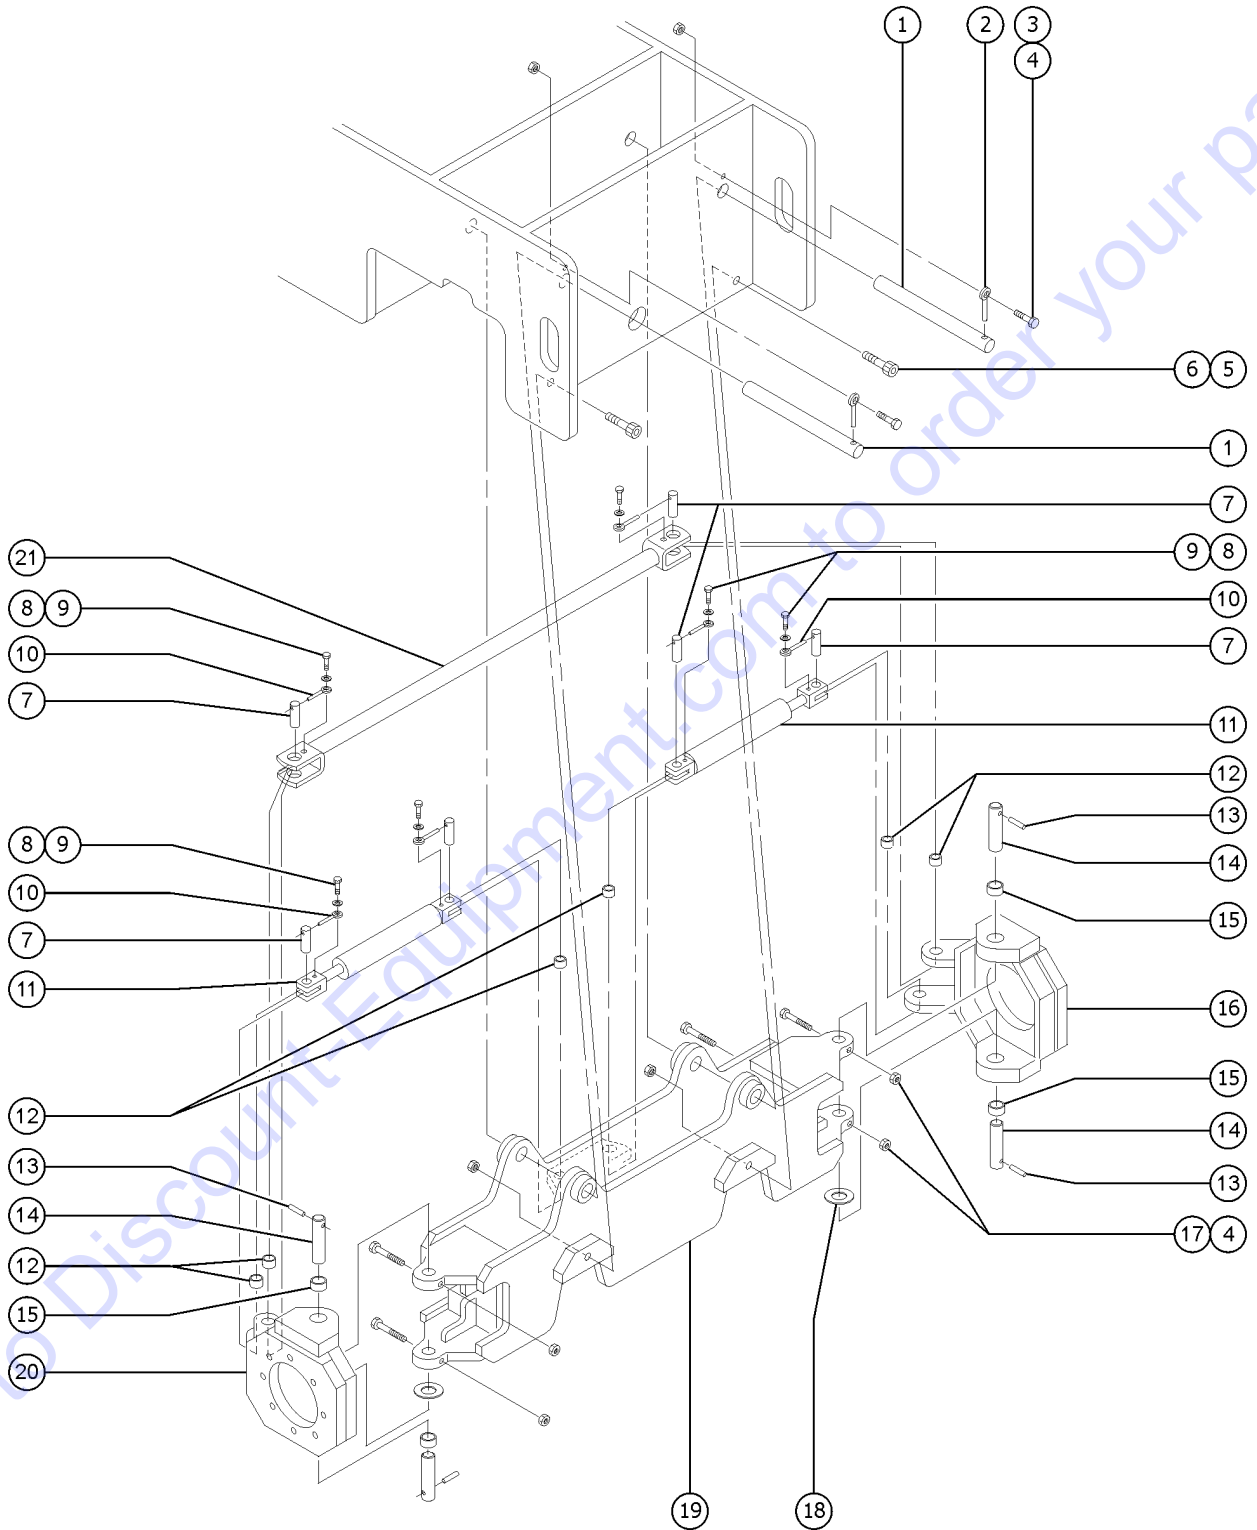

302.1 Steer Axle Linkage - Non-oscillating Models

302.1 Steer Axle Linkage - Non-oscillating Models

Item	Part No.	Description	Qty.
1	30731GT	PIN,PRIM. BOOM,16.0 X 1.5 INCH	2
2	1256267GT	ROD END,.5 X 3.75,ZAG	2
3	6096GT	SCREW,HHC,1/2-13 X 2 GR5	2
4	6086GT	NUT,LP NYLOCK,1/2-13	6
5	45066GT	SCREW,SHC,5/8-11 X 2.25	2
6	6024GT	NUT,NYLOCK,5/8-11	2
7	30734GT	PIN,1.00DIA X 2.88LG,1HOLE measure before ordering	6
7B	34276GT	PIN,1.25DIA X 3.37LG,1HOLE measure before ordering	
8	6175GT	SCREW,HHC,3/8-16 X 1	6
9	6021GT	WASHER,LOCK,.375	6
10	1255452GT	ROD END,.375 X 2.25,ZAG	6
11	53463GT	KIT,STEER CYLINDER,RETRO S60** to SN 3908; includes 88346	2
11B	88346GT	CYLINDER,S60/65 STEER*** from SN 3909	2
11-	59437GT	SEAL KIT,2.5" BORE 1.5" ROD*** for cylinder 59227; check stamp on part prior to ordering	2
11-	59050GT	SEAL KIT,2.5" BORE,1.5" ROD*** for cylinder 59000; check stamp on part prior to ordering	2
11-	88347GT	SEAL KIT,STEER CYL,S60/65*** for cylinder 88346; check stamp on part prior to ordering	2
12	53452GT	BEARING,1.00IDX1.50ODX1.00L measure before ordering	6
12B	30370GT	BEARING,1.25IDX1.50ODX1.00L measure before ordering	
13	14815GT	PIN,ROLL,SST,.25 X 2.25	4
14	30736GT	PIN,1.50 DIA X 4.76 LG.GES1360 top pin	1
14B	53081GT	PIN,1.50DIA X 4.76LG,2HOLE lower pin	4
15	45071GT	BEARING,1.5IDX1.75ODX1.5L	4
16	33942GT	YOKE ASSEMBLY, LEFT SIDE 4WD includes 2 each Index No's. 12 and 15	1
17	8220GT	SCREW,HHC,1/2-13 X 4	4
18	45074GT	WASHER,THRUST,1.5 X 3.5 X .187	2
19	33943GT	STEER AXLE ASSY, NON OSC,S-60 includes 2 each Index No. 12	1
20	33941GT	YOKE ASSEMBLY, RIGHT SIDE 4WD includes 2 each Index No's.12 and 15	1
21	63156GT	TIE ROD WELDMENT,S60***	1