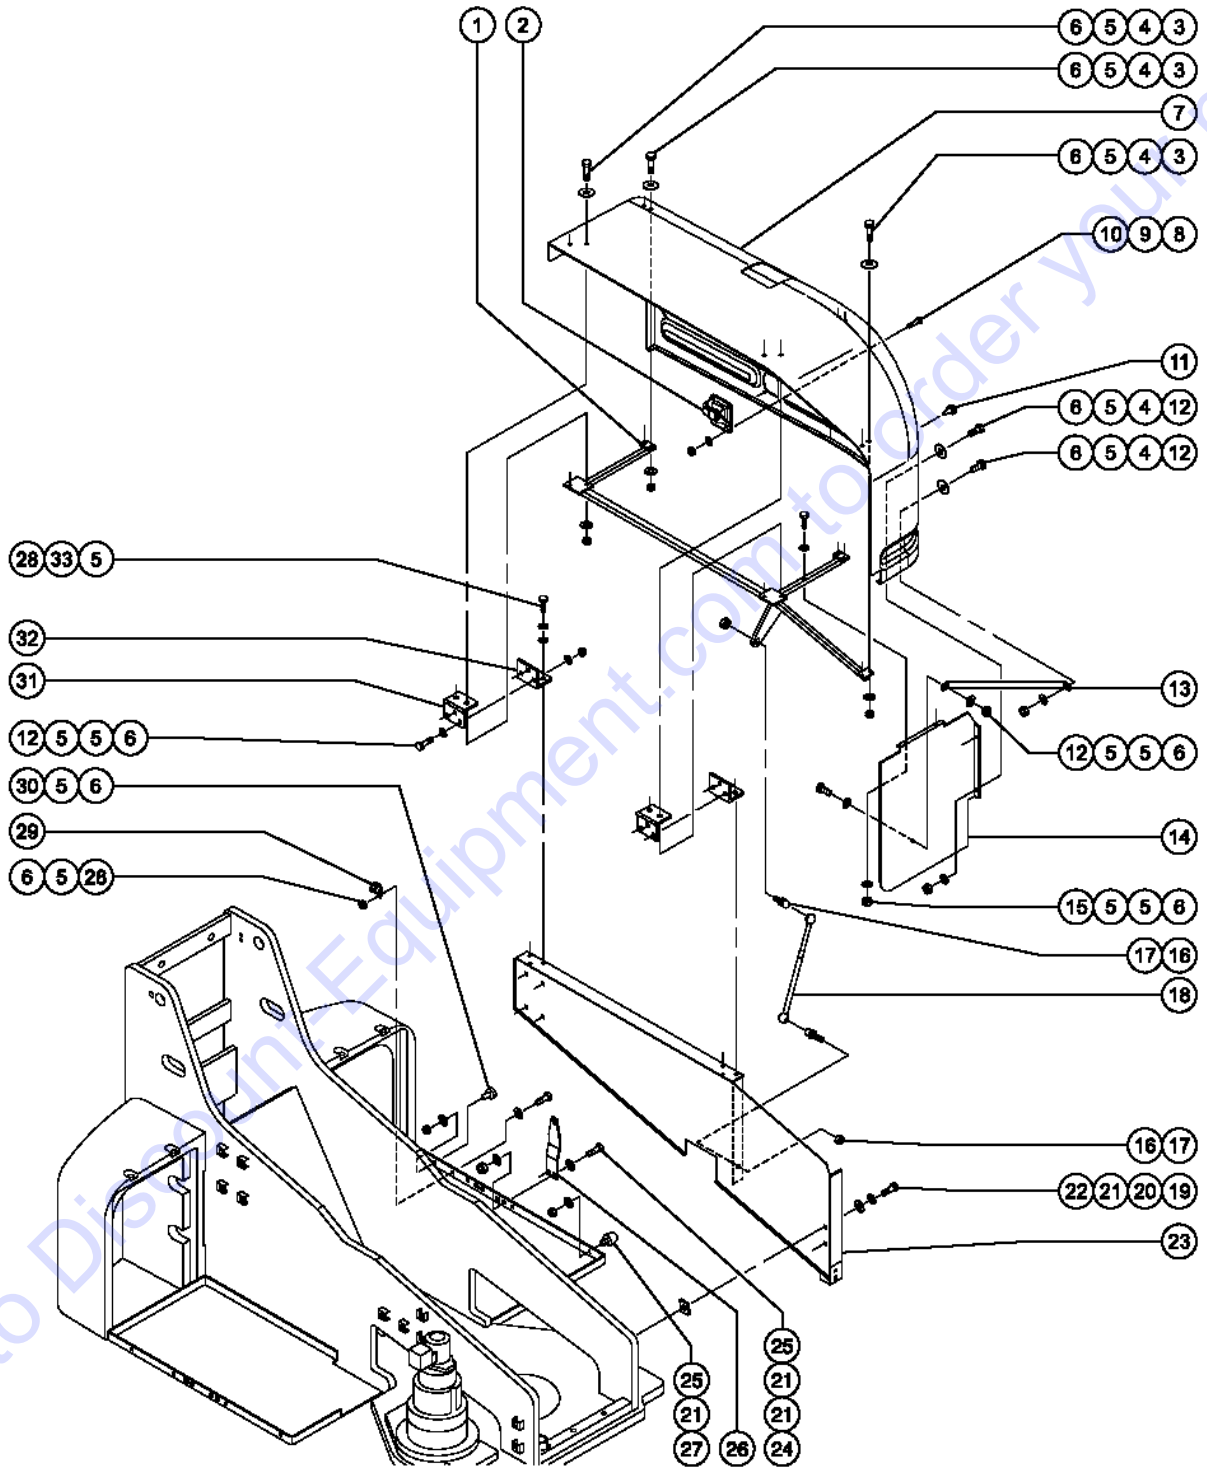

511.1 Turntable Covers - View 2, Engine Side

511.1 Turntable Covers - View 2, Engine Side

Item	Part No.	Description	Qty.
21	5397GT	WASHER,FLAT,USS,5/16",Y	14
22	29868GT	SPRING CLIP,3/8-16,.05-.20X.73,ZAG	8
23	30744-SGT	COVER SUPPORT WELDMENT RH.	1
24	13002GT	SCREW,HHC,5/16-18 X 1 GR5	2
25	6782GT	NUT,NYLOCK,5/16-18	3
26	49535P-SGT	PLATE,LATCH,BLUE,PAINTED	1
27	30973GT	BUMPER,RUBBER-1 X 1.25	1
28	6090GT	SCREW,HHC,1/4-20 X .75	1
29	21618GT	CLAMP,1.13,#18 X 1/4,RUB CUSH	1
30	36388GT	BUMPER,RUBBER,.75 X .50H,STUD	1
31	75073GT	HINGE,.375X.120THK.,SLOTTED	2
32	35949P-SGT	BRACKET,COVER HINGE,BLUE	2
33	6356GT	WASHER,LOCK,.25	4

Go to Discount-Equipment.com to order your parts