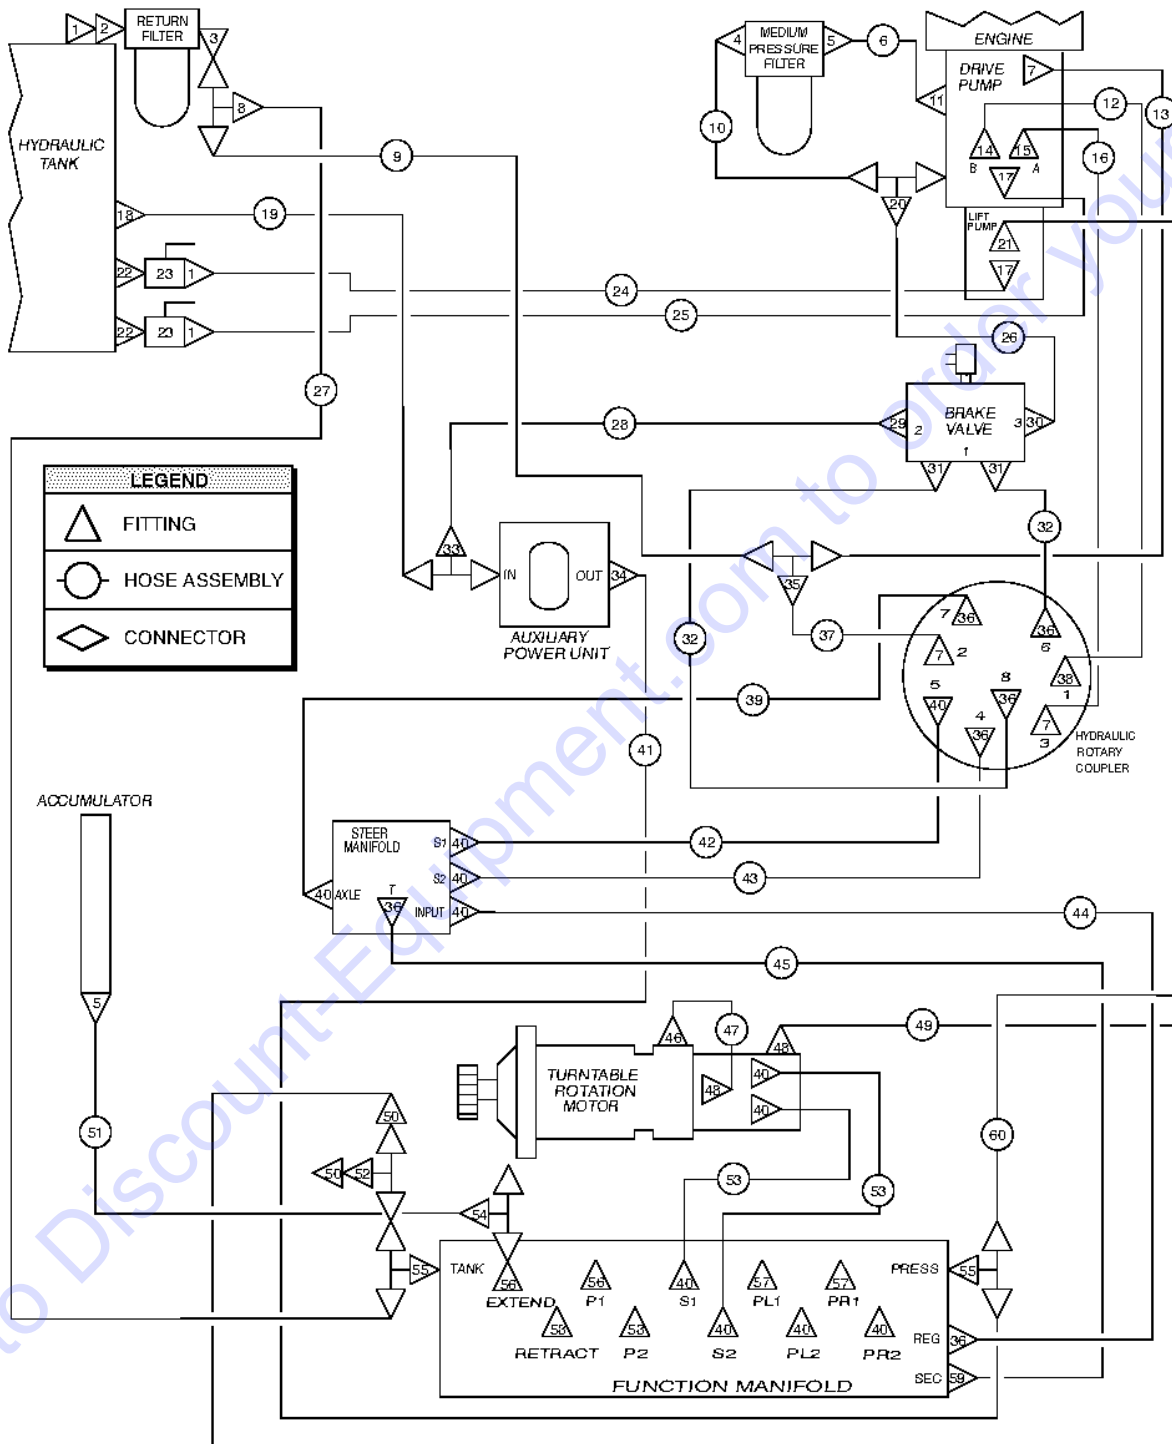

513.1 Hydraulic Hoses and Fittings

513.1 Hydraulic Hoses and Fittings

Item	Part No.	Description	Qty.
	49613GT	PLUG AND CAP KIT-SERVICE,ORFS*	
	49612GT	O-RING KIT (ORFS FITTINGS)	
1	48986GT	CONN,520102-16	3
2	49512GT	ELBOW,90DEG,FEM,1"NPT	1
3	49515GT	ELBOW,90D,520202-12-16	1
4	48948GT	CONN,520120-8-12	1
5	48947GT	ELBOW,90D,520220-8-12	2
6	49106-3222GT	HOSE ASSEMBLY,1/2"	1
7	48960GT	FITTING,CONN,520120-12***	3
8	48964GT	FITTING,TEE,RUN,SWIVEL52043212	1
9	49151-4948GT	HOSE ASSY,3/4,STR FEM,STR FEM	1
10	75278-3500GT	ASSY, HOSE, HYD, -8, 4250, STR, 90	1
11	48946GT	CONN,520120-8-10	1
12	49156-4500GT	HOSE ASSY,3/4,90 FEM,STR FEM	1
13	49148-3550GT	HOSE ASSEMBLY-3/4" 100R1	1
14	48977GT	CONN,520120-12-16	1
15	48976GT	ELBOW,90D,520220-12-16	1
16	49156-4331GT	HOSE ASSY,3/4,90 FEM,STR FEM	1
17	48984GT	CONN,520120-16	2
18	48922GT	CONN,520102-6-6	1
19	49146-2400GT	HOSE ASSEMBLY-1/2"	1
20	48953GT	TEE,RUN,520428-10	1
21	48898GT	VALVE,CHK,#12PORT-#12MALEORFS	1
22	48988GT	ELBOW,45D,140339-16	2
23	48994GT	VALVE,BALL,16 MPT-16 FPT***	2
24	49159-5300GT	HOSE ASSEMBLY-1" 100R4	1
25	49159-5100GT	HOSE ASSEMBLY-1" 100R4	1
26	49145-2000GT	HOSE ASSEMBLY-1/2"	1