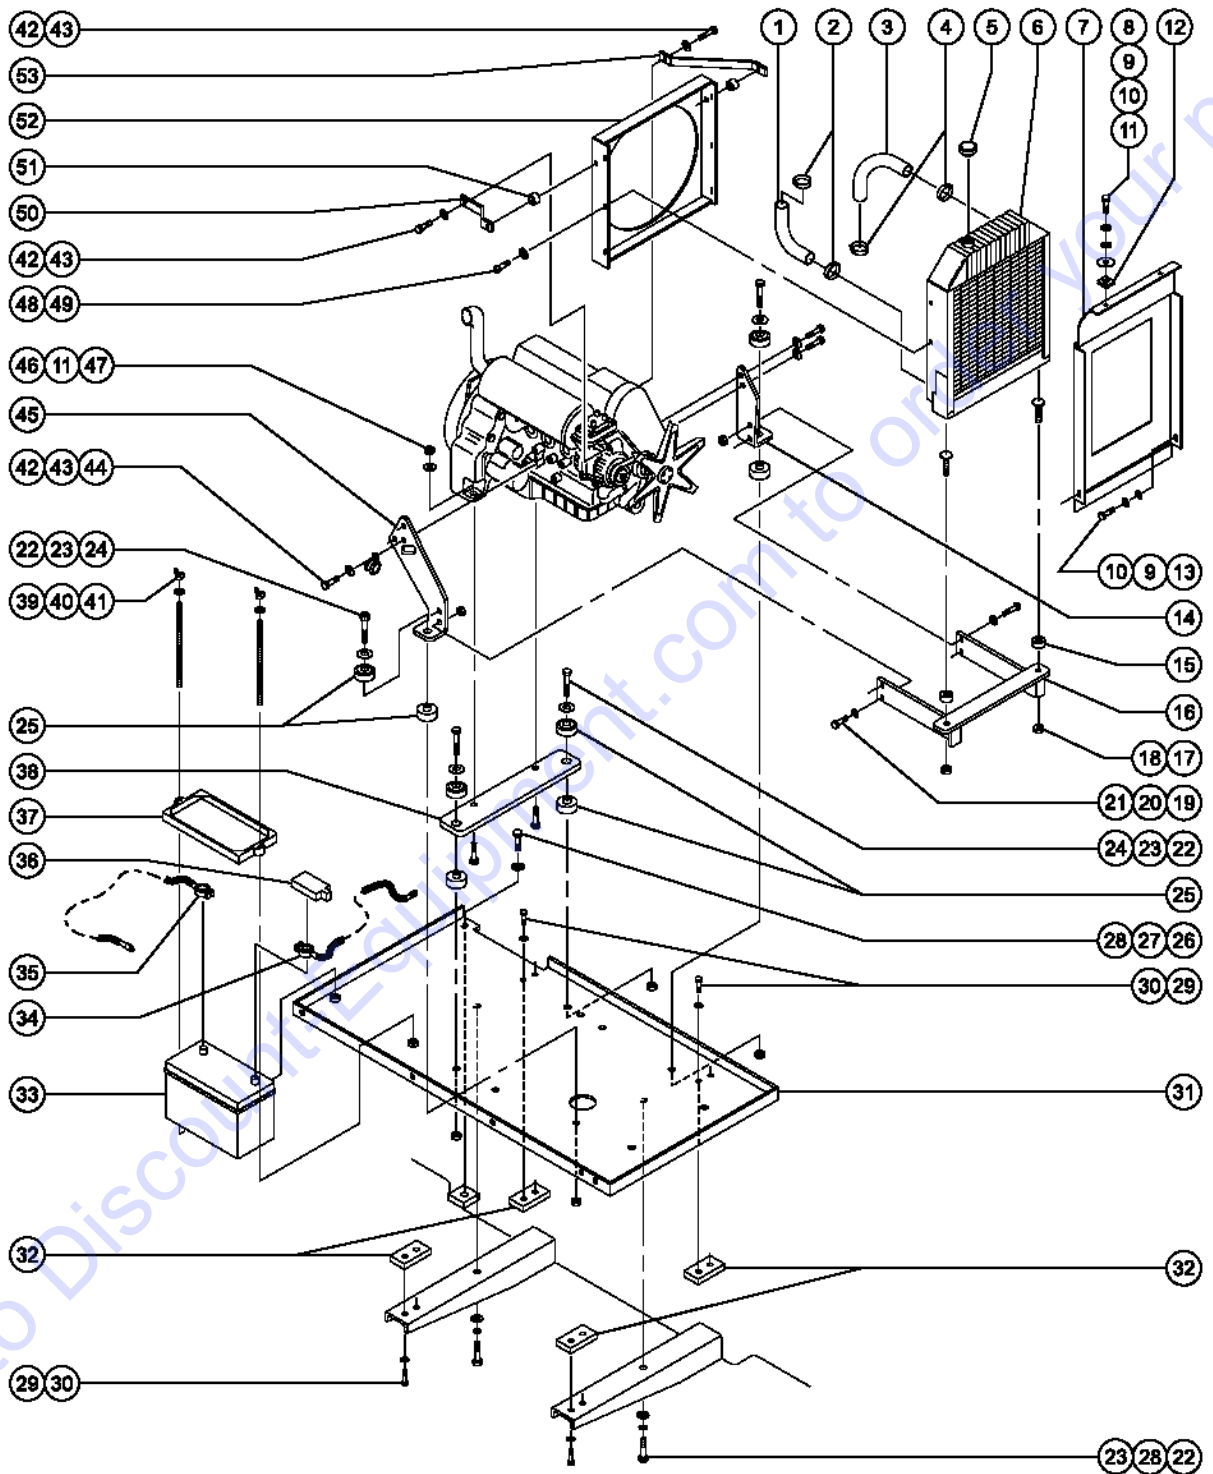

403.2 Ford LRG-425 EFI Engine - View 3 (from SN 3090)

Item	Part No.	Description	Qty.
1	77170GT	HOSE,LOWER RADIATOR,Z45	1
2	13014GT	CLAMP,HOSE,2.25" DIA.	2
3	33965GT	HOSE, UPPER RADIATOR	1
4	45171GT	CLAMP,HOSE,1.75,LINED	2
5	27943GT	CAP,RADIATOR,FORD***	1
6	33969GT	RADIATOR,FORD,LRG	1
6-	28717GT	VALVE,DRAIN,FORD,BLOCK,RAD.	1
7	49610PGT	BAFFLE,AIR,FORD,PAINTED GRAY	1
8	6708GT	SCREW,HHC,3/8-16 X 2.25	2
9	6021GT	WASHER,LOCK,.375	4
10	5397GT	WASHER,FLAT,USS,5/16",Y	4
11	6095GT	WASHER,FLAT,USS,1/2",Y	4
12	29868GT	SPRING CLIP,3/8-16,.05-.20X.73,ZAG	2
13	6175GT	SCREW,HHC,3/8-16 X 1	2
14	53425-SGT	WELDMENT,RH,ENGINE MOUNT	1
15	24038GT	SHOCK MOUNT,SMALL	2
16	34929-SGT	WELDMENT,RADIATOR MOUNT LRG423	1
17	48425GT	NUT,FLG-LRG,3/8-16,YZ	2
18	60790GT	BOLT,CARRIAGE,3/8-16 X1.50,G5	2
19	8516GT	SCREW, HCC, 3/8-16 X 1.50	4
20	6097GT	WASHER,FLAT,USS,3/8",Y	4
21	4828GT	NUT,NYLOCK,3/8-16	4
22	53909GT	SCREW,HHC,5/8-11 X 4.0 GR8	4
23	33418GT	WASHER,FLAT,.625 X 2.25 X3/16	4
24	6024GT	NUT,NYLOCK,5/8-11	4
25	28076GT	ISOLATOR,VIBRATION,LG,RD&WH***	4
26	29883GT	SCREW,HHC,5/8-11 X 1.75 GRD.8	3
27	13064GT	WASHER,FLAT,.625 HARDENED	3