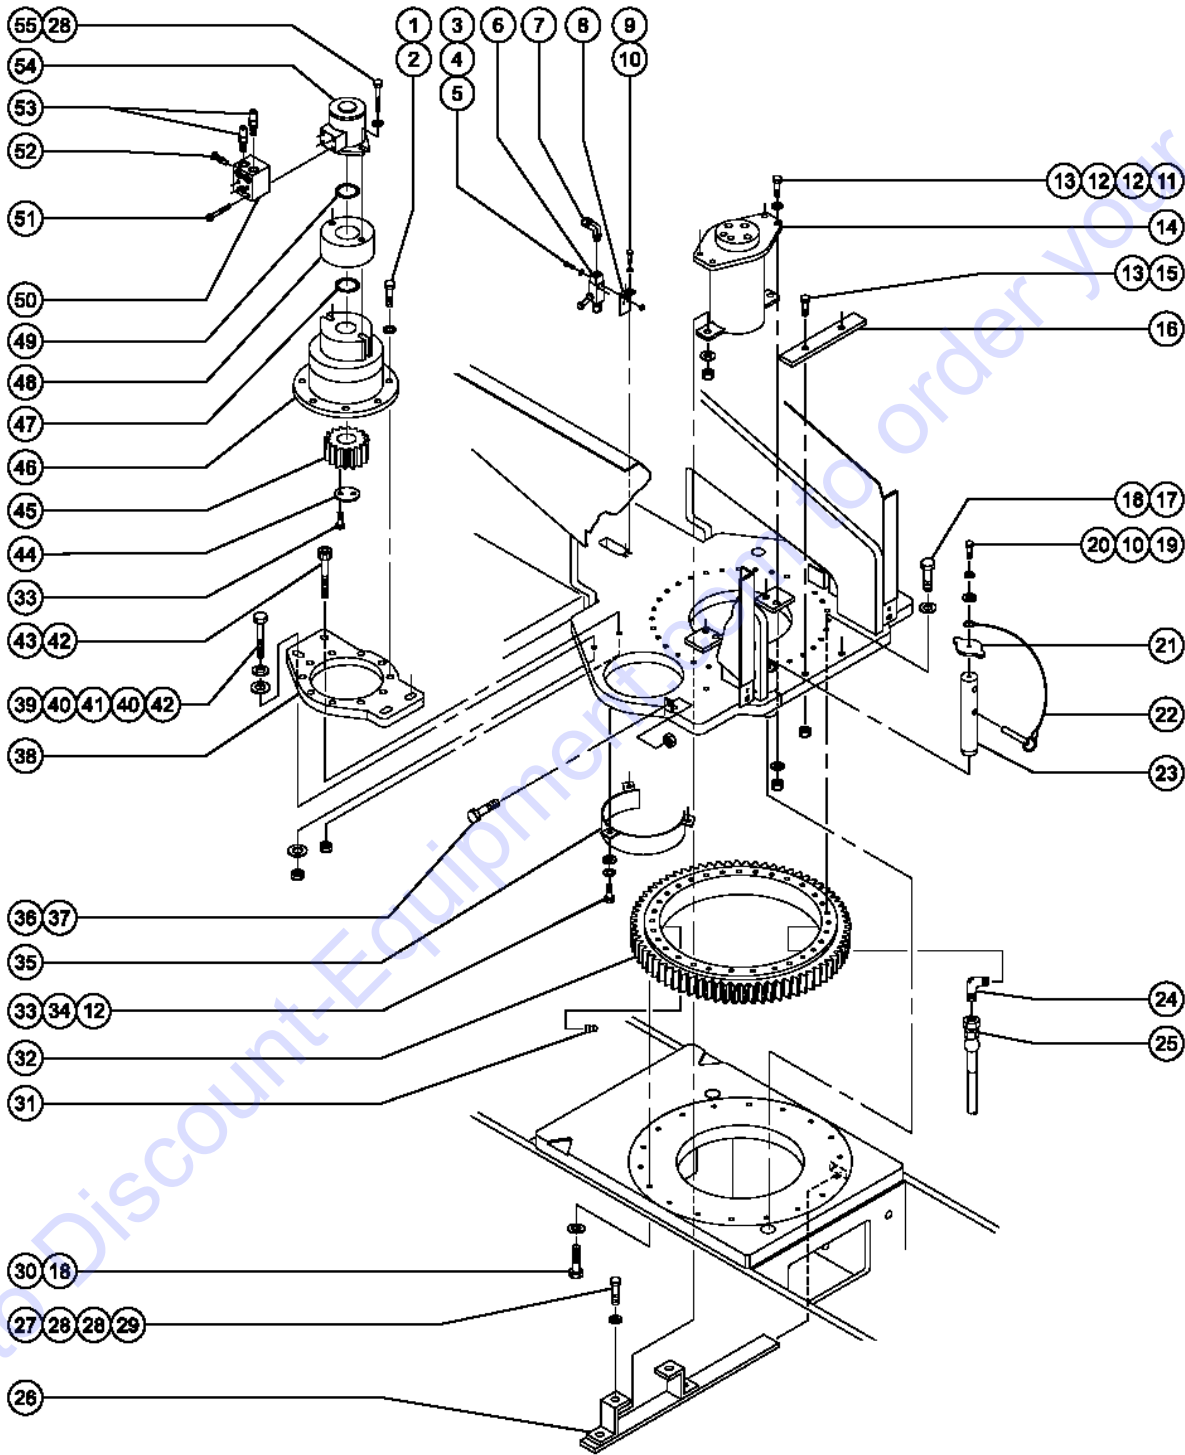

507.1 Turntable Rotator and Hydraulic Rotary Coupler Installation

507.1 Turntable Rotator and Hydraulic Rotary Coupler Installation

Item	Part No.	Description	Qty.
44	34766GT	RETAINER PLATE,PINION GEAR***	1
45	34606GT	PINION GEAR (SET)	1
46	34761GT	TORQUE HUB,36:1***	1
46-	29290GT	SEAL KIT,FAIRFIELD (S1A2)***	1
47	52087GT	O-RING,2-044 BUNA***	1
48	73919GT	BRAKE,1200 INLB*** includes Index No's. 47 and 49	1
48-	29291GT	SEAL KIT,MICO	1
48-	41918GT	LINING KIT,MICO BRAKE	1
48-	29293GT	BEARING KIT,MICO	1
49	22811GT	O-RING,MOTOR TO BRAKE*** measures approx 4" x 0.10"	1
50	81366GT	MANIFOLD,SWING CB & BRAKE includes Index No's. 52 and 53	1
50-	31519GT	O-RING (2-114) for 53995 manifold	1
50-	111363GT	O-RING,DISCONNECT ROD (111060) for 81366 manifold	1
51	37218GT	SCREW,HHC,5/16-18 X 3.00	4
52	45483GT	VALVE,SHUTTLE*** for 81366 manifold	1
53	83009GT	VALVE,COUNTERBALANCE(81366)*** for 81366 manifold	1
53B	40983GT	VALVE,COUNTERBALANCE,1500 PSI for 53995 manifold	1
54	53999GT	MOTOR,TURNTABLE ROTATE**	1
54-	65616GT	SEAL KIT PWR WHL MOTOR	1
54-	32952GT	MOTOR,TURNTABLE ROT.(34114)*** (motor with case drain on top)	1
54-	33445GT	SEAL KIT,DRIVE MOTOR (32952) (use for motor 32952)	1
55	13854GT	SCREW,HHC,1/2-13 X 4.5,GRD.8	2