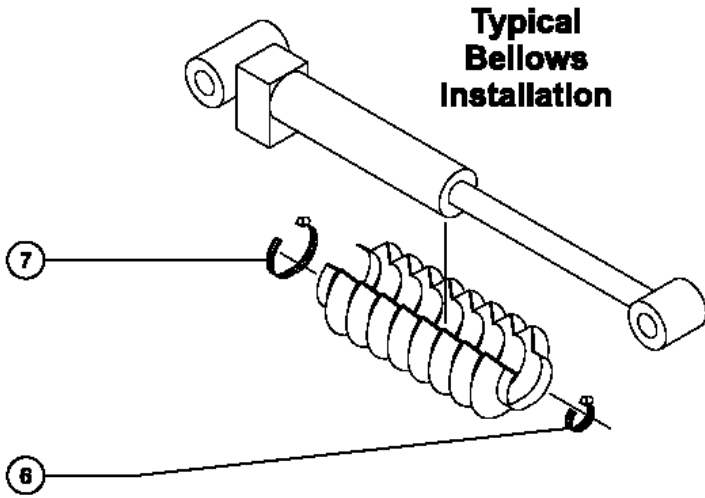

807.1 Hostile Environment Package, Bellows and Cylinders

807.1 Hostile Environment Package, Bellows and Cylinders

Item	Part No.	Description	Qty.
	35433GT	S60 HOSTILE ENVIRONMENT,OSC	
	53616GT	S60 DELUXE HOSTILE ENVIRONMENT	
	34508GT	COVER,PROTECTIVE,OSC.CYLINDER	2
1	34507GT	COVER,PROTECTIVE,STEER CYL.	2
2	34505GT	COVER,PROTECTIVE,JIB CYLINDER	1
3	34503GT	COVER,PROTECTIVE,SLAVE W/JIB	1
4	38067GT	COVER,PROTECTIVE,LIFT CYLINDER	1
5	34501GT	COVER,PROTECTIVE,MASTER W/JIB	1
6	36208GT	CLAMP,HOSE,1.25***	5
6-	30489GT	CLAMP,HOSE,3.50"	1
7	30971GT	CLAMP,HOSE,3.0"	5
7-	31523GT	CLAMP,HOSE,8.50 DIA***	1

Go to Discount-Equipment.com to order your parts