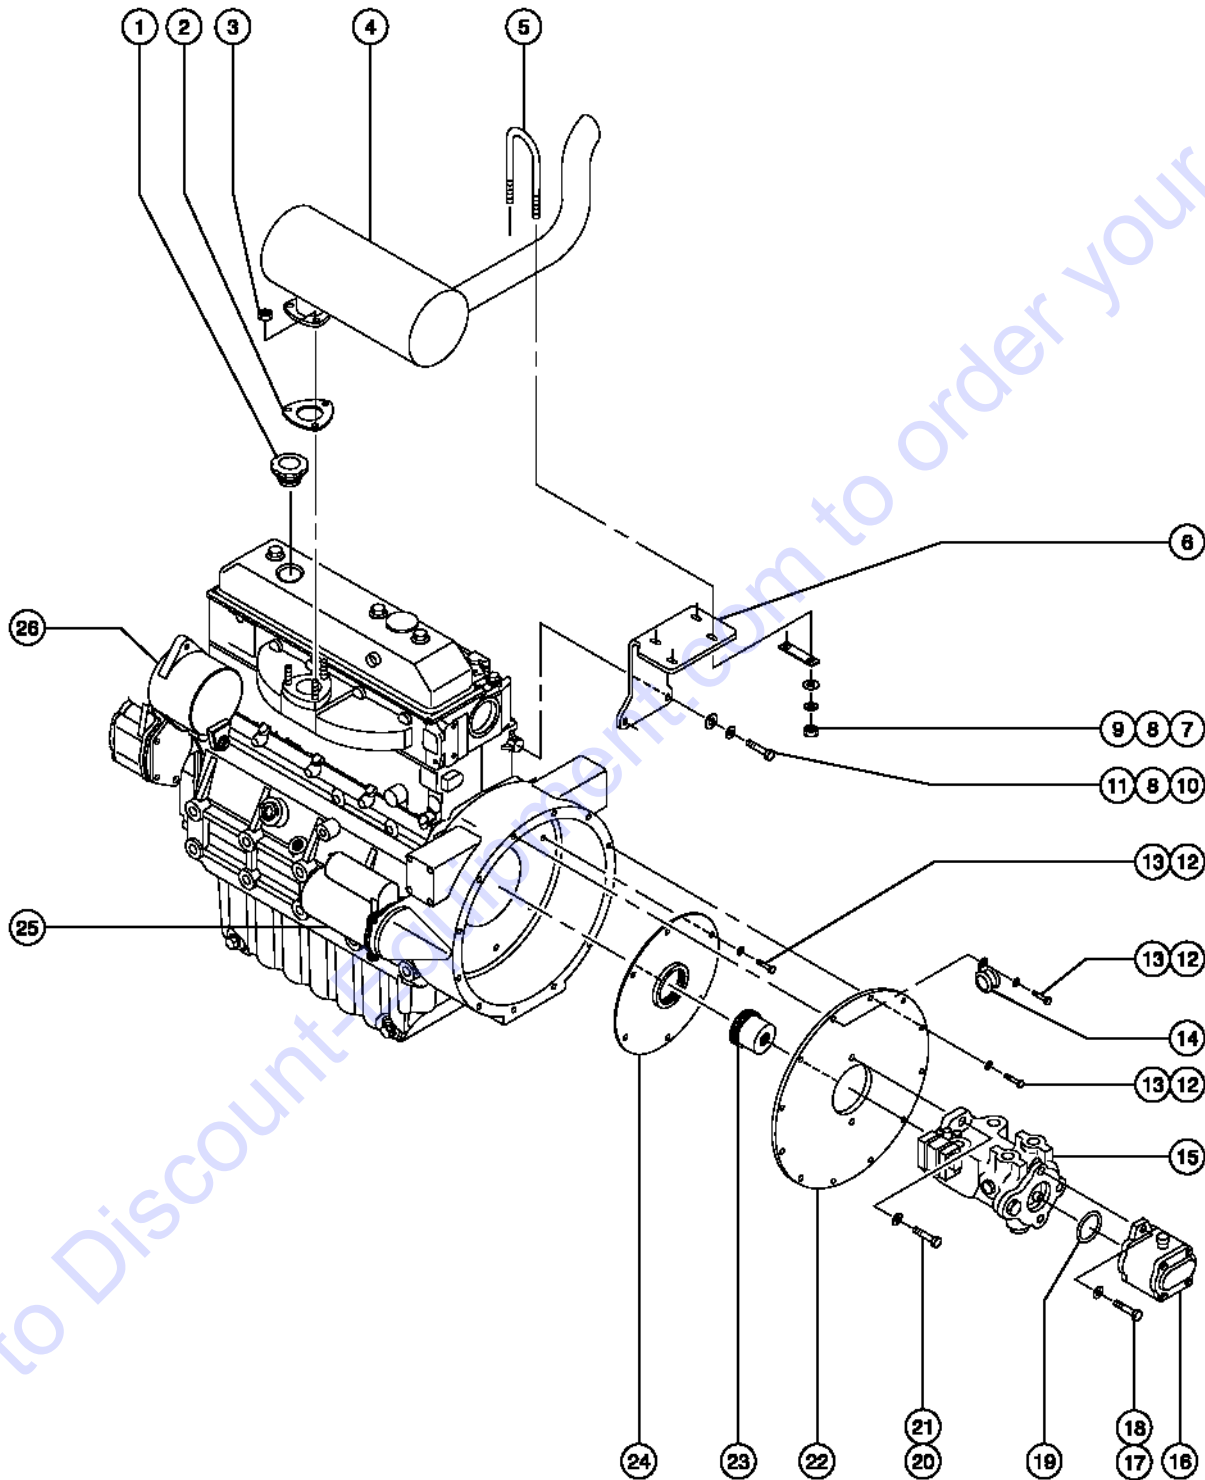

407.1 Perkins 704-30 Engine - View 1

Go to Discount-Parts.com to order your parts

<i>Item</i>	<i>Part No.</i>	<i>Description</i>	<i>Qty.</i>
21	6033GT	WASHER,LOCK,0.5"	2
22	63464PGT	PLATE, PUMP MOUNT, PAINTED***	1
23	37002GT	COUPLER,HUB,15 TOOTH 7/16BOLT*	1
24	33024GT	FLYWHEEL FLANGE,GREEN PLASTIC	1
24-	65538GT	FLYWHEEL (PERKINS KR70481U)**	
25	65495GT	STARTER MOTOR, PERKINS (53883)	1
26	65487GT	ALTERNATOR, PERKINS (53883)	1

Go to Discount-Equipment.com to order your parts