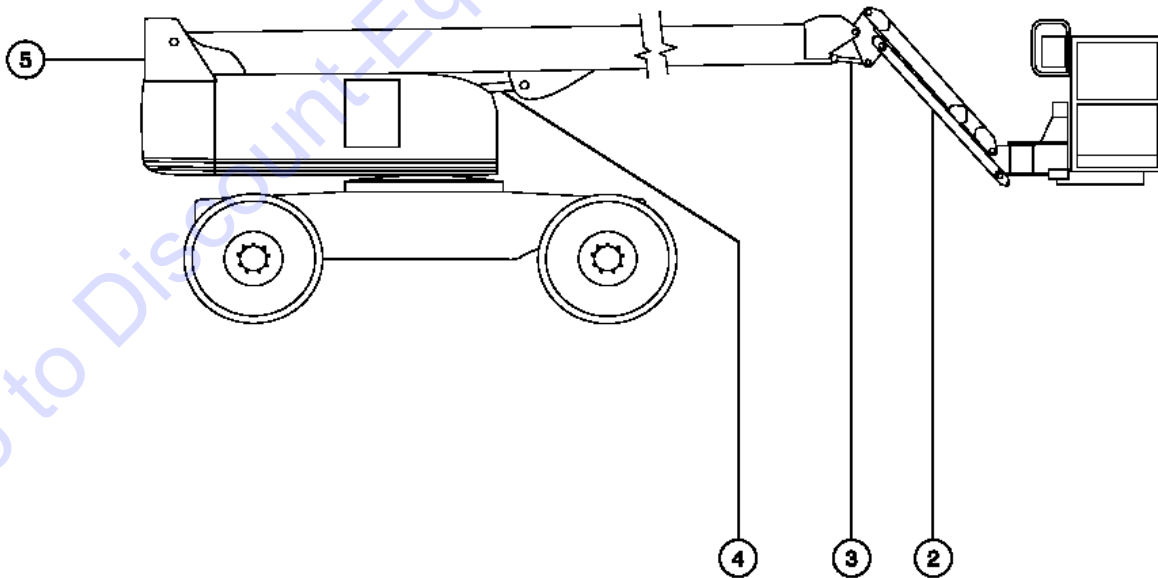

807.1 Hostile Environment Package, Bellows and Cylinders

807.1 Hostile Environment Package, Bellows and Cylinders

Item	Part No.	Description	Qty.
	35433GT	S60 HOSTILE ENVIRONMENT,OSC	
	53616GT	S60 DELUXE HOSTILE ENVIRONMENT	
	34508GT	COVER,PROTECTIVE,OSC.CYLINDER	2
1	34507GT	COVER,PROTECTIVE,STEER CYL.	2
2	34505GT	COVER,PROTECTIVE,JIB CYLINDER	1
3	34503GT	COVER,PROTECTIVE,SLAVE W/JIB	1
4	38067GT	COVER,PROTECTIVE,LIFT CYLINDER	1
5	34501GT	COVER,PROTECTIVE,MASTER W/JIB	1
6	36208GT	CLAMP,HOSE,1.25***	5
6-	30489GT	CLAMP,HOSE,3.50"	1
7	30971GT	CLAMP,HOSE,3.0"	5
7-	31523GT	CLAMP,HOSE,8.50 DIA***	1

Go to Discount-Equipment.com to order your parts