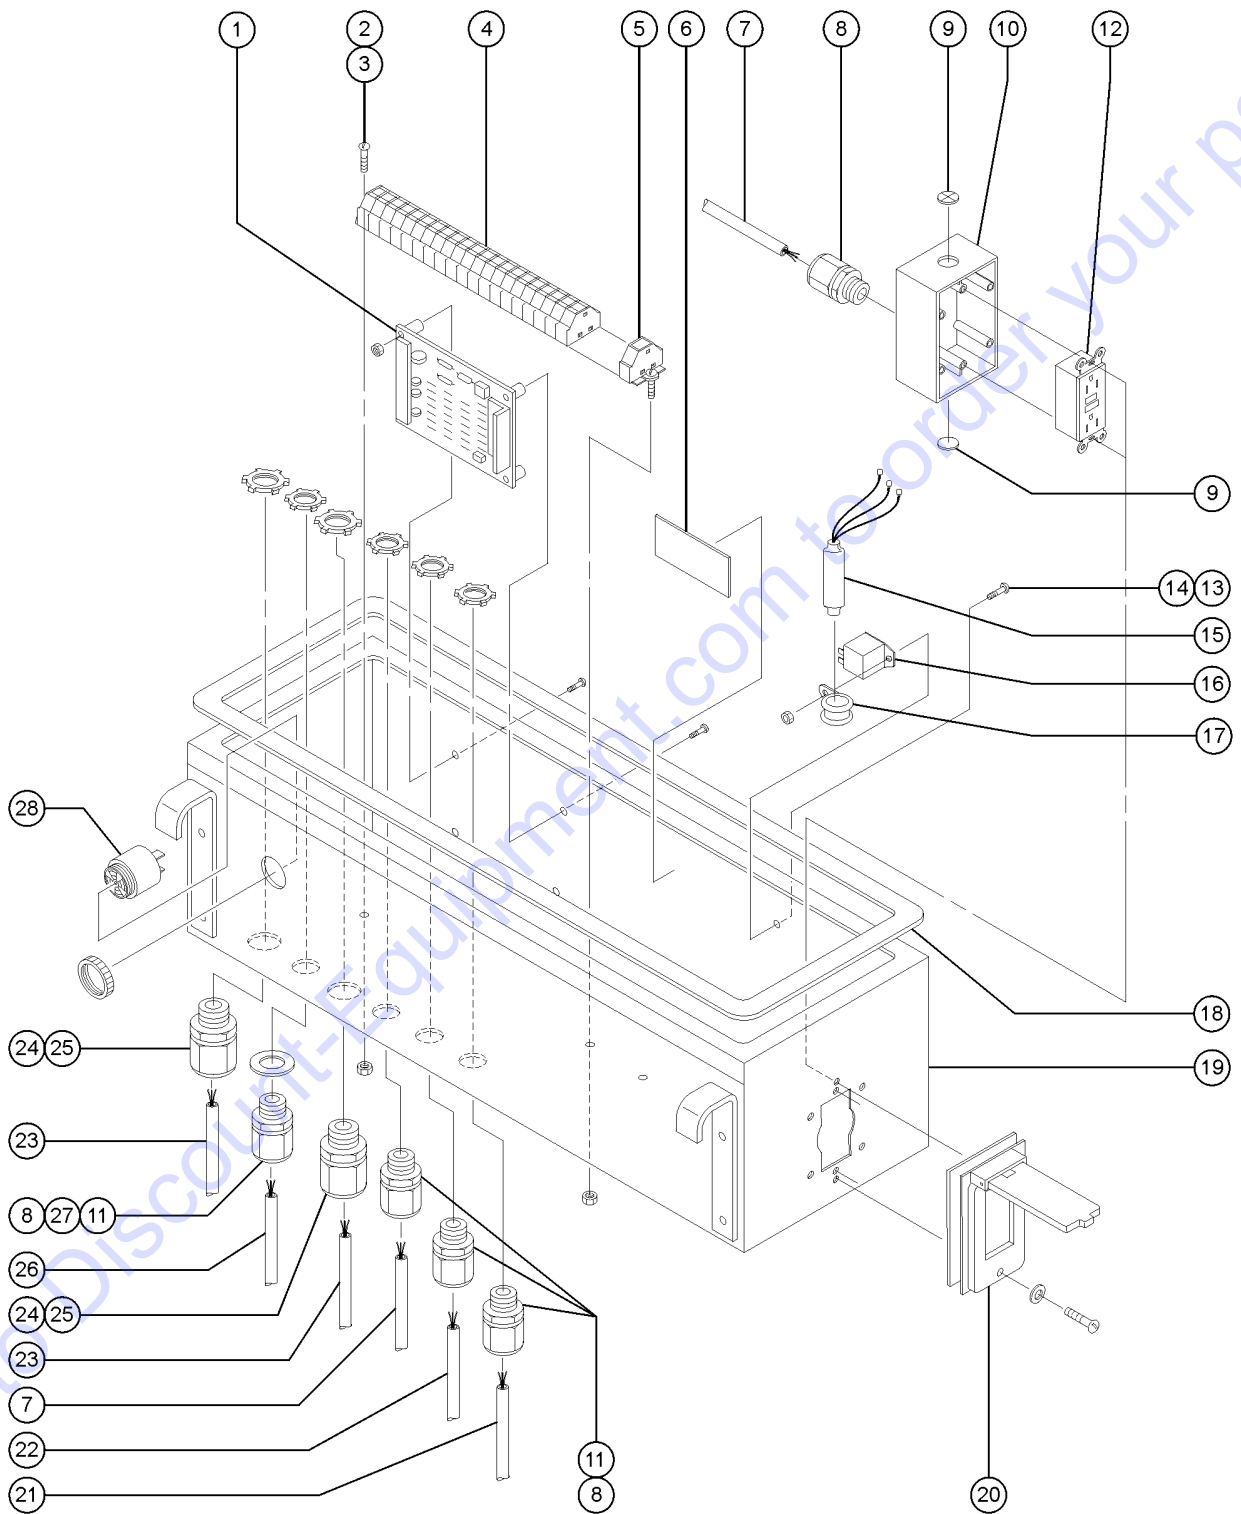

702.1 Platform Controls - View 1 (to SN 7837), S-60

Item	Part No.	Description	Qty.
1	22052GT	LIMITER PC BOARD, HORSEPOWER ..... includes mounting fasteners	1
1-	39591GT	SPACER,NYLON,.375 ..... sold separately	4
2	45546GT	SCREW,RHM,6-32 X .5	2
3	12344GT	NUT,NYLOCK,6-32	2
4	32637GT	TERMINAL BLOCK,WAGO	45
5	32639GT	END PLATE,WAGO	1
6	30997GT	CORROSION INHIBITOR,FOAM	1
7	43955GT	WIRE CABLE,12/3 CON.TPE JKT ..... S-60 to SN 7382 (black, white, brown)	984
7A-	30794GT	WIRE,12/3 SJEOW,BK-WH-GR/YL ..... S-60 from SN 7383	984
8	7056GT	CONN,SQUEEZE,1/2NPT .38-.50,SM ..... S-60; shown	4
9	8843GT	COVER,KNOCK OUT HOLE,4 PER BAG	2
10	10775GT	T-BOX,2.75 X 4.5 X 2.0	1
11	6935GT	LOCKNUT,ELEC,1/2" S-60	4
12	13585GT	OUTLET, 110V	1
12-	35003GT	RECEPTACLE, BRITISH, 110V	1
13	5094GT	SCREW,RHM,10-32 X .5	1
14	6178GT	NUT,NYLOCK,10-32	1
17	13268GT	CLAMP,0.75,#12 X 1/4,RUB CUSH	1
18	27115GT	GASKET,UPPER CONTROL BOX	1
19	33474GT	CONTROL BOX W/DECAL,PLAT. .... includes Index No. 18; to SN 3099	1
19-	58003-SGT	PLAT CNTL BOX,W/DECAL,S60/80 ..... includes Index No. 18; from SN 3100	1
20	45437GT	COVER,GFCI,WEATHERPROOF ..... includes mounting fasteners	1
20-	33629GT	PLATE,UK POWER TO PLATFORM	1
20-	33724GT	KIT,GASKET,UK POWER TO PLAT	1
21	43960GT	WIRE CABLE,16/4 CON.TPE JKT	66
22	43960GT	WIRE CABLE,16/4 CON.TPE JKT	186
23	48533GT	WIRE CABLE,18GA/19 CON.BNDREX S-60	984
24	12960GT	CABLE SQUEEZE CONN.,XTRA LRG	2