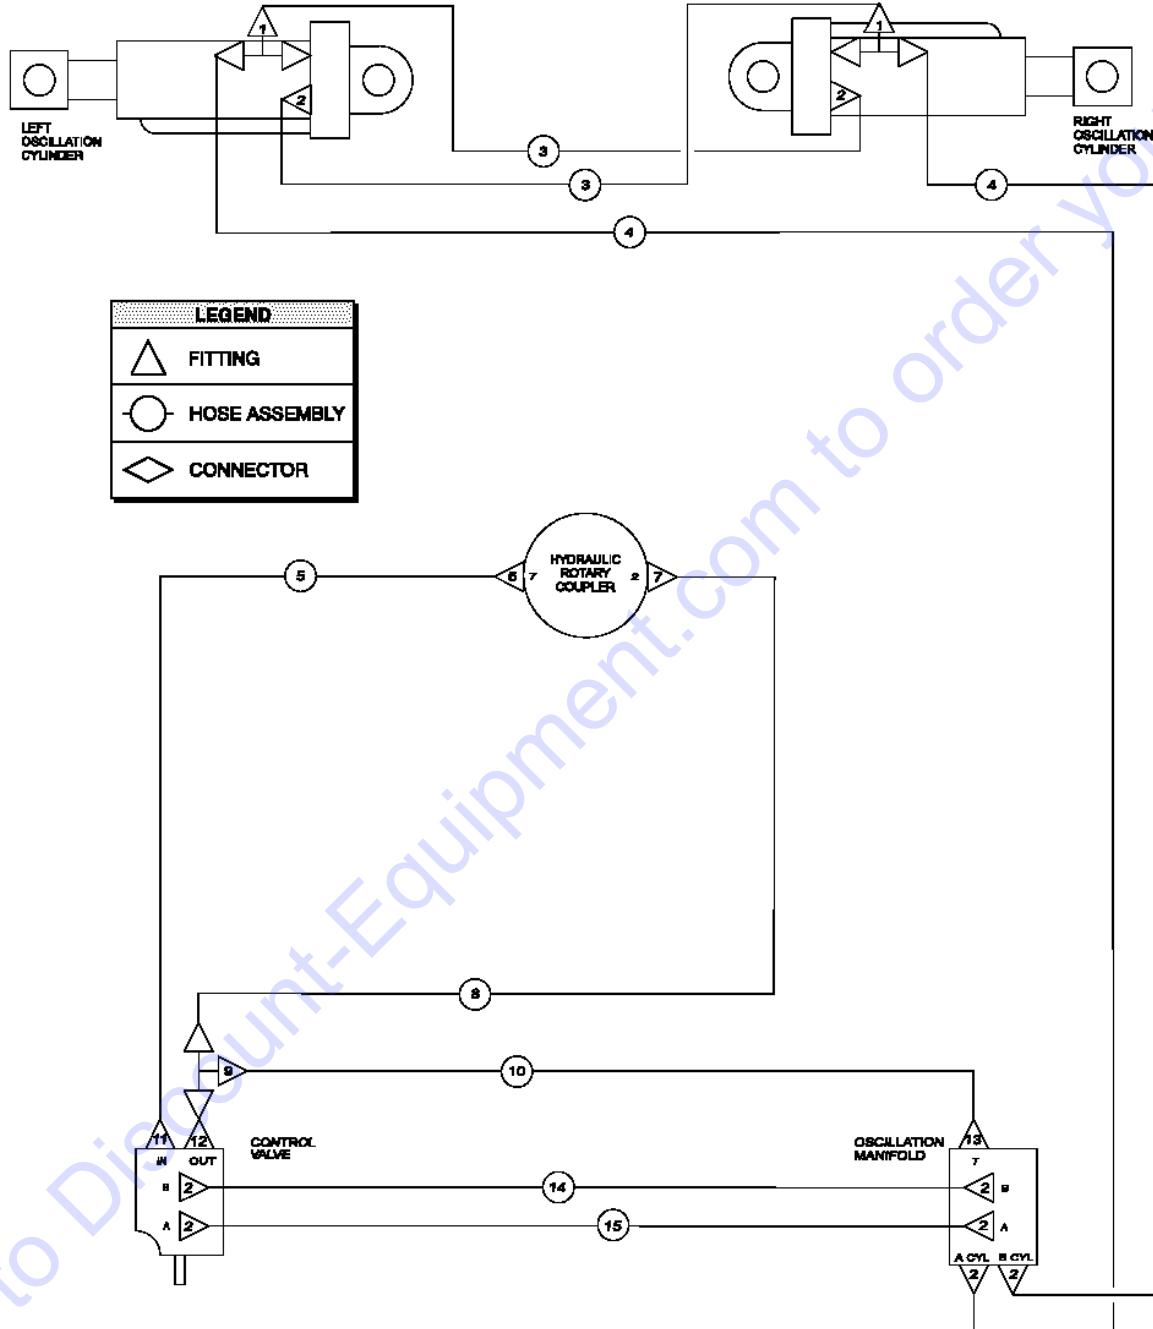

208.1 2WD Hydraulic Hoses and Fittings - Oscillation System

208.1 2WD Hydraulic Hoses and Fittings - Oscillation System

Item	Part No.	Description	Qty.
	49613GT	PLUG AND CAP KIT-SERVICE,ORFS*	
	49612GT	O-RING KIT (ORFS FITTINGS)	
1	48918GT	TEE,RUN,520428-6	2
2	48916GT	CONN, 520120-6	8
3	49104-1400GT	HOSE ASSEMBLY-3/8" 100R2	2
4	49104-14300GT	HOSE ASSEMBLY-3/8" 100R2	2
5	49104-6909GT	HOSE ASSEMBLY,3/8"	1
6	48915GT	ELBOW,90D,520220-6	1
7	48934GT	CONN,LONG,520122-8	1
8	49143-7350GT	HOSE ASSY,1/2,90 FEM,STR FEM	1
9	48938GT	FITTING,TEE,RUN,SWIVEL520432-8	1
10	49141-1475GT	HOSE ASSY,1/2,45 FEM,STR FEM	1
11	48930GT	FITTING,CONN,520120-6-8***	1
12	48933GT	CONN,520120-8***	1
13	48932GT	FITTING,ELBOW,90D,520220-8***	1
14	49102-1903GT	HOSE ASSEMBLY,3/8"	1
15	49104-1859GT	HOSE ASSEMBLY,3/8"	1

Go to Discount-Equipment.com to order your parts