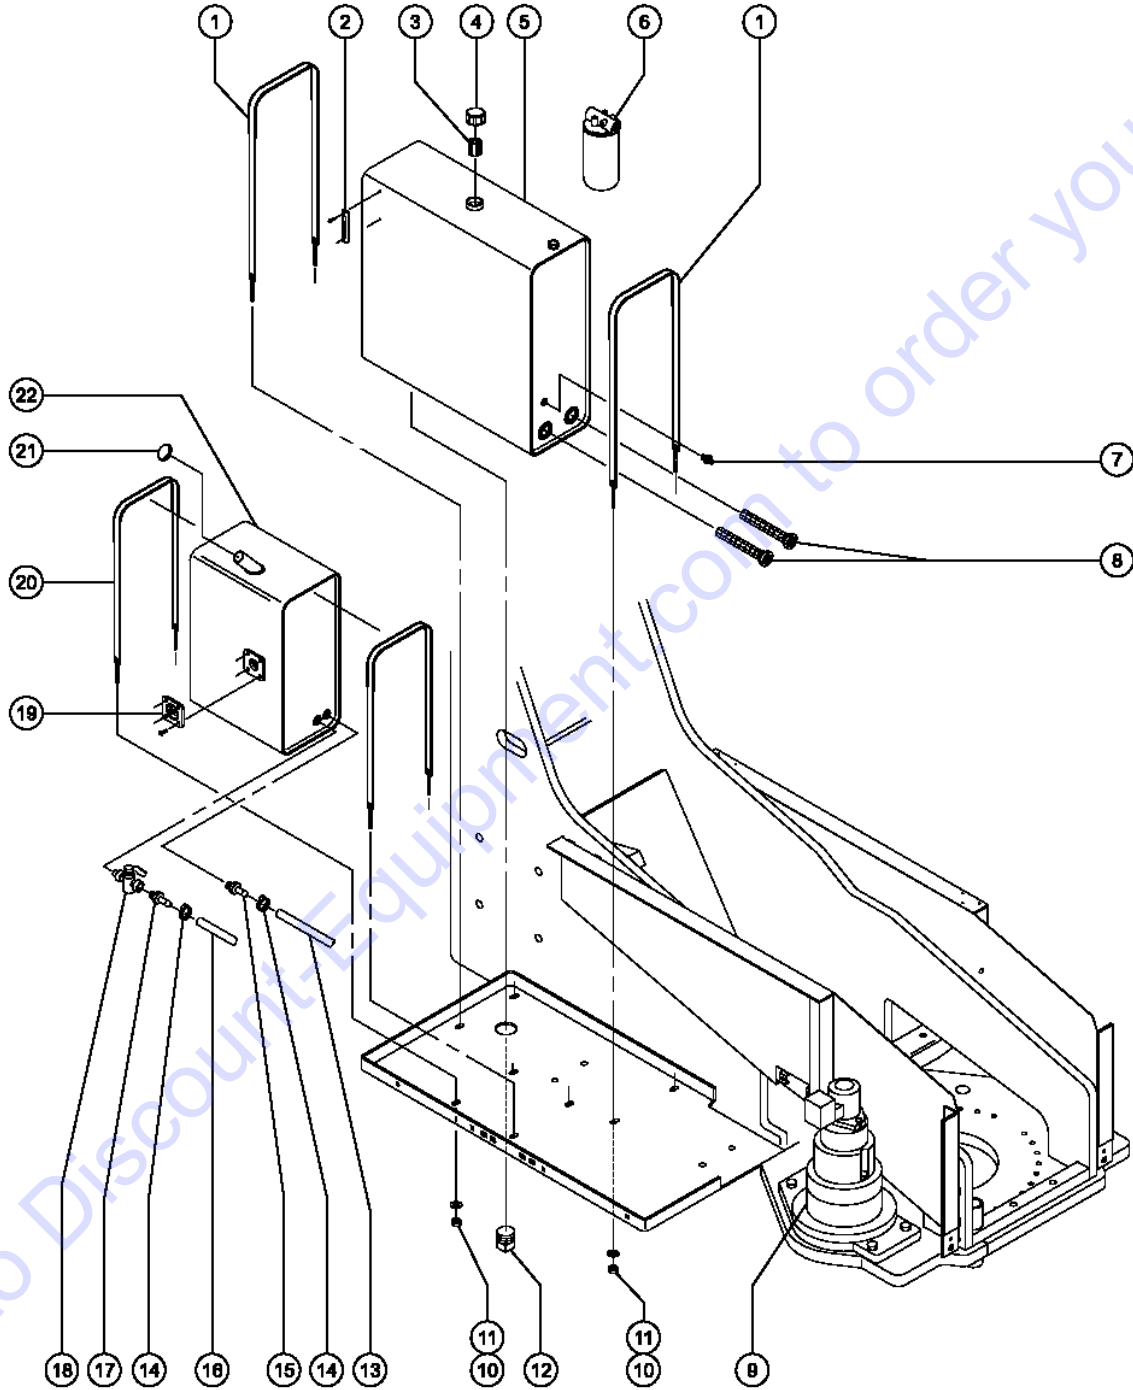

Go to Discount-Equipment.com to order your parts

503.1 Hydraulic and Fuel Tanks - Diesel Models (with metal fuel tank)

503.1 Hydraulic and Fuel Tanks - Diesel Models (with metal fuel tank)

Item	Part No.	Description	Qty.
1	31524GT	STRAP ASSY,TANK, 66 INCH .....	2
2	21141GT	GAUGE-SIGHT,LHA-LGTB*** .....	1
3	31506GT	STRAINER,FILLER NECK .....	1
4	53527GT	CAP,FILLER BREATHER,3 MICRON** .....	1
5	53353GT	TANK,HYDRAULIC,45 GALLON*** includes Index No's. 2, 8 and 12 .....	1
6	48470GT	FILTER ASSEMBLY W/IND L,PAPER .....	1
6-	46014GT	FILTER,ELEMENT,BETA(6)=200 .....	1
7	48922GT	CONN,520102-6-6 .....	1
8	45161GT	STRAINER ASSEMBLY,1.5" NPT .....	2
9		Ref. Turntable Rotator .....	2
		refer to section 507.1	
10	4828GT	NUT,NYLOCK,3/8-16 .....	8
11	5397GT	WASHER,FLAT,USS,5/16",Y .....	8
12	31507GT	PLUG,SQUARE HEAD,3/4 MPT .....	1
13	30490GT	HOSE,1/4 FUEL LINE,SAE 30R7 .....	10 8- i nc hes
14	21465GT	CLAMP,HOSE,.25" - .63" X .3125 .....	2
15	29137GT	HOSE END,MALE.25 X .25 MPT*** .....	1
16	27089GT	HOSE,5/16 FUEL,SAE 30R7 .....	10 4- i nc hes
17	53023GT	FITTING,1/4 MPT 5/16 BARB .....	1
18	19487GT	VALVE, FUEL LOCK .....	1
19	30584GT	GAUGE,FUEL,SIDE MOUNT .....	1
20	30179GT	TANK STRAP,BOLT STYLE,62" .....	2
21	25567GT	CAP,FUEL,GREEN* .....	1
22	30546P-SGT	TANK,30 GALLON,PAINTED** .....	1