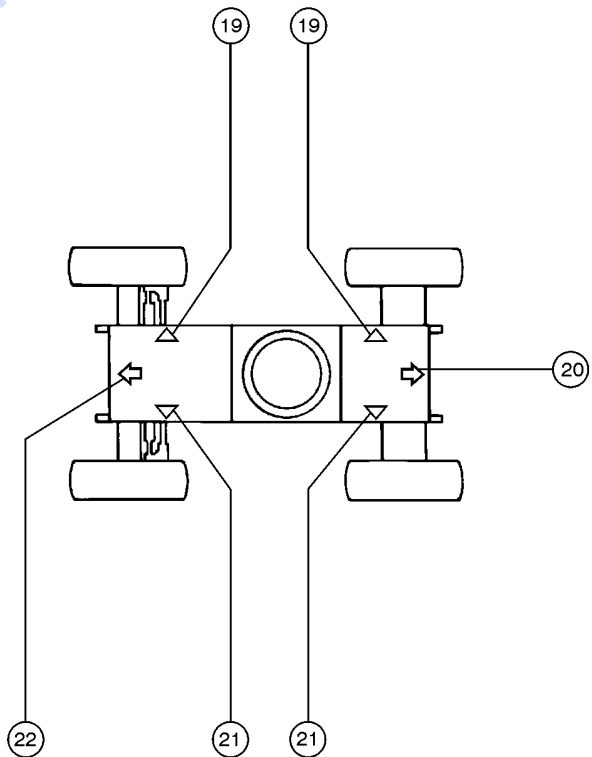

Item	Part No.	Description	Qty.
13	44981GT	DECAL,LABEL, AIR LINE 110 PSI	2
14	97887GT	DECAL,INSTR,MAX SIDE FRC,ANSI	1
		ANSI and CSA models	
14-	44986GT	DECAL,INSTR,SIDE FRC/WIND,AUS	1
		CE models	
15	52966GT	DECAL,COSMETIC,4 X 2	1
15-	52967GT	DECAL,COSMETIC,4 X 4	1
16	28235GT	DECAL,POWER TO PLATFORM 115V	1
16-	28174GT	DECAL,POWER TO PLATFORM 230V	1
17	62077GT	DECAL,COSMETIC,S60	2
18	27564GT	DECAL,DANGER,ELEC.HAZ.STAY CLR	1
19	27207GT	DECAL,TRIANGLE,YELLOW	2
20	27205GT	DECAL,ARROW YELLOW LRG 9"	1
21	27206GT	DECAL,TRIANGLE,BLUE	2
22	27204GT	DECAL,ARROW BLUE	1

Go to Discount-Equipment.com to order your parts

102.2 Decals and Paint - View 2, S-65

Shading indicates that the decal is hidden from view.