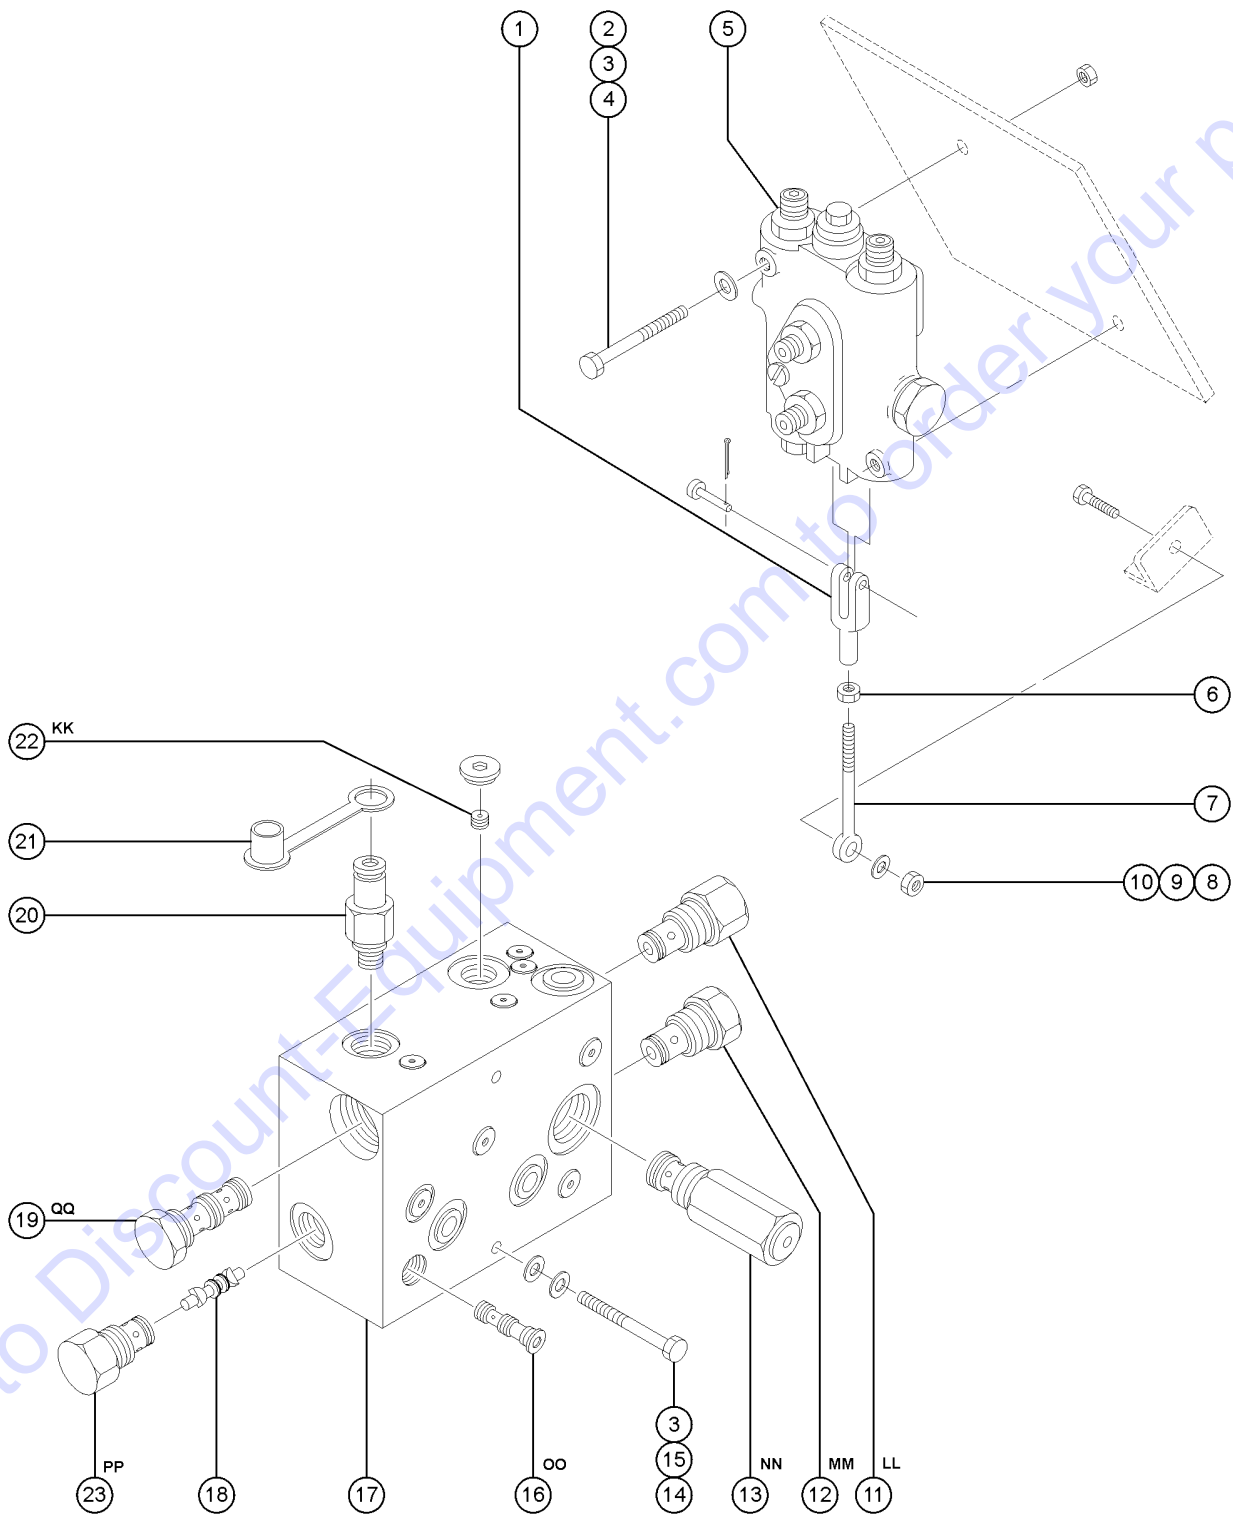

206.1 2WD Oscillation Manifold and Control Valve

206.1 2WD Oscillation Manifold and Control Valve

Item	Part No.	Description	Qty.
	49613GT	PLUG AND CAP KIT-SERVICE,ORFS*	
	49612GT	O-RING KIT (ORFS FITTINGS)	
1	21130GT	CLEVIS YOKE-1/4-28,PLTD W/PIN	1
		includes clevis pin and cotter pin	
2	6884GT	SCREW,HHC,1/4-20 X 2.5	2
3	6638GT	WASHER,FLAT,USS,1/4"Y	4
4	6091GT	NUT,NYLOCK,1/4-20	2
5	30558GT	VLV,MAN,3 POS/4 WAY,OPEN CTR	1
5-	32681GT	SEAL KIT,CONTROL VALVE	1
6	21496GT	NUT,HEX,1/4-28	1
7	34858GT	ROD END,1/4-28 OSC.LINKAGE	1
8	5365GT	NUT,NYLOCK,10-24	1
9	6146GT	WASHER,FLAT,MS,#10,Y	1
10	6584GT	SCREW,SHS,10-24 X .625	1
11	27532GT	VALVE,DIFFERENTIAL SENSING	1
		LL, Differential sensing circuit	
11-	110197GT	SEAL KIT, VALVE, #10	
12	32725GT	VALVE,CHECK (30797)	1
		MM, Oscillate check - left	
12-	110194GT	SEAL KIT, VALVE, #10	
13	37050GT	VALVE,UNLOADER,P.O.	1
		NN, Sequencing	
14	12343GT	SCREW,HHC,1/4-20 X 3	2
15	6356GT	WASHER,LOCK,.25	2
16	45483GT	VALVE,SHUTTLE***	1
		OO, Pilot	
17	30797GT	MANIFOLD,OSCILLATION	1
		includes Index No's. 11 through 13 and 16, 18, 19, and 22	
17-	25375GT	KIT, O-RING	1
18	32724GT	PISTON (30797)	1
19	32723GT	VALVE,SHUTTLE (30797)	1
		QQ, Unloading	
19-	110197GT	SEAL KIT, VALVE, #10	
20	48997GT	NIPPLE,DIAGNOSTIC,#4 PORT***	1
20-	20224GT	DIAGNOSTIC FEMALE Q-DSCNT	1