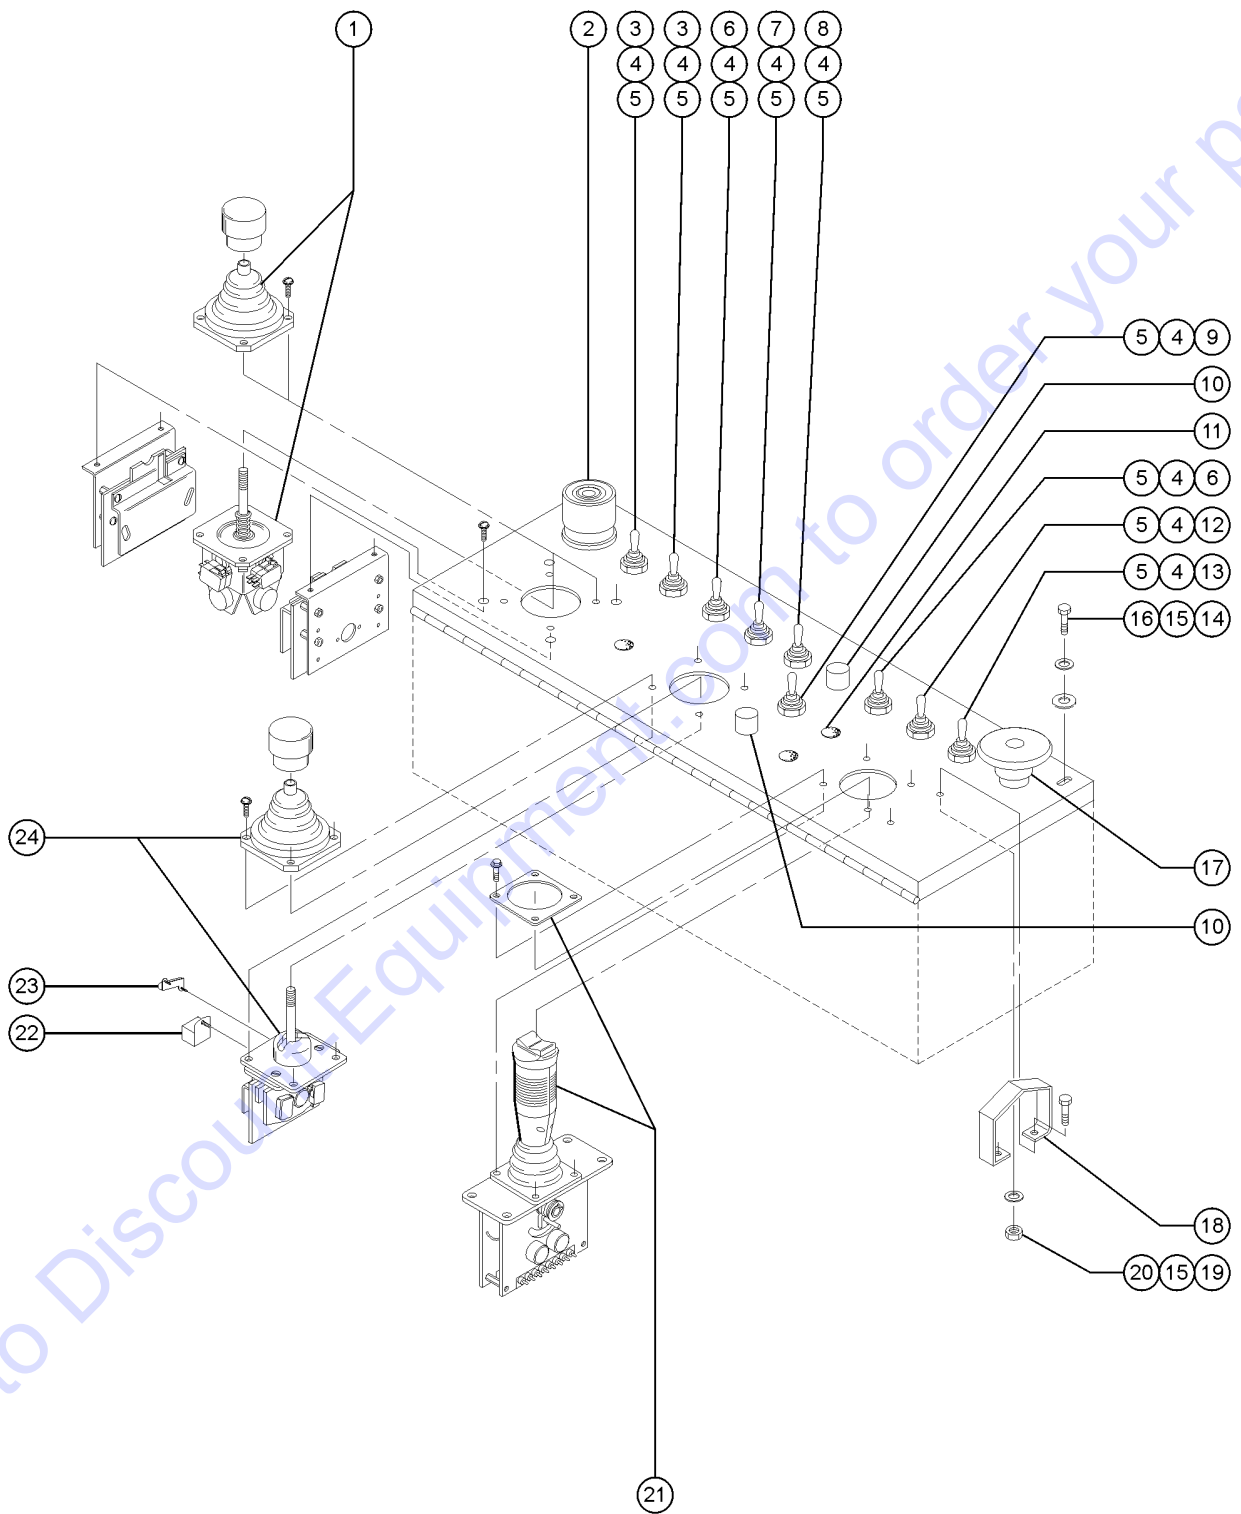

703.1 Platform Controls - View 2, S-60

Item	Part No.	Description	Qty.
	33474GT	CONTROL BOX W/DECAL,PLAT. .... to SN 3099	
	58003-SGT	PLAT CNTL BOX,W/DECAL,S60/80 .... from SN 3100 to 7837	1
	58186GT	PLAT.CNTL.BOX,W/DECAL,S60 .... from SN 7838	
1	40613GT	JOYSTICK,DUAL AXIS CONTROLL.** .... OEM joystick	1
1-	40613HGT	JOYSTICK,DUAL AXIS CONTROLL.** .... aftermarket joystick replacement	
2	122513GT	KIT,HORN SVC BB&SM BOOM	1
2-	66813GT	BUTTON,PUSH,BLACK W/SEAL***	1
2-	66815GT	BASE, W/1 N.O. CONTACTS***	1
3	16397-SGT	SWITCH,TOGGLE,DPDT,3POS MOMEN .... includes mounting fasteners	2
4	27246GT	BOOT,TOGGLE SWITCH,SHORT*	9
5	54692GT	SPACER,NYLON,.718 X .526 X.219	9
6	13037-SGT	SWITCH,TOGGLE,SPDT,3POS MOMEN*	
7	13480-SGT	SWITCH,TOGGLE,DPDT,2POS MOMEN .... includes mounting fasteners	1
8	27378-SGT	SWITCH,TOGGLE,DPDT,2POS MAINT* .... includes mounting fasteners	1
9	13037-SGT	SWITCH,TOGGLE,SPDT,3POS MOMEN* .... includes mounting fasteners	1
10	824879GT	LIGHT,LED IND. RED 12V NH	1
10B	45384GT	PLUG,NYLON .50 BLACK DOMED	1
10C	13037-SGT	SWITCH,TOGGLE,SPDT,3POS MOMEN* .... Deutz Diesel, Glow Plug Option	1
11	45384GT	PLUG,NYLON .50 BLACK DOMED	1
11-	27378-SGT	SWITCH,TOGGLE,DPDT,2POS MAINT* .... Generator models	1
12	13038-SGT	SWITCH,TOGGLE,DPDT,3POS MAINT .... includes mounting fasteners	1
13	56457-SGT	SWITCH,TOGGLE,SPDT,2 POS MAINT .... includes mounting fasteners; Gasoline/LPG models	1
14	6090GT	SCREW,HHC,1/4-20 X .75	3
15	6356GT	WASHER,LOCK,.25	3
16	6638GT	WASHER,FLAT,USS,1/4"Y	5
17	122514GT	KIT,ESTOP SVC BB&SM BOOM	1
17-	66812GT	BUTTON,PUSH,RED MUSHROOM HEAD	1
17-	66821GT	BASE,WITHOUT CONTACTS	1