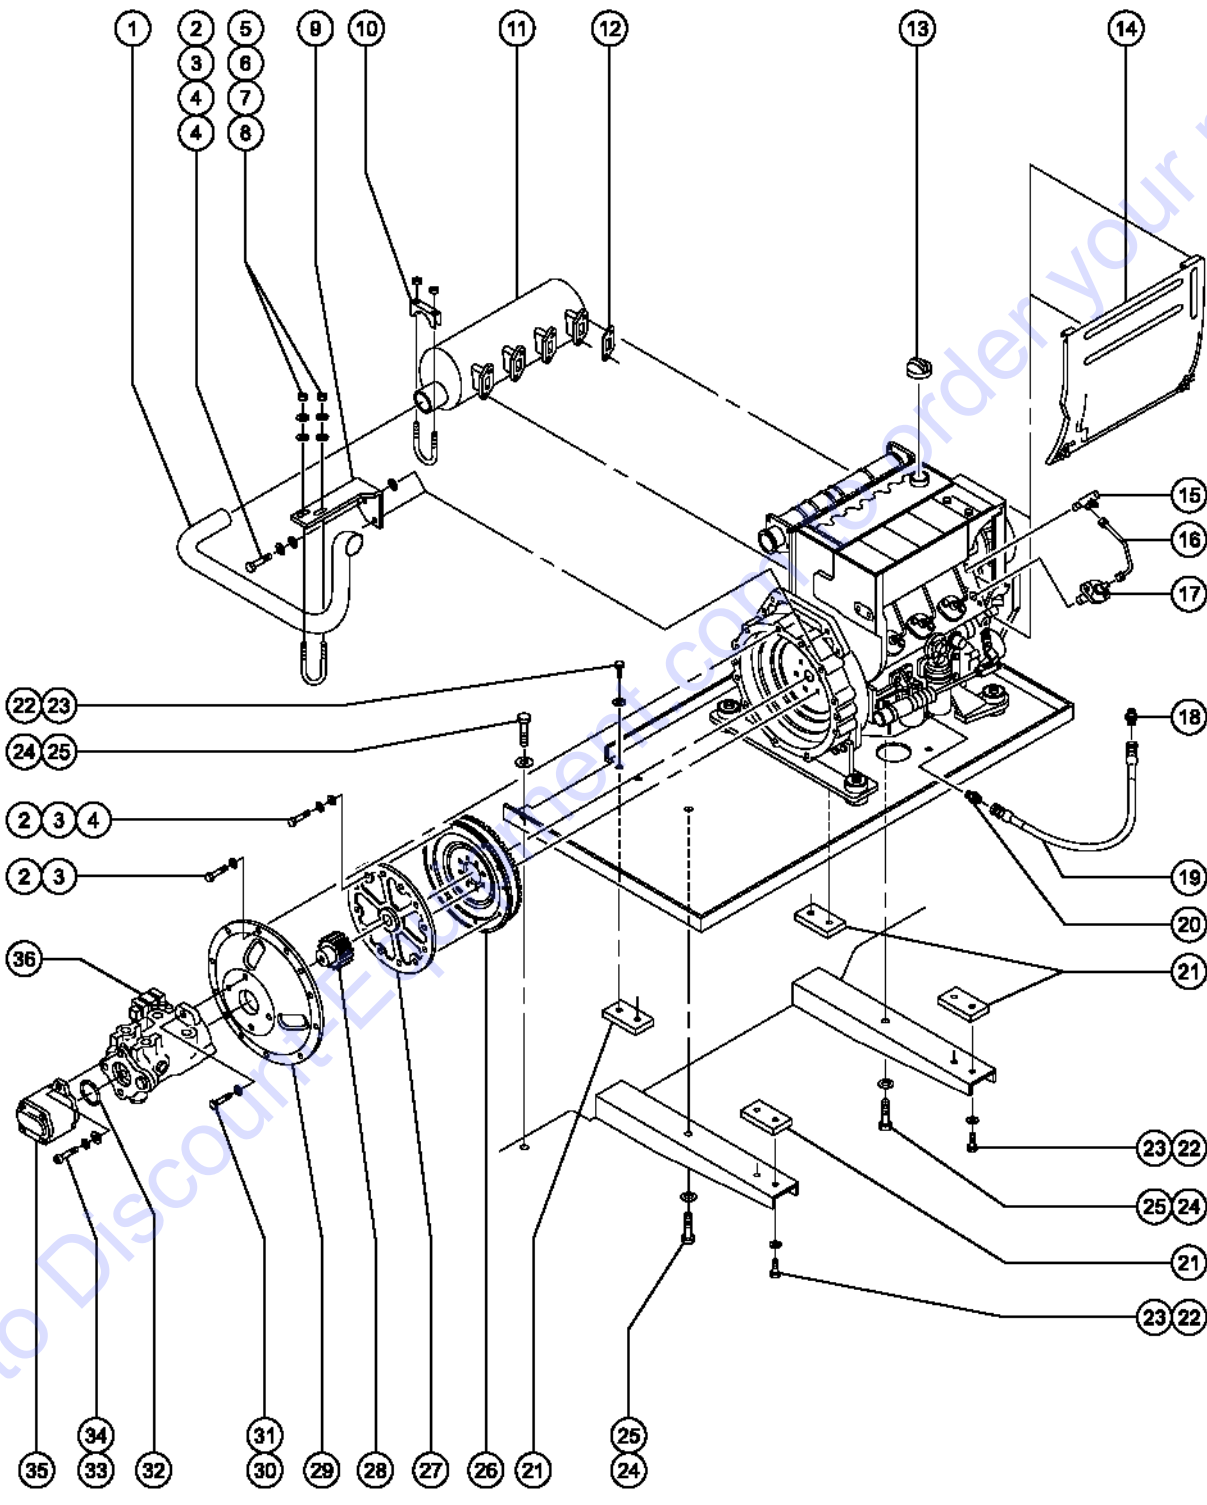

405.1 Deutz F4L 1011F Engine - View 2

Item	Part No.	Description	Qty.
1	34551GT	EXHAUST, TAILPIPE, DEUTZ	1
2	44064GT	SCREW, HHC, M10 X 30MM,	26
3	22700GT	WASHER, LOCK, M10	26
4	6097GT	WASHER, FLAT, USS, 3/8", Y	14
5	6037GT	NUT, HEX, 5/16-18, GR5	2
6	6886GT	WASHER, LOCK, .313	2
7	5397GT	WASHER, FLAT, USS, 5/16", Y	2
8	16584GT	U-BOLT, KIT 5/16-18 X 2.5 *** includes Index No. 5	1
9	27329P-SGT	BRACKET, EXHAUST SUPPORT, PAINTD	1
10	30438GT	CLAMP, MUFFLER, 2 1/4" ID.	2
11	29558GT	MUFFLER**	1
12	29559GT	GASKET, EXHAUST	4
13	29557GT	CAP, OIL FILLER, DEUTZ, DIESEL***	1
14	49916GT	COVER - DEUTZ F4L1011F	1
15	49919GT	INJECTOR - DEUTZ F4L1011F	4
16	49921GT	FUEL LINE INJ. DEUTZ F4L1011F	1
17	49929GT	INJECTOR PUMP - DEUTZ F4L1011F	1
18	109802GT	PLUG, ORB #6	1
19	49131-3300GT	HOSE ASSEMBLY 3/8"	1
20	49209GT	FITTING, M18X8, F87OMX	1
21	45209GT	WEAR PAD, 4X2X.5 W/INSERT***	4
22	6090GT	SCREW, HHC, 1/4-20 X .75	8
23	6356GT	WASHER, LOCK, .25	8
24	29883GT	SCREW, HHC, 5/8-11 X 1.75 GRD.8	3
25	6036GT	WASHER, LOCK, .625 PLTD	3
26	49917GT	RING GEAR, DEUTZ F3 & F4L1011F* (please verify ring gear thickness) 0.46 inches	1
26-	89785GT	RING GEAR, DEUTZ F3L2011F (please verify ring gear thickness) 0.6 inches	1
26-	33729GT	RING GEAR, DEUTZ F3 & F4L1011* (please verify ring gear thickness) 0.365 inches	1