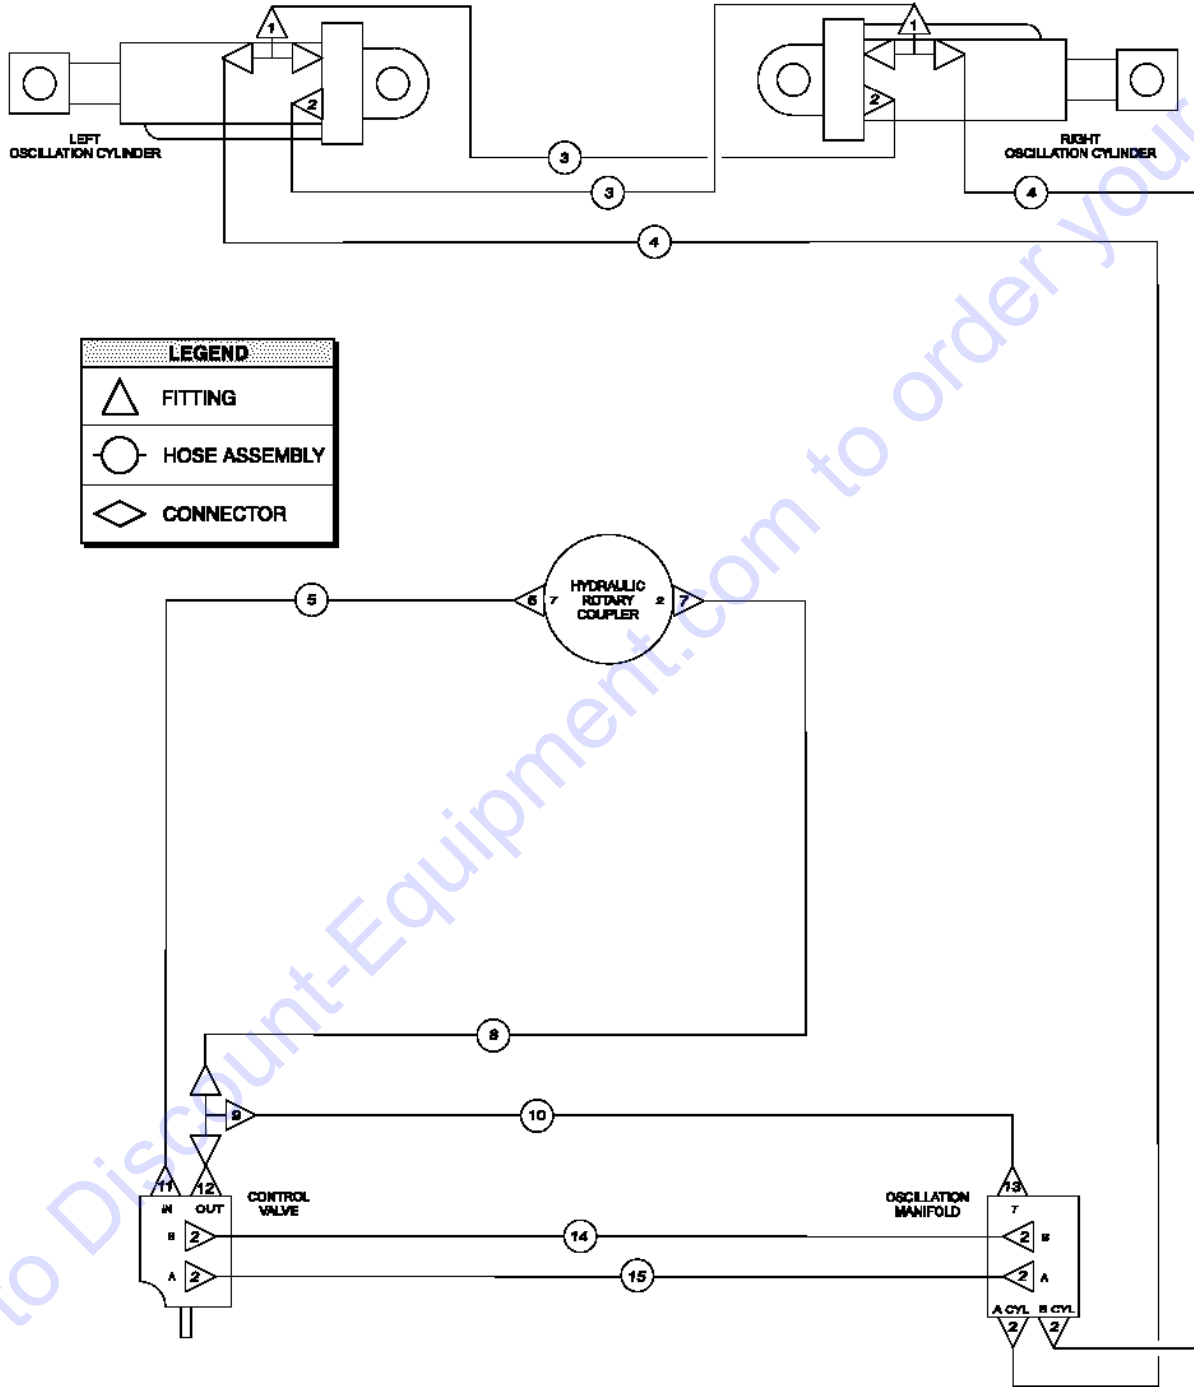

308.1 Hydraulic Hoses and Fittings - Oscillation System

308.1 Hydraulic Hoses and Fittings - Oscillation System

Item	Part No.	Description	Qty.
	49613GT	PLUG AND CAP KIT-SERVICE,ORFS*	
	49612GT	O-RING KIT (ORFS FITTINGS)	
1	48918GT	TEE,RUN,520428-6	2
2	48916GT	CONN, 520120-6	8
3	49104-1400GT	HOSE ASSEMBLY-3/8" 100R2	2
4	49104-14300GT	HOSE ASSEMBLY-3/8" 100R2	2
5	49104-6909GT	HOSE ASSEMBLY,3/8"	1
6	48915GT	ELBOW,90D,520220-6	1
7	48934GT	CONN,LONG,520122-8	1
8	49143-7350GT	HOSE ASSY,1/2,90 FEM,STR FEM	1
9	48938GT	FITTING,TEE,RUN,SWIVEL520432-8	1
10	49141-1475GT	HOSE ASSY,1/2,45 FEM,STR FEM	1
11	48930GT	FITTING,CONN,520120-6-8***	1
12	48933GT	CONN,520120-8***	1
13	48932GT	FITTING,ELBOW,90D,520220-8***	1
14	49102-1903GT	HOSE ASSEMBLY,3/8"	1
15	49104-1859GT	HOSE ASSEMBLY,3/8"	1

Go to Discount-Equipment.com to order your parts