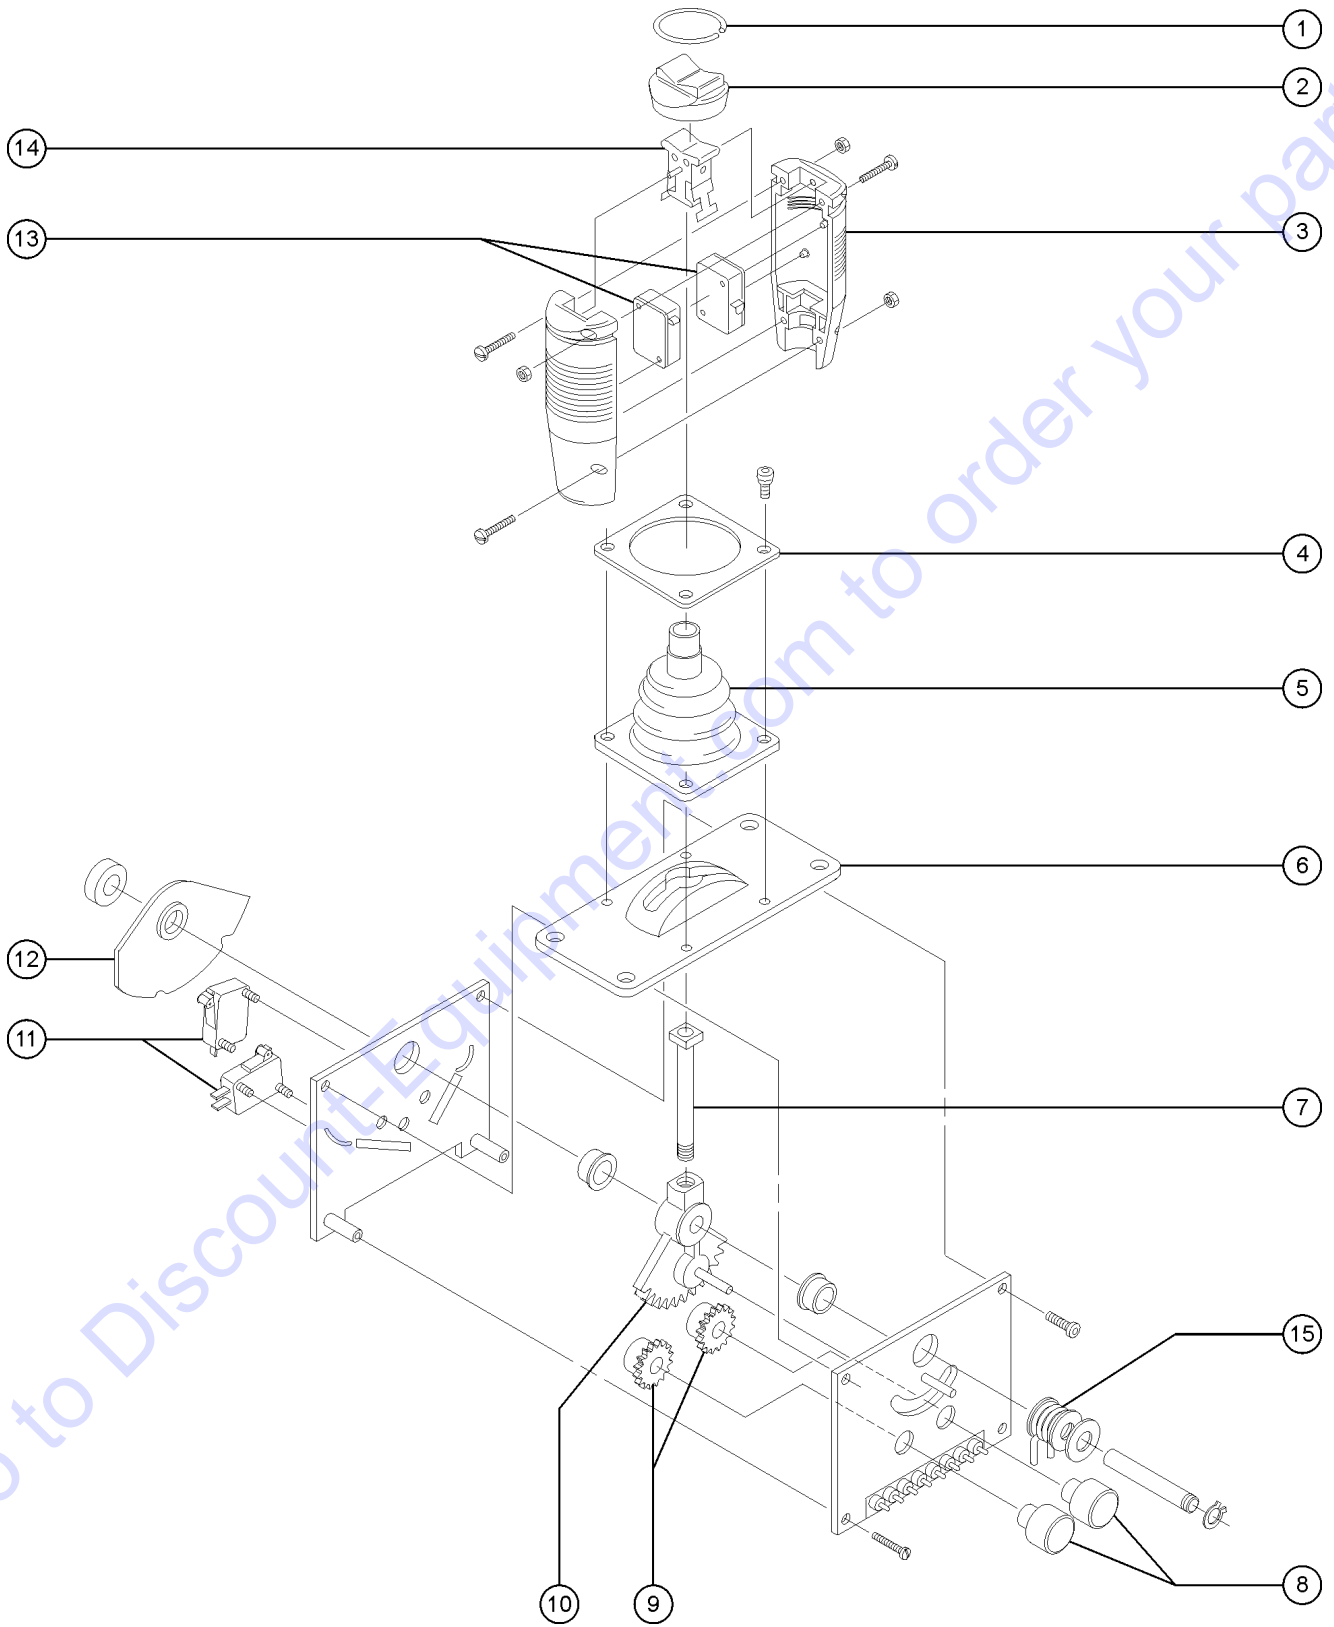

704.1 Joystick Controller - Drive/Steer Functions

Go to DiscountEquipment.com to order your parts

704.1 Joystick Controller - Drive/Steer Functions

Item	Part No.	Description	Qty.
	20424GT	JOYSTICK CONTROLLER,12V OEM joystick, contains all shown service parts	1
	20424HGT	JOYSTICK CONTROLLER,12V aftermarket joystick replacement	1
1	25882GT	LOCK RING	1
2	25881GT	BOOT,THUMB 20424 JOYSTICK	1
3	25883GT	HANDLE HALF,JOYSTICK (20424) order qty (2) required	1
3-	72245GT	KIT, JOYSTICK HANDLE includes handles, rocker and nut/bolt kit	1
3-	49887GT	NUT & BOLT KIT (25883)	1
4	44221GT	COLLAR, BOOT RETAINING	1
5	22368GT	BOOT (20424)	1
6	25884GT	COVER CASTING,20424 CONTROLLER	1
7	44211GT	SHAFT,W/NF STYL BLOCK,(20424)*	1
8	22364GT	POTENTIOMETER (20424)	2
9	22367GT	SPUR GEAR (20424)	2
10	44212GT	GEAR CASTING,20424 CONTROLLER*	1
11	22365GT	SWITCH (20424)	2
12	22366GT	CAM ASSY (20424)	1
13	23680GT	SWITCH,HANDLE,20424	2
14	23688GT	ROCKER ASSY,HANDLE (20424)***	1
15	58209GT	SPRING,RETURN***	1