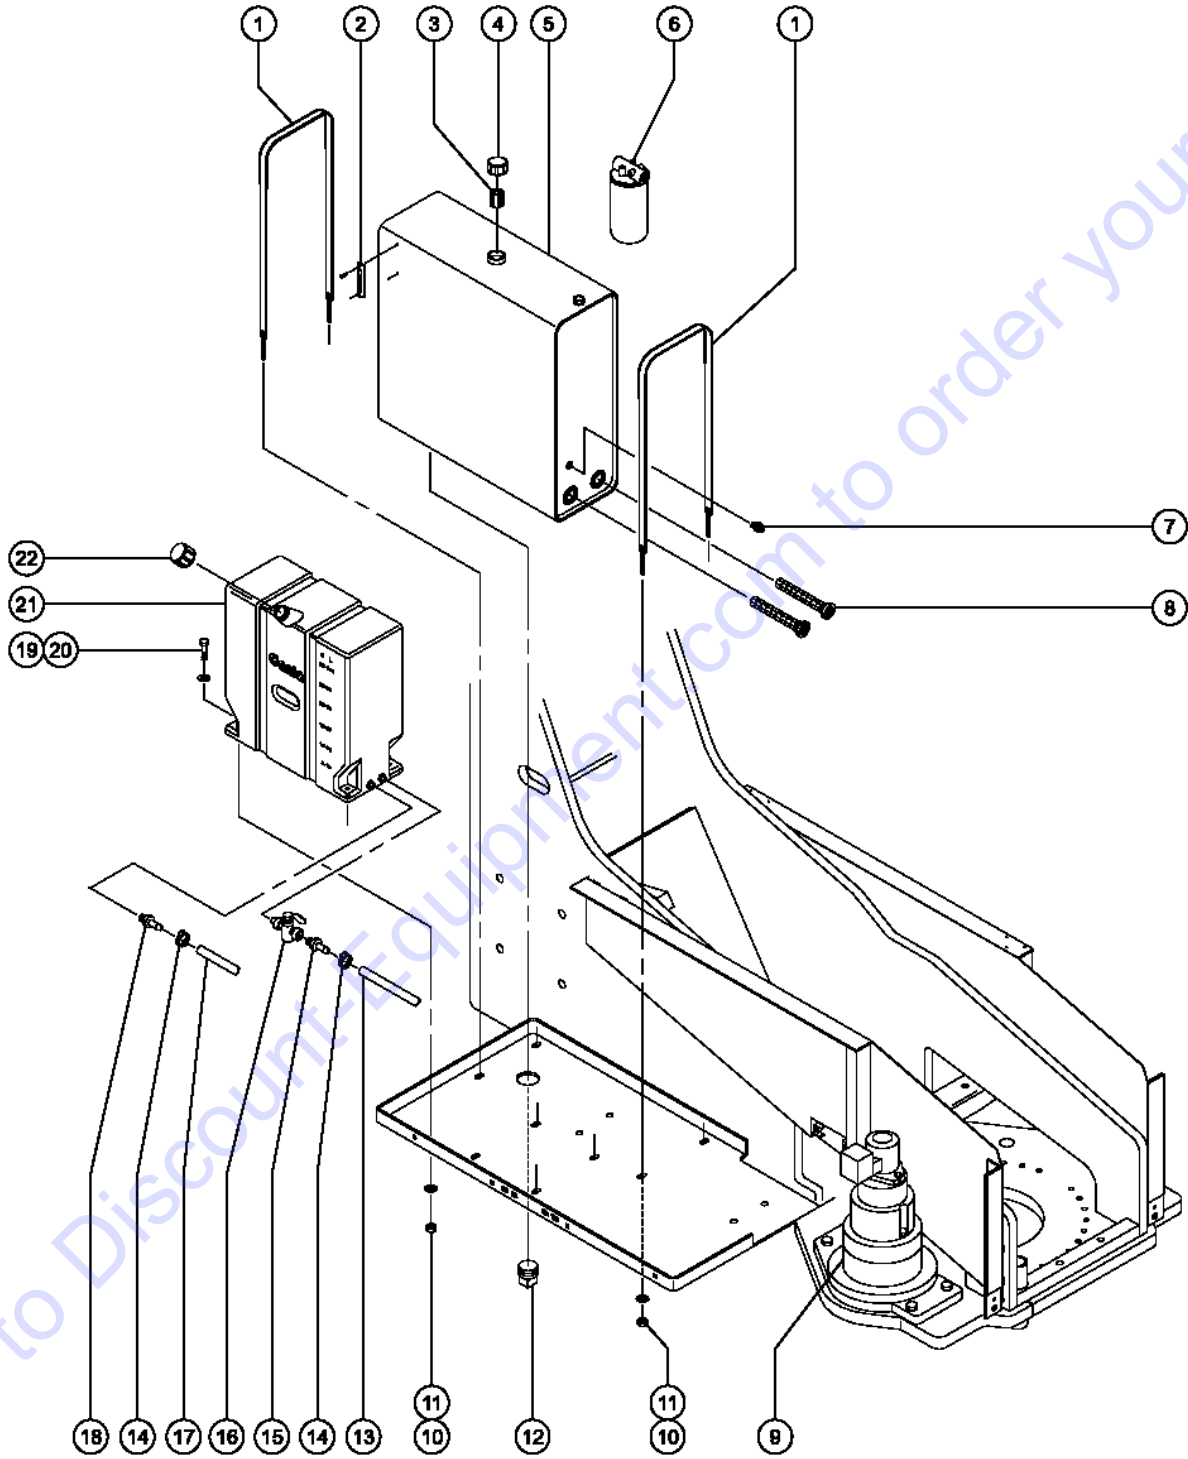

504.1 Hydraulic and Fuel Tanks - Diesel Models (with plastic fuel tank)

504.1 Hydraulic and Fuel Tanks - Diesel Models (with plastic fuel tank)

Item	Part No.	Description	Qty.
1	31524GT	STRAP ASSY,TANK, 66 INCH	2
2	21141GT	GAUGE-SIGHT,LHA-LGTB***	1
3	31506GT	STRAINER,FILLER NECK	1
4	53527GT	CAP,FILLER BREATHER,3 MICRON**	1
5	53353GT	TANK,HYDRAULIC,45 GALLON*** includes Index No's. 2, 8 and 12	1
6	48470GT	FILTER ASSEMBLY W/IND L,PAPER	1
6-	46014GT	FILTER,ELEMENT,BETA(6)=200	1
7	48922GT	CONN,520102-6-6	1
8	45161GT	STRAINER ASSEMBLY,1.5" NPT	2
9		Ref. Turntable Rotator	2
		refer to section 507.1	
10	4828GT	NUT,NYLOCK,3/8-16	8
11	5397GT	WASHER,FLAT,USS,5/16",Y	8
12	31507GT	PLUG,SQUARE HEAD,3/4 MPT	1
13	27089GT	HOSE,5/16 FUEL,SAE 30R7	10 4- i nc hes
14	21465GT	CLAMP,HOSE,.25" - .63" X .3125	2
15	53023GT	FITTING,1/4 MPT 5/16 BARB	1
16	19487GT	VALVE, FUEL LOCK	1
17	30490GT	HOSE,1/4 FUEL LINE,SAE 30R7	10 8- i nc hes
18	29137GT	HOSE END,MALE.25 X .25 MPT***	1
19	8178GT	SCREW,HHC,3/8-16 X 2.5	4
20	6097GT	WASHER,FLAT,USS,3/8",Y	4
21	73593GT	FUEL TANK,H/D PLASTIC W/DECAL*	1
22	101726GT	FUEL CAP, DIESEL, VENTLESS	1