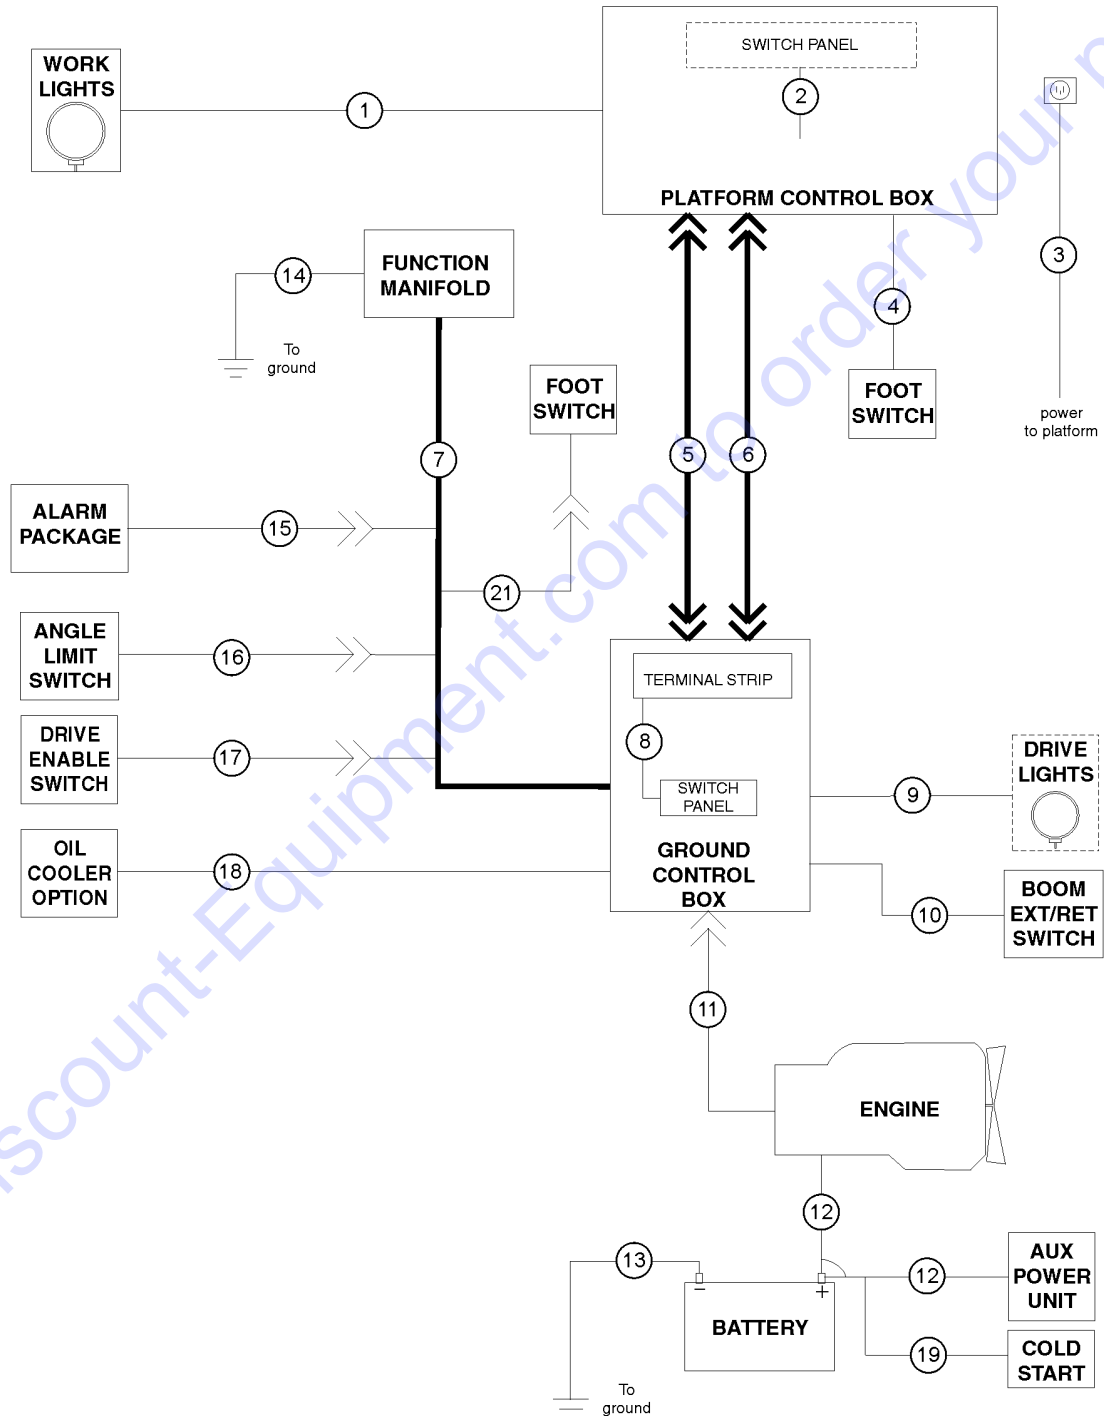

514.1 Wire Harness Diagram (from SN 7838), S-60

514.1 Wire Harness Diagram (from SN 7838), S-60

Item	Part No.	Description	Qty.
1	73480GT	HARNESS,WORKLIGHT ACC	1
2		HARN,PBOX WIRING, SWITCHPANEL (part no longer available for service)	1
3A	73697GT	HARN,12V TO PLAT NJ S-60	1
4		REF: Foot Switch Assembly	1
		(refer to 701.1)	
5A	73699GT	HARN,19/18CTRL CABLE1 NJ S-60; Green and brown connectors	1
6A	73701GT	HARN,19/18 CTRL,CABLE 2,NJ S-60; Grey and black connectors	1
7	73706GT	HARN,GBOX FUNCTION MANIFOLD	1
8		HARN,GBOX,WIRING,SWITCHPANEL (part no longer available for service)	1
9	73817GT	HARNESS,DRIVE LIGHT OPT	1
10	73709GT	HARN,LS,BOOM EXT/RET	1
11		HARN,FORD ENGINE (part no longer available for service; please contact Discount-equipment)	
11	73703GT	HARN,FORD ENGINE,EFI*** Ford Engine	1
11-	73704GT	HARN,DEUTZ ENGINE*** Deutz Engine	
11-	73705GT	HARN,PERKINS ENGINE Perkins Engine	
12	88801GT	BATTERY CABLE,POSITIVE,RED	2
13	88802GT	BATTERY CABLE,NEGATIVE,BLACK	1
14	81126GT	HARN,GND,FUNCTION MANIFOLD	1
15	73479GT	HARNESS,ALARM PKG OPTION	1
16	73708GT	HARN,LS, BOOM ANGLE	1
17	73707GT	HARN,LS,DRIVE ENABLE	1
18	73785GT	HYD OIL COOLER RELAY HARNESS	1
19	73787GT	CABLE,COLD START OPTION	1
19-	81123GT	HARNESS,COLD START OPT,DUETZ	1
20	1260218GT	HARNESS,TILT ALARM,12V from SN 7921; CSA only	1
20-	1264947GT	KIT, LEVEL SENSOR, 6 PIN CONN from SN 7921; CSA only, includes instructions	1