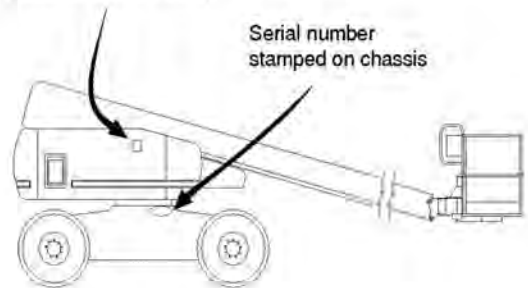

Serial label
(located under cover)

Serial number
stamped on chassis