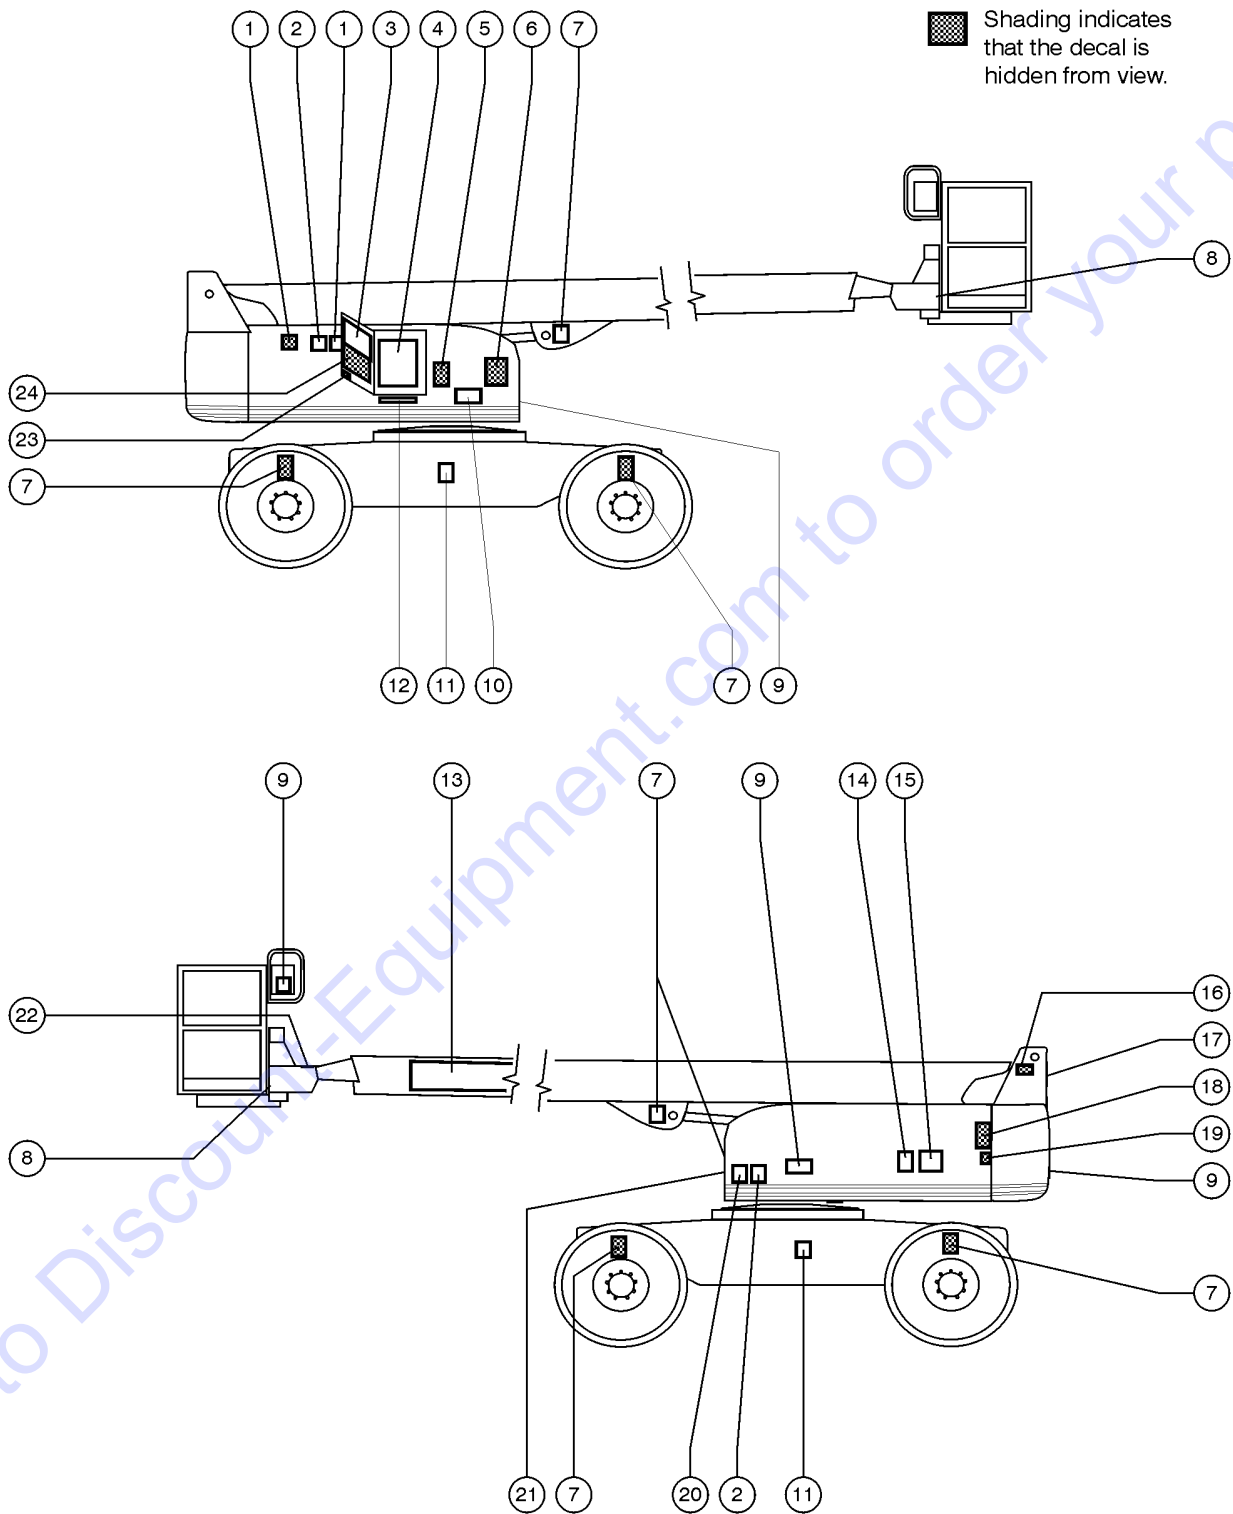

101.1 Decals and Paint - View 1, S-60

Item	Part No.	Description	Qty.
A-	1279574GT	DECAL KIT, PLAT, S40/60/80, WORD ..... for SN 2575 to 9153	
	52056GT	DECAL KIT, INSTR, S60/65 GAS*** Gasoline/LPG Models; kit does not include Index No's. 4, 6, 9, 13, 17, 18, 19, 21 and 23	
	46200GT	DECAL KIT, INSTRUCT, S60/65 DSL Diesel Models; kit does not include Index No's. 4, 6, 9, 13, 17, 18, 20, 21 and 23	
	32150GT	PAINT, WET, GENIE BLUE (1 GL)**	
	1484GT	PAINT, AEROSOL, BRIGHT BLUE***	
	32151GT	PAINT, WET, GENIE GRAY (1 GL)**	
	1268GT	PAINT, AEROSOL, GENIE GRAY***	
1	28158GT	DECAL, LABEL, UNLEADED GAS ONLY	2
1-	28159GT	DECAL, DIESEL	2
2	28171GT	DECAL, DANGER, NO SMOKING ***	2
3	43647GT	DECAL, NOTICE, OPER INST. IC***	1
4	49926GT	DECAL, GND CONT PNL, S45/60/80** to SN 6829	1
4-	72160GT	DECAL, GND CONT PNL, S45/S60/80 from SN 6830	1
5	25994GT	DECAL, NOTICE, SHUTOFF VALVES	1
6	77046GT	SERIAL # LABEL, MYLAR 4X8***	1
7	28161GT	DECAL, WARN, CRUSH HAZARD HAND	7
8	28177GT	DECAL, WARN, CRUSH HAZARD PLAT	2
9	28235GT	DECAL, POWER TO PLATFORM 115V	1
9-	28174GT	DECAL, POWER TO PLATFORM 230V	1
10	27564GT	DECAL, DANGER, ELEC. HAZ. STAY CLR	3
11	33973GT	DECAL, NOTICE, TIRE PRESSURE	2
12	43663GT	DECAL, NOTICE, FUNCTION ENABLE*	1
13	62076GT	DECAL, COSMETIC, GENIE S-60	1
14	28164GT	DECAL, NOTICE, HAZARDOUS MAT'LS*	1
15	28175GT	DECAL, WARNING-COMPART ACCESS	1
16	31060GT	DECAL, DANGER DO NOT ALTER SWTC	1
17	62077GT	DECAL, COSMETIC, S60	1
18	49741GT	DECAL, NOTICE, FORD EFI ENG SPEC	1