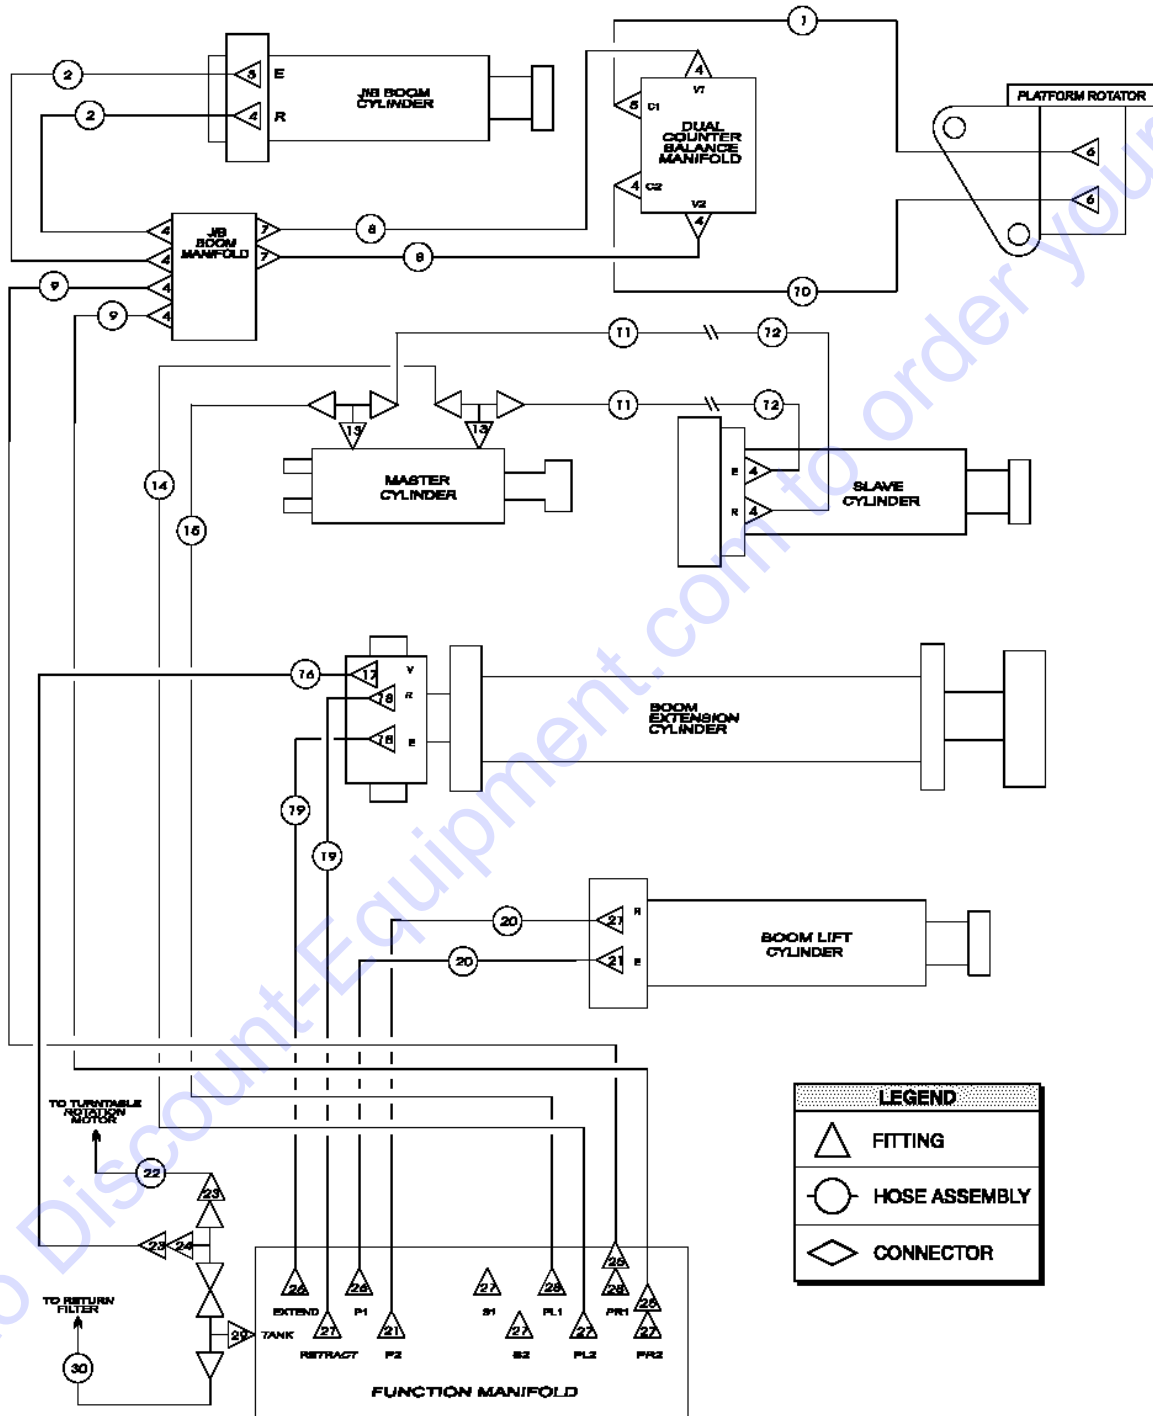

608.1 Hydraulic Hoses and Fittings - S-65

608.1 Hydraulic Hoses and Fittings - S-65

Item	Part No.	Description	Qty.
	49613GT	PLUG AND CAP KIT-SERVICE,ORFS*	
	49612GT	O-RING KIT (ORFS FITTINGS)	
1	49119-2550-SGT	HOSE ASSY,1/4,STR FEM,STR FEM	1
2	49120-8500GT	HOSE ASSEMBLY-1/4"	2
3	48900GT	CONN,520120-4-6,.035,ORI	1
4	48912GT	CONN,520120-4-6***	10
5	48911GT	ELBOW,90D,520220-4-6***	1
6	48886GT	CONNECTOR,520120-4 SPEC.	2
7	48913GT	CONN, 520120-4-6 0.030 ORIFICE	2
8	49119-8500GT	HOSE ASSY,1/4,STR FEM,STR FEM	2
9	49112-83900GT	HOSE ASSEMBLY-1/4"	2
10	49120-3200-SGT	HOSE ASSEMBLY,1/4"	1
11	49118-73500GT	HOSE ASSEMBLY-1/4"	2
12	49121-3088GT	HOSE ASSY,1/4,STR FEM,STR MALE	2
13	48919GT	TEE,BRANCH,520429-6	2
14	49122-14525GT	HOSE ASSEMBLY-1/4"	1
15	49122-13750GT	HOSE ASSEMBLY-1/4"	1
16	49116-15900GT	HOSE ASSY,1/4,45 FEM,STR FEM	1
17	48907GT	ELBOW,45D,520320-4	1
18	48937GT	ELBOW,45D,520320-8	2
19	49109-16500-SGT	HOSE ASSY,1/2,90 FEM,STR FEM	2
20	49109-8550-SGT	HOSE ASSY,1/2,90 FEM,STR FEM	2
21	48933GT	CONN,520120-8***	4
22	49119-1625GT	HOSE ASSY,1/4,STR FEM,STR FEM	1
23	48956GT	REDUCER,520123-10-4	2
24	48955GT	TEE,RUN,SWIVEL,520432-10	1
25	48892GT	ELBOW,SWIVEL 90D, 520221-6	2
26	48934GT	CONN,LONG,520122-8	2