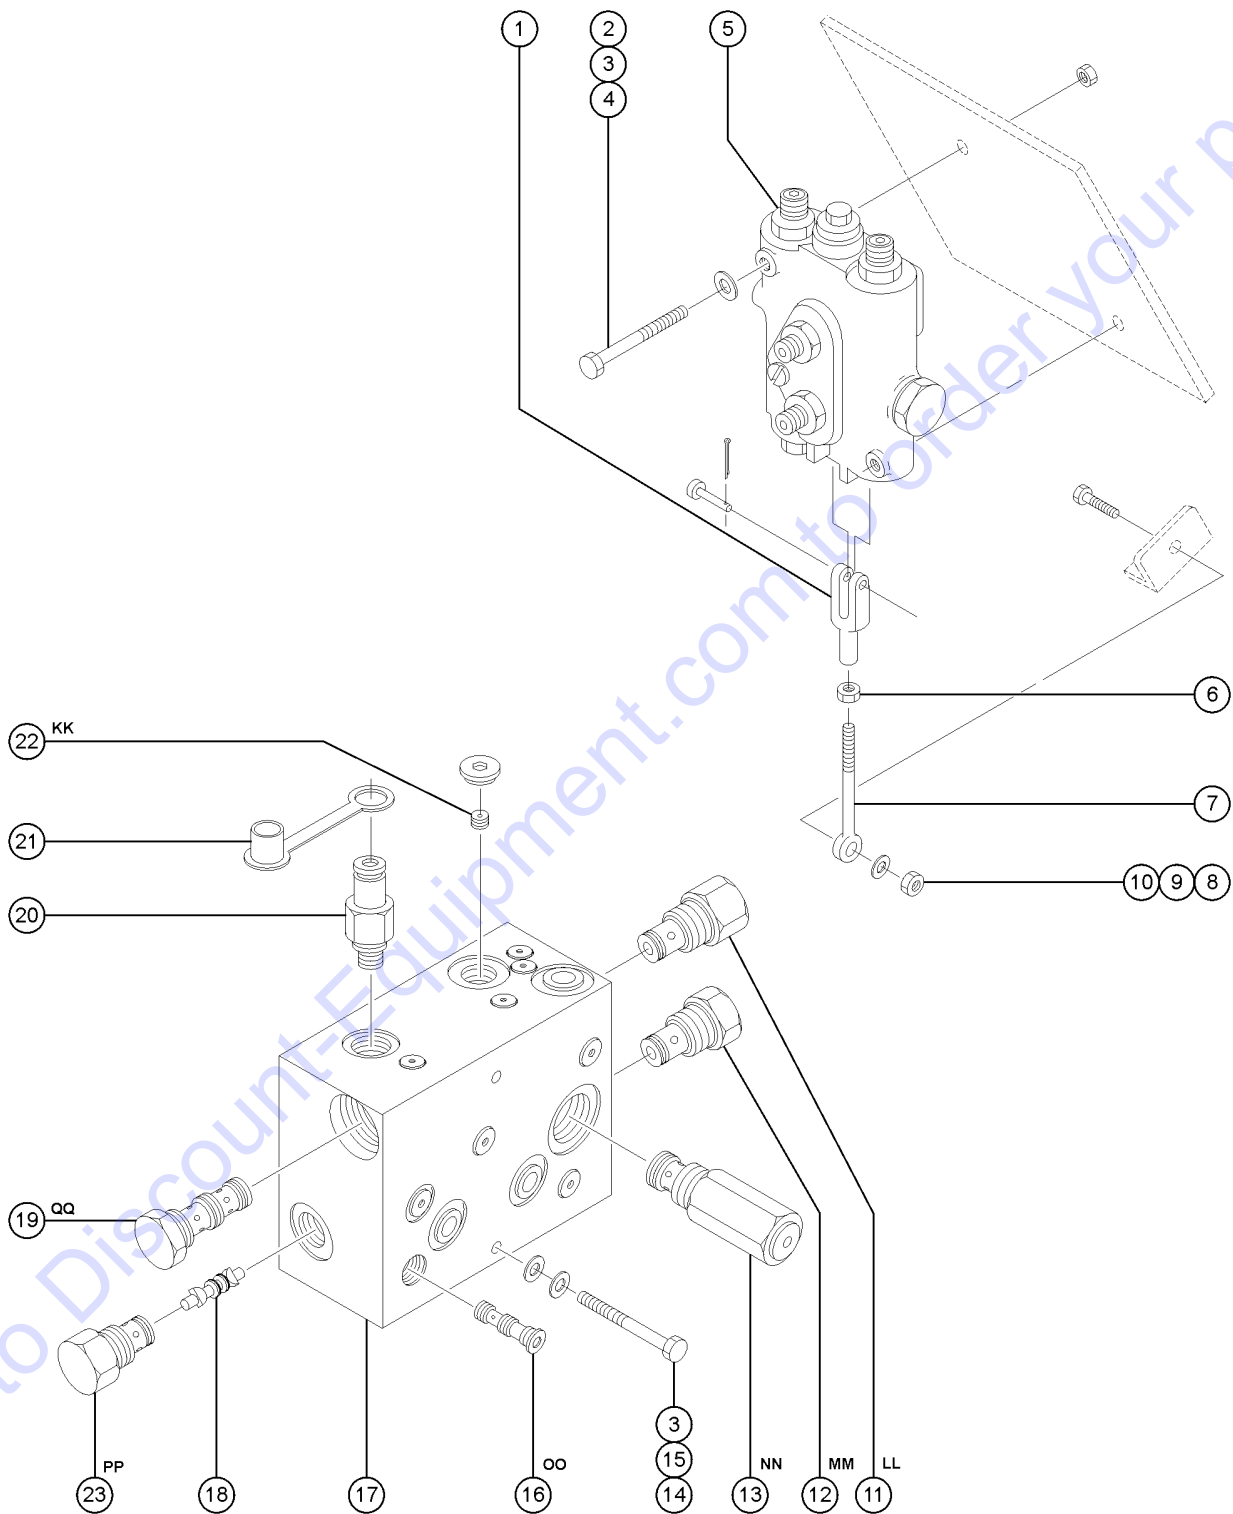

206.1 2WD Oscillation Manifold and Control Valve

206.1 2WD Oscillation Manifold and Control Valve

<i>Item</i>	<i>Part No.</i>	<i>Description</i>	<i>Qty.</i>
21	48880GT	CAP,DIAGNOSTIC NIPPLE	1
22	29737GT	PLUG,ORIFICE,0.052 INCH KK, Differential sensing circuit	1
23	32725GT	VALVE,CHECK (30797) PP, Oscillate check - right	1

Go to Discount-Equipment.com to order your parts