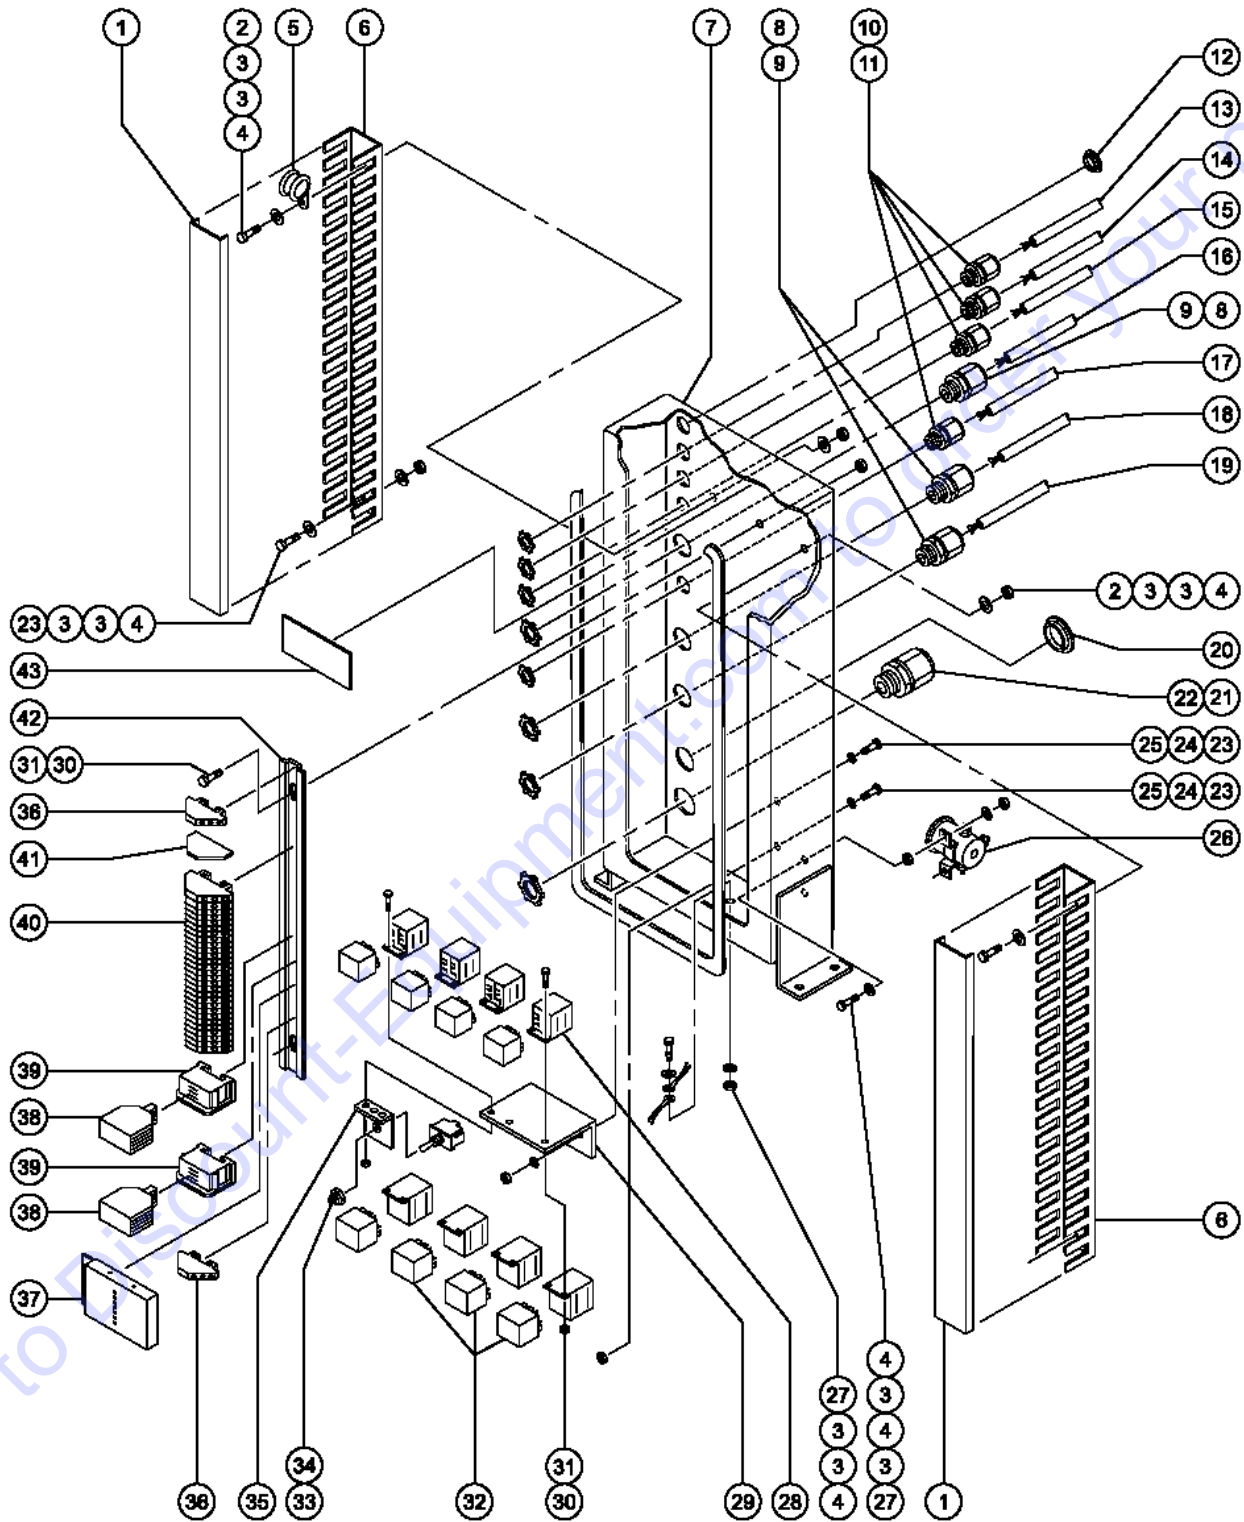

Item	Part No.	Description	Qty.
	74644GT	TOOL,WAGO TERM RELEASE,1-WAY	1
1	1262218GT	COVER, DUCT, WIRING replaced 28299	2
2	6888GT	SCREW,HHC,1/4-20 X 1	2
3	6638GT	WASHER,FLAT,USS,1/4"Y	19
4	6091GT	NUT,NYLOCK,1/4-20	11
5	13268GT	CLAMP,0.75,#12 X 1/4,RUB CUSH	1
6	28298GT	WIRING DUCT, 1.5 X 1.5	2
7	35811GT	CONTROL BOX W/LID&DECAL,GRND	1
7-	121599GT	GASKET,GBOX,S80/85 2008 replaced 30782	1
8	12960GT	CABLE SQUEEZE CONN.,XTRA LRG	3
9	14041GT	LOCKNUT,ELECTRIC,3/4"	3
10	7056GT	CONN,SQUEEZE,1/2NPT .38-.50,SM	4
11	6935GT	LOCKNUT,ELEC,1/2"	4
12	15243GT	PLUG,NYLON .875 BLACK DOMED	1
13	43960GT	WIRE CABLE,16/4 CON.TPE JKT	240
14	43960GT	WIRE CABLE,16/4 CON.TPE JKT	226
15	43960GT	WIRE CABLE,16/4 CON.TPE JKT	120
16	48533GT	WIRE CABLE,18GA/19 CON.BNDREX S-60	984
17	43955GT	WIRE CABLE,12/3 CON.TPE JKT S-60 (black, white, brown)	984
18	48533GT	WIRE CABLE,18GA/19 CON.BNDREX S-60	984
19	35934GT	WIRE CABLE,18/19 CON.TPRJKT	60
20	45385GT	PLUG,NYLON 1.12 BLACK DOMED	1
21	20776GT	CABLE SQUEEZE CONN.	1
22	18665GT	LOCKNUT,ELECTRIC,1" NPT	1
23	8914GT	SCREW,HHC,1/4-20 X .625	4
24	6356GT	WASHER,LOCK,.25	7
25	23404GT	NUTSERT,1/4-20,STEEL CAD PLTD	2
26	53967GT	SOLENOID,12V CONTINUOUS	1

509.1 Ground Controls - View 2 (to SN 7837), S-60