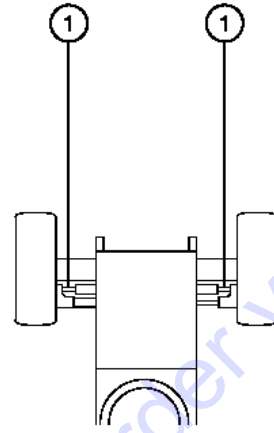

807.1 Hostile Environment Package, Bellows and Cylinders

807.1 Hostile Environment Package, Bellows and Cylinders

Item	Part No.	Description	Qty.
	35433GT	S60 HOSTILE ENVIRONMENT,OSC	
	53616GT	S60 DELUXE HOSTILE ENVIRONMENT	
	34508GT	COVER,PROTECTIVE,OSC.CYLINDER	2
1	34507GT	COVER,PROTECTIVE,STEER CYL.	2
2	34505GT	COVER,PROTECTIVE,JIB CYLINDER	1
3	34503GT	COVER,PROTECTIVE,SLAVE W/JIB	1
4	38067GT	COVER,PROTECTIVE,LIFT CYLINDER	1
5	34501GT	COVER,PROTECTIVE,MASTER W/JIB	1
6	36208GT	CLAMP,HOSE,1.25***	5
6-	30489GT	CLAMP,HOSE,3.50"	1
7	30971GT	CLAMP,HOSE,3.0"	5
7-	31523GT	CLAMP,HOSE,8.50 DIA***	1

Go to Discount-Equipment.com to order your parts