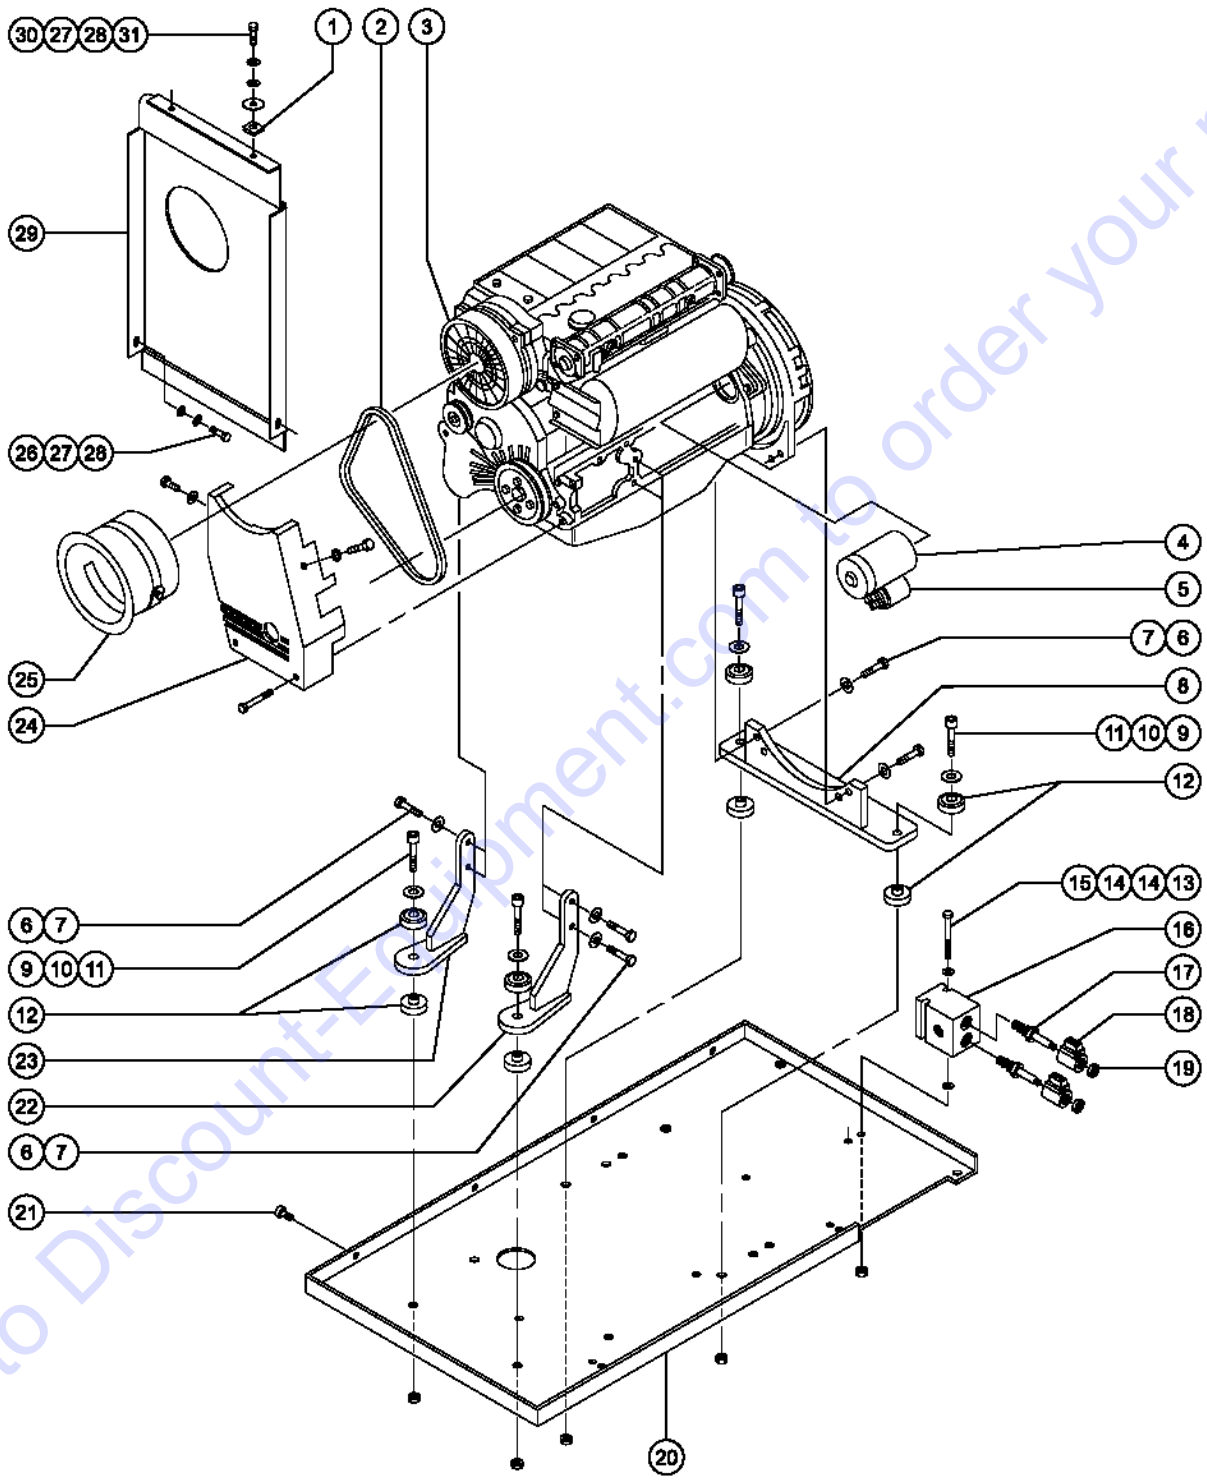

404.1 Deutz F4L 1011F Engine - View 1

Go to Discount-Equipment.com to order your parts

Item	Part No.	Description	Qty.
	70453GT	ENGINE,DEUTZ D2011L03I F3L1011 AND F3L1011F Engines only	
1	29868GT	SPRING CLIP,3/8-16,.05-.20X.73,ZAG	2
2	32698GT	BELT,V, DEUTZ DIESEL ENGINE	1
3	35586GT	ALTERNATOR, DEUTZ F3L10/F4L10*	1
4	37950GT	STARTER,DEUTZ,F4L1011F/F3L1011 11 tooth; inspect old starter before ordering (includes item 5)	1
4	139709GT	STARTER, 12V 9 tooth; inspect old starter before ordering (includes item 5)	
5	49915GT	SOLENOID-STARTR DEUTZF4L1011F*	1
6	34265GT	SCREW,HHC,M14 X 55	8
7	37505GT	WASHER,LOCK,M14	8
8	29550GT	WELDMENT,DEUTZ ENGINE MOUNT	1
9	53909GT	SCREW,HHC,5/8-11 X 4.0 GR8	4
10	33418GT	WASHER,FLAT,.625 X 2.25 X3/16	4
11	6024GT	NUT,NYLOCK,5/8-11	4
12	28076GT	ISOLATOR,VIBRATION,LG,RD&WH***	4
13	6115GT	SCREW,HHC,1/4-20 X 3.5	2
14	6638GT	WASHER,FLAT,USS,1/4"Y	4
15	6889GT	NUT,LP NYLOCK,1/4-20	2
16	42157GT	MANIFOLD,BRAKE/MOTOR SHIFT includes Index No's. 17 through 19	1
17	65766GT	VALVE,SOLENOID,10V W/DIODE*** includes Index No's. 18 and 19	2
18	43601GT	COIL,SOLENOID VLV,10V W/ DIODE	2
19	45912GT	NUT,SOLENOID VALVE 2P3W	2
20	30679-SGT	WELDMENT, ENGINE MODULE PLATE	1
21	34619GT	BUMPER,RUBBER***	1
22	32748GT	WELMENT,DEUTZ ENGINE MOUNT	1
23	32749GT	WELDMENT,DEUTZ ENGINE MOUNT	1
24	29555GT	COVER,FRONT DEUTZ ENGINE	1
25	35498GT	GUIDE RING W/RUBBER LIP	1
26	6175GT	SCREW,HHC,3/8-16 X 1	2