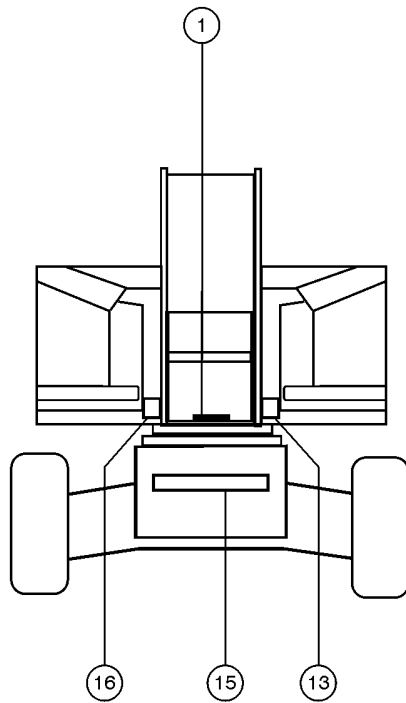

Item	Part No.	Description	Qty.
13	44981GT	DECAL,LABEL, AIR LINE 110 PSI	2
14	97887GT	DECAL,INSTR,MAX SIDE FRC,ANSI	1
		ANSI and CSA models	
14-	44986GT	DECAL,INSTR,SIDE FRC/WIND,AUS	1
		CE models	
15	52966GT	DECAL,COSMETIC,4 X 2	1
15-	52967GT	DECAL,COSMETIC,4 X 4	1
16	28235GT	DECAL,POWER TO PLATFORM 115V	1
16-	28174GT	DECAL,POWER TO PLATFORM 230V	1
17	62077GT	DECAL,COSMETIC,S60	2
18	27564GT	DECAL,DANGER,ELEC.HAZ.STAY CLR	1
19	27207GT	DECAL,TRIANGLE,YELLOW	2
20	27205GT	DECAL,ARROW YELLOW LRG 9"	1
21	27206GT	DECAL,TRIANGLE,BLUE	2
22	27204GT	DECAL,ARROW BLUE	1

Go to Discount-Equipment.com to order your parts

102.2 Decals and Paint - View 2, S-65

Shading indicates that the decal is hidden from view.