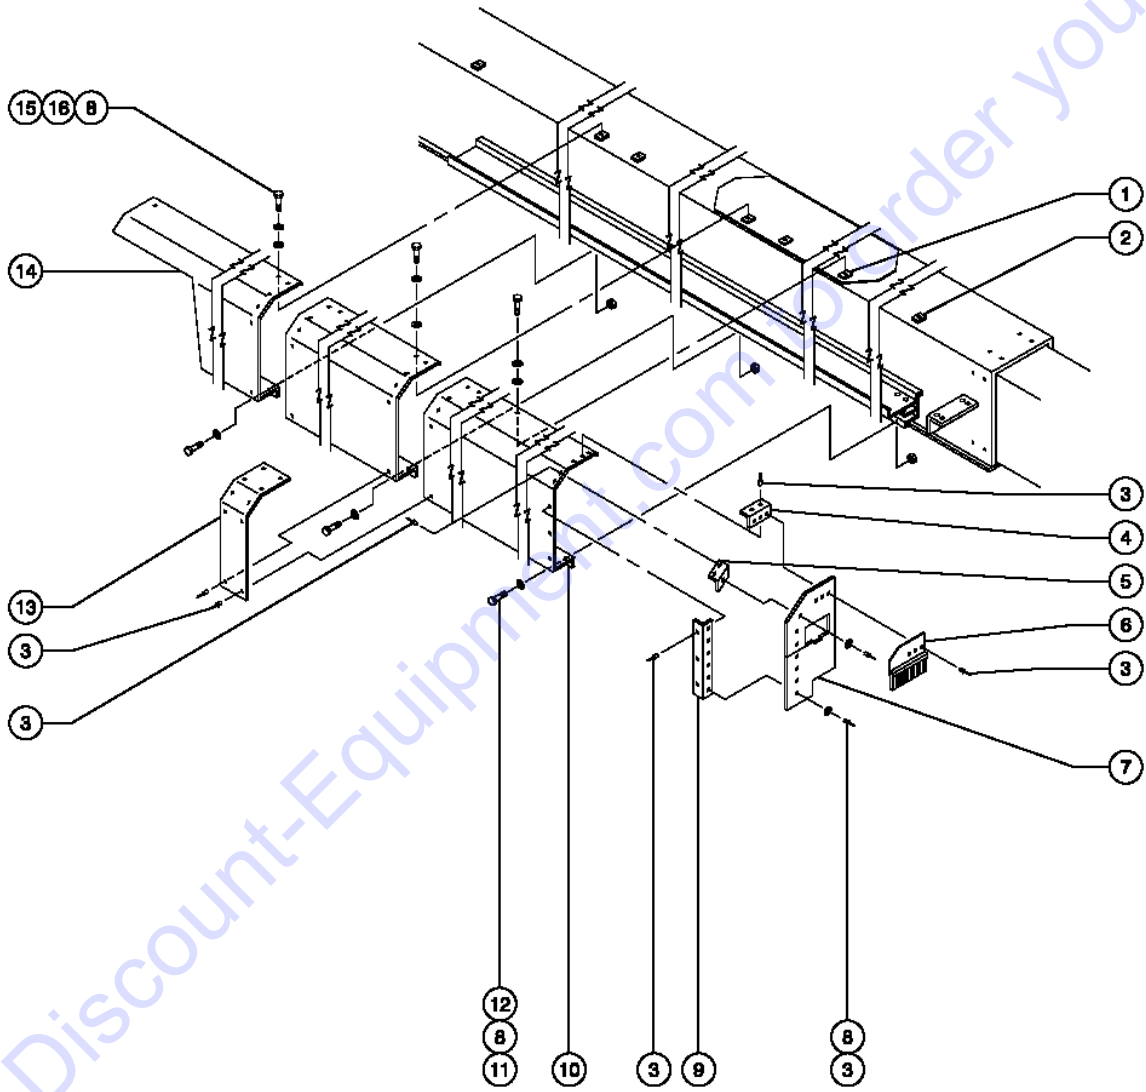

810.1 Hostile Environment Package, Cable Track

Go to Discount-Equipment.com to order your parts

810.1 Hostile Environment Package, Cable Track

Item	Part No.	Description	Qty.
1	49626GT	BOLT PAD,CBL.TRK.CVR.,.50**	2
2	49625GT	BOLT PAD,CBL.TRK.CVR.,.75**	8
3	12037GT	RIVET,STL,STL,P.,.25 X .5	27
4	53144GT	BRACKET,CBL TRK GASKET,S60/80	1
5	53145GT	BRACKET,CBL TRK GASKET,S60/80	1
6	53146GT	BRUSH,CABLE TRACK COVER, 6.69	1
7	49624GT	END COVER GASKET,CBLE TRCK CVR	1
8	6638GT	WASHER,FLAT,USS,1/4"Y	17
9	53143GT	BRACKET, CABLE TRACK GASKET	1
10	53040GT	COVER, CABLE TRACK, 106.00"	1
11	6090GT	SCREW,HHC,1/4-20 X .75	4
12	6889GT	NUT,LP NYLOCK,1/4-20	4
13	49623GT	JOINT COVER,CABLE TRACK	1
14	53039GT	COVER, CABLE TRACK, 102.00"	1
15	8914GT	SCREW,HHC,1/4-20 X .625	10
16	6356GT	WASHER,LOCK,.25	10