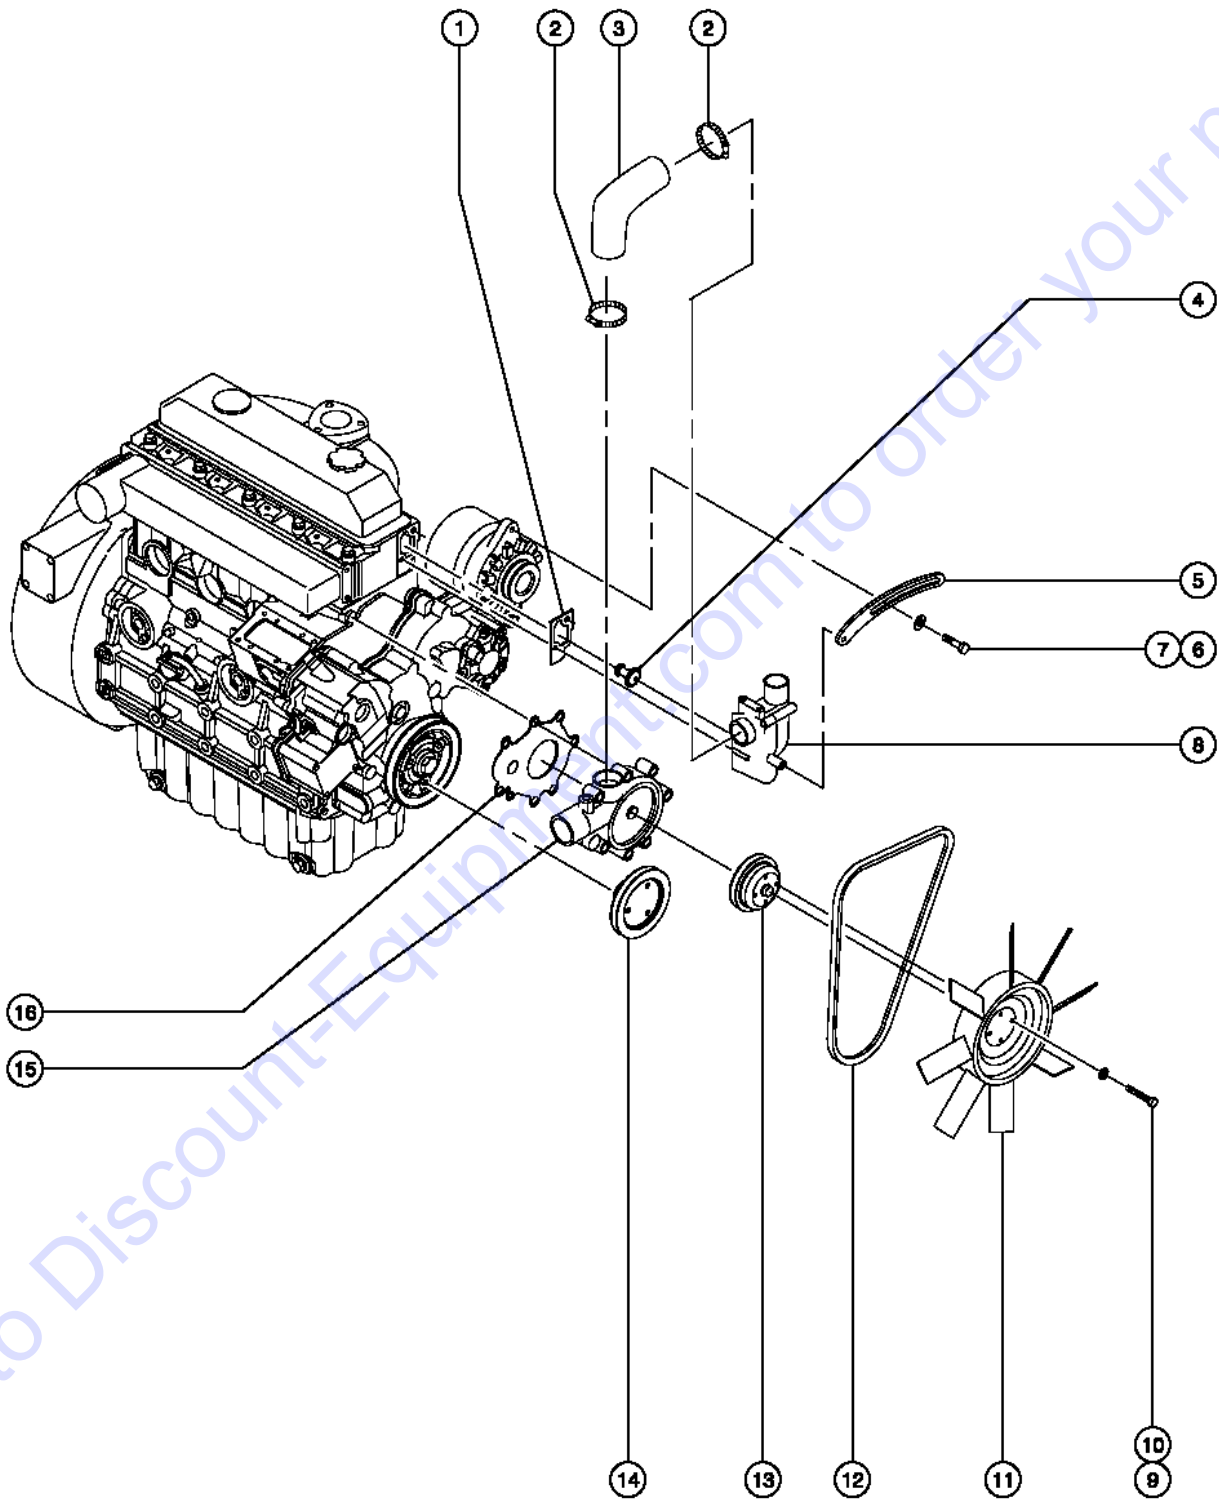

409.1 Perkins 704-30 Engine - View 3

<i>Item</i>	<i>Part No.</i>	<i>Description</i>	<i>Qty.</i>
1	65505GT	GASKET, THERMOSTAT (53883)	1
2	65506GT	CLAMP, HOSE (53883)	2
3	65507GT	HOSE, WATER PUMP (53383)	1
4	65493GT	THERMOSTAT, PERKINS (53883)	1
5	65488GT	LEVER ALTERNATOR, (53883)	1
6	49381GT	SCREW,HHC,M12 X 30	2
7	65355GT	WASHER,LOCK,M12	2
8	65494GT	HOUSING,THERMOSTAT (53883)	1
9	67349GT	SCREW,HHC,M8 X 50	4
10	49408GT	WASHER,LOCK,M8	4
11	65490GT	FAN, PERKINS (53883)	1
12	62423GT	BELT,V KIT, PERKINS 704-30	1
13	77482GT	PULLEY, WATER PUMP	1
14	65496GT	PULLEY,CRANKSHAFT (53883)	1
15	65491GT	WATER PUMP, PERKINS (53883)	1
16	65492GT	GASKET,TIMMING CASE COVER	1