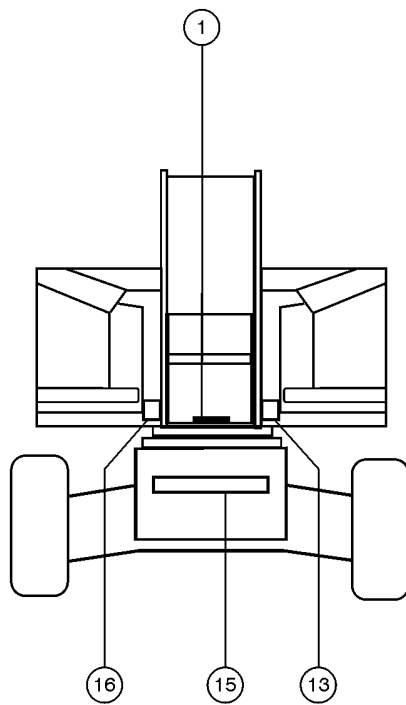

102.2 Decals and Paint - View 2, S-65

■ Shading indicates that the decal is hidden from view.

Item	Part No.	Description	Qty.
14-	44986GT	DECAL, INSTR, SIDE FRC/WIND, AUS CE models	1
15	52966GT	DECAL, COSMETIC, 4 X 2	1
15-	52967GT	DECAL, COSMETIC, 4 X 4	1
16	28235GT	DECAL, POWER TO PLATFORM 115V	1
16-	28174GT	DECAL, POWER TO PLATFORM 230V	1
17	62079GT	DECAL, COSMETIC, S65	2
18	27564GT	DECAL, DANGER, ELEC. HAZ. STAY CLR	1
19	27207GT	DECAL, TRIANGLE, YELLOW	2
20	27205GT	DECAL, ARROW YELLOW LRG 9"	1
21	27206GT	DECAL, TRIANGLE, BLUE	2
22	27204GT	DECAL, ARROW BLUE	1