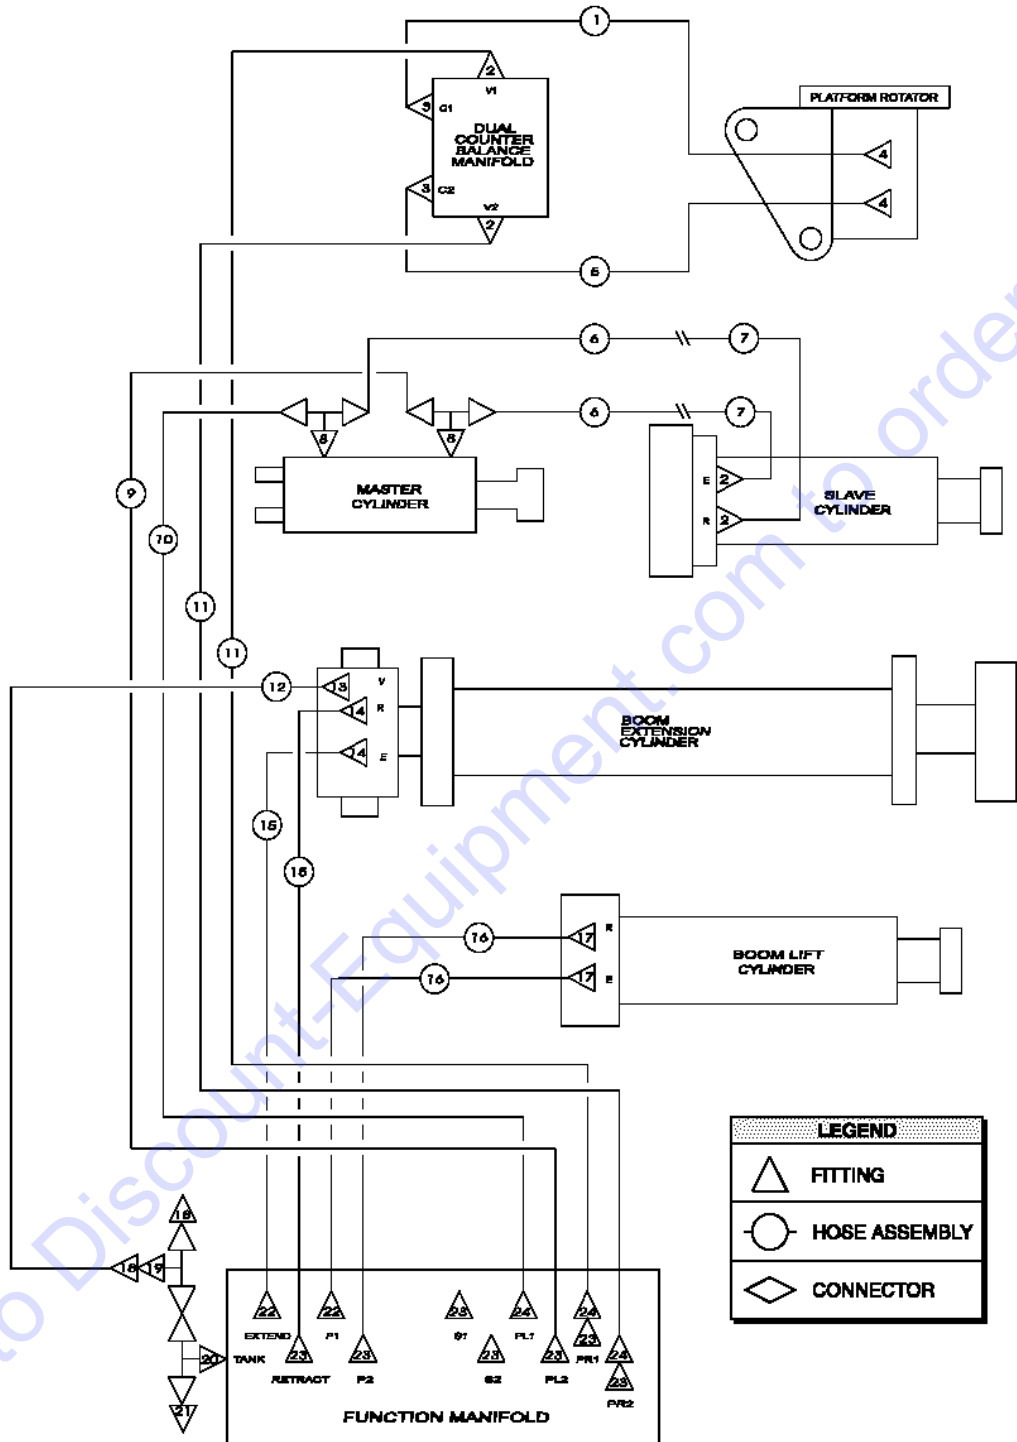

607.1 Hydraulic Hoses and Fittings - S-60

LEGEND	
	FITTING
	HOSE ASSEMBLY
	CONNECTOR