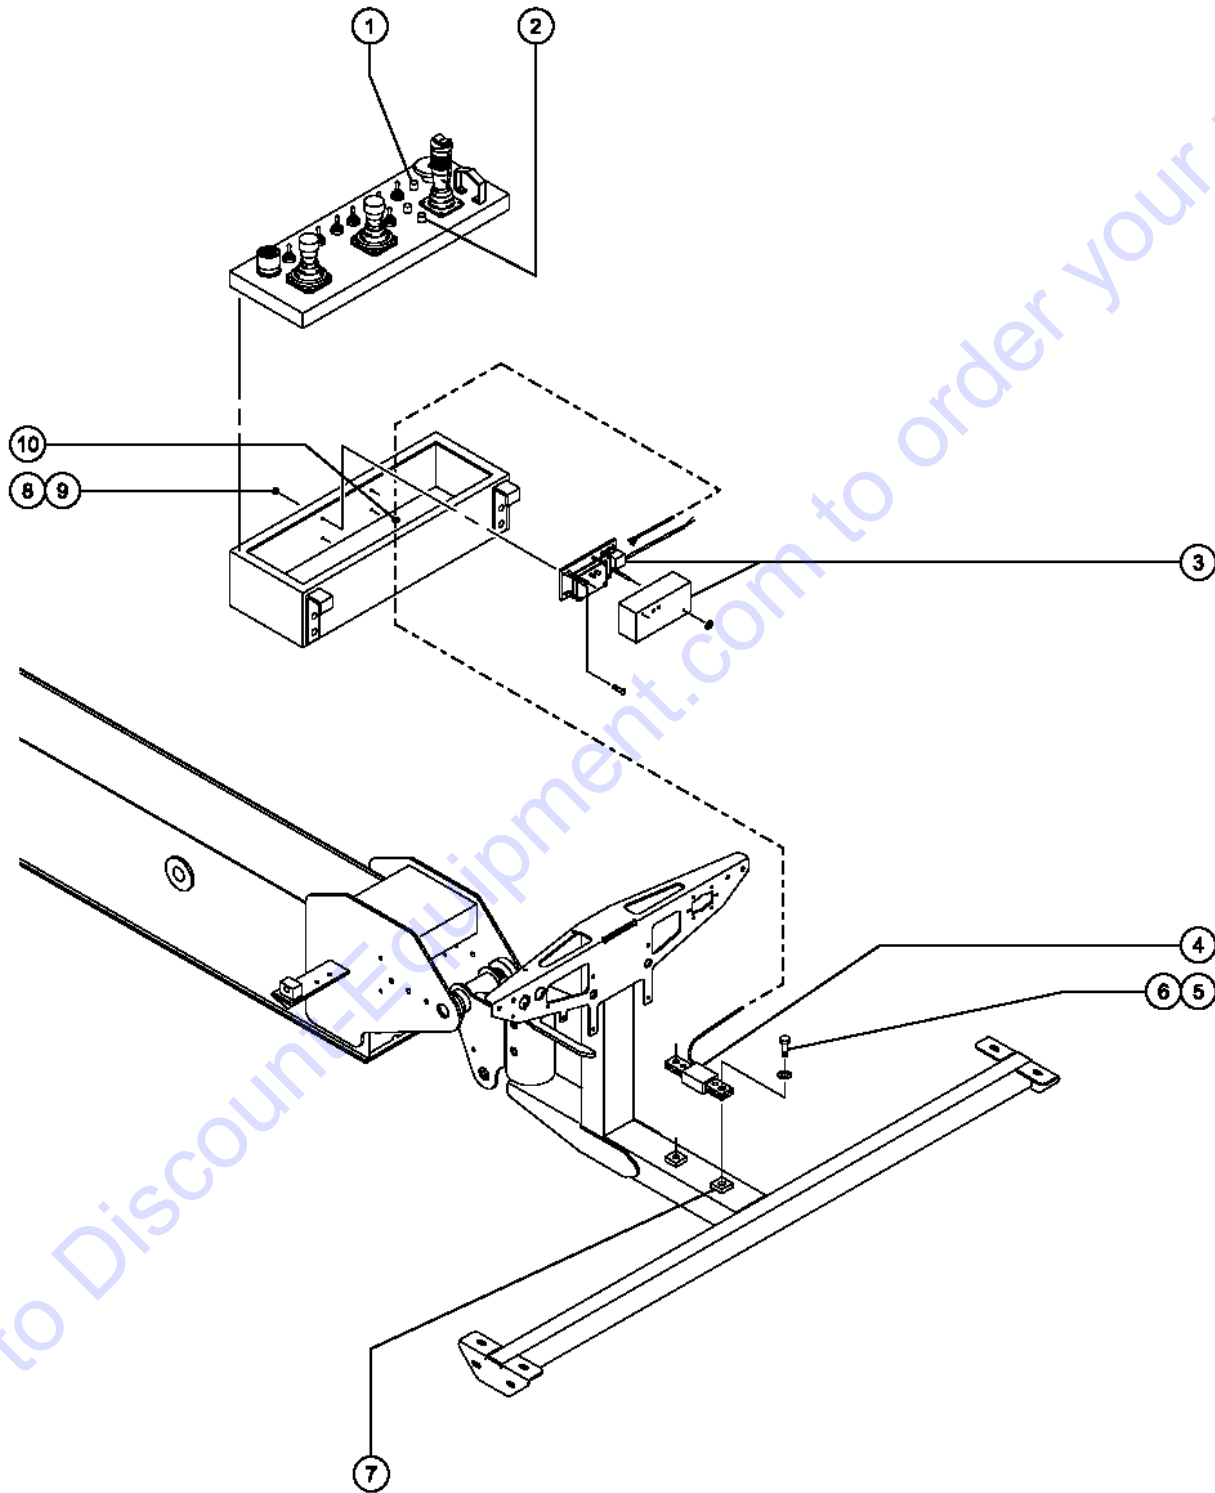

813.1 Load Sensor Option

813.1 Load Sensor Option

Item	Part No.	Description	Qty.
	46242FRGT	DECAL, LABEL, LOAD SENSOR	
1	824879GT	LIGHT,LED IND. RED 12V NH ..... Diesel models	1
1B	45384GT	PLUG,NYLON .50 BLACK DOMED ..... Gasoline/LPG models	1
2	824879GT	LIGHT,LED IND. RED 12V NH ..... Gasoline/LPG models	1
2B	45384GT	PLUG,NYLON .50 BLACK DOMED ..... Diesel models	1
3		Ref. MODULE,LOAD SENSE,W/12V RELAY ..... (Component no longer available)	1
4	56765GT	LOAD CELL BENDING TYPE	1
5	8255GT	SCREW,HHC,3/8-16 X .75	2
6	57201GT	WASHER,FLAT,313, HARDENED	2
7	63397GT	BLOCK,LOAD SENSOR	2
8	12344GT	NUT,NYLOCK,6-32	4
9	49820GT	SCREW,PHILLIPS,PHM,6-32 X .5	4
10	42646GT	GROMMET,RUBBER .25 X .50"OD	1

Go to Discount-Equipment.com to order your parts