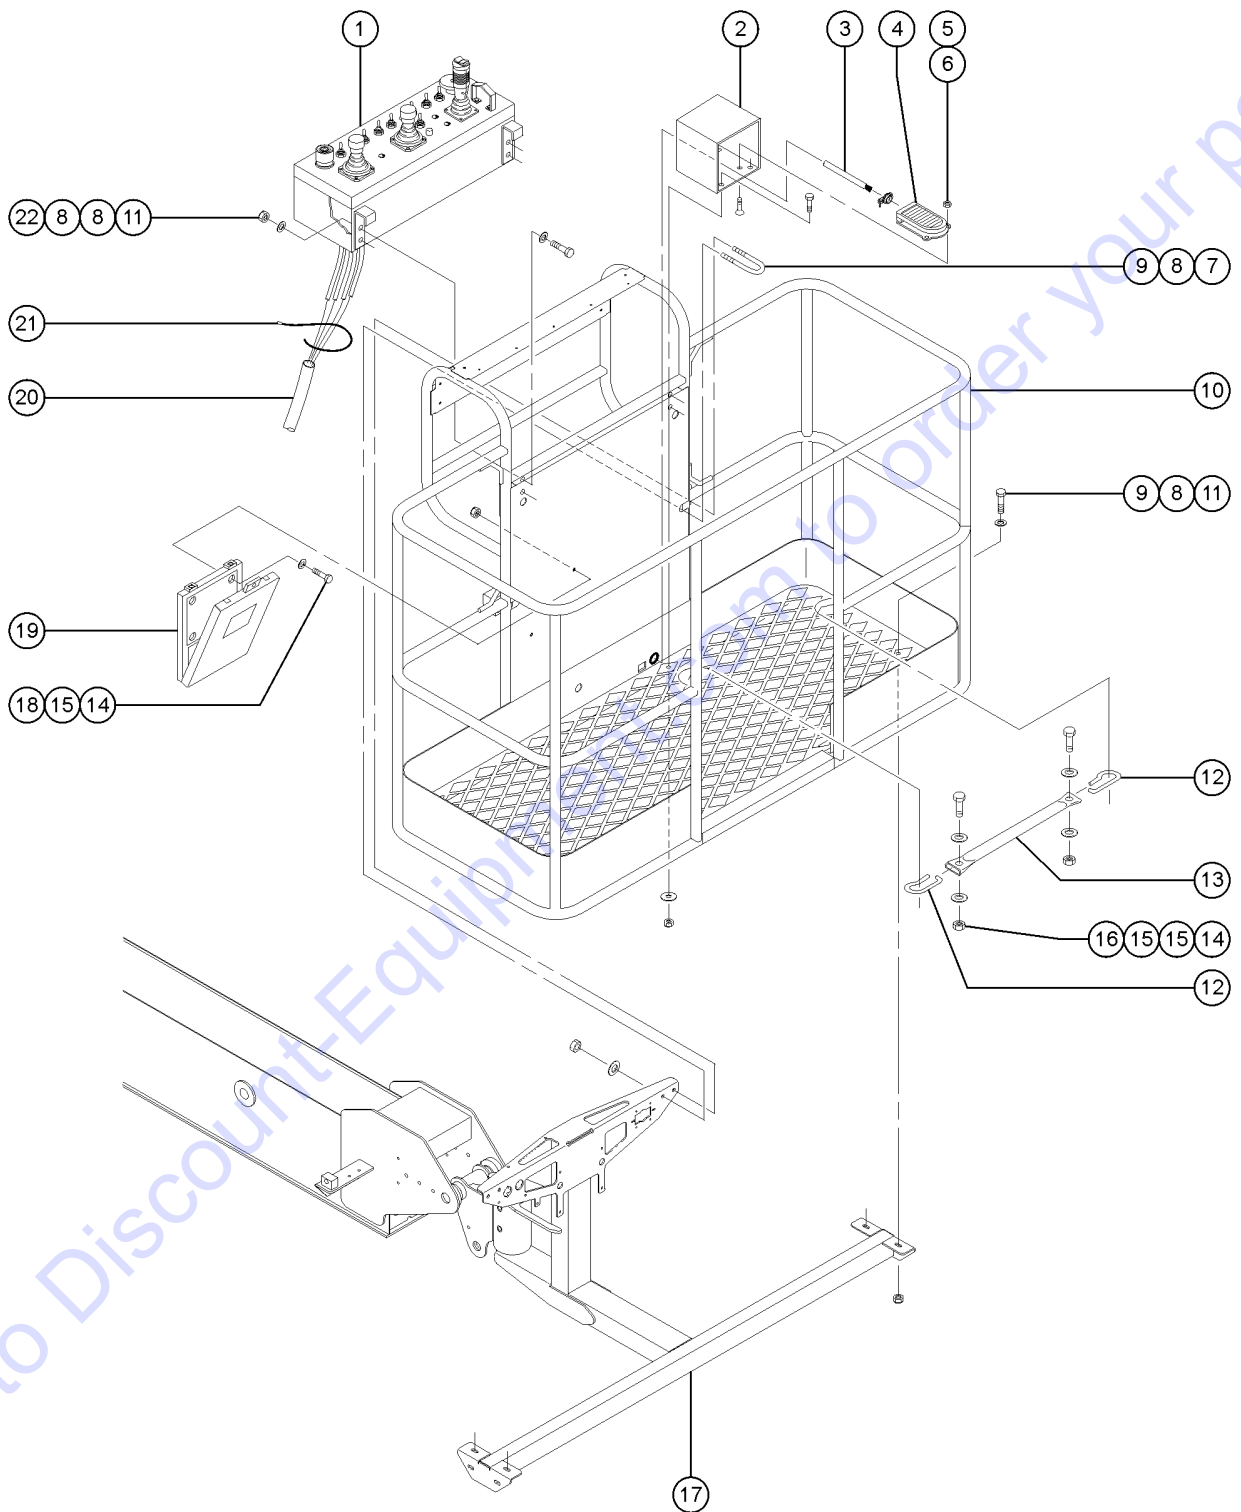

701.1 Platform Installation, S-60

Item	Part No.	Description	Qty.
1		Ref. Platform Controls refer to sections 702.1 or 703.1	
2	32710GT	GUARD,FOOTSWITCH,W/DECAL STEEL	1
3	43960GT	WIRE CABLE,16/4 CON.TPE JKT	15 8.4
4	73233GT	ASSEMBLY,FOOT SWITCH*** includes mounting fasteners	1
4-	13482GT	FOOT SWITCH*** for PN 73233	
4-	20262GT	MICROSWITCH,13482 FOOTSWITCH for PN 73233	1
5	6178GT	NUT,NYLOCK,10-32	2
6	17626GT	SCREW,FHM,10-32 X .75	2
7	6550GT	U-BOLT,3/8 X 1 YZ	2
8	5397GT	WASHER,FLAT,USS,5/16",Y	16
9	4828GT	NUT,NYLOCK,3/8-16	8
10	1272303GT	ASSY,6FT PLAT DUAL LG,BLANK W/SIDE SWING GATE Complete 6' platform assembly (North America, Australia markets). Order decals separately. Refer to Section 100. Includes Index No's. 12 through 16	1
10	1278858GT	6' PLATFORM W/SIDE SWING GATE KIT CE Complete 6' platform assembly (CE market). Order decals separately. Refer to Section 100.	
10A-	1272304GT	ASSY,8FT PLAT TRI LG,BLANK W/SIDE SWING GATE	
10A-	40170GT	TOEBOARD (PLAT. ENTRY ALUMN)	1
10A-	54817P-SGT	TOEBOARD,PLTFM ENTRY EUR,PNTD*	1
10B-	52083GT	PLAT.ASSY,EURO,8 FT,S40/60 includes Index No's. 12 through 16	1
10B-	40170GT	TOEBOARD (PLAT. ENTRY ALUMN)	1
10B-	54817P-SGT	TOEBOARD,PLTFM ENTRY EUR,PNTD*	1
11	6019GT	SCREW,HHC,3/8-16 X 1.25 GRD 5	12
12	12443GT	MIDRAIL GUIDE (HOOK)	2
13	102992GT	SLIDING MIDRAIL KIT,PTD includes Index No's. 12, 14, 15 and 16	1
13-	53819GT	TUBE,SLIDING MIDRAIL,20.69 IN	1
13-	20973GT	WIRE LOOM,3/8 POLY SLIT	1
13-	21121GT	CABLE TIE, 4" BLK, HEAT RESISTANT	1
14	6091GT	NUT,NYLOCK,1/4-20	10
15	6638GT	WASHER,FLAT,USS,1/4"Y	14
16	8915GT	SCREW,HHC,1/4-20 X 1.25	2