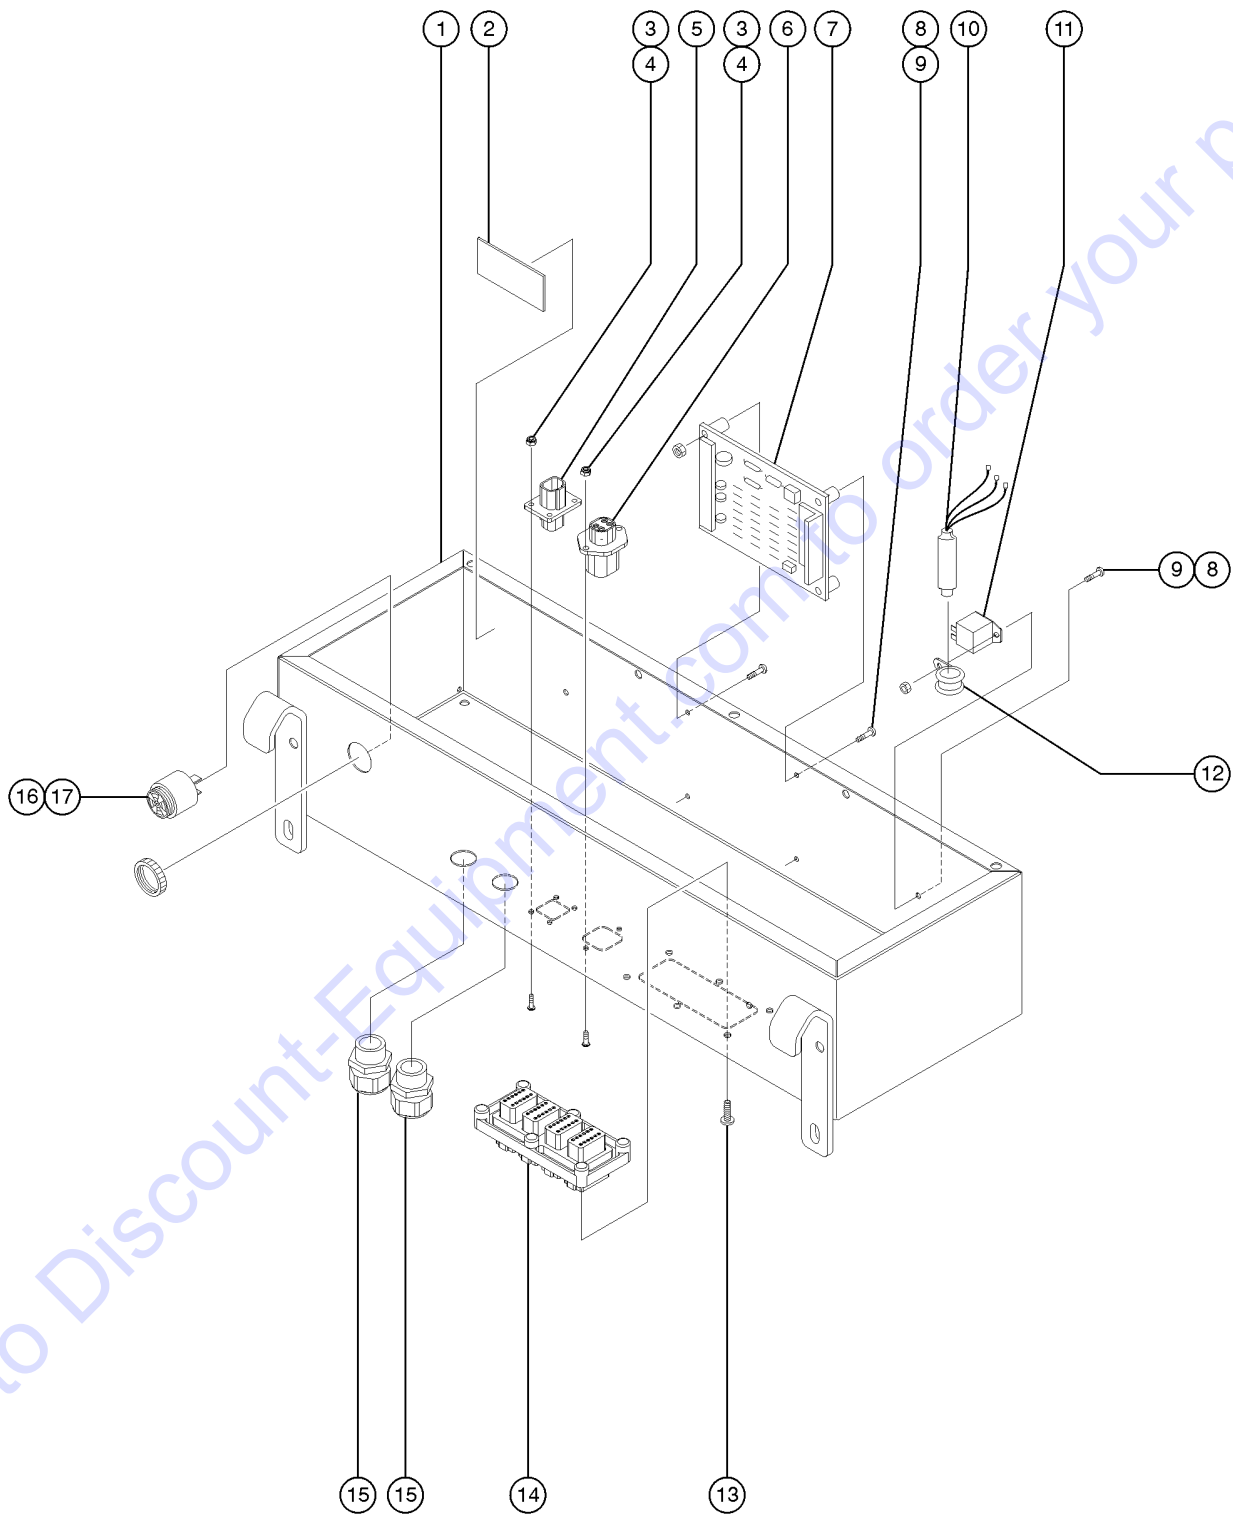

702.4 Platform Controls - View 1 (from SN 7838), S-65

Item	Part No.	Description	Qty.
A	119867GT	WIRING KIT,JIB TIME DELAY IC	
A-	43181GT	CAPACITOR,TIME DELAY	
A-	19274GT	RELAY,SPDT,12V(AUTO)**	
1	58186GT	PLAT.CNTL.BOX,W/DECAL,S60	1
2	30997GT	CORROSION INHIBITOR,FOAM	1
3	12344GT	NUT,NYLOCK,6-32	
4	49820GT	SCREW,PHILLIPS,PHM,6-32 X .5	
5	73723GT	CONN RECEP,FLANGED	1
6	73717GT	CONN,RECEP 4 WAY,12-14GA FL***	1
7	22052GT	LIMITER PC BOARD, HORSEPOWER	1
7-	39591GT	SPACER,NYLON,.375 sold separately	4
8	5094GT	SCREW,RHM,10-32 X .5	
9	6178GT	NUT,NYLOCK,10-32	
10	43181GT	CAPACITOR,TIME DELAY	1
11	19274GT	RELAY,SPDT,12V(AUTO)**	1
12	13268GT	CLAMP,0.75,#12 X 1/4,RUB CUSH	1
13	73803GT	SCREW,SHM,PHP, #12 X .75	
14	73736GT	CONN,RECEP 48 WAY,4 X 12	1
15	12960GT	CABLE SQUEEZE CONN.,XTRA LRG S-65	2
16	45383GT	ALARM,WARBLE TONE 5-30 VDC***	1
17	72326GT	NUT - PLASTIC,RING FOR ALARMS	1