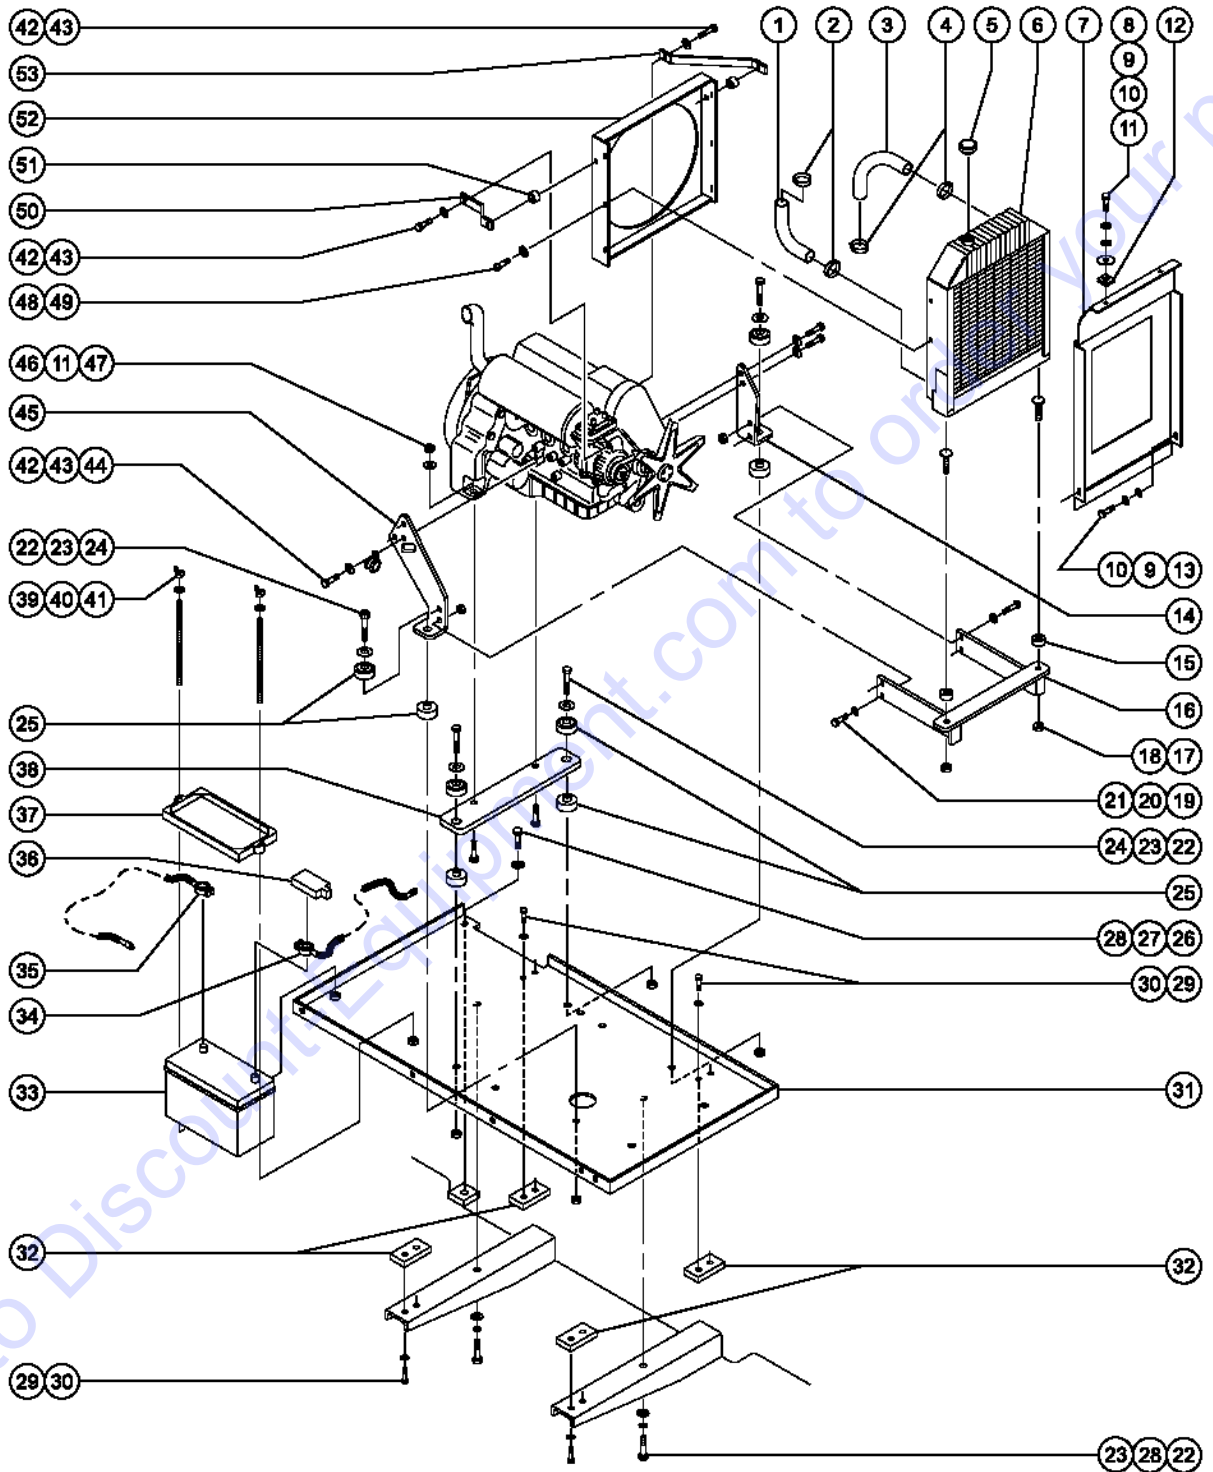

403.2 Ford LRG-425 EFI Engine - View 3 (from SN 3090)

403.2 Ford LRG-425 EFI Engine - View 3 (from SN 3090)

Item	Part No.	Description	Qty.
28	6036GT	WASHER,LOCK,.625 PLTD	3
29	6090GT	SCREW,HHC,1/4-20 X .75	8
30	6356GT	WASHER,LOCK,.25	8
31	30679-SGT	WELDMENT, ENGINE MODULE PLATE	1
32	45209GT	WEAR PAD,4X2X.5 W/INSERT***	4
33	30143GT	BATTERY,12V,1000 CCA GRP 31	1
34	30891GT	BATT.CABLE,00,POS.,RED,50"	1
35	122058GT	BATTERY CABLE,1/0 GA,BLK 30"	1
36	18189GT	BOOT,BATTERY TERMINAL,RED	1
37	30144GT	BATTERY HOLD DOWN,GROUP 31	1
38	28234P-SGT	PLATE,ENGINE MOUNT,PAINTED	1
39	8170GT	NUT,WING,1/4-20	2
40	6638GT	WASHER,FLAT,USS,1/4"Y	2
41	30784-975GT	THREADED ROD,(1/4-20),9.75	2
42	27034GT	SCREW,HHC,M10 X 25MM,GR 8.8	7
43	22700GT	WASHER,LOCK,M10	7
44	32339GT	CLAMP,1.75,#28 X 3/8,RUB CUSH*	2
45	53290-SGT	WELDMENT,RH,ENGINE MOUNT	1
46	6198GT	NUT,NYLOCK,1/2-13	2
47	10598GT	SCREW,HHC,1/2-13 X 3	2
48	73612GT	SCREW,PHM,10-24X.50,SELF TAP	6
49	73613GT	WASHER,STAR,#10,PLTD	6
50	34942P-SGT	STRUT,RH,FORD RADIATOR,PAINT	1
51	219437GT	ISOLATOR, VIBRATION	2
52	34927P-SGT	SHROUD,RADIATOR LRG 423 BLUE**	1
53	34943P-SGT	MOUNT,RAD.SUPPT,LH,BLUE	1