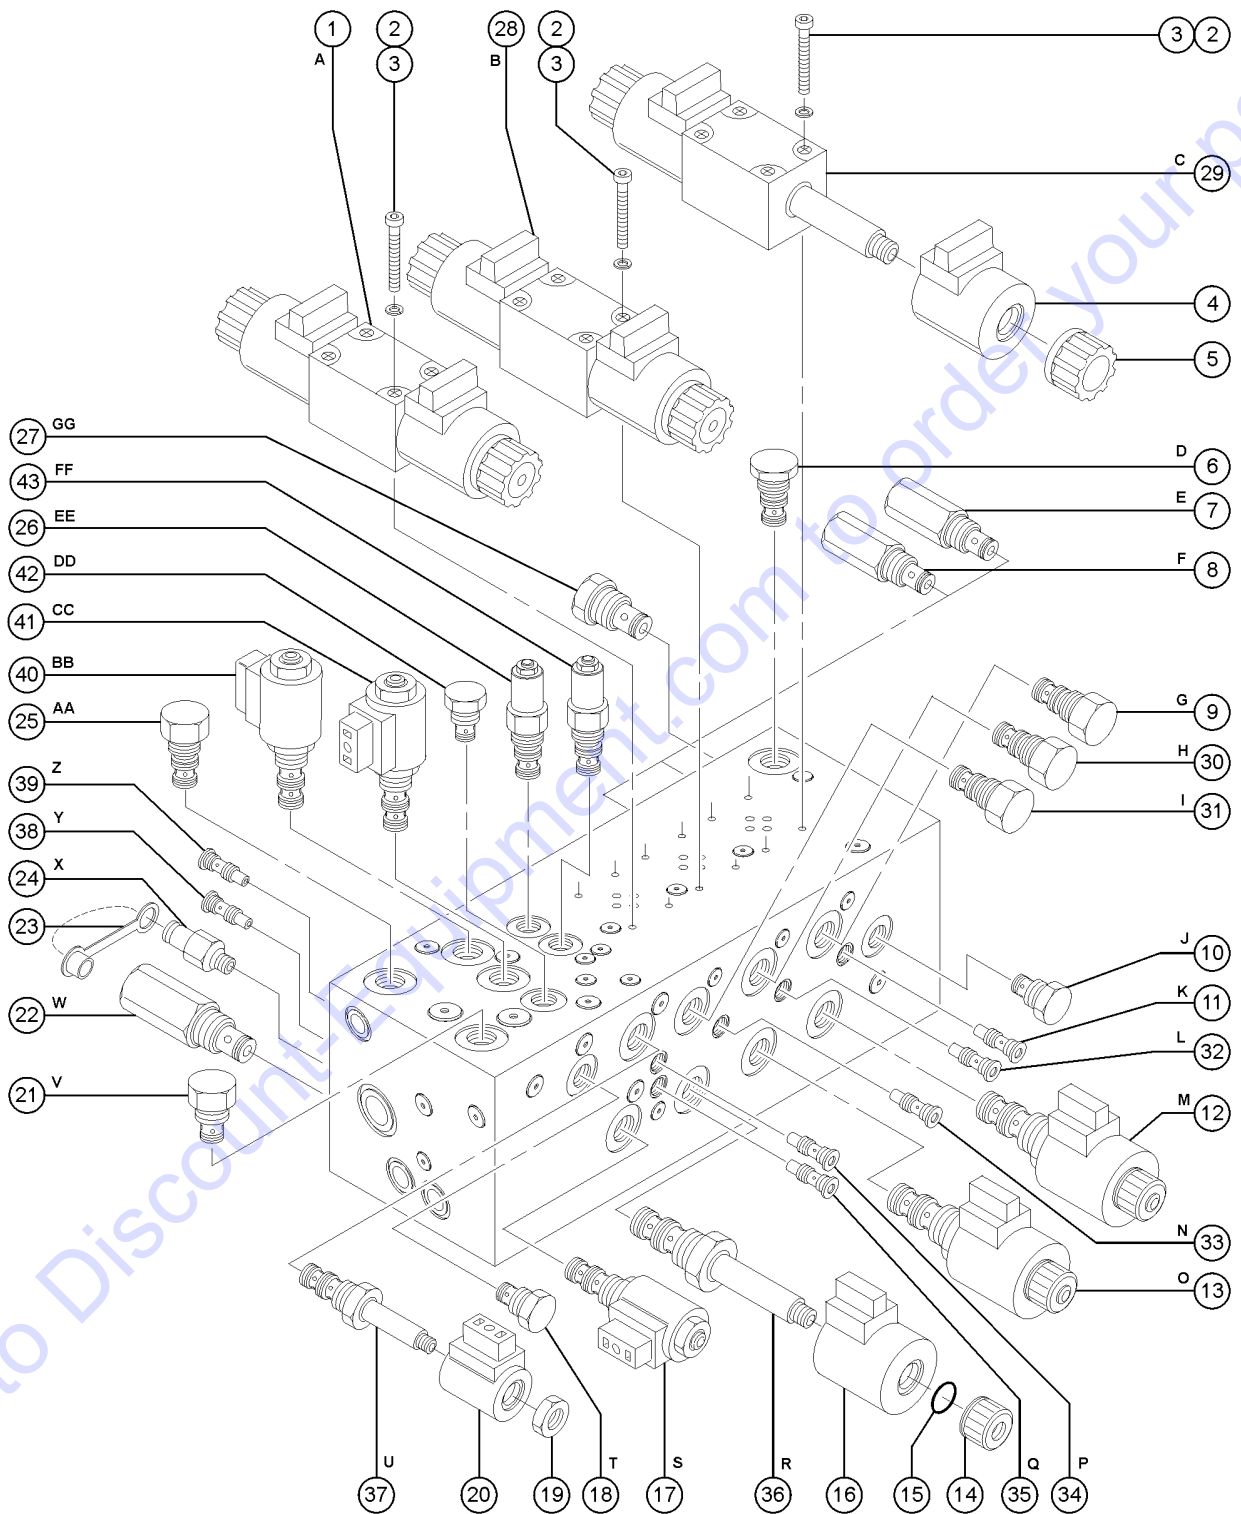

Item	Part No.	Description	Qty.
21	27804GT	VALVE,DIFFERENTIAL SENSING*** V, Meters Flow to Functions	1
22A	32663GT	VALVE,RELIEF 2600 PSI W, System Relief; S-60 models	1
23	48880GT	CAP,DIAGNOSTIC NIPPLE	1
24	48997GT	NIPPLE,DIAGNOSTIC,#4 PORT*** X, Testing	1
24-	20224GT	DIAGNOSTIC FEMALE Q-DSCNT	1
25	34542GT	VALVE,FLOW REGULATOR 5.0 GPM AA, steer circuit; oscillate models	1
25-	111705GT	VALVE,FLOW REGULATOR 3.5 GPM** AA, steer circuit; non-oscillate models	1
26	48647GT	VALVE,COUNTERBALANCE,3500 PSI* EE, Platform Level Up	1
27	32725GT	VALVE,CHECK (30797) GG, Boom Extend/Retract Circuit	1
28	146165GT	VALVE KIT,D03 B, Boom Up/Down; includes 2 each items 4 and 5	1
29	146165GT	VALVE KIT,D03 C, Boom Extend/Retract; includes 2 each items 4 and 5	1
30	27802GT	VALVE,DIFFERENTIAL SENSING*** H, Boom Up	1
31	27802GT	VALVE,DIFFERENTIAL SENSING*** I, Turntable Rotate Left/Right	1
32	27807GT	VALVE,CHECK*** L, Differential Sensing Circuit, Boom Up/Down	1
33	27807GT	VALVE,CHECK*** N, Differential Sensing Circuit, Turntable Left/Right	1
34	27807GT	VALVE,CHECK*** P, Differential Sensing Circuit, Platform Level Circuit	1
35	27807GT	VALVE,CHECK*** Q, Differential Sensing Circuit, Platform Level Circuit	1
36	27801GT	VALVE,PROPORTIONAL SOLENOID*** R, Turntable Left/Right	1
37	65766GT	VALVE,SOLENOID,10V W/DIODE*** U, Platform Level Down; includes items 19 and 20; from SN 7501	1
37-	48642GT	VALVE-SOLENOID, 2POS,3WAY,10V U, Platform Level Down; includes items 19 and 20; to SN 7500	1
38	27807GT	VALVE,CHECK*** Y, Differential Sensing Circuit, Platform Rotate Circuit	1
39	27807GT	VALVE,CHECK*** Z, Differential Sensing Circuit, Platform Rotate Circuit	1
40	65766GT	VALVE,SOLENOID,10V W/DIODE*** BB, Platform Rotate Left; from SN 7501	1
40-	48642GT	VALVE-SOLENOID, 2POS,3WAY,10V BB, Platform Rotate Left; to SN 7500	1
41	65766GT	VALVE,SOLENOID,10V W/DIODE*** CC, Platform Rotate Right; from SN 7501	1
41-	48642GT	VALVE-SOLENOID, 2POS,3WAY,10V CC, Platform Rotate Right; to SN 7500	1
42	31100GT	VALVE,FLOW REGULATOR 0.6GPM DD, Platform Rotate Circuit	1
43	48647GT	VALVE,COUNTERBALANCE,3500 PSI* FF, Platform Level Down	1

506.1 Function Manifold, S-60