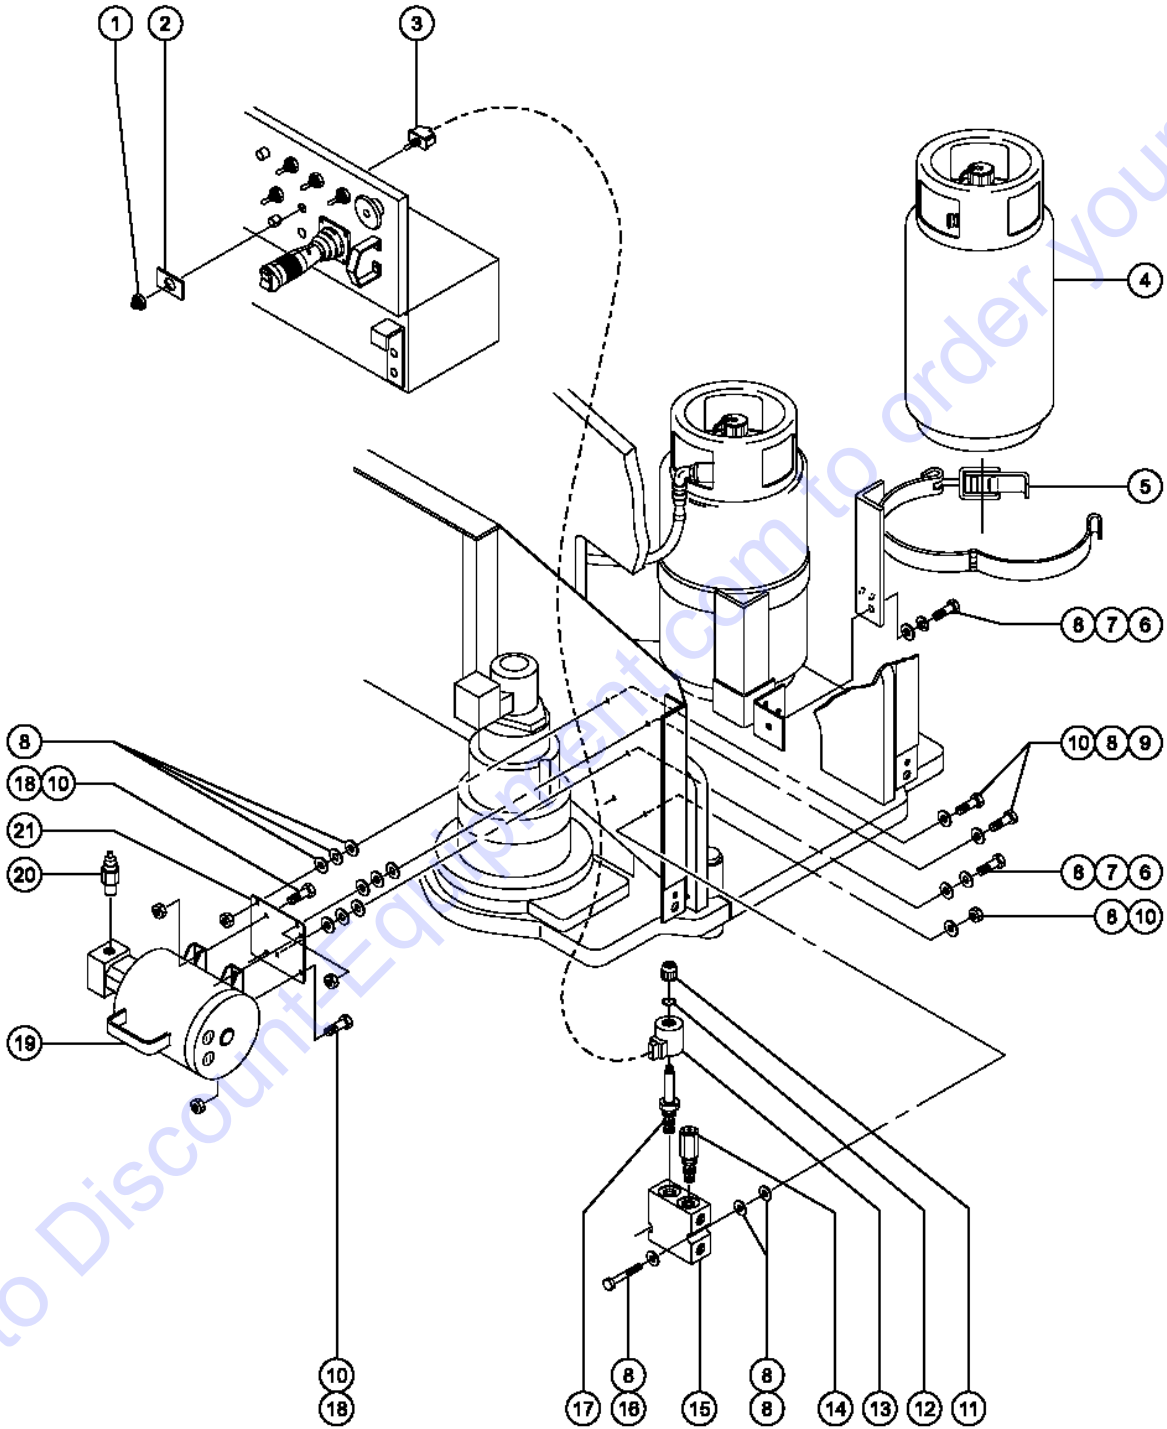

804.1 Generator and Spare LPG Tank

Go to DiscountLight.com to order your parts

804.1 Generator and Spare LPG Tank

Item	Part No.	Description	Qty.
	46981GT	GEN S40 2000W SERV OPT	
	30630GT	S40,60,80SPARE L.P.TANK W/BRKT	1
1	27246GT	BOOT,TOGGLE SWITCH,SHORT*	1
1-	54692GT	SPACER,NYLON,.718 X .526 X.219	1
2	32728GT	DECAL,OPTION GENERATOR***	1
3	27378-SGT	SWITCH,TOGGLE,DPDT,2POS MAINT* includes mounting fasteners	1
4	53605GT	TANK, 7 GAL/33.5 POUND, LP	1
		Gasoline/LPG models	
5	30712GT	LP.TANK BRKT WLDMT.,SHORT	1
		to SN 3385	
5-	53120-SGT	LP.TANK BRACKET TALL WLDMNT	1
		from SN 3386	
6	6175GT	SCREW,HHC,3/8-16 X 1	4
		Gasoline/LPG models	
7	6021GT	WASHER,LOCK,.375	4
8	5397GT	WASHER,FLAT,USS,5/16",Y	19
9	6019GT	SCREW,HHC,3/8-16 X 1.25 GRD 5	2
10	4828GT	NUT,NYLOCK,3/8-16	8
11	33568GT	NUT, CP521-1 VALVE	1
12	45914GT	O-RING, DO1 VALVE	1
13	27535GT	COIL,12V.DO1 VALVE	1
13-	45782GT	DIODE,6 AMP,200 PIV,BULK	1
14	44950GT	VALVE,RELIEF,1500 PSI***	1
15	53976GT	MANIFOLD,GENERATOR includes Index No's. 11 through 14 and Index No. 17	1
16	8178GT	SCREW,HHC,3/8-16 X 2.5	4
17	19969GT	VALVE,SOLENOID (18660)*** includes Index No's. 11 through 13	1
18	8516GT	SCREW, HCC, 3/8-16 X 1.50	2
19	58301GT	GENERATOR,2000W,HYDRAULIC*** includes Index No. 20	1
19	32732GT	RECTIFIER ASSEMBLY	
19A-	58402GT	BRIDGE,50A FULL WAVE**	
19A-	32734GT	BRUSH ASSEMBLY	
19A-	32736GT	MOTOR,HYDRAULIC GENERATOR