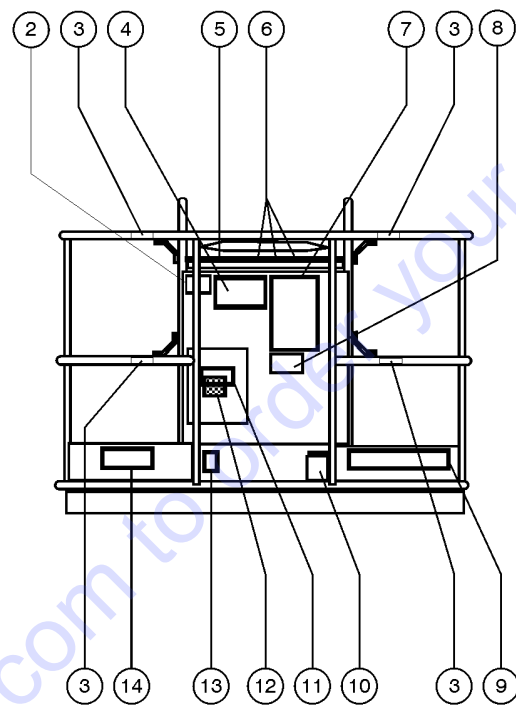

102.2 Decals and Paint - View 2, S-65

■ Shading indicates that the decal is hidden from view.

Item	Part No.	Description	Qty.
14-	44986GT	DECAL, INSTR, SIDE FRC/WIND, AUS CE models	1
15	52966GT	DECAL, COSMETIC, 4 X 2	1
15-	52967GT	DECAL, COSMETIC, 4 X 4	1
16	28235GT	DECAL, POWER TO PLATFORM 115V	1
16-	28174GT	DECAL, POWER TO PLATFORM 230V	1
17	62079GT	DECAL, COSMETIC, S65	2
18	27564GT	DECAL, DANGER, ELEC. HAZ. STAY CLR	1
19	27207GT	DECAL, TRIANGLE, YELLOW	2
20	27205GT	DECAL, ARROW YELLOW LRG 9"	1
21	27206GT	DECAL, TRIANGLE, BLUE	2
22	27204GT	DECAL, ARROW BLUE	1

Go to Discount-Equipment.com to order your parts