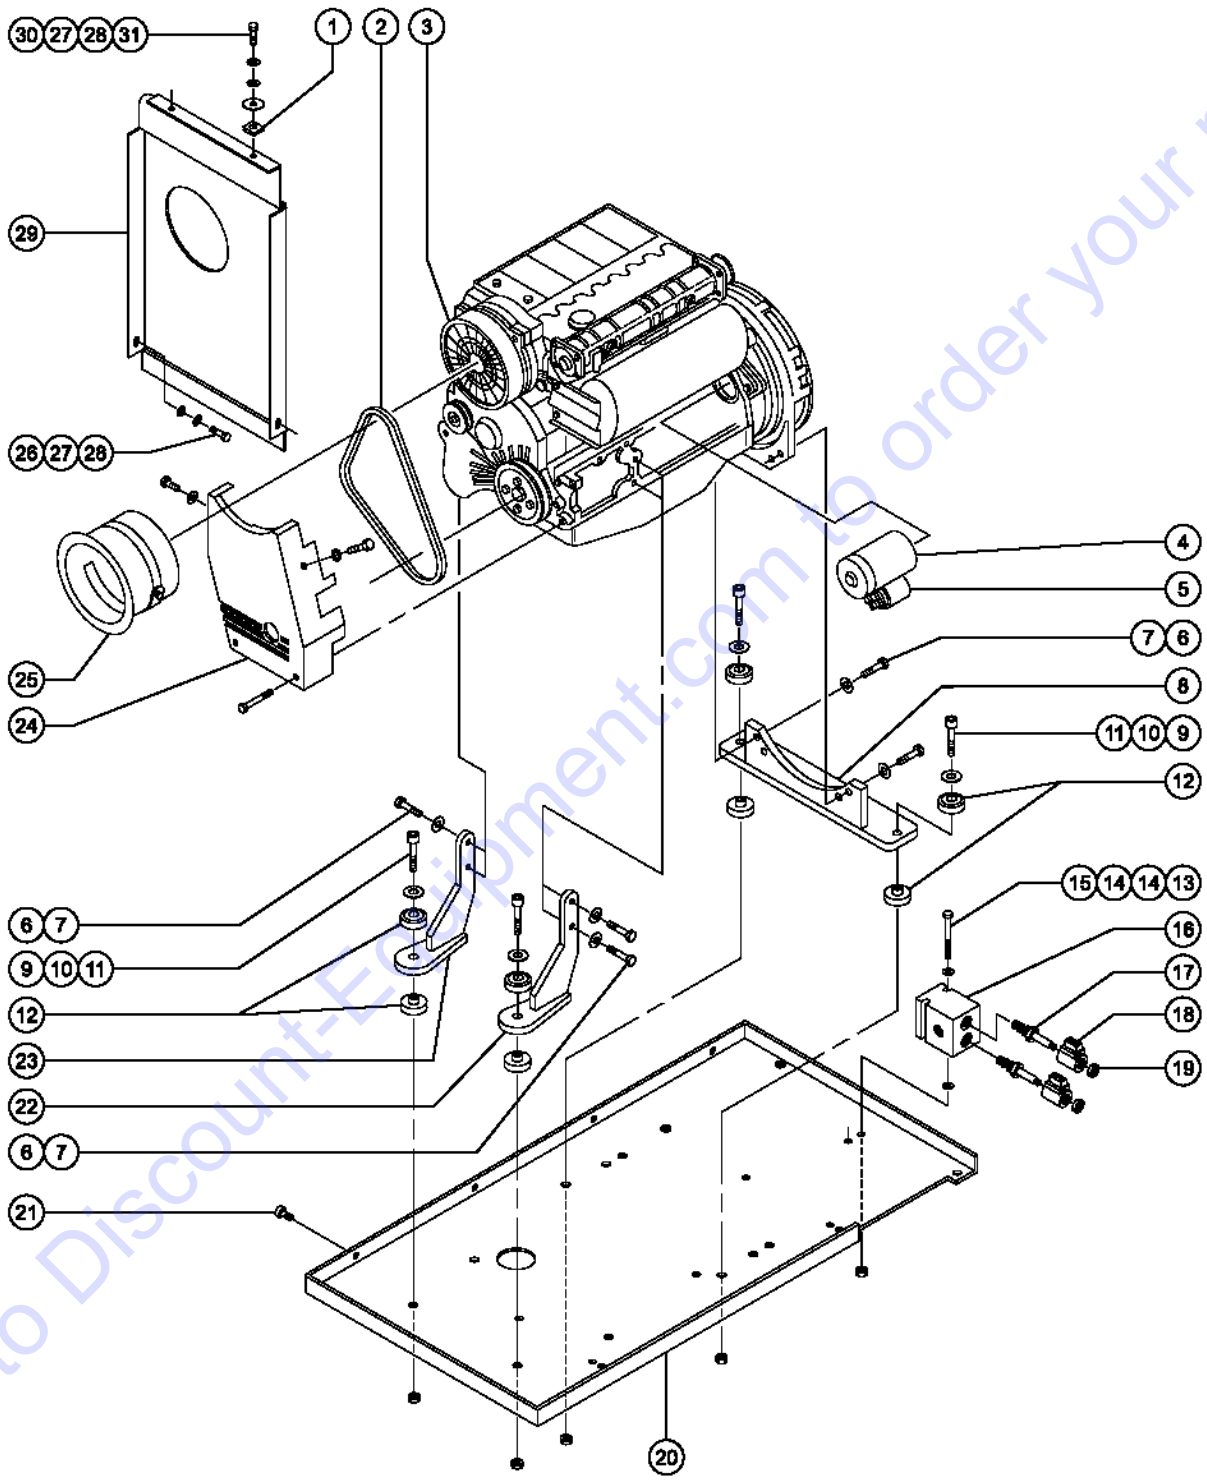

404.1 Deutz F4L 1011F Engine - View 1

Go to Discount-Equipment.com to order your parts

<i>Item</i>	<i>Part No.</i>	<i>Description</i>	<i>Qty.</i>
27	6021GT	WASHER,LOCK,.375	4
28	5397GT	WASHER,FLAT,USS,5/16",Y	4
29	49609PGT	BAFFLE,AIR,DEUTZ,PAINTED	1
30	6708GT	SCREW,HHC,3/8-16 X 2.25	2
31	6095GT	WASHER,FLAT,USS,1/2",Y	2

Go to Discount-Equipment.com to order your parts