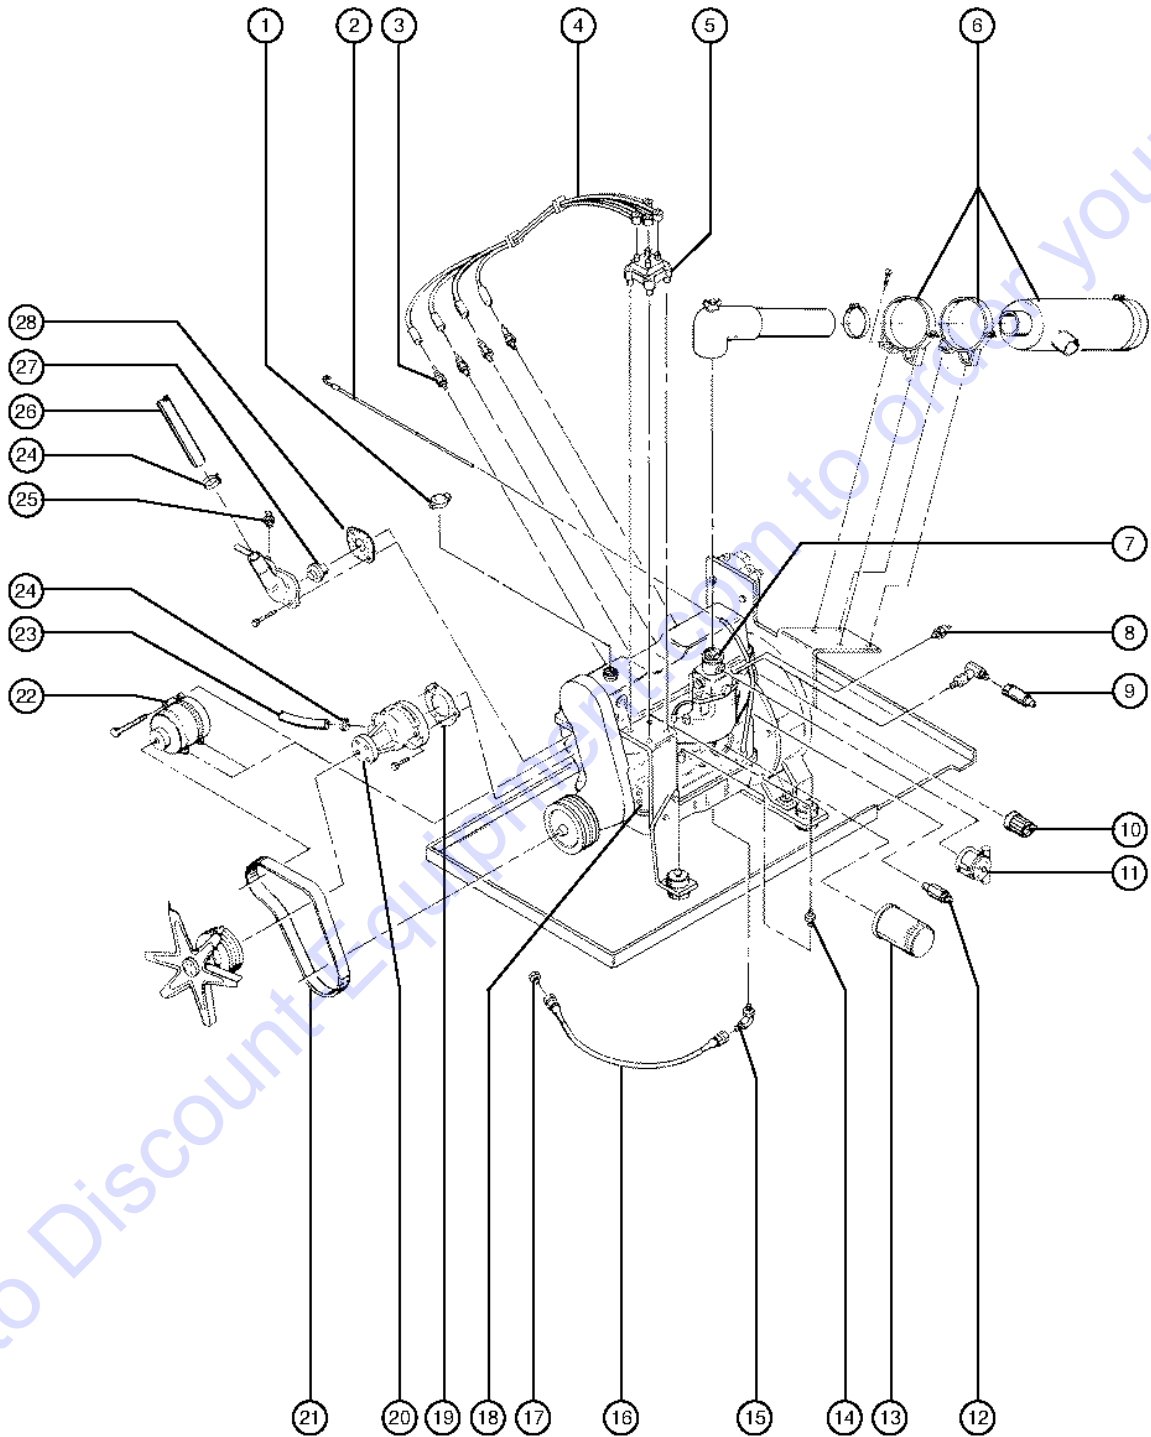

401.1 Ford LRG-423 Engine - View 1 (to SN 3089)

401.1 Ford LRG-423 Engine - View 1 (to SN 3089)

<i>Item</i>	<i>Part No.</i>	<i>Description</i>	<i>Qty.</i>
23	77170GT	HOSE,LOWER RADIATOR,Z45	1
24	45171GT	CLAMP,HOSE,1.75,LINED	2
25	33972GT	SENSOR,COOLANT TEMP*	1
26	33965GT	HOSE, UPPER RADIATOR	1
27	33966GT	THERMOSTAT, FORD LRG	1
28	28653GT	GASKET,WATER OUTLET,FORD	1

Go to Discount-Equipment.com to order your parts