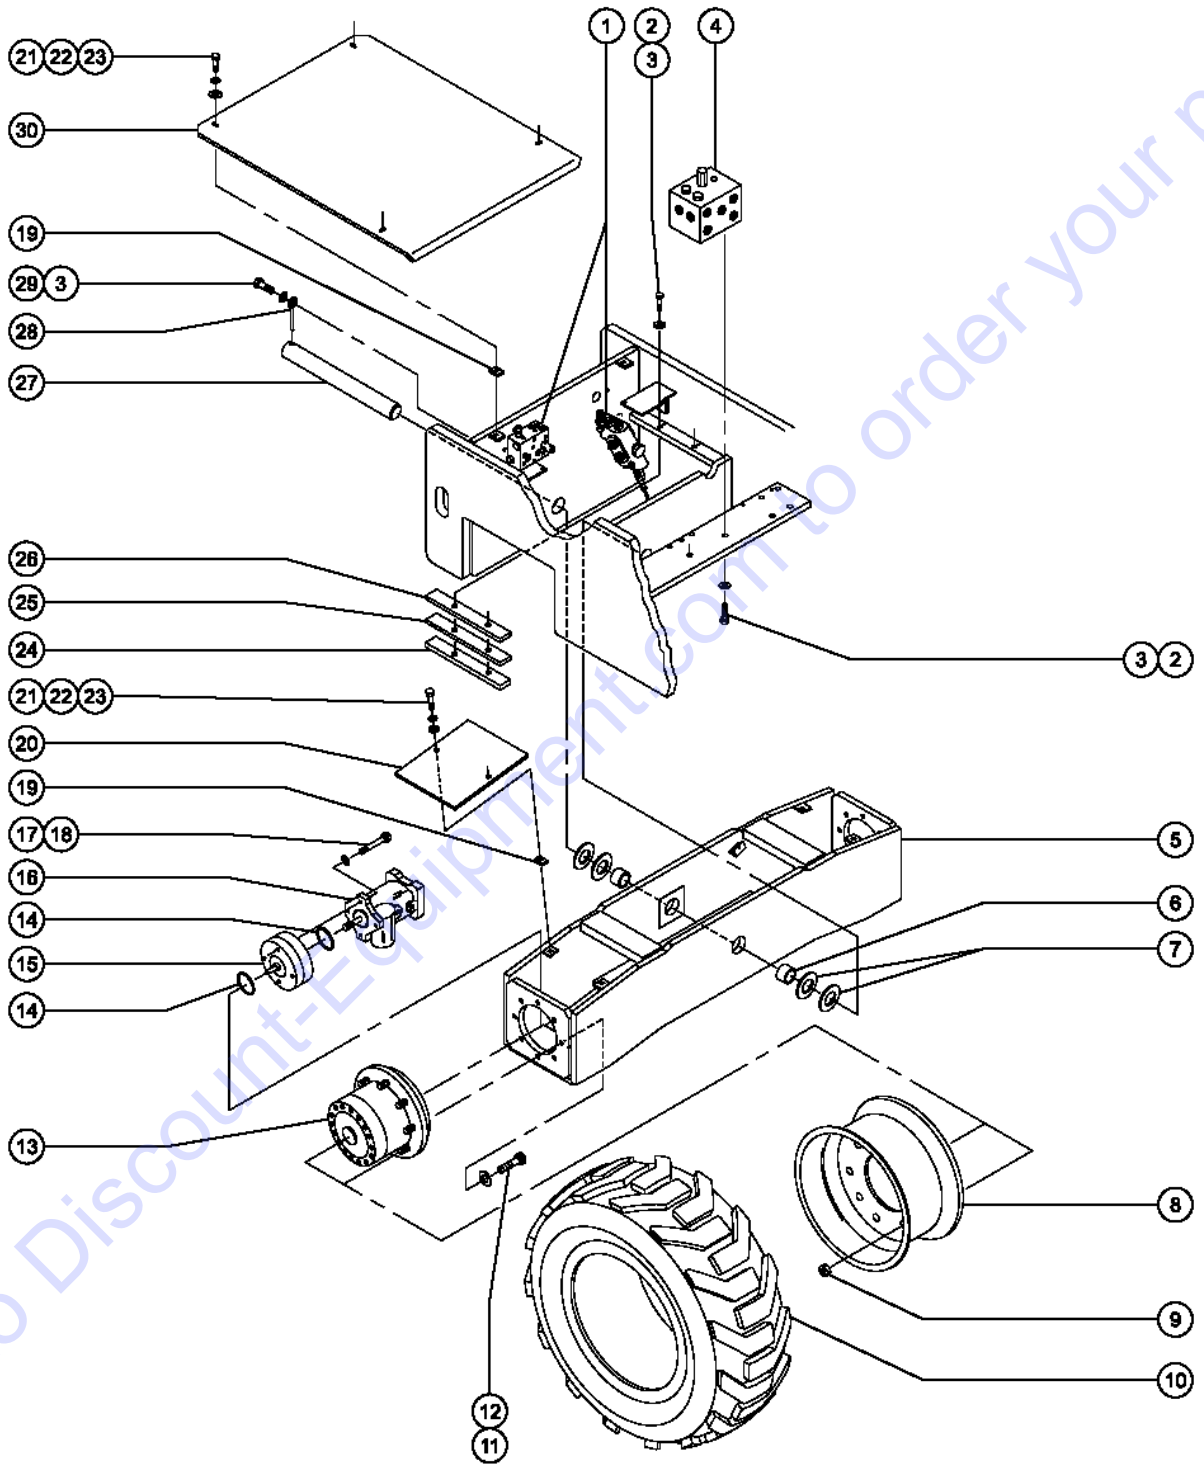

305.1 Non-steer Axle