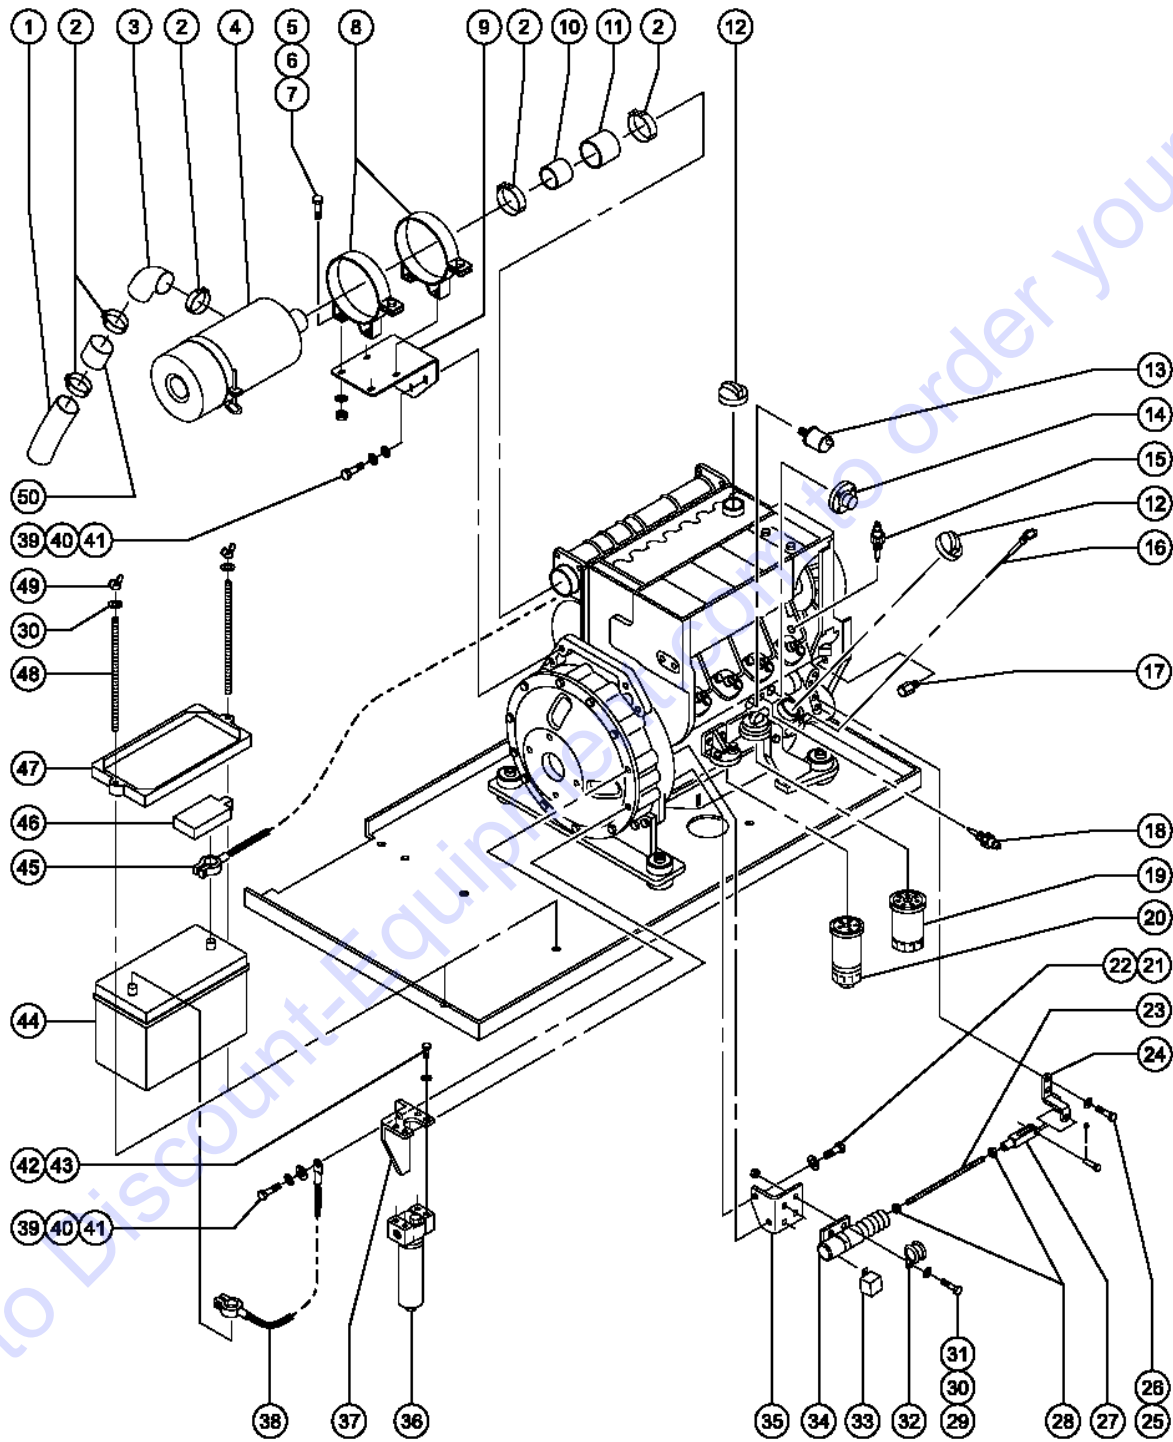

406.1 Deutz F4L 1011F Engine - View 3

Go to Discount-Equipment.com to order your parts

Item	Part No.	Description	Qty.
1	34162-3150GT	HOSE,AIR INTAKE 2.5" I.D.	1
2	53945GT	CLAMP,HOSE 2 5/16-3 1/4	5
3	34164GT	ELBOW,90 DEGR,RUBBER,2.5" I.D.*	1
4	27915GT	AIR CLEANER does not include mounting bands	1
4A-	27916GT	FILTER,AIR,ELEMENT***	1
4A-	58917GT	END CAP,AIR FILTER-27915&49740	1
4A-	65810GT	BAFFLE, AIR CLEANER (27915)**	1
4A-	52658GT	NUT - WING, AIR FILTER, 425EFI	1
4B	63463GT	AIR CLEANER,NELSON*** all plastic housing	1
4B-	62420GT	FILTER,AIR***	1
4B-	58415GT	CLIP,AIR CLEANER END CAP***	
4B-	53952GT	BRKT,AIR CLEANER ORIENTATION**	
4B-	65810GT	BAFFLE, AIR CLEANER (27915)**	
4B-	52866GT	EVACUATOR VALVE-AIR CLEANER	
4-	65815GT	CLAMP, AIR CLEANER (27915)** clamp that holds the end cap on	1
5	13002GT	SCREW,HHC,5/16-18 X 1 GR5	4
6	5397GT	WASHER,FLAT,USS,5/16",Y	4
7	6002GT	NUT,LP NYLOCK,5/16-18	4
8	53952GT	BRKT,AIR CLEANER ORIENTATION**	2
9	30769P-SGT	BRACKET,AIR CLEANER MTG.PAINT	1
10	30966GT	HOSE,AIR INTAKE 2.25" I.D.	1
11	30967GT	HOSE,AIR INTAKE 2.75" I.D.***	1
12	29557GT	CAP,OIL FILLER,DEUTZ,DIESEL***	2
13	37033GT	SENDING UNIT,OIL PRESS.,DEUTZ* single-terminal sender	1
14	49923GT	PUMP, FUEL LIFT, F4L1011F	1
15	34059GT	SENDING UNIT,OIL TEMP.	1
16	49922GT	DIPSTICK - DEUTZ F4L1011F	1
17	T114678GT	SHUTDOWN SOLENOID,12V, DEUTZ (must order cable assembly, 58256, if replacing 32752) (includes o-ring)	1