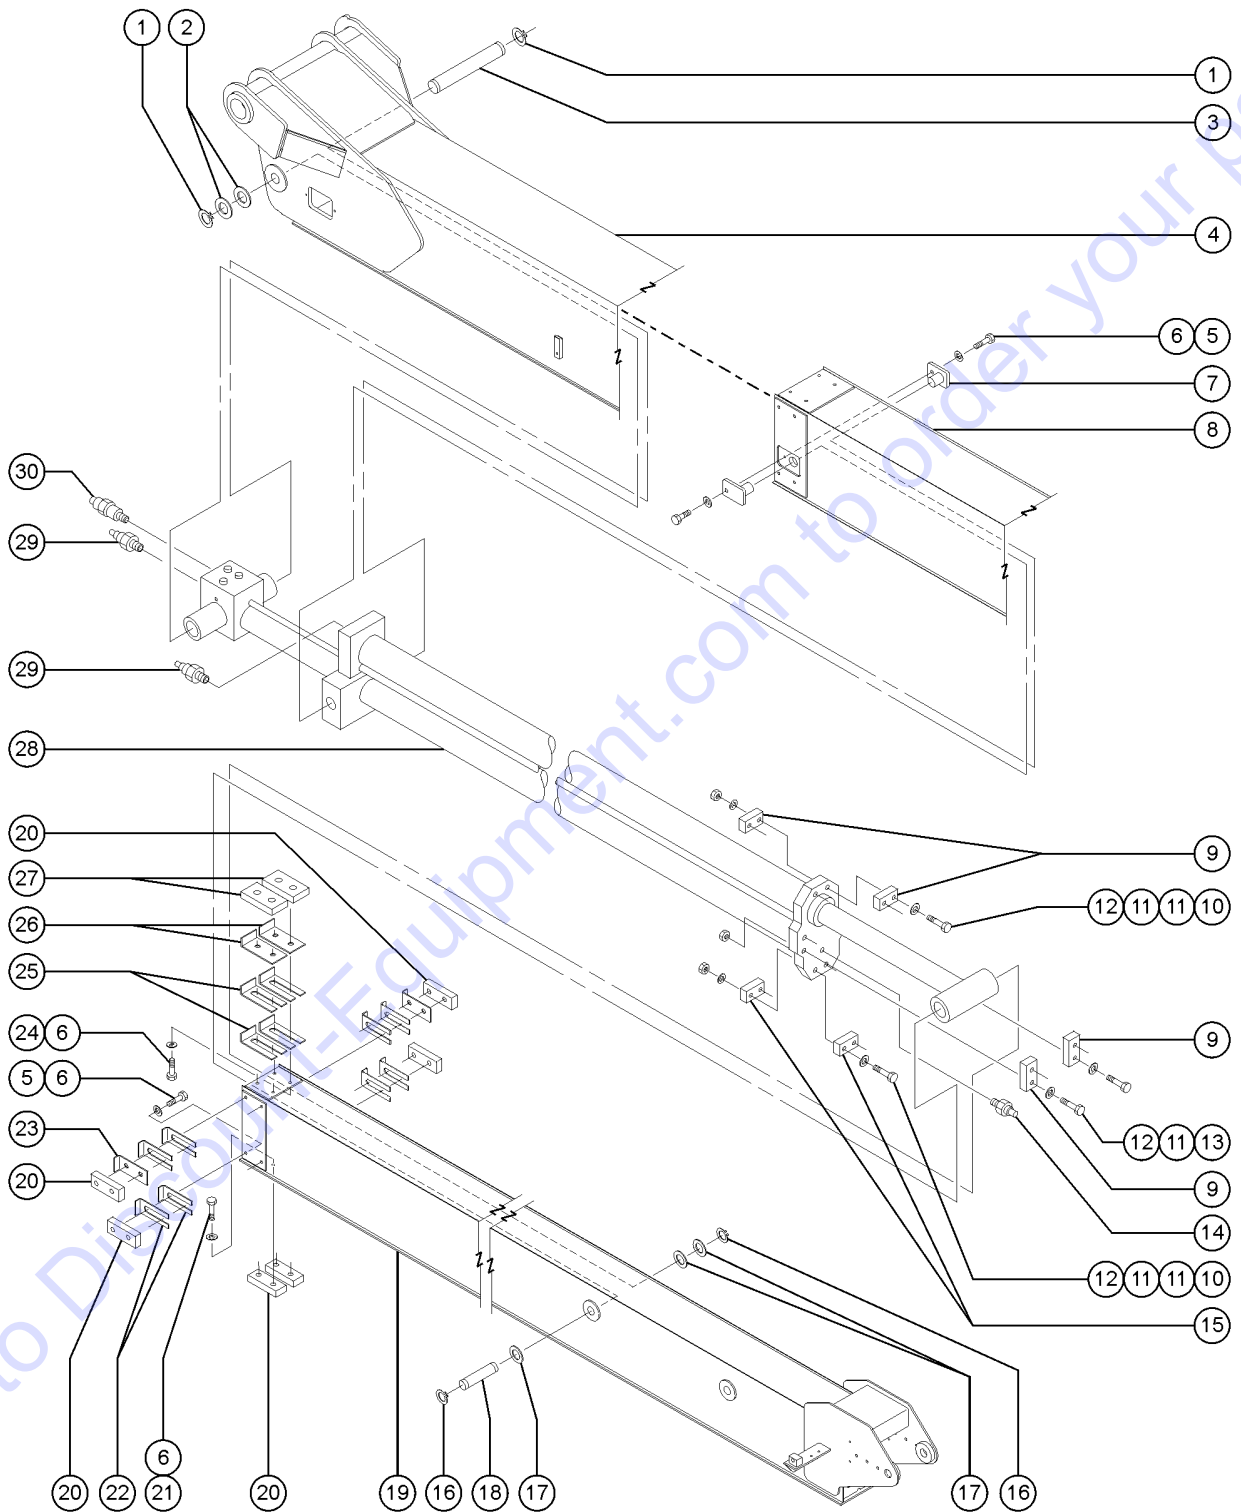

602.2 Boom Assembly - View 1 (from SN 3649)

Item	Part No.	Description	Qty.
1	825796GT	SNAP RING,EXTERNAL,1.50,ZAG	2
2	18596GT	WASHER,FLAT,1.56 X 2.5 X .061	
3	34268GT	PIN,1.50DIAX14.41LG,2RING	1
4	58028GT	BOOM TUBE ASSY. FLAT BTTM.	1
4-	34131GT	BEARING,2.50IDX3.00ODX2.00L	2
5	6175GT	SCREW,HHC,3/8-16 X 1	10
6	6021GT	WASHER,LOCK,.375	18
7	34170GT	EXT.CYL.MOUNTING PIN WLDMT.	2
8	53019-SGT	WELD,BOOM,#2,FLAT BOTTOM	1
9	53036GT	WEAR PAD,EXTENSION CYLINDER	4
10	6884GT	SCREW,HHC,1/4-20 X 2.5	2
11	6638GT	WASHER,FLAT,USS,1/4"Y	8
12	6091GT	NUT,NYLOCK,1/4-20	6
13	4266GT	SCREW,HHC,1/4-20 X 2	4
14	40134GT	VALVE,SEQUENCE,SUN S60/80 EXT.	1
15	34165GT	WEAR PAD,EXTENSION CYLINDER to SN 5441	2
5-	53036GT	WEAR PAD,EXTENSION CYLINDER from SN 5442	
16	30217GT	SNAP RING,EXTERNAL,1.25 DIA.**	2
17	30255GT	WASHER,SHIM,1.27 X 2.13 X .062	
18	T108079GT	PIN,1.25DIAX8.30LG,2RING	1
19	227148GT	ASSY,S60/65 BOOM TUBE,FLATBOT	1
20	30138GT	WEAR PAD,5 X 1.5 X .625 W/NUTS	6
21	8255GT	SCREW,HHC,3/8-16 X .75	4
22	29080GT	SHIM,WEAR PAD,5X 1.5 16GA	
23	38620GT	SHIM,WEAR PAD,5 X 1.5,14GA	2
24	6019GT	SCREW,HHC,3/8-16 X 1.25 GRD 5	4
25	34344GT	SHIM,SIDE PAD 16GA. 3 X 5	
26	38621GT	SHIM,PAD,5 X 3	2