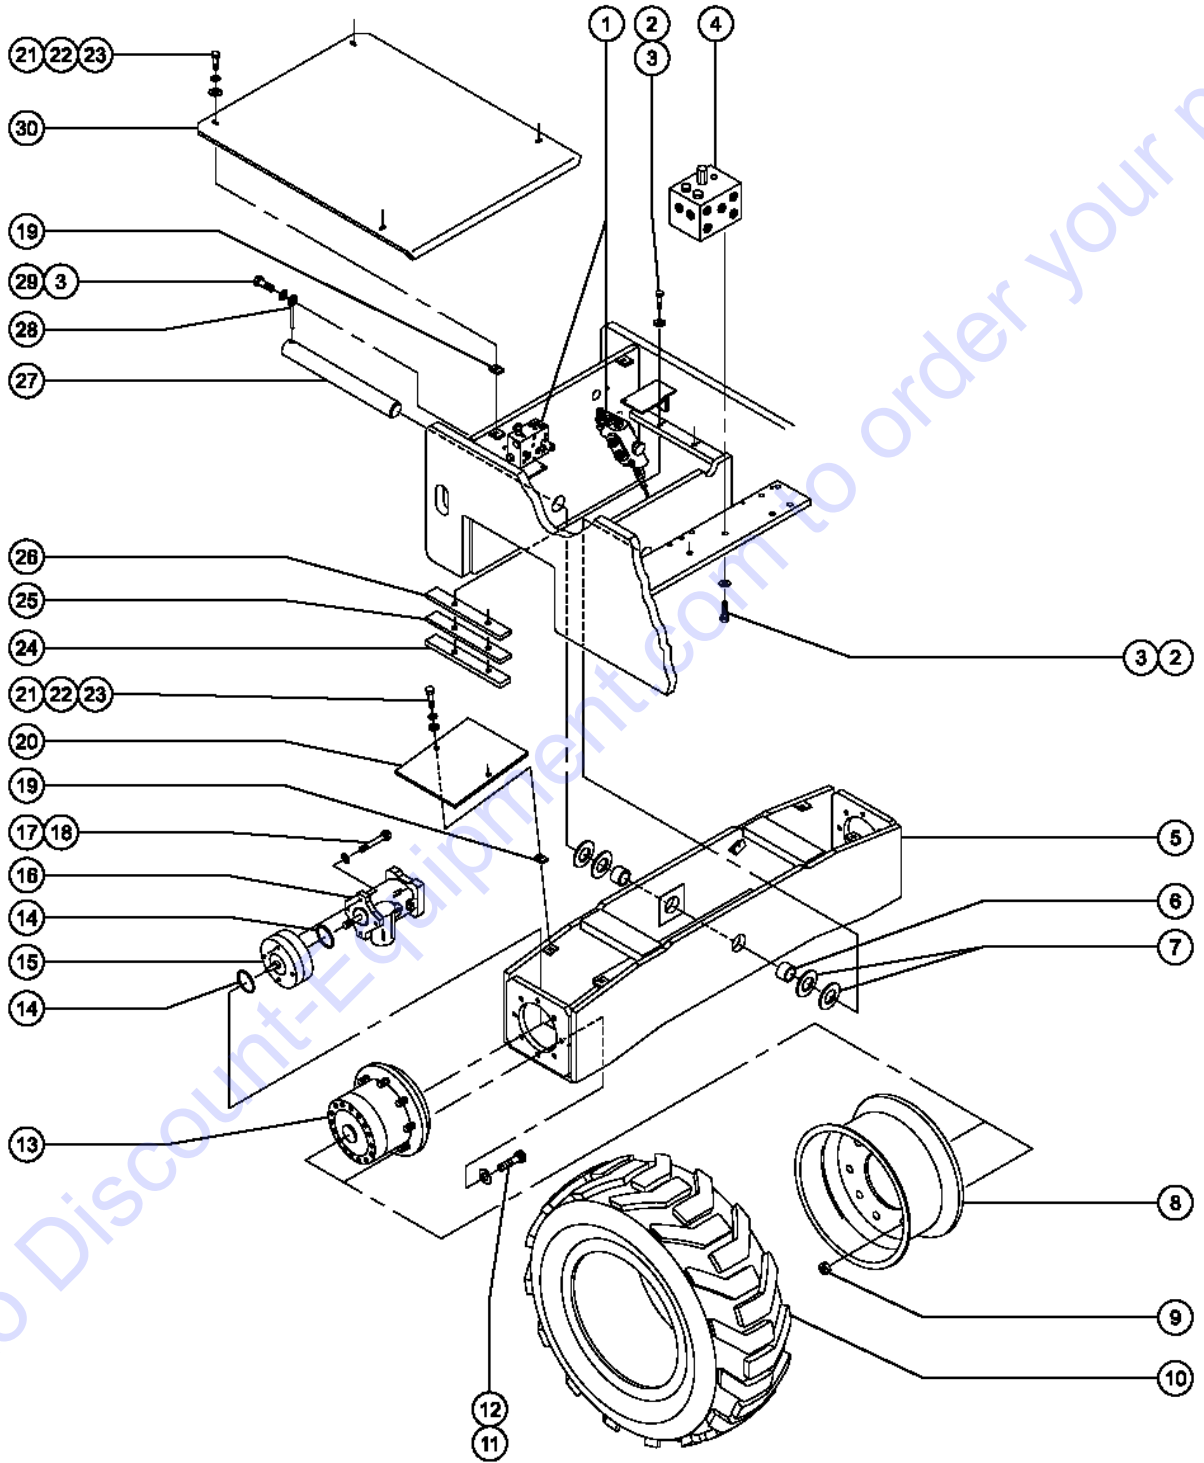

305.1 Non-steer Axle

Item	Part No.	Description	Qty.
20	34409P-SGT	COVER,REAR AXLE BLUE	2
21	6090GT	SCREW,HHC,1/4-20 X .75	8
22	6356GT	WASHER,LOCK,.25	8
23	6638GT	WASHER,FLAT,USS,1/4"Y	8
24	34217P-SGT	BAR,AXLE ROTATION STOP,PAINTED non-oscillating models	2
24-	34218P-SGT	BAR,AXLE ROTATION STOP,OSC. non-oscillating models	2
25	34215GT	SHIM,AXLE ROTATION STOP,12GA	2
26	34216GT	SHIM,AXLE ROTATION STOP,22GA	2
27	34273GT	PIN,2.50DIA X 21.12LG,1HOLE	1
28	1256267GT	ROD END,.5 X 3.75,ZAG	1
29	6096GT	SCREW,HHC,1/2-13 X 2 GR5	1
30A	58021GT	DRIV CHAS COVER ASSY N/S END sloped cover	1
30B	33944GT	COVR W/DECLS,DR CHAS,NS END	1