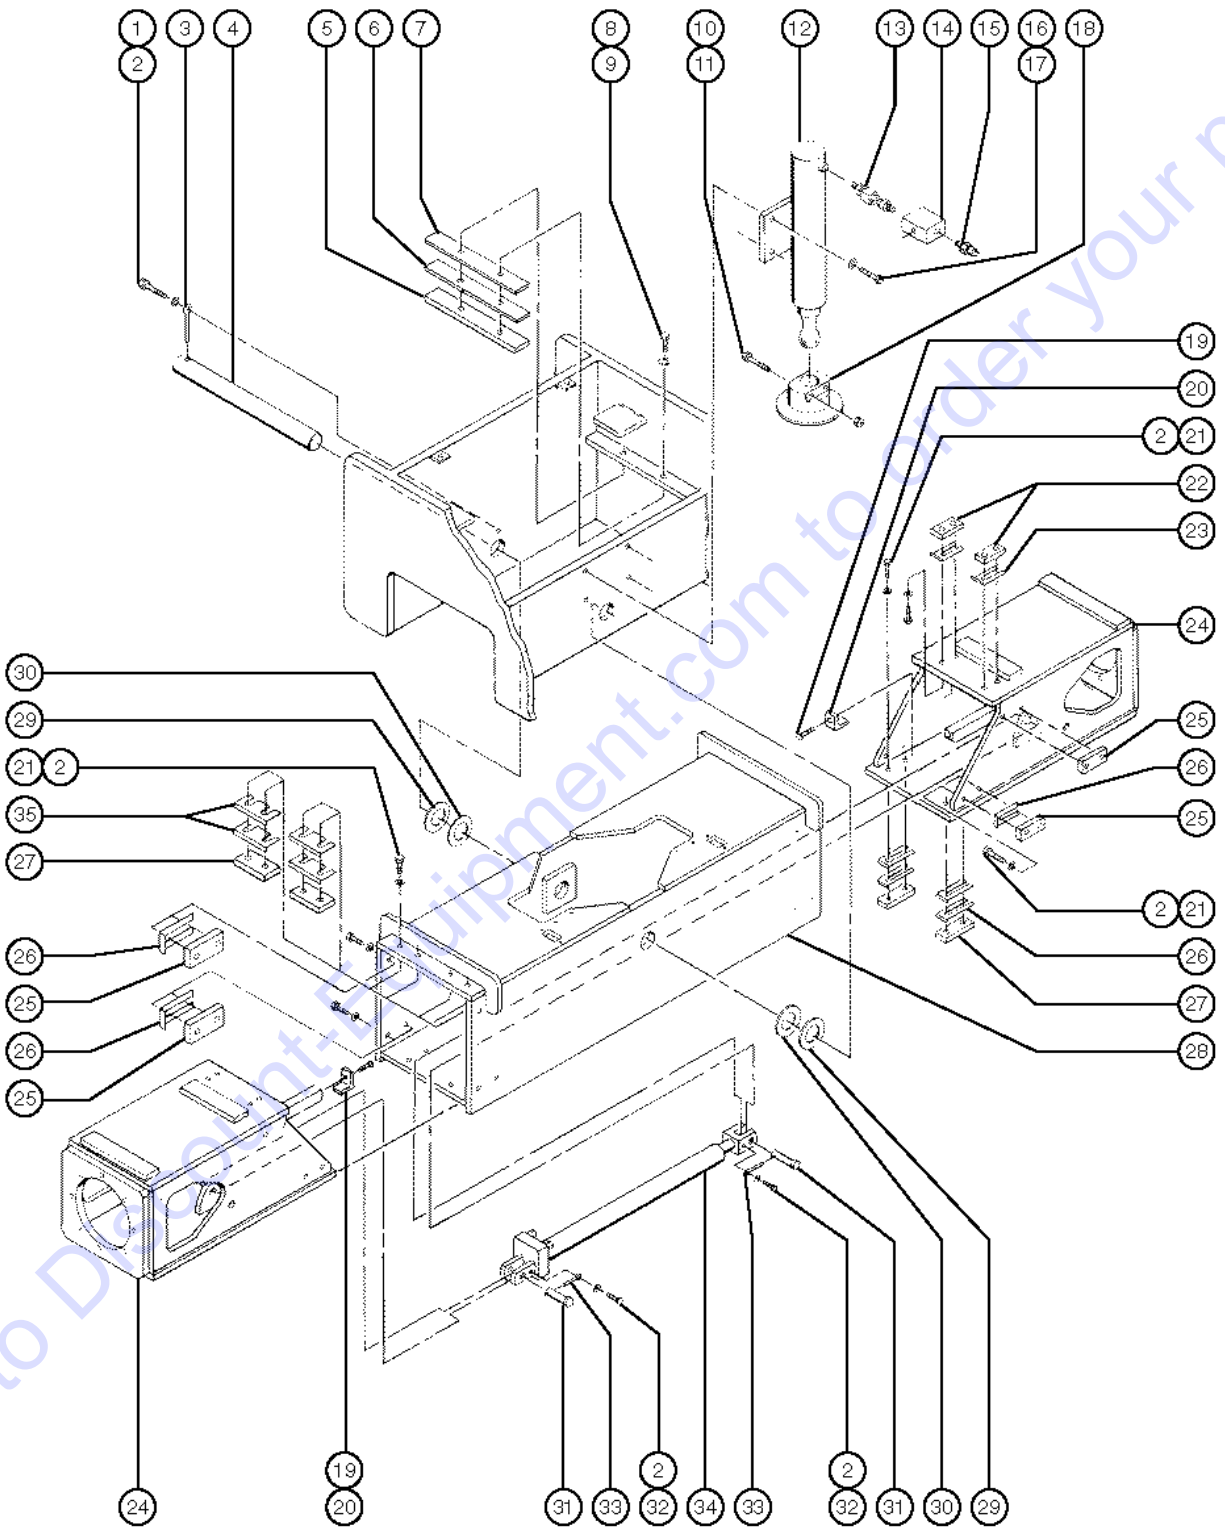

306.1 4WD Extendable Non-steer Axle Installation

306.1 4WD Extendable Non-steer Axle Installation

Item	Part No.	Description	Qty.
1	6019GT	SCREW,HHC,3/8-16 X 1.25 GRD 5	1
2	6021GT	WASHER,LOCK,.375	60
3	825019GT	ROD END, .375X3.69, ZAG	1
4	34273GT	PIN,2.50DIA X 21.12LG,1HOLE	1
5	34218PGT	BAR,AXLE ROTATION STOP PAINT	2
6	34215GT	SHIM,AXLE ROTATION STOP,12GA	2
7	34216GT	SHIM,AXLE ROTATION STOP,22GA	2
8	8177GT	SCREW,HHC,1/2-13 X 1.5	4
9	6033GT	WASHER,LOCK,0.5"	4
10	12981GT	SCREW,HHC,3/8-16 X 4.5	2
11	4828GT	NUT,NYLOCK,3/8-16	2
12	63220GT	CYLINDER,JACK***	1
12-	63360GT	SEAL KIT CYL.S80(63220)	
		for cylinder 63220 only	
12-	33537GT	SEAL KIT,HYDRAULIC CYLINDER	1
		for cylinder 34048 (no longer available)	
13		Ref. Hydraulic Hoses & Fittings (refer to figure 309.1)	1
14	34751GT	VALVE,COUNTERBALANCE-SUN	1
		includes index number 15	
15	33549GT	VALVE,COUNTERBAL.CBCH-LJN	1
16	29883GT	SCREW,HHC,5/8-11 X 1.75 GRD.8	4
17	6036GT	WASHER,LOCK,.625 PLTD	4
18	34772GT	CASTING,JACK FT/PAD PAINTED	1
19	16439GT	SCREW,FHS,3/8-16 X 1	2
20	34729PGT	BRACKET,ACTUATOR PAINTED	2
21	8516GT	SCREW, HCC, 3/8-16 X 1.50	64
22	34126GT	WEAR PAD,5 X 3 X .75 W/INSERT	4
23	34344GT	SHIM,SIDE PAD 16GA. 3 X 5	12
24	53404GT	INNER REAR AXLE WELDMENT, L.H.	1
24-	53405GT	INNER REAR AXLE WELDMENT, R.H.	
25	34125GT	WEAR PAD,5 X 1.5 X .75 W/NUTS	8