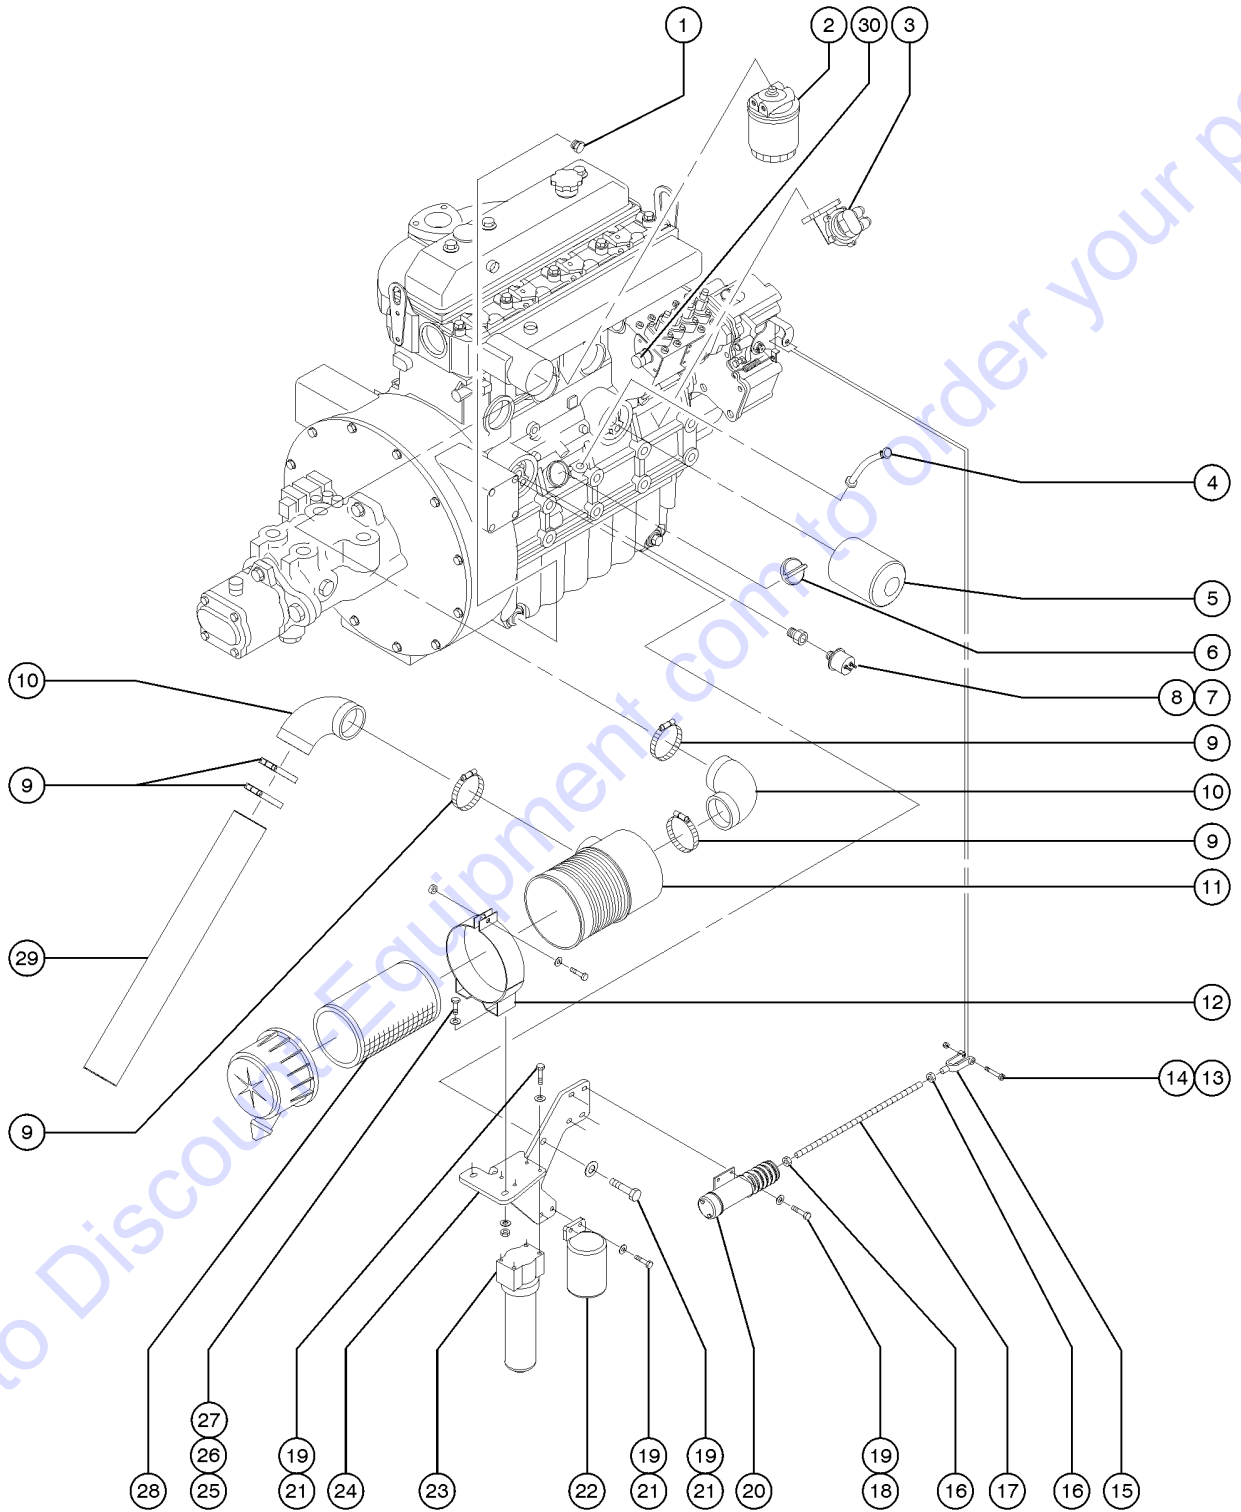

Item	Part No.	Description	Qty.
1	109802GT	PLUG,ORB #6	1
2	62421GT	FILTER,FUEL,PERKINS	1
3	65500GT	PUMP, LIFT INLET PORT (53883)	1
3-	65501GT	FITTINGS, LIFT PUMP INLET PORT	1
3-	73438GT	ADPT,HOSE BARB/STAND PIPE 1/4"	1
3-	73437GT	NUT,COMPRESSION 1/4"	1
3-	73436GT	SLEEVE,COMPRESSION 1/4"	1
4	65497GT	DIPSTICK (53883)	1
5	62422GT	FILTER,OIL,PERKINS 704-30 (BB)	1
6	65498GT	CAP,OIL FILLER, PERKINS	1
7	53951GT	ADPTR,ST. THR 3/4-16 FEM PIPE	1
8	30810GT	SENDING UNIT,OIL PRESSURE*** dual-terminal sender	1
9	30971GT	CLAMP,HOSE,3.0"	5
10	34164GT	ELBOW,90 DEGR,RUBBER,2.5" I.D.*	2
11	63463GT	AIR CLEANER,NELSON***	1
11-	52866GT	EVACUATOR VALVE-AIR CLEANER	
12	53952GT	BRKT,AIR CLEANER ORIENTATION** includes mounting fasteners	1
13	6584GT	SCREW,SHS,10-24 X .625	1
14	5365GT	NUT,NYLOCK,10-24	1
15	21130GT	CLEVIS YOKE-1/4-28,PLTD W/PIN	1
16	21496GT	NUT,HEX,1/4-28	2
17	30785-1000GT	THREADED ROD,1/4-28 X 10 IN***	1
18	6888GT	SCREW,HHC,1/4-20 X 1	4
19	6638GT	WASHER,FLAT,USS,1/4"Y	11
20	29073GT	SOLENOID,THROTTLE, ...	1
20-	52537GT	BOOT,SOLENOID,29073	1
21	6090GT	SCREW,HHC,1/4-20 X .75	7
22	42766GT	SEPARATOR/FILTER,FUEL DIESEL**	1

408.1 Perkins 704-30 Engine - View 2