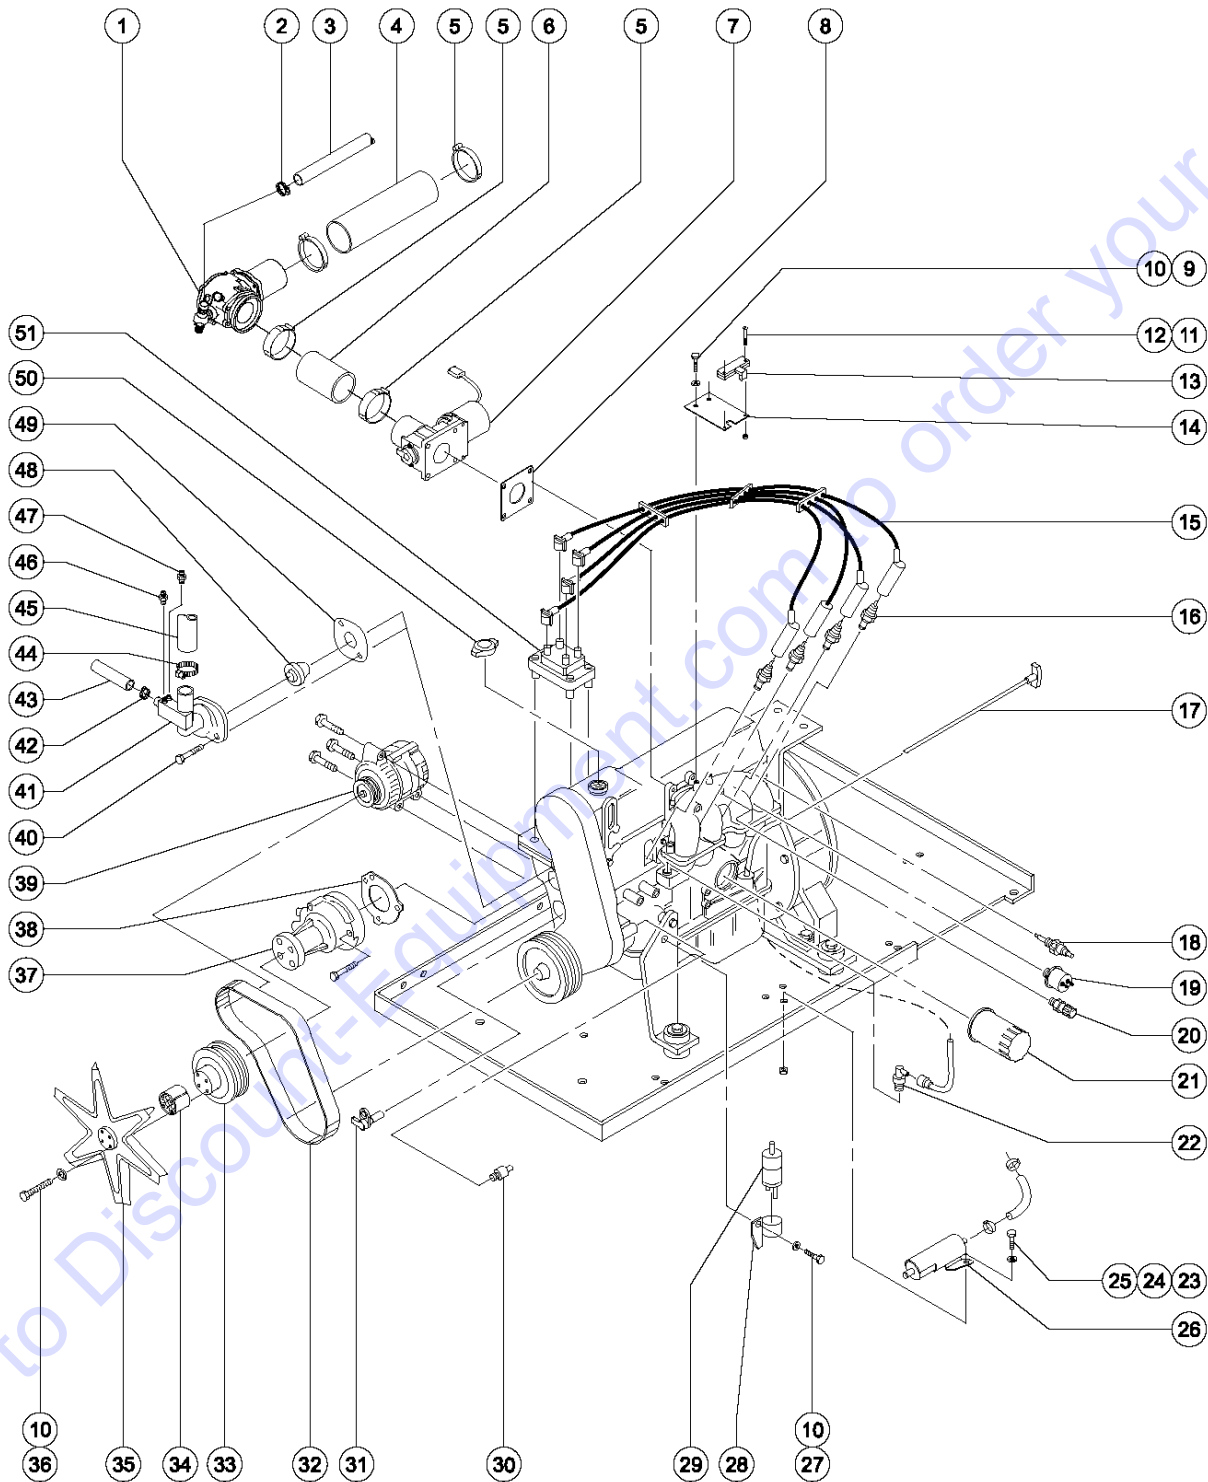

401.3 Ford LRG-425 EFI Engine - View 1 (from SN 7833)

401.3 Ford LRG-425 EFI Engine - View 1 (from SN 7833)

Item	Part No.	Description	Qty.
23	8915GT	SCREW,HHC,1/4-20 X 1.25	3
24	6638GT	WASHER,FLAT,USS,1/4"Y	3
25	6091GT	NUT,NYLOCK,1/4-20	3
26	81941GT	FUEL PUMP RELOCATION KIT	1
26B	77219GT	PUMP, FUEL, LRG425, WALBRO	1
27	25929GT	SCREW,HHC,M8 X 30MM,GRD 8.8	1
28	65453GT	BRACKET-FUEL FILTER (52567)	1
29	58967GT	FUEL PRESSURE REG,425EFI***	1
30	58900GT	SENSOR,CAM,EFI***	1
31	33968GT	SENSOR, CRANK POSITION	1
32	52580GT	BELT,SERPENTINE,LRG425 EFI***	1
33	52078GT	PULLEY,FORD ENGINE,LRG-423***	1
34	52077GT	SPACER,FAN TO WATERPUMP LRG423	1
35		FAN, LSG423/LRG425 (52076)	1
		component no longer available	
36	32309GT	SCREW,HHC,M8 X 60MM X 1.25	4
37	33963GT	PUMP, WATER, WITH GASKET	1
38	33964GT	GASKET, WATER PUMP	1
39	33960GT	ALTERNATOR,LRG-423 RE-BUILT*	1
40	65454GT	BOLT-FLANGE,M6 X 22MM(52573)	2
41	52573GT	THERMOSTAT HOUSING, LRG425 EFI	1
42	36208GT	CLAMP,HOSE,1.25***	1
43	52762GT	HOSE,WATER INLET,LRG425 EFI	1
44	22672GT	CLAMP,HOSE,1.75	1
45	33965GT	HOSE, UPPER RADIATOR	1
46	33972GT	SENSOR,COOLANT TEMP*	1
47	65456GT	SENDING UNIT-H20TMP LRG425EFI*	1
48	33966GT	THERMOSTAT, FORD LRG	1
49	52575GT	GASKET,THERM.HSNG O-RING	1