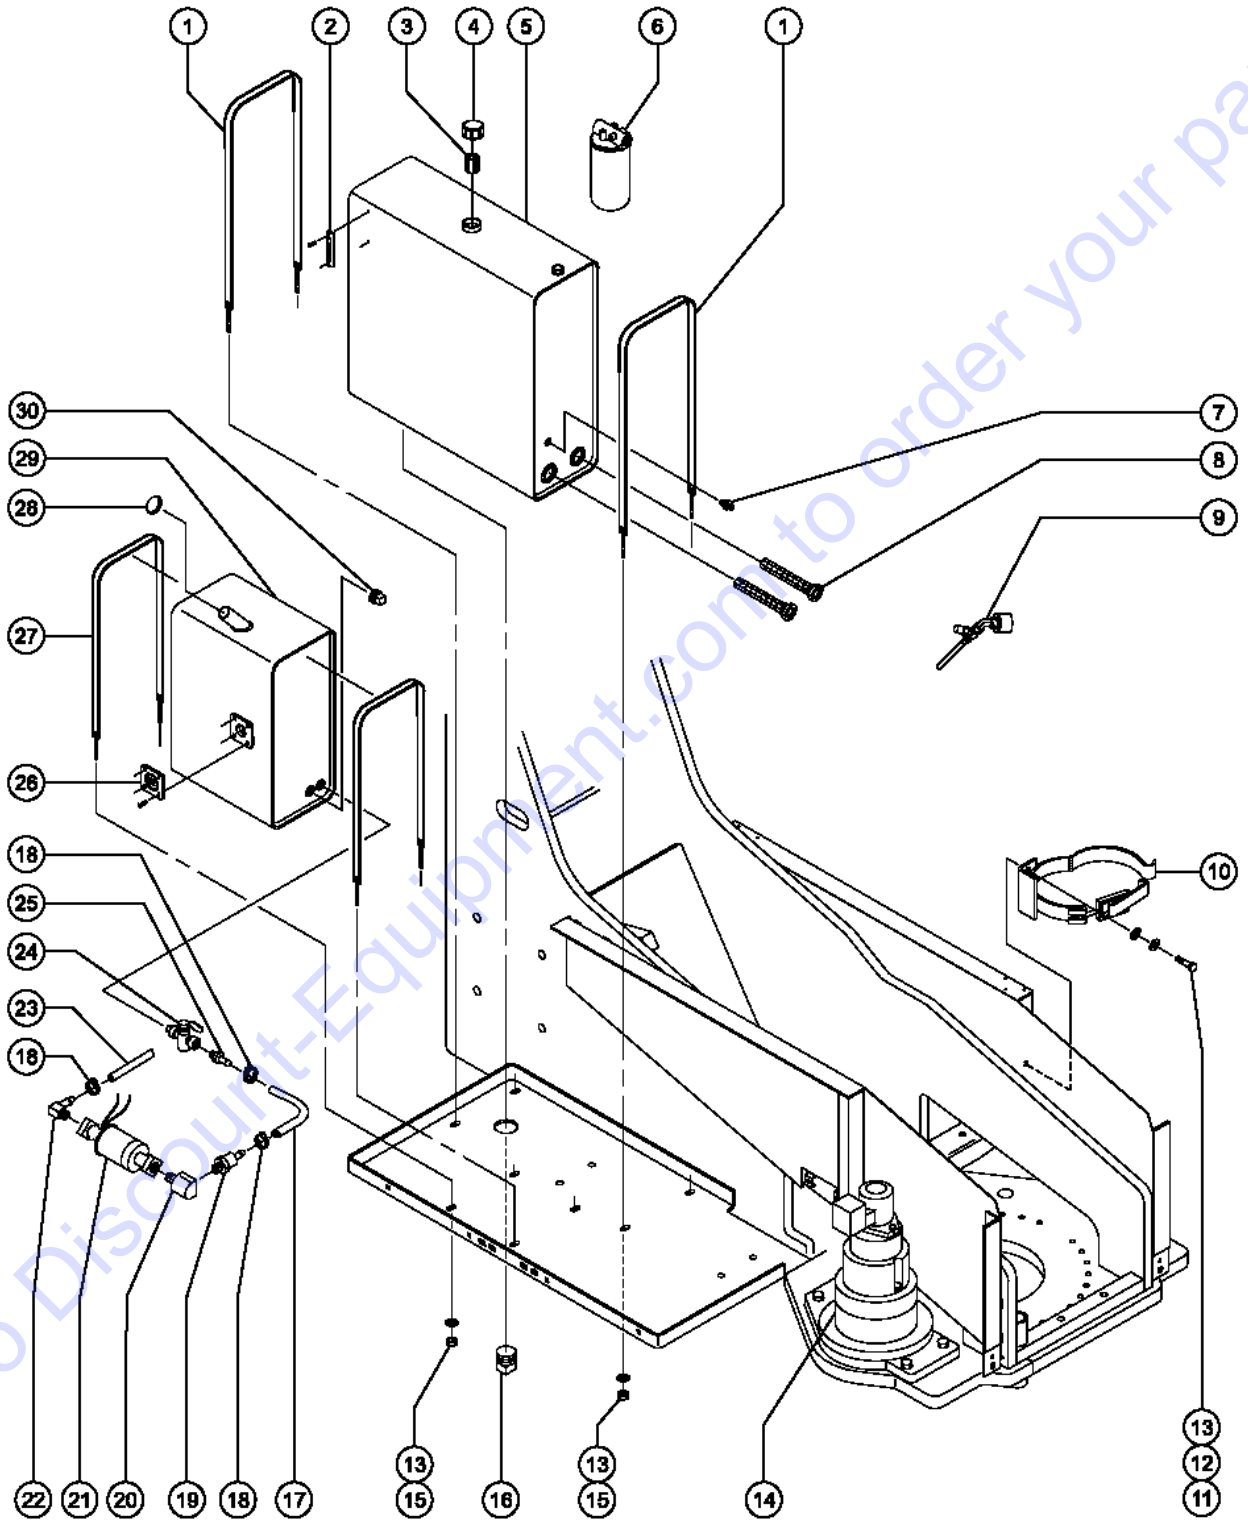

501.1 Hydraulic and Fuel Tanks - Gasoline/LPG Models (with metal fuel tank)

501.1 Hydraulic and Fuel Tanks - Gasoline/LPG Models (with metal fuel tank)

Item	Part No.	Description	Qty.
1	31524GT	STRAP ASSY,TANK, 66 INCH	2
2	21141GT	GAUGE-SIGHT,LHA-LGTB***	1
3	31506GT	STRAINER,FILLER NECK	1
4	53527GT	CAP,FILLER BREATHER,3 MICRON**	1
5	53353GT	TANK,HYDRAULIC,45 GALLON*** includes Index No's. 2, 8 and 16	1
6	48470GT	FILTER ASSEMBLY W/IND L,PAPER	1
6-	46014GT	FILTER,ELEMENT,BETA(6)=200	1
7	48922GT	CONN,520102-6-6	1
8	45161GT	STRAINER ASSEMBLY,1.5" NPT	2
9	25967GT	HOSE ASSEMBLY,LP GAS-86" LNG** Gasline/LPG models	1
10	53120-SGT	LP.TANK BRACKET TALL WLDMNT Gasoline/LPG models	1
11	6175GT	SCREW,HHC,3/8-16 X 1	2
12	6021GT	WASHER,LOCK,.375	2
13	5397GT	WASHER,FLAT,USS,5/16",Y	10
14		Ref. Turntable Rotator	10
		refer to section 507.1	
15	4828GT	NUT,NYLOCK,3/8-16	8
16	31507GT	PLUG,SQUARE HEAD,3/4 MPT	1
17	27089GT	HOSE,5/16 FUEL,SAE 30R7	7
18	21465GT	CLAMP,HOSE,.25" - .63" X .3125	3
19	28662GT	FILTER,FUEL,LRG-423,SCREW-IN	1
20	22585GT	ELBOW,130239-2-2	1
21	46164GT	FUEL PUMP KIT,FORD LRG 423***	1
21-	46164GT	FUEL PUMP KIT,FORD LRG 423*** includes Index No.s 19, 20 and 22	1
22	38922GT	ELBOW,90DEG.1/8MPT-5/16 BARB	1
23	27089GT	HOSE,5/16 FUEL,SAE 30R7	75
24	19487GT	VALVE, FUEL LOCK	1
25	27586GT	HOSE END,MALE,.313 X .25 MPT	1
26	30584GT	GAUGE,FUEL,SIDE MOUNT	1