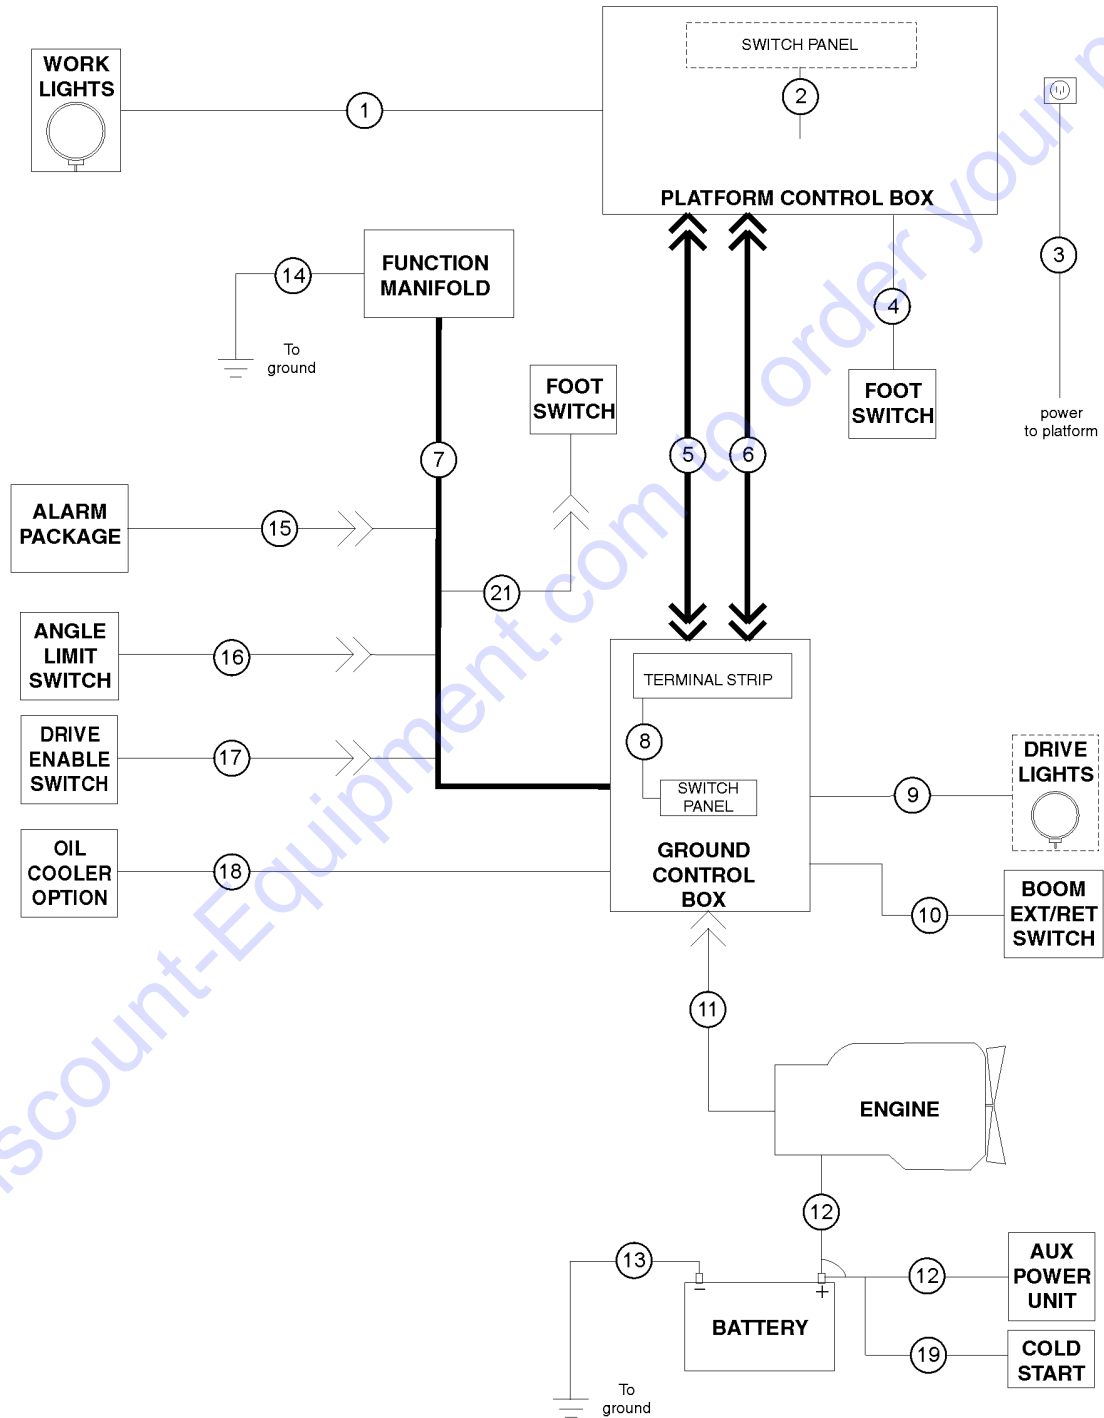

514.2 Wire Harness Diagram (from SN 7838), S-65

Item	Part No.	Description	Qty.
1	73480GT	HARNESS,WORKLIGHT ACC .....	1
2	81111GT	HARN,PBOX WIRING, SWITCHPANEL .....	1
3	73698GT	HARN,12V TO PLAT JIB .....	1
		S-65	
4		REF: Foot Switch Assembly .....	1
		(refer to 701.1)	
5	73700GT	HARN,19/18 CTRL,CABLE 1,JIB .....	1
		S-65; Green and brown connectors	
6	73702GT	HARN,19/18 CTRL,CABLE 2,JIB .....	1
		S-65; Grey and black connectors	
7	73706GT	HARN,GBOX FUNCTION MANIFOLD .....	1
8		Part is no longer available .....	1
9	73817GT	HARNESS,DRIVE LIGHT OPT .....	1
10	73709GT	HARN,LS,BOOM EXT/RET .....	1
11	73703GT	HARN,FORD ENGINE,EFI*** .....	1
		Ford Engine	
11A		HARN,DEUTZ ENGINE*** .....	
		Deutz Engine (Contact Discount-equipment)	
11A-	73704GT	HARN,DEUTZ ENGINE*** .....	
		Deutz Engine	
11B-	73705GT	HARN,PERKINS ENGINE .....	
		Perkins Engine	
12	88801GT	BATTERY CABLE,POSITIVE,RED .....	2
13	88802GT	BATTERY CABLE,NEGATIVE,BLACK .....	1
14	81126GT	HARN,GND,FUNCTION MANIFOLD .....	1
15	73479GT	HARNESS,ALARM PKG OPTION .....	1
16	73708GT	HARN,LS, BOOM ANGLE .....	1
17	73707GT	HARN,LS,DRIVE ENABLE .....	1
18	73785GT	HYD OIL COOLER RELAY HARNESS .....	1
19	73787GT	CABLE,COLD START OPTION .....	1
19-	81123GT	HARNESS,COLD START OPT,DUETZ .....	1