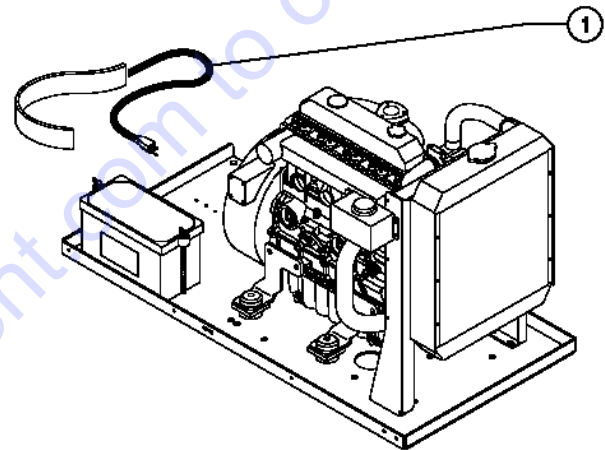

Perkins Diesel Engine