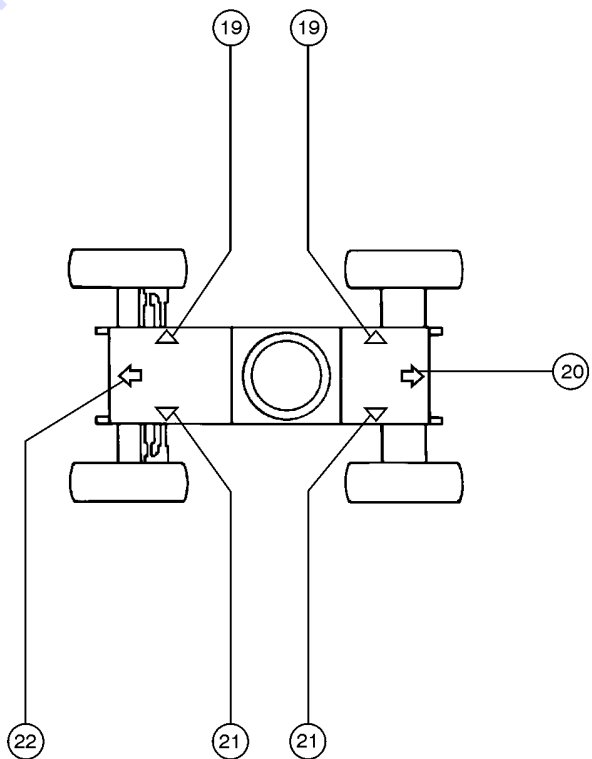

102.2 Decals and Paint - View 2, S-65

■ Shading indicates that the decal is hidden from view.

Item	Part No.	Description	Qty.
14-	44986GT	DECAL, INSTR, SIDE FRC/WIND, AUS CE models	1
15	52966GT	DECAL, COSMETIC, 4 X 2	1
15-	52967GT	DECAL, COSMETIC, 4 X 4	1
16	28235GT	DECAL, POWER TO PLATFORM 115V	1
16-	28174GT	DECAL, POWER TO PLATFORM 230V	1
17	62079GT	DECAL, COSMETIC, S65	2
18	27564GT	DECAL, DANGER, ELEC. HAZ. STAY CLR	1
19	27207GT	DECAL, TRIANGLE, YELLOW	2
20	27205GT	DECAL, ARROW YELLOW LRG 9"	1
21	27206GT	DECAL, TRIANGLE, BLUE	2
22	27204GT	DECAL, ARROW BLUE	1

Go to Discount-Equipment.com to order your parts