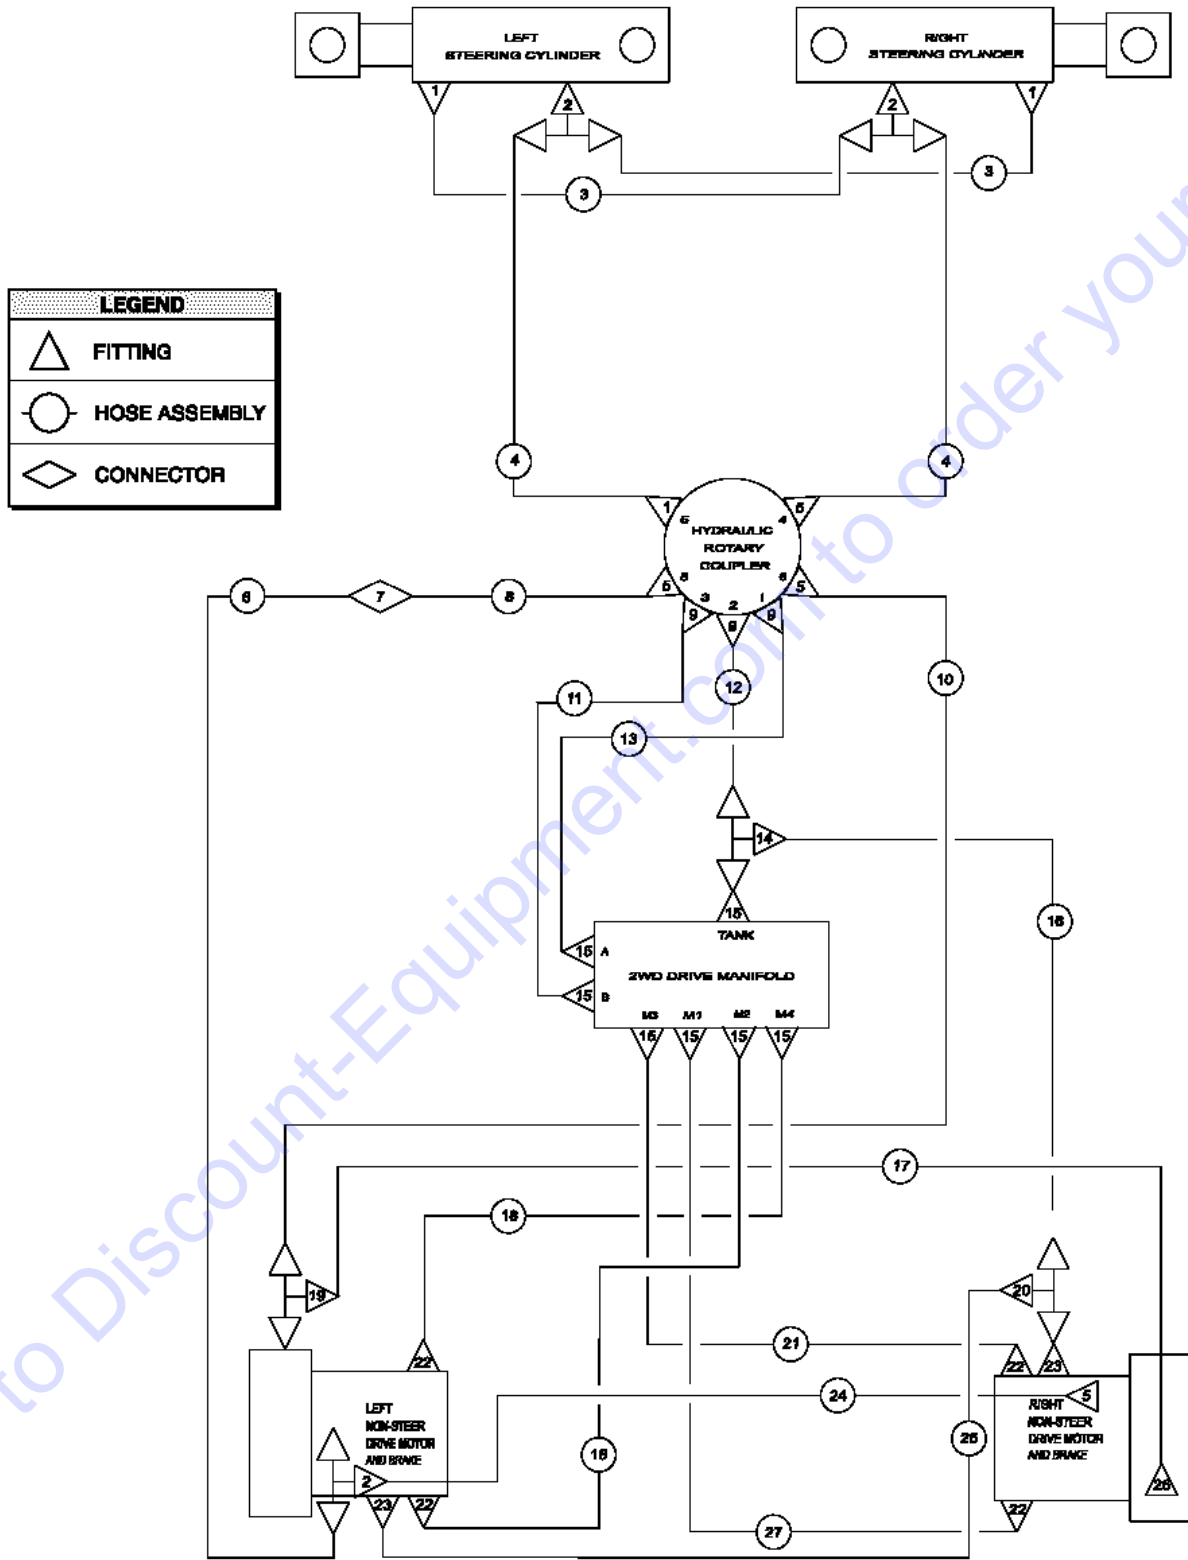

207.1 2WD Hydraulic Hoses and Fittings - Drive and Steer Systems

Item	Part No.	Description	Qty.
	49613GT	PLUG AND CAP KIT-SERVICE,ORFS*	
	49612GT	O-RING KIT (ORFS FITTINGS)	
1	48916GT	CONN, 520120-6	3
2	48918GT	TEE,RUN,520428-6	3
3	49105-2750GT	HOSE ASSEMBLY-3/8" 100R2	2
4	49104-6400GT	HOSE ASSEMBLY-3/8" 100R2	2
5	48915GT	ELBOW,90D,520220-6	4
6	49130-5700GT	HOSE ASSEMBLY-3/8"	1
7	48881GT	UNION,520101-6,ORFS	1
8	49132-2800GT	HOSE ASSEMBLY-3/8"	1
9	48963GT	FITTING,ELBOW,45D,520320-12***	3
10	49120-8500GT	HOSE ASSEMBLY-1/4"	1
11	49156-3500GT	HOSE ASSY,3/4,90 FEM,STR FEM	1
12	49151-2400GT	HOSE ASSY,3/4,STR FEM,STR FEM	1
13	49154-3700GT	HOSE ASSEMBLY-3/4" 100R12	1
14	48964GT	FITTING,TEE,RUN,SWIVEL52043212	1
15	48960GT	FITTING,CONN,520120-12***	6
16	49140-5600GT	HOSE ASSEMBLY-1/2"	1
17	49119-6400GT	HOSE ASSY,1/4,STR FEM,STR FEM	1
18	49157-4900GT	HOSE ASSEMBLY-3/4" 100R12	2
19	48906GT	TEE,RUN,520428-4	1
20	48938GT	FITTING,TEE,RUN,SWIVEL520432-8	1
21	49157-4050GT	HOSE ASSEMBLY-3/4" 100R12	1
22	48976GT	ELBOW,90D,520220-12-16	4
23	48947GT	ELBOW,90D,520220-8-12	2
24	49143-5200GT	HOSE ASSY,1/2,90 FEM,STR FEM	1
25	49130-5400GT	HOSE ASSY,3/8,STR FEM,STR FEM	1
26	48904GT	ELBOW, 90D, 520220-4	1

207.1 2WD Hydraulic Hoses and Fittings - Drive and Steer Systems