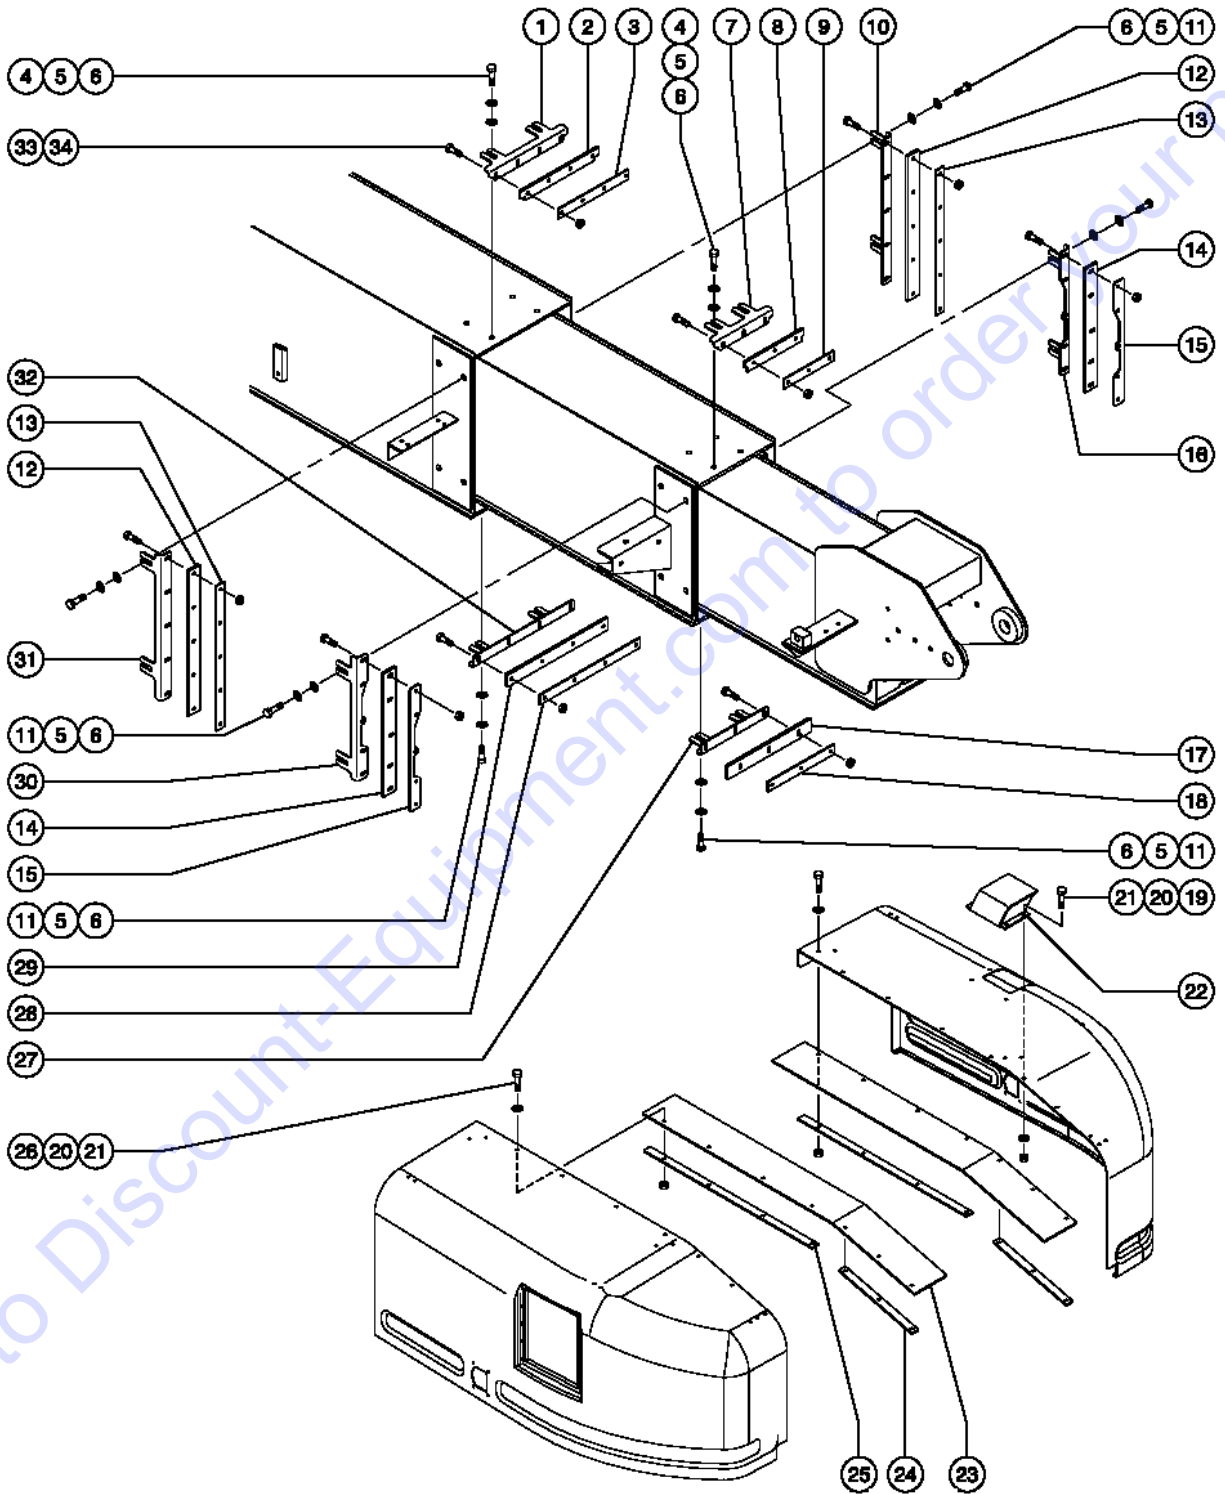

809.1 Hostile Environment Package, Boom and Turntable Covers

809.1 Hostile Environment Package, Boom and Turntable Covers

Item	Part No.	Description	Qty.
1	63179PGT	WIPER BRACKET, PNTD	1
2	63171GT	WIPER	1
3	63172PGT	BACKING PLATE, PNTD	1
4	6019GT	SCREW,HHC,3/8-16 X 1.25 GRD 5	4
5	6021GT	WASHER,LOCK,375	16
6	5397GT	WASHER,FLAT,USS,5/16",Y	16
7	63135PGT	WIPER BRACKET, PNTD	1
8	63174GT	WIPER	1
9	63168PGT	BACKING PLATE, PAINTED	1
10	63143PGT	WIPER BRACKET, PNTD	1
11	8516GT	SCREW, HCC, 3/8-16 X 1.50	12
12	63144GT	WIPER	2
13	63170PGT	BACKING PLATE, PNTD	2
14	63138GT	WIPER	2
15	63167PGT	BACKING PLATE, PNTD	2
16	63176PGT	WIPER BRACKET, PNTD	1
17	63136GT	WIPER	1
18	63175PGT	BACKING PLATE, PNTD	1
19	6145GT	SCREW,HHC,1/4-20 X 1.5	4
20	6638GT	WASHER,FLAT,USS,1/4"Y	4
21	6091GT	NUT,NYLOCK,1/4-20	4
22	34359-SGT	EXHAUST HOOD WELDMENT	1
23	34381GT	FLAP,SWING CHASSIS COVER	2
24	34389PGT	BAR,FLAP REINFORCING 23" BLUE	2
25	34388PGT	BAR,FLAP REINFORCING 37.5 BLUE	2
26	6888GT	SCREW,HHC,1/4-20 X 1	14
27	63177PGT	WIPER BRACKET, PNTD	1
28	63182PGT	BACKING PLATE, PNTD	1