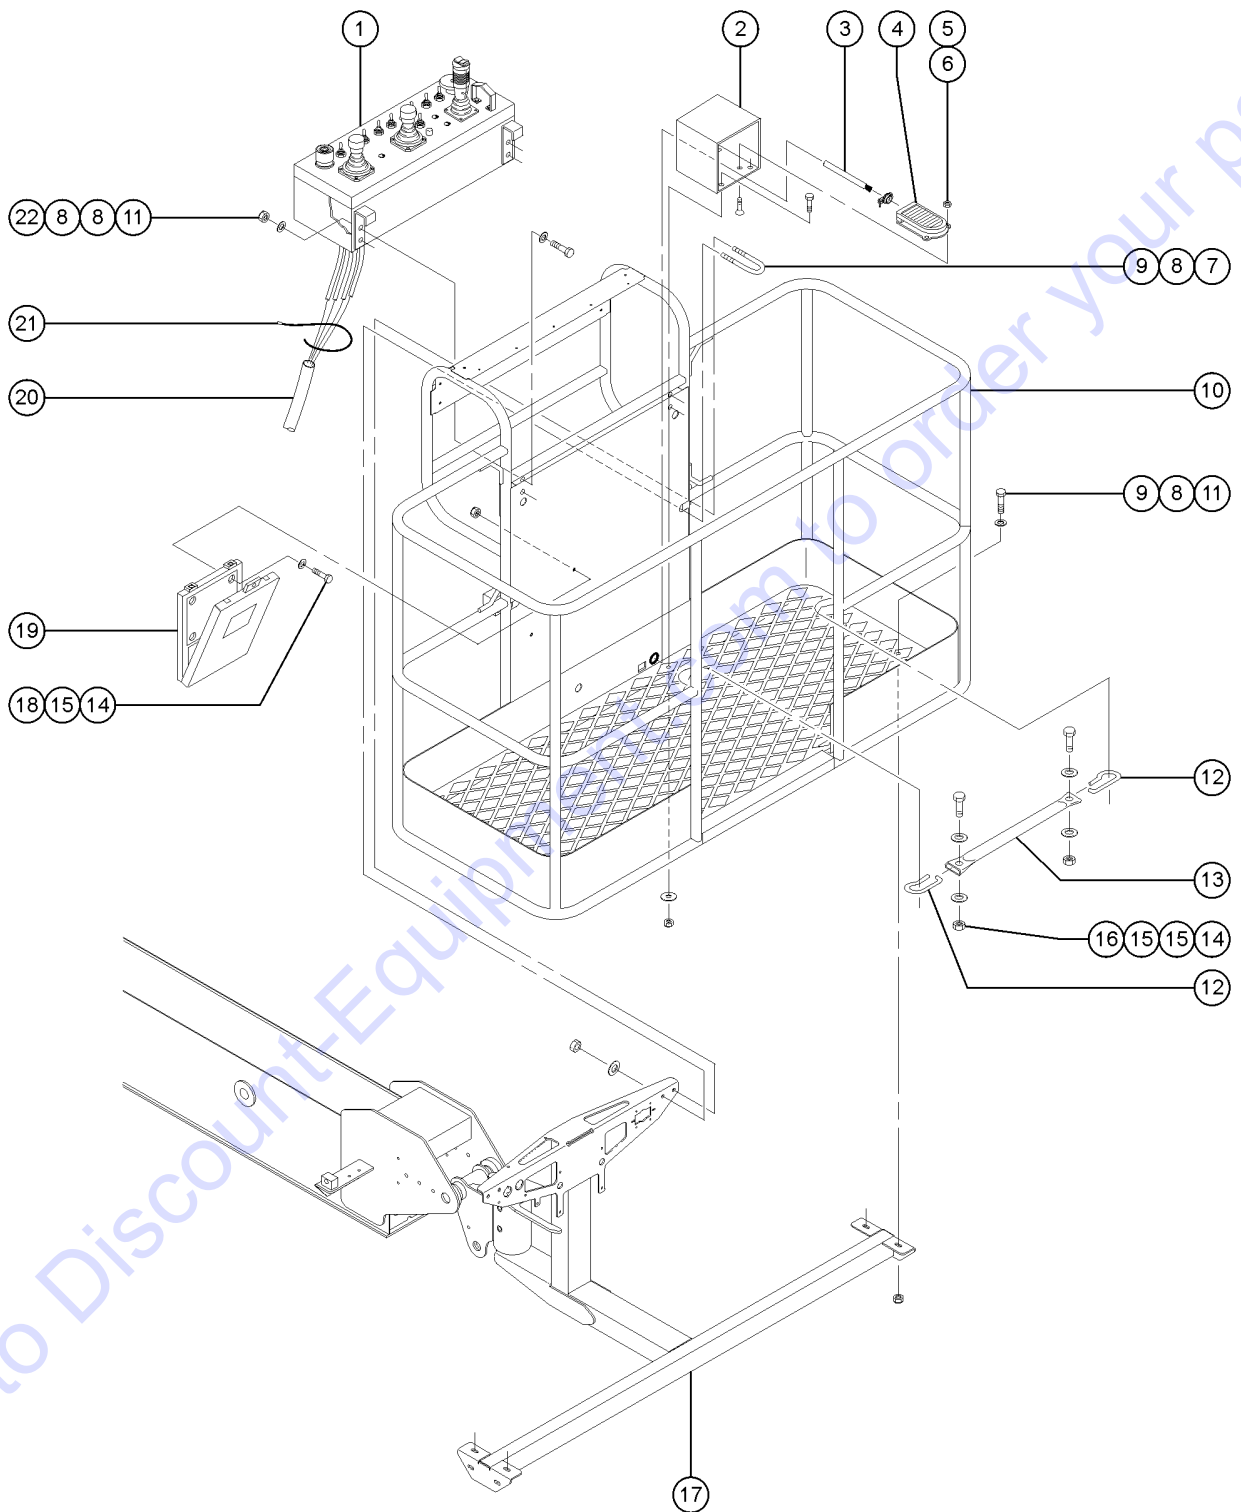

701.2 Platform Installation, S-65

Go to Discount-Equipment.com to order your parts

Item	Part No.	Description	Qty.
1		Ref. Platform Controls refer to sections 702.1 or 703.1	
2	32710GT	GUARD,FOOTSWITCH,W/DECAL STEEL	1
3	43960GT	WIRE CABLE,16/4 CON.TPE JKT	12 8.4
4	73233GT	ASSEMBLY,FOOT SWITCH*** includes mounting fasteners	1
4-	13482GT	FOOT SWITCH*** for PN 73233	
4-	20262GT	MICROSWITCH,13482 FOOTSWITCH for PN 73233	1
5	6178GT	NUT,NYLOCK,10-32	2
6	17626GT	SCREW,FHM,10-32 X .75	2
7	6550GT	U-BOLT,3/8 X 1 YZ	2
8	5397GT	WASHER,FLAT,USS,5/16",Y	16
9	4828GT	NUT,NYLOCK,3/8-16	8
10	1272303GT	ASSY,6FT PLAT DUAL LG,BLANK W/SIDE SWING GATE Complete 6' platform assembly (North America, Australia markets). Order decals separately. Refer to Section 100. Includes Index No's. 12 through 16	1
10	1278858GT	6' PLATFORM W/SIDE SWING GATE KIT CE Complete 6' platform assembly (CE market). Order decals separately. Refer to Section 100.	
10A-	52081GT	PLAT.ASSY,EURO,6 FT,S40/60/80 includes Index No's. 12 through 16	1
10A-	40170GT	TOEBOARD (PLAT. ENTRY ALUMN)	1
10A-	54817P-SGT	TOEBOARD,PLTFM ENTRY EUR,PNTD*	1
10B-	1272304GT	ASSY,8FT PLAT TRI LG,BLANK W/SIDE SWING GATE	
10B-	52083GT	PLAT.ASSY,EURO,8 FT,S40/60 includes Index No's. 12 through 16	1
10B-	40170GT	TOEBOARD (PLAT. ENTRY ALUMN)	1
10B-	54817P-SGT	TOEBOARD,PLTFM ENTRY EUR,PNTD*	1
11	6019GT	SCREW,HHC,3/8-16 X 1.25 GRD 5	12
12	12443GT	MIDRAIL GUIDE (HOOK)	2
13	102992GT	SLIDING MIDRAIL KIT,PTD includes Index No's. 12, 14, 15 and 16	1
13-	53819GT	TUBE,SLIDING MIDRAIL,20.69 IN	1
13-	20973GT	WIRE LOOM,3/8 POLY SLIT	1
13-	21121GT	CABLE TIE, 4" BLK, HEAT RESISTANT	1
14	6091GT	NUT,NYLOCK,1/4-20	10
15	6638GT	WASHER,FLAT,USS,1/4"Y	14