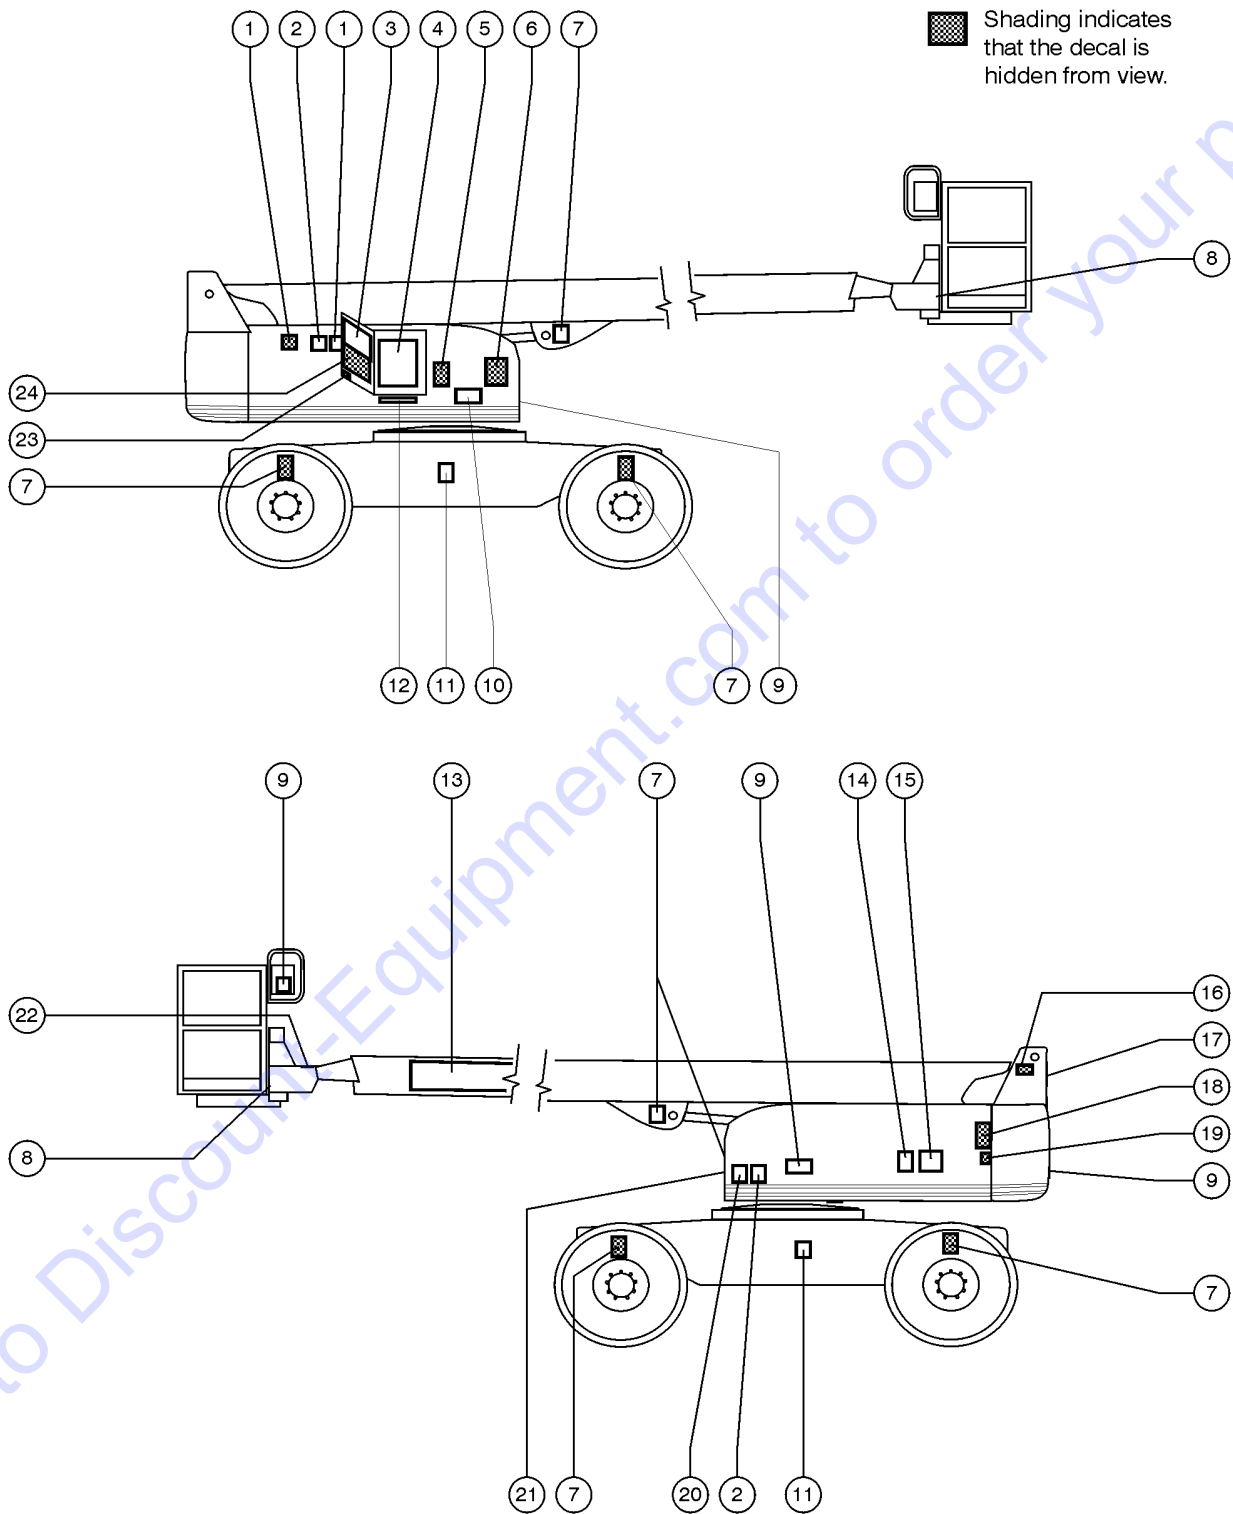

101.2 Decals and Paint - View 1, S-65

Item	Part No.	Description	Qty.
A-	1279574GT	DECAL KIT, PLAT, S40/60/80, WORD ..... for SN 2575 to 9153	
	52056GT	DECAL KIT, INSTR, S60/65 GAS*** Gasoline/LPG Models; kit does not include Index No's. 4, 6, 9, 13, 17, 18, 19, 21 and 23	
	46200GT	DECAL KIT, INSTRUCT, S60/65 DSL Diesel Models; kit does not include Index No's. 4, 6, 9, 13, 17, 18, 20, 21 and 23	
	32150GT	PAINT, WET, GENIE BLUE (1 GL)**	
	1484GT	PAINT, AEROSOL, BRIGHT BLUE***	
	32151GT	PAINT, WET, GENIE GRAY (1 GL)**	
	1268GT	PAINT, AEROSOL, GENIE GRAY***	
1	28158GT	DECAL, LABEL, UNLEADED GAS ONLY	2
1-	28159GT	DECAL, DIESEL	2
2	28171GT	DECAL, DANGER, NO SMOKING ***	2
3	43647GT	DECAL, NOTICE, OPER INST. IC***	1
4	49926GT	DECAL, GND CONT PNL, S45/60/80** to SN 6829	1
4-	72160GT	DECAL, GND CONT PNL, S45/S60/80 from SN 6830	1
5	25994GT	DECAL, NOTICE, SHUTOFF VALVES	1
6	77046GT	SERIAL # LABEL, MYLAR 4X8***	1
7	28161GT	DECAL, WARN, CRUSH HAZARD HAND	7
8	28177GT	DECAL, WARN, CRUSH HAZARD PLAT	2
9	28235GT	DECAL, POWER TO PLATFORM 115V	1
9-	28174GT	DECAL, POWER TO PLATFORM 230V	1
10	27564GT	DECAL, DANGER, ELEC. HAZ. STAY CLR	3
11	33973GT	DECAL, NOTICE, TIRE PRESSURE	2
12	43663GT	DECAL, NOTICE, FUNCTION ENABLE*	1
13	62078GT	DECAL, COSMETIC, GENIE S65	1
14	28164GT	DECAL, NOTICE, HAZARDOUS MAT'LS*	1
15	28175GT	DECAL, WARNING-COMPART ACCESS	1
16	31060GT	DECAL, DANGER DO NOT ALTER SWTC	1
17	62079GT	DECAL, COSMETIC, S65	1
18	49741GT	DECAL, NOTICE, FORD EFI ENG SPEC	1