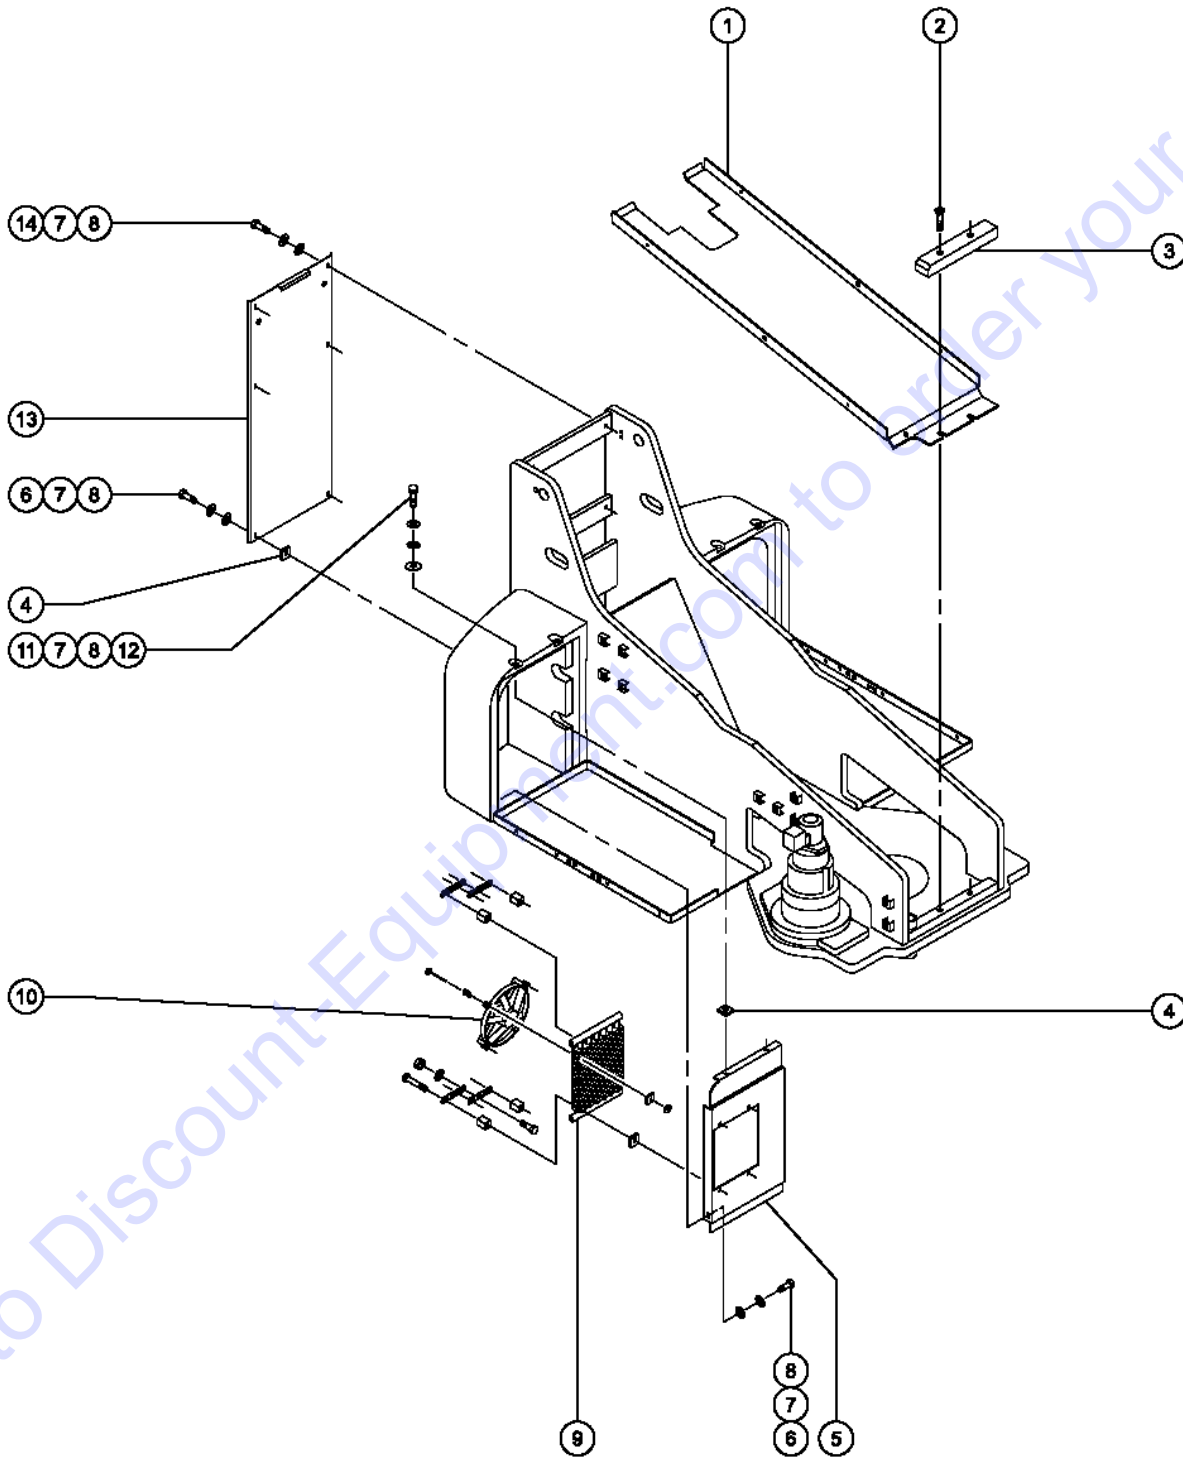

512.2 Turntable Covers and Oil Cooler Option - View 3, S-65

512.2 Turntable Covers and Oil Cooler Option - View 3, S-65

Item	Part No.	Description	Qty.
	34980-SGT	OIL COOLER KIT,S60,S80 PARKER ..... includes Index No's. 4 through 10	
	46990GT	OIL COOLER(SYNFLEX)S40,60,80 ..... includes Index No's. 4 through 10	
1	44286PGT	PLATE, SWING COVER S60/S80	1
2	35714GT	SCREW,FHS,3/8-16 X 2.25	2
3	41549GT	PAD,BOOM REST	2
4	29868GT	SPRING CLIP,3/8-16,.05-.20X.73,ZAG	4
5	49611-SGT	BAFFLE,TANK SIDE,PAINTED	1
6	6175GT	SCREW,HHC,3/8-16 X 1	4
7	6021GT	WASHER,LOCK,.375	10
8	5397GT	WASHER,FLAT,USS,5/16",Y	10
9	22349GT	COOLER-HYDRAULIC OIL ..... includes mounting hardware	1
9-	71259GT	OIL COOLER W/FAN, 12VDC	1
9	75855GT	THERMOSTAT -OIL COOLER (71259)	1
9-	49147-6910-S	HOSE ASSEMBLY,3/4"	1
9-	49152-2669-S	HOSE ASSEMBLY,3/4"	1
10	63118GT	FAN,OIL COOLER***	1
10-	75854GT	FAN - VENTED	1
11	6708GT	SCREW,HHC,3/8-16 X 2.25	2
12	6095GT	WASHER,FLAT,USS,1/2",Y	2
13	52089GT	COVER-TURNTABLE W/DECALS S65	1
14	8255GT	SCREW,HHC,3/8-16 X .75	4