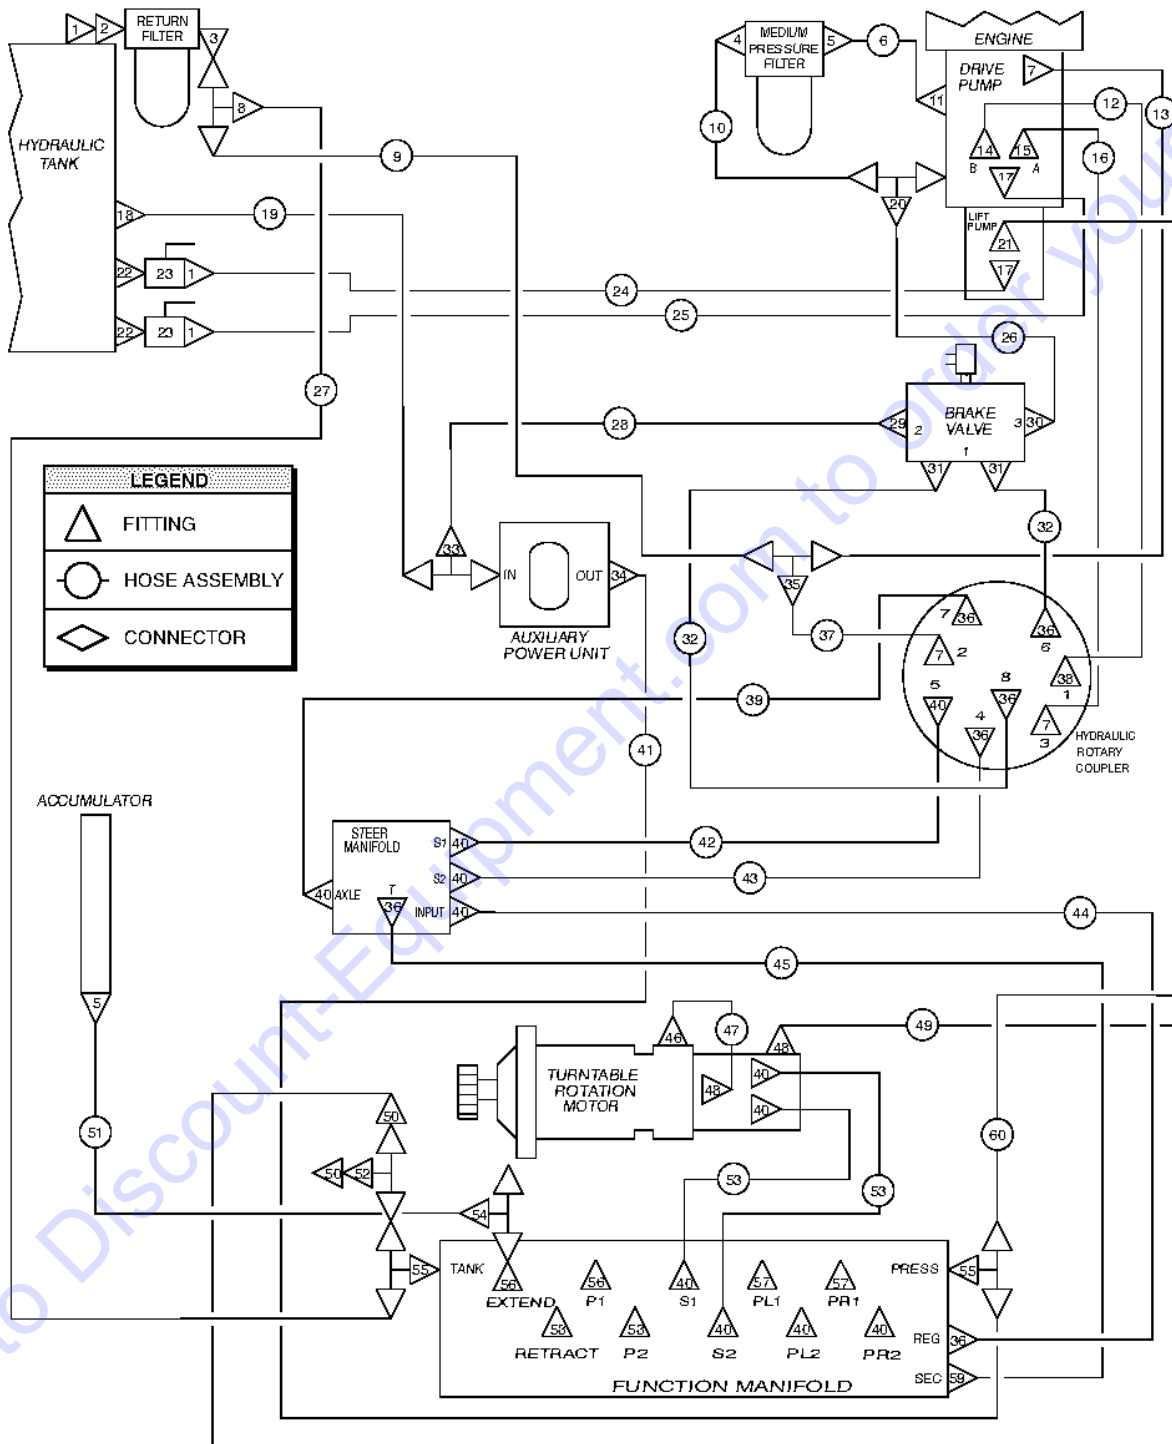

513.1 Hydraulic Hoses and Fittings

513.1 Hydraulic Hoses and Fittings

Item	Part No.	Description	Qty.
27	218665GT	HOSE ASSEMBLY	1
28	49131-5200GT	HOSE ASSEMBLY-3/8"	1
29	48911GT	ELBOW,90D,520220-4-6***	1
30	48928GT	ELBOW,45D,520320-6-4	1
31	48927GT	CONN,520120-6-4	2
32	49130-2800GT	HOSE ASSEMBLY	2
33	48935GT	TEE,RUN,520428-8	1
34	48942GT	ELBOW,90D,520220-8-6	1
35	48969GT	TEE,BULKHEAD,RUN,520958-12	1
36	48915GT	ELBOW,90D,520220-6	6
37	49150-1905GT	HOSE ASSY,3/4,90 FEM,STR FEM	1
38	48959GT	FITTING,ELBOW,90D,520220-12	1
39	49128-4009GT	HOSE ASSY,3/8"90 FEM,STR FEM	1
40	48916GT	CONN, 520120-6	11
41	49108-2329GT	HOSE ASSY,1/2,90 FEM,STR FEM**	1
42	49128-2684GT	HOSE ASSEMBLY,3/8"	1
43	49126-2558GT	HOSE ASSY,3/8,45 FEM,STR FEM	1
44	49128-2300GT	HOSE ASSY,3/8 90 DEG	1
45	49128-2834GT	HOSE ASSEMBLY,3/8"	1
46	48904GT	ELBOW, 90D, 520220-4	1
47	49117-1600GT	HOSE ASSY,1/4,90 FEM,STR FEM	1
48	48905GT	CONN,520120-4***	2
49	49119-1600GT	HOSE ASSY,1/4,STR FEM,STR FEM	1
50	48956GT	REDUCER,520123-10-4	2
51	49110-1600GT	HOSE ASSEMBLY-1/2" 100R2	1
52	48955GT	TEE,RUN,SWIVEL,520432-10	1
53	49128-1850GT	HOSE ASSEMBLY-3/8"	2
54	48938GT	FITTING,TEE,RUN,SWIVEL520432-8	1