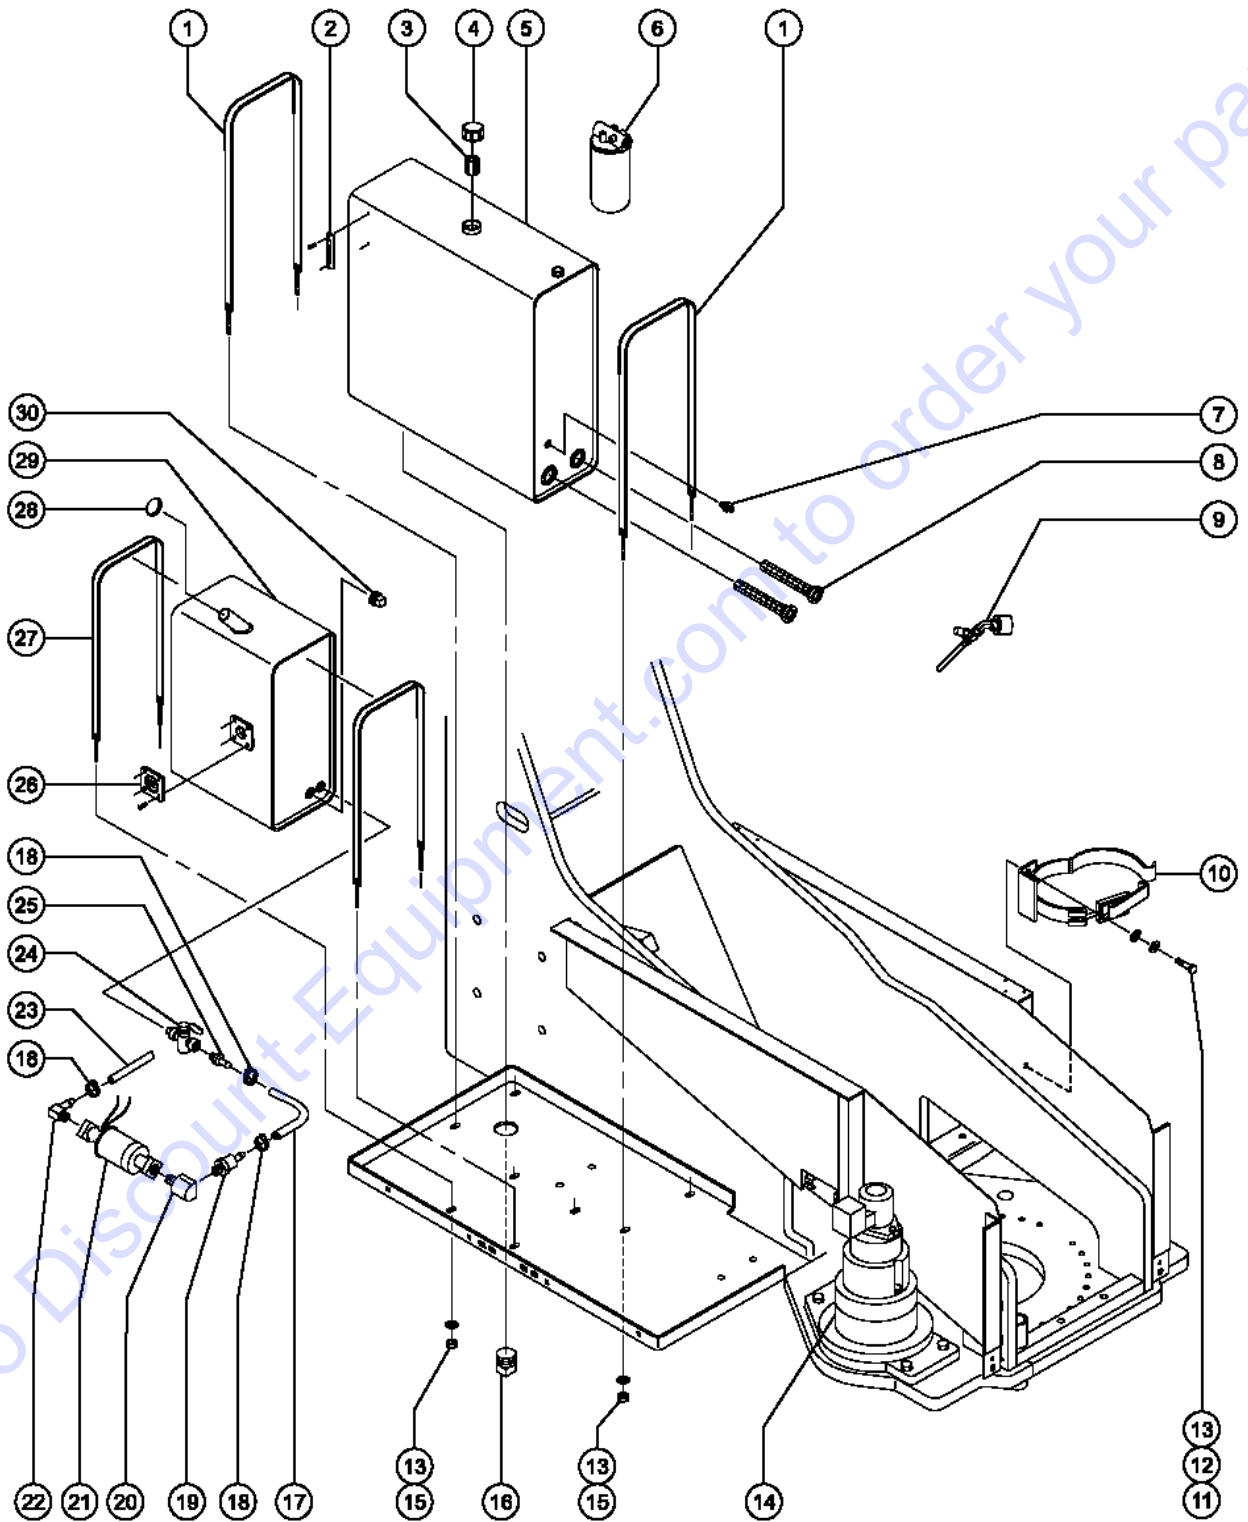

501.1 Hydraulic and Fuel Tanks - Gasoline/LPG Models (with metal fuel tank)

Item	Part No.	Description	Qty.
1	31524GT	STRAP ASSY,TANK, 66 INCH	2
2	21141GT	GAUGE-SIGHT,LHA-LGTB***	1
3	31506GT	STRAINER,FILLER NECK	1
4	53527GT	CAP,FILLER BREATHER,3 MICRON**	1
5	53353GT	TANK,HYDRAULIC,45 GALLON*** includes Index No's. 2, 8 and 16	1
6	48470GT	FILTER ASSEMBLY W/IND L,PAPER	1
6-	46014GT	FILTER,ELEMENT,BETA(6)=200	1
7	48922GT	CONN,520102-6-6	1
8	45161GT	STRAINER ASSEMBLY,1.5" NPT	2
9	25967GT	HOSE ASSEMBLY,LP GAS-86" LNG** Gasline/LPG models	1
10	53120-SGT	LP.TANK BRACKET TALL WLDMNT Gasoline/LPG models	1
11	6175GT	SCREW,HHC,3/8-16 X 1	2
12	6021GT	WASHER,LOCK,.375	2
13	5397GT	WASHER,FLAT,USS,5/16",Y	10
14		Ref. Turntable Rotator	10
		refer to section 507.1	
15	4828GT	NUT,NYLOCK,3/8-16	8
16	31507GT	PLUG,SQUARE HEAD,3/4 MPT	1
17	27089GT	HOSE,5/16 FUEL,SAE 30R7	7
18	21465GT	CLAMP,HOSE,.25" - .63" X .3125	3
19	28662GT	FILTER,FUEL,LRG-423,SCREW-IN	1
20	22585GT	ELBOW,130239-2-2	1
21	46164GT	FUEL PUMP KIT,FORD LRG 423***	1
21-	46164GT	FUEL PUMP KIT,FORD LRG 423*** includes Index No.s 19, 20 and 22	1
22	38922GT	ELBOW,90DEG.1/8MPT-5/16 BARB	1
23	27089GT	HOSE,5/16 FUEL,SAE 30R7	75
24	19487GT	VALVE, FUEL LOCK	1
25	27586GT	HOSE END,MALE,.313 X .25 MPT	1
26	30584GT	GAUGE,FUEL,SIDE MOUNT	1

501.1 Hydraulic and Fuel Tanks - Gasoline/LPG Models (with metal fuel tank)