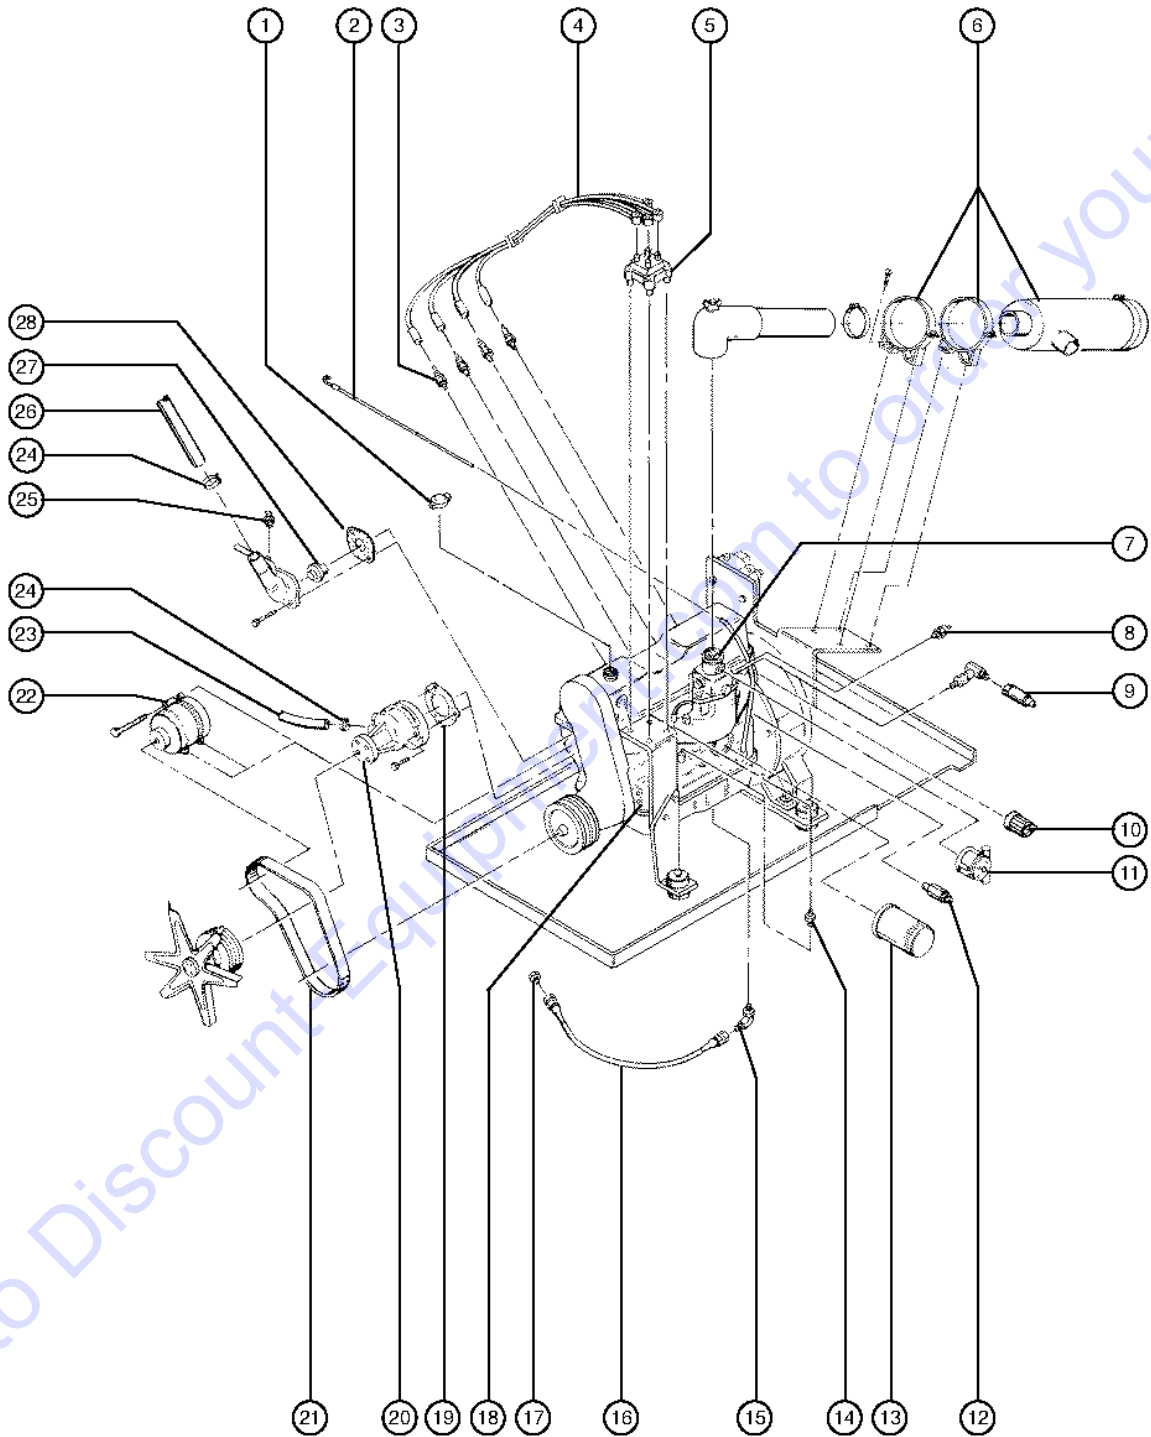

401.1 Ford LRG-423 Engine - View 1 (to SN 3089)

Go to Discount Equipment.com to order your parts

Item	Part No.	Description	Qty.
1	28658GT	CAP, OIL FILLER, FORD LSG423	1
2		DIPSTICK, FORD LRG 423 (33955) (component no longer available)	1
3	28647GT	SPARK PLUG,FORD	4
4	58928GT	WIRE SET (LRG 423) LG SET** (wire lengths 12 to 23 inches)	1
4A	52570GT	SPARK PLUG WIRE SET, LRG425EFI (wire length 23 to 31 inches)	
5	33970GT	COIL, ELECTRONIC IGN., FORD	1
6	27915GT	AIR CLEANER does NOT include mounting bands	1
6-	27916GT	FILTER,AIR,ELEMENT***	1
6-	65815GT	CLAMP, AIR CLEANER (27915)** clamp that holds the end cap on	1
6-	53952GT	BRKT,AIR CLEANER ORIENTATION**	1
7	33958GT	CARBURETOR,FORD-LRG 423,AUTO**	1
7-	28714GT	CARB REPAIR KIT, LSG/LRG-423	1
8	28651GT	SOLENOID, ANTI-DIESELING	1
9	33971GT	FILTER,FUEL,LSG-423, IN-LINE	1
10	30810GT	SENDING UNIT,OIL PRESSURE*** dual-terminal sender	1
11	29439GT	COIL, AUTOMATIC CHOKE, ...	1
12	34058GT	SENDING UNIT,TMP,FRD,GM,PRK704	1
13	28656GT	FILTER,OIL,FORD Genie genuine part	1
13-	1259054GT	FILTER, OIL, FORD Genie aftermarket part	
14	33957GT	VALVE,PCV-FORD LRG***	1
15	27210GT	ELBOW,90DEG.6 X 14	1
16	28020GT	HOSE ASSY,MOTOR OIL DRAIN	1
17	19141GT	PLUG,MALE,070109-6	1
18	33968GT	SENSOR, CRANK POSITION	1
19	33964GT	GASKET, WATER PUMP	1
20	33963GT	PUMP, WATER, WITH GASKET includes index number 19	1
21	33961GT	SERPENTINE BELT	1
22	33960GT	ALTERNATOR,LRG-423 RE-BUILT*	1