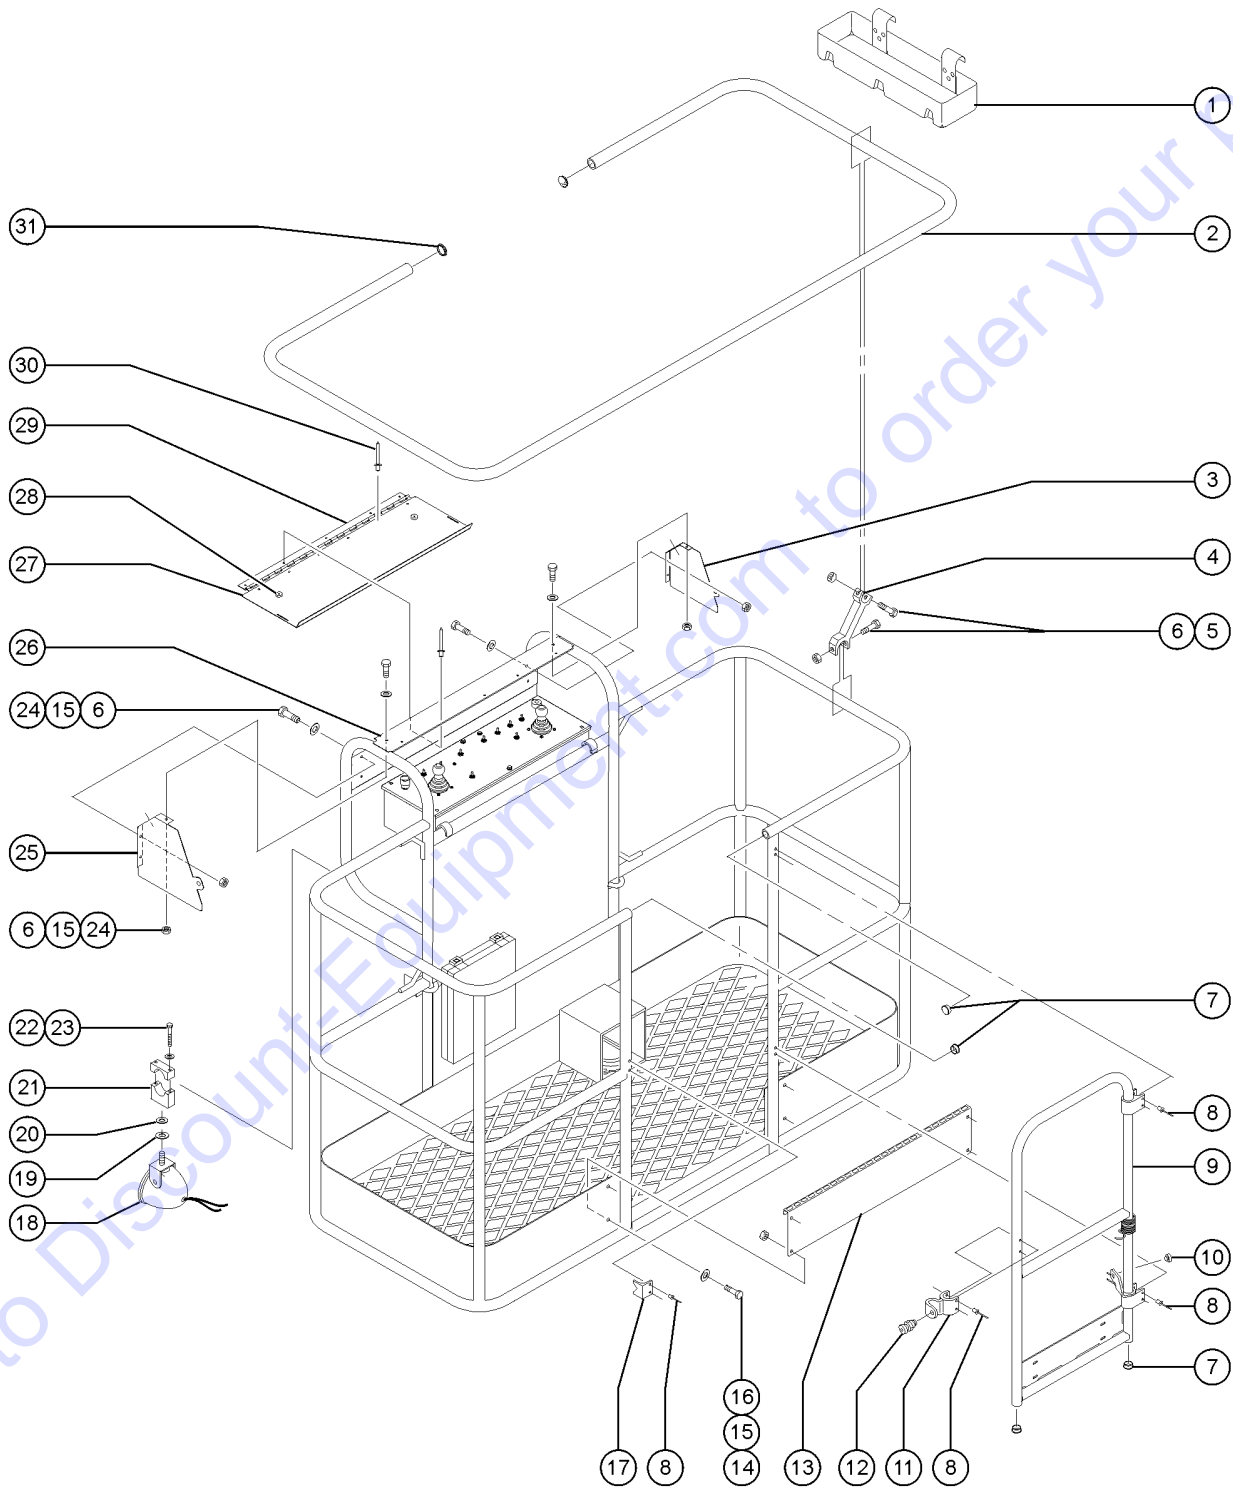

802.1 Platform Options

Go to DiscountEquipment.com to order your parts

802.1 Platform Options

Item	Part No.	Description	Qty.
19	6036GT	WASHER,LOCK,.625 PLTD	1
20	6035GT	WASHER,FLAT,USS,5/8",Y	1
21	35956GT	BRACKET,WORK LIGHT MOUNT 5/16"	2
22	6145GT	SCREW,HHC,1/4-20 X 1.5	4
23	6356GT	WASHER,LOCK,.25	4
24	6090GT	SCREW,HHC,1/4-20 X .75	2
25	119796GT	CONTROL BOX COVER,LEFT SIDE**	
26	119562PGT	GUARD,PLATFORM CNTRL PANEL PTD	
26-	119642GT	KIT,PLAT CONTROL PANEL GUARD** includes part 119562P, required for first time installation	
27	89915PGT	COVER,CONTROL BOX LID	
27-	119795GT	KIT,CONTROL BOX COVER includes part 89915P, index number 26 is required for first time installation	
28	43392GT	WLDMT,ENTRY SIDERAIL,LT	
29	111526GT	HINGE,PLAT CONTROL BOX COVER	
30	54486GT	RIVET,ALUM,ALUM,3/16BUTTONHEAD	
31	55753GT	BUMPER, PLASTIC, 1.25 O.D.	2

Go to Discount-Equipment.com to order your parts