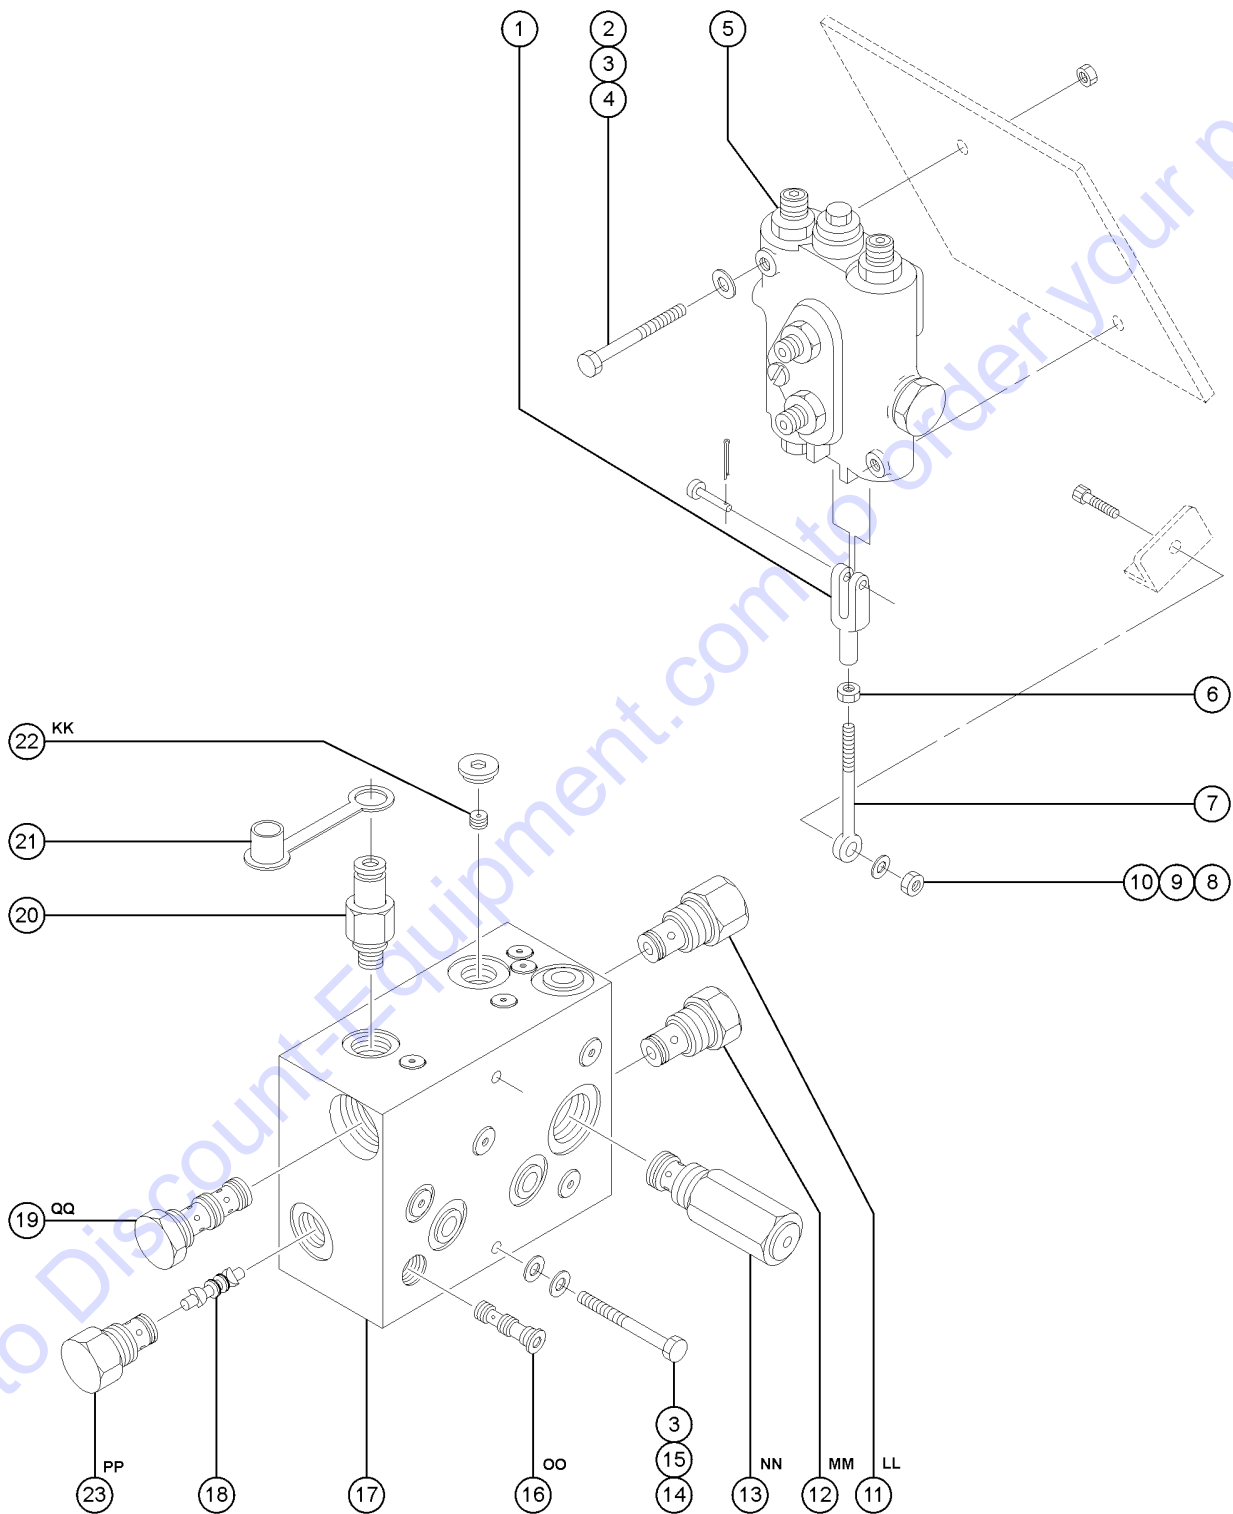

306.1 Oscillation Manifold and Control Valve

306.1 Oscillation Manifold and Control Valve

Item	Part No.	Description	Qty.
	49613GT	PLUG AND CAP KIT-SERVICE,ORFS*	
	49612GT	O-RING KIT (ORFS FITTINGS)	
1	21130GT	CLEVIS YOKE-1/4-28,PLTD W/PIN	1
		includes clevis pin and cotter pin	
2	6884GT	SCREW,HHC,1/4-20 X 2.5	2
3	6638GT	WASHER,FLAT,USS,1/4"Y	4
4	6091GT	NUT,NYLOCK,1/4-20	2
5	30558GT	VLV,MAN,3 POS/4 WAY,OPEN CTR	1
5-	32681GT	SEAL KIT,CONTROL VALVE	1
6	21496GT	NUT,HEX,1/4-28	1
7	34858GT	ROD END,1/4-28 OSC.LINKAGE	1
8	5365GT	NUT,NYLOCK,10-24	1
9	6146GT	WASHER,FLAT,MS,#10,Y	1
10	6584GT	SCREW,SHS,10-24 X .625	1
11	27532GT	VALVE,DIFFERENTIAL SENSING	1
		LL, Differential sensing circuit	
11-	110197GT	SEAL KIT, VALVE, #10	
12	32725GT	VALVE,CHECK (30797)	2
		MM, Oscillate check - left	
12-	110194GT	SEAL KIT, VALVE, #10	
13	37050GT	VALVE,UNLOADER,P.O.	1
		NN, Sequencing	
14	12343GT	SCREW,HHC,1/4-20 X 3	2
15	6356GT	WASHER,LOCK,.25	2
16	45483GT	VALVE,SHUTTLE***	1
		OO, Pilot	
17	30797GT	MANIFOLD,OSCILLATION	1
		includes Index No's. 11 through 13 and 16, 18, 19 and 22	
17-	25375GT	KIT, O-RING	1
18	32724GT	PISTON (30797)	1
19	32723GT	VALVE,SHUTTLE (30797)	1
		QQ, Unloading	
19-	110197GT	SEAL KIT, VALVE, #10	
20	48997GT	NIPPLE,DIAGNOSTIC,#4 PORT***	1
20-	20224GT	DIAGNOSTIC FEMALE Q-DSCNT	1