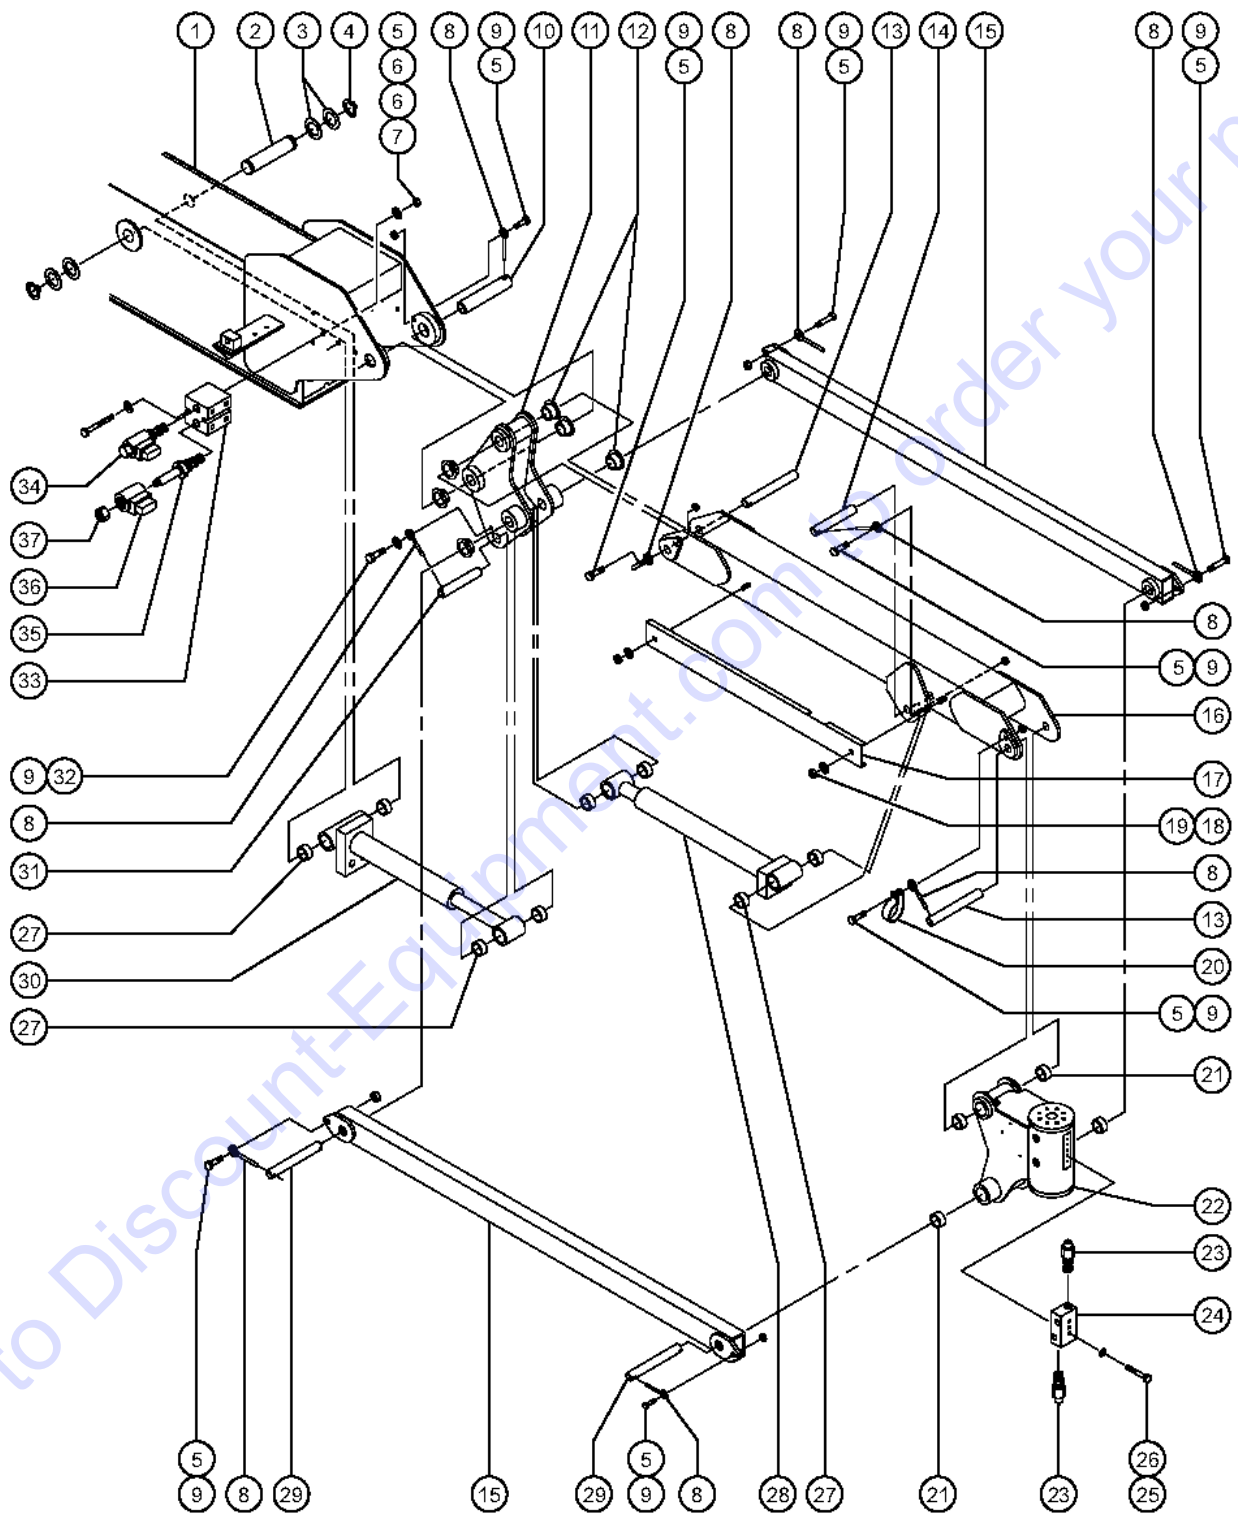

606.2 Jib Boom and Platform Rotator (from SN 7401)

Go to Discount-Equipment.com to order your parts

606.2 Jib Boom and Platform Rotator (from SN 7401)

Item	Part No.	Description	Qty.
1		Ref. Boom Assembly ..... refer to section 602.1	
2	T108079GT	PIN,1.25DIAX8.30LG,2RING	1
3	30255GT	WASHER,SHIM,1.27 X 2.13 X .062	4
4	30217GT	SNAP RING,EXTERNAL,1.25 DIA.**	2
5	4828GT	NUT,NYLOCK,3/8-16	6
6	54355GT	WASHER,FLAT,SAE,3/8",Y	2
7	21604GT	SCREW,HHC,3/8-16 X 3.25	2
8	825019GT	ROD END, .375X3.69, ZAG	9
9	8516GT	SCREW, HCC, 3/8-16 X 1.50	9
10	T108078GT	PIN,1.25DIAX9.50LG,1HOLE	1
11	89801GT	BELLCRANK ASSY W/BEARINGS ..... includes Index No. 12	1
12	35675GT	BEARING,FL,1.25IDX1.5ODX1.25L	6
13	T108076GT	PIN,1.25DIAX7.88LG,1HOLE	2
14	T108077GT	PIN,1.25DIAX7.00LG,1HOLE	1
15	61306-SGT	COMPR.LINK,MACHINED,GND CONTR*	2
16		SERVICE KIT, 5FT JIB ..... see section 609.1 for jib detail	1
17	54527-SGT	CABLE COVER,JIB***	1
18	6091GT	NUT,NYLOCK,1/4-20	2
19	6356GT	WASHER,LOCK,.25	6
20	32339GT	CLAMP,1.75,#28 X 3/8,RUB CUSH*	1
21	30370GT	BEARING,1.25IDX1.5ODX1.00L	4
22	94397GT	ROTATOR,PLAT JIB,160 DEG*** ..... includes Index No. 21	1
22-	122944GT	SEAL KIT,8K ROTATOR*** ..... for rotator 94397; check stamp on part prior to ordering	
22-	88516GT	SCREW,BLEEDER,M5X0.8 ..... for rotator 94397; check stamp on part prior to ordering	
22-	62417GT	SEAL KIT,PLAT ROTATE*** ..... for rotator 60505; check stamp on part prior to ordering	1
22-	106421GT	SEAL KIT,ARCTIC,ROTATOR 8.2K** ..... for rotator 60505; check stamp on part prior to ordering	
22-	75395GT	BEARING KIT,PLAT ROTATOR,SUPER	1
22-	13852GT	VALVE ASSY,BLEED*** ..... for rotator 60505; check stamp on part prior to ordering	1