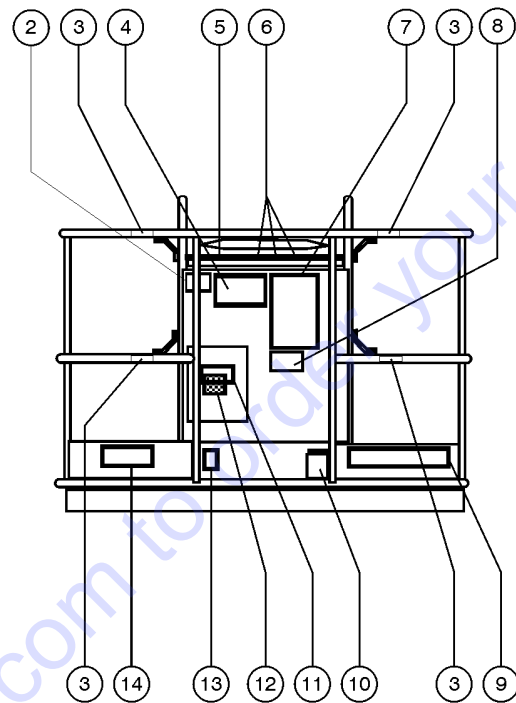

Item	Part No.	Description	Qty.
13	44981GT	DECAL,LABEL, AIR LINE 110 PSI	2
14	97887GT	DECAL,INSTR,MAX SIDE FRC,ANSI	1
		ANSI and CSA models	
14-	44986GT	DECAL,INSTR,SIDE FRC/WIND,AUS	1
		CE models	
15	52966GT	DECAL,COSMETIC,4 X 2	1
15-	52967GT	DECAL,COSMETIC,4 X 4	1
16	28235GT	DECAL,POWER TO PLATFORM 115V	1
16-	28174GT	DECAL,POWER TO PLATFORM 230V	1
17	62077GT	DECAL,COSMETIC,S60	2
18	27564GT	DECAL,DANGER,ELEC.HAZ.STAY CLR	1
19	27207GT	DECAL,TRIANGLE,YELLOW	2
20	27205GT	DECAL,ARROW YELLOW LRG 9"	1
21	27206GT	DECAL,TRIANGLE,BLUE	2
22	27204GT	DECAL,ARROW BLUE	1

Go to Discount-Equipment.com to order your parts

102.2 Decals and Paint - View 2, S-65

Shading indicates that the decal is hidden from view.