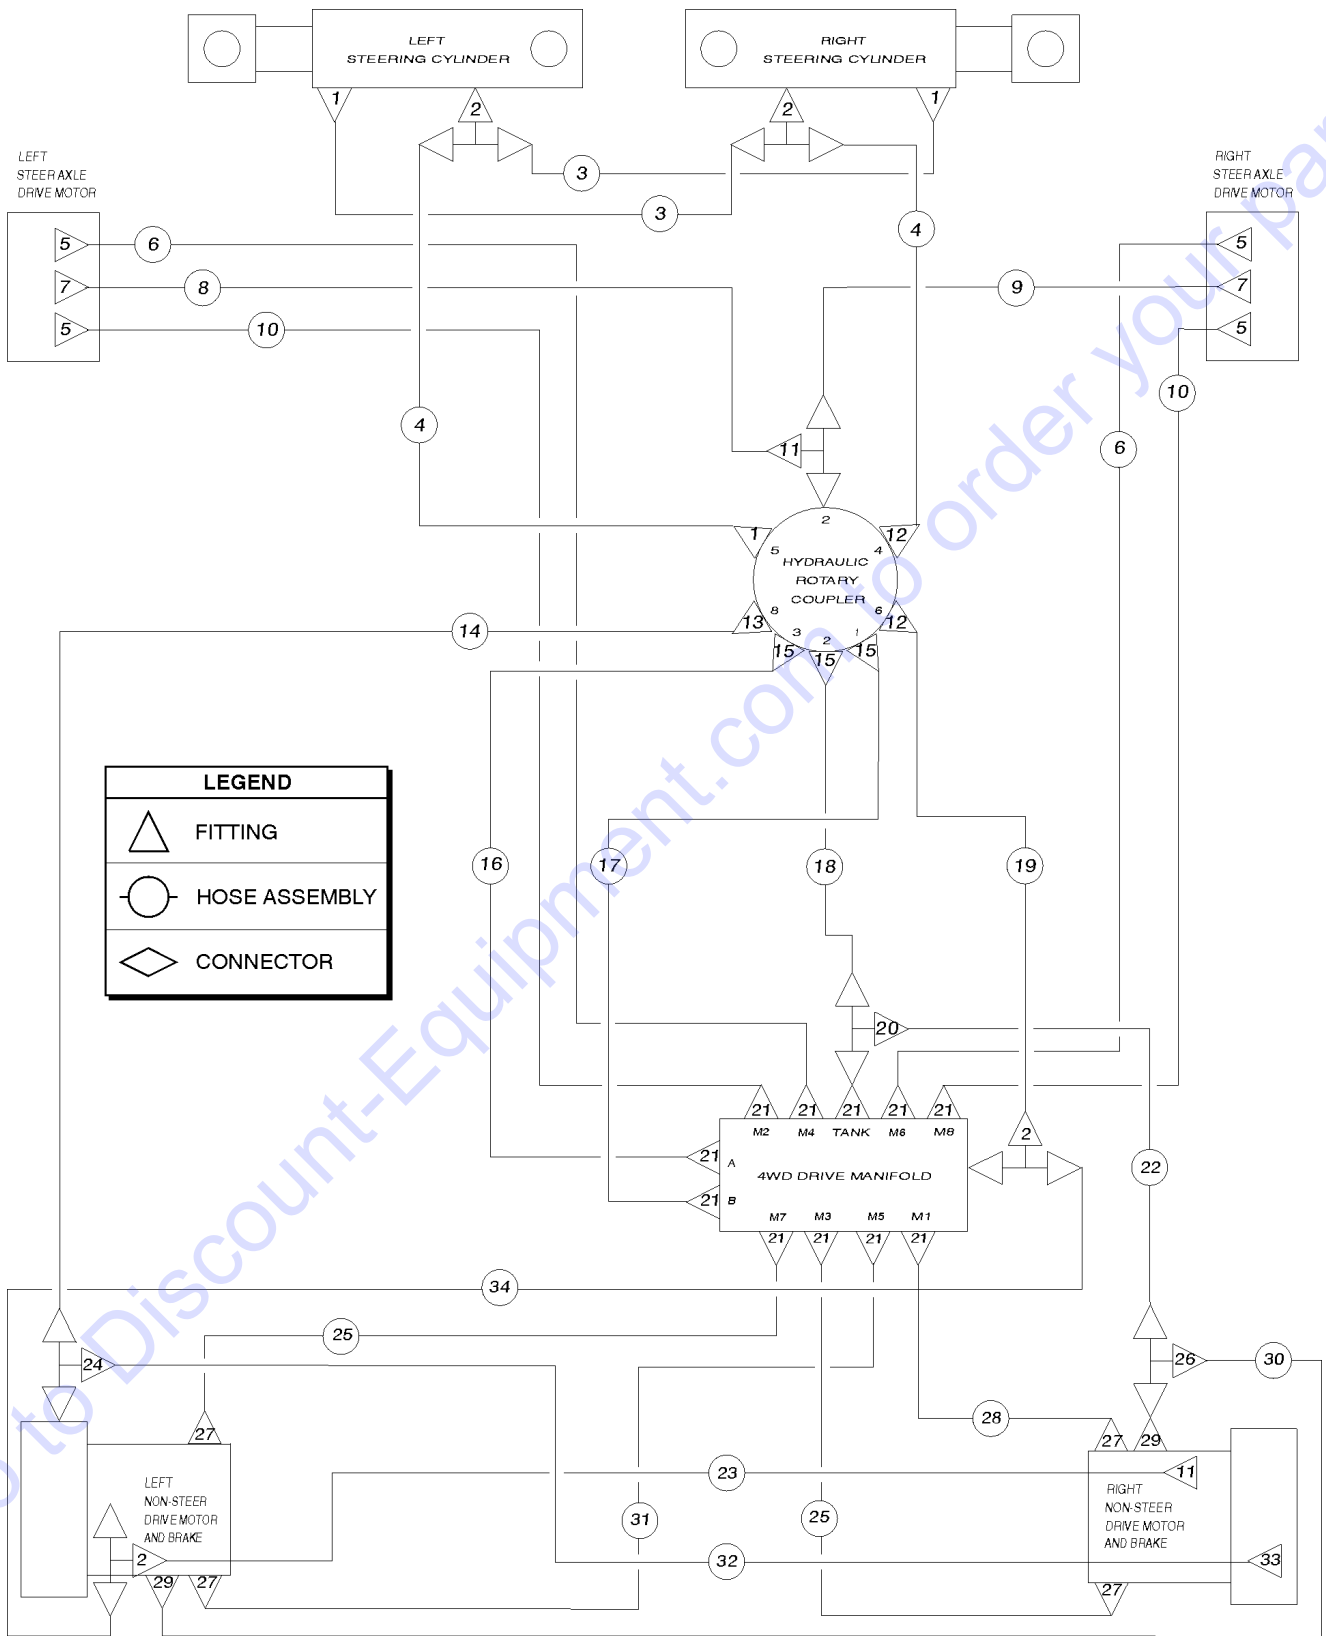

307.1 Hydraulic Hoses and Fittings - Drive and Steer Systems

307.1 Hydraulic Hoses and Fittings - Drive and Steer Systems

<i>Item</i>	<i>Part No.</i>	<i>Description</i>	<i>Qty.</i>
27	48976GT	ELBOW,90D,520220-12-16	4
28	49157-4035GT	HOSE ASSEMBLY,3/4"	1
29	48947GT	ELBOW,90D,520220-8-12	2
30	49143-5200GT	HOSE ASSY,1/2,90 FEM,STR FEM	1
31	49157-4885GT	HOSE ASSEMBLY,3/4"	1
32	49119-6400GT	HOSE ASSY,1/4,STR FEM,STR FEM	1
33	48904GT	ELBOW, 90D, 520220-4	1
34	218694GT	HOSE ASSY, S-60, DRIVE MOTOR	1

Go to Discount-Equipment.com to order your parts