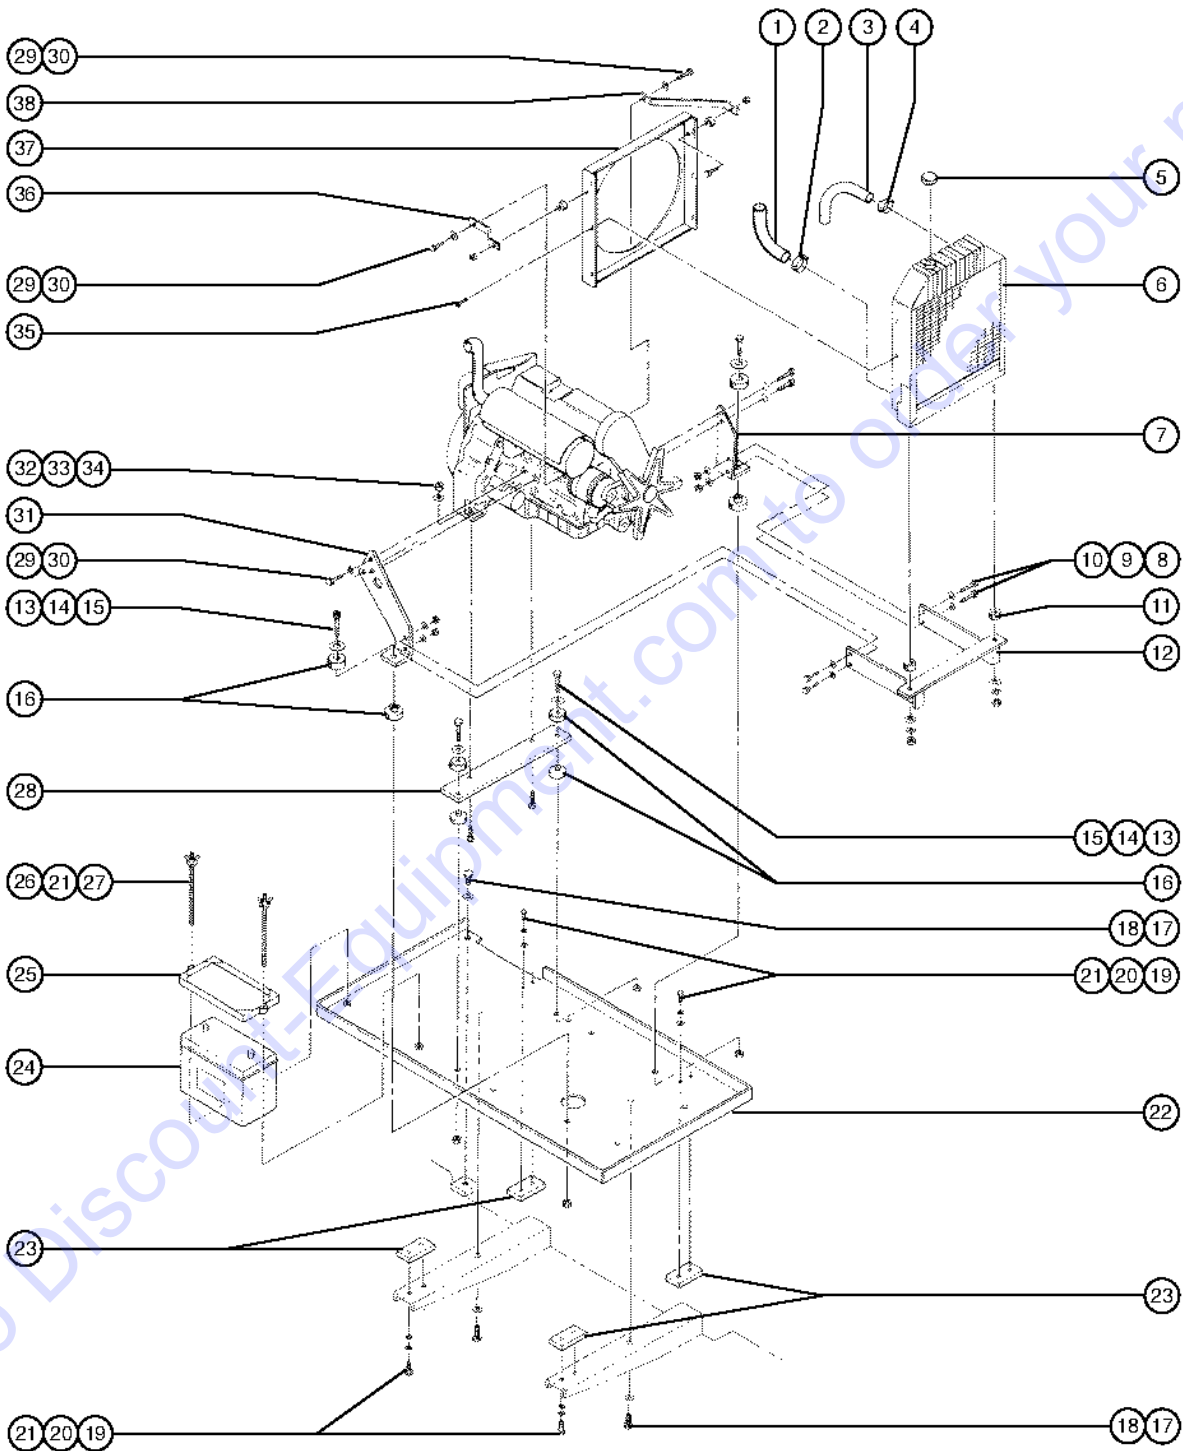

403.1 Ford LRG-423 Engine - View 3 (to SN 3089)

Item	Part No.	Description	Qty.
1	77170GT	HOSE,LOWER RADIATOR,Z45	1
2	13014GT	CLAMP,HOSE,2.25" DIA.	1
3	33965GT	HOSE, UPPER RADIATOR	1
4	45171GT	CLAMP,HOSE,1.75,LINED	1
5	27943GT	CAP,RADIATOR,FORD***	1
6	33969GT	RADIATOR,FORD,LRG	1
6-	28717GT	VALVE,DRAIN,FORD,BLOCK,RAD.	1
7	29297GT	WELDMENT,FORD ENG.MNT,INBOARD	1
8	8516GT	SCREW, HCC, 3/8-16 X 1.50	4
9	6097GT	WASHER,FLAT,USS,3/8",Y	8
10	4828GT	NUT,NYLOCK,3/8-16	4
11	24038GT	SHOCK MOUNT,SMALL	2
12	34929-SGT	WELDMENT,RADIATOR MOUNT LRG423	1
13	6023GT	SCREW,HHC,5/8-11 X 3.5	4
14	6035GT	WASHER,FLAT,USS,5/8",Y	4
15	6024GT	NUT,NYLOCK,5/8-11	4
16	28076GT	ISOLATOR,VIBRATION,LG,RD&WH***	4
17	29883GT	SCREW,HHC,5/8-11 X 1.75 GRD.8	3
18	13064GT	WASHER,FLAT,.625 HARDENED	3
19	6090GT	SCREW,HHC,1/4-20 X .75	8
20	6356GT	WASHER,LOCK,.25	8
21	6638GT	WASHER,FLAT,USS,1/4"Y	10
22	30679-SGT	WELDMENT, ENGINE MODULE PLATE	1
23	45209GT	WEAR PAD,4X2X.5 W/INSERT***	4
24	30143GT	BATTERY,12V,1000 CCA GRP 31	1
25	30144GT	BATTERY HOLD DOWN,GROUP 31	1
26	30784-975GT	THREADED ROD,(1/4-20),9.75	2
27	8170GT	NUT,WING,1/4-20	2