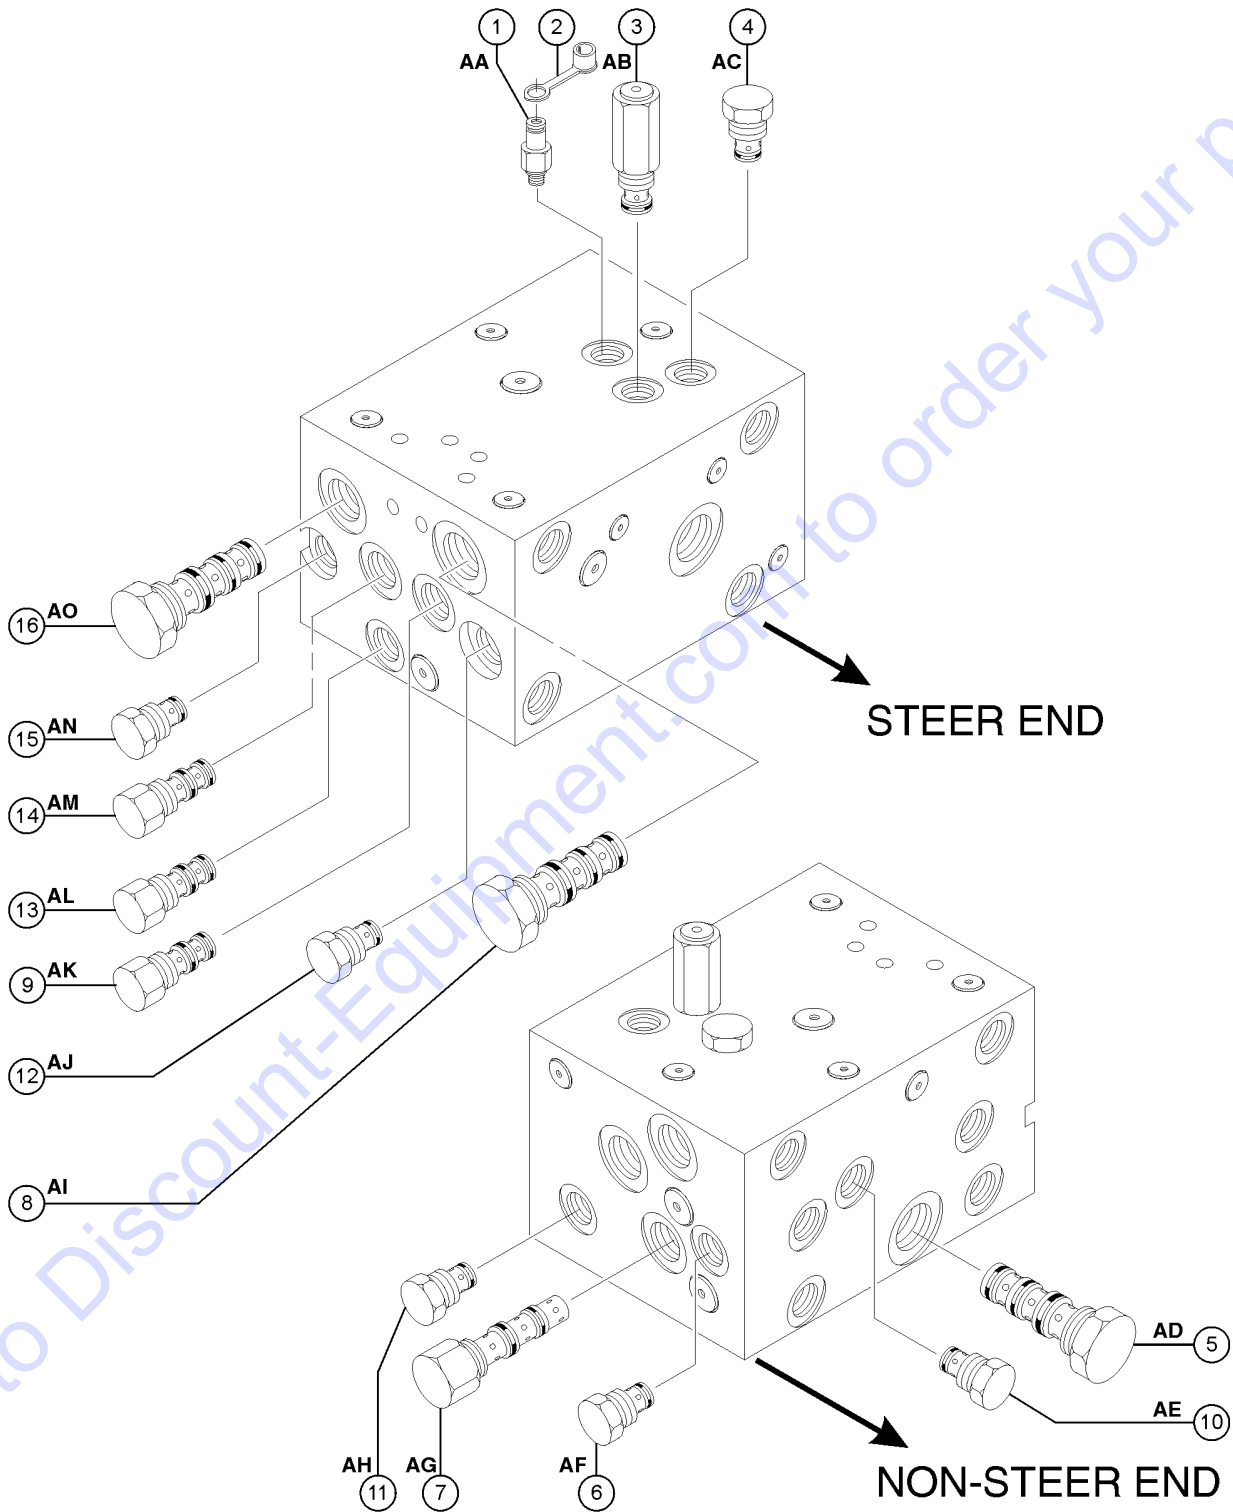

304.2 Drive Manifold (from SN 7810 to 09153)