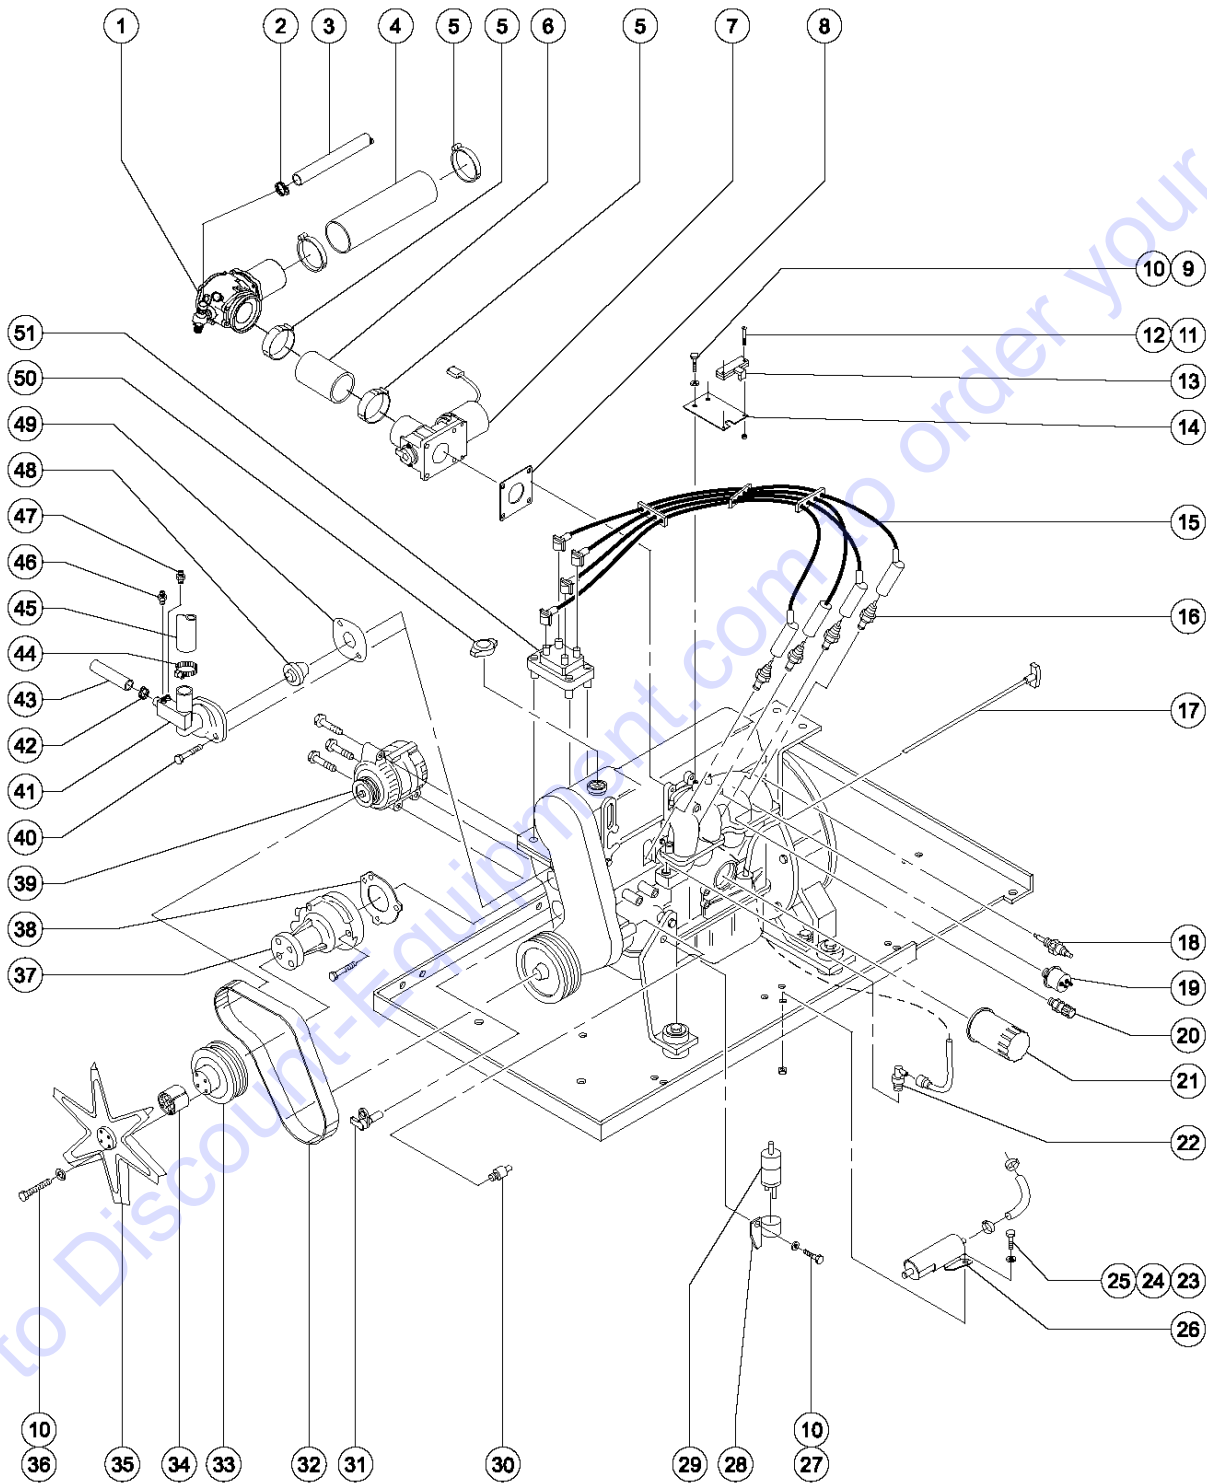

401.3 Ford LRG-425 EFI Engine - View 1 (from SN 7833)

Item	Part No.	Description	Qty.
1	81629GT	AIR VALVE MIXER*** for units without E-controls; consult Discount-equipment prior to ordering	1
1B	58598GT	AIR VALVE MIXER for units upgraded to E-controls; consult Discount-equipment prior to ordering	1
1B-	58599GT	DIAPHRAGM,AIR VALVE MIXER for units upgraded to E-controls; consult Discount-equipment prior to ordering	1
2	46131GT	CLAMP,HOSE,.63" - 1.0" X .5"	2
3	81631GT	HOSE,VAPOR,LP SPECIFIC	1
4	30966-0575GT	HOSE,AIR INTAKE,2.25"IDX5.75"	1
5	30971GT	CLAMP,HOSE,3.0"	4
6	27211-0250GT	HOSE,AIR INTAKE,2.625"IDX2.50"	1
7A		ACTUATOR, FORD EFI PRECISION component no longer available	1
7B	88451GT	THROTTLE ACTUATOR*(BOSCH) models with EFI update kit ONLY	1
8	52579GT	GASKET,ADAPTER PLATE,425EFI***	1
9	23057GT	SCREW,HHC,M8 X 20MM	2
10	49408GT	WASHER,LOCK,M8	7
11	49817GT	SCREW,PHILLIPS,PHM,10-32 X1.25	2
12	6178GT	NUT,NYLOCK,10-32	6
13	49898GT	MAP SENSOR, EFI	1
14	53821PGT	BRACKET,MAP SENSOR,PAINTED	1
15	52570GT	SPARK PLUG WIRE SET, LRG425EFI	1
16	28647GT	SPARK PLUG,FORD	4
16-	52656GT	FUEL INJECTOR, LRG-425 EFI	4
17	52566GT	DIPSTICK, OIL LEVEL,LRG425 EFI	1
18	34058GT	SENDING UNIT,TMP,FRD,GM,PRK704	1
19	30810GT	SENDING UNIT,OIL PRESSURE*** dual-terminal sender	1
19-	77114GT	SWITCH,OIL PRES.FORD,NORM.OPEN single-terminal switch; visually inspection is necessary	1
20	52652GT	SENSOR,AIR TEMP,LRG-425 EFI***	1
21	28656GT	FILTER,OIL,FORD Genie genuine part	1
21-	1259054GT	FILTER, OIL, FORD Genie aftermarket part	1
22	33957GT	VALVE,PCV-FORD LRG***	1