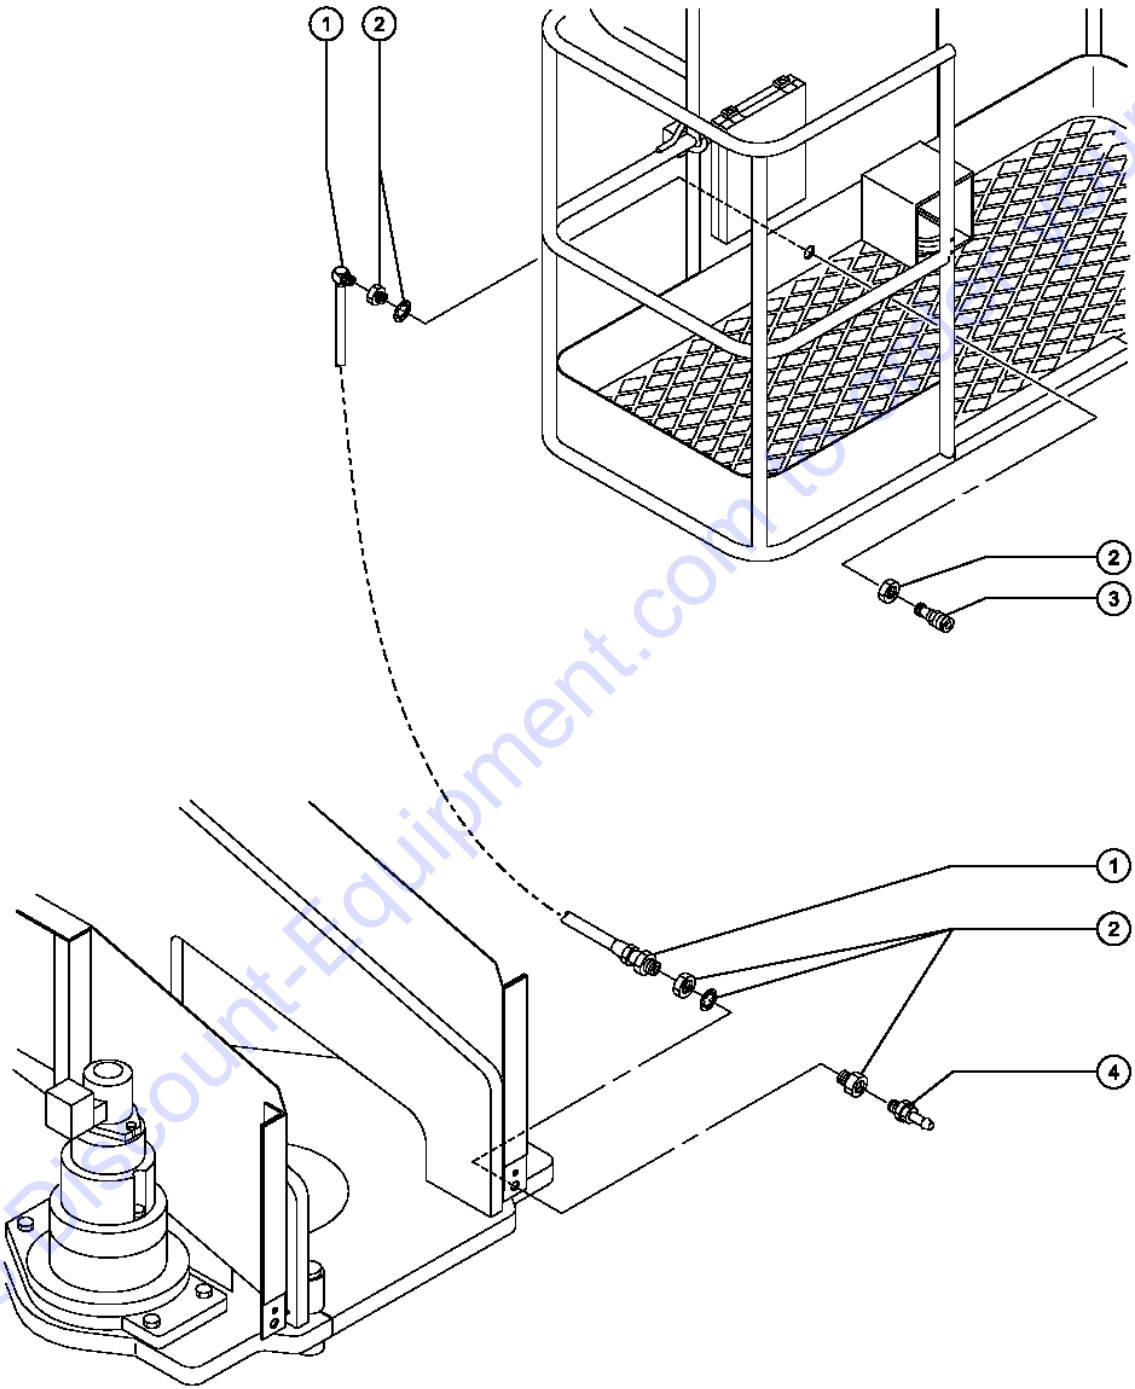

Go to Discount-Equipment.com to order your parts

803.1 Air Line to Platform

803.1 Air Line to Platform

Item	Part No.	Description	Qty.
	77766GT	OPT,AIRLINE TO PLATFORM,S60 .....	
1	49177-102894GT	HOSE ASSEMBLY,1/2"*** .....	1
2	49212GT	FEMALE BULKHEAD CONNECTOR-8 .....	2
3	49215GT	MPT,CPLR,1/4"SER,3/8"X18 .....	1
4	49214GT	MALE PIPE THD,1/4" SER,3/8"X18 .....	1