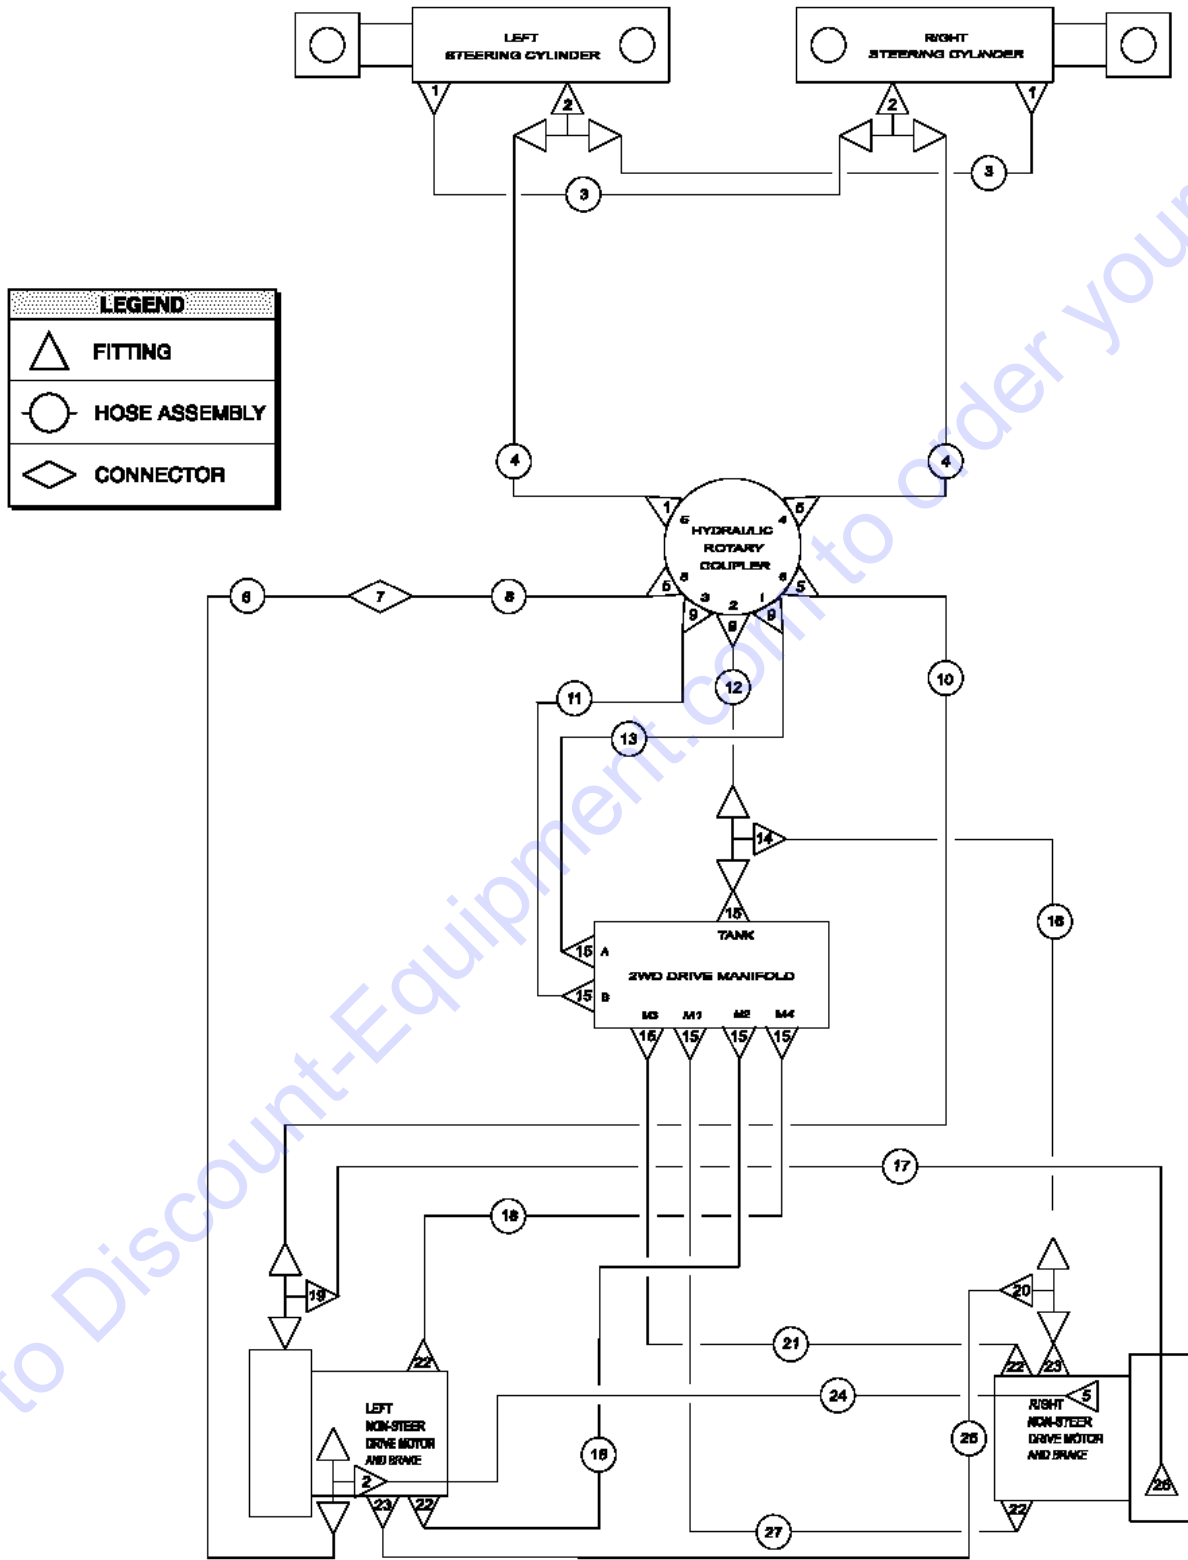

207.1 2WD Hydraulic Hoses and Fittings - Drive and Steer Systems

207.1 2WD Hydraulic Hoses and Fittings - Drive and Steer Systems

Item	Part No.	Description	Qty.
	49613GT	PLUG AND CAP KIT-SERVICE,ORFS*	
	49612GT	O-RING KIT (ORFS FITTINGS)	
1	48916GT	CONN, 520120-6	3
2	48918GT	TEE,RUN,520428-6	3
3	49105-2750GT	HOSE ASSEMBLY-3/8" 100R2	2
4	49104-6400GT	HOSE ASSEMBLY-3/8" 100R2	2
5	48915GT	ELBOW,90D,520220-6	4
6	49130-5700GT	HOSE ASSEMBLY-3/8"	1
7	48881GT	UNION,520101-6,ORFS	1
8	49132-2800GT	HOSE ASSEMBLY-3/8"	1
9	48963GT	FITTING,ELBOW,45D,520320-12***	3
10	49120-8500GT	HOSE ASSEMBLY-1/4"	1
11	49156-3500GT	HOSE ASSY,3/4,90 FEM,STR FEM	1
12	49151-2400GT	HOSE ASSY,3/4,STR FEM,STR FEM	1
13	49154-3700GT	HOSE ASSEMBLY-3/4" 100R12	1
14	48964GT	FITTING,TEE,RUN,SWIVEL52043212	1
15	48960GT	FITTING,CONN,520120-12***	6
16	49140-5600GT	HOSE ASSEMBLY-1/2"	1
17	49119-6400GT	HOSE ASSY,1/4,STR FEM,STR FEM	1
18	49157-4900GT	HOSE ASSEMBLY-3/4" 100R12	2
19	48906GT	TEE,RUN,520428-4	1
20	48938GT	FITTING,TEE,RUN,SWIVEL520432-8	1
21	49157-4050GT	HOSE ASSEMBLY-3/4" 100R12	1
22	48976GT	ELBOW,90D,520220-12-16	4
23	48947GT	ELBOW,90D,520220-8-12	2
24	49143-5200GT	HOSE ASSY,1/2,90 FEM,STR FEM	1
25	49130-5400GT	HOSE ASSY,3/8,STR FEM,STR FEM	1
26	48904GT	ELBOW, 90D, 520220-4	1