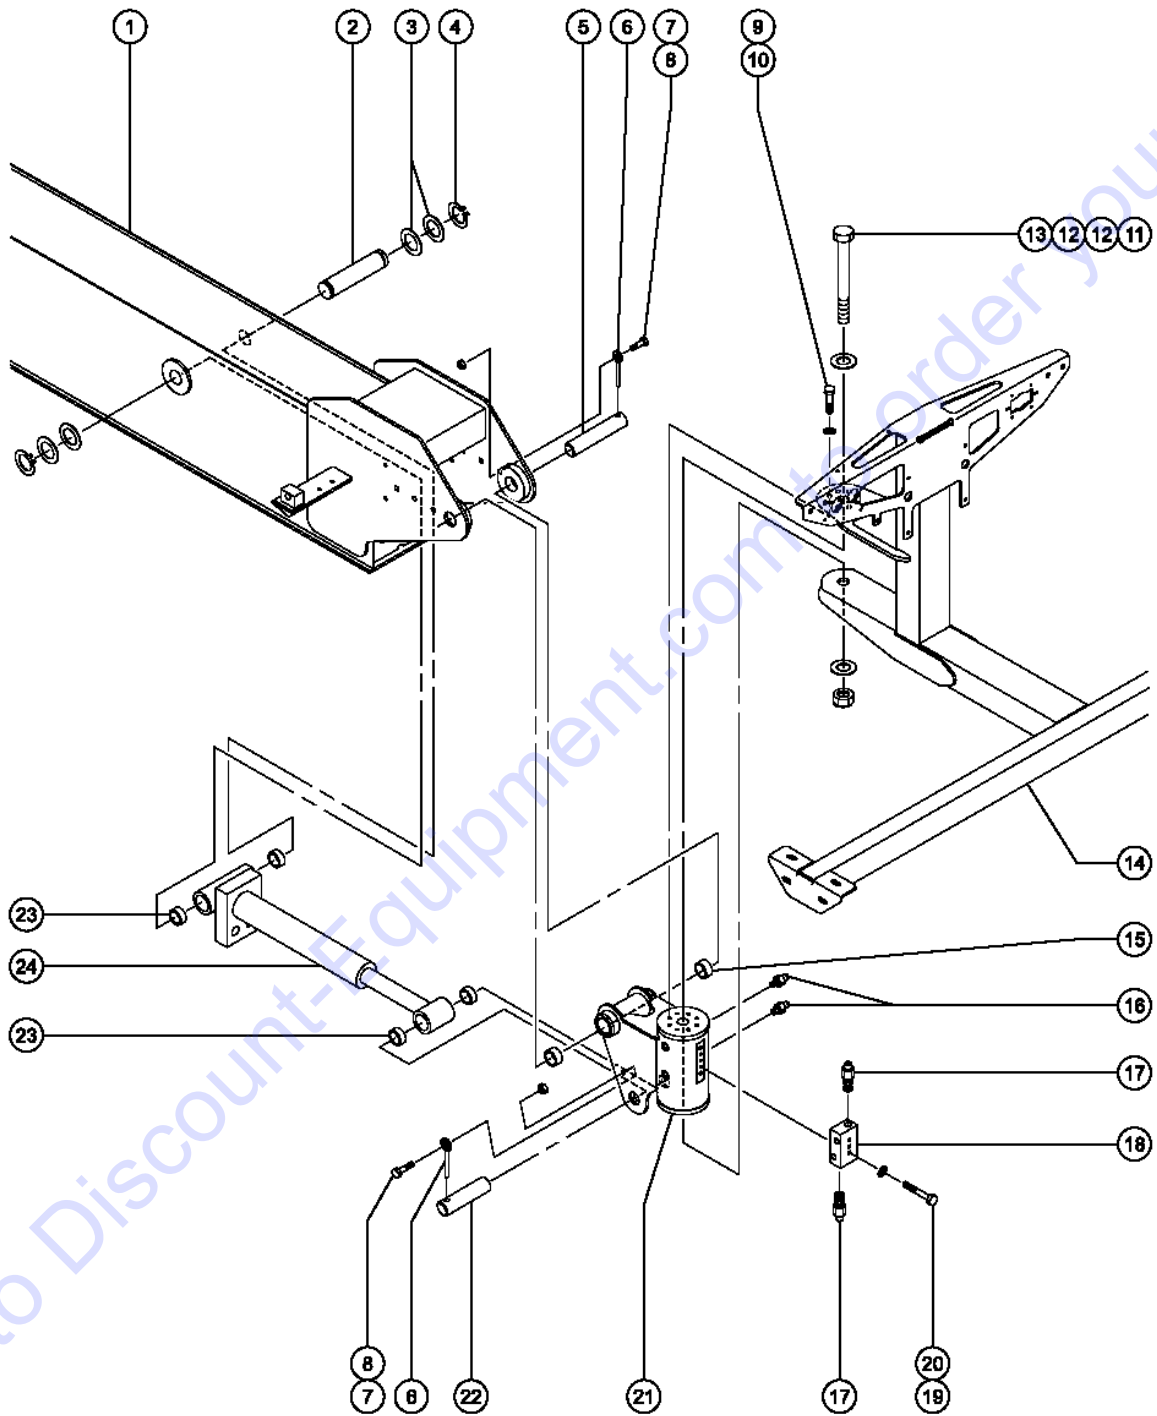

605.2 Slave Cylinder and Platform Rotator (from SN 7401)

605.2 Slave Cylinder and Platform Rotator (from SN 7401)

Item	Part No.	Description	Qty.
1		Ref. Boom Installation (refer to Figure 6-B)	
2	T108079GT	PIN,1.25DIAX8.30LG,2RING	1
3	30255GT	WASHER,SHIM,1.27 X 2.13 X .062	4
4	30217GT	SNAP RING,EXTERNAL,1.25 DIA.**	2
5	T108078GT	PIN,1.25DIAX9.50LG,1HOLE	1
6	825019GT	ROD END, .375X3.69, ZAG	2
7	8516GT	SCREW, HCC, 3/8-16 X 1.50	2
8	4828GT	NUT,NYLOCK,3/8-16	2
9	6175GT	SCREW,HHC,3/8-16 X 1	8
10	6097GT	WASHER,FLAT,USS,3/8",Y	8
11	73928GT	SCREW,HHC,1-8 X 11,GRD 5***	1
12	122079GT	WASHER,FLAT,1.000,HARDENED	2
13	29764GT	NUT,NYLOCK,1-8	1
14	60370-SGT	PLATFORM SUPPORT WELDMNT-SERV*	1
15	30219GT	BEARING,FL,1.25ID X 1.41OD X 1	2
16	13852GT	VALVE ASSY,BLEED***	2
17	62506GT	VALVE - COUNTERBALANCE**	2
18	73807GT	MANIFOLD,ROTATOR,CB*** includes Index No. 17	1
19	6145GT	SCREW,HHC,1/4-20 X 1.5	3
20	6356GT	WASHER,LOCK,.25	3
21	94398GT	ROTATOR,PLAT,NON-JIB includes Index No's. 15 and 16	1
21-	122944GT	SEAL KIT,8K ROTATOR*** for rotator 94398; check stamp on part prior to ordering	
21-	62417GT	SEAL KIT,PLAT ROTATE*** for rotator 73917; check stamp on part prior to ordering	1
21-	75395GT	BEARING KIT,PLAT ROTATOR,SUPER for rotator 73917; check stamp on part prior to ordering	1
22	T108075GT	PIN,1.25DIAX5.25LG,1HOLE	1
23	1262634GT	BUSHING,POLYGON,BM5121	4
24	63210GT	CYLINDER,SLAVE,3 X 11.38*** includes Index No. 19	1
24-	63350GT	SEAL KIT,CYL (63210)	1