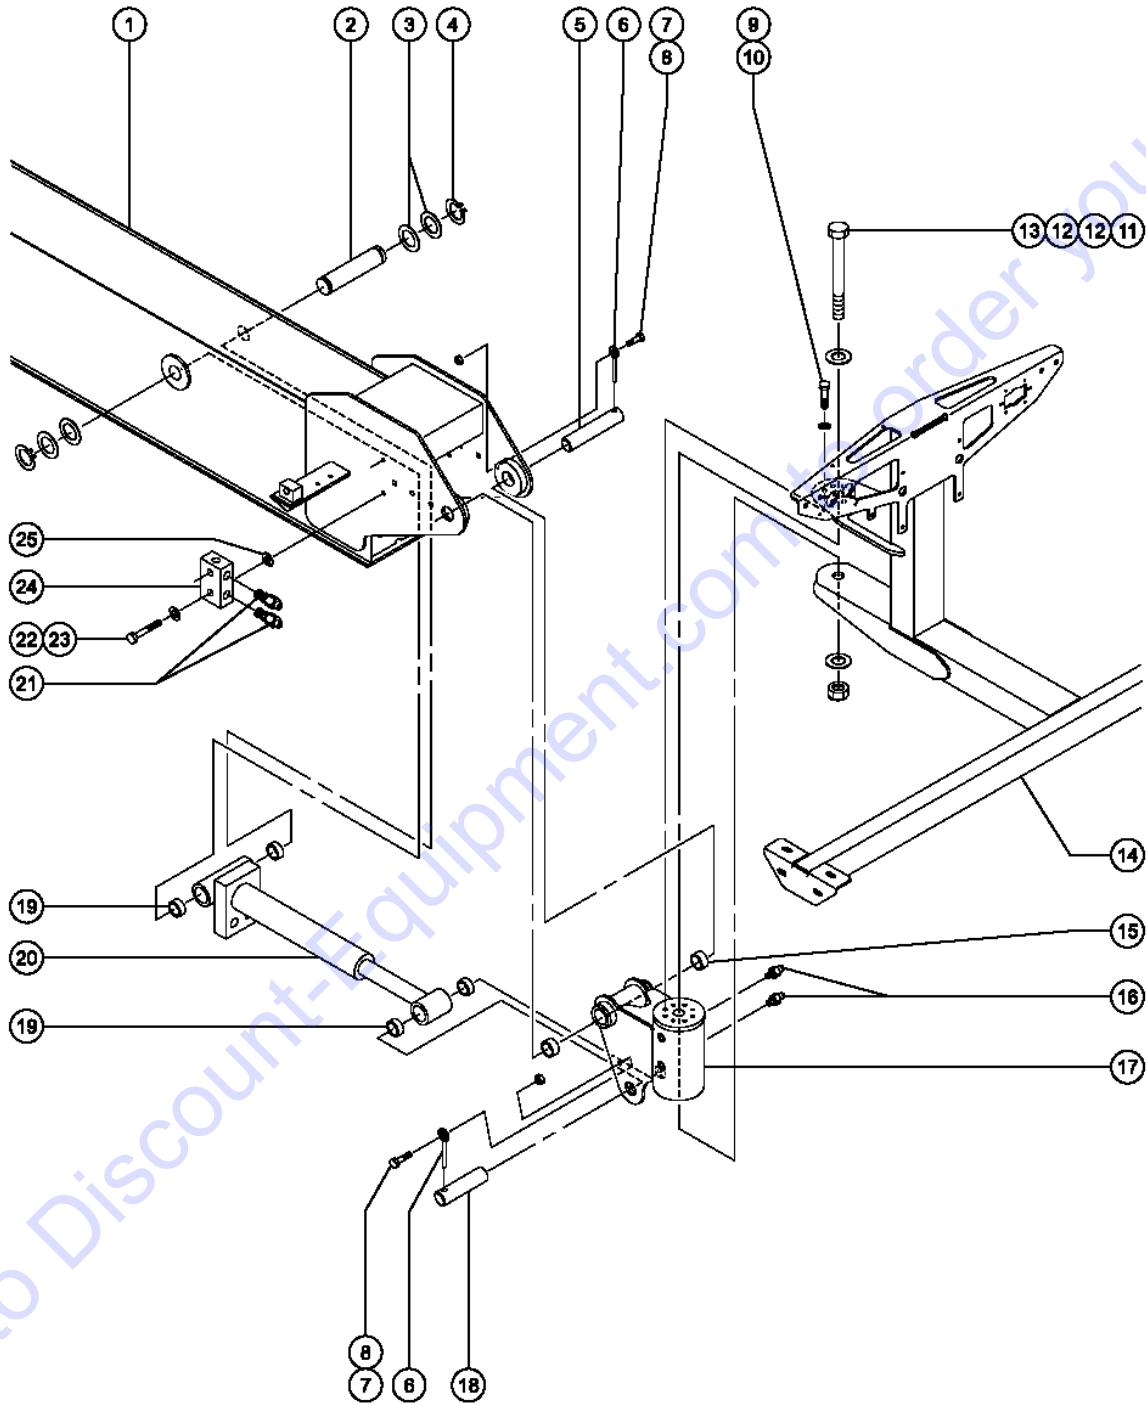

605.1 Slave Cylinder and Platform Rotator (to SN 7400)

Go to Discount-Equipment.com to order your parts

605.1 Slave Cylinder and Platform Rotator (to SN 7400)

Item	Part No.	Description	Qty.
20-	59267GT	VALVE,COUNTERBAL.CACG-LGN@3500 ..... for black cylinder (before 12/16/03)	2
20-	77303GT	VALVE, CNTRBAL 3500 PSI, ATM VEN ..... for black cylinder (after 12/16/03)	2
20-	43169GT	VALVE,COUNTERBALANCE*** ..... for blue cylinder	2
21	32722GT	VALVE,COUNTERBAL.CBCG-LJN@3000	2
22	8915GT	SCREW,HHC,1/4-20 X 1.25	2
23	6356GT	WASHER,LOCK,.25	2
24	30823GT	VALVE,DUAL CB MANIFOLD ..... includes Index No. 21	1
25	6638GT	WASHER,FLAT,USS,1/4"Y	2

Go to Discount-Equipment.com to order your parts