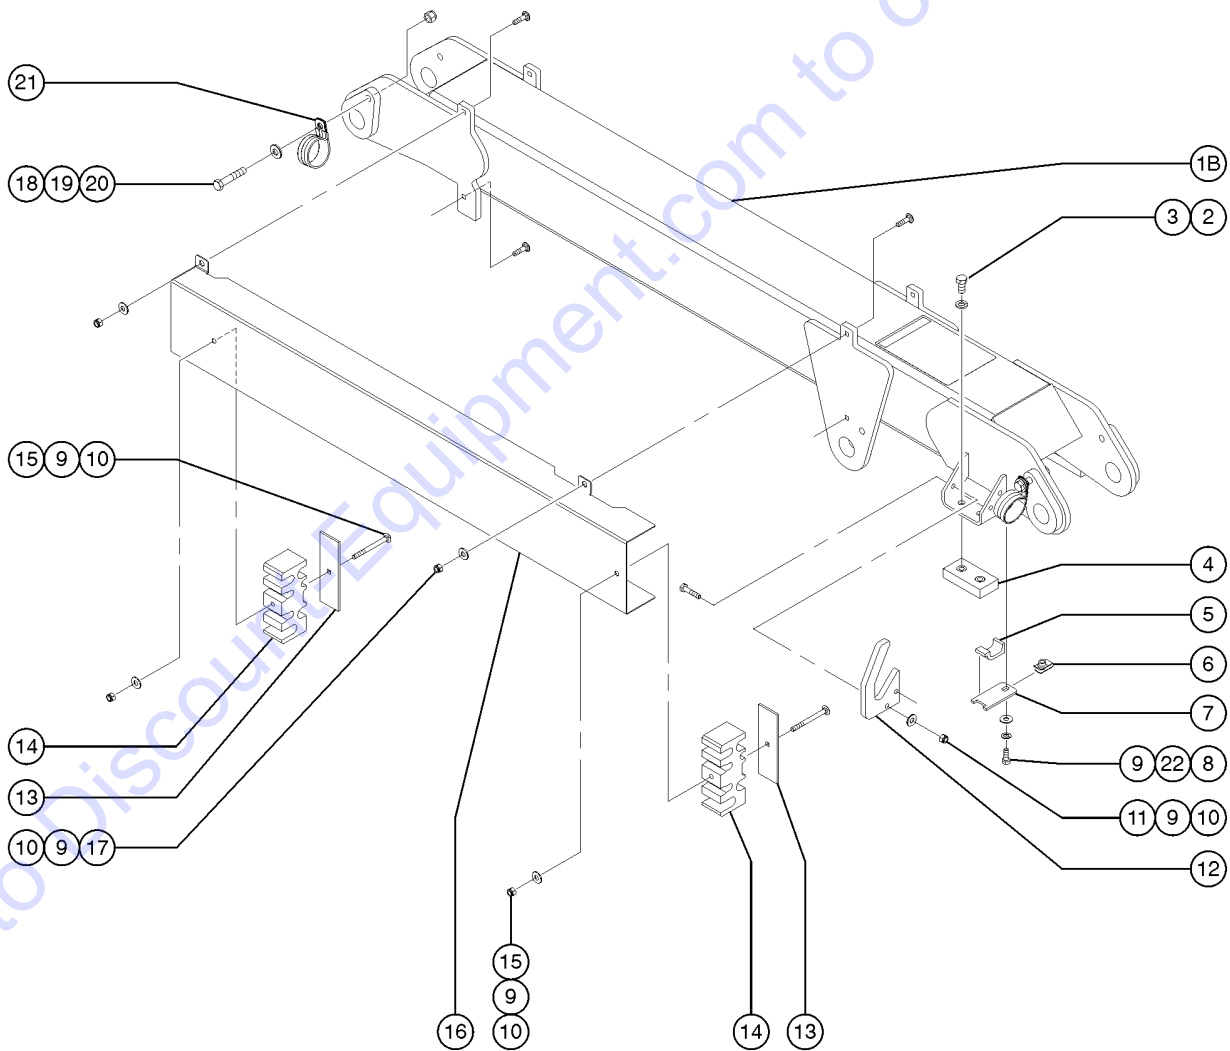

Go to Discount-Equipment.com to order your parts

609.1 Jib Detail, S-65

Item	Part No.	Description	Qty.
1A	128513GT	SERVICE KIT,5FT JIB required for first time replacement (includes part number 128534)	
1B	128534GT	JIB BOOM ASSY W/WORD DECAL use ONLY if service kit 128513 has been installed on the machine	1
2	8255GT	SCREW,HHC,3/8-16 X .75	
3	6021GT	WASHER,LOCK,.375	
4	81640GT	WEAR PAD,3 X 1.5 X.625 W/NUTS	1
5	119542GT	CLAMP,TWO HOSE	1
6	56912GT	SPRING CLIP,1/4-20,.025-.15X.54,ZAG	1
7	119536PGT	BRACKET,HOSE CLAMP,PAINTED	1
8	6888GT	SCREW,HHC,1/4-20 X 1	
9	6638GT	WASHER,FLAT,USS,1/4"Y	
10	6091GT	NUT,NYLOCK,1/4-20	
11	8915GT	SCREW,HHC,1/4-20 X 1.25	
12	128482GT	HOSE GUIDE, JIB	1
13	128483GT	BACKING PLATE, HOSE BLOCK, JIB	2
14	128501GT	CLAMP,JIB HOSE/CABLE	2
15	128724GT	BOLT,CARRIAGE,1/4-20 X 2.75,G2	
16	128454PGT	COVER, JIB HOSES/CABLES	1
17	79456GT	BOLT,CARRIAGE,1/4-20 X 1.00,G2	
18	5224GT	SCREW,HHC,3/8-16 X 2	
19	5397GT	WASHER,FLAT,USS,5/16",Y	
20	4828GT	NUT,NYLOCK,3/8-16	
21	77181GT	CLAMP,1.63,#26 X 3/8,RUB CUSH	2
22	6356GT	WASHER,LOCK,.25	