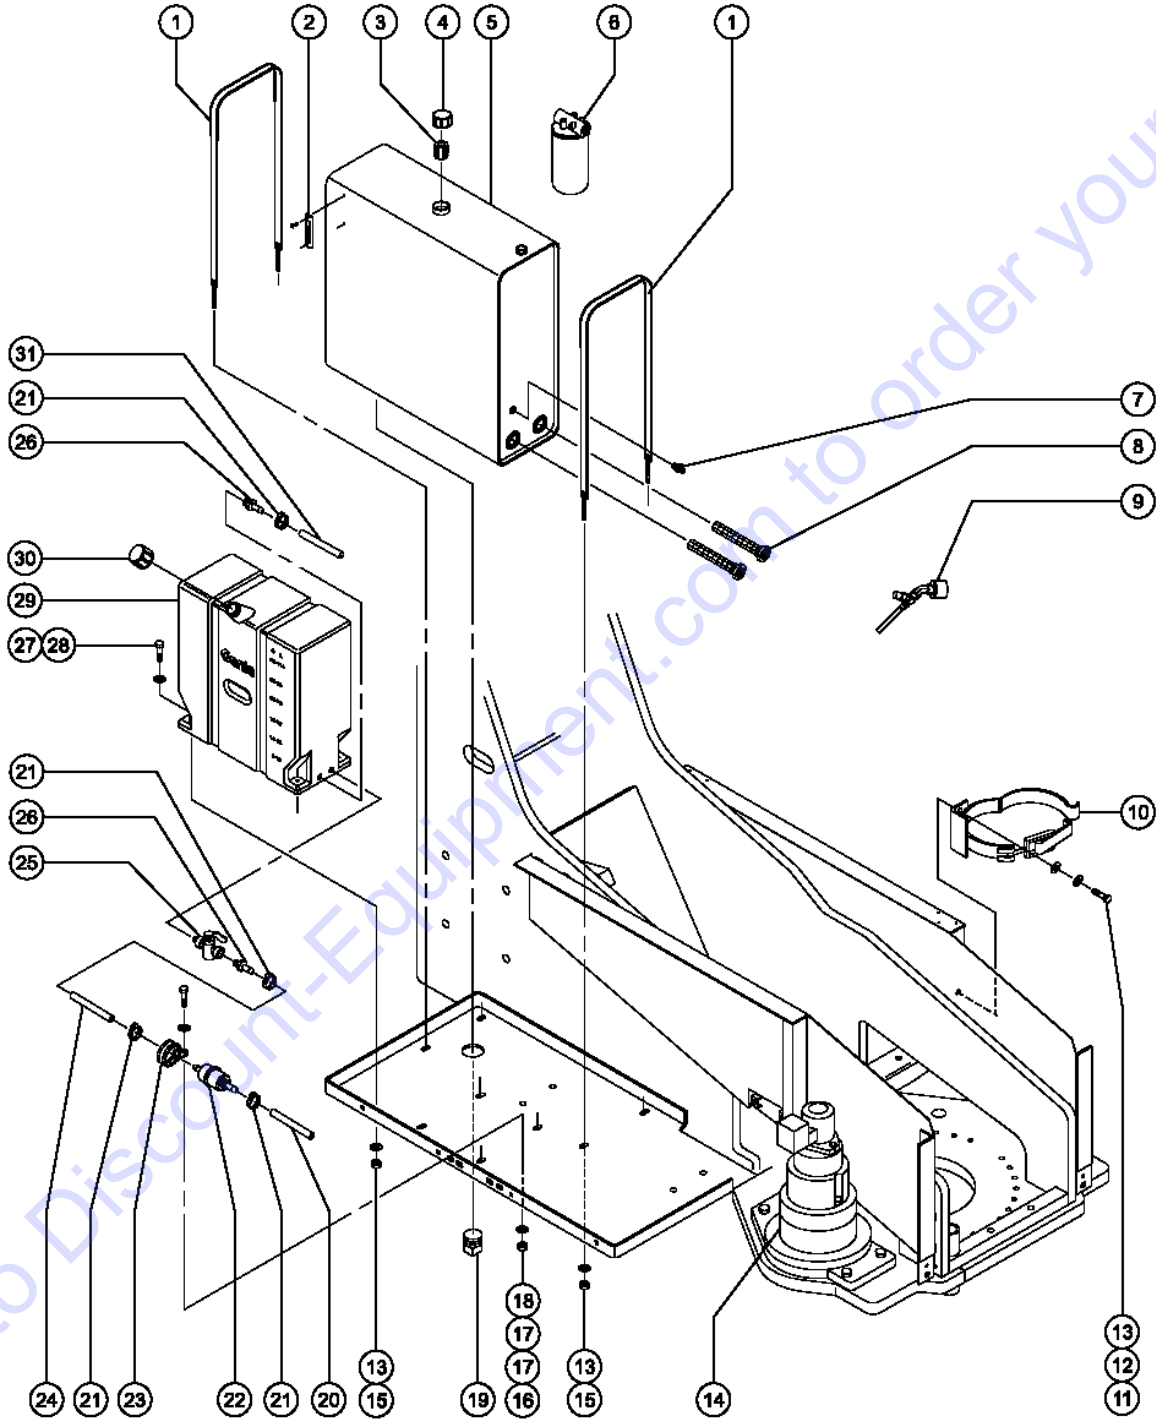

502.1 Hydraulic and Fuel Tanks - Gasoline/LPG Models (with plastic fuel tank)

502.1 Hydraulic and Fuel Tanks - Gasoline/LPG Models (with plastic fuel tank)

Item	Part No.	Description	Qty.
1	31524GT	STRAP ASSY,TANK, 66 INCH	2
2	21141GT	GAUGE-SIGHT,LHA-LGTB***	1
3	31506GT	STRAINER,FILLER NECK	1
4	53527GT	CAP,FILLER BREATHER,3 MICRON**	1
5	53353GT	TANK,HYDRAULIC,45 GALLON*** includes Index No's. 2, 8 and 19	1
6	48470GT	FILTER ASSEMBLY W/IND L,PAPER	1
6-	46014GT	FILTER,ELEMENT,BETA(6)=200	1
7	48922GT	CONN,520102-6-6	1
8	45161GT	STRAINER ASSEMBLY,1.5" NPT	2
9	25967GT	HOSE ASSEMBLY,LP GAS-86" LNG** Gasoline/LPG models	1
10	53120-SGT	LP.TANK BRACKET TALL WLDMNT Gasoline/LPG models	1
11	6175GT	SCREW,HHC,3/8-16 X 1	2
12	6021GT	WASHER,LOCK,.375	2
13	5397GT	WASHER,FLAT,USS,5/16",Y	10
14		Ref. Turntable Rotator	10
		refer to section 507.1	
15	4828GT	NUT,NYLOCK,3/8-16	8
16	6889GT	NUT,LP NYLOCK,1/4-20	1
17	6638GT	WASHER,FLAT,USS,1/4"Y	2
18	6090GT	SCREW,HHC,1/4-20 X .75	1
19	31507GT	PLUG,SQUARE HEAD,3/4 MPT	1
20	27089GT	HOSE,5/16 FUEL,SAE 30R7	64
21	21465GT	CLAMP,HOSE,.25" - .63" X .3125	3
22	52179GT	FILTER, FUEL LRG 425/423 EFI	1
23	45455GT	CLAMP,2.75,#44 X 1/4,RUB CUSH*	1
24	27089GT	HOSE,5/16 FUEL,SAE 30R7	18
25	19487GT	VALVE, FUEL LOCK	1
26	53023GT	FITTING,1/4 MPT 5/16 BARB	2
27	8178GT	SCREW,HHC,3/8-16 X 2.5	4