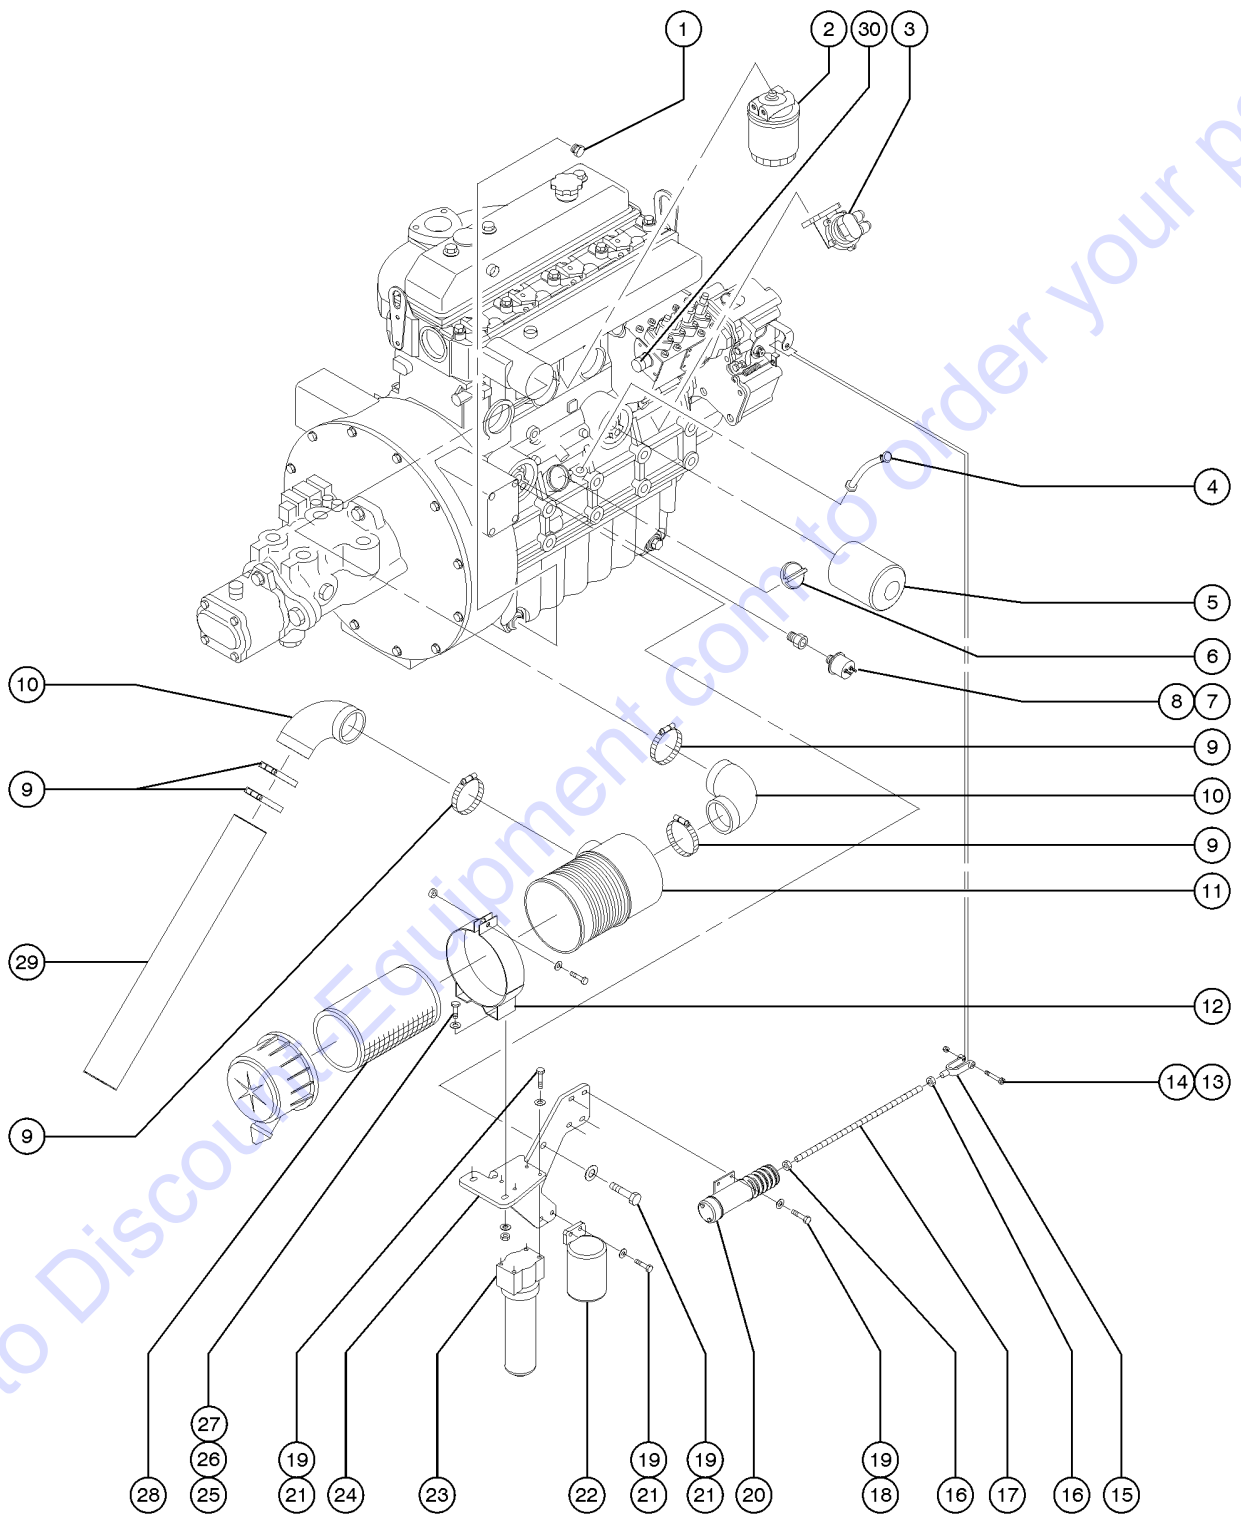

408.1 Perkins 704-30 Engine - View 2

Go to DiscountEquipment.com to order your parts

Item	Part No.	Description	Qty.
1	109802GT	PLUG,ORB #6	1
2	62421GT	FILTER,FUEL,PERKINS	1
3	65500GT	PUMP, LIFT INLET PORT (53883)	1
3-	65501GT	FITTINGS, LIFT PUMP INLET PORT	1
3-	73438GT	ADPT,HOSE BARB/STAND PIPE 1/4"	1
3-	73437GT	NUT,COMPRESSION 1/4"	1
3-	73436GT	SLEEVE,COMPRESSION 1/4"	1
4	65497GT	DIPSTICK (53883)	1
5	62422GT	FILTER,OIL,PERKINS 704-30 (BB)	1
6	65498GT	CAP,OIL FILLER, PERKINS	1
7	53951GT	ADPTR,ST. THR 3/4-16 FEM PIPE	1
8	30810GT	SENDING UNIT,OIL PRESSURE*** dual-terminal sender	1
9	30971GT	CLAMP,HOSE,3.0"	5
10	34164GT	ELBOW,90 DEGR,RUBBER,2.5" I.D.*	2
11	63463GT	AIR CLEANER,NELSON***	1
11-	52866GT	EVACUATOR VALVE-AIR CLEANER	
12	53952GT	BRKT,AIR CLEANER ORIENTATION** includes mounting fasteners	1
13	6584GT	SCREW,SHS,10-24 X .625	1
14	5365GT	NUT,NYLOCK,10-24	1
15	21130GT	CLEVIS YOKE-1/4-28,PLTD W/PIN	1
16	21496GT	NUT,HEX,1/4-28	2
17	30785-1000GT	THREADED ROD,1/4-28 X 10 IN***	1
18	6888GT	SCREW,HHC,1/4-20 X 1	4
19	6638GT	WASHER,FLAT,USS,1/4"Y	11
20	29073GT	SOLENOID,THROTTLE, ...	1
20-	52537GT	BOOT,SOLENOID,29073	1
21	6090GT	SCREW,HHC,1/4-20 X .75	7
22	42766GT	SEPARATOR/FILTER,FUEL DIESEL**	1