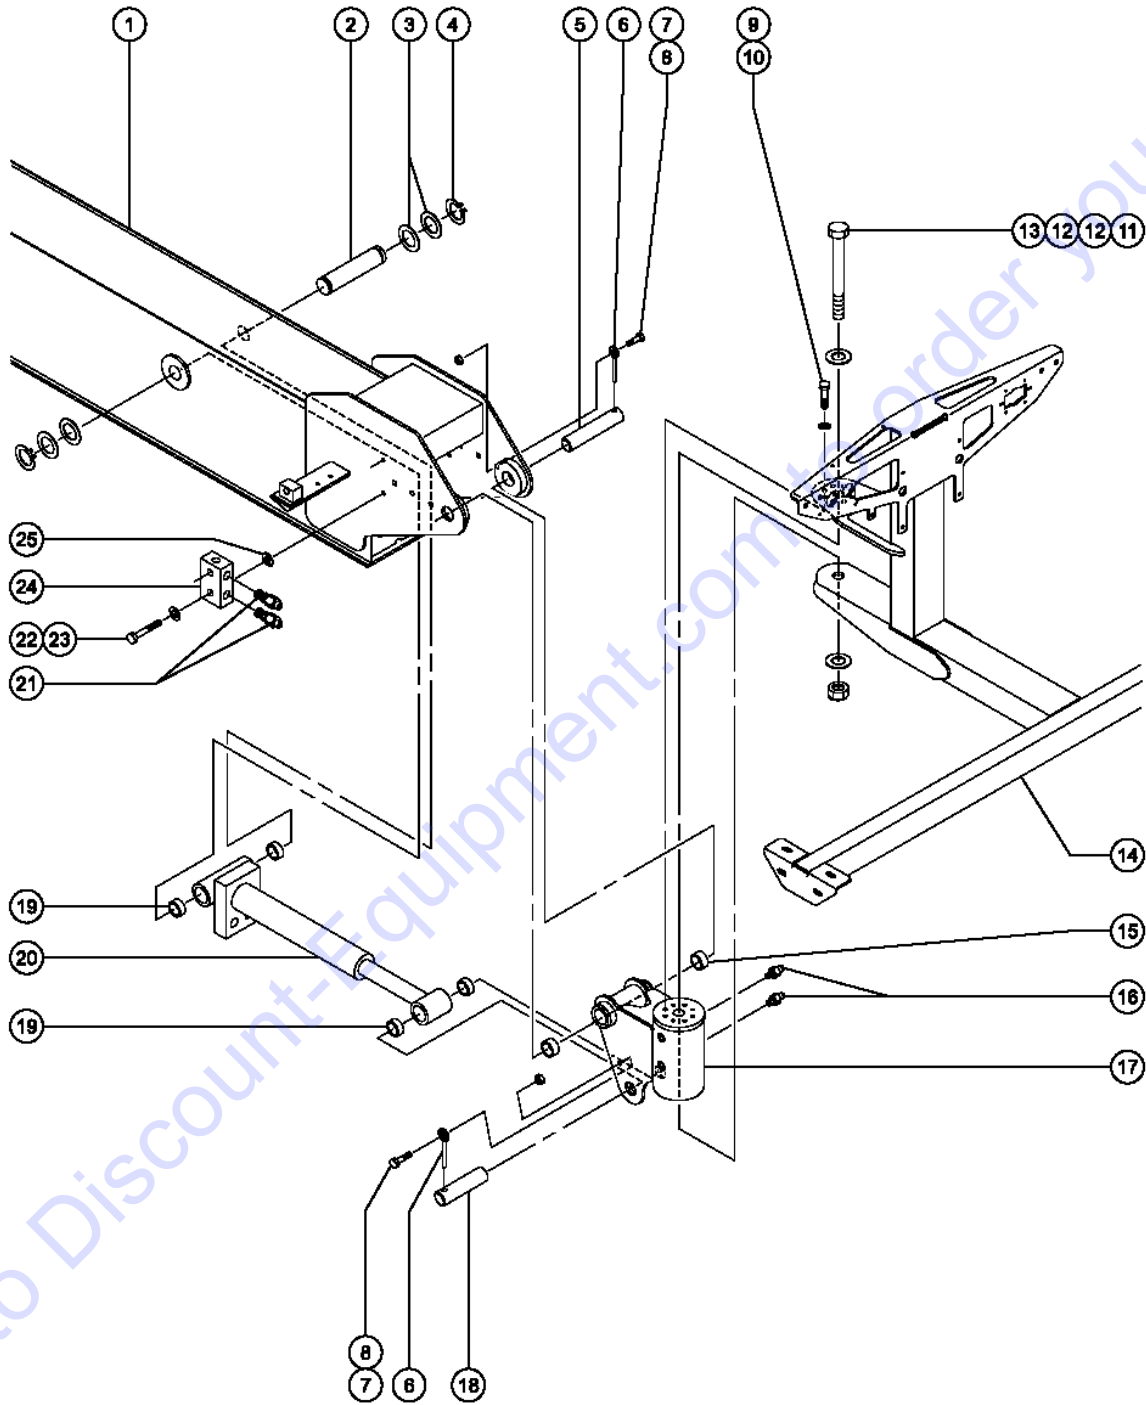

605.1 Slave Cylinder and Platform Rotator (to SN 7400)