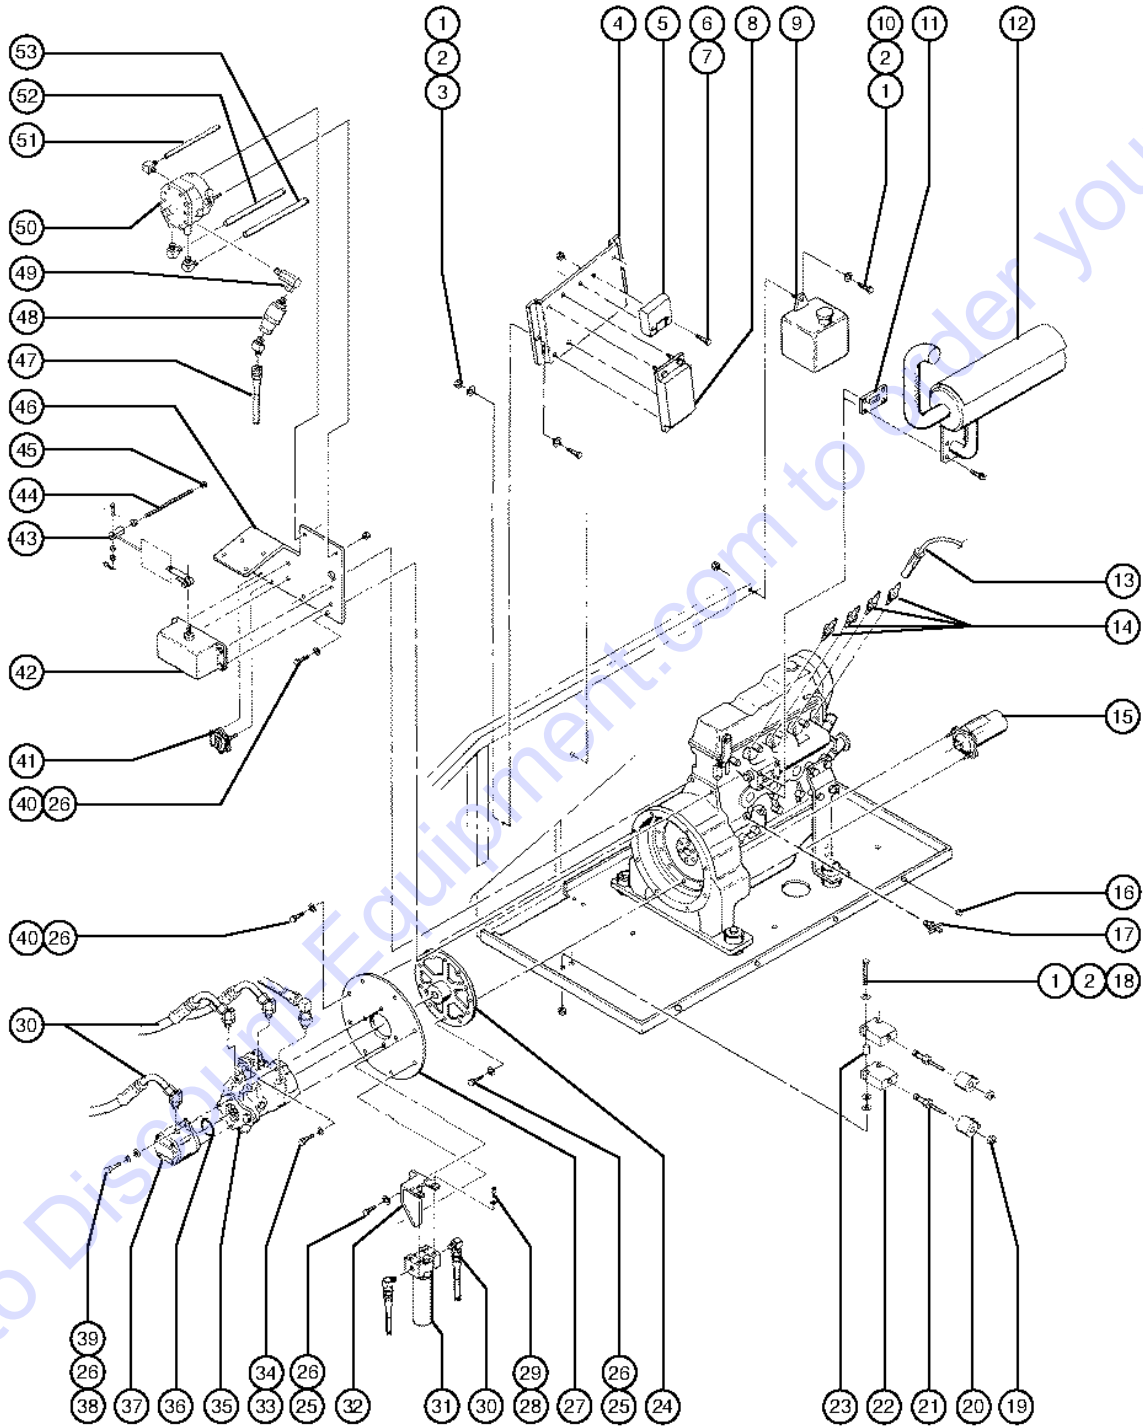

402.1 Ford LRG-423 Engine - View 2 (to SN 3089)

Item	Part No.	Description	Qty.
45	21496GT	NUT,HEX,1/4-28	2
46	34939PGT	BRACKET,LP REG/AIR FILTER,PNTD	1
47	25967GT	HOSE ASSEMBLY,LP GAS-86" LNG**	1
48	27010GT	VALVE,LOCK OFF,BEAM #FL-418	1
49	27042GT	ELBOW,90DEG.1/4MPT,1/4SW,NPTF	1
50	24551GT	REGULATOR,LPG,BEAM #120A	1
50	32768GT	REGULATOR DIAPH.KIT BEAM 120A	1
51		Ref. Hose -3/16 x 17.5 inches (44.5 cm), Regulator to Carburetor Venturi	1
52		Ref. Hose -3/8 x 25 inches (63.5 cm), Regulator to Intake Manifold	1
53		Ref. Hose -3/8 x 54 inches (137 cm), Regulator to Water Pump	1

Go to Discount-Equipment.com to order your parts