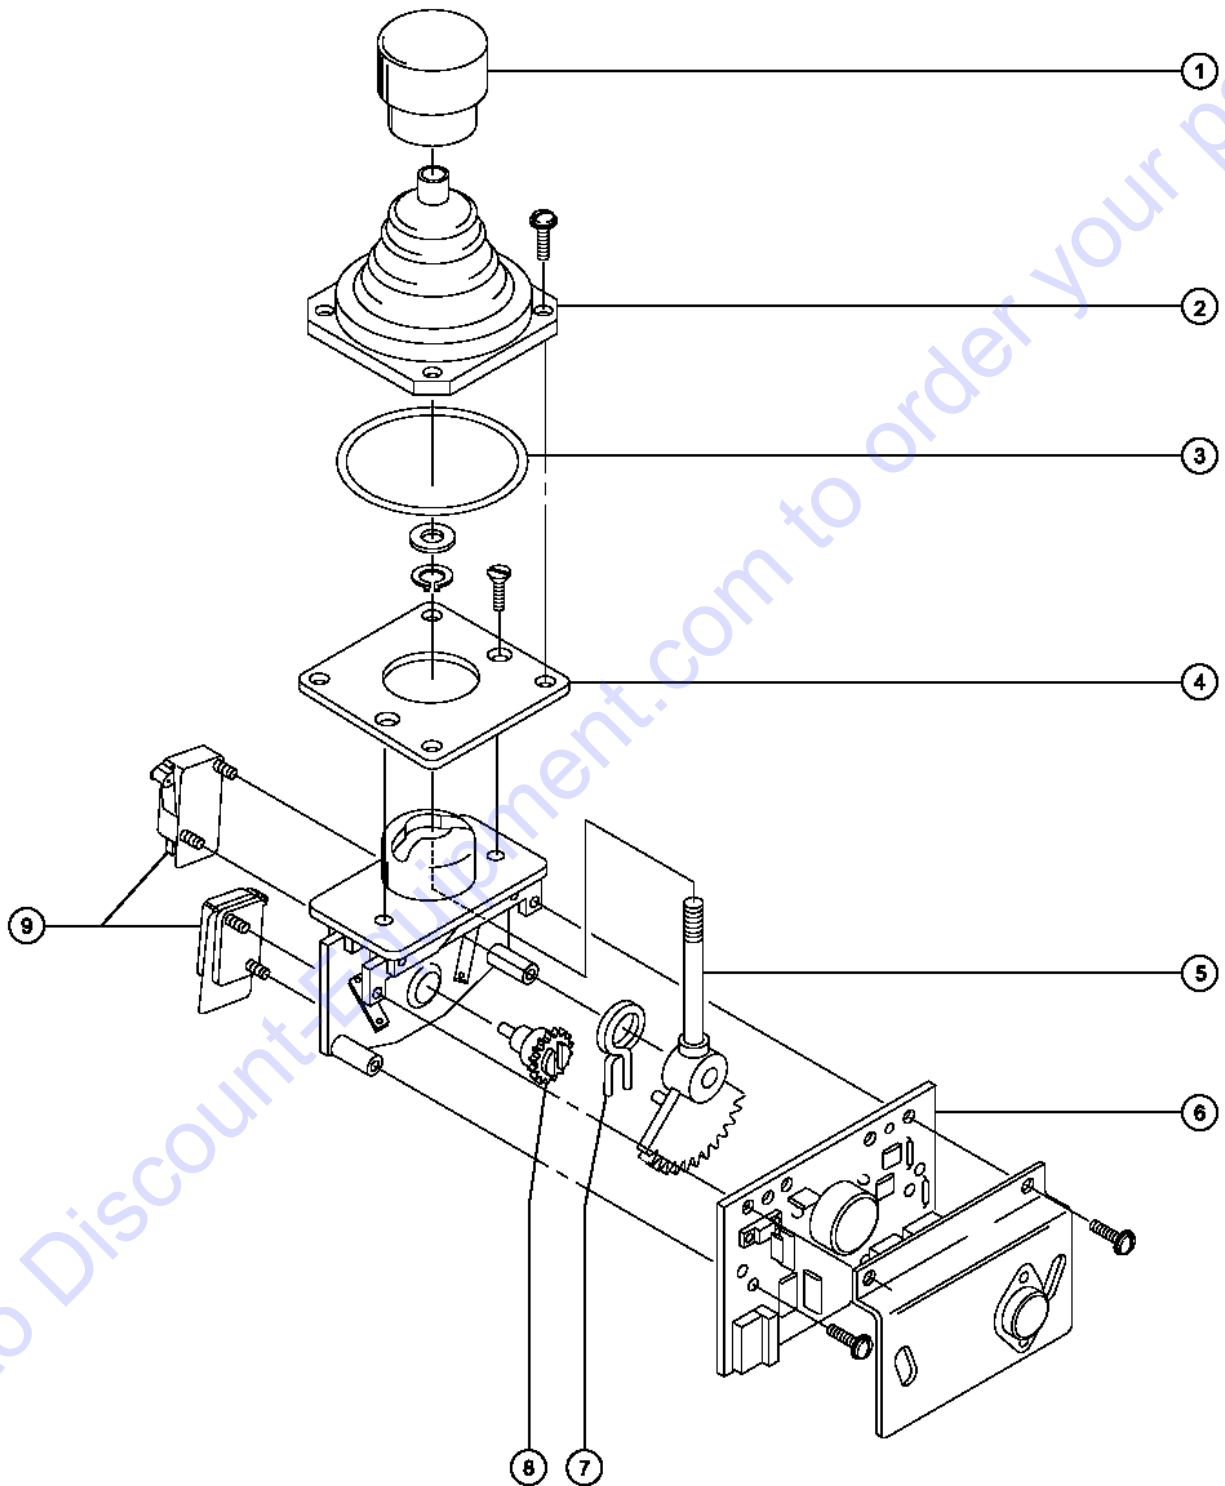

705.1 Joystick Controller - Extend/Retract, Single Axis

705.1 Joystick Controller - Extend/Retract, Single Axis

Item	Part No.	Description	Qty.
	24495GT	JOYSTICK,SINGLE AXIS PROPORT OEM joystick, contains all shown service parts	
	24495HGT	JOYSTICK,SINGLE AXIS PROPORT aftermarket joystick replacement	
1	27133GT	HANDLE,CAP,CONTROLLER	1
2	27134GT	BOOT,CONTROLLER	1
3	31526GT	O-RING,BOOT,CONTROLLER	1
4	19720GT	CASTING,45049, 40612	1
5	27135GT	SHAFT W/GEAR	1
6	27524GT	PCB,ASSY,24495	1
6-	49870GT	POTENTIOMETER (24493)	1
7	21434GT	SPRING & BUSHING KIT,RETURN***	1
8	19731GT	GEAR, SLAVE, MS4,45048	1
9	19712GT	MICROSWITCH,V3L-139-D8	2

Go to Discount-Equipment.com to order your parts