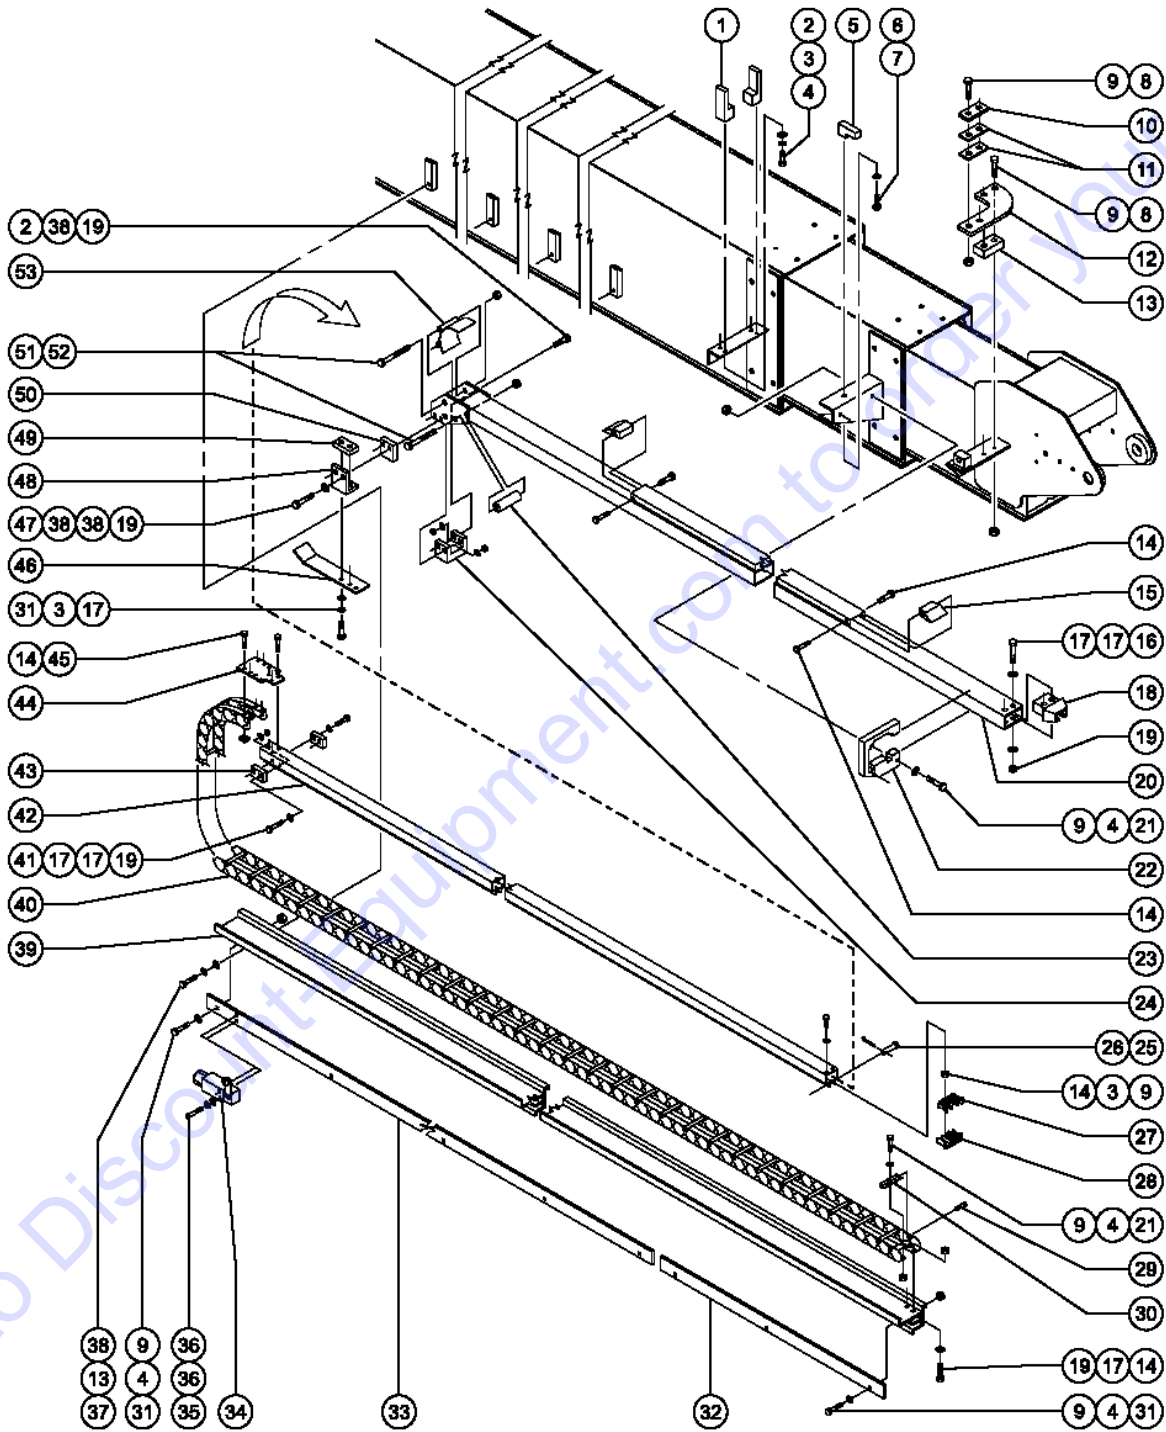

604.1 Cable Track Installation

604.1 Cable Track Installation

Item	Part No.	Description	Qty.
1	34636GT	WEAR PAD,CABLE TRCK OUTER TUBE	2
2	6145GT	SCREW,HHC,1/4-20 X 1.5	4
3	6356GT	WASHER,LOCK,.25	8
4	6638GT	WASHER,FLAT,USS,1/4"Y	14
5	34394GT	WEAR PAD,BOTTOM,CABLE TRACK	1
6	13918GT	SCREW,HHC,3/8-16 X 1.75,GRD.8	1
7	6021GT	WASHER,LOCK,.375	5
8	4266GT	SCREW,HHC,1/4-20 X 2	4
9	6091GT	NUT,NYLOCK,1/4-20	24
10	46751P-SGT	CABLE CLAMP	1
11	46765GT	PAD,CABLE CLAMP	2
12	46750P-SGT	BRACKET, CABLE CLAMP	1
13	46752GT	SPACER, CABLE CLAMP	1
14	8914GT	SCREW,HHC,1/4-20 X .625	12
15	41751GT	TUBE DEFLECTOR,PLASTIC	2
16	6115GT	SCREW,HHC,1/4-20 X 3.5	2
17	30748GT	WASHER,SHIM,1.01 X 1.63 X.062	18
18	41750GT	COW CATCHER,PLASTIC	1
19	6889GT	NUT,LP NYLOCK,1/4-20	10
20	34660-SGT	CABLE TRACK TUBE WELDMENT S60	1
21	6637GT	SCREW,HHC,1/4-20 X 1.75	2
22	34323GT	WEAR PAD,CABLE TRACK	1
23	40653GT	ROLLER,UHMW	1
24	43128GT	SLIDER BAR	1
25	34746GT	PIN,CLEVIS,.50 X 2.00 LG.	1
26	1294954GT	PIN,COTTER,.1875"X1.5"	1
27	63432GT	CLAMP,HOSE,BOTTOM,MOLDED	1
28	63433GT	CLAMP,HOSE,TOP,MOLDED	1