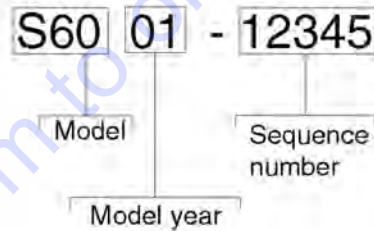

Genie®

A TEREX BRAND

Model: S-60
Serial number: S6001-12345
Model year: 2001 **Manufacture date:** 04/12/01
Electrical schematic number: E0186
Machine unladen weight: 20,736lbs / 9,406kg
Foam Tires add 764 lbs/347 kg to weight

Rated work load (including occupants): 500 lb / 227 kg

Maximum number of platform occupants: 2

Maximum allowable side force : 150 lb / 670 N

Maximum allowable inclination of the chassis:

Air Tires 2 deg / Foam Tires 4.5 deg

Maximum wind speed : 28 mph/ 12.5 m/s

Maximum platform height : 60 ft 2 in/ 18.3 m

Maximum platform reach : 50 ft 4 in/ 15.3 m

Gradeability: 45%

Country of manufacture: USA

This machine complies with:

ANSI A92.5
CAN B.354.4

TEREX

Serial label
(located under cover)

Serial number
stamped on chassis