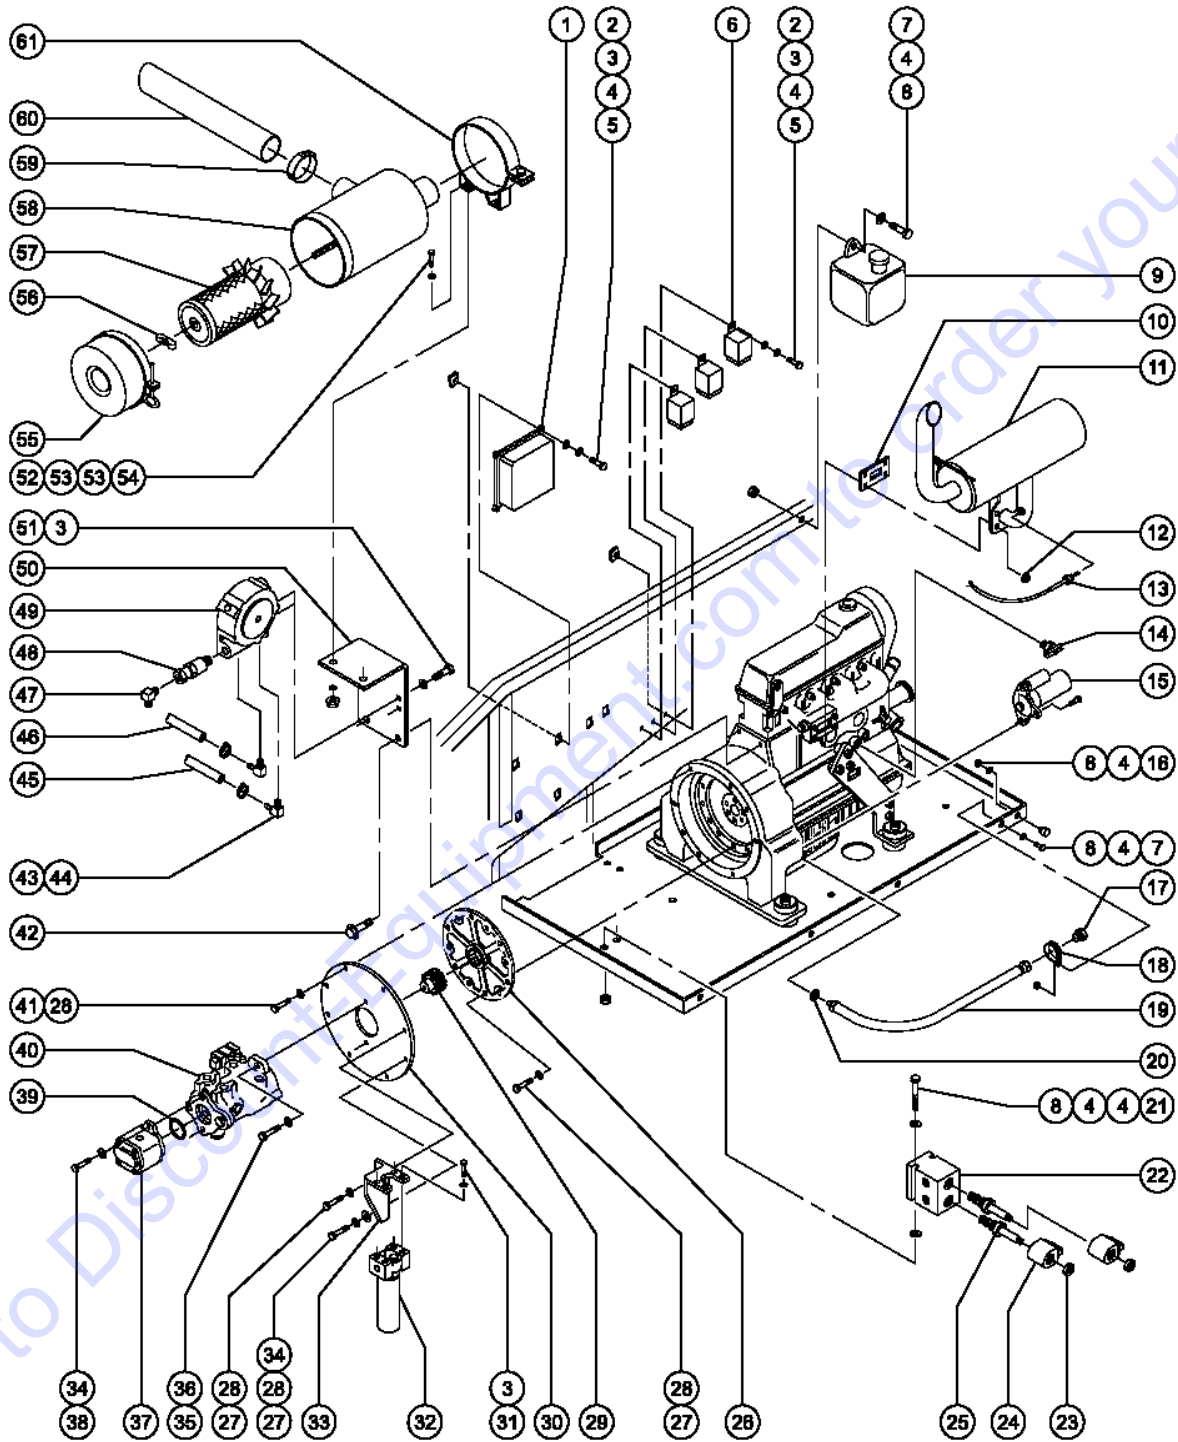

402.2 Ford LRG-425 EFI Engine - view 2 (from SN 3090)

Item	Part No.	Description	Qty.
	65770GT	BELT,TIMING,FORD LRG423/425EFI	
1	94922GT	KIT,FORD EFI UPDATE,BASE*** Contains Genie calibration file - order from Discount-equipment only; to SN 5193	1
1-	94922GT	KIT,FORD EFI UPDATE,BASE*** Contains Genie calibration file - order from Discount-equipment only; from SN 5195 to SN 8688	1
1-	88457GT	ENGINE PERFORMANCE MODULE T1** Contains Genie calibration file - order from Discount-equipment only; from SN 8689	1
2	6888GT	SCREW,HHC,1/4-20 X 1	9
3	6356GT	WASHER,LOCK,.25	13
4	6638GT	WASHER,FLAT,USS,1/4"Y	14
5	56912GT	SPRING CLIP,1/4-20,.025-.15X.54,ZAG	7
6	52592GT	RELAY - LRG425 EFI	3
7	8915GT	SCREW,HHC,1/4-20 X 1.25	2
8	6091GT	NUT,NYL,LOCK,1/4-20 BOTTLE,COOLANT RECOVERY; 2QT includes cap	5
9	1279268GT	.....	1
10	27142GT	GASKET,EXHAUST***	1
11	77885GT	MUFFLER,FORD LRG S40-60-80***	1
12	65460GT	NUT-FLANGE,7/16-14	4
13	52564GT	SENSOR,O2,LRG 425 EFI***	1
13-	88450GT	SENSOR,OXYGEN LRG425EFI for use after ECM Update completion	
14	28717GT	VALVE,DRAIN,FORD,BLOCK,RAD.	1
15	29616GT	STARTER,ENGINE,FORD LSG/LRG***	1
15	29606GT	RING GEAR,FORD*** FITS LSG-LRG 423, AND LRG425	
16	34619GT	BUMPER,RUBBER***	1
17	63426GT	PLUG,070109-8	1
18	21618GT	CLAMP,1.13,#18 X 1/4,RUB CUSH	1
19	63427GT	HOSE ASSY,FORD OIL DRAIN 1/2"	33
20	53910GT	GASKET, FORD OIL DRAIN	1
21	4266GT	SCREW,HHC,1/4-20 X 2	2
22	42157GT	MANIFOLD,BRAKE/MOTOR SHIFT includes Index No's. 23 through 25 to SN 7500	2
22	81024GT	MANIFOLD,BRAKE/2 SPD includes Index No's. 23 through 25; from SN 7501	1