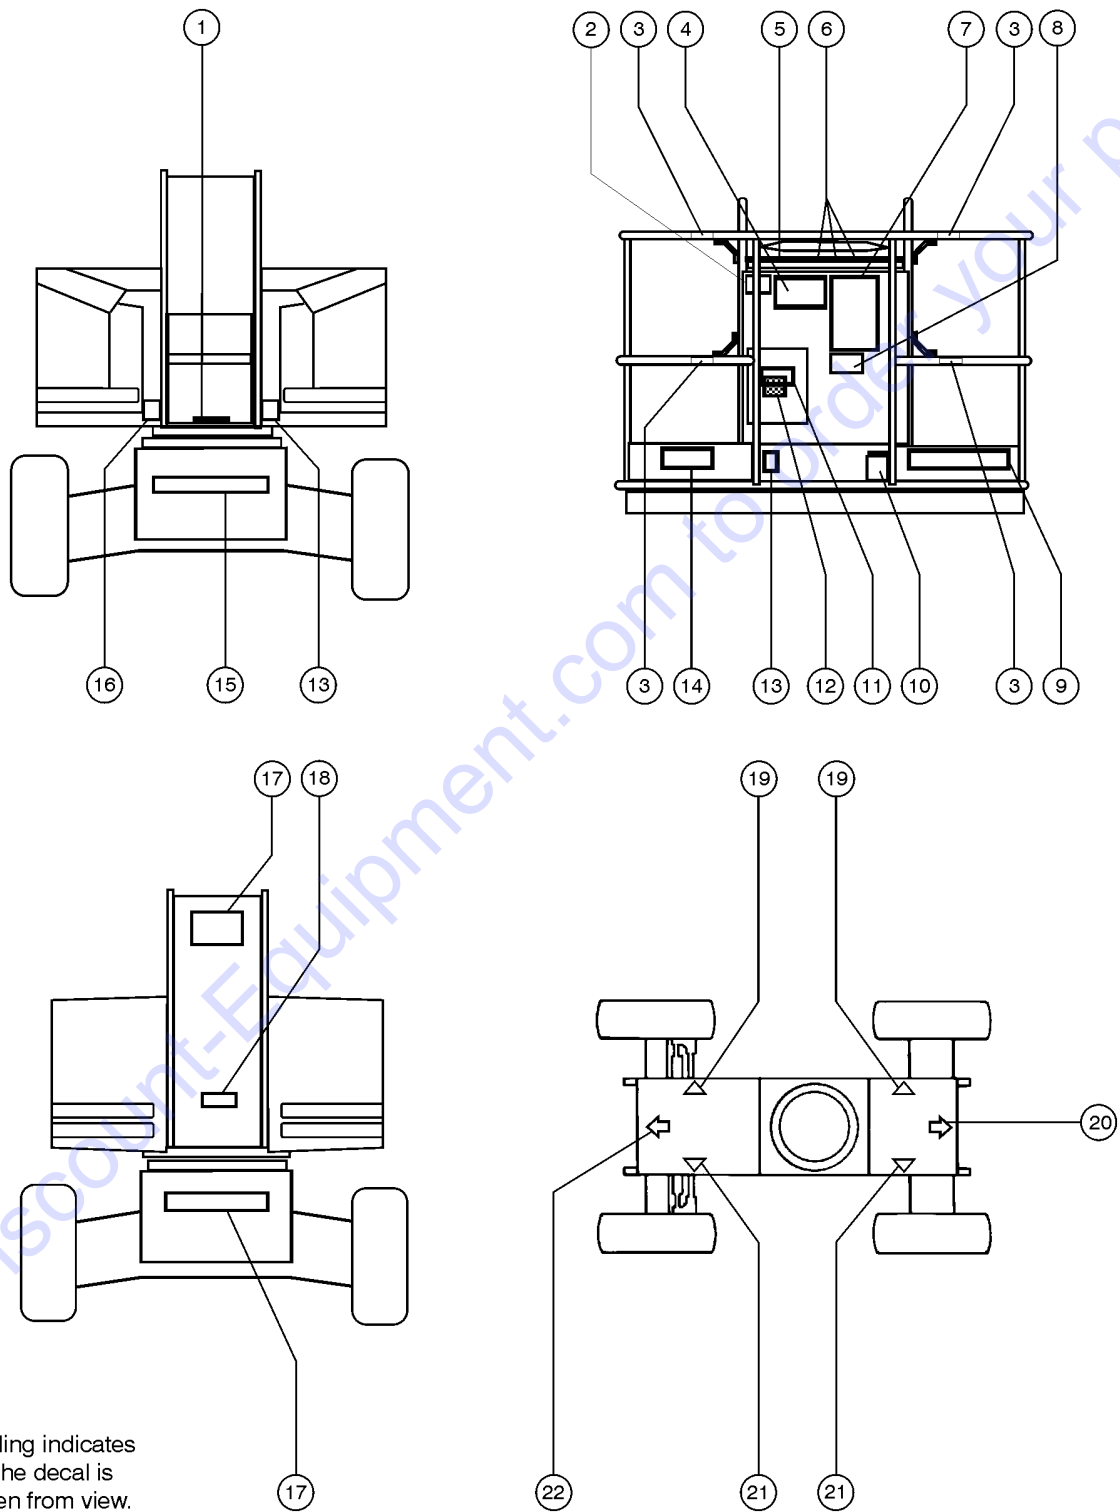

102.1 Decals and Paint - View 2, S-60

Item	Part No.	Description	Qty.
13	44981GT	DECAL,LABEL, AIR LINE 110 PSI	2
14	97887GT	DECAL,INSTR,MAX SIDE FRC,ANSI	1
		ANSI and CSA models	
14-	44986GT	DECAL,INSTR,SIDE FRC/WIND,AUS	1
		CE models	
15	52966GT	DECAL,COSMETIC,4 X 2	1
15-	52967GT	DECAL,COSMETIC,4 X 4	1
16	28235GT	DECAL,POWER TO PLATFORM 115V	1
16-	28174GT	DECAL,POWER TO PLATFORM 230V	1
17	62077GT	DECAL,COSMETIC,S60	2
18	27564GT	DECAL,DANGER,ELEC.HAZ.STAY CLR	1
19	27207GT	DECAL,TRIANGLE,YELLOW	2
20	27205GT	DECAL,ARROW YELLOW LRG 9"	1
21	27206GT	DECAL,TRIANGLE,BLUE	2
22	27204GT	DECAL,ARROW BLUE	1

Go to Discount-Equipment.com to order your parts