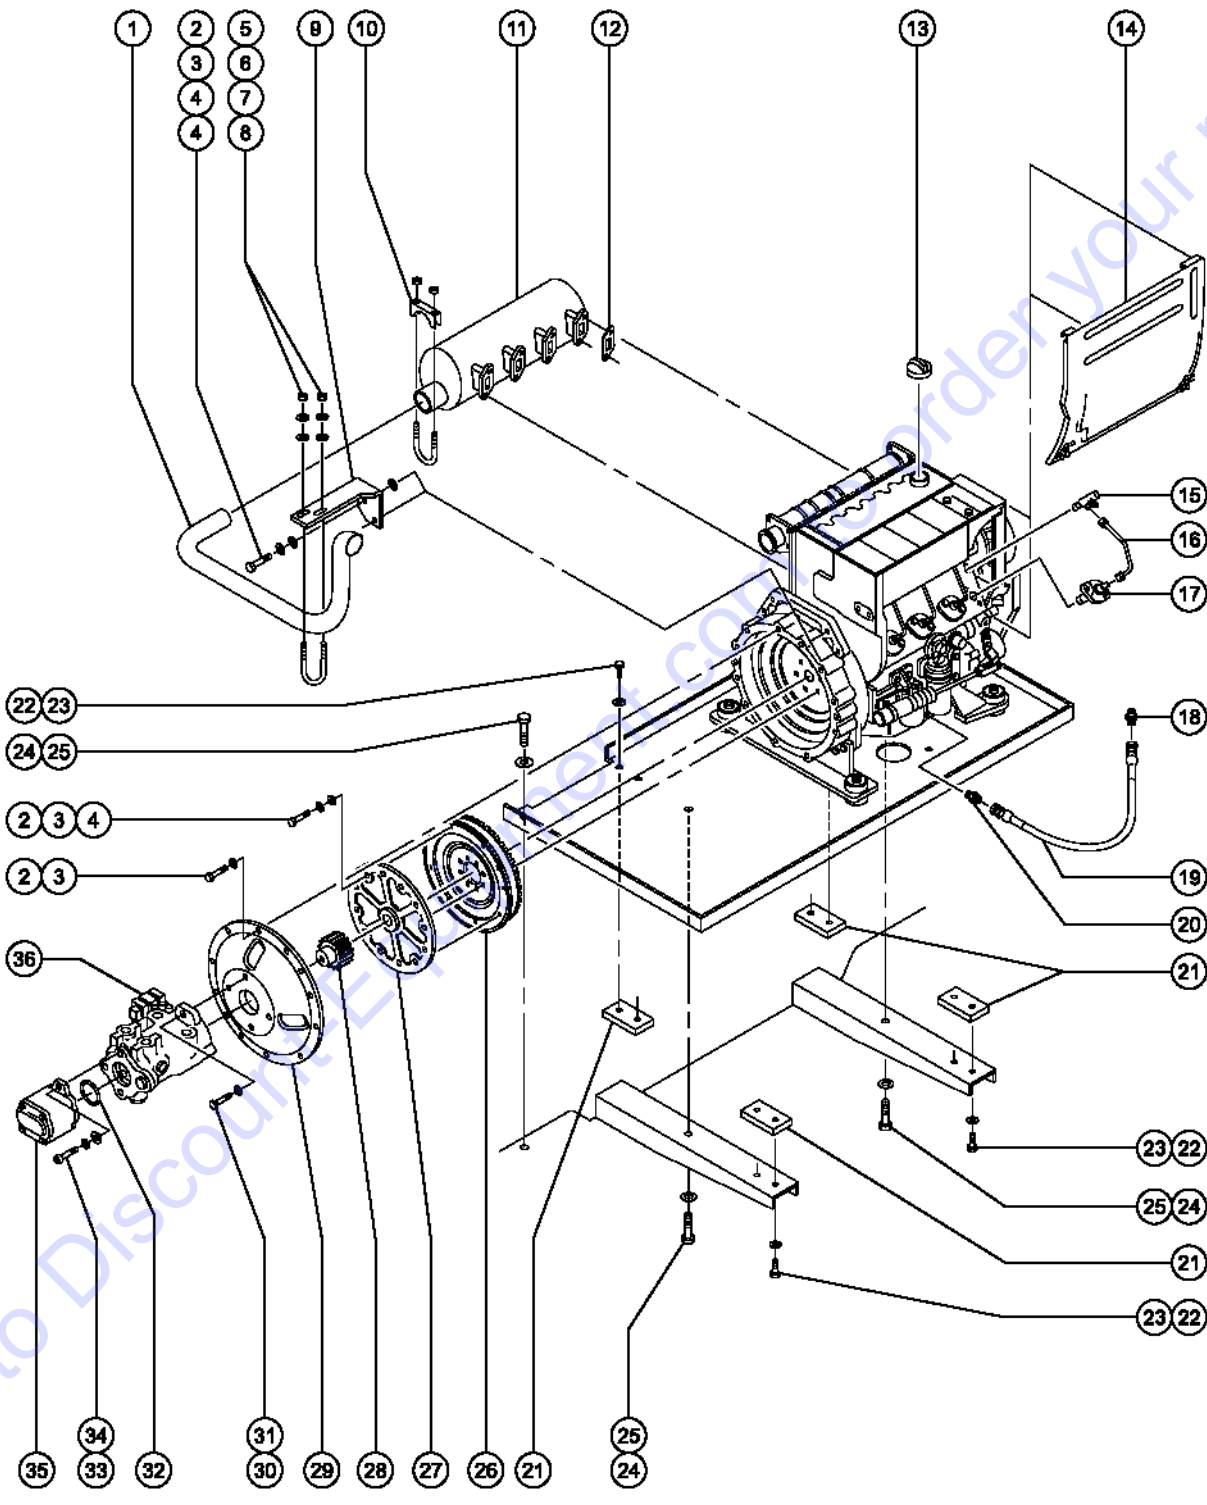

405.1 Deutz F4L 1011F Engine - View 2

Item	Part No.	Description	Qty.
27	33024GT	FLYWHEEL FLANGE, GREEN PLASTIC	1
28	37003GT	COUPLER, HUB, 15 TOOTH 7/16 BOLT*	1
29	30806GT	FLYWHEEL COVER, CASTING***	1
30	8177GT	SCREW, HHC, 1/2-13 X 1.5	2
31	6033GT	WASHER, LOCK, 0.5"	2
32	29436GT	O-RING***	1
33	33988GT	SCREW, SHC, 3/8-16 X 1	2
34	66021GT	Washer - Lock, 3/8 inch (0.382 x 0.683 x 0.094 inch) (0.97 x 1.73 x 0.24 cm)	27
35	53959GT	PUMP, LIFT 1.403 C.I.***	1
35	31249GT	SEAL KIT, LIFT PUMP** to SN 6053	1
35-	58228GT	SEAL KIT*** from SN 6054	1
36	37027GT	PUMP, VAR PISTON, 2.8 C.I.***	1
36-	22965GT	EDC ASSY, SAUER, M46***	1
36-	65843GT	SEAL KIT, EDC use for EDC ASSY 22965	1
36-	29739GT	SEAL KIT, SAUER-DANFOSS M46***	1
36-	32611GT	SHAFT, M46 15 TOOTH	1
36-	27067GT	SEAL, SHAFT-SUNDSTRAND***	1