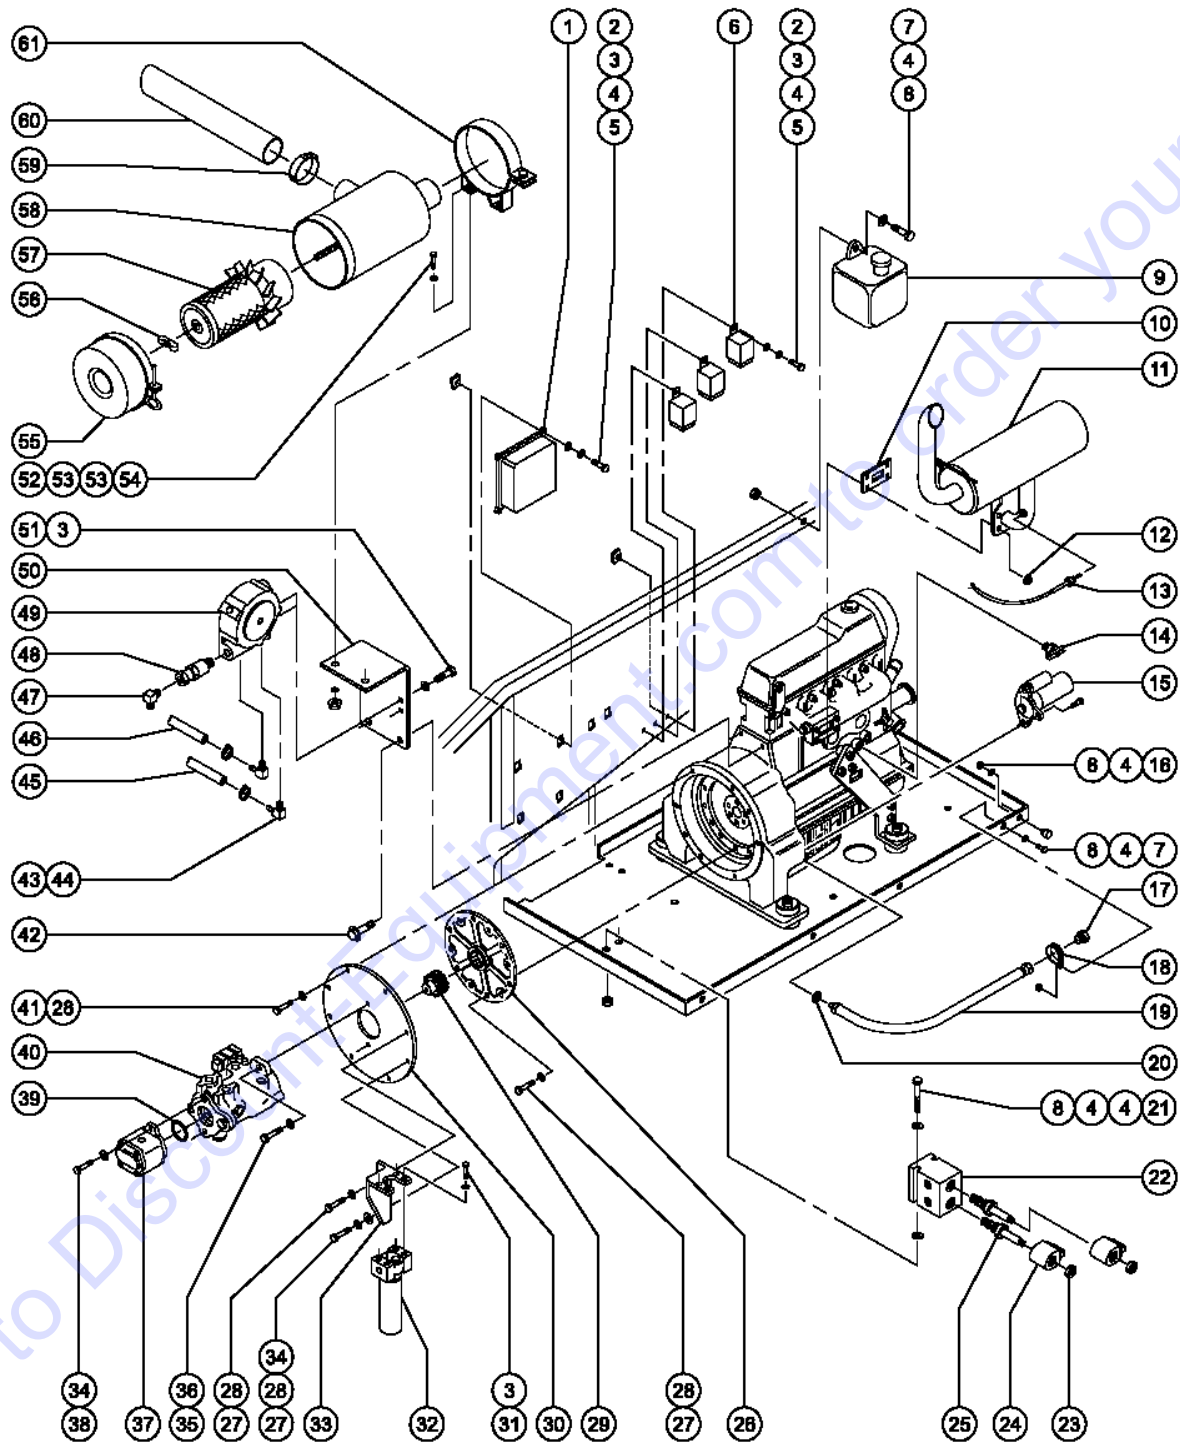

402.2 Ford LRG-425 EFI Engine - view 2 (from SN 3090)

402.2 Ford LRG-425 EFI Engine - view 2 (from SN 3090)

Item	Part No.	Description	Qty.
40-	29739GT	SEAL KIT,SAUER-DANFOSS M46***	1
40-	32611GT	SHAFT,M46 15 TOOTH	1
40-	27067GT	SEAL,SHAFT-SUNDSTRAND***	1
41	6175GT	SCREW,HHC,3/8-16 X 1	8
42	53024GT	SCR,M 10X40 LG HEX FLG. SERR.	2
43	37017GT	HOSE END,90DEG,.63 HS X.25 MPT	2
44	46131GT	CLAMP,HOSE,.63" - 1.0" X .5"	2
45	52762GT	HOSE,WATER INLET,LRG425 EFI	1
46	53832GT	HOSE,FIRE RES.,5/8 ID,BULK	29
47	36203GT	ELBOW,90DEG.3/8MPT-5/8 BARB	1
48		SOLENOID-FUEL-LPG (45828) Component no longer available	1
49	22279GT	REGULATOR,LPG BEAM 60***	1
49-	24470GT	REGULATOR DIAPH.KIT BEAM 50/60	1
50	48473P-SGT	BRACKET,AIR FILTER,FORD GAS PT	1
51	6888GT	SCREW,HHC,1/4-20 X 1 to SN 7821	2
51-	6090GT	SCREW,HHC,1/4-20 X .75 from SN 7822	2
52	219437GT	ISOLATOR, VIBRATION to SN 7821	2
52-	13002GT	SCREW,HHC,5/16-18 X 1 GR5 from SN 7822	2
53	5397GT	WASHER,FLAT,USS,5/16",Y	4
54	18503GT	NUT,LOCKING-LG.FLANGE,5/16-18 to SN 7821	4
54-	6782GT	NUT,NYLOCK,5/16-18 from SN 7822	2
55	58917GT	END CAP,AIR FILTER-27915&49740	1
56	52658GT	NUT - WING, AIR FILTER, 425EFI	1
57	27916GT	FILTER,AIR,ELEMENT***	1
58	49740GT	AIR CLEANER,FORD EFI***	1
58-	49740GT	AIR CLEANER,FORD EFI***	1
59	30971GT	CLAMP,HOSE,3.0"	1
60	53124GT	HOSE,AIR INT.2.5 IDX12" W/450	1