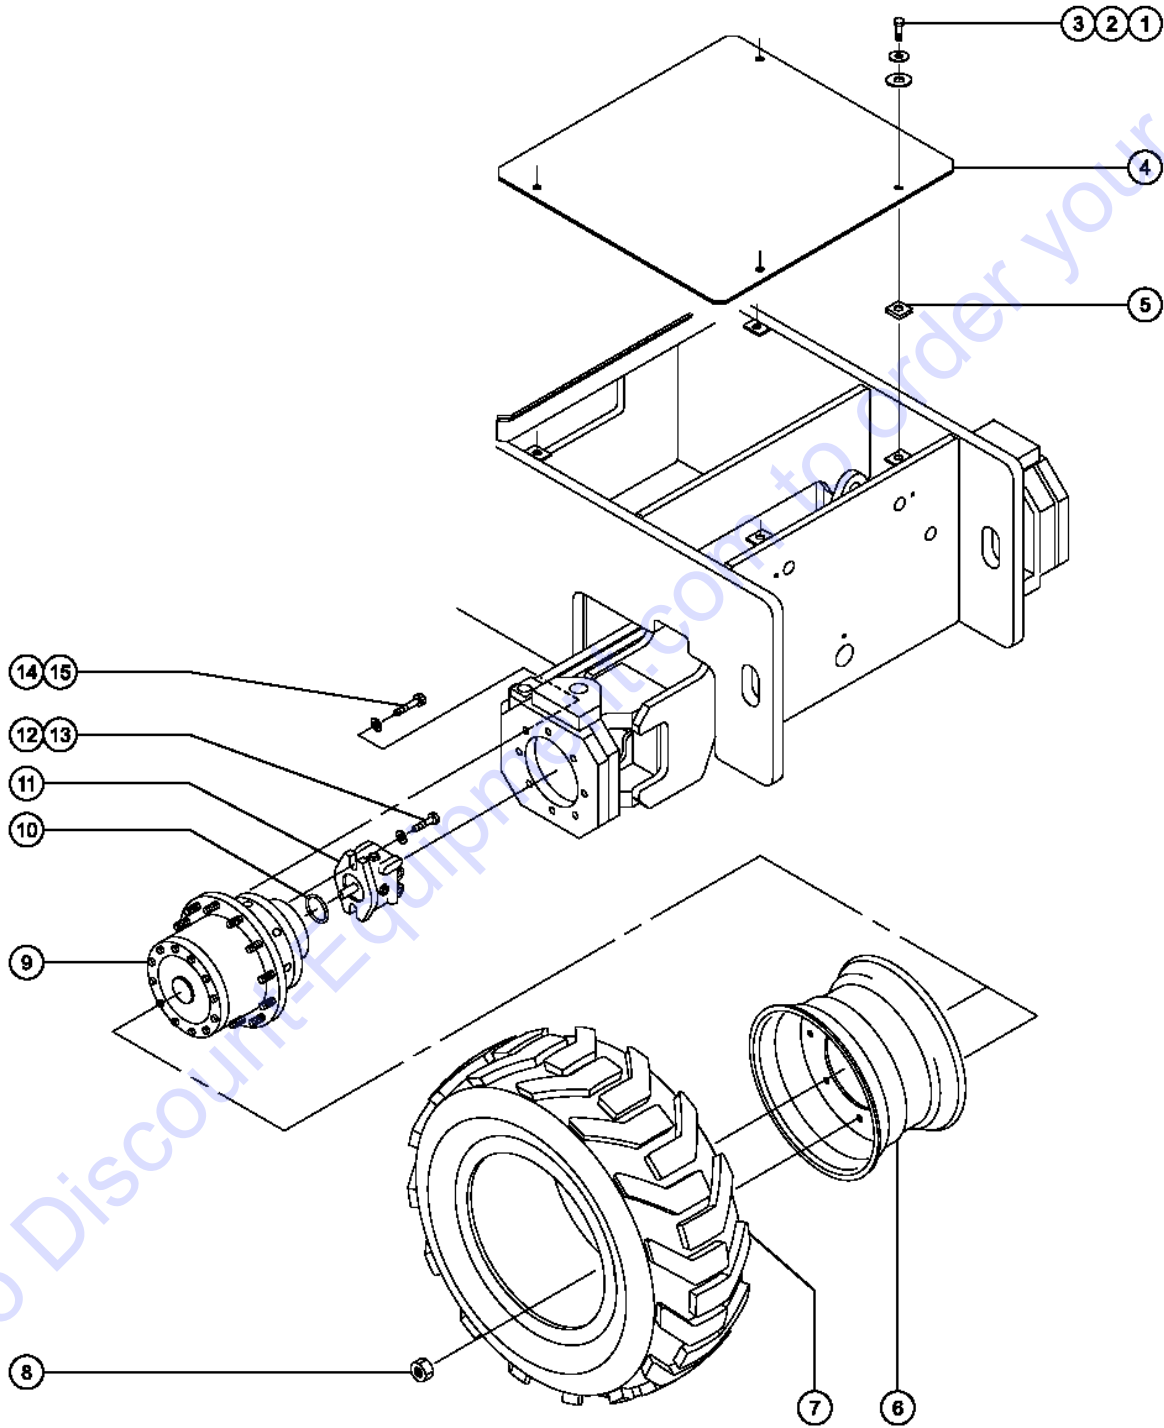

303.1 Steer Axle - Wheels and Hubs