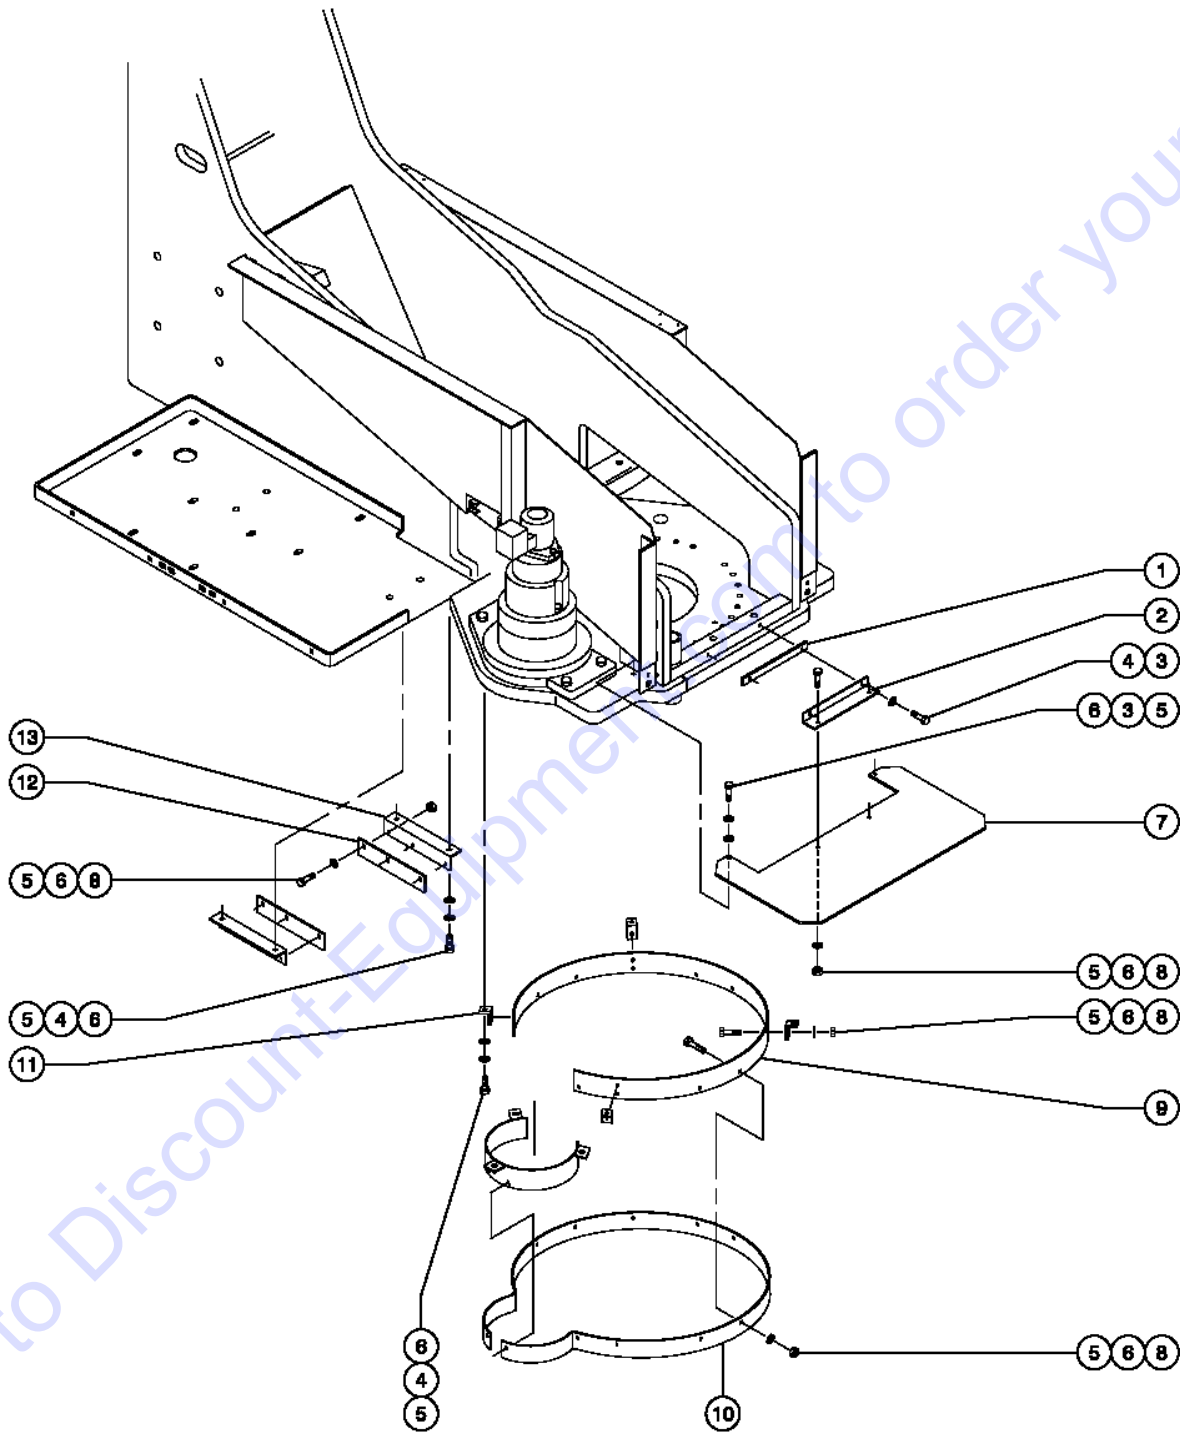

Go to Discount-Equipment.com to order your parts

808.1 Hostile Environment Package, Turntable

808.1 Hostile Environment Package, Turntable

Item	Part No.	Description	Qty.
1	35424PGT	FLATBAR,CHASSIS SPACER BLUE .....	1
2	35423PGT	ANGLE,FRONT CHASSIS GUARD BLUE .....	1
3	6888GT	SCREW,HHC,1/4-20 X 1 .....	2
4	6356GT	WASHER,LOCK,.25 .....	8
5	6090GT	SCREW,HHC,1/4-20 X .75 .....	31
6	6638GT	WASHER,FLAT,USS,1/4"Y .....	31
7	34992PGT	PLATE,FRONT CHASSIS GUARD,BLUE .....	1
8	6091GT	NUT,NYLOCK,1/4-20 .....	21
9	35419PGT	BRACKET,RING GUARD .....	1
10	35421GT	WIPER,RING GEAR .....	1
11	81062PGT	ANGLE,RING GUARD *PAINTED .....	4
12	53633GT	WIPER, RING GEAR .....	2
13	35420PGT	BRACKET,RING GUARD MTG.BLUE .....	2