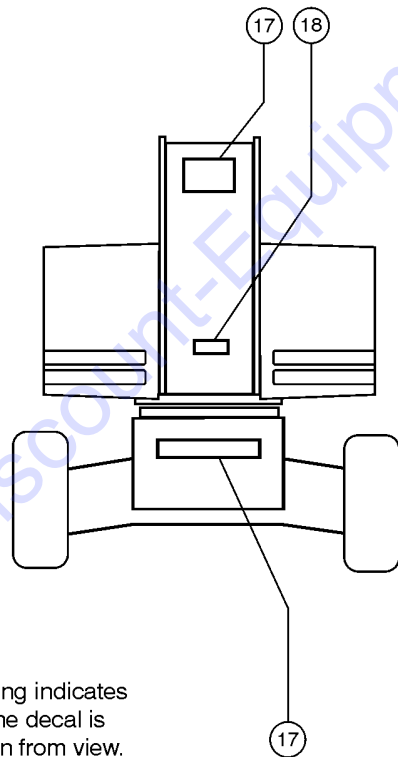

Item	Part No.	Description	Qty.
13	44981GT	DECAL,LABEL, AIR LINE 110 PSI	2
14	97887GT	DECAL,INSTR,MAX SIDE FRC,ANSI	1
		ANSI and CSA models	
14-	44986GT	DECAL,INSTR,SIDE FRC/WIND,AUS	1
		CE models	
15	52966GT	DECAL,COSMETIC,4 X 2	1
15-	52967GT	DECAL,COSMETIC,4 X 4	1
16	28235GT	DECAL,POWER TO PLATFORM 115V	1
16-	28174GT	DECAL,POWER TO PLATFORM 230V	1
17	62077GT	DECAL,COSMETIC,S60	2
18	27564GT	DECAL,DANGER,ELEC.HAZ.STAY CLR	1
19	27207GT	DECAL,TRIANGLE,YELLOW	2
20	27205GT	DECAL,ARROW YELLOW LRG 9"	1
21	27206GT	DECAL,TRIANGLE,BLUE	2
22	27204GT	DECAL,ARROW BLUE	1

Go to Discount-Equipment.com to order your parts

102.2 Decals and Paint - View 2, S-65

Shading indicates that the decal is hidden from view.