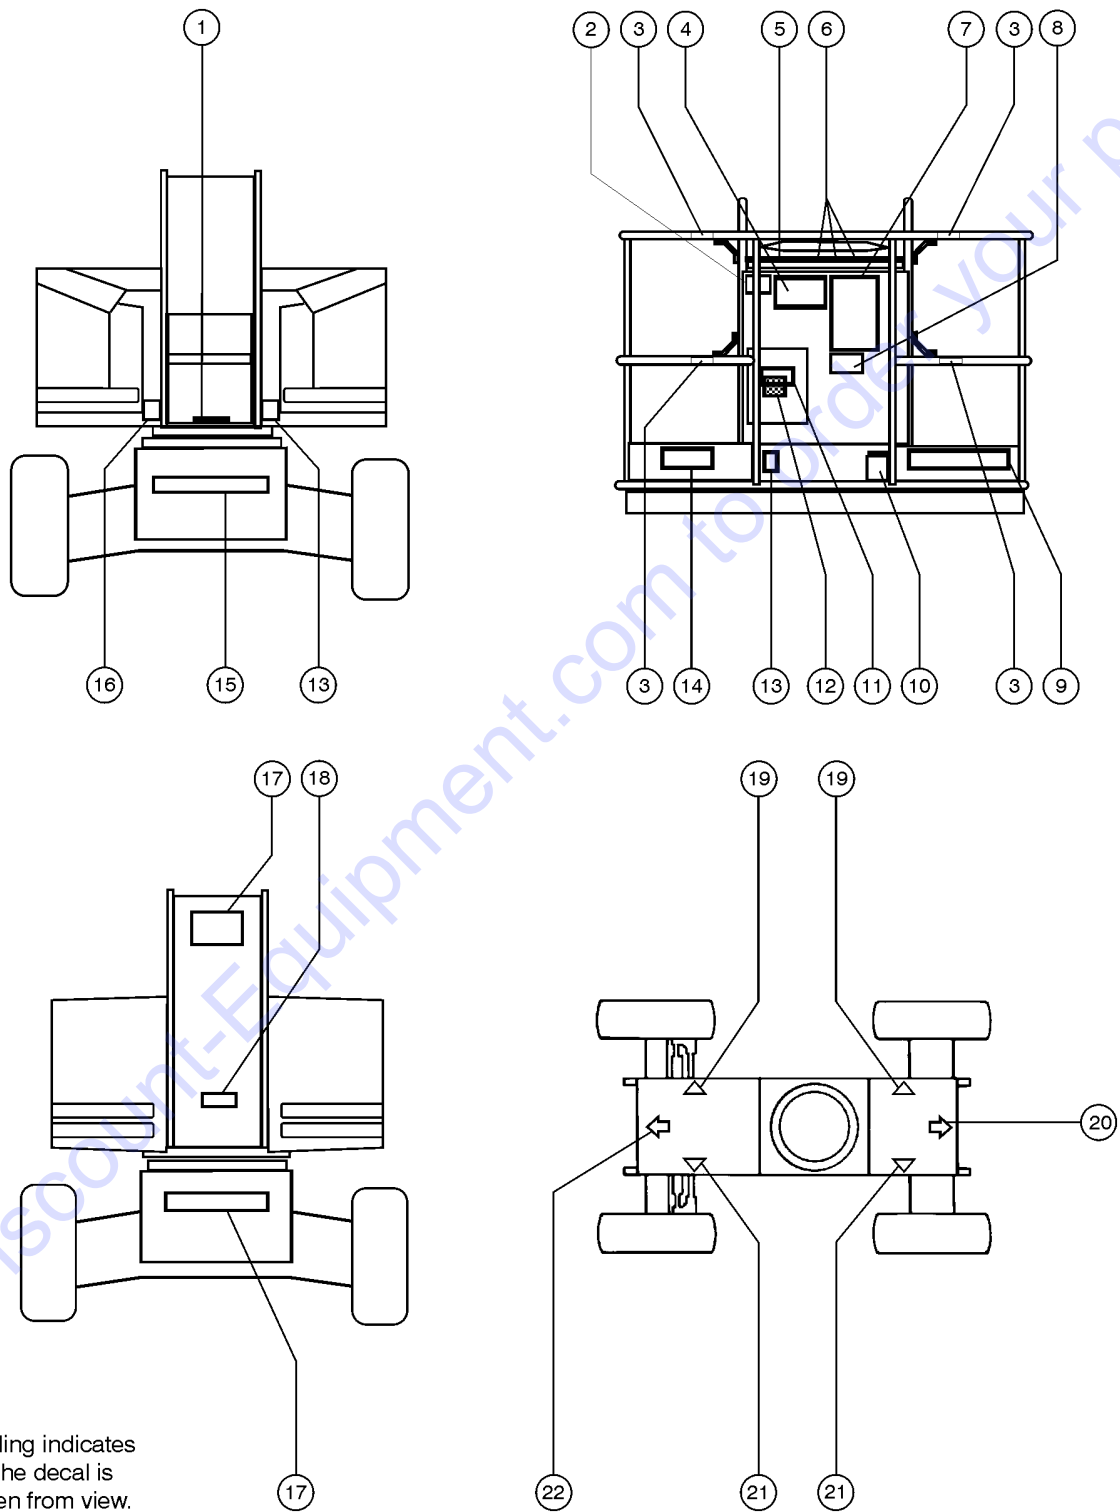

102.1 Decals and Paint - View 2, S-60

Item	Part No.	Description	Qty.
	52056GT	DECAL KIT, INSTR, S60/65 GAS*** Gasoline/LPG Models; kit does not include Index No's. 5, 6, 8, 9, 13, 14, 15, 16 and 17	1
	46200GT	DECAL KIT, INSTRUCT, S60/65 DSL Diesel Models; kit does not include Index No's. 5, 6, 8, 9, 13, 14, 15, 16 and 17	1
	32150GT	PAINT, WET, GENIE BLUE (1 GL)**	1
	1484GT	PAINT, AEROSOL, BRIGHT BLUE***	1
	32151GT	PAINT, WET, GENIE GRAY (1 GL)**	1
	1268GT	PAINT, AEROSOL, GENIE GRAY***	1
1	28161GT	DECAL, WARN, CRUSH HAZARD HAND	1
2	33952GT	DECAL, DANGER, TILT ALARM	1
3	40434GT	DECAL, LANYARD ANCHORAGE POINT	4
4	43647GT	DECAL, NOTICE, OPER INST. IC***	1
5	32941GT	DECAL, PLATFORM CTRL PANEL*** to SN 3099	1
5A-	33949GT	DECAL, PROTECTOR PLAT, S80/60***	1
5B	52156GT	DECAL, PLATFORM CTRL PANEL from SN 3100 to SN 6829	1
5C	72162GT	DECAL, PLATFORM CTRL PANEL from SN 6830	1
5C	72162FRGT	DECAL PLATFORM CONTROL PANEL (french)	1
5-	52251GT	DECAL, PROTECTOR, CLEAR, PLATE***	1
6	49927GT	DECAL, OPTION GLOW PLUGS***	1
6-	32728GT	DECAL, OPTION GENERATOR***	1
6-	44769GT	DECAL, LABEL, LFT/DRV SELECT	1
6-	72867GT	DECAL, LABEL, LIGHTS***	1
7	97890GT	DECAL, DANGER, GEN SAFETY RULES	1
8	43595GT	DECAL, DANGER, TIP-OVER, TIRES***	1
9	30080GT	DECAL, NOTICE, MAX LOAD 500 LBS	1
9-	32998GT	DECAL, NOTICE, MAX LOAD 600 LBS	1
9-	43594GT	DECAL, NOTICE, MAX LOAD 750 LBS	1
10	28165GT	DECAL, INSTRUCT, FOOTSWITCH OPER	1
11	28236GT	DECAL, WARN, IMPROPER OPERATION	1
12	28176GT	DECAL, LABEL, MANUAL NOT HERE	1