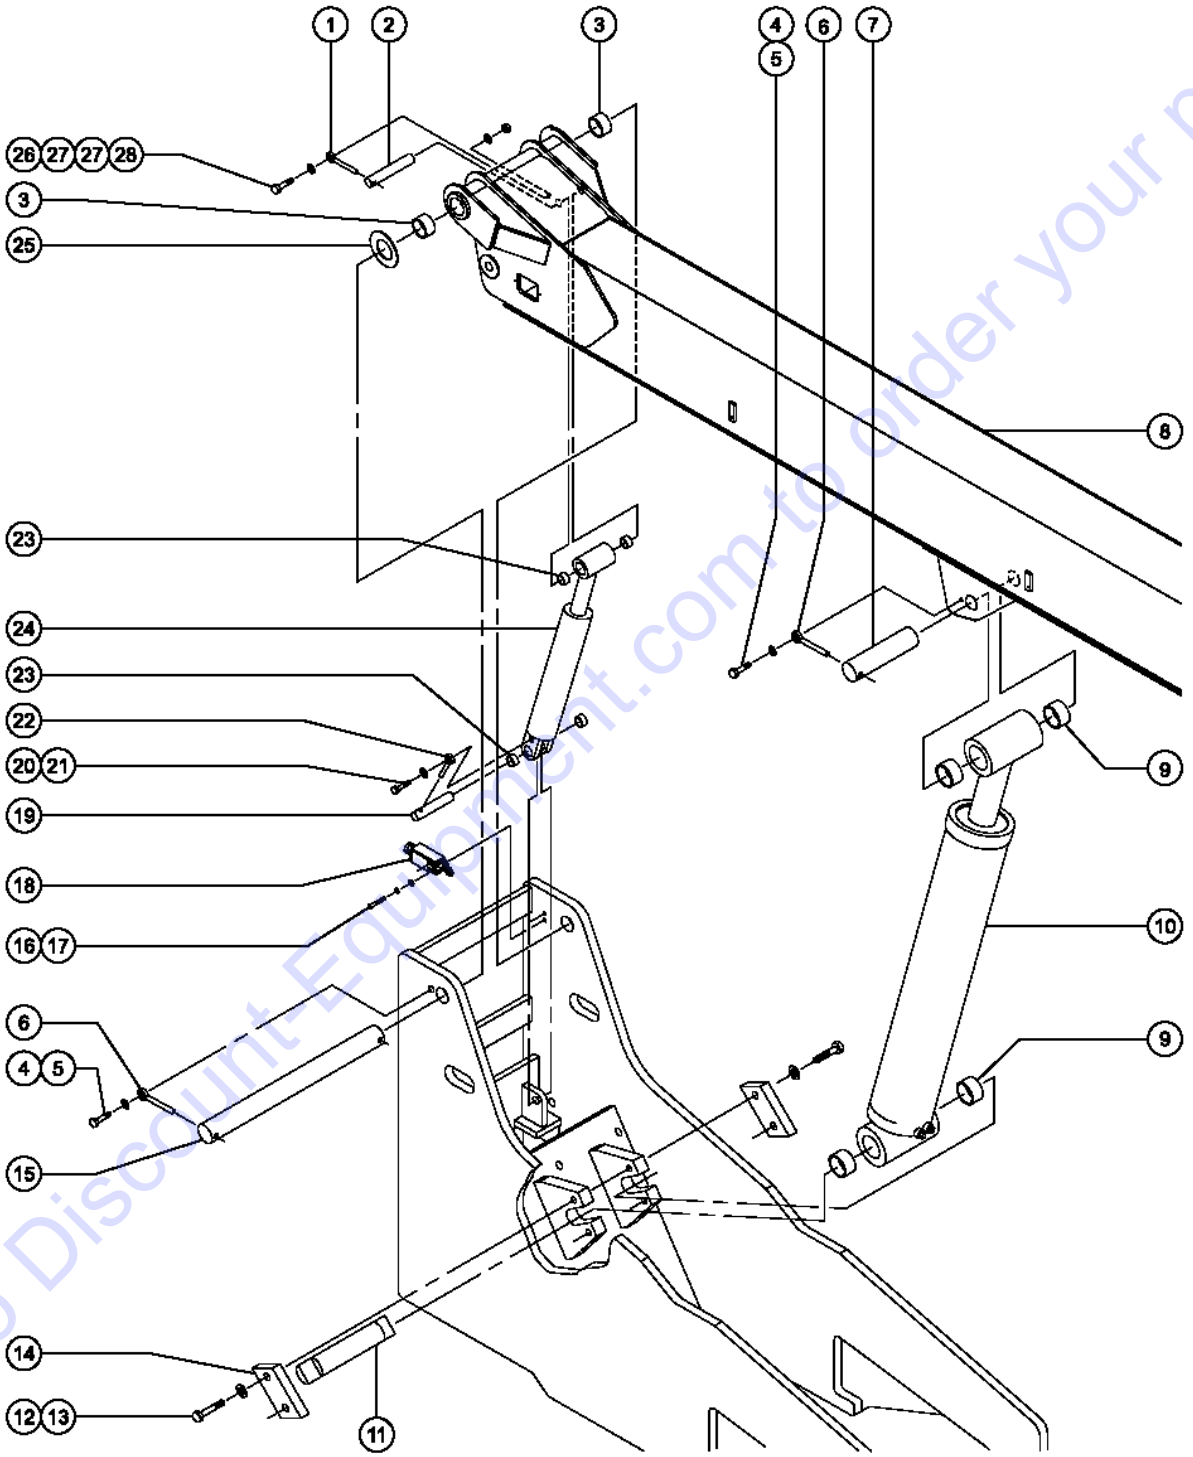

601.1 Boom Lift and Master Leveling Cylinder Installation

601.1 Boom Lift and Master Leveling Cylinder Installation

Item	Part No.	Description	Qty.
1	825019GT	ROD END, .375X3.69, ZAG	1
2	34270GT	PIN,1.25DIAX6.62LG,1HOLE	1
3	34131GT	BEARING,2.50IDX3.00ODX2.00L	2
4	8177GT	SCREW,HHC,1/2-13 X 1.5	1
5	6033GT	WASHER,LOCK,0.5"	2
6	1256267GT	ROD END,.5 X 3.75,ZAG	2
7	34269GT	PIN,2.50DIAX13.75LG,1HOLE	1
8		Ref. Boom Assembly refer to section 602.1 or 603.1	1
9	27698GT	BEARING,2.50IDX2.75ODX2.00L	4
10	63205GT	CYLINDER, LIFT, S60** includes Index No. 9	1
10-	63345GT	SEAL KIT CYL.S60(63205)	1
10-	43937GT	VALVE,CB.CBBC-LHN@3200***	1
11	33823GT	PIN,PRI.CYL./SWING CHASSIS	1
12	33557GT	SCREW,HHC,3/4-10 X 2.00,GR5	4
13	34550GT	WASHER,LOCK,.75 PLTD	4
14	33822P-SGT	PIN RETAINER,PRI.CYL.BLUE	2
15	34271GT	PIN,2.50DIAX29.13LG,1HOLE	1
16	22541GT	SCREW,RHM,10-32 X 1.5	2
17	6607GT	WASHER,LOCK,#10 PLTD	4
18	88356-146R5GT	SWITCH,LIMIT,W/ROLLER HEAD***	1
18-	19491GT	CONTACTOR,LIMIT SWITCH	1
19	34276GT	PIN,1.25DIAX3.37LG,1HOLE	1
20	8255GT	SCREW,HHC,3/8-16 X .75	1
21	6021GT	WASHER,LOCK,.375	1
22	1255452GT	ROD END,.375 X 2.25,ZAG	1
23	25683GT	BEARING,POLYGON,20DU12	4
24	63209GT	CYLINDER, MASTER*** includes Index No. 23	1
24-	63349GT	SEAL KIT,CYL (63209) For cylinder 63209; check cylinder part number stamp or label prior to ordering	1