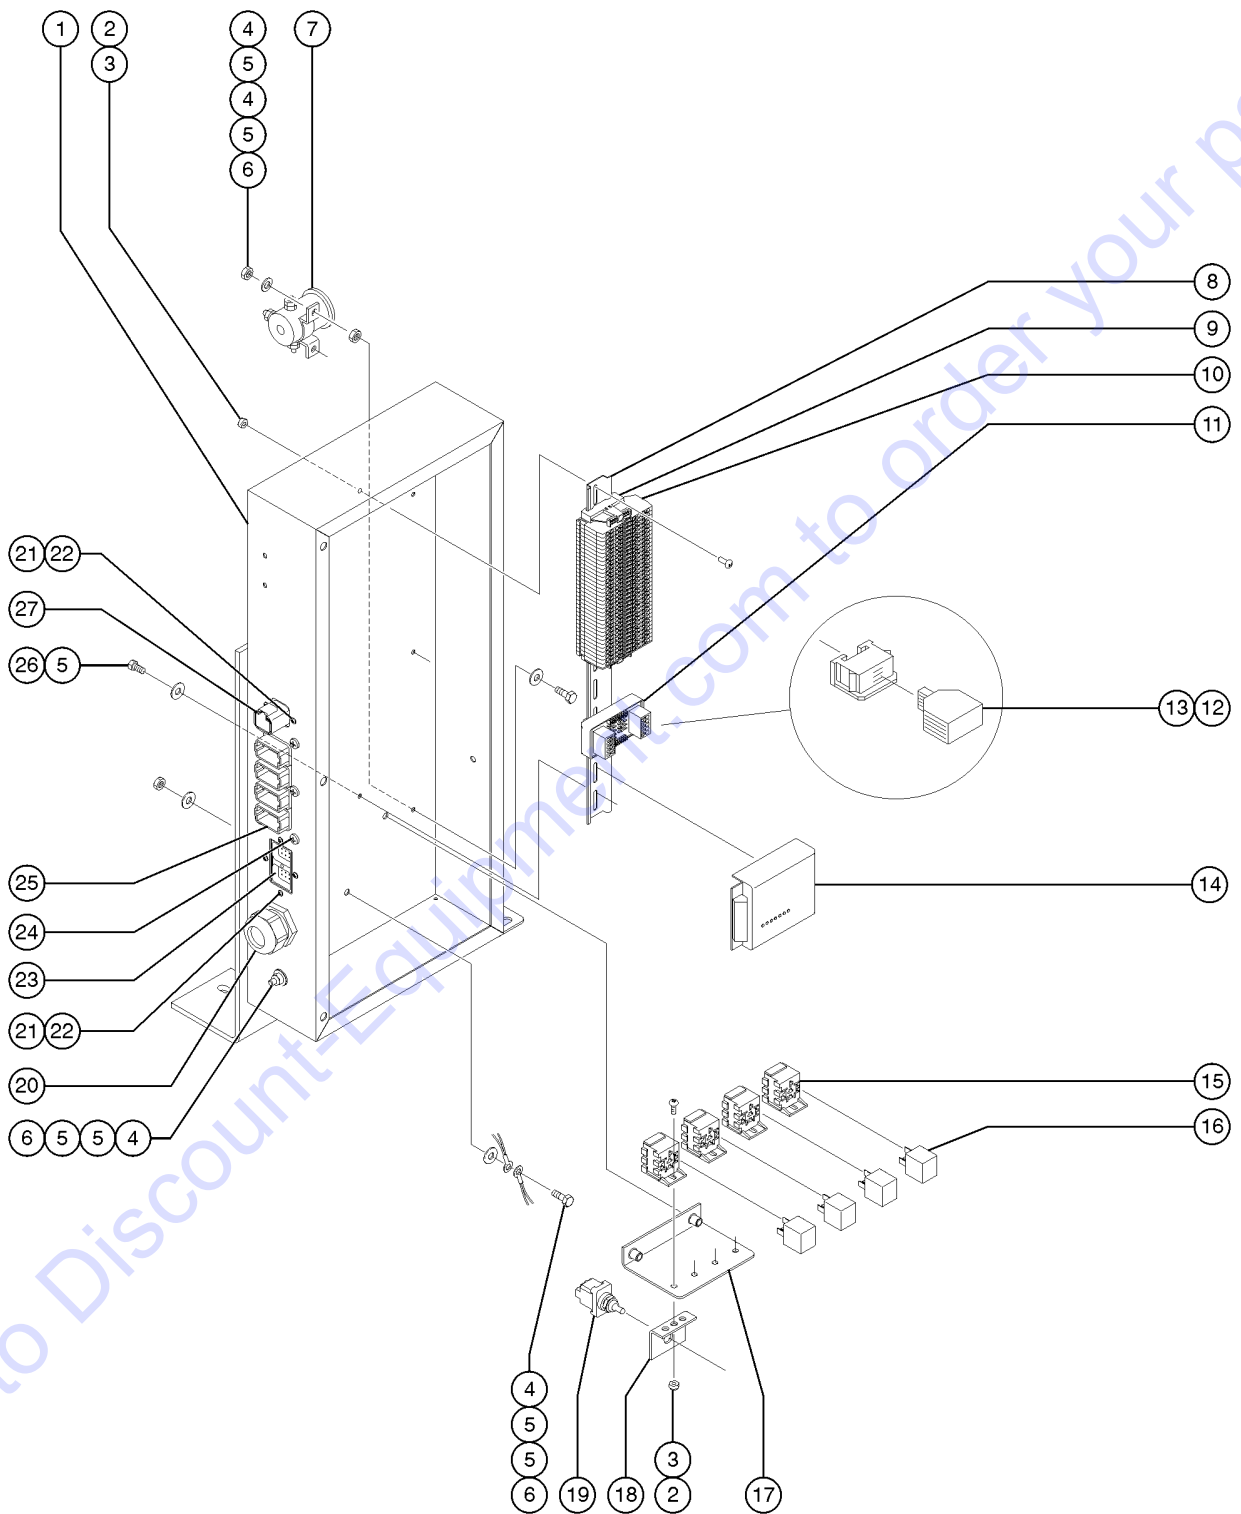

509.2 Ground Controls - View 2 (from SN 7838)

Item	Part No.	Description	Qty.
1	73937PGT	ASSEMBLY,GROUND CONTROL BOX,P6	1
1-	121599GT	GASKET,GBOX,S80/85 2008	1
		replaced 30782	
2	6178GT	NUT,NYLOCK,10-32	
3	54365GT	SCREW,PHIL,PHM,10-32 X .5,SSTL	
4	6091GT	NUT,NYLOCK,1/4-20	
5	6638GT	WASHER,FLAT,USS,1/4"Y	
6	6090GT	SCREW,HHC,1/4-20 X .75	
7	53967GT	SOLENOID,12V CONTINOUS	1
8	33422GT	DIN RAIL,17"	1
9	25837GT	TERMINAL STRIP END PLATE	2
10	25836GT	TERMINAL BLOCK(SINGLE),WAGO***	34
11	25807GT	DIODE BLOCK SUPPRESSION	1
		First time replacement: replace with items 12 and 13	
12	25807GT	DIODE BLOCK SUPPRESSION	1
13	25808GT	CARRIER TERMINAL(5 PER BLOCK)	1
14	56057GT	MODULE,IGNITION/START,12/24V	1
15	34053GT	ASSY,RELAY SOCKET, AUTO	4
16	34052GT	RELAY,SPDT,12V(AUTO) PLUG IN**	4
17	54534GT	ANGLE,RELAY MNT,W/NUTSERTS,PNT	1
18	49743GT	BRACKET,TOGGLE SWITCH	1
19	128201GT	SWITCH TOGGLE ASSY DPDT 2P MOM	1
		Gasoline/LPG models; Includes boot and hardware	
20	20776GT	CABLE SQUEEZE CONN.	1
21	49820GT	SCREW,PHILLIPS,PHM,6-32 X .5	
22	12344GT	NUT,NYLOCK,6-32	
23	73753GT	CONN,RECEP 24 WAY,W/FLANGE	1
24	73803GT	SCREW,SHM,PHP, #12 X .75	
25	73736GT	CONN,RECEP 48 WAY,4 X 12	1
26	7339GT	SCREW,HHC,1/4-20 X .5	
27	73717GT	CONN,RECEP 4 WAY,12-14GA FL***	1