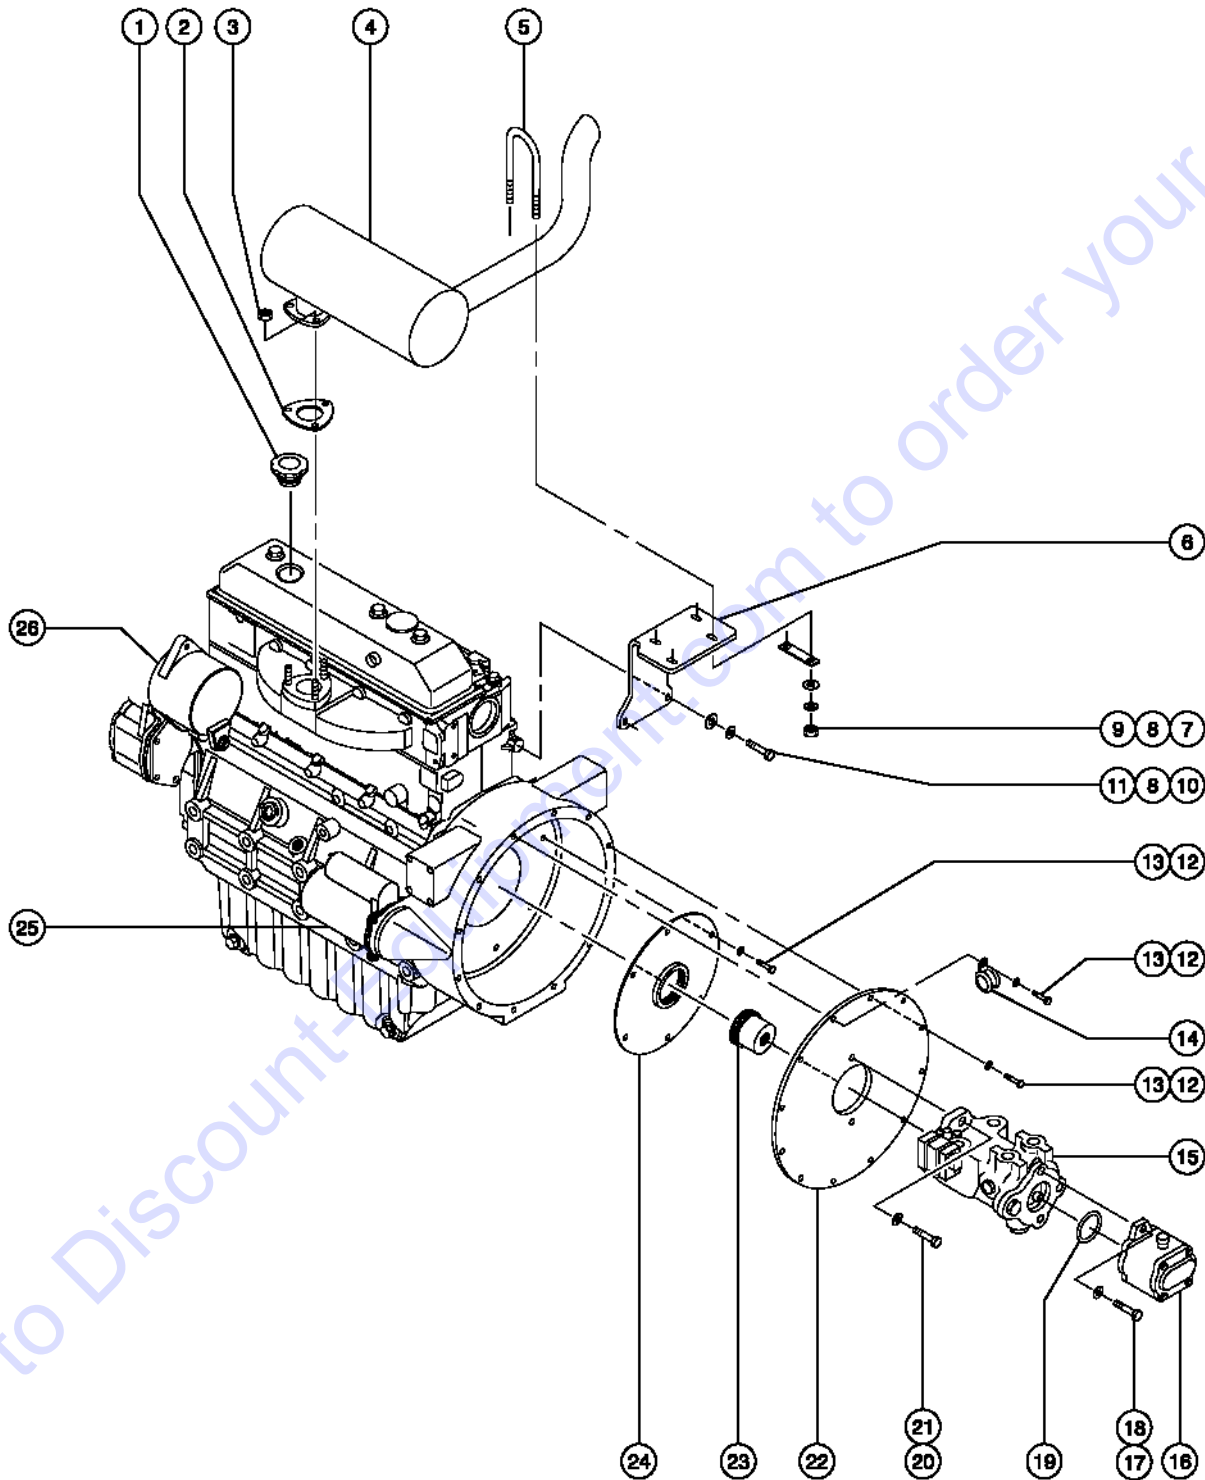

407.1 Perkins 704-30 Engine - View 1

Go to Discount-Parts.com to order your parts

Item	Part No.	Description	Qty.
-	34058GT	SENDING UNIT,TMP,FRD,GM,PRK704	
1	65499GT	CAP, SIDE OIL FILL, PERKINS	1
2	65503GT	GASKET,MUFFLER PERKINS(53883)	1
3	65504GT	NUT,MUFFLER PERKINS 10MM	3
4	63313GT	MUFFLER, PERKINS	1
5	16584GT	U-BOLT, KIT 5/16-18 X 2.5 *** includes Index No. 7	2
6	63326PGT	MUFFLER BRACKET, PAINTED	1
7	6037GT	NUT,HEX,5/16-18,GR5	4
8	6886GT	WASHER,LOCK,313	6
9	5397GT	WASHER,FLAT,USS,5/16",Y	4
10	23057GT	SCREW,HHC,M8 X 20MM	2
11	6638GT	WASHER,FLAT,USS,1/4"Y	2
12	44064GT	SCREW,HHC,M10 X 30MM, ...	26
13	22700GT	WASHER,LOCK,M10	26
14	45454GT	CLAMP,RUB CUSH,0.75,#12 X 3/8*	1
15	37027GT	PUMP,VAR PISTON,2.8 C.I.***	1
15-	22965GT	EDC ASSY,SAUER,M46***	1
15-	65843GT	SEAL KIT, EDC use for EDC ASSY 22965	1
15-	29739GT	SEAL KIT,SAUER-DANFOSS M46***	1
15-	32611GT	SHAFT,M46 15 TOOTH	1
15-	27067GT	SEAL,SHAFT-SUNDSTRAND***	1
16	53959GT	PUMP,LIFT 1.403 C.I.***	1
16-	31249GT	SEAL KIT,LIFT PUMP** to SN 6053	1
16-	58228GT	SEAL KIT*** from SN 6054	1
17	6175GT	SCREW,HHC,3/8-16 X 1	10
18	6097GT	WASHER,FLAT,USS,3/8",Y	2
19	29436GT	O-RING***	1
20	6096GT	SCREW,HHC,1/2-13 X 2 GR5	2