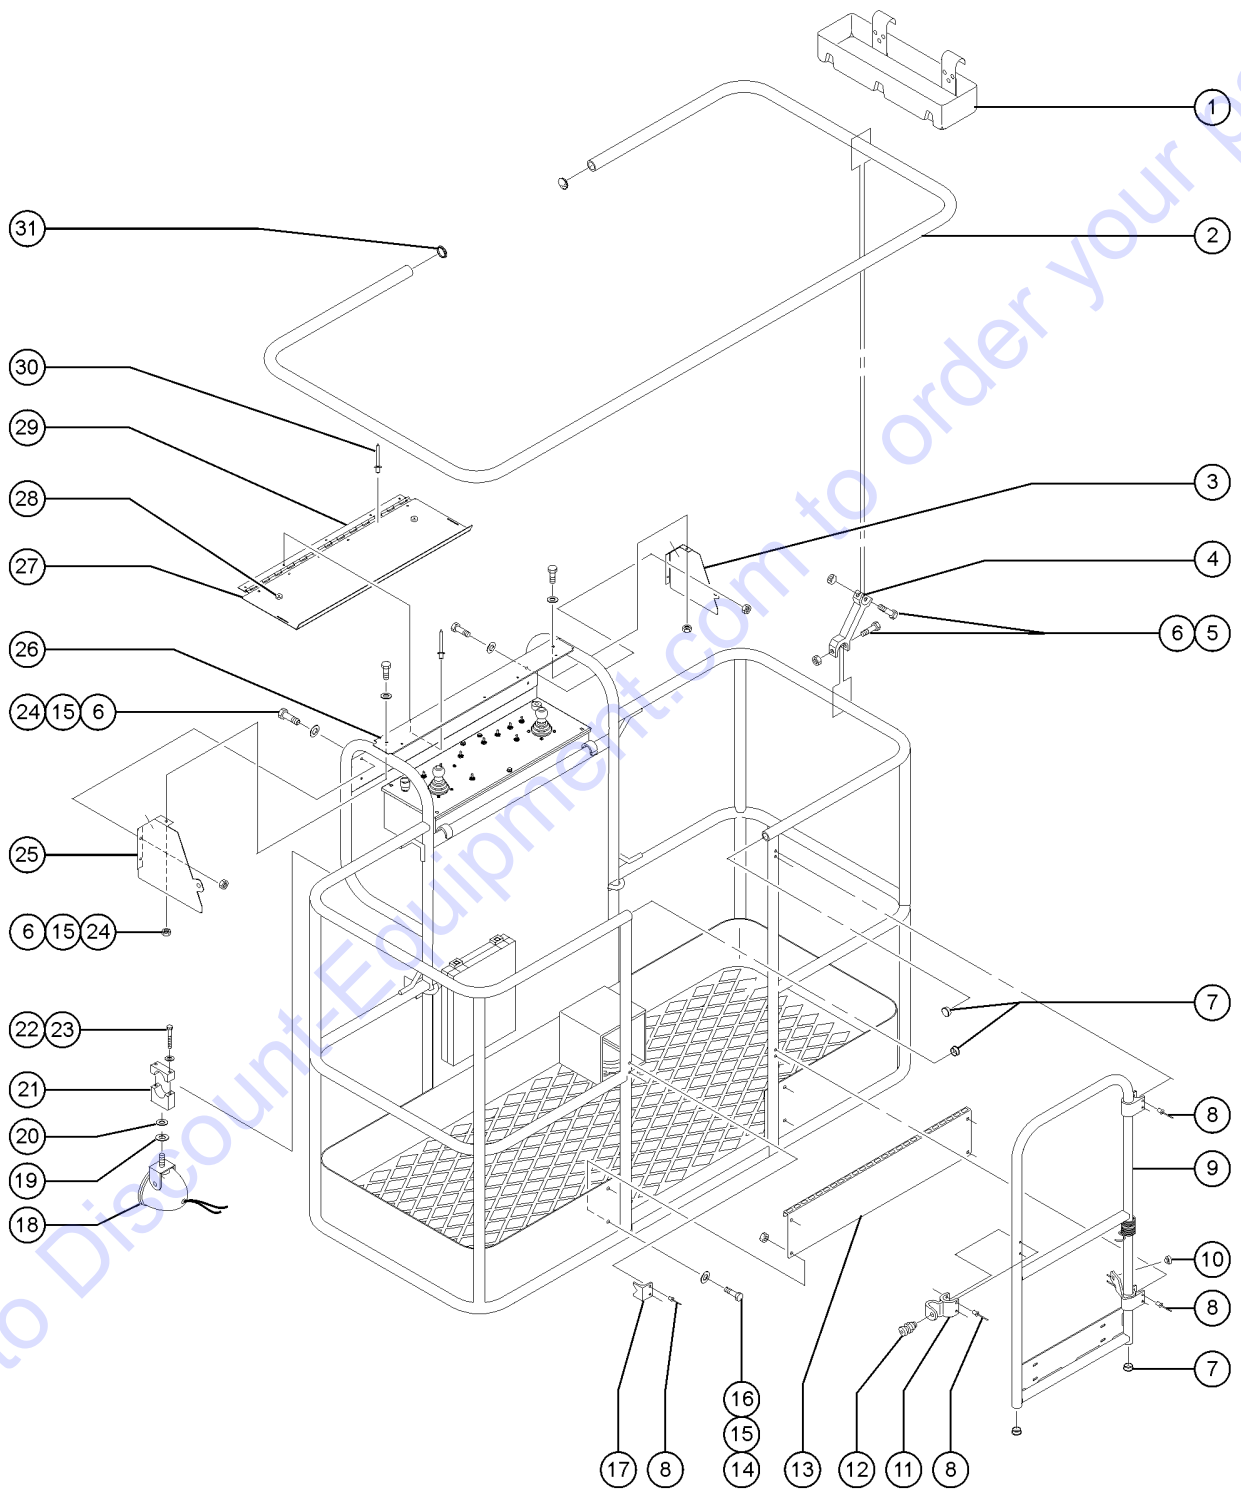

Go to Discount-Equipment.com to order your parts

802.1 Platform Options

Item	Part No.	Description	Qty.
	53157-SGT	PINCH GUARD,6'(1.31")SERVICE**	
	28856-SGT	PLAT.PINCH GUARD,8',1.3	
	34321-SGT	OPTION,WORKLIGHT,12 VOLT	
1	9599-SGT	TOOL TRAY ACCESSORY***	1
2	1259704GT	PINCH GUARD RAIL,6' PLATFORM includes 55753 bumpers	1
2-	52661GT	PINCH GUARD RAIL,8' PLATFORM** includes 2 each index number 31	1
3	119797GT	CONTROL BOX COVER, RIGHT SIDE*	
4	139958GT	KIT, AUX TOP RAIL SUPPORT	10
5	4266GT	SCREW,HHC,1/4-20 X 2	20
6	6889GT	NUT,LP NYLOCK,1/4-20	20
7	31120GT	PLUG,NYLON 1.187 BLACK DOMED	4
8	7265GT	RIVET,STEEL,P, .25 X .375	14
9	128368GT	KIT,SWING GATE W/SPRING includes 2 each index number 7	1
9	1290135GT	KIT,FRONT HALF SWING GATE	
9A-	1488GT	RAILING CATCH CASTING--DRILLED	
9A-	1487GT	GATE LATCH CASTING--DRILLED	
9A-	33674GT	PIN,LOCK,SHORT***	
9A-	9596GT	HINGE CASTING Special welding requirements for installation of this component. Strongly suggest ordering 128368 OR contact Discount-equipment for welding requirements.	
10	43392GT	WLDMT,ENTRY SIDERAIL,LT	1
11	1487GT	GATE LATCH CASTING--DRILLED	1
12	63311GT	SNAP PIN	1
13	54817P-SGT	TOEBOARD,PLTFM ENTRY EUR,PNTD*	1
14	8915GT	SCREW,HHC,1/4-20 X 1.25	4
15	6638GT	WASHER,FLAT,USS,1/4"Y	4
16	6091GT	NUT,NYLOCK,1/4-20	6
17	1488GT	RAILING CATCH CASTING--DRILLED	1
18	107858GT	WORKLIGHT,48 VOLT	2
18A	35960GT	BULB,WORKLIGHT,12V 35W	