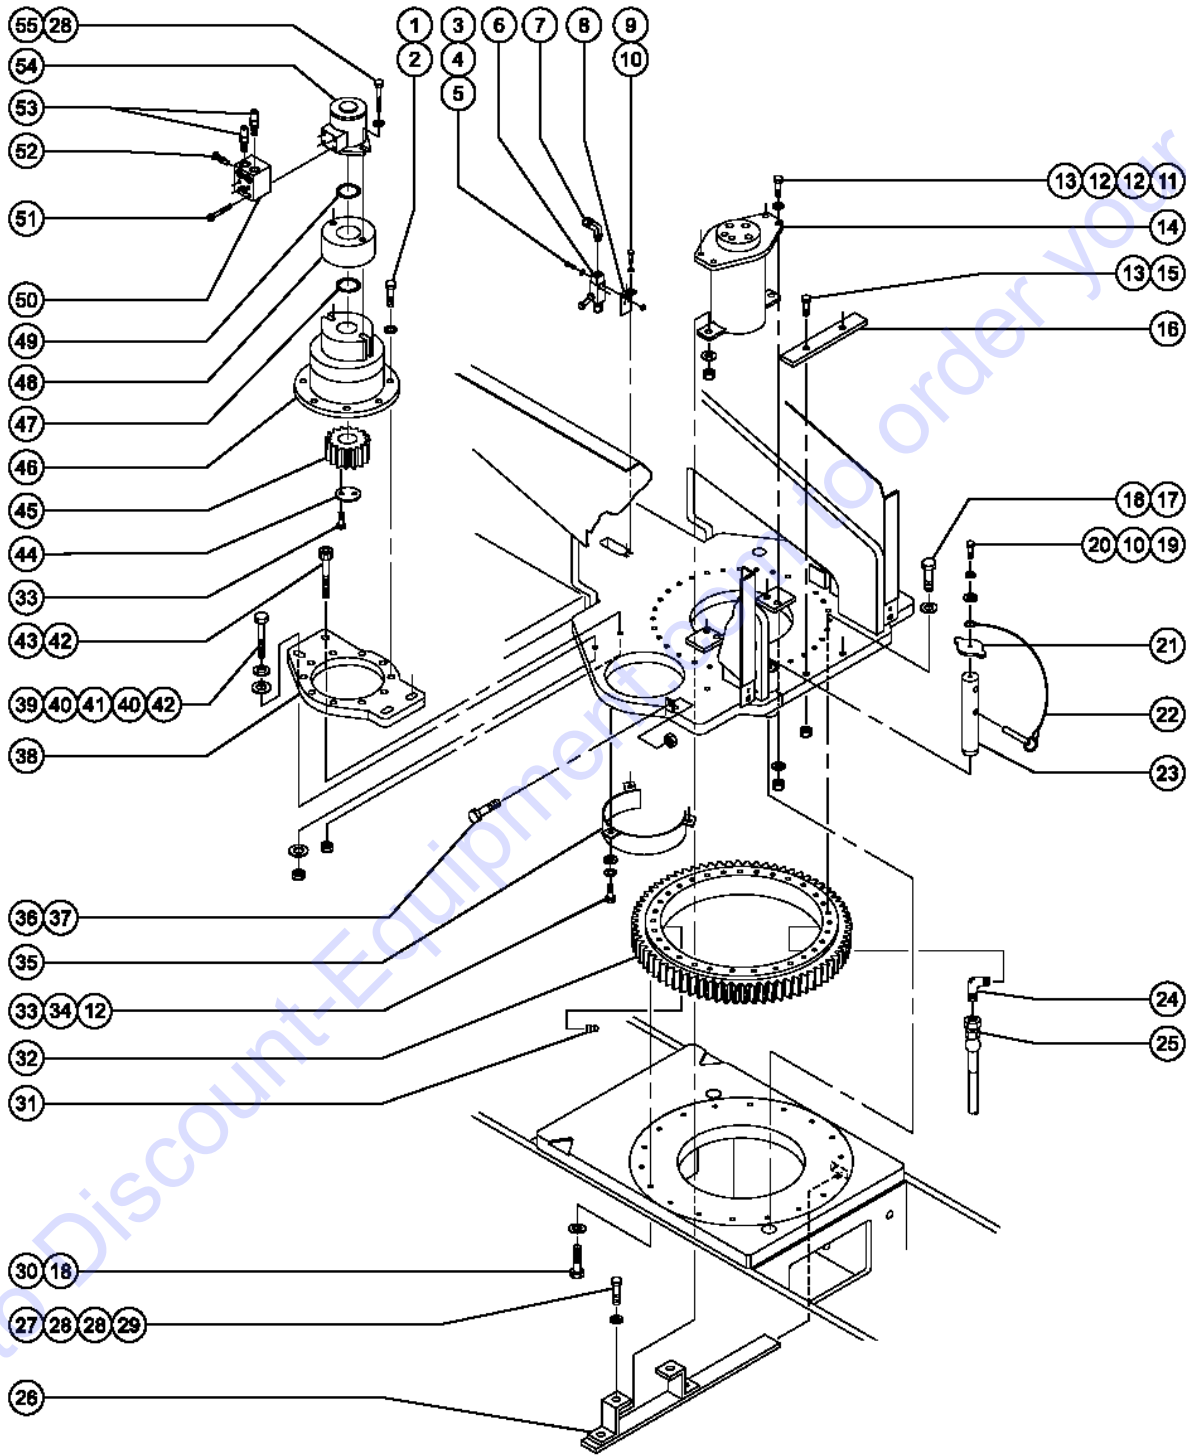

507.1 Turntable Rotator and Hydraulic Rotary Coupler Installation

507.1 Turntable Rotator and Hydraulic Rotary Coupler Installation

Item	Part No.	Description	Qty.
18	13064GT	WASHER,FLAT,.625 HARDENED	48
19	7339GT	SCREW,HHC,1/4-20 X .5	1
		to SN 7168	
19-	6090GT	SCREW,HHC,1/4-20 X .75	1
		from SN 7169	
20	6638GT	WASHER,FLAT,USS,1/4"Y	1
21	73835GT	PLATE,PIN RETAINER	1
		from SN 7169	
22	11637GT	PIN ASSY, RETAINER, SS I & II	1
23	33471GT	PIN ASSEMBLY,TURNTABLE ROTAT. includes one each of index number 10 and index numbers 19, 20, and 22; to SN 7168	1
23-	73836GT	PIN,ROTATION STOP	1
		from SN 7169	
24	48904GT	ELBOW, 90D, 520220-4	1
25	49189-2988GT	HOSE ASSEMBLY,1/4"	1
26	49458-SGT	WLDMT.HYD.,SWIVEL MNT.,S60,S80	1
27	6096GT	SCREW,HHC,1/2-13 X 2 GR5	2
28	13066GT	WASHER,FLAT,.5 HARDENED	6
29	6198GT	NUT,NYLOCK,1/2-13	2
30	20654GT	SCREW,SHC,5/8-11 X 3.50,A574	18
31	28646GT	ZERK,GREASE,1/8 NPT	1
32	30895GT	BEARING,TURNTABLE	1
33	6175GT	SCREW,HHC,3/8-16 X 1	5
34	6021GT	WASHER,LOCK,.375	3
35	73862PGT	FORMING,PINION GUARD,PAINTED	1
36	10597GT	SCREW,HHC,1/2-13 X 1.25 GR5	1
37	6034GT	NUT,HEX,JAM,1/2-13	1
38	34762-SGT	BACKLASH ADJUSTMENT PLATE S60	1
39	34347GT	SCREW,HHC,3/4-10 X 4.5	3
40	33278GT	WASHER,FLAT,.75 HARDENED	3
41	10256GT	WASHER,FLAT,USS,3/4",Y	6
42	77051GT	NUT,NYLOCK,3/4-10,GRD.8	4
43	34710GT	SCREW,SHS,5/8-11 X 3	1