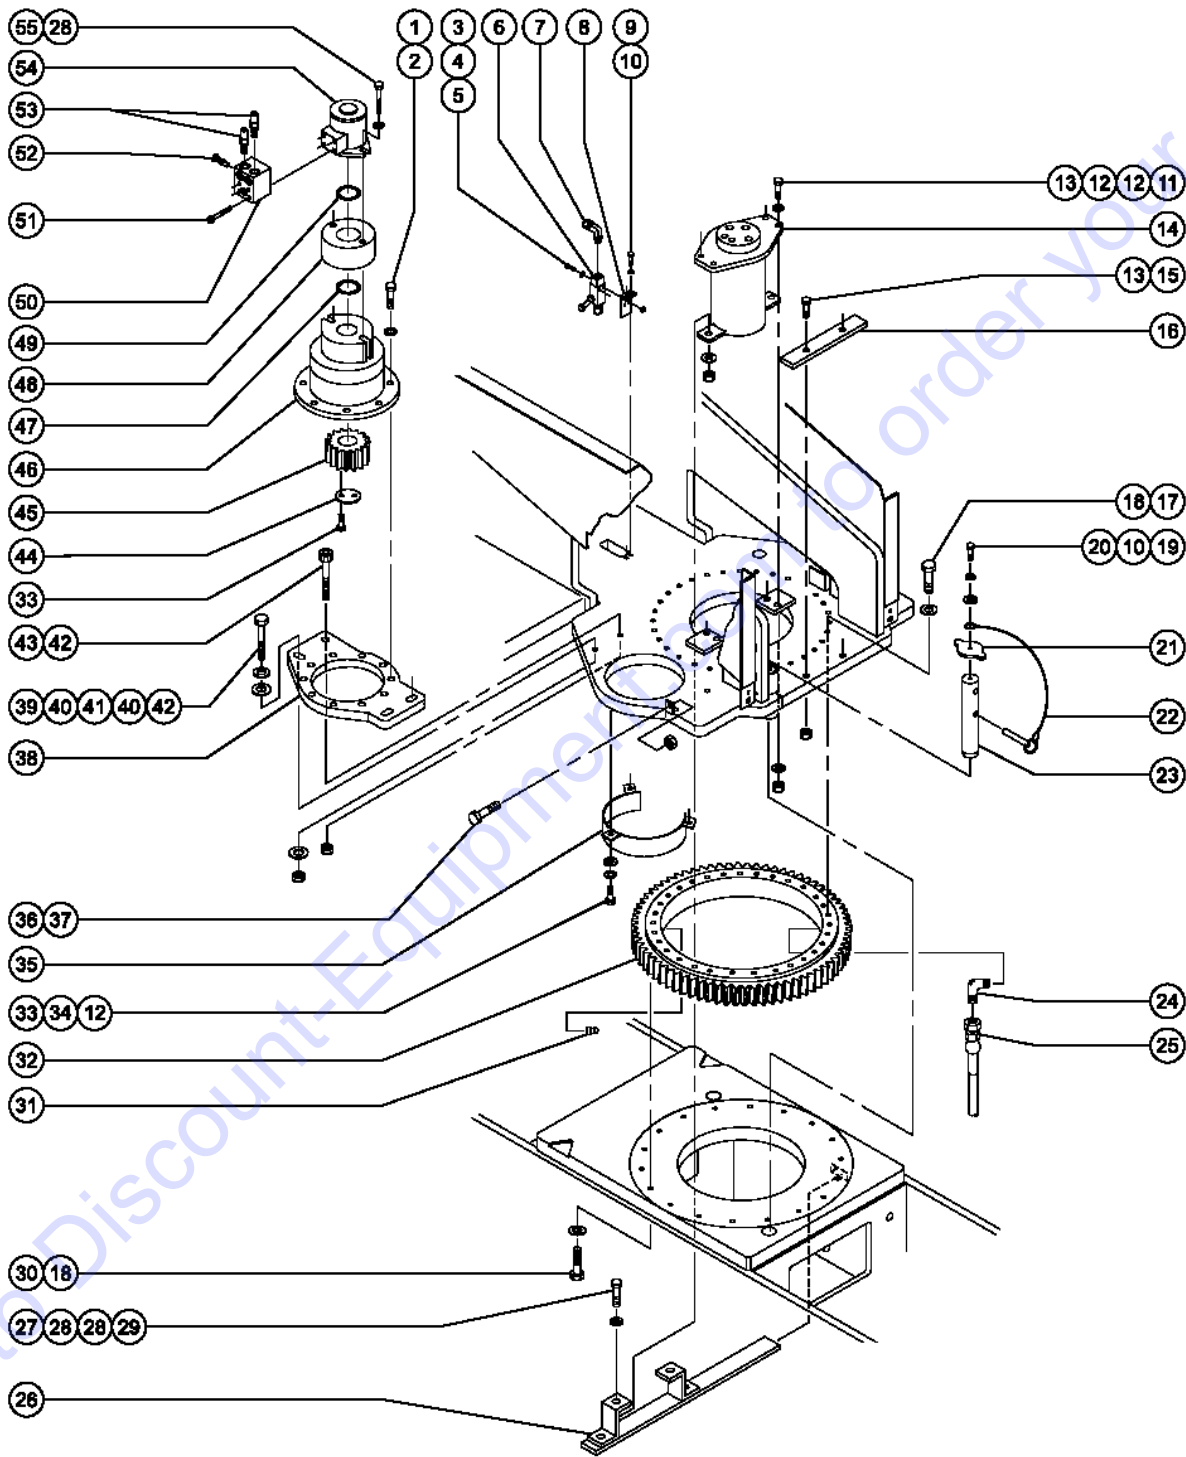

## 507.1 Turntable Rotator and Hydraulic Rotary Coupler Installation

Item	Part No.	Description	Qty.
A		.....	
1	22788GT	SCREW,HHC,1/2-13 X 1.75 .....	10
2	6033GT	WASHER,LOCK,0.5" .....	10
3	22541GT	SCREW,RHM,10-32 X 1.5 .....	2
4	6146GT	WASHER,FLAT,MS,#10,Y .....	2
5	6178GT	NUT,NYLOCK,10-32 .....	2
6	34961GT	SWITCH,LIMIT,W/ROLLER ARM .....	1
7	29382GT	CONN. SQZ,1/2NPT .38-50,90DEG .....	1
8	53632P-SGT	BRKT,LIM SW,DRIVE ENBL,PAINTED .....	1
		to SN 4456	
9	6090GT	SCREW,HHC,1/4-20 X .75 .....	2
10	6356GT	WASHER,LOCK,.25 .....	2
11	13918GT	SCREW,HHC,3/8-16 X 1.75,GRD.8 .....	4
12	5397GT	WASHER,FLAT,USS,5/16",Y .....	11
13	4828GT	NUT,NYLOCK,3/8-16 .....	6
14A	48541GT	HYD.SWIV.,9PORT S60,Z60 .....	1
		to SN 7764	
14B-	49528GT	SEAL KIT,SWIVEL (48541) .....	
		for 48541	
14C-	1293482GT	SWIVEL,HYDRAULIC,9PORT,LDI .....	
		from SN 7765	
14C-	1293486GT	SEAL KIT,SWIVEL,HYD (1293482) .....	
		for 1293482	
14D-	75466GT	SEAL KIT,SWIVEL (73895) .....	
		for 73895	
14E-	T106954GT	SEAL, O-RING LIP .....	
		use with swivel 48541	
14F-	T106955GT	SEAL, POLY, CHAMFER .....	
		use with swivel 48541	
14G-	T106956GT	SEAL,O-RING,SQUARE .....	
		use with swivel 48541	
14H-	T106958GT	SEAL, CAP .....	
		use with swivel 48541	
14I-	T106959GT	SEAL, CROWN, 2 PART .....	
		use with swivel 48541	
14J-	T106960GT	SEAL, CAP .....	
		use with swivel 48541	
15	17712GT	SCREW,FHS,3/8-16 X 1.75 .....	2
16	41549GT	PAD,BOOM REST .....	1
17	45495GT	SCREW,SHC,5/8-11 X 3.00,A574 .....	30