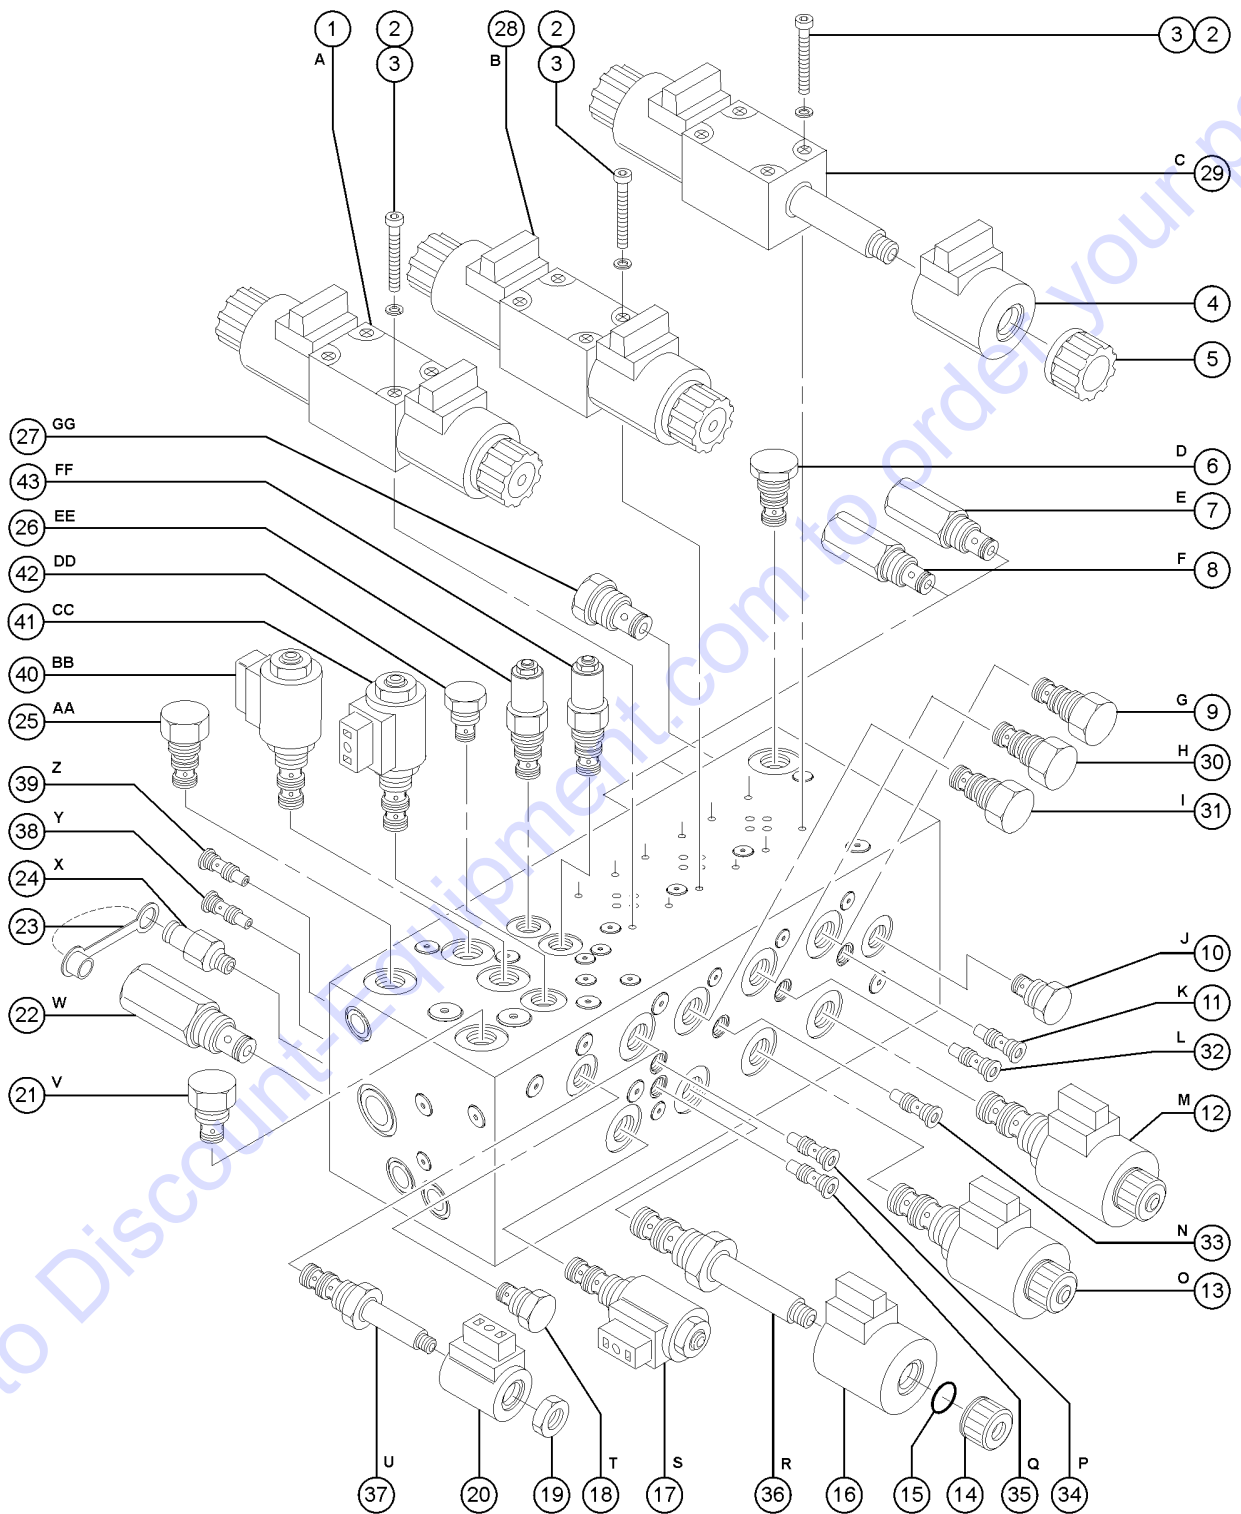

506.1 Function Manifold, S-60

Item	Part No.	Description	Qty.
	146172GT	MANIFOLD,FUNCTION Complete to SN 7500; replaced 46938	
	146173GT	MANIFOLD,MULTI-FUNCTION,S60 Complete from SN 7501; replaced 81026	
	28750GT	O-RING KIT,FIELD SVC,ALL PROD*	
	49613GT	PLUG AND CAP KIT-SERVICE,ORFS*	
	49612GT	O-RING KIT (ORFS FITTINGS)	
1	146165GT	VALVE KIT,D03 A, Turntable rotate; includes 2 each items 4 and 5, seal kit is 65879	1
2	43255GT	SCREW,SHC,10-24 X 2	12
3	6607GT	WASHER,LOCK,#10 PLTD	12
4	223763GT	COIL WITH DE CONNECTOR use connector from old coil when replacing	6
4-	48648GT	O-RING, D03 COIL	6
5	48649GT	NUT-D03 COIL	6
6	33511GT	VALVE,CHECK,PILOT OPERATED D, Boom Extend/Retract Circuit	1
7	48640GT	VALVE,RELIEF,2500 PSI E, Boom Extend	1
8	48415GT	VALVE,RELIEF F, Boom Down	1
9	27802GT	VALVE,DIFFERENTIAL SENSING*** G, Boom Extend	1
10	32975GT	VALVE,FLOW REGULATOR 0.1 GPM J, Bleeds off Differential Sensing Valve to tank	1
11	27807GT	VALVE,CHECK*** K, Differential Sensing Circuit, Boom Extend/Retract	1
12	48641GT	VALVE,PROPORTIONAL, 12V ** M, Boom extend/retract; includes 1 each of Index No's. 14 through 16	1
13	27801GT	VALVE,PROPORTIONAL SOLENOID*** O, Boom up/down; includes 1 each of Index No's. 14 through 16	1
14	45921GT	RETAINER-N.C.PROPOR.SOLENOID	3
15	45914GT	O-RING, DO1 VALVE	3
16	21935GT	COIL, 12V, 19972/21623/29069	3
17	65766GT	VALVE,SOLENOID,10V W/DIODE*** S, Platform level up; includes Index No's. 19 and 20; from SN 7501	1
17-	48642GT	VALVE-SOLENOID, 2POS,3WAY,10V S, Platform level up; includes Index No's. 19 and 20; to SN 7500	
18	31100GT	VALVE,FLOW REGULATOR 0.6GPM T, Platform Level Circuit	2
19	45912GT	NUT,SOLENOID VALVE 2P3W	4
20	27814GT	COIL,SOLENOID,10V to SN 7500	4
20-	81043GT	COIL,SOLENOID,8 DSD 10V,W/DIO* from SN 7501