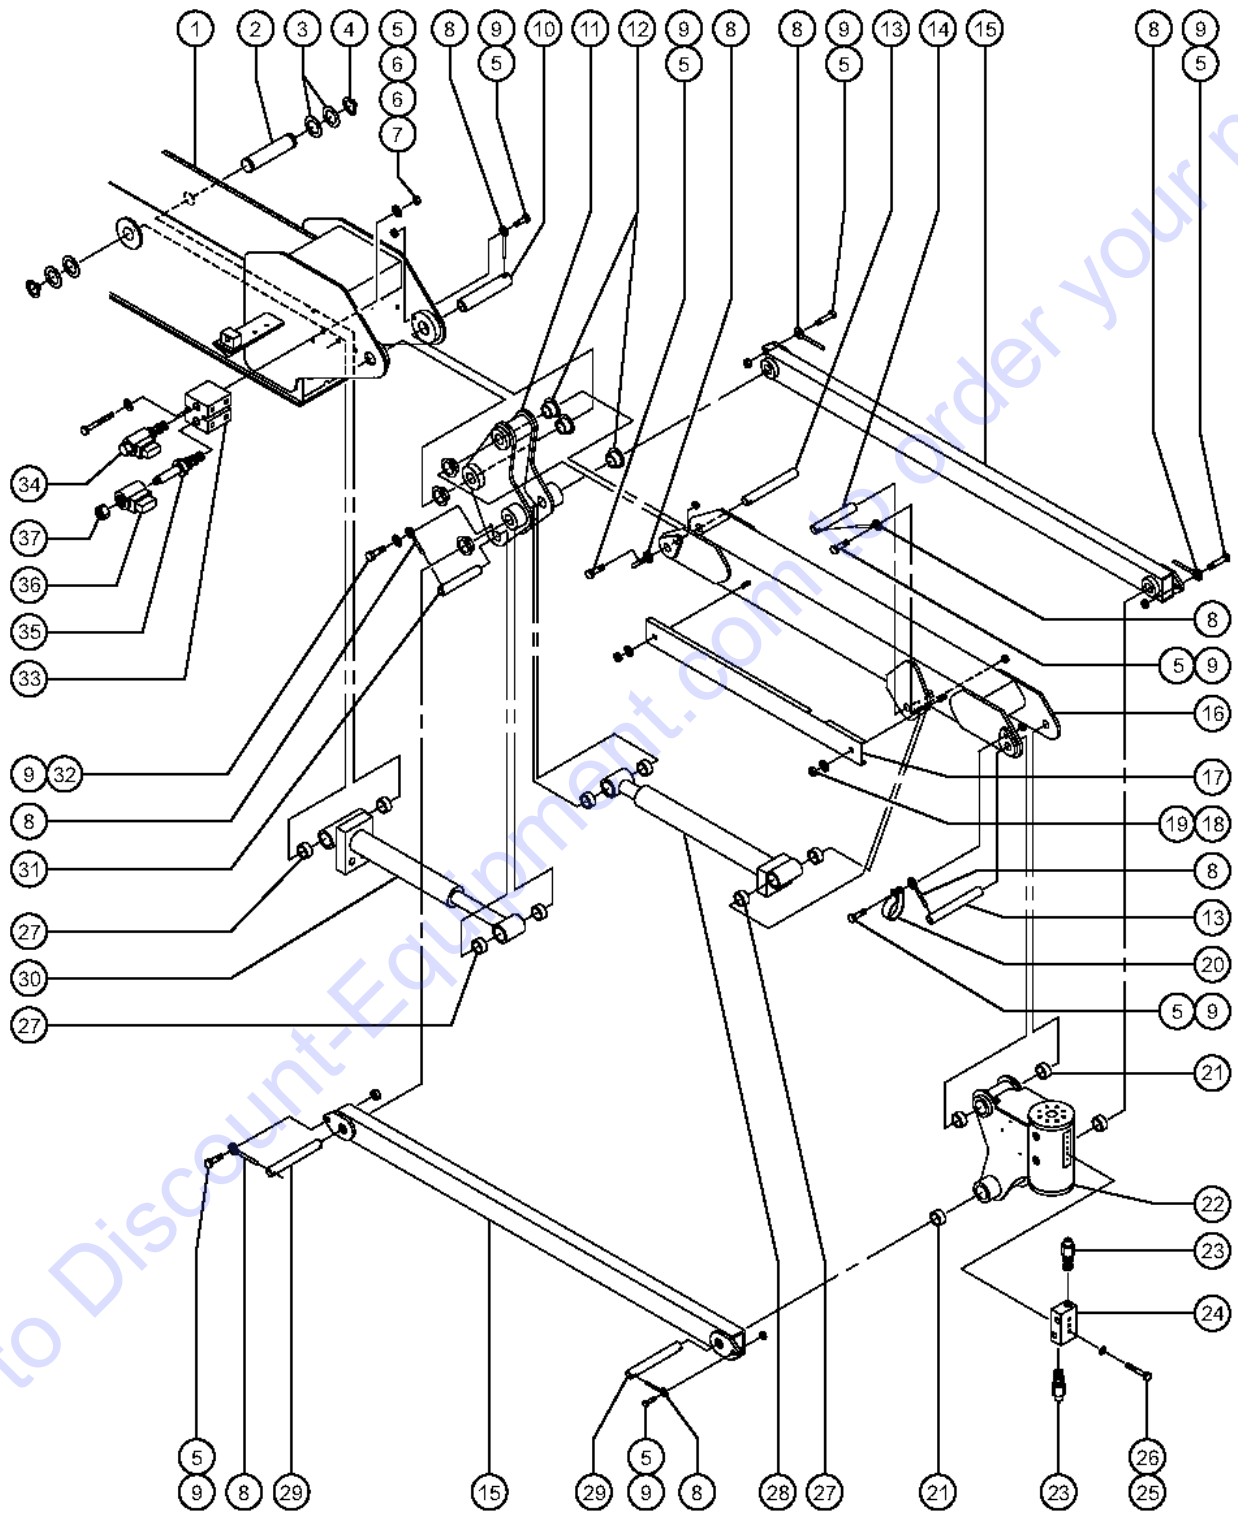

606.2 Jib Boom and Platform Rotator (from SN 7401)

Item	Part No.	Description	Qty.
1		Ref. Boom Assembly ..... refer to section 602.1	
2	T108079GT	PIN,1.25DIAX8.30LG,2RING	1
3	30255GT	WASHER,SHIM,1.27 X 2.13 X .062	4
4	30217GT	SNAP RING,EXTERNAL,1.25 DIA.**	2
5	4828GT	NUT,NYLOCK,3/8-16	6
6	54355GT	WASHER,FLAT,SAE,3/8",Y	2
7	21604GT	SCREW,HHC,3/8-16 X 3.25	2
8	825019GT	ROD END, .375X3.69, ZAG	9
9	8516GT	SCREW, HCC, 3/8-16 X 1.50	9
10	T108078GT	PIN,1.25DIAX9.50LG,1HOLE	1
11	89801GT	BELLCRANK ASSY W/BEARINGS ..... includes Index No. 12	1
12	35675GT	BEARING,FL,1.25IDX1.5ODX1.25L	6
13	T108076GT	PIN,1.25DIAX7.88LG,1HOLE	2
14	T108077GT	PIN,1.25DIAX7.00LG,1HOLE	1
15	61306-SGT	COMPR.LINK,MACHINED,GND CONTR*	2
16		SERVICE KIT, 5FT JIB ..... see section 609.1 for jib detail	1
17	54527-SGT	CABLE COVER,JIB***	1
18	6091GT	NUT,NYLOCK,1/4-20	2
19	6356GT	WASHER,LOCK,.25	6
20	32339GT	CLAMP,1.75,#28 X 3/8,RUB CUSH*	1
21	30370GT	BEARING,1.25IDX1.5ODX1.00L	4
22	94397GT	ROTATOR,PLAT JIB,160 DEG*** ..... includes Index No. 21	1
22-	122944GT	SEAL KIT,8K ROTATOR*** ..... for rotator 94397; check stamp on part prior to ordering	
22-	88516GT	SCREW,BLEEDER,M5X0.8 ..... for rotator 94397; check stamp on part prior to ordering	
22-	62417GT	SEAL KIT,PLAT ROTATE*** ..... for rotator 60505; check stamp on part prior to ordering	1
22-	106421GT	SEAL KIT,ARCTIC,ROTATOR 8.2K** ..... for rotator 60505; check stamp on part prior to ordering	
22-	75395GT	BEARING KIT,PLAT ROTATOR,SUPER	1
22-	13852GT	VALVE ASSY,BLEED*** ..... for rotator 60505; check stamp on part prior to ordering	1

606.2 Jib Boom and Platform Rotator (from SN 7401)