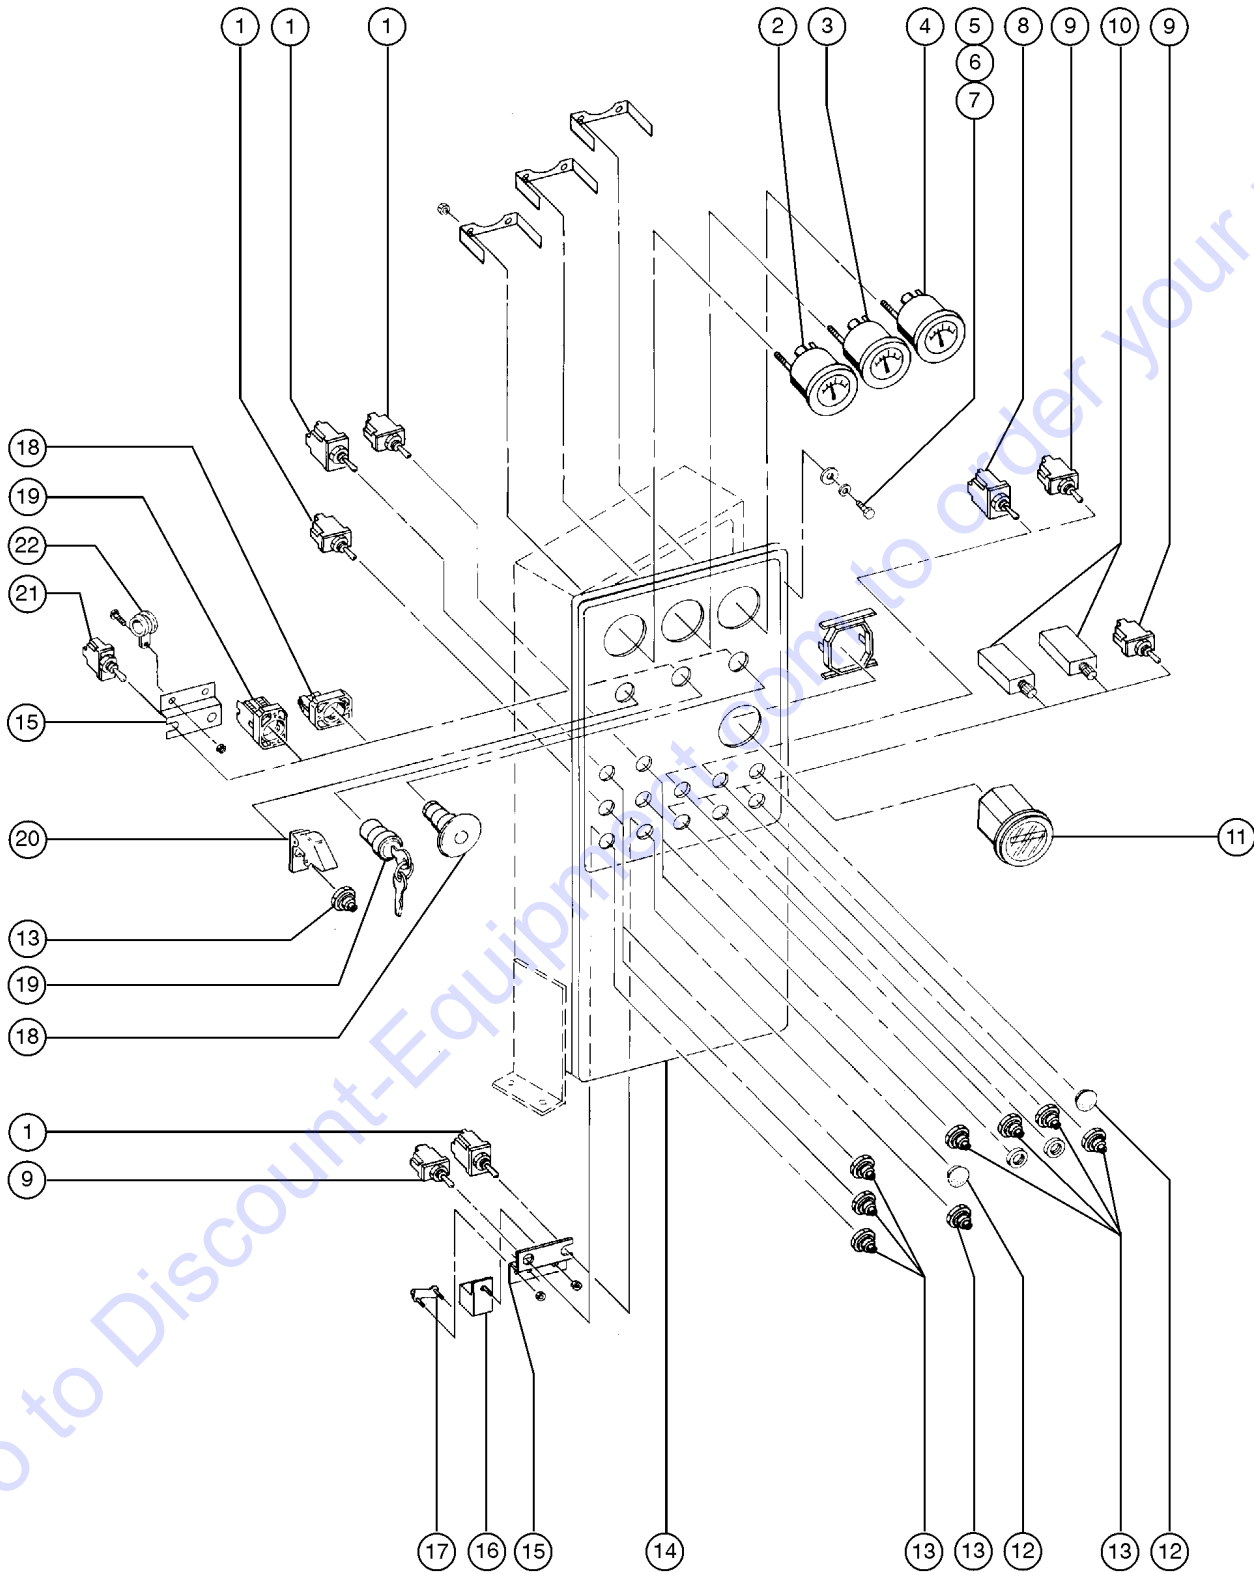

506.1 Ground Controls - View 2

506.1 Ground Controls - View 2

Item	Part No.	Description	Qty.	Item	Part No.	Description	Qty.
1	16397-SGT	SWITCH,TOGGLE,DPDT,3POS MOMEN.....4 <i>includes mounting fasteners</i>	4	21	13480-SGT	SWITCH,TOGGLE,DPDT,2POS MOMEN.....1 <i>includes mounting fasteners</i>	1
2	53759-SGT	GAUGE,WATER TEMP.....1 <i>includes mounting bracket</i>	1	22	13268GT	CLAMP,0.75,#12 X 1/4,RUB CUSH.....1	1
3	53758-SGT	GAUGE,OIL PRESSURE W/O SENDER.....1 <i>includes mounting bracket</i>	1				
4	53761-SGT	GAUGE,VOLTAGE.....1 <i>includes mounting bracket</i>	1				
5	6090GT	SCREW,HHC,1/4-20 X .75.....3	3				
6	6356GT	WASHER,LOCK,.25.....3	3				
7	6638GT	WASHER,FLAT,USS,1/4"Y.....3	3				
8	27378-SGT	SWITCH,TOGGLE,DPDT,2POS MAINT*.....1 <i>includes mounting fasteners</i>	1				
9	13037-SGT	SWITCH,TOGGLE,SPDT,3POS MOMEN*.....3 <i>includes mounting fasteners</i>	3				
10	147094GT	ASSY, CIRCUIT BREAKER 15A.....2 <i>includes mounting fasteners</i>	2				
11	19506GT	HOUR METER,10-80 VOLTS***.....1 <i>includes mounting bracket</i>	1				
12	45384GT	PLUG,NYLON .50 BLACK DOMED.....2	2				
13	27246GT	BOOT,TOGGLE SWITCH,SHORT*.....9	9				
14	33472GT	CONTROL BOX W/ DECAL,GROUND....1	1				
--	121599GT	GASKET,GBOX,S80/85 2008.....1 <i>replaced 30782</i>	1				
15	54525GT	BRACKET-PANEL-WIRE MOUNTING 99.....2	2				
16	19274GT	RELAY,SPDT,12V(AUTO)**.....1	1				
17	45836GT	RESISTOR,15 OHMS,25W.....1	1				
18	122514GT	KIT,ESTOP SVC BB&SM BOOM.....1	1				
--	66812GT	BUTTON,PUSH,RED MUSHROOM HEAD.....1	1				
--	66818GT	CONTACT, N.C.....2	2				
--	66821GT	BASE,WITHOUT CONTACTS.....1	1				
19	122512GT	KIT,KEYSWITCH SVC BB & SM BOOM.....1	1				
--	21982GT	KEY,SINGLE***.....1	1				
--	66811GT	KEYSWITCH,3POS.MNTND.DR WKEY**.....1 <i>includes keyswitch and two keys, not included: base or contacts.</i>	1				
--	66816GT	CONTACT,N.O.***.....1	1				
--	66821GT	BASE,WITHOUT CONTACTS.....1	1				
20	13471GT	COVER, AUXILIARY POWER SWITCH.....1	1