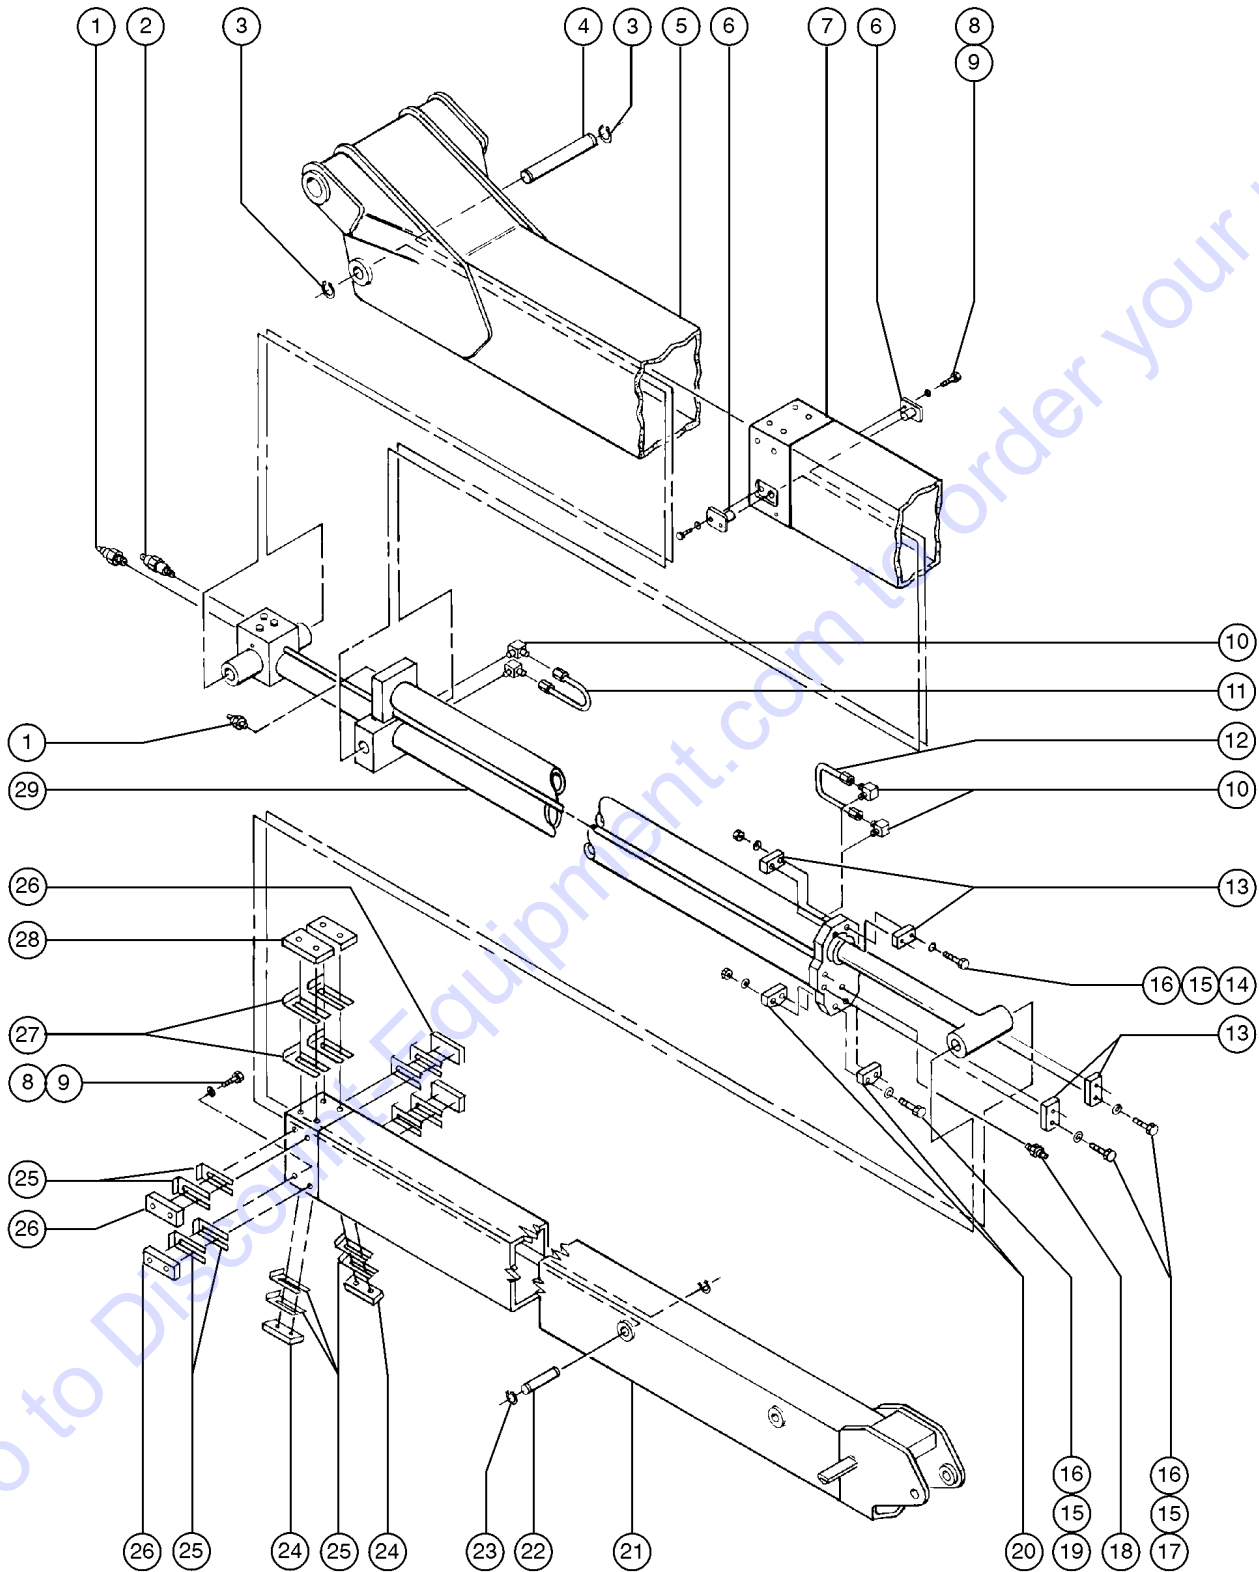

602.1 Boom Installation - View 1

602.1 Boom Installation - View 1

Item	Part No.	Description	Qty.	Item	Part No.	Description	Qty.
1	36188GT	VALVE,COUNTERBAL.CACA-LHN@2000.2		--	63340GT	SEAL KIT,CYL,S60 (63201)*** <i>Bottom (for black color cylinder assembly 63201)</i>	
--	43018GT	SEAL KIT (39345)		--	63341GT	SEAL KIT,CYL,S60 (63201)*** <i>Top (for black color cylinder assembly 63201)</i>	
2	36207GT	VALVE,COUNTERBAL.CWCA-LHN@2000.1					
--	62449GT	SEAL KIT,SUN "CWCA" CB VALVES*					
3	825796GT	SNAP RING,EXTERNAL,1.50,ZAG.....2					
4	34268GT	PIN,1.50DIAX14.41LG,2RING.....1					
5	33947GT	BOOM TUBE ASSEMBLY.....1					
6	34170-SGT	EXT.CYL.MOUNTING PIN WLDMT.....2					
7	34429GT	WELD,BOOM,#2,V-BOTTOM.....1					
8	6175GT	SCREW,HHC,3/8-16 X 1.....18					
9	6021GT	WASHER,LOCK,.375.....18					
10	13921GT	ELBOW,070220-4-4.....4					
11	34741GT	FLARE TUBE ASSY,EXT.CYLINDER....1					
12	34736GT	FLARE TUBE ASSY,EXT.CYLINDER....1					
13	34165GT	WEAR PAD,EXTENSION CYLINDER....4					
14	6884GT	SCREW,HHC,1/4-20 X 2.5.....2					
15	6638GT	WASHER,FLAT,USS,1/4"Y.....8					
16	6889GT	NUT,LP NYLOCK,1/4-20.....8					
17	4266GT	SCREW,HHC,1/4-20 X 2.....4					
18	33494GT	VALVE,SEQUENCE.....1					
--	43018GT	SEAL KIT (39345)					
19	8179GT	SCREW,HHC,1/4-20 X 2.25.....2					
20	34165GT	WEAR PAD,EXTENSION CYLINDER....2					
21	227149GT	ASSY,S60/65 BOOM TUBE,V-BOTTOM.....1					
22	T108079GT	PIN,1.25DIAX8.30LG,2RING.....1					
23	30217GT	SNAP RING,EXTERNAL,1.25 DIA.**.....2					
24	30138GT	WEAR PAD,5 X 1.5 X .625 W/NUTS.....2					
25	29080GT	SHIM,WEAR PAD,5X 1.5 16GA					
26	34125GT	WEAR PAD,5 X 1.5 X .75 W/NUTS.....4					
27	34344GT	SHIM,SIDE PAD 16GA. 3 X 5					
28	34124GT	WEAR PAD,5 X 3 X .625 W/NUTS.....2					
29	63201GT	EXTENSION CYLINDER ASSY.S60**.....1 <i>includes index numbers 1, 2, 10 through 12 and 18</i>					
--		CYLINDER, EXTENSION, BOTTOM.....1 <i>Part is no longer available</i>					
--	33500GT	SEAL KIT,HYDRAULIC CYLINDER.....1 <i>Bottom (for red color cylinder assembly 34712)</i>					
--	33501GT	SEAL KIT,HYDRAULIC CYLINDER.....1 <i>Top (for red color cylinder assembly 34712)</i>					
--	33896GT	CYLINDER, EXTENSION, TOP.....1 <i>for red color cylinder assembly 34712</i>					
--	37499GT	SEAL KIT S60/S80 (35654/35620*.....1 <i>Top and Bottom (for cream color cylinder assembly 35654)</i>