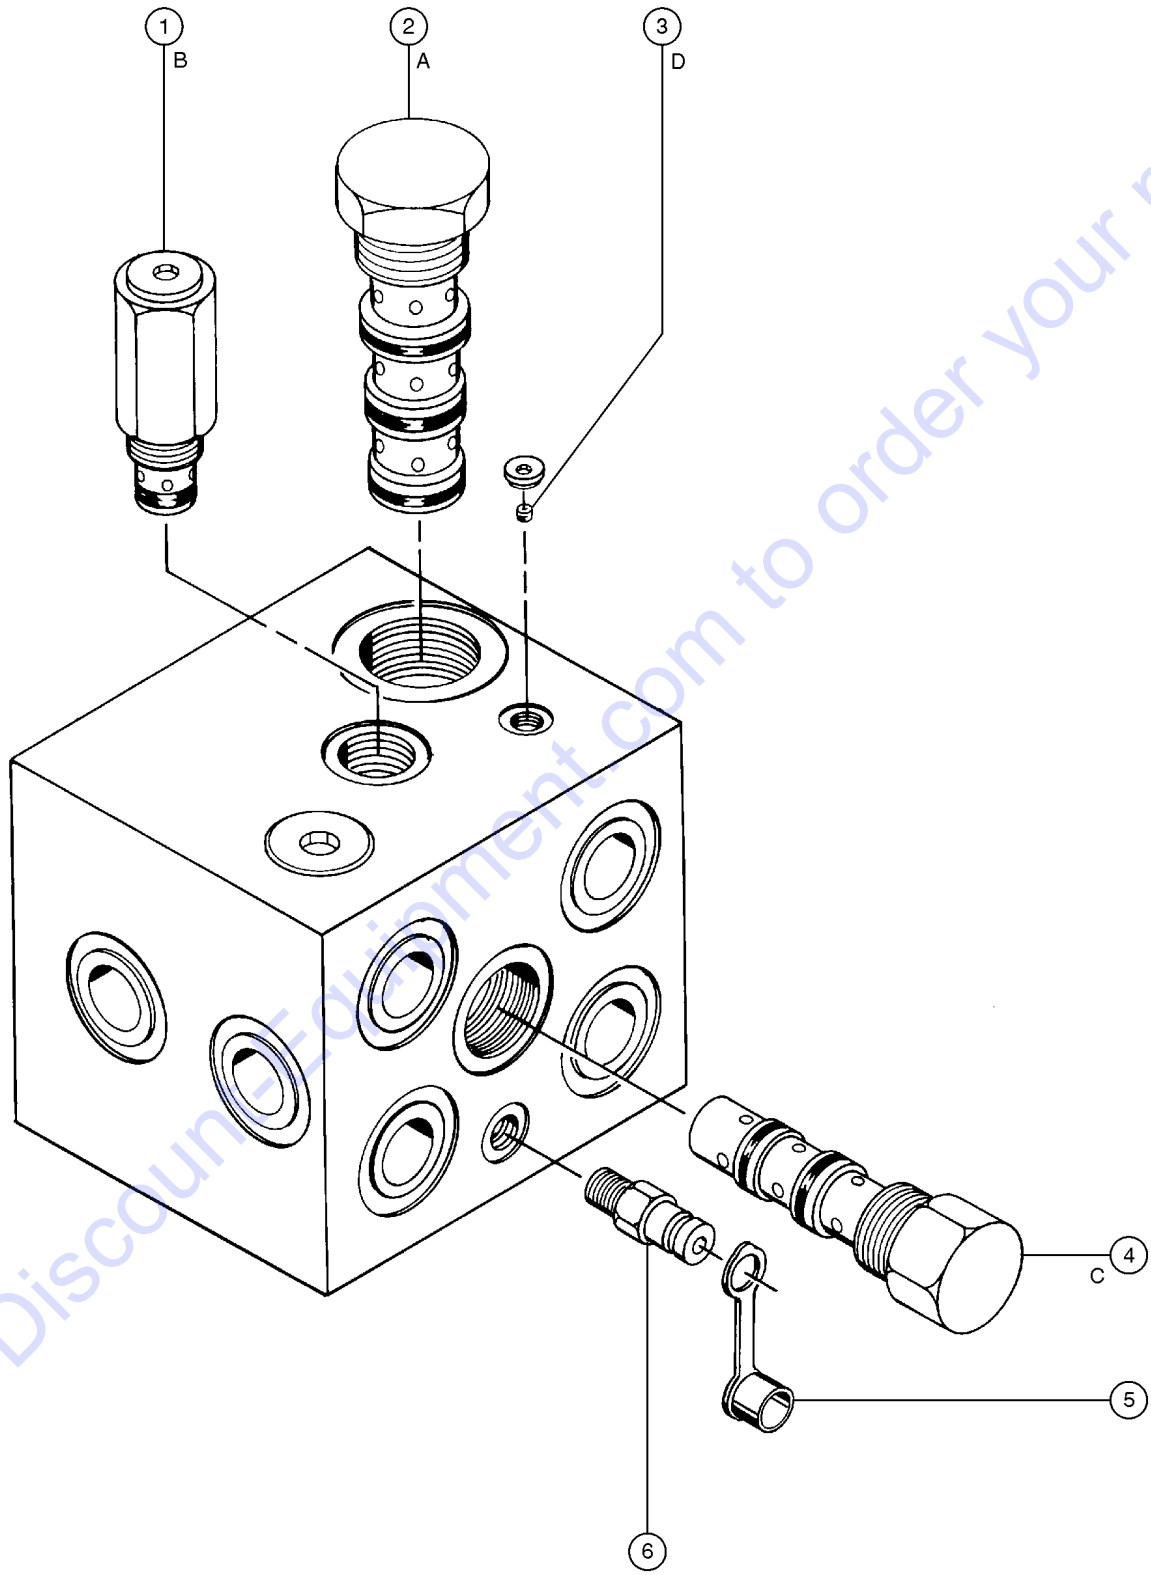

204.1 2WD Steer Axle Wheels and Hubs (from SN 677)

Item	Part No.	Description	Qty.
1	6090GT	SCREW,HHC,1/4-20 X .75.....	4
2	6356GT	WASHER,LOCK,.25.....	4
3	6638GT	WASHER,FLAT,USS,1/4"Y.....	4
4	33448GT	COVER W/DECALS,DR.CHAS.STR.END.....	1
5	56912GT	SPRING CLIP,1/4-20,.025-.15X.54,ZAG.....	4
6		Ref. 2WD Steer Axle..... <i>refer to sections 201.1 and 202.1</i>	4
7	73184GT	WHEEL,19.5 X 11.75,10 HOLE***.....	2
--	73180GT	TIRE & WHEEL RH, AIR S60***..... <i>shown</i>	2
--	73181GT	TIRE & WHEEL LH, AIR S60.....	2
--	73182GT	TIRE & WHEEL ASSY.RIGHT,FF S60.....	2
--	73183GT	TIRE & WHEEL ASSY.LEFT,FF S60.....	2
8	73185GT	TIRE,38/65D-19.5,16PLY,OTR*.....	2
9	34127GT	NUT,LUG,3/4-16 X 7/8 RADIUS.....	20
10	18506GT	SCREW 5/16-18 X .75 LG.FLG.LCK.....	8
11	73082GT	CAP,DUST.....	2
12	34627GT	NUT,SPINDLE,2.00-12.....	2
13	34628GT	PIN,COTTER,.375 X 3.5.....	2
14	34626GT	WASHER,FLAT,2.0 X 4.5 X .25.....	2
15	73080GT	BEARING,OUTER CONE.....	2
16	73075GT	HUB ASSY W/RACES.....	2
--	73076GT	HUB RACE,INNER.....	2
--	73077GT	HUB RACE, OUTER.....	2
--	73078GT	STUD,WHEEL,3/4-16.....	2
17	73079GT	BEARING, INNER CONE.....	2
18	94794GT	SEAL,GREASE.....	2

205.1 2WD Drive Manifold