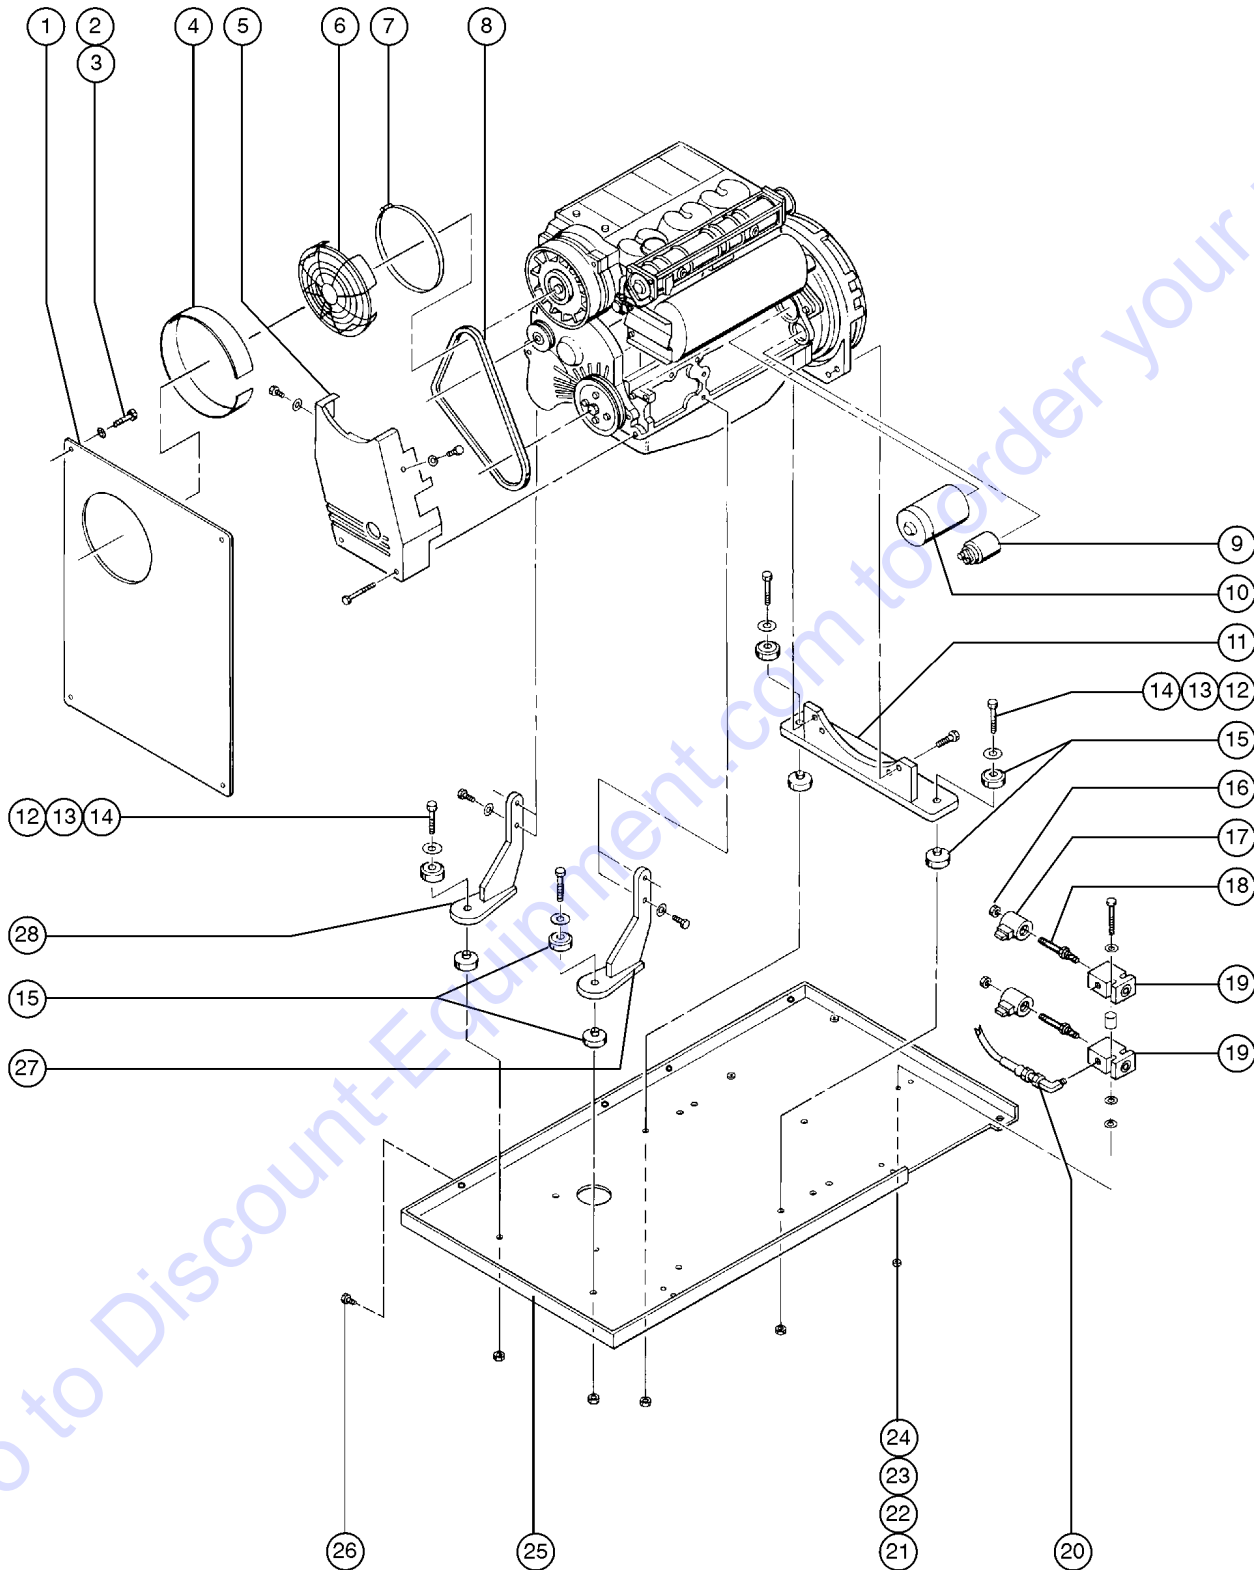

404.1 Deutz F4L 1011 Engine - View 1

404.1 Deutz F4L 1011 Engine - View 1

Item	Part No.	Description	Qty.
--	35586GT	ALTERNATOR, DEUTZ F3L10/F4L10*	
--	70453GT	ENGINE, DEUTZ D2011L03I <i>F3L 1011 AND F3L 1011F Engines only</i>	
1	30721PGT	BAFFLE, AIR, DEUTZ, PAINTED.....	1
2	6175GT	SCREW, HHC, 3/8-16 X 1.....	4
3	6021GT	WASHER, LOCK, .375.....	4
4	33239GT	SHEET, RUBBER, AIR INTAKE.....	1
5	29555GT	COVER, FRONT DEUTZ ENGINE.....	1
6	31522GT	GUARD, FAN, DEUTZ F4L1011.....	1
7	31523GT	CLAMP, HOSE, 8.50 DIA***.....	1
8	32698GT	BELT, V, DEUTZ DIESEL ENGINE.....	1
9	29552GT	STARTER SOLENOID, DEUTZ 25484....	1
10	29551GT	STARTER ASSY - PRE 8/14/95..... <i>includes index number 9</i>	1
11	29550GT	WELDMENT, DEUTZ ENGINE MOUNT...1	
12	21175GT	SCREW, SHC, 5/8-11 X 4, A574.....	4
13	6035GT	WASHER, FLAT, USS, 5/8", Y.....	4
14	6024GT	NUT, NYLOCK, 5/8-11.....	4
15	28076GT	ISOLATOR, VIBRATION, LG, RD&WH***...4	
16	52943GT	NUT, SOLENOID VALVE COIL.....	2
17	27814GT	COIL, SOLENOID, 10V.....	2
18	29066GT	VALVE, SOLENOID, 10V, 2POS 3WAY**..... <i>includes index numbers 16 and 17</i>	2
19	30369GT	SOLENOID VALVE, N.C. 2POS. 3WAY....2 <i>includes index number 18</i>	
20		Ref. Hydraulic Hoses & Fittings..... <i>refer to section 509.1</i>	2
21	6091GT	NUT, NYLOCK, 1/4-20.....	2
22	6638GT	WASHER, FLAT, USS, 1/4"Y.....	6
23	45400GT	SPACER TUBE, .50 LG.....	2
24	11413GT	SCREW, HHC, 1/4-20 X 4.....	2
25	30679-SGT	WELDMENT, ENGINE MODULE PLATE.....	1
26	34619GT	BUMPER, RUBBER***.....	4
27	32748GT	WELMENT, DEUTZ ENGINE MOUNT....1	
28	32749GT	WELDMENT, DEUTZ ENGINE MOUNT...1