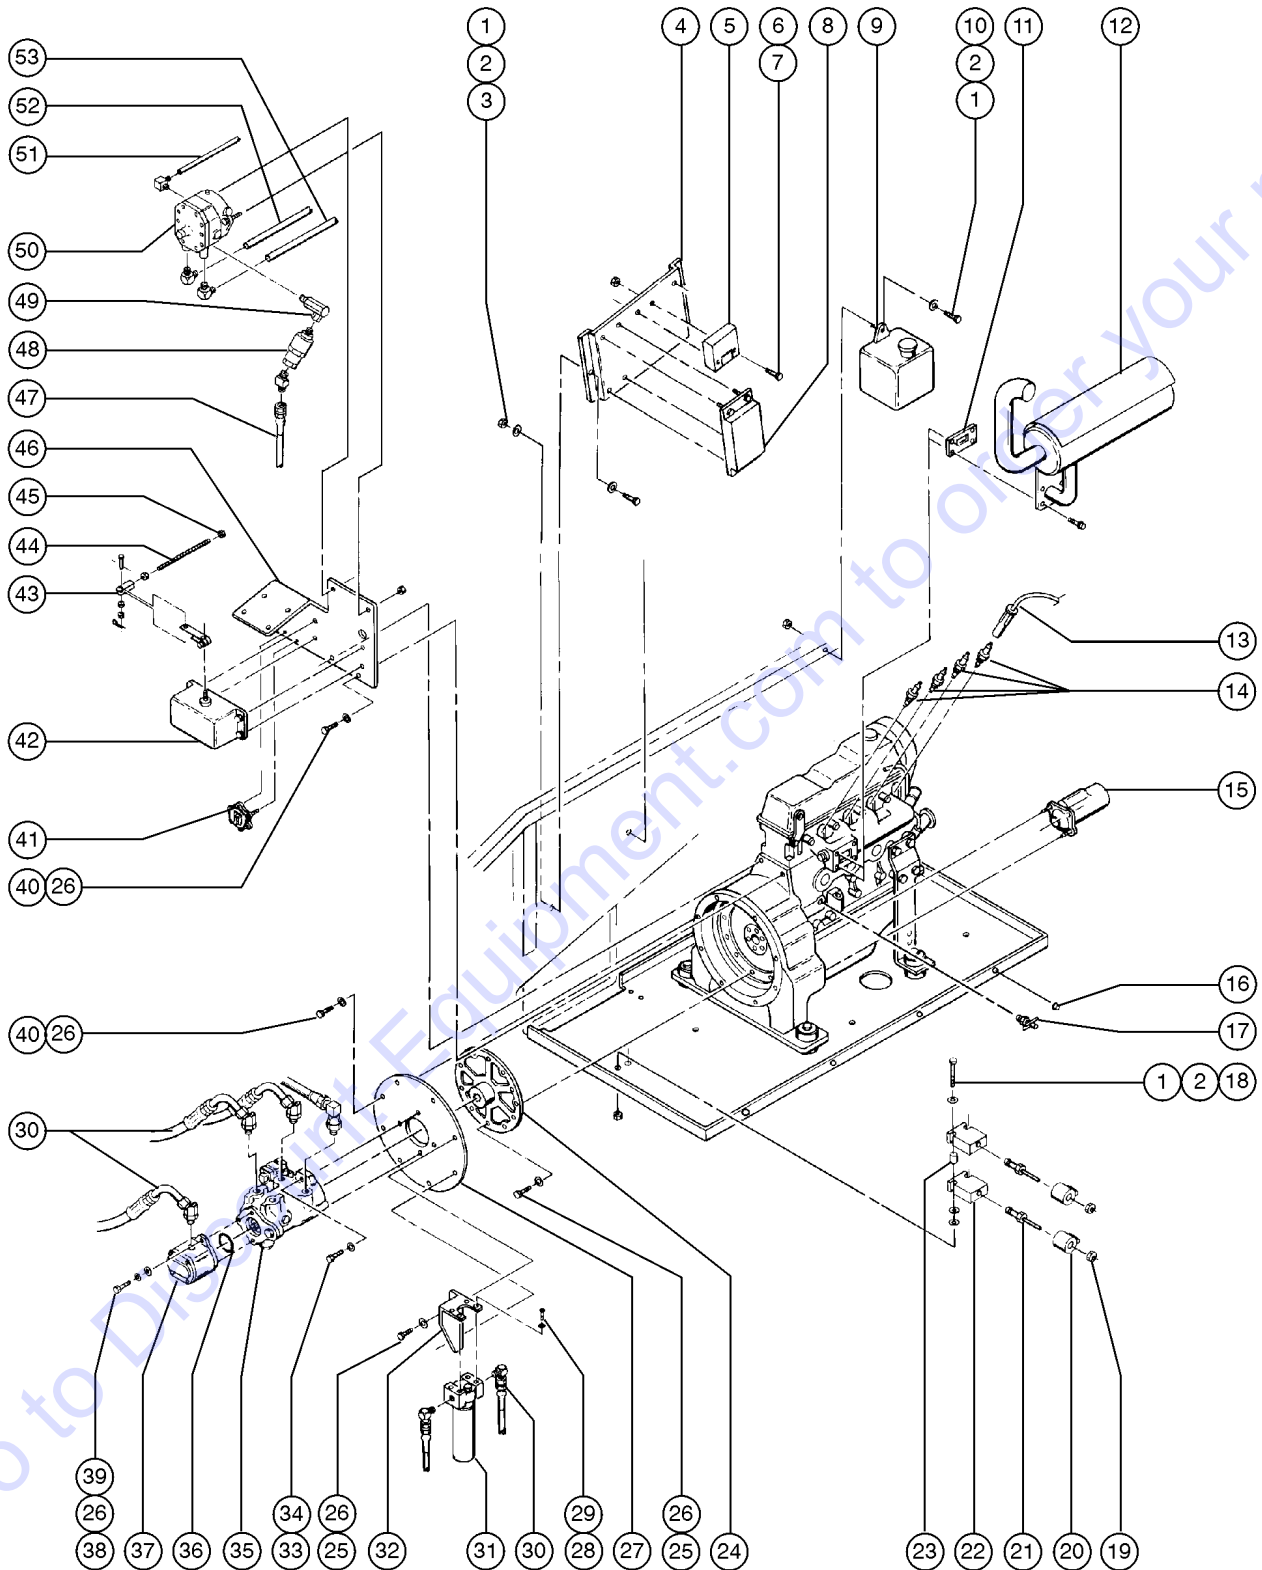

402.1 Ford LRG-423 Engine - View 2

402.1 Ford LRG-423 Engine - View 2

Item	Part No.	Description	Qty.	Item	Part No.	Description	Qty.
--	65770GT	BELT,TIMING,FORD LRG423/425EFI		30		Ref. Hydraulic Hoses & Fittings.....4 <i>refer to section 509.1</i>	
1	6091GT	NUT,NYLOCK,1/4-20.....5		31		FILTER ASY,M PRESS,SAE8,WOUND* (77139).....1 <i>component no longer available</i>	
2	6638GT	WASHER,FLAT,USS,1/4"Y.....9		--	20880GT	FILTER ELEMENT-10 MIC.*** <i>for 20879 (no longer available)</i>	
3	8914GT	SCREW,HHC,1/4-20 X .625.....2		--	60857GT	FILTER,ELEMENT,BETA(5)=1000 <i>for 77139</i>	
4	31250GT	IGNITION MODULE MTG.PLATE ASSY.....1		31A	1267807GT	ASSY, MED. PRESS. FILTER, SAE8	
5		KIT,LRG423 IGNITION MODULE (128658).....1 <i>component no longer available</i>		--	1268229GT	ELEMENT-5 MIC, PAPER, W/ BYPASS <i>for 1267807</i>	
6	6179GT	SCREW,RHM,10-32 X 1.25.....2		32	30230PGT	FILTER MOUNT BRACKET.....1	
7	14392GT	NUT,LP NYLOCK,10-32.....2		33	8177GT	SCREW,HHC,1/2-13 X 1.5.....2	
8	34935GT	GOVERNOR,CNTRLR,FORD,LRG 423**.....1		34	6033GT	WASHER,LOCK,0.5".....4	
9	1279268GT	BOTTLE, COOLANT RECOVERY, 2QT.....1		35	37027GT	PUMP,VAR PISTON,2.8 C.I.***.....1	
10	8915GT	SCREW,HHC,1/4-20 X 1.25.....1		--	22965GT	EDC ASSY,SAUER,M46***.....1	
11	27142GT	GASKET,EXHAUST***.....1		--	29739GT	SEAL KIT,SAUER-DANFOSS M46***.....1	
12	48439GT	MUFFLER,EXH,FORD,BIG BOOMS***...1		--	32611GT	SHAFT,M46 15 TOOTH.....1	
13	58928GT	WIRE SET (LRG 423) LG SET**.....1 <i>(wire lengths 12 to 23 inches)</i>		36	29436GT	O-RING***.....1	
13A	52570GT	SPARK PLUG WIRE SET, LRG425EFI <i>(wire length 23 to 31 inches)</i>		37	53959GT	PUMP,LIFT 1.403 C.I.***.....1	
14	28647GT	SPARK PLUG,FORD.....4		--	58228GT	SEAL KIT***.....1	
15	29606GT	RING GEAR,FORD*** <i>FITS LSG-LRG 423, AND LRG425</i>		38	33988GT	SCREW,SHC,3/8-16 X 1.....2	
15	29616GT	STARTER,ENGINE,FORD LSG/LRG***.....1		39	6097GT	WASHER,FLAT,USS,3/8",Y.....2	
16	34619GT	BUMPER,RUBBER***.....4		40	6175GT	SCREW,HHC,3/8-16 X 1.....2	
17	28717GT	VALVE,DRAIN,FORD,BLOCK,RAD.....1		41	22278GT	SWITCH,VACUUM.....1	
18	11413GT	SCREW,HHC,1/4-20 X 4.....2		42	34936GT	GOVERNOR,ACTUATOR,FORD LRG423.....1	
19	52943GT	NUT,SOLENOID VALVE COIL.....2		43	21130GT	CLEVIS YOKE-1/4-28,PLTD W/PIN.....1 <i>includes clevis pin</i>	
20	27814GT	COIL,SOLENOID,10V.....2		44	30785-1000GT	THREADED ROD,1/4-28 X 10 IN***.....1	
21	29066GT	VALVE,SOLENOID,10V,2POS 3WAY**.....2 <i>includes index numbers 19 and 20</i>		45	21496GT	NUT,HEX,1/4-28.....2	
22	30369GT	SOLENOID VALVE,N.C. 2POS. 3WAY.....2 <i>includes index number 21</i>		46	34939PGT	BRACKET,LP REG/AIR FILTER,PNTD....1	
23	45400GT	SPACER TUBE,.50 LG.....2		47	25967GT	HOSE ASSEMBLY,LP GAS-86" LNG**....1	
24	28836GT	COUPLING KIT,FLYWHEEL,FL 15T.....1 <i>(includes flexplate and coupler)</i>		48	27010GT	VALVE,LOCK OFF,BEAM #FL-418.....1	
--	37002GT	COUPLER,HUB,15 TOOTH 7/16BOLT*.....1		49	27042GT	ELBOW,90DEG.1/4MPT,1/4SW,NPTF....1	
25	6019GT	SCREW,HHC,3/8-16 X 1.25 GRD 5.....8		50	24551GT	REGULATOR,LPG,BEAM #120A.....1 <i>Type 120 regulator</i>	
26	6021GT	WASHER,LOCK,.375.....14		--	32768GT	REGULATOR DIAPH.KIT BEAM 120A....1 <i>for 24551</i>	
27	25571P-SGT	PLATE,PUMP MOUNT,FORD,PAINTED.....1		50A	22279GT	REGULATOR,LPG BEAM 60*** <i>Type 60 regulator</i>	
28	7339GT	SCREW,HHC,1/4-20 X .5.....4		--	24470GT	REGULATOR DIAPH.KIT BEAM 50/60 <i>for 22279</i>	
29	6356GT	WASHER,LOCK,.25.....4		51		Ref. Hose - 3/16 x 17.5 inches (44.5 cm), Regulator to Carburetor Venturi.....1