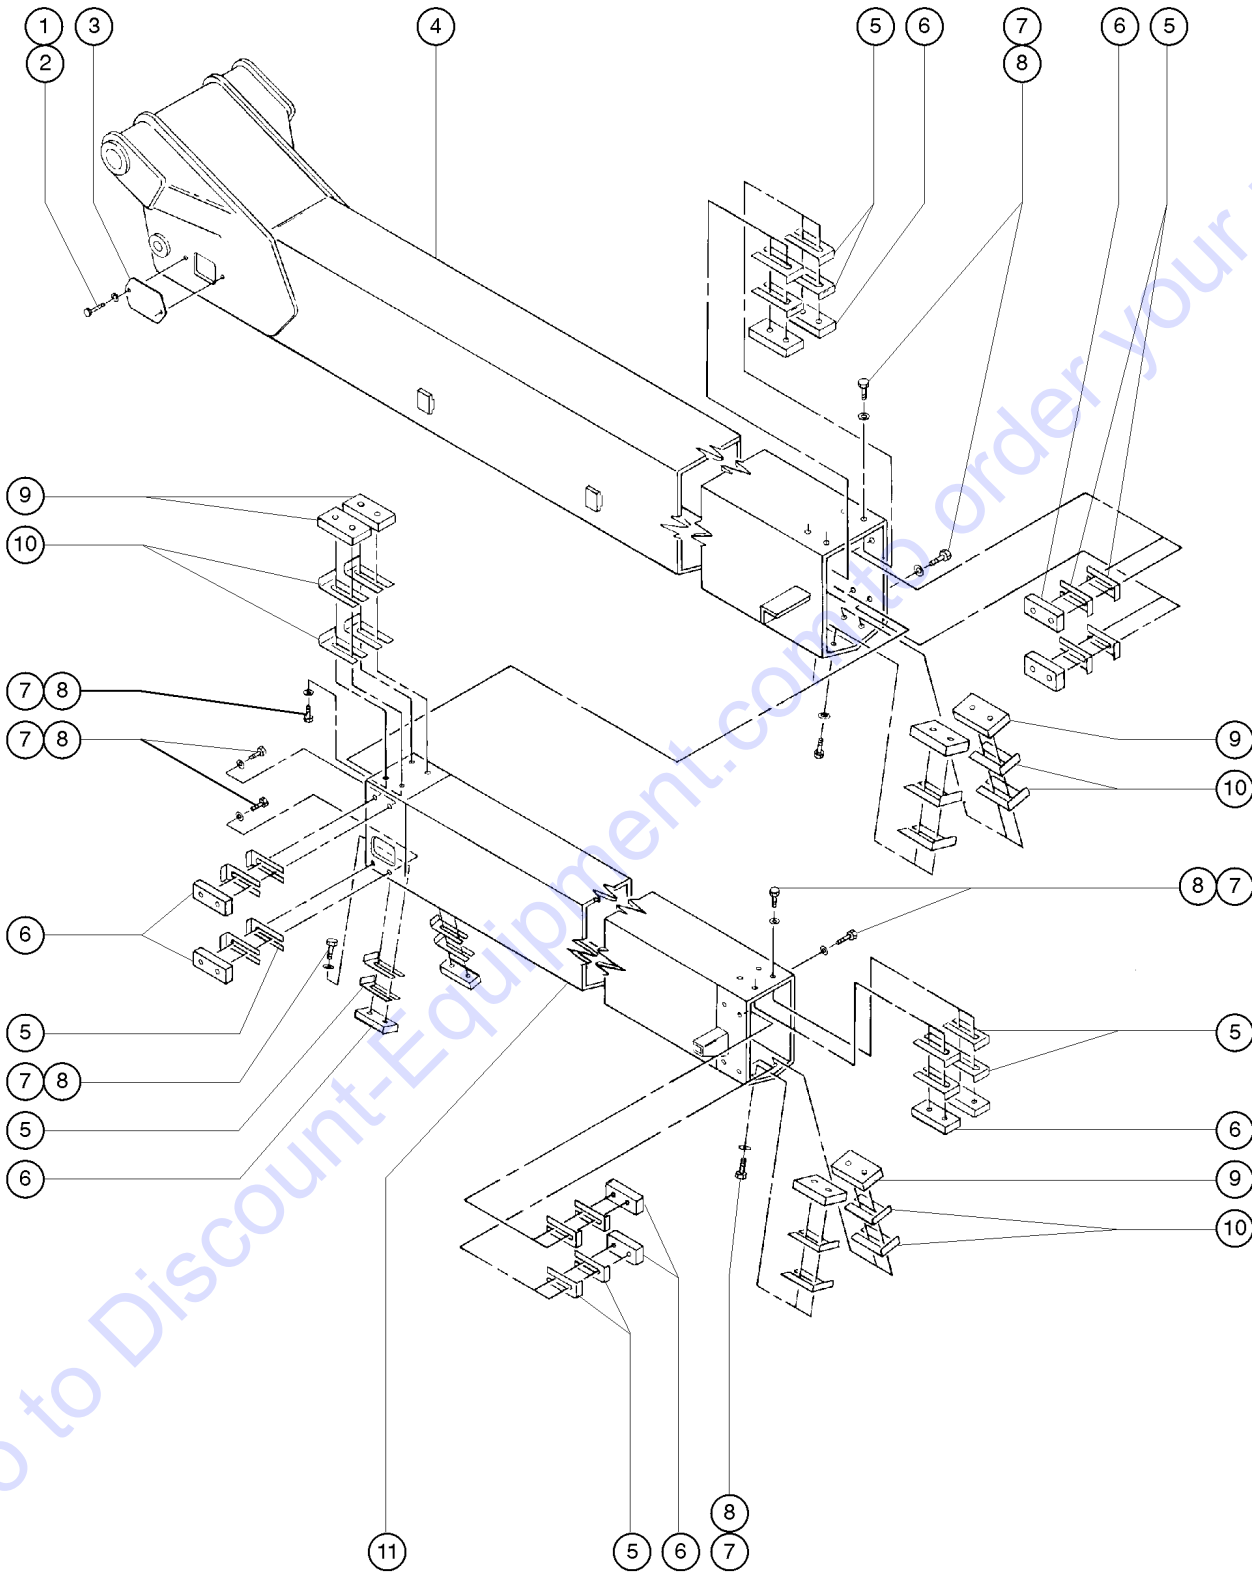

603.1 Boom Installation - View 2

Item	Part No.	Description	Qty.
1	6090GT	SCREW,HHC,1/4-20 X .75.....	4
2	6356GT	WASHER,LOCK,.25.....	4
3	34284PGT	COVER,BOOM SECTION #1 PNTD.....	2
4	33947GT	BOOM TUBE ASSEMBLY.....	1
5	29080GT	SHIM,WEAR PAD,5X 1.5 16GA	
6	30138GT	WEAR PAD,5 X 1.5 X .625 W/NUTS.....	18
7	6175GT	SCREW,HHC,3/8-16 X 1.....	48
8	6021GT	WASHER,LOCK,.375.....	48
9	34124GT	WEAR PAD,5 X 3 X .625 W/NUTS.....	2
10	34344GT	SHIM,SIDE PAD 16GA. 3 X 5	
11	34429GT	WELD,BOOM,#2,V-BOTTOM.....	1

Go to Discount-Equipment.com to order your parts