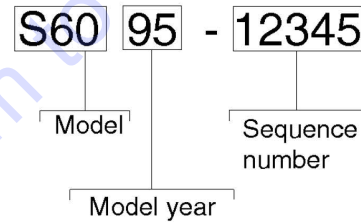

A TEREX BRAND

Model: S-60

Serial number: S60-12345

Model year: 1995   **Manufacture date:** 04/12/95

Electrical schematic number: E0186

Machine unladen weight: 20,736lbs / 9,406kg
Foam Tires add 764 lbs/347 kg to weight

Rated work load (including occupants): 500 lb / 227 kg

Maximum number of platform occupants: 2

Maximum allowable side force : 150 lb / 670 N

Maximum allowable inclination of the chassis:

Air Tires 2 deg / Foam Tires 4.5 deg

Maximum wind speed : 28 mph/ 12.5 m/s

Maximum platform height : 60 ft 2 in/ 18.3 m

Maximum platform reach : 50 ft 4 in/ 15.3 m

Gradeability: 45%

Country of manufacture: USA

This machine complies with:

ANSI A92.5

CAN B.354.4

111011

Serial label
(located under cover)

Serial number
stamped on chassis