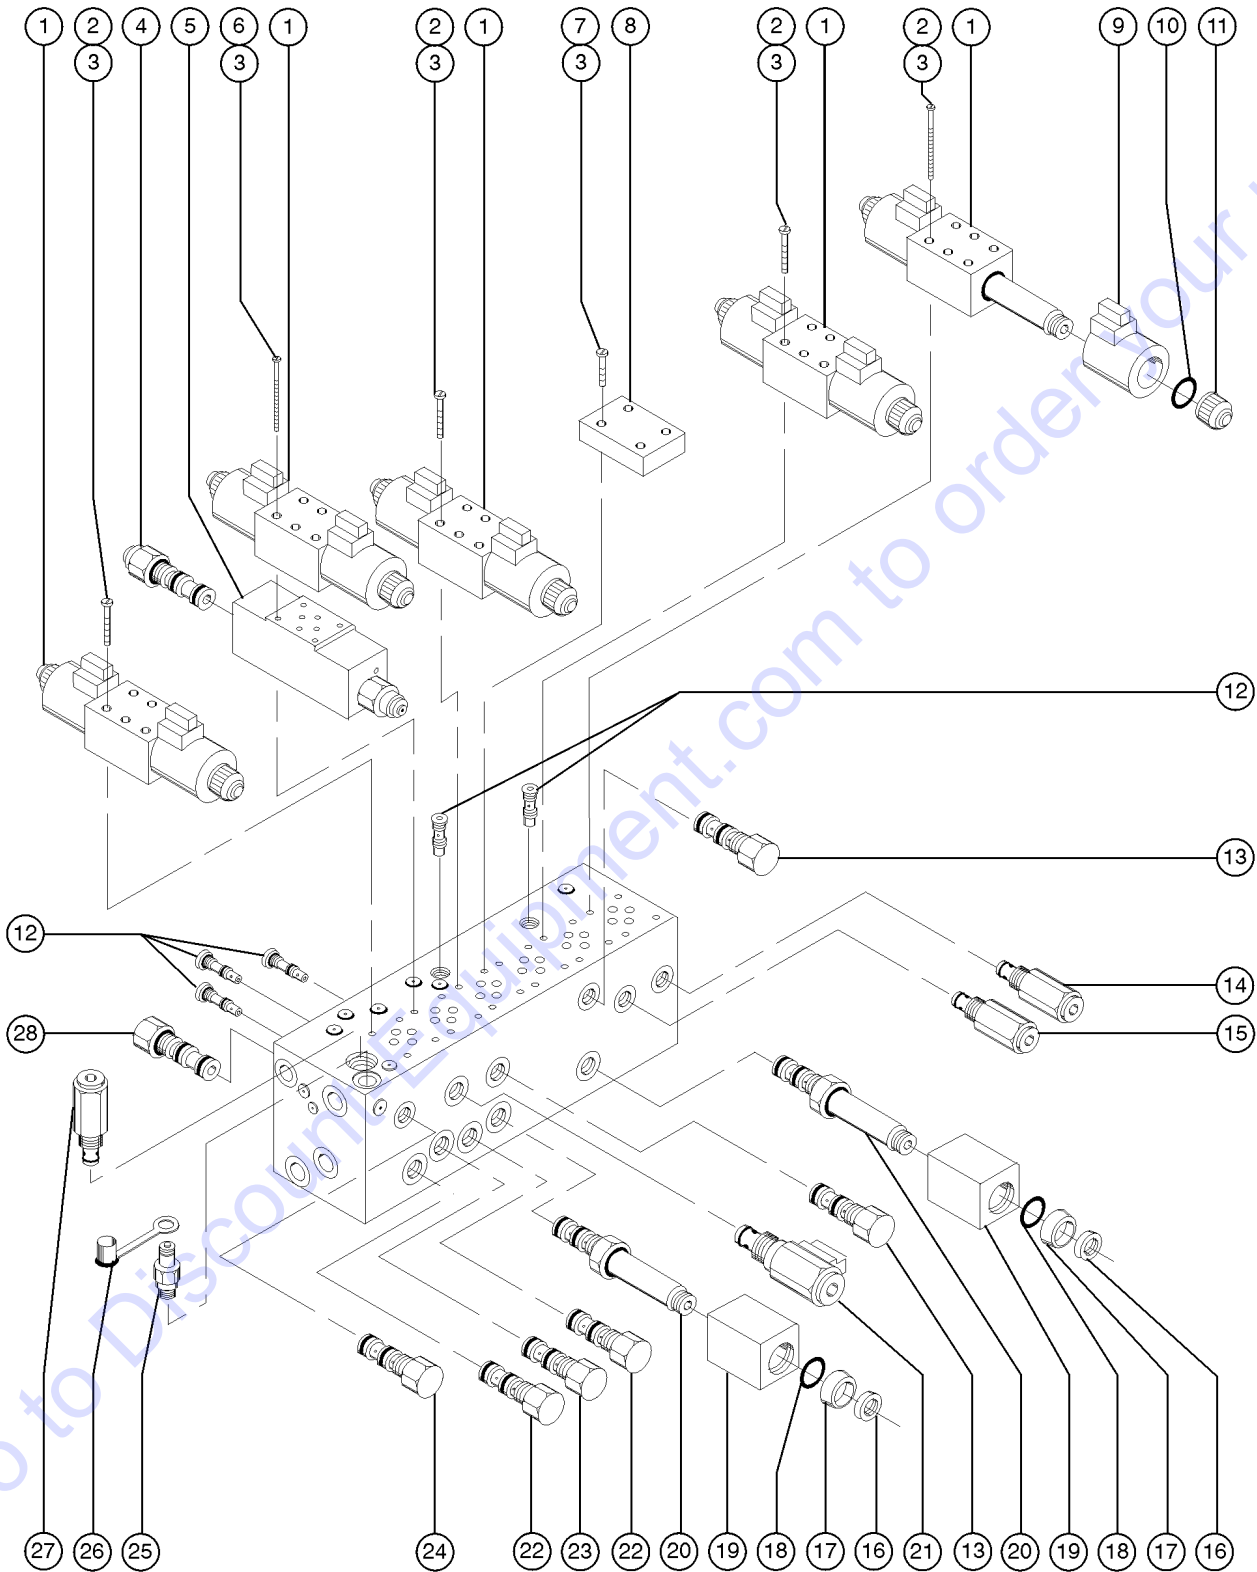

503.1 Function Manifold

503.1 Function Manifold

Item	Part No.	Description	Qty.	Item	Part No.	Description	Qty.
--	146171GT	MANIFOLD, FUNCTION,S60,S80 <i>from SN 1063</i>		22	31100GT	VALVE,FLOW REGULATOR 0.6GPM.....2	
--	25375GT	KIT, O-RING		--	74902GT	SEAL KIT	
--	30668GT	MANIFOLD,FUNCTN S40,S60,S80 <i>does not include index numbers 25, 26 and 28; to SN 1062</i>		23	27804GT	VALVE,DIFFERENTIAL SENSING***.....1	
--	33994GT	PLUG AND CAP KIT-SERVICE,37 **		--	110201GT	SEAL KIT, VALVE, #10	
1	146165GT	VALVE KIT,D03.....5 <i>includes 2 each index numbers 9, 10 and 11. seal kit is 65879</i>		24	31099GT	VALVE,FLOW REGULATOR.....1	
--	48648GT	O-RING, D03 COIL		--	74902GT	SEAL KIT	
2	45916GT	SCREW,SHC,10-24 X 1.250 (D01).....20		25	48997GT	NIPPLE,DIAGNOSTIC,#4.....1	
3	6607GT	WASHER,LOCK,#10 PLTD.....4		--	20224GT	DIAGNOSTIC FEMALE Q-DSCNT.....1	
4	31262GT	VALVE,COUNTERBALANCE.....2		26	48880GT	CAP,DIAGNOSTIC NIPPLE.....1	
--	110202GT	SEAL KIT, VALVE, #10		27A	32663GT	VALVE,RELIEF 2600 PSI.....1 <i>S-60 models</i>	
5	31261GT	VALVE,COUNTERBALANCE SANDWICH.....1 <i>includes index number 4</i>		--	110194GT	SEAL KIT, VALVE, #10	
6	27812GT	SCREW,SHC,10-24 X 3.....4		27B	35000GT	VALVE,RELIEF 2900 PSI*** .....1 <i>S-65 models</i>	
7	32661GT	SCREW,SHC,10-24 X 1 (D01).....4		--	110194GT	SEAL KIT, VALVE, #10	
8	32662GT	COVER PLATE (30668).....1		28	34542GT	VALVE,FLOW REGULATOR 5.0 GPM.....1 <i>oscillating models</i>	
9	223763GT	COIL WITH DE CONNECTOR.....12 <i>use connector from old coil when replacing.</i>		--	30968GT	VALVE,FLOW REGULATOR 2.0 GPM.....1 <i>non-oscillating models</i>	
10	45914GT	O-RING, DO1 VALVE.....12					
11	33568GT	NUT, CP521-1 VALVE.....12					
12	110200GT	SEAL KIT, VALVE, #4					
12	27807GT	VALVE,CHECK*** 5					
--	110200GT	SEAL KIT, VALVE, #4					
13	27802GT	VALVE,DIFFERENTIAL SENSING*** 2					
--	110197GT	SEAL KIT, VALVE, #10					
14	33998GT	VALVE,RELIEF*** 1					
--	74902GT	SEAL KIT					
15	48415GT	VALVE,RELIEF.....1					
--	74902GT	SEAL KIT					
16	45921GT	RETAINER-N.C.PROPOR.SOLENOID....2					
17	45921GT	RETAINER-N.C.PROPOR.SOLENOID....2					
18	45914GT	O-RING, DO1 VALVE.....2					
19	21935GT	COIL, 12V, 19972/21623/29069.....2					
20	27801GT	VALVE,PROPORTIONAL SOLENOID*** .....2 <i>includes 1 each index numbers 16 through 19</i>					
--	89310GT	SEAL KIT, SOLENOID VALVE					
21	27803GT	VALVE,SOLENOID.....1					
--	27814GT	COIL,SOLENOID,10V.....1					
--	52943GT	NUT,SOLENOID VALVE COIL.....1					
--	74902GT	SEAL KIT