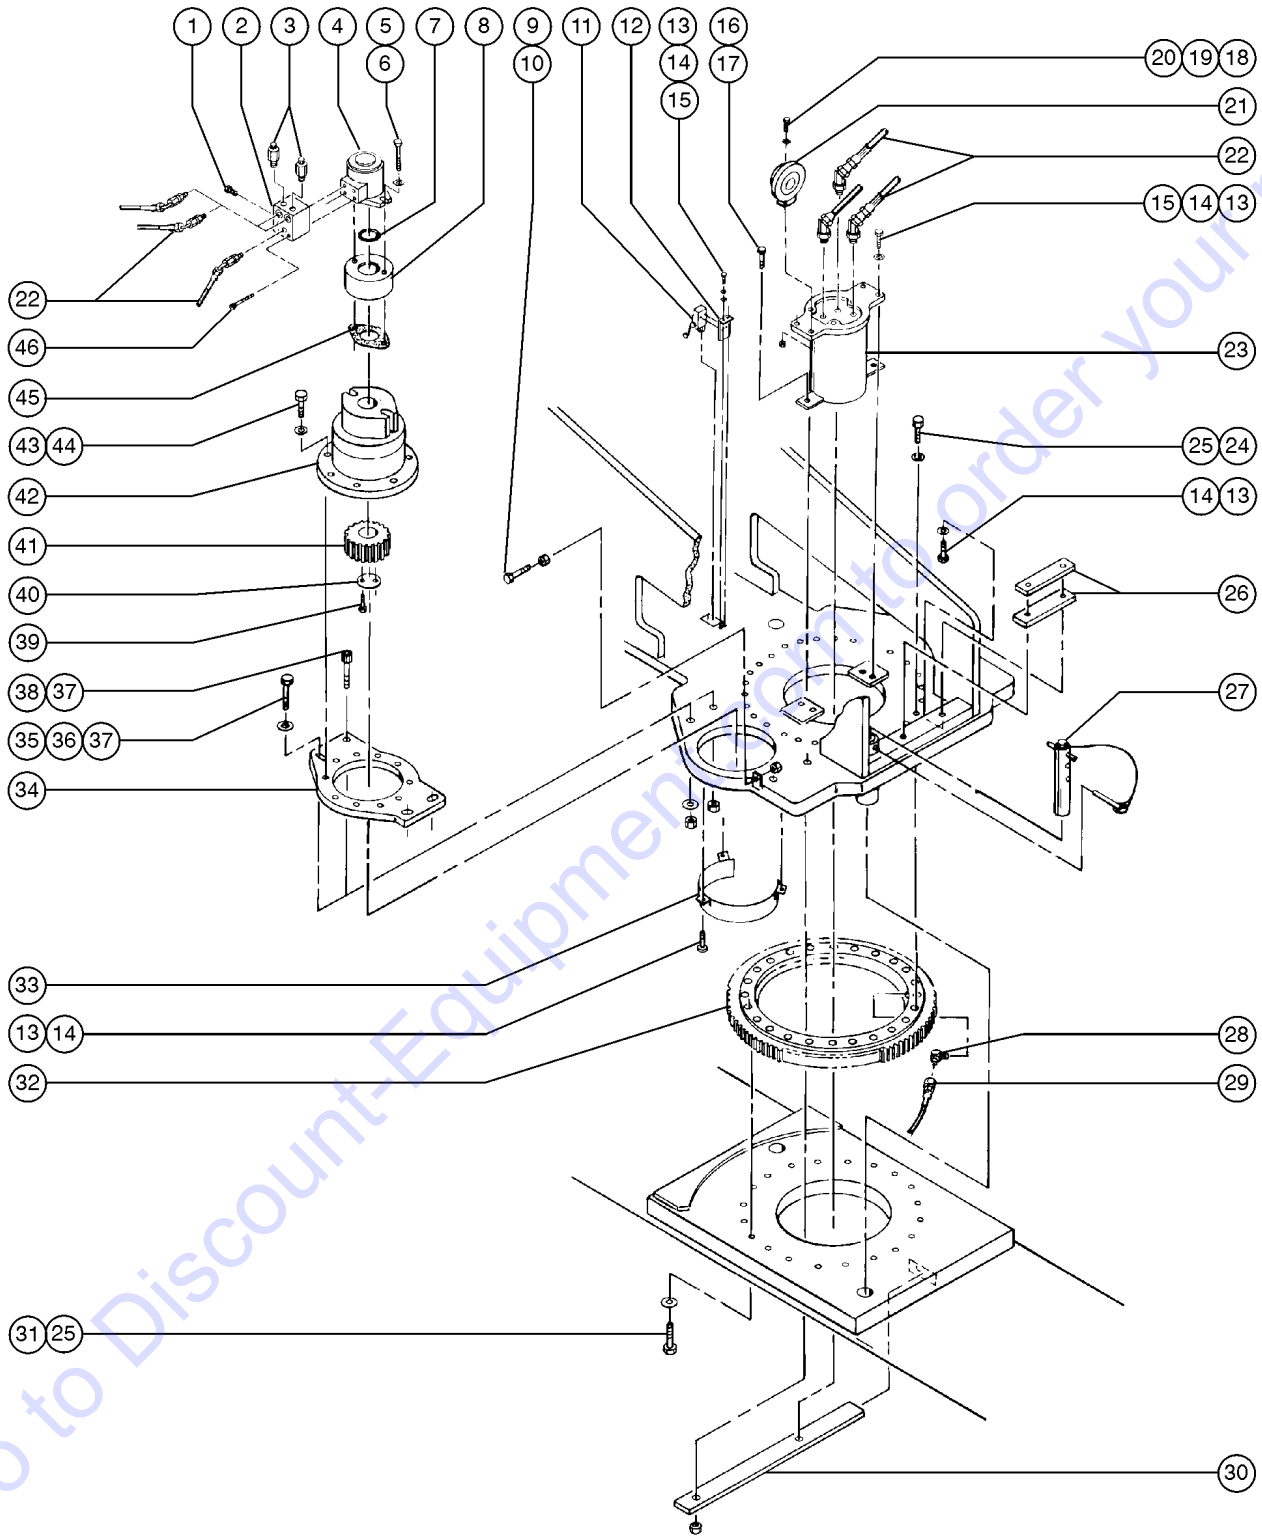

504.1 Turntable Rotation and Hydraulic Rotary Coupler Installation

504.1 Turntable Rotation and Hydraulic Rotary Coupler Installation

Item	Part No.	Description	Qty.	Item	Part No.	Description	Qty.
1	45483GT	VALVE,SHUTTLE***.....	1	24	45495GT	SCREW,SHC,5/8-11 X 3.00,A574.....	30
2	33446GT	MANIFOLD ASSY,T.T. (34114)..... <i>includes index numbers 1 and 3</i>	1	25	13064GT	WASHER,FLAT,.625 HARDENED.....	48
--	31519GT	O-RING (2-114).....	1	26	25635GT	PAD,NYLON-12 X 2 X 0.625 INCH.....	2
3	31082GT	VALVE,COUNTERBALANCE 2500 PSI*.....	2	27	33471GT	PIN ASSEMBLY,TURNTABLE ROTAT.....	1
4	32952GT	MOTOR,TURNTABLE ROT.(34114)***.....	1	--	11637GT	PIN ASSY, RETAINER, SS I & II.....	1
--	33445GT	SEAL KIT,DRIVE MOTOR (32952).....	1	28	20630GT	ELBOW,070202-4-4.....	1
5	13854GT	SCREW,HHC,1/2-13 X 4.5,GRD.8.....	2	29	34562GT	HOSE ASSEMBLY, 177".....	1
6	13066GT	WASHER,FLAT,.5 HARDENED.....	2	30	34214PGT	BAR,HYD.SWIVEL MOUNT PAINTED....	1
7	52087GT	O-RING,2-044 BUNA***.....	1	31	20654GT	SCREW,SHC,5/8-11 X 3.50,A574.....	18
8	81331GT	BRAKE,900 IN*LB..... <i>includes index numbers 7 and 45</i>	1	32	30895GT	BEARING,TURNTABLE.....	1
--	29291GT	SEAL KIT,MICO..... <i>for brake 29422P</i>	1	33	73862PGT	FORMING,PINION GUARD,PAINTED....	1
--	29292GT	BRAKE,LINING KIT,MICO..... <i>for brake 29422P</i>	1	34	34762-SGT	BACKLASH ADJUSTMENT PLATE S60.....	1
--	29293GT	BEARING KIT,MICO..... <i>for brake 29422P</i>	1	35	34347GT	SCREW,HHC,3/4-10 X 4.5.....	3
--	65618GT	SEAL KIT,BRAKE*** <i>for brake 81331</i>	1	36	33278GT	WASHER,FLAT,.75 HARDENED.....	3
9	5224GT	SCREW,HHC,3/8-16 X 2.....	1	37	77051GT	NUT,NYLOCK,3/4-10,GRD.8.....	4
10	4828GT	NUT,NYLOCK,3/8-16.....	2	38	34710GT	SCREW,SHS,5/8-11 X 3.....	1
11	34961GT	SWITCH,LIMIT,W/ROLLER ARM.....	1	39	6175GT	SCREW,HHC,3/8-16 X 1.....	2
--	19491GT	CONTACTOR,LIMIT SWITCH.....	1	40	34766GT	RETAINER PLATE,PINION GEAR***.....	1
--	27643GT	ROLLER ARM-LIMIT SWITCH.....	1	41	34606GT	PINION GEAR (SET).....	1
12	53632P-SGT	BRKT,LIM SW,DRIVE ENBL,PAINTED....	1	42	29290GT	SEAL KIT,FAIRFIELD (S1A2)***.....	1
13	6090GT	SCREW,HHC,1/4-20 X .75.....	7	42	34761GT	TORQUE HUB,36:1***.....	1
14	6356GT	WASHER,LOCK,.25.....	7	43	22788GT	SCREW,HHC,1/2-13 X 1.75.....	10
15	6638GT	WASHER,FLAT,USS,1/4"Y.....	2	44	6033GT	WASHER,LOCK,0.5".....	10
16	8177GT	SCREW,HHC,1/2-13 X 1.5.....	2	45	19794GT	GASKET,BRAKE ASSY.....	1
17	6198GT	NUT,NYLOCK,1/2-13.....	2	46		Ref. Screw - SHC, 5/16 -18 x 3 inches....	4
18	13918GT	SCREW,HHC,3/8-16 X 1.75,GRD.8.....	4				
19	6097GT	WASHER,FLAT,USS,3/8",Y.....	4				
20	4828GT	NUT,NYLOCK,3/8-16.....	4				
21	56264GT	HORN,12V SCREW TERMINAL***.....	1				
22		Ref. Hydraulic Hoses & Fittings..... <i>refer to section 509.1</i>	1				
23	44368GT	HYDRAULIC SWIVEL,9 PORT,S80***..... <i>Obtain swivel stamping prior to ordering seal kit</i>	1				
--	33470GT	SEAL KIT,HYD ROTARY COUPLER <i>for swivel 34203 (with stamp 800145B)</i>					
--	37405GT	SEAL KIT,HYD SWIVEL (37402)*** <i>for swivel 37402 (with stamp 800172B)</i>					
--	44612GT	SEAL KIT,SWIVEL (44368)*** <i>for swivel 44368 (with stamp 800191B)</i>