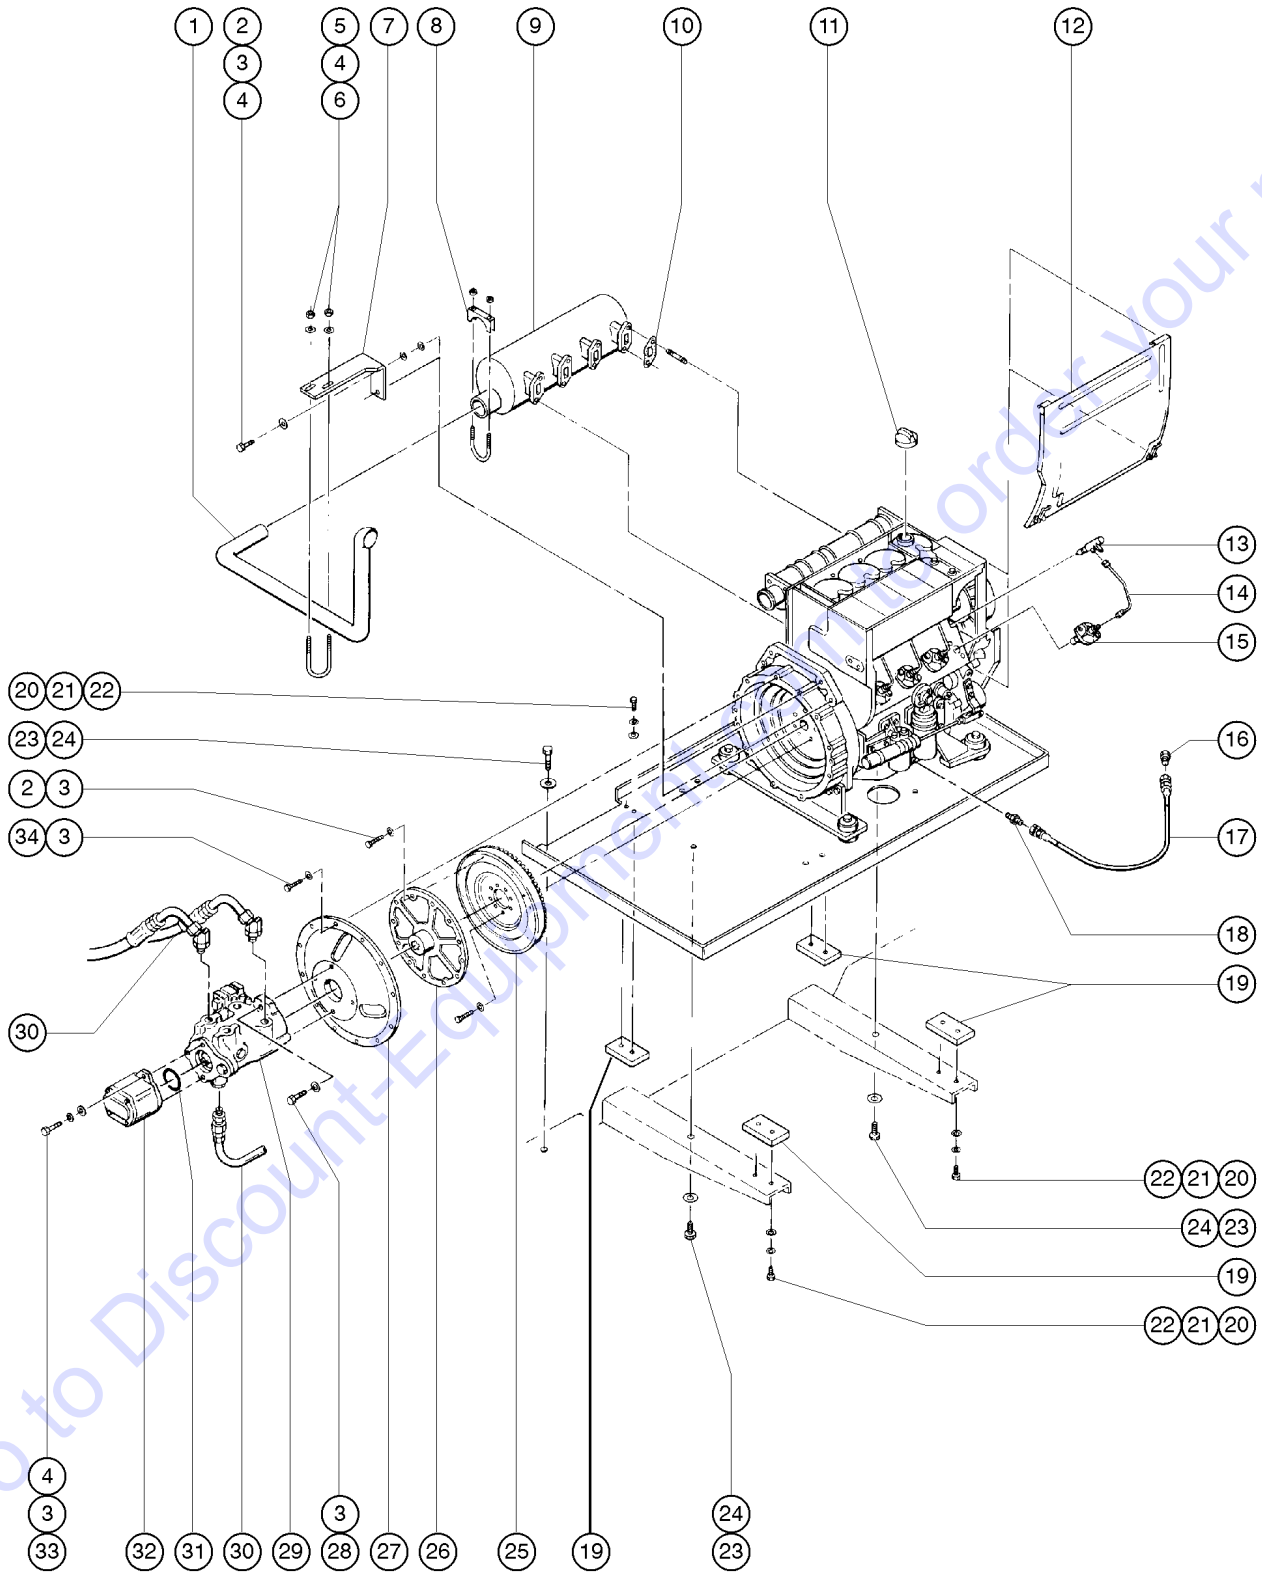

405.1 Deutz F4L 1011 Engine - View 2

405.1 Deutz F4L 1011 Engine - View 2

Item	Part No.	Description	Qty.	Item	Part No.	Description	Qty.
1	34551GT	EXHAUST, TAILPIPE, DEUTZ.....	1	30		Ref. Hydraulic Hoses & Fittings..... <i>refer to section 509.1</i>	1
2	6019GT	SCREW, HHC, 3/8-16 X 1.25 GRD 5.....	14	31	29436GT	O-RING***.....	1
3	6021GT	WASHER, LOCK, .375.....	27	32	53959GT	PUMP, LIFT 1.403 C.I.***.....	1
4	6097GT	WASHER, FLAT, USS, 3/8", Y.....	6	--	31249GT	SEAL KIT, LIFT PUMP**..... <i>for lift pump 32604</i>	1
5	6002GT	NUT, LP NYLOCK, 5/16-18.....	2	--	58228GT	SEAL KIT***	
6	16584GT	U-BOLT, KIT 5/16-18 X 2.5 ***.....	1	33	33988GT	SCREW, SHC, 3/8-16 X 1.....	2
7	27329P-SGT	BRACKET, EXHAUST SUPPORT, PAINTD.....	1	34	6175GT	SCREW, HHC, 3/8-16 X 1.....	12
8	30438GT	CLAMP, MUFFLER, 2 1/4" ID.....	2				
9	29558GT	MUFFLER**.....	1				
--	53867GT	SCRUBBER MUFFLER, DEUTZ, F4L1011 <i>option</i>					
10	29559GT	GASKET, EXHAUST.....	4				
11	29557GT	CAP, OIL FILLER, DEUTZ, DIESEL ***.....	1				
12	29556GT	COVER, SIDE ENGINE.....	1				
13	29563GT	INJECTOR.....	3				
14	29564GT	INJECTOR, FUEL LINE DEUTZ DSL.....	3				
15	32699GT	INJECTION PUMP, DEUTZ DIESEL.....	3				
16	19141GT	PLUG, MALE, 070109-6.....	1				
17	30964GT	HOSE ASSEMBLY, 33".....	1				
18	30963GT	CONNECTOR, M18 X 8 JIC.....	1				
19	45209GT	WEAR PAD, 4X2X.5 W/INSERT***.....	4				
20	6090GT	SCREW, HHC, 1/4-20 X .75.....	8				
21	6356GT	WASHER, LOCK, .25.....	8				
22	6638GT	WASHER, FLAT, USS, 1/4" Y.....	8				
23	29883GT	SCREW, HHC, 5/8-11 X 1.75 GRD.8.....	3				
24	13064GT	WASHER, FLAT, .625 HARDENED.....	3				
25	33729GT	RING GEAR, DEUTZ F3 & F4L1011*..... <i>(please verify ring gear thickness) 0.365 inches</i>	1				
--	49917GT	RING GEAR, DEUTZ F3 & F4L1011F*..... <i>(please verify ring gear thickness) 0.46 inches</i>	1				
--	89785GT	RING GEAR, DEUTZ F3L2011F..... <i>(please verify ring gear thickness) 0.6 inches</i>	1				
26	34380GT	FLYWHEEL COUPLING, TYPE FL.....	1				
--	32606GT	COUPLER, HUB, 15 TOOTH.....	1				
27	30806GT	FLYWHEEL COVER, CASTING***.....	1				
28	6605GT	SCREW, HHC, 3/8-16 X 3.5, GR5.....	2				
29	37027GT	PUMP, VAR PISTON, 2.8 C.I.***.....	1				
--	22965GT	EDC ASSY, SAUER, M46***.....	1				
--	27067GT	SEAL, SHAFT-SUNDSTRAND***					
--	29739GT	SEAL KIT, SAUER-DANFOSS M46***.....	1				
--	32611GT	SHAFT, M46 15 TOOTH.....	1				
--	65843GT	SEAL KIT, EDC <i>use for EDC ASSY 22965</i>