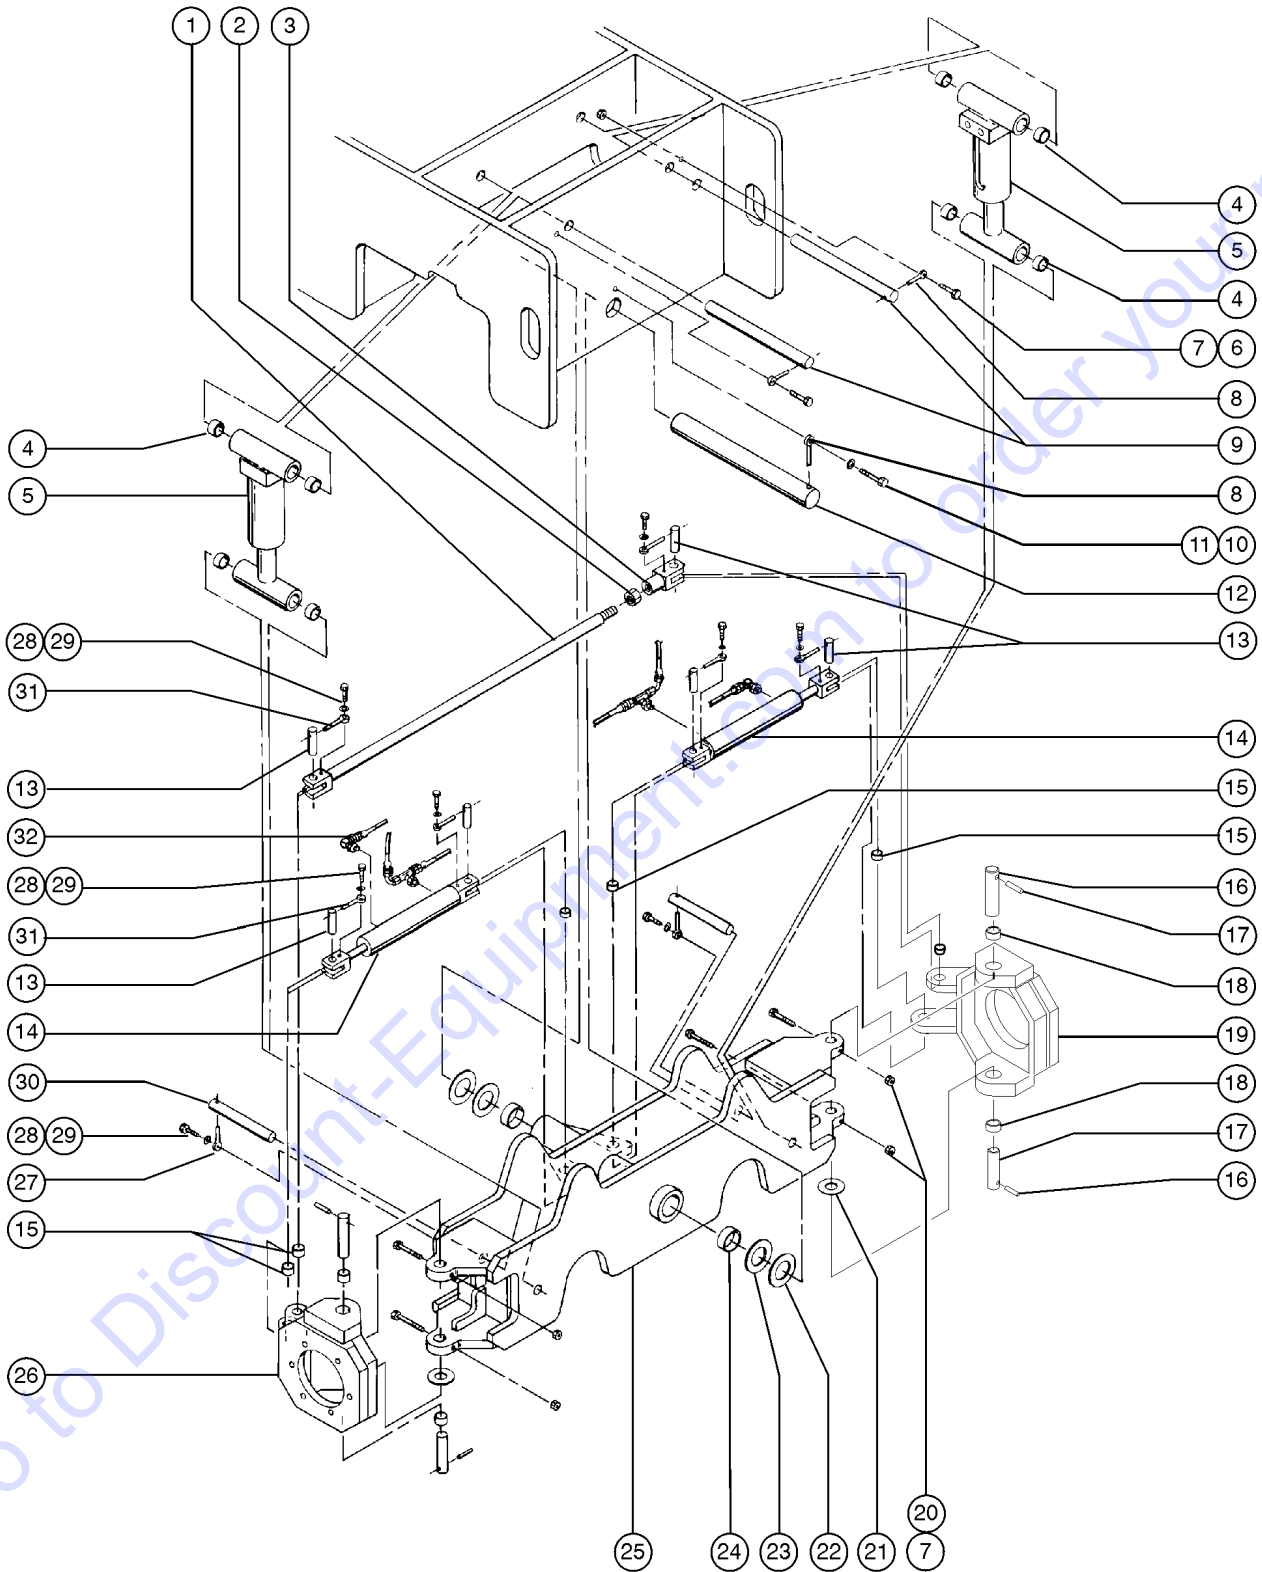

301.1 4WD Steer Axle Linkage - Oscillating Models

301.1 4WD Steer Axle Linkage - Oscillating Models

Item	Part No.	Description	Qty.
1	34484-SGT	TIE ROD WELDMENT,S60***.....	1
2	27953GT	NUT,HEX,JAM,1.25-7.....	1
3	33899GT	WELDMENT, ROD END.....	1
4	45072GT	BEARING,GARLOCK,24DU24.....	8
5	1264673GT	CYLINDER, OSCILLATE, S60..... <i>includes 4 each index number 4</i>	1
--	33428GT	VALVE,COUNTERBALANCE.....	1
--	33894GT	SEAL KIT,HYDRAULIC CYLINDER.....	1
6	6096GT	SCREW,HHC,1/2-13 X 2 GR5.....	3
7	6086GT	NUT,LP NYLOCK,1/2-13.....	6
8	1256267GT	ROD END,.5 X 3.75,ZAG.....	3
9	30731GT	PIN,PRIM.BOOM,16.0 X 1.5 INCH.....	2
10	8177GT	SCREW,HHC,1/2-13 X 1.5.....	1
11	6033GT	WASHER,LOCK,0.5".....	1
12	34642GT	PIN,2.50DIAX23.38LG,1HOLE.....	1
13	34276GT	PIN,1.25DIAX3.37LG,1HOLE.....	6
14	88346GT	CYLINDER,S60/65 STEER***.....	2
--	31078GT	SEAL KIT,HYDRAULIC CYLINDER***..... <i>for cylinder 34420; check stamp on part prior to ordering</i>	2
--	88347GT	SEAL KIT,STEER CYL,S60/65***..... <i>for cylinder 88346; check stamp on part prior to ordering</i>	2
15	30370GT	BEARING,1.25IDX1.5ODX1.00L.....	6
16	14815GT	PIN,ROLL,SST,.25 X 2.25.....	4
17	30736GT	PIN,1.50 DIA X 4.76 LG.GES1360.....	4
18	45071GT	BEARING,1.5IDX1.75ODX1.5L.....	4
19	33942GT	YOKE ASSEMBLY, LEFT SIDE 4WD..... <i>includes 2 each index numbers 15 and 18</i>	1
20	8220GT	SCREW,HHC,1/2-13 X 4.....	4
21	45074GT	WASHER,THRUST,1.5 X 3.5 X .187.....	2
22	25436GT	WASHER,THRUST,2.56 X 4.0 X .18	
23	29746GT	WASHER,FLAT,2.5 X 4 X .062	
24	27698GT	BEARING,2.50IDX2.75ODX2.00L.....	2
25	33908GT	STEER AXLE ASSEMBLY, OSC, S-60.... <i>includes 2 each index numbers 15 and 24</i>	1
26	33941GT	YOKE ASSEMBLY, RIGHT SIDE 4WD.... <i>includes 2 each index numbers 15 and 18</i>	1
27	825019GT	ROD END,.375X3.69,ZAG.....	2
28	6175GT	SCREW,HHC,3/8-16 X 1.....	8
29	6021GT	WASHER,LOCK,,.375.....	8
30	34641GT	PIN,OSC. AXLE/DRIVE CHASSIS.....	2
31	1255452GT	ROD END,.375 X 2.25,ZAG.....	6
32		Ref. Hydraulic Hoses & Fittings..... <i>refer to sections 307.1 and 308.1</i>	6