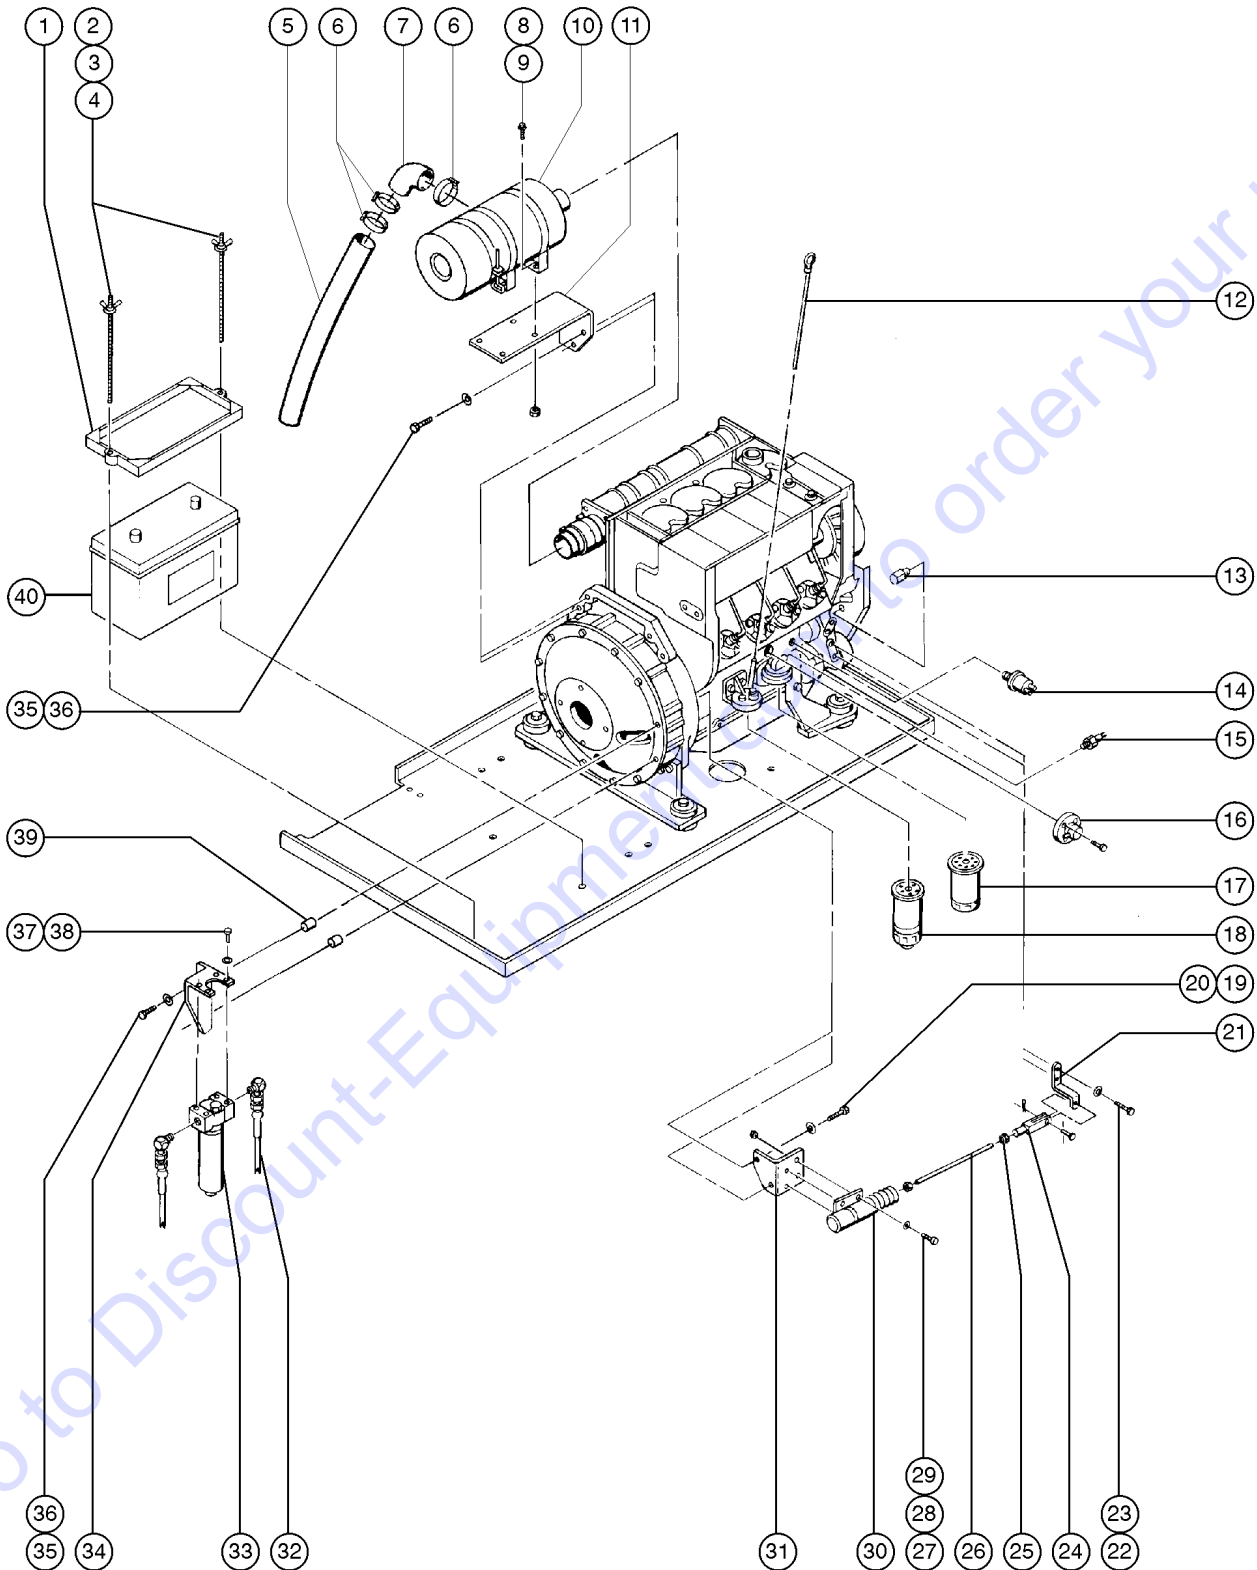

406.1 Deutz F4L 1011 Engine - View 3

406.1 Deutz F4L 1011 Engine - View 3

Item	Part No.	Description	Qty.	Item	Part No.	Description	Qty.
1	30144GT	BATTERY HOLD DOWN, GROUP 31.....	1	26	30785-1500GT	THREADED ROD, 1/4-28 X 15 IN***.....	1
2	30784-975GT	THREADED ROD, (1/4-20), 9.75.....	2	27	6090GT	SCREW, HHC, 1/4-20 X .75.....	4
3	6638GT	WASHER, FLAT, USS, 1/4"Y.....	2	28	6638GT	WASHER, FLAT, USS, 1/4"Y.....	4
4	8170GT	NUT, WING, 1/4-20.....	2	29	6091GT	NUT, NYLOCK, 1/4-20.....	4
5	34162-3150GT	HOSE, AIR INTAKE 2.5" I.D.....	1	30	29073GT	SOLENOID, THROTTLE.....	1
6	30971GT	CLAMP, HOSE, 3.00".....	5	31	33241PGT	BRACKET, SOLENOID MTG, PAINTED....	1
7	34164GT	ELBOW, 90 DEGR, RUBBER, 2.5" I.D.*.....	1	32		Ref. Hydraulic Hoses & Fittings.....	1
8	18506GT	SCREW 5/16-18 X .75 LG. FLG. LCK.....	4			<i>refer to section 509.1</i>	
9	6002GT	NUT, LP NYLOCK, 5/16-18.....	4	33		FILTER ASY, M PRESS, SAE8, WOIND* (77139).....	1
10	27915GT	AIR CLEANER.....	1			<i>component no longer available</i>	
--	27916GT	FILTER, AIR, ELEMENT***.....	1	--	20880GT	FILTER ELEMENT-10 MIC.***.....	1
--	53952GT	BRKT, AIR CLEANER ORIENTATION**.....	1	--	60857GT	FILTER, ELEMENT, BETA(5)=1000.....	1
--	65815GT	CLAMP, AIR CLEANER (27915)**.....	1			<i>for 77139</i>	
11	30769PGT	BRCKET, AIR CLEANER MTG. PAINT**.....	1	33A	1267807GT	ASSY, MED. PRESS. FILTER, SAE8	
12A	32750GT	DIPSTICK.....	1	--	1268229GT	ELEMENT-5 MIC, PAPER, W/ BYPASS <i>for 1267807</i>	
		<i>check before ordering (10 1/2")</i>		34	30230PGT	FILTER MOUNT BRACKET.....	1
12B	49922GT	DIPSTICK - DEUTZ F4L1011F.....	1	35	6019GT	SCREW, HHC, 3/8-16 X 1.25 GRD 5.....	4
		<i>check before ordering (9")</i>		36	6021GT	WASHER, LOCK, .375.....	4
13	T114678GT	SHUTDOWN SOLENOID, 12V, DEUTZ.....	1	37	7339GT	SCREW, HHC, 1/4-20 X .5.....	4
		<i>(must order cable assembly, 58256, if replacing 32752) (includes o-ring)</i>		38	6356GT	WASHER, LOCK, .25.....	4
--	45782GT	DIODE, 6 AMP, 200 PIV, BULK		39	8878GT	SPACER, .40X.50X.560.....	2
--	58256GT	SOLENOID CABLE ASSY***		40	30143GT	BATTERY, 12V, 1000 CCA GRP 31.....	1
--	72255GT	CONNECTOR, DEUTZ FUEL SHUTOFF* <i>(does not include diode, 45782)</i>					
14	30805GT	SENDING UNIT, OIL PRESS., DEUTZ.....	1				
15	34059GT	SENDING UNIT, OIL TEMP.....	1				
16	29562GT	PUMP ASSY, FUEL, DEUTZ DIESEL.....	1				
17	29561GT	FILTER, OIL.....	1				
18	29560GT	FILTER, FUEL/WTR SEP, DTZ 1008.....	1				
		<i>Genie Genuine Part. See PIN 1254826 for compatible aftermarket replacement.</i>					
--	1254826GT	FUEL FILTER W/SEP, DEUTZ, 1008.....	1				
		<i>Genie Aftermarket Part. Filter for Deutz F3L 1011F Engine.</i>					
19	23057GT	SCREW, HHC, M8 X 20MM.....	2				
20	6886GT	WASHER, LOCK, .313.....	2				
21	33240PGT	BRACKET, ACTUATOR ARM MTG, PTD.....	1				
22	22578GT	SCREW, HHC, M6 X 20MM, GR8.8.....	2				
23	6356GT	WASHER, LOCK, .25.....	2				
24	21130GT	CLEVIS YOKE-1/4-28, PLTD W/PIN.....	1				
		<i>includes clevis pin</i>					
25	21496GT	NUT, HEX, 1/4-28.....	2