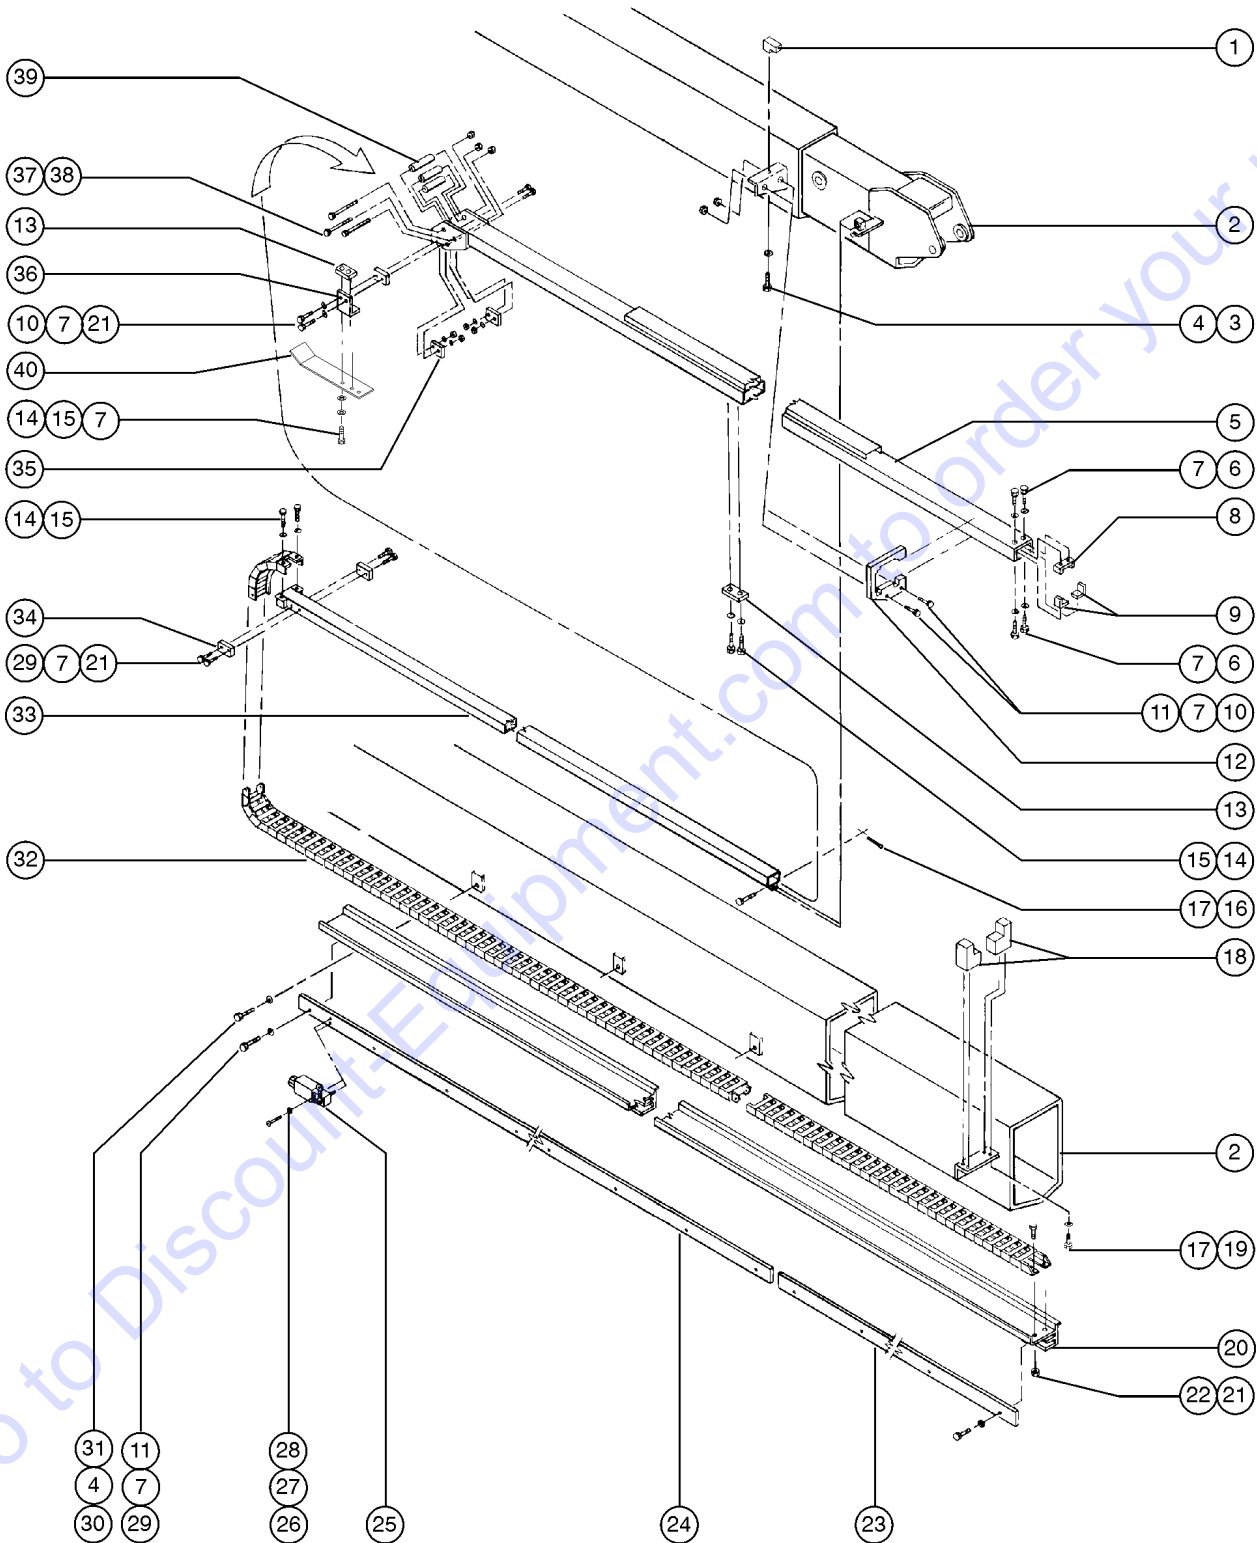

604.1 Cable Track Installation

604.1 Cable Track Installation

Item	Part No.	Description	Qty.	Item	Part No.	Description	Qty.
1	34394GT	WEAR PAD,BOTTOM,CABLE TRACK.....1		--	27258GT	TRIM,RUBBER EDGE,5/8 (BY INCH).....1	
2		Ref. Boom Installation.....1 <i>refer to sections 602.1 and 603.1</i>		--	37047GT	CABLE TRACK SUPORT TUBE ASSY** 95 version	
3	13918GT	SCREW,HHC,3/8-16 X 1.75,GRD.8.....1		34	31411GT	WEAR PAD,CABLE TRACK.....2	
4	6021GT	WASHER,LOCK,.375.....6		35	30749GT	WEAR PAD,CABLE TRACK TUBE.....3	
5	34660-SGT	CABLE TRACK TUBE WELDMENT S60.....1		36	34680PGT	ANGLE,CABLE TRACK TUBE PAINTED.....1	
6	6888GT	SCREW,HHC,1/4-20 X 1.....4		37	22832GT	SCREW,HHC,3/8-16 X 6.....3	
7	6638GT	WASHER,FLAT,USS,1/4"Y.....26		38	7713GT	NUT, LP NYLOCK, 3/8-16.....3	
8	30750GT	WEAR PAD,CABLE TRACK TUBE.....1		39	34243-500GT	TUBE,UHMW, 1 X .25 X 5.00.....3	
9	34393GT	WEAR PAD,CORNER,CABLE TRACK...2		40	36204P-SGT	BRACKET,LIMIT SWITCH EXT,BLUE*....1	
10	6637GT	SCREW,HHC,1/4-20 X 1.75.....4					
11	6091GT	NUT,NYLOCK,1/4-20.....16					
12	34323GT	WEAR PAD,CABLE TRACK.....1					
13	45209GT	WEAR PAD,4X2X.5 W/INSERT***.....2					
14	8914GT	SCREW,HHC,1/4-20 X .625.....6					
15	6356GT	WASHER,LOCK,.25.....8					
16	5361GT	PIN,COTTER,.125 X 1.5.....1					
17	34746GT	PIN,CLEVIS,.50 X 2.00 LG.....1					
18	34636GT	WEAR PAD,CABLE TRCK OUTER TUBE.....2					
19	8179GT	SCREW,HHC,1/4-20 X 2.25.....4					
20	33052-SGT	CABLE TRACK TRAY,DRILLED,S60**.....1					
--	27258GT	TRIM,RUBBER EDGE,5/8 (BY INCH) <i>order as needed</i>					
21	6889GT	NUT,LP NYLOCK,1/4-20.....8					
22	7339GT	SCREW,HHC,1/4-20 X .5.....2					
23	33054-SGT	COVER,CABLE TRACK TRAY,S60,'95...2					
24	33053-SGT	COVER,CABLE TRACK TRAY,S60,'95'....1					
25	88356-11103GT	SWITCH,LIMIT,W/RLR ARM,NO/NC**....1					
--	19491GT	CONTACTOR,LIMIT SWITCH.....1					
--	89756GT	NECK/HEAD-LIMIT SWITCH (88356)					
--	97128GT	ROLLER ARM,LIMIT SWITCH***.....1					
26	16486GT	SCREW,RHM,10-32 X 1.75.....2					
27	6607GT	WASHER,LOCK,#10 PLTD.....2					
28	6146GT	WASHER,FLAT,MS,#10,Y.....2					
29	6090GT	SCREW,HHC,1/4-20 X .75.....16					
30	8255GT	SCREW,HHC,3/8-16 X .75.....6					
31	6097GT	WASHER,FLAT,USS,3/8",Y.....5					
32	43483GT	TRACK,STEEL CABLE,86 LINKS***.....1					
--	41621GT	KIT,CABLE TRACK UPDATE.....1 <i>for replacing plastic cable track</i>					
--	43935GT	KIT,STEEL CABLE TRACK,S60***.....1 <i>for replacing plastic cable track</i>					
33	43853-SGT	EXU.,CABLE TRK.SUPPT,210"DRIL*.....1