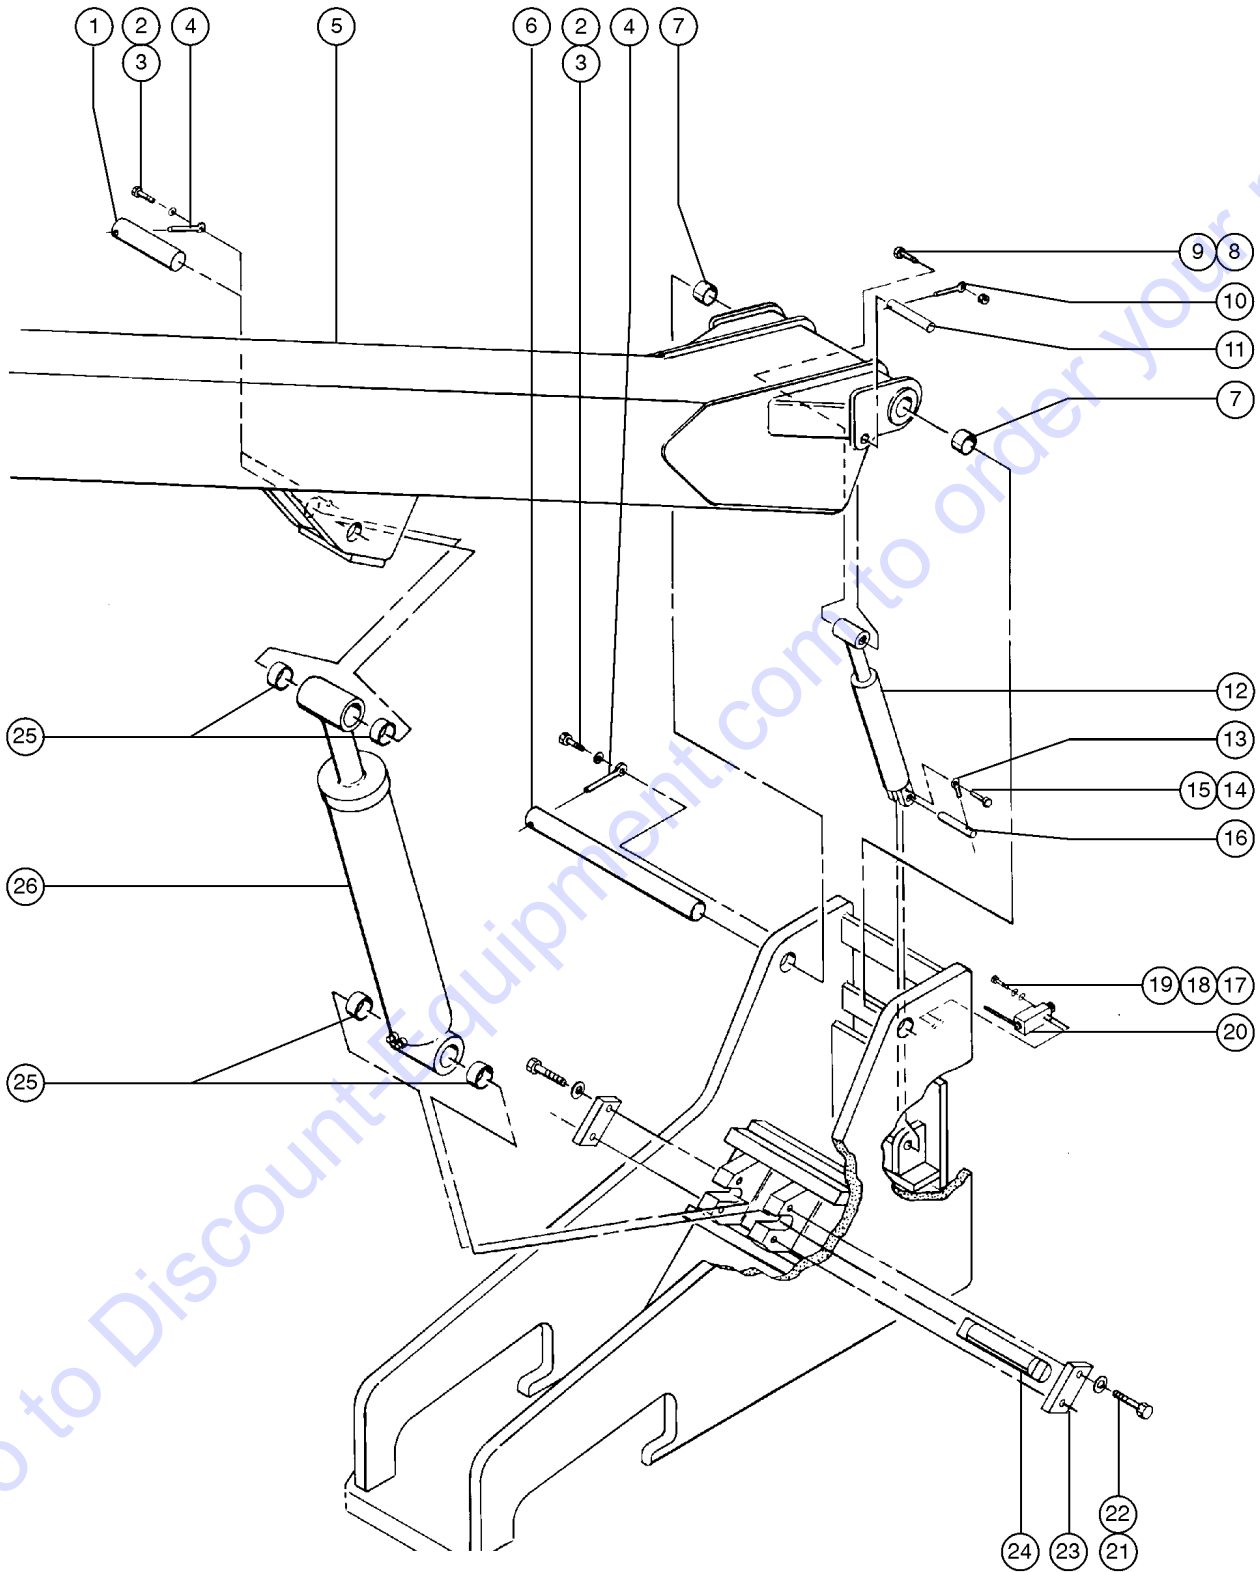

601.1 Boom Lift and Master Leveling Cylinder Installation

601.1 Boom Lift and Master Leveling Cylinder Installation

Item	Part No.	Description	Qty.
1	34269GT	PIN,2.50DIAX13.75LG,1HOLE.....	1
2	8177GT	SCREW,HHC,1/2-13 X 1.5.....	2
3	6033GT	WASHER,LOCK,0.5".....	3
4	1256267GT	ROD END,.5 X 3.75,ZAG.....	2
5		Ref. Boom Installation..... <i>refer to sections 602.1 and 603.1</i>	2
6	34271GT	PIN,2.50DIAX29.13LG,1HOLE.....	1
7	34131GT	BEARING,2.50IDX3.00ODX2.00L.....	2
8	8516GT	SCREW, HCC, 3/8-16 X 1.50.....	1
9	4828GT	NUT,NYLOCK,3/8-16.....	1
10	825019GT	ROD END,.375X3.69,ZAG.....	1
11	34270GT	PIN,1.25DIAX6.62LG,1HOLE.....	1
12	63209GT	CYLINDER,MASTER***.....	1
--	25683GT	BEARING,POLYGON,20DU12.....	1
--	33487GT	SEAL KIT,HYDRAULIC CYLINDER***..... <i>For cylinder 34118; check cylinder part number stamp or label prior to ordering</i>	1
--	63349GT	SEAL KIT,CYL (63209)..... <i>For cylinder 63209; check cylinder part number stamp or label prior to ordering</i>	1
13	1255452GT	ROD END,.375 X 2.25,ZAG.....	1
14	6175GT	SCREW,HHC,3/8-16 X 1.....	1
15	6021GT	WASHER,LOCK,.375.....	1
16	34276GT	PIN,1.25DIAX3.37LG,1HOLE.....	1
17	16486GT	SCREW,RHM,10-32 X 1.75.....	2
18	6607GT	WASHER,LOCK,#10 PLTD.....	2
19	6146GT	WASHER,FLAT,MS,#10,Y.....	2
20	~~88356-127J5GT~~	SWITCH,LIMIT,W/6.25"SPRING ARM.....	1
--	106433GT	LS SPRING WAND (ZCY91)	
--	19491GT	CONTACTOR,LIMIT SWITCH	
21	33557GT	SCREW,HHC,3/4-10 X 2.00,GR5.....	4
22	34550GT	WASHER,LOCK,.75 PLTD.....	4
23	33822PGT	PIN RETAINER,PRI.CYL.BLUE.....	2
24	33823GT	PIN,PRI.CYL./SWING CHASSIS.....	1
25	33505GT	BEARING,GARLOCK,40DU26.....	4
26	35657GT	CYLINDER,LIFT,S60 BOBALEE**..... <i>includes index number 25</i>	1
--	33428GT	VALVE,COUNTERBALANCE.....	1
--	33895GT	SEAL KIT,HYD.CYL. 34422.....	1