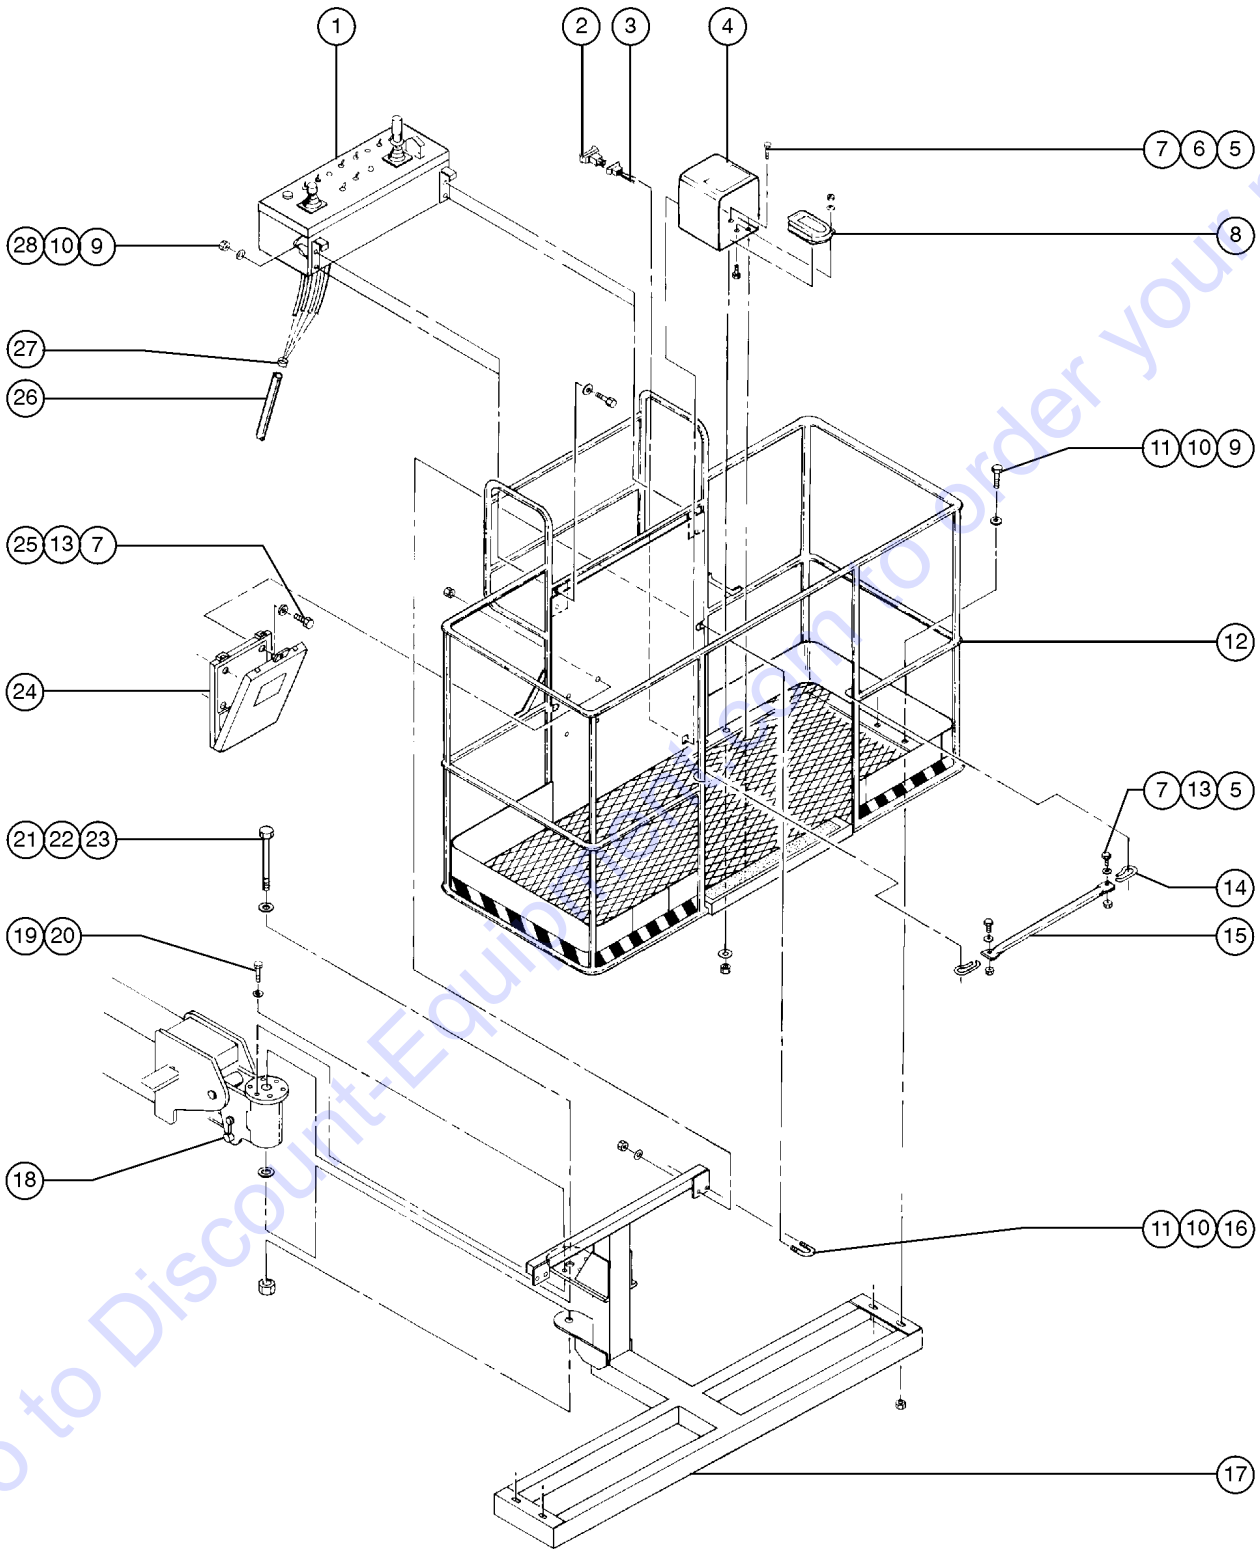

Item	Part No.	Description	Qty.
1A	128513GT	SERVICE KIT,5FT JIB <i>required for first time replacement (includes part number 128534)</i>	
1B	128534GT	JIB BOOM ASSY W/WORD DECAL.....1 <i>use ONLY if service kit 128513 has been installed on the machine</i>	
2	8255GT	SCREW,HHC,3/8-16 X .75	
3	6021GT	WASHER,LOCK,.375	
4	81640GT	WEAR PAD,3 X 1.5 X.625 W/NUTS.....1	
5	119542GT	CLAMP,TWO HOSE.....1	
6	56912GT	SPRING CLIP,1/4-20,.025-.15X.54,ZAG.....1	
7	119536PGT	BRACKET,HOSE CLAMP,PAINTED.....1	
8	6888GT	SCREW,HHC,1/4-20 X 1	
9	6638GT	WASHER,FLAT,USS,1/4"Y	
10	6091GT	NUT,NYLOCK,1/4-20	
11	8915GT	SCREW,HHC,1/4-20 X 1.25	
12	128482GT	HOSE GUIDE, JIB.....1	
13	128483GT	BACKING PLATE, HOSE BLOCK, JIB....2	
14	128501GT	CLAMP,JIB HOSE/CABLE.....2	
15	128724GT	BOLT,CARRIAGE,1/4-20 X 2.75,G2	
16	128454PGT	COVER, JIB HOSES/CABLES.....1	
17	79456GT	BOLT,CARRIAGE,1/4-20 X 1.00,G2	
18	5224GT	SCREW,HHC,3/8-16 X 2	
19	5397GT	WASHER,FLAT,USS,5/16",Y	
20	4828GT	NUT,NYLOCK,3/8-16	
21	77181GT	CLAMP,1.63,#26 X 3/8,RUB CUSH.....2	
22	6356GT	WASHER,LOCK,.25	

701.1 Platform Installation