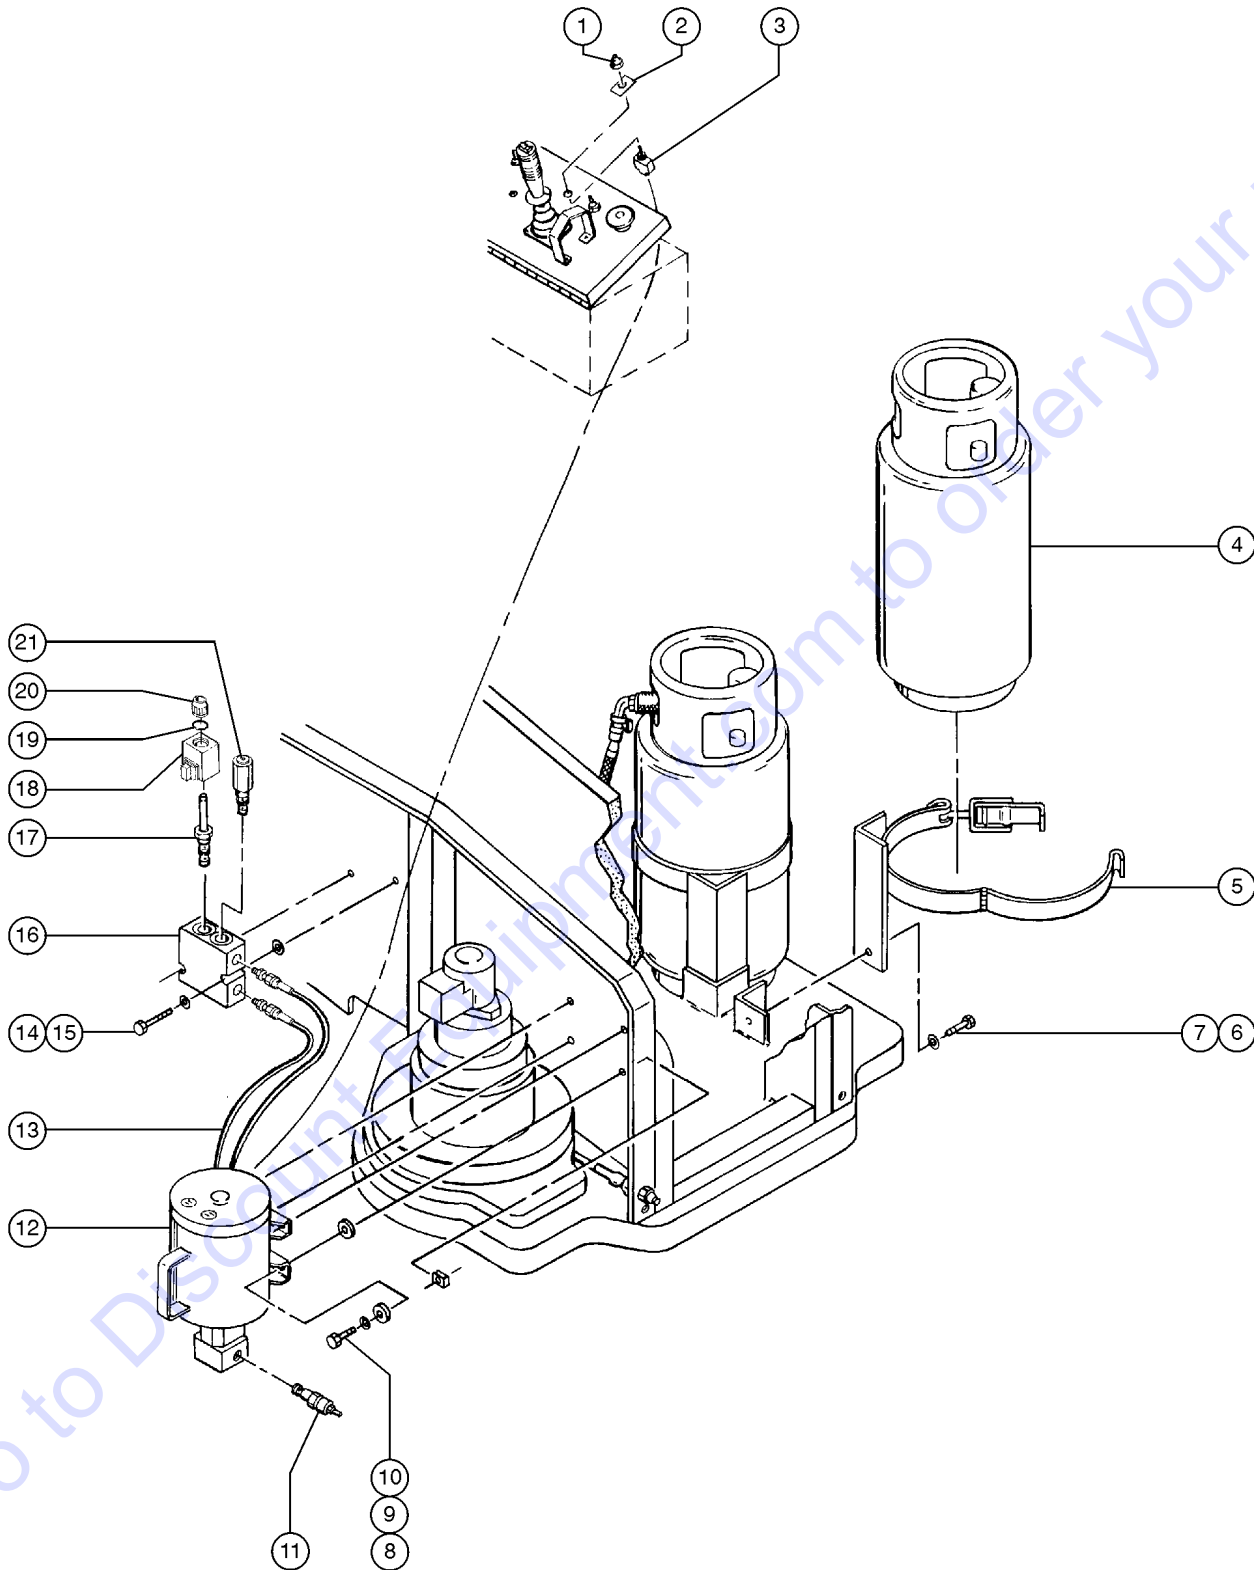

804.1 2000 Watt Generator and Spare LPG Tank

804.1 2000 Watt Generator and Spare LPG Tank

Item	Part No.	Description	Qty.
--	30630GT	S40,60,80SPARE L.P.TANK W/BRKT	
--	46980GT	GEN S60 2000W SERV OPT***	
1	27246GT	BOOT,TOGGLE SWITCH,SHORT*.....1	1
2	32728GT	DECAL,OPTION GENERATOR***.....1	1
3	27378-SGT	SWITCH,TOGGLE,DPDT,2POS MAINT*.....1 <i>includes mounting fasteners</i>	1
4	53605GT	TANK, 7 GAL/33.5 POUND, LP.....1	1
5	30712GT	LP.TANK BRKT WLDMT.,SHORT.....1	1
6	8255GT	SCREW,HHC,3/8-16 X .75.....3	3
7	6021GT	WASHER,LOCK, .375.....7	7
8	6175GT	SCREW,HHC,3/8-16 X 1.....4	4
9	24947GT	Grommet - Rubber, 3/8 x 7/8 inch.....4	4
10	29868GT	SPRING CLIP,3/8-16,.05-.20X.73,ZAG...4	4
11	32735GT	VALVE,PRI. FLOW REG 4.3.....1 <i>for 2000W & 2500W generators</i>	1
12	58301GT	GENERATOR,2000W,HYDRAULIC***.....1 <i>includes index number 11</i>	1
--	32732GT	RECTIFIER ASSEMBLY.....1	1
--	32734GT	BRUSH ASSEMBLY.....1	1
--	32736GT	MOTOR,HYDRAULIC GENERATOR.....1	1
--	58402GT	BRIDGE,50A FULL WAVE**.....1	1
13		Ref. Hydraulic Hoses and Fittings - Generator Option.....1 <i>refer to section 805.1</i>	1
14	4266GT	SCREW,HHC,1/4-20 X 2.....2	2
15	6638GT	WASHER,FLAT,USS,1/4"Y.....4	4
16	53976GT	MANIFOLD,GENERATOR.....1 <i>includes index numbers 17 through 21</i>	1
17	19969GT	VALVE,SOLENOID (18660)***.....1 <i>includes index numbers 18 through 20</i>	1
18	27535GT	COIL,12V.DO1 VALVE.....1	1
19	45914GT	O-RING, DO1 VALVE.....1	1
20	45913GT	NUT,DO1 VALVE.....1	1
21	44950GT	VALVE,RELIEF,1500 PSI***.....1	1