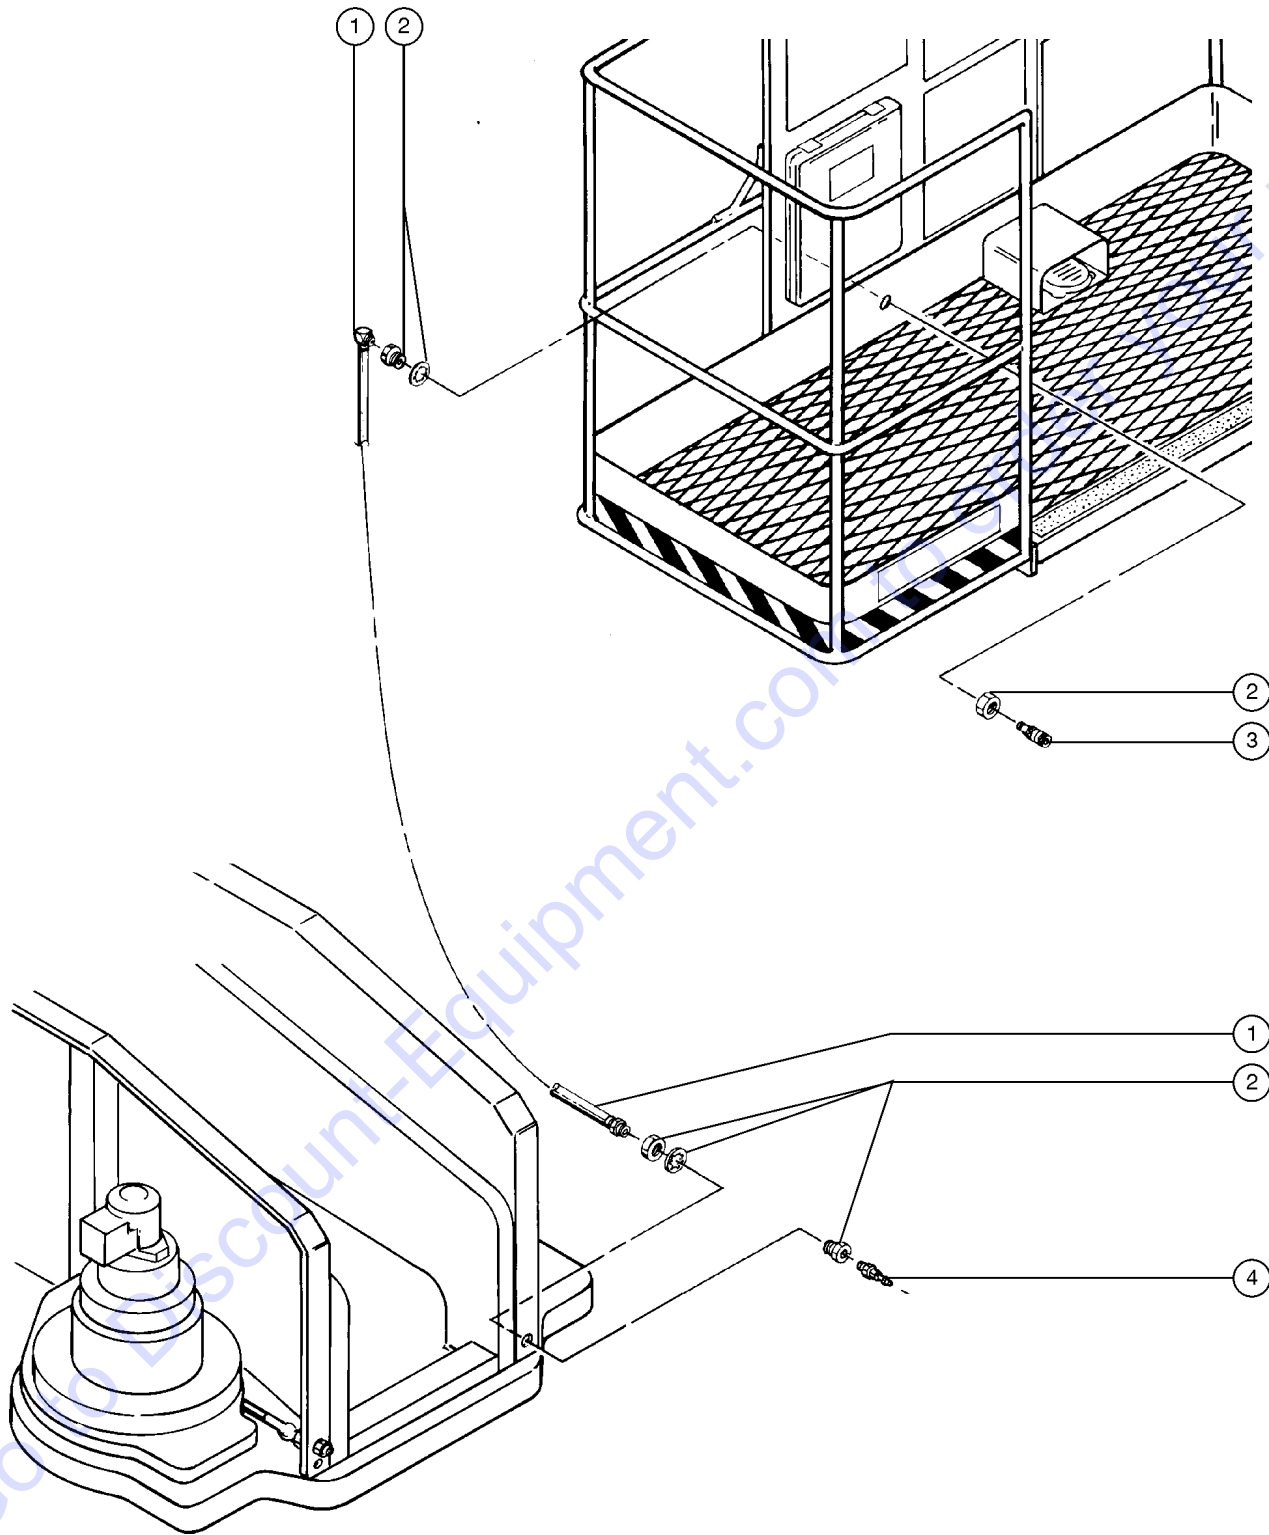

803.1 Airline to Platform

803.1 Airline to Platform

Item	Part No.	Description	Qty.
1	33892GT	AIRLINE ASSEMBLY.....	1
2	27900GT	BULKHEAD,FEMALE X 6 X 6.....	2
3	27895GT	COUPLER,1/4"SERIES 3/8 MPT.....	1
4	27894GT	PLUG,1/4"SERIES,3/8 MPT.....	1