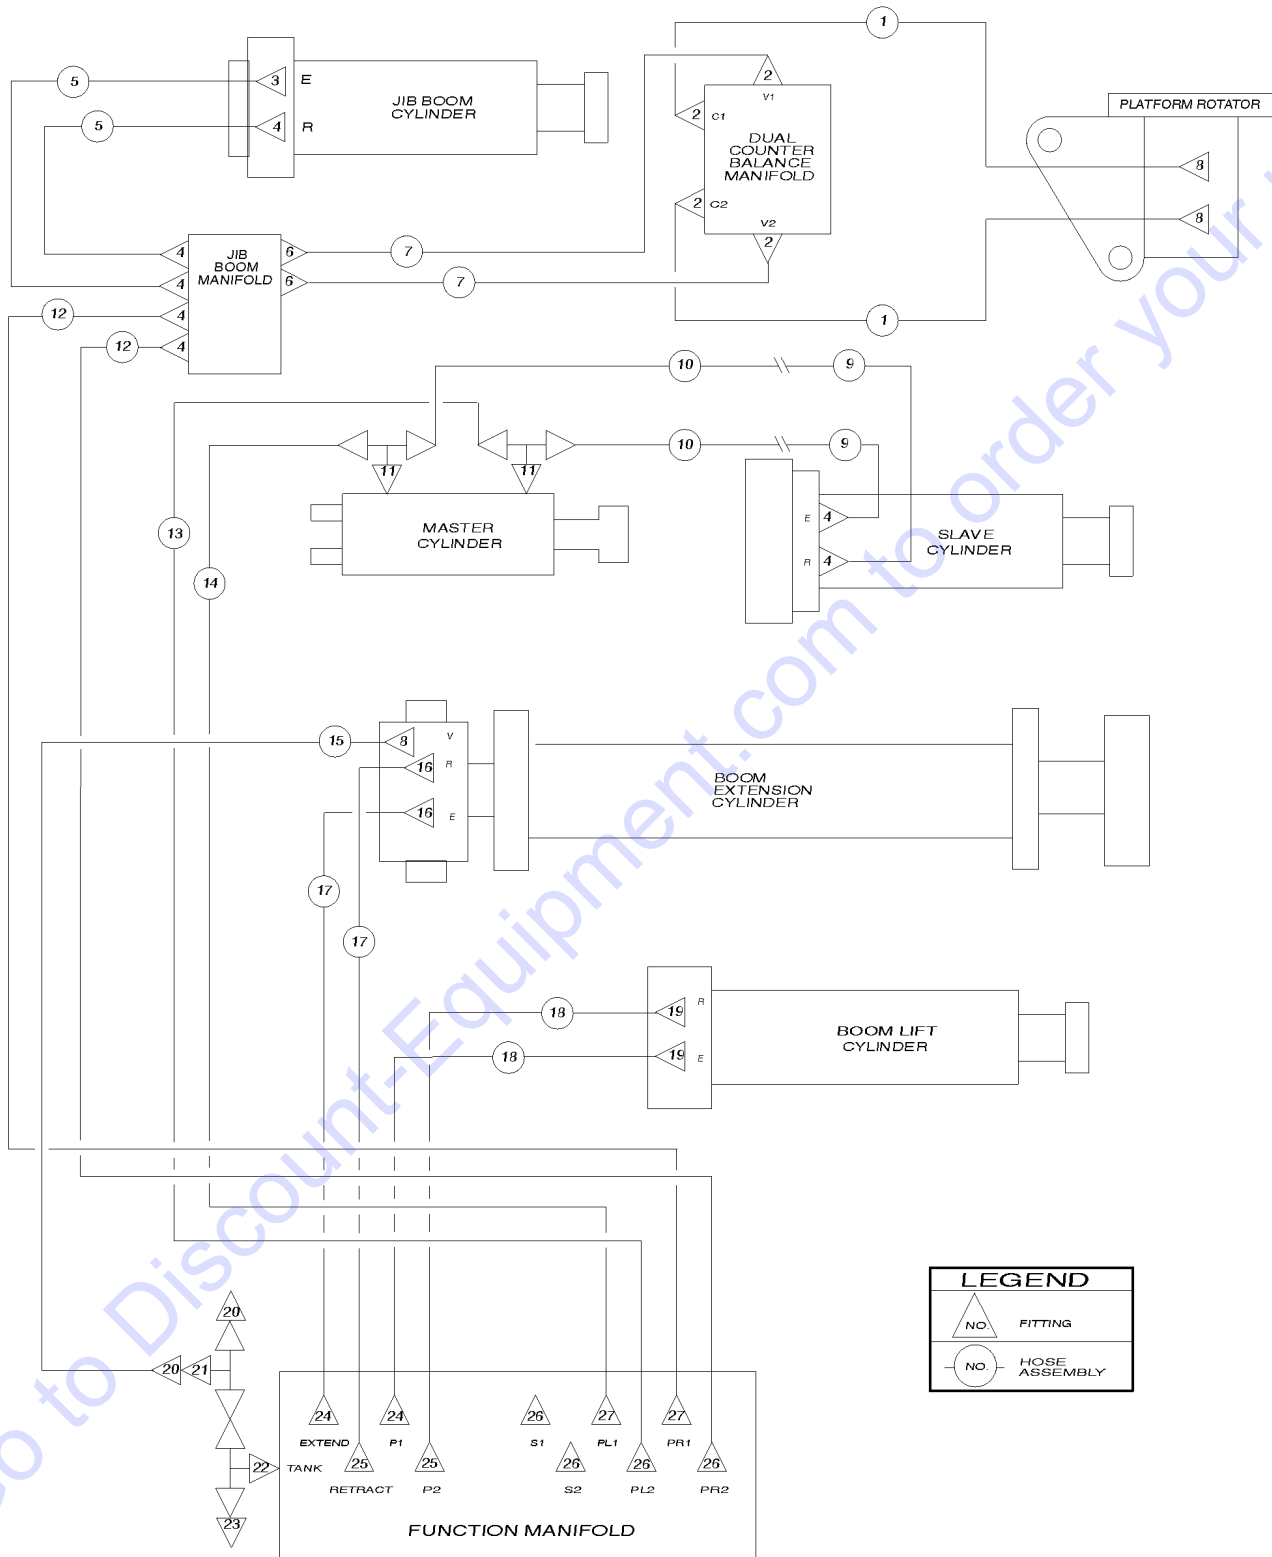

608.1 Hydraulic Hoses and Fittings - S-65 Models

608.1 Hydraulic Hoses and Fittings - S-65 Models

Item	Part No.	Description	Qty.	Item	Part No.	Description	Qty.
--	33994GT	PLUG AND CAP KIT-SERVICE,37 **		15	34570GT	HOSE ASSEMBLY, 186".....1 <i>Hose End - Female JIC Swivel, 4-2 (Synflex 3903-02544), Hose End - Female JIC Swivel, 4-2 (Synflex 3903-02544) & Hose - 1/8" Thermoplastic Medium Pressure (Synflex 3130-02)</i>	1
1	34631GT	FLARE TUBE ASSY,JIB COUNTERBAL.....2	2	16	34635GT	ELBOW,070320-6-8.....2	2
2	12340GT	ELBOW,070220-4-6.....4	4	17	34562GT	HOSE ASSEMBLY, 177".....2 <i>Hose End - Female JIC Swivel, 6-6 (Synflex 3903-06546), Hose End - 90o Female JIC Swivel, 8-6 (Synflex 3903-06648) & Hose - 3/8" Thermoplastic High Pressure (Synflex 3800-06)</i>	2
3	34799GT	CONN,070120-4-6,WI.035 OR.....1	1	18	34558GT	HOSE ASSEMBLY, 96".....2 <i>Hose End - Female JIC Swivel, 6-6 (Synflex 3903-06546), Hose End - 90o Female JIC Swivel, 8-6 (Synflex 3903-06648) & Hose - 3/8" Thermoplastic High Pressure (Synflex 3800-06)</i>	2
4	13756GT	CONNECTOR,070120-4-6.....7	7	19	18687GT	CONNECTOR,070120-6-8.....2	2
5	34600GT	HOSE ASSEMBLY, 83".....2 <i>Hose End - Female JIC Swivel, 4-4 (Synflex 3903-04544), Hose End - 90o Female JIC Swivel, 4 JIC (Synflex 3903-04644) & Hose - 1/4" Thermoplastic Medium Pressure (Synflex 3130-04)</i>	2	20	30876GT	REDUCER,070123-10-4.....2	2
6	30446GT	CONN,070120-4-6,WI.030 OR.....2	2	21	22975GT	TEE,RUN,070432-10.....1	1
7	34653GT	HOSE ASSEMBLY, 88".....2 <i>Hose End - Female JIC Swivel, 4-4 (Synflex 3903-04544), Hose End - Female JIC Swivel, 4-4 (Synflex 3903-04544) & Hose - 1/4" Thermoplastic Medium Pressure (Synflex 3130-04)</i>	2	22	30875GT	TEE,BRANCH,070429-10-10.....1	1
8	13755GT	CONNECTOR,070120-4-4.....3	3	23	45170GT	HOSE END,BARBED,SWIVEL,-12-12.....1	1
9	34775GT	HOSE ASSEMBLY, 24".....2 <i>Hose End - Male Rigid JIC, 4-4 (Synflex 3903-04504), Hose End - 90o Female JIC Swivel, 4 JIC (Synflex 3903-04644) & Hose - 1/4" Thermoplastic Medium Pressure (Synflex 3130-04)</i>	2	24	32156GT	CONNECTOR,070122-8-8.....2	2
10	34839GT	HOSE ASSY,735".....2 <i>Hose End - Female JIC Swivel, 4-4 (Synflex 3903-04544), Hose End - 90o Female JIC Swivel, 6-4 (Synflex 3903-06644) & Hose - 1/4" Thermoplastic Medium Pressure (Synflex 3130-04)</i>	2	25	45703GT	CONNECTOR,070120-8-8.....2	2
11	45705GT	TEE,BRANCH,070429-6-6.....2	2	26	45412GT	CONNECTOR,070120-6-6.....4	4
12	34840GT	HOSE ASSY,827".....2 <i>Hose End - 90o Female JIC Swivel, 4 JIC (Synflex 3903-04644), Hose End - 90o Female JIC Swivel, 6-4 (Synflex 3903-06644) & Hose - 1/4" Thermoplastic Medium Pressure (Synflex 3130-04)</i>	2	27	45412GT	CONNECTOR,070120-6-6.....2	2
13	34561GT	HOSE ASSEMBLY, 136".....1 <i>Hose End - Female JIC Swivel, 6-4 (Synflex 3903-06544), Hose End - 90o Female JIC Swivel, 6-4 (Synflex 3903-06644) & Hose - 1/4" Thermoplastic Medium Pressure (Synflex 3130-04)</i>	1				
14	34715GT	HOSE ASSY,127".....1 <i>Hose End - Female JIC Swivel, 6-4 (Synflex 3903-06544), Hose End - 90o Female JIC Swivel, 6-4 (Synflex 3903-06644) & Hose - 1/4" Thermoplastic Medium Pressure (Synflex 3130-04)</i>	1