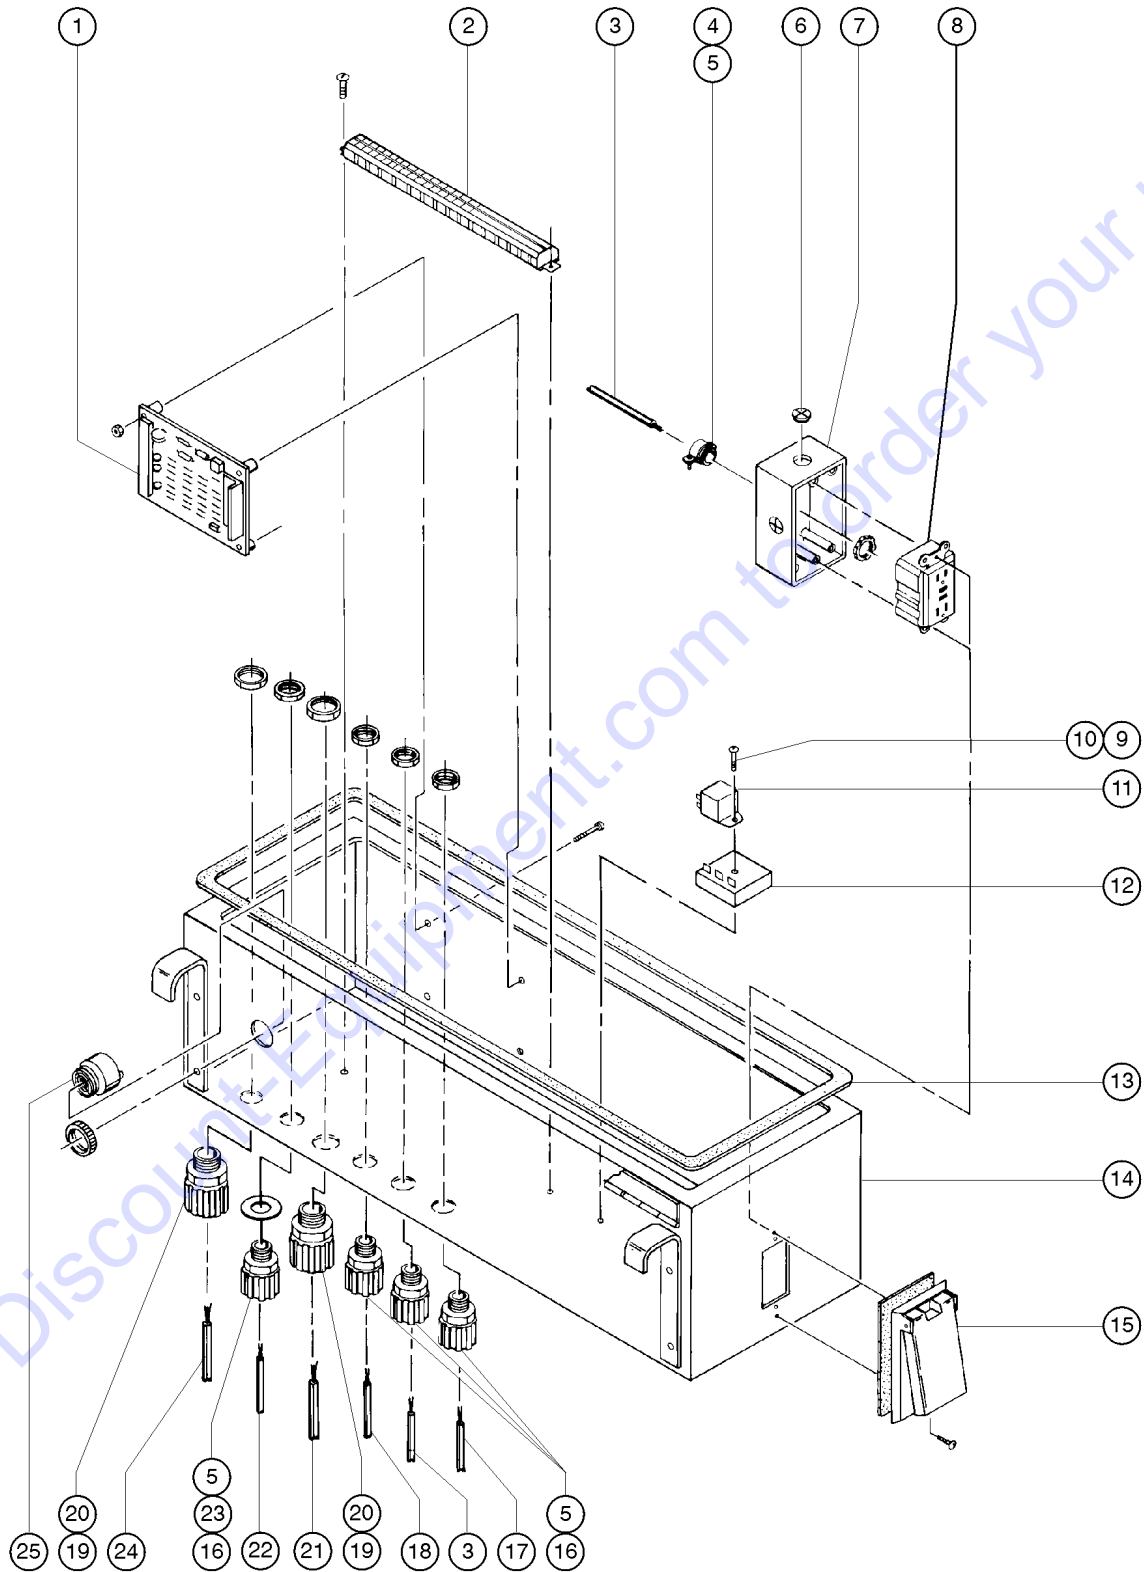

702.1 Platform Controls - View 1

Item	Part No.	Description	Qty.
A	119867GT	WIRING KIT,JIB TIME DELAY IC	
--	19274GT	RELAY,SPDT,12V(AUTO)**	
--	43181GT	CAPACITOR,TIME DELAY	
--	33996GT	SCREWDRIVER,TERMINAL BLOCK	
1	22052GT	LIMITER PC BOARD, HORSEPOWER...1 <i>includes mounting fasteners</i>	
--	39591GT	SPACER,NYLON,.375.....4 <i>sold separately</i>	
2	32637GT	TERMINAL BLOCK,WAGO.....48	
2	33996GT	SCREWDRIVER,TERMINAL BLOCK	
3	43956GT	WIRE CABLE,14/3 CON.TPE JKT*.....960-inches	
4	6622GT	GROUND CONNECTOR,1/2".....1	
5	6935GT	LOCKNUT,ELEC,1/2".....1	
6	8843GT	COVER,KNOCK OUT HOLE,4 PER BAG.....1	
7	10775GT	T-BOX,2.75 X 4.5 X 2.0.....1	
8	13585GT	OUTLET, 110V.....1	
8	35003GT	RECEPTACLE, BRITISH, 110V.....1	
--	35003GT	RECEPTACLE, BRITISH, 110V.....1	
9	6179GT	SCREW,RHM,10-32 X 1.25.....1	
10	6178GT	NUT,NYLOCK,10-32.....1	
11	19274GT	RELAY,SPDT,12V(AUTO)**.....1	
12	43181GT	CAPACITOR,TIME DELAY.....1	
13	27115GT	GASKET,UPPER CONTROL BOX.....1	
14	33474GT	CONTROL BOX W/DECAL,PLAT.....1 <i>includes 1 each index number 13</i>	
15	45437GT	COVER,GFCI,WEATHERPROOF.....1 <i>includes mounting fasteners</i>	
--	33629GT	PLATE,UK POWER TO PLATFORM.....1	
--	33724GT	KIT,GASKET,UK POWER TO PLAT.....1	
16	7056GT	CONN,SQUEEZE,1/2NPT .38-.50,SM...3	
17	32708GT	HARNESS ASSY, FOOTSWITCH.....1	
18	30794GT	WIRE,12/3 SJEOW,BK-WH-GR/YL.....960-inches	
19	12960GT	CABLE SQUEEZE CONN.,XTRA LRG...2	
20	14041GT	LOCKNUT,ELECTRIC,3/4".....2	
21	35934GT	WIRE CABLE,18/19 CON.TPRJKT.....960-inches	
22	35934GT	WIRE CABLE,18/19 CON.TPRJKT.....960-inches	
23	34769GT	WASHER,REDUCING 3/4" TO 1/2".....1	
24	43956GT	WIRE CABLE,14/3 CON.TPE JKT*.....120-inches	
25	45383GT	ALARM,WARBLE TONE 5-30 VDC***.....1 <i>Does not include 72326 nut</i>	
--	72326GT	NUT - PLASTIC,RING FOR ALARMS.....1