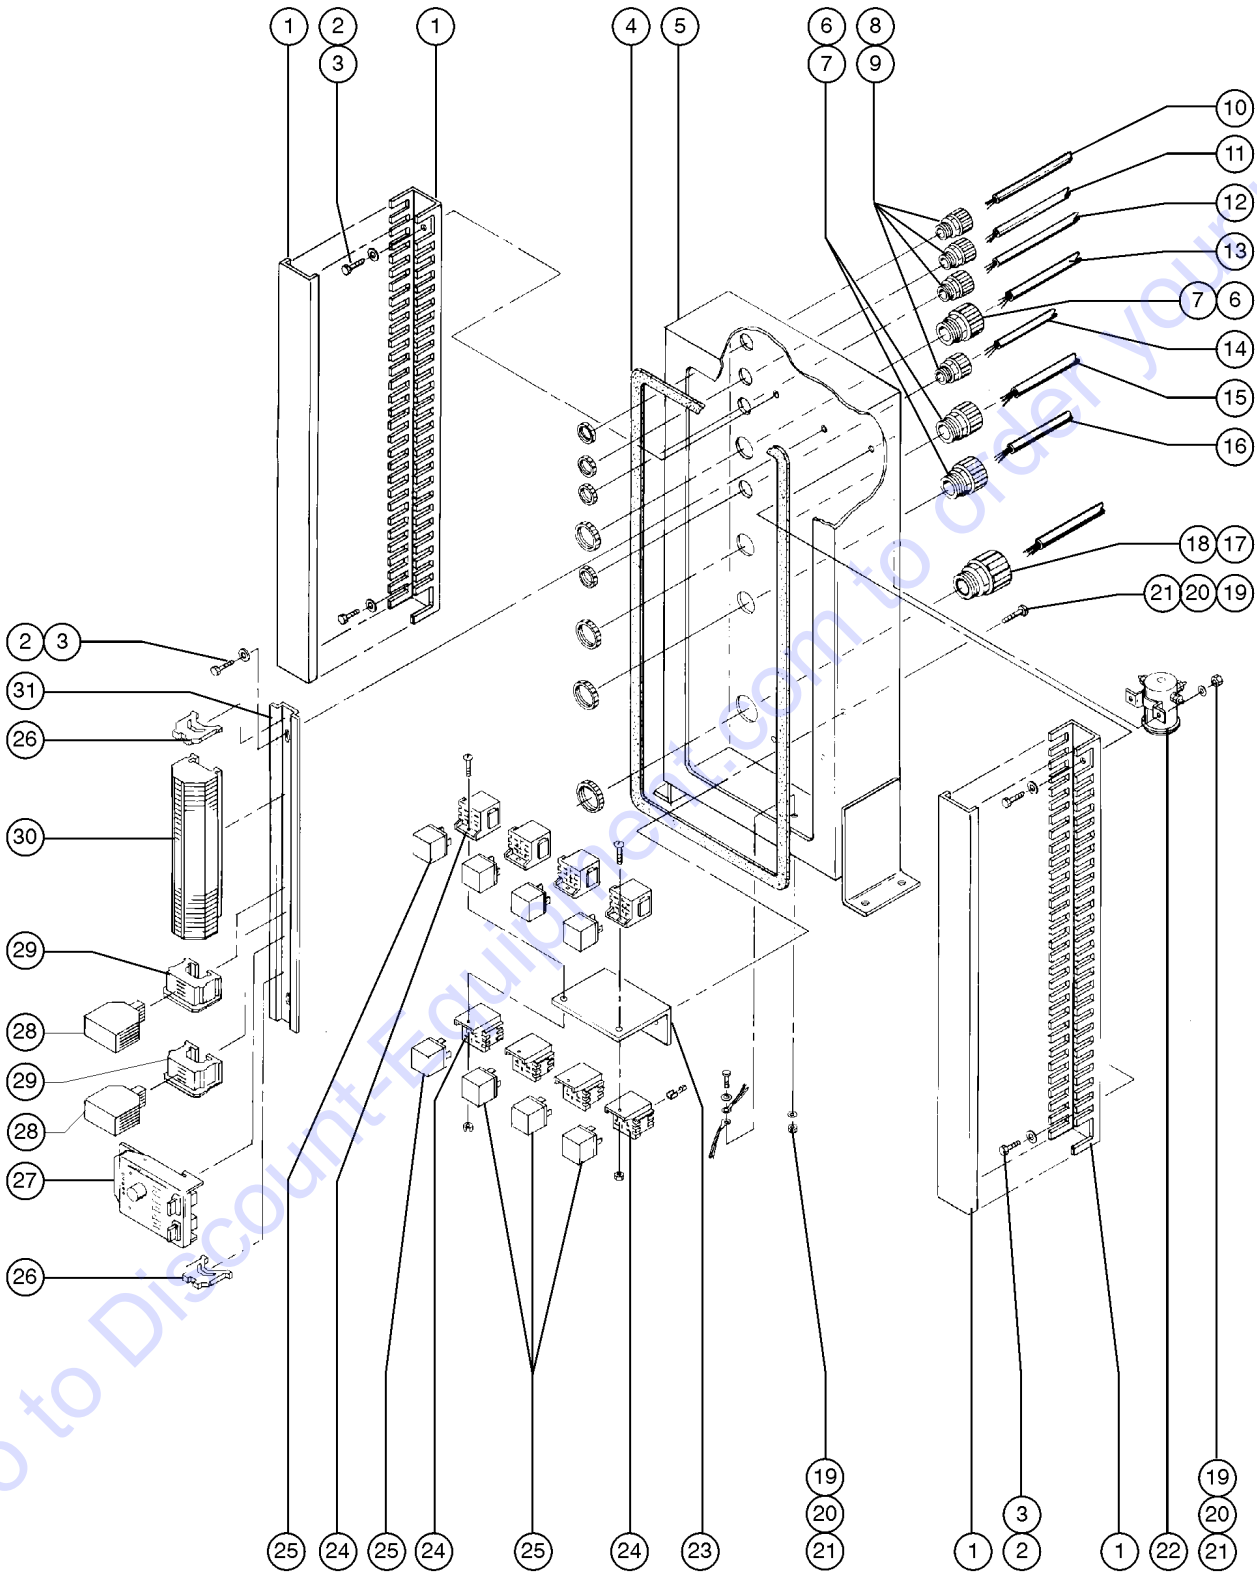

505.1 Ground Controls - View 1

505.1 Ground Controls - View 1

Item	Part No.	Description	Qty.	Item	Part No.	Description	Qty.
--	33996GT	SCREWDRIVER,TERMINAL BLOCK		--	34053GT	ASSY,RELAY SOCKET, AUTO.....5 <i>Deutz Diesel models; terminals not included</i>	5
1	29607GT	WIRING DUCT/COVER, 1 X 72 IN**.....46-inches		--	34054GT	TERM,RELAY N-INSULATED 10-12 G....5	5
2	6090GT	SCREW,HHC,1/4-20 X .75.....7	7	--	34055GT	TERM RELAY,N-INSULATE 14-16 GA....5	5
3	6356GT	WASHER,LOCK,.25.....6	6	--	34056GT	TERM,RELAY,N-INSULATE 18-20 GA....5	5
4	121599GT	GASKET,GBOX,S80/85 2008.....1 <i>replaced 30782</i>	1	25	34052GT	RELAY,SPDT,12V(AUTO) PLUG IN**....8 <i>Gasoline/LPG models</i>	8
5	33472GT	CONTROL BOX W/ DECAL,GROUND....1 <i>includes index number 4</i>	1	--	34052GT	RELAY,SPDT,12V(AUTO) PLUG IN**....5 <i>Deutz Diesel models</i>	5
6	12960GT	CABLE SQUEEZE CONN.,XTRA LRG...3	3	26	25974GT	PLASTIC END STOP.....2	2
7	14041GT	LOCKNUT,ELECTRIC,3/4".....3	3	27	56057GT	MODULE,IGNITION/START,12/24V.....1	1
8	7056GT	CONN,SQUEEZE,1/2NPT .38-.50,SM...4	4	--	33551GT	FUSE,3 AMP.....1	1
9	6935GT	LOCKNUT,ELEC,1/2".....4	4	28	25807GT	DIODE BLOCK SUPPRESSION.....2	2
10	6562GT	WIRE CABLE,16/4 SJO,BULK.....270-inches		29	25808GT	CARRIER TERMINAL(5 PER BLOCK)....2	2
11	6562GT	WIRE CABLE,16/4 SJO,BULK.....270-inches		30	25836GT	TERMINAL BLOCK(SINGLE),WAGO***.....50	50
12	6562GT	WIRE CABLE,16/4 SJO,BULK...95-inches		--	45782GT	DIODE,6 AMP,200 PIV,BULK.....50	50
13A	35934GT	WIRE CABLE,18/19 CON.TPRJKT.....960-inches S-60		31	28310GT	DIN RAIL,23.75".....1	1
13B	35934GT	WIRE CABLE,18/19 CON.TPRJKT.....1296-inches S-65					
14A	30794GT	WIRE,12/3 SJEOW,BK-WH-GR/YL.....960-inches S-60					
14B	30794GT	WIRE,12/3 SJEOW,BK-WH-GR/YL.....1296-inches S-65					
15A	35934GT	WIRE CABLE,18/19 CON.TPRJKT.....960-inches S-60					
15B	35934GT	WIRE CABLE,18/19 CON.TPRJKT.....1296-inches S-65					
16	35934GT	WIRE CABLE,18/19 CON.TPRJKT.....68-inches					
17	20776GT	CABLE SQUEEZE CONN.....1	1				
18	18665GT	LOCKNUT,ELECTRIC,1" NPT.....1	1				
19	6888GT	SCREW,HHC,1/4-20 X 1.....5	5				
20	6638GT	WASHER,FLAT,USS,1/4"Y.....5	5				
21	6091GT	NUT,NYLOCK,1/4-20.....5	5				
22	27155GT	SOLENOID,12V CONTINUOUS***.....1	1				
23	34057GT	ANGLE,RELAY MOUNTING.....1	1				
24	34053GT	ASSY,RELAY SOCKET, AUTO.....8 <i>Gasoline/LPG models; terminals not included</i>	8