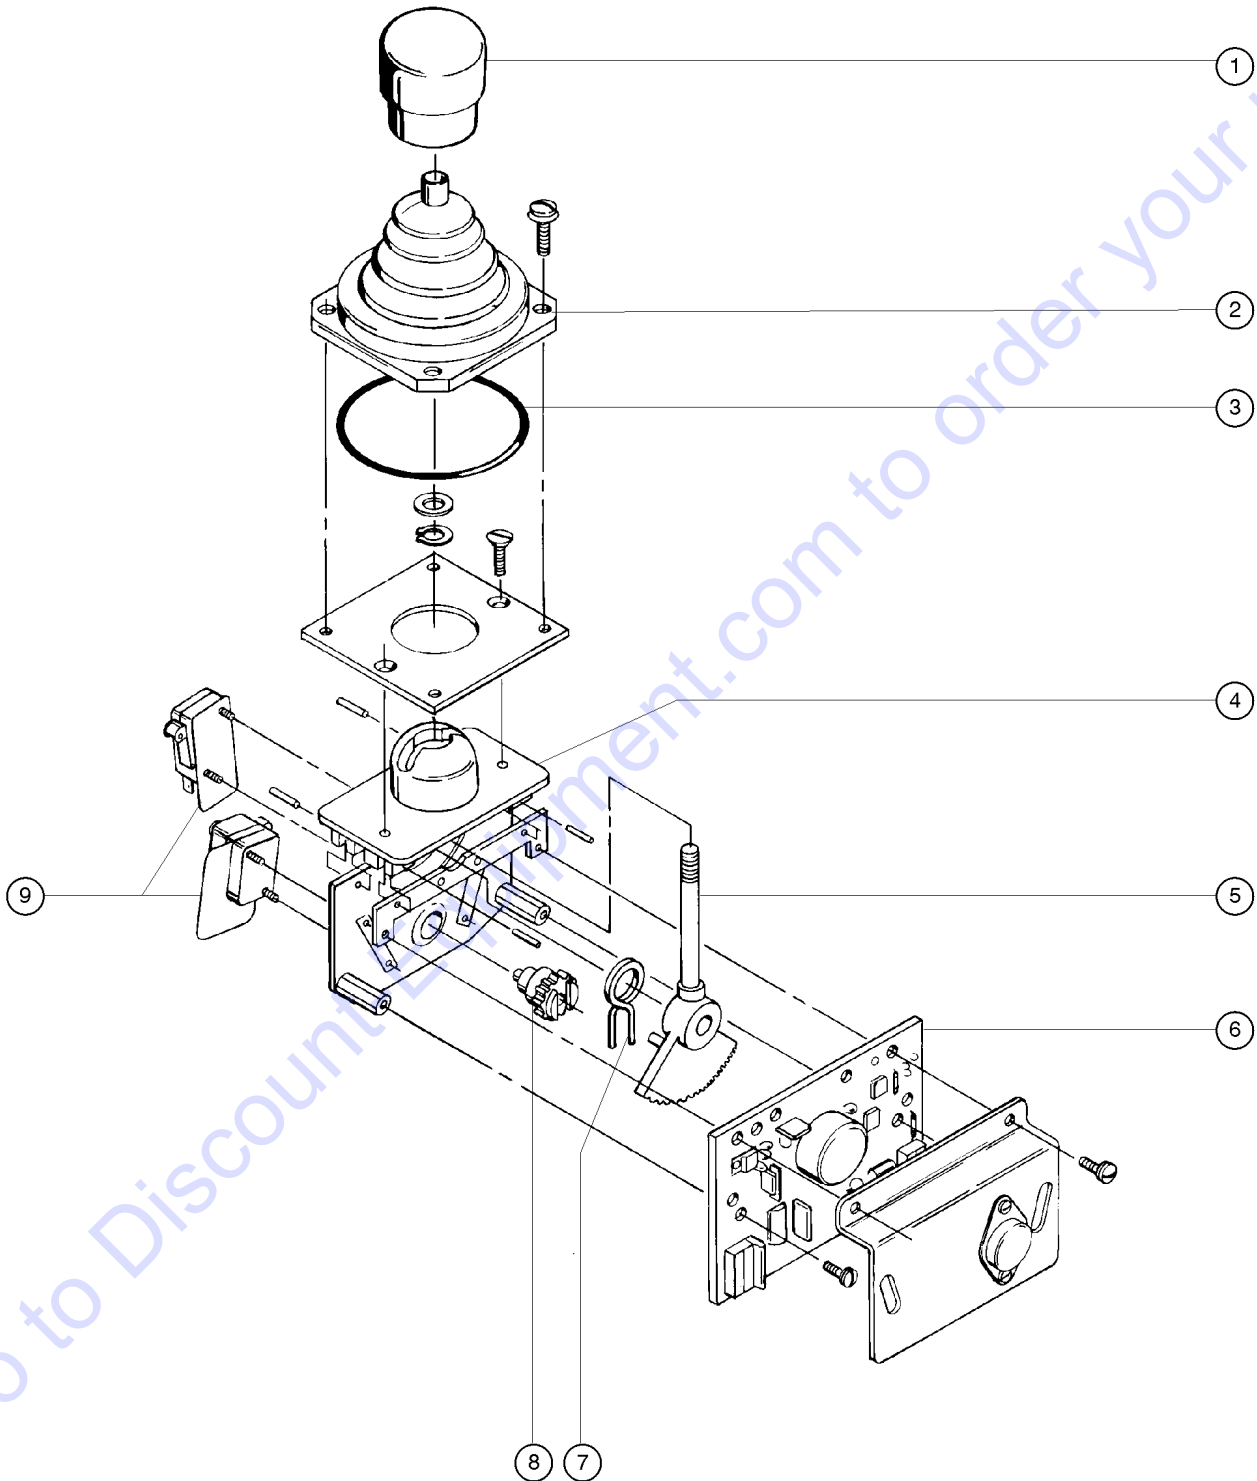

705.1 Joystick Controller - Boom Functions, Single Axis

705.1 Joystick Controller - Boom Functions, Single Axis

Item	Part No.	Description	Qty.
--	24495GT	JOYSTICK,SINGLE AXIS PROPORT <i>OEM joystick, contains all shown service parts</i>	
--	24495HGT	JOYSTICK,SINGLE AXIS PROPORT <i>aftermarket joystick replacement</i>	
1	27133GT	HANDLE,CAP,CONTROLLER.....	1
2	27134GT	BOOT,CONTROLLER.....	1
3	31526GT	O-RING,BOOT,CONTROLLER.....	1
4	19720GT	CASTING,45049, 40612.....	1
5	27135GT	SHAFT W/GEAR.....	1
6	27524GT	PCB,ASSY,24495.....	1
--	19718GT	POTENTIOMETER,45049.....	1
7	21434GT	SPRING & BUSHING KIT,RETURN***.....	1
8	19731GT	GEAR, SLAVE, MS4,45048.....	1
9	19712GT	MICROSWITCH,V3L-139-D8.....	2

Go to Discount-Equipment.com to order your parts