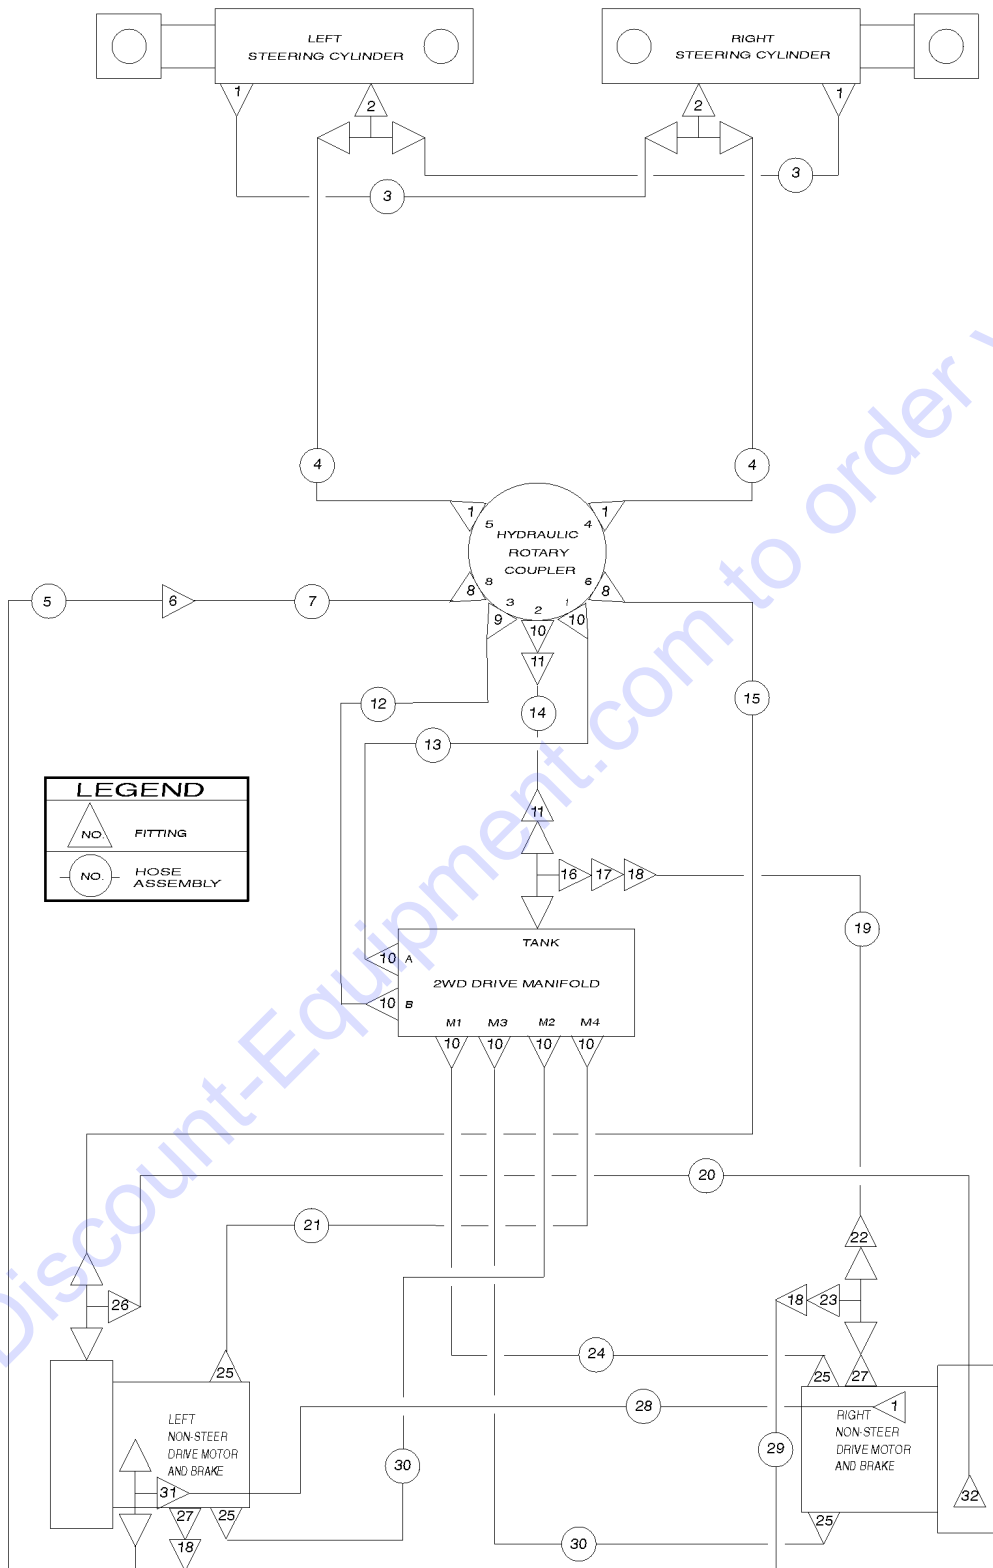

208.1 2WD Hydraulic Hoses and Fittings - Drive and Steer Systems

208.1 2WD Hydraulic Hoses and Fittings - Drive and Steer Systems