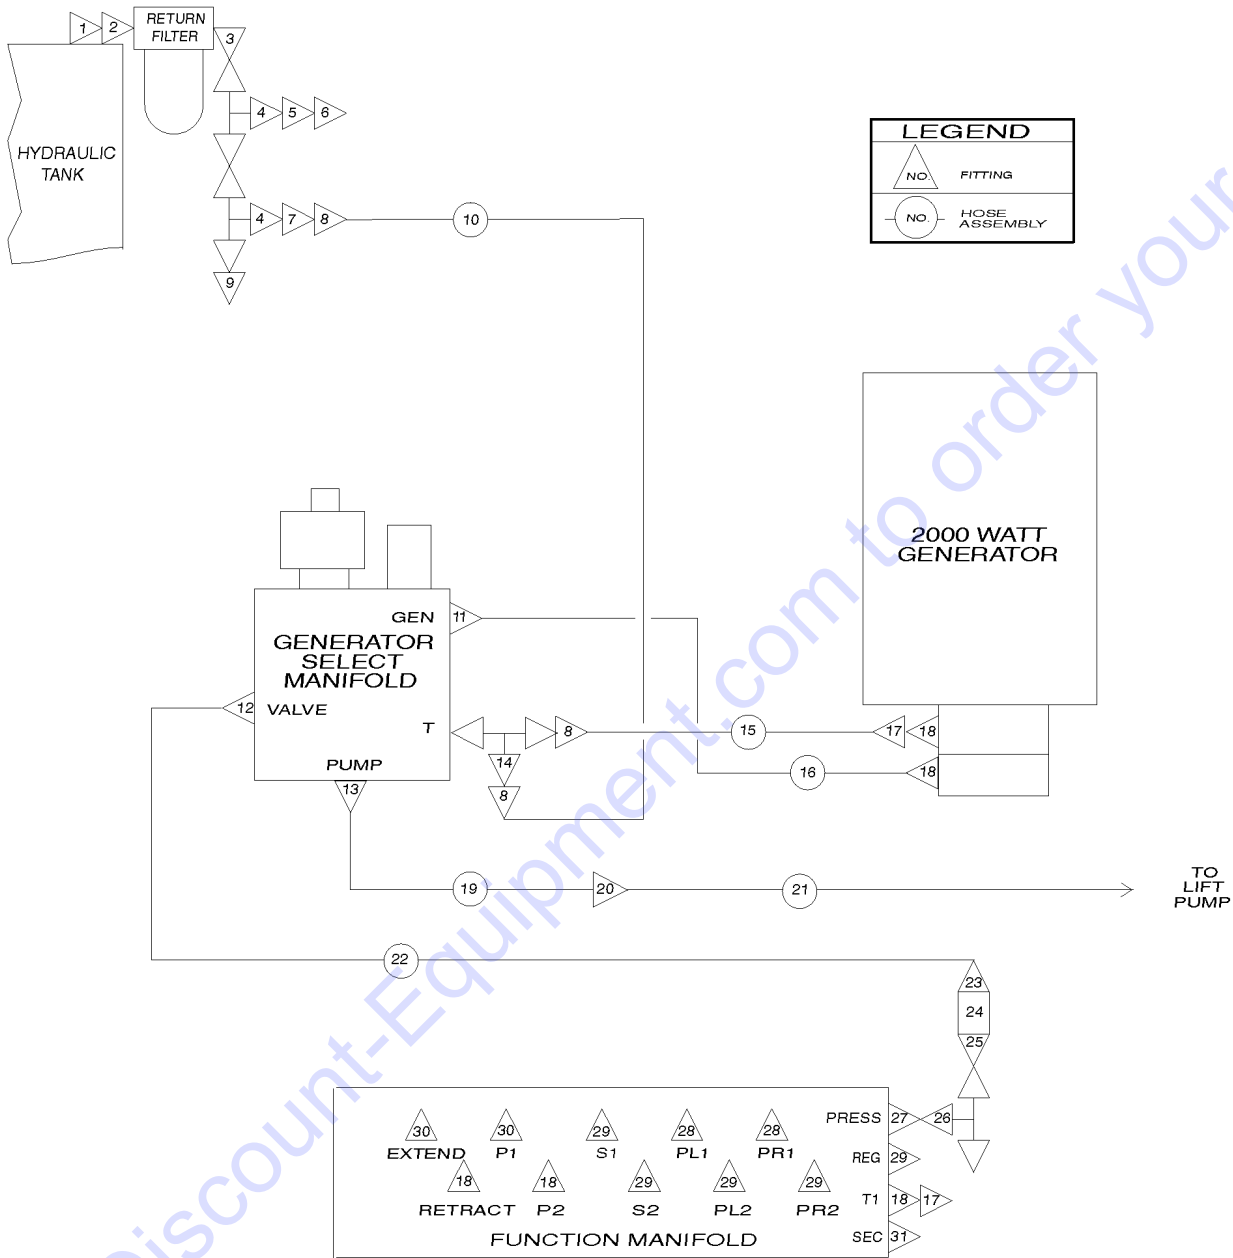

805.1 Hydraulic Hoses and Fittings, 2000 Watt Generator Option

Go to Discount-Equipment.com to order your parts

805.1 Hydraulic Hoses and Fittings, 2000 Watt Generator Option

Item	Part No.	Description	Qty.	Item	Part No.	Description	Qty.
--	33994GT	PLUG AND CAP KIT-SERVICE,37 **		26	22540GT	TEE,BRANCH,070429-8-8.....	1
1	30342GT	ELBOW,140238-16-16.....	1	27	27192GT	ADAPTER,O-RING,G6410-10-8.....	1
2	30343GT	NIPPLE,HEX,140137-16.....	1	28	45412GT	CONNECTOR,070120-6-6.....	2
3	27202GT	ELBOW,070202-12-16.....	1	29	45412GT	CONNECTOR,070120-6-6.....	5
4	20326GT	TEE,RUN,070432-12.....	2	30	32156GT	CONNECTOR,070122-8-8.....	2
5	20022GT	ELBOW,070221-12-12.....	1	31	18687GT	CONNECTOR,070120-6-8.....	1
6	45359GT	HOSE END,BARBED,SWIVEL,-12-12.....	1				
7	20325GT	REDUCER,070123-12-8.....	1				
8	20324GT	HOSE END,BARBED,SWIVEL,-8-8.....	3				
9	45170GT	HOSE END,BARBED,SWIVEL,-12-12.....	1				
10	34911GT	HOSE 57"..... <i>Hose - 1/2" Push On (Weatherhead H20108)</i>	1				
11	45357GT	ELBOW,070220-8-8***.....	1				
12	20925GT	ELBOW,070220-12-12.....	1				
13	19687GT	CONNECTOR,070120-12-12.....	1				
14	20334GT	TEE,RUN,070428-8.....	1				
15	34947GT	HOSE 32"..... <i>Hose - 1/2" Push On (Weatherhead H20108)</i>	1				
16	34909GT	HOSE ASSY. 27"..... <i>Hose End - Female JIC Swivel, 8-8 (Synflex 3903-08548), Hose End - 90o Female JIC Swivel, 8-8 (Synflex 3903-08648) & Hose - 1/2" Thermoplastic High Pressure (Synflex 3800-08)</i>	1				
17	28597GT	HOSE END,BARBED,SWIVEL,90DEG-8.....	2				
18	45703GT	CONNECTOR,070120-8-8.....	5				
19	34910GT	HOSE ASSY. 14"..... <i>Hose End - Female JIC Swivel, 12-12 (Weatherhead 12U-612), Hose End - 90o Female JIC Swivel, 12-12 (Weatherhead 12U-672) & Hose - 3/4" 3000 PSI (207 bar) (Weatherhead H300-12)</i>	1				
20	34948GT	UNION,070101-12-12.....	1				
21	34557GT	HOSE ASSEMBLY, 62"..... <i>Hose End - Female JIC Swivel, 12-12 (Weatherhead 12U-612), Hose End - 90o Female JIC Swivel, 12-12 (Weatherhead 12U-672) & Hose - 3/4" 3000 PSI (207 bar) (Weatherhead H300-12)</i>	1				
22	34912GT	HOSE ASSY,48"..... <i>Hose End - Female JIC Swivel, 12-12 (Weatherhead 12U-612), Hose End - Female JIC Swivel, 12-12 (Weatherhead 12U-612) & Hose - 3/4" 3000 PSI (207 bar) (Weatherhead H300-12)</i>	1				
23	29897GT	ELBOW,070320-12-8.....	1				
24	31798GT	VALVE,CHECK,#8 O-RING PORTS.....	1				
25	31797GT	ADAPTER,6402-8-8.....	1