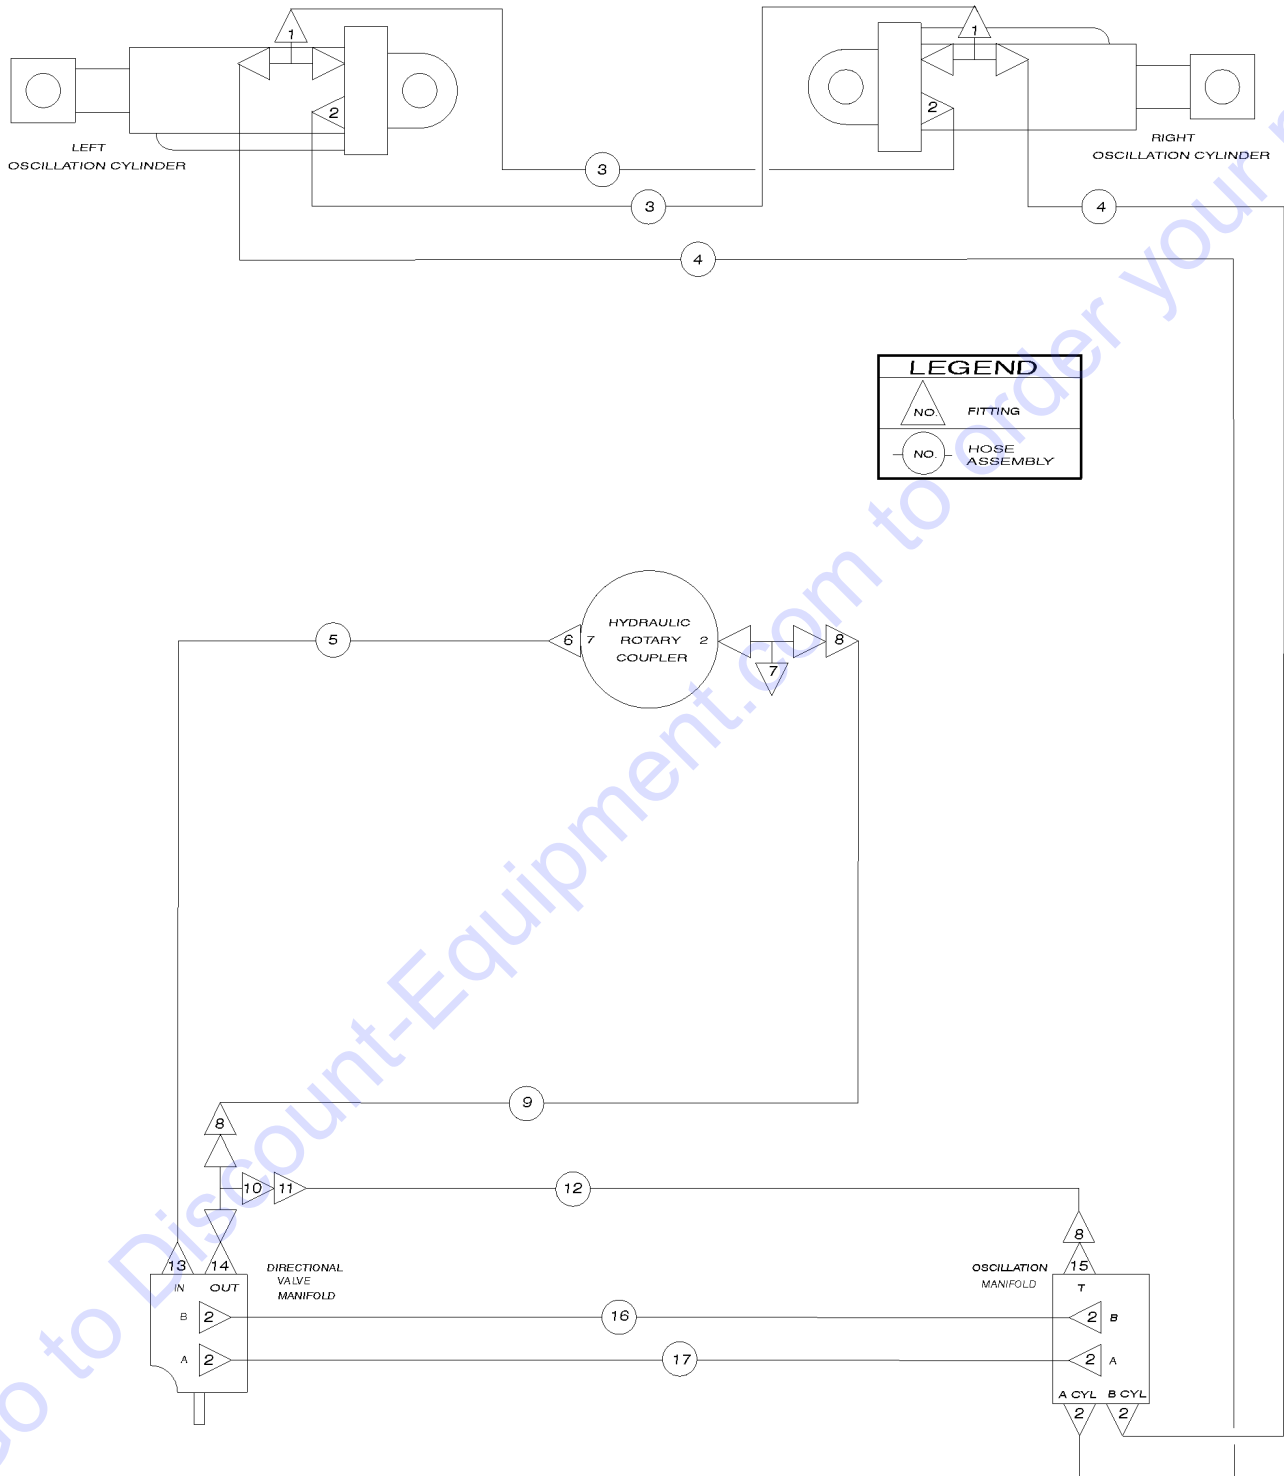

308.1 4WD Hydraulic Hoses and Fittings - Oscillation System

308.1 4WD Hydraulic Hoses and Fittings - Oscillation System

Item	Part No.	Description	Qty.
--	33994GT	PLUG AND CAP KIT-SERVICE,37 **	
1	13119GT	TEE,RUN,070428-6-6.....	2
2	45412GT	CONNECTOR,070120-6-6.....	8
3	34817GT	Hose Assembly - Components: @ 15.3 inches (39 cm)..... Hose End - Female JIC Swivel, 6-6 (Synflex 3903-06546), Hose End - 90° Female JIC Swivel, 6-6 (Synflex 3903-06646) & Hose - 3/8" Thermoplastic High Pressure (Synflex 3800-06)	2
4	34818GT	Hose Assembly - Components: @ 135 inches (344 cm)..... Hose End - Female JIC Swivel, 6-6 (Synflex 3903-06546), Hose End - 90° Female JIC Swivel, 6-6 (Synflex 3903-06646) & Hose - 3/8" Thermoplastic High Pressure (Synflex 3800-06)	2
5	34819GT	Hose Assembly - Components: @ 69.3 inches (176 cm)..... Hose End - Female JIC Swivel, 6-6 (Synflex 3903-06546), Hose End - 90° Female JIC Swivel, 6-6 (Synflex 3903-06646) & Hose - 3/8" Thermoplastic High Pressure (Synflex 3800-06)	1
6	13120GT	ELBOW,070220-6-6.....	1
7	20334GT	TEE,RUN,070428-8.....	1
8	28597GT	HOSE END,BARBED,SWIVEL,90DEG-8.....	3
9	34820GT	Hose - Component: @ 67 inches (170 cm)..... Hose - 1/2" Push On (Weatherhead H20108)	1
10	21252GT	TEE,RUN,070432-8.....	1
11	20324GT	HOSE END,BARBED,SWIVEL,-8-8.....	1
12	34814GT	Hose - Component: @ 13.5 inches (34.3 cm)..... Hose - 1/2" Push On (Weatherhead H20108)	1
13	18687GT	CONNECTOR,070120-6-8.....	1
14	45703GT	CONNECTOR,070120-8-8.....	1
15	20923GT	CONNECTOR,070120-8-6.....	1
16	34815GT	Hose Assembly - Components: @ 19.3 inches (49 cm)..... Hose End - Female JIC Swivel, 6-6 (Synflex 3903-06546), Hose End - 90° Female JIC Swivel, 6-6 (Synflex 3903-06646) & Hose - 3/8" Thermoplastic High Pressure (Synflex 3800-06)	1
17	34816GT	Hose Assembly - Components: @ 14.3 inches (36.4 cm)..... Hose End - Female JIC Swivel, 6-6 (Synflex 3903-06546), Hose End - 90° Female JIC Swivel, 6-6 (Synflex 3903-06646) & Hose - 3/8" Thermoplastic High Pressure (Synflex 3800-06)	1