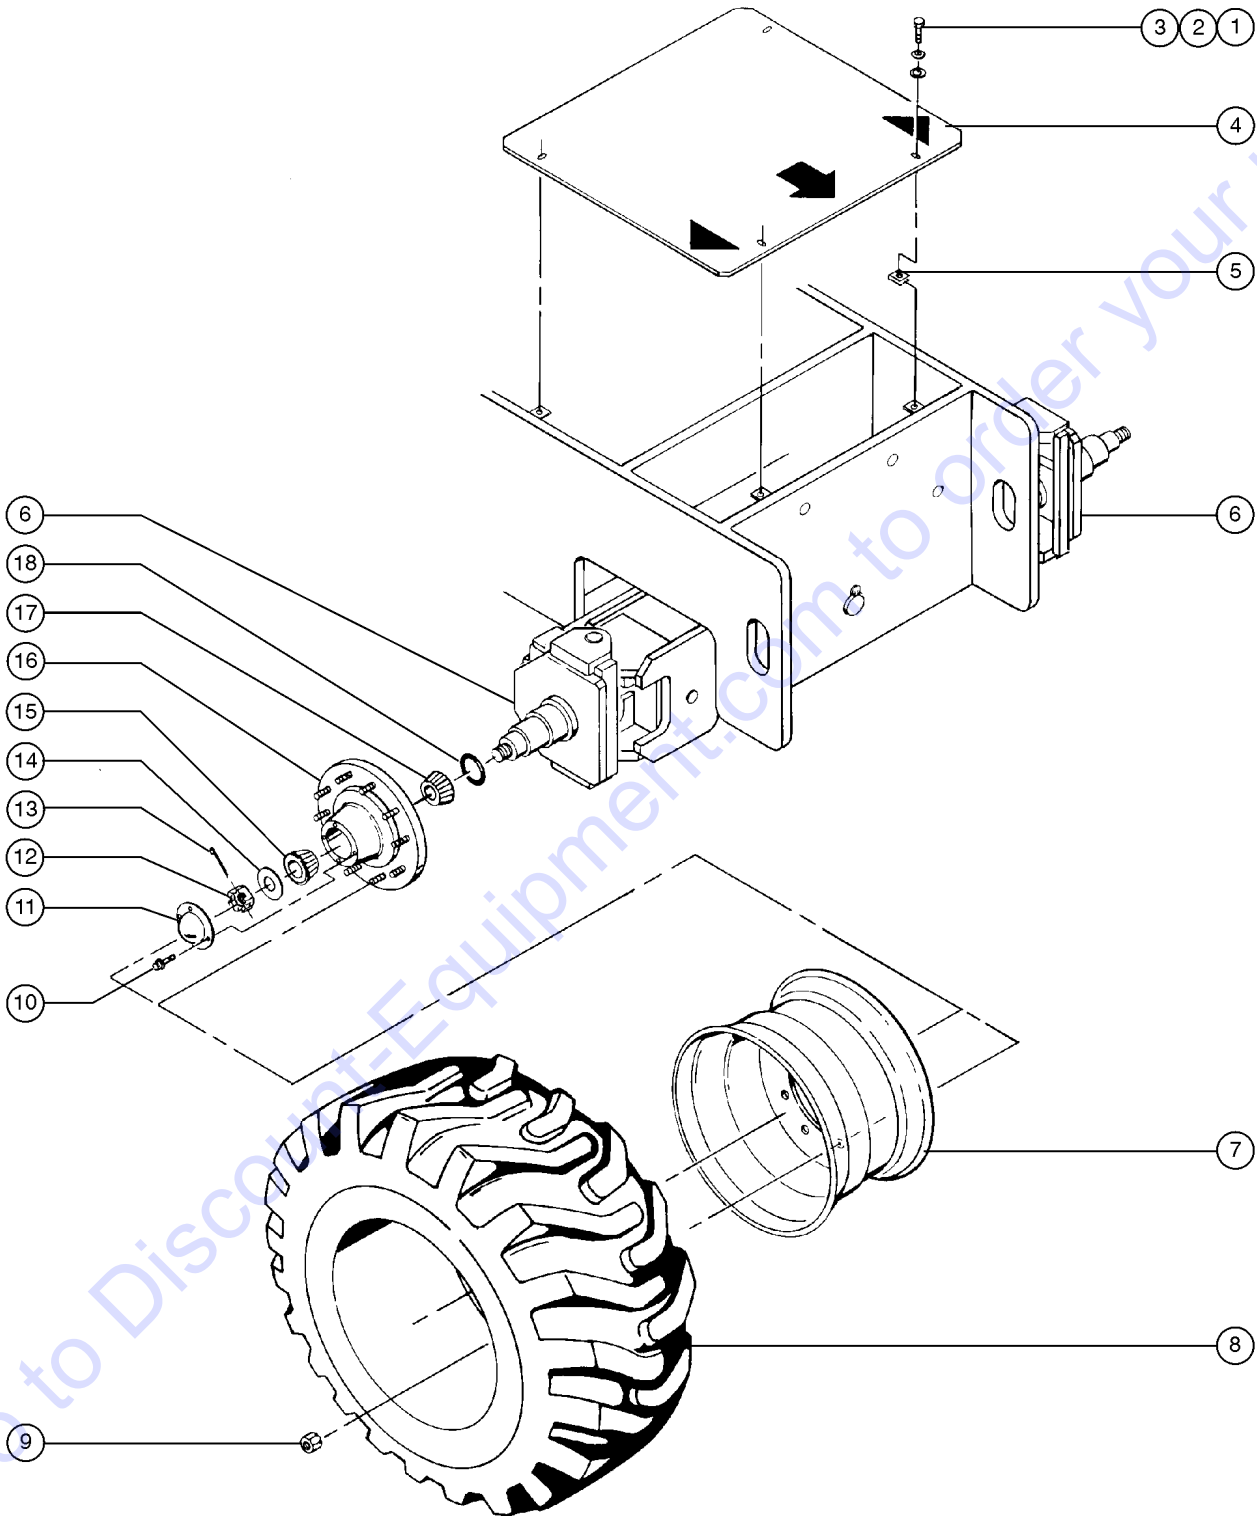

204.1 2WD Steer Axle Wheels and Hubs (from SN 677)

204.1 2WD Steer Axle Wheels and Hubs (from SN 677)

Item	Part No.	Description	Qty.
1	6090GT	SCREW,HHC,1/4-20 X .75.....	4
2	6356GT	WASHER,LOCK,.25.....	4
3	6638GT	WASHER,FLAT,USS,1/4"Y.....	4
4	33448GT	COVER W/DECALS,DR.CHAS.STR.END.....	1
5	56912GT	SPRING CLIP,1/4-20,.025-.15X.54,ZAG.....	4
6		Ref. 2WD Steer Axle..... <i>refer to sections 201.1 and 202.1</i>	4
7	73184GT	WHEEL,19.5 X 11.75,10 HOLE***.....	2
--	73180GT	TIRE & WHEEL RH, AIR S60***..... <i>shown</i>	2
--	73181GT	TIRE & WHEEL LH, AIR S60.....	2
--	73182GT	TIRE & WHEEL ASSY.RIGHT,FF S60.....	2
--	73183GT	TIRE & WHEEL ASSY.LEFT,FF S60.....	2
8	73185GT	TIRE,38/65D-19.5,16PLY,OTR*.....	2
9	34127GT	NUT,LUG,3/4-16 X 7/8 RADIUS.....	20
10	18506GT	SCREW 5/16-18 X .75 LG.FLG.LCK.....	8
11	73082GT	CAP,DUST.....	2
12	34627GT	NUT,SPINDLE,2.00-12.....	2
13	34628GT	PIN,COTTER,.375 X 3.5.....	2
14	34626GT	WASHER,FLAT,2.0 X 4.5 X .25.....	2
15	73080GT	BEARING,OUTER CONE.....	2
16	73075GT	HUB ASSY W/RACES.....	2
--	73076GT	HUB RACE,INNER.....	2
--	73077GT	HUB RACE, OUTER.....	2
--	73078GT	STUD,WHEEL,3/4-16.....	2
17	73079GT	BEARING, INNER CONE.....	2
18	94794GT	SEAL,GREASE.....	2