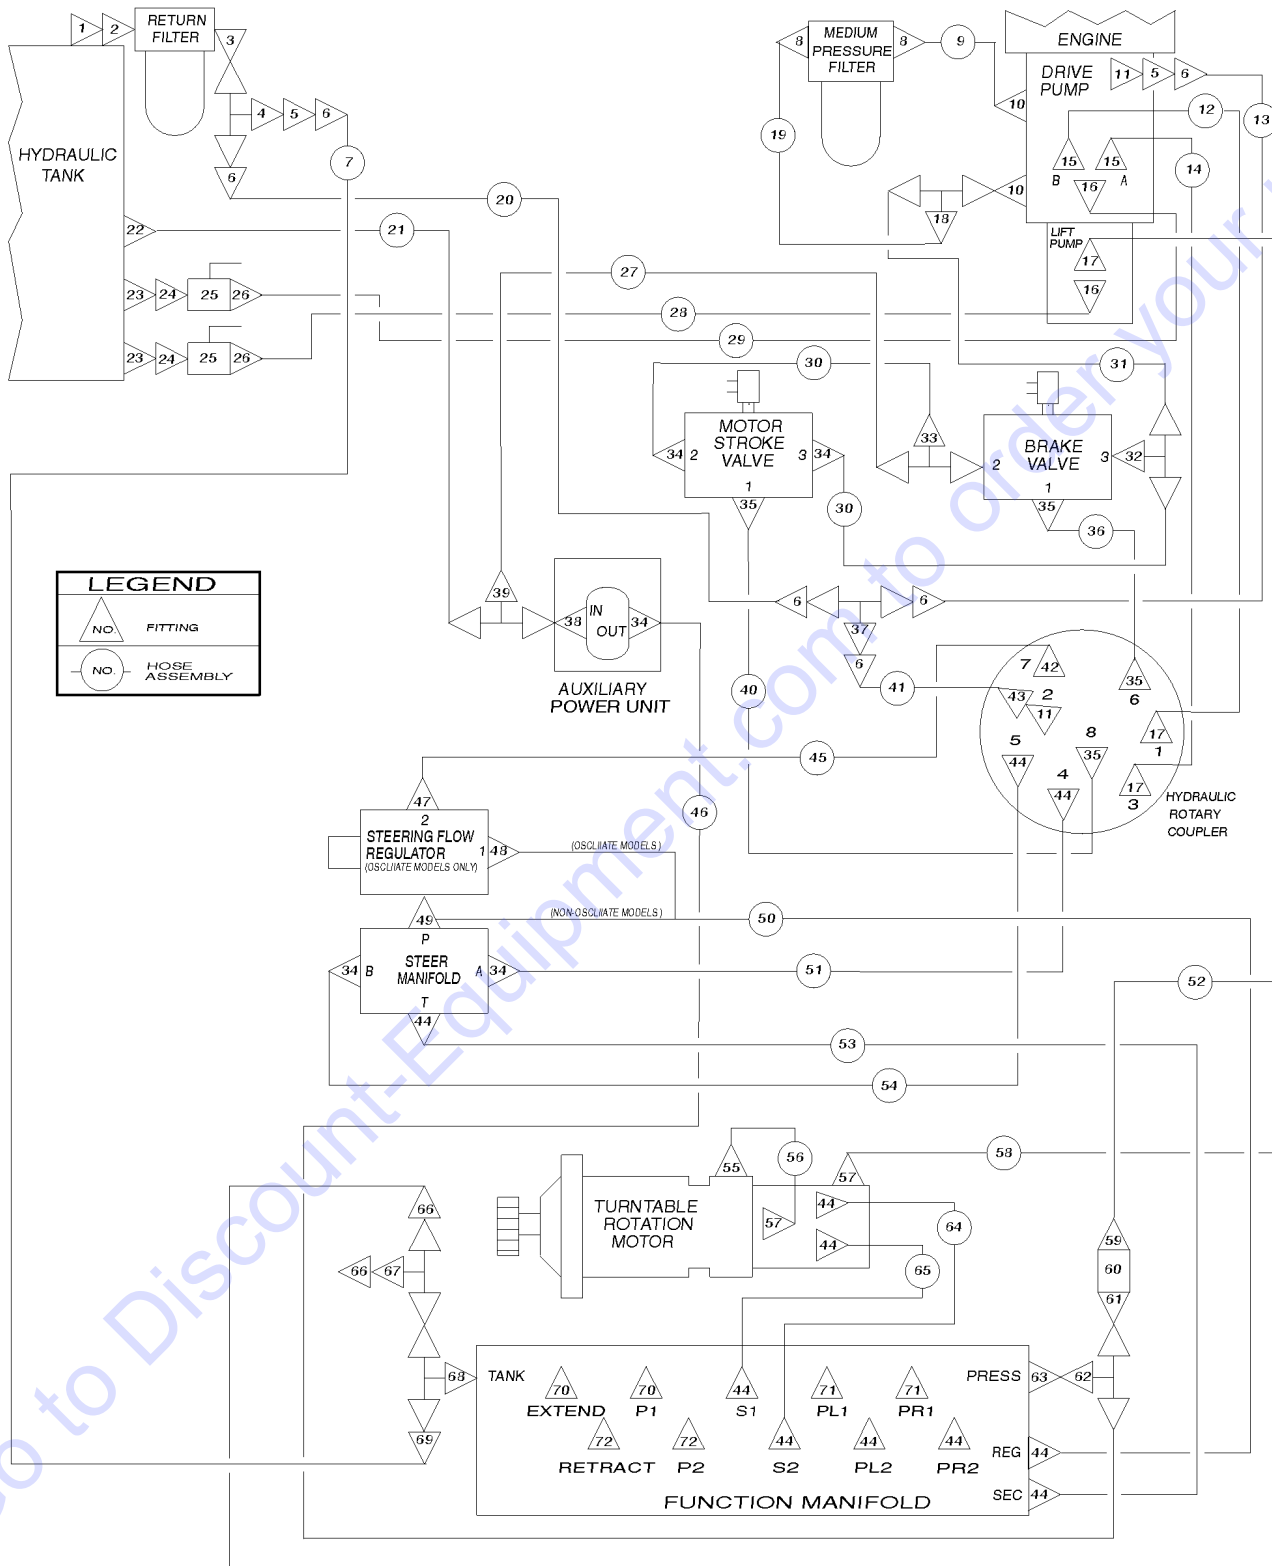

509.1 Hydraulic Hoses and Fittings

509.1 Hydraulic Hoses and Fittings