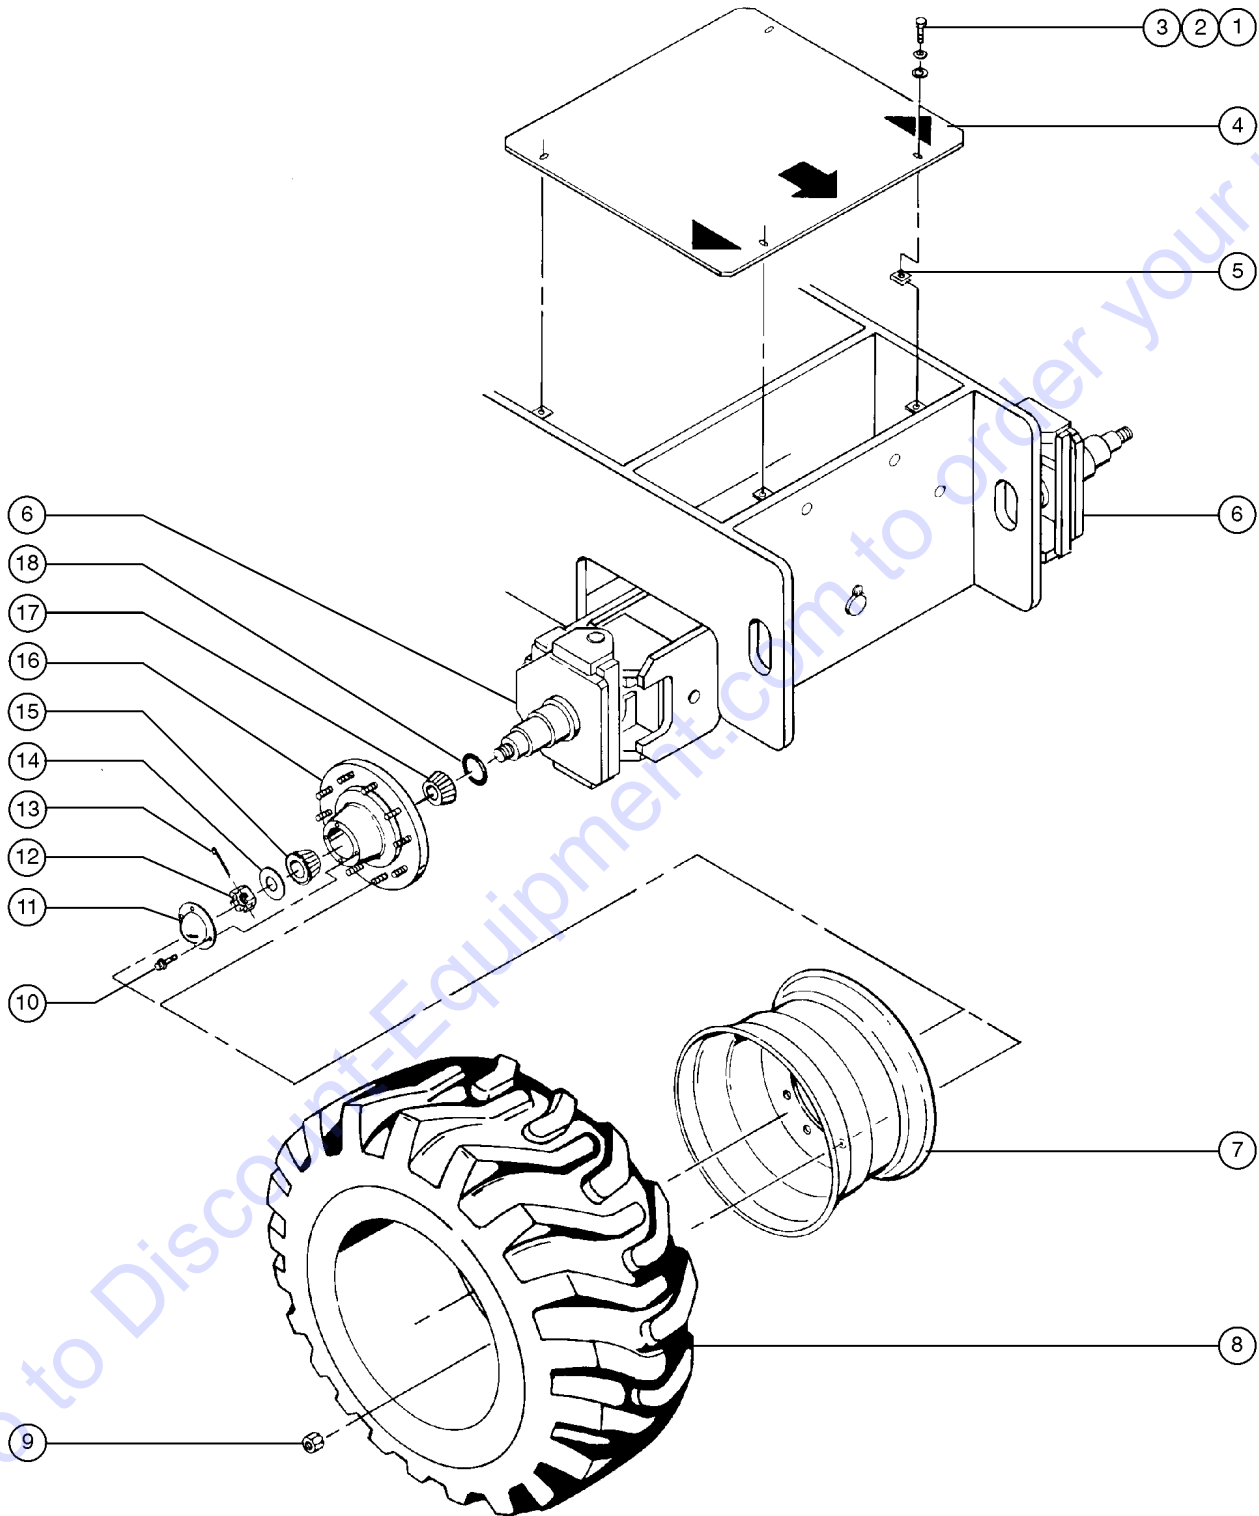

203.1 2WD Steer Axle Wheels and Hubs (to SN 676)

203.1 2WD Steer Axle Wheels and Hubs (to SN 676)

Item	Part No.	Description	Qty.
1	6090GT	SCREW,HHC,1/4-20 X .75.....	4
2	6356GT	WASHER,LOCK,.25.....	4
3	6638GT	WASHER,FLAT,USS,1/4"Y.....	4
4	33448GT	COVER W/DECALS,DR.CHAS.STR.END.....	1
5	56912GT	SPRING CLIP,1/4-20,.025-.15X.54,ZAG.....	4
6		Ref. 2WD Steer Axle..... <i>refer to sections 201.1 and 202.1</i>	4
7A	73259GT	WHEEL,19.5 X 11.75***..... <i>(replaced 27463, 19.5 x 12.2)</i>	2
7B	73257GT	TIRE & WHEEL ASSY: AIR..... <i>(air filled, right) (replaced 25767 and 33400)</i>	2
--	73258GT	TIRE & WHEEL ASSY: AIR..... <i>(air filled, left) (replaced 25768 and 33401)</i>	2
7C	73260GT	TIRE & WHEEL ASSY,FOAM***..... <i>(foam filled, right) (replaced 25765 and 33402)</i>	2
--	73261GT	TIRE & WHEEL ASSY,FOAM***..... <i>(foam filled, left) (replaced 25766 and 33403)</i>	2
8	73185GT	TIRE,38/65D-19.5,16PLY,OTR*..... <i>(by Blackstone 15 x 19.5) (replaced 25766, Goodyear 15 x 19.5 and 33403, Firestone 15 x 19.5)</i>	2
9	54627GT	NUT,LUG,5/8-18 X 90 DEGREE,Z45.....	20
10	18506GT	SCREW 5/16-18 X .75 LG.FLG.LCK.....	8
11	53985GT	CAP, DUST.....	2
12	53989GT	NUT,CASTLE, 1-1/4 - 12 UNF.....	2
13	34628GT	PIN,COTTER,.375 X 3.5.....	2
14	34626GT	WASHER,FLAT,2.0 X 4.5 X .25.....	2
15	73080GT	BEARING,OUTER CONE.....	2
16	33891GT	HUB ASSEMBLY WITH RACES.....	2
--	31510GT	RACE,INNER,30285.....	2
--	31511GT	RACE,OUTER,30285.....	2
--	53993GT	KIT,BEARING, Z60.....	2
--	53994GT	STUD, HUB, 5/8-18 X 2 1/2.....	2
17	53986GT	INNER BEARING.....	2
18	53991GT	SEAL, GREASE.....	2