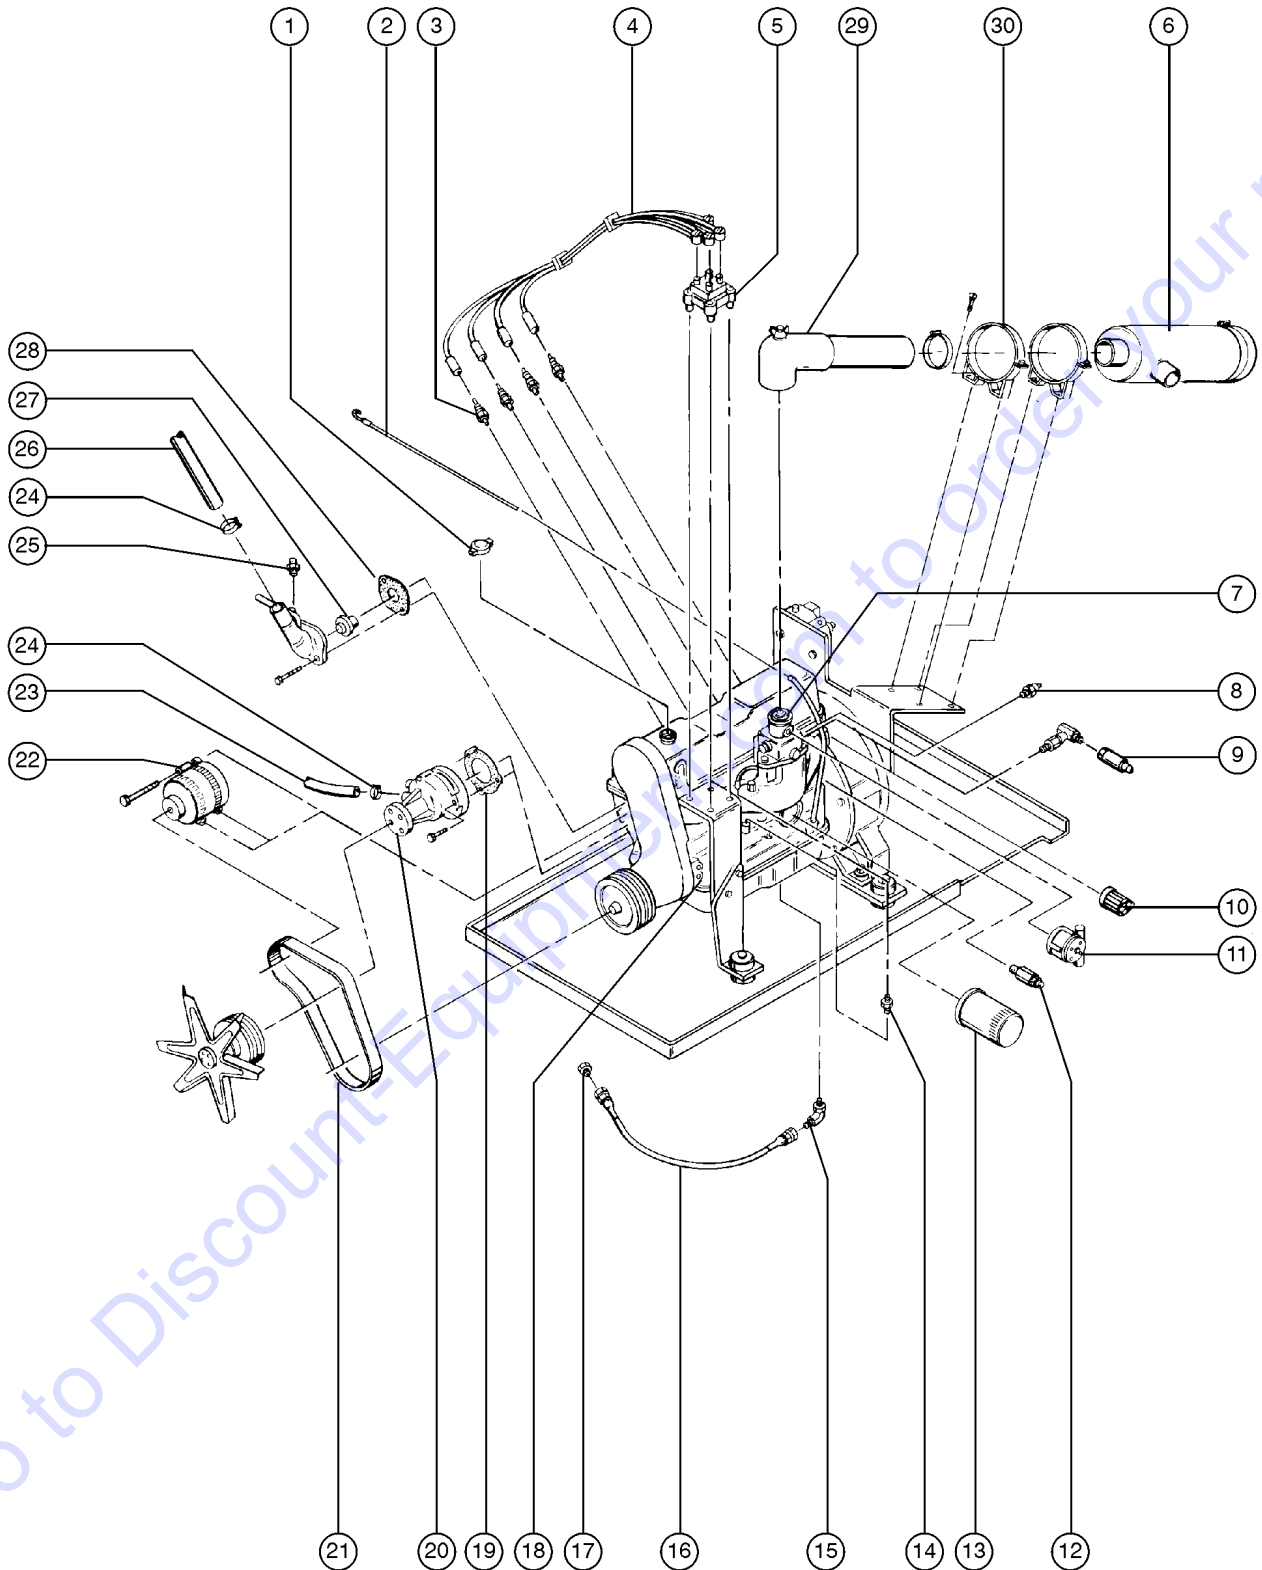

401.1 Ford LRG-423 Engine - View 1

401.1 Ford LRG-423 Engine - View 1

Item	Part No.	Description	Qty.	Item	Part No.	Description	Qty.
--	58480GT	ENGINE BLOCK,FORD,GAS,LRG 423*		29	24552GT	VENTURI,BEAM (FORD) ***.....	1
1	49881GT	OIL FILLER CAP FOR LRG ENGINE.....	1	30	33931GT	MOUNTING BAND (27915).....	2
2		DIPSTICK, FORD LRG 423 (33955)..... <i>(component no longer available)</i>	1				
3	28647GT	SPARK PLUG,FORD.....	4				
4	58928GT	WIRE SET (LRG 423) LG SET**..... <i>(wire lengths 12 to 23 inches)</i>	1				
4A	52570GT	SPARK PLUG WIRE SET, LRG425EFI <i>(wire length 23 to 31 inches)</i>					
5	33970GT	COIL, ELECTRONIC IGN., FORD.....	1				
6	27915GT	AIR CLEANER..... <i>does NOT include mounting brackets</i>	1				
--	27916GT	FILTER,AIR,ELEMENT***.....	1				
--	53952GT	BRKT,AIR CLEANER ORIENTATION**.....	1				
--	65815GT	CLAMP, AIR CLEANER (27915)**..... <i>clamp that holds the end cap on</i>	1				
7	33958GT	CARBURETOR,FORD-LRG 423,AUTO**.....	1				
--	28714GT	CARB REPAIR KIT, LSG/LRG-423.....	1				
8	28651GT	SOLENOID, ANTI-DIESELING.....	1				
9	33971GT	FILTER,FUEL,LSG-423, IN-LINE.....	1				
10	30810GT	SENDING UNIT,OIL PRESSURE***..... <i>dual-terminal sender</i>	1				
11	29439GT	COIL, AUTOMATIC CHOKE.....	1				
12	34058GT	SENDING UNIT,TMP,FRD,GM,PRK704.....	1				
13	28656GT	FILTER,OIL,FORD..... <i>Genie genuine part</i>	1				
--	1259054GT	FILTER, OIL, FORD <i>Genie aftermarket part</i>					
14	33957GT	VALVE,PCV-FORD LRG***.....	1				
15	27210GT	ELBOW,90DEG.6 X 14.....	1				
16	28020GT	HOSE ASSY,MOTOR OIL DRAIN.....	1				
17	19141GT	PLUG,MALE,070109-6.....	1				
18	33968GT	SENSOR, CRANK POSITION.....	1				
19	33964GT	GASKET, WATER PUMP.....	1				
20	33963GT	PUMP, WATER, WITH GASKET..... <i>includes index number 19</i>	1				
21	33961GT	SERPENTINE BELT.....	1				
22	33960GT	ALTERNATOR,LRG-423 RE-BUILT*.....	1				
23	77170GT	HOSE,LOWER RADIATOR,Z45.....	1				
24	45171GT	CLAMP,HOSE,1.75,LINED.....	2				
25	33972GT	SENSOR,COOLANT TEMP*.....	1				
26	33965GT	HOSE, UPPER RADIATOR.....	1				
27	33966GT	THERMOSTAT, FORD LRG.....	1				
28	28653GT	GASKET,WATER OUTLET,FORD.....	1