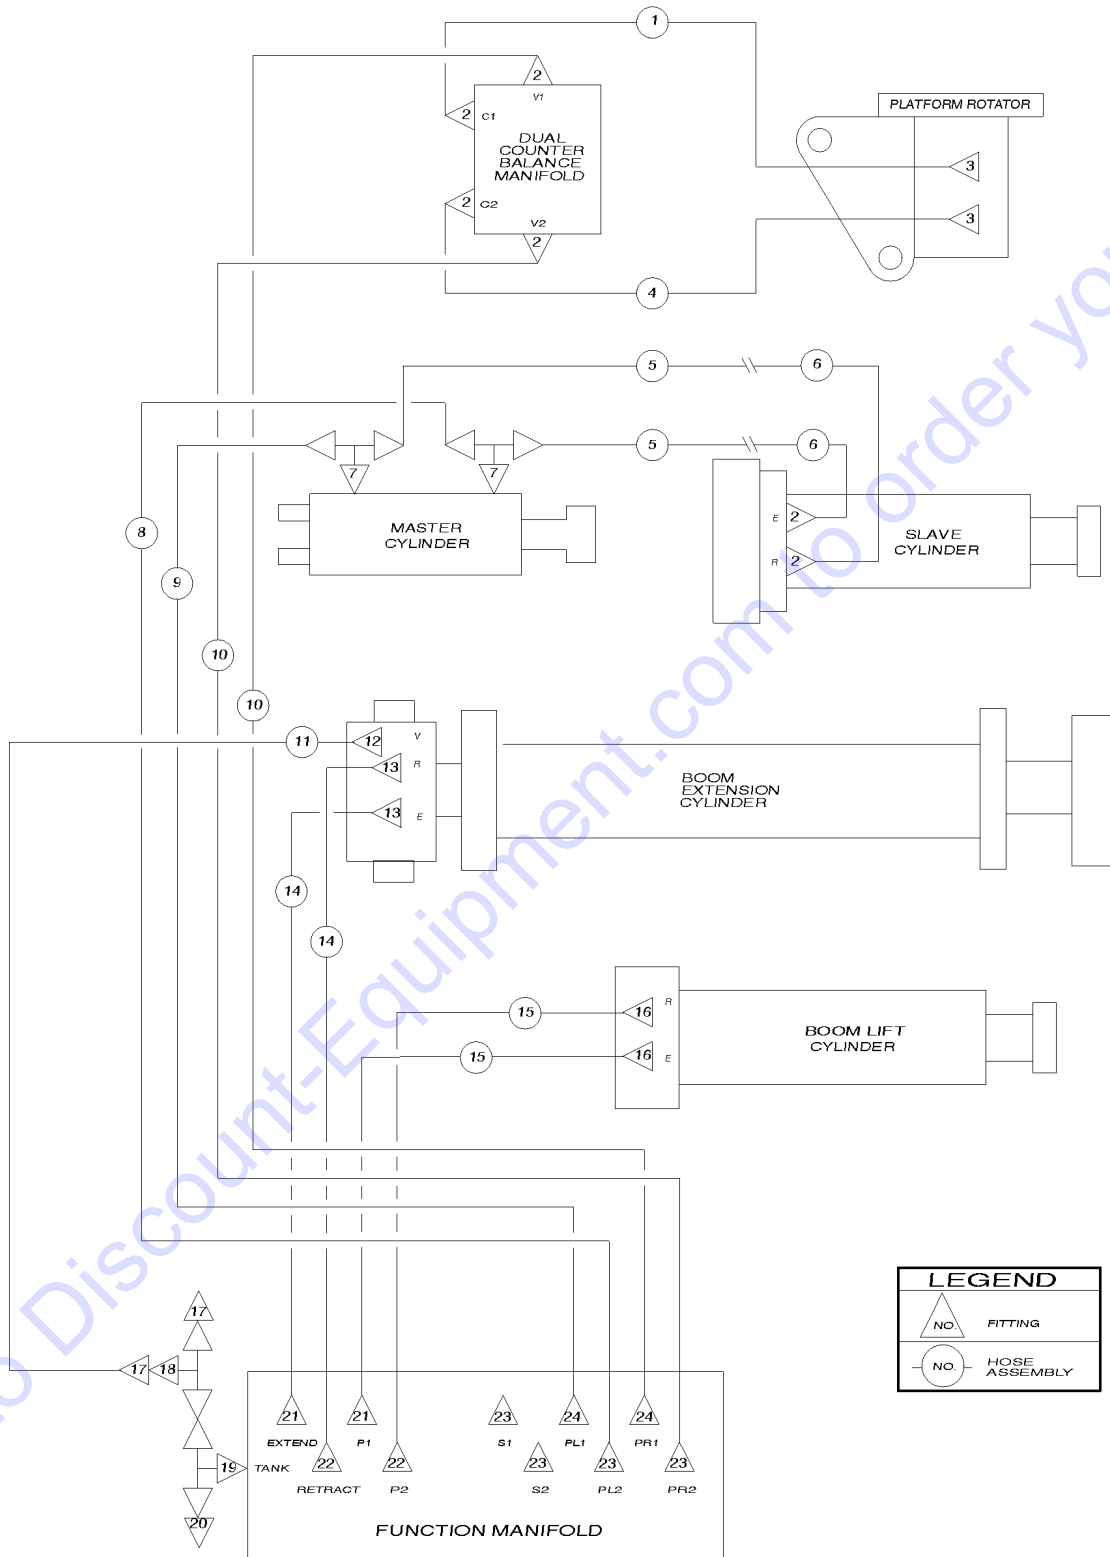

607.1 Hydraulic Hoses and Fittings - S-60 Models

607.1 Hydraulic Hoses and Fittings - S-60 Models

Item	Part No.	Description	Qty.	Item	Part No.	Description	Qty.
--	33994GT	PLUG AND CAP KIT-SERVICE,37 **		14	34562GT	HOSE ASSEMBLY, 177".....2 <i>Hose End - Female JIC Swivel, 6-6 (Synflex 3903-06546), Hose End - 90o Female JIC Swivel, 8-6 (Synflex 3903-06648) & Hose - 3/8" Thermoplastic High Pressure (Synflex 3800-06)</i>	2
1	34604GT	HOSE ASSEMBLY, 26".....1 <i>Hose End - Female JIC Swivel, 4-4 (Synflex 3903-04544), Hose End - 90o Female JIC Swivel, 4 JIC (Synflex 3903-04644) & Hose - 1/4" Thermoplastic Medium Pressure (Synflex 3130-04)</i>	1	15	34558GT	HOSE ASSEMBLY, 96".....2 <i>Hose End - Female JIC Swivel, 6-6 (Synflex 3903-06546), Hose End - 90o Female JIC Swivel, 8-6 (Synflex 3903-06648) & Hose - 3/8" Thermoplastic High Pressure (Synflex 3800-06)</i>	2
2	13756GT	CONNECTOR,070120-4-6.....6	6	16	18687GT	CONNECTOR,070120-6-8.....2	2
3	13921GT	ELBOW,070220-4-4.....2	2	17	30876GT	REDUCER,070123-10-4.....2	2
4	34603GT	HOSE ASSEMBLY, 31".....1 <i>Hose End - Female JIC Swivel, 4-4 (Synflex 3903-04544), Hose End - 90o Female JIC Swivel, 4 JIC (Synflex 3903-04644) & Hose - 1/4" Thermoplastic Medium Pressure (Synflex 3130-04)</i>	1	18	22975GT	TEE,RUN,070432-10.....1	1
5	34839GT	HOSE ASSY,735".....2 <i>Hose End - Female JIC Swivel, 4-4 (Synflex 3903-04544), Hose End - 90o Female JIC Swivel, 6-4 (Synflex 3903-06644) & Hose - 1/4" Thermoplastic Medium Pressure (Synflex 3130-04)</i>	2	19	30875GT	TEE,BRANCH,070429-10-10.....1	1
6	34775GT	HOSE ASSEMBLY, 24".....2 <i>Hose End - Male Rigid JIC, 4-4 (Synflex 3903-04504), Hose End - 90o Female JIC Swivel, 4 JIC (Synflex 3903-04644) & Hose - 1/4" Thermoplastic Medium Pressure (Synflex 3130-04)</i>	2	20	45170GT	HOSE END,BARBED,SWIVEL,-12-12.....1	1
7	45705GT	TEE,BRANCH,070429-6-6.....2	2	21	32156GT	CONNECTOR,070122-8-8.....2	2
8	34561GT	HOSE ASSEMBLY, 136".....1 <i>Hose End - Female JIC Swivel, 6-4 (Synflex 3903-06544), Hose End - 90o Female JIC Swivel, 6-4 (Synflex 3903-06644) & Hose - 1/4" Thermoplastic Medium Pressure (Synflex 3130-04)</i>	1	22	45703GT	CONNECTOR,070120-8-8.....2	2
9	34715GT	HOSE ASSY,127".....1 <i>Hose End - Female JIC Swivel, 6-4 (Synflex 3903-06544), Hose End - 90o Female JIC Swivel, 6-4 (Synflex 3903-06644) & Hose - 1/4" Thermoplastic Medium Pressure (Synflex 3130-04)</i>	1	23	45412GT	CONNECTOR,070120-6-6.....4	4
10	34840GT	HOSE ASSY,827".....2 <i>Hose End - 90o Female JIC Swivel, 4 JIC (Synflex 3903-04644), Hose End - 90o Female JIC Swivel, 6-4 (Synflex 3903-06644) & Hose - 1/4" Thermoplastic Medium Pressure (Synflex 3130-04)</i>	2	24	45412GT	CONNECTOR,070120-6-6.....2	2
11	34570GT	HOSE ASSEMBLY, 186".....1 <i>Hose End - Female JIC Swivel, 4-2 (Synflex 3903-02544), Hose End - Female JIC Swivel, 4-2 (Synflex 3903-02544) & Hose - 1/8" Thermoplastic Medium Pressure (Synflex 3130-02)</i>	1				
12	13755GT	CONNECTOR,070120-4-4.....1	1				
13	34635GT	ELBOW,070320-6-8.....2	2