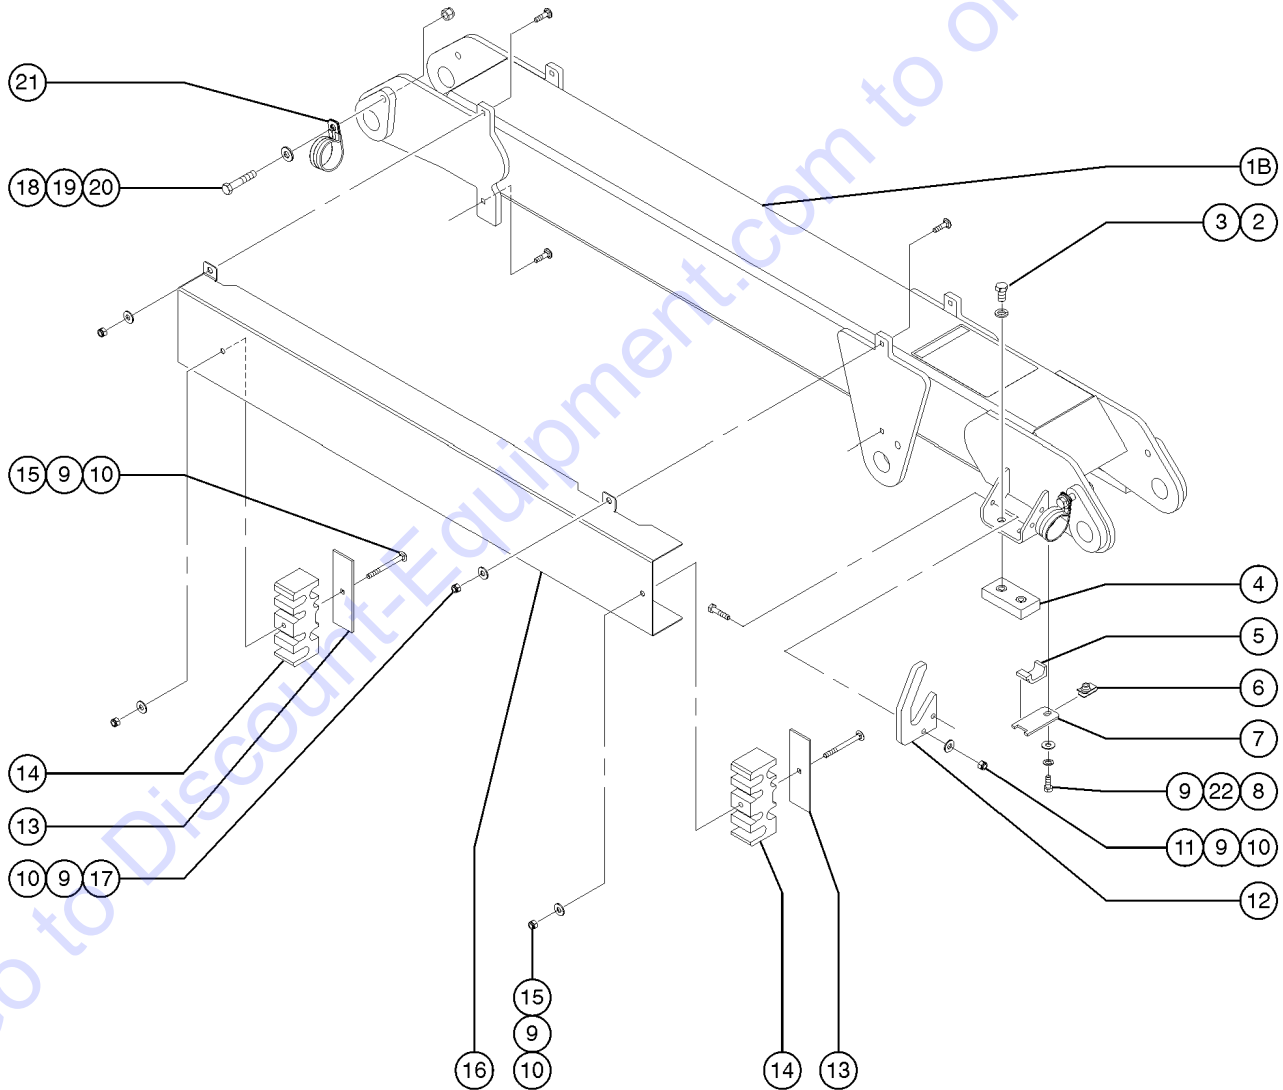

608.1 Hydraulic Hoses and Fittings - S-65 Models

Item	Part No.	Description	Qty.	Item	Part No.	Description	Qty.
--	33994GT	PLUG AND CAP KIT-SERVICE,37 **		15	34570GT	HOSE ASSEMBLY, 186".....1 <i>Hose End - Female JIC Swivel, 4-2 (Synflex 3903-02544), Hose End - Female JIC Swivel, 4-2 (Synflex 3903-02544) & Hose - 1/8" Thermoplastic Medium Pressure (Synflex 3130-02)</i>	1
1	34631GT	FLARE TUBE ASSY,JIB COUNTERBAL.....2	2	16	34635GT	ELBOW,070320-6-8.....2	2
2	12340GT	ELBOW,070220-4-6.....4	4	17	34562GT	HOSE ASSEMBLY, 177".....2 <i>Hose End - Female JIC Swivel, 6-6 (Synflex 3903-06546), Hose End - 90o Female JIC Swivel, 8-6 (Synflex 3903-06648) & Hose - 3/8" Thermoplastic High Pressure (Synflex 3800-06)</i>	2
3	34799GT	CONN,070120-4-6,WI.035 OR.....1	1	18	34558GT	HOSE ASSEMBLY, 96".....2 <i>Hose End - Female JIC Swivel, 6-6 (Synflex 3903-06546), Hose End - 90o Female JIC Swivel, 8-6 (Synflex 3903-06648) & Hose - 3/8" Thermoplastic High Pressure (Synflex 3800-06)</i>	2
4	13756GT	CONNECTOR,070120-4-6.....7	7	19	18687GT	CONNECTOR,070120-6-8.....2	2
5	34600GT	HOSE ASSEMBLY, 83".....2 <i>Hose End - Female JIC Swivel, 4-4 (Synflex 3903-04544), Hose End - 90o Female JIC Swivel, 4 JIC (Synflex 3903-04644) & Hose - 1/4" Thermoplastic Medium Pressure (Synflex 3130-04)</i>	2	20	30876GT	REDUCER,070123-10-4.....2	2
6	30446GT	CONN,070120-4-6,WI.030 OR.....2	2	21	22975GT	TEE,RUN,070432-10.....1	1
7	34653GT	HOSE ASSEMBLY, 88".....2 <i>Hose End - Female JIC Swivel, 4-4 (Synflex 3903-04544), Hose End - Female JIC Swivel, 4-4 (Synflex 3903-04544) & Hose - 1/4" Thermoplastic Medium Pressure (Synflex 3130-04)</i>	2	22	30875GT	TEE,BRANCH,070429-10-10.....1	1
8	13755GT	CONNECTOR,070120-4-4.....3	3	23	45170GT	HOSE END,BARBED,SWIVEL,-12-12.....1	1
9	34775GT	HOSE ASSEMBLY, 24".....2 <i>Hose End - Male Rigid JIC, 4-4 (Synflex 3903-04504), Hose End - 90o Female JIC Swivel, 4 JIC (Synflex 3903-04644) & Hose - 1/4" Thermoplastic Medium Pressure (Synflex 3130-04)</i>	2	24	32156GT	CONNECTOR,070122-8-8.....2	2
10	34839GT	HOSE ASSY,735".....2 <i>Hose End - Female JIC Swivel, 4-4 (Synflex 3903-04544), Hose End - 90o Female JIC Swivel, 6-4 (Synflex 3903-06644) & Hose - 1/4" Thermoplastic Medium Pressure (Synflex 3130-04)</i>	2	25	45703GT	CONNECTOR,070120-8-8.....2	2
11	45705GT	TEE,BRANCH,070429-6-6.....2	2	26	45412GT	CONNECTOR,070120-6-6.....4	4
12	34840GT	HOSE ASSY,827".....2 <i>Hose End - 90o Female JIC Swivel, 4 JIC (Synflex 3903-04644), Hose End - 90o Female JIC Swivel, 6-4 (Synflex 3903-06644) & Hose - 1/4" Thermoplastic Medium Pressure (Synflex 3130-04)</i>	2	27	45412GT	CONNECTOR,070120-6-6.....2	2
13	34561GT	HOSE ASSEMBLY, 136".....1 <i>Hose End - Female JIC Swivel, 6-4 (Synflex 3903-06544), Hose End - 90o Female JIC Swivel, 6-4 (Synflex 3903-06644) & Hose - 1/4" Thermoplastic Medium Pressure (Synflex 3130-04)</i>	1				
14	34715GT	HOSE ASSY,127".....1 <i>Hose End - Female JIC Swivel, 6-4 (Synflex 3903-06544), Hose End - 90o Female JIC Swivel, 6-4 (Synflex 3903-06644) & Hose - 1/4" Thermoplastic Medium Pressure (Synflex 3130-04)</i>	1				

609.1 Jib Detail