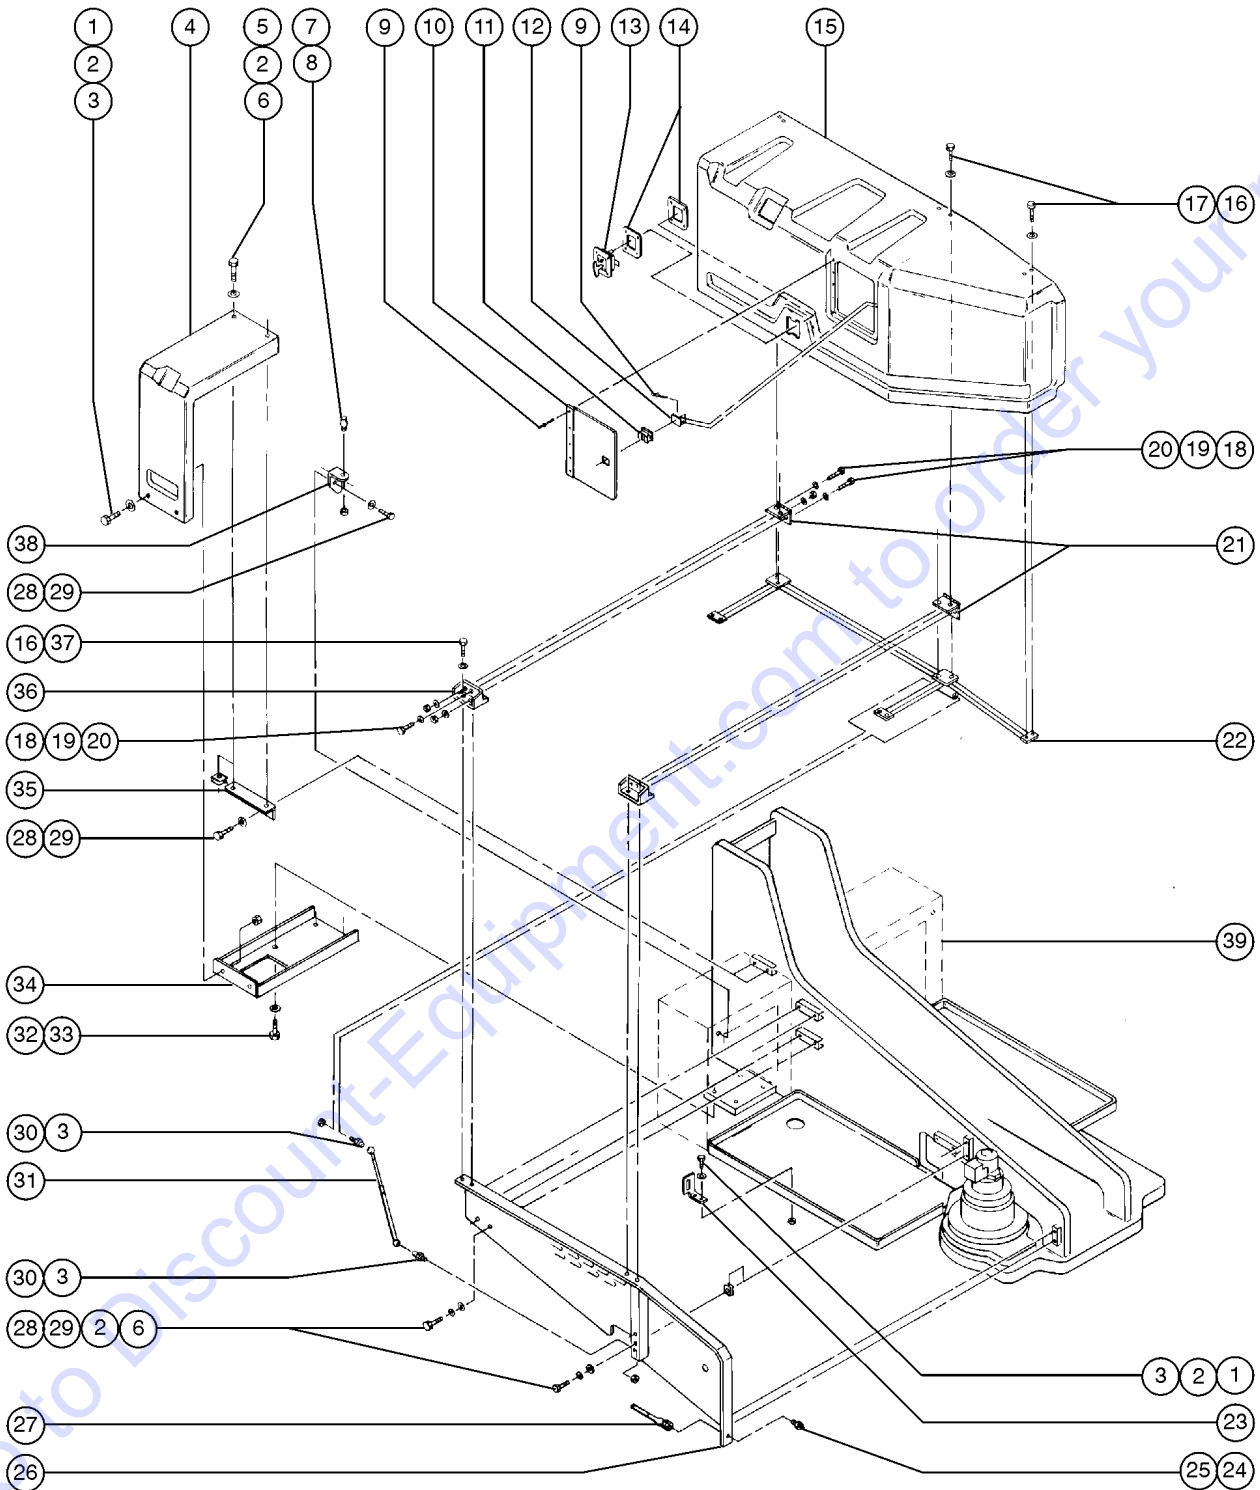

508.1 Turntable Covers - Tank Side

508.1 Turntable Covers - Tank Side

Item	Part No.	Description	Qty.	Item	Part No.	Description	Qty.
1	6019GT	SCREW,HHC,3/8-16 X 1.25 GRD 5.....	4	37	6356GT	WASHER,LOCK,.25.....	4
2	6097GT	WASHER,FLAT,USS,3/8",Y.....	10	38	30965PGT	BRACKET,T.T.COVER ADJ.LH,PNTD.....	1
3	4828GT	NUT,NYLOCK,3/8-16.....	6	39	30521GT	COUNTERWEIGHT,CAST,400 LBS.*** to SN 1818	1
4	34483GT	COVER,COUNTERWEIGHT,S60.....	1	--	46768GT	CTWT,CAST,400 LBS,RH from SN 1819	
5	8516GT	SCREW, HCC, 3/8-16 X 1.50.....	2	--	46769GT	CTWT,CAST,400 LBS,LH from SN 1819	
6	29868GT	SPRING CLIP,3/8-16,.05-.20X.73,ZAG....	8				
7	30973GT	BUMPER,RUBBER-1 X 1.25.....	1				
8	18504GT	NUT,LOCKING-LG.FLANGE,1/4-20.....	1				
9	8920GT	RIVET,ALUM,ALUM,P,.156 X .375.....	7				
10	30751GT	COVER,LOWER CONTROL BOX--GRAY.....	1				
11	30468GT	LATCH,SLIDE, FLUSH MOUNT STYLE.....	1				
12	30486GT	DOOR CATCH,BASE CONTROL BOX....	1				
13	28125GT	LATCH,FLUSH CUP***	2				
--	29314GT	KEY,LATCH, 1 PAIR (28125).....	2				
--	33510GT	LOCK PLUG ASSY, (28125).....	2				
14	28471GT	PLATE,SWING COVER LATCH.....	2				
15	32756GT	COVER ASSY,TANK SIDE,T.TABLE..... includes index numbers 9 through 14	1				
16	8915GT	SCREW,HHC,1/4-20 X 1.25.....	12				
17	12906GT	WASHER,FENDER,.25 X 1.25 X.062.....	6				
18	6888GT	SCREW,HHC,1/4-20 X 1.....	6				
19	6638GT	WASHER,FLAT,USS,1/4"Y.....	16				
20	6091GT	NUT,NYLOCK,1/4-20.....	6				
21	75073GT	HINGE,.375X.120THK.,SLOTTED.....	2				
22	30759GT	COVER SUPPORT WELDMENT LH.....	1				
23	30277PGT	COVER LATCH ANGLE,PAINTED.....	2				
24	30430GT	BULKHEAD,FEMALE X 4.....	1				
25	28646GT	ZERK,GREASE,1/8 NPT.....	1				
26	30743GT	COVER SUPPORT WELDMENT LH.....	1				
27	34562GT	HOSE ASSEMBLY, 177".....	1				
28	6175GT	SCREW,HHC,3/8-16 X 1.....	10				
29	6021GT	WASHER,LOCK,.375.....	6				
30	33555GT	BALL STUD**.....	2				
31	28301GT	GAS STRUT,250 LBS FORCE***	2				
--	27377GT	RETAINER,GAS SPRING***	2				
--	72256GT	GAS STRUT,CONNECTOR (28301)					
32	6096GT	SCREW,HHC,1/2-13 X 2 GR5.....	4				
33	6095GT	WASHER,FLAT,USS,1/2",Y.....	4				
34	34481PGT	COUNTERWEIGHT TRAY,S60 PAINTED.....	1				
35	34482PGT	BRACKET,COVER SUPPORT,S60 PNTD.....	1				
36	35949P-SGT	BRACKET,COVER HINGE,BLUE.....	2