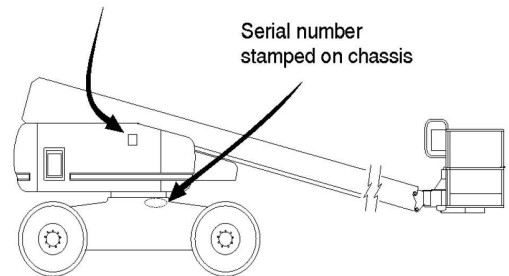

Serial label
(located under cover)

Serial number
stamped on chassis