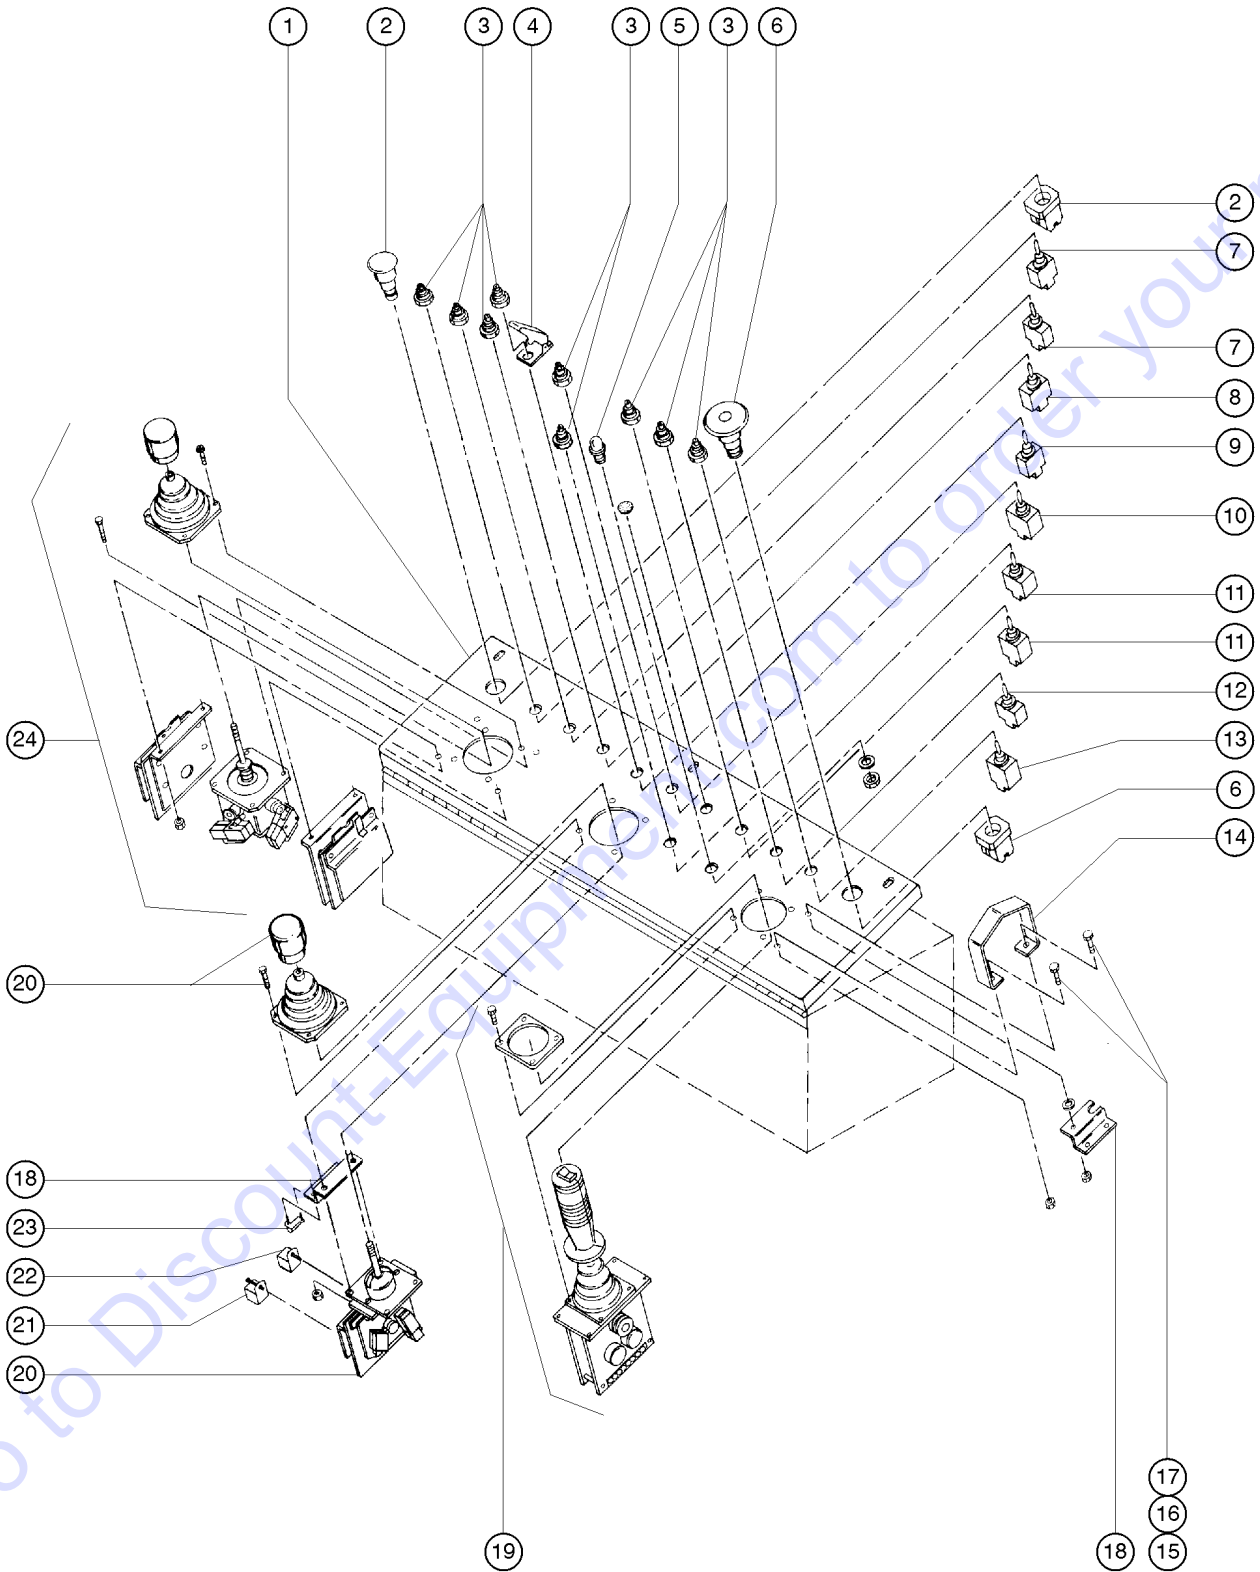

703.1 Platform Controls - View 2

703.1 Platform Controls - View 2

Item	Part No.	Description	Qty.	Item	Part No.	Description	Qty.
1	33474GT	CONTROL BOX W/DECAL,PLAT.....	1	--	24495HGT	JOYSTICK,SINGLE AXIS PROPORT <i>aftermarket joystick replacement</i>	
2	122513GT	KIT,HORN SVC BB&SM BOOM..... <i>required ONLY for first time replacement</i>	1	21	19274GT	RELAY,SPDT,12V(AUTO)**.....	1
--	66813GT	BUTTON,PUSH,BLACK W/SEAL***.....	1	22	19274GT	RELAY,SPDT,12V(AUTO)**.....	1
--	66815GT	BASE, W/1 N.O. CONTACTS***		23	27116GT	RESISTOR,100 OHM,25 WATT..... <i>4WD models</i>	1
--	66816GT	CONTACT,N.O.***.....	1	23	34798GT	RESISTOR,150 OHM,25 WATT..... <i>2WD models</i>	1
3	27246GT	BOOT,TOGGLE SWITCH,SHORT*.....	9	24	40613GT	JOYSTICK,DUAL AXIS CONTROLL.**..... <i>OEM joystick</i>	1
4	13471GT	COVER, AUXILIARY POWER SWITCH.....	1	--	40613HGT	JOYSTICK,DUAL AXIS CONTROLL.** <i>aftermarket joystick replacement</i>	
5	824879GT	LIGHT,LED IND. RED 12V NH.....	1				
--	824879GT	LIGHT,LED IND. RED 12V NH					
6	122514GT	KIT,ESTOP SVC BB&SM BOOM.....	1				
--	66812GT	BUTTON,PUSH,RED MUSHROOM HEAD.....	1				
--	66818GT	CONTACT, N.C.....	2				
--	66821GT	BASE,WITHOUT CONTACTS.....	1				
7	16397-SGT	SWITCH,TOGGLE,DPDT,3POS MOMEN.....	2				
		<i>includes mounting fasteners</i>					
8	13037-SGT	SWITCH,TOGGLE,SPDT,3POS MOMEN*.....	1				
		<i>includes mounting fasteners</i>					
9	13480-SGT	SWITCH,TOGGLE,DPDT,2POS MOMEN.....	1				
		<i>includes mounting fasteners</i>					
10	27378-SGT	SWITCH,TOGGLE,DPDT,2POS MAINT*.....	1				
		<i>includes mounting fasteners</i>					
11	13037-SGT	SWITCH,TOGGLE,SPDT,3POS MOMEN*.....	2				
		<i>includes mounting fasteners</i>					
12	13038-SGT	SWITCH,TOGGLE,DPDT,3POS MAINT.....	1				
		<i>includes mounting fasteners</i>					
13	27378-SGT	SWITCH,TOGGLE,DPDT,2POS MAINT*.....	1				
		<i>includes mounting fasteners; Gasoline/LPG models</i>					
14	27033PGT	SUPPORT,WRIST,PAINTED-BLUE.....	1				
15	8914GT	SCREW,HHC,1/4-20 X .625.....	2				
16	6638GT	WASHER,FLAT,USS,1/4"Y.....	2				
17	6091GT	NUT,NYLOCK,1/4-20.....	2				
18	54525GT	BRACKET-PANEL-WIRE MOUNTING 99.....	2				
19	20424GT	JOYSTICK CONTROLLER,12V..... <i>OEM joystick</i>	1				
--	20424HGT	JOYSTICK CONTROLLER,12V <i>aftermarket joystick replacement</i>					
20	24495GT	JOYSTICK,SINGLE AXIS PROPORT..... <i>OEM joystick</i>	1