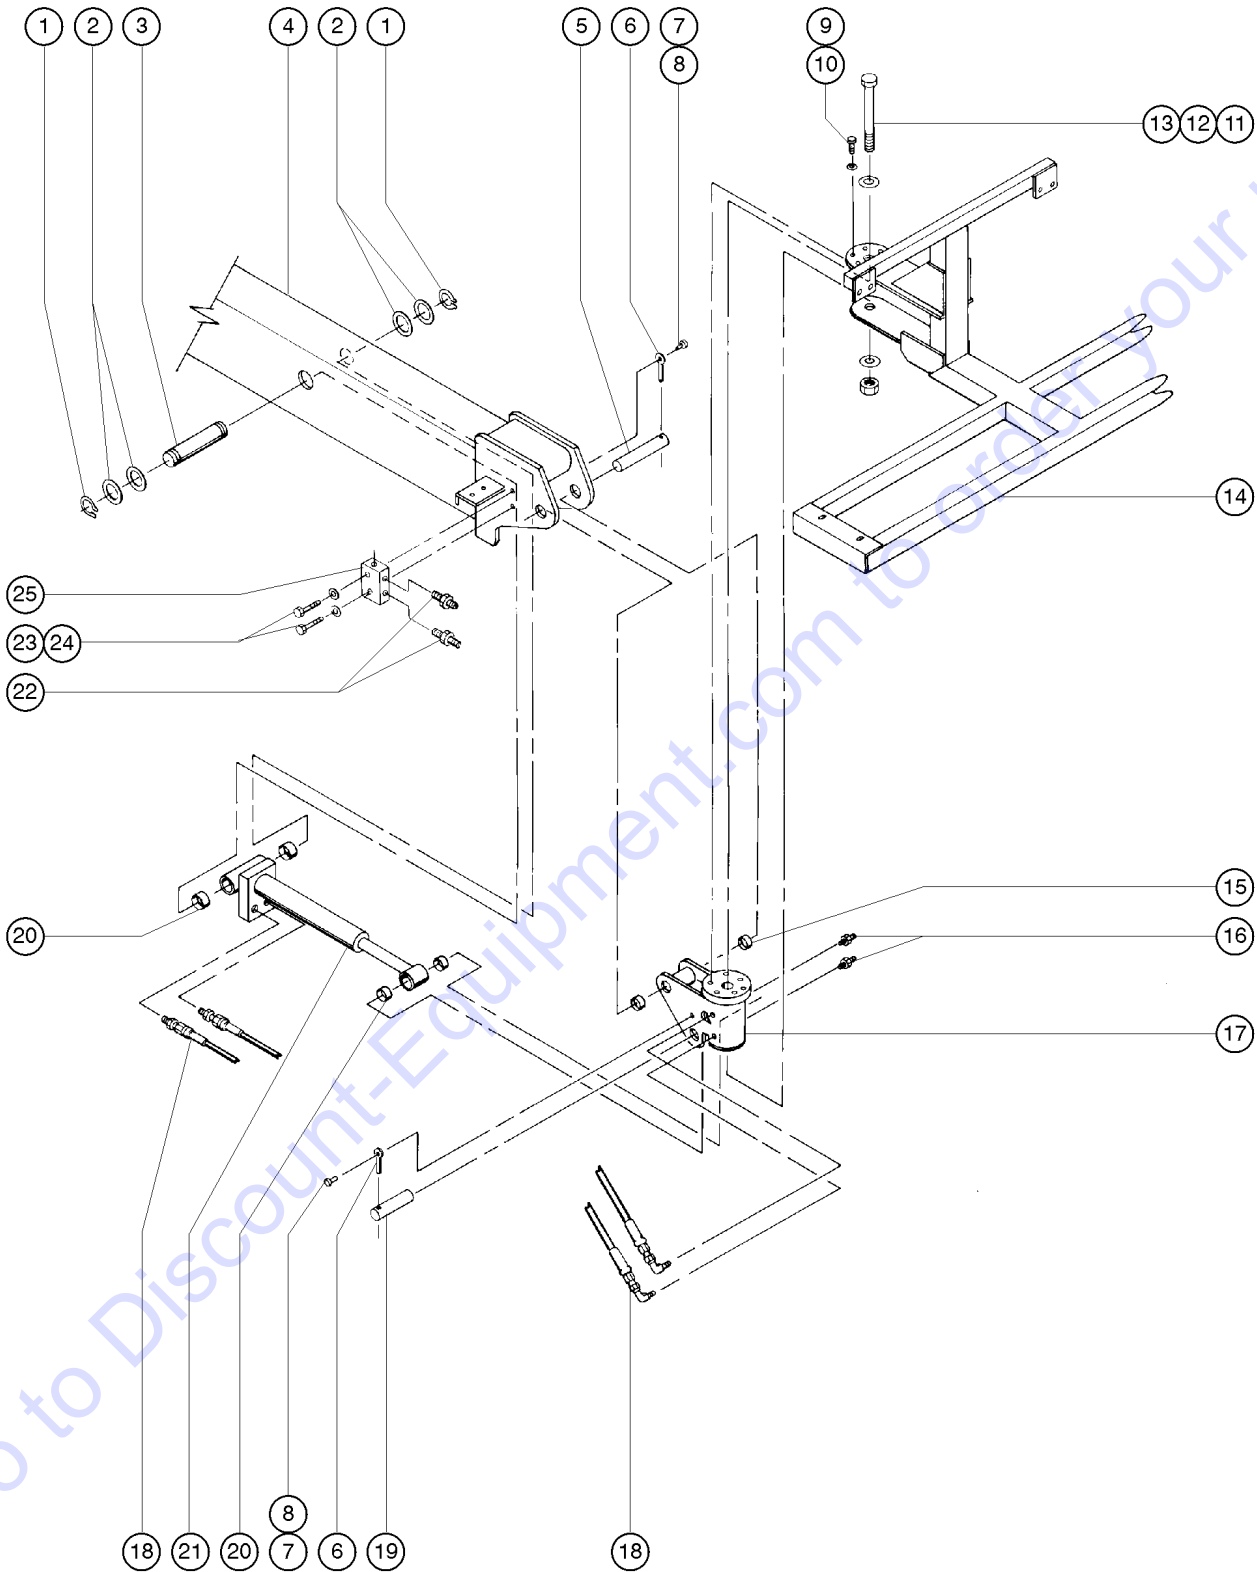

605.1 Slave Cylinder and Platform Rotator

605.1 Slave Cylinder and Platform Rotator

Item	Part No.	Description	Qty.
1	30217GT	SNAP RING,EXTERNAL,1.25 DIA.**.....2	
2	30255GT	WASHER,SHIM,1.27 X 2.13 X .062.....4	
3	T108079GT	PIN,1.25DIA X 8.30LG,2RING.....1	
4		Ref. Boom Installation.....1 <i>refer to sections 602.1 and 603.1</i>	
5	T108078GT	PIN,1.25DIA X 9.50LG,1HOLE.....1	
6	825019GT	ROD END,.375 X 3.69,ZAG.....2	
7	8516GT	SCREW,HCC,3/8-16 X 1.50.....2	
8	4828GT	NUT,NYLOCK,3/8-16.....2	
9	10597GT	SCREW,HHC,1/2-13 X 1.25 GR5.....6	
10	6033GT	WASHER,LOCK,0.5".....6	
11	30286GT	SCREW,HHC,1-8 X 12IN GRD.2***.....1	
12	122079GT	WASHER,FLAT,1.000,HARDENED.....2	
13	29764GT	NUT,NYLOCK,1-8.....1	
14	50144-SGT	PLATFORM SUPPORT WELDMENT***.....1	
15	30219GT	BEARING,FL,1.25ID X 1.41OD X 1.....2	
16	13852GT	VALVE ASSY,BLEED***.....2	
17	77874GT	ROTATOR ASSEMBLY,8.2K***.....1 <i>includes index number 15 (non-jib models)</i>	
--	31498GT	BEARING KIT,ROTATOR,9K***	
--	65842GT	SEAL KIT,UNIVERSAL,9K ROTATOR*	
18		Ref. Hydraulic Hoses & Fittings.....2 <i>refer to section 607.1</i>	
19	T108075GT	PIN,1.25DIA X 5.25LG,1HOLE.....1	
20	1262634GT	BUSHING,POLYGON,BM5121.....4	
--	25683GT	BEARING,POLYGON,20DU12 <i>for blue cylinder</i>	
21	63210GT	CYLINDER,SLAVE,3 X 11.38***.....1 <i>includes Index No. 20</i>	
--	33487GT	SEAL KIT,HYDRAULIC CYLINDER*** <i>for blue cylinder</i>	
--	43169GT	VALVE,COUNTERBALANCE***.....2 <i>for blue cylinder</i>	
--	59267GT	VALVE,COUNTERBAL.CACG-LGN@3500.2 <i>for black cylinder</i>	
--	63350GT	SEAL KIT,CYL (63210).....1	
22	32722GT	VALVE,COUNTERBAL.CBCG-LJN@3000.2	
23	6637GT	SCREW,HHC,1/4-20 X 1.75.....2	
24	6638GT	WASHER,FLAT,USS,1/4"Y.....2	
25	30823GT	VALVE,DUAL CB MANIFOLD.....1 <i>includes index number 22</i>