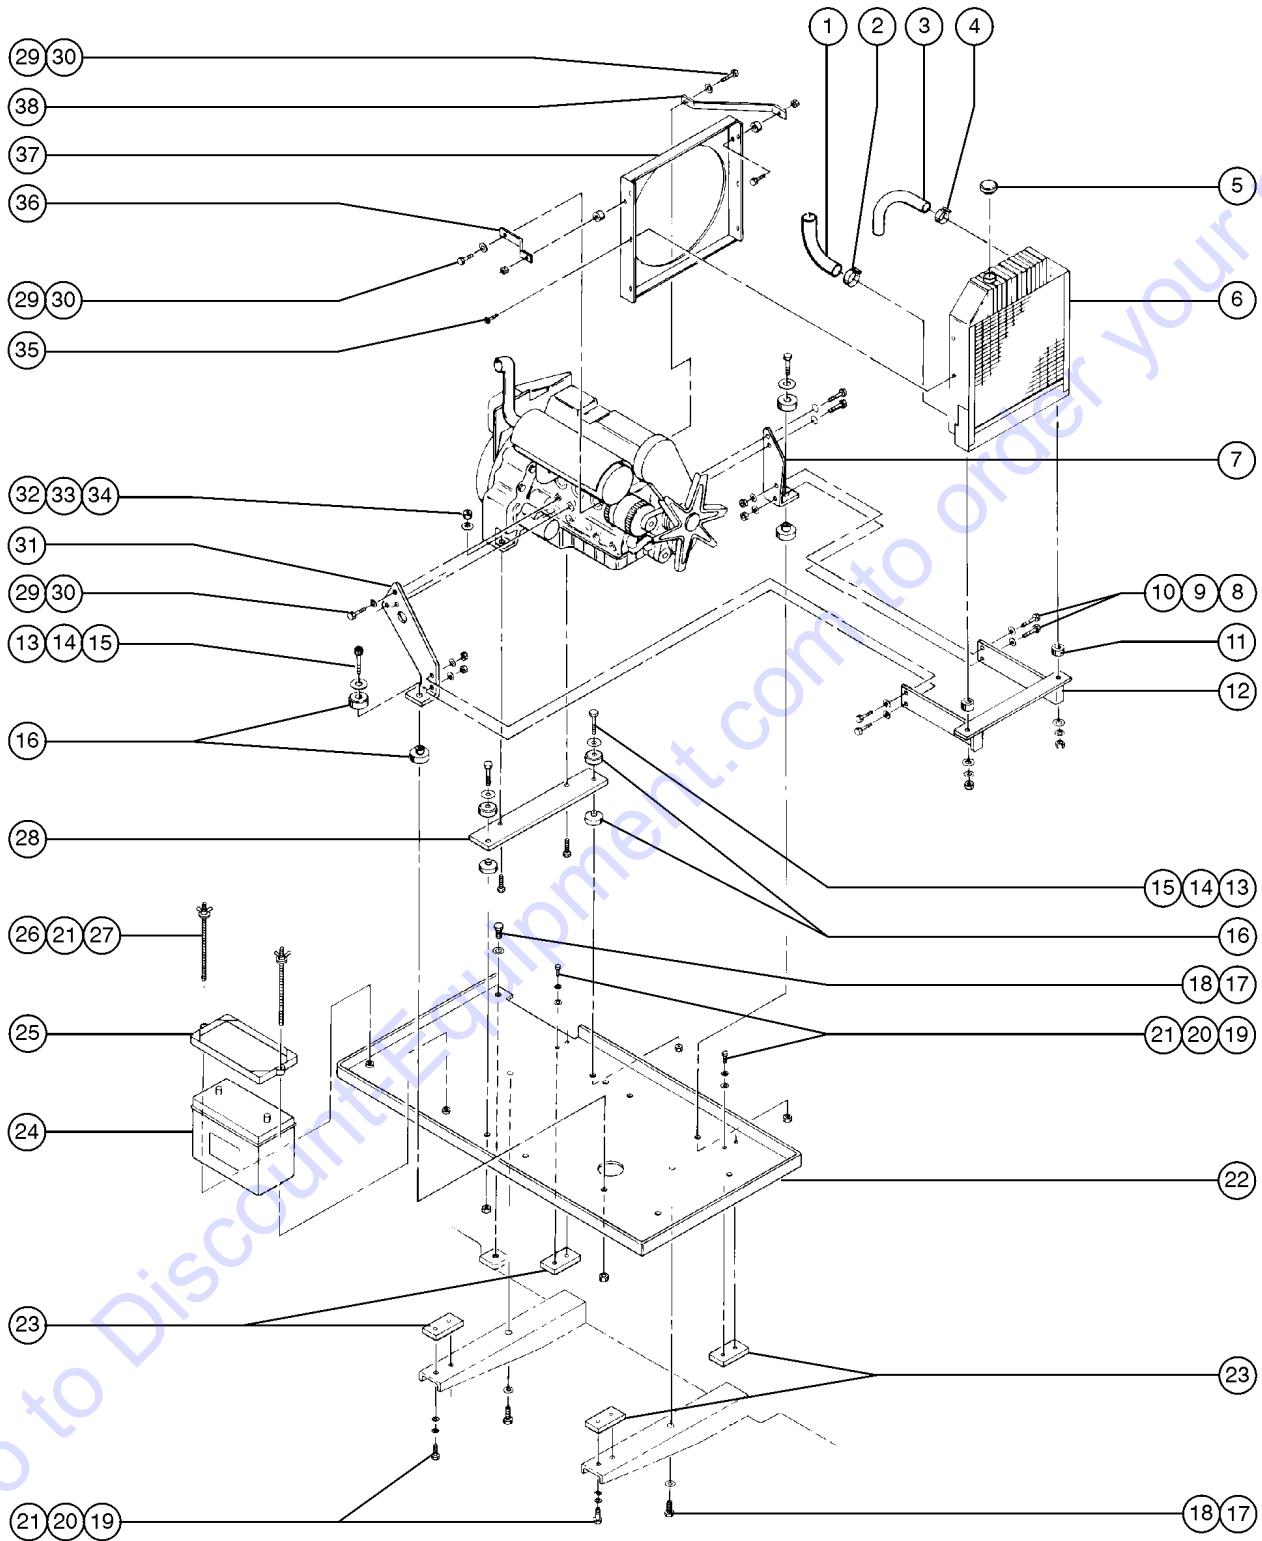

403.1 Ford LRG-423 Engine - View 3

403.1 Ford LRG-423 Engine - View 3

Item	Part No.	Description	Qty.
1	77170GT	HOSE,LOWER RADIATOR,Z45.....	1
2	13014GT	CLAMP,HOSE,2.25" DIA.....	1
3	33965GT	HOSE, UPPER RADIATOR.....	1
4	45171GT	CLAMP,HOSE,1.75,LINED.....	1
5	27943GT	CAP,RADIATOR,FORD***.....	1
6	33969GT	RADIATOR,FORD,LRG.....	1
--	28717GT	VALVE,DRAIN,FORD,BLOCK,RAD.....	1
7	29297GT	WELDMENT,FORD ENG.MNT,INBOARD.....	1
8	8516GT	SCREW, HCC, 3/8-16 X 1.50.....	4
9	6097GT	WASHER,FLAT,USS,3/8",Y.....	8
10	4828GT	NUT,NYLOCK,3/8-16.....	4
11	24038GT	SHOCK MOUNT,SMALL.....	2
12	34929GT	WELDMENT,RAD MNT LRG423.....	1
13	6023GT	SCREW,HHC,5/8-11 X 3.5.....	4
14	6035GT	WASHER,FLAT,USS,5/8",Y.....	4
15	6024GT	NUT,NYLOCK,5/8-11.....	4
16	28076GT	ISOLATOR,VIBRATION,LG,RD&WH***...4	4
17	29883GT	SCREW,HHC,5/8-11 X 1.75 GRD.8.....	3
18	13064GT	WASHER,FLAT,625 HARDENED.....	3
19	6090GT	SCREW,HHC,1/4-20 X .75.....	8
20	6356GT	WASHER,LOCK,.25.....	8
21	6638GT	WASHER,FLAT,USS,1/4"Y.....	10
22	30679-SGT	WELDMENT, ENGINE MODULE PLATE.....	1
23	45209GT	WEAR PAD,4X2X.5 W/INSERT***.....	4
24	30143GT	BATTERY,12V,1000 CCA GRP 31.....	1
25	30144GT	BATTERY HOLD DOWN,GROUP 31.....	1
26	30784-975GT	THREADED ROD,(1/4-20),9.75.....	2
27	8170GT	NUT,WING,1/4-20.....	2
28	28234P-SGT	PLATE,ENGINE MOUNT,PAINTED.....	1
29	27034GT	SCREW,HHC,M10 X 25MM,GR 8.8.....	7
30	22700GT	WASHER,LOCK,M10.....	7
31	33995GT	WELDMENT,FORD ENG MT,OUTBOARD.....	1
32	6198GT	NUT,NYLOCK,1/2-13.....	2
33	6095GT	WASHER,FLAT,USS,1/2",Y.....	2
34	10598GT	SCREW,HHC,1/2-13 X 3.....	2
35	21018GT	SCREW,PHIL,PHM,10-24 X.38,SEMS...6	6
36	34942P-SGT	STRUT,RH,FORD RADIATOR,PAINT.....	1
37	34927P-SGT	SHROUD,RADIATOR LRG 423 BLUE**.....	1
38	34943P-SGT	MOUNT,RAD.SUPPT,LH,BLUE.....	1