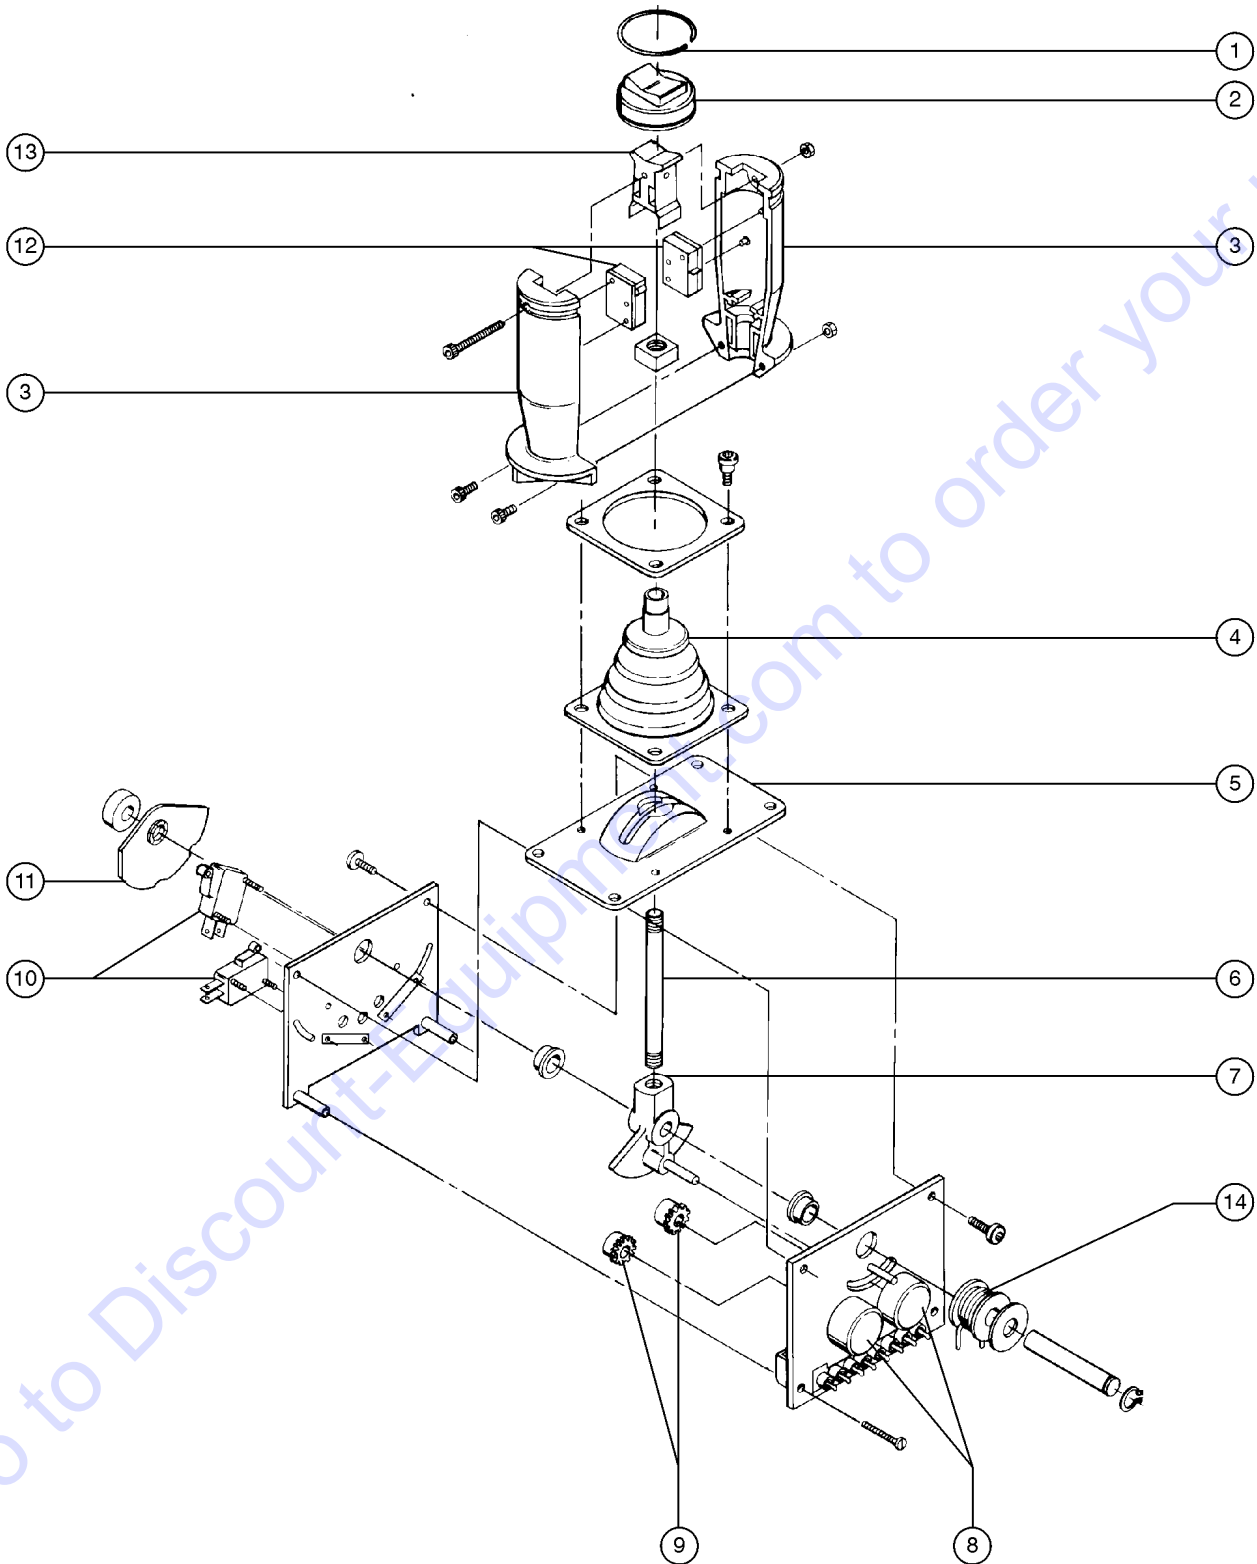

704.1 Joystick Controller - Drive / Steer Functions

704.1 Joystick Controller - Drive / Steer Functions

Item	Part No.	Description	Qty.
--	20424GT	JOYSTICK CONTROLLER,12V <i>OEM joystick, contains all shown service parts</i>	
--	20424HGT	JOYSTICK CONTROLLER,12V <i>aftermarket joystick replacement</i>	
1	25882GT	LOCK RING.....	1
2	25881GT	BOOT,THUMB 20424 JOYSTICK.....	1
3	25883GT	HANDLE HALF,JOYSTICK (20424)..... <i>order qty (2) required</i>	2
--	49887GT	NUT & BOLT KIT (25883)	
--	72245GT	KIT, JOYSTICK HANDLE <i>includes handles, rocker and nut/bolt kit</i>	
4	22368GT	BOOT (20424).....	1
5	25884GT	COVER CASTING,20424 CONTROLLER.....	1
6	25886GT	SHAFT,W/NC STLY BLOCK,(20424)*..... <i>consult Discount-equipment when ordering</i>	1
7		GEAR CASTING,20424 CONTROLLER..... <i>part no longer available; consult Discount-equipment</i>	1
8	22364GT	POTENTIOMETER (20424).....	2
9	22367GT	SPUR GEAR (20424).....	2
10	22365GT	SWITCH (20424).....	2
11	22366GT	CAM ASSY (20424).....	1
12	23680GT	SWITCH,HANDLE,20424.....	2
13	23688GT	ROCKER ASSY,HANDLE (20424)***.....	1
14	58209GT	SPRING,RETURN***