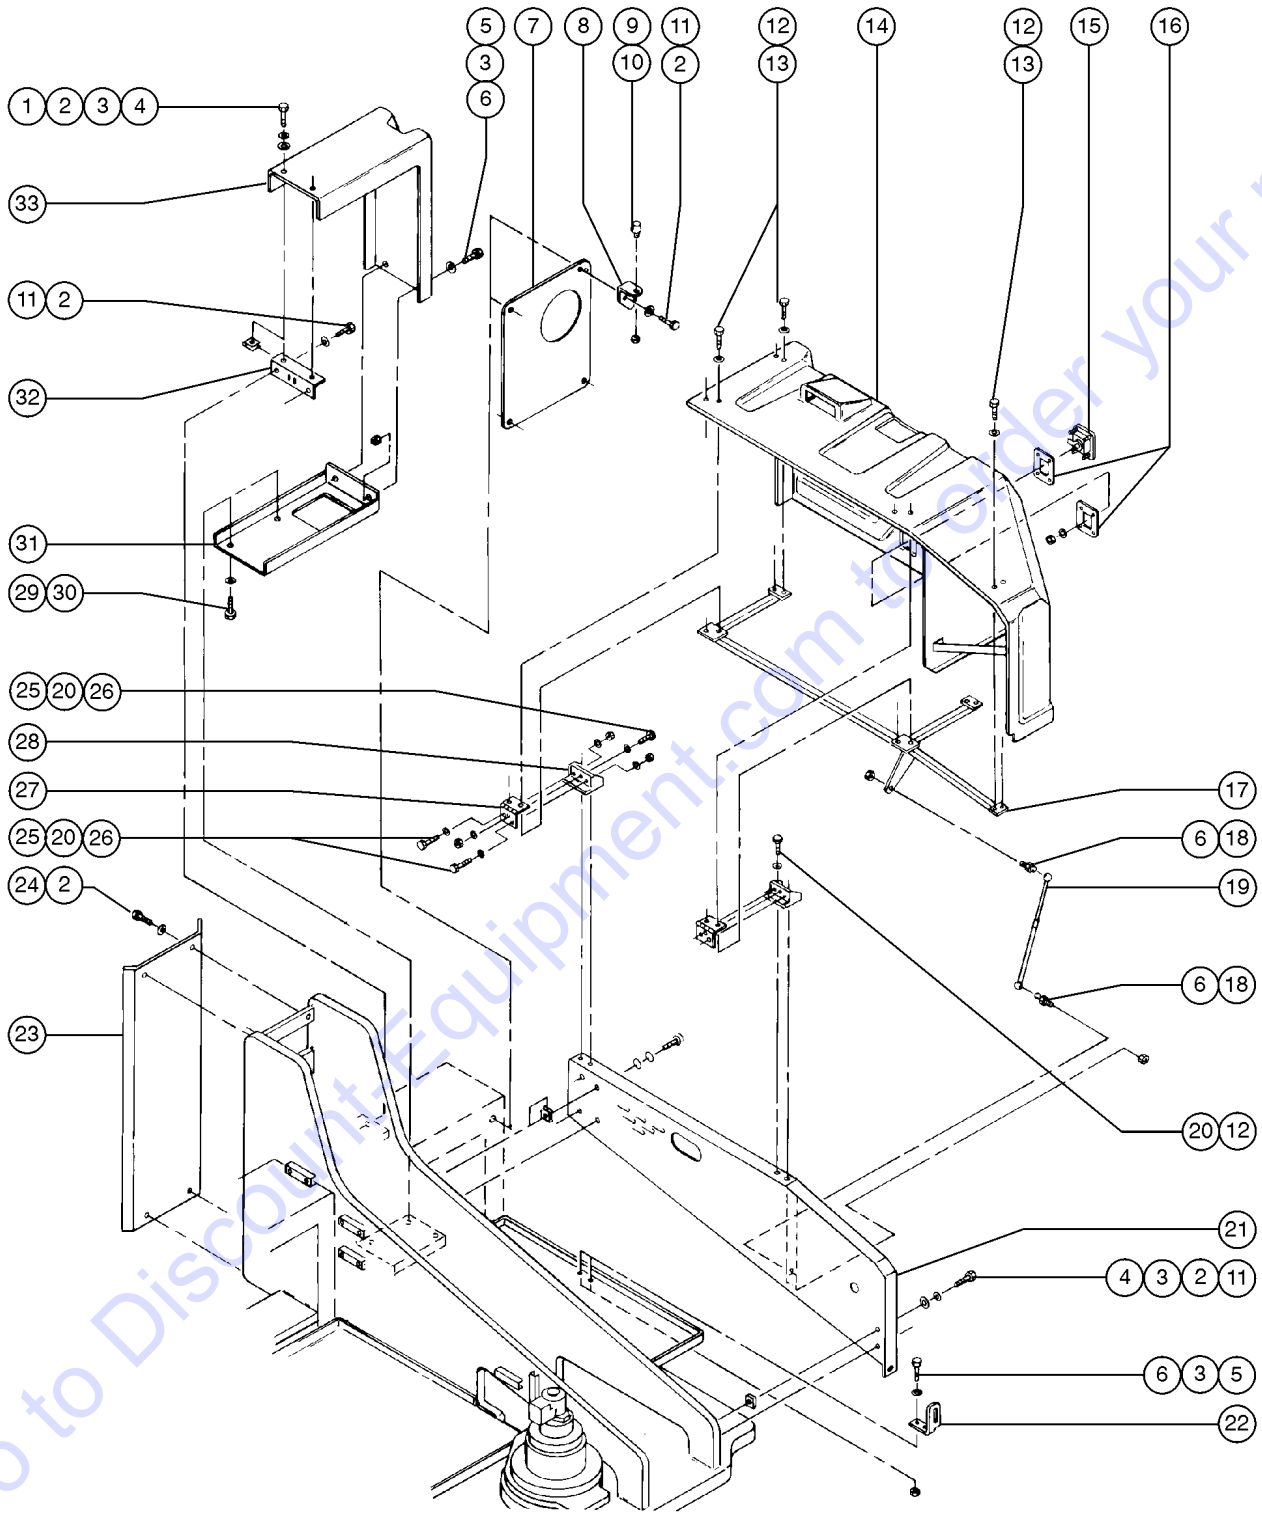

507.1 Turntable Covers - Engine Side

507.1 Turntable Covers - Engine Side

Item	Part No.	Description	Qty.	Item	Part No.	Description	Qty.
1	8516GT	SCREW, HCC, 3/8-16 X 1.50.....	2	32	34482PGT	BRACKET,COVER SUPPORT,S60 PNTD.....	1
2	6021GT	WASHER,LOCK, .375.....	18	33	34483GT	COVER,COUNTERWEIGHT,S60.....	1
3	6097GT	WASHER,FLAT,USS,3/8",Y.....	11				
4	29868GT	SPRING CLIP,3/8-16, .05-.20X.73,ZAG....	8				
5	6019GT	SCREW,HHC,3/8-16 X 1.25 GRD 5.....	3				
6	4828GT	NUT,NYLOCK,3/8-16.....	8				
7	30720PGT	BAFFLE,AIR,FORD,PAINTED.....	1				
		<i>Gasoline/LPG models</i>					
--	30721PGT	BAFFLE,AIR,DEUTZ,PAINTED.....	1				
		<i>Deutz Diesel models</i>					
8	53033P-SGT	BRKT,TRNTBL,COV ADJ,RH,PAINTED.....	1				
9	30973GT	BUMPER,RUBBER-1 X 1.25.....	1				
10	18504GT	NUT,LOCKING-LG.FLANGE,1/4-20.....	1				
11	6175GT	SCREW,HHC,3/8-16 X 1.....	10				
12	8915GT	SCREW,HHC,1/4-20 X 1.25.....	12				
13	12906GT	WASHER,FENDER, .25 X 1.25 X.062....	6				
14	32758GT	COVER ASSY,ENGINE,GAS/LPG.....	1				
		<i>Gasoline/LPG models; includes index numbers 15 and 16</i>					
--	33554GT	COVER ASSY, ENG. SIDE DIESEL**.....	1				
		<i>Deutz Diesel models; includes index numbers 15 and 16</i>					
15	28125GT	LATCH,FLUSH CUP***	2				
--	29314GT	KEY,LATCH, 1 PAIR (28125).....	2				
--	33510GT	LOCK PLUG ASSY, (28125).....	2				
16	28471GT	PLATE,SWING COVER LATCH.....	2				
17	30760GT	COVER SUPPORT WELDMENT RH.....	1				
18	33555GT	BALL STUD**.....	2				
19	28301GT	GAS STRUT,250 LBS FORCE***.....	2				
--	27377GT	RETAINER,GAS SPRING***	2				
--	72256GT	GAS STRUT,CONNECTOR (28301)					
20	6638GT	WASHER,FLAT,USS,1/4"Y.....	16				
21	30744GT	COVER SUPPORT WELDMENT RH.....	1				
22	30277PGT	COVER LATCH ANGLE,PAINTED.....	1				
23A	52088GT	COVER-TURNTABLE W/DECALS S60..	1				
23B	52089GT	COVER-TURNTABLE W/DECALS S65..	1				
24	8255GT	SCREW,HHC,3/8-16 X .75.....	6				
25	6888GT	SCREW,HHC,1/4-20 X 1.....	6				
26	6091GT	NUT,NYLOCK,1/4-20.....	6				
27	75073GT	HINGE, .375X.120THK.,SLOTTED.....	2				
28	35949P-SGT	BRACKET,COVER HINGE,BLUE.....	2				
29	6096GT	SCREW,HHC,1/2-13 X 2 GR5.....	2				
30	6095GT	WASHER,FLAT,USS,1/2",Y.....	2				
31	34481PGT	COUNTERWEIGHT TRAY,S60 PAINTED.....	1