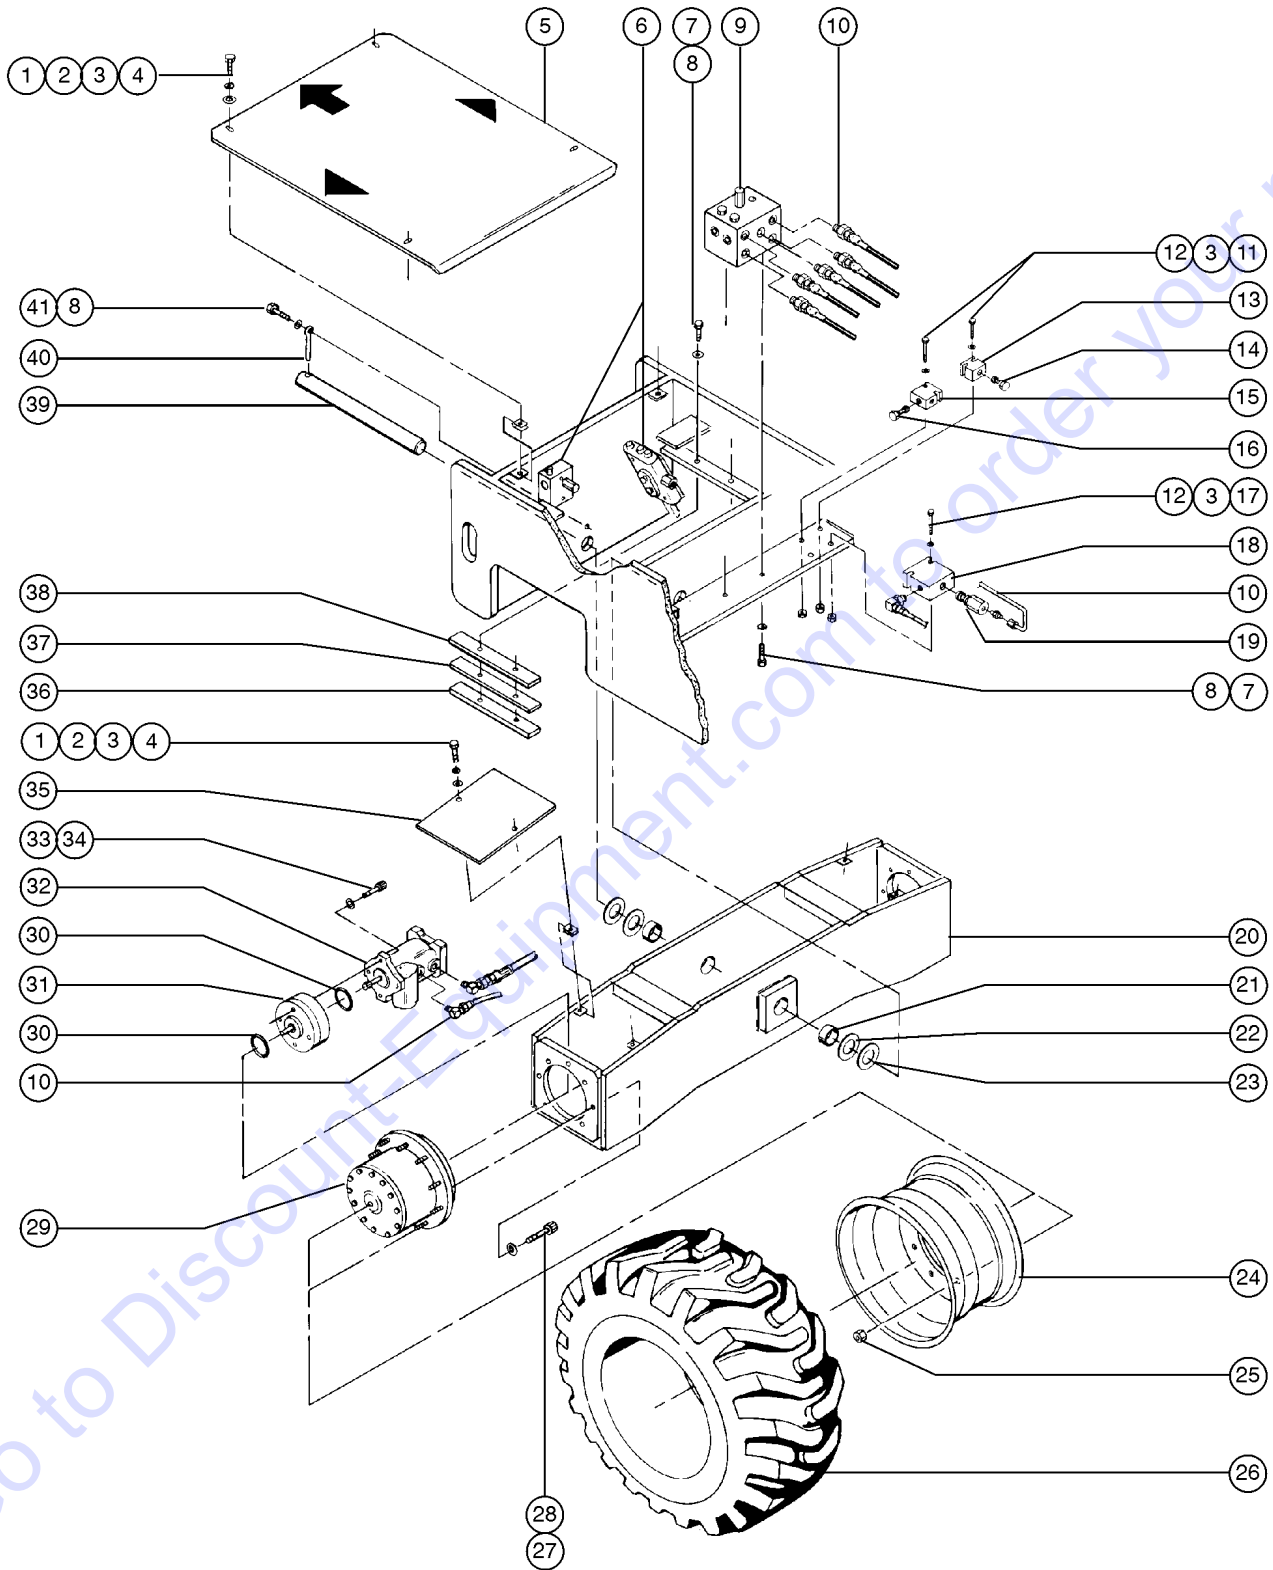

305.1 4WD Non-steer Axle

305.1 4WD Non-steer Axle

Item	Part No.	Description	Qty.	Item	Part No.	Description	Qty.
1	6090GT	SCREW,HHC,1/4-20 X .75.....	8	--	33440GT	SEAL KIT,TORQUE HUB (34115)***	
2	6356GT	WASHER,LOCK,.25.....	8	--	33441GT	STUD,WHEEL,3/4-16, (34115)	
3	6638GT	WASHER,FLAT,USS,1/4"Y.....	14	--	33989PGT	COVER, TORQUE HUB,PAINTED GRAY	
4	56912GT	SPRING CLIP,1/4-20,.025-.15X.54,ZAG.....	6	--	33990GT	O-RING, TORQUE HUB COVER	
5	33944GT	COVR W/DECLS,DR CHAS,NS END.....	1	--	33991GT	ACTUATOR,FOR/DISCONNECT ROD	
6		Ref. Oscillation Manifolds..... <i>refer to section 306.1</i>	1	--	33992GT	DISCONNECT ROD, TORQUE HUB	
7	8177GT	SCREW,HHC,1/2-13 X 1.5.....	7	--	58238GT	BEARING KIT,WHEEL DRIVE,S60***	
8	6033GT	WASHER,LOCK,0.5".....	8	--	58283GT	BOLT,COVER,WHEEL DRIVE,W3***	
9		Ref. 4WD Drive Manifold..... <i>refer to section 304.1</i>	8	--	58999GT	WASHER,THRUST,(33434)**	
10		Ref. Hydraulic Hoses & Fittings..... <i>refer to sections 307.1 and 308.1</i>	8	--	65802GT	WASHER,THRUST W3 HUB (53483)	
11	8179GT	SCREW,HHC,1/4-20 X 2.25.....	4	--	65846GT	BEARING,THRUST WASHER***	
12	6091GT	NUT,NYLOCK,1/4-20.....	6	--	65855GT	SNAP RING, W3/W6 TORQUE HUB*	
13	34544GT	VALVE,CHECK..... <i>includes index number 14</i>	1	--	72288GT	COUPLER, METAL(53483)	
14	27759GT	VALVE,CHECK.....	1	30	22811GT	O-RING,MOTOR TO BRAKE***..... <i>measures approx 4" x 0.10"</i>	4
15	34623GT	VALVE,PILOT TO CLOSED CHECK..... <i>includes index number 16</i>	1	31	73919GT	BRAKE,1200 INLB***..... <i>includes 2 each index number 30</i>	2
16	33562GT	VALVE,CHECK,PILOT OPERATED.....	1	--	29291GT	SEAL KIT,MICO..... <i>for Mico Brake 29422 and 41913</i>	2
17	12343GT	SCREW,HHC,1/4-20 X 3.....	2	--	29292GT	BRAKE,LINING KIT,MICO..... <i>for Mico Brake 29422</i>	2
18	34547GT	VALVE,DIRECTIONAL,2POS.2WAY..... <i>includes index number 19</i>	1	--	29293GT	BEARING KIT,MICO..... <i>for Mico Brake 29422 and 41913</i>	2
19	33563GT	VALVE,DIRECTIONAL,2 POS 2 WAY.....	1	--	65608GT	BEARING KIT, AUSCO***	
20	33945GT	NON-STEER AXLE ASSEMBLY S60%..... <i>includes index number 21</i>	1	--	75658GT	LINING KIT,AUSCO (73918)***	
21	34639GT	BEARING,2.5"ID X 2.75 X 2.25"L.....	2	--	75659GT	SEAL KIT, AUSCO (73918)	
22	29746GT	WASHER,FLAT,2.5 X 4 X .062		32	24667GT	DRVE MOTOR REAR,4WD/1DEGREE... <i>includes 1 each index number 30</i>	2
23	25436GT	WASHER,THRUST,2.56 X 4.0 X .18		--	49897GT	GASKET,TURTLE,DRV MTR,EDC	
24	73184GT	WHEEL,19.5 X 11.75,10 HOLE***.....	2	--	65865GT	SEAL KIT, SUNSTRAND.....	2
--	73180GT	TIRE & WHEEL RH, AIR S60***..... <i>shown</i>	2	--	83081GT	COVER, SERVO (24667)	
--	73181GT	TIRE & WHEEL LH, AIR S60.....	2	33	7261GT	SCREW,HHC,1/2-13 X 5 BLACK..... <i>for Mico Brakes</i>	4
--	73182GT	TIRE & WHEEL ASSY.RIGHT,FF S60		--	56680GT	SCREW,SHC,1/2-13 X 4.50 ZINC <i>for Ausco Brake</i>	
--	73183GT	TIRE & WHEEL ASSY.LEFT,FF S60.....	2	34	13066GT	WASHER,FLAT,.5 HARDENED.....	4
25	34127GT	NUT,LUG,3/4-16 X 7/8 RADIUS.....	20	35	34409P-SGT	COVER,REAR AXLE BLUE.....	2
26	73185GT	TIRE,38/65D-19.5,16PLY,OTR*.....	2	36	34217P-SGT	BAR,AXLE ROTATION STOP,PAINTED..... <i>oscillating models</i>	2
27	45066GT	SCREW,SHC,5/8-11 X 2.25.....	16	--	34218P-SGT	BAR,AXLE ROTATION STOP,OSC..... <i>non-oscillating models</i>	2
28	13064GT	WASHER,FLAT,.625 HARDENED.....	16	37	34215GT	SHIM,AXLE ROTATION STOP,12GA	
29	33434GT	WHEEL DRIVE,W3 73:1***.....	2	38	34216GT	SHIM,AXLE ROTATION STOP,22GA	
--	147558GT	KIT,BEARING,TAPERED,OUTER***		39	34273GT	PIN,2.50DIAX21.12LG,1HOLE.....	1
--	147559GT	KIT,BEARING,TAPERED,INNER***		40	1256267GT	ROD END,.5 X 3.75,ZAG.....	3
--	33434GT	WHEEL DRIVE,W3 73:1***.....	2	41	6096GT	SCREW,HHC,1/2-13 X 2 GR5.....	1