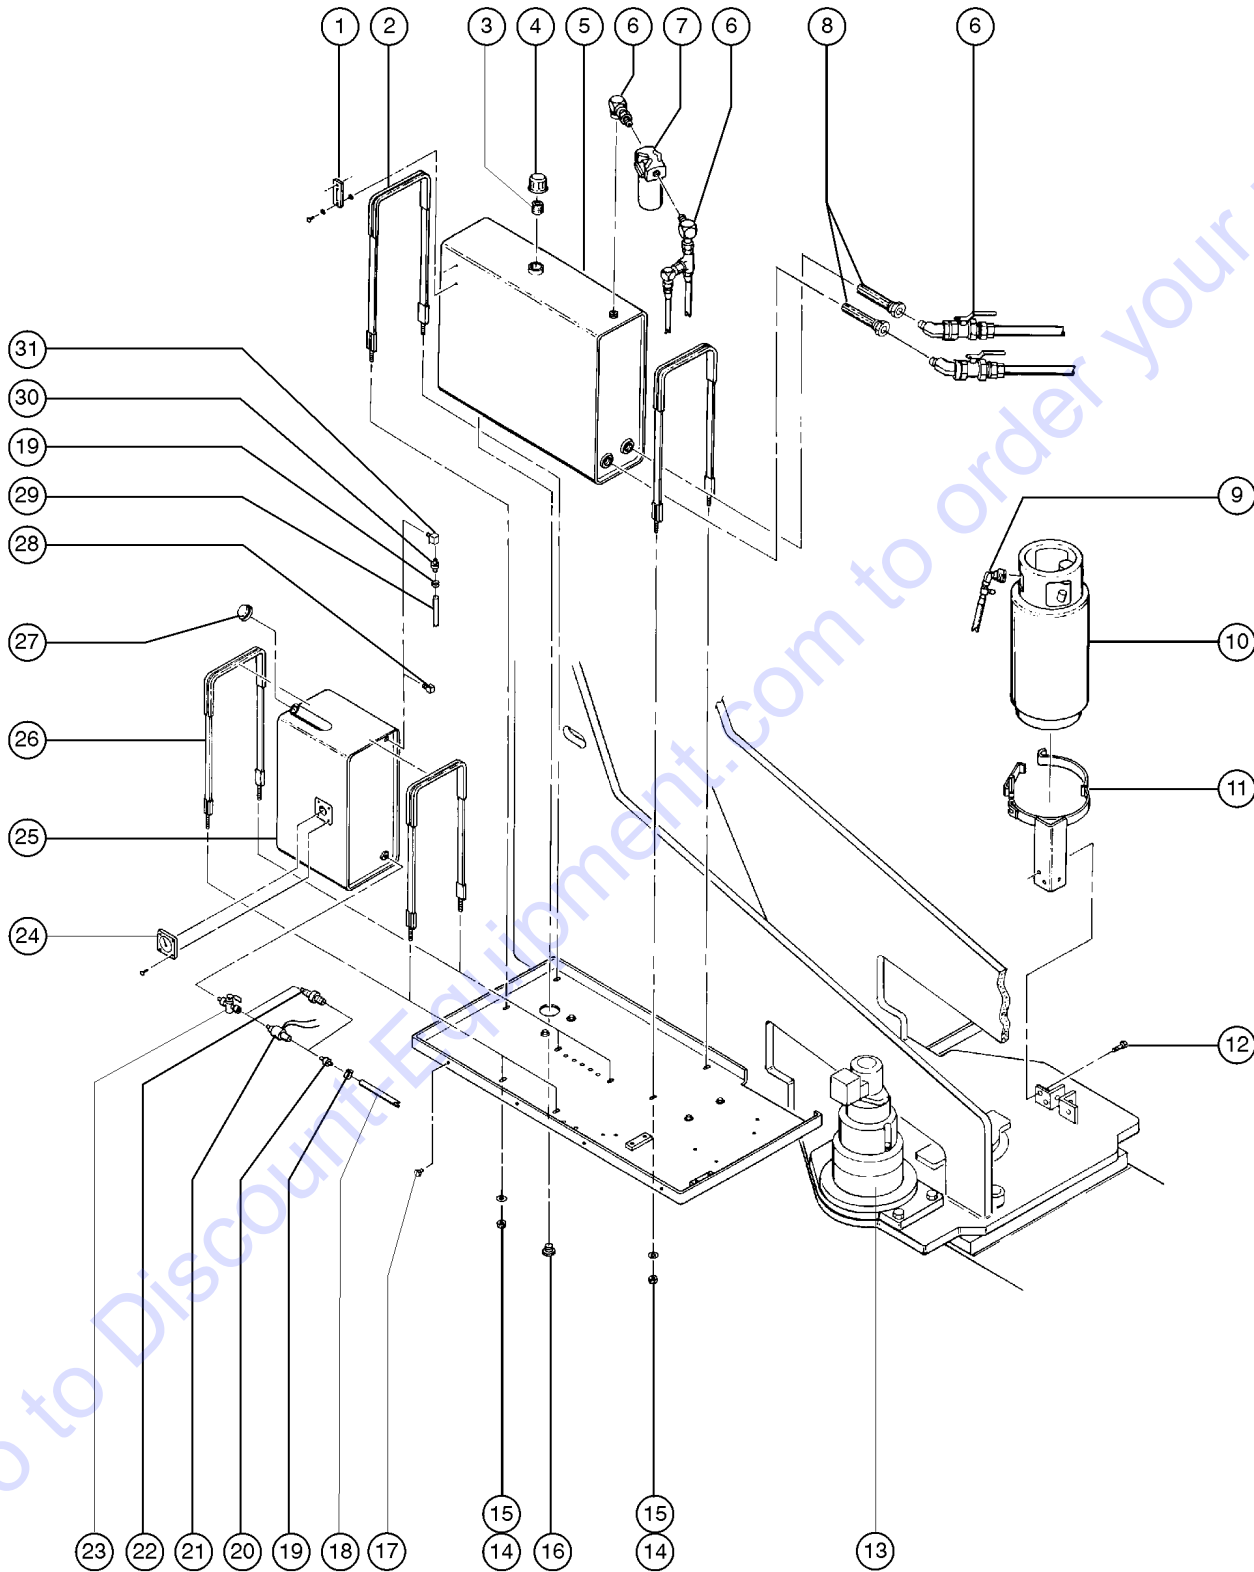

501.1 Hydraulic and Fuel Tanks

501.1 Hydraulic and Fuel Tanks

Item	Part No.	Description	Qty.	Item	Part No.	Description	Qty.
1	21141GT	GAUGE-SIGHT,LHA-LGTB*** .....1 <i>includes mounting fasteners</i>	1	28	18218GT	PLUG,PIPE,HEX HEAD,STL,1/4NPT.....1 <i>Gasoline/LPG models</i>	1
2	31524GT	STRAP ASSY,TANK, 66 INCH.....2	2	29	30490GT	HOSE,1/4 FUEL LINE,SAE 30R7.....126-inches <i>Deutz Diesel models</i>	1
3	31506GT	STRAINER,FILLER NECK.....1	1	30	29137GT	HOSE END,MALE.25 X .25 MPT*** .....1 <i>Deutz Diesel models</i>	1
4	53534GT	FILTER SCREEN,TANK BREATHER.....1	1	31	19363GT	ELBOW,130239-4-4.....1 <i>Deutz Diesel models</i>	1
5	53353GT	TANK,HYDRAULIC,45 GALLON*** .....1 <i>includes index numbers 3 and 16</i>	1				
6		Ref. Hydraulic Hoses & Fittings.....1 <i>refer to section 509.1</i>	1				
7	29908GT	FILTER ASSY W/INDICATOR LH.....1	1				
--	20293GT	FILTER ELEMENT-10MICRON.** 1	1				
8	45161GT	STRAINER ASSEMBLY,1.5" NPT.....2	2				
9	25967GT	HOSE ASSEMBLY,LP GAS-86" LNG**....1	1				
10	53605GT	TANK, 7 GAL/33.5 POUND, LP.....1 <i>Gasoline/LPG models</i>	1				
11	30711GT	LP.TANK BRKT WLDMT.,TALL.....1 <i>Gasoline/LPG models</i>	1				
12	8255GT	SCREW,HHC,3/8-16 X .75.....3 <i>Gasoline/LPG models</i>	3				
13		Ref. Turntable Rotator.....3 <i>refer to section 504.1</i>	3				
14	4828GT	NUT,NYLOCK,3/8-16.....7	7				
15	6097GT	WASHER,FLAT,USS,3/8",Y.....4	4				
16	31507GT	PLUG,SQUARE HEAD,3/4 MPT.....1	1				
17	34619GT	BUMPER,RUBBER*** 4	4				
18	27089GT	HOSE,5/16 FUEL,SAE 30R7...102-inches <i>Deutz Diesel models</i>	1				
--	27089GT	HOSE,5/16 FUEL,SAE 30R7.....78-inches <i>Gasoline/LPG models</i>	1				
19	21465GT	CLAMP,HOSE,.25" - .63" X .3125.....2 <i>Deutz Diesel models</i>	2				
--	21465GT	CLAMP,HOSE,.25" - .63" X .3125.....1 <i>Gasoline/LPG models</i>	1				
20	33350GT	SWIVEL,45 DEGR.FEM.X 5/16 BARB...1 <i>Deutz Diesel models</i>	1				
--	29137GT	HOSE END,MALE.25 X .25 MPT*** 1	1				
21	139898GT	SOLENOID-GASOLINE FUEL.....1 <i>Gasoline/LPG models</i>	1				
22	33349GT	VALVE,INLINE CHECK.....1 <i>Deutz Diesel models</i>	1				
23	19487GT	VALVE, FUEL LOCK.....1	1				
24	30584GT	GAUGE,FUEL,SIDE MOUNT.....1	1				
25	30546P-SGT	TANK,30 GALLON,PAINTED**.....1 <i>includes index number 28</i>	1				
26	30179GT	TANK STRAP,BOLT STYLE,62".....2	2				
27	25567GT	CAP,FUEL,GREEN* .....1 <i>Deutz Diesel models</i>	1				
--	28829GT	CAP,FUEL,RED*** .....1 <i>Gasoline/LPG models</i>	1