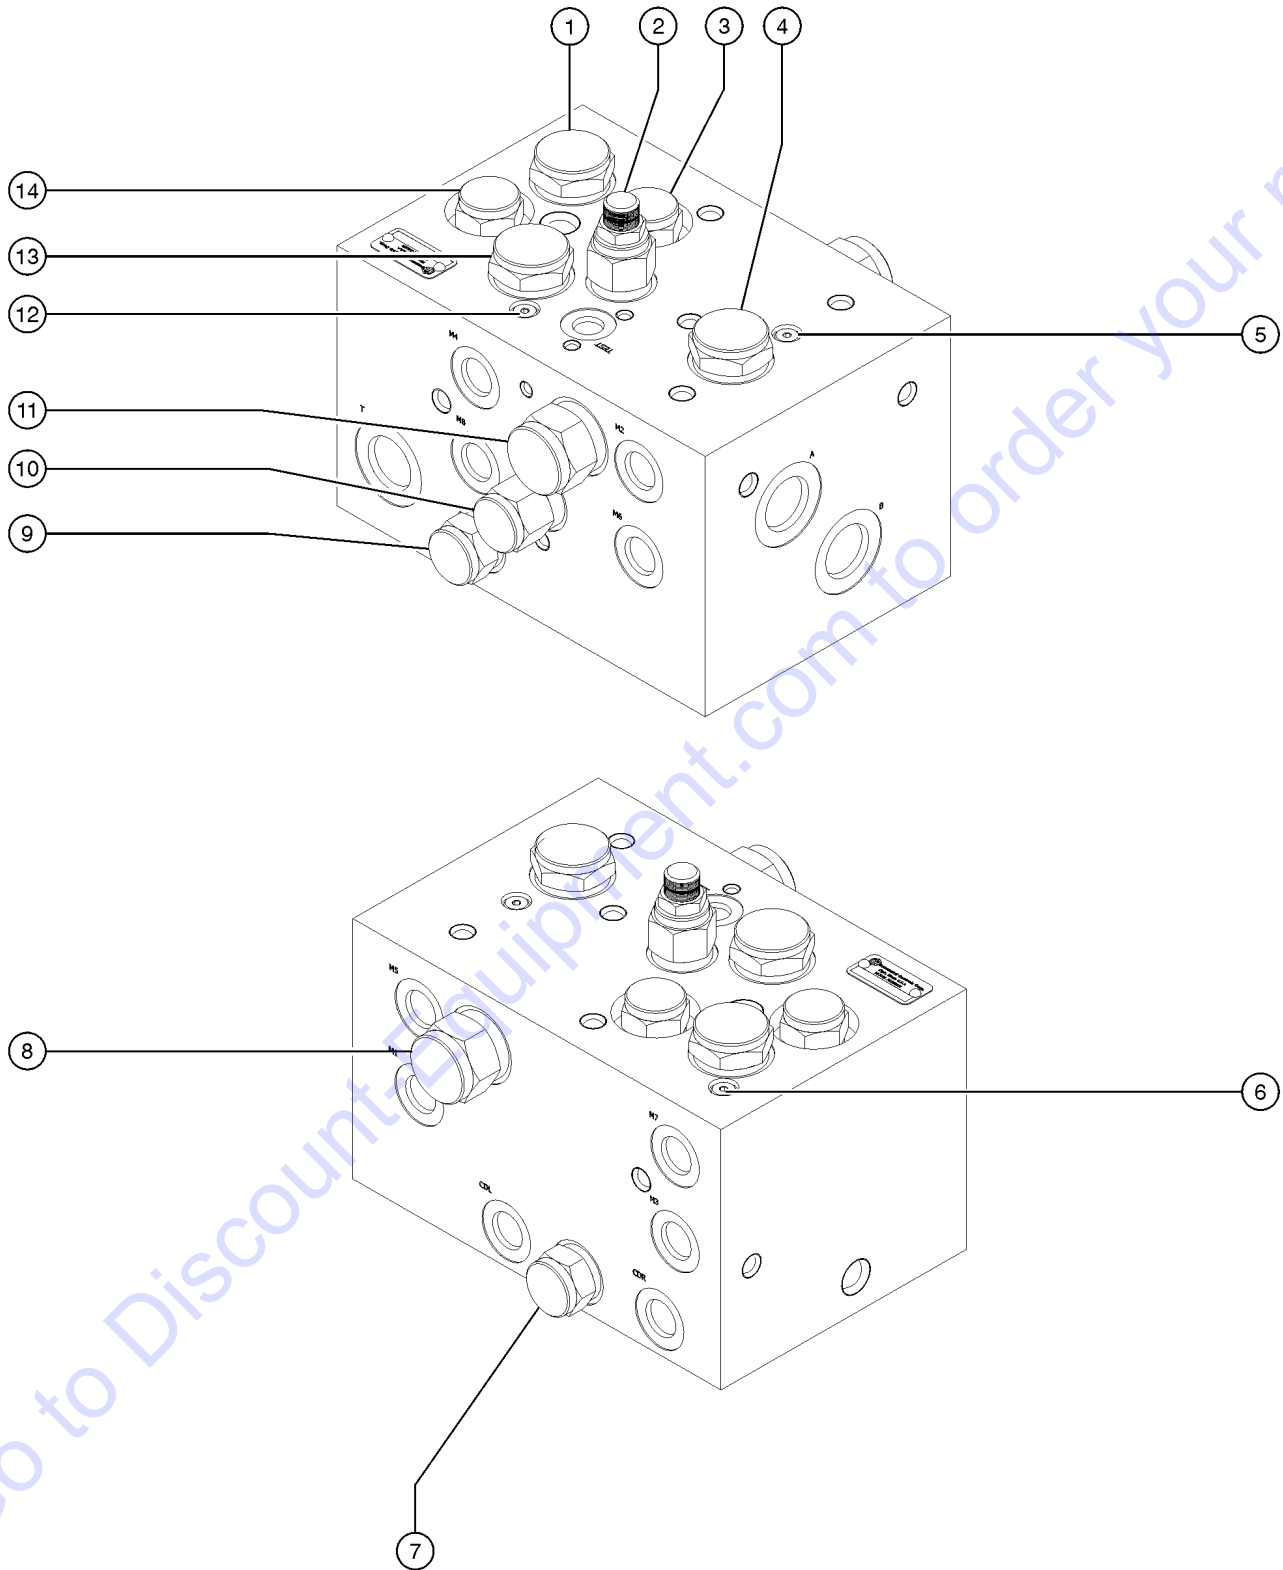

304.2 4WD Drive Manifold

Item	Part No.	Description	Qty.
--	139712GT	MANIFOLD,TRACTION,4WD*** <i>4WD traction manifold part 88784 is no longer available; for its complete replacement customer must order part 139712</i>	
1	139717GT	VALVE, FLOW DIVIDE/COMB,24GPM....1 <i>(controls flow to non-steer end drive motors in forward and reverse)</i>	
--	139512GT	SEAL KIT, VALVE	
2	139718GT	VALVE, RELIEF, 280PSI.....1 <i>(charge pressure circuit)</i>	
--	139528GT	SEAL KIT, VALVE	
3	139527GT	VALVE, CHECK, 5PSI.....1 <i>(steer end drive motor circuit)</i>	
4	139508GT	VALVE, FLOW DIVIDE/COMBINE 1:1.....1 <i>(controls flow to flow divider/combiner valves 1 and 13)</i>	
5	139719GT	ORIFICE, 0.040".....1 <i>(equalizes pressure on both sides of flow divider/combiner valve)</i>	
--	1287434GT	PLUG,SAE #03 (139712)	
6	139719GT	ORIFICE, 0.040".....1 <i>(equalizes pressure on both sides of flow divider/combiner valve)</i>	
--	1287434GT	PLUG,SAE #03 (139712)	
7	139527GT	VALVE, CHECK, 5PSI.....1 <i>(non-steer end drive motor circuit)</i>	
8	139716GT	VALVE, CHECK.....1 <i>(non-steer end drive motor circuit)</i>	
--	139727GT	SEAL KIT, VALVE	
9	139527GT	VALVE, CHECK, 5PSI.....1 <i>(steer end drive motor circuit)</i>	
10	139715GT	VALVE, SHUTTLE, FIXED.....1 <i>(steer end drive motor circuit)</i>	
--	139512GT	SEAL KIT, VALVE	
11	139716GT	VALVE, CHECK.....1 <i>(charge pressure circuit that directs hot oil out of low pressure side of drive pump)</i>	
12	139719GT	ORIFICE, 0.040".....1 <i>(equalizes pressure on both sides of flow divider/combiner valve)</i>	
--	1287434GT	PLUG,SAE #03 (139712)	
13	139717GT	VALVE, FLOW DIVIDE/COMB,24GPM....1 <i>(controls flow to steer end drive motors in forward and reverse)</i>	
--	139512GT	SEAL KIT, VALVE	
14	139527GT	VALVE, CHECK, 5PSI.....1 <i>(non-steer end drive motor circuit)</i>