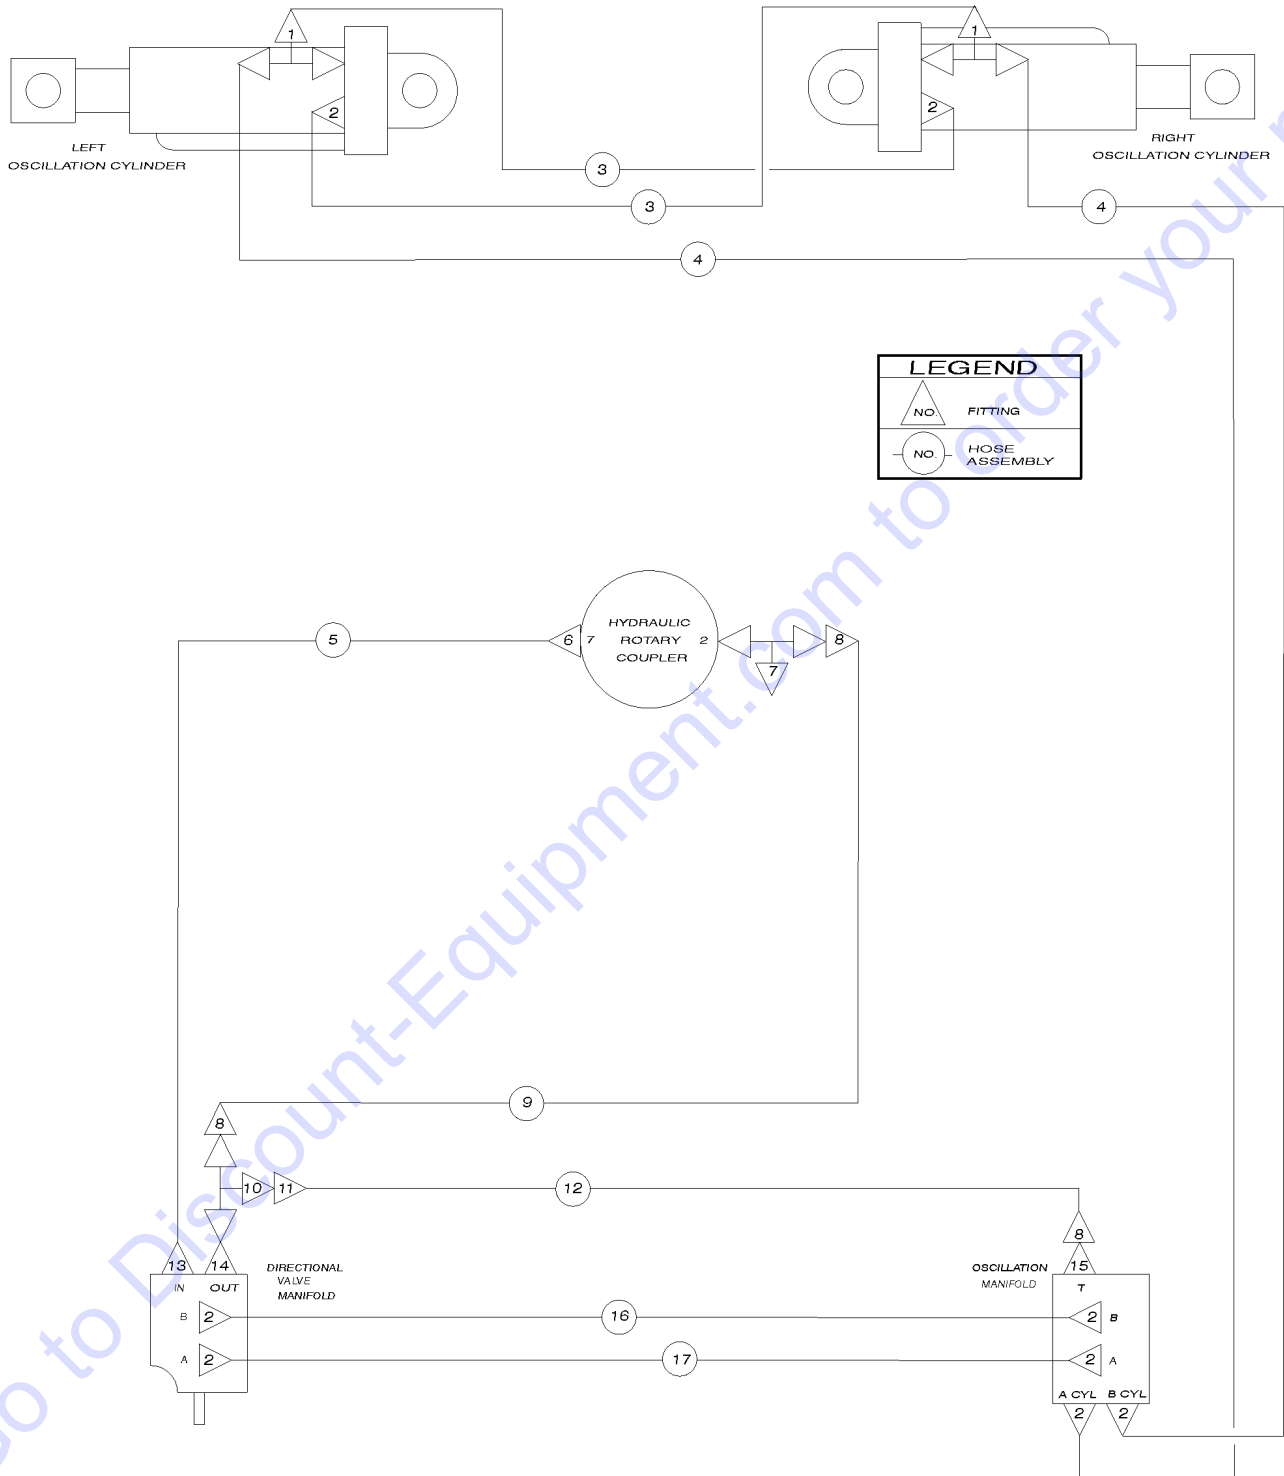

209.1 2WD Hydraulic Hoses and Fittings - Oscillation System

209.1 2WD Hydraulic Hoses and Fittings - Oscillation System

Item	Part No.	Description	Qty.
--	33994GT	PLUG AND CAP KIT-SERVICE,37 **	
1	13119GT	TEE,RUN,070428-6-6.....	2
2	45412GT	CONNECTOR,070120-6-6.....	8
3	34817GT	Hose Assembly - Components: @ 15.3 inches (39 cm)..... Hose End - Female JIC Swivel, 6-6 (Synflex 3903-06546), Hose End - 90° Female JIC Swivel, 6-6 (Synflex 3903-06646) & Hose - 3/8" Thermoplastic High Pressure (Synflex 3800-06)	2
4	34818GT	Hose Assembly - Components: @ 135 inches (344 cm)..... Hose End - Female JIC Swivel, 6-6 (Synflex 3903-06546), Hose End - 90° Female JIC Swivel, 6-6 (Synflex 3903-06646) & Hose - 3/8" Thermoplastic High Pressure (Synflex 3800-06)	2
5	34819GT	Hose Assembly - Components: @ 69.3 inches (176 cm)..... Hose End - Female JIC Swivel, 6-6 (Synflex 3903-06546), Hose End - 90° Female JIC Swivel, 6-6 (Synflex 3903-06646) & Hose - 3/8" Thermoplastic High Pressure (Synflex 3800-06)	1
6	13120GT	ELBOW,070220-6-6.....	1
7	20334GT	TEE,RUN,070428-8.....	1
8	28597GT	HOSE END,BARBED,SWIVEL,90DEG-8.....	3
9	34820GT	Hose - Component: @ 67 inches (170 cm)..... Hose - 1/2" Push On (Weatherhead H20108)	1
10	21252GT	TEE,RUN,070432-8.....	1
11	20324GT	HOSE END,BARBED,SWIVEL,-8-8.....	1
12	34814GT	Hose - Component: @ 13.5 inches (34.3 cm)..... Hose - 1/2" Push On (Weatherhead H20108)	1
13	18687GT	CONNECTOR,070120-6-8.....	1
14	45703GT	CONNECTOR,070120-8-8.....	1
15	20923GT	CONNECTOR,070120-8-6.....	1
16	34815GT	Hose Assembly - Components: @ 19.3 inches (49 cm)..... Hose End - Female JIC Swivel, 6-6 (Synflex 3903-06546), Hose End - 90° Female JIC Swivel, 6-6 (Synflex 3903-06646) & Hose - 3/8" Thermoplastic High Pressure (Synflex 3800-06)	1
17	34816GT	Hose Assembly - Components: @ 14.3 inches (36.4 cm)..... Hose End - Female JIC Swivel, 6-6 (Synflex 3903-06546), Hose End - 90° Female JIC Swivel, 6-6 (Synflex 3903-06646) & Hose - 3/8" Thermoplastic High Pressure (Synflex 3800-06)	1