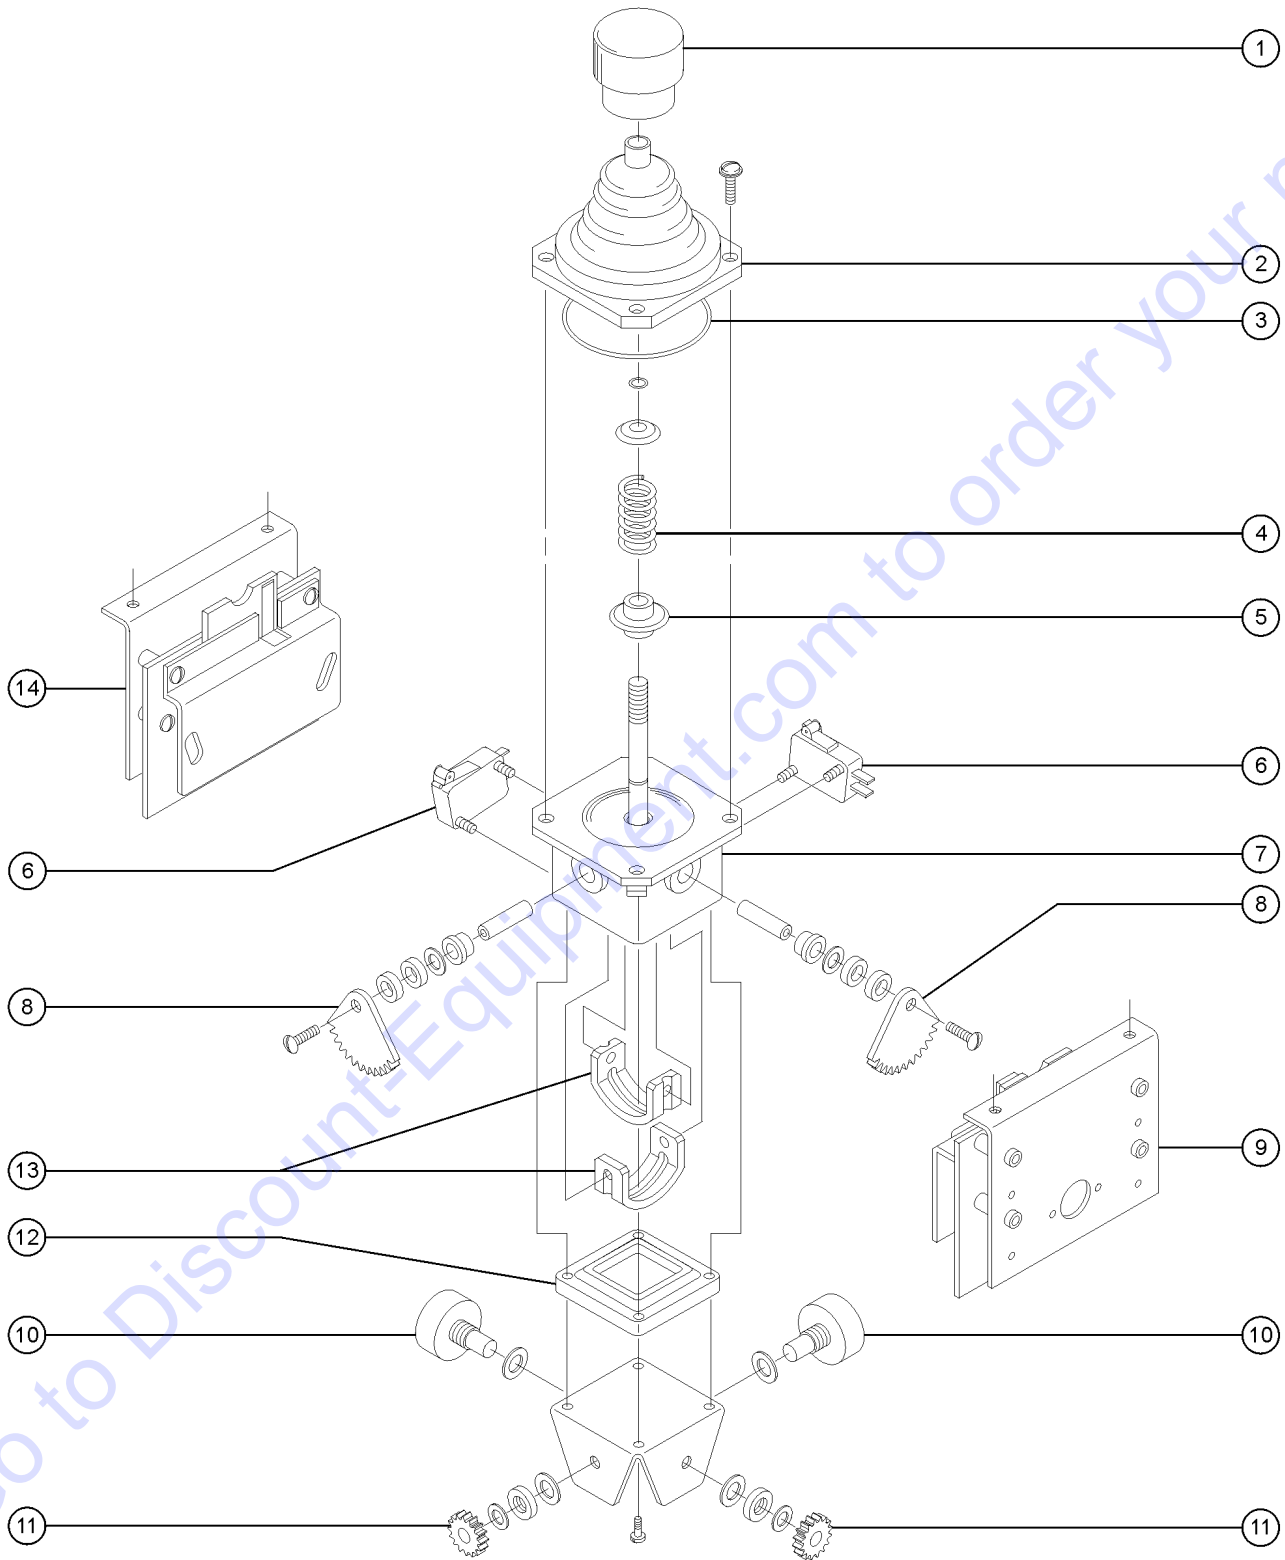

706.1 Joystick Controller - Boom Functions, Dual Axis

706.1 Joystick Controller - Boom Functions, Dual Axis

Item	Part No.	Description	Qty.
--	40613GT	JOYSTICK,DUAL AXIS CONTROLL.** <i>OEM joystick, contains all shown service parts</i>	
--	40613HGT	JOYSTICK,DUAL AXIS CONTROLL.** <i>aftermarket joystick replacement</i>	
1	27133GT	HANDLE,CAP,CONTROLLER.....	1
2	27134GT	BOOT,CONTROLLER..... <i>includes 46272</i>	1
--	46272GT	FLANGE-JOYSTICK MOUNTING,44988.....	1
3	31526GT	O-RING,BOOT,CONTROLLER..... <i>to SN 1321</i>	1
4	27511GT	SPRING,24493 CONTROLLER.....	1
5	31283GT	BUSHING,SPRING SEAT.....	1
6	19712GT	MICROSWITCH,V3L-139-D8..... <i>to SN 1321</i>	4
--	19712GT	MICROSWITCH,V3L-139-D8..... <i>from SN 1322</i>	2
7	31284GT	SHAFT ASSY W/HOUSING.....	1
8	27512GT	JOYSTICK, DRIVE GEAR, (24493).....	2
9	48413GT	PCB,ASSY,BOOM ROTATE,40613*.....	1
10	33518GT	POTENTIOMETER (34419)..... <i>to SN 1321</i>	2
--	72356GT	POTENTIOMETER (40613)..... <i>from SN 1322 (supplier p/n EPVR-342)</i>	2
--	83088GT	POTENTIOMETER (40613) <i>from SN 1322 (suppler p/n EPVR-464)</i>	
11	27514GT	GEAR, SLAVE, 24493.....	2
12	58923GT	SADDLE BRCKT40613,34419,53073*.....	1
13	37948GT	SADDLES-SET(24493,40613,53073*.....	1
14	48414GT	PCB,ASSY,BOOM UP/DOWN,40613***.....	1