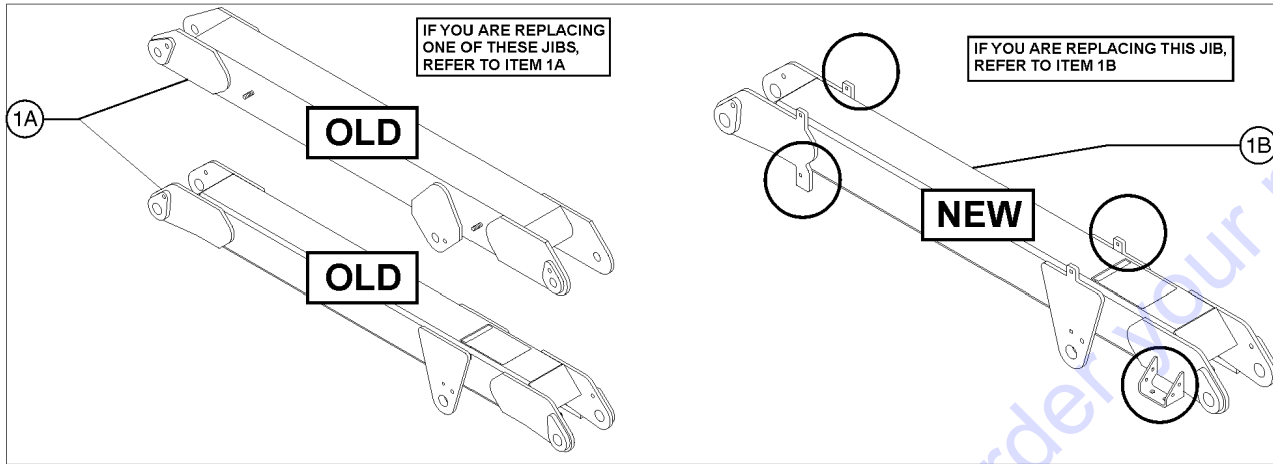

608.1 Hydraulic Hoses and Fittings - S-65 Models

Item	Part No.	Description	Qty.	Item	Part No.	Description	Qty.
--	33994GT	PLUG AND CAP KIT-SERVICE,37 **		15	34570GT	HOSE ASSEMBLY, 186".....1 <i>Hose End - Female JIC Swivel, 4-2 (Synflex 3903-02544), Hose End - Female JIC Swivel, 4-2 (Synflex 3903-02544) & Hose - 1/8" Thermoplastic Medium Pressure (Synflex 3130-02)</i>	1
1	34631GT	FLARE TUBE ASSY,JIB COUNTERBAL.....2	2	16	34635GT	ELBOW,070320-6-8.....2	2
2	12340GT	ELBOW,070220-4-6.....4	4	17	34562GT	HOSE ASSEMBLY, 177".....2 <i>Hose End - Female JIC Swivel, 6-6 (Synflex 3903-06546), Hose End - 90o Female JIC Swivel, 8-6 (Synflex 3903-06648) & Hose - 3/8" Thermoplastic High Pressure (Synflex 3800-06)</i>	2
3	34799GT	CONN,070120-4-6,WI.035 OR.....1	1	18	34558GT	HOSE ASSEMBLY, 96".....2 <i>Hose End - Female JIC Swivel, 6-6 (Synflex 3903-06546), Hose End - 90o Female JIC Swivel, 8-6 (Synflex 3903-06648) & Hose - 3/8" Thermoplastic High Pressure (Synflex 3800-06)</i>	2
4	13756GT	CONNECTOR,070120-4-6.....7	7	19	18687GT	CONNECTOR,070120-6-8.....2	2
5	34600GT	HOSE ASSEMBLY, 83".....2 <i>Hose End - Female JIC Swivel, 4-4 (Synflex 3903-04544), Hose End - 90o Female JIC Swivel, 4 JIC (Synflex 3903-04644) & Hose - 1/4" Thermoplastic Medium Pressure (Synflex 3130-04)</i>	2	20	30876GT	REDUCER,070123-10-4.....2	2
6	30446GT	CONN,070120-4-6,WI.030 OR.....2	2	21	22975GT	TEE,RUN,070432-10.....1	1
7	34653GT	HOSE ASSEMBLY, 88".....2 <i>Hose End - Female JIC Swivel, 4-4 (Synflex 3903-04544), Hose End - Female JIC Swivel, 4-4 (Synflex 3903-04544) & Hose - 1/4" Thermoplastic Medium Pressure (Synflex 3130-04)</i>	2	22	30875GT	TEE,BRANCH,070429-10-10.....1	1
8	13755GT	CONNECTOR,070120-4-4.....3	3	23	45170GT	HOSE END,BARBED,SWIVEL,-12-12.....1	1
9	34775GT	HOSE ASSEMBLY, 24".....2 <i>Hose End - Male Rigid JIC, 4-4 (Synflex 3903-04504), Hose End - 90o Female JIC Swivel, 4 JIC (Synflex 3903-04644) & Hose - 1/4" Thermoplastic Medium Pressure (Synflex 3130-04)</i>	2	24	32156GT	CONNECTOR,070122-8-8.....2	2
10	34839GT	HOSE ASSY,735".....2 <i>Hose End - Female JIC Swivel, 4-4 (Synflex 3903-04544), Hose End - 90o Female JIC Swivel, 6-4 (Synflex 3903-06644) & Hose - 1/4" Thermoplastic Medium Pressure (Synflex 3130-04)</i>	2	25	45703GT	CONNECTOR,070120-8-8.....2	2
11	45705GT	TEE,BRANCH,070429-6-6.....2	2	26	45412GT	CONNECTOR,070120-6-6.....4	4
12	34840GT	HOSE ASSY,827".....2 <i>Hose End - 90o Female JIC Swivel, 4 JIC (Synflex 3903-04644), Hose End - 90o Female JIC Swivel, 6-4 (Synflex 3903-06644) & Hose - 1/4" Thermoplastic Medium Pressure (Synflex 3130-04)</i>	2	27	45412GT	CONNECTOR,070120-6-6.....2	2
13	34561GT	HOSE ASSEMBLY, 136".....1 <i>Hose End - Female JIC Swivel, 6-4 (Synflex 3903-06544), Hose End - 90o Female JIC Swivel, 6-4 (Synflex 3903-06644) & Hose - 1/4" Thermoplastic Medium Pressure (Synflex 3130-04)</i>	1				
14	34715GT	HOSE ASSY,127".....1 <i>Hose End - Female JIC Swivel, 6-4 (Synflex 3903-06544), Hose End - 90o Female JIC Swivel, 6-4 (Synflex 3903-06644) & Hose - 1/4" Thermoplastic Medium Pressure (Synflex 3130-04)</i>	1				

609.1 Jib Detail