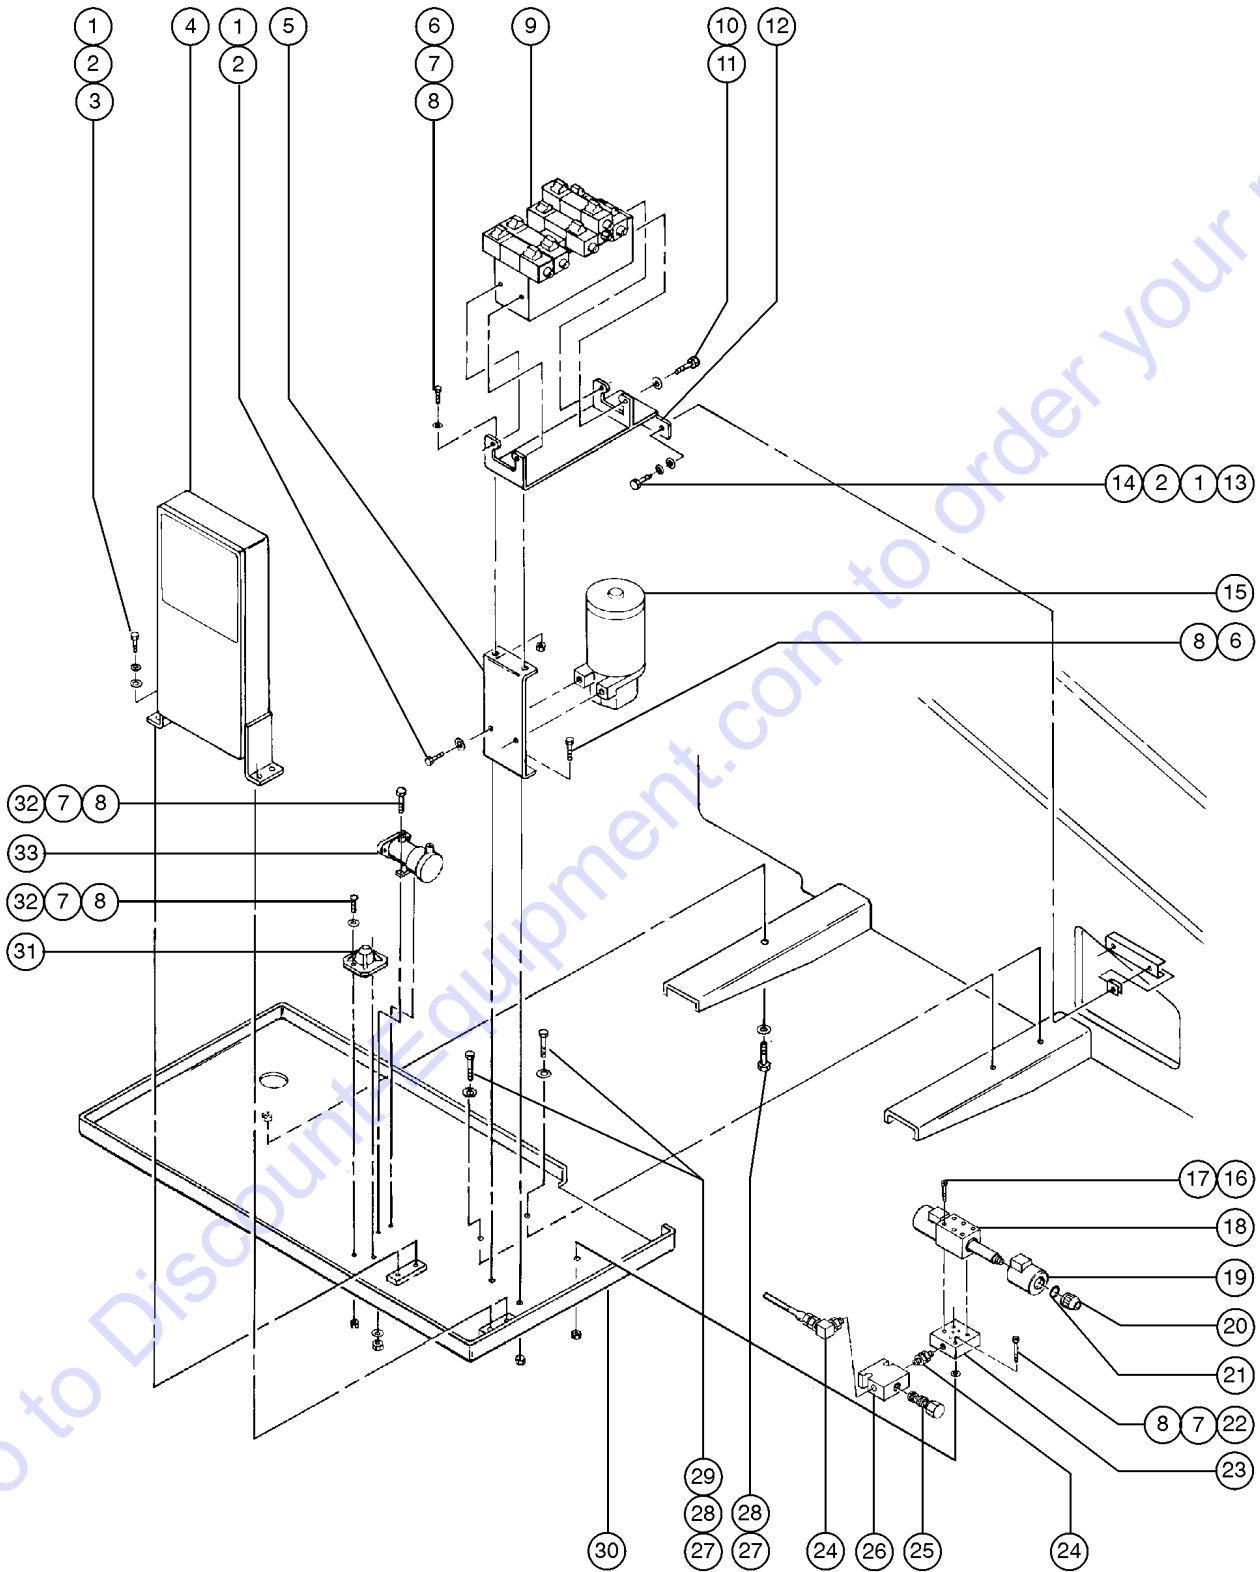

501.1 Hydraulic and Fuel Tanks

Item	Part No.	Description	Qty.	Item	Part No.	Description	Qty.
1	21141GT	GAUGE-SIGHT,LHA-LGTB*** .....1 <i>includes mounting fasteners</i>	1	28	18218GT	PLUG,PIPE,HEX HEAD,STL,1/4NPT.....1 <i>Gasoline/LPG models</i>	1
2	31524GT	STRAP ASSY,TANK, 66 INCH.....2	2	29	30490GT	HOSE,1/4 FUEL LINE,SAE 30R7.....126-inches <i>Deutz Diesel models</i>	1
3	31506GT	STRAINER,FILLER NECK.....1	1	30	29137GT	HOSE END,MALE.25 X .25 MPT*** .....1 <i>Deutz Diesel models</i>	1
4	53534GT	FILTER SCREEN,TANK BREATHER.....1	1	31	19363GT	ELBOW,130239-4-4.....1 <i>Deutz Diesel models</i>	1
5	53353GT	TANK,HYDRAULIC,45 GALLON*** .....1 <i>includes index numbers 3 and 16</i>	1				
6		Ref. Hydraulic Hoses & Fittings.....1 <i>refer to section 509.1</i>	1				
7	29908GT	FILTER ASSY W/INDICATOR LH.....1	1				
--	20293GT	FILTER ELEMENT-10MICRON.** 1	1				
8	45161GT	STRAINER ASSEMBLY,1.5" NPT.....2	2				
9	25967GT	HOSE ASSEMBLY,LP GAS-86" LNG**....1	1				
10	53605GT	TANK, 7 GAL/33.5 POUND, LP.....1 <i>Gasoline/LPG models</i>	1				
11	30711GT	LP.TANK BRKT WLDMT.,TALL.....1 <i>Gasoline/LPG models</i>	1				
12	8255GT	SCREW,HHC,3/8-16 X .75.....3 <i>Gasoline/LPG models</i>	3				
13		Ref. Turntable Rotator.....3 <i>refer to section 504.1</i>	3				
14	4828GT	NUT,NYLOCK,3/8-16.....7	7				
15	6097GT	WASHER,FLAT,USS,3/8",Y.....4	4				
16	31507GT	PLUG,SQUARE HEAD,3/4 MPT.....1	1				
17	34619GT	BUMPER,RUBBER*** 4	4				
18	27089GT	HOSE,5/16 FUEL,SAE 30R7...102-inches <i>Deutz Diesel models</i>	1				
--	27089GT	HOSE,5/16 FUEL,SAE 30R7.....78-inches <i>Gasoline/LPG models</i>	1				
19	21465GT	CLAMP,HOSE,.25" - .63" X .3125.....2 <i>Deutz Diesel models</i>	2				
--	21465GT	CLAMP,HOSE,.25" - .63" X .3125.....1 <i>Gasoline/LPG models</i>	1				
20	33350GT	SWIVEL,45 DEGR.FEM.X 5/16 BARB...1 <i>Deutz Diesel models</i>	1				
--	29137GT	HOSE END,MALE.25 X .25 MPT*** 1	1				
21	139898GT	SOLENOID-GASOLINE FUEL.....1 <i>Gasoline/LPG models</i>	1				
22	33349GT	VALVE,INLINE CHECK.....1 <i>Deutz Diesel models</i>	1				
23	19487GT	VALVE, FUEL LOCK.....1	1				
24	30584GT	GAUGE,FUEL,SIDE MOUNT.....1	1				
25	30546P-SGT	TANK,30 GALLON,PAINTED**.....1 <i>includes index number 28</i>	1				
26	30179GT	TANK STRAP,BOLT STYLE,62".....2	2				
27	25567GT	CAP,FUEL,GREEN* .....1 <i>Deutz Diesel models</i>	1				
--	28829GT	CAP,FUEL,RED*** .....1 <i>Gasoline/LPG models</i>	1				

502.1 Function Manifold and Auxiliary Power Unit Installation