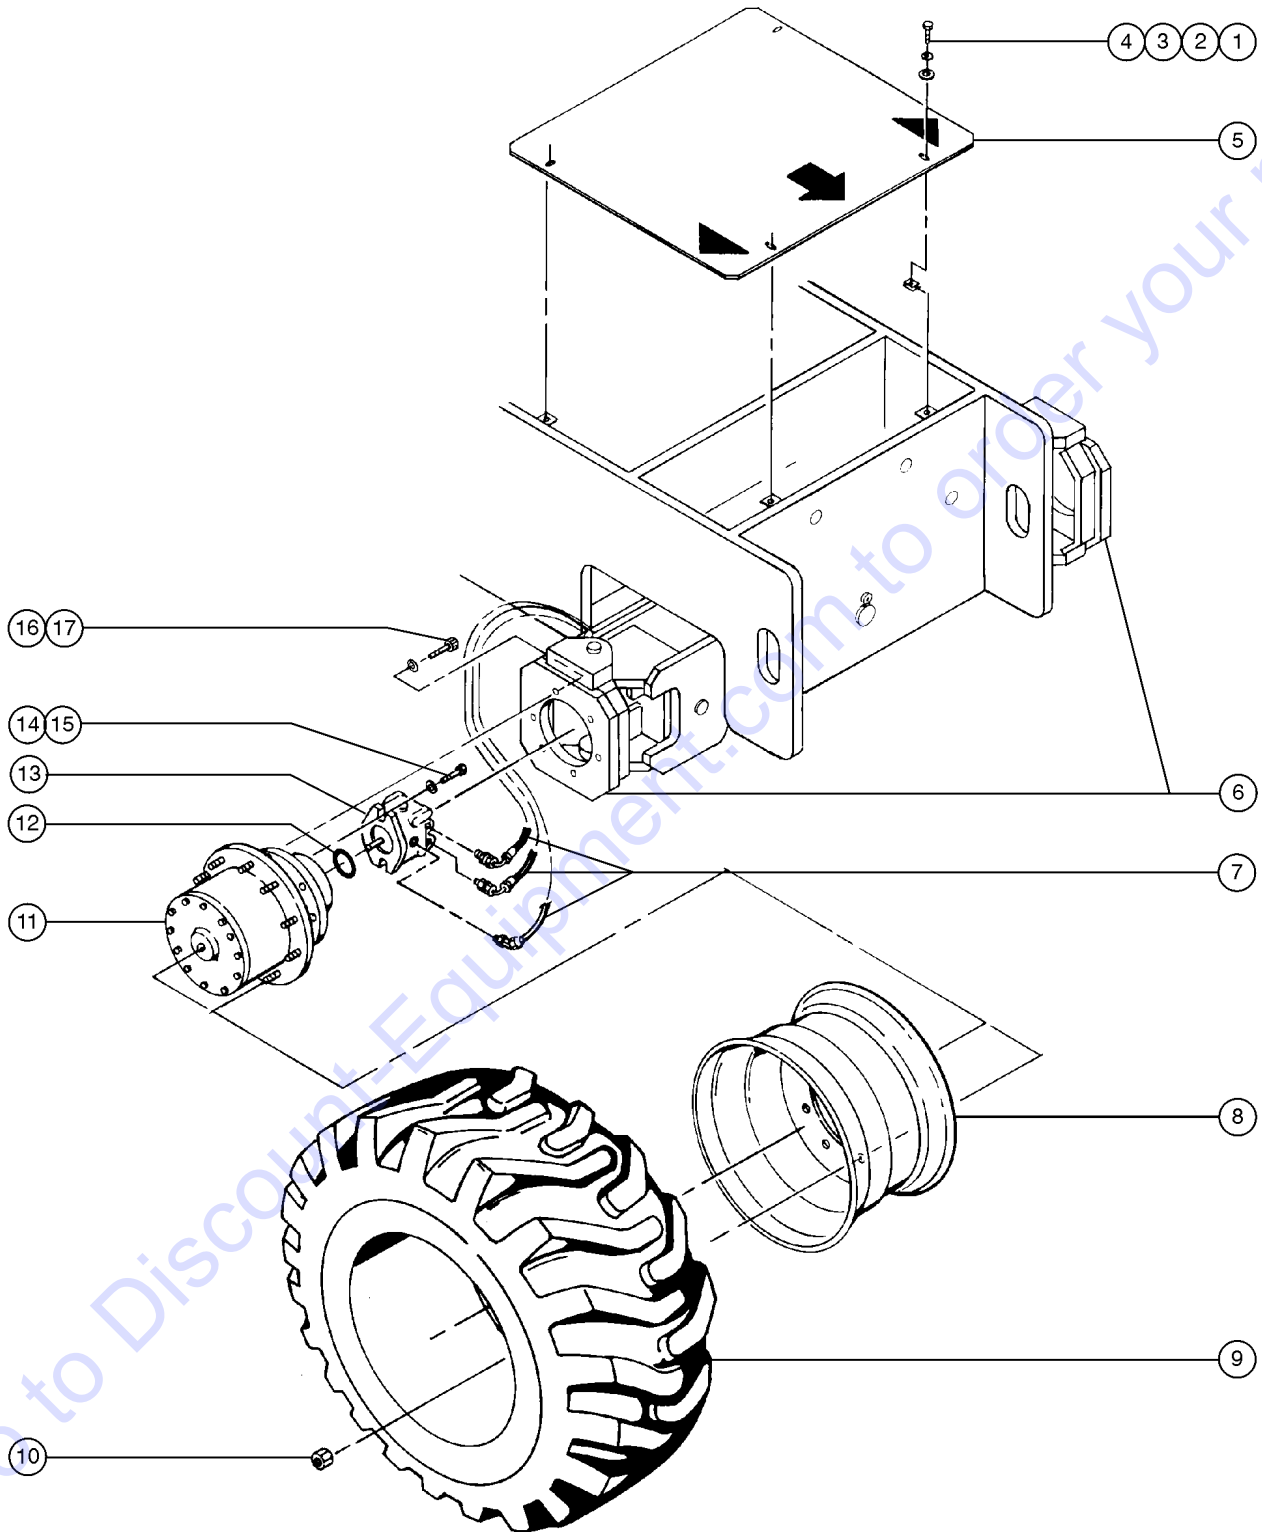

302.1 4WD Steer Axle Linkage Non-oscillating Models

Item	Part No.	Description	Qty.
1	30731GT	PIN,PRIM.Boom,16.0 X 1.5 INCH.....	2
2	1256267GT	ROD END,.5 X 3.75,ZAG.....	2
3	6096GT	SCREW,HHC,1/2-13 X 2 GR5.....	2
4	6086GT	NUT,LP NYLOCK,1/2-13.....	6
5	45066GT	SCREW,SHC,5/8-11 X 2.25.....	2
6	13064GT	WASHER,FLAT,.625 HARDENED.....	2
7	34276GT	PIN,1.25DIA X 3.37LG,1HOLE.....	6
8	6175GT	SCREW,HHC,3/8-16 X 1.....	8
9	6021GT	WASHER,LOCK,.375.....	8
10	1255452GT	ROD END,.375 X 2.25,ZAG.....	6
11	88346GT	CYLINDER,S60/65 STEER***	2
--	31078GT	SEAL KIT,HYDRAULIC CYLINDER***	2
		<i>for cylinder 34420; check stamp on part prior to ordering</i>	
--	88347GT	SEAL KIT,STEER CYL,S60/65***	
		<i>for cylinder 88346; check stamp on part prior to ordering</i>	
12	30370GT	BEARING,1.25IDX1.5ODX1.00L.....	6
13	30736GT	PIN,1.50 DIA X 4.76 LG.GES1360.....	4
14	14815GT	PIN,ROLL,SST,.25 X 2.25.....	4
15	45071GT	BEARING,1.5IDX1.75ODX1.5L.....	4
16	33942GT	YOKE ASSEMBLY, LEFT SIDE 4WD.....	1
		<i>includes 2 each index numbers 12 and 15</i>	
17	8220GT	SCREW,HHC,1/2-13 X 4.....	4
18	45074GT	WASHER,THRUST,1.5 X 3.5 X .187.....	2
19	33943GT	STEER AXLE ASSY, NON OSC,S-60.....	1
		<i>includes 2 each index number 12</i>	
20	33941GT	YOKE ASSEMBLY, RIGHT SIDE 4WD....	1
		<i>includes 2 each index numbers 12 and 15</i>	
21		Ref. Hydraulic Hoses & Fittings.....	1
		<i>refer to sections 307.1 and 308.1</i>	
22	34484-SGT	TIE ROD WELDMENT,S60***	1
23	27953GT	NUT,HEX,JAM,1.25-7.....	1
24	33899GT	WELDMENT, ROD END.....	1

303.1 4WD Steer Axle Wheel Drive