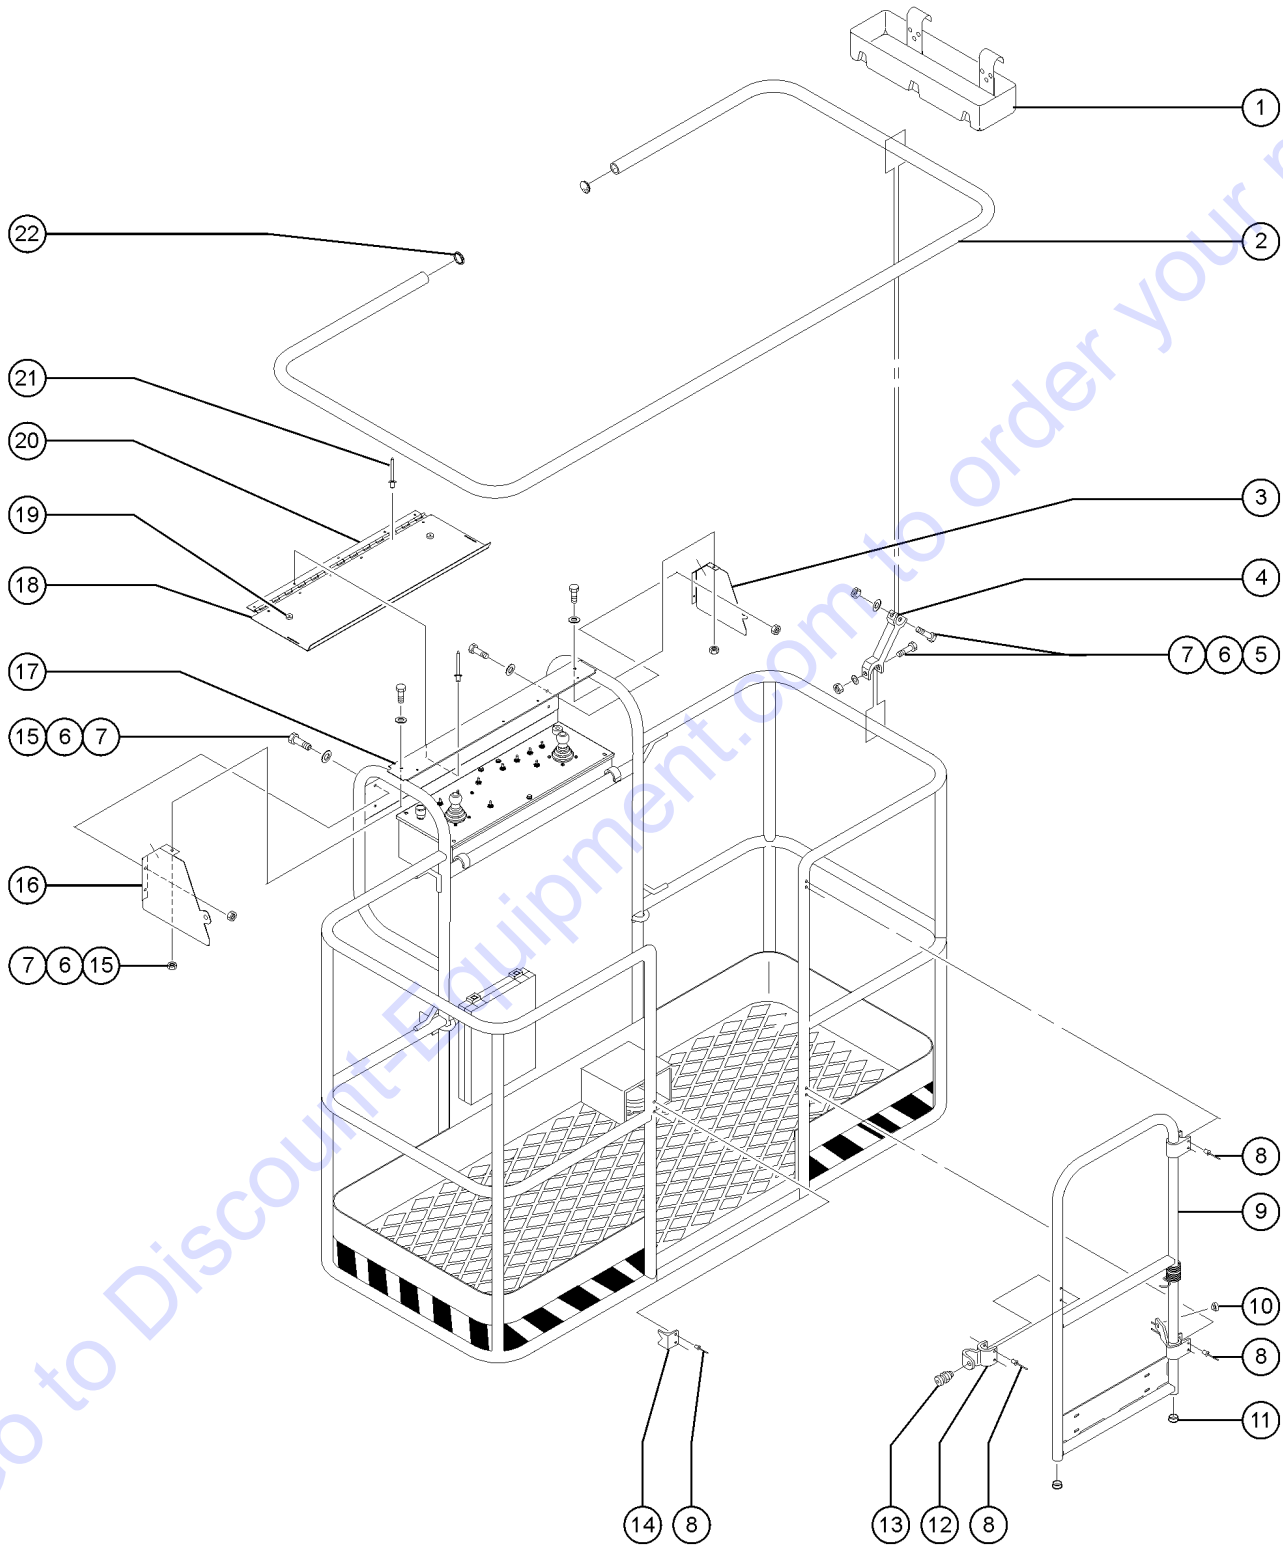

802.1 Platform Options

802.1 Platform Options

Item	Part No.	Description	Qty.
1	9599-SGT	TOOL TRAY ACCESSORY***.....1	1
2	1259704GT	PINCH GUARD RAIL,6' PLATFORM.....1 <i>includes 55753 bumpers</i>	1
--	52661GT	PINCH GUARD RAIL,8' PLATFORM**....1	1
3	119797GT	CONTROL BOX COVER, RIGHT SIDE*	
4	28807GT	SUPPORT,RAILING.....10	10
5	4266GT	SCREW,HHC,1/4-20 X 2	
6	6638GT	WASHER,FLAT,USS,1/4"Y	
7	6889GT	NUT,LP NYLOCK,1/4-20	
8	7265GT	RIVET,STEEL,P, .25 X .375.....14	14
9	128368GT	KIT,SWING GATE W/SPRING.....1	1
9A	119950GT	KIT,FIELD INSTALL,SWING GATE <i>includes 128368, 1487, 1488, and 33674</i>	
--	1487GT	GATE LATCH CASTING--DRILLED	
--	1488GT	RAILING CATCH CASTING--DRILLED	
--	33674GT	PIN,LOCK,SHORT***	
--	9596GT	HINGE CASTING <i>Special welding requirements for installation of this component. Strongly suggest ordering 128368 OR contact Discount-equipment for welding requirements.</i>	
10	43392GT	BUMPER,BATTERY BOX & RAILS.....1	1
11	31120GT	PLUG,NYLON 1.187 BLACK DOMED.....2	2
12	1487GT	GATE LATCH CASTING--DRILLED.....1	1
13	63311GT	SNAP PIN.....1	1
14	1488GT	RAILING CATCH CASTING--DRILLED...1	1
15	6090GT	SCREW,HHC,1/4-20 X .75	
16	119796GT	CONTROL BOX COVER,LEFT SIDE**	
17	119562PGT	GUARD,PLATFORM CNTRL PANEL PTD	
--	119642GT	KIT,PLAT CONTROL PANEL GUARD**	
18	89915PGT	COVER,CONTROL BOX LID	
--	119795GT	KIT,CONTROL BOX COVER	
19	43392GT	BUMPER,BATTERY BOX & RAILS	
20	111526GT	HINGE,PLAT CONTROL BOX COVER	
21	54486GT	RIVET,ALUM,ALUM,3/16BUTTONHEAD	
22	55753GT	BUMPER, PLASTIC, 1.25 O.D.....2	2