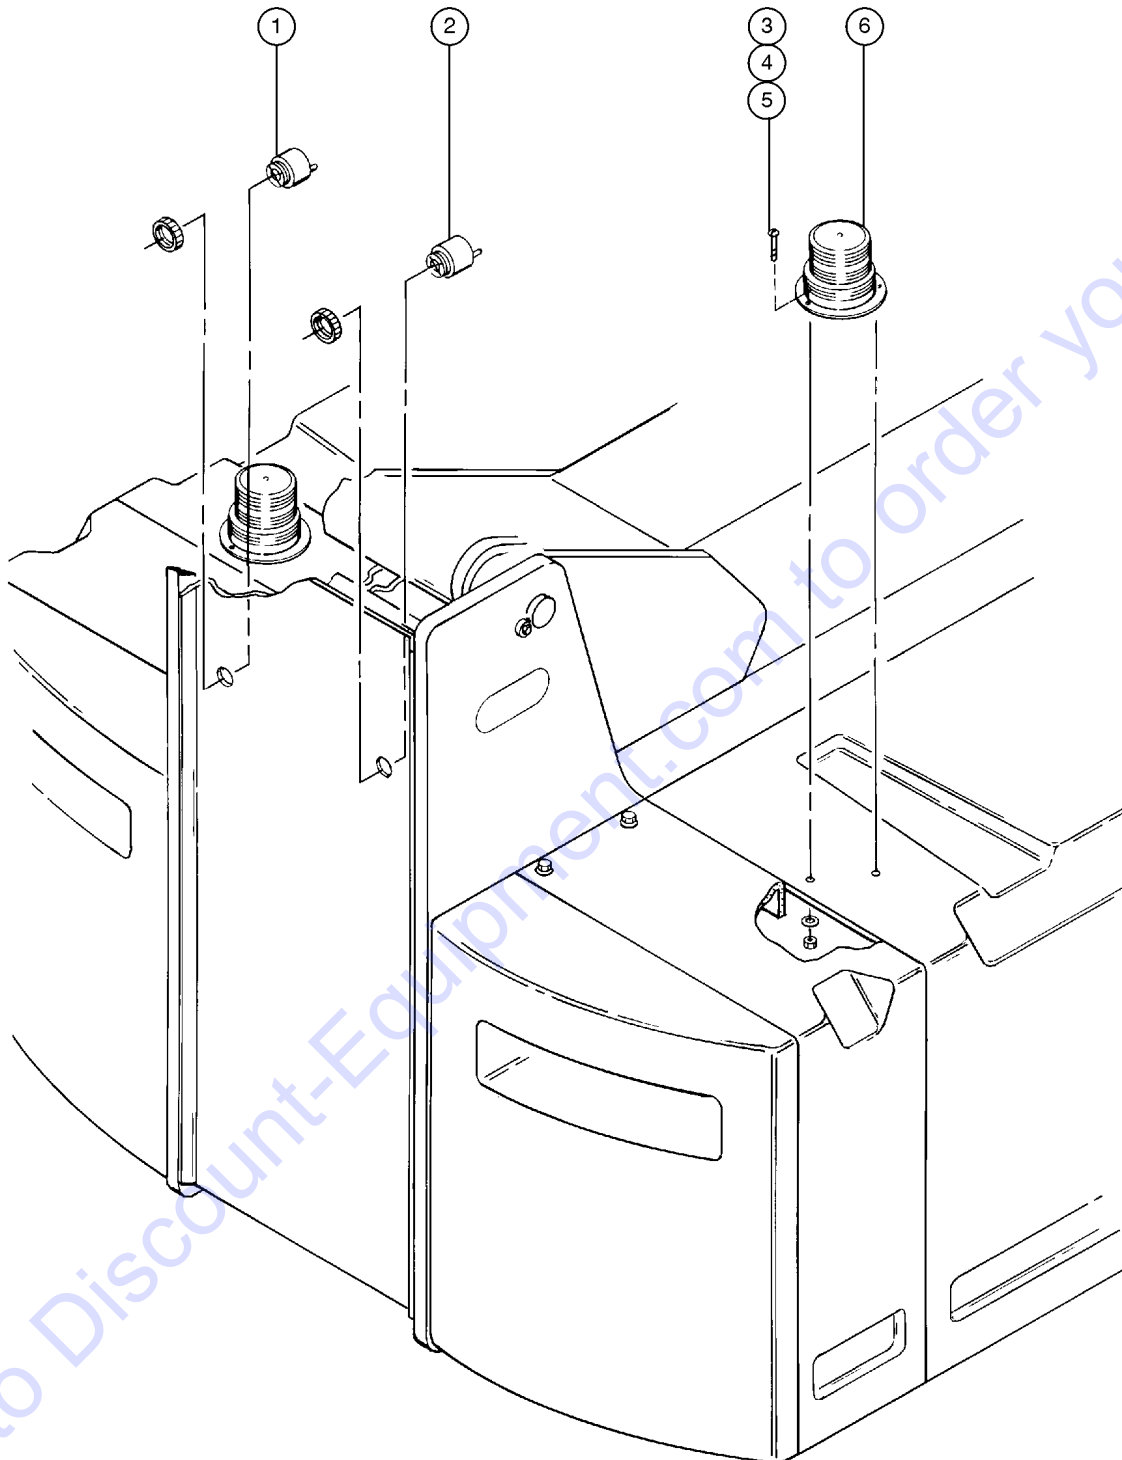

801.1 Alarm and Beacon Package

801.1 Alarm and Beacon Package

Item	Part No.	Description	Qty.
--	30619GT	OPTION,ALARM PKG, STICK BOOM	
1	230392GT	ALARM,DESCENT.....1 <i>Does not include 72326 nut</i>	
1	72326GT	NUT - PLASTIC,RING FOR ALARMS.....1	
2	18963GT	ALARM,INTERMITTENT TONE 6-30V*...1 <i>Does not include 72326 nut</i>	
2	72326GT	NUT - PLASTIC,RING FOR ALARMS.....1	
3	6066GT	SCREW,RHM,10-32 X .38.....6	
4	6146GT	WASHER,FLAT,MS,#10,Y.....6	
5	6178GT	NUT,NYLOCK,10-32.....6	
6	56704GT	STROBE,FIREBOLT,12-80VDC,AMB**...2 <i>(replaced 20189)</i>	
--	122019GT	FLASHTUBE,U SHAPED,360DEG,BULB	
--	226393GT	FLASHTUBE,STRAIGHT,360DEG,BULB	
--	72282GT	LENS,AMBER,STROBE,FIREBOLT	

Go to Discount-Equipment.com to order your parts