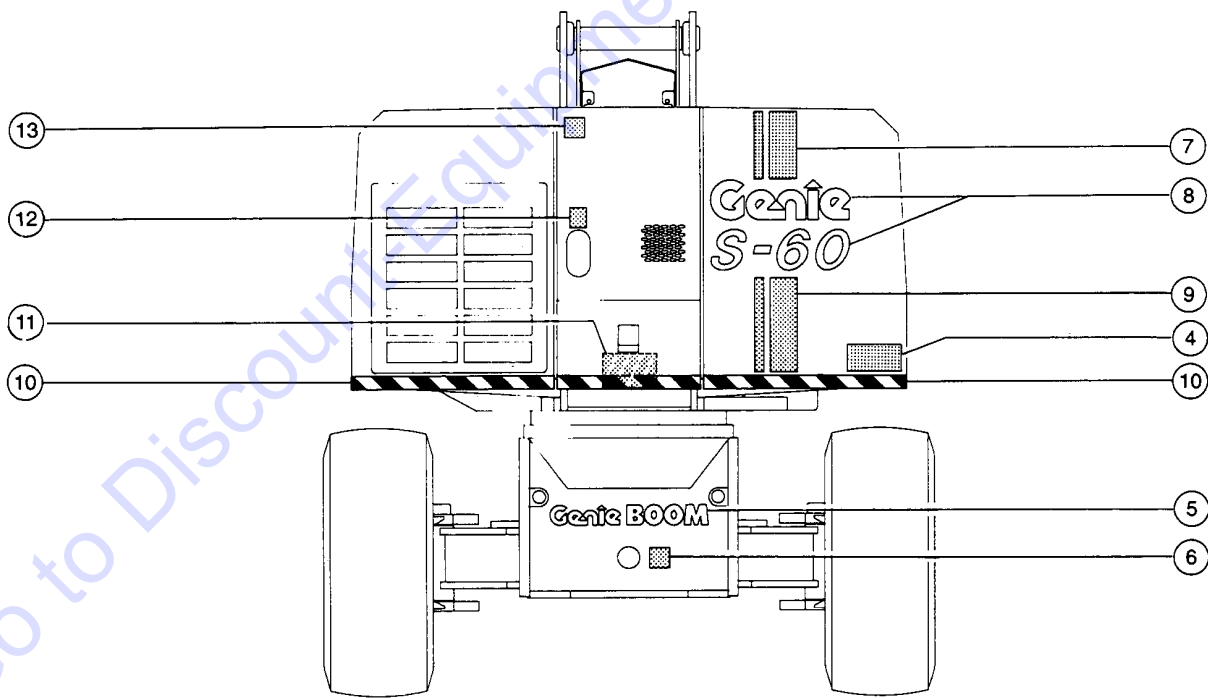

102.1 Decals and Paint - End View

102.1 Decals and Paint - End View

Item	Part No.	Description	Qty.
--	1268GT	PAINT,AEROSOL,GENIE GRAY***	
--	1484GT	PAINT,AEROSOL,BRIGHT BLUE***	
--	27573GT	DECAL KIT,INSTRUCTIONAL,S60	
--	28863GT	DECAL KIT,COSMETIC,S60	
--	32150GT	PAINT,WET,GENIE BLUE (1 GL)**	
--	32151GT	PAINT,WET,GENIE GRAY (1 GL)**	
1	28171GT	DECAL,DANGER,NO SMOKING ***.....2	
2	28160GT	DECAL,LABEL,LIQUID PROPANE.....2	
3	28173GT	DECAL,WARN,STAY CLEAR MAST.....1	
4	27564GT	DECAL,DANGER,ELEC.HAZ.STAY CLR.....2	
5	52968GT	DECAL,COSMETIC,GENIE BOOM,VERT.....2	
6	28242GT	DECAL,TIE DOWN POINTS.....2	
7	28873GT	DECAL,STRIPE,10",BLUE.....1	
8	28874GT	DECAL,GENIE S-60,13 X 28,WHITE.....1	
9	28875GT	DECAL,STRIPE,14",BLUE.....1	
10	33550GT	TAPE,WARNING,BLK/YEL, 50'***.....93-inches	
11	28170GT	DECAL,DANGER,BATT SAFE BOOM.....1 <i>Concealed from View</i>	
12	28174GT	DECAL, POWER TO PLATFORM 230V**.....1	
12	28235GT	DECAL,POWER TO PLATFORM 115V...1	
13	28179GT	DECAL,WARN,DON'T ALTER LIMIT.....1