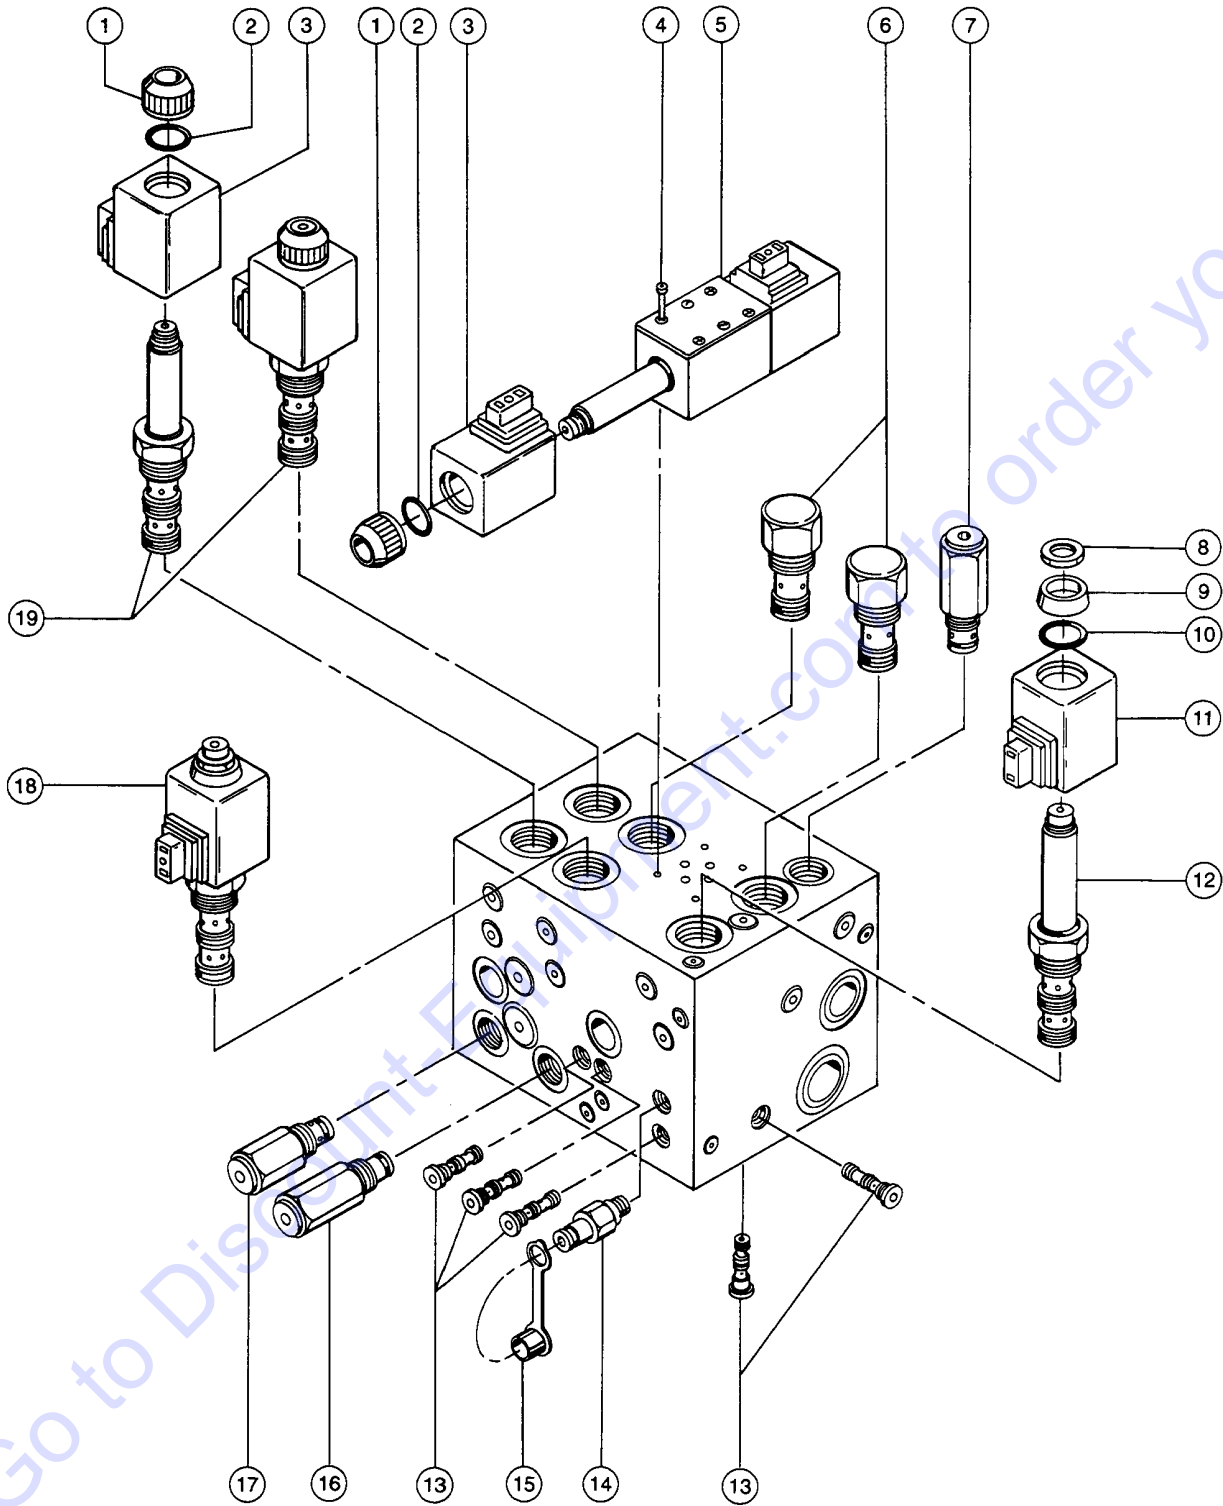

504.1 Function Manifold "B"

504.1 Function Manifold "B"

Item	Part No.	Description	Qty.
--	25375GT	KIT, O-RING	
--	28300GT	MANIFOLD,FUNCTN,EXTEND,LIFT(B)	
1	45913GT	NUT,DO1 VALVE.....	4
2	45914GT	O-RING, DO1 VALVE.....	4
3	27813GT	COIL,D01,10V***	4
4	45414GT	SCREW,SHC,1/4-20 X 1.25.....	4
5	27811GT	VALVE,DO1.....	1
		<i>includes 2 each index numbers 1-3</i>	
6	27802GT	VALVE,DIFFERENTIAL SENSING***	2
--	110197GT	SEAL KIT, VALVE, #10	
7	29068GT	VALVE,RELIEF 1200 PSI.....	1
--	110194GT	SEAL KIT, VALVE, #10	
8	45921GT	RETAINER-N.C.PROPOR.SOLENOID....	2
9	45921GT	RETAINER-N.C.PROPOR.SOLENOID....	2
10	45914GT	O-RING, DO1 VALVE.....	2
11	21935GT	COIL, 12V, 19972/21623/29069.....	2
12	29069GT	VALVE,PROPORTIONAL,12V.....	1
		<i>includes 1 each index numbers 8-11</i>	
--	110198GT	SEAL KIT, VALVE, #12	
13	45483GT	VALVE,SHUTTLE***	5
14	48997GT	NIPPLE,DIAGNOSTIC,#4.....	1
--	20224GT	DIAGNOSTIC FEMALE Q-DSCNT.....	1
15	48880GT	CAP,DIAGNOSTIC NIPPLE.....	1
16	45489GT	VALVE,RELIEF 3000 PSI***	1
--	110194GT	SEAL KIT, VALVE, #10	
17	27837GT	VALVE,RELIEF 1000 PSI,S60/V24D.....	1
--	110194GT	SEAL KIT, VALVE, #10	
18	29070GT	VALVE,PROPORTIONAL,12V.....	1
		<i>includes 1 each index numbers 8-11</i>	
--	110198GT	SEAL KIT, VALVE, #12	
19	77500GT	VALVE,SOLENOID 2 POS 3 WAY.....	2
		<i>includes 1 each index numbers 1-3</i>	
--	110198GT	SEAL KIT, VALVE, #12