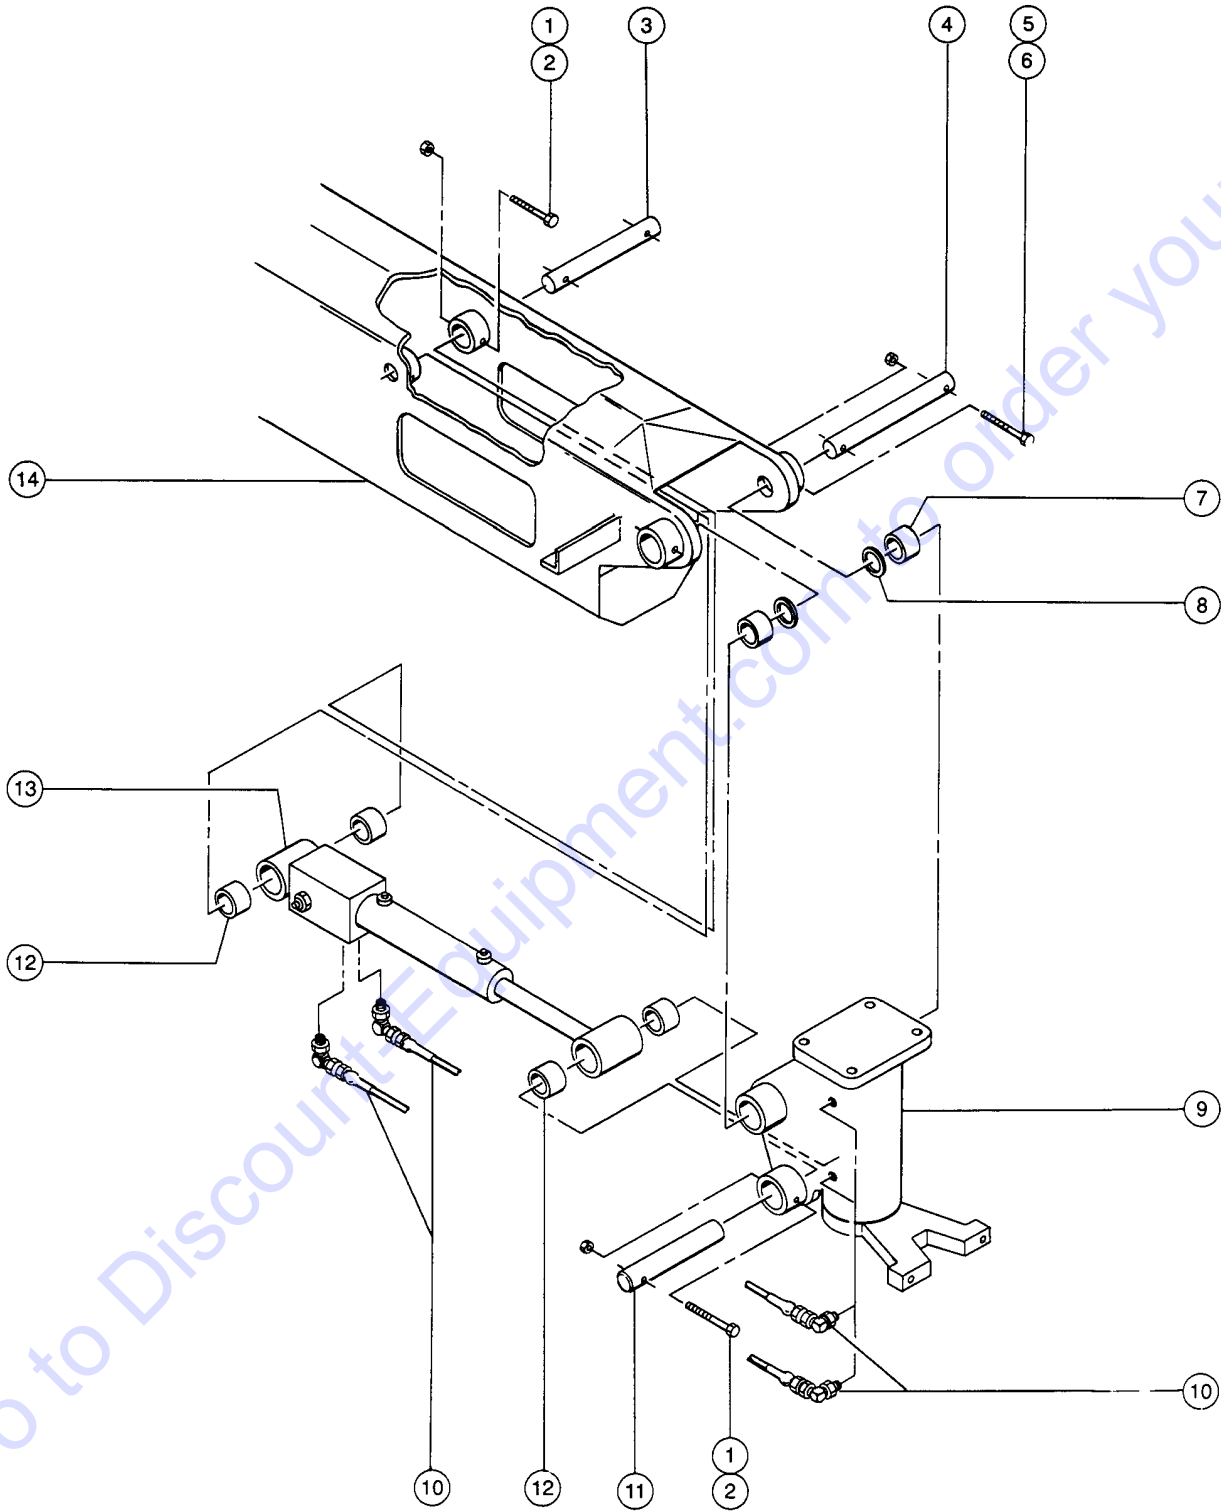

607.1 Slave Cylinder and Platform Rotator

607.1 Slave Cylinder and Platform Rotator

Item	Part No.	Description	Qty.
1	6326GT	SCREW,HHC,3/8-16 X 3.....	2
2	7713GT	NUT, LP NYLOCK, 3/8-16.....	2
3	25452GT	PIN,SLAVE CYLINDER.....	1
4	27240GT	PIN,PLAT ROTATOR PIVOT.....	1
5	8178GT	SCREW,HHC,3/8-16 X 2.5.....	1
6	4828GT	NUT,NYLOCK,3/8-16.....	1
7	29483GT	BEARING,GARLOCK,20DU20.....	2
8	18596GT	WASHER,FLAT,1.56 X 2.5 X .061.....	2
		1	
9		ROTATOR,HELICAL,PLAT-PAINTED..... <i>(component no longer available)</i>	1
--	13852GT	VALVE ASSY,BLEED***..... <i>for 25211P</i>	1
--	29482GT	SEAL KIT,25211 ROTATOR..... <i>for 25211P</i>	1
--	29484GT	BEARING KIT,ROTATION (25211)..... <i>for 25211P</i>	1
10		Ref. Hydraulic Hoses & Fittings..... <i>refer to section 608.1</i>	1
11	27326GT	PIN,1.25 X 7.57 IN,1HOLE.....	1
12	25683GT	BEARING,POLYGON,20DU12.....	4
13	13852GT	VALVE ASSY,BLEED***.....	1
13	25212GT	CYLINDER,SLAVE..... <i>includes 4 each index number 12</i>	1
13	29083GT	VALVE,COUNTERBALANCE,2500 PSI*.....	1
13	29183GT	SEAL KIT,25212,25217,25372,S60.....	1
14	29472GT	WELDMENT,NO.3 MAST,S60.....	1

Footnotes

1: Quantity listed for this item is approximate.
Actual quantity may vary, to ensure proper fit.