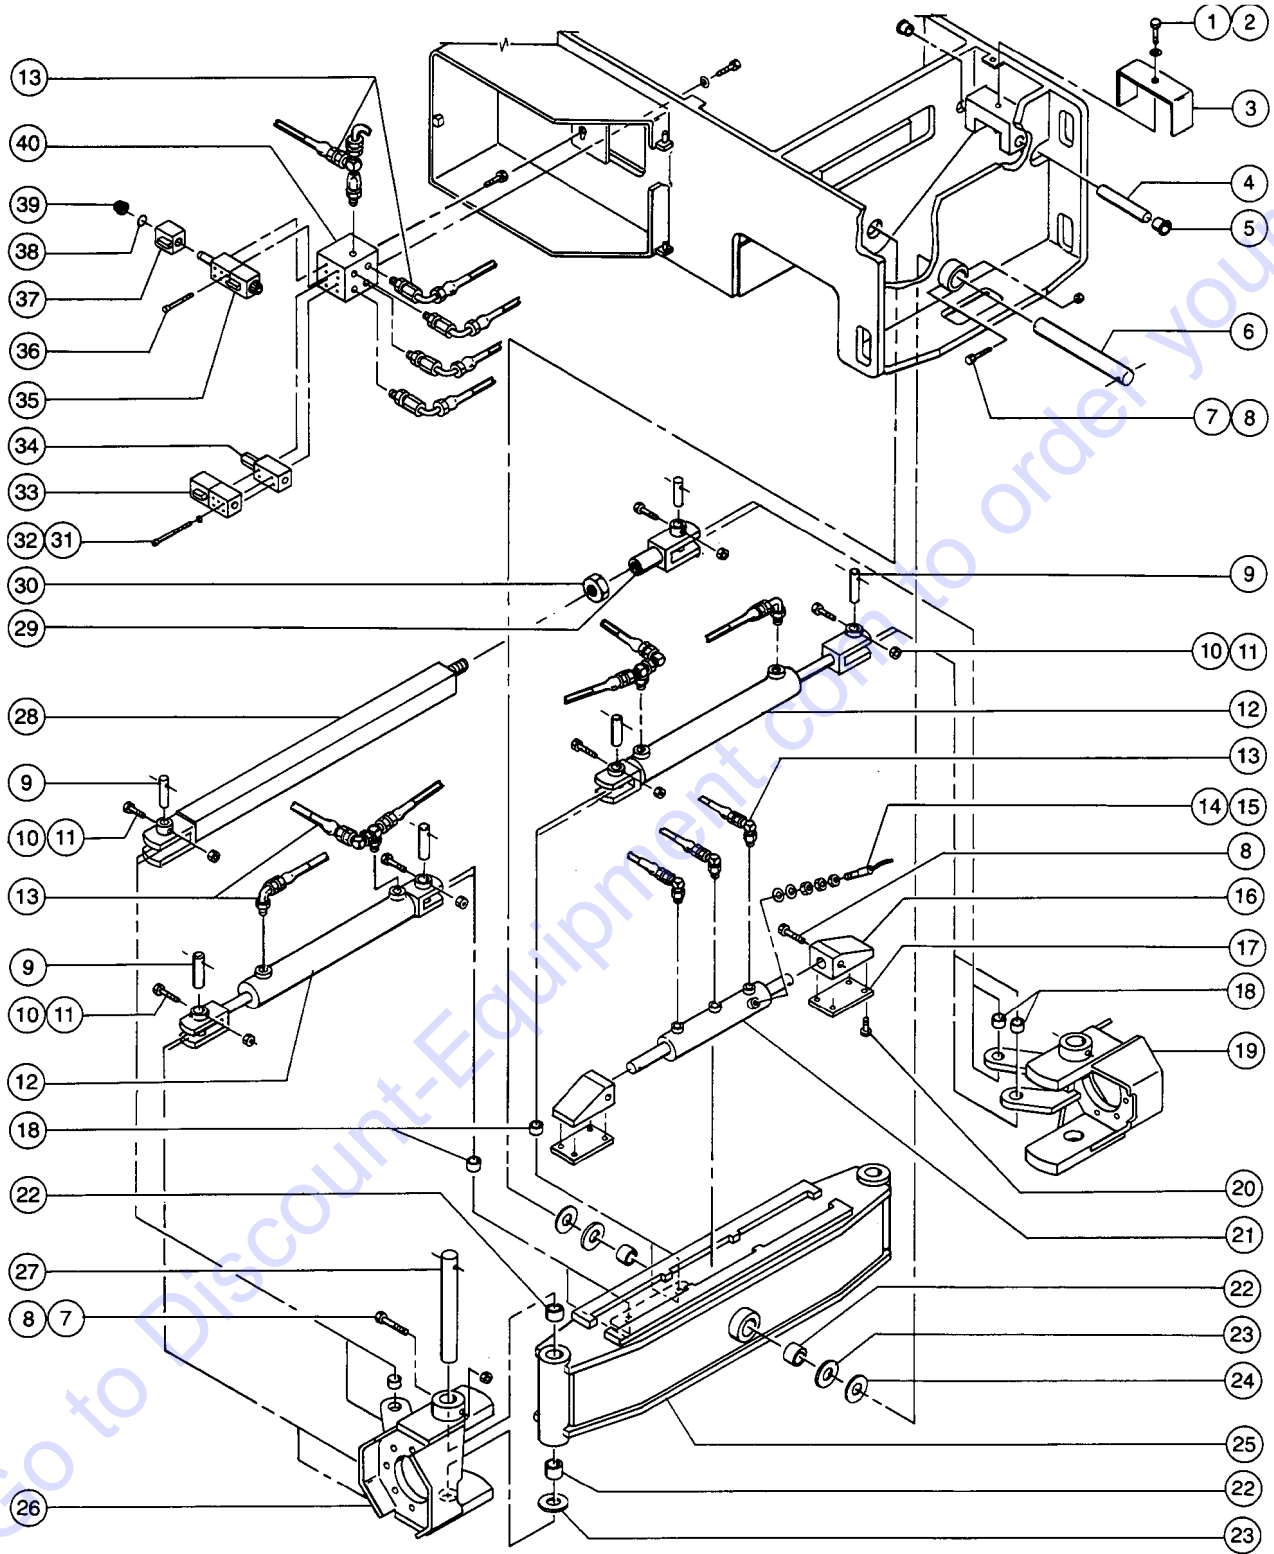

202.1 2WD Steer Linkage / Oscillating Axle

202.1 2WD Steer Linkage / Oscillating Axle

Item	Part No.	Description	Qty.	Item	Part No.	Description	Qty.
1	10587GT	SCREW,HHC,1/2-13 X.75.....	2	36	45916GT	SCREW,SHC,10-24 X 1.250 (D01).....	4
2	6033GT	WASHER,LOCK,0.5".....	2	37	223763GT	COIL WITH DE CONNECTOR.....	3
3	27656PGT	RETAINER,AXLE ROLLER PIN,PAI.....	2	38	45914GT	O-RING, DO1 VALVE.....	3
4	25769GT	PIN,OSCILLATING,ROLLR,8 X 1.75.....	2	39	45913GT	NUT,DO1 VALVE.....	3
5	27695GT	BEARING,FL,1.75IDX1.94ODX1.50L.....	4	40	27385GT	MANIFOLD,STEER/OSCILLATION.....	1
6	36370GT	PIN,2.50DIAX15.00LG,1HOLE.....	1			<i>includes index number 35</i>	
7	8220GT	SCREW,HHC,1/2-13 X 4.....	5				
8	6198GT	NUT,NYLOCK,1/2-13.....	3				
9	25419GT	PIN,STEER.....	6				
10	4828GT	NUT,NYLOCK,3/8-16.....	6				
11	6708GT	SCREW,HHC,3/8-16 X 2.25.....	6				
12	29183GT	SEAL KIT,25212,25217,25372,S60.....	2				
12	53462GT	STEER. CYL. RETRO FIT KIT Z60.....	2				
13		Ref. Hydraulic Hoses & Fittings.....	2				
		<i>refer to section 207.1</i>					
14	27721GT	SWITCH,PROXIMITY.....	1				
15	28620GT	NUT,SEALING,PROXIMITY SWITCH.....	1				
16	25404GT	BLOCK,WEDGE,OSC.AXLE.....	2				
17	25416GT	WEAR PAD,OSCILLATING AXLE, S60.....	2				
18	27694GT	BEARING,1.25 ID X 1.41 OD X 1".....	6				
19	29213GT	YOKE ASSY,2/4WD,L.S.,S60/Z60.....	1				
		<i>includes 2 each index number 18</i>					
20	16439GT	SCREW,FHS,3/8-16 X 1.....	8				
21		CYLINDER,OSCILL.AXLE,3.5 X5.75.....	1				
		<i>Part is no longer available</i>					
21	29186GT	SEAL KIT,25373 OSC.CYL,S60.....	1				
22	27698GT	BEARING,2.50IDX2.75ODX2.00L.....	6				
23	25436GT	WASHER,THRUST,2.56 X 4.0 X.18.....	4				
24	29746GT	WASHER,FLAT,2.5 X 4 X .062.....	2				
25	29212GT	FRONT AXLE ASSY,S60,Z60.....	1				
		<i>includes index numbers 18 & 22</i>					
26	29214GT	YOKE ASSY,2/4WD,R.S.,S60/Z60.....	1				
		<i>includes 2 each index number 18</i>					
27	25418GT	PIN,KING.....	2				
28	29210GT	TIE ROD, WELD. S60.....	1				
29	29211GT	WELDMENT,ROD END.....	1				
30	27953GT	NUT,HEX,JAM,1.25-7.....	1				
31	29508GT	SCREW,SHC,10-24 X 2.75.....	4				
32	6607GT	WASHER,LOCK,#10 PLTD.....	4				
33	27559GT	VALVE,DO1,MANIFOLD,OSCIL.OPT.....	1				
		<i>includes index numbers 37 - 39</i>					
34		MANIFOLD,250# SANDWCH REL BLK.....	1				
		<i>Part is no longer available</i>					
34	29570GT	VALVE,RELIEF 200 PSI.....	1				
35	146160GT	VALVE KIT,D03.....	1				
		<i>includes index numbers 37 - 39</i>