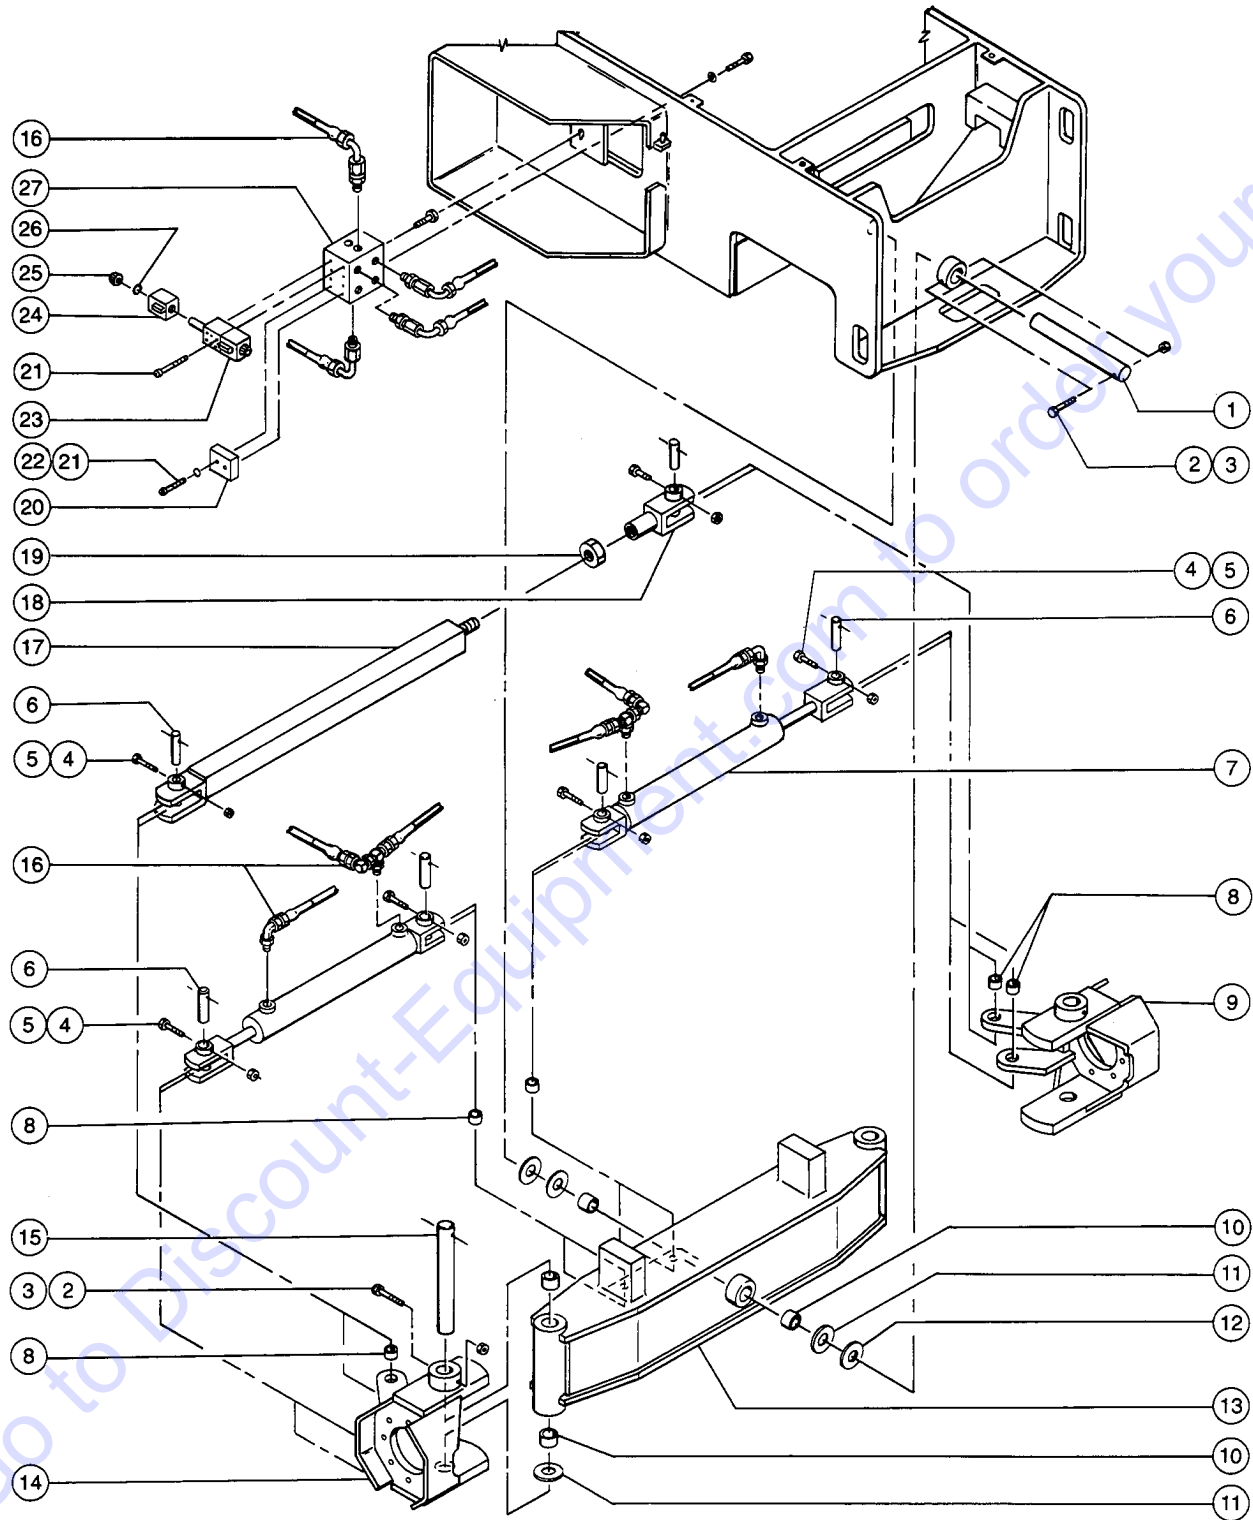

201.1 2WD Steer Linkage / Non-oscillating Axle

201.1 2WD Steer Linkage / Non-oscillating Axle

Item	Part No.	Description	Qty.
1	36370GT	PIN,2.50DIAX15.00LG,1HOLE.....	1
2	8220GT	SCREW,HHC,1/2-13 X 4.....	5
3	6198GT	NUT,NYLOCK,1/2-13.....	3
4	6708GT	SCREW,HHC,3/8-16 X 2.25.....	6
5	4828GT	NUT,NYLOCK,3/8-16.....	6
6	25419GT	PIN,STEER.....	6
7	29183GT	SEAL KIT,25212,25217,25372,S60.....	2
7	53462GT	STEER. CYL. RETRO FIT KIT Z60.....	2
8	27694GT	BEARING,1.25 ID X 1.41 OD X 1".....	6
9	29213GT	YOKE ASSY,2/4WD,L.S.,S60/Z60..... <i>includes 2 each index number 8</i>	1
10	27698GT	BEARING,2.50IDX2.75ODX2.00L.....	6
11	25436GT	WASHER,THRUST,2.56 X 4.0 X .18.....	4
12	29746GT	WASHER,FLAT,2.5 X 4 X .062.....	2
13	29571GT	FRONT AXLE ASSY,NON-OSC,S60..... <i>includes index numbers 8 & 10</i>	1
14	29214GT	YOKE ASSY,2/4WD,R.S.,S60/Z60..... <i>includes 2 each index number 8</i>	1
15	25418GT	PIN,KING.....	2
16		Ref. Hydraulic Hoses & Fittings..... <i>refer to section 206.1</i>	2
17	29210GT	TIE ROD, WELD. S60.....	1
18	29211GT	WELDMENT,ROD END.....	1
19	27953GT	NUT,HEX,JAM,1.25-7.....	1
20	27558GT	COVER PLATE,MANIFOLD,NON-OSCIL.....	1
21	45916GT	SCREW,SHC,10-24 X 1.250 (D01).....	8
22	6607GT	WASHER,LOCK,#10 PLTD.....	4
23	146160GT	VALVE KIT,D03..... <i>includes index numbers 24 - 26</i>	Ref.
24	223763GT	COIL WITH DE CONNECTOR.....	Ref.
25	45913GT	NUT,DO1 VALVE.....	Ref.
26	45914GT	O-RING, DO1 VALVE.....	Ref.
27	27385GT	MANIFOLD,STEER/OSCILLATION..... <i>includes index number 23</i>	1