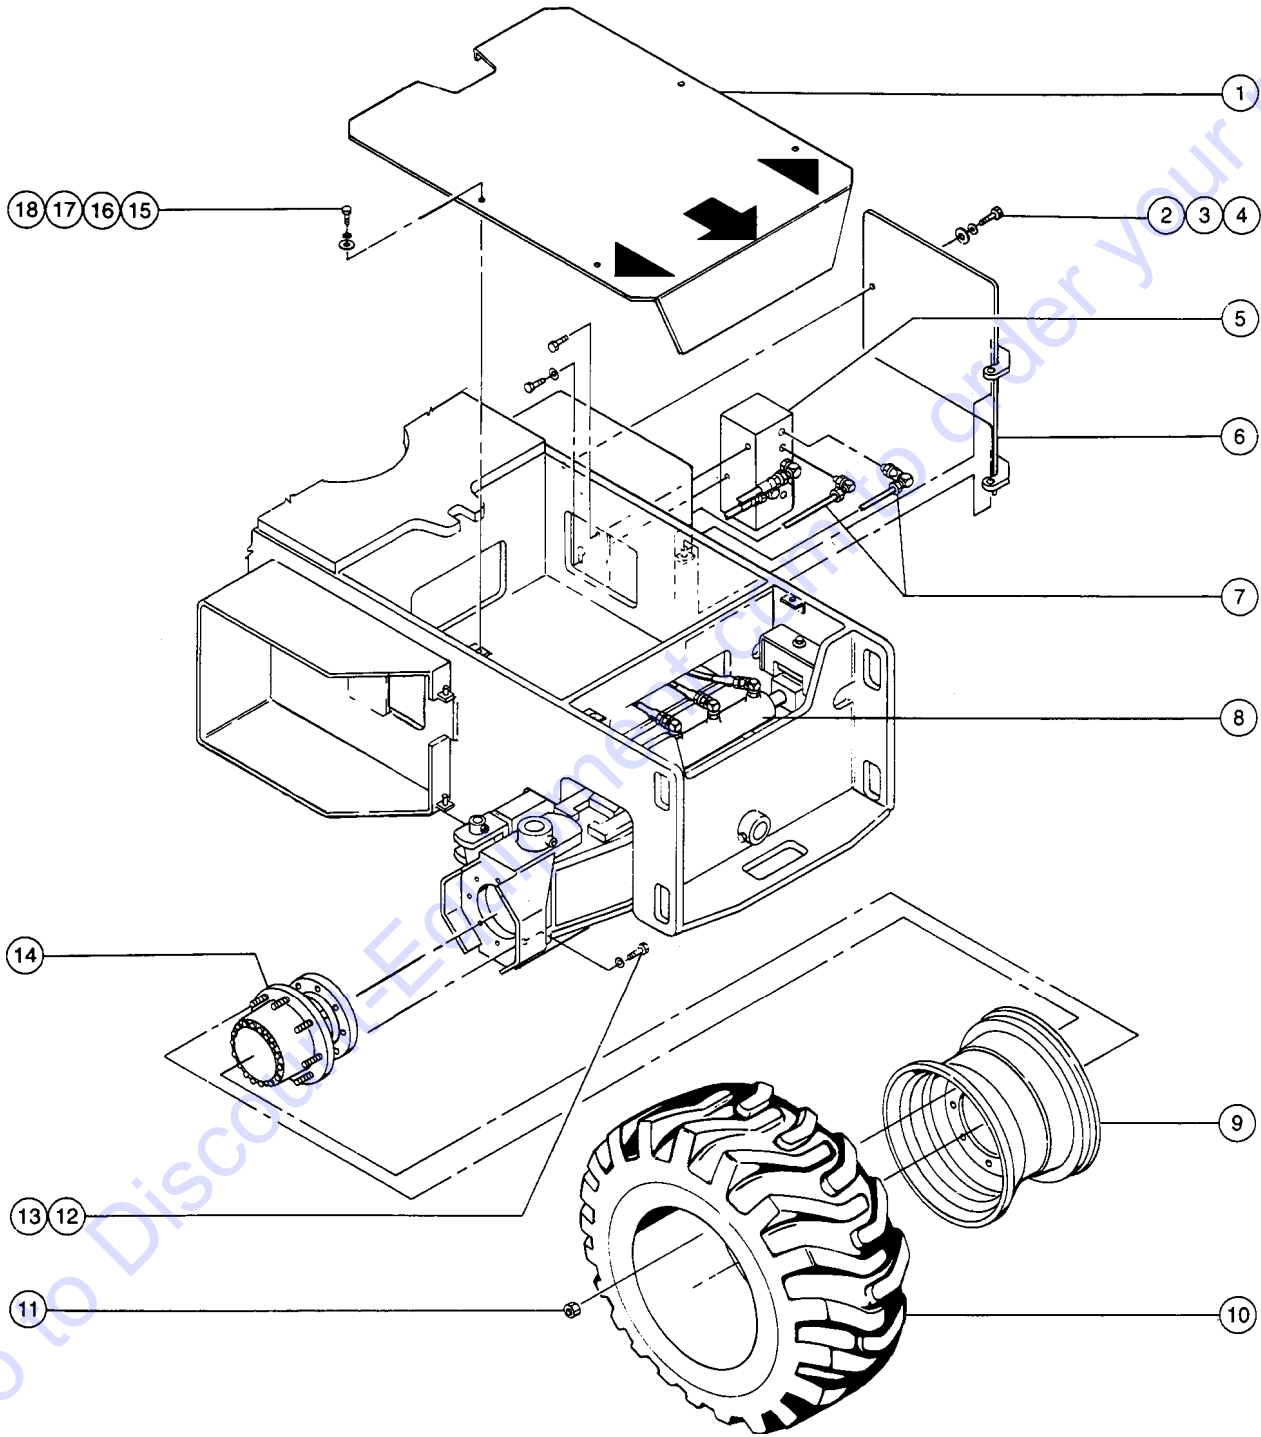

203.1 2WD Front Wheel Installation

203.1 2WD Front Wheel Installation

Item	Part No.	Description	Qty.
1	29215GT	COVER W/DECALS,FR.DR.CHASS,S60.....1	1
2	6175GT	SCREW,HHC,3/8-16 X 1.....2	2
3	6021GT	WASHER,LOCK, .375.....2	2
4	6097GT	WASHER,FLAT,USS,3/8",Y.....2	2
5	34448GT	TRACTION MANIFOLD,2WD***.....2	2
6	29217GT	COVER W/DECALS,SIDE DR.CHS,S60.....1	1
7		Ref. Hydraulic Hoses & Fittings.....1 <i>refer to sections 206.1 and 207.1</i>	1
8		Ref. 2WD Steer Linkage / Oscillating Axle.....1 <i>refer to section 202.1</i>	1
9A	73259GT	WHEEL,19.5 X 11.75***.....2 <i>(replaced 27463, 19.5 x 12.2)</i>	2
9B	73257GT	TIRE & WHEEL ASSY: AIR.....2 <i>(air filled, right) (replaced 25767 and 33400)</i>	2
--	73258GT	TIRE & WHEEL ASSY: AIR.....2 <i>(air filled, left) (replaced 25768 and 33401)</i>	2
9C	73260GT	TIRE & WHEEL ASSY,FOAM***.....2 <i>(foam filled, right) (replaced 25765 and 33402)</i>	2
--	73261GT	TIRE & WHEEL ASSY,FOAM***.....2 <i>(foam filled, left) (replaced 25766 and 33403)</i>	2
10	73185GT	TIRE,38/65D-19.5,16PLY,OTR*.....2 <i>(by Blackstone 15 x 19.5) (replaced 25766, Goodyear 15 x 19.5 and 33403, Firestone 15 x 19.5)</i>	2
11	54627GT	NUT,LUG,5/8-18 X 90 DEGREE,Z45.....18	18
12	27006GT	SCREW,SHC,M16 X 40MM,BLACK.....14 <i>to SN 151</i>	14
12	28117GT	SCREW,SHC,5/8-11 X 1.5.....14 <i>from SN 152</i>	14
13	13064GT	WASHER,FLAT,625 HARDENED.....14	14
14	21166GT	LUG BOLT,5/8-18,WHEEL HUB***.....2	2
14	31122GT	UPDATE KIT,FRONT HUB,S60 2WD.....2 <i>The mounting threads on this item changed, replace fasteners (quantity 14 of index number 12 Part No. 28117) on machines prior to serial number S-60-000152</i>	2
15	6090GT	SCREW,HHC,1/4-20 X .75.....4	4
16	6356GT	WASHER,LOCK, .25.....4	4
17	6638GT	WASHER,FLAT,USS,1/4"Y.....4	4
18	56912GT	SPRING CLIP,1/4-20, .025-.15X.54,ZAG.....4	4