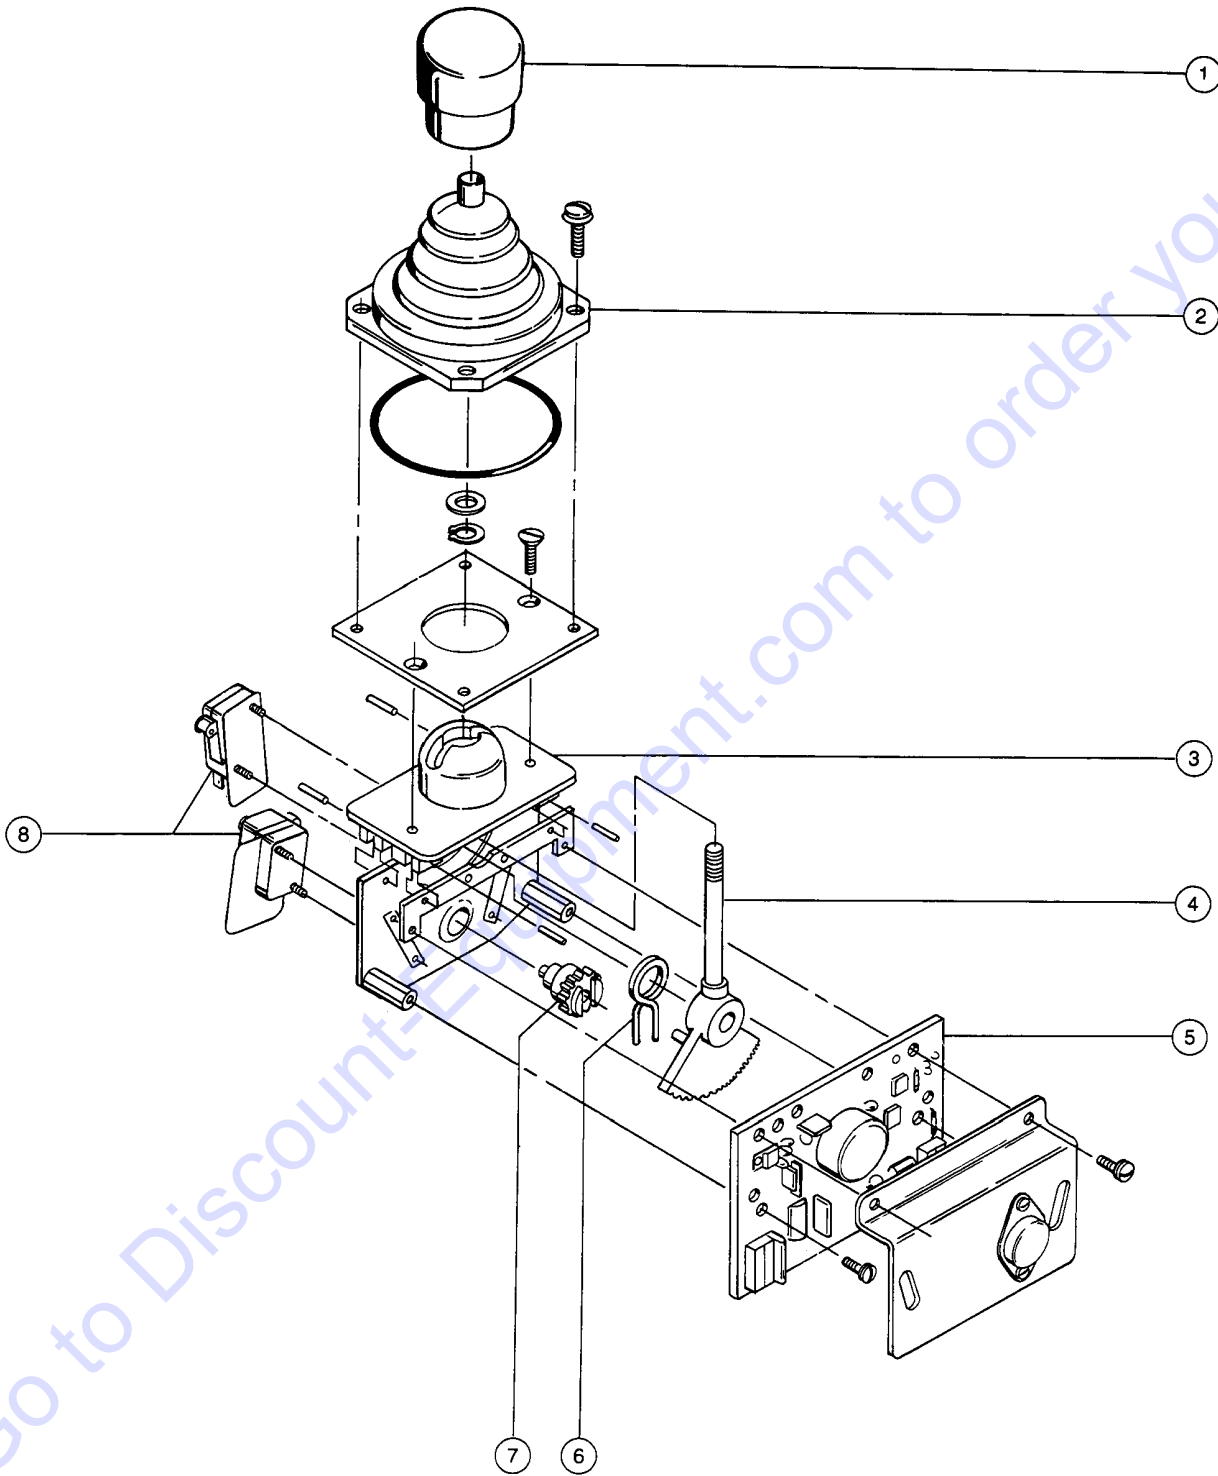

705.1 Joystick Controller - Boom Functions

705.1 Joystick Controller - Boom Functions

Item	Part No.	Description	Qty.
--	24495GT	JOYSTICK,SINGLE AXIS PROPORT <i>OEM joystick, contains all shown service parts</i>	
--	24495HGT	JOYSTICK,SINGLE AXIS PROPORT <i>aftermarket joystick replacement</i>	
1	27133GT	HANDLE,CAP,CONTROLLER.....	1
2	27134GT	BOOT,CONTROLLER.....	1
3	19720GT	CASTING,45049, 40612.....	1
4	27135GT	SHAFT W/GEAR.....	1
5	19718GT	POTENTIOMETER,45049.....	1
5	27524GT	PCB,ASSY,24495.....	1
6	21434GT	SPRING & BUSHING KIT,RETURN***.....	1
7	19731GT	GEAR, SLAVE, MS4,45048.....	1
8	19712GT	MICROSWITCH,V3L-139-D8.....	2

Go to Discount-Equipment.com to order your parts