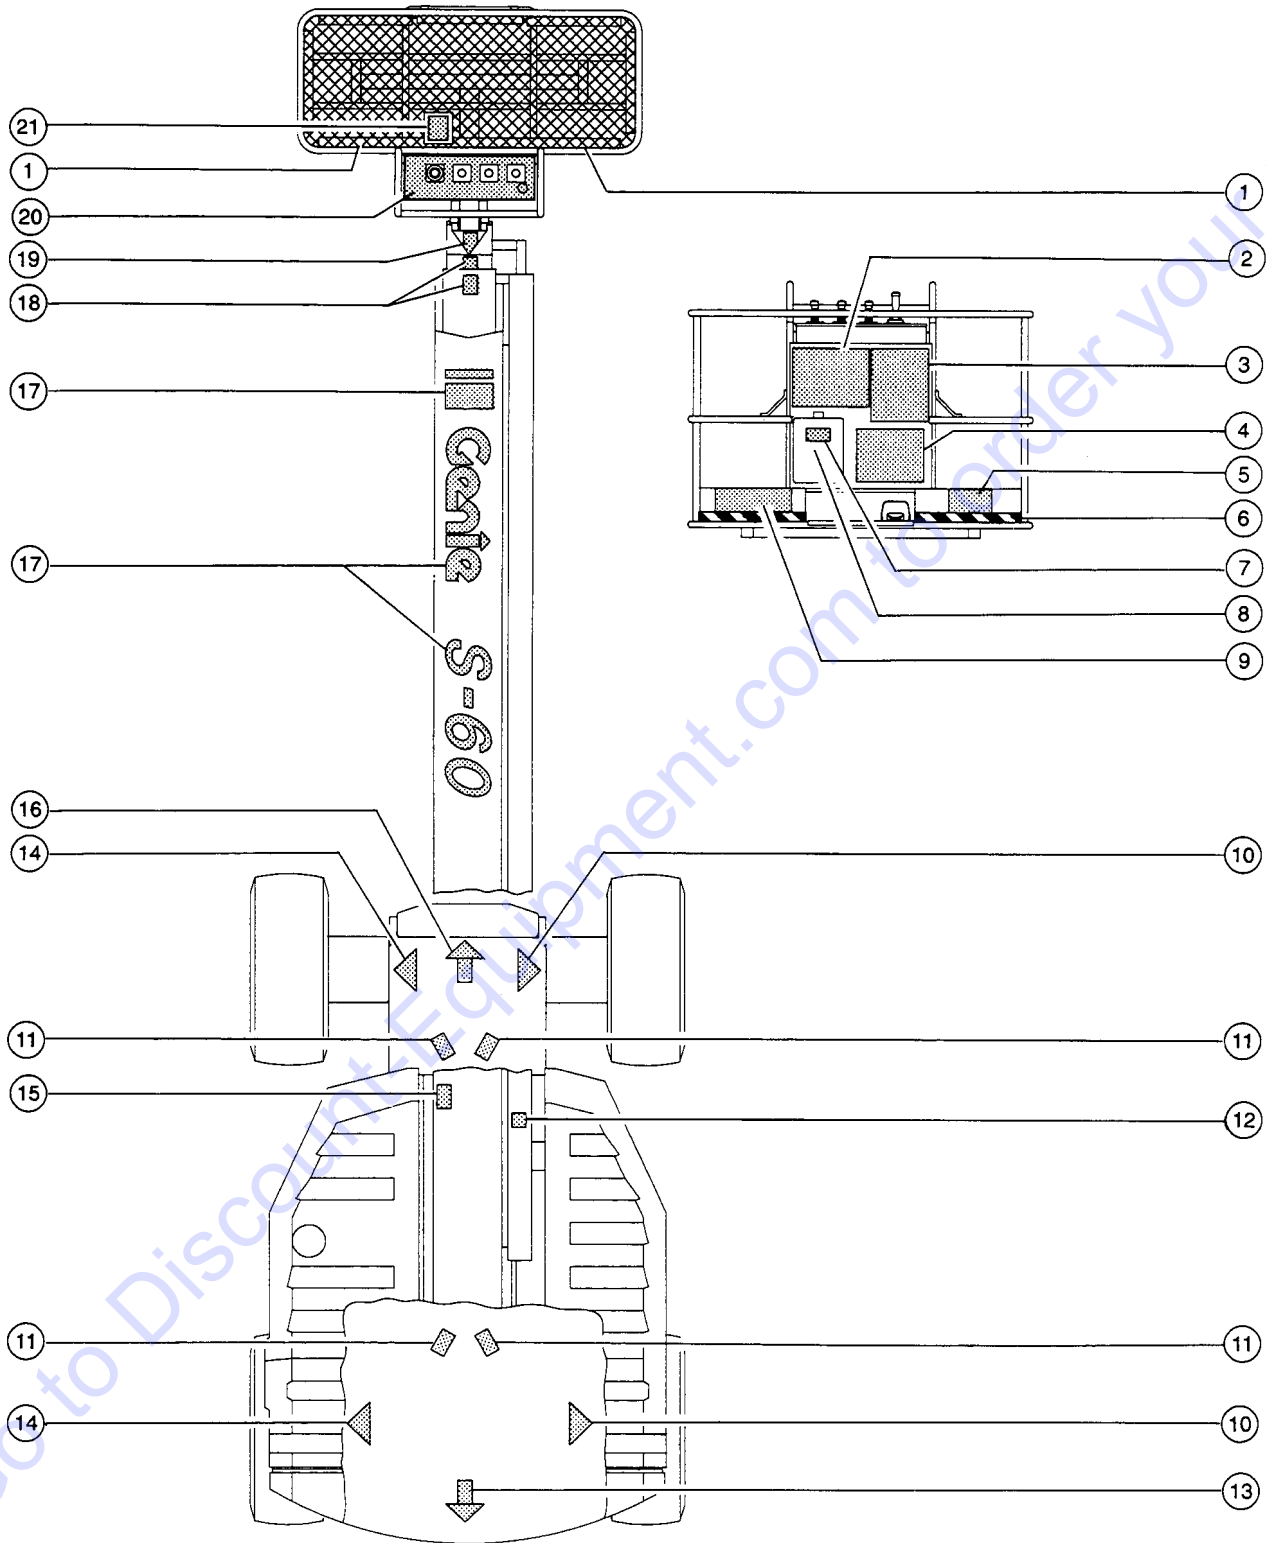

103.1 Decals and Paint - Top View and Platform

103.1 Decals and Paint - Top View and Platform

Item	Part No.	Description	Qty.
--	1268GT	PAINT,AEROSOL,GENIE GRAY***	
--	1484GT	PAINT,AEROSOL,BRIGHT BLUE***	
--	27573GT	DECAL KIT,INSTRUCTIONAL,S60	
--	28863GT	DECAL KIT,COSMETIC,S60	
--	32150GT	PAINT,WET,GENIE BLUE (1 GL)**	
--	32151GT	PAINT,WET,GENIE GRAY (1 GL)**	
1	28177GT	DECAL,WARN,CRUSH HAZARD PLAT.....	2
2	28166GT	DECAL,DANGER,SAFETY RULES.....	1
3	27569GT	DECAL,NOTICE,PRE-OPERATION.....	1
4	28167GT	DECAL,NOTICE,OPER.ISTR.(GRND)....	1
5	97887GT	DECAL,INSTR,MAX SIDE FRC,ANSI.....	1
6	33550GT	TAPE,WARNING,BLK/YEL, 50'***	125-inches
7	28236GT	DECAL,WARN,IMPROPER OPERATION.....	1
8	28176GT	DECAL,LABEL,MANUAL NOT HERE....	1
9	28169GT	DECAL,NOTICE,MAX.LOAD 660 LBS....	1
10	27206GT	DECAL,TRIANGLE,BLUE.....	2
11	28178GT	DECAL,WARN,SHEAR TURNTABLE....	4
12	28179GT	DECAL,WARN,DON'T ALTER LIMIT.....	1
13	27204GT	DECAL,ARROW BLUE.....	1
14	27207GT	DECAL,TRIANGLE,YELLOW.....	2
14	28161GT	DECAL,WARN,CRUSH HAZARD HAND.....	1
16	27205GT	DECAL,ARROW YELLOW LRG 9".....	1
17	28864GT	DECAL,GENIE S-60,13 X 114,WHIT....	1
18	28241GT	DECAL,CAUTION,WEAR PADS.....	2
19	28181GT	DECAL,WARN,FALL HAZARD.....	1
20	25716GT	DECAL,PLAT.,CONTROL,S-60.....	1
21	28165GT	DECAL,INSTRUCT,FOOTSWITCH OPER.....	1