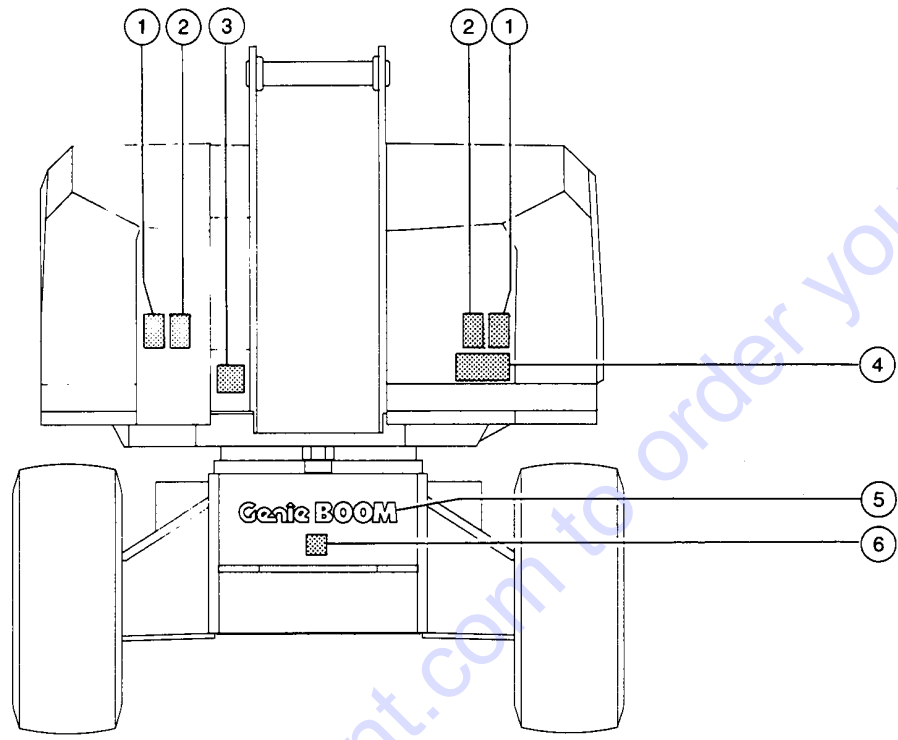

102.1 Decals and Paint - End View

102.1 Decals and Paint - End View

Item	Part No.	Description	Qty.
--	1268GT	PAINT,AEROSOL,GENIE GRAY***	
--	1484GT	PAINT,AEROSOL,BRIGHT BLUE***	
--	27573GT	DECAL KIT,INSTRUCTIONAL,S60	
--	28863GT	DECAL KIT,COSMETIC,S60	
--	32150GT	PAINT,WET,GENIE BLUE (1 GL)**	
--	32151GT	PAINT,WET,GENIE GRAY (1 GL)**	
1	28171GT	DECAL,DANGER,NO SMOKING ***.....2	
2	28160GT	DECAL,LABEL,LIQUID PROPANE.....2	
3	28173GT	DECAL,WARN,STAY CLEAR MAST.....1	
4	27564GT	DECAL,DANGER,ELEC.HAZ.STAY CLR.....2	
5	52968GT	DECAL,COSMETIC,GENIE BOOM,VERT.....2	
6	28242GT	DECAL,TIE DOWN POINTS.....2	
7	28873GT	DECAL,STRIPE,10",BLUE.....1	
8	28874GT	DECAL,GENIE S-60,13 X 28,WHITE.....1	
9	28875GT	DECAL,STRIPE,14",BLUE.....1	
10	33550GT	TAPE,WARNING,BLK/YEL, 50'***.....93-inches	
11	28170GT	DECAL,DANGER,BATT SAFE BOOM.....1 <i>Concealed from View</i>	
12	28174GT	DECAL, POWER TO PLATFORM 230V**.....1	
12	28235GT	DECAL,POWER TO PLATFORM 115V...1	
13	28179GT	DECAL,WARN,DON'T ALTER LIMIT.....1