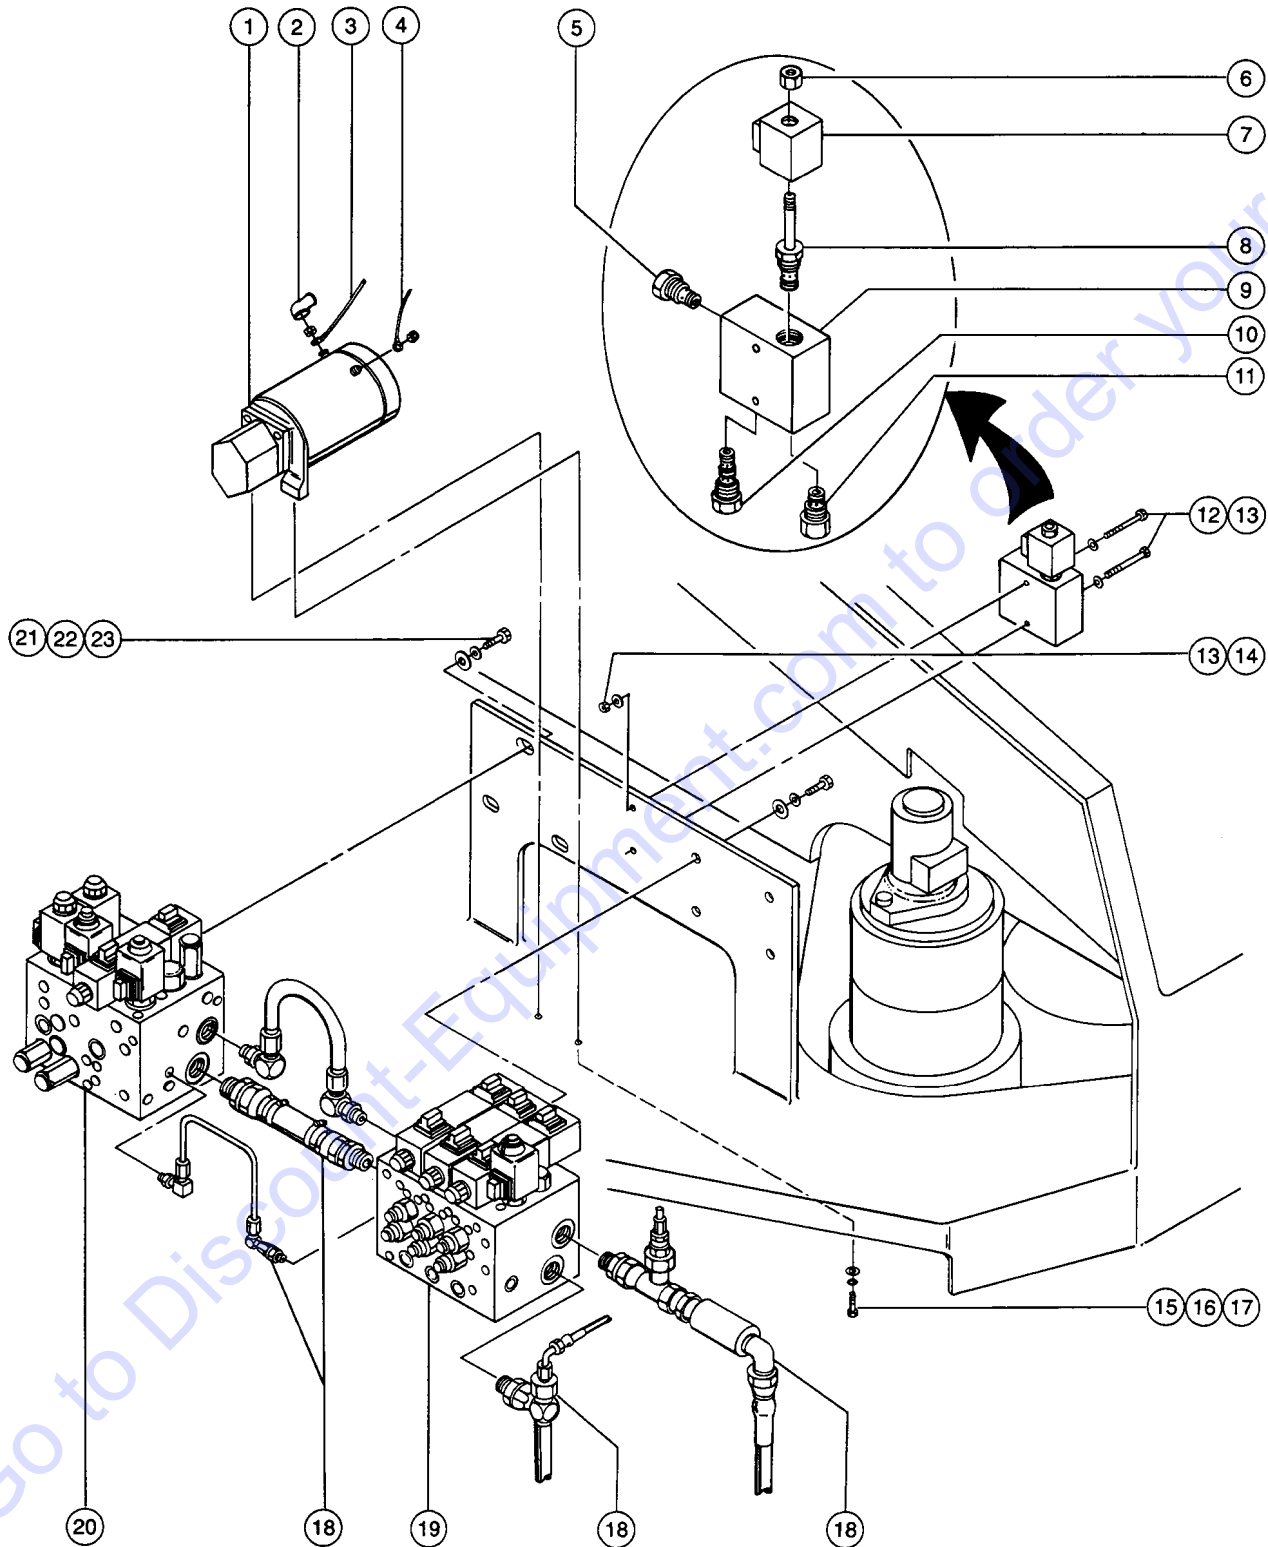

502.1 Function Manifold and Auxiliary Power Unit Installation

502.1 Function Manifold and Auxiliary Power Unit Installation

Item	Part No.	Description	Qty.
1	27914GT	MOTOR,12V DC (24573).....	1
1	29417GT	PUMP ASSY,(27648)*****	1
1	29418GT	COUPLER - 27648 POWER UNIT.....	1
1	29428GT	VALVE,CHECK.....	1
1	29429GT	VALVE,RELIEF.....	1
1	89617GT	POWER UNIT,AUX PUMP 12VDC.....	1
2	8910GT	BOOT,CABLE TERM,MED.RED,4/0.....	1
3	29303GT	CABLE ASSY,55".....	1
4	29320GT	CABLE ASSEMBLY,50".....	1
5	29318GT	VALVE,CHECK.....	1
6	45912GT	NUT,SOLENOID VALVE 2P3W.....	1
7	29744GT	COIL,10V.....	1
8	29743GT	VALVE,SOLENOID..... <i>includes 1 each index number 6 & 7</i>	1
9	28631GT	MANIFOLD,AUX.POWER UNIT..... <i>includes 1 each index number 5 - 11</i>	1
10	27050GT	VALVE,DIFFERENTIAL SENSING.....	1
11	29319GT	VALVE,FLOW CONTROL.....	1
12	6884GT	SCREW,HHC,1/4-20 X 2.5.....	2
13	6638GT	WASHER,FLAT,USS,1/4"Y.....	4
14	6091GT	NUT,NYLOCK,1/4-20.....	2
15	6175GT	SCREW,HHC,3/8-16 X 1.....	2
16	6021GT	WASHER,LOCK,.375.....	2
17	6097GT	WASHER,FLAT,USS,3/8",Y.....	2
18		Ref. Hydraulic Hoses & Fittings..... <i>refer to section 510.1</i>	2
19	25222GT	MANIFOLD,FCTN,SWING,ROT,LVL(A)...	1
20	28300GT	MANIFOLD,FUNCTN,EXTEND,LIFT(B)..	1
21	10597GT	SCREW,HHC,1/2-13 X 1.25 GR5.....	8
22	6033GT	WASHER,LOCK,0.5".....	8
23	6095GT	WASHER,FLAT,USS,1/2",Y.....	8