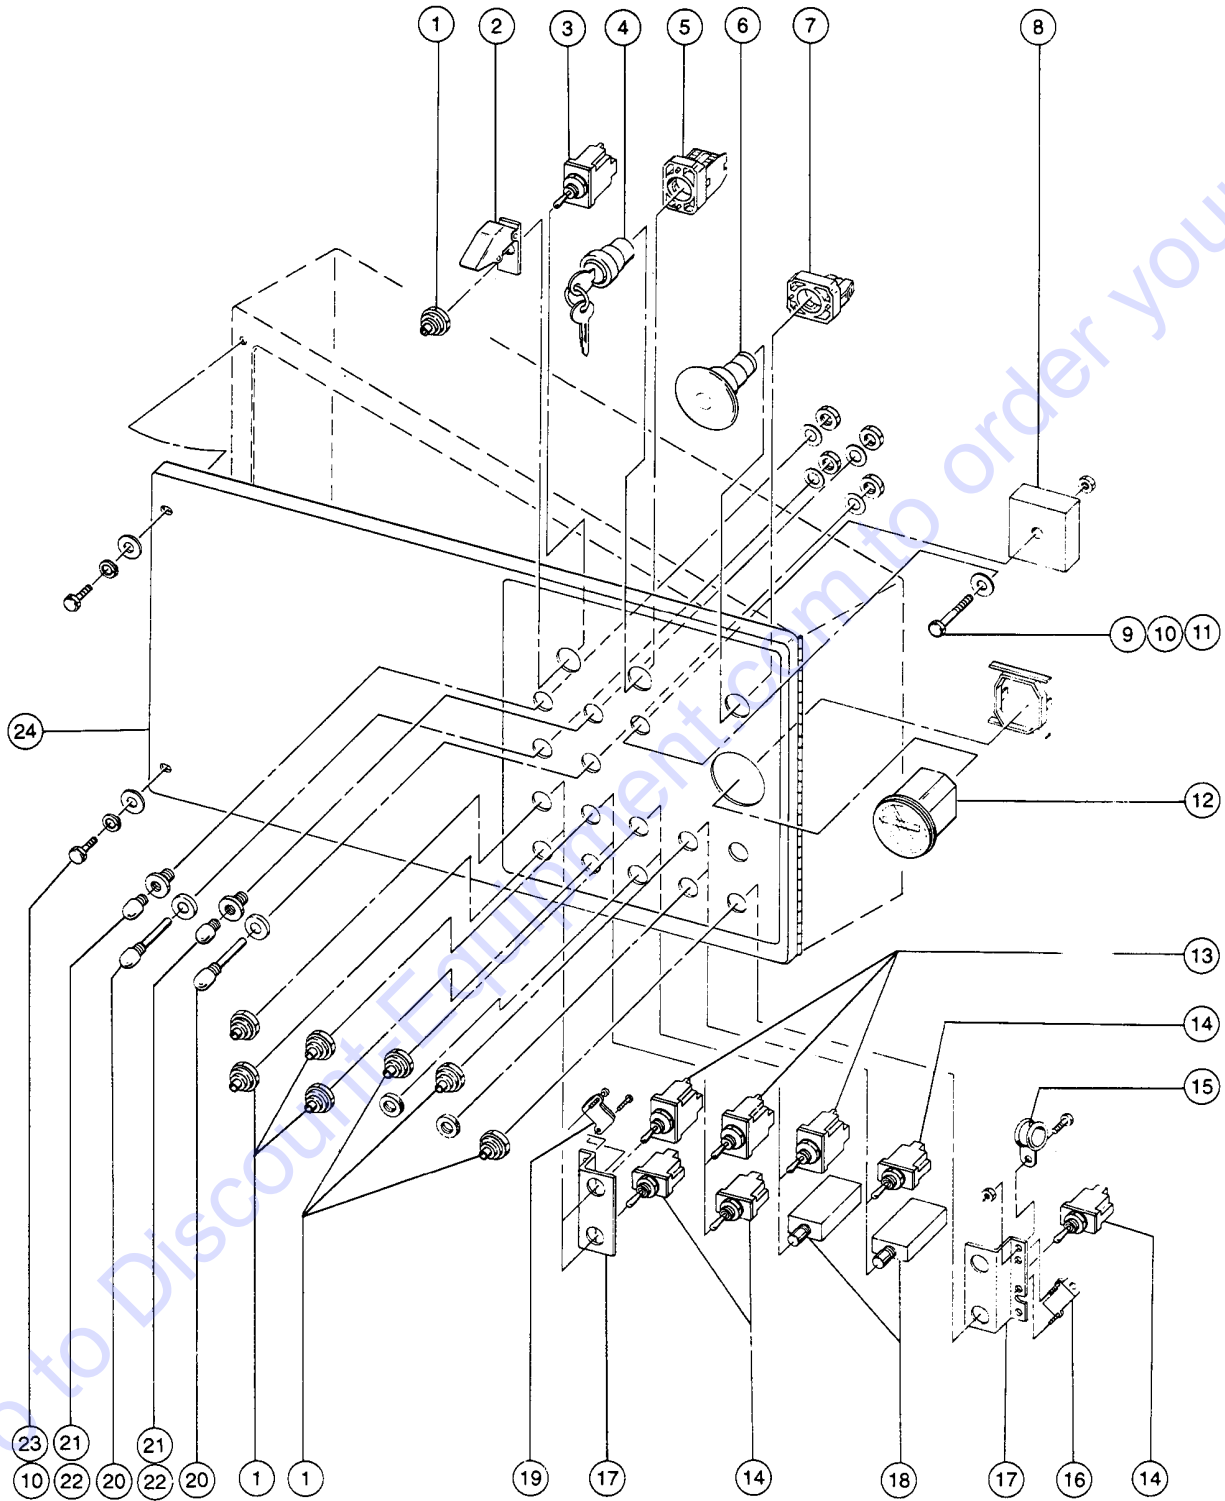

507.1 Ground Controls - View 2

Item	Part No.	Description	Qty.
1	27246GT	BOOT,TOGGLE SWITCH,SHORT*.....	8
2	13471GT	COVER, AUXILIARY POWER SWITCH.....	1
3	13480-SGT	SWITCH,TOGGLE,DPDT,2POS MOMEN.....	1
		<i>includes mounting fasteners</i>	
4	122512GT	KIT,KEYSWITCH SVC BB & SM BOOM.....	1
--	122366GT	KEYSWITCH,CONTACTS LOCK	
--	66811GT	KEYSWITCH,3POS.MNTND.DR WKEY**.....	1
		<i>includes keyswitch and two keys, not included: base or contacts.</i>	
5	66821GT	BASE,WITHOUT CONTACTS.....	1
--	66816GT	CONTACT,N.O.***.....	1
6	122514GT	KIT,ESTOP SVC BB&SM BOOM.....	1
7	66821GT	BASE,WITHOUT CONTACTS.....	1
--	66818GT	CONTACT, N.C.....	1
8	147421GT	KIT, RELAY, TIME DELAY 4 SEC.....	1
		<i>models with Deutz F4L 1011 Diesel Engine; include installation instructions</i>	
9	8915GT	SCREW,HHC,1/4-20 X 1.25.....	1
10	6638GT	WASHER,FLAT,USS,1/4"Y.....	3
11	6889GT	NUT,LP NYLOCK,1/4-20.....	1
12	19506GT	HOUR METER,10-80 VOLTS***.....	1
		<i>includes mounting bracket</i>	
13	16397-SGT	SWITCH,TOGGLE,DPDT,3POS MOMEN.....	3
		<i>includes mounting fasteners</i>	
14	13037-SGT	SWITCH,TOGGLE,SPDT,3POS MOMEN*.....	4
		<i>includes mounting fasteners</i>	
15	13268GT	CLAMP,0.75,#12 X 1/4,RUB CUSH.....	1
16	27287GT	RESISTOR,10 OHM,25 WATT.....	1
17	54525GT	BRACKET-PANEL-WIRE MOUNTING 99.....	2
18	147094GT	ASSY, CIRCUIT BREAKER 15A.....	2
		<i>includes mounting fasteners</i>	
19	45836GT	RESISTOR,15 OHMS,25W.....	1
20	23506GT	NEON LIGHT W/RESISTOR, 110V.....	2
		<i>models with Ford LSG-423 Dual Fuel Engine</i>	
21	22776GT	SOCKET,IND.LITE,W/RED LENS.....	2
22	22777GT	LIGHTBULB,T 1.75,14V(10PACK).....	2
23	6090GT	SCREW,HHC,1/4-20 X .75.....	2
24	29284GT	CONTROL BOX W/LID+DECAL,GROUND.....	1