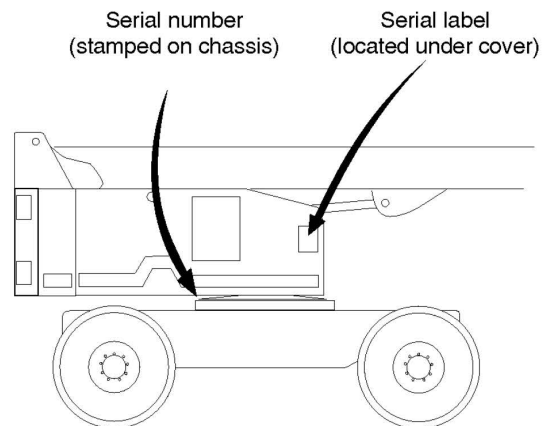

A TEREX BRAND

Model: S-80
Serial number: S8006-12345
Model year: 2008 **Manufacture date:** 07/05/08
Electrical schematic number: ES0274
Machine unladen weight:

Rated work load (including occupants): 500 lb / 227 kg
Maximum number of platform occupants: 2
Maximum allowable side force : 150 lb / 670 N
Maximum allowable inclination of the chassis:
0 deg
Maximum wind speed : 28 mph/ 12.5 m/s
Maximum platform height : 80 ft/ 24.38 m
Maximum platform reach : 72 ft 5 in/ 22.07 m
Gradeability: N/A
Country of manufacture: USA
This machine complies with:
ANSI A92.5
CAN B.354.4

00000000000000

Table of Contents

This manual is updated frequently. For the most up-to-date parts information, visit www.discount-equipment.com

How to Read Your Serial Number.....	3
Parts Stocking List.....	7