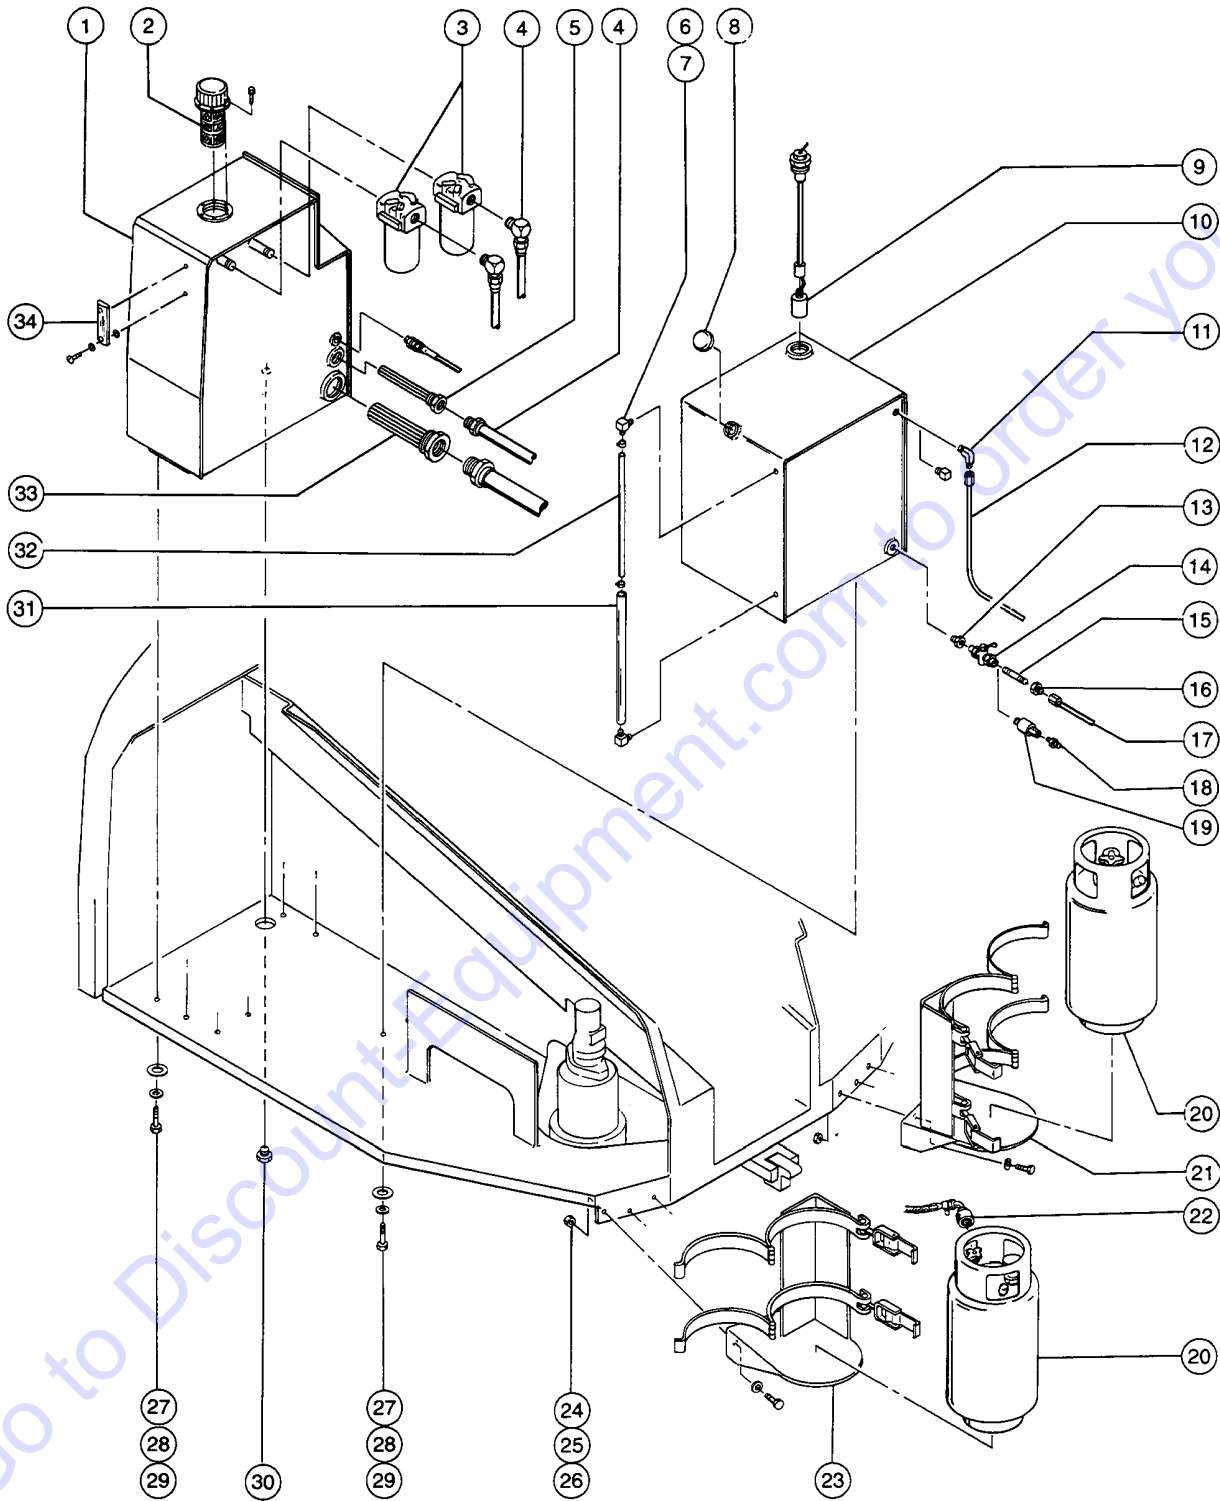

501.1 Hydraulic Reservoir and Fuel Tanks

501.1 Hydraulic Reservoir and Fuel Tanks

Item	Part No.	Description	Qty.	Item	Part No.	Description	Qty.
1	27301GT	TANK,HYDRUALIC,49 GALLON**.....	1	32	27071GT	TUBE,FUEL SIGHT.....22-inches <i>it is recommended to also order PN 28828 when replacing the fuel sight tube</i>	1
2	53534GT	FILTER SCREEN,TANK BREATHER.....	1	33	27963PGT	STRAINER,SUCTION,2" FPT.....	1
3	20279GT	FILTER ASSEMBLY W/INDICATOR RH.....	2	34	21141GT	GAUGE-SIGHT,LHA-LGTB***.....	1
3	20293GT	FILTER ELEMENT-10MICRON.**.....	2				
4		Ref. Hydraulic Hoses & Fittings..... <i>refer to section 510.1</i>	2				
5	45161GT	STRAINER ASSEMBLY,1.5" NPT.....	1				
6	27040GT	ELBOW,90DEG.3/8MPT-3/8 BARB.....	2				
7	21465GT	CLAMP,HOSE,.25" - .63" X .3125.....	2				
8	25567GT	CAP,FUEL, GREEN*..... <i>models with Deutz F4L 1011 Diesel Engine</i>	1				
8	28829GT	CAP,FUEL, RED***..... <i>models with Ford LSG-423 Dual Fuel Engine</i>	1				
9	28110GT	SWITCH,LOW FUEL LEVEL.....	1				
10	27300GT	TANK,FUEL,46 GALLON.....	1				
11	29134GT	ELBOW,070202-6-6..... <i>models with Deutz F4L 1011 Diesel Engine</i>	1				
12	29085GT	TUBE,RETURN LINE..... <i>models with Deutz F4L 1011 Diesel Engine</i>	1				
13	6648GT	BUSHING,140140-6-4.....	1				
14	19487GT	VALVE, FUEL LOCK.....	1				
15	29152GT	NIPPLE,1/4 MPT X 3",BRASS..... <i>models with Deutz F4L 1011 Diesel Engine</i>	1				
16	27166GT	CONNECTOR,070103-6-4..... <i>models with Deutz F4L 1011 Diesel Engine</i>	1				
17		TUBE,FUEL LINE,3/8"..... <i>Part is no longer available</i>	1				
18	29111GT	CONNECTOR,070102-6-2..... <i>models with Deutz F4L 1011 Diesel Engine</i>	1				
19	139898GT	SOLENOID-GASOLINE FUEL..... <i>models with Ford LSG-423 Dual Fuel Engine</i>	1				
20	53605GT	TANK, 7 GAL/33.5 POUND, LP.....	2				
21	29310GT	WELDMENT,L.P. BOTTLE MNT,R.S.....	1				
22	25967GT	HOSE ASSEMBLY,LP GAS-86" LNG**....	1				
23	29309GT	WELDMENT,L.P. BOTTLE MNT,L.S.....	1				
24	6198GT	NUT,NYLOCK,1/2-13.....	6				
25	6095GT	WASHER,FLAT,USS,1/2",Y.....	6				
26	8177GT	SCREW,HHC,1/2-13 X 1.5.....	6				
27	6175GT	SCREW,HHC,3/8-16 X 1.....	8				
28	6021GT	WASHER,LOCK,.375.....	8				
29	5397GT	WASHER,FLAT,USS,5/16",Y.....	8				
30	14262GT	PLUG,HEX SOCKET,3/8 MPT.....	1				
31	28828GT	TUBE,FUEL SIGHT GAUGE GUARD.....	1