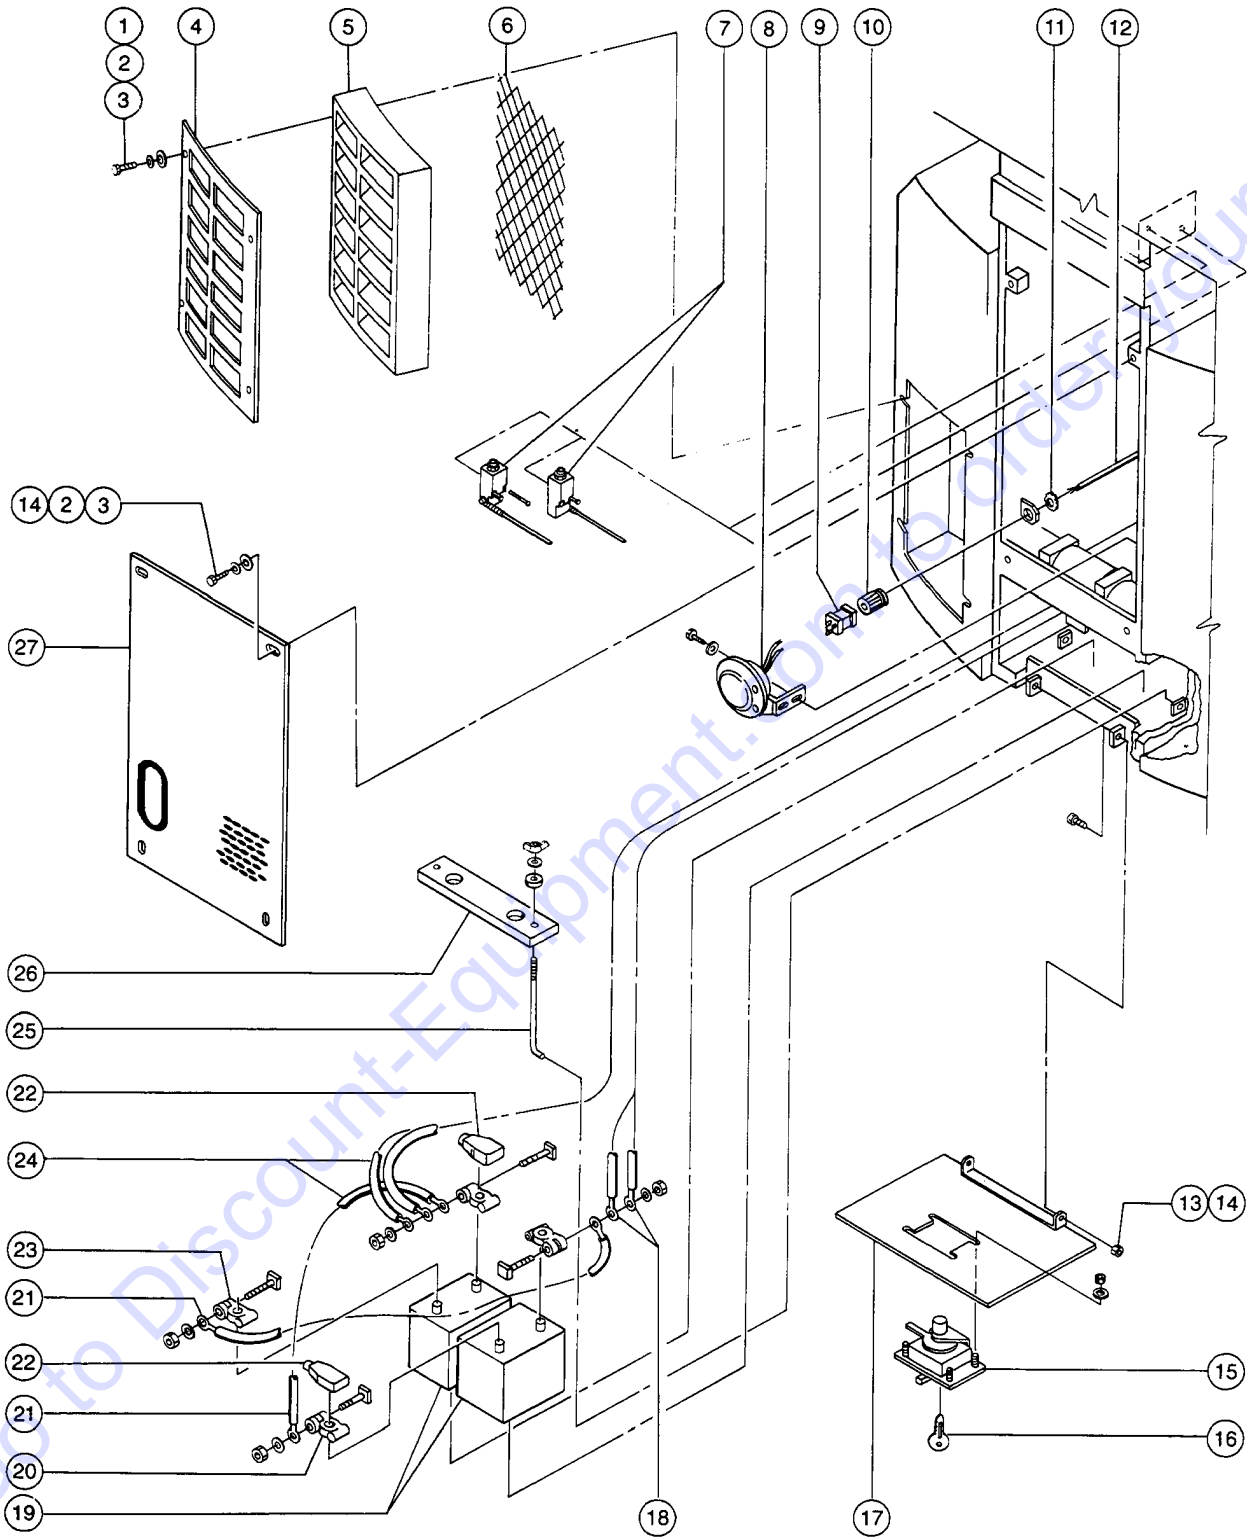

508.1 Rear Turntable Compartment

508.1 Rear Turntable Compartment

Item	Part No.	Description	Qty.
1	8516GT	SCREW, HCC, 3/8-16 X 1.50.....	4
2	6021GT	WASHER, LOCK, .375.....	8
3	6097GT	WASHER, FLAT, USS, 3/8", Y.....	8
4	28767GT	WELDMENT, VENTILLATION GRILL.....	1
5	28517GT	BAFFLE, AIR INTAKE.....	1
6	28633GT	SCREEN, EXHAUST.....	1
7	106433GT	LS SPRING WAND (ZCY91)	
7	19491GT	CONTACTOR, LIMIT SWITCH	
7	88356-127J5GT	SWITCH, LIMIT, W/6.25" SPRING ARM.....	2
8	56264GT	HORN, 12V SCREW TERMINAL***.....	1
9	1280665GT	PLUG, TYPE F, 230A, 50HZ, 16A, IP44.....	1
9	144161GT	PLUG, PWR, UK, 16AMP, 3PIN, BLK.....	1
9	6595GT	PLUG, ELECTRICAL, DOMESTIC.....	1
10	7056GT	CONN, SQUEEZE, 1/2NPT .38-.50, SM....	1
11	6935GT	LOCKNUT, ELEC, 1/2".....	1
12	43956GT	WIRE CABLE, 14/3 CON.TPE JKT*.....	900-inches
13	4828GT	NUT, NYLOCK, 3/8-16.....	2
14	6175GT	SCREW, HHC, 3/8-16 X 1.....	6
15	28125GT	LATCH, FLUSH CUP***..... <i>includes 2 each index number 16</i>	1
16	29314GT	KEY, LATCH, 1 PAIR (28125).....	2
17	29285GT	COVER W/DECAL, BATTERY ACCESS.....	1
18	29316GT	CABLE ASSEMBLY, 110"..... <i>models with Deutz F4L 1011 Diesel Engine</i>	2
19	36872GT	BATTERY, 12V, 900 CCA.....	2
20	45709GT	TERMINAL, BATTERY-BOLT TYPE, POS.....	2
21	29315GT	CABLE ASSEMBLY, 20".....	2
22	18189GT	BOOT, BATTERY TERMINAL, RED.....	2
23	45710GT	TERMINAL, BATTERY-BOLT TYPE, NEG.....	2
24	29304GT	CABLE ASSY, 115"..... <i>models with Deutz F4L 1011 Diesel Engine</i>	2
25	45708GT	HOOK, BATT HOLD DOWN, 10"..... <i>includes mounting fasteners</i>	1
26	25299GT	BRACKET, BATTERY HOLD DOWN.....	1
27	19018GT	TRIMLOCK, BLACK, 5/32".....	15-inches
27	29317GT	COVER ASSEMBLY, REAR TURNTABLE.....	1