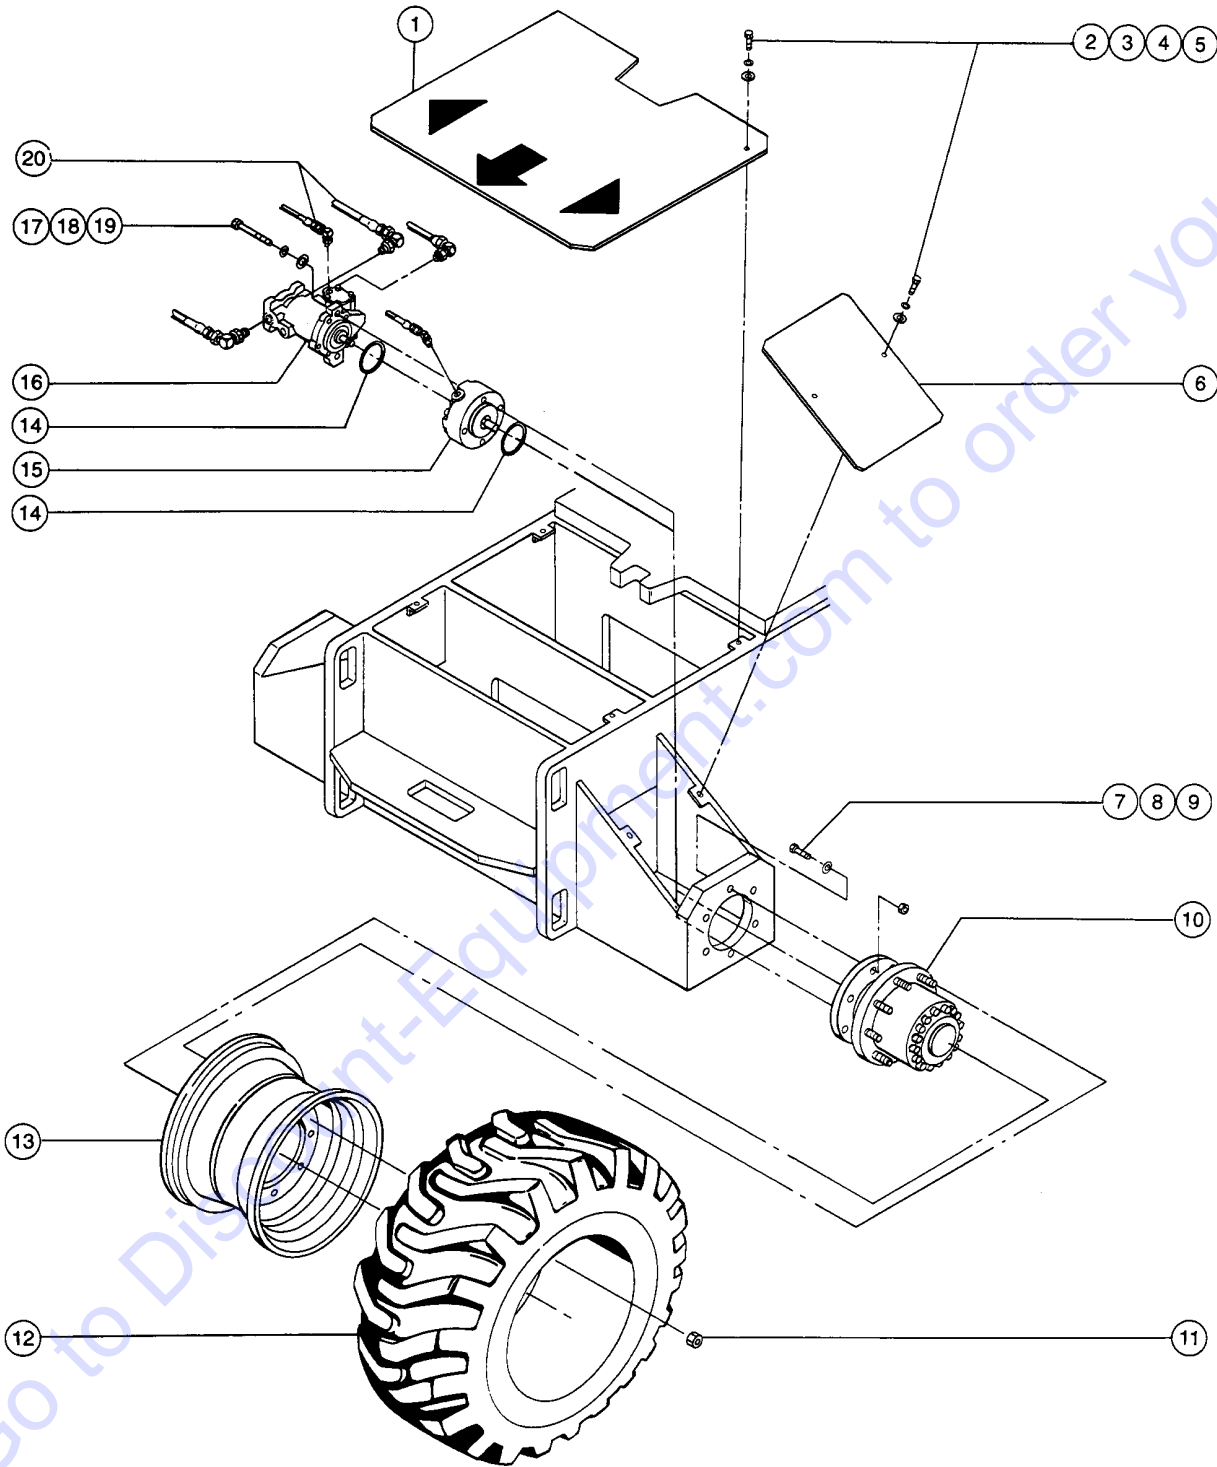

205.1 2WD Rear Wheel Drive

205.1 2WD Rear Wheel Drive

Item	Part No.	Description	Qty.	Item	Part No.	Description	Qty.
1	29216GT	COVER W/DECALS,RR.DR.CHAS,S60.....	1	20		Ref. Hydraulic Hoses & Fittings.....	4
2	6090GT	SCREW,HHC,1/4-20 X .75.....	6			<i>refer to sections 206.1 and 207.1</i>	
3	6356GT	WASHER,LOCK,.25.....	6				
4	6638GT	WASHER,FLAT,USS,1/4"Y.....	6				
5	56912GT	SPRING CLIP,1/4-20,.025-.15X.54,ZAG.....	6				
6	25770PGT	COVER,REAR AXLE,PAINTED,S60.....	2				
7	45495GT	SCREW,SHC,5/8-11 X 3.00,A574.....	6				
8	13064GT	WASHER,FLAT,.625 HARDENED.....	6				
9	45076GT	NUT,HEX,JAM,5/8-11.....	6				
10	29231GT	TORQUE HUB,49:1.....	2				
--	21166GT	LUG BOLT,5/8-18,WHEEL HUB***.....	2				
--	226099GT	THRUST WASHER (29231)					
--	226100GT	BEARING NUT (29231)					
--	29288GT	SEAL KIT,FAIRFIELD,W2B2.....	2				
11	54627GT	NUT,LUG,5/8-18 X 90 DEGREE,Z45.....	18				
12A	73259GT	WHEEL,19.5 X 11.75***.....	2				
--		<i>(replaced 27463, 19.5 x 12.2)</i>					
--	73257GT	TIRE & WHEEL ASSY: AIR.....	2				
--		<i>(air filled, right) (replaced 25767 and 33400)</i>					
--	73258GT	TIRE & WHEEL ASSY: AIR.....	2				
--		<i>(air filled, left) (replaced 25768 and 33401)</i>					
--	73260GT	TIRE & WHEEL ASSY,FOAM***.....	2				
--		<i>(foam filled, right) (replaced 25765 and 33402)</i>					
12C	73261GT	TIRE & WHEEL ASSY,FOAM***.....	2				
		<i>(foam filled, left) (replaced 25766 and 33403)</i>					
13	73185GT	TIRE,38/65D-19.5,16PLY,OTR*.....	2				
		<i>(by Blackstone 15 x 19.5) (replaced 25766, Goodyear 15 x 19.5 and 33403, Firestone 15 x 19.5)</i>					
14	22811GT	O-RING,MOTOR TO BRAKE***.....	4				
		<i>measures approx 4" x 0.10"</i>					
15	29230PGT	BRAKE,MICO,PAINTED-S60 DRIVE.....	2				
		<i>includes 2 each index number 14</i>					
15	29291GT	SEAL KIT,MICO.....	2				
15	29292GT	BRAKE,LINING KIT,MICO.....	2				
15	29293GT	BEARING KIT,MICO.....	2				
16	29280GT	DRIVE MOTOR REAR,2WD/11 DEGREE.....	2				
		<i>includes 1 each index number 14</i>					
16	29739GT	SEAL KIT,SAUER-DANFOSS M46***.....	2				
17		Ref. Screw - SHC, 1/2-13 x 5.5 inch GR 5.....	4				
18		Ref. Washer - Lock, 1/2 inch.....	4				
19		Ref. Washer - Flat, 1/2 inch.....	4