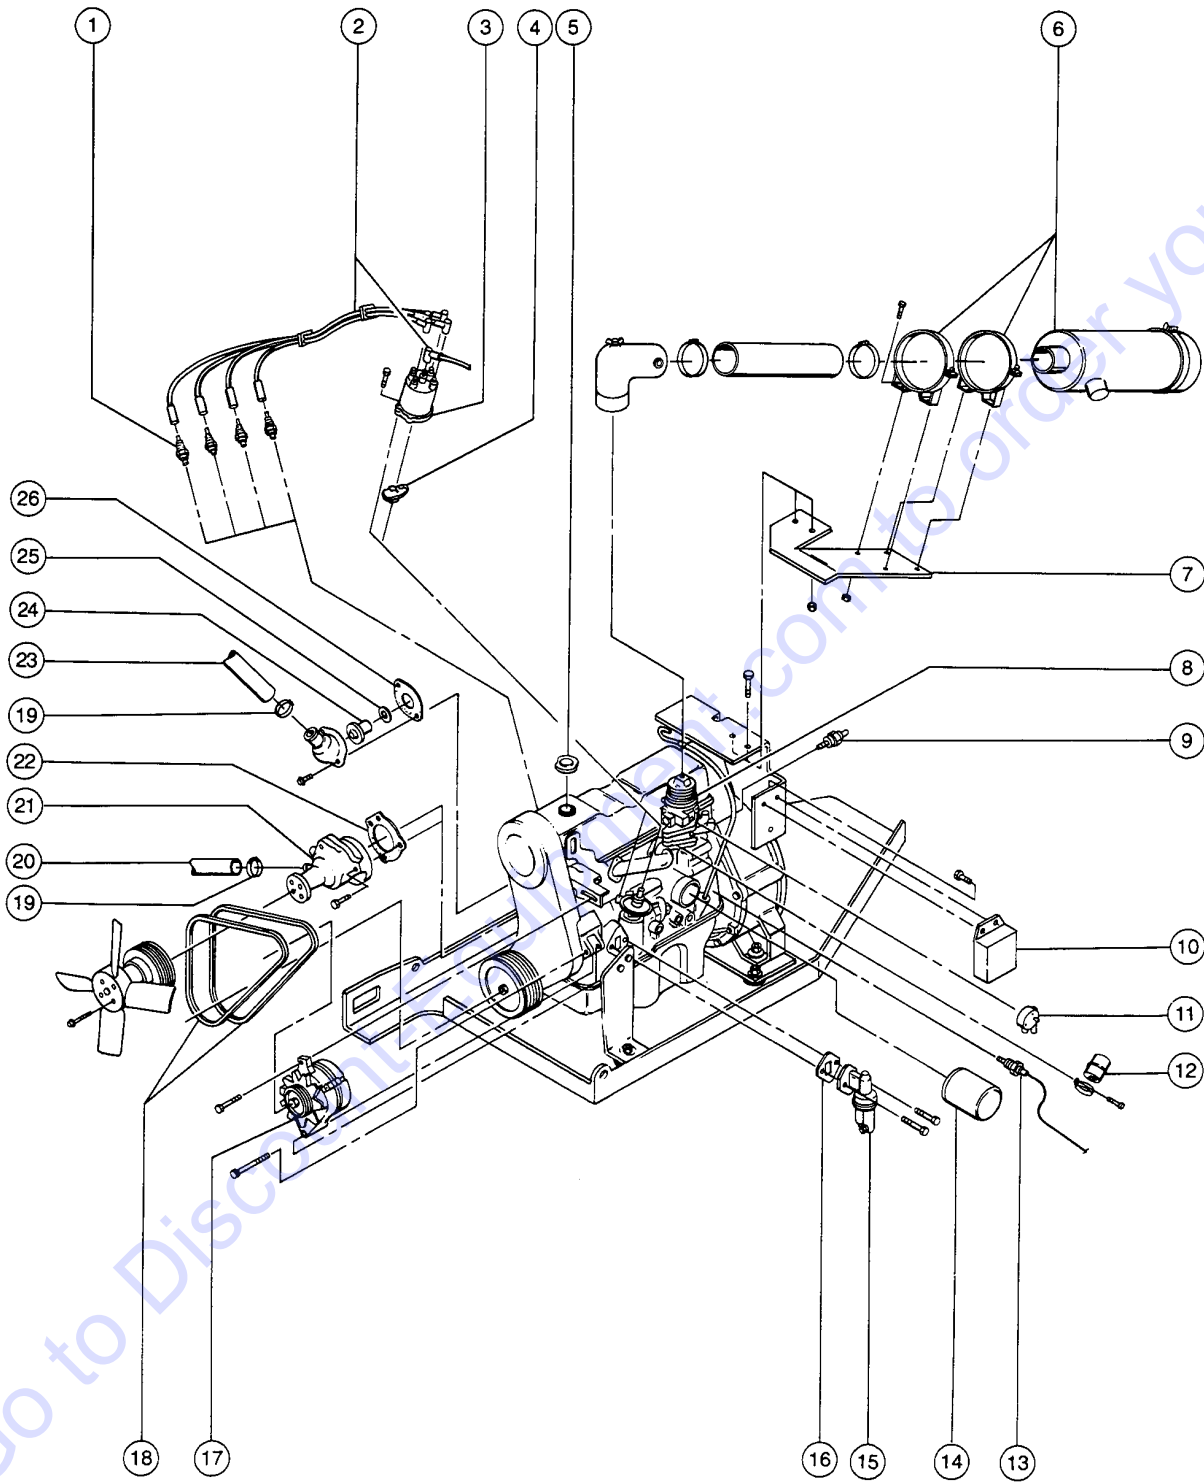

401.1 Ford Dual Fuel Engine - View 1

401.1 Ford Dual Fuel Engine - View 1

Item	Part No.	Description	Qty.
1	28647GT	SPARK PLUG,FORD.....	4
2	28648GT	SPARK PLUG WIRE SET, LSG 423..... <i>Genie genuine part</i>	1
--	1259056GT	SPARK PLUG WIRE SET, LSG 423 <i>Genie aftermarket</i>	
3	28650GT	CAP,DISTRIBUTOR,FORD.....	1
4	28649GT	ROTOR,DISTRIBUTOR,FORD.....	1
5	28658GT	CAP, OIL FILLER, FORD LSG423.....	1
6	27915GT	AIR CLEANER..... <i>does not include mounting bands</i>	1
--	27916GT	FILTER,AIR,ELEMENT***.....	1
--	53952GT	BRKT,AIR CLEANER ORIENTATION**	
--	65815GT	CLAMP, AIR CLEANER (27915)**..... <i>clamp that holds the end cap on</i>	1
7	27386PGT	BRACKET,AIR FILTER,PAINTED.....	1
8	28714GT	CARB REPAIR KIT, LSG/LRG-423.....	1
9	28651GT	SOLENOID, ANTI-DIESELING.....	1
10	27922GT	IGNITION, ELECTRONIC, FORD.....	1
11	29439GT	COIL, AUTOMATIC CHOKE,.....	1
12	28662GT	FILTER,FUEL,LRG-423,SCREW-IN.....	1
13	29269GT	SWITCH,WATER TEMP,S60..... <i>includes gauge</i>	1
14	28656GT	FILTER,OIL,FORD..... <i>Genie genuine part</i>	1
--	1259054GT	FILTER, OIL, FORD <i>Genie aftermarket part</i>	
15		PUMP,FUEL,FORD..... <i>Contact Discount-equipment</i>	1
16	28659GT	GASKET,FUEL PUMP,FORD.....	1
17	28716GT	ALTERNATOR,FORD LSG-423***.....	1
18	28652GT	BELT,V, FAN/ALT,FORD LSG423.....	2
19	45171GT	CLAMP,HOSE,1.75,LINED.....	2
20	28769GT	HOSE,BOTTOM RADIATOR,FORD.....	1
21	28666GT	PUMP,WATER,FORD.....	1
22	28660GT	GASKET,WATER PUMP,FORD.....	1
23	28770GT	HOSE, TOP RADIATOR, FORD.....	1
24		THERMOSTAT & SEAL,FORD..... <i>Part is no longer available</i>	1
25	28654GT	SEAL,THERMOSTAT,FORD.....	1
26	28653GT	GASKET,WATER OUTLET,FORD.....	1