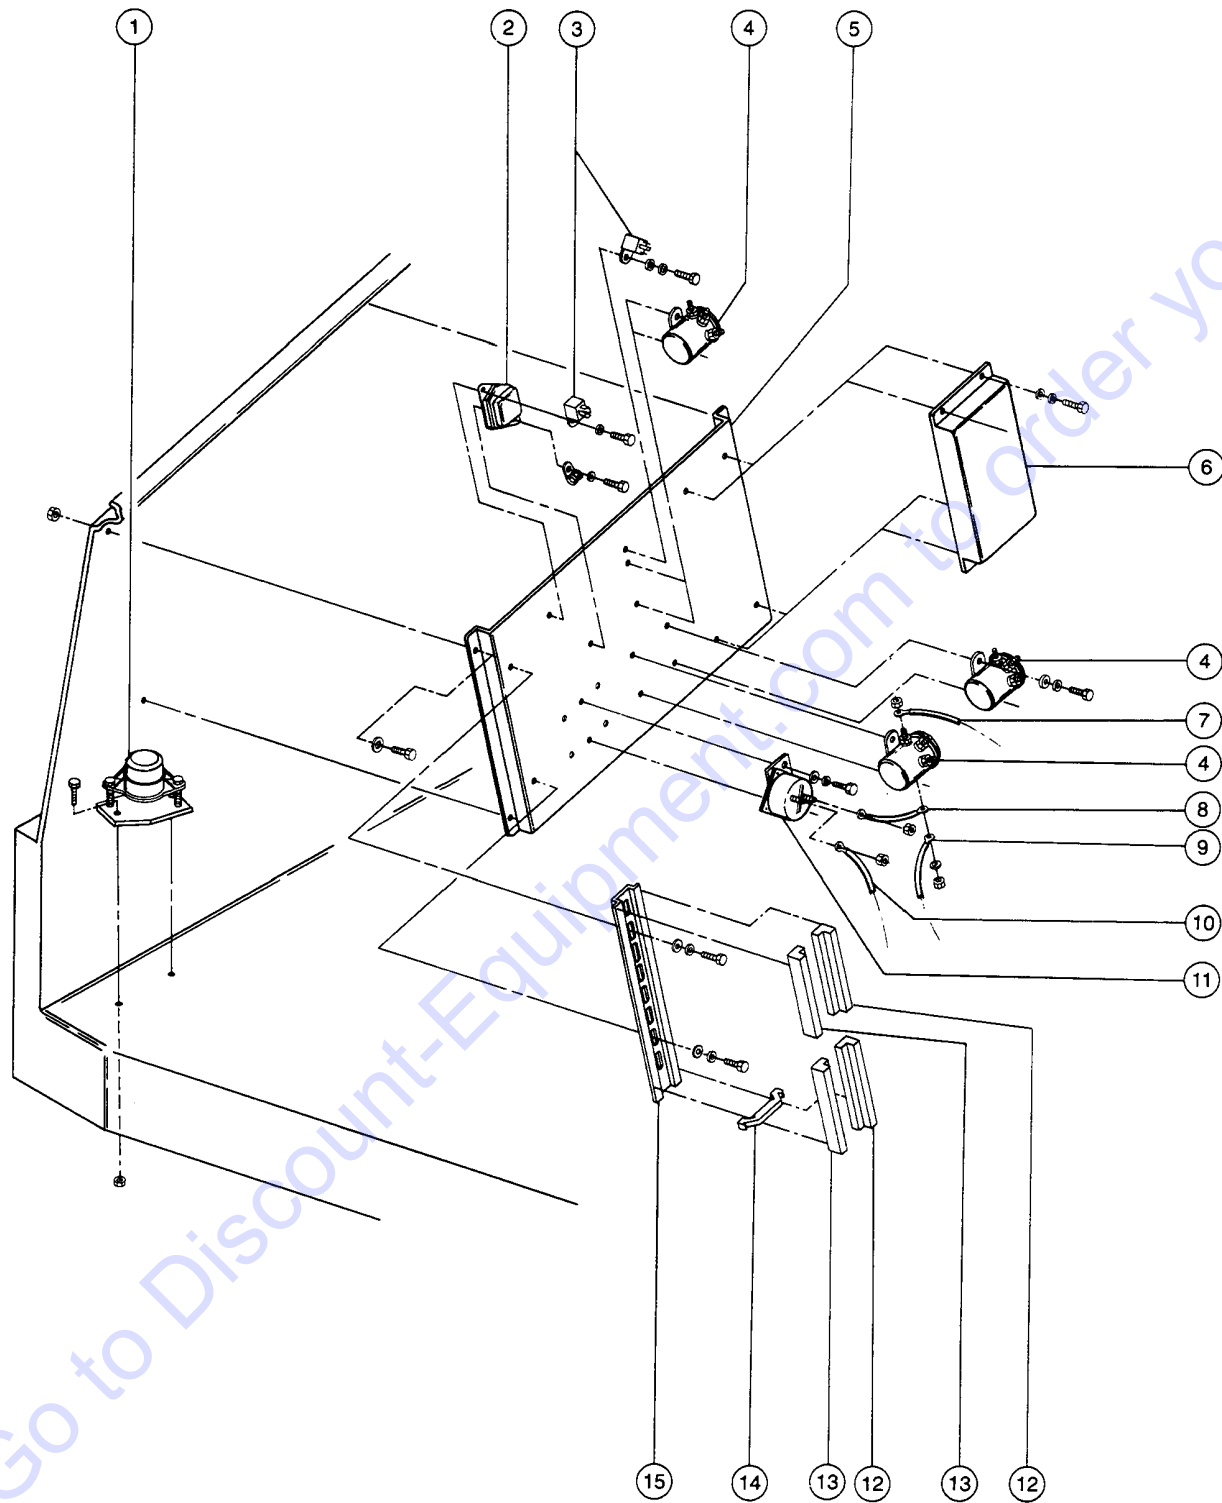

404.1 Ford Dual Fuel Engine - View 4

404.1 Ford Dual Fuel Engine - View 4

Item	Part No.	Description	Qty.
1	44586GT	SENSOR,LEVEL 4.5***.....	1
2	27919GT	REGULATOR, VOLTAGE, Z45GP91.....	1
3	19274GT	RELAY,SPDT,12V(AUTO)**.....	2
4	27155GT	SOLENOID,12V CONTINUOUS***.....	3
5	29311GT	CONTACTOR MOUNT PLATE ASSY.....	1
6	27908GT	GOVERNOR,CNTRLR,FORD,LSG 423.....	1
7	29303GT	CABLE ASSY,55".....	1
8	29302GT	CABLE ASSY,4".....	1
9	29304GT	CABLE ASSY,115".....	1
10	29305GT	CABLE ASSY,70".....	1
11	27920GT	RELAY, STARTER, Z45GP91.....	1
12	25834GT	QUICK DISCONNECT MALE.....	2
13	28308GT	QUICK DISCONNECT,FEMALE**.....	2
14	25838GT	MOUNTING ADAPTOR.....	6
15	28309GT	DIN RAIL,12".....	1