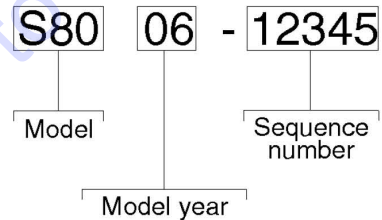

A TEREX BRAND

Model: S-80
Serial number: S8006-12345
Model year: 2008 **Manufacture date:** 07/05/08
Electrical schematic number: ES0274
Machine unladen weight:

Rated work load (including occupants): 500 lb / 227 kg
Maximum number of platform occupants: 2
Maximum allowable side force : 150 lb / 670 N
Maximum allowable inclination of the chassis:
0 deg
Maximum wind speed : 28 mph/ 12.5 m/s
Maximum platform height : 80 ft/ 24.38 m
Maximum platform reach : 72 ft 5 in/ 22.07 m
Gradeability: N/A
Country of manufacture: USA
This machine complies with:
ANSI A92.5
CAN B.354.4

00000000000000