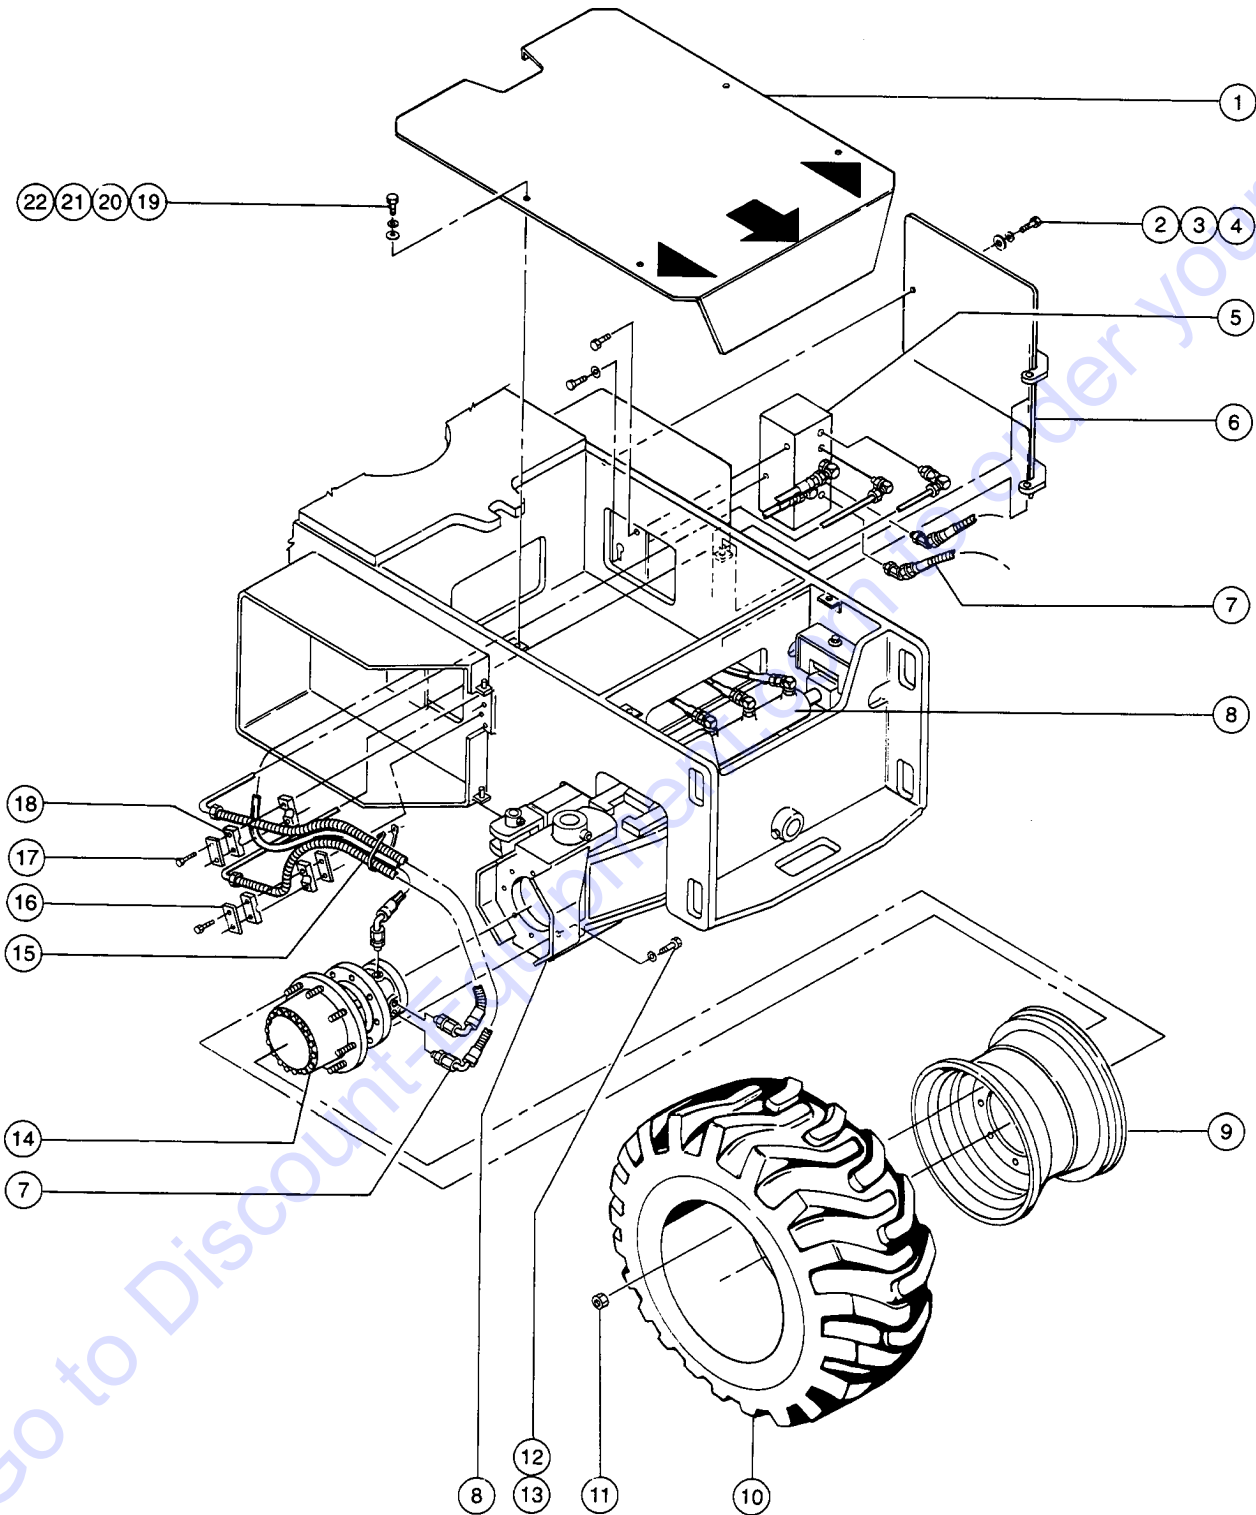

302.1 4WD Front Wheel Drive

Item	Part No.	Description	Qty.
--		SEAL KIT,FAIRFIELD,W2M1**	
1	29215GT	COVER W/DECALS,FR.DR.CHASS,S60.....1	1
2	6175GT	SCREW,HHC,3/8-16 X 1.....2	2
3	6021GT	WASHER,LOCK,.375.....2	2
4	6097GT	WASHER,FLAT,USS,3/8",Y.....2	2
5	40033GT	MANIFOLD,TRCN W/BYPASS,4WD***...2	2
6	29217GT	COVER W/DECALS,SIDE DR.CHS,S60.....2	2
7		Ref. Hydraulic Hoses & Fittings.....2 <i>refer to section 305.1</i>	2
8		Ref. 4WD Steer Linkage / Oscillating Axle Installation.....2 <i>refer to section 301.1</i>	2
9	25765GT	TIRE & WHEEL ASSY,FOAM,RIGHT....2	2
9	25768GT	TIRE & WHEEL ASSY,AIR,LEFT.....2	2
9	73259GT	WHEEL,19.5 X 11.75***.....2	2
10	27464GT	TIRE,RT,SGL,15-19.5NHS,12PLY.....2	2
11	54627GT	NUT,LUG,5/8-18 X 90 DEGREE,Z45.....18	18
12	27006GT	SCREW,SHC,M16 X 40MM,BLACK.....14 <i>to SN 151</i>	14
12	28117GT	SCREW,SHC,5/8-11 X 1.5.....14 <i>from SN 152</i>	14
13	13064GT	WASHER,FLAT,.625 HARDENED.....14	14
14	21166GT	LUG BOLT,5/8-18,WHEEL HUB***.....2 1	2
14	226101GT	SEAL KIT (28833).....2 1	2
14	28833GT	MTR/TORQUE HUB,FRT,WM2-33.8:1*...2 1	2
15	23877GT	CABLE TIE,28".....10	10
16	28628GT	TOP PLATE,H.D. 3/4",HR2 SP-TP.....3	3
17	14033GT	SCREW,HHC,3/8-16 X 2.75.....4	4
18	28629GT	CLAMP,H.D. 3/4",HR2S 19.0 CPPP.....2	2
19	6090GT	SCREW,HHC,1/4-20 X .75.....4	4
20	6356GT	WASHER,LOCK,.25.....4	4
21	6638GT	WASHER,FLAT,USS,1/4"Y.....4	4
22	56912GT	SPRING CLIP,1/4-20,.025-.15X.54,ZAG.....4	4

Footnotes

1: The mounting threads on this item changed, replace fasteners (quantity 14 of index number 12 Part No. 28117) on machines prior to serial number s-60-000152