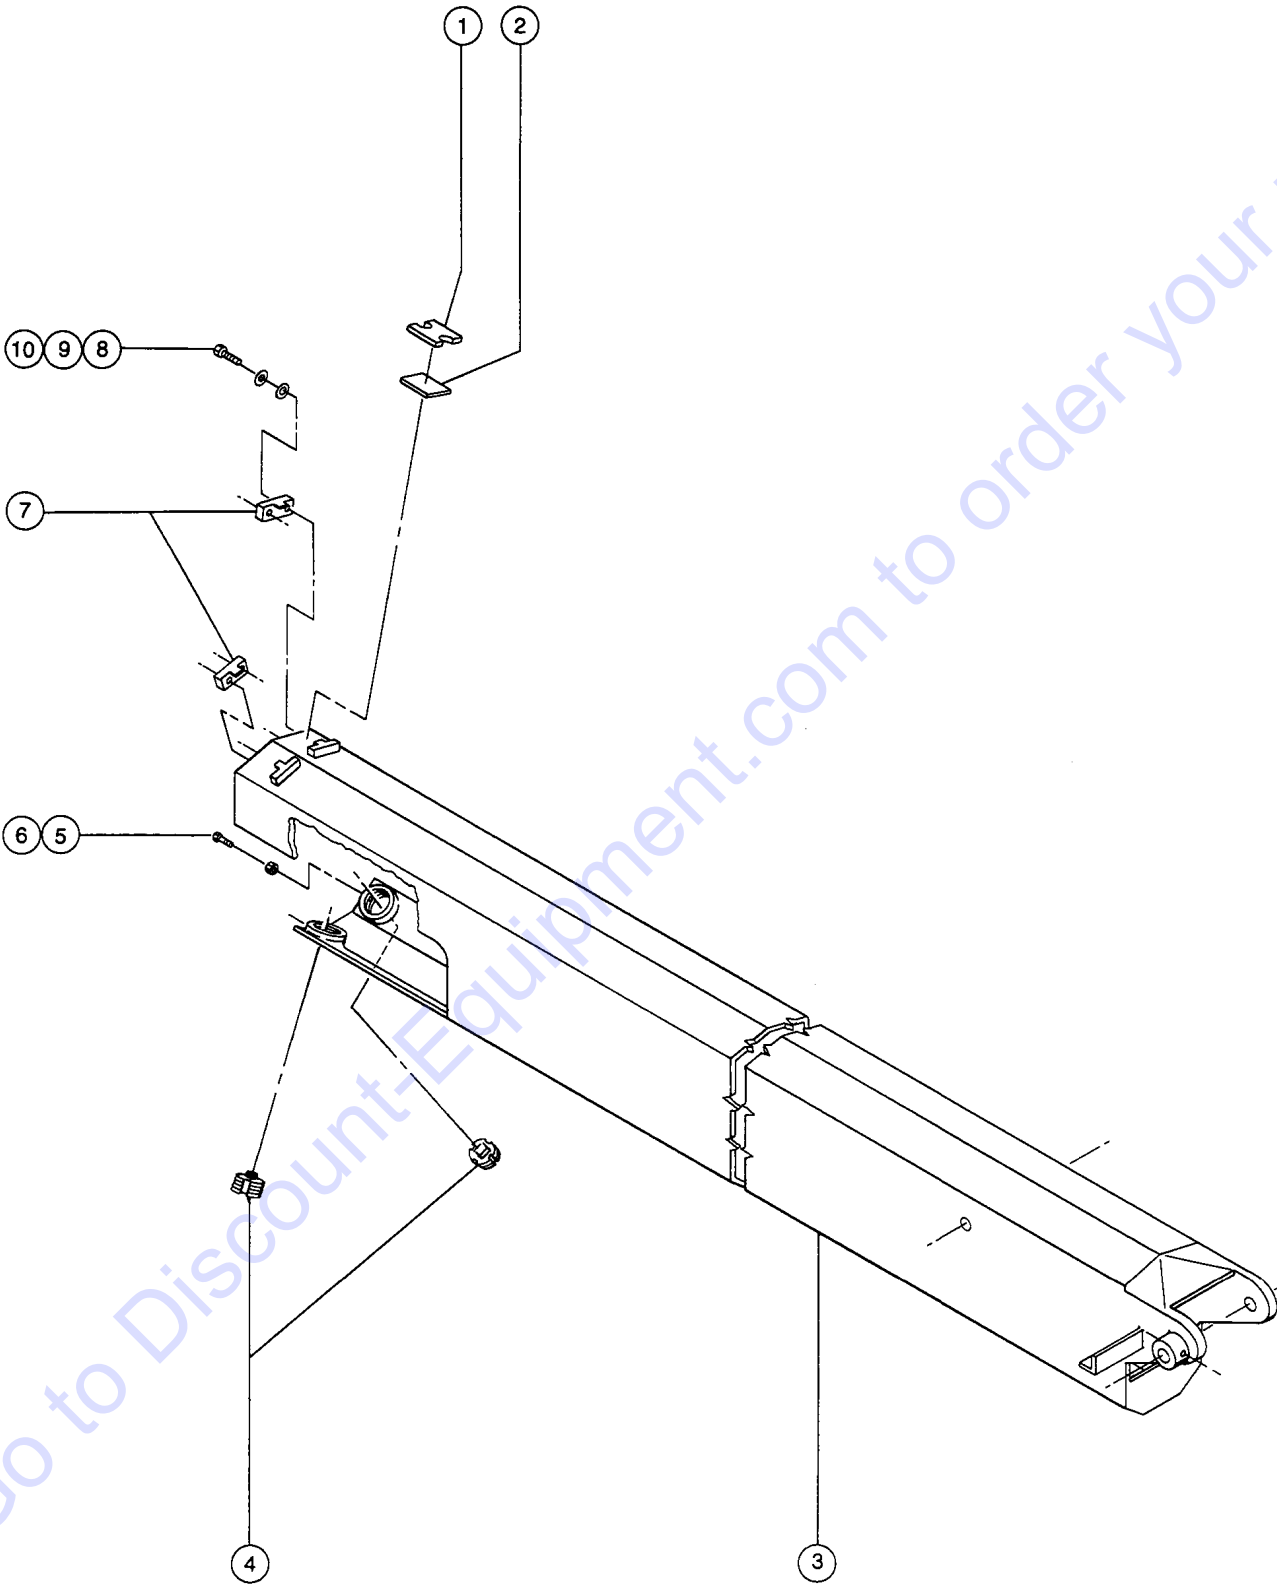

604.1 Number 3 Mast Installation

Item	Part No.	Description	Qty.
1	27226GT	WEAR PAD, FIXED 8 X 3.5 S60.....	2
2	27305GT	SHIM, MAST, S60..... 1	2
3	29472GT	WELDMENT, NO.3 MAST, S60.....	1
4	27308GT	WEAR PAD, ADJUSTABLE.....	2
5	6888GT	SCREW, HHC, 1/4-20 X 1.....	2
6	6357GT	NUT, HEX, 1/4-20.....	2
7	27228GT	WEAR PAD RETAINER WELDMENT.....	2
8	6019GT	SCREW, HHC, 3/8-16 X 1.25 GRD 5.....	4
9	6021GT	WASHER, LOCK, .375.....	4
10	5397GT	WASHER, FLAT, USS, 5/16", Y.....	4

Footnotes

1: Quantity listed for this item is approximate. Actual quantity may vary, to ensure proper fit.