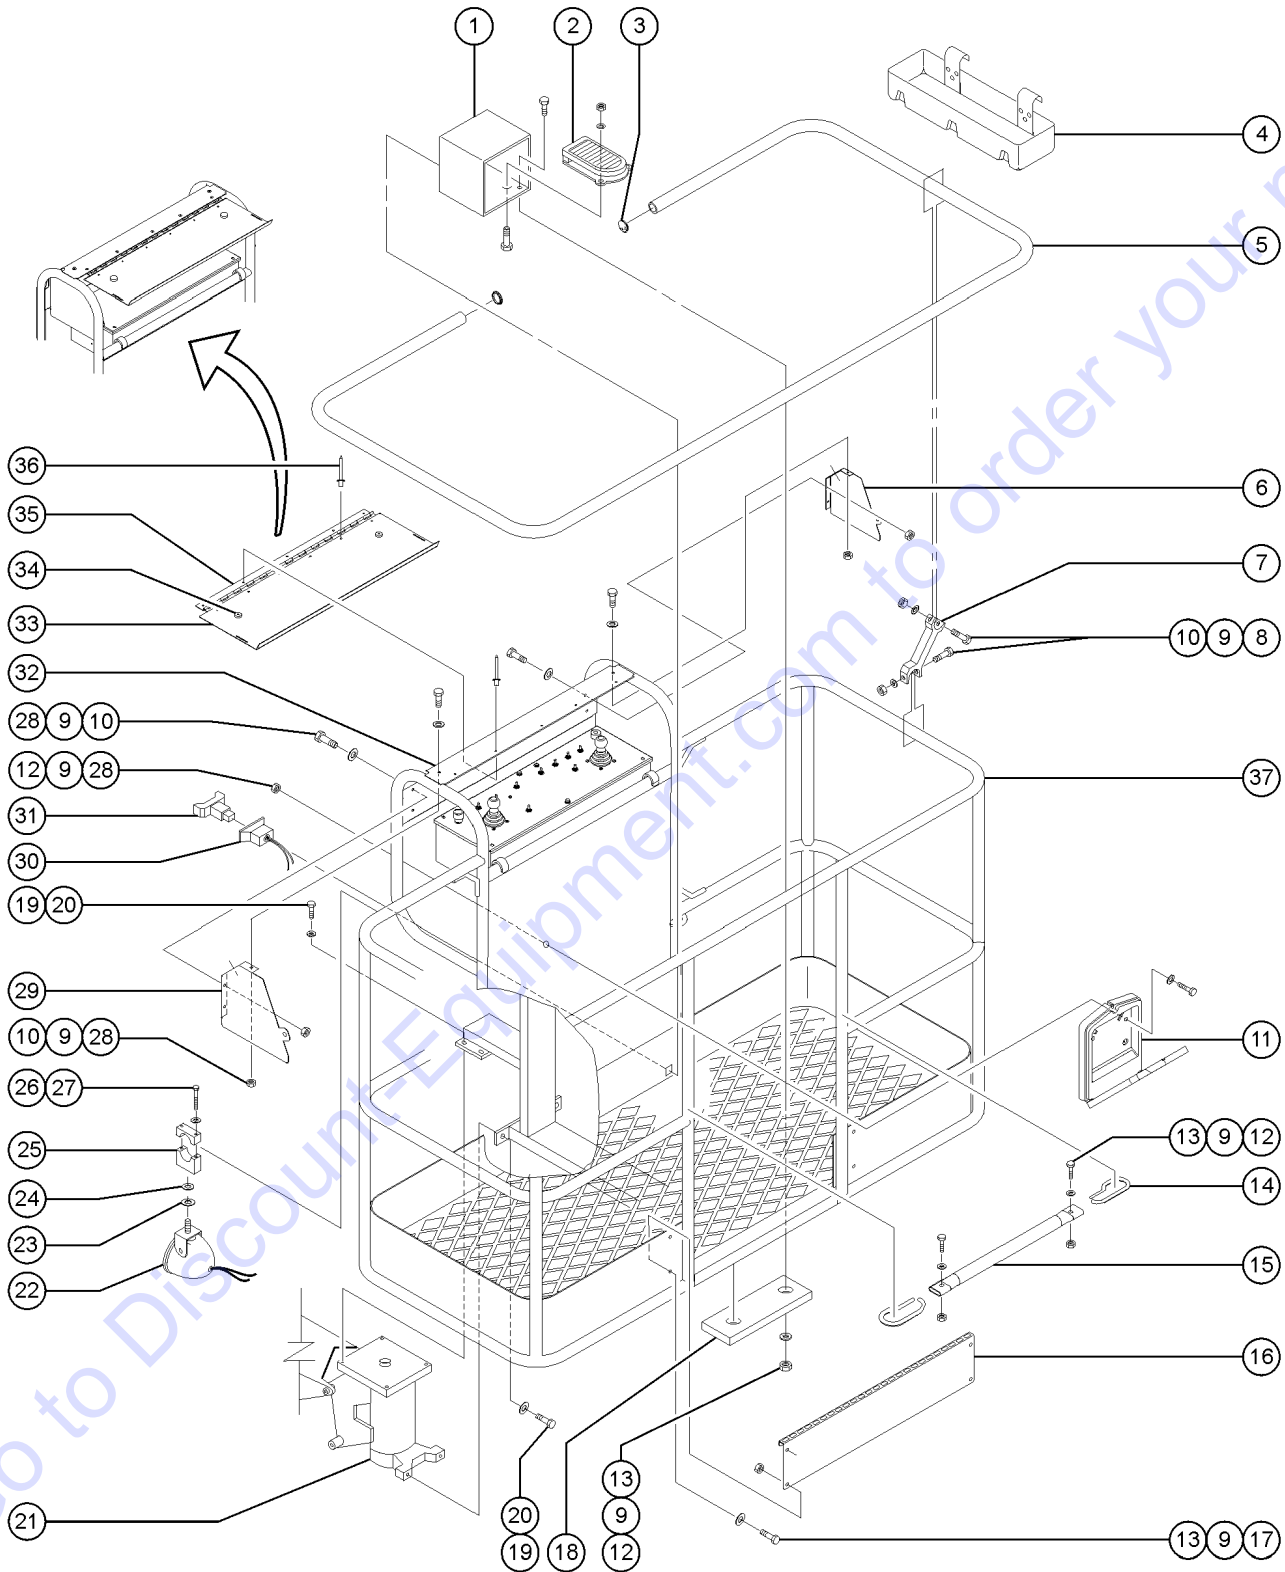

701.1 Platform Installation

701.1 Platform Installation

Item	Part No.	Description	Qty.	Item	Part No.	Description	Qty.
--	34321-SGT	OPTION,WORKLIGHT,12 VOLT		26	6145GT	SCREW,HHC,1/4-20 X 1.5.....	4
--	53157-SGT	PINCH GUARD,6"(1.31")SERVICE**		27	6356GT	WASHER,LOCK,.25.....	4
--	60922GT	OPTION,EURO TOEBOARD (includes item 16)		28	6090GT	SCREW,HHC,1/4-20 X .75.....	2
1	27528GT	FOOT SWITCH GUARD W/DECALZ45...1		29	119796GT	CONTROL BOX COVER,LEFT SIDE**	
2	13482GT	FOOT SWITCH*** .....1 includes fasteners		30	22431GT	TERMINAL,ANDERSON,30A 12-16 GA.....	1
--	20262GT	MICROSWITCH,13482 FOOTSWITCH...1		--	22432GT	ANDERSON HOUSING,15-45 AMP BLK.....	1
3	55753GT	BUMPER, PLASTIC, 1.25 O.D.....2		--	22433GT	ANDERSON HOUSING,15-45,AMP,WHT.....	1
4	9599-SGT	TOOL TRAY ACCESSORY*** 1		--	22434GT	ANDERSON HOUSING,15-45 AMP RED.....	1
5	1259704GT	PINCH GUARD RAIL,6' PLATFORM.....1 includes 55753 bumpers		--	29431GT	CONNECTOR ASSEMBLY,FOOTSWITCH.....	1
--	52661GT	PINCH GUARD RAIL,8' PLATFORM** includes 2 each index number 3		--	45139GT	RECEPT,SNAP-IN,4 POLE ANDERSN.....	1
6	119797GT	CONTROL BOX COVER, RIGHT SIDE*		--	45200GT	SPACER,SHORT ANDERSON.....	1
7	28807GT	SUPPORT,RAILING.....10		--	45202GT	PIN,ROLL,.094 X .875.....	1
8	4266GT	SCREW,HHC,1/4-20 X 2		31	22431GT	TERMINAL,ANDERSON,30A 12-16 GA.....	1
9	6638GT	WASHER,FLAT,USS,1/4"Y		--	22432GT	ANDERSON HOUSING,15-45 AMP BLK.....	1
10	6889GT	NUT,LP NYLOCK,1/4-20		--	22433GT	ANDERSON HOUSING,15-45,AMP,WHT.....	1
11A	44743GT	MANUAL BOX W/DECALS*** .....1 USA/Canada/Australia		--	22434GT	ANDERSON HOUSING,15-45 AMP RED.....	1
11B	24514GT	BOX,INSTRUCTION STORAGE Europe/Asia/South America (decals required; refer to Section100)		--	29430GT	WIRE ASSY,FOOTSWITCH,S60.....	1
12	6888GT	SCREW,HHC,1/4-20 X 1		--	45201GT	SPACER,LONG ANDERSON.....	1
13	6091GT	NUT,NYLOCK,1/4-20		--	45202GT	PIN,ROLL,.094 X .875.....	1
14	12443GT	MIDRAIL GUIDE (HOOK).....2		--	45313GT	PLUG,W/LATCH,4 POLE,ANDERSON...1	
15	102992GT	SLIDING MIDRAIL KIT,PTD.....1 includes index numbers 9, 12, 13 and 14		32	119562PGT	GUARD,PLATFORM CNTRL PANEL PTD	
--	12446-SGT	TUBE,STD SLIDING MIDRAIL,PAINT.....1		--	119642GT	KIT,PLAT CONTROL PANEL GUARD** includes part 119562P, required for first time installation	
--	21121GT	CABLE TIE,4" BLK,HEAT RESISTNT.....1		33	89915PGT	COVER,CONTROL BOX LID	
--	31146GT	WIRE LOOM,.413" NON-SLIT*** 16-inches		--	119795GT	KIT,CONTROL BOX COVER includes part 89915P, index number 32 is required for first time installation	
16	94745PGT	TOEBOARD,ENTRY EUROPEAN PNTD** 1		34	43392GT	BUMPER,BATTERY BOX & RAILS	
17	8915GT	SCREW,HHC,1/4-20 X 1.25		35	111526GT	HINGE,PLAT CONTROL BOX COVER	
18	13840GT	FOOT SWITCH MOUNTING PLATE-6"....1		36	54486GT	RIVET,ALUM,ALUM,3/16BUTTONHEAD	
19	8177GT	SCREW,HHC,1/2-13 X 1.5		37	29581GT	PLAT. ASSY,6',EUROPE,S60,OLD**	
20	6033GT	WASHER,LOCK,0.5"					
21		Ref. Rotator Platform (refer to 607.1)					
22	107858GT	WORKLIGHT,48 VOLT.....2					
22A	35960GT	BULB,WORKLIGHT,12V 35W					
23	6036GT	WASHER,LOCK,.625 PLTD.....1					
24	6035GT	WASHER,FLAT,USS,5/8",Y.....1					
25	35956GT	BRACKET,WORK LIGHT MOUNT 5/16".....2