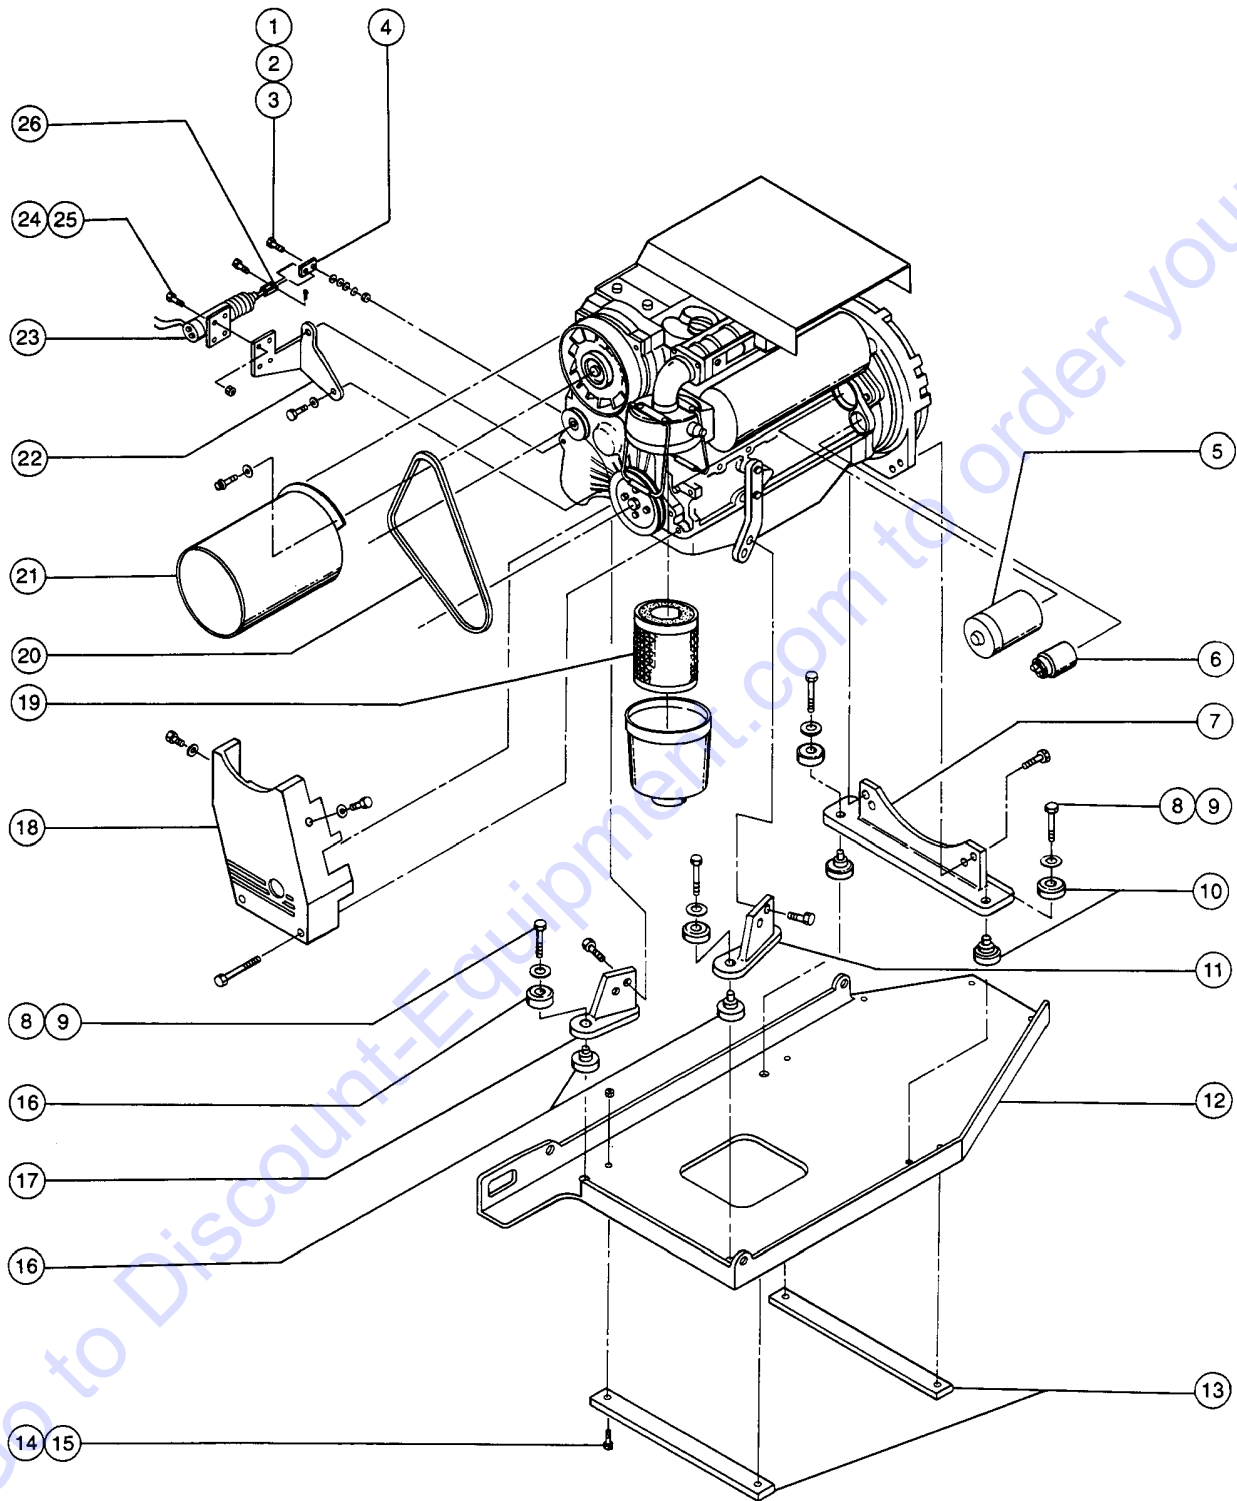

406.1 Deutz Diesel Engine - View 2

406.1 Deutz Diesel Engine - View 2

Item	Part No.	Description	Qty.
1	25956GT	SCREW,HHC,M6 X 30MM,GRD 8.8	
2	25926GT	WASHER,FLAT,M6 PLTD.....	6
3	14163GT	NUT,LOCK,M6,METRIC.....	1
4	27330GT	LINK,2 SPEED SOLENOID.....	1
5	29551GT	STARTER ASSY - PRE 8/14/95..... <i>includes index number 6</i>	1
6	29552GT	STARTER SOLENOID, DEUTZ 25484....	1
7	29550GT	WELDMENT,DEUTZ ENGINE MOUNT...1	
8	13003GT	SCREW,HHC,5/8-11 X 3.5 GRD.8.....	4
9	13775GT	WASHER,FLAT,1.063 X 2 X .134.....	4
10	28076GT	ISOLATOR,VIBRATION,LG,RD&WH***...2	
11	29548GT	WELDMENT,ENGINE MOUNT INBOARD.....	1
12	25797GT	WELDMENT,ENGINE PIVOT MOUNT....1	
13	25780GT	WEAR PAD,ENG.MOUNT,22 X 2,S60....2	
14	14297GT	SCREW,BHHS,1/4-20 X .75.....	4
15	6889GT	NUT,LP NYLOCK,1/4-20.....	4
16	28076GT	ISOLATOR,VIBRATION,LG,RD&WH***...2	
17	29549GT	WELDMENT,ENGINE MOUNT,OUTBOARD.....	1
18	29555GT	COVER,FRONT DEUTZ ENGINE.....	1
19	29553GT	AIR FILTER.....	1
20	32698GT	BELT,V, DEUTZ DIESEL ENGINE.....	1
21	29191GT	WELDMENT,AIR INTAKE.....	1
22	27331PGT	BRACKET,2 SPEED SOLENOID,.....	1
23	29073GT	SOLENOID,THROTTLE,.....	1
24	6090GT	SCREW,HHC,1/4-20 X .75.....	4
25	6091GT	NUT,NYLOCK,1/4-20.....	4
26	21130GT	CLEVIS YOKE-1/4-28,PLTD W/PIN.....	1