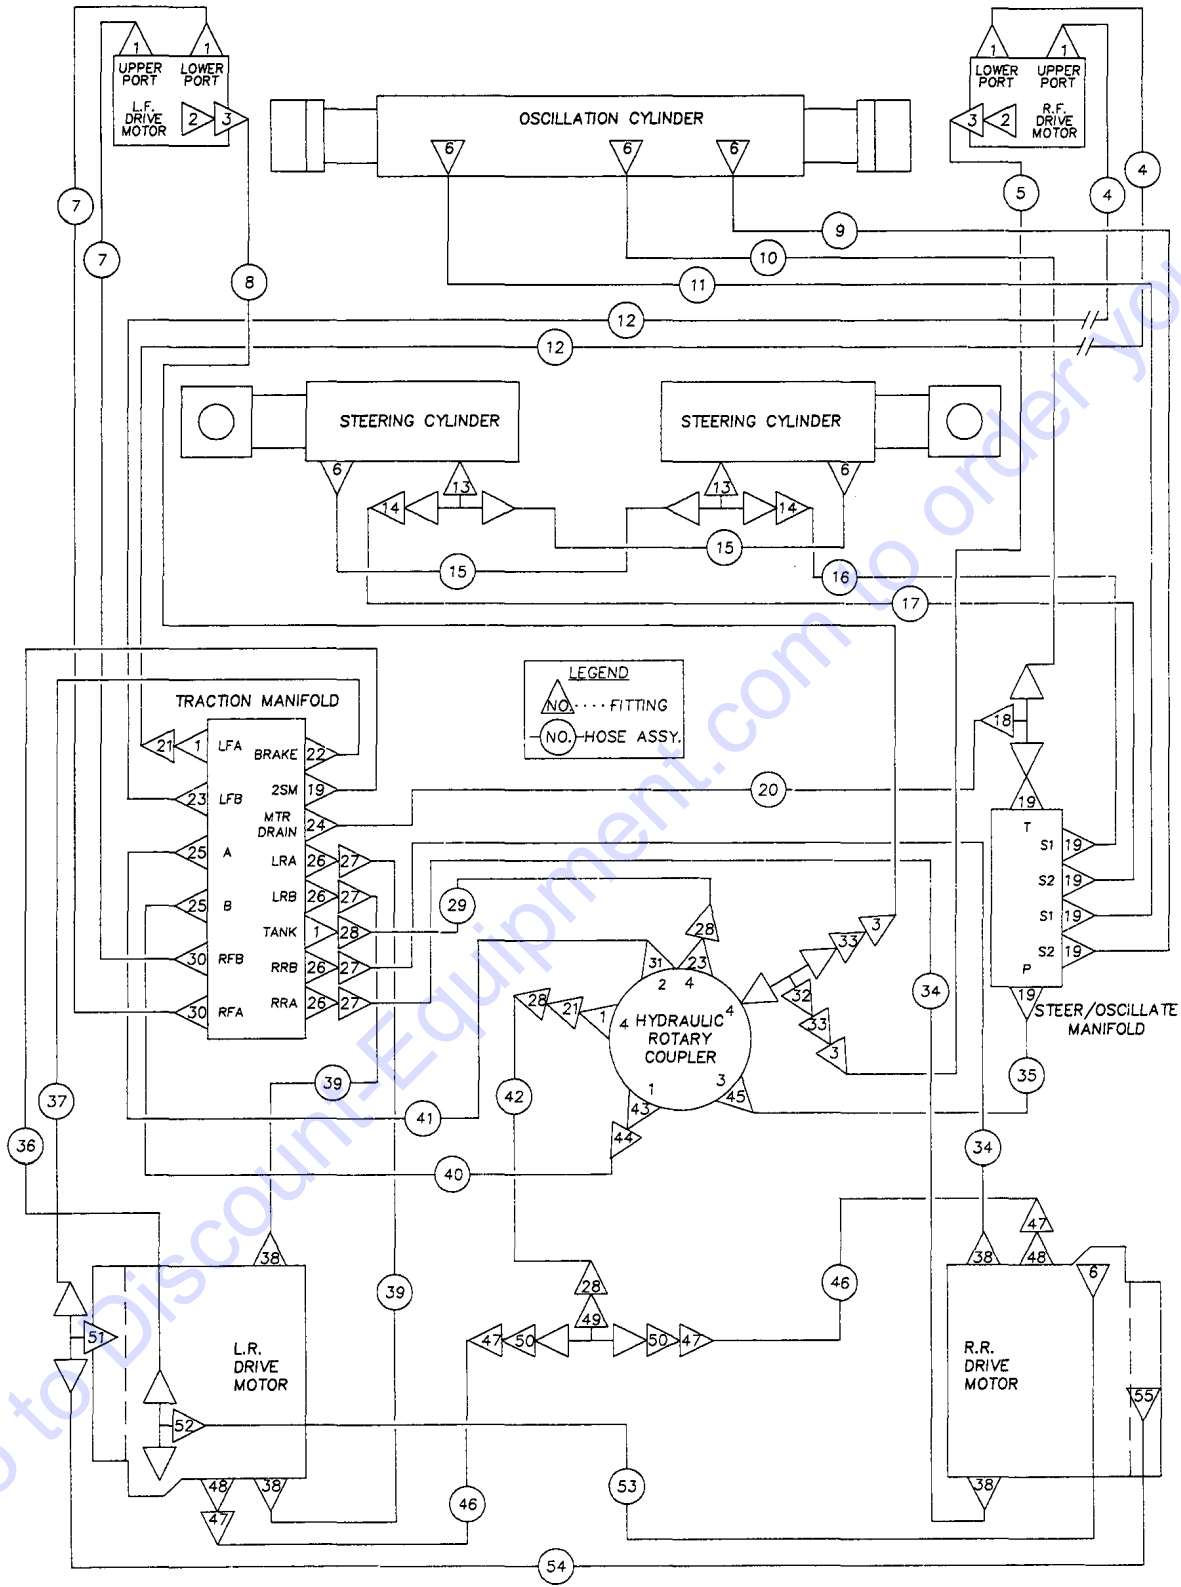

305.1 4WD Hydraulic Hoses and Fittings - Drive Chassis, Oscillating Axle

305.1 4WD Hydraulic Hoses and Fittings - Drive Chassis, Oscillating Axle

Item	Part No.	Description	Qty.	Item	Part No.	Description	Qty.
1	19687GT	CONNECTOR,070120-12-12.....	7	26	28598GT	CONNECTOR,070120-12-8.....	4
2	22665GT	CONNECTOR,070120-8-10.....	2	27	20716GT	ELBOW,070321-12-12.....	4
3	28597GT	HOSE END,BARBED,SWIVEL,90DEG-8.....	4	28	45170GT	HOSE END,BARBED,SWIVEL,-12-12.....	4
4	28590GT	HOSE ASSY,TRAC.MNFD/RIGHT MTR.....	2	29	28568GT	HOSE ASSY,ROTATOR/TRCT.MNFLD.....	1
		1				7	
5	28592GT	HOSE ASSY,RIGHT MOTOR/CASE DRN.....	1	30	45350GT	ELBOW,070320-12-12.....	2
		2		31	20709GT	CONNECTOR,070120-16-16.....	1
6	13120GT	ELBOW,070220-6-6.....	6	32	28456GT	TEE,RUN,070428-12-12.....	1
7	28591GT	HOSE ASSY,TRAC.MNFD/LEFT MTR....	2	33	20325GT	REDUCER,070123-12-8.....	2
		3		34	28554GT	HOSE ASSY,TRCTN.MNFLD/RR.DR.MT.....	2
8	28593GT	HOSE ASSY LFT MTR CASE DRAIN.....	1			8	
		3		35	28562GT	HOSE ASSY,ROTATOR/STEER.MNFOLD.....	1
9	28550GT	HOSE ASSY,MANIFOLD TO CYLINDER.....	1			8	
		4		36	28558GT	HOSE ASSY,TRCT.MNFD/LH.2SPEED.....	1
10	28551GT	HOSE ASSY,MANIFOLD TO CYLINDER.....	1			8	
		5		37	28556GT	HOSE ASSY,TRCTN.MNFLD/LH BRAKE.....	1
11	28552GT	HOSE ASSY,MANIFOLD TO CYLINDER.....	1			9	
		5		38	20332GT	ELBOW,070220-12-16.....	4
12	28630GT	TUBE ASSY, 4WD OPTION.....	2	39	28555GT	HOSE ASSY,TRCTN.MNFLD/RR.DR.MT.....	2
13	45705GT	TEE,BRANCH,070429-6-6.....	2			9	
14	45367GT	ELBOW,070221-6-6.....	2	40	28567GT	HOSE ASSY,ROTATOR/TRCT.MNFLD"B.....	1
15	28566GT	HOSE ASSY,STEER CYL/CROSSOVER.....	2			10	
		6		41	28553GT	HOSE ASSY,ROTTR/TRCT MNFLD"A".....	1
16	28565GT	HOSE ASSY,STEER MNFLD/RHT.CYL.....	1			10	
		6		42	28561GT	HOSE ASSY,DRAIN TEE/ROTATOR.....	1
17	28564GT	HOSE ASSY,STEER MNFLD/LFT.CYL.....	1			10	
		6		43	20710GT	CONNECTOR,070120-16-12.....	1
18	45366GT	TEE,RUN,070432-6-6.....	1	44	28447GT	ELBOW,070221-16-16.....	1
19	45412GT	CONNECTOR,070120-6-6.....	7	45	28448GT	ELBOW,070220-6-8.....	1
20	28563GT	HOSE ASSY,STEER MNFLD/TRT.MNFD.....	1	46	28560GT	HOSE ASSY,MOTOR DRAIN TO TEE....	2
		6				10	
21	21246GT	ELBOW,070221-12-12.....	2	47	28446GT	HOSE END,BARBED,SWIVEL,-10-8....	4
22	13756GT	CONNECTOR,070120-4-6.....	1	48	19685GT	ELBOW,070220-10-12.....	2
23	20925GT	ELBOW,070220-12-12.....	2	49	28445GT	TEE,UNION,070401-12.....	1
24	18687GT	CONNECTOR,070120-6-8.....	1	50	21483GT	REDUCER,070123-12-10.....	2
25	20793GT	ELBOW,070220-16-16.....	2	51	25628GT	TEE,BRANCH,070429-4-4.....	1
				52	28444GT	TEE,RUN,070428-6-6.....	1