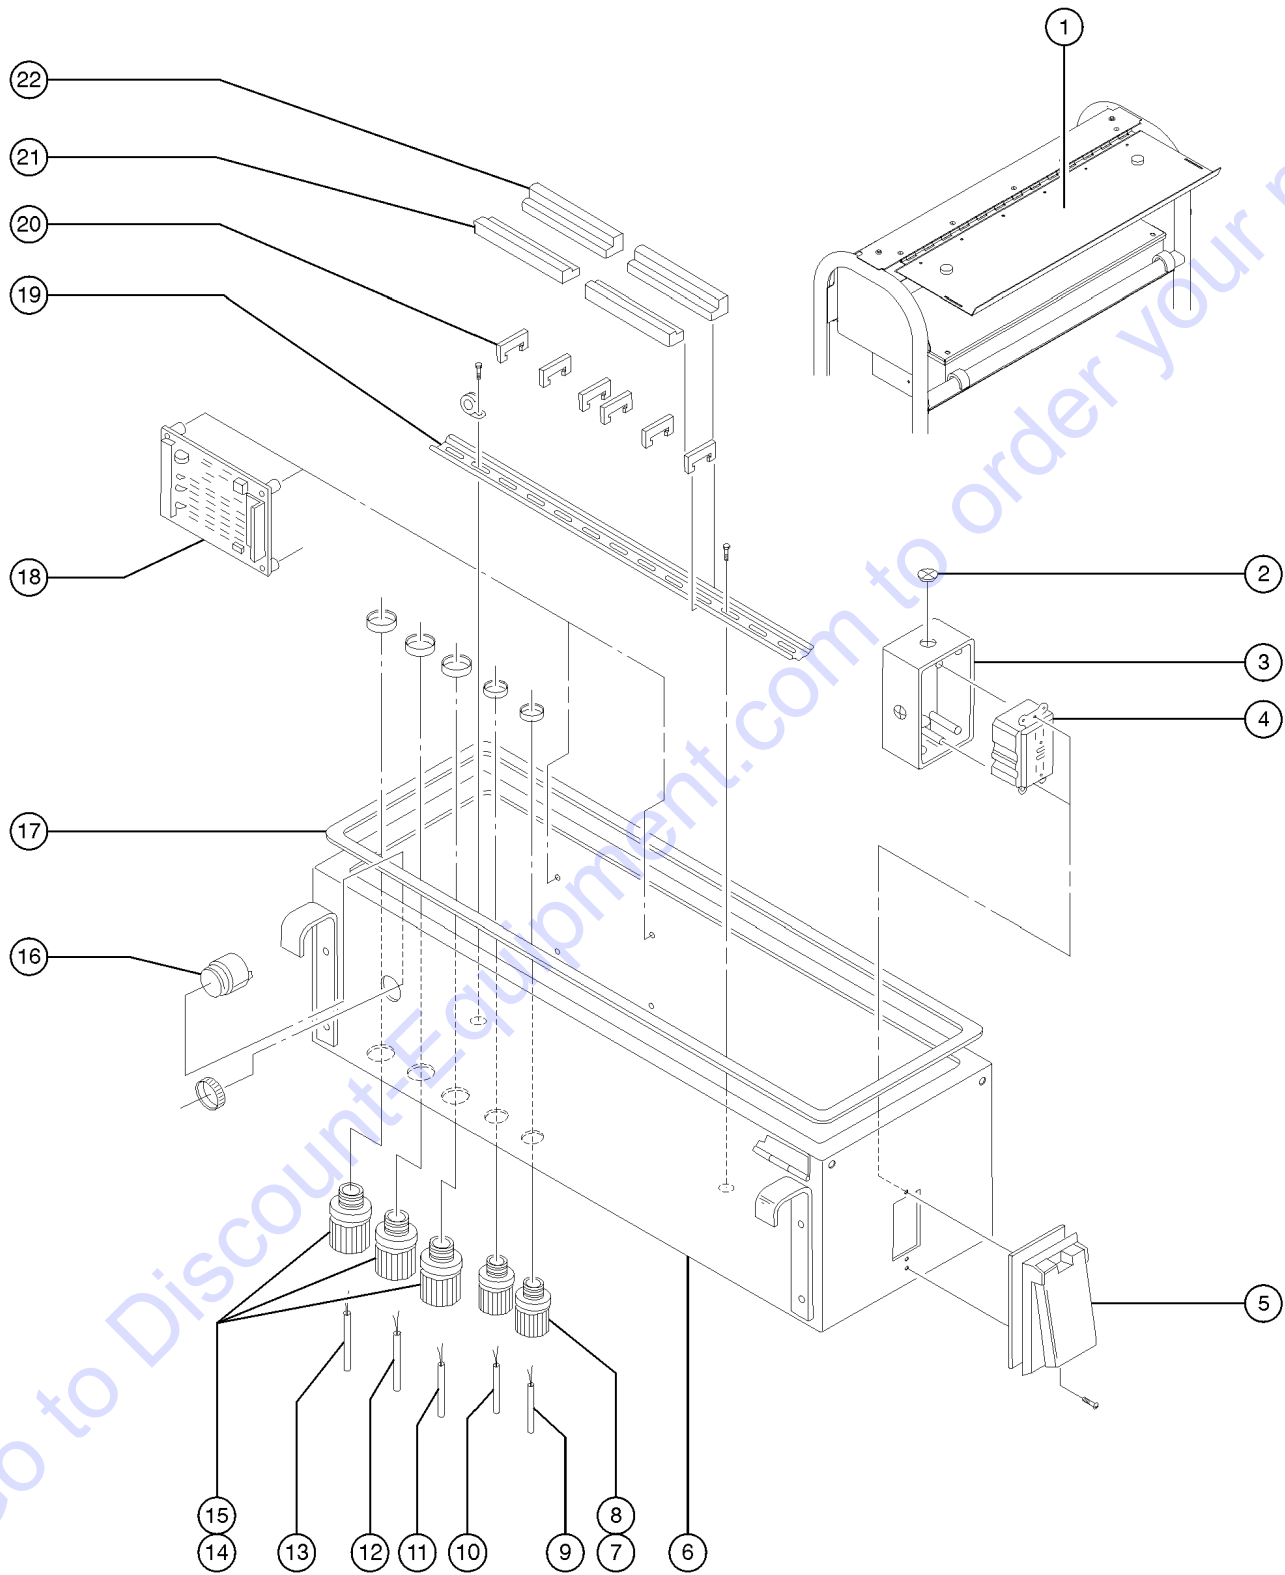

702.1 Platform Controls - View 1

Go to DiscountEquipment.com to order your parts

Item	Part No.	Description	Qty.
1		REF. PLAT CONTROL BOX COVER <i>(Refer to 701.1)</i>	
2	8843GT	COVER,KNOCK OUT HOLE,4 PER BAG.....	3
3	10775GT	T-BOX,2.75 X 4.5 X 2.0.....	1
4A	13585GT	OUTLET, 110V.....	1
4B	19975GT	RECEPTACLE - BRITISH, 110V.....	1
5	45437GT	COVER,GFCI,WEATHERPROOF..... <i>includes mounting fasteners</i>	1
6	29433GT	CONTROL BOX W/LID+DECAL,PLATFM..... <i>includes index number 18</i>	1
7	6935GT	LOCKNUT,ELEC,1/2".....	2
8	7056GT	CONN,SQUEEZE,1/2NPT .38-.50,SM....	2
9	43956GT	WIRE CABLE,14/3 CON.TPE JKT*.....	900-inches
10	29430GT	WIRE ASSY,FOOTSWITCH,S60.....	1
11	35934GT	WIRE CABLE,18/19 CON.TPRJKT.....	948-inches
12	35934GT	WIRE CABLE,18/19 CON.TPRJKT.....	936-inches
13	35934GT	WIRE CABLE,18/19 CON.TPRJKT.....	924-inches
14	14041GT	LOCKNUT,ELECTRIC,3/4".....	3
15	12960GT	CABLE SQUEEZE CONN.,XTRA LRG...3	
16	45383GT	ALARM,WARBLE TONE 5-30 VDC*** ..... <i>(Does not include 72326 nut)</i>	1
--	72326GT	NUT - PLASTIC,RING FOR ALARMS	
17	27115GT	GASKET,UPPER CONTROL BOX.....	1
18	22052GT	LIMITER PC BOARD, HORSEPOWER... <i>includes mounting fasteners</i>	1
--	39591GT	SPACER,NYLON,.375..... <i>sold separately</i>	4
19	25839GT	DIN RAIL,19.75".....	1
20	25838GT	MOUNTING ADAPTOR.....	6
21	25834GT	QUICK DISCONNECT MALE.....	2
22	28308GT	QUICK DISCONNECT,FEMALE**.....	2