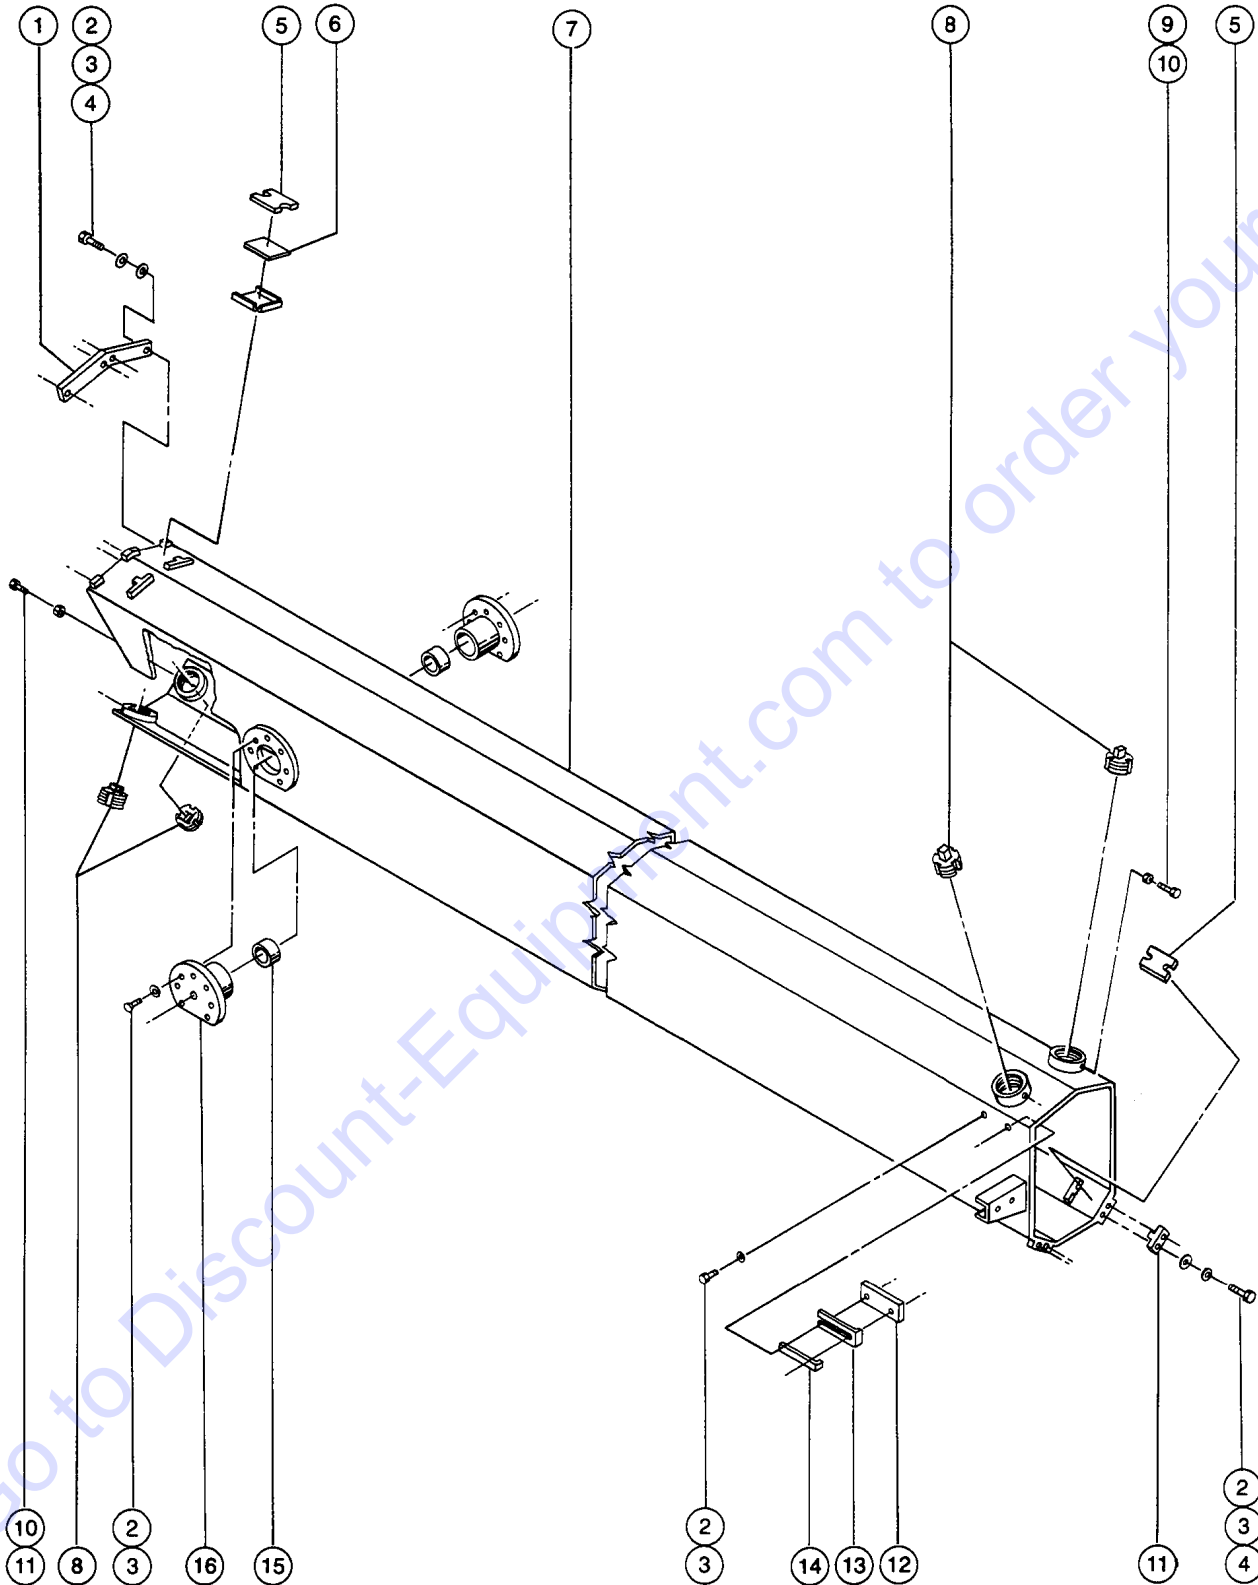

603.1 Number 2 Boom Installation

Item	Part No.	Description	Qty.
1	27462GT	WELDMENT,WEAR PAD RETAINER.....1	
2	6019GT	SCREW,HHC,3/8-16 X 1.25 GRD 5.....26	
3	6021GT	WASHER,LOCK,.375.....26	
4	5397GT	WASHER,FLAT,USS,5/16",Y.....8	
5	27226GT	WEAR PAD,FIXED 8 X 3.5 S60.....4	
6	27305GT	SHIM,MAST,S60.....2 1	
6	28296GT	RETAINER,GUIDE PAD.....2	
7	29471GT	WELDMENT,NO.2 MAST,S60.....1	
8	27308GT	WEAR PAD,ADJUSTABLE.....4	
9	6888GT	SCREW,HHC,1/4-20 X 1.....4	
10	6357GT	NUT,HEX,1/4-20.....4	
11	27228GT	WEAR PAD RETAINER WELDMENT....2	
12	28827GT	WEAR PAD,MAST,5 X 1.5 S60.....2	
13	29080GT	SHIM,WEAR PAD,5X 1.5 16GA.....2 1	
14	29475GT	SHIM,SLIDE PAD (NARROW),S60.....2 1	
15	27697GT	BEARING,2.50IDX2.75ODX1.50L.....2	
16	29479GT	TRUNNION BEARING ASSY.....1 <i>includes 1 each index number 15</i>	

Footnotes

1: Quantity listed for this item is approximate. Actual quantity may vary, to ensure proper fit.