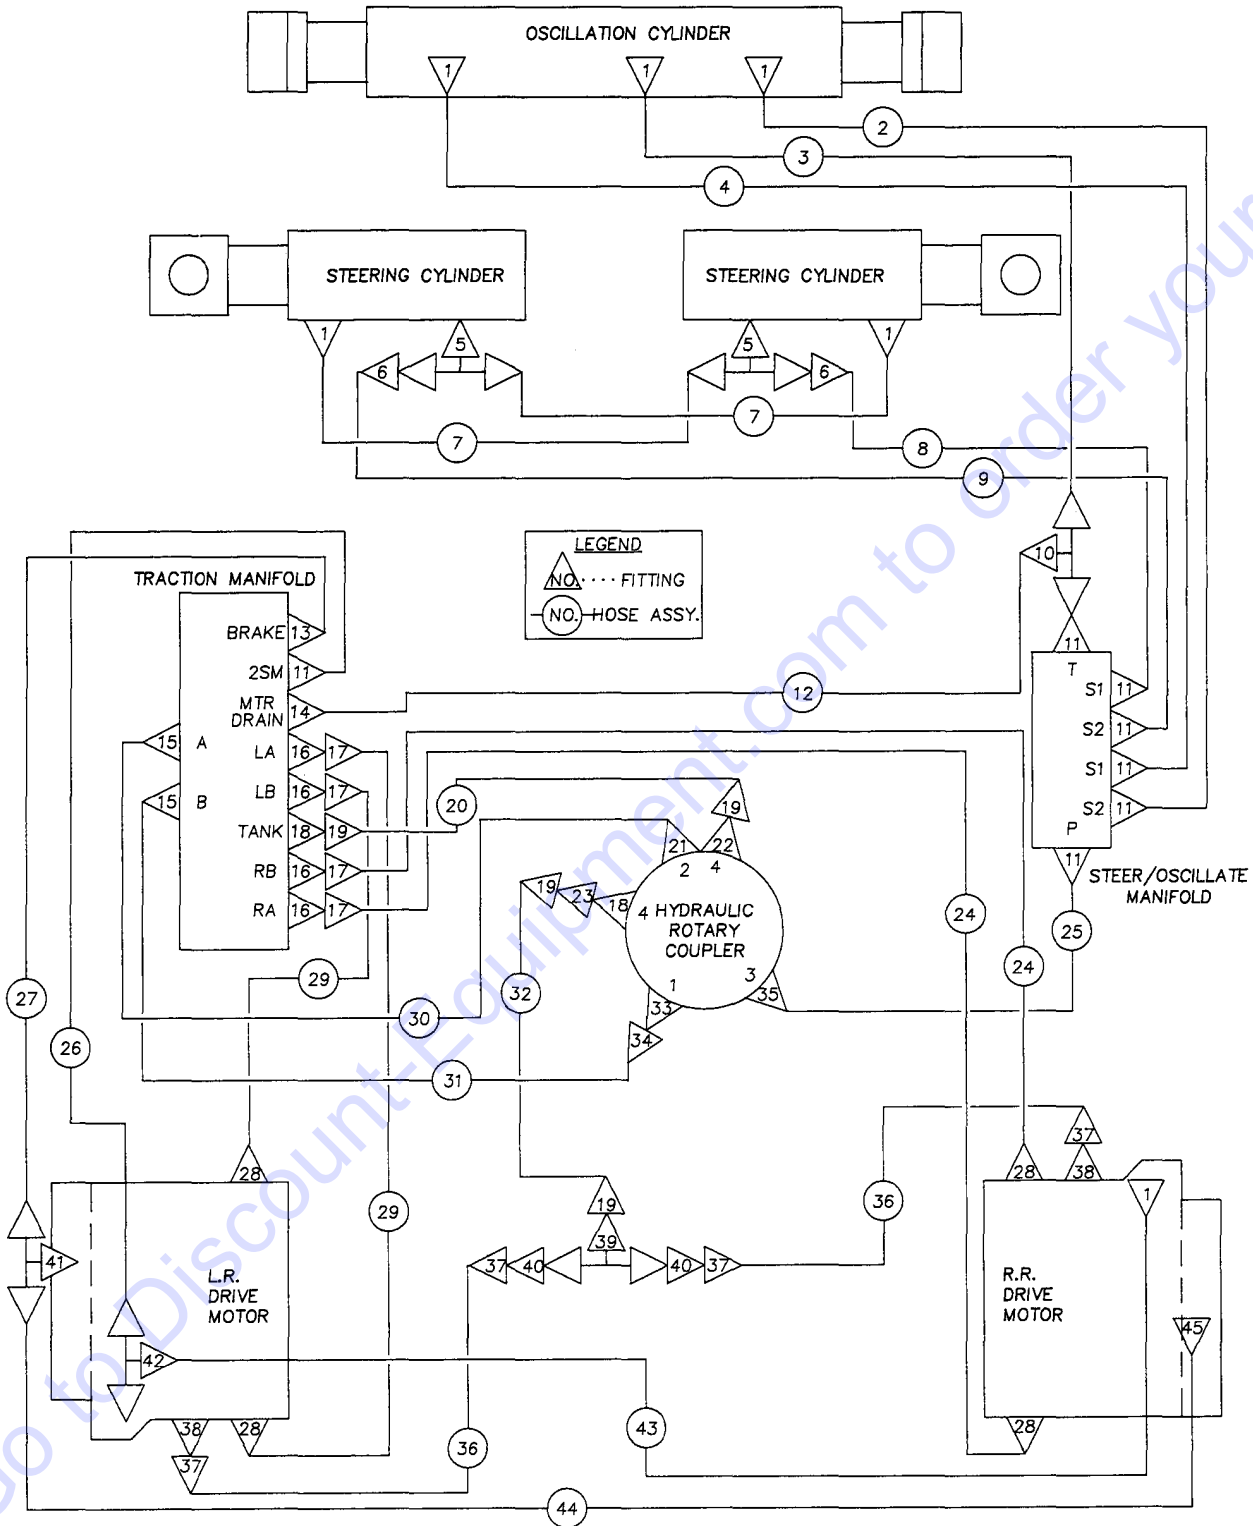

207.1 2WD Hydraulic Hoses and Fittings - Drive Chassis, Oscillating Axle

207.1 2WD Hydraulic Hoses and Fittings - Drive Chassis, Oscillating Axle

Item	Part No.	Description	Qty.	Item	Part No.	Description	Qty.
1	13120GT	ELBOW,070220-6-6.....	6	26	28558GT	HOSE ASSY,TRCT.MNFD/LH.2SPEED.....	1
2	28550GT	HOSE ASSY,MANIFOLD TO CYLINDER.....	1	27	28556GT	HOSE ASSY,TRCTN.MNFLD/LH BRAKE.....	1
3	28551GT	HOSE ASSY,MANIFOLD TO CYLINDER.....	1	28	20332GT	ELBOW,070220-12-16.....	4
4	28552GT	HOSE ASSY,MANIFOLD TO CYLINDER.....	1	29	28555GT	HOSE ASSY,TRCTN.MNFLD/RR.DR.MT.....	2
5	45705GT	TEE,BRANCH,070429-6-6.....	2	30	28553GT	HOSE ASSY,ROTTR/TRCT MNFLD"A".....	1
6	45367GT	ELBOW,070221-6-6.....	2	31	28567GT	HOSE ASSY,ROTATOR/TRCT.MNFLD"B".....	1
7	28566GT	HOSE ASSY,STEER CYL/CROSSOVER.....	2	32	28561GT	HOSE ASSY,DRAIN TEE/ROTATOR.....	1
8	28565GT	HOSE ASSY,STEER MNFLD/RHT.CYL.....	1	33	20710GT	CONNECTOR,070120-16-12.....	1
9	28564GT	HOSE ASSY,STEER MNFLD/LFT.CYL.....	1	34	28447GT	ELBOW,070221-16-16.....	1
10	45366GT	TEE,RUN,070432-6-6.....	1	35	28448GT	ELBOW,070220-6-8.....	1
11	45412GT	CONNECTOR,070120-6-6.....	7	36	28560GT	HOSE ASSY,MOTOR DRAIN TO TEE.....	2
12	28563GT	HOSE ASSY,STEER MNFLD/TRT.MNFD.....	1	37	28446GT	HOSE END,BARBED,SWIVEL,-10-8.....	4
13	13756GT	CONNECTOR,070120-4-6.....	1	38	19685GT	ELBOW,070220-10-12.....	2
14	18687GT	CONNECTOR,070120-6-8.....	1	39	28445GT	TEE,UNION,070401-12.....	1
15	20793GT	ELBOW,070220-16-16.....	2	40	21483GT	REDUCER,070123-12-10.....	2
16	28598GT	CONNECTOR,070120-12-8.....	4	41	25628GT	TEE,BRANCH,070429-4-4.....	1
17	20716GT	ELBOW,070321-12-12.....	4	42	28444GT	TEE,RUN,070428-6-6.....	1
18	19687GT	CONNECTOR,070120-12-12.....	2	43	28559GT	HOSE ASSY,LH.2SPEED/RHT.2SPEED.....	1
19	45170GT	HOSE END,BARBED,SWIVEL,-12-12.....	4	44	28557GT	HOSE ASSY,LH BRAKE/RH BRAKE.....	1
20	28568GT	HOSE ASSY,ROTATOR/TRCT.MNFLD.....	1	45	13921GT	ELBOW,070220-4-4.....	1
21	20709GT	CONNECTOR,070120-16-16.....	1				
22	20925GT	ELBOW,070220-12-12.....	1				
23	21246GT	ELBOW,070221-12-12.....	2				
24	28554GT	HOSE ASSY,TRCTN.MNFLD/RR.DR.MT.....	2				
25	28562GT	HOSE ASSY,ROTATOR/STEER.MNFOLD.....	1