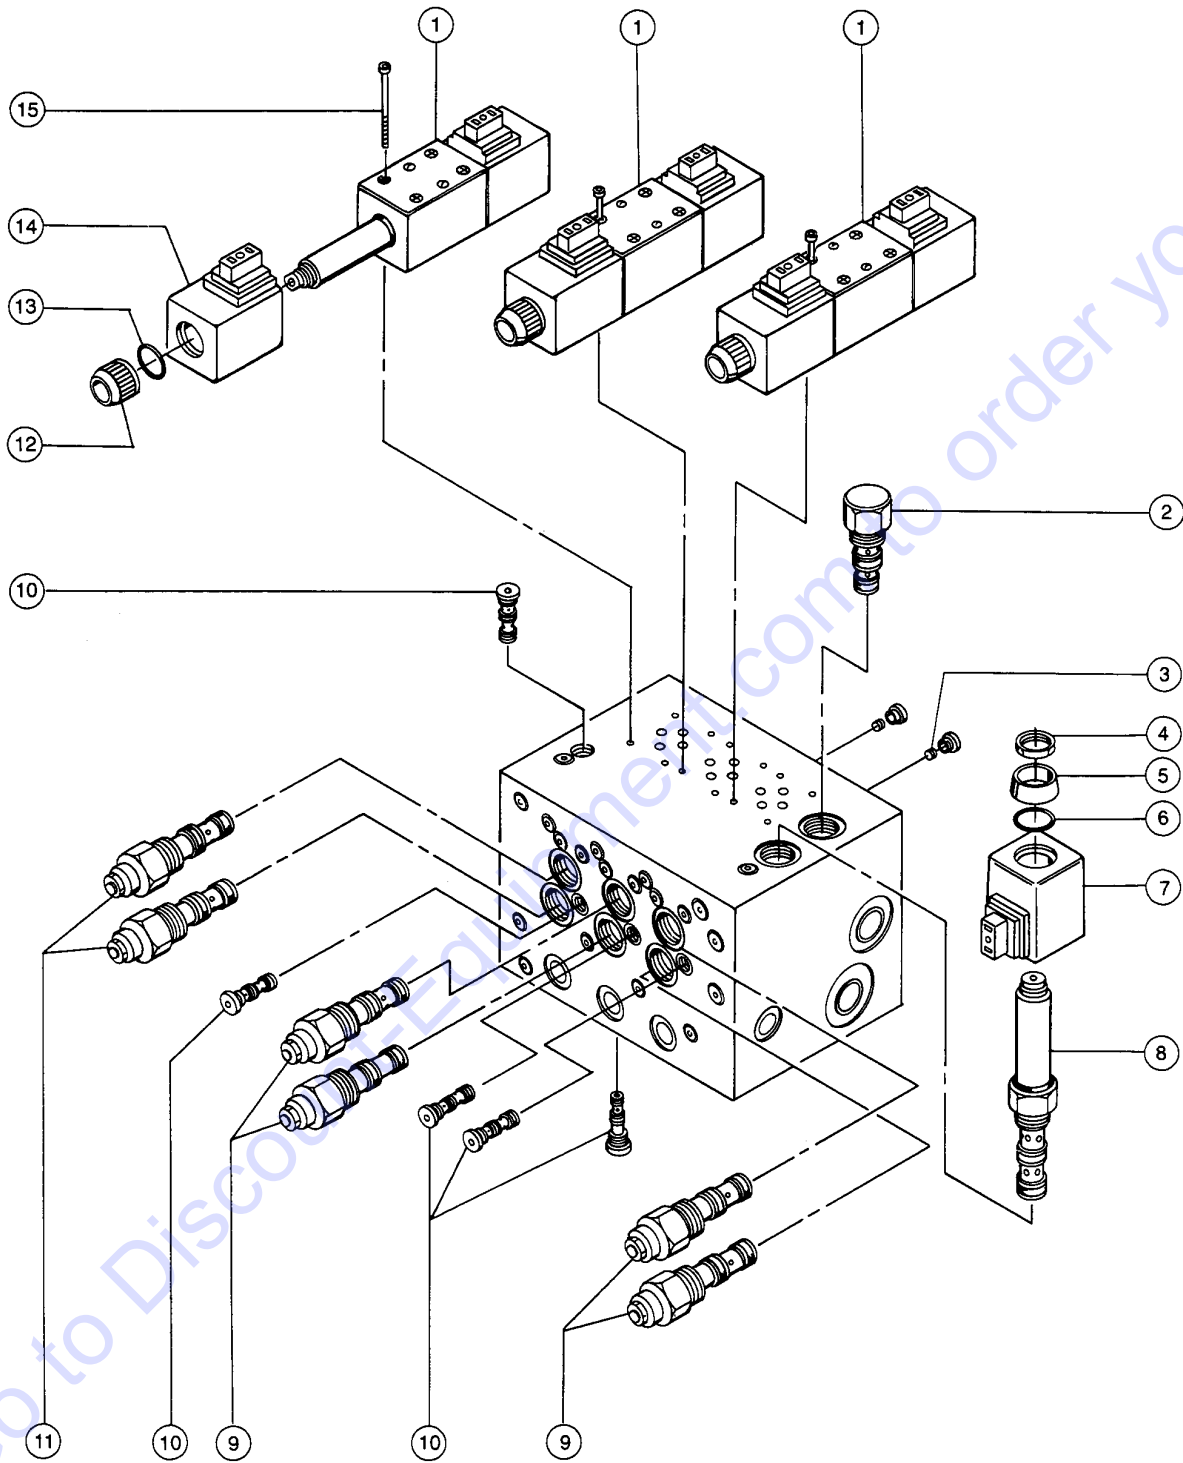

503.1 Function Manifold "A"

503.1 Function Manifold "A"

Item	Part No.	Description	Qty.
--	25222GT	MANIFOLD,FCTN,SWING,ROT,LVL(A	
--	25375GT	KIT, O-RING	
1	27811GT	VALVE,DO1.....3 <i>includes 2 each index numbers 12-14</i>	
2	110197GT	SEAL KIT, VALVE, #10	
2	27802GT	VALVE,DIFFERENTIAL SENSING*** 1	
3	29737GT	PLUG,ORIFICE,0.052 INCH.....2	
4	45921GT	RETAINER-N.C.PROPOR.SOLENOID....1	
5	45921GT	RETAINER-N.C.PROPOR.SOLENOID....1	
6	45914GT	O-RING, DO1 VALVE.....1	
7	21935GT	COIL, 12V, 19972/21623/29069.....1	
8	27801GT	VALVE,PROPORTIONAL SOLENOID*** .....1 <i>includes 1 each index numbers 4-7</i>	
8	89310GT	SEAL KIT, SOLENOID VALVE	
9	110202GT	SEAL KIT, VALVE, #10	
9	27047GT	VALVE,COUNTERBALANCE.....4	
10	45483GT	VALVE,SHUTTLE*** 5	
11	110202GT	SEAL KIT, VALVE, #10	
11	29208GT	VALVE,COUNTERBALANCE.....2	
12	45913GT	NUT,DO1 VALVE.....6	
13	45914GT	O-RING, DO1 VALVE.....6	
14	27813GT	COIL,D01,10V*** 6	
15	45414GT	SCREW,SHC,1/4-20 X 1.25.....12