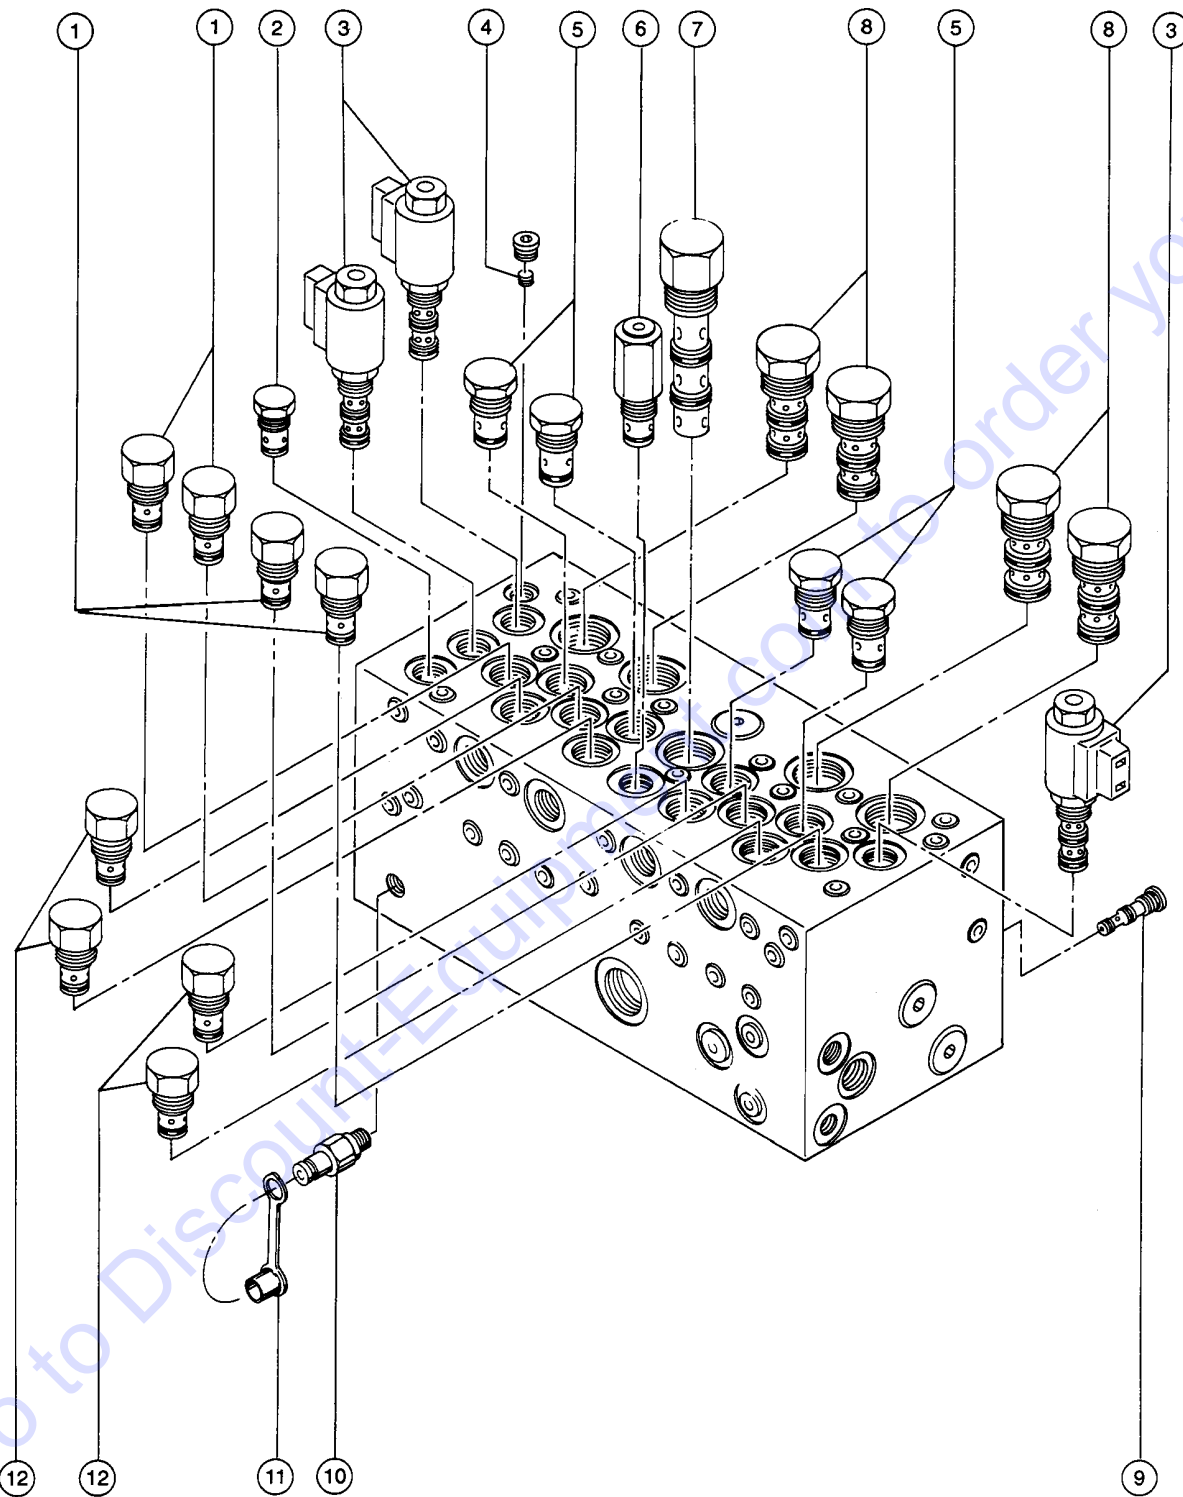

Footnotes

1: The mounting threads on this item changed, replace fasteners (quantity 14 of index number 12 Part No. 28117) on machines prior to serial number s-60-000152

303.1 4WD Traction Manifold

303.1 4WD Traction Manifold