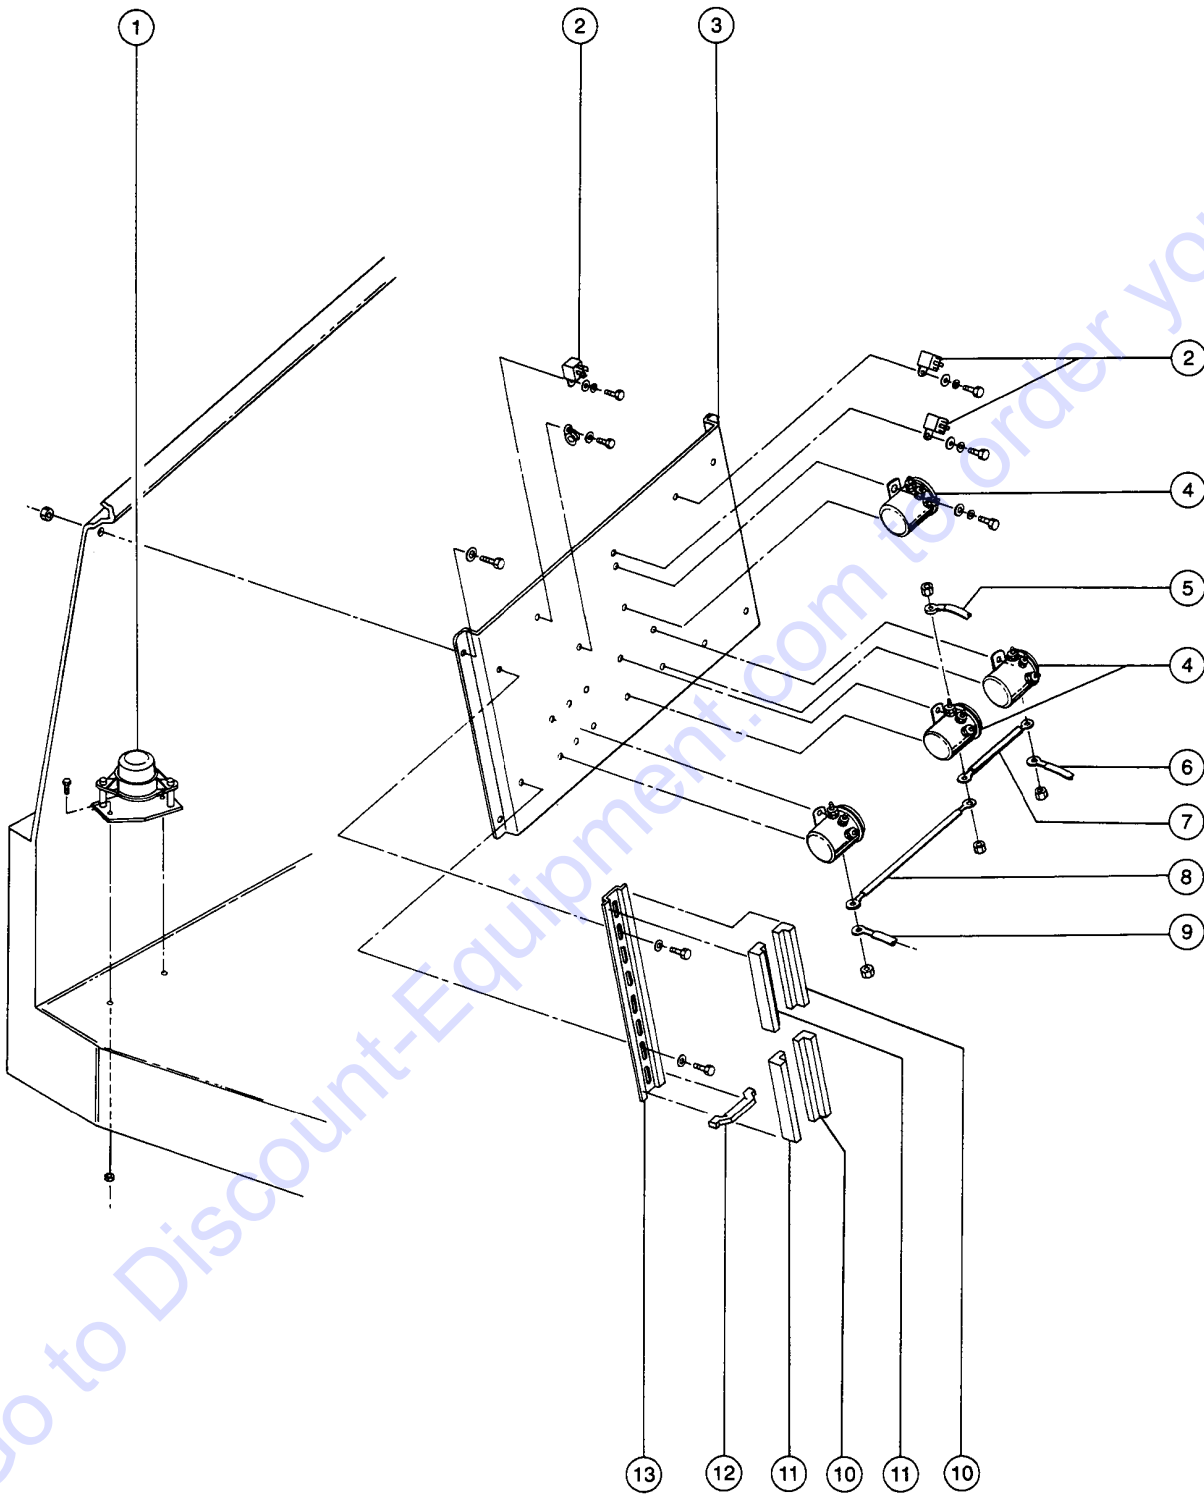

407.1 Duetz Diesel Engine - View 3

Item	Part No.	Description	Qty.
1	44586GT	SENSOR,LEVEL 4.5***.....	1
2	19274GT	RELAY,SPDT,12V(AUTO)**.....	3
3	29311GT	CONTACTOR MOUNT PLATE ASSY.....	1
4	27155GT	SOLENOID,12V CONTINUOUS***.....	4
5	29303GT	CABLE ASSY,55".....	1
6	29304GT	CABLE ASSY,115".....	1
7	29486GT	CABLE ASSEMBLY,1.25".....	1
8	29302GT	CABLE ASSY,4".....	1
9	29305GT	CABLE ASSY,70".....	1
10	25834GT	QUICK DISCONNECT MALE.....	2
11	28308GT	QUICK DISCONNECT,FEMALE**.....	2
12	25838GT	MOUNTING ADAPTOR.....	6
13	28309GT	DIN RAIL,12".....	1