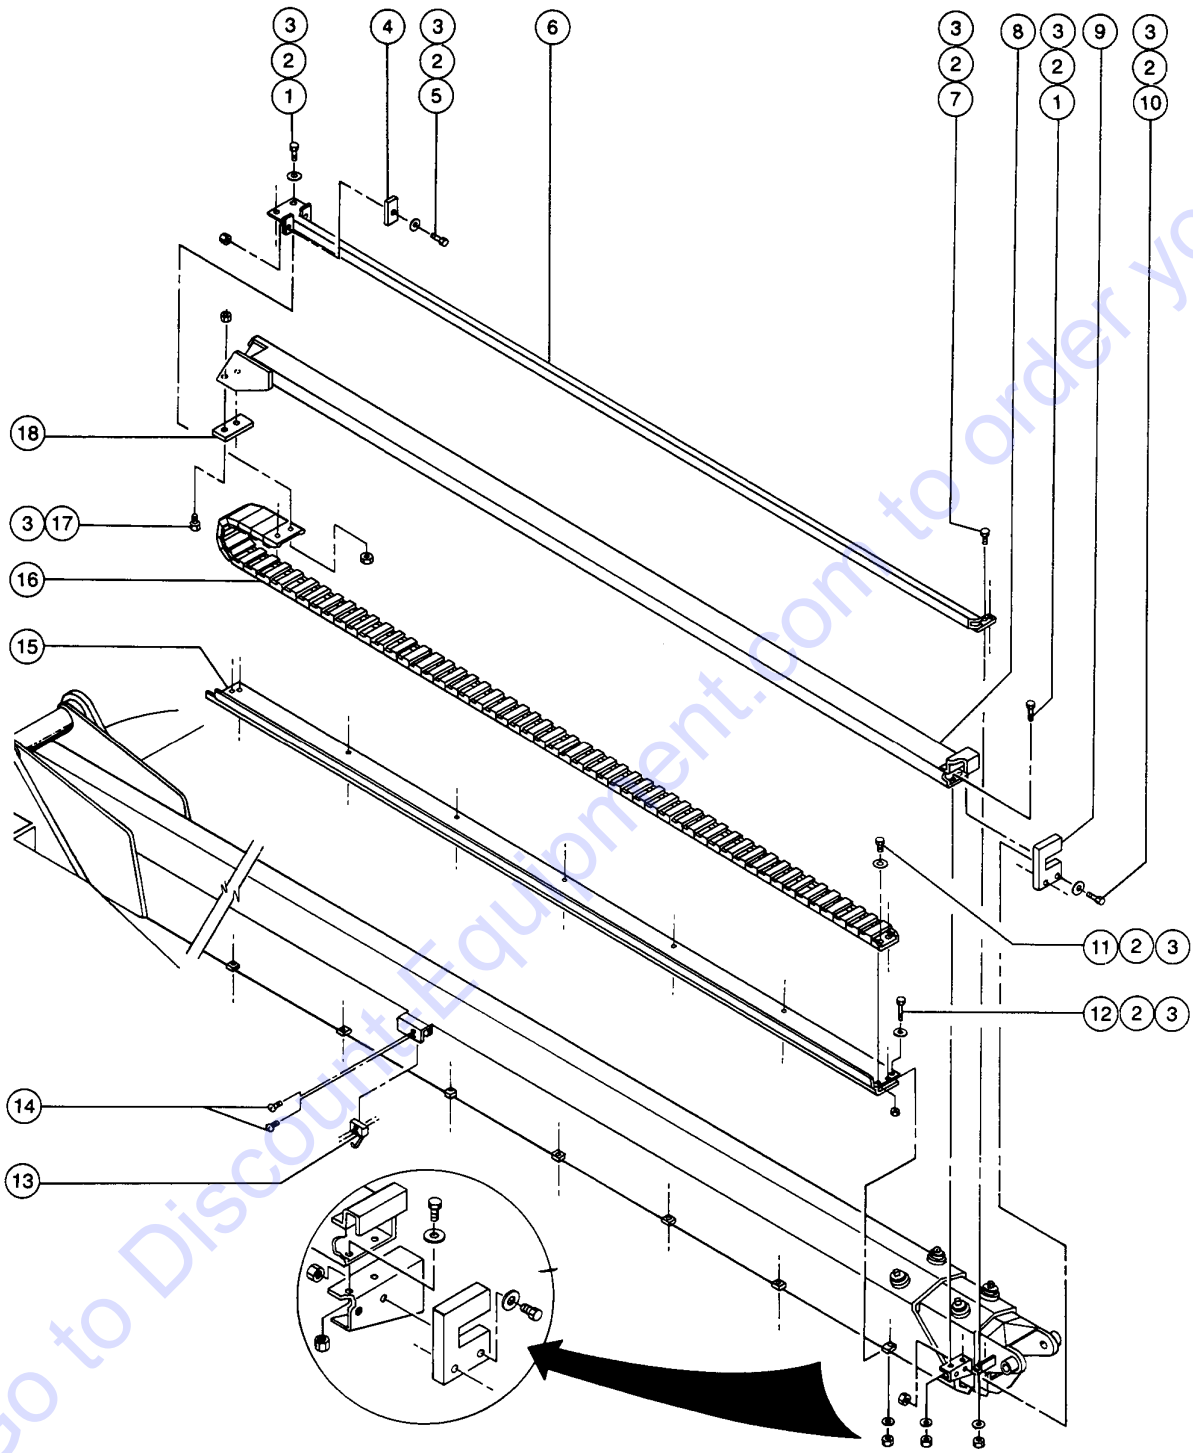

605.1 Cable Track Installation

605.1 Cable Track Installation

Item	Part No.	Description	Qty.	Item	Part No.	Description	Qty.
--	65870-SGT	LIMIT SWITCH GUARD PAINTED *** <i>must be installed with p/n 65871-S</i>		--	29480GT	TRACK REPAIR,7 LINK (25706).....	1
--	65871-SGT	BRACKET,LIMIT SWITCH(OUTER)*** <i>must be installed with p/n 65870-S</i>		--	29481GT	PLASTIC TRACK BRKT SET.....	1
1	6090GT	SCREW,HHC,1/4-20 X .75.....	4	17	14297GT	SCREW,BHHS,1/4-20 X .75.....	2
2	6638GT	WASHER,FLAT,USS,1/4"Y.....	28	18	25697GT	WEAR PAD,CABLE TRACK,6.88X 4..... <i>to SN 363</i>	1
3	6091GT	NUT,NYLOCK,1/4-20.....	22	18A	31412GT	WEAR PAD BASE..... <i>from SN 364</i>	1
4	25696GT	WEAR PAD,CAB.TRACK,1.25X2.75..... <i>to SN 363</i>	1				
4A	31411GT	WEAR PAD,CABLE TRACK..... <i>from SN 364</i>	2				
5	4266GT	SCREW,HHC,1/4-20 X 2.....	2				
6	29477GT	CABLE TRACK TUBE,EXTENSION***..... <i>to SN 363</i>	1				
6A	31419GT	CABLE TRACK SUPP.TUBE WLD.***..... <i>from SN 364</i>	1				
7	6888GT	SCREW,HHC,1/4-20 X 1.....	2				
8	29478GT	CABLE TRACK TUBE,PRIMARY..... <i>to SN 363</i>	1				
8A	31431GT	CABLE TRACK TUBE..... <i>from SN 364</i>	1				
9	28295GT	WEAR/GUIDE PAD,S60* PRIOR #364..... <i>to SN 363</i>	1				
9A	31413GT	WEAR/GUIDE PAD S60 SER# 364/UP <i>from SN 364</i>					
10	8915GT	SCREW,HHC,1/4-20 X 1.25.....	2				
11	8914GT	SCREW,HHC,1/4-20 X .625.....	2				
12	6145GT	SCREW,HHC,1/4-20 X 1.5.....	8				
13	96948GT	SWITCH,LIMIT,W/ROLLER ARM***.....	1				
--	19491GT	CONTACTOR,LIMIT SWITCH.....	1				
--	97128GT	ROLLER ARM,LIMIT SWITCH***.....	1				
14	6179GT	SCREW,RHM,10-32 X 1.25.....	2				
15	29476GT	CABLE TRACK TRAY,S60..... <i>to SN 363</i>	1				
15A	30394GT	CABLE TRACK TRAY,DRILLED. **..... <i>from SN 364 to 462 (72 inch length)</i>	1				
15A	31425GT	CABLE TRACK TRAY,DRILLED(SB)..... <i>from SN 364 to 462 (59.5 inch length)</i>	1				
15B	32295GT	CABLE TRACK TRAY,DRILLED..... <i>from SN 463</i>	1				
15C	31421GT	COVER,CABLE TRACK..... <i>from SN 364 (88 inch length) (near turntable)</i>	1				
15C	31422GT	COVER,CABLE TRACK..... <i>from SN 364 (72 inch length) (middle)</i>	1				
15C	31423GT	COVER,CABLE TRACK..... <i>from SN 364 (43.5 inch length) (near platform)</i>	1				
16	38107GT	TRACK,PLASTIC CABLE,116 LINKS*....	1