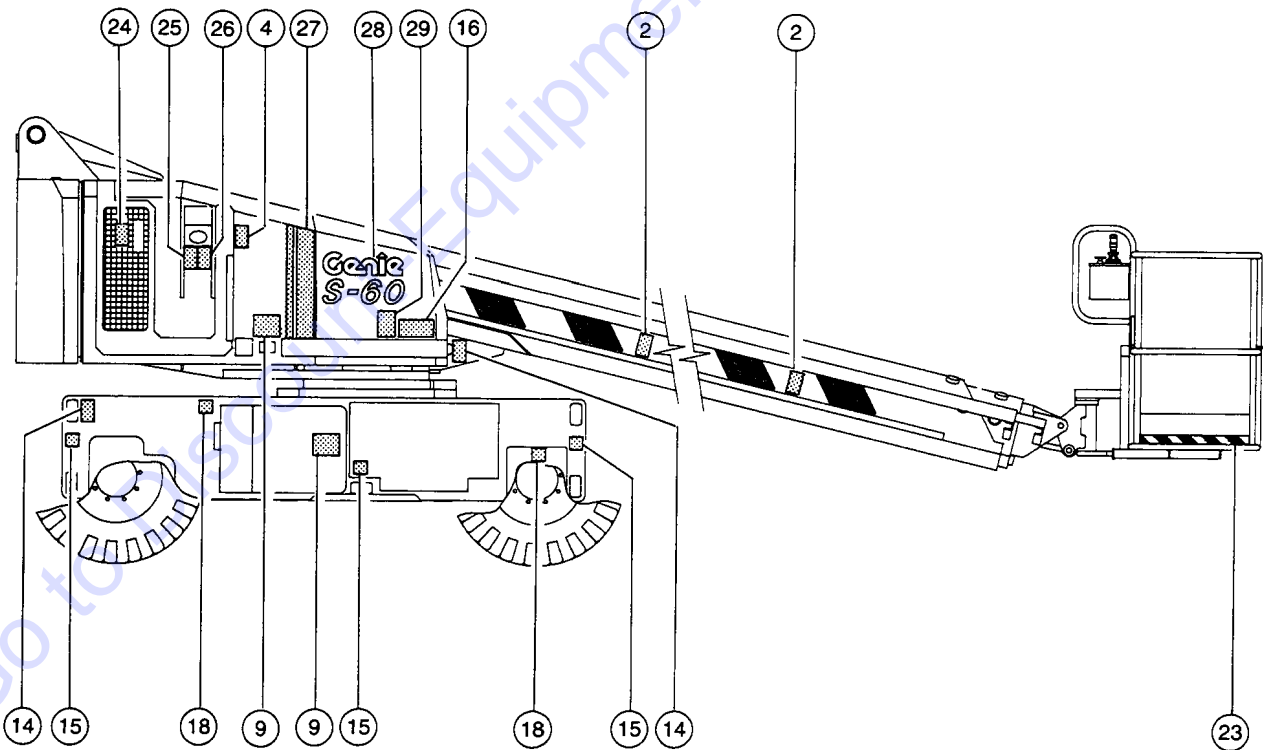

101.1 Decals and Paint - Profile View

101.1 Decals and Paint - Profile View

Item	Part No.	Description	Qty.
--	1268GT	PAINT,AEROSOL,GENIE GRAY***	
--	1484GT	PAINT,AEROSOL,BRIGHT BLUE***	
--	27573GT	DECAL KIT,INSTRUCTIONAL,S60	
--	28863GT	DECAL KIT,COSMETIC,S60	
--	32150GT	PAINT,WET,GENIE BLUE (1 GL)**	
--	32151GT	PAINT,WET,GENIE GRAY (1 GL)**	
1	28174GT	DECAL, POWER TO PLATFORM 230V**.....	1
1	28235GT	DECAL,POWER TO PLATFORM 115V...1	
2	28240GT	DECAL,WARNING,NO FINGERS.....4	
3	27569GT	DECAL,NOTICE,PRE-OPERATION.....1	
4	25994GT	DECAL,NOTICE,SHUTOFF VALVES.....2	
5	28169GT	DECAL,NOTICE,MAX.LOAD 660 LBS....1	
6	28239GT	DECAL,WARNING,BURN HAZARD.....1	
7	28167GT	DECAL,NOTICE,OPER.ISTR.(GRND)....1	
8	28166GT	DECAL,DANGER,SAFETY RULES.....1	
9	28175GT	DECAL,WARNING-COMPART ACCESS.....	4
10	28868GT	DECAL,GENIE S-60,13.5",WHITE.....1	
11	28871GT	DECAL,STRIPE.32",BLUE.....1	
12	28162GT	DECAL,WARNING,CRUSHING.....1	
13	28238GT	DECAL,NOTICE,ENG.SPECS,FORD423.1	
14	28161GT	DECAL,WARN,CRUSH HAZARD HAND.....	4
15	28242GT	DECAL,TIE DOWN POINTS.....6	
16	27564GT	DECAL,DANGER,ELEC.HAZ.STAY CLR.....	2
17	28164GT	DECAL,NOTICE,HAZARDOUS MAT'LS*.....	1
18	28168GT	DECAL,NOTICE,TIRE PRESSURE.....4	
19	97887GT	DECAL,INSTR,MAX SIDE FRC,ANSI....1	
20	28237GT	DECAL,ENGINE GAUGES LABEL.....1	
21	25690GT	DECAL,GROUND CONTROLS.....1	
22	28865GT	DECAL,GENIE S-60,5 X 53,WHITE.....1	
23	33550GT	TAPE,WARNING,BLK/YEL, 50***.....	125-inches
24	28157GT	DECAL,USE DEXRON***.....	1
25	28158GT	DECAL,LABEL,UNLEADED GAS ONLY.....	2
25	28159GT	DECAL,DIESEL.....	2
26	28171GT	DECAL,DANGER,NO SMOKING ***.....2	
27	28870GT	DECAL,STRIPE,26.75",BLUE.....1	
28	28869GT	DECAL,GENIE S-60,25",WHITE.....1	
29	28172GT	DECAL,WARNING,PINCH ROTATE.....1