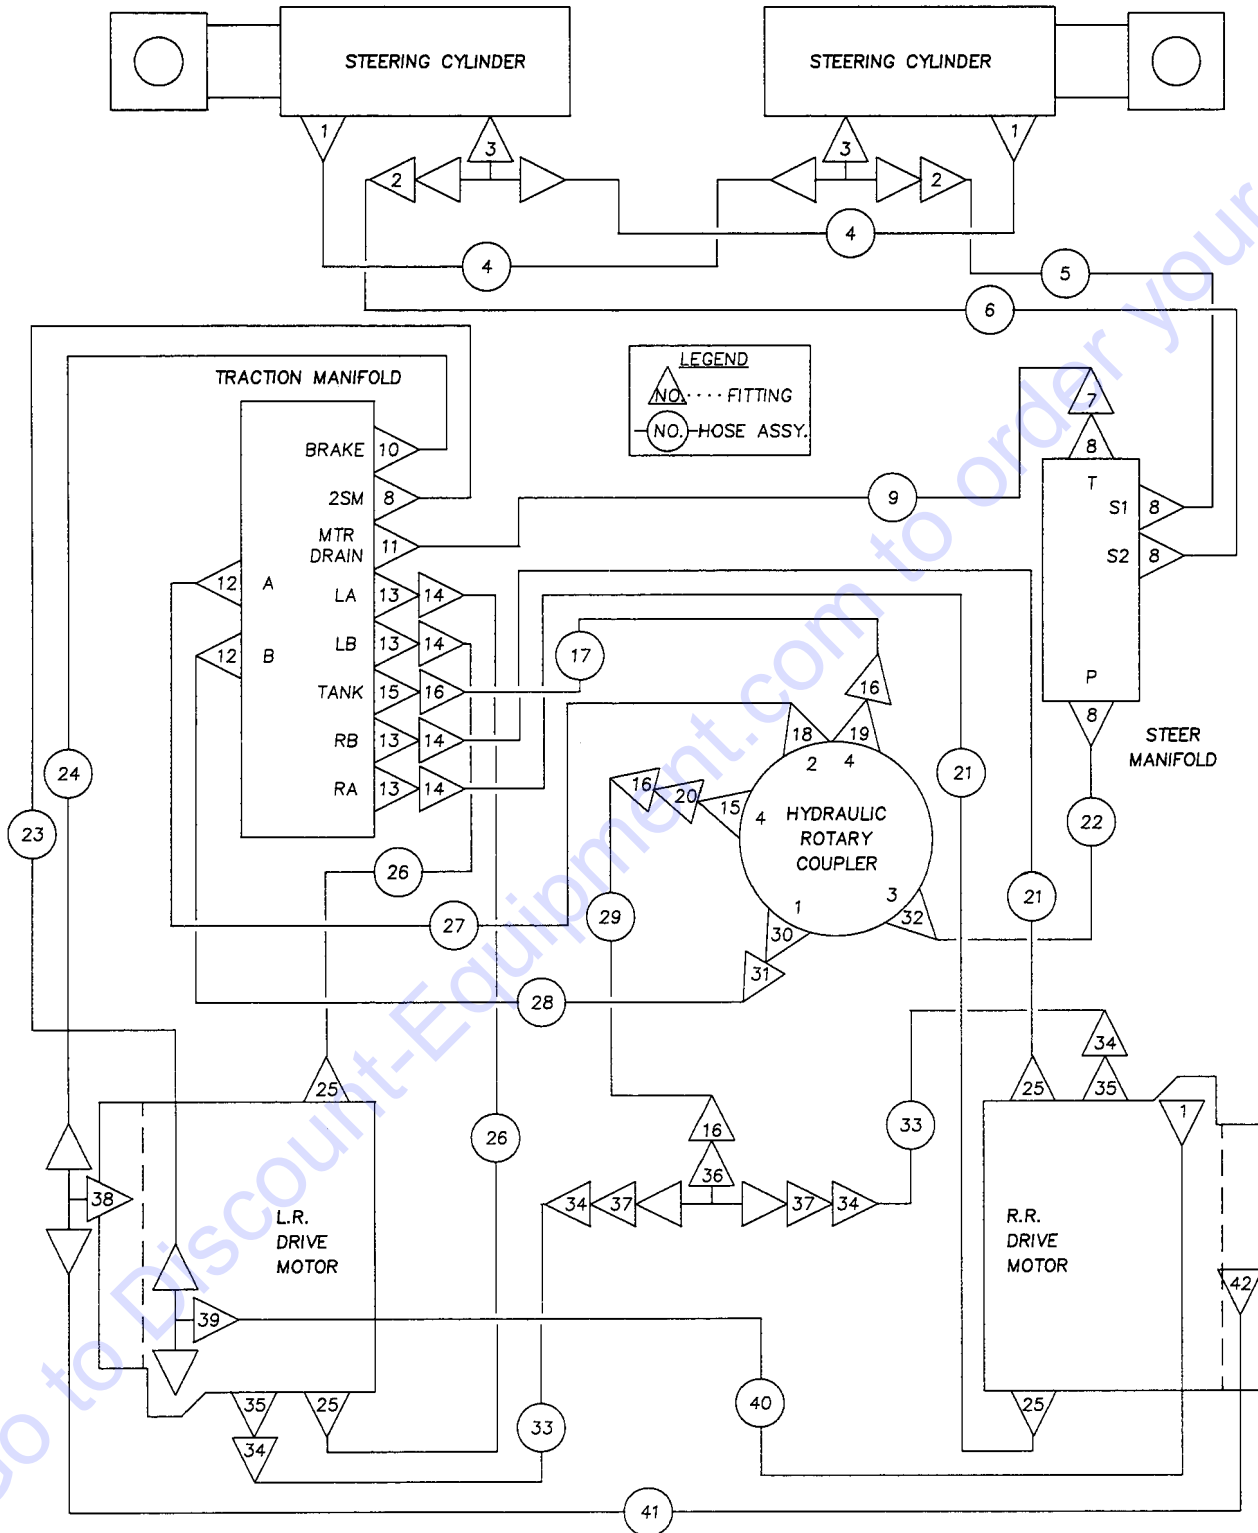

206.1 2WD Hydraulic Hoses and Fittings-Drive Chassis, Non-oscillating Axle

206.1 2WD Hydraulic Hoses and Fittings-Drive Chassis, Non-oscillating Axle

Item	Part No.	Description	Qty.	Item	Part No.	Description	Qty.
1	13120GT	ELBOW,070220-6-6.....	3	27	28553GT	HOSE ASSY,ROTTR/TRCT MNFLD"A".....	1
2	45367GT	ELBOW,070221-6-6.....	2			7	
3	45705GT	TEE,BRANCH,070429-6-6.....	2	28	28567GT	HOSE ASSY,ROTATOR/TRCT.MNFLD"B".....	1
4	28566GT	HOSE ASSY,STEER CYL/CROSSOVER.....	2			7	
		1		29	28561GT	HOSE ASSY,DRAIN TEE/ROTATOR.....	1
5	28565GT	HOSE ASSY,STEER MNFLD/RHT.CYL.....	1			7	
		2		30	20710GT	CONNECTOR,070120-16-12.....	1
6	28564GT	HOSE ASSY,STEER MNFLD/LFT.CYL.....	1	31	28447GT	ELBOW,070221-16-16.....	1
		2		32	28448GT	ELBOW,070220-6-8.....	1
7	45367GT	ELBOW,070221-6-6.....	1	33	28560GT	HOSE ASSY,MOTOR DRAIN TO TEE.....	2
8	45412GT	CONNECTOR,070120-6-6.....	5			8	
9	28563GT	HOSE ASSY,STEER MNFLD/TRT.MNFD.....	1	34	28446GT	HOSE END,BARBED,SWIVEL,-10-8.....	4
		2		35	19685GT	ELBOW,070220-10-12.....	2
10	13756GT	CONNECTOR,070120-4-6.....	1	36	28445GT	TEE,UNION,070401-12.....	1
11	18687GT	CONNECTOR,070120-6-8.....	1	37	21483GT	REDUCER,070123-12-10.....	2
12	20793GT	ELBOW,070220-16-16.....	2	38	25628GT	TEE,BRANCH,070429-4-4.....	1
13	28598GT	CONNECTOR,070120-12-8.....	4	39	28444GT	TEE,RUN,070428-6-6.....	1
14	20716GT	ELBOW,070321-12-12.....	4	40	28559GT	HOSE ASSY,LH.2SPEED/RHT.2SPEED.....	1
15	19687GT	CONNECTOR,070120-12-12.....	2			8	
16	45170GT	HOSE END,BARBED,SWIVEL,-12-12.....	4	41	28557GT	HOSE ASSY,LH BRAKE/RH BRAKE.....	1
17	28568GT	HOSE ASSY,ROTATOR/TRCT.MNFLD.....	1			8	
		3		42	13921GT	ELBOW,070220-4-4.....	1
18	20709GT	CONNECTOR,070120-16-16.....	1				
19	20925GT	ELBOW,070220-12-12.....	1				
20	21246GT	ELBOW,070221-12-12.....	1				
21	28554GT	HOSE ASSY,TRCTN.MNFLD/RR.DR.MT.....	2				
		4					
22	28562GT	HOSE ASSY,ROTATOR/STEER.MNFOLD.....	1				
		5					
23	28558GT	HOSE ASSY,TRCT.MNFD/LH.2SPEED.....	1				
		5					
24	28556GT	HOSE ASSY,TRCTN.MNFLD/LH BRAKE.....	1				
		6					
25	20332GT	ELBOW,070220-12-16.....	4				
26	28555GT	HOSE ASSY,TRCTN.MNFLD/RR.DR.MT.....	2				
		6