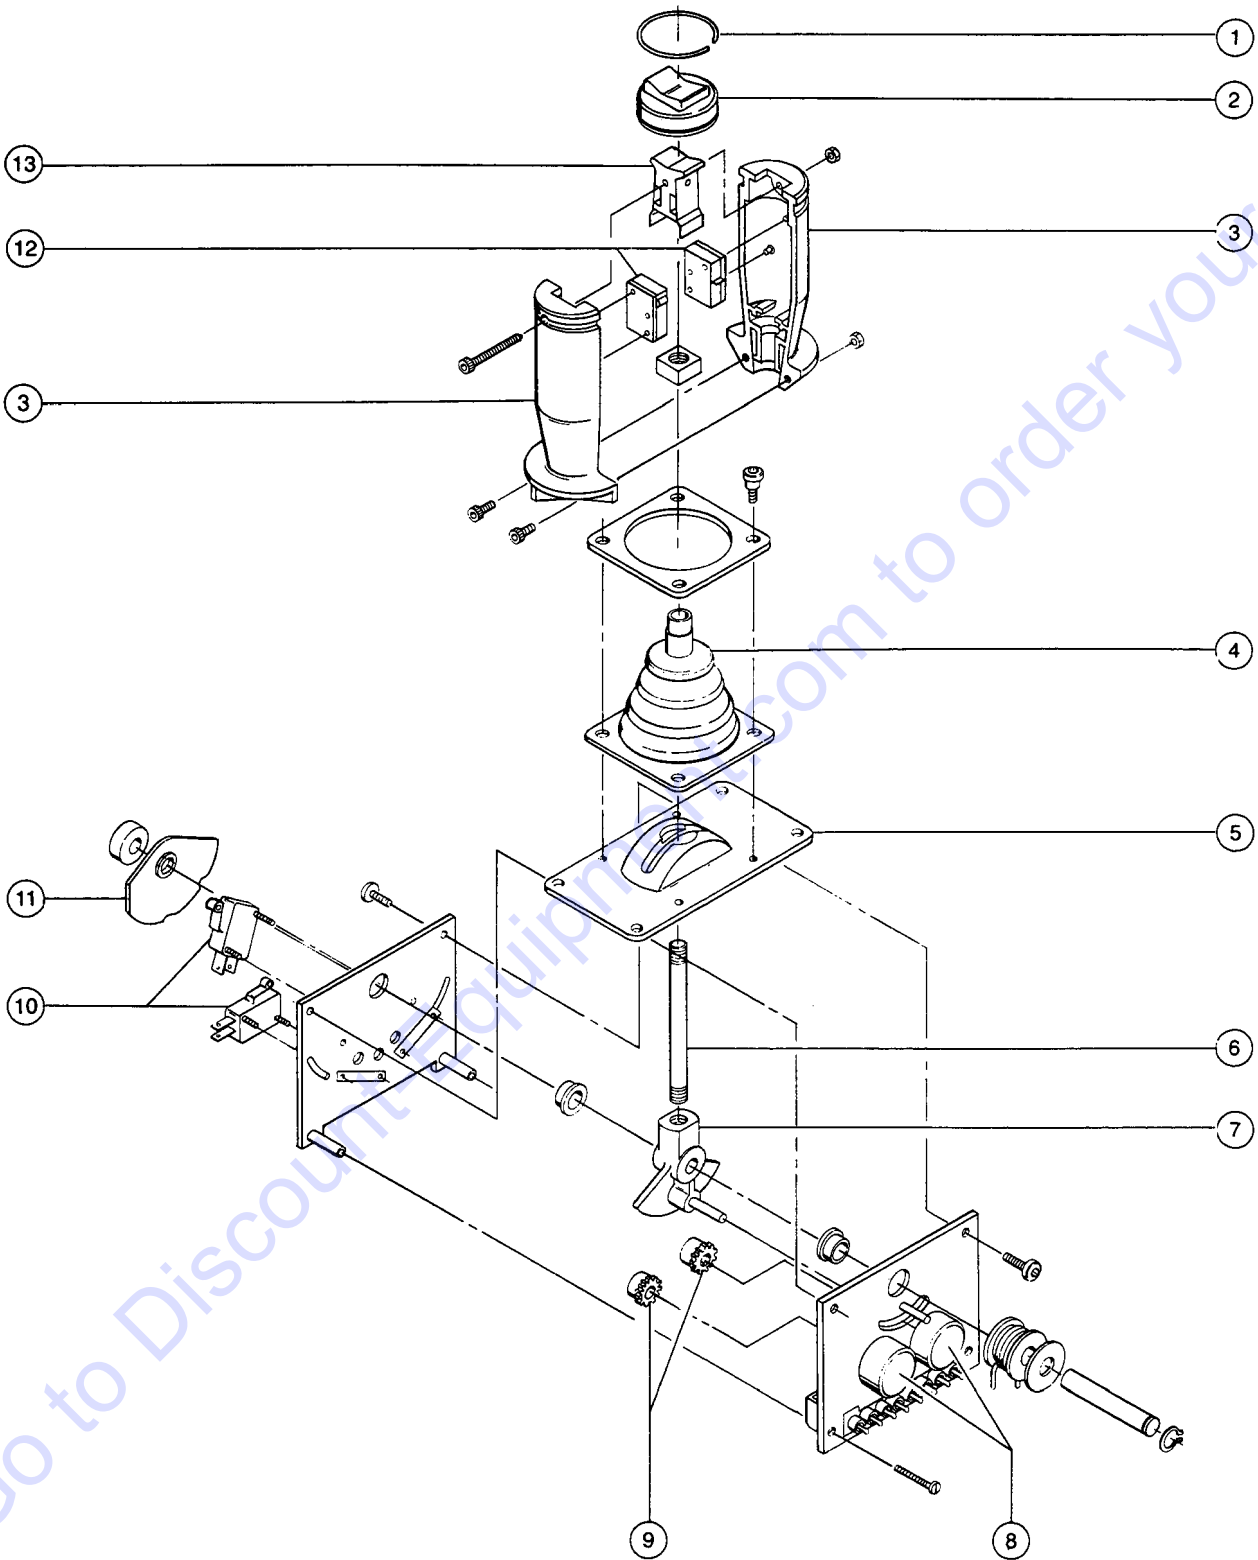

704.1 Joystick Controller - Drive / Steer

704.1 Joystick Controller - Drive / Steer

Item	Part No.	Description	Qty.
--	20424GT	JOYSTICK CONTROLLER,12V <i>OEM joystick, contains all shown service parts</i>	
--	20424HGT	JOYSTICK CONTROLLER,12V <i>aftermarket joystick replacement</i>	
1	25882GT	LOCK RING.....	1
2	25881GT	BOOT,THUMB 20424 JOYSTICK.....	1
3	25883GT	HANDLE HALF,JOYSTICK (20424)..... <i>order qty (2) required</i>	2
--	49887GT	NUT & BOLT KIT (25883)	
--	72245GT	KIT, JOYSTICK HANDLE <i>includes handles, rocker and nut/bolt kit</i>	
4	22368GT	BOOT (20424).....	1
5	25884GT	COVER CASTING,20424 CONTROLLER.....	1
6	25886GT	SHAFT,W/NC STLY BLOCK,(20424)*.....	1
7		GEAR CASTING,20424 CONTROLLER..... <i>part no longer available; consult factory</i>	1
8	22364GT	POTENTIOMETER (20424).....	2
9	22367GT	SPUR GEAR (20424).....	2
10	22365GT	SWITCH (20424).....	2
11	22366GT	CAM ASSY (20424).....	1
12	23680GT	SWITCH,HANDLE,20424.....	2
13	23688GT	ROCKER ASSY,HANDLE (20424)**.....	1