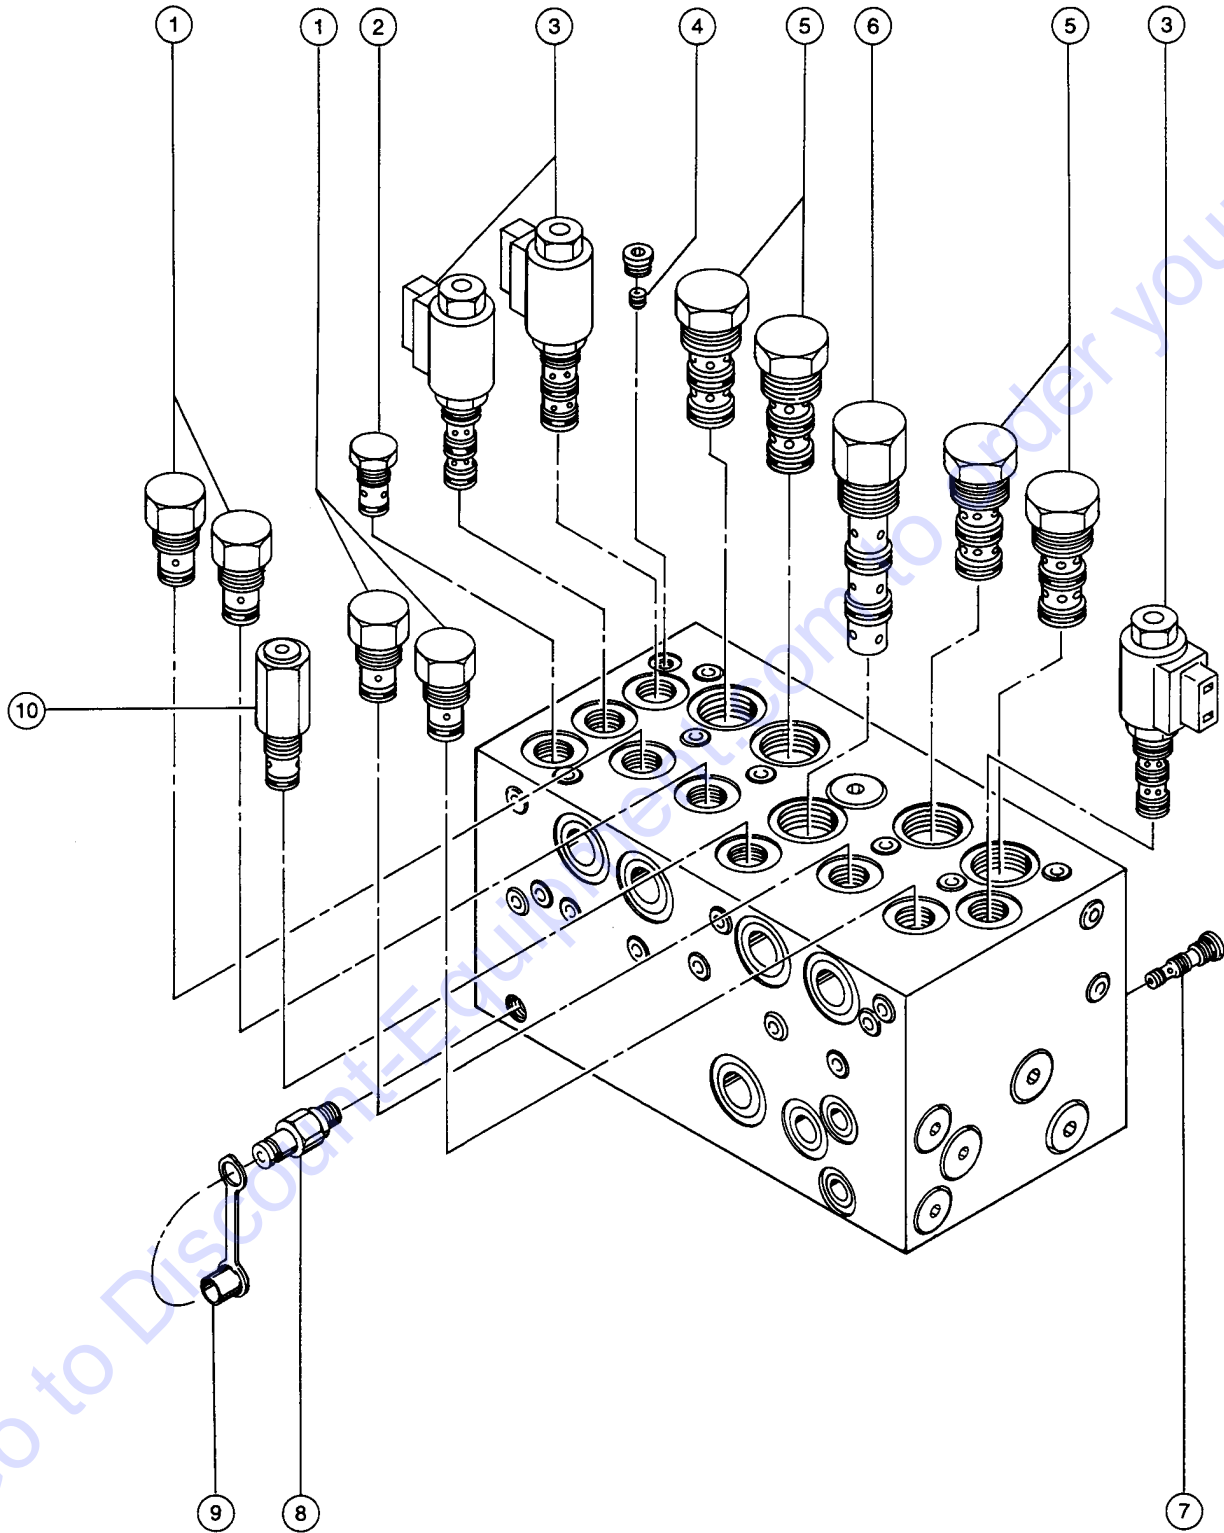

204.1 2WD Traction Manifold

204.1 2WD Traction Manifold

Item	Part No.	Description	Qty.
--	25375GT	KIT, O-RING	
--	34448GT	TRACTION MANIFOLD,2WD***	
1	27766GT	VALVE,FLOW REGULATOR.....	4
--	110194GT	SEAL KIT, VALVE, #10	
2	27759GT	VALVE,CHECK.....	1
2	74902GT	SEAL KIT	
3	27814GT	COIL,SOLENOID,10V.....	3
3	29066GT	VALVE,SOLENOID,10V,2POS 3WAY**.....	3
3	45912GT	NUT,SOLENOID VALVE 2P3W.....	3
3	72043GT	SEAL KIT,SOLENOID VALVE	
4	27758GT	PLUG,0.036 ORIFICE.....	1
5	27763GT	VALVE,PILOT TO OPEN CHECK.....	4
6	27761GT	VALVE,SHUTTLE.....	1
6	84134GT	SEAL KIT, VALVE	
7	45483GT	VALVE,SHUTTLE***.....	1
8	20224GT	DIAGNOSTIC FEMALE Q-DSCNT.....	1
8	48997GT	NIPPLE,DIAGNOSTIC,#4.....	1
9	48880GT	CAP,DIAGNOSTIC NIPPLE.....	1
10	110194GT	SEAL KIT, VALVE, #10	
10	27760GT	VALVE,RELIEF.....	1