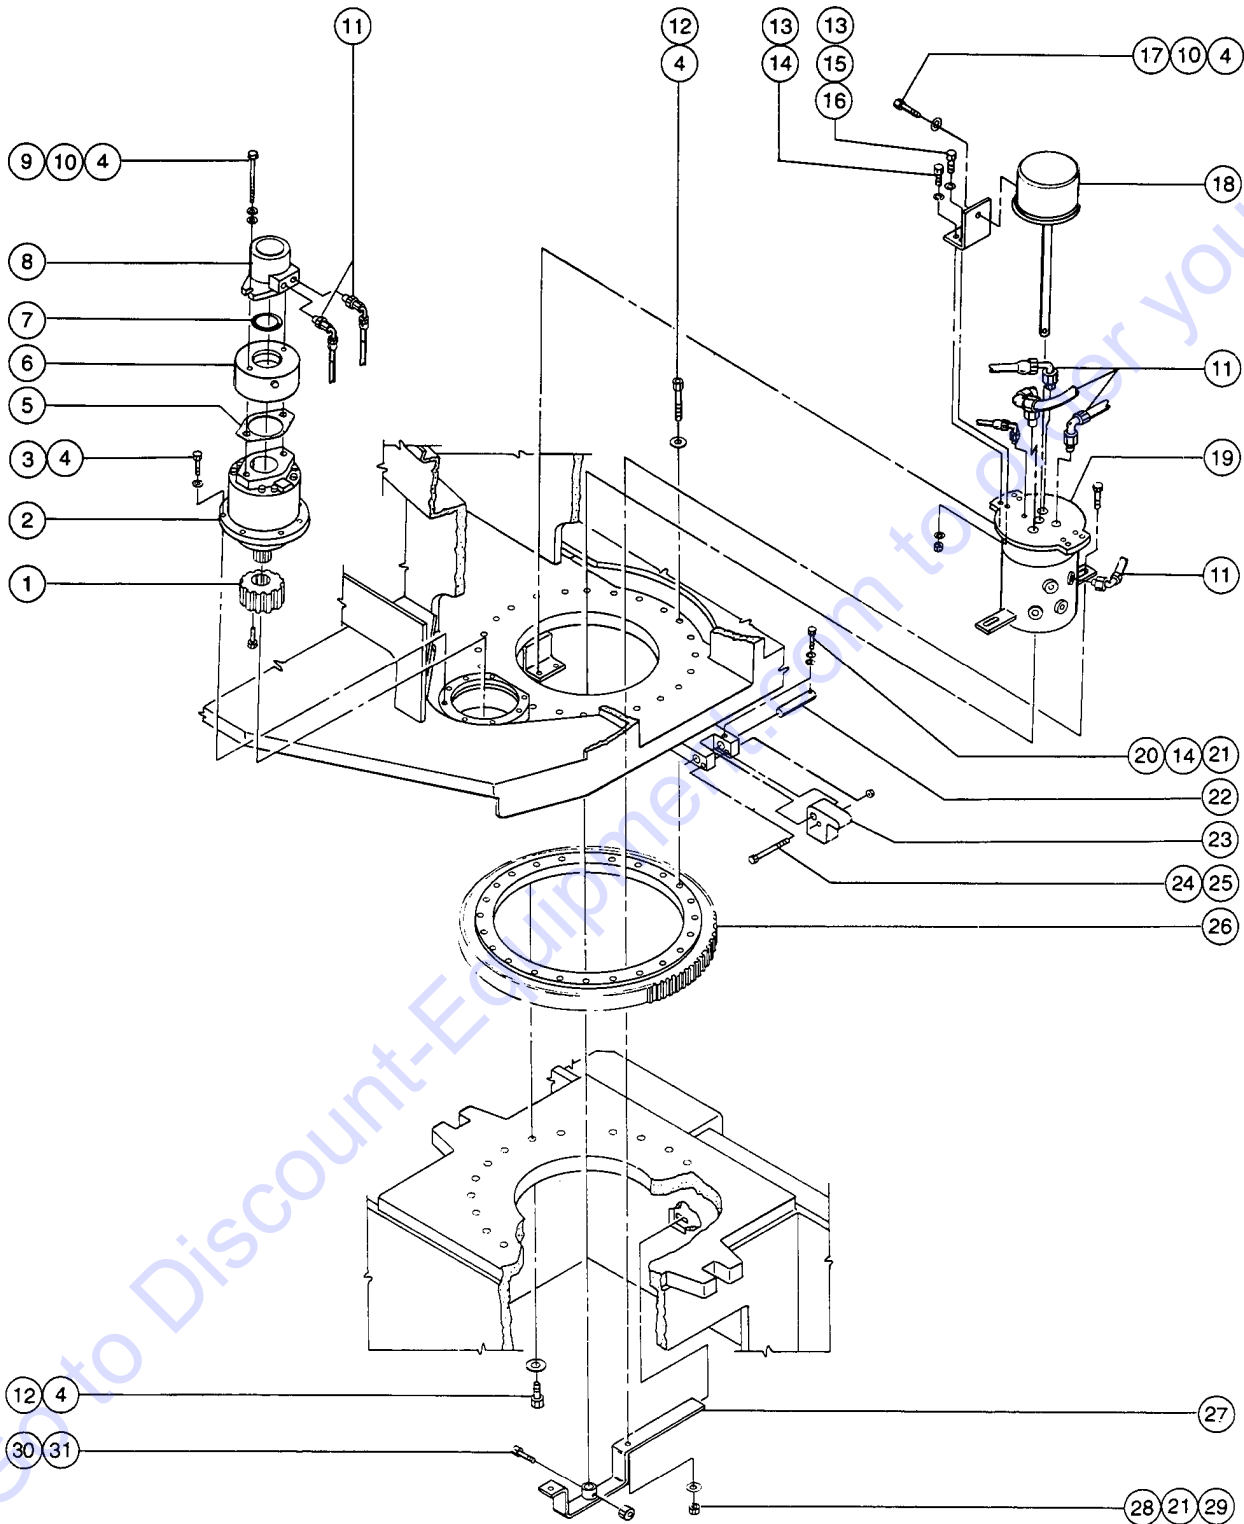

505.1 Hydraulic and Electrical Rotary Couplers and Turntable Rotator

505.1 Hydraulic and Electrical Rotary Couplers and Turntable Rotator

Item	Part No.	Description	Qty.	Item	Part No.	Description	Qty.
1	29421GT	PINION GEAR.....	1	25	6086GT	NUT,LP NYLOCK,1/2-13.....	1
2	29232GT	TORQUE HUB,36:1***.....	1	26	25223GT	BEARING,SWING CHASSIS.....	1
2	29290GT	SEAL KIT,FAIRFIELD (S1A2)***.....	1	27	27742GT	WELDMNT,HYDRAULIC ROTARY MNT.....	1
3	21686GT	SCREW,SHC,1/2-13 X 1.75.....	8	28	4828GT	NUT,NYLOCK,3/8-16.....	2
4	13066GT	WASHER,FLAT,.5 HARDENED.....	65	29	13918GT	SCREW,HHC,3/8-16 X 1.75,GRD.8.....	2
5	19794GT	GASKET,BRAKE ASSY.....	1	30	6884GT	SCREW,HHC,1/4-20 X 2.5.....	1
6	22372GT	BRAKE,ESKRIDGE-Z45 SWING..... <i>includes index numbers 5 and 7; from SN 00001 to SN 00132</i>	1	31	6091GT	NUT,NYLOCK,1/4-20.....	1
6	23066GT	SEAL KIT,ESK.BRK,ALL EXC.19451.....	1				
6	29286GT	BRAKE SEPARATOR PLT ,ESKRG.....	1				
6	29287GT	BRAKE REBUILD KIT, ESKRIDGE **.....	1				
6	29291GT	SEAL KIT,MICO.....	1				
6	29292GT	BRAKE,LINING KIT,MICO.....	1				
6	29293GT	BEARING KIT,MICO.....	1				
6	29422PGT	BRAKE,S6O SWING/Z45 DRIVE..... <i>shown; includes index numbers 5 and 7; from SN 00133</i>	1				
7	22811GT	O-RING,MOTOR TO BRAKE***..... <i>measures approx 4" x 0.10"</i>	1				
8	32952GT	MOTOR,TURNTABLE ROT.(34114)***.....	1				
--	33445GT	SEAL KIT,DRIVE MOTOR (32952).....	1				
9	7261GT	SCREW,HHC,1/2-13 X 5 BLACK.....	2				
10	6033GT	WASHER,LOCK,0.5".....	3				
11		Ref. Hydraulic Hoses & Fittings..... <i>refer to section 510.1</i>	3				
12	28118GT	SCREW,SHC,1/2-13 X 2.75.....	54				
13	8516GT	SCREW, HCC, 3/8-16 X 1.50.....	4				
14	6021GT	WASHER,LOCK,.375.....	3				
15	6097GT	WASHER,FLAT,USS,3/8",Y.....	4				
16	4828GT	NUT,NYLOCK,3/8-16.....	2				
17	10587GT	SCREW,HHC,1/2-13 X.75.....	1				
18	25225GT	COUPLER,ELECTRIC ROTARY.....	1				
18	29419GT	BRUSH & HOLDER ASSY,25225 SWIV.....	1				
18	29733GT	HARNESS,WIRE,ROTARY/MANIFOLD...1					
18	29734GT	HARNESS,WIRE,ROTARY/CNTRL.BOX.1					
18	29735GT	MICROSWITCH,ELECTRIC ROTARY.....1					
19	25224GT	SWIVEL,HYDRAULIC,360 DEG.....	1				
19	29420GT	SEAL KIT,SWIVEL ***.....	1				
20	5224GT	SCREW,HHC,3/8-16 X 2.....	1				
21	6097GT	WASHER,FLAT,USS,3/8",Y.....	5				
22	27728GT	PIN,1.00DIA X 4.63LG,1HOLE.....	1				
23	27653PGT	TURNTABLE ROTATION STOP-PAINTD.....	1				
24	12461GT	SCREW,HHC,1/2-13 X 5,GRD.8.....	1