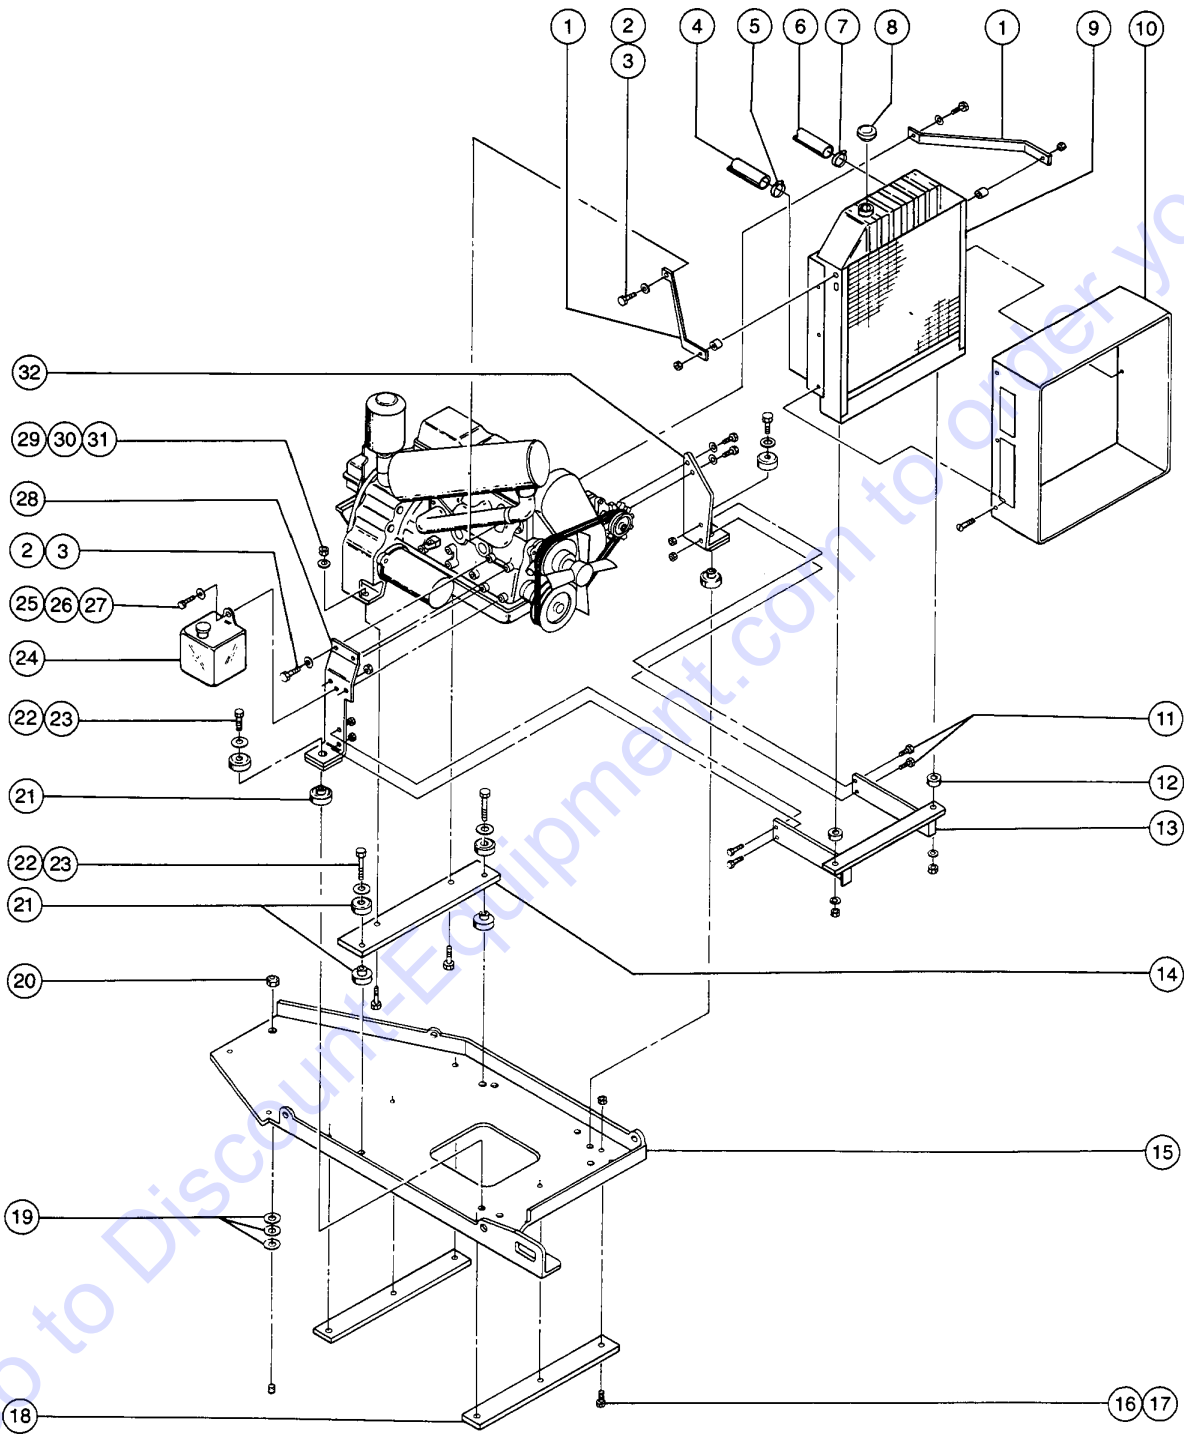

403.1 Ford Dual Fuel Engine - View 3

403.1 Ford Dual Fuel Engine - View 3

Item	Part No.	Description	Qty.
1	28362PGT	BRACKET,RADIATOR SUPPORT,PAINT.....	2
2	27034GT	SCREW,HHC,M10 X 25MM,GR 8.8.....	8
3	22700GT	WASHER,LOCK,M10.....	8
4	28769GT	HOSE,BOTTOM RADIATOR,FORD.....	1
5	13014GT	CLAMP,HOSE,2.25" DIA.....	1
6	28770GT	HOSE, TOP RADIATOR,FORD.....	1
7	45171GT	CLAMP,HOSE,1.75,LINED.....	1
8	27943GT	CAP,RADIATOR,FORD***.....	1
9	27942GT	RADIATOR,FORD (LSG).....	1
9	28717GT	VALVE,DRAIN,FORD,BLOCK,RAD.....	1
10	29299GT	RADIATOR SHROUD ASSY,FORD S60.....	1
11	8516GT	SCREW, HCC, 3/8-16 X 1.50.....	4
12	24038GT	SHOCK MOUNT,SMALL.....	2
13	25809GT	RADIATOR MOUNT WELDMENT.....	1
14	28234P-SGT	PLATE,ENGINE MOUNT,PAINTED.....	1
15	25797GT	WELDMENT,ENGINE PIVOT MOUNT....	1
16	14297GT	SCREW,BHHS,1/4-20 X .75.....	6
17	6889GT	NUT,LP NYLOCK,1/4-20.....	6
18	25780GT	WEAR PAD,ENG.MOUNT,22 X 2,S60....	2
19	13775GT	WASHER,FLAT,1.063 X 2 X .134.....	3
20	19331GT	NUT,LP NYLOCK,1-12.....	1
21	28076GT	ISOLATOR,VIBRATION,LG,RD&WH***...4	4
22	13003GT	SCREW,HHC,5/8-11 X 3.5 GRD.8.....	4
23	6035GT	WASHER,FLAT,USS,5/8",Y.....	4
24	1279268GT	BOTTLE, COOLANT RECOVERY, 2QT.....	1
25	6888GT	SCREW,HHC,1/4-20 X 1.....	1
26	6356GT	WASHER,LOCK,.25.....	1
27	6638GT	WASHER,FLAT,USS,1/4"Y.....	1
28	29296GT	WELDMENT,FORD ENG.MNT,OUTBOARD.....	1
29	6198GT	NUT,NYLOCK,1/2-13.....	2
30	6095GT	WASHER,FLAT,USS,1/2",Y.....	2
31	10598GT	SCREW,HHC,1/2-13 X 3.....	2
32	29297GT	WELDMENT,FORD ENG.MNT,INBOARD.....	1