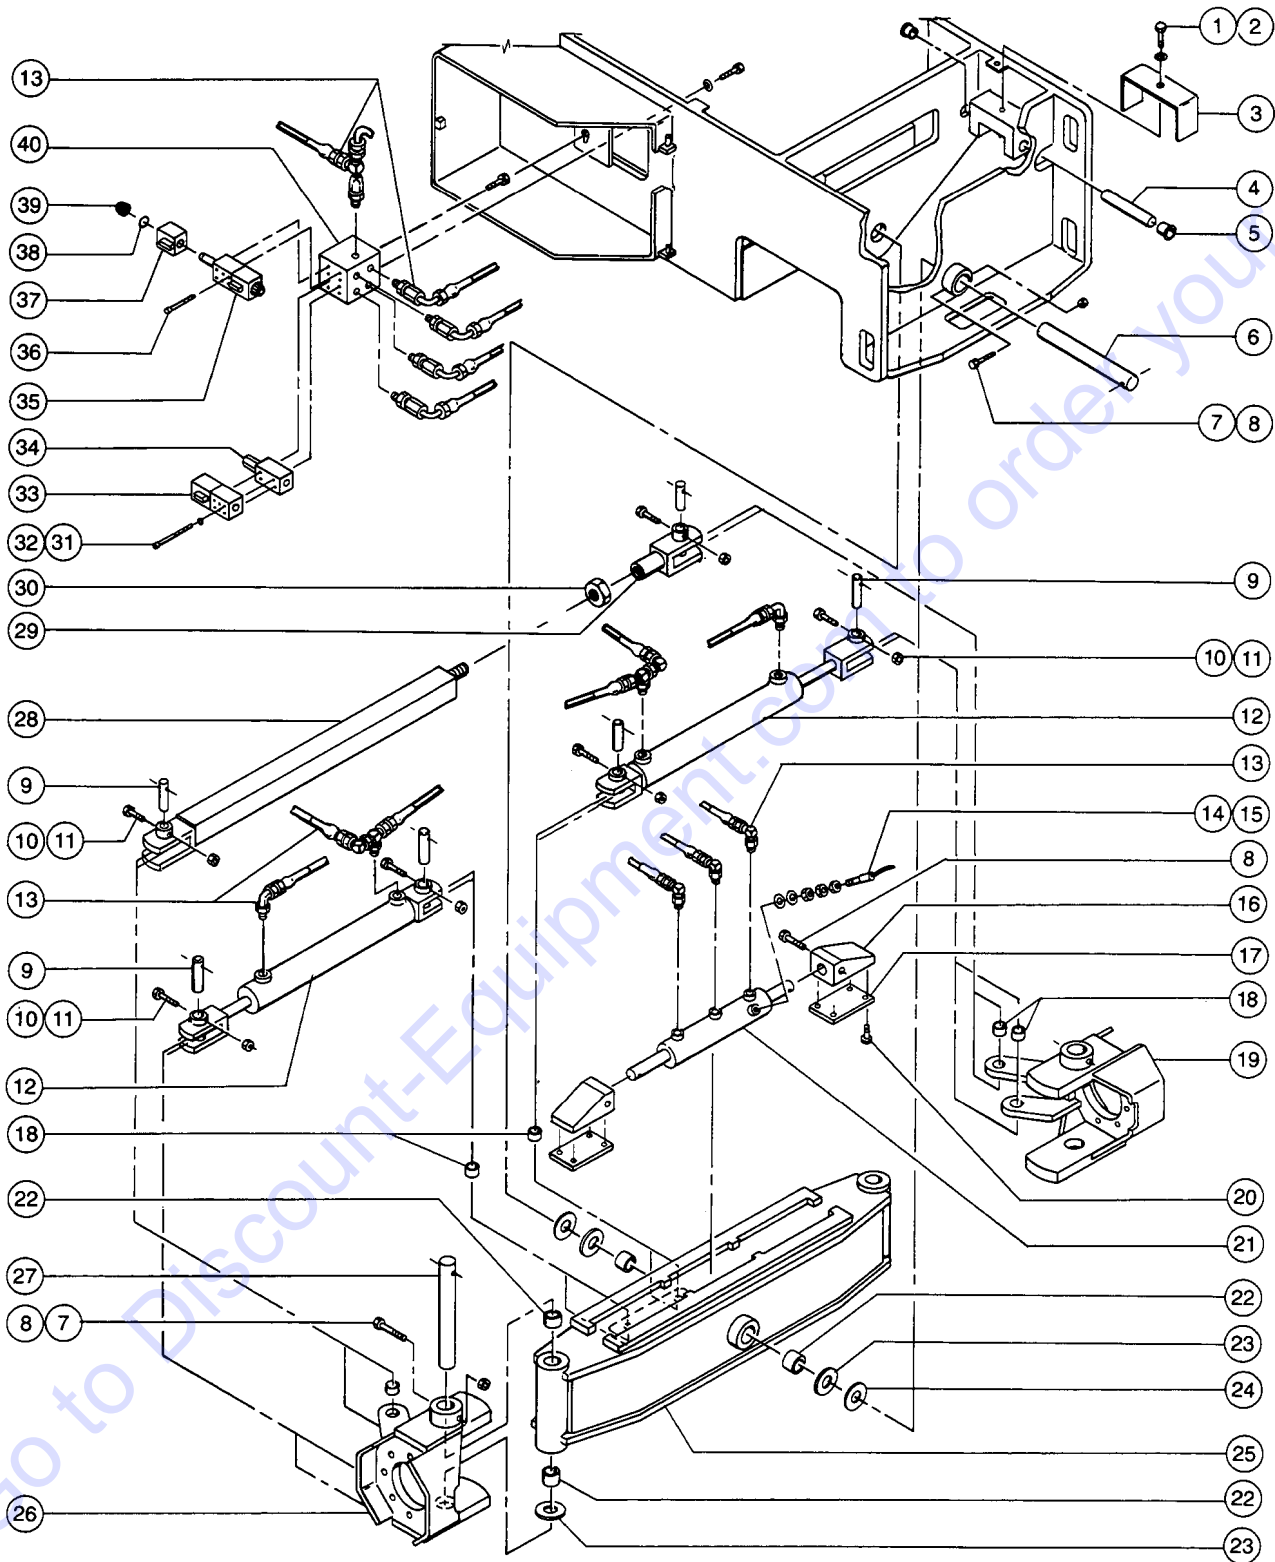

301.1 4WD Steer Linkage / Oscillating Axle

301.1 4WD Steer Linkage / Oscillating Axle

Item	Part No.	Description	Qty.	Item	Part No.	Description	Qty.
1	10587GT	SCREW,HHC,1/2-13 X.75.....	2	34		MANIFOLD,250# SANDWCH REL BLK.....	1
2	6033GT	WASHER,LOCK,0.5".....	2			<i>Part is no longer available</i>	
3	27656PGT	RETAINER,AXLE ROLLER PIN,PAI.....	2	34	29570GT	VALVE,RELIEF 200 PSI.....	1
4	25769GT	PIN,OSCILLATING,ROLLR,8 X 1.75.....	2	35	146160GT	VALVE KIT,D03.....	1
5	27695GT	BEARING,FL,1.75IDX1.94ODX1.50L.....	4			<i>includes 2 each index numbers 37 - 39</i>	
6	36370GT	PIN,2.50DIAX15.00LG,1HOLE.....	1	36	45916GT	SCREW,SHC,10-24 X 1.250 (D01).....	8
7	8220GT	SCREW,HHC,1/2-13 X 4.....	5	37	223763GT	COIL WITH DE CONNECTOR.....	3
8	6198GT	NUT,NYLOCK,1/2-13.....	3	38	45914GT	O-RING, DO1 VALVE.....	3
9	25419GT	PIN,STEER.....	6	39	45913GT	NUT,DO1 VALVE.....	3
10	4828GT	NUT,NYLOCK,3/8-16.....	6	40	27385GT	MANIFOLD,STEER/OSCILLATION.....	1
11	6708GT	SCREW,HHC,3/8-16 X 2.25.....	6			<i>includes index number 35</i>	
12	29183GT	SEAL KIT,25212,25217,25372,S60.....	2				
12	53462GT	STEER. CYL. RETRO FIT KIT Z60.....	2				
13		Ref. Hydraulic Hoses & Fittings.....	2				
		<i>refer to section 305.1</i>					
14	27721GT	SWITCH,PROXIMITY.....	1				
		<i>includes mounting fasteners</i>					
--	33627GT	PROX SWITCH W/INSTALL INST <i>for the style that mounts into a remote bracket</i>					
15	28620GT	NUT,SEALING,PROXIMITY SWITCH.....	1				
16	25404GT	BLOCK,WEDGE,OSC.AXLE.....	2				
17	25416GT	WEAR PAD,OSCILLATING AXLE, S60.....	2				
18	27694GT	BEARING,1.25 ID X 1.41 OD X 1".....	6				
19	29213GT	YOKE ASSY,2/4WD,L.S.,S60/Z60.....	1				
		<i>includes 2 each index number 18</i>					
20	16439GT	SCREW,FHS,3/8-16 X 1.....	8				
21		CYLINDER,OSCILL.AXLE,3.5 X5.75.....	1				
		<i>Part is no longer available</i>					
21	29186GT	SEAL KIT,25373 OSC.CYL,S60.....	1				
22	27698GT	BEARING,2.50IDX2.75ODX2.00L.....	6				
23	25436GT	WASHER,THRUST,2.56 X 4.0 X.18.....	4				
24	29746GT	WASHER,FLAT,2.5 X 4 X .062.....	2				
25	29212GT	FRONT AXLE ASSY,S60,Z60.....	1				
		<i>includes index numbers 18 & 22</i>					
26	29214GT	YOKE ASSY,2/4WD,R.S.,S60/Z60.....	1				
		<i>includes 2 each index number 18</i>					
27	25418GT	PIN,KING.....	2				
28	29210GT	TIE ROD, WELD. S60.....	1				
29	29211GT	WELDMENT,ROD END.....	1				
30	27953GT	NUT,HEX,JAM,1.25-7.....	1				
31	29508GT	SCREW,SHC,10-24 X 2.75.....	4				
32	6607GT	WASHER,LOCK,#10 PLTD.....	4				
33	27559GT	VALVE,DO1,MANIFOLD,OSCIL.OPT.....	1				
		<i>includes 1 each index numbers 37 - 39</i>