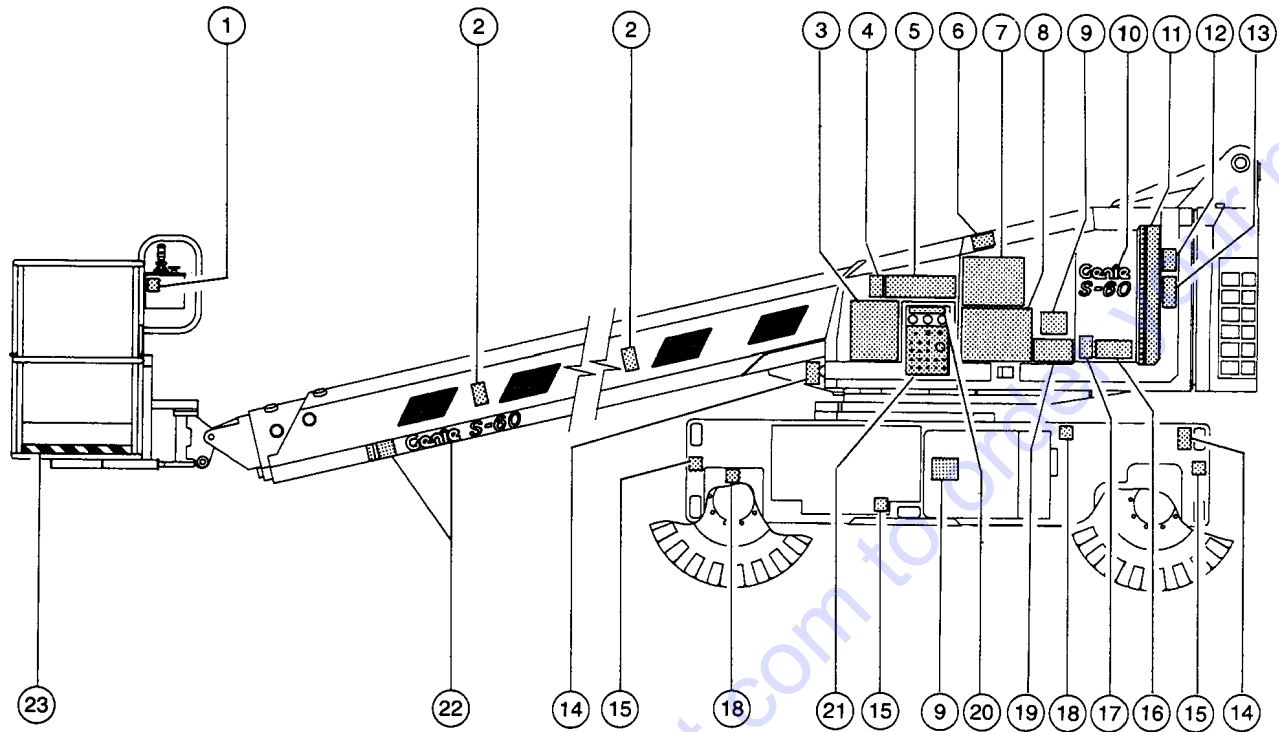

101.1 Decals and Paint - Profile View

101.1 Decals and Paint - Profile View

Item	Part No.	Description	Qty.
--	1268GT	PAINT,AEROSOL,GENIE GRAY***	
--	1484GT	PAINT,AEROSOL,BRIGHT BLUE***	
--	27573GT	DECAL KIT,INSTRUCTIONAL,S60	
--	28863GT	DECAL KIT,COSMETIC,S60	
--	32150GT	PAINT,WET,GENIE BLUE (1 GL)**	
--	32151GT	PAINT,WET,GENIE GRAY (1 GL)**	
1	28174GT	DECAL, POWER TO PLATFORM 230V**.....	1
1	28235GT	DECAL,POWER TO PLATFORM 115V...1	
2	28240GT	DECAL,WARNING,NO FINGERS.....4	
3	27569GT	DECAL,NOTICE,PRE-OPERATION.....1	
4	25994GT	DECAL,NOTICE,SHUTOFF VALVES.....2	
5	28169GT	DECAL,NOTICE,MAX.LOAD 660 LBS....1	
6	28239GT	DECAL,WARNING,BURN HAZARD.....1	
7	28167GT	DECAL,NOTICE,OPER.ISTR.(GRND)....1	
8	28166GT	DECAL,DANGER,SAFETY RULES.....1	
9	28175GT	DECAL,WARNING-COMPART ACCESS.....	4
10	28868GT	DECAL,GENIE S-60,13.5",WHITE.....1	
11	28871GT	DECAL,STRIPE.32",BLUE.....1	
12	28162GT	DECAL,WARNING,CRUSHING.....1	
13	28238GT	DECAL,NOTICE,ENG.SPECS,FORD423.1	
14	28161GT	DECAL,WARN,CRUSH HAZARD HAND.....	4
15	28242GT	DECAL,TIE DOWN POINTS.....6	
16	27564GT	DECAL,DANGER,ELEC.HAZ.STAY CLR.....	2
17	28164GT	DECAL,NOTICE,HAZARDOUS MAT'LS*.....	1
18	28168GT	DECAL,NOTICE,TIRE PRESSURE.....4	
19	97887GT	DECAL,INSTR,MAX SIDE FRC,ANSI....1	
20	28237GT	DECAL,ENGINE GAUGES LABEL.....1	
21	25690GT	DECAL,GROUND CONTROLS.....1	
22	28865GT	DECAL,GENIE S-60,5 X 53,WHITE.....1	
23	33550GT	TAPE,WARNING,BLK/YEL, 50***.....	125-inches
24	28157GT	DECAL,USE DEXRON***.....	1
25	28158GT	DECAL,LABEL,UNLEADED GAS ONLY.....	2
25	28159GT	DECAL,DIESEL.....	2
26	28171GT	DECAL,DANGER,NO SMOKING ***.....2	
27	28870GT	DECAL,STRIPE,26.75",BLUE.....1	
28	28869GT	DECAL,GENIE S-60,25",WHITE.....1	
29	28172GT	DECAL,WARNING,PINCH ROTATE.....1