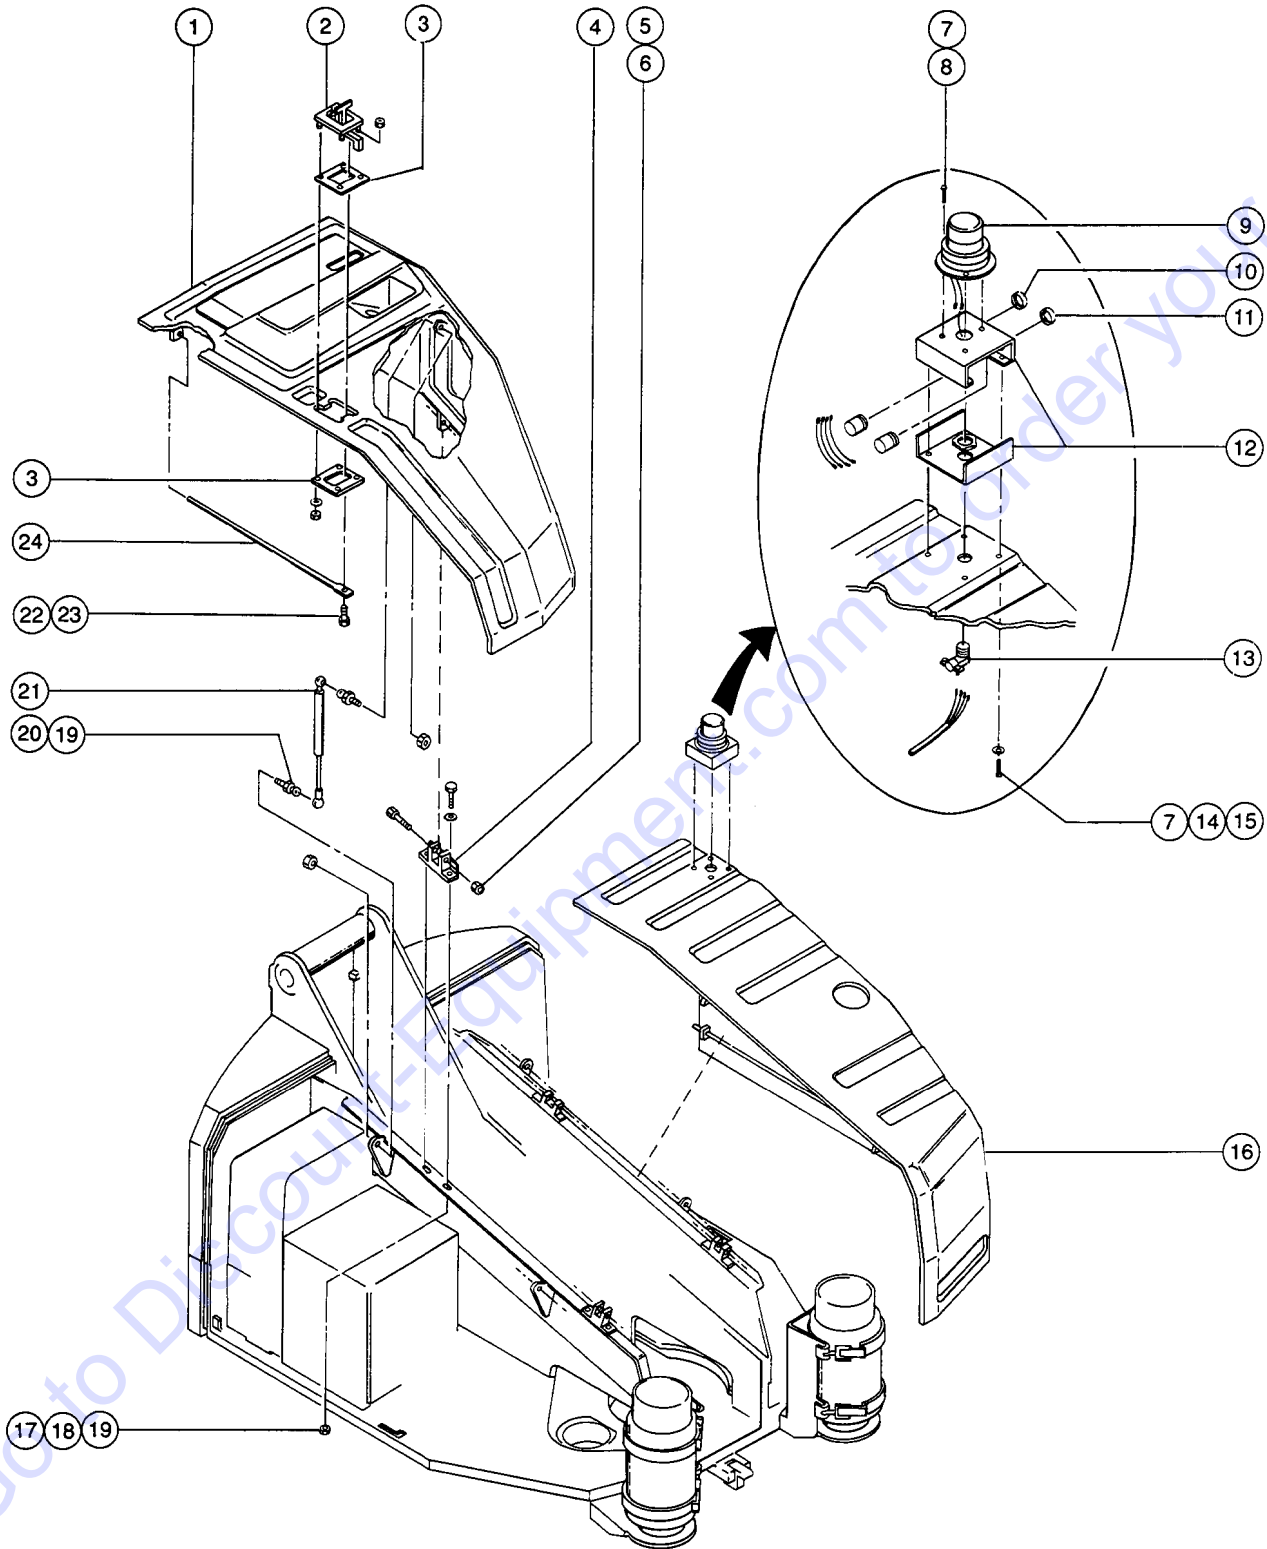

509.1 Turntable Covers

Item	Part No.	Description	Qty.
1	29425GT	TURNTABLE COVER ASSY,L.S.,S60.....1 <i>includes index numbers 2,3, 22-24</i>	
2	28882GT	WELDMENT,SWING COVER LATCH.....2	
2	29314GT	KEY,LATCH, 1 PAIR (28125).....2	
3	28471GT	PLATE,SWING COVER LATCH.....4	
4	28832GT	WELDMENT,COVER HINGE CLEVIS.....4	
5	6096GT	SCREW,HHC,1/2-13 X 2 GR5.....4	
6	6086GT	NUT,LP NYLOCK,1/2-13.....4	
7	6066GT	SCREW,RHM,10-32 X .38.....14	
8	15513GT	NUT,HEX,10-32.....6	
9	56704GT	STROBE,FIREBOLT,12-80VDC,AMB**...2 <i>(replaced 20189)</i>	
--	122019GT	FLASHTUBE,U SHAPED,360DEG,BULB	
--	226393GT	FLASHTUBE,STRAIGHT,360DEG,BULB	
--	72282GT	LENS,AMBER,STROBE,FIREBOLT	
10	18963GT	ALARM,INTERMITTENT TONE 6-30V*...1 <i>Does not include 72326 nut</i>	
--	72326GT	NUT - PLASTIC,RING FOR ALARMS.....1	
11	230392GT	ALARM,DESCENT.....1 <i>Does not include 72326 nut</i>	
--	72326GT	NUT - PLASTIC,RING FOR ALARMS.....1	
12	29432GT	BRACKET,STROBE/ALARM MOUNT.....2	
13	14539GT	CONN. GRND.1/2",90DEG.SM.WIRE.....2	
14	6607GT	WASHER,LOCK,#10 PLTD.....8	
15	6146GT	WASHER,FLAT,MS,#10,Y.....8	
16	29424GT	TURNTABLE COVER ASSY,R.S.S60.....1 <i>includes index numbers 2, 3, 22-24</i>	
17	6019GT	SCREW,HHC,3/8-16 X 1.25 GRD 5.....8	
18	6097GT	WASHER,FLAT,USS,3/8",Y.....16	
19	4828GT	NUT,NYLOCK,3/8-16.....16	
20	27114GT	BALL STUD,1/2" BALL,3/8-16X1.2.....8	
21	27377GT	RETAINER,GAS SPRING***.....4	
21	28301GT	GAS STRUT,250 LBS FORCE***.....4 <i>10.5 inch barrel</i>	
22	5094GT	SCREW,RHM,10-32 X .5.....2	
23	6178GT	NUT,NYLOCK,10-32.....2	
24	28768GT	ROD,COVER LATCH.....2