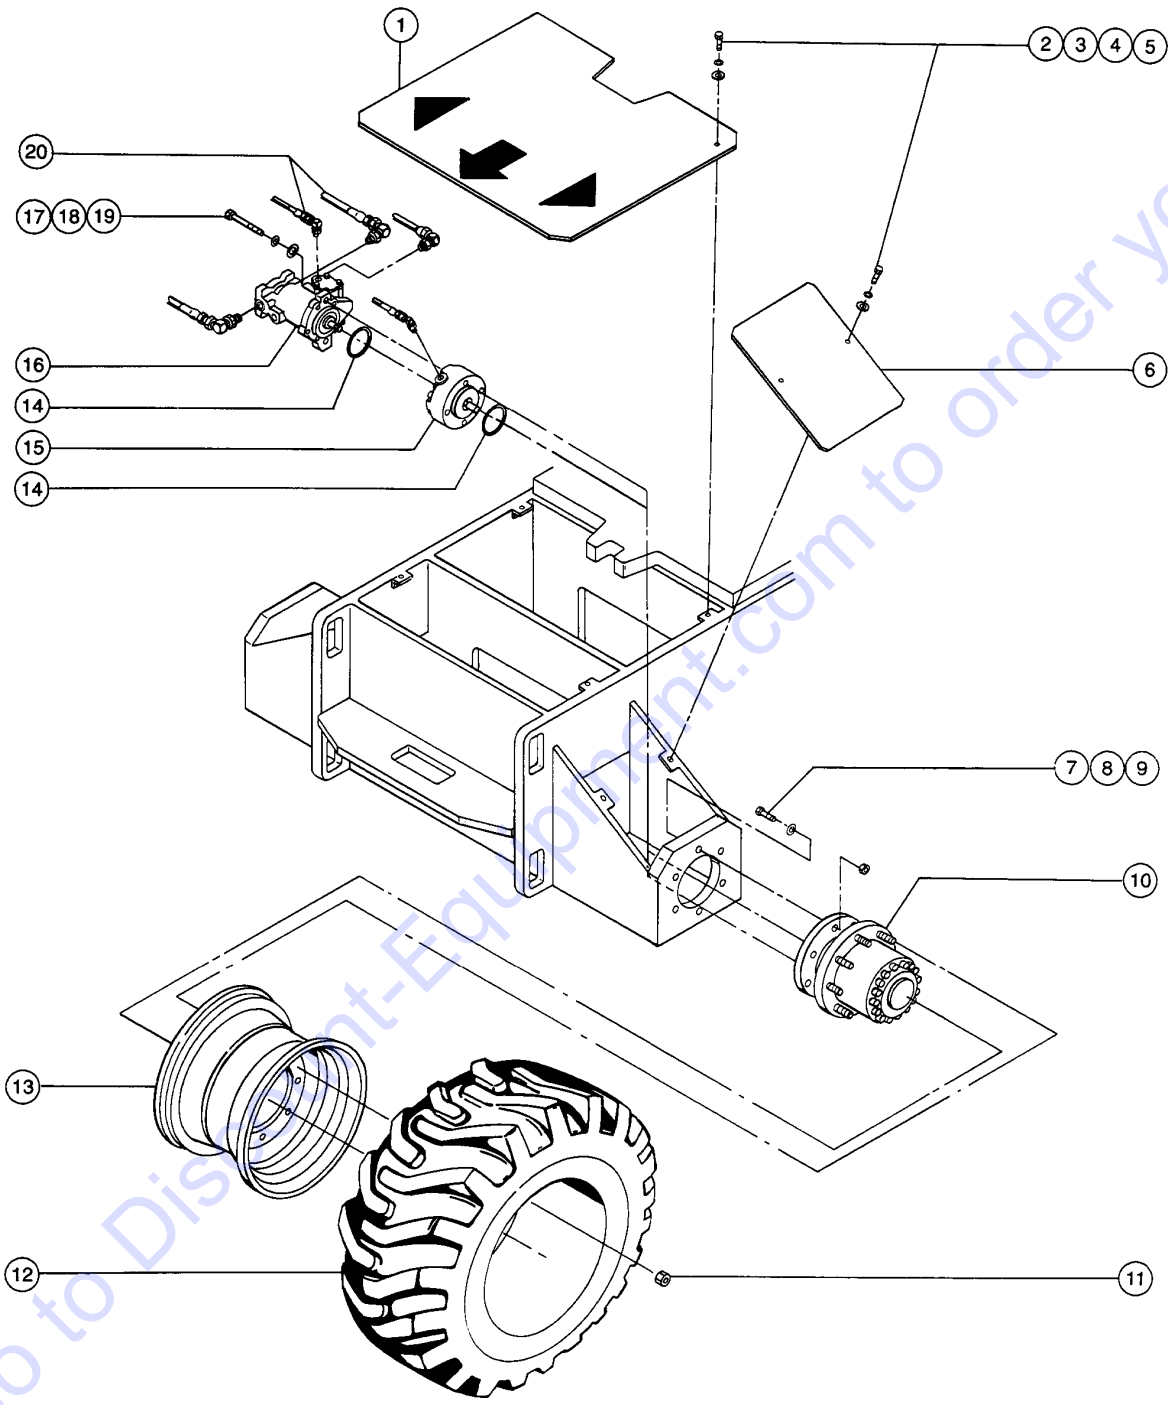

304.1 4WD Rear Wheel Drive

Go to Dispart-Equipment.com to order your parts

304.1 4WD Rear Wheel Drive

Item	Part No.	Description	Qty.
1	29216GT	COVER W/DECALS,RR.DR.CHAS,S60.....	1
2	6090GT	SCREW,HHC,1/4-20 X .75.....	6
3	6356GT	WASHER,LOCK,.25.....	6
4	6638GT	WASHER,FLAT,USS,1/4"Y.....	6
5	56912GT	SPRING CLIP,1/4-20,.025-.15X.54,ZAG.....	6
6	25770PGT	COVER,REAR AXLE,PAINTED,S60.....	2
7	45495GT	SCREW,SHC,5/8-11 X 3.00,A574.....	12
8	13064GT	WASHER,FLAT,.625 HARDENED.....	12
9	45076GT	NUT,HEX,JAM,5/8-11.....	12
10	29231GT	TORQUE HUB,49:1.....	2
--	21166GT	LUG BOLT,5/8-18,WHEEL HUB***.....	2
--	226099GT	THRUST WASHER (29231)	
--	226100GT	BEARING NUT (29231)	
--	29288GT	SEAL KIT,FAIRFIELD,W2B2.....	2
11	54627GT	NUT,LUG,5/8-18 X 90 DEGREE,Z45.....	18
12	25765GT	TIRE & WHEEL ASSY,FOAM,RIGHT....	2
12	25768GT	TIRE & WHEEL ASSY,AIR,LEFT.....	2
12	27464GT	TIRE,RT,SGL,15-19.5NHS,12PLY.....	2
13	73259GT	WHEEL,19.5 X 11.75***.....	2
14	22811GT	O-RING,MOTOR TO BRAKE***..... <i>measures approx 4" x 0.10"</i>	4
15	29230PGT	BRAKE,MICO,PAINTED-S60 DRIVE..... <i>includes 2 each index number 14</i>	2
15	29291GT	SEAL KIT,MICO.....	2
15	29292GT	BRAKE,LINING KIT,MICO.....	2
15	29293GT	BEARING KIT,MICO.....	2
16	24667GT	DRVE MOTOR REAR,4WD/1DEGREE... <i>includes 1 each index number 14</i>	2
--	49897GT	GASKET,TURTLE,DRV MTR,EDC	
--	65865GT	SEAL KIT, SUNSTRAND	
--	83081GT	COVER, SERVO (24667)	
17		Ref. Screw - SHC, 1/2-13 x 5.5 inch GR 5.....	4
18		Ref. Washer - Lock, 1/2 inch.....	4
19		Ref. Washer - Flat, 1/2 inch.....	4
20		Ref. Hydraulic Hoses & Fittings..... <i>refer to section 305.1</i>	4