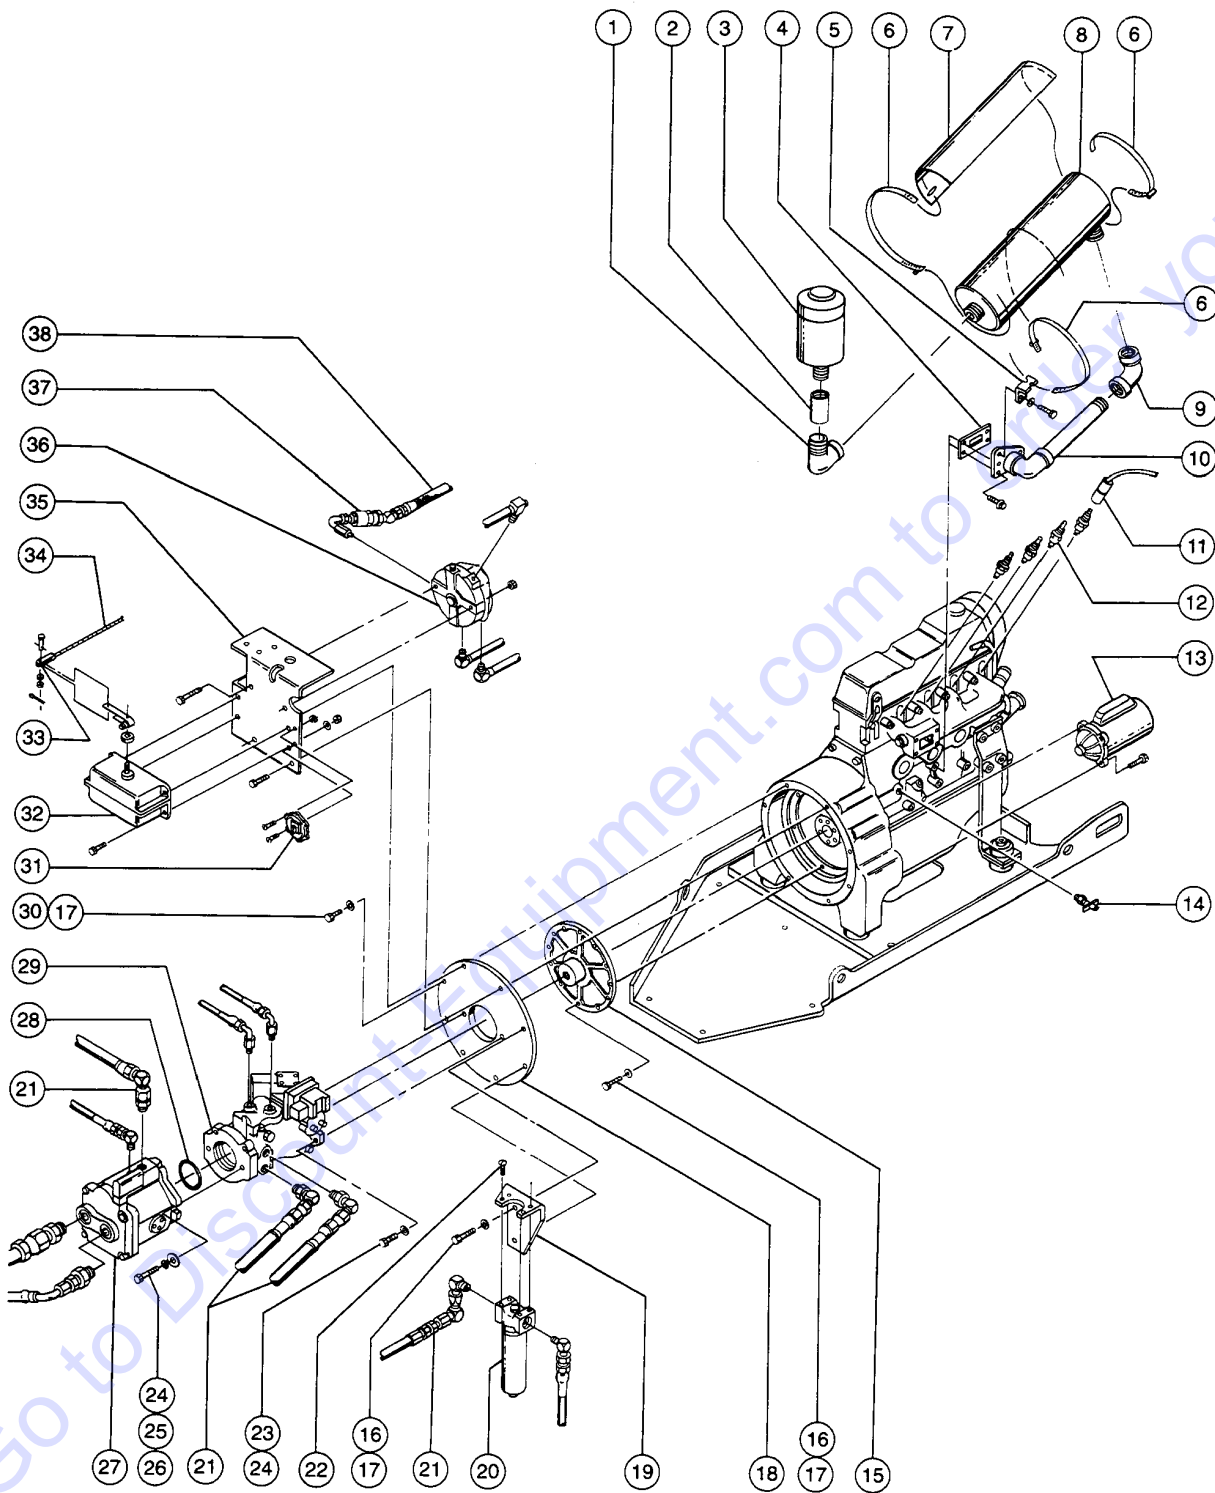

402.1 Ford Dual Fuel Engine - View 2

402.1 Ford Dual Fuel Engine - View 2

Item	Part No.	Description	Qty.	Item	Part No.	Description	Qty.
--	28718GT	BELT,TIMING,FORD LSG-423**		21		Ref. Hydraulic Hoses & Fittings.....1 <i>refer to section 510.1</i>	
1		Ref. Elbow - Street, 1.5 inch Galvanized.....1		22	21019GT	SCREW,PHIL,PHM,10-24 X.5,SEMS.....4	
2		Ref. Coupler - 1.5 inch FPT Galvanized...1		23	8177GT	SCREW,HHC,1/2-13 X 1.5.....2	
3	28493GT	MUFFLER-SPARK ARRESTOR.....1		24	6033GT	WASHER,LOCK,0.5".....4	
4	27142GT	GASKET,EXHAUST***.....1		25	10597GT	SCREW,HHC,1/2-13 X 1.25 GR5.....2	
5	33817GT	MUFFLER,EXHAUST**.....1		26	13066GT	WASHER,FLAT,.5 HARDENED.....2	
6	27152GT	CLAMP,6"MUFLR.-Z45/S60,WORM DR.....3		27	29295GT	PUMP,L38.....1	
7	28822GT	HEAT SHIELD WELDMENT,S60**.....1 <i>to SN 561</i>		27	29740GT	SEAL KIT,L38 PUMP.....1	
--	33003PGT	HEAT SHIELD,PAINTED from SN 562		28	22811GT	O-RING,MOTOR TO BRAKE***.....1 <i>measures approx 4" x 0.10"</i>	
8	33817GT	MUFFLER,EXHAUST**.....1		29	28834GT	PUMP ASSEMBLY,M46,SERVICE.....1 <i>includes 15 tooth splined coupler</i>	
9		Ref. Elbow, 1.5 inch FPT Galvanized.....1		29	29739GT	SEAL KIT,SAUER-DANFOSS M46***.....1	
10	33817GT	MUFFLER,EXHAUST**.....1 <i>includes index numbers 1, 2 & 9</i>		30	6175GT	SCREW,HHC,3/8-16 X 1.....4	
11	28648GT	SPARK PLUG WIRE SET, LSG 423.....1 <i>Genie genuine part</i>		31	22278GT	SWITCH,VACUUM.....1	
--	1259056GT	SPARK PLUG WIRE SET, LSG 423 <i>Genie aftermarket</i>		32	27917GT	GOVERNOR,MECHNCL,FORD LSG423.....1	
12	28647GT	SPARK PLUG,FORD.....4		33	21130GT	CLEVIS YOKE-1/4-28,PLTD W/PIN.....1	
13	29606GT	RING GEAR,FORD*** <i>FITS LSG-LRG 423, AND LRG425</i>		34	30785-1500GT	THREADED ROD,1/4-28 X 15 IN***.....1	
13	29616GT	STARTER,ENGINE,FORD LSG/LRG***.....1		35	28621PGT	BRACKET,AIR FILTER,PAINTED.....1	
14	28717GT	VALVE,DRAIN,FORD,BLOCK,RAD.....1		36	24551GT	REGULATOR,LPG,BEAM #120A.....1	
15	28819GT	COUPLER,FLEX PLATE,GRDEX,FORD.....1		37	27010GT	VALVE,LOCK OFF,BEAM #FL-418.....1	
15	28836GT	COUPLING KIT,FLYWHEEL,FL 15T.....1 <i>(includes flexplate and coupler)</i>		38	25967GT	HOSE ASSEMBLY,LP GAS-86" LNG**.....1	
15	29747GT	COUPLER,FLEX PLATE,13T,FORD*.....1					
15	37002GT	COUPLER,HUB,15 TOOTH 7/16BOLT*.....1					
16	6019GT	SCREW,HHC,3/8-16 X 1.25 GRD 5.....10					
17	6021GT	WASHER,LOCK,,375.....8					
18	25571P-SGT	PLATE,PUMP MOUNT,FORD,PAINTED.....1					
19	28624PGT	BRACKET,FILTER MOUNT,PAINTED.....1					
20		FILTER ASY,M PRESS,SAE8,WOIND* (77139).....1 <i>component no longer available</i>					
--	20880GT	FILTER ELEMENT-10 MIC.***.....1 <i>for 20879 (no longer available)</i>					
--	60857GT	FILTER,ELEMENT,BETA(5)=1000 for 77139					
20A	1267807GT	ASSY, MED. PRESS. FILTER, SAE8					
--	1268229GT	ELEMENT-5 MIC, PAPER, W/ BYPASS for 1267807