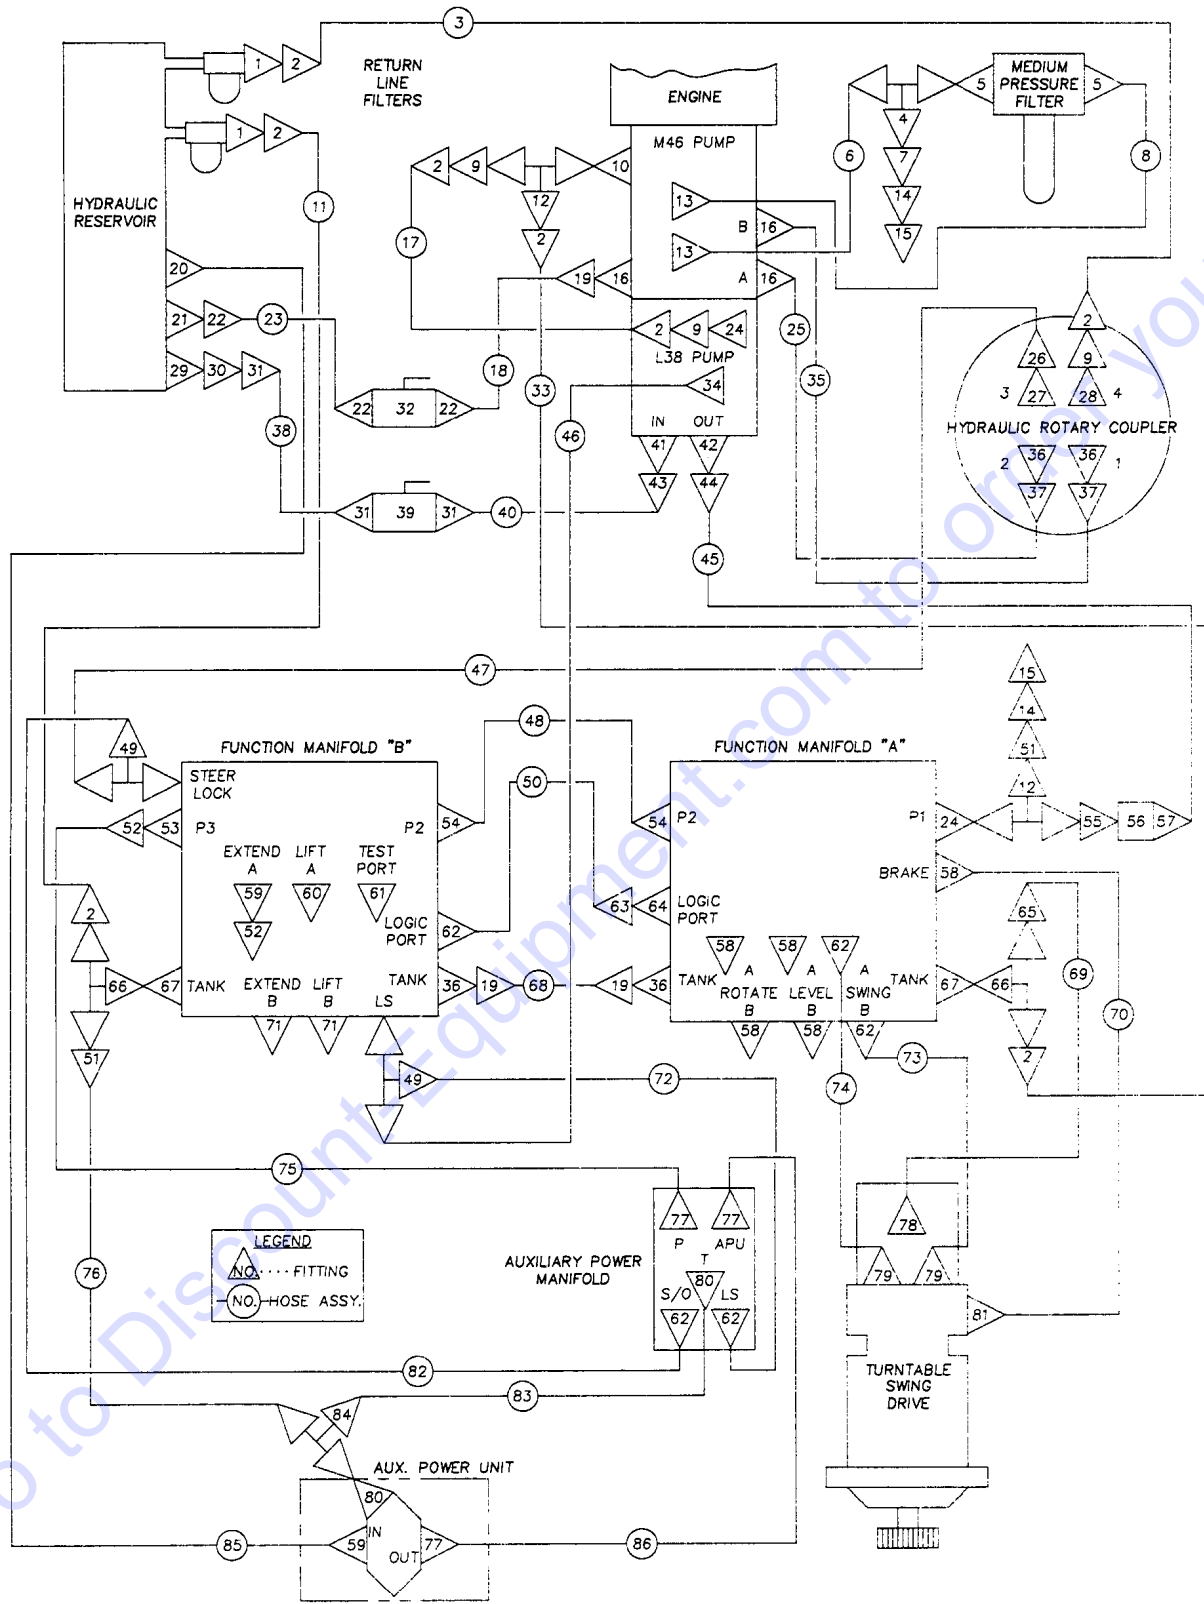

510.1 Hydraulic Hoses and Fittings - Turntable

510.1 Hydraulic Hoses and Fittings - Turntable

Item	Part No.	Description	Qty.	Item	Part No.	Description	Qty.
1	27202GT	ELBOW,070202-12-16.....	2	32	28502GT	VALVE,BALL,W/LOCK,1.0".....	1
2	45170GT	HOSE END,BARBED,SWIVEL,-12-12....	8	33	28545GT	HOSE ASSY,M46 CASE DRN/MANIFLD.....	1
3	28581GT	HOSE ASSY,HYDR.ROTATOR TO TANK.....	1	4			
		1		34	28457GT	ELBOW,070220-6-4.....	1
4	21252GT	TEE,RUN,070432-8.....	1	35	28539GT	HOSE ASSY,PORT"B" TO ROTATOR.....	1
5	25951GT	ELBOW,070220-8-12.....	2	4			
6	28540GT	HOSE ASSY,PUMP TO FILTER.....	1	36	20709GT	CONNECTOR,070120-16-16.....	4
		2		37	28447GT	ELBOW,070221-16-16.....	2
7	45361GT	REDUCER,070123-8-6.....	1	38	28548GT	HOSE ASSY,RESERV/FNCTN.SHUTOFF.....	1
8	28541GT	HOSE ASSY,FILTER TO PUMP.....	1	5			
		2		39	28501GT	VALVE,BALL,W/LOCK,1.5".....	1
9	21246GT	ELBOW,070221-12-12.....	3	40	28549GT	HOSE ASSY,SHUTOFF VLV/L38 PUMP.....	1
10	28598GT	CONNECTOR,070120-12-8.....	1	5			
11	28578GT	HOSE ASSY,MANIFOLD TO TANK.....	1	41	28599GT	CONNECTOR,070120-24-20.....	1
		2		42	28459GT	CONNECTOR,070120-16-20.....	1
12	20326GT	TEE,RUN,070432-12.....	2	43	28600GT	HOSE END,SWEEP 90DGRE,6124-888.....	1
13	22665GT	CONNECTOR,070120-8-10.....	2	44	20712GT	REDUCER,070123-16-12.....	1
14	29441GT	ADAPTER,JIC SWIVEL/MALE PIPE.....	2	45	28543GT	HOSE ASSY,L38 OUTPUT/MANIFOLD.....	1
15	20224GT	DIAGNOSTIC FEMALE Q-DSCNT.....	2	6			
15	27933GT	QUICK DISCONNECT,DIAGN.NIPPLE.....	2	46	28542GT	HOSE ASSY,LOAD SENSE/MANIFOLD.....	1
16	20793GT	ELBOW,070220-16-16.....	3	7			
17	28544GT	HOSE ASSY,L38 TO M46 CASEDRAIN.....	1	47	28577GT	HOSE ASSY,STEER LOCK/ROTATOR.....	1
		3		7			
18	28547GT	HOSE ASSY,SHUTOFF VLV/M46 PUMP.....	1	48	27964GT	TUBE,FNCTN.MNFLD-PRESSURE 3/4".....	1
		3		49	13119GT	TEE,RUN,070428-6-6.....	2
19	21250GT	HOSE END,BARBED,SWIVEL,-16-16....	3	50	28062GT	TUBE,FNCTN.MNFLD-SENSOR,3/8".....	1
20	28498GT	CONNECTOR,070102-8-6.....	1	51	20816GT	REDUCER,070123-12-6.....	2
21	45161GT	STRAINER ASSEMBLY,1.5" NPT.....	1	52	45702GT	ELBOW,070221-8-8.....	2
22	45166GT	HOSE END,BARBED RIGID-16-16.....	3	53	27431GT	CONNECTOR,070120-8-12.....	1
23	28546GT	HOSE ASSY,RESERV/DRV.SHUTOFF.....	1	54	20925GT	ELBOW,070220-12-12.....	2
		3		55	28461GT	ADAPTER,JIC SWIVEL/MALE PIPE.....	1
24	19687GT	CONNECTOR,070120-12-12.....	2	56	28127GT	VALVE,CHECK.....	1
25	28538GT	HOSE ASSY,PORT"A" TO ROTATOR.....	1	57	45165GT	ELBOW,070202-12-12.....	1
		4		58	12340GT	ELBOW,070220-4-6.....	5
26	45878GT	ELBOW,070321-6-6.....	1	59	45703GT	CONNECTOR,070120-8-8.....	2
27	18687GT	CONNECTOR,070120-6-8.....	1	60	45357GT	ELBOW,070220-8-8***.....	1
28	20710GT	CONNECTOR,070120-16-12.....	1	61	20224GT	DIAGNOSTIC FEMALE Q-DSCNT.....	1
29	27963PGT	STRAINER,SUCTION,2" FPT.....	1				
30	28504GT	BUSHING,140140-32-24.....	1				
31	28499GT	COUPLER,BARB,STRT,0188-24-24.....	3