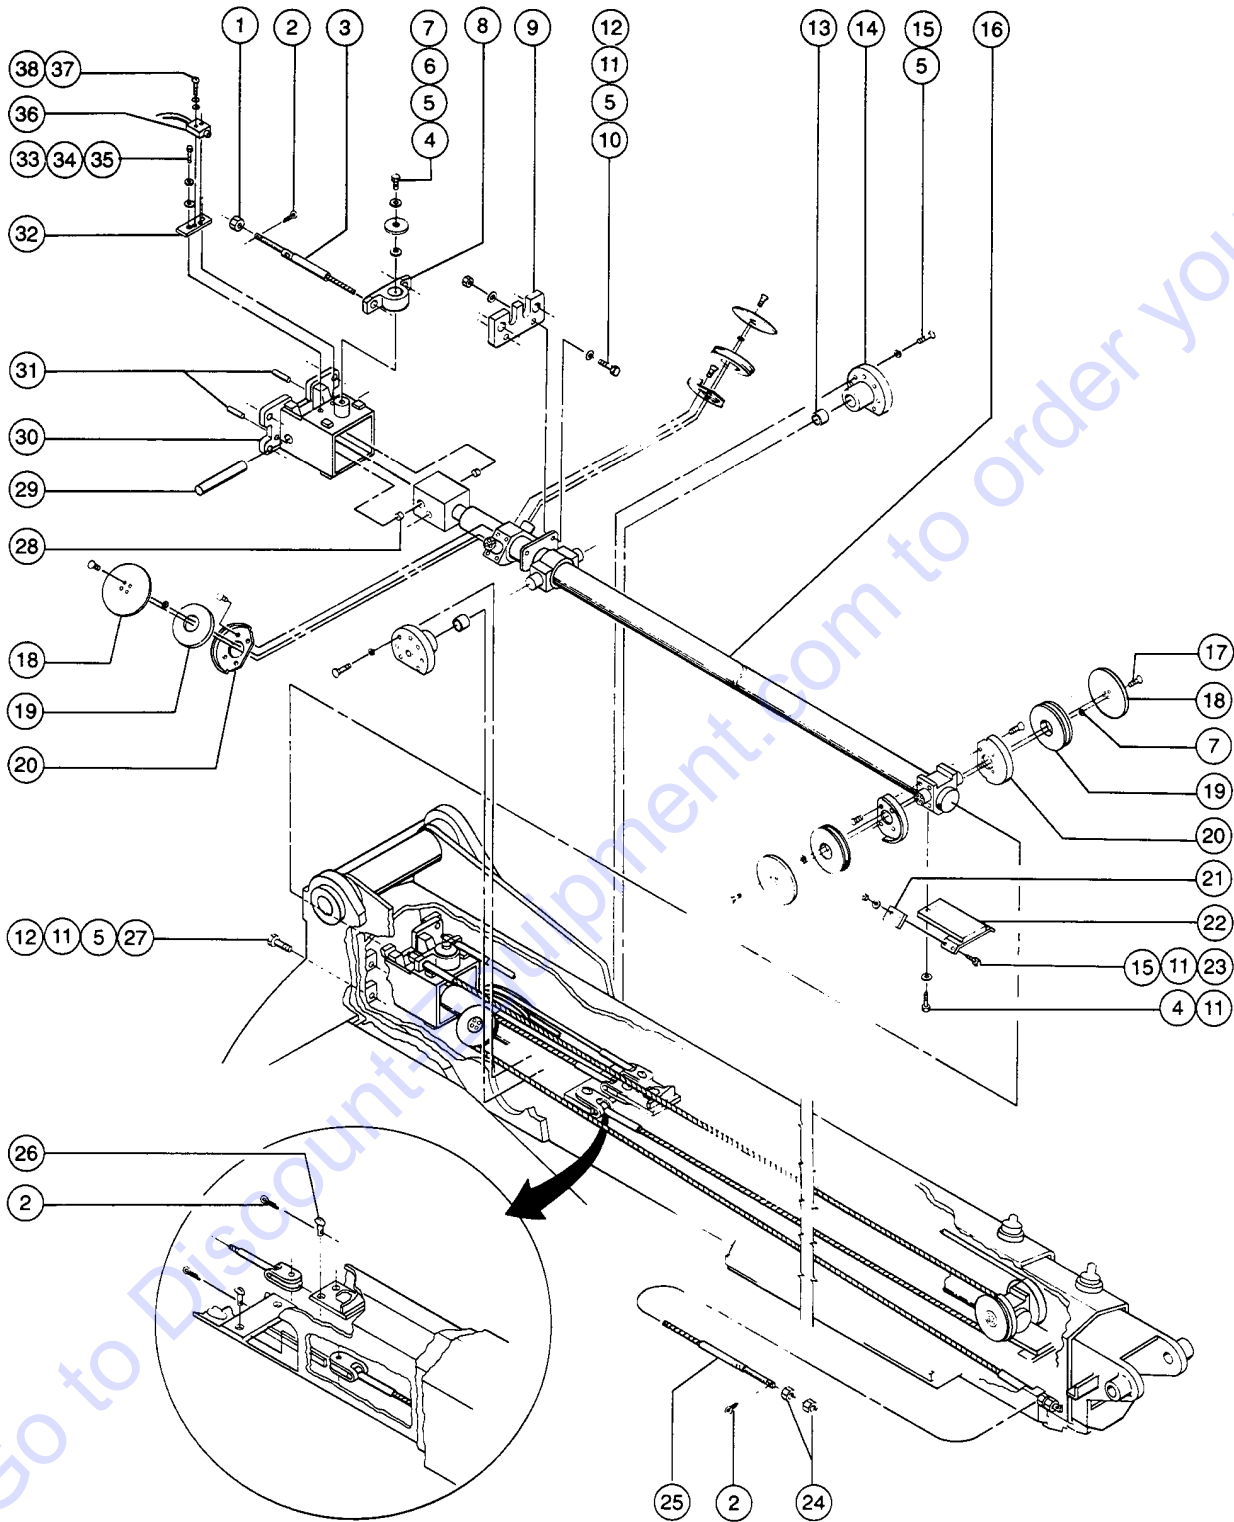

606.1 Extension Cylinder and Sequencing Cable Installation

606.1 Extension Cylinder and Sequencing Cable Installation

Item	Part No.	Description	Qty.	Item	Part No.	Description	Qty.
1	13001GT	NUT,NYLOCK,5/8-18.....	2	38	6607GT	WASHER,LOCK,#10 PLTD.....	4
2	5361GT	PIN,COTTER,.125 X 1.5.....	8				
3	29473GT	CABLE ASSY,EXTEND (442")..... <i>includes index numbers 26</i>	2				
4	6175GT	SCREW,HHC,3/8-16 X 1.....	5				
5	6021GT	WASHER,LOCK,.375.....	21				
6	24039GT	WASHER,3/8 PLATE (3/8X2X3/16TK.....	1				
7	7268GT	WASHER,SHIM,.375 X.625X.033 ST....	17				
8	28883PGT	CABLE TENSION ROCKER,PAINTED....	1				
9	27754GT	CABLE GUIDE BLOCK,7.57 X 3.5.....	1				
10	6708GT	SCREW,HHC,3/8-16 X 2.25.....	2				
11	5397GT	WASHER,FLAT,USS,5/16",Y.....	18				
12	4828GT	NUT,NYLOCK,3/8-16.....	6				
13	27697GT	BEARING,2.50IDX2.75ODX1.50L.....	2				
14	29479GT	TRUNNION BEARING ASSY..... <i>includes 1 each index number 13</i>	2				
15	6019GT	SCREW,HHC,3/8-16 X 1.25 GRD 5.....	18				
16	25215GT	CYLINDER,EXTENSION..... <i>includes 2 each index number 28</i>	1				
16	29185GT	SEAL KIT,25215 EXT.CYL,S60.....	1				
16	29485GT	VALVE,COUNTERBALANCE.....	1				
17	45425GT	SCREW,FHS,3/8-16 X .75.....	32				
18	25521PGT	THRUST PLATE,PAINTED.....	4				
19	25518GT	SHEAVE,EXTEND/RETRACT.....	4				
20	25522GT	WELDMENT,SHEAVE GUARD-BLUE....	4				
21	27225GT	WEAR PAD,TRUNNION,2 X 2 S60.....	2				
22	27221GT	WELDMENT,TRUNNION SLIDE.....	1				
23	7713GT	NUT, LP NYLOCK, 3/8-16.....	4				
24	54627GT	NUT,LUG,5/8-18 X 90 DEGREE,Z45....	4				
25	29474GT	CABLE ASSY,RETRACT (277")..... <i>includes index number 26</i>	2				
26	29738GT	PIN,CLEVIS,EXT/RETRACT CABLE....	4				
27	6326GT	SCREW,HHC,3/8-16 X 3.....	4				
28	25683GT	BEARING,POLYGON,20DU12.....	2				
29	27309GT	PIN,EXTENSION CYLINDER.....	1				
30	25511GT	BRACKET,EXTENSION CYL.ANCHOR.....	1				
31	14815GT	PIN,ROLL,SST,.25 X 2.25.....	2				
32	29145PGT	PLATE,ROCKER ADJUSTMENT,PAINTD.....	1				
33	6090GT	SCREW,HHC,1/4-20 X .75.....	2				
34	6356GT	WASHER,LOCK,.25.....	2				
35	6638GT	WASHER,FLAT,USS,1/4"Y.....	2				
36	24147GT	SWITCH,ROLLER PLUNGER LIMIT.....	1				
37	6606GT	SCREW,RHM,10-32 X .75.....	2