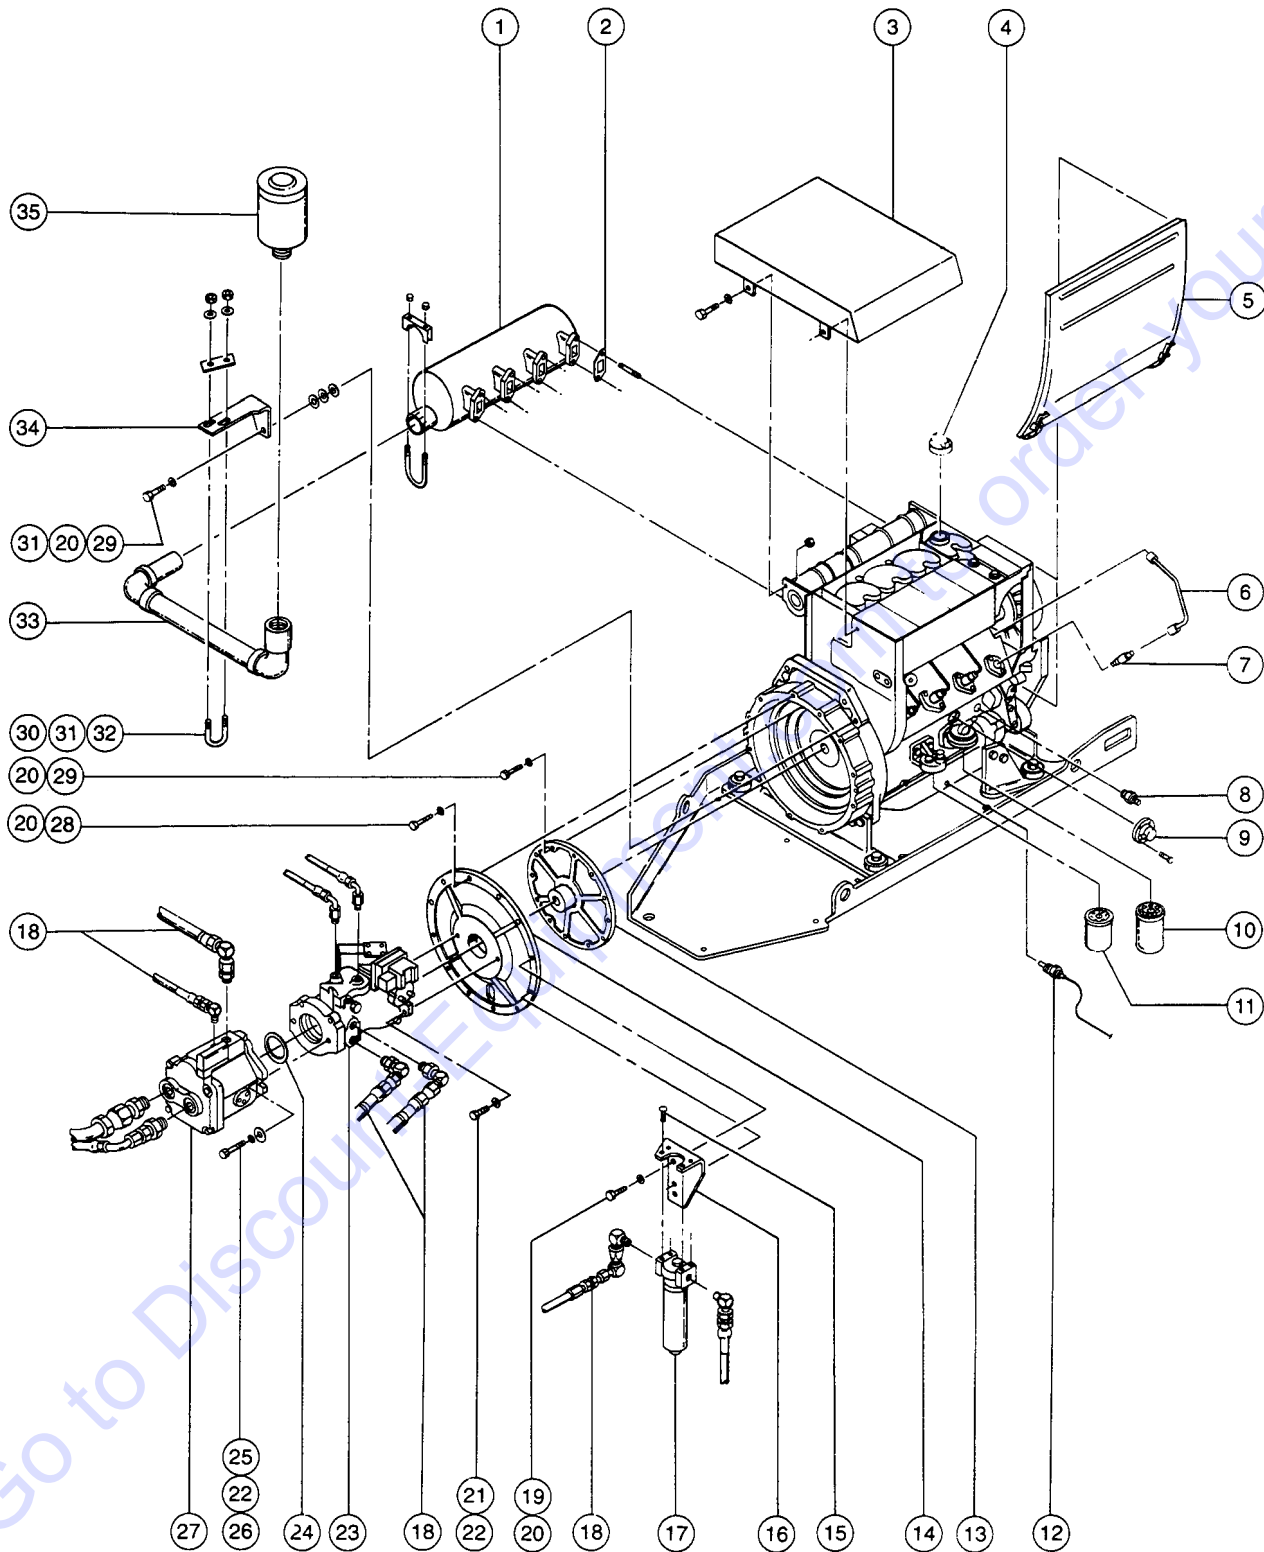

404.1 Ford Dual Fuel Engine - View 4

Item	Part No.	Description	Qty.
1	44586GT	SENSOR,LEVEL 4.5***.....	1
2	27919GT	REGULATOR, VOLTAGE, Z45GP91.....	1
3	19274GT	RELAY,SPDT,12V(AUTO)**.....	2
4	27155GT	SOLENOID,12V CONTINUOUS***.....	3
5	29311GT	CONTACTOR MOUNT PLATE ASSY.....	1
6	27908GT	GOVERNOR,CNTRLR,FORD,LSG 423.....	1
7	29303GT	CABLE ASSY,55".....	1
8	29302GT	CABLE ASSY,4".....	1
9	29304GT	CABLE ASSY,115".....	1
10	29305GT	CABLE ASSY,70".....	1
11	27920GT	RELAY, STARTER, Z45GP91.....	1
12	25834GT	QUICK DISCONNECT MALE.....	2
13	28308GT	QUICK DISCONNECT,FEMALE**.....	2
14	25838GT	MOUNTING ADAPTOR.....	6
15	28309GT	DIN RAIL,12".....	1

Go to Discount-Equipment.com to order your parts

405.1 Deutz Diesel Engine - View 1