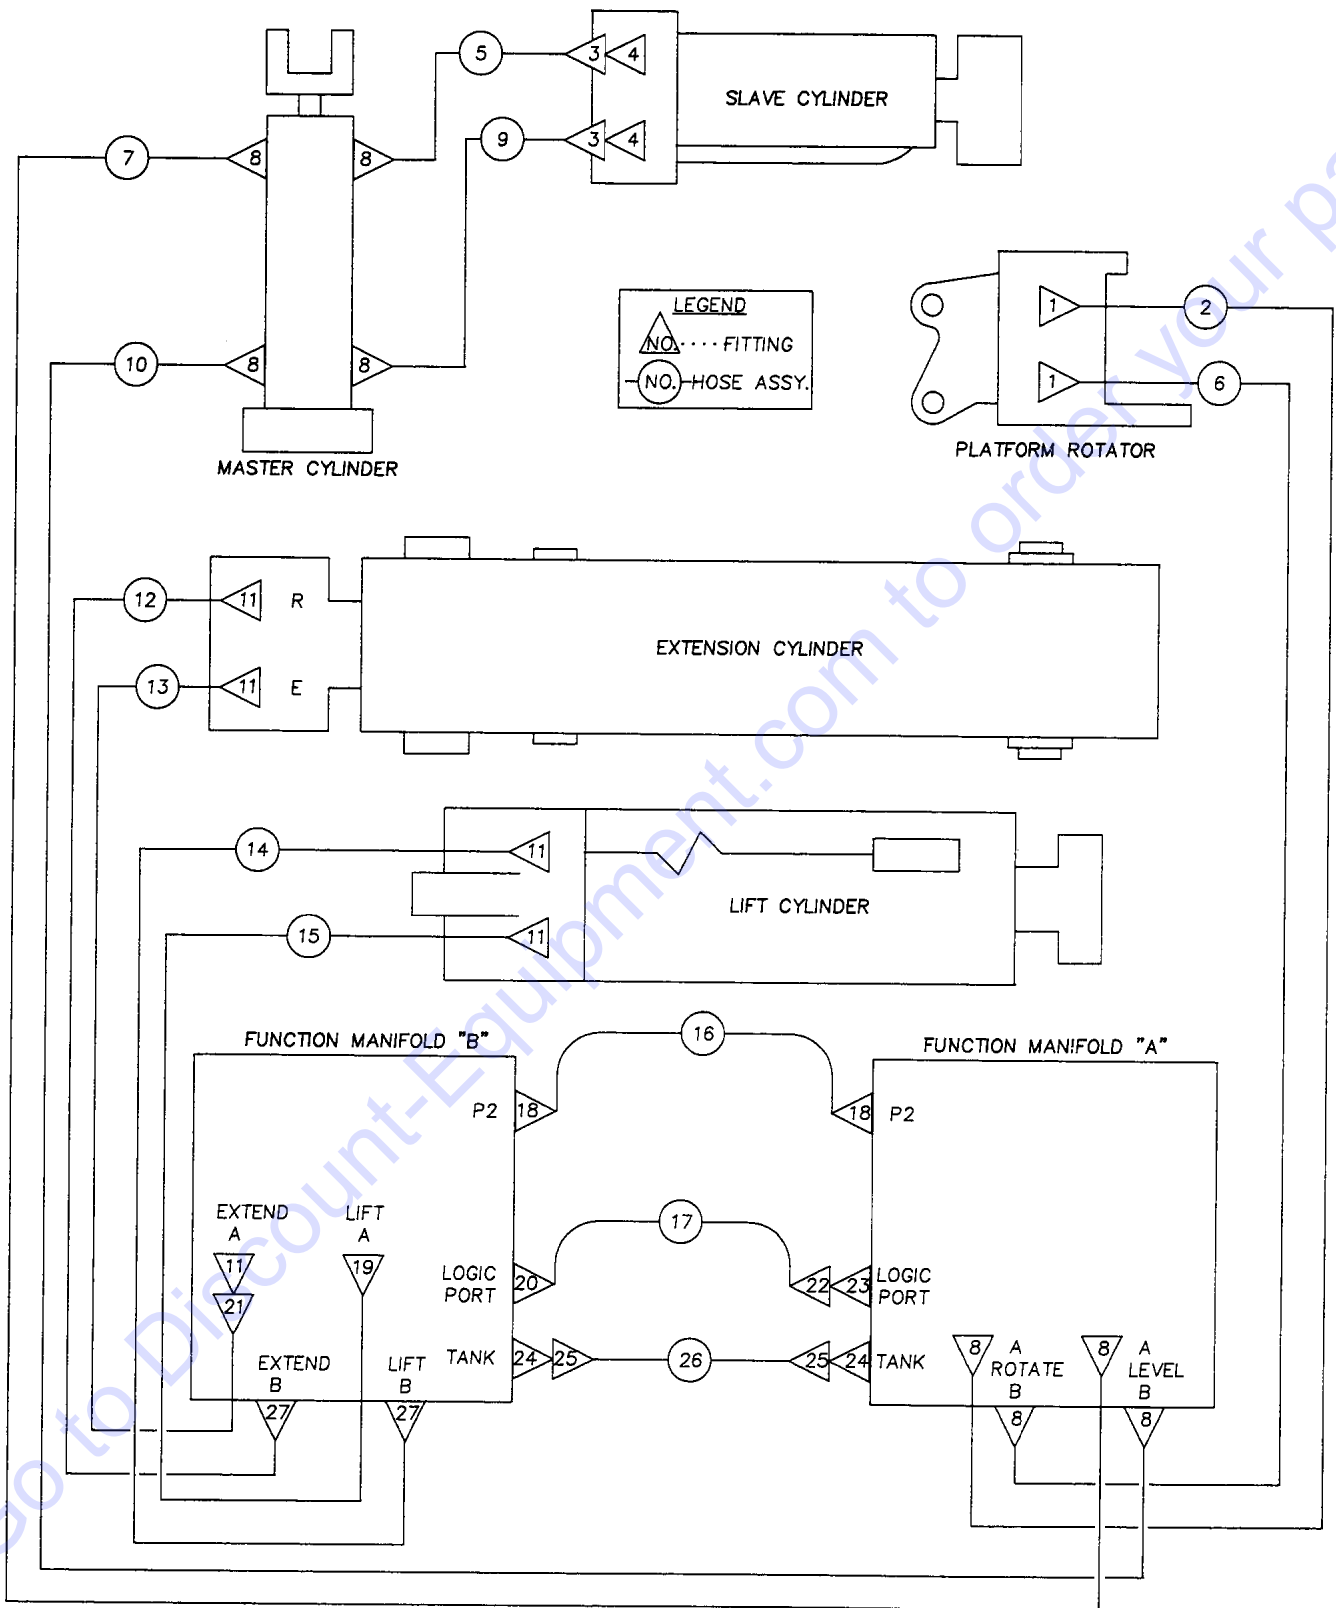

608.1 Hydraulic Hoses and Fittings - Boom Module

608.1 Hydraulic Hoses and Fittings - Boom Module

Item	Part No.	Description	Qty.
1	13921GT	ELBOW,070220-4-4.....	2
2	28586GT	HOSE ASSY,ROTATE"A"/PLAT.ROTAT..... <i>(includes 45474, 45474 and 1663 @ 835 inches)</i>	1
3	45415GT	ELBOW,070221-4-4.....	2
4	13755GT	CONNECTOR,070120-4-4.....	2
5	28589GT	HOSE ASSY,MSTR.CYL./SLAVE CYL.....	1
6	28586GT	HOSE ASSY,ROTATE"A"/PLAT.ROTAT..... <i>(includes 45474, 45474 and 1663 @ 835 inches)</i>	1
7	28579GT	HOSE ASSY,LEVEL"A"/MSTR.CYL.....	1
8	12340GT	ELBOW,070220-4-6.....	8
9	28588GT	HOSE ASSY,MSTR.CYL./SLAVE CYL.....	1
10	28580GT	HOSE ASSY,LEVEL"B"/MSTR.CYL.....	1
11	45703GT	CONNECTOR,070120-8-8.....	5
12	28576GT	HOSE ASSY,EXTEND"B"/CYLINDER.....	1
13	28575GT	HOSE ASSY,EXTEND"A"/CYLINDER.....	1
14	28574GT	HOSE ASSY,LIFT"B"/CYLINDER.....	1
15	28573GT	HOSE ASSY,LIFT"A"/CYLINDER.....	1
16	27964GT	TUBE, FNCTN.MNFLD-PRESSURE 3/4".....	1
17	28062GT	TUBE, FNCTN.MNFLD-SENSOR,3/8".....	1
18	20925GT	ELBOW,070220-12-12.....	2
19	45357GT	ELBOW,070220-8-8***.....	1
20	13120GT	ELBOW,070220-6-6.....	1
21	45702GT	ELBOW,070221-8-8.....	1
22	45367GT	ELBOW,070221-6-6.....	1
23	45412GT	CONNECTOR,070120-6-6.....	1
24	20709GT	CONNECTOR,070120-16-16.....	2
25	21250GT	HOSE END,BARBED,SWIVEL,-16-16.....	2
26	28585GT	HOSE ASSY,FUNCTN"A"/FUNCTN "B".....	1
27	45349GT	ELBOW,070320-8-8.....	2

Item	Part No.	Description	Qty.
Footnotes			
1: Hose End - Female JIC Swivel, 4-4 (Synflex 3903-04544), Hose End - Female JIC Swivel, 4-4 (Synflex 3903-04544) and Hose - 1/4" Thermoplastic Medium Pressure (Synflex 3130-04)			
2: Hose End - Female JIC Swivel, 4-4 (Synflex 3903-04544), Hose End - 90° Female JIC Swivel, 4-4 (Synflex 3903-04644) and Hose - 1/4" Thermoplastic Medium Pressure (Synflex 3130-04)			
3: Hose End - Female JIC Swivel, 8-8 (Synflex 3903-08548), Hose End - 45° Female JIC Swivel, 8-8 (Synflex 3903-08608) and Hose - 1/2" Thermoplastic High Pressure (Synflex 3800-08)			
4: Hose End - Female JIC Swivel, 8-8 (Synflex 3903-08548), Hose End - Female JIC Swivel, 8-8 (Synflex 3903-08548) and Hose - 1/2" Thermoplastic High Pressure (Synflex 3800-08)			
5: Hose - 1.0" Suction (Weatherhead H03916)