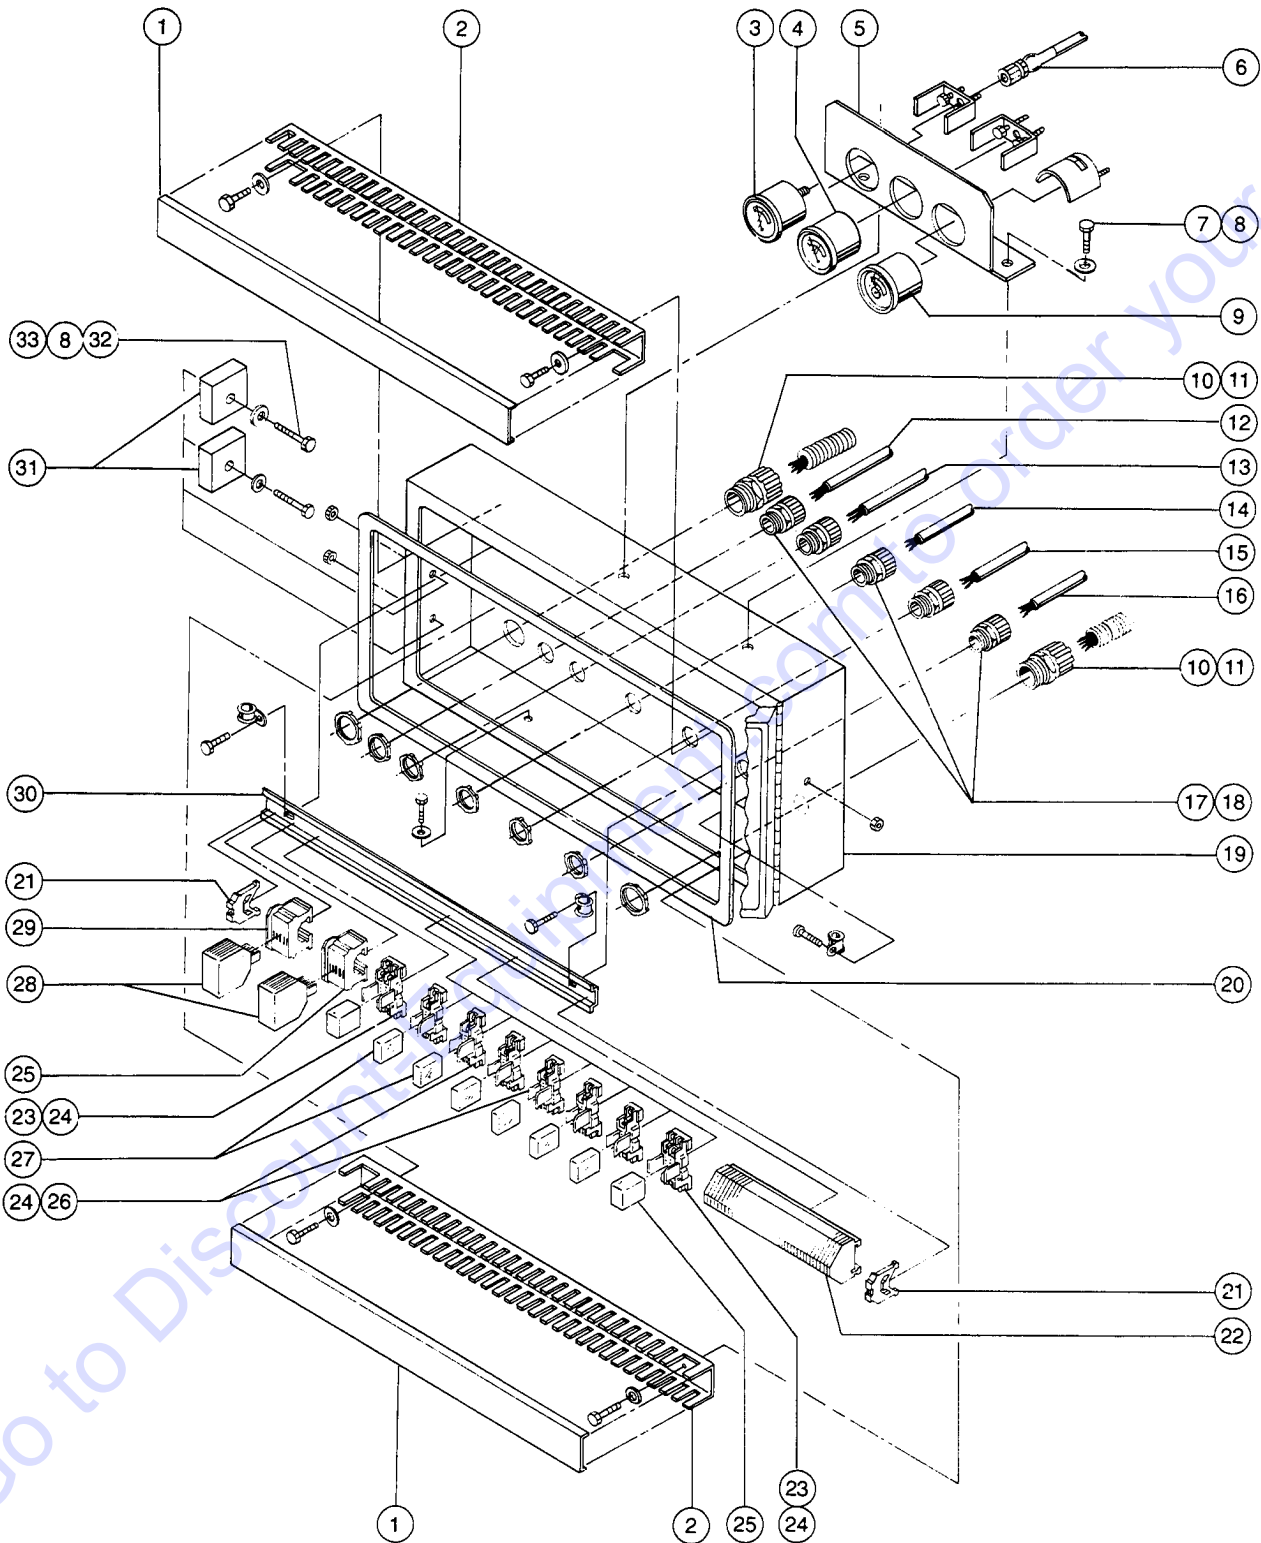

506.1 Ground Controls - View 1

506.1 Ground Controls - View 1

Item	Part No.	Description	Qty.	Item	Part No.	Description	Qty.
1	29607GT	WIRING DUCT/COVER, 1 X 72 IN**.....48-inches		32	8915GT	SCREW,HHC,1/4-20 X 1.25.....2	2
2	29607GT	WIRING DUCT/COVER, 1 X 72 IN**.....48-inches		33	6889GT	NUT,LP NYLOCK,1/4-20.....2	2
3	29262GT	GAUGE, OIL,S60.....1					
4	29269GT	SWITCH,WATER TEMP,S60.....1 <i>includes sensing probe</i>					
5	28112PGT	BRACKET,ENGINE GAUGES,PAINTED.....1					
6	28609GT	HOSE,OIL PRESSURE.....1 <i>models with Ford LSG-423 Dual Fuel Engine</i>					
6	29187GT	HOSE ASSEMBLY,OIL PRESSURE.....1 <i>models with Deutz F4L 1011 Diesel Engine</i>					
7	7339GT	SCREW,HHC,1/4-20 X .5.....8					
8	6638GT	WASHER,FLAT,USS,1/4"Y.....8					
9	29270GT	VOLT METER,12VDC,S60.....1					
10	20776GT	CABLE SQUEEZE CONN.....2					
11	18665GT	LOCKNUT,ELECTRIC,1" NPT.....2					
12	29734GT	HARNESS,WIRE,ROTARY/CNTRL.BOX.1					
13	35934GT	WIRE CABLE,18/19 CON.TPRJKT.....140-inches					
14	35934GT	WIRE CABLE,18/19 CON.TPRJKT.....924-inches					
15	35934GT	WIRE CABLE,18/19 CON.TPRJKT.....936-inches					
16	35934GT	WIRE CABLE,18/19 CON.TPRJKT.....948-inches					
17	12960GT	CABLE SQUEEZE CONN.,XTRA LRG..5					
18	14041GT	LOCKNUT,ELECTRIC,3/4".....5					
19	29284GT	CONTROL BOX W/LID+DECAL,GROUND.....1 <i>includes 1 each index number 20</i>					
20	28689GT	GASKET,GROUND CONTROL BOX.....1					
21	25974GT	PLASTIC END STOP.....2					
22	25836GT	TERMINAL BLOCK(SINGLE),WAGO***.....50					
23	24119GT	RELAY SOCKET,DPDT,SCREW TERM.....2					
24	24343GT	RELAY HOLD DOWN.....16					
25	24118GT	RELAY,DPDT,12VDC.....2					
26	20813GT	SOCKET,RELAY.....6					
27	25563GT	RELAY,SPDT,12VDC.....6					
28	25807GT	DIODE BLOCK SUPPRESSION.....2					
29	25808GT	CARRIER TERMINAL(5 PER BLOCK)...2					
30	28310GT	DIN RAIL,23.75".....1					
31	147421GT	KIT, RELAY, TIME DELAY 4 SEC.....2 <i>includes installation instructions</i>