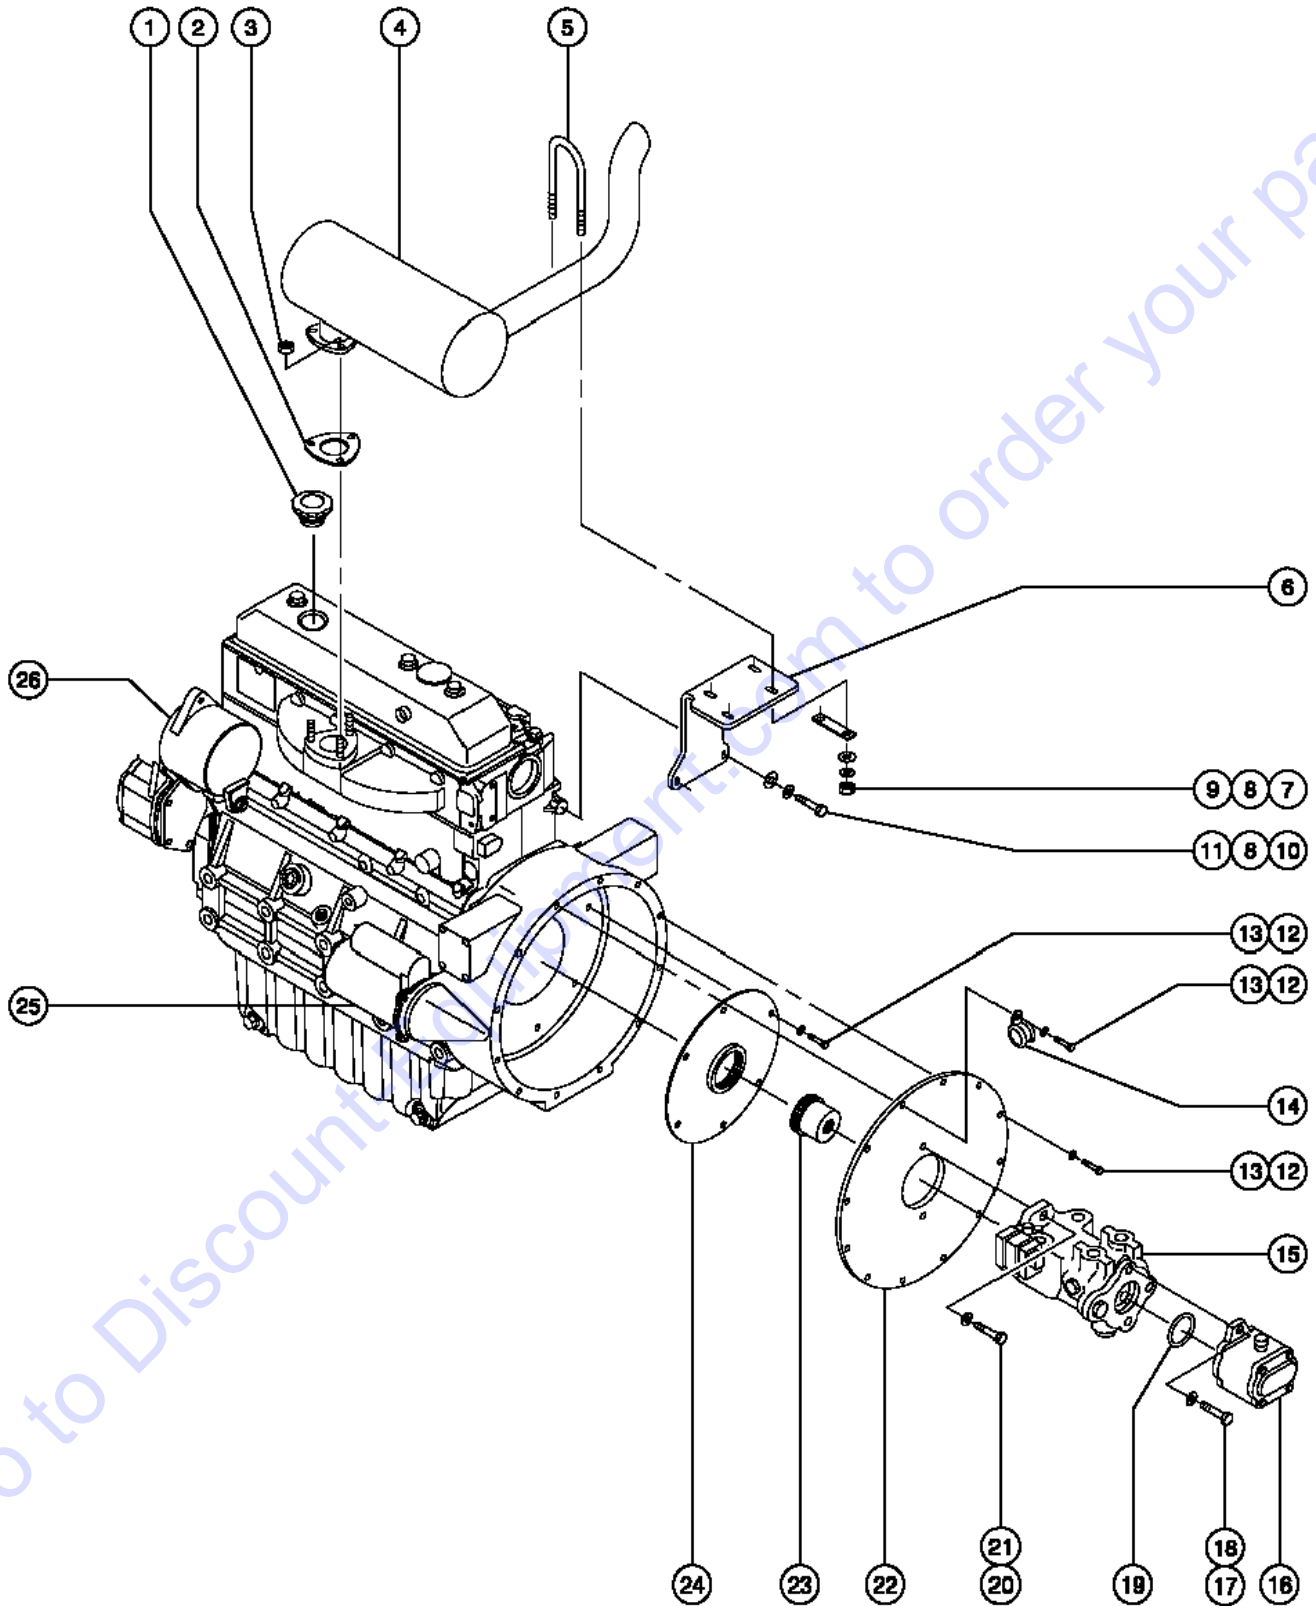

407.1 Perkins 704-30 Engine - View 1

407.1 Perkins 704-30 Engine - View 1

Item	Part No.	Description	Qty.
1	65499GT	CAP, SIDE OIL FILL, PERKINS.....	1
2	65503GT	GASKET,MUFFLER PERKINS(53883)....	1
3	65504GT	NUT,MUFFLER PERKINS 10MM.....	3
4	63313GT	MUFFLER, PERKINS.....	1
5	16584GT	U-BOLT, KIT 5/16-18 X 2.5 ***.....	2
6	63326PGT	MUFFLER BRACKET, PAINTED.....	1
7	6037GT	NUT,HEX,5/16-18,GR5.....	4
8	6886GT	WASHER,LOCK,.313.....	6
9	5397GT	WASHER,FLAT,USS,5/16",Y.....	4
10	23057GT	SCREW,HHC,M8 X 20MM.....	2
11	6638GT	WASHER,FLAT,USS,1/4"Y.....	2
12	44064GT	SCREW,HHC,M10 X 30MM.....	26
13	22700GT	WASHER,LOCK,M10.....	26
14	45454GT	CLAMP,RUB CUSH,0.75,#12 X 3/8*.....	1
15	53964GT	PUMP ASSY, M46+1.0 CU IN LIFT*..... <i>includes index numbers 16 through 19; from SN 4123</i>	1
--	22965GT	EDC ASSY,SAUER,M46***.....	1
--	27067GT	SEAL,SHAFT-SUNDSTRAND***.....	1
--	29739GT	SEAL KIT,SAUER-DANFOSS M46***.....	1
--	32611GT	SHAFT,M46 15 TOOTH.....	1
--	46674GT	PUMP,VAR.PISTON M46 2.8 CIQVP*.....	1
16	53961GT	PUMP,LIFT 1.025 C.I.***..... <i>Models before SN 4123 must order complete assy 53964 for first time replacement of pump.</i>	1
--	53962GT	SEAL KIT,LIFT PUMP (53961)***.....	1
17	6175GT	SCREW,HHC,3/8-16 X 1.....	10
18	6097GT	WASHER,FLAT,USS,3/8",Y.....	2
19	29436GT	O-RING***.....	1
20	6096GT	SCREW,HHC,1/2-13 X 2 GR5.....	2
21	6033GT	WASHER,LOCK,0.5".....	2
22	63464PGT	PLATE, PUMP MOUNT, PAINTED***.....	1
23	37002GT	COUPLER,HUB,15 TOOTH 7/16BOLT*.....	1
24	33024GT	FLYWHEEL FLANGE,GREEN PLASTIC.....	1
25	65495GT	STARTER MOTOR, PERKINS (53883)...	1
26	65487GT	ALTERNATOR, PERKINS (53883).....	1