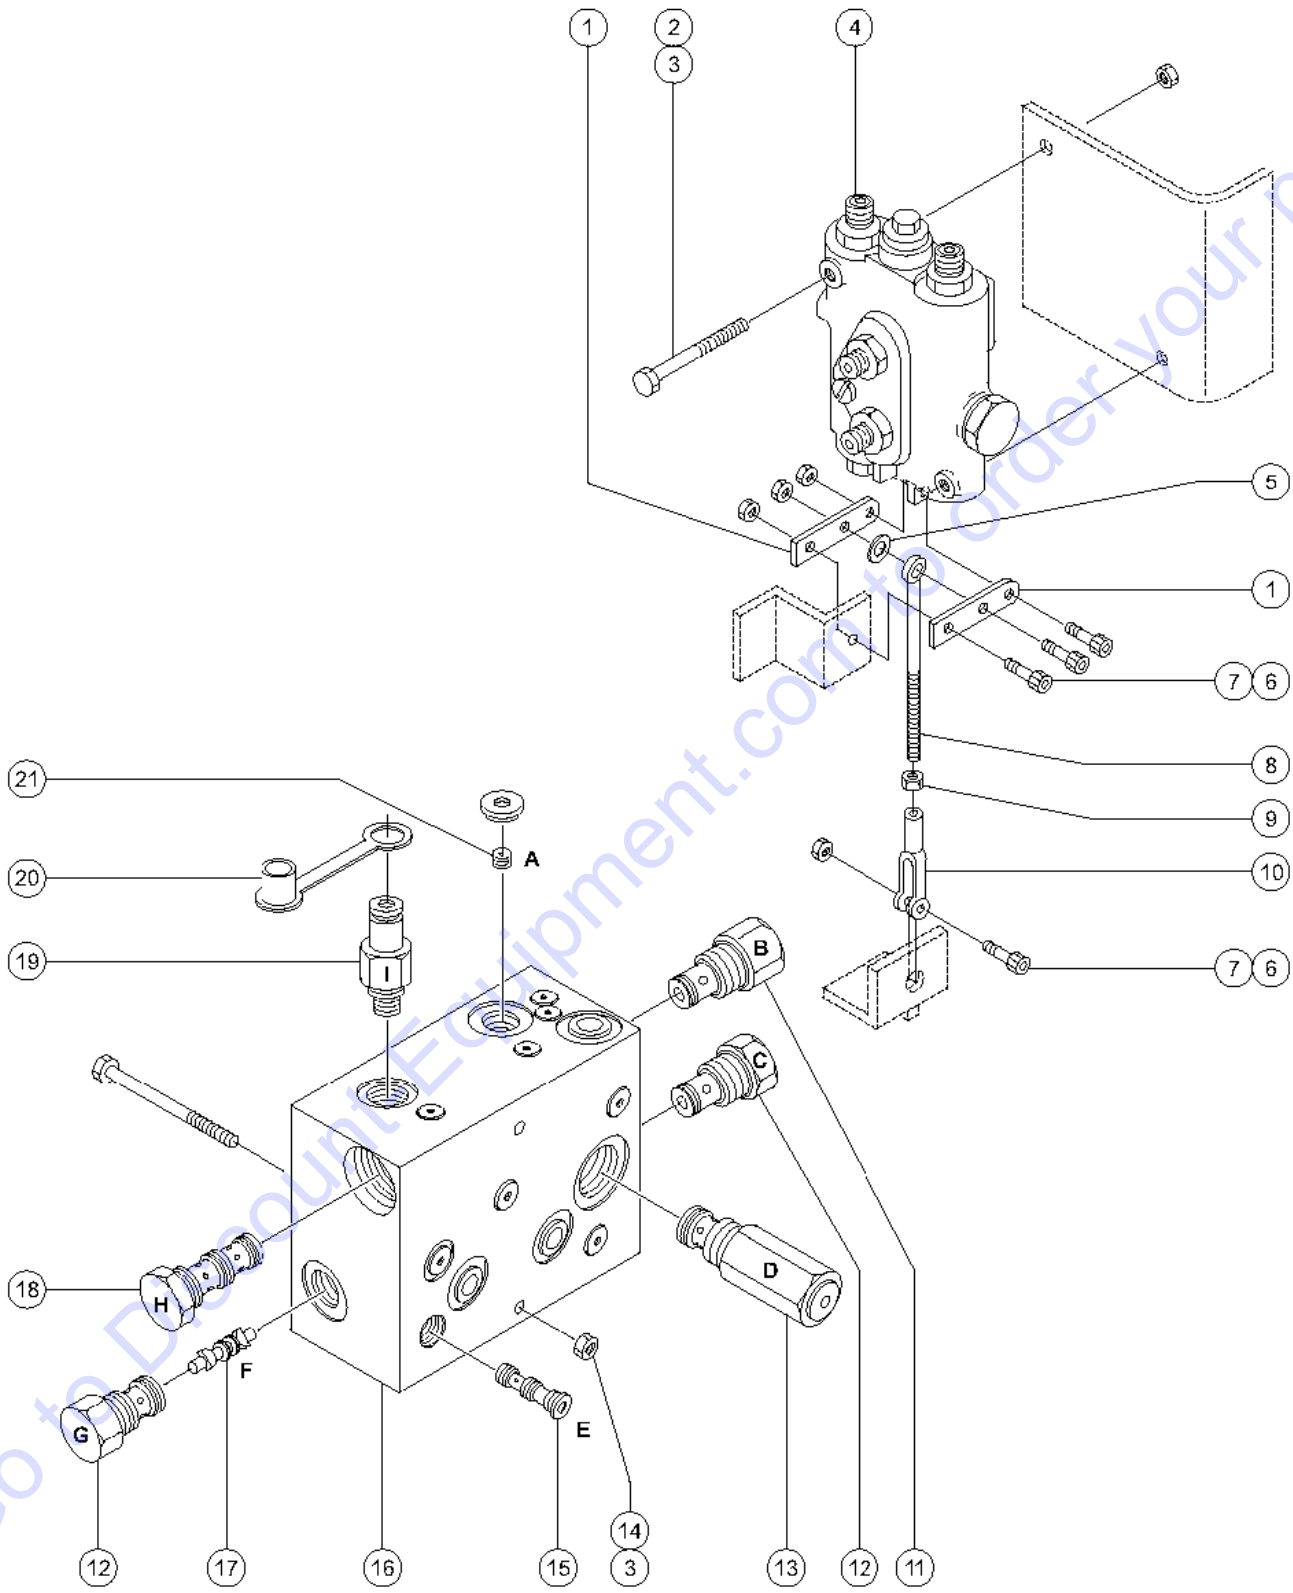

305.1 4WD Oscillation Manifold and Control Valve

305.1 4WD Oscillation Manifold and Control Valve

Item	Part No.	Description	Qty.	Item	Part No.	Description	Qty.
A		Orifice Plug <i>Differential Sensing Circuit</i>		20	48880GT	CAP,DIAGNOSTIC NIPPLE.....	1
B		Differential Sensing Valve <i>Differential Sensing</i>		21	29737GT	PLUG,ORIFICE,0.052 INCH.....	1
C		Check Valve <i>Oscillate, Left</i>					
D		Valve, Unloader Pilot Operated <i>Sequencing</i>					
E		Shuttle Valve, 2 position 3 way <i>Pilot</i>					
F		Piston <i>Check Valve Circuit.</i>					
G		Check Valve <i>Oscillate, Right</i>					
H		Shuttle Valve, 2 position 3 way <i>Unloading</i>					
I		Diagnostic Fitting <i>Testing</i>					
--	28750GT	O-RING KIT,FIELD SVC,ALL PROD*					
--	33994GT	PLUG AND CAP KIT-SERVICE,37 **					
--	49612GT	O-RING KIT (ORFS FITTINGS)					
--	49613GT	PLUG AND CAP KIT-SERVICE,ORFS*					
1	30884GT	OSCILLATE VALVE LINKAGE.....	2				
2	4266GT	SCREW,HHC,1/4-20 X 2.....	2				
3	6091GT	NUT,NYLOCK,1/4-20.....	4				
4	30558GT	VLV,MAN,3 POS/4 WAY,OPEN CTR.....	1				
--	32681GT	SEAL KIT,CONTROL VALVE.....	1				
5	20980GT	WASHER,NYLON,.434 X.263X.049.....	1				
6	6584GT	SCREW,SHS,10-24 X .625.....	4				
7	5365GT	NUT,NYLOCK,10-24.....	4				
8	30885GT	LINKAGE ROD.....	1				
9	21496GT	NUT,HEX,1/4-28.....	1				
10	21130GT	CLEVIS YOKE-1/4-28,PLTD W/PIN..... <i>includes clevis pin and cotter pin</i>	1				
11	27532GT	VALVE,DIFFERENTIAL SENSING.....	1				
12	32725GT	VALVE,CHECK (30797).....	2				
13	37050GT	VALVE,UNLOADER,P.O.....	1				
14	11413GT	SCREW,HHC,1/4-20 X 4.....	2				
15	45483GT	VALVE,SHUTTLE***.....	1				
16	30797GT	MANIFOLD,OSCILLATION..... <i>includes index numbers 11 through 13, 15, 17, 18 and 21</i>	1				
--	25375GT	KIT, O-RING.....	1				
17	32724GT	PISTON (30797).....	1				
18	32723GT	VALVE,SHUTTLE (30797).....	1				
19	48997GT	NIPPLE,DIAGNOSTIC,#4.....	1				
--	20224GT	DIAGNOSTIC FEMALE Q-DSCNT.....	1