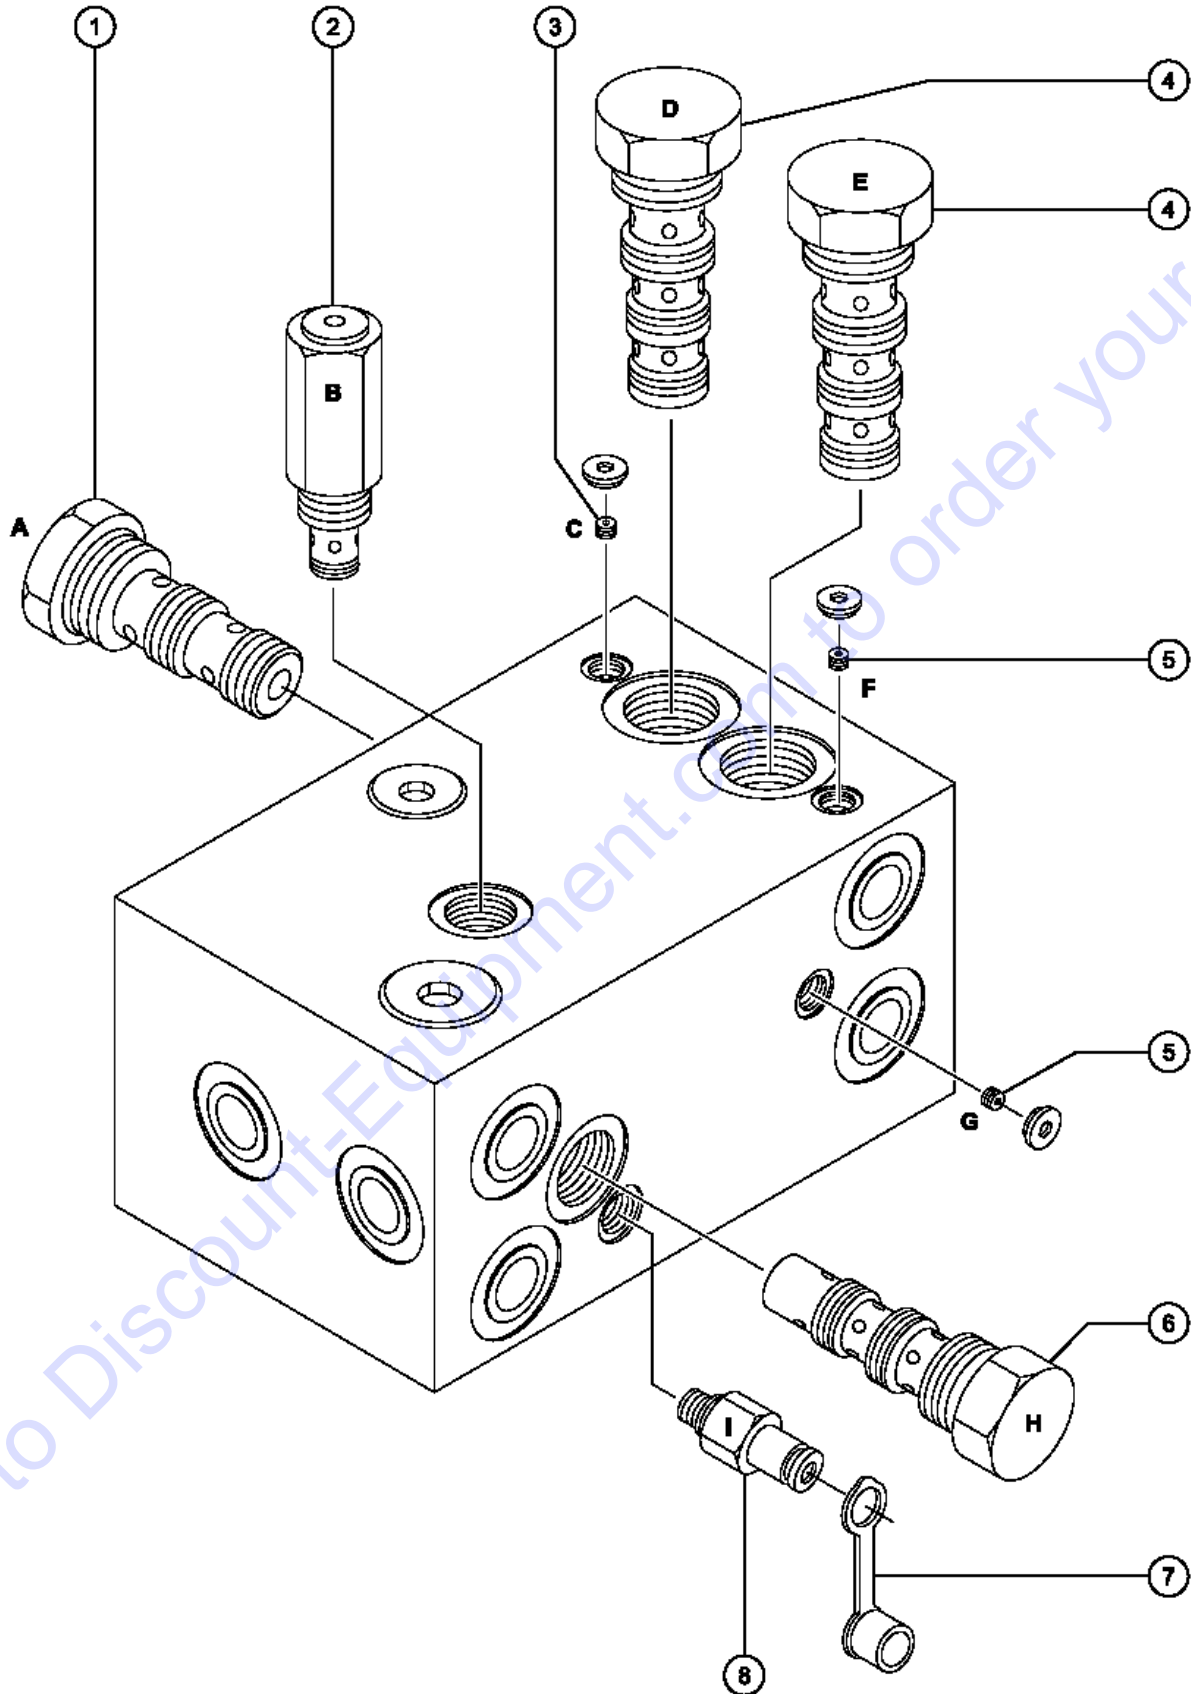

303.1 4WD Drive Manifold