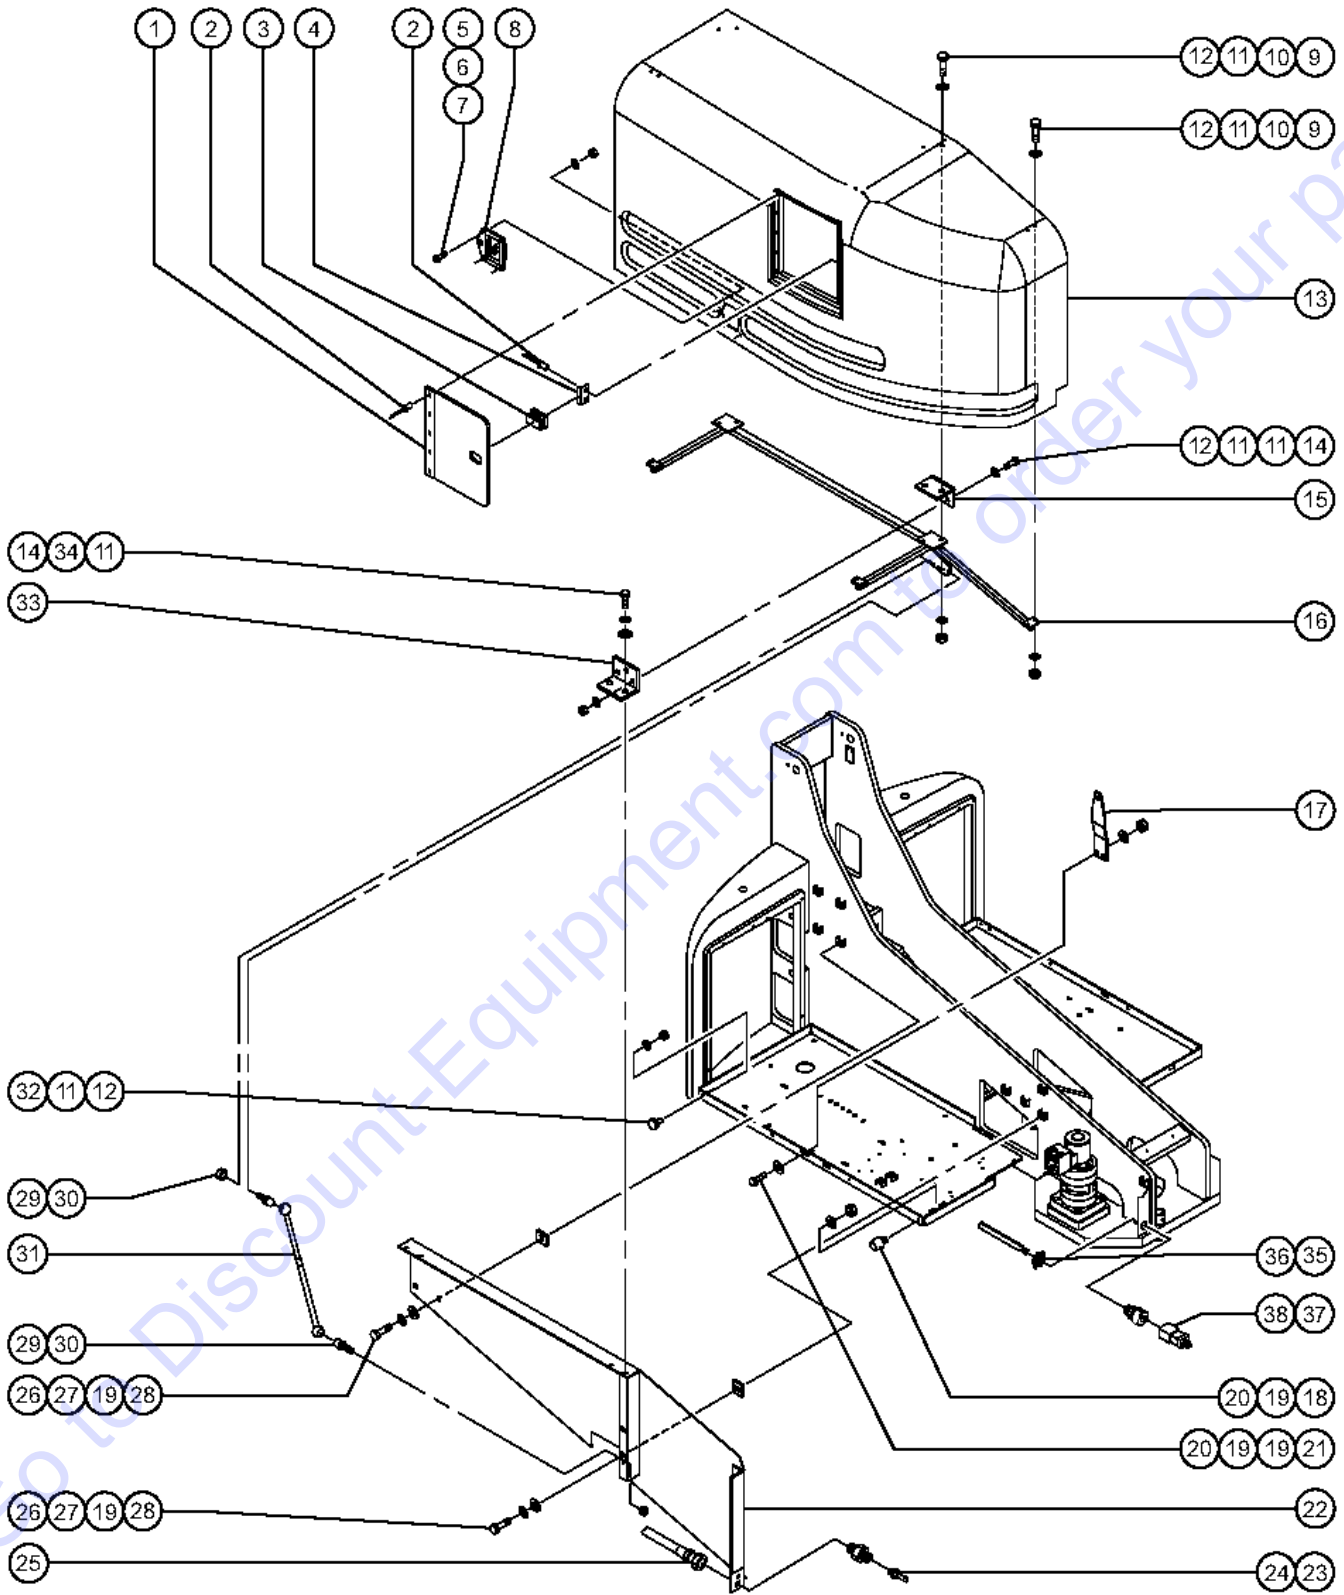

510.1 Turntable Covers, View 1

510.1 Turntable Covers, View 1

Item	Part No.	Description	Qty.	Item	Part No.	Description	Qty.
1	52651GT	COVER-HINGED, GRND CNTRL.....1 <i>includes index numbers 2 and 3</i>	1	--	27377GT	RETAINER,GAS SPRING***.....1	1
2	7265GT	RIVET,STEEL,P, .25 X .375.....7	7	--	72256GT	GAS STRUT,CONNECTOR (28301)	
3	30468GT	LATCH,SLIDE, FLUSH MOUNT STYLE.....1 <i>includes mounting fasteners</i>	1	32	36388GT	BUMPER,RUBBER,.75 X .50H,STUD.....1	1
4	49534GT	DOOR LATCH,BASE CONTROL BOX....1	1	33	35949P-SGT	BRACKET,COVER HINGE,BLUE.....2	2
5	49816GT	SCREW,PHILLIPS,PHM,10-32 X .75.....4	4	34	6356GT	WASHER,LOCK,.25.....4	4
6	6146GT	WASHER,FLAT,MS,#10,Y.....4	4	35	6935GT	LOCKNUT,ELEC,1/2".....1	1
7	6178GT	NUT,NYLOCK,10-32.....4	4	36	43956GT	WIRE CABLE,14/3 CON.TPE JKT*	
--	29314GT	KEY,LATCH, 1 PAIR (28125).....1	1	37	6595GT	PLUG,ELECTRICAL,DOMESTIC.....1	1
8A	28125GT	LATCH,FLUSH CUP***.....1 <i>to SN 830; folding T-handle</i>	1	--		FUSE,13 AMP,220V PLUG.....1 <i>(component no longer available) refer to BS1362 BUSS TDC180-13A</i>	1
8B	49536GT	LATCH,TURNTABLE FLUSH STYLE.....1 <i>from SN 831 to 4024; black plastic oval-shaped</i>	1	--	119404GT	CONN,RECEP 120AC/15A DOMESTIC.....1	1
8C	53903GT	LATCH,T-HANDLE,5 SIDED W/KEYS*....1 <i>from SN 4025; T-style</i>	1	--	1280665GT	PLUG, TYPE F, 230A, 50HZ, 16A, IP44.....1	1
9	8915GT	SCREW,HHC,1/4-20 X 1.25.....16	16	--	144161GT	PLUG,PWR,UK,16AMP,3PIN,BLK.....1	1
10	12906GT	WASHER,FENDER,.25 X 1.25 X .062....10	10	--	25388GT	PLUG,FUSED,250V,13AMP,U.K.**.....1	1
11	6638GT	WASHER,FLAT,USS,1/4"Y.....28	28	38	7056GT	CONN, SQZ, 1/2NPT .38-.50, SM**.....1	1
12	6091GT	NUT,NYLOCK,1/4-20.....16	16	Footnotes			
13	65477GT	COVER ASSY W/DECALS,L.H. BB.....1 <i>includes index numbers 1 through 8</i>	1	1: Hose End - Female, Swivel, JIC (Parker No. 10643-4), Hose End - Female, Swivel, 90°, JIC (Parker No. 13943-4) and Hose, 1/4 inch (Parker No. 451TC-4)			
--	52440GT	COVER ASSY W/DECALS,LH B/B SQ....1 <i>includes index numbers 1 through 8</i>	1				
14	6888GT	SCREW,HHC,1/4-20 X 1.....6	6				
15	75073GT	HINGE,.375X.120THK.,SLOTTED.....2	2				
16	49532-SGT	COVER,SUPPORT WELDMENT,LH.....1	1				
17	49535P-SGT	PLATE,LATCH,BLUE,PAINTED.....1	1				
18	30973GT	BUMPER,RUBBER-1 X 1.25.....2	2				
19	5397GT	WASHER,FLAT,USS,5/16",Y.....6	6				
20	6782GT	NUT,NYLOCK,5/16-18.....4	4				
21	13002GT	SCREW,HHC,5/16-18 X 1 GR5.....2	2				
22	30743-SGT	COVER SUPPORT WELDMENT LH.....1	1				
23	28646GT	ZERK,GREASE,1/8 NPT.....1	1				
24	30430GT	BULKHEAD,FEMALE X 4.....1	1				
25	49176-2779GT	HOSE ASSEMBLY,1/4".....1 1	1				
26	6019GT	SCREW,HHC,3/8-16 X 1.25 GRD 5.....10	10				
27	6021GT	WASHER,LOCK,.375.....15	15				
28	29868GT	SPRING CLIP,3/8-16,.05-.20X.73,ZAG...6	6				
29	33555GT	BALL STUD**.....2	2				
30	6002GT	NUT,LP NYLOCK,5/16-18.....2	2				
31	27377GT	RETAINER,GAS SPRING***.....1	1				
31	28301GT	GAS STRUT,250 LBS FORCE***.....1	1