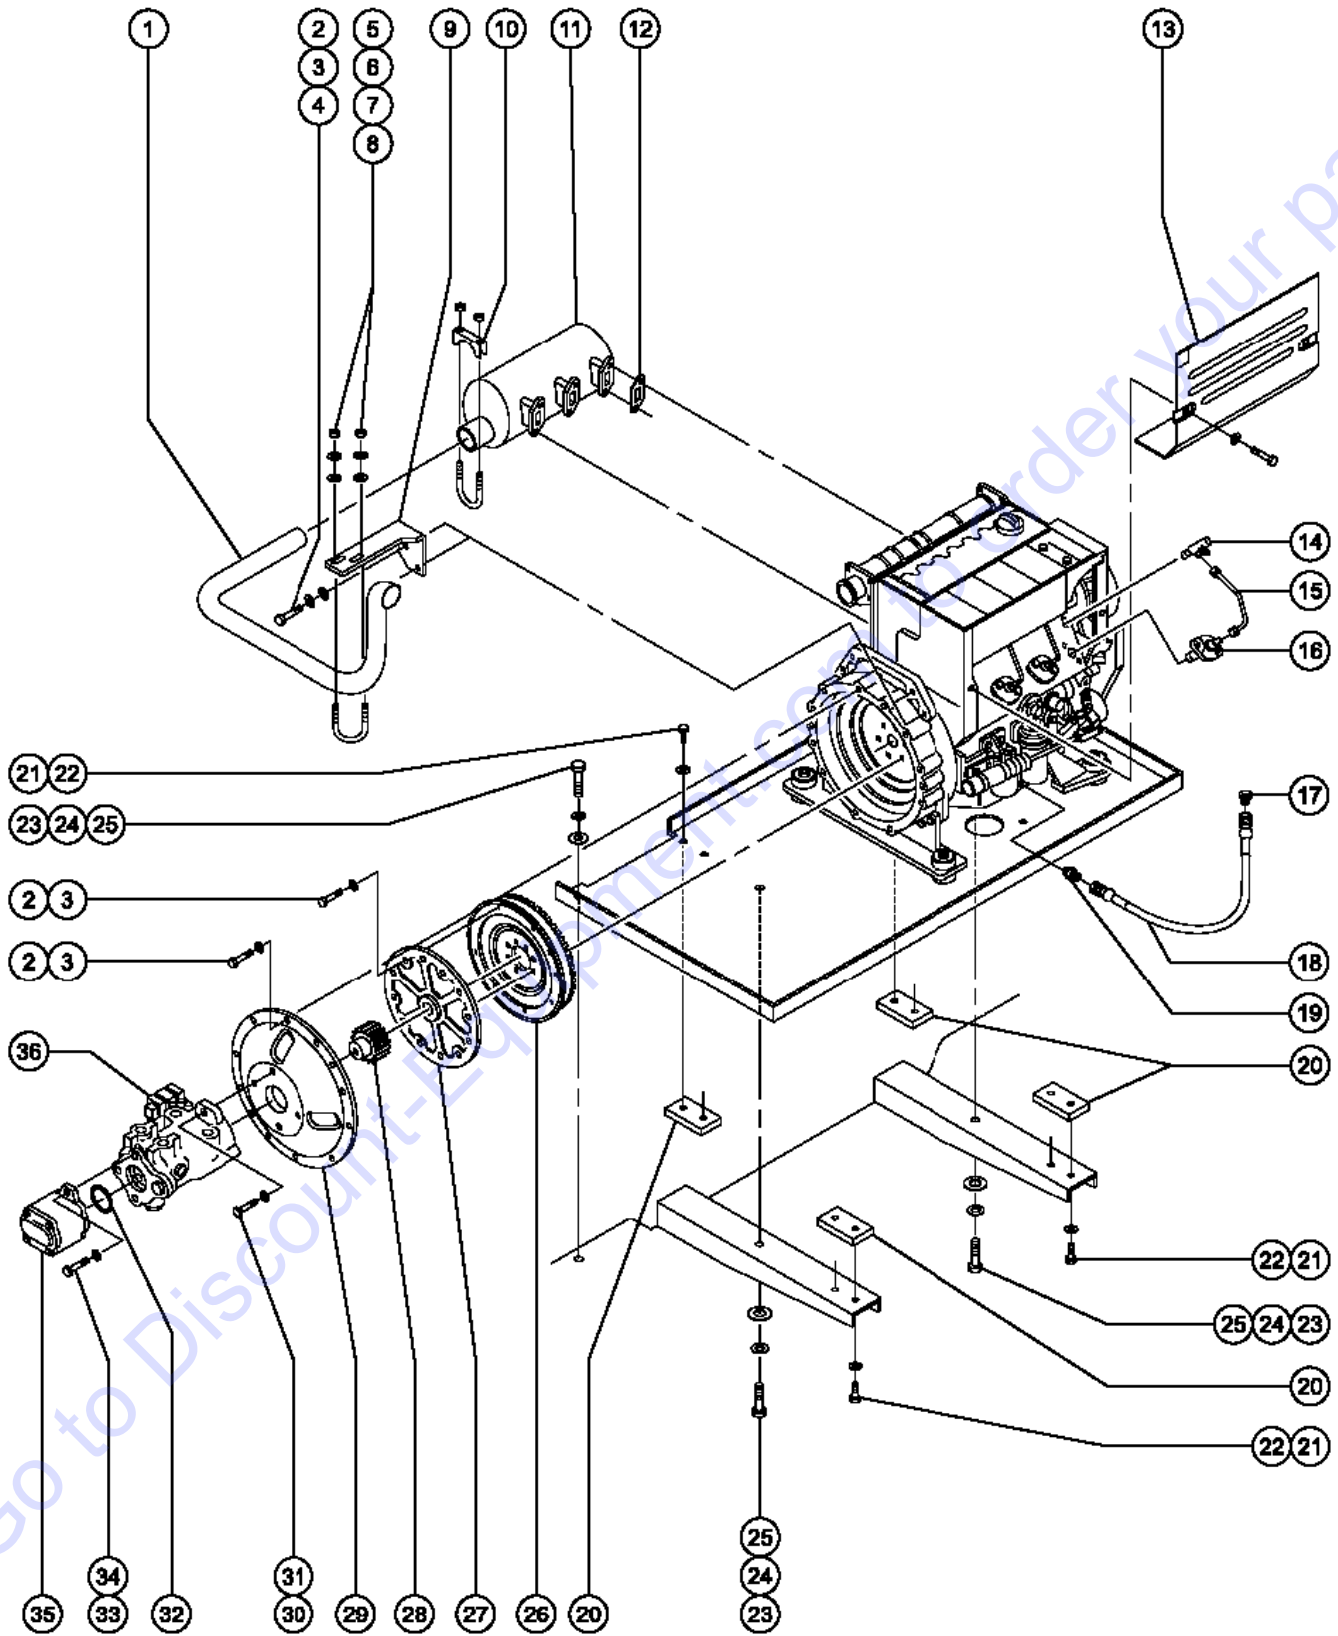

405.1 Deutz F3L 1011F Engine - View 2

405.1 Deutz F3L 1011F Engine - View 2

Item	Part No.	Description	Qty.	Item	Part No.	Description	Qty.
1	30660GT	EXHAUST, TAILPIPE, DEUTZ, S40.....	1	35	53961GT	PUMP, LIFT 1.025 C.I.***.....	1
2	44064GT	SCREW, HHC, M10 X 30MM,.....	26			<i>Models before SN 4123 must order complete assy 53964 for first time replacement of pump.</i>	
3	22700GT	WASHER, LOCK, M10.....	26	--	53962GT	SEAL KIT, LIFT PUMP (53961)***.....	1
4	6097GT	WASHER, FLAT, USS, 3/8", Y.....	16	36	53964GT	PUMP ASSY, M46+1.0 CU IN LIFT*.....	1
5	6037GT	NUT, HEX, 5/16-18, GR5.....	2			<i>includes index numbers 32 through 35; from SN 4123</i>	
6	6886GT	WASHER, LOCK, .313.....	2	--	22965GT	EDC ASSY, SAUER, M46***.....	1
7	5397GT	WASHER, FLAT, USS, 5/16", Y.....	2	--	27067GT	SEAL, SHAFT-SUNDSTRAND***.....	1
8	16584GT	U-BOLT, KIT 5/16-18 X 2.5 ***.....	1	--	29739GT	SEAL KIT, SAUER-DANFOSS M46***.....	1
		<i>includes index number 5</i>		--	32611GT	SHAFT, M46 15 TOOTH.....	1
9	30674-SGT	WELDMENT, EXHAUST SUPPORT.....	1	--	46674GT	PUMP, VAR. PISTON M46 2.8 CIQVP*.....	1
10	30438GT	CLAMP, MUFFLER, 2 1/4" ID.....	2				
11	32695GT	MUFFLER, DEUTZ.....	1				
12	29559GT	GASKET, EXHAUST.....	3				
13	52353GT	COVER, ENGINE SIDE (F30-1011F).....	1				
14	49919GT	INJECTOR - DEUTZ F4L1011F.....	3				
15	49921GT	FUEL LINE INJ. DEUTZ F4L1011F.....	3				
16	49929GT	INJECTOR PUMP - DEUTZ F4L1011F.....	3				
17	109802GT	PLUG, ORB #6.....	1				
18	491353389SGT	HOSE ASSY 3/8".....	1				
		1					
19	48884GT	FITTING, M18 X 8, 52MO187.....	1				
20	45209GT	WEAR PAD, 4X2X.5 W/INSERT***.....	4				
21	6090GT	SCREW, HHC, 1/4-20 X .75.....	8				
22	6356GT	WASHER, LOCK, .25.....	8				
23	29883GT	SCREW, HHC, 5/8-11 X 1.75 GRD.8.....	4				
24	6036GT	WASHER, LOCK, 625 PLTD.....	4				
25	13064GT	WASHER, FLAT, 625 HARDENED.....	4				
26	49917GT	RING GEAR, DEUTZ F3 & F4L1011F*.....	1				
		<i>(please verify ring gear thickness) 0.46 inches</i>					
--	33729GT	RING GEAR, DEUTZ F3 & F4L1011*.....	1				
		<i>(please verify ring gear thickness) 0.365 inches</i>					
--	89785GT	RING GEAR, DEUTZ F3L2011F.....	1				
		<i>(please verify ring gear thickness) 0.6 inches</i>					
27	33024GT	FLYWHEEL FLANGE, GREEN PLASTIC.....	1				
28	37003GT	COUPLER, HUB, 15 TOOTH 7/16BOLT*.....	1				
29	30806GT	FLYWHEEL COVER, CASTING***.....	1				
30	6096GT	SCREW, HHC, 1/2-13 X 2 GR5.....	2				
31	6033GT	WASHER, LOCK, 0.5".....	2				
32	29436GT	O-RING***.....	1				
33	6175GT	SCREW, HHC, 3/8-16 X 1.....	2				
34	6021GT	WASHER, LOCK, .375.....	2				

Footnotes

1: Hose End - Female, Swivel, ORFS (Parker No. 1JC43-6), Hose End - Female, Swivel, 90°, ORFS (Parker No. 1JC43-8-6) and Hose, 3/8 inch (Parker No. 451TC-6)