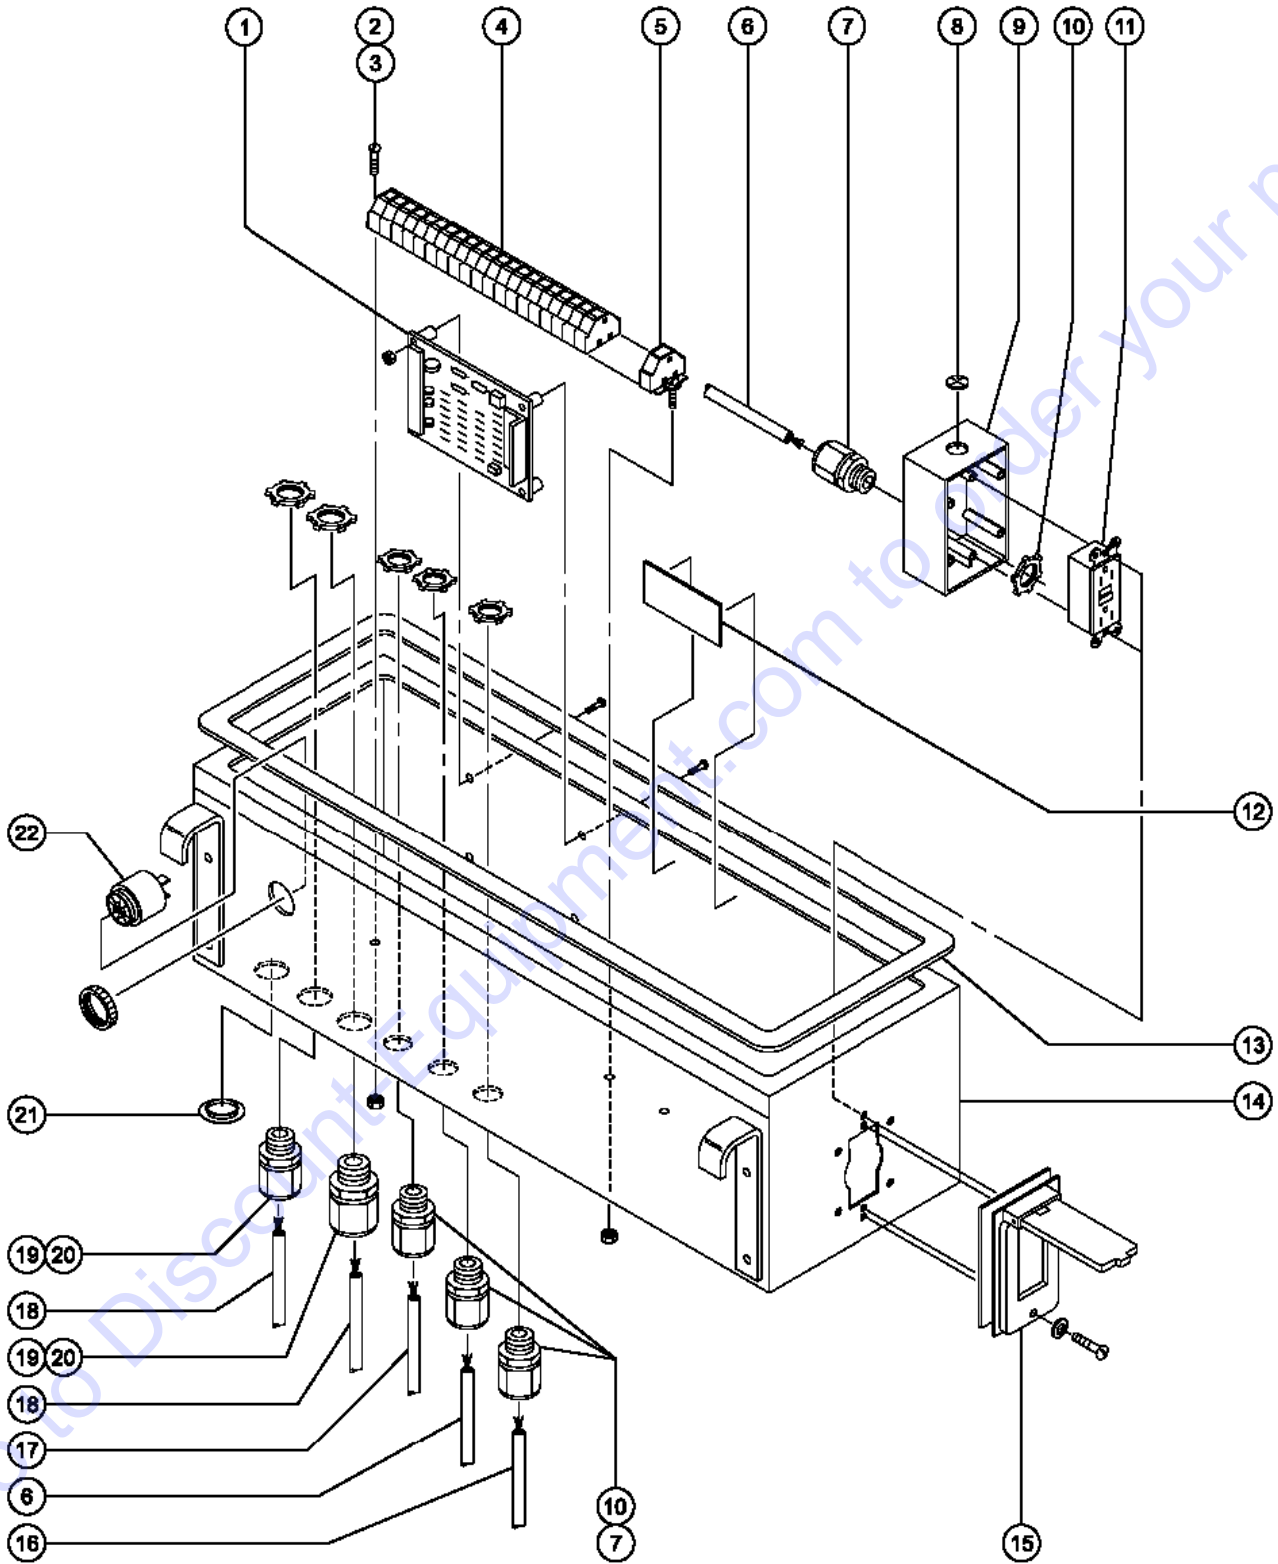

703.1 Platform Controls - View 1

703.1 Platform Controls - View 1

Item	Part No.	Description	Qty.
--	52402GT	PLAT.CNTRL.BOX COMPLETE-S40*	
1	22052GT	LIMITER PC BOARD, HORSEPOWER...1 <i>includes mounting fasteners</i>	
--	39591GT	SPACER,NYLON,,.375 <i>sold separately</i>	
2	45546GT	SCREW,RHM,6-32 X .5.....2	
3	12344GT	NUT,NYLOCK,6-32.....2	
4	32637GT	TERMINAL BLOCK,WAGO.....43	
--	32638GT	TERMINAL BLOCK,WAGO.....2	
5	32639GT	END PLATE,WAGO.....1	
6	30794GT	WIRE,12/3 SJEOW,BK-WH-GR/YL.....696-inches	
7	7056GT	CONN, SQZ, 1/2NPT .38-50, SM**.....4	
8	8843GT	COVER,KNOCK OUT HOLE,4 PER BAG.....1	
9	10775GT	T-BOX, 2.75 x 4.5 x 2.0.....1	
10	6935GT	LOCKNUT,ELEC,1/2".....4	
11	13585GT	OUTLET, 110V.....1 <i>North America</i>	
--	35003GT	RECEPTACLE, BRITISH, 110V.....1	
12	30997GT	CORROSION INHIBITOR,FOAM.....1	
13	27115GT	GASKET,UPPER CONTROL BOX.....1	
14	52365GT	CONTROL BOX W/LID & DECAL.....1 <i>includes index numbers 12, 13 and threaded inserts</i>	
--	23404GT	NUTSERT,1/4-20,STEEL CAD PLTD.....1	
15	45437GT	COVER,GFCI,WEATHERPROOF.....1 <i>includes mounting fasteners</i>	
--	33629GT	PLATE,UK POWER TO PLATFORM.....1 <i>British</i>	
--	33724GT	KIT,GASKET,UK POWER TO PLAT.....1 <i>British</i>	
16	43960GT	WIRE CABLE,16/4 CON.TPE JKT.....60-inches	
17	43955GT	WIRE CABLE,12/3 CON.TPE JKT.....720-inches	
18	48533GT	WIRE CABLE,18GA/19 CON.BNDREX.....696-inches S-40	
19	12960GT	CABLE SQUEEZE CONN.,XTRA LRG...2	
20	14041GT	LOCKNUT,ELECTRIC,3/4".....2	
21	45385GT	PLUG,NYLON 1.12 BLACK DOMED.....1	
22	45383GT	ALARM,WARBLE TONE 5-30 VDC***.....1 <i>Does not include 72326 nut</i>	
--	72326GT	NUT - PLASTIC,RING FOR ALARMS.....1