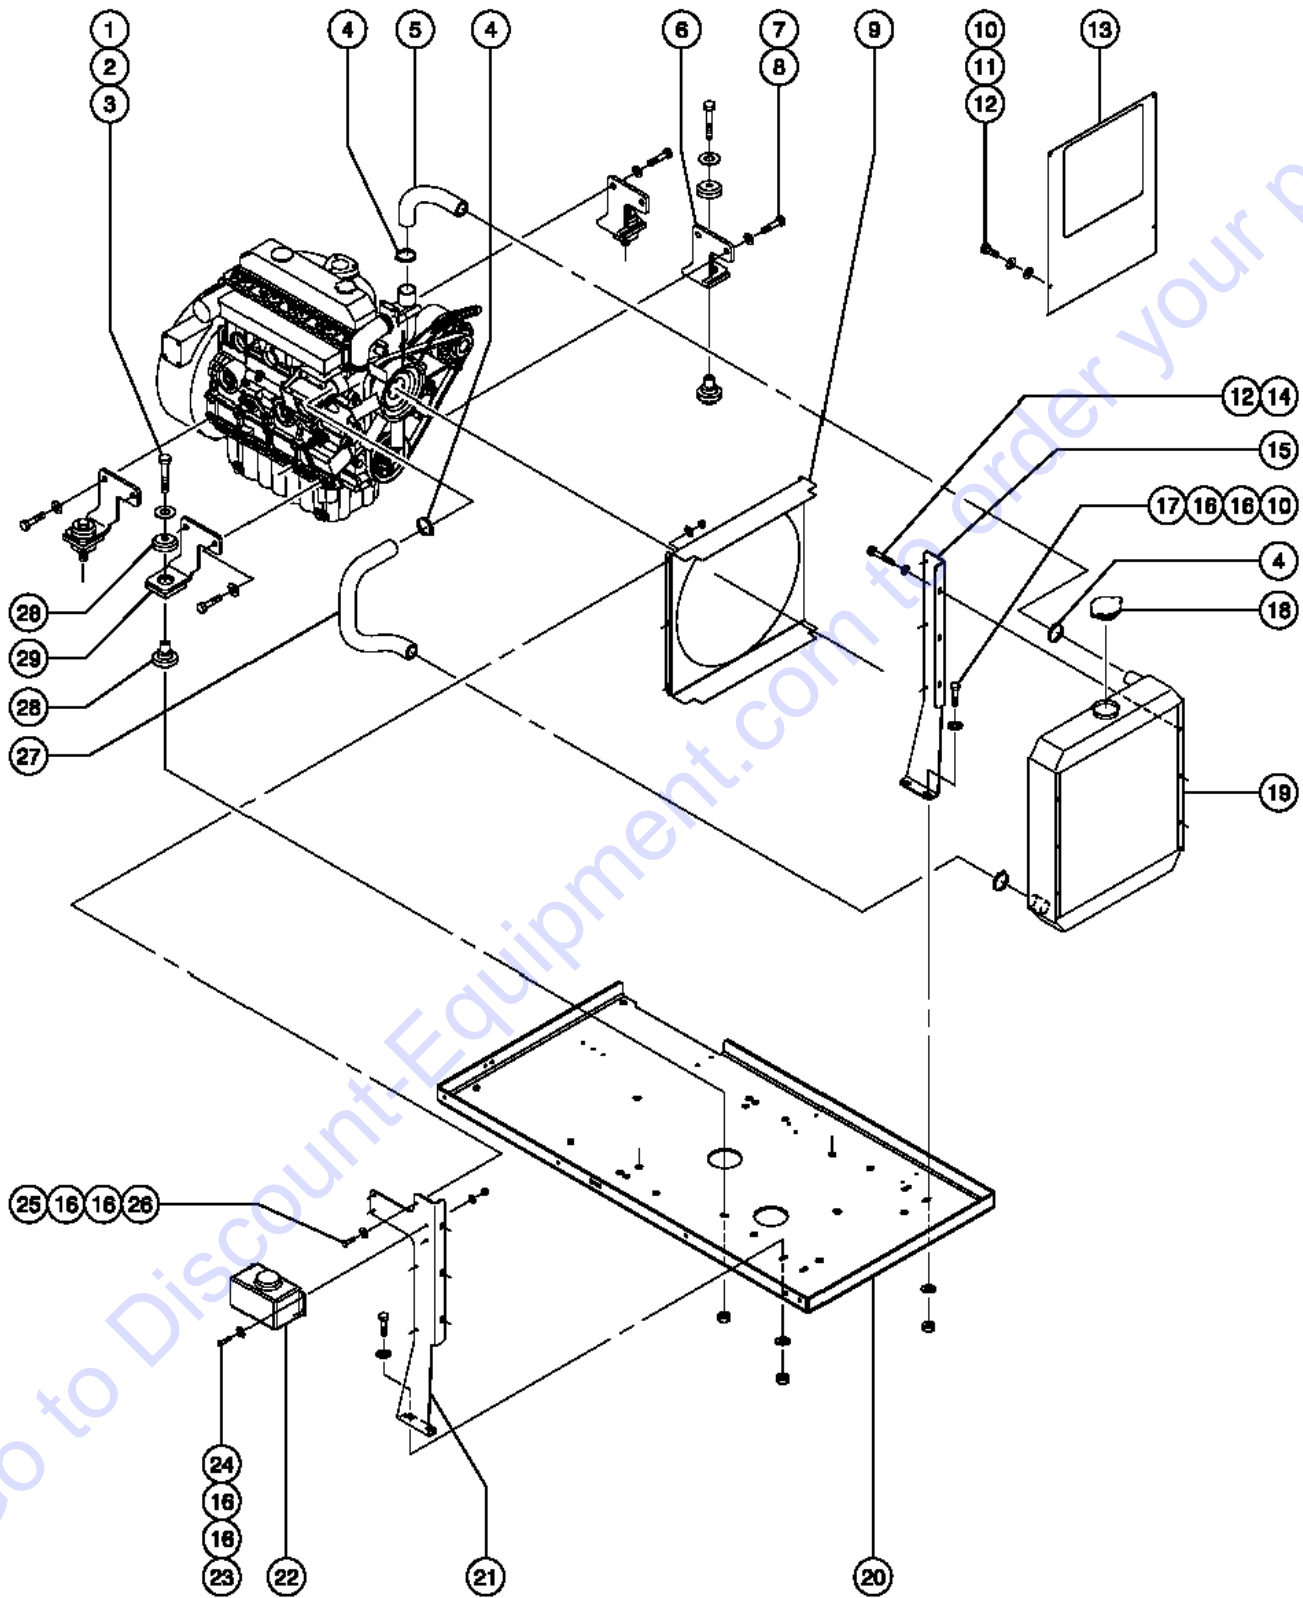

410.1 Perkins 704-30 Engine - View 4

410.1 Perkins 704-30 Engine - View 4

Item	Part No.	Description	Qty.
1	53909GT	SCREW,HHC,5/8-11 X 4.0 GR8.....	4
2	33418GT	WASHER,FLAT,.625 X 2.25 X.15.....	4
3	6024GT	NUT,NYLOCK,5/8-11.....	4
4	21465GT	CLAMP,HOSE,SIZE .25 TO .63.....	4
5	63413GT	RADIATOR HOSE, UPPER.....	1
6	63418GT	WELDMENT,ENGINE MOUNT,INBOARD.....	2
7	49384GT	SCREW,HHC,M14 X 30.....	8
8	37505GT	WASHER,LOCK,M14.....	8
9	63364PGT	FAN SHROUD, PAINTED.....	1
10	6175GT	SCREW,HHC,3/8-16 X 1.....	6
11	6021GT	WASHER,LOCK,.375.....	4
12	5397GT	WASHER,FLAT,USS,5/16",Y.....	10
13	63400PGT	BAFFLE, PERKINS, S40, PAINTED*.....	1
14	13002GT	SCREW,HHC,5/16-18 X 1 GR5.....	6
15	63362PGT	RADIATOR MOUNT, LH, PAINTED.....	1
16	6638GT	WASHER,FLAT,USS,1/4"Y.....	26
17	7713GT	NUT, LP NYLOCK, 3/8-16.....	6
18	65473GT	CAP,RADIATOR,PERKINS/FORD.....	1
19	63462GT	RADIATOR,PERKINS,GM..... <i>includes index number 18</i>	1
20	30679-SGT	WELDMENT, ENGINE MODULE PLATE.....	1
21	63363PGT	RADIATOR MOUNT, RH PAINTED.....	1
22	1279268GT	BOTTLE, COOLANT RECOVERY, 2QT.....	1
--	72327GT	CAP, COOLANT RET SYS(54071).....	1
23	6090GT	SCREW,HHC,1/4-20 X .75.....	4
24	6889GT	NUT,LP NYLOCK,1/4-20.....	4
25	6888GT	SCREW,HHC,1/4-20 X 1.....	6
26	6091GT	NUT,NYLOCK,1/4-20.....	6
27	63414GT	RADIATOR HOSE, LOWER.....	1
28	28076GT	ISOLATOR,VIBRATION,LG,RD&WH***.....	4
29	63419GT	WELDMENT,ENGINE MOUNT,OUTBOARD.....	2