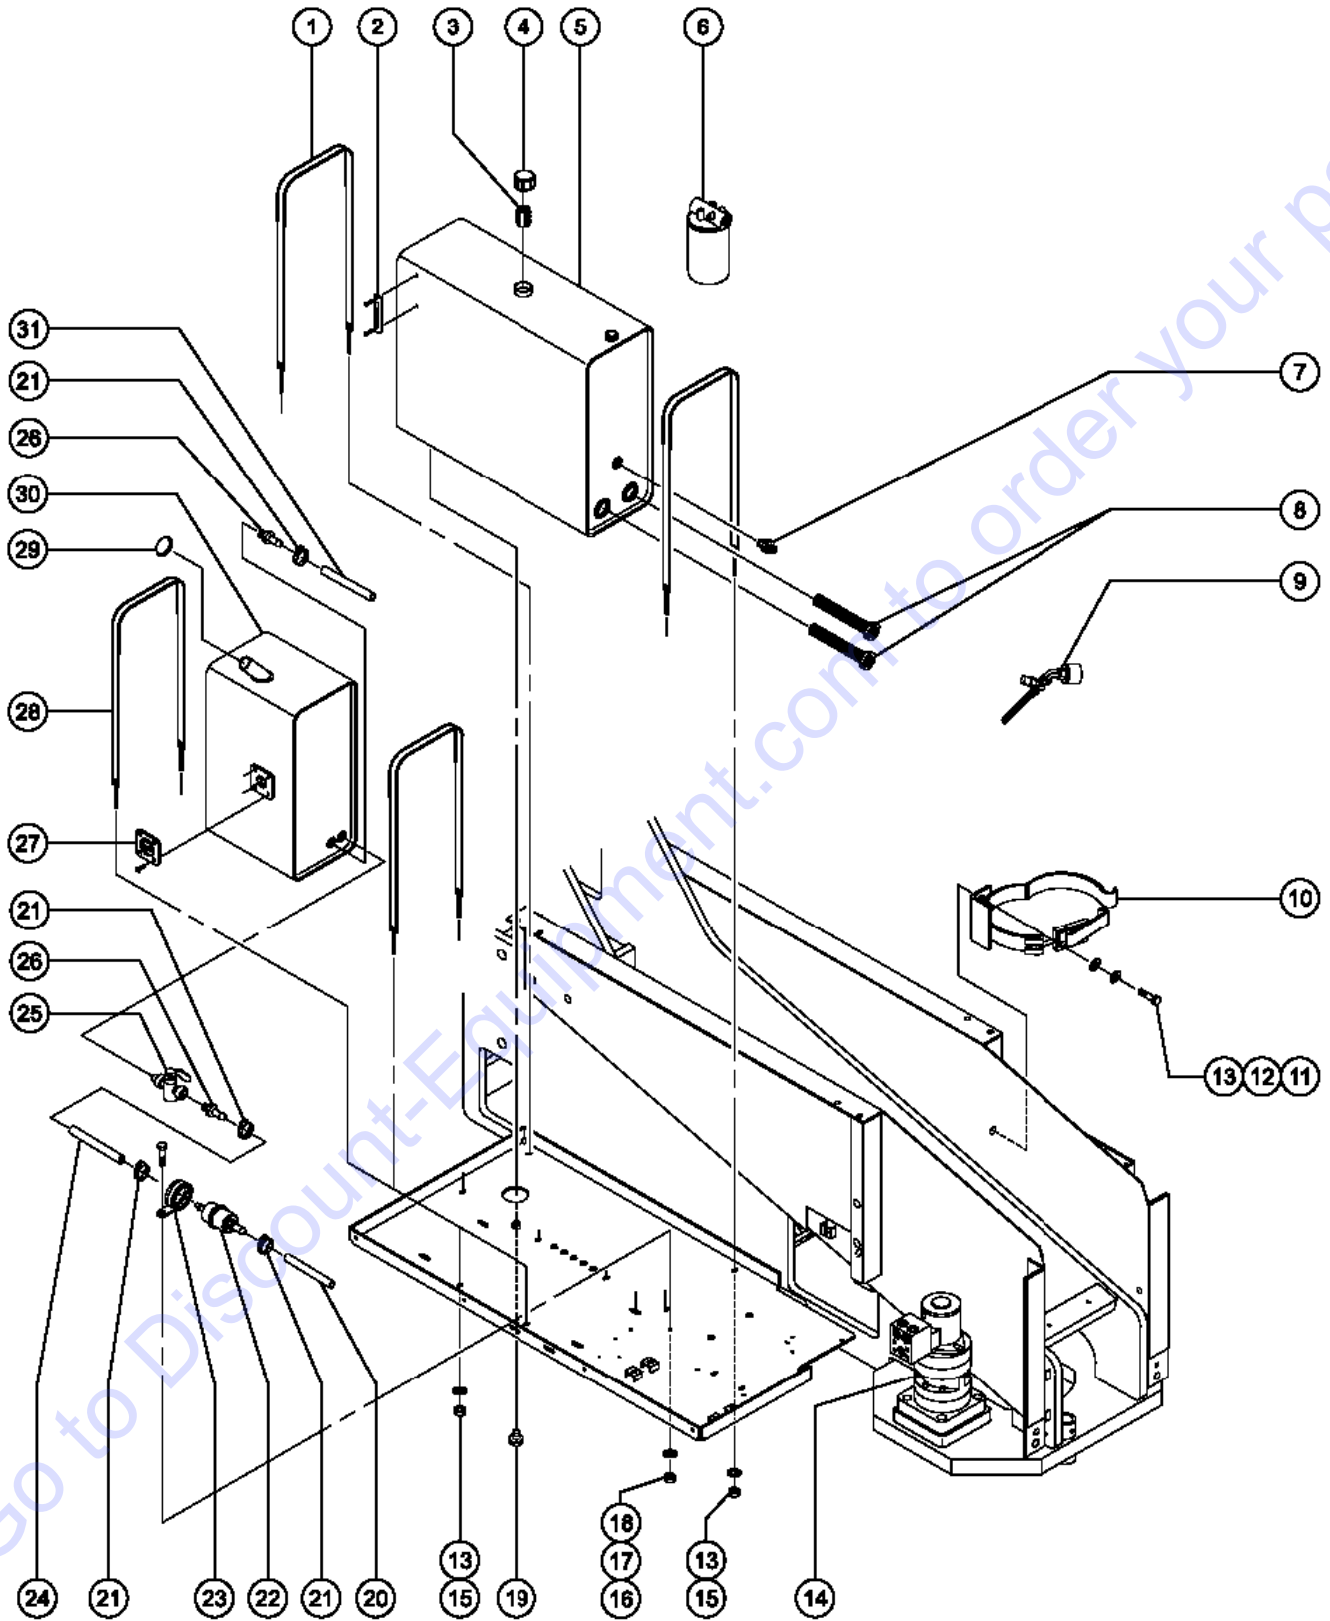

501.1 Hydraulic and Fuel Tanks - Gasoline/LPG

501.1 Hydraulic and Fuel Tanks - Gasoline/LPG

Item	Part No.	Description	Qty.
1	31524GT	STRAP ASSY,TANK, 66 INCH.....	2
--	31658GT	EXTRUSION,RUBBER BUMPER STRIP.....	2
2	21141GT	GAUGE-SIGHT,LHA-LGTB*** <i>includes mounting fasteners</i>	1
3	31506GT	STRAINER,FILLER NECK.....	1
4	53527GT	CAP,FILLER BREATHER,3 MICRON**.....	1
5	58211GT	HYDRAULIC TANK ASSY,S40/80*** <i>includes index numbers 2 - 4, 7, 8 and 19; to SN 4392</i>	1
--	58210GT	HYDRAULIC TANK ASSY,S40/80*** <i>includes index numbers 2 - 4, 7, 8 and 19; from SN 4393</i>	1
6	48470GT	FILTER ASSEMBLY W/IND L,PAPER.....	1
--	46014GT	FILTER,ELEMENT,BETA(6)=200.....	1
7	48922GT	CONN,520102-6-6.....	1
8	45161GT	STRAINER ASSEMBLY,1.5" NPT.....	2
9	25967GT	HOSE ASSEMBLY,LP GAS-86" LNG**.....	1
10	30711GT	LP.TANK BRKT WLDMT.,TALL..... <i>to SN 2021</i>	1
--	53120-SGT	LP.TANK BRACKET TALL WLDMNT..... <i>from SN 2022</i>	1
11	6175GT	SCREW,HHC,3/8-16 X 1.....	2
12	6021GT	WASHER,LOCK, .375.....	2
13	5397GT	WASHER,FLAT,USS,5/16",Y.....	11
14		Ref. Turntable Rotator (refer to Figure 507.1).....	11
15	4828GT	NUT,NYLOCK,3/8-16.....	11
16	6002GT	NUT,LP NYLOCK,5/16-18.....	1
17	6097GT	WASHER,FLAT,USS,3/8",Y.....	1
18	13002GT	SCREW,HHC,5/16-18 X 1 GR5.....	1
19	31507GT	PLUG,SQUARE HEAD,3/4 MPT.....	1
20	27089GT	HOSE,5/16 FUEL,SAE 30R7	
21	21465GT	CLAMP,HOSE,SIZE .25 TO .63.....	4
22	52179GT	FILTER, FUEL LRG 425/423 EFI.....	1
23	45455GT	CLAMP,2.75,#44 X 1/4,RUB CUSH*.....	1
24	27089GT	HOSE,5/16 FUEL,SAE 30R7	
25	19487GT	VALVE, FUEL LOCK.....	1
26	53023GT	FITTING,1/4 MPT 5/16 BARB.....	2
27	30584GT	GAUGE,FUEL,SIDE MOUNT.....	1
28	30179GT	TANK STRAP,BOLT STYLE,62".....	2
--	31658GT	EXTRUSION,RUBBER BUMPER STRIP.....	2
29	28829GT	CAP,FUEL,RED***.....	1
30	30546P-SGT	TANK,30 GALLON,PAINTED**.....	1
31	27089GT	HOSE,5/16 FUEL,SAE 30R7	