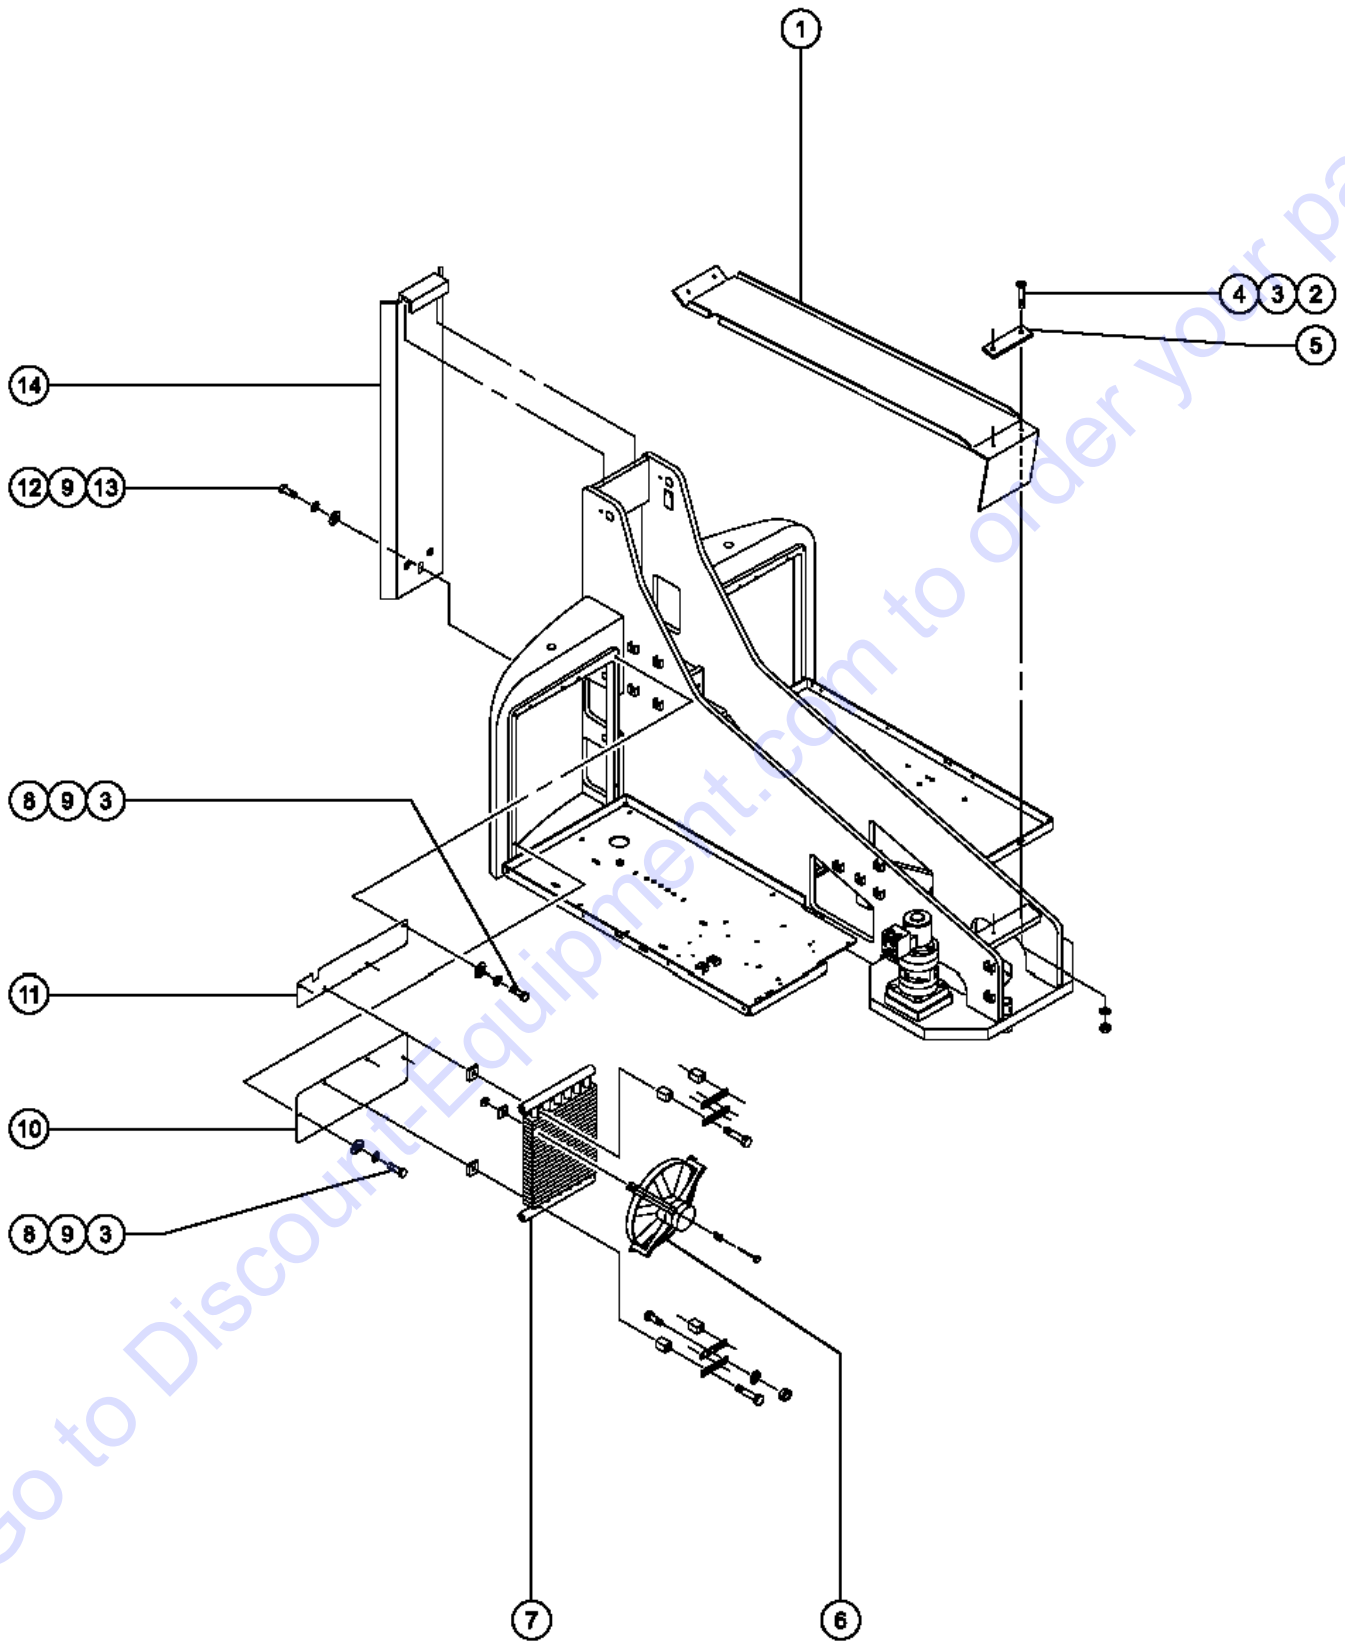

511.1 Turntable Covers, View 2

Item	Part No.	Description	Qty.	Item	Part No.	Description	Qty.
1	53078P-SGT	BAFFLE,AIR,FORD,PAINTED.....1 <i>Gasoline/LPG models</i>	1	24	49535P-SGT	PLATE,LATCH,BLUE,PAINTED.....1	1
--	53079P-SGT	BAFFLE,AIR,DEUTZ,PAINTED GRAY....1 <i>Diesel models</i>	1	25	13002GT	SCREW,HHC,5/16-18 X 1 GR5.....2	2
2	8255GT	SCREW,HHC,3/8-16 X .75.....5	5	26	5397GT	WASHER,FLAT,USS,5/16",Y.....7	7
3	6021GT	WASHER,LOCK,.375.....14	14	27	6782GT	NUT,NYLOCK,5/16-18.....5	5
4	6097GT	WASHER,FLAT,USS,3/8",Y.....11	11	28	30973GT	BUMPER,RUBBER-1 X 1.25.....3	3
--	29314GT	KEY,LATCH, 1 PAIR (28125).....1	1	29	36388GT	BUMPER,RUBBER,.75 X .50H,STUD....1	1
5A	28125GT	LATCH,FLUSH CUP*** .....1 <i>to SN 830; folding T-handle</i>	1	30	35949P-SGT	BRACKET,COVER HINGE,BLUE.....2	2
5B	49536GT	LATCH,TURNTABLE FLUSH STYLE....1 <i>from SN 831 to 4024; black plastic oval-shaped</i>	1	31	6888GT	SCREW,HHC,1/4-20 X 1.....4	4
5C	53903GT	LATCH,T-HANDLE,5 SIDED W/KEYS*....1 <i>from SN 4025; T-style</i>	1	32	6356GT	WASHER,LOCK,.25.....4	4
6	8915GT	SCREW,HHC,1/4-20 X 1.25.....20	20	33	75073GT	HINGE,.375X.120THK.,SLOTTED.....2	2
7	12906GT	WASHER,FENDER,.25 X 1.25 X.062....13	13				
8	6638GT	WASHER,FLAT,USS,1/4"Y.....35	35				
9	6091GT	NUT,NYLOCK,1/4-20.....22	22				
10	49816GT	SCREW,PHILLIPS,PHM,10-32 X .75.....4	4				
11	6146GT	WASHER,FLAT,MS,#10,Y.....4	4				
12	6178GT	NUT,NYLOCK,10-32.....4	4				
13	65478GT	COVER ASSY W/DECAL,WRD,RH BB...1 <i>Gasoline/LPG models; includes index numbers 5, 10, 11 and 12</i>	1				
--	52441GT	COVER ASSY W/DECAL,GAS,RH.....1 <i>Gasoline/LPG models; includes index numbers 5, 10, 11 and 12; to SN 4025</i>	1				
--	52443GT	COVER ASSY W/DECAL,DIE.RH BIGB.....1 <i>Diesel models; includes index numbers 5, 10, 11 and 12; to SN 4025</i>	1				
--	65478GT	COVER ASSY W/DECAL,WRD,RH BB...1 <i>Diesel models; includes index numbers 5, 10, 11 and 12</i>	1				
14	53882GT	WELDMENT,TT COVER SUPPORT,RH.....1	1				
15	49537P-SGT	SHROUD,LP TANK,PAINTED.....1 <i>Gasoline/LPG models</i>	1				
16	30894P-SGT	SHROUD SUPPORT,PAINTED GRAY....1 <i>Gasoline/LPG models</i>	1				
17	6637GT	SCREW,HHC,1/4-20 X 1.75.....2	2				
18	28301GT	GAS STRUT,250 LBS FORCE***.....1	1				
--	27377GT	RETAINER,GAS SPRING*** 1	1				
19	6002GT	NUT,LP NYLOCK,5/16-18.....2	2				
20	33555GT	BALL STUD**.....2	2				
21	30744-SGT	COVER SUPPORT WELDMENT RH.....1	1				
22	6019GT	SCREW,HHC,3/8-16 X 1.25 GRD 5.....6	6				
23	29868GT	SPRING CLIP,3/8-16,.05-.20X.73,ZAG....6	6				

512.1 Turntable Covers, View 3