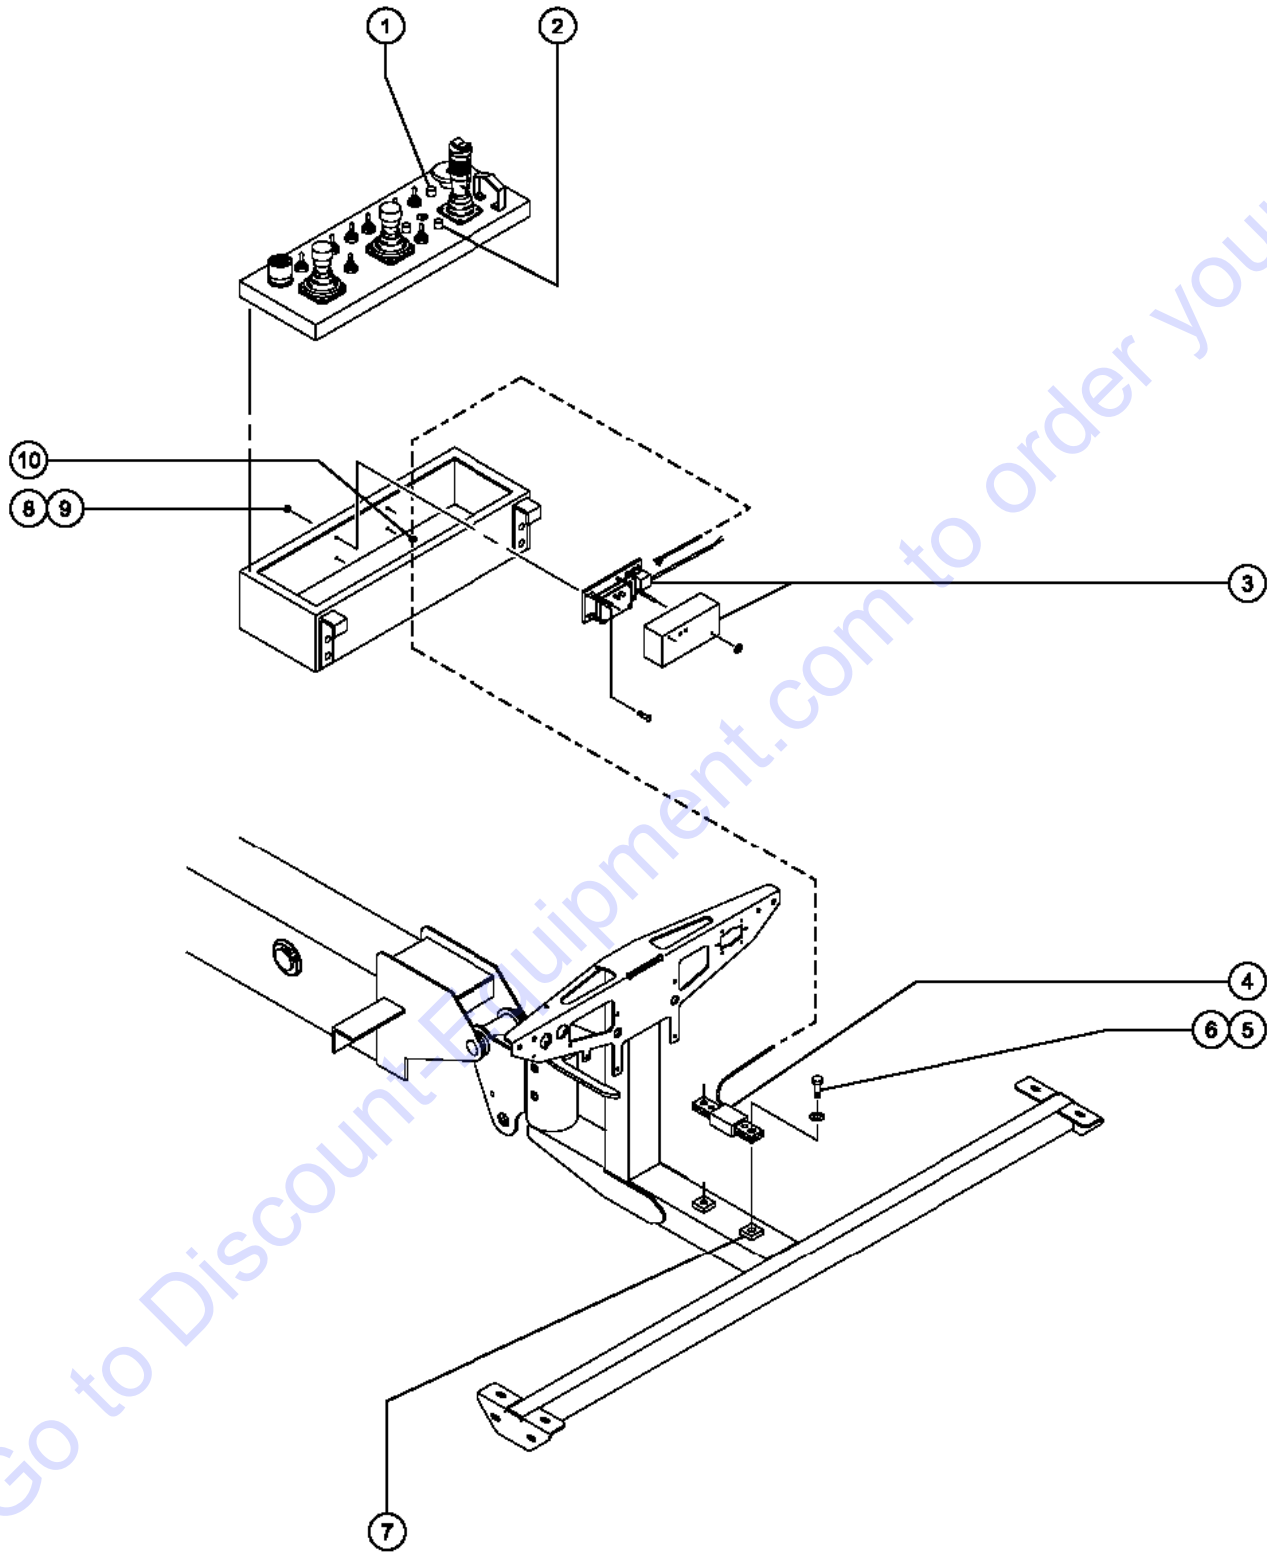

807.1 Load Sensor Option

807.1 Load Sensor Option

Item	Part No.	Description	Qty.
--	102093GT	KIT,LOADSENSE,UPGRD,S40/45 OEM <i>from SN 6345 to 7000</i>	
1	824879GT	LIGHT,LED IND. RED 12V NH.....1 <i>Diesel models</i>	1
--	229567GT	PLUG, SANTOPRENE .5 BLACK DOME.....1 <i>Gasoline/LPG models</i>	1
2	824879GT	LIGHT,LED IND. RED 12V NH.....1 <i>Gasoline/LPG models</i>	1
--	229567GT	PLUG, SANTOPRENE .5 BLACK DOME.....1 <i>Diesel models</i>	1
3		Ref. MODULE,LOAD SENSE,W/12V RELAY.....1 <i>(Component no longer available)</i>	1
4	56765GT	LOAD CELL BENDING TYPE.....1	1
5	8255GT	SCREW,HHC,3/8-16 X .75.....2	2
6	57201GT	WASHER,FLAT,313, HARDENED.....2	2
7	63397GT	BLOCK,LOAD SENSOR.....2	2
8	12344GT	NUT,NYLOCK,6-32.....4	4
9	49820GT	SCREW,PHILLIPS,PHM,6-32 X .5.....4	4
10	42646GT	GROMMET,RUBBER .25 X .50"OD.....1	1