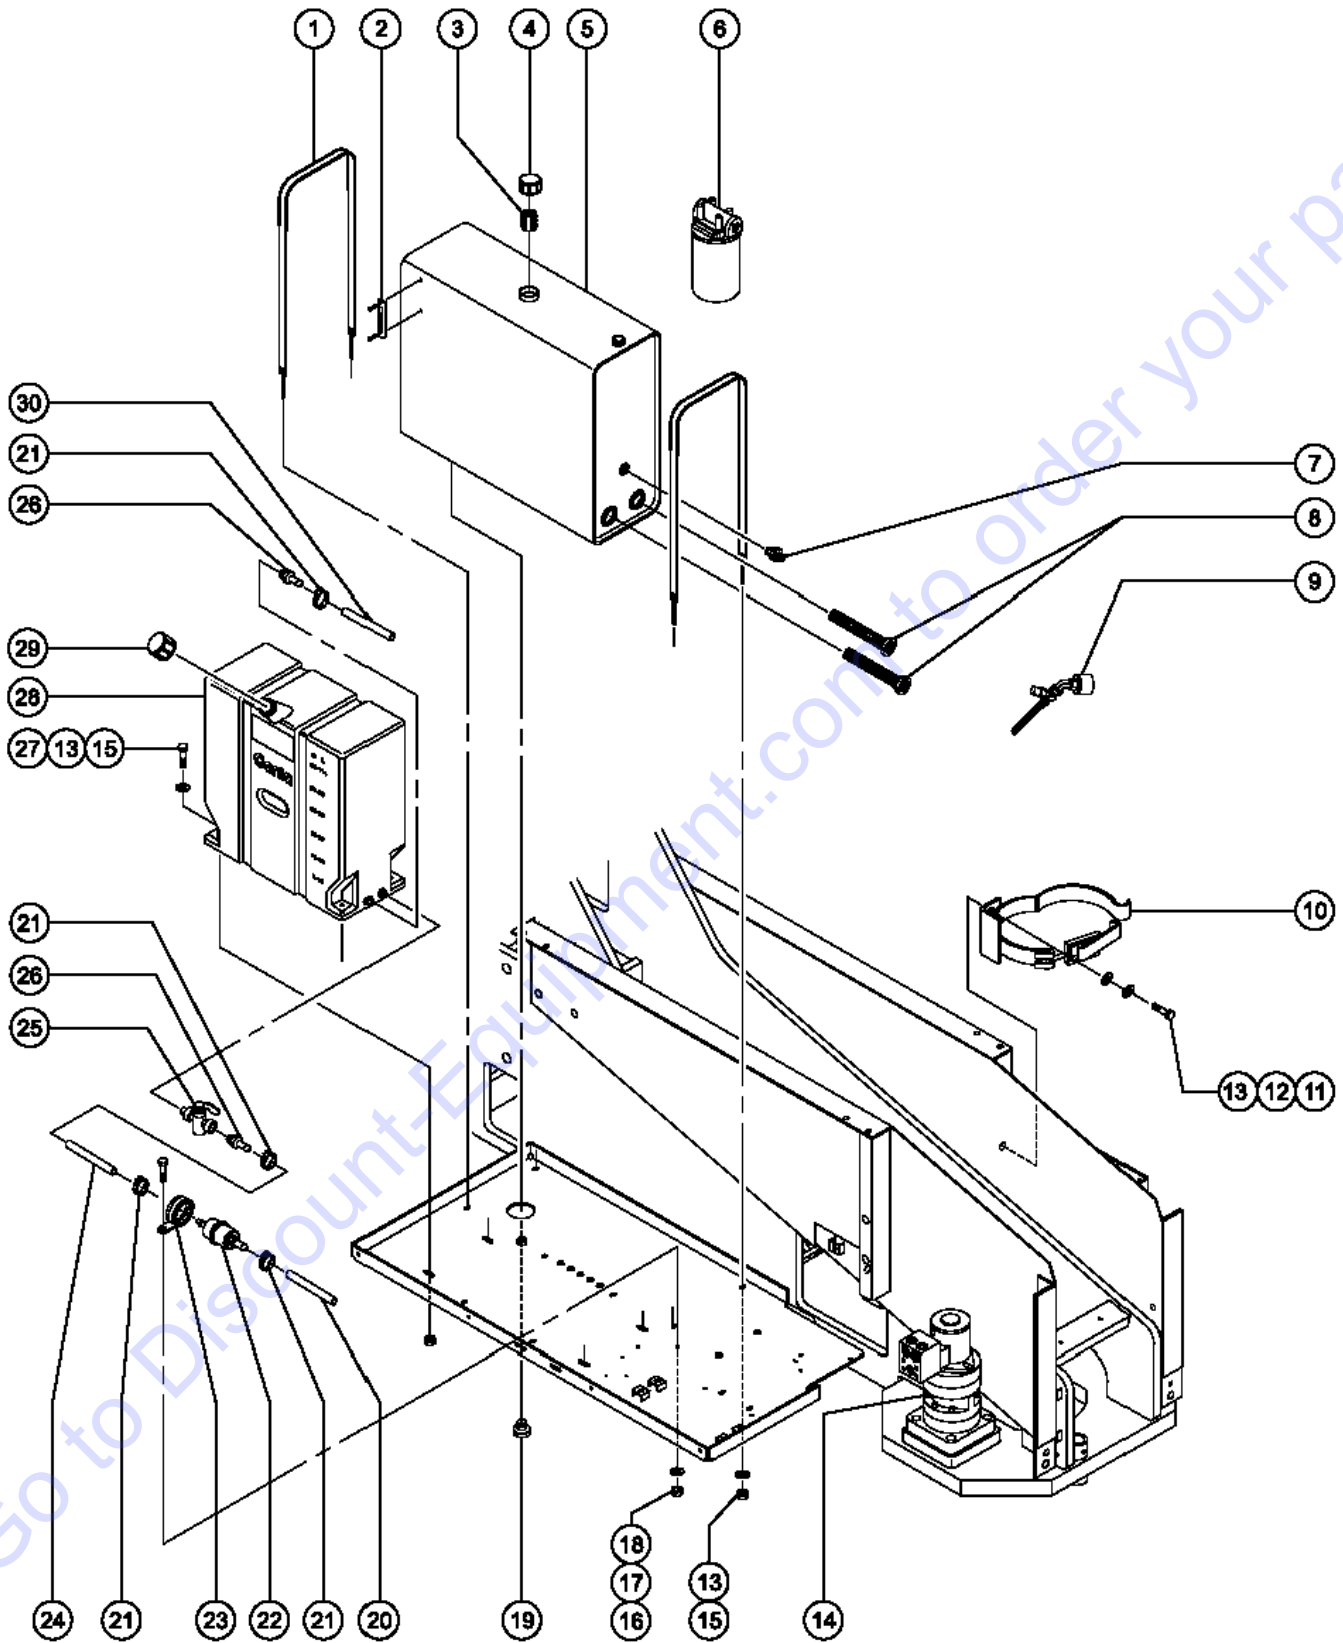

502.1 Hydraulic and Fuel Tanks - Gasoline/LPG

502.1 Hydraulic and Fuel Tanks - Gasoline/LPG

Item	Part No.	Description	Qty.
1	31524GT	STRAP ASSY,TANK, 66 INCH.....	2
--	31658GT	EXTRUSION,RUBBER BUMPER STRIP.....	2
2	21141GT	GAUGE-SIGHT,LHA-LGTB***..... <i>includes mounting fasteners</i>	1
3	31506GT	STRAINER,FILLER NECK.....	1
4	53527GT	CAP,FILLER BREATHER,3 MICRON**.....	1
5	58211GT	HYDRAULIC TANK ASSY,S40/80***..... <i>includes index numbers 2 - 4, 7, 8 and 19; to SN 4392</i>	1
--	58210GT	HYDRAULIC TANK ASSY,S40/80***..... <i>includes index numbers 2 - 4, 7, 8 and 19; from SN 4393</i>	1
6	48470GT	FILTER ASSEMBLY W/IND L,PAPER.....	1
--	46014GT	FILTER,ELEMENT,BETA(6)=200.....	1
7	48922GT	CONN,520102-6-6.....	1
8	45161GT	STRAINER ASSEMBLY,1.5" NPT.....	2
9	25967GT	HOSE ASSEMBLY,LP GAS-86" LNG**.....	1
10	30711GT	LP.TANK BRKT WLDMT.,TALL..... <i>to SN 2021</i>	1
--	53120-SGT	LP.TANK BRACKET TALL WLDMNT..... <i>from SN 2022</i>	1
11	6175GT	SCREW,HHC,3/8-16 X 1.....	2
12	6021GT	WASHER,LOCK,.375.....	2
13	5397GT	WASHER,FLAT,USS,5/16",Y.....	7
14		Ref. Turntable Rotator (refer to Figure 507.1).....	7
15	4828GT	NUT,NYLOCK,3/8-16.....	7
16	6002GT	NUT,LP NYLOCK,5/16-18.....	1
17	6097GT	WASHER,FLAT,USS,3/8",Y.....	1
18	13002GT	SCREW,HHC,5/16-18 X 1 GR5.....	1
19	31507GT	PLUG,SQUARE HEAD,3/4 MPT.....	1
20	27089GT	HOSE,5/16 FUEL,SAE 30R7	
21	21465GT	CLAMP,HOSE,SIZE .25 TO .63.....	4
22	52179GT	FILTER, FUEL LRG 425/423 EFI.....	1
23	45455GT	CLAMP,2.75,#44 X 1/4,RUB CUSH*.....	1
24	27089GT	HOSE,5/16 FUEL,SAE 30R7	
25	19487GT	VALVE, FUEL LOCK.....	1
26	53023GT	FITTING,1/4 MPT 5/16 BARB.....	2
27	8178GT	SCREW,HHC,3/8-16 X 2.5.....	4
28	73593GT	FUEL TANK,H/D PLASTIC W/DECAL*.....	1
29	101727GT	CAP,FUEL,GAS,1/8" VENT(RED).....	1
30	27089GT	HOSE,5/16 FUEL,SAE 30R7