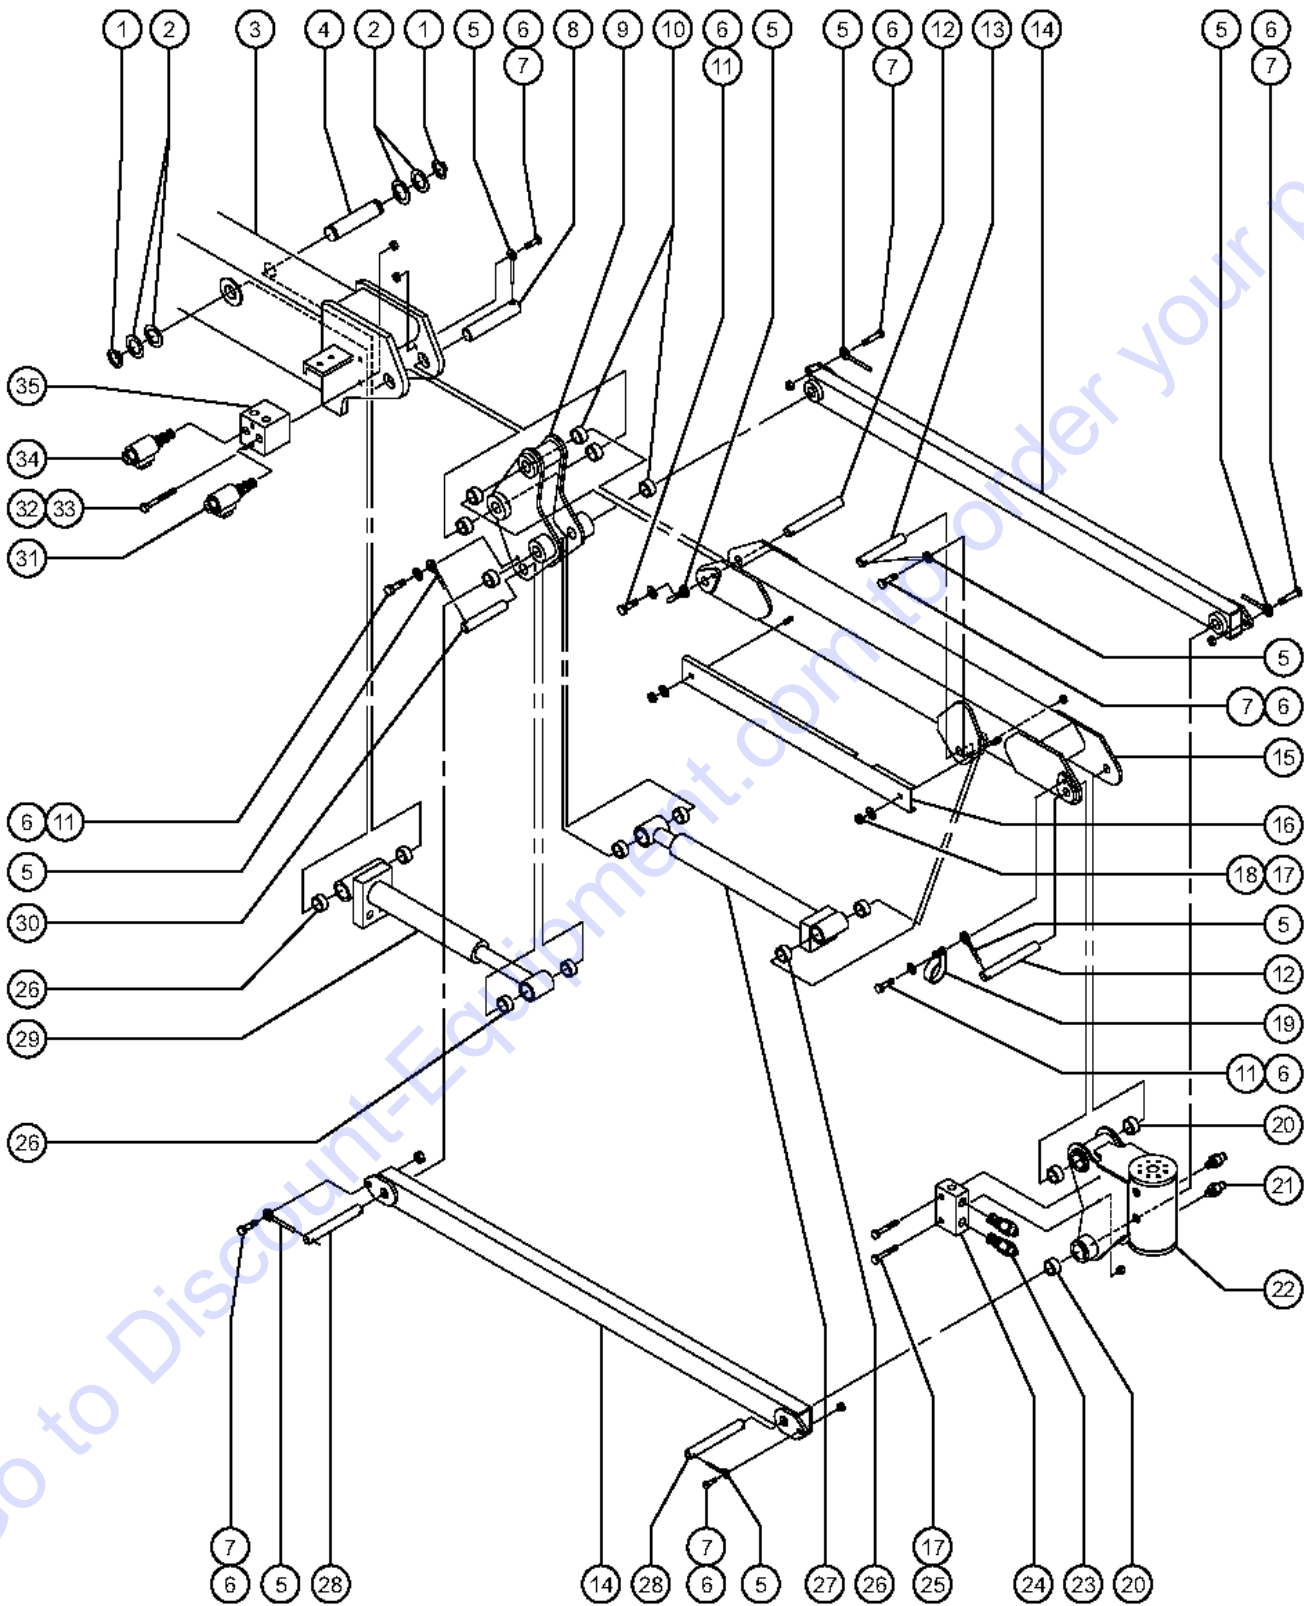

Go to Discount-Equipment.com to order your parts

605.1 Slave Cylinder and Platform Rotator, S-40 models
(continued)

This Page Intentionally Left Blank

Go to Discount-Equipment.com to order your parts

606.1 Jib Boom and Platform Rotator, S-45 models