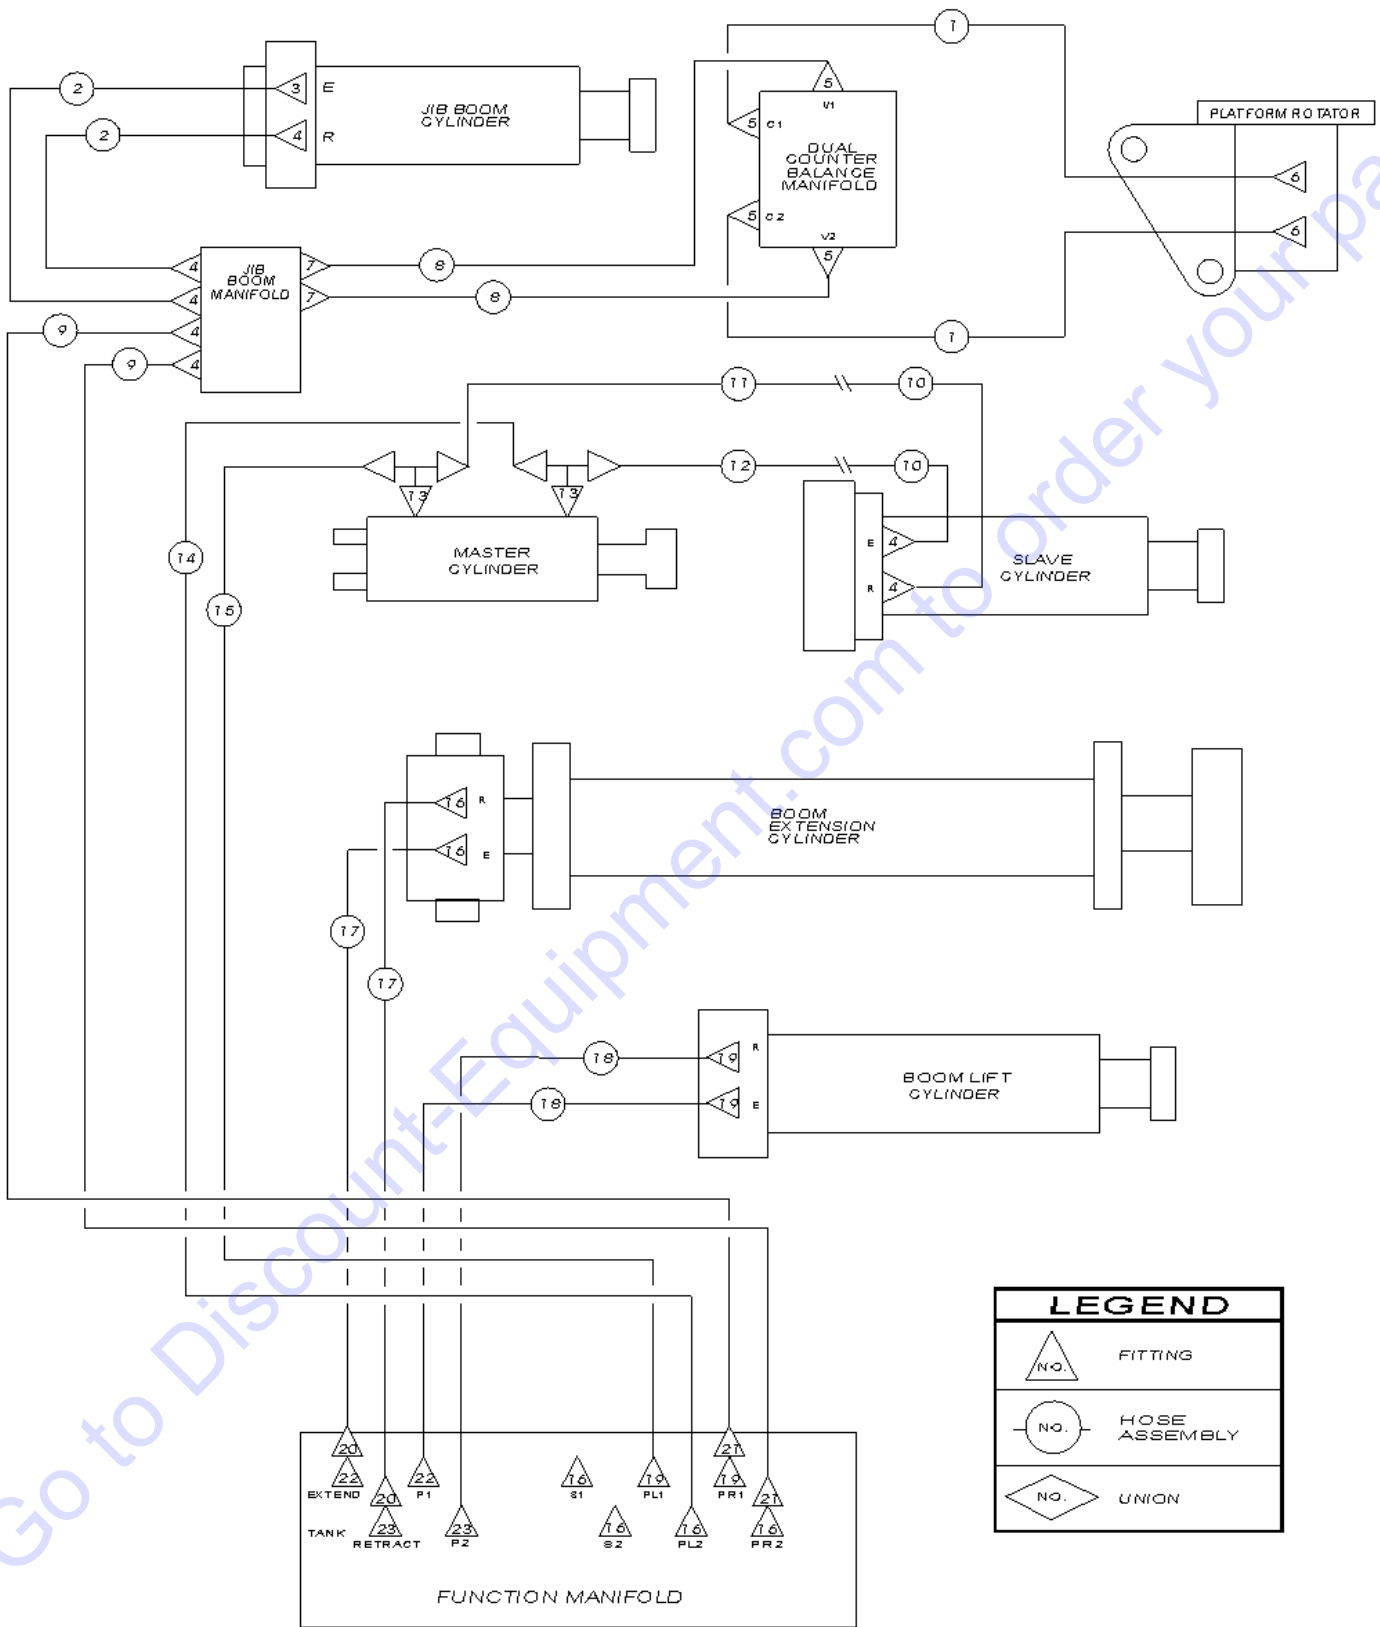

608.1 Hydraulic Hoses and Fittings, S-45

608.1 Hydraulic Hoses and Fittings, S-45

Item	Part No.	Description	Qty.
--			
--	28750GT	O-RING KIT,FIELD SVC,ALL PROD*	
--	33994GT	PLUG AND CAP KIT-SERVICE,37 **	
--	49612GT	O-RING KIT (ORFS FITTINGS)	
--	49613GT	PLUG AND CAP KIT-SERVICE,ORFS*	
1	49119-1778GT	Hose Assembly - Components: @ 16 inches (41 cm).....	2
		1	
2	49117-8616GT	HOSE ASSY,1/4,90 FEM,STR FEM.....	2
		2	
3	48900GT	CONN,520120-4-6,,035,ORI.....	1
4	48912GT	CONN,520120-4-6***.....	7
5	48911GT	ELBOW,90D,520220-4-6***.....	4
6	48886GT	CONNECTOR,520120-4 SPEC.....	2
7	48913GT	CONN, 520120-4-6 0.030 ORIFICE.....	2
8	49116-8662GT	HOSE ASSY,1/4,45 FEM,STR FEM.....	2
		2	
9	49119-68278GT	HOSE ASSY,1/4,STR FEM,STR FEM.....	2
		3	
10	49121-4313GT	HOSE ASSEMBLY,1/4".....	2
		4	
11	49120-49381GT	HOSE ASSEMBLY,1/4".....	1
		5	
12	49120-50185SGT	HOSE ASSEMBLY,1/4" FEM/FEM.....	1
		5	
13	48919GT	TEE,BRANCH,520429-6.....	2
14	49122-10211GT	HOSE ASSEMBLY,1/4".....	1
		6	
15	49122-9111GT	HOSE ASSEMBLY,1/4".....	1
		6	
16	48916GT	FITTING,CONN,520120-6.....	6
17	49133-1340SGT	HOSE ASSEMBLY,3/8".....	2
		7	
18	49129-10275GT	HOSE ASSEMBLY,3/8".....	2
		8	
19	48917GT	CONN,LONG,520122-6.....	4
20	48879GT	ELBOW,SWIVEL 90D, 520221-8.....	2
21	48892GT	ELBOW,SWIVEL 90D, 520221-6.....	2
22	48934GT	CONN,LONG,520122-8.....	2
23	48933GT	CONN,520120-8***.....	2

Item	Part No.	Description	Qty.

Footnotes

- **1:** Hose End - Female, Swivel, ORFS (Parker No. 1JC43-4), Hose End - Female, Swivel, ORFS (Parker No. 1JC43-4) and Hose, 1/4 inch (Parker No. 451TC-4)
- **2:** Hose End - Female, Swivel, ORFS (Parker No. 1JC43-4), Hose End - Female, Swivel, 90°, ORFS (Parker No. 1J943-4) and Hose, 1/4 inch (Parker No. 451TC-4)
- **3:** Hose End - Female, Swivel, ORFS (Parker No. 1JC43-4-4), Hose End - Female, Swivel, ORFS (Parker No. 1JC43-4-4) and Hose, 1/4 inch (Parker No. 451TC-4)
- **4:** Hose End - Female, Swivel, ORFS (Parker No. 1JC43-4), Hose End - Male, ORFS (Parker No. 1JM43-4) and Hose, 1/4 inch (Parker No. 451TC-4)
- **5:** Hose End - Female, Swivel, ORFS (Parker No. 1JC43-4), Hose End - Female, Swivel, ORFS (Parker No. 1JC43-6-4) and Hose, 1/4 inch (Parker No. 451TC-4)
- **6:** Hose End - Female, Swivel, ORFS (Parker No. 1JC43-6-4), Hose End - Female, Swivel, 90°, ORFS (Parker No. 1J943-6-4) and Hose, 1/4 inch (Parker No. 451TC-4)
- **7:** Hose End - Female, Swivel, 45°, ORFS (Parker No. 1J743-6), Hose End - Female, Swivel, ORFS (Parker No. 1JC43-8-6) and Hose, 3/8 inch (Parker No. 451TC-6)
- **8:** Hose End - Female, Swivel, ORFS (Parker No. 1JC43-6), Hose End - Female, Swivel, 90°, ORFS (Parker No. 1J943-8-6) and Hose, 3/8 inch (Parker No. 451TC-6)