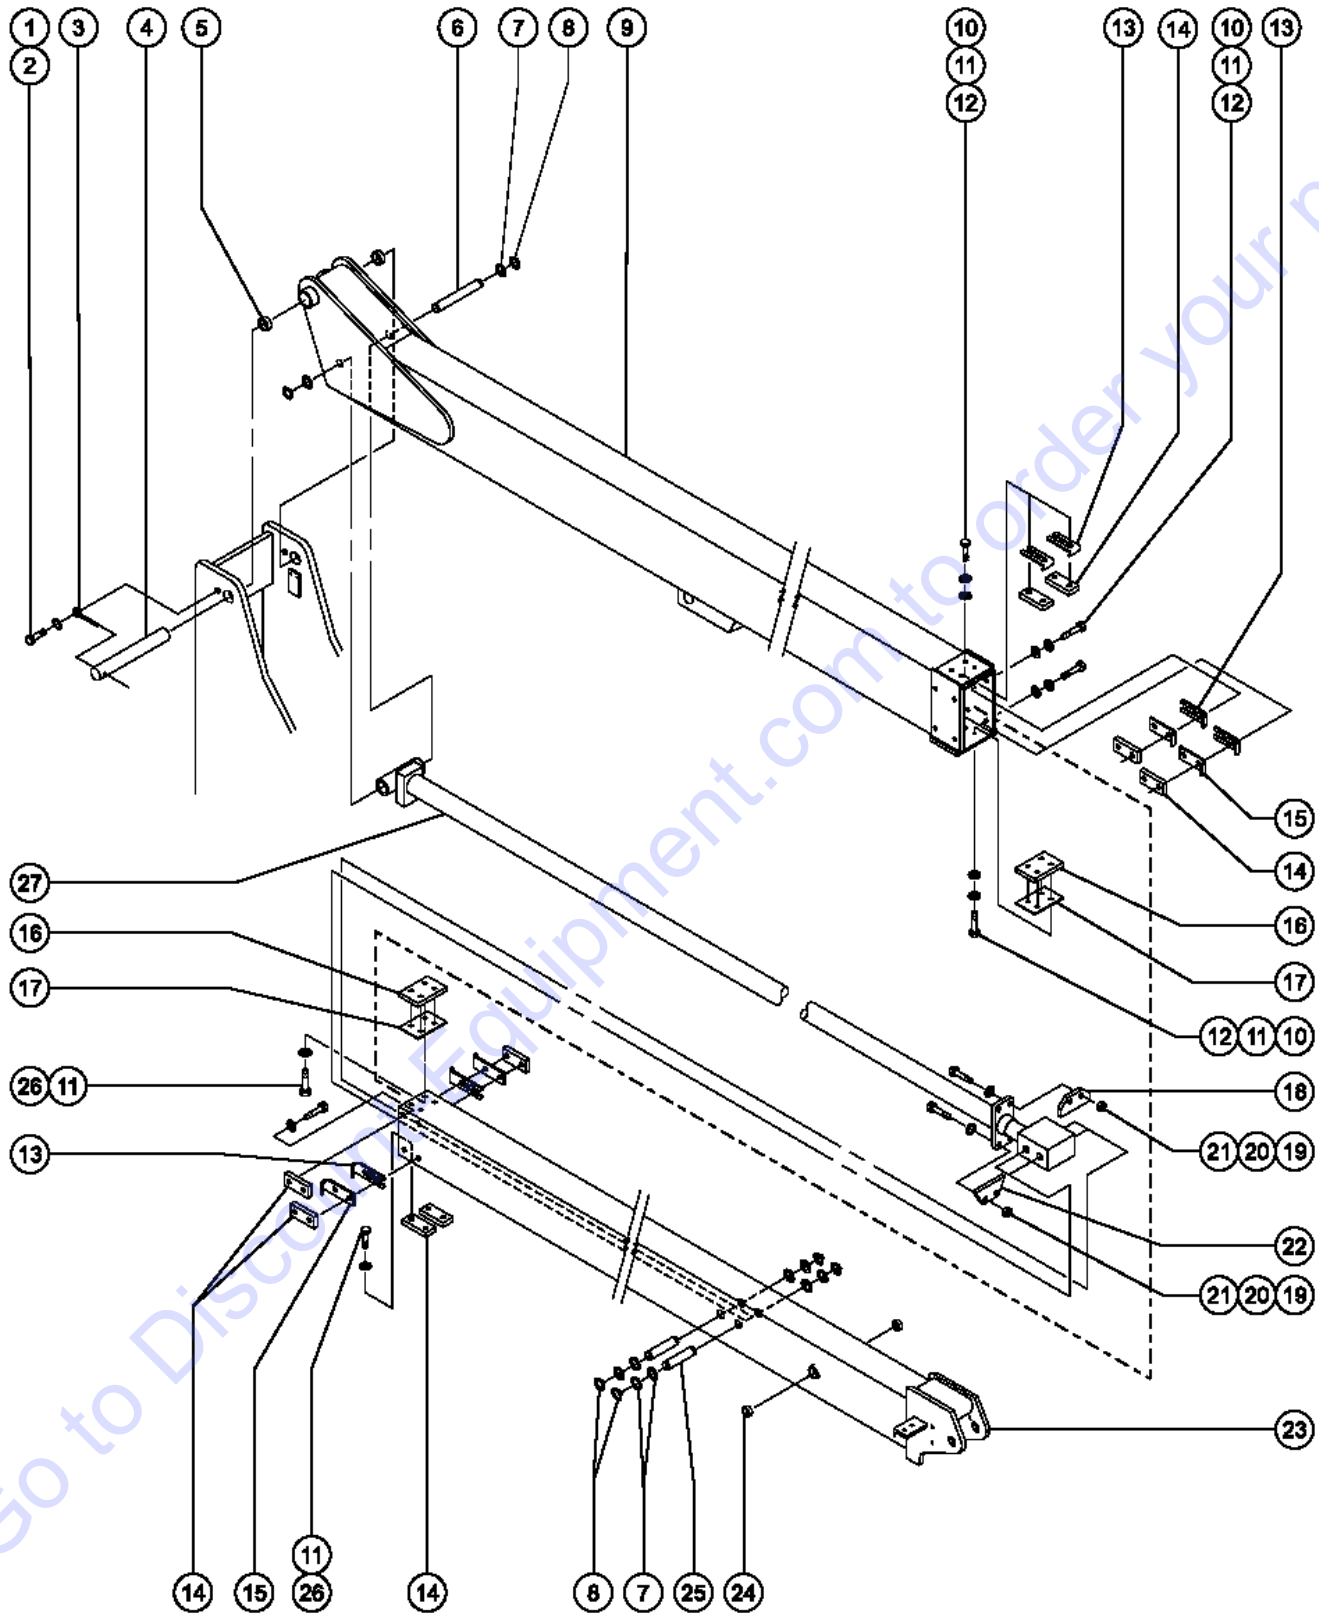

602.1 Boom Assembly, S-40

Item	Part No.	Description	Qty.
1	10597GT	SCREW,HHC,1/2-13 X 1.25 GR5.....	1
2	6033GT	WASHER,LOCK,0.5".....	1
3	1256267GT	ROD END,.5 X 3.75,ZAG.....	1
4	30731GT	PIN,PRIM.Boom,16.0 X 1.5 INCH.....	1
5	30738GT	BEARING,1.50ID X 2.00OD X 1.50LG.....	2
6	30730GT	PIN,1.00DIA X 9.46LG,2RING.....	1
7	30748GT	WASHER,SHIM,1.01 X 1.63 X .062.....	10
8	1253843GT	SNAP RING,EXTERNAL,1.00,ZAG.....	6
9	102143GT	PRIMARY BOOM ASSY,S40..... <i>(includes item number 5) (customer must also order part number 73969, for first time replacement on units before serial number 5832)</i>	1
10	6175GT	SCREW,HHC,3/8-16 X 1.....	16
11	6021GT	WASHER,LOCK,.375.....	32
12	6097GT	WASHER,FLAT,USS,3/8",Y.....	16
13	29080GT	SHIM,WEAR PAD,5X 1.5 16GA.....	12
14	30138GT	WEAR PAD,5 X 1.5 X .625 W/NUTS.....	12
15	38620GT	SHIM,WEAR PAD,5 X 1.5,14GA.....	8
16	30741GT	WEAR PAD,6.5 X 5 X .75 W/NUTS.....	2
17	30472GT	SHIM,PRIMARY BOOM,.064 THK.....	2
18	30581GT	PAD,EXTENSION CYLINDER, TOP.....	1
19	6091GT	NUT,NYLOCK,1/4-20.....	4
20	6638GT	WASHER,FLAT,USS,1/4"Y.....	4
21	6637GT	SCREW,HHC,1/4-20 X 1.75.....	4
22	30582GT	PAD,EXTENSION CYLINDER,BOTTOM.....	1
23	73969GT	PRIMARY BOOM EXT ASSY,S-40*** ..... <i>(includes item number 24) (customer must also order part number 102143, for first time replacement on units before serial number 5832)</i>	1
24	30220GT	BEARING,1.25ID X 1.5OD X 0.69L.....	2
25	30729GT	PIN,1.00DIA X 6.67LG,2RING.....	2
26	8255GT	SCREW,HHC,3/8-16 X .75.....	16
27A		CYLINDER,EXT.2.5" X 163.5"*** <i>Previous cylinder part 35459 is no longer available. Customer must order cylinder part 63202 for replacement.</i>	
--	32712GT	VALVE,COUNTERBAL.CBBB-LHN@2600 <i>used with cylinder 35459 before April 1996</i>	
--	33428GT	VALVE,COUNTERBALANCE <i>used with cylinder 35459 after March 1996</i>	
--	36188GT	VALVE,COUNTERBAL.CACA-LHN@2000 <i>used with cylinder 35459 after March 1996</i>	
--	37497GT	SEAL KIT,S40 EXT.CYL.(35459) <i>used with cylinder 35459</i>	

Item	Part No.	Description	Qty.
27B	63202GT	CYLINDER,EXT.2.5" X 163.5" <i>from SN 3419</i>	
--	1274506GT	GLAND NUT ASSEMBLY	
--	33428GT	VALVE,COUNTERBALANCE <i>used with cylinder 63202</i>	
--	63342GT	SEAL KIT,CYL,S40 (63202) <i>used with cylinder 63202</i>	
--	89872GT	VALVE,COUNTERBALANCE*** <i>used with cylinder 63202</i>	

Footnotes

1: Quantity listed for this item is approximate. Actual quantity may vary to ensure proper fit.