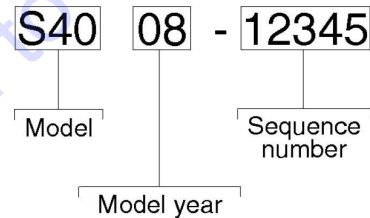

A TEREX BRAND

Model: S-40
Serial number: S4008-12345
Model year: 2008 **Manufacture date:** 01/05/08
Electrical schematic number: ES0274
Machine unladen weight:

Rated work load (including occupants): 500 lb / 227 kg
Maximum number of platform occupants: 2
Maximum allowable side force : 150 lb / 670 N
Maximum allowable inclination of the chassis:
0 deg
Maximum wind speed : 28 mph/ 12.5 m/s
Maximum platform height : 60 ft 6 in/ 18.3 m
Maximum platform reach : 34 ft 3 in/ 10.4 m
Gradeability: N/A
Country of manufacture: USA
This machine complies with:
ANSI A92.5
CAN B.354.4

11111111