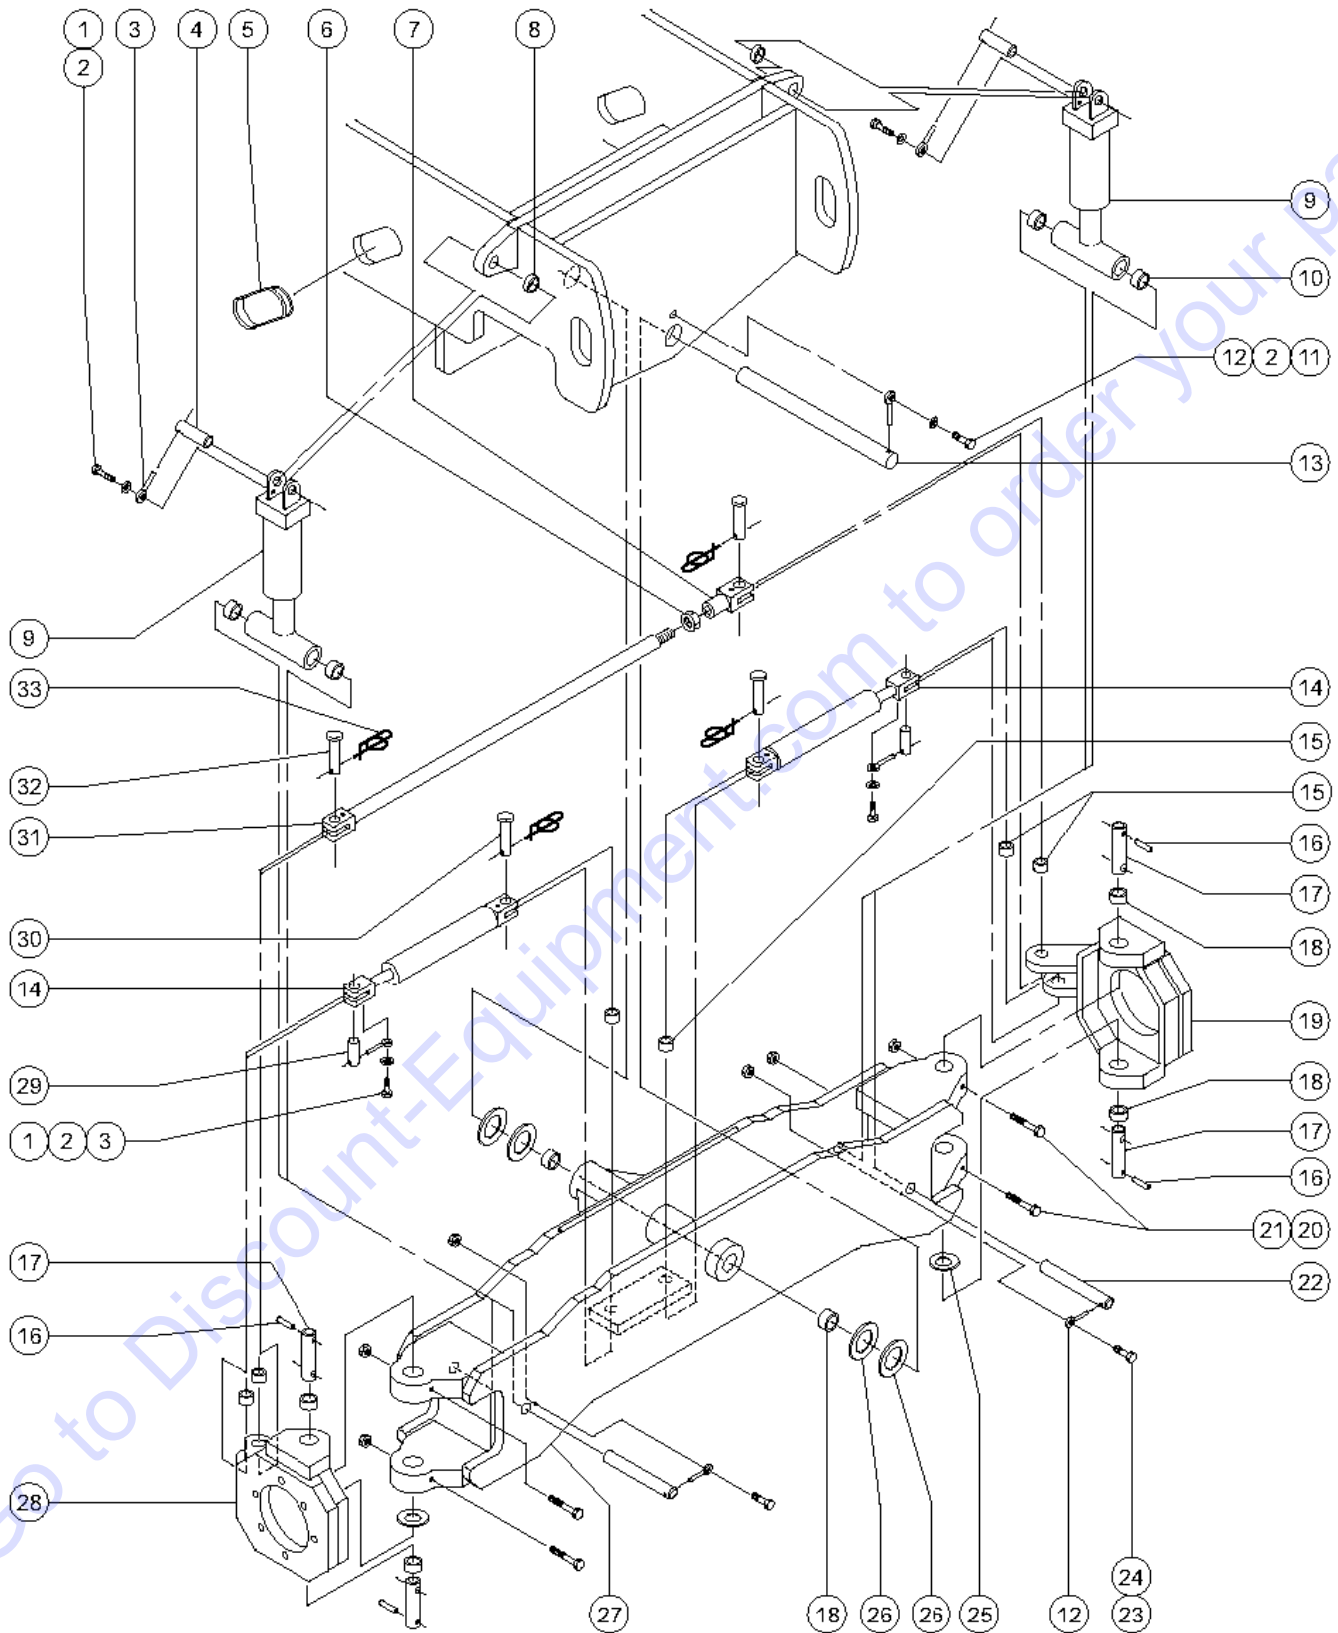

301.1 4WD Steer Axle Linkage

301.1 4WD Steer Axle Linkage

Item	Part No.	Description	Qty.	Item	Part No.	Description	Qty.
1	8255GT	SCREW,HHC,3/8-16 X .75.....	8	28	32284GT	YOKE ASSY,4WD,R.S.,S40.....	1
2	6021GT	WASHER,LOCK,.375.....	9			<i>includes 2 each index numbers 15 and 18</i>	
3	1255452GT	ROD END,.375 X 2.25,ZAG.....	8	28	32284-SGT	Yoke Assembly - Right Side.....	1
4	30737GT	PIN,1.25DIAX3.00LG,1HOLE.....	2			<i>includes 2 each index numbers 15 and 18</i>	
5	53386GT	GUARD, HOSE PROTECTOR.....	2	29	30734GT	PIN,1.00DIAX2.88LG,1HOLE.....	2
5	53387GT	GUARD, HOSE PROTECTOR.....	2	30	53613GT	PIN, 3.50" X 1.00".....	2
6	28352GT	NUT,HEX,JAM,1-8.....	1			<i>to SN 5453</i>	
7	23154-SGT	WELDMENT,ROD END.....	1	--	32399GT	PIN,CLEVIS,1 X 3 LG.....	2
8	30370GT	BEARING,1.25IDX1.5ODX1.00L.....	2			<i>from SN 5454</i>	
9	89099GT	CYLINDER,OSCILLATE S40/45.....	2	31	30747-SGT	TIE ROD, WELDMENT.....	1
		<i>includes 2 each index number 10</i>		--	63155GT	WELDMENT,TIE ROD.....	1
--	31106GT	VALVE,CNTERBAL,CBBB-LHN@3000**.	2	32	30734GT	PIN,1.00DIAX2.88LG,1HOLE.....	2
--	59050GT	SEAL KIT,2.5" BORE,1.5" ROD***	2			<i>to SN 5453</i>	
10	25683GT	BEARING,POLYGON,20DU12.....	4	--	19440GT	PIN,CLEVIS,1 X 2.5 LG.....	2
11	6175GT	SCREW,HHC,3/8-16 X 1.....	1			<i>from SN 5454</i>	
12	825019GT	ROD END,.375X3.69,ZAG.....	3	33	1255452GT	ROD END,.375 X 2.25,ZAG.....	4
13	30735GT	PIN, 1.50DIAX17.50LG, CHAMFER.....	1			<i>to SN 5453</i>	
14	89065GT	CYLINDER,STEER***.....	2	--	74389GT	RUE RING,1.00.....	4
--	32673GT	SEAL KIT (CYL PN 30585) <i>for hydraulic cylinder number 30585</i>				<i>from SN 5454</i>	
--	58116GT	UPDATE KIT STEERING S40/45 <i>must use for first time replacement of hydraulic cylinder number 30585</i>					
--	59076GT	SEAL KIT,2.0" BORE CYLINDERS** <i>for hydraulic cylinder number 59036</i>					
--	59169GT	SEAL KIT,2" BORE,1" ROD*** <i>for hydraulic cylinder number 59297 and 59303</i>					
--	89066GT	SEAL KIT,STEER CYL (89065) <i>for hydraulic cylinder number 89065</i>					
15	25817GT	BEARING,1.00IDX1.25ODX1.00L.....	6				
16	14815GT	PIN,ROLL,SST,.25 X 2.25.....	4				
17	53081GT	PIN,1.50DIAX4.76LG,2HOLE.....	4				
18	119619GT	BEARING,1.5IDX1.75ODX1.5L,PTFE.....	6				
19	32285GT	YOKE ASSY,4WD,L.S.,S40.....	1				
		<i>includes 2 each index numbers 15 and 18</i>					
19	32285-SGT	Yoke Assembly - Left Side.....	1				
		<i>includes 2 each index numbers 15 and 18</i>					
20	8220GT	SCREW,HHC,1/2-13 X 4.....	4				
21	6086GT	NUT,LP NYLOCK,1/2-13.....	4				
22	30190GT	PIN,1.25DIAX7.25LG,1HOLE.....	2				
23	6708GT	SCREW,HHC,3/8-16 X 2.25.....	2				
24	4828GT	NUT,NYLOCK,3/8-16.....	2				
25	45074GT	WASHER,THRUST,1.5 X 3.5 X .187.....	2				
26	36603GT	WASHER,FLAT,1.56 X 3.5 X .061.....	4				
27	32651-SGT	Steer Axle Assembly.....	1				
		<i>includes 2 each index numbers 15 and 18</i>