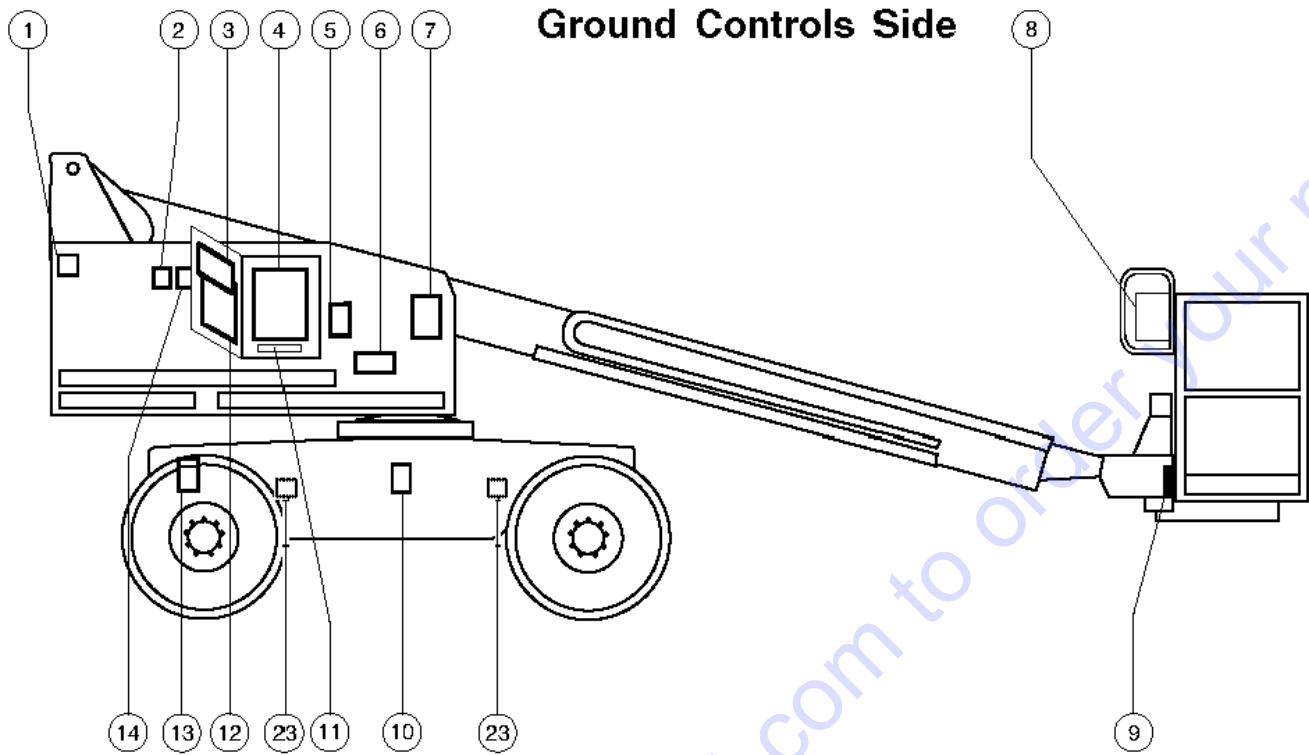

101.1 Decals - View 1