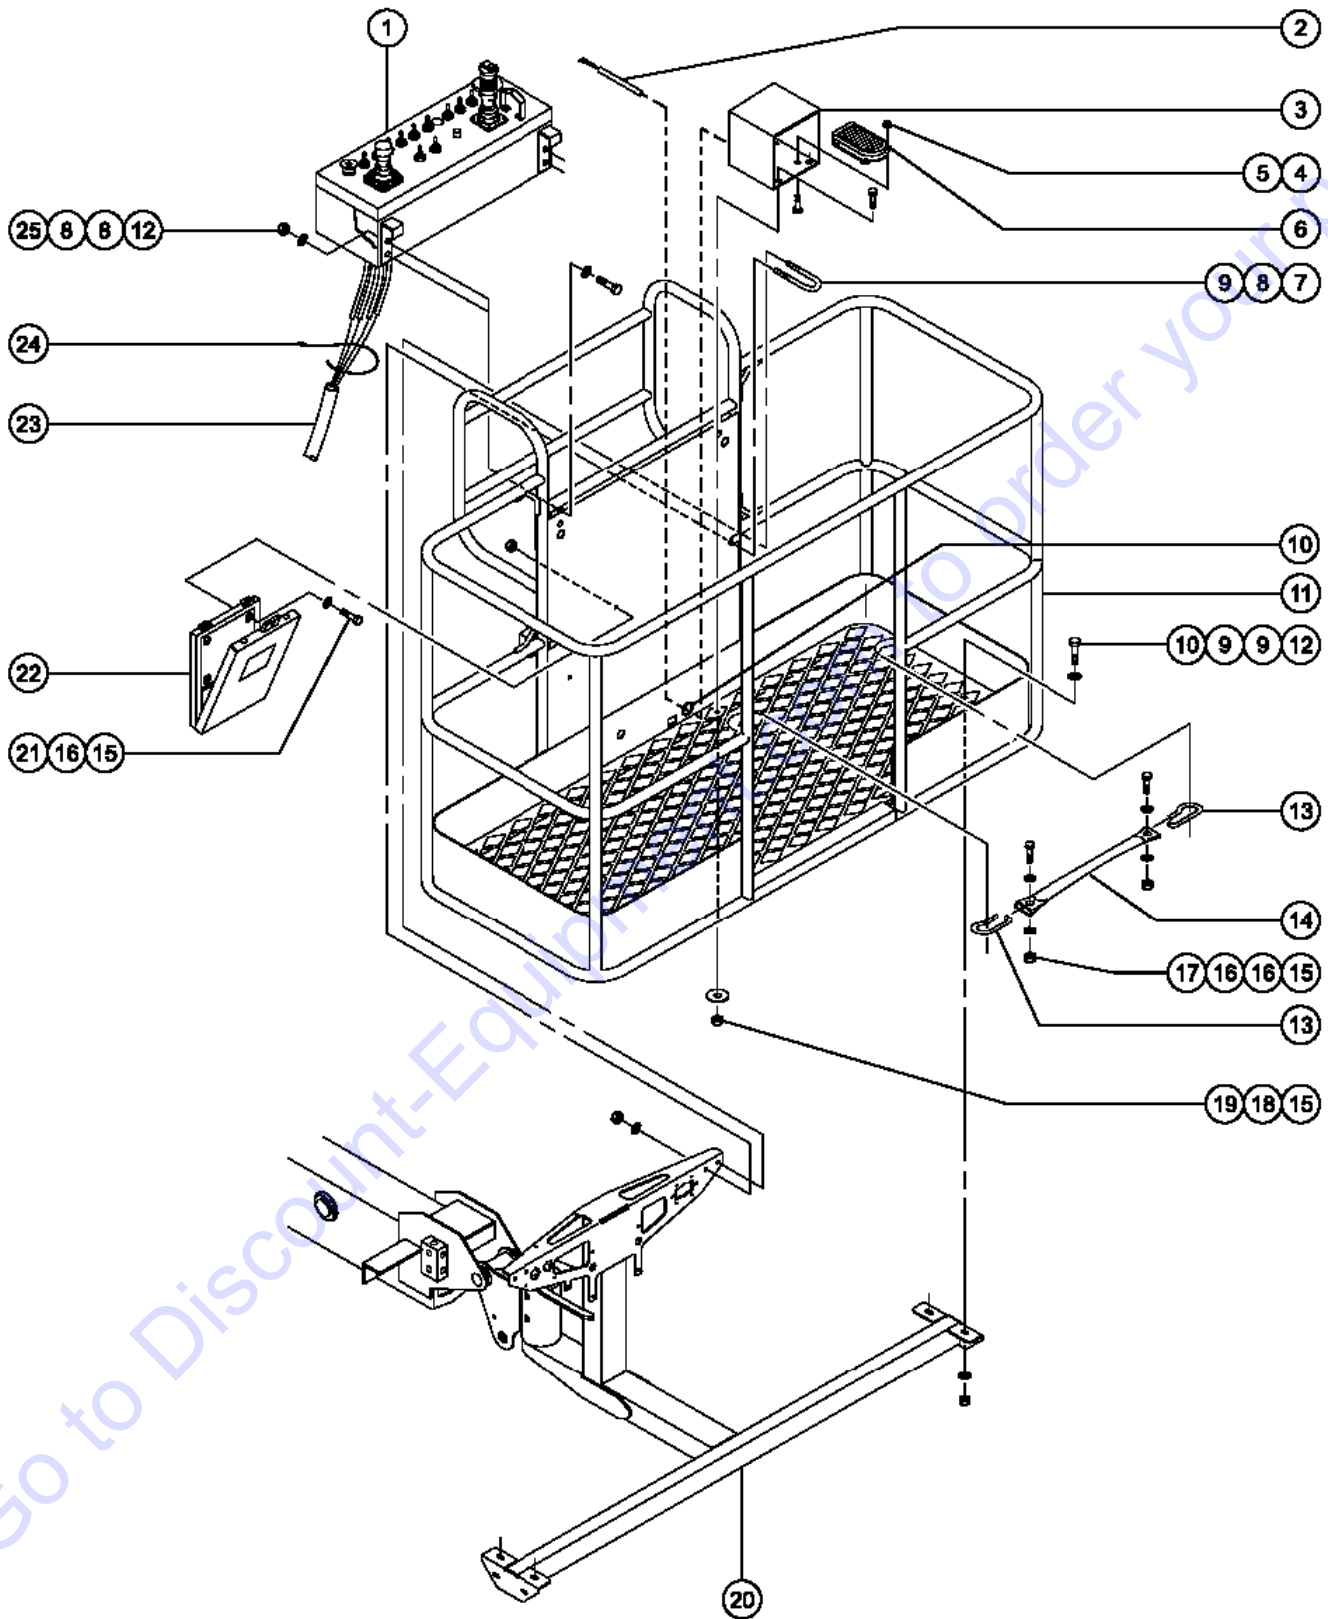

702.1 Platform Installation (from SN 2654)

702.1 Platform Installation (from SN 2654)

Item	Part No.	Description	Qty.	Item	Part No.	Description	Qty.
1	52402GT	PLAT.CNTRL.BOX COMPLETE-S40*		21	6090GT	SCREW,HHC,1/4-20 X .75.....	4
1	62083GT	PLAT.CNTRL.BOX COMPLETE-S45		22	44743GT	MANUAL BOX W/DECALS***.....	1
2	43960GT	WIRE CABLE,16/4 CON.TPE JKT.....60-inches		23	28131GT	WIRE LOOM,1.25 DIA.....	66-inches
3	32710GT	GUARD,FOOTSWITCH,W/DECAL STEEL.....	1	--	28678GT	SLEEVE,NYLON,2"I.D.,BULK(100').	66-inches
4	6178GT	NUT,NYLOCK,10-32.....	4	24	28443GT	CABLE TIE,11.5" BLACK.....	5
5	17626GT	SCREW,FHM,10-32 X .75.....	4	25	7713GT	NUT, LP NYLOCK, 3/8-16.....	4
6	13482GT	FOOT SWITCH*** <i>includes mounting fasteners</i>	1				
--	20262GT	MICROSWITCH,13482 FOOTSWITCH..	1				
7	6550GT	U-BOLT,3/8 X 1 YZ.....	2				
8	5397GT	WASHER,FLAT,USS,5/16",Y.....	20				
9	4828GT	NUT,NYLOCK,3/8-16.....	8				
10	229768GT	GROMMET,RUBBER,1.0X0.094X1.375..	1				
11	1272303GT	ASSY,6FT PLAT DUAL LG,BLANK W/SIDE SWING GATE.....	1				
		<i>ANSI and CSA</i>					
--	52081GT	PLAT.ASSY,EURO,6 FT,S40/60/80.....	1				
		<i>CE; includes index numbers 13 through 17, 21 and 22</i>					
--	52082GT	PLAT ASSY,8 FT,SERV,S40/60/80.....	1				
		<i>ANSI and CSA; includes index numbers 13 through 17, 21 and 22</i>					
--	52083GT	PLAT.ASSY,EURO,8 FT,S40/60.....	1				
		<i>CE; includes index numbers 13 through 17, 21 and 22</i>					
--	54817P-SGT	TOEBOARD,PLTFM ENTRY EUR,PNTD*.....	1				
		<i>CE Platform</i>					
12	6019GT	SCREW,HHC,3/8-16 X 1.25 GRD 5.....	12				
13	12443GT	MIDRAIL GUIDE (HOOK).....	2				
14	102992GT	SLIDING MIDRAIL KIT,PTD.....	1				
		<i>includes 2 each index numbers 13, 15, 16 and 17</i>					
--	139451GT	TUBE,SLIDING MIDRAIL,PAINTED.....	1				
--	20973GT	WIRE LOOM,3/8 POLY SLIT.....	1				
--	21121GT	CABLE TIE,4" BLK,HEAT RESISTNT.....	1				
15	6091GT	NUT,NYLOCK,1/4-20.....	10				
16	6638GT	WASHER,FLAT,USS,1/4"Y.....	14				
17	8915GT	SCREW,HHC,1/4-20 X 1.25.....	2				
18	49693GT	WASHER,FENDER,.25X1.50X.074.....	2				
19	6888GT	SCREW,HHC,1/4-20 X 1.....	4				
20	50144-SGT	PLATFORM SUPPORT WELDMNT***.....	1				
		<i>from SN 2654 to 5277</i>					
--	60370-SGT	PLATFORM SUPPORT WELDMNT-SERV*.....	1				
		<i>from SN 5278</i>