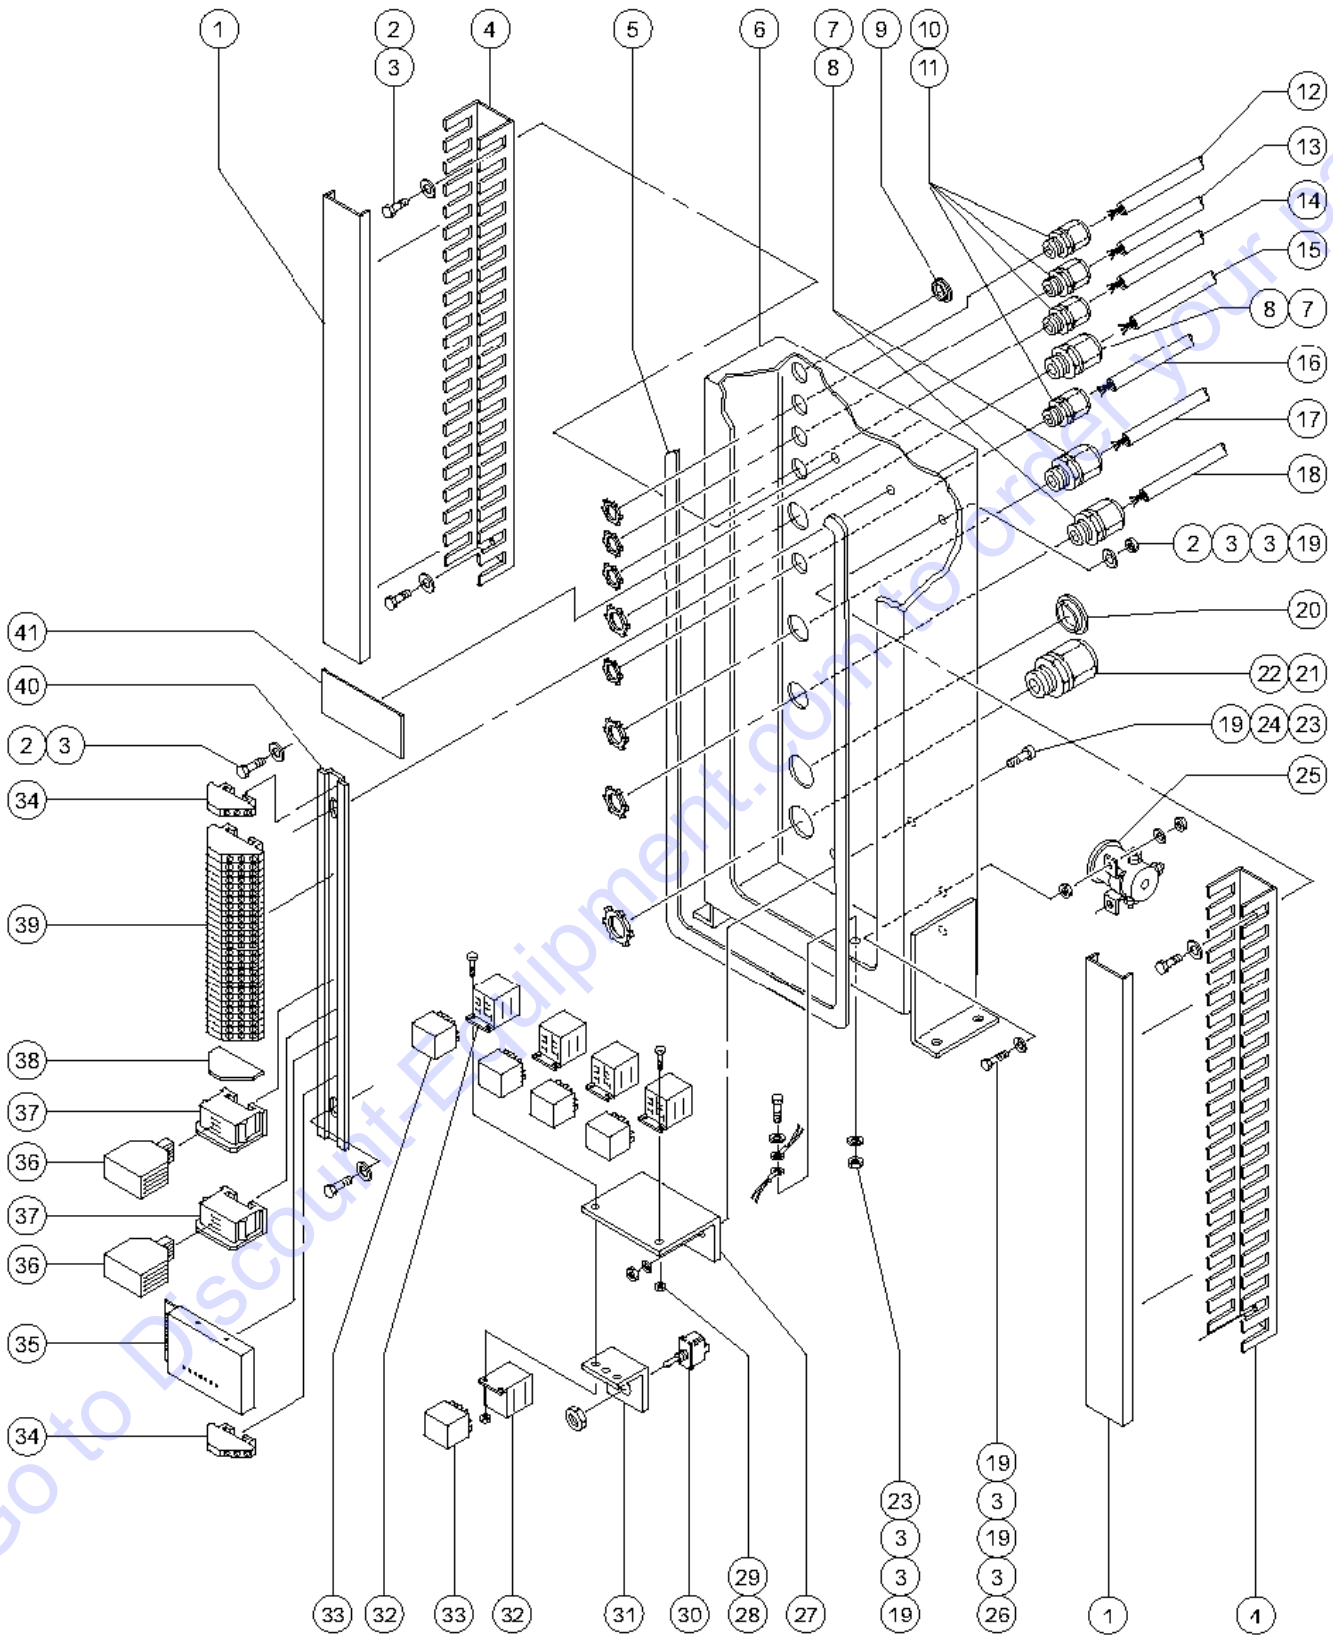

509.1 Ground Controls - View 2

509.1 Ground Controls - View 2

Item	Part No.	Description	Qty.	Item	Part No.	Description	Qty.
--	33996GT	SCREWDRIVER,TERMINAL BLOCK		31	49743GT	BRACKET,TOGGLE SWITCH.....	1
--	88832GT	HARNESS,PLUG,NON-LOAD WEIGHING		32	34053GT	ASSY,RELAY SOCKET, AUTO.....	4
1	1262218GT	COVER, DUCT, WIRING.....	2			<i>Gasoline/LPG models; terminals not included</i>	
		<i>replaced 28299</i>		--	34053GT	ASSY,RELAY SOCKET, AUTO.....	4
2	8914GT	SCREW,HHC,1/4-20 X .625.....	7			<i>Diesel models; terminals not included</i>	
3	6356GT	WASHER,LOCK,.25.....	8	--	34055GT	TERM RELAY,N-INSULATE 14-16 GA....	4
4	28298GT	WIRING DUCT, 1.5 X 1.5.....	2	--	34056GT	TERM,RELAY,N-INSULATE 18-20 GA....	4
5	121599GT	GASKET,GBOX,S80/85 2008.....	1	33	34052GT	RELAY,SPDT,12V(AUTO) PLUG IN**....	4
6	52645GT	GROUND CNTRL BOX W/DECALS S-40.....	1	34	25974GT	PLASTIC END STOP.....	2
		<i>includes index numbers 5, 41 and threaded inserts</i>		35	56057GT	MODULE,IGNITION/START,12/24V.....	2
--	23404GT	NUTSERT,1/4-20,STEEL CAD PLTD.....	1			<i>to SN 5381</i>	
7	12960GT	CABLE SQUEEZE CONN.,XTRA LRG...3		--	56057GT	MODULE,IGNITION/START,12/24V.....	1
8	14041GT	LOCKNUT,ELECTRIC,3/4".....	3			<i>from SN 5382</i>	
9	15243GT	PLUG,NYLON .875 BLACK DOMED.....	1	36	25807GT	DIODE BLOCK SUPPRESSION.....	2
10	7056GT	CONN, SQZ, 1/2NPT .38-.50, SM**....	4	37	25808GT	CARRIER TERMINAL(5 PER BLOCK)....	2
11	6935GT	LOCKNUT,ELEC,1/2".....	4	38	25837GT	TERMINAL STRIP END PLATE.....	1
12	1505GT	WIRE CABLE,16/2 SJO,BULK.....	296-inches	39	32637GT	TERMINAL BLOCK,WAGO.....	44
13	43960GT	WIRE CABLE,16/4 CON.TPE JKT.....	174-inches	--	32638GT	TERMINAL BLOCK,WAGO.....	2
14	43960GT	WIRE CABLE,16/4 CON.TPE JKT.....	116-inches	40	28310GT	DIN RAIL,23.75".....	1
15	48533GT	WIRE CABLE,18GA/19 CON.BNDREX.....	696-inches	41	30997GT	CORROSION INHIBITOR,FOAM.....	1
		<i>S-40</i>					
16	43955GT	WIRE CABLE,12/3 CON.TPE JKT.....	720-inches				
17	48533GT	WIRE CABLE,18GA/19 CON.BNDREX.....	696-inches				
18	35934GT	WIRE CABLE,18/19 CON.TPRJKT.....	60-inches				
19	6091GT	NUT,NYLOCK,1/4-20.....	5				
20	45385GT	PLUG,NYLON 1.12 BLACK DOMED.....	1				
21	20776GT	CABLE SQUEEZE CONN.....	1				
22	18665GT	LOCKNUT,ELECTRIC,1" NPT.....	1				
23	6888GT	SCREW,HHC,1/4-20 X 1.....	5				
24	6638GT	WASHER,FLAT,USS,1/4"Y.....	5				
25	27155GT	SOLENOID,12V CONTINUOUS***.....	1				
26	6090GT	SCREW,HHC,1/4-20 X .75.....	3				
27	34057GT	ANGLE,RELAY MOUNTING.....	1				
		<i>Gasoline/LPG models</i>					
28	6178GT	NUT,NYLOCK,10-32.....	10				
29	6606GT	SCREW,RHM,10-32 X .75.....	10				
30	128201GT	SWITCH TOGGLE ASSY DPDT 2P MOM.....	1				
		<i>includes mounting fasteners; Gasoline/LPG models</i>