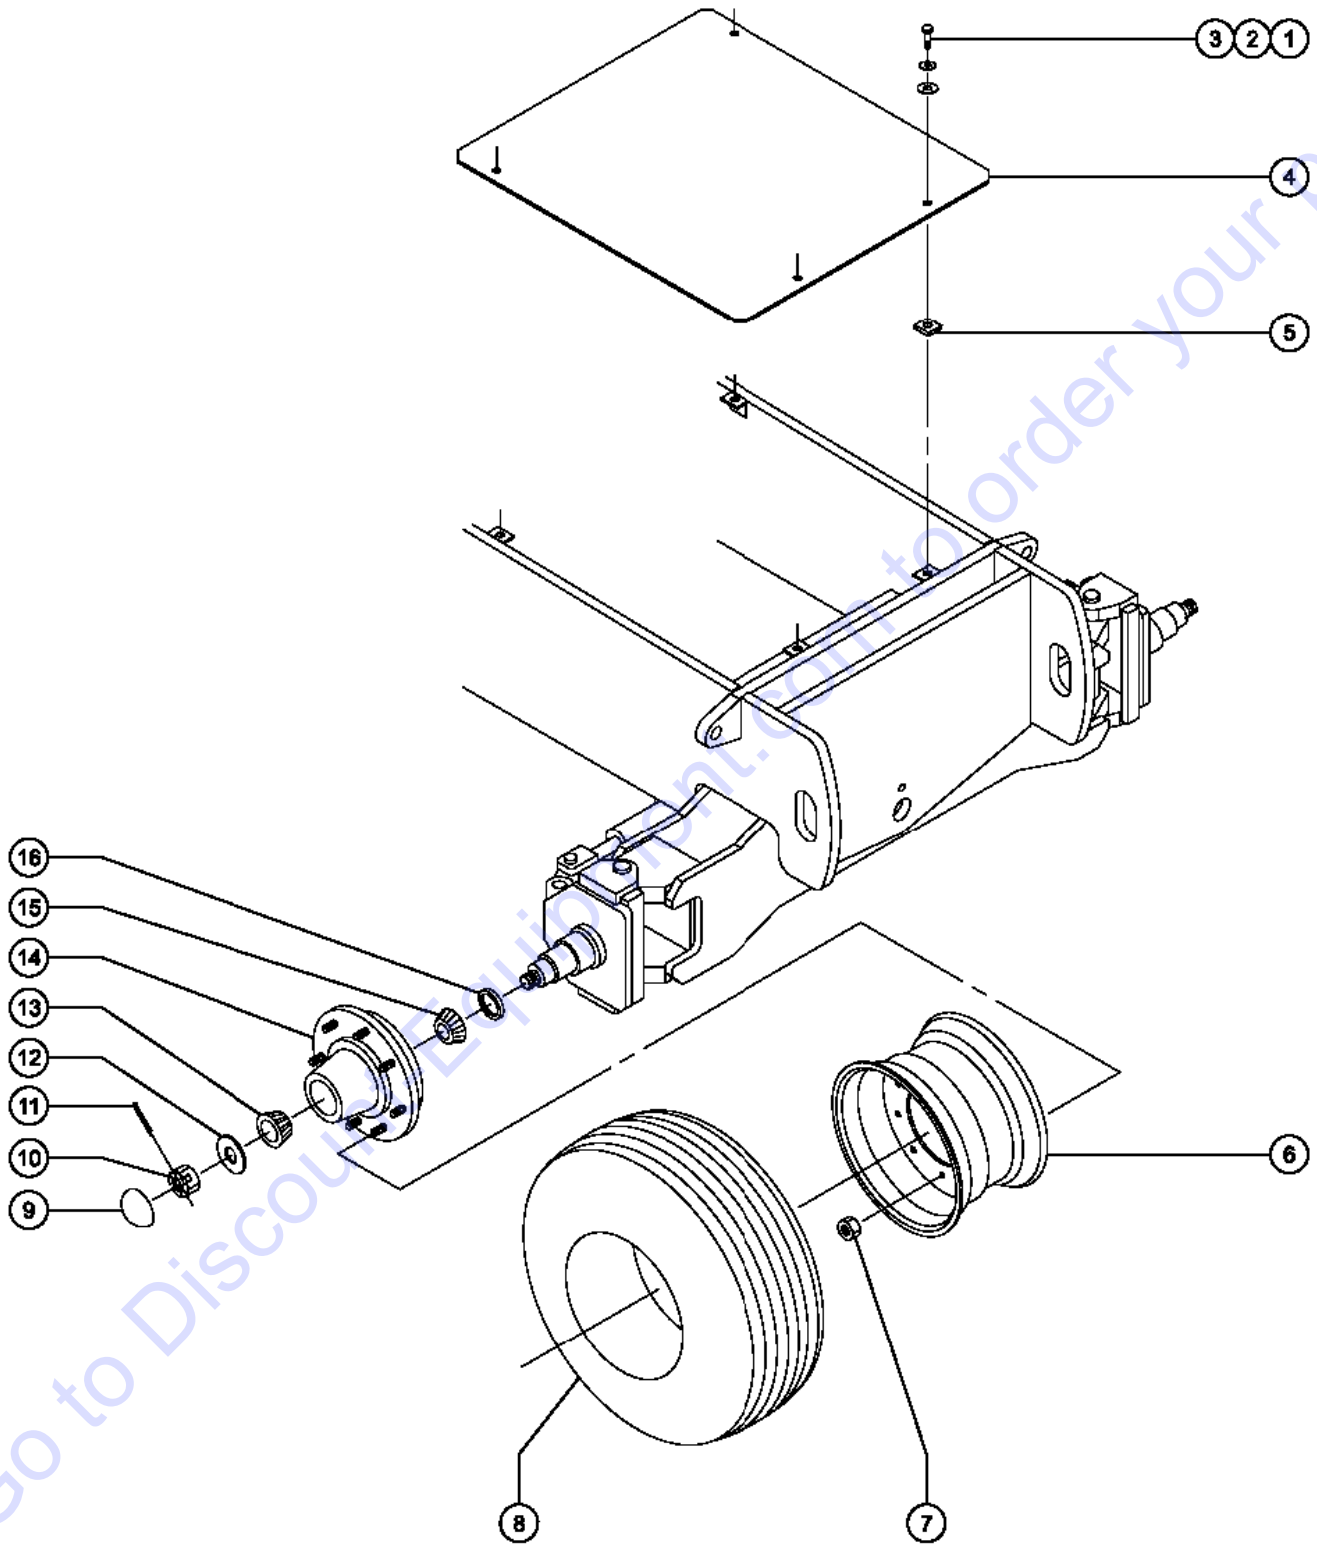

203.1 2WD Steer Axle - Wheels and Hubs

203.1 2WD Steer Axle - Wheels and Hubs

Item	Part No.	Description	Qty.
1	6090GT	SCREW,HHC,1/4-20 X .75.....	4
2	6356GT	WASHER,LOCK,.25.....	4
3	6638GT	WASHER,FLAT,USS,1/4"Y.....	4
4	32676GT	COVR W/DECLS,DR.CHAS.STR.END....1 to SN 2872	
--	102278GT	CVR ASSY W/DECALS,DRV CHASS ST.....1 from SN 2873	
5	56912GT	SPRING CLIP,1/4-20,.025-.15X.54,ZAG.....	4
6	73199GT	WHEEL, 16X10.....2 (8 hole)	
7	54627GT	NUT,LUG,5/8-18 X 90 DEGREE,Z45.....	16
8A	73198GT	TIRE & WHEEL ASSY (COMMENTS!)*..2 Industrial, Air-filled (includes item 6) (8 hole)	
--	73200GT	TIRE,IMPLEMENT,12.5-16SL,14PR for 73198	
8B	73764GT	TIRE & WHEEL ASSY. FOAM Industrial, Foam-filled (8 hole)	
9	45111GT	CAP,DUST,45873 HUB KIT.....	2
10	45113GT	NUT,SPINDLE,1-14.....	2
11	45114GT	PIN,COTTER,.219 X 1.75.....	2
12	45112GT	WASHER,SPINDLE.....	2
13	45108GT	OUTER CONE - MODEL 60-8.....2 small bearing race not included	
13A	40146GT	BEARING RACE (SMALL) (45873).....2 outer cone not included	
14	45043GT	HUB ASSEMBLY MODEL#60-8***.....2 includes index numbers 9, 13, 15, 16 and races	
--	21166GT	LUG BOLT,5/8-18,WHEEL HUB***.....	6
--	40145GT	BEARING RACE (LARGE) (45873).....2 inner cone not included	
--	40146GT	BEARING RACE (SMALL) (45873).....2 outer cone not included	
15	45107GT	INNER CONE - MODEL 60-8.....2 large bearing race not included	
15A	40145GT	BEARING RACE (LARGE) (45873).....2 inner cone not included	
16	45110GT	SEAL-GREASE,MODEL 60-8.....	2
--	45873GT	SEAL/BEARING KIT (45043,54840).....2 includes index numbers 9 through 13, 15, 16 and races