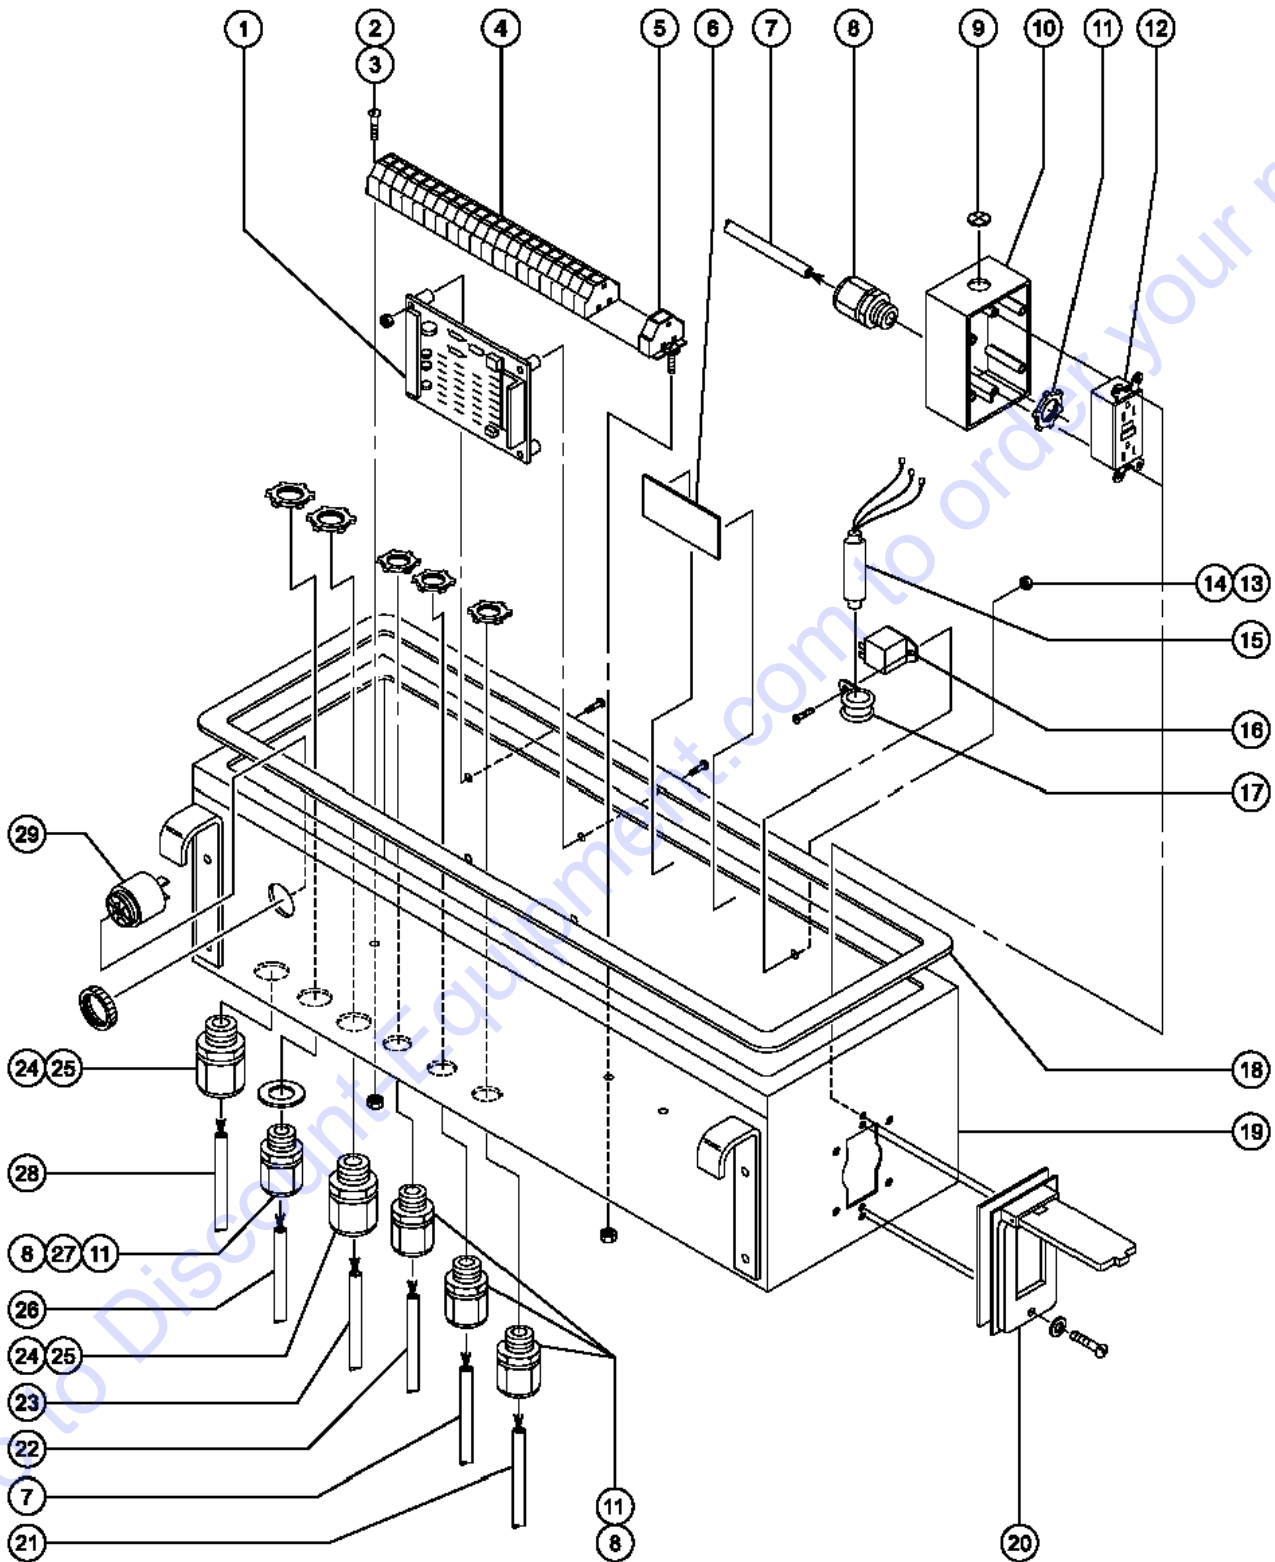

704.1 Platform Controls - View 1

704.1 Platform Controls - View 1

Item	Part No.	Description	Qty.	Item	Part No.	Description	Qty.
--	62083GT	PLAT.CNTRL.BOX COMPLETE-S45		27	34769GT	WASHER,REDUCING 3/4" TO 1/2".....1	1
1	22052GT	LIMITER PC BOARD, HORSEPOWER...1 <i>includes mounting fasteners</i>	1	28	48533GT	WIRE CABLE,18GA/19 CON.BNDREX.....816-inches	1
--	39591GT	SPACER,NYLON,,375 <i>sold separately</i>		29	45383GT	ALARM,WARBLE TONE 5-30 VDC***.....1 <i>Does not include 72326 nut</i>	1
2	45546GT	SCREW,RHM,6-32 X .5.....2	2	--	72326GT	NUT - PLASTIC,RING FOR ALARMS.....1	1
3	12344GT	NUT,NYLOCK,6-32.....2	2				
4	32637GT	TERMINAL BLOCK,WAGO.....43	43				
--	32638GT	TERMINAL BLOCK,WAGO.....2					
5	32639GT	END PLATE,WAGO.....1	1				
6	30997GT	CORROSION INHIBITOR,FOAM.....1	1				
7	30794GT	WIRE,12/3 SJEOW,BK-WH-GR/YL.....720-inches					
8	7056GT	CONN, SQZ, 1/2NPT .38-.50, SM**.....5	5				
9	8843GT	COVER,KNOCK OUT HOLE,4 PER BAG.....1	1				
10	10775GT	T-BOX, 2.75 x 4.5 x 2.0.....1	1				
11	6935GT	LOCKNUT,ELEC,1/2".....5	5				
12	13585GT	OUTLET, 110V.....1 <i>North America</i>	1				
--	35003GT	RECEPTACLE, BRITISH, 110V.....1					
13	6178GT	NUT,NYLOCK,10-32.....1	1				
14	5094GT	SCREW,RHM,10-32 X .5.....1	1				
15	43181GT	CAPACITOR,TIME DELAY.....1	1				
16	19274GT	RELAY,SPDT,12V(AUTO)**.....1	1				
17	13268GT	CLAMP,0.75,#12 X 1/4,RUB CUSH.....1	1				
18	27115GT	GASKET,UPPER CONTROL BOX.....1	1				
19	52365GT	CONTROL BOX W/LID & DECAL.....1 <i>includes index numbers 6, 18 and threaded inserts</i>	1				
--	23404GT	NUTSERT,1/4-20,STEEL CAD PLTD.....1					
20	45437GT	COVER,GFCI,WEATHERPROOF.....1 <i>includes mounting fasteners</i>	1				
--	33629GT	PLATE,UK POWER TO PLATFORM.....1 <i>British</i>					
--	33724GT	KIT,GASKET,UK POWER TO PLAT.....1 <i>British</i>					
21	43960GT	WIRE CABLE,16/4 CON.TPE JKT.....60-inches					
22	43960GT	WIRE CABLE,16/4 CON.TPE JKT.....840-inches					
23	48533GT	WIRE CABLE,18GA/19 CON.BNDREX.....816-inches S-45					
24	12960GT	CABLE SQUEEZE CONN.,XTRA LRG...2	2				
25	14041GT	LOCKNUT,ELECTRIC,3/4".....2	2				
26	43955GT	WIRE CABLE,12/3 CON.TPE JKT.....840-inches