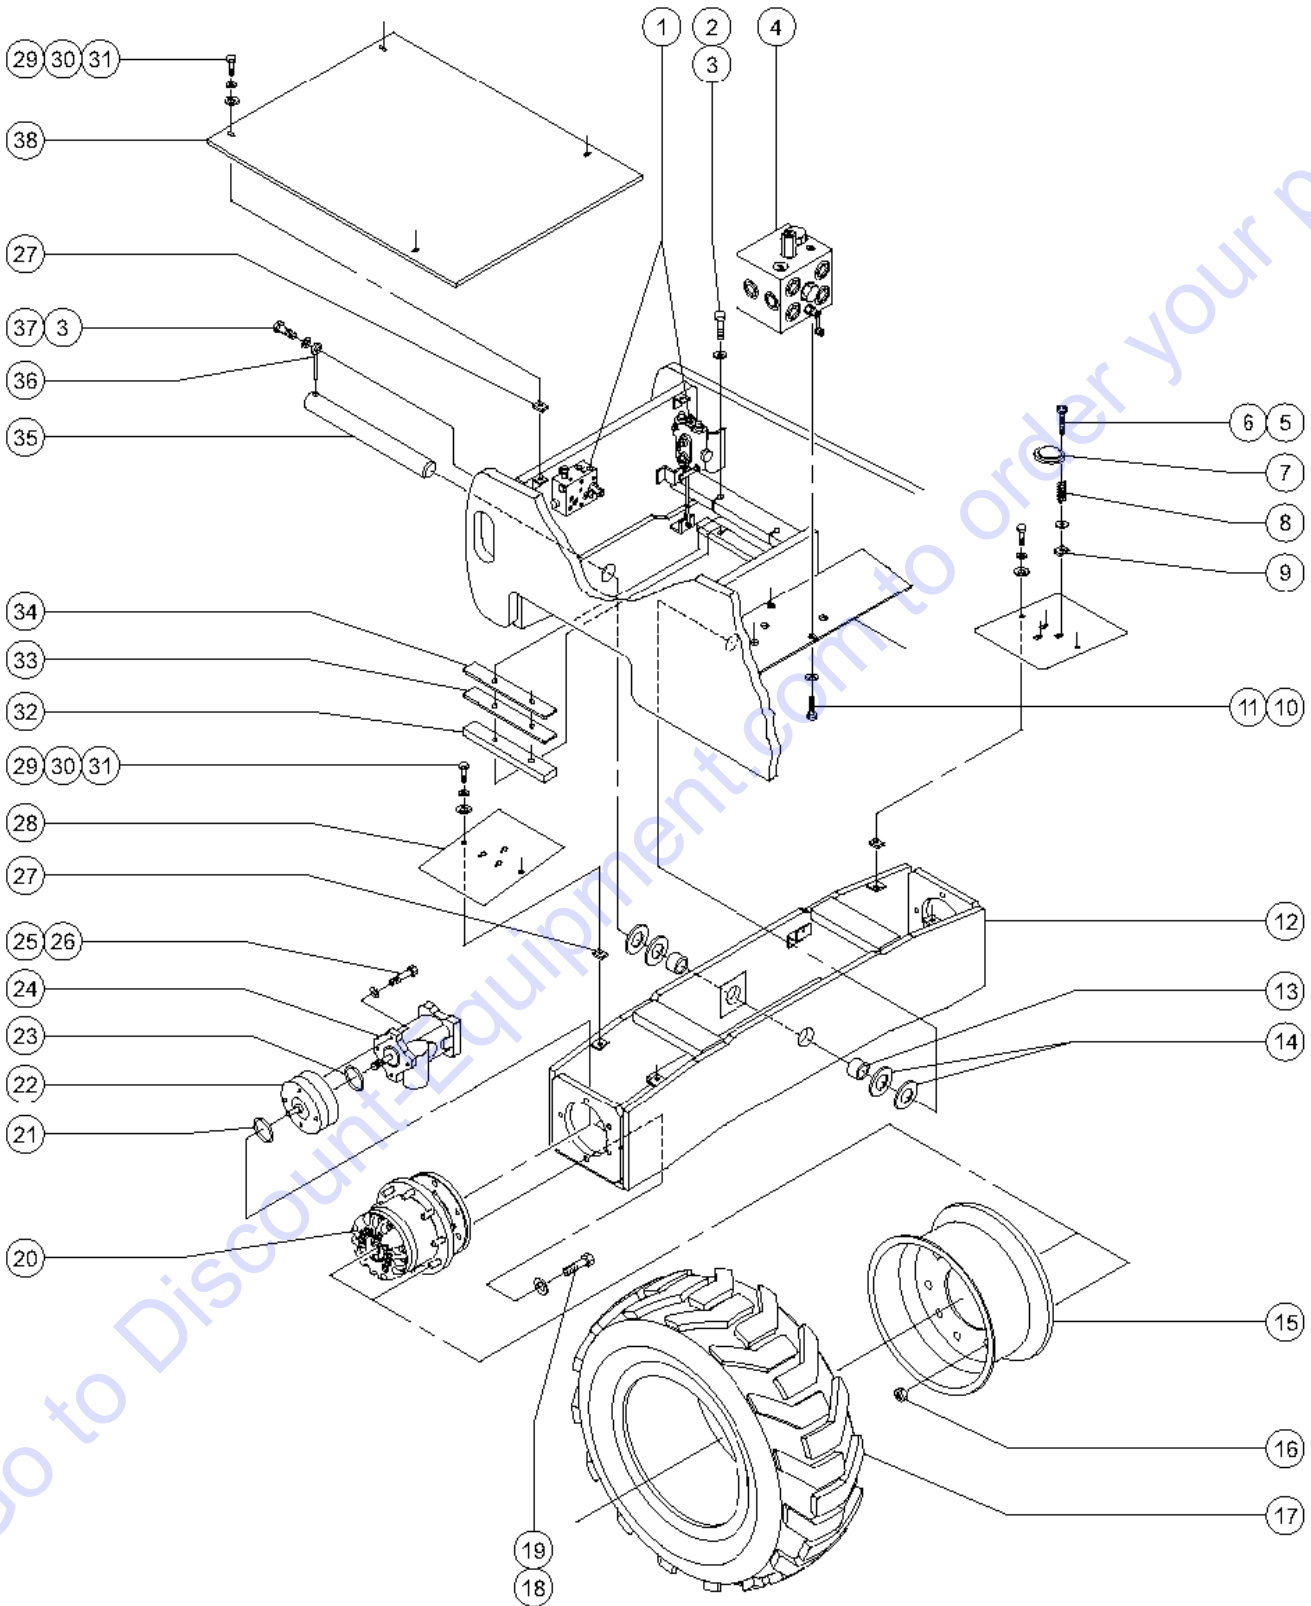

205.1 2WD Non-steer Axle

205.1 2WD Non-steer Axle

Item	Part No.	Description	Qty.	Item	Part No.	Description	Qty.	
1		Ref. Oscillation Manifold and Control Valve (refer to Figure 2-F).....	1	--	1286607GT	BEARING KIT,TORQUE HUB (20193) for 20193		
2	6096GT	SCREW,HHC,1/2-13 X 2 GR5.....	4	--	21142GT	SEAL KIT (W1B) TORQUE HUBS for 20193 (inventory limited to stock on hand as component is no longer available)		
3	6021GT	WASHER,LOCK,.375.....	5	--	21143GT	BEARING KIT (45553) TORQUE HUB....	2	
4	34448GT	TRACTION MANIFOLD,2WD***.....	1	--	21144GT	CAP,DISENGAGE-45553 TORQUE HUB.....	2	
5	73634GT	SCREW,PHIL,PHM,10-24X1.5 ZINC.....	3	--	21145GT	DISCONNECT ROD-45553 TQ.HUB.....	2	
6	6146GT	WASHER,FLAT,MS,#10,Y.....	3	--	21146GT	COVER CAP,TORQUE HUB***.....	2	
7	77026GT	LEVEL,BUBBLE,2 DEGREE *.....	1	--	21148GT	WASHER,THRUST,TORQUE HUB.....	2	
		<i>European models</i>		--	21149GT	LUG,WHEEL STUD,5/8-18,W1/4HB**.....	2	
8	77027GT	SPRING,1X.31 ODX.040WIRE,SS.....	3	--	37097GT	O-RING, TORQUE HUB.....	2	
9	73575GT	SPRING CLIP,10-24,.025-.125X.468,ZAG.....	3	--	58438GT	KIT,COVER,TORQUE HUB,45553***.....	2	
10	8177GT	SCREW,HHC,1/2-13 X 1.5.....	2	--	58459GT	THRUST CAP (20193)		
11	6033GT	WASHER,LOCK,0.5".....	2	21	52087GT	O-RING,2-044 BUNA***.....	2	
12	32653GT	NON-STEER AXLE ASSY,S40.....	1	--	22	41912GT	BRAKE,MICO,1200 IN/LB***.....	2
		<i>includes index number 13</i>				<i>includes 1 each of index number 21; to SN 5456</i>		
13	18396GT	BEARING,1.5IDX1.75ODX1.0L.....	2	--	41918GT	LINING KIT,MICO BRAKE.....	2	
14	36603GT	WASHER,FLAT,1.56 X 3.5 X .061.....	4	--	41921GT	SEAL KIT,BRAKE,MICO.....	2	
		1		--	41922GT	BEARING KIT,BRAKE,MICO.....	2	
15	122348GT	WHEEL, 16.5 X 9.75 S40.....	2	--	72319GT	SPRING (RED) MICO		
		<i>(9 hole)</i>				<i>For 41912; 8 required per brake</i>		
16	54627GT	NUT,LUG,5/8-18 X 90 DEGREE,Z45.....	18	22A	41912GT	BRAKE,MICO,1200 IN/LB***.....	2	
17A	1271438GT	TIRE/WHEEL ASSY,LH,12-16.5/10PR,AIR.....	1			<i>includes 1 each of index number 21; from SN 5457</i>		
		<i>RT, Air-filled, left (includes item 15) (9 hole)</i>		--	65608GT	BEARING KIT, AUSCO***.....	2	
17A	1271439GT	TIRE/WHEEL ASSY,RH,12-16.5/10PR,AIR.....	1	--	77239GT	LINING KIT,AUSCO BRAKE***.....	2	
		<i>RT, Air-filled, right (includes item 15) (9 hole)</i>		--	77240GT	SEAL KIT, AUSCO BRAKE***.....	2	
--	122348GT	WHEEL, 16.5 X 9.75 S40		23	22811GT	O-RING,MOTOR TO BRAKE***.....	2	
--	1271437GT	TIRE,12-16.5/10PR S40 HAULER for 1271439, 1271438				<i>measures approx 4" x 0.10"</i>		
17B	1271440GT	TIRE/WHEEL ASSY,LH,12-16.5/10PR,FOAM.....	2	24	41398GT	MOTOR,HYDRAULIC,AXIAL PORTS***.....	2	
		<i>RT, Foam-filled, left (9 hole)</i>				<i>includes 1 each index number 23</i>		
17B	1271441GT	TIRE/WHEEL ASSY,RH,12-16.5/10PR,FOAM.....	2	--	32680GT	SEAL KIT,SUNSTRAND.....	2	
		<i>RT, Foam-filled, right (9 hole)</i>		25	7261GT	SCREW,HHC,1/2-13 X 5 BLACK.....	8	
18	45495GT	SCREW,SHC,5/8-11 X 3.00,A574.....	12			<i>to SN 5369</i>		
		<i>to SN 5369</i>		--	73858GT	SCREW,SHC,1/2-13X5.0 GR 5 ZINC.....	8	
--	13004GT	SCREW,HHC,5/8-11 X 3 GRD.8.....	12			<i>from SN 5370</i>		
		<i>from SN 5370</i>		26	13066GT	WASHER,FLAT,.5 HARDENED.....	8	
19	56911GT	WASHER,FLAT,.688X1.160X.09.....	12	27	56912GT	SPRING CLIP,1/4-20,.025-.15X.54,ZAG.....	8	
20	20193GT	TORQUE HUB,35:1***.....	2	28	30802P-SGT	COVER,NON-STEER AXLE "BLUE".....	2	
20	21143GT	BEARING KIT (45553) TORQUE HUB for 20193 (inventory limited to stock on hand as component is no longer available)		29	6090GT	SCREW,HHC,1/4-20 X .75.....	8	
--	1286606GT	SEAL KIT,TORQUE HUB (20193) for 20193		30	6356GT	WASHER,LOCK,.25.....	8	
				31	6638GT	WASHER,FLAT,USS,1/4"Y.....	8