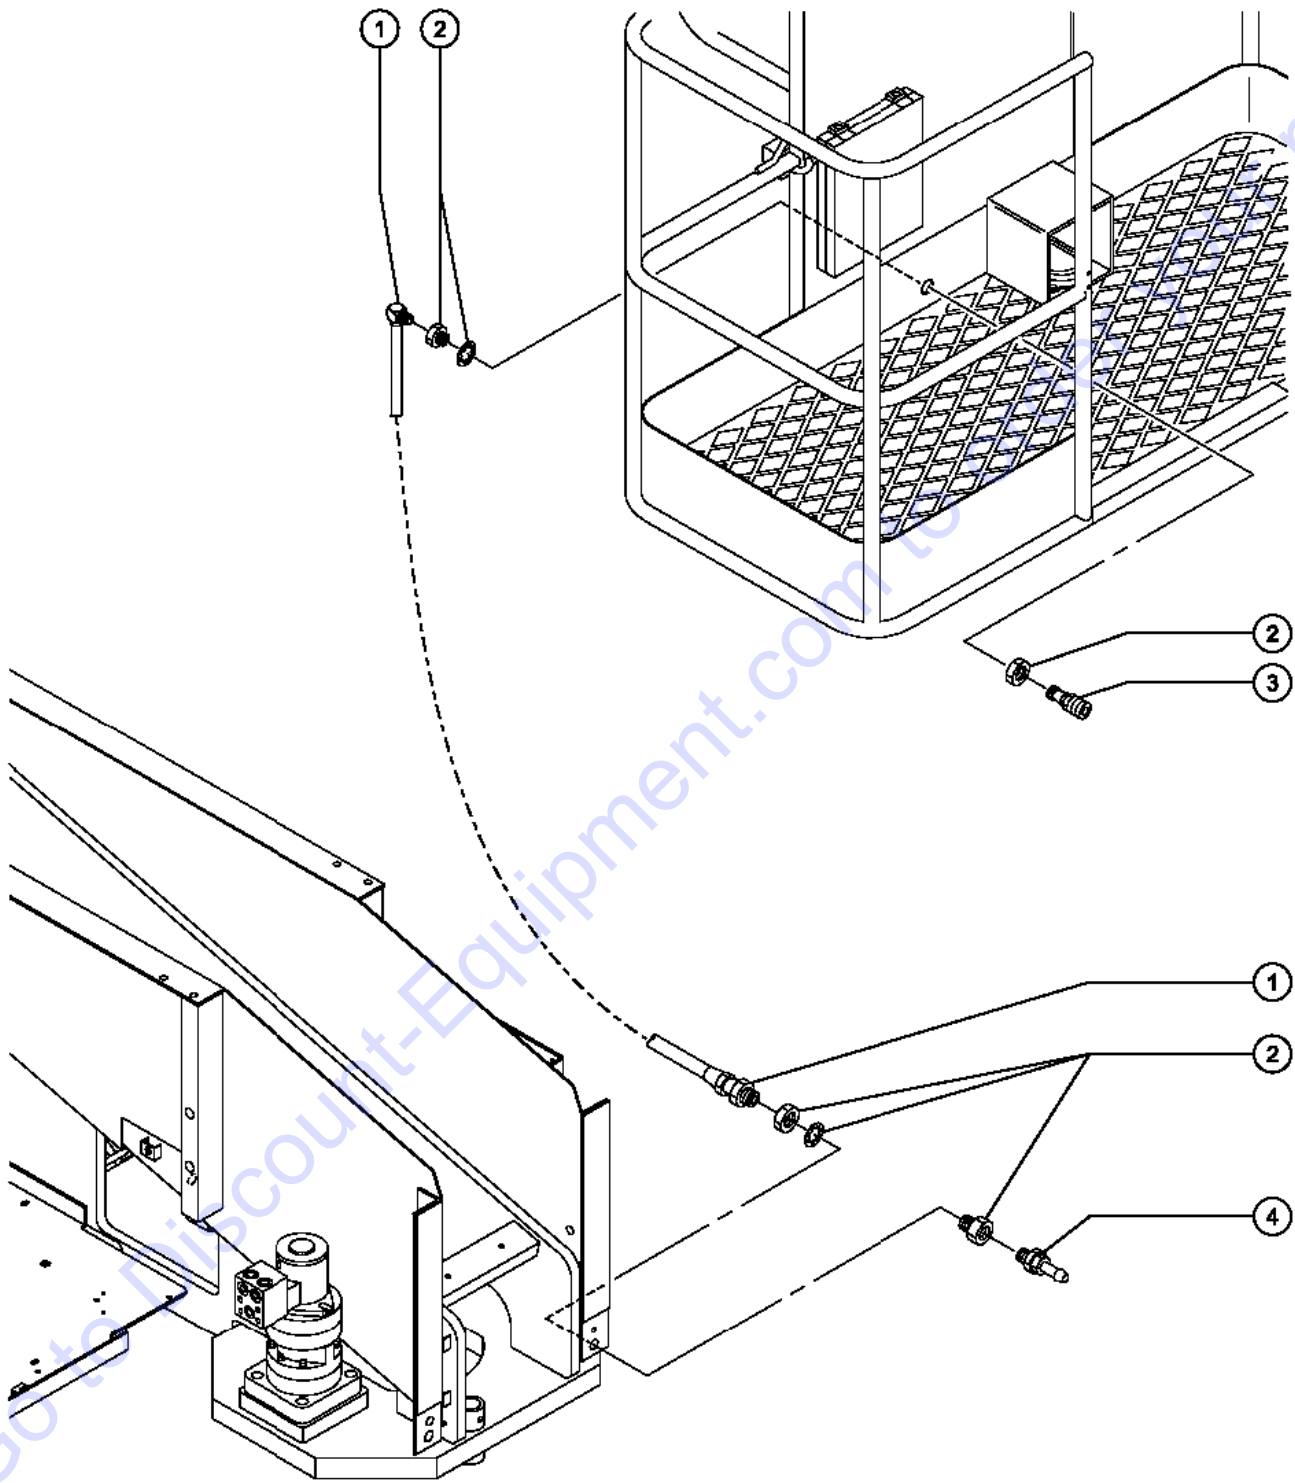

803.1 Air Line to Platform

803.1 Air Line to Platform

Item	Part No.	Description	Qty.
--	30620-SGT	S40 AIRLINE TO PLATFORM	
1	49177-71294GT	HOSE ASSEMBLY,1/2".....1 1	
2	49212GT	FEMALE BULKHEAD CONNECTOR-8...2	
3	49215GT	MPT,CPLR,1/4"SER,3/8"X18.....1	
4	49214GT	MALE PIPE THD,1/4" SER,3/8"X18.....1	

Footnotes

1: Hose End - Female, JIC 37°, Swivel (Parker No. 30682-8), Hose End - Female, JIC 37°, Swivel (Parker No. 30682-8) and Hose, 1/2 inch, Low Pressure (Parker No. 801-8)

Go to Discount-Equipment.com to order your parts