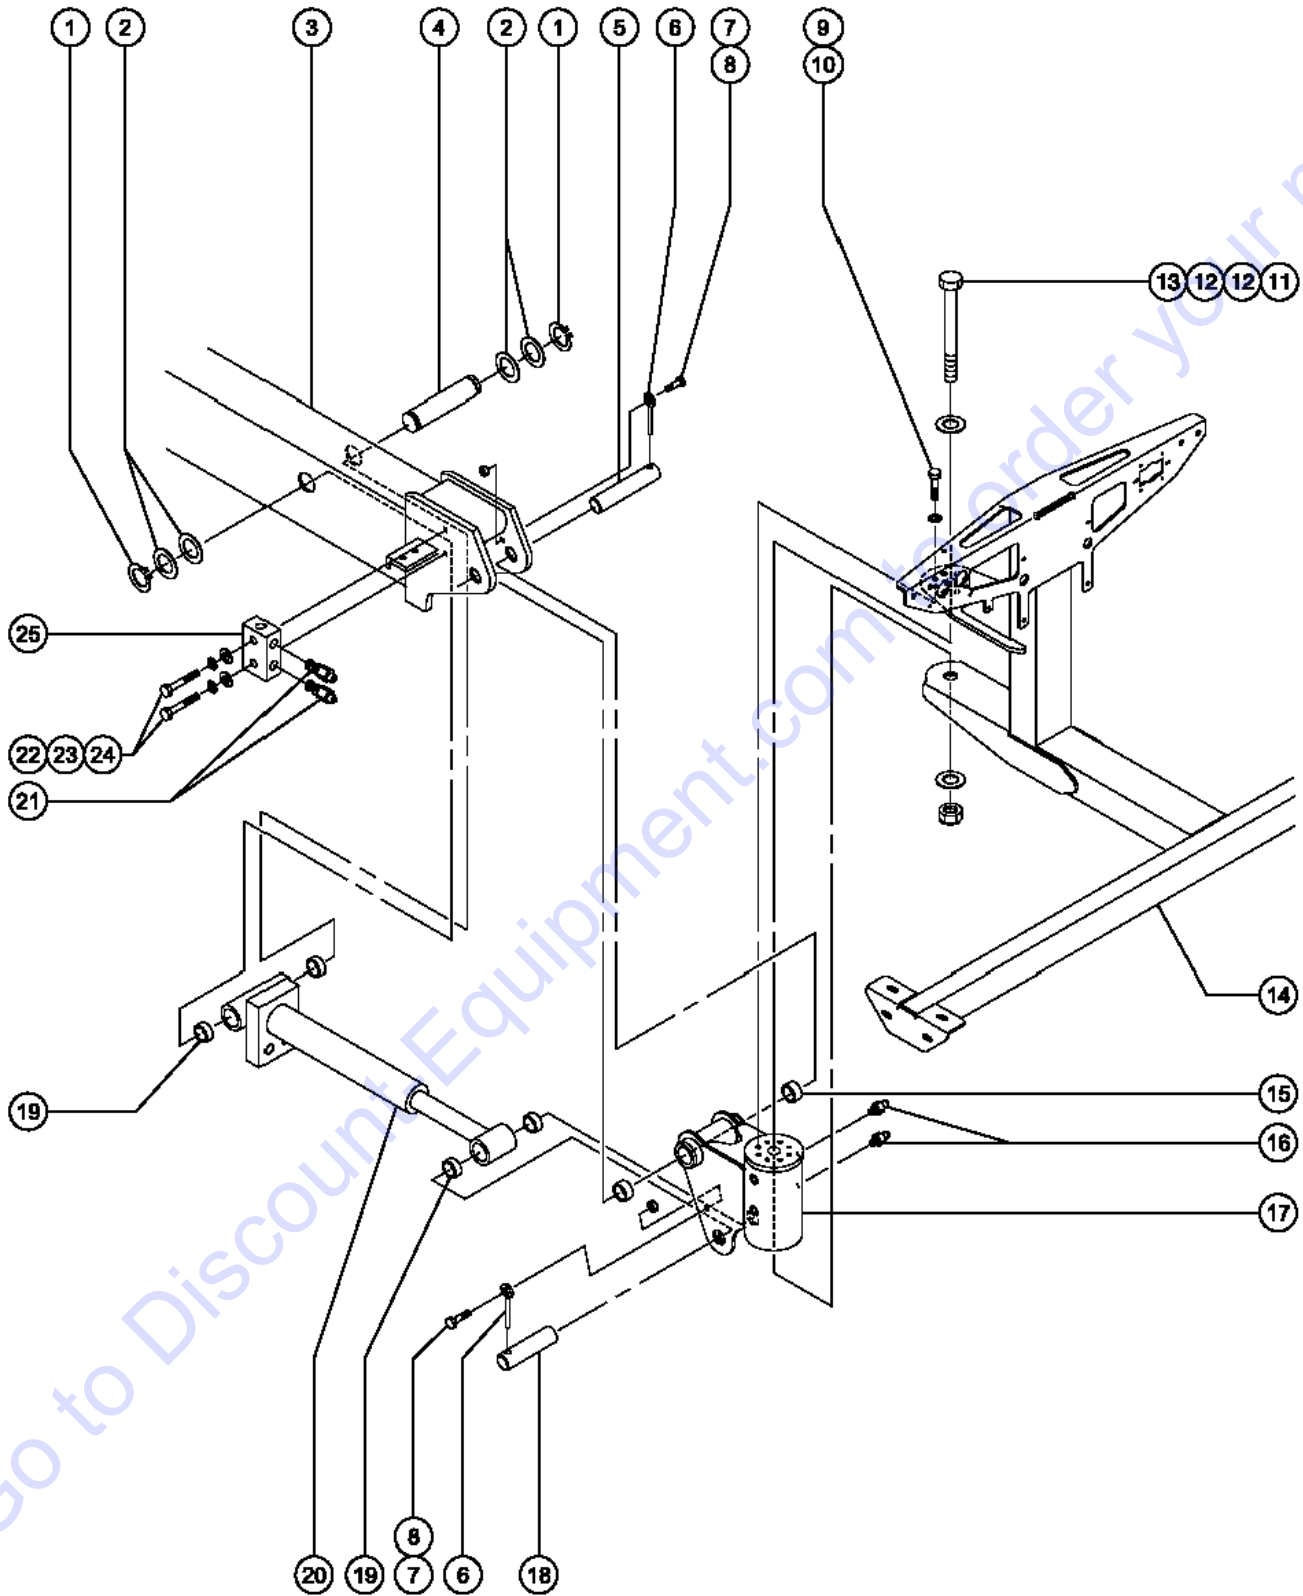

604.1 Cable Track Installation

Item	Part No.	Description	Qty.
--	48516GT	CABLE CLAMP ASSEMBLY,S40 <i>includes index numbers 4, 5, 6 and mounting hardware</i>	
1		Ref. Boom Assembly (refer to Figures 6-B or 6-C)	
2	4266GT	SCREW,HHC,1/4-20 X 2.....	2
3	6091GT	NUT,NYLOCK,1/4-20.....	12
4	46751P-SGT	CABLE CLAMP.....	1
5	46765GT	PAD,CABLE CLAMP.....	2
6	46936PGT	BRACKET, CABLE CLAMP.....	1
7	6889GT	NUT,LP NYLOCK,1/4-20.....	21
8	6090GT	SCREW,HHC,1/4-20 X .75.....	26
9	6115GT	SCREW,HHC,1/4-20 X 3.5.....	2
10	6638GT	WASHER,FLAT,USS,1/4"Y.....	31
11	41750GT	COW CATCHER,PLASTIC.....	1
12	30671-SGT	WLDMT.CABLE TRACK TUBE S40.....	1
13	8914GT	SCREW,HHC,1/4-20 X .625.....	2
14	6356GT	WASHER,LOCK,.25.....	4
15	63432GT	CLAMP,HOSE,BOTTOM,MOLDED.....	1
16	63433GT	CLAMP,HOSE,TOP,MOLDED.....	1
17A	52654GT	TUBE-CABLE TRACK W/TRIM S-40**..... <i>for units with metal cable track</i>	1
17B	30670-SGT	WLDMT.CABLE TRACK SUPP.TUBE***..... <i>for units with plastic cable track</i>	1
18	73994GT	CABLETRACK,PLATED, 41 LINK.....	1
--	46677GT	REPAIR LINK,3 LINKS (STEEL).....	1
--	72268GT	END SET,STEEL43482,43483,43484.....	1
--	73994GT	CABLETRACK,PLATED, 41 LINK.....	1
--	81007GT	REPAIR LINK, 4 LINKS PLATED.....	1
19	8255GT	SCREW,HHC,3/8-16 X .75.....	2
20	6021GT	WASHER,LOCK,.375.....	2
21	6097GT	WASHER,FLAT,USS,3/8",Y.....	2
22	44081-SGT	COVER,CABLE TRACK.....	1
23	88356-11165GT	SWITCH,LIMIT,W/RLLR ARM,NO/NC*.....	1
--	19491GT	CONTACTOR,LIMIT SWITCH.....	1
--	97128GT	ROLLER ARM,LIMIT SWITCH***.....	1
24	6179GT	SCREW,RHM,10-32 X 1.25.....	2
25	6607GT	WASHER,LOCK,#10 PLTD.....	4
26	43960GT	WIRE CABLE,16/4 CON.TPE JKT.....	312-inches
27	52653GT	CABLE TRACK TRAY ASSY W/TRIM.....	1
28	31411GT	WEAR PAD,CABLE TRACK.....	2
29	34954GT	SHIM,SIDE PAD 16GA.1.5 X 3.5.....	4

Item	Part No.	Description	Qty.
30	43191P-SGT	PLATE,CABLE TRACK,PAINTED.....	1
31	56912GT	SPRING CLIP,1/4-20,.025-.15X.54,ZAG.....	4
32	40653GT	ROLLER,UHMW.....	1
33	43128GT	SLIDER BAR.....	1
34	36204P-SGT	BRACKET,LIMIT SWITCH EXT,BLUE*.....	1
35	8179GT	SCREW,HHC,1/4-20 X 2.25.....	2
36	41031P-SGT	ANGLE,CABLE TRACK TUBE,PAINTED.....	1
37	41029GT	WEAR PAD,3 X 2 X .5 W/INSERT.....	1
38	41030GT	WEAR PAD,2.25 X 2.50 X .5.....	1
39	22832GT	SCREW,HHC,3/8-16 X 6.....	3
40	7713GT	NUT, LP NYLOCK, 3/8-16.....	3
41	36593GT	WELDMENT,CABLE TRACK GUIDE**.....	1
42	6145GT	SCREW,HHC,1/4-20 X 1.5.....	2
43	25072P-SGT	HOSE COVER,LWR CABLE TRK,BLUE.....	1

Footnotes

1: Quantity listed for this item is approximate. Actual quantity may vary to ensure proper fit.

605.1 Slave Cylinder and Platform Rotator, S-40 models