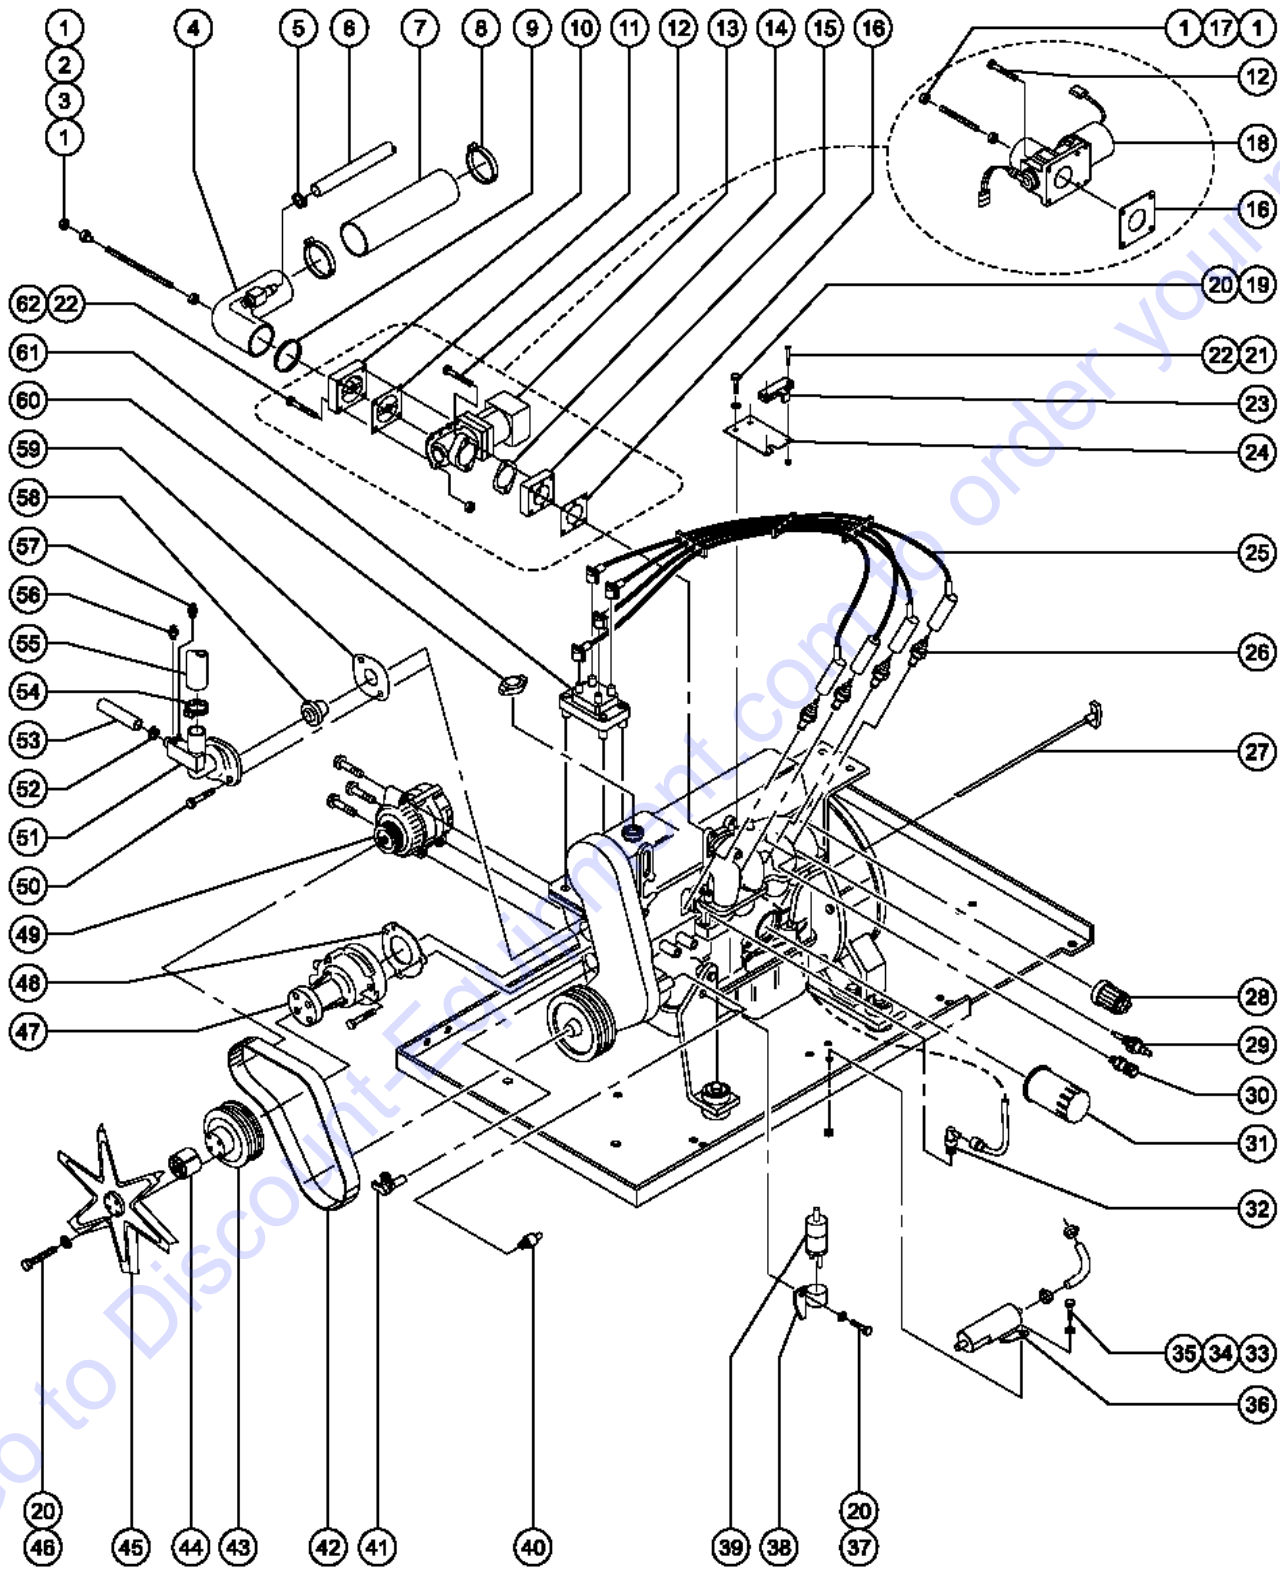

401.1 Ford LRG-425 EFI Engine - View 1

401.1 Ford LRG-425 EFI Engine - View 1

Item	Part No.	Description	Qty.	Item	Part No.	Description	Qty.
--	49735GT	ENGINE,FORD LRG 425,EFIZ45 <i>(remanufactured long block only, does not include starter, alternator, radiator or fuel system)</i>		30	52652GT	SENSOR,AIR TEMP,LRG-425 EFI***.....1	1
--	65770GT	BELT,TIMING,FORD LRG423/425EFI.....1		31	28656GT	FILTER,OIL,FORD.....1 <i>Genie genuine part</i>	1
1	6889GT	NUT,LP NYLOCK,1/4-20.....2	2	--	1259054GT	FILTER, OIL, FORD <i>Genie aftermarket</i>	
2	27010GT	VALVE,LOCK OFF,BEAM #FL-418.....1	1	32	33957GT	VALVE,PCV-FORD LRG***.....1	1
3	27507GT	THREADED ROD,1/4-20,4.5".....1 <i>to SN 3661</i>	1	33	8915GT	SCREW,HHC,1/4-20 X 1.25.....3	3
4	24552GT	VENTURI,BEAM (FORD) ***.....1	1	34	6638GT	WASHER,FLAT,USS,1/4"Y.....3	3
5	46131GT	CLAMP,HOSE,.63.....2	2	35	6091GT	NUT,NYLOCK,1/4-20.....3	3
6	53832GT	HOSE,FIRE RES.,5/8 ID,BULK		36A	81941GT	FUEL PUMP RELOCATION KIT.....1	1
7	53125GT	HOSE,AIR INTAKE 2.5 ID X 6.5.....1	1	36B	77219GT	PUMP, FUEL, LRG425, WALBRO.....1	1
8	45435GT	CLAMP,HOSE,2.50"***.....2	2	37	25929GT	SCREW,HHC,M8 X 30MM,GRD 8.8.....1	1
9	65455GT	GASKET-VENTURI BEAM (FORD).....1	1	38	65453GT	BRACKET-FUEL FILTER (52567).....1	1
10	48471GT	ADAPTER,LP VENTURI.....1 <i>to SN 3661</i>	1	39	58967GT	FUEL PRESSURE REG,425EFI***.....1	1
11	48477GT	GASKET,LP ADAPTER.....1 <i>to SN 3661</i>	1	40	58900GT	SENSOR,CAM,EFI***.....1	1
12	49386GT	SCREW,HHC,M8 X 40.....2 <i>to SN 3661</i>	2	41	33968GT	SENSOR, CRANK POSITION.....1	1
13	94922GT	KIT,FORD EFI UPDATE,BASE***.....1 <i>to SN 3661</i>	1	42	52580GT	BELT,SERPENTINE,LRG425 EFI***.....1	1
14	52577GT	GASKET - THROTTLE BODY, 425EFI.....1 <i>to SN 3661</i>	1	--	65770GT	BELT,TIMING,FORD LRG423/425EFI.....1	1
15	88455GT	ADAPTER,THROTTLE ACTUATOR***.....1 <i>to SN 3661</i>	1	43	52078GT	PULLEY,FORD ENGINE,LRG-423***.....1	1
16	52579GT	GASKET,ADAPTER PLATE,425EFI***.....1 <i>to SN 3661</i>	1	44	52077GT	SPACER,FAN TO WATERPUMP LRG423.....1	1
17	27507GT	THREADED ROD,1/4-20,4.5".....1 <i>from SN 3342</i>	1	45	52076GT	FAN, LSG423/LRG425.....1	1
18		ACTUATOR, FORD EFI PRECISION.....1 <i>from SN 3342; component no longer available</i>	1	46	32309GT	SCREW,HHC,M8 X 60MM X 1.25.....4	4
19	23057GT	SCREW,HHC,M8 X 20MM.....2	2	47	33963GT	PUMP, WATER, WITH GASKET.....1 <i>includes index number 48</i>	1
20	49408GT	WASHER,LOCK,M8.....7	7	48	33964GT	GASKET, WATER PUMP.....1	1
21	49817GT	SCREW,PHILLIPS,PHM,10-32 X1.25.....2	2	49	33960GT	ALTERNATOR,LRG-423 RE-BUILT*.....1	1
22	6178GT	NUT,NYLOCK,10-32.....6	6	50	65454GT	BOLT-FLANGE,M6 X 22MM(52573).....2	2
23	49898GT	MAP SENSOR, EFI.....1	1	51	52573GT	THERMOSTAT HOUSING, LRG425 EFI.....1	1
24	53821PGT	BRACKET,MAP SENSOR,PAINTED.....1	1	52	36208GT	CLAMP,HOSE,1.25***.....1	1
25	52570GT	SPARK PLUG WIRE SET, LRG425EFI.....1	1	53	52762GT	HOSE,WATER INLET,LRG425 EFI.....1	1
26	28647GT	SPARK PLUG,FORD.....4	4	54	22672GT	CLAMP,HOSE,1.75.....1	1
--	52656GT	FUEL INJECTOR, LRG-425 EFI.....4	4	55	54862GT	HOSE,UPPER RADIATOR,Z45.....1	1
27	52566GT	DIPSTICK, OIL LEVEL,LRG425 EFI.....1	1	56	33972GT	SENSOR,COOLANT TEMP*.....1	1
28	30810GT	SENDING UNIT,OIL PRESSURE***.....1 <i>dual-terminal sender</i>	1	57	65456GT	SENDING UNIT-H20TMP LRG425EFI*.....1	1
29	34058GT	SENDING UNIT,TMP,FRD,GM,PRK704.....1	1	58	33966GT	THERMOSTAT, FORD LRG.....1	1
				59	52575GT	GASKET,THERM.HSNG O-RING.....1	1
				60	49881GT	OIL FILLER CAP FOR LRG ENGINE.....1	1
				61	33970GT	COIL, ELECTRONIC IGN., FORD.....1	1
				62	30469GT	SCREW,FHM,10-32 X 1.5.....4	4