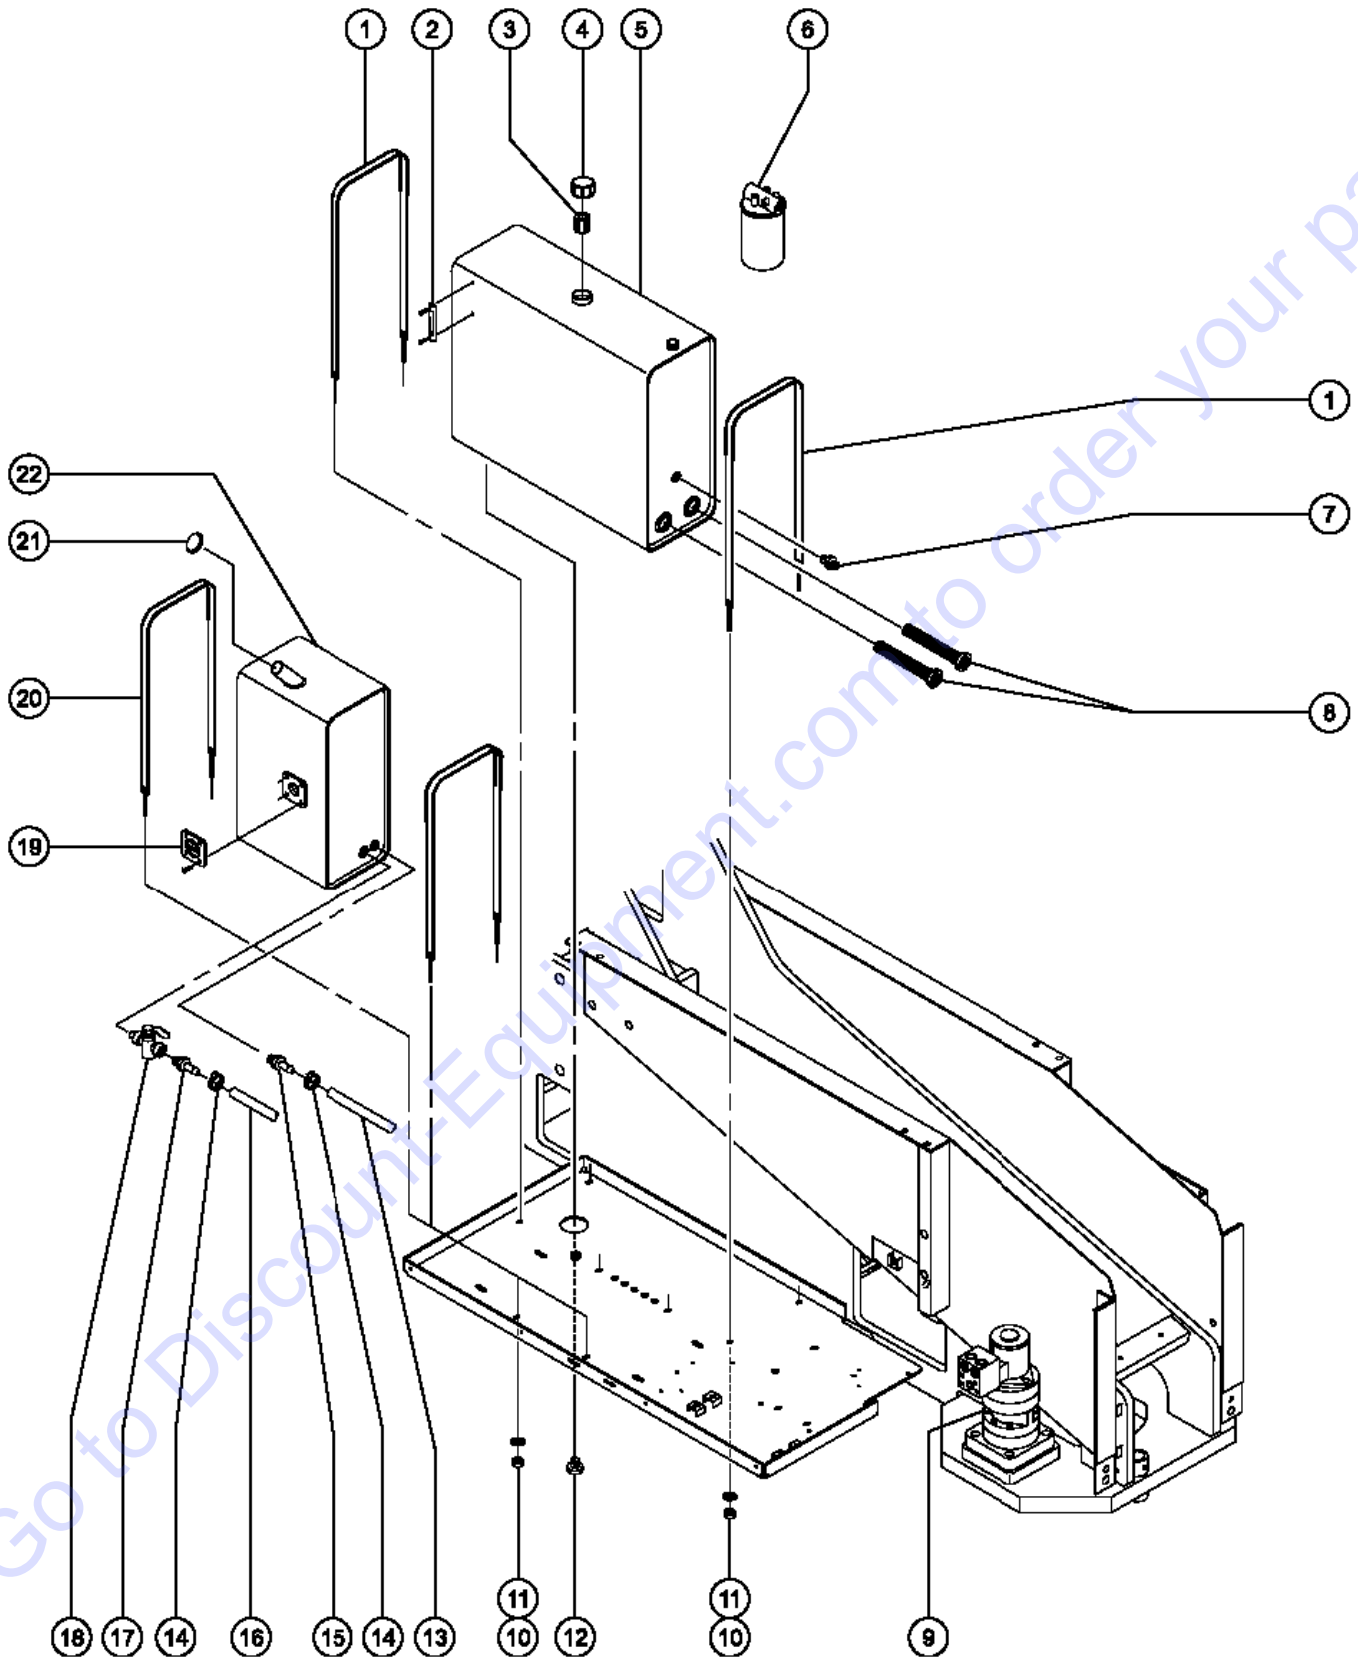

503.1 Hydraulic and Fuel Tanks - Diesel

503.1 Hydraulic and Fuel Tanks - Diesel

Item	Part No.	Description	Qty.
1	31524GT	STRAP ASSY,TANK, 66 INCH.....	2
--	31658GT	EXTRUSION,RUBBER BUMPER STRIP.....	2
2	21141GT	GAUGE-SIGHT,LHA-LGTB***..... <i>includes mounting fasteners</i>	1
3	31506GT	STRAINER,FILLER NECK.....	1
4	53527GT	CAP,FILLER BREATHER,3 MICRON**.....	1
5	58211GT	HYDRAULIC TANK ASSY,S40/80***..... <i>includes index numbers 2 - 4, 7, 8 and 19; to SN 4392</i>	1
--	58210GT	HYDRAULIC TANK ASSY,S40/80***..... <i>includes index numbers 2 - 4, 7, 8 and 19; from SN 4393</i>	1
6	48470GT	FILTER ASSEMBLY W/IND L,PAPER.....	1
--	46014GT	FILTER,ELEMENT,BETA(6)=200.....	1
7	48922GT	CONN,520102-6-6.....	1
8	45161GT	STRAINER ASSEMBLY,1.5" NPT.....	2
9		Ref. Turntable Rotator (refer to Figure 507.1).....	2
10	4828GT	NUT,NYLOCK,3/8-16.....	8
11	5397GT	WASHER,FLAT,USS,5/16",Y.....	8
12	31507GT	PLUG,SQUARE HEAD,3/4 MPT.....	1
13	30490GT	HOSE,1/4 FUEL LINE,SAE 30R7	
14	21465GT	CLAMP,HOSE,SIZE .25 TO .63.....	2
15	29137GT	HOSE END,MALE.25 X .25 MPT***.....	1
16	27089GT	HOSE,5/16 FUEL,SAE 30R7	
17	53023GT	FITTING,1/4 MPT 5/16 BARB.....	1
18	19487GT	VALVE, FUEL LOCK.....	1
19	30584GT	GAUGE,FUEL,SIDE MOUNT.....	1
20	30179GT	TANK STRAP,BOLT STYLE,62".....	2
--	31658GT	EXTRUSION,RUBBER BUMPER STRIP.....	2
21	25567GT	CAP,FUEL,GREEN*.....	1
22	30546P-SGT	TANK,30 GALLON,PAINTED**.....	1