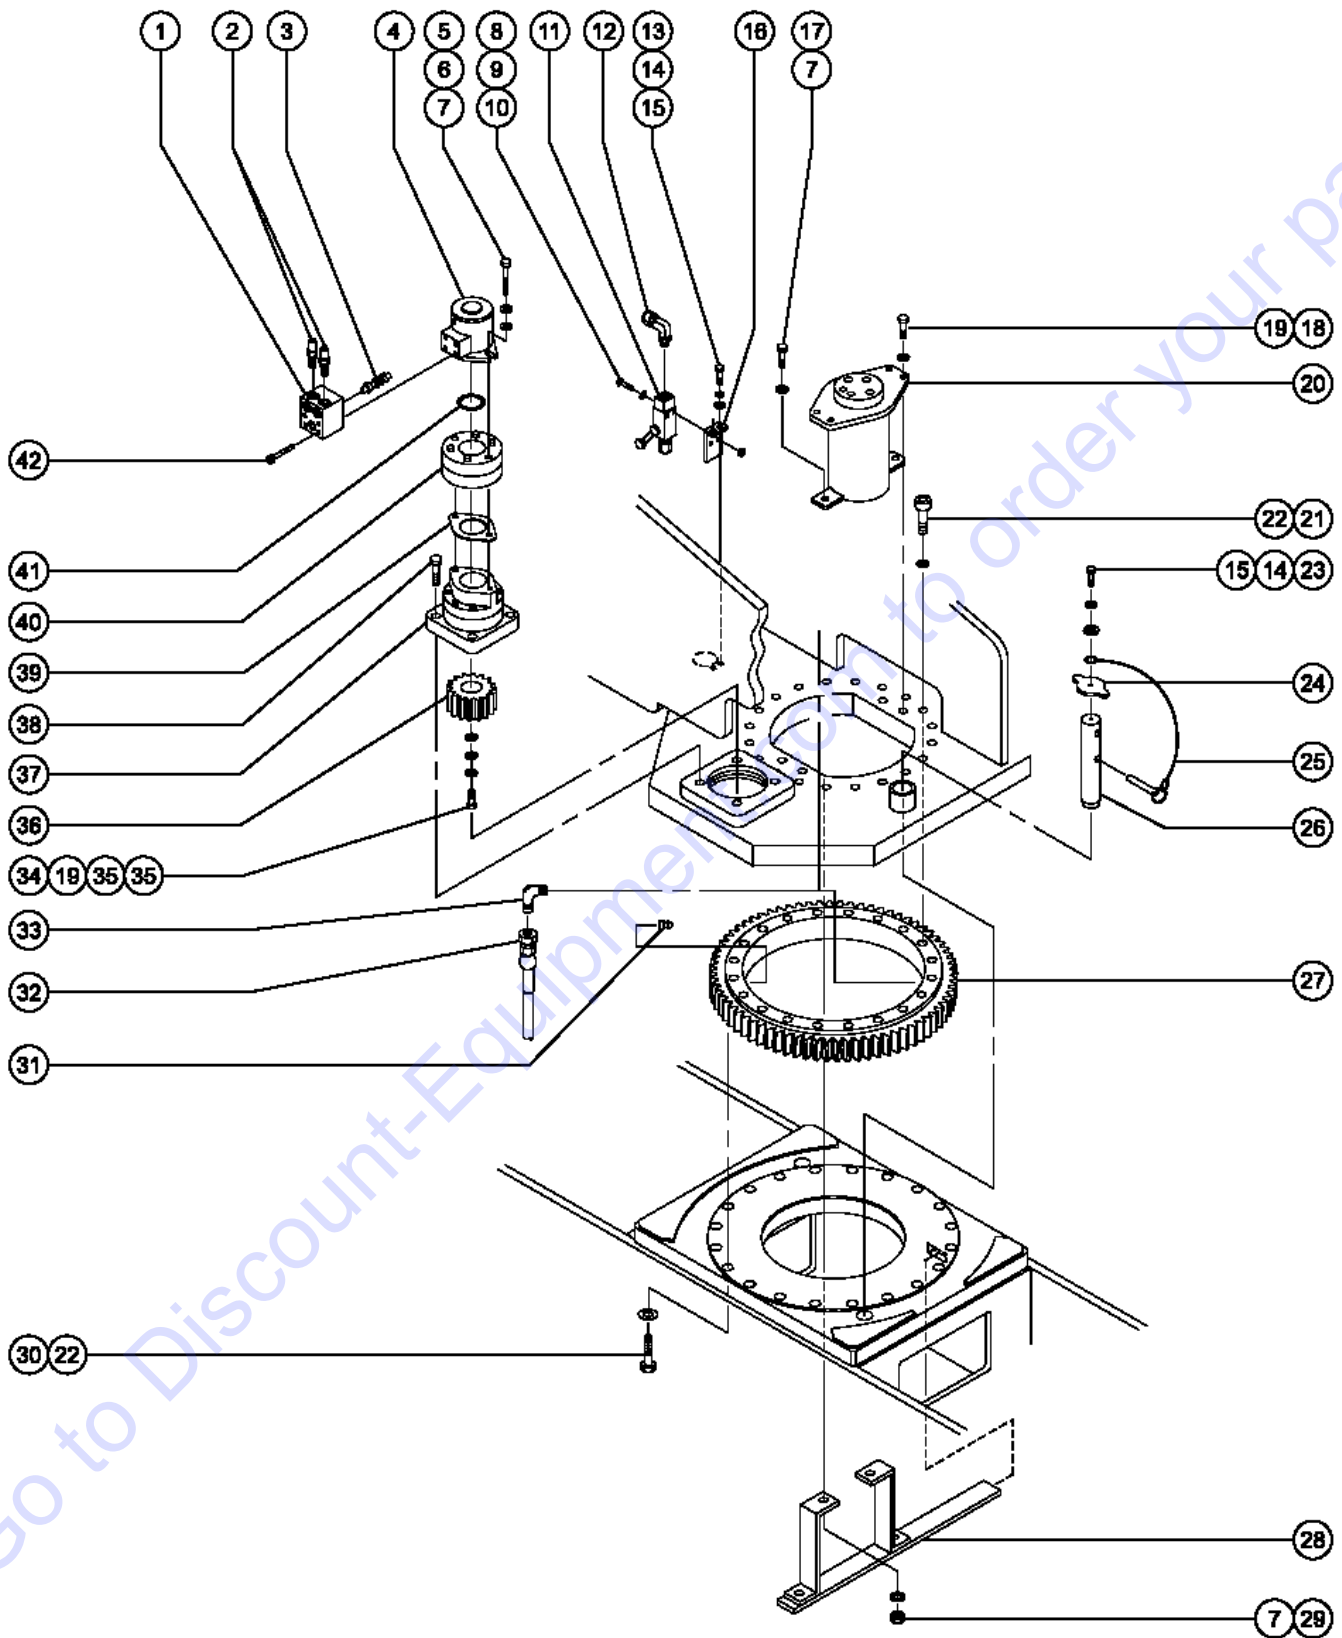

507.1 Turntable Rotator and Hydraulic Rotary Coupler Installation

507.1 Turntable Rotator and Hydraulic Rotary Coupler Installation

Item	Part No.	Description	Qty.	Item	Part No.	Description	Qty.
1	102680GT	MANIFOLD,TURNTABLE ROTATION*** <i>includes index numbers 2 and 3</i>	1	--	T106956GT	SEAL,O-RING,SQUARE <i>from 1424 to 5993</i>	
2	40983GT	VALVE,COUNTERBALANCE,1500 PSI..... <i>for manifold 81366</i>	2	--	T106960GT	SEAL, CAP <i>from 1424 to 5993</i>	
3	45483GT	VALVE,SHUTTLE***..... <i>for manifold 81366</i>	1	21	45495GT	SCREW,SHC,5/8-11 X 3.00,A574.....	20
4	58958GT	MOTOR,SWING DRIVE (53147).....	1	22	13064GT	WASHER,FLAT,.625 HARDENED.....	40
--	62081GT	SEAL KIT, 58958 SWING MOTOR.....	1	23	7339GT	SCREW, HHC, 1/4-20 X .5..... <i>to SN 5489</i>	1
--	75684GT	MOTOR,TURNTABLE ROTATION*** <i>for TT swing drive 89885</i>		--	6090GT	SCREW,HHC,1/4-20 X .75..... <i>from SN 5490</i>	1
--	75685GT	SEAL KIT,MOTOR TURNTABLE*** <i>for TT swing drive 89885</i>		24	73894GT	PLATE,PIN RETAINER..... <i>from SN 5490 to 6207</i>	1
5	7261GT	SCREW,HHC,1/2-13 X 5 BLACK.....	2	--	89064GT	PLATE,PIN RETAINER..... <i>from SN 6208</i>	1
6	6033GT	WASHER,LOCK,0.5".....	2	25	11637GT	PIN ASSY, RETAINER, SS I & II.....	1
7	13066GT	WASHER,FLAT,5 HARDENED.....	6	26	32731GT	PIN ASSEMBLY,TURNBLE ROTATION.....	1
8	22541GT	SCREW,RHM,10-32 X 1.5.....	2	27	111648GT	BEARING,SERIES 3000.....	1
9	6607GT	WASHER,LOCK,#10 PLTD.....	2	28	49457-SGT	WLDMT.HYD.,SWIVEL MNT.,S40.....	1
10	6178GT	NUT,NYLOCK,10-32.....	2	29	6198GT	NUT,NYLOCK,1/2-13.....	2
11	34961GT	SWITCH,LIMIT,W/ROLLER ARM.....	1	30	21175GT	SCREW,SHC,5/8-11 X 4,A574.....	20
--	19491GT	CONTACTOR,LIMIT SWITCH.....	1	31	28646GT	ZERK,GREASE,1/8 NPT.....	1
--	27643GT	ROLLER ARM-LIMIT SWITCH.....	1	32	49176-2779GT	HOSE ASSEMBLY,1/4".....	1
12	29382GT	CONN. SQZ,1/2NPT .38-.50,90DEG.....	1	33	48887GT	ELBOW,90D, 070202-4.....	1
13	6090GT	SCREW,HHC,1/4-20 X .75.....	2	34	6175GT	SCREW,HHC,3/8-16 X 1.....	1
14	6356GT	WASHER,LOCK,.25.....	3	35	24039GT	WASHER,3/8 PLATE (3/8X2X3/16TK.....	1
15	6638GT	WASHER,FLAT,USS,1/4"Y.....	3	36	75677GT	SHAFT,OUTPUT,PINION,TURNTABLE <i>for TT swing drive 89885</i>	
16	30783P-SGT	LIMIT SWITCH BRKT,DRIVE,PAINT.....	1	--	31493GT	PINION GEAR <i>for torque hub 94920</i>	
17	6096GT	SCREW,HHC,1/2-13 X 2 GR5.....	2	37	89885GT	SWING DRIVE ASSEMBLY,S40/Z60**	
18	6019GT	SCREW,HHC,3/8-16 X 1.25 GRD 5.....	4	--	58916GT	SEAL,SHAFT..... <i>for torque hub 94920</i>	1
19	6021GT	WASHER,LOCK,.375.....	4	--	94920GT	TORQUE HUB-SWING***..... <i>not part to 89885; to SN 6029</i>	1
20	44367GT	HYD SWIVEL,7 PORT,S40/60..... <i>to SN 1423</i>	1	38	19418GT	SCREW,SHC,5/8-11 X 1.75..... <i>to SN 5369</i>	4
--	44341PGT	BAR,HYD.SWIVEL MOUNT PAINTED <i>to SN 1423</i>		--	73860GT	SCREW,SHC,5/8-11X1.75 GR 5 ZIN..... <i>from SN 5370</i>	4
--	44611GT	SEAL KIT,SWIVEL (44367) <i>to SN 1423</i>		39	52087GT	O-RING,2-044 BUNA***..... <i>for TT swing drive 34425</i>	1
--	48542GT	HYDRAULIC SWIVEL,7 PORT,S40..... <i>from 1424 to 5993</i>	1	--	43683GT	O-RING,2-042 N674-70*** <i>for TT swing drive 89885</i>	
--	49529GT	SEAL KIT,SWIVEL (48542) <i>from 1424 to 5993</i>		40	75686GT	BRAKE ASSEMBLY,TURNTABLE ROT** <i>for TT swing drive 89885</i>	
--	73895GT	HYDRAULIC SWIVEL,9 PORT***..... <i>from SN 5994</i>	1	--	29291GT	SEAL KIT,MICO..... <i>for brake Mico 41915</i>	1
--	75466GT	SEAL KIT,SWIVEL (73895) <i>from SN 5994</i>		--	31500GT	BEARING KIT,MICO..... <i>for brake Mico 41915</i>	1
--	T106954GT	SEAL, O-RING LIP <i>from 1424 to 5993</i>					
--	T106955GT	SEAL, POLY, CHAMFER <i>from 1424 to 5993</i>