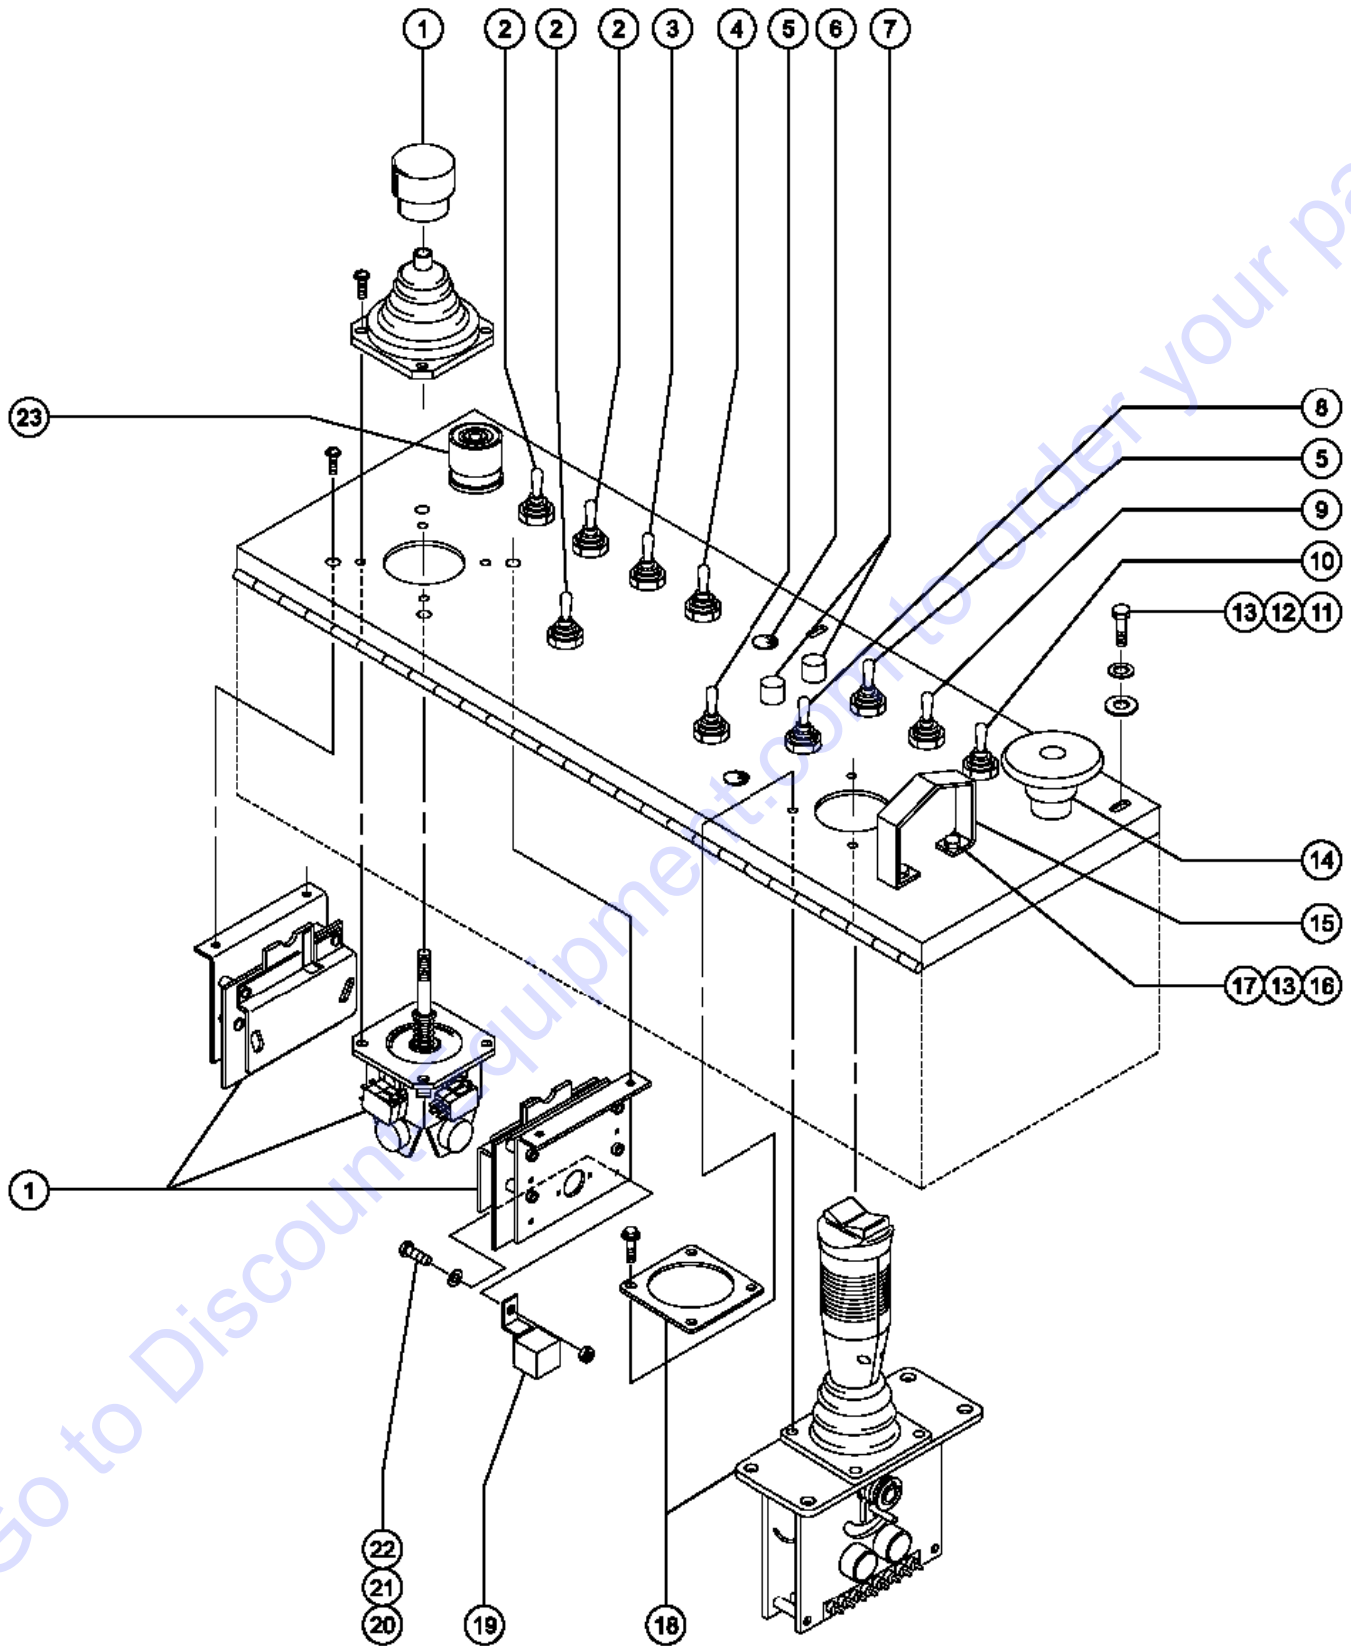

704.1 Platform Controls - View 1

Item	Part No.	Description	Qty.	Item	Part No.	Description	Qty.
--	62083GT	PLAT.CNTRL.BOX COMPLETE-S45		27	34769GT	WASHER,REDUCING 3/4" TO 1/2".....1	1
1	22052GT	LIMITER PC BOARD, HORSEPOWER...1 <i>includes mounting fasteners</i>	1	28	48533GT	WIRE CABLE,18GA/19 CON.BNDREX.....816-inches	1
--	39591GT	SPACER,NYLON,,375 <i>sold separately</i>		29	45383GT	ALARM,WARBLE TONE 5-30 VDC***.....1 <i>Does not include 72326 nut</i>	1
2	45546GT	SCREW,RHM,6-32 X .5.....2	2	--	72326GT	NUT - PLASTIC,RING FOR ALARMS.....1	1
3	12344GT	NUT,NYLOCK,6-32.....2	2				
4	32637GT	TERMINAL BLOCK,WAGO.....43	43				
--	32638GT	TERMINAL BLOCK,WAGO.....2					
5	32639GT	END PLATE,WAGO.....1	1				
6	30997GT	CORROSION INHIBITOR,FOAM.....1	1				
7	30794GT	WIRE,12/3 SJEOW,BK-WH-GR/YL.....720-inches					
8	7056GT	CONN, SQZ, 1/2NPT .38-.50, SM**.....5	5				
9	8843GT	COVER,KNOCK OUT HOLE,4 PER BAG.....1	1				
10	10775GT	T-BOX, 2.75 x 4.5 x 2.0.....1	1				
11	6935GT	LOCKNUT,ELEC,1/2".....5	5				
12	13585GT	OUTLET, 110V.....1 <i>North America</i>	1				
--	35003GT	RECEPTACLE, BRITISH, 110V.....1					
13	6178GT	NUT,NYLOCK,10-32.....1	1				
14	5094GT	SCREW,RHM,10-32 X .5.....1	1				
15	43181GT	CAPACITOR,TIME DELAY.....1	1				
16	19274GT	RELAY,SPDT,12V(AUTO)**.....1	1				
17	13268GT	CLAMP,0.75,#12 X 1/4,RUB CUSH.....1	1				
18	27115GT	GASKET,UPPER CONTROL BOX.....1	1				
19	52365GT	CONTROL BOX W/LID & DECAL.....1 <i>includes index numbers 6, 18 and threaded inserts</i>	1				
--	23404GT	NUTSERT,1/4-20,STEEL CAD PLTD.....1					
20	45437GT	COVER,GFCI,WEATHERPROOF.....1 <i>includes mounting fasteners</i>	1				
--	33629GT	PLATE,UK POWER TO PLATFORM.....1 <i>British</i>					
--	33724GT	KIT,GASKET,UK POWER TO PLAT.....1 <i>British</i>					
21	43960GT	WIRE CABLE,16/4 CON.TPE JKT.....60-inches					
22	43960GT	WIRE CABLE,16/4 CON.TPE JKT.....840-inches					
23	48533GT	WIRE CABLE,18GA/19 CON.BNDREX.....816-inches S-45					
24	12960GT	CABLE SQUEEZE CONN.,XTRA LRG...2	2				
25	14041GT	LOCKNUT,ELECTRIC,3/4".....2	2				
26	43955GT	WIRE CABLE,12/3 CON.TPE JKT.....840-inches					

705.1 Platform Controls - View 2