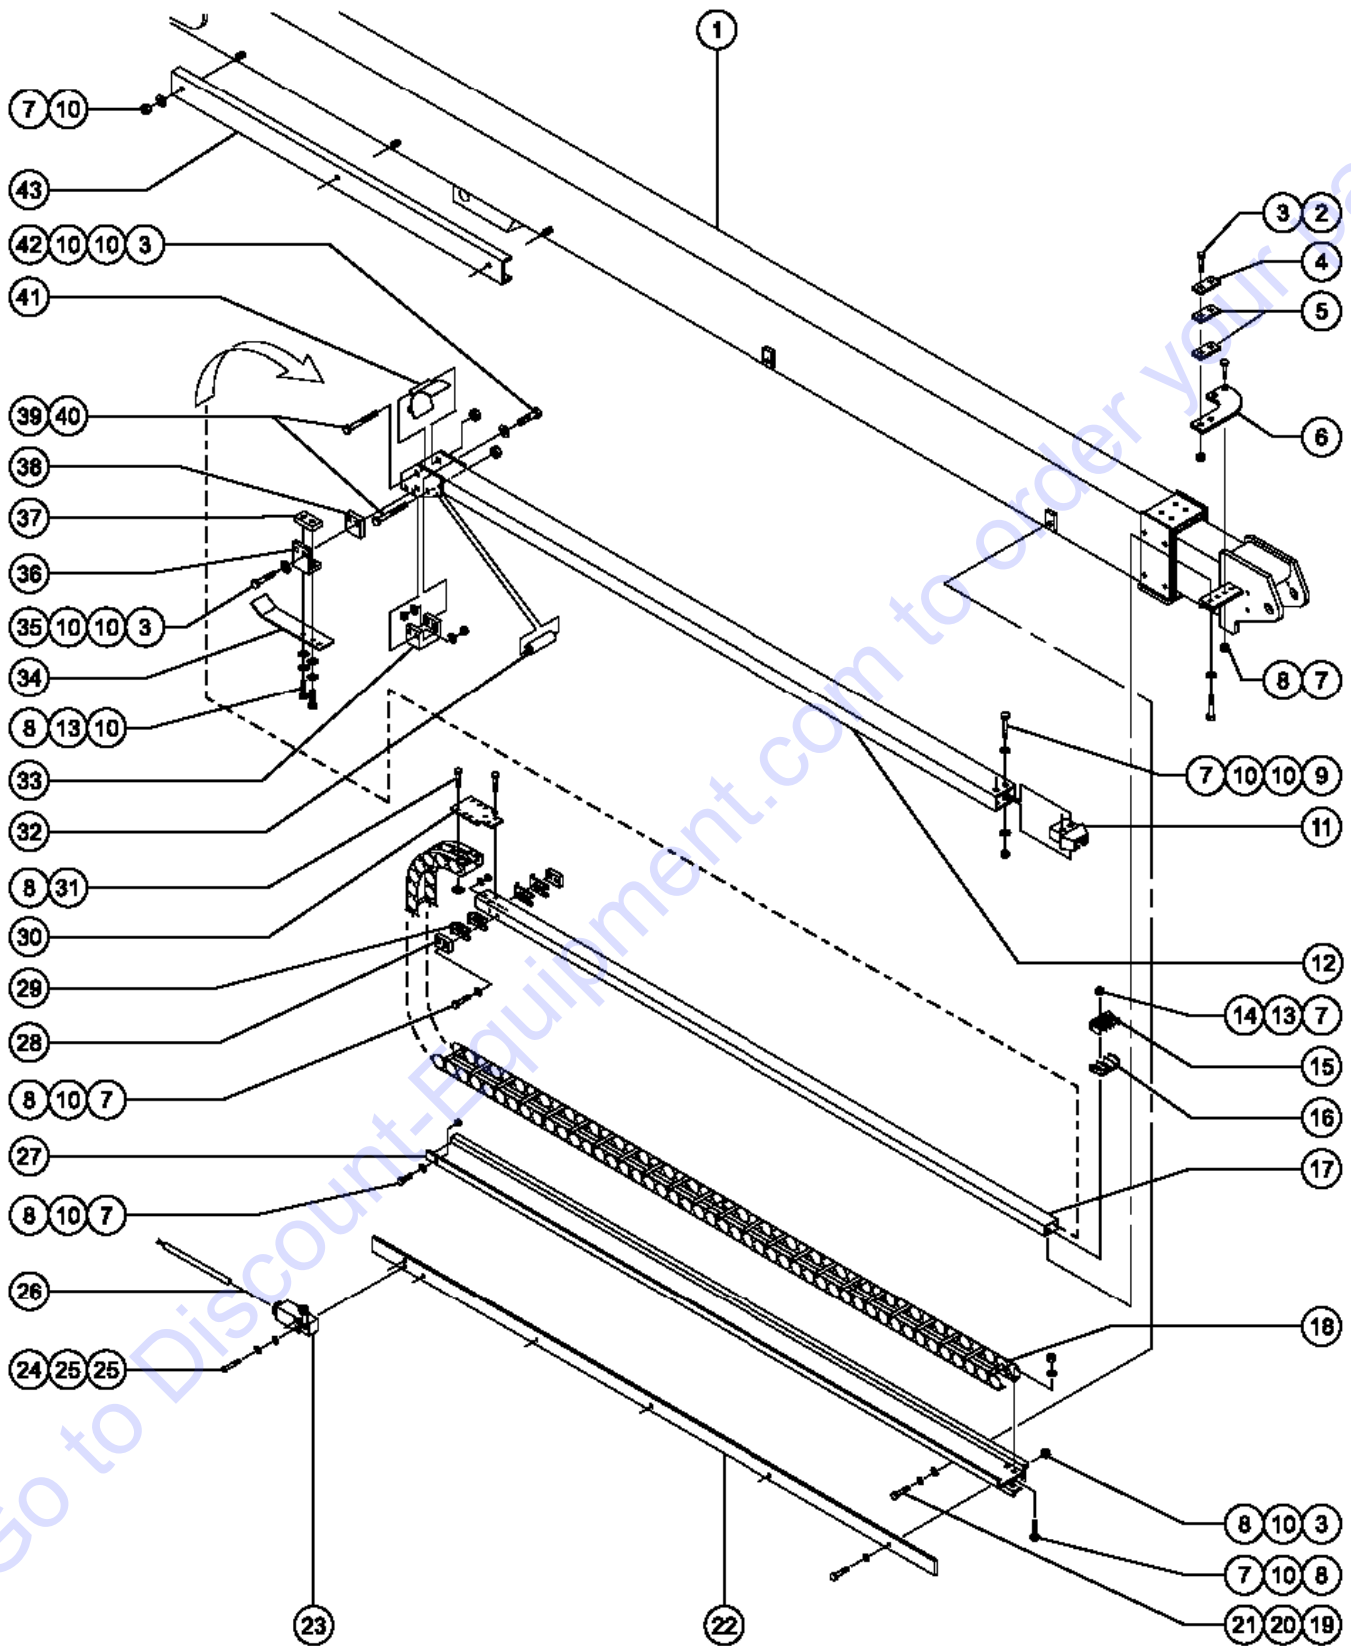

Footnotes

1: Quantity listed for this item is approximate.
Actual quantity may vary to ensure proper fit.

604.1 Cable Track Installation

604.1 Cable Track Installation

Item	Part No.	Description	Qty.
--	48516GT	CABLE CLAMP ASSEMBLY,S40 <i>includes index numbers 4, 5, 6 and mounting hardware</i>	
1		Ref. Boom Assembly (refer to Figures 6-B or 6-C)	
2	4266GT	SCREW,HHC,1/4-20 X 2.....	2
3	6091GT	NUT,NYLOCK,1/4-20.....	12
4	46751P-SGT	CABLE CLAMP.....	1
5	46765GT	PAD,CABLE CLAMP.....	2
6	46936PGT	BRACKET, CABLE CLAMP.....	1
7	6889GT	NUT,LP NYLOCK,1/4-20.....	21
8	6090GT	SCREW,HHC,1/4-20 X .75.....	26
9	6115GT	SCREW,HHC,1/4-20 X 3.5.....	2
10	6638GT	WASHER,FLAT,USS,1/4"Y.....	31
11	41750GT	COW CATCHER,PLASTIC.....	1
12	30671-SGT	WLDMT.CABLE TRACK TUBE S40.....	1
13	8914GT	SCREW,HHC,1/4-20 X .625.....	2
14	6356GT	WASHER,LOCK,.25.....	4
15	63432GT	CLAMP,HOSE,BOTTOM,MOLDED.....	1
16	63433GT	CLAMP,HOSE,TOP,MOLDED.....	1
17A	52654GT	TUBE-CABLE TRACK W/TRIM S-40**..... <i>for units with metal cable track</i>	1
17B	30670-SGT	WLDMT.CABLE TRACK SUPP.TUBE***..... <i>for units with plastic cable track</i>	1
18	73994GT	CABLETRACK,PLATED, 41 LINK.....	1
--	46677GT	REPAIR LINK,3 LINKS (STEEL).....	1
--	72268GT	END SET,STEEL43482,43483,43484.....	1
--	73994GT	CABLETRACK,PLATED, 41 LINK.....	1
--	81007GT	REPAIR LINK, 4 LINKS PLATED.....	1
19	8255GT	SCREW,HHC,3/8-16 X .75.....	2
20	6021GT	WASHER,LOCK,.375.....	2
21	6097GT	WASHER,FLAT,USS,3/8",Y.....	2
22	44081-SGT	COVER,CABLE TRACK.....	1
23	88356-11165GT	SWITCH,LIMIT,W/RLLR ARM,NO/NC*.....	1
--	19491GT	CONTACTOR,LIMIT SWITCH.....	1
--	97128GT	ROLLER ARM,LIMIT SWITCH***.....	1
24	6179GT	SCREW,RHM,10-32 X 1.25.....	2
25	6607GT	WASHER,LOCK,#10 PLTD.....	4
26	43960GT	WIRE CABLE,16/4 CON.TPE JKT.....	312-inches
27	52653GT	CABLE TRACK TRAY ASSY W/TRIM.....	1
28	31411GT	WEAR PAD,CABLE TRACK.....	2
29	34954GT	SHIM,SIDE PAD 16GA.1.5 X 3.5.....	4