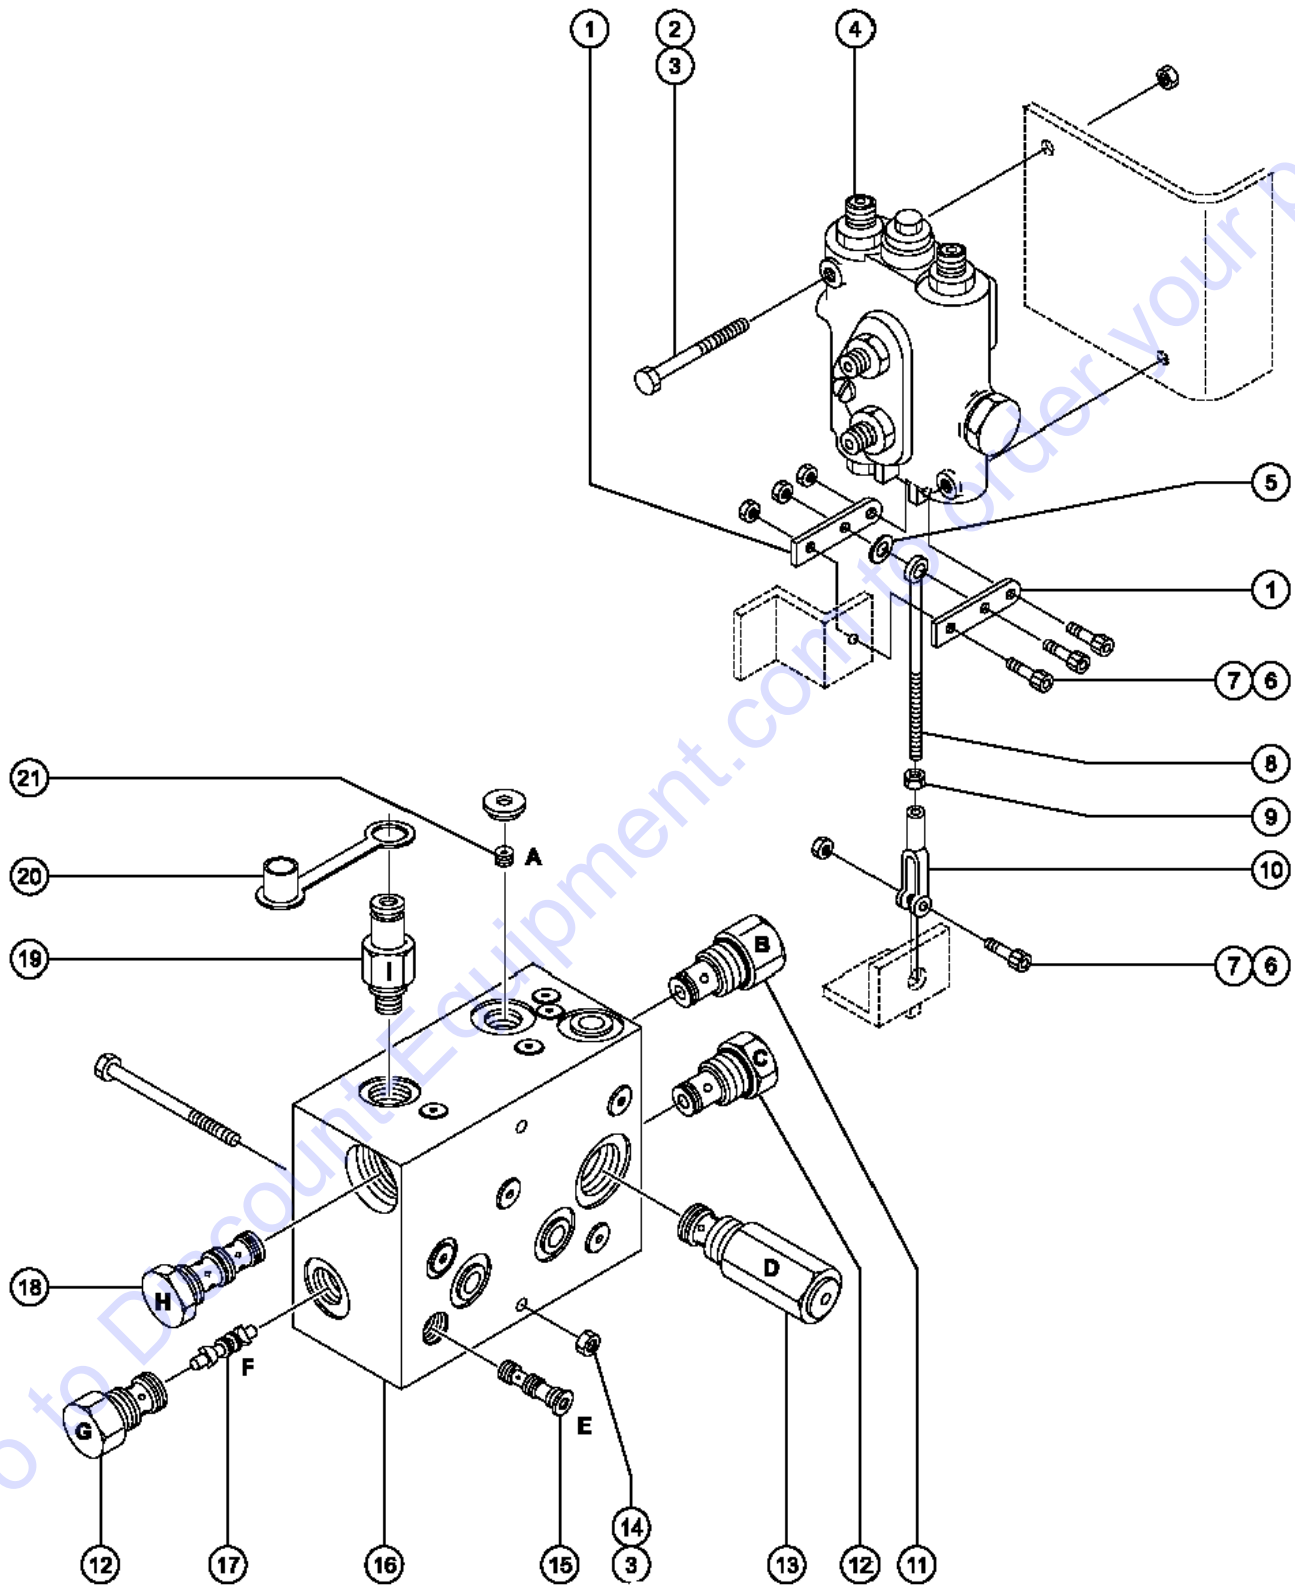

206.1 2WD Oscillation Manifold and Control Valve

206.1 2WD Oscillation Manifold and Control Valve

Item	Part No.	Description	Qty.	Item	Part No.	Description	Qty.
A		Orifice Plug <i>Differential Sensing Circuit</i>		19	48997GT	NIPPLE,DIAGNOSTIC,#4.....	1
B		Differential Sensing Valve <i>Differential Sensing</i>		20	48880GT	CAP,DIAGNOSTIC NIPPLE.....	1
C		Check Valve <i>Oscillate, Left</i>		21	29737GT	PLUG,ORIFICE,0.052 INCH.....	1
D		Valve, Unloader Pilot Operated <i>Sequencing</i>					
E		Shuttle Valve, 2 position 3 way <i>Pilot</i>					
F		Piston <i>Check Valve Circuit</i>					
G		Check Valve <i>Oscillate, Right</i>					
H		Shuttle Valve, 2 position 3 way <i>Unloading</i>					
I		Diagnostic Fitting <i>Testing</i>					
--	28750GT	O-RING KIT,FIELD SVC,ALL PROD*					
--	33994GT	PLUG AND CAP KIT-SERVICE,37 **					
--	49612GT	O-RING KIT (ORFS FITTINGS)					
--	49613GT	PLUG AND CAP KIT-SERVICE,ORFS*					
1	30884GT	OSCILLATE VALVE LINKAGE.....	2				
2	4266GT	SCREW,HHC,1/4-20 X 2.....	2				
3	6091GT	NUT,NYLOCK,1/4-20.....	4				
4	30558 32681GT	Valve - Manual, 3 position 4 way.....	1				
--	32681GT	SEAL KIT,CONTROL VALVE.....	1				
5	20980GT	WASHER,NYLON,.434 X.263X.049.....	1				
6	6584GT	SCREW,SHS,10-24 X .625.....	4				
7	5365GT	NUT,NYLOCK,10-24.....	4				
8	30885GT	LINKAGE ROD.....	1				
9	21496GT	NUT,HEX,1/4-28.....	1				
10	21130GT	CLEVIS YOKE-1/4-28,PLTD W/PIN..... <i>includes clevis pin and cotter pin</i>	1				
11	27532GT	VALVE,DIFFERENTIAL SENSING.....	1				
12	32725GT	VALVE,CHECK (30797).....	2				
13	37050GT	VALVE,UNLOADER,P.O.....	1				
14	11413GT	SCREW,HHC,1/4-20 X 4.....	2				
15	45483GT	VALVE,SHUTTLE***.....	1				
16	25375GT	KIT, O-RING.....	1				
16	30797GT	MANIFOLD,OSCILLATION..... <i>includes index numbers 11 through 13, 15, 17, 18 and 21</i>	1				
17	32724GT	PISTON (30797).....	1				
18	32723GT	VALVE,SHUTTLE (30797).....	1				
19	20224GT	DIAGNOSTIC FEMALE Q-DSCNT.....	1