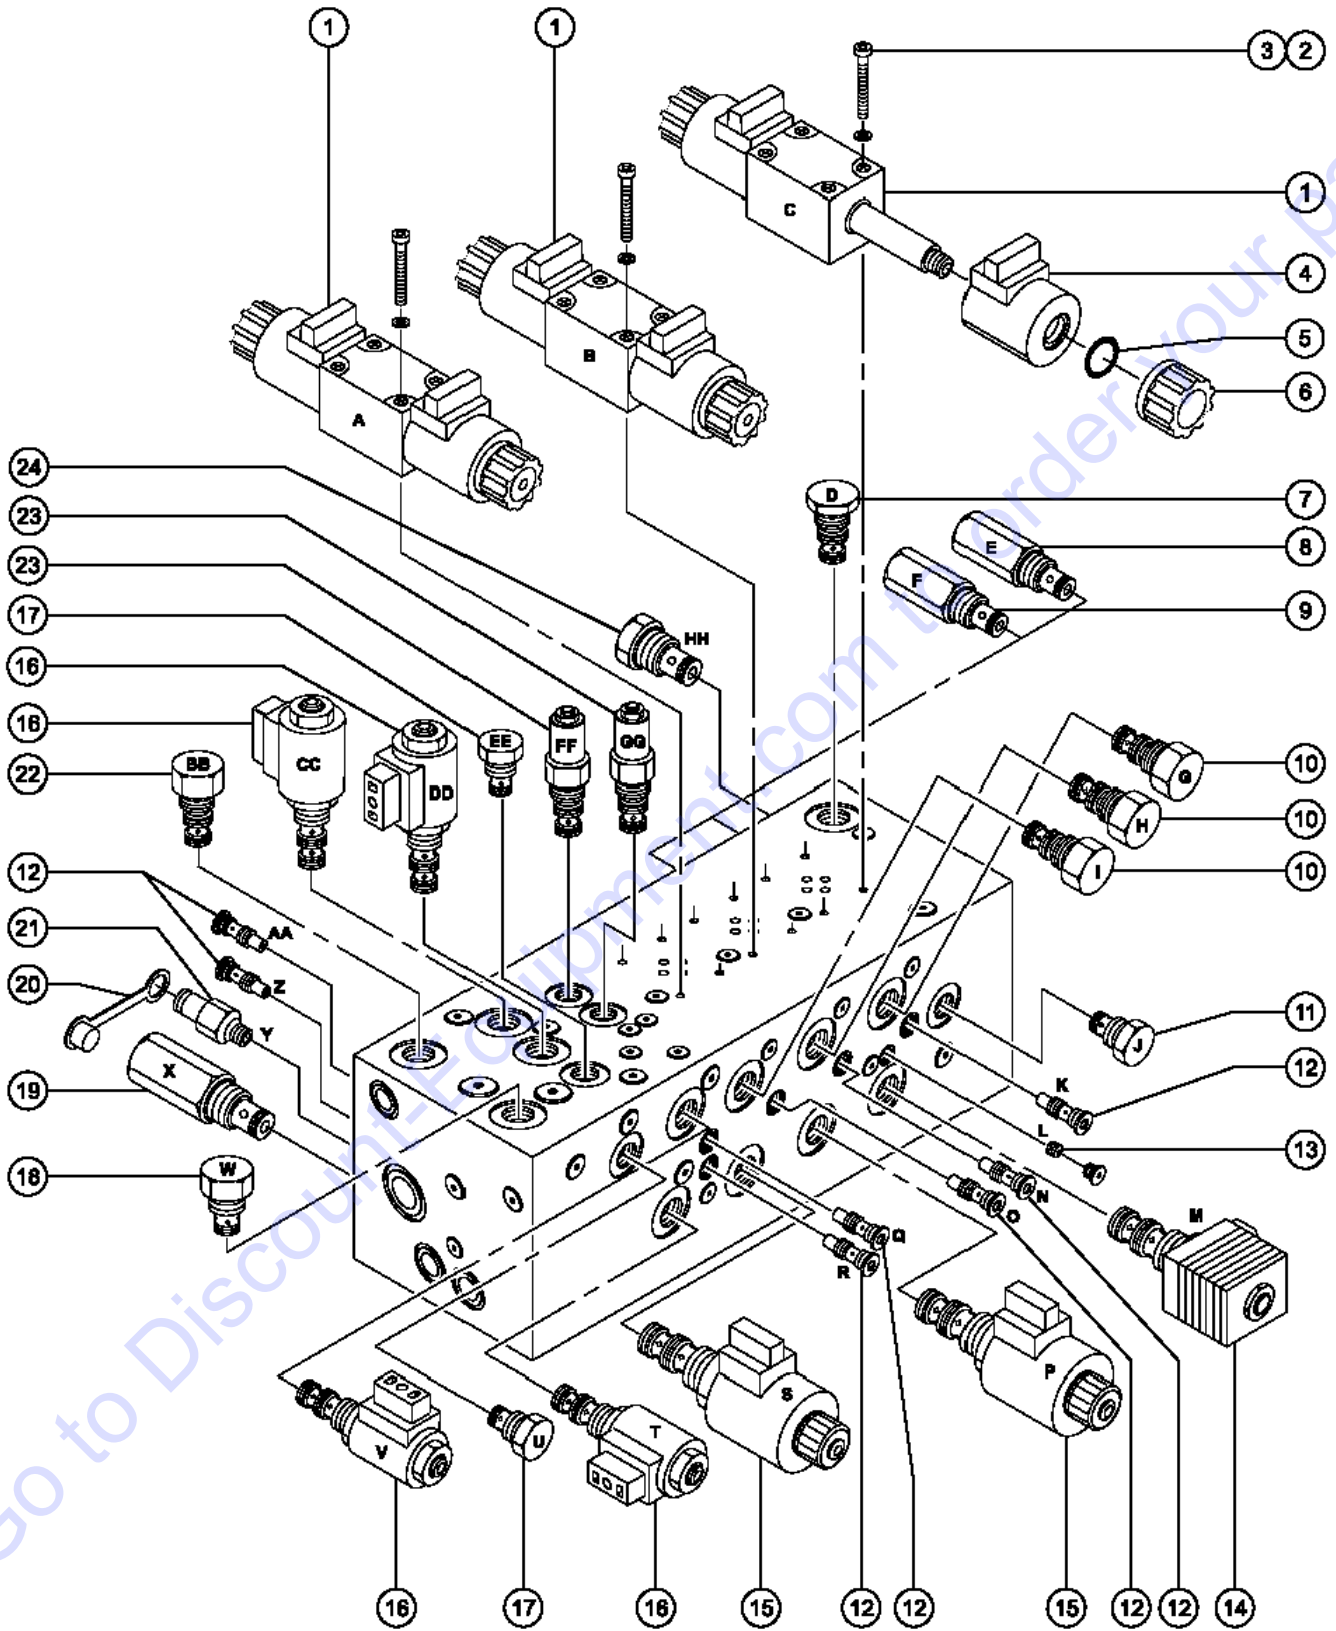

504.1 Hydraulic and Fuel Tanks - Diesel

Item	Part No.	Description	Qty.
1	31524GT	STRAP ASSY,TANK, 66 INCH.....	2
2	21141GT	GAUGE-SIGHT,LHA-LGTB***..... <i>includes mounting fasteners</i>	1
3	31506GT	STRAINER,FILLER NECK.....	1
4	53527GT	CAP,FILLER BREATHER,3 MICRON**.....	1
5	58211GT	HYDRAULIC TANK ASSY,S40/80***..... <i>includes index numbers 2 - 4, 7, 8 and 12; to SN 4392</i>	1
--	58210GT	HYDRAULIC TANK ASSY,S40/80***..... <i>includes index numbers 2 - 4, 7, 8 and 12; from SN 4393</i>	1
6	48470GT	FILTER ASSEMBLY W/IND L,PAPER.....	1
--	46014GT	FILTER,ELEMENT,BETA(6)=200.....	1
7	48922GT	CONN,520102-6-6.....	1
8	45161GT	STRAINER ASSEMBLY,1.5" NPT.....	2
9		Ref. Turntable Rotator (refer to Figure 507.1).....	2
10	4828GT	NUT,NYLOCK,3/8-16.....	8
11	5397GT	WASHER,FLAT,USS,5/16",Y.....	8
12	31507GT	PLUG,SQUARE HEAD,3/4 MPT.....	1
13	30490GT	HOSE,1/4 FUEL LINE,SAE 30R7	
14	21465GT	CLAMP,HOSE,SIZE .25 TO .63.....	2
15	29137GT	HOSE END,MALE.25 X .25 MPT***.....	1
16	27089GT	HOSE,5/16 FUEL,SAE 30R7	
17	53023GT	FITTING,1/4 MPT 5/16 BARB.....	1
18	19487GT	VALVE, FUEL LOCK.....	1
19	8178GT	SCREW,HHC,3/8-16 X 2.5.....	4
20	73593GT	FUEL TANK,H/D PLASTIC W/DECAL*.....	1
21	101726GT	CAP,FUEL,DIESEL,1/8" VENT(GRN).....	1

505.1 Function Manifold