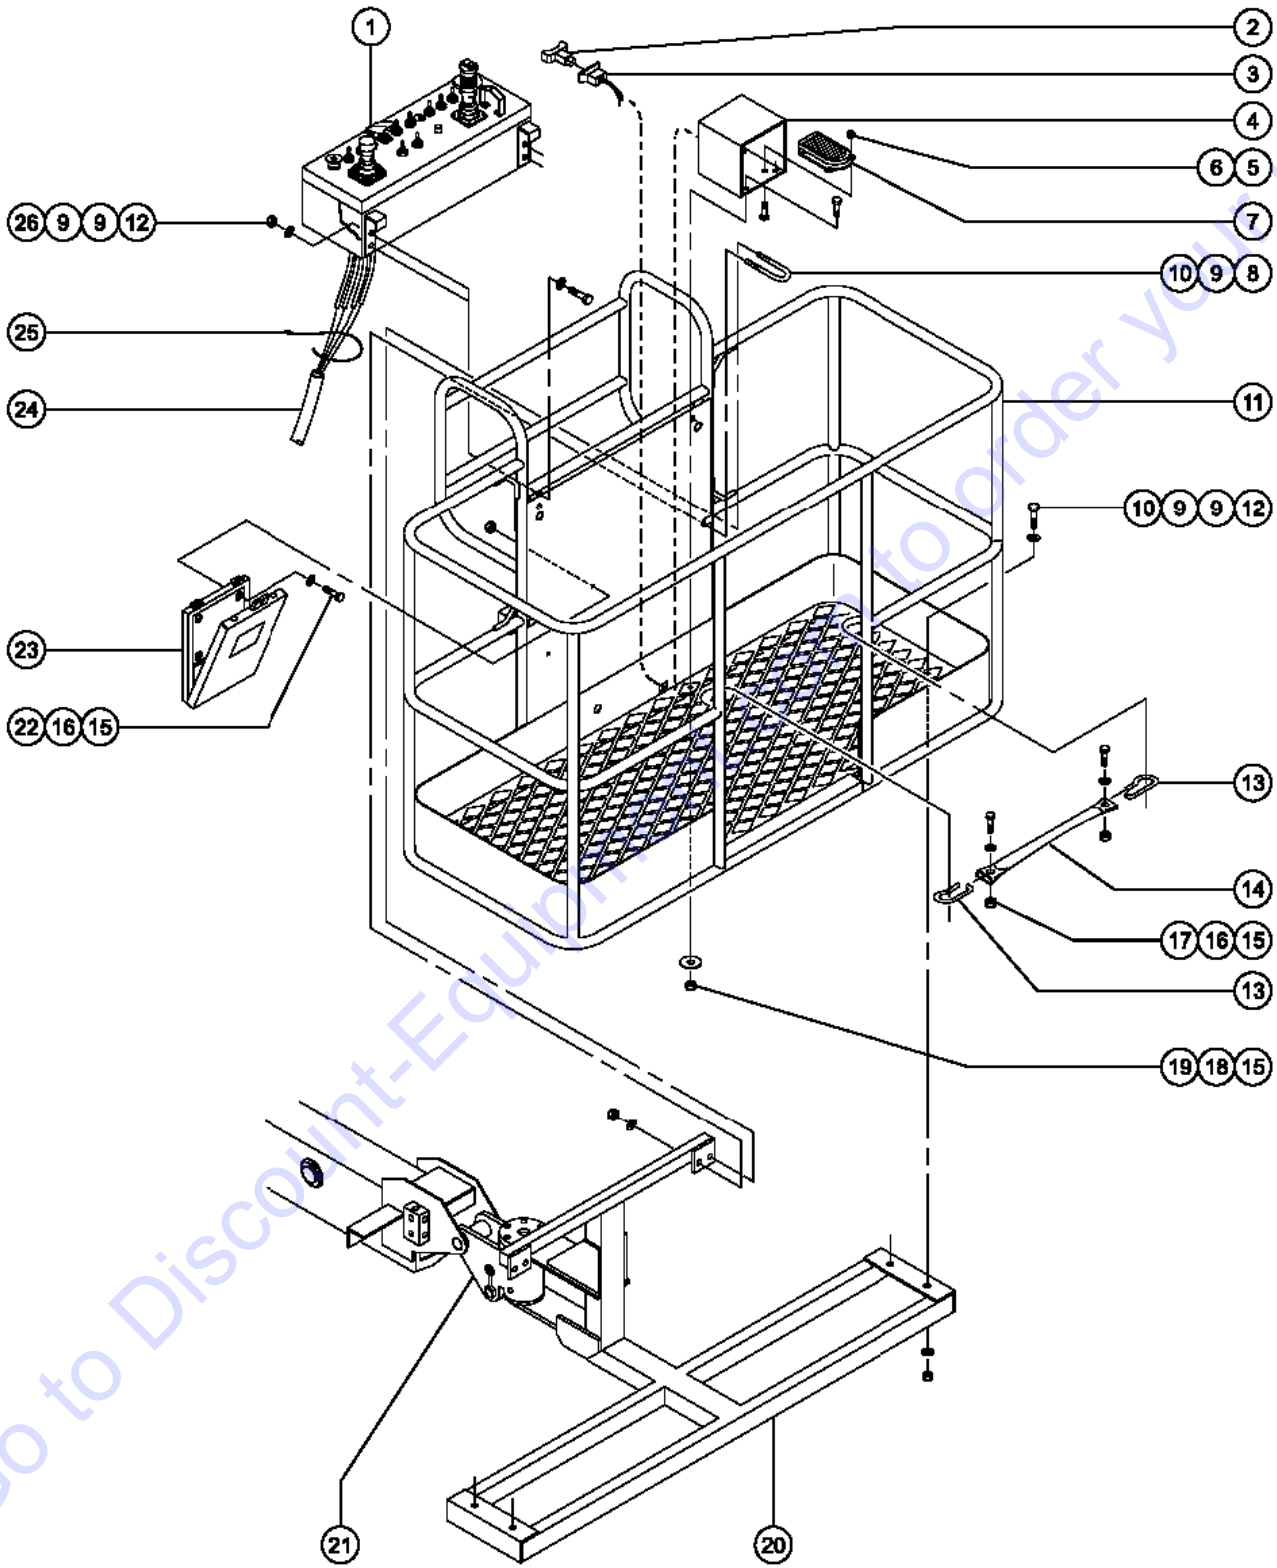

Item	Part No.	Description	Qty.
1	128513GT	SERVICE KIT,5FT JIB <i>required for first time replacement (includes part number 128534)</i>	
--	128515GT	SERVICE KIT, 5FT JIB, ARCTIC <i>Arctic option, required for first time replacement</i>	
--	128534GT	JIB BOOM ASSY W/WORD DECAL.....1 <i>use ONLY if service kit 128513 has been installed on the machine</i>	
2	8255GT	SCREW,HHC,3/8-16 X .75	
3	6021GT	WASHER,LOCK,.375	
4	81640GT	WEAR PAD,3 X 1.5 X.625 W/NUTS.....1	
5	119542GT	CLAMP,TWO HOSE.....1	
6	56912GT	SPRING CLIP,1/4-20,.025-.15X.54,ZAG.....1	
7	119536PGT	BRACKET,HOSE CLAMP,PAINTED.....1	
8	6090GT	SCREW,HHC,1/4-20 X .75	
9	6638GT	WASHER,FLAT,USS,1/4"Y	
10	6091GT	NUT,NYLOCK,1/4-20	
11	8915GT	SCREW,HHC,1/4-20 X 1.25	
12	128482GT	HOSE GUIDE, JIB.....1	
13	128483GT	BACKING PLATE, HOSE BLOCK, JIB....2	
14	128501GT	CLAMP,JIB HOSE/CABLE.....2	
--	128519GT	CLAMP,JIB HOSE/CABLE,ARCTIC <i>(part of the Arctic hose option)</i>	
15	128724GT	BOLT,CARRIAGE,1/4-20 X 2.75,G2	
16	128454PGT	COVER, JIB HOSES/CABLES.....1	
17	79456GT	BOLT,CARRIAGE,1/4-20 X 1.00,G2	
18	5224GT	SCREW,HHC,3/8-16 X 2	
19	5397GT	WASHER,FLAT,USS,5/16",Y	
20	4828GT	NUT,NYLOCK,3/8-16	
21	77181GT	CLAMP,1.63,#26 X 3/8,RUB CUSH.....2	

701.1 Platform Installation (to SN 2653)