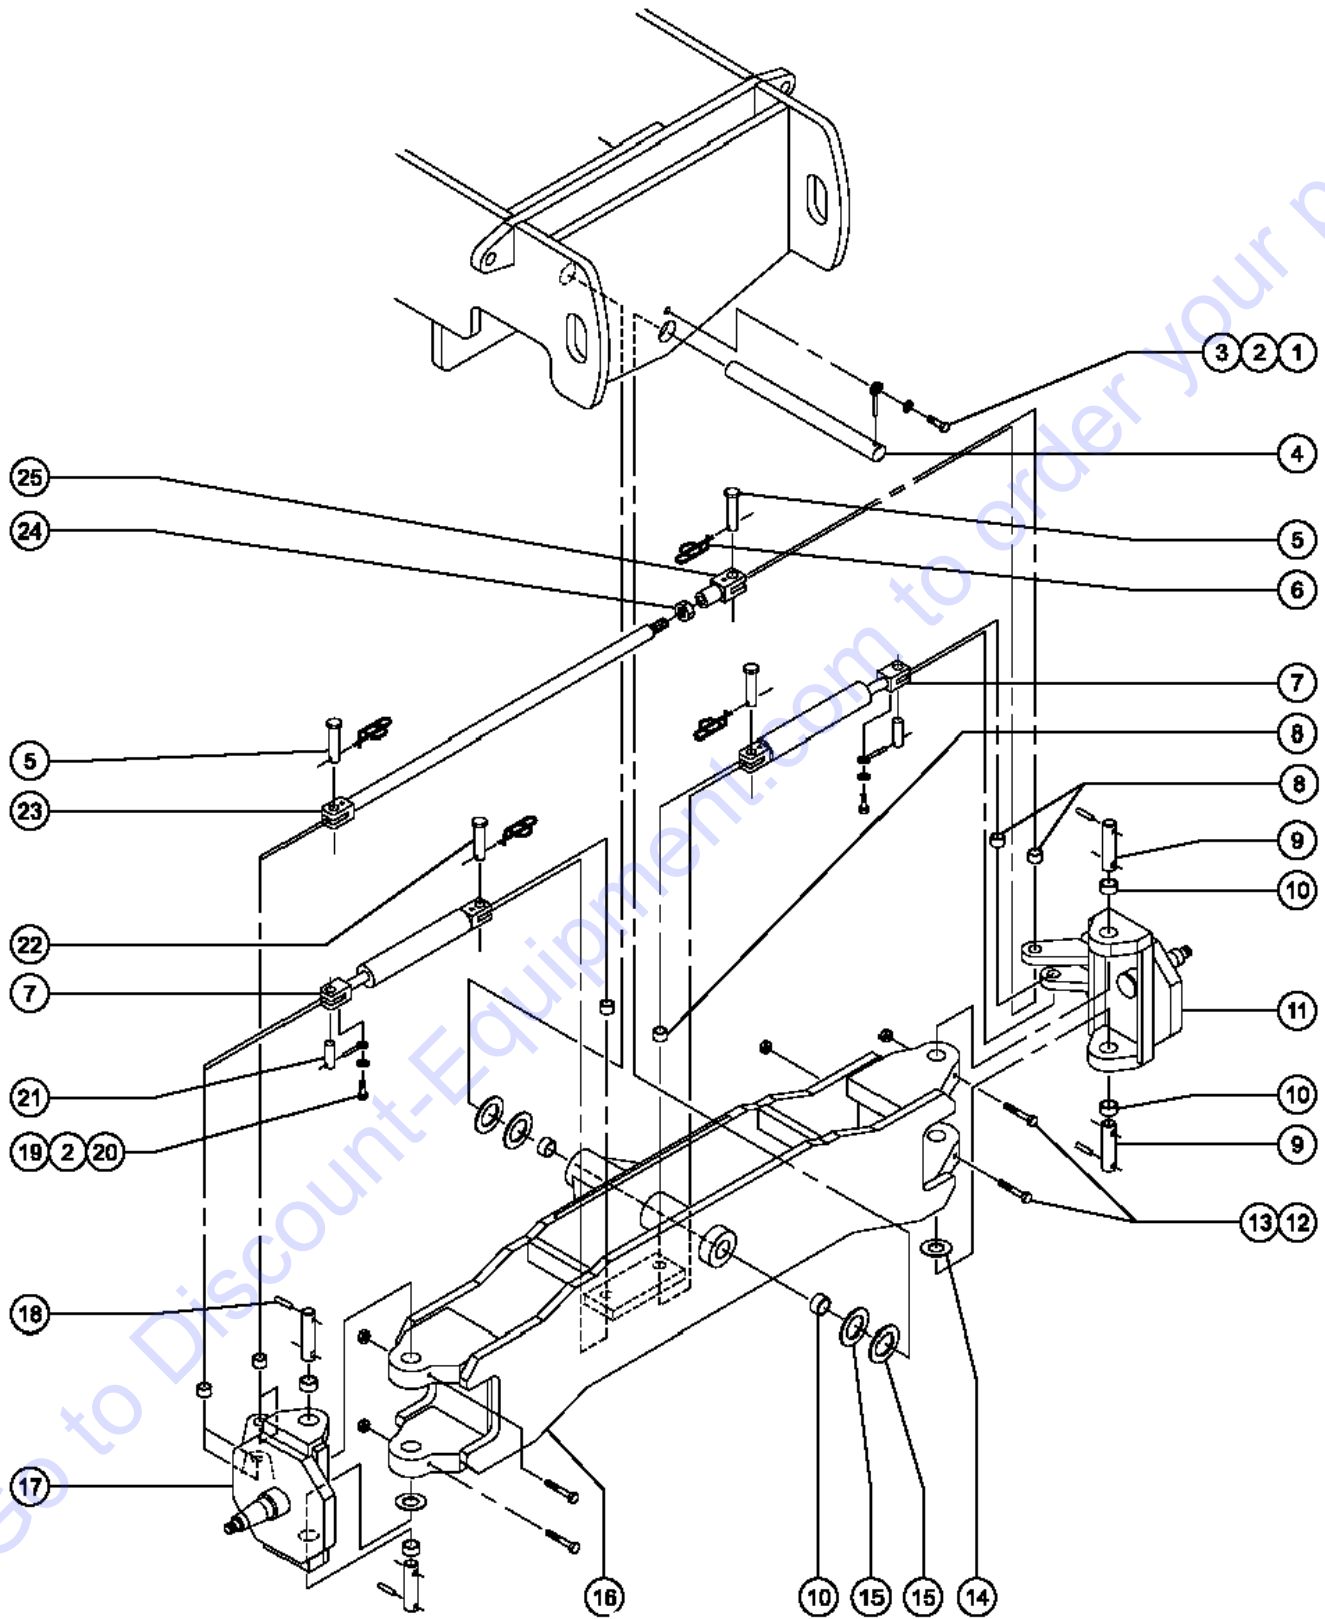

202.1 2WD Steer Axle Linkage - Non-oscillating Models

202.1 2WD Steer Axle Linkage - Non-oscillating Models

Item	Part No.	Description	Qty.	Item	Part No.	Description	Qty.
1	6175GT	SCREW,HHC,3/8-16 X 1.....	1	24	28352GT	NUT,HEX,JAM,1-8.....	1
2	6021GT	WASHER,LOCK,.375.....	7	25	23154-SGT	WELDMENT,ROD END.....	1
3	825019GT	ROD END,.375X3.69,ZAG.....	1				
4	30735GT	PIN, 1.50DIA X 17.50LG, CHAMFER.....	1				
5	30734GT	PIN,1.00DIA X 2.88LG,1HOLE.....	2				
--	19440GT	PIN,CLEVIS,1 X 2.5 LG.....	2				
		<i>from SN 5454</i>					
6	1255452GT	ROD END,.375 X 2.25,ZAG.....	4				
		<i>to SN 5453</i>					
--	74389GT	RUE RING,1.00.....	4				
		<i>from SN 5454</i>					
7	89065GT	CYLINDER,STEER***.....	2				
--	32673GT	SEAL KIT (CYL PN 30585) <i>for hydraulic cylinder number 30585</i>					
--	58116GT	UPDATE KIT STEERING S40/45 <i>must use for first time replacement of hydraulic cylinder number 30585</i>					
--	59076GT	SEAL KIT,2.0" BORE CYLINDERS** <i>for hydraulic cylinder number 59036</i>					
--	59169GT	SEAL KIT,2" BORE,1" ROD*** <i>for hydraulic cylinder number 59297 and 59303</i>					
--	89066GT	SEAL KIT,STEER CYL (89065) <i>for hydraulic cylinder number 89065</i>					
8	25817GT	BEARING,1.00IDX1.25ODX1.00L.....	6				
9	53081GT	PIN,1.50DIA X 4.76LG,2HOLE.....	4				
10	119619GT	BEARING,1.5IDX1.75ODX1.5L,PTFE.....	6				
11	65515GT	YOKE ASSEMBLY 2WD S40 LEFT.....	1				
		<i>includes 2 each index numbers 8 and 10</i>					
12	8220GT	SCREW,HHC,1/2-13 X 4.....	4				
13	6086GT	NUT,LP NYLOCK,1/2-13.....	4				
14	45074GT	WASHER,THRUST,1.5 X 3.5 X .187.....	2				
15	36603GT	WASHER,FLAT,1.56 X 3.5 X .061.....	4				
16	32652-SGT	Steer Axle Assembly - Non-oscillating.....	1				
		<i>includes 2 each index numbers 8 and 10</i>					
17	65516GT	YOKE ASSEMBLY 2WD S40 RIGHT.....	1				
		<i>includes 2 each index numbers 8 and 10</i>					
18	14815GT	PIN,ROLL,SST,.25 X 2.25.....	2				
19	8255GT	SCREW,HHC,3/8-16 X .75.....	2				
20	1255452GT	ROD END,.375 X 2.25,ZAG.....	2				
21	30734GT	PIN,1.00DIA X 2.88LG,1HOLE.....	2				
22	53613GT	PIN, 3.50" X 1.00".....	2				
		<i>to SN 5453</i>					
--	32399GT	PIN,CLEVIS,1 X 3 LG.....	2				
		<i>from SN 5454</i>					
23	30747GT	TIE ROD, WELDMENT.....	1				
--	63155GT	WELDMENT,TIE ROD.....	1