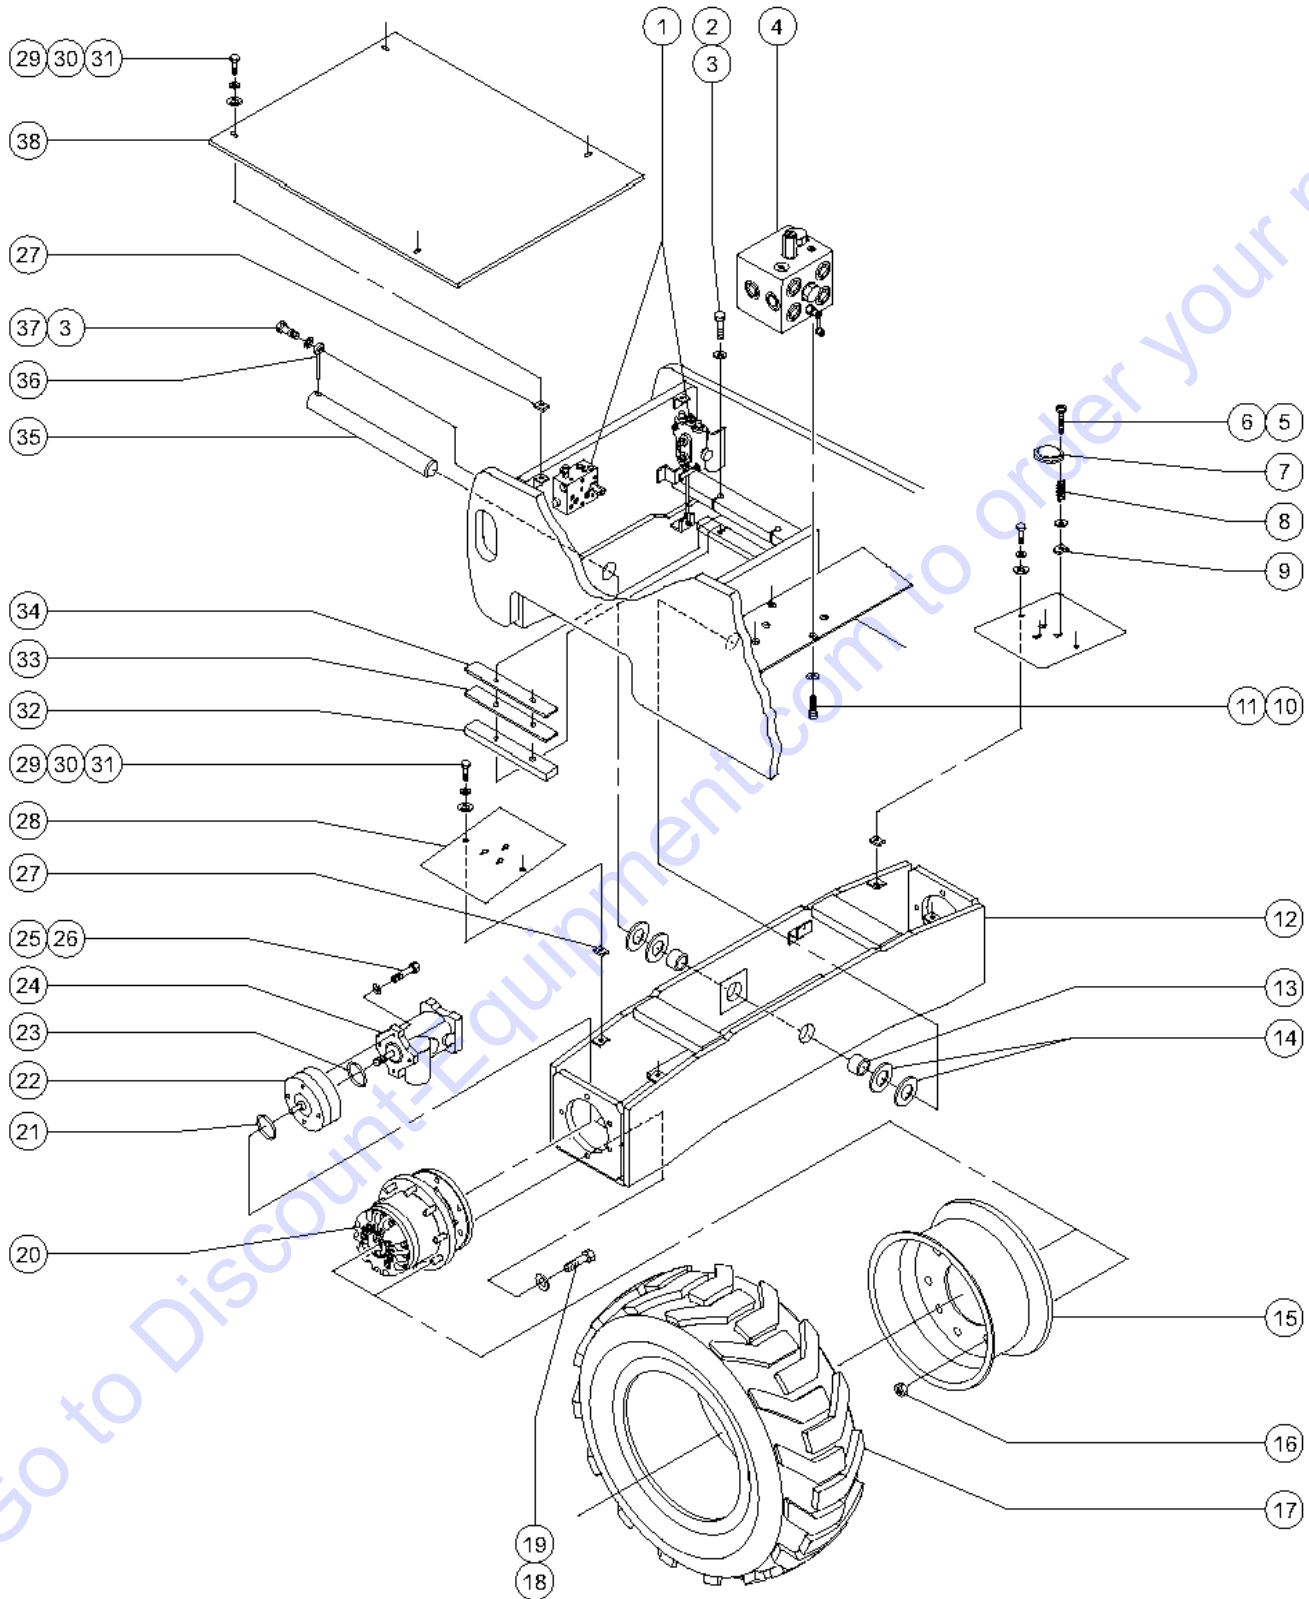

304.1 4WD Non-steer Axle

304.1 4WD Non-steer Axle

Item	Part No.	Description	Qty.	Item	Part No.	Description	Qty.
1		Ref. Oscillation Manifold and Control Valve (refer to Figure 305.1)		17C	73205GT	TIRE & WHEEL ASSY,LH RT, Non-marking, Air-filled, left (includes item 15) (9 hole)	
2	6096GT	SCREW,HHC,1/2-13 X 2 GR5.....	4	--	73212GT	TIRE,12-16.5, 12PR,NON-MARKING for 73204, 73205	
3	6021GT	WASHER,LOCK, .375.....	5	17D	102802GT	S40 NM RT TIRE,RH RT, Foam-filled, Non-marking, right (9 hole)	
4	34447GT	MANIFOLD,TRACTN,4WD,(S)SERIES*..	1	17D	102803GT	S40 NM RT TIRE,LH RT, Foam-filled, Non-marking, left (9 hole)	
5	73634GT	SCREW,PHIL,PHM,10-24X1.5 ZINC.....	3	17E	73923GT	TIRE & WHEEL ASSY.,FLOTATION Flotation, Air-filled (includes item 15) (9 hole)	
6	6146GT	WASHER,FLAT,MS,#10,Y.....	3	--	73925GT	TIRE,33/16LL500,10PLY LITEFOOT for 73923	
7	77026GT	LEVEL,BUBBLE,2 DEGREE *.....	1	17F	73490GT	TIRE & WHEEL ASSY.-RH Flotation, Foam-filled, right (9 hole)	
8	77027GT	SPRING,1X.31 ODX.040WIRE,SS.....	3	17F	73491GT	TIRE & WHEEL ASSY.-LH Flotation, Foam-filled, left (9 hole)	
9	73575GT	SPRING CLIP,10-24, .025-.125X.468,ZAG.....	3	18	45495GT	SCREW,SHC,5/8-11 X 3.00,A574.....	12
10	8177GT	SCREW,HHC,1/2-13 X 1.5.....	2	--	13004GT	SCREW,HHC,5/8-11 X 3 GRD.8.....	12
11	6033GT	WASHER,LOCK,0.5".....	2	19	56911GT	WASHER,FLAT,688X1.160X.09.....	12
12	32653GT	NON-STEER AXLE ASSY,S40.....	1	20	20193GT	TORQUE HUB,35:1***.....	2
13	18396GT	BEARING,1.5IDX1.75ODX1.0L.....	2	--	1286606GT	SEAL KIT,TORQUE HUB (20193) for 20193	
14	36603GT	WASHER,FLAT,1.56 X 3.5 X .061.....	4	--	1286607GT	BEARING KIT,TORQUE HUB (20193) for 20193	
15A	122348GT	WHEEL, 16.5 X 9.75 S40.....	2	--	21142GT	SEAL KIT (W1B) TORQUE HUBS for 20193 (inventory limited to stock on hand as component is no longer available)	
15B	73924GT	WHEEL, 19.5X14.00 for Flotation tires (9 hole)		--	21143GT	BEARING KIT (45553) TORQUE HUB for 20193 (inventory limited to stock on hand as component is no longer available)	
16	54627GT	NUT,LUG,5/8-18 X 90 DEGREE,Z45.....	18	--	21144GT	CAP,DISENGAGE-45553 TORQUE HUB.....	2
17A	1271438GT	TIRE/WHEEL ASSY,LH,12-16.5/10PR,AIR.....	1	--	21145GT	DISCONNECT ROD-45553 TQ.HUB.....	2
17A	1271439GT	TIRE/WHEEL ASSY,RH,12-16.5/10PR,AIR.....	1	--	21146GT	COVER CAP,TORQUE HUB***.....	2
--	122348GT	WHEEL, 16.5 X 9.75 S40 for 1271439, 1271438		--	21148GT	WASHER,THRUST,TORQUE HUB.....	2
--	1271437GT	TIRE,12-16.5/10PR S40 HAULER for 1271439, 1271438		--	21149GT	LUG,WHEEL STUD,5/8-18,W1/4HB**.....	2
17B	1271440GT	TIRE/WHEEL ASSY,LH,12-16.5/10PR,FOAM.....	2	--	37097GT	O-RING, TORQUE HUB.....	2
17B	1271441GT	TIRE/WHEEL ASSY,RH,12-16.5/10PR,FOAM.....	2	--	58438GT	KIT,COVER,TORQUE HUB,45553***.....	2
17C	111453GT	ASSY,TIRE/WHEEL,RH,RT,NM,W/SEA RT, Non-marking, Air-filled with sealant, right (9 hole)		--	58589GT	THRUST CAP (20193)	
17C	111454GT	ASSY,TIRE/WHEEL,LH,RT,NM,W/SEA RT, Non-marking, Air-filled with sealant, left (9 hole)		21	52087GT	O-RING,2-044 BUNA***.....	2
17C	73204GT	TIRE & WHEEL ASSY,RH RT, Non-marking, Air-filled, right (includes item 15) (9 hole)		22	41912GT	BRAKE,MICO,1200 IN/LB***.....	2
				--	41912GT	BRAKE,MICO,1200 IN/LB***.....	2
						includes 1 each of index number 21; to SN 5456	
						includes 1 each of index number 21; from SN 5457