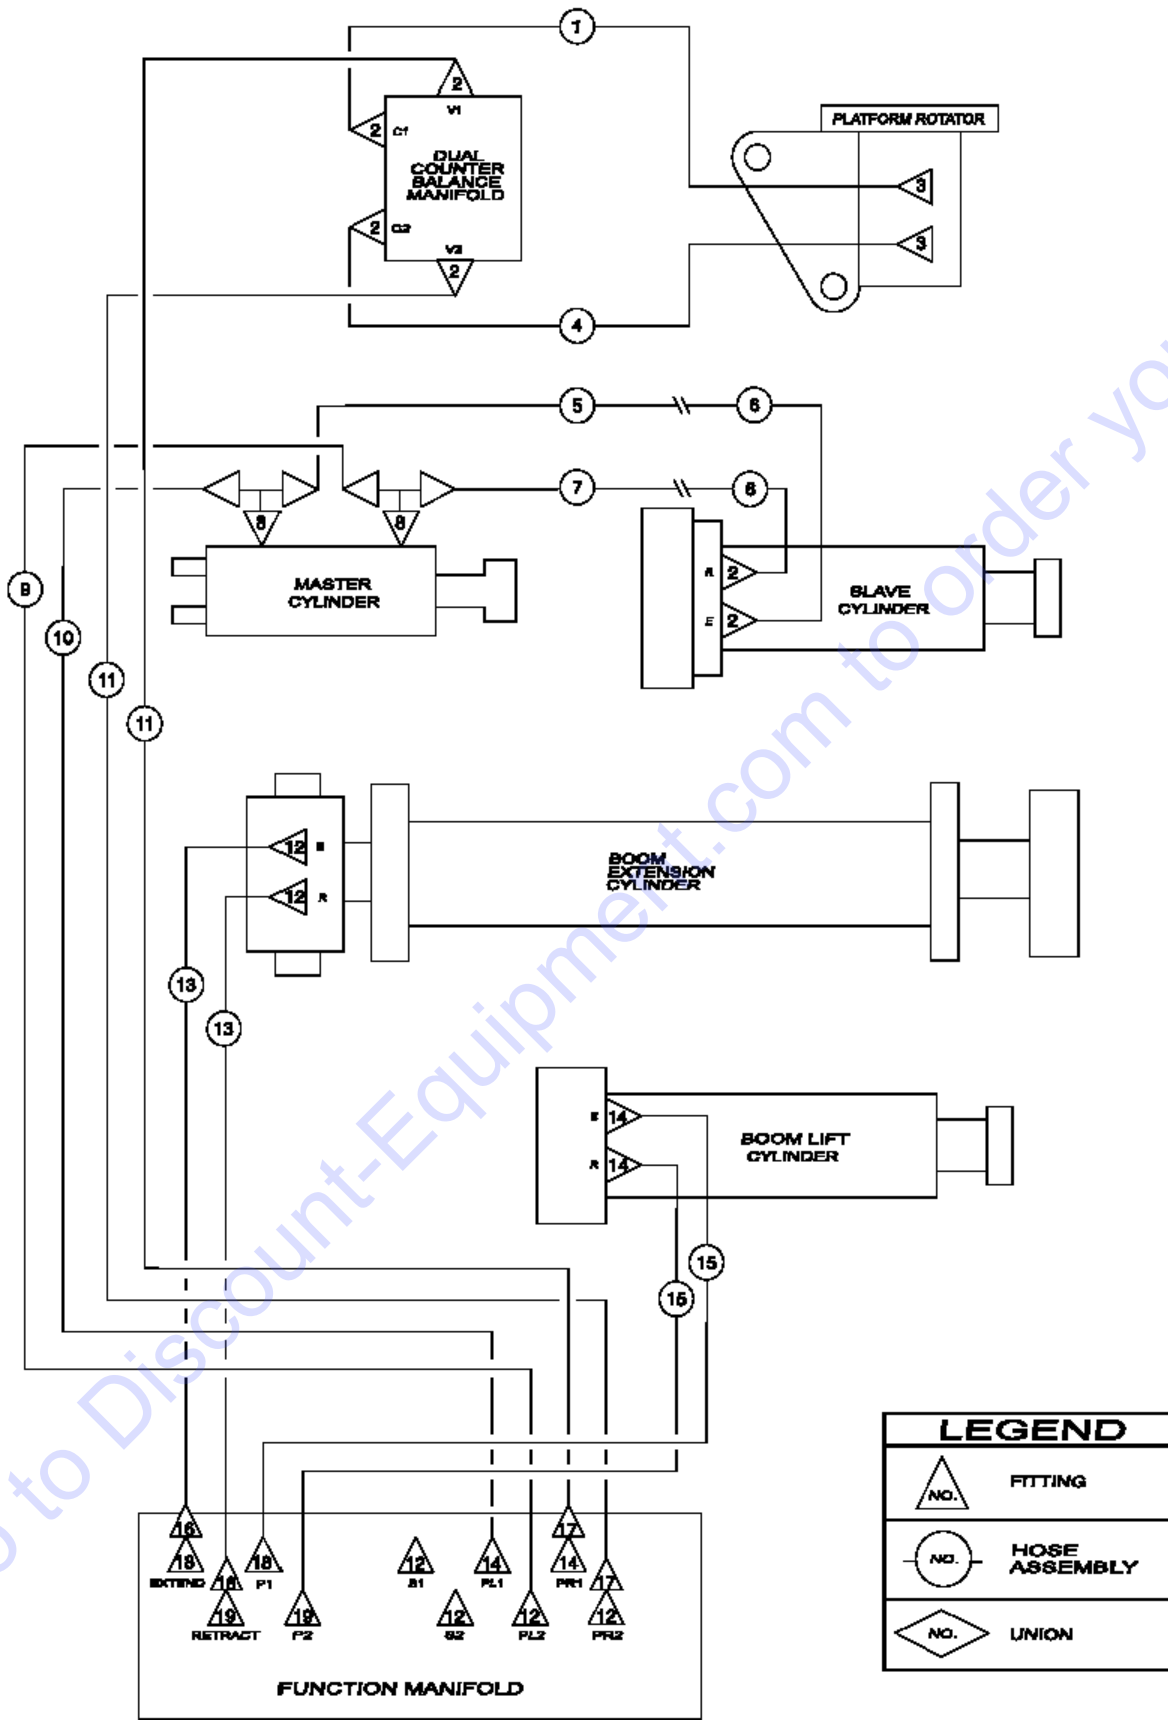

607.1 Hydraulic Hoses and Fittings, S-40

607.1 Hydraulic Hoses and Fittings, S-40

Item	Part No.	Description	Qty.
--	28750GT	O-RING KIT,FIELD SVC,ALL PROD*	
--	33994GT	PLUG AND CAP KIT-SERVICE,37 **	
--	49612GT	O-RING KIT (ORFS FITTINGS)	
--	49613GT	PLUG AND CAP KIT-SERVICE,ORFS*	
1	49119-2678GT	HOSE ASSY,1/4,STR FEM,STR FEM.....1 1	
2	48912GT	CONN,520120-4-6***.....6	
3	48911GT	ELBOW,90D,520220-4-6***.....2	
4	49119-3228GT	HOSE ASSY,1/4,STR FEM,STR FEM.....1 1	
5	49120-49381GT	HOSE ASSEMBLY,1/4".....1 2	
6	49121-4313GT	HOSE ASSEMBLY,1/4".....2 3	
7	49120-50181GT	HOSE ASSEMBLY,1/4".....1 3	
8	48919GT	TEE,BRANCH,520429-6.....2	
9	49122-10211GT	HOSE ASSEMBLY,1/4".....1 4	
10	49122-9111GT	HOSE ASSEMBLY,1/4".....1 4	
11	49163-57894GT	HOSE ASSEMBLY,1/4".....2 5	
12	48916GT	FITTING,CONN,520120-6.....6	
13	49133-13610SGT	HOSE ASSEMBLY,3/8".....2 6	
14	48917GT	CONN,LONG,520122-6.....4	
15	49129-10275GT	HOSE ASSEMBLY,3/8".....2 7	
16	48879GT	ELBOW,SWIVEL 90D, 520221-8.....2	
17	48892GT	ELBOW,SWIVEL 90D, 520221-6.....2	
18	48934GT	CONN,LONG,520122-8.....2	
19	48933GT	CONN,520120-8***.....2	

Item	Part No.	Description	Qty.

Footnotes

- **1:** Hose End - Female, Swivel, ORFS (Parker No. 1JC43-4), Hose End - Female, Swivel, ORFS (Parker No. 1JC43-4) and Hose, 1/4 inch (Parker No. 451TC-4)
- **2:** Hose End - Female, Swivel, ORFS (Parker No. 1JC43-4), Hose End - Female, Swivel, ORFS (Parker No. 1JC43-6-4) and Hose, 1/4 inch (Parker No. 451TC-4)
- **3:** Hose End - Female, Swivel, ORFS (Parker No. 1JC43-4), Hose End - Male, ORFS (Parker No. 1JM43-4) and Hose, 1/4 inch (Parker No. 451TC-4)
- **4:** Hose End - Female, Swivel, ORFS (Parker No. 1JC43-6-4), Hose End - Female, Swivel, 90°, ORFS (Parker No. 1J943-6-4) and Hose, 1/4 inch (Parker No. 451TC-4)
- **5:** Hose End - Female, Swivel, 90°, ORFS (Parker No. 1J943-4), Hose End - Female, Swivel, ORFS (Parker No. 1JC43-6-4) and Hose, 1/4 inch (Parker No. 451TC-4)
- **6:** Hose End - Female, Swivel, 45°, ORFS (Parker No. 1J743-6), Hose End - Female, Swivel, ORFS (Parker No. 1JC43-8-6) and Hose, 3/8 inch (Parker No. 451TC-6)
- **7:** Hose End - Female, Swivel, ORFS (Parker No. 1JC43-6), Hose End - Female, Swivel, 90°, ORFS (Parker No. 1J943-8-6) and Hose, 3/8 inch (Parker No. 451TC-6)