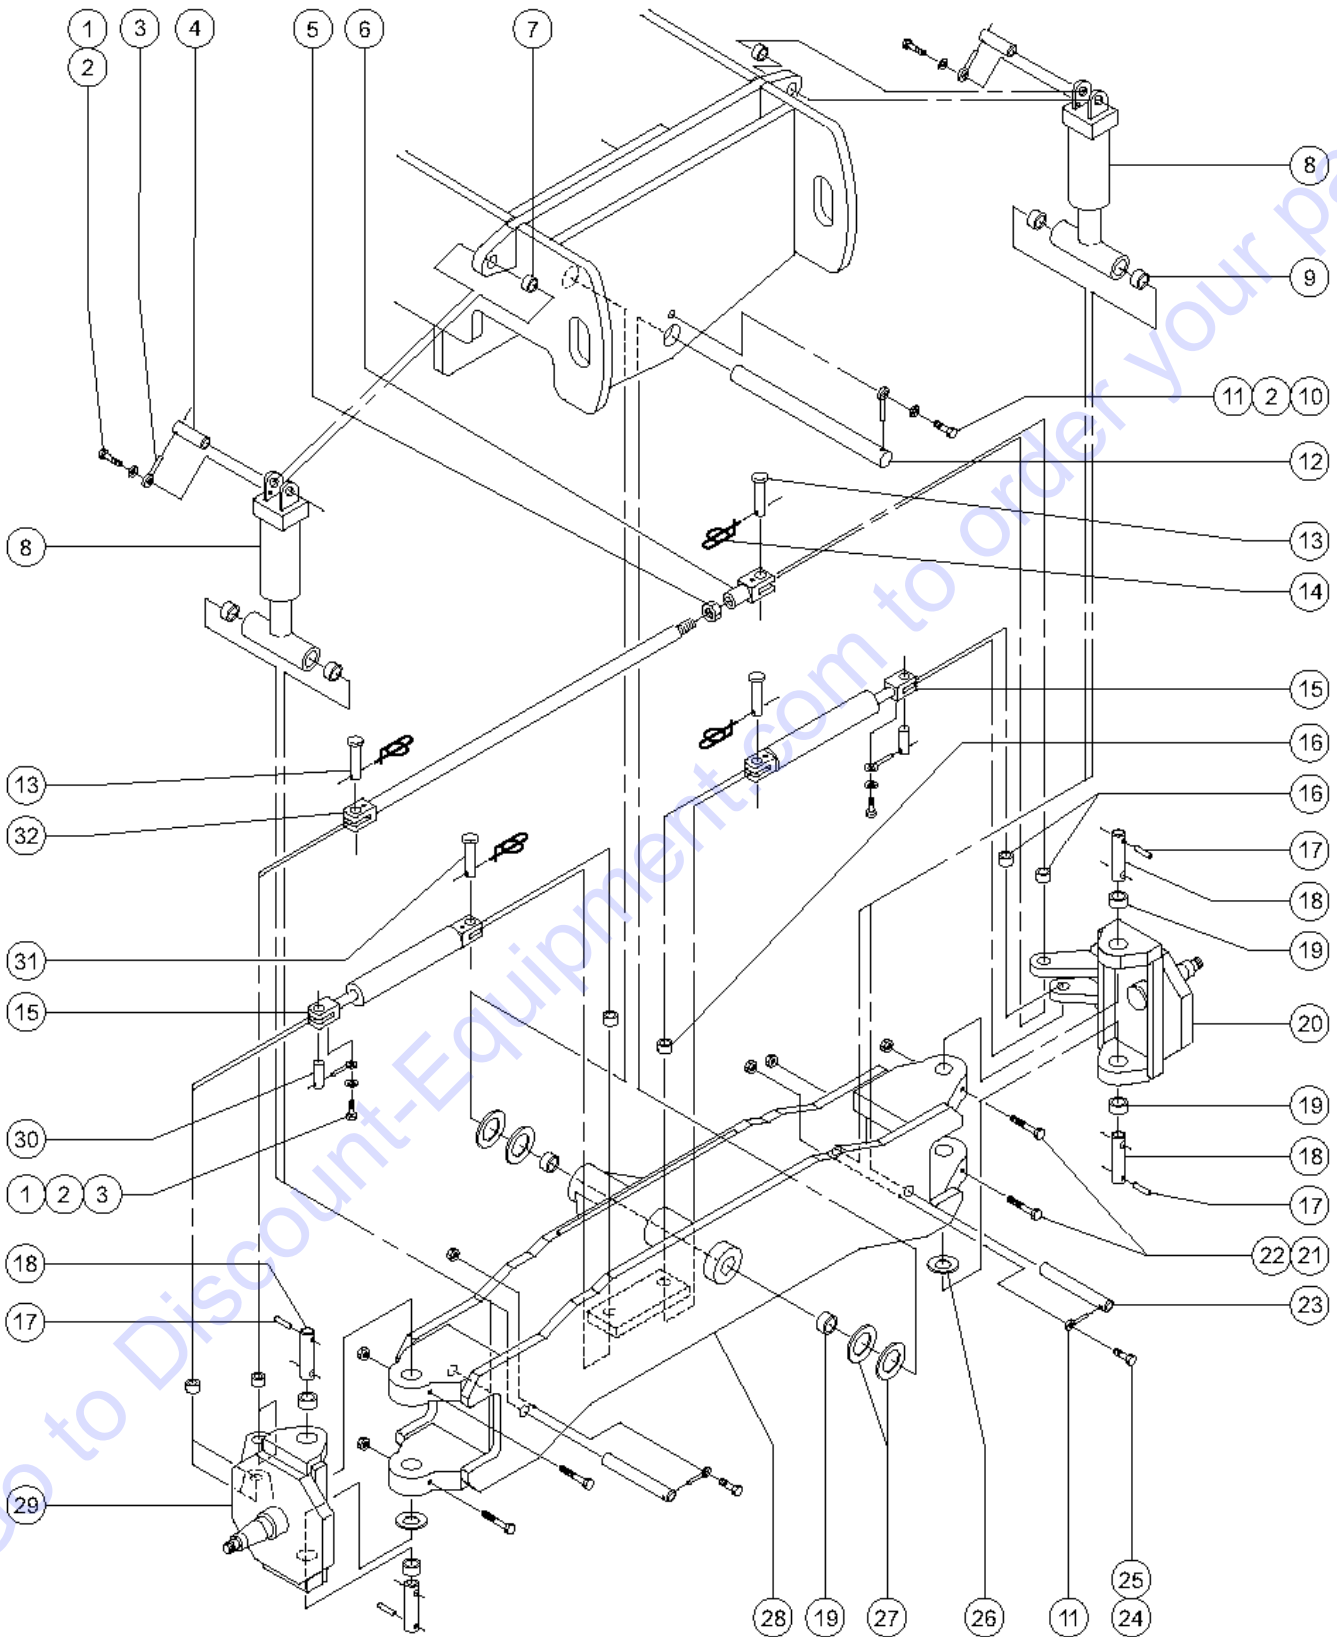

201.1 2WD Steer Axle Linkage - Oscillating Models

201.1 2WD Steer Axle Linkage - Oscillating Models

Item	Part No.	Description	Qty.	Item	Part No.	Description	Qty.
1	8255GT	SCREW,HHC,3/8-16 X .75.....	8	24	6708GT	SCREW,HHC,3/8-16 X 2.25.....	2
2	6021GT	WASHER,LOCK,.375.....	9	25	4828GT	NUT,NYLOCK,3/8-16.....	2
3	1255452GT	ROD END,.375 X 2.25,ZAG.....	8	26	45074GT	WASHER,THRUST,1.5 X 3.5 X .187.....	2
4	30737GT	PIN,1.25DIAX3.00LG,1HOLE.....	2	27	36603GT	WASHER,FLAT,1.56 X 3.5 X .061.....	4
5	28352GT	NUT,HEX,JAM,1-8.....	1	28	102192-SGT	WELDMENT,FRT AXLE OSC,ASSY..... <i>includes 2 each index numbers 16 and 19</i>	1
6	23154-SGT	WELDMENT,ROD END.....	1	29	65516GT	YOKE ASSEMBLY 2WD S40 RIGHT..... <i>includes 2 each index numbers 16 and 19</i>	1
7	30370GT	BEARING,1.25IDX1.5ODX1.00L.....	2	30	30734GT	PIN,1.00DIAX2.88LG,1HOLE.....	2
8	89099GT	CYLINDER,OSCILLATE S40/45..... <i>includes 2 each index number 9</i>	2	31	53613GT	PIN, 3.50" X 1.00"..... <i>to SN 5453</i>	2
--	31106GT	VALVE,CNTERBAL,CBBB-LHN@3000**.	2	--	32399GT	PIN,CLEVIS,1 X 3 LG..... <i>from SN 5454</i>	2
--	59050GT	SEAL KIT,2.5" BORE,1.5" ROD*** <i>for hydraulic cylinder number 59102</i>		32	30747GT	TIE ROD, WELDMENT.....	1
--	89100GT	SEAL KIT,OSC.CYL.		--	63155GT	WELDMENT,TIE ROD.....	1
9	59266GT	BEARING, POLYGON P2055 (59105)....	4				
10	6175GT	SCREW,HHC,3/8-16 X 1.....	1				
11	825019GT	ROD END,.375X3.69,ZAG.....	3				
12	30735GT	PIN, 1.50DIAX17.50LG, CHAMFER.....	1				
13	30734GT	PIN,1.00DIAX2.88LG,1HOLE..... <i>to SN 5453</i>	2				
--	19440GT	PIN,CLEVIS,1 X 2.5 LG..... <i>from SN 5454</i>	2				
14	1255452GT	ROD END,.375 X 2.25,ZAG..... <i>to SN 5453</i>	4				
--	74389GT	RUE RING,1.00..... <i>from SN 5454</i>	4				
15	89065GT	CYLINDER,STEER***.....	2				
--	32673GT	SEAL KIT (CYL PN 30585) <i>for hydraulic cylinder number 30585</i>					
--	58116GT	UPDATE KIT STEERING S40/45 <i>must use for first time replacement of hydraulic cylinder number 30585</i>					
--	59076GT	SEAL KIT,2.0" BORE CYLINDERS** <i>for hydraulic cylinder number 59036</i>					
--	59169GT	SEAL KIT,2" BORE,1" ROD*** <i>for hydraulic cylinder number 59297 and 59303</i>					
--	89066GT	SEAL KIT,STEER CYL (89065) <i>for hydraulic cylinder number 89065</i>					
16	25817GT	BEARING,1.00IDX1.25ODX1.00L.....	6				
17	14815GT	PIN,ROLL,SST,.25 X 2.25.....	4				
18	53081GT	PIN,1.50DIAX4.76LG,2HOLE.....	4				
19	119619GT	BEARING,1.5IDX1.75ODX1.5L,PTFE....	6				
20	65515GT	YOKE ASSEMBLY 2WD S40 LEFT..... <i>includes 2 each index numbers 16 and 19</i>	1				
21	8220GT	SCREW,HHC,1/2-13 X 4.....	4				
22	6086GT	NUT,LP NYLOCK,1/2-13.....	4				
23	30190GT	PIN,1.25DIAX7.25LG,1HOLE.....	2