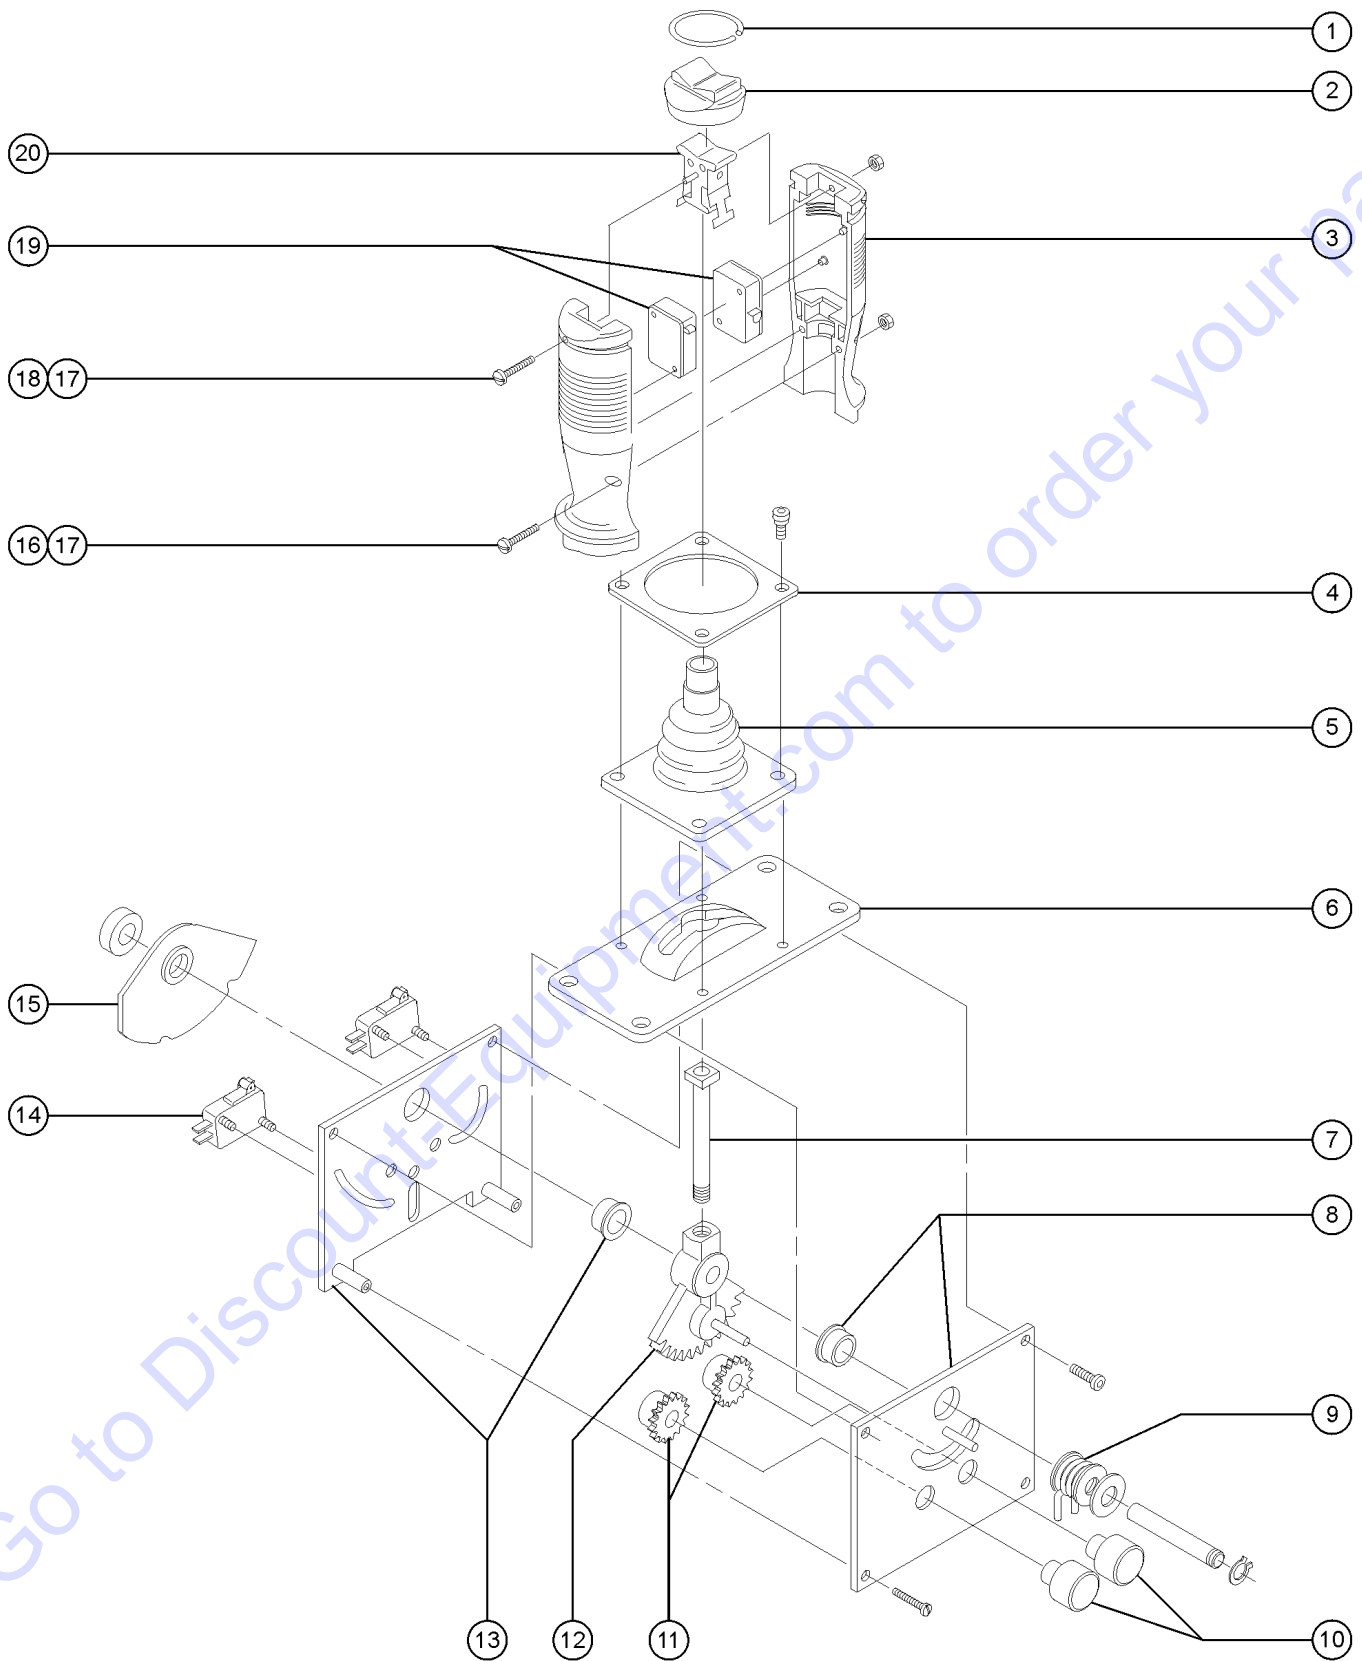

706.1 Joystick Controller - Drive/Steer Functions

706.1 Joystick Controller - Drive/Steer Functions

Item	Part No.	Description	Qty.
--	20424GT	JOYSTICK CONTROLLER,12V <i>OEM joystick, contains all shown service parts</i>	
--	20424HGT	JOYSTICK CONTROLLER,12V <i>aftermarket joystick replacement</i>	
1	25882GT	LOCK RING.....	1
2	25881GT	BOOT,THUMB 20424 JOYSTICK.....	1
3	25883GT	HANDLE HALF,JOYSTICK (20424).....	2
--	49887GT	NUT & BOLT KIT (25883).....	1
--	72245GT	KIT, JOYSTICK HANDLE <i>includes handles, rocker and nut/bolt kit</i>	
4	44221GT	COLLAR, BOOT RETAINING.....	1
5	22368GT	BOOT (20424).....	1
6	25884GT	COVER CASTING,20424 CONTROLLER.....	1
7	44211GT	SHAFT,W/NF STYL BLOCK,(20424)*.....	1
8	65535GT	POT PLATE ASSEMBLY (20424)..... <i>includes bearing and terminal strip</i>	1
--	52778GT	BEARING,FLANGED,.376ID (20424).....	2
9	58209GT	SPRING,RETURN***.....	1
10	22364GT	POTENTIOMETER (20424).....	2
11	22367GT	SPUR GEAR (20424).....	2
12	44212GT	GEAR CASTING,20424 CONTROLLER*.....	1
--	52778GT	BEARING,FLANGED,.376ID (20424)	
--	65536GT	SWITCH PLATE ASSEMBLY(20424)..... <i>includes bearing and stand-offs</i>	2
14	22365GT	SWITCH (20424).....	2
15	22366GT	CAM ASSY (20424).....	1
16	52776GT	SCREW,HEX,M4X0.7X10MM (20424)*.....	2
17	52777GT	NUT,HEX,M4 X 0.7 MM (20424)***.....	3
18	52775GT	SCREW,HEX,M4X0.7X30MM (20424)*.....	1
19	23680GT	SWITCH,HANDLE,20424.....	2
20	23688GT	ROCKER ASSY,HANDLE (20424)***.....	1