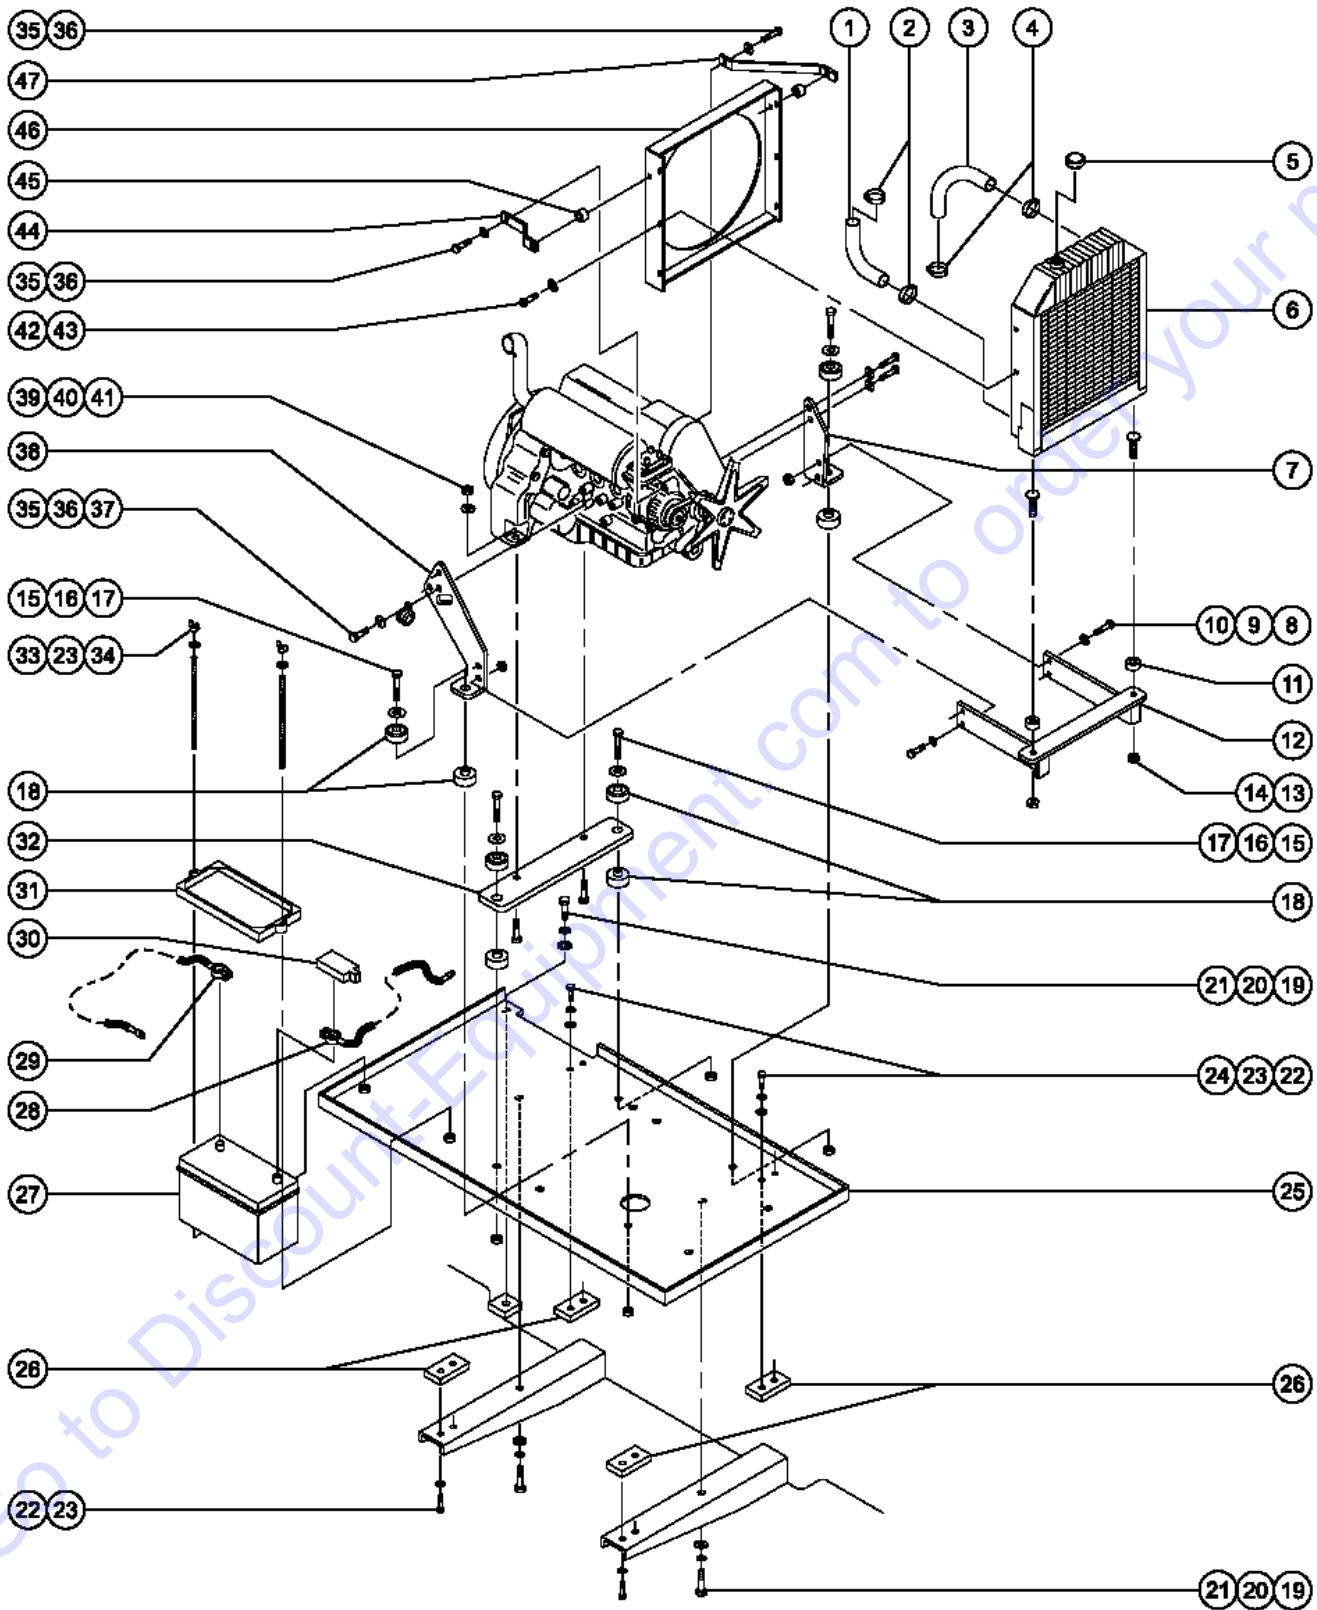

403.1 Ford LRG-425 EFI Engine - View 3

403.1 Ford LRG-425 EFI Engine - View 3

Item	Part No.	Description	Qty.	Item	Part No.	Description	Qty.
1	77170GT	HOSE,LOWER RADIATOR,Z45.....	1	42	73612GT	SCREW,PHM,10-24X.50,SELF TAP.....	6
2	13014GT	CLAMP,HOSE,2.25" DIA.....	2	43	73613GT	WASHER,STAR,#10,PLTD.....	6
3	33965GT	HOSE, UPPER RADIATOR.....	1	44	34942P-SGT	STRUT,RH,FORD RADIATOR,PAINT.....	1
4	45171GT	CLAMP,HOSE,1.75,LINED.....	2	45	219437GT	ISOLATOR, VIBRATION.....	2
5	27943GT	CAP,RADIATOR,FORD***.....	1	46	34927P-SGT	SHROUD,RADIATOR LRG 423 BLUE**.....	1
6	33969GT	RADIATOR,FORD,LRG.....	1	47	34943P-SGT	MOUNT,RAD.SUPPT,LH,BLUE.....	1
--	28717GT	VALVE,DRAIN,FORD,BLOCK,RAD.....	1				
7	53425-SGT	WELDMENT,RH,ENGINE MOUNT.....	1				
8	8516GT	SCREW, HCC, 3/8-16 X 1.50.....	4				
9	6097GT	WASHER,FLAT,USS,3/8",Y.....	4				
10	4828GT	NUT,NYLOCK,3/8-16.....	4				
11	24038GT	SHOCK MOUNT,SMALL.....	2				
12	34929-SGT	WELDMENT,RADIATOR MOUNT LRG423.....	1				
13	48425GT	NUT,LOCKING-LRG.FLANGE,3/8-16.....	2				
14	60790GT	BOLT, CARRIAGE, 3/8-16 X 1.50, G5.....	2				
15	53909GT	SCREW,HHC,5/8-11 X 4.0 GR8.....	4				
16	6035GT	WASHER,FLAT,USS,5/8",Y.....	4				
17	6024GT	NUT,NYLOCK,5/8-11.....	4				
18	28076GT	ISOLATOR,VIBRATION,LG,RD&WH***.....	4				
19	29883GT	SCREW,HHC,5/8-11 X 1.75 GRD.8.....	3				
20	6036GT	WASHER,LOCK,.625 PLTD.....	2				
21	13064GT	WASHER,FLAT,.625 HARDENED.....	3				
22	6090GT	SCREW,HHC,1/4-20 X .75.....	8				
23	6356GT	WASHER,LOCK,.25.....	8				
24	6638GT	WASHER,FLAT,USS,1/4"Y.....	10				
25	30679-SGT	WELDMENT, ENGINE MODULE PLATE.....	1				
--	45209GT	WEAR PAD,4X2X.5 W/INSERT***.....	4				
27	30143GT	BATTERY,12V,1000 CCA GRP 31.....	1				
28	30891GT	BATT.CABLE,00,POS.,RED,50".....	1				
29	122058GT	BATTERY CABLE,1/0 GA,BLK 30".....	1				
30	18189GT	BOOT,BATTERY TERMINAL,RED.....	1				
31	30144GT	BATTERY HOLD DOWN,GROUP 31.....	1				
32	28234P-SGT	PLATE,ENGINE MOUNT,PAINTED.....	1				
33	8170GT	NUT,WING,1/4-20.....	2				
34	30784-975GT	THREADED ROD,(1/4-20),9.75.....	2				
35	27034GT	SCREW,HHC,M10 X 25MM,GR 8.8.....	7				
36	22700GT	WASHER,LOCK,M10.....	7				
37	32339GT	CLAMP,1.75,#28 X 3/8,RUB CUSH*.....	2				
38	53290-SGT	WELDMENT,RH,ENGINE MOUNT.....	1				
39	6198GT	NUT,NYLOCK,1/2-13.....	2				
40	6095GT	WASHER,FLAT,USS,1/2",Y.....	2				
41	10598GT	SCREW,HHC,1/2-13 X 3.....	2