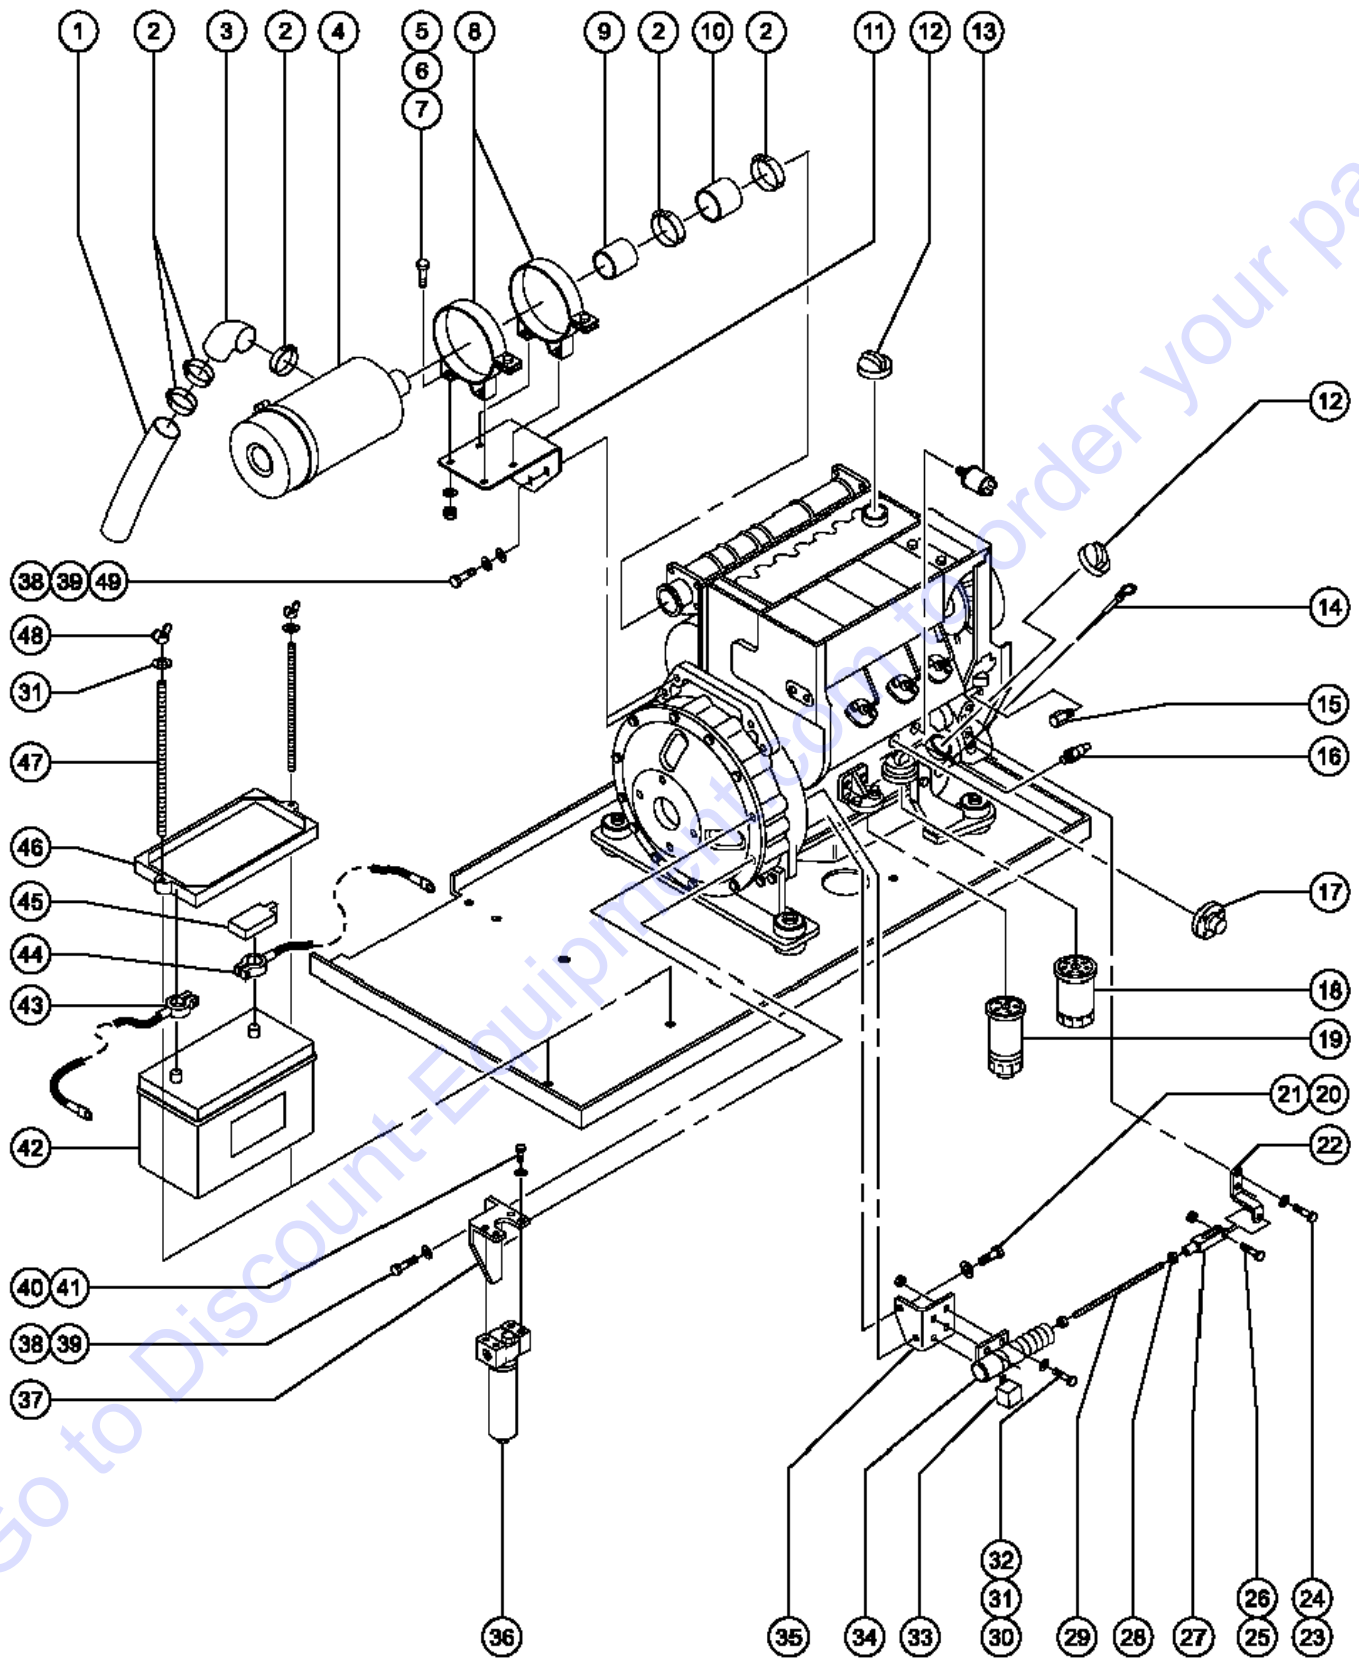

405.1 Deutz F3L 1011F Engine - View 2

Item	Part No.	Description	Qty.	Item	Part No.	Description	Qty.
1	30660GT	EXHAUST, TAILPIPE, DEUTZ, S40.....	1	35	53961GT	PUMP, LIFT 1.025 C.I.***.....	1
2	44064GT	SCREW, HHC, M10 X 30MM,.....	26			<i>Models before SN 4123 must order complete assy 53964 for first time replacement of pump.</i>	
3	22700GT	WASHER, LOCK, M10.....	26	--	53962GT	SEAL KIT, LIFT PUMP (53961)***.....	1
4	6097GT	WASHER, FLAT, USS, 3/8", Y.....	16	36	53964GT	PUMP ASSY, M46+1.0 CU IN LIFT*.....	1
5	6037GT	NUT, HEX, 5/16-18, GR5.....	2			<i>includes index numbers 32 through 35; from SN 4123</i>	
6	6886GT	WASHER, LOCK, .313.....	2	--	22965GT	EDC ASSY, SAUER, M46***.....	1
7	5397GT	WASHER, FLAT, USS, 5/16", Y.....	2	--	27067GT	SEAL, SHAFT-SUNDSTRAND***.....	1
8	16584GT	U-BOLT, KIT 5/16-18 X 2.5 ***.....	1	--	29739GT	SEAL KIT, SAUER-DANFOSS M46***.....	1
		<i>includes index number 5</i>		--	32611GT	SHAFT, M46 15 TOOTH.....	1
9	30674-SGT	WELDMENT, EXHAUST SUPPORT.....	1	--	46674GT	PUMP, VAR. PISTON M46 2.8 CIQVP*.....	1
10	30438GT	CLAMP, MUFFLER, 2 1/4" ID.....	2				
11	32695GT	MUFFLER, DEUTZ.....	1				
12	29559GT	GASKET, EXHAUST.....	3				
13	52353GT	COVER, ENGINE SIDE (F30-1011F).....	1				
14	49919GT	INJECTOR - DEUTZ F4L1011F.....	3				
15	49921GT	FUEL LINE INJ. DEUTZ F4L1011F.....	3				
16	49929GT	INJECTOR PUMP - DEUTZ F4L1011F.....	3				
17	109802GT	PLUG, ORB #6.....	1				
18	491353389SGT	HOSE ASSY 3/8".....	1				
		1					
19	48884GT	FITTING, M18 X 8, 52MO187.....	1				
20	45209GT	WEAR PAD, 4X2X.5 W/INSERT***.....	4				
21	6090GT	SCREW, HHC, 1/4-20 X .75.....	8				
22	6356GT	WASHER, LOCK, .25.....	8				
23	29883GT	SCREW, HHC, 5/8-11 X 1.75 GRD.8.....	4				
24	6036GT	WASHER, LOCK, 625 PLTD.....	4				
25	13064GT	WASHER, FLAT, 625 HARDENED.....	4				
26	49917GT	RING GEAR, DEUTZ F3 & F4L1011F*.....	1				
		<i>(please verify ring gear thickness) 0.46 inches</i>					
--	33729GT	RING GEAR, DEUTZ F3 & F4L1011*.....	1				
		<i>(please verify ring gear thickness) 0.365 inches</i>					
--	89785GT	RING GEAR, DEUTZ F3L2011F.....	1				
		<i>(please verify ring gear thickness) 0.6 inches</i>					
27	33024GT	FLYWHEEL FLANGE, GREEN PLASTIC.....	1				
28	37003GT	COUPLER, HUB, 15 TOOTH 7/16BOLT*.....	1				
29	30806GT	FLYWHEEL COVER, CASTING***.....	1				
30	6096GT	SCREW, HHC, 1/2-13 X 2 GR5.....	2				
31	6033GT	WASHER, LOCK, 0.5".....	2				
32	29436GT	O-RING***.....	1				
33	6175GT	SCREW, HHC, 3/8-16 X 1.....	2				
34	6021GT	WASHER, LOCK, .375.....	2				

Footnotes

1: Hose End - Female, Swivel, ORFS (Parker No. 1JC43-6), Hose End - Female, Swivel, 90°, ORFS (Parker No. 1JC43-8-6) and Hose, 3/8 inch (Parker No. 451TC-6)

406.1 Deutz F3L 1011F Engine - View 3