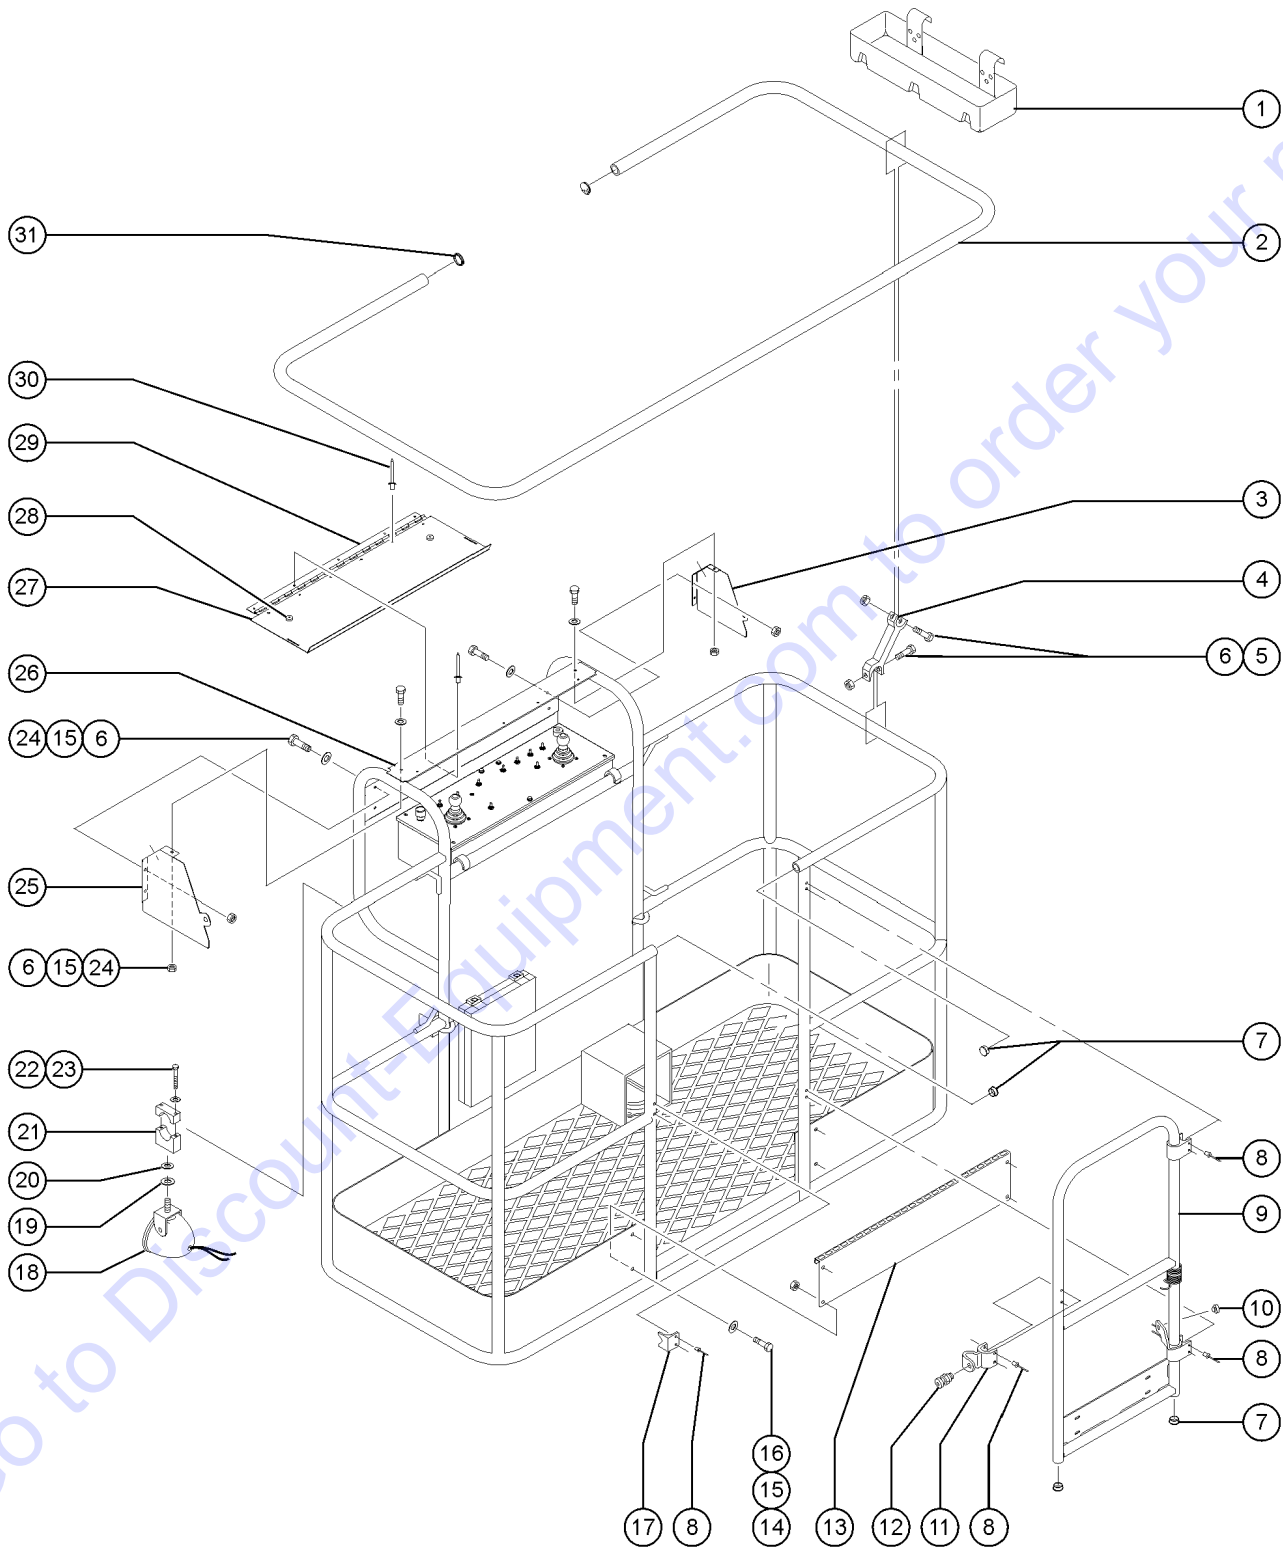

802.1 Platform Options

802.1 Platform Options

Item	Part No.	Description	Qty.	Item	Part No.	Description	Qty.
--	119950GT	KIT,FIELD INSTALL,SWING GATE		26	119562PGT	GUARD,PLATFORM CNTRL PANEL PTD	
--	28856-SGT	PLAT.PINCH GUARD,8',1.3		--	119642GT	KIT,PLAT CONTROL PANEL GUARD** <i>includes part 119562P, required for first time installation</i>	
--	34321-SGT	OPTION,WORKLIGHT,12 VOLT		27	89915PGT	COVER,CONTROL BOX LID	
--	53157-SGT	PINCH GUARD,6'(1.31")SERVICE**		--	119795GT	KIT,CONTROL BOX COVER <i>includes part 89915P, index number 26 is required for first time installation</i>	
1	9599-SGT	TOOL TRAY.....	1	28	43392GT	BUMPER,BATTERY BOX & RAILS	
2	1259704GT	PINCH GUARD RAIL,6' PLATFORM..... <i>includes 55753 bumpers</i>	1	29	111526GT	HINGE,PLAT CONTROL BOX COVER	
--	52661GT	PINCH GUARD RAIL,8' PLATFORM**.... <i>includes 2 each index number 31</i>	1	30	54486GT	RIVET,ALUM,ALUM,3/16BUTTONHEAD	
3	119797GT	CONTROL BOX COVER, RIGHT SIDE*		31	55753GT	BUMPER, PLASTIC, 1.25 O.D.....	2
4	139958GT	KIT, AUX TOP RAIL SUPPORT.....	10				
5	4266GT	SCREW,HHC,1/4-20 X 2.....	20				
6	6889GT	NUT,LP NYLOCK,1/4-20.....	20				
7	31120GT	PLUG,NYLON 1.187 BLACK DOMED....	4				
8	7265GT	RIVET,STEEL,P, .25 X .375.....	14				
9	128368GT	KIT,SWING GATE W/SPRING..... <i>includes 2 each index number 7</i>	1				
9A	119950GT	KIT,FIELD INSTALL,SWING GATE <i>includes 128368, 1487, 1488, and 33674</i>					
--	1487GT	GATE LATCH CASTING--DRILLED					
--	1488GT	RAILING CATCH CASTING--DRILLED					
--	33674GT	PIN,LOCK,SHORT***					
--	9596GT	HINGE CASTING <i>Special welding requirements for installation of this component. Strongly suggest ordering 128368 OR contact Discount-equipment for welding requirements.</i>					
10	43392GT	BUMPER,BATTERY BOX & RAILS.....	1				
11	1487GT	GATE LATCH CASTING--DRILLED.....	1				
12	63311GT	SNAP PIN.....	1				
13	54817P-SGT	TOEBOARD,PLTFM ENTRY EUR,PNTD*.....	1				
14	8915GT	SCREW,HHC,1/4-20 X 1.25.....	4				
15	6638GT	WASHER,FLAT,USS,1/4"Y.....	4				
16	6091GT	NUT,NYLOCK,1/4-20.....	6				
17	1488GT	RAILING CATCH CASTING--DRILLED...1					
18	107858GT	WORKLIGHT,48 VOLT.....	2				
18A	35960GT	BULB,WORKLIGHT,12V 35W					
19	6036GT	WASHER,LOCK,.625 PLTD.....	1				
20	6035GT	WASHER,FLAT,USS,5/8",Y.....	1				
21	35956GT	BRACKET,WORK LIGHT MOUNT 5/16".....	2				
22	6145GT	SCREW,HHC,1/4-20 X 1.5.....	4				
23	6356GT	WASHER,LOCK,.25.....	4				
24	6090GT	SCREW,HHC,1/4-20 X .75.....	2				
25	119796GT	CONTROL BOX COVER,LEFT SIDE**