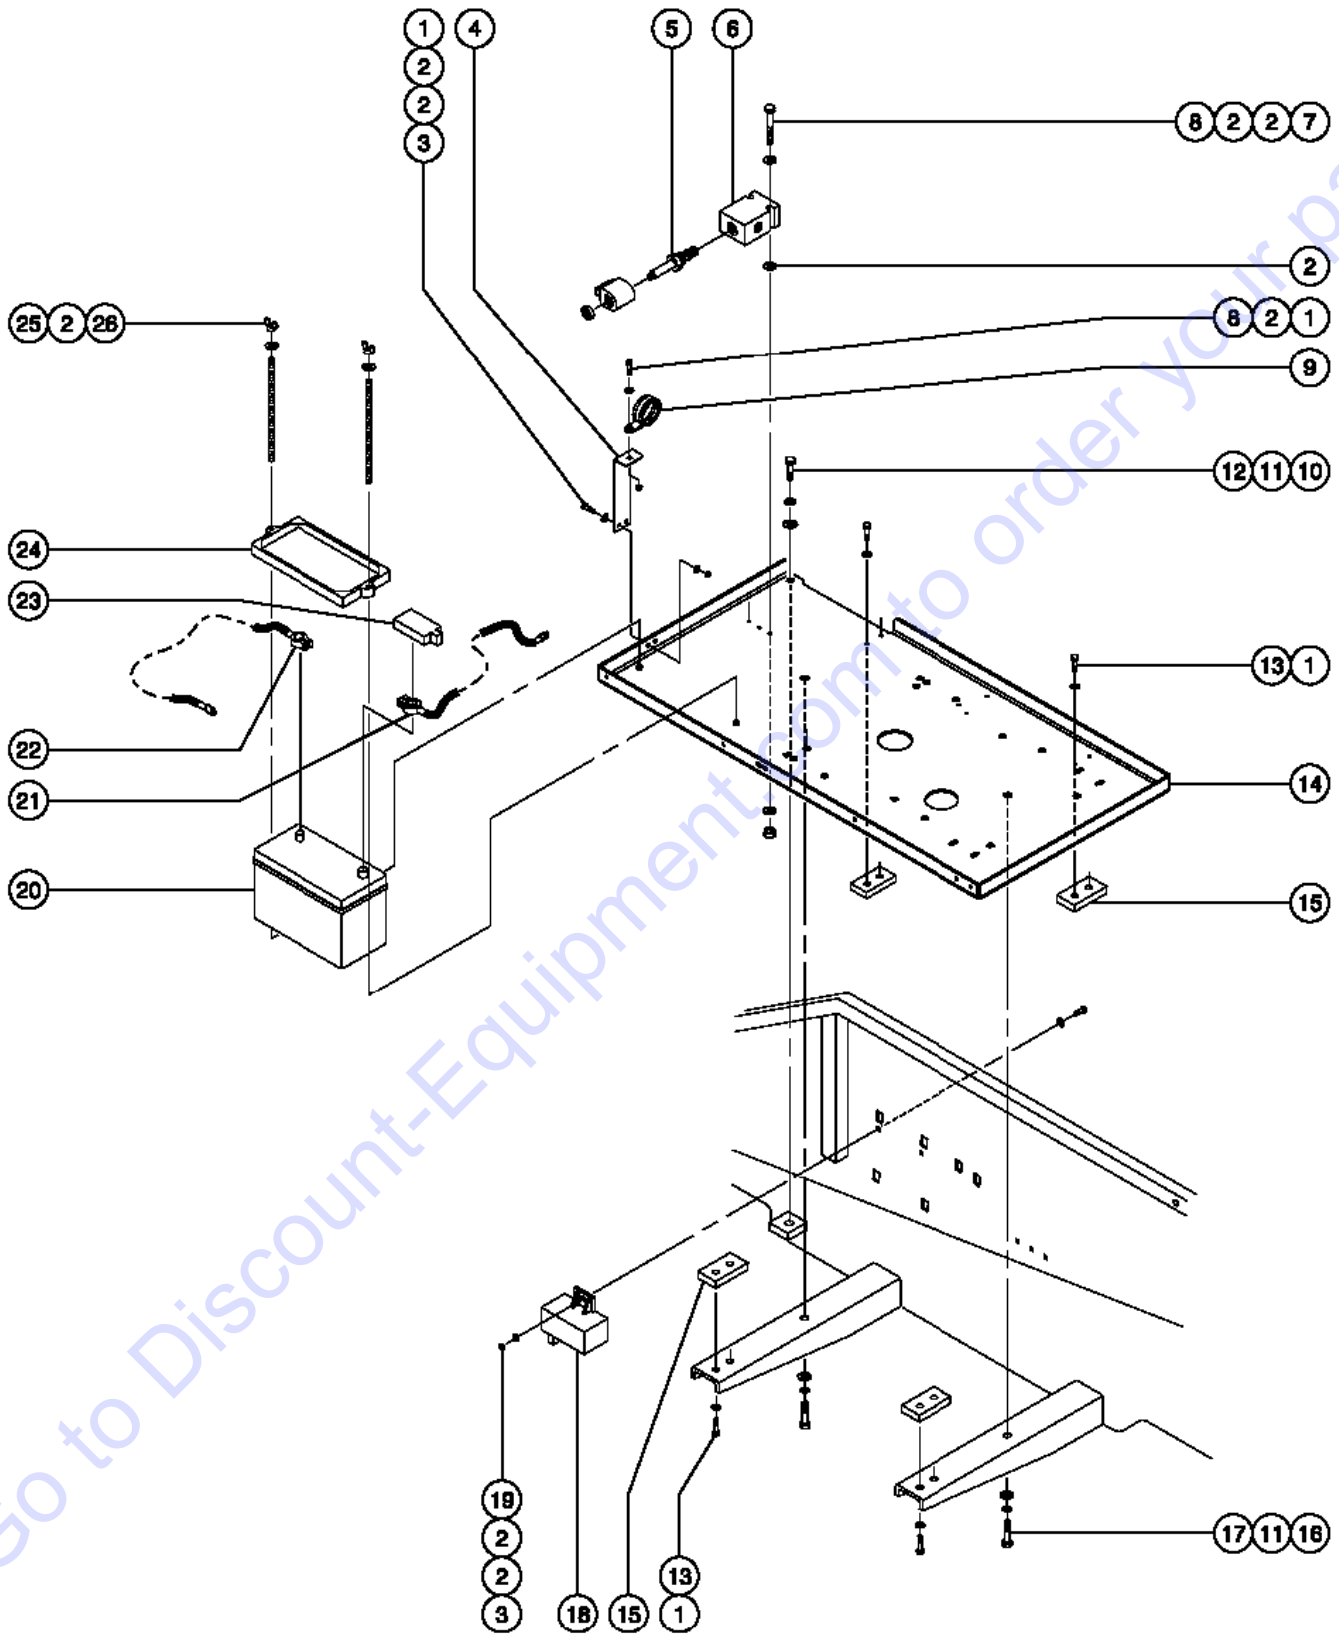

411.1 Perkins 704-30 Engine - View 5

411.1 Perkins 704-30 Engine - View 5

Item	Part No.	Description	Qty.
1	6090GT	SCREW,HHC,1/4-20 X .75.....	11
2	6638GT	WASHER,FLAT,USS,1/4"Y.....	15
3	6091GT	NUT,NYLOCK,1/4-20.....	3
4	63457PGT	AIR INTAKE BRACKET, PAINTED.....	1
5	29066GT	VALVE,SOLENOID,10V,2POS 3WAY**.....	1
--	27814GT	COIL,SOLENOID,10V.....	1
--	45912GT	NUT,SOLENOID VALVE 2P3W.....	1
6	30369GT	SOLENOID VALVE,N.C. 2POS. 3WAY..... <i>includes index number 5</i>	1
7	6115GT	SCREW,HHC,1/4-20 X 3.5.....	2
8	6889GT	NUT,LP NYLOCK,1/4-20.....	3
9	45455GT	CLAMP,2.75,#44 X 1/4,RUB CUSH*.....	1
10	29883GT	SCREW,HHC,5/8-11 X 1.75 GRD.8.....	1
11	6036GT	WASHER,LOCK,,625 PLTD.....	3
12	13064GT	WASHER,FLAT,,625 HARDENED.....	1
13	6356GT	WASHER,LOCK,,.25.....	8
14	30679-SGT	WELDMENT, ENGINE MODULE PLATE.....	1
15	45209GT	WEAR PAD,4X2X.5 W/INSERT***.....	4
16	21175GT	SCREW,SHC,5/8-11 X 4,A574.....	2
17	33418GT	WASHER,FLAT,,625 X 2.25 X .15.....	2
18		CONTROLLER,GLOW PLUG (53883)..... <i>component no longer available</i>	1
19	6888GT	SCREW,HHC,1/4-20 X 1.....	1
20	30143GT	BATTERY,12V,1000 CCA GRP 31.....	1
21	30891GT	BATT.CABLE,,00,POS.,RED,50".....	1
22	122058GT	BATTERY CABLE,1/0 GA,BLK 30".....	1
23	18189GT	BOOT,BATTERY TERMINAL,RED.....	1
24	30144GT	BATTERY HOLD DOWN,GROUP 31.....	1
25	8170GT	NUT,WING,1/4-20.....	2
26	30784-975GT	THREADED ROD,(1/4-20),9.75.....	2