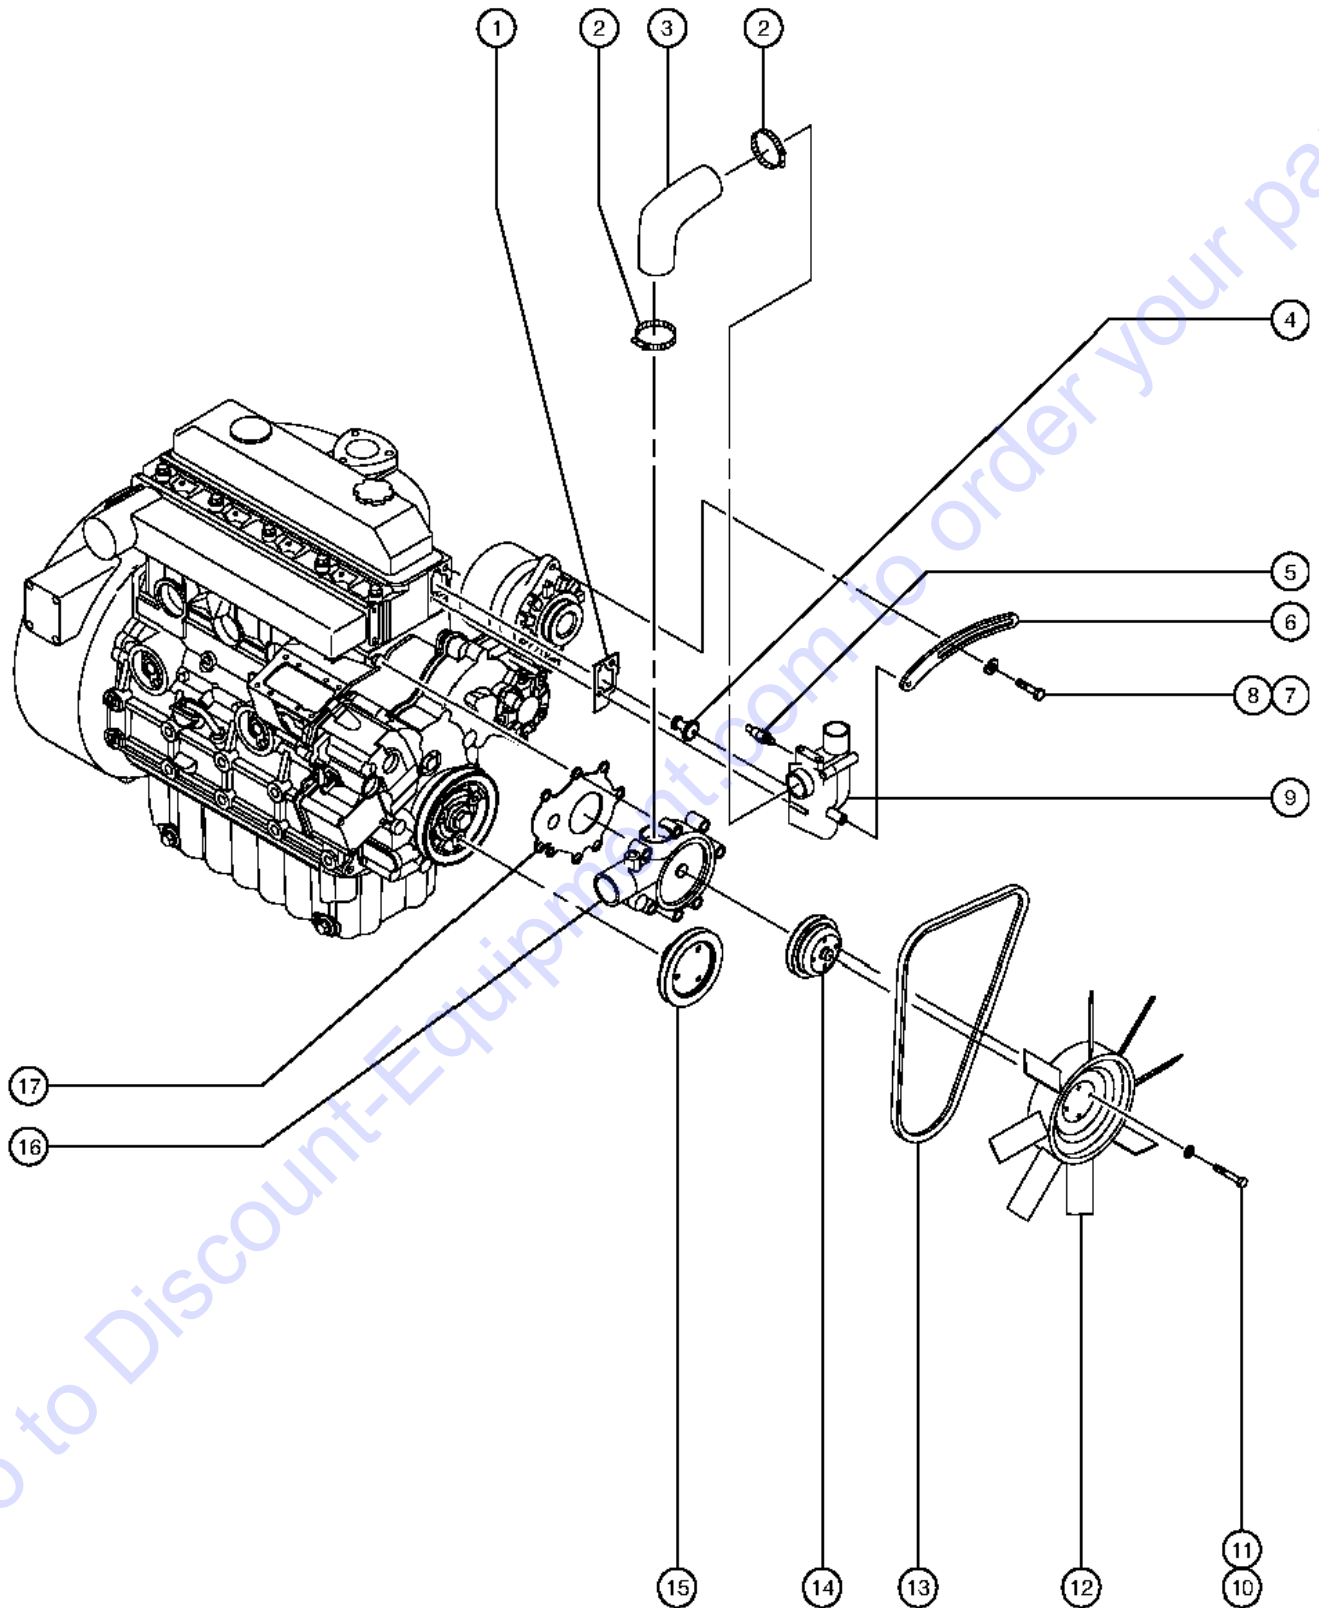

409.1 Perkins 704-30 Engine - View 3

Item	Part No.	Description	Qty.
--		GASKET,TIMMING CASE COVER	
1	65505GT	GASKET, THERMOSTAT (53883).....	1
2	65506GT	CLAMP, HOSE (53883).....	2
3	65507GT	HOSE, WATER PUMP (53383).....	1
4	65493GT	THERMOSTAT, PERKINS (53883).....	1
5	34058GT	SENDING UNIT,TMP,FRD,GM,PRK704.....	1
6	65488GT	LEVER ALTERNATOR, (53883).....	1
7	49381GT	SCREW,HHC,M12 X 30.....	2
8	65355GT	WASHER,LOCK,M12.....	2
9	65494GT	HOUSING,THERMOSTAT (53883).....	1
10	67349GT	SCREW,HHC,M8 X 50.....	4
11	49408GT	WASHER,LOCK,M8.....	4
12	65490GT	FAN, PERKINS (53883).....	1
13	62423GT	BELT,V KIT, PERKINS 704-30.....	1
14	77482GT	PULLEY, WATER PUMP.....	1
15	65496GT	PULLEY,CRANKSHAFT (53883).....	1
16	65491GT	WATER PUMP, PERKINS (53883).....	1
17	65492GT	GASKET,TIMMING CASE COVER.....	1