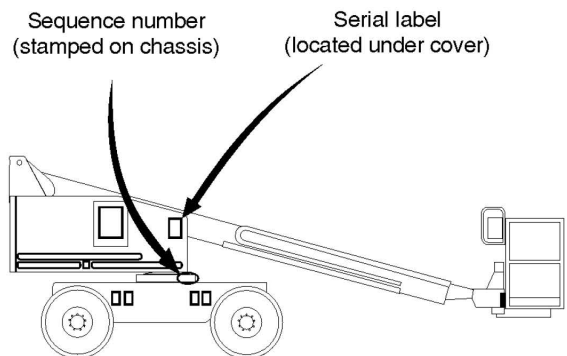

A TEREX BRAND

Model: S-40
Serial number: S4008-12345
Model year: 2008 **Manufacture date:** 01/05/08
Electrical schematic number: ES0274
Machine unladen weight:

Rated work load (including occupants): 500 lb / 227 kg
Maximum number of platform occupants: 2
Maximum allowable side force : 150 lb / 670 N
Maximum allowable inclination of the chassis:
0 deg
Maximum wind speed : 28 mph/ 12.5 m/s
Maximum platform height : 60 ft 6 in/ 18.3 m
Maximum platform reach : 34 ft 3 in/ 10.4 m
Gradeability: N/A
Country of manufacture: USA
This machine complies with:
ANSI A92.5
CAN B.354.4

11111111