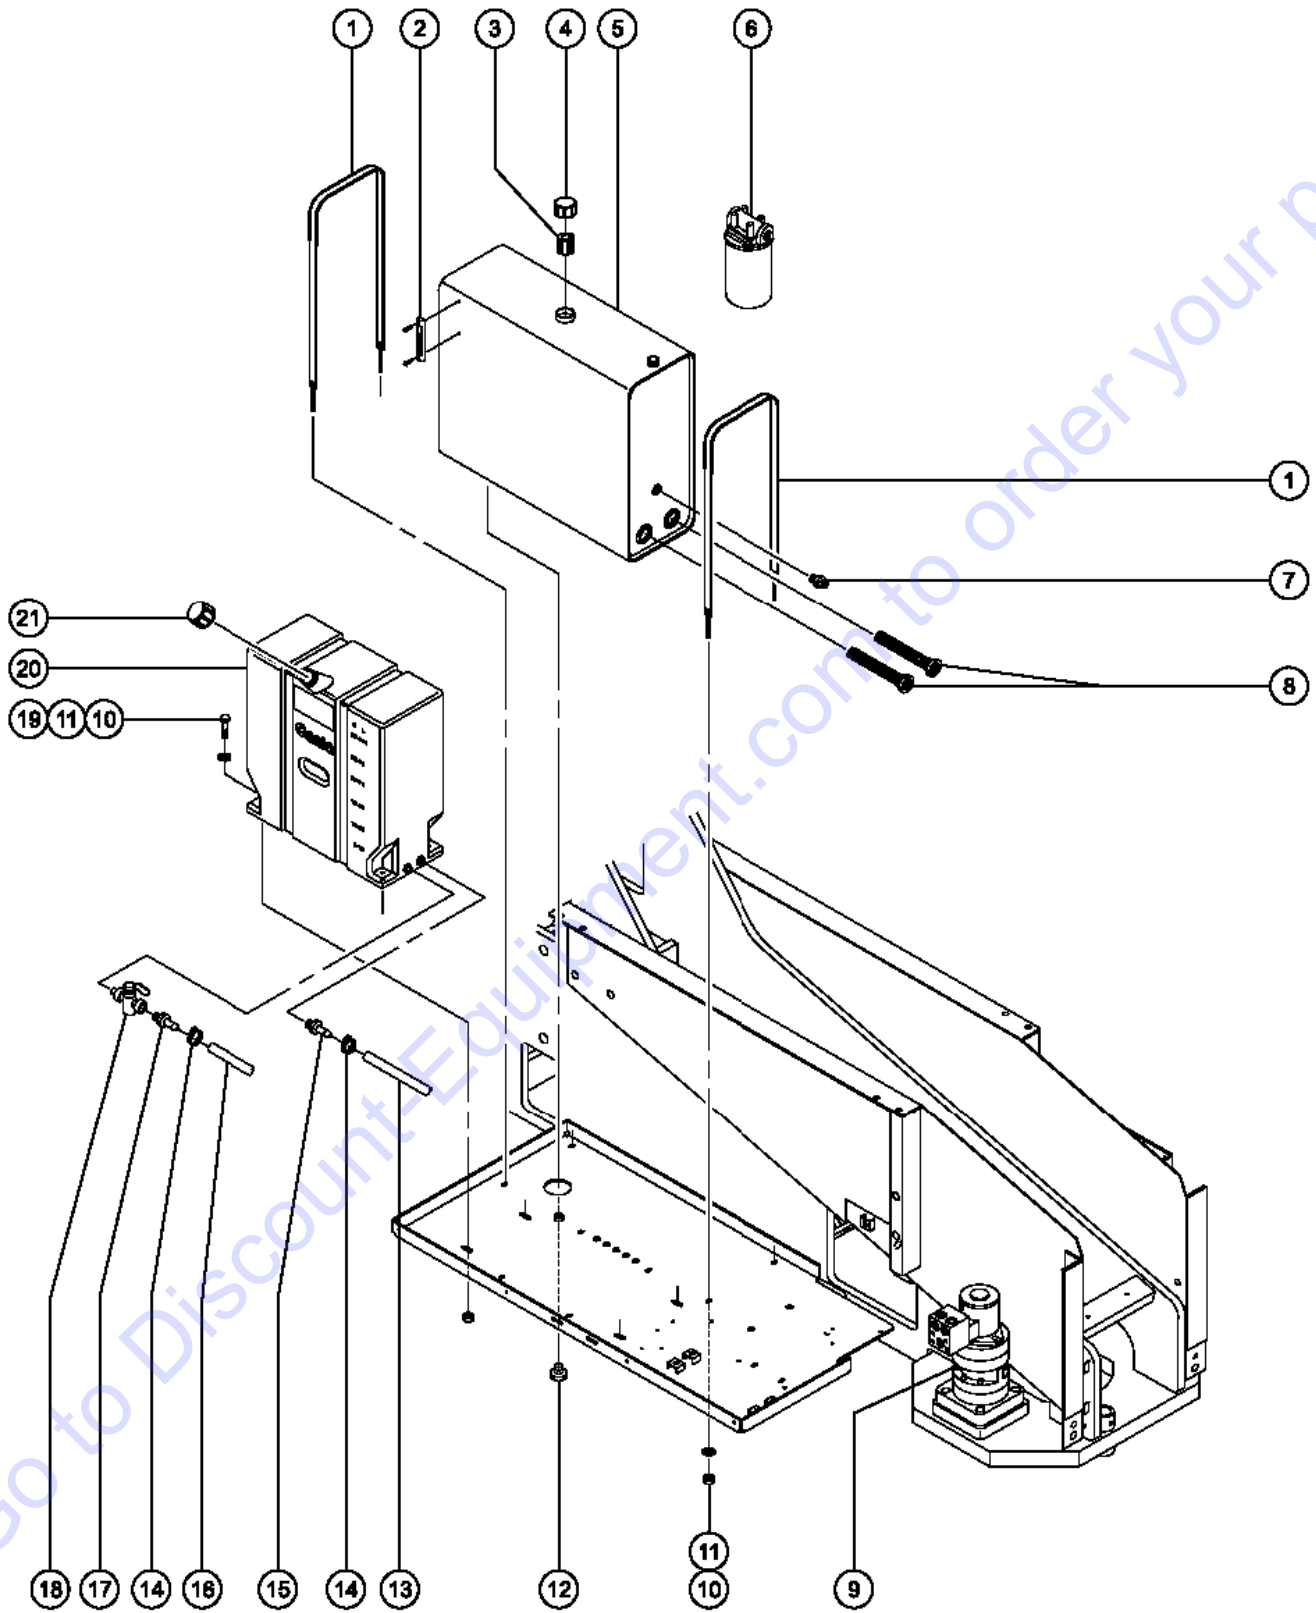

504.1 Hydraulic and Fuel Tanks - Diesel

504.1 Hydraulic and Fuel Tanks - Diesel

Item	Part No.	Description	Qty.
1	31524GT	STRAP ASSY,TANK, 66 INCH.....	2
2	21141GT	GAUGE-SIGHT,LHA-LGTB***..... <i>includes mounting fasteners</i>	1
3	31506GT	STRAINER,FILLER NECK.....	1
4	53527GT	CAP,FILLER BREATHER,3 MICRON**.....	1
5	58211GT	HYDRAULIC TANK ASSY,S40/80***..... <i>includes index numbers 2 - 4, 7, 8 and 12; to SN 4392</i>	1
--	58210GT	HYDRAULIC TANK ASSY,S40/80***..... <i>includes index numbers 2 - 4, 7, 8 and 12; from SN 4393</i>	1
6	48470GT	FILTER ASSEMBLY W/IND L,PAPER.....	1
--	46014GT	FILTER,ELEMENT,BETA(6)=200.....	1
7	48922GT	CONN,520102-6-6.....	1
8	45161GT	STRAINER ASSEMBLY,1.5" NPT.....	2
9		Ref. Turntable Rotator (refer to Figure 507.1).....	2
10	4828GT	NUT,NYLOCK,3/8-16.....	8
11	5397GT	WASHER,FLAT,USS,5/16",Y.....	8
12	31507GT	PLUG,SQUARE HEAD,3/4 MPT.....	1
13	30490GT	HOSE,1/4 FUEL LINE,SAE 30R7	
14	21465GT	CLAMP,HOSE,SIZE .25 TO .63.....	2
15	29137GT	HOSE END,MALE.25 X .25 MPT***.....	1
16	27089GT	HOSE,5/16 FUEL,SAE 30R7	
17	53023GT	FITTING,1/4 MPT 5/16 BARB.....	1
18	19487GT	VALVE, FUEL LOCK.....	1
19	8178GT	SCREW,HHC,3/8-16 X 2.5.....	4
20	73593GT	FUEL TANK,H/D PLASTIC W/DECAL*.....	1
21	101726GT	CAP,FUEL,DIESEL,1/8" VENT(GRN).....	1