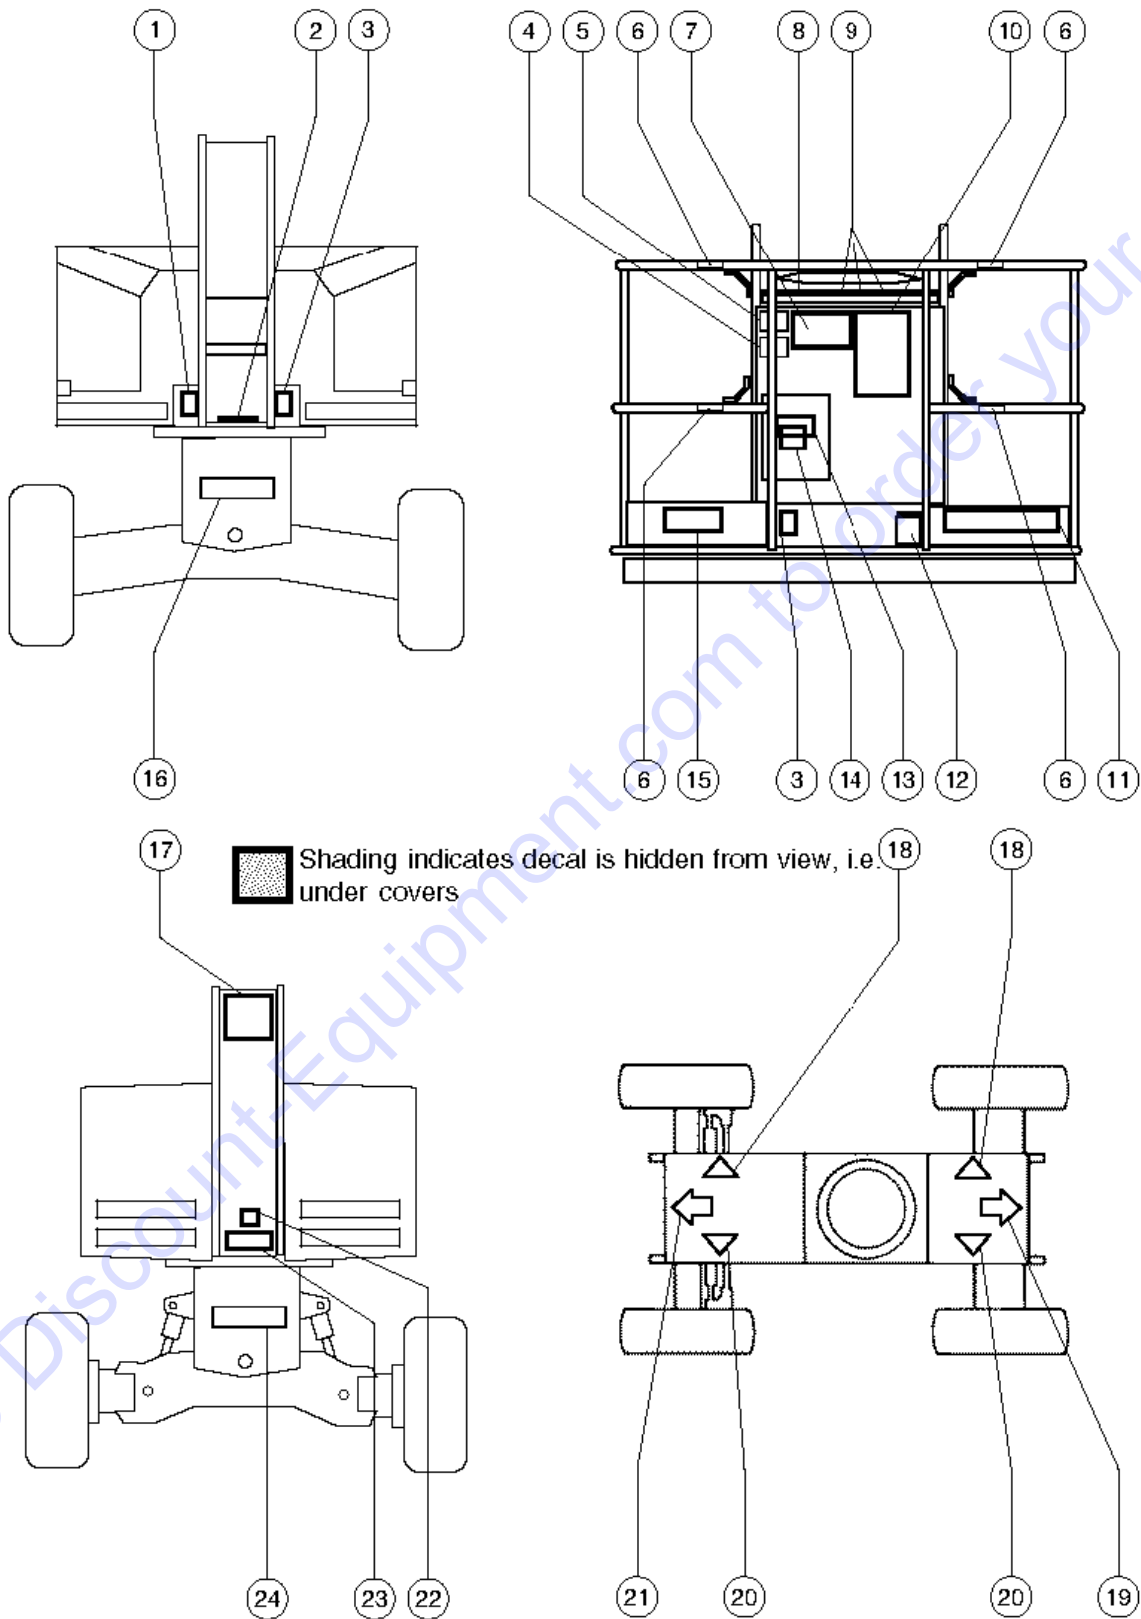

102.1 Decals - View 2

102.1 Decals - View 2

Item	Part No.	Description	Qty.	Item	Part No.	Description	Qty.
--	46198GT	DECAL KIT,INSTRUCT,S40 DIESEL <i>Diesel models; kit excludes, index numbers 1, 3, 4, 8, 9, and 15</i>		--	44769GT	DECAL,LABEL,LFT/DRV SELECT.....	1
--	52055GT	DECAL KIT,INSTR,S40 GAS <i>Gasoline/LPG models; kit excludes, index numbers 1, 3, 4, 8, 9, and 15</i>		--	72867GT	DECAL,LABEL,LIGHTS***.....	1
1	28235GT	DECAL,POWER TO PLATFORM 115V...1		10	97890GT	DECAL,DANGER,GEN SAFETY RULES.....	1
--	28174GT	DECAL, POWER TO PLATFORM 230V**.....	1	11	30080GT	DECAL,NOTICE,MAX LOAD 500 LBS....1	
2	28161GT	DECAL,WARN,CRUSH HAZARD HAND.....	1	12	28165GT	DECAL,INSTRUCT,FOOTSWITCH OPER.....	1
3	44981GT	DECAL,LABEL,AIR LINE 110 PSI.....2		13	28236GT	DECAL,WARN,IMPROPER OPERATION.....	1
4	43595GT	DECAL,DANGER,TIP-OVER,TIRES***...1 <i>Deluxe Hostile Environment models</i>		14	28176GT	DECAL,LABEL,MANUAL NOT HERE....1	
5	33952GT	DECAL,DANGER,TILT ALARM.....1		15	97887GT	DECAL,INSTR,MAX SIDE FRC,ANSI....1 <i>ANSI and CSA Models</i>	
6	40434GT	DECAL,LANYARD ANCHORAGE POINT.....	4	--	44986GT	DECAL,INSTR,SIDE FRC/WIND,AUS....1 <i>CE Models</i>	
7	43647GT	DECAL,NOTICE,OPER INST.IC***.....1		16	62073GT	DECAL,COSMETIC,S40.....	1
8	32657GT	DECAL,PLATFORM CTRL PANEL*** .....1 <i>to SN 1780</i>		16	62075GT	DECAL,COSMETIC,S-45.....	1
8	72164GT	DECAL,PLATFORM CTRL PANEL,S40.....1 <i>from SN 4508</i>		17	62959GT	DECAL,COSMETIC,S40,10".....	1
--	32755GT	DECAL,PROTECT,CLEAR,PLAT.S40**...1 <i>to SN 1780</i>		17	62960GT	DECAL,COSMETIC,S45,10".....	1
--	52155GT	DECAL,PLATFORM CTRL,S40/S45.....1 <i>to SN 4507</i>		18	27207GT	DECAL,TRIANGLE,YELLOW.....	2
--	52250GT	DECAL,PROTCTR,CLEAR,PLATE,S40..1		19	27205GT	DECAL,ARROW YELLOW LRG 9".....	1
--	82242GT	DECAL,LABEL,FUEL SELECT PATCH...1		20	27206GT	DECAL,TRIANGLE,BLUE.....	2
8A	52155GT	DECAL,PLATFORM CTRL,S40/S45.....1 <i>from SN 1781 to 4507</i>		21	27204GT	DECAL,ARROW BLUE.....	1
--	52250GT	DECAL,PROTCTR,CLEAR,PLATE,S40..1 <i>from SN 1781 to 7180</i>		22	31060GT	DECAL,DANGER DO NOT ALTER SWTC.....	1
8B	72164GT	DECAL,PLATFORM CTRL PANEL,S40.....1 <i>from SN 4508 to 7000</i>		23	27564GT	DECAL,DANGER,ELEC.HAZ.STAY CLR.....	1
--	52250GT	DECAL,PROTCTR,CLEAR,PLATE,S40..1 <i>from SN 1781 to 7180</i>		24	52967GT	DECAL,COSMETIC,4 X 4.....	1
8C	82469GT	DECAL,PLATFORM CONTROL PANEL.....1 <i>from SN 7001 to 7180</i>		--	52966GT	DECAL,COSMETIC,4 X 2.....	1
--	52250GT	DECAL,PROTCTR,CLEAR,PLATE,S40..1 <i>from SN 1781 to 7180</i>					
8D	82767GT	DECAL,PLATFORM CONTROL PANEL**.....1 <i>from SN 7181 on</i>					
--	89836GT	DECAL,PROTCTR,CLEAR,PLATE*.....1 <i>from SN 7181 on</i>					
9	32726GT	DECAL,OPTION GLOW PLUGS***.....1					
--	133518GT	DECAL, PATCH, GEN,ALC-500.....1