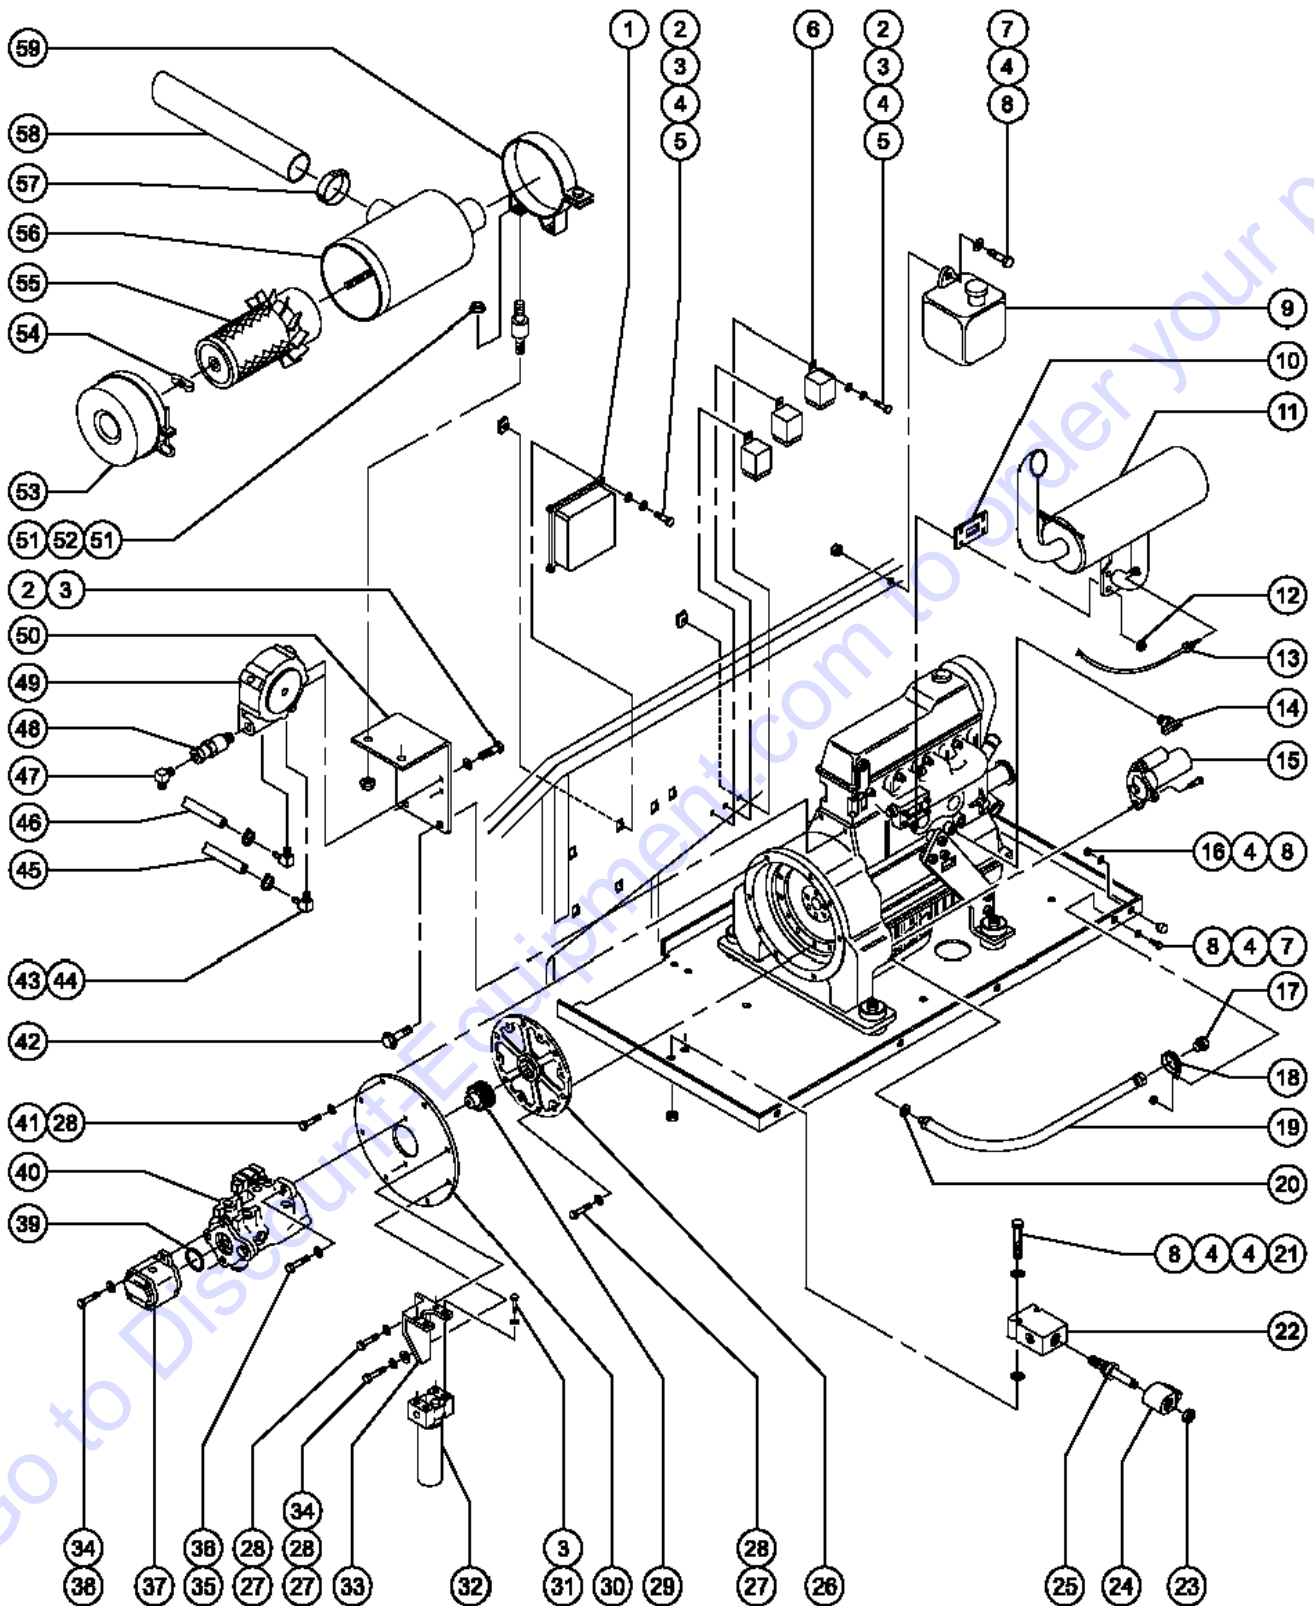

402.1 Ford LRG-425 EFI Engine - View 2

402.1 Ford LRG-425 EFI Engine - View 2

Item	Part No.	Description	Qty.	Item	Part No.	Description	Qty.
--	65770GT	BELT,TIMING,FORD LRG423/425EFI		32		FILTER ASY,M PRESS,SAE8,WOUND* (77139).....	1
1	88457GT	ENGINE PERFORMANCE MODULE T1**	1			<i>from SN 6091 (component no longer available)</i>	
2	6888GT	SCREW,HHC,1/4-20 X 1.....	9	--	20880GT	FILTER ELEMENT-10 MIC.***	1
3	6356GT	WASHER,LOCK,.25.....	13			<i>for 20879 (no longer available); to SN 6090</i>	
4	6638GT	WASHER,FLAT,USS,1/4"Y.....	14	--	60857GT	FILTER,ELEMENT,BETA(5)=1000 for 77139; from SN 6091	
5	56912GT	SPRING CLIP,1/4-20,.025-.15X.54,ZAG.....	7	32A	1267807GT	ASSY, MED. PRESS. FILTER, SAE8	
6	52592GT	RELAY - LRG425 EFI.....	3	--	1268229GT	ELEMENT-5 MIC, PAPER, W/BYPASS for 1267807	
7	8915GT	SCREW,HHC,1/4-20 X 1.25.....	2	33	30230P-SGT	FILTER MOUNT BRACKET.....	1
8	6091GT	NUT,NYLOCK,1/4-20.....	5	34	6097GT	WASHER,FLAT,USS,3/8",Y.....	3
9	1279268GT	BOTTLE, COOLANT RECOVERY, 2QT.....	1	35	8177GT	SCREW,HHC,1/2-13 X 1.5.....	2
		<i>includes cap</i>		36	6033GT	WASHER,LOCK,0.5".....	2
--	72327GT	CAP, COOLANT RET SYS(54071)		37	53961GT	PUMP,LIFT 1.025 C.I.***	1
10	27142GT	GASKET,EXHAUST***	1			<i>Models before SN 4123 must order complete assy 53964 for first time replacement of pump.</i>	
11	77885GT	MUFFLER,FORD LRG S40-60-80***	1	--	53962GT	SEAL KIT,LIFT PUMP (53961)***	1
12	35818GT	NUT,EXHAUST MANIFOLD-FORD,LRG.....	4	38	33988GT	SCREW,SHC,3/8-16 X 1.....	2
13	52564GT	SENSOR,O2,LRG 425 EFI***	1	39	29436GT	O-RING***	1
14	28717GT	VALVE,DRAIN,FORD,BLOCK,RAD.....	1	40	53964GT	PUMP ASSY, M46+1.0 CU IN LIFT*	1
15	29606GT	RING GEAR,FORD*** FITS LSG-LRG 423, AND LRG425				<i>includes 2 each index number 34 and index numbers 37 through 39; from SN 4123</i>	
15	29616GT	STARTER,ENGINE,FORD LSG/LRG***	1	--	22965GT	EDC ASSY,SAUER,M46***	1
16	34619GT	BUMPER,RUBBER***	1	--	27067GT	SEAL,SHAFT-SUNDSTRAND***	1
17	63426GT	PLUG,070109-8.....	1	--	29739GT	SEAL KIT,SAUER-DANFOSS M46***	1
18	21618GT	CLAMP,1.13,#18 X 1/4,RUB CUSH.....	1	--	32611GT	SHAFT,M46 15 TOOTH.....	1
19	63427GT	HOSE ASSY,FORD OIL DRAIN 1/2"		--	46674GT	PUMP,VAR.PISTON M46 2.8 CIQVP*	1
20	53910GT	GASKET, FORD OIL DRAIN.....	1	41	6175GT	SCREW,HHC,3/8-16 X 1.....	8
21	4266GT	SCREW,HHC,1/4-20 X 2.....	2	42	53024GT	SCR,M 10X40 LG HEX FLG. SERR.....	2
22	30369GT	SOLENOID VALVE,N.C. 2POS. 3WAY.....	1	43	37017GT	HOSE END,90DEG,.63 HS X.25 MPT.....	2
		<i>includes index numbers 23 through 25</i>		44	46131GT	CLAMP,HOSE,.63.....	2
23	45912GT	NUT,SOLENOID VALVE 2P3W.....	2	45	52762GT	HOSE,WATER INLET,LRG425 EFI.....	1
24	27814GT	COIL,SOLENOID,10V.....	2	46	53832GT	HOSE,FIRE RES.,5/8 ID,BULK	
25	29066GT	VALVE,SOLENOID,10V,2POS 3WAY**	2	47	36203GT	ELBOW,90DEG.3/8MPT-5/8 BARB.....	1
		<i>includes index numbers 23 and 24</i>		48	27010GT	VALVE,LOCK OFF,BEAM #FL-418.....	1
26	33024GT	FLYWHEEL FLANGE,GREEN PLASTIC.....	1	49	22279GT	REGULATOR,LPG BEAM 60***	1
27	6019GT	SCREW,HHC,3/8-16 X 1.25 GRD 5.....	10	--	24470GT	REGULATOR DIAPH.KIT BEAM 50/60...1	
28	6021GT	WASHER,LOCK,.375.....	20	49A	102119GT	HOSE,3/4,LP from regulator to mixer	
29	37002GT	COUPLER,HUB,15 TOOTH 7/16BOLT*.....	1	50	48473P-SGT	BRACKET,AIR FILTER,FORD GAS PT...1	
30	25571P-SGT	PLATE,PUMP MOUNT,FORD,PAINTED.....	1	51	18503GT	NUT,LOCKING-LG.FLANGE,5/16-18.....	4
31	7339GT	SCREW, HHC, 1/4-20 X .5.....	4	52	219437GT	ISOLATOR, VIBRATION.....	2
				53	58917GT	END CAP,AIR FILTER-27915&49740.....	1
				54	52658GT	NUT - WING, AIR FILTER, 425EFI.....	1