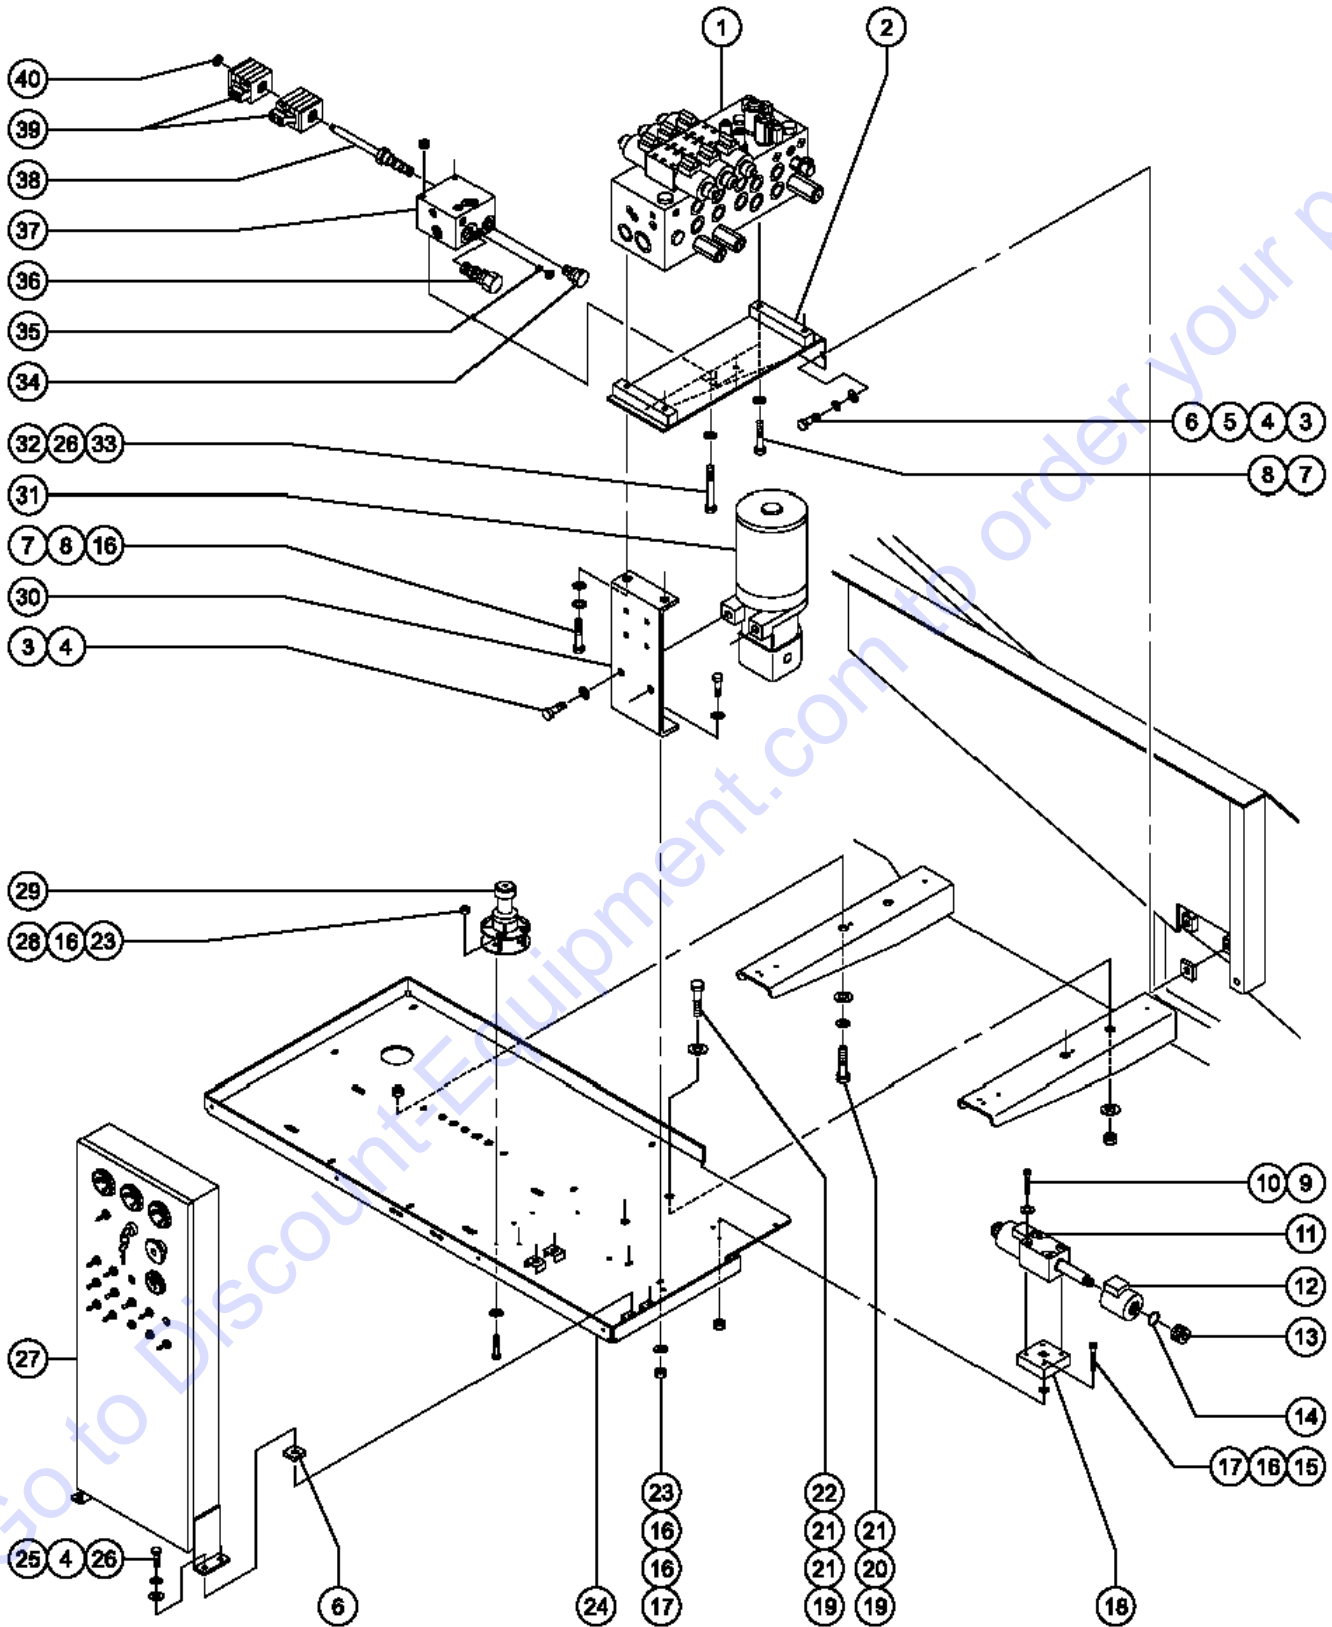

506.1 Function Manifold and Auxiliary Power Unit Installation

506.1 Function Manifold and Auxiliary Power Unit Installation

Item	Part No.	Description	Qty.	Item	Part No.	Description	Qty.
1	146176GT	MANIFOLD,MULTI-FUNCTION S40.....1 <i>to SN 5641</i>	1	31A	89617GT	POWER UNIT,AUX PUMP 12VDC.....1 <i>complete, replaced older 32811, 53236 and 81071</i>	1
--	146177GT	MANIFOLD,MLTI-FUNCTION,S40/45.....1 <i>from SN 5642</i>	1	--	147289GT	SEAL KIT, APU <i>use with 89617</i>	
2	53122-SGT	WELDMENT,FUNCTION MANIFOLD MNT.....1	1	--	147290GT	SHAFT SEAL, APU <i>use with 89617</i>	
3	6019GT	SCREW,HHC,3/8-16 X 1.25 GRD 5.....8	8	--	58489GT	PUMP ASSY,AUX.POWER UNIT 89617 <i>use with 89617</i>	
4	6021GT	WASHER,LOCK,.375.....8	8	--	37187GT	SEAL KIT, 37185 PUMP.....1 <i>use with 81071; from SN 5973</i>	1
5	6097GT	WASHER,FLAT,USS,3/8",Y.....6	6	--	37192GT	COUPLER, PUMP / MOTOR (36179) <i>use with 81071; from SN 5973</i>	
6	29868GT	SPRING CLIP,3/8-16,.05-.20X.73,ZAG...6	6	--	62268GT	PUMP, AUX. POWER UNIT <i>use with 81071; from SN 5973</i>	
7	4266GT	SCREW,HHC,1/4-20 X 2.....4	4	--	62414GT	SEAL, SHAFT, 60511 APU <i>use with 81071; from SN 5973</i>	
8	6356GT	WASHER,LOCK,.25.....4	4	--	77069GT	MOTOR,12VDC,77066 <i>use with 81071 and 89617</i>	
9	45916GT	SCREW,SHC,10-24 X 1.250 (D01).....4	4	--	77071GT	SOLENOID,77066 <i>use with 81071 and 89617</i>	
10	6607GT	WASHER,LOCK,#10 PLTD.....4	4	--	62080GT	MOTOR,12V DC,APU (53236) <i>single terminal motor, use with 53236; to SN 5972</i>	
11	146160GT	VALVE KIT,D03.....1 <i>includes index numbers 12 through 14; non-oscillating models</i>	1	--	32948GT	COUPLER,PUMP TO MOTOR (32810) <i>use with 53236 and 32811; to 5972</i>	
12	223763GT	COIL WITH DE CONNECTOR.....1 <i>non-oscillating models; replaced 233763</i>	1	--	32949GT	MOTOR,12V DC (32810/32811)APU <i>dual terminal motor, use with 32811; to SN 5972</i>	
13	48649GT	NUT-D03 COIL.....1 <i>non-oscillating models</i>	1	--	32955GT	END HEAD, 32810 POWER UNIT <i>use with 53236 and 32811; to 5972</i>	
14	48648GT	O-RING, D03 COIL.....1 <i>non-oscillating models</i>	1	--	32959GT	BALL,CHECK (32810) <i>use with 53236 and 32811; to 5972</i>	
15	30444GT	SCREW,SHC,1/4-20 X 2.....4	4	--	32962GT	GASKET,0.0005,SILVER (32810) <i>use with 53236 and 32811; to 5972</i>	
16	6638GT	WASHER,FLAT,USS,1/4"Y.....14	14	--	32963GT	GASKET,0.001,AMBER (32810) <i>use with 53236 and 32811; to 5972</i>	
17	6091GT	NUT,NYLOCK,1/4-20.....6	6	--	32964GT	GASKET,0.00075,GOLD (32810) <i>use with 53236 and 32811; to 5972</i>	
18	24675GT	SUB PLATE (SPOOL VALVE).....1 <i>non-oscillating models</i>	1	--	32967GT	GASKET,PUMP TO DC MTR.(32810) <i>use with 53236 and 32811; to 5972</i>	
19	29883GT	SCREW,HHC,5/8-11 X 1.75 GRD.8.....3	3	--	33455GT	PUMP, AUX. POWER UNIT <i>use with 53236 and 32811; to 5972</i>	
20	6036GT	WASHER,LOCK,.625 PLTD.....1	1	32	49468GT	SCREW,HHC,5/16-18 X 3.25.....2	2
21	13064GT	WASHER,FLAT,.625 HARDENED.....5	5	33	6782GT	NUT,NYLOCK,5/16-18.....2	2
22	6024GT	NUT,NYLOCK,5/8-11.....2	2	34	45543GT	VALVE,CHECK, 50 PSI.....1 <i>oscillating models</i>	1
23	6888GT	SCREW,HHC,1/4-20 X 1.....4	4	35	32669GT	ORIFICE PLUG,.025 (30551).....1 <i>oscillating models</i>	1
24	30677GT	WELDMENT,HYD TANK MODULE.....1	1	36	33946GT	VALVE,FLOW REGULATOR 2 GPM.....1 <i>oscillating models</i>	1
25	6175GT	SCREW,HHC,3/8-16 X 1.....4	4				
26	5397GT	WASHER,FLAT,USS,5/16",Y.....8	8				
27		Ref. Ground Controls (refer to Figure 508.1).....8	8				
28	6889GT	NUT,LP NYLOCK,1/4-20.....2	2				
29	94077GT	SENSOR,LEVEL,4.5 DEG.....1	1				
--	1260218GT	HARNESS,TILT ALARM,12V <i>for CSA models only from SN 6092 to 7000</i>					
--	1264947GT	KIT, LEVEL SENSOR, 6 PIN CONN. <i>For ANSI/CSA models with 6-pin wire harness connector, includes instructions</i>					
30	30718P-SGT	BRACKET,AUX.PUMP MNT.PAINTED....1	1