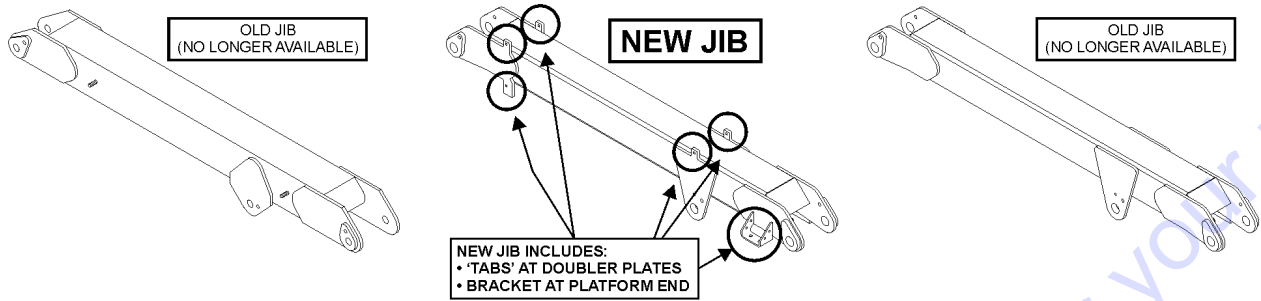

609.1 Jib Detail

NOTE: THE OLDER JIB HAS BEEN REPLACED. SEE BELOW FOR CHANGES.

Go to Discount-Equipment.com to order your parts

Item	Part No.	Description	Qty.
1	128513GT	SERVICE KIT,5FT JIB <i>required for first time replacement (includes part number 128534)</i>	
--	128515GT	SERVICE KIT, 5FT JIB, ARCTIC <i>Arctic option, required for first time replacement</i>	
--	128534GT	JIB BOOM ASSY W/WORD DECAL.....1 <i>use ONLY if service kit 128513 has been installed on the machine</i>	
2	8255GT	SCREW,HHC,3/8-16 X .75	
3	6021GT	WASHER,LOCK,.375	
4	81640GT	WEAR PAD,3 X 1.5 X.625 W/NUTS.....1	
5	119542GT	CLAMP,TWO HOSE.....1	
6	56912GT	SPRING CLIP,1/4-20,.025-.15X.54,ZAG.....1	
7	119536PGT	BRACKET,HOSE CLAMP,PAINTED.....1	
8	6090GT	SCREW,HHC,1/4-20 X .75	
9	6638GT	WASHER,FLAT,USS,1/4"Y	
10	6091GT	NUT,NYLOCK,1/4-20	
11	8915GT	SCREW,HHC,1/4-20 X 1.25	
12	128482GT	HOSE GUIDE, JIB.....1	
13	128483GT	BACKING PLATE, HOSE BLOCK, JIB....2	
14	128501GT	CLAMP,JIB HOSE/CABLE.....2	
--	128519GT	CLAMP,JIB HOSE/CABLE,ARCTIC <i>(part of the Arctic hose option)</i>	
15	128724GT	BOLT,CARRIAGE,1/4-20 X 2.75,G2	
16	128454PGT	COVER, JIB HOSES/CABLES.....1	
17	79456GT	BOLT,CARRIAGE,1/4-20 X 1.00,G2	
18	5224GT	SCREW,HHC,3/8-16 X 2	
19	5397GT	WASHER,FLAT,USS,5/16",Y	
20	4828GT	NUT,NYLOCK,3/8-16	
21	77181GT	CLAMP,1.63,#26 X 3/8,RUB CUSH.....2