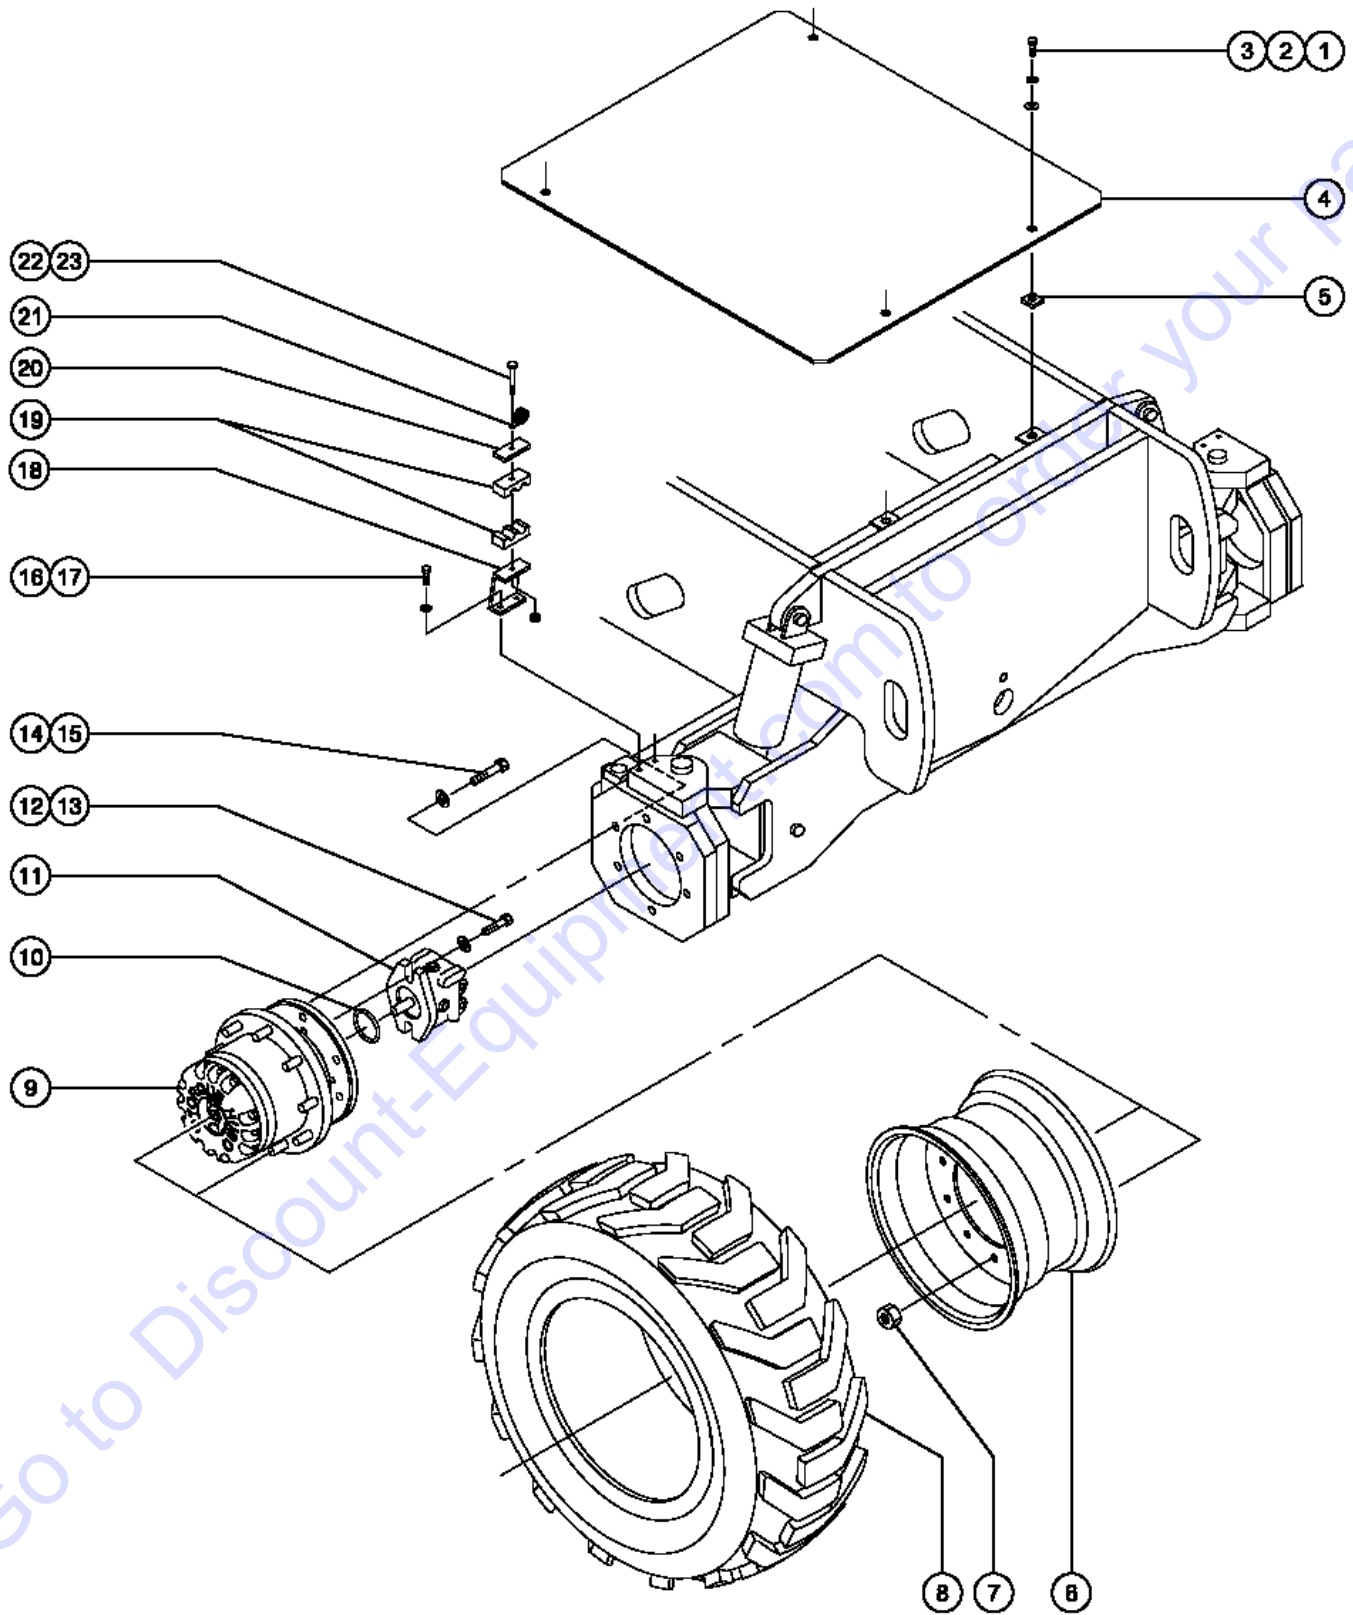

301.1 4WD Steer Axle Linkage

Item	Part No.	Description	Qty.	Item	Part No.	Description	Qty.
1	8255GT	SCREW,HHC,3/8-16 X .75.....	8	28	32284GT	YOKE ASSY,4WD,R.S.,S40.....	1
2	6021GT	WASHER,LOCK,.375.....	9			<i>includes 2 each index numbers 15 and 18</i>	
3	1255452GT	ROD END,.375 X 2.25,ZAG.....	8	28	32284-SGT	Yoke Assembly - Right Side.....	1
4	30737GT	PIN,1.25DIAX3.00LG,1HOLE.....	2			<i>includes 2 each index numbers 15 and 18</i>	
5	53386GT	GUARD, HOSE PROTECTOR.....	2	29	30734GT	PIN,1.00DIAX2.88LG,1HOLE.....	2
5	53387GT	GUARD, HOSE PROTECTOR.....	2	30	53613GT	PIN, 3.50" X 1.00".....	2
6	28352GT	NUT,HEX,JAM,1-8.....	1			<i>to SN 5453</i>	
7	23154-SGT	WELDMENT,ROD END.....	1	--	32399GT	PIN,CLEVIS,1 X 3 LG.....	2
8	30370GT	BEARING,1.25IDX1.5ODX1.00L.....	2			<i>from SN 5454</i>	
9	89099GT	CYLINDER,OSCILLATE S40/45.....	2	31	30747-SGT	TIE ROD, WELDMENT.....	1
		<i>includes 2 each index number 10</i>		--	63155GT	WELDMENT,TIE ROD.....	1
--	31106GT	VALVE,CNTERBAL,CBBB-LHN@3000**.	2	32	30734GT	PIN,1.00DIAX2.88LG,1HOLE.....	2
--	59050GT	SEAL KIT,2.5" BORE,1.5" ROD***	2			<i>to SN 5453</i>	
10	25683GT	BEARING,POLYGON,20DU12.....	4	--	19440GT	PIN,CLEVIS,1 X 2.5 LG.....	2
11	6175GT	SCREW,HHC,3/8-16 X 1.....	1			<i>from SN 5454</i>	
12	825019GT	ROD END,.375X3.69,ZAG.....	3	33	1255452GT	ROD END,.375 X 2.25,ZAG.....	4
13	30735GT	PIN, 1.50DIAX17.50LG, CHAMFER.....	1			<i>to SN 5453</i>	
14	89065GT	CYLINDER,STEER***.....	2	--	74389GT	RUE RING,1.00.....	4
--	32673GT	SEAL KIT (CYL PN 30585) <i>for hydraulic cylinder number 30585</i>				<i>from SN 5454</i>	
--	58116GT	UPDATE KIT STEERING S40/45 <i>must use for first time replacement of hydraulic cylinder number 30585</i>					
--	59076GT	SEAL KIT,2.0" BORE CYLINDERS** <i>for hydraulic cylinder number 59036</i>					
--	59169GT	SEAL KIT,2" BORE,1" ROD*** <i>for hydraulic cylinder number 59297 and 59303</i>					
--	89066GT	SEAL KIT,STEER CYL (89065) <i>for hydraulic cylinder number 89065</i>					
15	25817GT	BEARING,1.00IDX1.25ODX1.00L.....	6				
16	14815GT	PIN,ROLL,SST,.25 X 2.25.....	4				
17	53081GT	PIN,1.50DIAX4.76LG,2HOLE.....	4				
18	119619GT	BEARING,1.5IDX1.75ODX1.5L,PTFE.....	6				
19	32285GT	YOKE ASSY,4WD,L.S.,S40.....	1				
		<i>includes 2 each index numbers 15 and 18</i>					
19	32285-SGT	Yoke Assembly - Left Side.....	1				
		<i>includes 2 each index numbers 15 and 18</i>					
20	8220GT	SCREW,HHC,1/2-13 X 4.....	4				
21	6086GT	NUT,LP NYLOCK,1/2-13.....	4				
22	30190GT	PIN,1.25DIAX7.25LG,1HOLE.....	2				
23	6708GT	SCREW,HHC,3/8-16 X 2.25.....	2				
24	4828GT	NUT,NYLOCK,3/8-16.....	2				
25	45074GT	WASHER,THRUST,1.5 X 3.5 X .187.....	2				
26	36603GT	WASHER,FLAT,1.56 X 3.5 X .061.....	4				
27	32651-SGT	Steer Axle Assembly.....	1				
		<i>includes 2 each index numbers 15 and 18</i>					

302.1 4WD Steer Axle - Wheels and Hubs