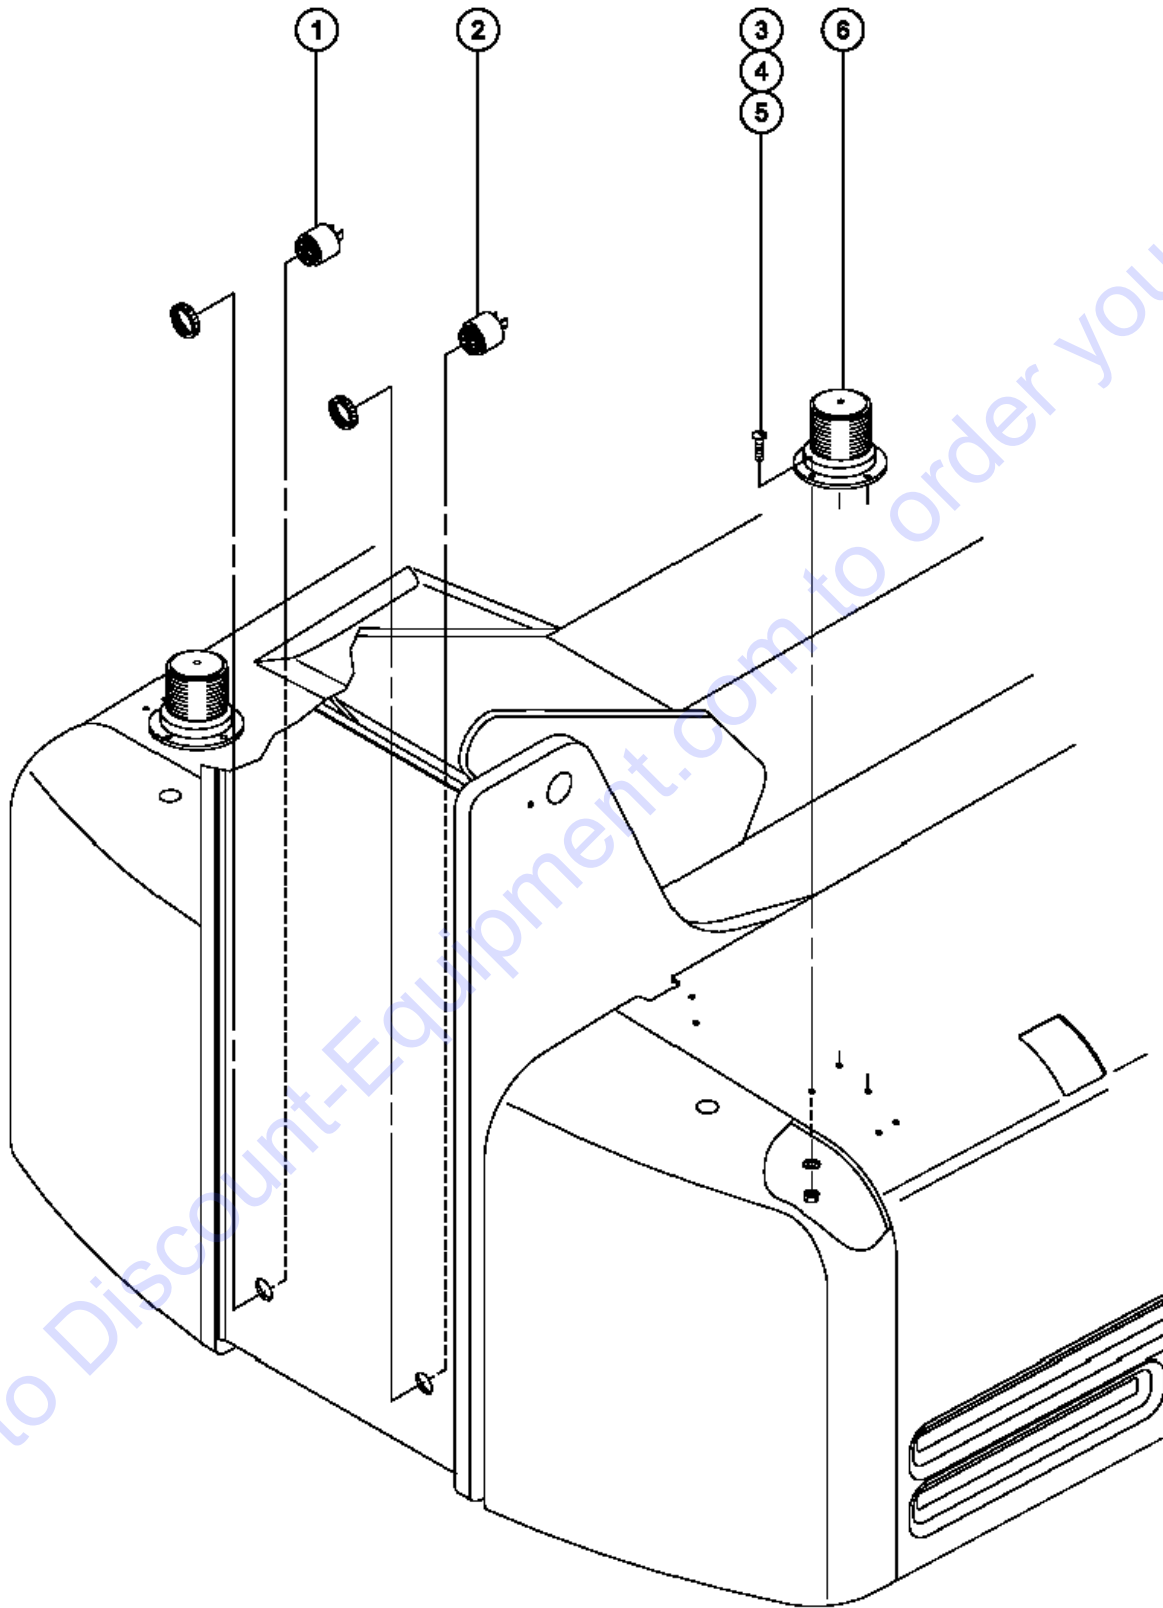

707.1 Joystick Controller - Boom Functions, Multi-axis

Item	Part No.	Description	Qty.
--	53073GT	JOYSTICK,MULT AXIS CONT,OEM*** <i>OEM joystick, contains all shown service parts</i>	
--	53073HGT	JOYSTICK,MULT AXIS CONT <i>aftermarket joystick replacement</i>	
--	72278GT	JOYSTICK,MULT AXIS,W/O PCB <i>joystick without pc boards</i>	
1	27133GT	HANDLE,CAP,CONTROLLER.....	1
2	27134GT	BOOT,CONTROLLER..... <i>includes 46272</i>	1
3	46272GT	FLANGE-JOYSTICK MOUNTING,44988.....	1
4	27511GT	SPRING,24493 CONTROLLER.....	1
5	31283GT	BUSHING,SPRING SEAT.....	1
6	52585GT	PCB,11179CD,(LIFT)***.....	1
7	52587GT	SHAFT & HOUSING ASSY.....	1
8	52588GT	DRIVE GEAR - INSIDE #53073.....	2
8A	58477GT	SHAFT (53073)***.....	2
9	52589GT	DRIVE GEAR - OUTSIDE #53073.....	2
10	19712GT	MICROSWITCH,V3L-139-D8.....	4
11	58923GT	SADDLE BRCKT40613,34419,53073*.... <i>harness shown for illustration purpose only</i>	1
12	37948GT	SADDLES-SET(24493,40613,53073*....	1
13	52591GT	POTENTIOMETER-JOYSTCK(53073)....	2
13	65827GT	ADAPTER (53073,52591) **.....	2
14	52586GT	PCB,11179AB, (SWING)***.....	1

801.1 Alarm and Beacon Package