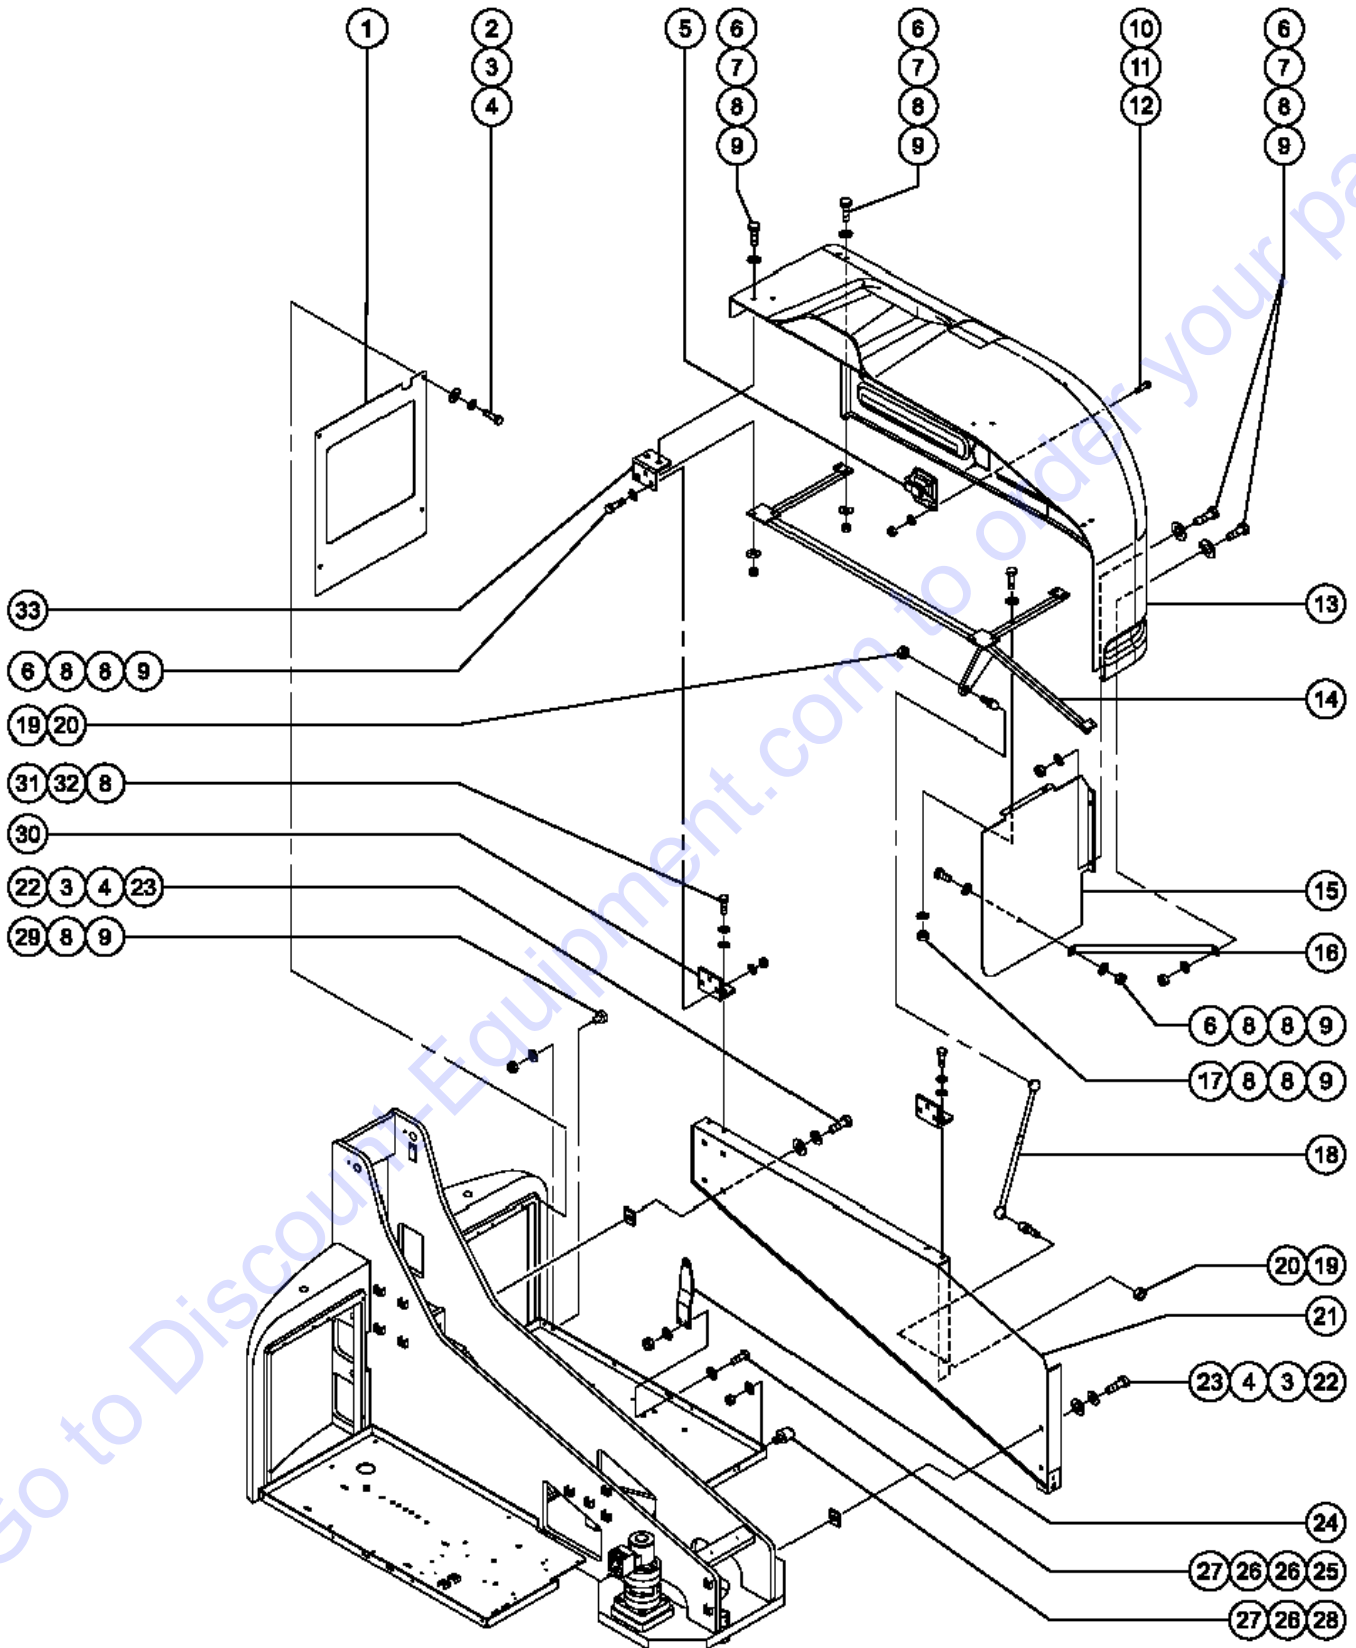

511.1 Turntable Covers, View 2

511.1 Turntable Covers, View 2

Item	Part No.	Description	Qty.	Item	Part No.	Description	Qty.
1	53078P-SGT	BAFFLE,AIR,FORD,PAINTED.....1 <i>Gasoline/LPG models</i>	1	24	49535P-SGT	PLATE,LATCH,BLUE,PAINTED.....1	1
--	53079P-SGT	BAFFLE,AIR,DEUTZ,PAINTED GRAY....1 <i>Diesel models</i>	1	25	13002GT	SCREW,HHC,5/16-18 X 1 GR5.....2	2
2	8255GT	SCREW,HHC,3/8-16 X .75.....5	5	26	5397GT	WASHER,FLAT,USS,5/16",Y.....7	7
3	6021GT	WASHER,LOCK,.375.....14	14	27	6782GT	NUT,NYLOCK,5/16-18.....5	5
4	6097GT	WASHER,FLAT,USS,3/8",Y.....11	11	28	30973GT	BUMPER,RUBBER-1 X 1.25.....3	3
--	29314GT	KEY,LATCH, 1 PAIR (28125).....1	1	29	36388GT	BUMPER,RUBBER,.75 X .50H,STUD....1	1
5A	28125GT	LATCH,FLUSH CUP*** .....1 <i>to SN 830; folding T-handle</i>	1	30	35949P-SGT	BRACKET,COVER HINGE,BLUE.....2	2
5B	49536GT	LATCH,TURNTABLE FLUSH STYLE....1 <i>from SN 831 to 4024; black plastic oval-shaped</i>	1	31	6888GT	SCREW,HHC,1/4-20 X 1.....4	4
5C	53903GT	LATCH,T-HANDLE,5 SIDED W/KEYS*....1 <i>from SN 4025; T-style</i>	1	32	6356GT	WASHER,LOCK,.25.....4	4
6	8915GT	SCREW,HHC,1/4-20 X 1.25.....20	20	33	75073GT	HINGE,.375X.120THK.,SLOTTED.....2	2
7	12906GT	WASHER,FENDER,.25 X 1.25 X.062....13	13				
8	6638GT	WASHER,FLAT,USS,1/4"Y.....35	35				
9	6091GT	NUT,NYLOCK,1/4-20.....22	22				
10	49816GT	SCREW,PHILLIPS,PHM,10-32 X .75.....4	4				
11	6146GT	WASHER,FLAT,MS,#10,Y.....4	4				
12	6178GT	NUT,NYLOCK,10-32.....4	4				
13	65478GT	COVER ASSY W/DECAL,WRD,RH BB...1 <i>Gasoline/LPG models; includes index numbers 5, 10, 11 and 12</i>	1				
--	52441GT	COVER ASSY W/DECAL,GAS,RH.....1 <i>Gasoline/LPG models; includes index numbers 5, 10, 11 and 12; to SN 4025</i>	1				
--	52443GT	COVER ASSY W/DECAL,DIE.RH BIGB.....1 <i>Diesel models; includes index numbers 5, 10, 11 and 12; to SN 4025</i>	1				
--	65478GT	COVER ASSY W/DECAL,WRD,RH BB...1 <i>Diesel models; includes index numbers 5, 10, 11 and 12</i>	1				
14	53882GT	WELDMENT,TT COVER SUPPORT,RH.....1	1				
15	49537P-SGT	SHROUD,LP TANK,PAINTED.....1 <i>Gasoline/LPG models</i>	1				
16	30894P-SGT	SHROUD SUPPORT,PAINTED GRAY....1 <i>Gasoline/LPG models</i>	1				
17	6637GT	SCREW,HHC,1/4-20 X 1.75.....2	2				
18	28301GT	GAS STRUT,250 LBS FORCE***.....1	1				
--	27377GT	RETAINER,GAS SPRING*** 1	1				
19	6002GT	NUT,LP NYLOCK,5/16-18.....2	2				
20	33555GT	BALL STUD**.....2	2				
21	30744-SGT	COVER SUPPORT WELDMENT RH.....1	1				
22	6019GT	SCREW,HHC,3/8-16 X 1.25 GRD 5.....6	6				
23	29868GT	SPRING CLIP,3/8-16,.05-.20X.73,ZAG....6	6