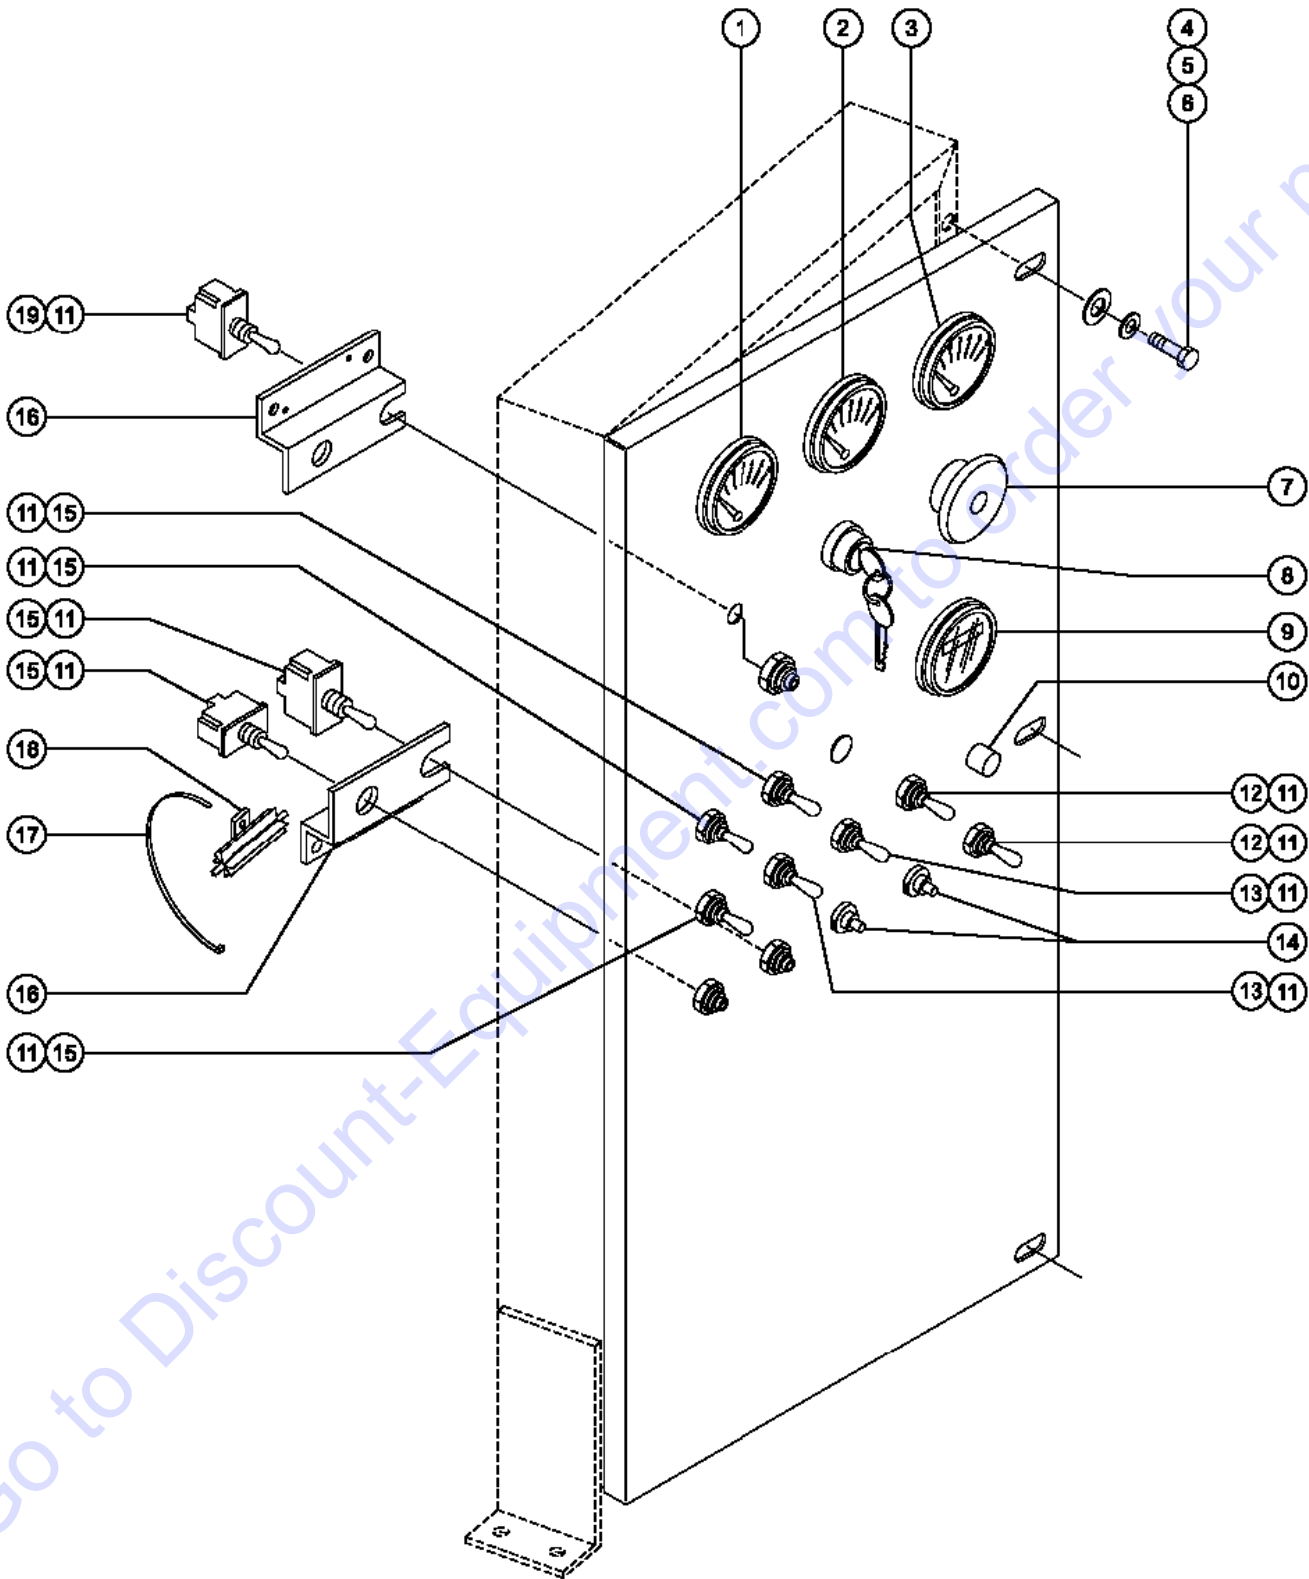

508.1 Ground Controls - View 1

508.1 Ground Controls - View 1

Item	Part No.	Description	Qty.
1	53759-SGT	GAUGE,WATER TEMP.....1 <i>includes mounting bracket and fasteners; Gasoline/LPG models</i>	1
--	53760-SGT	GAUGE,OIL TEMP.....1 <i>includes mounting bracket and fasteners; Diesel models</i>	1
2	53758-SGT	GAUGE,OIL PRESSURE W/O SENDER.....1 <i>includes mounting bracket and fasteners</i>	1
3	53761-SGT	GAUGE,VOLTAGE.....1 <i>includes mounting bracket and fasteners</i>	1
4	6090GT	SCREW,HHC,1/4-20 X .75.....3	3
5	6356GT	WASHER,LOCK,.25.....3	3
6	6638GT	WASHER,FLAT,USS,1/4"Y.....3	3
7	122514GT	KIT,ESTOP SVC BB&SM BOOM.....1 <i>includes parts 66812, 66818 and 66821</i>	1
--	146478GT	BOOT(BELLOWS),E-STOP,BLACK	
--	66812GT	BUTTON,PUSH,RED MUSHROOM HEAD.....1	1
--	66818GT	CONTACT,NC.....1	1
--	66821GT	BASE,WITHOUT CONTACTS.....1	1
8	122512GT	KIT,KEYSWITCH SVC BB & SM BOOM.....1 <i>includes parts 66811, 66821, 66816 and 122366</i>	1
--	122366GT	KEYSWITCH,CONTACTS LOCK.....1	1
--	66811GT	KEYSWITCH,3POS.MNTND.DR WKEY**.....1 <i>includes keyswitch and two keys, not included: base or contacts.</i>	1
--	66816GT	CONTACT,N.O.***.....1	1
--	66821GT	BASE,WITHOUT CONTACTS.....1	1
9	19506GT	HOUR METER,10-80 VOLTS***.....1 <i>includes mounting bracket</i>	1
10	824879GT	LIGHT,LED IND. RED 12V NH.....1 <i>Gasoline/LPG models</i>	1
--		1	1
--	128200GT	SWITCH TOGGLE ASSY SPDT 3P MOM.....1	1
11	27246GT	BOOT,TOGGLE SWITCH,SHORT*.....9 1	9
12	128200GT	SWITCH TOGGLE ASSY SPDT 3P MOM.....3 1 <i>includes mounting fasteners</i>	3
--	54692GT	SPACER,NYLON,.718 X .526 X.219.....3 1	3
13	128204GT	SWITCH TOGGLE ASSY SPDT 2P MNT.....2 <i>includes mounting fasteners; Gasoline/LPG Models</i>	2

Item	Part No.	Description	Qty.
--	229567GT	PLUG, SANTOPRENE .5 BLACK DOME.....2 <i>Diesel models</i>	2
--	54692GT	SPACER,NYLON,.718 X .526 X.219.....2	2
14	147094GT	ASSY, CIRCUIT BREAKER 15A.....2 <i>includes mounting fasteners</i>	2
15	128202GT	SWITCH TOGGLE ASSY DPDT 3P MOM.....5 <i>includes mounting fasteners</i>	5
--	54692GT	SPACER,NYLON,.718 X .526 X.219.....5	5
16	53820GT	BRACKET, PANEL WIRE MOUNTING....2	2
17	21121GT	CABLE TIE,4" BLK,HEAT RESISTNT....2	2
18	27287GT	RESISTOR,10 OHM,25 WATT.....1	1
19	128201GT	SWITCH TOGGLE ASSY DPDT 2P MOM.....1 <i>includes mounting fasteners</i>	1

Footnotes

1: Quantity listed may not reflect specific model configuration requirements.