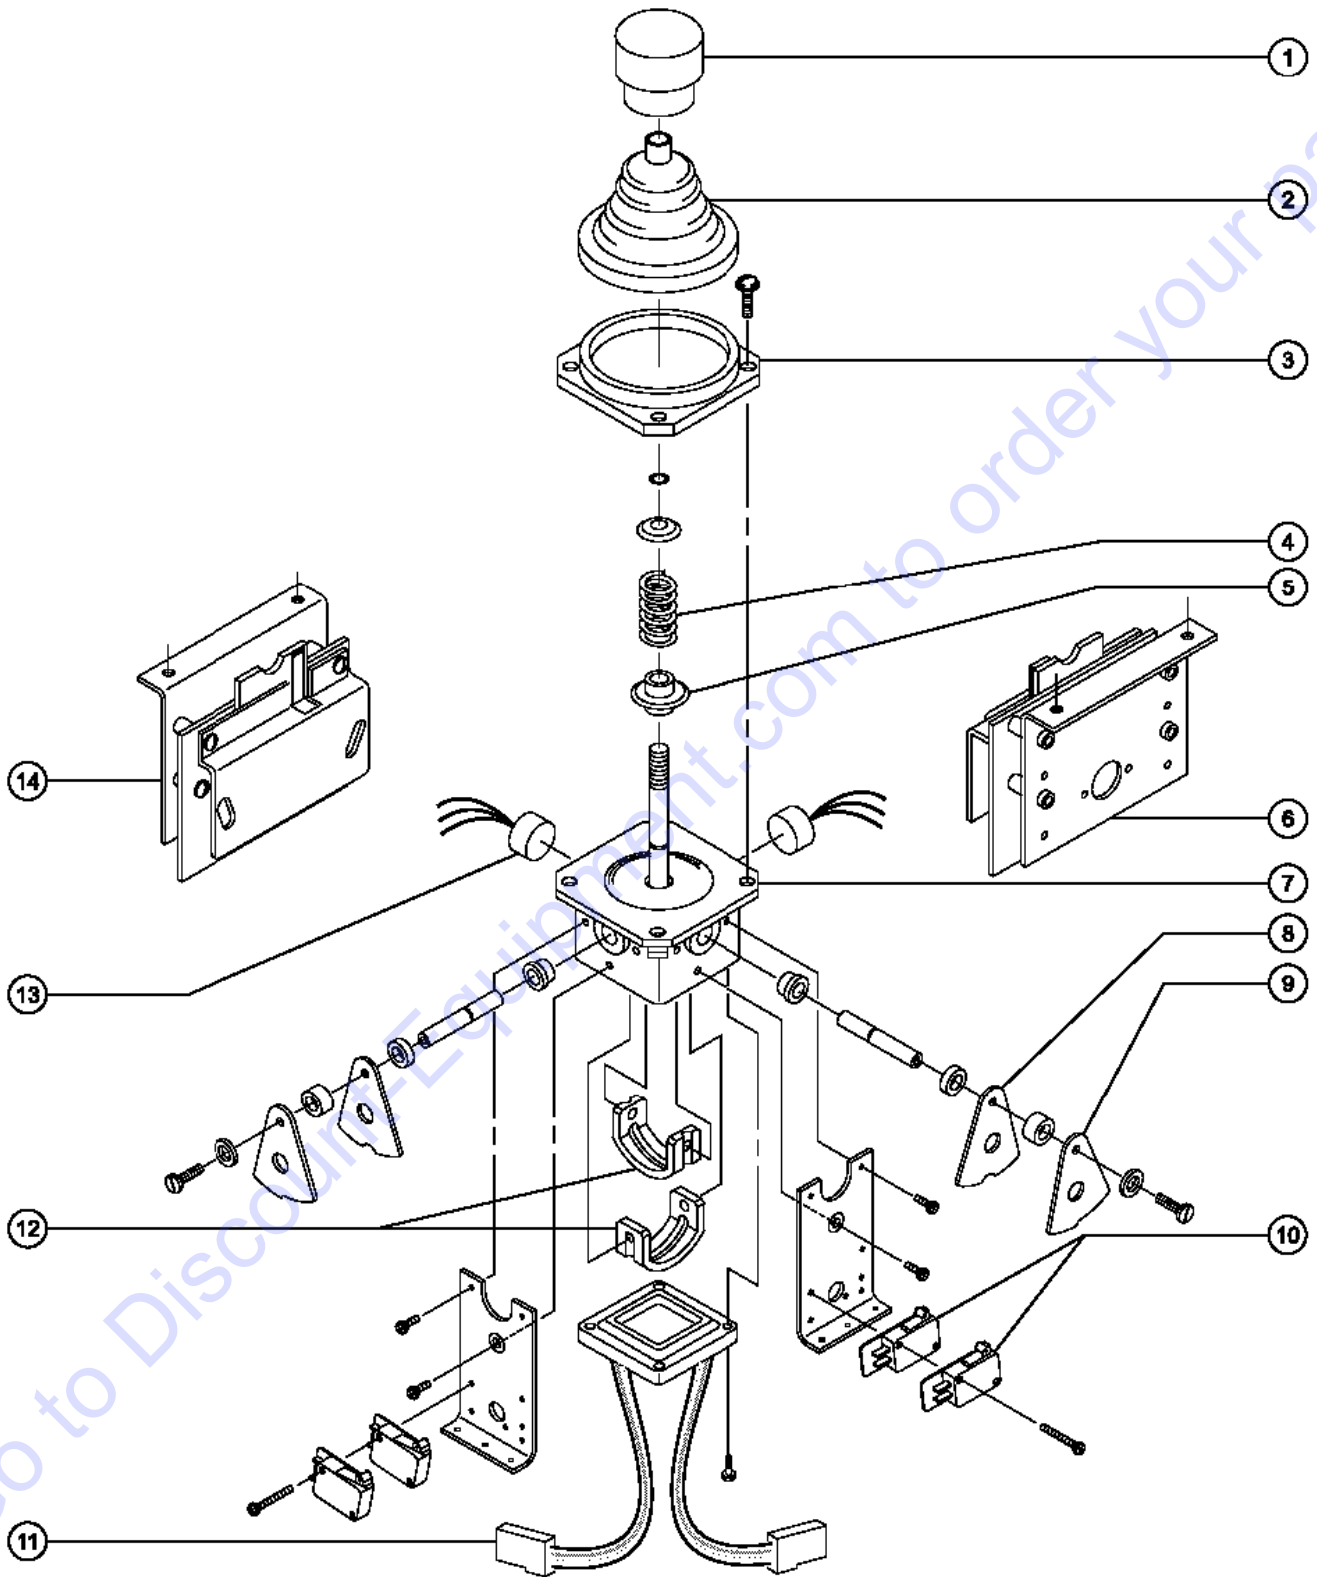

707.1 Joystick Controller - Boom Functions, Multi-axis

707.1 Joystick Controller - Boom Functions, Multi-axis

Item	Part No.	Description	Qty.
--	53073GT	JOYSTICK,MULT AXIS CONT,OEM*** <i>OEM joystick, contains all shown service parts</i>	
--	53073HGT	JOYSTICK,MULT AXIS CONT <i>aftermarket joystick replacement</i>	
--	72278GT	JOYSTICK,MULT AXIS,W/O PCB <i>joystick without pc boards</i>	
1	27133GT	HANDLE,CAP,CONTROLLER.....	1
2	27134GT	BOOT,CONTROLLER..... <i>includes 46272</i>	1
3	46272GT	FLANGE-JOYSTICK MOUNTING,44988.....	1
4	27511GT	SPRING,24493 CONTROLLER.....	1
5	31283GT	BUSHING,SPRING SEAT.....	1
6	52585GT	PCB,11179CD,(LIFT)***.....	1
7	52587GT	SHAFT & HOUSING ASSY.....	1
8	52588GT	DRIVE GEAR - INSIDE #53073.....	2
8A	58477GT	SHAFT (53073)***.....	2
9	52589GT	DRIVE GEAR - OUTSIDE #53073.....	2
10	19712GT	MICROSWITCH,V3L-139-D8.....	4
11	58923GT	SADDLE BRCKT40613,34419,53073*.... <i>harness shown for illustration purpose only</i>	1
12	37948GT	SADDLES-SET(24493,40613,53073*....	1
13	52591GT	POTENTIOMETER-JOYSTCK(53073)....	2
13	65827GT	ADAPTER (53073,52591) **.....	2
14	52586GT	PCB,11179AB, (SWING)***.....	1