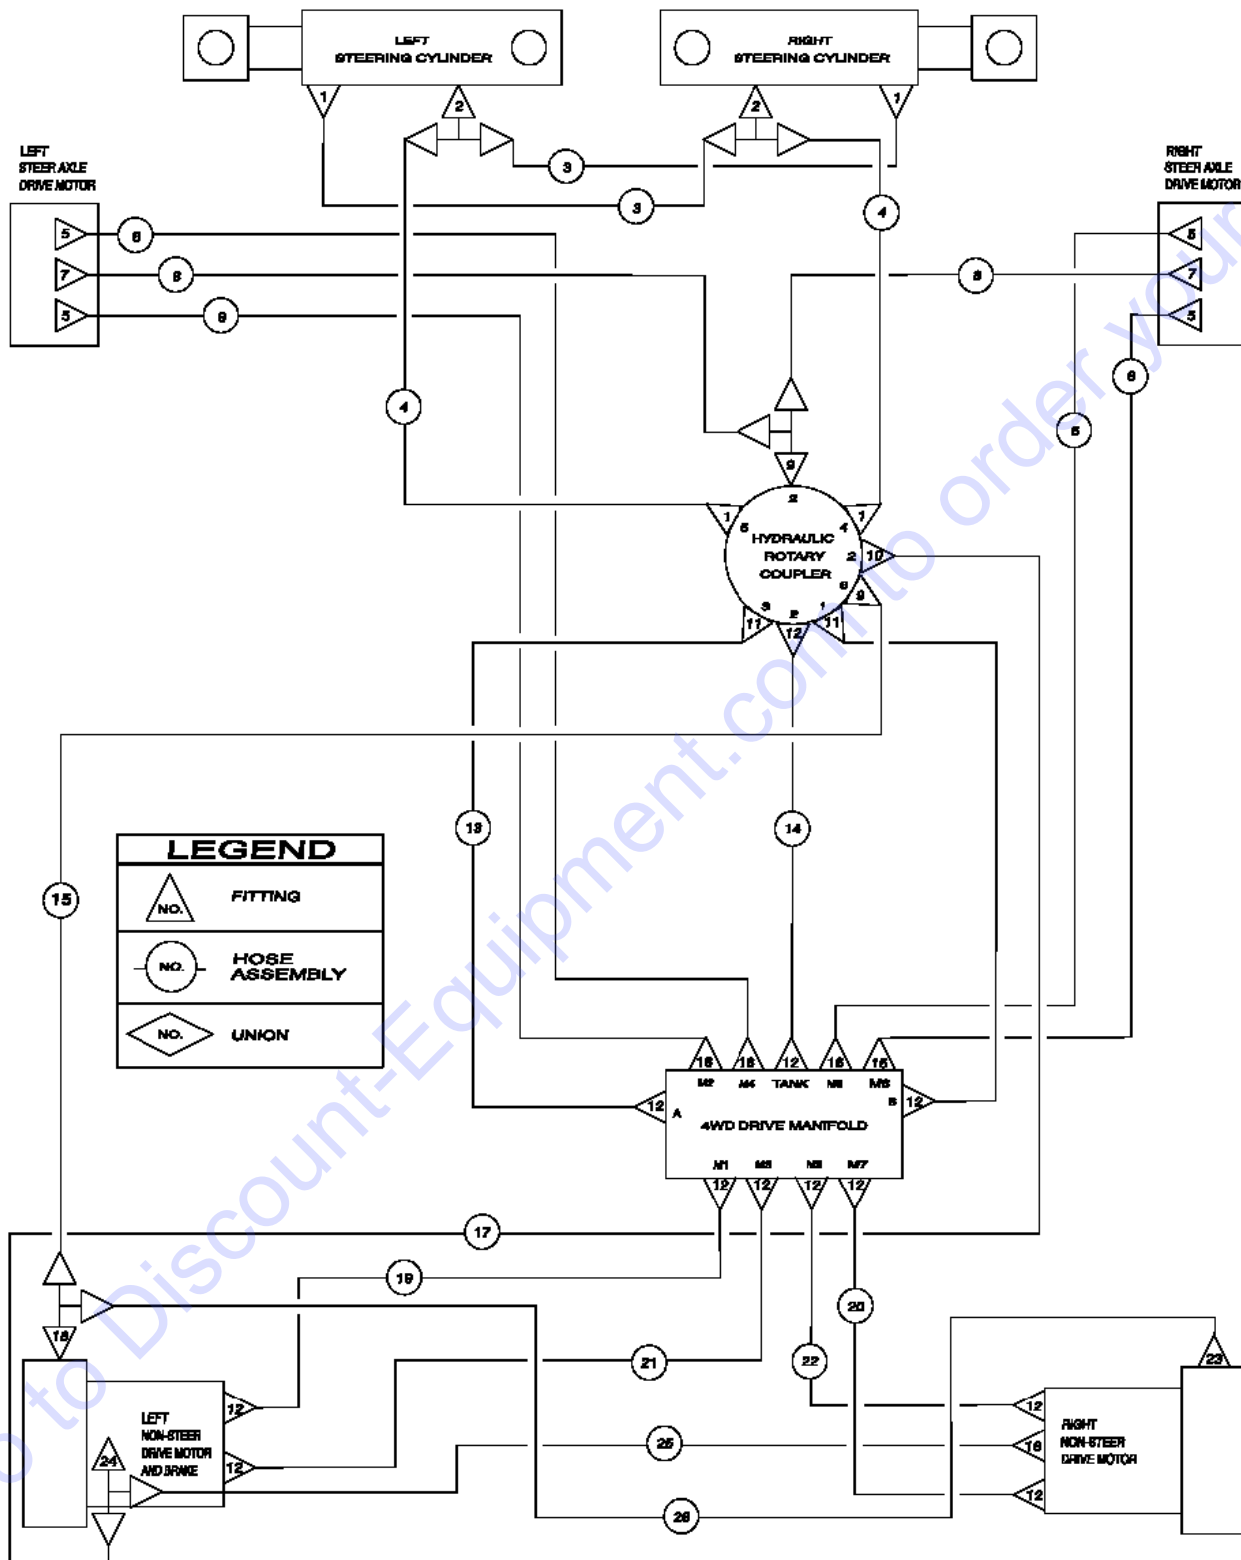

306.1 4WD Hydraulic Hoses and Fittings - Drive and Steer Systems

306.1 4WD Hydraulic Hoses and Fittings - Drive and Steer Systems

Item	Part No.	Description	Qty.	Item	Part No.	Description	Qty.
--	28750GT	O-RING KIT,FIELD SVC,ALL PROD*		26	49119-6078GT	HOSE ASSY,1/4,STR FEM,STR FEM.....1	1
--	33994GT	PLUG AND CAP KIT-SERVICE,37 **				11	
--	49612GT	O-RING KIT (ORFS FITTINGS)					
--	49613GT	PLUG AND CAP KIT-SERVICE,ORFS*					
1	48915GT	ELBOW,90D,520220-6.....	4				
2	48919GT	TEE,BRANCH,520429-6.....	2				
3	49130-2332GT	HOSE ASSEMBLY, 3/8".....	2				
		1					
4	49128-5909GT	HOSE ASSEMBLY,3/8".....	2				
		2					
5	48948GT	CONN,520120-8-12.....	4				
6	49107-10213SGT	Hose Assembly - Components: @ 100 inches (253 cm).....	4				
		3					
7	48937GT	ELBOW,45D,520320-8.....	2				
8	49141-7813SGT	Hose Assembly - Components: @ 76 inches (192 cm).....	2				
		4					
9	48935GT	TEE,RUN,520428-8.....	2				
10	48911GT	ELBOW,90D,520220-4-6***.....	1				
11	48963GT	FITTING,ELBOW,45D,520320-12***.....	2				
12	48960GT	FITTING,CONN,520120-12***.....	12				
13	49156-2606GT	HOSE ASSY,3/4,90 FEM,STR FEM.....	1				
		5					
14	49149-1826GT	HOSE ASSY,3/4,45 FEM,STR FEM.....	1				
		6					
15	49172-7388GT	HOSE ASSEMBLY,1/2".....	1				
		7					
16	48946GT	CONN,520120-8-10.....	5				
17	49117-7641GT	HOSE ASSY,1/4,90 FEM,STR FEM.....	1				
		8					
18	48953GT	TEE,RUN,520428-10.....	1				
19	49157-4335GT	HOSE ASSEMBLY,3/4".....	1				
		9					
20	89871-3848GT	HOSE ASSEMBLY,3/4" STR-STR***.....	1				
		9					
21	89871-3948GT	HOSE ASSEMBLY,3/4" STR-STR.....	1				
		9					
22	89871-3348GT	HOSE ASSEMBLY,3/4" STR-STR.....	1				
		9					
23	48904GT	ELBOW,90D,520220-4-4.....	1				
24	48906GT	TEE,RUN,520428-4.....	1				
25	49139-4518GT	HOSE ASSEMBLY,1/2".....	1				
		10