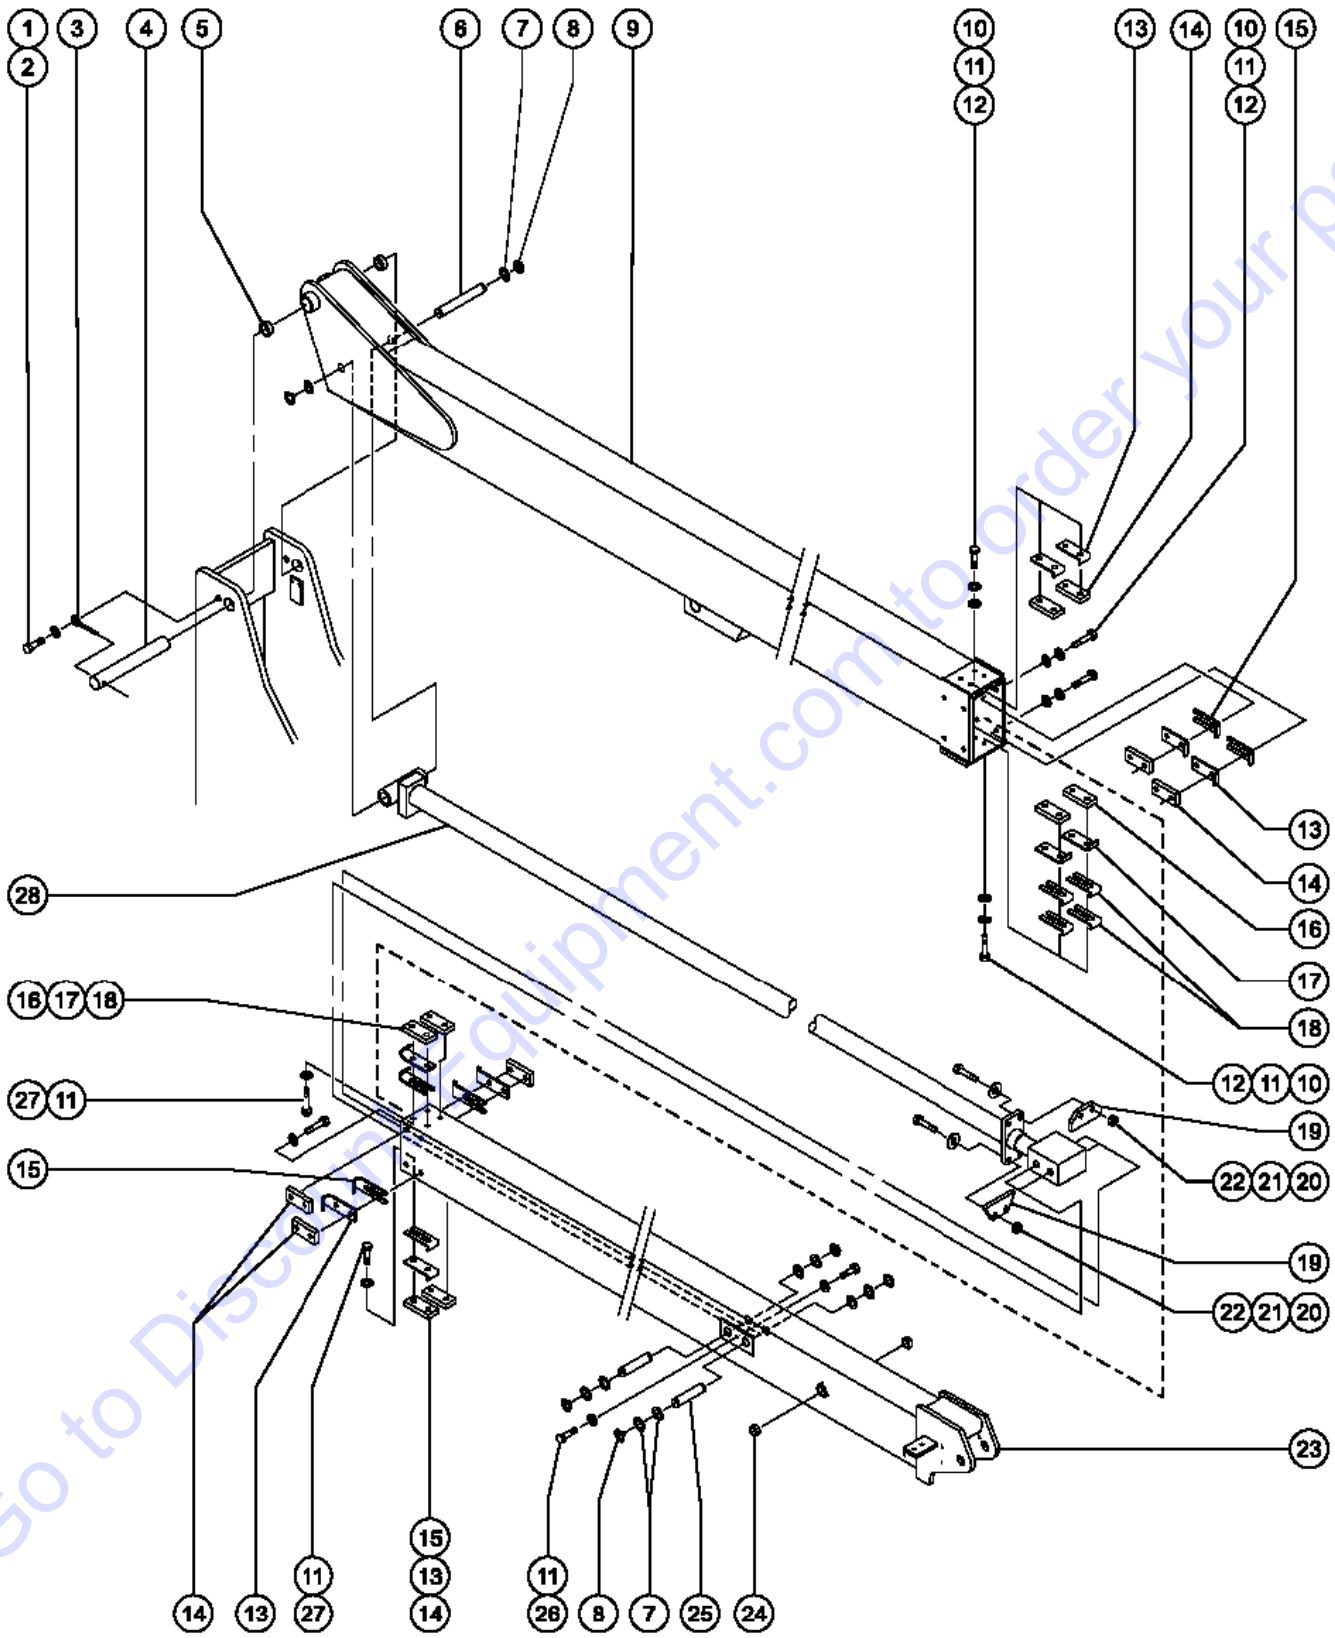

603.1 Boom Assembly, S-45

Item	Part No.	Description	Qty.
1	10597GT	SCREW,HHC,1/2-13 X 1.25 GR5.....	1
2	6033GT	WASHER,LOCK,0.5".....	1
3	1256267GT	ROD END,.5 X 3.75,ZAG.....	1
4	30731GT	PIN,PRIM.Boom,16.0 X 1.5 INCH.....	1
5	30738GT	BEARING,1.50IDX2.00ODX1.50LG.....	2
6	53219GT	PIN,1.00DIAx11.05LG,2RING.....	1
7	30748GT	WASHER,SHIM,1.01 X 1.63 X.062.....	10
8	1253843GT	SNAP RING,EXTERNAL,1.00,ZAG.....	6
9	102144GT	PRIMARY BOOM ASSY, S45..... <i>includes index number 5</i>	1
10	6175GT	SCREW,HHC,3/8-16 X 1.....	16
11	6021GT	WASHER,LOCK,.375.....	35
12	6097GT	WASHER,FLAT,USS,3/8",Y.....	16
13	38620GT	SHIM,WEAR PAD,5 X 1.5,14GA.....	8
		1	
14	30138GT	WEAR PAD,5 X 1.5 X .625 W/NUTS.....	8
15	29080GT	SHIM,WEAR PAD,5X 1.5 16GA.....	12
		1	
16	34124GT	WEAR PAD,5 X 3 X .625 W/NUTS.....	4
17	38621GT	SHIM,PAD,5 X 3.....	4
18	34344GT	SHIM,SIDE PAD 16GA. 3 X 5.....	10
		1	
19	53197GT	WEAR PAD,EXTENSION CYLINDER.....	2
20	6091GT	NUT,NYLOCK,1/4-20.....	4
21	12906GT	WASHER,FENDER,.25 X 1.25 X.062....	4
22	6637GT	SCREW,HHC,1/4-20 X 1.75.....	4
23	52882GT	EXTENSION BOOM TUBE ASSY. S-45..... <i>includes index number 24</i>	1
24		BEARING <i>not used on S-45</i>	
25	53200GT	PIN,1.00DIAx8.38LG,2RING.....	2
26	53354GT	SCREW,HHC,3/8-16 X1.25FULL THR....	2
27	8255GT	SCREW,HHC,3/8-16 X .75.....	16
28	63202GT	CYLINDER,EXT.2.5" X 163.5".....	1
--	33428GT	VALVE,COUNTERBALANCE.....	1
--	63342GT	SEAL KIT,CYL,S40 (63202).....	1
--	89872GT	VALVE,COUNTERBALANCE***.....	1
28_	1274506GT	GLAND NUT ASSEMBLY	

Footnotes

1: Quantity listed for this item is approximate.
Actual quantity may vary to ensure proper fit.