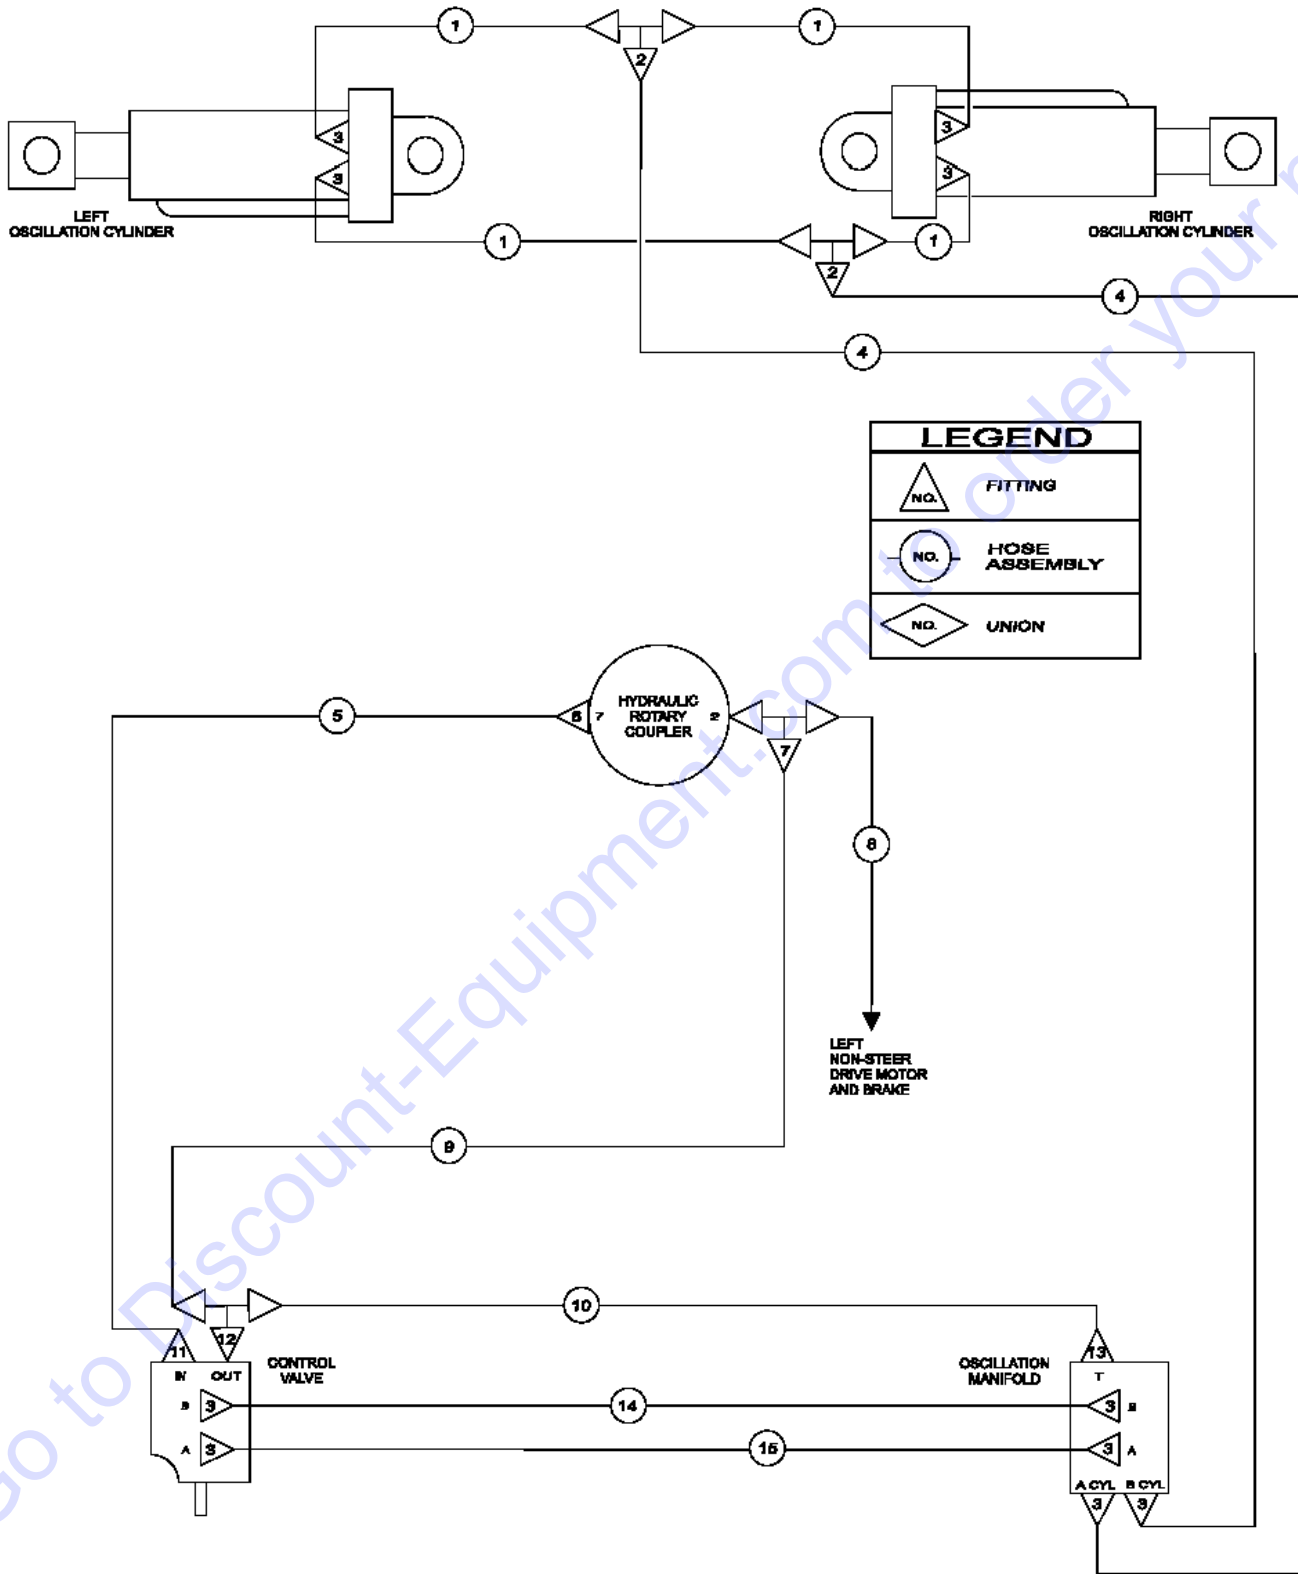

208.1 2WD Hydraulic Hoses and Fittings - Oscillation System

208.1 2WD Hydraulic Hoses and Fittings - Oscillation System

Item	Part No.	Description	Qty.	Item	Part No.	Description	Qty.
--	28750GT	O-RING KIT,FIELD SVC,ALL PROD*		Footnotes			
--	33994GT	PLUG AND CAP KIT-SERVICE,37 **		1:		Hose End - Female, Swivel, ORFS (Parker No. 1JC43-6), Hose End - Female, Swivel, ORFS (Parker No. 1JC43-6) and Hose, 3/8 inch (Parker No. 451TC-6)	
--	49612GT	O-RING KIT (ORFS FITTINGS)		2:		Hose End - Female, Swivel, ORFS (Parker No. 1JC43-6), Hose End - Female, Swivel, 90°, ORFS (Parker No. 1J943-6) and Hose, 3/8 inch (Parker No. 381-6)	
--	49613GT	PLUG AND CAP KIT-SERVICE,ORFS*		3:		Hose End - Female, Swivel, ORFS (Parker No. 1JC43-6), Hose End - Female, Swivel, 90°, Med., ORFS (Parker No. 1J543-6) and Hose, 3/8 inch (Parker No. 451TC-6)	
1	49130-2357GT	HOSE ASSEMBLY,3/8".....	4	4:		Hose End - Female, Swivel, ORFS (Parker No. 1JC43-4), Hose End - Female, Swivel, 90°, ORFS (Parker No. 1J943-4) and Hose, 1/4 inch (Parker No. 451TC-4)	
		1		5:		Hose End - Female, Swivel, ORFS (Parker No. 1JC43-8), Hose End - Female, Swivel, 45°, Long, ORFS (Parker No.1J743-8) and Hose, 1/2 inch (Parker No. 451TC-8)	
2	48896GT	CONN,TEE,UNION,520401-6,ORFS.....	2	6:		Hose End - Female, Swivel, ORFS (Parker No. 1JC43-8), Hose End - Female, Swivel, 90°, ORFS (Parker No. 1J943-8) and Hose, 1/2 inch (Parker No. 451TC-8)	
3	48916GT	FITTING,CONN,520120-6.....	10	7:		Hose End - Female, Swivel, ORFS (Parker No. 1JC43-6), Hose End - Female, Swivel, 90°, Long, ORFS (Parker No. 1J143-6) and Hose, 3/8 inch (Parker No. 451TC-6)	
4	49104-10809GT	HOSE ASSEMBLY,3/8".....	2	8:		Hose End - Female, Swivel, ORFS (Parker No. 1JC43-6), Hose End - Female, Swivel, 90°, ORFS (Parker No. 1J943-6) and Hose, 3/8 inch (Parker No. 451TC-6)	
		2					
5	49125-5970GT	HOSE ASSEMBLY,3/8".....	1				
		3					
6	48915GT	ELBOW,90D,520220-6.....	1				
7	48935GT	TEE,RUN,520428-8.....	1				
8	49117-7641GT	HOSE ASSY,1/4,90 FEM,STR FEM.....	1				
		4					
9	49141-6063GT	HOSE ASSY,1/2,45 FEM,STR FEM.....	1				
		5					
10	49143-1204GT	HOSE ASSY,1/2,90 FEM,STR FEM.....	1				
		6					
11	48930GT	FITTING,CONN,520120-6-8***.....	1				
12	48936GT	TEE,BRANCH,520429-8.....	1				
13	48943GT	FITTING,CONN,520120-8-6.....	1				
14	49124-1453GT	HOSE ASSEMBLY,3/8".....	1				
		7					
15	49128-1109GT	HOSE ASSY,3/8,90 FEM,STR FEM.....	1				
		8