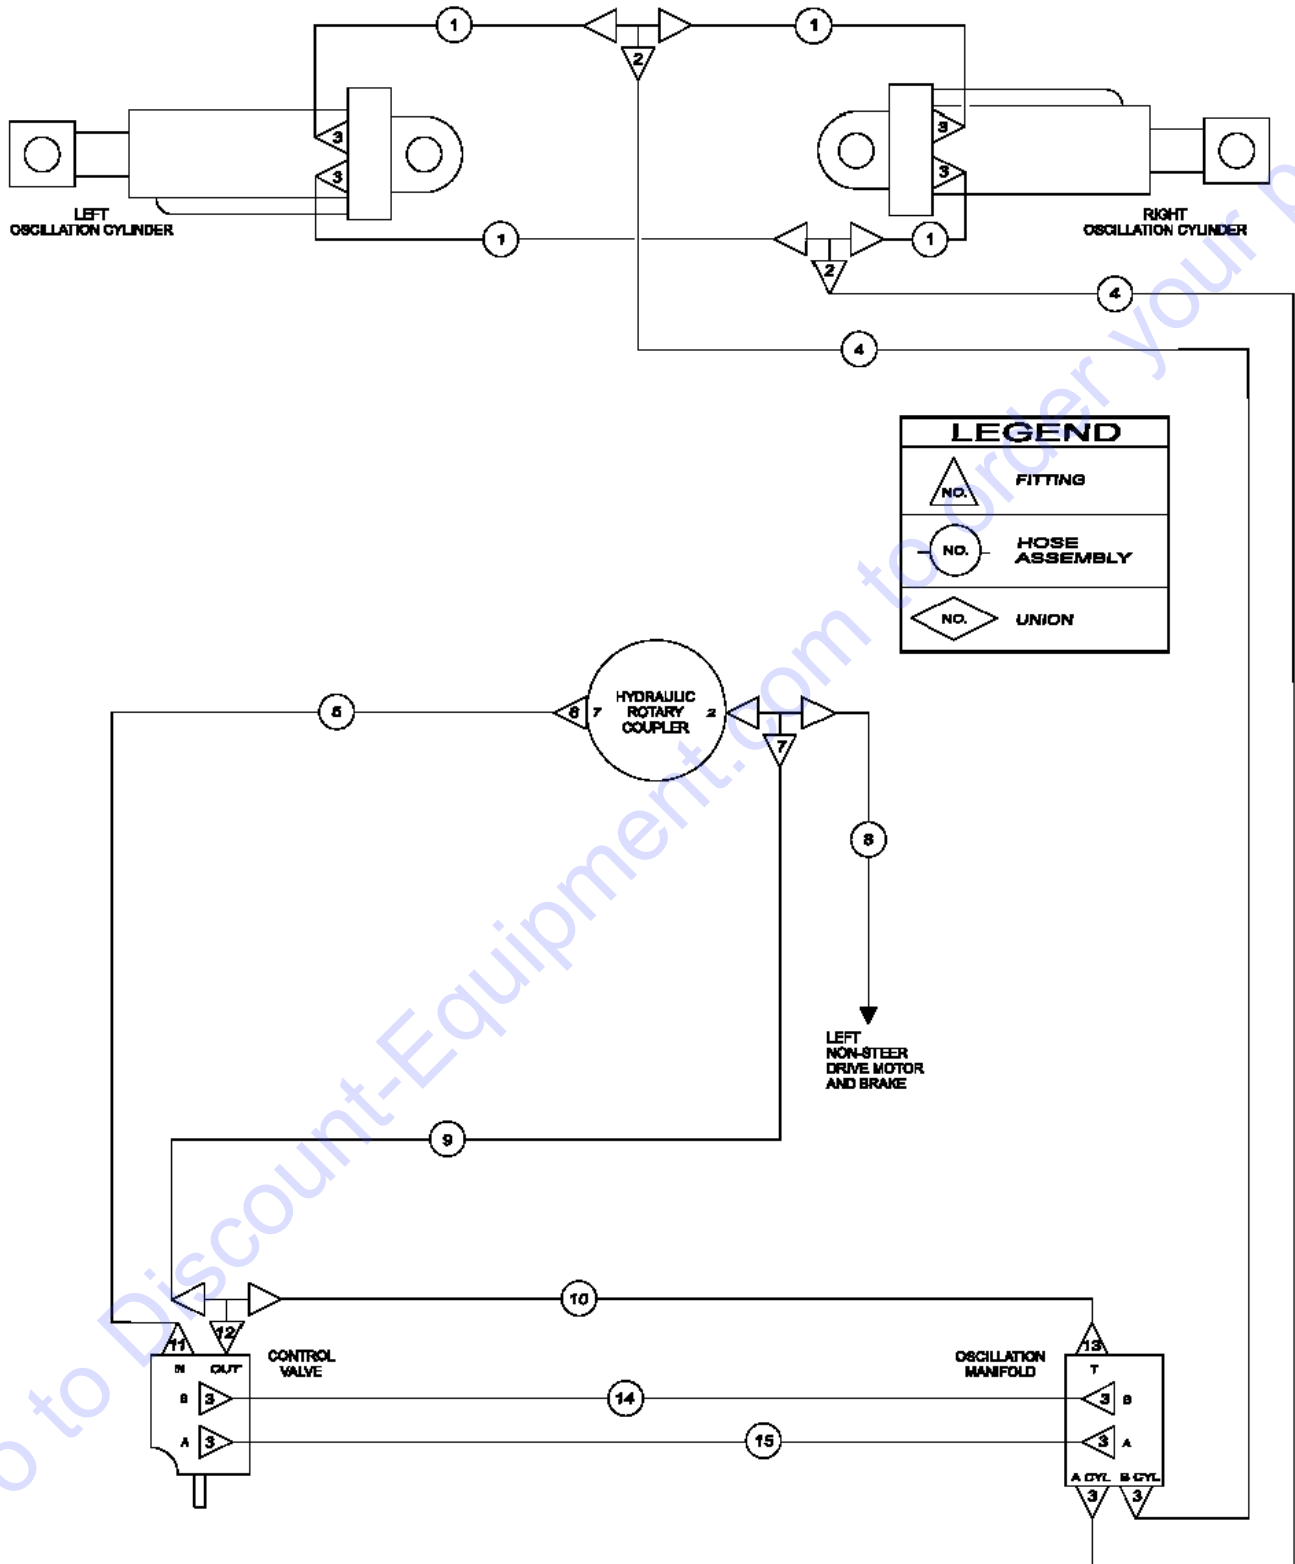

307.1 4WD Hydraulic Hoses and Fittings - Oscillation System

307.1 4WD Hydraulic Hoses and Fittings - Oscillation System

Item	Part No.	Description	Qty.
--	28750GT	O-RING KIT,FIELD SVC,ALL PROD*	
--	33994GT	PLUG AND CAP KIT-SERVICE,37 **	
--	49612GT	O-RING KIT (ORFS FITTINGS)	
--	49613GT	PLUG AND CAP KIT-SERVICE,ORFS*	
1	49130-2357GT	HOSE ASSEMBLY,3/8".....	4
		1	
2	48896GT	CONN,TEE,UNION,520401-6,ORFS.....	2
3	48916GT	FITTING,CONN,520120-6.....	10
4	49104-10809GT	HOSE ASSEMBLY,3/8".....	2
		2	
5	49125-5970GT	HOSE ASSEMBLY,3/8".....	1
		3	
6	48915GT	ELBOW,90D,520220-6.....	1
7	48935GT	TEE,RUN,520428-8.....	1
8	49117-7641GT	HOSE ASSY,1/4,90 FEM,STR FEM.....	1
		4	
9	49141-6063SGT	Hose Assembly - Components: @ 58 inches (147 cm).....	1
		5	
10	49143-1204SGT	Hose Assembly - Components: @ 10 inches (25 cm).....	1
		6	
11	48930GT	FITTING,CONN,520120-6-8***.....	1
12	48936GT	TEE,BRANCH,520429-8.....	1
13	48943GT	FITTING,CONN,520120-8-6.....	1
14	49124-1453SGT	Hose Assembly - Components: @ 12 inches (31 cm).....	1
		7	
15	49128-1109SGT	Hose Assembly - Components: @ 9 inches (23 cm).....	1
		8	

Item	Part No.	Description	Qty.

Footnotes

- **1:** Hose End - Female, Swivel, ORFS (Parker No. 1JC43-6), Hose End - Female, Swivel, ORFS (Parker No. 1JC43-6) and Hose, 3/8 inch (Parker No. 451TC-6)
- **2:** Hose End - Female, Swivel, ORFS (Parker No. 1JC43-6), Hose End - Female, Swivel, 90°, ORFS (Parker No. 1J943-6) and Hose, 3/8 inch (Parker No. 381-6)
- **3:** Hose End - Female, Swivel, ORFS (Parker No. 1JC43-6), Hose End - Female, Swivel, 90°, Med., ORFS (Parker No. 1J543-6) and Hose, 3/8 inch (Parker No. 451TC-6)
- **4:** Hose End - Female, Swivel, ORFS (Parker No. 1JC43-4), Hose End - Female, Swivel, 90°, ORFS (Parker No. 1J943-4) and Hose, 1/4 inch (Parker No. 451TC-4)
- **5:** Hose End - Female, Swivel, ORFS (Parker No. 1JC43-8), Hose End - Female, Swivel, 45°, Long, ORFS (Parker No.1J743-8) and Hose, 1/2 inch (Parker No. 451TC-8)
- **6:** Hose End - Female, Swivel, ORFS (Parker No. 1JC43-8), Hose End - Female, Swivel, 90°, ORFS (Parker No. 1J943-8) and Hose, 1/2 inch (Parker No. 451TC-8)
- **7:** Hose End - Female, Swivel, ORFS (Parker No. 1JC43-6), Hose End - Female, Swivel, 90°, Long, ORFS (Parker No. 1J143-6) and Hose, 3/8 inch (Parker No. 451TC-6)
- **8:** Hose End - Female, Swivel, ORFS (Parker No. 1JC43-6), Hose End - Female, Swivel, 90°, ORFS (Parker No. 1J943-6) and Hose, 3/8 inch (Parker No. 451TC-6)