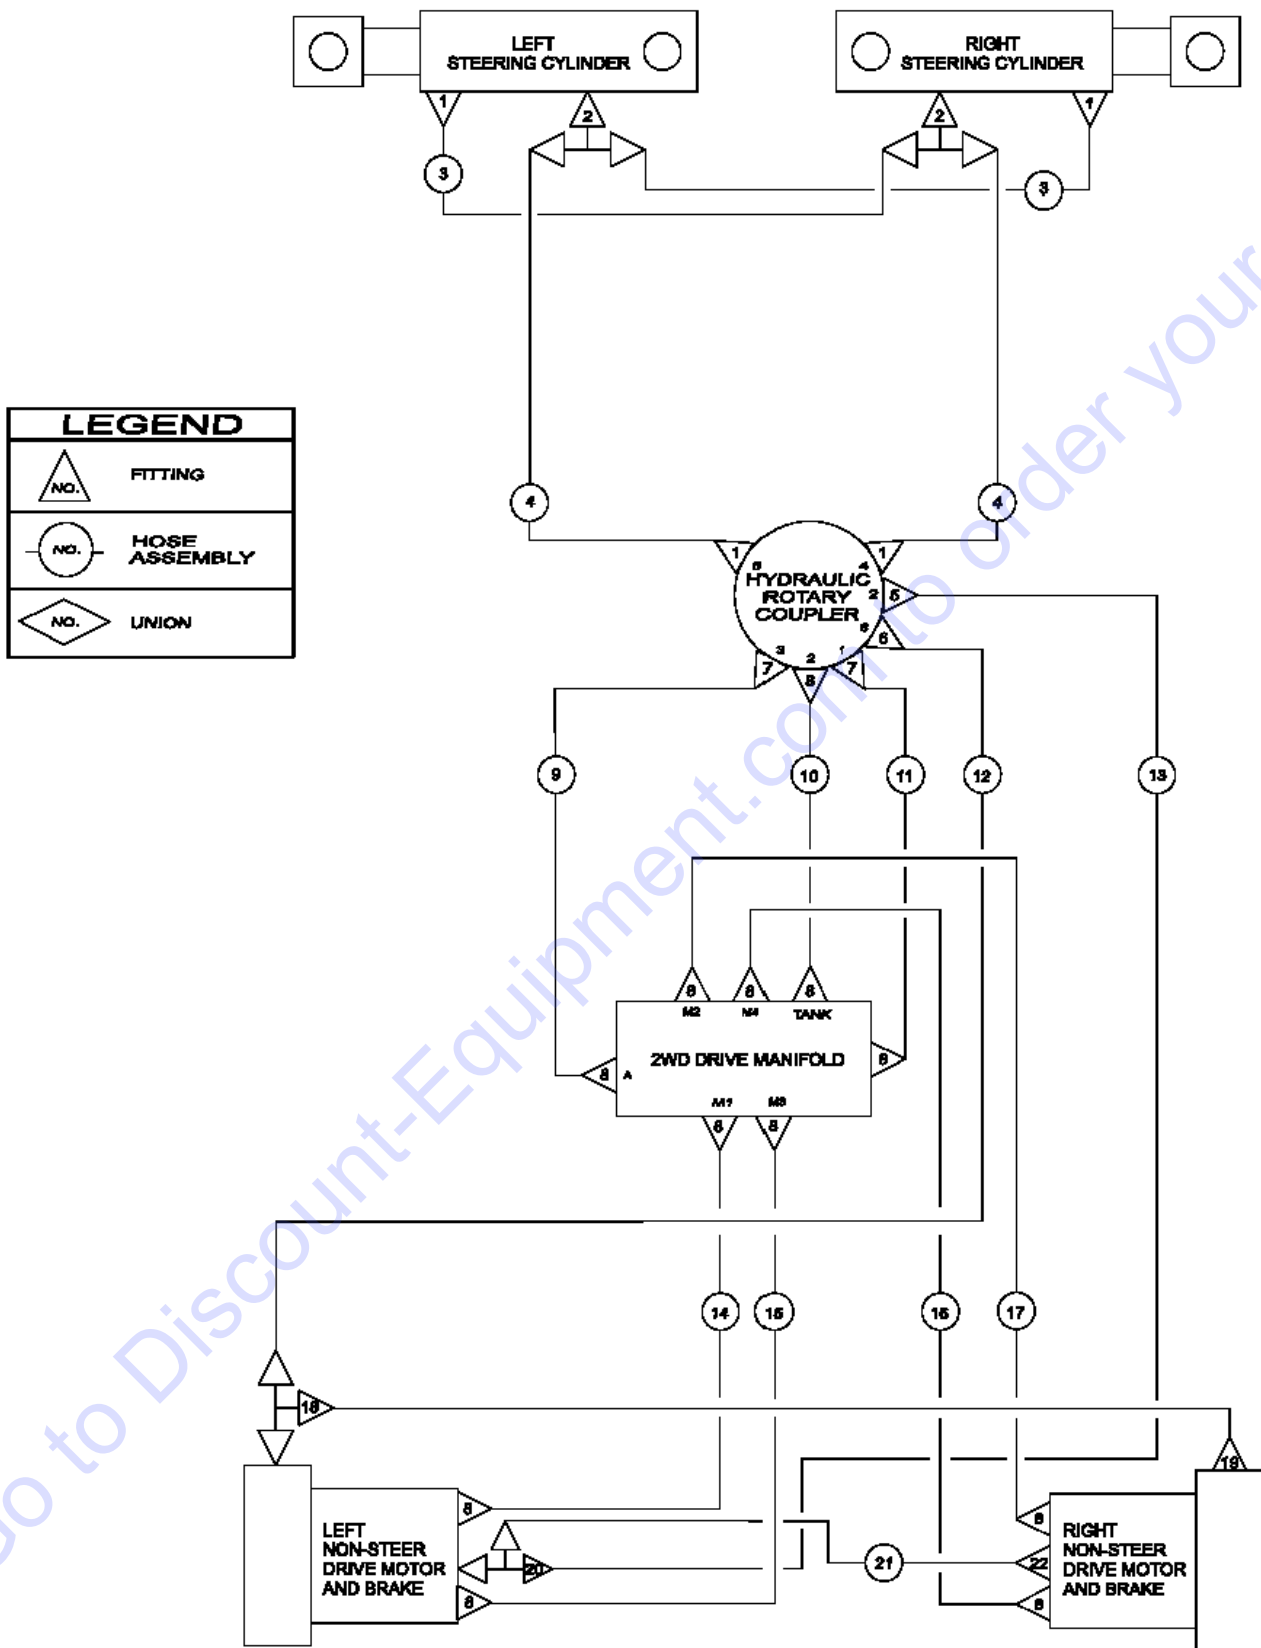

207.1 2WD Hydraulic Hoses and Fittings - Drive and Steer Systems

207.1 2WD Hydraulic Hoses and Fittings - Drive and Steer Systems

Item	Part No.	Description	Qty.	Item	Part No.	Description	Qty.
--	28750GT	O-RING KIT,FIELD SVC,ALL PROD*		Footnotes			
--	33994GT	PLUG AND CAP KIT-SERVICE,37 **		1:	Hose End - Female, Swivel, ORFS (Parker No. 1JC43-6), Hose End - Female, Swivel, ORFS (Parker No. 1JC43-6), and Hose, 3/8 inch (Parker No. 451TC-6)		
--	49612GT	O-RING KIT (ORFS FITTINGS)		2:	Hose End - Female, Swivel, ORFS (Parker No. 1JC43-6), Hose End - Female, Swivel, 90°, ORFS (Parker No. 1J943-6), and Hose, 3/8 inch (Parker No. 451TC-6)		
--	49613GT	PLUG AND CAP KIT-SERVICE,ORFS*		3:	Hose End - Female, Swivel, ORFS (Parker No. 1JC71-12), Hose End - Female, Swivel, 90°, ORFS (Parker No. 1J971-12) and Hose, 3/4 inch (Parker No. 772-12)		
1	48915GT	ELBOW,90D,520220-6.....	4	4:	Hose End - Female, Swivel, ORFS (Parker No. 1JC43-12), Hose End - Female, Swivel, 45°, ORFS (Parker No. 1J743-12) and Hose, 3/4 inch (Parker No. 481-12)		
2	48919GT	TEE,BRANCH,520429-6.....	2	5:	Hose End - Female, Swivel, 90°, ORFS (Parker No. 1J943-8), Hose End - Female, Swivel, ORFS (Parker No. 1JC43-10-8) and Hose, 1/2 inch (Parker No. 451TC-8)		
3	49130-2332GT	HOSE ASSEMBLY, 3/8".....	2	6:	Hose End - Female, Swivel, ORFS (Parker No. 1JC43-4), Hose End - Female, Swivel, 90°, ORFS (Parker No. 1J943-4) and Hose, 1/4 inch (Parker No. 451TC-4)		
		1		7:	Hose End - Female, Swivel, ORFS (Parker No. 1JC71-12), Hose End - Female, Swivel, ORFS (Parker No. 1JC71-12) and Hose, 3/4 inch (Parker No. 772-12)		
4	49128-5909GT	HOSE ASSEMBLY,3/8".....	2	8:	Hose End - Female, Swivel, ORFS (Parker No. 1JC43-8), Hose End - Female, Swivel, 45°, ORFS (Parker No. 1J743-10-8) and Hose, 1/2 inch (Parker No. 451TC-8)		
		2					
5	48920GT	ELBOW,45D,520320-6.....	1				
6	48911GT	ELBOW,90D,520220-4-6***.....	1				
7	48963GT	FITTING,ELBOW,45D,520320-12***.....	2				
8	48960GT	FITTING,CONN,520120-12***.....	12				
9	49156-2606GT	HOSE ASSY,3/4,90 FEM,STR FEM.....	1				
		3					
10	49149-1826GT	HOSE ASSY,3/4,45 FEM,STR FEM.....	1				
		4					
11	94374-2930GT	HOSE ASSY,3/4,90 FEM,STR FEM.....	1				
		4					
12	49172-7388GT	HOSE ASSEMBLY,1/2".....	1				
		5					
13	49117-7641GT	HOSE ASSY,1/4,90 FEM,STR FEM.....	1				
		6					
14	49157-4335GT	HOSE ASSEMBLY,3/4".....	1				
		7					
15	89871-3948GT	HOSE ASSEMBLY,3/4" STR-STR.....	1				
		7					
16	89871-3848GT	HOSE ASSEMBLY,3/4" STR-STR***.....	1				
		7					
17	89871-3348GT	HOSE ASSEMBLY,3/4" STR-STR.....	1				
		7					
18	48906GT	TEE,RUN,520428-4.....	1				
19	48904GT	ELBOW,90D,520220-4-4.....	1				
20	48953GT	TEE,RUN,520428-10.....	1				
21	49139-4518GT	HOSE ASSEMBLY,1/2".....	1				
		8					
22	48946GT	CONN,520120-8-10.....	1