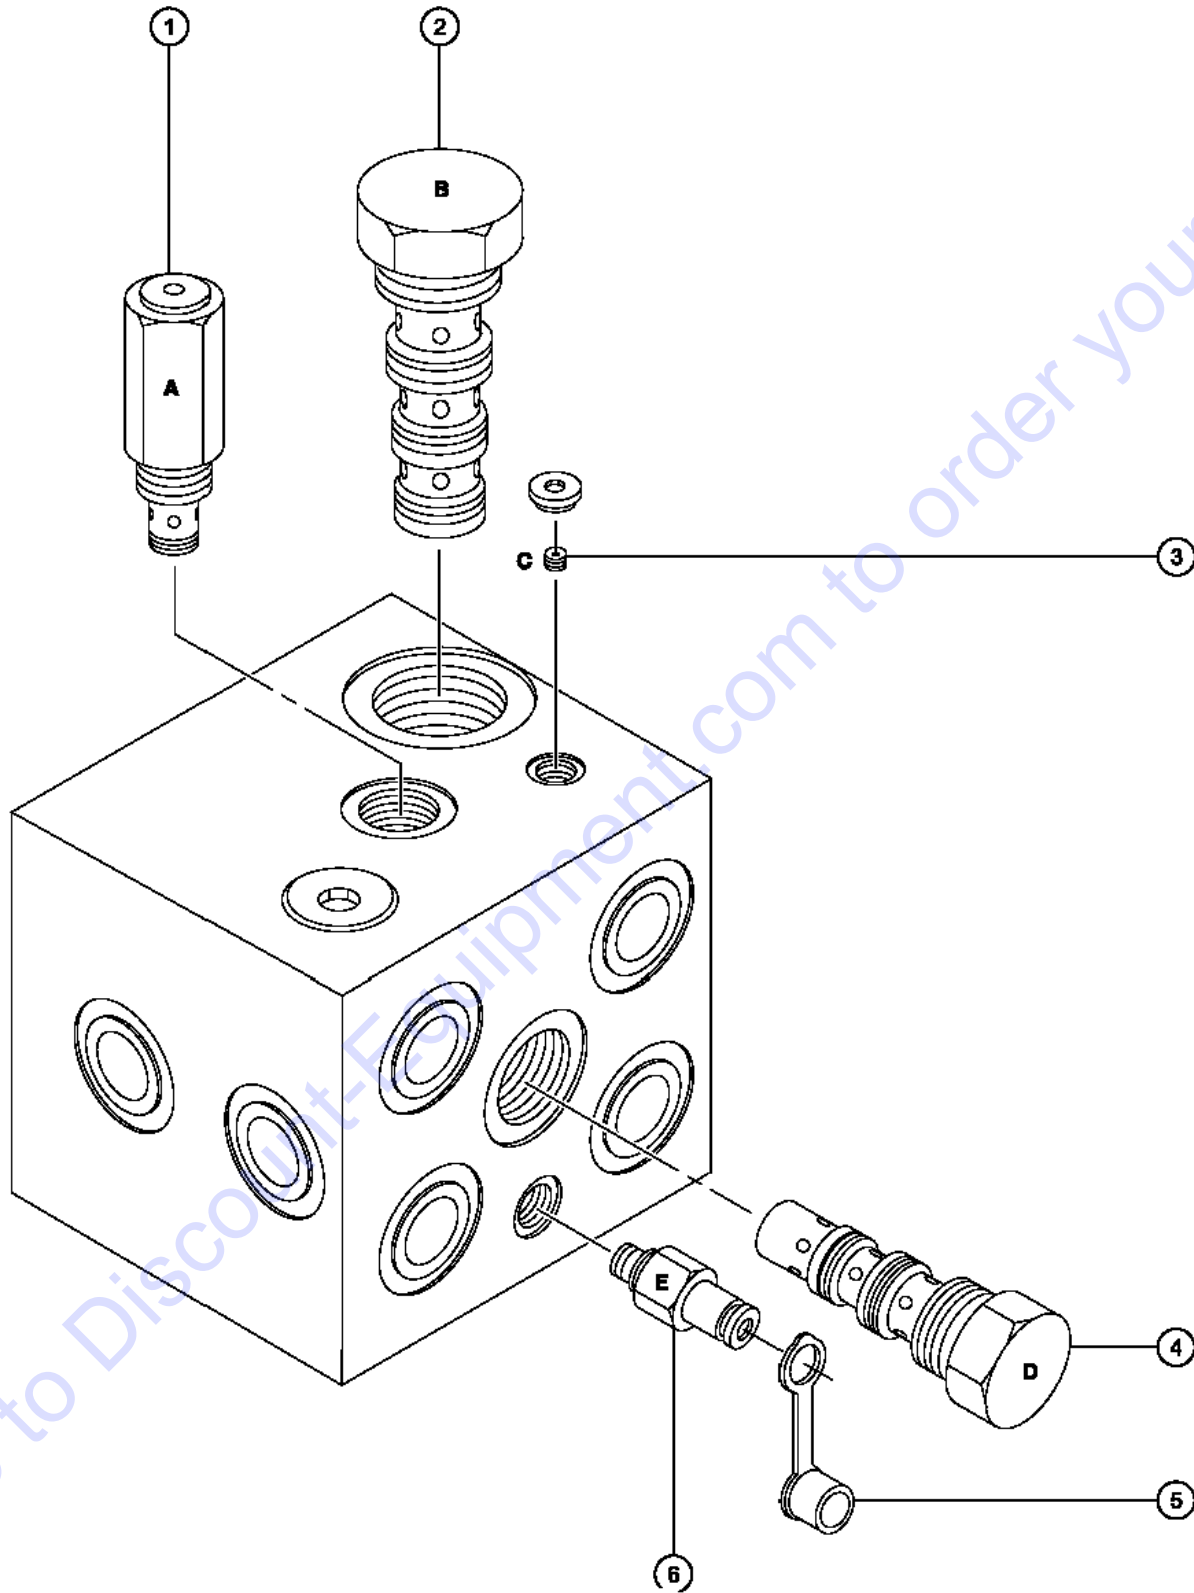

203.1 2WD Steer Axle - Wheels and Hubs

Item	Part No.	Description	Qty.
1	6090GT	SCREW,HHC,1/4-20 X .75.....	4
2	6356GT	WASHER,LOCK,.25.....	4
3	6638GT	WASHER,FLAT,USS,1/4"Y.....	4
4	32676GT	COVR W/DECLS,DR.CHAS.STR.END....1 to SN 2872	
--	102278GT	CVR ASSY W/DECALS,DRV CHASS ST.....1 from SN 2873	
5	56912GT	SPRING CLIP,1/4-20,.025-.15X.54,ZAG.....	4
6	73199GT	WHEEL, 16X10.....2 (8 hole)	
7	54627GT	NUT,LUG,5/8-18 X 90 DEGREE,Z45.....	16
8A	73198GT	TIRE & WHEEL ASSY (COMMENTS!)*..2 Industrial, Air-filled (includes item 6) (8 hole)	
--	73200GT	TIRE,IMPLEMENT,12.5-16SL,14PR for 73198	
8B	73764GT	TIRE & WHEEL ASSY. FOAM Industrial, Foam-filled (8 hole)	
9	45111GT	CAP,DUST,45873 HUB KIT.....	2
10	45113GT	NUT,SPINDLE,1-14.....	2
11	45114GT	PIN,COTTER,.219 X 1.75.....	2
12	45112GT	WASHER,SPINDLE.....	2
13	45108GT	OUTER CONE - MODEL 60-8.....2 small bearing race not included	
13A	40146GT	BEARING RACE (SMALL) (45873).....2 outer cone not included	
14	45043GT	HUB ASSEMBLY MODEL#60-8***.....2 includes index numbers 9, 13, 15, 16 and races	
--	21166GT	LUG BOLT,5/8-18,WHEEL HUB***.....	6
--	40145GT	BEARING RACE (LARGE) (45873).....2 inner cone not included	
--	40146GT	BEARING RACE (SMALL) (45873).....2 outer cone not included	
15	45107GT	INNER CONE - MODEL 60-8.....2 large bearing race not included	
15A	40145GT	BEARING RACE (LARGE) (45873).....2 inner cone not included	
16	45110GT	SEAL-GREASE,MODEL 60-8.....	2
--	45873GT	SEAL/BEARING KIT (45043,54840).....2 includes index numbers 9 through 13, 15, 16 and races	

204.1 2WD Drive Manifold