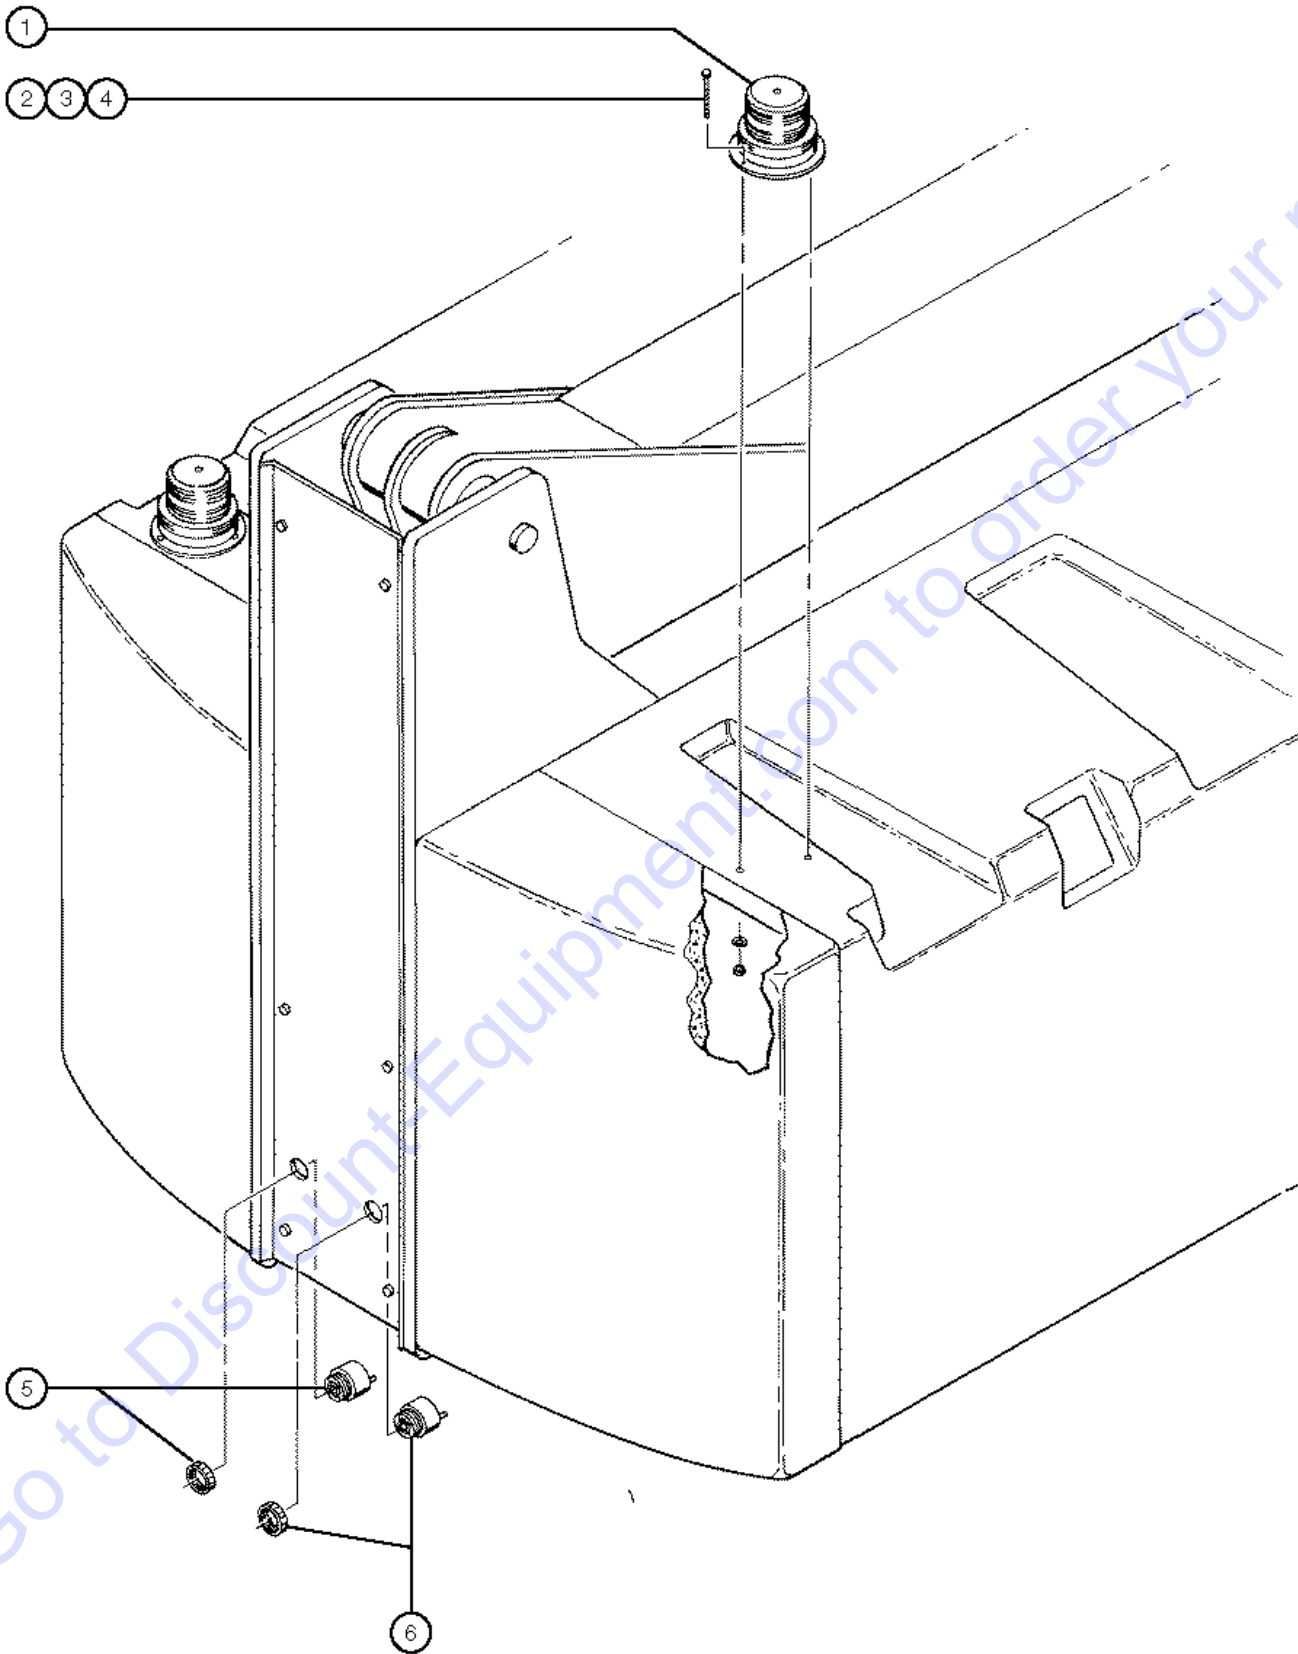

801.1 Alarm and Beacon Package

801.1 Alarm and Beacon Package

Item	Part No.	Description	Qty.
1	56704GT	STROBE,FIREBOLT,12-80VDC,AMB**...2	
--	122019GT	FLASHTUBE,U SHAPED,360DEG,BULB	
--	226393GT	FLASHTUBE,STRAIGHT,360DEG,BULB	
--	72282GT	LENS,AMBER,STROBE,FIREBOLT	
2	6066GT	SCREW,RHM,10-32 X .38.....6	
3	6146GT	WASHER,FLAT,MS,#10,Y.....6	
4	6178GT	NUT,NYLOCK,10-32.....6	
5	45462GT	ALARM,CHIME TONE 5-25VDC***.....1 <i>Does not include 72326 nut</i>	
--	72326GT	NUT - PLASTIC,RING FOR ALARMS.....1	
6	18963GT	ALARM,INTERMITTENT TONE 6-30V*...1 <i>Does not include 72326 nut</i>	
--	72326GT	NUT - PLASTIC,RING FOR ALARMS.....1	

Go to Discount-Equipment.com to order your parts