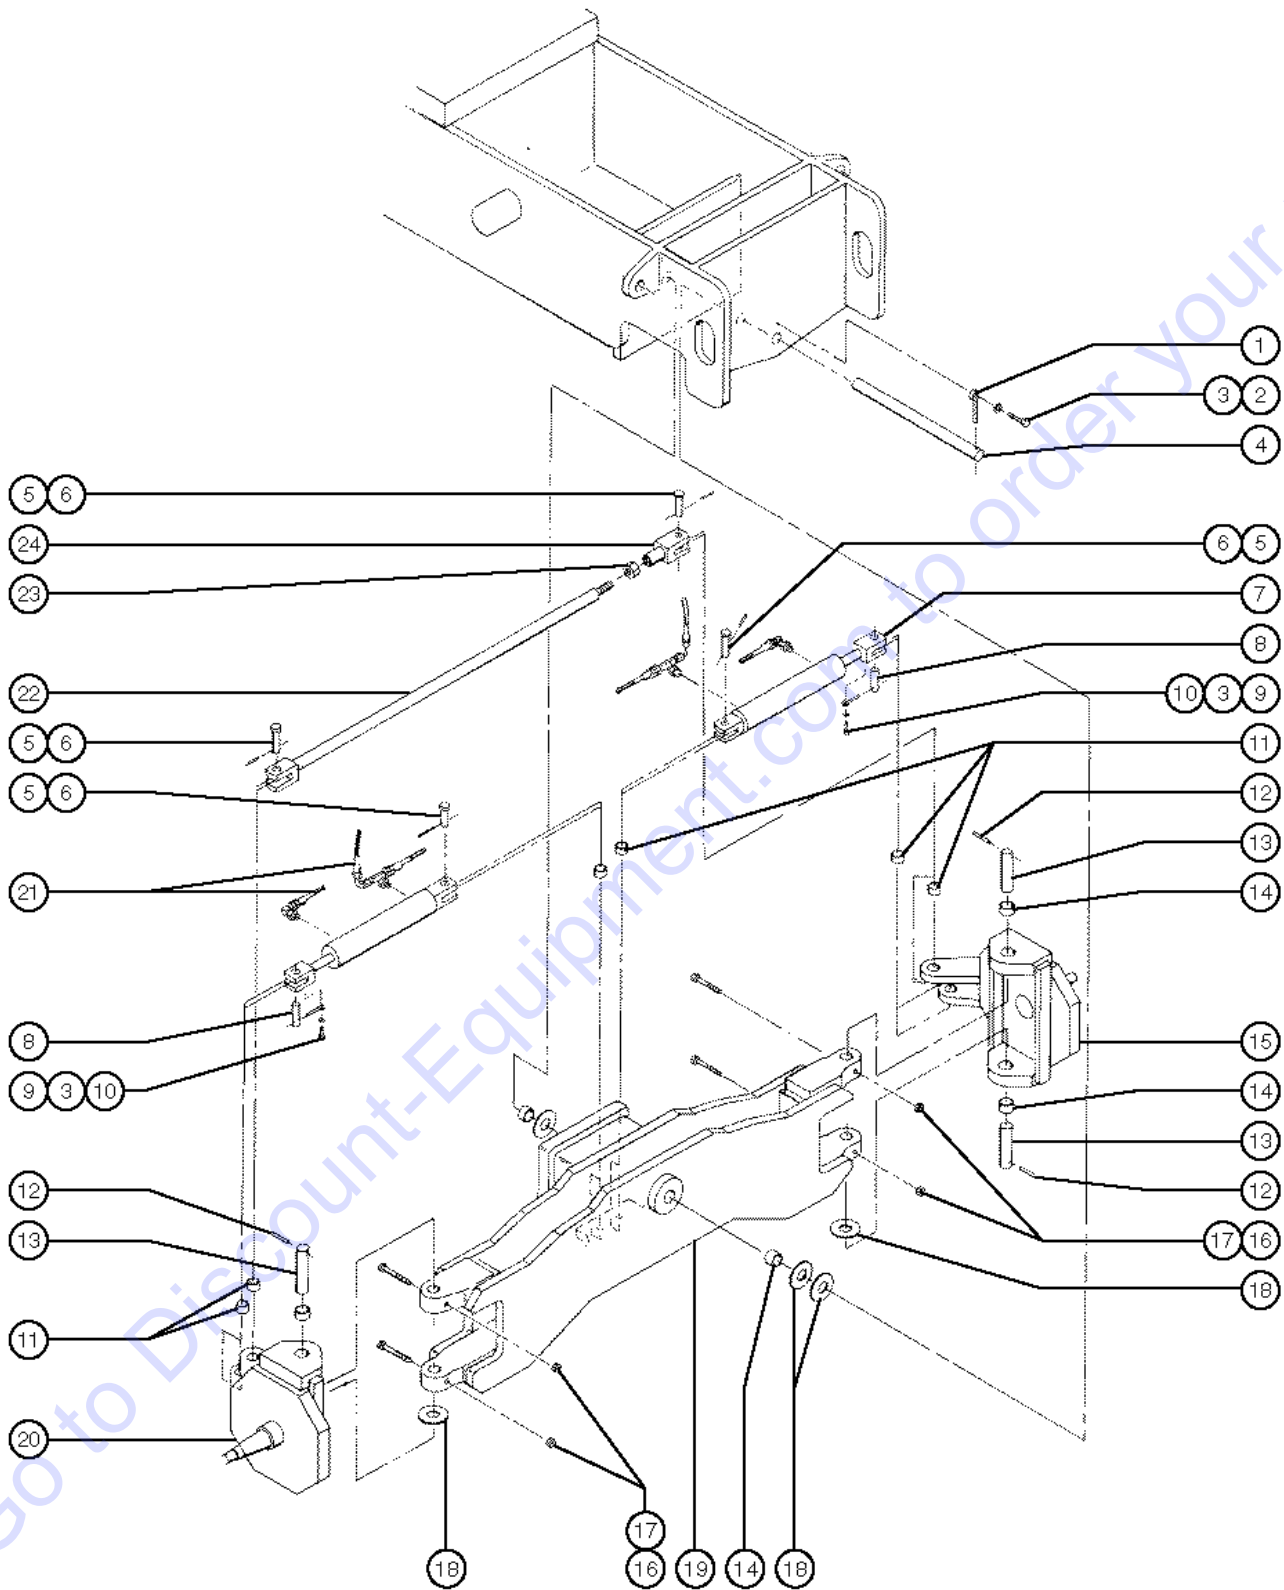

202.1 2WD Steer Axle Linkage - Non-oscillating

202.1 2WD Steer Axle Linkage - Non-oscillating

Item	Part No.	Description	Qty.
--		YOKE ASSEMBLY 2WD S40 RIGHT	
1	825019GT	ROD END,.375X3.69,ZAG.....	1
2	6019GT	SCREW,HHC,3/8-16 X 1.25 GRD 5.....	1
3	6021GT	WASHER,LOCK,.375.....	3
4	30735GT	PIN, 1.50DIA X 17.50LG, CHAMFER.....	1
5	19440GT	PIN,CLEVIS,1 X 2.5 LG.....	4
6	5361GT	PIN,COTTER,.125 X 1.5.....	4
7	58116GT	UPDATE KIT STEERING S40/45..... <i>must use for first time replacement of hydraulic cylinder number 30585</i>	2
--	32673GT	SEAL KIT (CYL PN 30585).....	2
--	89065GT	CYLINDER,STEER***.....	2
--	89066GT	SEAL KIT,STEER CYL (89065).....	2
8	30734GT	PIN,1.00DIA X 2.88LG,1HOLE.....	2
9	6175GT	SCREW,HHC,3/8-16 X 1.....	2
10	1255452GT	ROD END,.375 X 2.25,ZAG.....	2
11	25817GT	BEARING,1.00IDX1.25ODX1.00L.....	6
12	14815GT	PIN,ROLL,SST,.25 X 2.25.....	4
13	30736GT	PIN,1.50 DIA X 4.76 LG.GES1360.....	4
14	119619GT	BEARING,1.5IDX1.75ODX1.5L,PTFE.....	6
15	65515GT	YOKE ASSEMBLY 2WD S40 LEFT..... <i>includes 2 each index numbers 11 and 14</i>	1
16	6086GT	NUT,LP NYLOCK,1/2-13.....	4
17	8220GT	SCREW,HHC,1/2-13 X 4.....	4
18	45074GT	WASHER,THRUST,1.5 X 3.5 X .187.....	5
19	32652GT	NON-OSCILATING STEER AXLE ASSY..... <i>includes 2 each index numbers 11 and 14</i>	1
20	65516GT	YOKE ASSEMBLY 2WD S40 RIGHT..... <i>includes 2 each index numbers 11 and 14</i>	1
21		Ref. Hydraulic Hoses & Fittings (refer to figure 208.1).....	1
22	30747GT	TIE ROD, WELDMENT.....	1
23	28352GT	NUT,HEX,JAM,1-8.....	1
24	23154-SGT	WELDMENT,ROD END.....	1