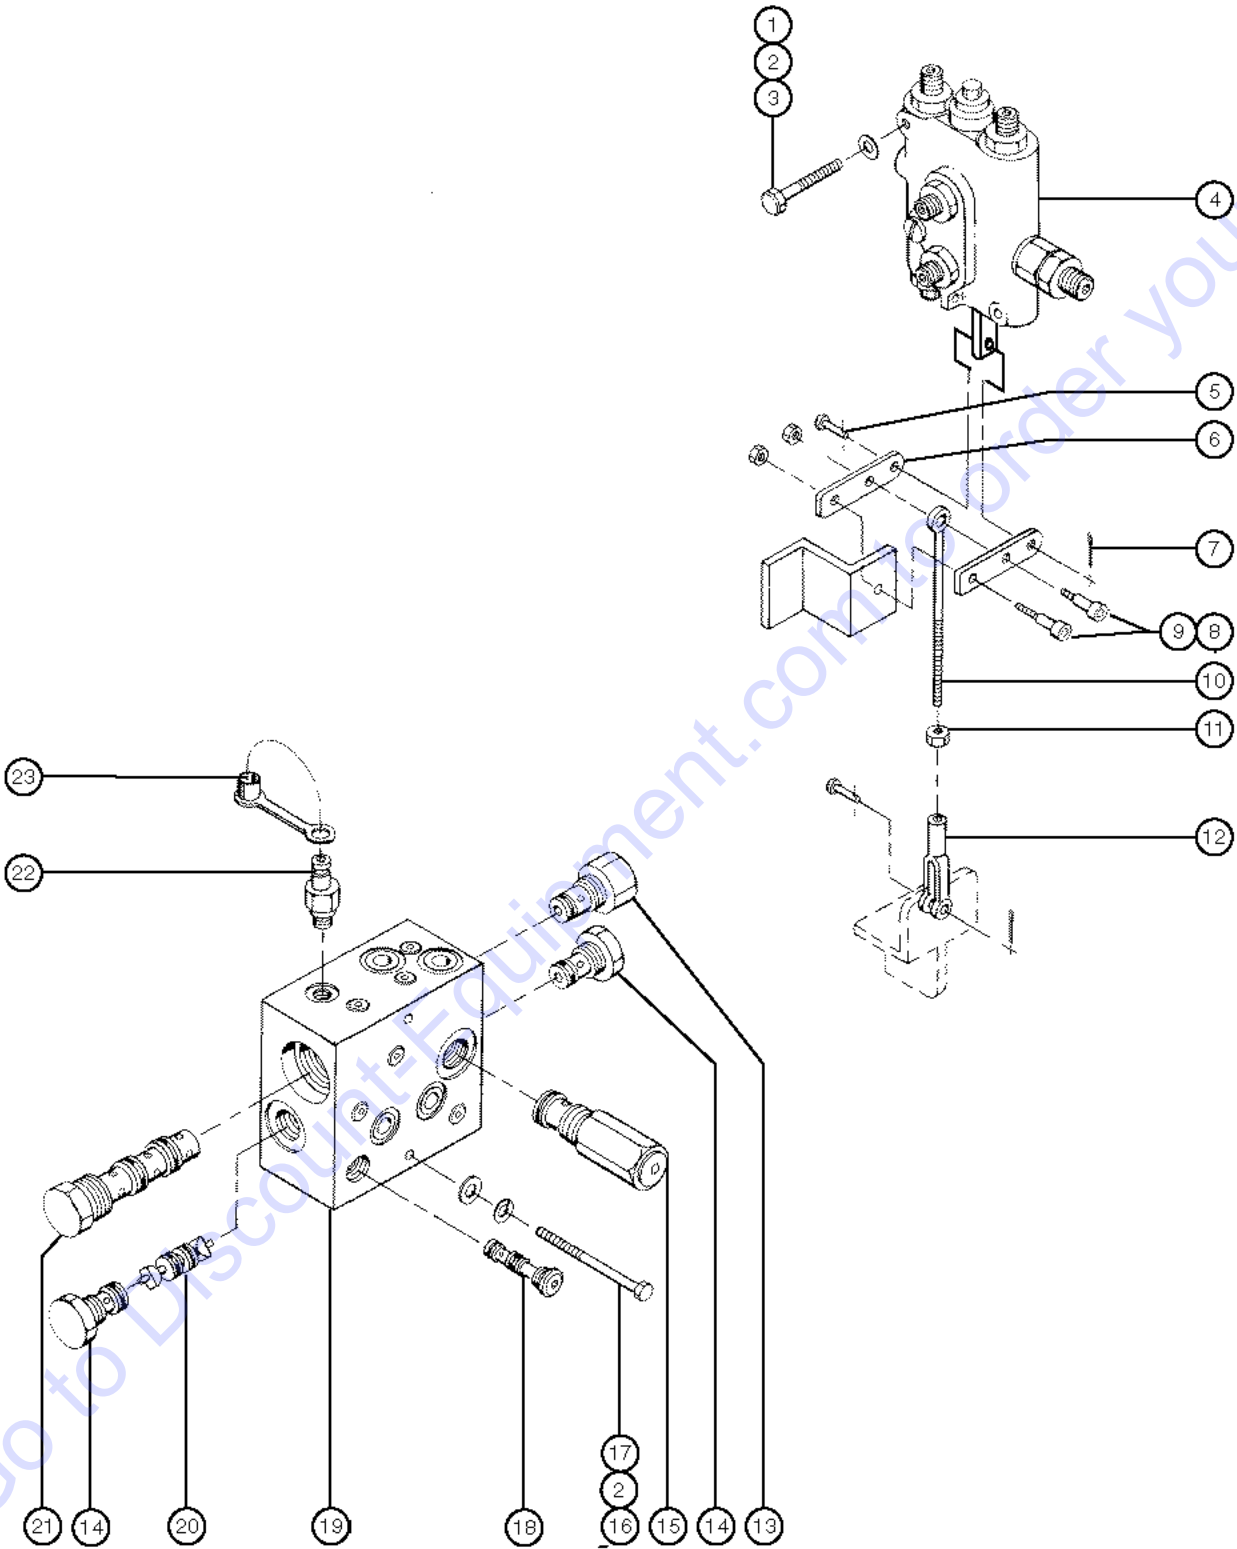

306.1 Oscillate Manifolds

S-40,S-45

Item	Part No.	Description	Qty.
1	6884GT	SCREW,HHC,1/4-20 X 2.5.....	2
2	6638GT	WASHER,FLAT,USS,1/4"Y.....	4
3	6091GT	NUT,NYLOCK,1/4-20.....	4
4	30558GT	VLV,MAN,3 POS/4 WAY,OPEN CTR.....	1
--	32681GT	SEAL KIT,CONTROL VALVE.....	1
5	6584GT	SCREW,SHS,10-24 X .625.....	1
6	30884GT	OSCILLATE VALVE LINKAGE.....	2
7	2161GT	PIN,COTTER,.063 X 1.....	1
8	6584GT	SCREW,SHS,10-24 X .625.....	2
9	5365GT	NUT,NYLOCK,10-24.....	1
10	30885GT	LINKAGE ROD.....	1
11	21496GT	NUT,HEX,1/4-28.....	1
12	21130GT	CLEVIS YOKE-1/4-28,PLTD W/PIN..... <i>includes clevis pin</i>	1
13	27532GT	VALVE,DIFFERENTIAL SENSING.....	1
14	32725GT	VALVE,CHECK (30797).....	2
15	27531GT	VALVE,PILOT OPERATED.....	1
16	12343GT	SCREW,HHC,1/4-20 X 3.....	2
17	6356GT	WASHER,LOCK,.25.....	2
18	45483GT	VALVE,SHUTTLE***.....	1
19	30797GT	MANIFOLD,OSCILLATION..... <i>includes index numbers 12-14, 17-20</i>	1
--	25375GT	KIT, O-RING.....	1
20	32724GT	PISTON (30797).....	1
21	32723GT	VALVE,SHUTTLE (30797).....	1
22	48997GT	NIPPLE,DIAGNOSTIC,#4.....	1
--	48880GT	CAP,DIAGNOSTIC NIPPLE.....	1
23	48880GT	CAP,DIAGNOSTIC NIPPLE.....	1