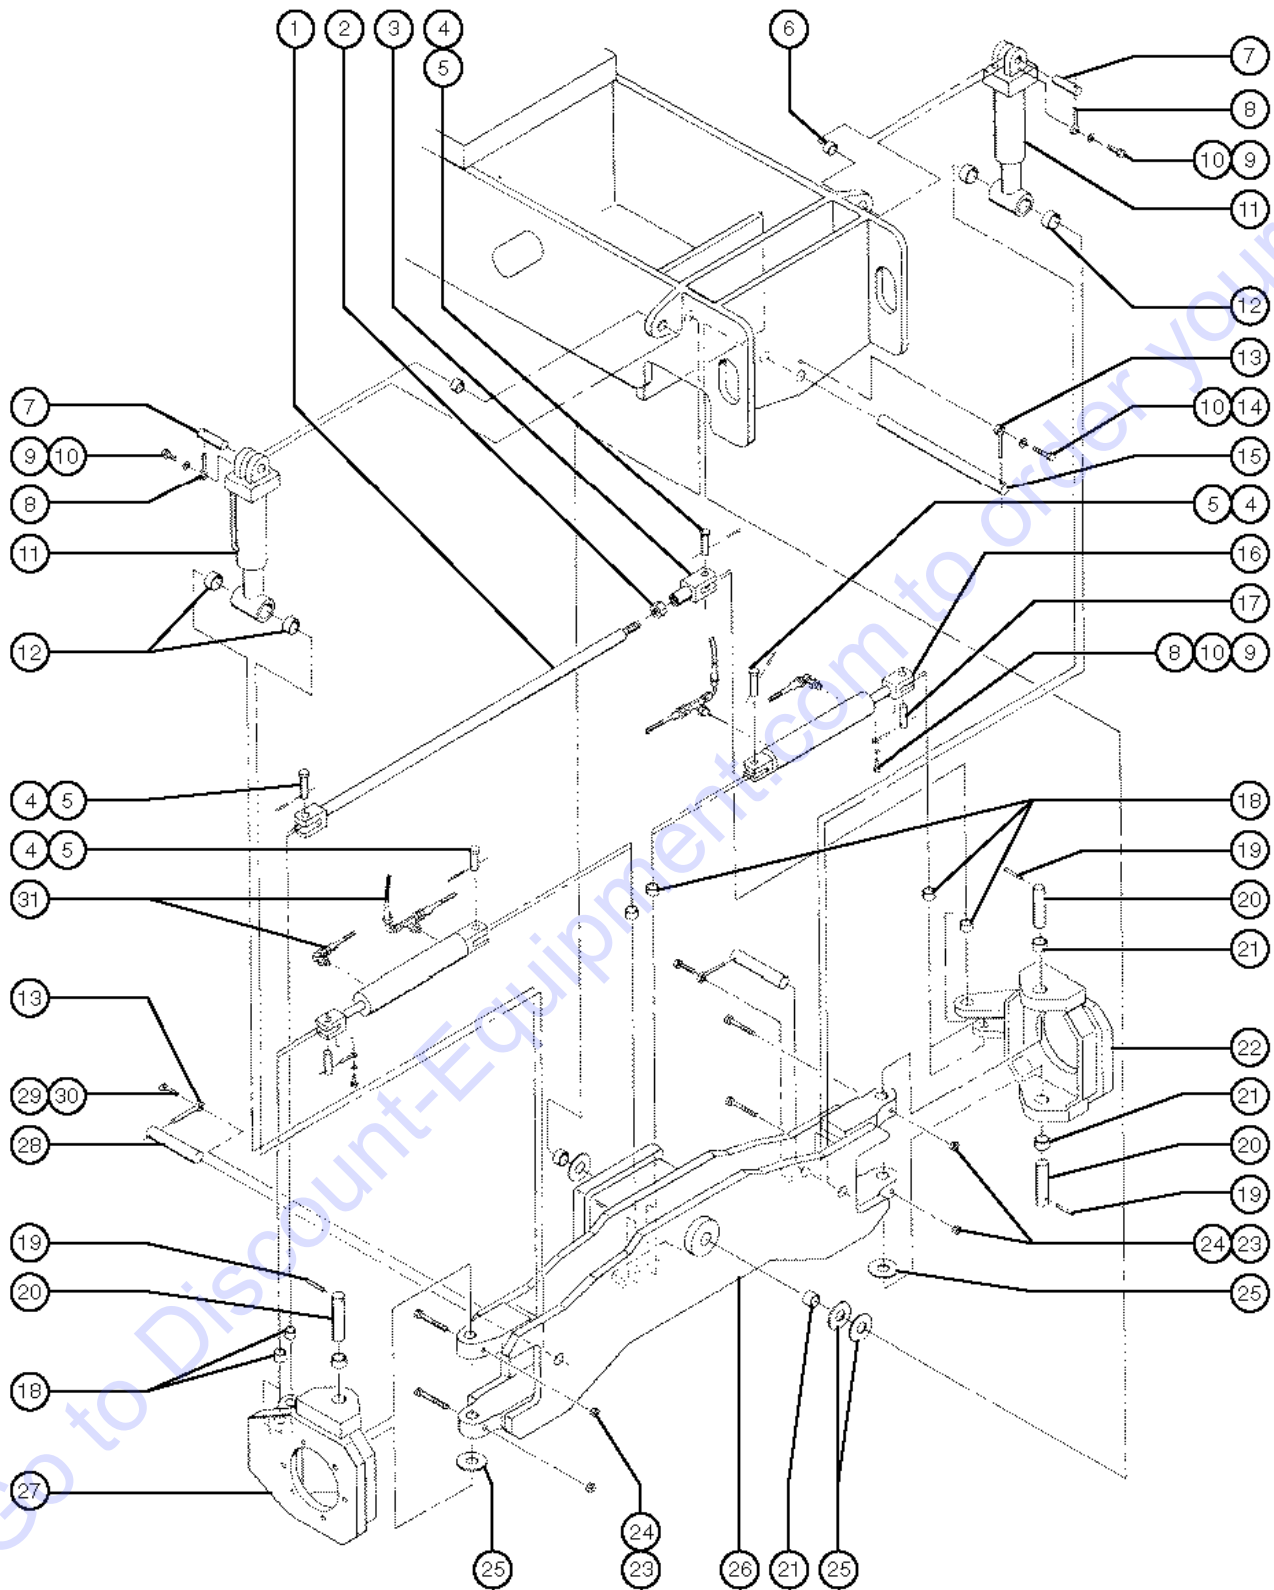

301.1 4WD Steer Axle Linkage - Oscillating

301.1 4WD Steer Axle Linkage - Oscillating

Item	Part No.	Description	Qty.
1	30747-SGT	TIE ROD, WELDMENT.....	1
2	28352GT	NUT,HEX,JAM,1-8.....	1
3	23154-SGT	WELDMENT,ROD END.....	1
4	19440GT	PIN,CLEVIS,1 X 2.5 LG.....	4
5	5361GT	PIN,COTTER,,125 X 1.5.....	4
6	30370GT	BEARING,1.25IDX1.5ODX1.00L.....	2
7	30737GT	PIN,1.25DIA X 3.00LG,1HOLE.....	2
8	1255452GT	ROD END,.375 X 2.25,ZAG.....	4
9	6175GT	SCREW,HHC,3/8-16 X 1.....	4
10	6021GT	WASHER,LOCK,,.375.....	5
11	89099GT	CYLINDER,OSCILLATE S40/45..... <i>includes 2 each index number 12</i>	2
--	31078GT	SEAL KIT,HYDRAULIC CYLINDER***.....	2
--	31106GT	VALVE,CNTERBAL,CBBB-LHN@3000**.....	2
--	89100GT	SEAL KIT,OSC.CYL.....	2
12	59266GT	BEARING, POLYGON P2055 (59105).....	4
--	25683GT	BEARING,POLYGON,20DU12.....	4
13	825019GT	ROD END,.375X3.69,ZAG.....	3
14	6019GT	SCREW,HHC,3/8-16 X 1.25 GRD 5.....	1
15	30735GT	PIN, 1.50DIA X 17.50LG, CHAMFER.....	1
16	58116GT	UPDATE KIT STEERING S40/45..... <i>must use for first time replacement of hydraulic cylinder number 30585</i>	2
--	32673GT	SEAL KIT (CYL PN 30585).....	2
--	89065GT	CYLINDER,STEER***.....	2
--	89066GT	SEAL KIT,STEER CYL (89065).....	2
17	30734GT	PIN,1.00DIA X 2.88LG,1HOLE.....	2
18	25817GT	BEARING,1.00IDX1.25ODX1.00L.....	6
19	14815GT	PIN,ROLL,SST,.25 X 2.25.....	4
20	30736GT	PIN,1.50 DIA X 4.76 LG.GES1360.....	4
21	119619GT	BEARING,1.5IDX1.75ODX1.5L,PTFE.....	6
22	32285GT	YOKE ASSY,4WD,L.S.,S40..... <i>includes 2 each index numbers 18 and 21</i>	1
23	6086GT	NUT,LP NYLOCK,1/2-13.....	4
24	8220GT	SCREW,HHC,1/2-13 X 4.....	4
25	45074GT	WASHER,THRUST,1.5 X 3.5 X .187.....	5
26	102192-SGT	WELDMENT,FRT AXLE OSC,ASSY..... <i>includes 2 each index numbers 18 and 21</i>	1
27	32284GT	YOKE ASSY,4WD,R.S.,S40..... <i>includes 2 each index numbers 18 and 21</i>	1
28	30190GT	PIN,1.25DIA X 7.25LG,1HOLE.....	2
29	5224GT	SCREW,HHC,3/8-16 X 2.....	2
30	4828GT	NUT,NYLOCK,3/8-16.....	2
31		Ref. Hydraulic Hoses & Fittings (refer to figure 3-G, page 3-18).....	2