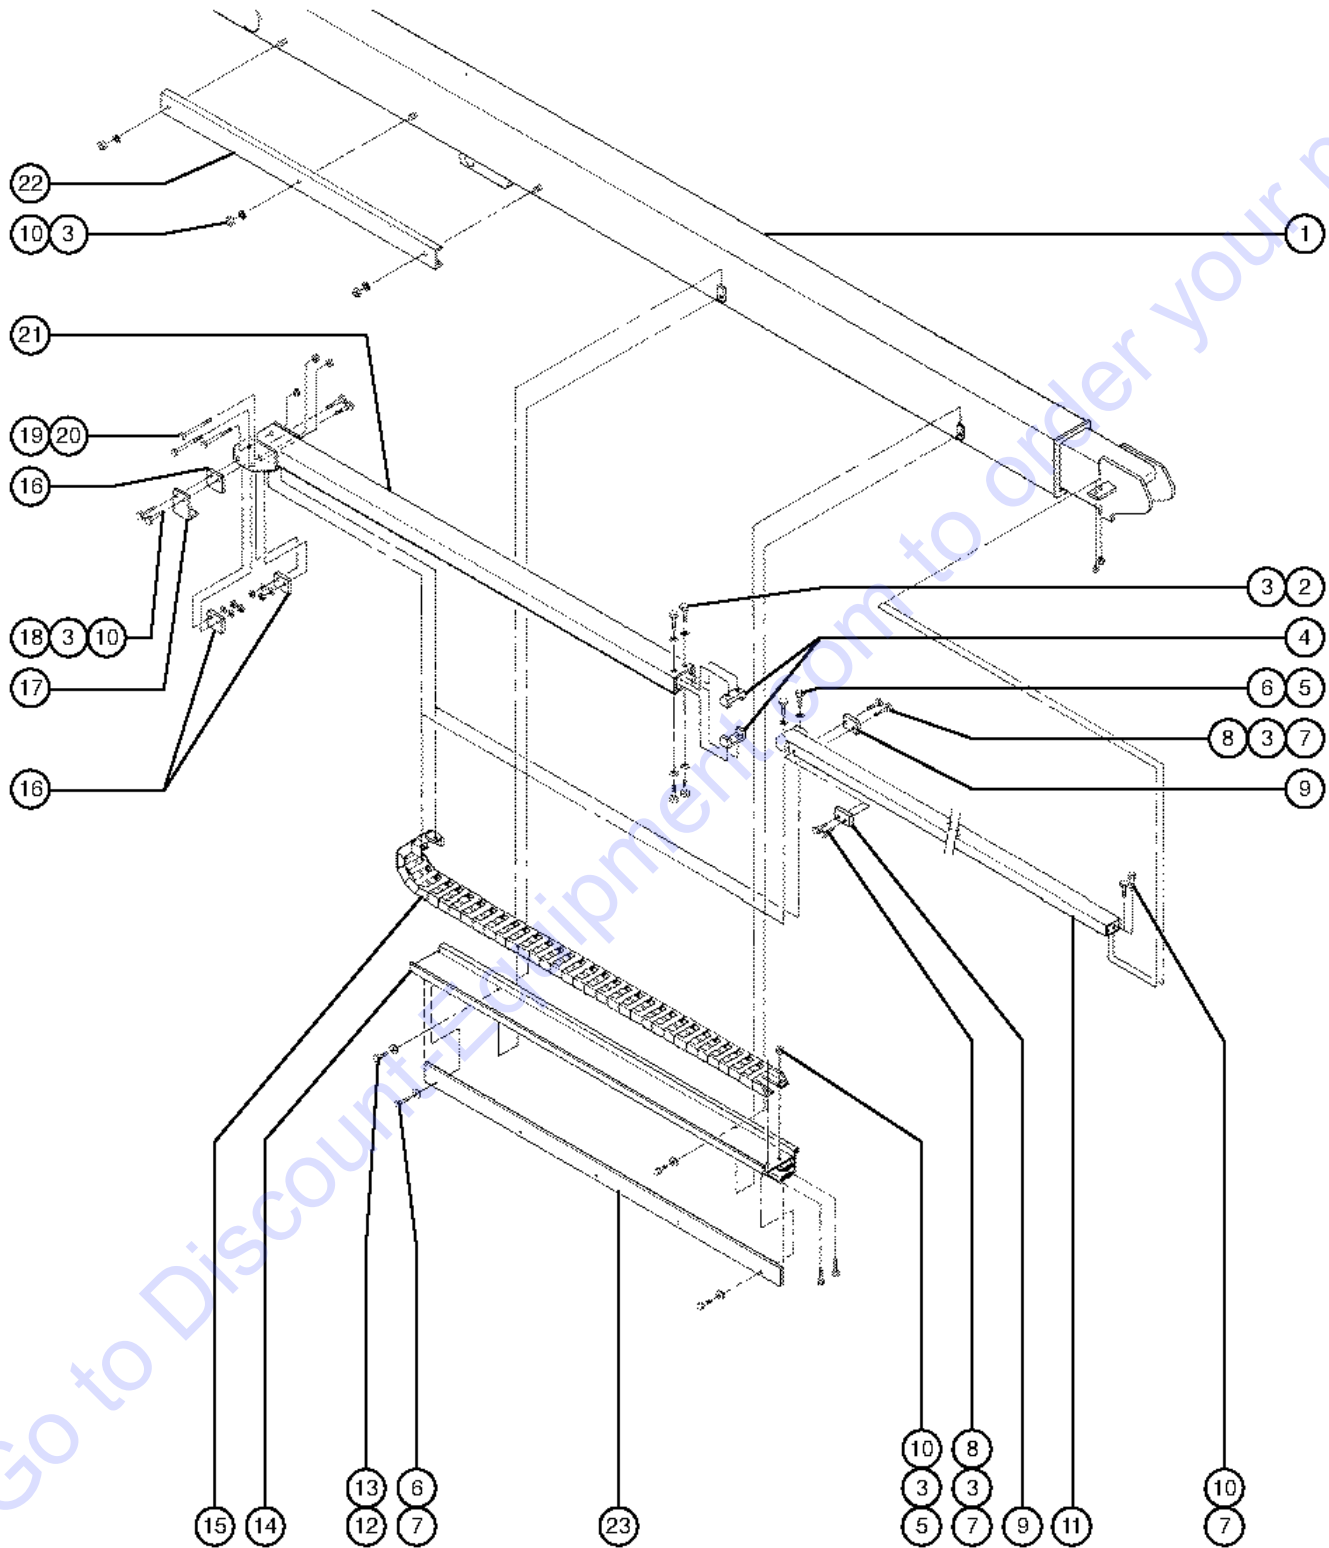

603.1 Cable Track Installation

603.1 Cable Track Installation

Item	Part No.	Description	Qty.
1		Ref. Boom Installation (refer to figure 6-B, page 6-4)	
2	6888GT	SCREW,HHC,1/4-20 X 1.....	4
3	6638GT	WASHER,FLAT,USS,1/4"Y.....	17
4	30750GT	WEAR PAD,CABLE TRACK TUBE.....	2
5	8914GT	SCREW,HHC,1/4-20 X .625.....	4
6	6356GT	WASHER,LOCK,.25.....	7
7	6090GT	SCREW,HHC,1/4-20 X .75.....	11
8	6889GT	NUT,LP NYLOCK,1/4-20.....	4
9	31411GT	WEAR PAD,CABLE TRACK.....	2
10	6091GT	NUT,NYLOCK,1/4-20.....	11
11	30670-SGT	WLDMT.CABLE TRACK SUPP.TUBE***.....	1
12	8255GT	SCREW,HHC,3/8-16 X .75.....	2
13	6021GT	WASHER,LOCK,.375.....	2
14	32684GT	CABLE TRACK TRAY ASSY S40.....	1
15	73994GT	CABLETRACK,PLATED, 41 LINK..... <i>PLASTIC CABLE TRACK is no longer available. For first time replacement order both kits 43934 and 41621</i>	1
--	29480GT	TRACK REPAIR,7 LINK (25706)..... <i>plastic repair links for PLASTIC CABLE TRACK</i>	1
--	29481GT	PLASTIC TRACK BRKT SET..... <i>plastic repair links for PLASTIC CABLE TRACK</i>	1
--	41621GT	KIT,CABLE TRACK UPDATE <i>Used with kit 43934 to convert from PLASTIC CABLE TRACK to STEEL CABLE TRACK</i>	
--	43934GT	KIT,STEEL CABLE TRACK,S40 <i>Used to convert PLASTIC CABLE TRACK to STEEL CABLE TRACK part 73994, must be ordered with kit 43934 on first time replacement</i>	
--	46766GT	CLAMP, CABLE TRACK	
--	72268GT	END SET,STEEL43482,43483,43484	
--	81007GT	REPAIR LINK, 4 LINKS PLATED	
16	30749GT	WEAR PAD,CABLE TRACK TUBE.....	3
17	32685GT	BRACKET,CABLE TRACK GUIDE.....	1
18	4266GT	SCREW,HHC,1/4-20 X 2.....	4
19	22832GT	SCREW,HHC,3/8-16 X 6.....	3
20	7713GT	NUT, LP NYLOCK, 3/8-16.....	3
21	30671-SGT	WLDMT.CABLE TRACK TUBE S40.....	1
22	25072P-SGT	HOSE COVER,LWR CABLE TRK,BLUE.....	1
23	30757-SGT	COVER,CABLE TRACK TRAY.....	1