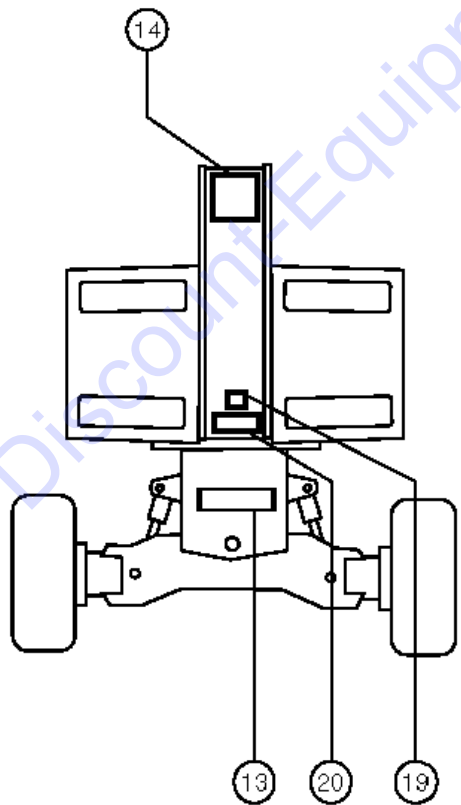

102.1 Decals - View 2

Item	Part No.	Description	Qty.
--	1268GT	PAINT,AEROSOL,GENIE GRAY***	
--	1484GT	PAINT,AEROSOL,BRIGHT BLUE***	
--	30998GT	DECAL KIT,COSMETIC,S40	
--	32150GT	PAINT,WET,GENIE BLUE (1 GL)**	
--	32151GT	PAINT,WET,GENIE GRAY (1 GL)**	
--	32762GT	DECAL KIT,SAFETY/INSTR,S-40 <i>does not include index numbers 1, 4, 5, 9</i>	
1	28235GT	DECAL,POWER TO PLATFORM 115V...1	
--	28174GT	DECAL, POWER TO PLATFORM 230V**.....1	1
2	28161GT	DECAL,WARN,CRUSH HAZARD HAND.....1	1
3	32702GT	DECAL,NOTICE,OPERATING INSTRN.....1	1
4	32657GT	DECAL,PLATFORM CTRL PANEL***.....1	1
--	32729GT	DECAL,PLAT. CTRL, SYMBOLS ONLY.....1	1
--	32755GT	DECAL,PROTECT,CLEAR,PLAT.S40**...1	1
5	32726GT	DECAL,OPTION GLOW PLUGS*** 1	1
--	32728GT	DECAL,OPTION GENERATOR*** 1	1
6	97890GT	DECAL,DANGER,GEN SAFETY RULES.....2	2
7	28165GT	DECAL,INSTRUCT,FOOTSWITCH OPER.....1	1
8	30080GT	DECAL,NOTICE,MAX LOAD 500 LBS...1	1
9	33550GT	TAPE,WARNING,BLK/YEL, 50***	
10	28236GT	DECAL,WARN,IMPROPER OPERATION.....1	1
11	28176GT	DECAL,LABEL,MANUAL NOT HERE....1	1
12	97887GT	DECAL,INSTR,MAX SIDE FRC,ANSI....1	1
13	52968GT	DECAL,COSMETIC,GENIE BOOM,VERT.....2	2
14	32746GT	DECAL,GENIE S-40, WHITE,SMALL....1	1
15	27207GT	DECAL,TRIANGLE,YELLOW.....2	2
16	27205GT	DECAL,ARROW YELLOW LRG 9".....1	1
17	27206GT	DECAL,TRIANGLE,BLUE.....2	2
18	27204GT	DECAL,ARROW BLUE.....1	1
19	31060GT	DECAL,DANGER DO NOT ALTER SWTC.....1	1
20	27564GT	DECAL,DANGER,ELEC.HAZ.STAY CLR.....1	1