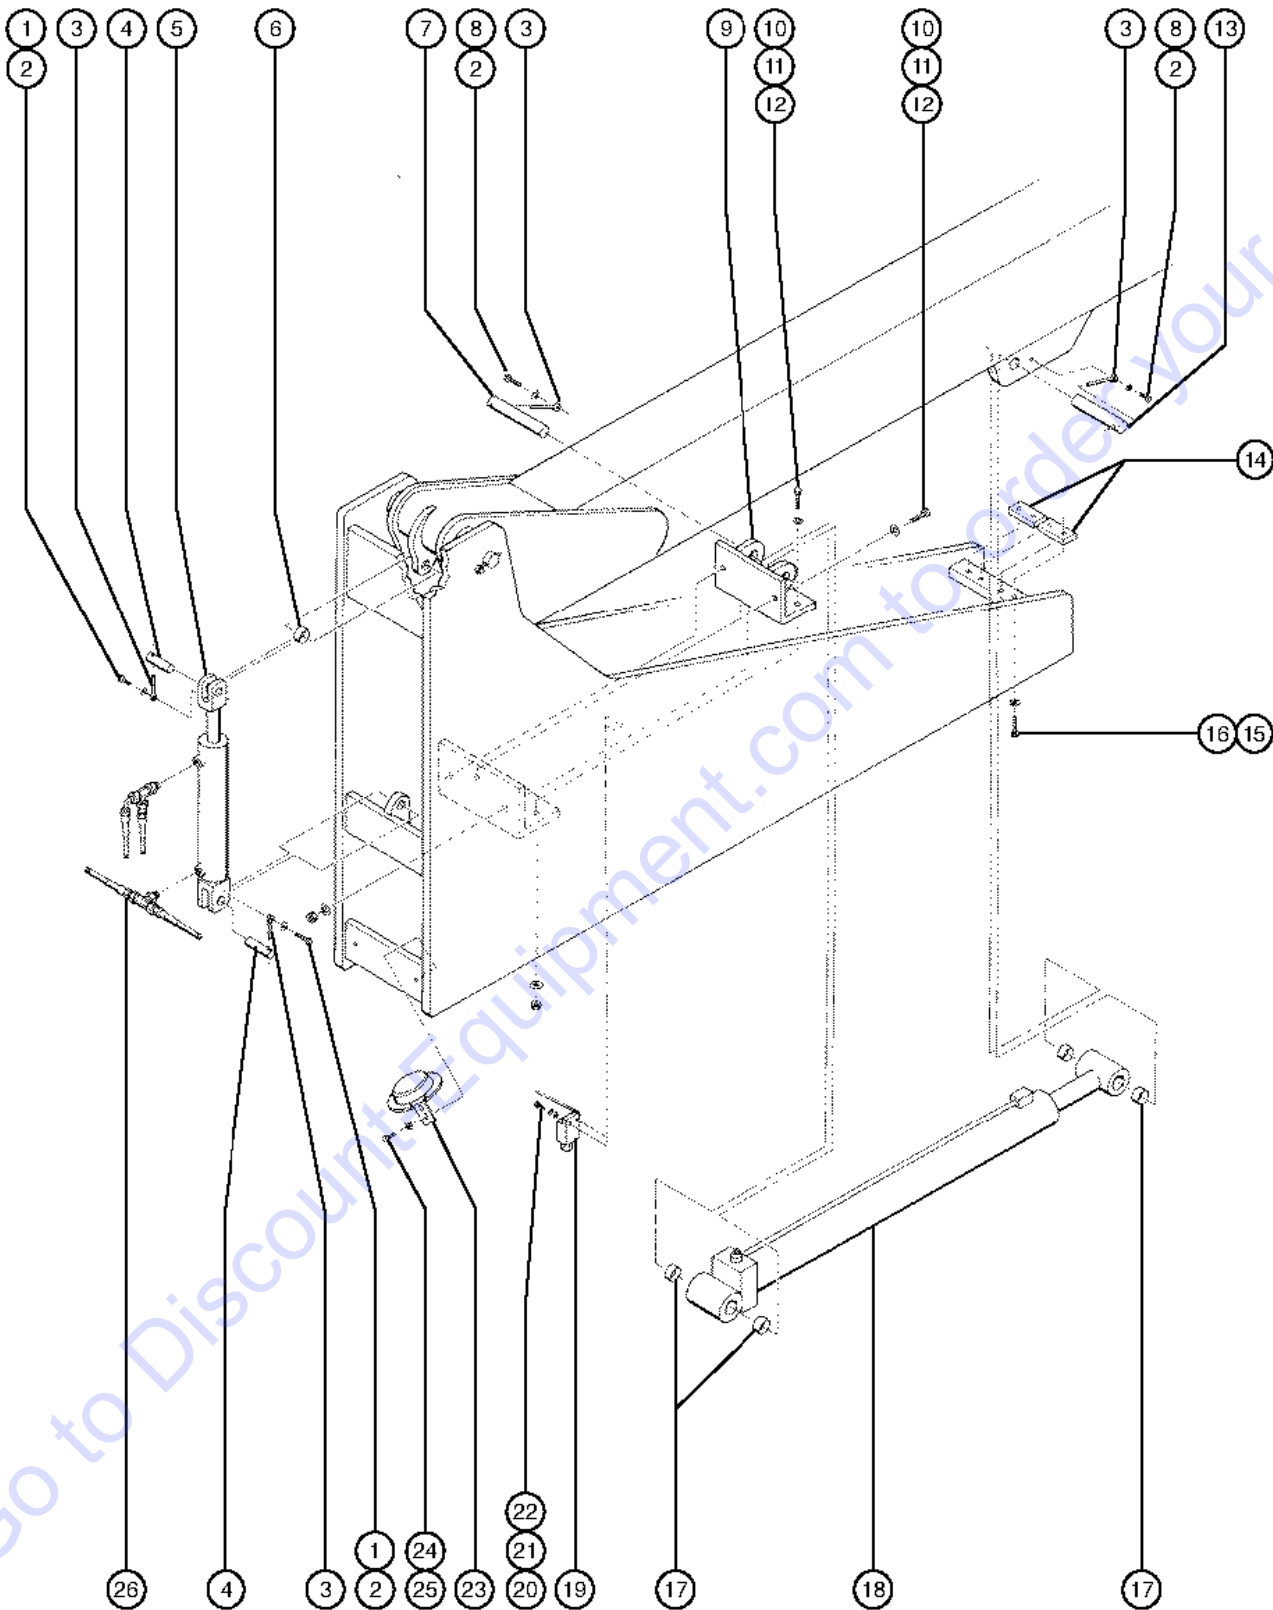

601.1 Boom Lift and Master Cylinder Installation

601.1 Boom Lift and Master Cylinder Installation

Item	Part No.	Description	Qty.
1	6175GT	SCREW,HHC,3/8-16 X 1.....	2
2	6021GT	WASHER,LOCK,.375.....	4
3	825019GT	ROD END,.375X3.69,ZAG.....	3
4	30734GT	PIN,1.00DIA X 2.88LG,1HOLE.....	2
5	81692GT	CYLINDER,MASTER,S40***..... <i>always check stamped numbers on cylinder and verify with Discount-equipment before ordering seal kits</i>	1
--	31078GT	SEAL KIT,HYDRAULIC CYLINDER***.....	1
6	53452GT	BEARING,1.00IDX1.50ODX1.00L.....	1
7	30733GT	PIN,1.50DIA X 7.75LG,1HOLE.....	1
8	6019GT	SCREW,HHC,3/8-16 X 1.25 GRD 5.....	2
9	30662GT	MACH.,PRIMARY CYLINDER MNT.....	1
10	13003GT	SCREW,HHC,5/8-11 X 3.5 GRD.8.....	4
11	13064GT	WASHER,FLAT,.625 HARDENED.....	8
12	6024GT	NUT,NYLOCK,5/8-11.....	4
13	30732GT	PIN,1.50DIA X 6.38LG,1HOLE.....	1
14	45209GT	WEAR PAD,4X2X.5 W/INSERT***.....	2
15	6090GT	SCREW,HHC,1/4-20 X .75.....	4
16	6886GT	WASHER,LOCK,.313.....	4
17	1262634GT	BUSHING,POLYGON,BM5121.....	4
18	31106GT	VALVE,CNTERBAL,CBBB-LHN@3000** CYL PN 30529	
18	32713GT	SEAL KIT (CYL PN 30529) CYL PN 30529	
18	63206GT	CYLINDER,LIFT,S40..... <i>includes 4 each index number 17</i>	1
--	63346GT	SEAL KIT CYL,S40 (63206) CYL PN 63206	
--	73806GT	VALVE,CNTERBALANCE-SUN@3000** CYL PN 63206	
19	~~88356~~127J5GT	SWITCH,LIMIT,W/6.25"SPRING ARM.....	1
--	106433GT	LS SPRING WAND (ZCY91)	
--	19491GT	CONTACTOR,LIMIT SWITCH	
20	16486GT	SCREW,RHM,10-32 X 1.75.....	2
21	6607GT	WASHER,LOCK,#10 PLTD.....	2
22	6146GT	WASHER,FLAT,MS,#10,Y.....	2
23	56264GT	HORN,12V SCREW TERMINAL***.....	1
24	8255GT	SCREW,HHC,3/8-16 X .75.....	1
25	6097GT	WASHER,FLAT,USS,3/8",Y.....	1
26		Ref. Hydraulic Hoses & Fittings (refer to figure 6-E, page 6-12).....	1