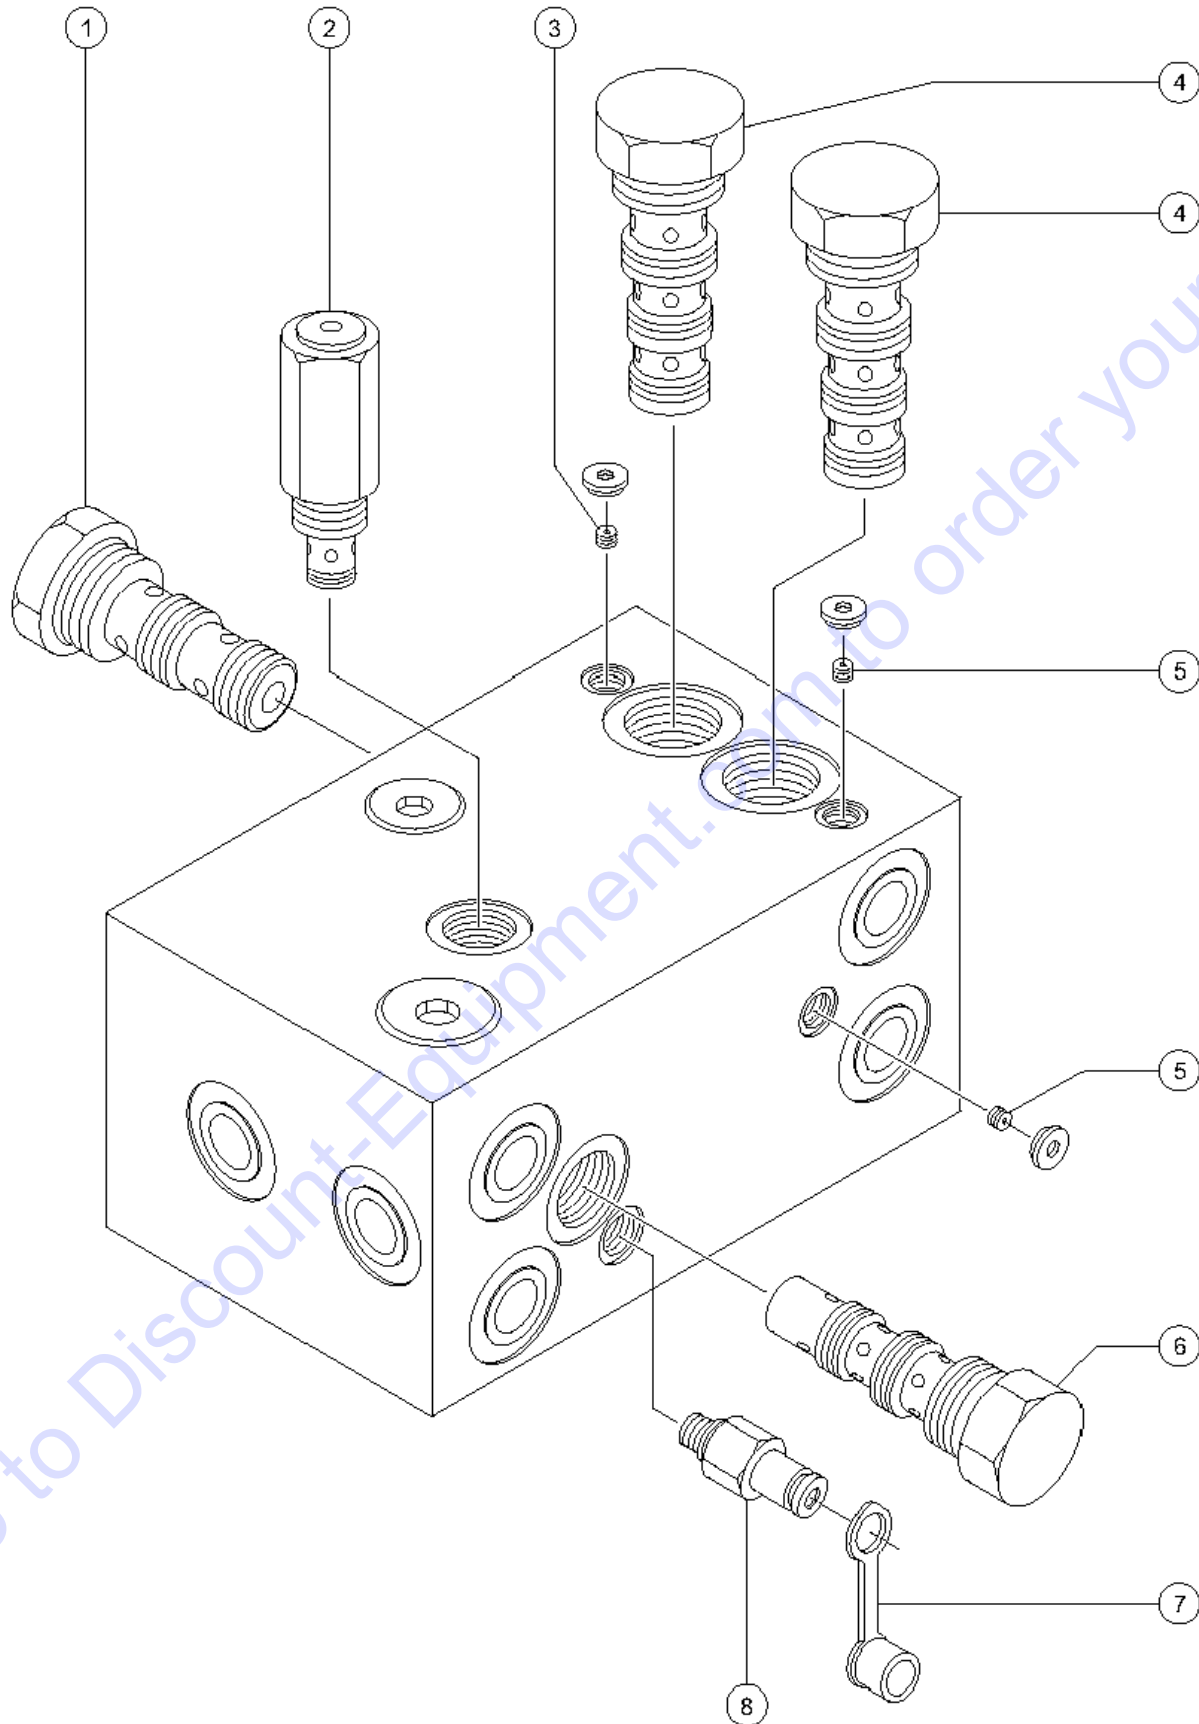

304.1 4WD Drive Manifold

Item	Part No.	Description	Qty.
--	28750GT	O-RING KIT,FIELD SVC,ALL PROD*	
--	33994GT	PLUG AND CAP KIT-SERVICE,37 **	
--	34447GT	MANIFOLD,TRACTN,4WD,(S)SERIES* <i>includes index numbers 1 through 6</i>	
--	49612GT	O-RING KIT (ORFS FITTINGS)	
--	49613GT	PLUG AND CAP KIT-SERVICE,ORFS*	
1	33521GT	VALVE,FLOW DIVIDER/COMBINER.....1	
2	31406GT	VALVE,RELIEF 250 PSI***.....1	
3	29737GT	PLUG,ORIFICE,0.052 INCH.....1	
4	52726GT	VALVE,FLOW DIVIDER/COMBINER.....2	
5	33520GT	PLUG,ORIFICE,0.070.....2	
6	27761GT	VALVE,SHUTTLE.....1	
7	48880GT	CAP,DIAGNOSTIC NIPPLE.....1	
8	48997GT	NIPPLE,DIAGNOSTIC,#4.....1	
--	20224GT	DIAGNOSTIC FEMALE Q-DSCNT.....1	

Go to Discount-Equipment.com to order your parts