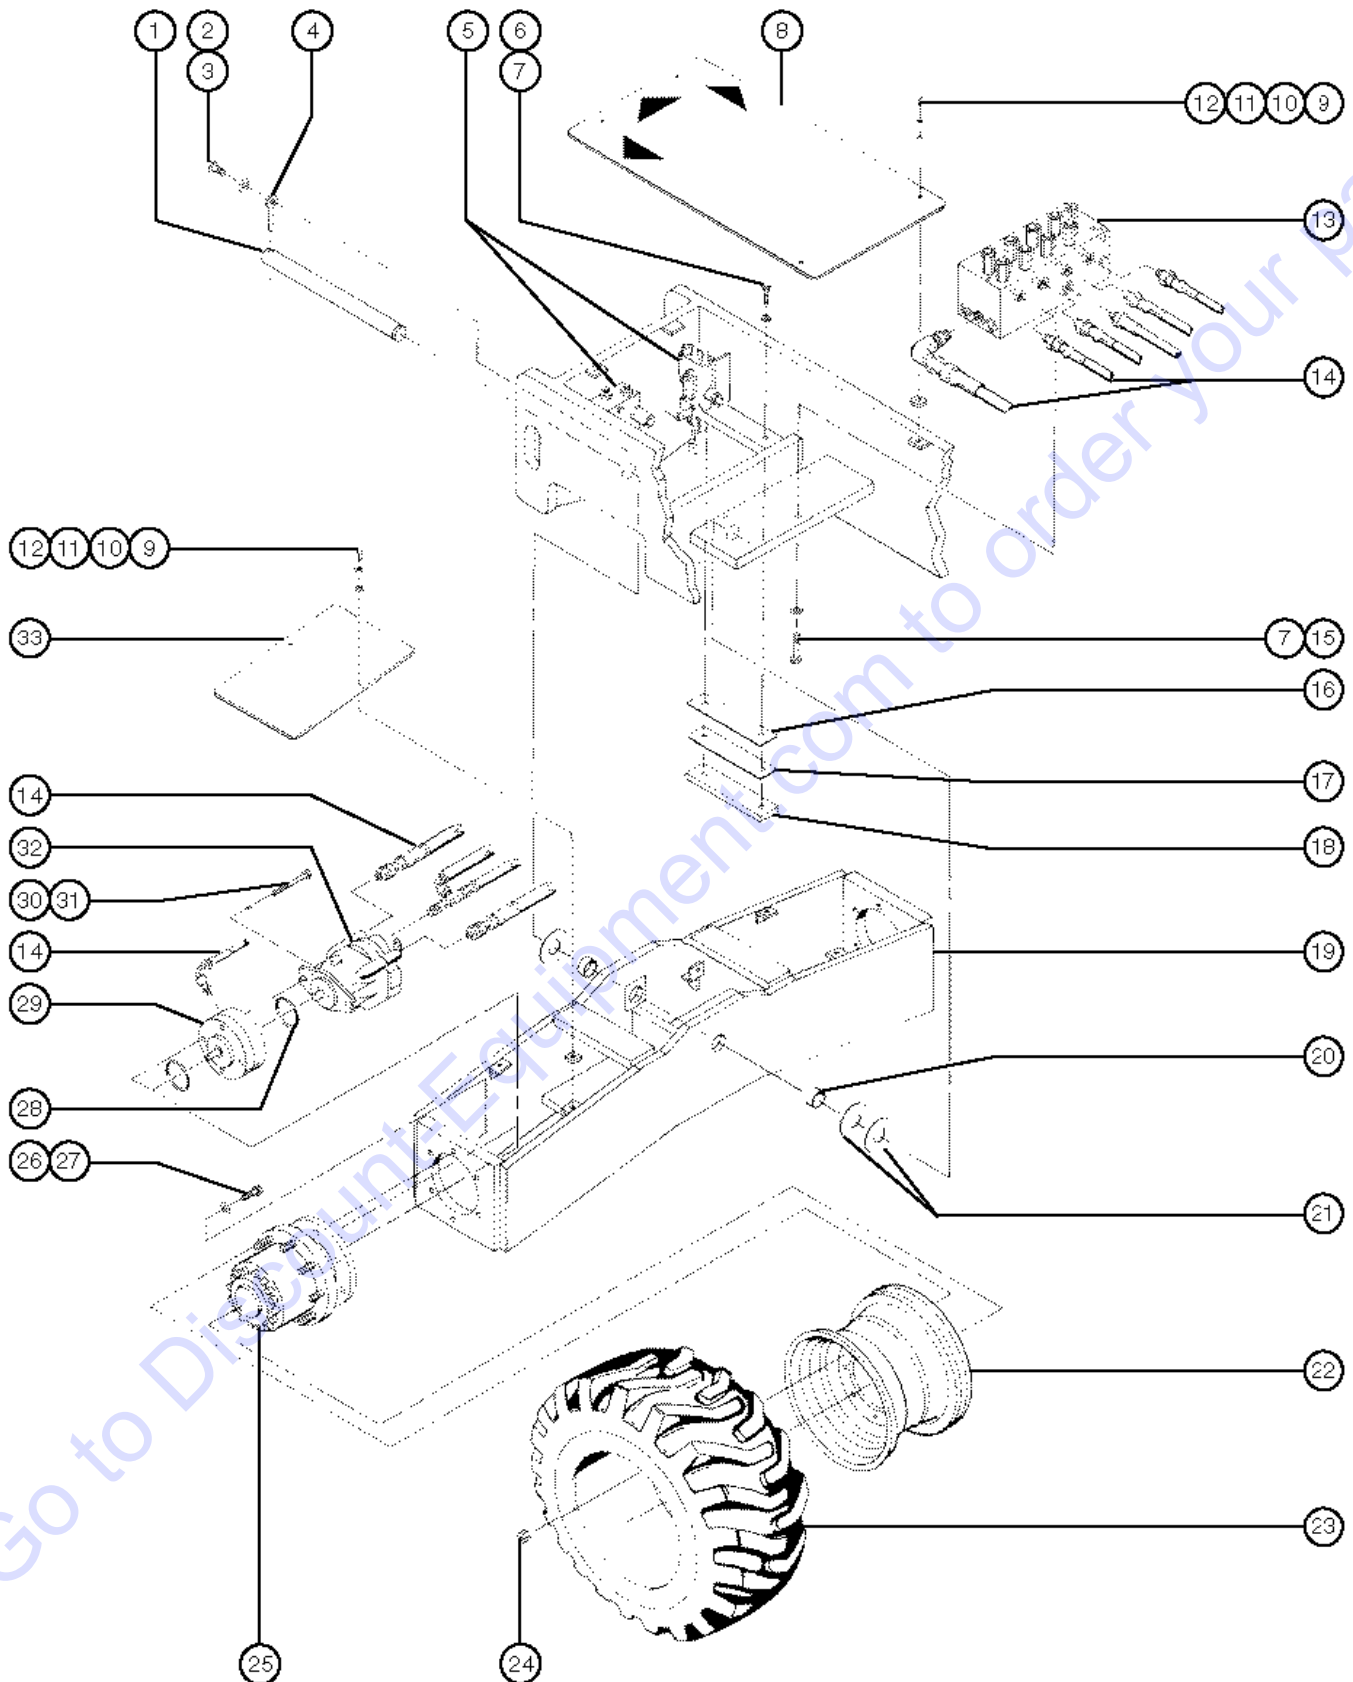

305.1 4WD Non-steer Axle

305.1 4WD Non-steer Axle

Item	Part No.	Description	Qty.	Item	Part No.	Description	Qty.
1	30735GT	PIN, 1.50DIA X 17.50LG, CHAMFER.....	1	--	21145GT	DISCONNECT ROD-45553 TQ.HUB.....	2
2	6019GT	SCREW,HHC,3/8-16 X 1.25 GRD 5.....	1	--	21146GT	COVER CAP,TORQUE HUB***.....	2
3	6021GT	WASHER,LOCK,.375.....	1	--	21148GT	WASHER,THRUST,TORQUE HUB.....	2
4	825019GT	ROD END,.375X3.69,ZAG.....	1	--	21149GT	LUG,WHEEL STUD,5/8-18,W1/4HB**.....	2
5		Ref. Oscillate Manifolds (refer to 306.1)...	1	--	37097GT	O-RING, TORQUE HUB.....	2
6	8177GT	SCREW,HHC,1/2-13 X 1.5.....	4			<i>included in Seal Kit part number 21142</i>	
7	6033GT	WASHER,LOCK,0.5".....	7	--	58438GT	KIT,COVER,TORQUE HUB,45553***.....	2
8	32682GT	COVR W/DECL,DR.CHAS.NONSTEER.....	1	--	58589GT	THRUST CAP (20193)	
9	6090GT	SCREW,HHC,1/4-20 X .75.....	8	26	45066GT	SCREW,SHC,5/8-11 X 2.25.....	12
10	6356GT	WASHER,LOCK,.25.....	8	27	13064GT	WASHER,FLAT,.625 HARDENED.....	12
11	6638GT	WASHER,FLAT,USS,1/4"Y.....	8	28	52087GT	O-RING,2-044 BUNA***	
12	56912GT	SPRING CLIP,1/4-20,.025-.15X.54,ZAG.....	8	--	22811GT	O-RING,MOTOR TO BRAKE***.....	4
13		Ref. 4WD Drive Manifold (refer to figure 304.1).....	1	29	41912GT	BRAKE,MICO,1200 IN/LB***.....	2
14		Ref. Hydraulic Hoses & Fittings (refer to figure 307.1 or 308.1).....	1			<i>includes 1 each of index number 28</i>	
15	10597GT	SCREW,HHC,1/2-13 X 1.25 GR5.....	3	--	29291GT	SEAL KIT,MICO.....	2
16	30808GT	SHIM,AXLE ROTATION STOP.....	3	--	29292GT	BRAKE,LINING KIT,MICO.....	2
		1		--	29293GT	BEARING KIT,MICO.....	2
17	30809GT	SHIM,AXLE ROTATION STOP,22 GA.....	4	--	41918GT	LINING KIT,MICO BRAKE.....	2
		1		--	41921GT	SEAL KIT,BRAKE,MICO.....	2
18	30690GT	BAR,AXLE ROTATION STOP,OSC. **.....	2	--	41922GT	BEARING KIT,BRAKE,MICO.....	2
		<i>oscillating models</i>		--	72319GT	SPRING (RED) MICO <i>for 72319; 8 required per brake</i>	
--	30691GT	BAR,AXLE ROTATION STOP,NON-OSC.....	2	30	7261GT	SCREW,HHC,1/2-13 X 5 BLACK.....	4
		<i>non-oscillating models</i>		31	13066GT	WASHER,FLAT,5 HARDENED.....	4
19	32653GT	NON-STEER AXLE ASSY,S40.....	1	32	41398GT	MOTOR,HYDRAULIC,AXIAL PORTS***.....	2
		<i>includes 2 each index number 20</i>		--	22811GT	O-RING,MOTOR TO BRAKE***.....	2
20	18396GT	BEARING,1.5IDX1.75ODX1.0L.....	2			<i>measures approx 4" x 0.10"</i>	
21	45074GT	WASHER,THRUST,1.5 X 3.5 X .187.....	3	--	32680GT	SEAL KIT,SUNSTRAND.....	2
22	122348GT	WHEEL, 16.5 X 9.75 S40.....	2	33	30802P-SGT	COVER,NON-STEER AXLE "BLUE".....	2
23	30667GT	TIRE,12 X 16.5 8 PLY SGL.....	2				
--	30814GT	TIRE & WHEEL ASSY.RIGHT,FOAM.....	2				
--	30815GT	TIRE & WHEEL ASSY.LEFT,FOAM.....	2				
24	54627GT	NUT,LUG,5/8-18 X 90 DEGREE,Z45.....	18				
25	20193GT	TORQUE HUB,35:1***.....	2				
--	1286606GT	SEAL KIT,TORQUE HUB (20193) <i>for 20193</i>					
--	1286607GT	BEARING KIT,TORQUE HUB (20193) <i>for 20193</i>					
--	21143GT	BEARING KIT (45553) TORQUE HUB.... <i>for 20193 (inventory limited to stock on hand as component is no longer available)</i>	2				
--	21144GT	CAP,DISENGAGE-45553 TORQUE HUB.....	2				

Footnotes

1: Quantity listed for this item is approximate. Refer to Genie S-40 Service Manual for details.