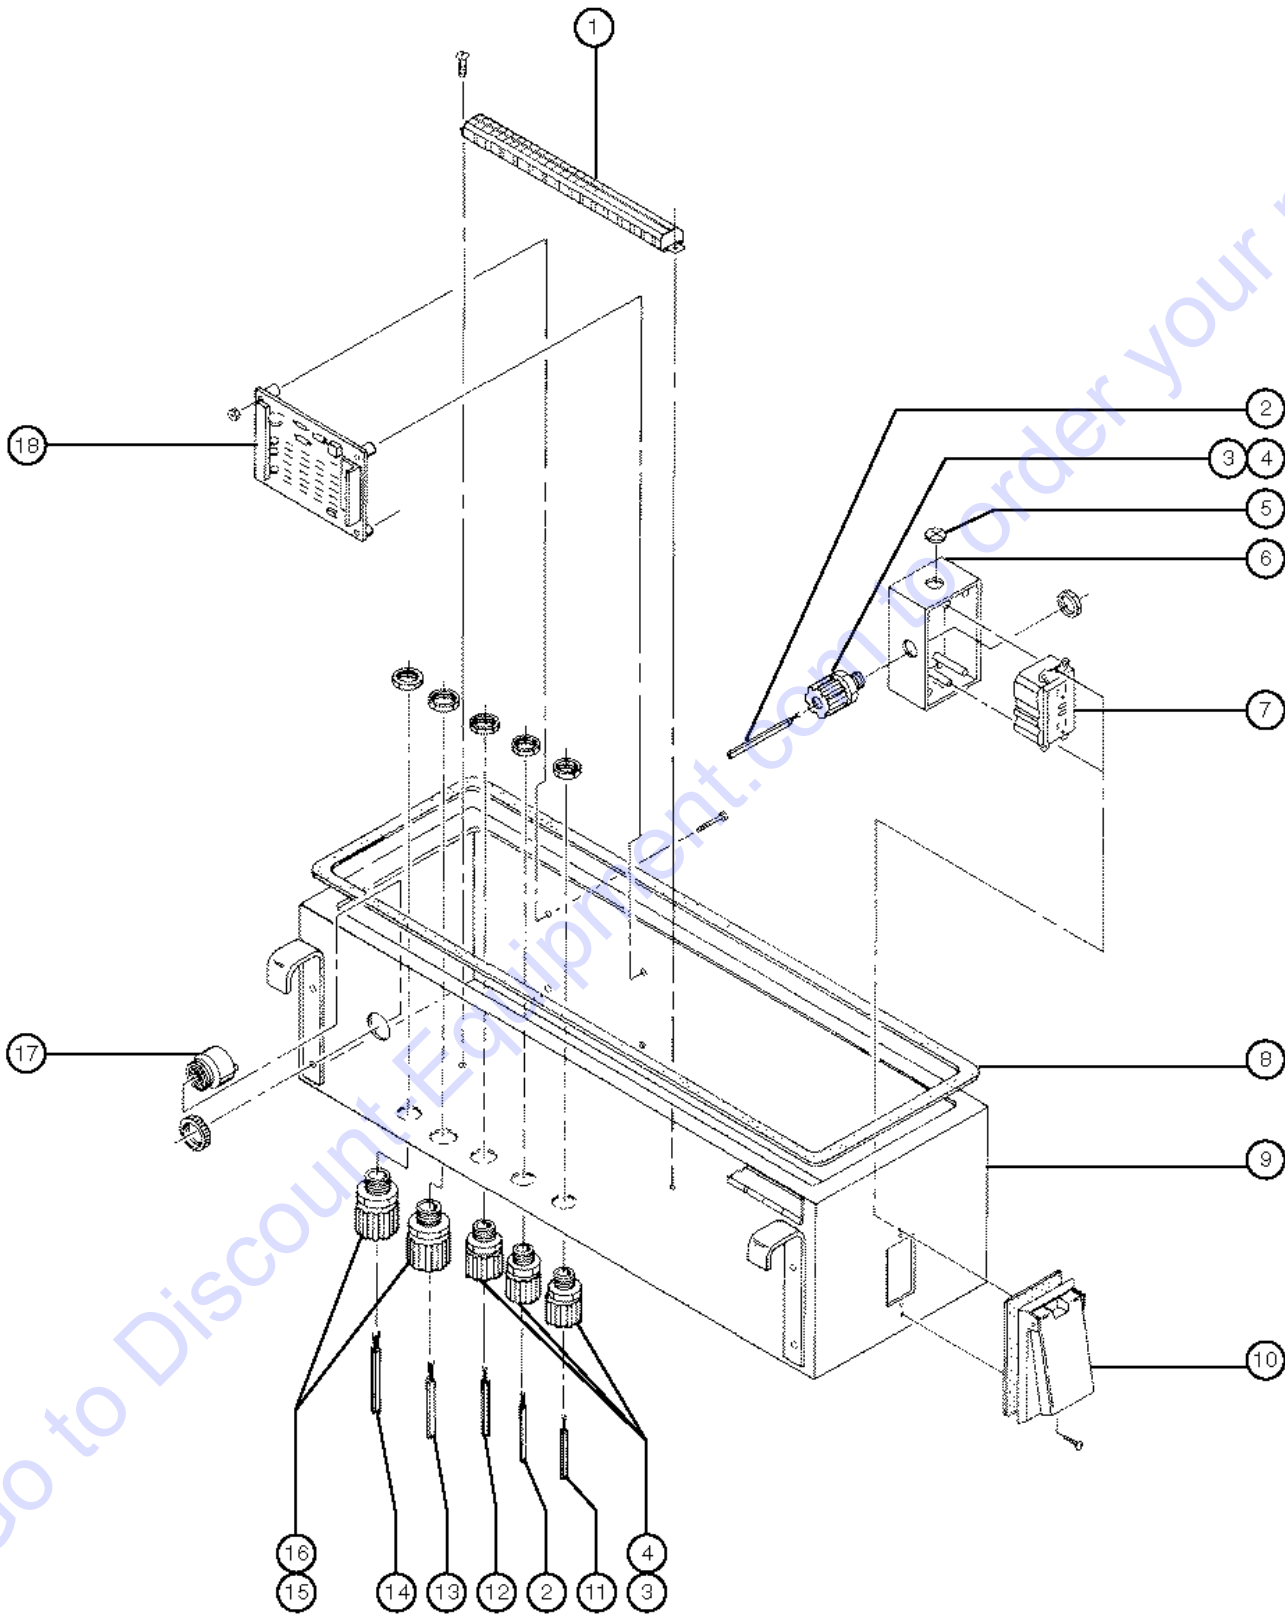

702.1 Platform Controls - View 1

702.1 Platform Controls - View 1

Item	Part No.	Description	Qty.
1	25836GT	TERMINAL BLOCK(SINGLE),WAGO*** .....48 <i>single terminal block</i>	
1	32637GT	TERMINAL BLOCK,WAGO <i>single terminal block</i>	
--	32638GT	TERMINAL BLOCK,WAGO <i>this is a set of two terminal blocks</i>	
--	32639GT	END PLATE,WAGO	
2	43956GT	WIRE CABLE,14/3 CON.TPE JKT* 720-inches	
3	7056GT	CONN,SQUEEZE,1/2NPT .38-.50,SM....4	
4	6935GT	LOCKNUT,ELEC,1/2" 4	
5	8843GT	COVER,KNOCK OUT HOLE,4 PER BAG 3	
6	10775GT	T-BOX,2.75 X 4.5 X 2.0 .....1 <i>includes index number 5</i>	
7	13585GT	OUTLET, 110V 1	
7	19975GT	RECEPTACLE - BRITISH, 110V 1	
8	27115GT	GASKET,UPPER CONTROL BOX 1	
9	32660GT	CONTROL BOX W/DECAL,PLAT .....1 <i>includes index number 8</i>	
10	45437GT	COVER,GFCI,WEATHERPROOF .....1 <i>includes mounting fasteners</i>	
11	32708GT	HARNESS ASSY, FOOTSWITCH 1	
12	30794GT	WIRE,12/3 SJEOW,BK-WH-GR/YL 720-inches	
13	35934GT	WIRE CABLE,18/19 CON.TPRJKT 720-inches	
14	35934GT	WIRE CABLE,18/19 CON.TPRJKT 720-inches	
15	12960GT	CABLE SQUEEZE CONN.,XTRA LRG...2	
16	14041GT	LOCKNUT,ELECTRIC,3/4" 2	
17	45383GT	ALARM,WARBLE TONE 5-30 VDC*** .....1 <i>Does not include 72326 nut</i>	
--	72326GT	NUT - PLASTIC,RING FOR ALARMS....1	
18	22052GT	LIMITER PC BOARD, HORSEPOWER...1 <i>includes mounting fasteners</i>	
--	39591GT	SPACER,NYLON,.375 <i>sold separately</i>