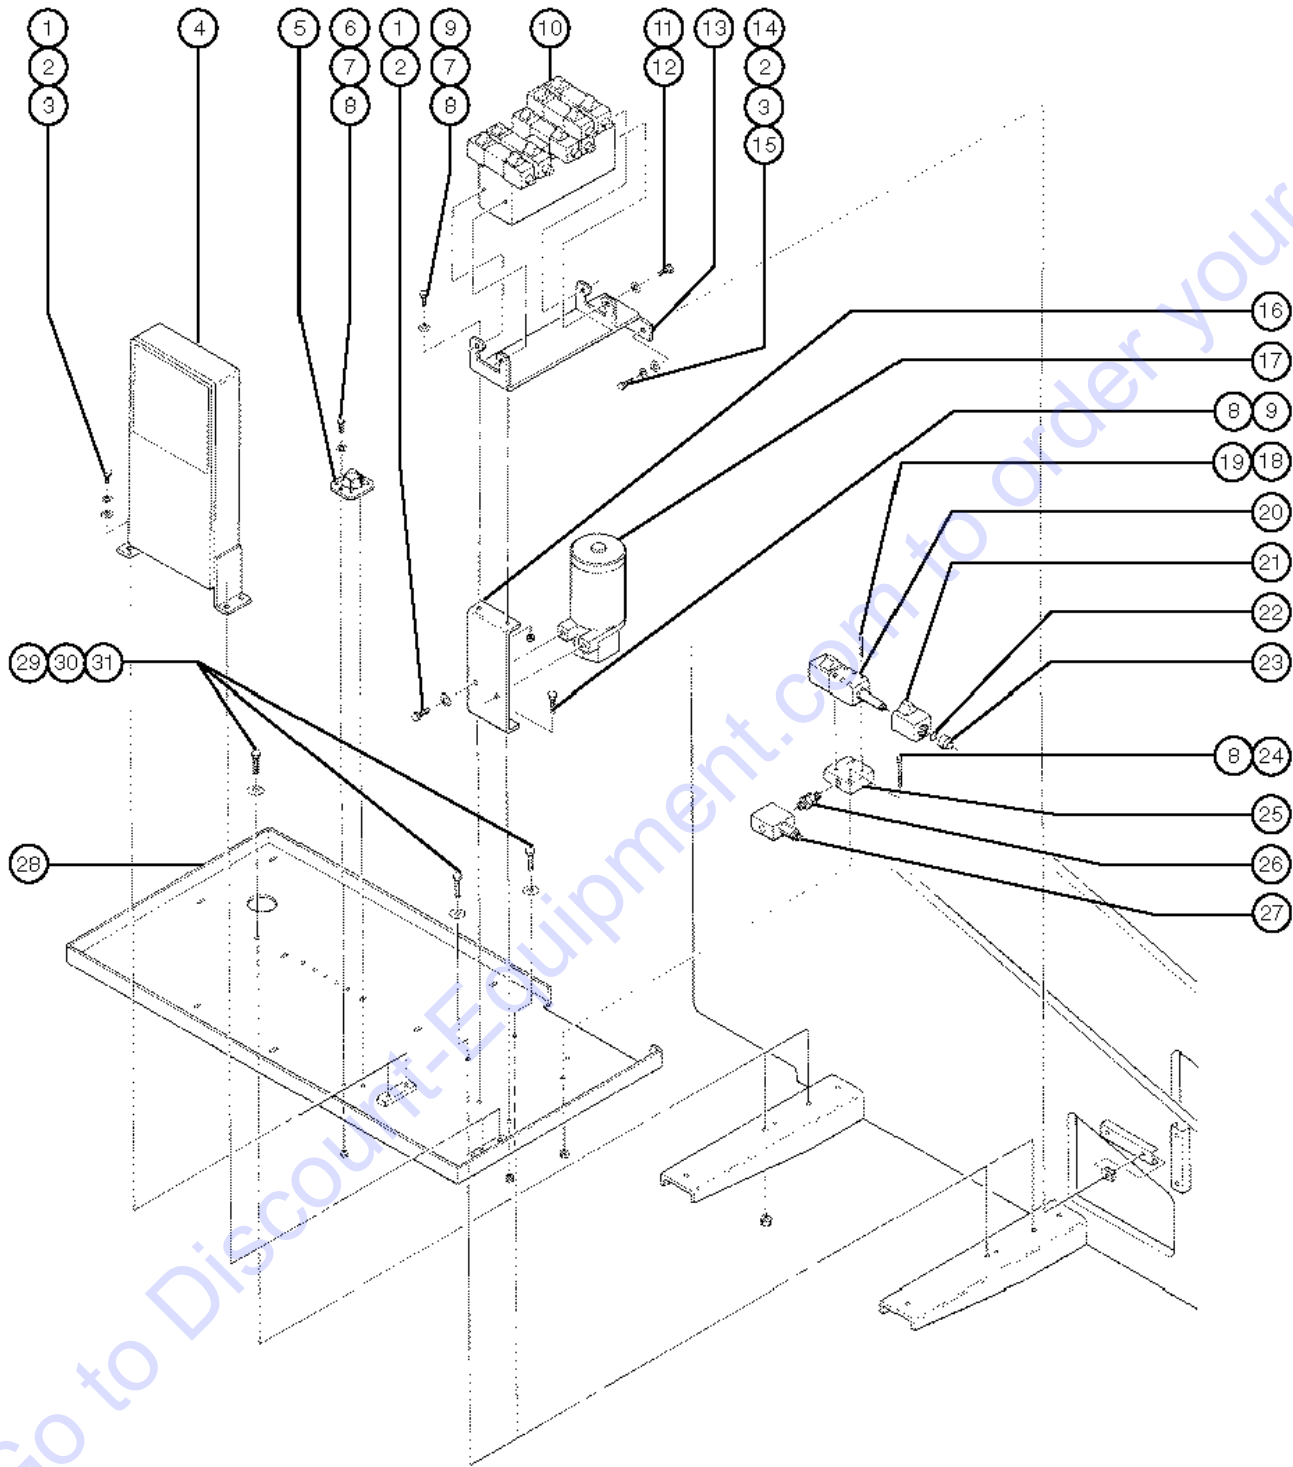

502.1 Function Manifold and Auxilliary Power Unit Installation

502.1 Function Manifold and Auxilliary Power Unit Installation

Item	Part No.	Description	Qty.	Item	Part No.	Description	Qty.
1	8255GT	SCREW,HHC,3/8-16 X .75.....	6	24	30444GT	SCREW,SHC,1/4-20 X 2.....	2
2	6021GT	WASHER,LOCK,.375.....	8	25	24675GT	SUB PLATE (SPOOL VALVE).....	1
3	6097GT	WASHER,FLAT,USS,3/8",Y.....	6	26		Ref. Hydraulic Hoses & Fittings (refer to figure 5-H, page 5-28).....	1
4		Ref. Ground Controls (refer to figures 5-E and 5-F, pages 5-18 and 5-22).....	6	27	30666GT	VALVE,FLOW REGULATOR 2.0 GPM..... <i>oscillating models only</i>	1
5	94077GT	SENSOR,LEVEL,4.5 DEG.....	1	28	30677GT	WELDMENT,HYD TANK MODULE.....	1
6	6888GT	SCREW,HHC,1/4-20 X 1.....	2	29	8177GT	SCREW,HHC,1/2-13 X 1.5.....	3
7	6638GT	WASHER,FLAT,USS,1/4"Y.....	4	30	6095GT	WASHER,FLAT,USS,1/2",Y.....	3
8	6091GT	NUT,NYLOCK,1/4-20.....	6	31	6198GT	NUT,NYLOCK,1/2-13.....	3
9	6090GT	SCREW,HHC,1/4-20 X .75.....	4				
10	146167GT	MANIFOLD,FUNCTION S40.....	1				
11	13002GT	SCREW,HHC,5/16-18 X 1 GR5.....	4				
12	6886GT	WASHER,LOCK,.313.....	4				
13	30703GT	WLDMT.FUNCTION MAN. MNT. S40.....	1				
14	6175GT	SCREW,HHC,3/8-16 X 1.....	2				
15	29868GT	SPRING CLIP,3/8-16,.05-.20X.73,ZAG....	6				
16	30718PGT	BRACKET,AUX.PUMP MNT.PAINTED....	1				
17	89617GT	POWER UNIT,AUX PUMP 12VDC..... <i>3 port</i>	1				
--	27914GT	MOTOR,12V DC (24573).....	1				
--	29417GT	PUMP ASSY.(27648)*****.....	1				
--	29418GT	COUPLER - 27648 POWER UNIT.....	1				
--	29428GT	VALVE,CHECK.....	1				
--	29429GT	VALVE,RELIEF.....	1				
17A	32811GT	POWER UNIT,AUX PUMP 12VDC**..... <i>2 port, motor only is 32949</i>	1				
18	45916GT	SCREW,SHC,10-24 X 1.250 (D01).....	4				
19	6607GT	WASHER,LOCK,#10 PLTD.....	4				
20	146160GT	VALVE KIT,D03..... <i>includes index numbers 21 through 23</i>	1				
--		Ref. <i>previous valve part 27446 is no longer available, order valve 146160, to SN 611</i>					
--	41774GT	BOLT KIT,D03.....	1				
21	27813GT	COIL,D01,10V***..... <i>to SN 611</i>	2				
--	223763GT	COIL WITH DE CONNECTOR..... <i>non-oscillating models; from SN 612; replaced 233763</i>	2				
22	45914GT	O-RING, DO1 VALVE..... <i>to SN 611</i>	2				
--	48648GT	O-RING, D03 COIL..... <i>non-oscillating models; from SN 612</i>	2				
23	45913GT	NUT,DO1 VALVE..... <i>to SN 611</i>	2				
--	48649GT	NUT-D03 COIL..... <i>non-oscillating models; from SN 612</i>	2