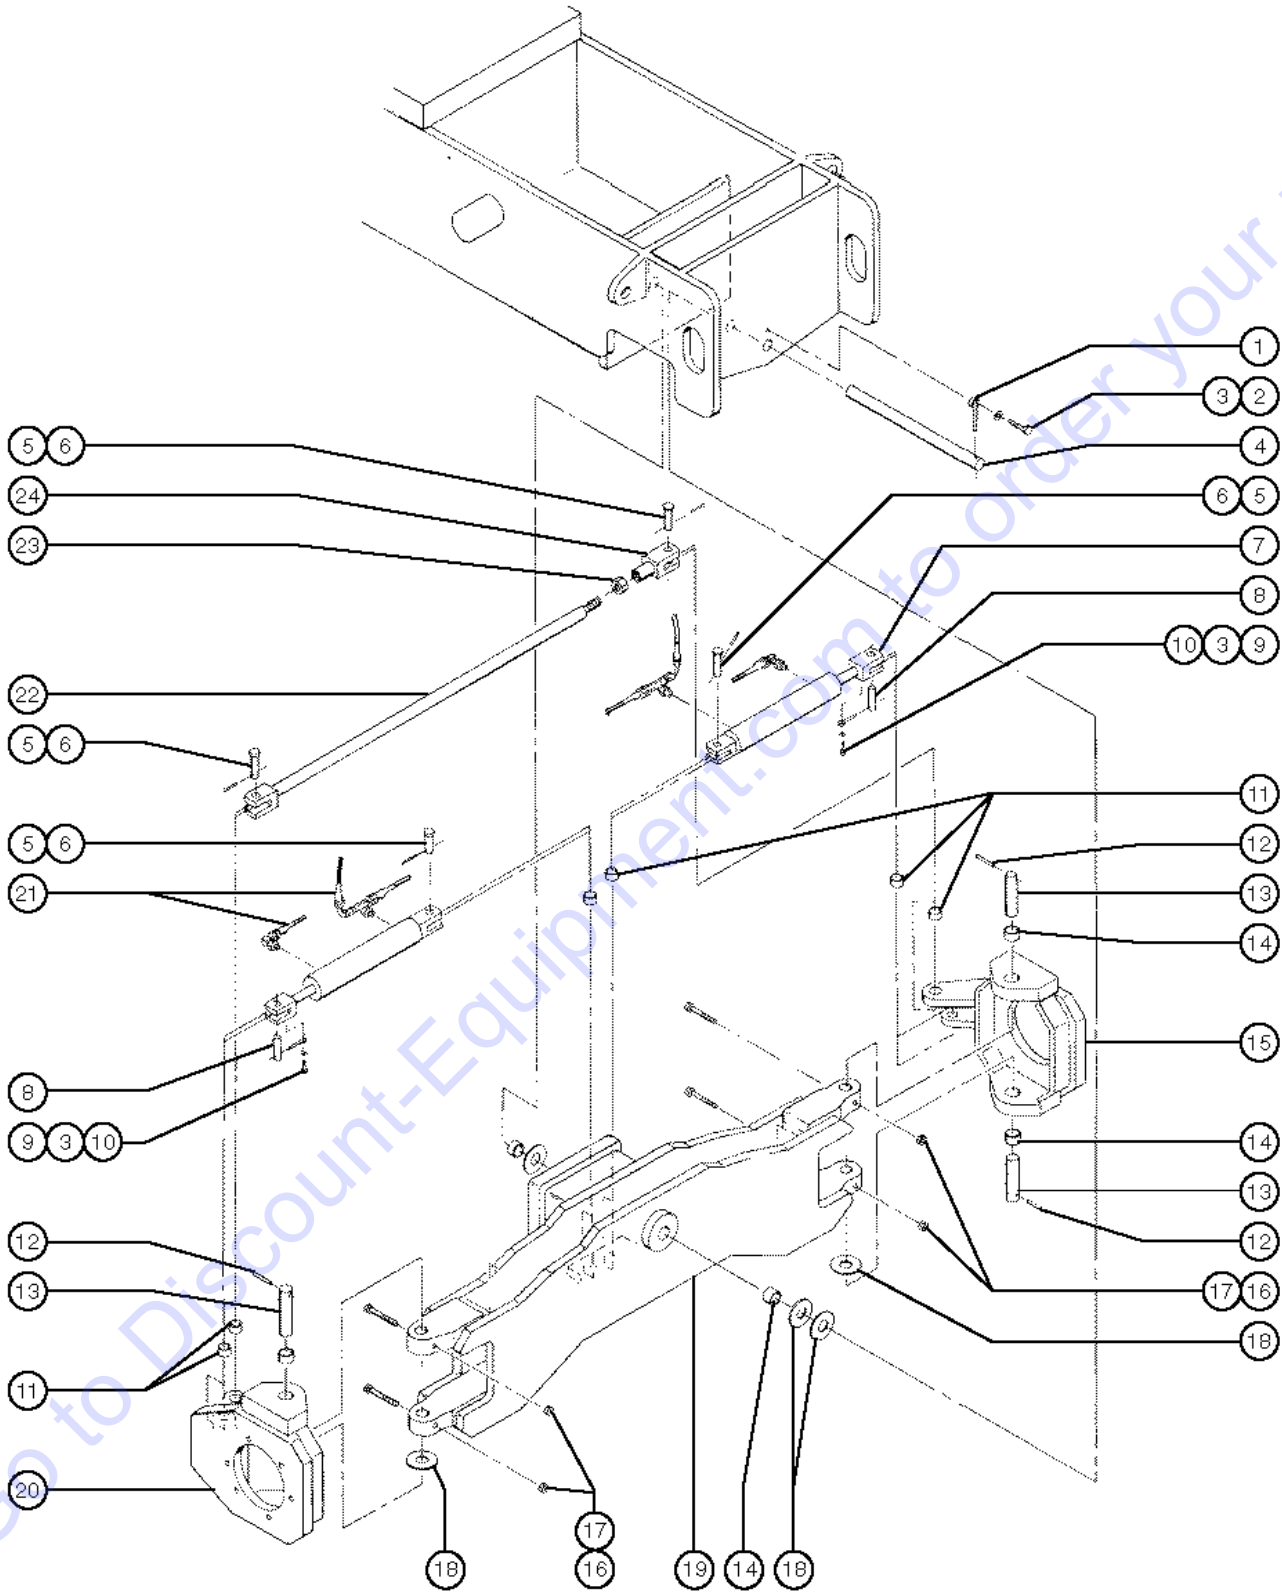

302.1 4WD Steer Axle Linkage - Non-oscillating

302.1 4WD Steer Axle Linkage - Non-oscillaging

Item	Part No.	Description	Qty.
1	825019GT	ROD END,.375X3.69,ZAG.....	1
2	6019GT	SCREW,HHC,3/8-16 X 1.25 GRD 5.....	1
3	6021GT	WASHER,LOCK,.375.....	3
4	30735GT	PIN, 1.50DIA X 17.50LG, CHAMFER.....	1
5	19440GT	PIN,CLEVIS,1 X 2.5 LG.....	4
6	5361GT	PIN,COTTER,.125 X 1.5.....	4
7	58116GT	UPDATE KIT STEERING S40/45..... <i>must use for first time replacement of hydraulic cylinder number 30585</i>	2
--	32673GT	SEAL KIT (CYL PN 30585).....	2
--	89065GT	CYLINDER,STEER***.....	2
--	89066GT	SEAL KIT,STEER CYL (89065).....	2
8	30734GT	PIN,1.00DIA X 2.88LG,1HOLE.....	2
9	6175GT	SCREW,HHC,3/8-16 X 1.....	2
10	1255452GT	ROD END,.375 X 2.25,ZAG.....	2
11	25817GT	BEARING,1.00IDX1.25ODX1.00L.....	6
12	14815GT	PIN,ROLL,SST,.25 X 2.25.....	4
13	30736GT	PIN,1.50 DIA X 4.76 LG.GES1360.....	4
14	119619GT	BEARING,1.5IDX1.75ODX1.5L,PTFE....	6
15	32285GT	YOKE ASSY,4WD,L.S.,S40..... <i>includes 2 each index numbers 11 and 14</i>	1
16	6086GT	NUT,LP NYLOCK,1/2-13.....	4
17	8220GT	SCREW,HHC,1/2-13 X 4.....	4
18	45074GT	WASHER,THRUST,1.5 X 3.5 X .187.....	5
19	32652GT	NON-OSCILATING STEER AXLE ASSY..... <i>includes 2 each index numbers 11 and 14</i>	1
20	32284GT	YOKE ASSY,4WD,R.S.,S40..... <i>includes 2 each index numbers 11 and 14</i>	1
21		Ref. Hydraulic Hoses & Fittings (refer to figure 3-H, page 3-22).....	1
22	30747GT	TIE ROD, WELDMENT.....	1
23	28352GT	NUT,HEX,JAM,1-8.....	1
24	23154-SGT	WELDMENT,ROD END.....	1