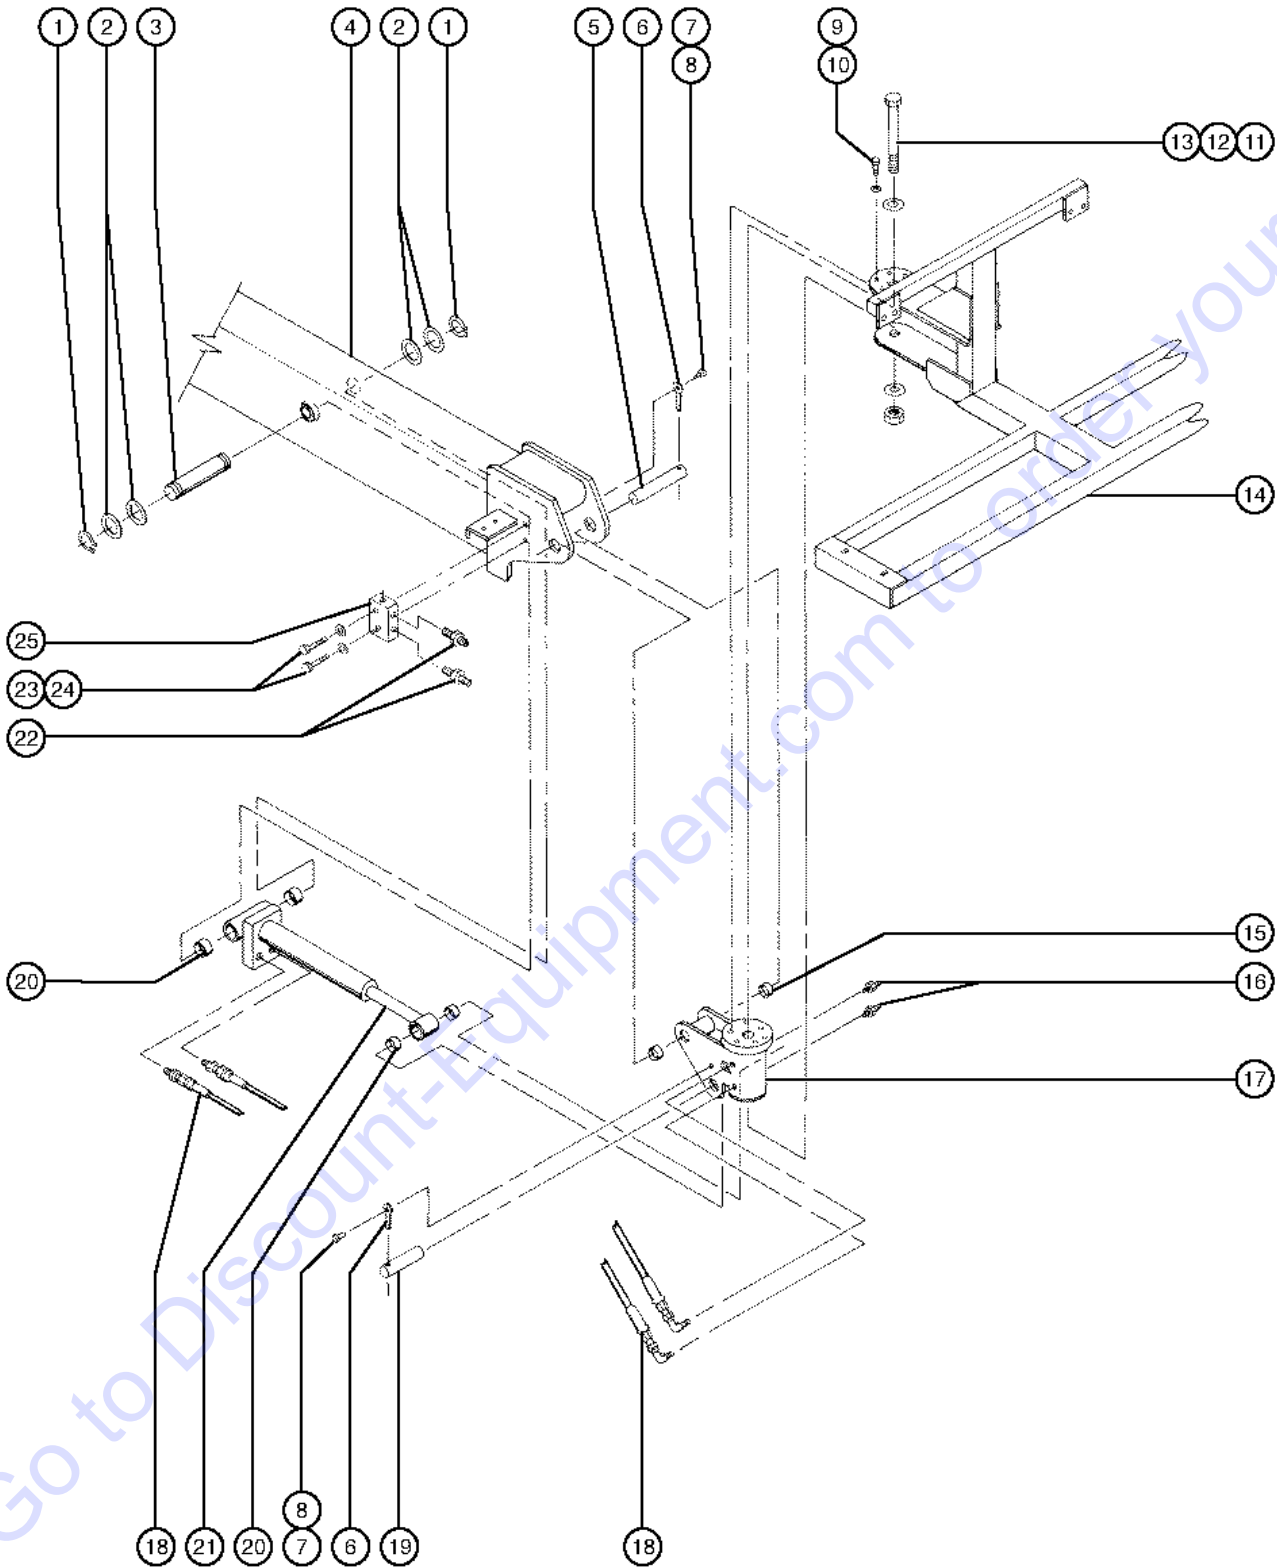

604.1 Slave Cylinder and Platform Rotator

604.1 Slave Cylinder and Platform Rotator

Item	Part No.	Description	Qty.	Item	Part No.	Description	Qty.
1	1253843GT	SNAP RING,EXTERNAL,1.00,ZAG.....	2	21	81693GT	CYLINDER,SLAVE,S40/45.....	1
2	30748GT	WASHER,SHIM,1.01 X 1.63 X.062.....	4			<i>includes index number 20. check the stamped numbers on the cylinder prior to ordering with Discount-equipment to ensure correct components.</i>	
3	30728GT	PIN,1.25DIAX7.17LG,2RING.....	1	--	31078GT	SEAL KIT,HYDRAULIC CYLINDER***	1
4		Ref. Boom Installation (refer to figure 602.1).....	1	--	43169GT	VALVE,COUNTERBALANCE***	1
5	30727GT	PIN,ROTATOR,8.13 X 1.25 INCH.....	1	--	75469GT	SEAL KIT,CYL,S40 SLAVE (81693).....	1
6	825019GT	ROD END,.375X3.69,ZAG.....	2	--	77303GT	VALVE,CNTRBAL 3500 PSI, ATM VEN.....	1
7	8516GT	SCREW,HCC,3/8-16 X 1.50.....	2	22	32722GT	VALVE,COUNTERBAL.CBCG-LJN@3000.2	
8	4828GT	NUT,NYLOCK,3/8-16.....	2	23	6637GT	SCREW,HHC,1/4-20 X 1.75.....	2
9	10597GT	SCREW,HHC,1/2-13 X 1.25 GR5.....	6	24	6638GT	WASHER,FLAT,USS,1/4"Y.....	2
--	27035GT	SCREW,SHC,3/8-16 X .75,BLACK.....	8	25	30823GT	VALVE,DUAL CB MANIFOLD.....	1
		<i>USE WITH ROTATOR PART NO 30669</i>				<i>includes index number 22</i>	
		<i>USE WITH ROTATOR PART NO 94398 (INCLUDED IN ROTATOR UPDATE KIT PART NO 77874)</i>					
10	6033GT	WASHER,LOCK,0.5".....	6				
11	30286GT	SCREW,HHC,1-8 X 12IN GRD.2***.....	1				
12	13775GT	WASHER,FLAT,1.063 X 2 X .134.....	2				
13	29764GT	NUT,NYLOCK,1-8.....	1				
14	50144-SGT	PLATFORM SUPPORT WELDMENT***.....	1				
15	30219GT	BEARING,FL,1.25ID X 1.41OD X 1.....	2				
--	30378GT	PLATE,REINFORCEMENT.....	2				
16	13852GT	VALVE ASSY,BLEED***.....	2				
--	88516GT	SCREW,BLEEDER,M5X0.8 <i>USE WITH ROTATOR PART NO 94398</i>					
17	77874GT	ROTATOR ASSEMBLY,8.2K***.....	1				
		<i>ROTATOR UPDATE KIT, REQUIRED FOR FIRST TIME REPLACEMENT OF PREVIOUS ROTATOR PART NO 30669</i>					
--	122944GT	SEAL KIT,8K ROTATOR*** <i>for rotator 94398</i>					
--	62417GT	SEAL KIT,PLAT ROTATE*** <i>for rotator 73917, 73499</i>					
--	77877GT	SHAFT ADAPTER, HELAC ROTATOR <i>(INCLUDED IN ROTATOR UPDATE KIT PART NO 77874)</i>					
--	94398GT	ROTATOR,PLAT,NON-JIB.....	1				
		<i>(INCLUDED IN ROTATOR UPDATE KIT PART NO 77874)</i>					
17B	31498GT	BEARING KIT,ROTATOR,9K***.....	1				
		<i>for rotator 30669</i>					
17B	65842GT	SEAL KIT,UNIVERSAL,9K ROTATOR*.....	1				
		<i>for rotator 30669</i>					
18		Ref. Hydraulic Hoses & Fittings.....	1				
19	T108075GT	PIN,1.25DIAX5.25LG,1HOLE.....	1				
20	25683GT	BEARING,POLYGON,20DU12.....	4				
--	59266GT	BEARING,POLYGON P2055 (59105).....	4