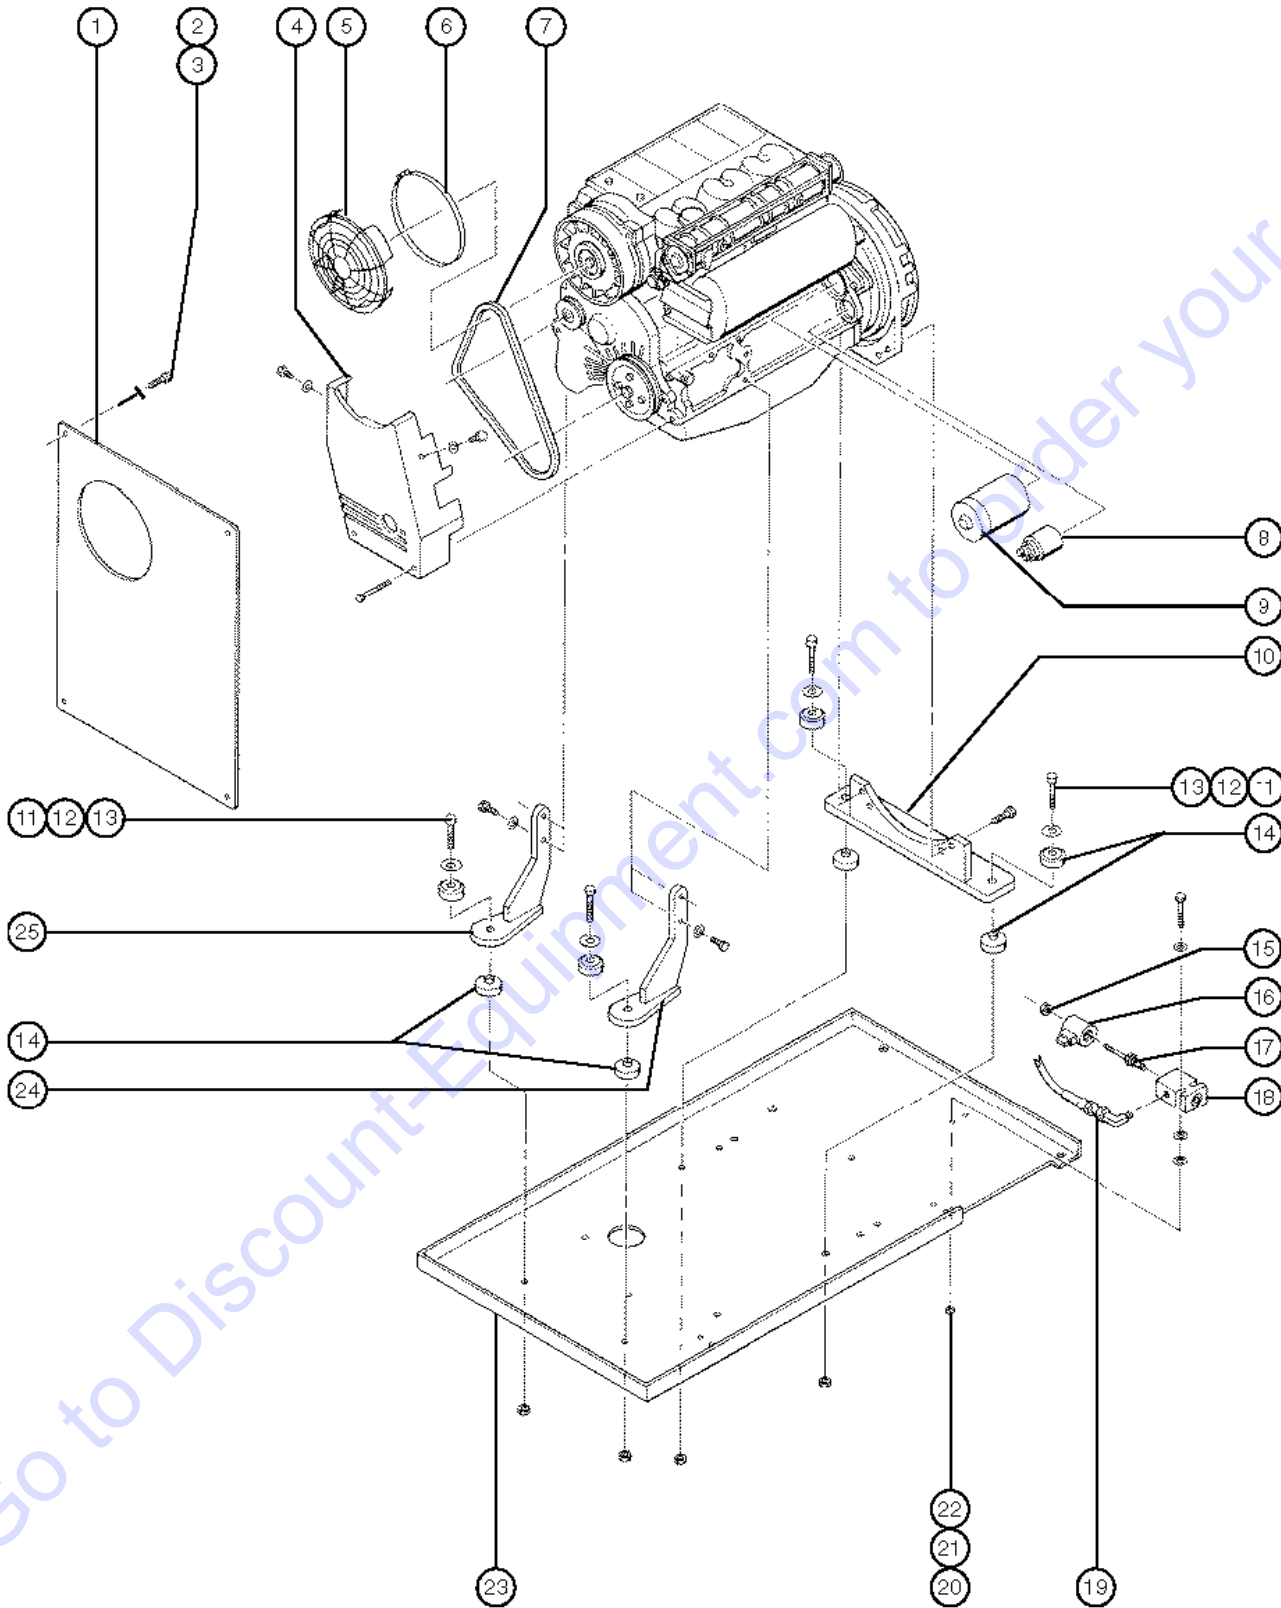

404.1 Deutz Diesel Engine - View 1

404.1 Deutz Diesel Engine - View 1

Item	Part No.	Description	Qty.
--	70453GT	ENGINE,DEUTZ D2011L031 <i>F3L1011 AND F3L1011F Engines only</i>	
1	30721PGT	BAFFLE,AIR,DEUTZ,PAINTED.....	1
2	6175GT	SCREW,HHC,3/8-16 X 1.....	4
3	6021GT	WASHER,LOCK,.375.....	4
4	29555GT	COVER,FRONT DEUTZ ENGINE..... <i>four 8mm bolts are used to fasten the cover, two 1/2" long, two 4" long.</i>	1
5	31522GT	GUARD,FAN,DEUTZ F4L1011.....	1
6	31523GT	CLAMP,HOSE,8.50 DIA***.....	1
7	32698GT	BELT,V, DEUTZ DIESEL ENGINE.....	1
8	29552GT	STARTER SOLENOID, DEUTZ 25484....	1
9	29551GT	STARTER ASSY - PRE 8/14/95..... <i>includes index number 8</i>	1
10	29550GT	WELDMENT,DEUTZ ENGINE MOUNT...1	
11	21175GT	SCREW,SHC,5/8-11 X 4,A574.....	4
12	6035GT	WASHER,FLAT,USS,5/8",Y.....	4
13	6024GT	NUT,NYLOCK,5/8-11.....	4
14	28076GT	ISOLATOR,VIBRATION,LG,RD&WH***...4	
15	52943GT	NUT,SOLENOID VALVE COIL.....	1
16	29744GT	COIL,10V.....	1
17	29066GT	VALVE,SOLENOID,10V,2POS 3WAY**..... <i>includes index numbers 15 and 16</i>	1
18	30369GT	SOLENOID VALVE,N.C. 2POS. 3WAY....1 <i>includes index numbers 15 through 17</i>	
19		Ref. Hydraulic Hoses & Fittings (refer to figure 5-H, page 5-28).....	1
20	6091GT	NUT,NYLOCK,1/4-20.....	2
21	6638GT	WASHER,FLAT,USS,1/4"Y.....	6
22	8179GT	SCREW,HHC,1/4-20 X 2.25.....	2
23	30679-SGT	WELDMENT, ENGINE MODULE PLATE.....	1
24	32748GT	WELMENT,DEUTZ ENGINE MOUNT.....1	
25	32749GT	WELDMENT,DEUTZ ENGINE MOUNT...1