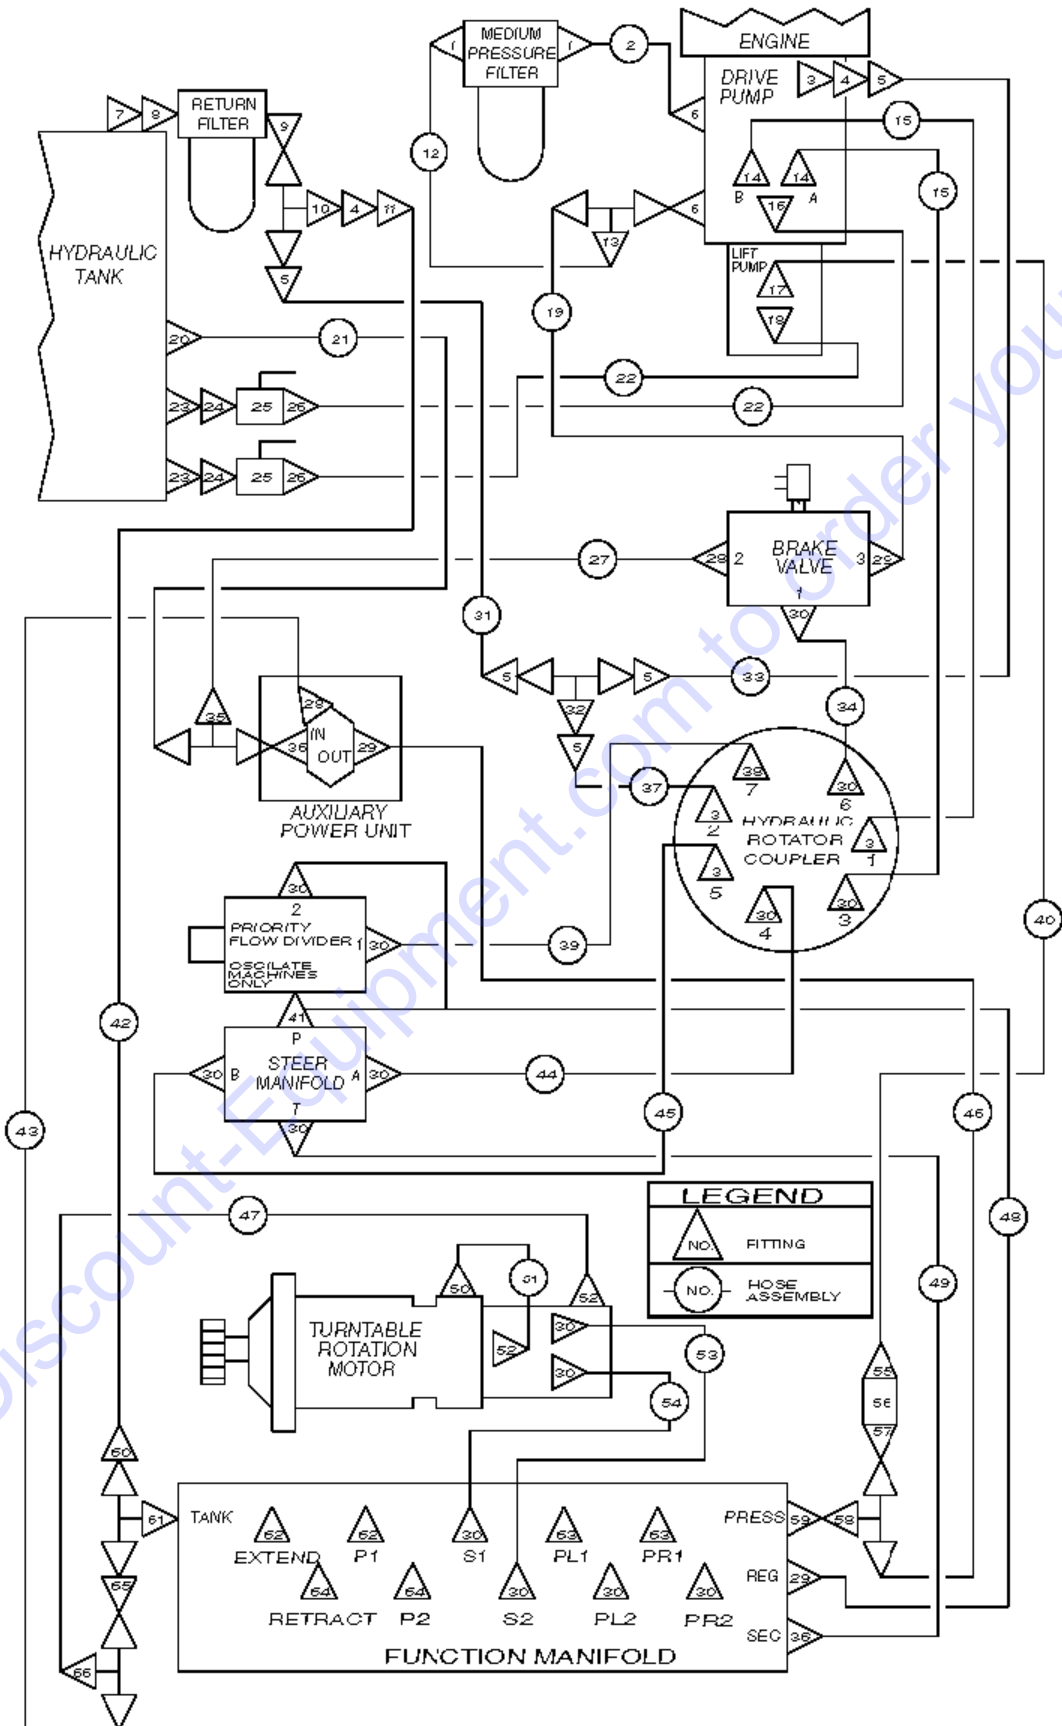

508.1 Hydraulic Hoses and Fittings

508.1 Hydraulic Hoses and Fittings

Item	Part No.	Description	Qty.	Item	Part No.	Description	Qty.
1	25951GT	ELBOW,070220-8-12.....	2	34	30959GT	HOSE ASSEMBLY,41" 8	1
2	30861GT	HOSE ASSEMBLY,36.50" 1	1	35	13119GT	TEE,RUN,070428-6-6.....	1
3	19687GT	CONNECTOR,070120-12-12.....	4	36	18687GT	CONNECTOR,070120-6-8.....	2
4	20022GT	ELBOW,070221-12-12.....	2	37	30857GT	HOSE ASSEMBLY,26.25" 8	1
5	45170GT	HOSE END,BARBED,SWIVEL,-12-12.....	5	38	45412GT	CONNECTOR,070120-6-6..... <i>oscillating models only</i>	1
6	22665GT	CONNECTOR,070120-8-10.....	2	--	45395GT	PLUG,HEX HEAD,090109A-6..... <i>non-oscillating models only</i>	1
7	30342GT	ELBOW,140238-16-16.....	1	39	34038GT	HOSE ASSEMBLY,44" 8	1
8	30343GT	NIPPLE,HEX,140137-16.....	1	40	30855GT	HOSE ASSEMBLY,45.75" 9	1
9	27202GT	ELBOW,070202-12-16.....	1	41	30877GT	ADAPTER,STR.THRD.TO STR.THRD.... <i>oscillating models only</i>	1
10	20326GT	TEE,RUN,070432-12.....	1	--	45412GT	CONNECTOR,070120-6-6..... <i>non-oscillating models only</i>	1
11	45359GT	HOSE END,BARBED,SWIVEL,-12-12.....	1	42	30854GT	HOSE ASSEMBLY,15" 9	1
12	30959GT	HOSE ASSEMBLY,41" 2	1	43	30863GT	HOSE ASSEMBLY,14.75" 10	1
13	21252GT	TEE,RUN,070432-8.....	1	44	30871GT	HOSE ASSEMBLY,44.50" 10	1
14	30831GT	ELBOW,070320-12-16.....	2	45	30872GT	HOSE ASSEMBLY,41" 10	1
15	30860GT	HOSE ASSEMBLY,52" 3	2	46	30868GT	HOSE ASSEMBLY,25" 10	1
16	20709GT	CONNECTOR,070120-16-16.....	1	47	30864GT	HOSE ASSEMBLY,27" 11	1
17	24058GT	ELBOW,070320-8-10.....	1	48	30874GT	HOSE ASSEMBLY,37.75" 12	1
18	20710GT	CONNECTOR,070120-16-12.....	1	49	34037GT	HOSE ASSEMBLY,32.0" 12	1
19	30870GT	HOSE ASSEMBLY,41" 4	1	50	13921GT	ELBOW,070220-4-4.....	1
20	10355GT	CONNECTOR,070102-6-6.....	1	51	30867GT	HOSE ASSEMBLY,16.75" 12	1
21	30869GT	HOSE ASSEMBLY,24.50" 5	1	52	13755GT	CONNECTOR,070120-4-4.....	2
22	30862GT	HOSE ASSEMBLY,41" 6	2	53	30866GT	HOSE ASSEMBLY,19.25" 12	1
23	45161GT	STRAINER ASSEMBLY,1.5" NPT.....	2	54	30865GT	HOSE ASSEMBLY,21.38" 12	1
24	27191GT	ELBOW,140339-16-16.....	2	55	45349GT	ELBOW,070320-8-8.....	1
25	30347GT	VALVE,BALL,1" MPT X FPT.....	2	56	31798GT	VALVE,CHECK,#8 O-RING PORTS.....	1
26	45166GT	HOSE END,BARBED RIGID-16-16.....	2				
27	30873GT	HOSE ASSEMBLY,42" 7	1				
28	13756GT	CONNECTOR,070120-4-6.....	2				
29	13120GT	ELBOW,070220-6-6.....	3				
30	45412GT	CONNECTOR,070120-6-6.....	15				
31	30858GT	HOSE ASSEMBLY,42.25" 8	1				
32	28445GT	TEE,UNION,070401-12.....	1				
33	30859GT	HOSE ASSEMBLY,35.25" 8	1