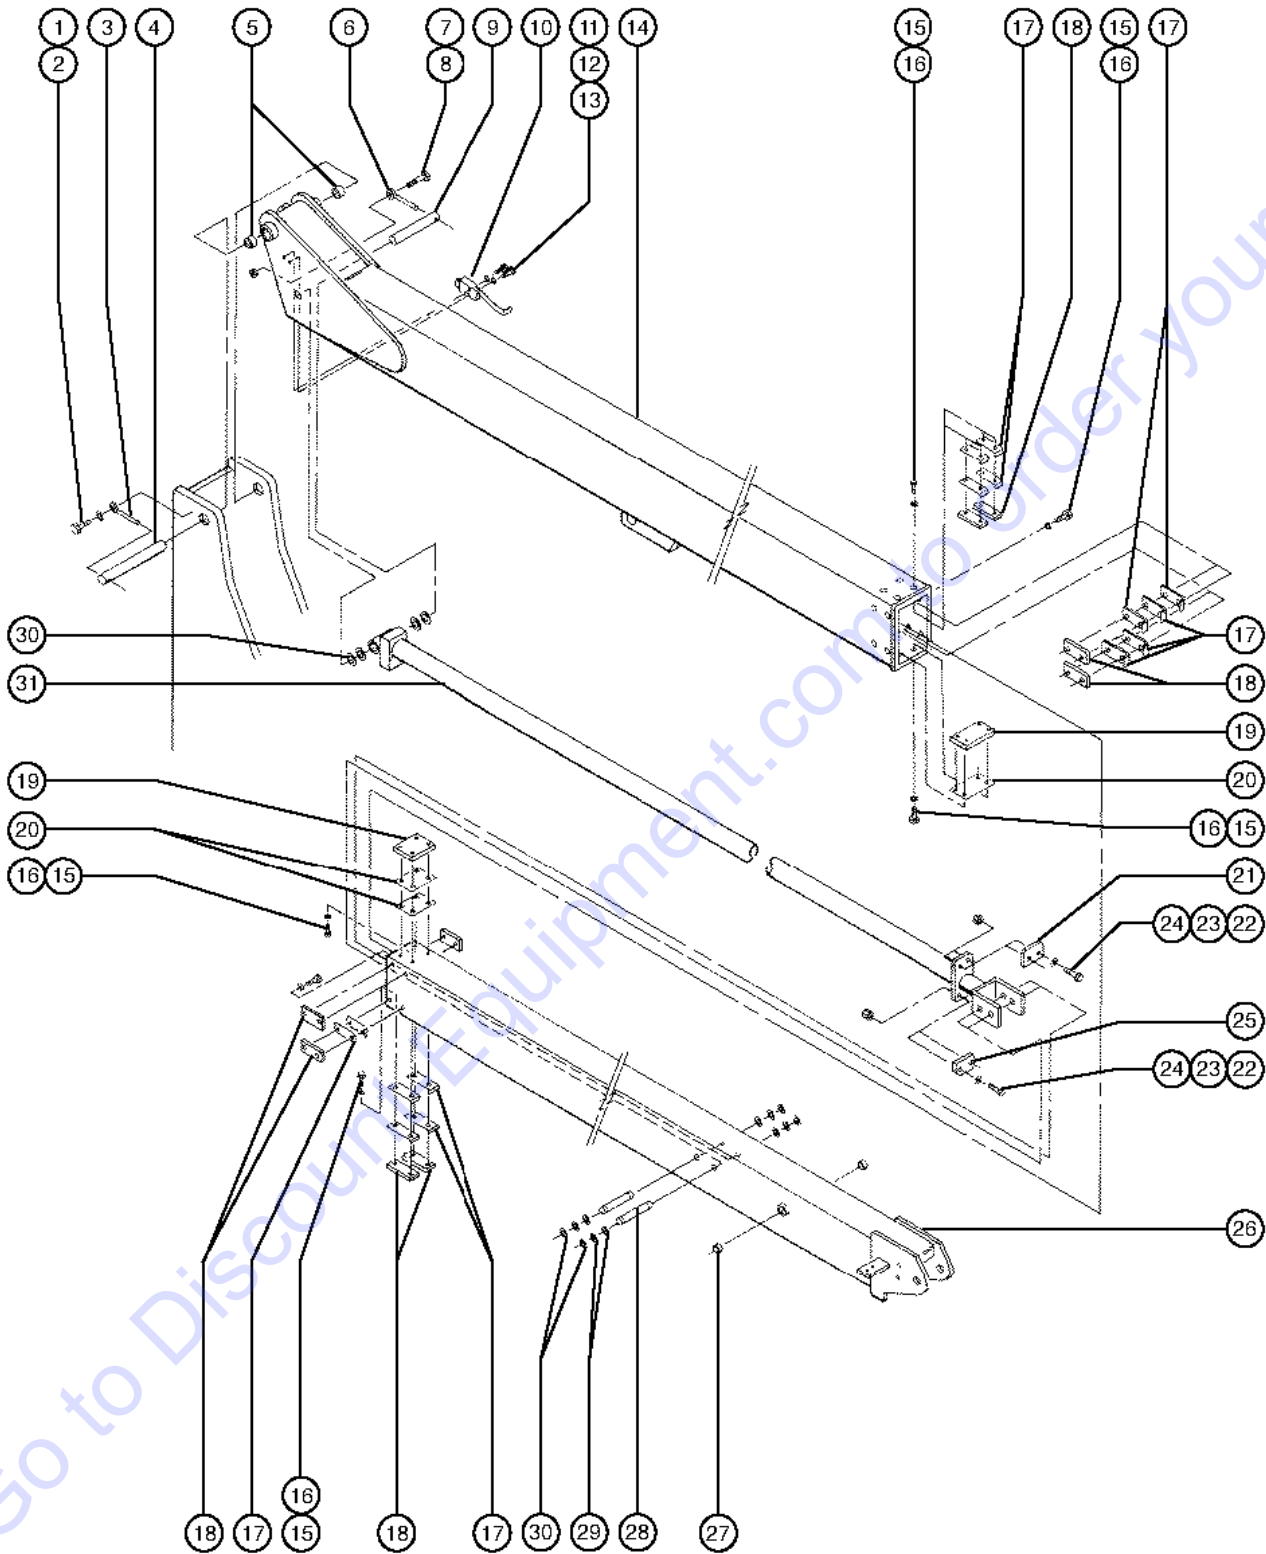

602.1 Boom Installation

Item	Part No.	Description	Qty.	Item	Part No.	Description	Qty.
1	10597GT	SCREW,HHC,1/2-13 X 1.25 GR5.....	1	--	1274506GT	GLAND NUT ASSEMBLY	
2	6033GT	WASHER,LOCK,0.5".....	1	--	32683GT	SEAL KIT (CYL PN 30528).....	1
3	1256267GT	ROD END,.5 X 3.75,ZAG.....	1	--	32712GT	VALVE,COUNTERBAL.CBBB-LHN@2600.2	
4	30731GT	PIN,PRIM.BOOM,16.0 X 1.5 INCH.....	1	Footnotes			
5	30738GT	BEARING,1.50IDX2.00ODX1.50LG.....	2	1: Quantity listed for this item is approximate.			
6	825019GT	ROD END,.375X3.69,ZAG.....	1	Actual quantity may vary, to ensure proper fit.			
7	13918GT	SCREW,HHC,3/8-16 X 1.75,GRD.8.....	1				
8	4828GT	NUT,NYLOCK,3/8-16.....	1				
9	30730GT	PIN,1.00DIA X 9.46LG,2RING.....	1				
10	34961GT	SWITCH,LIMIT,W/ROLLER ARM.....	1				
--	19491GT	CONTACTOR,LIMIT SWITCH.....	1				
--	30692GT	ARM, LIMIT SWITCH.....	1				
11	16486GT	SCREW,RHM,10-32 X 1.75.....	2				
12	6607GT	WASHER,LOCK,#10 PLTD.....	2				
13	6178GT	NUT,NYLOCK,10-32.....	2				
14	102143GT	PRIMARY BOOM ASSY,S40..... <i>(includes item 5 and PN 53452, refer to 601.1, item 6) (customer must also order part number 73969, for first time replacement)</i>	1				
15	8255GT	SCREW,HHC,3/8-16 X .75.....	32				
16	6021GT	WASHER,LOCK,.375.....	32				
17	29080GT	SHIM,WEAR PAD,5X 1.5 16GA.....	24				
		1					
18	30138GT	WEAR PAD,5 X 1.5 X .625 W/NUTS.....	12				
19	30741GT	WEAR PAD,6.5 X 5 X .75 W/NUTS.....	2				
20	30472GT	SHIM,PRIMARY BOOM,.064 THK.....	4				
		1					
21	30581GT	PAD,EXTENSION CYLINDER, TOP.....	1				
22	6637GT	SCREW,HHC,1/4-20 X 1.75.....	6				
23	6638GT	WASHER,FLAT,USS,1/4"Y.....	6				
24	6091GT	NUT,NYLOCK,1/4-20.....	4				
25	30582GT	PAD,EXTENSION CYLINDER,BOTTOM.....	1				
26	73969GT	PRIMARY BOOM EXT ASSY,S-40***..... <i>(includes item number 27) (customer must also order part number 102143, for first time replacement)</i>	1				
27	30220GT	BEARING,1.25ID X 1.5OD X 0.69L.....	2				
28	30729GT	PIN,1.00DIA X 6.67LG,2RING.....	2				
29	30748GT	WASHER,SHIM,1.01 X 1.63 X .062.....	12				
30	1253843GT	SNAP RING,EXTERNAL,1.00,ZAG.....	4				
31	63202GT	CYLINDER,EXT.2.5" X 163.5"..... <i>check stamped numbers on side of cylinder and verify with Discount-equipment before ordering to ensure correct replacement</i>	1