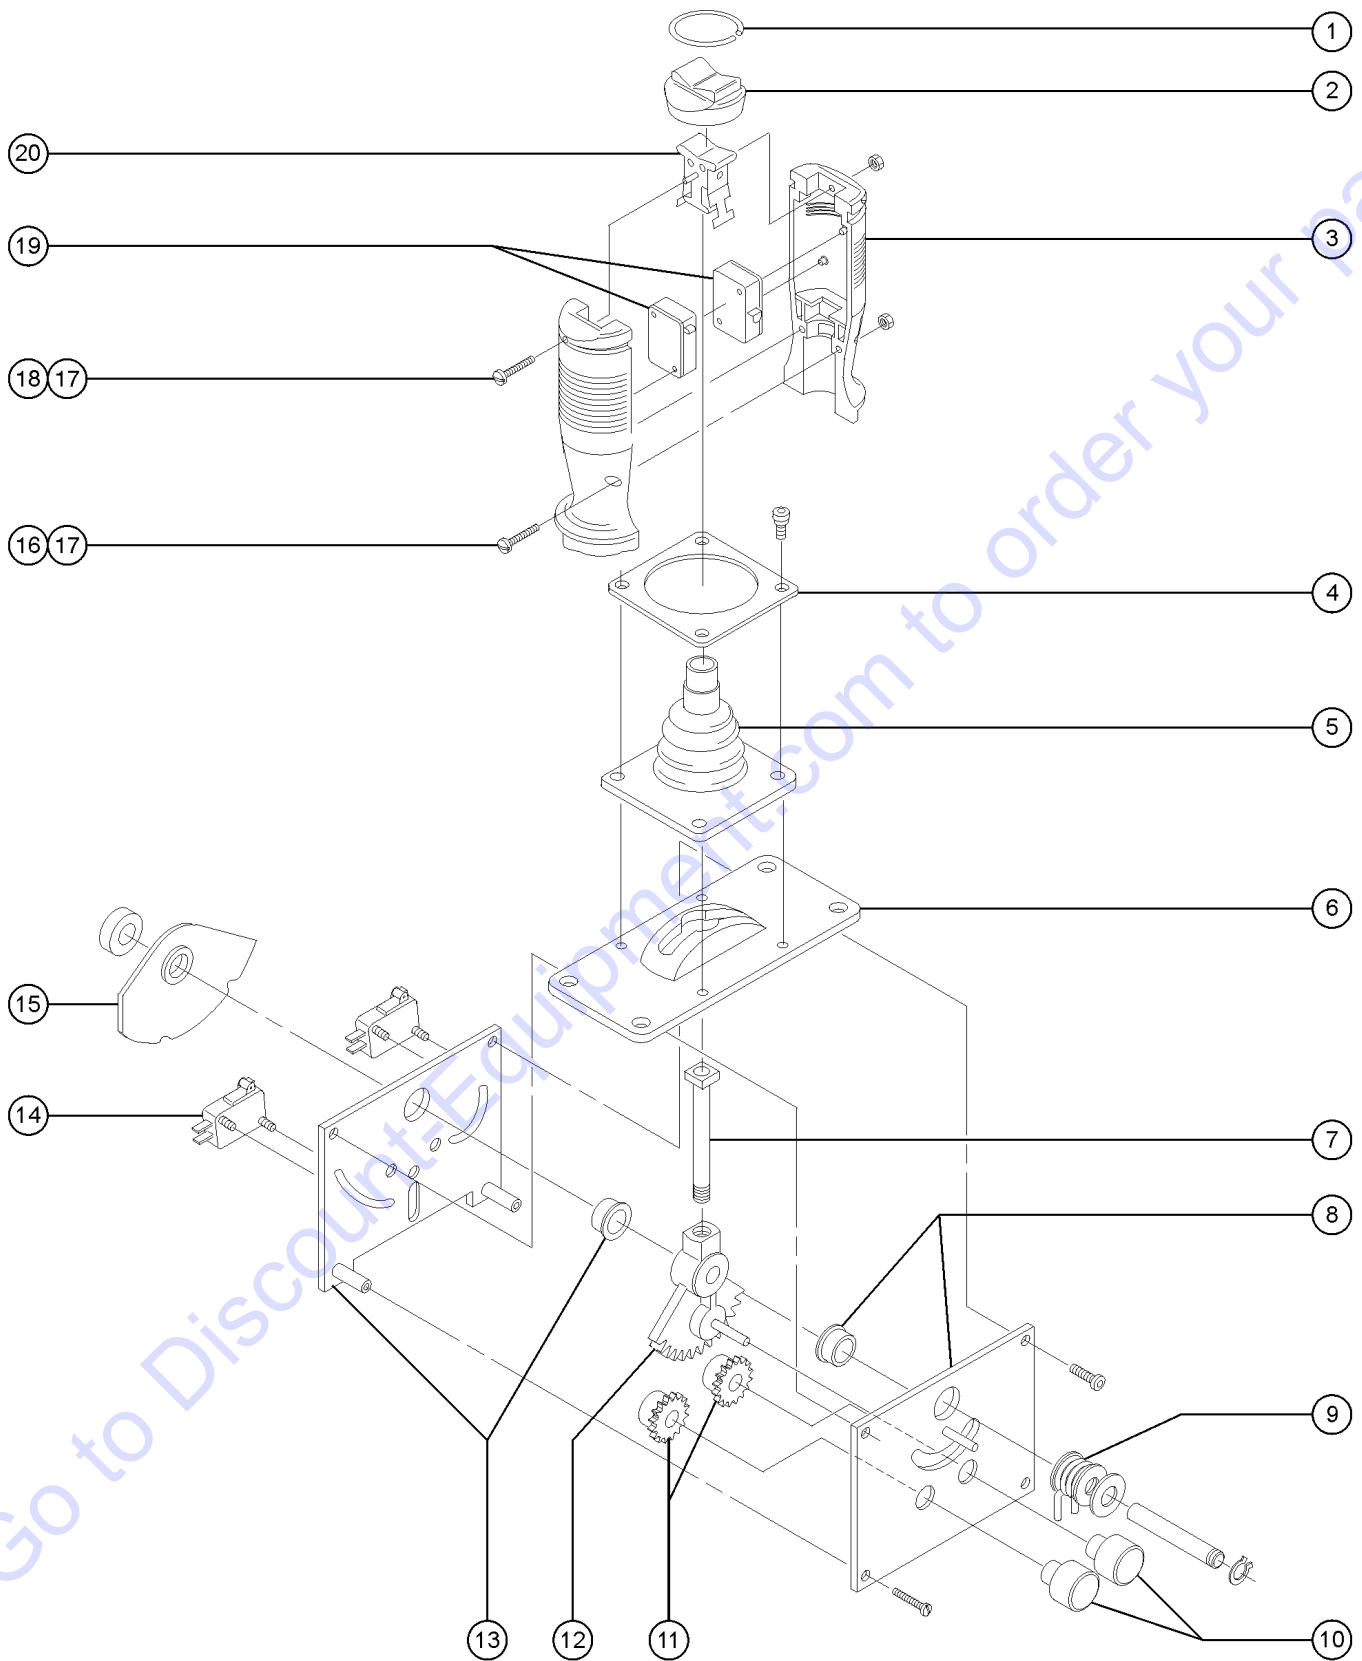

704.1 Joystick Controller - Drive / Steer Functions

704.1 Joystick Controller - Drive / Steer Functions

Item	Part No.	Description	Qty.
--	20424GT	JOYSTICK CONTROLLER,12V <i>OEM joystick, contains all shown service parts</i>	
--	20424HGT	JOYSTICK CONTROLLER,12V <i>aftermarket joystick replacement</i>	
1	25882GT	LOCK RING.....	1
2	25881GT	BOOT,THUMB 20424 JOYSTICK.....	1
3	25883GT	HANDLE HALF,JOYSTICK (20424).....	2
--	49887GT	NUT & BOLT KIT (25883).....	1
--	72245GT	KIT, JOYSTICK HANDLE <i>includes handles, rocker and nut/bolt kit</i>	
4	44221GT	COLLAR, BOOT RETAINING.....	1
5	22368GT	BOOT (20424).....	1
6	25884GT	COVER CASTING,20424 CONTROLLER.....	1
7	44211GT	SHAFT,W/NF STYL BLOCK,(20424)*.....	1
8	52778GT	BEARING,FLANGED,.376ID (20424)....	2
8	65535GT	POT PLATE ASSEMBLY (20424)..... <i>includes bearing and terminal strip</i>	1
9	58209GT	SPRING,RETURN***.....	1
10	22364GT	POTENTIOMETER (20424).....	2
11	22367GT	SPUR GEAR (20424).....	2
12	44212GT	GEAR CASTING,20424 CONTROLLER*.....	1
13	65536GT	SWITCH PLATE ASSEMBLY(20424)..... <i>includes bearing and stand-offs</i>	2
--	52778GT	BEARING,FLANGED,.376ID (20424)	
14	22365GT	SWITCH (20424).....	2
15	22366GT	CAM ASSY (20424).....	1
16	52776GT	SCREW,HEX,M4X0.7X10MM (20424)*...2	
17	52777GT	NUT,HEX,M4 X 0.7 MM (20424)***.....3	
18	52775GT	SCREW,HEX,M4X0.7X30MM (20424)*...1	
19	23680GT	SWITCH,HANDLE,20424.....	2
20	23688GT	ROCKER ASSY,HANDLE (20424)***.....1