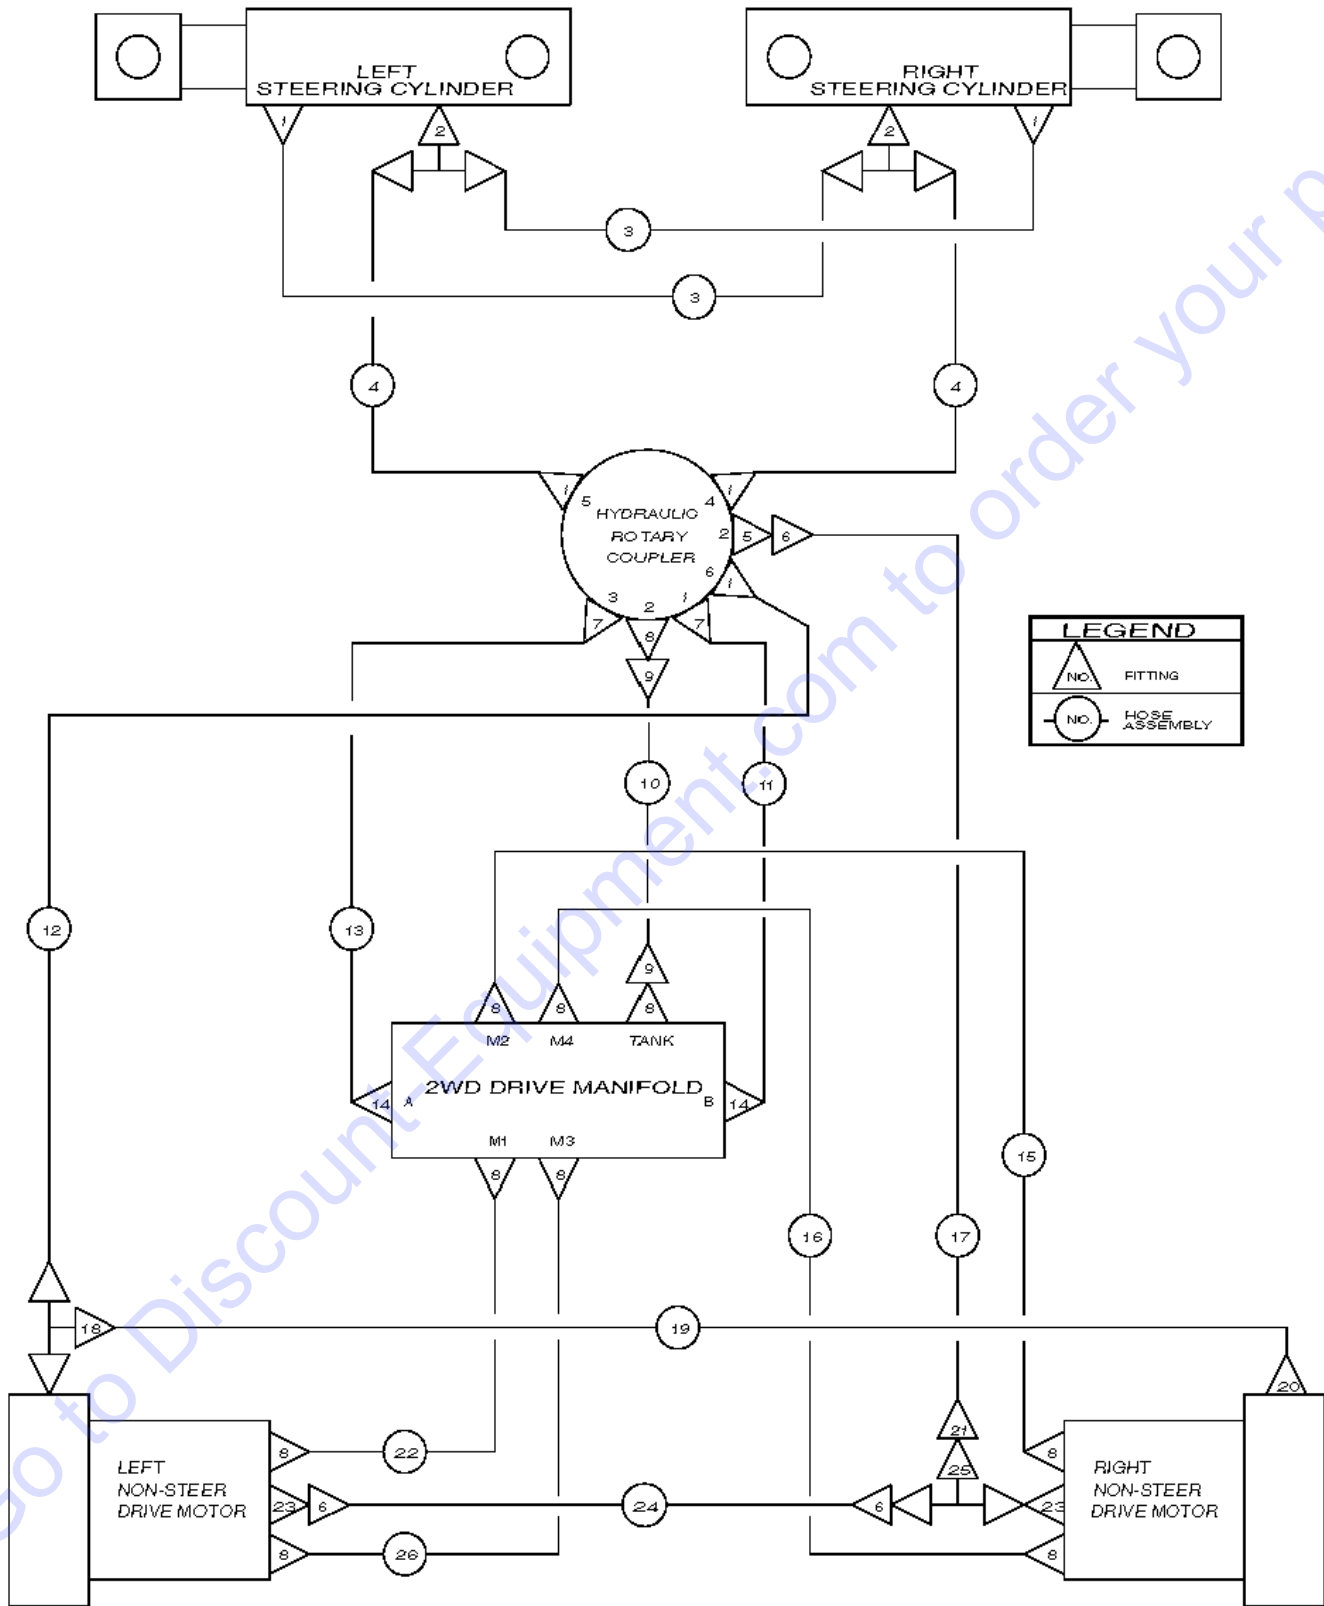

208.1 2WD Hydraulic Hoses and Fittings - Non-oscillating Axle

208.1 2WD Hydraulic Hoses and Fittings - Non-oscillating Axle

Item	Part No.	Description	Qty.	Item	Part No.	Description	Qty.
1	13120GT	ELBOW,070220-6-6.....	5	Footnotes			
2	45705GT	TEE,BRANCH,070429-6-6.....	2	1: Hose End - Female JIC Swivel, 6-6 (Synflex 3903-06546), Hose End - Female JIC Swivel, 6-6 (Synflex 3903-06546) & Hose - 3/8" Thermoplastic Medium Pressure (Synflex 3130-06)			
3	30849GT	HOSE ASSEMBLY,22.5".....	2	2: Hose End - Female JIC Swivel, 6-6 (Synflex 3903-06546), Hose End - 90o Female JIC Swivel, 6-6 (Synflex 3903-06646) & Hose - 3/8" Thermoplastic Medium Pressure (Synflex 3130-06)			
4	30850GT	HOSE ASSEMBLY,64.5".....	2	3: Hose - 3/4" Push On (Weatherhead H20112)			
5	45703GT	CONNECTOR,070120-8-8.....	1	4: Hose End - Female JIC Swivel, 12-12 (Weatherhead 43012E-612), Hose End - Female JIC Swivel, 12-12 (Weatherhead 43012E-612) & Hose - 3/4" 4 Spiral High Pressure (Weatherhead H43012)			
6	20324GT	HOSE END,BARBED,SWIVEL,-8-8.....	3	5: Hose End - 90o Female JIC Swivel, 4-4 JIC (Synflex 3903-04644), Hose End - Female JIC Swivel, 6-4 (Synflex 3903-06544) & Hose - 1/4" Thermoplastic Medium Pressure (Synflex 3130-04)			
7	45350GT	ELBOW,070320-12-12.....	2	6: Hose End - Female JIC Swivel, 12-12 (Weatherhead 43012E-612), Hose End - 90o Female JIC Swivel, 12-12 (Weatherhead 43012E-672) & Hose - 3/4" 4 Spiral High Pressure (Weatherhead H43012)			
8	19687GT	CONNECTOR,070120-12-12.....	10	7: Hose - 1/2" Push On (Weatherhead H20108)			
9	45170GT	HOSE END,BARBED,SWIVEL,-12-12.....	2	8: Hose End - Female JIC Swivel, 4-4 (Synflex 3903-04544), Hose End - Female JIC Swivel, 4-4 (Synflex 3903-04544) & Hose - 1/4" Thermoplastic Medium Pressure (Synflex 3130-04)			
10	30847GT	HOSE ASSEMBLY,19".....	1				
		3					
11	30955GT	HOSE ASSEMBLY,23".....	1				
		4					
12	30845GT	HOSE ASSEMBLY,75".....	1				
		5					
13	30843GT	HOSE ASSEMBLY,25".....	1				
		5					
14	20925GT	ELBOW,070220-12-12.....	2				
15	30957GT	HOSE ASSEMBLY,61".....	1				
		6					
16	30956GT	HOSE ASSEMBLY,57".....	1				
		6					
17	30954GT	HOSE ASSEMBLY,66".....	1				
		7					
18	23802GT	TEE,RUN,070428-4-4.....	1				
19	30846GT	HOSE ASSEMBLY,61".....	1				
		8					
20	13921GT	ELBOW,070220-4-4.....	1				
21	28597GT	HOSE END,BARBED,SWIVEL,90DEG-8.....	1				
22	30841GT	HOSE ASSEMBLY,34.5".....	1				
		8					
23	22665GT	CONNECTOR,070120-8-10.....	2				
24	30848GT	HOSE ASSEMBLY,43".....	1				
		8					
25	21252GT	TEE,RUN,070432-8.....	1				
26	30842GT	HOSE ASSEMBLY,40.5".....	1				
		8