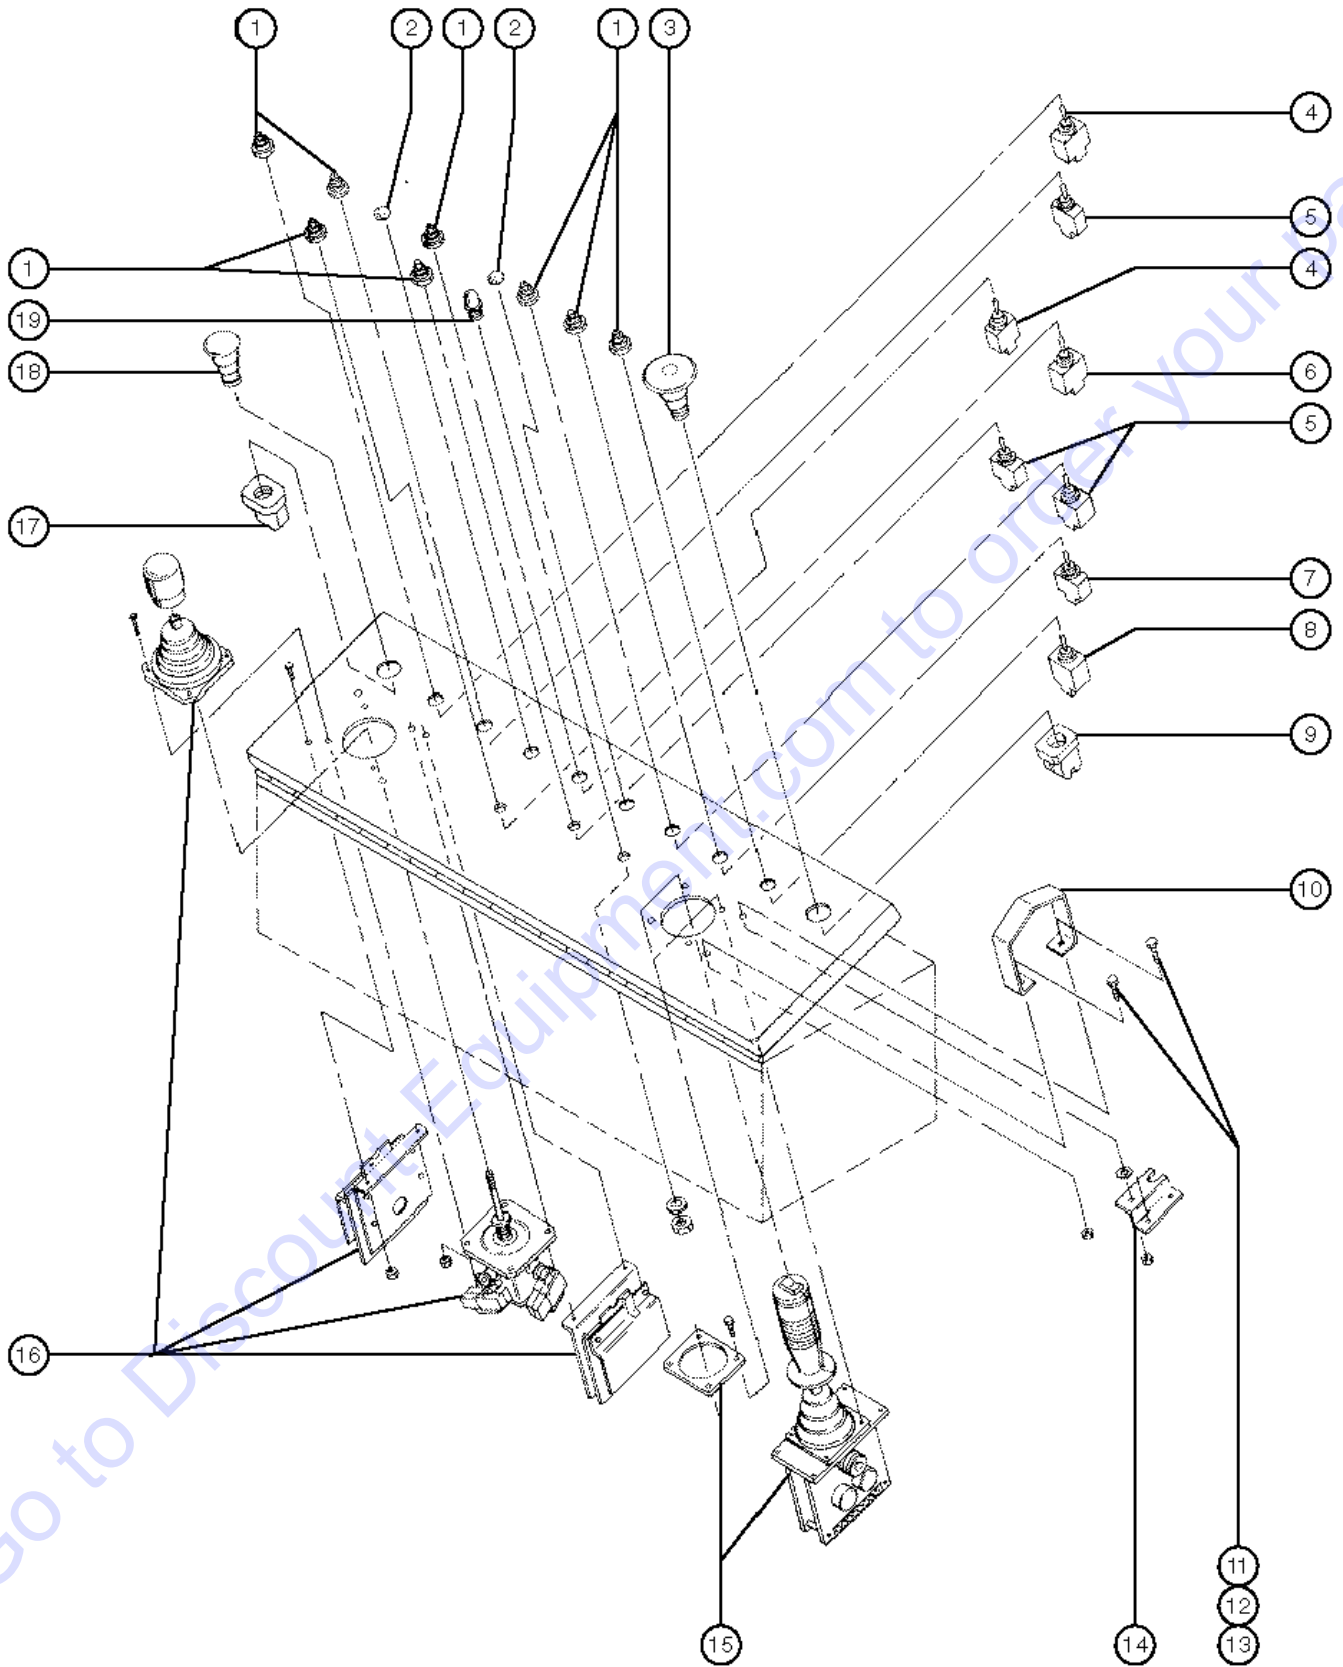

703.1 Platform Controls - View 2

Item	Part No.	Description	Qty.
--	45782GT	DIODE,6 AMP,200 PIV,BULK	
1	27246GT	BOOT,TOGGLE SWITCH,SHORT*.....7	
2	229567GT	PLUG,SANTOPRENE .5 BLACK DOME.....2	
3	66812GT	BUTTON,PUSH,RED MUSHROOM HEAD.....1	
--	146478GT	BOOT(BELLOWS),E-STOP,BLACK	
4	128202GT	SWITCH TOGGLE ASSY DPDT 3P MOM.....2 <i>includes mounting fasteners</i>	
5	128200GT	SWITCH TOGGLE ASSY SPDT 3P MOM.....3 <i>includes mounting fasteners</i>	
6	128201GT	SWITCH TOGGLE ASSY DPDT 2P MOM.....1 <i>includes mounting fasteners</i>	
7	128206GT	SWITCH TOGGLE ASSY DPDT 3P MNT.....1 <i>includes mounting fasteners</i>	
8	128205GT	SWITCH TOGGLE ASSY DPDT 2P MNT.....1 <i>includes mounting fasteners</i>	
9	122514GT	KIT,ESTOP SVC BB&SM BOOM.....1 <i>includes item 3</i>	
--	66818GT	CONTACT, N.C.....1	
--	66821GT	BASE,WITHOUT CONTACTS	
10	27033PGT	SUPPORT,WRIST,PAINTED-BLUE.....1	
11	6091GT	NUT,NYLOCK,1/4-20.....2	
12	6638GT	WASHER,FLAT,USS,1/4"Y.....2	
13	8914GT	SCREW,HHC,1/4-20 X .625.....2	
14	54525GT	BRACKET-PANEL-WIRE MOUNTING 99.....1	
15		Ref., JOYSTICK CONTROLLER,12V.....1 <i>refer to 704.1</i>	
16		Ref., JOYSTICK,MULT AXIS CONT,OEM***.....1 <i>refer to 705.1</i>	
17	122513GT	KIT,HORN SVC BB&SM BOOM.....1 <i>includes item 18</i>	
--	66815GT	BASE, W/1 N.O. CONTACTS***.....1	
18	66813GT	BUTTON,PUSH,BLACK W/SEAL ***.....1	
19	824879GT	LIGHT,LED IND. RED 12V NH.....1