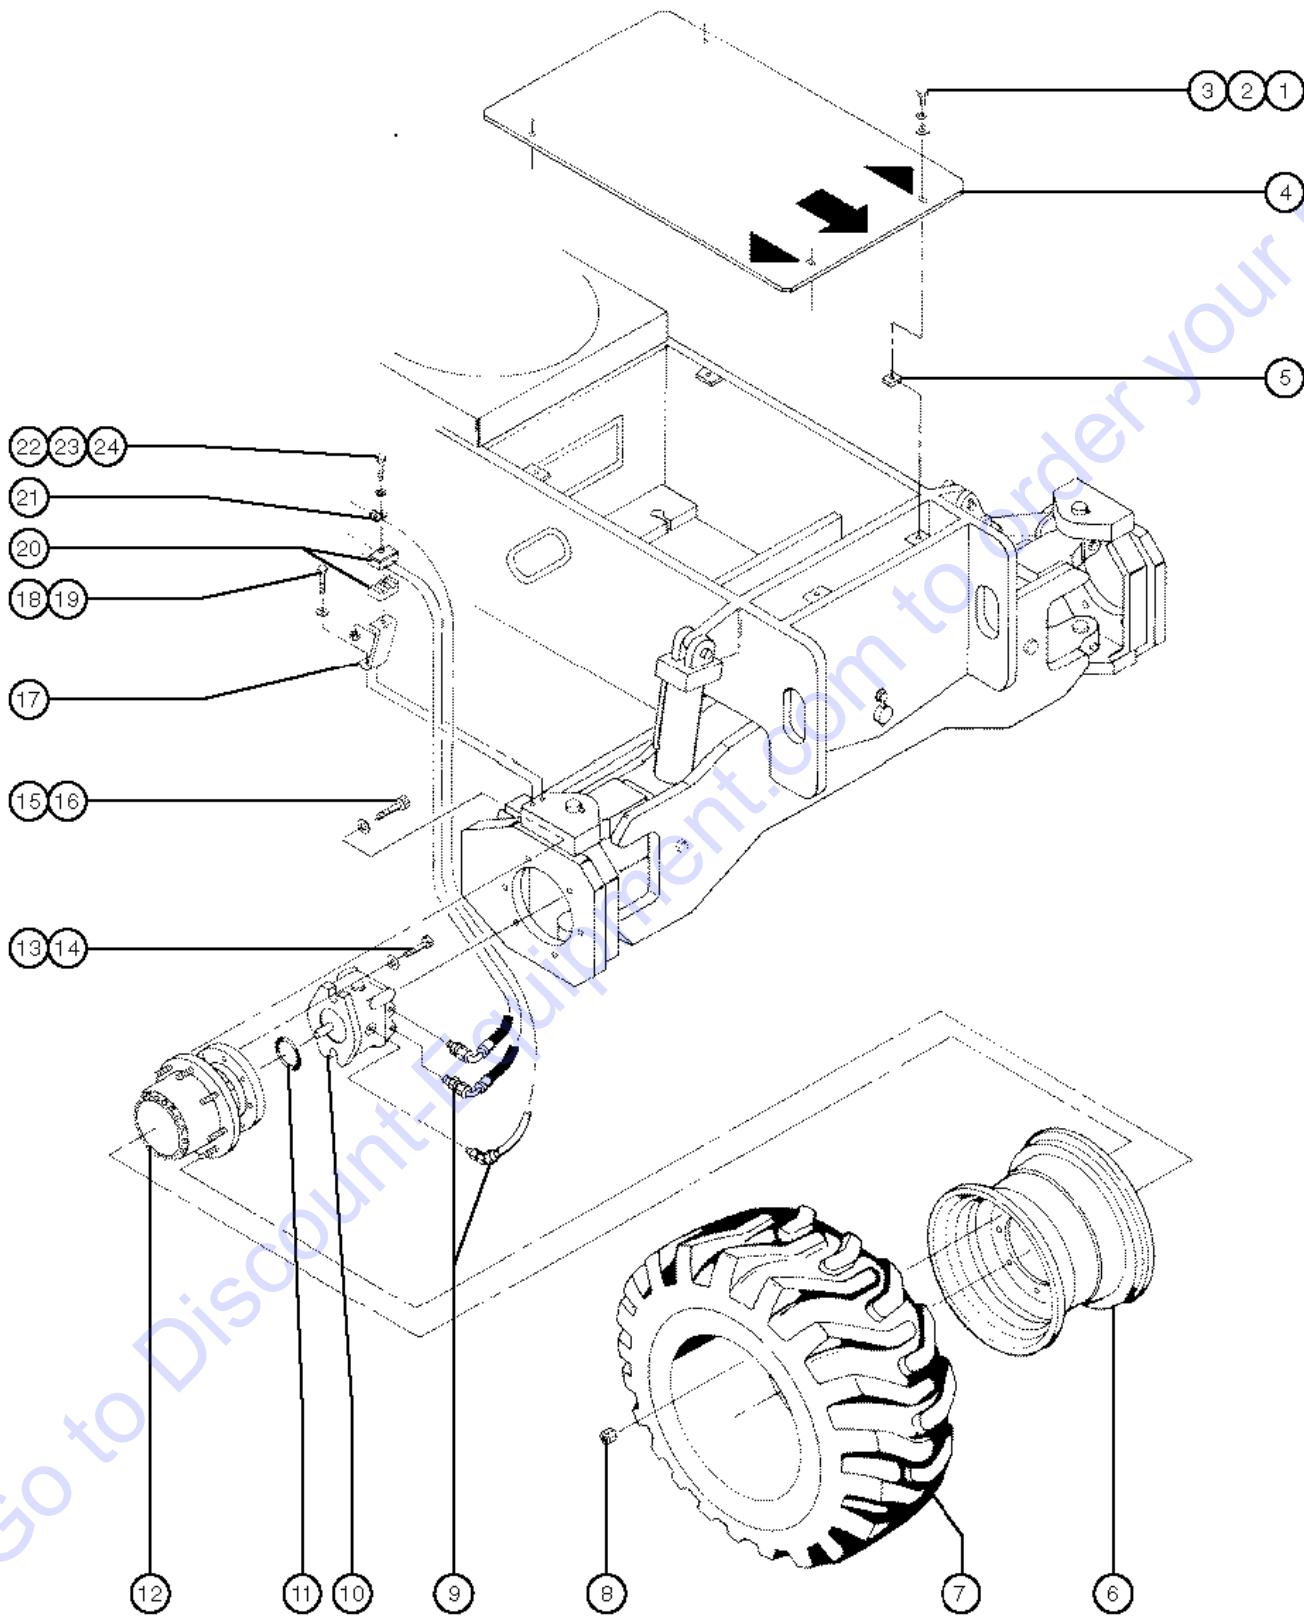

303.1 4WD Steer Axle Wheel Drive

303.1 4WD Steer Axle Wheel Drive

Item	Part No.	Description	Qty.
1	6090GT	SCREW,HHC,1/4-20 X .75.....	4
2	6356GT	WASHER,LOCK,.25.....	4
3	6638GT	WASHER,FLAT,USS,1/4"Y.....	4
4	32676GT	COVR W/DECLS,DR.CHAS.STR.END....	1
5	56912GT	SPRING CLIP,1/4-20,.025-.15X.54,ZAG.....	4
6	122348GT	WHEEL, 16.5 X 9.75 S40.....	2
7	30667GT	TIRE,12 X 16.5 8 PLY SGL.....	2
--	30814GT	TIRE & WHEEL ASSY.RIGHT,FOAM.....	2
--	30815GT	TIRE & WHEEL ASSY.LEFT,FOAM.....	2
8	54627GT	NUT,LUG,5/8-18 X 90 DEGREE,Z45....	18
9		Ref. Hydraulic Hoses & Fittings (refer to figures 307.1 or 308.1, pages).....	18
10	33432GT	MOTOR,HYD,25CC FIXED***.....	2
--	32675GT	SEAL KIT,SUNSTRAND.....	2
11	52087GT	O-RING,2-044 BUNA***.....	2
--	22811GT	O-RING,MOTOR TO BRAKE*** <i>measures approx 4" x 0.10"</i>	2
12	45553GT	TORQUE HUB SERIES 1-18.25:1.....	2
--	1286606GT	SEAL KIT,TORQUE HUB (20193) <i>for 45553</i>	2
--	21143GT	BEARING KIT (45553) TORQUE HUB....	2
--	21144GT	CAP,DISENGAGE-45553 TORQUE HUB.....	2
--	21145GT	DISCONNECT ROD-45553 TQ.HUB.....	2
--	21146GT	COVER CAP,TORQUE HUB***.....	2
--	21148GT	WASHER,THRUST,TORQUE HUB.....	2
--	21149GT	LUG,WHEEL STUD,5/8-18,W1/4HB**	2
--	37097GT	O-RING, TORQUE HUB..... <i>included in Seal Kit part number 21142</i>	2
--	58438GT	KIT,COVER,TORQUE HUB,45553***	2
--	58448GT	KIT,TORQUE HUB COVER (45553)**.....	2
13	111389GT	SCREW,HHC,1/2-13 X 1, GR 8.....	4
14	13066GT	WASHER,FLAT,5 HARDENED.....	4
15	45066GT	SCREW,SHC,5/8-11 X 2.25.....	12
16	13064GT	WASHER,FLAT,.625 HARDENED.....	12
17	122281PGT	HOSE HANGER,DRIVE CHASSIS,PTD.....	2
18	8255GT	SCREW,HHC,3/8-16 X .75.....	4
19	6021GT	WASHER,LOCK,.375.....	4
20	25964GT	CLAMP,DUAL HOSE.....	2
21	45454GT	CLAMP,RUB CUSH,0.75,#12 X 3/8*.....	2
22	18505GT	5/16-18 X 2.25 LG.FLG.LCK.SCRW.....	2
23	5397GT	WASHER,FLAT,USS,5/16",Y.....	2
24	6782GT	NUT,NYLOCK,5/16-18.....	2