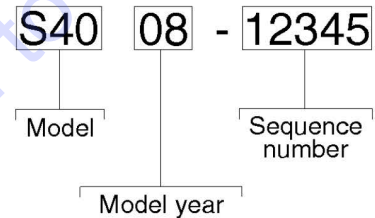

A TEREX BRAND

Model: S-40
Serial number: S4008-12345
Model year: 2008 **Manufacture date:** 01/05/08
Electrical schematic number: ES0274
Machine unladen weight:

Rated work load (including occupants): 500 lb / 227 kg
Maximum number of platform occupants: 2
Maximum allowable side force : 150 lb / 670 N
Maximum allowable inclination of the chassis:
0 deg
Maximum wind speed : 28 mph/ 12.5 m/s
Maximum platform height : 60 ft 6 in/ 18.3 m
Maximum platform reach : 34 ft 3 in/ 10.4 m
Gradeability: N/A
Country of manufacture: USA
This machine complies with:
ANSI A92.5
CAN B.354.4

11111111