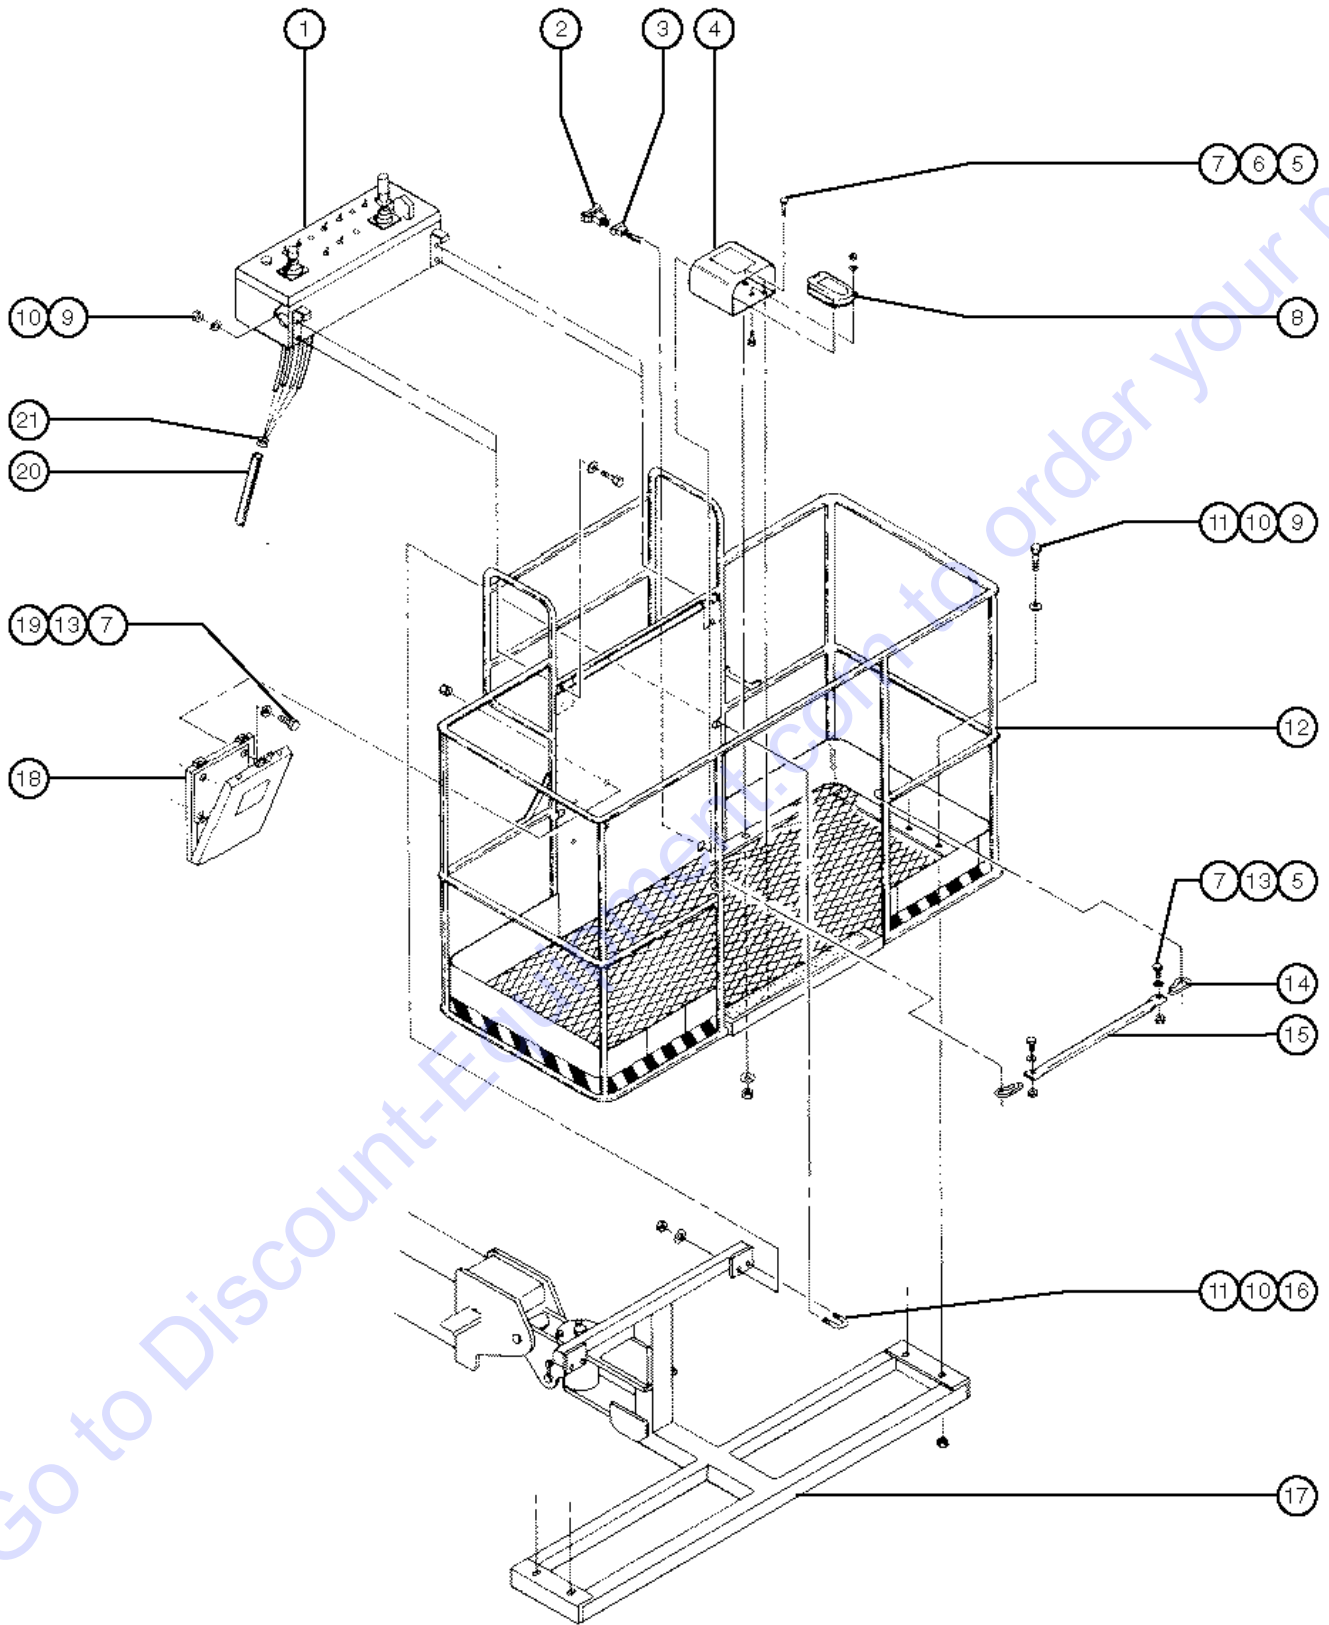

701.1 Platform