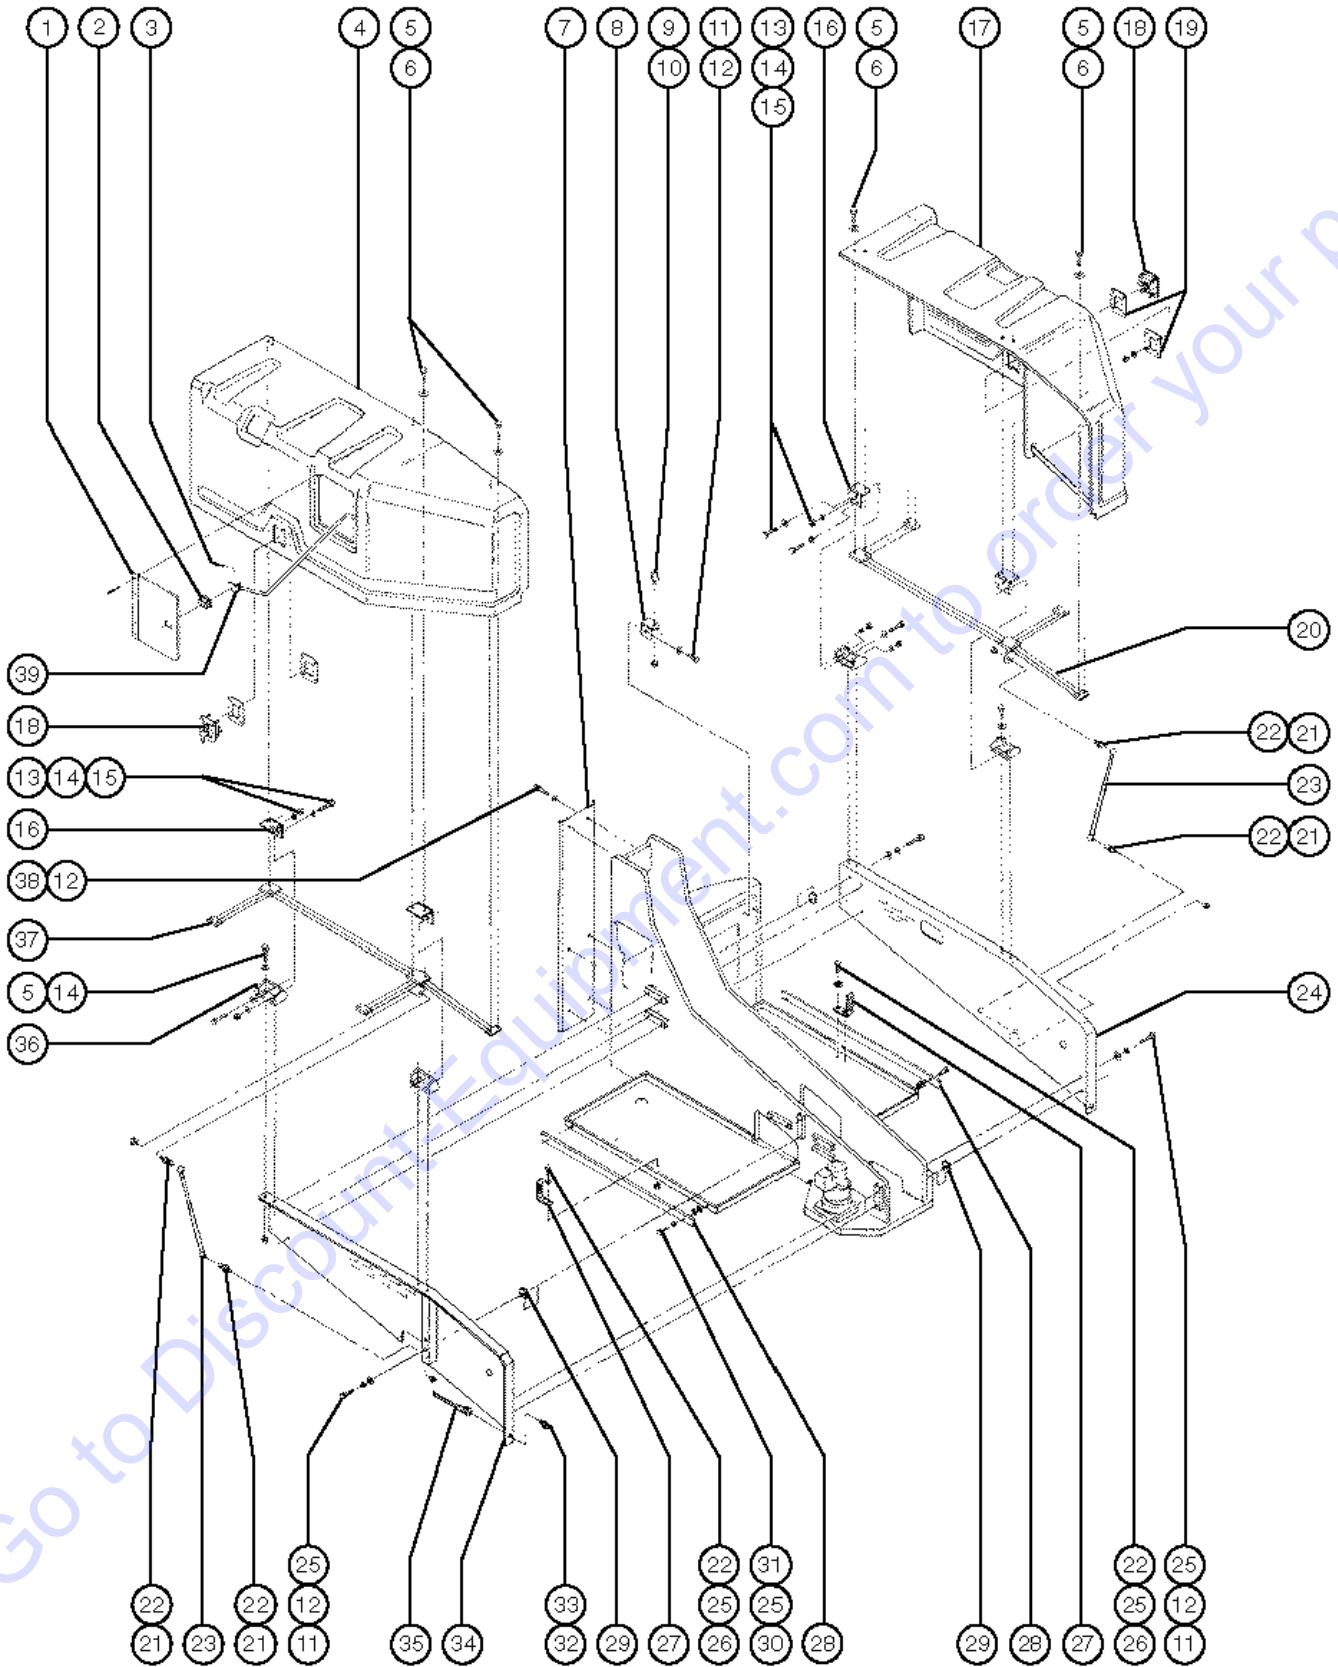

507.1 Turntable Covers

507.1 Turntable Covers

Item	Part No.	Description	Qty.	Item	Part No.	Description	Qty.
1	30751GT	COVER,LOWER CONTROL BOX--GRAY.....	1	30	16439GT	SCREW,FHS,3/8-16 X 1.....	6
2	30468GT	LATCH,SLIDE, FLUSH MOUNT STYLE.....	1	31	7713GT	NUT, LP NYLOCK, 3/8-16.....	6
3	8920GT	RIVET,ALUM,ALUM,P,.156 X .375.....	7	32	30430GT	BULKHEAD,FEMALE X 4.....	1
4	32756GT	COVER ASSY,TANK SIDE,T.TABLE..... <i>includes index numbers 1, 2, 3, 18, 19 and 39</i>	1	33	28646GT	ZERK,GREASE,1/8 NPT.....	1
--	34619GT	BUMPER,RUBBER***.....	4	34	30743GT	COVER SUPPORT WELDMNT LH.....	1
5	8915GT	SCREW,HHC,1/4-20 X 1.25.....	24	35	30886GT	HOSE ASSEMBLY,19".....	1
6	12906GT	WASHER,FENDER,.25 X 1.25 X.062....	20	36	35949P-SGT	BRACKET,COVER HINGE,BLUE.....	4
7	52650-SGT	COVER-FRONT TRNTBLE W/DE S40**.....	1	37	30759GT	COVER SUPPORT WELDMNT LH.....	1
8	53033P-SGT	BRKT,TRNTBL,COV ADJ,RH,PAINTED.....	1	38	8255GT	SCREW,HHC,3/8-16 X .75.....	6
--	30965PGT	BRACKET,T.T.COVER ADJ.LH,PNTD.....	1	39	30486GT	DOOR CATCH,BASE CONTROL BOX....	1
9	30973GT	BUMPER,RUBBER-1 X 1.25.....	2				
10	18504GT	NUT,LOCKING-LG.FLANGE,1/4-20.....	2				
11	6175GT	SCREW,HHC,3/8-16 X 1.....	20				
12	6021GT	WASHER,LOCK,.375.....	20				
13	6888GT	SCREW,HHC,1/4-20 X 1.....	12				
14	6638GT	WASHER,FLAT,USS,1/4"Y.....	24				
15	6091GT	NUT,NYLOCK,1/4-20.....	12				
16	75073GT	HINGE,.375X.120THK.,SLOTTED.....	4				
17	32758GT	COVER ASSY,ENGINE,GAS/LPG..... <i>includes index numbers 18 and 19</i>	1				
--	34619GT	BUMPER,RUBBER***.....	4				
18	28125GT	LATCH,FLUSH CUP***.....	2				
--	29314GT	KEY,LATCH, 1 PAIR (28125).....	2				
19	28471GT	PLATE,SWING COVER LATCH.....	4				
20	30760GT	COVER SUPPORT WELDMNT RH.....	1				
21	27114GT	BALL STUD,1/2" BALL,3/8-16X1.2.....	4				
22	4828GT	NUT,NYLOCK,3/8-16.....	8				
23	28301GT	GAS STRUT,250 LBS FORCE***.....	2				
--	27377GT	RETAINER,GAS SPRING***..... <i>order separately (does not come with 28301)</i>	2				
--	33555GT	BALL STUD**..... <i>order separately (does not come with 28301)</i>	2				
24	30744GT	COVER SUPPORT WELDMNT RH.....	1				
25	6097GT	WASHER,FLAT,USS,3/8",Y.....	24				
26	6019GT	SCREW,HHC,3/8-16 X 1.25 GRD 5.....	4				
27	30277PGT	COVER LATCH ANGLE,PAINTED.....	2				
28	30961GT	BAR,TURNTABLE COVER STOP.....	2				
29	29868GT	SPRING CLIP,3/8-16,.05-.20X.73,ZAG.....	20