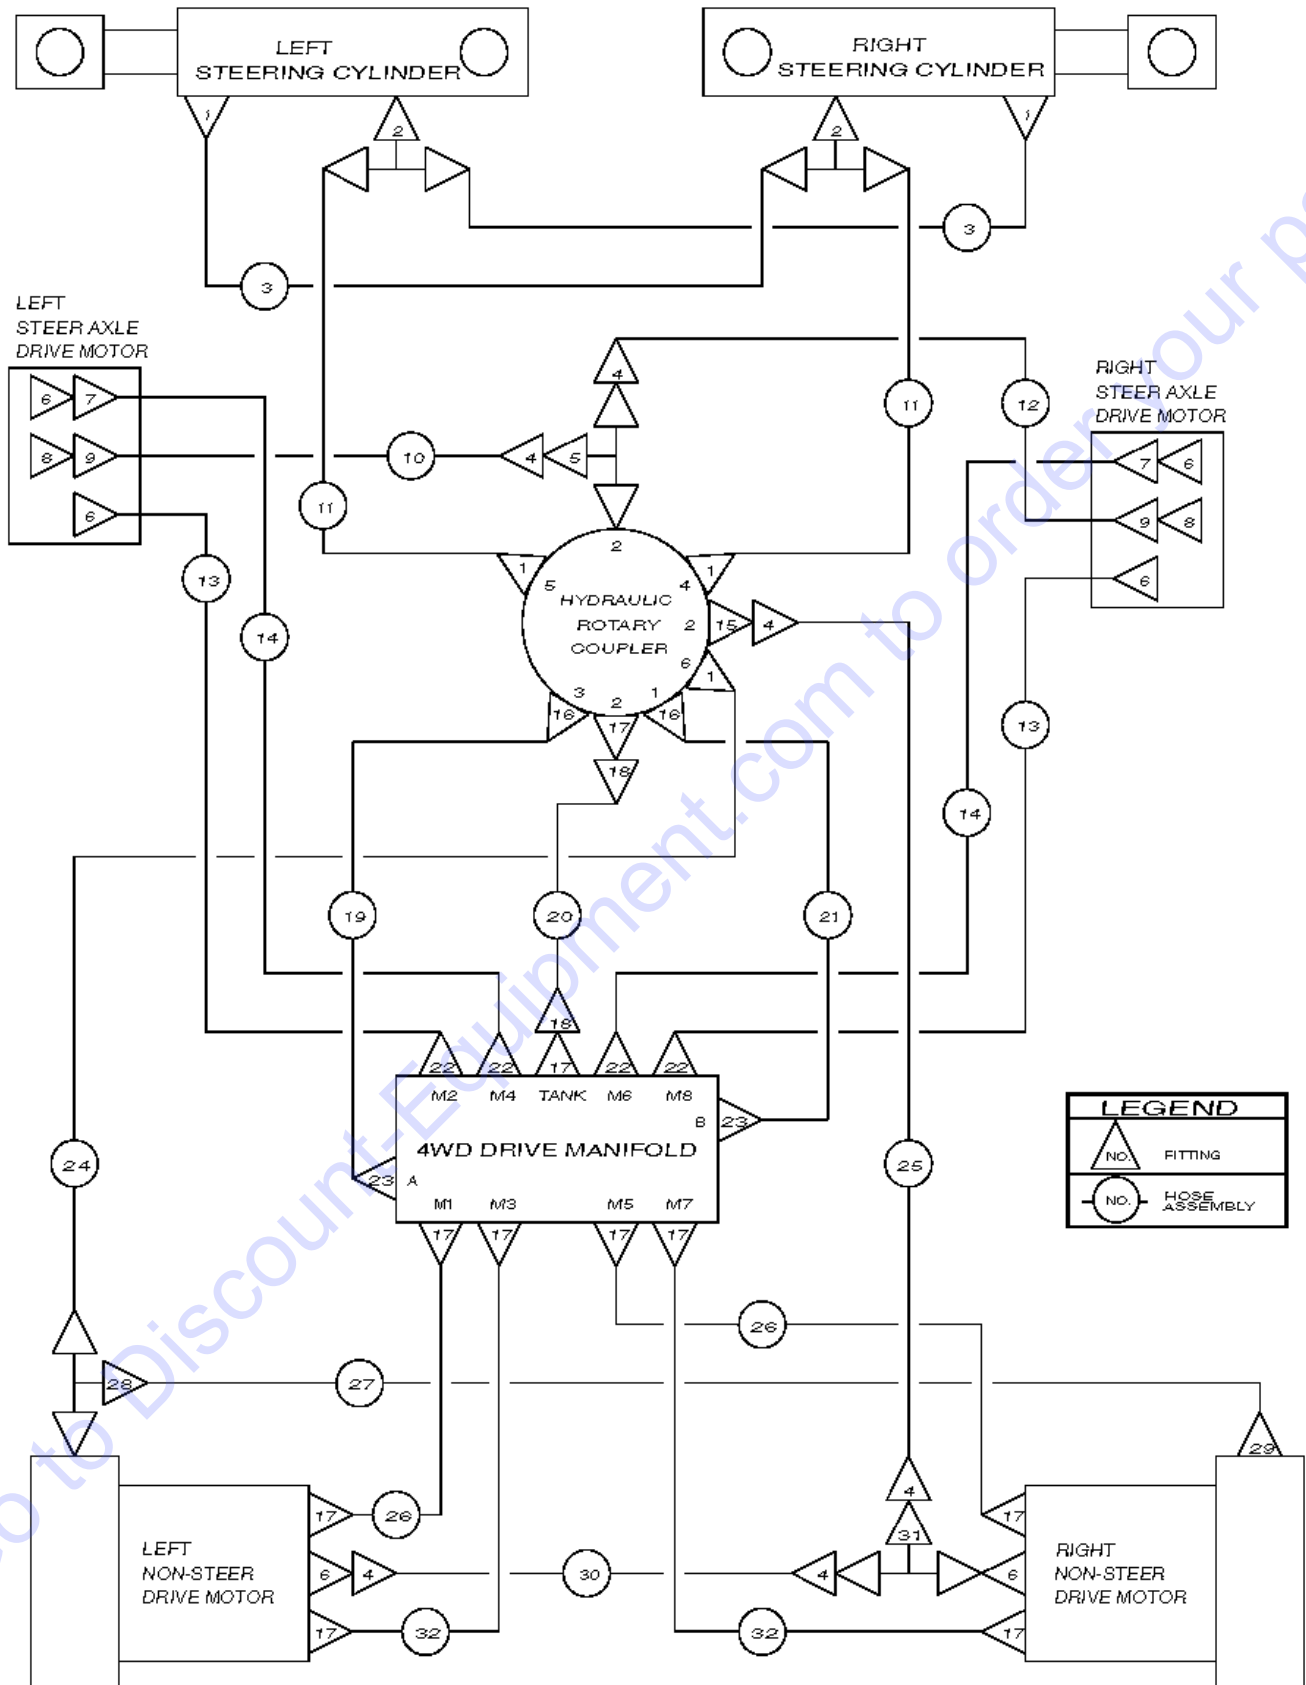

308.1 4WD Hydraulic Hoses and Fittings - Non-oscillating Axle

308.1 4WD Hydraulic Hoses and Fittings - Non-oscillating Axle

Item	Part No.	Description	Qty.	Item	Part No.	Description	Qty.
1	13120GT	ELBOW,070220-6-6.....	5	30	30848GT	HOSE ASSEMBLY,43".....	1
2	45705GT	TEE,BRANCH,070429-6-6.....	2			9	
3	30849GT	HOSE ASSEMBLY,22.5".....	2	31	21252GT	TEE,RUN,070432-8.....	1
		1		32	30842GT	HOSE ASSEMBLY,40.5".....	2
4	20324GT	HOSE END,BARBED,SWIVEL,-8-8.....	6			9	
5	20334GT	TEE,RUN,070428-8.....	1	Footnotes			
6	22665GT	CONNECTOR,070120-8-10.....	6	1: Hose End - Female JIC Swivel, 6-6 (Synflex 3903-06546), Hose End - Female JIC Swivel, 6-6 (Synflex 3903-06546) & Hose - 3/8" Thermoplastic Medium Pressure (Synflex 3130-06)			
7	30970GT	ELBOW,90DEG.SWIV.SWEEP-8-8.....	2	2: Hose - 1/2" Push On (Weatherhead H20108)			
8	45349GT	ELBOW,070320-8-8.....	2	3: Hose End - Female JIC Swivel, 6-6 (Synflex 3903-06546), Hose End - 90o Female JIC Swivel, 6-6 (Synflex 3903-06646) & Hose - 3/8" Thermoplastic Medium Pressure (Synflex 3130-06)			
9	28597GT	HOSE END,BARBED,SWIVEL,90DEG-8.....	2	4: Hose End - Female JIC Swivel, 8-8 (Synflex 3903-08548), Hose End - 90o Female JIC Swivel, Long, 8 JIC (Synflex 3903-08848) & Hose - 1/2" Thermoplastic High Pressure (Synflex 3800-08)			
10	30827GT	HOSE ASSEMBLY,80".....	1	5: Hose End - Female JIC Swivel, 8-8 (Synflex 3903-08548), Hose End - 45o Female JIC Swivel, 8-8 (Synflex 3903-08608) & Hose - 1/2" Thermoplastic High Pressure (Synflex 3800-08)			
		2		6: Hose End - Female JIC Swivel, 12-12 (Weatherhead 43012E-612), Hose End - Female JIC Swivel, 12-12 (Weatherhead 43012E-612) & Hose - 3/4" 4 Spiral High Pressure (Weatherhead H43012)			
11	30850GT	HOSE ASSEMBLY,64.5".....	2	7: Hose - 3/4" Push On (Weatherhead H20112)			
		3		8: Hose End - 90o Female JIC Swivel, 4-4 JIC (Synflex 3903-04644), Hose End - Female JIC Swivel, 6-4 (Synflex 3903-06544) & Hose - 1/4" Thermoplastic Medium Pressure (Synflex 3130-04)			
12	30828GT	HOSE ASSEMBLY,85.5".....	1	9: Hose End - Female JIC Swivel, 4-4 (Synflex 3903-04544), Hose End - Female JIC Swivel, 4-4 (Synflex 3903-04544) & Hose - 1/4" Thermoplastic Medium Pressure (Synflex 3130-04)			
		3					
13	30826GT	HOSE ASSEMBLY,98".....	2				
		4					
14	30825GT	HOSE ASSEMBLY,98".....	2				
		5					
15	45703GT	CONNECTOR,070120-8-8.....	1				
16	45350GT	ELBOW,070320-12-12.....	2				
17	19687GT	CONNECTOR,070120-12-12.....	10				
18	45170GT	HOSE END,BARBED,SWIVEL,-12-12.....	2				
19	30844GT	HOSE ASSEMBLY,35".....	1				
		6					
20	30847GT	HOSE ASSEMBLY,19".....	1				
		7					
21	30843GT	HOSE ASSEMBLY,25".....	1				
		7					
22	27431GT	CONNECTOR,070120-8-12.....	4				
23	20925GT	ELBOW,070220-12-12.....	2				
24	30845GT	HOSE ASSEMBLY,75".....	1				
		8					
25	30954GT	HOSE ASSEMBLY,66".....	1				
		8					
26	30841GT	HOSE ASSEMBLY,34.5".....	2				
		8					
27	30846GT	HOSE ASSEMBLY,61".....	1				
		9					
28	23802GT	TEE,RUN,070428-4-4.....	1				
29	13921GT	ELBOW,070220-4-4.....	1