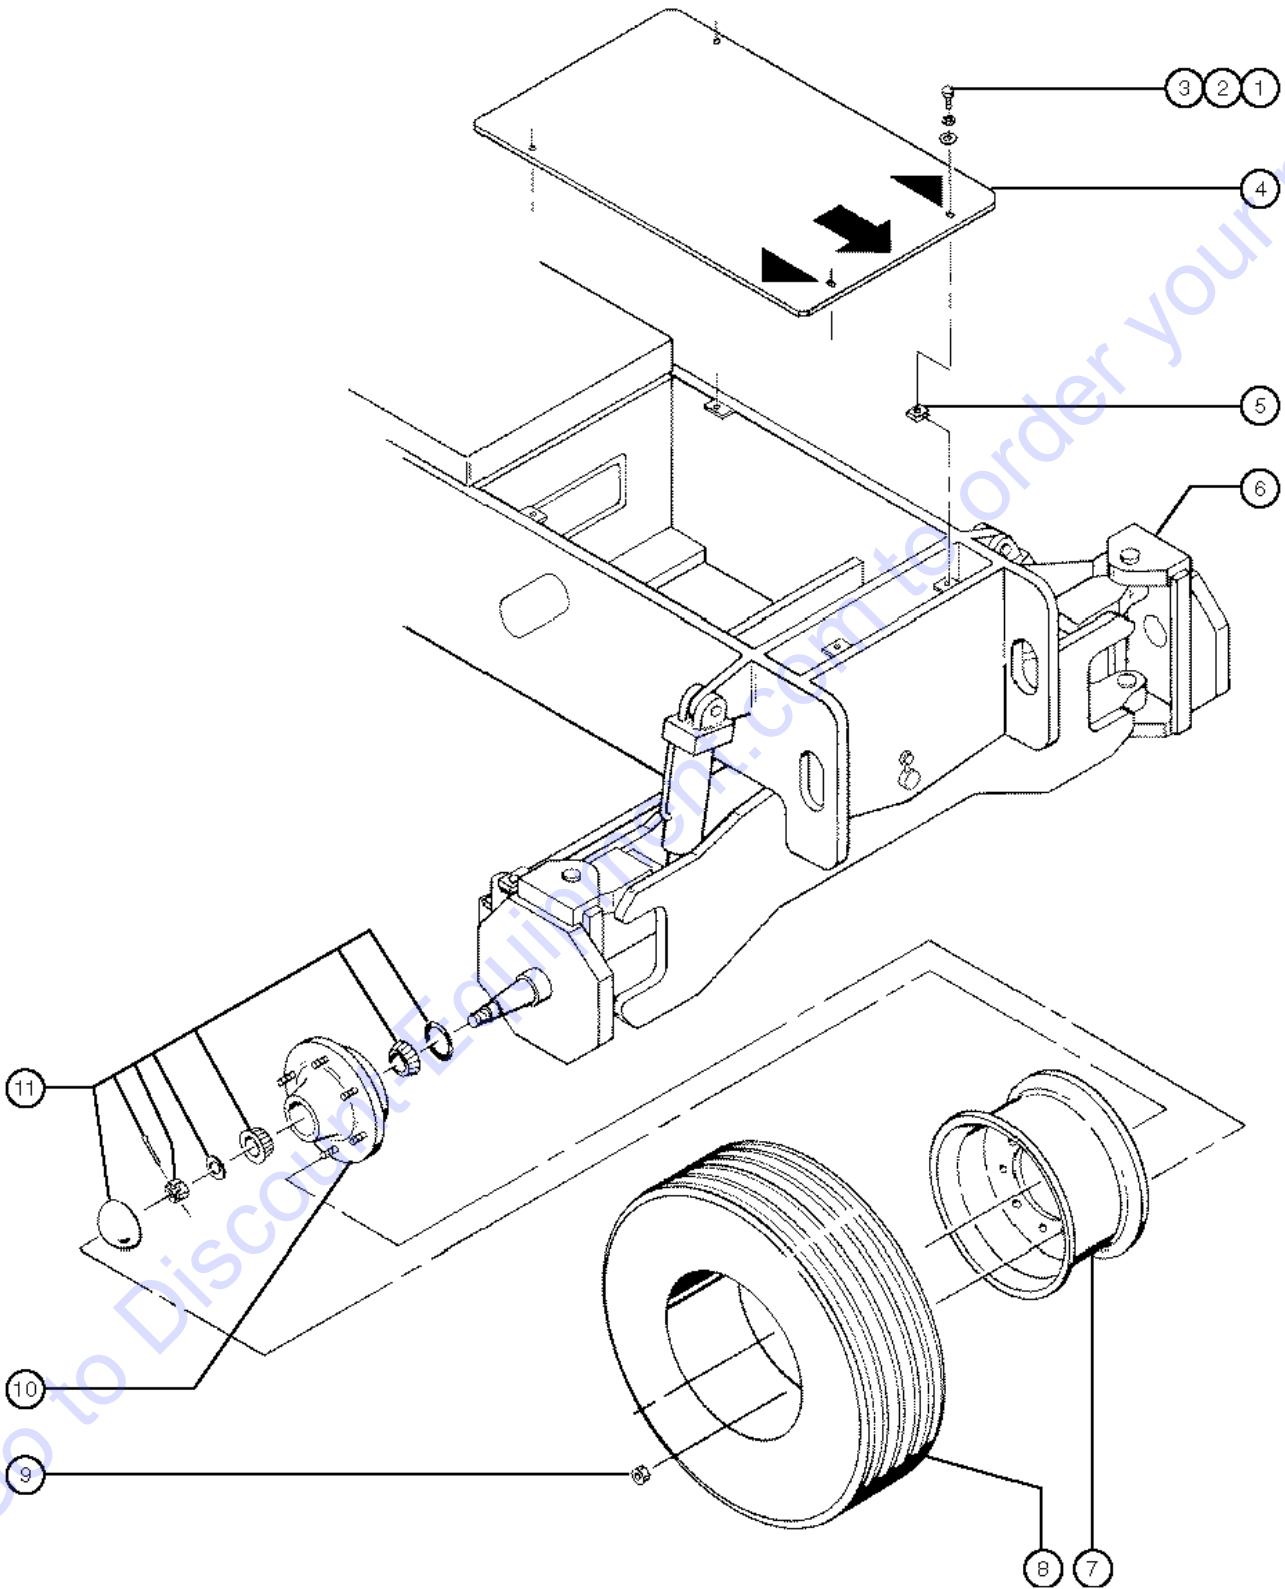

202.1 2WD Steer Axle Linkage - Non-oscillating

Item	Part No.	Description	Qty.
--		YOKE ASSEMBLY 2WD S40 RIGHT	
1	825019GT	ROD END,.375X3.69,ZAG.....	1
2	6019GT	SCREW,HHC,3/8-16 X 1.25 GRD 5.....	1
3	6021GT	WASHER,LOCK,.375.....	3
4	30735GT	PIN, 1.50DIA X 17.50LG, CHAMFER.....	1
5	19440GT	PIN,CLEVIS,1 X 2.5 LG.....	4
6	5361GT	PIN,COTTER,.125 X 1.5.....	4
7	58116GT	UPDATE KIT STEERING S40/45..... <i>must use for first time replacement of hydraulic cylinder number 30585</i>	2
--	32673GT	SEAL KIT (CYL PN 30585).....	2
--	89065GT	CYLINDER,STEER***.....	2
--	89066GT	SEAL KIT,STEER CYL (89065).....	2
8	30734GT	PIN,1.00DIA X 2.88LG,1HOLE.....	2
9	6175GT	SCREW,HHC,3/8-16 X 1.....	2
10	1255452GT	ROD END,.375 X 2.25,ZAG.....	2
11	25817GT	BEARING,1.00IDX1.25ODX1.00L.....	6
12	14815GT	PIN,ROLL,SST,.25 X 2.25.....	4
13	30736GT	PIN,1.50 DIA X 4.76 LG.GES1360.....	4
14	119619GT	BEARING,1.5IDX1.75ODX1.5L,PTFE.....	6
15	65515GT	YOKE ASSEMBLY 2WD S40 LEFT..... <i>includes 2 each index numbers 11 and 14</i>	1
16	6086GT	NUT,LP NYLOCK,1/2-13.....	4
17	8220GT	SCREW,HHC,1/2-13 X 4.....	4
18	45074GT	WASHER,THRUST,1.5 X 3.5 X .187.....	5
19	32652GT	NON-OSCILATING STEER AXLE ASSY..... <i>includes 2 each index numbers 11 and 14</i>	1
20	65516GT	YOKE ASSEMBLY 2WD S40 RIGHT..... <i>includes 2 each index numbers 11 and 14</i>	1
21		Ref. Hydraulic Hoses & Fittings (refer to figure 208.1).....	1
22	30747GT	TIE ROD, WELDMENT.....	1
23	28352GT	NUT,HEX,JAM,1-8.....	1
24	23154-SGT	WELDMENT,ROD END.....	1

203.1 2WD Steer Axle