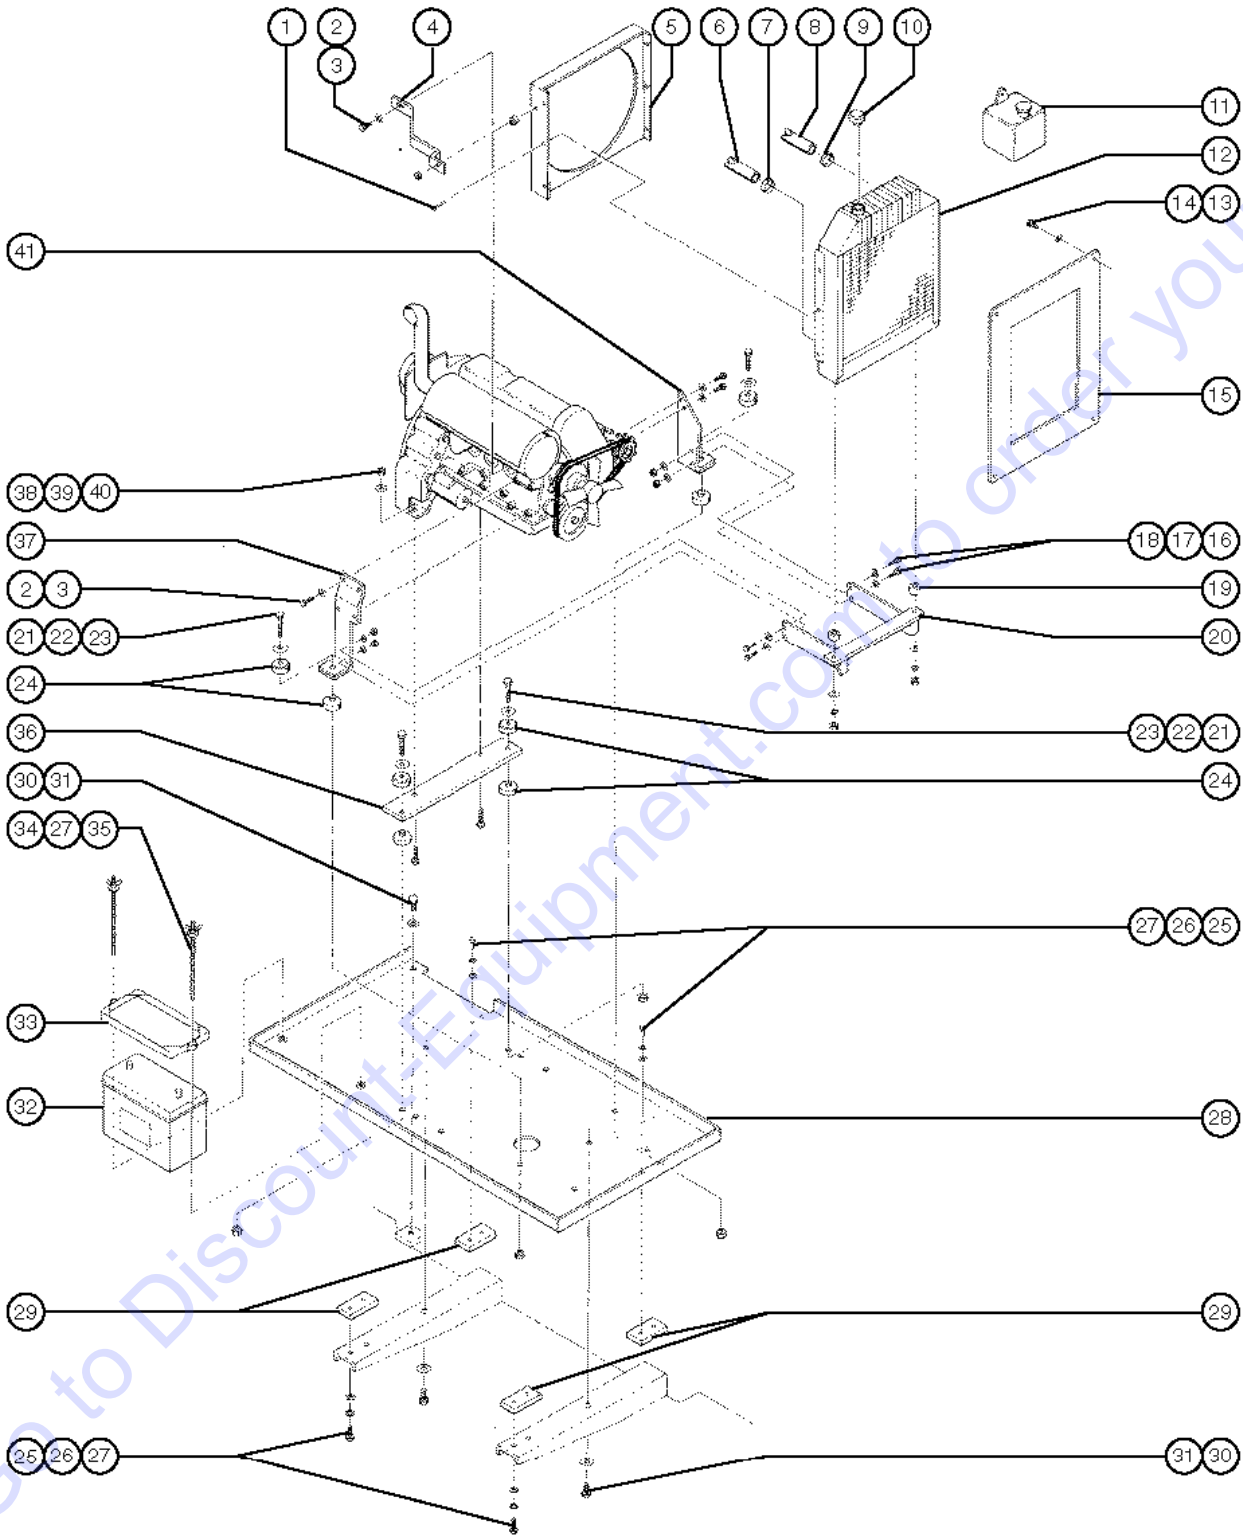

402.1 Ford Gasoline/LPG Engine - View 2

Item	Part No.	Description	Qty.	Item	Part No.	Description	Qty.
--	28718GT	BELT,TIMING,FORD LSG-423**		--	60857GT	FILTER,ELEMENT,BETA(5)=1000 for 77139	
1	31250GT	IGNITION MODULE MTG.PLATE ASSY.....	1	27A	1267807GT	ASSY, MED. PRESS. FILTER, SAE8	
2	8914GT	SCREW,HHC,1/4-20 X .625.....	13	--	1268229GT	ELEMENT-5 MIC, PAPER, W/ BYPASS for 1267807	
3	6356GT	WASHER,LOCK,.25.....	15	28	8177GT	SCREW,HHC,1/2-13 X 1.5.....	2
4	6638GT	WASHER,FLAT,USS,1/4"Y.....	14	29	6033GT	WASHER,LOCK,0.5".....	4
5	27922GT	IGNITION, ELECTRONIC, FORD.....	1	30	46674GT	PUMP,VAR.PISTON M46 2.8 CIQVP*.....	1
6	28664GT	COIL, IGNITION,FORD.....	1	--	29739GT	SEAL KIT,SAUER-DANFOSS M46***.....	1
7	27908GT	GOVERNOR,CNTRLR,FORD,LSG 423.....	1	31	29436GT	O-RING***.....	1
8	27919GT	REGULATOR, VOLTAGE, Z45GP91.....	1	32	10597GT	SCREW,HHC,1/2-13 X 1.25 GR5.....	2
9	27142GT	GASKET,EXHAUST***.....	1	33	13066GT	WASHER,FLAT,5 HARDENED.....	2
10	48439GT	MUFFLER,EXH,FORD,BIG BOOMS***.....	1	34	53961GT	PUMP,LIFT 1.025 C.I.***..... use in place of previous pump 31248	1
11	28648GT	SPARK PLUG WIRE SET, LSG 423..... Genie genuine part	1	--	31249GT	SEAL KIT,LIFT PUMP**..... use with pump 31248	1
--	1259056GT	SPARK PLUG WIRE SET, LSG 423 Genie aftermarket		--	53962GT	SEAL KIT,LIFT PUMP (53961)*** use with pump 53961	
12	28647GT	SPARK PLUG,FORD.....	4	35		Ref. Hydraulic Hoses & Fittings (refer to figure 5-H, page 5-28).....	1
13	29606GT	RING GEAR,FORD*** FITS LSG-LRG 423, AND LRG425		36	6175GT	SCREW,HHC,3/8-16 X 1.....	2
13	29616GT	STARTER,ENGINE,FORD LSG/LRG***.....	1	37	22278GT	SWITCH,VACUUM.....	1
14	28717GT	VALVE,DRAIN,FORD,BLOCK,RAD.....	1	38	27917GT	GOVERNOR,MECHNCL,FORD LSG423.....	1
15	8179GT	SCREW,HHC,1/4-20 X 2.25.....	2	39	21130GT	CLEVIS YOKE-1/4-28,PLTD W/PIN..... includes clevis pin	1
16	6091GT	NUT,NYLOCK,1/4-20.....	4	40	30785-1000GT	THREADED ROD,1/4-28 X 10 IN***.....	1
17	52943GT	NUT,SOLENOID VALVE COIL.....	1	41	21496GT	NUT,HEX,1/4-28.....	2
18	29744GT	COIL,10V.....	1	42	30224PGT	BRACKET,LP REG/AIR FILTER,PNTD....	1
19	29066GT	VALVE,SOLENOID,10V,2POS 3WAY**..... includes index number 17 and 18	1	43	25967GT	HOSE ASSEMBLY,LP GAS-86" LNG**.....	1
20	30369GT	SOLENOID VALVE,N.C. 2POS. 3WAY..... includes index number 17 - 19	1	44	27010GT	VALVE,LOCK OFF,BEAM #FL-418.....	1
--	48877GT	CONN,520120-4-6,.025 ORI.....	1	--	27042GT	ELBOW,90DEG.1/4MPT,1/4SW,NPTF.....	1
21	28836GT	COUPLING KIT,FLYWHEEL,FL 15T..... (includes flexplate and coupler)	1	45		Ref. Hose -3/8 x 19.5 inches (50 cm), Regulator to Water Pump.....	1
--	37002GT	COUPLER,HUB,15 TOOTH 7/16BOLT*.....	1	46		Ref. Hose -3/8 x 25 inches (63.5 cm), Regulator to Intake Manifold.....	1
22	6019GT	SCREW,HHC,3/8-16 X 1.25 GRD 5.....	8	47	24551GT	REGULATOR,LPG,BEAM #120A.....	1
23	6021GT	WASHER,LOCK,.375.....	14	--	32768GT	REGULATOR DIAPH.KIT BEAM 120A....	1
24	25571P-SGT	PLATE,PUMP MOUNT,FORD,PAINTED.....	1	48		Ref. Hose -5/8 x 9.5 inches (24 cm), Regulator to Carburetor Venturi.....	1
25	7339GT	SCREW,HHC,1/4-20 X .5.....	4				
26	30230PGT	FILTER MOUNT BRACKET.....	1				
27		FILTER ASY,M PRESS,SAE8,WOIND* (77139)..... component no longer available	1				
--	20880GT	FILTER ELEMENT-10 MIC.***..... for 20879 (no longer available)	1				

403.1 Ford Gasoline/LPG Engine - View 3