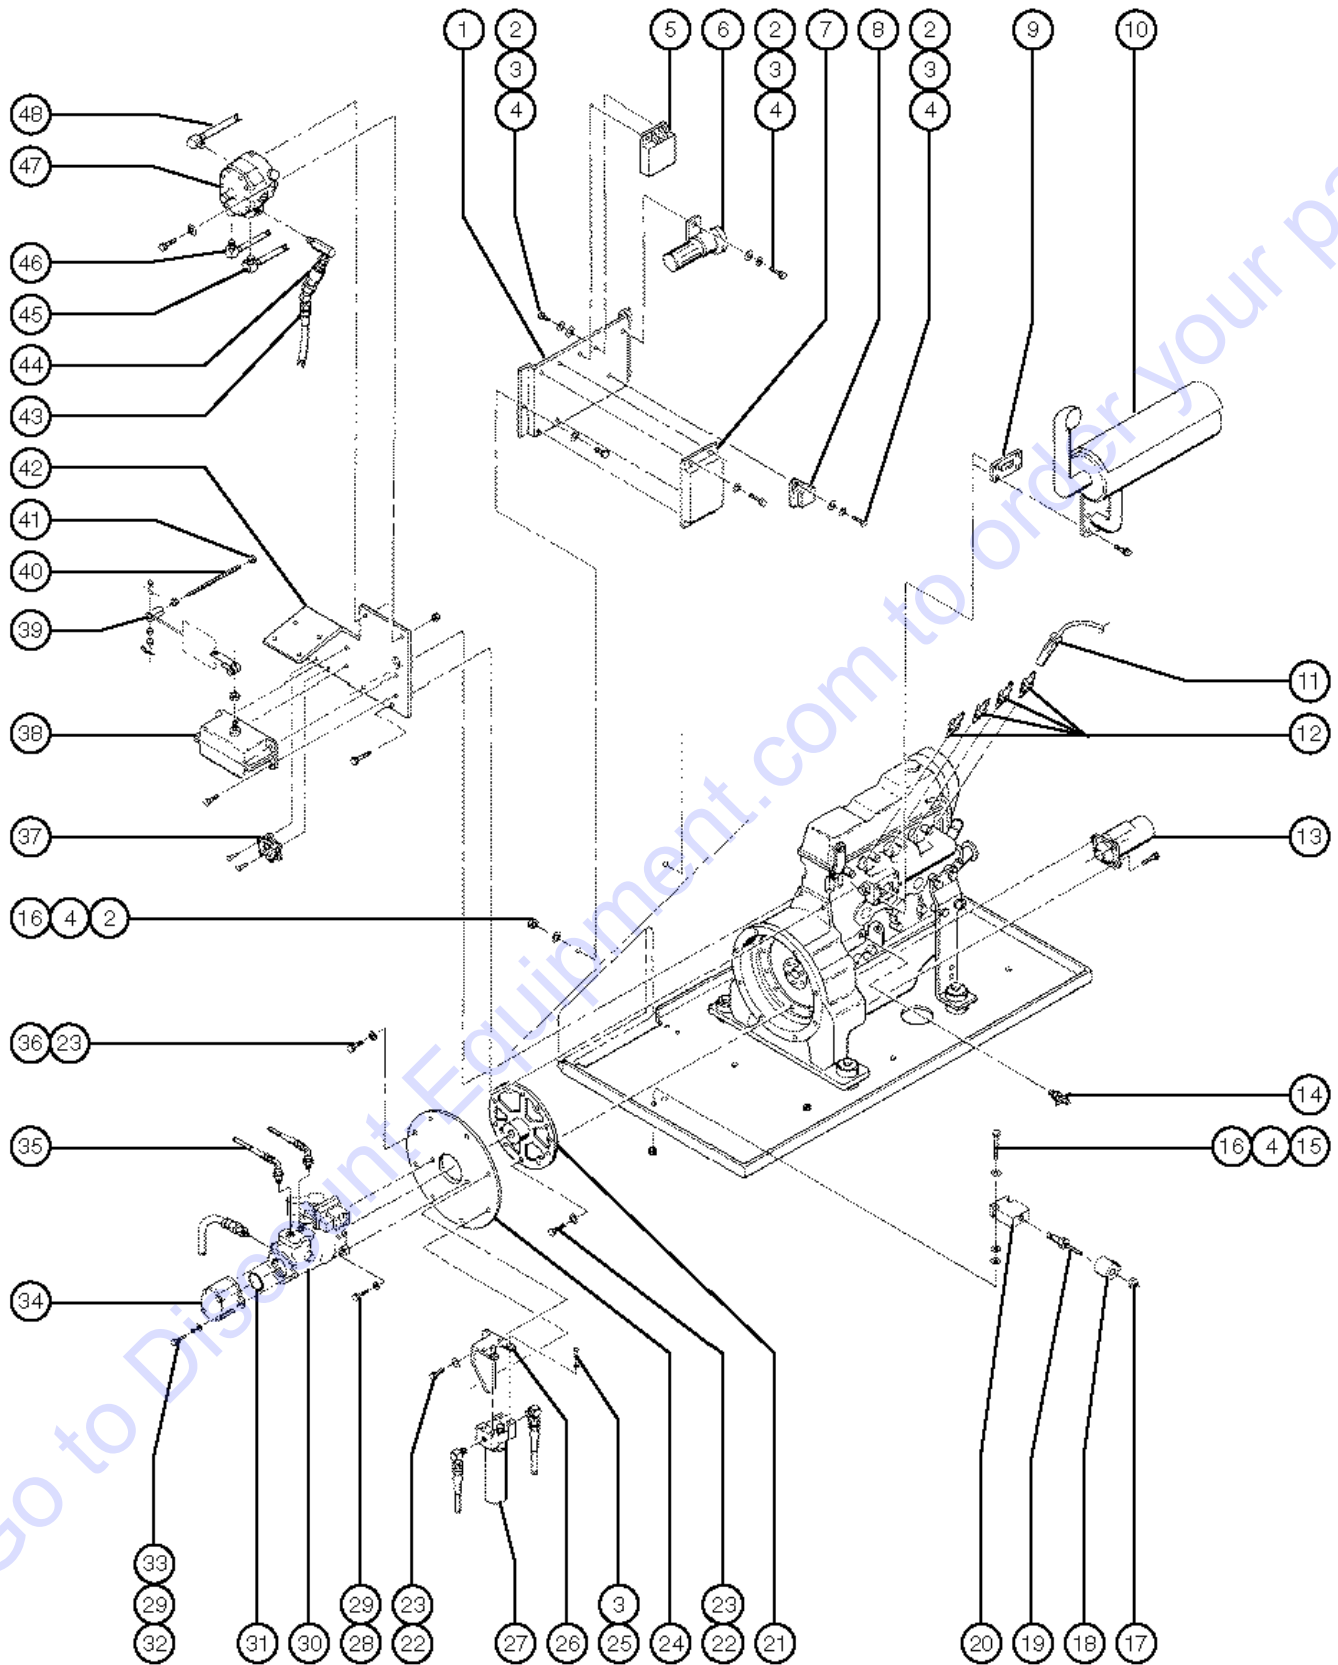

402.1 Ford Gasoline/LPG Engine - View 2

402.1 Ford Gasoline/LPG Engine - View 2

Item	Part No.	Description	Qty.	Item	Part No.	Description	Qty.
--	28718GT	BELT,TIMING,FORD LSG-423**		--	60857GT	FILTER,ELEMENT,BETA(5)=1000 for 77139	
1	31250GT	IGNITION MODULE MTG.PLATE ASSY.....	1	27A	1267807GT	ASSY, MED. PRESS. FILTER, SAE8	
2	8914GT	SCREW,HHC,1/4-20 X .625.....	13	--	1268229GT	ELEMENT-5 MIC, PAPER, W/ BYPASS for 1267807	
3	6356GT	WASHER,LOCK,.25.....	15	28	8177GT	SCREW,HHC,1/2-13 X 1.5.....	2
4	6638GT	WASHER,FLAT,USS,1/4"Y.....	14	29	6033GT	WASHER,LOCK,0.5".....	4
5	27922GT	IGNITION, ELECTRONIC, FORD.....	1	30	46674GT	PUMP,VAR.PISTON M46 2.8 CIQVP*.....	1
6	28664GT	COIL, IGNITION,FORD.....	1	--	29739GT	SEAL KIT,SAUER-DANFOSS M46***.....	1
7	27908GT	GOVERNOR,CNTRLR,FORD,LSG 423.....	1	31	29436GT	O-RING***.....	1
8	27919GT	REGULATOR, VOLTAGE, Z45GP91.....	1	32	10597GT	SCREW,HHC,1/2-13 X 1.25 GR5.....	2
9	27142GT	GASKET,EXHAUST***.....	1	33	13066GT	WASHER,FLAT,5 HARDENED.....	2
10	48439GT	MUFFLER,EXH,FORD,BIG BOOMS***.....	1	34	53961GT	PUMP,LIFT 1.025 C.I.***..... use in place of previous pump 31248	1
11	28648GT	SPARK PLUG WIRE SET, LSG 423..... Genie genuine part	1	--	31249GT	SEAL KIT,LIFT PUMP**..... use with pump 31248	1
--	1259056GT	SPARK PLUG WIRE SET, LSG 423 Genie aftermarket		--	53962GT	SEAL KIT,LIFT PUMP (53961)*** use with pump 53961	
12	28647GT	SPARK PLUG,FORD.....	4	35		Ref. Hydraulic Hoses & Fittings (refer to figure 5-H, page 5-28).....	1
13	29606GT	RING GEAR,FORD*** FITS LSG-LRG 423, AND LRG425		36	6175GT	SCREW,HHC,3/8-16 X 1.....	2
13	29616GT	STARTER,ENGINE,FORD LSG/LRG***.....	1	37	22278GT	SWITCH,VACUUM.....	1
14	28717GT	VALVE,DRAIN,FORD,BLOCK,RAD.....	1	38	27917GT	GOVERNOR,MECHNCL,FORD LSG423.....	1
15	8179GT	SCREW,HHC,1/4-20 X 2.25.....	2	39	21130GT	CLEVIS YOKE-1/4-28,PLTD W/PIN..... includes clevis pin	1
16	6091GT	NUT,NYLOCK,1/4-20.....	4	40	30785-1000GT	THREADED ROD,1/4-28 X 10 IN***.....	1
17	52943GT	NUT,SOLENOID VALVE COIL.....	1	41	21496GT	NUT,HEX,1/4-28.....	2
18	29744GT	COIL,10V.....	1	42	30224PGT	BRACKET,LP REG/AIR FILTER,PNTD....	1
19	29066GT	VALVE,SOLENOID,10V,2POS 3WAY**..... includes index number 17 and 18	1	43	25967GT	HOSE ASSEMBLY,LP GAS-86" LNG**.....	1
20	30369GT	SOLENOID VALVE,N.C. 2POS. 3WAY..... includes index number 17 - 19	1	44	27010GT	VALVE,LOCK OFF,BEAM #FL-418.....	1
--	48877GT	CONN,520120-4-6,.025 ORI.....	1	--	27042GT	ELBOW,90DEG.1/4MPT,1/4SW,NPTF.....	1
21	28836GT	COUPLING KIT,FLYWHEEL,FL 15T..... (includes flexplate and coupler)	1	45		Ref. Hose -3/8 x 19.5 inches (50 cm), Regulator to Water Pump.....	1
--	37002GT	COUPLER,HUB,15 TOOTH 7/16BOLT*.....	1	46		Ref. Hose -3/8 x 25 inches (63.5 cm), Regulator to Intake Manifold.....	1
22	6019GT	SCREW,HHC,3/8-16 X 1.25 GRD 5.....	8	47	24551GT	REGULATOR,LPG,BEAM #120A.....	1
23	6021GT	WASHER,LOCK,.375.....	14	--	32768GT	REGULATOR DIAPH.KIT BEAM 120A....	1
24	25571P-SGT	PLATE,PUMP MOUNT,FORD,PAINTED.....	1	48		Ref. Hose -5/8 x 9.5 inches (24 cm), Regulator to Carburetor Venturi.....	1
25	7339GT	SCREW,HHC,1/4-20 X .5.....	4				
26	30230PGT	FILTER MOUNT BRACKET.....	1				
27		FILTER ASY,M PRESS,SAE8,WOIND* (77139)..... component no longer available	1				
--	20880GT	FILTER ELEMENT-10 MIC.***..... for 20879 (no longer available)	1