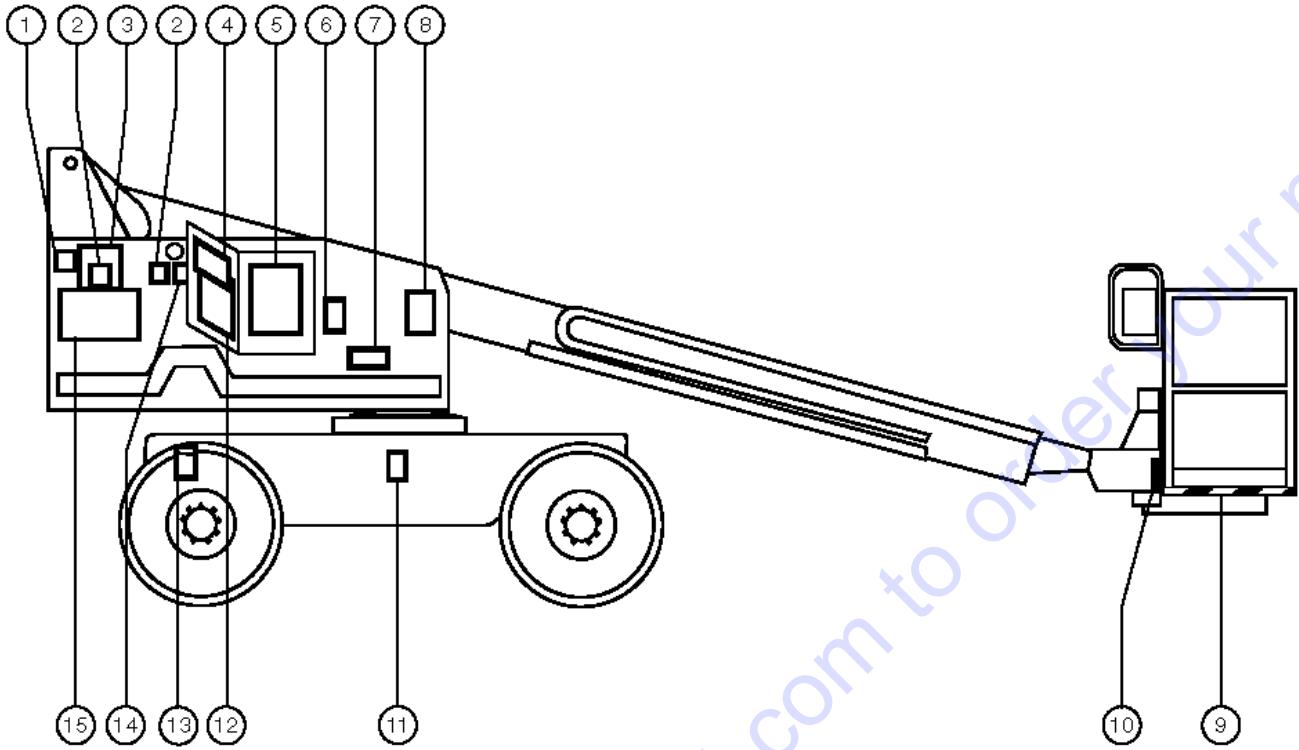

101.1 Decals - View 1

Item	Part No.	Description	Qty.
--	1268GT	PAINT,AEROSOL,GENIE GRAY***	
--	1484GT	PAINT,AEROSOL,BRIGHT BLUE***	
--	30998GT	DECAL KIT,COSMETIC,S40	
--	32150GT	PAINT,WET,GENIE BLUE (1 GL)**	
--	32151GT	PAINT,WET,GENIE GRAY (1 GL)**	
--	32762GT	DECAL KIT,SAFETY/INSTR,S-40 <i>does not include index numbers 2, 9, 15, 16, 18, 21</i>	
1	28157GT	DECAL,USE DEXRON***.....	1
2	28158GT	DECAL,LABEL,UNLEADED GAS ONLY..... <i>symbol decal only</i>	2
--	28159GT	DECAL,DIESEL.....	2
3	32744GT	DECAL,S, BLUE, BLACK.....	2
4	32702GT	DECAL,NOTICE,OPERATING INSTRN.....	1
5	32658GT	DECAL,GROUND CONTROL PANEL-S40.....	1
6	25994GT	DECAL,NOTICE,SHUTOFF VALVES.....	1
7	27564GT	DECAL,DANGER,ELEC.HAZ.STAY CLR.....	2
8	77046GT	SERIAL # LABEL,MYLAR 4X8***.....	1
9	33550GT	TAPE,WARNING,BLK/YEL, 50*** <i>sold by the roll. 648" per roll.</i>	
10	28177GT	DECAL,WARN,CRUSH HAZARD PLAT.....	2
11	32719GT	DECAL,NOTICE, TIRE PRESSURE.....	2
12	97890GT	DECAL,DANGER,GEN SAFETY RULES.....	2
13	28161GT	DECAL,WARN,CRUSH HAZARD HAND.....	2
14	28171GT	DECAL,DANGER,NO SMOKING ***.....	2
15	30406GT	DECAL"GENIE 2 WD" WHITE.....	2
--	30407GT	DECAL,GENIE 4 WD, WHITE.....	2
16	28235GT	DECAL,POWER TO PLATFORM 115V...1	
--	28174GT	DECAL, POWER TO PLATFORM 230V**.....	1
17	28181GT	DECAL,WARN,FALL HAZARD.....	1
18	28160GT	DECAL,LABEL,LIQUID PROPANE.....	1
19	28164GT	DECAL,NOTICE,HAZARDOUS MAT'LS*.....	1
20	28175GT	DECAL,WARNING-COMPART ACCESS.....	1
21	32703GT	DECAL,NOTICE, LSG ENG SPECS.....	1
--	32721GT	DECAL,NOTICE,DEUTZ ENG SPEC**...1	
22	62072GT	DECAL,COSMETIC,GENIE S-40***.....	1
23	32747GT	DECAL,STRIPES,WHITE, 12".....	1