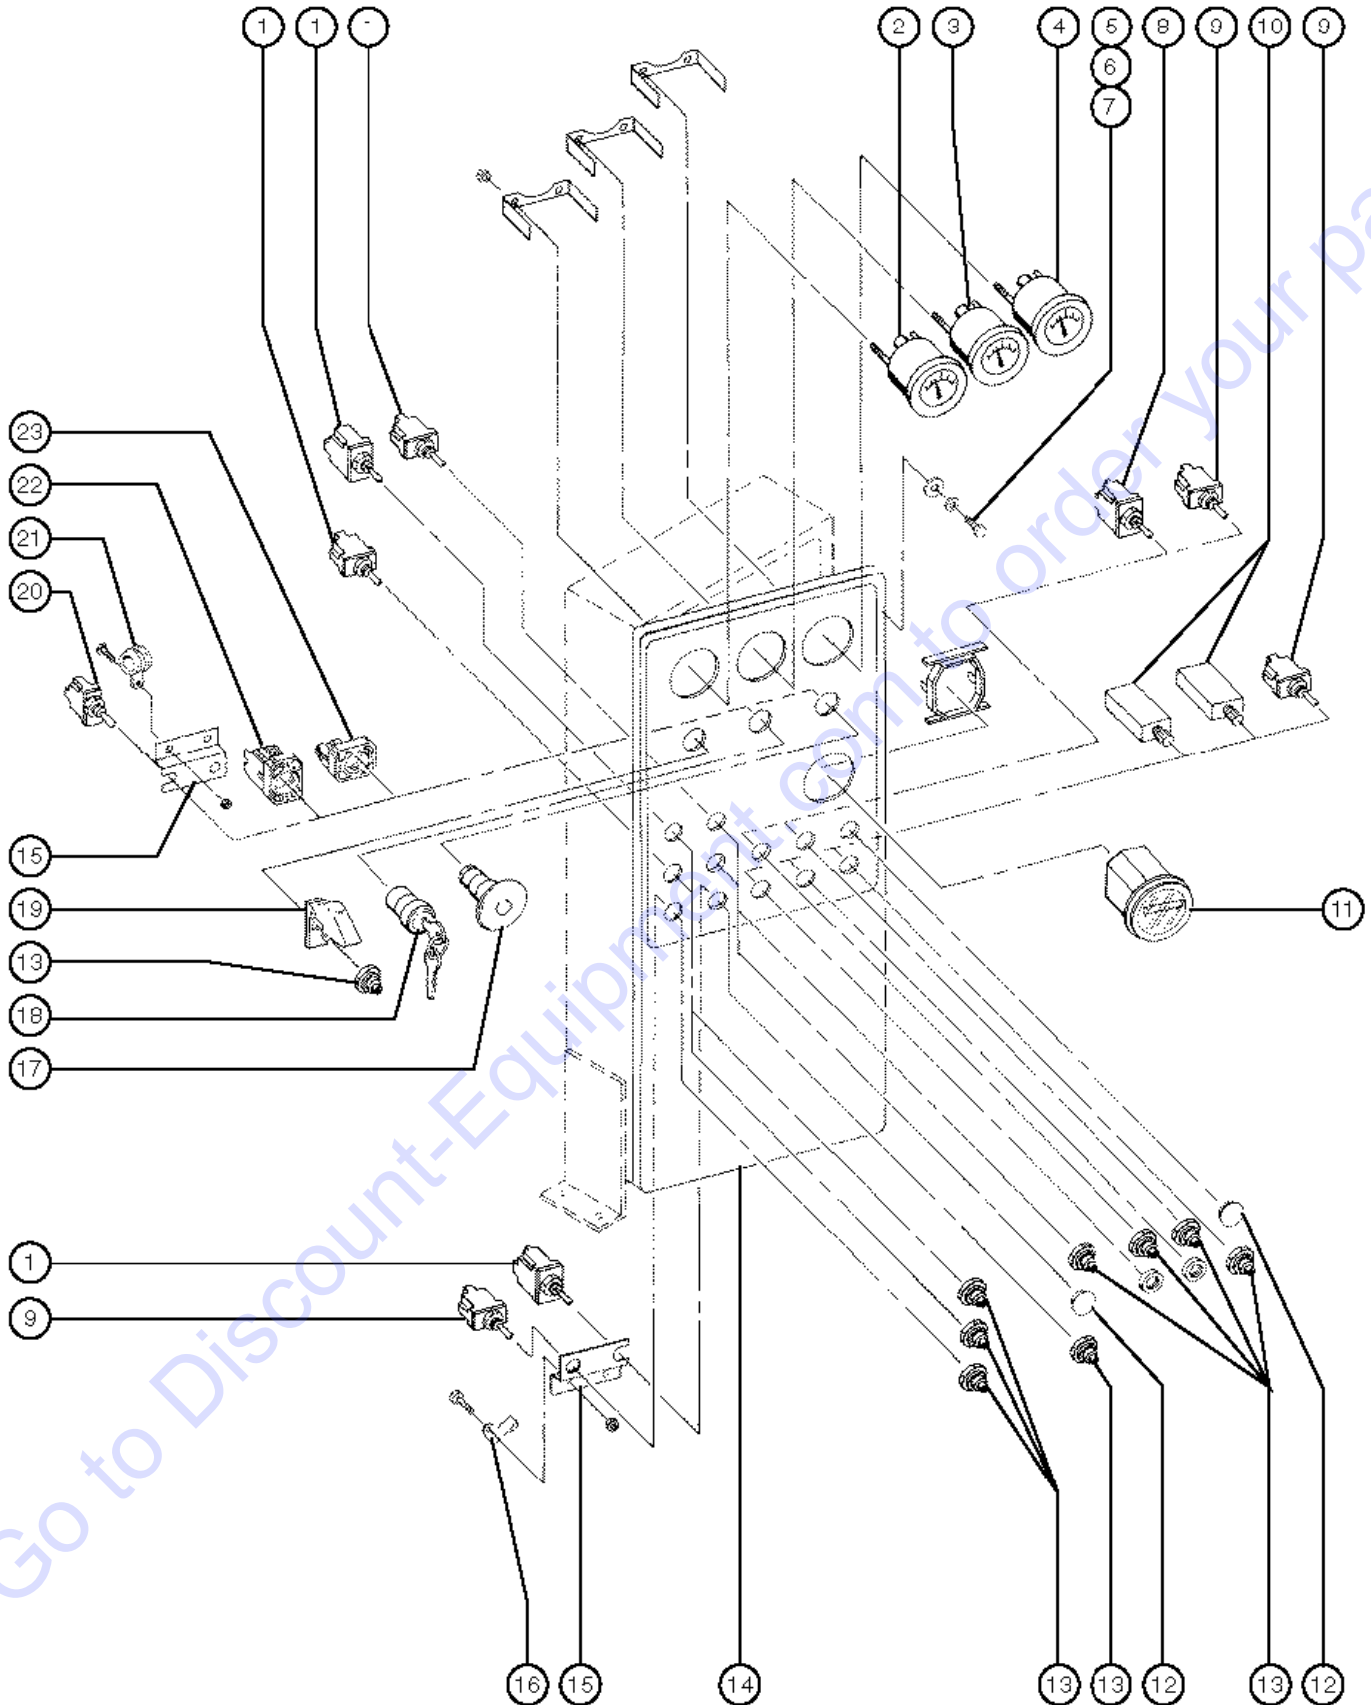

506.1 Ground Controls - View 2

506.1 Ground Controls - View 2

Item	Part No.	Description	Qty.	Item	Part No.	Description	Qty.
1	128202GT	SWITCH TOGGLE ASSY DPDT 3P MOM.....	4	22	66821GT	BASE,WITHOUT CONTACTS.....	1
		<i>includes mounting fasteners</i>		--	66816GT	CONTACT,N.O.***.....	1
2	53759-SGT	GAUGE,WATER TEMP.....	1	23	122514GT	KIT,ESTOP SVC BB&SM BOOM.....	1
		<i>includes mounting bracket</i>				<i>includes item 17</i>	
3	53758-SGT	GAUGE,OIL PRESSURE W/O SENDER.....	1	--	66818GT	CONTACT, N.C.....	1
		<i>includes mounting bracket</i>		--	66821GT	BASE,WITHOUT CONTACTS	
4	53761-SGT	GAUGE,VOLTAGE.....	1				
		<i>includes mounting bracket</i>					
5	6090GT	SCREW,HHC,1/4-20 X .75.....	3				
6	6356GT	WASHER,LOCK,.25.....	3				
7	6638GT	WASHER,FLAT,USS,1/4"Y.....	3				
8	128205GT	SWITCH TOGGLE ASSY DPDT 2P MNT.....	1				
		<i>includes mounting fasteners</i>					
9	128200GT	SWITCH TOGGLE ASSY SPDT 3P MOM.....	3				
		<i>includes mounting fasteners</i>					
10	147094GT	ASSY, CIRCUIT BREAKER 15A.....	2				
		<i>includes mounting fasteners</i>					
11	19506GT	HOUR METER,10-80 VOLTS***.....	1				
		<i>includes mounting bracket</i>					
12	229567GT	PLUG,SANTOPRENE .5 BLACK DOME.....	2				
13	27246GT	BOOT,TOGGLE SWITCH,SHORT*.....	9				
14	32659GT	CONTROL BOX W/DECAL,GROUND....	1				
--	121599GT	GASKET,GBOX,S80/85 2008.....	1				
15	54525GT	BRACKET-PANEL-WIRE MOUNTING 99.....	2				
16	27287GT	RESISTOR,10 OHM,25 WATT.....	1				
17	66812GT	BUTTON,PUSH,RED MUSHROOM HEAD.....	1				
--	146478GT	BOOT(BELLOWS),E-STOP,BLACK					
18	122512GT	KIT,KEYSWITCH SVC BB & SM BOOM.....	1				
		<i>includes item 22</i>					
--	122366GT	KEYSWITCH,CONTACTS LOCK.....	1				
--	21982GT	KEY,SINGLE***.....	1				
--	37947GT	KEYS,10 PACK***.....	1				
--	66811GT	KEYSWITCH,3POS.MNTND.DR WKEY**.....	1				
		<i>includes keyswitch and two keys, not included: base or contacts.</i>					
19	13471GT	COVER, AUXILIARY POWER SWITCH.....	1				
20	128201GT	SWITCH TOGGLE ASSY DPDT 2P MOM.....	1				
		<i>includes mounting fasteners</i>					
21	13268GT	CLAMP,0.75,#12 X 1/4,RUB CUSH.....	1