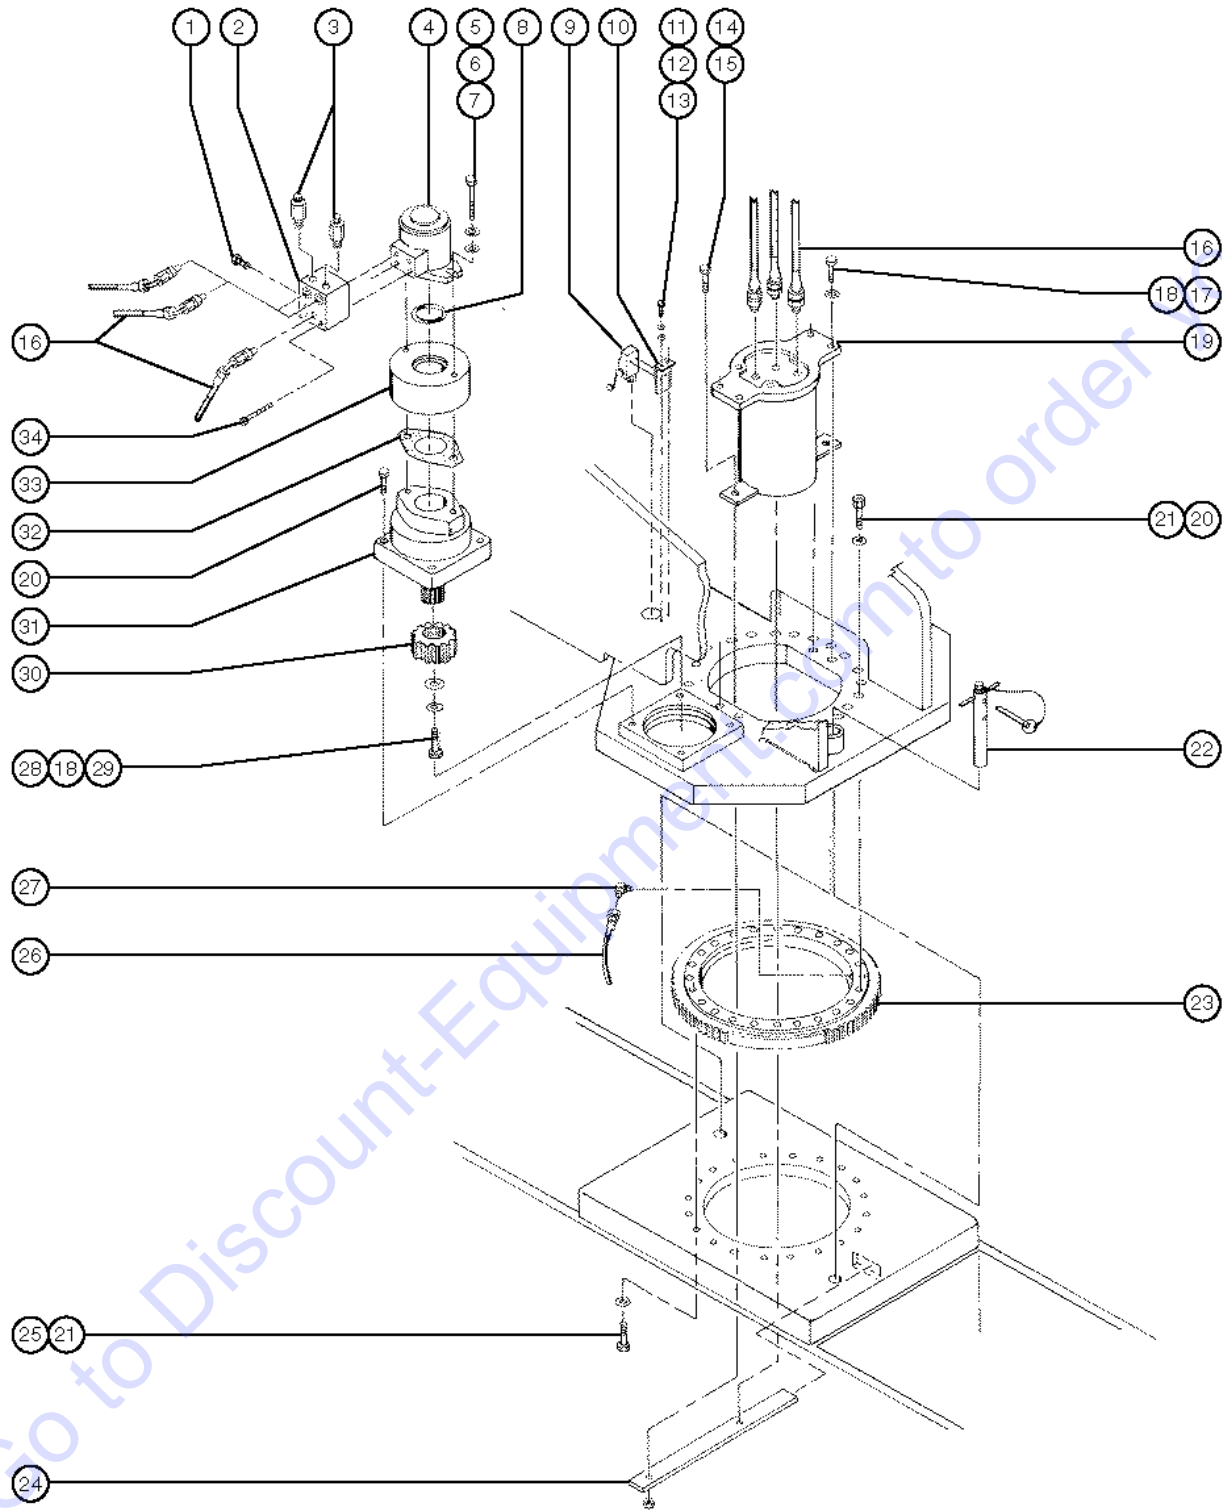

504.1 Turntable Rotation and Hydraulic Rotary Coupler Installation

504.1 Turntable Rotation and Hydraulic Rotary Coupler Installation

Item	Part No.	Description	Qty.	Item	Part No.	Description	Qty.
1	45483GT	VALVE,SHUTTLE*** <i>for manifold 31494</i>	1	26	30886GT	HOSE ASSEMBLY,19"	1
2	102680GT	MANIFOLD,TURNTABLE ROTATION***	1	27	20630GT	ELBOW,070202-4-4	1
--	31519GT	O-RING (2-114) <i>for manifold 31494</i>	1	28	6175GT	SCREW,HHC,3/8-16 X 1	1
3	31082GT	VALVE,COUNTERBALANCE 2500 PSI* <i>for manifold 31494</i>	2	29	24039GT	WASHER,3/8 PLATE (3/8X2X3/16TK	1
4	58958GT	MOTOR,SWING DRIVE (53147) <i>for manifold 31494 and 53147</i>		30	75677GT	SHAFT,OUTPUT,PINION,TURNTABLE... <i>for TT swing drive 89885</i>	1
--	62081GT	SEAL KIT, 58958 SWING MOTOR		--	31493GT	PINION GEAR <i>for torque hub 94920</i>	
--	75684GT	MOTOR,TURNTABLE ROTATION*** <i>for TT swing drive 89885</i>		31	89885GT	SWING DRIVE ASSEMBLY,S40/Z60**	1
--	75685GT	SEAL KIT,MOTOR TURNTABLE*** <i>for motor 75684</i>		--	58916GT	SEAL,SHAFT <i>for torque hub 94920</i>	1
5	7261GT	SCREW,HHC,1/2-13 X 5 BLACK	2	--	94920GT	TORQUE HUB-SWING*** <i>not part of 89885; to SN 6029</i>	1
6	6033GT	WASHER,LOCK,0.5"	3	32	43683GT	O-RING,2-042 N674-70***	1
7	13066GT	WASHER,FLAT,5 HARDENED	3	--	52087GT	O-RING,2-044 BUNA*** <i>for TT swing drive 34425</i>	1
8	22811GT	O-RING,MOTOR TO BRAKE*** <i>for 34425; measures approx 4" x 0.10"</i>	1	33	75686GT	BRAKE ASSEMBLY,TURNTABLE ROT**	1
9	34961GT	SWITCH,LIMIT,W/ROLLER ARM	1	--	29291GT	SEAL KIT,MICO <i>for brake Mico 41915</i>	1
--	19491GT	CONTACTOR,LIMIT SWITCH	1	--	31500GT	BEARING KIT,MICO <i>for brake Mico 41915</i>	1
--	27643GT	ROLLER ARM-LIMIT SWITCH	1	--	31502GT	SPRING KIT,MICO <i>for brake Mico 41915</i>	1
10	30783PGT	LIMIT SWITCH BRKT,DRIVE,PAIN	1	--	58915GT	LINING REPAIR KIT (41915)	1
11	6090GT	SCREW,HHC,1/4-20 X .75	2	--	62466GT	SEAL KIT,BRAKE,TURNTABLE ROT** <i>for brake 75686</i>	1
12	6356GT	WASHER,LOCK,.25	2	--	65608GT	BEARING KIT, AUSCO*** <i>for brake 73918</i>	1
13	6638GT	WASHER,FLAT,USS,1/4"Y	2	--	73918GT	BRAKE,SWING,2800 IN/LB	1
14	8177GT	SCREW,HHC,1/2-13 X 1.5	2	--	75658GT	LINING KIT,AUSCO (73918)***	1
15	6198GT	NUT,NYLOCK,1/2-13	2	--	75659GT	SEAL KIT, AUSCO (73918)	1
16		Ref. Hydraulic Hoses & Fittings (refer to figure 508.1)	2	--	75682GT	DISC KIT DRIVE TURNTABLE Z-60* <i>for brake 75686</i>	1
17	6019GT	SCREW,HHC,3/8-16 X 1.25 GRD 5	4	--	75683GT	SPRING,DRIVE TURNTABLE*** <i>for brake 75686</i>	1
18	6021GT	WASHER,LOCK,.375	5	34		Ref. Screw - SHC, 5/16 -18 x 3 inches <i>for torque hub 19585</i>	4
19	44367GT	HYD SWIVEL,7 PORT,S40/60 <i>check stamping on part then verify with Discount-equipment for correct seal kit.</i>	1				
--	44341PGT	BAR,HYD.SWIVEL MOUNT PAINTED	2				
--	44611GT	SEAL KIT,SWIVEL (44367)	2				
20	19418GT	SCREW,SHC,5/8-11 X 1.75	20				
21	13064GT	WASHER,FLAT,.625 HARDENED	40				
22	32731GT	PIN ASSEMBLY,TURNTBLE ROTATION	1				
--	11637GT	PIN ASSY, RETAINER, SS I & II	1				
23	111648GT	BEARING,SERIES 3000	1				
24	44341PGT	BAR,HYD.SWIVEL MOUNT PAINTED	1				
25	21175GT	SCREW,SHC,5/8-11 X 4,A574	20