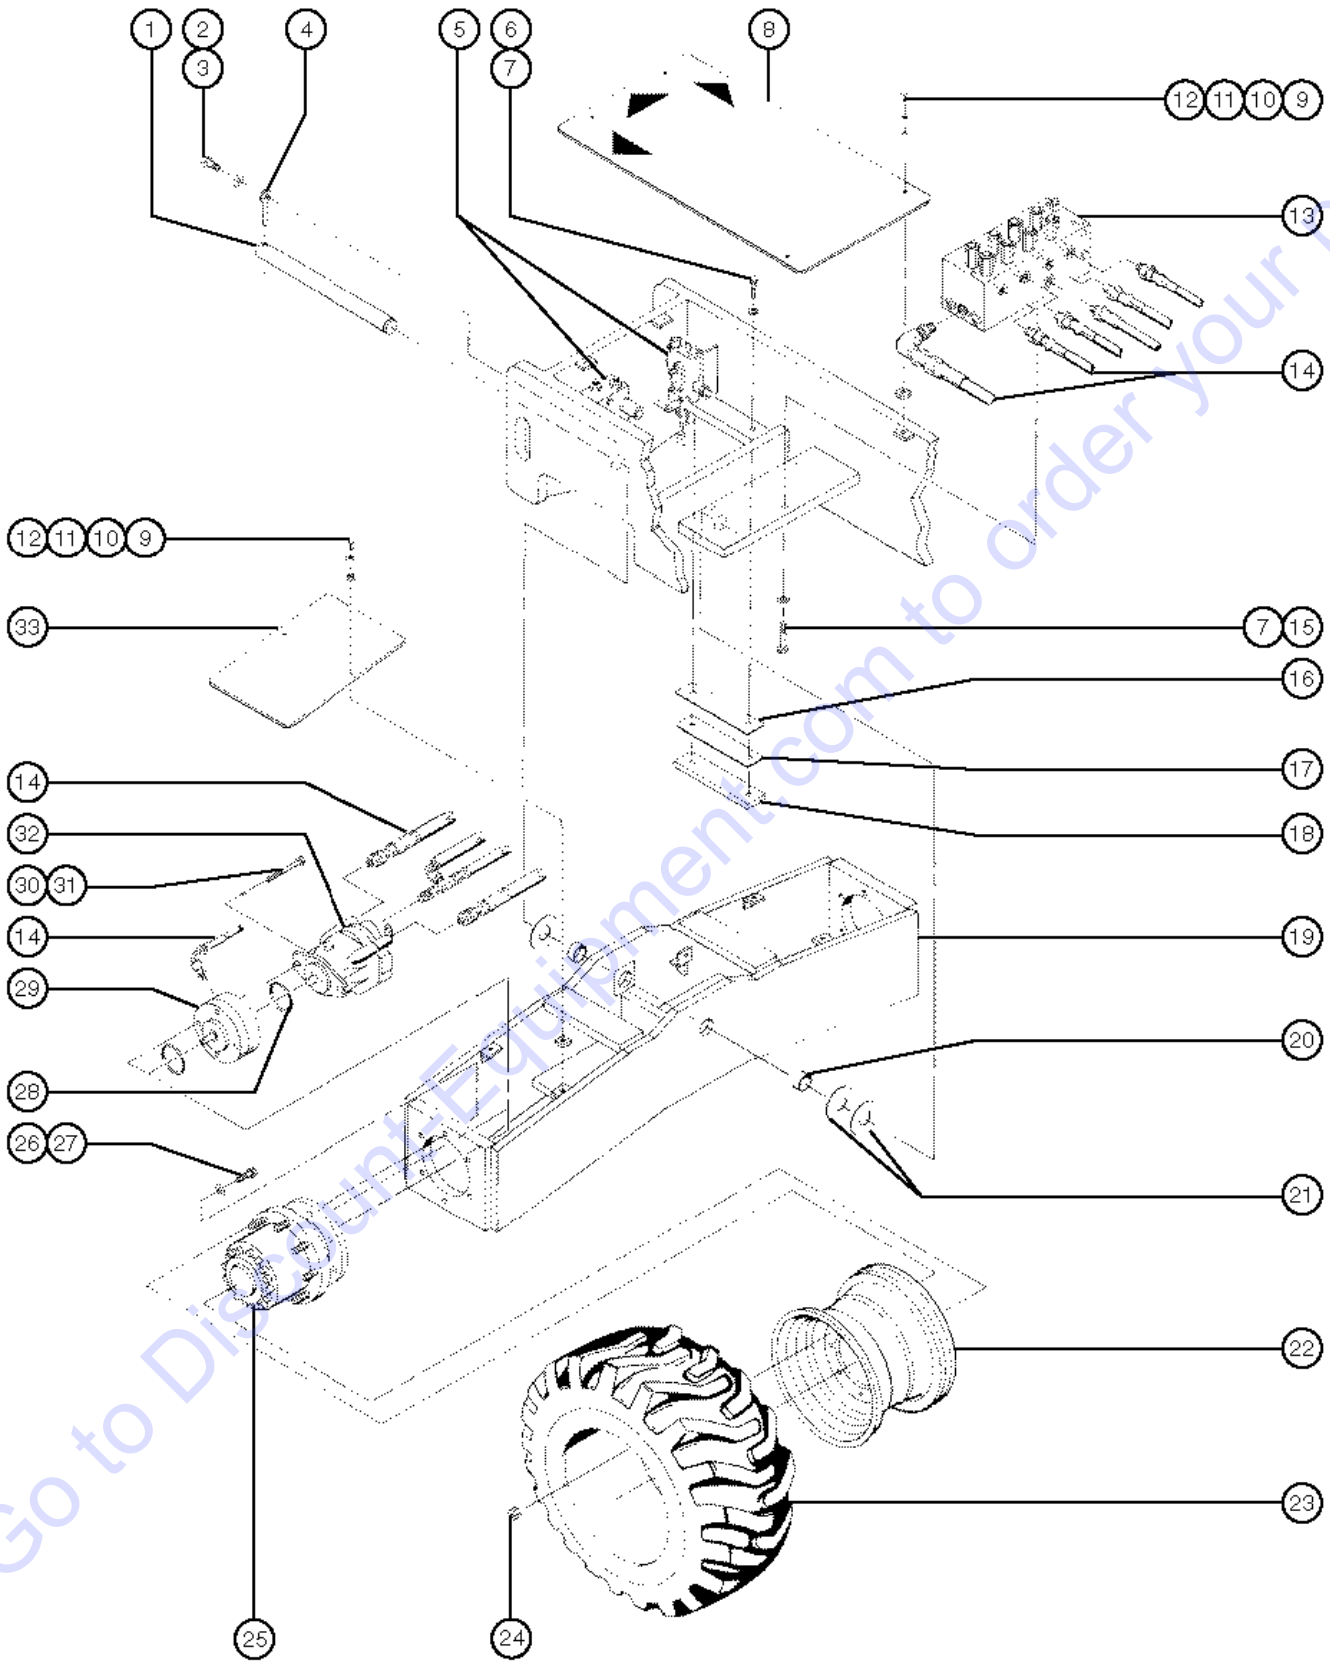

205.1 2WD Non-steer Axle

205.1 2WD Non-steer Axle

Item	Part No.	Description	Qty.	Item	Part No.	Description	Qty.
1	30735GT	PIN, 1.50DIA X 17.50LG, CHAMFER.....	1	--	21145GT	DISCONNECT ROD-45553 TQ.HUB.....	2
2	6019GT	SCREW,HHC,3/8-16 X 1.25 GRD 5.....	1	--	21146GT	COVER CAP,TORQUE HUB***.....	2
3	6021GT	WASHER,LOCK,.375.....	1	--	21148GT	WASHER,THRUST,TORQUE HUB.....	2
4	825019GT	ROD END,.375X3.69,ZAG.....	1	--	21149GT	LUG,WHEEL STUD,5/8-18,W1/4HB**.....	2
5		Ref. Oscillate Manifolds (refer to 206.1)...	1	--	37097GT	O-RING, TORQUE HUB.....	2
6	8177GT	SCREW,HHC,1/2-13 X 1.5.....	4	--	58438GT	KIT,COVER,TORQUE HUB,45553***.....	2
7	6033GT	WASHER,LOCK,0.5".....	7	--	58589GT	THRUST CAP (20193)	
8	32682GT	COVR W/DECL,DR.CHAS.NONSTEER.....	1	26	45066GT	SCREW,SHC,5/8-11 X 2.25.....	12
9	6090GT	SCREW,HHC,1/4-20 X .75.....	8	27	13064GT	WASHER,FLAT,625 HARDENED.....	12
10	6356GT	WASHER,LOCK,.25.....	8	28	22811GT	O-RING,MOTOR TO BRAKE***.....	4
11	6638GT	WASHER,FLAT,USS,1/4"Y.....	8	28	52087GT	O-RING,2-044 BUNA***	
12	56912GT	SPRING CLIP,1/4-20,.025-.15X.54,ZAG.....	8	29	41912GT	BRAKE,MICO,1200 IN/LB***.....	2
13		Ref. 2WD Drive Manifold (refer to 204.1).....	1	--	29291GT	SEAL KIT,MICO.....	2
14		Ref. Hydraulic Hoses & Fittings (refer to 205.1).....	1	--	29292GT	BRAKE,LINING KIT,MICO.....	2
15	10597GT	SCREW,HHC,1/2-13 X 1.25 GR5.....	3	--	29293GT	BEARING KIT,MICO.....	2
16	30808GT	SHIM,AXLE ROTATION STOP.....	3	--	41918GT	LINING KIT,MICO BRAKE.....	2
17	30809GT	SHIM,AXLE ROTATION STOP,22 GA.....	4	--	41921GT	SEAL KIT,BRAKE,MICO.....	2
18	30690GT	BAR,AXLE ROTATION STOP,OSC. **.....	2	--	41922GT	BEARING KIT,BRAKE,MICO.....	2
--	30691GT	BAR,AXLE ROTATION STOP,NON-OSC.....	2	--	72319GT	SPRING (RED) MICO	
19	32653GT	NON-STEER AXLE ASSY,S40.....	1	30	7261GT	SCREW,HHC,1/2-13 X 5 BLACK.....	4
20	18396GT	BEARING,1.5ID X 1.75OD X 1.0L.....	2	31	13066GT	WASHER,FLAT,5 HARDENED.....	4
21	45074GT	WASHER,THRUST,1.5 X 3.5 X .187.....	3	32	41398GT	MOTOR,HYDRAULIC,AXIAL PORTS***.....	2
22	122348GT	WHEEL, 16.5 X 9.75 S40.....	2	--	22811GT	O-RING,MOTOR TO BRAKE***.....	2
23A	30814GT	TIRE & WHEEL ASSY.RIGHT,FOAM.....	1	--	32680GT	SEAL KIT,SUNSTRAND.....	2
--	30815GT	TIRE & WHEEL ASSY.LEFT,FOAM.....	1	33	30802P-SGT	COVER,NON-STEER AXLE "BLUE".....	2
24	54627GT	NUT,LUG,5/8-18 X 90 DEGREE,Z45.....	18				
25	20193GT	TORQUE HUB,35:1***.....	2				
--	1286606GT	SEAL KIT,TORQUE HUB (20193) for 20193					
--	1286607GT	BEARING KIT,TORQUE HUB (20193) for 20193					
--	21143GT	BEARING KIT (45553) TORQUE HUB.....	2				
--	21144GT	CAP,DISENGAGE-45553 TORQUE HUB.....	2				
		for 20193					

Footnotes

1: Quantity listed for this item is approximate. Refer to Genie S-40 Service Manual for details.