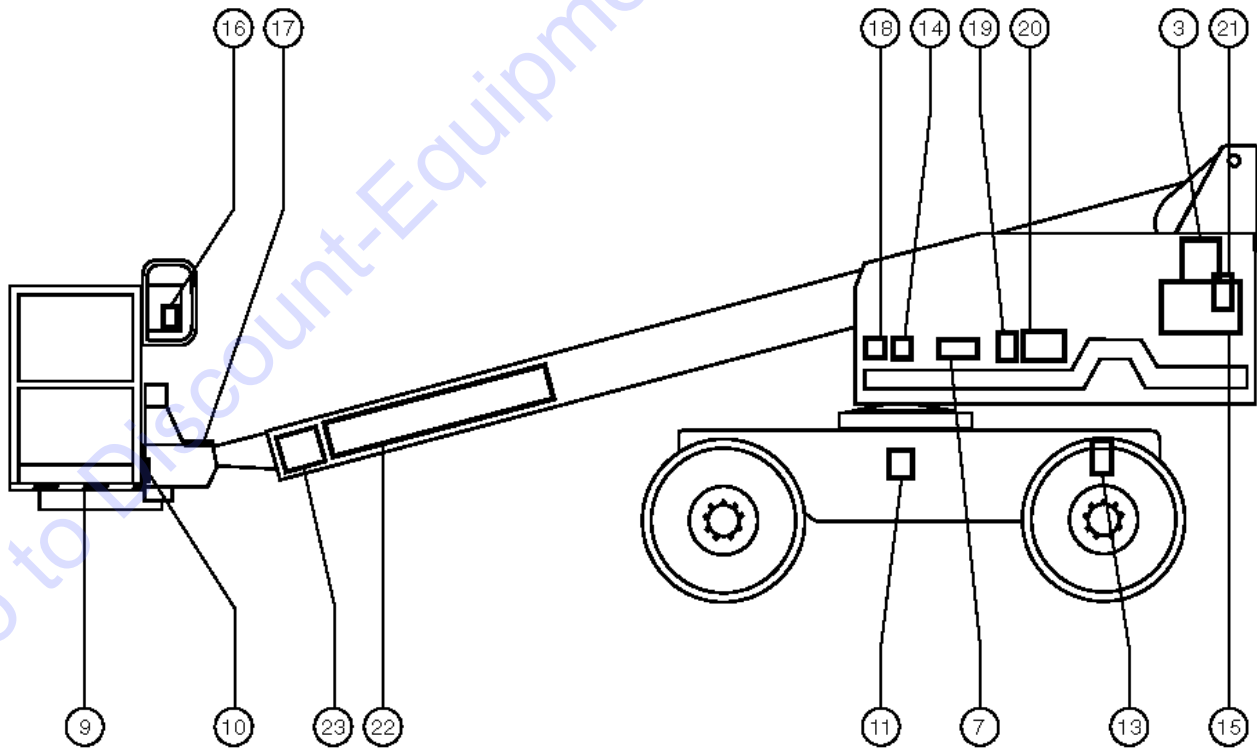

101.1 Decals - View 1

Item	Part No.	Description	Qty.
--	1268GT	PAINT,AEROSOL,GENIE GRAY***	
--	1484GT	PAINT,AEROSOL,BRIGHT BLUE***	
--	30998GT	DECAL KIT,COSMETIC,S40	
--	32150GT	PAINT,WET,GENIE BLUE (1 GL)**	
--	32151GT	PAINT,WET,GENIE GRAY (1 GL)**	
--	32762GT	DECAL KIT,SAFETY/INSTR,S-40 <i>does not include index numbers 2, 9, 15, 16, 18, 21</i>	
1	28157GT	DECAL,USE DEXRON***.....	1
2	28158GT	DECAL,LABEL,UNLEADED GAS ONLY..... <i>symbol decal only</i>	2
--	28159GT	DECAL,DIESEL.....	2
3	32744GT	DECAL,S, BLUE, BLACK.....	2
4	32702GT	DECAL,NOTICE,OPERATING INSTRN.....	1
5	32658GT	DECAL,GROUND CONTROL PANEL-S40.....	1
6	25994GT	DECAL,NOTICE,SHUTOFF VALVES.....	1
7	27564GT	DECAL,DANGER,ELEC.HAZ.STAY CLR.....	2
8	77046GT	SERIAL # LABEL,MYLAR 4X8***.....	1
9	33550GT	TAPE,WARNING,BLK/YEL, 50*** <i>sold by the roll. 648" per roll.</i>	
10	28177GT	DECAL,WARN,CRUSH HAZARD PLAT.....	2
11	32719GT	DECAL,NOTICE, TIRE PRESSURE.....	2
12	97890GT	DECAL,DANGER,GEN SAFETY RULES.....	2
13	28161GT	DECAL,WARN,CRUSH HAZARD HAND.....	2
14	28171GT	DECAL,DANGER,NO SMOKING ***.....	2
15	30406GT	DECAL"GENIE 2 WD" WHITE.....	2
--	30407GT	DECAL,GENIE 4 WD, WHITE.....	2
16	28235GT	DECAL,POWER TO PLATFORM 115V...1	
--	28174GT	DECAL, POWER TO PLATFORM 230V**.....	1
17	28181GT	DECAL,WARN,FALL HAZARD.....	1
18	28160GT	DECAL,LABEL,LIQUID PROPANE.....	1
19	28164GT	DECAL,NOTICE,HAZARDOUS MAT'LS*.....	1
20	28175GT	DECAL,WARNING-COMPART ACCESS.....	1
21	32703GT	DECAL,NOTICE, LSG ENG SPECS.....	1
--	32721GT	DECAL,NOTICE,DEUTZ ENG SPEC**...1	
22	62072GT	DECAL,COSMETIC,GENIE S-40***.....	1
23	32747GT	DECAL,STRIPES,WHITE, 12".....	1