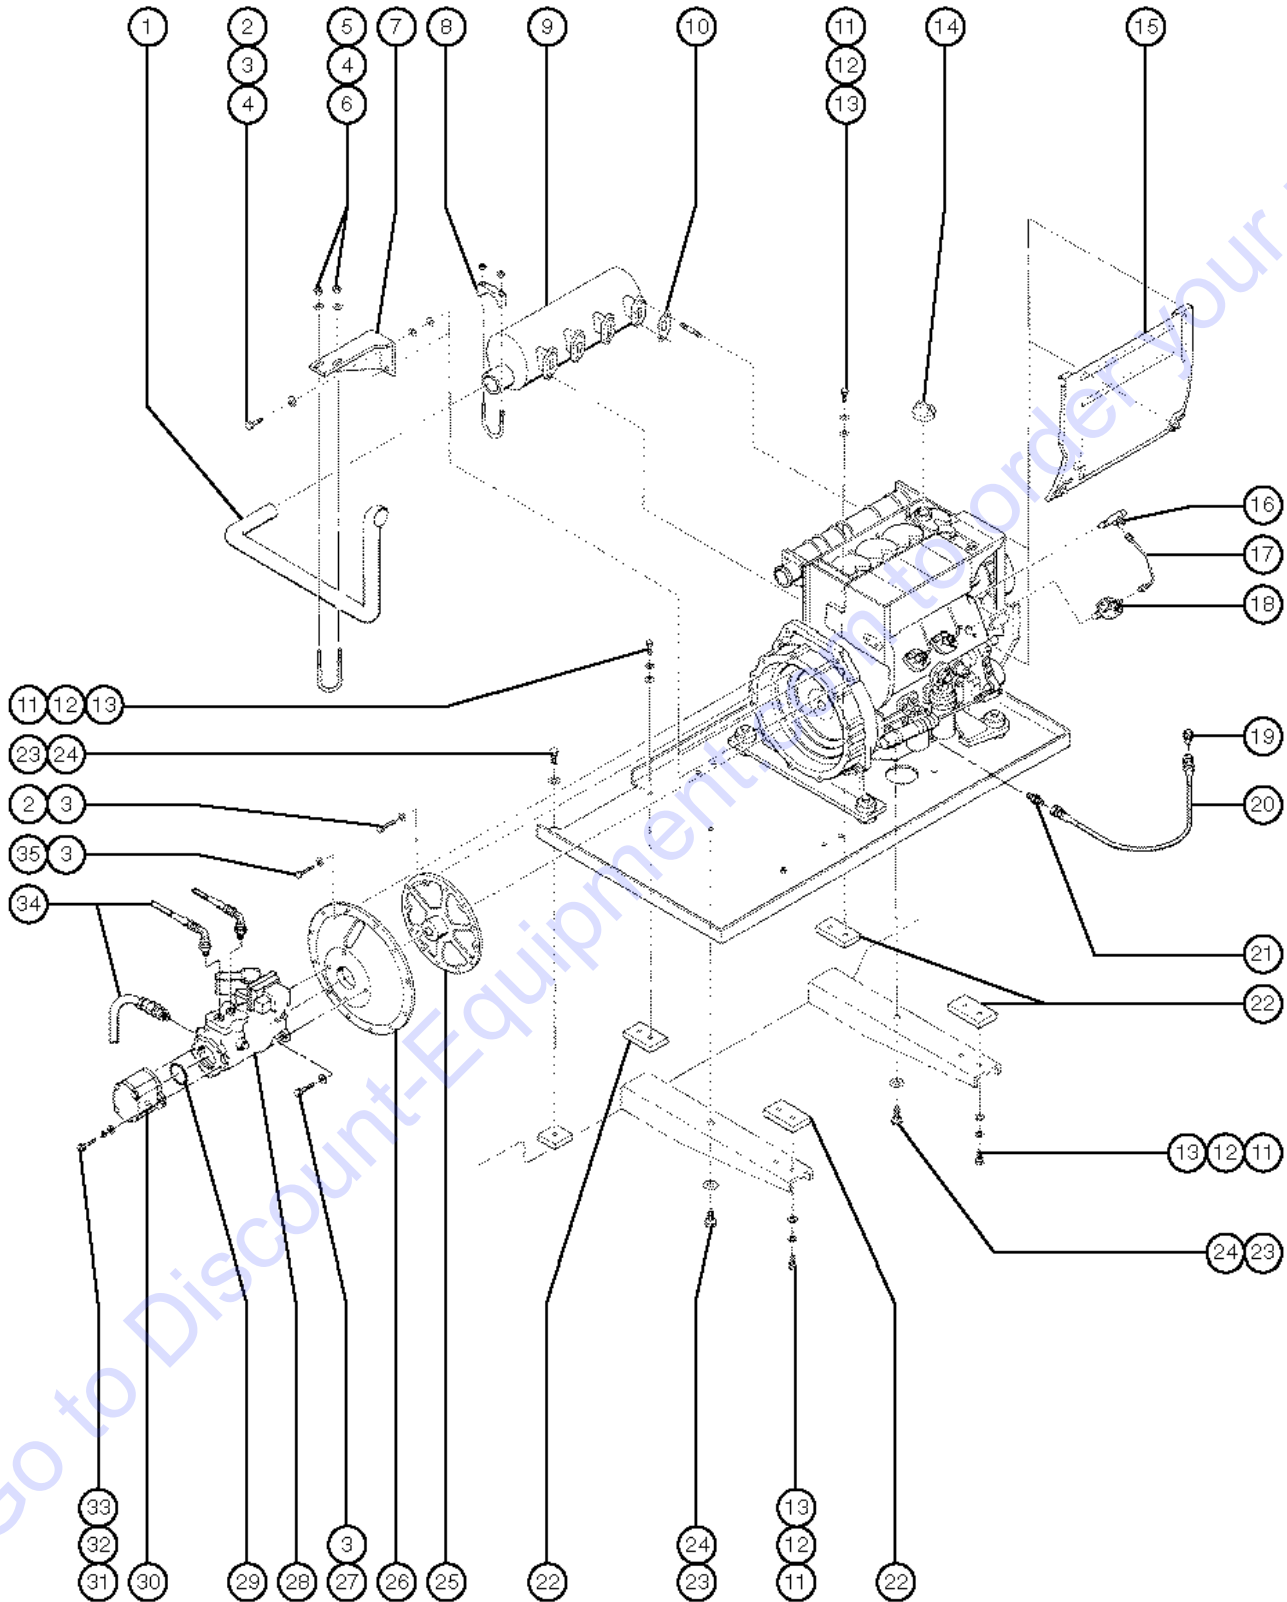

405.1 Deutz Diesel Engine - View 2

405.1 Deutz Diesel Engine - View 2

Item	Part No.	Description	Qty.	Item	Part No.	Description	Qty.
--	33729GT	RING GEAR,DEUTZ F3 & F4L1011*.....1 <i>(please verify ring gear thickness) 0.365 inches</i>	1	--	53962GT	SEAL KIT,LIFT PUMP (53961)***.....1 <i>use with pump 53961</i>	1
--	49917GT	RING GEAR,DEUTZ F3 & F4L1011F*....1 <i>(please verify ring gear thickness) 0.46 inches</i>	1	31	10597GT	SCREW,HHC,1/2-13 X 1.25 GR5.....2	2
--	89785GT	RING GEAR,DEUTZ F3L2011F.....1 <i>(please verify ring gear thickness) 0.6 inches</i>	1	32	6033GT	WASHER,LOCK,0.5".....2	2
1	30660GT	EXHAUST,TAIPIPE,DEUTZ,S40.....1	1	33	13066GT	WASHER,FLAT,5 HARDENED.....2	2
2	6019GT	SCREW,HHC,3/8-16 X 1.25 GRD 5.....14	14	34		Ref. Hydraulic Hoses & Fittings (refer to figure 5-H, page 5-28).....2	2
3	6021GT	WASHER,LOCK,.375.....25	25	35	6175GT	SCREW,HHC,3/8-16 X 1.....12	12
4	6097GT	WASHER,FLAT,USS,3/8",Y.....4	4				
5	6002GT	NUT,LP NYLOCK,5/16-18.....2	2				
6	16584GT	U-BOLT, KIT 5/16-18 X 2.5 *** 1	1				
7	30674GT	WELDMENT,EXHAUST SUPPORT.....1	1				
8	30438GT	CLAMP,MUFFLER,2 1/4" ID.....1	1				
9	32695GT	MUFFLER,DEUTZ.....1	1				
10	29559GT	GASKET,EXHAUST.....4	4				
11	6090GT	SCREW,HHC,1/4-20 X .75.....8	8				
12	6356GT	WASHER,LOCK,.25.....8	8				
13	6638GT	WASHER,FLAT,USS,1/4"Y.....8	8				
14	29557GT	CAP,OIL FILLER,DEUTZ,DIESEL ***.....1	1				
15	32696GT	COVER,DEUTZ ENGINE.....1	1				
16	32697GT	INJECTOR,DEUTZ.....3	3				
17	29564GT	INJECTOR, FUEL LINE DEUTZ DSL.....3	3				
18	32699GT	INJECTION PUMP,DEUTZ DIESEL.....3	3				
19	19141GT	PLUG,MALE,070109-6.....1	1				
20	30964GT	HOSE ASSEMBLY, 33".....1	1				
21	30963GT	CONNECTOR,M18 X 8 JIC.....1	1				
22	45209GT	WEAR PAD,4X2X.5 W/INSERT***.....4	4				
23	29883GT	SCREW,HHC,5/8-11 X 1.75 GRD.8.....3	3				
24	13064GT	WASHER,FLAT,.625 HARDENED.....3	3				
25	28836GT	COUPLING KIT,FLYWHEEL,FL 15T.....1 <i>(includes flexplate and coupler)</i>	1				
--	37002GT	COUPLER,HUB,15 TOOTH 7/16BOLT*.....1	1				
26	30806GT	FLYWHEEL COVER,CASTING*** 1	1				
27	6605GT	SCREW,HHC,3/8-16 X 3.5,GR5.....2	2				
28	46674GT	PUMP,VAR.PISTON M46 2.8 CIQVP*.....1	1				
--	29739GT	SEAL KIT,SAUER-DANFOSS M46*** 1	1				
29	29436GT	O-RING*** 1	1				
30	53961GT	PUMP,LIFT 1.025 C.I.*** .....1 <i>use in place of previous pump 31248</i>	1				
--	31249GT	SEAL KIT,LIFT PUMP** <i>use with pump 31248</i>