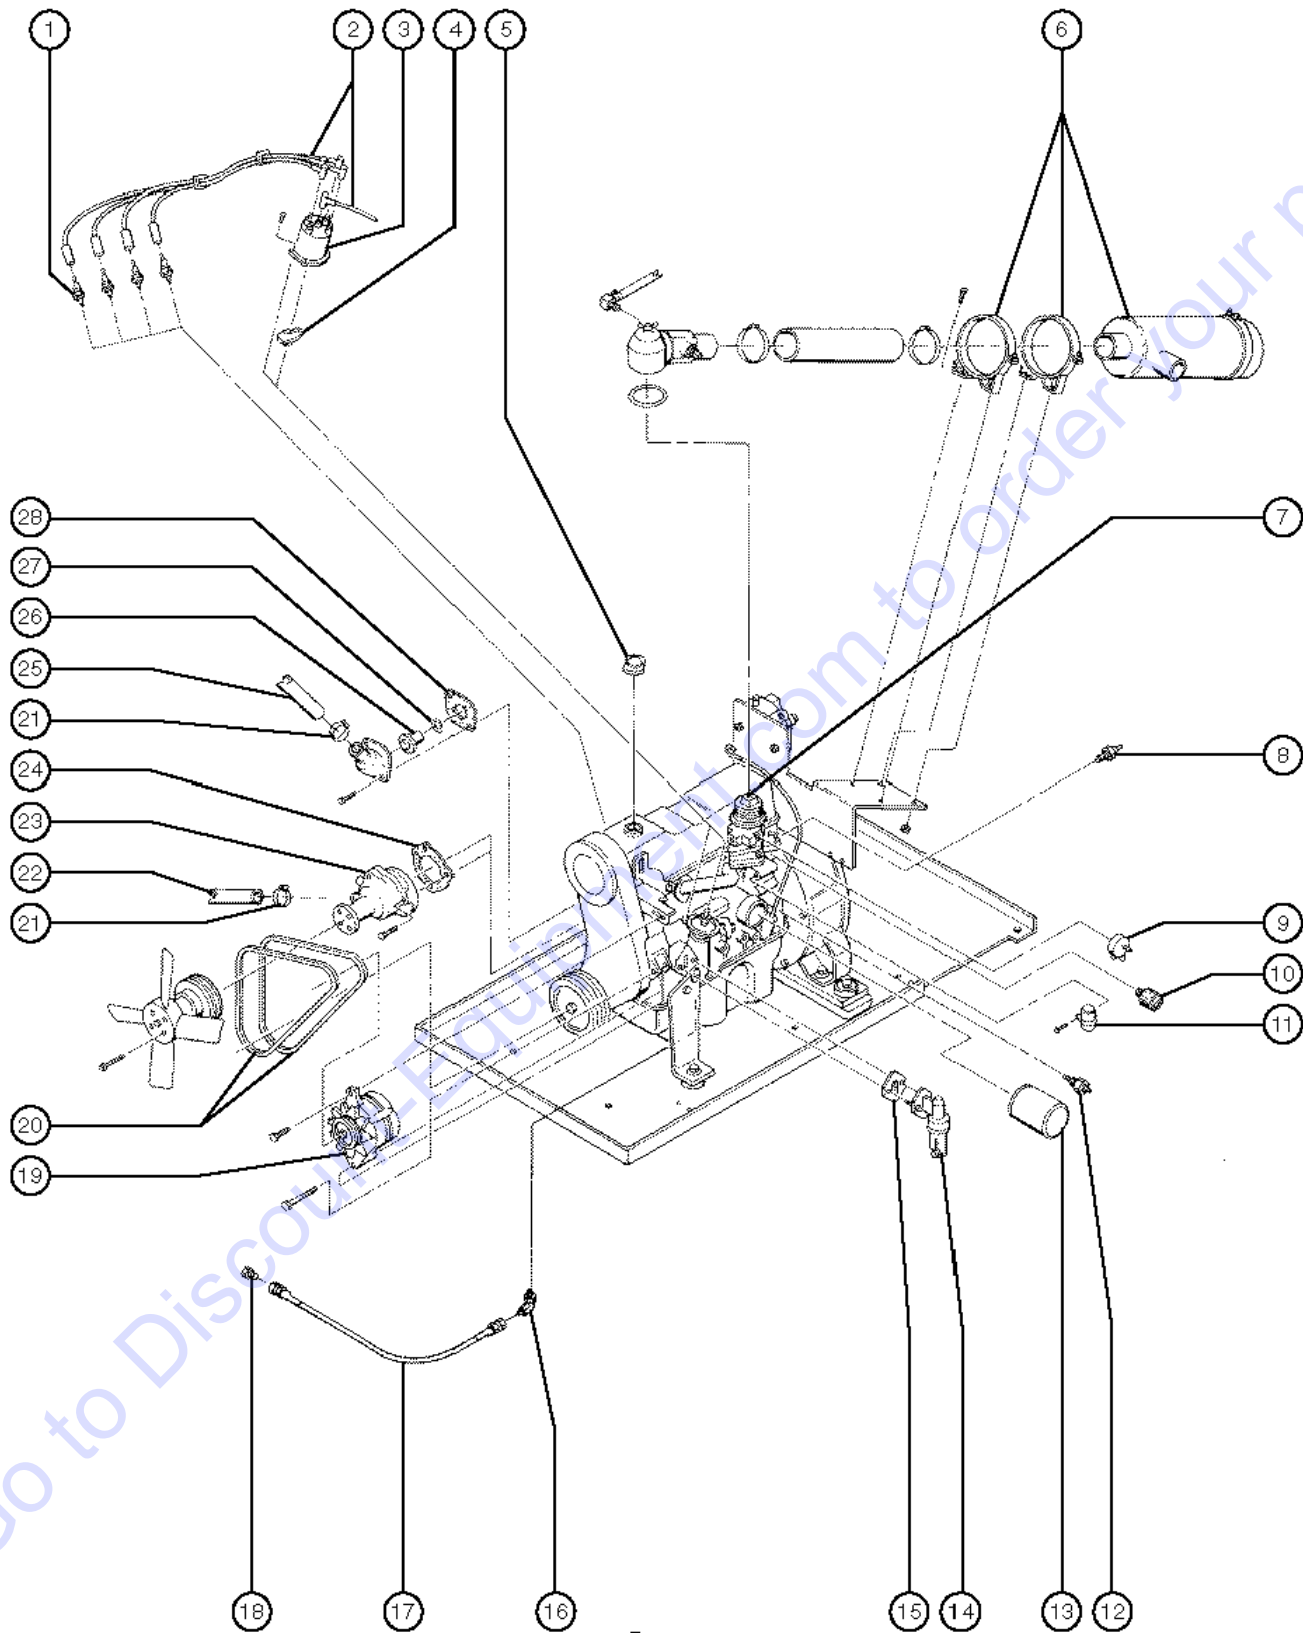

401.1 Ford Gasoline/LPG Engine - View 1

401.1 Ford Gasoline/LPG Engine - View 1

Item	Part No.	Description	Qty.	Item	Part No.	Description	Qty.
1	28647GT	SPARK PLUG,FORD.....	4	21	45171GT	CLAMP,HOSE,1.75,LINED.....	2
2	28648GT	SPARK PLUG WIRE SET, LSG 423.....	1	22	28769GT	HOSE,BOTTOM RADIATOR,FORD.....	1
--	1259056GT	SPARK PLUG WIRE SET, LSG 423 <i>Genie aftermarket</i>		23	28666GT	PUMP,WATER,FORD.....	1
3	28650GT	CAP,DISTRIBUTOR,FORD.....	1	24	28660GT	GASKET,WATER PUMP,FORD.....	1
4	28649GT	ROTOR,DISTRIBUTOR,FORD.....	1	25	28770GT	HOSE, TOP RADIATOR,FORD.....	1
5	28658GT	CAP, OIL FILLER, FORD LSG423.....	1	26		THERMOSTAT & SEAL,FORD.....	1
6	27915GT	AIR CLEANER.....	1			<i>no longer available from supplier</i>	
--	27916GT	FILTER,AIR,ELEMENT***.....	1	27	28654GT	SEAL,THERMOSTAT,FORD.....	1
--	33931GT	MOUNTING BAND (27915).....	2	28	28653GT	GASKET,WATER OUTLET,FORD.....	1
--	53952GT	BRKT,AIR CLEANER ORIENTATION**					
--	65815GT	CLAMP, AIR CLEANER (27915)**.....	1				
		<i>clamp that holds the end cap on</i>					
7	28714GT	CARB REPAIR KIT, LSG/LRG-423.....	1				
--	29439GT	COIL, AUTOMATIC CHOKE,.....	1				
--	33958GT	CARBURETOR,FORD-LRG 423,AUTO**.....	1				
		<i>main jets will need to be swapped with original carburetor.</i>					
--	37494GT	CARBURETOR FLOAT-ZENITH.....	1				
8	28651GT	SOLENOID, ANTI-DIESELING.....	1				
9	29439GT	COIL, AUTOMATIC CHOKE,.....	1				
10	30810GT	SENDING UNIT,OIL PRESSURE***.....	1				
		<i>dual-terminal sender</i>					
11	28662GT	FILTER,FUEL,LRG-423,SCREW-IN.....	1				
12	34058GT	SENDING UNIT,TMP,FRD,GM,PRK704.....	1				
13	28656GT	FILTER,OIL,FORD.....	1				
		<i>Genie genuine part</i>					
--	1259054GT	FILTER, OIL, FORD <i>Genie aftermarket</i>					
14	46164GT	FUEL PUMP KIT,FORD LRG 423***.....	1				
		<i>includes fuel pump, filter, hose end and two different elbows</i>					
--	22585GT	ELBOW,130239-2-2.....	1				
--	27087GT	HOSE END,MALE PIPE,WH#1551.....	1				
--	28662GT	FILTER,FUEL,LRG-423,SCREW-IN.....	1				
--	38922GT	ELBOW,90DEG.1/8MPT-5/16 BARB.....	1				
--	46160GT	FUEL PUMP,ELECTRONIC.....	1				
15	28659GT	GASKET,FUEL PUMP,FORD.....	1				
16	27210GT	ELBOW,90DEG.6 X 14.....	1				
17	28020GT	HOSE ASSY,MOTOR OIL DRAIN.....	1				
18	19141GT	PLUG,MALE,070109-6.....	1				
19	28716GT	ALTERNATOR,FORD LSG-423***.....	1				
20	28652GT	BELT,V, FAN/ALT,FORD LSG423.....	2