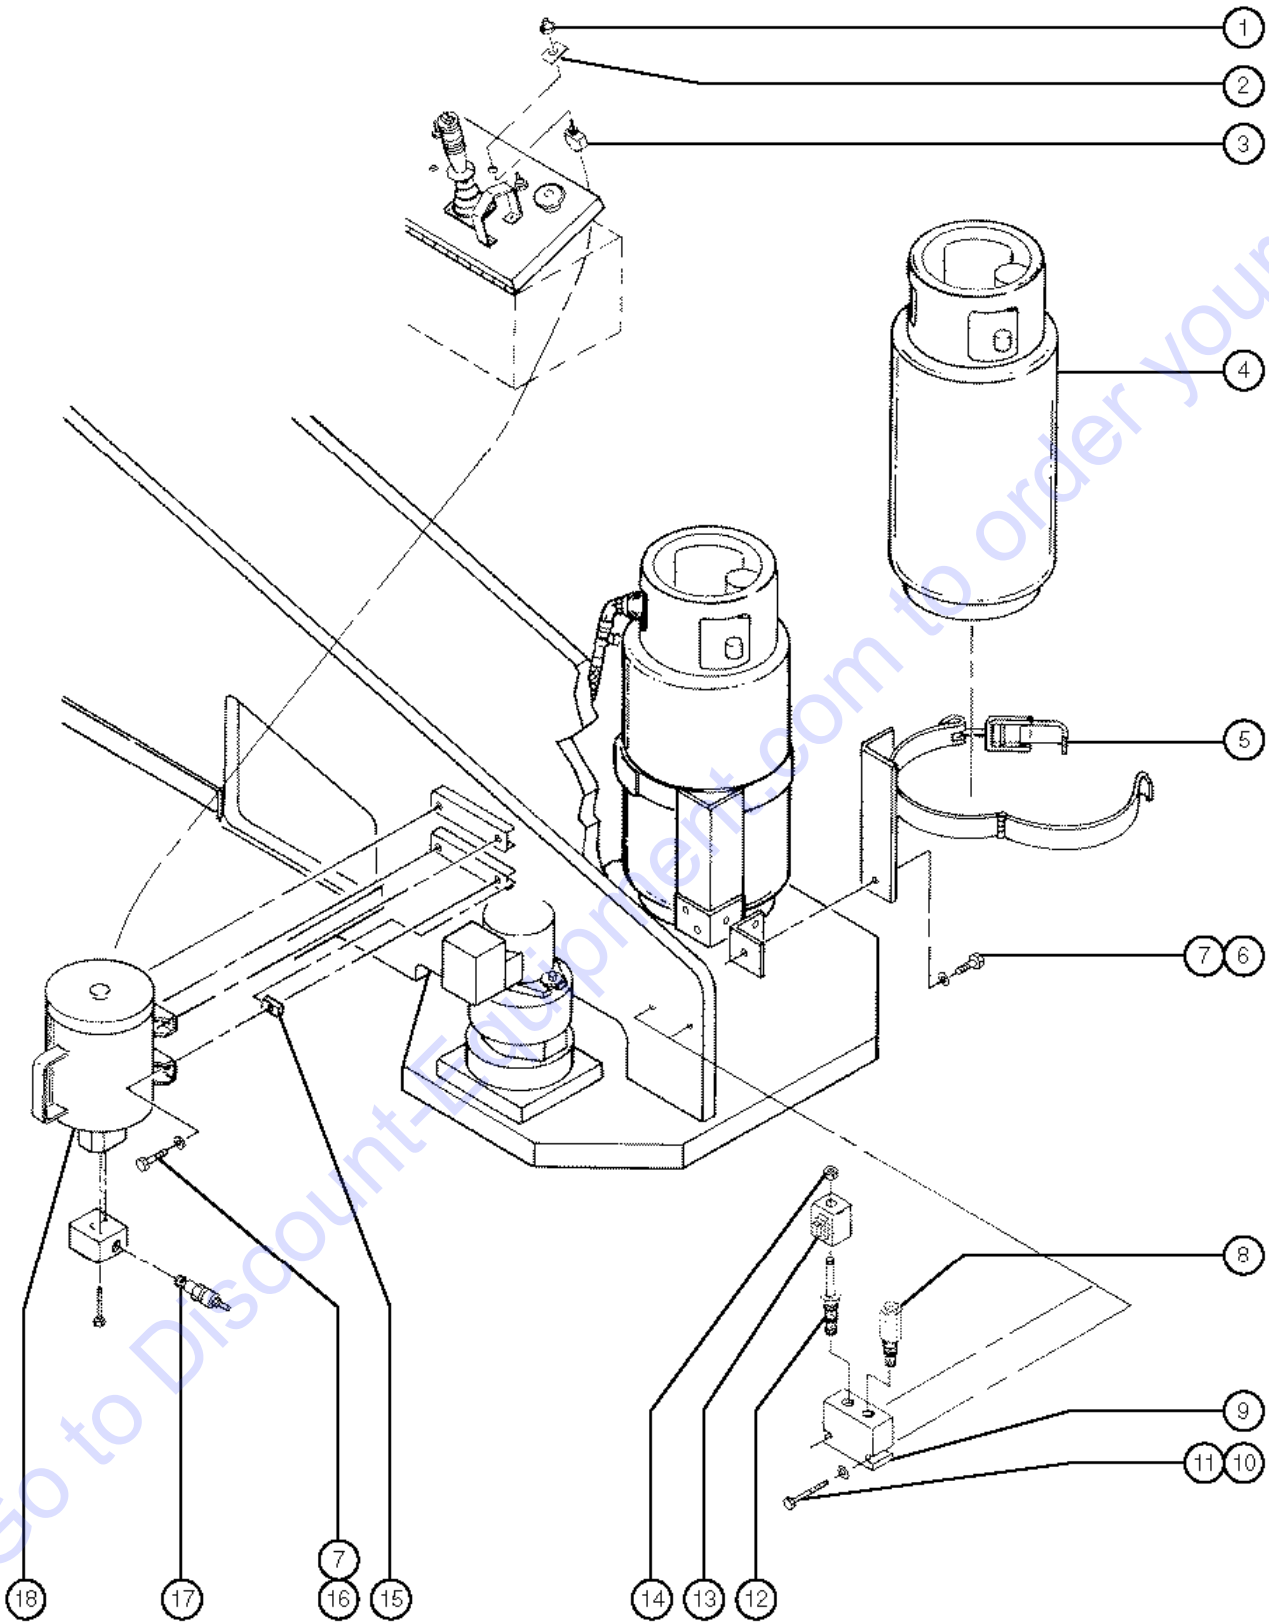

804.1 Generator and Spare LPG Tank

804.1 Generator and Spare LPG Tank

Item	Part No.	Description	Qty.
1	27246GT	BOOT,TOGGLE SWITCH,SHORT*.....1	1
2	133518GT	DECAL, PATCH, GEN,ALC-500.....1	1
3	128205GT	SWITCH TOGGLE ASSY DPDT 2P MNT.....1 <i>includes mounting fasteners</i>	1
4	53605GT	TANK, 7 GAL/33.5 POUND, LP.....1	1
5	30712GT	LP.TANK BRKT WLDMT.,SHORT.....1	1
6	8255GT	SCREW,HHC,3/8-16 X .75.....3	3
7	6021GT	WASHER,LOCK, .375.....7	7
8	31753GT	VALVE,PRESSURE REDUCING.....1	1
9	28675GT	MANIFOLD,ASSY,GENERATOR.....1 <i>includes index numbers 8, 12-14</i>	1
10	4266GT	SCREW,HHC,1/4-20 X 2.....2	2
11	6638GT	WASHER,FLAT,USS,1/4"Y.....4	4
12	19970GT	VALVE,SOLENOID (18660).....1 <i>includes index numbers 13 and 14</i>	1
13	22813GT	COIL,12V.19970,19971.....1	1
14	45912GT	NUT,SOLENOID VALVE 2P3W.....1	1
15	29868GT	SPRING CLIP,3/8-16,.05-.20X.73,ZAG...4	4
16	6175GT	SCREW,HHC,3/8-16 X 1.....4	4
17	32735GT	VALVE,PRI. FLOW REG 4.3.....1 <i>for 2000W & 2500W generators</i>	1
18	58301GT	GENERATOR,2000W,HYDRAULIC*** .....1 <i>includes index number 7</i>	1
--	32732GT	RECTIFIER ASSEMBLY.....1	1
--	32734GT	BRUSH ASSEMBLY.....1	1
--	32736GT	MOTOR,HYDRAULIC GENERATOR.....1	1
--	58402GT	BRIDGE,50A FULL WAVE**.....1	1