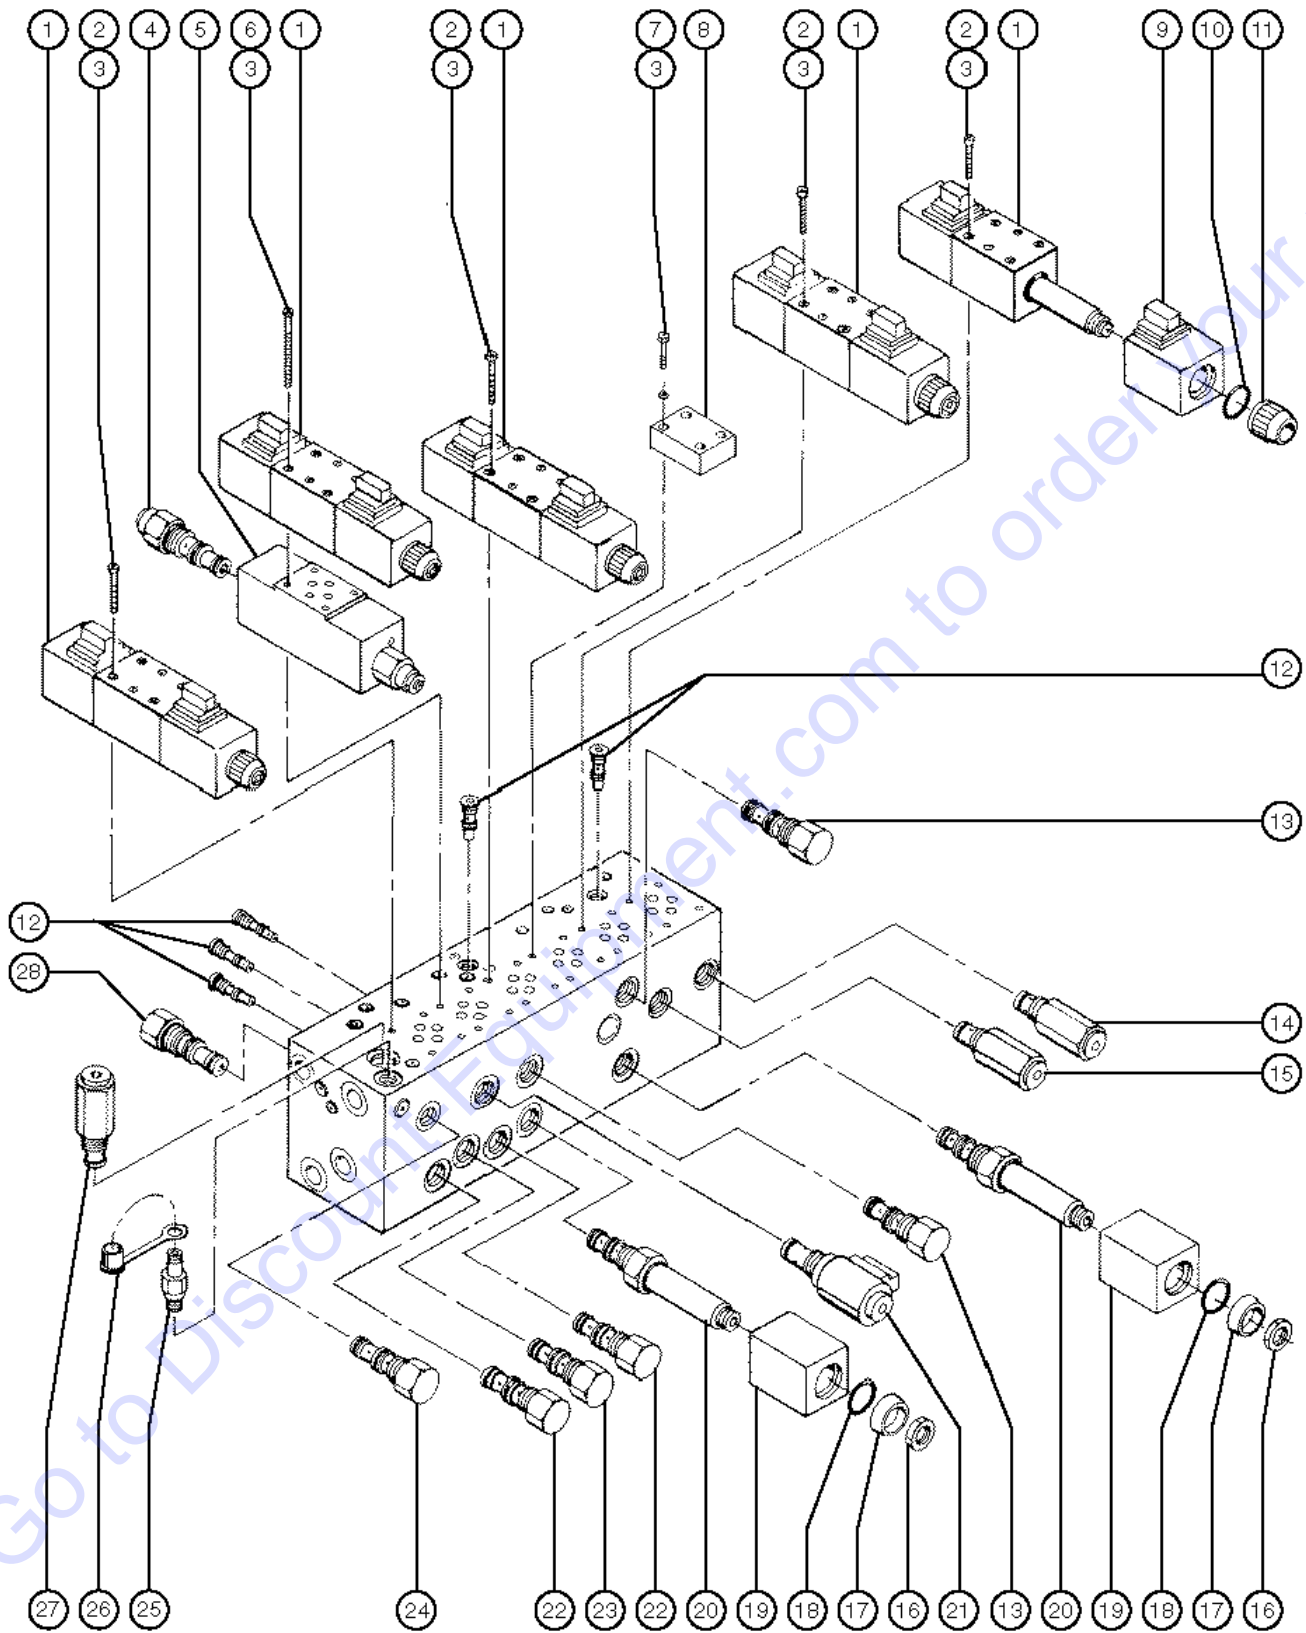

503.1 Function Manifold

503.1 Function Manifold

Item	Part No.	Description	Qty.	Item	Part No.	Description	Qty.
--	146167GT	MANIFOLD,FUNCTION S40.....1 <i>pervious manifold part 30668 and 40676 are no longer available. For a complete manifold replacement, customers must contact Discount-equipment</i>	1	18	45914GT	O-RING, DO1 VALVE.....2	2
--	25375GT	KIT, O-RING		19	21935GT	COIL, 12V, 19972/21623/29069.....2	2
--	33512GT	VALVE,REGEN.SANDWICH <i>from SN 548</i>		20	27801GT	VALVE,PROPORTIONAL SOLENOID***.....2 <i>includes 1 each index numbers 16-19</i>	2
1		Ref. VALVE,DO1.....5 <i>pervious DO1 valve 27811 is no longer available. For replacement must order DO3 valve 146165 and service bolt kit 41774</i>	5	21	27803GT	VALVE,SOLENOID.....1	1
--	146165GT	VALVE KIT,DO3.....5 <i>from SN 612, kit comes with two inch screws, if customer needs four inch screws refer to 40617.</i>	5	--	27814GT	COIL,SOLENOID,10V.....1	1
--	223763GT	COIL WITH DE CONNECTOR <i>for 146165</i>		--	52943GT	NUT,SOLENOID VALVE COIL.....1	1
--	41774GT	BOLT KIT,DO3.....5 <i>use with DO3</i>	5	22	31100GT	VALVE,FLOW REGULATOR 0.6GPM.....2	2
2	45916GT	SCREW,SHC,10-24 X 1.250 (D01).....20 <i>use with DO1</i>	20	23	27804GT	VALVE,DIFFERENTIAL SENSING***.....1	1
--	43255GT	SCREW,SHC,10-24 X 2.....20 <i>use with DO3</i>	20	24	31099GT	VALVE,FLOW REGULATOR.....1	1
3	6607GT	WASHER,LOCK,#10 PLTD.....24	24	25	48997GT	NIPPLE,DIAGNOSTIC,#4.....1	1
4	31262GT	VALVE,COUNTERBALANCE.....2	2	--	20224GT	DIAGNOSTIC FEMALE Q-DSCNT.....1	1
5	31261GT	VALVE,COUNTERBALANCE SANDWICH.....1 <i>includes index number 3</i>	1	26	48880GT	CAP,DIAGNOSTIC NIPPLE.....1	1
6	27812GT	SCREW,SHC,10-24 X 3.....4	4	27	32663GT	VALVE,RELIEF 2600 PSI.....1	1
7	32661GT	SCREW,SHC,10-24 X 1 (D01).....4	4	28	111705GT	VALVE,FLOW REGULATOR 3.5 GPM**.....1 <i>oscillating models only</i>	1
8	32662GT	COVER PLATE (30668).....1	1	--	30968GT	VALVE,FLOW REGULATOR 2.0 GPM.....1 <i>non-oscillating models only</i>	1
9	27813GT	COIL,D01,10V***.....12 <i>use with DO1; to SN 611</i>	12				
--	29744GT	COIL,10V.....12 <i>use with DO3; from SN 612</i>	12				
10	45914GT	O-RING, DO1 VALVE.....12 <i>use with DO1; to SN 611</i>	12				
--	48648GT	O-RING, D03 COIL.....12 <i>use with DO3; from SN 612</i>	12				
11	45913GT	NUT,DO1 VALVE.....12 <i>use with DO1; to SN 611</i>	12				
--	48649GT	NUT-D03 COIL.....12 <i>use with DO3; from SN 612</i>	12				
12	27807GT	VALVE,CHECK***.....5	5				
13	27802GT	VALVE,DIFFERENTIAL SENSING***.....2	2				
14	32765GT	VALVE,RELIEF.....1	1				
15	52415GT	VALVE,RELIEF,2200 PSI***.....1	1				
16	45921GT	RETAINER-N.C.PROPOR.SOLENOID....2	2				
17	45921GT	RETAINER-N.C.PROPOR.SOLENOID....2	2