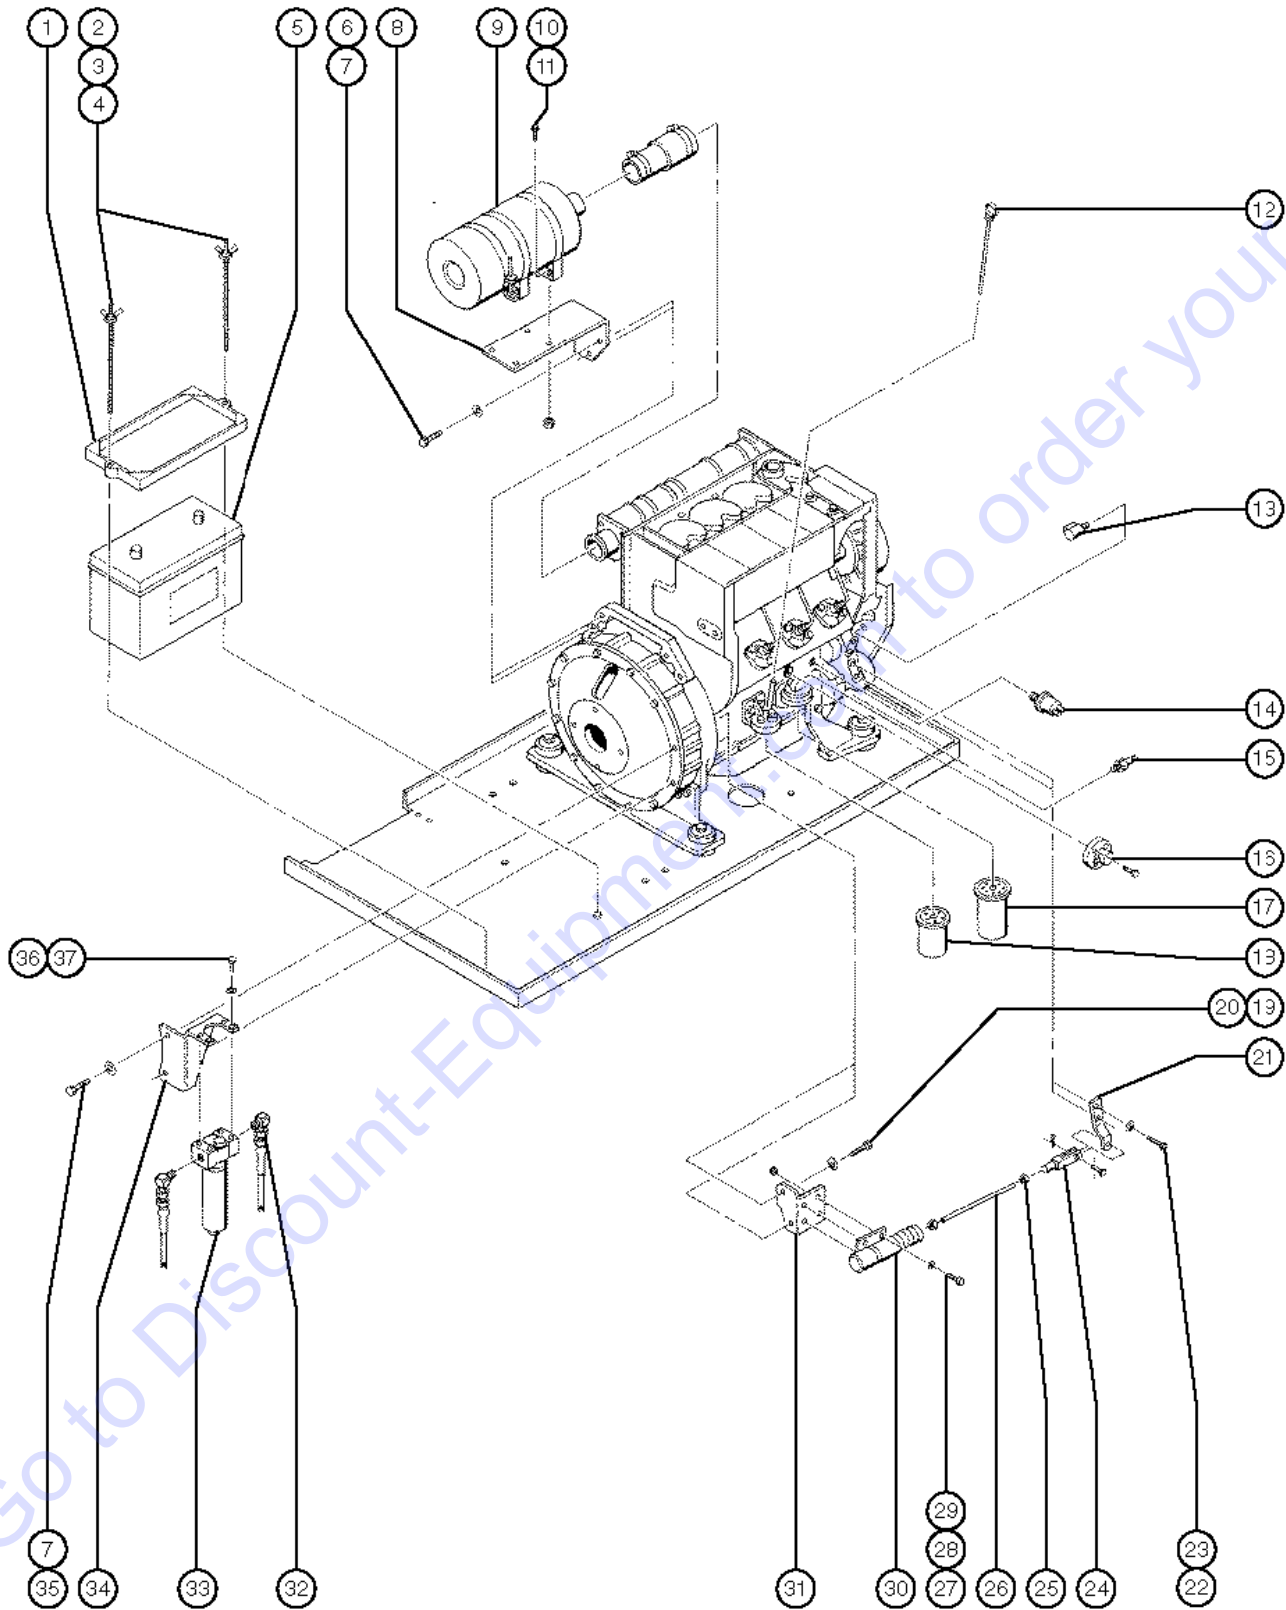

406.1 Deutz Diesel Engine - View 3

406.1 Deutz Diesel Engine - View 3

Item	Part No.	Description	Qty.	Item	Part No.	Description	Qty.
1	30144GT	BATTERY HOLD DOWN, GROUP 31.....	1	25	21496GT	NUT, HEX, 1/4-28.....	2
2	30784-975GT	THREADED ROD, (1/4-20), 9.75.....	2	26	30785-1000GT	THREADED ROD, 1/4-28 X 10 IN***.....	1
3	6638GT	WASHER, FLAT, USS, 1/4"Y.....	2	27	6090GT	SCREW, HHC, 1/4-20 X .75.....	4
4	8170GT	NUT, WING, 1/4-20.....	4	28	6638GT	WASHER, FLAT, USS, 1/4"Y.....	4
5	30143GT	BATTERY, 12V, 1000 CCA GRP 31.....	1	29	6091GT	NUT, NYLOCK, 1/4-20.....	4
6	6019GT	SCREW, HHC, 3/8-16 X 1.25 GRD 5.....	2	30	29073GT	SOLENOID, THROTTLE.....	1
7	6021GT	WASHER, LOCK, .375.....	4	31	30795PGT	BRACKET, SOLENOID MTG. PAINTED.....	1
8	30769PGT	BRACKET, AIR CLEANER MTG. PAINT**.....	1	32		Ref. Hydraulic Hoses & Fittings (refer to figure 5-H, page 5-28).....	1
9	27915GT	AIR CLEANER..... <i>does NOT include mounting bands</i>	1	33		FILTER ASY, M PRESS, SAE8, WOIND* (77139)..... <i>component no longer available</i>	1
--	27916GT	FILTER, AIR, ELEMENT***.....	1	--	20880GT	FILTER ELEMENT-10 MIC.***..... <i>for 20879</i>	1
--	33931GT	MOUNTING BAND (27915).....	2	--	60857GT	FILTER, ELEMENT, BETA(5)=1000 <i>for 77139</i>	
--	53952GT	BRKT, AIR CLEANER ORIENTATION**		33A	1267807GT	ASSY, MED. PRESS. FILTER, SAE8	
--	65815GT	CLAMP, AIR CLEANER (27915)**..... <i>clamp that holds the end cap on</i>	1	--	1268229GT	ELEMENT-5 MIC, PAPER, W/ BYPASS <i>for 1267807</i>	
10	18506GT	SCREW 5/16-18 X .75 LG. FLG. LCK.....	4	34	30230PGT	FILTER MOUNT BRACKET.....	1
11	6002GT	NUT, LP NYLOCK, 5/16-18.....	4	35	6019GT	SCREW, HHC, 3/8-16 X 1.25 GRD 5.....	2
12	32750GT	DIPSTICK.....	1	36	7339GT	SCREW, HHC, 1/4-20 X .5.....	4
13	T114678GT	SHUTDOWN SOLENOID, 12V, DEUTZ..... <i>(must order cable assembly, 58256, if replacing 32752) (does not include o-ring)</i>	1	37	6356GT	WASHER, LOCK, .25.....	4
--	45782GT	DIODE, 6 AMP, 200 PIV, BULK					
--	58256GT	SOLENOID CABLE ASSY***					
--	72255GT	CONNECTOR, DEUTZ FUEL SHUTOFF* <i>(does not include diode, 45782)</i>					
14	30805GT	SENDING UNIT, OIL PRESS., DEUTZ.....	1				
--	29565GT	SWITCH/SENDER, OIL TEMPERATURE.....	1				
15	34059GT	SENDING UNIT, OIL TEMP.....	1				
--	37033GT	SENDING UNIT, OIL PRESS., DEUTZ* <i>for F41011 F style engine</i>					
16	29562GT	PUMP ASSY, FUEL, DEUTZ DIESEL.....	1				
17	29561GT	FILTER, OIL.....	1				
18	29560GT	FILTER, FUEL/WTR SEP, DTZ 1008..... <i>Genie Genuine Part. See PN 1254826 for compatible aftermarket replacement.</i>	1				
--	1254826GT	FUEL FILTER W/SEP, DEUTZ, 1008..... <i>Genie Aftermarket Part. Filter for Deutz F3L 1011F Engine.</i>	1				
19	23057GT	SCREW, HHC, M8 X 20MM.....	2				
20	6886GT	WASHER, LOCK, .313.....	2				
21	30796PGT	BRACKET, ACTUATOR ARM, PAINTED.....	1				
22	22578GT	SCREW, HHC, M6 X 20MM, GR8.8.....	2				
23	6356GT	WASHER, LOCK, .25.....	2				
24	21130GT	CLEVIS YOKE-1/4-28, PLTD W/PIN..... <i>includes clevis pin</i>	1