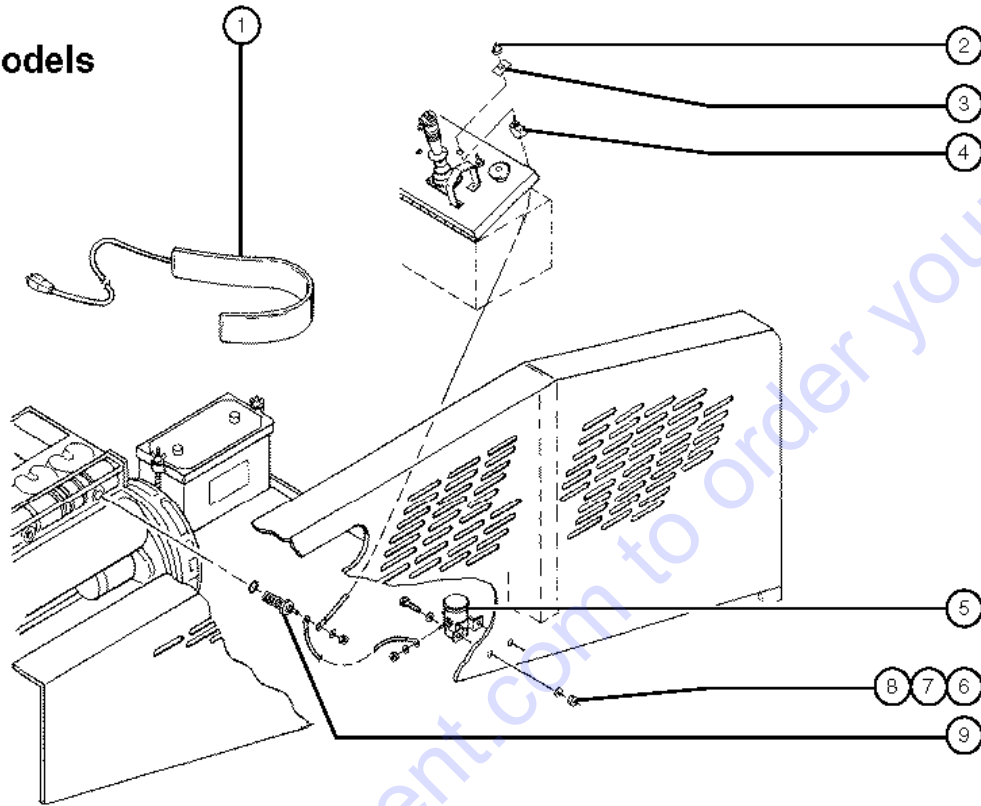

805.1 Cold Start Package - Ford & Deutz Engines

Deutz Diesel Models

Gasoline/LPG Models

805.1 Cold Start Package - Ford & Deutz Engines

Item	Part No.	Description	Qty.
1	28853GT	BLANKET,BATTERY..... <i>Gasoline/LPG and Deutz Diesel Models</i>	2
2	27246GT	BOOT,TOGGLE SWITCH,SHORT*..... <i>Deutz Diesel models</i>	1
3	32726GT	DECAL,OPTION GLOW PLUGS***..... <i>Deutz Diesel models</i>	1
4	128200GT	SWITCH TOGGLE ASSY SPDT 3P MOM..... <i>includes mounting fasteners; Deutz Diesel models</i>	1
5	27155GT	SOLENOID,12V CONTINUOUS***..... <i>Deutz Diesel models</i>	1
6	6091GT	NUT,NYLOCK,1/4-20..... <i>Deutz Diesel models</i>	2
7	6638GT	WASHER,FLAT,USS,1/4"Y..... <i>Deutz Diesel models</i>	4
8	6888GT	SCREW,HHC,1/4-20 X 1..... <i>Deutz Diesel models</i>	2
9	31408GT	GLOW PLUG,L1011..... <i>Deutz Diesel models</i>	1
10	35610GT	HEATER,FREEZE PLUG,FORD LRG423..... <i>Gasoline/LPG models</i>	1