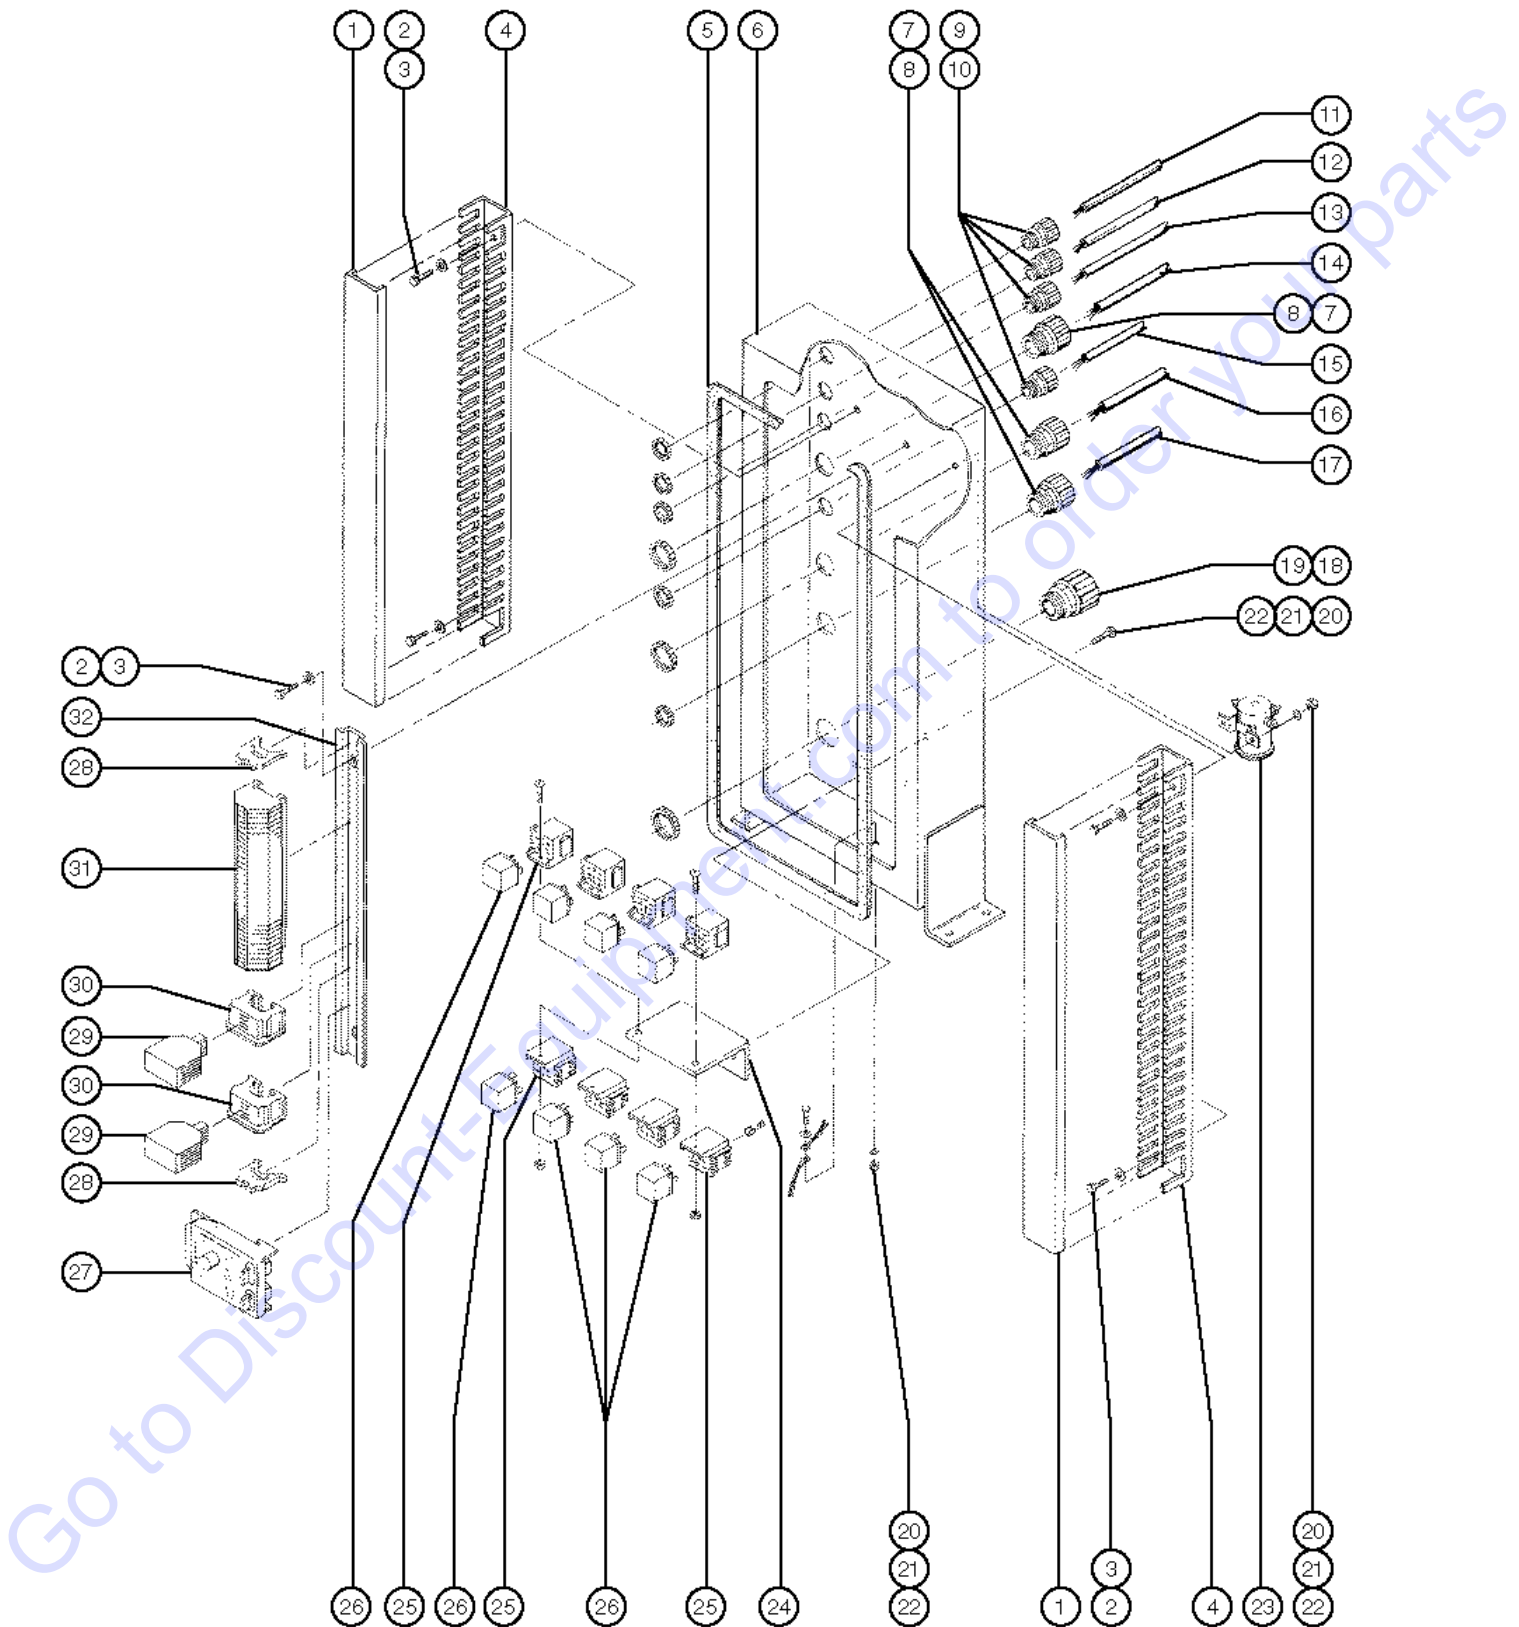

505.1 Ground Controls - View 1

505.1 Ground Controls - View 1

Item	Part No.	Description	Qty.	Item	Part No.	Description	Qty.
1	29607GT	WIRING DUCT/COVER, 1 X 72 IN**		29	25807GT	DIODE BLOCK SUPPRESSION.....	2
2	6090GT	SCREW,HHC,1/4-20 X .75.....	7	30	25808GT	CARRIER TERMINAL(5 PER BLOCK)....	2
3	6356GT	WASHER,LOCK,.25.....	6	31	25836GT	TERMINAL BLOCK(SINGLE),WAGO***.....	50
4	29607GT	WIRING DUCT/COVER, 1 X 72 IN**		32	28310GT	DIN RAIL,23.75".....	1
5	121599GT	GASKET,GBOX,S80/85 2008.....	1				
6	32659GT	CONTROL BOX W/DECAL,GROUND..... <i>includes index number 5</i>	1				
7	12960GT	CABLE SQUEEZE CONN.,XTRA LRG...3					
8	14041GT	LOCKNUT,ELECTRIC,3/4".....	3				
9	7056GT	CONN,SQUEEZE,1/2NPT .38-.50,SM....	4				
10	6935GT	LOCKNUT,ELEC,1/2".....	4				
11	1505GT	WIRE CABLE,16/2 SJO,BULK.....	220-inches				
12	6918GT	WIRE CABLE,16/3 SJO,BULK.....	145-inches				
13	6562GT	WIRE CABLE,16/4 SJO,BULK...95-inches					
14	35934GT	WIRE CABLE,18/19 CON.TPRJKT.....	720-inches				
15	30794GT	WIRE,12/3 SJEOW,BK-WH-GR/YL.....	720-inches				
16	35934GT	WIRE CABLE,18/19 CON.TPRJKT.....	720-inches				
17	35934GT	WIRE CABLE,18/19 CON.TPRJKT.....	60-inches				
18	20776GT	CABLE SQUEEZE CONN.....	1				
19	18665GT	LOCKNUT,ELECTRIC,1" NPT.....	1				
20	6888GT	SCREW,HHC,1/4-20 X 1.....	5				
21	6638GT	WASHER,FLAT,USS,1/4"Y.....	5				
22	6091GT	NUT,NYLOCK,1/4-20.....	5				
23	27155GT	SOLENOID,12V CONTINUOUS***.....	1				
24	34057GT	ANGLE,RELAY MOUNTING.....	1				
25	34053GT	ASSY,RELAY SOCKET, AUTO..... <i>Gasoline/LPG models; terminals not included</i>	8				
--	34055GT	TERM RELAY,N-INSULATE 14-16 GA...5					
--	34056GT	TERM,RELAY,N-INSULATE 18-20 GA...5					
--	34503GT	COVER,PROTECTIVE,SLAVE W/JIB....5 <i>Deutz Diesel models; terminals not included</i>					
--	34504GT	Terminal - Relay Socket, 10 - 12 Gauge.....	5				
26	34052GT	RELAY,SPDT,12V(AUTO) PLUG IN**....8 <i>Gasoline/LPG models</i>					
--	30452GT	HOSE ASSY,18"..... <i>Deutz Diesel models</i>	5				
27	56057GT	MODULE,IGNITION/START,12/24V.....	1				
28	25974GT	PLASTIC END STOP.....	2