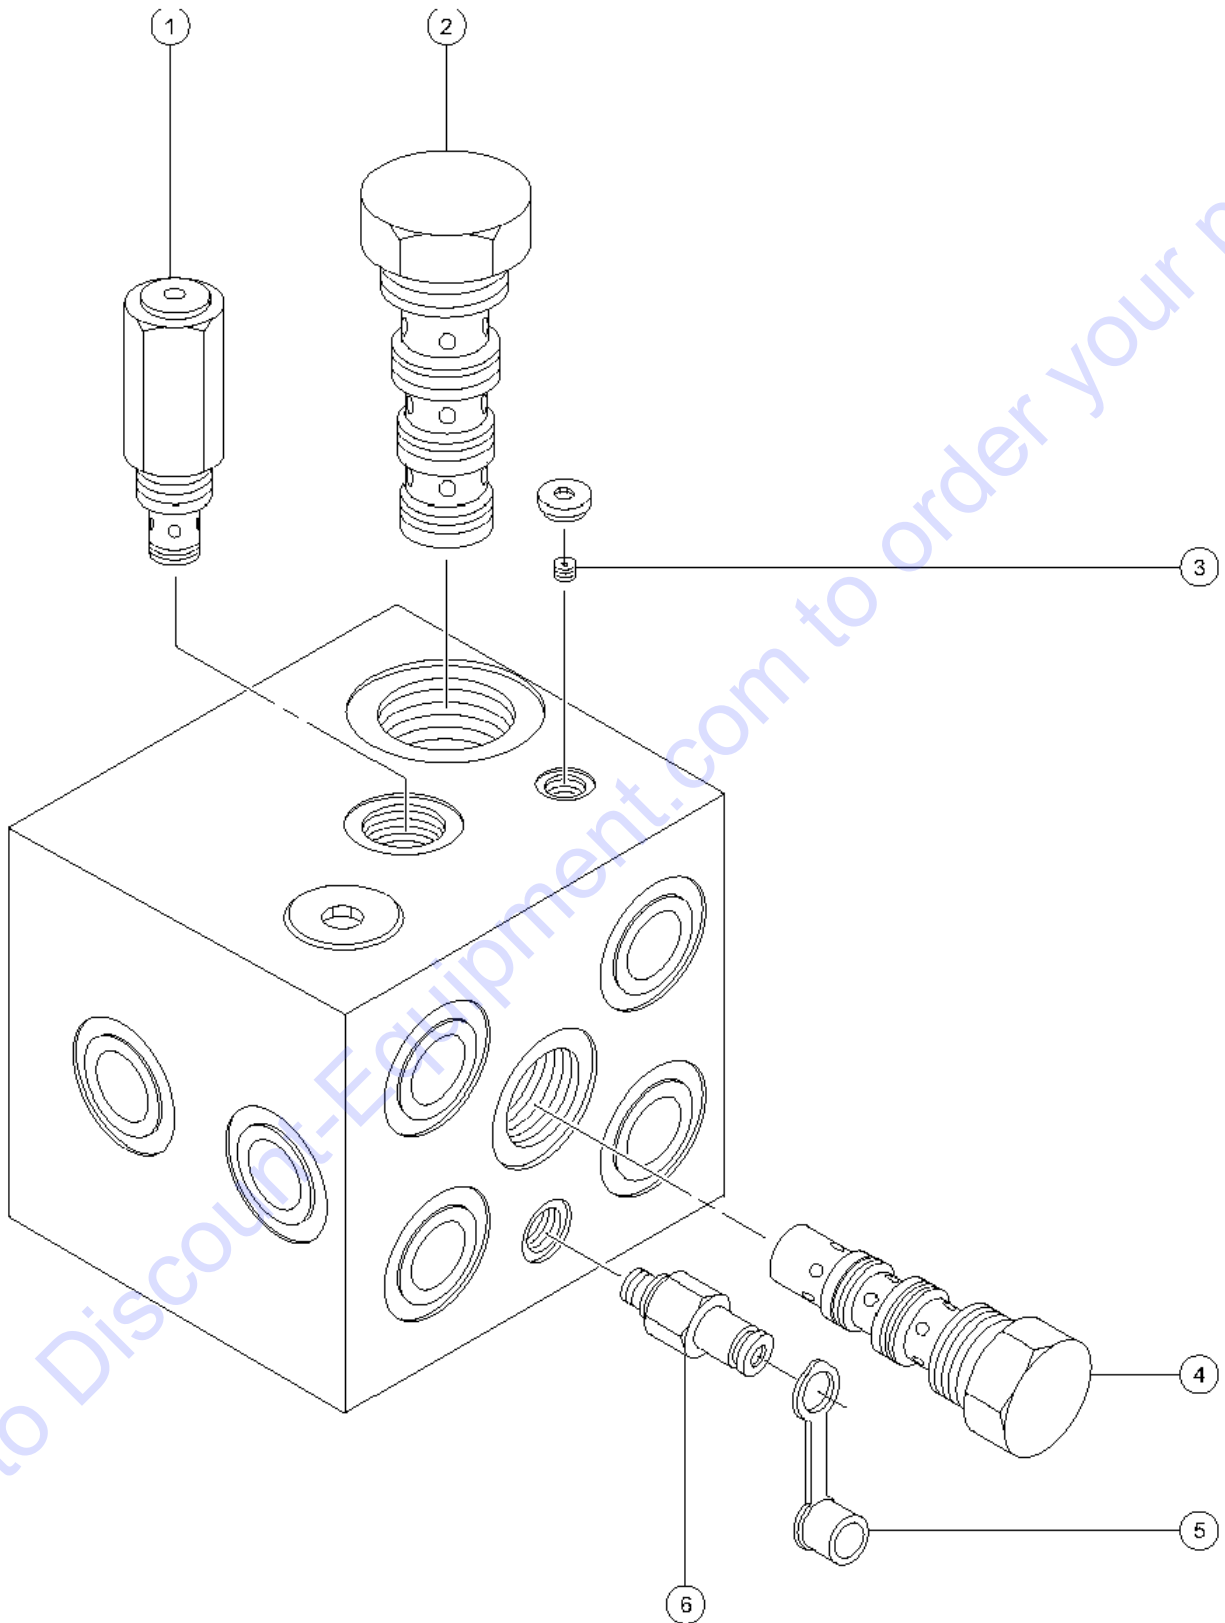

204.1 2WD Drive Manifold

Go to Discount-Equipment.com to order your parts