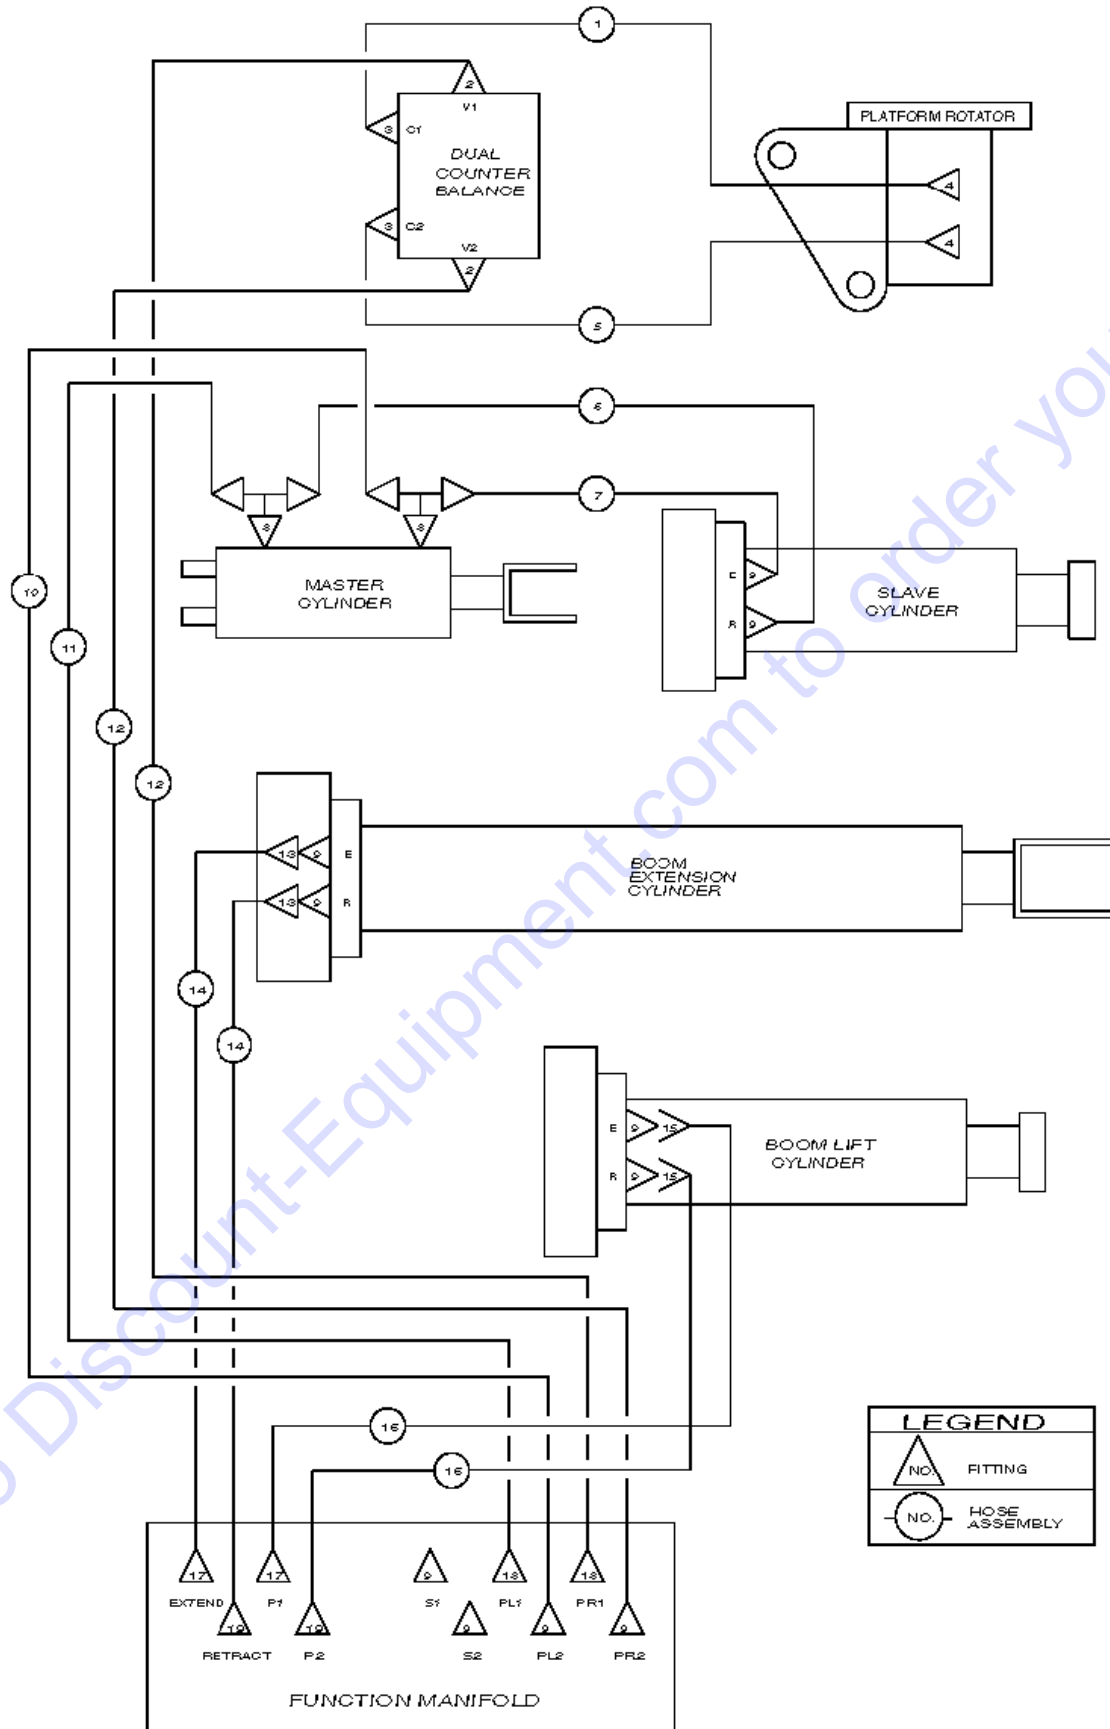

605.1 Hydraulic Hoses and Fittings

605.1 Hydraulic Hoses and Fittings

Item	Part No.	Description	Qty.
1	30887GT	HOSE ASSEMBLY,28".....1 1	1
2	13120GT	ELBOW,070220-6-6.....2	2
3	13756GT	CONNECTOR,070120-4-6.....2	2
4	13921GT	ELBOW,070220-4-4.....2	2
5	30888GT	HOSE ASSEMBLY,24".....1 1	1
6	30820GT	HOSE ASSEMBLY,526".....1 2	1
7	30819GT	HOSE ASSEMBLY,534".....1 2	1
8	45705GT	TEE,BRANCH,070429-6-6.....2	2
9	45412GT	CONNECTOR,070120-6-6.....10	10
10	30853GT	HOSE ASSEMBLY,100".....1 2	1
11	30852GT	HOSE ASSEMBLY,90.5".....1 2	1
12	30821GT	HOSE ASSEMBLY,567".....2 2	2
13	45878GT	ELBOW,070321-6-6.....2	2
14	30851GT	HOSE ASSEMBLY,137".....2 3	2
15	45367GT	ELBOW,070221-6-6.....2	2
16	30856GT	HOSE ASSEMBLY,108".....2 3	2
17	32156GT	CONNECTOR,070122-8-8.....2	2
18	45412GT	CONNECTOR,070120-6-6.....2	2
19	45703GT	CONNECTOR,070120-8-8.....2	2

Item	Part No.	Description	Qty.

Footnotes

1: Hose End - Female JIC Swivel, 4-4 (Synflex 3903-04544), Hose End - Female JIC Swivel, 4-4 (Synflex 3903-04544) & Hose - 1/4" Thermoplastic Medium Pressure (Synflex 3130-04)
2: Hose End - Female JIC Swivel, 6-4 (Synflex 3903-06544), Hose End - 90o Female JIC Swivel, 6-4 (Synflex 3903-06644) & Hose - 1/4" Thermoplastic Medium Pressure (Synflex 3130-04)
3: Hose End - Female JIC Swivel, 6-6 (Synflex 3903-06546), Hose End - 90o Female JIC Swivel, 8-6 (Synflex 3903-06648) & Hose - 3/8" Thermoplastic Medium Pressure (Synflex 3130-06)