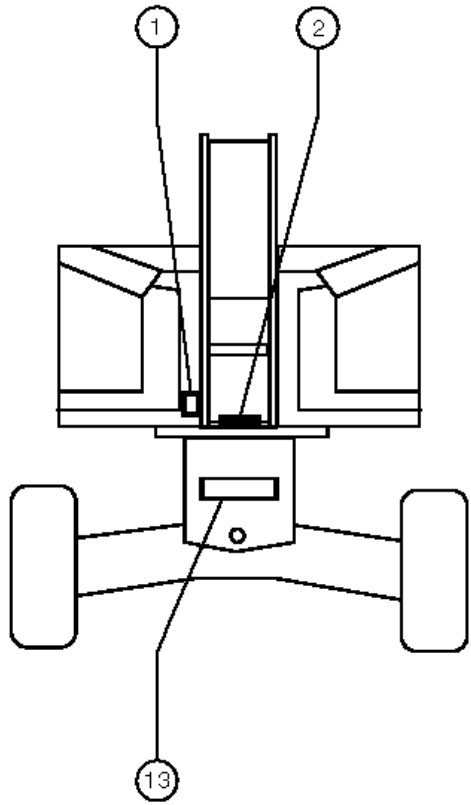

102.1 Decals - View 2

Item	Part No.	Description	Qty.
--	1268GT	PAINT,AEROSOL,GENIE GRAY***	
--	1484GT	PAINT,AEROSOL,BRIGHT BLUE***	
--	30998GT	DECAL KIT,COSMETIC,S40	
--	32150GT	PAINT,WET,GENIE BLUE (1 GL)**	
--	32151GT	PAINT,WET,GENIE GRAY (1 GL)**	
--	32762GT	DECAL KIT,SAFETY/INSTR,S-40 <i>does not include index numbers 1, 4, 5, 9</i>	
1	28235GT	DECAL,POWER TO PLATFORM 115V...1	
--	28174GT	DECAL, POWER TO PLATFORM 230V**.....1	1
2	28161GT	DECAL,WARN,CRUSH HAZARD HAND.....1	1
3	32702GT	DECAL,NOTICE,OPERATING INSTRN.....1	1
4	32657GT	DECAL,PLATFORM CTRL PANEL***.....1	1
--	32729GT	DECAL,PLAT. CTRL, SYMBOLS ONLY.....1	1
--	32755GT	DECAL,PROTECT,CLEAR,PLAT.S40**...1	1
5	32726GT	DECAL,OPTION GLOW PLUGS*** 1	1
--	32728GT	DECAL,OPTION GENERATOR*** 1	1
6	97890GT	DECAL,DANGER,GEN SAFETY RULES.....2	2
7	28165GT	DECAL,INSTRUCT,FOOTSWITCH OPER.....1	1
8	30080GT	DECAL,NOTICE,MAX LOAD 500 LBS...1	1
9	33550GT	TAPE,WARNING,BLK/YEL, 50***	
10	28236GT	DECAL,WARN,IMPROPER OPERATION.....1	1
11	28176GT	DECAL,LABEL,MANUAL NOT HERE....1	1
12	97887GT	DECAL,INSTR,MAX SIDE FRC,ANSI....1	1
13	52968GT	DECAL,COSMETIC,GENIE BOOM,VERT.....2	2
14	32746GT	DECAL,GENIE S-40, WHITE,SMALL....1	1
15	27207GT	DECAL,TRIANGLE,YELLOW.....2	2
16	27205GT	DECAL,ARROW YELLOW LRG 9".....1	1
17	27206GT	DECAL,TRIANGLE,BLUE.....2	2
18	27204GT	DECAL,ARROW BLUE.....1	1
19	31060GT	DECAL,DANGER DO NOT ALTER SWTC.....1	1
20	27564GT	DECAL,DANGER,ELEC.HAZ.STAY CLR.....1	1