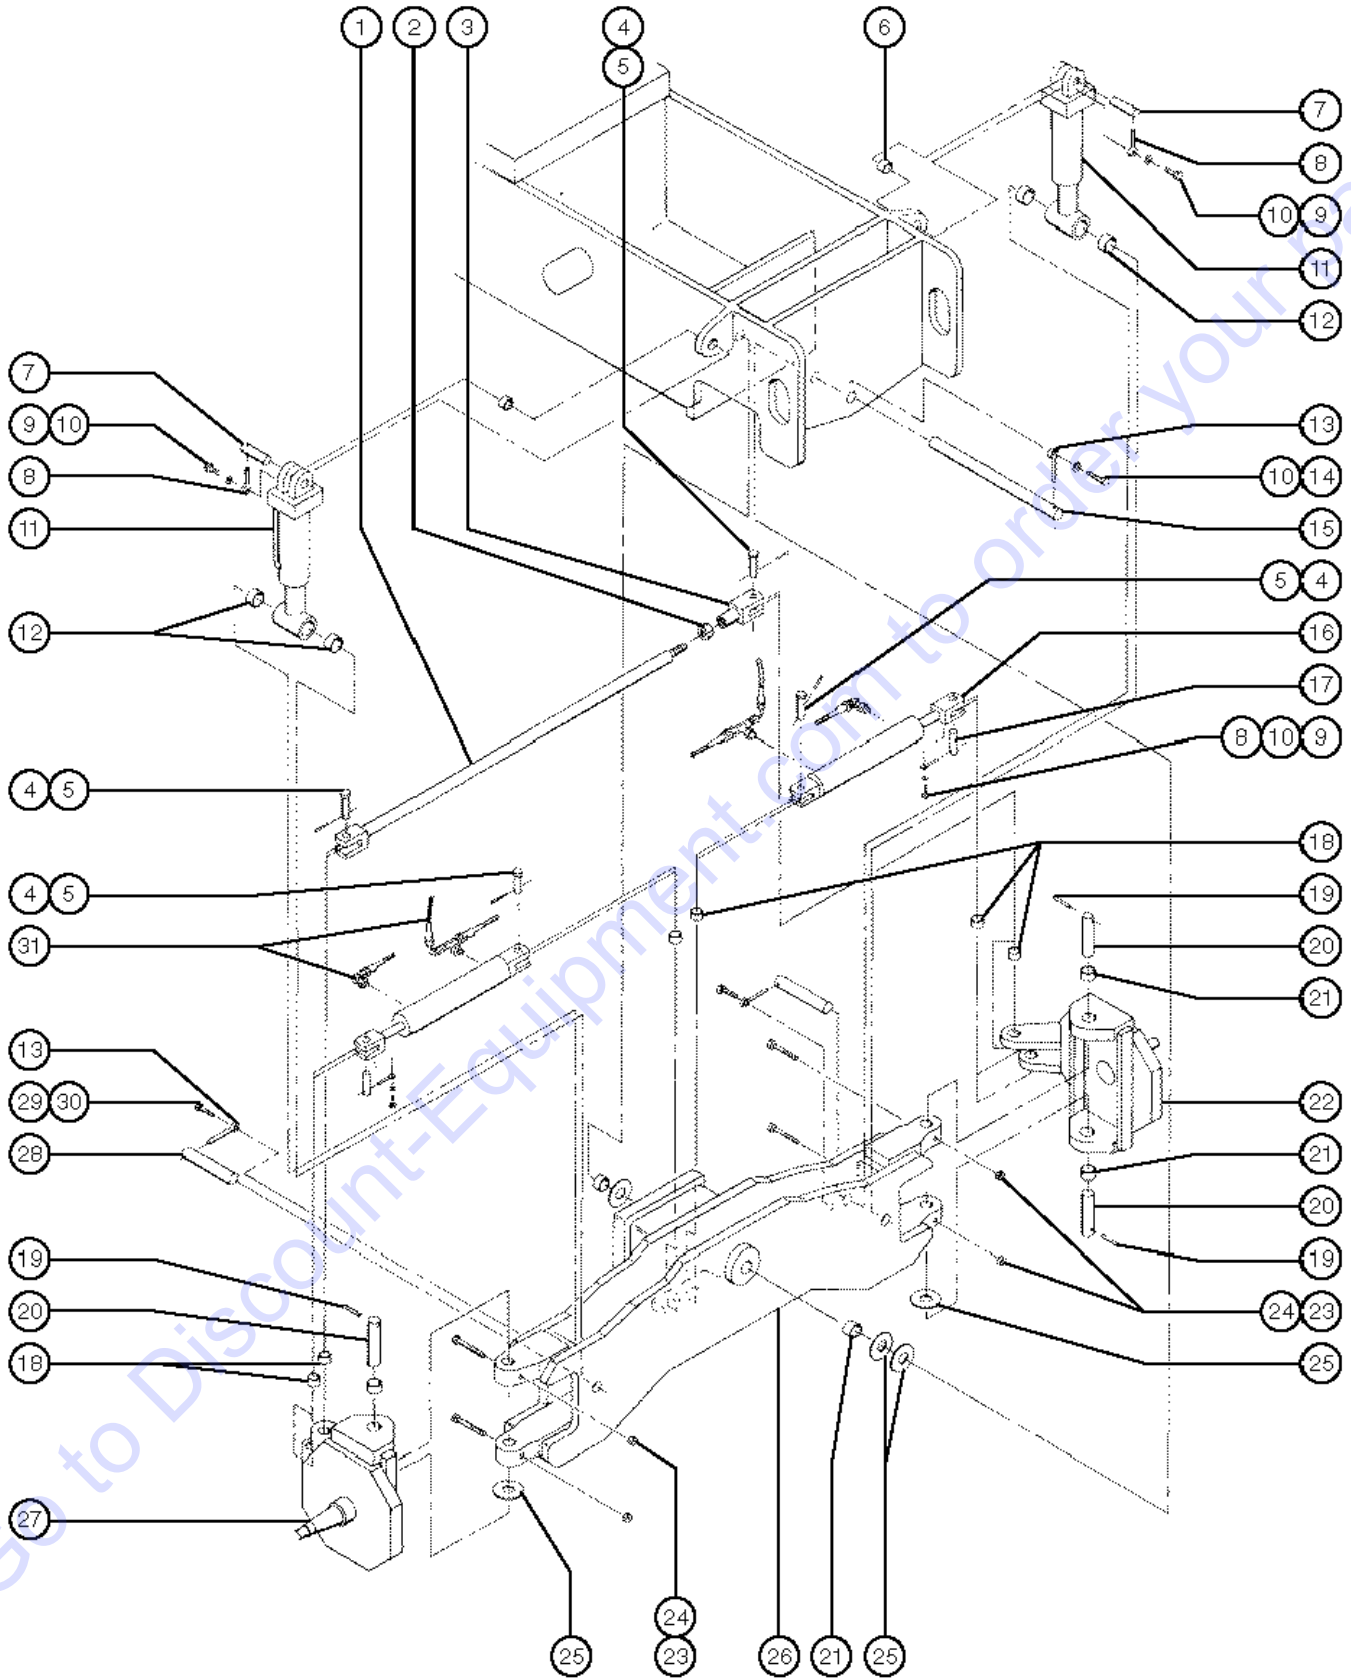

201.1 2WD Steer Axle Linkage - Oscillating

201.1 2WD Steer Axle Linkage - Oscillating

Item	Part No.	Description	Qty.
1	30747GT	TIE ROD, WELDMENT.....	1
2	28352GT	NUT,HEX,JAM,1-8.....	1
3	23154-SGT	WELDMENT,ROD END.....	1
4	19440GT	PIN,CLEVIS,1 X 2.5 LG.....	4
5	5361GT	PIN,COTTER,.125 X 1.5.....	4
6	30370GT	BEARING,1.25IDX1.5ODX1.00L.....	2
7	30737GT	PIN,1.25DIA X 3.00LG,1HOLE.....	2
8	1255452GT	ROD END,.375 X 2.25,ZAG.....	4
9	6175GT	SCREW,HHC,3/8-16 X 1.....	4
10	6021GT	WASHER,LOCK,.375.....	5
11	89099GT	CYLINDER,OSCILLATE S40/45..... <i>includes 2 each index number 12</i>	2
--	31078GT	SEAL KIT,HYDRAULIC CYLINDER*** ..... <i>for hydraulic cylinder number 59102</i>	2
--	31106GT	VALVE,CNTERBAL,CBBB-LHN@3000**.	2
--	89100GT	SEAL KIT,OSC.CYL.....	2
12	59266GT	BEARING, POLYGON P2055 (59105)....	4
--	25683GT	BEARING,POLYGON,20DU12.....	4
13	825019GT	ROD END,.375X3.69,ZAG.....	3
14	6019GT	SCREW,HHC,3/8-16 X 1.25 GRD 5.....	1
15	30735GT	PIN, 1.50DIA X 17.50LG, CHAMFER.....	1
16	58116GT	UPDATE KIT STEERING S40/45..... <i>must use for first time replacement of hydraulic cylinder number 30585</i>	2
--	32673GT	SEAL KIT (CYL PN 30585)	
--	89065GT	CYLINDER,STEER***	
--	89066GT	SEAL KIT,STEER CYL (89065)	
17	30734GT	PIN,1.00DIA X 2.88LG,1HOLE.....	2
18	25817GT	BEARING,1.00IDX1.25ODX1.00L.....	6
19	14815GT	PIN,ROLL,SST,.25 X 2.25.....	4
20	30736GT	PIN,1.50 DIA X 4.76 LG.GES1360.....	4
21	119619GT	BEARING,1.5IDX1.75ODX1.5L,PTFE....	6
22	32738-SGT	YOKE ASSEMBLY,2WD L.H.,S40..... <i>includes 2 each index numbers 18 and 21</i>	1
23	6086GT	NUT,LP NYLOCK,1/2-13.....	4
24	8220GT	SCREW,HHC,1/2-13 X 4.....	4
25	45074GT	WASHER,THRUST,1.5 X 3.5 X .187.....	5
26	102192-SGT	WELDMENT,FRT AXLE OSC,ASSY..... <i>includes 2 each index numbers 18 and 21</i>	1
27	65516GT	YOKE ASSEMBLY 2WD S40 RIGHT..... <i>includes 2 each index numbers 18 and 21</i>	1
28	30190GT	PIN,1.25DIA X 7.25LG,1HOLE.....	2
29	5224GT	SCREW,HHC,3/8-16 X 2.....	2
30	4828GT	NUT,NYLOCK,3/8-16.....	2
31		Ref. Hydraulic Hoses & Fittings (refer to figure 207.1).....	2