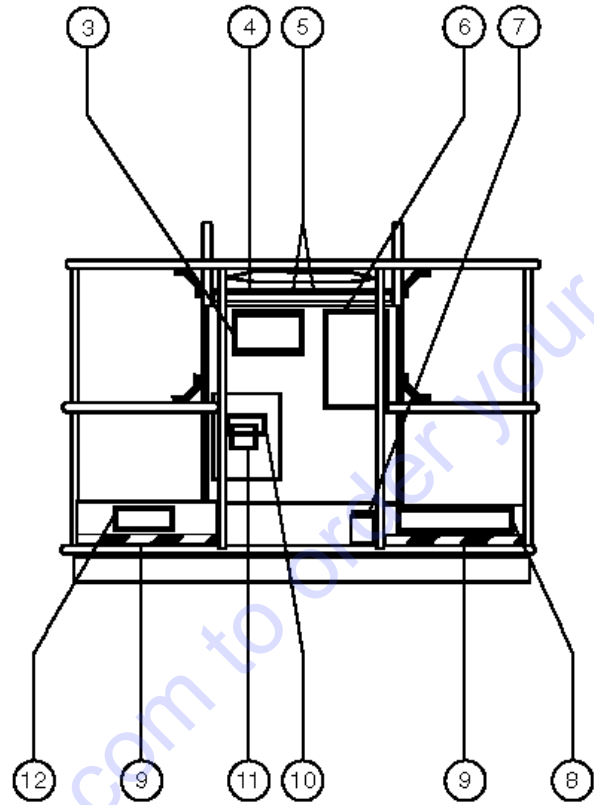

102.1 Decals - View 2

Item	Part No.	Description	Qty.
--	1268GT	PAINT,AEROSOL,GENIE GRAY***	
--	1484GT	PAINT,AEROSOL,BRIGHT BLUE***	
--	30998GT	DECAL KIT,COSMETIC,S40	
--	32150GT	PAINT,WET,GENIE BLUE (1 GL)**	
--	32151GT	PAINT,WET,GENIE GRAY (1 GL)**	
--	32762GT	DECAL KIT,SAFETY/INSTR,S-40 <i>does not include index numbers 1, 4, 5, 9</i>	
1	28235GT	DECAL,POWER TO PLATFORM 115V...1	
--	28174GT	DECAL, POWER TO PLATFORM 230V**.....1	1
2	28161GT	DECAL,WARN,CRUSH HAZARD HAND.....1	1
3	32702GT	DECAL,NOTICE,OPERATING INSTRN.....1	1
4	32657GT	DECAL,PLATFORM CTRL PANEL***.....1	1
--	32729GT	DECAL,PLAT. CTRL, SYMBOLS ONLY.....1	1
--	32755GT	DECAL,PROTECT,CLEAR,PLAT.S40**...1	1
5	32726GT	DECAL,OPTION GLOW PLUGS*** 1	1
--	32728GT	DECAL,OPTION GENERATOR*** 1	1
6	97890GT	DECAL,DANGER,GEN SAFETY RULES.....2	2
7	28165GT	DECAL,INSTRUCT,FOOTSWITCH OPER.....1	1
8	30080GT	DECAL,NOTICE,MAX LOAD 500 LBS...1	1
9	33550GT	TAPE,WARNING,BLK/YEL, 50***	
10	28236GT	DECAL,WARN,IMPROPER OPERATION.....1	1
11	28176GT	DECAL,LABEL,MANUAL NOT HERE....1	1
12	97887GT	DECAL,INSTR,MAX SIDE FRC,ANSI....1	1
13	52968GT	DECAL,COSMETIC,GENIE BOOM,VERT.....2	2
14	32746GT	DECAL,GENIE S-40, WHITE,SMALL....1	1
15	27207GT	DECAL,TRIANGLE,YELLOW.....2	2
16	27205GT	DECAL,ARROW YELLOW LRG 9".....1	1
17	27206GT	DECAL,TRIANGLE,BLUE.....2	2
18	27204GT	DECAL,ARROW BLUE.....1	1
19	31060GT	DECAL,DANGER DO NOT ALTER SWTC.....1	1
20	27564GT	DECAL,DANGER,ELEC.HAZ.STAY CLR.....1	1