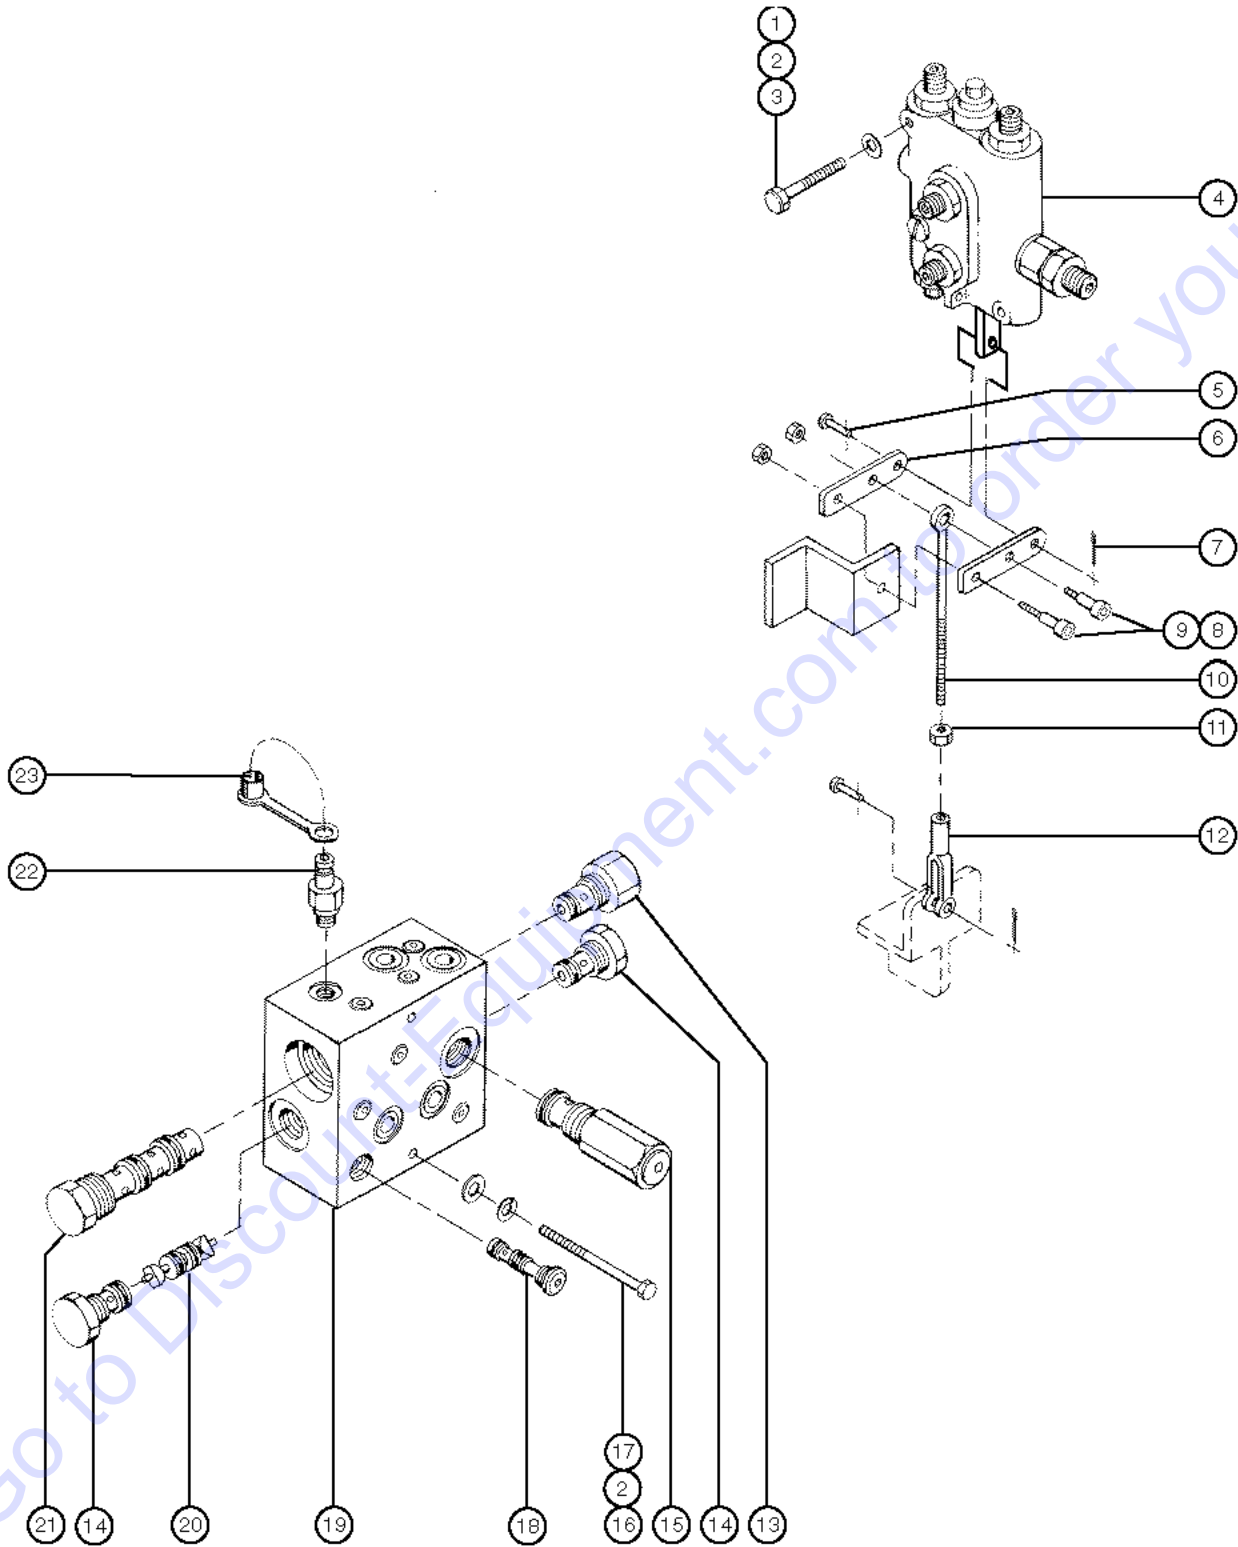

206.1 2WD Oscillate Manifolds

206.1 2WD Oscillate Manifolds

Item	Part No.	Description	Qty.
1	6884GT	SCREW,HHC,1/4-20 X 2.5.....	2
2	6638GT	WASHER,FLAT,USS,1/4"Y.....	4
3	6091GT	NUT,NYLOCK,1/4-20.....	4
4	30558GT	VLV,MAN,3 POS/4 WAY,OPEN CTR.....	1
--	32681GT	SEAL KIT,CONTROL VALVE.....	1
5	6584GT	SCREW,SHS,10-24 X .625.....	1
6	30884GT	OSCILLATE VALVE LINKAGE.....	2
7	2161GT	PIN,COTTER,.063 X 1.....	1
8	6584GT	SCREW,SHS,10-24 X .625.....	2
9	5365GT	NUT,NYLOCK,10-24.....	3
10	30885GT	LINKAGE ROD.....	1
11	21496GT	NUT,HEX,1/4-28.....	1
12	21130GT	CLEVIS YOKE-1/4-28,PLTD W/PIN..... <i>includes clevis pin and cotter pin</i>	1
13	27532GT	VALVE,DIFFERENTIAL SENSING.....	1
14	32725GT	VALVE,CHECK (30797).....	2
15	27531GT	VALVE,PILOT OPERATED.....	1
16	12343GT	SCREW,HHC,1/4-20 X 3.....	2
17	6356GT	WASHER,LOCK,.25.....	2
18	45483GT	VALVE,SHUTTLE***.....	1
19	30797GT	MANIFOLD,OSCILLATION..... <i>includes index numbers 12-14, 17-20</i>	1
--	25375GT	KIT, O-RING.....	1
20	32724GT	PISTON (30797).....	1
21	32723GT	VALVE,SHUTTLE (30797).....	1
22	48997GT	NIPPLE,DIAGNOSTIC,#4.....	1
--	20224GT	DIAGNOSTIC FEMALE Q-DSCNT.....	1
23	48880GT	CAP,DIAGNOSTIC NIPPLE.....	1