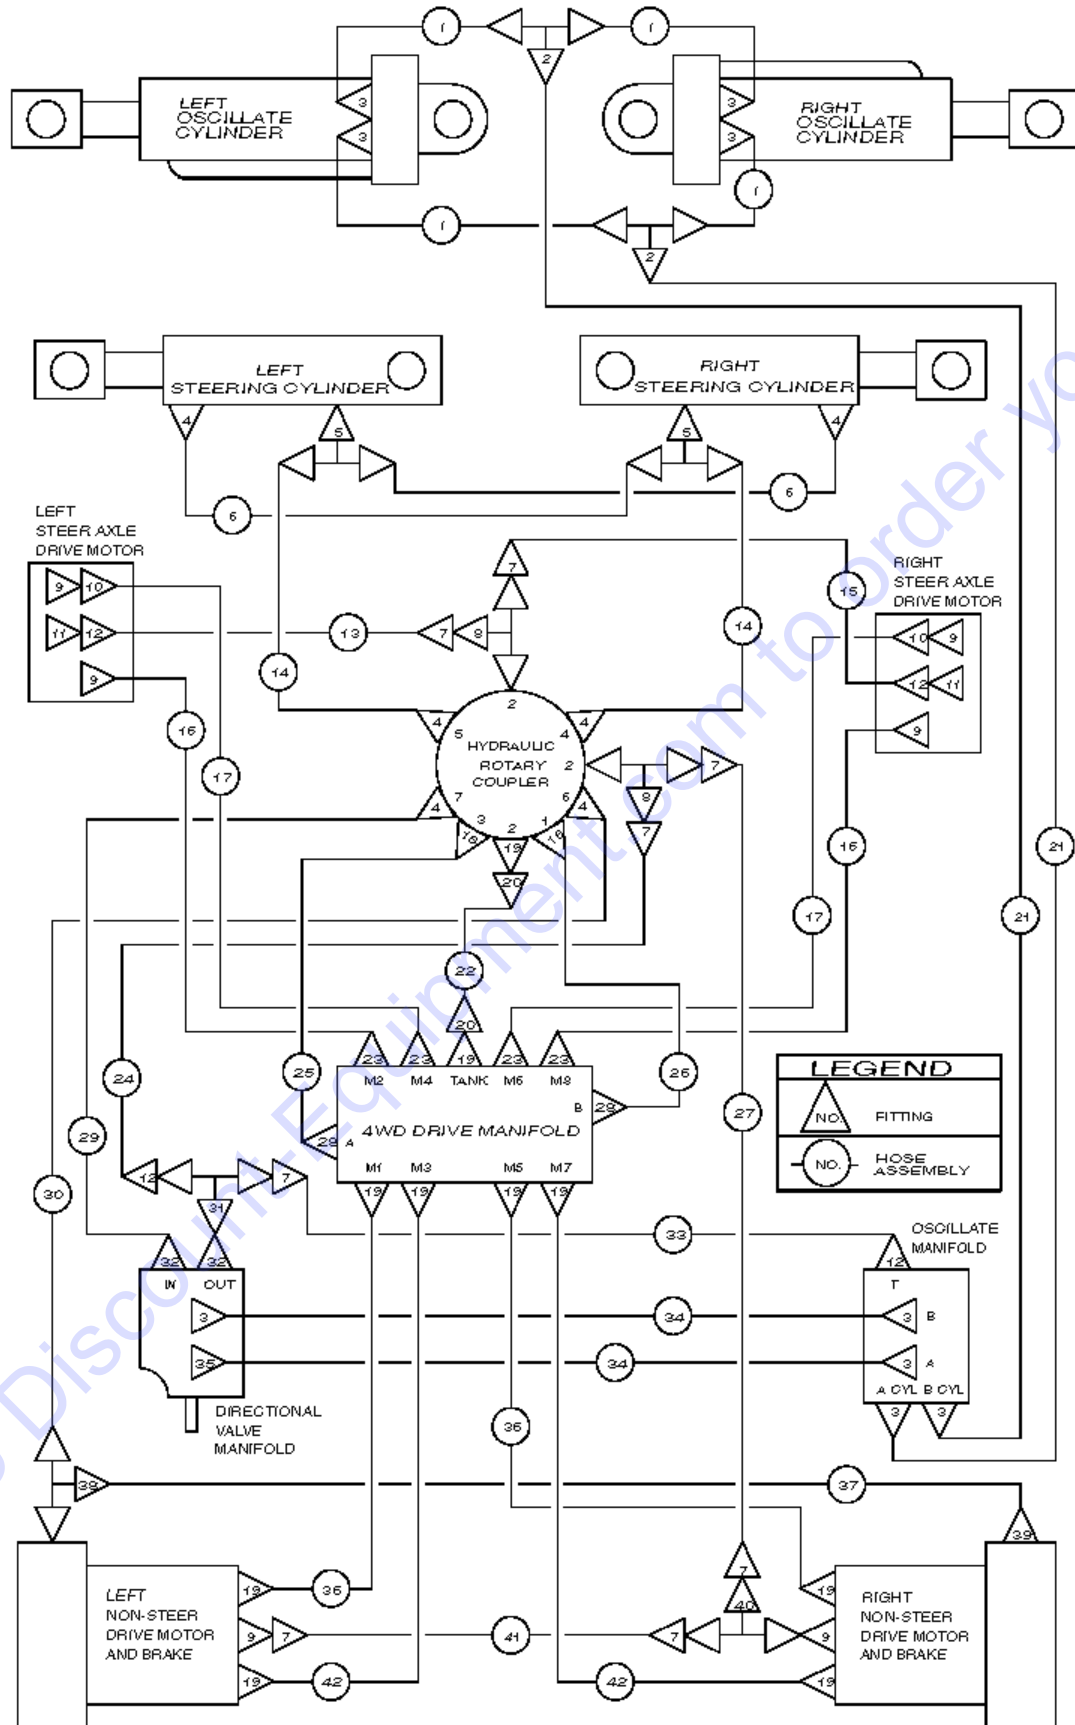

307.1 4WD Hydraulic Hoses and Fittings - Oscillating Axle

307.1 4WD Hydraulic Hoses and Fittings - Oscillating Axle

Item	Part No.	Description	Qty.	Item	Part No.	Description	Qty.
1	30837GT	HOSE ASSEMBLY,25".....	4	29	30835GT	HOSE ASSEMBLY,56".....	1
		1				7	
2	34727GT	TEE,UNION,070401-6.....	2	30	30845GT	HOSE ASSEMBLY,75".....	1
3	45412GT	CONNECTOR,070120-6-6.....	9			8	
4	13120GT	ELBOW,070220-6-6.....	6	31	20328GT	TEE,BRANCH,070433-8.....	1
5	45705GT	TEE,BRANCH,070429-6-6.....	2	32	20923GT	CONNECTOR,070120-8-6.....	2
6	30849GT	HOSE ASSEMBLY,22.5".....	2	33	30836GT	HOSE ASSEMBLY,10.5".....	1
		1				8	
7	20324GT	HOSE END,BARBED,SWIVEL,-8-8.....	8	34	30839GT	HOSE ASSEMBLY,15".....	2
8	20334GT	TEE,RUN,070428-8.....	2			8	
9	22665GT	CONNECTOR,070120-8-10.....	6	35	45411GT	ELBOW,070320-6-6.....	1
10	30970GT	ELBOW,90DEG.SWIV.SWEEP-8-8.....	2	36	30841GT	HOSE ASSEMBLY,34.5".....	2
11	45349GT	ELBOW,070320-8-8.....	2			8	
12	28597GT	HOSE END,BARBED,SWIVEL,90DEG-8.....	4	37	30846GT	HOSE ASSEMBLY,61".....	1
13	30827GT	HOSE ASSEMBLY,80".....	1			9	
		2		38	23802GT	TEE,RUN,070428-4-4.....	1
14	30850GT	HOSE ASSEMBLY,64.5".....	2	39	13921GT	ELBOW,070220-4-4.....	1
		3		40	21252GT	TEE,RUN,070432-8.....	1
15	30828GT	HOSE ASSEMBLY,85.5".....	1	41	30848GT	HOSE ASSEMBLY,43".....	1
		3				9	
16	30826GT	HOSE ASSEMBLY,98".....	2	42	30842GT	HOSE ASSEMBLY,40.5".....	2
		4				9	
17	30825GT	HOSE ASSEMBLY,98".....	2				
		5					
18	45350GT	ELBOW,070320-12-12.....	2				
19	19687GT	CONNECTOR,070120-12-12.....	10				
20	45170GT	HOSE END,BARBED,SWIVEL,-12-12.....	2				
21	30838GT	HOSE ASSEMBLY,108".....	2				
		5					
22	30847GT	HOSE ASSEMBLY,19".....	1				
		6					
23	27431GT	CONNECTOR,070120-8-12.....	4				
24	30834GT	HOSE ASSEMBLY,55".....	1				
		6					
25	30844GT	HOSE ASSEMBLY,35".....	1				
		7					
26	30843GT	HOSE ASSEMBLY,25".....	1				
		7					
27	30954GT	HOSE ASSEMBLY,66".....	1				
		7					
28	20925GT	ELBOW,070220-12-12.....	2