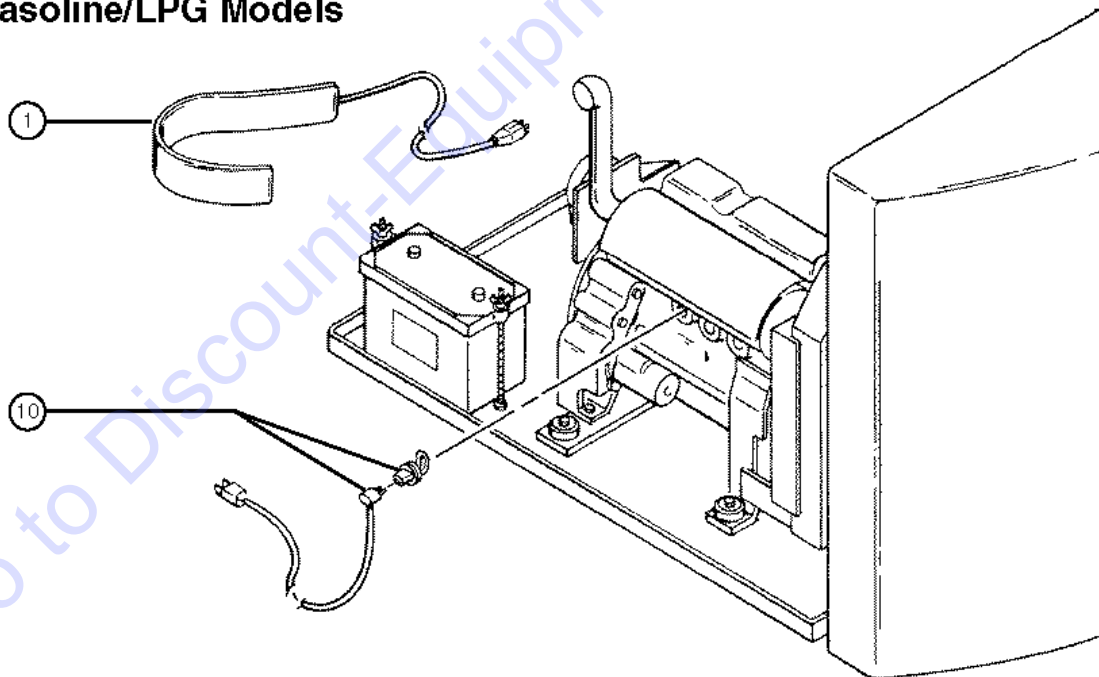

Gasoline/LPG Models