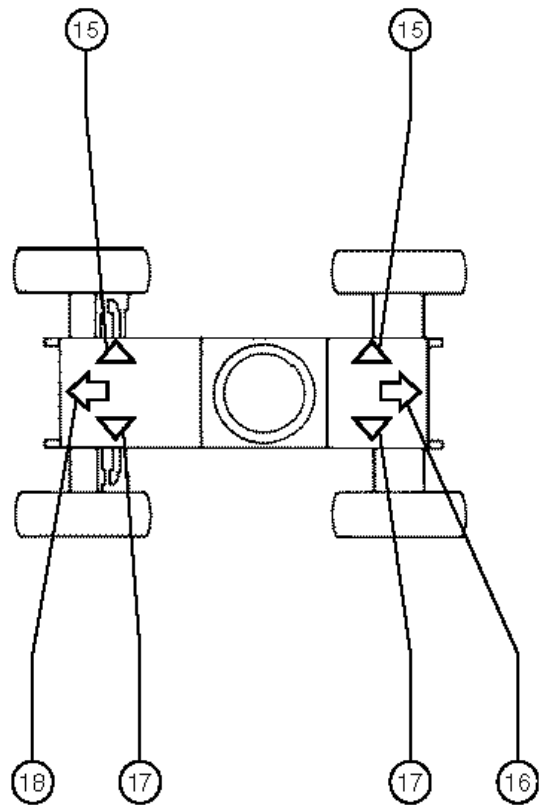

102.1 Decals - View 2

Item	Part No.	Description	Qty.
--	1268GT	PAINT,AEROSOL,GENIE GRAY***	
--	1484GT	PAINT,AEROSOL,BRIGHT BLUE***	
--	30998GT	DECAL KIT,COSMETIC,S40	
--	32150GT	PAINT,WET,GENIE BLUE (1 GL)**	
--	32151GT	PAINT,WET,GENIE GRAY (1 GL)**	
--	32762GT	DECAL KIT,SAFETY/INSTR,S-40 <i>does not include index numbers 1, 4, 5, 9</i>	
1	28235GT	DECAL,POWER TO PLATFORM 115V...1	
--	28174GT	DECAL, POWER TO PLATFORM 230V**.....1	1
2	28161GT	DECAL,WARN,CRUSH HAZARD HAND.....1	1
3	32702GT	DECAL,NOTICE,OPERATING INSTRN.....1	1
4	32657GT	DECAL,PLATFORM CTRL PANEL***.....1	1
--	32729GT	DECAL,PLAT. CTRL, SYMBOLS ONLY.....1	1
--	32755GT	DECAL,PROTECT,CLEAR,PLAT.S40**...1	1
5	32726GT	DECAL,OPTION GLOW PLUGS*** 1	1
--	32728GT	DECAL,OPTION GENERATOR*** 1	1
6	97890GT	DECAL,DANGER,GEN SAFETY RULES.....2	2
7	28165GT	DECAL,INSTRUCT,FOOTSWITCH OPER.....1	1
8	30080GT	DECAL,NOTICE,MAX LOAD 500 LBS...1	1
9	33550GT	TAPE,WARNING,BLK/YEL, 50***	
10	28236GT	DECAL,WARN,IMPROPER OPERATION.....1	1
11	28176GT	DECAL,LABEL,MANUAL NOT HERE....1	1
12	97887GT	DECAL,INSTR,MAX SIDE FRC,ANSI....1	1
13	52968GT	DECAL,COSMETIC,GENIE BOOM,VERT.....2	2
14	32746GT	DECAL,GENIE S-40, WHITE,SMALL....1	1
15	27207GT	DECAL,TRIANGLE,YELLOW.....2	2
16	27205GT	DECAL,ARROW YELLOW LRG 9".....1	1
17	27206GT	DECAL,TRIANGLE,BLUE.....2	2
18	27204GT	DECAL,ARROW BLUE.....1	1
19	31060GT	DECAL,DANGER DO NOT ALTER SWTC.....1	1
20	27564GT	DECAL,DANGER,ELEC.HAZ.STAY CLR.....1	1