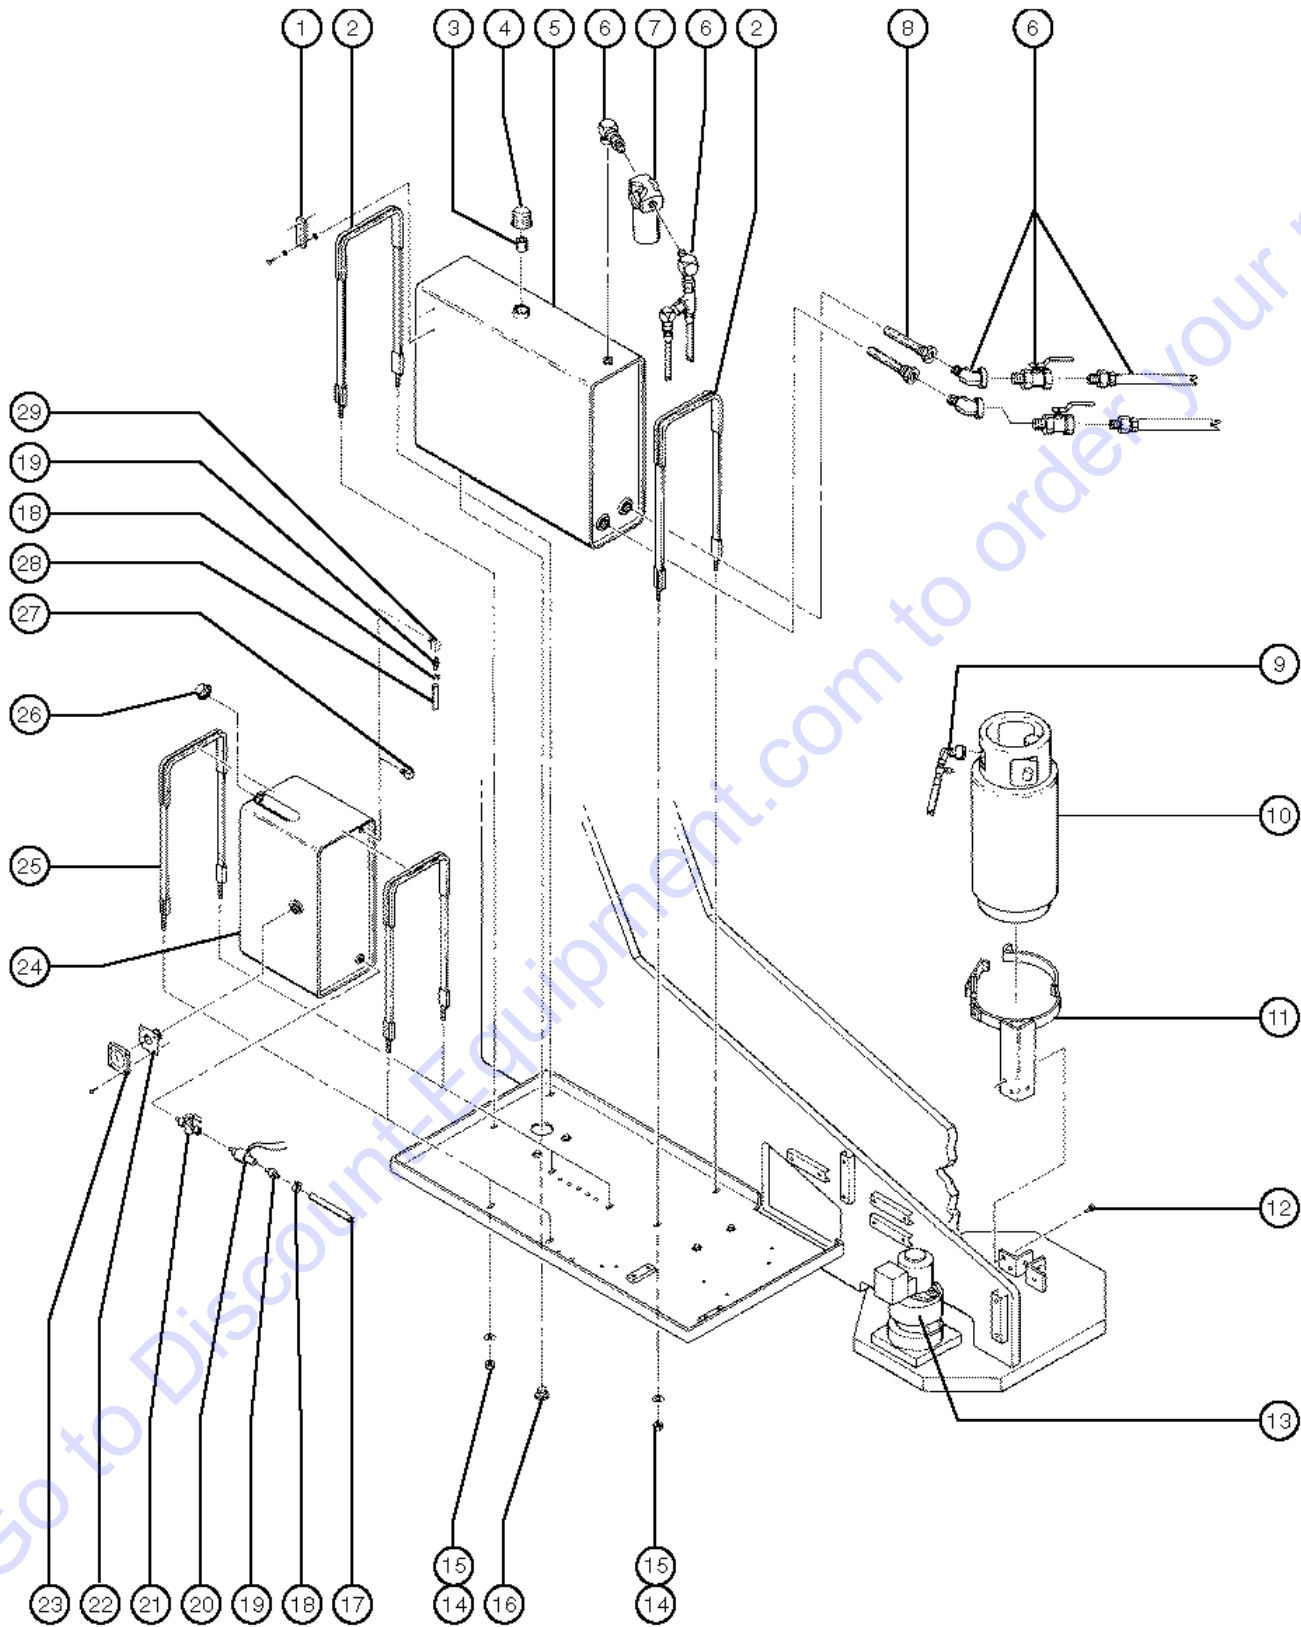

501.1 Hydraulic and Fuel Tanks

501.1 Hydraulic and Fuel Tanks

Item	Part No.	Description	Qty.	Item	Part No.	Description	Qty.
--	34980-SGT	OIL COOLER KIT,S60,S80 PARKER for units prior to 1998 with synflex hoses order part number 46990		--	28829GT	CAP,FUEL,RED***.....1 Gasoline/LPG models	1
1	21141GT	GAUGE-SIGHT,LHA-LGTB***.....1 includes mounting fasteners	1	27	18218GT	PLUG,PIPE,HEX HEAD,STL,1/4NPT.....1 Gasoline/LPG models	1
2	31524GT	STRAP ASSY,TANK, 66 INCH.....2	2	28	30490GT	HOSE,1/4 FUEL LINE,SAE 30R7 Deutz Diesel models	
3	31506GT	STRAINER,FILLER NECK.....1	1	29	19363GT	ELBOW,130239-4-4.....1 Deutz Diesel models	1
4	53534GT	FILTER SCREEN,TANK BREATHER.....1	1				
5	58211GT	HYDRAULIC TANK ASSY,S40/80***.....1 includes index number 1, 3, 4, 8 and 16	1				
6		Ref. Hydraulic Hoses & Fittings (refer to figure 5-H, page 5-28).....1	1				
7	29908GT	FILTER ASSY W/INDICATOR LH.....1	1				
--	20293GT	FILTER ELEMENT-10MICRON.**.....1	1				
8	45161GT	STRAINER ASSEMBLY,1.5" NPT.....2	2				
9	25967GT	HOSE ASSEMBLY,LP GAS-86" LNG**.....1	1				
10	53605GT	TANK, 7 GAL/33.5 POUND, LP.....1	1				
11	30711GT	LP.TANK BRKT WLDMT.,TALL.....1 Gasoline/LPG models	1				
12	8255GT	SCREW,HHC,3/8-16 X .75.....3	3				
13		Ref. Turntable Rotator (refer to figure 5-D, page 5-14).....3	3				
14	4828GT	NUT,NYLOCK,3/8-16.....7	7				
15	6097GT	WASHER,FLAT,USS,3/8",Y.....4	4				
16	31507GT	PLUG,SQUARE HEAD,3/4 MPT.....1	1				
17	27089GT	HOSE,5/16 FUEL,SAE 30R7 Deutz Diesel models					
--	27089GT	HOSE,5/16 FUEL,SAE 30R7 Gasoline/LPG models					
18	21465GT	CLAMP,HOSE,.25" - .63" X .3125.....2 Deutz Diesel models	2				
--	21465GT	CLAMP,HOSE,.25" - .63" X .3125.....1 Gasoline/LPG models	1				
19	29137GT	HOSE END,MALE.25 X .25 MPT***.....2 Deutz Diesel models	2				
--	29137GT	HOSE END,MALE.25 X .25 MPT***.....1 Gasoline/LPG models	1				
20	139898GT	SOLENOID-GASOLINE FUEL.....1 Gasoline/LPG models	1				
21	19487GT	VALVE, FUEL LOCK.....1	1				
22	30652PGT	ADAPTER FLANGE,FUEL GAUGE PTD.....1	1				
23	30584GT	GAUGE,FUEL,SIDE MOUNT.....1 gauge with arm and float (dial only is part 49893)	1				
24	30546P-SGT	TANK,30 GALLON,PAINTED**.....1 includes index number 27	1				
25	30179GT	TANK STRAP,BOLT STYLE,62".....2	2				
26	25567GT	CAP,FUEL,GREEN*.....1 Deutz Diesel models	1