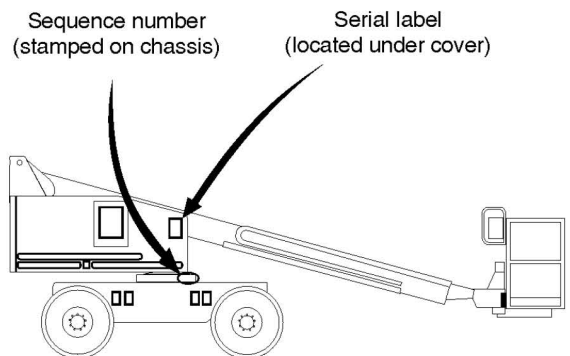

A TEREX BRAND

Model: S-40
Serial number: S4008-12345
Model year: 2008 **Manufacture date:** 01/05/08
Electrical schematic number: ES0274
Machine unladen weight:

Rated work load (including occupants): 500 lb / 227 kg
Maximum number of platform occupants: 2
Maximum allowable side force : 150 lb / 670 N
Maximum allowable inclination of the chassis:
0 deg
Maximum wind speed : 28 mph/ 12.5 m/s
Maximum platform height : 60 ft 6 in/ 18.3 m
Maximum platform reach : 34 ft 3 in/ 10.4 m
Gradeability: N/A
Country of manufacture: USA
This machine complies with:
ANSI A92.5
CAN B.354.4

11111111