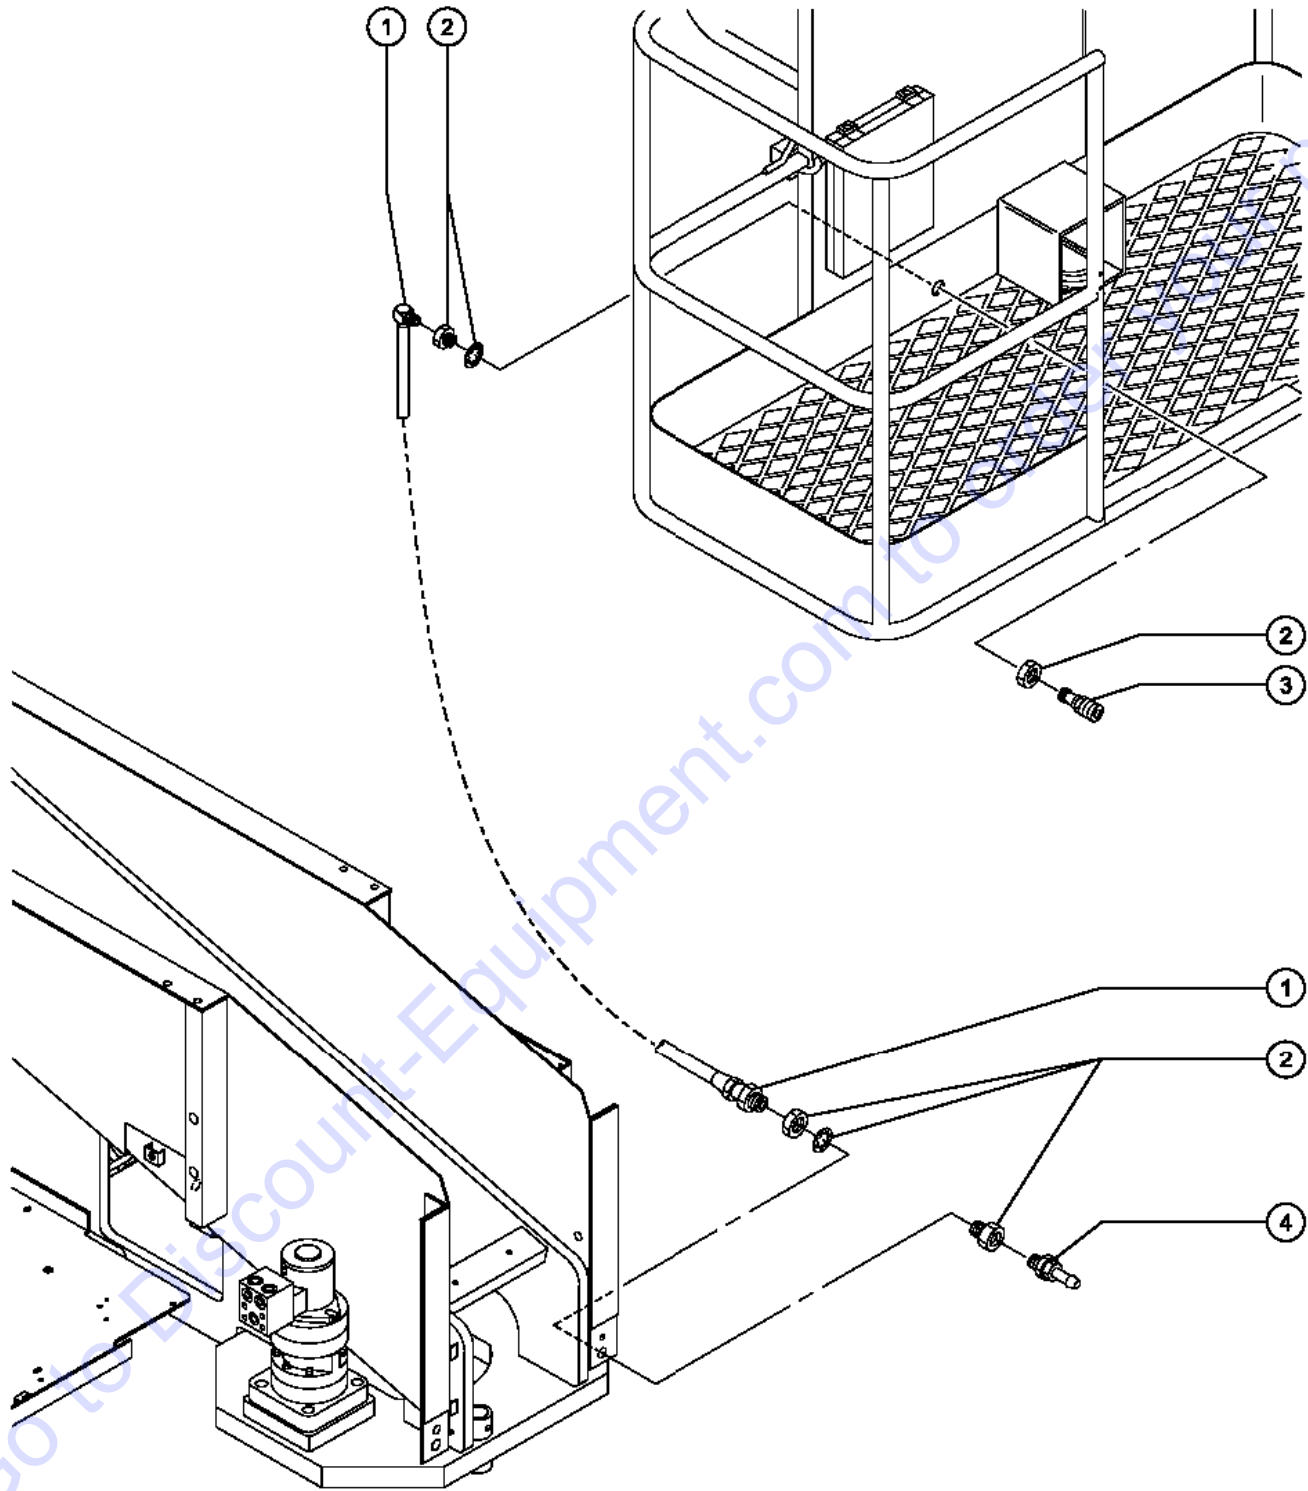

803.1 Air Line to Platform

803.1 Air Line to Platform

Item	Part No.	Description	Qty.
--	30620-SGT	S40 AIRLINE TO PLATFORM	
1	49177-71294GT	HOSE ASSEMBLY,1/2".....1 1	
2	49212GT	FEMALE BULKHEAD CONNECTOR-8...2	
3	49215GT	MPT,CPLR,1/4"SER,3/8"X18.....1	
4	49214GT	MALE PIPE THD,1/4" SER,3/8"X18.....1	