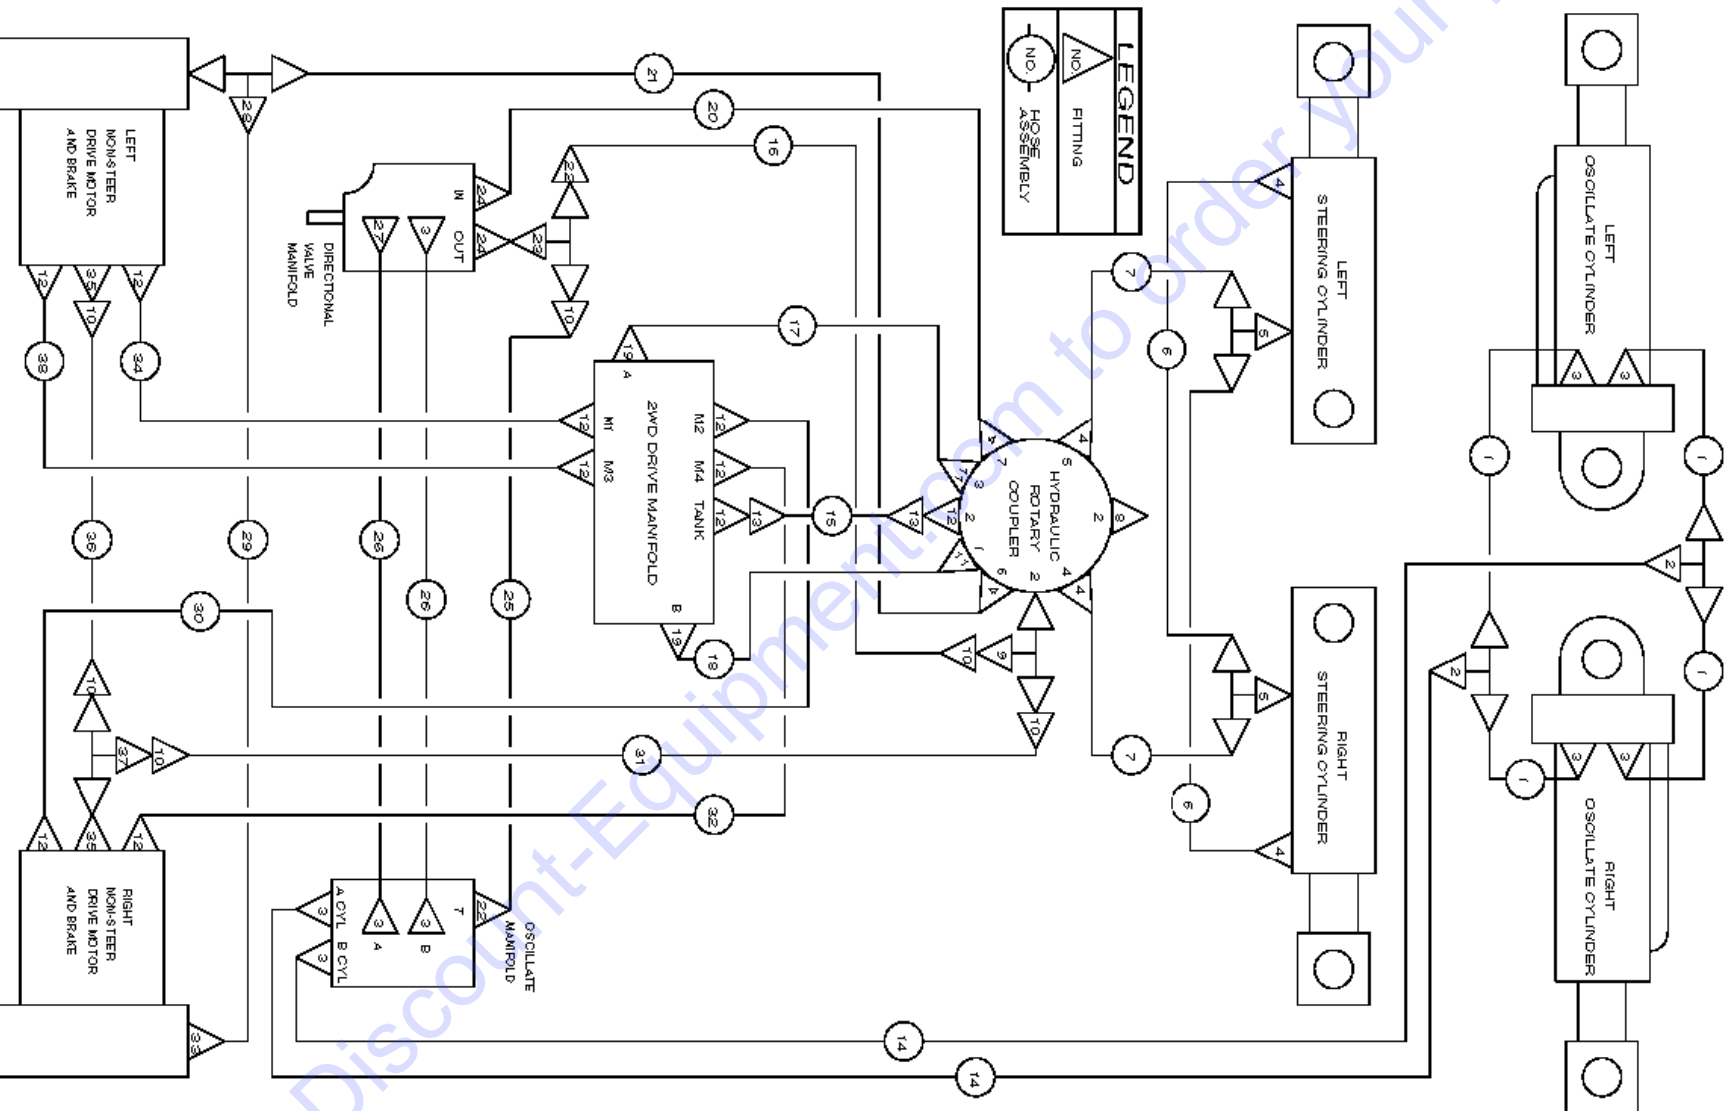

207.1 2WD Hydraulic Hoses and Fittings - Oscillating Axle

Go to Discount-Engineer.com to order your parts

207.1 2WD Hydraulic Hoses and Fittings - Oscillating Axle

Item	Part No.	Description	Qty.	Item	Part No.	Description	Qty.
1	30837GT	HOSE ASSEMBLY,25".....	4	30	30956GT	HOSE ASSEMBLY,57".....	1
		1				8	
2	34727GT	TEE,UNION,070401-6.....	2	31	30954GT	HOSE ASSEMBLY,66".....	1
3	45412GT	CONNECTOR,070120-6-6.....	9			8	
4	13120GT	ELBOW,070220-6-6.....	6	32	30957GT	HOSE ASSEMBLY,61".....	1
5	45705GT	TEE,BRANCH,070429-6-6.....	2			8	
6	30849GT	HOSE ASSEMBLY,22.5".....	2	33	13921GT	ELBOW,070220-4-4.....	1
		1		34	30841GT	HOSE ASSEMBLY,34.5".....	1
7	30850GT	HOSE ASSEMBLY,64.5".....	2			8	
		2		35	22665GT	CONNECTOR,070120-8-10.....	2
8	28452GT	PLUG,HEX HEAD,090109A-8.....	1	36	30848GT	HOSE ASSEMBLY,43".....	1
9	20334GT	TEE,RUN,070428-8.....	1			8	
10	20324GT	HOSE END,BARBED,SWIVEL,-8-8.....	6	37	21252GT	TEE,RUN,070432-8.....	1
11	45350GT	ELBOW,070320-12-12.....	2	38	30842GT	HOSE ASSEMBLY,40.5".....	1
12	19687GT	CONNECTOR,070120-12-12.....	10			8	
13	45170GT	HOSE END,BARBED,SWIVEL,-12-12....	2				
14	30838GT	HOSE ASSEMBLY,108".....	2				
		2					
15	30847GT	HOSE ASSEMBLY,19".....	1				
		3					
16	30834GT	HOSE ASSEMBLY,55".....	1				
		4					
17	30843GT	HOSE ASSEMBLY,25".....	1				
		5					
18	30955GT	HOSE ASSEMBLY,23".....	1				
		5					
19	20925GT	ELBOW,070220-12-12.....	2				
20	30835GT	HOSE ASSEMBLY,56".....	1				
		5					
21	30845GT	HOSE ASSEMBLY,75".....	1				
		6					
22	28597GT	HOSE END,BARBED,SWIVEL,90DEG-8.....	2				
23	20328GT	TEE,BRANCH,070433-8.....	1				
24	20923GT	CONNECTOR,070120-8-6.....	2				
25	30836GT	HOSE ASSEMBLY,10.5".....	1				
		6					
26	30839GT	HOSE ASSEMBLY,15".....	2				
		6					
27	45411GT	ELBOW,070320-6-6.....	1				
28	23802GT	TEE,RUN,070428-4-4.....	1				
29	30846GT	HOSE ASSEMBLY,61".....	1				
		7