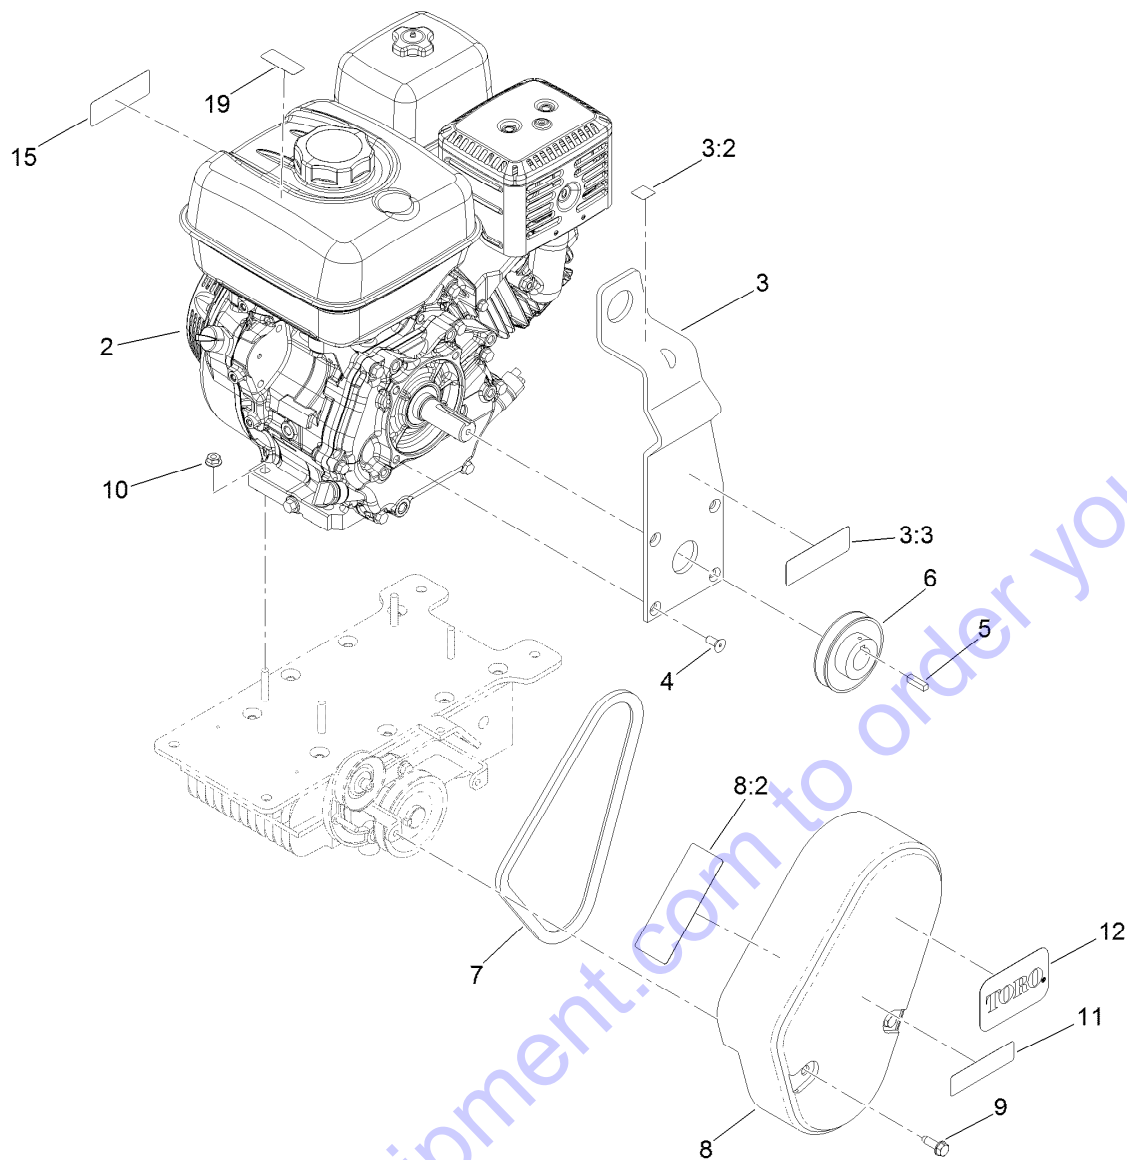

Ref.	Part Number	Qty.	Description
16	254-72	2	Bearing-Cup, Tapered
17	254-94	2	Bearing-Cone, Tapered
18	400-0261	2	O-Ring
19	ST39014	3	Seal-Shaft
20	ST42712	1	Shaft-Input
21	ST42719	1	Cover-Bearing, Blind End
22	5-7280	1	Key
23	ST42787-01	1	Bracket-Guard, Belt
24	ST34835	1	Sheave
25	3234-17	2	Screw-HHF
26	ST80744	1	Key-Hardened
27	ST32272	1	O-Ring
28	ST80105	1	Screw
29	119-6915	1	Screw-Shoulder, HSH
30	127-1662	1	Clutch Lever ASM
31	127-7628	1	Spacer-Idler, Trowel
32	3274-83	1	Screw-HSH
33	127-7629	1	Idler-V, Trowel
34	125-8707-01	1	Lever-Tilt
35	ST34096	1	Plug-Sight, Oil

Standard Handle Assembly No. 125-4999

Ref.	Part Number	Qty.	Description	Ref.	Part Number	Qty.	Description
1	ST22169-01	1	Handle-Main	19	ST35202	1	Clutch Cable ASM
2	ST32118	1	Bearing-Ball	20	ST42530	1	Nut-Lock, Tilt
3	ST27353	1	Housing-Clutch	21	ST81156	1	Screw-HSH, Set
4	3274-47	2	Screw-HSFH	22	ST47185	1	Washer-Square
5	32149-2	3	Nut-Keps	23	ST80069	1	Ring-External
6	ST32117	2	Bushing-Flange	25	ST80261	1	Screw-HSH, Set
7	ST27355	1	Cover-Clutch	26	ST80305	1	Pin
9	ST80070	4	Screw-PPH	27	ST80321	1	Pin
10	ST21977	1	Lever ASM	28	3290-510	2	Nut-Square
11	127-2809-01	1	Handle-Adjustable	29	ST35346	1	Cable ASM
12	ST47125	2	Grip-Handle	29:1	127-5558	1	Nut-Jam
13	ST80125	1	Washer-Flat	29:2	127-5559	1	Washer-Lock
14	ST21844	1	Knob-Adjustment	30	ST36767	1	Pulley-Pivot
15	ST22239	1	Rod-Tilt	31	ST80275	1	Screw-HSBH
16	ST22244-01	1	Block-Tilt	32	3234-42	4	Screw-HHF
17	ST27360	1	Handle-Tilt, Blade	33	125-4934	1	Decal
18	ST34795	1	Cable-Tilt				