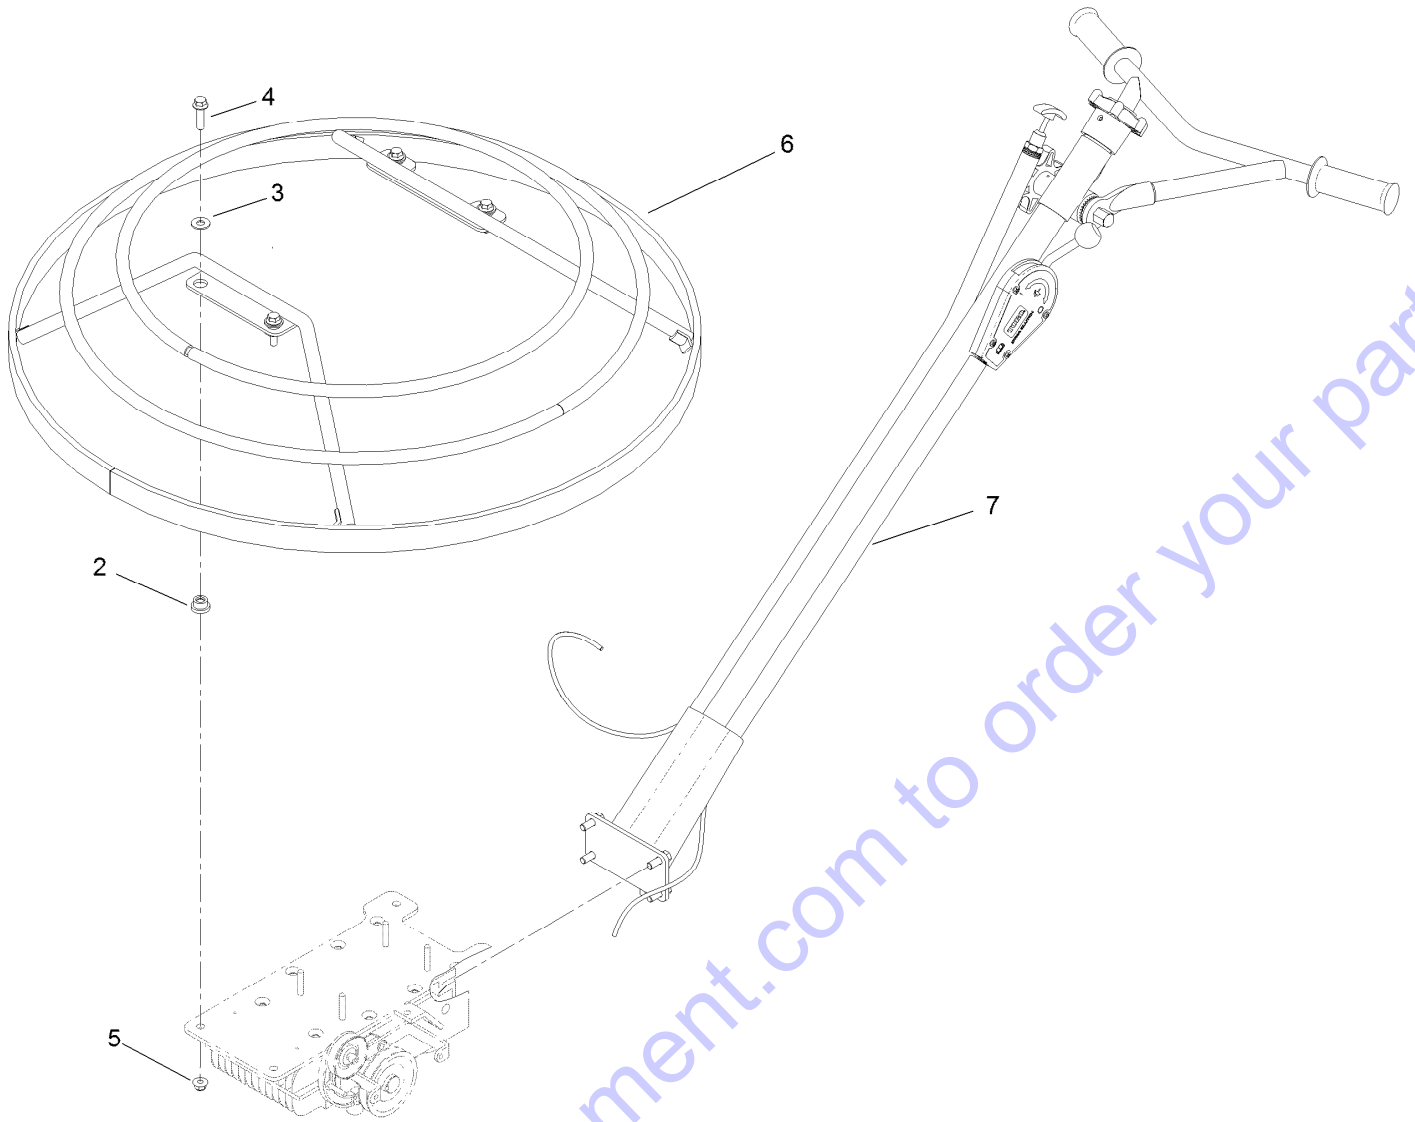

46 Inch Standard Handle and Guard Assembly

Ref.	Part Number	Qty.	Description
2	ST47355	4	Mount-Shock
3	3256-4	4	Washer-Flat
4	114-4681	4	Screw-HHF
5	104-8301	4	Nut-HF, NI
6	127-2804-01	1	Guard-Stationary
7	125-4999	1	Handle-Standard