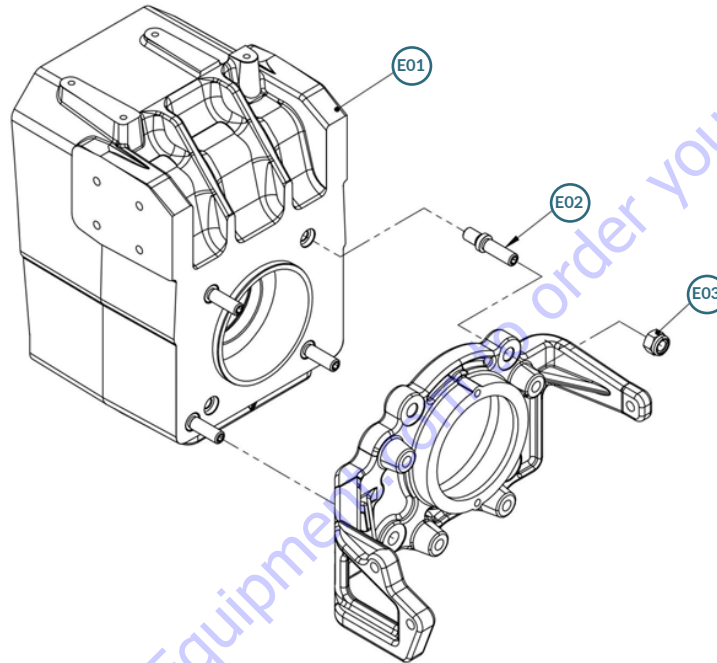

NO.	DESCRIPTION	QTY.	CODE
E01	Crankcase (1,2 and 3)	1	29114422
E02	Stud bolt	4	N/A
E03	Lock nut M10 DIN985	4	21021206

N/A = Item will not be sold separately