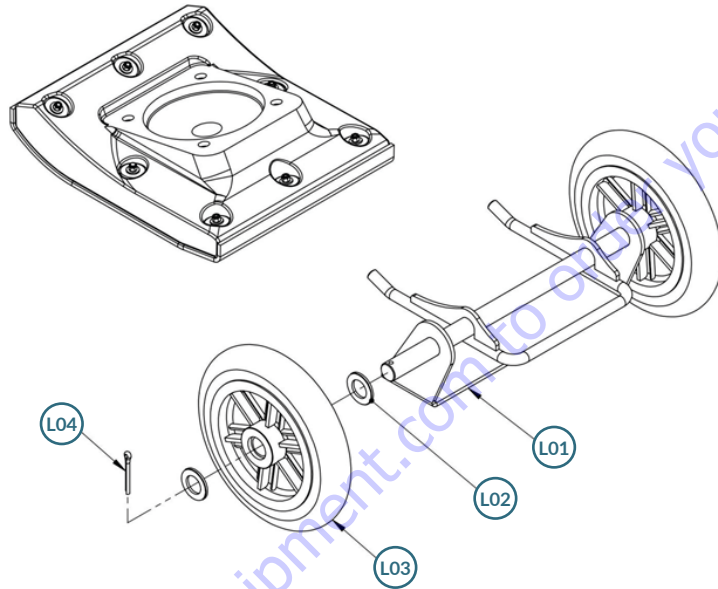

NO.	DESCRIPTION	QTY.	CODE
CJ-6	Trolley Wheel (1 to 4)	1	29114450
L01	Frame	1	N/A
L02	Flat Washer M22 DIN125	4	N/A
L03	Wheel (Ø225mm)	2	N/A
L04	Cotter Pin 3/16" X 1.1/2" (DIN-94)	2	21050106

N/A = Item will not be sold separately