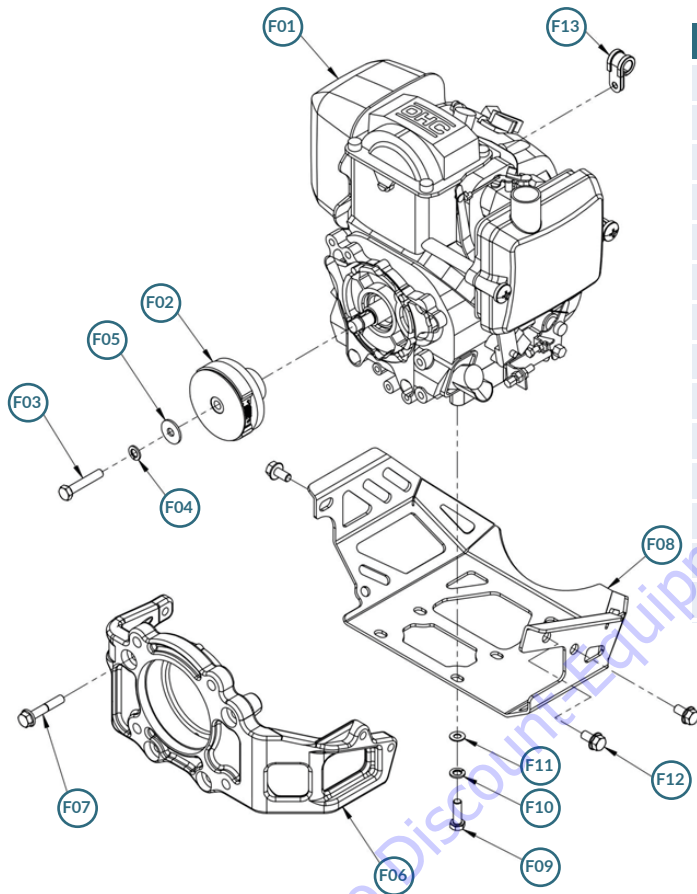

N/A = Item will not be sold separately

NO.	DESCRIPTION	QTY.	CODE
D01	Crankcase Assembly (1 to 25)	1	N/A
D02	Crankcase cover	1	29114414
D03	O'Ring 2mm (Crankcase cover)	1	29114415
D04	Bolt M8X30 (12.9) DIN 912	2	21011660
D05	Bolt M8X40 (12.9) DIN 912	2	21011727
D06	Bolt M8X50 (12.9) DIN 912	2	21011616
D07	Spring washer M8 DIN7980	6	21030505
D08	Bushing	1	29114416
D09	Needle bearing	1	29114417
D10	Circlip for hole I-24 DIN472	1	21012840
D11	Crank gear	1	29114418
D12	Circlip for hole I-72 DIN472	1	29110928
D13	Bearing 6207 C-3	1	29112662
D14	Circlip for hole E-35 DIN471	1	21060131
D15	Bearing 6305 C-3	1	29111127
D16	Circlip for hole E-25 DIN471	1	21060122
D17	Connecting rod	1	29114419
D18	Bearing 6304 C-3	1	29112663
D19	Circlip for hole I-52 DIN 472	1	21060246
D20	Circlip for hole E-20 DIN 471	1	21060118
D21	Clutch drum	1	29114420
D22	Retaining	1	29114421
D23	Circlip for hole I-62 DIN472	1	21060254
D24	Bearing 6007 C-3	1	29111118
D25	Circlip for hole E-35 DIN471	1	21060131

NO.	DESCRIPTION	QTY.	CODE
E01	Crankcase (1,2 and 3)	1	29114422
E02	Stud bolt	4	N/A
E03	Lock nut M10 DIN985	4	21021206

N/A = Item will not be sold separately

NO.	DESCRIPTION	QTY.	CODE
CJ-2	Engine Assembly	1	N/A
F01	Honda Engine 4HP GXR120 KRWF	1	N/A
F02	Parallel Shaft Clutch ( keyed ), Assembly	1	N/A
F03	Hexagonal Bolt M8X45 (8.8) DIN933 (Tapered shaft)	1	21012837
F04	Spring Washer M8 DIN127 B (Tapered shaft)	1	21030405
F05	Flat Washer M8X25X2 DIN 9021 (Tapered shaft)	1	21030675
F06	Flange for Honda Engine GXR-120 (SRV550-2) - V2	1	29114423
F07	Flanged Hexagon Bolt M8X45 (8.8) DIN6921	4	21012854
F08	Protection for Honda Engine GXR120 (SRV550-2) – V2	1	29114424
F09	Hexagonal bolt M8X25 (8.8) DIN933	4	21012810
F10	Spring washer M8 DIN127 B	4	21030405
F11	Flat washer M8,4 DIN125 A	4	21030719
F12	Flanged Hexagon Bolt M8X16 (8.8) DIN 6921	3	21013037
F13	Rubberized hoop (Ø10mm)	1	29114425