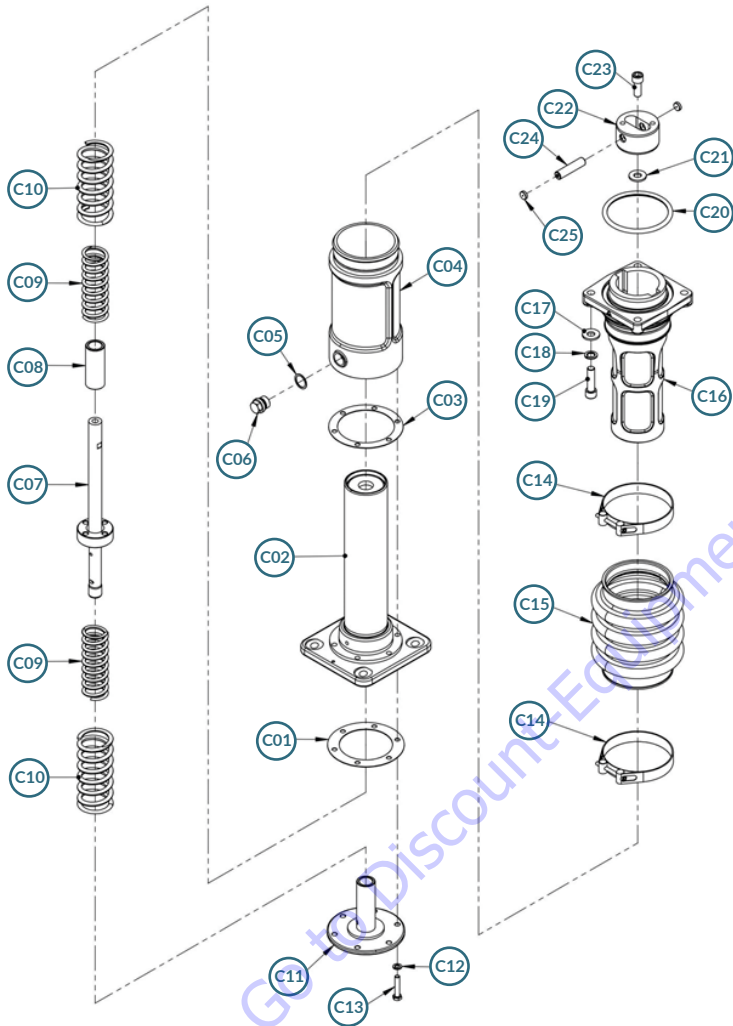

MGT PARTS LIST  
TAMPING RAMMER  
RAM 65H

**MGT**

NO.	DESCRIPTION	QTY.	CODE
A01	Foot Assembly	1	29114394

NO.	DESCRIPTION	QTY.	CODE
B01	Bolt M12X95 DIN608	2	21010123
B02	Bolt M12X144 DIN608	2	21010122
B03	Lift handle	1	29114393
B04	Flat washer M13 DIN125 A	4	29110907
B05	Spring washer M12 DIN127 B	4	21030407
B06	Lock nut M12 DIN985	4	21021207

NO.	DESCRIPTION	QTY.	CODE
CJ-1	Guide cylinder Assembly (1 to 25)	1	N/A
C01	Cover gasket	1	29114395
C02	Spring cylinder	1	29114396
C03	Gasket	1	29114397
C04	Protection sleeve	1	29114398
C05	Copper ring (21x26x1,5)	1	29114399
C06	Oil plug	1	29114400
C07	Piston rod	1	29114401
C08	Stopper, Lower	1	29114402
C09	Inner Spring	2	29114403
C10	Outer spring	2	29114404
C11	Foot plate	1	29114405
C12	Spring washer M8 DIN 127 B	6	21030405
C13	Hexagonal bolt M8X40 (8.8) - DIN933	6	29112679
C14	Bellow hoop	2	29114406
C15	Bellow	1	29114407
C16	Guide cylinder	1	29114408
C17	Flat washer M13 DIN125 A	4	29110907
C18	Spring washer M12 DIN7980	4	21030607
C19	Bolt M12X45 (12.9) - DIN 912	4	21011637
C20	O'Ring 2346	1	29114409
C21	Spring washer M12 (13X29X3) DIN6796	1	21030333
C22	Piston	1	29114410
C23	Piston bolt	1	29114411
C24	Piston pin	1	29114412
C25	Piston bushing	2	29114413