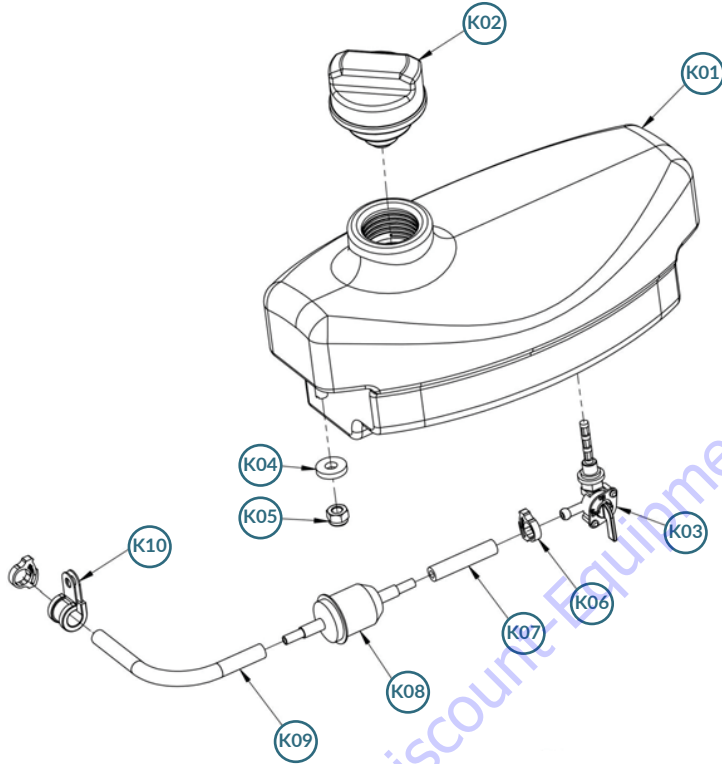

NO.	DESCRIPTION	QTY.	CODE
K01	Fuel Tank, Assembly (1 to 5)	1	29114447
K02	Fuel Tank Cap	1	N/A
K03	Fuel Valve	1	N/A
K04	Flat Washer M8,4 DIN7349 - (21X4)	2	21030660
K05	Lock Nut M8 DIN985	2	21021205
K06	Hoop (9,3 – 10,3mm)	2	29114448
K07	Fuel hose (50mm)	1	N/A
K08	Fuel Filter	1	29114449
K09	Fuel hose (280mm)	1	N/A
K10	Rubberized hoop (Ø10mm)	1	29114425

N/A = Item will not be sold separately