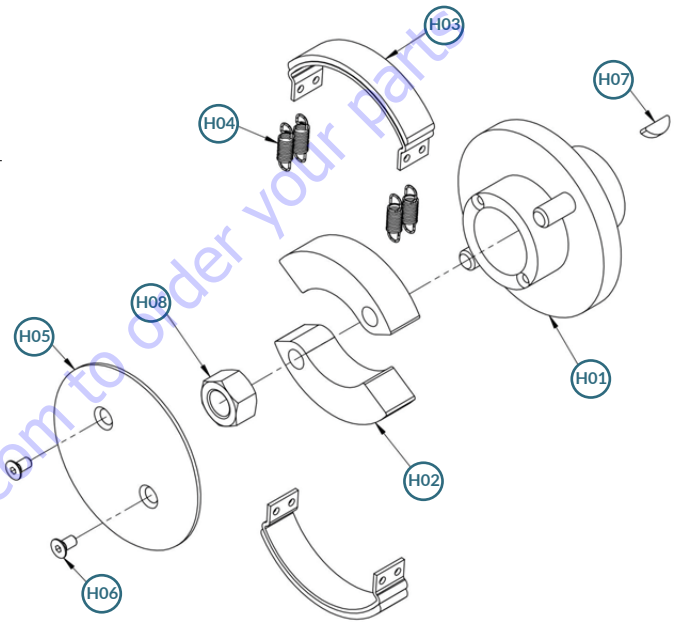

NO.	DESCRIPTION	QTY.	CODE
E01	Crankcase (1,2 and 3)	1	29114422
E02	Stud bolt	4	N/A
E03	Lock nut M10 DIN985	4	21021206

N/A = Item will not be sold separately

NO.	DESCRIPTION	QTY.	CODE
CJ-2	Engine Assembly	1	N/A
F01	Honda Engine 4HP GXR120 KRWF	1	N/A
F02	Parallel Shaft Clutch ( keyed ), Assembly	1	N/A
F03	Hexagonal Bolt M8X45 (8.8) DIN933 (Tapered shaft)	1	21012837
F04	Spring Washer M8 DIN127 B (Tapered shaft)	1	21030405
F05	Flat Washer M8X25X2 DIN 9021 (Tapered shaft)	1	21030675
F06	Flange for Honda Engine GXR-120 (SRV550-2) - V2	1	29114423
F07	Flanged Hexagon Bolt M8X45 (8.8) DIN6921	4	21012854
F08	Protection for Honda Engine GXR120 (SRV550-2) – V2	1	29114424
F09	Hexagonal bolt M8X25 (8.8) DIN933	4	21012810
F10	Spring washer M8 DIN127 B	4	21030405
F11	Flat washer M8,4 DIN125 A	4	21030719
F12	Flanged Hexagon Bolt M8X16 (8.8) DIN 6921	3	21013037
F13	Rubberized hoop (Ø10mm)	1	29114425

N/A = Item will not be sold separately

NO.	DESCRIPTION	QTY.	CODE
CJ-3	Tapered Shaft Clutch, Assembly (1 to 5)	1	29114426
G01	Clutch Hub	1	N/A
G02	Clutch Counterweight	2	N/A
G03	Clutch Shoe	2	N/A
G04	Clutch Spring	4	N/A
G05	Clutch Washer	1	N/A

N/A = Item will not be sold separately

NO.	DESCRIPTION	QTY.	CODE
CJ-4	Parallel Shaft Clutch ( keyed ) - (1 to 6)	1	N/A
H01	Clutch Hub	1	N/A
H02	Clutch Counterweight	2	N/A
H03	Clutch Shoe	2	N/A
H04	Clutch Spring	4	N/A
H05	Clutch Washer	1	N/A
H06	Flat head bolt M4X8 DIN 7991	2	N/A
H07	Woodruff key 4X5 (Not included in set)	1	N/A
H08	Nut M12X1,25 DIN 934 (Not included in set)	1	N/A