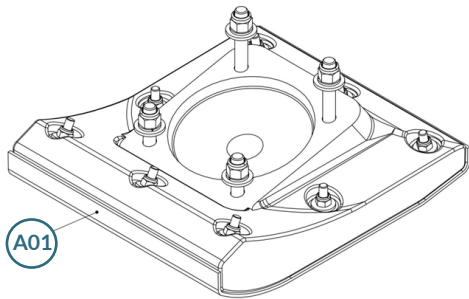

MGT PARTS LIST  
TAMPING RAMMER  
RAM 65H

**MGT**

NO.	DESCRIPTION	QTY.	CODE
A01	Foot Assembly	1	29114394

NO.	DESCRIPTION	QTY.	CODE
B01	Bolt M12X95 DIN608	2	21010123
B02	Bolt M12X144 DIN608	2	21010122
B03	Lift handle	1	29114393
B04	Flat washer M13 DIN125 A	4	29110907
B05	Spring washer M12 DIN127 B	4	21030407
B06	Lock nut M12 DIN985	4	21021207

NO.	DESCRIPTION	QTY.	CODE
CJ-1	Guide cylinder Assembly (1 to 25)	1	N/A
C01	Cover gasket	1	29114395
C02	Spring cylinder	1	29114396
C03	Gasket	1	29114397
C04	Protection sleeve	1	29114398
C05	Copper ring (21x26x1,5)	1	29114399
C06	Oil plug	1	29114400
C07	Piston rod	1	29114401
C08	Stopper, Lower	1	29114402
C09	Inner Spring	2	29114403
C10	Outer spring	2	29114404
C11	Foot plate	1	29114405
C12	Spring washer M8 DIN 127 B	6	21030405
C13	Hexagonal bolt M8X40 (8.8) - DIN933	6	29112679
C14	Bellow hoop	2	29114406
C15	Bellow	1	29114407
C16	Guide cylinder	1	29114408
C17	Flat washer M13 DIN125 A	4	29110907
C18	Spring washer M12 DIN7980	4	21030607
C19	Bolt M12X45 (12.9) - DIN 912	4	21011637
C20	O'Ring 2346	1	29114409
C21	Spring washer M12 (13X29X3) DIN6796	1	21030333
C22	Piston	1	29114410
C23	Piston bolt	1	29114411
C24	Piston pin	1	29114412
C25	Piston bushing	2	29114413