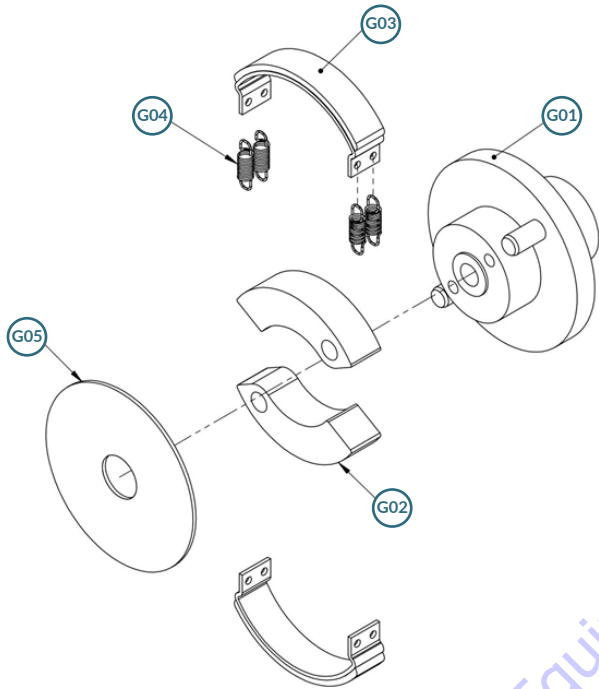

NO.	DESCRIPTION	QTY.	CODE
CJ-3	Tapered Shaft Clutch, Assembly (1 to 5)	1	29114426
G01	Clutch Hub	1	N/A
G02	Clutch Counterweight	2	N/A
G03	Clutch Shoe	2	N/A
G04	Clutch Spring	4	N/A
G05	Clutch Washer	1	N/A

N/A = Item will not be sold separately