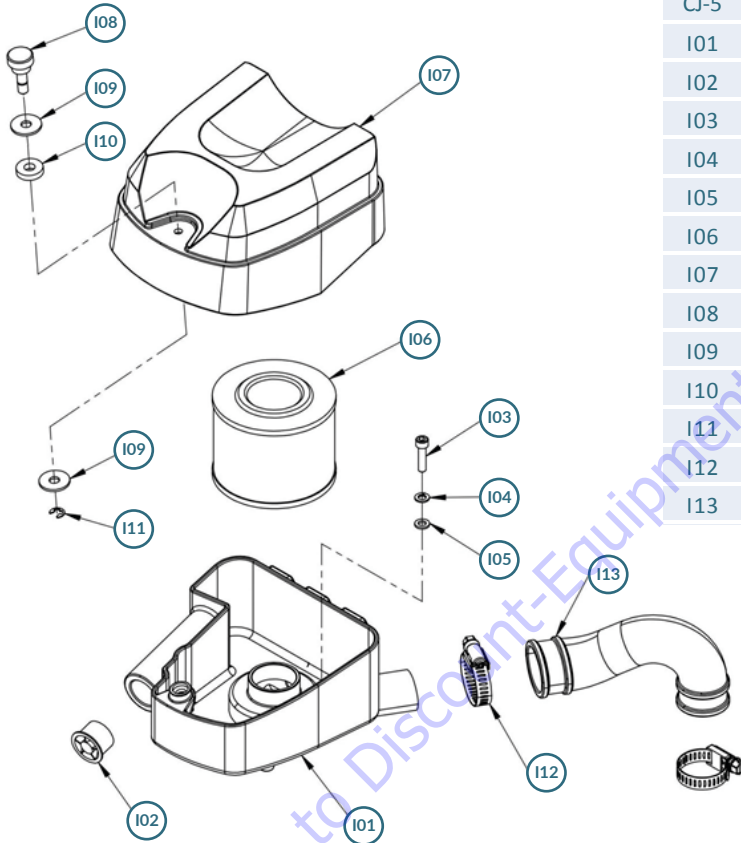

NO.	DESCRIPTION	QTY.	CODE
CJ-5	Air Filter Assembly, (1 to 13)	1	N/A
I01	Air Filter Base (Aluminum)	1	29114427
I02	Base Cap	1	29114428
I03	Bolt M6X25 (12.9) DIN912	4	21012869
I04	Spring Washer M6 DIN127 B	4	21030404
I05	Flat Washer M6 DIN125 A	4	21030691
I06	Filter Element (Ø100mm)	1	29114429
I07	Filter Cover	1	29114430
I08	Cover Handle	1	29114431
I09	Flat Washer M8X25X2 DIN 9021	2	21030675
I10	Washer	1	29114432
I11	Circlip for hole RA-6,0 DIN 6799	1	21060114
I12	Hoop (32-44 X 9mm)	2	29114433
I13	Intake Hose	1	29114434

N/A = Item will not be sold separately