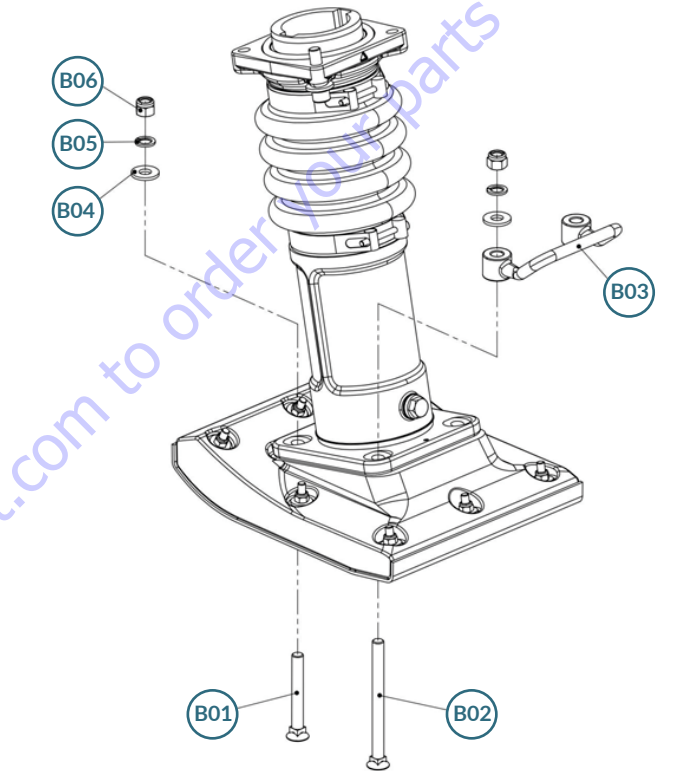

MGT PARTS LIST  
TAMPING RAMMER  
RAM 65H

**MGT**

NO.	DESCRIPTION	QTY.	CODE
A01	Foot Assembly	1	29114394

NO.	DESCRIPTION	QTY.	CODE
B01	Bolt M12X95 DIN608	2	21010123
B02	Bolt M12X144 DIN608	2	21010122
B03	Lift handle	1	29114393
B04	Flat washer M13 DIN125 A	4	29110907
B05	Spring washer M12 DIN127 B	4	21030407
B06	Lock nut M12 DIN985	4	21021207

NO.	DESCRIPTION	QTY.	CODE
CJ-1	Guide cylinder Assembly (1 to 25)	1	N/A
C01	Cover gasket	1	29114395
C02	Spring cylinder	1	29114396
C03	Gasket	1	29114397
C04	Protection sleeve	1	29114398
C05	Copper ring (21x26x1,5)	1	29114399
C06	Oil plug	1	29114400
C07	Piston rod	1	29114401
C08	Stopper, Lower	1	29114402
C09	Inner Spring	2	29114403
C10	Outer spring	2	29114404
C11	Foot plate	1	29114405
C12	Spring washer M8 DIN 127 B	6	21030405
C13	Hexagonal bolt M8X40 (8.8) - DIN933	6	29112679
C14	Bellow hoop	2	29114406
C15	Bellow	1	29114407
C16	Guide cylinder	1	29114408
C17	Flat washer M13 DIN125 A	4	29110907
C18	Spring washer M12 DIN7980	4	21030607
C19	Bolt M12X45 (12.9) - DIN 912	4	21011637
C20	O'Ring 2346	1	29114409
C21	Spring washer M12 (13X29X3) DIN6796	1	21030333
C22	Piston	1	29114410
C23	Piston bolt	1	29114411
C24	Piston pin	1	29114412
C25	Piston bushing	2	29114413