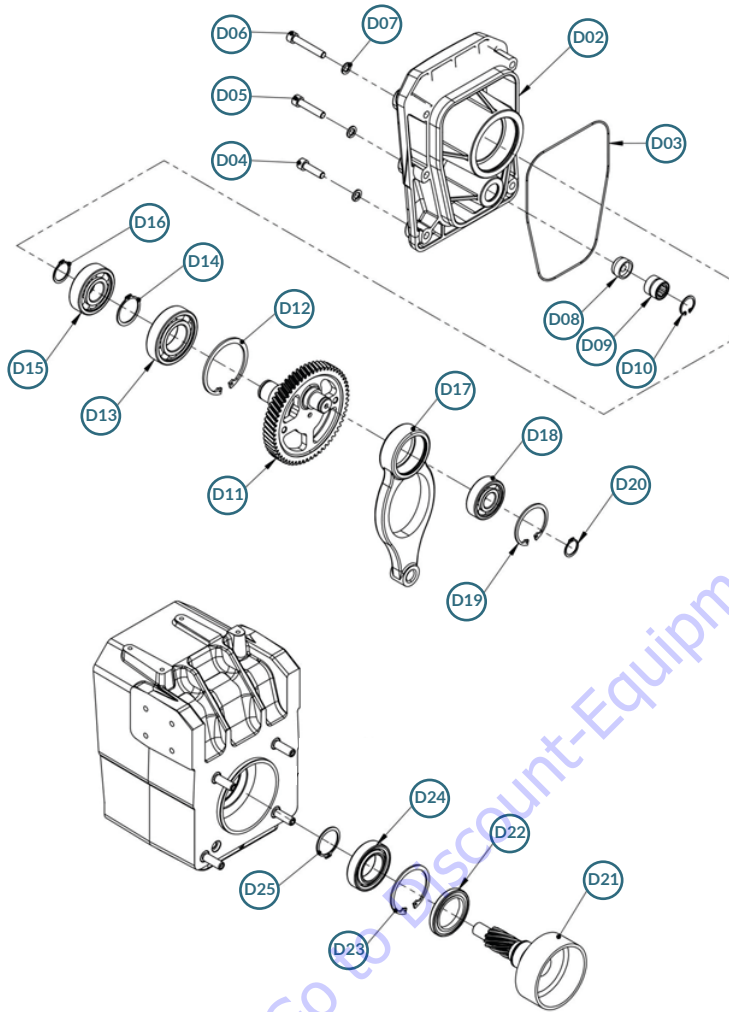

NO.	DESCRIPTION	QTY.	CODE
CJ-1	Guide cylinder Assembly (1 to 25)	1	N/A
C01	Cover gasket	1	29114395
C02	Spring cylinder	1	29114396
C03	Gasket	1	29114397
C04	Protection sleeve	1	29114398
C05	Copper ring (21x26x1,5)	1	29114399
C06	Oil plug	1	29114400
C07	Piston rod	1	29114401
C08	Stopper, Lower	1	29114402
C09	Inner Spring	2	29114403
C10	Outer spring	2	29114404
C11	Foot plate	1	29114405
C12	Spring washer M8 DIN 127 B	6	21030405
C13	Hexagonal bolt M8X40 (8.8) - DIN933	6	29112679
C14	Bellow hoop	2	29114406
C15	Bellow	1	29114407
C16	Guide cylinder	1	29114408
C17	Flat washer M13 DIN125 A	4	29110907
C18	Spring washer M12 DIN7980	4	21030607
C19	Bolt M12X45 (12.9) - DIN 912	4	21011637
C20	O'Ring 2346	1	29114409
C21	Spring washer M12 (13X29X3) DIN6796	1	21030333
C22	Piston	1	29114410
C23	Piston bolt	1	29114411
C24	Piston pin	1	29114412
C25	Piston bushing	2	29114413

N/A = Item will not be sold separately

NO.	DESCRIPTION	QTY.	CODE
D01	Crankcase Assembly (1 to 25)	1	N/A
D02	Crankcase cover	1	29114414
D03	O'Ring 2mm (Crankcase cover)	1	29114415
D04	Bolt M8X30 (12.9) DIN 912	2	21011660
D05	Bolt M8X40 (12.9) DIN 912	2	21011727
D06	Bolt M8X50 (12.9) DIN 912	2	21011616
D07	Spring washer M8 DIN7980	6	21030505
D08	Bushing	1	29114416
D09	Needle bearing	1	29114417
D10	Circlip for hole I-24 DIN472	1	21012840
D11	Crank gear	1	29114418
D12	Circlip for hole I-72 DIN472	1	29110928
D13	Bearing 6207 C-3	1	29112662
D14	Circlip for hole E-35 DIN471	1	21060131
D15	Bearing 6305 C-3	1	29111127
D16	Circlip for hole E-25 DIN471	1	21060122
D17	Connecting rod	1	29114419
D18	Bearing 6304 C-3	1	29112663
D19	Circlip for hole I-52 DIN 472	1	21060246
D20	Circlip for hole E-20 DIN 471	1	21060118
D21	Clutch drum	1	29114420
D22	Retaining	1	29114421
D23	Circlip for hole I-62 DIN472	1	21060254
D24	Bearing 6007 C-3	1	29111118
D25	Circlip for hole E-35 DIN471	1	21060131