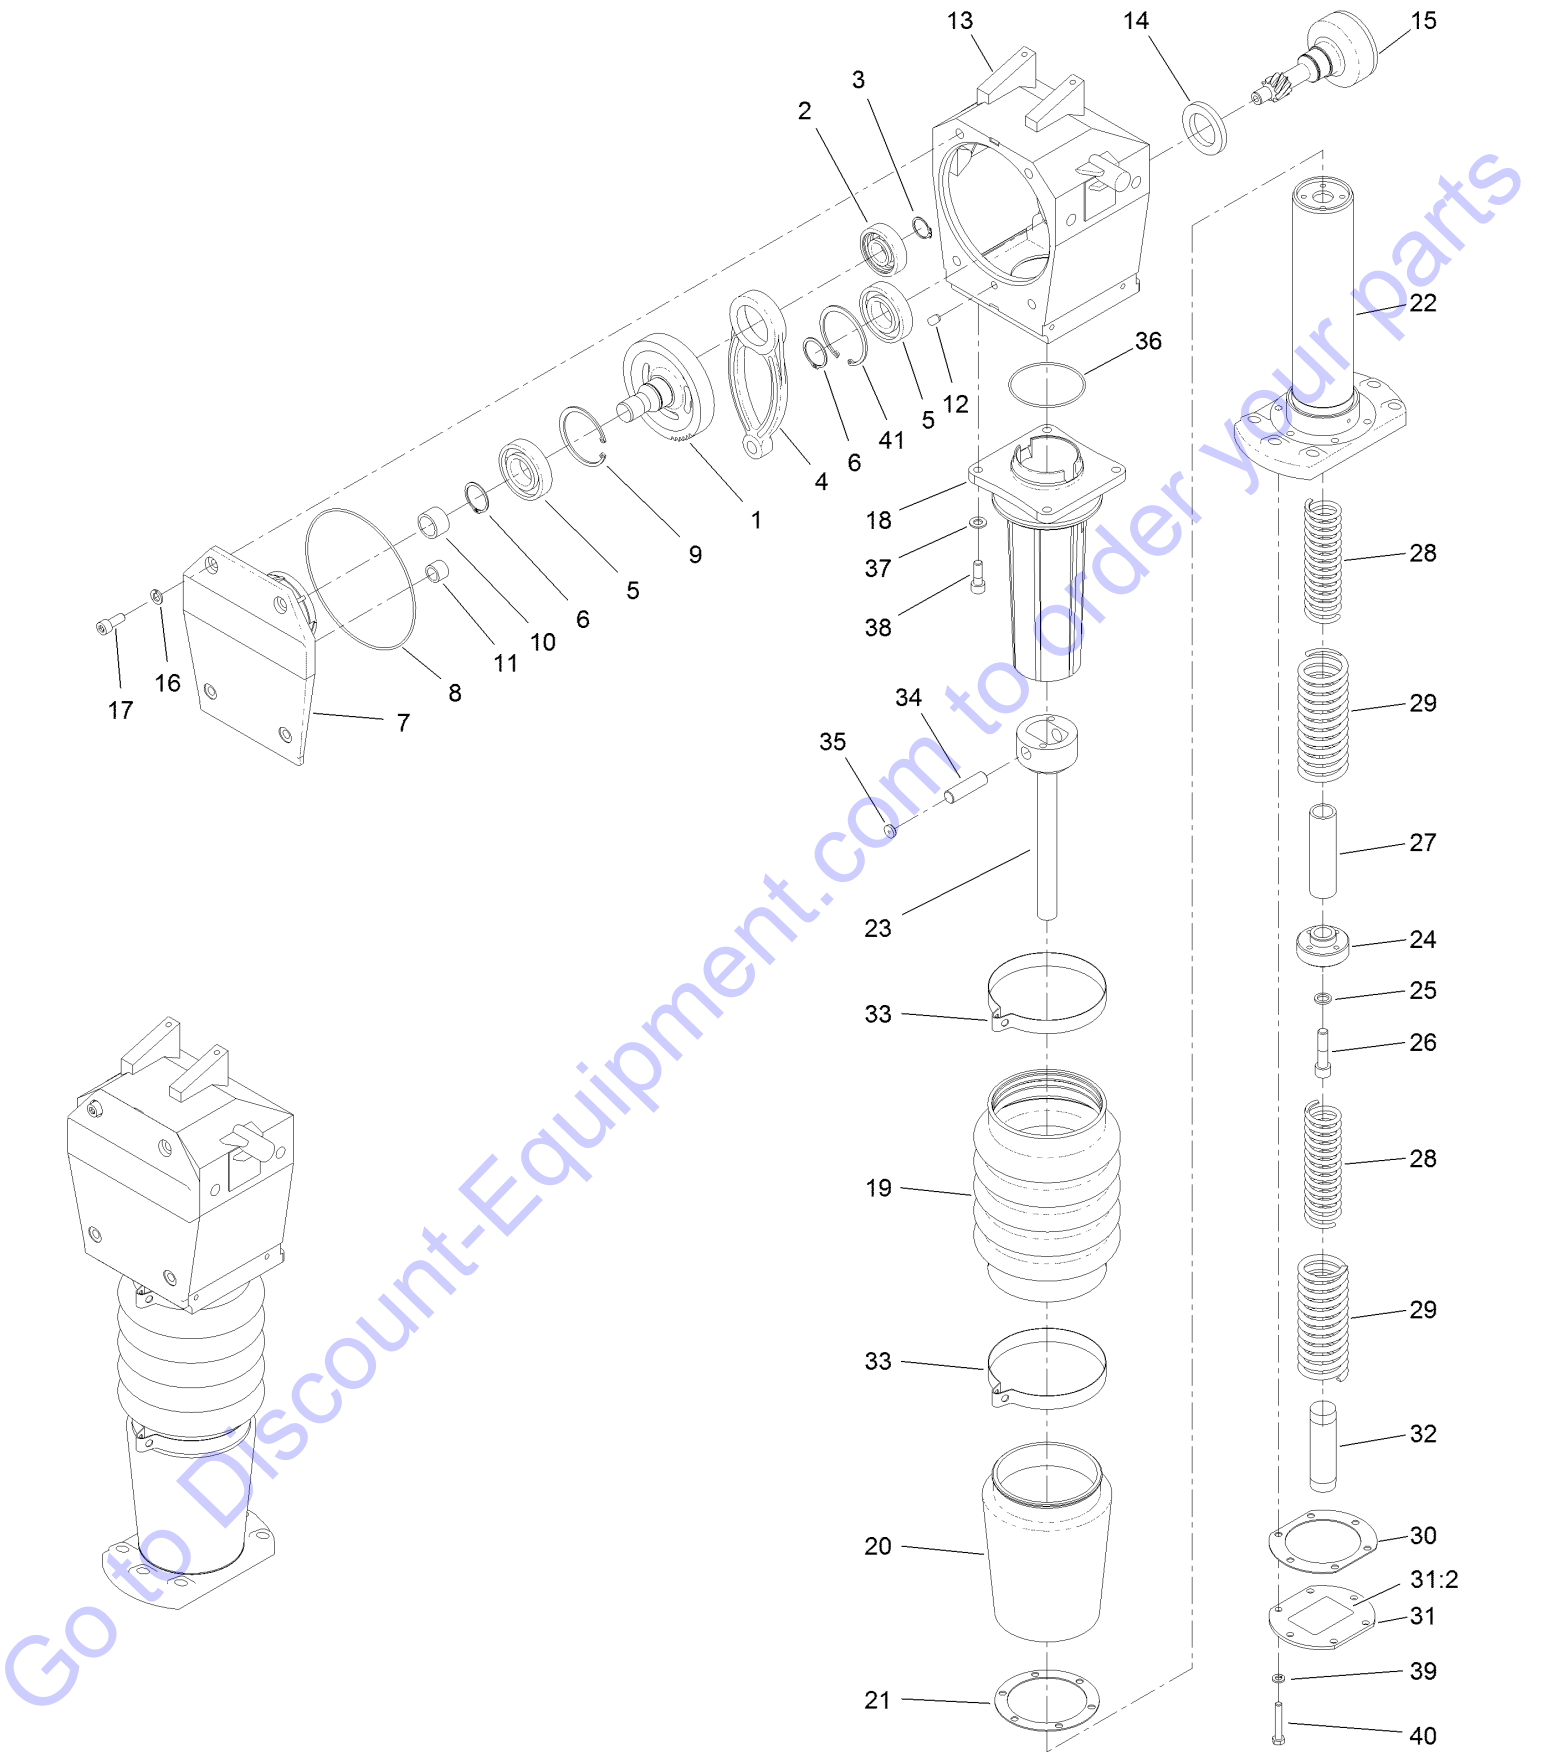

Rammer Assembly

Rammer Assembly (continued)

<i>Ref.</i>	<i>Part Number</i>	<i>Qty.</i>	<i>Description</i>	<i>Ref.</i>	<i>Part Number</i>	<i>Qty.</i>	<i>Description</i>
1	ST39379	1	Gear-Helical	22	125-8675	1	Housing-Spring
2	ST39429	1	Bearing-Ball	23	ST50305	1	Rod-Piston
3	ST39432	1	Ring-External	24	ST50465	1	Puck-Piston
4	ST50302	1	Rod-Connecting	25	ST81196	1	Washer-Lock
5	ST39428	2	Bearing-Ball	26	ST80822	1	Screw-HSH
6	32120-84	2	Ring-Snap, External	27	ST50410	1	Snubber-Spring, Upper
7	ST50294	1	Cover-Front	28	ST50282	2	Spring-Compression, Inner
8	ST39437	1	O-Ring	29	ST50283	2	Spring-Compression, Outer
9	ST50539	1	Ring-Internal	30	ST39390	1	Gasket-Cover, Spring
10	ST39430	1	Bearing-Needle	31	127-2831	1	Bottom Spring Cover ASM
11	ST39431	1	Bearing-Needle	31:2	125-8181	1	Decal-Warning, Spring
12	ST80543	1	Pin	32	ST50411	1	Snubber-Spring, Lower
13	ST50193	1	Gearcase	33	ST39439	2	Clamp-Boot, Stomper
14	ST39435	1	Seal-Shaft	34	ST39436	1	Pin
15	ST50192	1	Pinion	35	ST39401	2	Button-Pin, Captivator
16	42-9600	4	Washer-Lock	36	ST39438	1	O-Ring
17	ST80803	4	Screw-HSH	37	33095-00	4	Washer-Flat
18	ST50281	1	Guide-Tube	38	ST80872	4	Screw-HSH
19	ST50408	1	Boot-Stomper	39	ST80812	6	Washer-Lock
20	ST50409	1	Cover-Housing, Spring	40	33114-050	6	Screw-HH
21	ST39399	1	Gasket-Housing, Spring Cover	41	ST39434	1	Ring-Internal

Go to Discount-Equipment.com to Order your parts