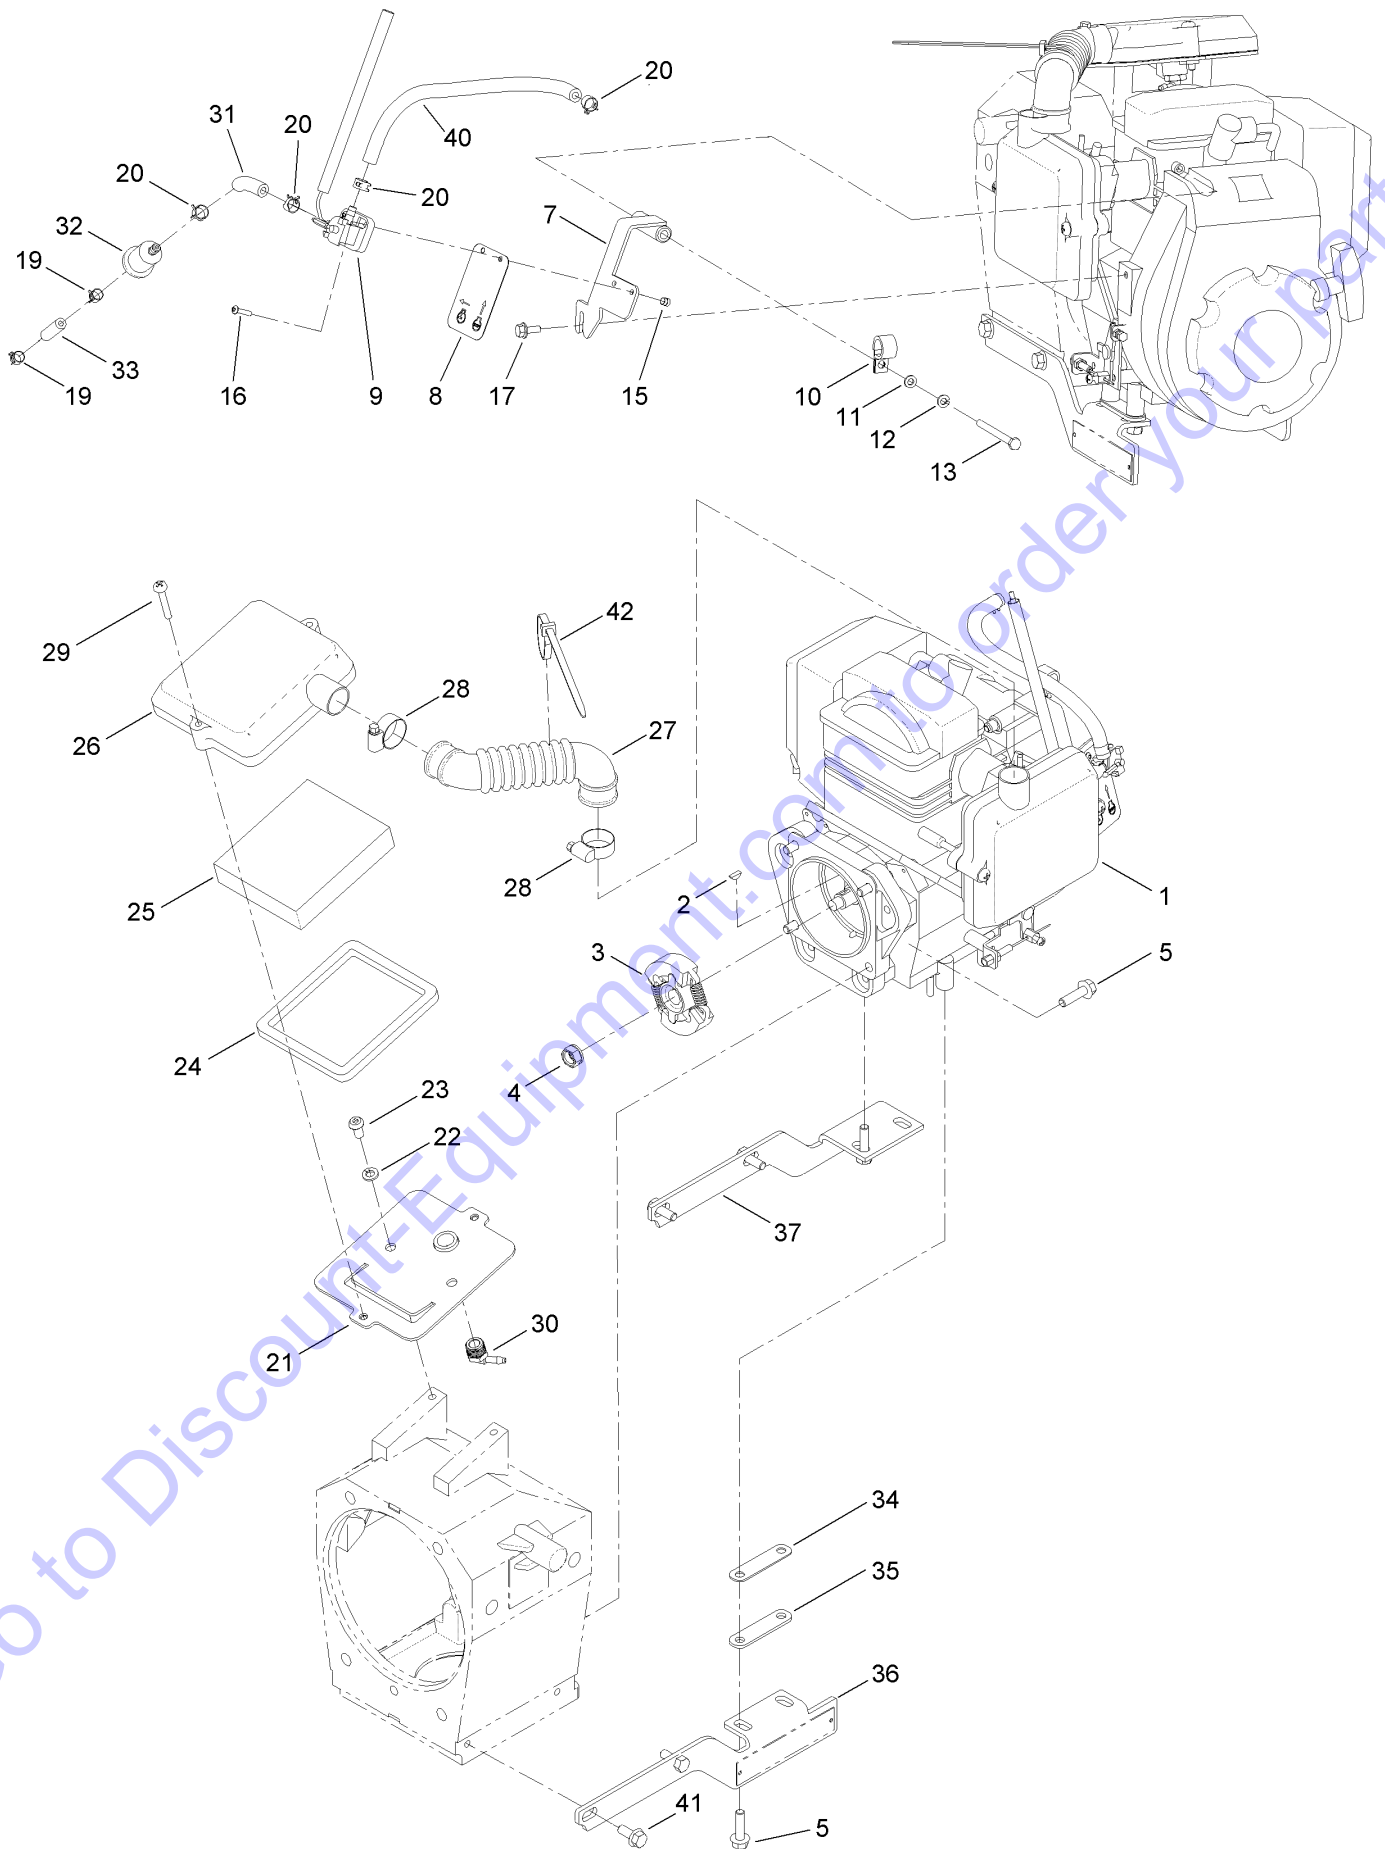

Engine and Air Filter Assembly

Engine and Air Filter Assembly (continued)

<i>Ref.</i>	<i>Part Number</i>	<i>Qty.</i>	<i>Description</i>	<i>Ref.</i>	<i>Part Number</i>	<i>Qty.</i>	<i>Description</i>
1	125-4818	1	Engine-Honda, Gx101	23	ST81188	2	Screw-HSBH
2	ST32525	1	Key-Woodruff	24	ST32516	1	Gasket-Prefilter
3	ST30291	1	Clutch-Friction	25	ST32517	1	Filter-Air, Prefilter
4	ST32524	1	Nut-Hex Flange	26	ST32518	1	Cover-Air Filter
5	33104-030	8	Screw-HHF	27	ST32515	1	Tube-Air
7	127-7548	1	Bracket-Fuel Valve	28	ST32519	2	Clamp-Worm
8	125-4966	1	Hang Tag-Run, Stop	29	ST32526	2	Screw-PPH
9	ST58582	1	Fuel Shut Off Valve ASM	30	127-7537	1	Fitting-90 DEG
10	2412-87	1	Clamp-Cable	31	99-9415	1	Hose-Fuel
11	33093-00	1	Washer-Flat	32	ST31231	1	Filter-Fuel
12	43-5930	1	Washer-Lock, Spring	33	119-8561	1	Hose-Fuel
13	ST81354	1	Screw-HH	34	ST50255-03	2	Shim-Engine (16GA)
15	46-0430	2	Nut-Lock	35	ST50256-03	2	Shim-Engine (11GA)
16	119-7444	2	Screw-HSBH	36	127-1697-03	1	Bracket-Support, LH
17	33113-016	1	Screw-HH	37	ST50195-03	1	Bracket-Support, RH
19	2412-80	2	Clamp-Hose	40	109-0297	1	Hose-Fuel
20	2412-98	4	Clamp-Hose	41	33104-020	4	Screw-HHF
21	ST50187-03	1	Base-Prefilter	42	1-303335	1	Tie-Plastic
22	ST80812	2	Washer-Lock				

Go to Discount-Equipment.com to order your parts