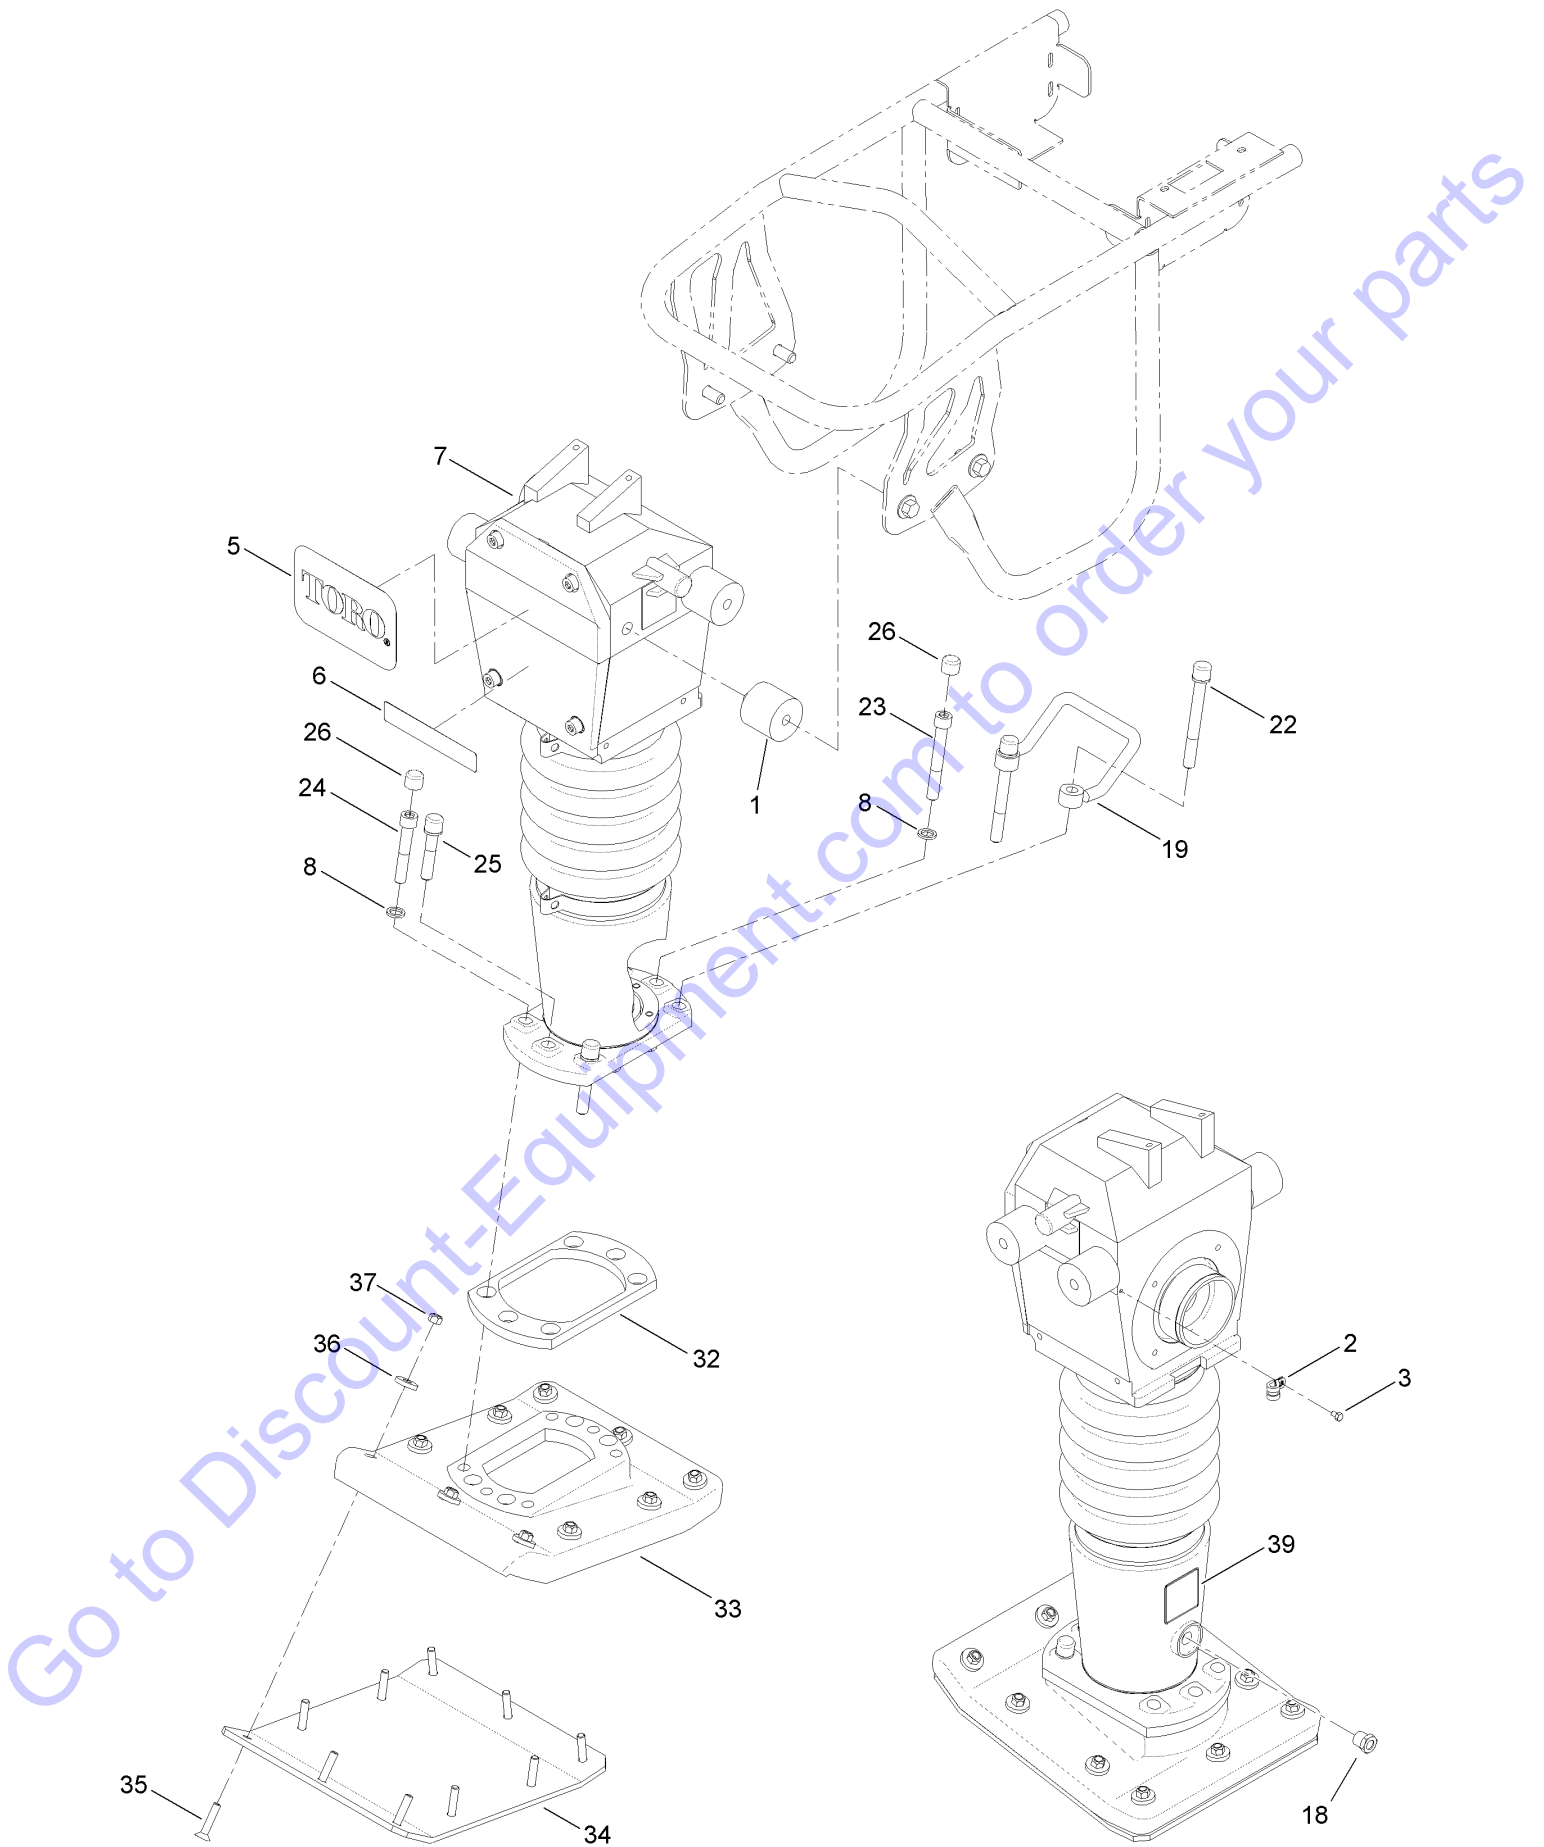

Lower Unit Assembly

Lower Unit Assembly (continued)

<i>Ref.</i>	<i>Part Number</i>	<i>Qty.</i>	<i>Description</i>	<i>Ref.</i>	<i>Part Number</i>	<i>Qty.</i>	<i>Description</i>
1	ST39425	4	Mount-Shock	24	ST80945	2	Screw-HSH
2	ST39509	1	Clamp	25	ST80827	1	Screw-HSH
3	ST81043	1	Screw-HH	26	ST80765	6	Cap-Plastic
5	127-7590	1	Decal	32	ST50370	1	Plate-Spacer, Shoe
6	127-7592	1	Decal	33	ST47302	1	Shoe-Plastic, Medium/Heavy
7		1	Rammer ASM ●	34	ST65024-03	1	Plate-Shoe
8	ST81196	6	Washer-Lock	35	ST80948	10	Screw-HSFH
18	ST34096	1	Plug-Sight, Oil	36	ST26325	10	Washer-Flat
19	ST39480-03	1	Grip-Lift	37	33024-00	10	Nut-Lock, NI
22	ST81193	2	Screw-HSH	39	127-7595	1	Decal-Oil Level
23	ST80946	1	Screw-HSH				

Go to Discount-Equipment.com to order your parts

● Not serviced separately