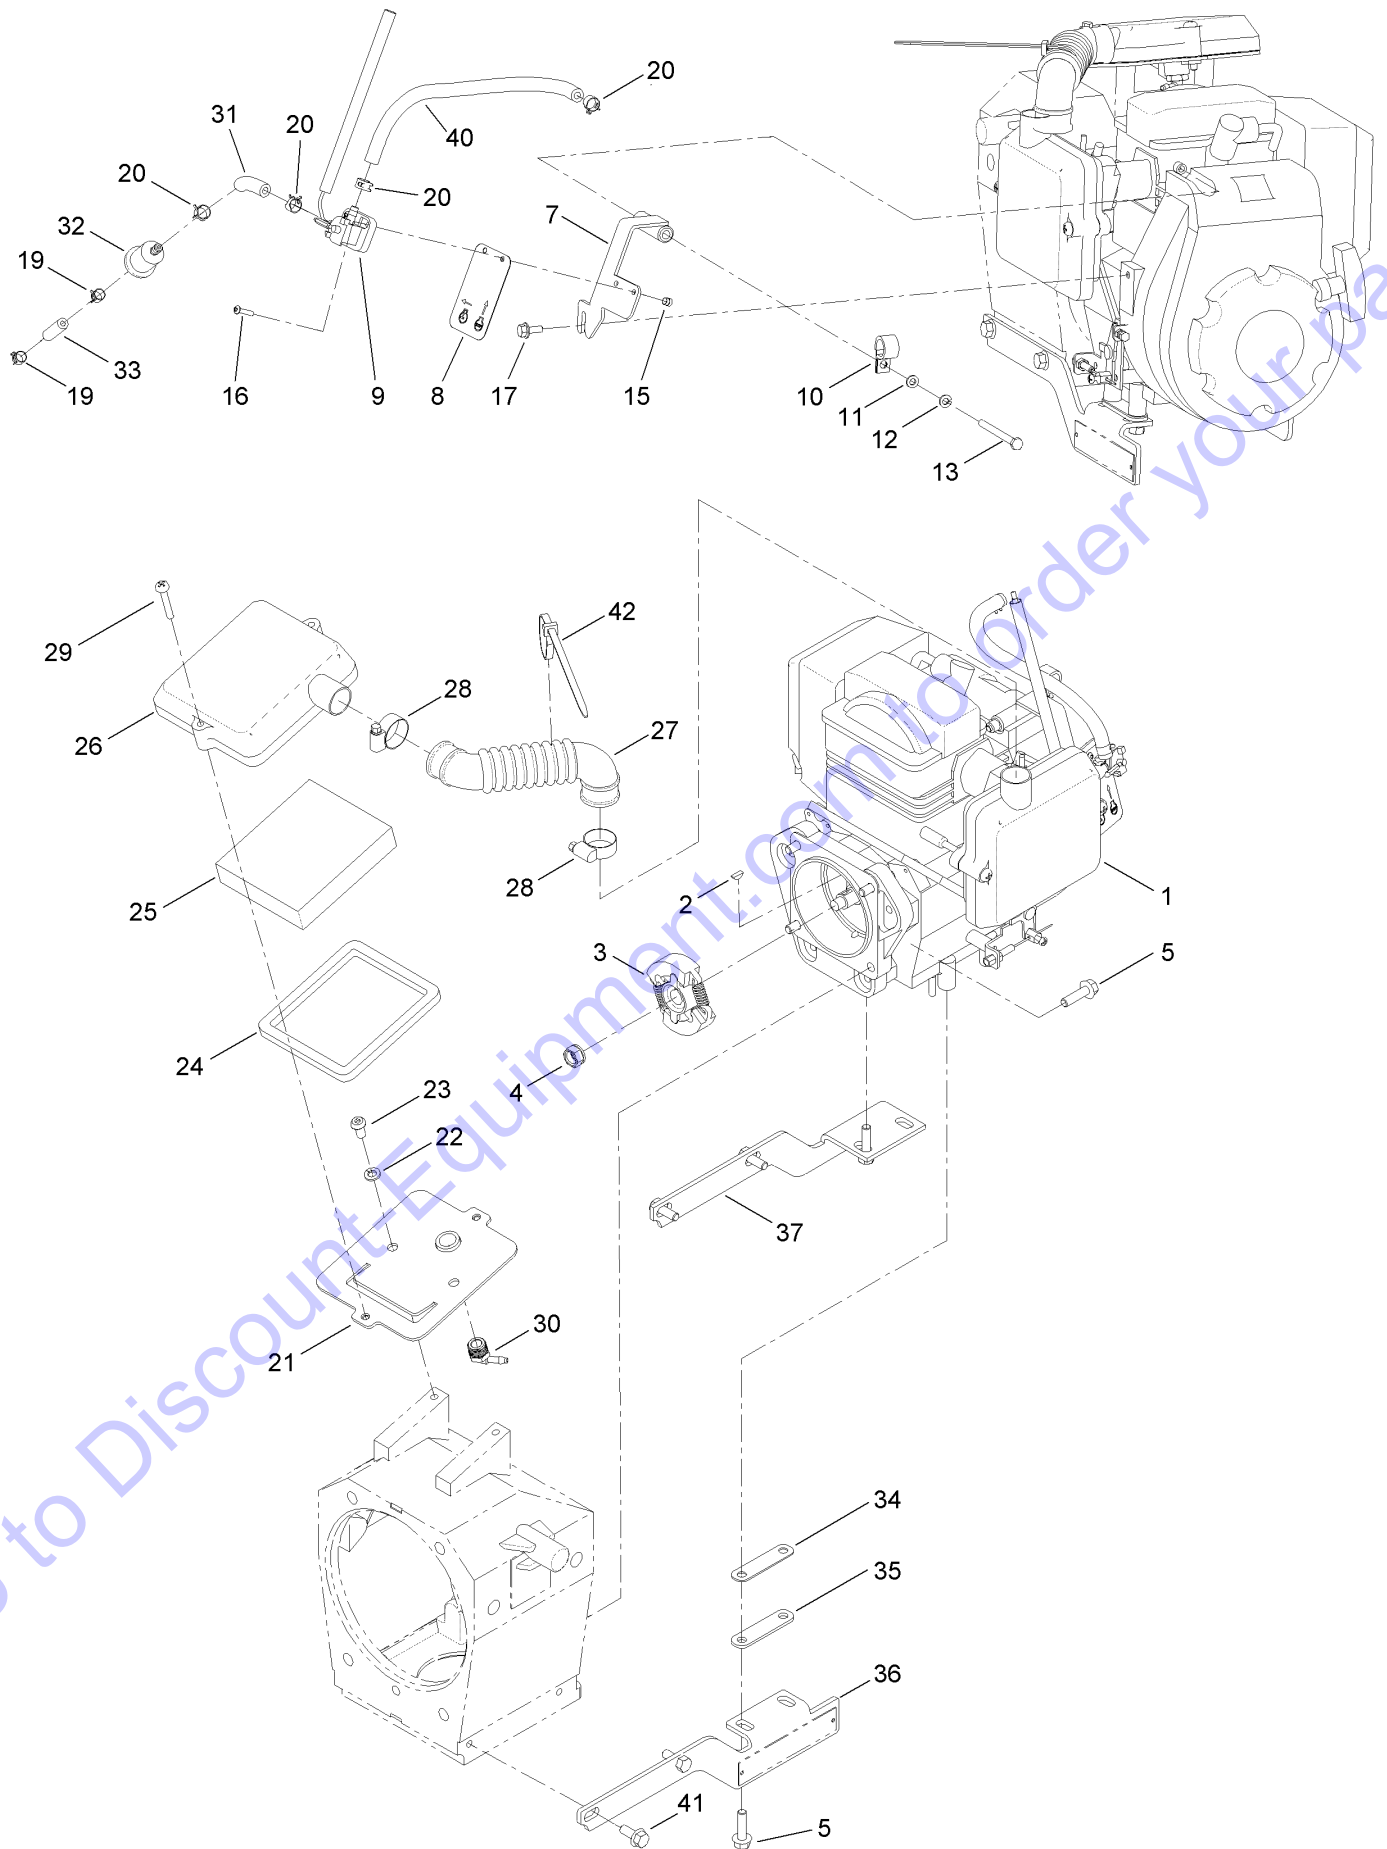

Engine and Air Filter Assembly

Engine and Air Filter Assembly (continued)

<i>Ref.</i>	<i>Part Number</i>	<i>Qty.</i>	<i>Description</i>	<i>Ref.</i>	<i>Part Number</i>	<i>Qty.</i>	<i>Description</i>
1		1	Engine-Honda, Gx101 ●■	23	ST81188	2	Screw-HSBH
2	ST32525	1	Key-Woodruff	24	ST32516	1	Gasket-Prefilter
3	ST30291	1	Clutch-Friction	25	ST32517	1	Filter-Air, Prefilter
4	ST32524	1	Nut-Hex Flange	26	ST32518	1	Cover-Air Filter
5	33104-030	8	Screw-HHF	27	ST32515	1	Tube-Air
7	127-7548	1	Bracket-Fuel Valve	28	ST32519	2	Clamp-Worm
8	125-4966	1	Hang Tag-Run, Stop	29	ST32526	2	Screw-PPH
9	ST58582	1	Fuel Shut Off Valve ASM	30	127-7537	1	Fitting-90 DEG
10	2412-87	1	Clamp-Cable	31	99-9415	1	Hose-Fuel
11	33093-00	1	Washer-Flat	32	ST31231	1	Filter-Fuel
12	43-5930	1	Washer-Lock, Spring	33	119-8561	1	Hose-Fuel
13	ST81354	1	Screw-HH	34	ST50255-03	2	Shim-Engine (16GA)
15	46-0430	2	Nut-Lock	35	ST50256-03	2	Shim-Engine (11GA)
16	119-7444	2	Screw-HSBH	36	127-1697-03	1	Bracket-Support, LH
17	33113-016	1	Screw-HH	37	ST50195-03	1	Bracket-Support, RH
19	2412-80	2	Clamp-Hose	40	109-0297	1	Hose-Fuel
20	2412-98	4	Clamp-Hose	41	33104-020	4	Screw-HHF
21	ST50187-03	1	Base-Prefilter	42	1-303335	1	Tie-Plastic
22	ST80812	2	Washer-Lock				

● Not serviced separately

■ Obtain parts from www.honda-engines.com