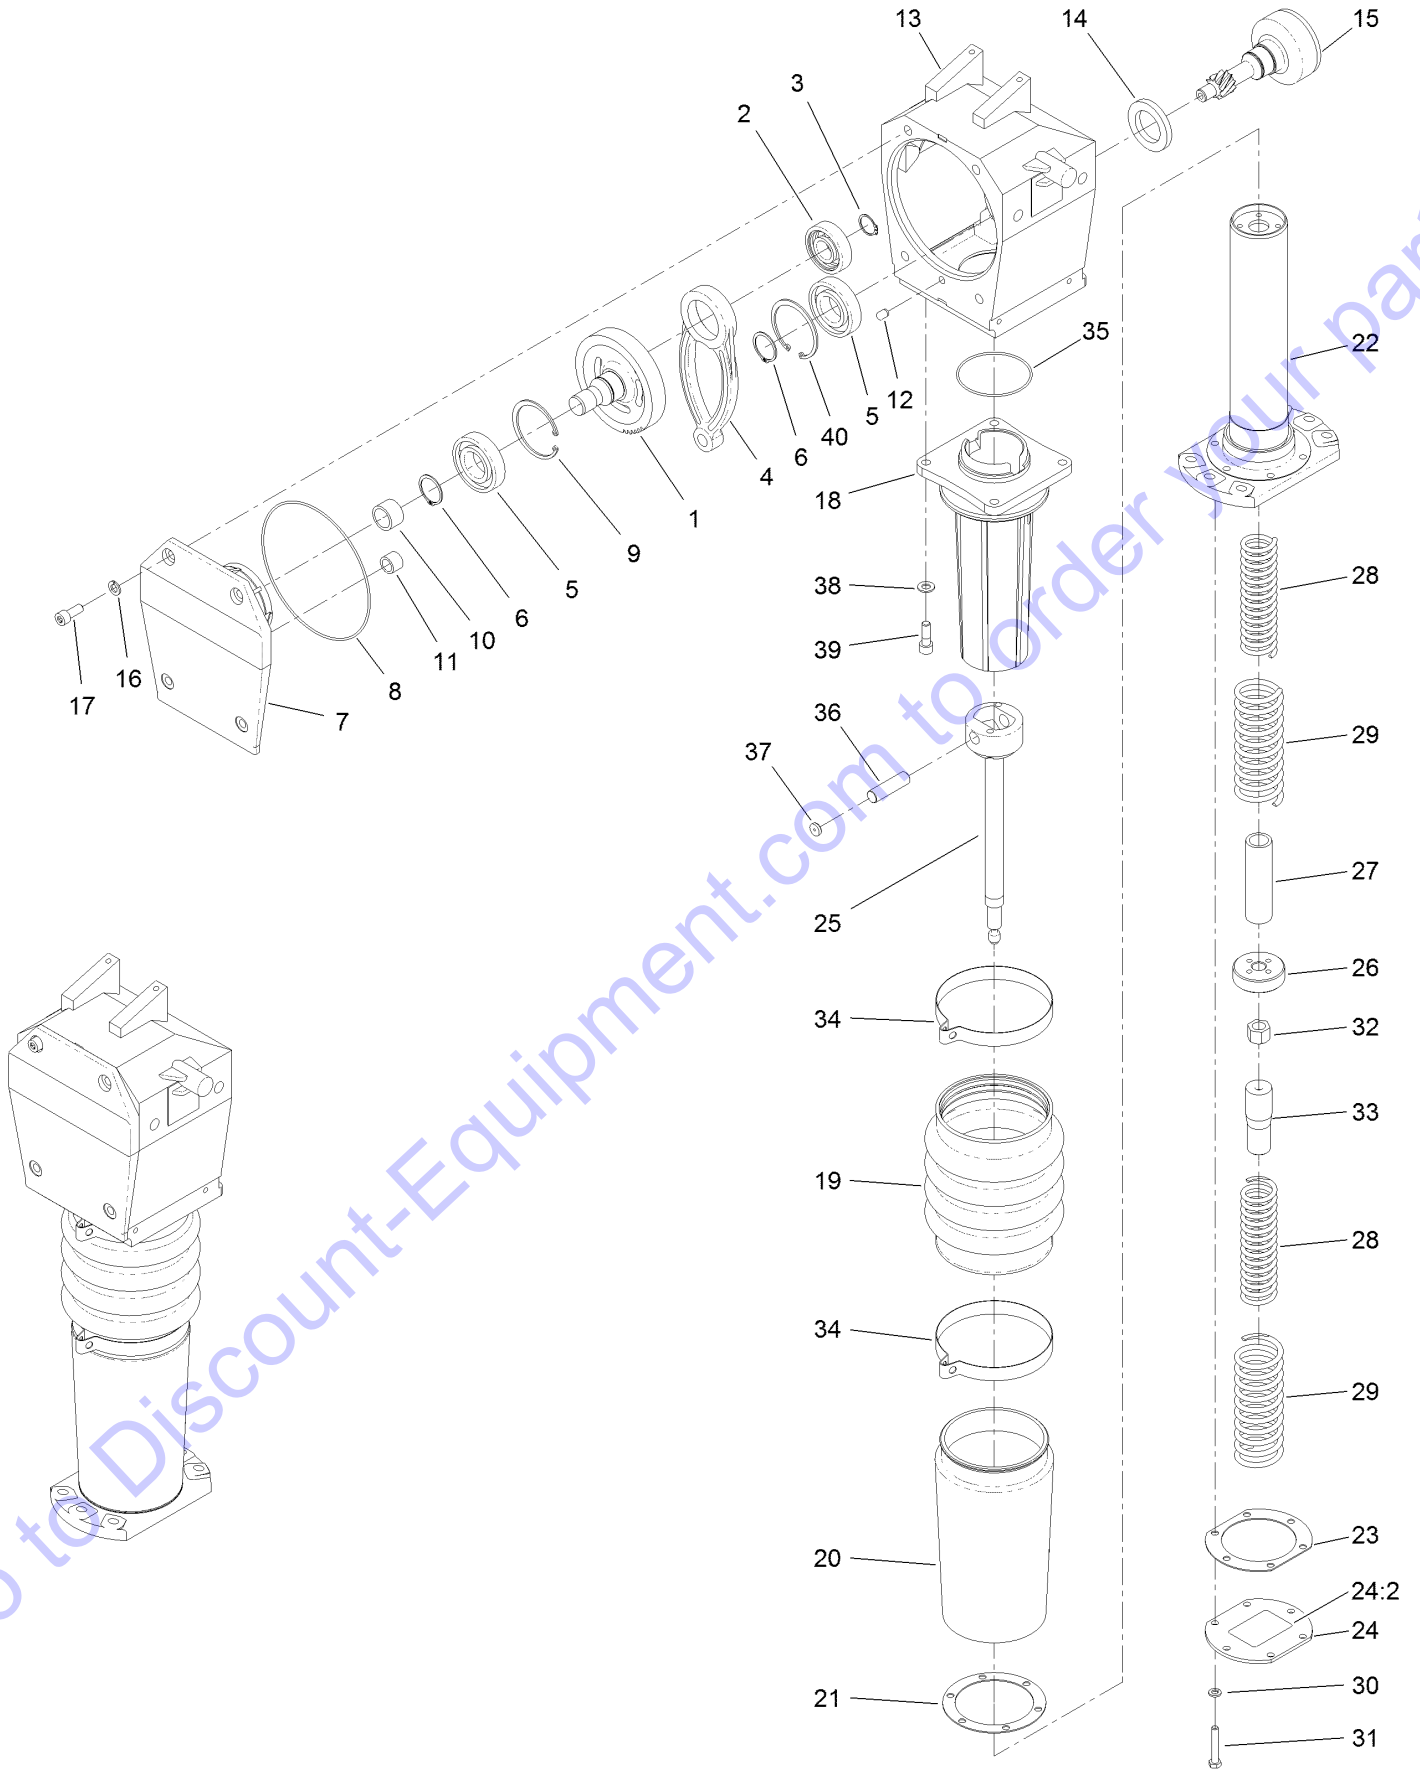

Rammer Assembly

Rammer Assembly (continued)

<i>Ref.</i>	<i>Part Number</i>	<i>Qty.</i>	<i>Description</i>	<i>Ref.</i>	<i>Part Number</i>	<i>Qty.</i>	<i>Description</i>
1	ST39379	1	Gear-Helical	22	125-8668	1	Housing-Spring
2	ST39429	1	Bearing-Ball	23	ST39390	1	Gasket-Cover, Spring
3	ST39432	1	Ring-External	24	127-2831	1	Bottom Spring Cover ASM
4	ST50302	1	Rod-Connecting	24:2	125-8181	1	Decal-Warning, Spring
5	ST39428	2	Bearing-Ball	25	ST39381	1	Rod-Piston
6	32120-84	2	Ring-Snap, External	26	ST39389	1	Puck-Piston
7	ST50294	1	Cover-Front	27	ST39384	1	Snubber-Axial, Top
8	ST39437	1	O-Ring	28	ST39382	2	Spring-Compression, Inner
9	ST50539	1	Ring-Internal	29	ST39383	2	Spring-Compression, Outer
10	ST39430	1	Bearing-Needle	30	ST80812	6	Washer-Lock
11	ST39431	1	Bearing-Needle	31	33114-050	6	Screw-HH
12	ST80543	1	Pin	32	33028-00	1	Nut-Lock, NI
13	ST50193	1	Gearcase	33	ST39385	1	Snubber-Axial, Lower
14	ST39435	1	Seal-Shaft	34	ST39439	2	Clamp-Boot, Stomper
15	ST50192	1	Pinion	35	ST39438	1	O-Ring
16	42-9600	4	Washer-Lock	36	ST39436	1	Pin
17	ST80803	4	Screw-HSH	37	ST39401	2	Button-Pin, Captivator
18	ST39374	1	Guide-Tube	38	33095-00	4	Washer-Flat
19	ST39372	1	Boot-Awack	39	ST80872	4	Screw-HSH
20	ST39377	1	Cover-Housing, Spring	40	ST39434	1	Ring-Internal
21	ST39399	1	Gasket-Housing, Spring Cover