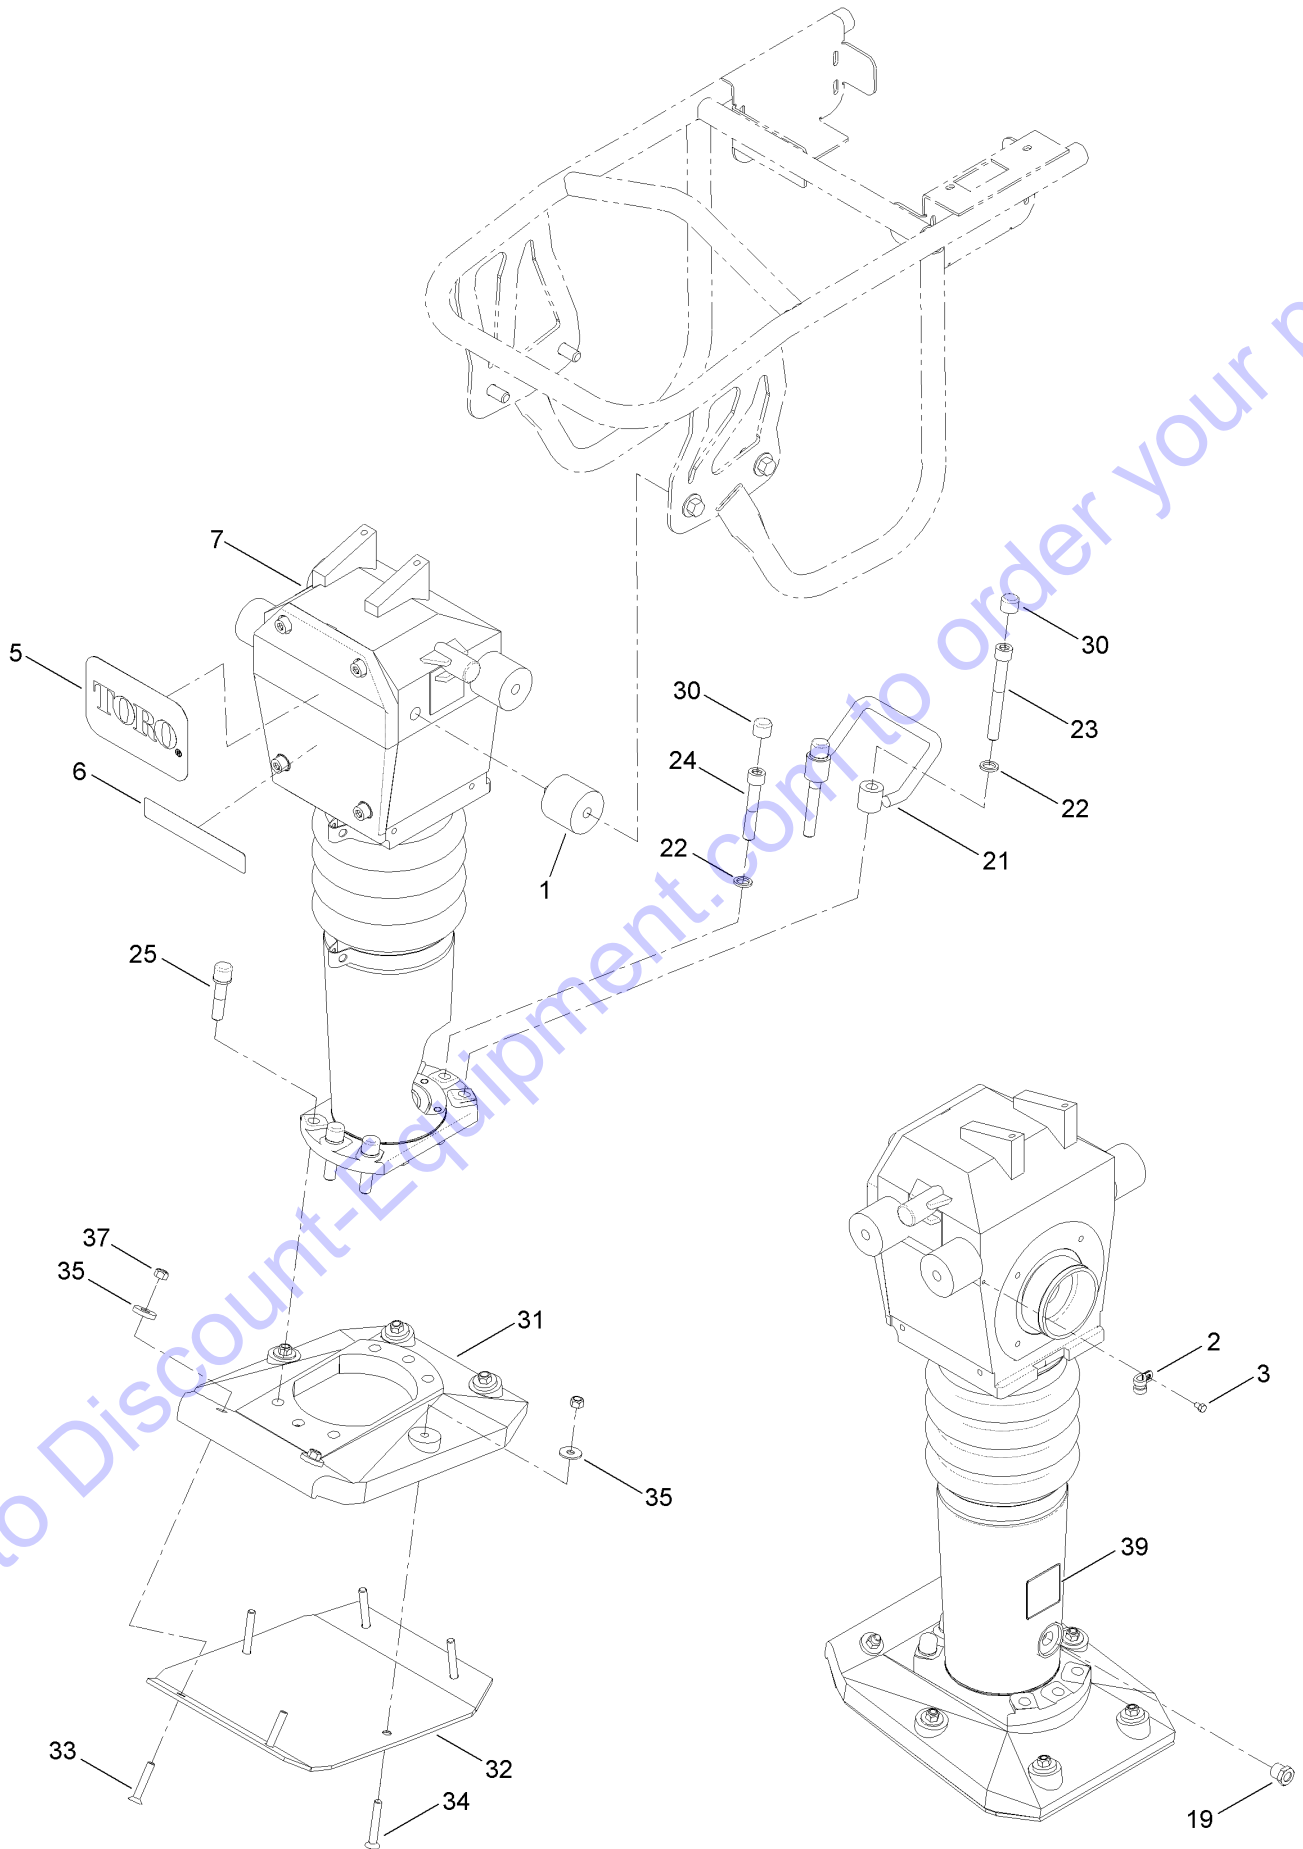

Lower Unit Assembly

Go to Discount-Equipment.com to order your parts

Lower Unit Assembly (continued)

<i>Ref.</i>	<i>Part Number</i>	<i>Qty.</i>	<i>Description</i>	<i>Ref.</i>	<i>Part Number</i>	<i>Qty.</i>	<i>Description</i>
1	ST39425	4	Mount-Shock	24	ST80945	1	Screw-HSH
2	ST39509	1	Clamp	25	ST80822	3	Screw-HSH
3	ST81043	1	Screw-HH	30	ST80765	6	Cap-Plastic
5	127-7590	1	Decal	31	ST39371	1	Shoe-Plastic, Light
6	127-7591	1	Decal	32	ST39400-03	1	Plate-Shoe
7		1	Rammer ASM ●	33	ST80949	2	Screw
19	ST34096	1	Plug-Sight, Oil	34	ST80948	4	Screw-HSFH
21	ST39405-03	1	Grip-Lifting	35	ST80813	6	Washer-Flat
22	ST81196	6	Washer-Lock	37	33024-00	6	Nut-Lock, NI
23	ST80943	2	Screw-HSH	39	127-7595	1	Decal-Oil Level

● Not serviced separately