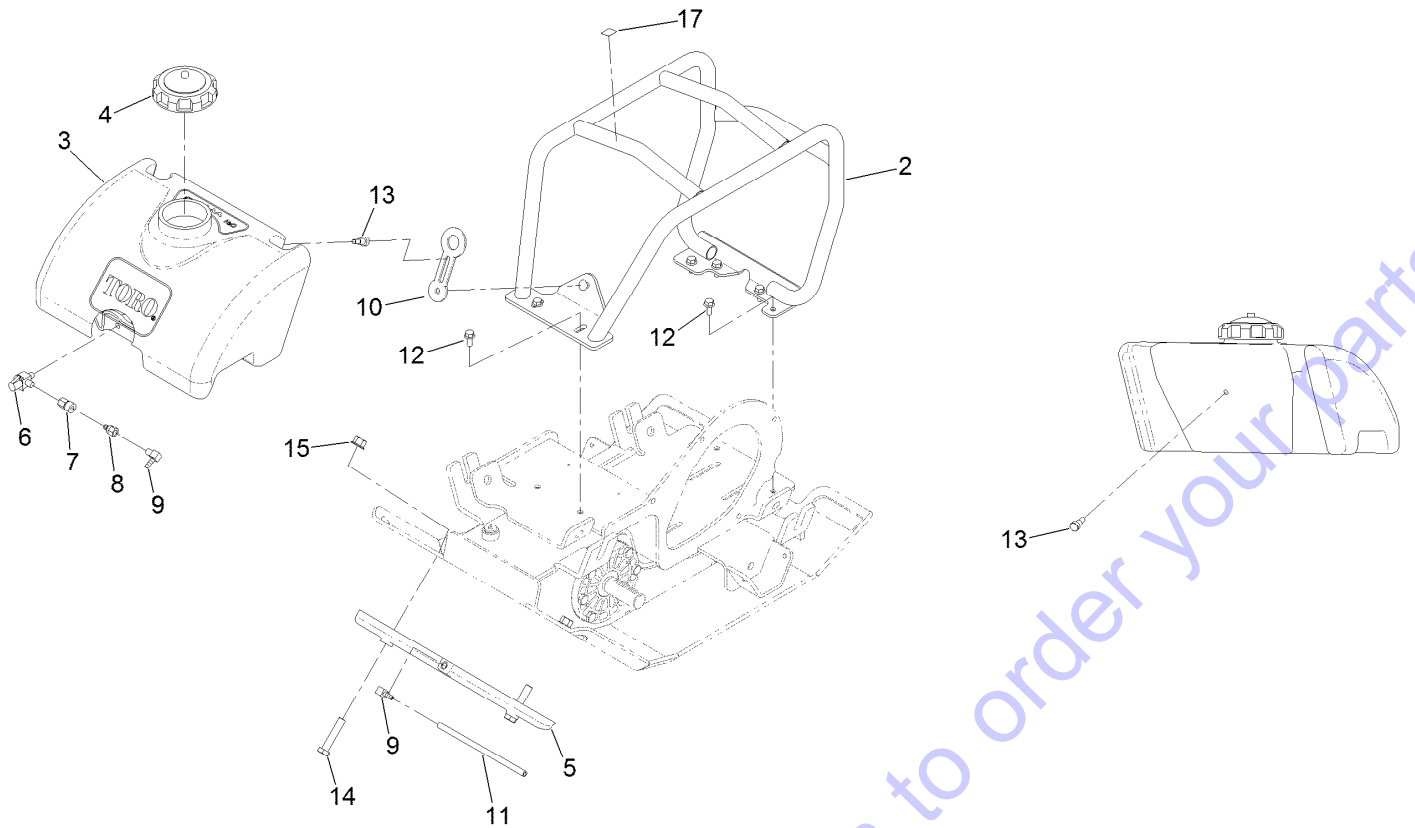

For example, in an illustration, the reference number 2X 37 means that two of the parts identified by reference number 37 are indicated.

Go to Discount-Equipment.com to order your parts

Contents

Handle and Base Assembly	4
Base Assembly No. 125-6237	5
Engine Assembly	6
Roll Cage and Water Tank Assembly	7

Base Assembly No. 125-6237

Ref.	Part Number	Qty.	Description
1	127-2821	1	Base
2	ST22063	1	Plate Cap Bearing ASM
2:2	ST32033	1	O-Ring
3	ST21543	1	Shaft-Eccentric
4	ST22062	1	Plate Cap Bearing ASM
4:2	ST32033	1	O-Ring
4:3	ST32047	2	Seal-Shaft
5	ST81210	1	Washer-Sealing, Nyltite
6	ST47647	1	Fitting-HYD
7	43-0090	12	Screw-HH
8	ST80185	1	Screw-HH
9	ST81213	1	Screw-HSH

Ref.	Part Number	Qty.	Description
15:1	3245-42	1	Screw-Set
16	ST28314	1	Sheave-Eccentric
17	321-4	2	Screw-HH
18	ST50500	1	Belt-V
19	127-2819	1	Guard-Belt
19:1	125-4805	1	Guard-Belt
19:2	125-4943	1	Decal-Warning, Plate
20	33103-020	4	Screw-HHF
21	125-3866	1	Deflector
22	125-0519	2	Screw-Self Tapping
23	ST42790	1	Clip-Throttle
24	32128-17	1	Nut-Lock, Flange
26	133-8062	1	Decal-Arrestor, Spark
27	130-8322	1	Decal-Warning, Ethanol