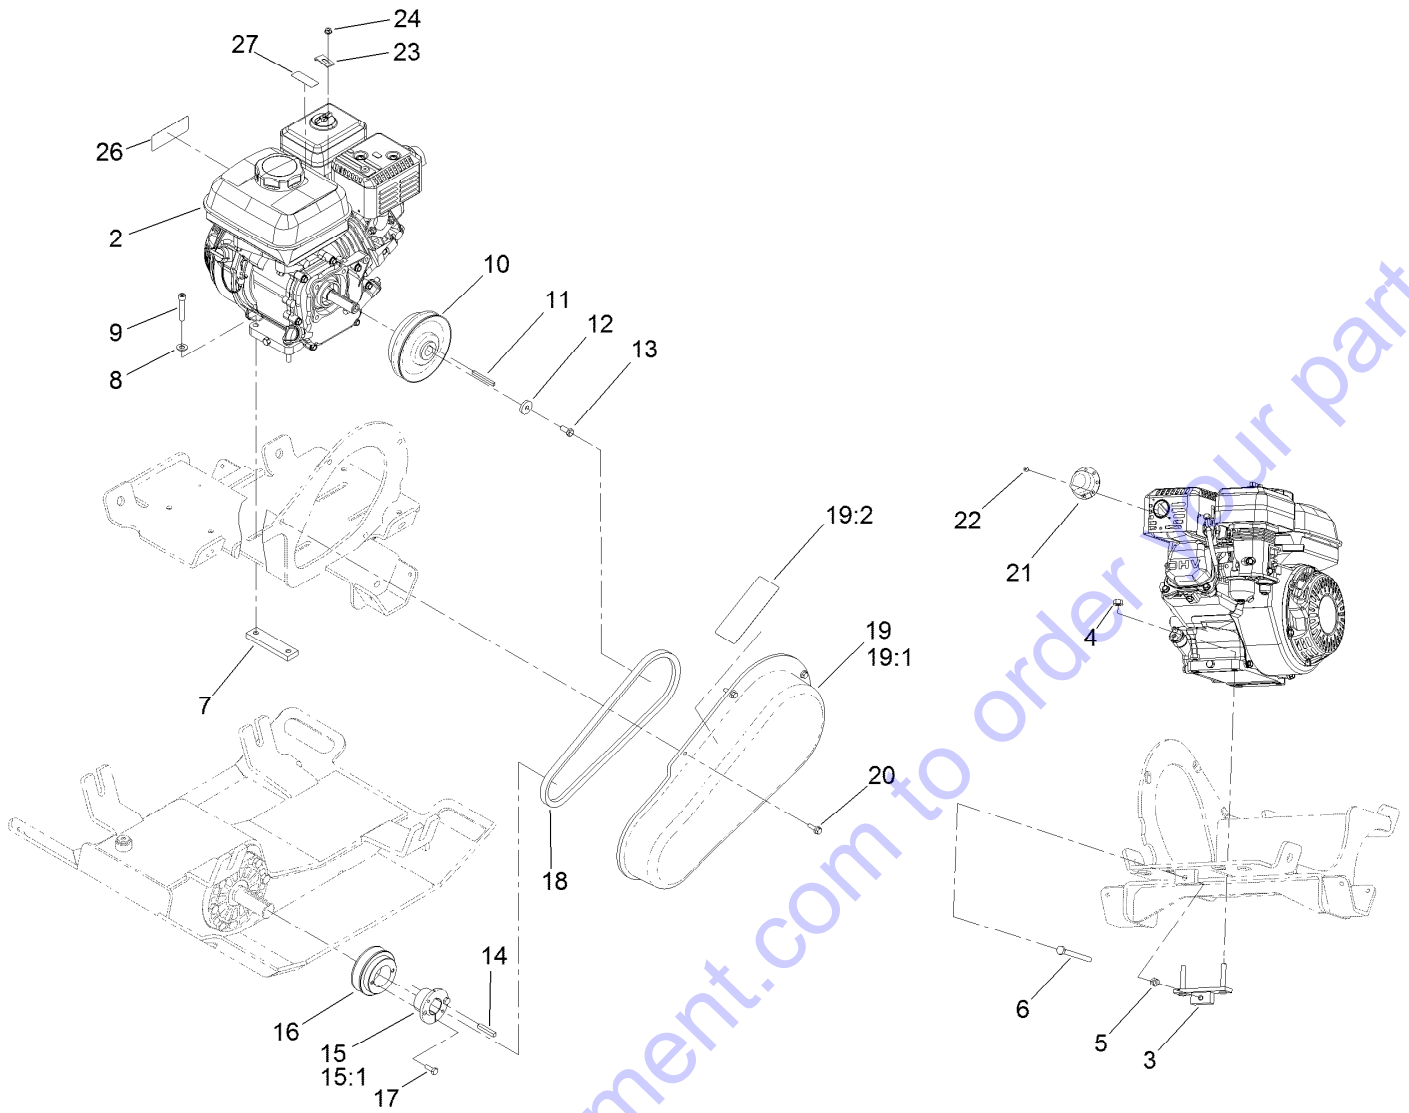

For example, in an illustration, the reference number 2X 37 means that two of the parts identified by reference number 37 are indicated.

Go to Discount-Equipment.com to order your parts

Contents

Handle and Base Assembly	4
Base Assembly No. 125-6237	5
Engine Assembly	6
Roll Cage and Water Tank Assembly	7

Go to Discount-Equipment.com to order your parts

Handle and Base Assembly

Ref.	Part Number	Qty.	Description	Ref.	Part Number	Qty.	Description
1	125-6249-03	1	Deck-Engine	10	33003-00	4	Nut-HF
2	125-6237	1	Base ASM	11	ST50263	2	Bushing-Handle, Main Plate
3	132-3869	4	Mount-Shock	12	ST50264	2	Spacer-Handle, Pivot
4	3256-26	4	Washer-Flat	13	ST50260-03	1	Handle-Main
5	325-2	4	Screw-HH	14	ST80891	2	Washer-Flat
6	86-1990	4	Washer-Thrust	15	33116-080	2	Screw-HH
7	325-3	4	Screw-HH	16	115-1115	2	Nut-Lock, HHF
8	ST50265	4	Spacer-Stop, Handle	19	125-4930	1	Decal
9	ST81213	4	Screw-HSH	20	117-4979	1	Decal-Warning

Base Assembly No. 125-6237

Ref.	Part Number	Qty.	Description
1	127-2821	1	Base
2	ST22063	1	Plate Cap Bearing ASM
2:2	ST32033	1	O-Ring
3	ST21543	1	Shaft-Eccentric
4	ST22062	1	Plate Cap Bearing ASM
4:2	ST32033	1	O-Ring
4:3	ST32047	2	Seal-Shaft
5	ST81210	1	Washer-Sealing, Nyltite
6	ST47647	1	Fitting-HYD
7	43-0090	12	Screw-HH
8	ST80185	1	Screw-HH
9	ST81213	1	Screw-HSH

Ref.	Part Number	Qty.	Description
15:1	3245-42	1	Screw-Set
16	ST28314	1	Sheave-Eccentric
17	321-4	2	Screw-HH
18	ST50500	1	Belt-V
19	127-2819	1	Guard-Belt
19:1	125-4805	1	Guard-Belt
19:2	125-4943	1	Decal-Warning, Plate
20	33103-020	4	Screw-HHF
21	125-3866	1	Deflector
22	125-0519	2	Screw-Self Tapping
23	ST42790	1	Clip-Throttle
24	32128-17	1	Nut-Lock, Flange
26	133-8062	1	Decal-Arrestor, Spark
27	130-8322	1	Decal-Warning, Ethanol