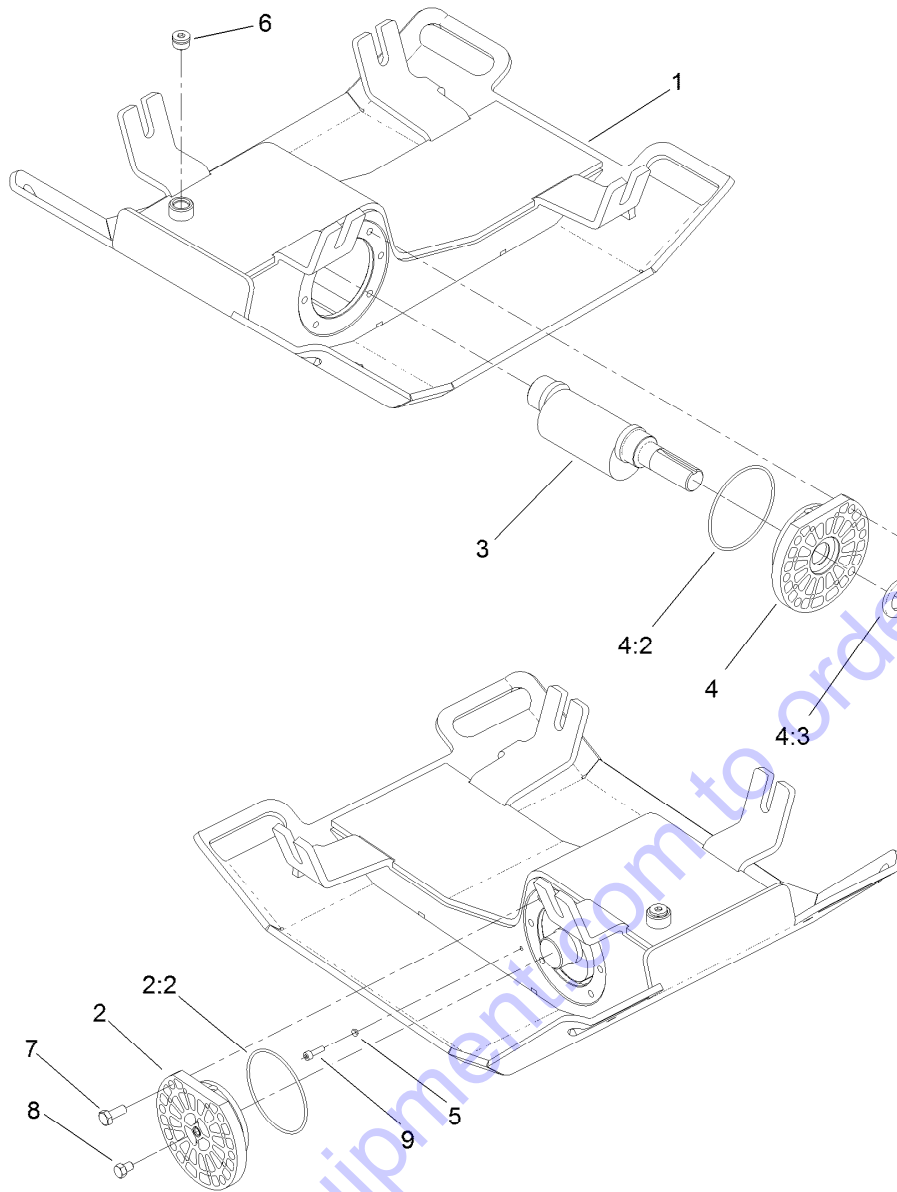

For example, in an illustration, the reference number 2X 37 means that two of the parts identified by reference number 37 are indicated.

Go to Discount-Equipment.com to order your parts

Contents

Handle and Base Assembly	4
Base Assembly No. 125-6237	5
Engine Assembly	6
Roll Cage and Water Tank Assembly	7

Go to Discount-Equipment.com to order your parts

Handle and Base Assembly

Ref.	Part Number	Qty.	Description	Ref.	Part Number	Qty.	Description
1	125-6249-03	1	Deck-Engine	10	33003-00	4	Nut-HF
2	125-6237	1	Base ASM	11	ST50263	2	Bushing-Handle, Main Plate
3	132-3869	4	Mount-Shock	12	ST50264	2	Spacer-Handle, Pivot
4	3256-26	4	Washer-Flat	13	ST50260-03	1	Handle-Main
5	325-2	4	Screw-HH	14	ST80891	2	Washer-Flat
6	86-1990	4	Washer-Thrust	15	33116-080	2	Screw-HH
7	325-3	4	Screw-HH	16	115-1115	2	Nut-Lock, HHF
8	ST50265	4	Spacer-Stop, Handle	19	125-4930	1	Decal
9	ST81213	4	Screw-HSH	20	117-4979	1	Decal-Warning

Base Assembly No. 125-6237

Ref.	Part Number	Qty.	Description
1	127-2821	1	Base
2	ST22063	1	Plate Cap Bearing ASM
2:2	ST32033	1	O-Ring
3	ST21543	1	Shaft-Eccentric
4	ST22062	1	Plate Cap Bearing ASM
4:2	ST32033	1	O-Ring
4:3	ST32047	2	Seal-Shaft
5	ST81210	1	Washer-Sealing, Nyltite
6	ST47647	1	Fitting-HYD
7	43-0090	12	Screw-HH
8	ST80185	1	Screw-HH
9	ST81213	1	Screw-HSH