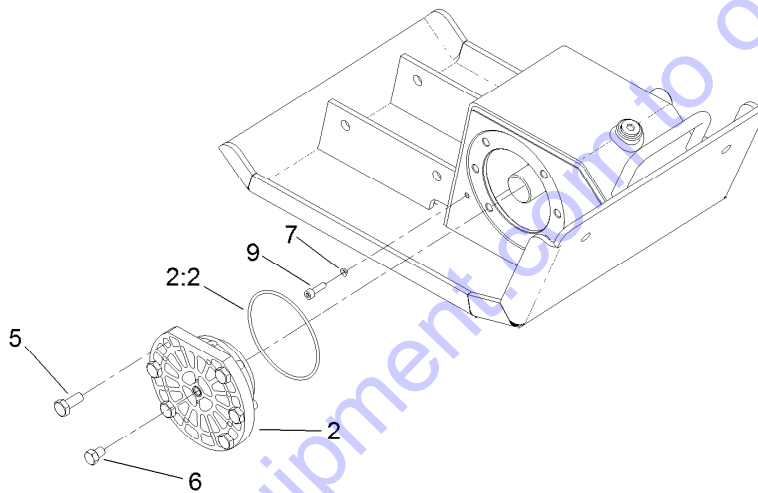

For example, in an illustration, the reference number 2X 37 means that two of the parts identified by reference number 37 are indicated.

Go to Discount-Equipment.com to order your parts

Contents

Handle and Base Assembly	4
Base Assembly No. 125-6229	5
Engine Assembly	6
Roll Cage and Water Tank Assembly	7

Go to Discount-Equipment.com to order your parts

Handle and Base Assembly

Ref.	Part Number	Qty.	Description	Ref.	Part Number	Qty.	Description
1	125-6231-03	1	Deck-Engine	10	ST50510	2	Spacer-Handle, Pivot
2	132-4034	4	Mount-Shock	11	ST50509	2	Bushing-Handle, Main Plate
3	125-6229	1	Base ASM	12	ST50478-03	1	Handle-Main
4	33096-00	4	Washer-Flat	13	ST80891	8	Washer-Flat
5	33116-020	8	Screw-HH	14	33116-060	2	Screw-HH
7	ST50265	2	Spacer-Stop, Handle	15	115-1115	2	Nut-Lock, HHF
8	ST81213	2	Screw-HSH	18	125-4928	1	Decal
9	33003-00	2	Nut-HF	19	117-4979	1	Decal-Warning