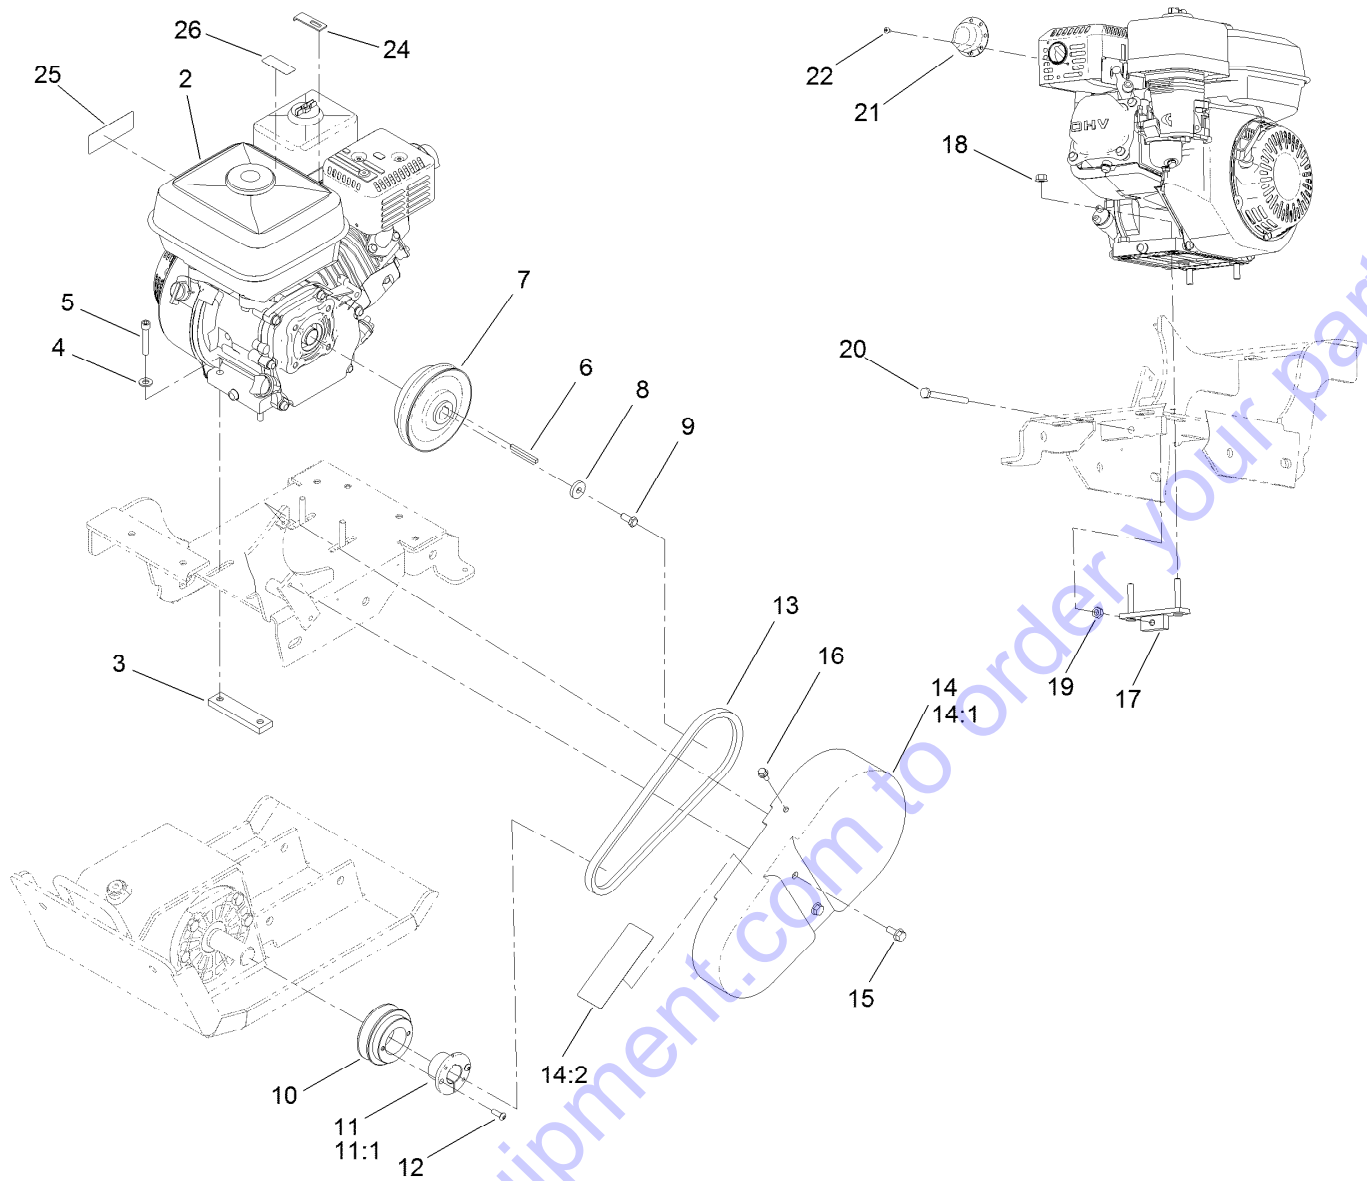

For example, in an illustration, the reference number 2X 37 means that two of the parts identified by reference number 37 are indicated.

Go to Discount-Equipment.com to order your parts

Contents

Handle and Base Assembly	4
Base Assembly No. 125-6229	5
Engine Assembly	6
Roll Cage and Water Tank Assembly	7

Go to Discount-Equipment.com to order your parts

Handle and Base Assembly

Ref.	Part Number	Qty.	Description	Ref.	Part Number	Qty.	Description
1	125-6231-03	1	Deck-Engine	10	ST50510	2	Spacer-Handle, Pivot
2	132-4034	4	Mount-Shock	11	ST50509	2	Bushing-Handle, Main Plate
3	125-6229	1	Base ASM	12	ST50478-03	1	Handle-Main
4	33096-00	4	Washer-Flat	13	ST80891	8	Washer-Flat
5	33116-020	8	Screw-HH	14	33116-060	2	Screw-HH
7	ST50265	2	Spacer-Stop, Handle	15	115-1115	2	Nut-Lock, HHF
8	ST81213	2	Screw-HSH	18	125-4928	1	Decal
9	33003-00	2	Nut-HF	19	117-4979	1	Decal-Warning

Base Assembly No. 125-6229

Ref.	Part Number	Qty.	Description
1	127-2818	1	Base ASM
2	ST22061	1	Plate Cap Bearing ASM
2:2	ST32033	1	O-Ring
3	ST43950	1	Shaft-Eccentric
4	ST22060	1	Plate Cap Bearing ASM
4:2	ST32033	1	O-Ring
4:3	ST32047	2	Seal-Shaft
5	43-0090	12	Screw-HH
6	ST80185	1	Screw-HH
7	ST81210	1	Washer-Sealing, Nyltite
8	ST47647	1	Fitting-HYD
9	ST81213	1	Screw-HSH