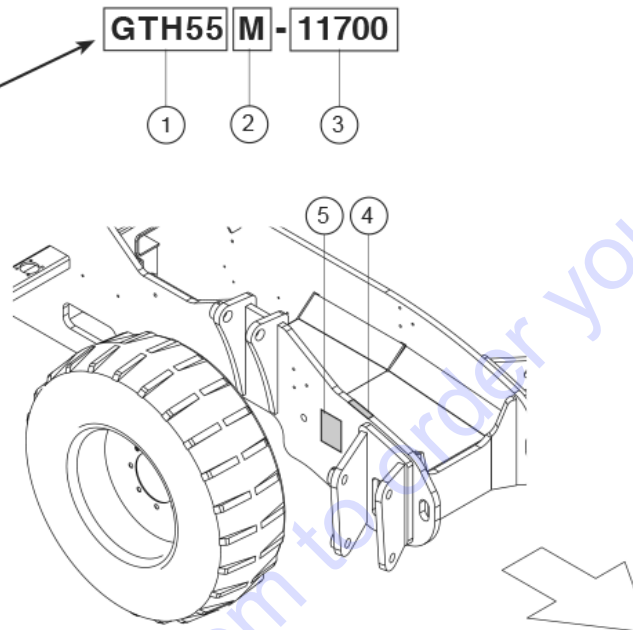

How to Read Your Serial Number

Genie
A TEREX BRAND

MODEL: xxx-xxxx
SERIAL NUMBER: GTH55M-11700

ATTACHMENT:
MANUFACTURE DATE: xx/xx/xxxx
TOTAL TRUCK WEIGHT(LBS): xxxx kg
MAX LIFT CAPACITY(LBS): xxxx LBS

LIFT CAPACITY(LBS)
AT MAX LIFT HEIGHT: xxxx LBS
OUTRIGGERS UP: xx
OUTRIGGERS DOWN: xx

COUNTRY OF MANUFACTURE: Italy

THIS FORKLIFT TRUCK COMPLIES WITH:
ANSI/ITSDF B56.6-2011
CSA B335-04

Machine data plate

(On machines destined for the Italian market, the machine data plate is installed in the driving cab, on the right, and is well-visible when the door is opened. On the machines destined for foreign markets, the data plate is applied on the front right side of the chassis)

- 1 Model
- 2 Facility code
- 3 Sequence number

- 4 Serial number (stamped on chassis)
- 5 Serial label