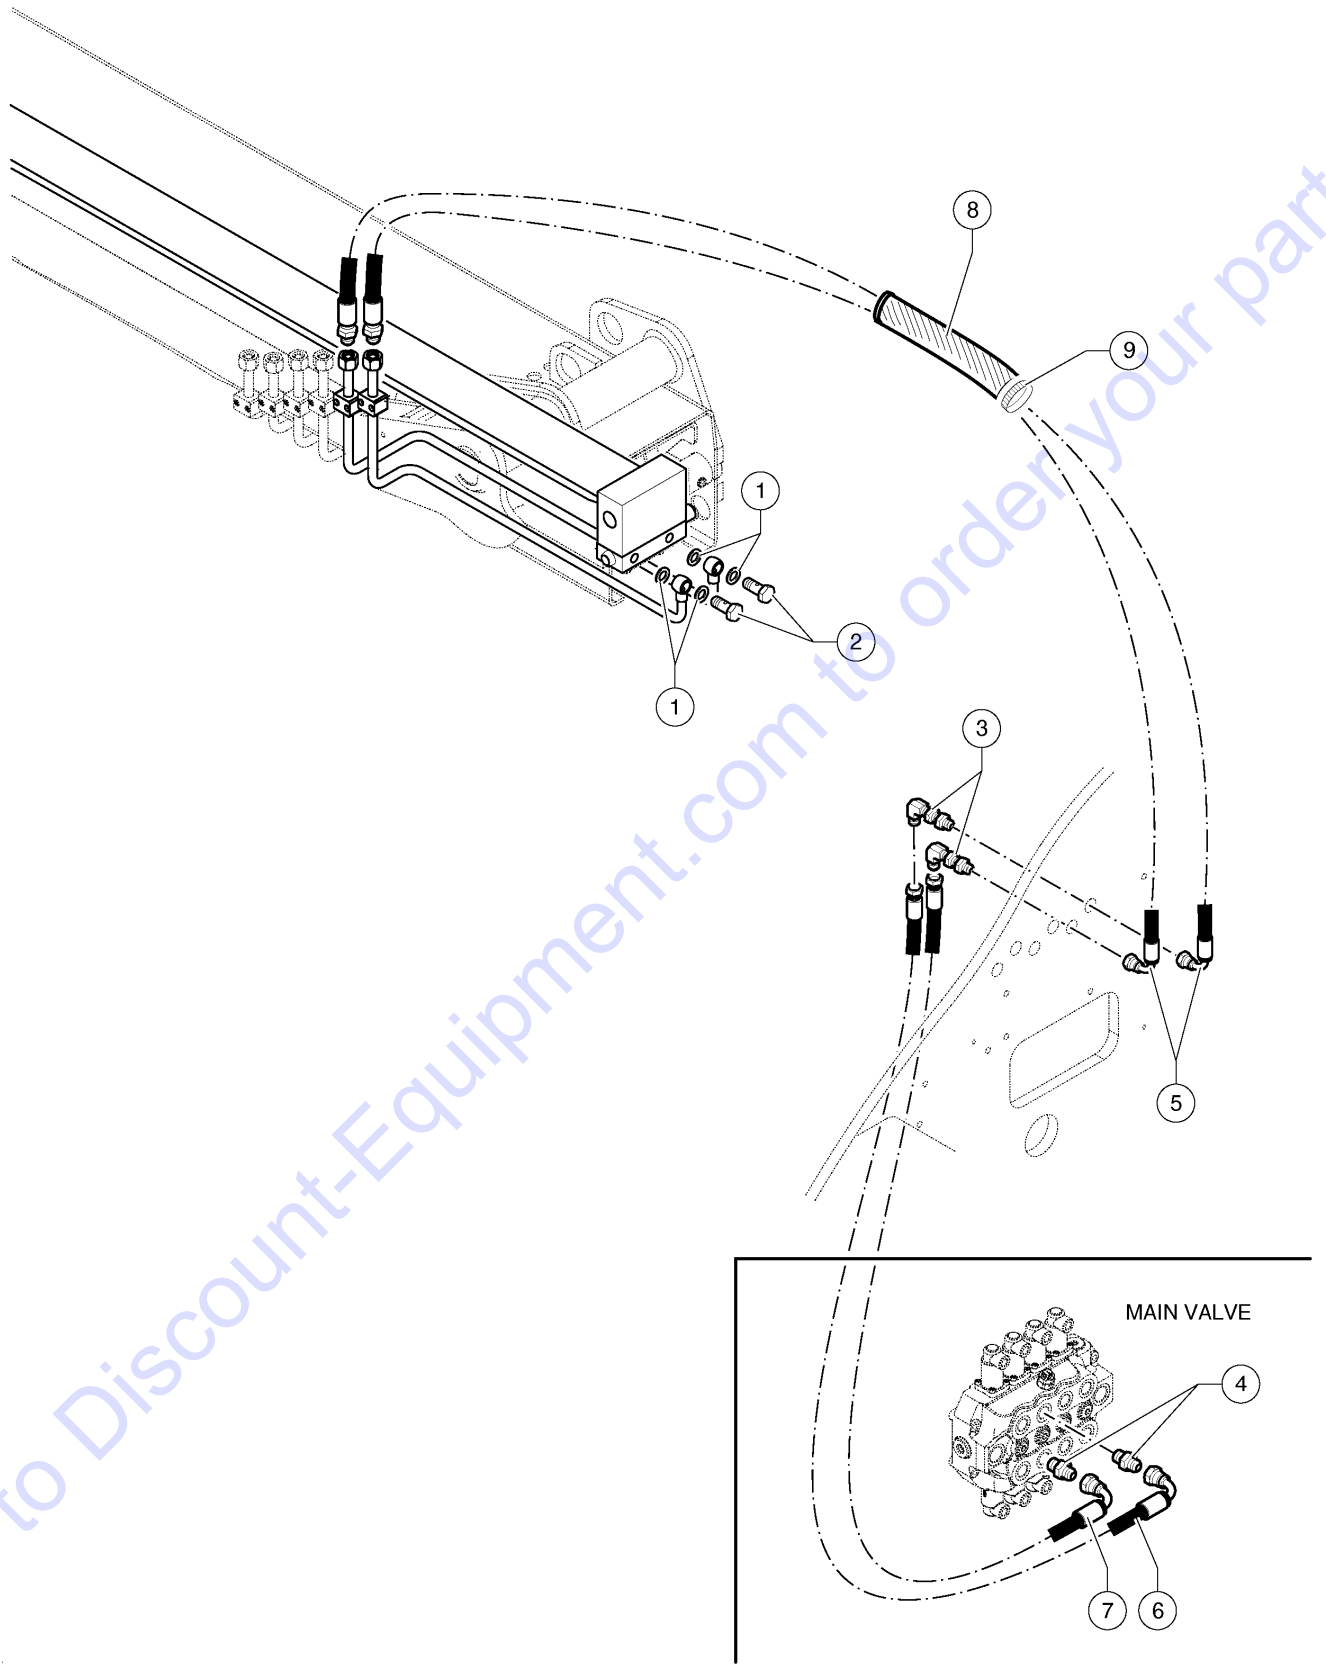

604.1 Boom Extension

Go to Discount-Equipment.com to order your parts

Item	Part No.	Description	Qty.
1	06.0442.0103GT	COPPER WASHER	4
2	04.0214.0035GT	DRILLED SCREW 1/2 BSP	2
3	04.0607.0124GT	PIPE FITTING 90 M-M 13/16-16 ORFS	2
4	04.0607.0111GT	PIPE FITTING 1/2 BSPX13/16-16 ORFS	2
5	1291994-4331GT	ASSY, HOSE, HYD, -8, 4450, 90, STR	2
6	1291858-7087GT	ASSY, HOSE, HYD, -8, 4450, STR, 90	1
7	1291858-6890GT	ASSY, HOSE, HYD, -8, 4450, STR, 90	1
8	09.0803.0914GT	HOSE SLEEVE	1
9	04.4227.0005GT	CLAMP	3

Go to Discount-Equipment.com to order your parts