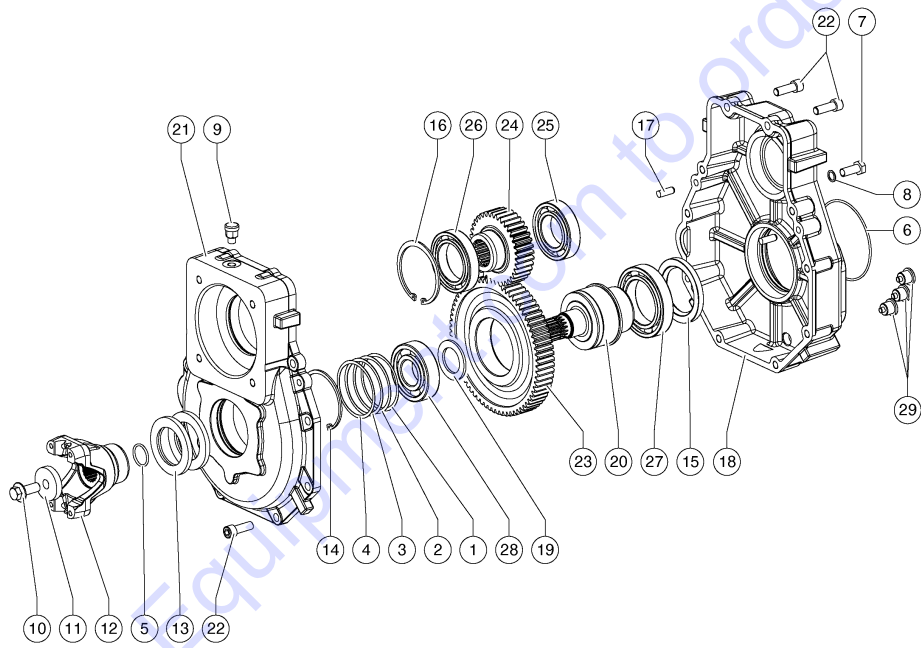

213.1 Front Axle - Reduction Gearbox

213.1 Front Axle - Reduction Gearbox

Item	Part No.	Description	Qty.
1	07.0709.1162GT	Shim 80.3X89.7x0.3	1
2	07.0709.1163GT	Shim 80.3X89.7x0.4	1
3	07.0709.1164GT	Shim 80.3X89.7x0.5	1
4	07.0709.1165GT	Shim 80.3X89.7x0.35	1
5	07.0709.1161GT	O-Ring 4112	1
6	07.0709.1178GT	O-Ring 4462	1
7	07.0709.1171GT	Screw M12x30 10.9 Uni5739	4
8	07.0709.1172GT	Shnorr Washer D.12	4
9	07.0709.1177GT	Oil Filler Plug . 1/4G	1
10	07.0709.1095GT	Flanged Screw M14x35 10.9 Din6921	1
11	07.0709.1119GT	Pinion Washer - 128	1
12	07.0709.1125GT	End-Lock Flange - 128	1
13	07.0709.1166GT	Oil Seal 60X90x8	2
14	07.0709.1067GT	Int.retaining Ring D.90 Uni 7437	1
15	07.0709.1081GT	Oil Seal Ba 70X100x10	1
16	07.0709.1068GT	Snap Ring 95 Uni 7437	1
17	07.0709.1143GT	Parallel Pin 10X30 Din6325	2
18	07.0709.1110GT	Gearbox Housing - 128	1
19	07.0709.1118GT	6308 Spacer - 128	1
20	07.0709.1139GT	Driven Shaft - 128	1
21	07.0709.1112GT	Reduction Gear Cover - 128	1
22	07.0709.1377GT	SOCKET HEAD SCREW M12X30 8.8 5931	10
23	07.0709.1168GT	Driven Gear Z69 (R=1.92)- S128	1
24	07.0709.1169GT	Driven Gear Z=30 - 128	1
25	07.0709.1218GT	BEARING 6210/C3	1
26	07.0709.1219GT	BALL BEARING 6012/C3	1
27	07.0709.1220GT	BALL BEARING CLA 6014/C3	1
28	07.0709.1221GT	BEARING	1

Go to Discount-Equipment.com to order your parts