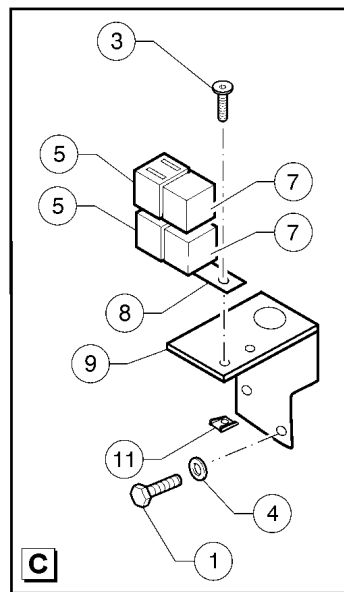

Go to Discount-Equipment.com to order your parts

811.1 Air Conditioning - Part 3

Item	Part No.	Description	Qty.
1	07.0723.0182GT	Screw	2
2	07.0723.0775GT	PRESSURE SWITCH	1
3	01.4006.0006GT	Screw TSPEI M5X16 UNI 5933 10.9 ZN	2
4	07.0723.0232GT	Plain Washer D8x16 UNI 6592	2
5	07.0703.0188GT	RELAY HOLDER	2
6	56.0017.0048GT	SWITCH	1
7	07.0703.0486GT	RELAY	2
8	56.0005.0017GT	Relay Support Bracket	1
9	07.0723.0494GT	SUPPORT	1
10	07.0723.0756GT	FAN	2
11	07.0723.0743GT	PLATE	1
12	56.0017.0053GT	Air Condition Switch Cover	1
13	55.0602.1169GT	Air Condition Harness	1