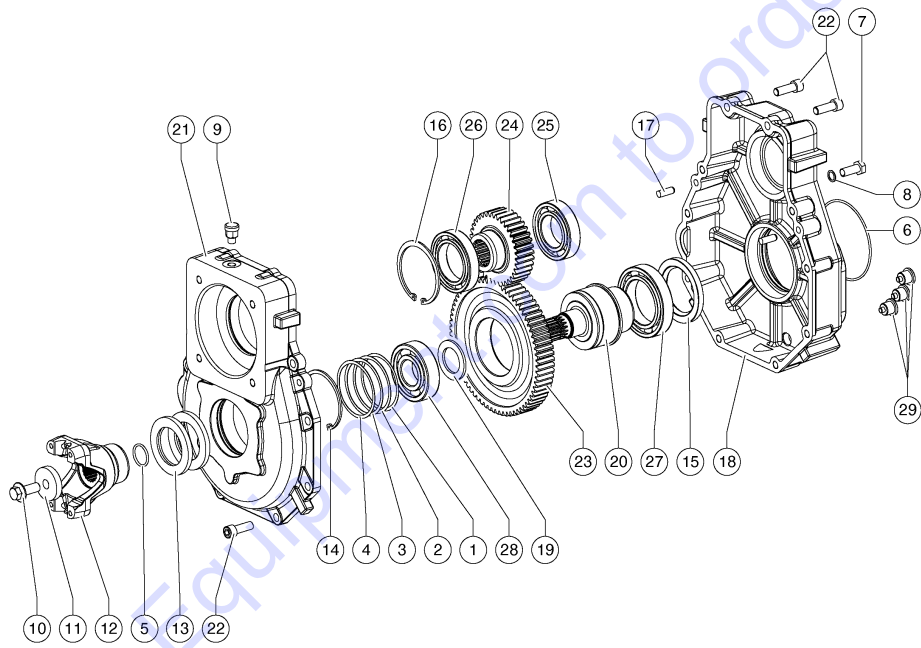

213.1 Front Axle - Reduction Gearbox

Item	Part No.	Description	Qty.
1	07.0709.1162GT	Shim 80.3X89.7x0.3	1
2	07.0709.1163GT	Shim 80.3X89.7x0.4	1
3	07.0709.1164GT	Shim 80.3X89.7x0.5	1
4	07.0709.1165GT	Shim 80.3X89.7x0.35	1
5	07.0709.1161GT	O-Ring 4112	1
6	07.0709.1178GT	O-Ring 4462	1
7	07.0709.1171GT	Screw M12x30 10.9 Uni5739	4
8	07.0709.1172GT	Shnorr Washer D.12	4
9	07.0709.1177GT	Oil Filler Plug . 1/4G	1
10	07.0709.1095GT	Flanged Screw M14x35 10.9 Din6921	1
11	07.0709.1119GT	Pinion Washer - 128	1
12	07.0709.1125GT	End-Lock Flange - 128	1
13	07.0709.1166GT	Oil Seal 60X90x8	2
14	07.0709.1067GT	Int.retaining Ring D.90 Uni 7437	1
15	07.0709.1081GT	Oil Seal Ba 70X100x10	1
16	07.0709.1068GT	Snap Ring 95 Uni 7437	1
17	07.0709.1143GT	Parallel Pin 10X30 Din6325	2
18	07.0709.1110GT	Gearbox Housing - 128	1
19	07.0709.1118GT	6308 Spacer - 128	1
20	07.0709.1139GT	Driven Shaft - 128	1
21	07.0709.1112GT	Reduction Gear Cover - 128	1
22	07.0709.1377GT	SOCKET HEAD SCREW M12X30 8.8 5931	10
23	07.0709.1168GT	Driven Gear Z69 (R=1.92)- S128	1
24	07.0709.1169GT	Driven Gear Z=30 - 128	1
25	07.0709.1218GT	BEARING 6210/C3	1
26	07.0709.1219GT	BALL BEARING 6012/C3	1
27	07.0709.1220GT	BALL BEARING CLA 6014/C3	1
28	07.0709.1221GT	BEARING	1

Go to Discount-Equipment.com to order your parts

213.1 Front Axle - Reduction Gearbox