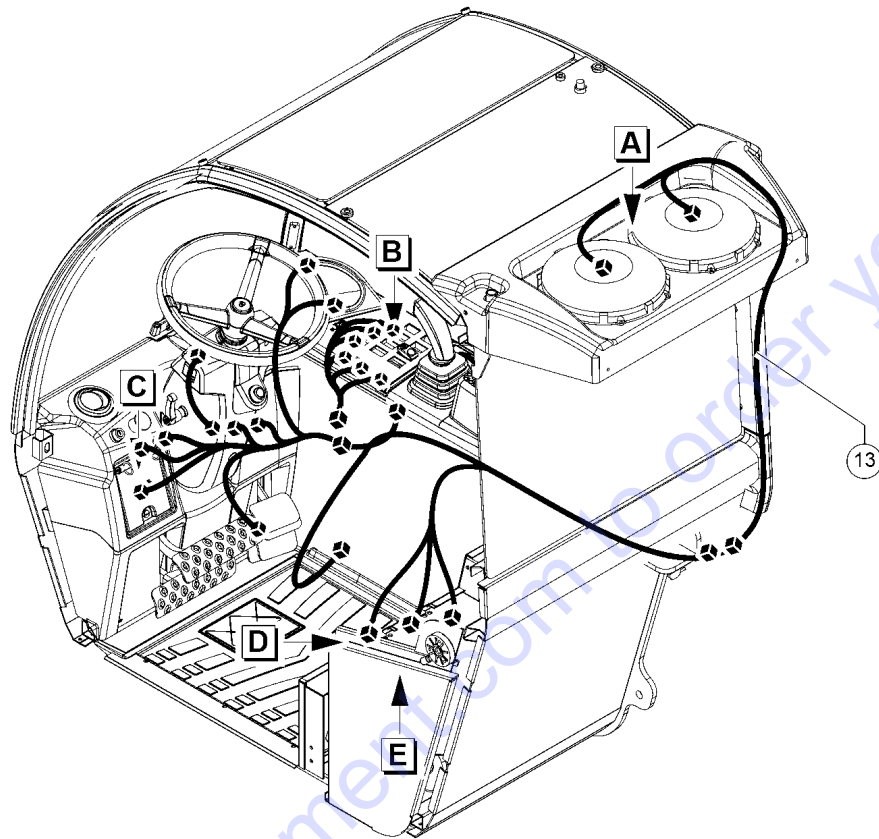

811.1 Air Conditioning - Part 3

Item	Part No.	Description	Qty.
1	07.0723.0182GT	Screw	2
2	07.0723.0775GT	PRESSURE SWITCH	1
3	01.4006.0006GT	Screw TSPEI M5X16 UNI 5933 10.9 ZN	2
4	07.0723.0232GT	Plain Washer D8x16 UNI 6592	2
5	07.0703.0188GT	RELAY HOLDER	2
6	56.0017.0048GT	SWITCH	1
7	07.0703.0486GT	RELAY	2
8	56.0005.0017GT	Relay Support Bracket	1
9	07.0723.0494GT	SUPPORT	1
10	07.0723.0756GT	FAN	2
11	07.0723.0743GT	PLATE	1
12	56.0017.0053GT	Air Condition Switch Cover	1
13	55.0602.1169GT	Air Condition Harness	1

Go to Discount-Equipment.com to order your parts