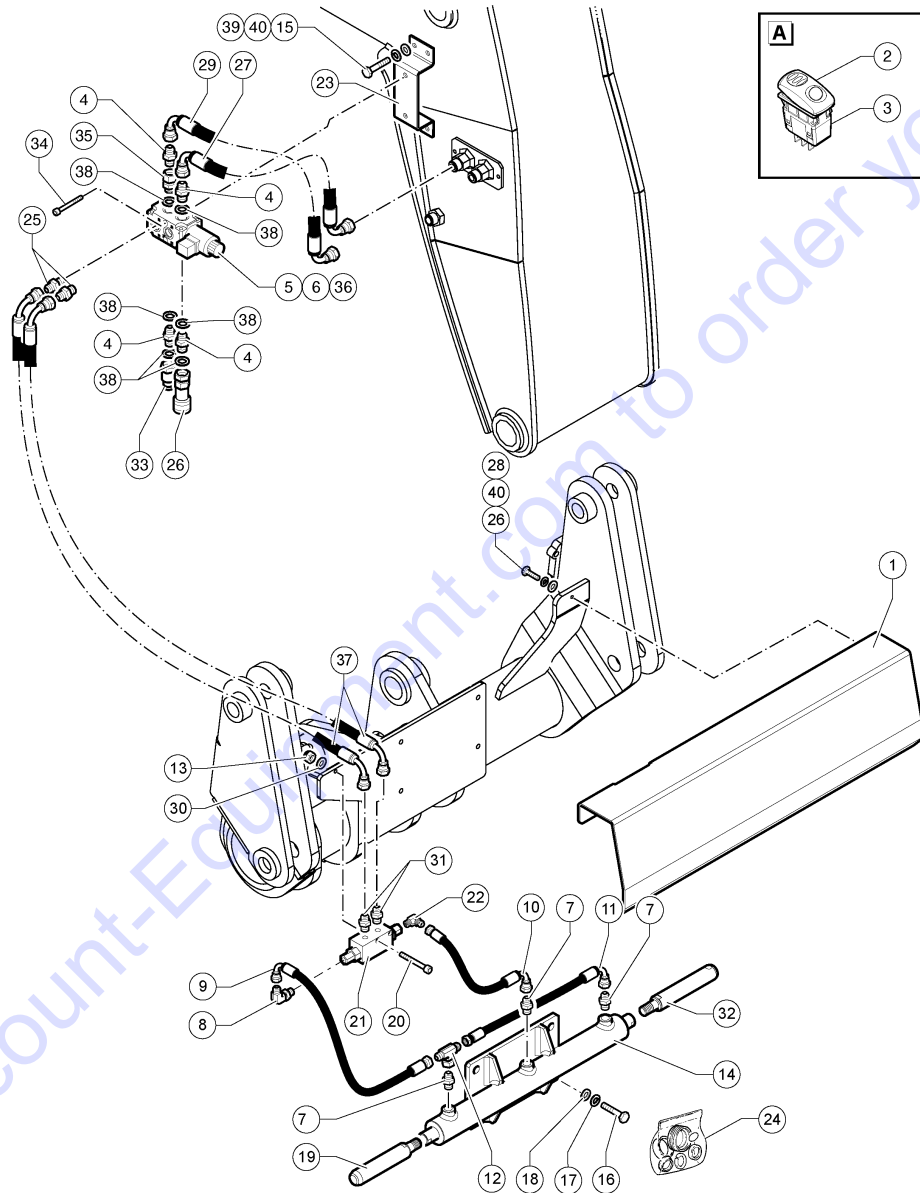

803.1 Hydraulic Quick Coupling And 1 Aux Circuit (Hydraulic Part)

Go to Discount-Equipment.com to order your parts

803.1 Hydraulic Quick Coupling And 1 Aux Circuit (Hydraulic Part)

Item	Part No.	Description	Qty.
1	51.0903.5062GT	Protection Cylinder	1
2	56.0017.0063GT	SWITCH COVER	1
3	56.0017.0035GT	SWITCH	1
4	04.0600.0017GT	PIPE FITTING 1/2X1/2 BSP	4
5	04.4240.0075GT	SOLENOID VALVE ASSY 6 WAY	1
6	07.0701.0316GT	SOLENOID	1
7	04.0607.0114GT	PIPE FITTING 3/8 BSPX9/16-18 ORFS	3
8	04.0607.0112GT	PIPE FITTING M-M A 90 1/4 BSPX9/16-18 ORFS	1
9	04.0605.0112GT	FLEXIBLE HOSE 7.75 INCH	1
10	04.0605.0114GT	FLEXIBLE HOSE	1
11	04.0605.0113GT	HOSE R2X1/4 LG 405 FD-F90 9/16-18 ORFS	1
12	04.0607.0131GT	PIPE FITTING TMF+C 9/16-18 ORFS	1
13	01.0023.0053GT	STOP NUT M6 UNI 7473 6S ZN	4
14	53.0500.0604GT	Cylinder	1
15	01.0001.0252GT	SCREW M8X16 UNI 5739 8.8 ZN	4
16	01.0001.0355GT	SCREW M10X25 UNI 5739 8.8 ZN	4
17	01.4032.0004GT	Spring Washer D10 ZN	4
18	01.0031.0301GT	FLAT WASHER D10 UNI 6593 ZN	4
19	54.0001.0088GT	Pin	1
20	01.0003.0162GT	SCREW M6X50 UNI 5931 8.8 ZN	2
21	04.4239.0002GT	VALVE	1
22	04.0607.0132GT	PIPE FITTING 45 M-M 1/4 BSPX9/16-18 ORFS	1
23	51.0811.4527GT	SUPPORT	1
24	07.4529.0158GT	Joint Kit	1
25	04.0607.0110GT	PIPE FITTING 1/2BSP x 11/16-16 ORFS	2
26	04.4210.0019GT	QUICK COUPLING, FEMALE 1/2	2
27	04.0602.0615GT	HOSE R2X1/2 430 F90 BSP F90 BSP A 270°	1
28	01.0031.0299GT	FLAT WASHER D8 UNI 6593 ZN	2