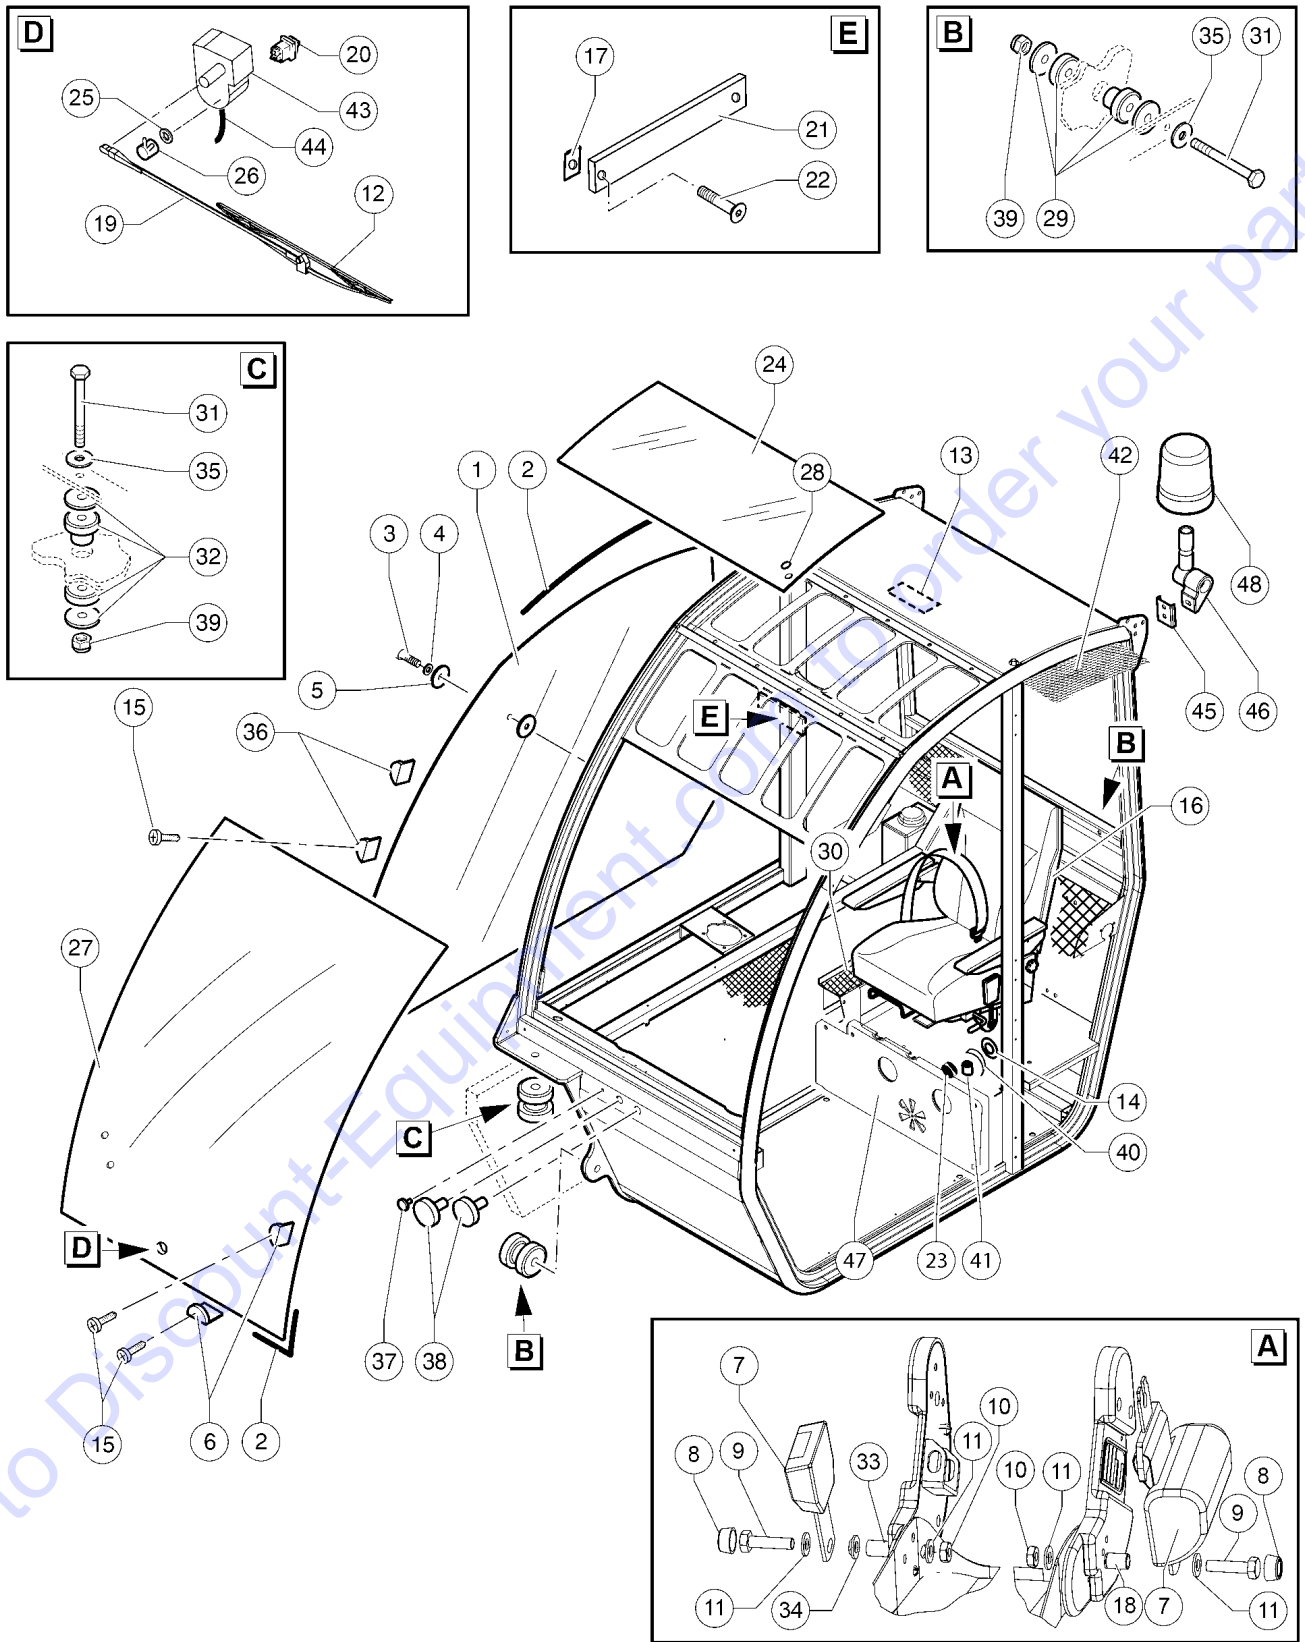

Go to Discount-Equipment.com to order your parts

401.1 Closed Cab, View 1

Item	Part No.	Description	Qty.
1	07.0723.0165GT	RIGHT SIDE GLASS	1
2	07.0723.0433GT	GASKET	311
3	07.0723.0169GT	Screw TSPEI M8x40	2
4	07.0723.0114GT	Nylon Washer	2
5	07.0723.0223GT	Rubber	2
6	07.0723.0720GT	GLASS STOP	2
7	09.4610.0043GT	Safety Belt 3" Kit	1
8	09.0803.0568GT	Cap	2
9	01.0002.0000GT	SCREW M10X1,25X45 UNI 5738 8.8 ZN	2
10	01.0019.0105GT	NUT M10 UNI 5588 6S ZN	2
11	01.0031.0056GT	FLAT WASHER D10 UNI 6592 ZN	2
12	07.0723.0037GT	WIPER BLADE	1
13	07.0723.0491GT	Light	1
14	07.0723.0696GT	PAINTED WATER VALVE FRAME	1
15	07.0723.0627GT	Screw	7
16	09.4610.0056GT	Seat Assembly W/ Shock Absorber	1
16-	07.0703.0508GT	SEAT, CUSHION BACK	1
16-	07.0703.0509GT	SEAT,BOTTOM CUSHION	1
17	07.0723.0104GT	RETAINER	2
18	09.4610.0045GT	Spacer	1
19	07.0723.0450GT	Windscreen Wiper Arm	1
20	07.0723.0229GT	Switch	1
21	09.4610.0057GT	BUBBLE LEVEL	1
22	01.4001.0061GT	PHILLIPS SCREW M4X20 UNI 7687	2
23	07.0723.0717GT	KNOB	1
24	07.0723.0168GT	Upper Glass	1
25	07.0723.0516GT	GASKET, RUBBER	1
26	07.0706.0061GT	Spray Nozzle	1