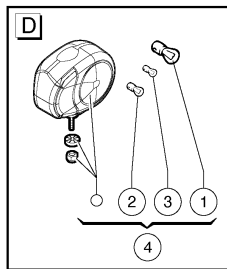

805.1 Road Lights - Part 1

Go to DiscoverMyEquipment.com to order your parts

Item	Part No.	Description	Qty.
1	07.0703.0306GT	BULB, HEADLAMP	2
2	56.0010.0058GT	BULB,12V,45/40W	2
3	07.0703.0305GT	BULB, HEADLAMP	2
4	56.0010.0034GT	LIGHT,FRONT,RIGHT	1
5	56.0010.0035GT	LIGHT,FRONT,LEFT	1
6	51.0811.4716GT	Right Rear Road Light Support	1
7	51.0811.4715GT	Right Left Road Light Support	1
8	56.0010.0037GT	LIGHT,REAR,RIGHT	1
9	56.0010.0036GT	LIGHT,REAR,LEFT	1
10	01.4032.0003GT	Spring Washer D 8 ZN	4
11	01.0031.0055GT	FLAT WASHER D8 UNI 6592 ZN	4
12	01.0001.0256GT	SCREW M8X25 UNI 5739 8.8 ZN	4
13	01.0031.0054GT	FLAT WASHER D6 UNI 6592 ZN	4
14	01.0023.0053GT	STOP NUT M6 UNI 7473 6S ZN	4

Go to Discount-Equipment.com to order your parts