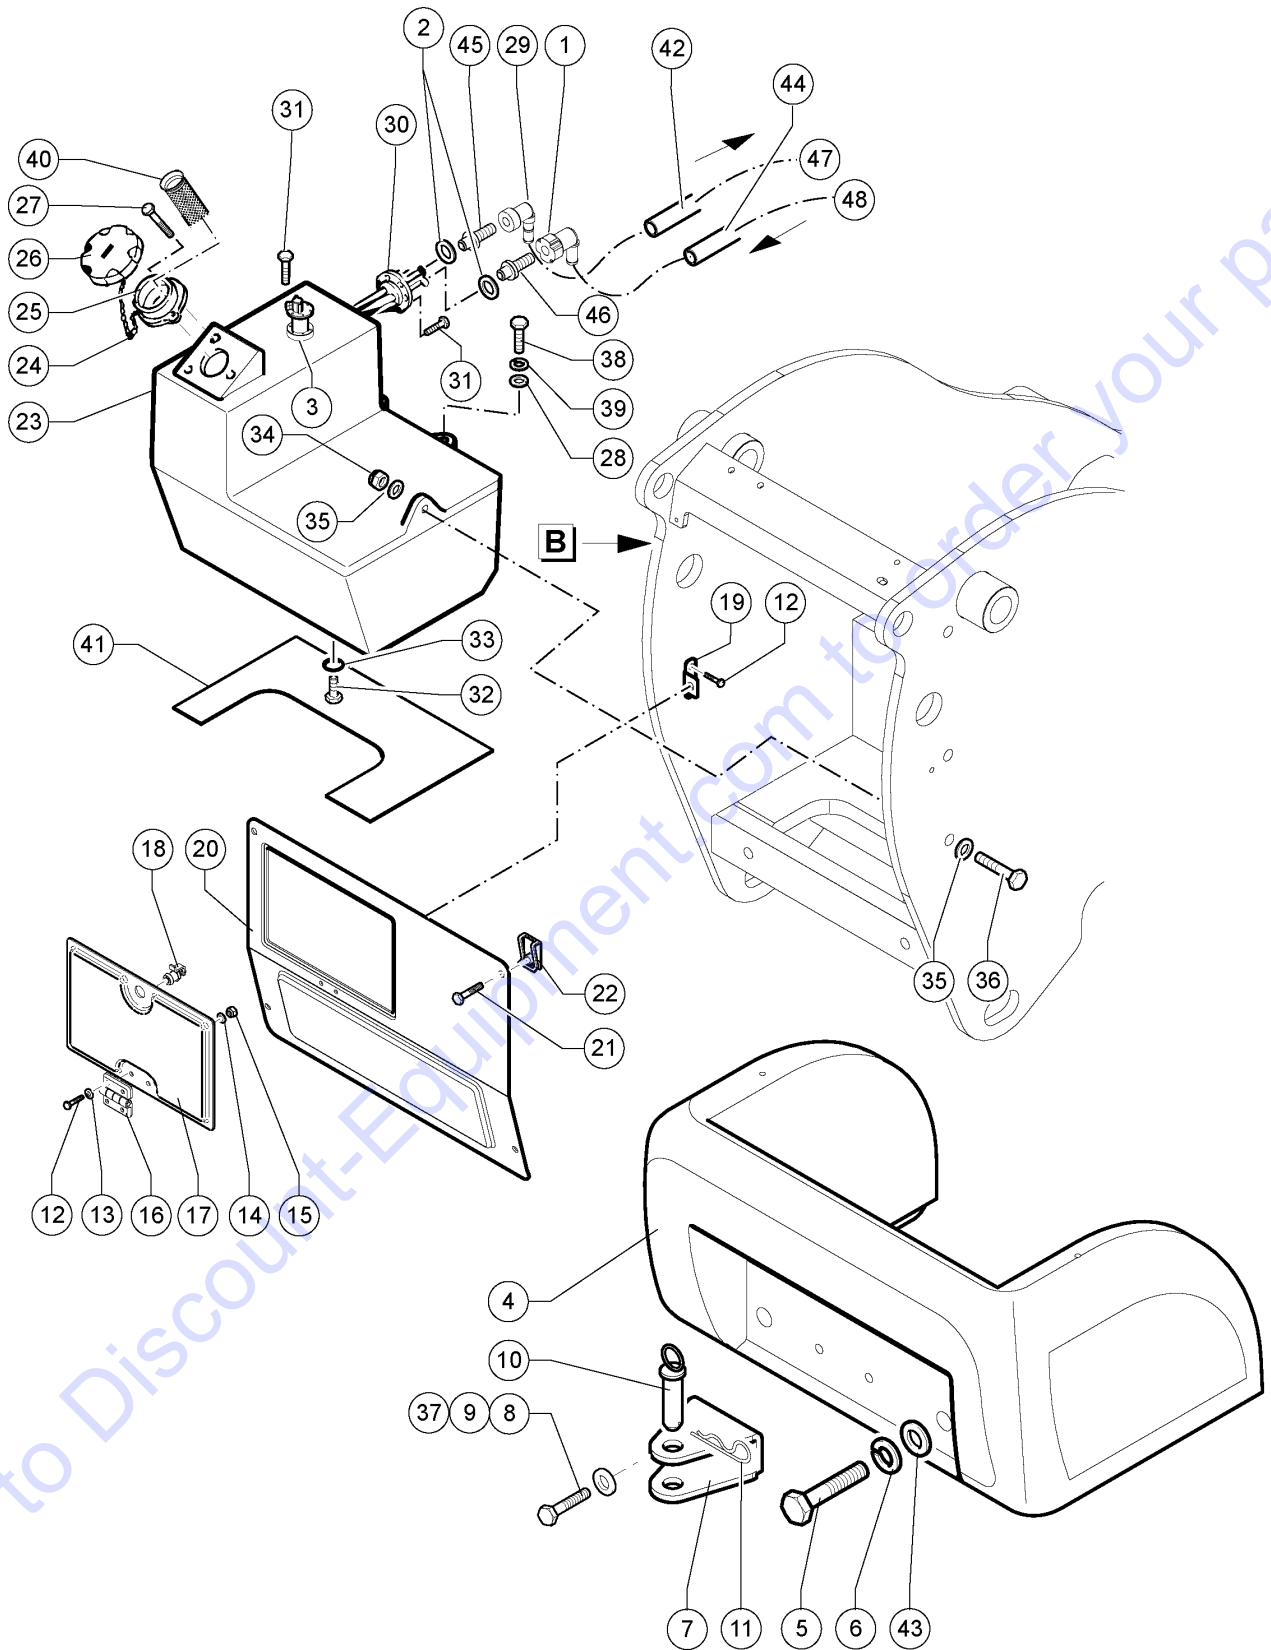

201.1 Rear Chassis

Go to Discount-Equipment.com to order your parts

Item	Part No.	Description	Qty.
29	09.0805.0147GT	FITTING,PUMP,FUEL	1
30	53.3001.6851GT	FLANGE	1
31	01.4001.0006GT	SCREW M4X10 UNI 5739 8.8 ZN	10
32	09.0803.0510GT	DRAIN PLUG M16	1
33	900046GT	O-Ring	1
34	01.0023.0056GT	STOP NUT M12 UNI 7473 6S ZN	1
35	01.0031.0151GT	FLAT WASHER D12 UNI 6593 ZN	2
36	01.0001.0405GT	SCREW, 8.8 HCS 12MM1.75X60Z	1
37	01.0031.0059GT	FLAT WASHER D16 UNI 6592 ZN	2
38	01.0001.0252GT	SCREW M8X16 UNI 5739 8.8 ZN	2
39	01.4032.0003GT	Spring Washer D 8 ZN	8
40	09.4661.0016GT	BASKET,PLUG	1
41	53.3302.0016GT	Rubber Base	1
42	T09.0805.0070GT	FLEXIBLE HOSE,D12X18(1EACH-1METER)	130
43	01.0031.0062GT	FLAT WASHER D22 UNI 6592 ZN	2
44	09.0805.0171GT	HOSE	138
45	09.0803.0837GT	FITTING	1
46	09.0803.0838GT	FITTING	1
47		Ref. Hydraulic Pumps	Ref
		(Ref. 303.1)	
48		Ref. Hydraulic Pumps	Ref
		(Ref. 303.1)	

Go to DiscountEquipment.com to order your parts