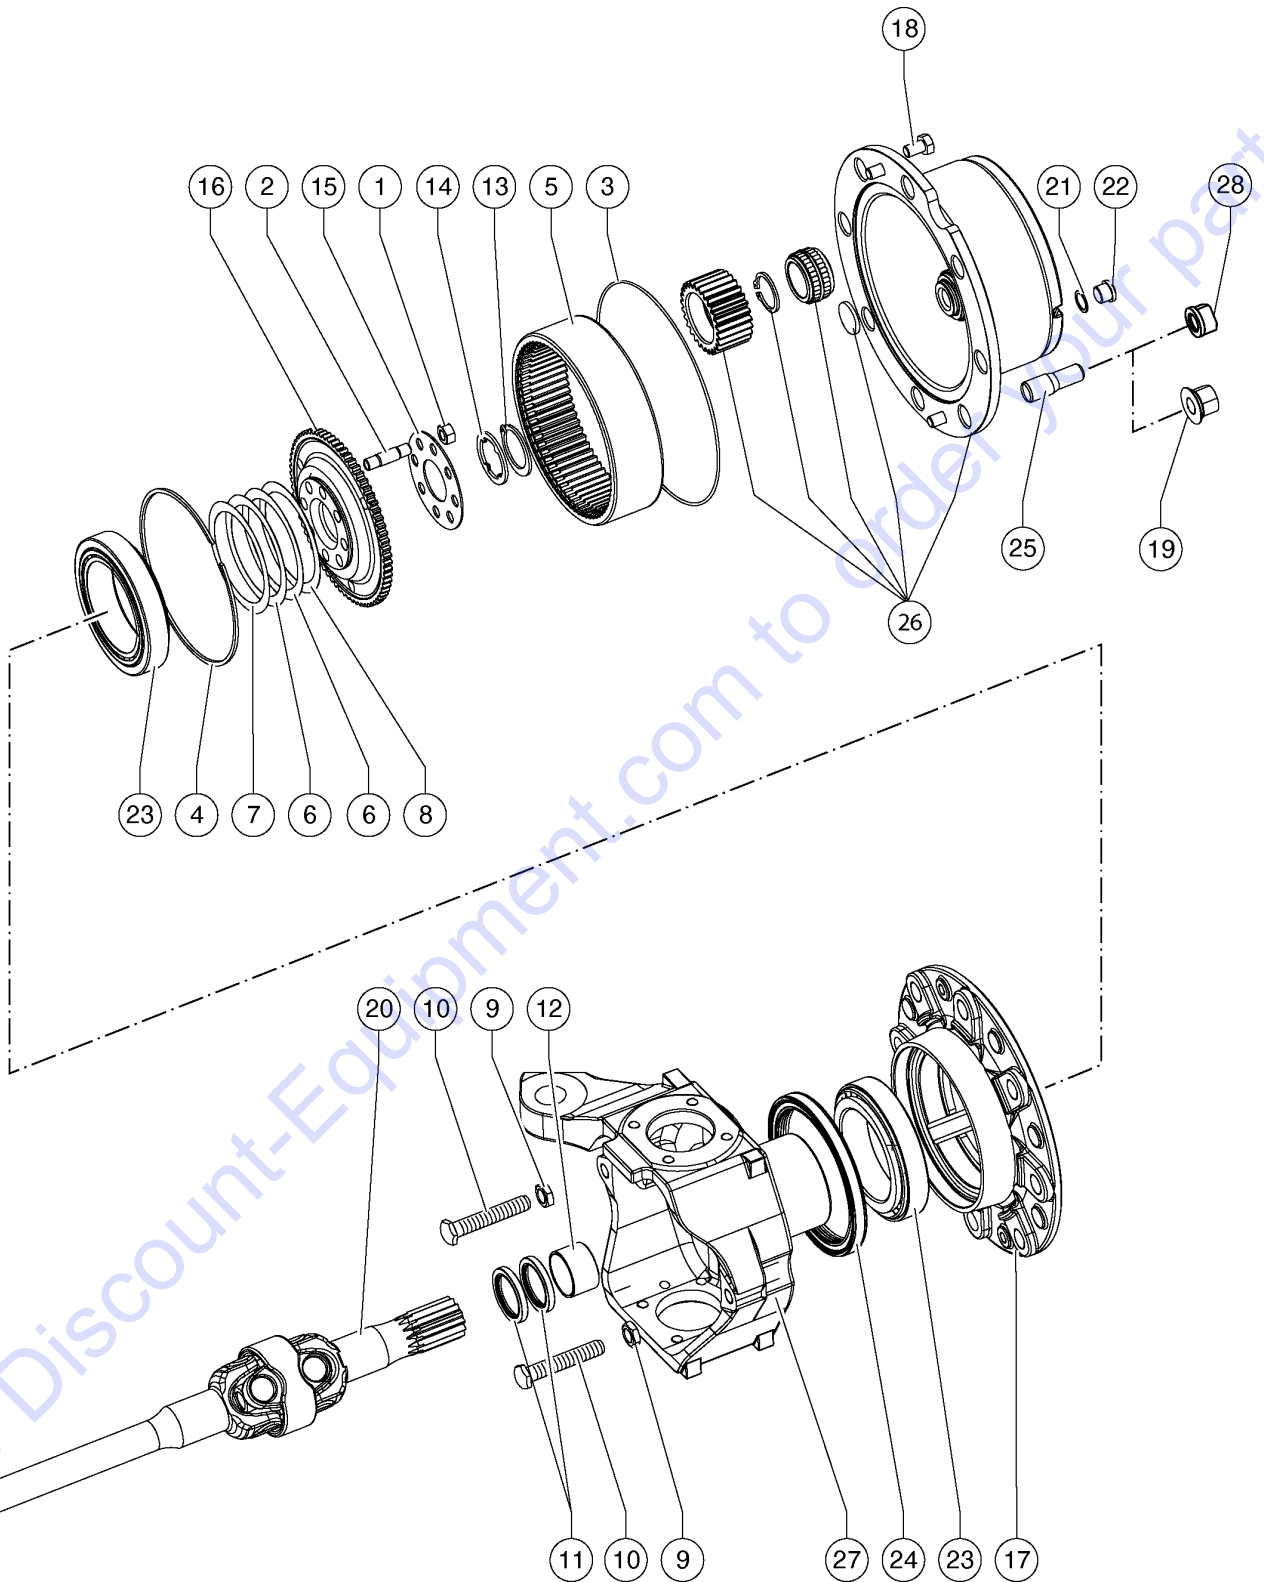

212.1 Front Axle - LH Steering Wheel Assy

Go to Discount-Equipment.com to order your parts

212.1 Front Axle - LH Steering Wheel Assy

Item	Part No.	Description	Qty.
1	07.0709.1078GT	Nut M12x1.25 8.8 Uni5588	8
2	07.0709.1149GT	Stud Bolts M12x41	8
3	07.0709.1071GT	O-Ring 3925	1
4	07.0709.1069GT	Int. Retaining Ring Br190	1
5	07.0709.1135GT	Crown Wheel	1
6	07.0709.1132GT	Shim 99,8X122x0,2	2
7	07.0709.1131GT	Shim 99,8X122x0,1	1
8	07.0709.1133GT	Shim 9,8X122x0,35	1
9	07.0709.1123GT	Nut M16 8	2
10	07.0709.1151GT	End Steering Screw - 128	2
11	07.0709.1080GT	OIL SEAL	2
12	07.0709.1148GT	Busching Dx	1
13	07.0709.1154GT	Snap Ring 45 Uni7436	1
14	07.0709.1128GT	Crown Shim	1
15	07.0709.1127GT	Crown Ring	1
16	07.0709.1113GT	Corwn Flange	1
17	07.0709.1327GT	WHEEL HUB - 128	1
18	07.0709.1092GT	Hwx Screw M12x20 Uni 5739-8G	2
19	07.0709.1079GT	Self-Lock Nut M18x1,5 Din 74361 Only combined with Solid Boss wheel	8
20	07.0709.1344GT	CARDAN SHAFT - S128	1
21	07.0709.1120GT	Copper Washer D.18	1
22	07.0709.1152GT	Cap M18x1,5din908	1
23	07.0709.1153GT	Bearing 32020 X	2
24	07.0709.1197GT	Ring 145X75x4.5x15.5 Nbr	1
25	07.0709.1328GT	BOLT M1BX1,5X68 10.9-128	8
26	07.0709.1350GT	HUB ASSEMBLY	1
27	07.0709.1100GT	Articulated Joint Lh - S128	1
28	07.0709.1351GT	NUT	8