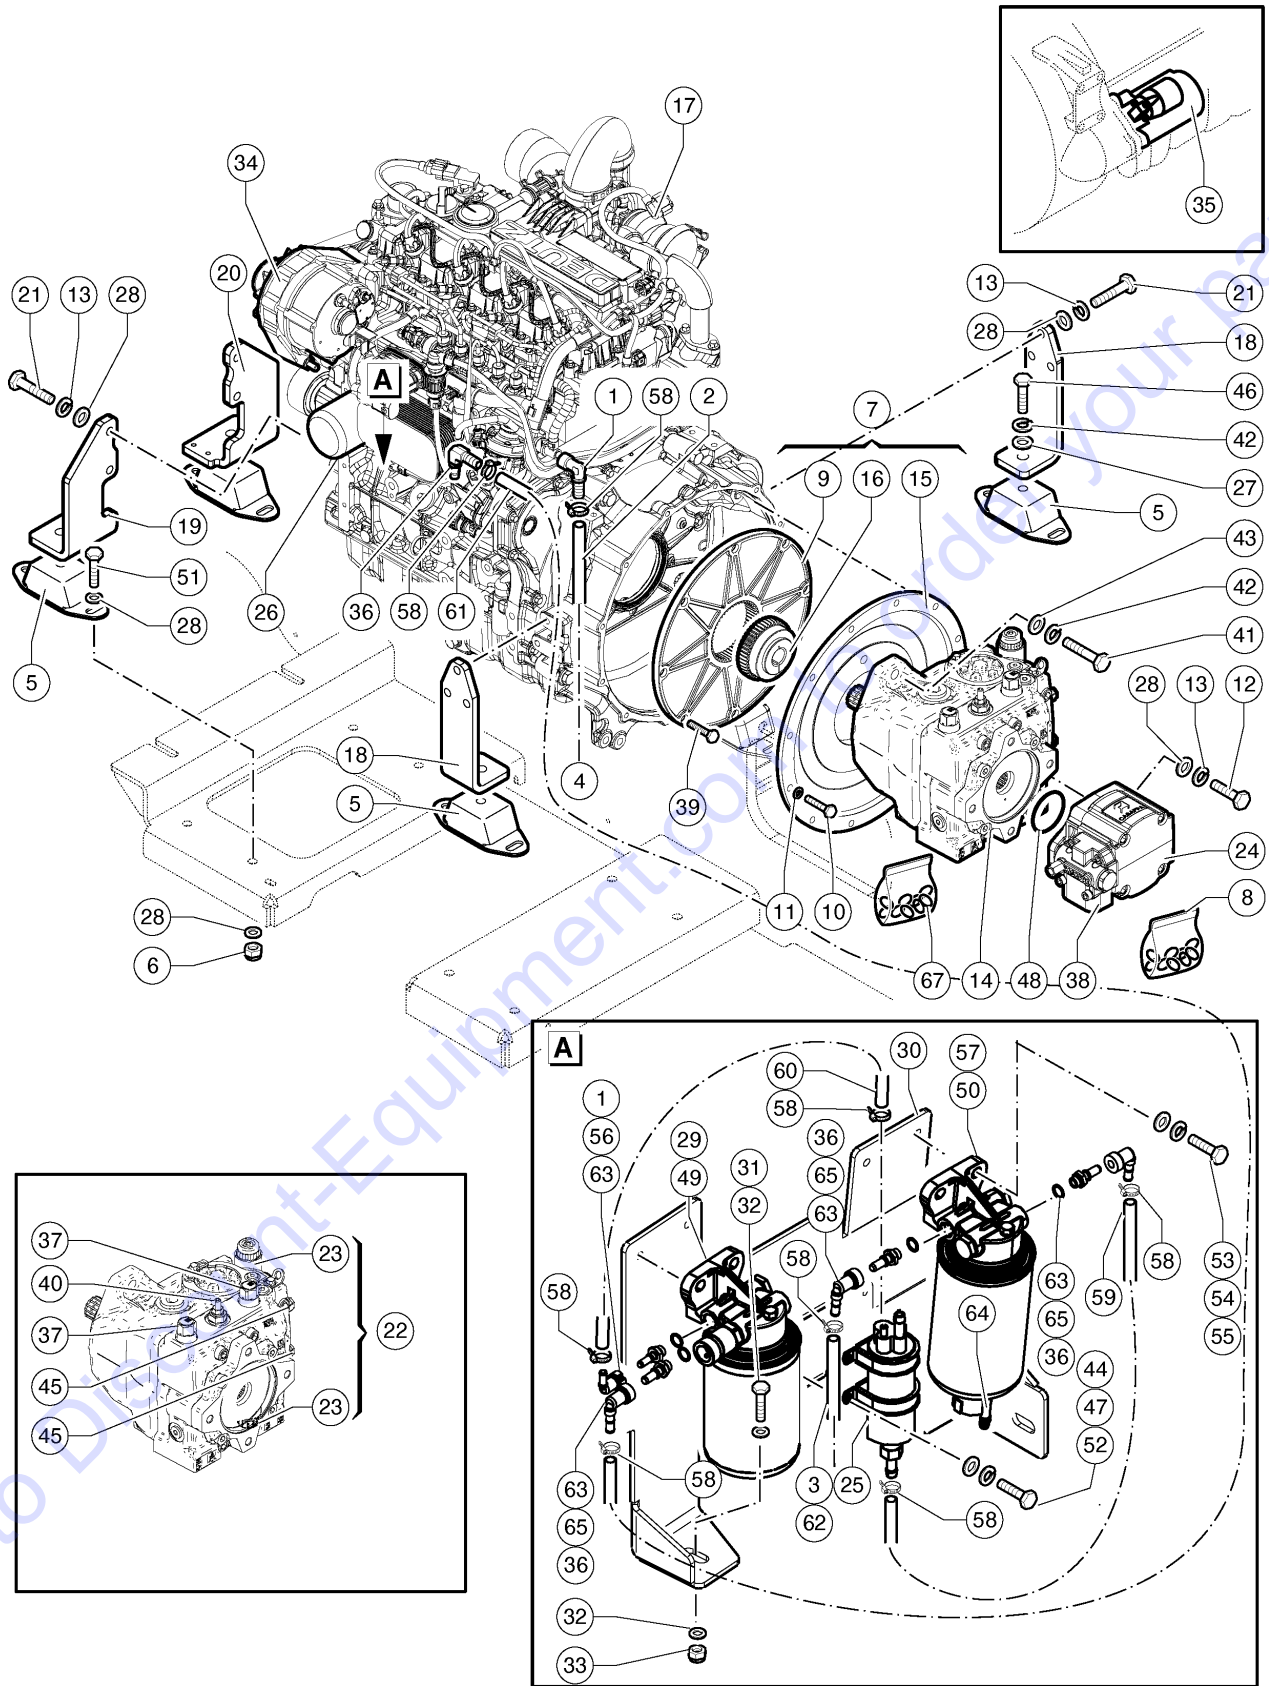

303.1 Hydraulic Pumps

303.1 Hydraulic Pumps

Item	Part No.	Description	Qty.
56	09.0803.0838GT	FITTING	1
57	07.4501.0303GT	Complete Fuel Pre-Filter	1
58	04.0227.0051GT	CLAMP DN 10/16 LG 9	8
59	T09.0805.0070GT	FLEXIBLE HOSE,D12X18(1EACH-1METER)	18,5
60	09.0805.0171GT	HOSE	13,78
61	09.0805.0070GT	FLEXIBLE HOSE,D12X18(1EACH-1METER)	27
62	T09.0805.0070GT	FLEXIBLE HOSE,D12X18(1EACH-1METER)	12,9,9
63	06.0443.0002GT	LOCKWASHER	4
64	07.4501.0291GT	SENSOR	1
65	09.0803.0837GT	FITTING	3
67	1300189GT	SEAL KIT	1

Go to Discount-Equipment.com to order your parts