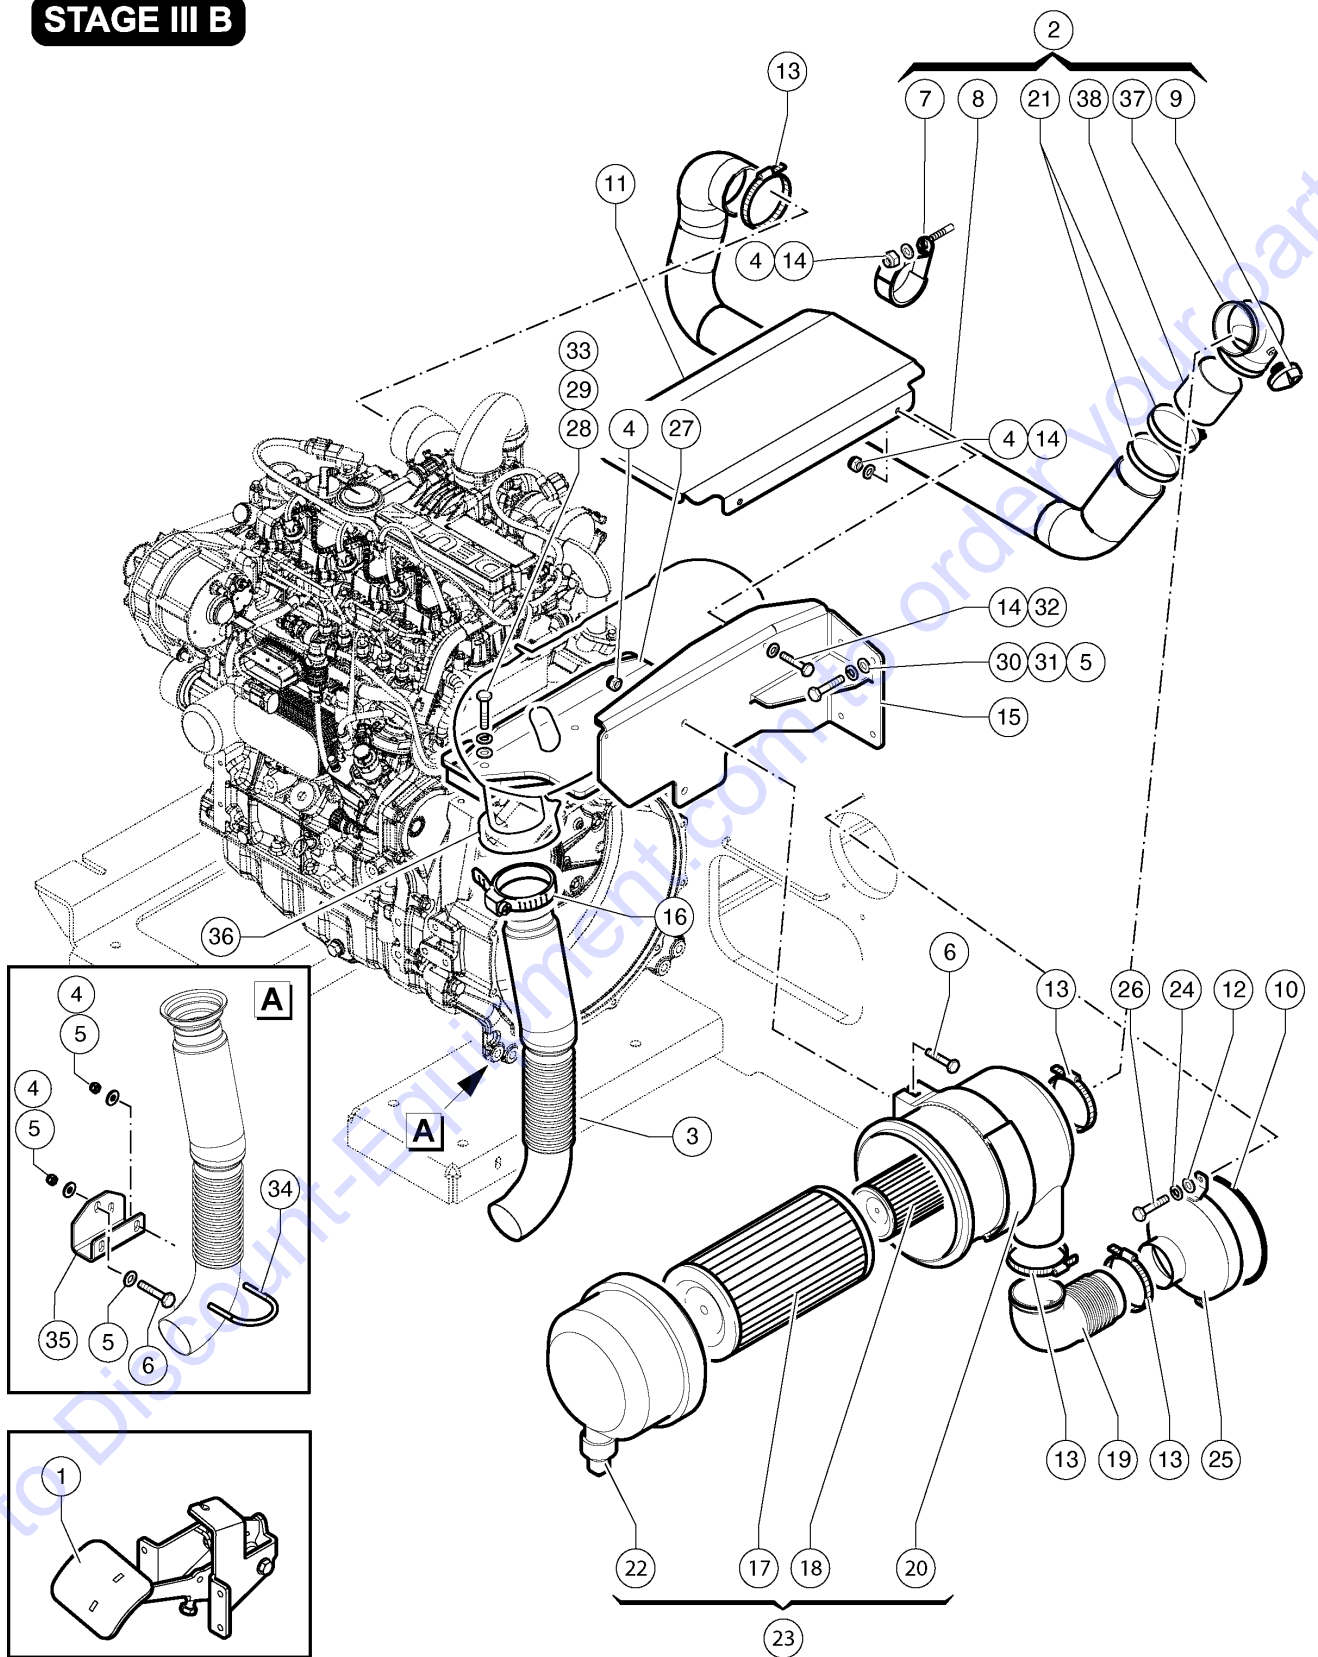

STAGE III B

302.1 Exhaust System, Injection, Accelerator - Stage IIIB Engine

Item	Part No.	Description	Qty.
29	01.4032.0004GT	Spring Washer D10 ZN	4
30	01.0001.0257GT	SCREW M8X30 UNI 5739 8.8 ZN	4
31	01.4032.0003GT	Spring Washer D 8 ZN	4
32	01.0001.0256GT	SCREW M8X25 UNI 5739 8.8 ZN	2
33	01.0001.0308GT	Screw TE M10X70 UNI 5737 8.8 ZN	4
34	51.0811.4706GT	U-Bolt Pipe Hanger	1
35	51.0811.4704GT	Bracket	1
36	07.4501.0400GT	EAT KIT	1
37	07.0700.0053GT	RUBBER ELBOW	1
38	53.3001.6798GT	PIPE	1

Go to Discount-Equipment.com to order your parts