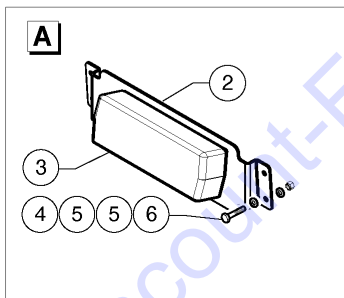

808.1 Rear Proximity Alarm

Go to Discount-Factory.com to order your parts

808.1 Rear Proximity Alarm

Item	Part No.	Description	Qty.
1	55.0602.1095GT	WIRING	1
2	51.0811.4872GT	SUPPORT	1
3	1257987GT	SENSOR,REAR PROXIMITY ALARM	1
4	01.0001.1538GT	SCREW M5X16 UNI5737 8.8 ZN	4
5	01.0031.0053GT	FLAT WASHER D5 UNI 6592 ZN	8
6	01.0023.0052GT	STOP NUT M5 UNI 7473 6S ZN	8
7	1257988GT	DISPLAY,LED,REAR PROX ALARM	1
8	51.0811.4875GT	DISPLAY SUPPORT	1
9	01.4003.0037GT	SCREW M5X20 UNI 5931 8.8 ZN	4

Go to Discount-Equipment.com to order your parts