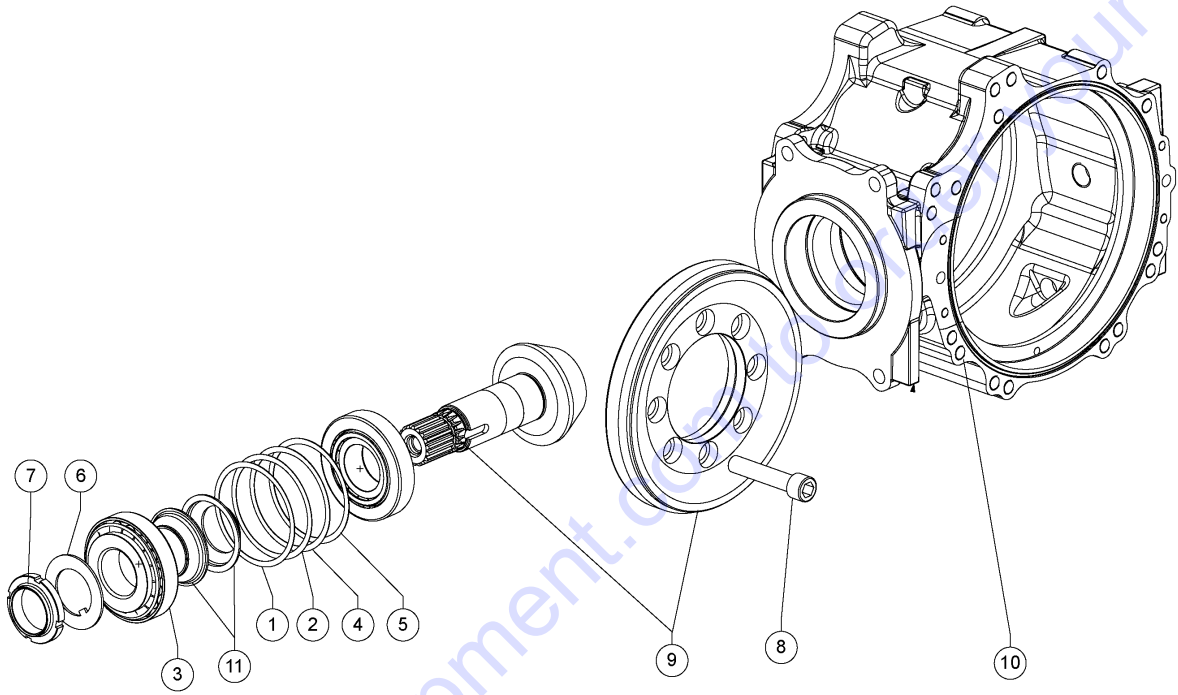

207.1 Front Axle - Pinion Housing

Go to Discount-Equipment.com for parts

207.1 Front Axle - Pinion Housing

Item	Part No.	Description	Qty.
1	07.0709.1165GT	Shim 80.3X89.7x0.35	1
2	07.0709.1162GT	Shim 80.3X89.7x0.3	1
3	07.0709.1215GT	Taper roller bearing 31308	2
4	07.0709.1163GT	Shim 80.3X89.7x0.4	1
5	07.0709.1164GT	Shim 80.3X89.7x0.5	1
6	07.0709.1134GT	Anti-Rotation Washer	1
7	07.0709.1167GT	Lock Nut M40x1.5	1
8	07.0709.1160GT	Screw Tcei12.9 M14x70 5931	8
9	07.0709.1216GT	Bevel Gears	1
10	07.0709.1331GT	CENTRAL HOUSING	1
11	07.0709.1130GT	COLLAPSIBLE SPACER	2

Go to Discount-Equipment.com to order your parts