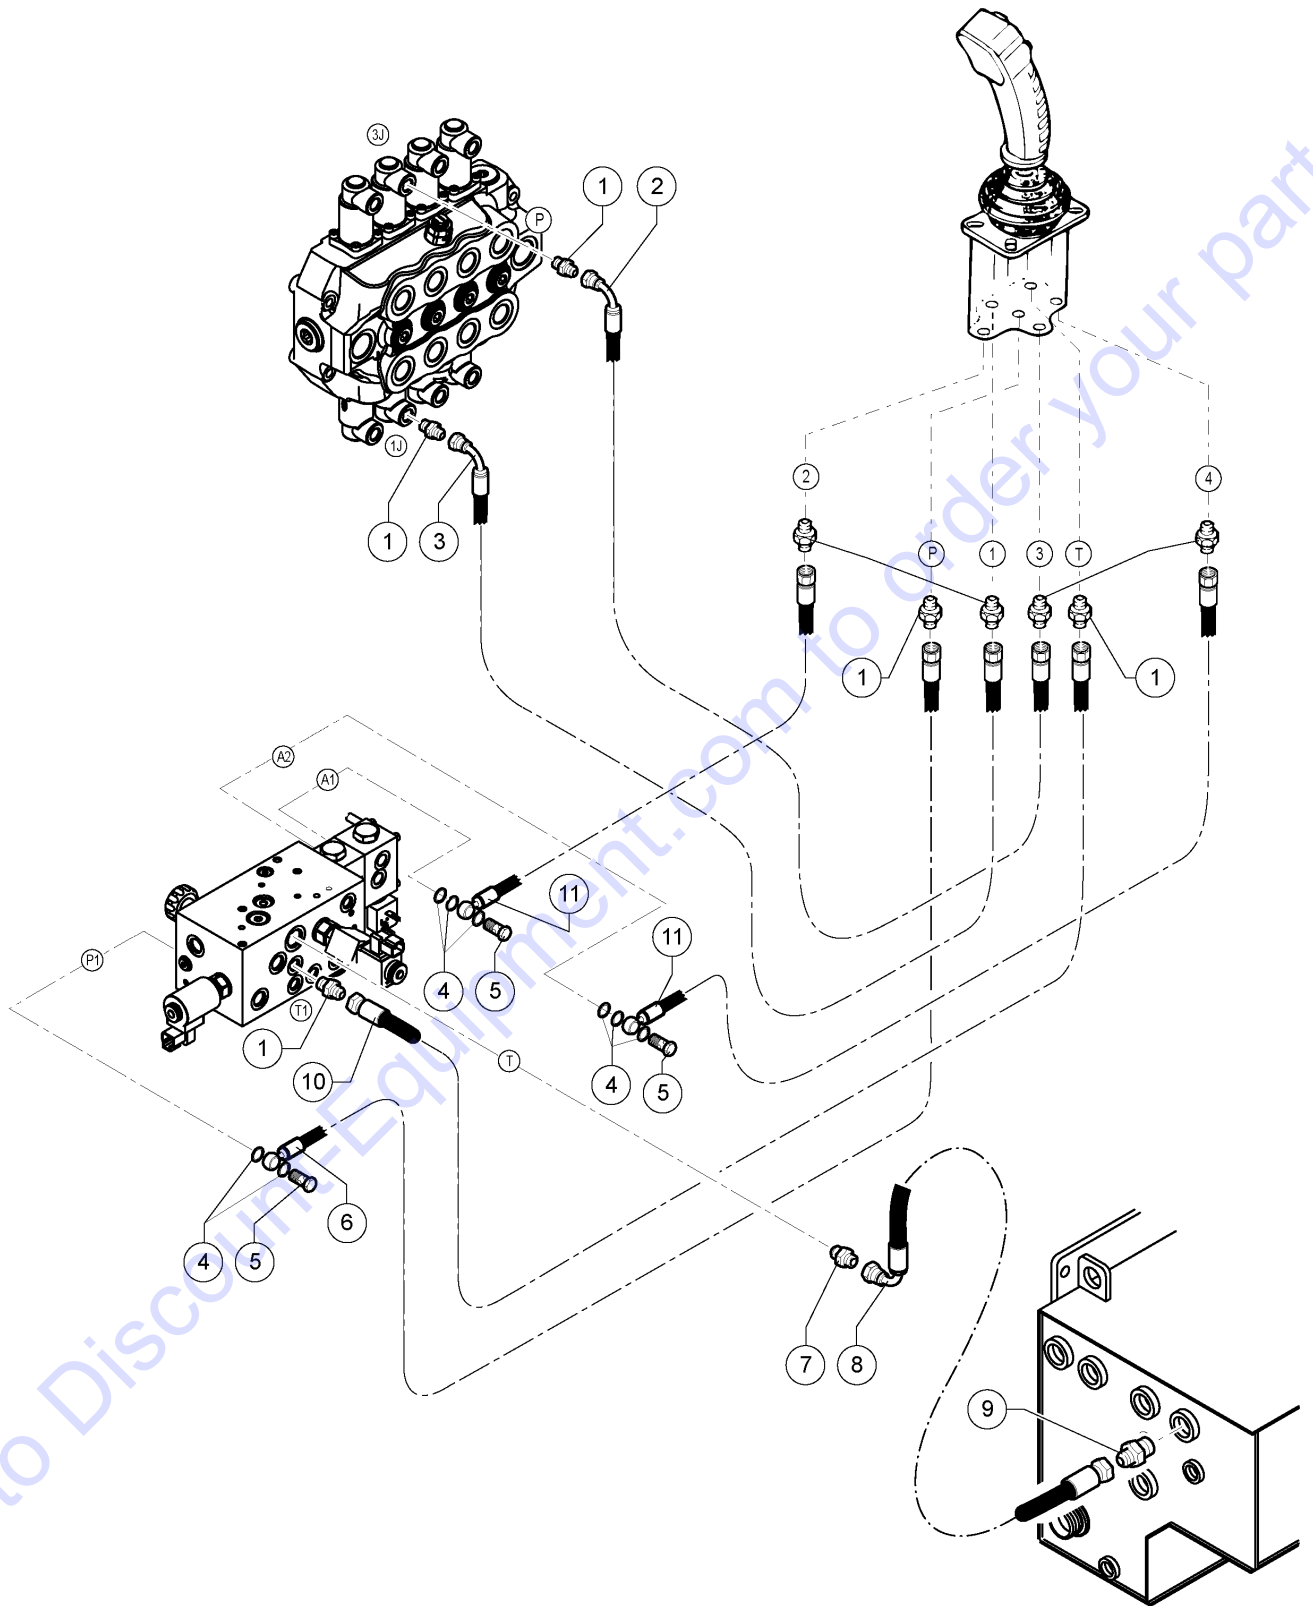

Go to Discount-Equipment.com to order your parts

610.1 Joystick

Item	Part No.	Description	Qty.
1	04.0607.0113GT	PIPE FITTING 1/4 BSPX9/16-18 ORFS	9
2	1292233-1575GT	ASSY, HOSE, HYD, -4, 3260, STR, 90	1
3	1292233-3544GT	ASSY, HOSE, HYD, -4, 3260, STR, 90	1
4	06.0442.0101GT	BONDED RING 3/8"	6
5	05.0401.0016GT	SCREW, 1/4 BSP	3
6	1292242-1772GT	ASSY, HOSE, HYD, -4, 3260, STR, BANJO	1
7	04.0607.0110GT	PIPE FITTING 1/2BSP x 11/16-16 ORFS	1
8	1292240-2560GT	ASSY, HOSE, HYD, -6, 2610, STR, 90	1
9	04.0607.0139GT	PIPE FITTING 3/4BSPX11/16-16 ORFS	1
10	1292241-1969GT	ASSY, HOSE, HYD, -4, 3260, STR, STR	1
11	1292242-4331GT	ASSY, HOSE, HYD, -4, 3260, STR, BANJO	2