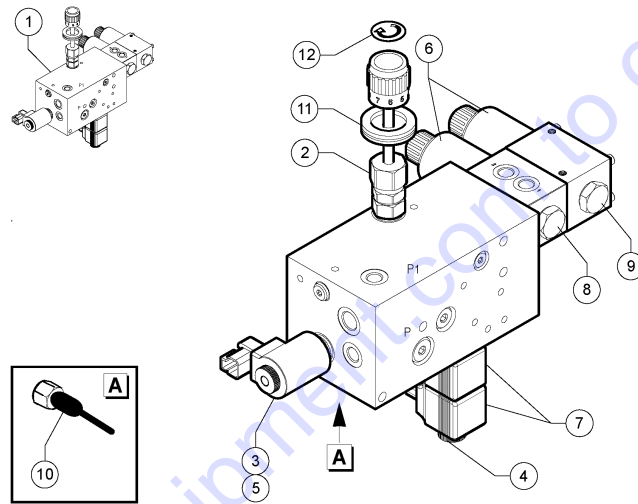

601.1 Valve Block

Item	Part No.	Description	Qty.
1	04.4236.0124GT	HYDRAULIC BLOCK Without Item 12	1
2	07.0705.0095GT	Flow Reduction Valve	1
2-	07.0704.0407GT	KNOB for 07.0705.0095	
3	07.0704.0184GT	Solenoid	1
4	07.0705.0100GT	Continuous Oil Electrovalve	1
5	07.0705.0094GT	VALVE,SOLND,BRK,DEUTZ TCD4.1	1
6	07.0704.0143GT	SOLENOID****	2
7	07.0705.0099GT	Solenoid	2
8	07.0705.0098GT	Lock/Release Electrovalve	1
9	07.0705.0097GT	Fork Overturning Electrovalve	1
10	56.0012.0027GT	SWITCH, NEGATIVE BRAKE	1
11	07.0704.0415GT	Seal Ring	1
12	09.4618.1634GT	Label - Continuous Flow Knob	1

Go to Discount-Equipment.com to order your parts