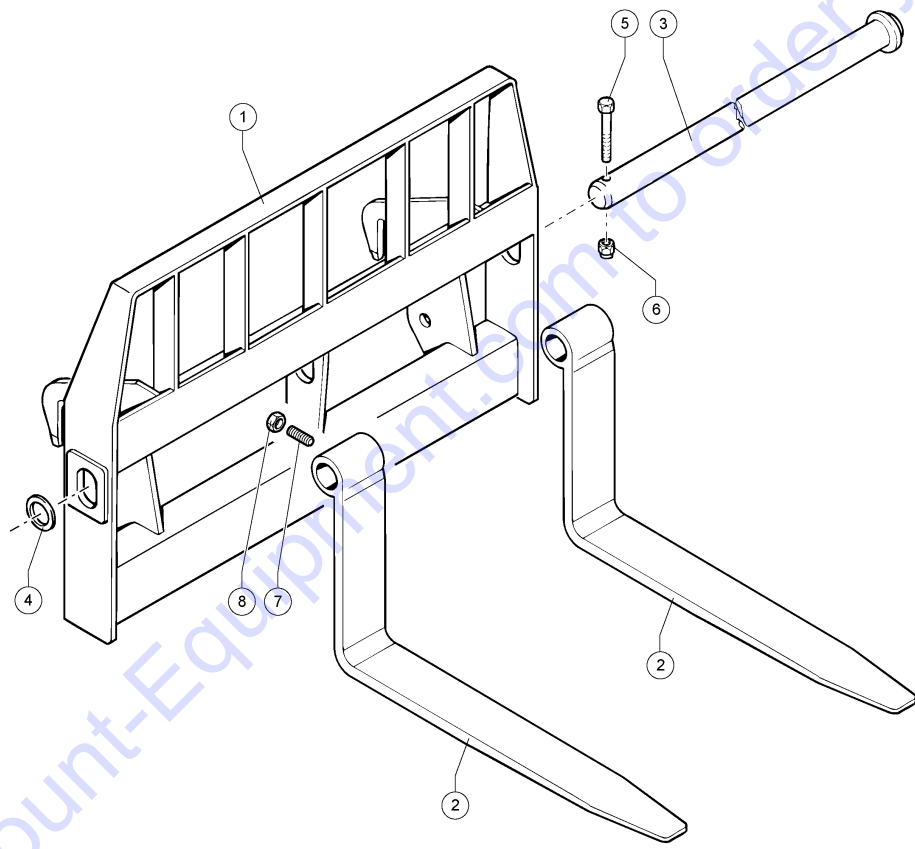

Go to Discount-Equipment.com to order your parts

Item	Part No.	Description	Qty.
1	216559GT	Floating Fork Support Plate	1
2	216560GT	OPTION,FORK,STANDARD,48" PAIR, (includes qty 2 forks)	1
2	216561GT	OPTION,FORK,STANDARD,60" PAIR	1
2	51.1301.9236GT	FORK BAR 100X45X1200	2
		(HD)	
3	1254827GT	PIN,STD 48 CARRIAGE,GTH5519	1
4	54.0100.0027GT	WASHER	2
5	01.0001.0409GT	SCREW M12X80 UNI 5737 8.8 ZN	1
6	01.0023.0056GT	STOP NUT M12 UNI 7473 6S ZN	1
7	01.4041.0005GT	DOWEL M12X25 UNI 5927 12.9 ZN	2
8	01.4019.0004GT	NUT M12 UNI 5589	2

Go to Discount-Equipment.com to order your parts