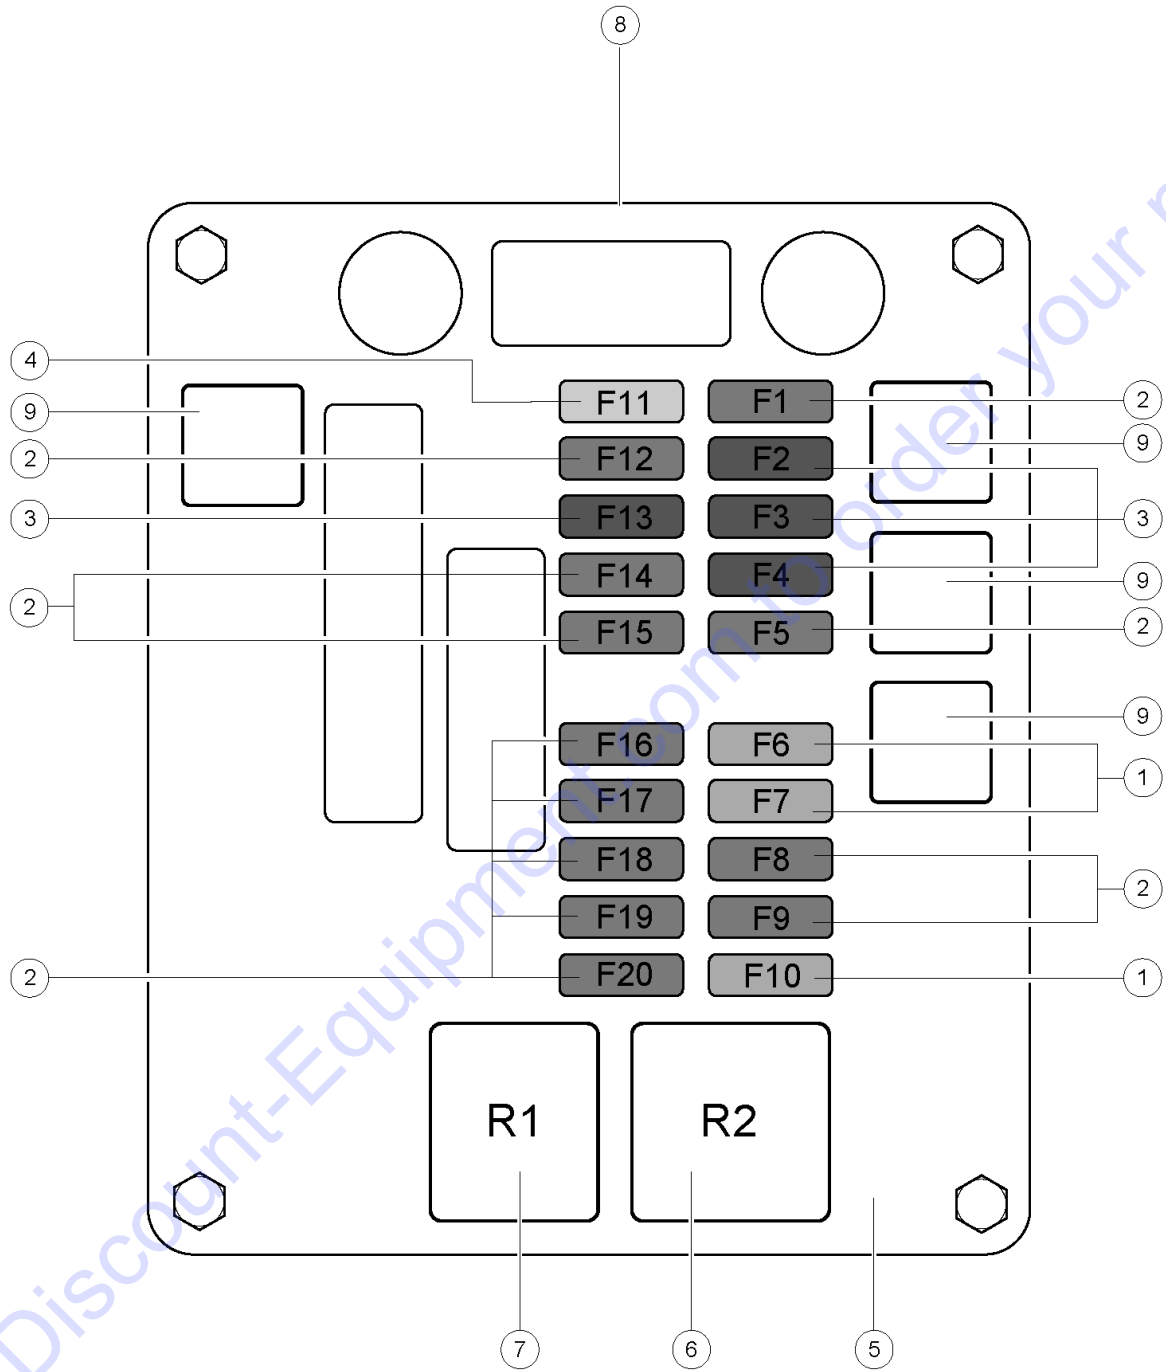

701.1 Fuse Box

Go to Discount-Equipment.com to order your parts

Item	Part No.	Description	Qty.
1	07.0703.0080GT	Fuse 5A	3
2	07.0703.0148GT	FUSE,10A	12
3	634973GT	Fuse 15A	4
4	07.0703.0071GT	FUSE 25A	1
5	56.0005.0008GT	FUSE HOLDER	1
6	56.0021.0078GT	TIMER RELAY	1
7	07.0703.0487GT	Intermittence Relay	1
8	56.0021.0187GT	RELAY FUSE BOARD GTH 5519 MDY order Timer relay and intermittence relay separately	1
9	07.0703.0485GT	RELAY	4

Go to Discount-Equipment.com to order your parts