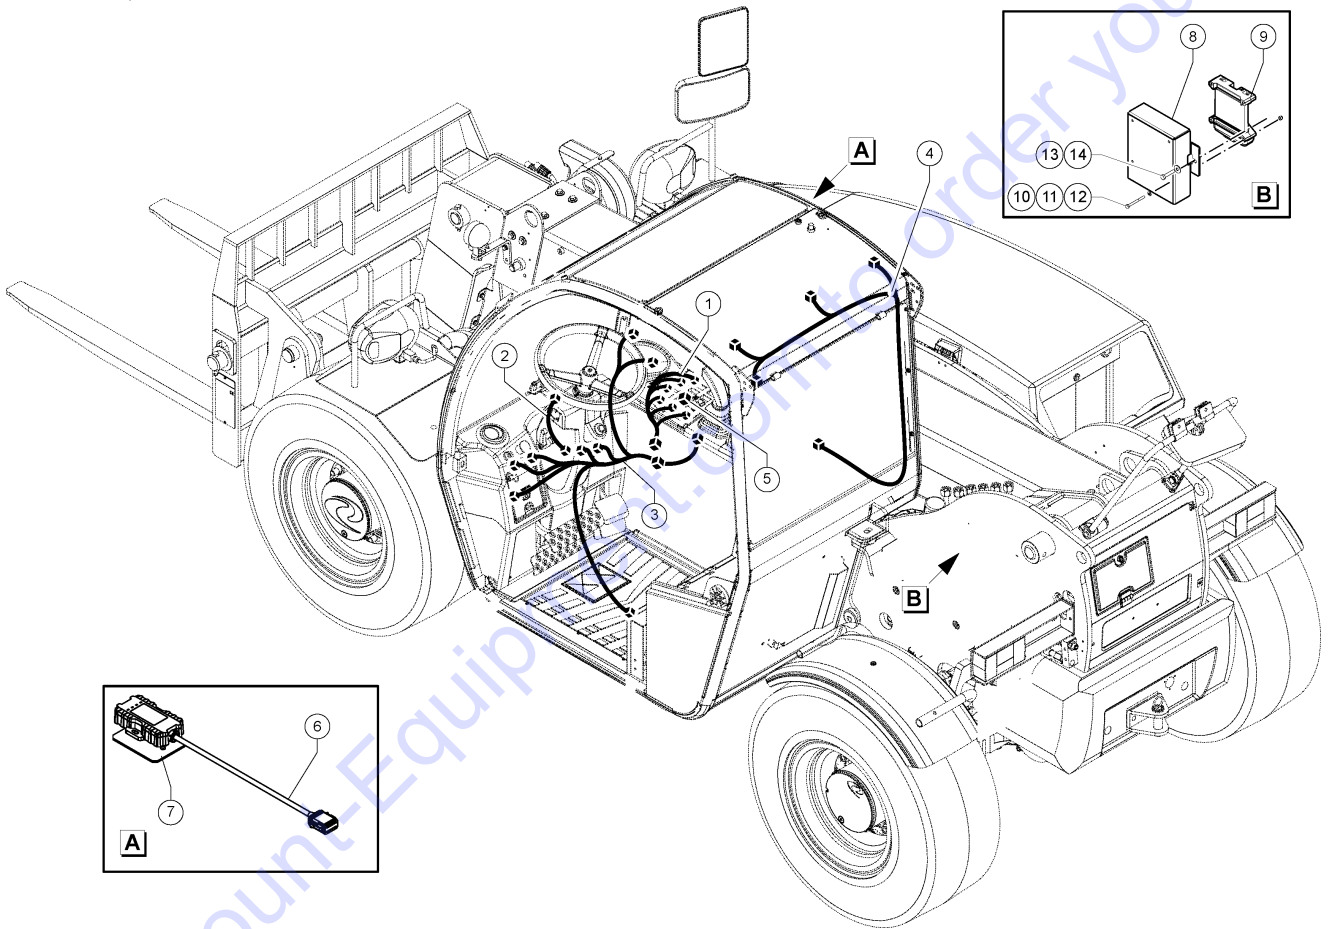

Go to DiscountEquipment.com to order your parts

703.1 Wirings - View 2

Item	Part No.	Description	Qty.
1	55.0602.1187GT	TILTING HARNESS	1
2	55.0602.0836GT	Steering Column Harness	1
3	55.0602.1185GT	LOWER CAB HARNESS	1
4	55.0602.1186GT	UPPER CAB HARNESS	1
5	56.0002.0351GT	Diode	2
6	1289520GT	MODULE, TELEMATICS, ZTR, M7, NORTH AMERICA	1
7	1289561GT	BRACKET, TELEMATICS	1
8	51.0811.4954GT	CONTROLLER SUPPORT	1
9	56.0021.0185GT	CONTROLLER UNIT PLUS+1 MC050-112	1
10	01.4001.0216GT	SCREW,HHC,M6X65,UNI5737,8.8,ZN	4
11	01.0031.0054GT	FLAT WASHER D6 UNI 6592 ZN	4
12	01.0023.0053GT	STOP NUT M6 UNI 7473 6S ZN	4
13	01.0001.1465GT	SCREW TE M8X40 UNI 5739 8.8 ZN	2
14	01.0031.0299GT	FLAT WASHER D8 UNI 6593 ZN	2