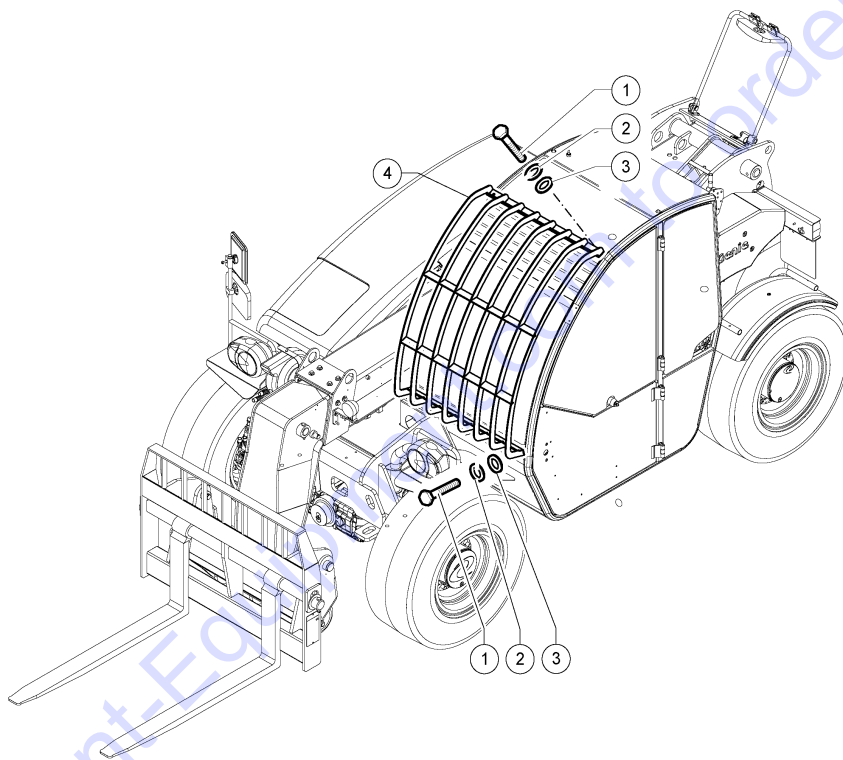

807.1 Front Protection Grid

Go to Discount-Equipment.com to order your parts

807.1 Front Protection Grid

Item	Part No.	Description	Qty.
1	01.0001.0252GT	SCREW M8X16 UNI 5739 8.8 ZN	4
2	01.4032.0003GT	Spring Washer D 8 ZN	4
3	01.0031.0299GT	FLAT WASHER D8 UNI 6593 ZN	4
4	51.0903.5193GT	Front Grille	1

Go to Discount-Equipment.com to order your parts