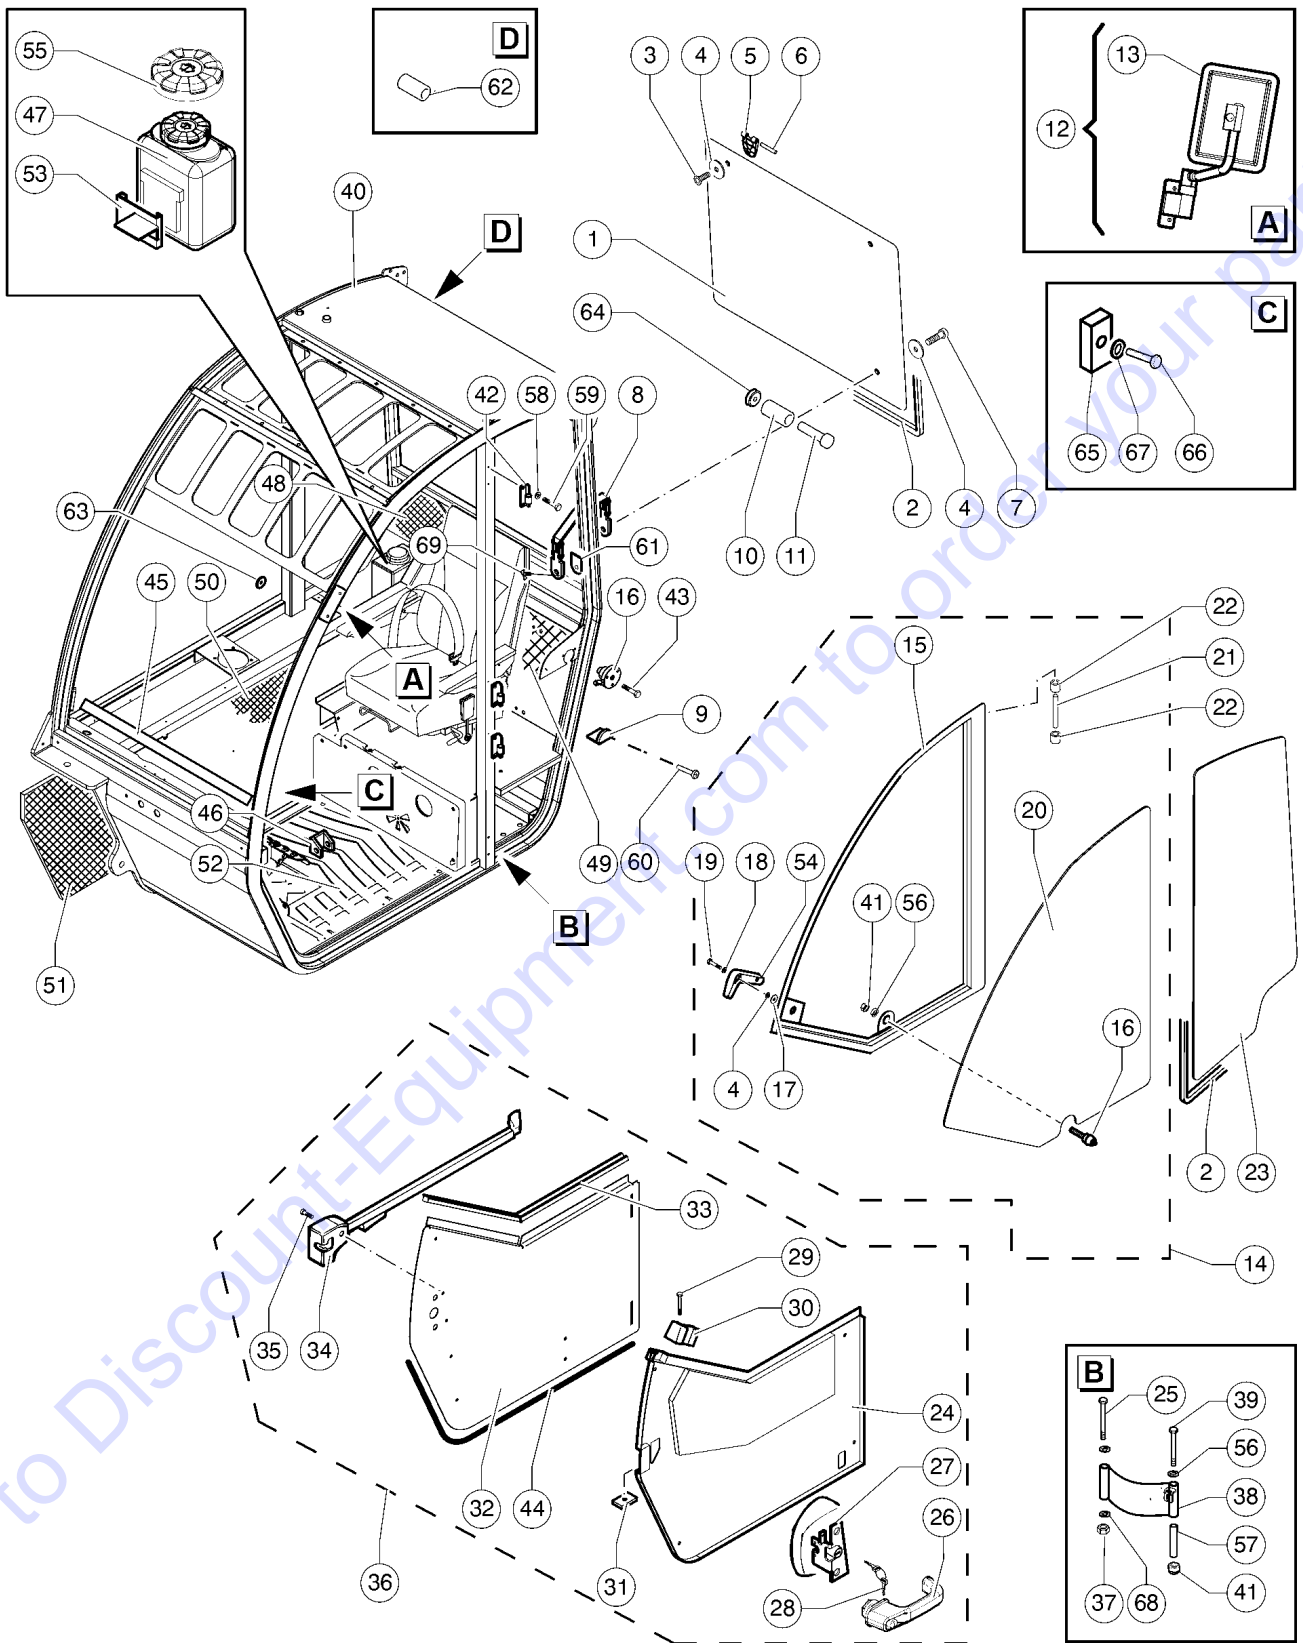

402.1 Closed Cab, View 2

Item	Part No.	Description	Qty.
1	07.0723.0760GT	REAR GLASS	1
2	07.0723.0433GT	GASKET ..... 110 + 110	220
3	07.0723.0176GT	SCREW,TSPEI M8X25	2
4	07.0723.0114GT	Nylon Washer	16
5	07.0723.0155GT	HINGE	2
6	07.0723.0161GT	PIN	2
7	07.0723.0441GT	SCREW,TCEI M5X50	2
8	07.0723.0434GT	TOGGLE LEVER,COMPLETE	2
9	641042GT	GLASS STOP	3
10	07.0723.0236GT	STOP PAD	2
11	07.0723.0719GT	SCREW,TCB+M5X80 UNI 7687	1
12	07.0723.0024GT	MIRROR W/BRACKET, SINGLE	1
13	07.0723.0042GT	Mirror	1
14	07.0723.0684GT	UPPER DOOR FRAME WITH GLASS	1
15	07.0723.0675GT	UPPER DOOR FRAME	1
16	07.0723.0430GT	Complete Door Locker	1
17	07.0723.0429GT	CRINKLE WASHER,DM.10	1
18	07.0723.0428GT	WASHER,D10X20	2
19	07.0723.0427GT	SCREW,TE,M8X16	2
20	07.0723.0426GT	UPPER DOOR GLASS	1
21	07.0723.0410GT	PIN,8X85	4
22	07.0723.0345GT	BUSHING	8
23	07.0723.0764GT	LEFT SIDE GLASS	1
24	07.0723.0655GT	DOOR COATING	1
25	01.0003.0941GT	SCREW	1
26	09.0803.0871GT	HANDLE	
27	07.0723.0459GT	Handle Lock	1
28	09.0803.0685GT	KEY	1

Go to Discount-Equipment.com to order your parts