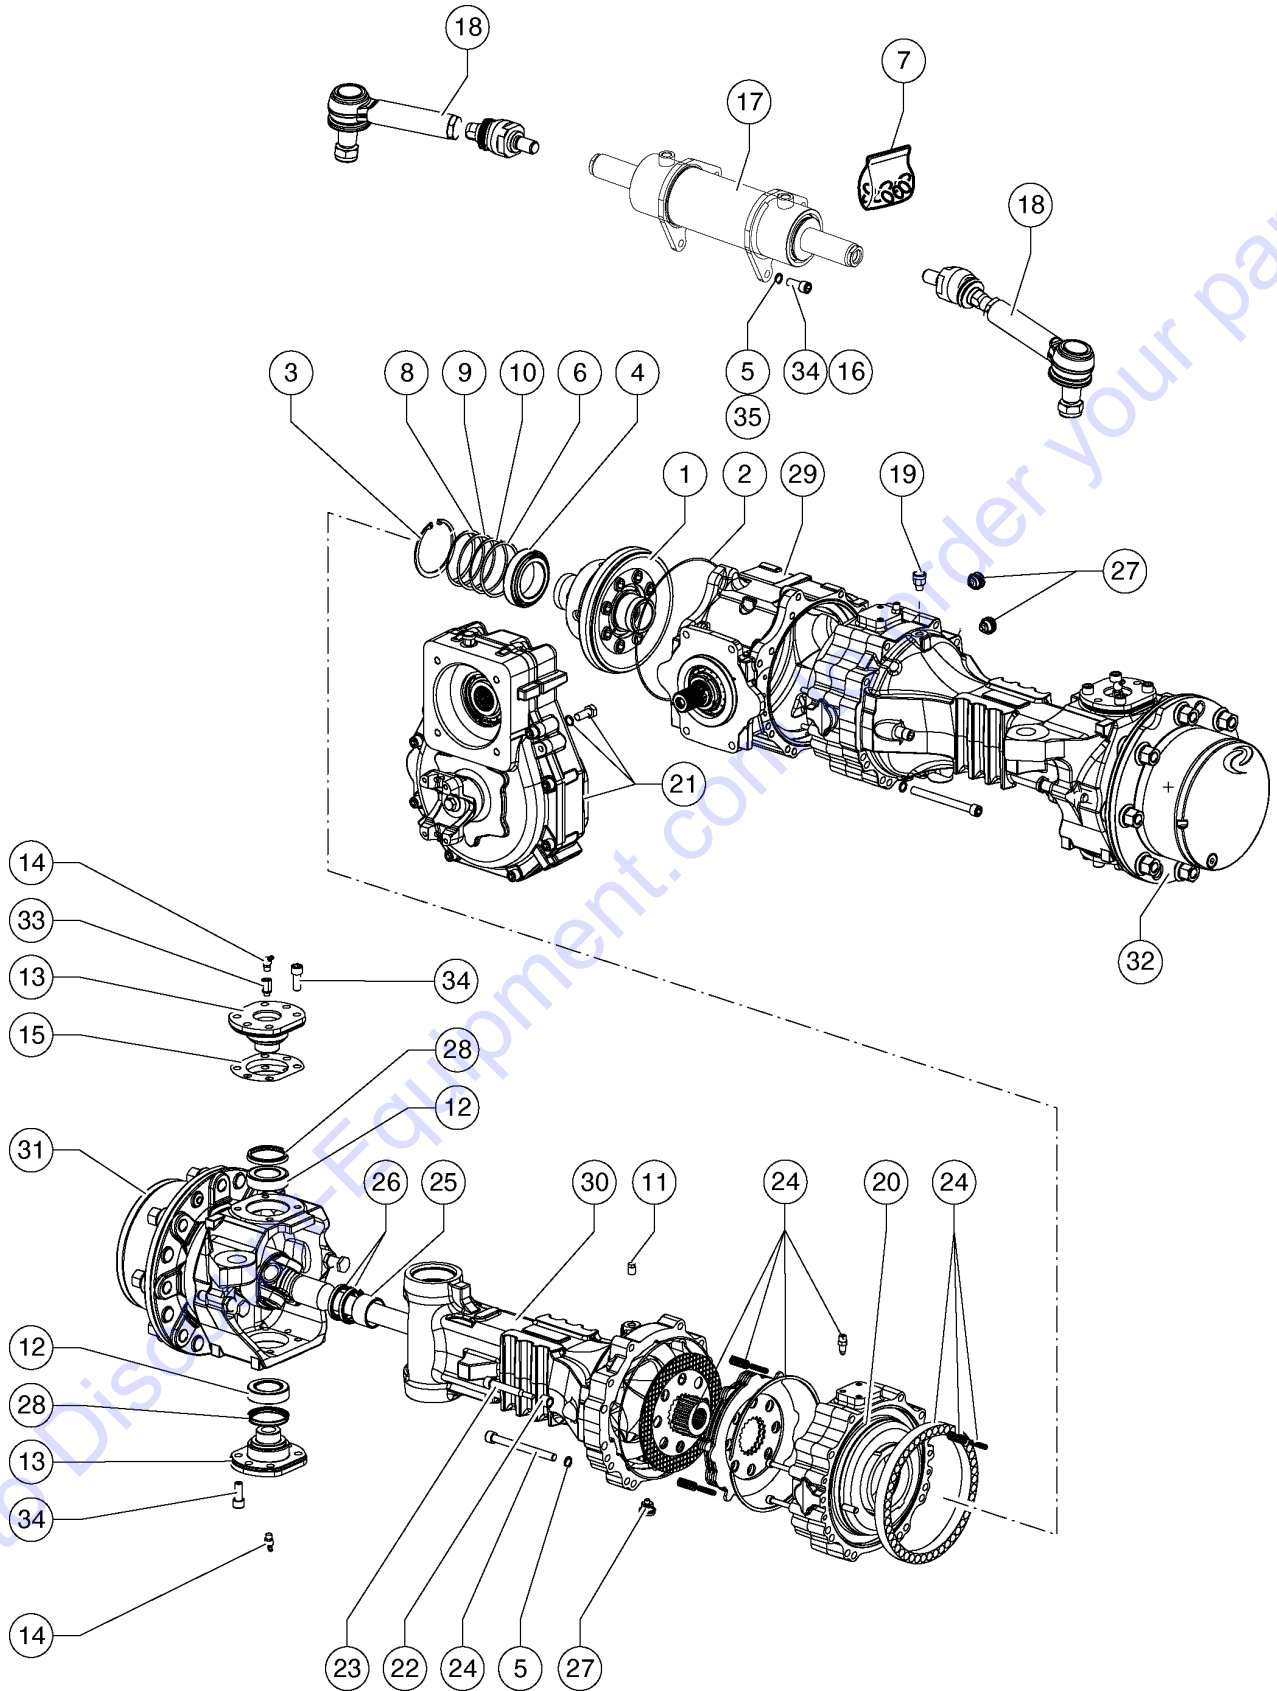

206.1 Front Axle - Differential

206.1 Front Axle - Differential

Item	Part No.	Description	Qty.
29	07.0709.1330GT	Pinion Housing	1
30	07.0709.1325GT	Steering Housing - 128	2
31	07.0709.1329GT	LH STEERING WHEEL ASSY	1
32	07.0709.1326GT	RH STEERING WHEEL ASSY	1
33	07.0709.1085GT	Extensiosion M10x1	4
34	07.0709.1183GT	Socket Head Screw M12x30 12.9 5931	24
35	07.0709.1343GT	WASHER D.12	8

Go to Discount-Equipment.com to order your parts