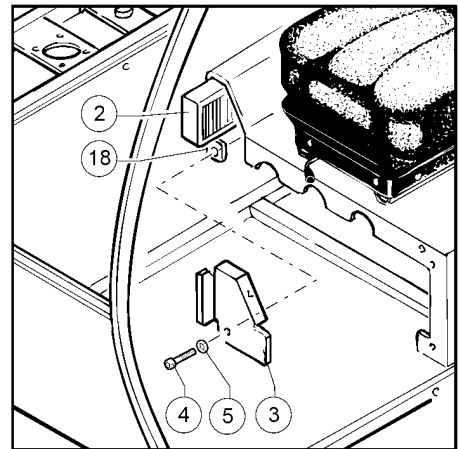

801.1 Cab Heater

Item	Part No.	Description	Qty.
1	09.0806.0062GT	Hose Fitting	2
2	07.0723.0757GT	FILTER	1
3	07.0723.0693GT	Cover	1
4	07.0723.0557GT	Manual Screw M6x25	2
5	07.0723.0076GT	Plain Washer D6x18	2
6	07.0723.0776GT	CONVEYOR ASSY	1
		Include Item 19	
7	07.0723.0761GT	AIR HOSE	0.8
8	07.0723.0762GT	AIR HOSE	0.4
9	07.0723.0658GT	Heater Valve	1
		Include Fitting and Knob	
10	04.4227.0012GT	Clamp	4
11	07.0723.0194GT	Rubber Hose LG.1000	9
12	04.0227.0051GT	CLAMP DN 10/16 LG 9	6
13	640985GT	HEATER	1
14	07.0723.0694GT	Cover	1
15	07.0723.0109GT	Screw	5
16	07.0723.0108GT	Air Inlet	1
17	07.0723.0010GT	Air Inlet	2
18	07.0723.0734GT	PLATE	1
19	07.0723.0763GT	AIR INLET	1

Go to Discount-Equipment.com to order your parts