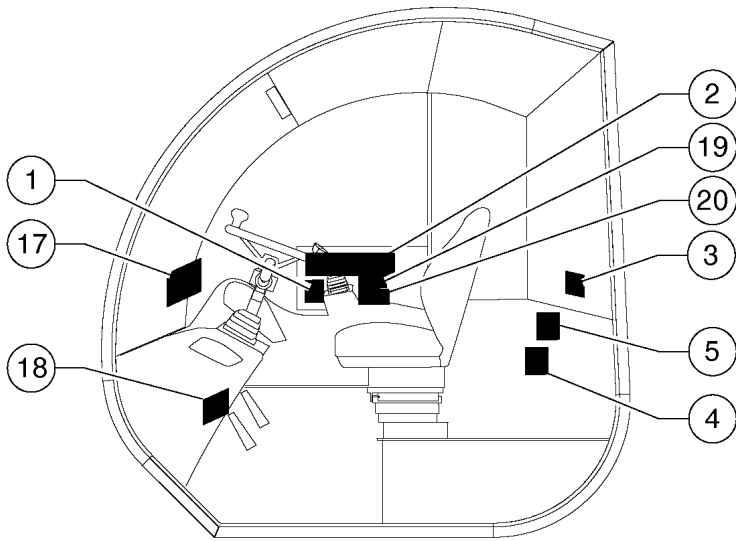

101.1 Decals, View 1

Item	Part No.	Description	Qty.
1	09.4618.1688GT	Label - Control Lever	1
1	09.4618.1775GT	Label - Control Lever - French Decal	1
2	09.4618.1622GT	Danger/Warning – 7 Decal Combination	1
2	09.4618.1774GT	Danger/Warning – 7 Decal Combination - French Decal	1
3	09.4618.1742GT	Label - Emergency Exit Handles	1
4	09.4618.1025GT	DECAL,UPPR DOOR EXT UNLOCK SYS	1
5	09.4618.0776GT	DECAL,UPPER DOOR UNLOCK SYS	1
6	82558GT	DECAL,WARN,SKIN INJECTION HAZ*	1
6	82558FRGT	DECAL,SKIN INJECTION - FRENCH DECAL	1
7	09.4618.0644GT	DECAL,COSMETIC,GTH-5519	1
8	237598GT	DECAL,BODY CRUSH,ROLLING MACHINE	1
8	237598FRGT	DECAL,CRUSH HAZARD - FRENCH DECAL	1
9	82366GT	DECAL,CHEVRON RANDO HD	1
9	82366FRGT	DECAL,CHEVRON RANDO HD - FRENCH DECAL	1
10	09.4618.0643GT	Cosmetic - Genie GTH-5519	1
11	214418GT	DECAL, 2 DECAL COMBO	2
12	215268GT	DECAL, FALL HAZARD	1
12	215268FRGT	DECAL,FALL HAZARD,WORK PLAT - FRENCH DECAL	1
13	09.4618.1690GT	DECAL,LIFTING AND ANCHORING	1
15	09.4618.1691GT	DECAL, TEST PORT	1
16	215267GT	Label - Product Registration	1
16	215267FRGT	Label – Product Registration - French Decal	1
17	55.0700.0166GT	Load Charts Standard KIT	1
17A	09.4618.0801GT	Load Chart - 60" And 66" Bucket	1
17B	09.4618.0802GT	Load Chart - Scrap Grapple Bucket	1
17C	09.4618.0803GT	Load Chart - 60" Forks, Optional 48" Forks, 48" Cubing Tines	1
17D	09.4618.0804GT	Load Chart - Universal Attachment Adapter	1
17E	09.4618.0805GT	Load Chart - Rotating Or Side Shift Fork Carriage, Standard Fork Tines	1