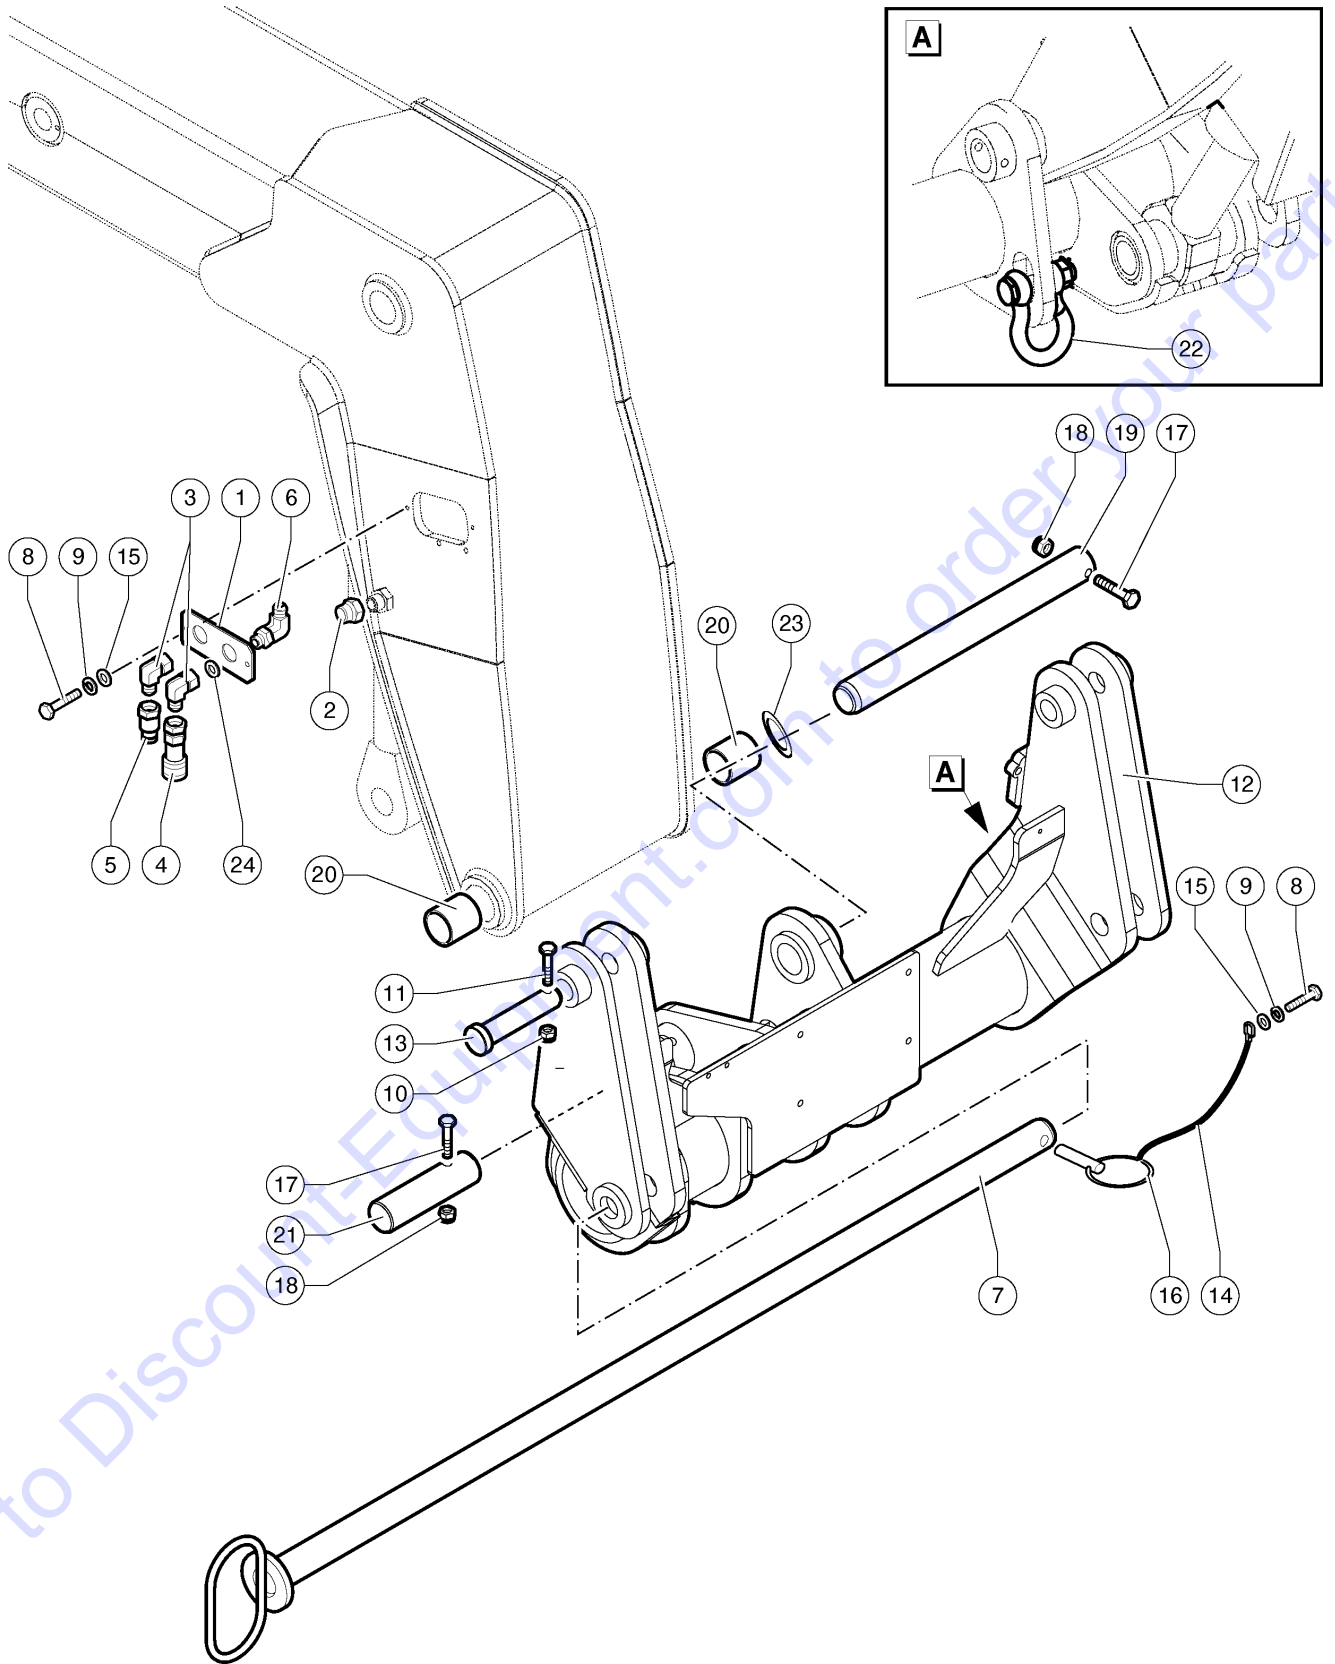

Go to Discount-Equipment.com to order your parts

502.1 607933 Manual Fork Attachments

Go to DiscountEquipment.com to order parts

Item	Part No.	Description	Qty.
1	51.0811.4951GT	PASSTHROUGH PLATE	1
2	04.0600.0228GT	CAP FITTING F 1/2" BSP	1
3	04.0600.0087GT	PIPE FITTING 90	2
4	04.4210.0019GT	QUICK COUPLING, FEMALE 1/2	1
5	04.4210.0018GT	QUICK COUPLING, MALE 1/2	1
6	04.0607.0869GT	FITTING 90 M-M 1/2 bsp x 13/16-16 orfs	2
7	54.0000.0235GT	PIN	1
8	01.0001.0156GT	SCREW M6X20 UNI 5739 8.8 ZN	3
9	01.4032.0002GT	SPRING WASHER D6 ZN	3
10	01.0023.0053GT	STOP NUT M6 UNI 7473 6S ZN	2
11	01.0001.0104GT	SCREW M6X40 UNI 5739 8.8 ZN	2
12	51.0400.5018GT	Fork Attachment	1
13	54.0001.0081GT	PIN	2
14	09.0803.0406GT	LANYARD,PIN	1
15	01.0031.0054GT	FLAT WASHER D6 UNI 6592 ZN	3
16	02.4102.0012GT	RING PIN	1
17	01.4001.0008GT	SCREW M10X90 UNI 5737 8.8 ZN	2
18	01.0023.0055GT	Stop Nut M10 UNI 7473 6S ZN	2
19	54.0000.0260GT	PIN	1
20	54.0201.0073GT	BUSHING 45/52X50	2
21	54.0000.0261GT	Pin	1
22	1256281GT	ASSEMBLY,LIFTING SHACKLE,4.75t	1
23	54.0100.0154GT	SHIM	1
24	01.0031.0061GT	FLAT WASHER D20 UNI 6592 ZN	2