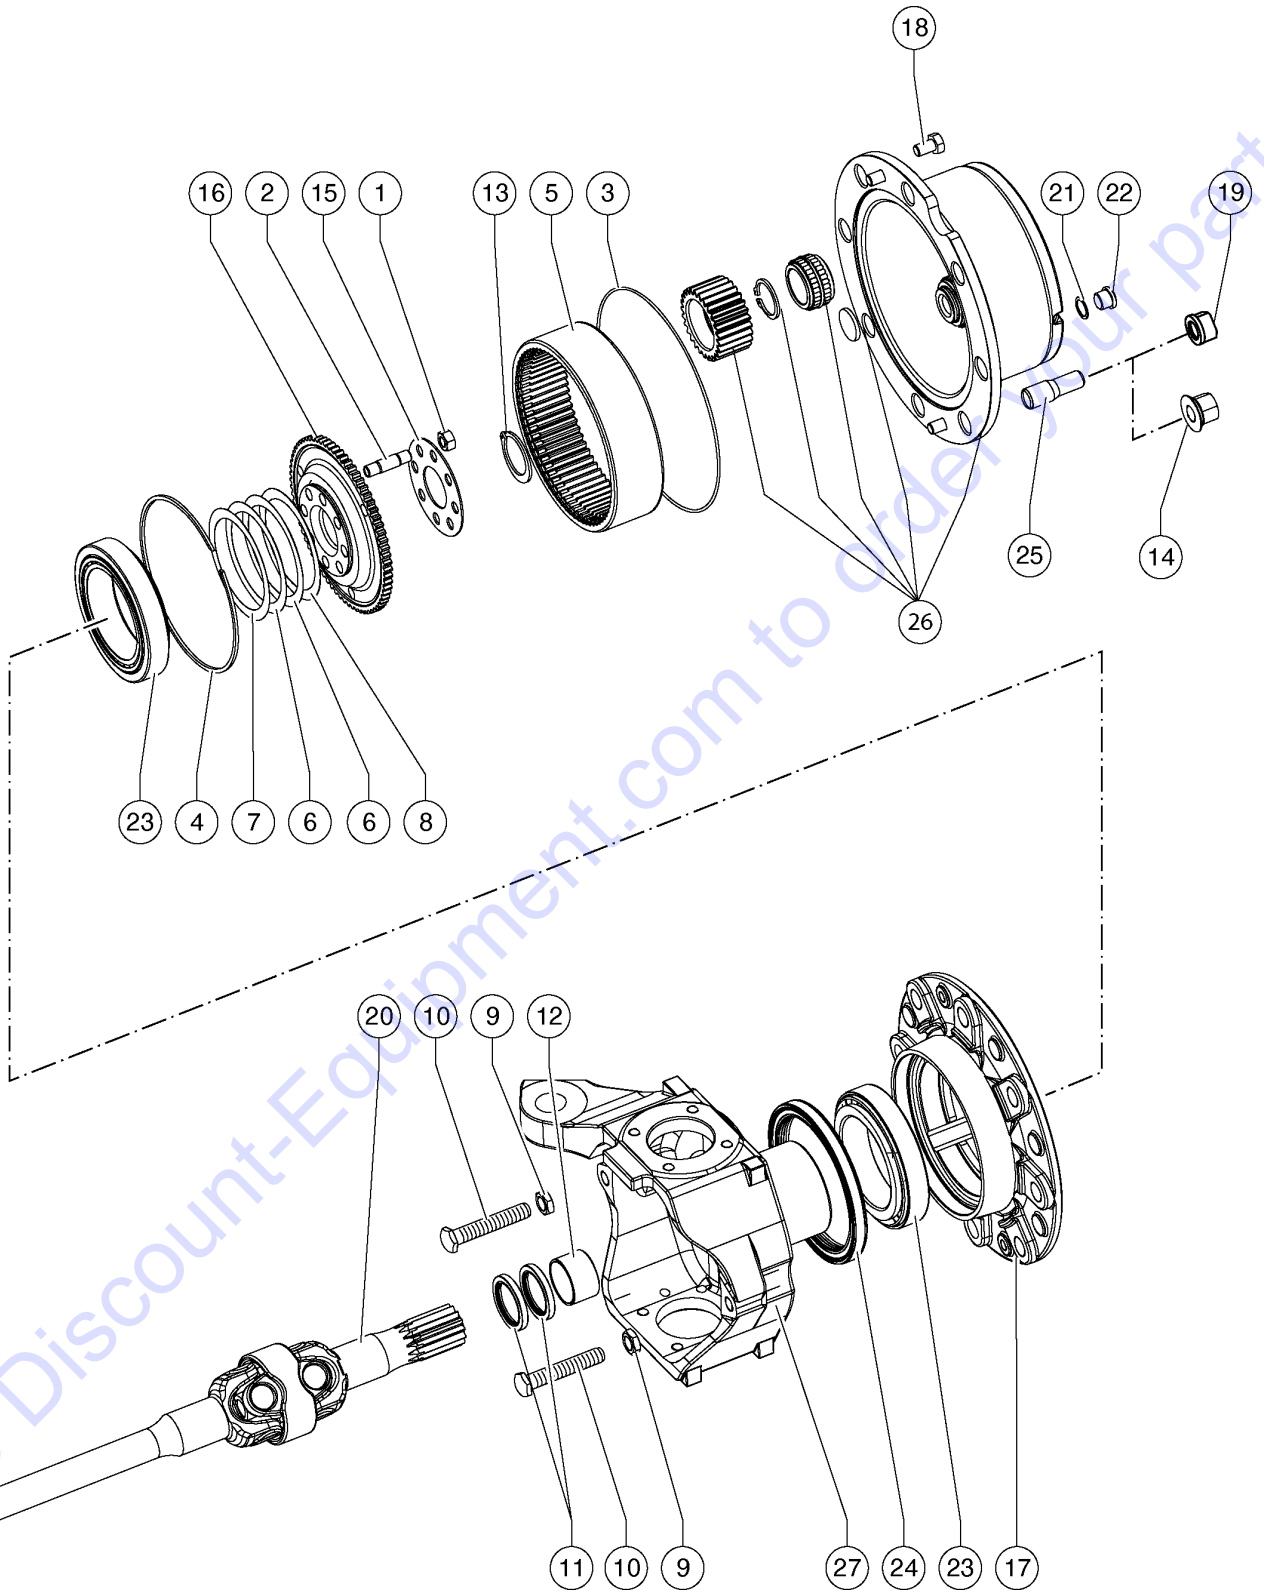

218.1 Rear Axle - LH Steering Wheel Assy

Go to Discount-Equipment.com to order your parts

218.1 Rear Axle - LH Steering Wheel Assy

Item	Part No.	Description	Qty.
1	07.0709.1078GT	Nut M12x1.25 8.8 Uni5588	8
2	07.0709.1149GT	Stud Bolts M12x41	8
3	07.0709.1071GT	O-Ring 3925	1
4	07.0709.1069GT	Int. Retaining Ring Br190	1
5	07.0709.1135GT	Crown Wheel	1
6	07.0709.1132GT	Shim 99,8X122x0,2	2
7	07.0709.1131GT	Shim 99,8X122x0,1	1
8	07.0709.1133GT	Shim 9,8X122x0,35	1
9	07.0709.1123GT	Nut M16 8	2
10	07.0709.1151GT	End Steering Screw - 128	2
11	07.0709.1080GT	OIL SEAL	2
12	07.0709.1148GT	Busching Dx	1
13	07.0709.1154GT	Snap Ring 45 Uni7436	1
14	07.0709.1079GT	Self-Lock Nut M18x1,5 Din 74361 Only combined with Solid Boss wheel	8
15	07.0709.1127GT	Crown Ring	1
16	07.0709.1113GT	Corwn Flange	1
17	07.0709.1327GT	WHEEL HUB - 128	1
18	07.0709.1092GT	Hwx Screw M12x20 Uni 5739-8G	2
19	07.0709.1351GT	NUT	8
20	07.0709.1096GT	Cardan Shaft l=1390 - S128	1
21	07.0709.1120GT	Copper Washer D.18	1
22	07.0709.1152GT	Cap M18x1,5din908	1
23	07.0709.1153GT	Bearing 32020 X	2
24	07.0709.1197GT	Ring 145X75x4.5x15.5 Nbr	1
25	07.0709.1328GT	BOLT M1BX1,5X68 10.9-128	8
26	07.0709.1350GT	HUB ASSEMBLY	1
27	07.0709.1100GT	Articulated Joint Lh - S128	1

Go to Discount-Equipment.com to order your parts