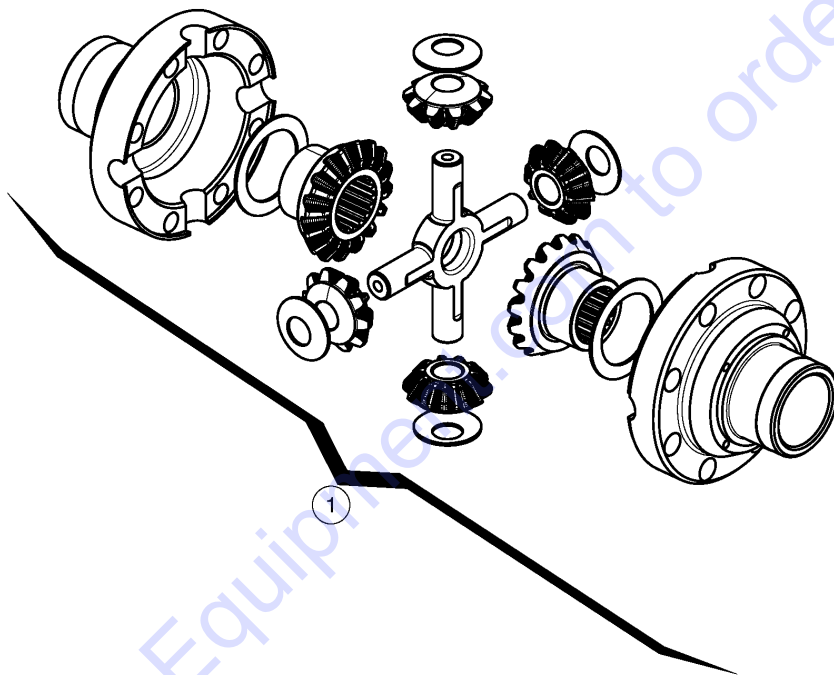

215.1 Rear Axle - Pinion Housing

Item	Part No.	Description	Qty.
1	07.0709.1347GT	CENTRAL HOUSING	1
2	07.0709.1167GT	Lock Nut M40x1.5	1
3	07.0709.1166GT	Oil Seal 60X90x8	2
4	07.0709.1215GT	Taper roller bearing 31308	2
5	07.0709.1134GT	Anti-Rotation Washer	1
6	07.0709.1164GT	Shim 80.3X89.7x0.5	1
7	07.0709.1165GT	Shim 80.3X89.7x0.35	1
8	07.0709.1162GT	Shim 80.3X89.7x0.3	1
9	07.0709.1163GT	Shim 80.3X89.7x0.4	1
10	07.0709.1095GT	Flanged Screw M14x35 10.9 Din6921	1
11	07.0709.1119GT	Pinion Washer - 128	1
12	07.0709.1125GT	End-Lock Flange - 128	1
13	07.0709.1161GT	O-Ring 4112	1
14	07.0709.1130GT	COLLAPSIBILE SPACER	2
15	07.0709.1160GT	Screw Tcei12.9 M14x70 5931	8
16	07.0709.1216GT	Bevel Gears	1

Go to Discount-Equipment.com to order your parts

216.1 Rear Axle - Differential Group