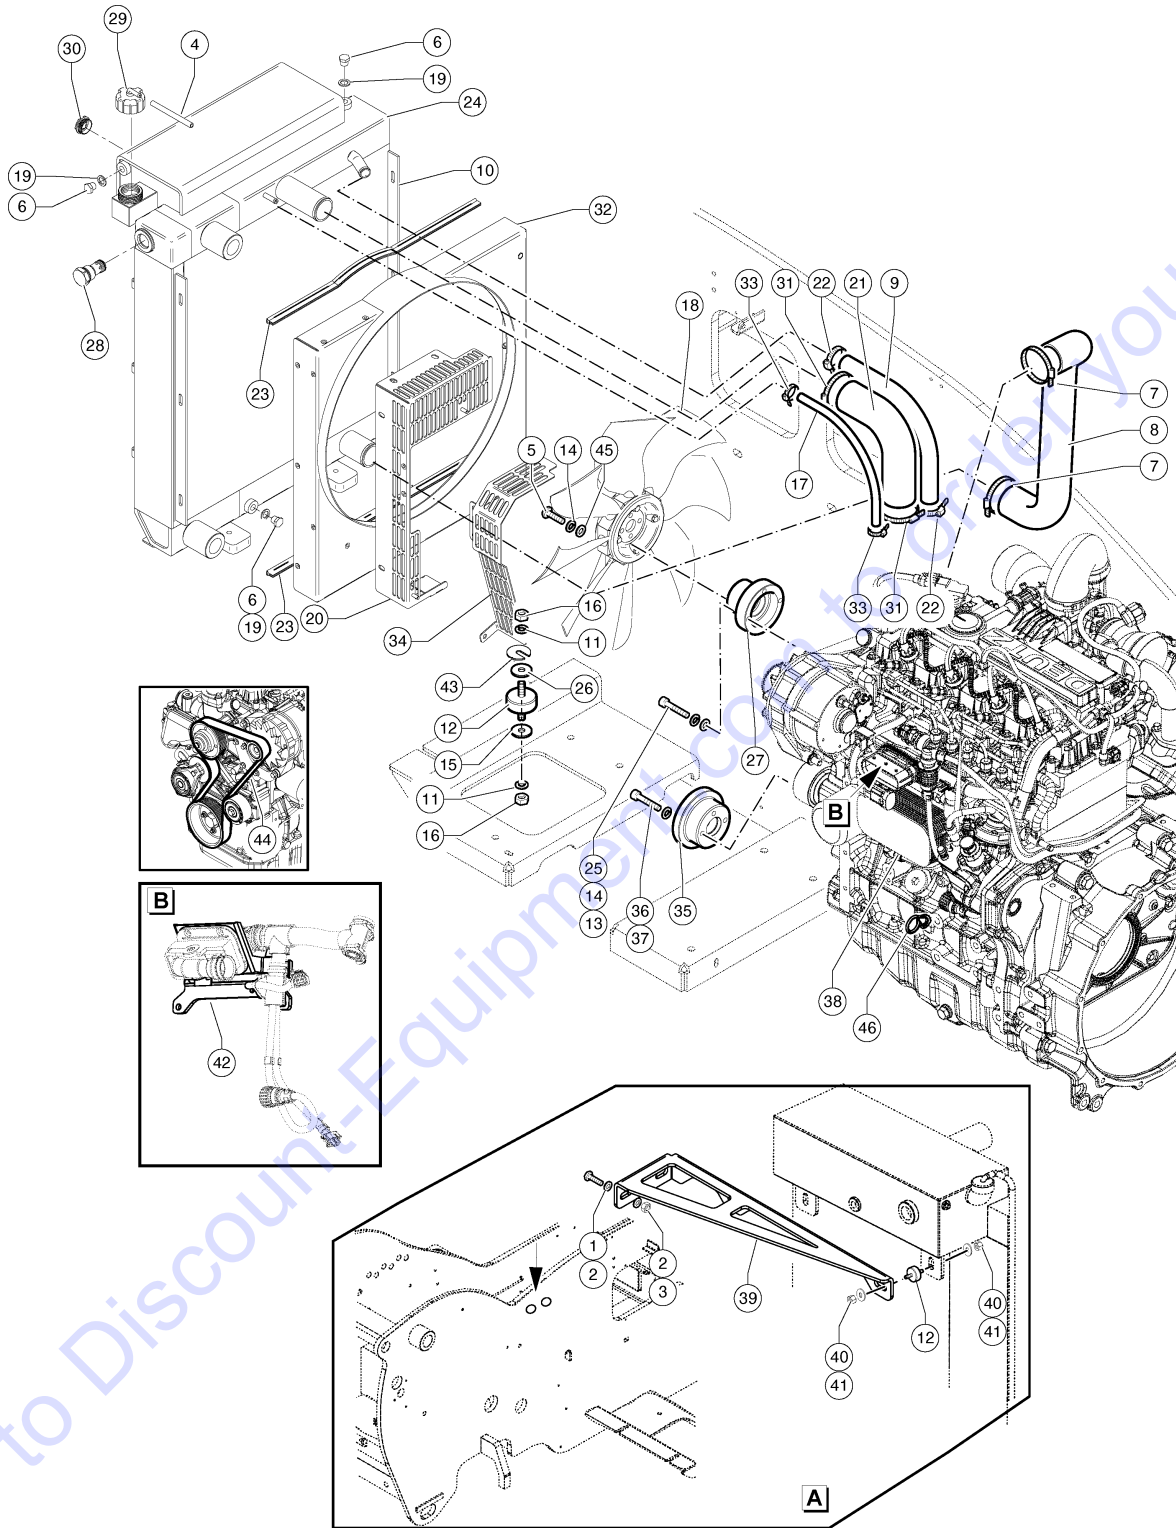

301.1 Cooling System

Go to Discount-Equipment.com for your parts

Item	Part No.	Description	Qty.
1	01.0001.1465GT	SCREW TE M8X40 UNI 5739 8.8 ZN	2
2	01.4031.0004GT	FLAT WASHER D8X32 UNI 6593 ZN	4
3	01.0023.0054GT	NUT,M8 UNI 7473 6S ZN	2
4	09.0805.0225GT	RUBBER PIPE	1
5	01.0001.0254GT	SCREW M8X20 UNI 5739 8.8 ZN	4
6	04.0220.0051GT	PLUG 1/4" BSP	3
7	04.0227.0058GT	CLAMP DN 40/60 LG12	2
8	53.3001.6747GT	Radiator Manifold	1
9	53.3001.6789GT	Radiator Manifold	1
10	53.3200.0088GT	Complete Radiator	1
11	01.4032.0004GT	Spring Washer D10 ZN	4
12	09.4670.0022GT	Insulator	4
13	01.0031.0299GT	FLAT WASHER D8 UNI 6593 ZN	2
14	01.4032.0003GT	Spring Washer D 8 ZN	18
15	01.4031.0003GT	WASHER,D12 UNI 6593 ZN	2
16	01.0019.0105GT	NUT M10 UNI 5588 6S ZN	4
17	53.3001.6806GT	Rubber Hose	1
18	07.0712.0314GT	Fan	1
19	06.0442.0117GT	BONDED RING 1/4"	3
20	07.0712.0322GT	Fan Guard	1
21	53.3001.5500GT	HOSE, UPPER RADIATOR	1
22	04.0227.0068GT	CLAMP DN 22/32 LG 9	2
23	07.0712.0320GT	Rubber Seal	1
24	07.0712.0316GT	Radiator	1
25	01.0003.0210GT	SCREW M8X50 UNI 5931 8.8 ZN	4
26	54.0100.0005GT	WASHER	5
27	54.0100.0135GT	PULLEY - GTH5519	1
28	07.0712.0317GT	BY-PASS VALVE	1