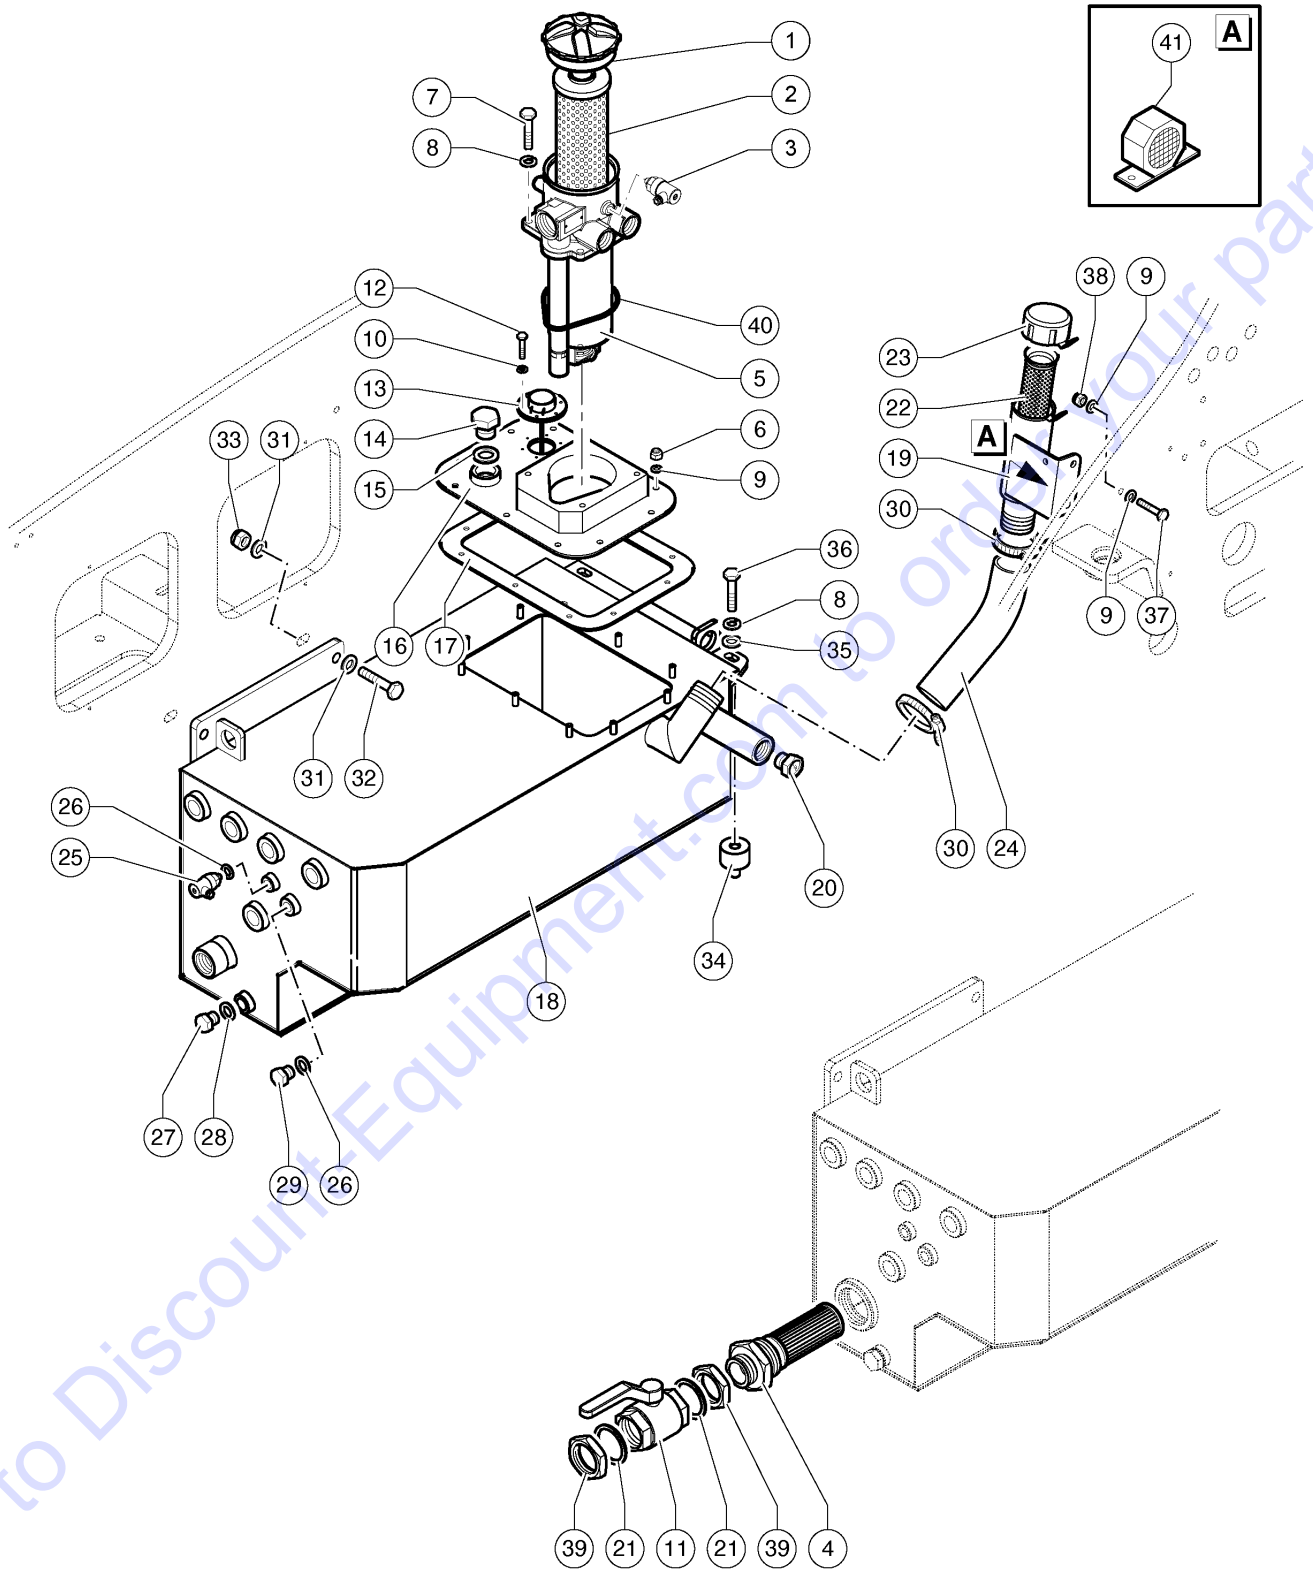

204.1 Hydraulic Oil Tank

Go to DiscountEquipment.com to order your parts

204.1 Hydraulic Oil Tank

Item	Part No.	Description	Qty.
1	07.0700.0006GT	CAP, HYDRAULIC FILTER	1
2	07.0700.0023GT	OIL FILTER, CARTRIDGE	1
3	07.0700.0028GT	INDICATOR (OIL CLOGGING)	1
4	09.4604.0073GT	Filter	1
5	09.4604.0047GT	HYD OIL FILTER	1
6	01.0023.0054GT	NUT, M8 UNI 7473 6S ZN	10
7	01.0001.0355GT	SCREW M10X25 UNI 5739 8.8 ZN	4
8	01.4032.0004GT	Spring Washer D10 ZN	6
9	01.0031.0056GT	FLAT WASHER D10 UNI 6592 ZN	12
10	01.4032.0011GT	SPRING WASHER D4 ZN	6
11	04.4224.0000GT	BALL VALVE DN 1 1/2	1
12	01.4003.0012GT	SCREW M4 X 16, 10.9	6
13	56.0013.0028GT	LEVEL INDICATOR	1
14	04.0220.0063GT	PLUG 1 BSP	2
15	06.0442.0125GT	BONDED RING 1"	3
16	51.0903.5205GT	Inspection Hatch	1
17	53.3301.0005GT	Rubber Gasket	1
18	51.0600.9323GT	Oil Tank	1
19	53.3001.6744GT	Oil Manifold	1
20	09.4661.0002GT	OIL LEVEL INDICATOR	1
21	06.0442.0127GT	RING, BONDED	2
22	09.4661.0016GT	BASKET, PLUG	1
23	09.4661.0014GT	PLUG	1
24	09.0805.0166GT	Rubber Pipe D.48/58	1
25	56.0013.0000GT	TEMPERATURE SENSOR, HYDRAULIC OIL	1
26	06.0442.0120GT	BONDED RING 3/8"	2
27	04.0220.0055GT	PLUG 1/2 BSP	1
28	06.0442.0122GT	BONDED RING 1/2"	1

Go to Discount-Equipment.com to order your parts