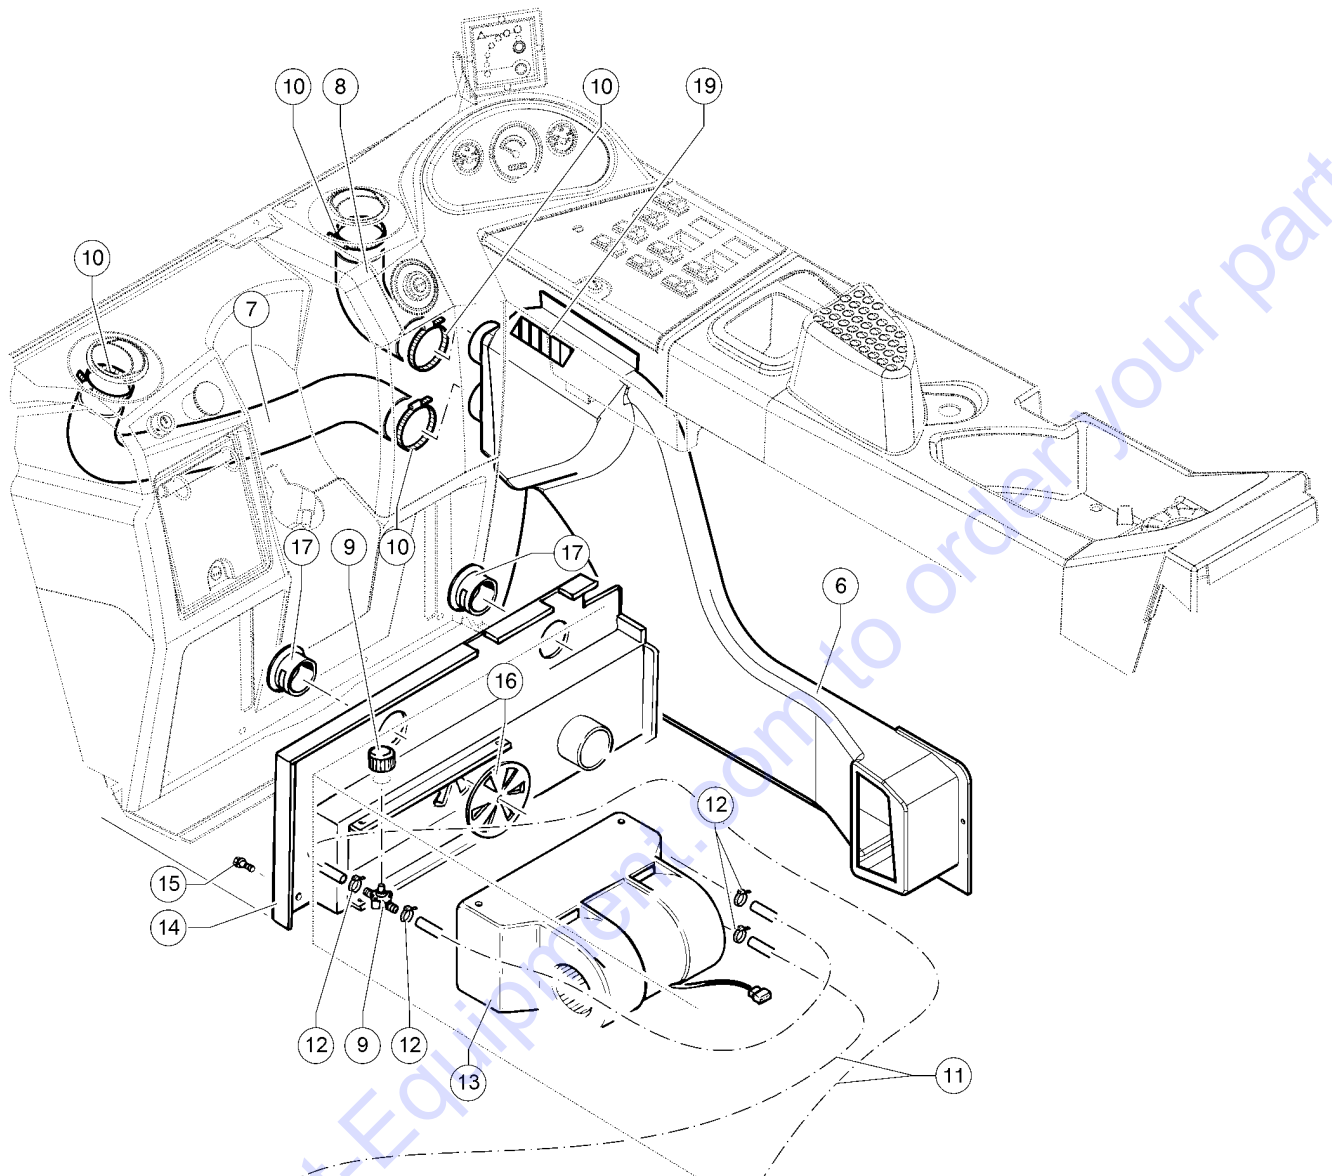

801.1 Cab Heater

Item	Part No.	Description	Qty.
1	09.0806.0062GT	Hose Fitting	2
2	07.0723.0757GT	FILTER	1
3	07.0723.0693GT	Cover	1
4	07.0723.0557GT	Manual Screw M6x25	2
5	07.0723.0076GT	Plain Washer D6x18	2
6	07.0723.0776GT	CONVEYOR ASSY	1
		Include Item 19	
7	07.0723.0761GT	AIR HOSE	0.8
8	07.0723.0762GT	AIR HOSE	0.4
9	07.0723.0658GT	Heater Valve	1
		Include Fitting and Knob	
10	04.4227.0012GT	Clamp	4
11	07.0723.0194GT	Rubber Hose LG.1000	9
12	04.0227.0051GT	CLAMP DN 10/16 LG 9	6
13	640985GT	HEATER	1
14	07.0723.0694GT	Cover	1
15	07.0723.0109GT	Screw	5
16	07.0723.0108GT	Air Inlet	1
17	07.0723.0010GT	Air Inlet	2
18	07.0723.0734GT	PLATE	1
19	07.0723.0763GT	AIR INLET	1

Go to Discount-Equipment.com to order your parts