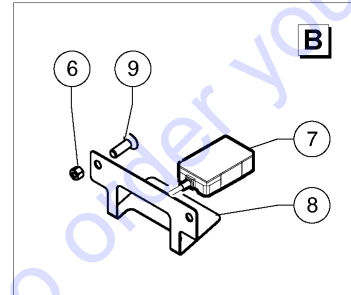

808.1 Rear Proximity Alarm

Go to Discount-Factory.com to order your parts

808.1 Rear Proximity Alarm

Item	Part No.	Description	Qty.
1	55.0602.1095GT	WIRING	1
2	51.0811.4872GT	SUPPORT	1
3	1257987GT	SENSOR,REAR PROXIMITY ALARM	1
4	01.0001.1538GT	SCREW M5X16 UNI5737 8.8 ZN	4
5	01.0031.0053GT	FLAT WASHER D5 UNI 6592 ZN	8
6	01.0023.0052GT	STOP NUT M5 UNI 7473 6S ZN	8
7	1257988GT	DISPLAY,LED,REAR PROX ALARM	1
8	51.0811.4875GT	DISPLAY SUPPORT	1
9	01.4003.0037GT	SCREW M5X20 UNI 5931 8.8 ZN	4

Go to Discount-Equipment.com to order your parts