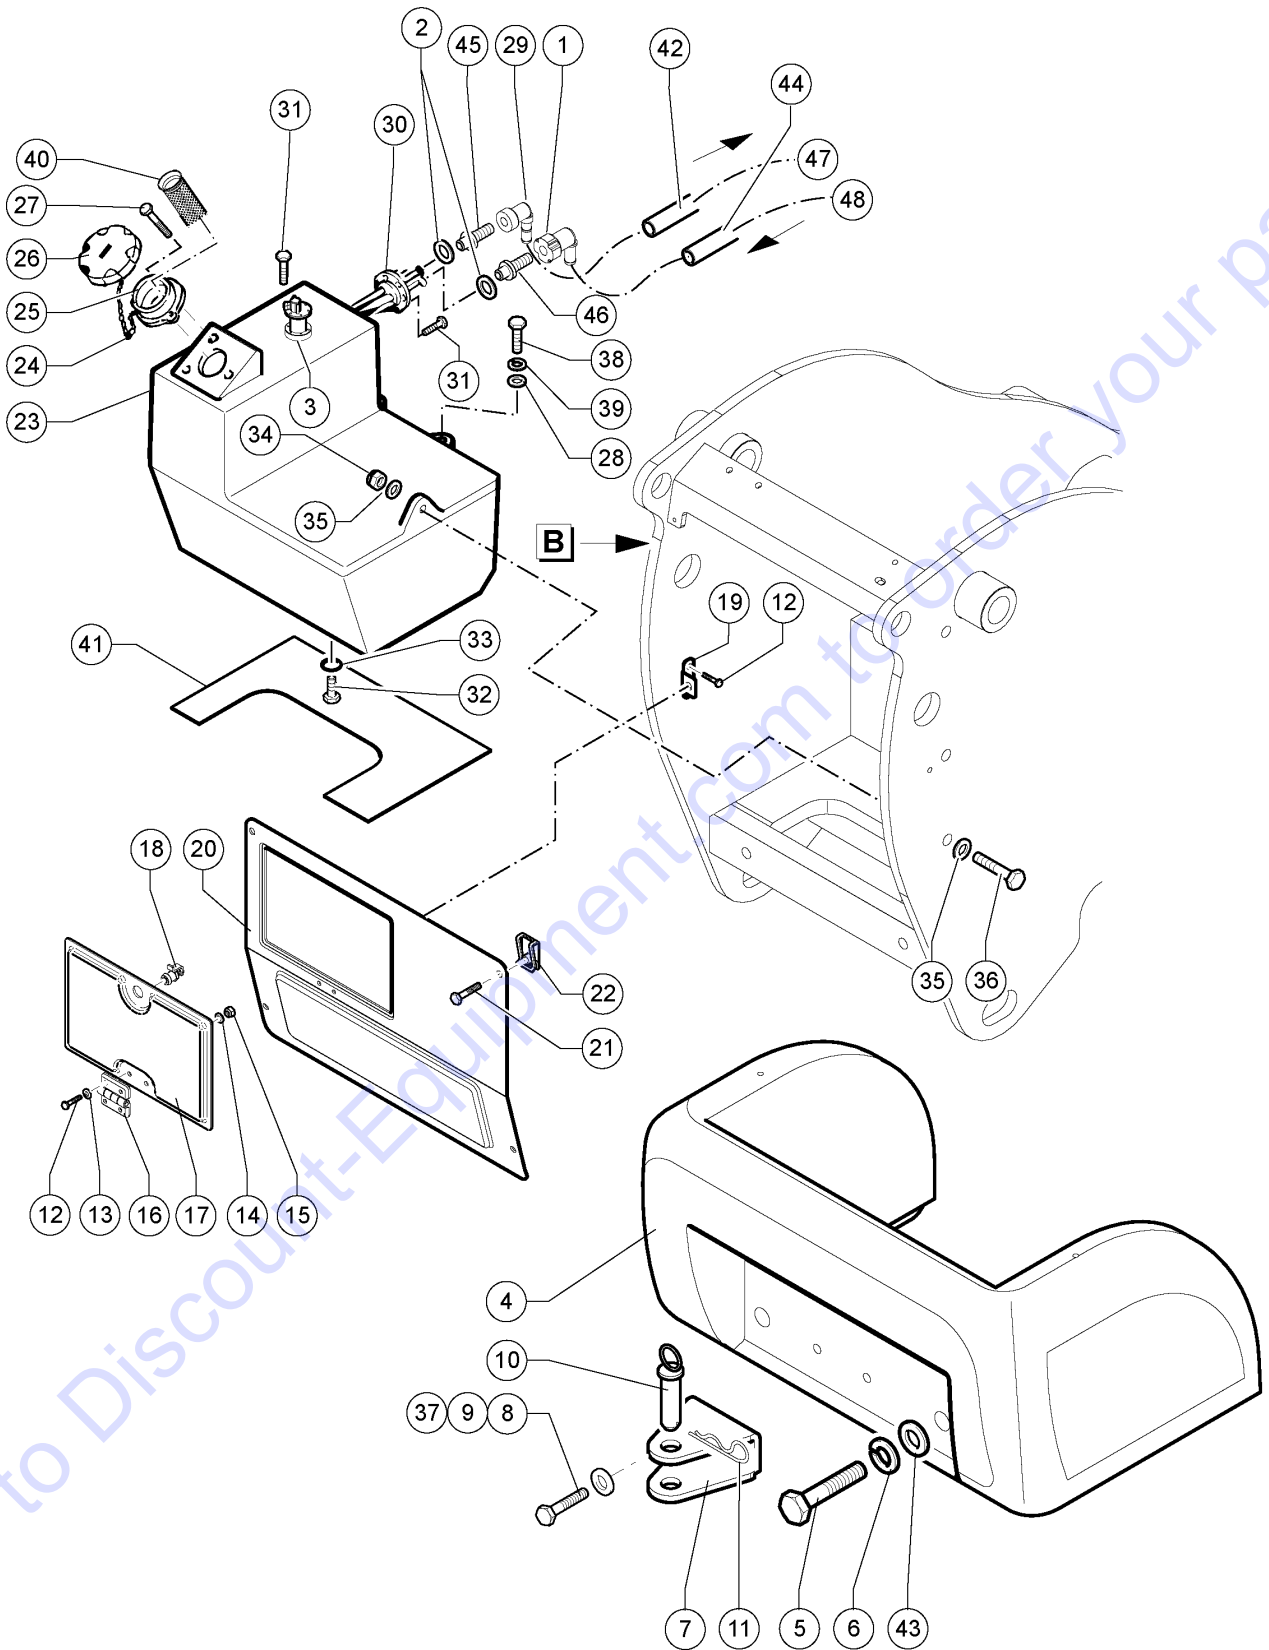

201.1 Rear Chassis

Go to Discount-Equipment.com to order your parts

Item	Part No.	Description	Qty.
1	09.0805.0146GT	GAS/OIL QUICK CONNECTOR	1
2	06.0443.0002GT	LOCKWASHER	2
3	56.0012.0085GT	FUEL GAUGE	1
4	51.1000.5218GT	Counterweight (see note)	1
5	01.4001.0025GT	SCREW M24X160 UNI 5737 10.9 ZN	2
6	01.4032.0000GT	SPRING WASHER D24 ZN	2
7	51.0800.3800GT	Hitch	1
8	01.0001.0703GT	SCREW M16X35 UNI 5739 8.8 ZN	2
9	01.4032.0007GT	SPRING WASHER D16 ZN	2
10	54.0000.0027GT	Hitch Pin	1
11	09.0803.0026GT	SPRING SPLIT PIN	1
12	01.0001.0156GT	SCREW M6X20 UNI 5739 8.8 ZN	4
13	01.4032.0002GT	SPRING WASHER D6 ZN	4
14	01.0031.0298GT	FLAT WASHER D6 UNI 6593 ZN	4
15	01.0019.0103GT	NUT M6 UNI 5588 6S ZN	4
16	09.0803.0421GT	Hinge	1
17	52.1100.9132GT	Cover	1
18	09.0803.0518GT	Lock	1
19	51.0811.2000GT	Support	1
20	52.1100.9131GT	Cover	1
21	01.4001.0078GT	SCREW M8X20 DIN 6923 8.8 ZN	4
22	09.0803.0352GT	SPRING CLIP M8	4
23	51.0600.9334GT	DIESEL TANK	1
24	09.4661.0022GT	Chain	1
25	09.4661.0021GT	AIR INLET	1
26	09.4661.0020GT	PLUG	1
27	01.4001.0045GT	Screw TE M 5X10 UNI 5739 8.8 ZN	3
28	01.0031.0299GT	FLAT WASHER D8 UNI 6593 ZN	4

Go to Discount-Equipment.com to order your parts