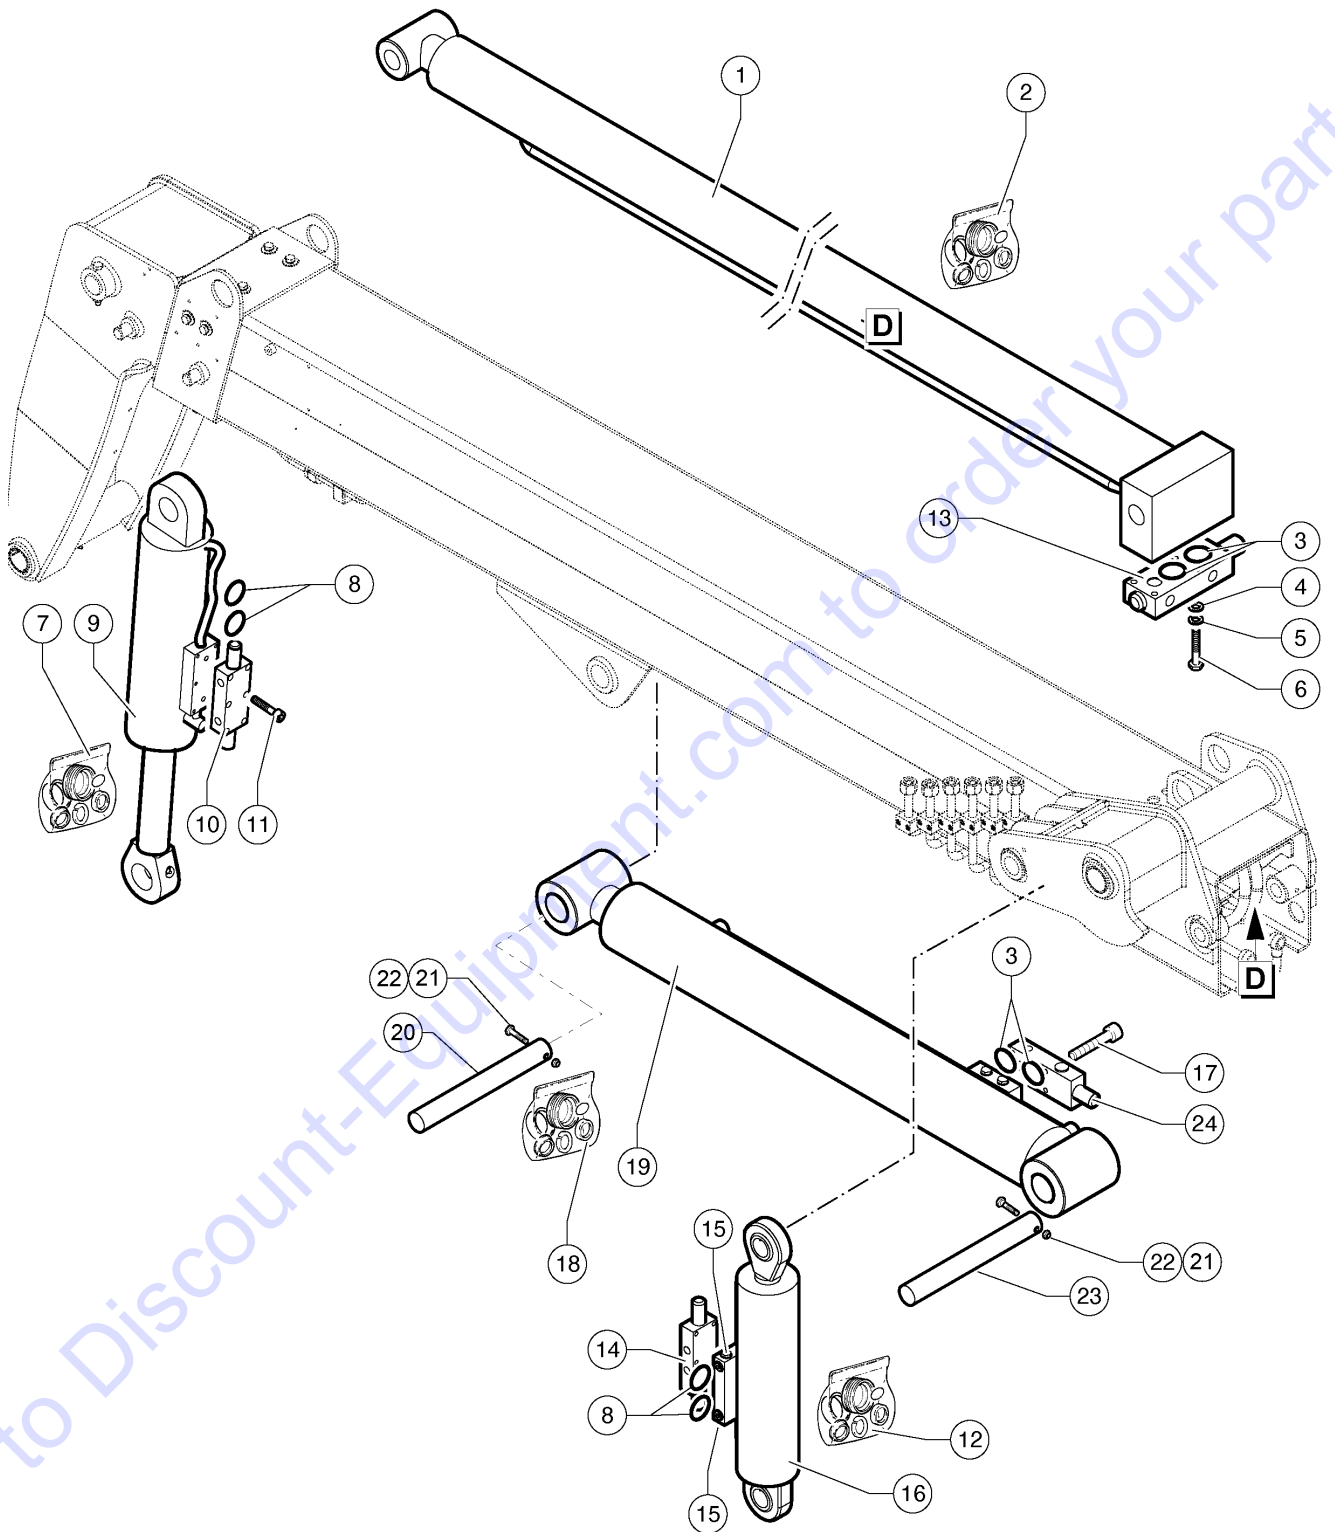

Go to Discount-Equipment.com to order your parts

Item	Part No.	Description	Qty.
1	53.0100.3230GT	CYLINDER,EXTENSION	1
2	07.0721.0121GT	Cylinder Gasket Kit	1
3	07.0705.0101GT	O-ring	2
4	01.0031.0055GT	FLAT WASHER D8 UNI 6592 ZN	4
5	01.4032.0003GT	Spring Washer D 8 ZN	4
6	01.0001.0206GT	SCREW M8X55 UNI 5737 8.8 ZN	4
7	07.0721.0123GT	Seal Kit Cylinder	1
8	07.0722.0037GT	O-ring	2
9	53.0400.1817GT	CYLINDER,TILT	1
10	04.4239.0157GT	OVERCENTER VALVE	1
11	01.0003.0208GT	SCREW,TCEI,M8X40 UNI 8.8ZN	12
12	07.0721.0122GT	Cylinder Gasket Kit	1
13	04.4239.0159GT	OVERCENTER VALVE	1
14	04.4239.0156GT	OVERCENTER VALVE	1
15	04.4239.0004GT	SAFETY VALVE	2
16	53.0300.2219GT	CYLINDER,SLAVE	1
16-	03.0000.0006GT	Ball Joint	2
17	01.0003.0210GT	SCREW M8X50 UNI 5931 8.8 ZN	4
18	07.0721.0120GT	Cylinder Gasket Kit	1
19	53.0000.3823GT	CYLINDER,LIFT	1
20	54.0000.0264GT	Lifting Cylinder Head Pin	1
21	01.4001.0003GT	SCREW M12X100 UNI 5737 8.8 ZN	2
22	01.0023.0056GT	STOP NUT M12 UNI 7473 6S ZN	2
23	54.0000.0256GT	Lifting Cylinder Foot Pin	1
24	04.4239.0155GT	OVERCENTER VALVE	1

Go to Discount-Equipment.com to order your parts