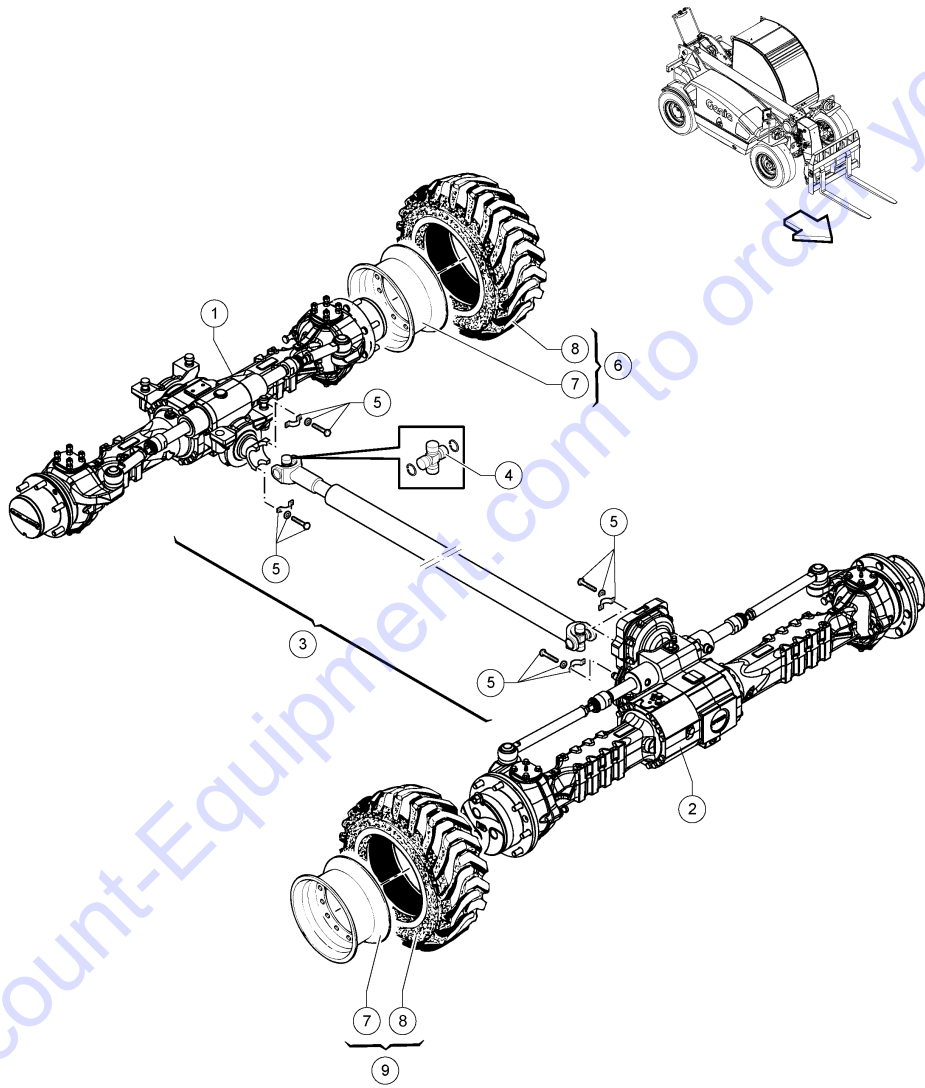

205.1 Drive Chassis And Wheels

Go to Discount-Equipment.com to order your parts

205.1 Drive Chassis And Wheels

Item	Part No.	Description	Qty.
1	09.4632.0110GT	Rear Steering Axle	1
2	09.4632.0109GT	Front Steering Axle	1
3	09.4635.0054GT	Cardan Shaft	1
4	07.0738.0004GT	Universal Joint Cross	2
5	09.4635.0014GT	CARDAN SHAFT ASSY KIT	4
6	55.0403.0090GT	Complete Left Wheel 16.5" - Air Filled	2
6	55.0403.0088GT	COMPLETE WHEEL 16.5 MIX CRUMB FILLED,LEFT Optional - Foam Filled	2
6	55.0403.0082GT	Complete Left Wheel 20" - Solid Boss Optional	2
7	09.4629.0018GT	Rim 9.75 X 16.5" Only For Air Filled Wheels	4
8	09.4627.0018GT	Tire 12-16.5" PR10 Only For Air Filled Wheels	4
9	55.0403.0046GT	COMPLETE WHEEL 16.5 AIR,RIGHT	2
9	55.0403.0095GT	COMPLETE WHEEL 16.5 MIX CRUMB FILLED,RIGHT Optional - Foam Filled	2
9	55.0403.0081GT	Complete Right Wheel 20" - Solid Boss Optional	2

Go to Discount-Equipment.com to order your parts