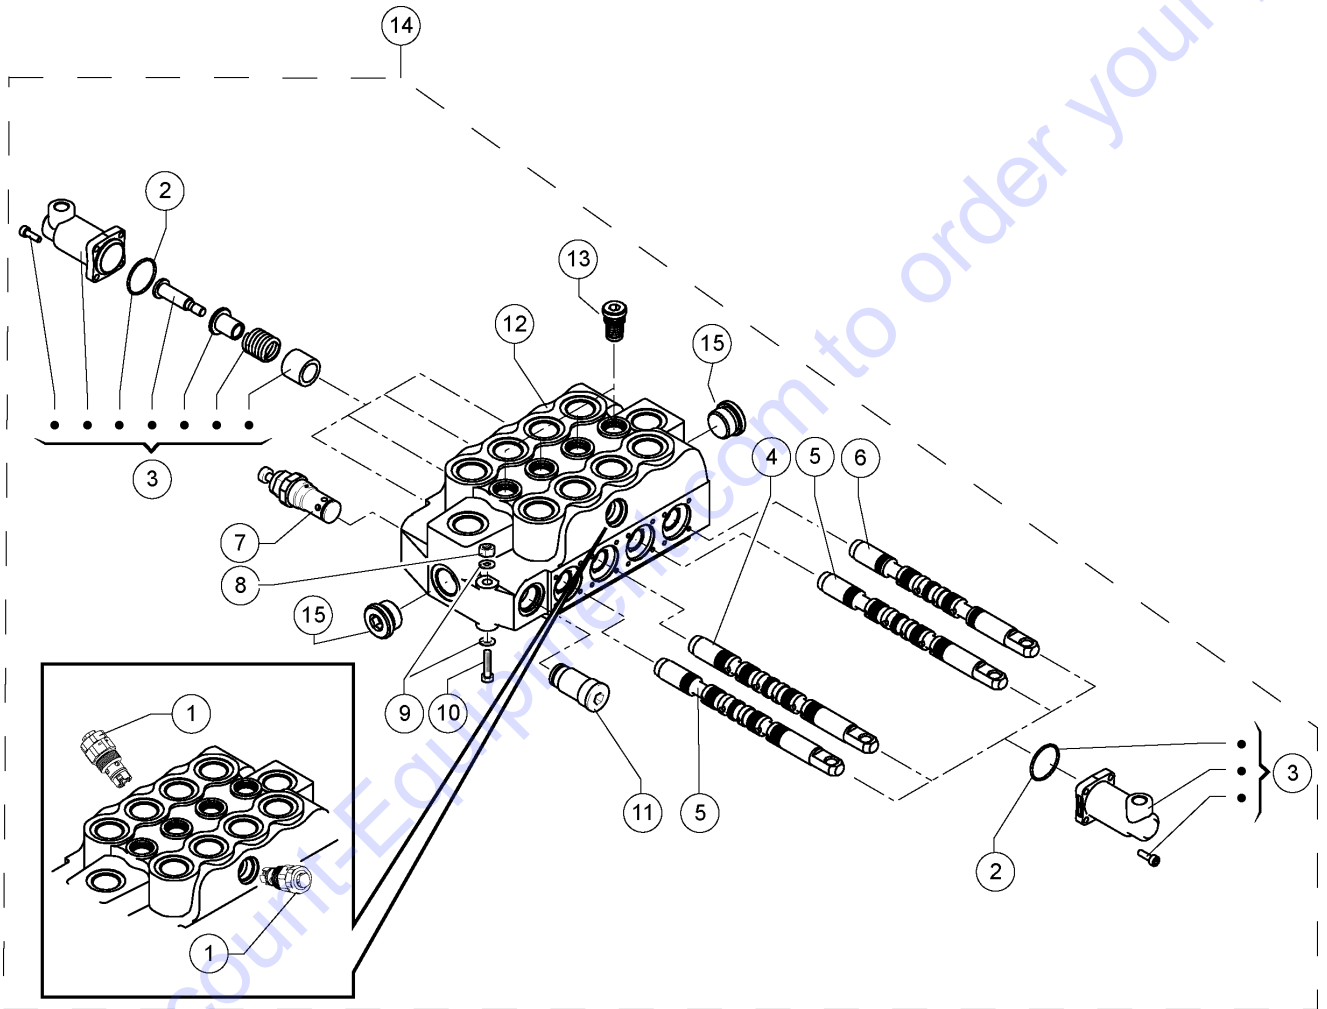

613.1 Main Valve

Go to DiscountParts.com to order your parts

Item	Part No.	Description	Qty.
1	07.0704.0038GT	VALVE, CARTRIDGE	2
2	07.0704.0078GT	O-Ring	8
3	07.0704.0023GT	Cap Kit	8
4	07.0704.0033GT	Cursor	1
5	07.0704.0490GT	Cursor	2
6	07.0704.0035GT	VALVE CURSOR	1
7	07.0704.0042GT	Valve	1
8	01.0023.0054GT	NUT,M8 UNI 7473 6S ZN	3
9	01.0031.0055GT	FLAT WASHER D8 UNI 6592 ZN	6
10	01.0001.0209GT	SCREW M8X70 UNI 5737 8.8 ZN	3
11	07.0704.0045GT	Plug TCEI BSP 3/4	1
12	07.0704.0032GT	Main Valve Body	1
13	07.0704.0144GT	VALVE	4
14	04.4236.0029GT	Control Valve	1
15	07.0704.0145GT	Plug	2

Go to Discount-Equipment.com to order your parts