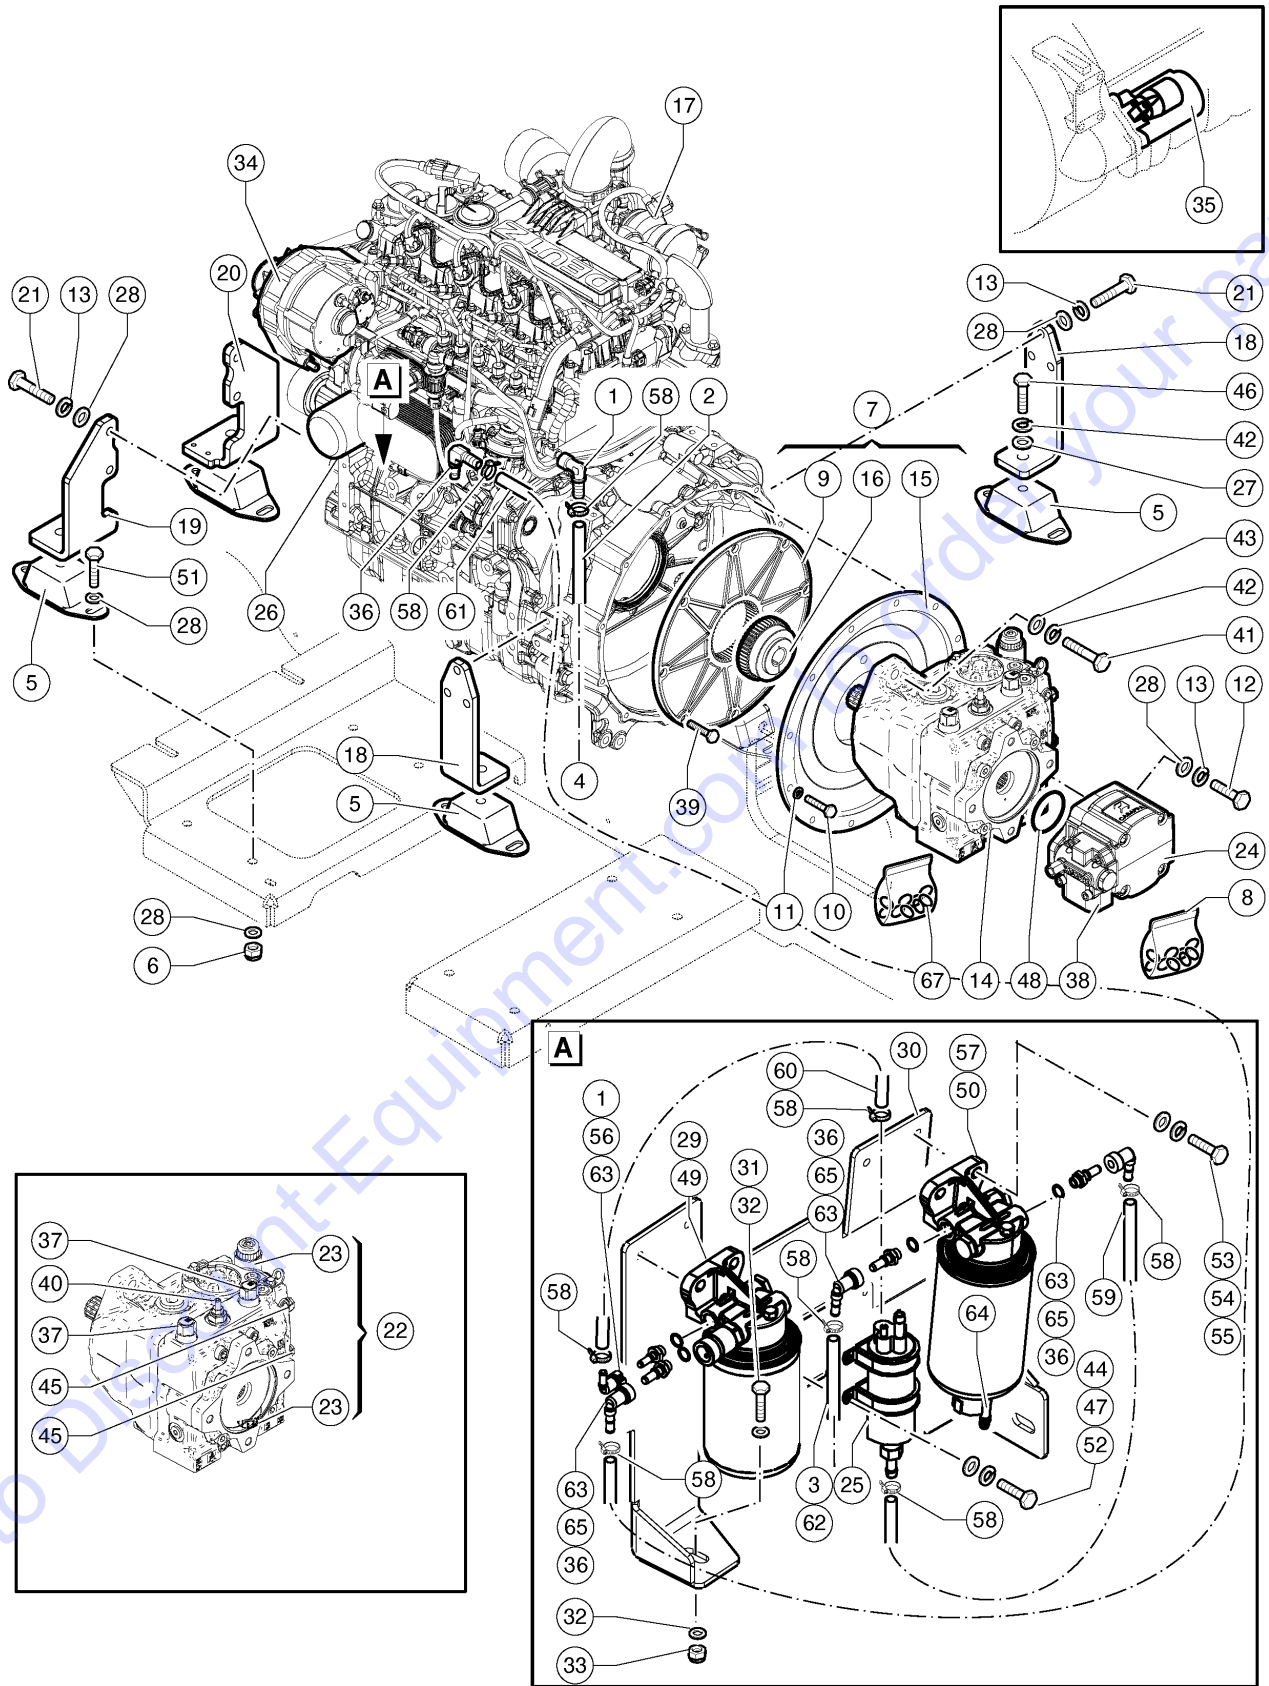

303.1 Hydraulic Pumps

303.1 Hydraulic Pumps

Item	Part No.	Description	Qty.
1	09.0805.0146GT	GAS/OIL QUICK CONNECTOR	2
2	09.0805.0171GT	HOSE	138
3		Ref. Rear Chassis (Ref. 201.1)	
4		Ref. Rear Chassis (Ref. 201.1)	
5	09.4670.0027GT	Insulator	4
6	01.0023.0056GT	STOP NUT M12 UNI 7473 6S ZN	16
7	09.0804.3462GT	PUMP MOUNTING FLANGE SAE4.4S	1
8	07.4529.0209GT	SEAL KIT Kit For 04.4238.0059	1
9	07.0713.0061GT	FLANGE	1
10	01.0001.0355GT	SCREW M10X25 UNI 5739 8.8 ZN	10
11	01.4032.0004GT	Spring Washer D10 ZN	12
12	01.0001.0506GT	SCREW M12X30 UNI 5739 8.8 ZN	2
13	01.4032.0005GT	SPRING WASHER D12 ZN	12
14	04.4238.0112GT	TRACTION PUMP H1P045	1
15	07.0713.0075GT	PUMP MOUNTING FLANGE	1
16	07.0713.0076GT	HUB	1
17	09.4601.0072GT	ENGINE,DEUTZ Stage IIIB Version	1
17	09.4601.0082GT	DIESEL ENGINE Stage IIIA Version	1
18	51.0811.4413GT	SUPPORT,ENGINE,FWHL	1
19	51.0811.4841GT	ENGINE SUPPORT	1
20	51.0811.4414GT	SUPPORT,ENGINE,FRONT L	1
21	01.0001.0508GT	SCREW M12X40 UNI 5739 8.8 ZN	10
22	1300188GT	EDC KIT, 12 VOLT	1
23	07.0706.0050GT	VALVE	2
24	04.4238.0059GT	HYDRAULIC PUMP 2	1
25	07.4501.0351GT	Fuel Pump	1
26	07.4501.0067GT	FILTER,OIL For US Market Can Be Sold P.N. 49924	1
27	01.0031.0059GT	FLAT WASHER D16 UNI 6592 ZN	4