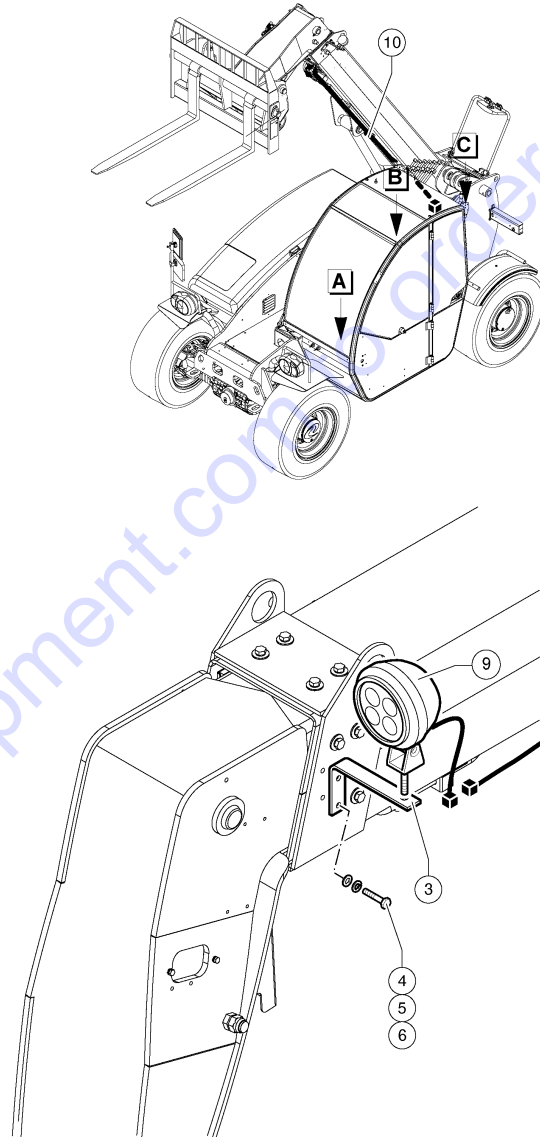

804.1 Work Lights

804.1 Work Lights

Item	Part No.	Description	Qty.
1	56.0017.0045GT	Work Lights Switch Cover	1
2	56.0017.0132GT	Switch Contact	1
3	51.0811.4490GT	WORKING LIGHT BOOM SUPPORT	1
4	01.0001.0254GT	SCREW M8X20 UNI 5739 8.8 ZN	2
5	01.0031.0055GT	FLAT WASHER D8 UNI 6592 ZN	4
6	01.4032.0003GT	Spring Washer D 8 ZN	2
7	51.0811.4717GT	Support	1
8	51.0811.4718GT	Support	1
9	56.0017.0124GT	Work Light	3
10	55.0602.1027GT	Boom Line	1

Go to Discount-Equipment.com to order your parts