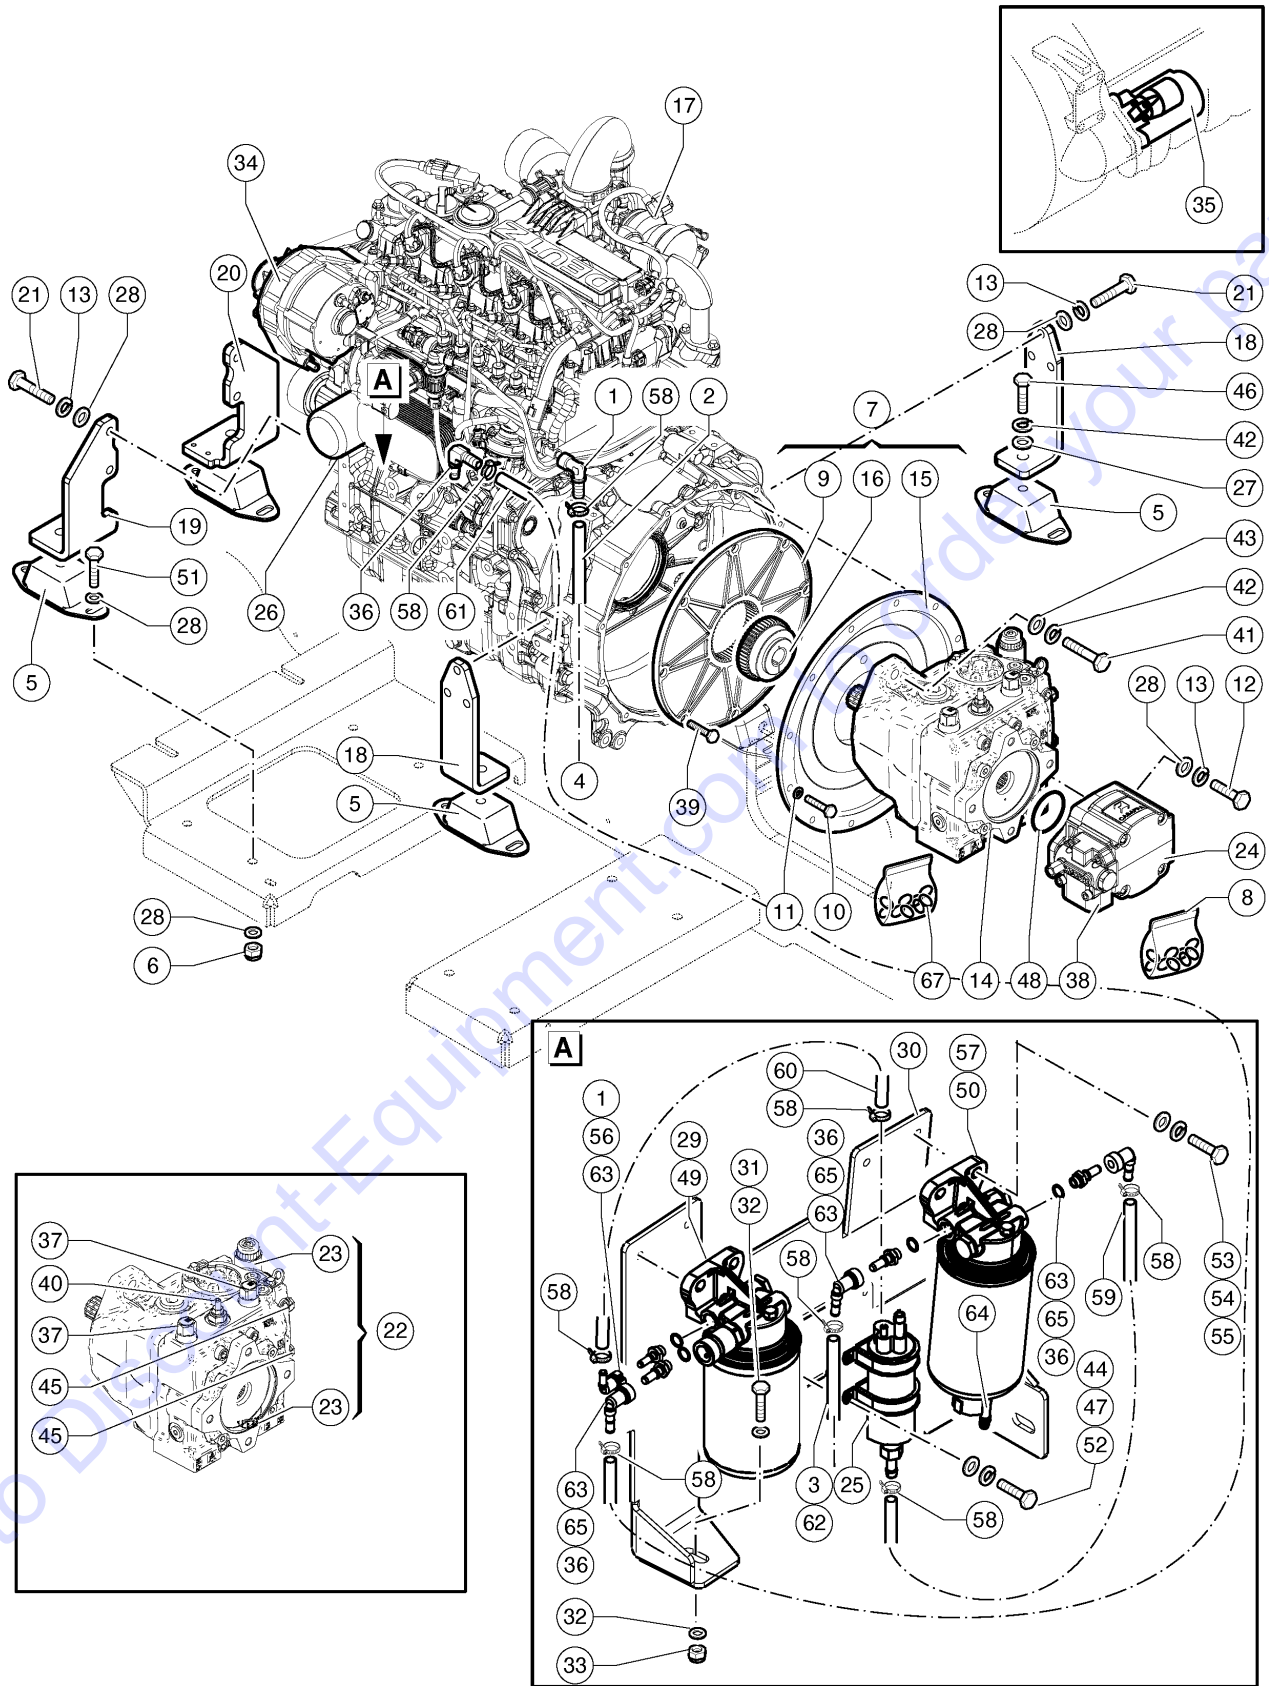

303.1 Hydraulic Pumps

303.1 Hydraulic Pumps

Item	Part No.	Description	Qty.
28	01.0031.0057GT	WASHER, FLAT, D12, UNI 6592, ZN	12
29	214228GT	FILTER, DEUTZ 2.9, FUEL	1
30	51.0811.4722GT	FILTER SUPPORT	1
31	01.0001.0258GT	SCREW M8X35 UNI 5739 8.8 ZN	3
32	01.0031.0299GT	FLAT WASHER D8 UNI 6593 ZN	6
33	01.0023.0054GT	NUT,M8 UNI 7473 6S ZN	3
34	07.0501.0051GT	Alternator	1
35	07.4501.0286GT	Starter Motor	1
36	09.0805.0147GT	FITTING,PUMP,FUEL	4
37	1300186GT	HIGH PRESSURE RELIEF VALVE	2
38	07.0722.0053GT	VALVE,LOAD SENSE	1
39	01.0003.0255GT	SCREW M10X25 UNI 5931 8.8 ZN	8
40	07.0706.0054GT	MAX, PRESSURE VALVE	1
41	01.0001.0606GT	SCREW M14X40 UNI 5739 8.8 ZN	2
42	01.4032.0006GT	SPRING WASHER D14 ZN	2
43	01.0031.0058GT	FLAT WASHER D14 UNI 6592 ZN	2
44	01.4001.0045GT	Screw TE M 5X10 UNI 5739 8.8 ZN	4
45	07.0706.0053GT	Valve	2
46	01.0001.1557GT	SCREW, HHC, M16 x 50 LG.8.8 ZN UNI 5739 , DIN 933	4
47	01.4032.0001GT	WASHER,SPRING,D5 ZN	4
48	07.0701.0211GT	O-RING,R909154589 REXROTH	1
49	07.4501.0304GT	FUEL FILTER	1
50	07.4501.0285GT	FUEL PRE-FILTER For US Market Can Be Sold P.N. 236260	1
51	01.0001.0508GT	SCREW M12X40 UNI 5739 8.8 ZN	16
52	01.0031.0053GT	FLAT WASHER D5 UNI 6592 ZN	4
53	01.0001.0254GT	SCREW M8X20 UNI 5739 8.8 ZN	4
54	01.4032.0003GT	Spring Washer D 8 ZN	4
55	01.0031.0055GT	FLAT WASHER D8 UNI 6592 ZN	4

Go to Discount-Equipment.com to order your parts