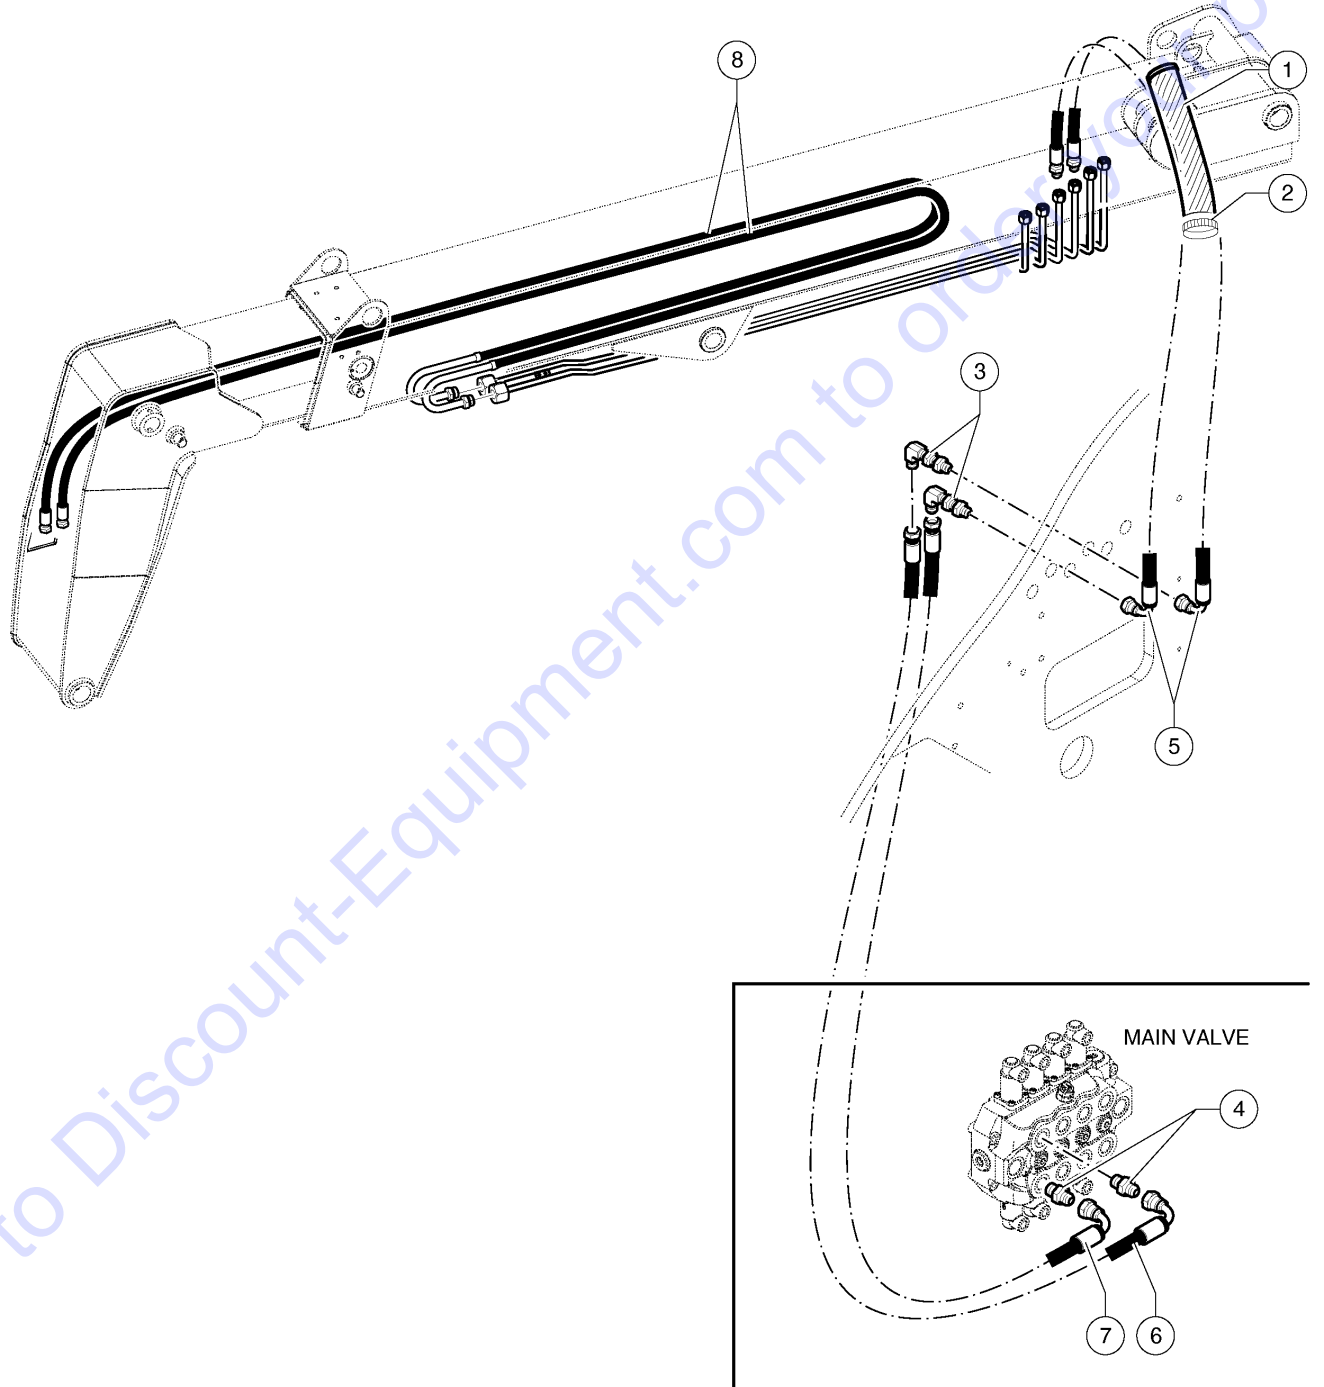

603.1 Auxiliary Circuits

Go to Discount-Equipment.com to order parts

603.1 Auxiliary Circuits

Item	Part No.	Description	Qty.
1	09.0803.0914GT	HOSE SLEEVE	1
2	04.4227.0005GT	CLAMP	3
3	04.0607.0124GT	PIPE FITTING 90 M-M 13/16-16 ORFS	2
4	04.0607.0111GT	PIPE FITTING 1/2 BSPX13/16-16 ORFS	2
5	1291994-4331GT	ASSY, HOSE, HYD, -8, 4450, 90, STR	2
6	1291858-6693GT	ASSY, HOSE, HYD, -8, 4450, STR, 90	1
7	1291858-6497GT	ASSY, HOSE, HYD, -8, 4450, STR, 90	1
8	04.0605.1608GT	Double Hose 1/2 - SF - R.SP.180°	1

Go to Discount-Equipment.com to order your parts