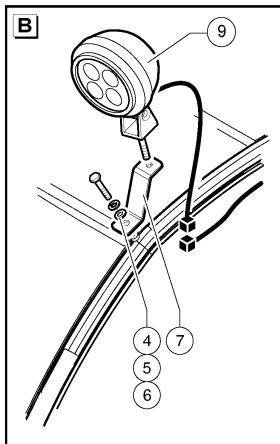

804.1 Work Lights

804.1 Work Lights

Item	Part No.	Description	Qty.
1	56.0017.0045GT	Work Lights Switch Cover	1
2	56.0017.0132GT	Switch Contact	1
3	51.0811.4490GT	WORKING LIGHT BOOM SUPPORT	1
4	01.0001.0254GT	SCREW M8X20 UNI 5739 8.8 ZN	2
5	01.0031.0055GT	FLAT WASHER D8 UNI 6592 ZN	4
6	01.4032.0003GT	Spring Washer D 8 ZN	2
7	51.0811.4717GT	Support	1
8	51.0811.4718GT	Support	1
9	56.0017.0124GT	Work Light	3
10	55.0602.1027GT	Boom Line	1

Go to Discount-Equipment.com to order your parts