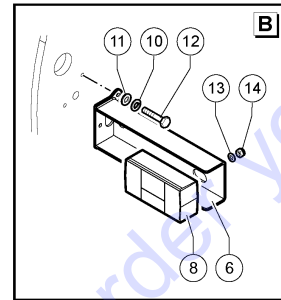

805.1 Road Lights - Part 1

Go to DiscoverMyEquipment.com to order your parts

Item	Part No.	Description	Qty.
1	07.0703.0306GT	BULB, HEADLAMP	2
2	56.0010.0058GT	BULB,12V,45/40W	2
3	07.0703.0305GT	BULB, HEADLAMP	2
4	56.0010.0034GT	LIGHT,FRONT,RIGHT	1
5	56.0010.0035GT	LIGHT,FRONT,LEFT	1
6	51.0811.4716GT	Right Rear Road Light Support	1
7	51.0811.4715GT	Right Left Road Light Support	1
8	56.0010.0037GT	LIGHT,REAR,RIGHT	1
9	56.0010.0036GT	LIGHT,REAR,LEFT	1
10	01.4032.0003GT	Spring Washer D 8 ZN	4
11	01.0031.0055GT	FLAT WASHER D8 UNI 6592 ZN	4
12	01.0001.0256GT	SCREW M8X25 UNI 5739 8.8 ZN	4
13	01.0031.0054GT	FLAT WASHER D6 UNI 6592 ZN	4
14	01.0023.0053GT	STOP NUT M6 UNI 7473 6S ZN	4

Go to Discount-Equipment.com to order your parts