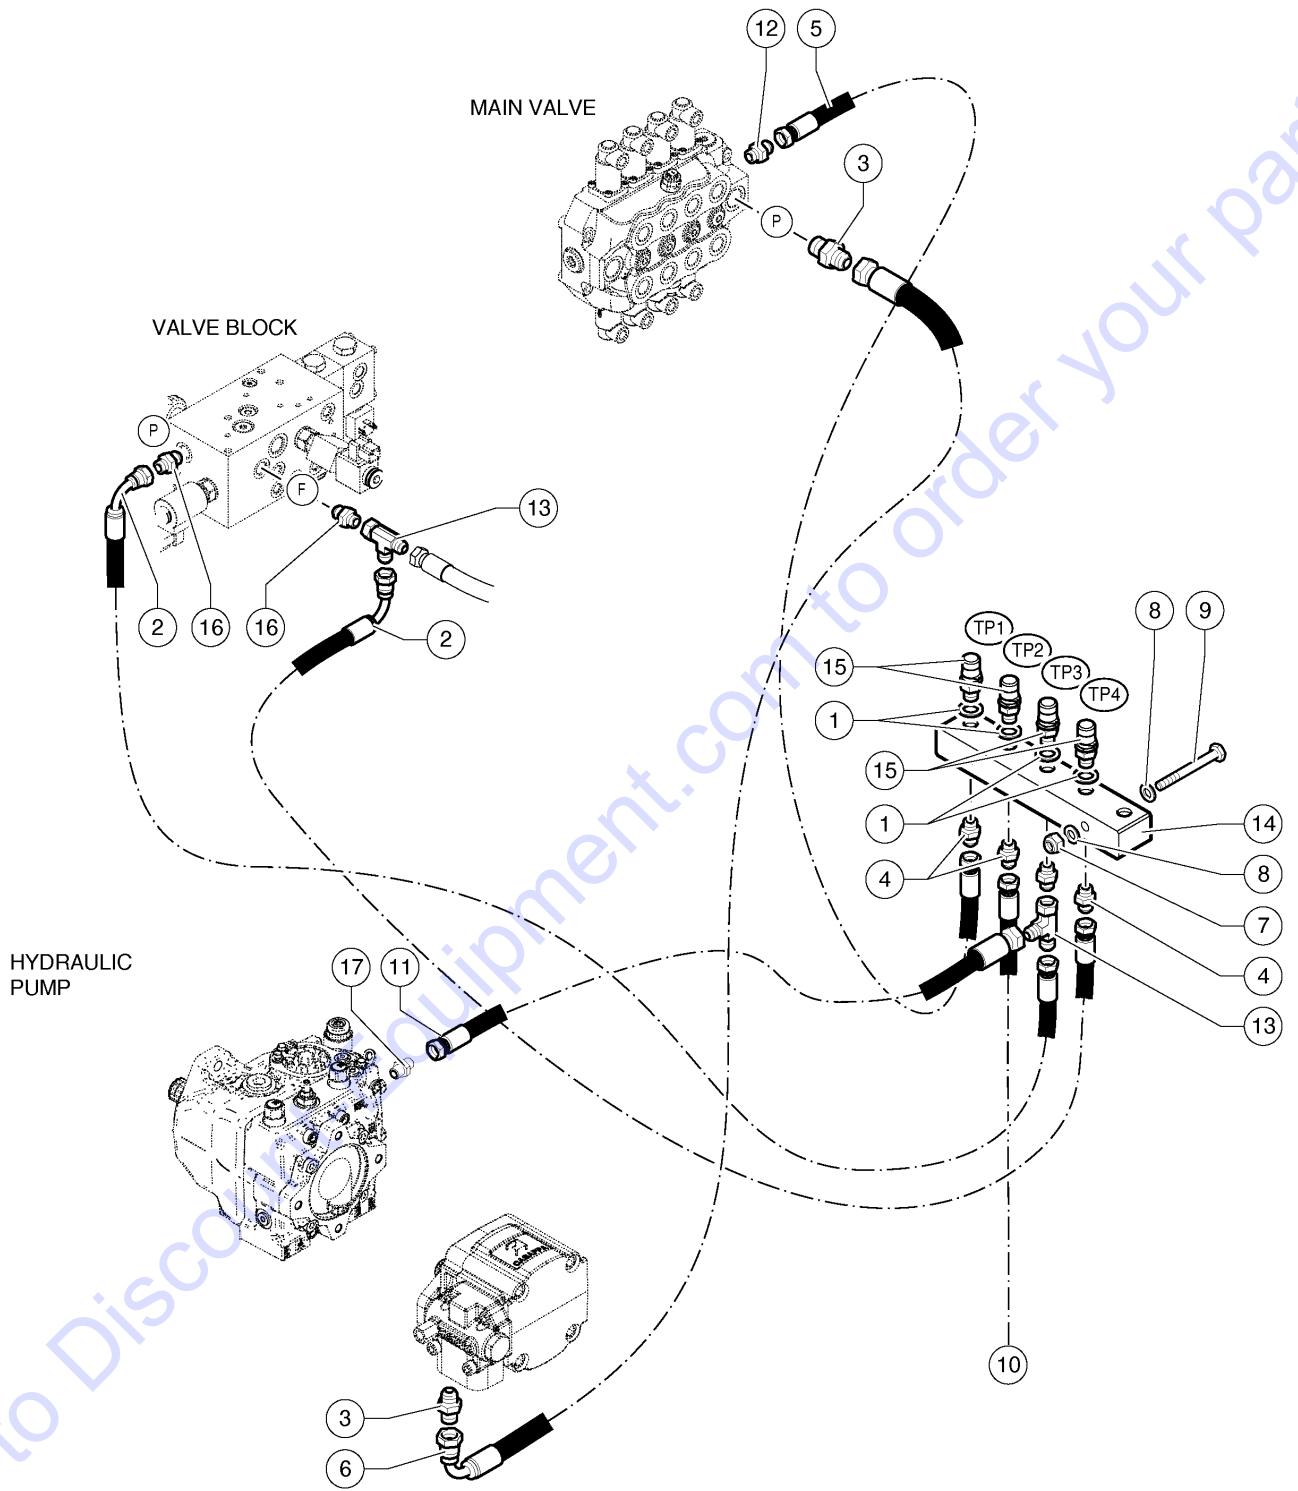

Go to Discount-Equipment.com to order your parts

607.1 Test Port

Item	Part No.	Description	Qty.
1	54.0100.0093GT	FLAT WASHER D.16 1/4-19 BSPP GAS CIL 50100	4
2	1292233-5119GT	ASSY, HOSE, HYD, -4, 3260, STR, 90	2
3	04.0607.0107GT	PIPE FITTING 3/4"BSP X1"3/16-12 ORFS	4
4	04.0607.0153GT	PIPE FITTING 14X1.5X9/16-18 ORFS	4
5	1292237-1851GT	ASSY, HOSE, HYD, -4, 5800, STR, STR	1
6	1292321-3741GT	ASSY, HOSE, HYD, -12, 5000, 90, STR	1
7	01.0023.0054GT	NUT,M8 UNI 7473 6S ZN	2
8	01.0031.0055GT	FLAT WASHER D8 UNI 6592 ZN	4
9	01.0001.0207GT	SCREW M8X60 UNI 5737 8.8 ZN	2
10		Ref. Transmission	
		Ref. 608.1	
11	1292241-4134GT	ASSY, HOSE, HYD, -4, 3260, STR, STR	1
12	04.0607.0852GT	Pipe Fitting 3/4" M 9/16"-18 ORFS	1
13	04.0607.0115GT	PIPE FITTING TMF+L 9/16-18 ORFS	2
14	53.3001.6753GT	BULKHEAD,TESTPORTS	1
15	04.4210.0016GT	PRESSURE PLUG M14X1.5	4
16	04.0607.0114GT	PIPE FITTING 3/8 BSPX9/16-18 ORFS	2
17	48912GT	CONN,520120-4-6***	1