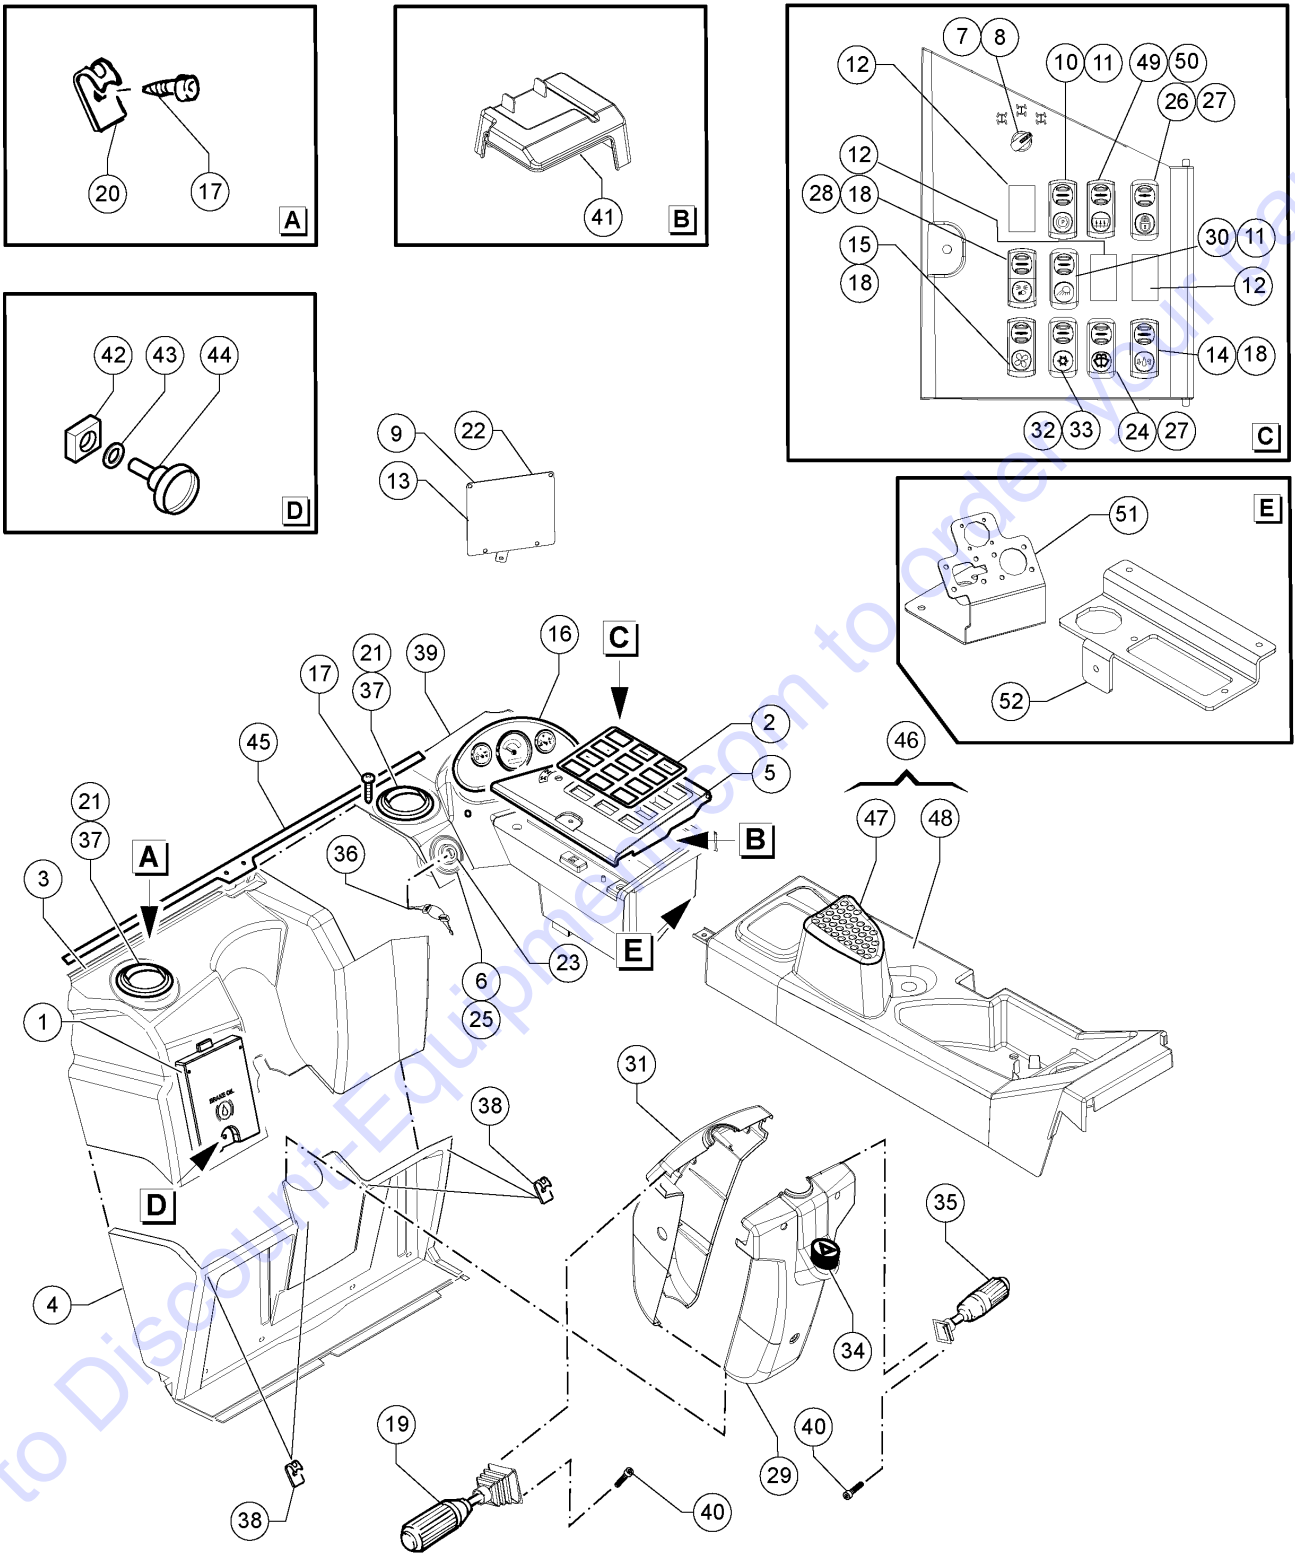

405.1 Dashboard, View 2

Item	Part No.	Description	Qty.
1	52.1200.5523GT	Oil Tank ABS Cover	1
2	52.1200.5547GT	Plate	1
3	52.1200.5522GT	Upper Front Dashboard	1
4	52.1200.5521GT	Lower Front Dashboard	1
5	52.1200.5519GT	COVER,BOX,ABS	1
6	54.0100.0099GT	Braking disk	1
7	56.0017.0049GT	SWITCH,STEERING MODE	1
8	07.0703.0429GT	KNOB, STEERING MODE SELECTOR Without Switch Contact	1
9	51.0811.4009GT	External Support	1
10	56.0017.0046GT	SWITCH COVER Without Switch Contact	1
11	56.0017.0044GT	Switch Contact	2
12	56.0017.0039GT	Cap	3
13	07.0723.0678GT	Load Chart Support	1
14	56.0017.0047GT	Continuous Flow Switch Cover Without Switch Contact	1
15	56.0017.0054GT	FAN SWITCH COVER Without Switch Contact	1
16	56.0016.0206GT	DISPLAY	1
17	07.0723.0039GT	SCREW,PPH SMS 10X3/4ZAKEG	10
18	56.0017.0132GT	Switch Contact	3
19	56.0016.0107GT	FWD/REVERSE SWITCH ASSEMBLY	1
20	07.0723.0104GT	RETAINER	6
21	07.0723.0639GT	Air Inlet	2
22	51.0811.4008GT	Internal Support	1
23	07.0703.0472GT	Starting Switch	1
24	56.0017.0038GT	SWITCH COVER Without Switch Contact	1
25	09.4618.2038GT	KEY PLATE	1
26	56.0017.0063GT	SWITCH COVER Without Switch Contact	1
27	56.0017.0035GT	SWITCH	2
28	56.0017.0130GT	Road Lights Switch Cover Without Switch Contact	1