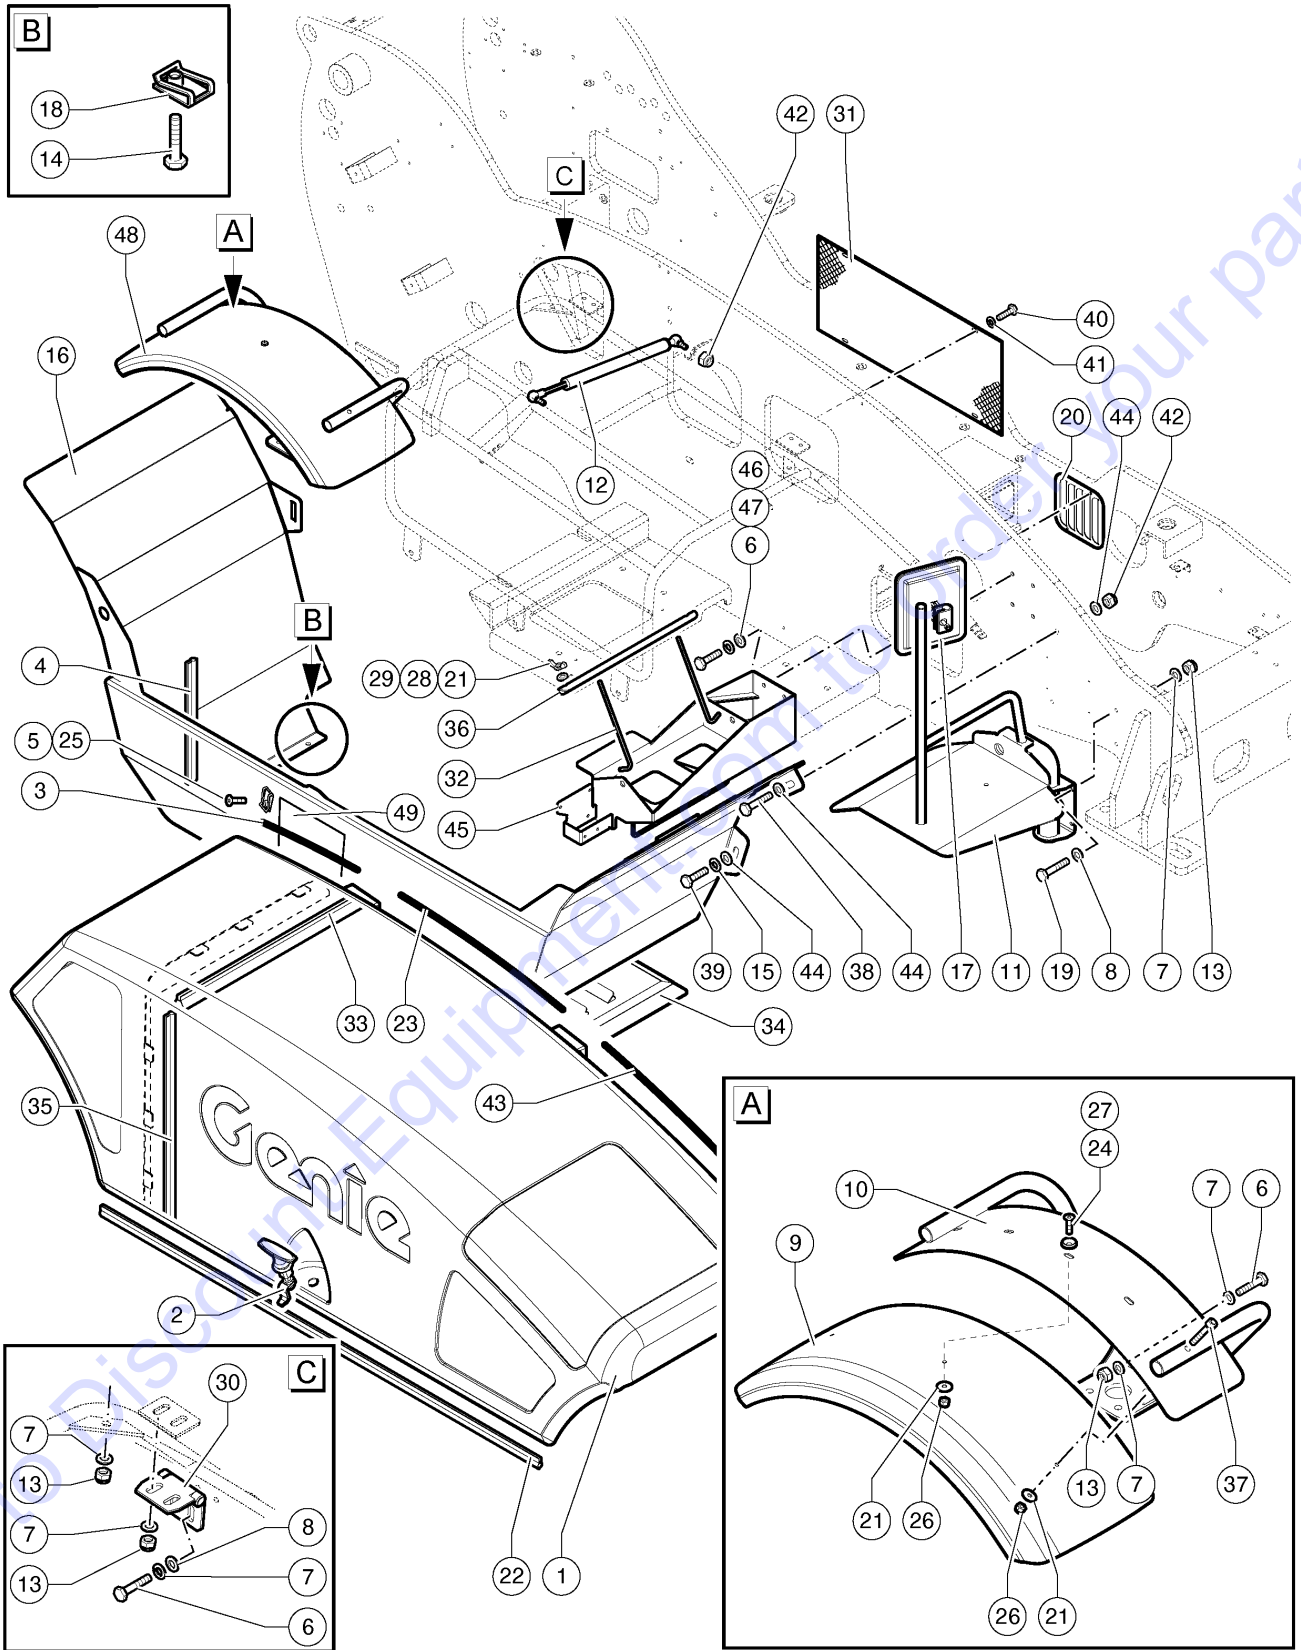

203.1 Right Chassis

Item	Part No.	Description	Qty.
1	52.1200.5550GT	Engine Cover	1
2	09.0803.0828GT	ENGINE COVER CLOSING	1
3	07.0723.0089GT	SEAL STRIP	0.6
4	07.0723.0089GT	SEAL STRIP	0.2
5	01.4006.0001GT	SCREW M6X16 UNI 5933 10.9 ZN	4
6	01.0001.0257GT	SCREW M8X30 UNI 5739 8.8 ZN	8
7	01.0031.0055GT	FLAT WASHER D8 UNI 6592 ZN	14
8	01.4032.0003GT	Spring Washer D 8 ZN	4
9	09.0803.0667GT	MUD GUARD	1
10	51.0811.4617GT	SUPPORT,REAR,MUD GUARD (KIT)	1
11	51.0811.4642GT	RF SUPPORT MUDGUARD	1
12	09.0803.0815GT	Gas Spring	1
13	01.0023.0054GT	NUT,M8 UNI 7473 6S ZN	16
14	01.4001.0078GT	SCREW M8X20 DIN 6923 8.8 ZN	4
15	01.4032.0004GT	Spring Washer D10 ZN	7
16	51.0903.5272GT	Engine Housing	1
17	07.0723.0042GT	Mirror	1
18	09.0803.0352GT	SPRING CLIP M8	4
19	01.0001.1465GT	SCREW TE M8X40 UNI 5739 8.8 ZN	4
20	51.0903.5057GT	Cover	1
21	01.0031.0298GT	FLAT WASHER D6 UNI 6593 ZN	5
22	07.0723.0089GT	SEAL STRIP	1.5
23	07.0723.0089GT	SEAL STRIP	0.55
24	09.0803.0012GT	WASHER D6	6
25	09.0803.0516GT	SPRING CLIP M6	4
26	01.0023.0053GT	STOP NUT M6 UNI 7473 6S ZN	6
27	01.4006.0011GT	SCREW M6X20 UNI 5933 10.9 ZN	1
28	01.4023.0010GT	NUT,WING,M6 UNI 7473-7474 6S	2