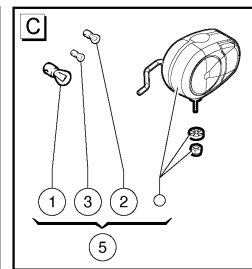

805.1 Road Lights - Part 1

Go to DiscoverMyEquipment.com to order your parts

Item	Part No.	Description	Qty.
1	07.0703.0306GT	BULB, HEADLAMP	2
2	56.0010.0058GT	BULB,12V,45/40W	2
3	07.0703.0305GT	BULB, HEADLAMP	2
4	56.0010.0034GT	LIGHT,FRONT,RIGHT	1
5	56.0010.0035GT	LIGHT,FRONT,LEFT	1
6	51.0811.4716GT	Right Rear Road Light Support	1
7	51.0811.4715GT	Right Left Road Light Support	1
8	56.0010.0037GT	LIGHT,REAR,RIGHT	1
9	56.0010.0036GT	LIGHT,REAR,LEFT	1
10	01.4032.0003GT	Spring Washer D 8 ZN	4
11	01.0031.0055GT	FLAT WASHER D8 UNI 6592 ZN	4
12	01.0001.0256GT	SCREW M8X25 UNI 5739 8.8 ZN	4
13	01.0031.0054GT	FLAT WASHER D6 UNI 6592 ZN	4
14	01.0023.0053GT	STOP NUT M6 UNI 7473 6S ZN	4

Go to Discount-Equipment.com to order your parts