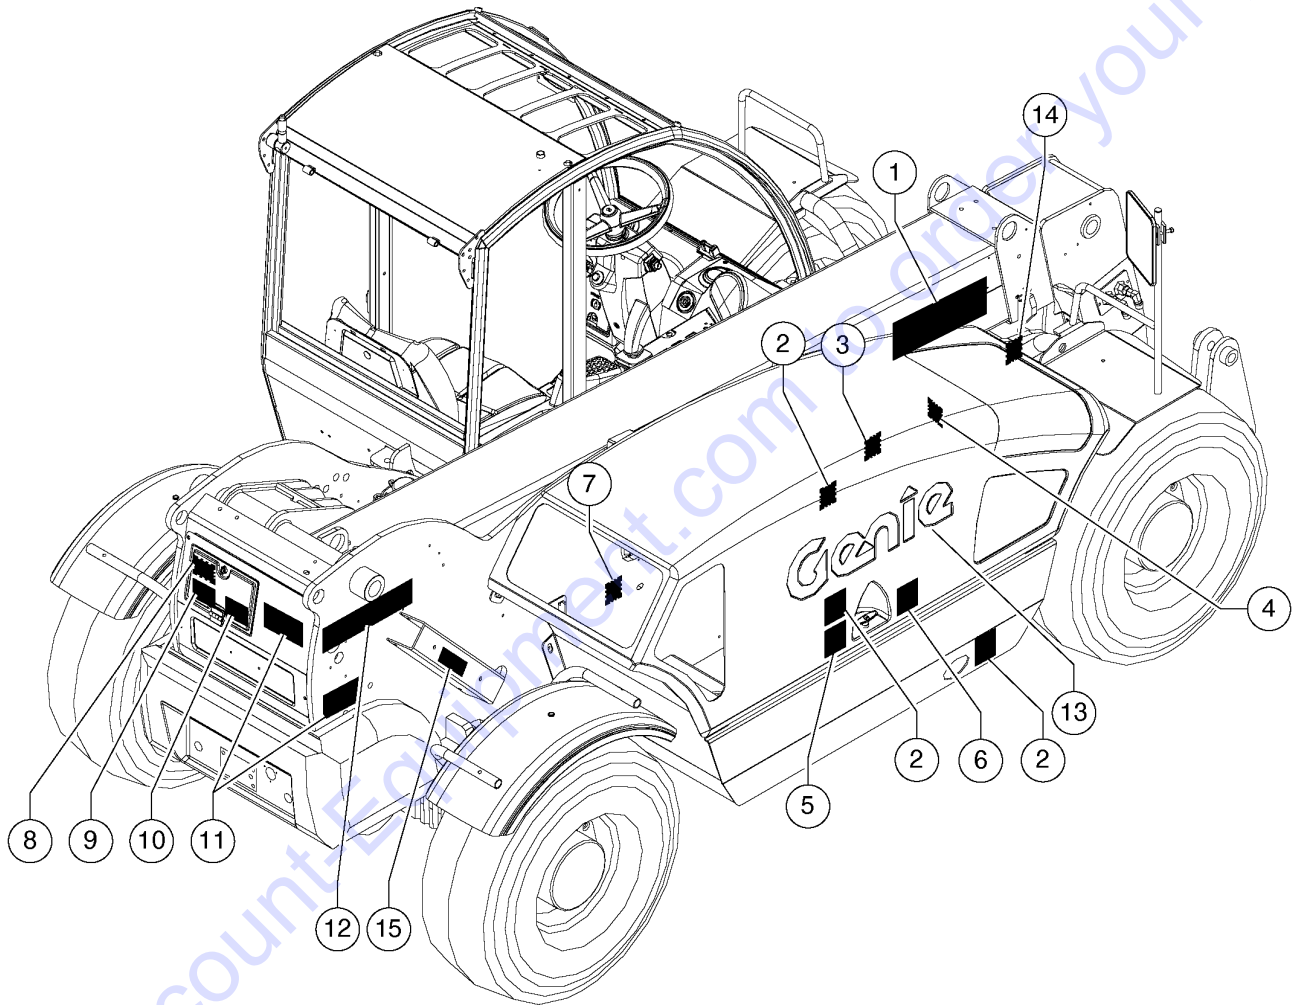

102.1 Decals, View 2

Go to DiscountEquipment.com to order your parts

Item	Part No.	Description	Qty.
1	09.4618.0643GT	Cosmetic - Genie GTH-5519	1
2	97667GT	DECAL,WARN,BURN HAZARD	3
2	97667FRGT	DECAL,BURN HAZARD - FRENCH DECAL	3
3	97602GT	DECAL,EXPLOSION HAZARD	1
3	97602FRGT	DECAL,EXPLOSION HAZARD - FRENCH DECAL	1
4	237601GT	DECAL DANGER BATTERY SAFETY	1
4	237601FRGT	DECAL,BURN HAZARD - FRENCH DECAL	1
5	1263543GT	DECAL, IMPROPER OPERATION	1
5	1263543FRGT	DECAL,COMPARTMENT ACCESS - FRENCH DECAL	1
6	214418GT	DECAL, 2 DECAL COMBO	1
6	214418FRGT	DECAL,DANGER/WARNING - FRENCH DECAL	1
7	237605GT	DECAL WARNING EXPLOSION/BURN HAZARD	1
7	237605FRGT	DECAL,HOT PARTS - FRENCH DECAL	1
8	237971GT	DECAL,DANGER,EXPLOSION/BURN,DIESEL FUELING	1
8	237971FRGT	DECAL,EXPLOSION,FUELING - FRENCH DECAL	1
9	826345GT	DECAL,ULS DIESEL ONLY,TIER 4	1
9	826345FRGT	DECAL, ULTRA LOW SULFUR FUEL-FRENCH	1
10	28159GT	DECAL,DIESEL	1
11	237598GT	DECAL,BODY CRUSH,ROLLING MACHINE	2
12	09.4618.0644GT	DECAL,COSMETIC,GTH-5519	1
13	1258639GT	DECAL,COSMETIC,7.5" GENIE WHIT	1
14	1272242GT	DECAL,MACHINE REGISTRATION/OWN	1
15	09.4618.2048GT	DECAL CRUSH HAZARD- USE SAFETY COLLAR GB	1
15	09.4618.2049FRGT	DECAL CRUSH HAZARD- USE SAFETY COLLAR FR	1

Go to Discount-Equipment.com to order your parts