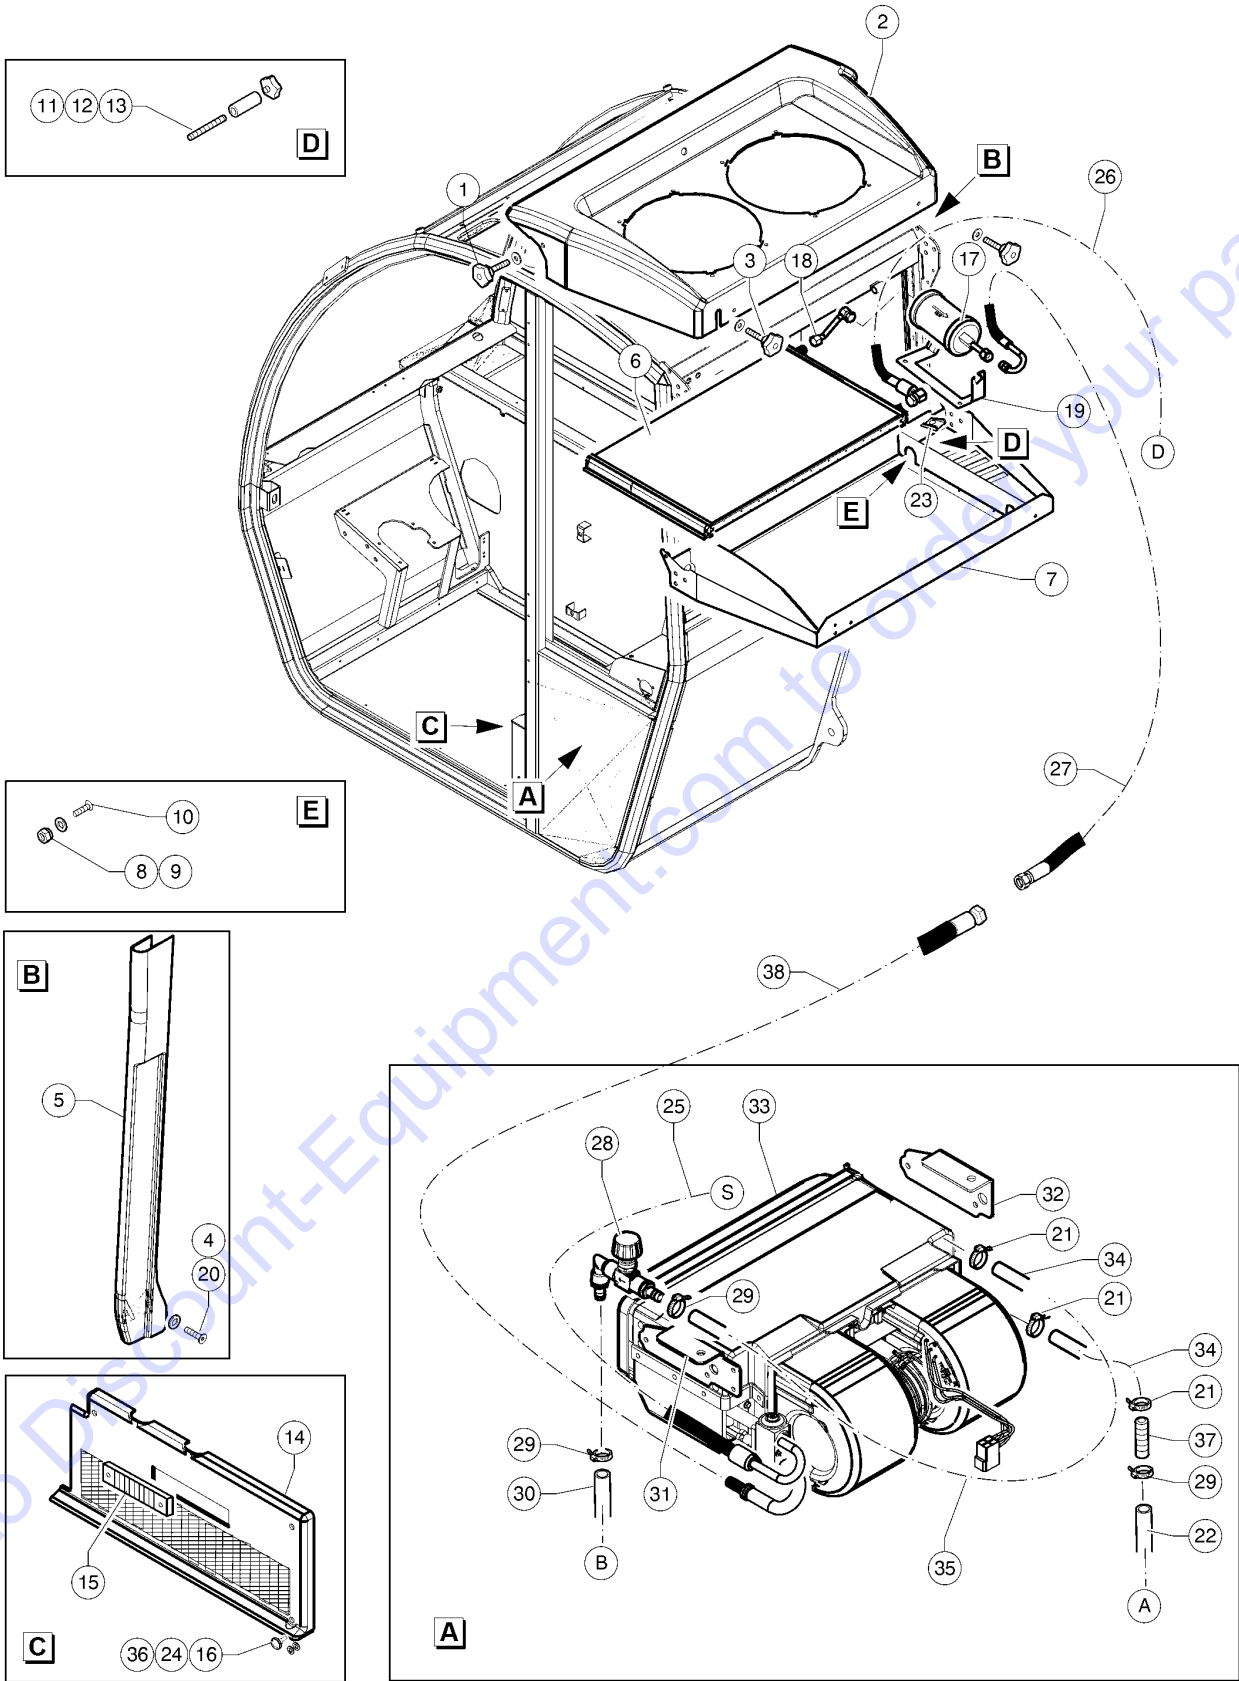

809.1 Air Conditioning - Part 1

GTH-5519

Part No. 1299880GT

Item	Part No.	Description	Qty.
1	07.0723.0557GT	Manual Screw M6x25	3
2	07.0723.0721GT	COVER	1
3	07.0723.0090GT	BALL-GRIP	2
4	07.0723.0074GT	WASHER	3
5	07.0723.0736GT	COVER	1
6	07.0723.0737GT	CONDENSER	1
7	07.0723.0766GT	CONDENSER ASSY	1
8	07.0723.0232GT	Plain Washer D8x16 UNI 6592	6
9	07.0723.0181GT	Nut M8 UNI 7473	6
10	07.0723.0176GT	SCREW,TSPEI M8X25	4
11	07.0723.0698GT	Female Manual Screw M6	1
12	07.0723.0708GT	Bushing D10XH30XD6 ZNB	1
13	07.0723.0709GT	Pin M6X60 ZN	1
14	07.0723.0767GT	COVER ASSY	1
15	07.0723.0371GT	Air Inlet	1
16	07.0723.0175GT	SCREW, M6X20 DIN 933 YZ HCS	7
17	07.0723.0549GT	Gas Filter	1
18	07.0723.0768GT	PIPE FITTING	1
19	07.0723.0769GT	FILTER SUPPORT	1
20	07.0723.0039GT	SCREW,PPH SMS 10X3/4ZAKEG	3
21	07.0723.0079GT	Clamp 16/27	4
22	07.0723.0753GT	ENGINE PIPE	1
23	07.0723.0743GT	PLATE	3
24	07.0723.0076GT	Plain Washer D6x18	5
25	07.0723.0770GT	HOSE 5/8"	1
26	07.0723.0771GT	HOSE 13/32"	1
27	07.0723.0772GT	HOSE 5/16"	1
28	07.0723.0658GT	Heater Valve	1