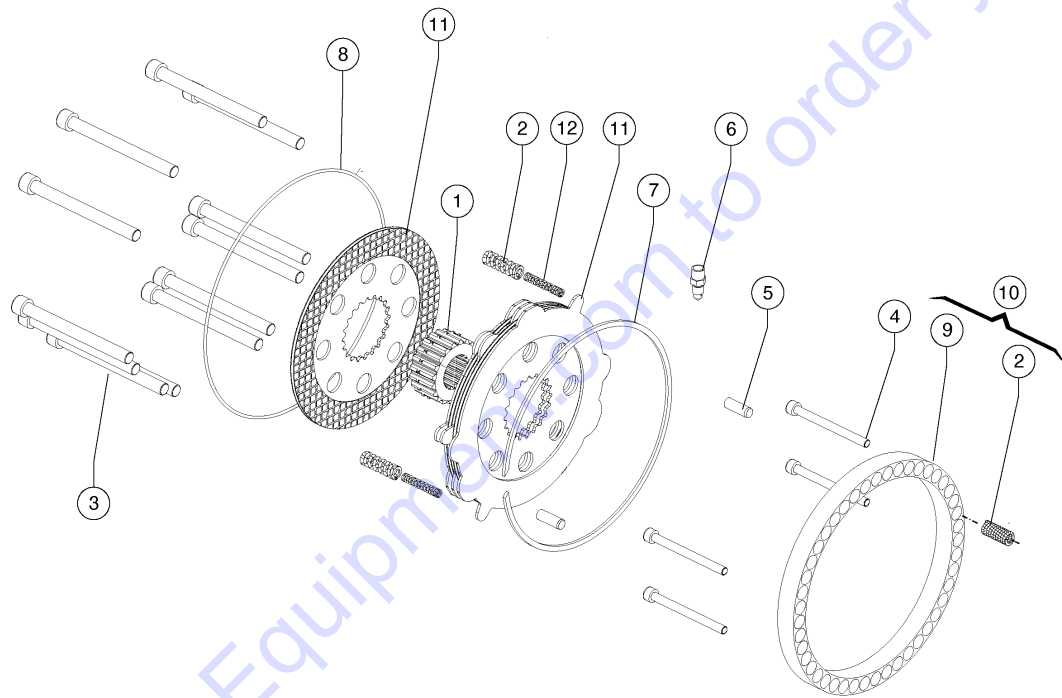

210.1 Front Axle - Brake Group

Go to Discount-Equipment.com to order your parts

210.1 Front Axle - Brake Group

Item	Part No.	Description	Qty.
1	07.0709.1336GT	DISKS BUSCHING - 128	
2	07.0709.1337GT	SPRING	
3	07.0709.1094GT	Socket Head Screw M12x130 12.9 5931	
4	07.0709.1091GT	Socket Head Screw M8x90 12.9 5931	
5	07.0709.1143GT	Parallel Pin 10X30 Din6325	
6	07.0709.1189GT	Bleeding Screw M10x1	
7	07.0709.1070GT	Snap Ring Br225	
8	07.0709.1071GT	O-Ring 3925	
9	07.0709.1140GT	Springs Ring - 128	
10	07.0709.1201GT	Springs Kit - 128	
11	07.0709.1338GT	DISCK PACKAGE BRAKE - 128	
12	07.0709.1339GT	SPRING D2.65 - 7.8X44.4	

Go to Discount-Equipment.com to order your parts