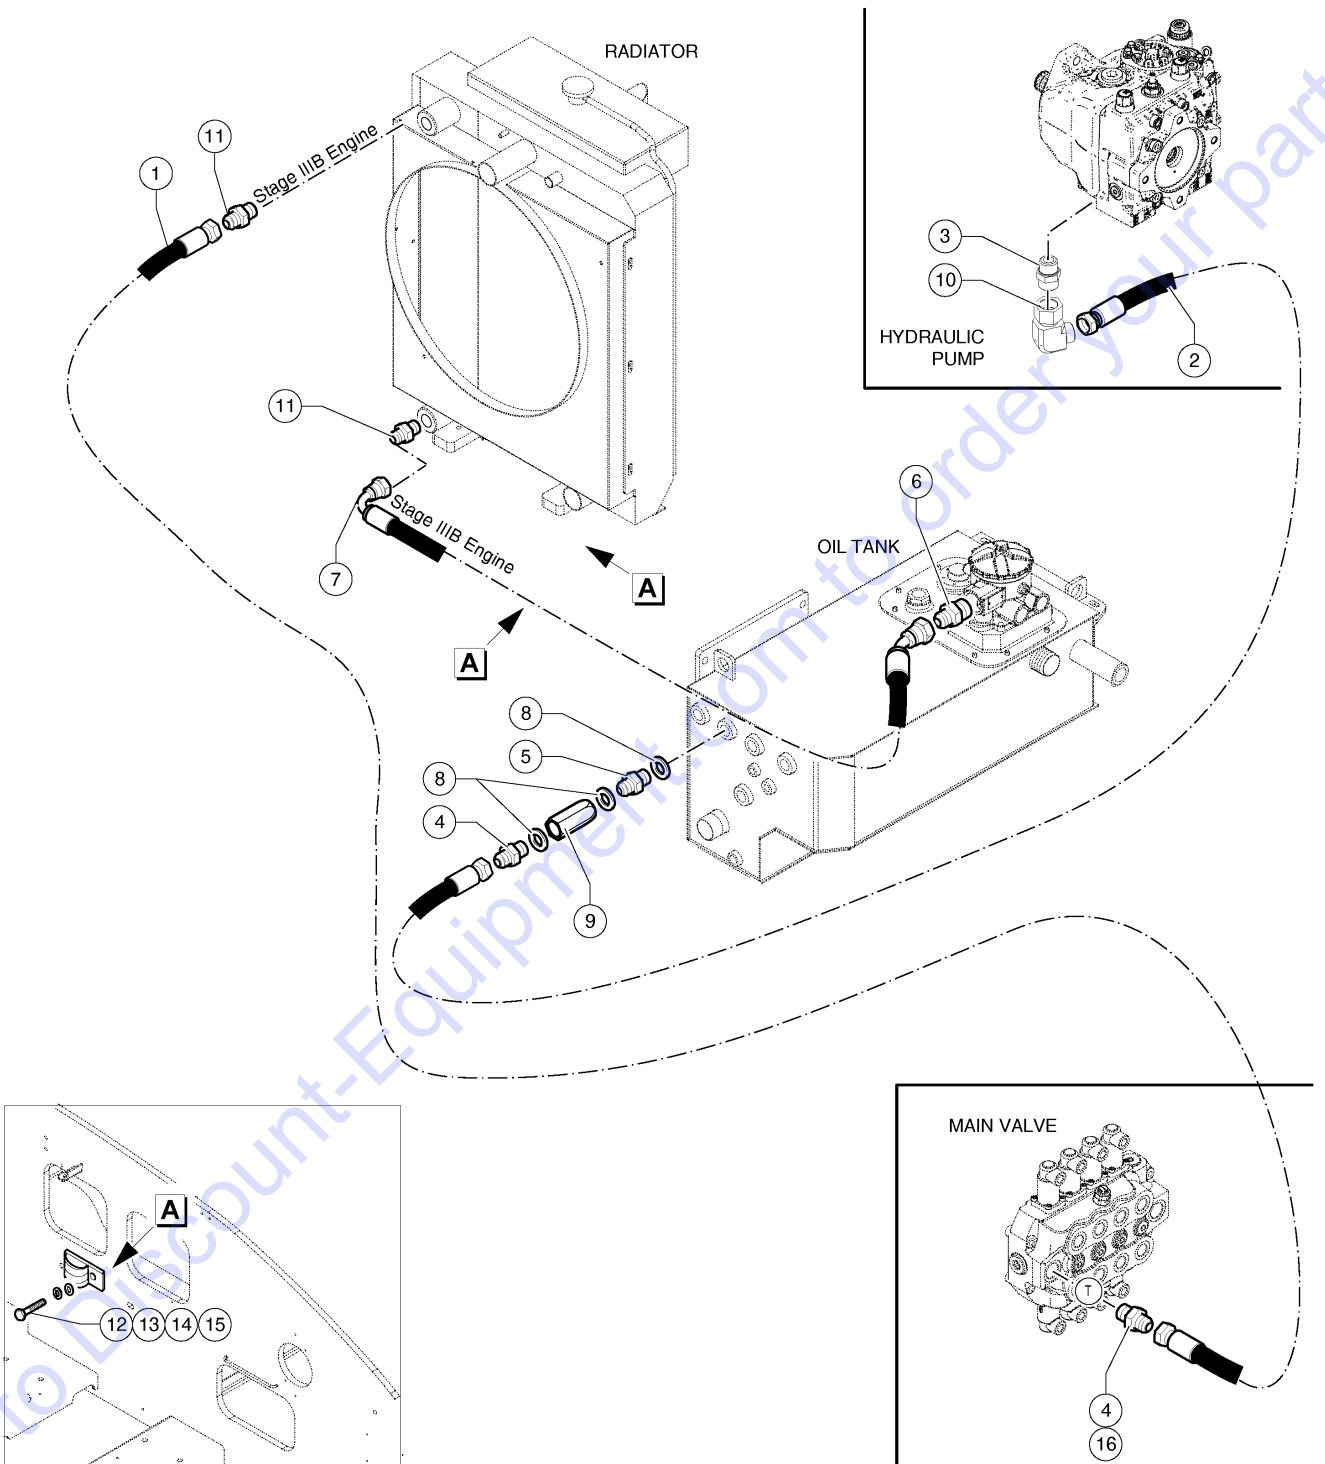

606.1 Radiator - IIIB Engine

Item	Part No.	Description	Qty.
1	1292017-10040GT	ASSY, HOSE, HYD, -16, 250, STR, STR	1
2	1292248-2166GT	ASSY, HOSE, HYD, -12, 1520, STR, STR	1
3	48960GT	FITTING,CONN,520120-12	1
4	04.0607.0107GT	PIPE FITTING 3/4"BSP X1"3/16-12 ORFS	2
5	04.0600.0046GT	PIPE FITTING 3/4X 3/4 BSP	1
6	04.0607.0179GT	PIPE FITTING 1"1/4BSP-1"7/16-12 ORFS	1
7	1292016-9646GT	ASSY, HOSE, HYD, -16, 250, 45, 90, @90°	1
8	06.0442.0124GT	BONDED RING 3/4	3
9	04.4239.0083GT	Valve Vuc 3/4 8 Bar	1
10	04.0607.0864GT	Pipe Fitting 90° M-F 1"3/16"-12 ORFS	1
11	04.0607.0142GT	PIPE FITTING 1" GASX1-7/16-12 ORFS	1
12	04.4227.0016GT	CLAMP D60 HOLE 10.5	2
13	01.0001.0254GT	SCREW M8X20 UNI 5739 8.8 ZN	2
14	01.4032.0003GT	Spring Washer D 8 ZN	2
15	01.0031.0055GT	FLAT WASHER D8 UNI 6592 ZN	2
16	04.0607.0196GT	PIPE FITTING 3/4"BSP/1"7/16-12 ORFS	1

Go to Discount-Equipment.com to order your parts