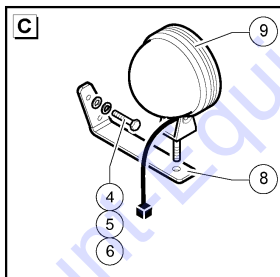

804.1 Work Lights

804.1 Work Lights

Item	Part No.	Description	Qty.
1	56.0017.0045GT	Work Lights Switch Cover	1
2	56.0017.0132GT	Switch Contact	1
3	51.0811.4490GT	WORKING LIGHT BOOM SUPPORT	1
4	01.0001.0254GT	SCREW M8X20 UNI 5739 8.8 ZN	2
5	01.0031.0055GT	FLAT WASHER D8 UNI 6592 ZN	4
6	01.4032.0003GT	Spring Washer D 8 ZN	2
7	51.0811.4717GT	Support	1
8	51.0811.4718GT	Support	1
9	56.0017.0124GT	Work Light	3
10	55.0602.1027GT	Boom Line	1

Go to Discount-Equipment.com to order your parts