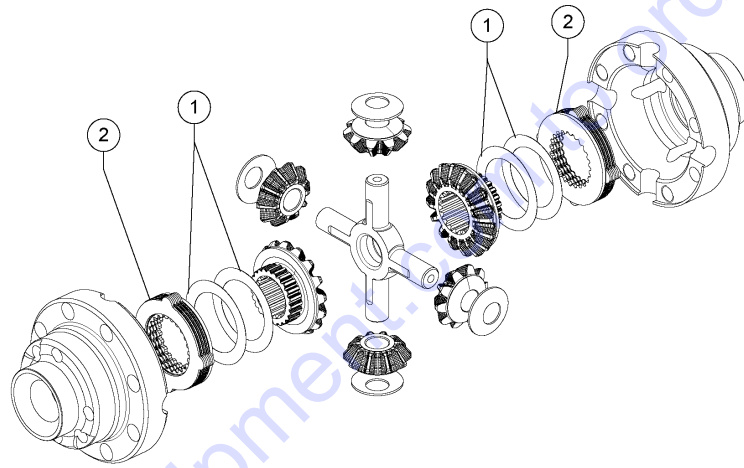

208.1 Front Axle - Differential Group

Go to Discount-Equipment.com to order your parts

208.1 Front Axle - Differential Group

<i>Item</i>	<i>Part No.</i>	<i>Description</i>	<i>Qty.</i>
1	07.0709.1372GT	SHIM	1
2	07.0709.1333GT	DISCK KIT	1

Go to Discount-Equipment.com to order your parts