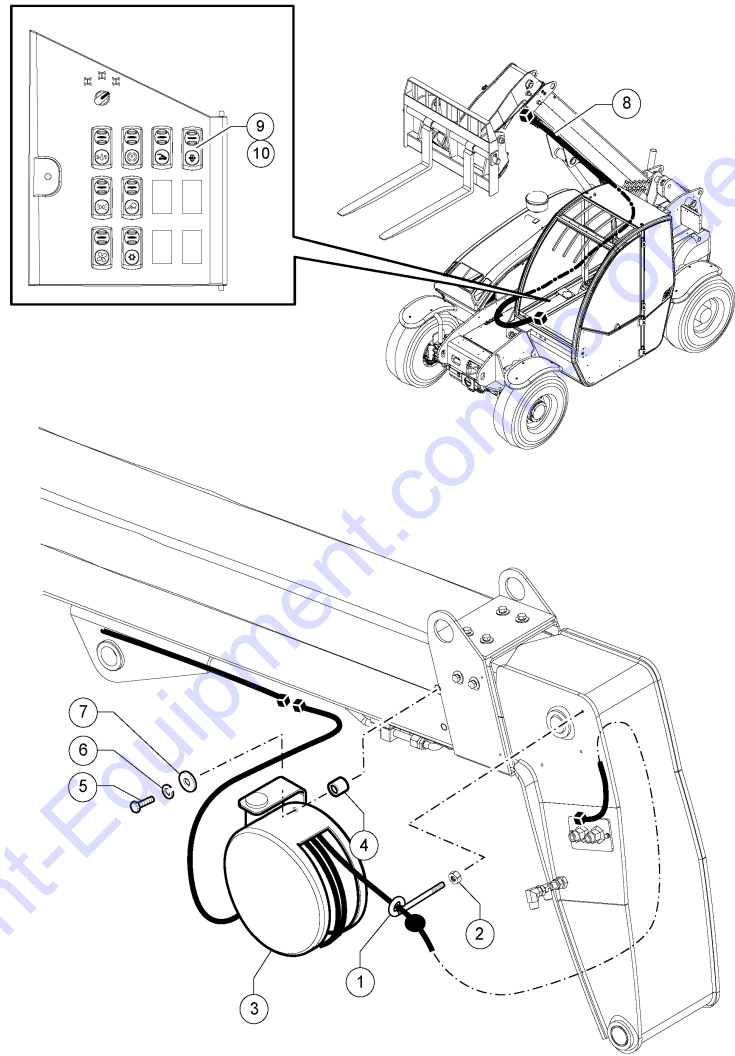

802.1 Hydraulic Quick Coupling And 1 Aux Circuit (Electric Part)

Go to Discount-Equipment.com to order your parts

802.1 Hydraulic Quick Coupling And 1 Aux Circuit (Electric Part)

Item	Part No.	Description	Qty.
1	51.0811.4537GT	ELECTRICAL CABLE SUPPORT	1
2	01.0019.0104GT	NUT M8 UNI 5588 6S ZN	1
3	56.0023.0051GT	Cable Reel	1
4	54.0101.0015GT	Spacer	2
5	01.0001.0104GT	SCREW M6X40 UNI 5739 8.8 ZN	2
6	01.0031.0298GT	FLAT WASHER D6 UNI 6593 ZN	2
7	01.4032.0002GT	SPRING WASHER D6 ZN	2
8	55.0602.1027GT	Boom Line	1
9	56.0017.0063GT	SWITCH COVER	1
10	56.0017.0035GT	SWITCH	1

Go to Discount-Equipment.com to order your parts