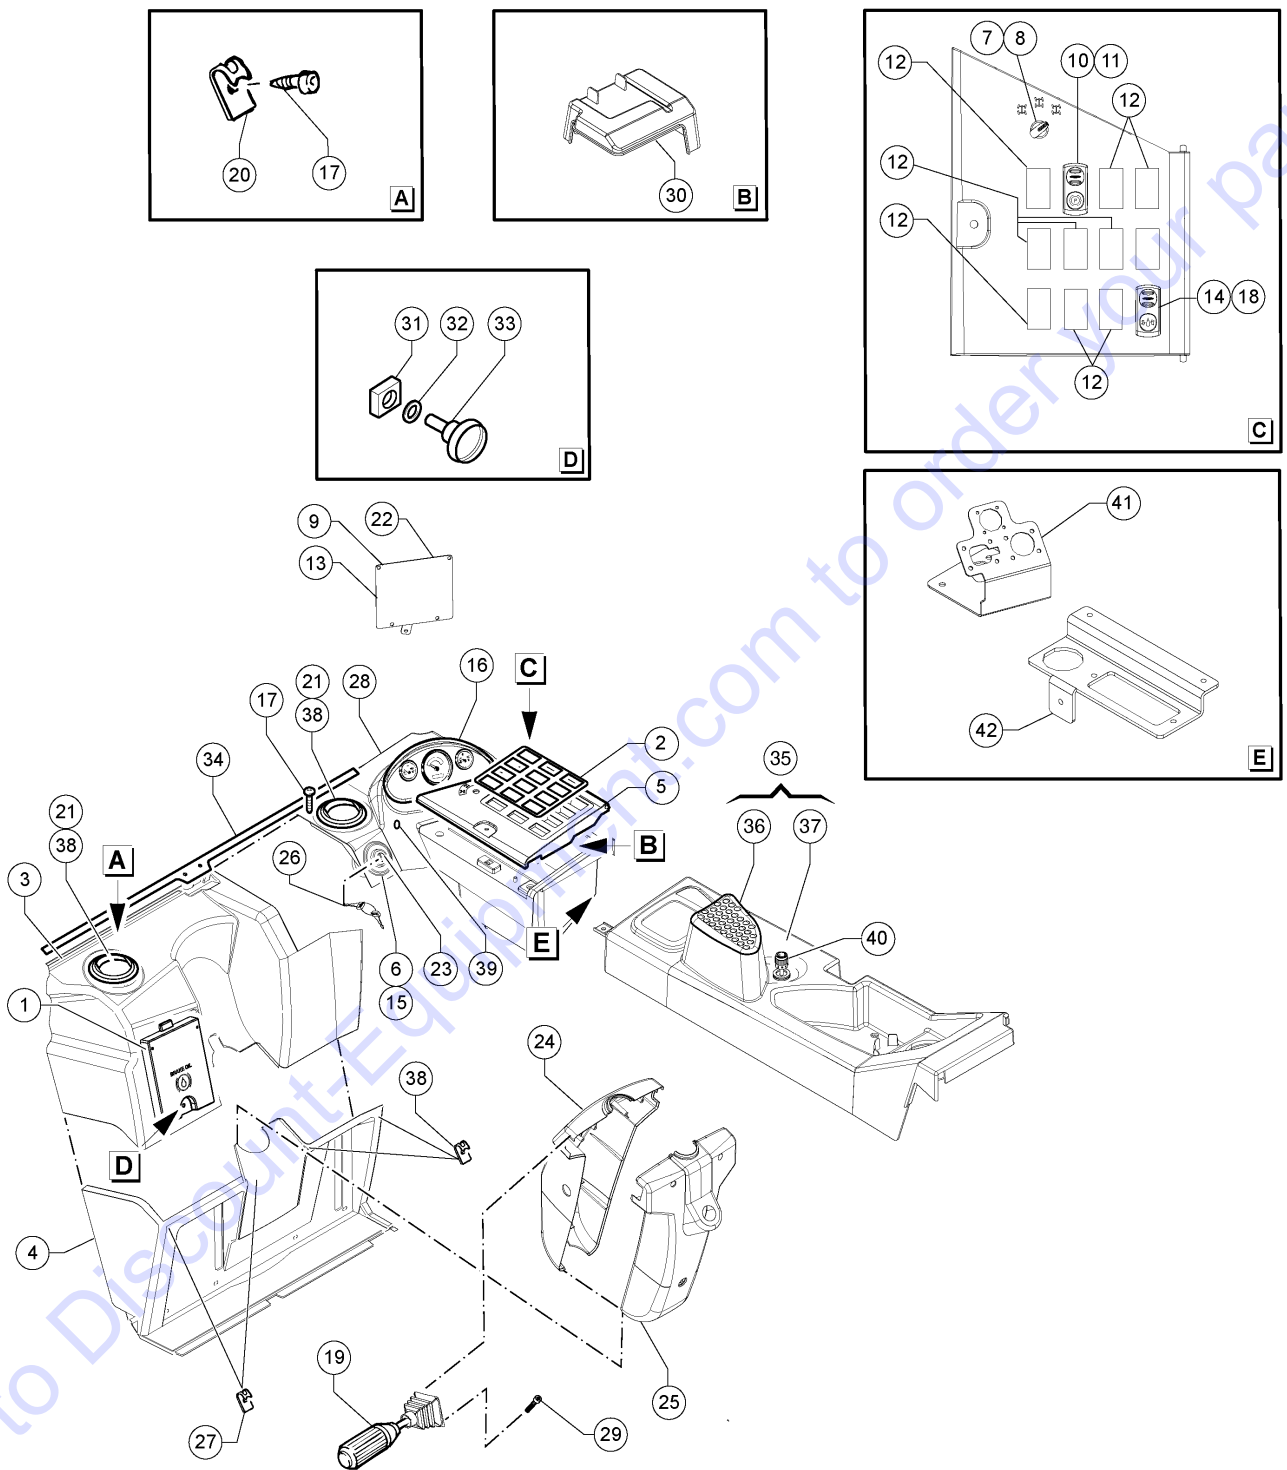

404.1 Dashboard, View 1

Item	Part No.	Description	Qty.
1	52.1200.5523GT	Oil Tank ABS Cover	1
2	52.1200.5547GT	Plate	1
3	52.1200.5522GT	Upper Front Dashboard	1
4	52.1200.5521GT	Lower Front Dashboard	1
5	52.1200.5519GT	COVER,BOX,ABS	1
6	54.0100.0099GT	Braking disk	1
7	56.0017.0049GT	SWITCH,STEERING MODE	1
8	07.0703.0429GT	KNOB, STEERING MODE SELECTOR	1
9	51.0811.4009GT	External Support	1
10	56.0017.0046GT	SWITCH COVER	1
11	56.0017.0044GT	Switch Contact	1
12	56.0017.0039GT	Cap	10
13	07.0723.0678GT	Load Chart Support	1
14	56.0017.0047GT	Continuous Flow Switch Cover	1
15	09.4618.2038GT	KEY PLATE	1
16	56.0016.0206GT	DISPLAY	1
17	07.0723.0039GT	SCREW,PPH SMS 10X3/4ZAKEG	10
18	56.0017.0132GT	Switch Contact	1
19	56.0016.0107GT	FWD/REVERSE SWITCH ASSEMBLY	1
20	07.0723.0104GT	RETAINER	6
21	07.0723.0639GT	Air Inlet	2
22	51.0811.4008GT	Internal Support	1
23	07.0703.0472GT	Starting Switch	1
24	52.1200.5526GT	Rear Steering Column Cover	1
25	52.1200.5525GT	Front Steering Column Cover	1
26	56.0017.0015GT	KEY ONLY (1 PAIR)	2
27	09.0803.0572GT	THREADED CLIP M5	4
28	52.1200.5527GT	Instruments Dashboard	1

Go to Discount-Equipment.com to order your parts