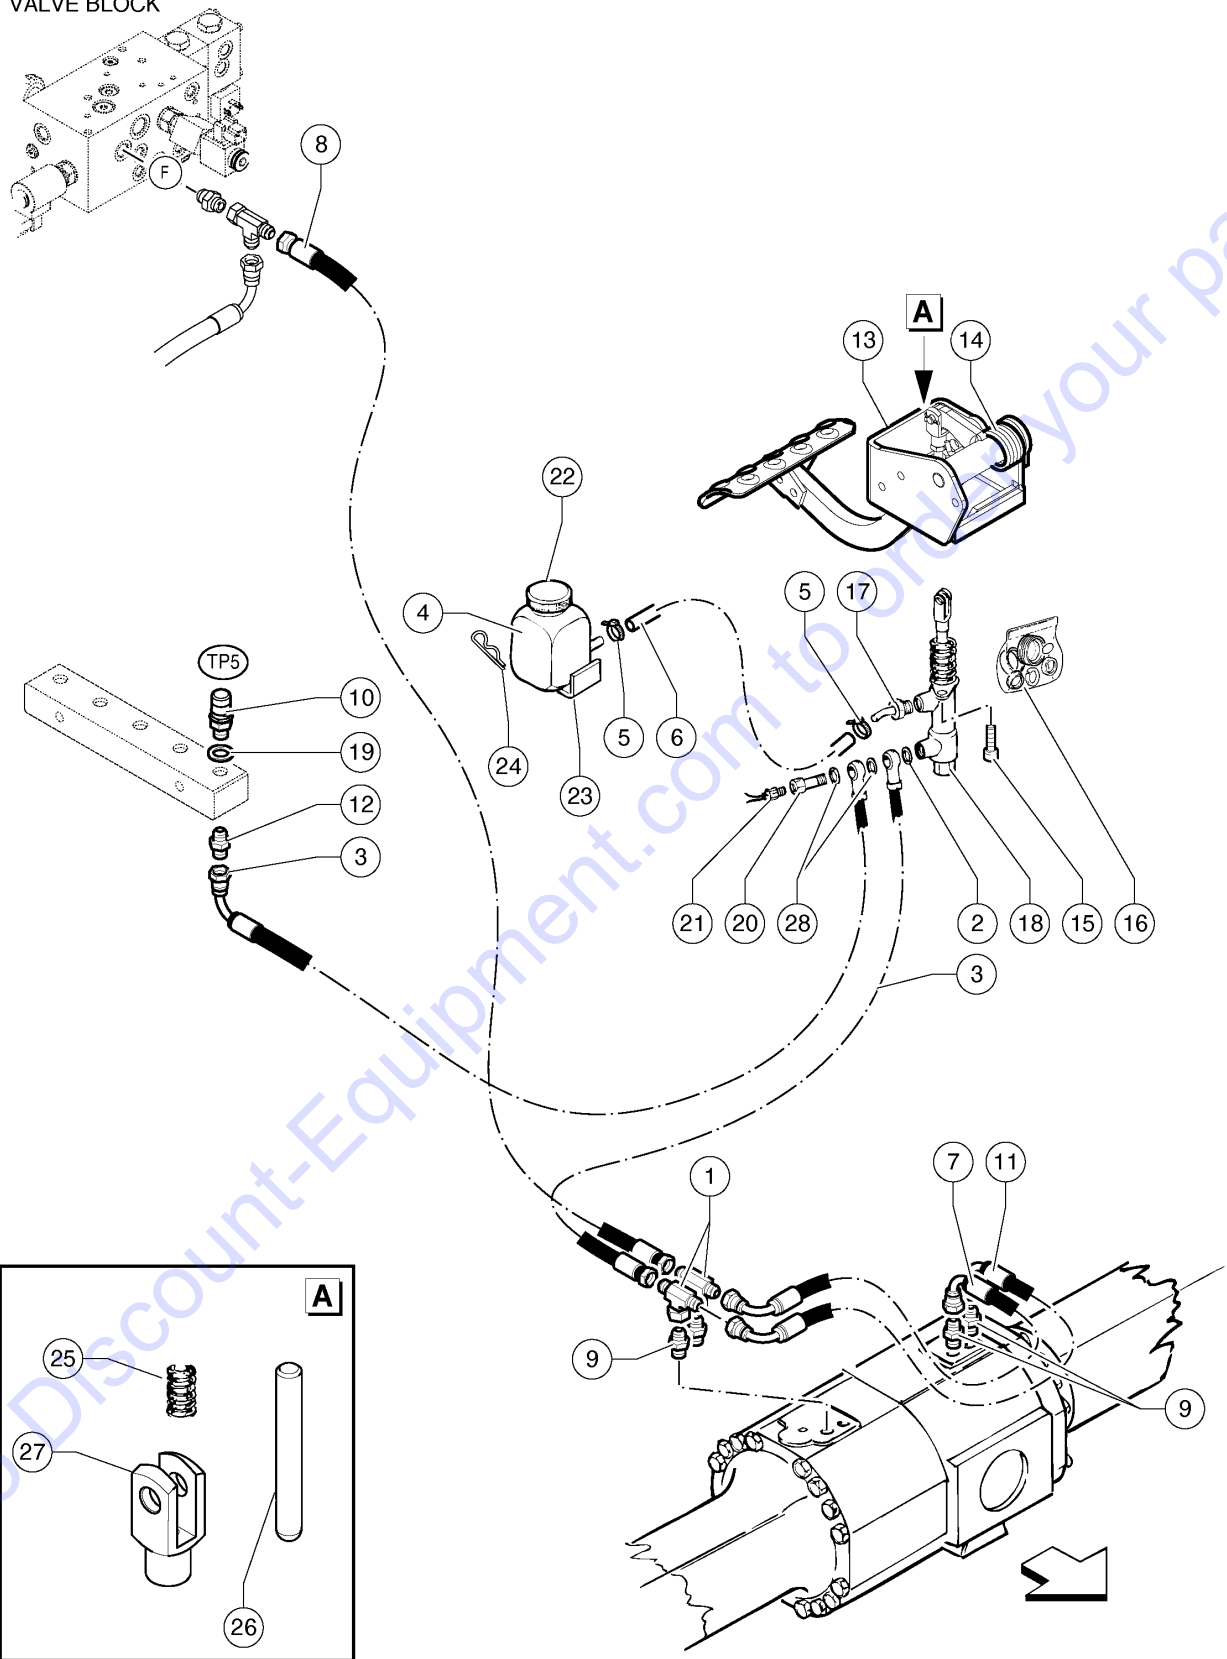

612.1 Brake System

VALVE BLOCK

Item	Part No.	Description	Qty.
1	04.0607.0131GT	PIPE FITTING TMF+C 9/16-18 ORFS	2
2	06.0442.0054GT	WASHER	1
3	04.0605.1289GT	Hose R1 X 1/4 1500 D. 14 FD 9/16"-18	2
4	05.4309.0002GT	BRAKE RESERVOIR W/BRACKET	1
5	04.0227.0054GT	CLAMP DN 15/25 LG 9	2
6	07.0723.0092GT	Rubber Hose	1
7	1292731-1182GT	ASSY, HOSE, HYD, -4, 3260, 90, 90@95°	2
8	1292241-6300GT	ASSY, HOSE, HYD, -4, 3260, STR, STR	1
9	04.0607.0180GT	PIPE FITTING M10X1- 9/16-18 ORFS	4
10	04.4210.0016GT	PRESSURE PLUG M14X1.5	1
11	1292728-1575GT	ASSY, HOSE, HYD, -4, 3260, 90, 90,@90°	1
12	04.0607.0153GT	PIPE FITTING 14X1.5X9/16-18 ORFS	1
13	09.4656.0019GT	Complete Brake Pedal	1
14	07.0730.0080GT	Spring	1
15	01.0003.0203GT	SCREW,TCEI,M8X20 UNI 8.8 ZN	2
16	07.4529.0027GT	SEAL KIT	1
17	09.0803.0088GT	KNURLED COUPLING	1
18	05.4309.0001GT	Pump	1
19	54.0100.0093GT	FLAT WASHER D.16 1/4-19 BSPP GAS CIL 50100	1
20	05.0401.0017GT	Drilled Screw M12	1
21	05.4329.0003GT	Pressure Switch	1
22	07.0730.0083GT	PLUG	1
23	07.0730.0082GT	BRACKET	1
24	07.0730.0081GT	CLIP	1
25	07.0730.0084GT	RUBBER HOOD	1
26	07.0730.0085GT	PIN To Be Replaced Together With Position 27	1
27	07.0730.0086GT	FORK To Be Replaced Together With Position 26	1
28	06.0442.0019GT	BONDED RING M14 (9/16)	2