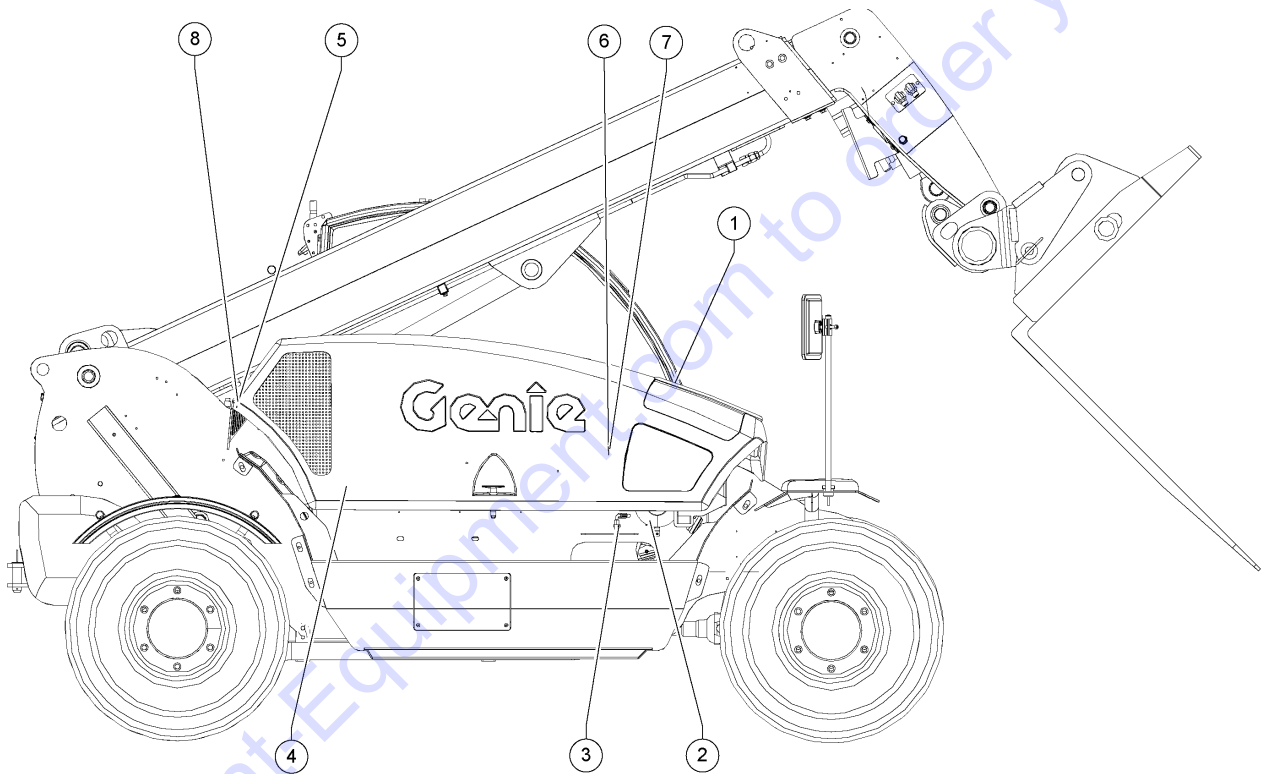

001.1 Parts Stocking List

<i>Item</i>	<i>Part No.</i>	<i>Description</i>	<i>Qty.</i>
1	57.0009.0808GT	OPERATOR'S MANUAL	
2	214228GT	FILTER, DEUTZ 2.9, FUEL	
3	07.4501.0285GT	FUEL PRE-FILTER	
4	07.4501.0067GT	FILTER,OIL	
5	07.0700.0023GT	OIL FILTER,CARTRIDGE	
6	07.0700.0040GT	Main Air Filter Element	
7	07.0700.0041GT	Secondary Air Filter Element	
8	09.4604.0073GT	Filter	

Go to Discount-Equipment.com to order your parts