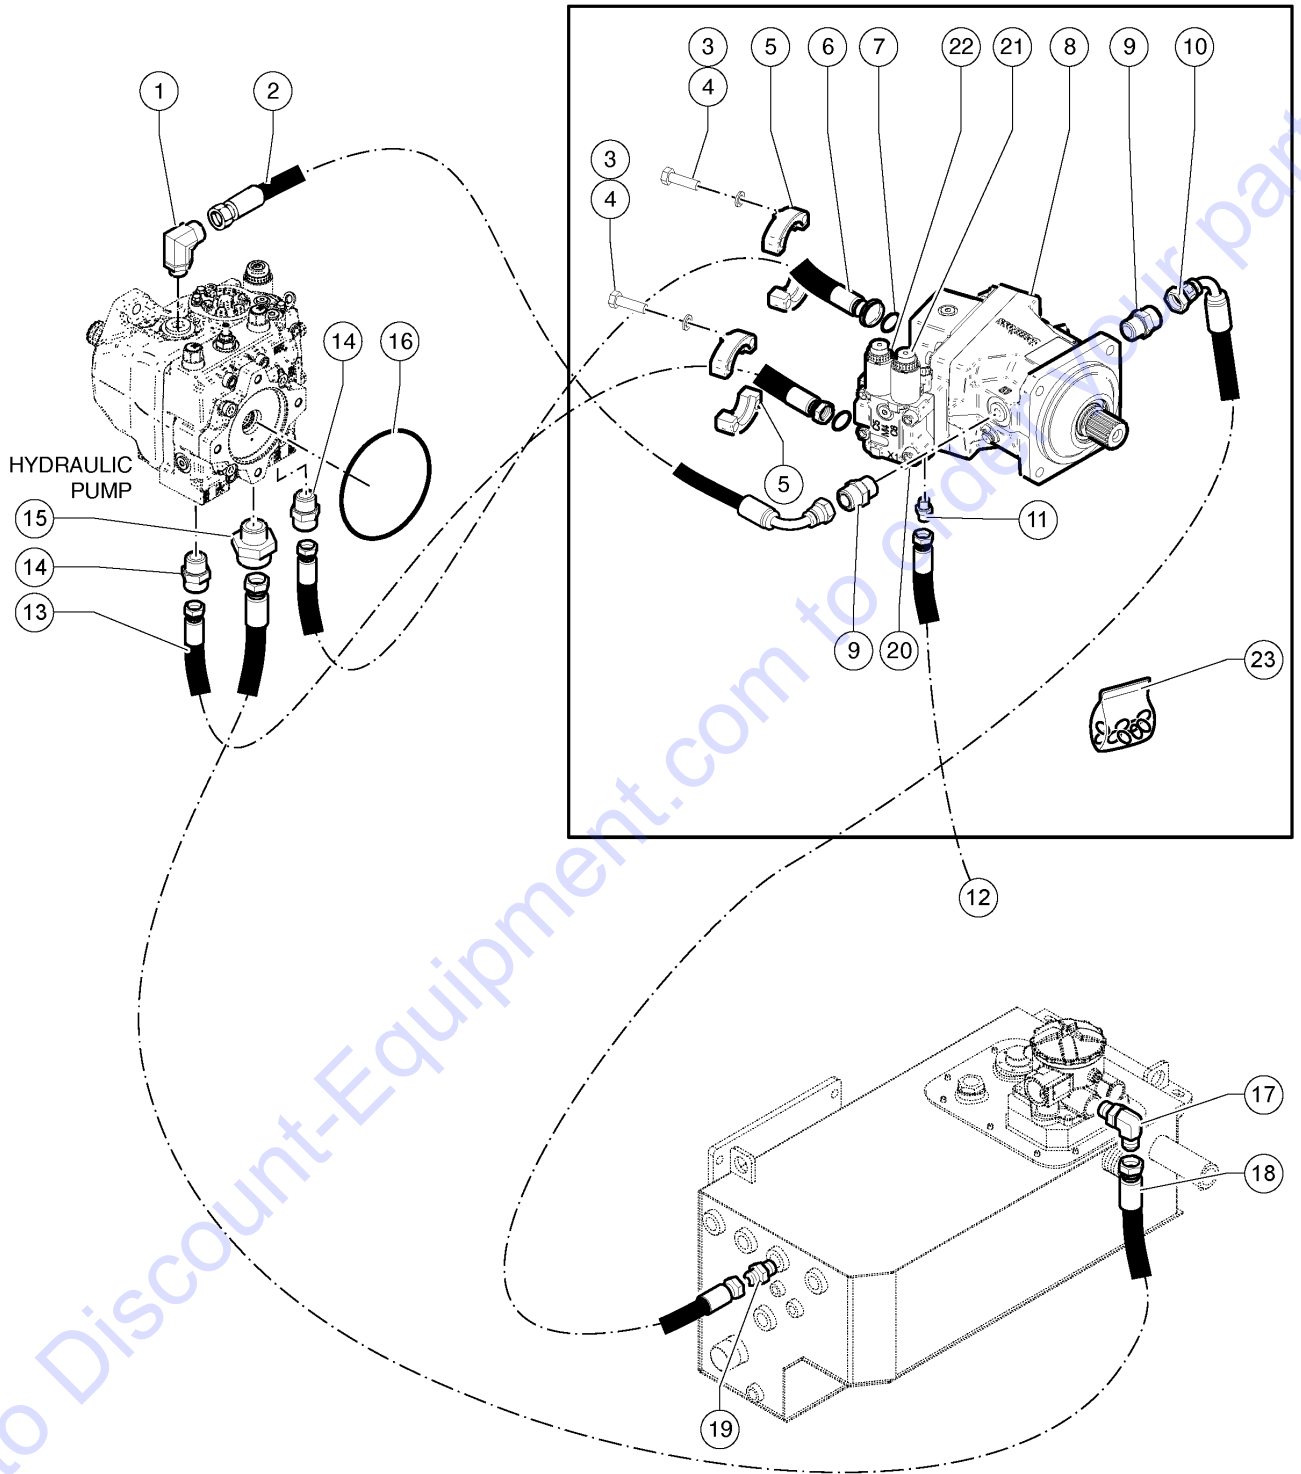

Item	Part No.	Description	Qty.
1	04.0607.0871GT	FITTING 90° 1"1/16-12 UNF X M 1" 3/16-12	1
2	1298864-3937GT	ASSY, HOSE, HYD, -12, 1520, STR, 90	1
3	01.0001.0401GT	SCREW,TE,M12X40 UNI 8.8 ZN	8
4	01.4032.0005GT	SPRING WASHER D12 ZN	8
5	04.4223.0003GT	HALF FLANGE D47	4
6	1294517-2756GT	ASSY, HOSE, HYD, -12, 6000, STR, 90	1
7	06.0401.0219GT	O-RING	2
8	04.4235.0069GT	HYDRAULIC MOTOR	1
9	04.0607.0158GT	Pipe Fitting 7/8-14 UNFX 1"3/16-12 ORFS	2
10	1292232-3544GT	ASSY, HOSE, HYD, -12, 1520, STR, 90	1
11	48912GT	CONN,520120-4-6***	1
12	1294520-4331GT	ASSY, HOSE, HYD, -4, 6500, 90, STR Ref. 607.1	1
13	1294517-3189GT	ASSY, HOSE, HYD, -12, 6000, STR, 90	1
14	04.0607.0870GT	NIPPLE 1" 5/16-12 UNF X 1" 3/16"-12 ORFS	2
15	88936GT	CONN,520120-20-16	1
16	06.0401.1503GT	O-RING	1
17	04.0607.0793GT	FITTING,PIPE,90,1" BSP	1
18	1291908-6890GT	ASSY, HOSE, HYD, -20, 200, 90, STR	1
19	04.0607.0107GT	PIPE FITTING 3/4"BSP X1"3/16-12 ORFS	1
20	1300192GT	PCOR VALVE	1
21	1300190GT	SOLENOID VALVE, 12 VOLT	1
22	1300191GT	SOLENOID KIT	1
23	1300193GT	SEAL KIT	1

Go to Discount-Equipment.com to order your parts