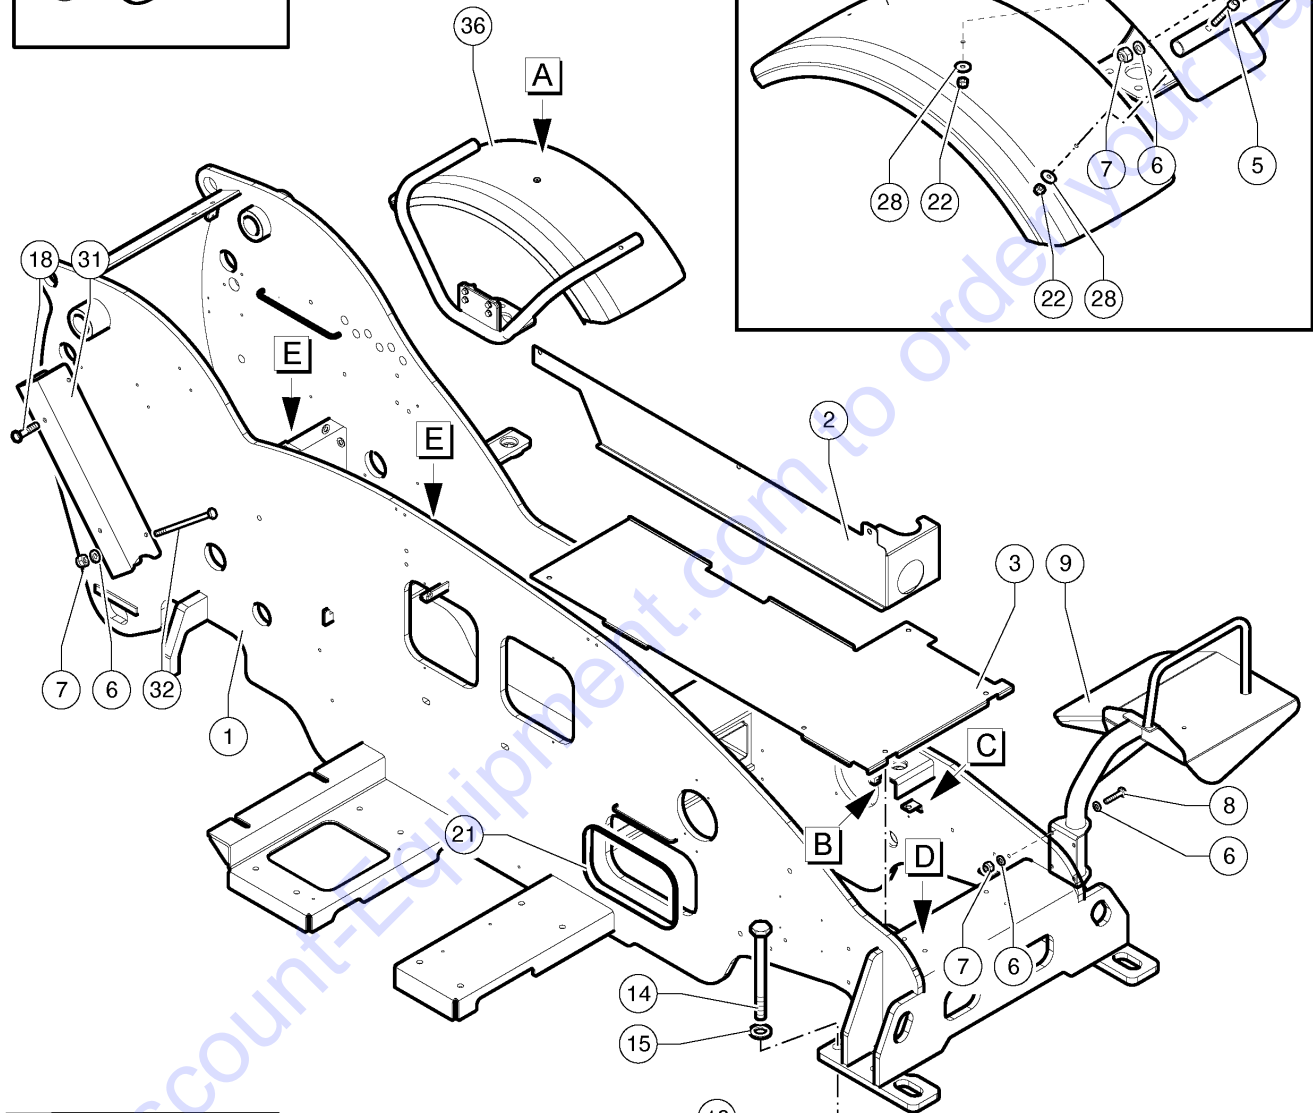

202.1 Left Chassis

Item	Part No.	Description	Qty.
29	51.0803.5700GT	SUPPORT	1
30	01.0003.0203GT	SCREW,TCEI,M8X20 UNI 8.8 ZN	3
31	51.1301.9152GT	Maintenance Collar	1
32	01.0001.0217GT	SCREW,TE,M8X110 UNI 8.8 ZN	2
33	01.4001.0212GT	SCREW,HHC,M20-2,5X160,DIN931,8.8,ZN	4
34	01.4032.0009GT	SPRING WASHER D20 ZN	4
35	01.0023.0060GT	STOP NUT M20 UNI 7473 6S ZN	4
36	55.0409.0213GT	REAR MUDGUARD ASSY	1

Go to Discount-Equipment.com to order your parts