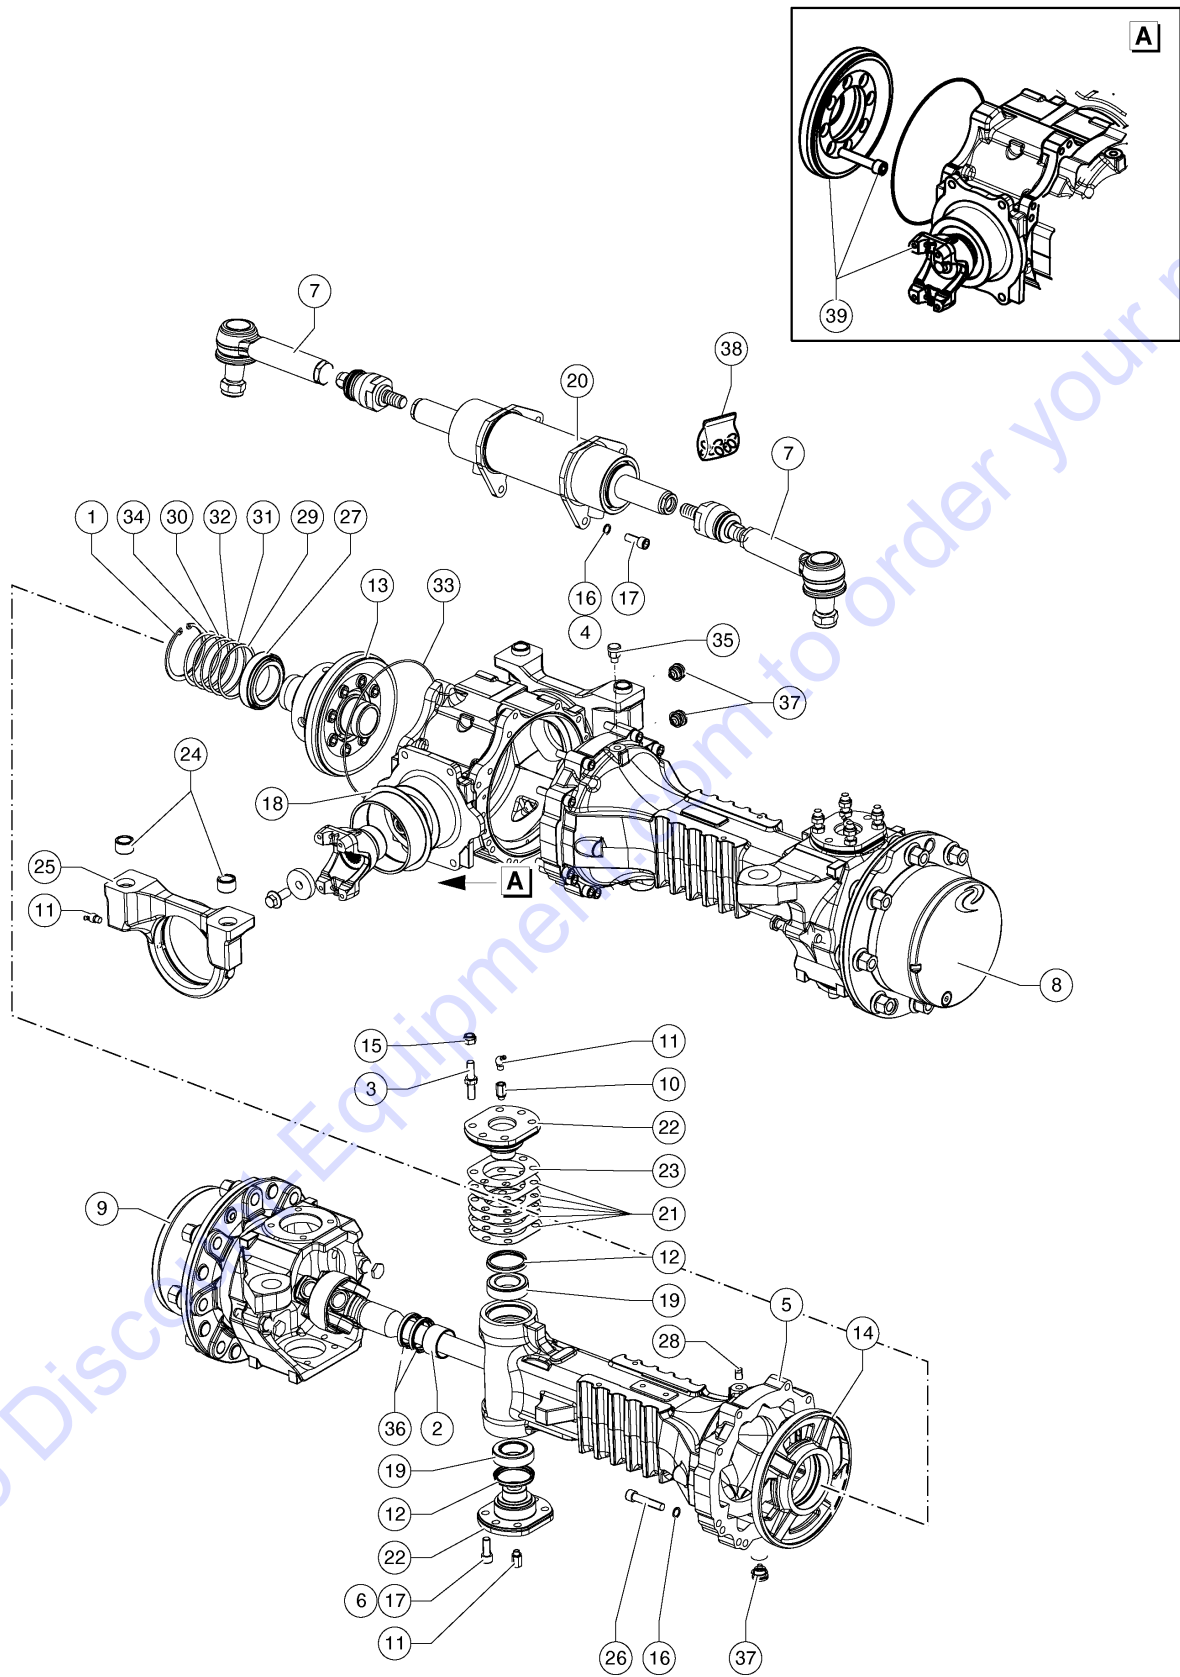

214.1 Rear Axle - Differential

Item	Part No.	Description	Qty.
1	07.0709.1068GT	Snap Ring 95 Uni 7437	2
2	07.0709.1148GT	Busching Dx	2
3	07.0709.1182GT	Double-Screw M12x30 10.9 Uni5739	8
4	07.0709.1343GT	WASHER D.12	6
5	07.0709.1200GT	Side Housing l=1530	2
6	07.0709.1377GT	SOCKET HEAD SCREW M12X30 8.8 5931	12
7	07.0709.1098GT	Tie Rod	2
8	07.0709.1326GT	RH STEERING WHEEL ASSY	1
9	07.0709.1329GT	LH STEERING WHEEL ASSY	1
10	07.0709.1085GT	Extensiosion M10x1	4
11	07.0709.1083GT	Greaser 45° M10x1	6
12	07.0709.1181GT	Dust Ring - 128	4
13	07.0709.1348GT	Differential Unit	1
14	07.0709.1105GT	Differential Flage - S128	2
15	07.0709.1122GT	Locknut M12 H11,8	8
16	07.0709.1172GT	Shnorr Washer D.12	28
17	07.0709.1183GT	Socket Head Screw M12x30 12.9 5931	16
18	07.0709.1116GT	Pivot Bushing - 128	2
19	07.0709.1077GT	Ball Joint Ge40sx	4
20	07.0709.1349GT	Steering Cylinder	1
21	07.0709.1180GT	Articulated-Joint Shim 0.2 - 128	10
22	07.0709.1114GT	Flaged Pin - 128	4
23	07.0709.1179GT	Articulated-Joint Shim 0.1 - 128	2
24	07.0709.1115GT	07.0709.1115GT	4
25	07.0709.1107GT	Central Pivot - S128	2
26	07.0709.1093GT	Bolt M12x60 Uni5031-12.9	24
27	07.0709.1124GT	Bearing 32012 X	2
28	07.0709.1187GT	Plug 1/4"Gas	1

Go to Discount-Equipment.com to order your parts