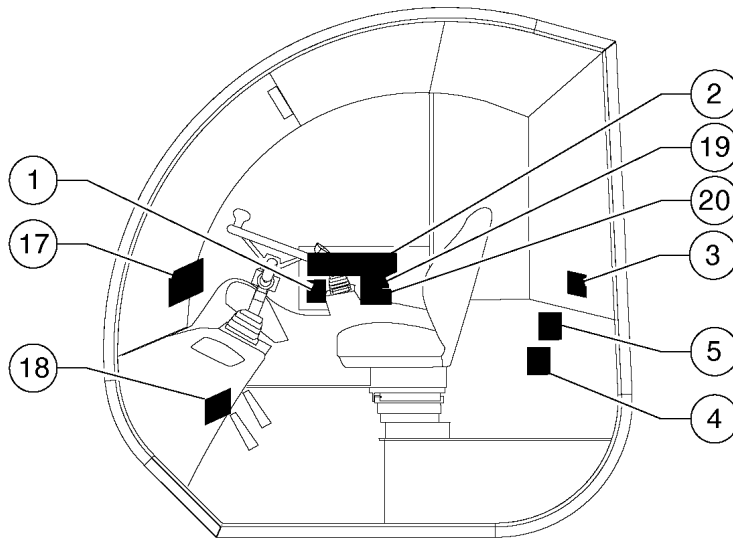

101.1 Decals, View 1

Item	Part No.	Description	Qty.
17F	09.4618.0806GT	Load Chart - Truss Boom	1
17G	09.4618.1867GT	Load Chart - Shackle	1
17H	09.4618.1680GT	Load Chart - Side Shift Fork Carriage 60" Fork Tines	1
17I	09.4618.1738GT	Load Chart - Standard Carriage	1
17J	09.4618.2054GT	LOAD CHART GTH-5519 48 INCH FORK POSITIONER	1
18	09.4618.1999GT	DECAL, NO DOT FLUID	1
19	1280819GT	DECAL,WARNING,CANCER AND REPRODUCTIVE HARM, PROP 65	1
20	1280820GT	DECAL,FUEL,DIESEL EXHAUST, PROP 65	1
21	1291624GT	DECAL COSM,GENIE LIFT CONNECT,LEXAN COVER	1
22	1292512GT	DECAL COSM,GENIE LIFT CONNECT,ESN,SKU4-1	1
23	09.4618.0205GT	DECAL, BOOM ANGLE INDICATOR	1

Go to Discount-Equipment.com to order your parts