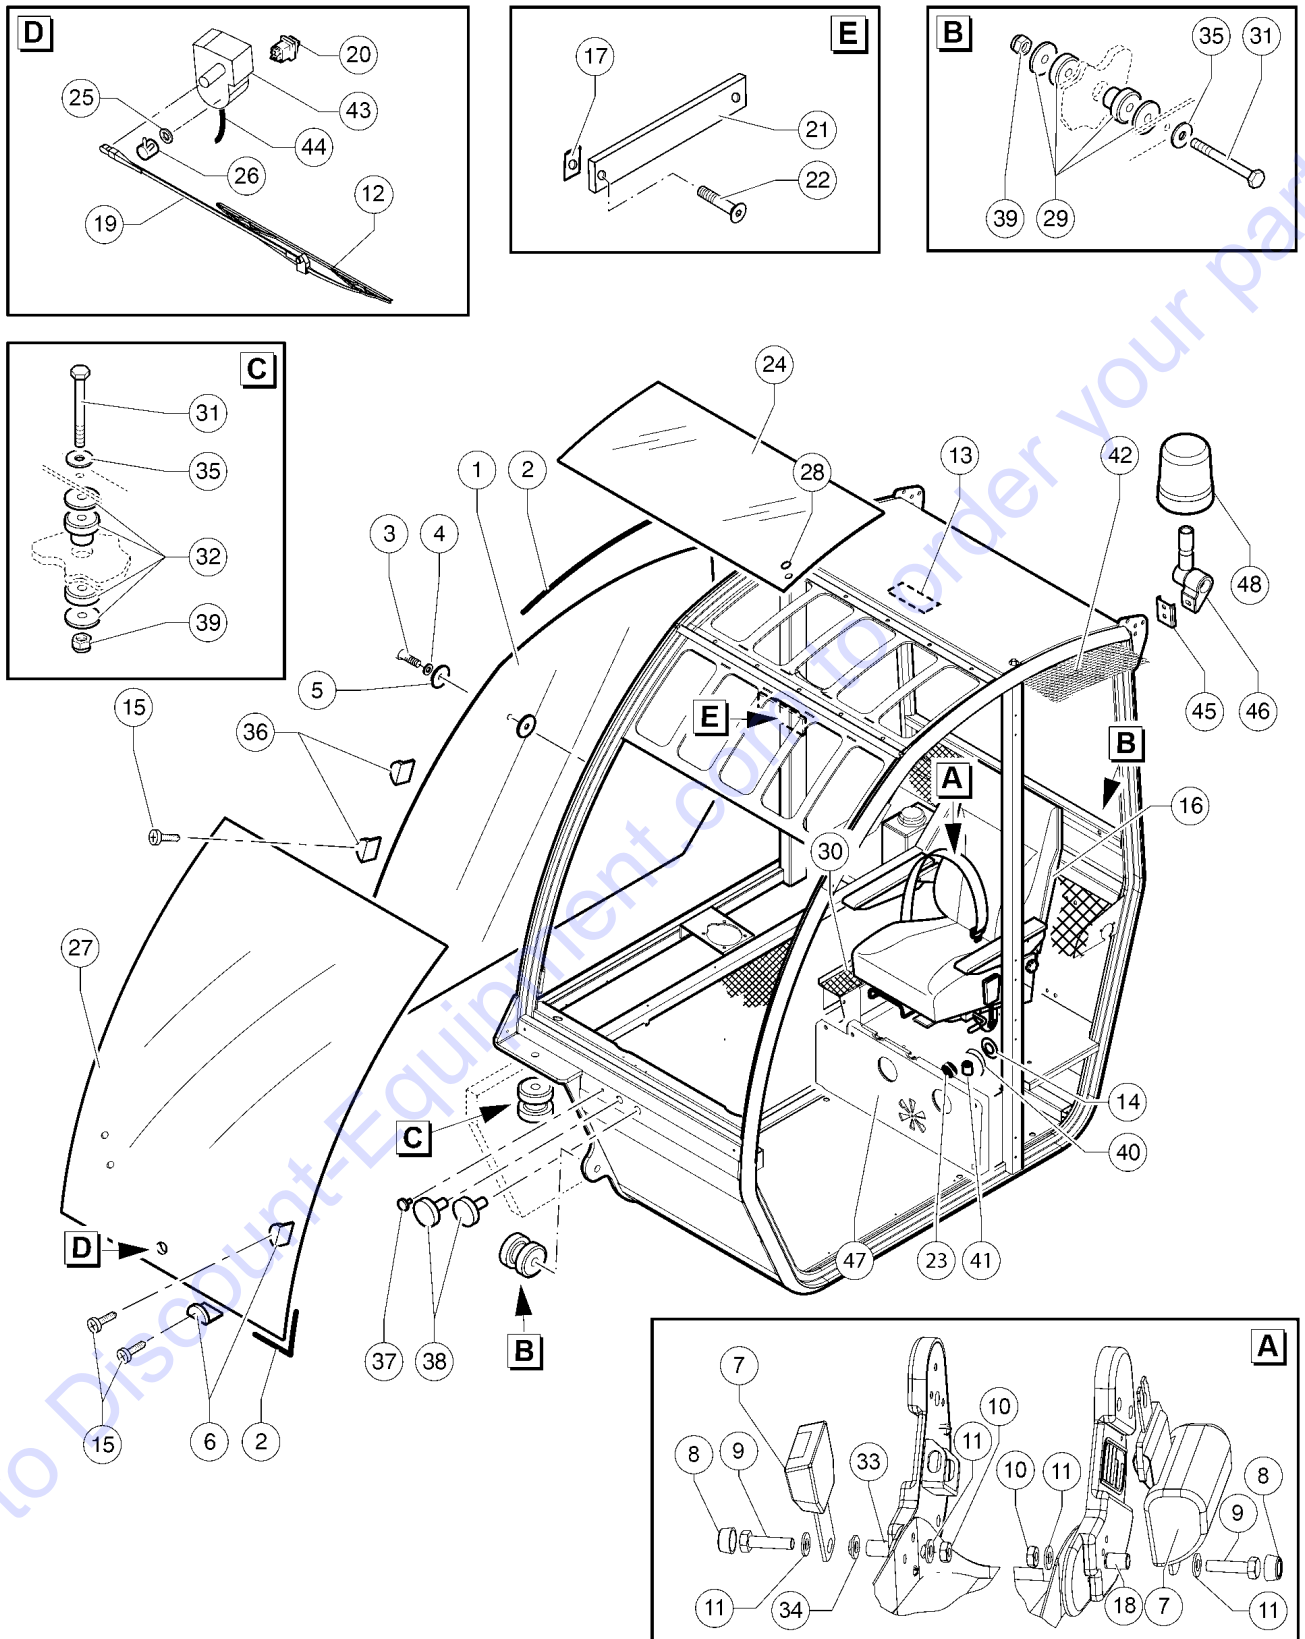

401.1 Closed Cab, View 1

Item	Part No.	Description	Qty.
27	07.0723.0649GT	Windshield Glass	1
28	07.0723.0654GT	Cap Seal	1
29	09.4670.0030GT	Lower Vibration Damping	2
30	07.0723.0454GT	COATING	1
31	01.0001.0659GT	Screw TE M16X100 UNI 5737 8.8 ZN	4
32	09.4670.0031GT	Upper Vibration Damping	2
33	09.0803.0571GT	Shim	1
34	09.4610.0044GT	BUSHING D.12,6	1
35	01.4031.0001GT	WASHER,CHMFRD,D16,UNI 6593,ZN	4
36	641042GT	GLASS STOP	5
37	07.0723.0055GT	RUBBER PLUG D.10	1
38	07.0723.0054GT	RUBBER PLUG D25	2
39	01.0023.0058GT	NUT,STOP,M16 UNI 7473 6S ZN	4
40	07.0723.0522GT	Decal	1
41	07.0723.0193GT	TAP	2
42	07.0723.0498GT	COVER, ROOF	1
43	07.0723.0221GT	WIPER MOTOR	1
44	07.0723.0226GT	RUBBER HOSE	20
45	07.0723.0651GT	Bracket	1
46	07.0723.0652GT	Flashing Beacon Support	1
46-	07.0723.0712GT	Plug, 2-terminal	
47	07.0723.0694GT	Cover	1
48	56.0010.0005GT	Flashing Beacon Optional	1

Go to Discount-Equipment.com to order your parts