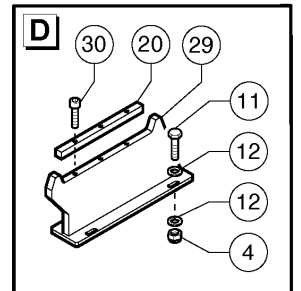

202.1 Left Chassis

Item	Part No.	Description	Qty.
1	51.0113.9112GT	COMPLETE DRIVE CHASSIS	1
2	51.0903.5187GT	Cab Lateral Cover	1
3	51.0903.5050GT	Protection	1
4	01.0023.0055GT	Stop Nut M10 UNI 7473 6S ZN	4
5	01.0003.0155GT	SCREW M6X20 UNI 5931 8.8 ZN	2
6	01.0031.0055GT	FLAT WASHER D8 UNI 6592 ZN	18
7	01.0023.0054GT	NUT,M8 UNI 7473 6S ZN	17
8	01.0001.1465GT	SCREW TE M8X40 UNI 5739 8.8 ZN	10
9	51.0811.4643GT	Front Left Mudguard	1
10	01.0001.1458GT	SCREW M6X35 UNI 5739 8.8 ZN	1
11	01.0001.0304GT	SCREW M10X50 UNI 5739 8.8 ZN	4
12	01.0031.0056GT	FLAT WASHER D10 UNI 6592 ZN	8
13	51.0811.4641GT	Front Axle Bracket Fixing Plate	2
14	01.4001.0057GT	Screw TE M24X220UNI 5737 8.8 ZN	4
15	01.0031.0063GT	FLAT WASHER D24 UNI 6592 ZN	8
16	01.0023.0062GT	STOP NUT M24 UNI 7473 6S ZN	4
17	09.0803.0352GT	SPRING CLIP M8	5
18	01.4001.0078GT	SCREW M8X20 DIN 6923 8.8 ZN	5
19	01.0001.0257GT	SCREW M8X30 UNI 5739 8.8 ZN	4
20	54.0705.0038GT	Pad 20X250	1
21	09.0803.0418GT	GASKET	32, 37
22	01.0023.0053GT	STOP NUT M6 UNI 7473 6S ZN	4
23	56.0010.0087GT	HORN	1
24	09.0803.0667GT	MUD GUARD	1
25	51.0811.4617GT	SUPPORT,REAR,MUD GUARD (KIT)	1
26	09.0803.0012GT	WASHER D6	1
27	01.4006.0011GT	SCREW M6X20 UNI 5933 10.9 ZN	1
28	01.0031.0298GT	FLAT WASHER D6 UNI 6593 ZN	4