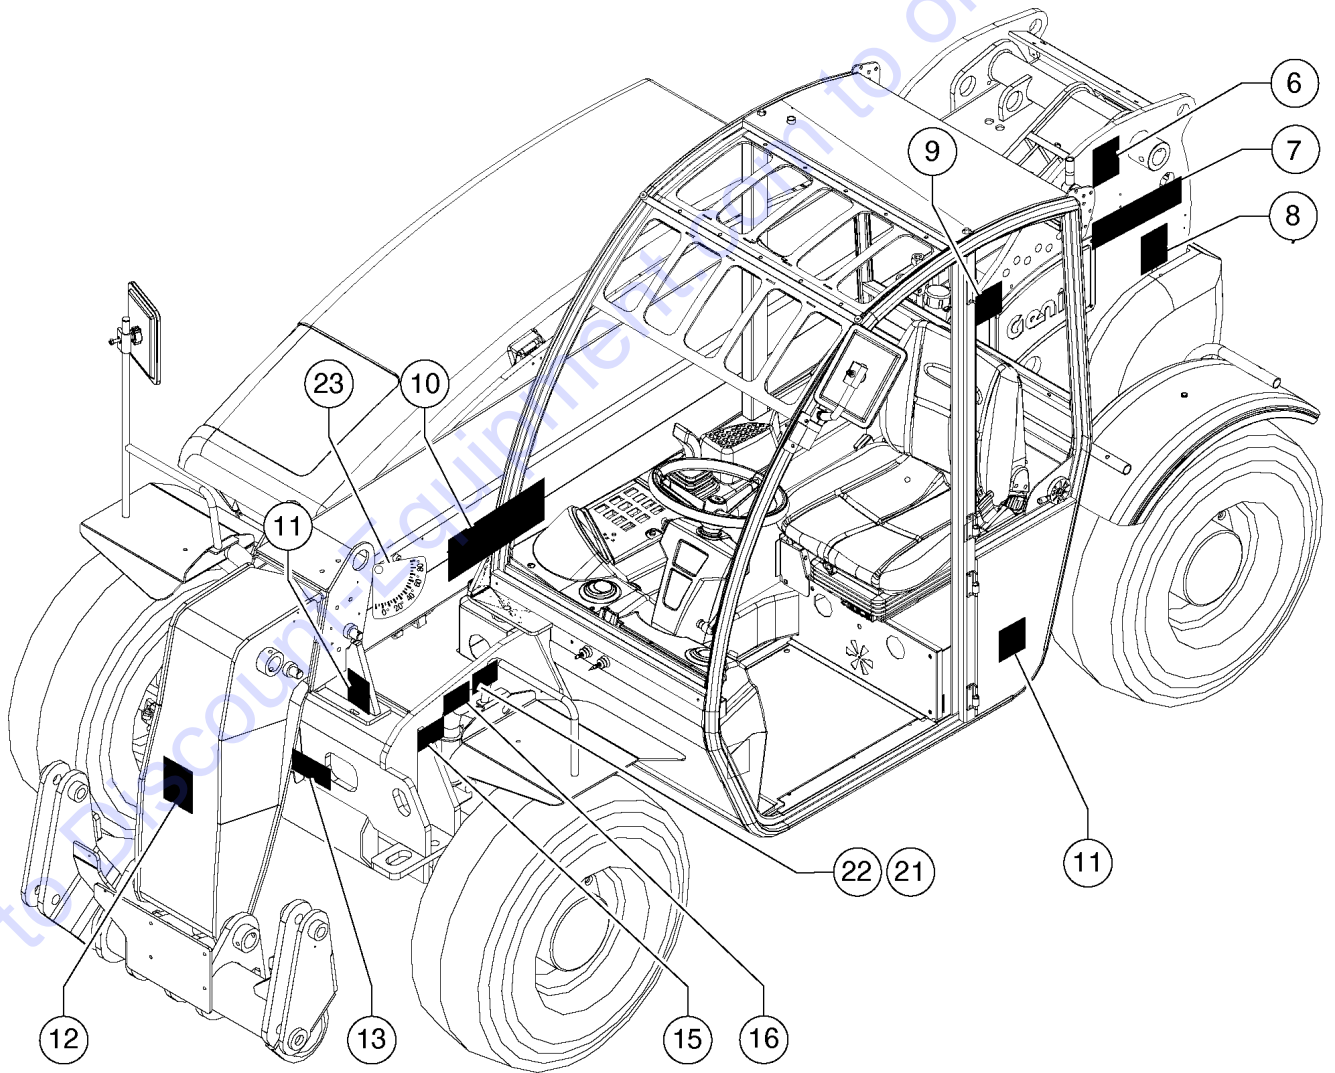

101.1 Decals, View 1

Item	Part No.	Description	Qty.
17F	09.4618.0806GT	Load Chart - Truss Boom	1
17G	09.4618.1867GT	Load Chart - Shackle	1
17H	09.4618.1680GT	Load Chart - Side Shift Fork Carriage 60" Fork Tines	1
17I	09.4618.1738GT	Load Chart - Standard Carriage	1
17J	09.4618.2054GT	LOAD CHART GTH-5519 48 INCH FORK POSITIONER	1
18	09.4618.1999GT	DECAL, NO DOT FLUID	1
19	1280819GT	DECAL,WARNING,CANCER AND REPRODUCTIVE HARM, PROP 65	1
20	1280820GT	DECAL,FUEL,DIESEL EXHAUST, PROP 65	1
21	1291624GT	DECAL COSM,GENIE LIFT CONNECT,LEXAN COVER	1
22	1292512GT	DECAL COSM,GENIE LIFT CONNECT,ESN,SKU4-1	1
23	09.4618.0205GT	DECAL, BOOM ANGLE INDICATOR	1

Go to Discount-Equipment.com to order your parts