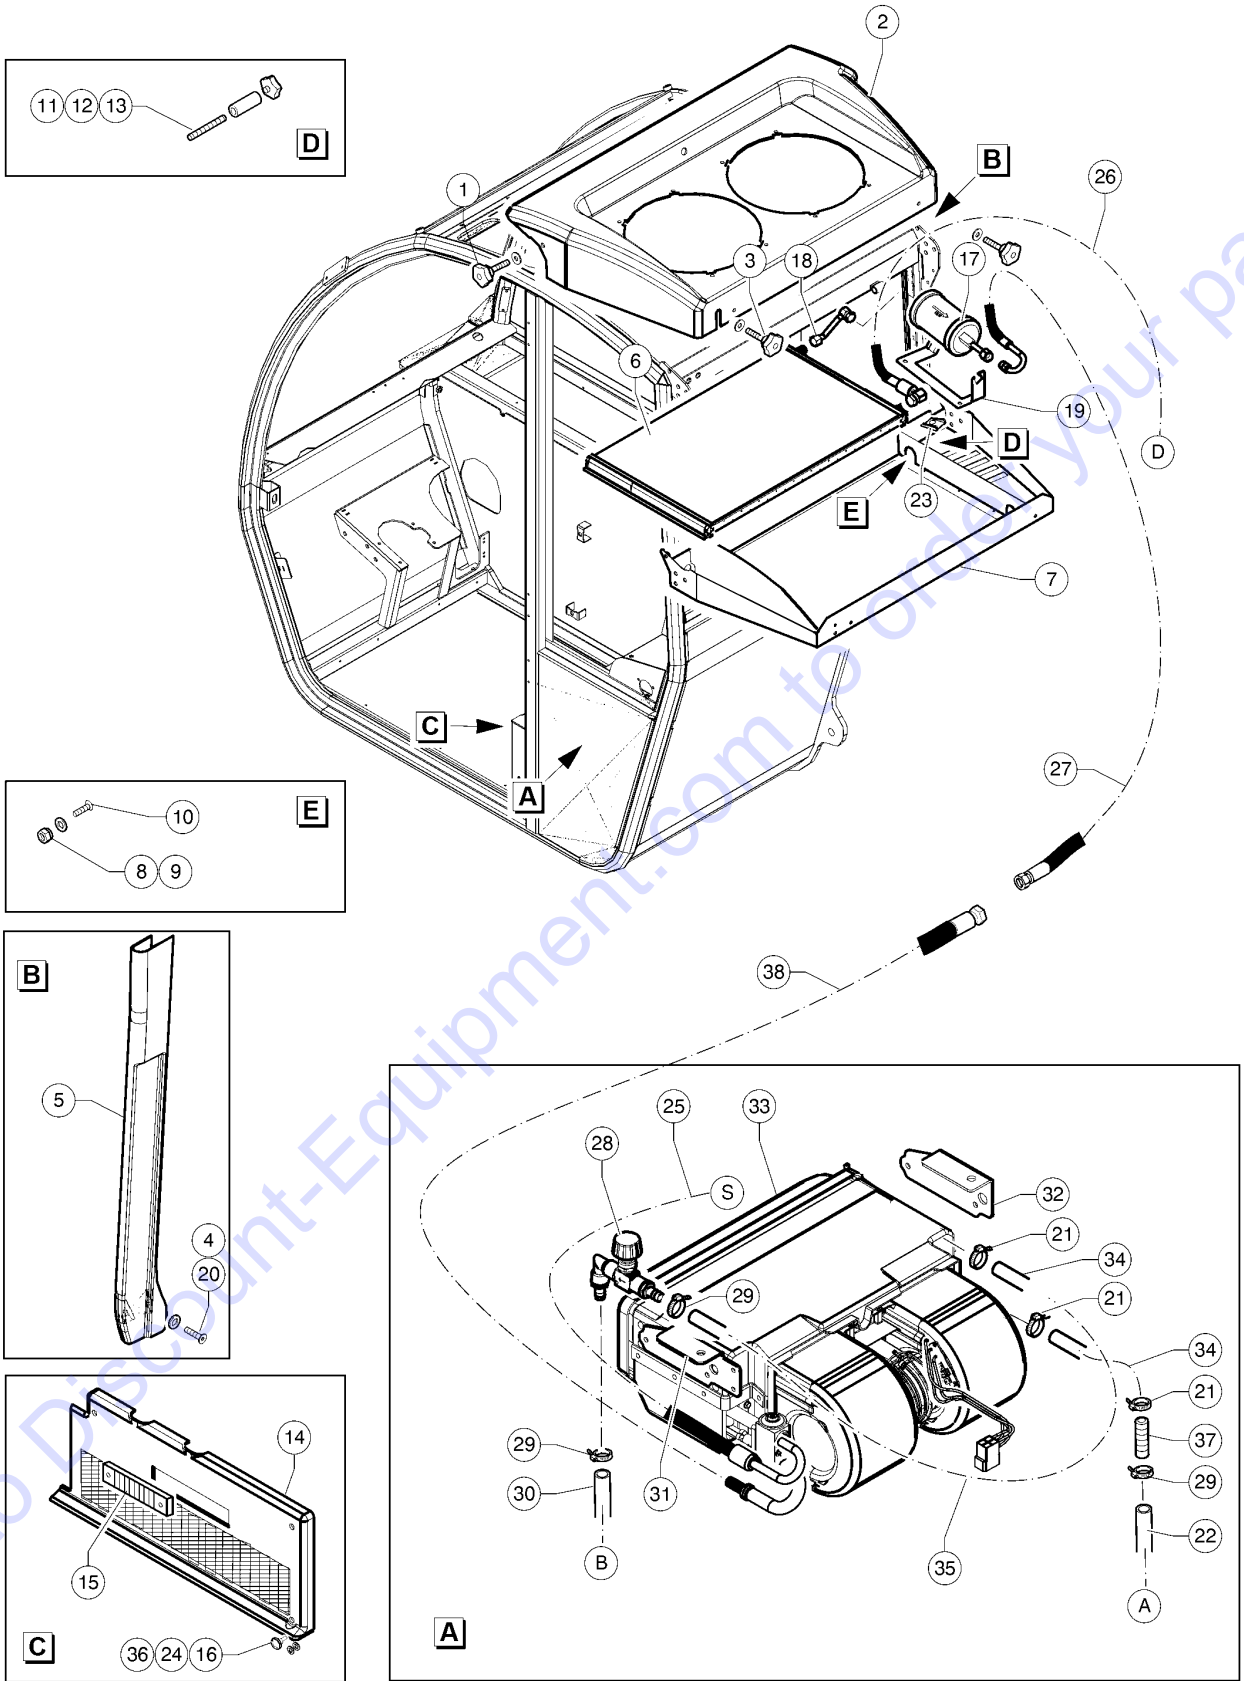

809.1 Air Conditioning - Part 1

Item	Part No.	Description	Qty.
29	07.0723.0520GT	Clamp 12/18	4
30	07.0723.0747GT	PIPE	1
31	07.0723.0748GT	LEFT BRACKET EVAPORATOR	1
32	07.0723.0749GT	RIGHT BRACKET EVAPORATOR	1
33	07.0723.0773GT	EVAPORATOR GROUP	1
34	07.0723.0751GT	PIPE D15X23 10 BAR	2
35	07.0723.0752GT	PIPE	1
36	07.0723.0173GT	Washer D6X12MM	4
37	07.0723.0555GT	Pipe Fitting	2
38	07.0723.0774GT	HOSE 5/16"	1

Go to Discount-Equipment.com to order your parts