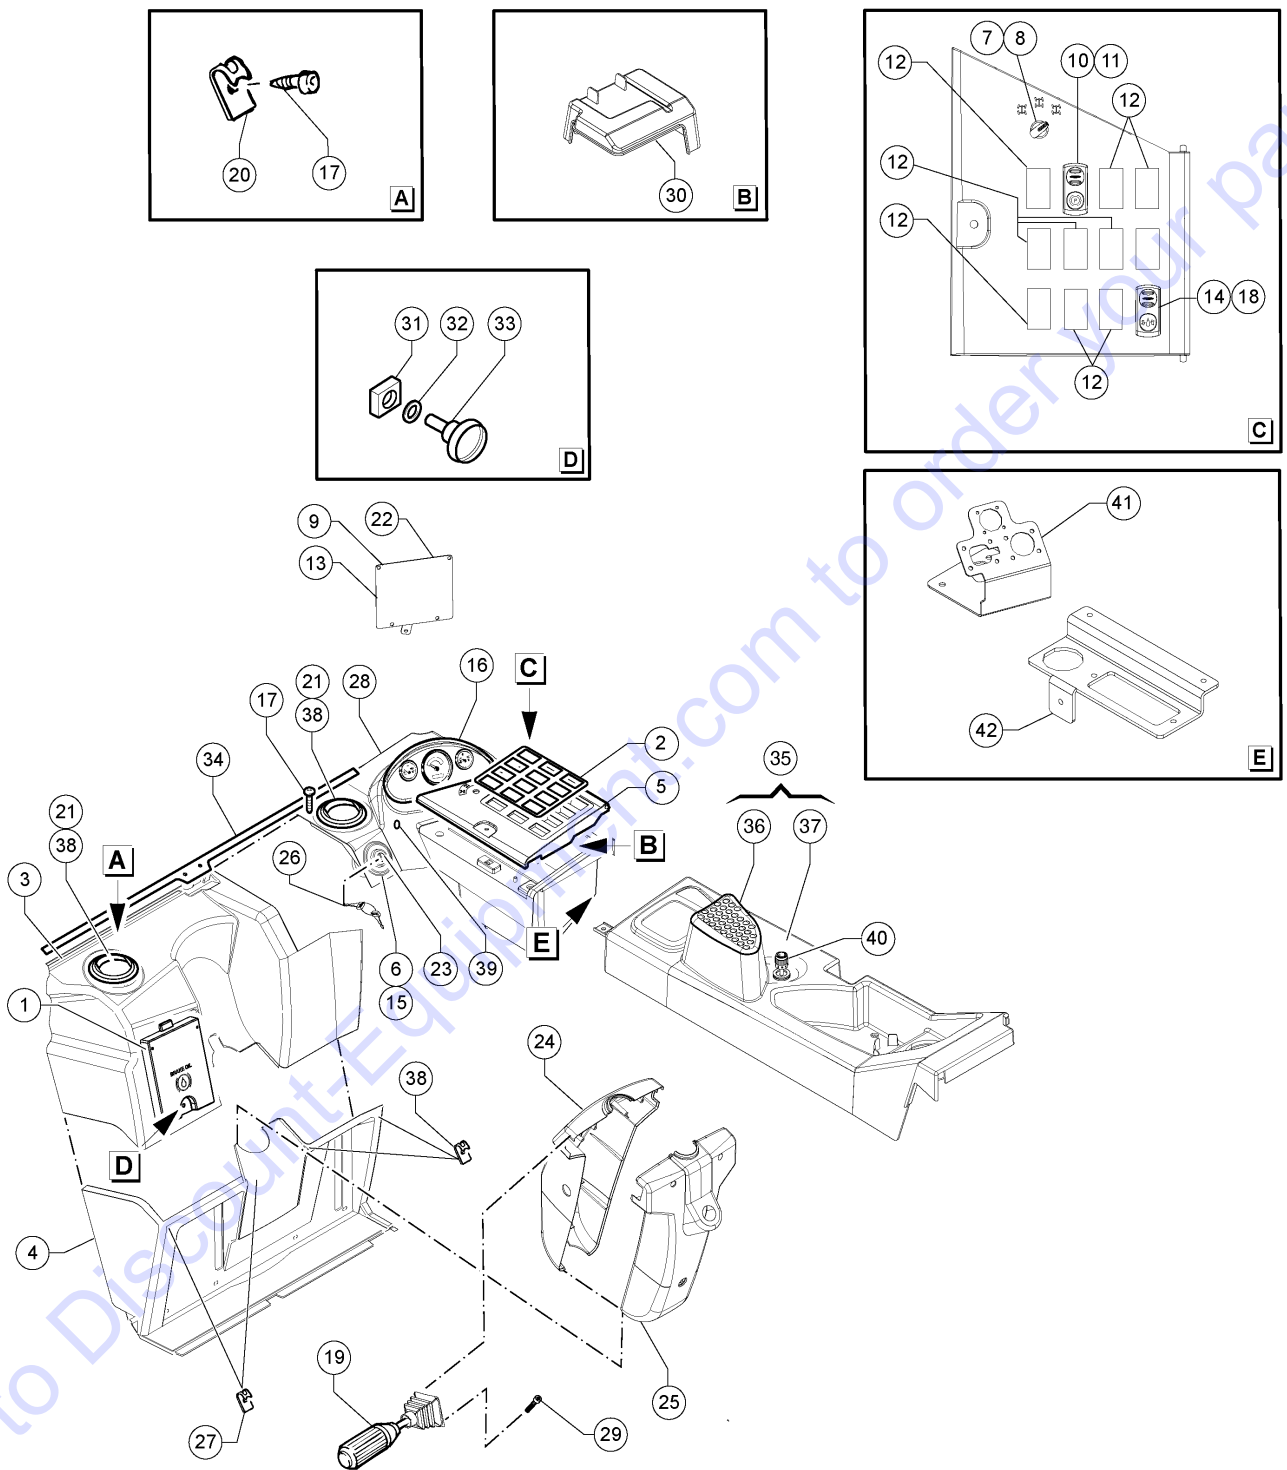

404.1 Dashboard, View 1

Go to Disassembly.com to order your parts

Item	Part No.	Description	Qty.
29	01.4001.0164GT	Screw TC M4 x 10 8.8 ZN UNI 7687	3
30	56.0021.0107GT	Fuse and Relay Cover	1
31	07.0723.0629GT	CLIP	1
32	07.0723.0628GT	Washer	1
33	09.0803.0616GT	Snap Screw	1
34	07.0723.0638GT	Profile	1
35	55.0511.0001GT	Complete Side ABS Cover	1
36	52.1200.5548GT	Panel	1
37	52.1200.5528GT	Side ABS Cover	1
38	07.0723.0640GT	Air Inlet Fitting	2
39	56.0017.0141GT	SWITCH TYCO	1
40		Ref. Valve Block	
		(Ref. 601)	
41	51.0811.4941GT	CONNECTORS SUPPORT	1
42	51.0811.4532GT	SUPPORT	1

Go to Discount-Equipment.com to order your parts