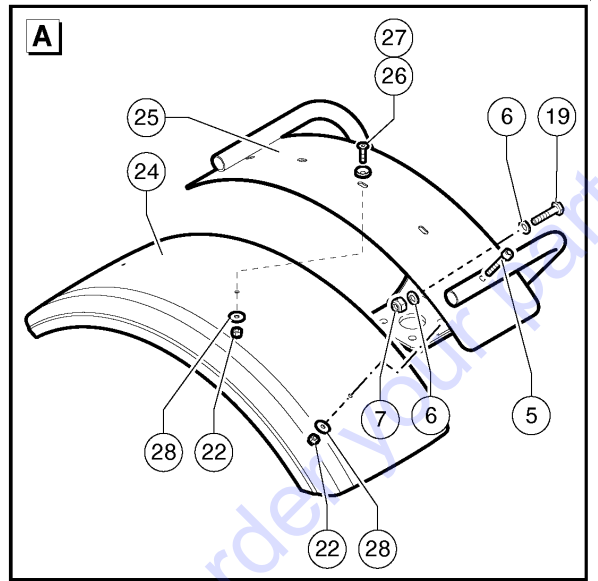

202.1 Left Chassis

Item	Part No.	Description	Qty.
1	51.0113.9112GT	COMPLETE DRIVE CHASSIS	1
2	51.0903.5187GT	Cab Lateral Cover	1
3	51.0903.5050GT	Protection	1
4	01.0023.0055GT	Stop Nut M10 UNI 7473 6S ZN	4
5	01.0003.0155GT	SCREW M6X20 UNI 5931 8.8 ZN	2
6	01.0031.0055GT	FLAT WASHER D8 UNI 6592 ZN	18
7	01.0023.0054GT	NUT,M8 UNI 7473 6S ZN	17
8	01.0001.1465GT	SCREW TE M8X40 UNI 5739 8.8 ZN	10
9	51.0811.4643GT	Front Left Mudguard	1
10	01.0001.1458GT	SCREW M6X35 UNI 5739 8.8 ZN	1
11	01.0001.0304GT	SCREW M10X50 UNI 5739 8.8 ZN	4
12	01.0031.0056GT	FLAT WASHER D10 UNI 6592 ZN	8
13	51.0811.4641GT	Front Axle Bracket Fixing Plate	2
14	01.4001.0057GT	Screw TE M24X220UNI 5737 8.8 ZN	4
15	01.0031.0063GT	FLAT WASHER D24 UNI 6592 ZN	8
16	01.0023.0062GT	STOP NUT M24 UNI 7473 6S ZN	4
17	09.0803.0352GT	SPRING CLIP M8	5
18	01.4001.0078GT	SCREW M8X20 DIN 6923 8.8 ZN	5
19	01.0001.0257GT	SCREW M8X30 UNI 5739 8.8 ZN	4
20	54.0705.0038GT	Pad 20X250	1
21	09.0803.0418GT	GASKET	32, 37
22	01.0023.0053GT	STOP NUT M6 UNI 7473 6S ZN	4
23	56.0010.0087GT	HORN	1
24	09.0803.0667GT	MUD GUARD	1
25	51.0811.4617GT	SUPPORT,REAR,MUD GUARD (KIT)	1
26	09.0803.0012GT	WASHER D6	1
27	01.4006.0011GT	SCREW M6X20 UNI 5933 10.9 ZN	1
28	01.0031.0298GT	FLAT WASHER D6 UNI 6593 ZN	4