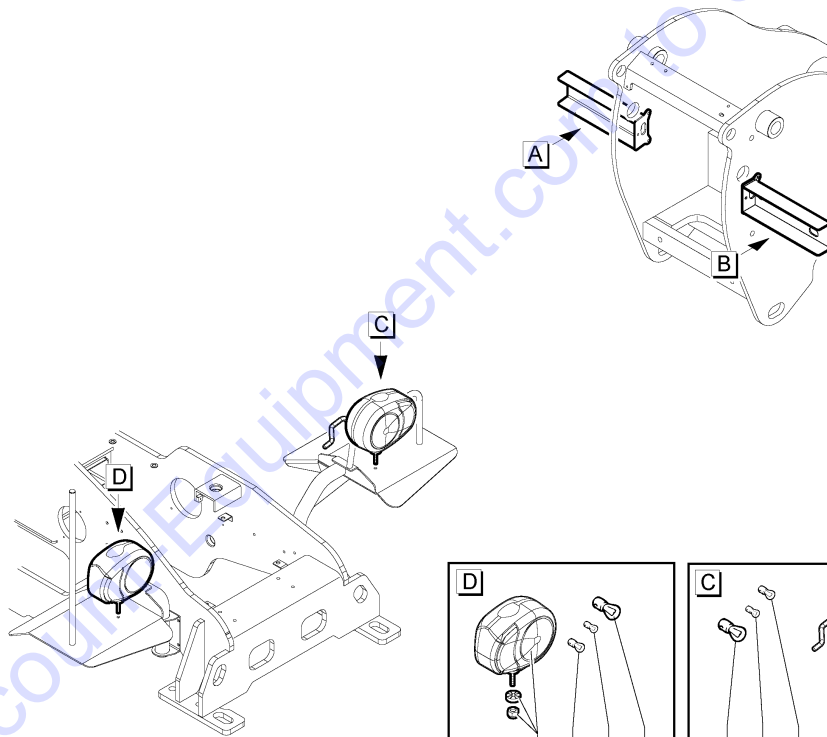

805.1 Road Lights - Part 1

Go to DiscoverMyEquipment.com to order your parts

Item	Part No.	Description	Qty.
1	07.0703.0306GT	BULB, HEADLAMP	2
2	56.0010.0058GT	BULB,12V,45/40W	2
3	07.0703.0305GT	BULB, HEADLAMP	2
4	56.0010.0034GT	LIGHT,FRONT,RIGHT	1
5	56.0010.0035GT	LIGHT,FRONT,LEFT	1
6	51.0811.4716GT	Right Rear Road Light Support	1
7	51.0811.4715GT	Right Left Road Light Support	1
8	56.0010.0037GT	LIGHT,REAR,RIGHT	1
9	56.0010.0036GT	LIGHT,REAR,LEFT	1
10	01.4032.0003GT	Spring Washer D 8 ZN	4
11	01.0031.0055GT	FLAT WASHER D8 UNI 6592 ZN	4
12	01.0001.0256GT	SCREW M8X25 UNI 5739 8.8 ZN	4
13	01.0031.0054GT	FLAT WASHER D6 UNI 6592 ZN	4
14	01.0023.0053GT	STOP NUT M6 UNI 7473 6S ZN	4

Go to Discount-Equipment.com to order your parts