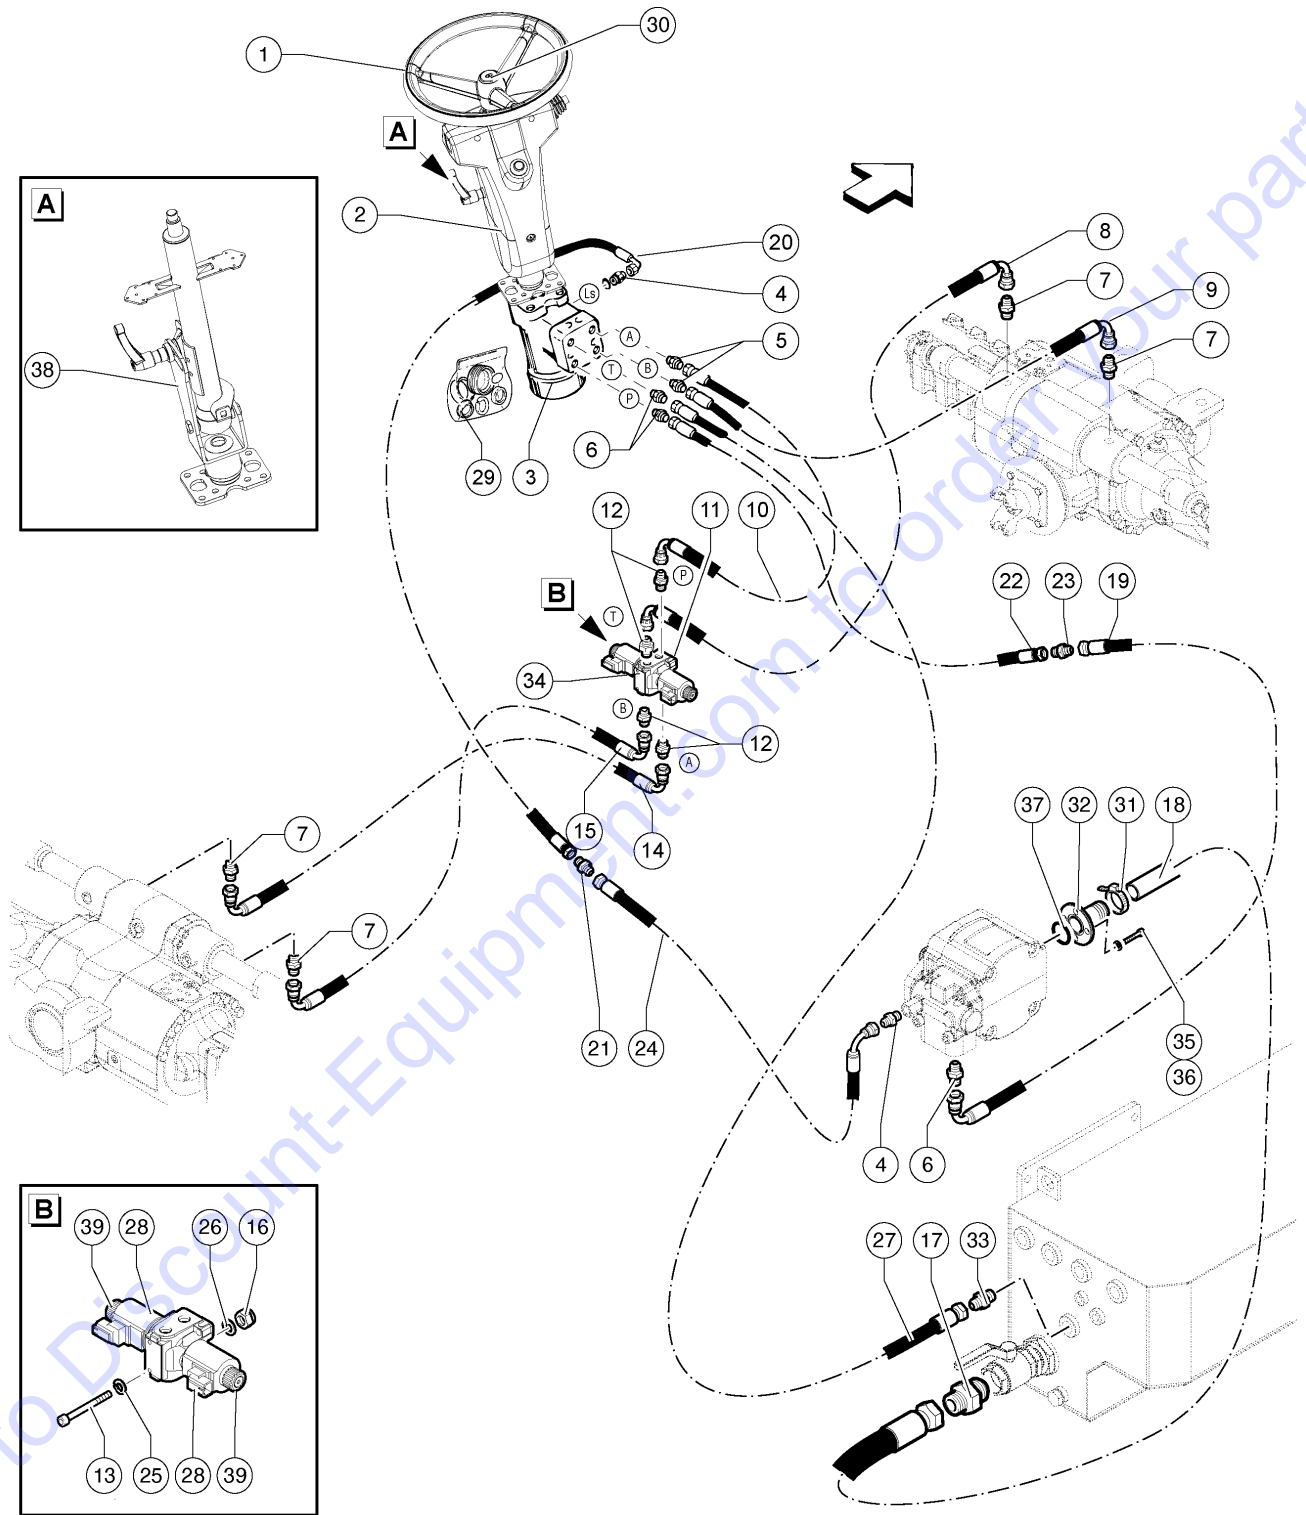

611.1 Power Steering System

Go to Discount-Equipment.com to order your parts

611.1 Power Steering System

Item	Part No.	Description	Qty.
29	07.0706.0043GT	Seal Kit	1
30	09.4636.0041GT	HORN	1
31	04.4227.0038GT	CLAMP	1
32	53.3001.5700GT	Manifold	1
33	04.0607.0121GT	PIPE FITTING 3/4 BSPX13/16-16 ORFS	1
34	04.4240.0052GT	SOLENOID VALVE	1
35	01.4032.0004GT	Spring Washer D10 ZN	4
36	01.0003.0255GT	SCREW M10X25 UNI 5931 8.8 ZN	4
37	06.0401.0123GT	O-RING	1
38	09.4636.0042GT	STEERING COLUMN	1
39	07.0701.0344GT	LOCKNUT	2

Go to Discount-Equipment.com to order your parts