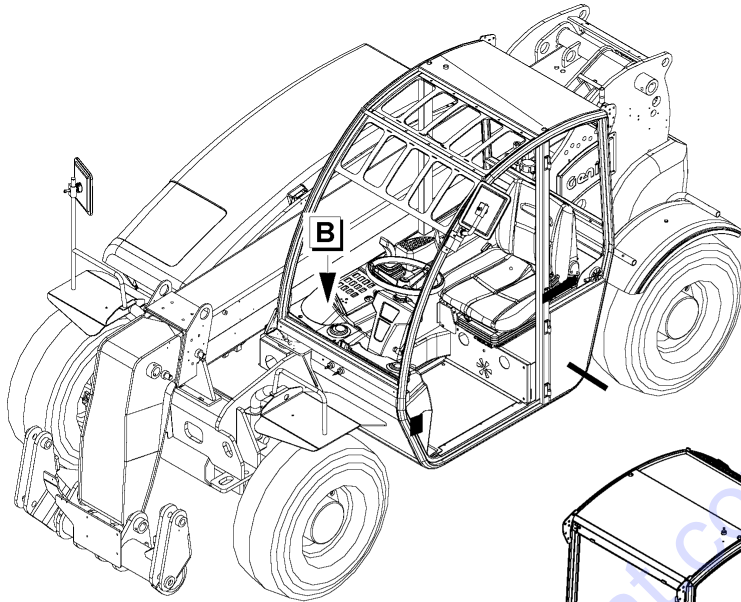

808.1 Rear Proximity Alarm

Go to Discount-Factory.com to order your parts

808.1 Rear Proximity Alarm

Item	Part No.	Description	Qty.
1	55.0602.1095GT	WIRING	1
2	51.0811.4872GT	SUPPORT	1
3	1257987GT	SENSOR,REAR PROXIMITY ALARM	1
4	01.0001.1538GT	SCREW M5X16 UNI5737 8.8 ZN	4
5	01.0031.0053GT	FLAT WASHER D5 UNI 6592 ZN	8
6	01.0023.0052GT	STOP NUT M5 UNI 7473 6S ZN	8
7	1257988GT	DISPLAY,LED,REAR PROX ALARM	1
8	51.0811.4875GT	DISPLAY SUPPORT	1
9	01.4003.0037GT	SCREW M5X20 UNI 5931 8.8 ZN	4

Go to Discount-Equipment.com to order your parts