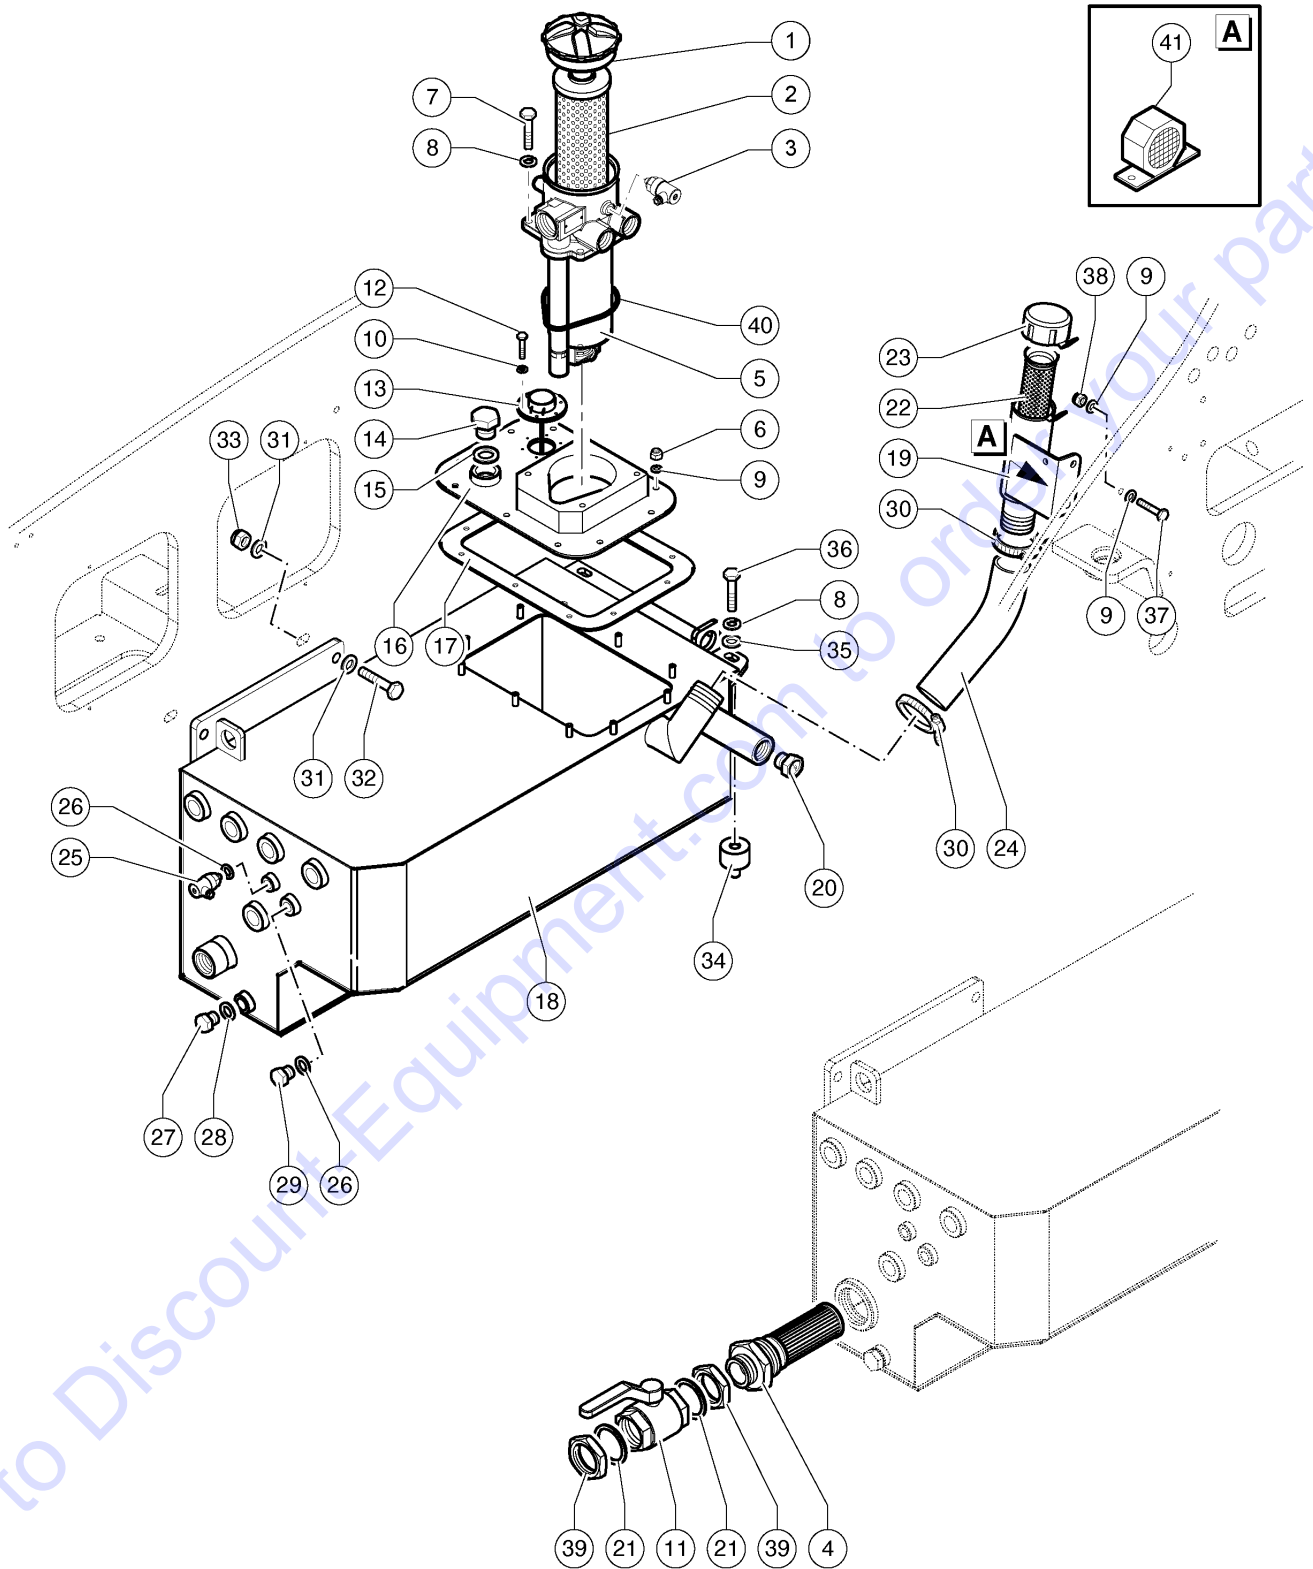

204.1 Hydraulic Oil Tank

Go to DiscountEquipment.com to order your parts

204.1 Hydraulic Oil Tank

Item	Part No.	Description	Qty.
29	04.0220.0053GT	PLUG 3/8" BSP	1
30	04.0227.0144GT	Clamp DN 55/59	2
31	01.0031.0151GT	FLAT WASHER D12 UNI 6593 ZN	4
32	01.0001.1482GT	Screw TE M12X50 UNI 5737 8.8 ZN	2
33	01.0023.0056GT	STOP NUT M12 UNI 7473 6S ZN	2
34	09.0803.0232GT	INSULATOR M-F D=30/H=20 M10ART.TCVF 3020	2
35	01.0031.0301GT	FLAT WASHER D10 UNI 6593 ZN	2
36	01.0001.0353GT	SCREW M10X20 UNI 5739 8.8 ZN	2
37	01.0001.1465GT	SCREW TE M8X40 UNI 5739 8.8 ZN	2
38	01.0023.0054GT	NUT,M8 UNI 7473 6S ZN	2
39	01.4019.0021GT	NUT	2
40	07.0700.0051GT	O-RING 124X4,5	1
41	56.0010.0086GT	ALARM	1

Go to Discount-Equipment.com to order your parts