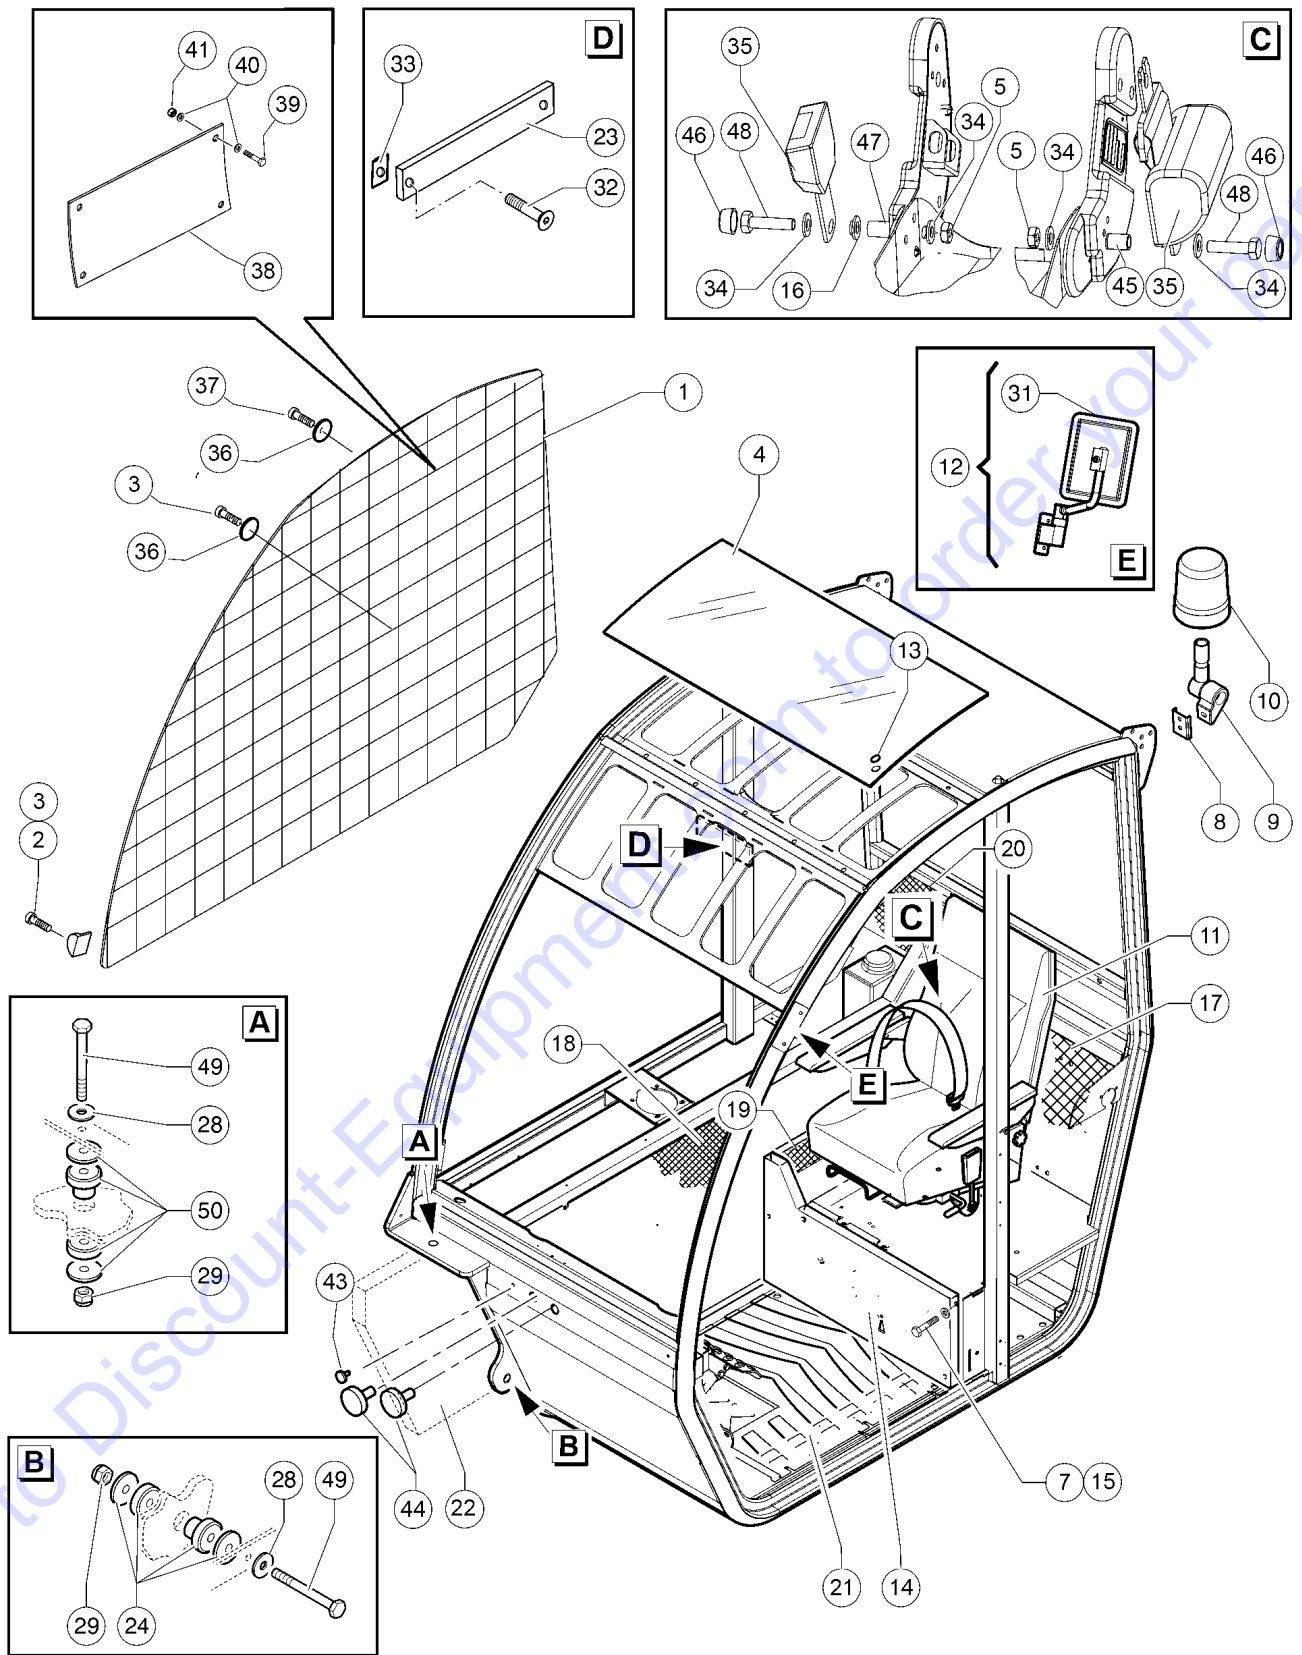

403.1 Open Cab

Item	Part No.	Description	Qty.
1	07.0723.0198GT	Right Side Grid	1
2	07.0723.0777GT	RIGHT SIDE GRID STOP	7
3	07.0723.0627GT	Screw	8
4	07.0723.0168GT	Upper Glass	1
5	01.0019.0105GT	NUT M10 UNI 5588 6S ZN	2
6	07.0723.0042GT	Mirror	1
7	07.0723.0040GT	Screw TCB 1BG3223	4
8	07.0723.0651GT	Bracket	1
9	07.0723.0652GT	Flashing Beacon Support	1
9-	07.0723.0712GT	Plug, 2-terminal	
10	56.0010.0005GT	Flashing Beacon Optional	1
11	09.4610.0056GT	Seat Assembly W/ Shock Absorber	1
11-	07.0703.0508GT	SEAT, CUSHION BACK	1
11-	07.0703.0509GT	SEAT,BOTTOM CUSHION	1
12	07.0723.0024GT	MIRROR W/BRACKET, SINGLE	1
13	07.0723.0654GT	Cap Seal	1
14	07.0723.0667GT	PLATE	1
15	07.0723.0076GT	Plain Washer D6x18	4
16	09.4610.0044GT	BUSHING D.12,6	1
17	07.0723.0451GT	Cover	1
18	07.0723.0453GT	Cover	1
19	07.0723.0454GT	COATING	1
20	07.0723.0452GT	Cover	1
21	07.0723.0630GT	RUBBER CARPET	1
22	07.0723.0456GT	External Sound Proofing Panel	1
23	09.4610.0038GT	INCLINOMETERS BUBBLE LEVEL	1
24	09.4670.0030GT	Lower Vibration Damping	2
25	54.0100.0002GT	WASHER D70/16, SP 8	2