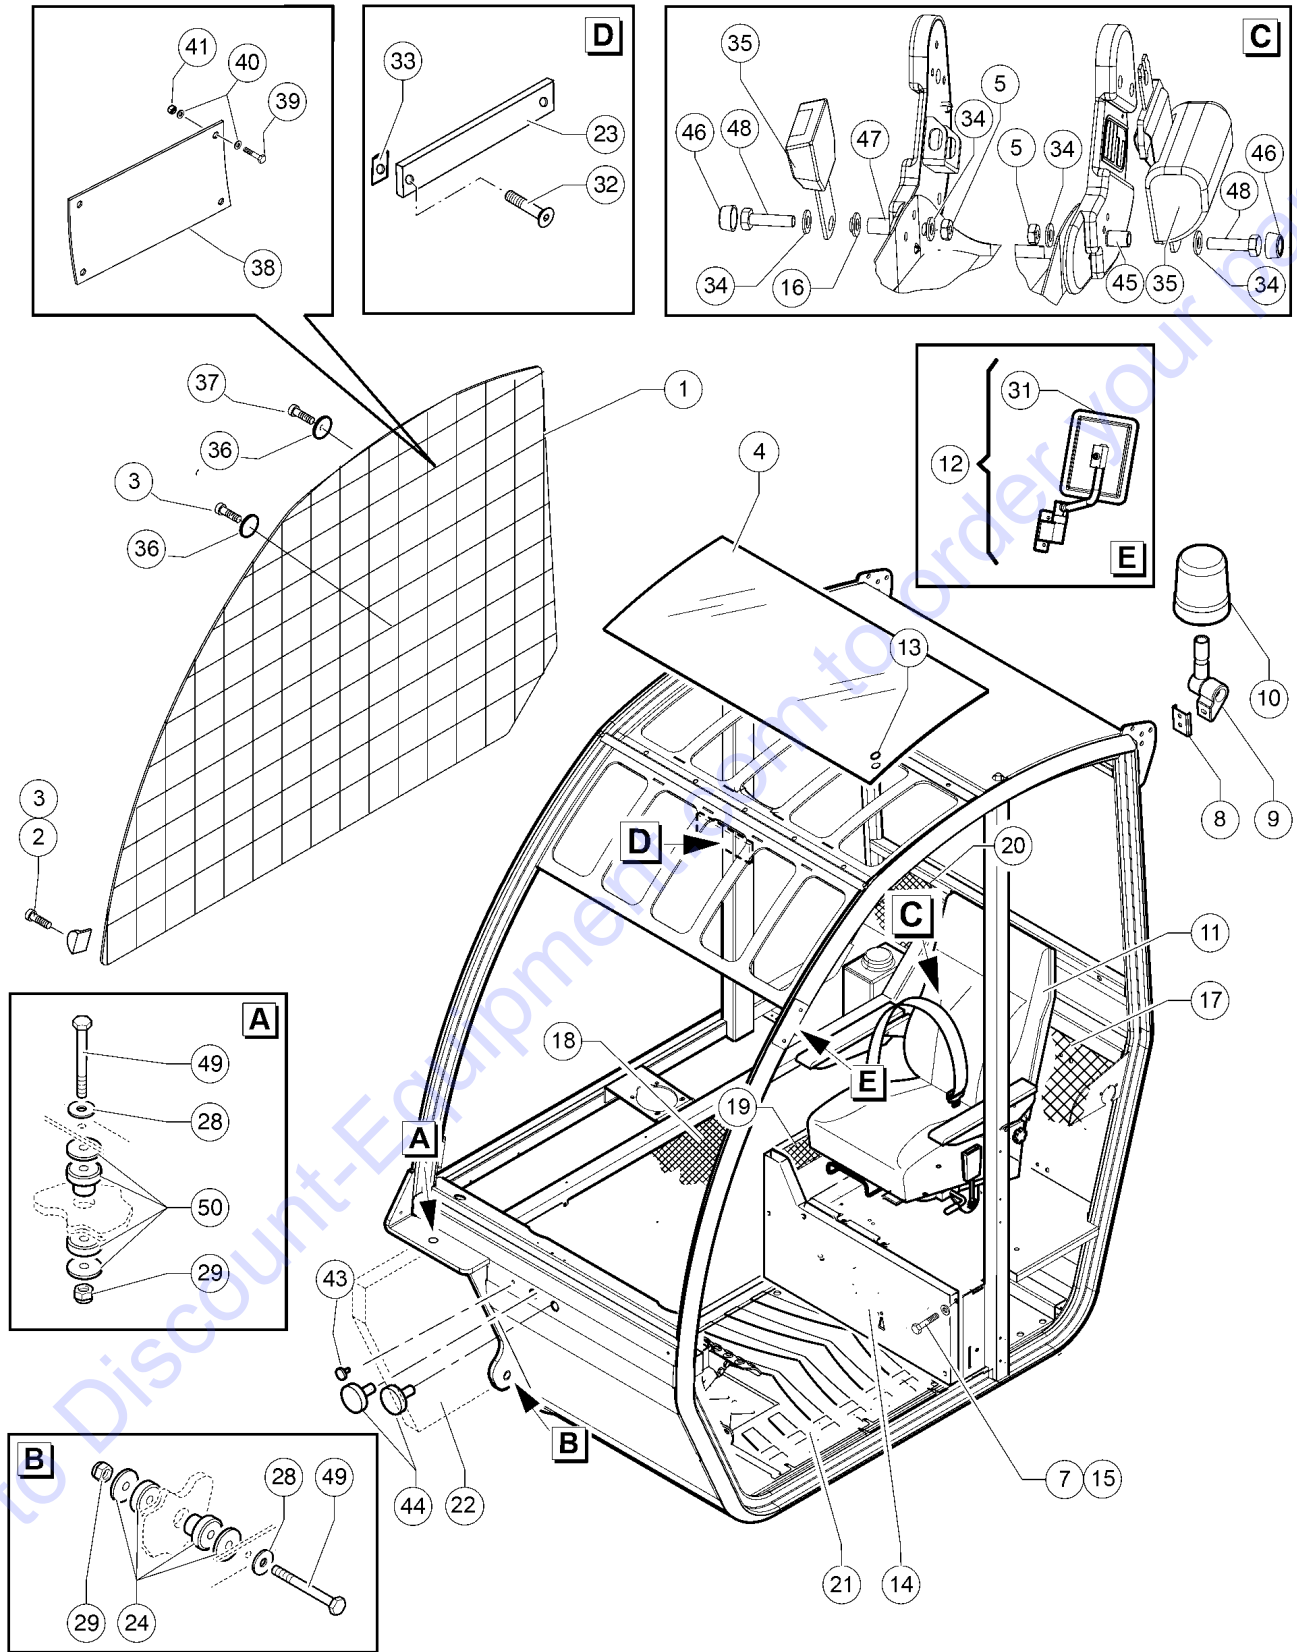

403.1 Open Cab

Item	Part No.	Description	Qty.
26	09.0803.0540GT	VIBRATION DAMPENING SUPPORT	4
27	54.0100.0017GT	WASHER, ZN, D70/16, SP 4	4
28	01.4031.0001GT	WASHER,CHMFRD,D16,UNI 6593,ZN	4
29	01.0023.0058GT	NUT,STOP,M16 UNI 7473 6S ZN	4
30	09.4610.0025GT	SHOCK ABSORBER, SEAT	1
31	07.0723.0042GT	Mirror	1
32	01.4006.0002GT	SCREW M4X15 UNI 5933 10.9 ZN	2
33	07.0723.0104GT	RETAINER	2
34	01.0031.0056GT	FLAT WASHER D10 UNI 6592 ZN	4
35	09.4610.0043GT	Safety Belt 3" Kit	1
36	07.0723.0114GT	Nylon Washer	3
37	07.0723.0169GT	Screw TSPEI M8x40	2
38	51.0811.4665GT	Plate for Decals	1
39	01.0001.0154GT	SCREW,TE,M6X16 UNI 8.8 ZN	4
40	01.0031.0298GT	FLAT WASHER D6 UNI 6593 ZN	8
41	01.0023.0053GT	STOP NUT M6 UNI 7473 6S ZN	4
42	01.0031.0059GT	FLAT WASHER D16 UNI 6592 ZN	2
43	07.0723.0055GT	RUBBER PLUG D.10	1
44	07.0723.0054GT	RUBBER PLUG D25	2
45	09.4610.0045GT	Spacer	1
46	09.0803.0568GT	Cap	2
47	09.0803.0571GT	Shim	1
48	01.0002.0000GT	SCREW M10X1,25X45 UNI 5738 8.8 ZN	2
49	01.0001.0659GT	Screw TE M16X100 UNI 5737 8.8 ZN	4
50	09.4670.0031GT	Upper Vibration Damping	2

Go to Discount-Equipment.com to order your parts