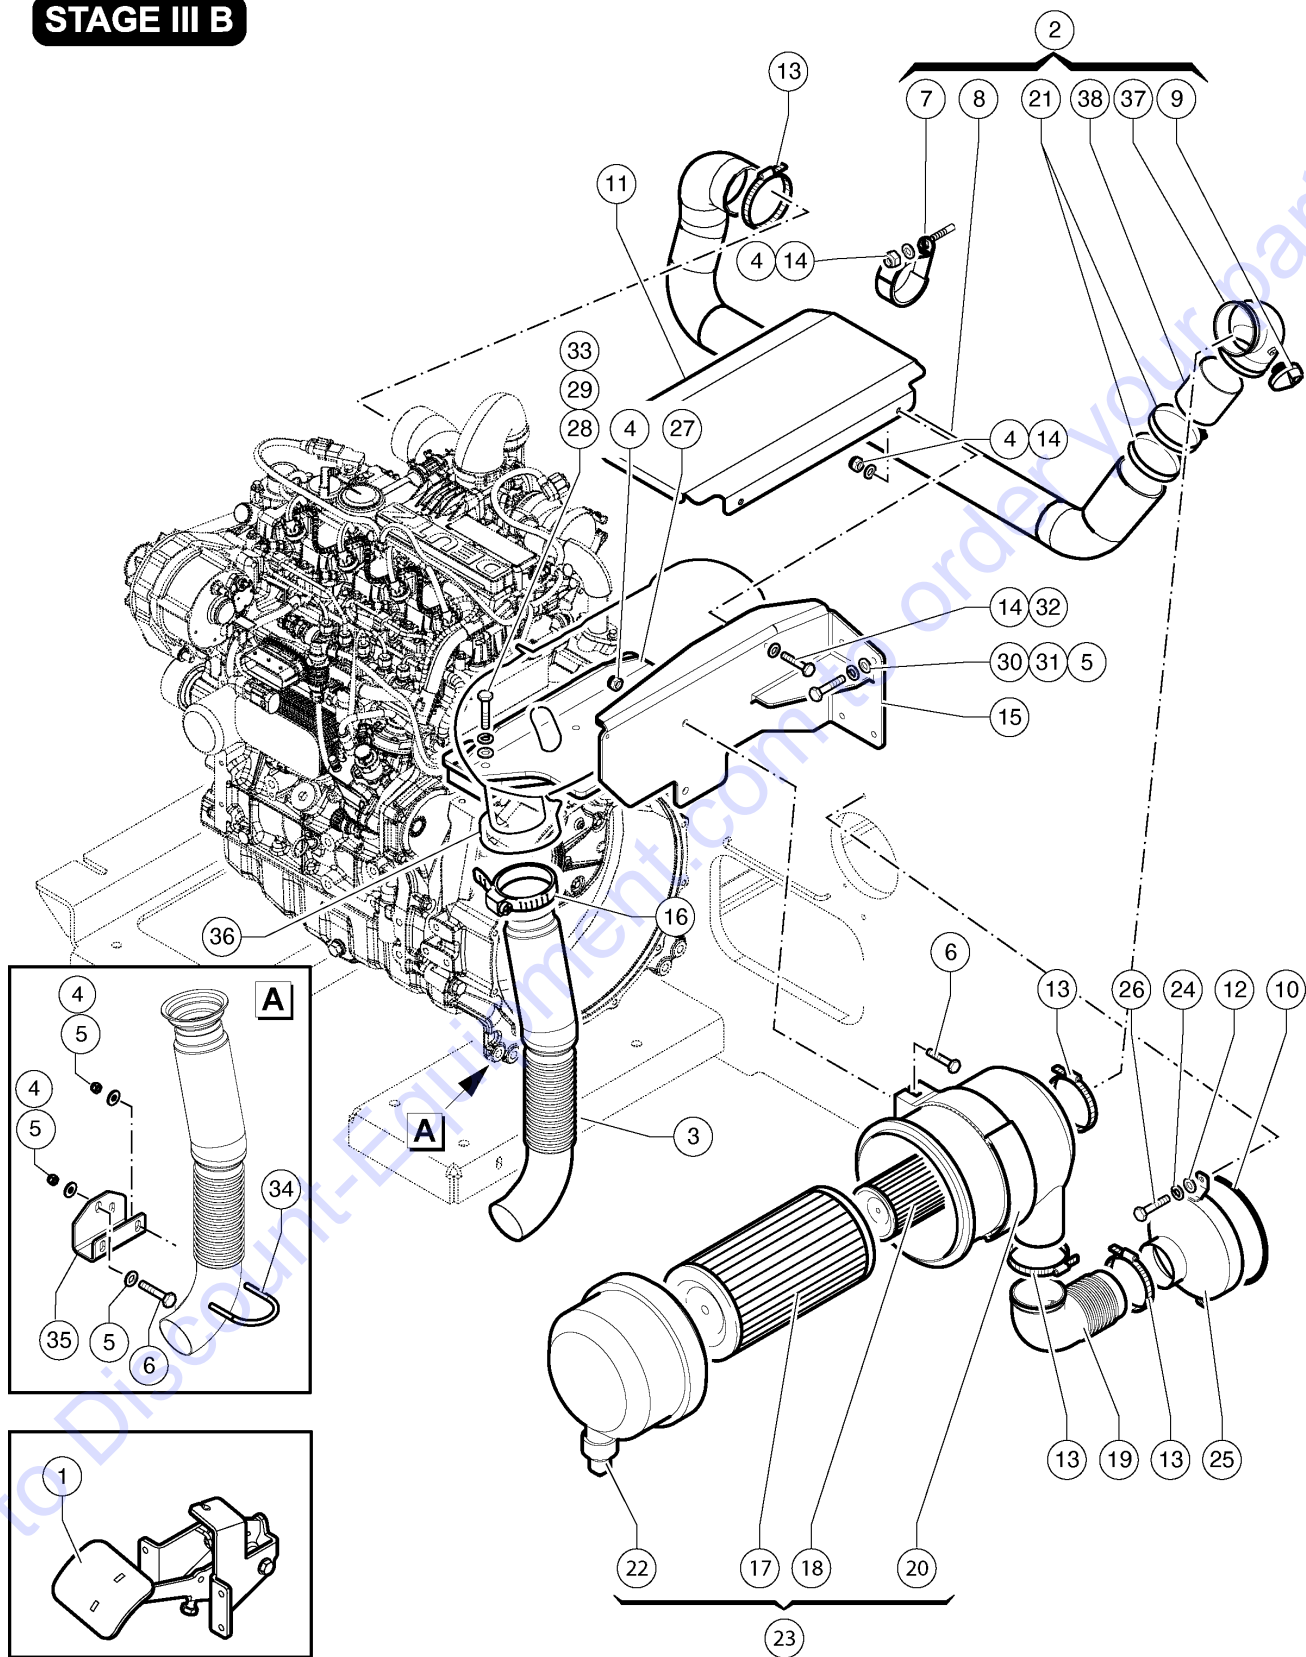

STAGE III B

302.1 Exhaust System, Injection, Accelerator - Stage IIIB Engine

Item	Part No.	Description	Qty.
1	09.4656.0020GT	Complete Throttle Pedal	1
2	55.0208.0147GT	Air Suction Manifold Assembly	1
3	58.2513.9083GT	Kit Exhaust Pipe Includes Items 4, 5, 34, 35	1
4	01.0023.0054GT	NUT,M8 UNI 7473 6S ZN	8
5	01.0031.0299GT	FLAT WASHER D8 UNI 6593 ZN	8
6	01.0001.1465GT	SCREW TE M8X40 UNI 5739 8.8 ZN	3
7	04.4227.0049GT	RUBBER CLAMP D.70	1
8	09.0805.0226GT	AIR FILTER RUBBER MANIFOLD	1
9	09.4604.0076GT	Sensor	1
10	07.0723.0089GT	SEAL STRIP	23
11	51.0903.5046GT	Cover	1
12	01.0031.0054GT	FLAT WASHER D6 UNI 6592 ZN	2
13	04.0227.0000GT	Clamp 60x80	4
14	01.0031.0055GT	FLAT WASHER D8 UNI 6592 ZN	2
15	51.0811.4553GT	Air filter support	1
16	825015GT	CLAMP, 50MM V	1
17	07.0700.0040GT	Main Air Filter Element	1
18	07.0700.0041GT	Secondary Air Filter Element	1
19	53.3001.6792GT	HOSE,INTAKE	1
20	07.0700.0052GT	Bracket, Air Filter	1
21	04.4227.0000GT	CLAMP DN 60/80 LG12	2
22	07.0700.0035GT	Output Valve	1
23	09.4604.0069GT	Air Filter Kit	1
24	01.4032.0002GT	SPRING WASHER D6 ZN	2
25	53.3001.6749GT	Air Filter Manifold	1
26	01.0001.0154GT	SCREW,TE,M6X16 UNI 8.8 ZN	2
27	51.0811.4552GT	Cover	1
28	01.0031.0056GT	FLAT WASHER D10 UNI 6592 ZN	4