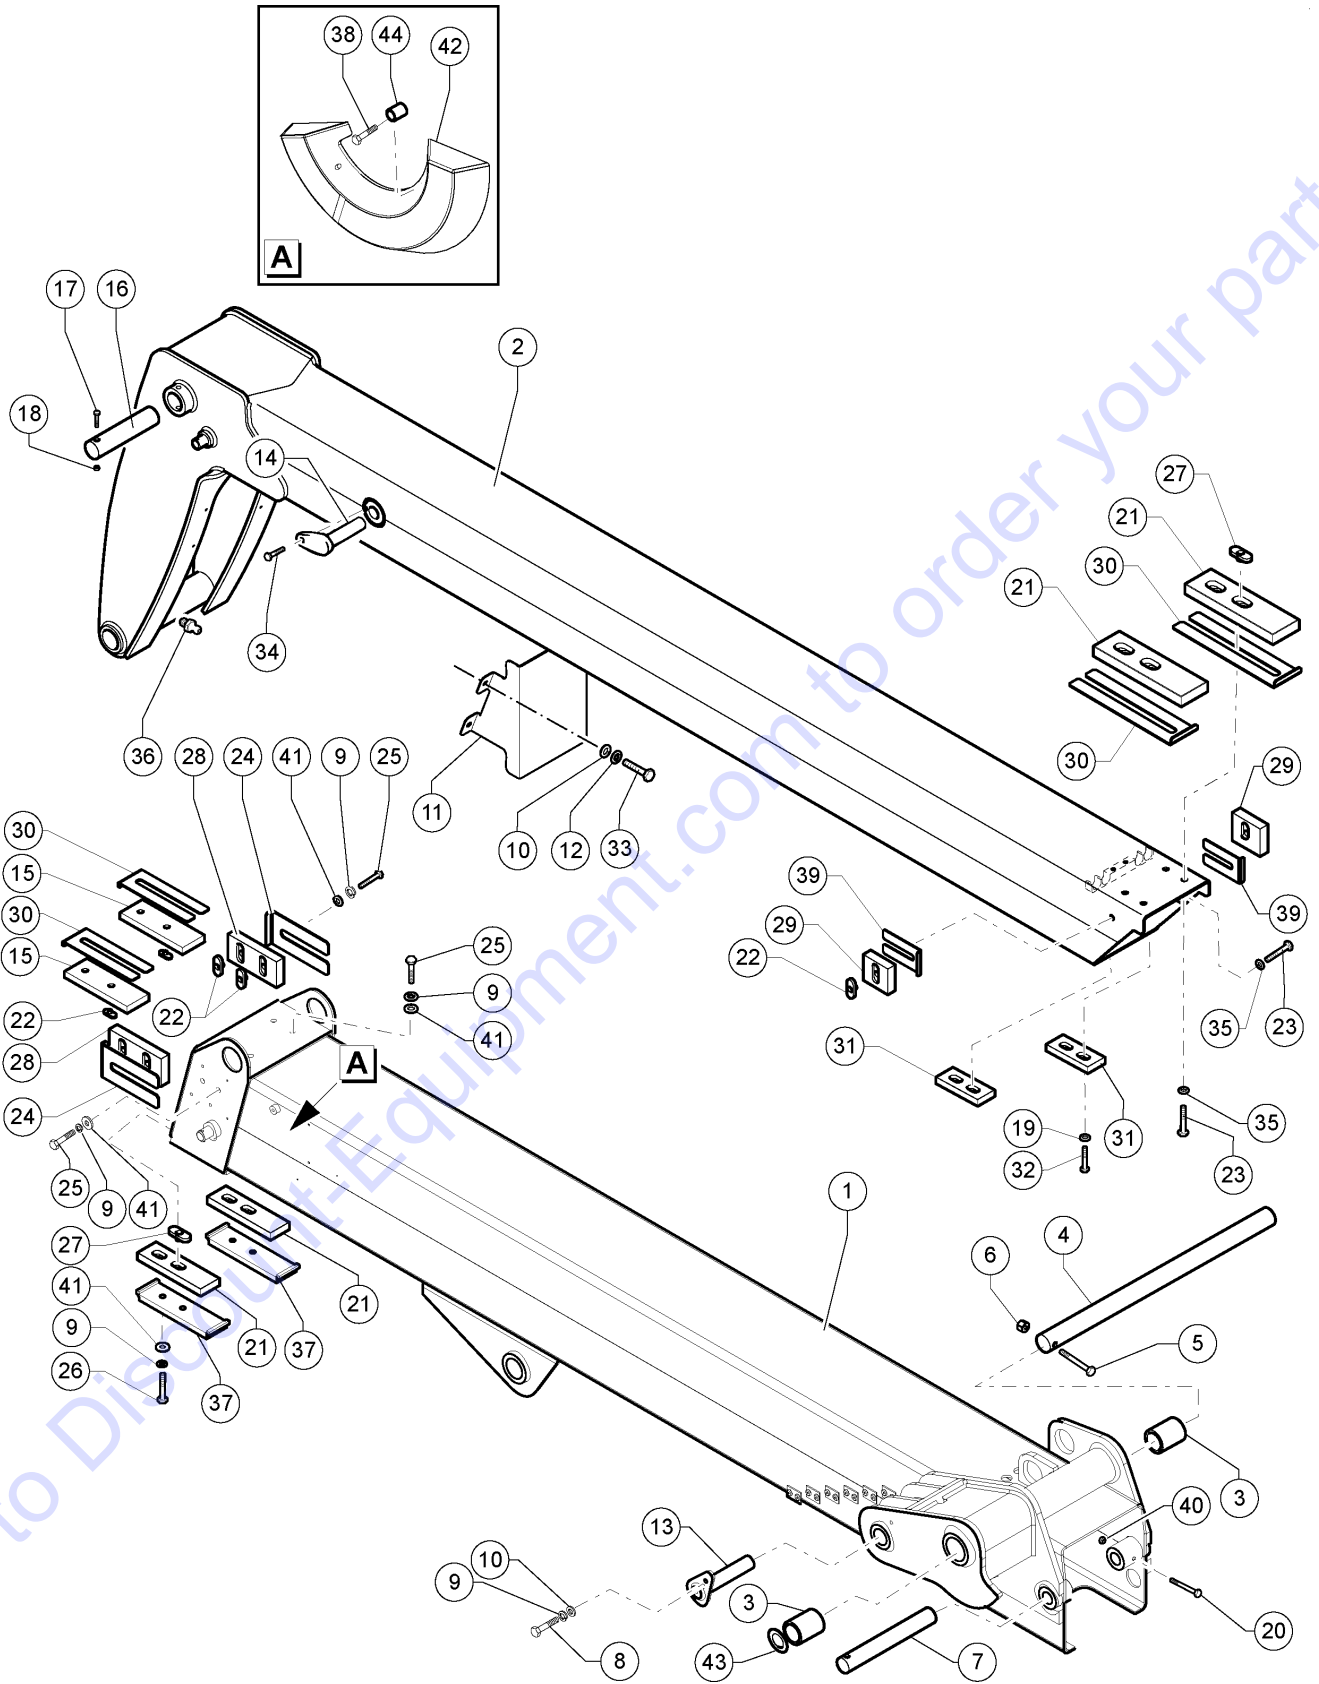

501.1 607932 Boom (1st - 2nd Telescopic Element)

501.1 607932 Boom (1st - 2nd Telescopic Element)

Item	Part No.	Description	Qty.
29	54.0705.0037GT	SLIDING GUIDE	2
30	51.0811.4240GT	SHIM,WEAR PAD,60X200X1	6
31	54.0705.0047GT	Lower Rear Pad 100X25X15	2
32	01.4003.0041GT	SCREW M8X16 DIN 7984 8.8 ZN	3
33	01.0001.0252GT	SCREW M8X16 UNI 5739 8.8 ZN	4
34	01.4006.0004GT	SCREW M8X20 UNI 5933 10.9 ZN	3
35	09.0803.0062GT	WASHER D10	6
36	02.0117.0119GT	GREASE NIPPLE G 1/8	1
37	07.0726.0043GT	SLIDING BLOCK HOLDER	2
38	01.4003.0000GT	SCREW M4X16 UNI 5931 8.8 ZN	2
39	51.0811.4241GT	SHIM,WEAR PAD,60X60X1	2
40	01.0023.0054GT	NUT,M8 UNI 7473 6S ZN	1
41	01.0031.0301GT	FLAT WASHER D10 UNI 6593 ZN	8
42	09.0803.0357GT	BOOM LEVEL INDICATOR	1
43	54.0100.0151GT	SHIM	2
44	09.0803.0910GT	SHIM D.5,2/10MM H5MM	2

Go to Discount-Equipment.com to order your parts