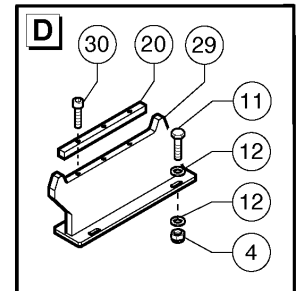

202.1 Left Chassis

Item	Part No.	Description	Qty.
29	51.0803.5700GT	SUPPORT	1
30	01.0003.0203GT	SCREW,TCEI,M8X20 UNI 8.8 ZN	3
31	51.1301.9152GT	Maintenance Collar	1
32	01.0001.0217GT	SCREW,TE,M8X110 UNI 8.8 ZN	2
33	01.4001.0212GT	SCREW,HHC,M20-2,5X160,DIN931,8.8,ZN	4
34	01.4032.0009GT	SPRING WASHER D20 ZN	4
35	01.0023.0060GT	STOP NUT M20 UNI 7473 6S ZN	4
36	55.0409.0213GT	REAR MUDGUARD ASSY	1

Go to Discount-Equipment.com to order your parts