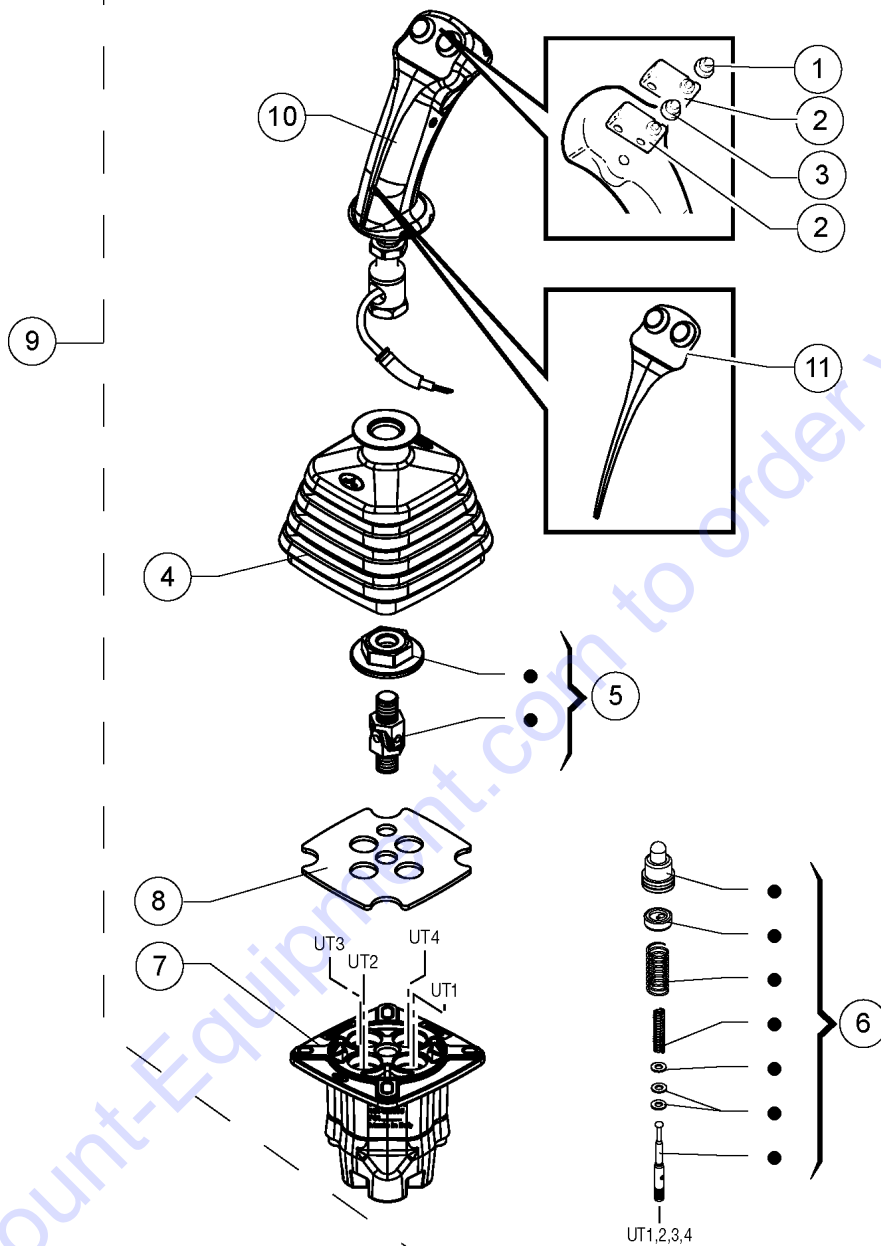

406.1 Joystick

Go to Discount-Equipment.com to order your parts

Item	Part No.	Description	Qty.
1	07.0704.0118GT	RED PUSH BUTTON CAP	1
2	07.0704.0117GT	PUSH BUTTON	2
3	07.0704.0119GT	YELLOW PUSH BUTTON CAP	1
4	07.0704.0134GT	Rubber Protection	1
5	07.0704.0136GT	ARTICULATION	1
6	07.0704.0138GT	Complete Selector	4
7	07.0704.0137GT	BODY	1
8	07.0704.0169GT	Flange	1
9	04.4237.0010GT	Joystick	1
10	07.0704.0133GT	CONTROL LEVER	1
10	07.0704.0173GT	Joystick Handle	1
11	07.0704.0473GT	BRACKET Included Item 1, 2, 3	1

Go to Discount-Equipment.com to order your parts