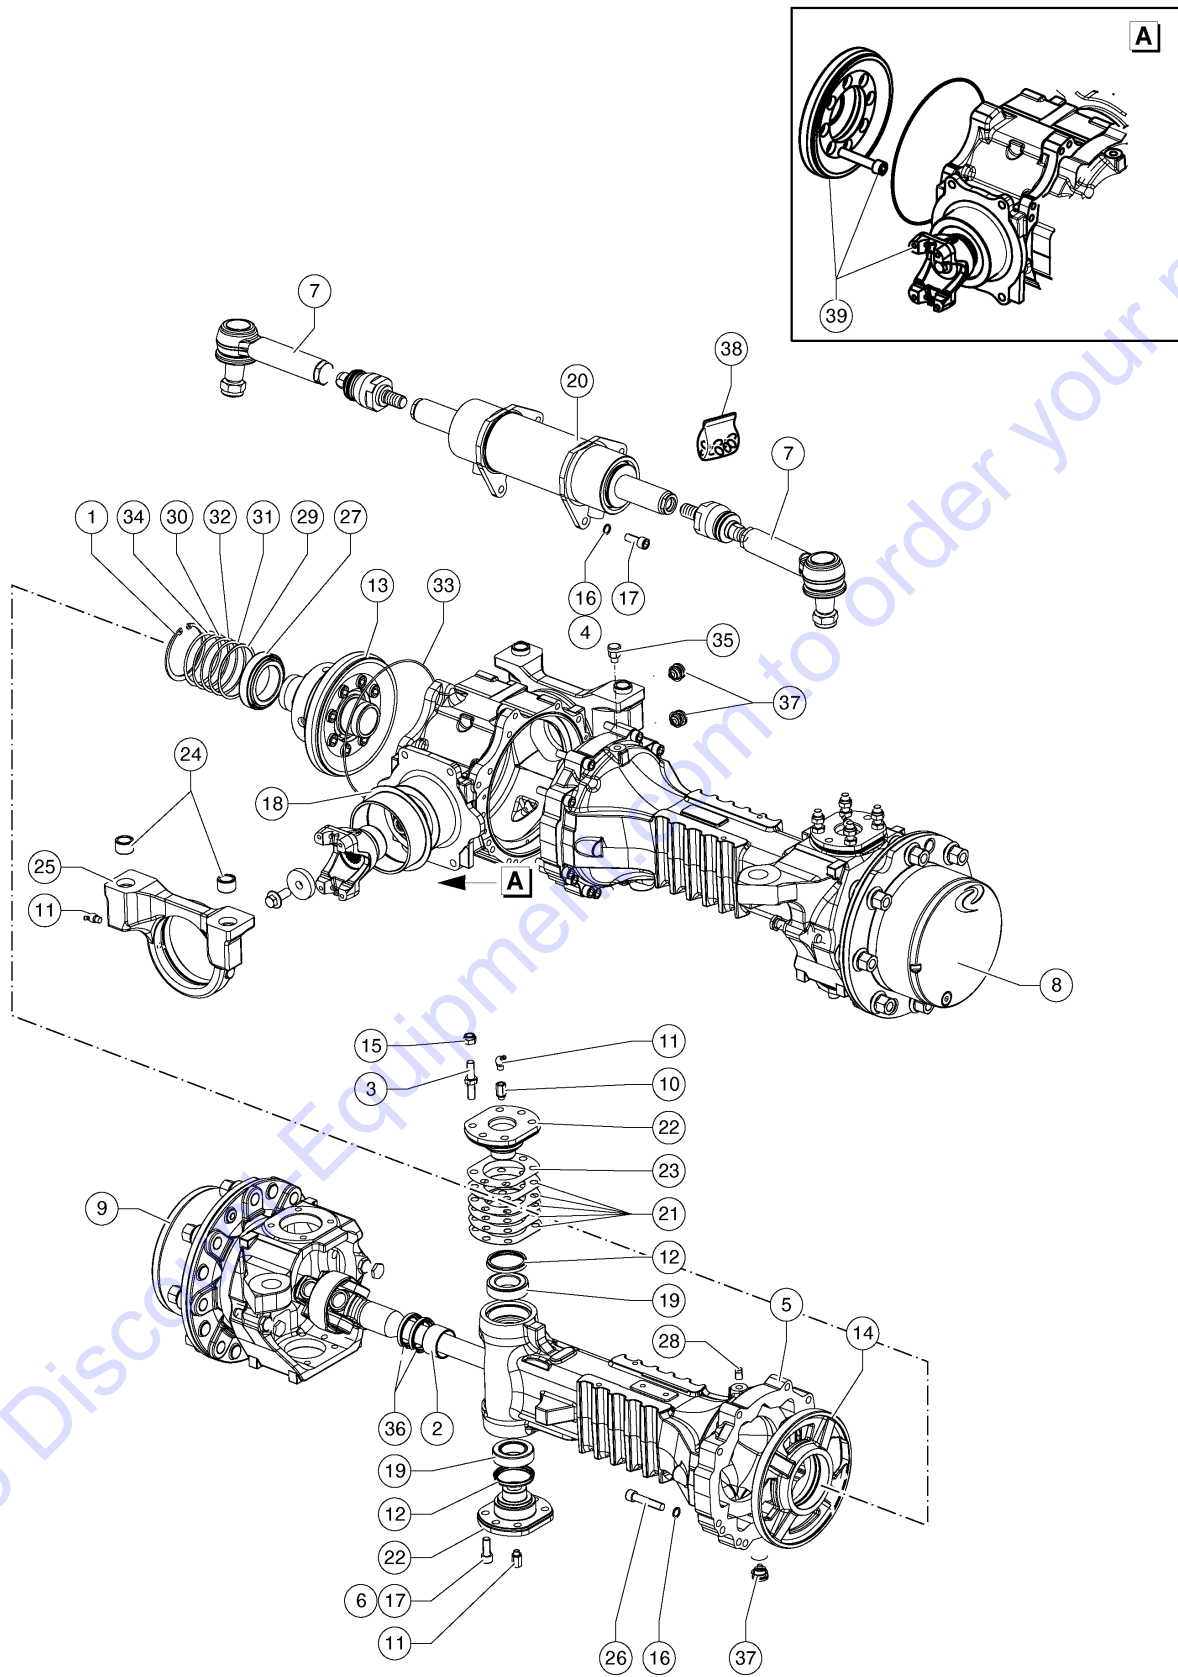

214.1 Rear Axle - Differential

Go to Discover Equipment.com to order your parts

214.1 Rear Axle - Differential

Item	Part No.	Description	Qty.
29	07.0709.1088GT	Shim 85,3X94,7x1	2
30	07.0709.1184GT	Shim 94.7X85.3x0.3	2
31	07.0709.1185GT	Shim 85.3X0.5	2
32	07.0709.1186GT	Shim 94.7X85.3x0.35	2
33	07.0709.1071GT	O-Ring 3925	2
34	07.0709.1087GT	Shim 82.4X94.7x0,2	2
35	07.0709.1177GT	Oil Filler Plug . 1/4G	1
36	07.0709.1080GT	OIL SEAL	4
37	07.0709.1198GT	Magnetic Plug 1/2 Gas Din908	4
38	07.0709.1212GT	Cylinder Seal Kit	1
39	07.0709.1346GT	Pinion Housing	1

Go to Discount-Equipment.com to order your parts