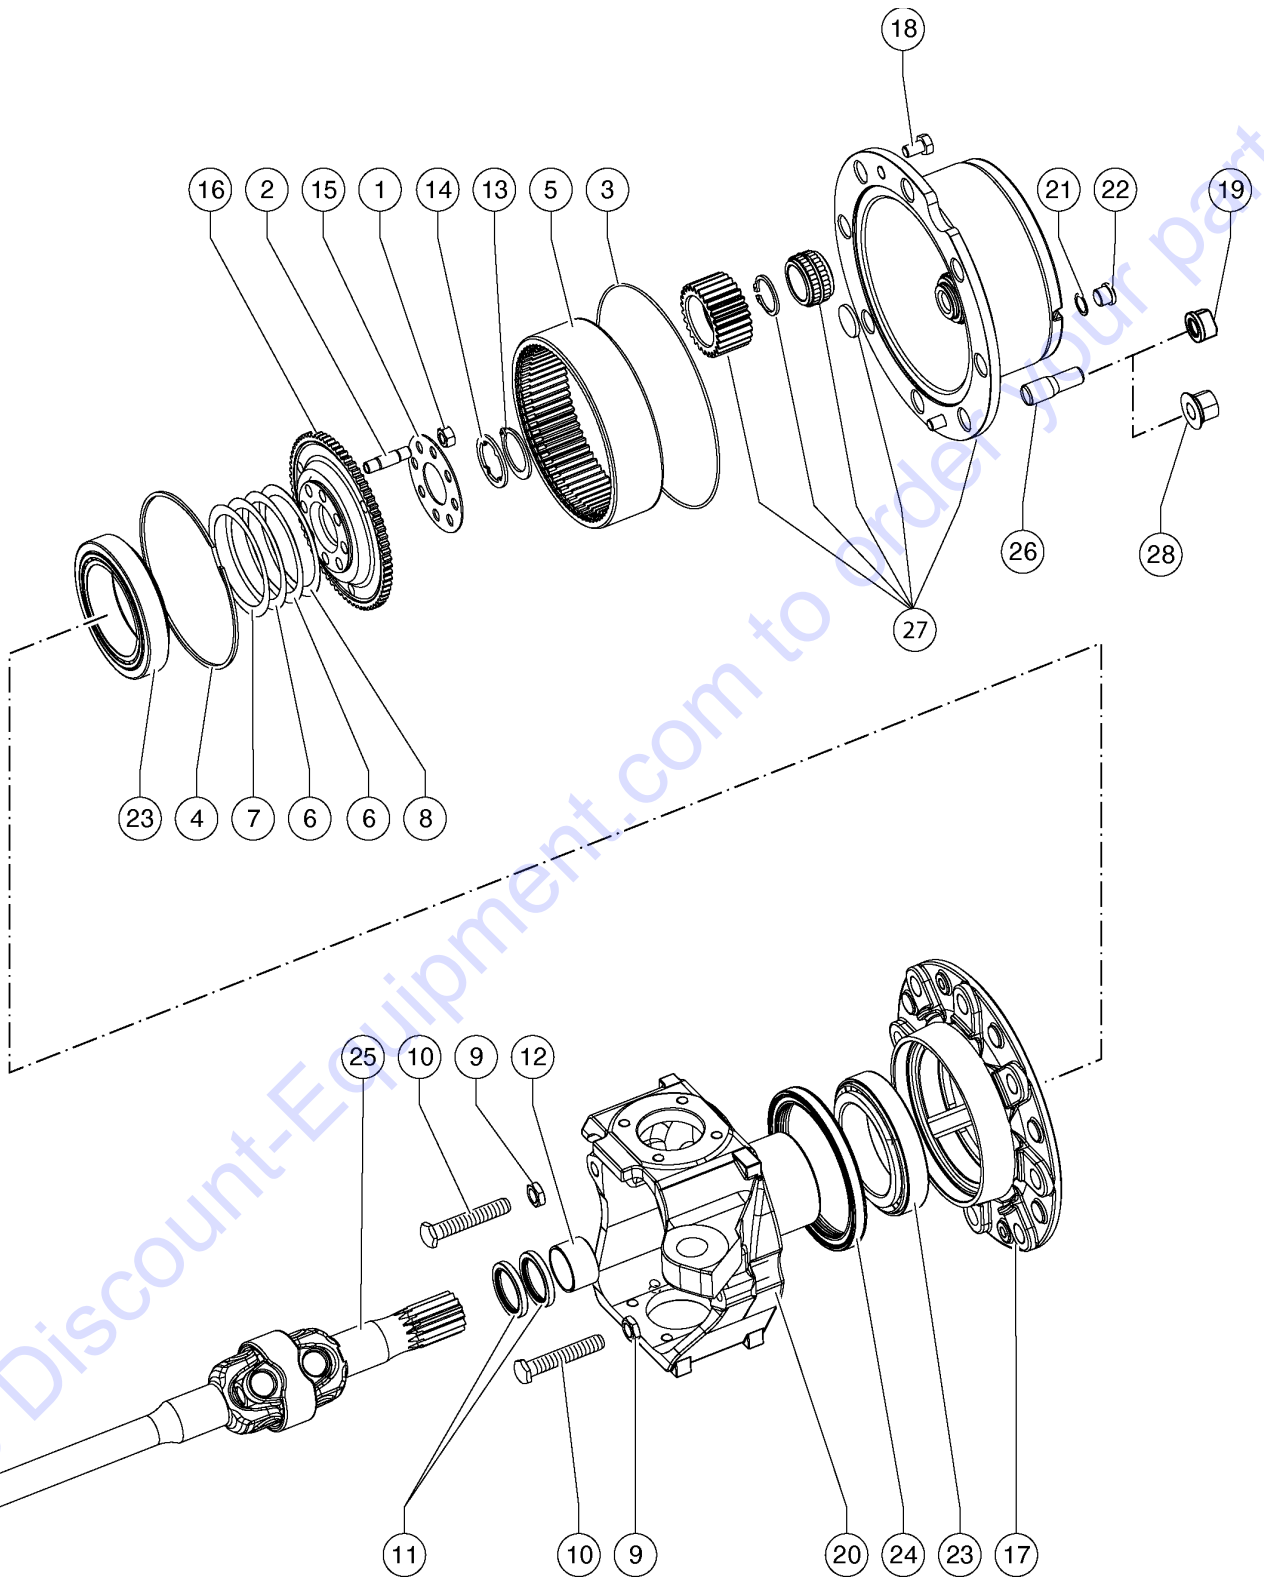

211.1 Front Axle - RH Steering Wheel Assy

211.1 Front Axle - RH Steering Wheel Assy

Item	Part No.	Description	Qty.
1	07.0709.1078GT	Nut M12x1.25 8.8 Uni5588	8
2	07.0709.1149GT	Stud Bolts M12x41	8
3	07.0709.1071GT	O-Ring 3925	1
4	07.0709.1069GT	Int. Retaining Ring Br190	1
5	07.0709.1135GT	Crown Wheel	1
6	07.0709.1132GT	Shim 99,8X122x0,2	2
7	07.0709.1131GT	Shim 99,8X122x0,1	1
8	07.0709.1133GT	Shim 9,8X122x0,35	1
9	07.0709.1123GT	Nut M16 8	2
10	07.0709.1151GT	End Steering Screw - 128	2
11	07.0709.1080GT	OIL SEAL	2
12	07.0709.1148GT	Busching Dx	1
13	07.0709.1154GT	Snap Ring 45 Uni7436	1
14	07.0709.1128GT	Crown Shim	1
15	07.0709.1127GT	Crown Ring	1
16	07.0709.1113GT	Corwn Flange	1
17	07.0709.1327GT	WHEEL HUB - 128	1
18	07.0709.1092GT	Hwx Screw M12x20 Uni 5739-8G	2
19	07.0709.1351GT	NUT	8
20	07.0709.1101GT	Articulated Joint Rh - S128	1
21	07.0709.1120GT	Copper Washer D.18	1
22	07.0709.1152GT	Cap M18x1,5din908	1
23	07.0709.1153GT	Bearing 32020 X	2
24	07.0709.1197GT	Ring 145X75x4.5x15.5 Nbr	1
25	07.0709.1344GT	CARDAN SHAFT - S128	1
26	07.0709.1328GT	BOLT M1BX1,5X68 10.9-128	8
27	07.0709.1350GT	HUB ASSEMBLY	1
28	07.0709.1079GT	Self-Lock Nut M18x1,5 Din 74361 Only combined with Solid Boss wheel	8

Go to Discount-Equipment.com to order your parts