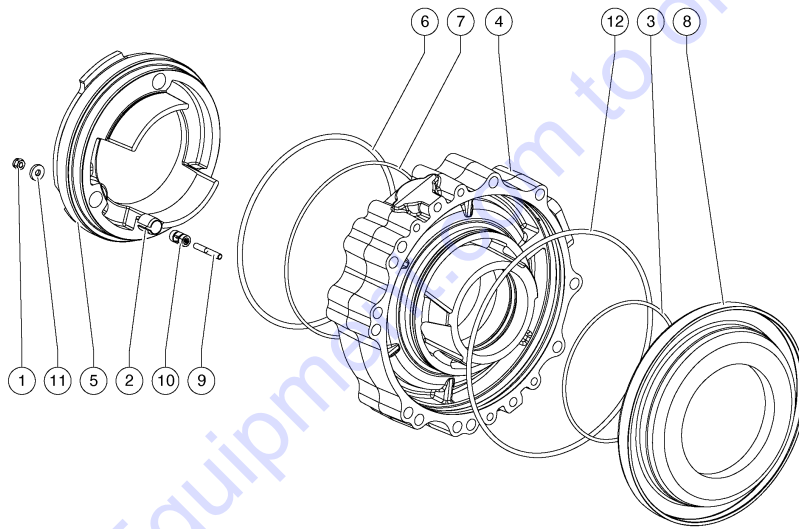

209.1 Front Axle - Piston Group

209.1 Front Axle - Piston Group

Item	Part No.	Description	Qty.
1	07.0709.1121GT	Locknut M6 H7,6	3
2	07.0709.1089GT	Pin 6X20 Uni6875	3
3	07.0709.1144GT	O-Ring Or-4587	1
4	07.0709.1111GT	Brake Flange	1
5	07.0709.1373GT	SERVICE BRAKE PISTON	1
6	07.0709.1073GT	O-Ring 6795	1
7	07.0709.1072GT	O-Ring 4750	1
8	07.0709.1109GT	Parking Brake Piston	1
9	07.0709.1084GT	Stud Bolt M6x35 Uni5909	3
10	07.0709.1117GT	Self-Adjust Spacer - 128	3
11	07.0709.1129GT	Self-Adjust Washer - 128	3
12	07.0709.1074GT	O-Ring 6945	1

Go to Discount-Equipment.com to order your parts