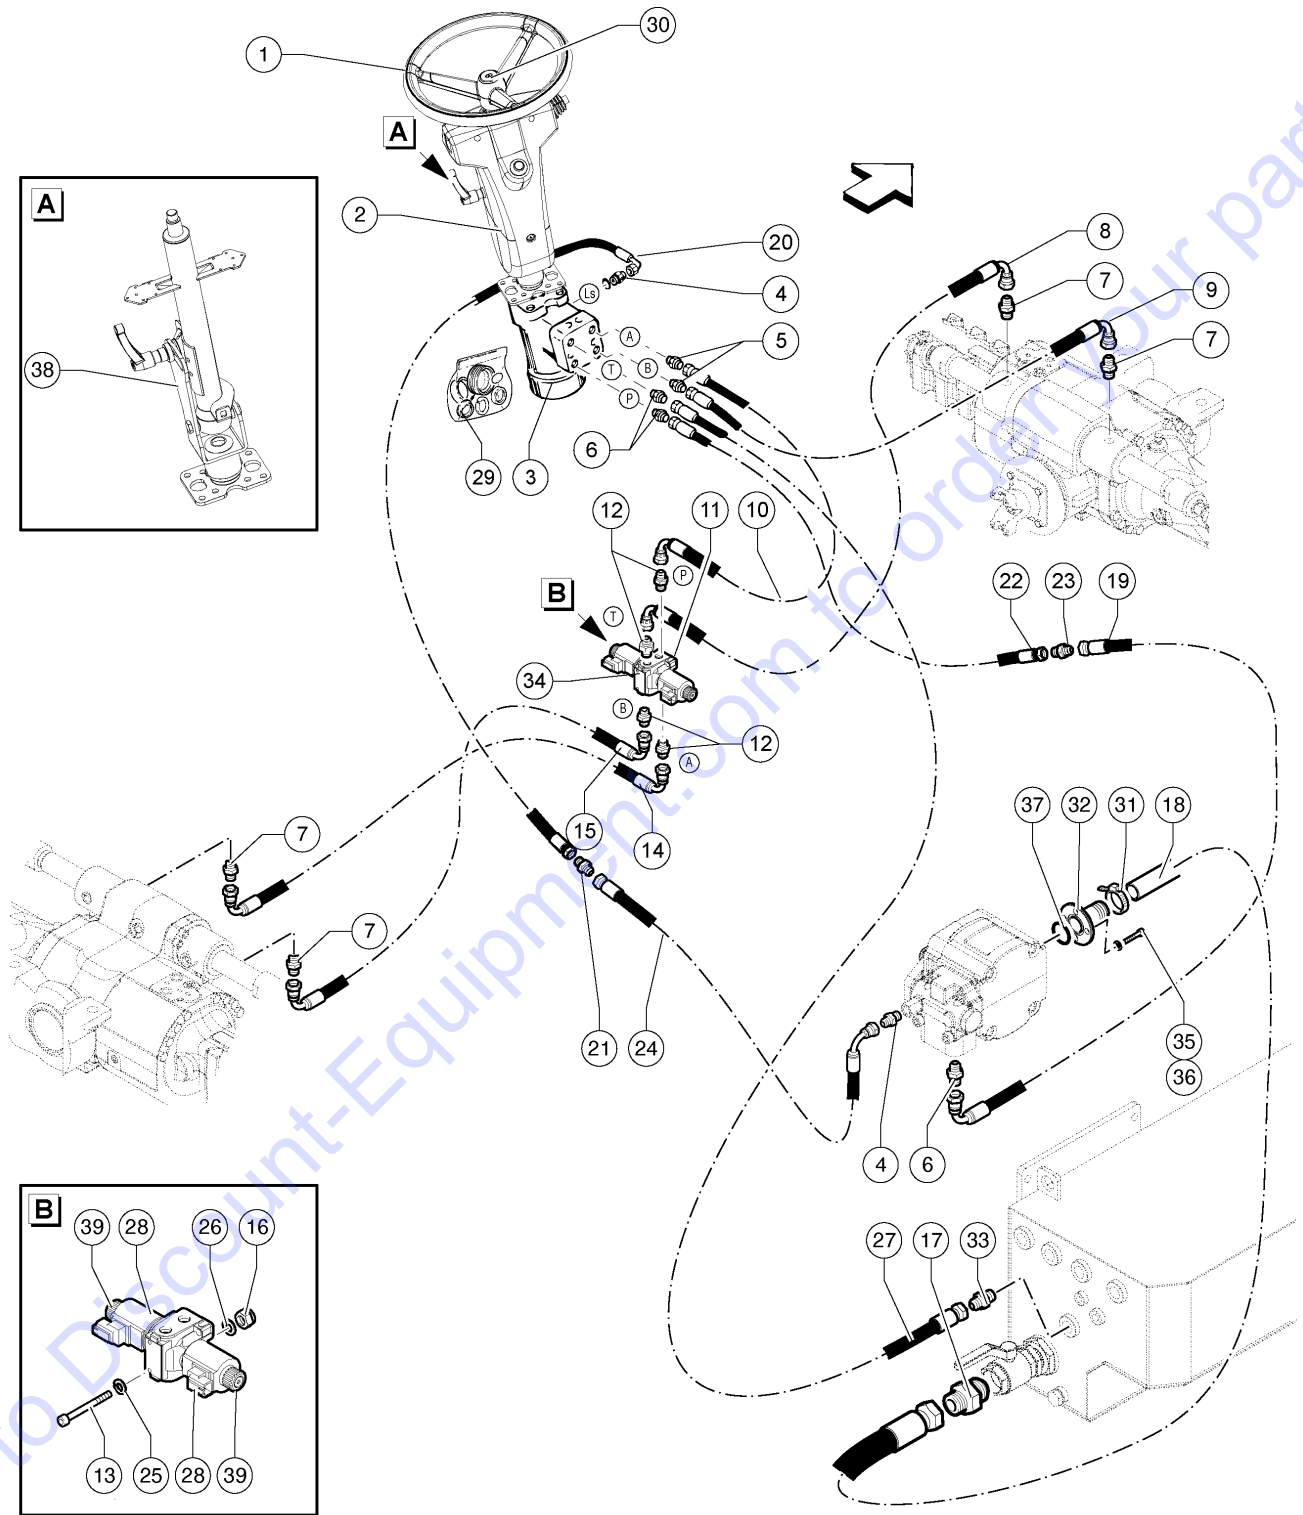

611.1 Power Steering System

Item	Part No.	Description	Qty.
1	09.4636.0040GT	Steering Wheel	1
2	56.0016.0208GT	Steering Column Kit	1
3	09.4636.0037GT	POWER STEERING	1
4	04.0607.0113GT	PIPE FITTING 1/4 BSPX9/16-18 ORFS	2
5	04.0607.0110GT	PIPE FITTING 1/2BSP x 11/16-16 ORFS	2
6	04.0607.0111GT	PIPE FITTING 1/2 BSPX13/16-16 ORFS	3
7	04.0607.0117GT	PIPE FITTING 3/8BSPX11/16-16 ORFS	4
8	1292236-2205GT	ASSY, HOSE, HYD, -6, 4800, 90, 90	1
9	04.0605.1494GT	Hose R2 X 3/8 1250 F45 . F90 11/16"-16 120κ	1
10	04.0605.0637GT	HOSE R2X3/8 1000 F45 11/16-16 F90 11/16-16 A 90	1
11	04.4240.0052GT	SOLENOID VALVE	1
12	04.0607.0117GT	PIPE FITTING 3/8BSPX11/16-16 ORFS	4
13	01.0001.0106GT	SCREW M6X50 UNI 5737 8.8 ZN	2
14	1292236-8662GT	ASSY, HOSE, HYD, -6, 4800, 90, 90	1
15	1292236-12008GT	ASSY, HOSE, HYD, -6, 4800, 90, 90	1
16	01.0023.0053GT	STOP NUT M6 UNI 7473 6S ZN	2
17	04.0607.0178GT	Pipe Fitting 1"1/2BSP-1"11/16-12ORF	1
18	1292020-3071GT	ASSY, HOSE, HYD, -20, 200, STR	1
19	1291858-2756GT	ASSY, HOSE, HYD, -8, 4450, STR, 90	1
20	04.0605.0299GT	Hose R1 X 1/4 LG. 550 - FD F90 9/16-18 ORFS	1
21	04.0607.0236GT	Pipe Fitting 9/16 ORFS X 9/16 ORFS	1
22	04.0605.0100GT	HOSE R2X1/2 LG 550 FD F45 13/16-16 ORFS	1
23	04.0607.0237GT	FITTING,13/16 ORFS	1
24	1292233-3741GT	ASSY, HOSE, HYD, -4, 3260, STR, 90	1
25	01.0031.0298GT	FLAT WASHER D6 UNI 6593 ZN	2
26	01.0031.0054GT	FLAT WASHER D6 UNI 6592 ZN	2
27	04.0605.0640GT	HOSE R1X1/2 LG 1300 FD F45 13/16 ORFS	1
28	07.4529.0111GT	COIL, VALVE	2