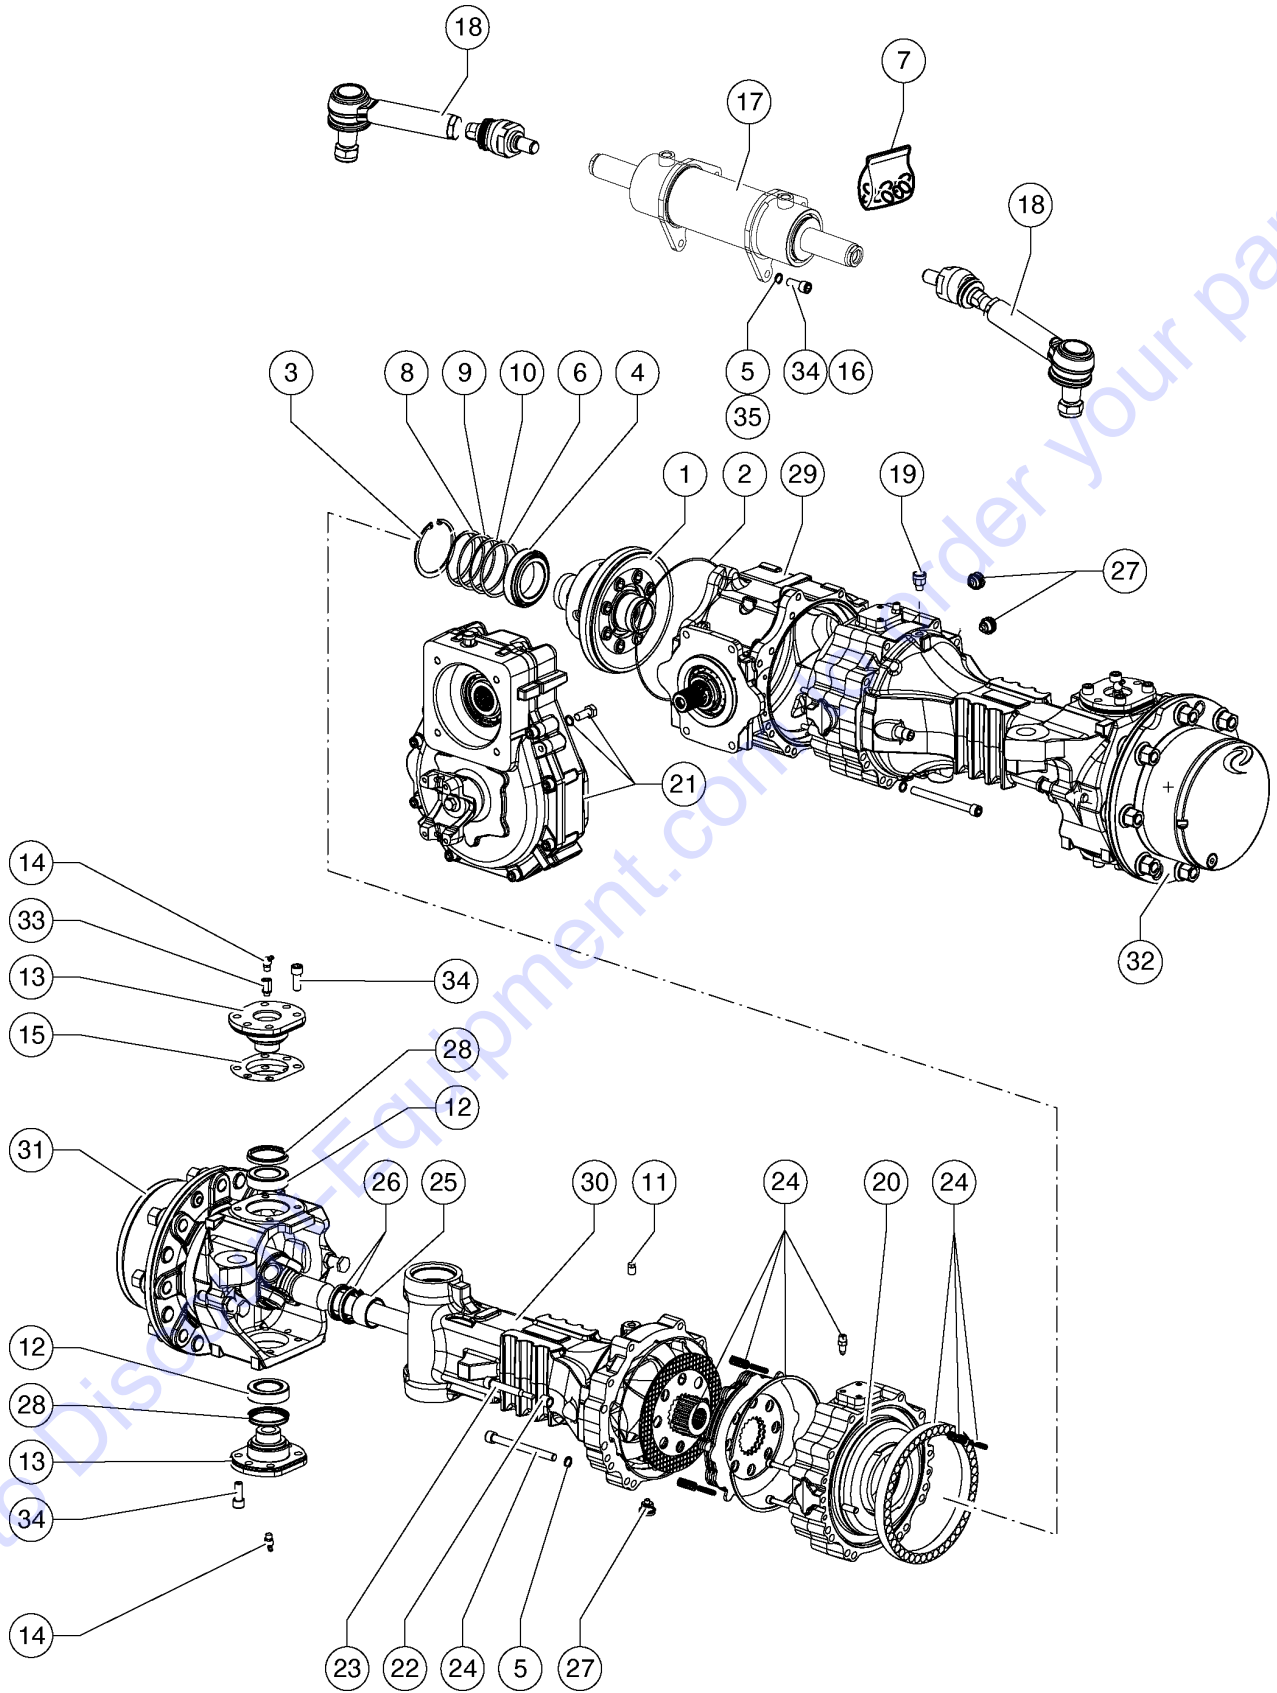

206.1 Front Axle - Differential

Item	Part No.	Description	Qty.
1	07.0709.1332GT	DIFFERENTIAL GROUP	1
2	07.0709.1071GT	O-Ring 3925	2
3	07.0709.1068GT	Snap Ring 95 Uni 7437	2
4	07.0709.1124GT	Bearing 32012 X	2
5	07.0709.1172GT	Shnorr Washer D.12	28
6	07.0709.1088GT	Shim 85,3X94,7x1	2
7	07.0709.1212GT	Cylinder Seal Kit	1
8	07.0709.1184GT	Shim 94.7X85.3x0.3	2
9	07.0709.1186GT	Shim 94.7X85.3x0.35	2
10	07.0709.1185GT	Shim 85.3X0.5	2
11	07.0709.1187GT	Plug 1/4"Gas	1
12	07.0709.1077GT	Ball Joint Ge40sx	4
13	07.0709.1114GT	Flaged Pin - 128	4
14	07.0709.1083GT	Greaser 45° M10x1	4
15	07.0709.1179GT	Articulated-Joint Shim 0.1 - 128	2
16	07.0709.1170GT	Socket Head Screw M12x35 5931 12.9	8
17	07.0709.1334GT	Steering Cylinder	1
18	07.0709.1098GT	Tie Rod	2
19	07.0709.1177GT	Oil Filler Plug . 1/4G	1
20	07.0709.1340GT	Piston Group (Service+Parking)	2
21	07.0709.1341GT	Reduction Gearbox	1
22	07.0709.1370GT	Brake Fulcrum Pin	4
23	07.0709.1188GT	Unlock Brakes Screw - 128	4
24	07.0709.1335GT	Brake Group (Parking+Service)	2
25	07.0709.1148GT	Busching Dx	2
26	07.0709.1080GT	OIL SEAL	4
27	07.0709.1198GT	Magnetic Plug 1/2 Gas Din908	4
28	07.0709.1181GT	Dust Ring - 128	4