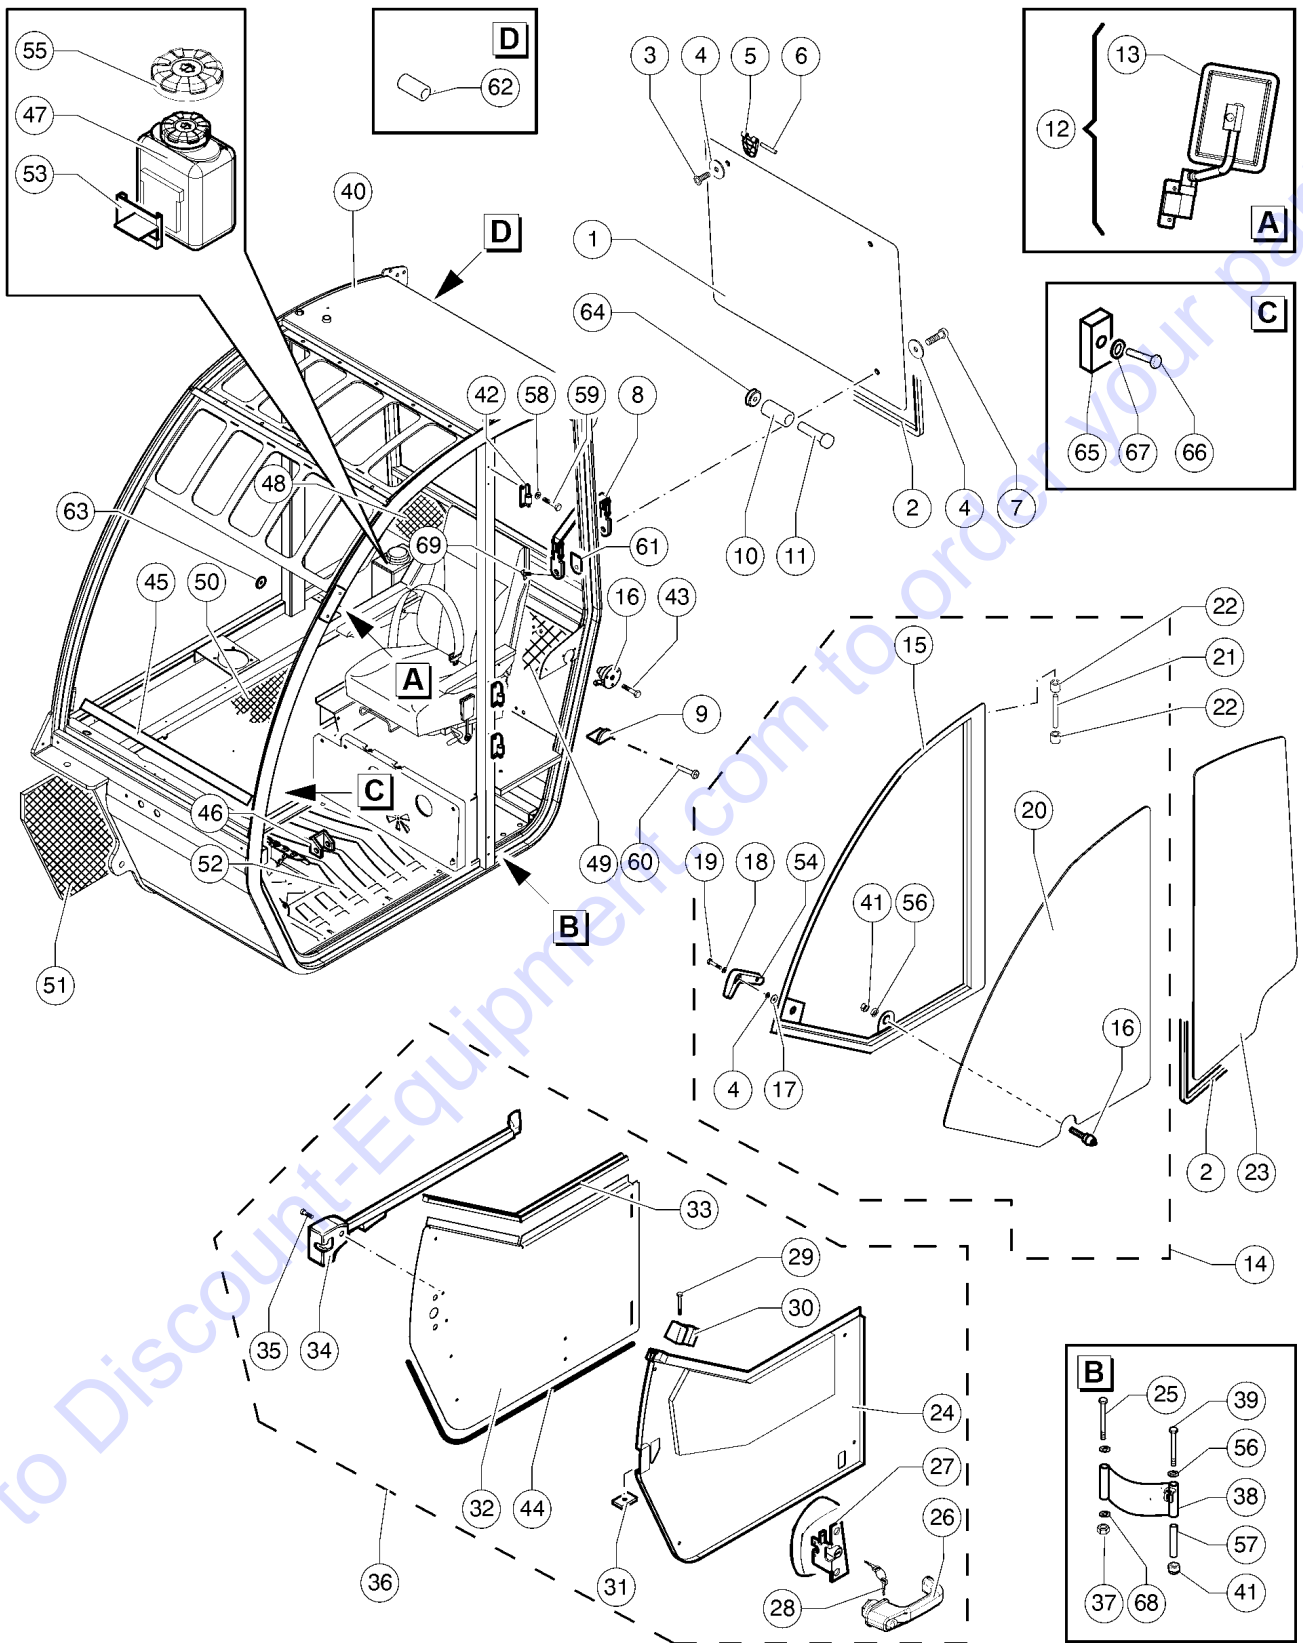

402.1 Closed Cab, View 2

Go to Discount-Equipment.com to order your parts

Item	Part No.	Description	Qty.
57	07.0723.0647GT	Bushing	1
58	07.0723.0202GT	Washer	8
59	07.0723.0727GT	SCREW HHC M6 X 16	8
60	07.0723.0627GT	Screw	3
61	07.0723.0506GT	Receptacles	2
62	07.0723.0505GT	NYLON BUSH D12X8.2 X H12.1	4
63	07.0723.0059GT	Rubber Cap D37xH12xD8	2
64	07.0723.0730GT	RUBBER SHIM	1
65	07.0723.0731GT	PLATE	1
66	07.0723.0732GT	DOOR LOCK PIN	1
67	07.0723.0733GT	WASHER	1
68	07.0723.0232GT	Plain Washer D8x16 UNI 6592	2
69	07.0723.0442GT	Pin	2

Go to Discount-Equipment.com to order your parts