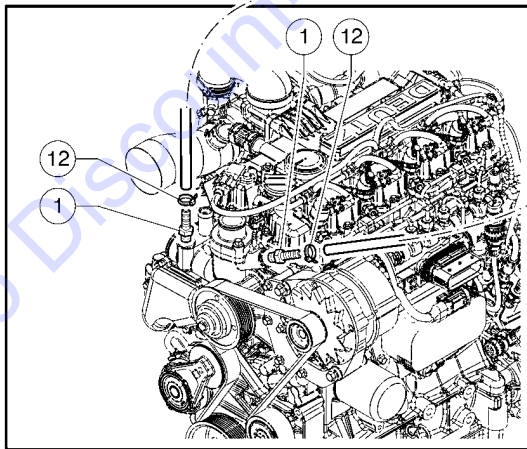

801.1 Cab Heater

Item	Part No.	Description	Qty.
1	09.0806.0062GT	Hose Fitting	2
2	07.0723.0757GT	FILTER	1
3	07.0723.0693GT	Cover	1
4	07.0723.0557GT	Manual Screw M6x25	2
5	07.0723.0076GT	Plain Washer D6x18	2
6	07.0723.0776GT	CONVEYOR ASSY	1
		Include Item 19	
7	07.0723.0761GT	AIR HOSE	0.8
8	07.0723.0762GT	AIR HOSE	0.4
9	07.0723.0658GT	Heater Valve	1
		Include Fitting and Knob	
10	04.4227.0012GT	Clamp	4
11	07.0723.0194GT	Rubber Hose LG.1000	9
12	04.0227.0051GT	CLAMP DN 10/16 LG 9	6
13	640985GT	HEATER	1
14	07.0723.0694GT	Cover	1
15	07.0723.0109GT	Screw	5
16	07.0723.0108GT	Air Inlet	1
17	07.0723.0010GT	Air Inlet	2
18	07.0723.0734GT	PLATE	1
19	07.0723.0763GT	AIR INLET	1

Go to Discount-Equipment.com to order your parts