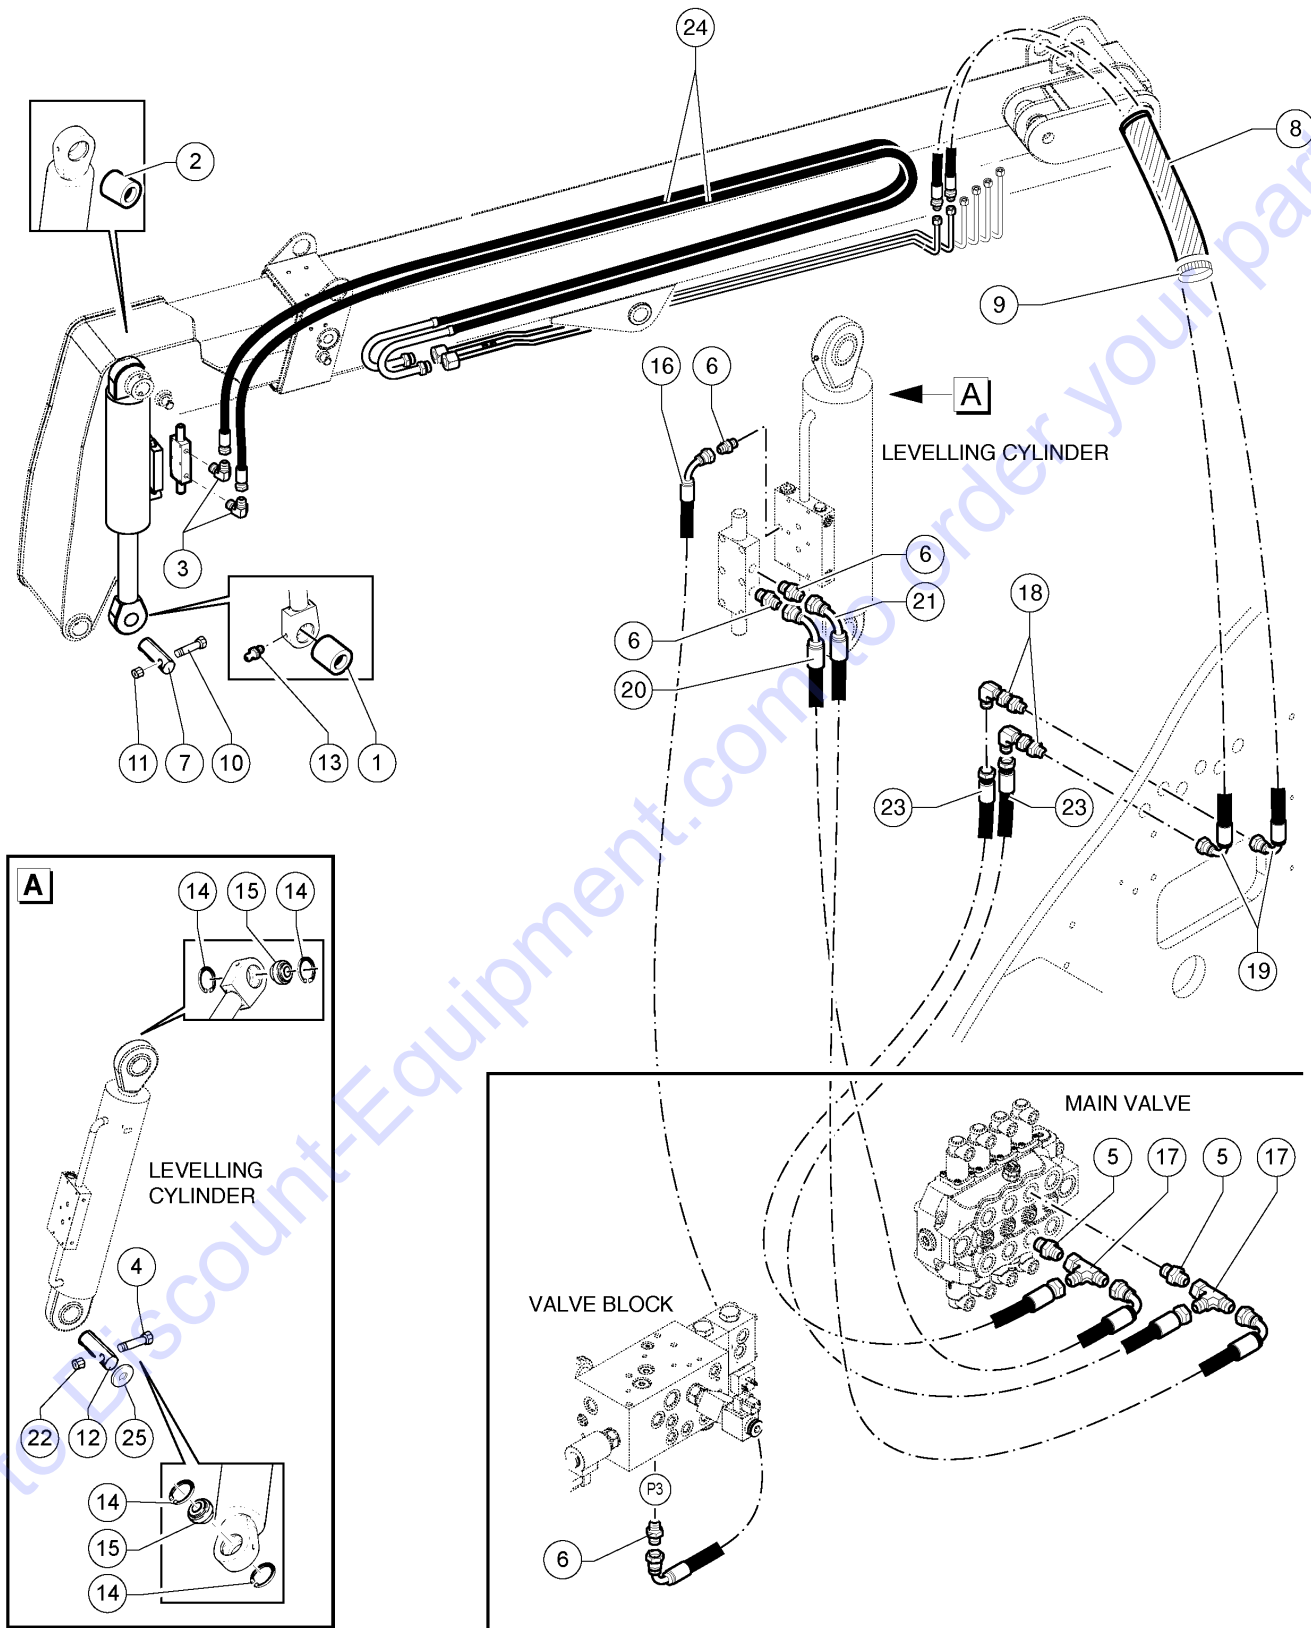

602.1 Fork Balancing

Item	Part No.	Description	Qty.
1	09.0800.0025GT	Bushing 45-55 LG 50	1
2	54.0202.0004GT	BUSHING	1
3	04.0607.0141GT	PIPE FITTING 90 1/2GASXM 13/16-16 ORFS	2
4	01.0001.0211GT	SCREW M8X80 UNI 5737 8.8 ZN	1
5	04.0607.0111GT	PIPE FITTING 1/2 BSPX13/16-16 ORFS	4
6	04.0607.0113GT	PIPE FITTING 1/4 BSPX9/16-18 ORFS	2
7	54.0000.0261GT	Pin	1
8	09.0803.0914GT	HOSE SLEEVE	1
9	04.4227.0005GT	CLAMP	3
10	01.0001.0308GT	Screw TE M10X70 UNI 5737 8.8 ZN	1
11	01.0023.0055GT	Stop Nut M10 UNI 7473 6S ZN	1
12	54.0000.0257GT	Pin Lg.142	1
13	02.0117.0101GT	GREASE NIPPLE G1/8	1
14	07.0721.0117GT	SNAP RING	4
15	07.0721.0019GT	BALL JOINT	2
16	1292730-4331GT	ASSY, HOSE, HYD, -4, 3260, 90, 90@270°	1
17	04.0607.0122GT	PIPE FITTING TMF+L 13/16-16 ORFS	2
18	04.0607.0124GT	PIPE FITTING 90 M-M 13/16-16 ORFS	2
19	1291994-4331GT	ASSY, HOSE, HYD, -8, 4450, 90, STR	2
20	1291998-5906GT	ASSY, HOSE, HYD, -8, 4450, 90, 90, @180°	1
21	1291997-6103GT	ASSY, HOSE, HYD, -8, 4450, 90, 90, @180°	1
22	01.0023.0054GT	NUT,M8 UNI 7473 6S ZN	1
23	1292004-6693GT	ASSY, HOSE, HYD, -8, 4450, STR, STR	2
24	04.0605.1817GT	Fork Cylinder Double Hose 1/2 6150-6100 SP.F. TO 180° SF 13/16"-16 ORFS	1
25	54.0100.0152GT	SHIM	1

Go to Discount-Equipment.com to order your parts