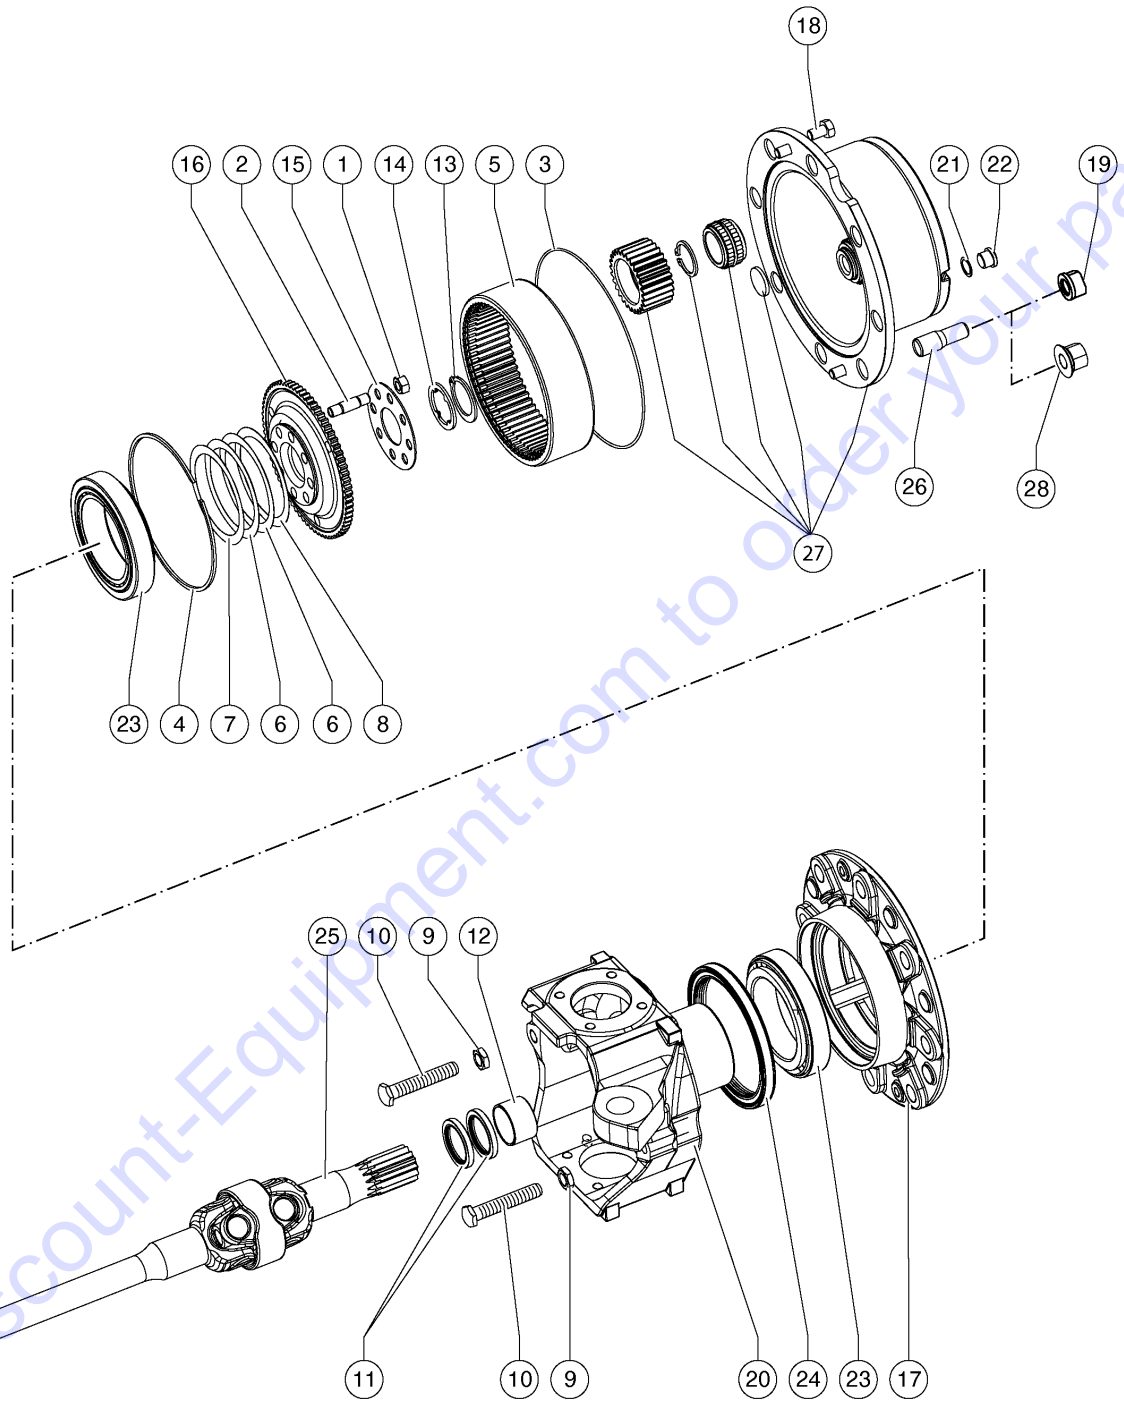

217.1 Rear Axle - RH Steering Wheel Assy

Go to Discount-Equipment.com to order your parts

217.1 Rear Axle - RH Steering Wheel Assy

Item	Part No.	Description	Qty.
1	07.0709.1078GT	Nut M12x1.25 8.8 Uni5588	8
2	07.0709.1149GT	Stud Bolts M12x41	8
3	07.0709.1071GT	O-Ring 3925	1
4	07.0709.1069GT	Int. Retaining Ring Br190	1
5	07.0709.1135GT	Crown Wheel	1
6	07.0709.1132GT	Shim 99,8X122x0,2	2
7	07.0709.1131GT	Shim 99,8X122x0,1	1
8	07.0709.1133GT	Shim 9,8X122x0,35	1
9	07.0709.1123GT	Nut M16 8	2
10	07.0709.1151GT	End Steering Screw - 128	2
11	07.0709.1080GT	OIL SEAL	2
12	07.0709.1148GT	Busching Dx	1
13	07.0709.1154GT	Snap Ring 45 Uni7436	1
14	07.0709.1128GT	Crown Shim	1
15	07.0709.1127GT	Crown Ring	1
16	07.0709.1113GT	Corwn Flange	1
17	07.0709.1327GT	WHEEL HUB - 128	1
18	07.0709.1092GT	Hwx Screw M12x20 Uni 5739-8G	2
19	07.0709.1351GT	NUT	8
20	07.0709.1101GT	Articulated Joint Rh - S128	1
21	07.0709.1120GT	Copper Washer D.18	1
22	07.0709.1152GT	Cap M18x1,5din908	1
23	07.0709.1153GT	Bearing 32020 X	2
24	07.0709.1197GT	Ring 145X75x4.5x15.5 Nbr	1
25	07.0709.1096GT	Cardan Shaft l=1390 - S128	1
26	07.0709.1328GT	BOLT M1BX1,5X68 10.9-128	8
27	07.0709.1350GT	HUB ASSEMBLY	1
28	07.0709.1079GT	Self-Lock Nut M18x1,5 Din 74361 Only combined with Solid Boss wheel	8

Go to Discount-Equipment.com to order your parts