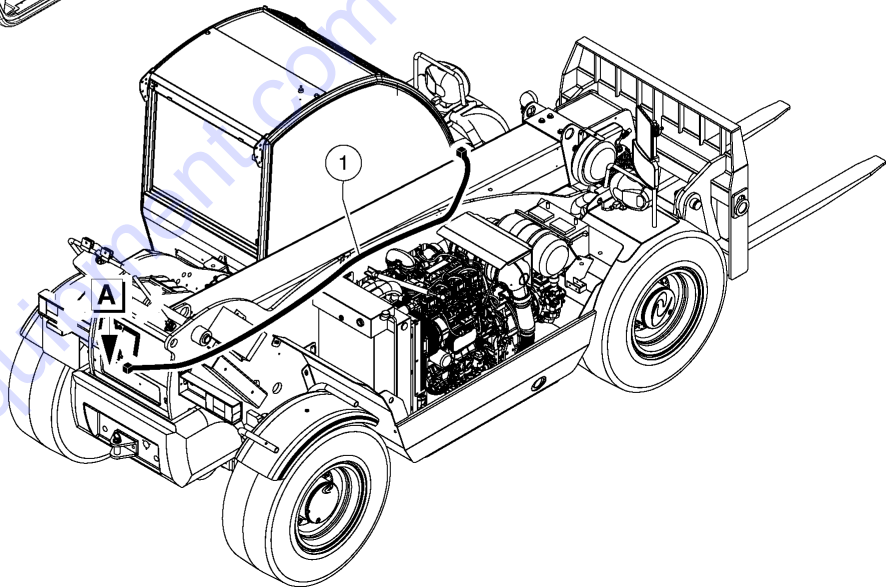

808.1 Rear Proximity Alarm

Go to Discount-Factory.com to order your parts

808.1 Rear Proximity Alarm

Item	Part No.	Description	Qty.
1	55.0602.1095GT	WIRING	1
2	51.0811.4872GT	SUPPORT	1
3	1257987GT	SENSOR,REAR PROXIMITY ALARM	1
4	01.0001.1538GT	SCREW M5X16 UNI5737 8.8 ZN	4
5	01.0031.0053GT	FLAT WASHER D5 UNI 6592 ZN	8
6	01.0023.0052GT	STOP NUT M5 UNI 7473 6S ZN	8
7	1257988GT	DISPLAY,LED,REAR PROX ALARM	1
8	51.0811.4875GT	DISPLAY SUPPORT	1
9	01.4003.0037GT	SCREW M5X20 UNI 5931 8.8 ZN	4

Go to Discount-Equipment.com to order your parts