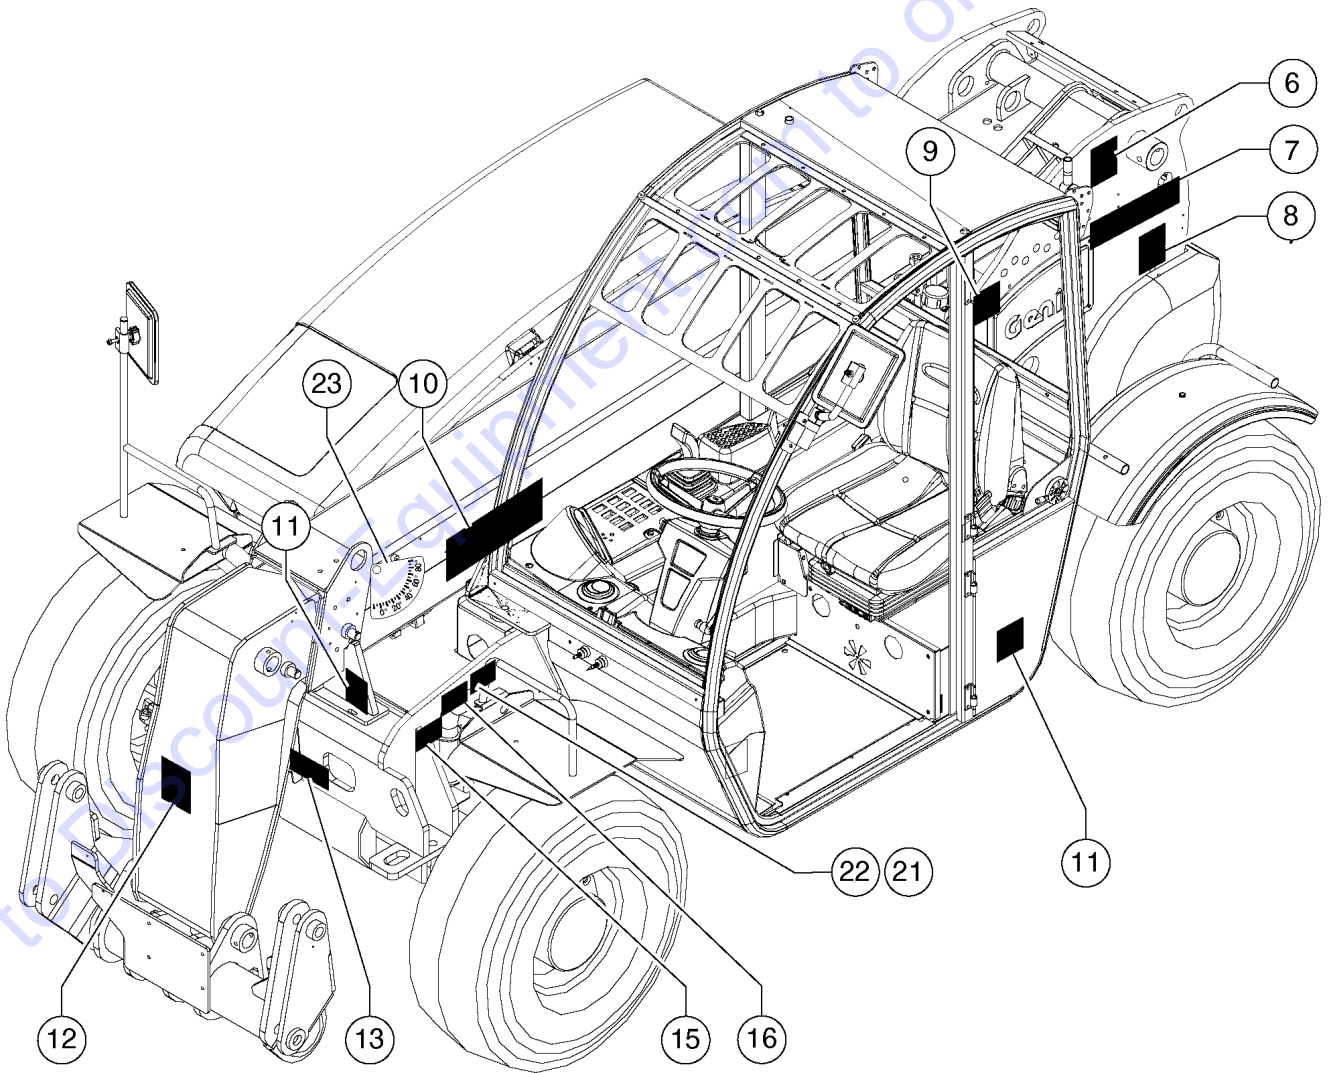

Go to Discount-Equipment.com to order your parts

101.1 Decals, View 1

Item	Part No.	Description	Qty.
1	09.4618.1688GT	Label - Control Lever	1
1	09.4618.1775GT	Label - Control Lever - French Decal	1
2	09.4618.1622GT	Danger/Warning – 7 Decal Combination	1
2	09.4618.1774GT	Danger/Warning – 7 Decal Combination - French Decal	1
3	09.4618.1742GT	Label - Emergency Exit Handles	1
4	09.4618.1025GT	DECAL,UPPR DOOR EXT UNLOCK SYS	1
5	09.4618.0776GT	DECAL,UPPER DOOR UNLOCK SYS	1
6	82558GT	DECAL,WARN,SKIN INJECTION HAZ*	1
6	82558FRGT	DECAL,SKIN INJECTION - FRENCH DECAL	1
7	09.4618.0644GT	DECAL,COSMETIC,GTH-5519	1
8	237598GT	DECAL,BODY CRUSH,ROLLING MACHINE	1
8	237598FRGT	DECAL,CRUSH HAZARD - FRENCH DECAL	1
9	82366GT	DECAL,CHEVRON RANDO HD	1
9	82366FRGT	DECAL,CHEVRON RANDO HD - FRENCH DECAL	1
10	09.4618.0643GT	Cosmetic - Genie GTH-5519	1
11	214418GT	DECAL, 2 DECAL COMBO	2
12	215268GT	DECAL, FALL HAZARD	1
12	215268FRGT	DECAL,FALL HAZARD,WORK PLAT - FRENCH DECAL	1
13	09.4618.1690GT	DECAL,LIFTING AND ANCHORING	1
15	09.4618.1691GT	DECAL, TEST PORT	1
16	215267GT	Label - Product Registration	1
16	215267FRGT	Label – Product Registration - French Decal	1
17	55.0700.0166GT	Load Charts Standard KIT	1
17A	09.4618.0801GT	Load Chart - 60" And 66" Bucket	1
17B	09.4618.0802GT	Load Chart - Scrap Grapple Bucket	1
17C	09.4618.0803GT	Load Chart - 60" Forks, Optional 48" Forks, 48" Cubing Tines	1
17D	09.4618.0804GT	Load Chart - Universal Attachment Adapter	1
17E	09.4618.0805GT	Load Chart - Rotating Or Side Shift Fork Carriage, Standard Fork Tines	1