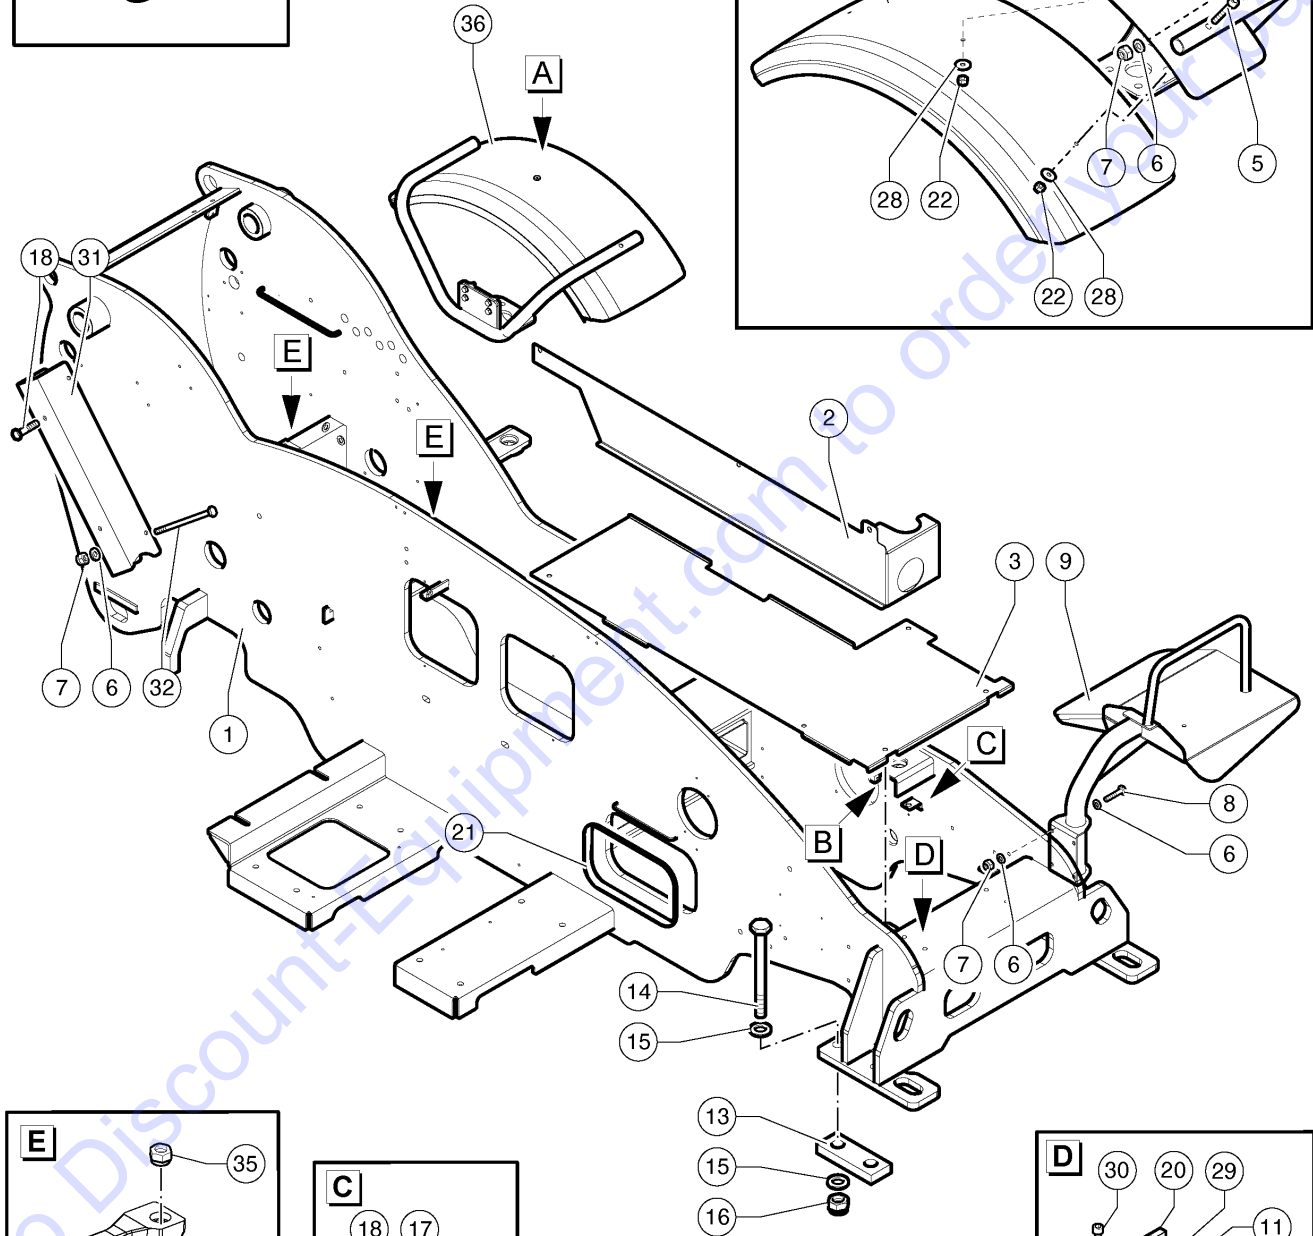

202.1 Left Chassis

Item	Part No.	Description	Qty.
1	51.0113.9112GT	COMPLETE DRIVE CHASSIS	1
2	51.0903.5187GT	Cab Lateral Cover	1
3	51.0903.5050GT	Protection	1
4	01.0023.0055GT	Stop Nut M10 UNI 7473 6S ZN	4
5	01.0003.0155GT	SCREW M6X20 UNI 5931 8.8 ZN	2
6	01.0031.0055GT	FLAT WASHER D8 UNI 6592 ZN	18
7	01.0023.0054GT	NUT,M8 UNI 7473 6S ZN	17
8	01.0001.1465GT	SCREW TE M8X40 UNI 5739 8.8 ZN	10
9	51.0811.4643GT	Front Left Mudguard	1
10	01.0001.1458GT	SCREW M6X35 UNI 5739 8.8 ZN	1
11	01.0001.0304GT	SCREW M10X50 UNI 5739 8.8 ZN	4
12	01.0031.0056GT	FLAT WASHER D10 UNI 6592 ZN	8
13	51.0811.4641GT	Front Axle Bracket Fixing Plate	2
14	01.4001.0057GT	Screw TE M24X220UNI 5737 8.8 ZN	4
15	01.0031.0063GT	FLAT WASHER D24 UNI 6592 ZN	8
16	01.0023.0062GT	STOP NUT M24 UNI 7473 6S ZN	4
17	09.0803.0352GT	SPRING CLIP M8	5
18	01.4001.0078GT	SCREW M8X20 DIN 6923 8.8 ZN	5
19	01.0001.0257GT	SCREW M8X30 UNI 5739 8.8 ZN	4
20	54.0705.0038GT	Pad 20X250	1
21	09.0803.0418GT	GASKET	32, 37
22	01.0023.0053GT	STOP NUT M6 UNI 7473 6S ZN	4
23	56.0010.0087GT	HORN	1
24	09.0803.0667GT	MUD GUARD	1
25	51.0811.4617GT	SUPPORT,REAR,MUD GUARD (KIT)	1
26	09.0803.0012GT	WASHER D6	1
27	01.4006.0011GT	SCREW M6X20 UNI 5933 10.9 ZN	1
28	01.0031.0298GT	FLAT WASHER D6 UNI 6593 ZN	4