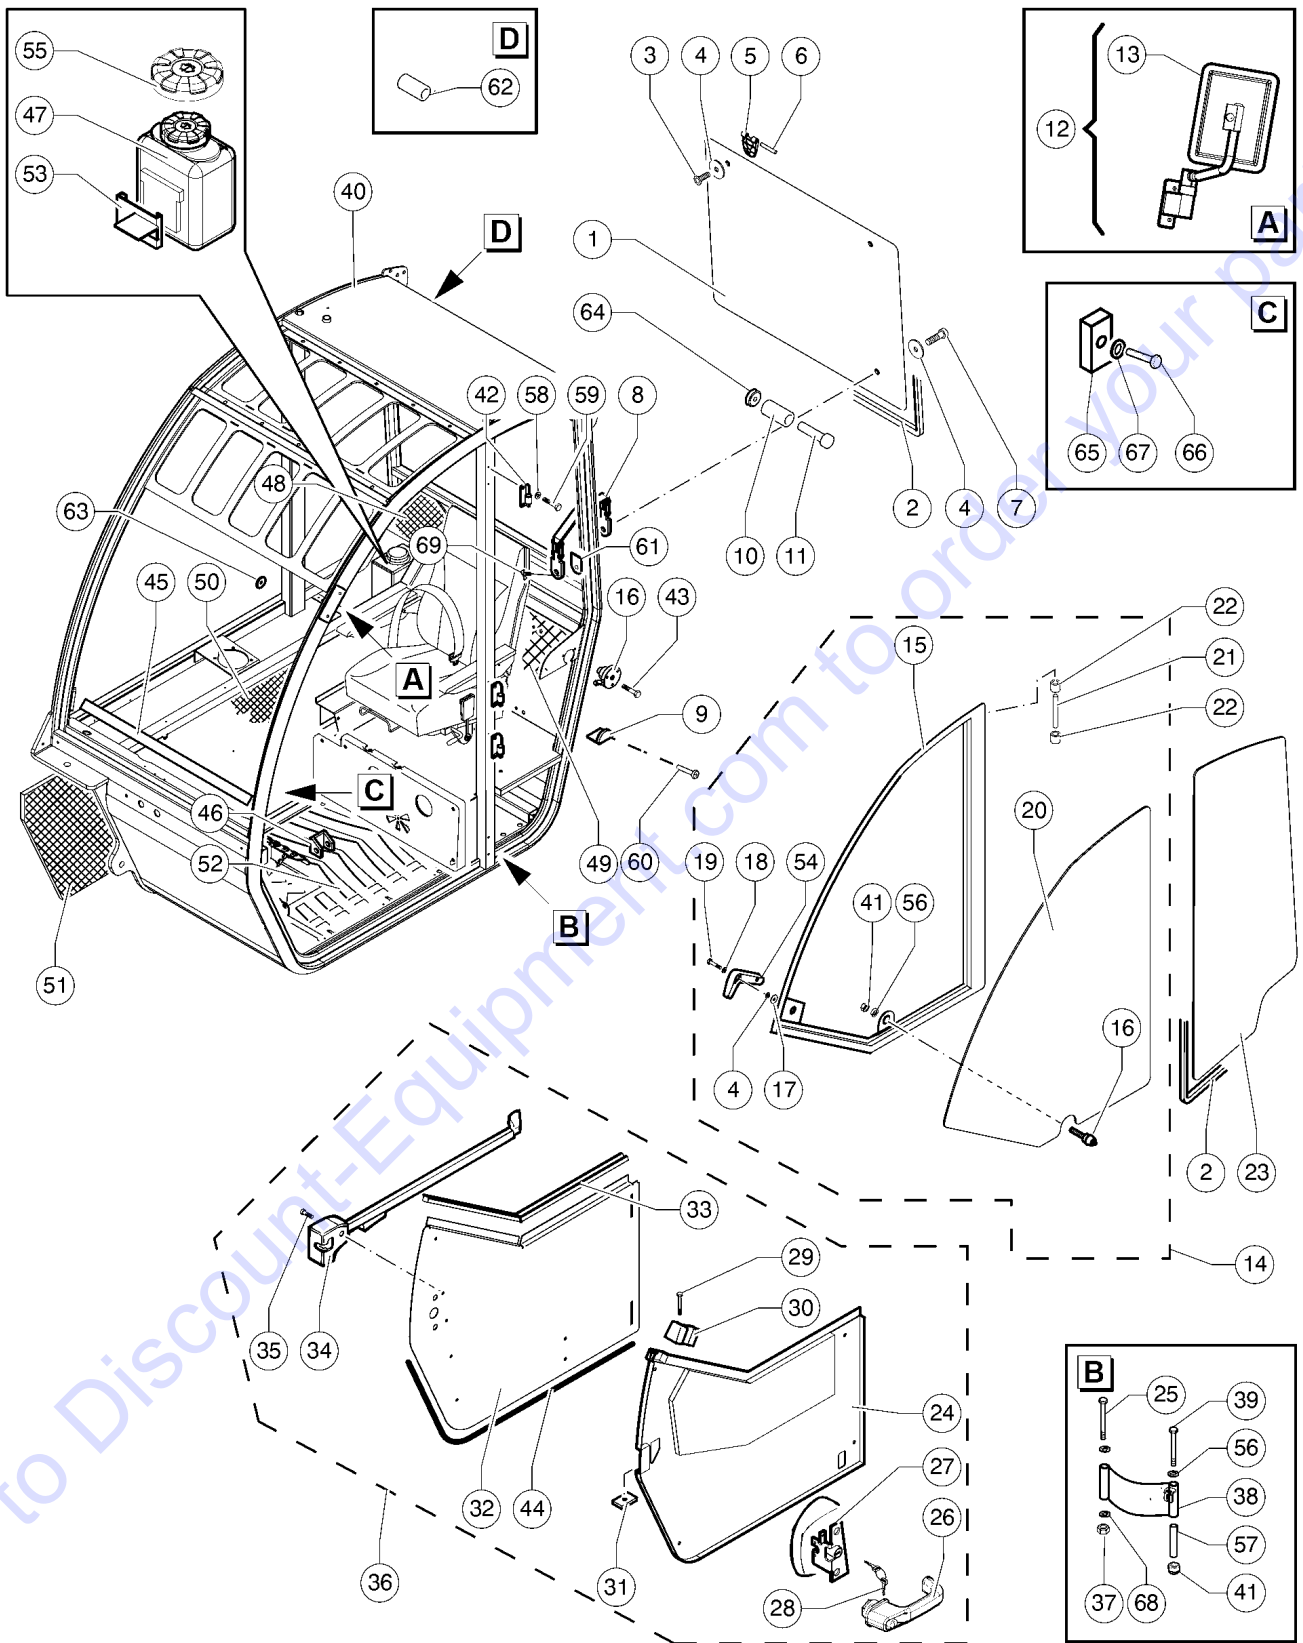

402.1 Closed Cab, View 2

GTH-5519

Part No. 1299880GT

Item	Part No.	Description	Qty.
29	07.0723.0421GT	SCREW,TCB+M6X35	4
30	641024GT	STOP	2
31	07.0723.0172GT	Plate	1
32	07.0723.0674GT	LOWER DOOR	1
33	07.0723.0290GT	Seal	1
34	07.0723.0157GT	HANDLE, INTERNAL DOOR	1
35	07.0723.0057GT	SCREW,M6-1.0X20MM FHSCS ZP	3
36	07.0723.0683GT	PREASSEMBLED LOWER DOOR FRAME	1
37	07.0723.0181GT	Nut M8 UNI 7473	1
38	07.0723.0646GT	BELT, DOOR ASSY	1
39	07.0723.0728GT	SCREW HHC M6 X 60	1
40	53.4000.0050GT	CAB ASSY	1
41	07.0723.0725GT	NUT	4
42	07.0723.0672GT	HINGE	4
43	07.0723.0185GT	SCREW, M6X30DIN933 YZ HCS	3
44	07.0723.0152GT	SEAL	1
45	07.0723.0638GT	Profile	1
46	640995GT	CLIP	1
47	641004GT	TANK, WIPER W/ PUMP Tank and white cap cannot be sold separately	1
48	07.0723.0452GT	Cover	1
49	07.0723.0451GT	Cover	1
50	07.0723.0453GT	Cover	1
51	07.0723.0456GT	External Sound Proofing Panel	1
52	07.0723.0630GT	RUBBER CARPET	1
53	07.0723.0722GT	TANK SUPPORT	1
54	641019GT	HANDLE	1
55	52.1200.5300GT	Water Tank Cover (Black Cap)	1
56	07.0723.0173GT	Washer D6X12MM	4