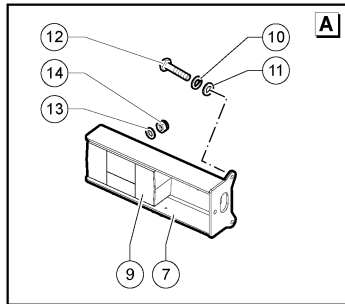

805.1 Road Lights - Part 1

Go to DiscoverMyEquipment.com to order your parts

Item	Part No.	Description	Qty.
1	07.0703.0306GT	BULB, HEADLAMP	2
2	56.0010.0058GT	BULB,12V,45/40W	2
3	07.0703.0305GT	BULB, HEADLAMP	2
4	56.0010.0034GT	LIGHT,FRONT,RIGHT	1
5	56.0010.0035GT	LIGHT,FRONT,LEFT	1
6	51.0811.4716GT	Right Rear Road Light Support	1
7	51.0811.4715GT	Right Left Road Light Support	1
8	56.0010.0037GT	LIGHT,REAR,RIGHT	1
9	56.0010.0036GT	LIGHT,REAR,LEFT	1
10	01.4032.0003GT	Spring Washer D 8 ZN	4
11	01.0031.0055GT	FLAT WASHER D8 UNI 6592 ZN	4
12	01.0001.0256GT	SCREW M8X25 UNI 5739 8.8 ZN	4
13	01.0031.0054GT	FLAT WASHER D6 UNI 6592 ZN	4
14	01.0023.0053GT	STOP NUT M6 UNI 7473 6S ZN	4

Go to Discount-Equipment.com to order your parts