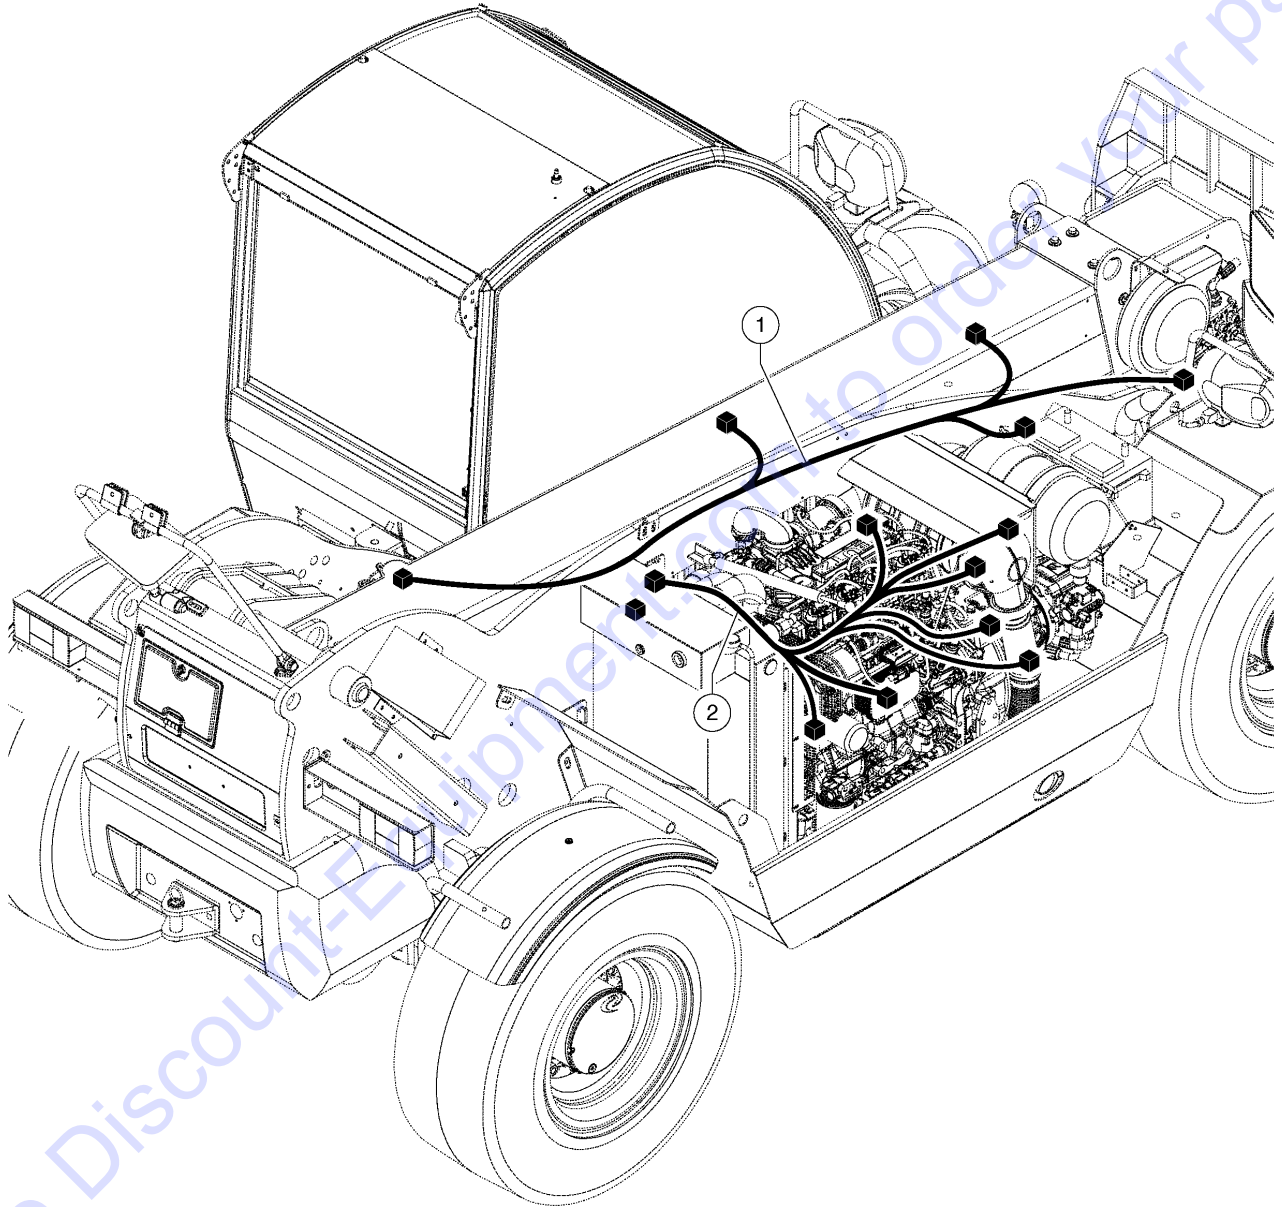

704.1 Wirings - View 3

<i>Item</i>	<i>Part No.</i>	<i>Description</i>	<i>Qty.</i>
1	55.0602.1189GT	CHASSIS HARNESS	1
2	55.0602.1188GT	ENGINE HARNESS	1

Go to Discount-Equipment.com to order your parts