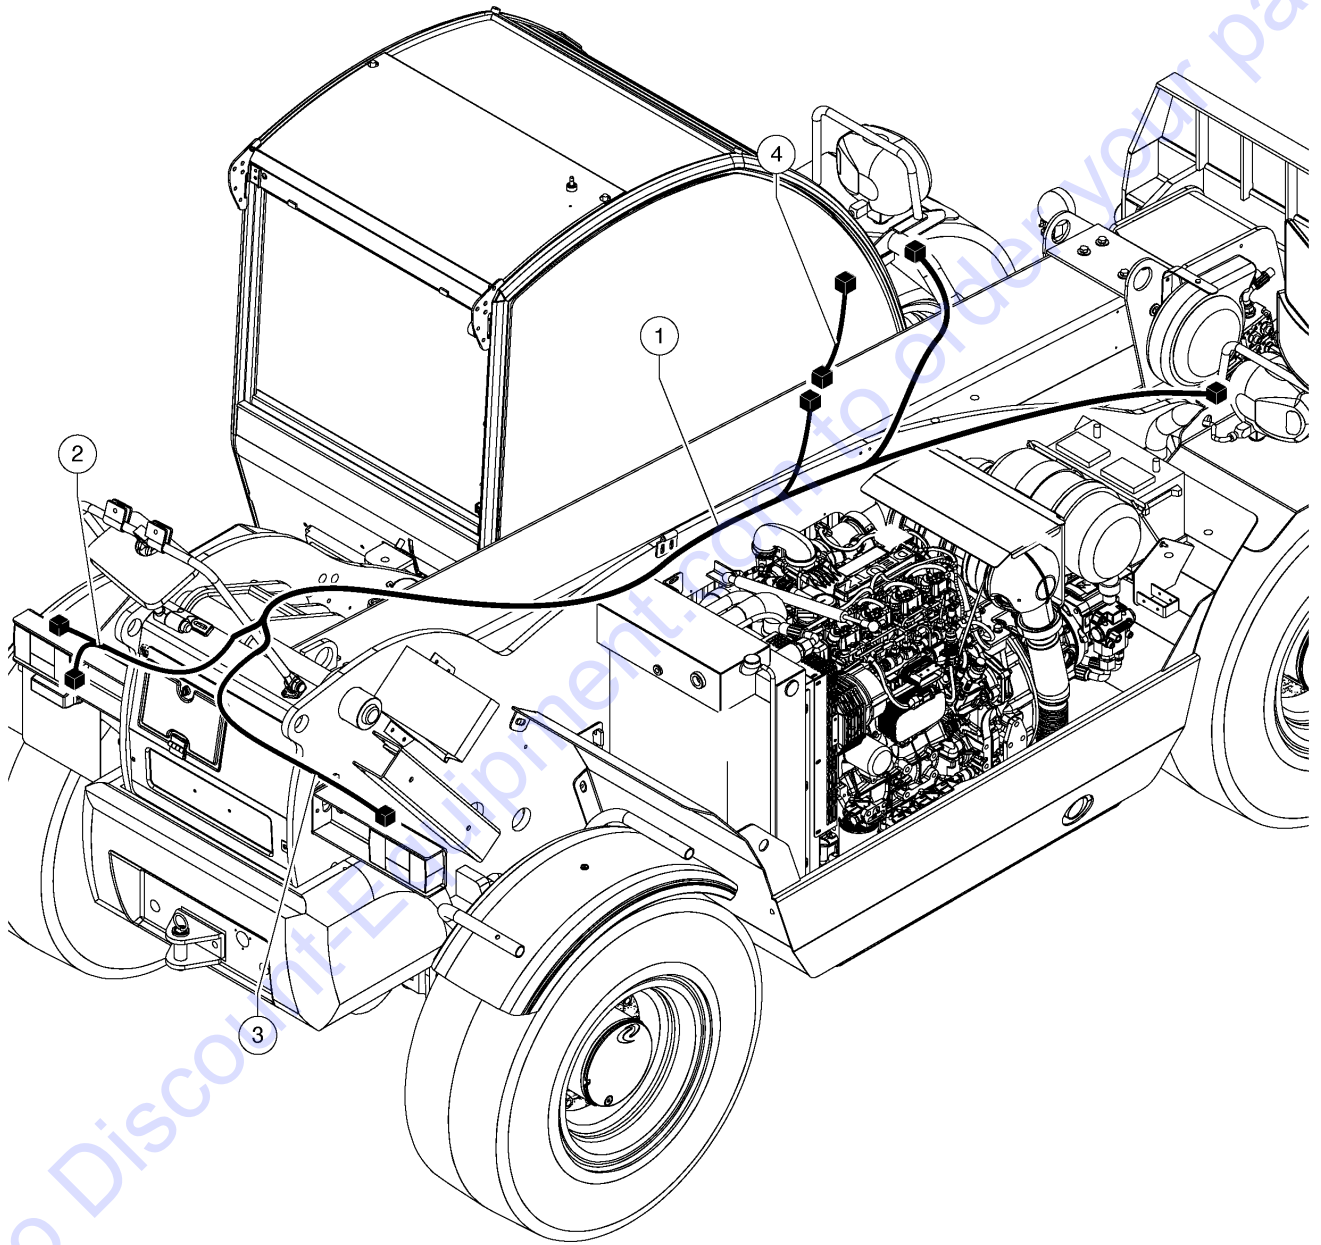

Go to Discount-Equipment.com to order your parts

806.1 Road Lights - Part 2

<i>Item</i>	<i>Part No.</i>	<i>Description</i>	<i>Qty.</i>
1	55.0602.0851GT	Chassis Line	1
2	55.0602.0854GT	Rear Left Lights Line	1
3	55.0602.0853GT	Rear Right Lights Line	1
4	55.0602.0981GT	Road Light Cab Harness	1