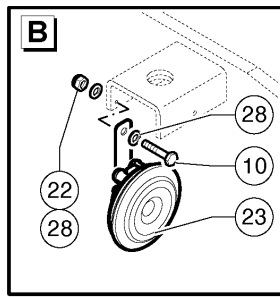

202.1 Left Chassis

Item	Part No.	Description	Qty.
29	51.0803.5700GT	SUPPORT	1
30	01.0003.0203GT	SCREW,TCEI,M8X20 UNI 8.8 ZN	3
31	51.1301.9152GT	Maintenance Collar	1
32	01.0001.0217GT	SCREW,TE,M8X110 UNI 8.8 ZN	2
33	01.4001.0212GT	SCREW,HHC,M20-2,5X160,DIN931,8.8,ZN	4
34	01.4032.0009GT	SPRING WASHER D20 ZN	4
35	01.0023.0060GT	STOP NUT M20 UNI 7473 6S ZN	4
36	55.0409.0213GT	REAR MUDGUARD ASSY	1

Go to Discount-Equipment.com to order your parts