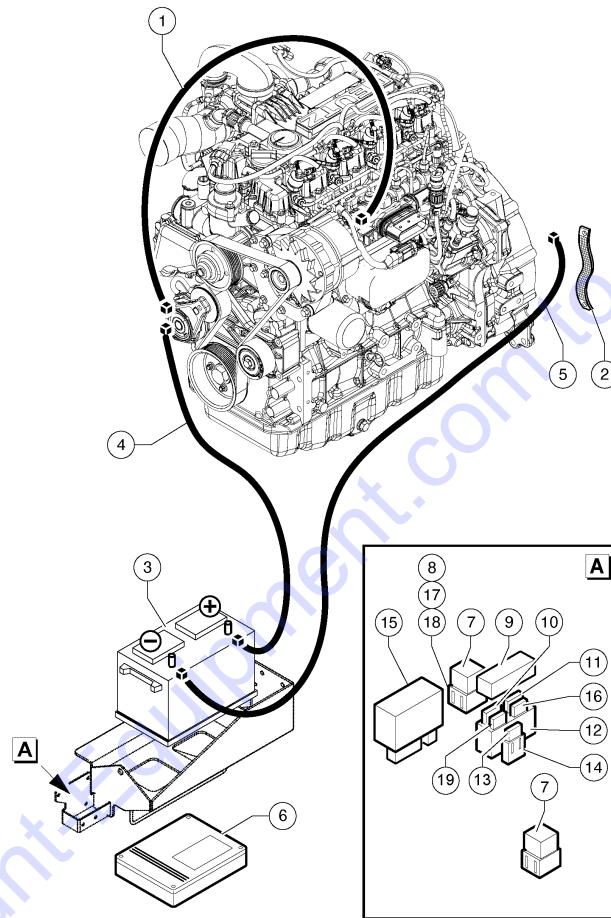

702.1 Wirings - View 1

Go to DiscountParts.com to order your parts

Item	Part No.	Description	Qty.
1	55.0602.1023GT	Alternator Line	1
2	56.0008.5216GT	GROUND BRAID	1
3	56.0008.5217GT	BATTERY For US Market Can Be Sold P.N. 129101 With Bracket P.N. 823269	1
4	55.0602.1020GT	Positive Battery Cable	1
5	55.0602.1032GT	Negative Battery Cable	1
6		Please Communicate The Engine Serial Number	1
7	56.0006.9201GT	Relay 12V 50A	2
8	56.0002.0266GT	CONNECTOR	1
9	56.0017.0134GT	Box Cap	1
10	07.0703.0060GT	FUSE, 50 AMP	1
10	07.0703.0061GT	FUSE For Air Conditioning Option	1
11	07.0703.0229GT	Fuse Maxi 100A	1
12	07.0703.0189GT	FUSE HOLDER	1
13	634975GT	Fuse 20A	1
14	07.0703.0714GT	FUSE HOLDER	1
15	56.0006.9211GT	Relay 12V 150A	1
16	56.0005.0000GT	FUSE, MAXI,40A	1
17	56.0001.0046GT	PIN For Connector Pin Numbers 1 and 2	2
17	56.0001.0050GT	Small Pin Seal For Connector Pin Numbers 1 and 2	2
18	56.0001.0047GT	Connector Big Pin For Connector Pin Numbers 3 and 5	2
18	56.0001.0051GT	Big Pin Seal For Connector Pin Numbers 3 and 5	2
19	07.0703.0068GT	FUSE,MAXI,20A	1

Go to DiscountEquipment.com to order your parts