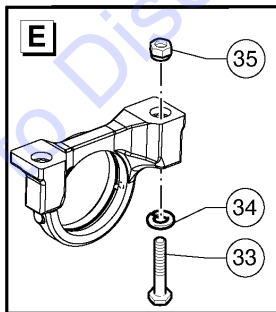

202.1 Left Chassis

Item	Part No.	Description	Qty.
1	51.0113.9112GT	COMPLETE DRIVE CHASSIS	1
2	51.0903.5187GT	Cab Lateral Cover	1
3	51.0903.5050GT	Protection	1
4	01.0023.0055GT	Stop Nut M10 UNI 7473 6S ZN	4
5	01.0003.0155GT	SCREW M6X20 UNI 5931 8.8 ZN	2
6	01.0031.0055GT	FLAT WASHER D8 UNI 6592 ZN	18
7	01.0023.0054GT	NUT,M8 UNI 7473 6S ZN	17
8	01.0001.1465GT	SCREW TE M8X40 UNI 5739 8.8 ZN	10
9	51.0811.4643GT	Front Left Mudguard	1
10	01.0001.1458GT	SCREW M6X35 UNI 5739 8.8 ZN	1
11	01.0001.0304GT	SCREW M10X50 UNI 5739 8.8 ZN	4
12	01.0031.0056GT	FLAT WASHER D10 UNI 6592 ZN	8
13	51.0811.4641GT	Front Axle Bracket Fixing Plate	2
14	01.4001.0057GT	Screw TE M24X220UNI 5737 8.8 ZN	4
15	01.0031.0063GT	FLAT WASHER D24 UNI 6592 ZN	8
16	01.0023.0062GT	STOP NUT M24 UNI 7473 6S ZN	4
17	09.0803.0352GT	SPRING CLIP M8	5
18	01.4001.0078GT	SCREW M8X20 DIN 6923 8.8 ZN	5
19	01.0001.0257GT	SCREW M8X30 UNI 5739 8.8 ZN	4
20	54.0705.0038GT	Pad 20X250	1
21	09.0803.0418GT	GASKET	32, 37
22	01.0023.0053GT	STOP NUT M6 UNI 7473 6S ZN	4
23	56.0010.0087GT	HORN	1
24	09.0803.0667GT	MUD GUARD	1
25	51.0811.4617GT	SUPPORT,REAR,MUD GUARD (KIT)	1
26	09.0803.0012GT	WASHER D6	1
27	01.4006.0011GT	SCREW M6X20 UNI 5933 10.9 ZN	1
28	01.0031.0298GT	FLAT WASHER D6 UNI 6593 ZN	4