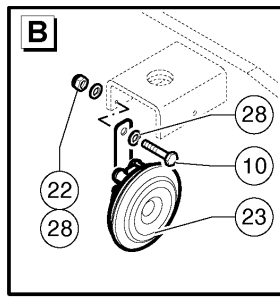

202.1 Left Chassis

Item	Part No.	Description	Qty.
1	51.0113.9112GT	COMPLETE DRIVE CHASSIS	1
2	51.0903.5187GT	Cab Lateral Cover	1
3	51.0903.5050GT	Protection	1
4	01.0023.0055GT	Stop Nut M10 UNI 7473 6S ZN	4
5	01.0003.0155GT	SCREW M6X20 UNI 5931 8.8 ZN	2
6	01.0031.0055GT	FLAT WASHER D8 UNI 6592 ZN	18
7	01.0023.0054GT	NUT,M8 UNI 7473 6S ZN	17
8	01.0001.1465GT	SCREW TE M8X40 UNI 5739 8.8 ZN	10
9	51.0811.4643GT	Front Left Mudguard	1
10	01.0001.1458GT	SCREW M6X35 UNI 5739 8.8 ZN	1
11	01.0001.0304GT	SCREW M10X50 UNI 5739 8.8 ZN	4
12	01.0031.0056GT	FLAT WASHER D10 UNI 6592 ZN	8
13	51.0811.4641GT	Front Axle Bracket Fixing Plate	2
14	01.4001.0057GT	Screw TE M24X220UNI 5737 8.8 ZN	4
15	01.0031.0063GT	FLAT WASHER D24 UNI 6592 ZN	8
16	01.0023.0062GT	STOP NUT M24 UNI 7473 6S ZN	4
17	09.0803.0352GT	SPRING CLIP M8	5
18	01.4001.0078GT	SCREW M8X20 DIN 6923 8.8 ZN	5
19	01.0001.0257GT	SCREW M8X30 UNI 5739 8.8 ZN	4
20	54.0705.0038GT	Pad 20X250	1
21	09.0803.0418GT	GASKET	32, 37
22	01.0023.0053GT	STOP NUT M6 UNI 7473 6S ZN	4
23	56.0010.0087GT	HORN	1
24	09.0803.0667GT	MUD GUARD	1
25	51.0811.4617GT	SUPPORT,REAR,MUD GUARD (KIT)	1
26	09.0803.0012GT	WASHER D6	1
27	01.4006.0011GT	SCREW M6X20 UNI 5933 10.9 ZN	1
28	01.0031.0298GT	FLAT WASHER D6 UNI 6593 ZN	4