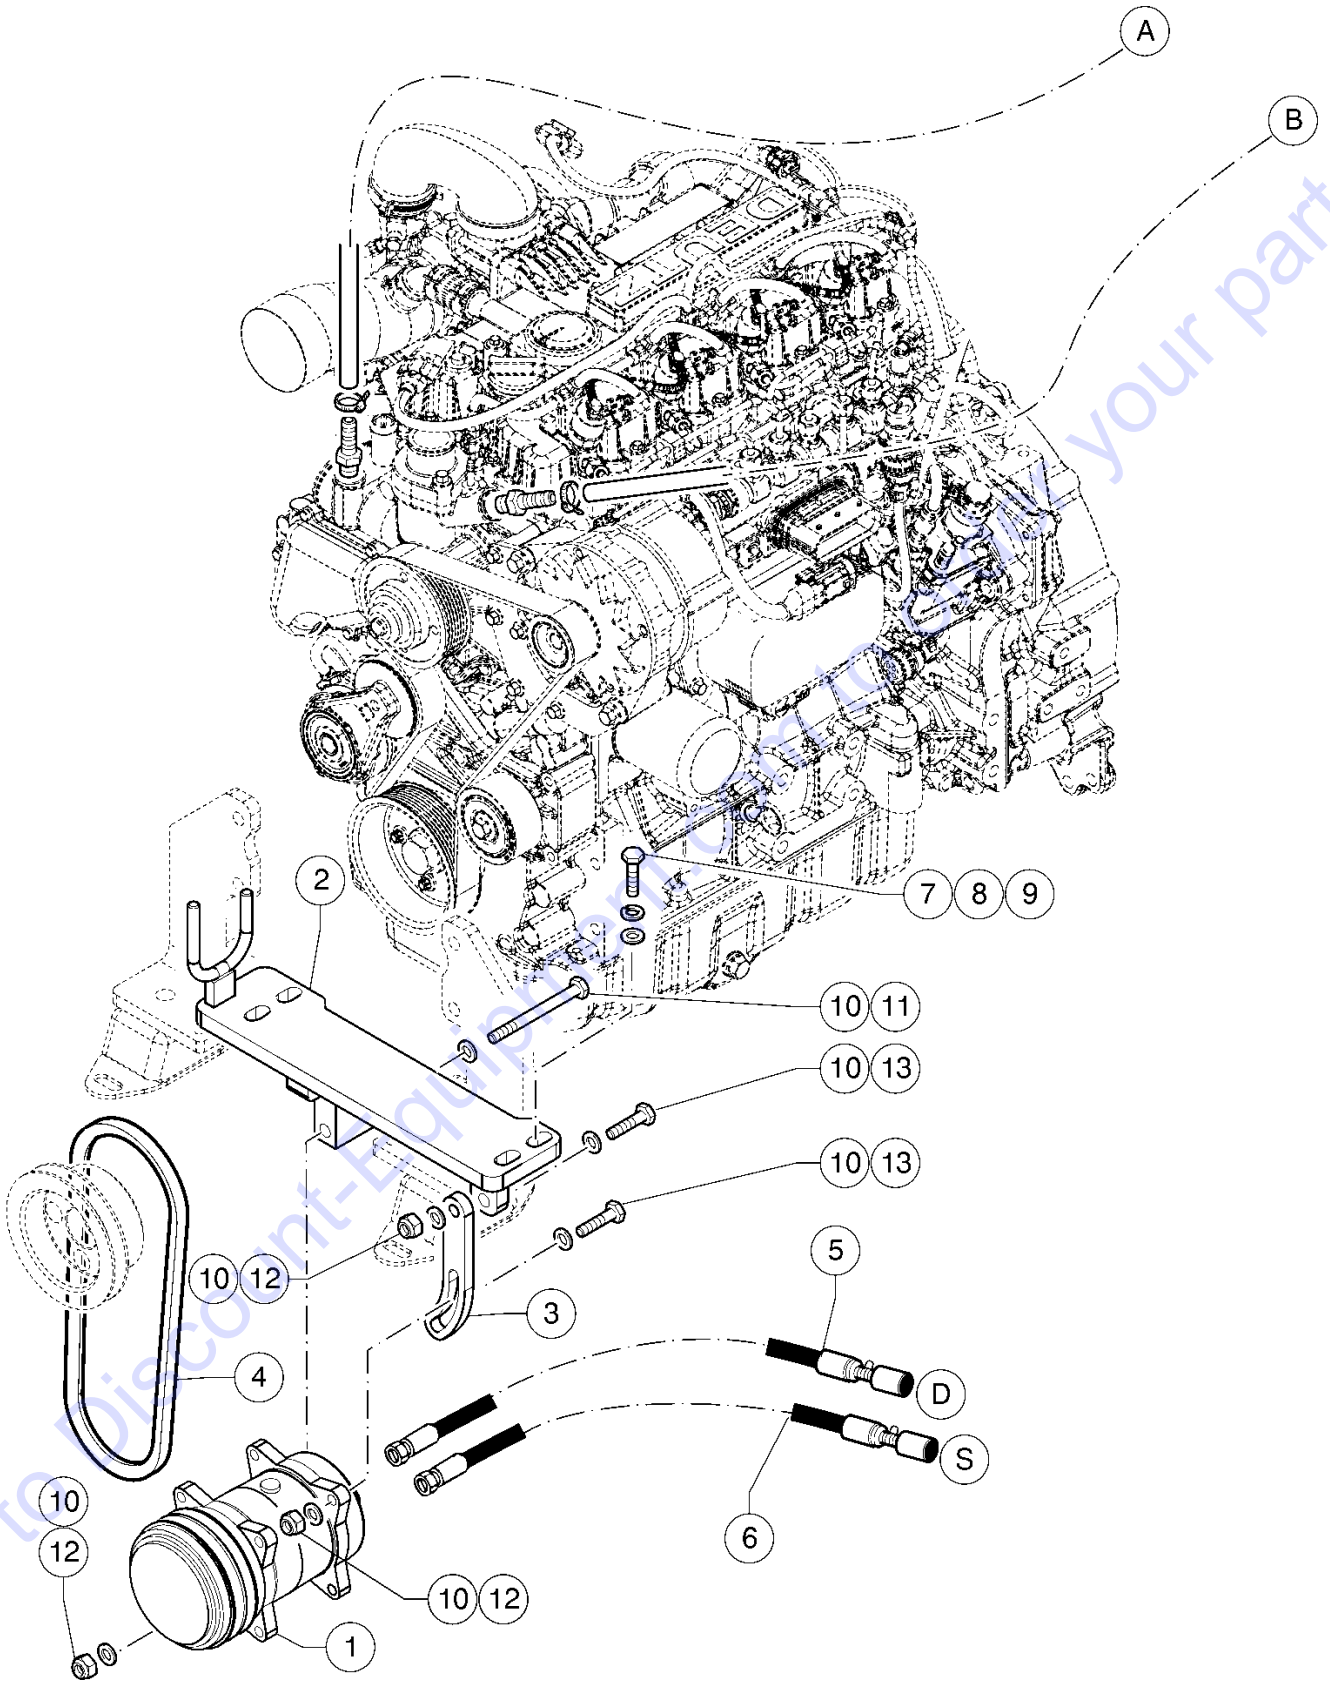

810.1 Air Conditioning - Part 2

Item	Part No.	Description	Qty.
1	56.0014.0133GT	Compressor A/C	1
2	51.0811.4839GT	COMPRESSOR SUPPORT	1
3	51.0811.4840GT	SUPPORT	1
4	09.0803.0869GT	BELT A36,5 13 X 925	1
5	09.0805.0213GT	HOSE	1
6	09.0805.0230GT	HOSE	1
7	01.0031.0299GT	FLAT WASHER D8 UNI 6593 ZN	1
8	01.4032.0003GT	Spring Washer D 8 ZN	1
9	01.0001.0256GT	SCREW M8X25 UNI 5739 8.8 ZN	1
10	01.4032.0004GT	Spring Washer D10 ZN	6
11	01.0001.0317GT	SCREW M10X130 UNI 5737 8.8 ZN	1
12	01.0023.0055GT	Stop Nut M10 UNI 7473 6S ZN	3
13	01.0001.0358GT	SCREW M10X40 UNI 5739 8.8 ZN	2

Go to Discount-Equipment.com to order your parts