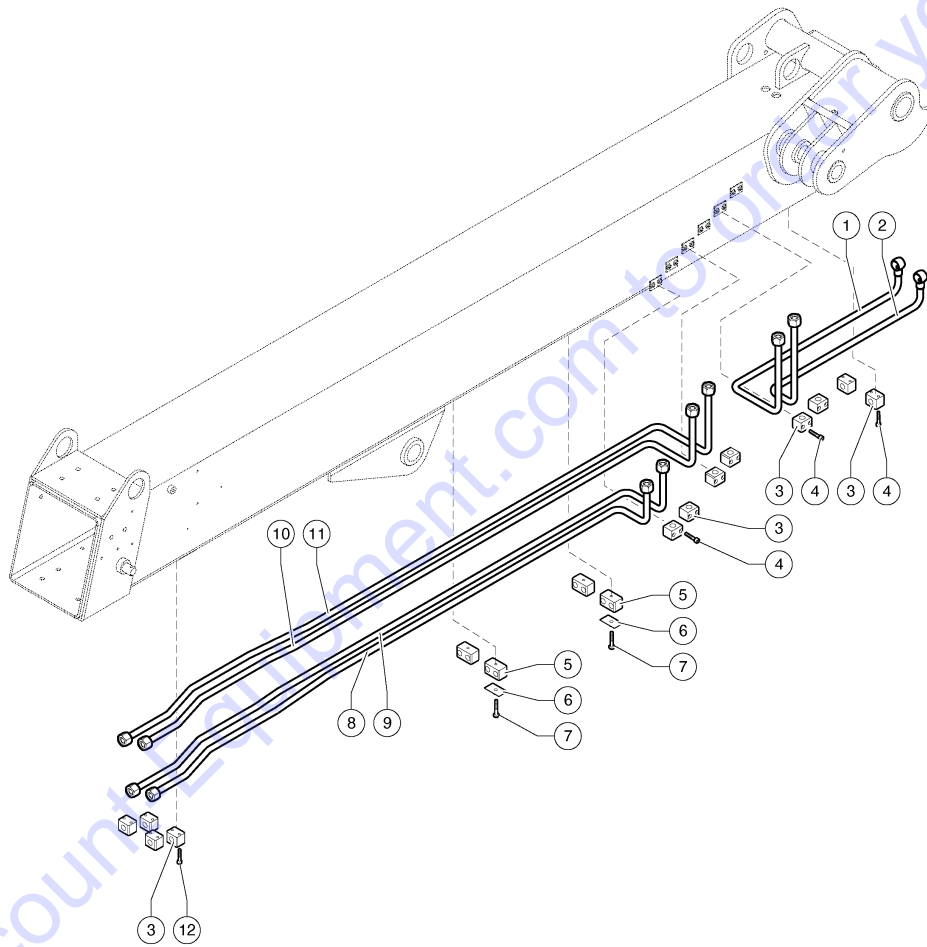

505.1 607935 First Section Pipes And Clamps

Go to DiscountEquipment.com to order your parts

505.1 607935 First Section Pipes And Clamps

Item	Part No.	Description	Qty.
1	53.3402.1900GT	PIPE, 5519	1
2	53.3402.1800GT	Pipe	1
2-	07.4529.0082GT	O-Ring	
3	09.0803.0043GT	SINGLE HOSE BRACKET D16	12
4	01.0003.0157GT	SCREW M6X25 UNI 5931 8.8 ZN	16
5	09.0803.0060GT	CLAMP,DOUBLE,D16	4
6	09.0803.0523GT	DOUBLE HOSE LOCKING PLATE D18	4
7	01.0001.0258GT	SCREW M8X35 UNI 5739 8.8 ZN	4
8	53.3402.2000GT	PIPE, 5519	1
9	53.3402.2100GT	PIPE, 5519	1
10	53.3402.2200GT	PIPE, 5519	1
11	53.3402.2300GT	PIPE, 5519	1
12	01.0003.0158GT	SCREW,TCEI,M6X30 UNI 8.8 ZN	8

Go to Discount-Equipment.com to order your parts