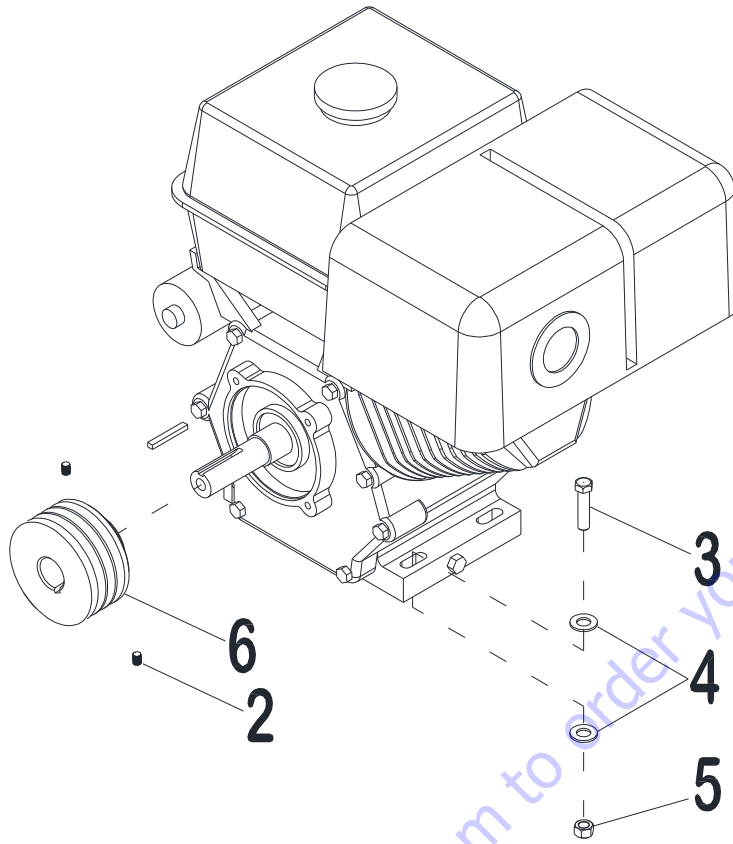

ENGINE

ITEM	M.I.D. #	PART #	DESCRIPTION	JCS	PRICE LIST
1	202014M	N/A	HONDA ENGINE 13HP W/ CYCLON FILTER	1	$0.00
2	OPFR056056	N/A	SET SCREW, 5/16 X 5/16"	2	$0.30
3	TOCD038200	N/A	BOLT 3/8" X 2"	4	$1.23
4	RNPX038GAL	N/A	PLAIN WASHER 3/8"	8	$1.06
5	TCCS038GAL	N/A	LOCK NUT, 3/8"	4	$1.23
6	POFG3121003R	N/A	BLADE SHAFT PULLEY, 3-1/2" x 1" 3 GROVES	1	$23.77