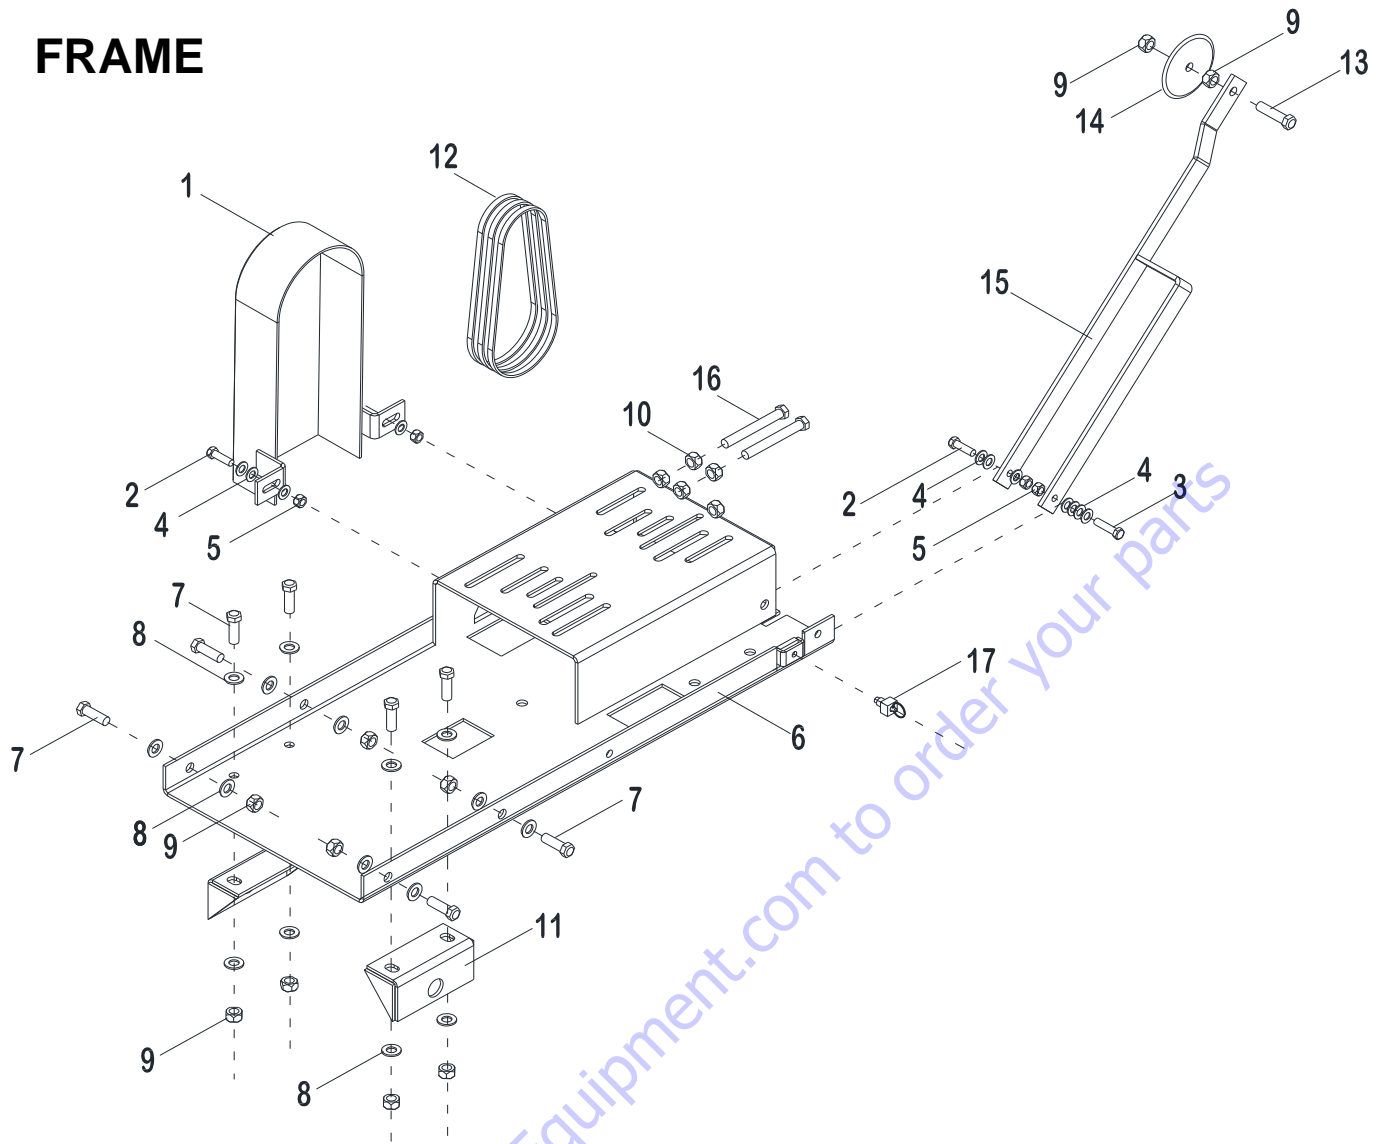

FRAME

ENGINE MOUNT ASSEY					
ITEM	SKU #	PART #	DESCRIPTION	JCS	PRICE LIST
1	0400CO01GB	N/A	JCS BELT GUARD	1	$60.00
2	TOCD038114	226220	HEX BOLT HD, 3/8 X 1-1/4 HX GR5 - 226220 - 134990	3	$1.25
3	TOCD038112	T176	HEX BOLT 3/8" X 1-1/2" - T176 - C141 - 226230	1	$1.25
4	RNPX038GAL	T112	PLAIN WASHER 3/8" - T112 - C139 - 174986 - 701032	13	$1.25
5	TCCS038GAL	T114	HEX LOCK NUT 3/8" - 227830 - T114 - C142	4	$1.25
6	0400CO01CH	N/A	JCS PLUS FRAME	1	$500.00
7	TOCD012112	C303	HEX BOLT HD GR5 1/2" X 1-1/2" - 226650 - C303	8	$1.25
8	RNPX012GAL	T105	PLAIN WASHER 1/2" - T105 - C172 - 174470	16	$2.12
9	TCCS012GAL	T106	HEX LOCK NUT 1/2" - T106 - 227854 - C304	10	$1.08
10	TCCN012GAL	N/A	HEX LOCK NUT 1/2" - T190 - C178	2	$1.08
11	0400CO02RD	N/A	JCS/JCST PILLOW BLOCK BRACKET	2	$21.00
12	0000BN3VX355	N/A	BELT-V 3VX355 JCS SAW PLUS	3	$25.00
13	TOCD012200	N/A	HEX BOLT HD 1/2" X 2" HX GR.5 NC BLK - 226670	1	$1.25
14	0400PL01GC	N/A	JCS BLADE GUIDE	1	$12.00
15	0400CO01GC	N/A	JCS CUTTER GUIDE	1	$30.00
16	TOCD012400	N/A	HEX BOLT GR5 1/2 X 4 - 401006	2	$4.24
17	0418CO01GD	N/A	JCS SUPER GUARD LOCK PIN	1	$10.00