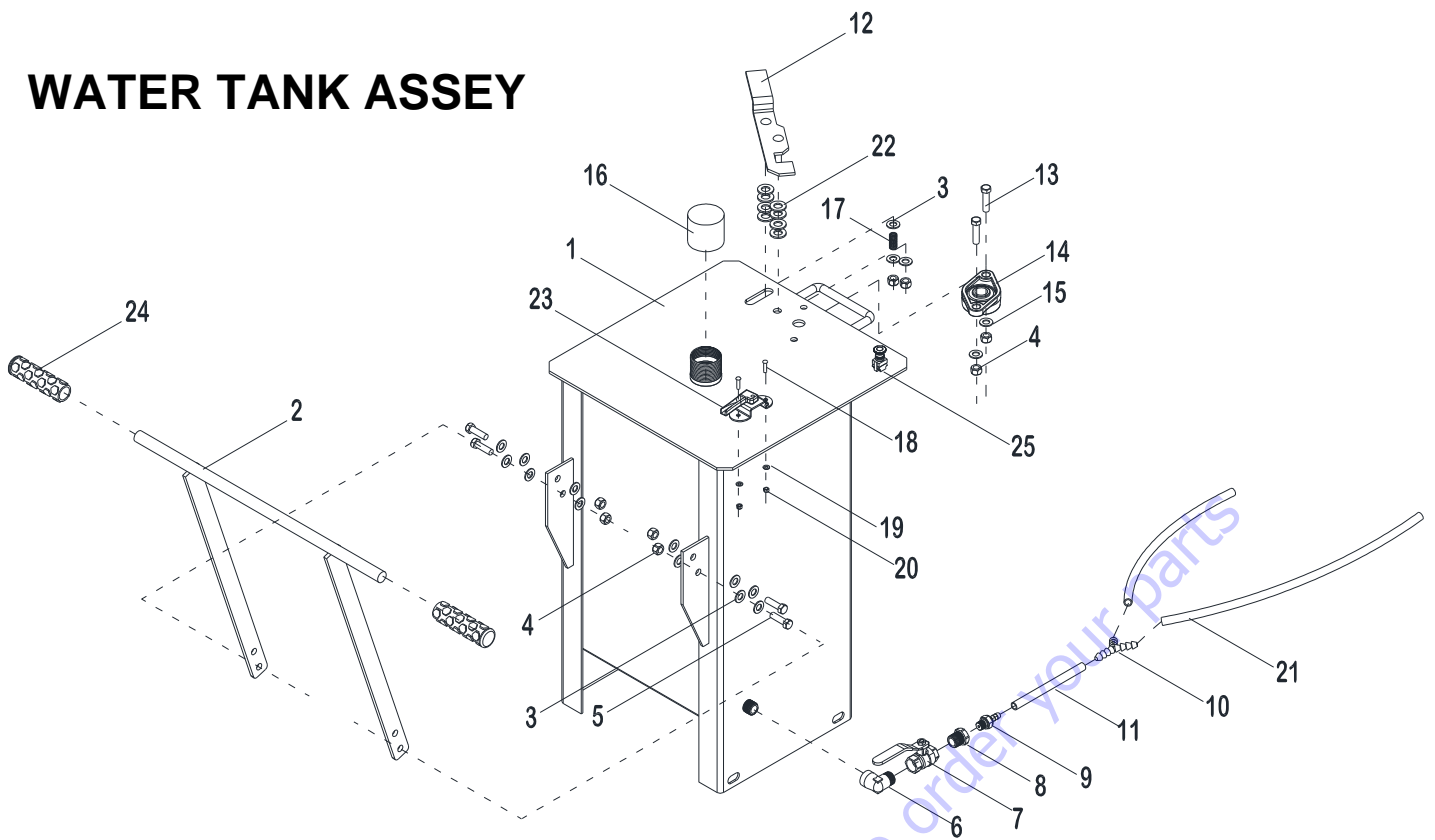

WATER TANK ASSEY

WATER TANK ASSEY					
ITEM	SKU #	PART #	DESCRIPTION	JCS	PRICE LIST
1	0401CO02TA	N/A	JCS WATER TANK (PART OF FRAME)	1	\$405.00
2	0400CO01MA	N/A	JCS PUSH HANDLE W/GRIPS	1	\$60.00
3	RNPX038GAL	T112	PLAIN WASHER 3/8" - T112 - C139 - 174986 - 701032	15	\$1.08
4	TCCS038GAL	T114	HEX LOCK NUT 3/8" - 227830 - T114 - C142	8	\$1.25
5	TOCD038114	226220	HEX BOLT HD, 3/8 X 1-1/4 HX GR5 - 226220 - 134990	4	\$1.25
6	0000RF01TA	N/A	ELBOW FITTING 90 DEG 1/2"	1	\$7.30
7	0000RF02TA	N/A	WATER GLOBE BALL VALVE 1/2"	1	\$20.00
8	0000RF03TA	N/A	REDUCTION BUSHING 1/2" - 3/8"	1	\$52.50
9	0401RF03SA	N/A	DOWEL 3/8 - 1/4"	1	\$5.00
10	0401RF01SA	N/A	"Y" CONNECTOR 1/4" NYLON	1	\$3.50
11	0401RF02SA	N/A	PLASTIC HOSE 1/4" X 6"	1	\$20.00
12	0400CO01FR	N/A	JCS/JCST RAISE SCREW BREAK	1	\$26.00
13	TOCD038112	T176	HEX BOLT 3/8" X 1-1/2" - T176 - C141 - 226230	1	\$1.25
14	00CHPA2034	N/A	PILLOW BLOCK 3/4"	1	\$40.74
15	RNPX038GAL	T112	PLAIN WASHER 3/8" - T112 - C139 - 174986 - 701032	2	\$1.08
16	0402NY01TA	N/A	WATER TANK CAP 2"	1	\$10.00
17	0000RF01FR	N/A	SPRING 3/8" x 1"	1	\$5.00
18	TOCP036034	N/A	FILLISTER BOLT, 3/16" X 3/4"	2	\$6.00
19	RNPX036GAL	N/A	PLAIN WASHER, 3/16"	2	\$1.08
20	TCCS036GAL	N/A	HEX LOCK NUT, 3/16"	2	\$1.25
21	0401RF04SA	N/A	PLASTIC HOSE 1/4" X 18"	2	\$18.00
22	RNPX012GAL	T105	PLAIN WASHER 1/2" - T105 - C172 - 174470	2	\$2.12
23	0000RF06TA	N/A	THROTTLE CONTROL 35" JCS	1	\$10.00
23	0401RF01AR	N/A	JCS THROTTLE ASSEY TRIGGER & CABLE	1	\$30.00
24	0000RF01MA	CG0100	ALL SAWS HANDLE GRIPS	2	\$10.00
25	0200KI01GA	T195-1	ENGINE N.O KILL SWITCH RED (NO HARNESS) - 816769AS - 112500	1	\$18.00
25*	0200KI01GA	T193	ENGINE KILL SWITCH ASSEY RED (WITH HARNESS) 701007 - T193	1	\$29.00