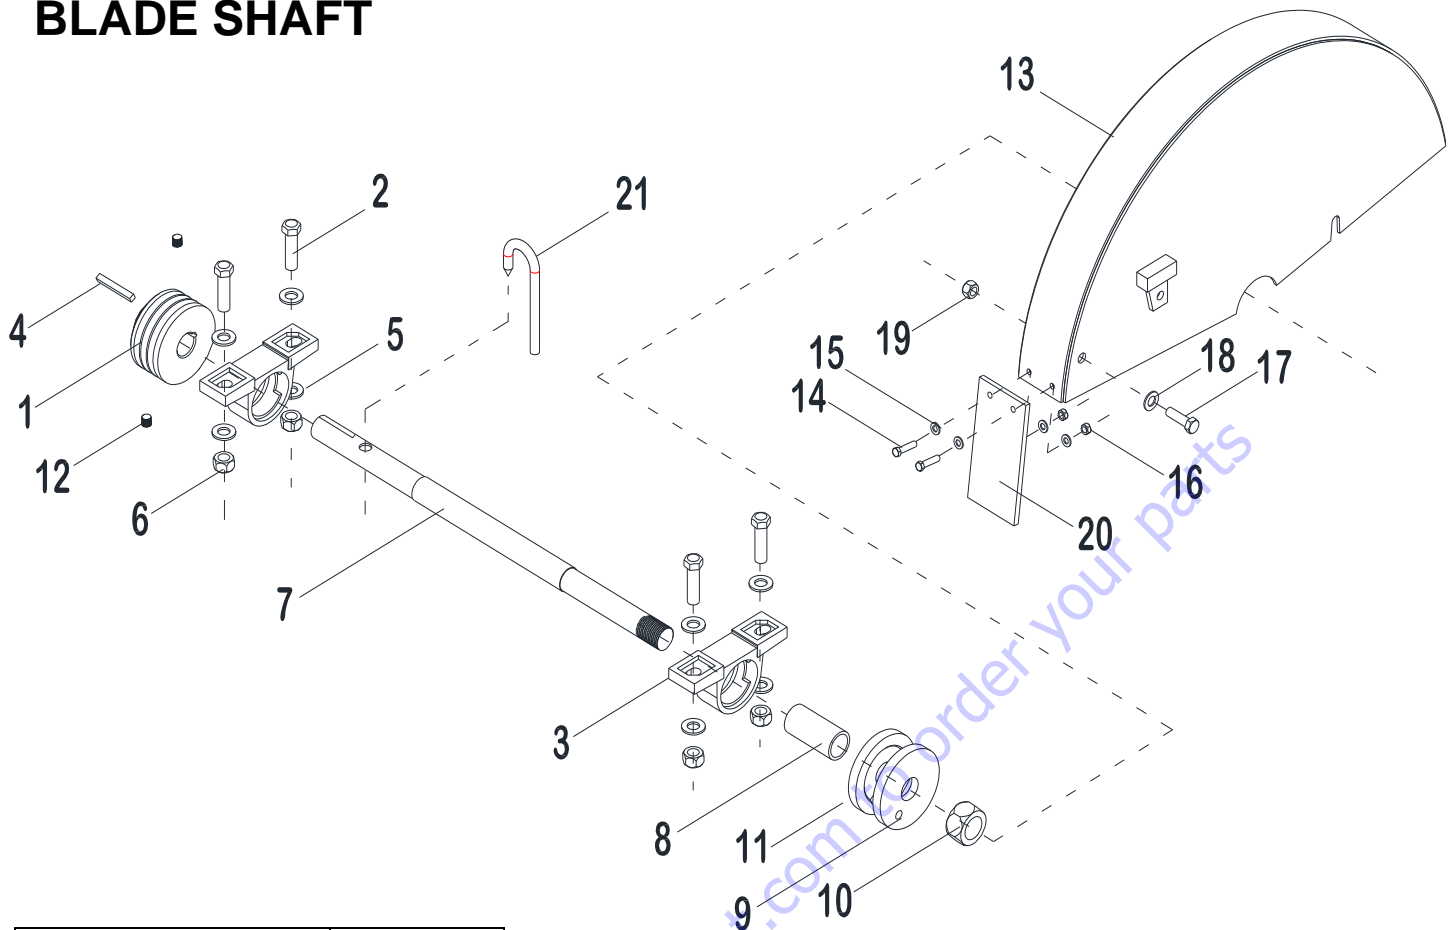

BLADE SHAFT

BLADE GUARD ASSEY					
ITEM	SKU #	PART #	DESCRIPTION	JCS	PRICE LIST
1	POFG3121003R	N/A	PULLEY 3-1/2 CAL 1 X 3 GROOVES (MSM) (JCS)	1	$55.00
2	TOCD012134	T189	HEX BOLT HD 1/2" X 1 3/4" - T189 - 226660	4	$3.00
3	00CHPI2100	T150	TRANSMISSION PILLOW BLOCK 1" - T150	2	$21.00
4	0400CU01CO	T144	KEY 1/4 X 2 - 432090 - 701025 - 0400CU01CO - T144	1	$1.25
5	RNPX012GAL	T105	PLAIN WASHER 1/2" - T105 - C172 - 174470	8	$2.12
6	TCCS012GAL	T106	HEX LOCK NUT 1/2" - T106 - 227854 - C304	4	$1.08
7	0400CR01CO	N/A	JCS BLADE SHAFT	1	$90.00
8	0400TU01CO	N/A	SPACER 2-5/8"	1	$10.00
9	0400PL02CO	N/A	WASHER B W/PIN HOLE	1	$10.00
10	TCCI100GAL	N/A	LOCK NUT, 1" LEFT HAND	1	$9.26
11	0400PL01CO	N/A	WASHER A W/PIN	1	$12.00
12	OPFR056056	N/A	SET SCREW, 5/16 X 5/16	2	$1.70
13	0400CO01GD	N/A	JCS BLADE GUARD	1	$75.00
14	TOCD014100	N/A	HEX BOLT 1/4 X 1" NC	2	$1.25
15	RNPX014GAL	N/A	PLAIN WASHER, 1/4"	4	$1.25
16	TCCS014GAL	T159	LOCK NUT, 1/4 NC - T159	2	$1.25
17	TOCD038114	N/A	HEX BOLT HD, 3/8 X 1-1/4 HX GR5 - 226220 - 134990	1	$1.25
18	RNPX038GAL	T112	PLAIN WASHER 3/8" - T112 - C139 - 174986 - 701032	1	$1.08
19	TCCS038GAL	T114	HEX LOCK NUT 3/8" - 227830 - T114 - C142	1	$1.25
20	0000RF02GD	N/A	JCS MUD SPLASHER	1	$10.00
21	0418CR01FD	N/A	JCS "J" HOOK SHAFT LOCK	1	$12.00