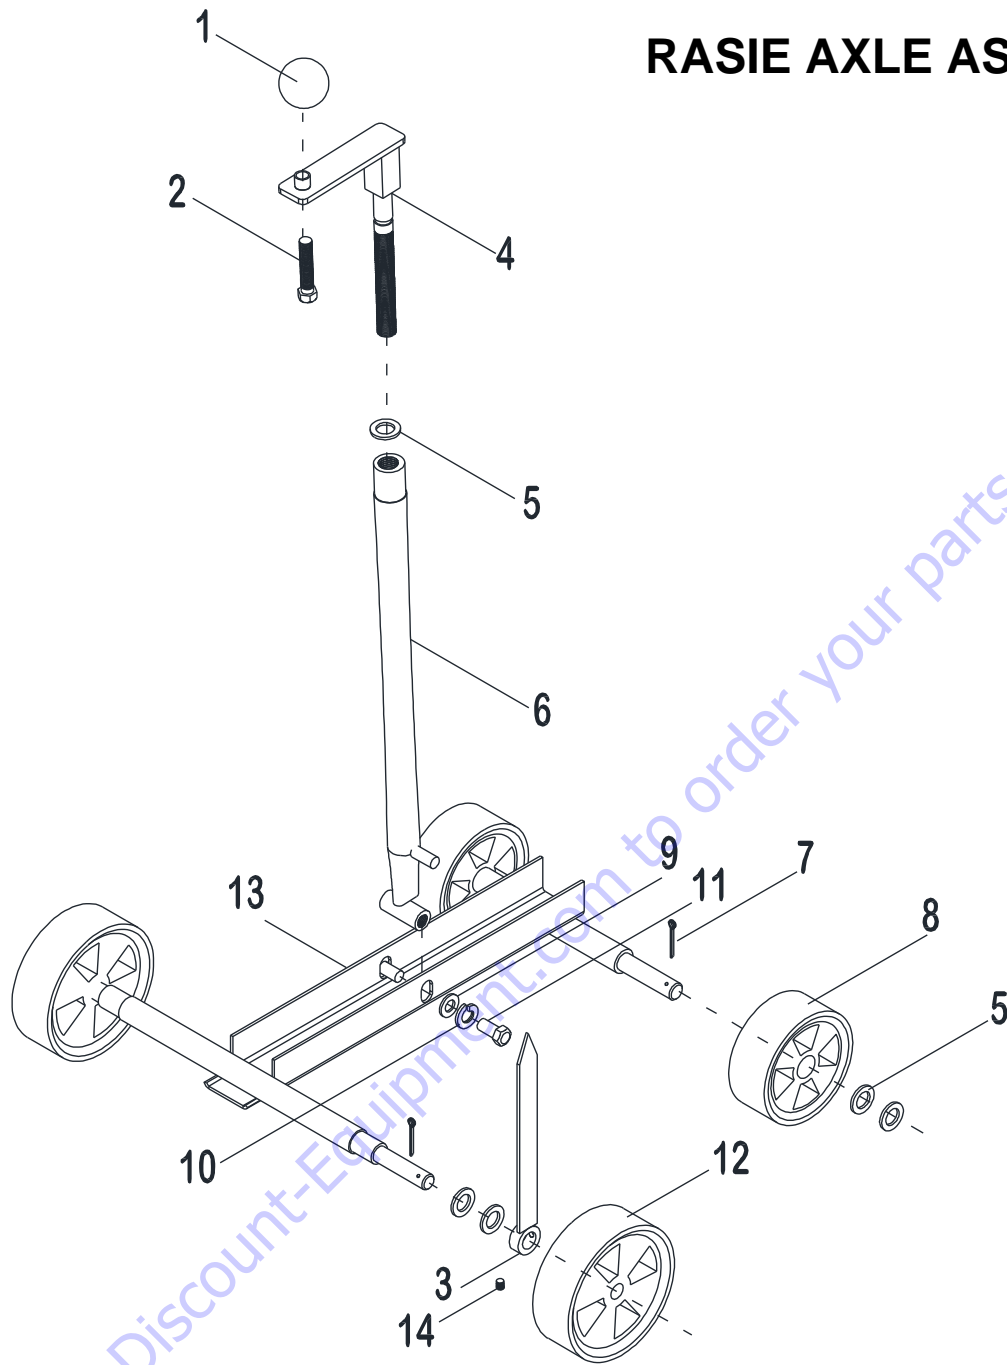

RASIE AXLE ASSEMBLY

RASISNG SCREW ASSEY					
ITEM	SKU #	PART #	DESCRIPTION	JCS	LISTPRICE
1	0000RF07RD	N/A	RAISE SCREW SAWS BALL KNOB	1	\$13.00
2	TOCD012212	T104	HEX BOLT HD 1/2" X 2-1/2" - T104 - C146 - 226690	1	\$1.25
3	0401CO02RD	N/A	JCS GUIDE SHAFT	1	\$5.00
4	0400CO01TE	N/A	JCS RAISING SCREW TUBE	1	\$32.00
5	RNPX034GAL	T108	PLAIN WASHER 3/4" X 1-1/2" - 174996 - T108 - 248277	9	\$3.02
6	0401CO01TE	N/A	JCS RAISING SCREW TUBE	1	\$40.00
7	SC18112NOR	T135	PIN COTTER, 1/8 X 1-1/2" - 135810 - 135790 - T135	4	\$1.08
8	0000RD05RD	N/A	5" X 2" FRONT WHEEL JCS	2	\$25.00
9	RNPX012NOR	N/A	PLAIN WASHER 1/2"	2	\$1.08
10	RNRX012GAL	T112	SPRING WASHER 1/2" - C145 - 176250 - T568 - T112	2	\$1.25
11	TOCD012100	226630	HEX BOLT HD, 1/2 X 1 - 226630	2	\$1.25
12	0000RD06RD	N/A	6" X 2" REAR WHEEL MSM/JCS/JCST	2	\$35.00
13	0401CO01RD	N/A	JCS AXLE ASSEMBLY	1	\$80.00
14	OPFR056056	N/A	SET SCREW, 5/16 X 5/16	1	\$1.70