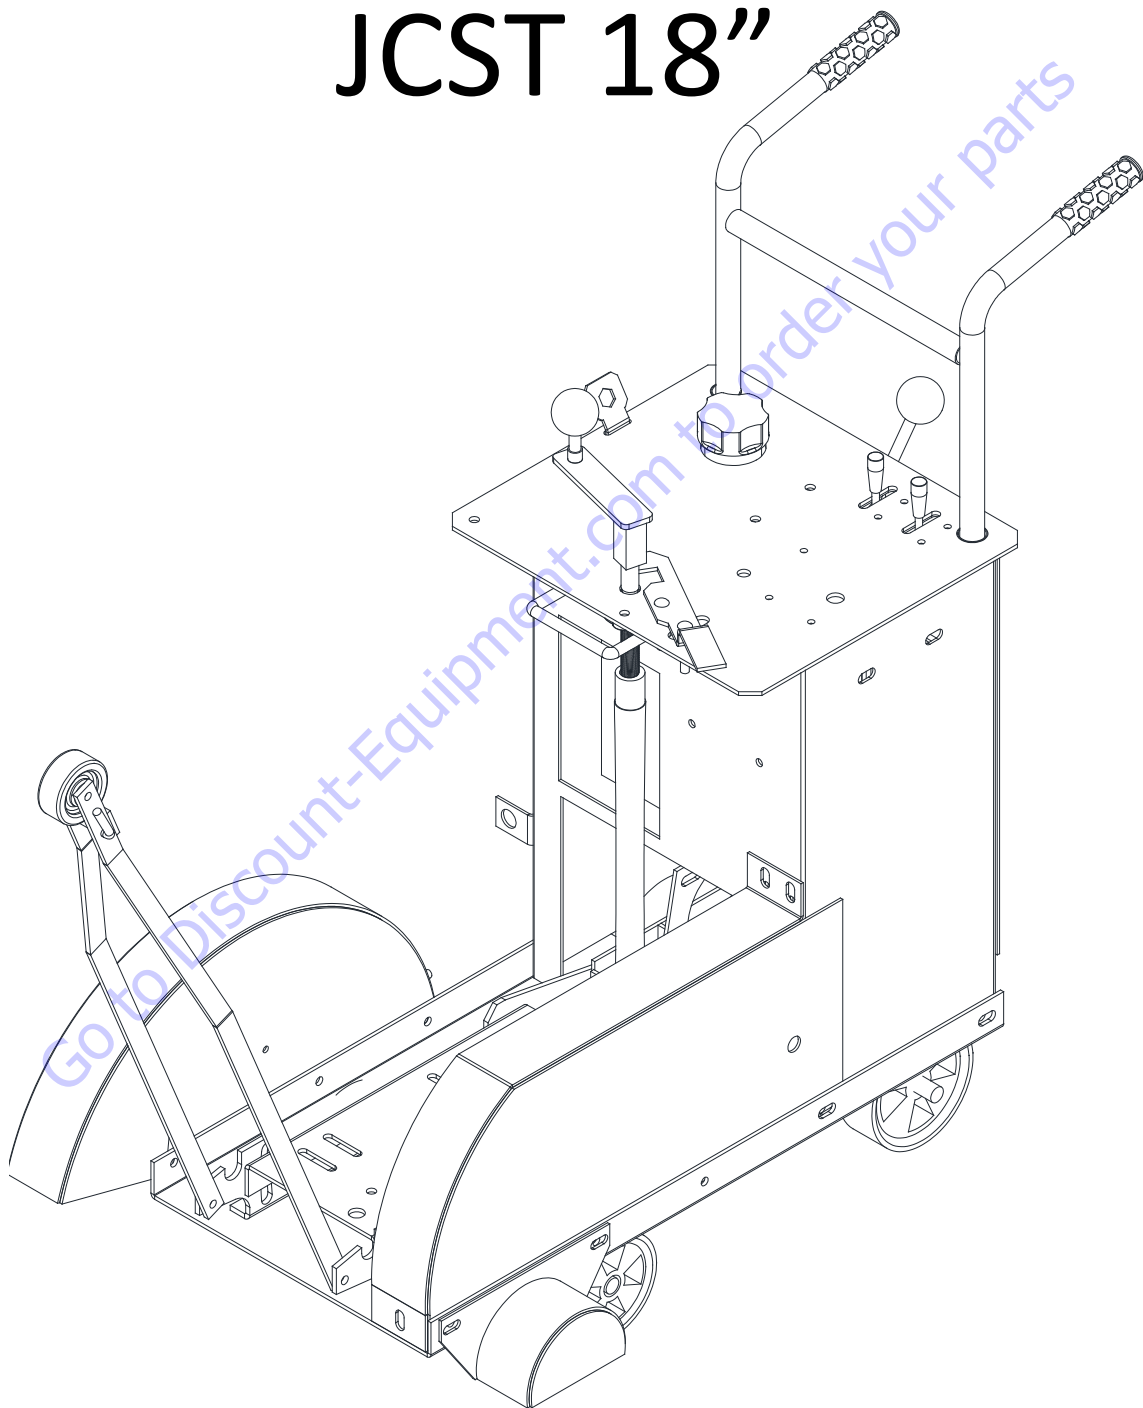

# SELF PROPELLED CONCRETE SAW JCST 18"