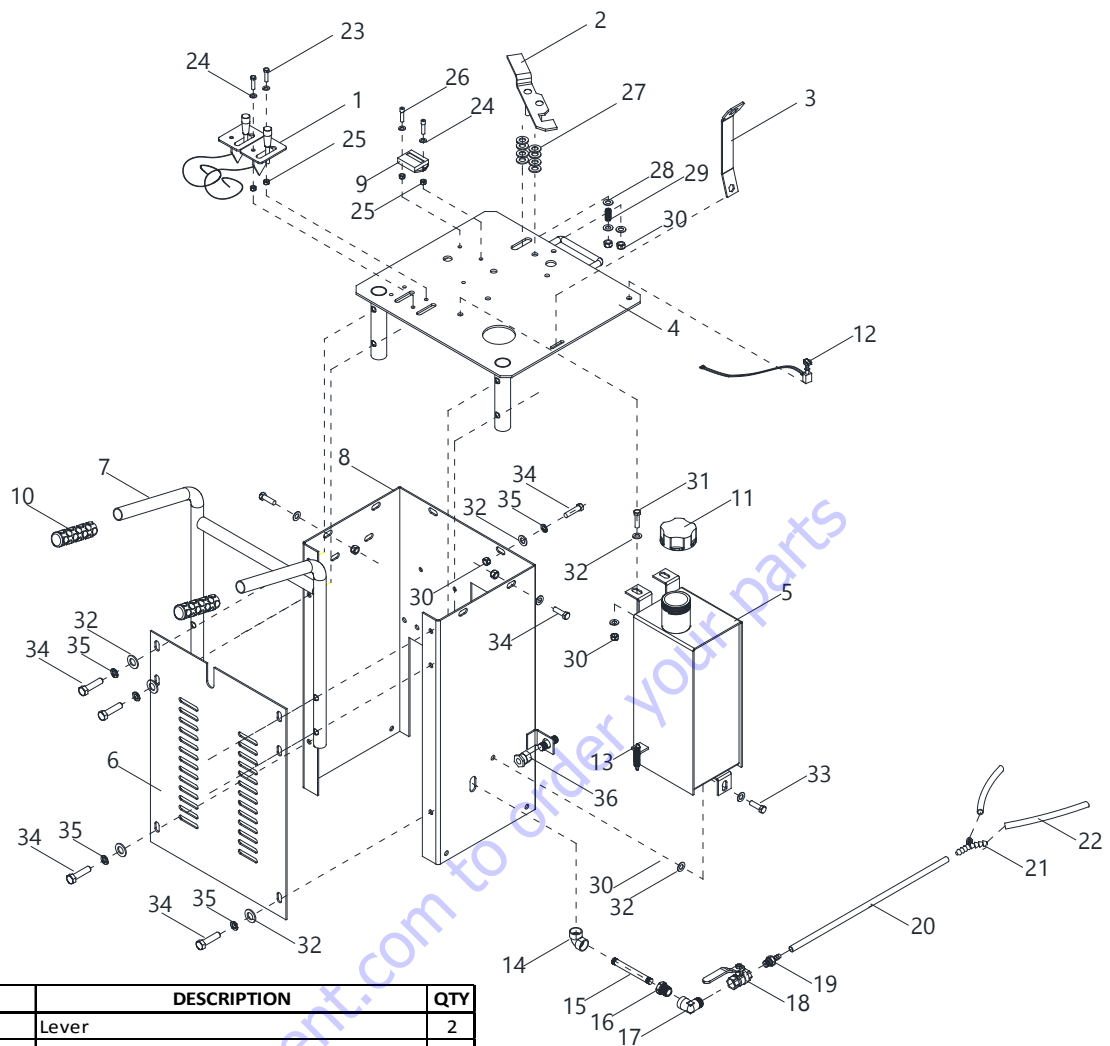

WATER TANK

REF	PARTS	DESCRIPCION	DESCRIPTION	QTY
1	0413CO03TA	Palanca	Lever	2
2	0400CO01FR	Freno	Brake	1
3	0406LA01TE	Llave	Wrench	1
4	0413CO01CA	Tapa superior Tanque	Tank Top Cover	1
5	0413CO01TA	Tanque de Agua	Water Tank	1
6	0413CO02TA	Tapa trasera Tanque	Back Tank Top	1
7	0413CO01MA	Maneral	Handle	1
8	0413LA01CA	Cajon	Console Weldment	1
9	0000RF01CA	Tacómetro	Tachometer	1
10	0000RF01MA	Puño para Manubrio	Handle Grip	2
11	0000RF08TA	Tapon Tanque de Agua 2-1/4"	2-1/4" Ratchet cap no vent w/ tether	1
12	0200KI01GA	Push Stop Completo	Shroud Assy Push Stop	1
13	0000RF09TA	Resorte 7/16"	Spring 7/16"	1
14	0000RF07TA	Codo 1/4" 90°	Elbow 90°, 1/4"	1
15	0000RF10TA	Niple 1/4" x 4"	Niple 1/4" x 4"	1
16	0000RF11TA	Reductor 1/4"-1/2"	Reduction Bushing 1/4-1/2"	1
17	0000RF01TA	Codo Pipa 90° 1/2"	Pipe Elbow 90° 1/2"	1
18	0000RF02TA	Llave de paso 1/2"	Ball Valve 1/2"	1
19	0000RF12TA	Conexión Espiga 1/2"-1/4"	Dowel 1/2" - 1/4"	1
20	0413RF01SA	Manguera 1/4" x 29-1/2"	Plastic Hose 1/4" x 29-1/2"	1
21	0401RF01SA	Conexión "Y" 1/4"	Y, 1/4"	1
22	0413RF02SA	Manguera 1/4" x 17-3/4"	Plastic Hose 1/4" x 17-3/4"	2
23	TOCD014034	Tornillo Hex, 1/4" x 3/4"	Bolt HexHd, 1/4" x 3/4"	2
24	RNPX014GAL	Rondana Plana, 1/4"	Washer Plain, 1/4"	4
25	TCCS014GAL	Tuerca Seg, 1/4"	Lock Nut, 1/4"	4
26	TOCT014112	Tornillo Allen, 1/4" x 1-1/2"	Bolt Allen HD, 1/4" x 1-1/2"	2
27	RNPX012GAL	Rondana Plana, 1/2"	Washer Plain, 1/2"	8
28	RNPX038NOR	Rodana negra, 3/8"	Washer Plain, 3/8"	3
29	0000RF01FR	Resorte 3/8" x 1"	Spring, 3/8" x 1"	1
30	TCCS038GAL	Tuerca Seg, 3/8"	Lock Nut, 3/8"	13
31	TOCD038114	Tornillo Hex, 3/8" x 1-1/4"	Bolt HexHd, 3/8" x1-1/4"	2
32	RNPX038GAL	Rondana Plana, 3/8"	Washer Plain, 3/8"	16
33	TOCD038034	Tornillo Hex, 3/8" x 3/4"	Bolt HexHd, 3/8" x 3/4"	1
34	TOCD038100	Tornillo Hex, 3/8" x 1"	Bolt HexHd, 3/8" x 1"	10
35	RNRX038GAL	Rondana Presion, 3/8"	Washer Spring, 3/8"	10
36	0000RF13TA	Racor Fijo Hembra 1/2" x 3/4"	Swivel Adapter 1/2" NPT (F) x 3/4" GHT (F)	1