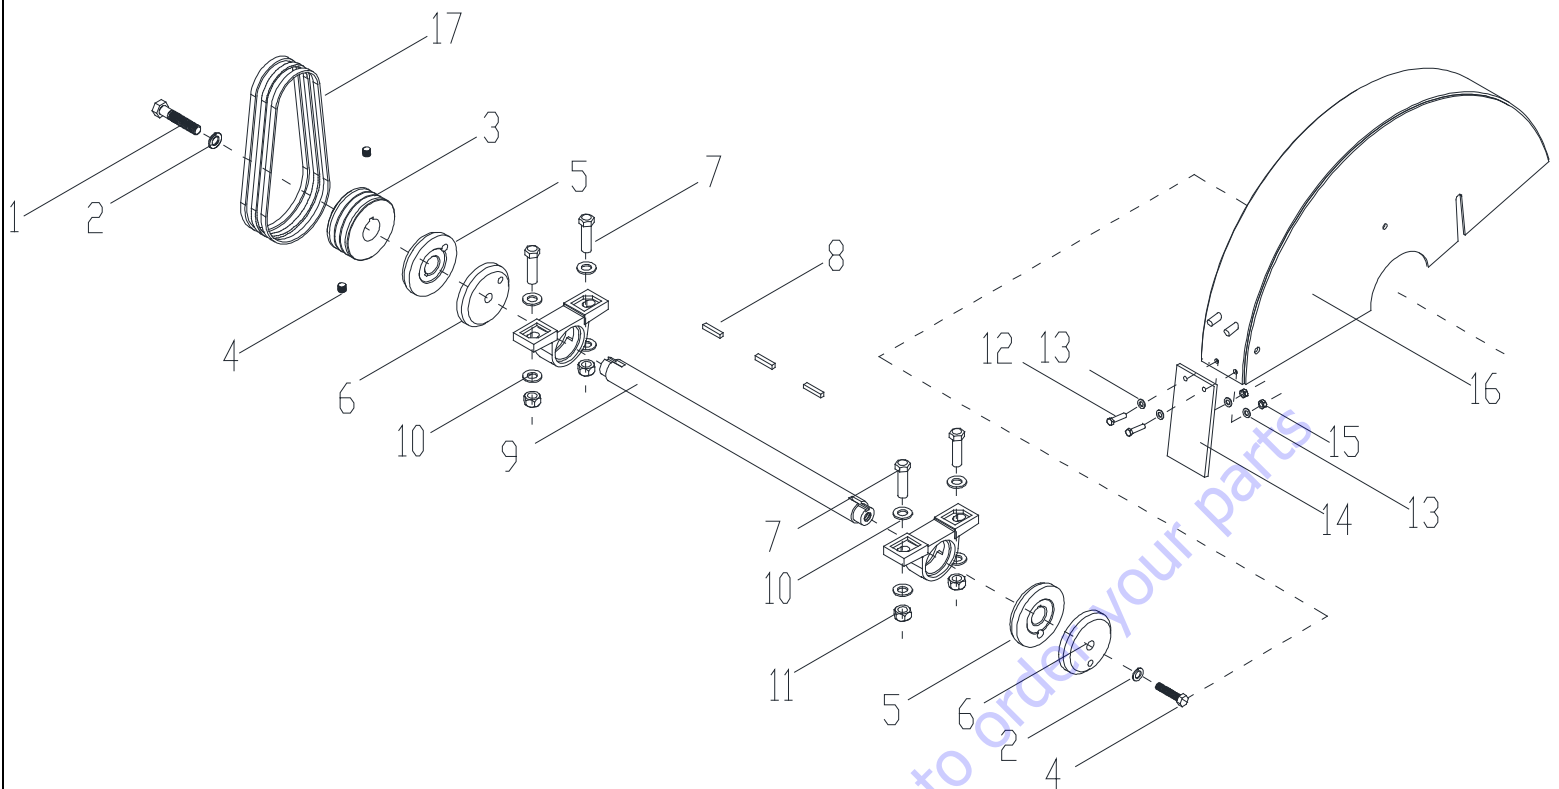

BLADE SHAFT/GUARD

REF	PARTS	DESCRIPCION	DESCRIPTION	QTY
1	TOCD012112	Tornillo, Hex, 1/2" x 1-1/2"	Bolt, HexHd, 1/2" x 1-1/2"	1
2	RNRX012GAL	Rondana Presion, 1/2"	Washer Spring, 1/2"	2
3	POFG3121003R	Polea Flecha Disco 3-1/2"x1" 3 ranuras	Pulley, Blade shaft, 3-1/2" x 1" 3 Grooves	1
4	OPFR056056	Opresor Allen 5/16" x 5/16"	Set Screw, 5/16" x 5/16"	2
5	0406CR03CO	Guasa Externa incluye perno	Outside Blade Collar Includes Pin	2
6	0406CR02CO	Guasa Interna	Inside Blade Collar	2
7	TOCD012200	Tornillo, Hex, 1/2" x 2"	Bolt, HexHd, 1/2" x 2"	4
8	0400CU01CO	Cuña 1/4" x 2"	Key 1/4" x 2"	3
9	0413CR01CO	Flecha Disco	Blade Shaft	1
10	RNPX012GAL	Rondana Plana, 1/2"	Washer Plain, 1/2"	8
11	TCCS012GAL	Tuerca, Seg, 1/2"	Lock Nut, 1/2"	4
12	TOCD014100	Tornillo Hex, 1/4" x 1"	Bolt HexHd, 1/4" x 1"	2
13	RNPX014NOR	Rondana Plana, 1/4"	Washer Plain, 1/4"	4
14	0000RF02GD	Lodera Guarda	Disco Mud Splash	1
15	TCCS014GAL	Tuerca Seg, 1/4"	Lock Nut, 1/4"	2
16	0413CO01GD	Guarda Disco	Blade Guard	1
17	0000BN3VX315	Banda 3VX315	Belt 3VX315	3