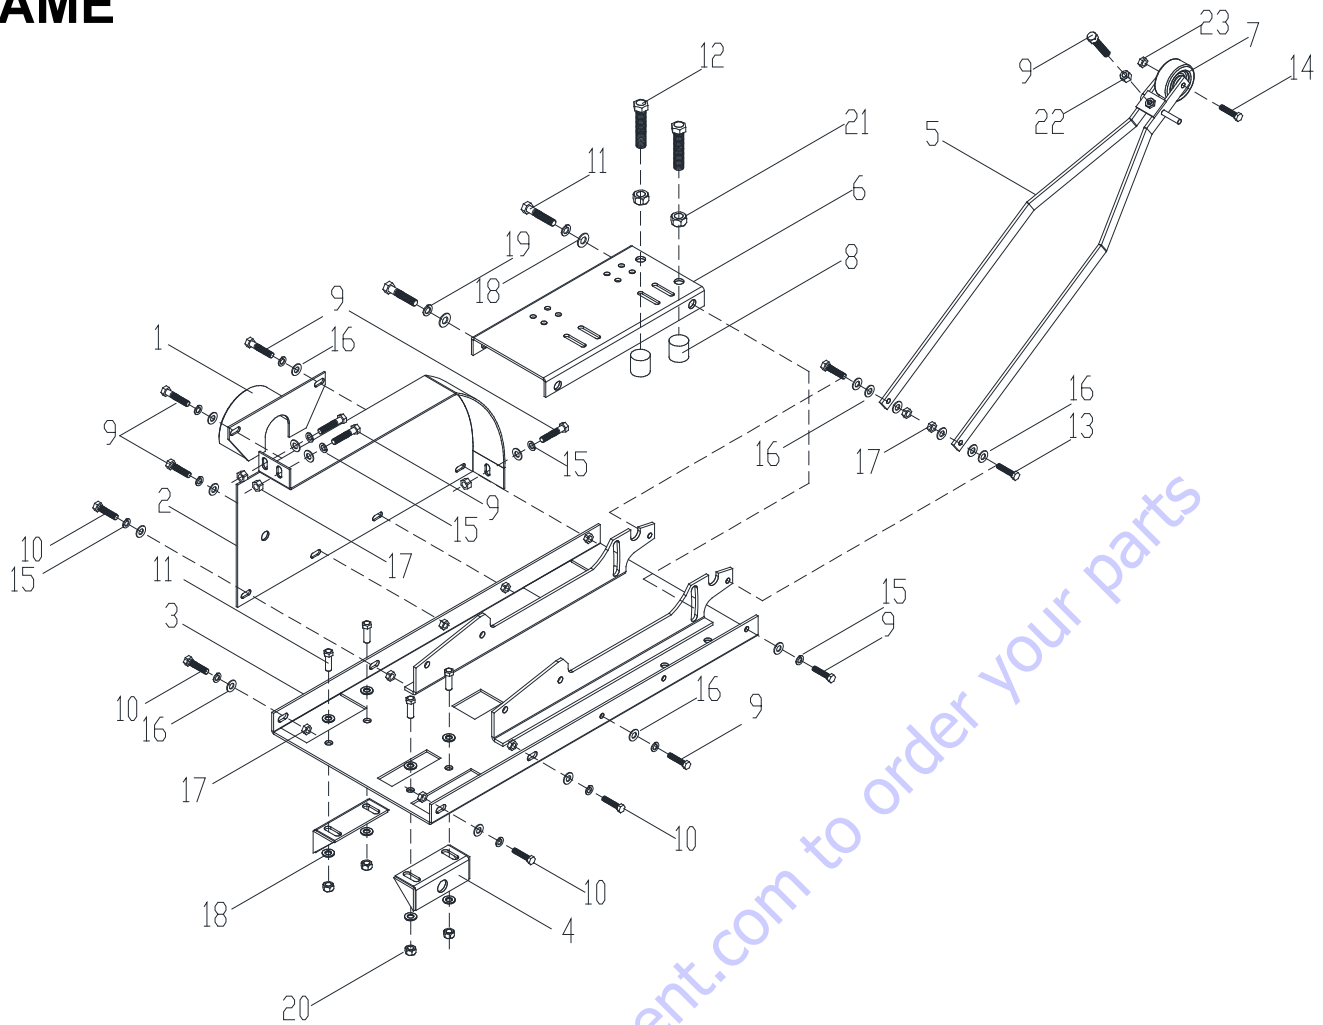

# FRAME

REF	PARTS	DESCRIPCION	DESCRIPTION	QTY
1	0413CO01TF	Guarda Flecha	Shaft Guard	1
2	0413CO01GB	Guarda Banda	Belt Guard	1
3	0413CO01CH	Chasis	Frame	1
4	0400CO02RD	Chumacera Joper	Bracket	2
5	0413CO01GC	Guia de Corte	Cutter Guide	1
6	0413PL01BM	Base Motor	Engine Base	1
7	0000RF01GC	Rueda 3" x 1"	Wheel 3" x 1"	1
8	0413NY01BM	Protector de Nylamid	Shield Nylamid	2
9	TOCD038114	Tornillo, Hex, 3/8" 1-1/4"	Bolt, HexHd, 3/8" x 1-1/4"	8
10	TOCD038100	Tornillo, Hex, 3/8" 1"	Bolt, HexHd, 3/8" x 1"	4
11	TOCD012112	Tornillo, Hex, 1/2" x 1-1/2"	Bolt, HexHd, 1/2" x 1-1/2"	8
12	TOCD012500	Tornillo, Hex, 1/2" x 5"	Bolt, HexHd, 1/2" x 5"	2
13	TOCD038112	Tornillo, Hex, 3/8" x 1-1/2"	Bolt, HexHd, 3/8" x 1-1/2"	2
14	TOCD056212	Tornillo, Hex, 5/16" x 2-1/2"	Bolt, HexHd, 5/16" x 2-1/2"	1
15	RNRX038GAL	Rondana Presion, 3/8" Gal.	Washer Spring, 3/8"	12
16	RNPX038GAL	Rondana Plana, 3/8" Gal.	Washer Plain, 3/8"	18
17	TCCS038GAL	Tuerca Seg, 3/8"	Lock Nut, 3/8"	9
18	RNPX012GAL	Rondana Plana, 1/2" Gal.	Washer Plain, 1/2"	12
19	RNRX012GAL	Rondana Presion, 1/2" Gal.	Washer Spring, 1/2"	4
20	TCCS012GAL	Tuerca Seg, 1/2"	Lock Nut, 1/2"	4
21	TCCN012GAL	Tuerca, 1/2"	Nut, 1/2"	2
22	TCCN038GAL	Tuerca, 3/8"	Nut, 3/8"	1
23	TCCS056GAL	Tuerca Seg, 5/16"	Lock Nut, 5/16"	1