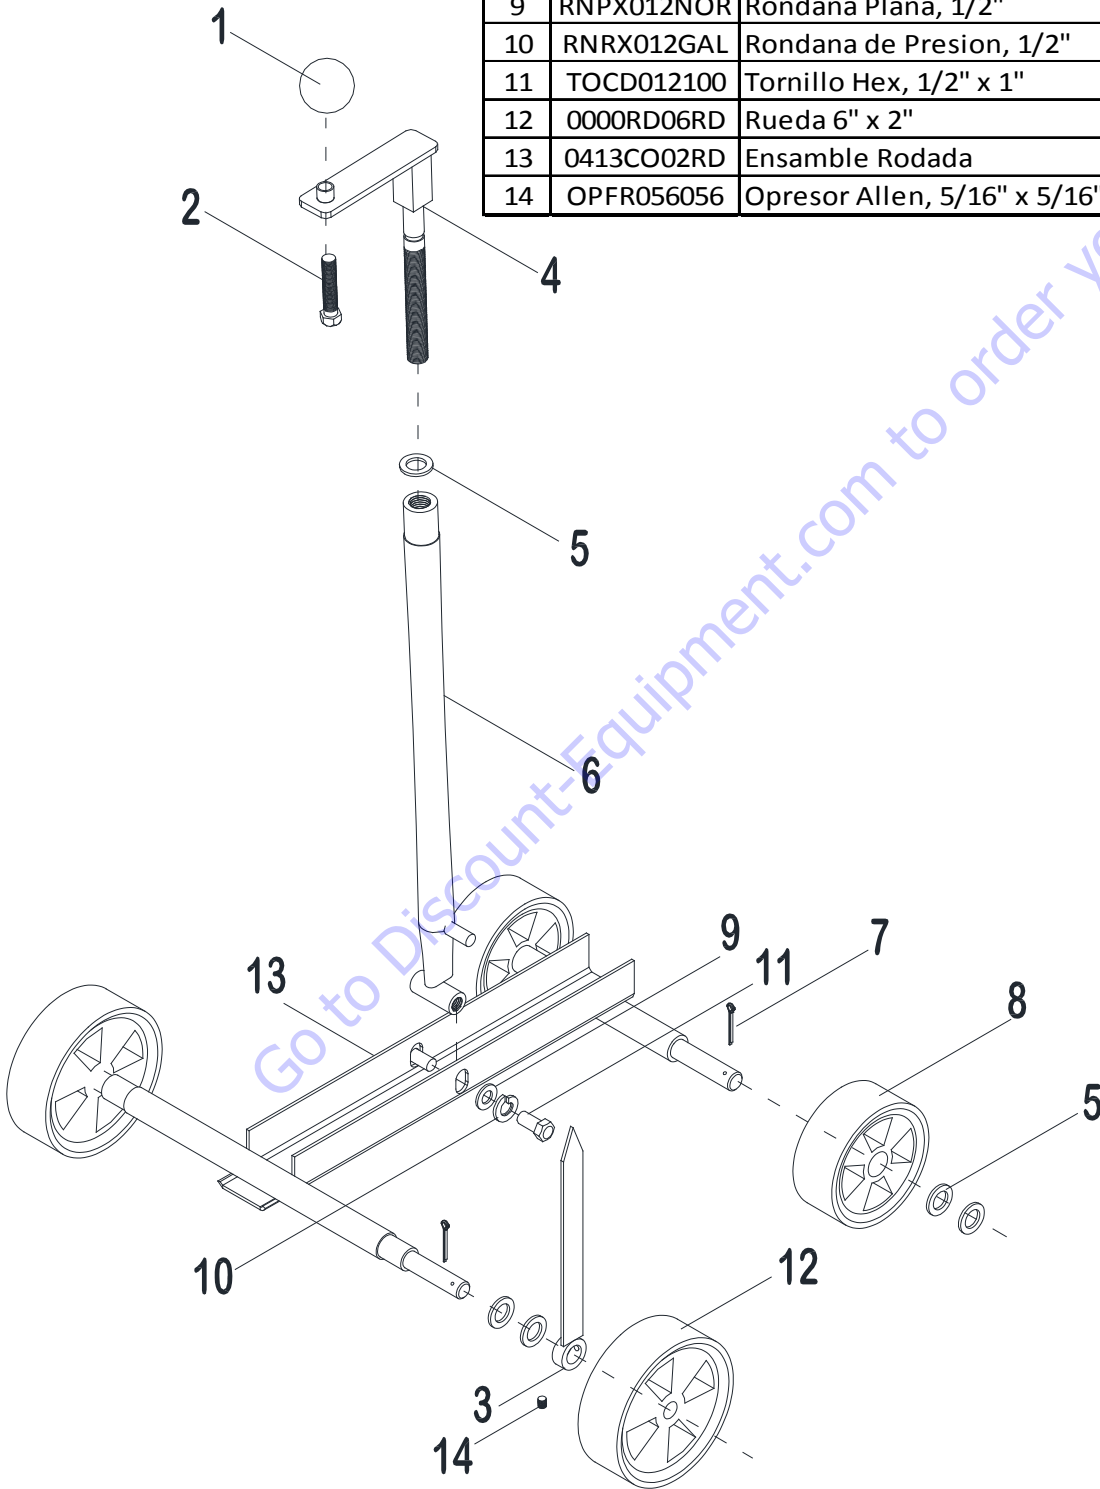

# BLADE SHAFT/GUARD

REF	PARTS	DESCRIPCION	DESCRIPTION	QTY
1	TOCD012112	Tornillo, Hex, 1/2" x 1-1/2"	Bolt, HexHd, 1/2" x 1-1/2"	1
2	RNRX012GAL	Rondana Presion, 1/2"	Washer Spring, 1/2"	2
3	POFG3121003R	Polea Flecha Disco 3-1/2"x1" 3 ranuras	Pulley, Blade shaft, 3-1/2" x 1" 3 Grooves	1
4	OPFR056056	Opresor Allen 5/16" x 5/16"	Set Screw, 5/16" x 5/16"	2
5	0406CR03CO	Guasa Externa incluye perno	Outside Blade Collar Includes Pin	2
6	0406CR02CO	Guasa Interna	Inside Blade Collar	2
7	TOCD012200	Tornillo, Hex, 1/2" x 2"	Bolt, HexHd, 1/2" x 2"	4
8	0400CU01CO	Cuña 1/4" x 2"	Key 1/4" x 2"	3
9	0413CR01CO	Flecha Disco	Blade Shaft	1
10	RNPX012GAL	Rondana Plana, 1/2"	Washer Plain, 1/2"	8
11	TCCS012GAL	Tuerca, Seg, 1/2"	Lock Nut, 1/2"	4
12	TOCD014100	Tornillo Hex, 1/4" x 1"	Bolt HexHd, 1/4" x 1"	2
13	RNPX014NOR	Rondana Plana, 1/4"	Washer Plain, 1/4"	4
14	0000RF02GD	Lodera Guarda	Disco Mud Splash	1
15	TCCS014GAL	Tuerca Seg, 1/4"	Lock Nut, 1/4"	2
16	0413CO01GD	Guarda Disco	Blade Guard	1
17	0000BN3VX315	Banda 3VX315	Belt 3VX315	3

# RAISE AXLE ASSY

REF	PART	DESCRIPCIÓN	DESCRIPTION	QTY
1	0000RF07RD	Perilla Bola	Ball Knob	1
2	TOCD012212	Tornillo Hex, 1/2" x 2-1/2"	Bolt HexHd, 1/2" x 2-1/2"	1
3	0413CO01RD	Flecha Indicadora	Guide Shaft	1
4	0413CO01TE	Tornillo Elevador	Raise Screw	1
5	RNPX034GAL	Rondana Plana, 3/4"	Washer Plain, 3/4"	9
6	0413CO02TE	Tubo Elevador	Raising Screw Tube	1
7	SC18112NOR	Chaveta 1/8" X 1/2"	Cotter Pin, 1/8" x 1/2"	4
8	0000RD05RD	Rueda 5" x 2"	Wheel 5" x 2"	2
9	RNPX012NOR	Rondana Plana, 1/2"	Washer Plain, 1/2"	2
10	RNRX012GAL	Rondana de Presion, 1/2"	Washer Spring, 1/2"	2
11	TOCD012100	Tornillo Hex, 1/2" x 1"	Bolt, HexHd, 1/2" x 1"	2
12	0000RD06RD	Rueda 6" x 2"	Wheel 6" x 2"	2
13	0413CO02RD	Ensamble Rodada	Axle Assembly	1
14	OPFR056056	Opresor Allen, 5/16" x 5/16"	Set Screw , 5/16" x 5/16"	1