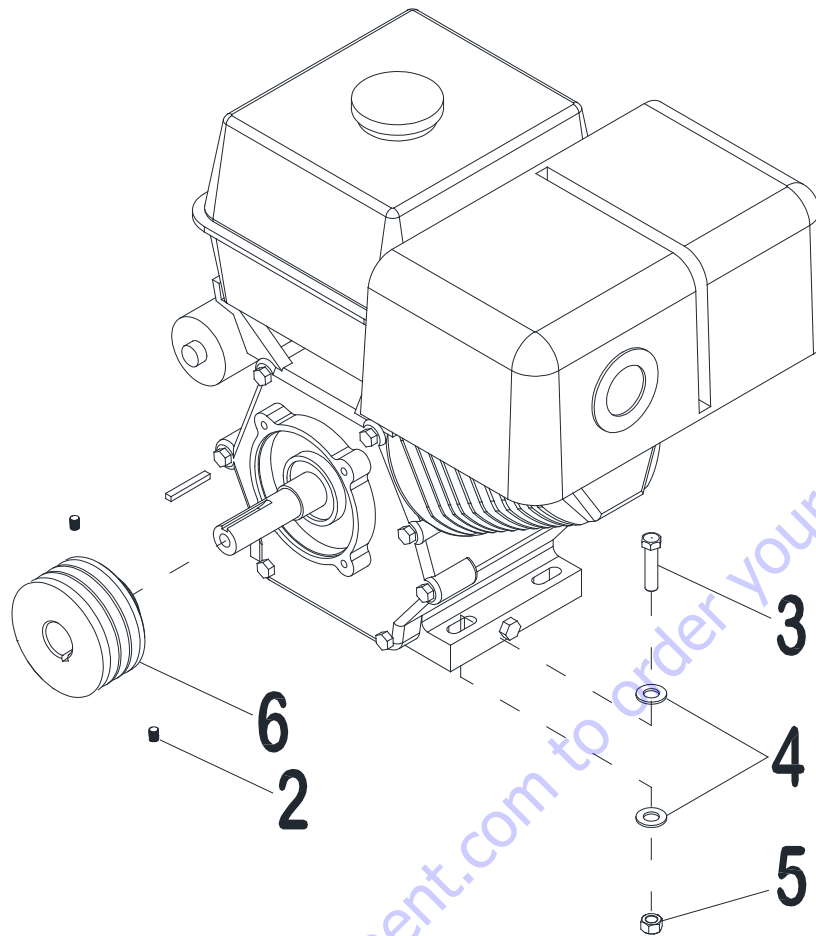

ENGINE

REF	PART	DESCRIPCION	DESCRIPTION	QTY
1	MGHO13CFGX390	Motor Honda 13 HP/ Filtron Ciclon	Engine, Honda 13 HP/Filter	1
2	OPFR056056	Opresor Allen 5/16" x 5/16"	Set Screw, 5/16" x 5/16"	2
3	TOCD038200	Tornillo Hex, 3/8" x 2"	Bolt, HexHd, 3/8" x 2"	4
4	RNPX038GAL	Rondana Plana, 3/8"	Washer Plain, 3/8"	8
5	TCCS038GAL	Tuerca Seg, 3/8"	Lock Nut, 3/8"	4
6	POFG3121003R	Polea 3-1/2" x 1"	Pulley 3-1/2" x 1"	1