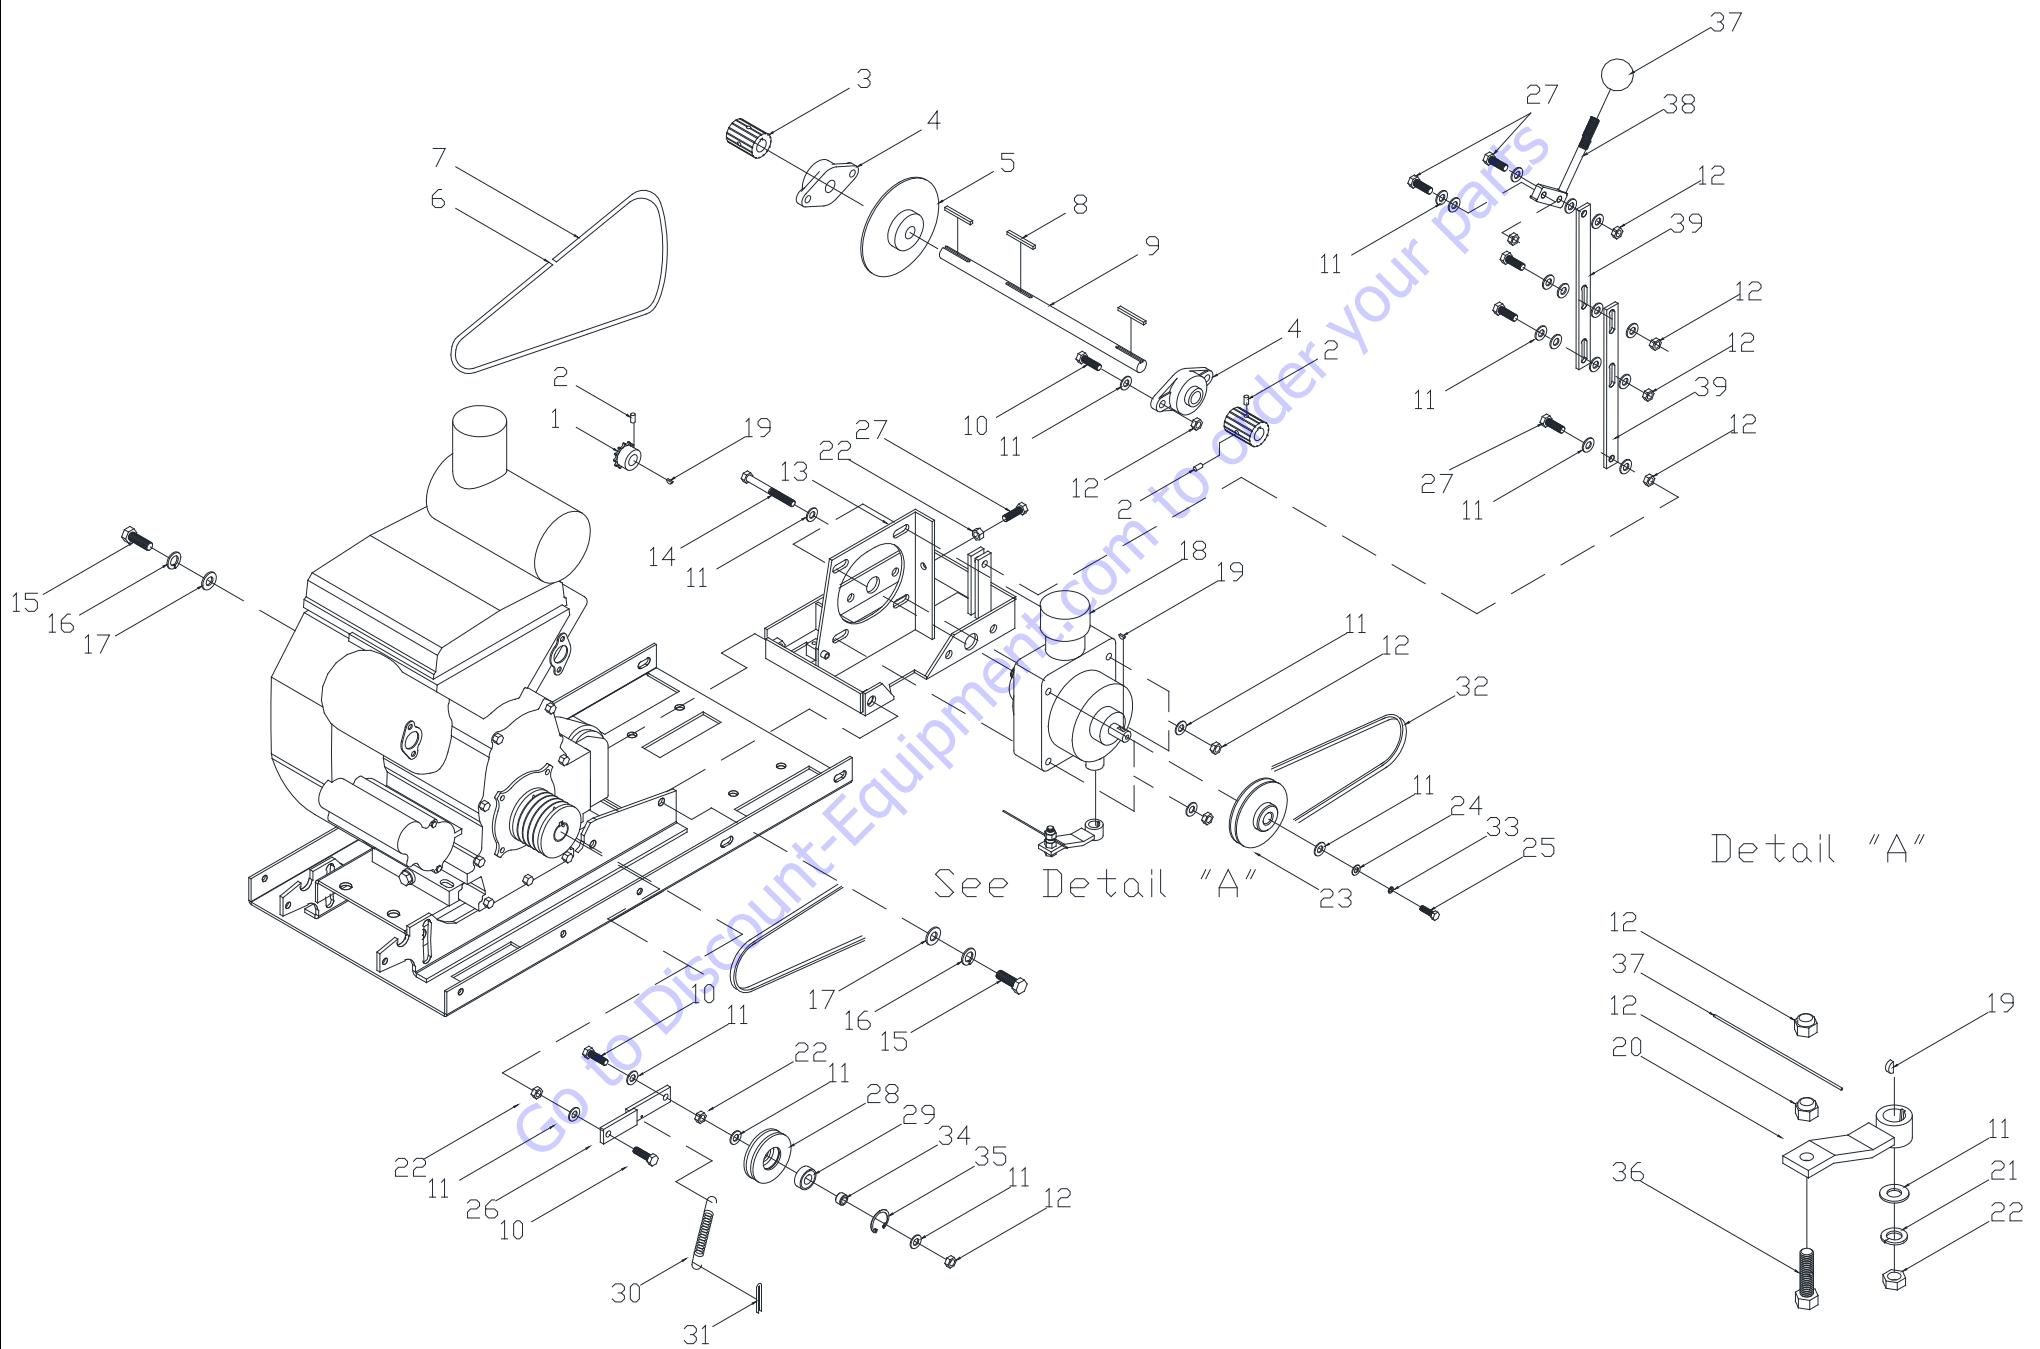

TRANSMISSION ASSY

REF	PARTS	DESCRIPCION	DESCRIPTION	QTY
1	0000RF01TR	Catarina 35B12	Sprocket 35B12	1
2	OPCQ014014	Opresor Set 1/4" x 1/4"	SCR 1/4"-20 x 1/4" Set Cup	3
3	0407CO01RO	Rodillo	Roller	2
4	00CHPA2034	Chumacera 3/4"	Bearing 3/4"	2
5	0000RF02TR	Catarina 35B48	Sprocket 35B48	1
6	0000RF03TR	Eslabon	Master Link	1
7	0000RF04TR	Cadena #35	Chain #35	1
8	0407CU01TR	Cuña 3/16" x 2"	Key 3/16" x 2"	3
9	0407CO01TR	Flecha Transmision	Transmission JackShaft	1
10	TOCD038200	Tornillo Hex, 3/8" x 2"	Bolt,HexHd, 3/8" x 2"	2
11	RNPX038GAL	Rondana Plana, 3/8"	Washer Plain, 3/8"	24
12	TCCS038GAL	Tuerca Seg, 3/8"	Lock Nut, 3/8"	5
13	0407CO02TR	Base Transmision	Transmission Weldment	1
14	TOCD038300	Tornillo Hex, 3/8" x 3"	Bolt, HexHd, 3/8" x 3"	1
15	TOCD012112	Tornillo Hex, 1/2" x 1-1/2"	Bolt, HexHd, 1/2" x 1-1/2"	2
16	RNRX012GAL	Rondana Presion, 1/2"	Washer Spring, 1/2"	2
17	RNPX012GAL	Rondana Plana, 1/2"	Washer Plain, 1/2"	2
18	0407CO03TR	Transmision	Transmission	1
19	0000RF05TR	Cuña Media Luna #3	#3 Woodruff Key	3
20	0407CO04TR	Palanca Control	Control Lever	1
21	RNRX038GAL	Rondana Presion, 3/8"	Washer Spring, 3/8"	1
22	TCCN038GAL	Tuerca, 3/8"	Nut, 3/8"	3
23	0407FG01TR	Polea Transmision	Trans Pulley	1
24	RNPX014NOR	Rondana Plana, 1/4"	Washer Plain, 1/4"	1
25	TOCD014034	Tornillo Hex, 1/4" x 3/4"	Bolt, HexHd, 1/4" 3/4"	1
26	0407CR01TR	Soporte	Idler Arm	1
27	TOCD038112	Tornillo Hex, 3/8" x 1-1/2"	Bolt, HexHd, 3/8" x 1-1/2"	7
28	0407CR01TR	Polea Loca	Idler Pulley	1
29	0000RF06TR	Sello de Chumacera	Sealed Bearing	1
30	0000RF07TR	Resorte 2-1/2"	Spring 2-1/2"	1
31	SC36200NOR	Chaveta 3/16" x 2"	Pin 3/16" x 2" Cotter	1
32	0000BN3VX500	Banda 3VX500	Belt 3VX500	1
33	RNRX014GAL	Rondana Presion, 1/4"	Washer Spring, 1/4"	1
34	0407CO06TR	Buje Espaciador	Bushing Spacer	1
35	SM00100EXT	Seguro Omega	Omega Insurance	1
36	TOCD038212	Tornillo Hex, 3/8" x 2-1/2"	Bolt, HexHd, 3/8" x 2-1/2"	1
37	0000RF07RD	Perilla Bola	Ball Knob	1
38	0407CO02CN	Palanca de accionamiento	Engagement Lever	1
39	0407CO03CN	Palanca Transmision	Transmission Engage Lever	2