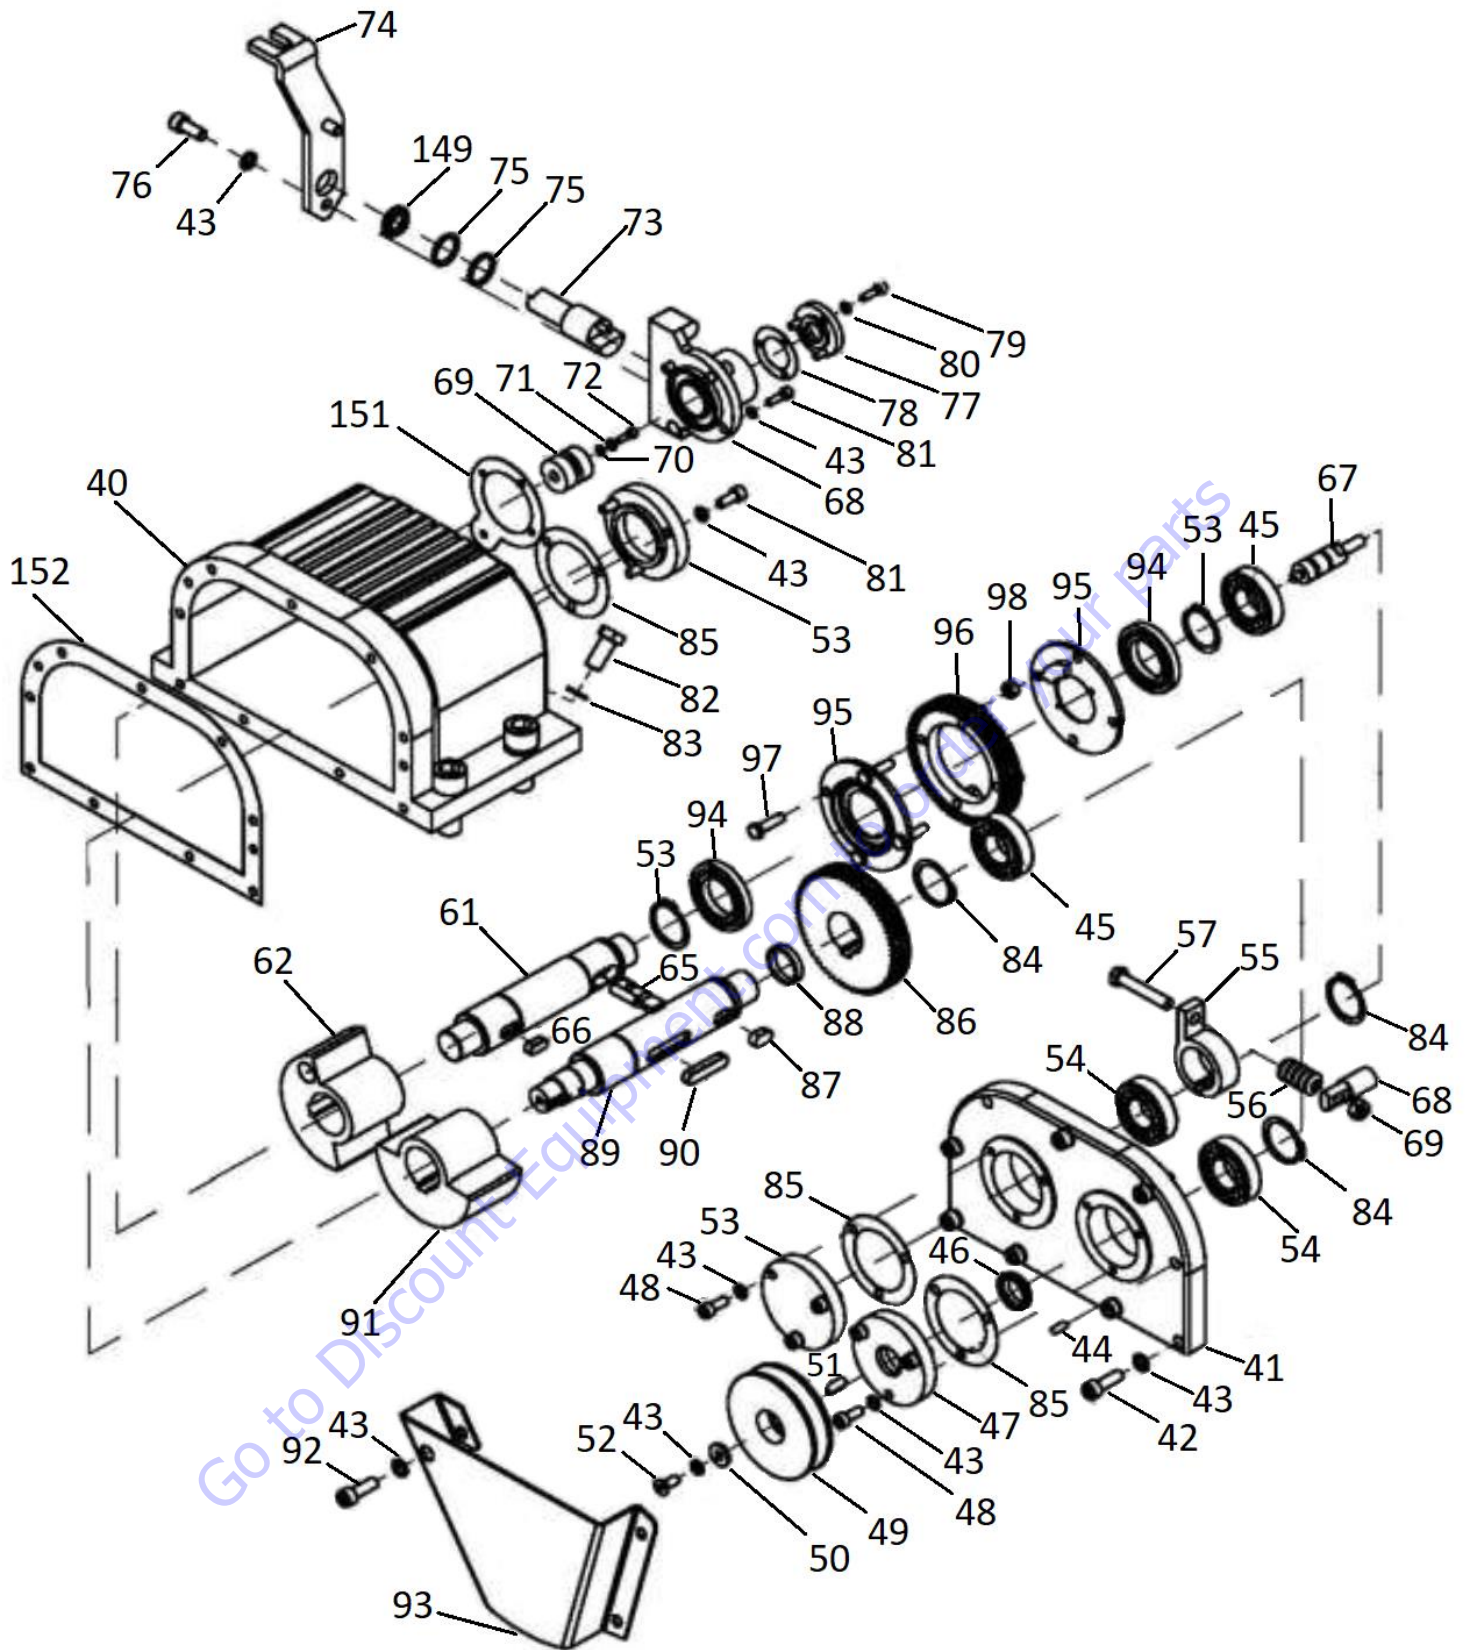

ITEM	PART #	DESCRIPTION ENGLISH	MVP125	PRICE LIST
40	PC3002001-2	EXCITER BOX FOR MVP125	1	$600.00
41	PC3002002	BOX COVER	1	$230.00
42	PC700008-25	BOLT M10x 30-GB70	9	$1.25
43	PC9300010	SPRING WAHSER M8	9	$1.08
44	PC119008	PIN BOLT8-GB119	2	$1.25
45	PC283006	BEARING 32206-GB283	2	$45.00