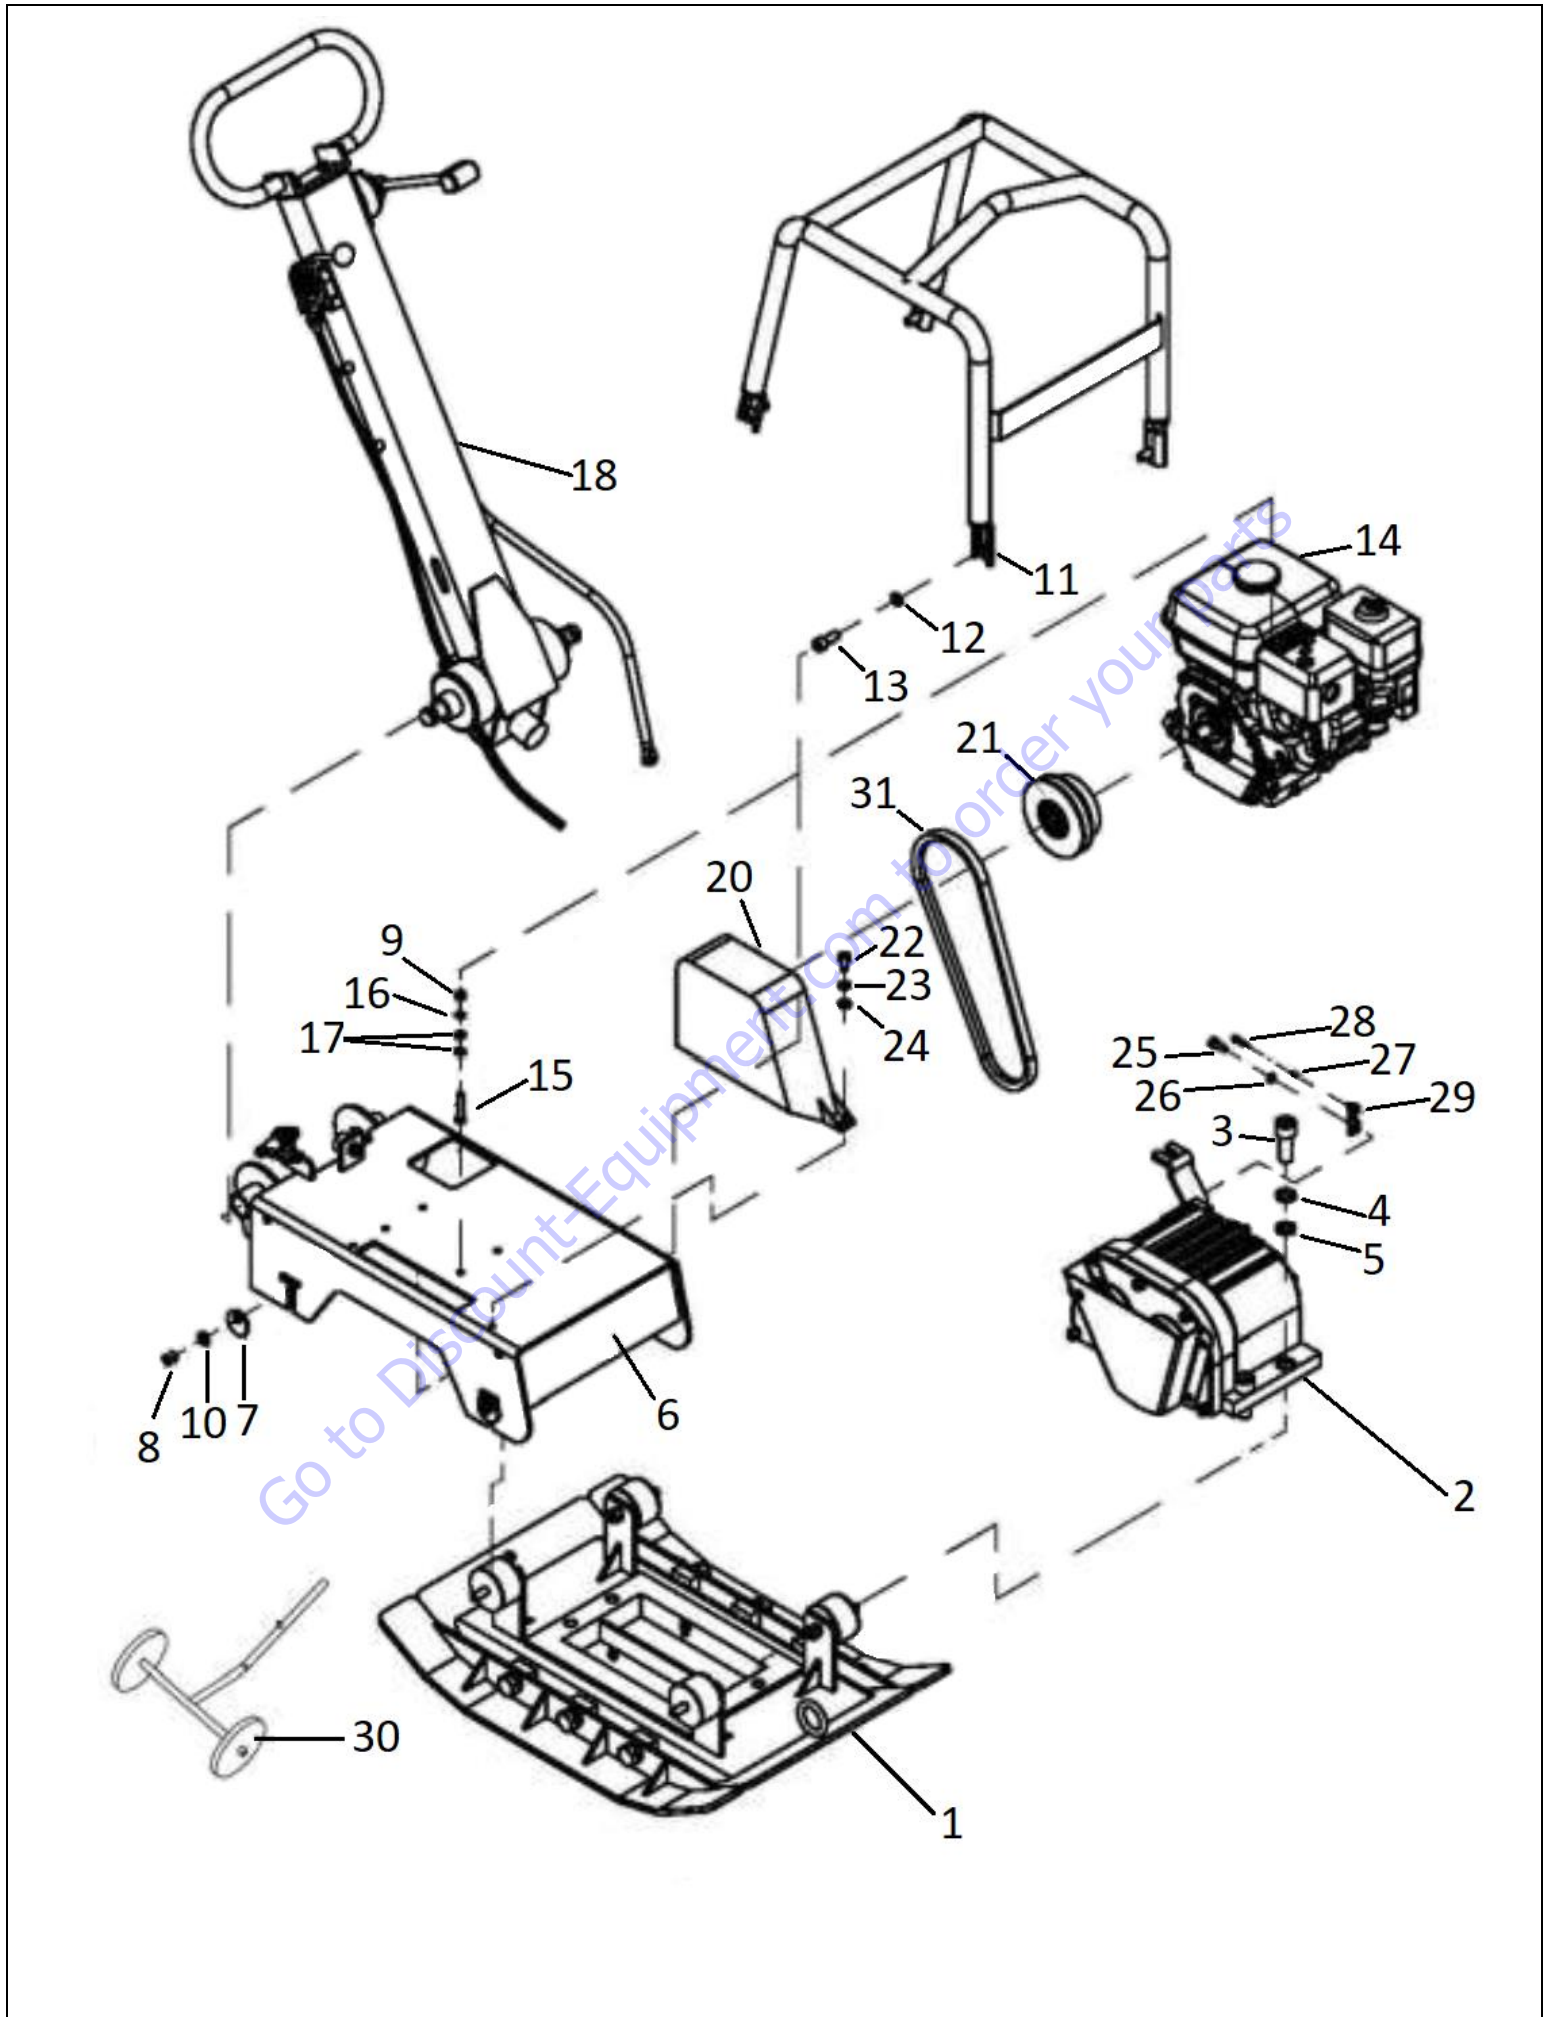

ITEM	PART #	DESCRIPTION ENGLISH	MVP125	PRICE LIST
1	PC3001000-3	MVP125 BASE PLATE ASSEMBLY	1	$830.00
2	PC3002000-2	MVP125 VIBRATION BOX	1	$645.00
3	PC700018-50	BOLT M18 x 50-GB70	4	$1.25
5	PC930018	SPRING WAHSER M8 X 18-GB93	4	$1.08
6	PC3003000-2A	MVP125 ENGINE MOUNTING PLATE	1	$500.00
7	PC3004000	MVP125 ADJUSTING PLATE	4	$10.00
8	PC410012	NUT M12-GB41	4	$1.25
9	PC617010	NUT M10-GB6170	1	$1.25
10	PC930012	SPRING WAHSER 12-GB93	4	$1.08
11	PC3005000	MVP125 CAGE ASSEMBLY	1	$380.00
12	PC930012	SPRING WAHSER 12-GB93	4	$1.08
13	PC700012-30	BOLT M12 x 30-GB70	4	$1.25
14	202002M	HONDA ENGINE GX160	1	$480.00
15	PC700010-45	BOLT M10 x 45-GB70	4	$1.25
16	PC930010	SPRING WASHER10-GB93	4	$1.08
17	PC970010	WASHER10-GB97.1	8	$1.08
18	PC3006000-2	MVP125 HANDLE ASSEMBLY	1	$375.00
20	PC3007000	MVP125 BELT GUARD FOR GAS ENGINE	1	$80.00
21	PC3008000-2	MVP125 ENGINE PULLEY FOR HONDA	1	$300.00
22	PC700008-20	BOLT M6 x 20-GB70	1	$1.25
23	PC930008	SPRING WASHER6-GB93	2	$1.08
24	PC970008	WASHER6-GB97.1	2	$1.08
25	PC700006-20	BOLT M8 x 20-GB70	1	$1.25
26	PC930008	SPRING WAHSER M8 X 18-GB93	1	$1.08
27	PC0950008	WASHER 8 - GB95	1	$1.08
28	PC700008-16	BOLT M8*16-GB70	2	$1.25
29	PC3009000	SPRING	1	$29.00
30	PC3010000	MVP125 TROLLEY WHEEL KIT (OPTIONAL)	1	$560.00
31	PC3011000-4	V-BELT FOR GAS ENGINE MVP125	1	$40.00

Go to Discount Equipment Parts to order your parts