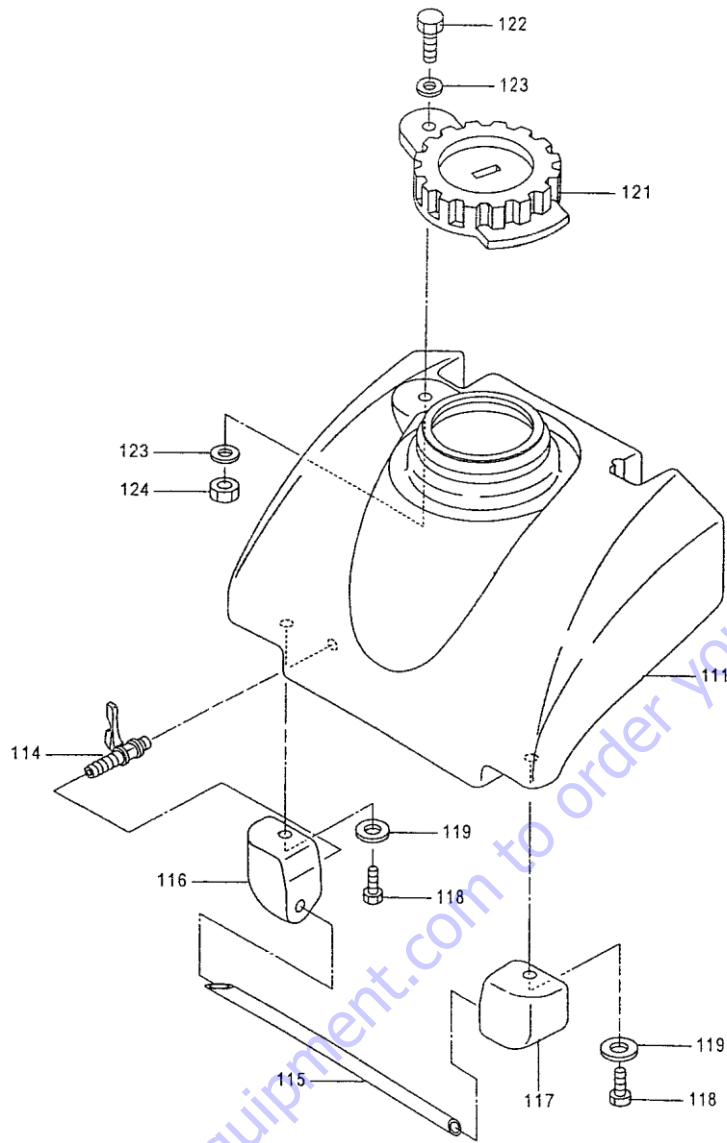

ITEM	PART #	DESCRIPTION ENGLISH	MVP95	PRICE LIST
111	PC157001	MVP95 WATER TANK	1	$250.00
114	PC157007	MVP95 WATER TANK COCK	1	$60.00
115	PC157004	SPRINKLING PIPE	1	$24.00
116	PC157003	PIPE HOLDER (L)	1	$25.00
117	157005	PIPE HOLDER (R)	1	$25.00
118	PC57008-30	BOLT M8 X 30 - GB5783	2	$1.25
119	PC95008	WASHER8-GB95	5	$1.08
121	PC157002	CAP WATER TANK	1	$50.00
122	PC57010-30	BOLT M10 X 30 - GB5783	1	$1.25
123	PC95010	WASHER10 - GB95	2	$1.08
124	PC17010	NYLON NUT M10 - GB170	1	$1.25
132	PC157000	WATER TANK ASSY.	1	$300.00