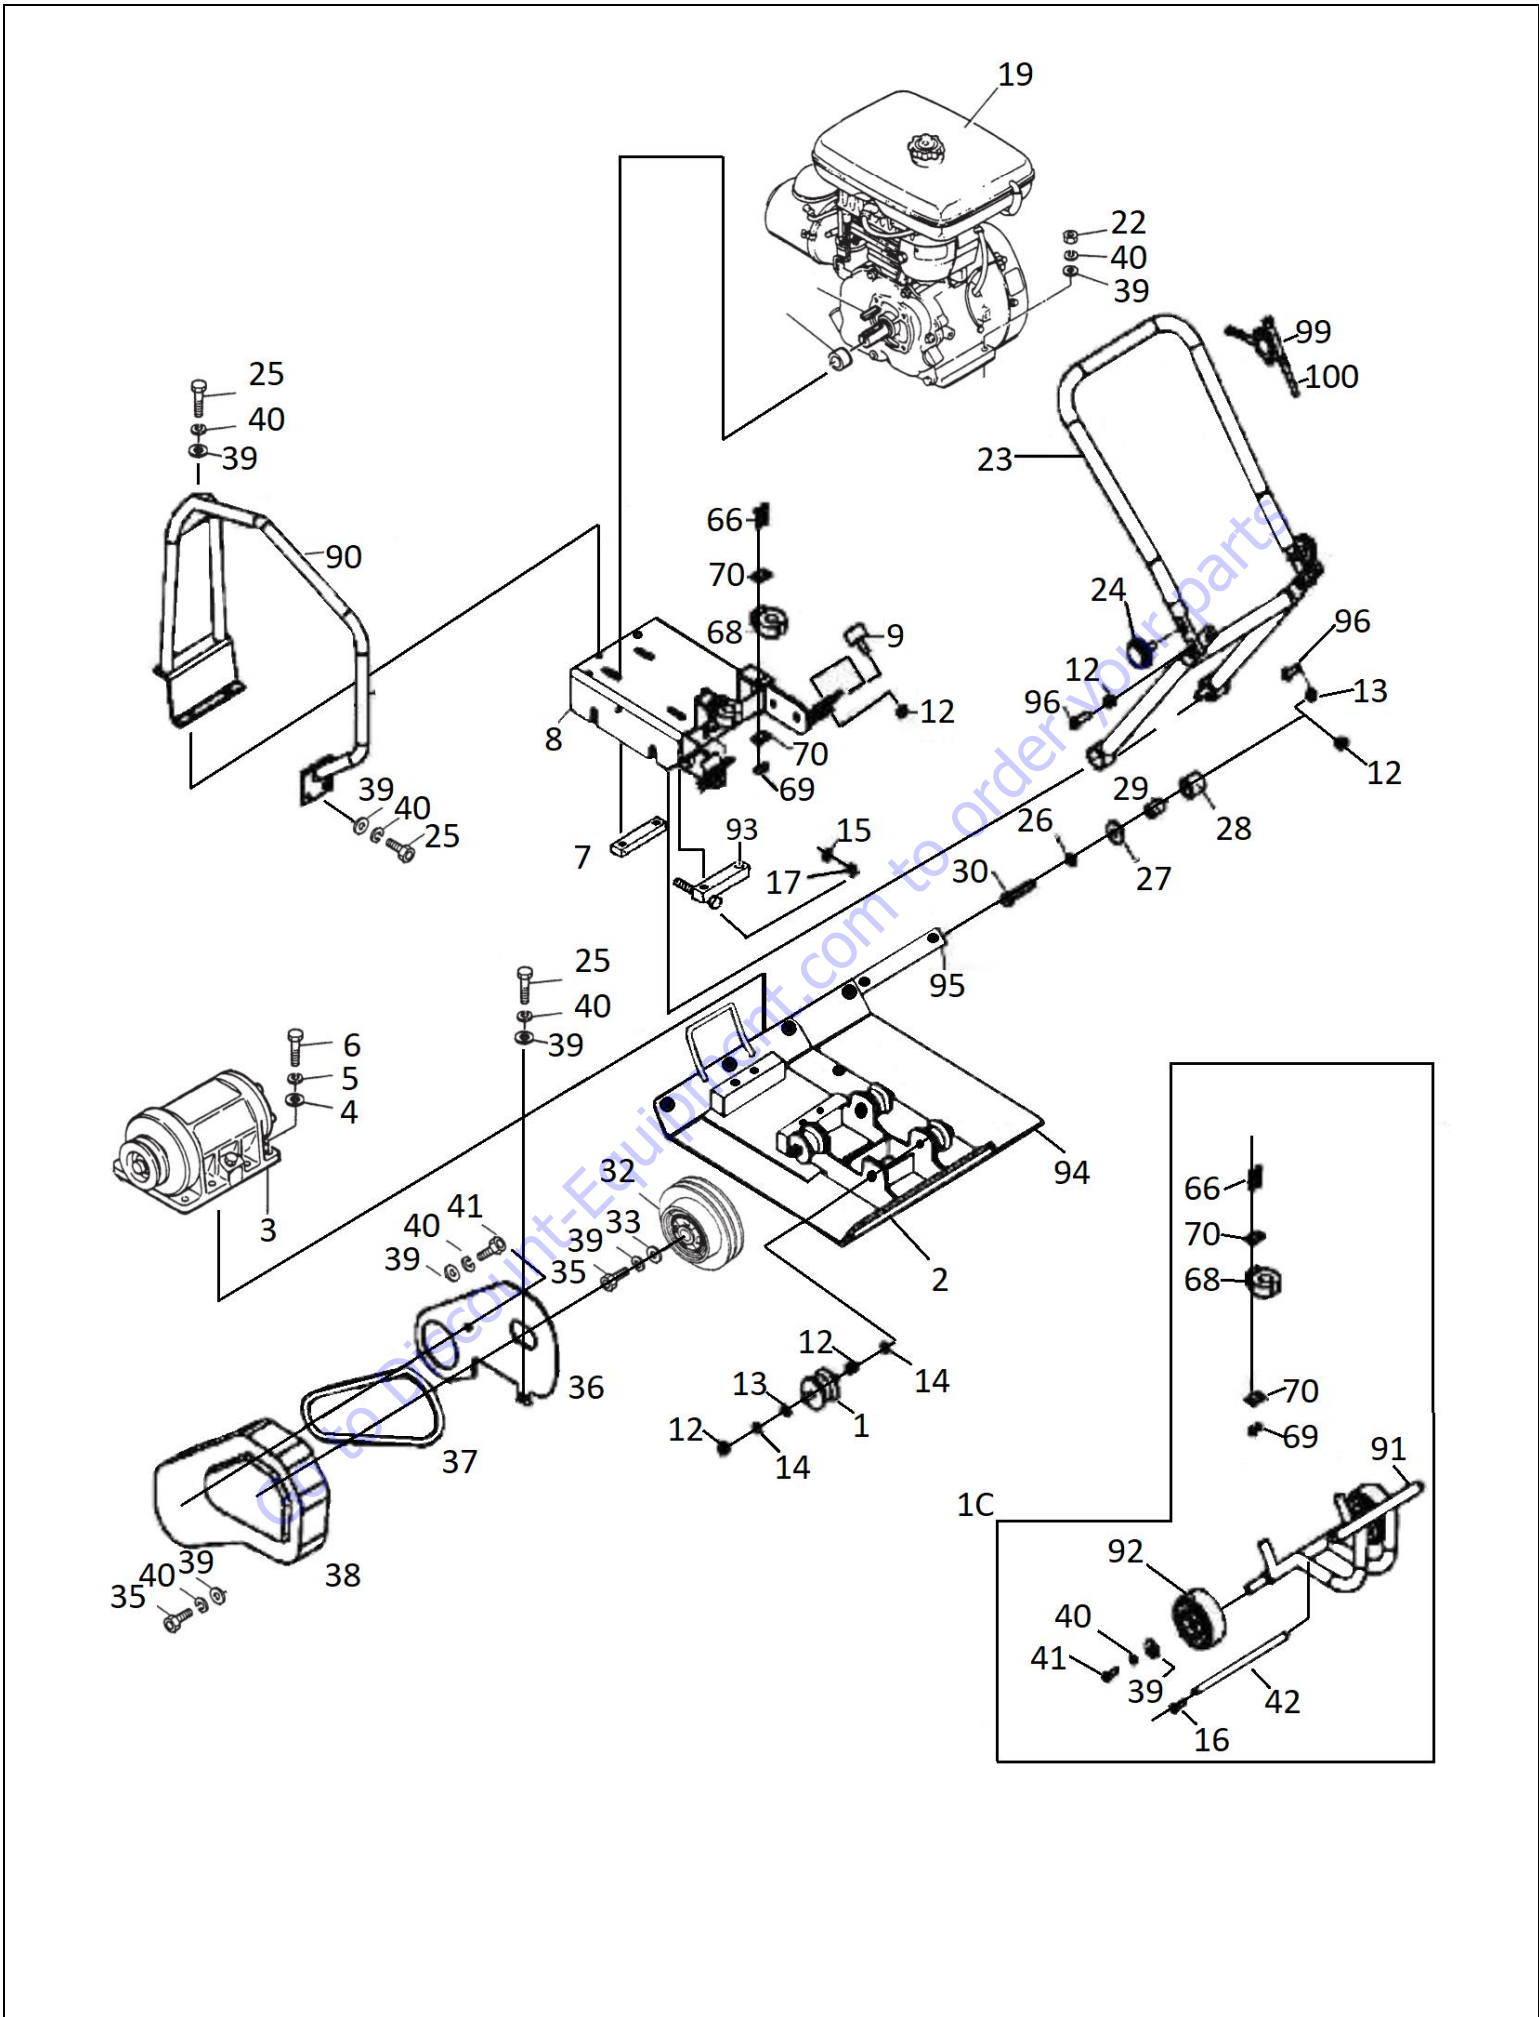

ITEM	PART #	DESCRIPTION	MVP60	PRICE LIST
1	PC103100	MVP60 SHOCK ABSORBER (1)	4	$45.00
2	PC103000	MVP60 BASE PLATE	1	$1,000.00
3	PC104000	MVP60 VIBRATOR ASSY	1	$600.00
4	PC95016	PLAIN WASHER 16-GB93 4	4	$1.08
5	PC93016	SPRING WASHER 16-GB93	4	$1.08
6	PC57016-40	BOLT M16 X 40 - GB5783-86	4	$1.25
7	PC105100	ENGINE PLATE	1	$25.00
8	PC105000	MVP60 ENGINE MOUNT WITH WHEEL PLATE	1	$150.00
9	PC106100	CUSHION PAD	2	$25.00
10	PC108000	MVP60 WHEEL KIT (OPTIONAL)	1	$360.00
12	PC61010	NUT M10 - GB6170	15	$1.25
13	PC95010	WASHER 10 - GB95	7	$1.08
14	PC93010	SPRING WASHER 10 - GB93	9	$1.08
15	PC108010	PLAIN WASHER	1	$1.08
16	PC89013	CIRCLIP FOR SHAFT 12 - GB894 (OPTIONAL)	2	$2.00
17	PC61008	NUT M8 - GB6170	1	$1.25
19	202002M	HONDA ENGINE GX160	1	$800.00
22	PC057008-40	BOLT M8 X 40 - GB5783	4	$1.25
23	PC106000	MVP60 FOLDABLE HANDLE ASSY.	1	$280.00
24	PC106007	KNOB 10X35	2	$40.00
25	PC57008-25	BOLT M8 X 25 - GB5783	13	$1.25
26	PC93012	SPRING WASHER 12 - GB93	2	$1.08
27	PC96012	WASHER 12 - GB96	2	$1.08
28	PC106002	RUBBER MOUNT	2	$20.00
29	PC106003	COLLAR	2	$12.00
30	PC57012	BOLT M12 x 60-GB5782	2	$1.25
32	PC152000-2	MVP60/MVP95 CLUTCH PULLEY ASSY (19MM)	1	$220.00
33	PC152005	MVP60/MVP95 CLUTCH SPACER	3	$1.08
36	PC107001	INSIDE BELT COVER	1	$120.00
37	PC11544	V-BELT FOR GX160	1	$50.00
38	PC107000	BELT COVER	1	$150.00
39	PC95008	WASHER 8 - GB95	19	$1.08
40	PC93008	SPRING WASHER 8-GB93	21	$1.08
41	PC57008-16	BOLT M8 X 20 - GB5783	3	$1.25
42	PC108100	WHEEL PIN	1	$30.00
66	PC57006	BOLT M6 X 30	4	$1.25
68	PC105001	RUBBER CLIP	2	$30.00
69	PC61006	NUT M6	4	$1.25
70	PC105002	CLIP PLATE	4	$5.00
90	PC101100	PROTECTIVE FRAME (OPTIONAL)	1	$250.00
91	PC108001	WHEEL SHAFT	1	$30.00
92	PC108002	WHEEL	2	$40.00
93	PC105003	NUT STRIP	1	$40.00
94	PC103001	MVP60 RUBBER MAT (OPTIONAL)	1	$50.00
95	PC103002	FIX STRIP (OPTIONAL)	1	$12.00
96	PC57010-40	BOLT M10X30-GB5783 (OPTIONAL)	2	$1.25
99	PC2004001-1	MVP60/MVP95 THROTTLE CONTROL LEVER (OPTIONAL)	1	$45.00
100	PC1560006-2	MVP60 THROTTLE CONTROL WIRE (OPTIONAL)	1	$20.00