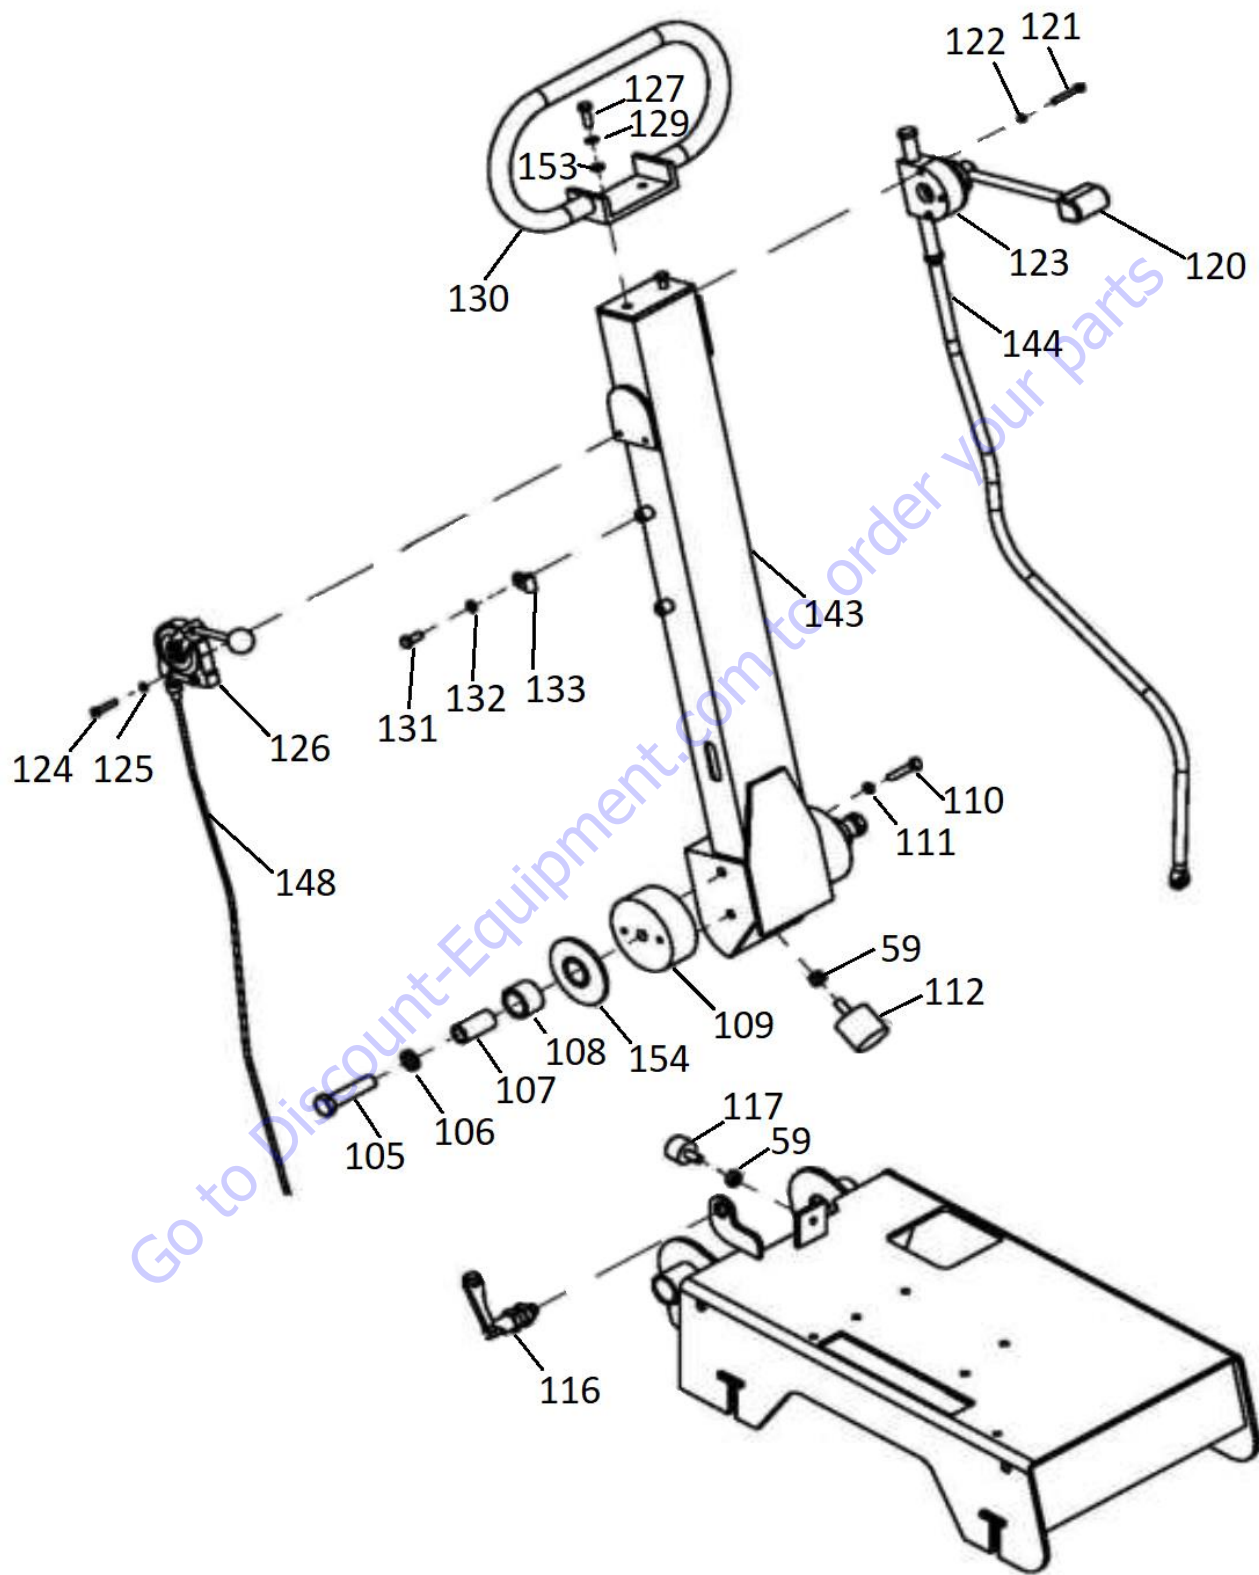

ITEM	PART #	DESCRIPTION ENGLISH	MVP125	PRICE LIST
105	PC578012-60	NUT M12 X 60 - GB5780 FOR MVP125	2	$3.00
106	PC950012	WASHER 12 -GB95	2	$1.08
107	PC3006010	COLLAR FOR MVP125	2	$10.00
108	PC3006012	NYLON COLLAR FOR MVP125	2	$20.00
109	PC3006400-2	VIBRATION DAMPER FOR MVP125	2	$60.00
110	PC578008-20	NUT M8 X 20- GB5780	4	$3.00
111	PC950008	WASHER 8 - GB95	4	$1.08
112	PC3006200-2	VIBRATION DAMPER FOR MVP125	1	$45.00
116	PC617320	BOLT M20 X 1.5 - GB6173	2	$40.00
117	PC3006004	PIN	1	$20.00
118	PC3006005	SPRING	1	$18.00
119	PC3006007	SCREW ROD	1	$22.00
120	PC3006009	PULLING HANDLE	1	$30.00
121	PC701006-45	NUT M6 X 45- GB701	3	$1.25
122	PC859006	SPRING WASHER 6 - GB859	3	$1.08
123	PC3006006-3	TRAVEL LEVER	1	$45.00
124	PC701008-30	NUT M8 X 30 - GB701	2	$1.25
125	PC950008	WASHER 8 - GB95	2	$1.08
126	PC680805001	THROTTLE LEVER ASSY. (OPTIONAL)	1	$80.00
127	PC701008-25	NUT M8 X 25 - GB701	2	$1.25
129	PC950008	WASHER 8 - GB95	2	$1.08
130	PC3006500-2	HANDLE FOR MVP125	1	$70.00
131	PC701008-20	NUT M8 X 20 -GB701 (OPTIONAL)	1	$1.25
132	PC859008	SPRING WASHER 8 - GB859 (OPTIONAL)	3	$1.08
133	PC3006601	CLIP (OPTIONAL)	3	$20.00
134	PC3006013	KEY	3	$1.75
143	PC3006014-2	HANDLE FRAME FOR MVP125	1	$250.00
144	PC3006015-3A	CABLE FOR MVP125	1	$100.00
148	PC3006017-1	THROTTLE WIRE (OPTIONAL)	1	$80.00
153	PC930008	SPRING WASHER 8 - GB95	2	$1.08
154	PC3006018	NYLON COLLAR	2	$30.00