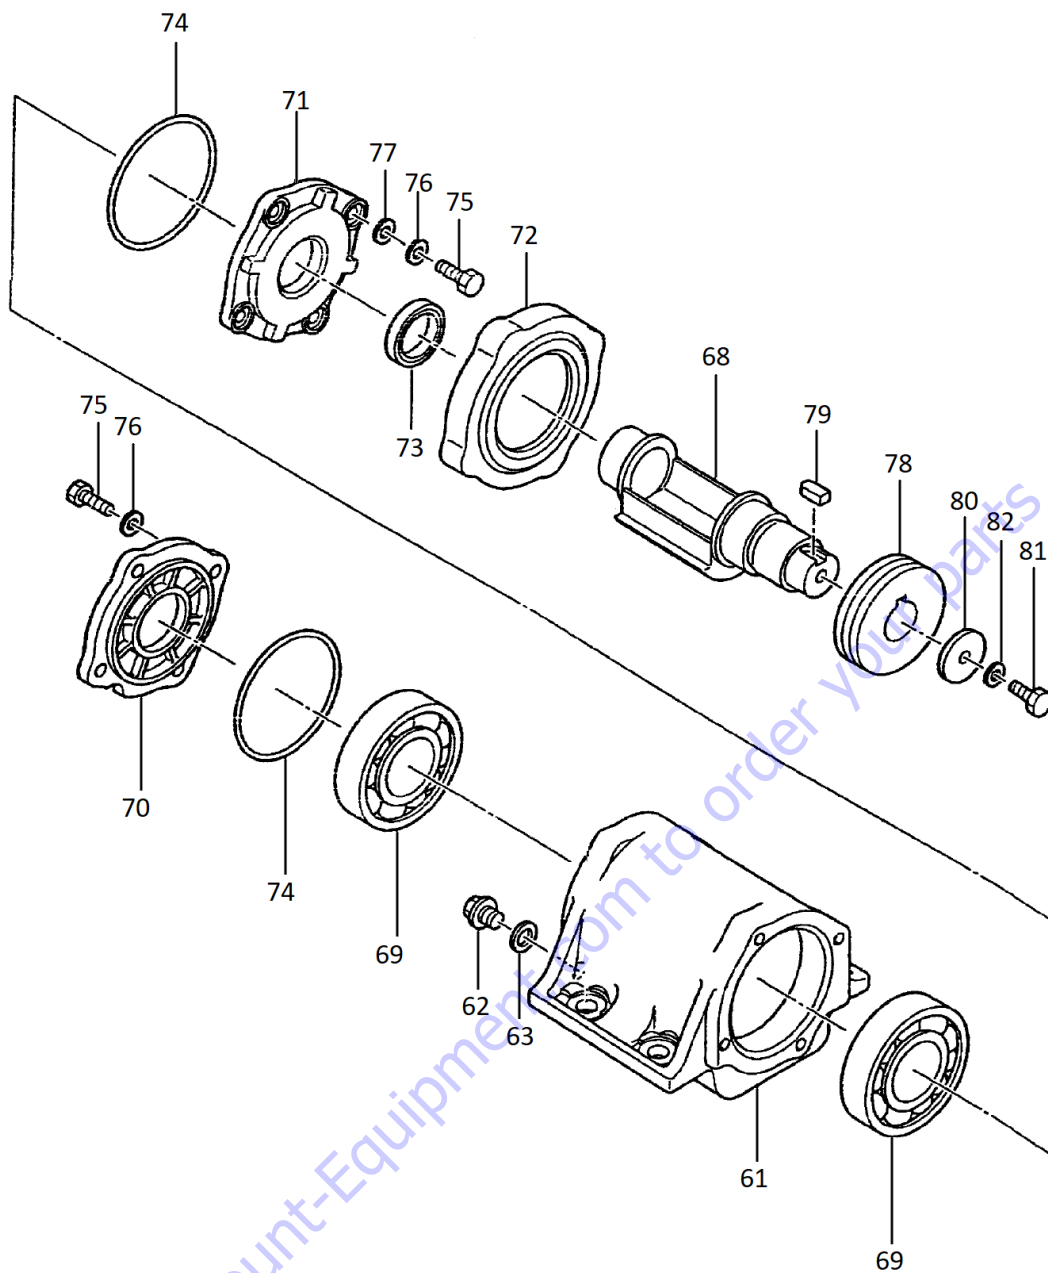

ITEM	PART #	DESCRIPTION ENGLISH	MVP95	PRICE LIST
61	PC154009	MVP60/MVP95 VIBRATING CASE	1	$715.00
62	PC154002	PLUG SCREW 12X1.25	1	$20.00
63	PC154001	PACKING PIECE 14	1	$12.00
68	PC154007	MVP95 ECCENTRIC ROTATOR	1	$350.00
69	PC27011	BEARING 6211 - GB276	2	$60.00
70	PC154008	MVP60/MVP95 CASE COVER (R)	1	$110.00
71	PC154006	MVP60/MVP95 CASE COVER (L)	1	$110.00
72	PC154005	PROTECTIVE COVER	1	$144.00
73	PC98035	OIL SEAL 35 x 48 X 10-GB9877	1	$35.00
74	PC34100	O-RING 100 - GB3452.1	2	$10.00
75	PC57008-25	BOLT M8 X 25 - GB5783	8	$1.25
76	PC93008	SPRING WASHER 8 - GB93	8	$1.08
77	PC95008	WASHER 8 - GB95	8	$1.08
78	PC154004	MVP60/MVP95 PULLEY	1	$80.00
79	PC10008	KEY 8X16 - GB1096	1	$3.00
80	PC154003	WASHER M10	1	$1.08
81	PC57010-25	BOLT M10 X 25-GB5783	1	$1.25
82	PC93010	SPRING WASHER10-GB93	1	$1.08