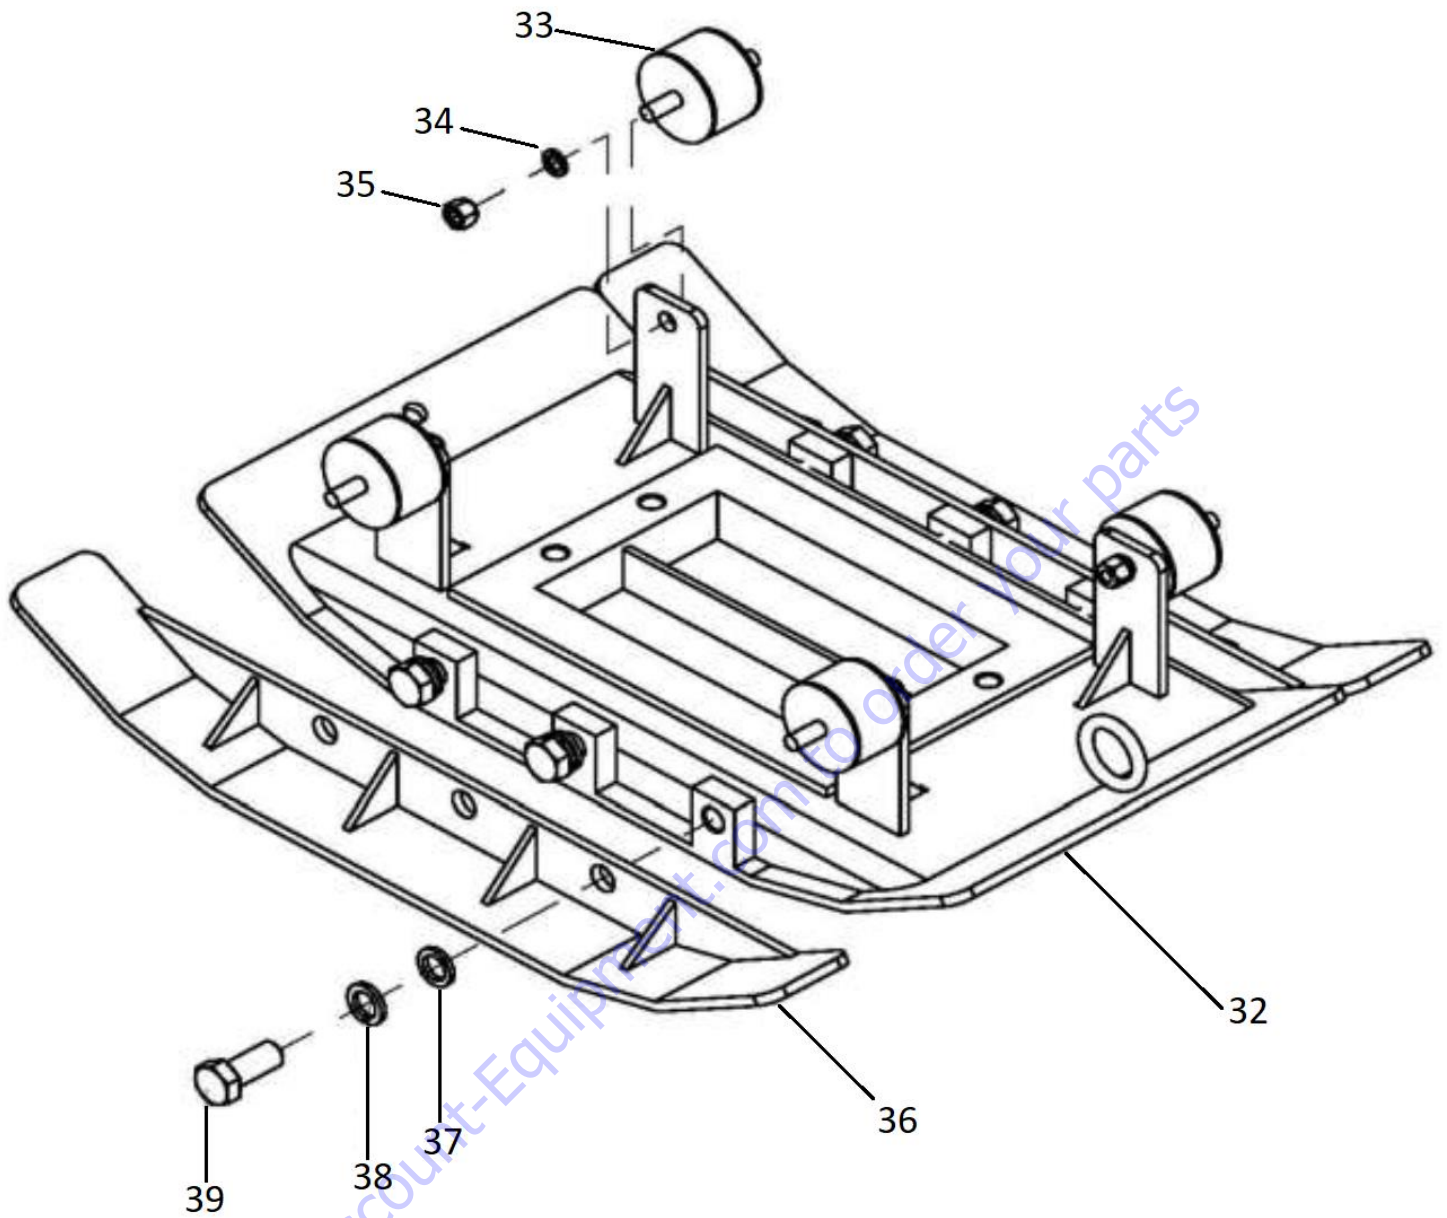

ITEM	PART #	DESCRIPTION ENGLISH	MVP125	PRICE LIST
32	PC3001001-3	MVP125 BASE PLATE ONLY	1	$700.00
33	PC3001002	VIBRATION DAMPER FOR MVP125	4	$60.00
34	PC970012	WASHER12-GB97	4	$1.08
35	PC617012	NUT M12-GB6170	4	$1.25
36	PC3001003	MVP125 EXTENSION PLATE (OPTIONAL)	2	$65.00
37	PC970020	WASHER-GB97	6	$1.08
38	PC930020	SPRING WASHER-GB93	6	$1.08
39	PC578020	BOLT M16X50-GB5783	6	$1.25