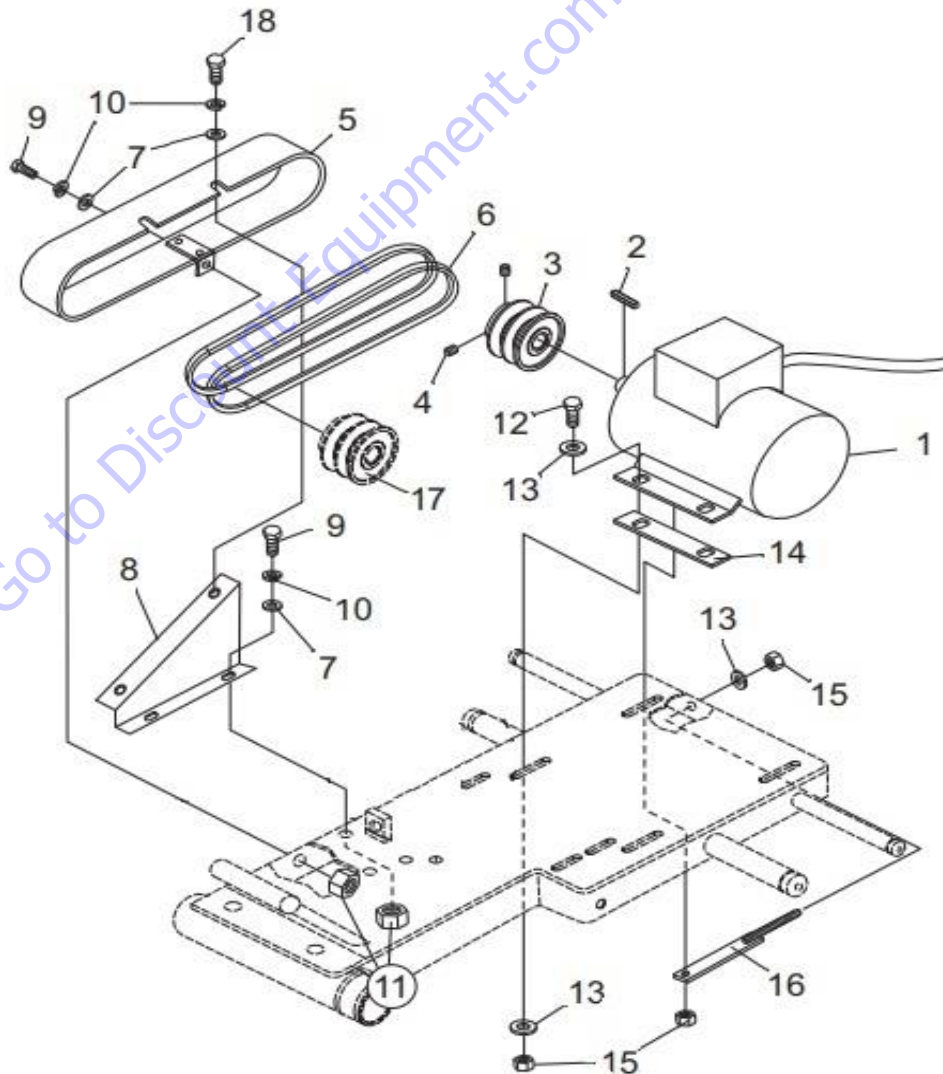

JACKSHAFT ASSEY BREAK DOWN				
ITEM	M.I.D. #	PART #	DESCRIPTION	BBS20
1	04143VX375	0414BN01JF	SPINDLE V-BELT 3VX375	2
2	POCR2581002R	0414CR01JF	ENGINE / JACKSHAFT PULLEY 2-5/8" O.D. GASOLINE ONLY	3
3	0414CH01JF		PILLOW BLOCK, 1"	2
4	OPFR014014		ALLEN SCREW, 1/4"	6
5	0414CC01JF		KEY SQUARE 1/4" X1-1/4"	3
6	0414CR02JF		JACKSHAFT 1" X 15-1/8"	1
7	0414PL01JF		SUPPORT PLATE, JACKSHAFT	1
8	0414LA01GB		MOUNTING BRACKET, BELT GUARD	1
9	TOCD038100	C138	BOLT HEXHD, 1/4" X 1"	4
10	RNRX038GAL		LOCK WASHER, 3/8"	8
11	RNPX038GAL		WASHER PLAIN, 3/8"	8
12	TOCD038114		BOLT HEXHD, 1/4" X 1-1/4"	4
13	TOCD038400		BOLT HEXHD, 1/4" X 4"	2
14	TCCS038GAL	T114	LOCK NUT, 3/8"	2
15	0414BN02JF		DRIVE BELT 3VX250	2
16	0414LA02GB		BELT GUARD MOUNT	1

MOTOR MOUNT ASSEY