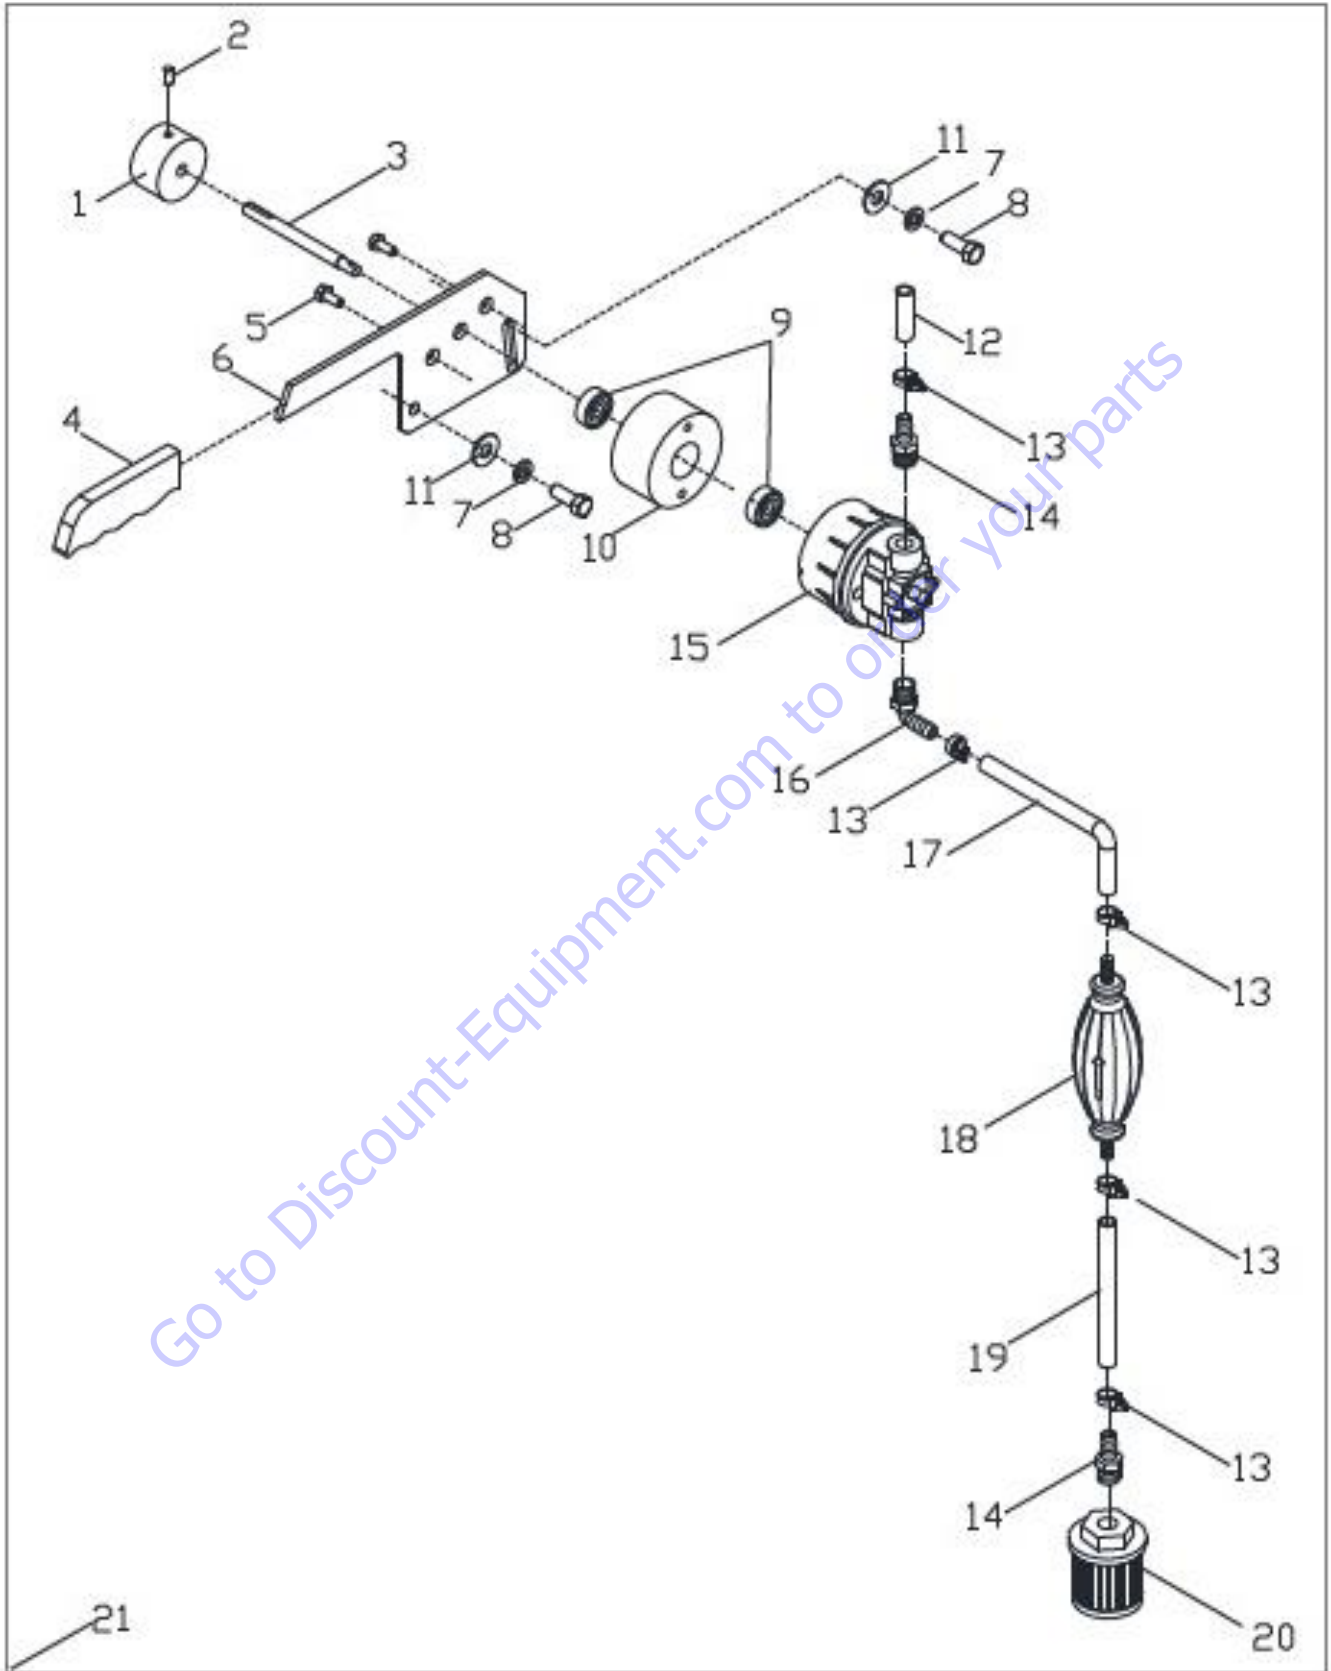

WATER PUMP (GAS MODEL) ASSEY

WATER PUMP (GAS MODEL) ASSEY				
ITEM	M.I.D. #	PART #	DESCRIPTION	BBS20
1	0414FA01SA		PULLEY WATER PUMP 2"	1
2	0414RF01SA		SCREW, SHS 1/4"-20 X 1/2"	4
3	0414RF02SA		SHAFT PUMP	1
4	0414RF03SA		GRIP, PUMP HANDLE	1
5	0414RF04SA		SCREW, RHM 1/4"-20 X 5/8"	2
6	0414RF05SA		BRACKET, PUMP MOUNTING	1
7	0414RF06SA		WASHER LOCK, 3/8"	2
8	0414RF07SA		SCREW, HHC 3/8"-16 X 1"	2
9	0414RF08SA		BEARING, BALL	2
10	0414RF09SA		CAP, WATER PUMP	1
11	0414RF10SA		WASHER, FLAT 3/8"	2
12	0414RF11SA		HOSE, BRAIDED PVC 3/8" X 5/8"	1
13	0414RF12SA		HOSE CLAMP	4
14	0414RF13SA		FITTING, PLASTIC STR 6 BARB	2
15	0414RF14SA		BASE, WATER PUMP	1
16	0414RF15SA		FITTING, PLASTIC 90 6 BARB	1
17	0414RF16SA		HOSE, BRAIDED PVC 3/8" X 5/8"	1
18	0414RF17SA		BULB, PRIMER	1
19	0414RF18SA		HOSE, BRAIDED PVC 3/8" X 5/8"	1
20	0414RF19SA		STRAINER, INLET 3/8"	1
21	0414RF20SA		WATER PUMP KIT	1

www.Discount-Equipment.com