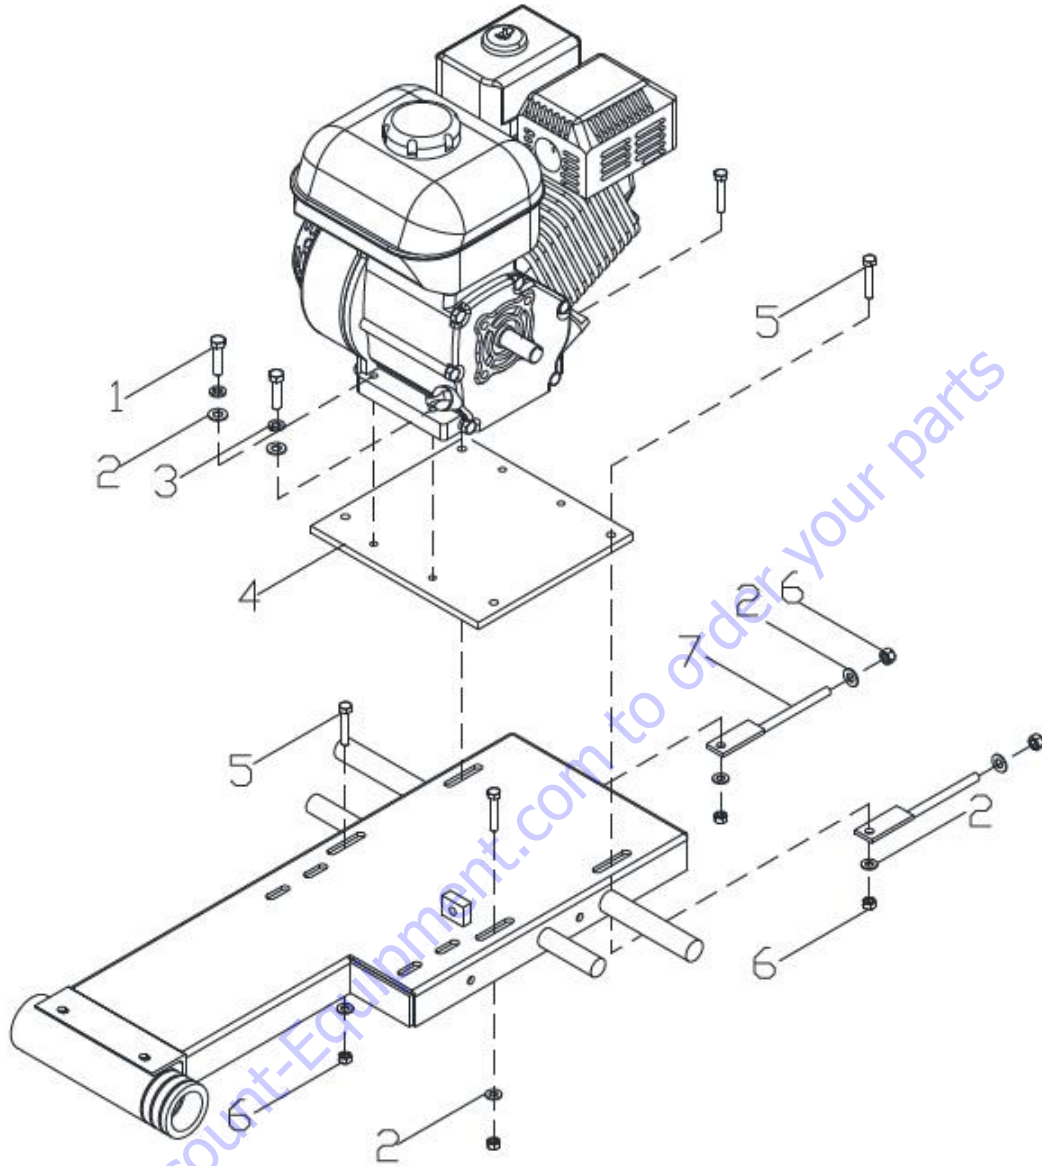

ENGINE MOUNT ASSEY

ENGINE MOUNT ASSEY				
ITEM	M.I.D. #	PART #	DESCRIPTION	BBS20
1	TOCD038112	T176	BOLT HEXHD, 3/8" X 1-1/2"	4
2	RNPX038GAL	T112	WASHER PLAIN, 3/8"	10
3	RNRX038GAL	T113	LOCK WASHER, 3/8"	4
4	0414PL01BM		ENGINE MOUNT	1
5	TOCD038134		BOLT HEXHD, 3/8" X 1-3/4"	4
6	TCCS038GAL	T114	LOCK NUT, 3/8"	6
7	0414CO01BM		BELT TIGHTENER	2