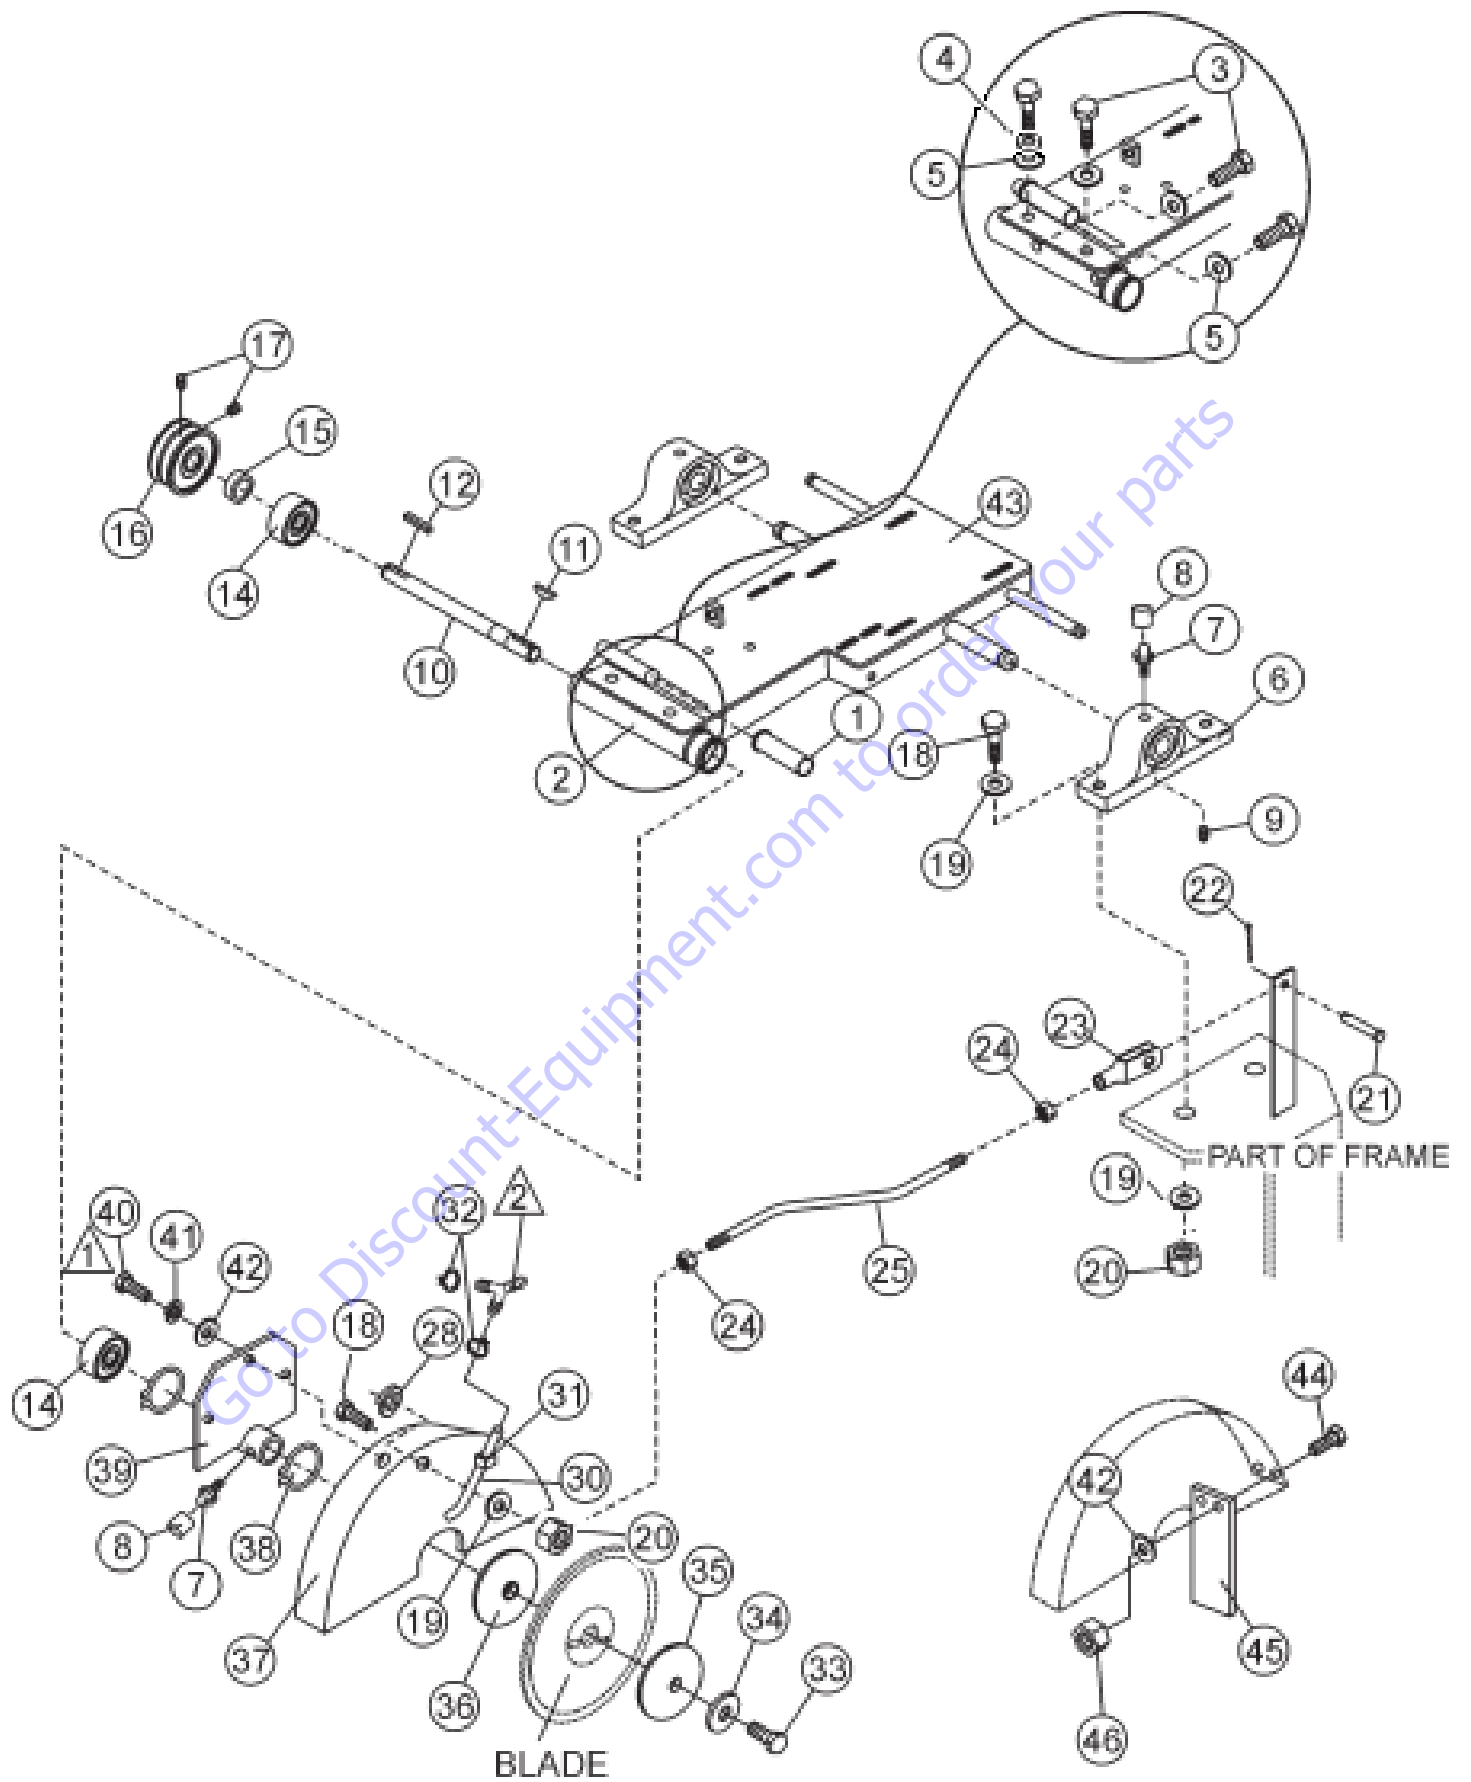

SPINDLE BLADE ASSEY

ENGINE SPINDLE BLADE ASSEY				
ITEM	M.I.D. #	PART #	DESCRIPTION	BBS20
1	0000RF01RJ	T166	GRIP HANDLE	1
2	0414BH01CO		TUBE SPINDLE ASSAY W/FITTING	1
3	TOCD056100		BOLT HEXHD, 5/16" X 1"	4
4	RNRX056GAL		LOCK WASHER, 5/16"	4
5	RNPX056GAL		WASHER PLAIN, 5/16"	4
6	0414CH01CO		PILLOW BLOCK, 1" (INCLUDES 7,8 Y 9)	2
7	0000GRH200	T-216	GREASE FITTING, 1/8 NPT	1
8	N/A		GREASE FITTING CAP, (INCLUDED ON 0000GRH200)	3
9	N/A		SET SCREW, PILLOW BLOCK (INCLUDED ON 0414CH01CO)	2
10	0414CR01CO		SHAFT SPINDLE	1
11	0414CC01CO		WOODRUFF KEY	1
12	0414CC02CO		KEY 3/16 X 1-1/4 IN.	1
14	0414RF01CO		BEARING 5204RS	2
15	0414CR02CO		SPACER 1/2", BBS20	1
16	POCR3180342R		PULLEY SPINDLE 3-1/8" O.D. CAL 3/4" GAS & ELECTRIC	1
17	OPFR014014		ALLEN SCREW, 1/4"	2
18	TOCD038134		BOLT, HEXHD, 3/8" X 1-3/4"	5
19	RNPX038GAL	T112	WASHER PLAIN, 3/8"	5
20	TCCS038GAL	T114	LOCK NUT, 3/8"	5
21	0414CR04CO		PIN, CLEVIS 3/8 X 1-1/8 IN	1
22	SC3116200GAL	T111	PIN COTTER, 3/16 X 2	1
23	0414RF01GD		CONNECTING ADJUSTABLE YOKE ROD	1
24	TCCN038GAL	T410	NUT HEX, 3/8"	2
25	0414CR01GD		BLADE GUARD TIE ROD	1
28	RNRX038GAL		LOCK WASHER, 3/8"	2
30	0414RF02GD		BLADE COOLER HOSE 1/4"	2
31	0414RF03GD		CLAMP HOSE, BLADE GUARD	2
32	0414RF04GD		CLAMP HOSE	2
33	TOFD038114		HEX BOLT, 3/8" x 1-1/4" NF	1
34	RNRX038GAL	T113	LOCK WASHER, 3/8"	1
35	0414CR05CO		OUTER FLANGE	1
36	0414CR06CO		OUTER INNER	1
37	0414CO01GD		BLADE GUARD ASSAY	1
38	0414RF05GD		SNAP RING	2
39	0414CO02GD		MOUNTING PLATE, BLADE GUARD	1
40	TOCD014112		BOLT, HEXHD, 1/4" X 1-1/2"	3
41	RNRX014GAL		LOCK WASHER, 1/4"	3
42	RNPX014GAL		WASHER PLAIN, 1/4"	5
43	0414CO02BM		MOTOR PLATE ASSAY	1
44	TOCD014100		BOLT, HEXHD, 1/4" X 1"	2
45	0414HN01GD		SPLASH SHIELD	1
46	TCCS014GAL		LOCK NUT, 1/4"	1