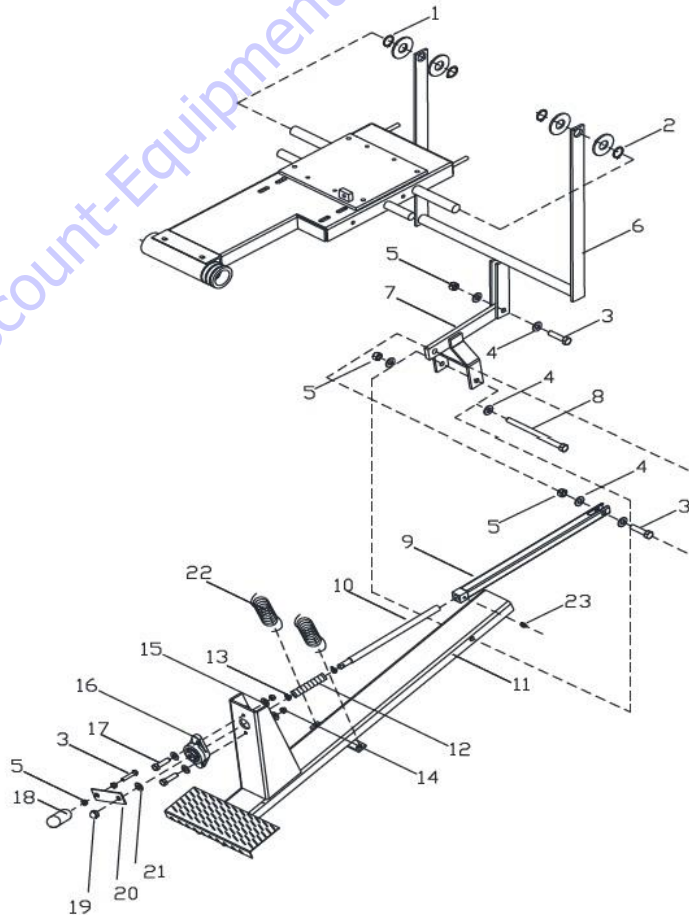

MOTOR MOUNT ASSEY				
ITEM	M.I.D. #	PART #	DESCRIPTION	BBS20
1	CEM3615T	220000MS	BALDOR MOTOR 5HP, 3 PH, 208/230/460V	1
1	CEM3710T	212000MS	BALDOR MOTOR 7.5HP, 3 PH, 208/230/460	1
2		T1001	5 HP KEY 1-1/8"	1
2			7.5 HP KEY 1-3/8"	1
3	POCR3121382R		5 HP - 7 HP MOTOR PULLEY 3-1/2" O.D. CAL 1-3/8" (FOR 20" BLADE ONLY)	1
3	POCR5001382R		5 HP - 7 HP MOTOR PULLEY 5" O.D. CAL 1-3/8" (FOR 14" BLADE ONLY)	1
4	OPFR014014		ALLEN SCREW, 1/4"	2
5			BELT GUARD, BBS20-E	1
6			SPINDLE V-BELT FOR ELECTRIC BBS20-E	2
7			LOCK WASHER	3
8			MOUNTING BRACKET, BELT GUARD BBS20-E	1
9			HEX BOLT	2
10			PLAIN WASHER	3
11			HEX NUT	3
12	TOCD038112	T176	BOLT HEXHD, 3/8" X 1-1/2"	4
13	RNPX038GAL	T112	WASHER PLAIN, 3/8"	10
14			MOTOR SPACER MOUNT	2
15	TCCS038GAL	T114	LOCK NUT, 3/8"	6
16	0414CO01BM		BELT TIGHTENER	2
17	POCR3180342R	0414CR03CO	PULLEY SPINDLE 3-1/8" O.D. GAS/ELECTRIC	1

STEP PEDAL ASSEY