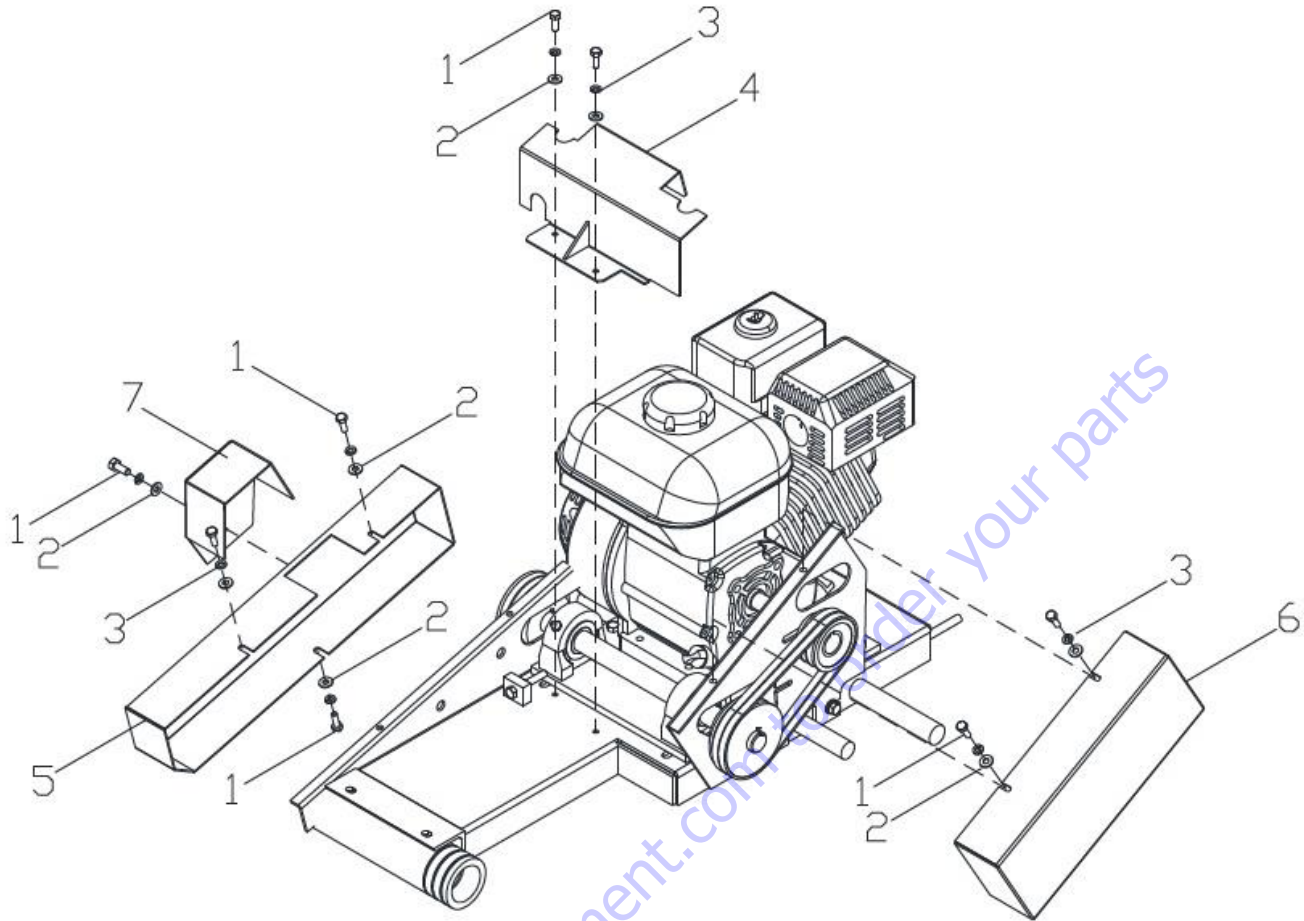

ENGINE BELTS & JACKSHAFT COVER ASSEY

ENGINE/BELTS COVER ASSEY				
ITEM	M.I.D. #	PART #	DESCRIPTION	BBS20
1	TOCD036034		BOLT HEXHD, 3/16" X 3/4"	8
2	RNPX036GAL		WASHER PLAIN, 3/16"	8
3	RNRX036GAL		LOCK WASHER, 3/16"	8
4	0414LA01JF		JACKSHAFT COVER GUARD W/FITTINGS OPENING	1
5	0414LA03GB		WATER PUMP BELT GUARD, LEFT SIDE	1
6	0414LA04GB		ENGINE & JACKSHAFT GUARD, RIGHT SIDE	1
7	0414LA05GB		COVER, WATER PUMP	1