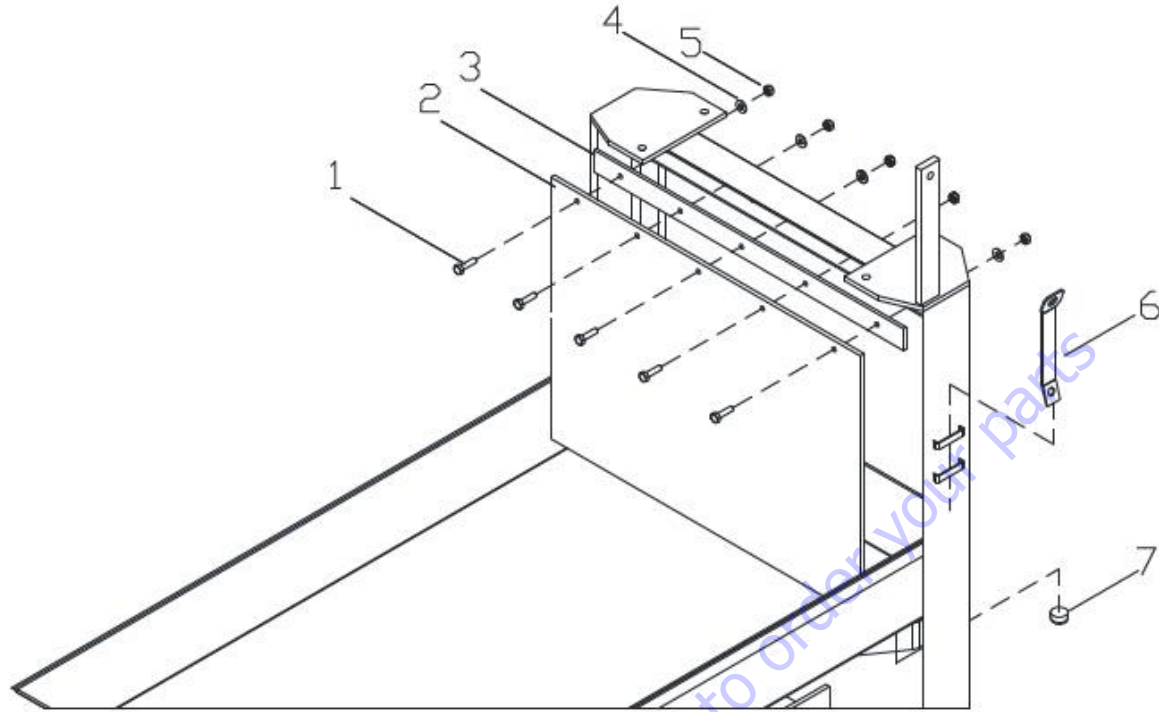

CUTTING TRAY ASSEMBLY

TRAY ASSEMBLY BREAK DOWN				
ITEM	M.I.D. #	PART #	DESCRIPTION	BBS20
1	TOCD014100		BOLT HEXHD, 1/4" X 1"	5
2	0414HN01CA		SPLASH CURTAIN, BBC20	1
3	0414SO01CA		CURTAIN SUPPORT	1
4	RNPX014GAL		WASHER PLAIN, 1/4"	5
5	TCCS014GAL		LOCK NUT, 1/4"	5
6	0414LA01CA		9/16" GUARD BLADE WRENCH, BBS20	1
7	0414RF01CA		CAP, 1/2"	1

Go to Discount-Equipment.com to order your parts