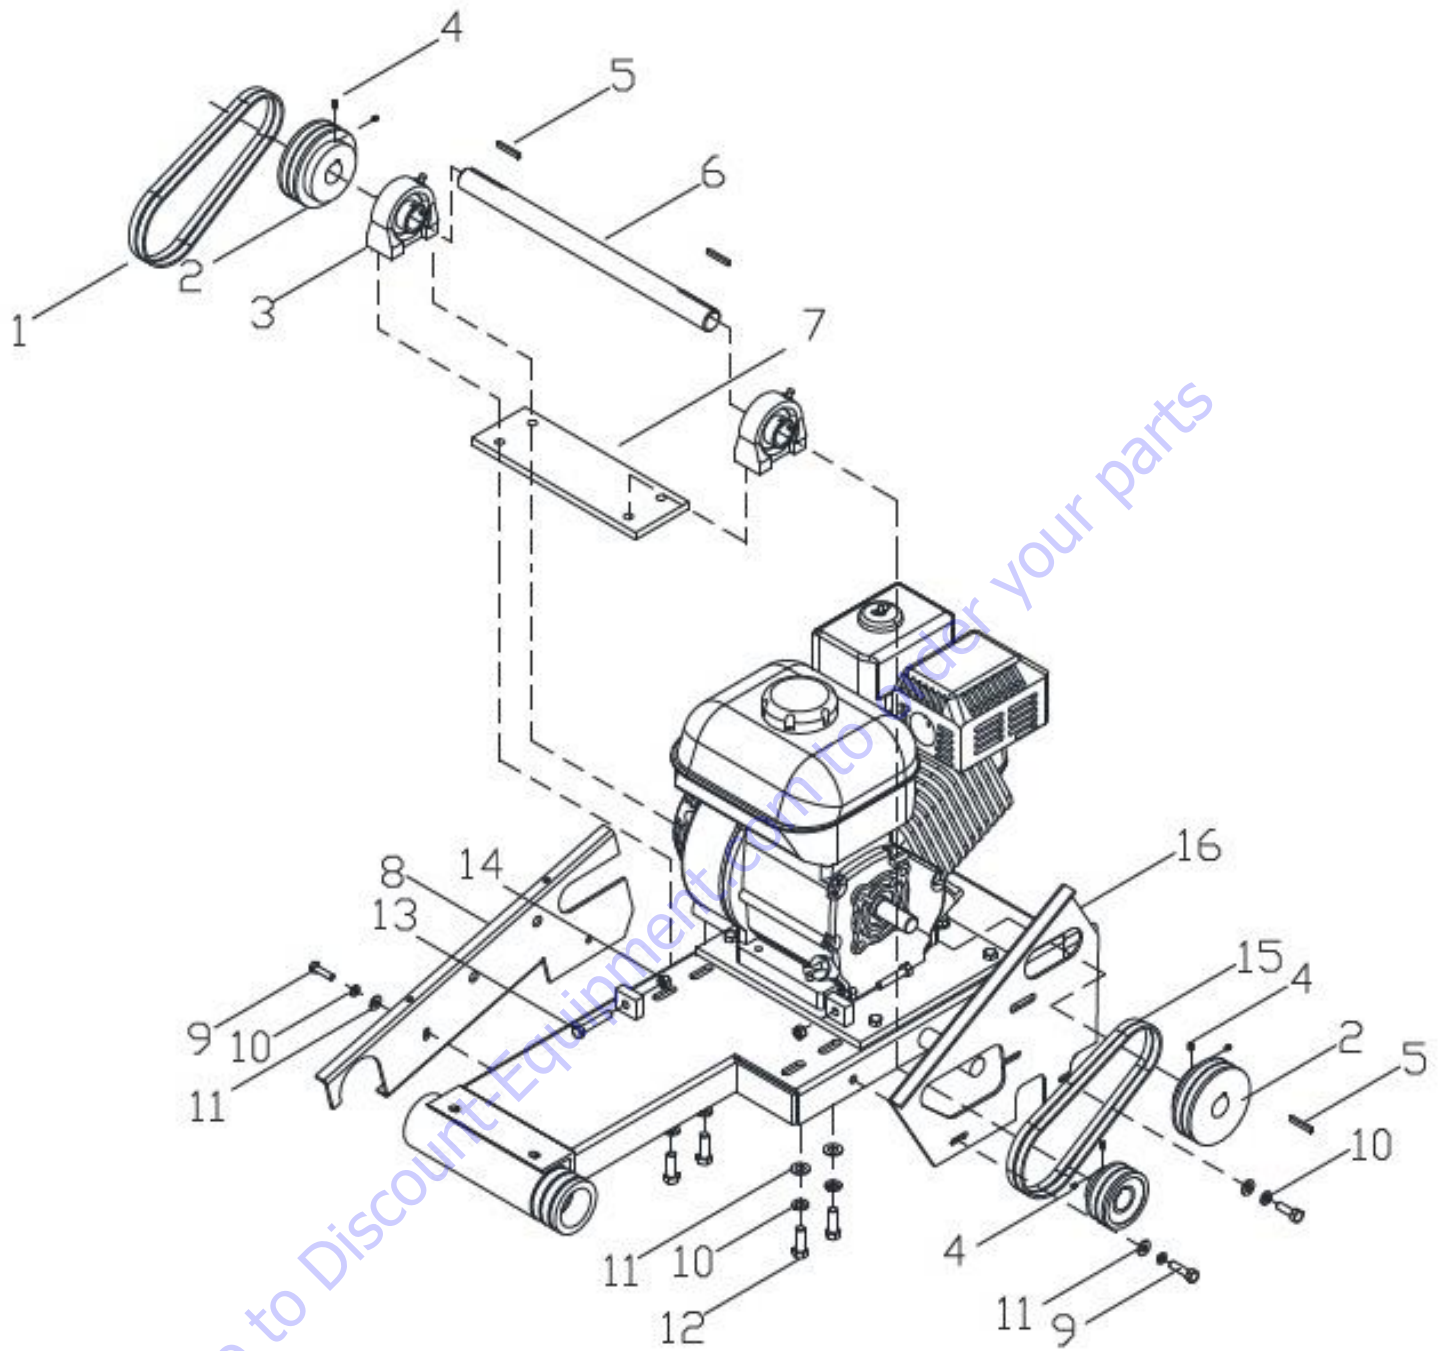

JACKSHAFT ASSEY

Go to Discount Equipment to buy your parts

JACKSHAFT ASSEY BREAK DOWN				
ITEM	M.I.D. #	PART #	DESCRIPTION	BBS20
1	04143VX375	0414BN01JF	SPINDLE V-BELT 3VX375	2
2	POCR2581002R	0414CR01JF	ENGINE / JACKSHAFT PULLEY 2-5/8" O.D. GASOLINE ONLY	3
3	0414CH01JF		PILLOW BLOCK, 1"	2
4	OPFR014014		ALLEN SCREW, 1/4"	6
5	0414CC01JF		KEY SQUARE 1/4" X1-1/4"	3
6	0414CR02JF		JACKSHAFT 1" X 15-1/8"	1
7	0414PL01JF		SUPPORT PLATE, JACKSHAFT	1
8	0414LA01GB		MOUNTING BRACKET, BELT GUARD	1
9	TOCD038100	C138	BOLT HEXHD, 1/4" X 1"	4
10	RNRX038GAL		LOCK WASHER, 3/8"	8
11	RNPX038GAL		WASHER PLAIN, 3/8"	8
12	TOCD038114		BOLT HEXHD, 1/4" X 1-1/4"	4
13	TOCD038400		BOLT HEXHD, 1/4" X 4"	2
14	TCCS038GAL	T114	LOCK NUT, 3/8"	2
15	0414BN02JF		DRIVE BELT 3VX250	2
16	0414LA02GB		BELT GUARD MOUNT	1

MOTOR MOUNT ASSEY