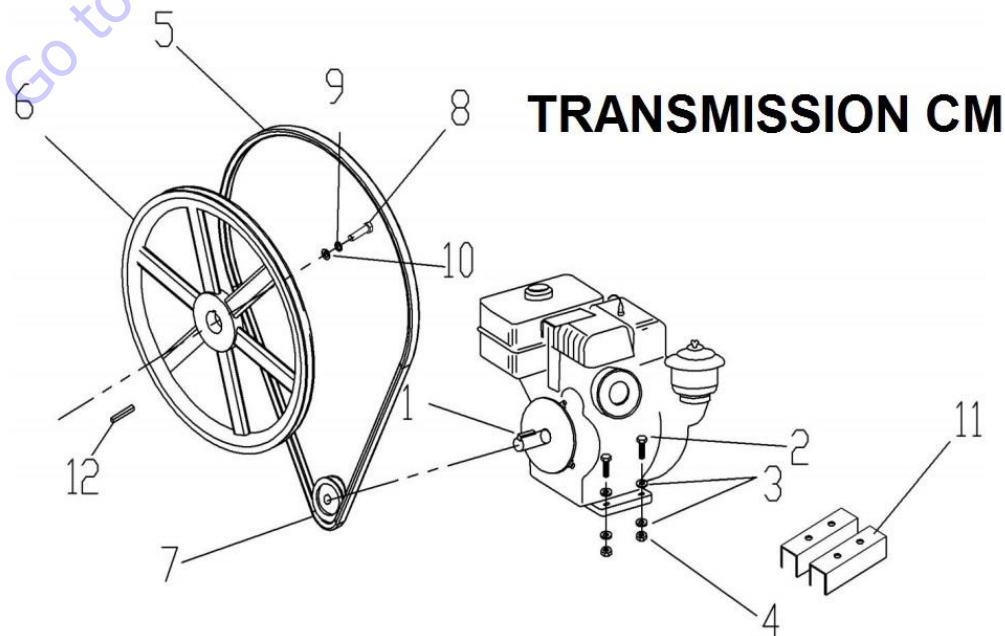

POLY DRUM ASSEY CMP					
ITEM	SKU #	PART #	DESCRIPTION	C9P	PRICE LIST
1	0100SC01AS	C505	PADDLE C3/C6P/C9P/CM9P - 702107 - C505 - 412010	6	$35.00
2	TCCN138MAQ	C117	HEX NUT, 1-3/8" - C117 - 701013	1	$5.00
3	0000BA2788	C150	BALL BEARING, TRB CO&SL 4T-LM67048L (W/ CUP BA2788/20) - C150 - 701014 2010	2	$65.00
4	OPCR038012	C116	ALLEN SCREW 3/8 X 1/2 - 702072 - C116	1	$1.70
5	0906CO01TQ	C504	DRUM C9P/CM9P INCLUDES PADDLES - 702085 - C504 - C191	1	$1,200.00
5	0111CO01EF	C522	C9P/CM9P DRUM KIT ASSEY (DRUM, PADDLES, YOKE, RING) - C522 - 609936 - 610502	1	$1,415.00
6	0100FG02TQ	C122	RING GEAR (115 TH 32-7/8" DIA) ALL CM - C122 - 702040	1	$400.00
7	0000GRH200	C155	FTG, GREASE ST 1/8 NPT - 110680 - C155	1	$2.50
8	0100FN01YU	C107-1	STEERING WHEEL GEAR (DUCTILE CASTING) FOR CM - C107-1	1	$50.00
9	RNRX012GAL	T112	SPING WASHER 1/2" - C145 - 176250 - T568 - T112	3	$1.08
10	TOCD012034	C149	HEX BOLT GR5 1/2 X 3/4 - C149	3	$1.08
11	0111CO01YU	C520	YOKE CM9P - C520	1	$450.00
12	0170CC01MO	T483	KEY 1/4 X 1-1/4 - 701027 - C152 - T483 - 0000CU01TR	1	$1.25
13	0000BA6205	C154	BALL BEARING, 6205 - C154 - 701016 (JEL205-100W3)	2	$25.00
14	0100CR02YU	C124	TRANS. SHAFT CM SHAFT 1 1/16 X 9 3/4" - C124 - 411894	1	$118.72
15	SM00156EXT	C151	RETAINING OMEGA RING - 1-15/16" - 701029 - C151	2	$6.47
16	TOCD038112	C141	HEX BOLT 3/8" X 1-1/2" - T176 - C141 - 226230	9	$1.25
17	TCCS038GAL	C142	HEX LOCK NUT 3/8" - 227830 - T114 - C142	19	$1.25
18	RNPX038GAL	T112	PLAIN WASHER 3/8" - T112 - C139 - 174986 - 701032 - C140	20	$1.08
19	0100RF01TQ	C532	CM DRUM BOTTOM SHAFT SEAL TC38X80X8 - C532 (NEW STYLE)	1	$8.00
20	TOCD012400	N/A	HEX HEAD CAP SCREW 1/2 X 4"	1	$1.23
21	SC018112NOR	N/A	COTTER PIN 1/8 X 1 1/2"	1	$1.08
22	0113CO01YU	N/A	CM YOKE HANDLE BLOCK/FLANGE	1	$30.00
23	0113CR01YU	N/A	DRUM SHAFT CM (T-FRAME)	1	$45.00
24	RNPX012GAL	C147	PLAIN WASHER 1/2" - T105 - C172 - 174470	36	$2.12
25	TOCD038212	C526	HEX BOLT HD, 3/8" X 2-1/2 - T590 - 226270	4	$1.25
26	TOCD038134	C527	HEX BOLT HD, 3/8 X 1-3/4 - 226240	4	$1.25
27	TOCD038312	C528	HEX BOLT HD, 3/8" X 3-1/2" - T353 - 226275	8	$1.25
28	0100SO02AD	C529	BRACKET SUPPORT ARM CM9P - C529 - 702122 - 0100SO02AD	4	$45.00
29	0110SO01AD	C531	BRACKET SUPPORT INNER CM6P/C6P - C531 - 702123 - 0110SO01AD	4	$10.00
30	0111CO01TQ	C508	DRUM SUPPORT REINFORCED C9P/CM9P - C508 - 702120 - 0100CO01AD	1	$250.00
31	0100PL03AD	C525	CLAMP DRUM SUPPORT CM6P/CM9P - C525 - 702121	4	$12.00
32	0100RF01TQ	C532	CM DRUM BOTTOM SHAFT SEAL TC38X80X8 - C532 (NEW STYLE)	1	$8.00