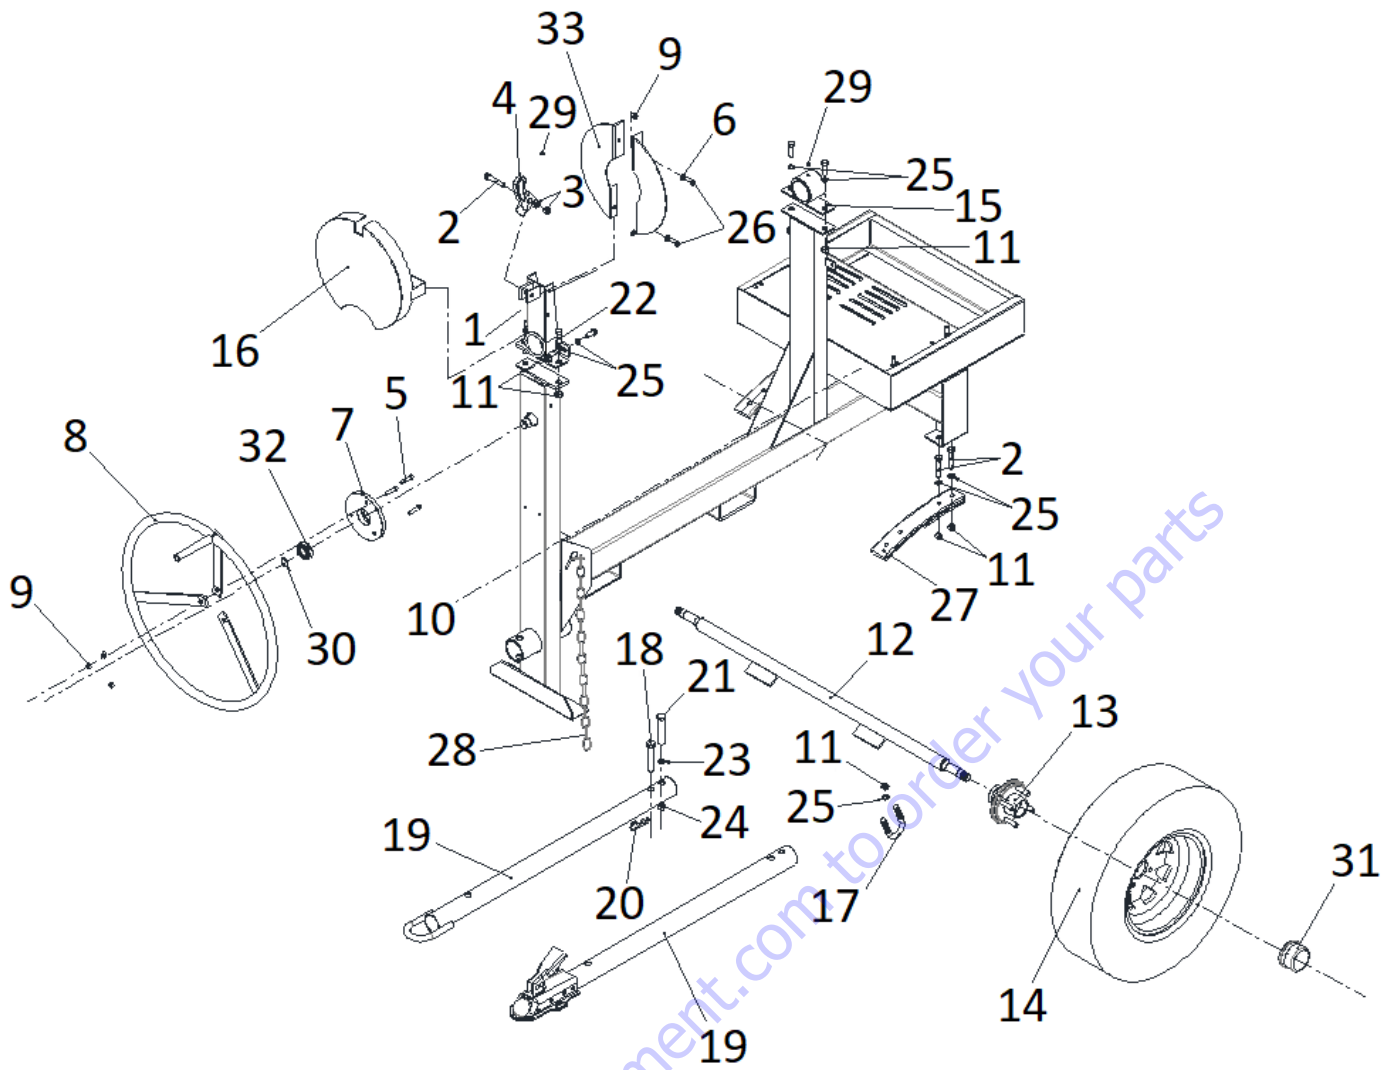

FRAME ASSEY					
ITEM	SKU #	PART #	DESCRIPTION	C9P	LISTPRICE
1	0100SC01FR	C103	STEERING WHEEL BRAKE CM - C103	1	\$50.00
2	TOCD012212	C146	HEX BOLT HD 1/2" X 2-1/2" - T104 - C146 - 226690	5	\$1.25
3	TCCN012GAL	T190	HEX LOCK NUT 1/2" - T190 - C178	2	\$1.08
4	0100FG01FR	C104	STEERING WHEEL LOCK PIN BREAK CM - C104	1	\$5.00
5	TOCD038112	T176	HEX BOLT 3/8" X 1-1/2" - T176 - C141 - 226230	7	\$1.25
6	RNRX038GAL	T113	LOCK WASHER 3/8" T113 - C144 -176230	4	\$1.08
7	0101FG012H	C109-1	CONTROL HANDLE BLOCK 5-15/16" E.D. X 1-1/4" W/6205 BRG FOR ALL CM C109-1 (NEW STYLE)	1	\$36.00
8	0103SC01VO	C111	STEERING WHEEL HANDLE W/ ROTABLE HANDLE ALL CM - C111	1	\$35.00
9	TCCS038GAL	C142	HEX LOCK NUT 3/8" - 227830 - T114 - C142	3	\$1.25
10		C100-1	T-TYPE FRAME ALL CM MODELS 2019 - C110-1	1	\$1,500.00
11	TCCS012GAL	T106	HEX LOCK NUT 1/2" - T106 - 227854 - C304	12	\$1.25
12	0130SC02RD	C134	AXLE, ASSY INCLUDES HUBS - 702058 - C134 - C195	1	\$200.00
13	0200KI03RD	T129-1	WHEEL HUB W/ 1" BRG L44643 & DUST CAP - 702071 - T129 - C135 (NEW STYLE)	2	\$75.00
14	0000CO01RD	T137	WHEEL & TIRE ASSY 165-80 R13" - T137 - 431081 - C136	2	\$115.00
15	0113CO01PT	C105-1	DRUM YOKE PILLOW BLOCK - C105-1 (FOR T-FRAME)	1	\$30.00
16	0170CO01GF	C157	CONTROL HANDLE SAFETY GEAR GUARD CM - C157	1	\$35.00
17	0170CO03CH	C167	CM/HM AXLE U-CLAMP C166 - 0900CR02RD -702059	2	\$15.00
18*	0000CR01LZ	T121	TOWING HITCH, LOCK PIN - T121 - C169 - 496088 - 702078	1	\$10.00
18	TOFD058312-A	T121-1	TOWING HITCH, LOCK PIN - T121-1 -701031	1	\$10.00
19	0000CO04LZ	T119-V	2" BALL HITCH VERTICAL HOLE - 702070 - T119	1	\$80.00
19	0000CO03LZ	T118-V	PINTLE HITCH VERTICAL HOLE - 702069 - T118 - C193	1	\$80.00
20	0111SR01LZ	T110	3/6" COTTER PIN CP-85H - SR00036EXT - T110 - 134955	1	\$1.08
21*	TOFD034312	T122	TOWING HITCH, HEX HEAD SCREW 3/4" X 3-1/2" - T122 - C148 - 226272 - 701001	1	\$3.00