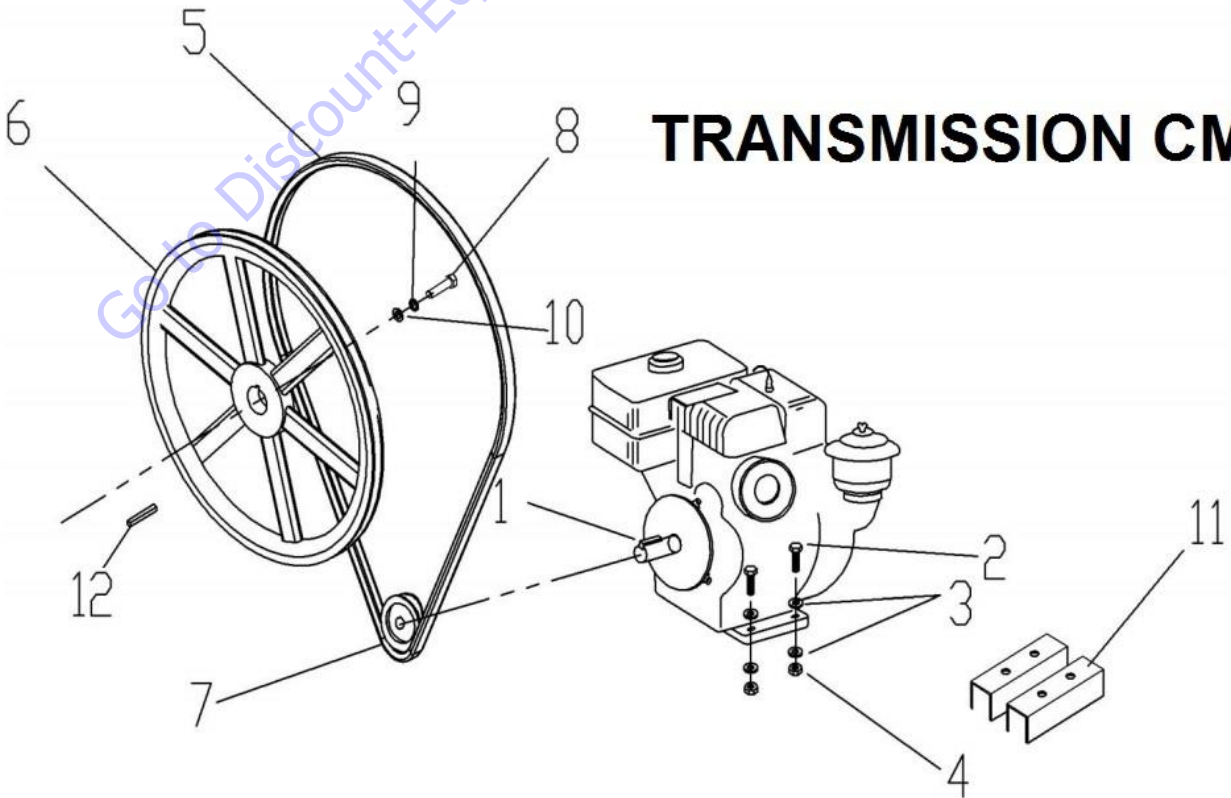

DRUM ASSEY BREAK DOWN							
ITEM	SKU #	PART #	DESCRIPTION	C6	C9	C12	LISTPRICE
1	0100FG01TQ	C118	CM INSIDE DRUM CAP - C118 - 702033	1	1	1	$25.00
2	TCCN138MAQ	C117	HEX NUT, 1-3/8" - C117 - 701013	2	2	2	$5.00
3	0000BA2788	C150	BALL BEARING, TRB CO&SL 4T-LM67048L (W/ CUP BA2788/20) - C150-701014 (2010)	2	2	2	$65.00
4	OPCR038012	C116	ALLEN SCREW 3/8 X 1/2 - 702072 - C116	2	2	2	$1.70
5	0171CO01TQ	C119	CM7/C6 DRUM (WITH WELDED PADDLES) - C119 - 702037 *FIT V&T	1			$750.00
5	0113TQ01EF	C119-T	CM7 DRUM ASSEY (YOKE, SHAFTS, BEARING & RING GEAR) - C119-1 T-FRAME	1			$1,100.00
5	0172CO01TQ	C120	CM9/C9 DRUM (WITH WELDED PADDLES) - C120 - 431479 *FIT V&T		1		$800.00
5	0113TQ02EF	C120-T	CM9 DRUM ASSEY (YOKE, SHAFTS, BEARING & RING GEAR) - C120-1 T-FRAME		1		$1,200.00
5	0173CO01TQ	C121	CM12/C12 DRUM (WITH WELDED PADDLES) - C121 - 702039 *FIT V&T			1	$900.00
5	0113TQ03EF	C121-T	CM12 DRUM ASSEY (YOKE, SHAFTS, BEARING & RING GEAR) - C121-1 T-FRAME			1	$1,350.00
6	0100FG02TQ	C122	RING GEAR (115 TH 32-7/8" DIA) ALL CM - C122 -702040	1	1	1	$400.00
7	0000GRH200	C155	FTG, GREASE ST 1/8 NPT - 110680 - C155	1	1	1	$2.50
8	0100FN01YU	C107-1	STEERING WHEEL GEAR (DUCTILE CASTING) FOR CMT - C107-1	1	1	1	$50.00
9	RNRX012GAL	T112	SPING WASHER 1/2" - C145 - 176250 - T568 - T112	3	3	3	$1.08
10	TOCD012034	C149	HEX BOLT GR5 1/2 X 3/4 - C149	3	3	3	$1.08
11	0113CO02YU	C112-T	DRUM YOKE CM7 & CM9 - C112 (T- FRAME)	1	1		$500.00
11	0113CO03YU	C113-T	DRUM YOKE CM12 - C113 (T-FRAME)			1	$500.00
12	0170CC01MO	T483	KEY 1/4 X 1-1/4 - 701027 - C152 - T483 - 0000CU01TR	1	1	1	$1.25
13	0000BA6205	C154	BALL BEARING, 6205 - C154 - 701016 (JEL205-100W3)	2	2	2	$25.00
14	0100CR02YU	C124	TRANS. SHAFT CM SHAFT 1 1/16 X 9 3/4" - C124 - 411894	1	1	1	$118.72
15	SM00156EXT	C151	RETAINING OMEGA RING - 1-15/16" - 701029 - C151	2	2	1	$6.47
16	TOCD038112	C141	HEX BOLT 3/8" X 1-1/2" - T176 - C141 - 226230	9	9	9	$1.25
17	TCCS038GAL	C142	HEX LOCK NUT 3/8" - 227830 - T114 - C142	19	19	19	$1.25
18	0100FG02YU	C123	PINION 12 TOOTH (FOR NEW CM) - 702068 - C123	1	1	1	$60.00
19	0100LA03TQ	C114	3" DIAM DRUM END DRIVE SHAFT PLATE CM - 702046 - C114	1	1	1	$10.00
20	TOCD012400	N/A	HEX HEAD CAP SCREW 1/2 X 4"	1	1	1	$1.23
21	SC018112NOR	N/A	COTTER PIN 1/8 X 1-1/2"	1	1	1	$1.08
22	0113CO01YU	N/A	YOKE HANDLE BLOCK/FLANGE (T-FRAME)	1	1	1	$30.00
23	0113CR01YU	N/A	DRUM SHAFT (T-FRAME)	1	1	1	$45.00
24	0100RF01TQ	C532	CM DRUM BOTTOM SHAFT SEAL TC38X80X8 - C532 (NEW STYLE)	1	1	1	$8.00