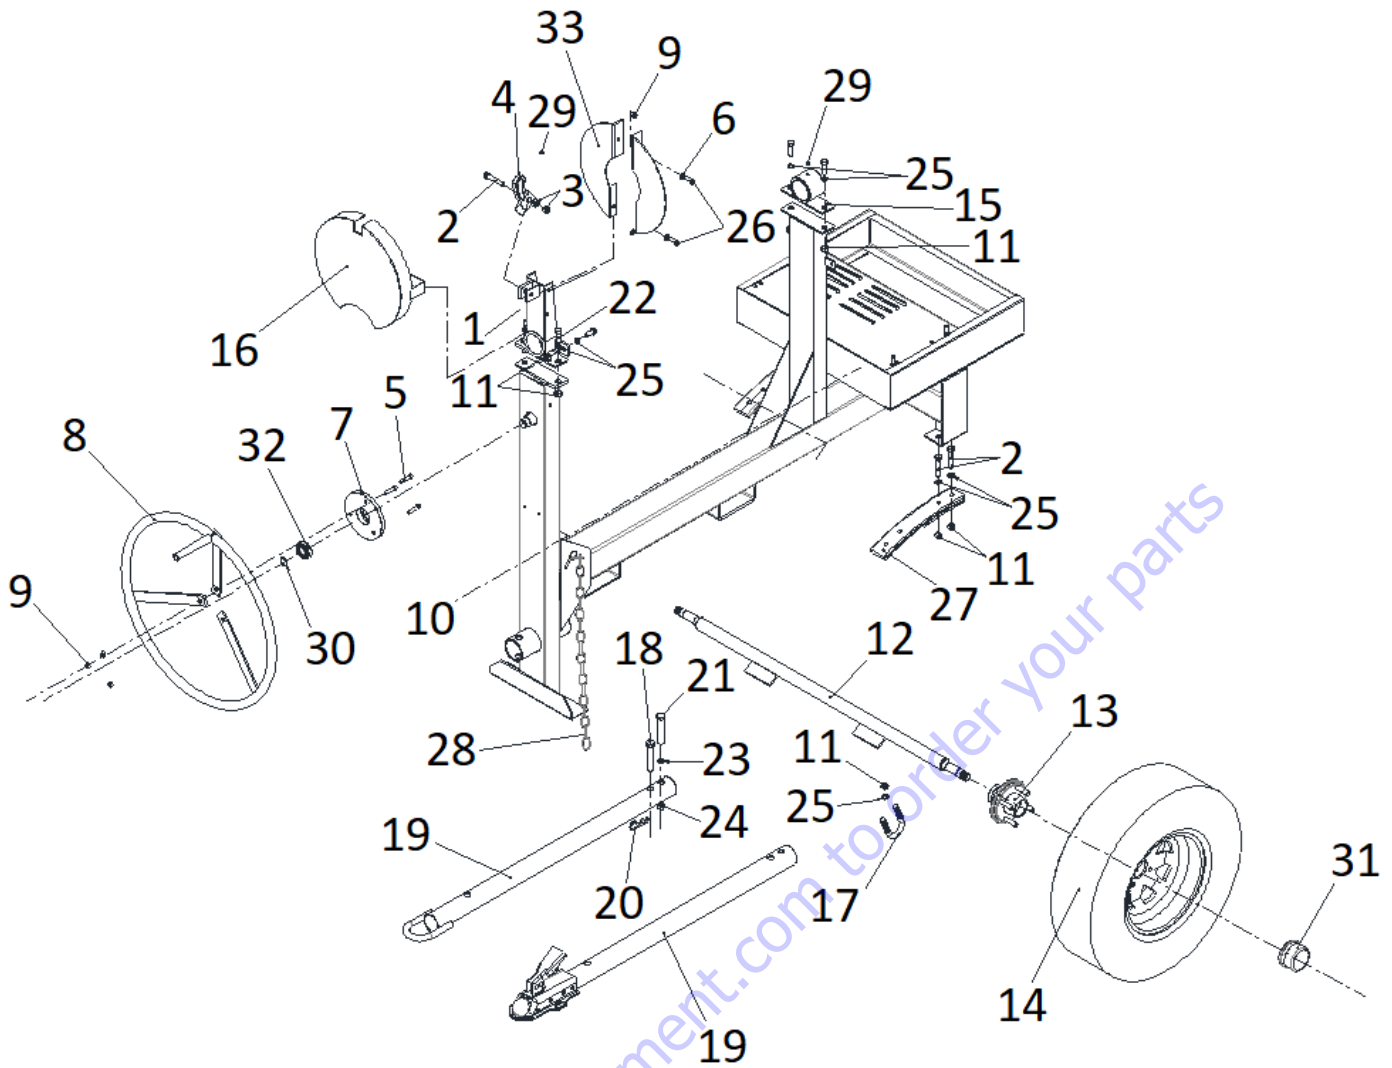

C6C – C9C – C12C (T- FRAME) PARTS BREAKDOWN

PARTS FINDER

**Search Website
by Part Number**

**Search Manual
Library For Parts
Manual & Lookup Part
Numbers – Purchase
or Request Quote**

**Can't Find Part or
Manual? Request Help
by Manufacturer,
Model & Description**

FRAME ASSEY				C6	C9	C12	LISTPRICE
ITEM	SKU ##	PART #	DESCRIPTION				
1	0100SC01FR	C103	STEERING WHEEL BRAKE CM - C103	1	1	1	\$50.00
2	TOCD012212	C146	HEX BOLT HD 1/2" X 2-1/2" - T104 - C146 - 226690	5	5	5	\$1.25
3	TCCN012GAL	T190	HEX LOCK NUT 1/2" - T190 - C178	2	2	2	\$1.08
4	0100FG01FR	C104	STEERING WHEEL LOCK PIN BREAK CM - C104	1	1	1	\$5.00
5	TOCD038112	T176	HEX BOLT 3/8" X 1-1/2" - T176 - C141 - 226230	7	7	7	\$1.25
6	RNRX038GAL	T113	LOCK WASHER 3/8" T113 - C144 -176230	4	4	4	\$1.08
7	0101FG012H	C109-1	CONTROL HANDLE BLOCK 5-15/16" E.D. X 1-1/4" W/6205 BRG FOR ALL CM C109-1 - 0103FG01VO-1 (NEW STYLE)	1	1	1	\$36.00
8	0103SC01VO	C111	STEERING WHEEL HANDLE W/ ROTABLE HANDLE ALL CM - C111	1	1	1	\$35.00
9	TCCS038GAL	C142	HEX LOCK NUT 3/8" - 227830 - T114 - C142	3	3	3	\$1.25
10	0113CO01CH	C100-T	T-FRAME ALL CM MODELS 2019 - C110-1	1	1	1	\$1,500.00
11	TCCS012GAL	T106	HEX LOCK NUT 1/2" - T106 - 227854 - C304	12	12	12	\$1.25
12	0130SC02RD	C134	AXLE, ASSY INCLUDES HUBS - 702058 - C134 - C195	1	1	1	\$200.00
13	0200KI03RD	T129-1	WHEEL HUB W/ 1" BRG L44643 & DUST CAP - 702071 - T129 - C135 (NEW STYLE)	2	2	2	\$75.00
14	0000CO02RD	T137-12	WHEEL & TIRE ASSY 4.8 X 12" - T137-12 - C137- 431063	2			\$95.00
14	0000CO01RD	T137	WHEEL & TIRE ASSY 165-80 R13" - T137 - 431081 - C136		2	2	\$115.00
15	0113CO01PT	C105-1	DRUM YOKE PILLOW BLOCK - C105-1 (T-FRAME)	1	1	1	\$30.00
16	0170CO01GF	C157	CONTROL HANDLE SAFETY GEAR GUARD CM - C157	1	1	1	\$35.00
17	0170CO03CH	C167	CM/HM AXLE U-CLAMP C166 - 0900CR02RD - 702059	2	2	2	\$15.00
18*	0000CR01LZ	T121	TOWING HITCH, LOCK PIN - T121 - C169 - 496088 - 702078	1	1	1	\$10.00
18	TOFD058312-A	T121-1	TOWING HITCH, LOCK PIN - T121-1 - 701031	1	1	1	\$10.00