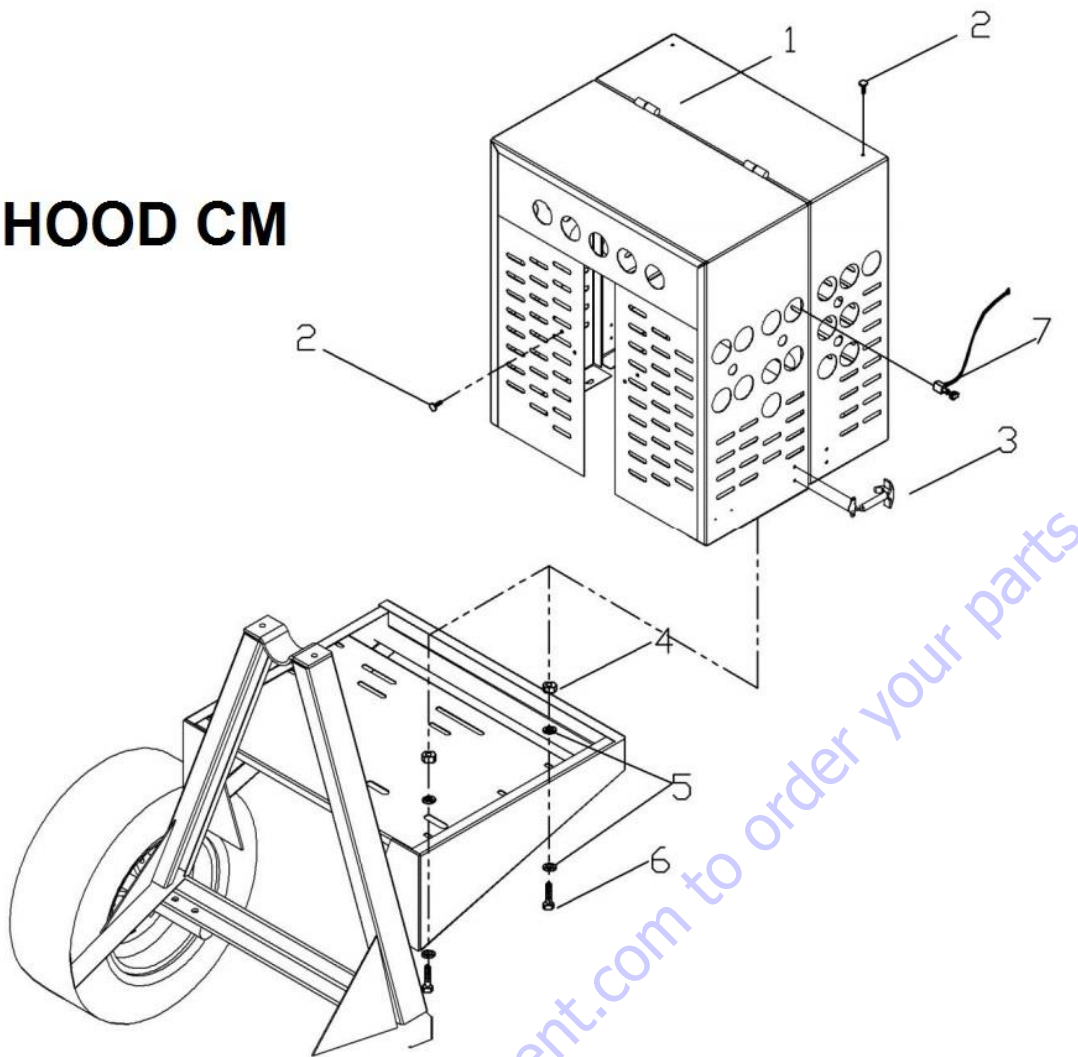

HOOD CM

HOOD ASSEY							
ITEM	SKU #	PART #	DESCRIPTION	C6	C9	C12	LISTPRICE
1	0110CO01GA	C131	HOOD, HINGED ASSY SINCE THE SERIES CM7-CM12 - C131	1	1	1	$250.00
2	0000RF01GA	T158	RUBBER SCREW 1/4" FOR SHROUD - T158 - C159 - 201544	2	2	2	$3.15
3	0000RF02GA	T160	SHROUD HOOK ASSEMBLY - T160 - C161 - 701004 - 201543	2	2	2	$9.00
4	TCCS038GAL	T114	HEX LOCK NUT 3/8" - 227830 - T114 - C142	4	4	4	$1.25
5	RNPX038GAL	T112	PLAIN WASHER 3/8" - T112 - C139 - 174986 - 701032 - C140	8	8	8	$1.06
6	TOCD038112	T176	HEX BOLT 3/8" X 1-1/2" - T176 - C141 - 226230	4	4	4	$1.25
7	1000KI04GA	T193	ENGINE KILL SWITCH ASSEY RED (WITH HARNESS) 701007 - T193	1	1	1	$29.00
7	0200KI01GA	T195-1	ENGINE N.O KILL SWITCH RED (NO HARNESS) - 816769AS - 112500 - T195-1 - 290100	1	1	1	$18.00