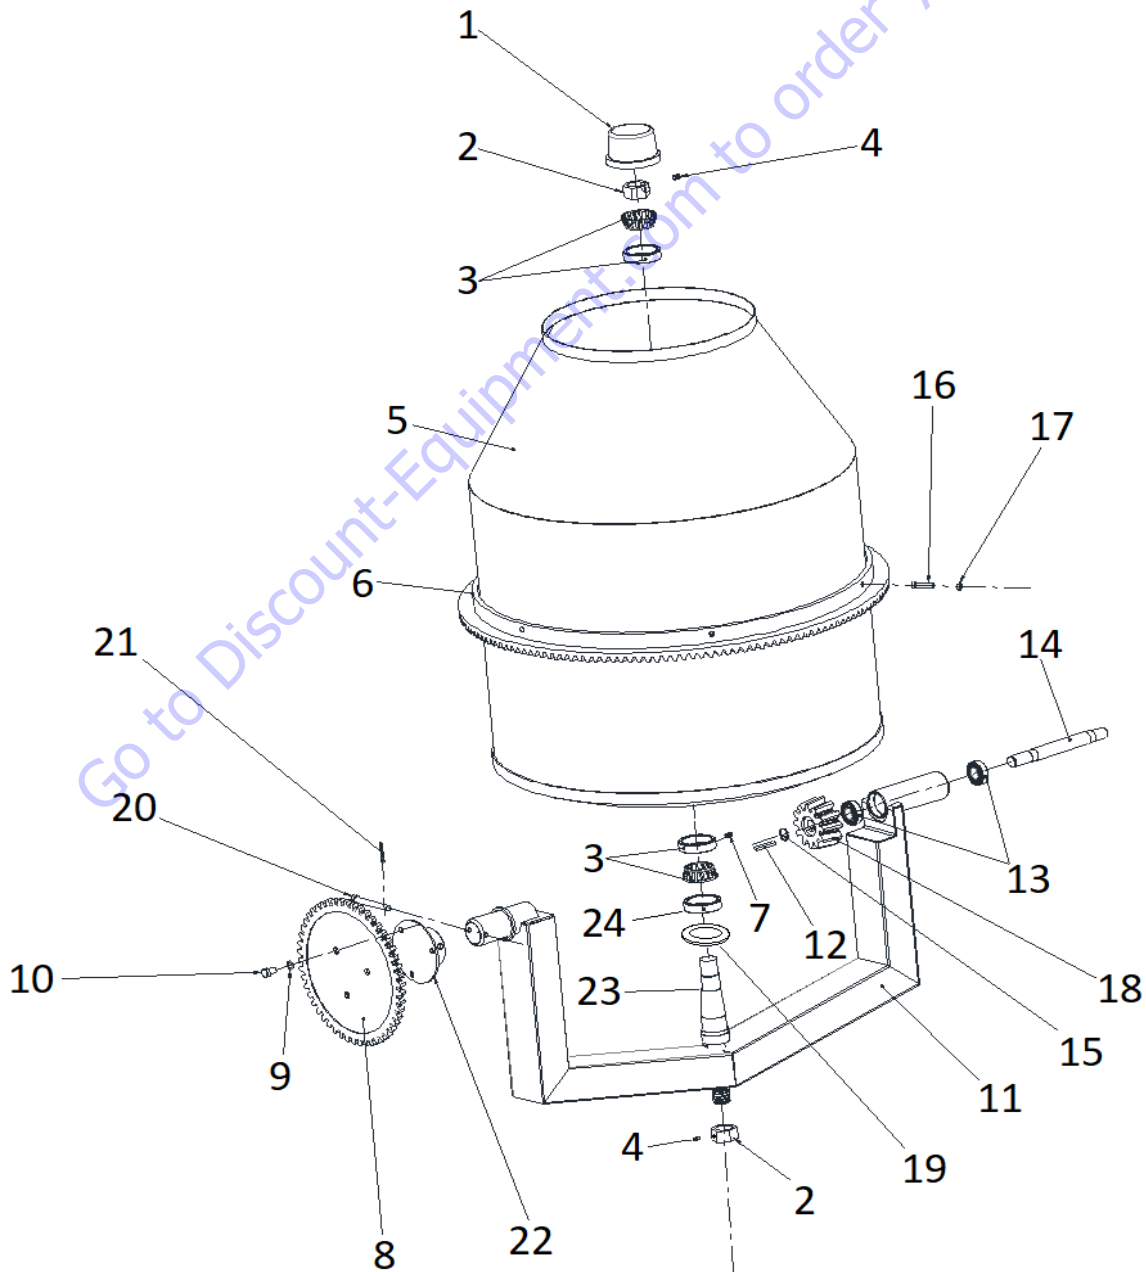

19	0000CO04LZ	T119-V	2" BALL HITCH VERTICAL HOLE - 702070 - T119	1	1	1	$80.00
19	0000CO03LZ	T118-V	PINTLE HITCH VERTICAL HOLE - 702069 - T118 - C193	1	1	1	$80.00
20	0111SR01LZ	T110	3/6" COTTER PIN CP-85H - SR00036EXT - T110 - 134955	1	1	1	$1.08
21*	TOFD034312	T122	TOWING HITCH, HEX HEAD SCREW 3/4" X 3-1/2" - T122 - C148 - 226272 - 701001	1	1	1	$3.00
21	TOFD058312	T122-1	TOWING HITCH, HEX HEAD SCREW 5/8" X 3-1/2" - T122-1 - 701035	1	1	1	$3.00
22	TOCD012112	T595	HEX BOLT HD GR5 1/2" X 1-1/2" - 226650 - C303 - T595	2	2	2	$1.25
23*	RNRX034GAL	T123	TOWING HITCH, SPRING WASHER 3/4" - 174510 - T123	1	1	1	$3.00
23	RNRX058GAL	T123-1	TOWING HITCH, SPRING WASHER 5/8" - T123-1 - 701032	1	1	1	$3.00
24*	TCFN034GAL	T124	TOWING HITCH, HEX NUT, 3/4 NF - 701028 - T124 - C179	1	1	1	$5.00
24	TCFN058GAL	T124-1	TOWING HITCH, HEX NUT, 3/4 NF - 701028 - T124 - C179 (2018)	1	1	1	$5.00
25	RNRX012GAL	T112	SPING WASHER 1/2" - C145 - 176250 - T568 - T112	3	3	3	$1.08
26	TOCD038100	C138	HEX BOLT 3/8 X 1 - C138	4	4	4	$1.08
27	0000RF03CH	C165	SET AXLE LEIFS SPRINGS FOR CM - C165	2	2	2	$250.00
28	CAD3516GAL	T501	5/16 SAFETY CHAIN W/ OVAL SNAPS T501 - 609686 - 701012 - CA03316GAL	1	1	1	$35.00
29	0000GRH200	C155	FTG, GREASE ST 1/8 NPT - 110680 - C15	2	2	2	$2.50
30	SM00156EXT	C151	RETAINING OMEGA RING - 1-15/16" - 701029 - C151	1	1	1	$6.47
31	0000RF10RD	T136-1	DUST CAP FOR WHEEL HUBS 1.98" (NEW STYLE) - 702087 - T136-1 - 464804	2	2	2	$8.00
32	0000BA6205	C154	BALL BEARING, 6205 - C154 - 701016 (JEL205-100W3)	1	1	1	$25.00
33	0113LA01YU	C157-T	CONTROL HANDLE GEAR GUARD REAR CM (BOTH ENDS) T-FRAME	1	1	1	$35.00