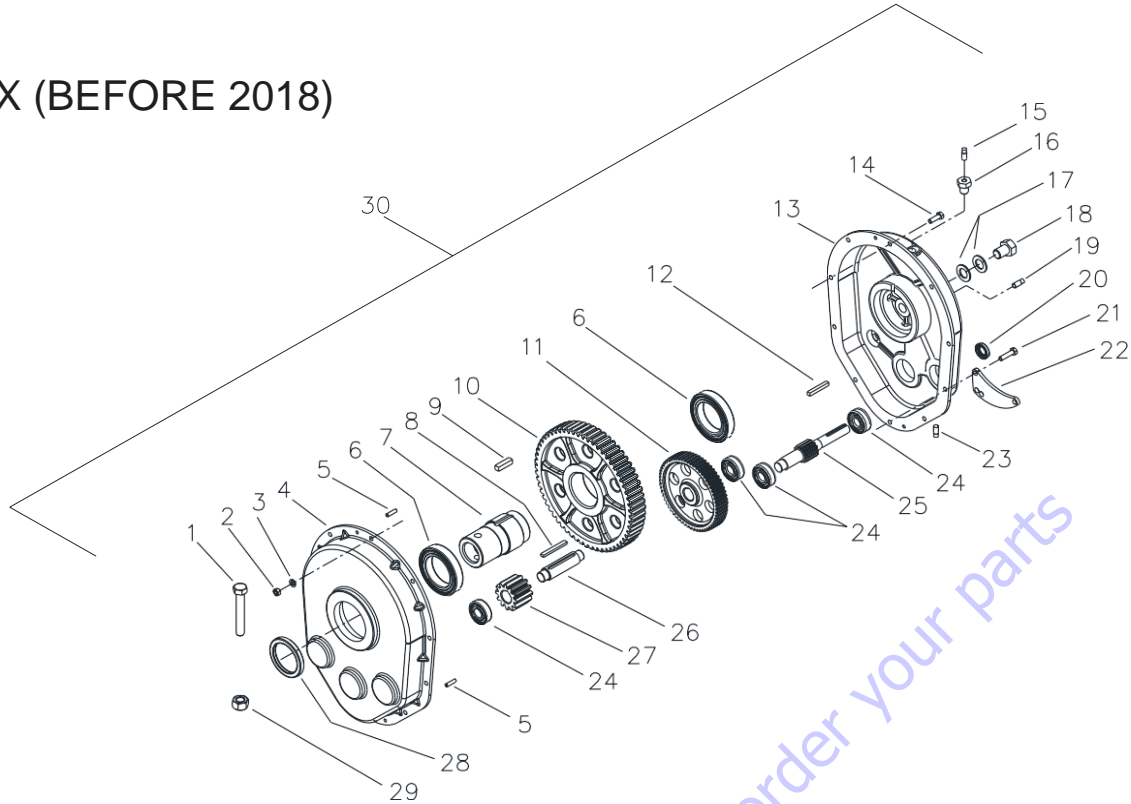

GEARBOX (BEFORE 2018)

2018 GEARBOX						
#	SKU #	PART #	DESCRIPTION	12S	S12S	PRICELIST
1	TOCD012300	226711	HEX BOLT HD 1/2" X 3" - 226711 - T481	1	1	$3.00
2	TCCN056GAL	227820	HEX NUT 5/16" - 227820	10	10	$1.08
3	RNRX056GAL	176220	SPRING WASHER, 5/16" - 176220	10	10	$1.08
4	N/A	496320	CASE G.R. FRONT HALF OLD STYLE (R4)	1	1	$200.00
5	N/A	135470	PIN, SPR 1/4 X 5/8	2	2	$1.08
6	N/A	110105	BRG, BALL 6013-2RS - 110105	2	2	$47.70
7	N/A	496642	SLEEVE, G.R. (R1)	1	1	$111.05
8	N/A	432290	KEY 1/4 X 2-1/2 (R2)	1	1	$1.25
9	N/A	432150	KEY 3/8 X 1.38	1	1	$1.25
10	N/A	496641	GEAR GR 60T 6DP (10 DIA)	1	1	$228.96
11	N/A	496322	GEAR G.R. 60T, 10DP (6" DIA)	1	1	$164.85
12	N/A	432050	KEY 3/16 X 1-5/8	1	1	$1.25
13	N/A	496640	CASE G.R. REAR HALF (R1)	1	1	$200.34
14	TOCD056100	225980	HEX BOLT, 5/16-18 X 1 HX GR2 CP NC - 225980	8	8	$1.25
15	N/A	110550	GEARBOX BREATHER - 110550	1	1	$2.12
16	N/A	187411	BUSHING, RDCR BLK 3/8 X 1/8 NPT	1	1	$12.30
17	RNPX034GAL	174996	PLAIN WASHER 3/4" X 1-1/2 - 174996 - T108 - 248277	2	2	$3.02
18	TOCD034100	227236	HEX BOLT 3/4 X 1 - 227236	1	1	$1.25
19	N/A	185630	PLUG, 3/8 NPT PIPE BLACK	1	1	$2.12
20	199380	199381	SEAL, OIL C/R 7440 - 199381	1	1	$3.18
21	N/A	225990	BOLT, HEXHD PL 5/16UNC X1 1/4	2	2	$1.08
22	N/A	496045	LINK GR LEVER, 4S-S12S (R2) FOR OLD STYLE GEARBOX	1	1	$9.16
23	N/A	185632	PLUG, PIPE, MAGNETIC 3/8 NPT	1	1	$9.33
24	0000BA6204	110410	BRG, BALL 6204 - 110410	4	4	$10.18
25	N/A	496324	SHAFT PINION G.R. 12T 10 DP	1	1	$100.74
26	N/A	496131	SHAFT G.R. PINION (R4)	1	1	$61.82
27	N/A	496333	PINION GR 12T, 6DP (2" DIA)	1	1	$57.24
28	N/A	199491	SEAL OIL C/R 24897	1	1	$5.94
29	TCCS012GAL	227854	HEX LOCK NUT 1/2" - T106 - 227854 - C304	1	1	$1.25
30	N/A	496645	*DISCONTINUED* - GEAR REDUCER OLD STYLE (OVAL SHAPED)	1	1	$630.00

*When ordering parts please always specify the model and serial number of the mixers as a reference.