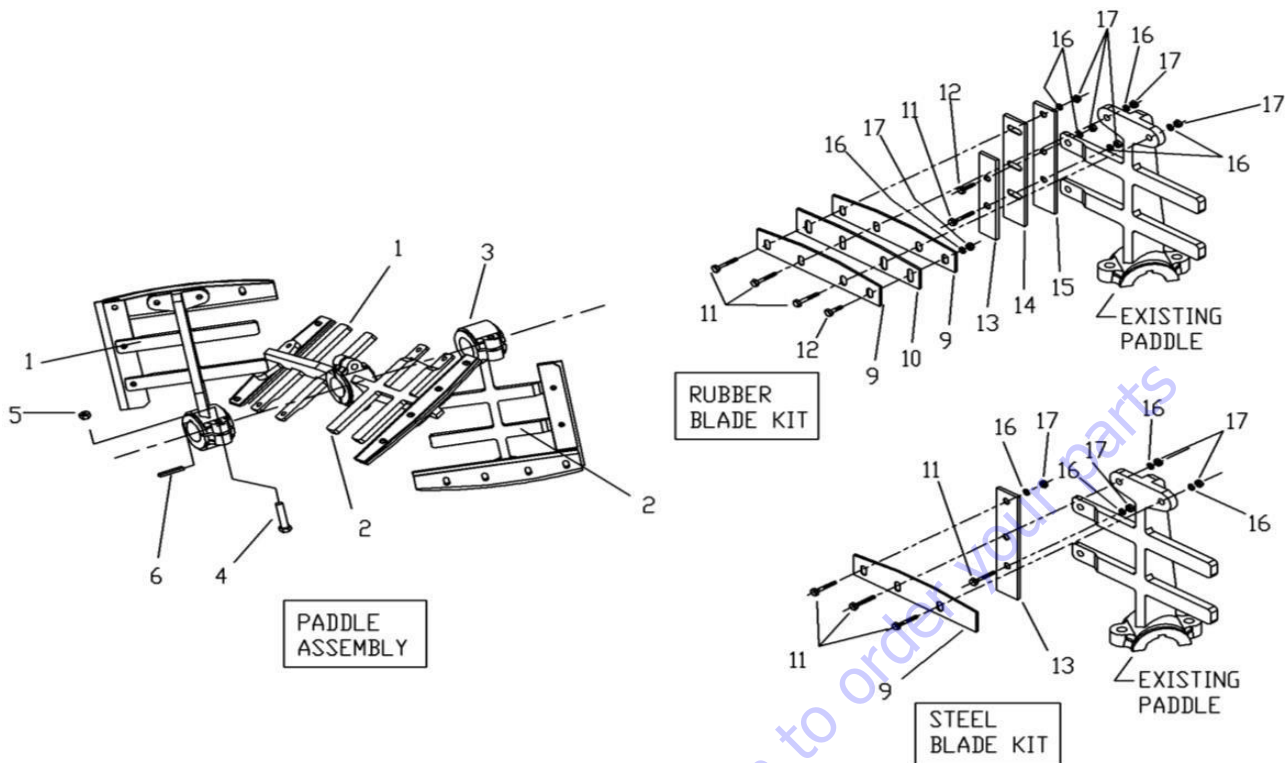

PADDLE KIT

PADDLE ASSEMBLY						
#	SKU #	PART #	DESCRIPTION	12S	S12S	PRICELIST
*	N/A	610560	PADDLE KIT ASSEY, 12S	1	*	$450.00
1	N/A	96125	PADDLE, 12S (L/H) - M0505	2	*	$110.00
2	N/A	96124	PADDLE, 12S (R/H) - M0504 (R4)	2	*	$110.00
3	N/A	96126	CAP, 12S, PADDLE-M0506 (R3)	2	*	$18.00
4	TOCD012312	120520	HEX BOLT HD 1/2 X 3-1/2 - 120520 - 226745	6	*	$4.24
5	TCCS012GAL	227854	HEX LOCK NUT 1/2" - T106 - 227854 - C304	6	6	$1.25
6	N/A	432160	KEY 3/8 X 2.375	2	*	$1.25
STEEL BLADE KIT						
*	N/A	609814	STEEL BLADE KIT 12S	1	*	$130.00
9	N/A	496075	BLADE, 8S-12S, TOP STEEL R1	4	*	$12.61
11	TOCD038112	226230	HEX BOLT 3/8" X 1-1/2" - T176 - C141 - 226230	14	*	$1.25
13	0225PL04AS	496098	BLADE, 8S-12SH/MM8P SIDE (R3) - T588 - 496098	2	*	$9.16
16	RNPX038GAL	174986	PLAIN WASHER 3/8" - T112 - C139 - 174986 - 701032	28	*	$1.08
17	TCCS038GAL	227830	HEX LOCK NUT 3/8" - 227830 - T114 - C142	14	*	$1.25
RUBBER BLADE KIT						
*	N/A	609804	RUBBER BLADE KIT 12S-12SH-16SH	1	*	$140.00
9	N/A	496097	BLADE, 12S-12SH TOP (R4)	8	*	$15.57
10	N/A	190973	WIPER, 12S TOP M0563 (R6)	4	*	$10.18
11	TOCD038200	226250	HEX BOLT HD, GR5 3/8" X 2" - 226250 - T145 - C158	14	*	$1.25
12	TOCD038112	226230	HEX BOLT 3/8" X 1-1/2" - T176 - C141 - 226230	6	*	$1.25
13	0225PL04AS	496098	BLADE, 8S-12SH/MM8P SIDE (R3) - T588 - 496098	2	*	$9.16
14	0225HN01AS	190974	WIPER 8S-12S, SIDE M0564 (R3) - T587 - 190974	2	2	$6.36
15	0225PL03AS	496099	BLADE, 8S-12SH/MM8P SIDE(R3) - T586 - 496099	2	2	$9.16
16	RNPX038GAL	174986	PLAIN WASHER 3/8" - T112 - C139 - 174986 - 701032	40	40	$1.08
17	TCCS038GAL	227830	HEX LOCK NUT 3/8" - 227830 - T114 - C142	20	20	$1.25

*When ordering parts please always specify the model and serial number of the mixers as a reference.