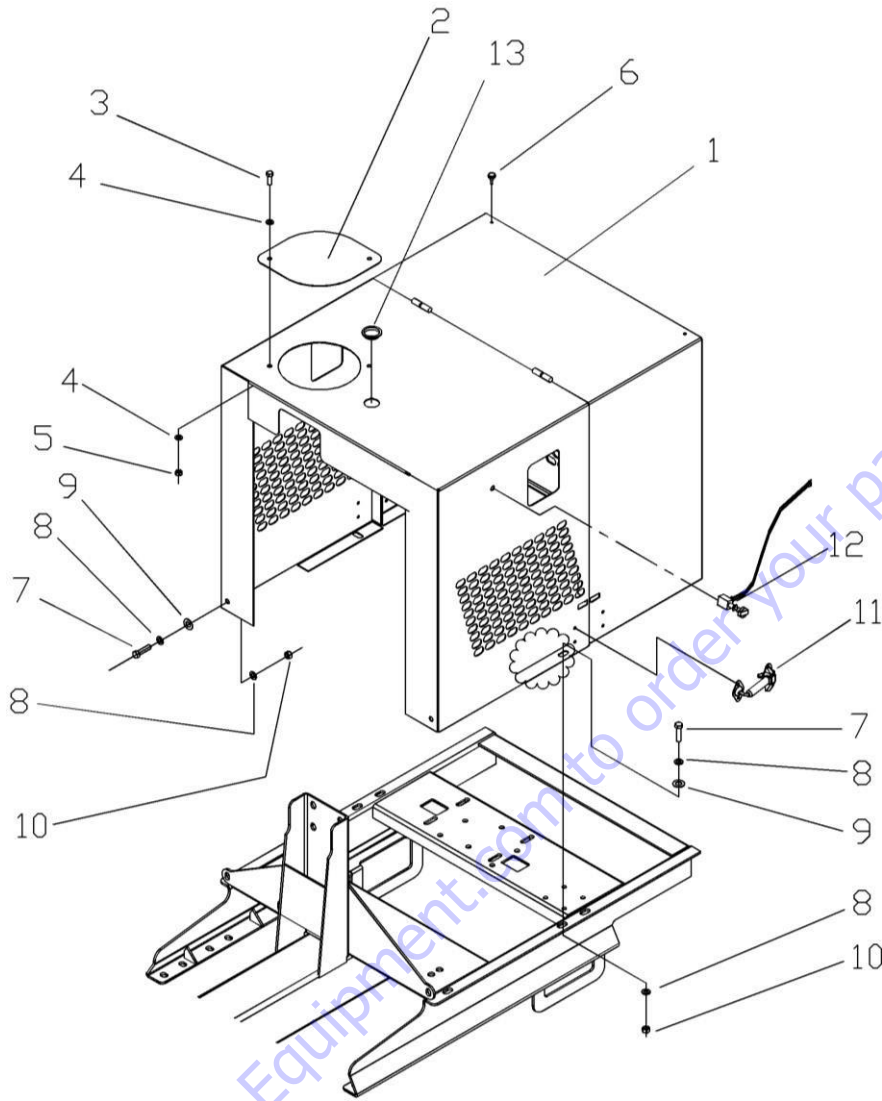

HOOD

SHROUD ASSEY						
#	SKU #	PART #	DESCRIPTION	12S	S12S	PRICELIST
1	1013CO01GA	702006	HYD HOOD S12SH-S16SH HOOD ASSEY FROM S# 3A9S22M1XE1168001 - 702006	1	1	$500.00
1	N/A	464625	ASSY, HOOD 12S-S12S	1	1	$500.00
2	N/A	412825	COVER, ACCES CVR 12SH-S16SH	1	1	$10.18
3	TOCD056100	225980	HEX BOLT, 5/16-18 X 1 HX GR2 CP NC - 225980	2	2	$1.25
4	RNPX056GAL	174990	PLAIN WASHER, 5/16 ID X 3/4 OD FL ZP - 174990	4	4	$1.08
5	TCCS056GAL	227821	HEX LOCK NUT 5/16" - T148 - 227821	2	2	$1.25
6	0000RF01GA	201544	RUBBER SCREW 1/4" FOR SHROUD - T158 - C159 - 201544	2	2	$3.15
7	TOCD038112	226230	HEX BOLT 3/8" X 1-1/2" - T176 - C141 - 226230	4	4	$1.25
8	RNPX038GAL	174986	PLAIN WASHER 3/8" - T112 - C139 - 174986 - 701032	8	8	$1.08
9	RNPX012GAL	174470	PLAIN WASHER 1/2" - T105 - C172 - 174470 (GALVANIZED)	4	4	$2.12
10	TCCS038GAL	227830	HEX LOCK NUT 3/8" - 227830 - T114 - C142	4	4	$1.25
11	0000RF02GA	701004	SHROUD HOOK ASSEMBLY - T160 - C161 - 701004 - 201543	2	2	$9.00
12	1000KI04GA	701007	ENGINE KILL SWITCH ASSEY RED (WITH HARNESS) 701007 - T193	1	1	$29.00
12	0200KI01GA	112500	ENGINE N.O KILL SWITCH RED (NO HARNESS) - 816769AS - 112500 - T195-1 - 290100	1	1	$18.00
13	1000RF01GA	701008	PLUG 2" SNAP IN - 701008 - 174141 - 317333	1	1	$1.08

*When ordering parts please always specify the model and serial number of the mixers as a reference.