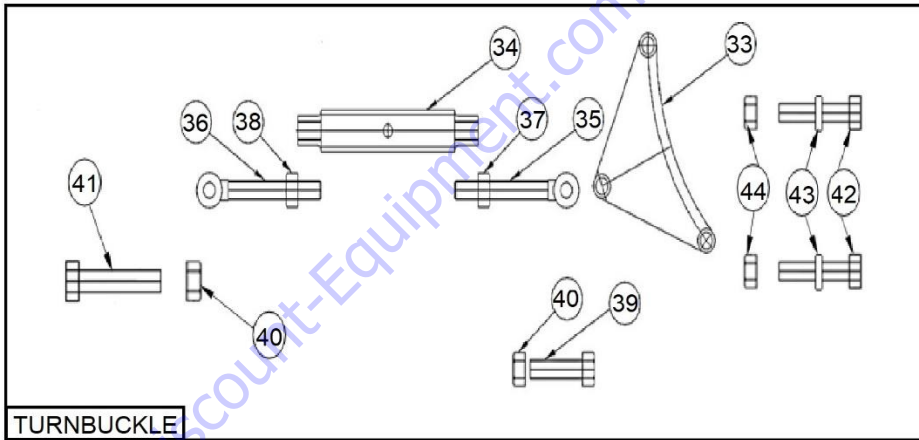

GEARBOX (AFTER 2019)

2019 GEARBOX						
#	SKU #	PART #	DESCRIPTION	12S	S12S	PRICELIST
1	N/A	702128	GEARBOX CASING - FRONT ALL MODELS (NEW GEARBOX)	1	1	$200.00
2	N/A	702129	GEARBOX CASING - BACK ALL MODELS (NEW GEARBOX)	1	1	$200.00
3	N/A	702130	GEARBOX LIQUID GASKET (ALL MODELS)	1	1	$30.00
4	N/A	702131	OUTPUT BEARING (NEW GEARBOX)	2	2	$45.00
5	N/A	702132	OUTUPT SPACER (NEW GEARBOX)	1	1	$12.00
6	N/A	702133	OUTPUT GEAR Z65 (NEW GEARBOX)	1	1	$158.66
7	N/A	702134	OUTPUT HUB (NEW GEARBOX)	1	1	$84.62
8	N/A	702135	OUTPUT KEY (NEW GEARBOX)	1	1	$1.75
9	N/A	702136	OUTPUT HUB END COVER DAI.47 (NEW GEARBOX)	1	1	$20.00
10	N/A	702137	GEARBOX FRONT CASING END COVER DAI. 110 (NEW GEARBOX)	1	1	$18.00
11	N/A	702138	OUTPUT OILSEAL 75X100X10 (NEW GEARBOX)	1	1	$15.00
12	N/A	702139	INTERMEDIATE END COVER DAI. 62 (NEW GEARBOX)	2	2	$18.00
13	N/A	702140	INTERMEDIATE BEARING -6306 (NEW GEARBOX)	2	2	$26.00
14	N/A	702141	INTERMEDIATE PINION Z13 (NEW GEARBOX)	1	1	$38.08
15	N/A	702142	INTERMEDIATE KEY - W 10 X L 27 (NEW GEARBOX)	1	1	$1.75
16	N/A	702143	INTERMEDIATE GEAR Z70 (NEW GEARBOX)	1	1	$48.66
17	N/A	702144	INPUT END COVER DAI. 52 (NEW GEARBOX)	1	1	$18.00
18	N/A	702145	INPUT BEARINGS - 30305 (NEW GEARBOX)	2	2	$30.00
19	N/A	702146	INPUT PINION Z14 (NEW GEARBOX)	1	1	$29.62
20	N/A	702147	INPUT BEARINGS LOADING SPACER (NEW GEARBOX)	1	1	$12.00
21	N/A	702148	CIRCLIP B62 HEAVY (NEW GEARBOX)	1	1	$1.08
22	N/A	702149	INPUT OILSEAL - 25 X 62 X 10 (NEW GEARBOX)	1	1	$12.00
23	N/A	702150	INPUT PINION KEY - 3/16 X 3/16 X L55 (NEW GEARBOX)	1	1	$1.75
24	N/A	702151	HEX BOLTS - M8X35 (NEW GEARBOX)	6	6	$2.00
25	N/A	702152	STUDS - M8 X 57 (NEW GEARBOX)	2	2	$2.50
26	N/A	702153	HEX NUTS -M8 X 35 (NEW GEARBOX)	10	10	$2.00
27	N/A	702154	SPRING WASHER - M8 (NEW GEARBOX)	8	8	$2.00
28	N/A	702155	ALLEN HEAD DRAIN PLUG 3/8 BSP (NEW GEARBOX)	1	1	$1.75
29	N/A	702156	HEX HEAD PLUG 3/8 BSP (NEW GEARBOX)	1	1	$2.00
30	N/A	702157	SIGHT GLASS 3/8 BSP (NEW GEARBOX)	1	1	$20.00
31	N/A	702158	BREATHER PLUG 3/8 BSP (NEW GEARBOX)	1	1	$19.00
32	N/A	702159	STICKER- FILL OIL (NEW GEARBOX)	1	1	$5.00
33	N/A	702160	BRACKET PLATES FOR TORQUE ARM (NEW GEARBOX)	2	2	$12.00
34	N/A	702161	TURNBUCKLE (NEW GEARBOX)	1	1	$43.40
35	N/A	702162	TORQUE ARM - RIGHT HAND - M12 (NEW GEARBOX)	1	1	$3.00
36	N/A	702163	TORQUE ARM - LEFT HAND - M13 (NEW GEARBOX)	1	1	$3.00
37	N/A	702164	HEX NUT - RIGHT HAND - M12 (NEW GEARBOX)	1	1	$3.00
38	N/A	702165	HEX NUT - LEFT HAND - M12 (NEW GEARBOX)	1	1	$3.00
39	TOCD038112	226230	HEX BOLT 3/8" X 1-1/2" - T176 - C141 - 226230	1	1	$1.25
40	TCCS038GAL	227830	HEX LOCK NUT 3/8" - 227830 - T114 - C142	2	2	$1.25
41	TOCD038200	226250	HEX BOLT HD, GR5 3/8" X 2" - 226250 - T145- C158	1	1	$1.25
42	TOCD056200	701022	BOLT, HEX HD, 5/16 X 2" - 701022	2	2	$1.25
43	RNRX056GAL	176220	SPRING WASHER, 5/16" - 176220	2	2	$1.08
44	TCCN056GAL	227820	HEX NUT 5/16" - 227820	2	2	$1.08
*	N/A	119225-A	TURNBUCKLE INCLUDE YOKES (NEW STYLE)	1	1	$35.00
*	N/A	496645-A	NEW GEARBOX ASSEY W/ CONN. ROD & LINK LEVER AFTER 2018	1	1	$630.00

*When ordering parts please always specify the model and serial number of the mixers as a reference.