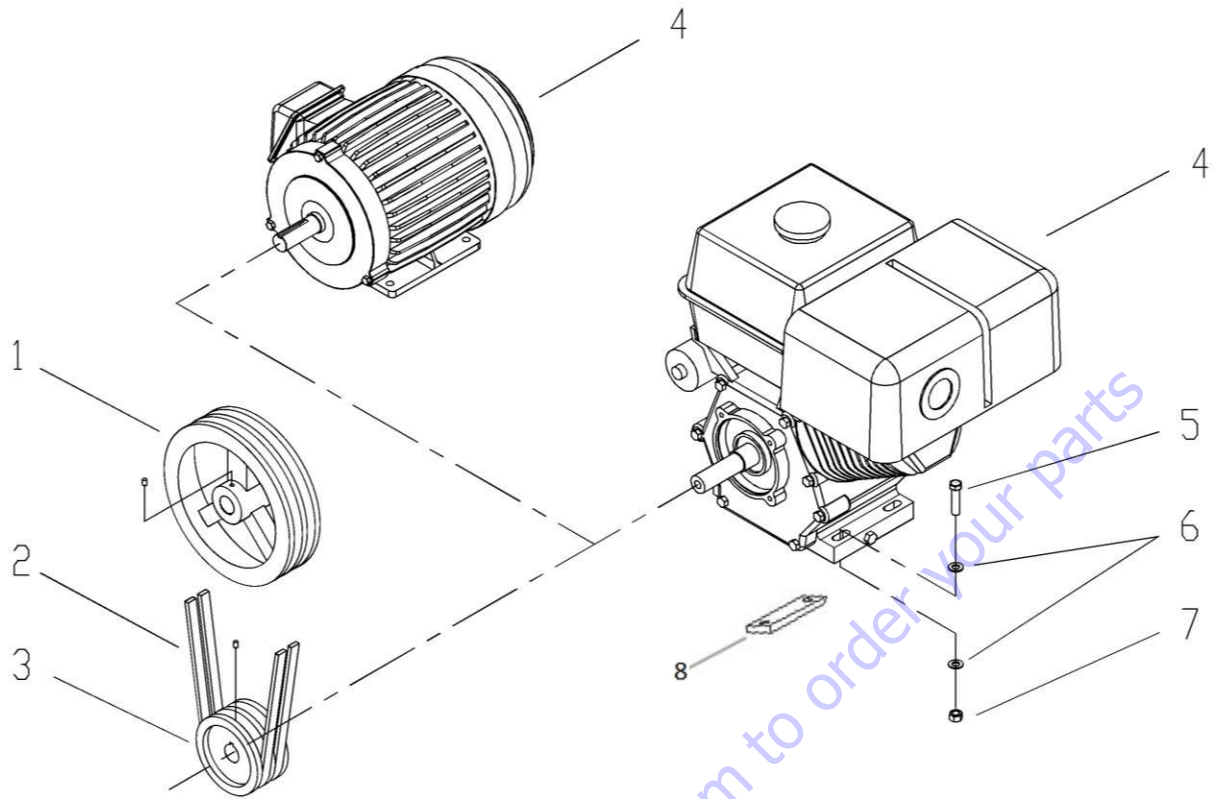

DRIVE

POWER ASSEY			GASOLINE				
#	SKU #	PART #	DESCRIPTION	12S	S12S	PRICELIST	DEALER
1	N/A	496160	PULLEY, 2AK104 X 3/4	1	1	$89.29	$53.57
2	0000BNA37C	702024-A	BELT-V A-37C - 702024-A (FOR NEW GEARBOX)	2	2	$20.00	$12.00
2	0000BNA40	702024	BELT-V A40 702024 - 236668 (FOR OLD GEARBOX)	2	2	$25.00	$15.00
3	POFG3341002R	702010	PULLEY 3-3/4" CAL 1" X 2 GROOVES (2AK39X1) - 430990 - 702010 - T154	1	1	$50.00	$30.00
4	N/A	202012M	ENGINE HONDA GX390UQAE6	1	1	$603.00	$603.00
5	TOCD038134	226240	HEX BOLT HD, 3/8 X 1-3/4 - 226240	4	4	$1.25	$0.75
6	RNPX038GAL	174986	PLAIN WASHER 3/8" - T112 - C139 - 174986 - 701032	8	8	$1.08	$0.65
7	TCCS038GAL	227830	HEX LOCK NUT 3/8" - 227830 - T114 - C142	4	4	$1.25	$0.75
POWER ASSEY			ELECTRIC				
#	SKU #	PART #	DESCRIPTION	12S	S12S	PRICELIST	DEALER
1	N/A	496160	PULLEY, 2AK104 X 3/4	1	1	$89.29	$53.57
2	0000BN4L42	702012	BELT-V A 4L-42 - 702012	2	2	$25.00	$15.00
3	POFG4141182R	702011	PULLEY 4-1/4" CAL 1-1/8" 2 GROOVE 702011	1	1	$50.00	$30.00
4	EM3611T	219839MS	BALDOR MOTOR, 3HP, 3PH, 60HZ 230V/460V (EM3611T)	1	1	$0.00	$0.00
4	EM3615T	219994MS	BALDOR MOTOR, 5HP, 3PH, 60HZ 230V/460V (EM3615T)	1	1	$0.00	$0.00
5	TOCD038134	226240	HEX BOLT HD, 3/8 X 1-3/4 - 226240	4	4	$1.25	$0.75
6	RNPX038GAL	174986	PLAIN WASHER 3/8" - T112 - C139 - 174986 - 701032	8	8	$1.08	$0.65
7	TCCS038GAL	227830	HEX LOCK NUT 3/8" - 227830 - T114 - C142	8	8	$1.25	$0.75
8	N/A	702187	ENGINE SPACER 3/8 X 1 X 5	2	2	$10.00	$6.00

*When ordering parts please always specify the model and serial number of the mixers as a reference.