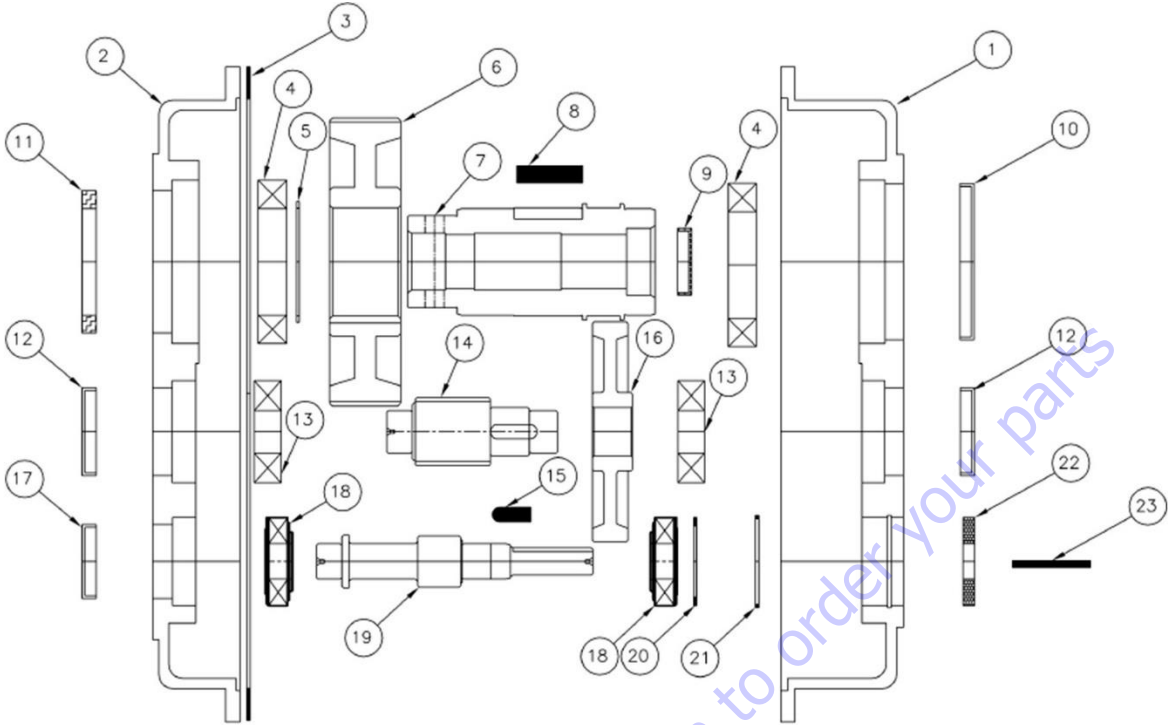

GEARBOX (AFTER 2019)

2019 GEARBOX						
#	SKU #	PART #	DESCRIPTION	12S	S12S	PRICELIST
1	N/A	702128	GEARBOX CASING - FRONT ALL MODELS (NEW GEARBOX)	1	1	$200.00
2	N/A	702129	GEARBOX CASING - BACK ALL MODELS (NEW GEARBOX)	1	1	$200.00
3	N/A	702130	GEARBOX LIQUID GASKET (ALL MODELS)	1	1	$30.00
4	N/A	702131	OUTPUT BEARING (NEW GEARBOX)	2	2	$45.00
5	N/A	702132	OUTUPT SPACER (NEW GEARBOX)	1	1	$12.00
6	N/A	702133	OUTPUT GEAR Z65 (NEW GEARBOX)	1	1	$158.66
7	N/A	702134	OUTPUT HUB (NEW GEARBOX)	1	1	$84.62
8	N/A	702135	OUTPUT KEY (NEW GEARBOX)	1	1	$1.75
9	N/A	702136	OUTPUT HUB END COVER DAI.47 (NEW GEARBOX)	1	1	$20.00
10	N/A	702137	GEARBOX FRONT CASING END COVER DAI. 110 (NEW GEARBOX)	1	1	$18.00
11	N/A	702138	OUTPUT OILSEAL 75X100X10 (NEW GEARBOX)	1	1	$15.00
12	N/A	702139	INTERMEDIATE END COVER DAI. 62 (NEW GEARBOX)	2	2	$18.00
13	N/A	702140	INTERMEDIATE BEARING -6306 (NEW GEARBOX)	2	2	$26.00
14	N/A	702141	INTERMEDIATE PINION Z13 (NEW GEARBOX)	1	1	$38.08
15	N/A	702142	INTERMEDIATE KEY - W 10 X L 27 (NEW GEARBOX)	1	1	$1.75
16	N/A	702143	INTERMEDIATE GEAR Z70 (NEW GEARBOX)	1	1	$48.66
17	N/A	702144	INPUT END COVER DAI. 52 (NEW GEARBOX)	1	1	$18.00
18	N/A	702145	INPUT BEARINGS - 30305 (NEW GEARBOX)	2	2	$30.00
19	N/A	702146	INPUT PINION Z14 (NEW GEARBOX)	1	1	$29.62
20	N/A	702147	INPUT BEARINGS LOADING SPACER (NEW GEARBOX)	1	1	$12.00
21	N/A	702148	CIRCLIP B62 HEAVY (NEW GEARBOX)	1	1	$1.08
22	N/A	702149	INPUT OILSEAL - 25 X 62 X 10 (NEW GEARBOX)	1	1	$12.00
23	N/A	702150	INPUT PINION KEY - 3/16 X 3/16 X L55 (NEW GEARBOX)	1	1	$1.75
24	N/A	702151	HEX BOLTS - M8X35 (NEW GEARBOX)	6	6	$2.00
25	N/A	702152	STUDS - M8 X 57 (NEW GEARBOX)	2	2	$2.50
26	N/A	702153	HEX NUTS -M8 X 35 (NEW GEARBOX)	10	10	$2.00
27	N/A	702154	SPRING WASHER - M8 (NEW GEARBOX)	8	8	$2.00
28	N/A	702155	ALLEN HEAD DRAIN PLUG 3/8 BSP (NEW GEARBOX)	1	1	$1.75
29	N/A	702156	HEX HEAD PLUG 3/8 BSP (NEW GEARBOX)	1	1	$2.00
30	N/A	702157	SIGHT GLASS 3/8 BSP (NEW GEARBOX)	1	1	$20.00
31	N/A	702158	BREATHER PLUG 3/8 BSP (NEW GEARBOX)	1	1	$19.00
32	N/A	702159	STICKER- FILL OIL (NEW GEARBOX)	1	1	$5.00
33	N/A	702160	BRACKET PLATES FOR TORQUE ARM (NEW GEARBOX)	2	2	$12.00
34	N/A	702161	TURNBUCKLE (NEW GEARBOX)	1	1	$43.40
35	N/A	702162	TORQUE ARM - RIGHT HAND - M12 (NEW GEARBOX)	1	1	$3.00
36	N/A	702163	TORQUE ARM - LEFT HAND - M13 (NEW GEARBOX)	1	1	$3.00
37	N/A	702164	HEX NUT - RIGHT HAND - M12 (NEW GEARBOX)	1	1	$3.00
38	N/A	702165	HEX NUT - LEFT HAND - M12 (NEW GEARBOX)	1	1	$3.00
39	TOCD038112	226230	HEX BOLT 3/8" X 1-1/2" - T176 - C141 - 226230	1	1	$1.25
40	TCCS038GAL	227830	HEX LOCK NUT 3/8" - 227830 - T114 - C142	2	2	$1.25
41	TOCD038200	226250	HEX BOLT HD, GR5 3/8" X 2" - 226250 - T145- C158	1	1	$1.25
42	TOCD056200	701022	BOLT, HEX HD, 5/16 X 2" - 701022	2	2	$1.25
43	RNRX056GAL	176220	SPRING WASHER, 5/16" - 176220	2	2	$1.08
44	TCCN056GAL	227820	HEX NUT 5/16" - 227820	2	2	$1.08
*	N/A	119225-A	TURNBUCKLE INCLUDE YOKES (NEW STYLE)	1	1	$35.00
*	N/A	496645-A	NEW GEARBOX ASSEY W/ CONN. ROD & LINK LEVER AFTER 2018	1	1	$630.00

*When ordering parts please always specify the model and serial number of the mixers as a reference.