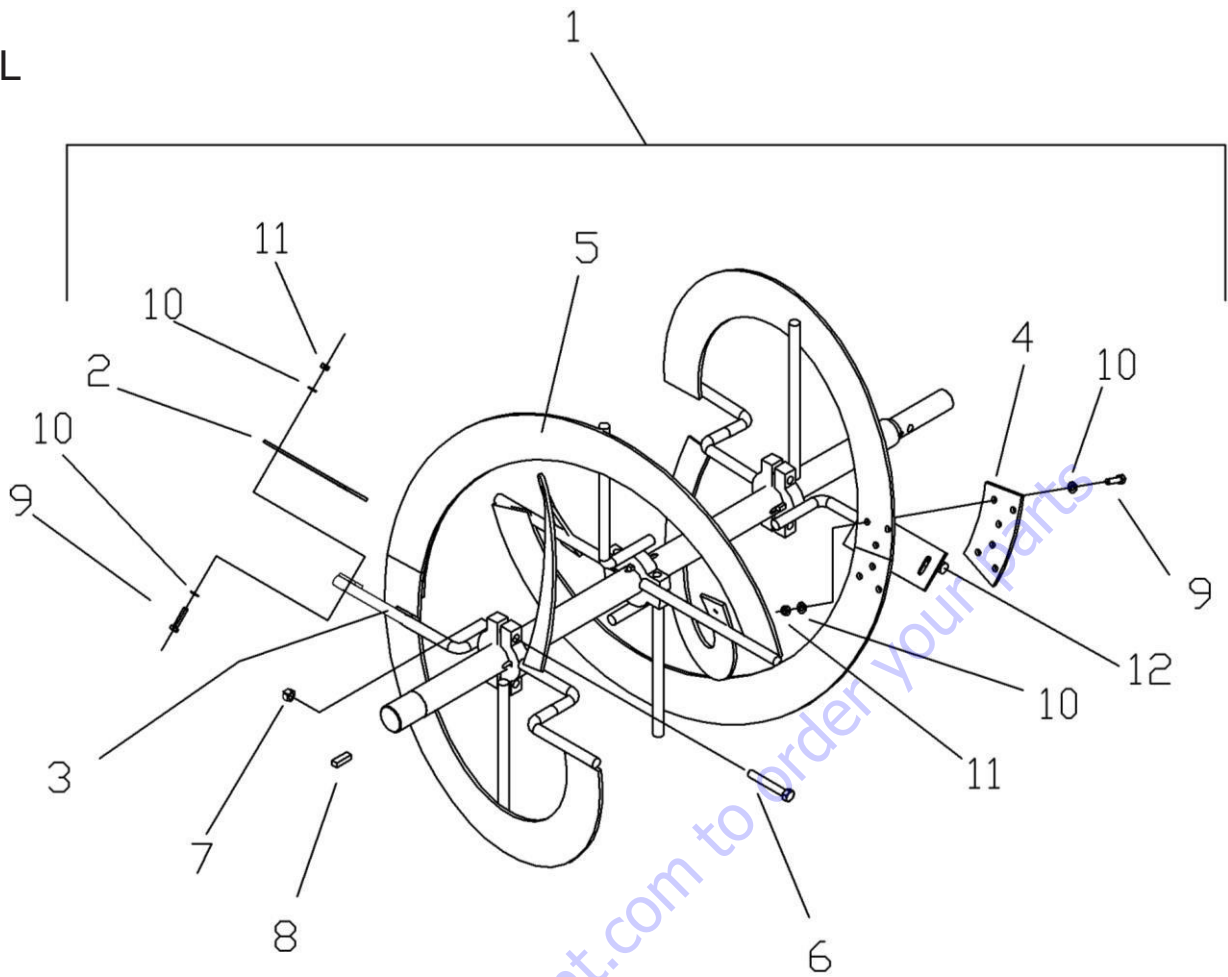

SPIRAL

SPIRAL ASSEMBLY						
#	SKU #	PART #	DESCRIPTION	12S	S12S	PRICELIST
1	N/A	702001	SPIRAL KIT, S12S WITH MAIN SHAFT (FOR MACHINES BEFORE FEB 12,2013)	*	1	$768.00
2	N/A	496242	SCRAPER, S8S-S16SH SPIRAL (R3) & MM12/MM12G	*	2	$15.57
3	N/A	702003	BRACKET, ARM LEFT S12SH	*	1	$39.62
4	N/A	702005	SPIRAL LINK PLATE	*	2	$20.46
5	N/A	465004	SPIRAL ASSEMBLY S12S-S12SH (BOLT ON)	*	1	$604.80
6	TOCD012312	120520	HEX BOLT HD 1/2 X 3-1/2 - 120520 - 226745	*	6	$4.24
7	TCCS012GAL	227854	HEX LOCK NUT 1/2" - T106 - 227854 - C304	*	6	$1.25
8	N/A	702098	KEY, 3/8 X 2-3/4	*	4	$3.37
9	TOCD038114	226220	HEX BOLT HD, 3/8 X 1-1/4 HX GR5 - 226220 - 134990	*	18	$1.25
10	RNPX038GAL	174986	PLAIN WASHER 3/8" - T112 - C139 - 174986 - 701032	*	36	$1.08
11	TCCS038GAL	227830	HEX LOCK NUT 3/8" - 227830 - T114 - C142	*	18	$1.25
12	N/A	702004	BRACKET, ARM RIGHT S12SH	*	1	$39.62

*When ordering parts please always specify the model and serial number of the mixers as a reference.