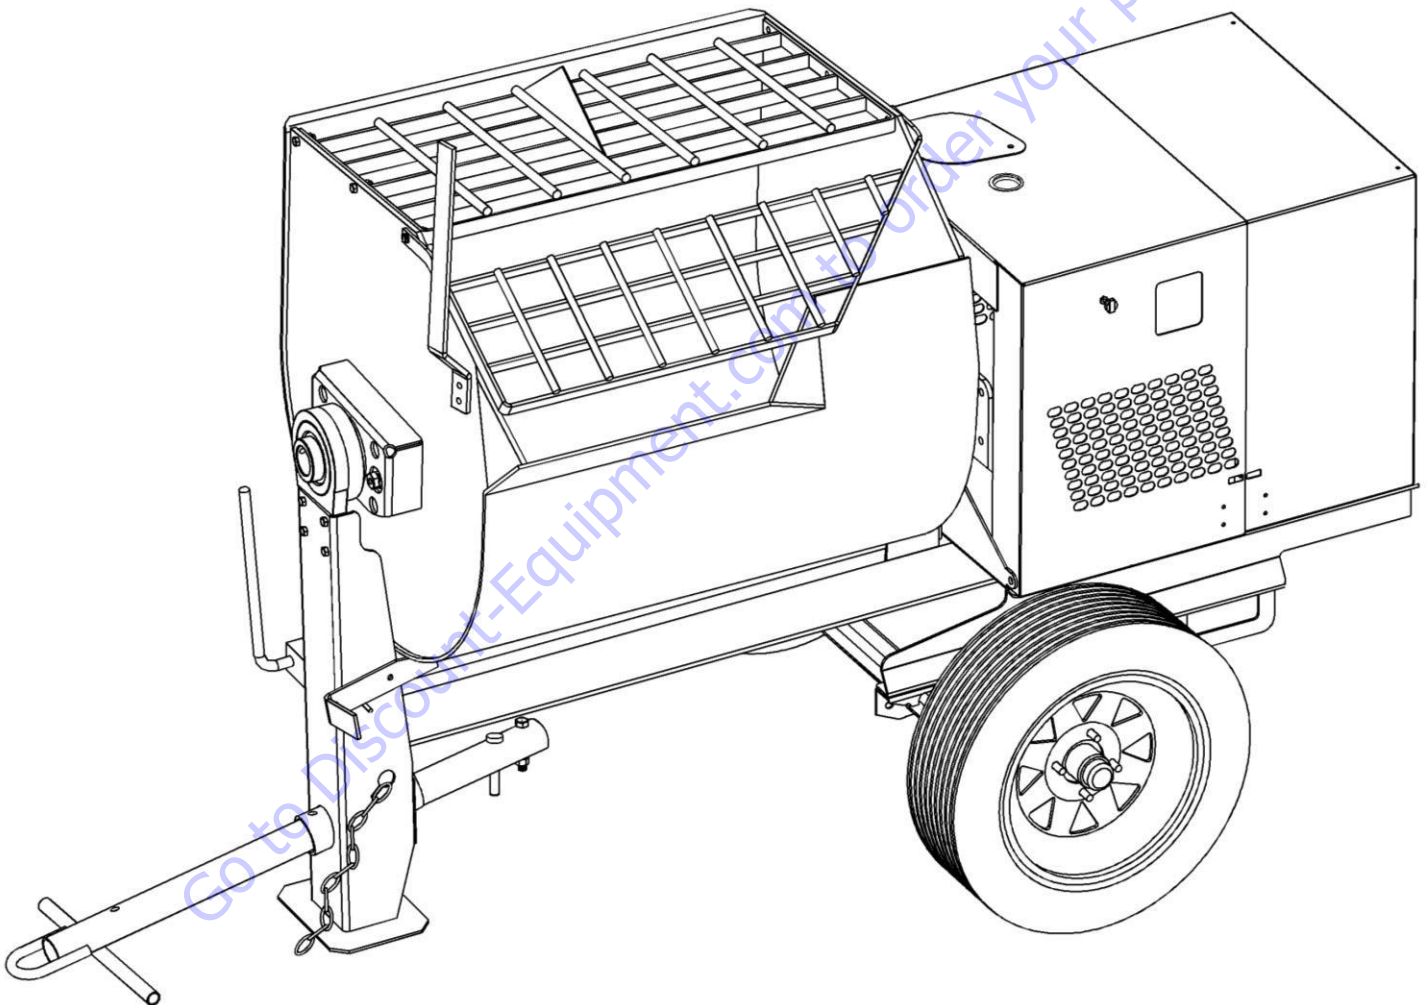

REPAIR PARTS MANUAL

SERIES	MM-Mech
BULLETIN No.	200089R6
SUPERSEDES	200089R5
DATE	Oct 2007

Last Rev: MAY 2020

MORTAR MIXERS 12S - S12S

CROWN
CONSTRUCTION EQUIPMENT

**Discount
Equipment**

www.Discount-Equipment.com