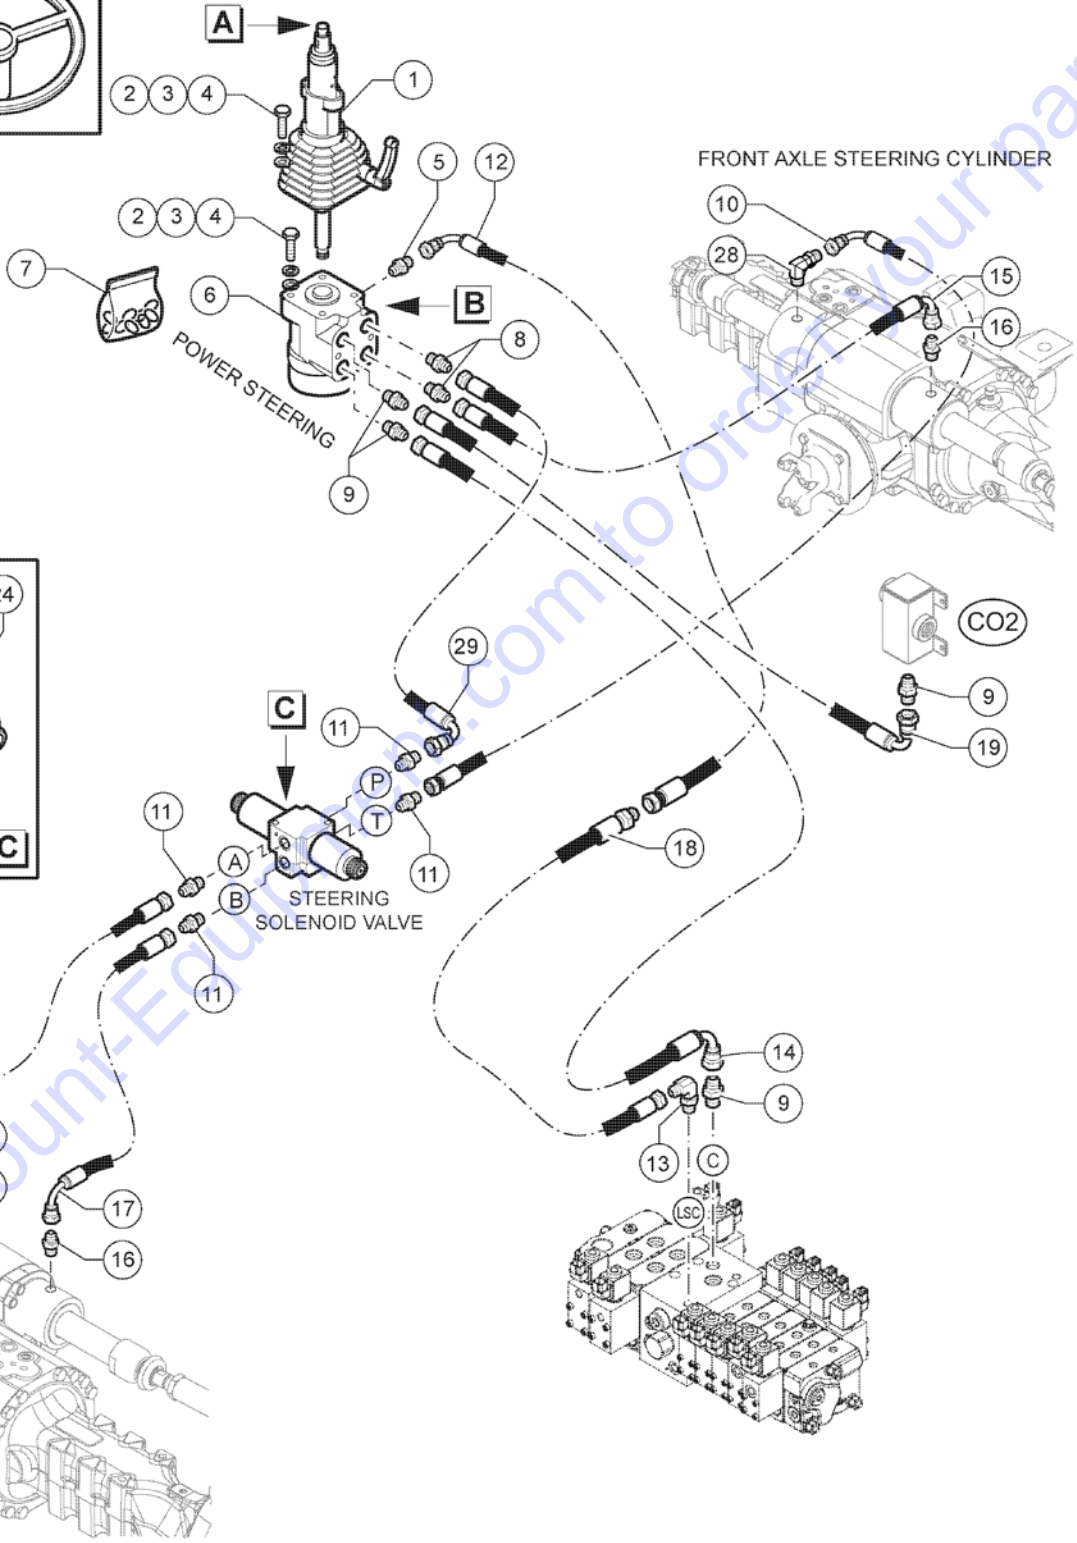

Item	Part No.	Description	Qty.
1	09.0636.0000GT	STEERING COLUMN,COMPLETE	1
2	01.0001.0355GT	SCREW M10X25 UNI 5739 8.8 ZN	7
3	01.4032.0004GT	Spring Washer D10 ZN	7
4	01.0031.0056GT	FLAT WASHER D10 UNI 6592 ZN	7
5	04.0607.0113GT	PIPE FITTING 1/4 BSPX9/16-18 ORFS	1
6	09.4636.0017GT	Power Steering	1
7	07.4529.0118GT	Seal Kit	1
8	04.0607.0110GT	PIPE FITTING 1/2BSP x 11/16-16 ORFS	2
9	04.0607.0111GT	PIPE FITTING 1/2 BSPX13/16-16 ORFS	4
10	04.0605.0431GT	HOSE R2X3/8 LG 1100 F90 FD 11/16-16 ORFS	1
11	04.0607.0114GT	PIPE FITTING 3/8 BSPX9/16-18 ORFS	4
12	04.0605.1442GT	PIPE FITTING R2X1/4 LG950 FD F90 9/16 ORFS	1
13	04.0607.0112GT	PIPE FITTING M-M A 90 1/4 BSPX9/16-18 ORFS	1
14	04.0605.1560GT	Flexible Hose R2 (300BAR) X 1/2 LG 3350 FD F90 13/16 ORFS	1
15	04.0605.0741GT	Flexible Hose R2 (300BAR)X 3/8 LG.2200 FD F90 11/16-16 ORFS	1
16	04.0607.0193GT	Pipe Fitting 3/4-16UNF/ 11/16-16ORFS	3
17	04.0605.1506GT	Flexible Hose R2 (300BAR)X 3/8 3400 FD F90 11/16"-16	2
18	04.0605.1663GT	Flexible Hose R2(300 BAR) X 1/4 3400 FD F90 9/16"-18	1
19	04.0605.1787GT	Flexible Hose R4 X 3/4 3150 F90 FD 1 3/16"-12	1
20	09.0636.0002GT	Steering wheel	1
21	09.0636.0001GT	CENTRAL CAP WITH HORN	1
22	51.0811.4076GT	Steering Support	1
23	04.4240.0052GT	SOLENOID VALVE	1
24	07.4529.0111GT	COIL, VALVE	2
25	01.0001.0102GT	SCREW M6X30 UNI 5739 8.8 ZN	2
26	01.0031.0054GT	FLAT WASHER D6 UNI 6592 ZN	4
27	01.4032.0002GT	SPRING WASHER D6 ZN	2
28	04.0607.0849GT	Pipe Fitting M-M A 90 3/4"-16 UNF X 11/16"-16 ORFS	1

609.1 610017 Power Steering