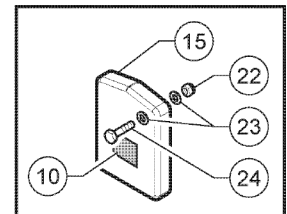

402.1 609985 Cab, View 2

Item	Part No.	Description	Qty.
1	01.0023.0051GT	NUT,STOP,M4 UNI 7473 6S ZN	4
2	01.4031.0007GT	WASHER,FLAT, D4 UNI 6592, ZN	4
3	09.4610.0057GT	BUBBLE LEVEL	2
4	01.4001.0061GT	PHILLIPS SCREW M4X20 UNI 7687	12
5	51.1100.0042GT	Cab Frame	1
6	09.4610.0065GT	Mirror	1
7	01.0006.0050GT	Screw TBEI M5X20 UNI ISO 7380	2
8	01.0031.0055GT	FLAT WASHER D8 UNI 6592 ZN	12
9	01.4001.0116GT	SCREW TCB T 3.9X16 UNI 6954	10
10	28236GT	DECAL,WARN,IMPROPER OPERATION	1
11	01.0023.0054GT	NUT,M8 UNI 7473 6S ZN	2
12	T53.3303.0002GT	Adhesive Strip	1
13	07.0740.0084GT	CEILING LIGHT	1
14	07.0740.0082GT	COVER,SPEAKER	2
15	24514GT	BOX,INSTRUCTION STORAGE	1
16	07.0740.0020GT	ROOF COVERING	1
17	07.0740.0027GT	CAP	4
18	01.0001.0256GT	SCREW M8X25 UNI 5739 8.8 ZN	12
19	01.0031.0299GT	FLAT WASHER D8 UNI 6593 ZN	16
20	07.0740.0236GT	SUNSHIELD CURTAIN KIT	1
21	07.0740.0128GT	SCREW	4
22	01.0023.0053GT	STOP NUT M6 UNI 7473 6S ZN	4
23	01.0031.0298GT	FLAT WASHER D6 UNI 6593 ZN	8
24	01.0001.0154GT	SCREW,TE,M6X16 UNI 8.8 ZN	8
25	51.0811.4804GT	Foot Support	1
26	07.0740.0445GT	SCREW,TCEI	2
27	07.0740.0446GT	WASHER	2
28	07.0740.0444GT	HANDLE	1