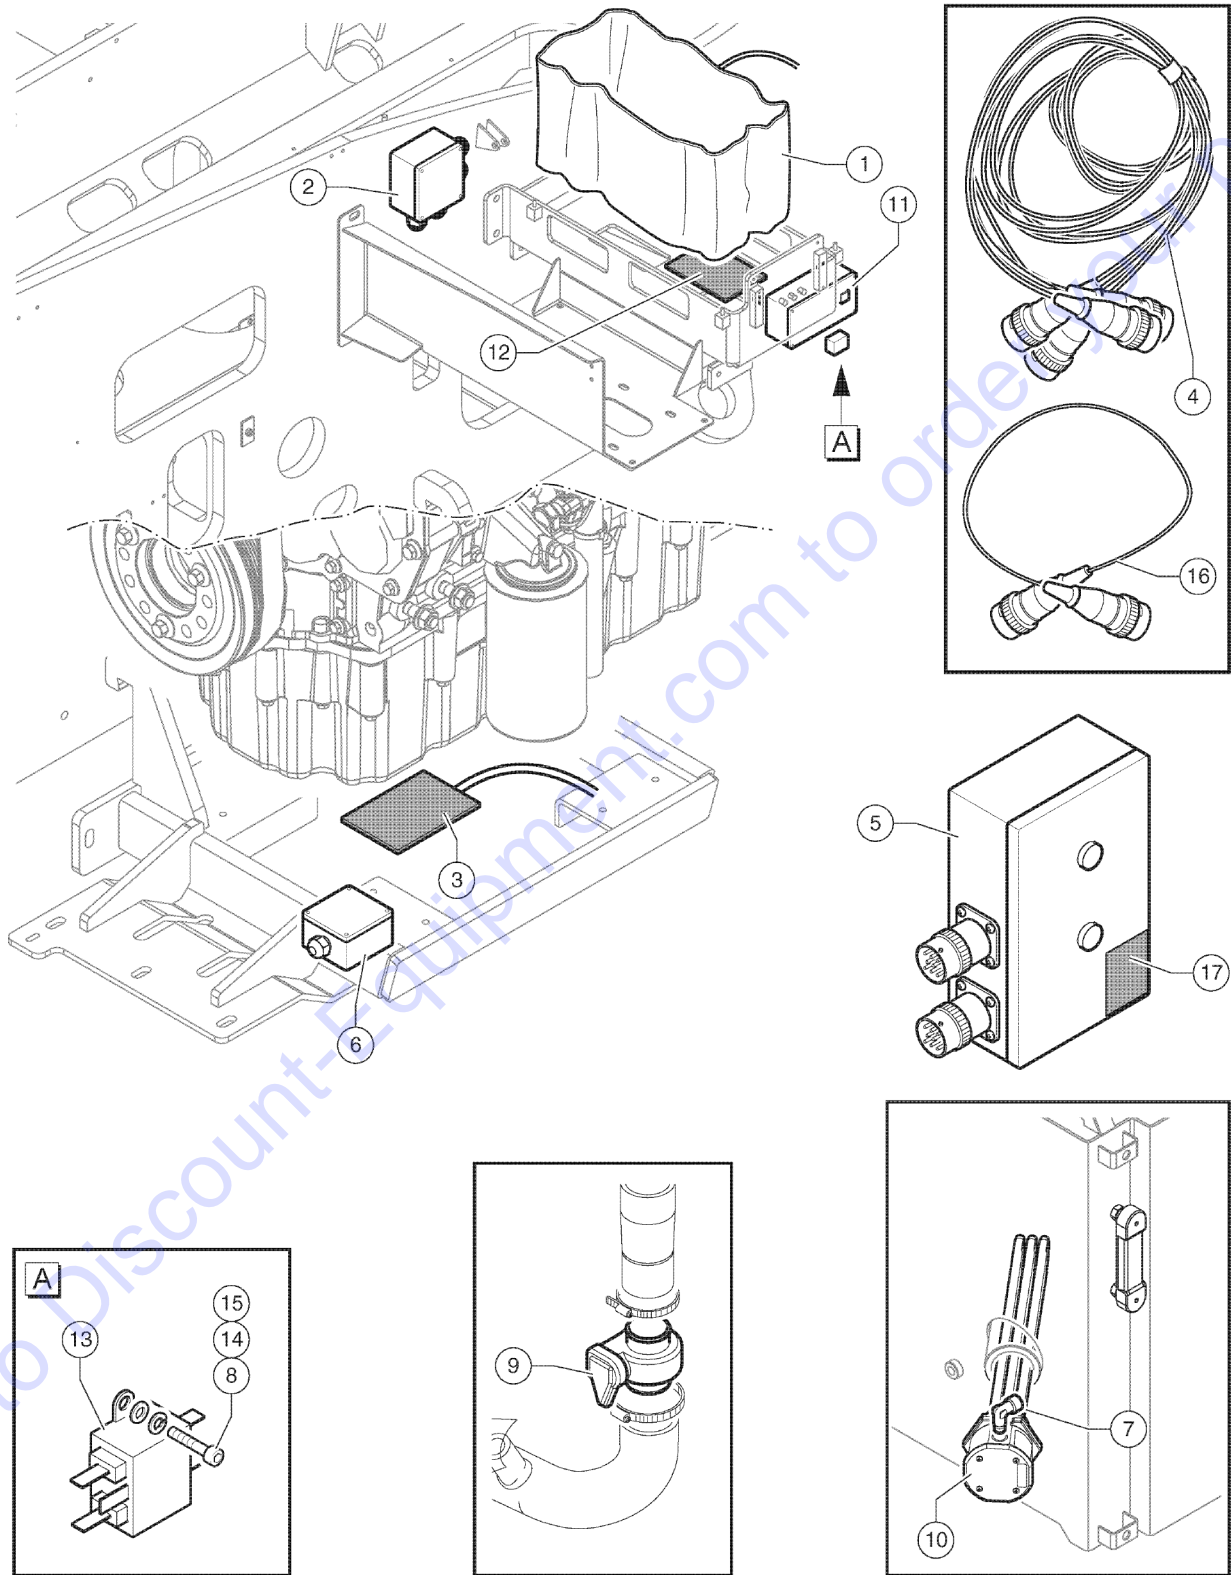

709.1 610039 Power Plant Heaters

Item	Part No.	Description	Qty.
1	56.0014.0116GT	Battery Heater Blanket	1
2	56.0014.0120GT	Electric Box	1
3	56.0014.0115GT	Engine Oil Heating Element	1
4	55.0602.1088GT	Power Plant Heaters Electrical Cable	2
5	56.0014.0118GT	Main Junction Box	1
6	56.0014.0119GT	Electric Box	1
7	56.0017.0153GT	Fitting M20-90°	1
8	01.0031.0053GT	FLAT WASHER D5 UNI 6592 ZN	2
9	56.0014.0113GT	Coolant Heater	1
10	56.0014.0117GT	Hydraulic Oil Heating Element	1
11	56.0014.0114GT	Battery Charger	1
12	09.0803.0689GT	Battery Pad	1
13	56.0016.0200GT	Filter FIN 33.006.F	1
14	01.4003.0037GT	SCREW M5X20 UNI 5931 8.8 ZN	2
15	01.4032.0001GT	WASHER,SPRING,D5 ZN	2
16	55.0602.1130GT	EXTENTION CABLE ADAPTER	2
17	09.4618.2052GT	DECAL "DANGER/HAZARDOUS VOLTAGE"	1

Go to Discount-Equipment.com to order your parts