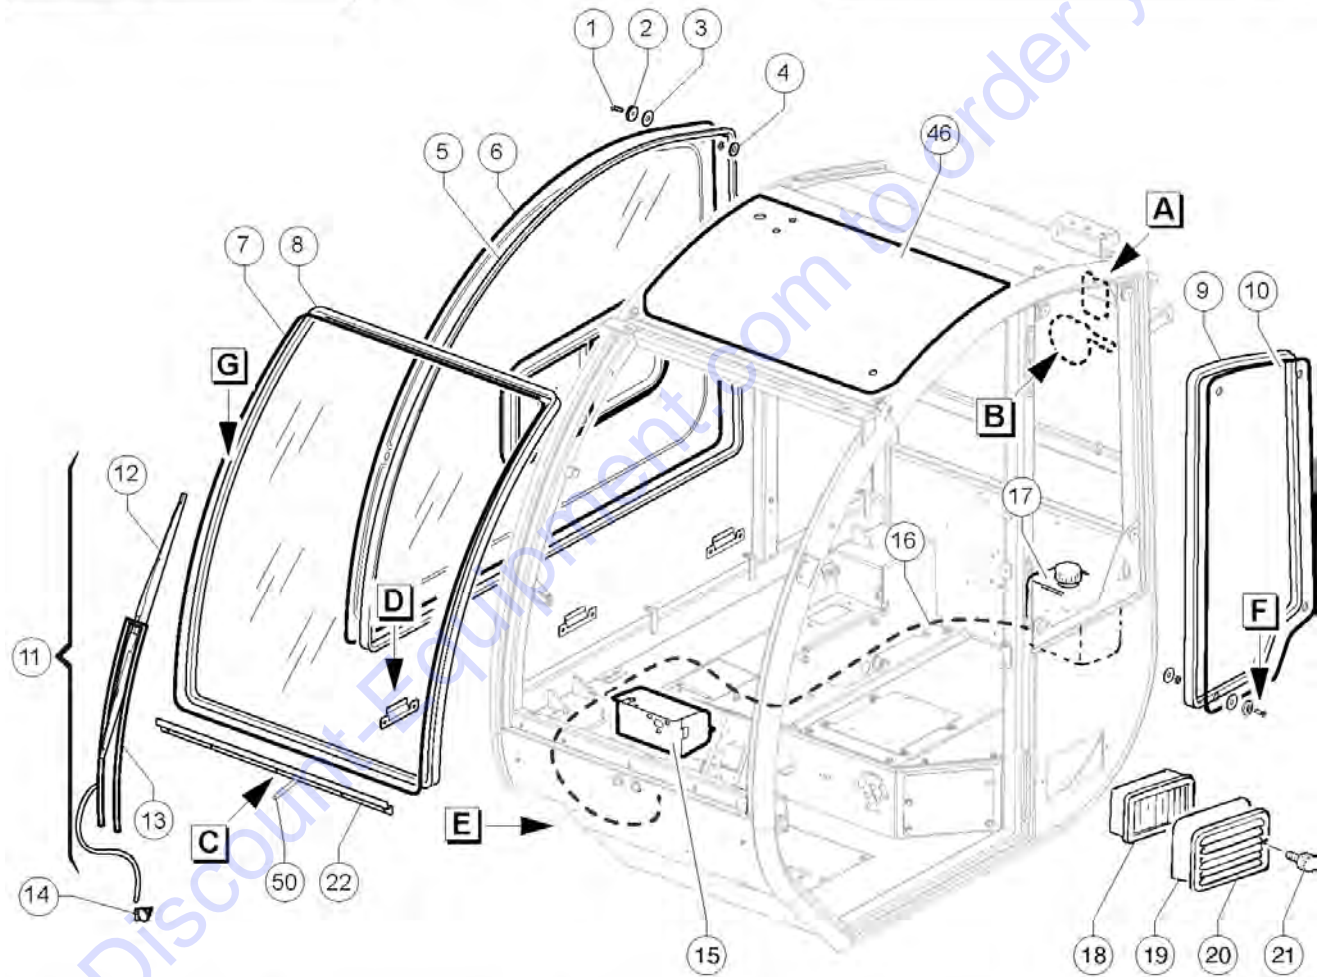

Item	Part No.	Description	Qty.
1	07.0740.0415GT	Screw TSPEI M8X30 UNI 5933	12
2	07.0740.0416GT	Washer D8.5	12
3	07.0740.0417GT	Gasket	12
4	07.0740.0419GT	GASKET	12
5	07.0740.0466GT	Seal	1
6	07.0740.0519GT	Glass	1
7	07.0740.0520GT	Glass	1
8	07.0740.0463GT	Seal	1
9	07.0740.0414GT	Seal	1
10	07.0740.0413GT	GLASS,LEFT REAR	1
11	07.0740.0449GT	Wiper Kit	1
12	07.0740.0089GT	WIPER BLADE	1
13	07.0740.0088GT	Wiper arm	1
14	07.0740.0470GT	Grommet	1
15	55.0409.0257GT	Wiper Motor	1
16	09.0803.0554GT	Water Hose D4 LG.200 Inch	1
17	07.0740.0098GT	TANK	1
18	07.0740.0066GT	AIR FILTER	1
19	07.0740.0091GT	GASKET	28
20	51.0811.4724GT	AIR GRID	1
21	07.0740.0152GT	KNOB	2
22	07.0740.0528GT	BRACKET	1
23	07.0740.0467GT	Screw TBEI M8X20	5
24	07.0740.0425GT	Plain Washer D15	11
25	07.0740.0428GT	Screw TBEI M8X10	6
26	07.0740.0469GT	BRACKET,GLASS,RIGHT,LOWER	3
27	01.0001.0254GT	SCREW M8X20 UNI 5739 8.8 ZN	4
28	01.4032.0003GT	Spring Washer D 8 ZN	4