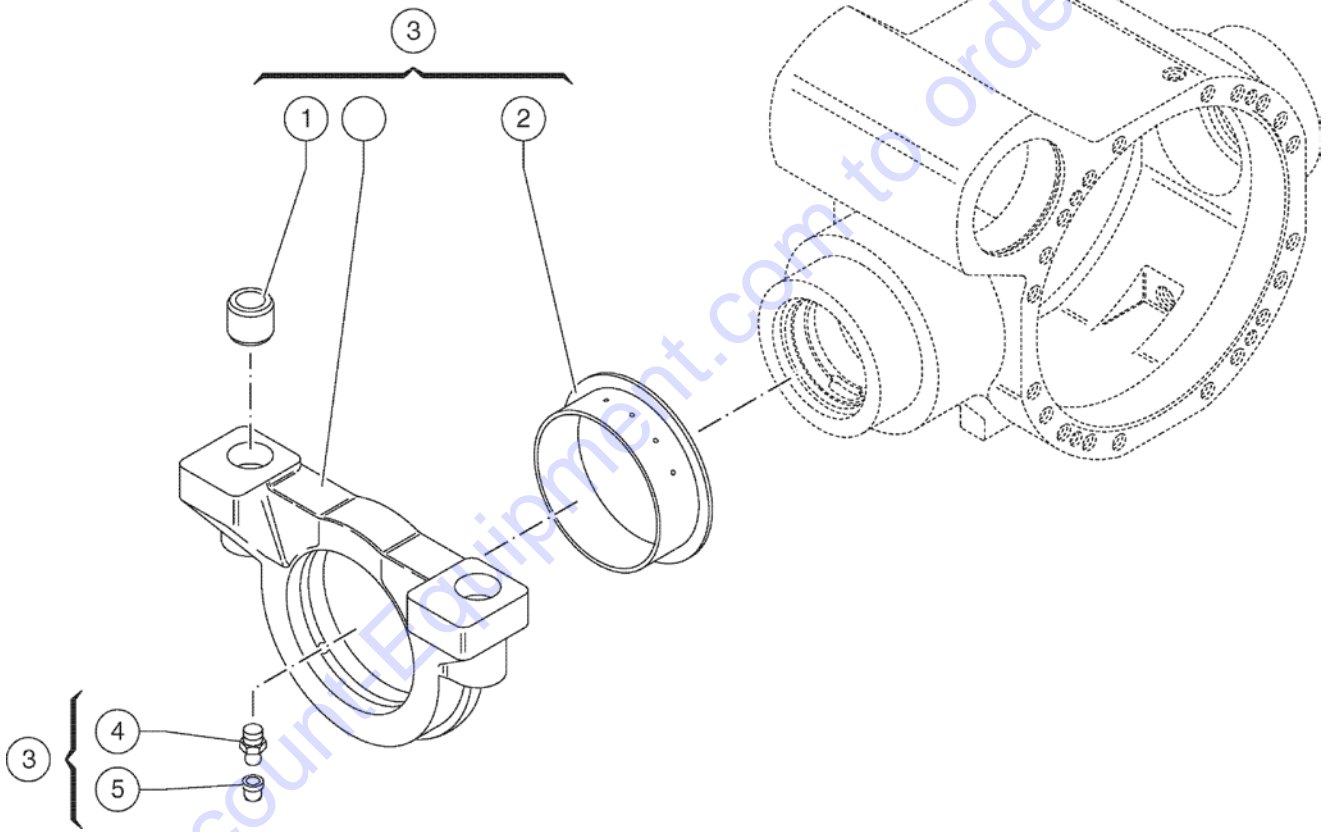

212.1 609964 Front And Rear Axle - Trunion

Go to DiscountEquipment.com to order your parts

212.1 609964 Front And Rear Axle - Trunion

Item	Part No.	Description	Qty.
1	07.0709.0051GT	Bushing	4
2	1252658GT	THRUST BUSHING	2
3	07.0709.1316GT	Support	2
4	633176GT	GREASE ZERK	2
5	638548GT	Plug	2

Go to Discount-Equipment.com to order your parts