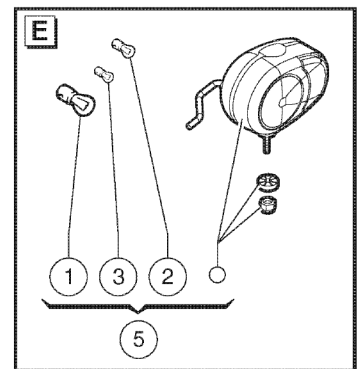

705.1 610035 Road Lights

Item	Part No.	Description	Qty.
1	07.0703.0306GT	BULB, HEADLAMP	2
2	56.0010.0058GT	BULB,12V,45/40W	2
3	07.0703.0305GT	BULB, HEADLAMP	2
4	56.0010.0093GT	Right Front Road Light	1
5	56.0010.0092GT	Left Front Road Light	1
6	01.4031.0007GT	WASHER,FLAT, D4 UNI 6592, ZN	4
7	01.4019.0031GT	Stop Nut M4	4
8	56.0010.0089GT	Rear light	2
9	55.0602.0888GT	REAR RIGHT ROAD LIGHT AND HARNESS	1
10	55.0602.0889GT	Rear Left Lights Line	1
11	01.0001.0256GT	SCREW M8X25 UNI 5739 8.8 ZN	4
12	01.0031.0054GT	FLAT WASHER D6 UNI 6592 ZN	4
13	56.0010.0077GT	Rear Light	2

Go to Discount-Equipment.com to order your parts