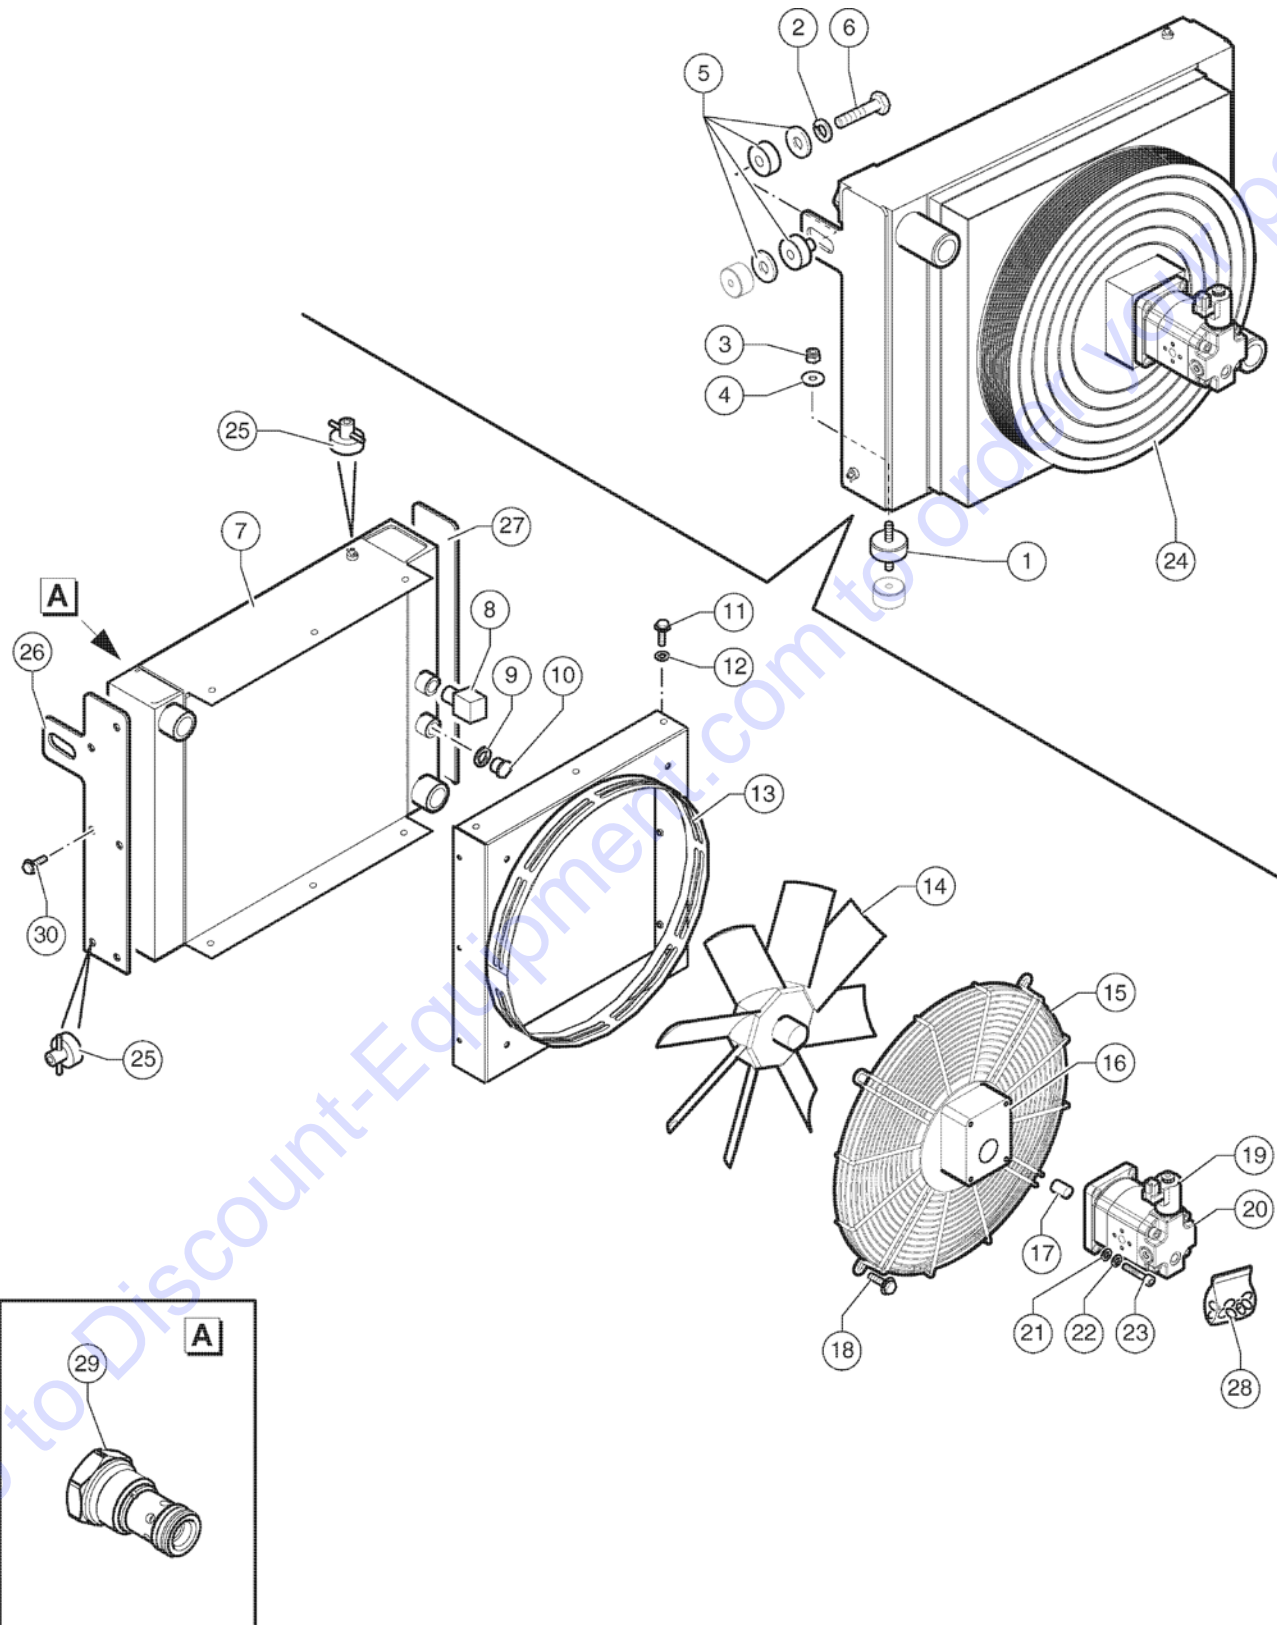

613.1 610021 Hydraulic Oil Radiator

Item	Part No.	Description	Qty.
1	09.4670.0028GT	INSULATOR	2
2	01.4032.0005GT	SPRING WASHER D12 ZN	4
3	01.0023.0055GT	Stop Nut M10 UNI 7473 6S ZN	2
4	01.0031.0301GT	FLAT WASHER D10 UNI 6593 ZN	4
5	07.0723.0360GT	VIBRATION DAMPING KIT	2
6	01.4001.0089GT	SCREW M12X70 UNI 5737 8.8 ZN	2
7	07.0712.0367GT	OIL COOLER	1
8	56.0014.0091GT	THERMOSTAT	1
9	06.0442.0122GT	BONDED RING 1/2"	1
10	04.0220.0055GT	PLUG 1/2 BSP	1
11	07.0712.0354GT	HEXAGON FLANGE BOLTS DIN 6921 M6X16	6
12	07.0712.0287GT	FLAT WASHER D8 UNI 6593	6
13	07.0712.0334GT	FAN SHROUD	1
14	07.0712.0344GT	FAN	1
15	07.0712.0335GT	GRID	1
16	07.0723.0356GT	Support	1
17	07.0712.0345GT	SPACER	1
18	07.0712.0360GT	HEXAGON FLANGE BOLTS M8x25 DIN 6921	4
19	07.0722.0067GT	Solenoid	1
20	04.4235.0059GT	Oil Cooler Fan Motor	1
21	01.0031.0055GT	FLAT WASHER D8 UNI 6592 ZN	4
22	01.4032.0003GT	Spring Washer D 8 ZN	4
23	01.0003.0207GT	SCREW M8X35 UNI 5931 8.8 ZN	4
24	53.3200.0090GT	Complete Oil Cooler	1
25	07.0712.0342GT	RELEASE VALVE M14X1.5	2
26	07.0712.0333GT	Right support	1
27	07.0712.0332GT	Left support	1
28	07.4529.0209GT	SEAL KIT	1