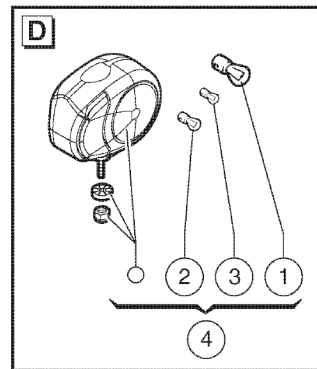

705.1 610035 Road Lights

Item	Part No.	Description	Qty.
1	07.0703.0306GT	BULB, HEADLAMP	2
2	56.0010.0058GT	BULB,12V,45/40W	2
3	07.0703.0305GT	BULB, HEADLAMP	2
4	56.0010.0093GT	Right Front Road Light	1
5	56.0010.0092GT	Left Front Road Light	1
6	01.4031.0007GT	WASHER,FLAT, D4 UNI 6592, ZN	4
7	01.4019.0031GT	Stop Nut M4	4
8	56.0010.0089GT	Rear light	2
9	55.0602.0888GT	REAR RIGHT ROAD LIGHT AND HARNESS	1
10	55.0602.0889GT	Rear Left Lights Line	1
11	01.0001.0256GT	SCREW M8X25 UNI 5739 8.8 ZN	4
12	01.0031.0054GT	FLAT WASHER D6 UNI 6592 ZN	4
13	56.0010.0077GT	Rear Light	2

Go to Discount-Equipment.com to order your parts