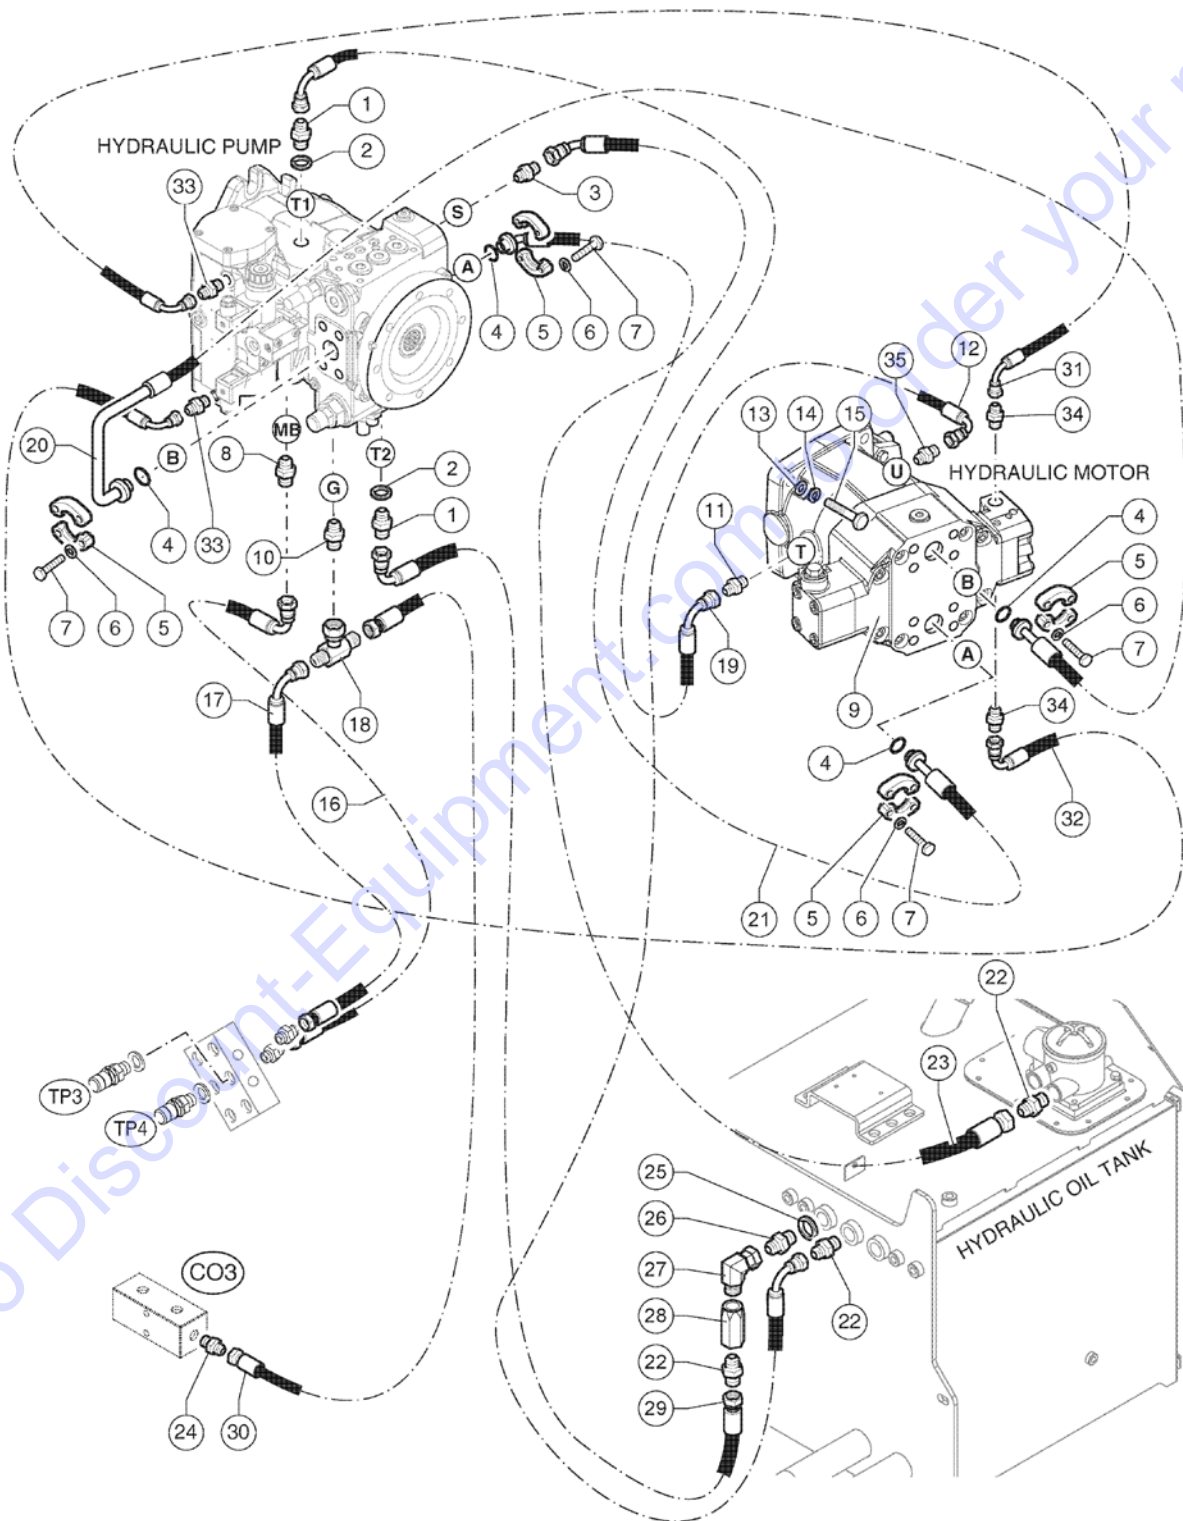

Go to Discount-Equipment.com to order your parts

Item	Part No.	Description	Qty.
29	04.0605.1333GT	HOSE R4X1 3000 F90 FD 1 7/16-12 ORFS	1
30	04.0605.1649GT	HOSE R1X1/4 1950 FD FD 9/16-19	1
31	04.0605.1766GT	Flexible Hose R1 X 1/4 1700 F90 9/16"-18 F90 11/16"-16 90°	1
32	04.0605.1765GT	Flexible Hose R1 X 1/4 1800 F90 9/16"-18 F90 11/16"-16 270°	1
33	04.0607.0860GT	Pipe Fitting M16x1,5 X 11/16"-16 ORFS	1
34	06.0607.0861GT	Pipe Fitting	2
35	04.0607.0863GT	Pipe Fitting M33x2(ISO6149-2) 1 7/16"-12 ORFS	1

Go to Discount-Equipment.com to order your parts