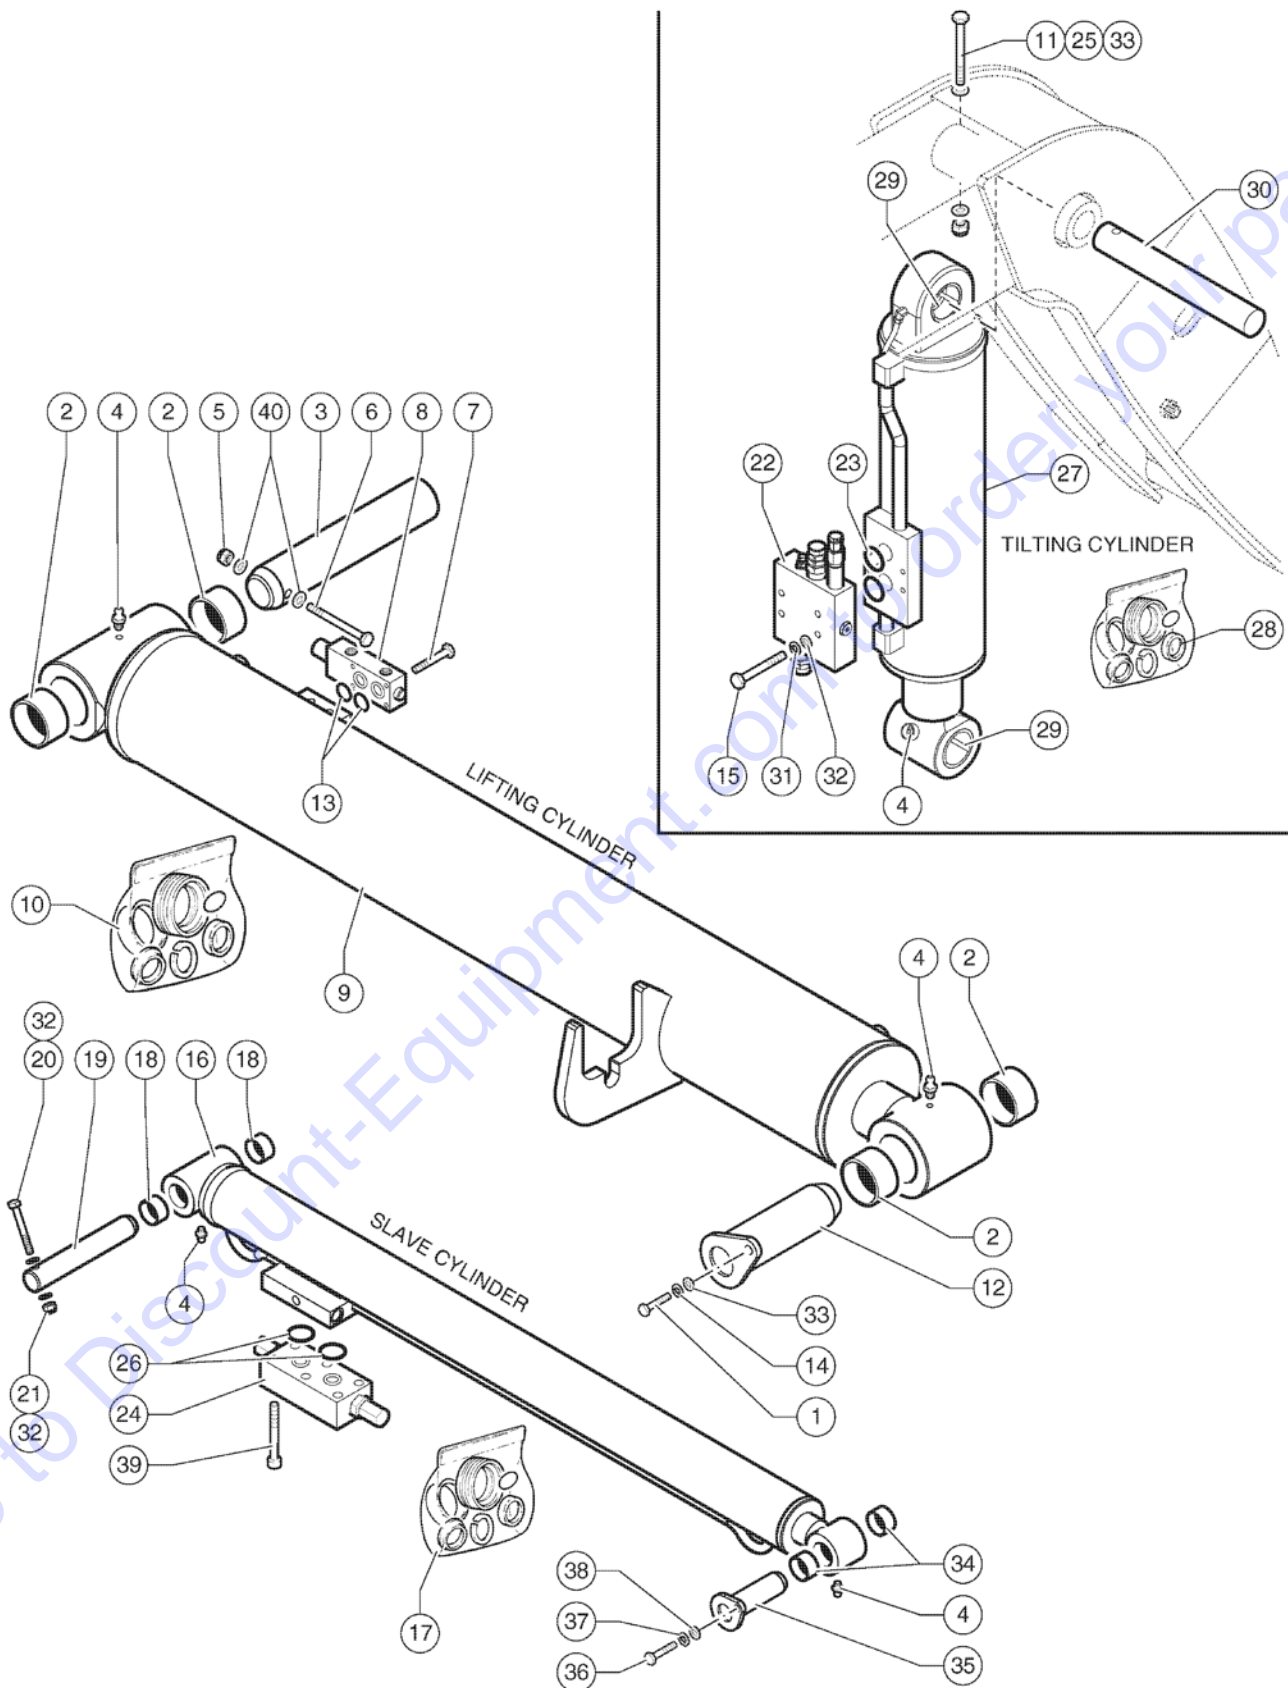

507.1 610001 Lifting Cylinder - Slave Cylinder - Tilting Cylinder

507.1 610001 Lifting Cylinder - Slave Cylinder - Tilting Cylinder

Item	Part No.	Description	Qty.
1	01.0001.0508GT	SCREW M12X40 UNI 5739 8.8 ZN	2
2	54.0201.0091GT	Bushing	4
3	54.0000.0270GT	Lifting Cylinder Foot Pin	1
4	02.0117.0101GT	GREASE NIPPLE G1/8	4
5	01.0023.0057GT	STOP NUT M14 UNI 7473 6S ZN	1
6	01.0001.1497GT	SCREW M14X150 UNI 5737 8.8 ZN	1
7	01.0003.0210GT	SCREW M8X50 UNI 5931 8.8 ZN	4
8	04.4239.0005GT	SAFETY VALVE	1
9	53.0000.3826GT	Lifting Cylinder	1
10	07.4529.0207GT	Seals Kit Lifting Cylinder	1
11	01.0023.0056GT	STOP NUT M12 UNI 7473 6S ZN	1
12	54.0003.0185GT	Lifting Cylinder Head Pin	1
13	07.0705.0101GT	O-ring	2
14	01.4032.0005GT	SPRING WASHER D12 ZN	2
15	01.0001.0306GT	SCREW M10X60 UNI 5737 8.8 ZN	4
16	53.0300.2222GT	Fork Levelling Cylinder	1
17	07.4529.0212GT	Seals Kit Levelling Cylinder	1
18	09.0801.0038GT	Bushing	2
19	54.0000.0271GT	Slave Cylinder Foot Pin	1
20	01.0001.0310GT	SCREW M10X80 UNI 5737 8.8 ZN	1
21	01.0023.0055GT	Stop Nut M10 UNI 7473 6S ZN	1
22	04.4239.0142GT	VALVE	1
23	06.4401.0006GT	O-ring	2
24	04.4239.0051GT	SAFETY VALVE	1
25	49383GT	SCREW,HHC,M12 X 120	1
26	07.0722.0037GT	O-ring	2
27	53.0400.1822GT	Tilt Cylinder	1
28	07.4529.0206GT	Seals Kit Tilt Cylinder	2