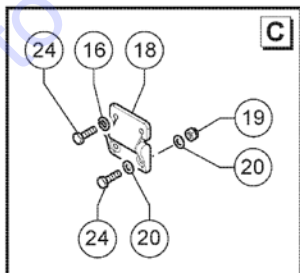

102.1 609951 Decals, View 2

<i>Item</i>	<i>Part No.</i>	<i>Description</i>	<i>Qty.</i>
28	09.4616.0157GT	Transportation Data Chart	1

Go to Discount-Equipment.com to order your parts

201.1 609953 Rear Chassis