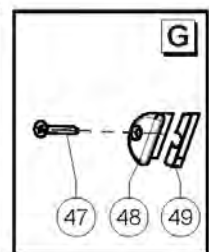

Item	Part No.	Description	Qty.
1	07.0740.0415GT	Screw TSPEI M8X30 UNI 5933	12
2	07.0740.0416GT	Washer D8.5	12
3	07.0740.0417GT	Gasket	12
4	07.0740.0419GT	GASKET	12
5	07.0740.0466GT	Seal	1
6	07.0740.0519GT	Glass	1
7	07.0740.0520GT	Glass	1
8	07.0740.0463GT	Seal	1
9	07.0740.0414GT	Seal	1
10	07.0740.0413GT	GLASS,LEFT REAR	1
11	07.0740.0449GT	Wiper Kit	1
12	07.0740.0089GT	WIPER BLADE	1
13	07.0740.0088GT	Wiper arm	1
14	07.0740.0470GT	Grommet	1
15	55.0409.0257GT	Wiper Motor	1
16	09.0803.0554GT	Water Hose D4 LG.200 Inch	1
17	07.0740.0098GT	TANK	1
18	07.0740.0066GT	AIR FILTER	1
19	07.0740.0091GT	GASKET	28
20	51.0811.4724GT	AIR GRID	1
21	07.0740.0152GT	KNOB	2
22	07.0740.0528GT	BRACKET	1
23	07.0740.0467GT	Screw TBEI M8X20	5
24	07.0740.0425GT	Plain Washer D15	11
25	07.0740.0428GT	Screw TBEI M8X10	6
26	07.0740.0469GT	BRACKET,GLASS,RIGHT,LOWER	3
27	01.0001.0254GT	SCREW M8X20 UNI 5739 8.8 ZN	4
28	01.4032.0003GT	Spring Washer D 8 ZN	4