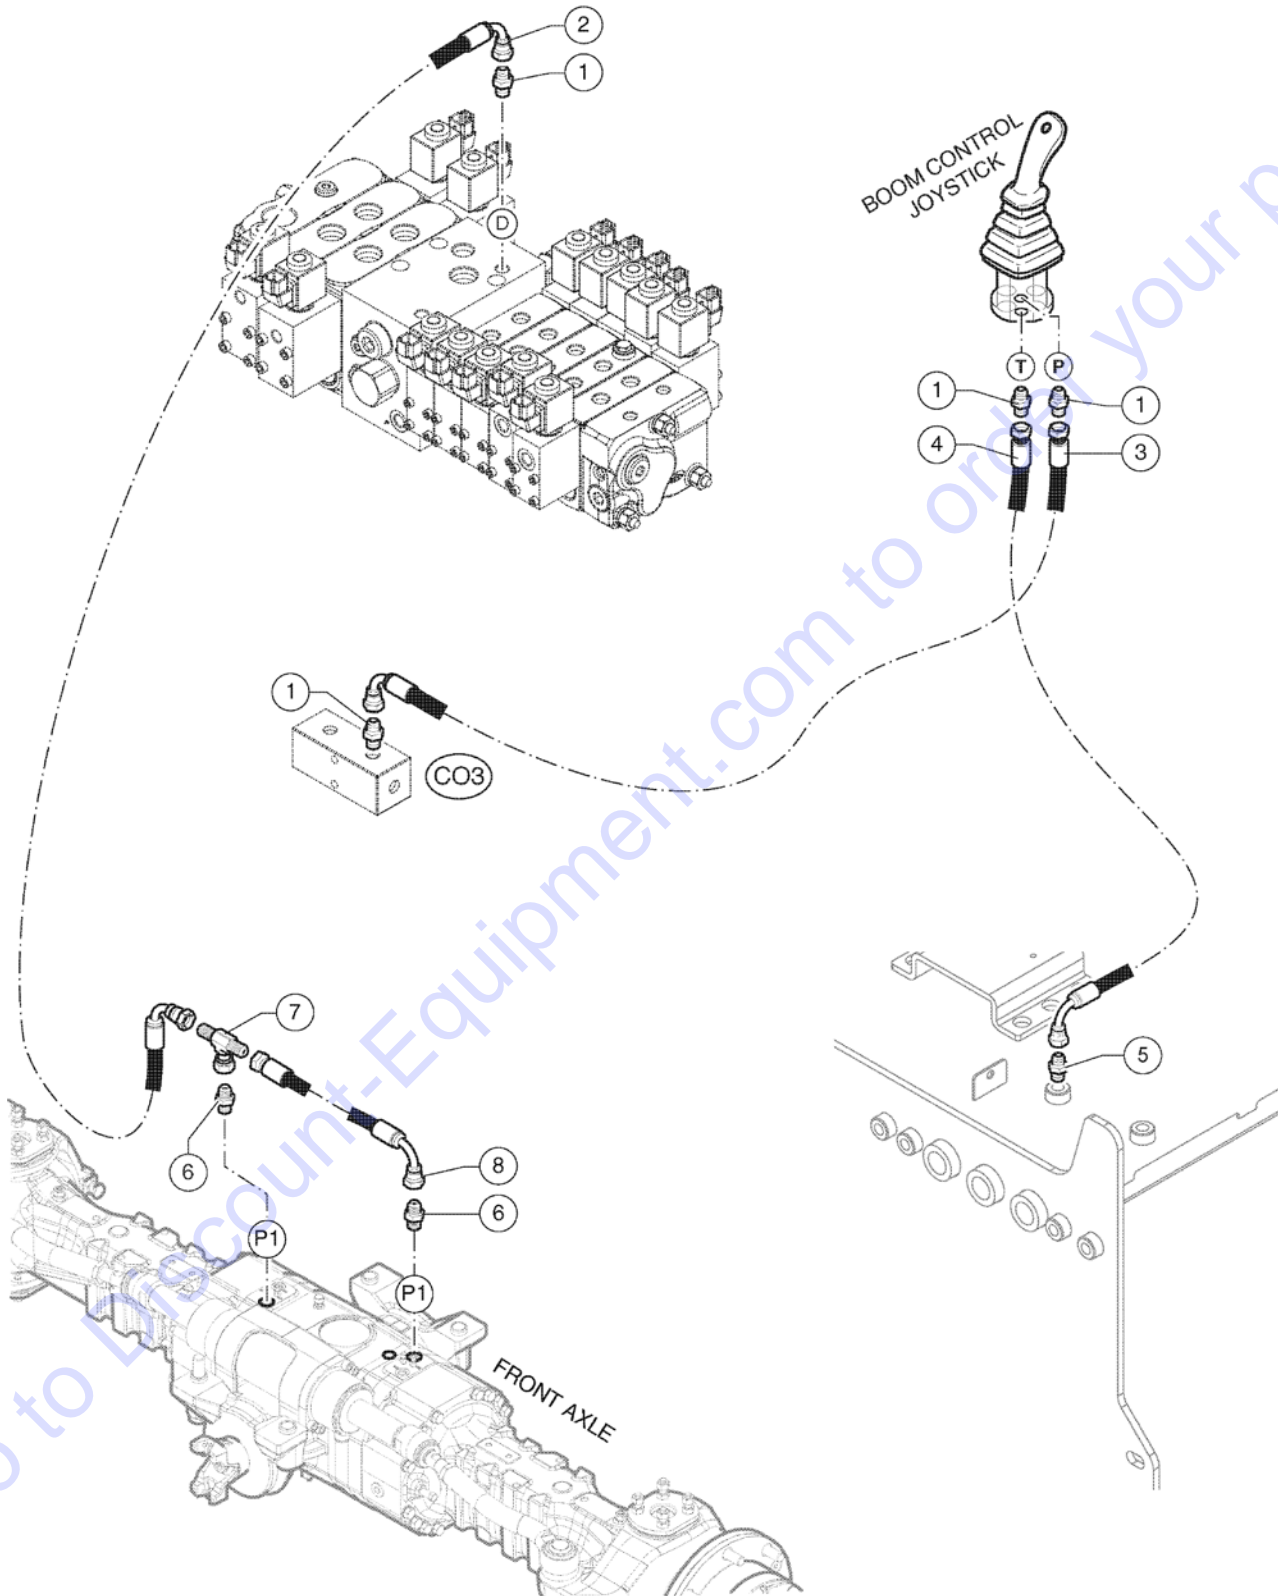

611.1 610019 Parking Brake

Go to Liftcount-Equipment.com to order your parts

Item	Part No.	Description	Qty.
1	04.0607.0113GT	PIPE FITTING 1/4 BSPX9/16-18 ORFS	4
2	04.0605.1773GT	Flexible Hose R2 X 1/2 1850 FD F90 13/16"-16	1
3	04.0605.0179GT	HOSE R1X1/4 LG 700 FD-F90 9/16-18 ORFS	1
4	04.0605.0772GT	Hose R1 X 1/4 LG.2000 FD-F90 9/16-18 ORFS	1
5	04.0607.0114GT	PIPE FITTING 3/8 BSPX9/16-18 ORFS	1
6	04.0607.0813GT	PIPE FITTING, M14X1.5X9/16 ORFS	2
7	04.0607.0131GT	PIPE FITTING TMF+C 9/16-18 ORFS	1
8	04.0605.0422GT	HOSE R2X1/4 LG 400 F90-FD 9/16-18 ORFS	1

Go to Discount-Equipment.com to order your parts