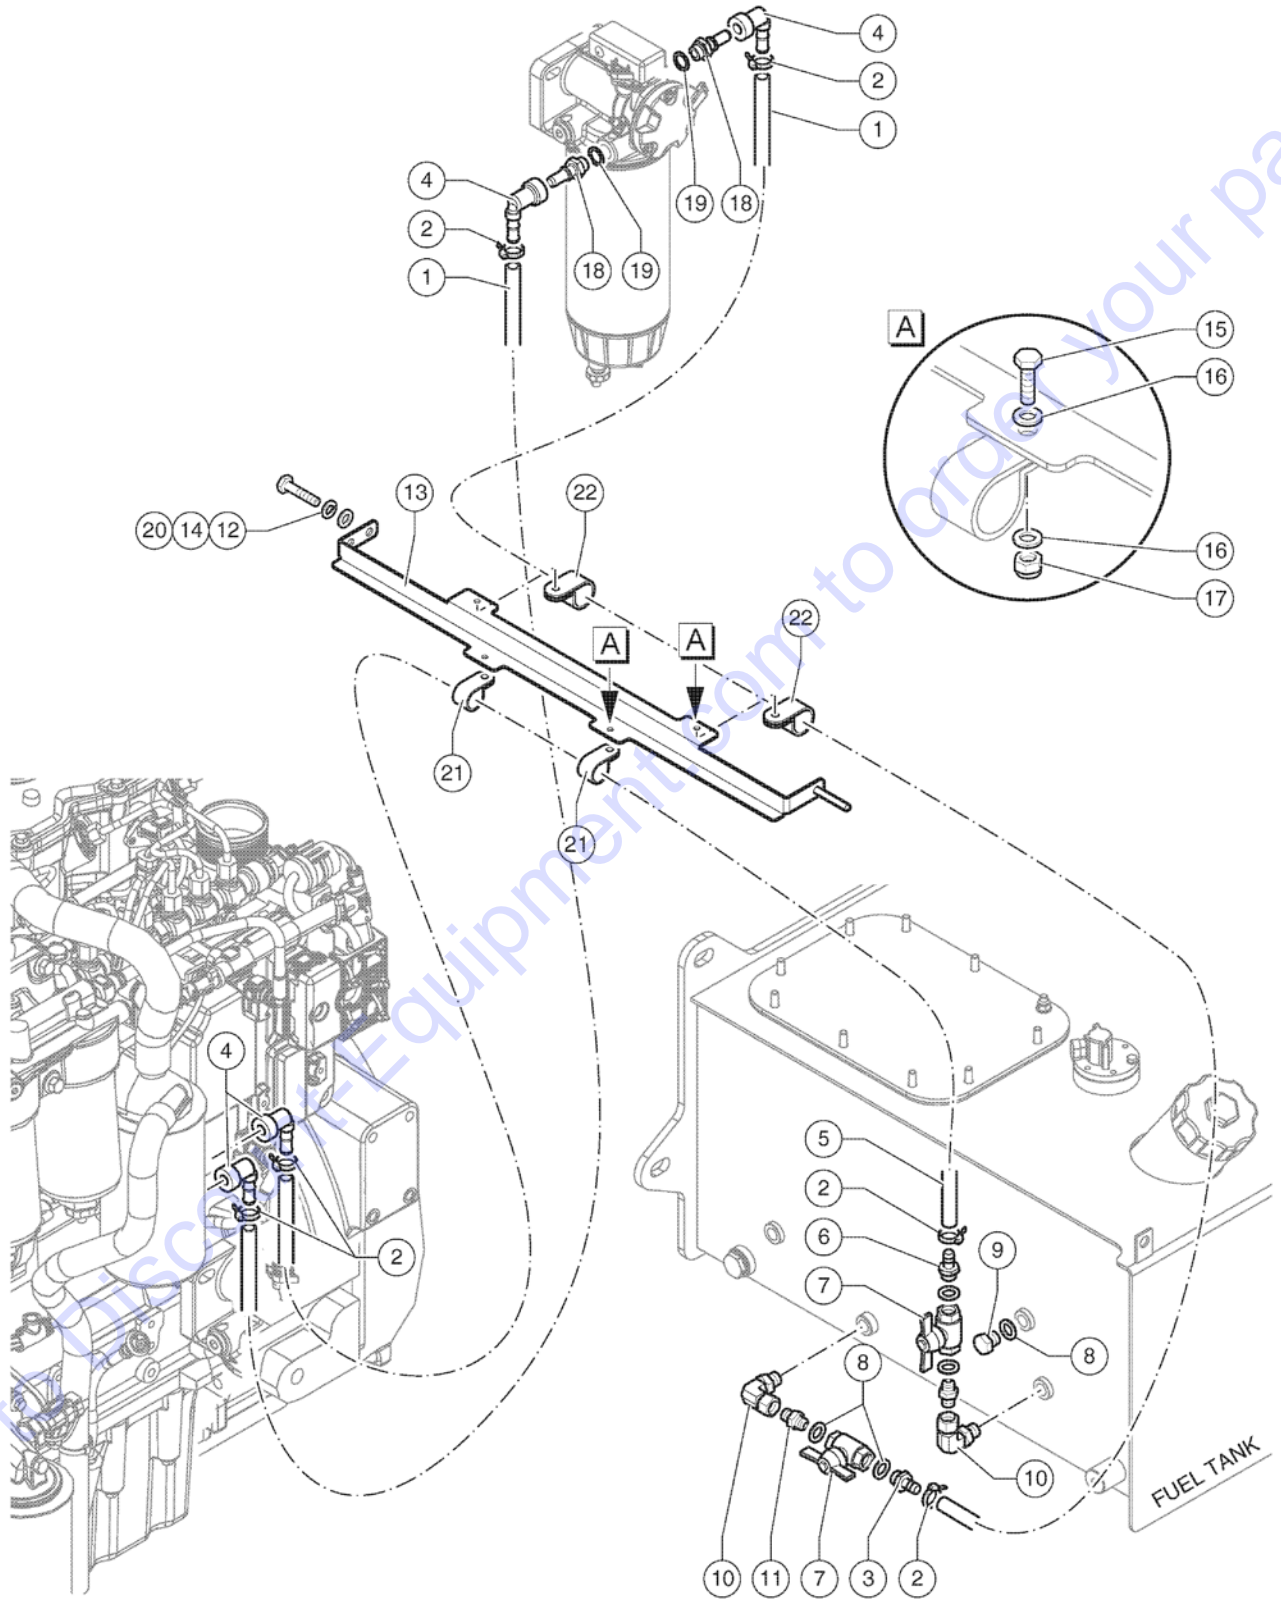

303.1 609975 Fuel Circuit

Item	Part No.	Description	Qty.
1	09.0803.0219GT	Carbonpress Hose D12X18	2
2	04.0227.0051GT	CLAMP DN 10/16 LG 9	6
3	04.0600.0179GT	HOSE ADAPTER 3/8" GASXD17	2
4	09.0805.0147GT	FITTING,PUMP,FUEL	4
5	09.0803.0218GT	Carbonpress Hose	1
6	04.0600.0276GT	Hose Adapter 3/8" BSP x D10	1
7	04.4224.0011GT	Ball Valve	2
8	06.0442.0120GT	BONDED RING 3/8"	5
9	04.0220.0053GT	PLUG 3/8" BSP	1
10	04.0600.0088GT	PIPE FITTING	2
11	04.0600.0029GT	PIPE FITTING 3/8X3/8 BSP	2
12	01.4032.0003GT	Spring Washer D 8 ZN	2
13	51.0811.4867GT	Hose Bracket	1
14	01.0001.0254GT	SCREW M8X20 UNI 5739 8.8 ZN	2
15	01.0001.0156GT	SCREW M6X20 UNI 5739 8.8 ZN	4
16	01.0031.0054GT	FLAT WASHER D6 UNI 6592 ZN	8
17	01.0023.0053GT	STOP NUT M6 UNI 7473 6S ZN	4
18	09.0803.0837GT	FITTING	2
19	06.0443.0002GT	LOCKWASHER	2
20	01.0031.0299GT	FLAT WASHER D8 UNI 6593 ZN	2
21	04.4227.0015GT	CLAMP D40 HOLE 8.5	2
22	04.4227.0046GT	Clamp D74	2

Go to DiscountEquipment.com to order your parts