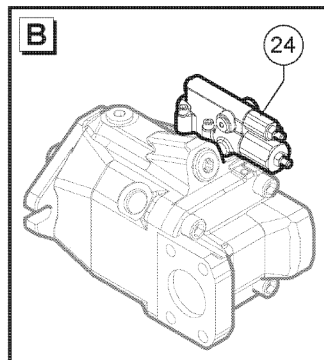

307.1 609979 Hydraulic Pumps

Item	Part No.	Description	Qty.
1	01.0001.0356GT	SCREW M10X30 UNI 5739 8.8 ZN	2
2	01.4032.0004GT	Spring Washer D10 ZN	2
3	01.0031.0056GT	FLAT WASHER D10 UNI 6592 ZN	2
4	04.4238.0105GT	Hydraulic Pump 2	1
5	01.0031.0097GT	FLAT WASHER D12 UNI 5714 ZN	2
6	01.4032.0005GT	SPRING WASHER D12 ZN	2
7	07.0701.0217GT	Pressure Override Valve	1
8	07.4529.0208GT	Seal Kit Hydraulic Pump 2	1
9	07.0701.0247GT	MAX PRESSURE VALVE	2
10	07.0701.0216GT	PRESSURE RELIEF VALVE	1
11	09.0804.3447GT	Flywheel Assy	1
12	07.0713.0058GT	Flange	1
13	07.0713.0066GT	Spacer	1
14	01.4005.0009GT	Screw TE M10X35 DIN 6912 8.8	8
15	07.0713.0074GT	Cover	1
16	01.0001.0355GT	SCREW M10X25 UNI 5739 8.8 ZN	12
17	07.0713.0073GT	Hub Pump	1
18	01.0031.0099GT	FLAT WASHER D16 UNI 5714 ZN	4
19	01.4032.0007GT	SPRING WASHER D16 ZN	4
20	01.0001.1506GT	SCREW M16X40 UNI 5739 8.8 ZN	4
21	04.4238.0102GT	Hydraulic Pump 4	1
22	07.0701.0213GT	Seal Kit Pump 4	1
23	04.4238.0093GT	Hydraulic Pump 5	1
24	07.0701.0276GT	Control Valve	1
25	01.0003.0306GT	Screw TCEI M12X40 UNI 5931 8.8ZN	2
26	07.0701.0327GT	Complete Solenoid Valve With Inching Device	1
27	07.0701.0242GT	SOLENOID	2
28	07.0701.0321GT	Valve Block	1