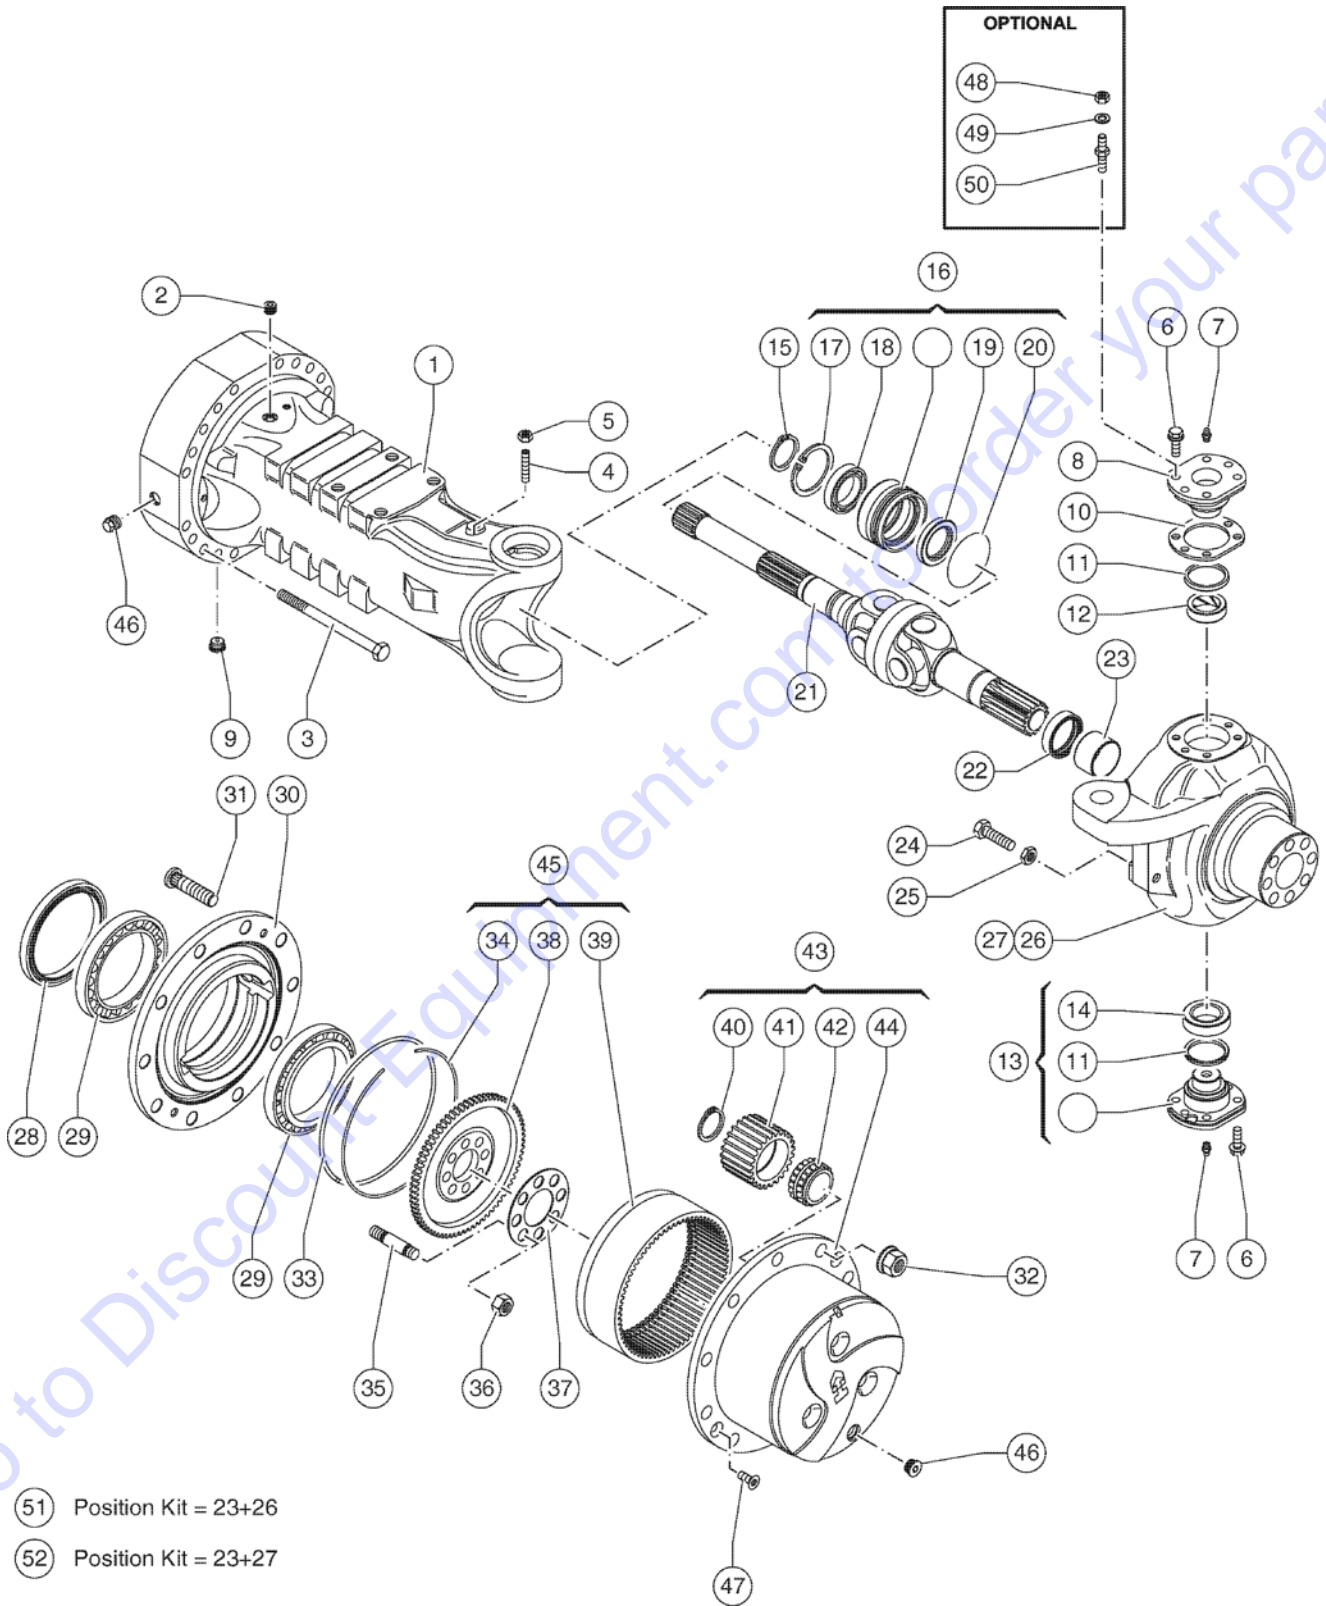

210.1 609962 Front And Rear Axle - Hub Reduction

210.1 609962 Front And Rear Axle - Hub Reduction

Item	Part No.	Description	Qty.
1	07.0709.1205GT	AXLE CASE Only For Front Axle	2
1	07.0709.1321GT	Axle Case Only For Rear Axle	2
2	7-229-570GT	Cover	2
3	07.0709.1017GT	SCREW Only For Front Axle	40
3	07.0709.1053GT	SCREW Only For Rear Axle	40
4	07.0709.0787GT	SCREW	2
5	633174GT	NUT	2
6	633070GT	SCREW	12
7	633176GT	GREASE ZERK	2
8	07.0709.1304GT	Pivot Pin	2
9	07.0709.0371GT	PLUG,MAGNET	2
10	07.0709.0485GT	SHIM 0.15MM	2
10	07.0709.0486GT	SHIM 0.20MM	2
10	07.0709.0487GT	SHIM 0.50MM	2
11	07.0709.0469GT	DUST EXCLUDER	2
12	07.0709.0789GT	BUSHING	2
13	07.0709.1305GT	Pivot Pin	2
14	07.0709.0470GT	SEAL,DUST EXCLUDER	2
15	1252540GT	CIRCLIP	2
16	640720GT	BUSHING	2
17	07.0709.0441GT	SNAP RING	2
18	633202GT	Bearing	2
19	630846GT	SEAL	2
20	1252532GT	O-RING	2
21	07.0709.1306GT	Joint	2
22	07.0709.0472GT	SEAL	2
23	07.0709.0465GT	BUSHING	1
24	07.0709.0104GT	SCREW	4