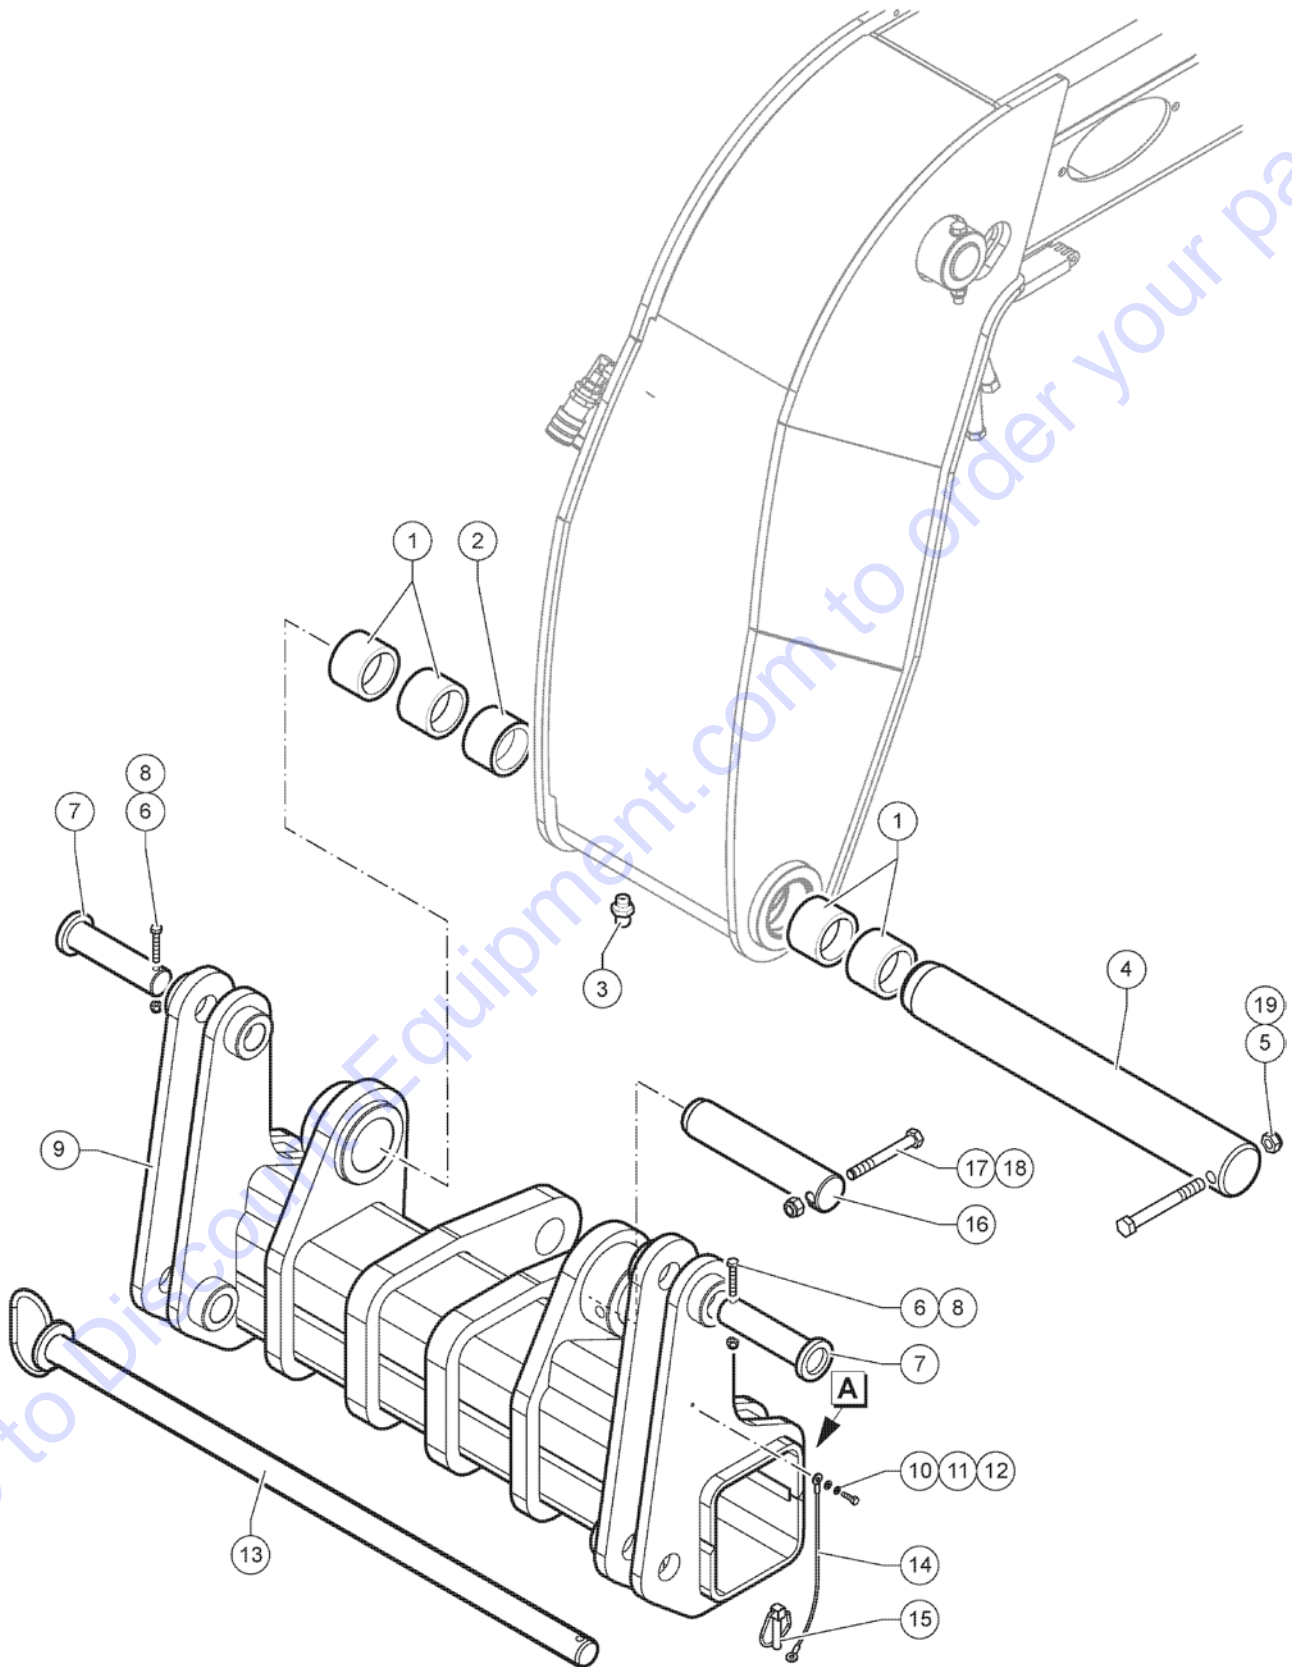

510.1 610004 Coupling Unit

Item	Part No.	Description	Qty.
1	54.0201.0088GT	Bushing	4
2	52.0900.9337GT	Spacer	1
3	02.0117.0119GT	GREASE NIPPLE G 1/8	1
4	54.0002.0075GT	Pin	1
5	01.4001.0032GT	Screw TE M16 X 140 ZN UNI 5737	1
6	01.0023.0054GT	NUT,M8 UNI 7473 6S ZN	2
7	54.0002.0071GT	Pin	2
8	01.0001.0206GT	SCREW M8X55 UNI 5737 8.8 ZN	2
9	51.0400.5031GT	Fork Coupling Attachment	1
10	01.0001.0156GT	SCREW M6X20 UNI 5739 8.8 ZN	1
11	01.4032.0002GT	SPRING WASHER D6 ZN	1
12	01.0031.0054GT	FLAT WASHER D6 UNI 6592 ZN	1
13	54.0000.0265GT	Attachment Locking Pin	1
14	09.0803.0406GT	LANYARD,PIN	1
15	02.4102.0015GT	Lock Clip	1
16	54.0002.0079GT	Pin	1
17	01.4001.0189GT	Screw	1
18	01.0023.0057GT	STOP NUT M14 UNI 7473 6S ZN	1
19	01.0023.0058GT	NUT,STOP,M16 UNI 7473 6S ZN	1

Go to Discount-Equipment.com to order your parts