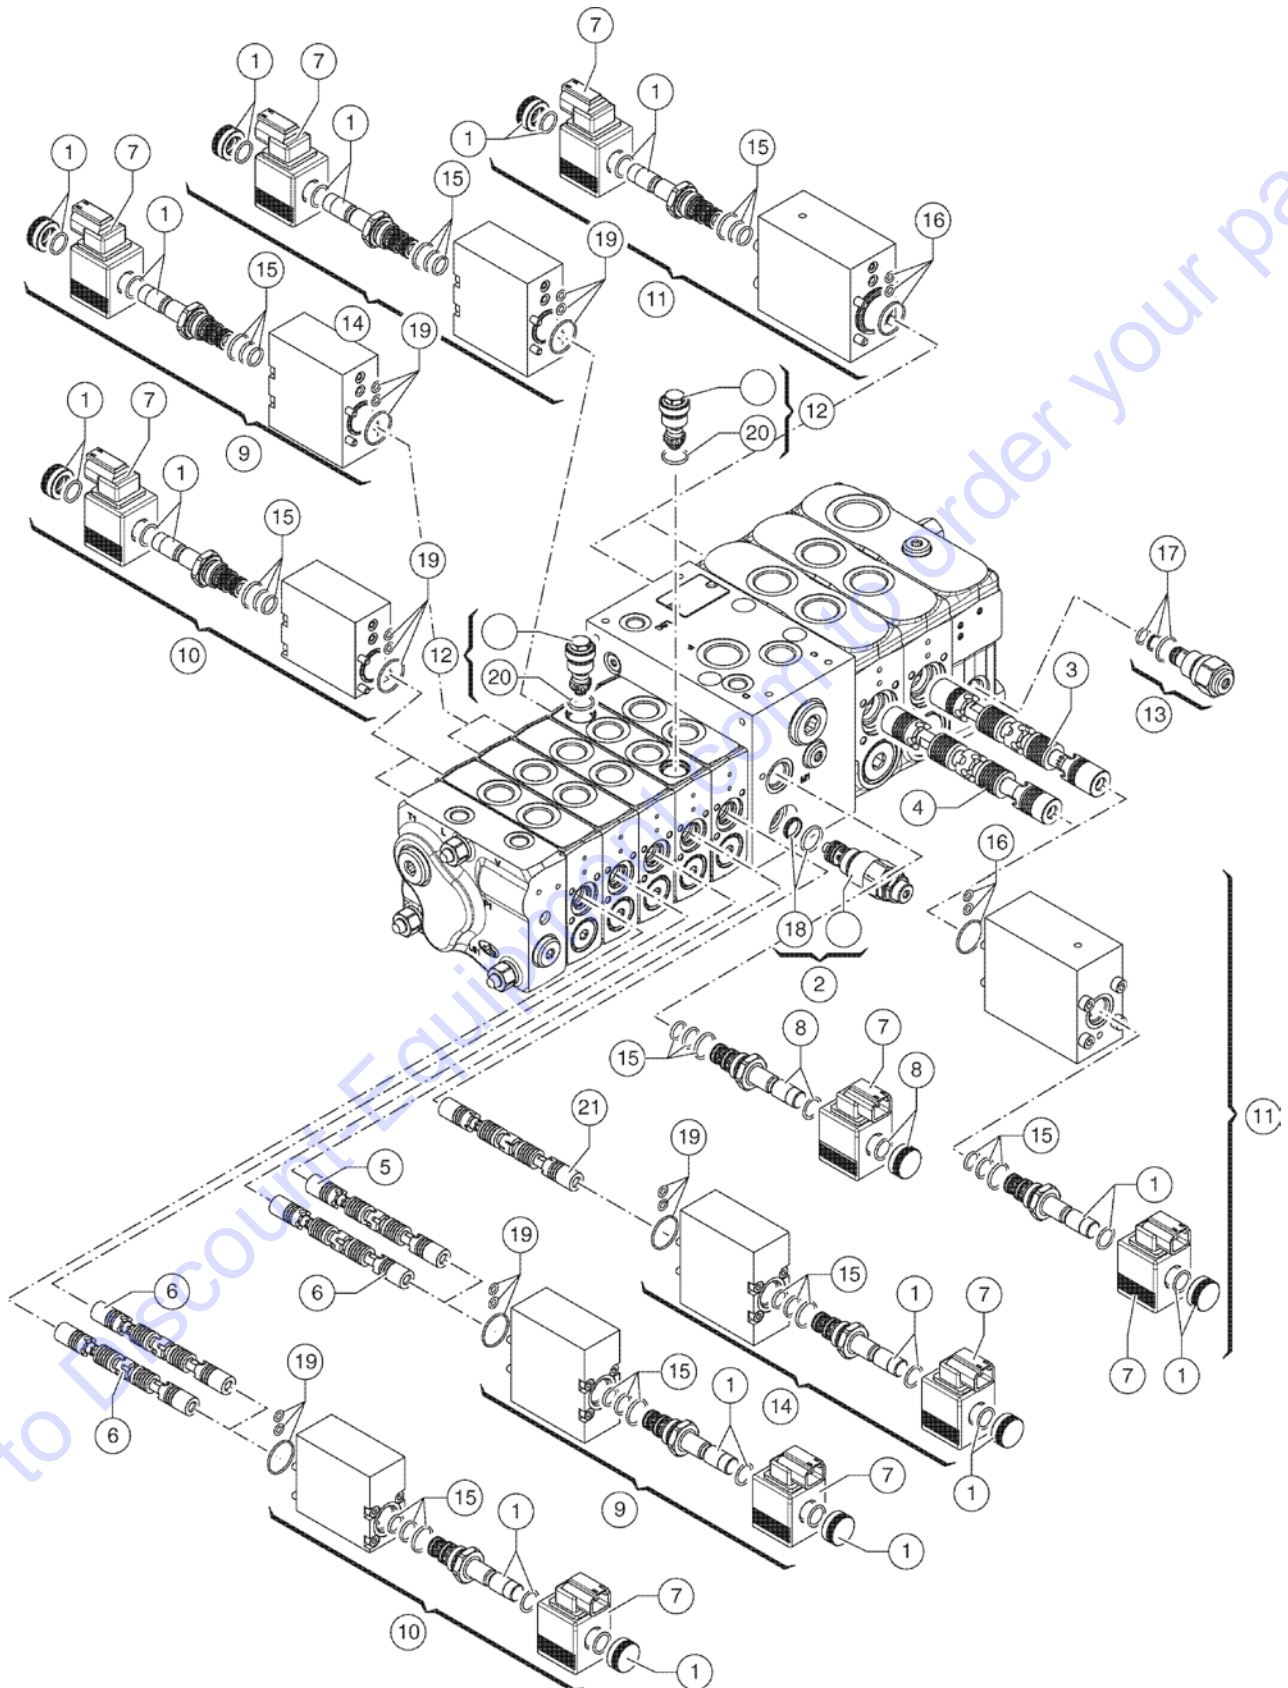

Item	Part No.	Description	Qty.
A		To Drawing 610027 Position A	
B		To Drawing 610027 Position B	
C		To Drawing 610027 Position C	
D		To Drawing 610027 Position D	
1	04.0605.0462GT	HOSE R2X1/4" LG 500 F90 FD 9/16-18 ORFS	2
2	04.0605.0230GT	HOSE R2 (300 BAR)X 1/4" LG 900 F90 - FD 9/16-18 ORFS	2
3	04.0605.1759GT	Flexible Hose R2 X 3/8 1000 FD FD 11/16-16 ORFS	2
4	04.0605.1760GT	Flexible Hose R2 X 1/4 750 FD F90 9/16-18 ORFS	1
5	04.0605.1761GT	Flexible Hose R2 X 1/4 LG.950 F90 F90 9/16-18 270°	1
6	04.0605.0455GT	HOSE R2X1/4 LG 600 F90 FD 9/16-18 ORFS	1
7	04.0605.0461GT	HOSE R2X1/4" LG 800 F90 FD 9/16-18 ORFS	1
8	04.0605.1762GT	Flexible Hose R2 X 3/8 900 FD FD 11/16-16 ORFS	2
9	04.4239.0002GT	VALVE	2
10	53.3001.6826GT	MANIFOLD	1
11	04.0607.0112GT	PIPE FITTING M-M A 90 1/4 BSPX9/16-18 ORFS	8
12	04.0607.0163GT	PIPE FITTING 1/4BSPX11/16-16 ORFS	4
13	04.0607.0167GT	PIPE FITTING 1/2BSPX 9/16-18 ORFS	6
14	04.4210.0018GT	QUICK COUPLING, MALE 1/2	1
15	04.4210.0019GT	QUICK COUPLING, FEMALE 1/2	1
16	04.4210.0035GT	QUICK COUPLING, MALE 3/8	1
17	04.4210.0036GT	QUICK COUPLING, FEMALE 3/8	1
18	04.0607.0110GT	PIPE FITTING 1/2BSP x 11/16-16 ORFS	2
19	01.4003.0039GT	SCREW TCEI M6x65 UNI 5931 8.8 ZN	2
20	01.4003.0028GT	SCREW M6X80 UNI 5931 8.8 ZN	4
21	01.0031.0054GT	FLAT WASHER D6 UNI 6592 ZN	6
22	01.0023.0053GT	STOP NUT M6 UNI 7473 6S ZN	6
23	04.0607.0117GT	PIPE FITTING 3/8BSPX11/16-16 ORFS	2
24	04.0607.0140GT	PIPE FITTING 3/8 BSPX9/16 ORFS	2

621.1 610029 Primary Functions Manifold