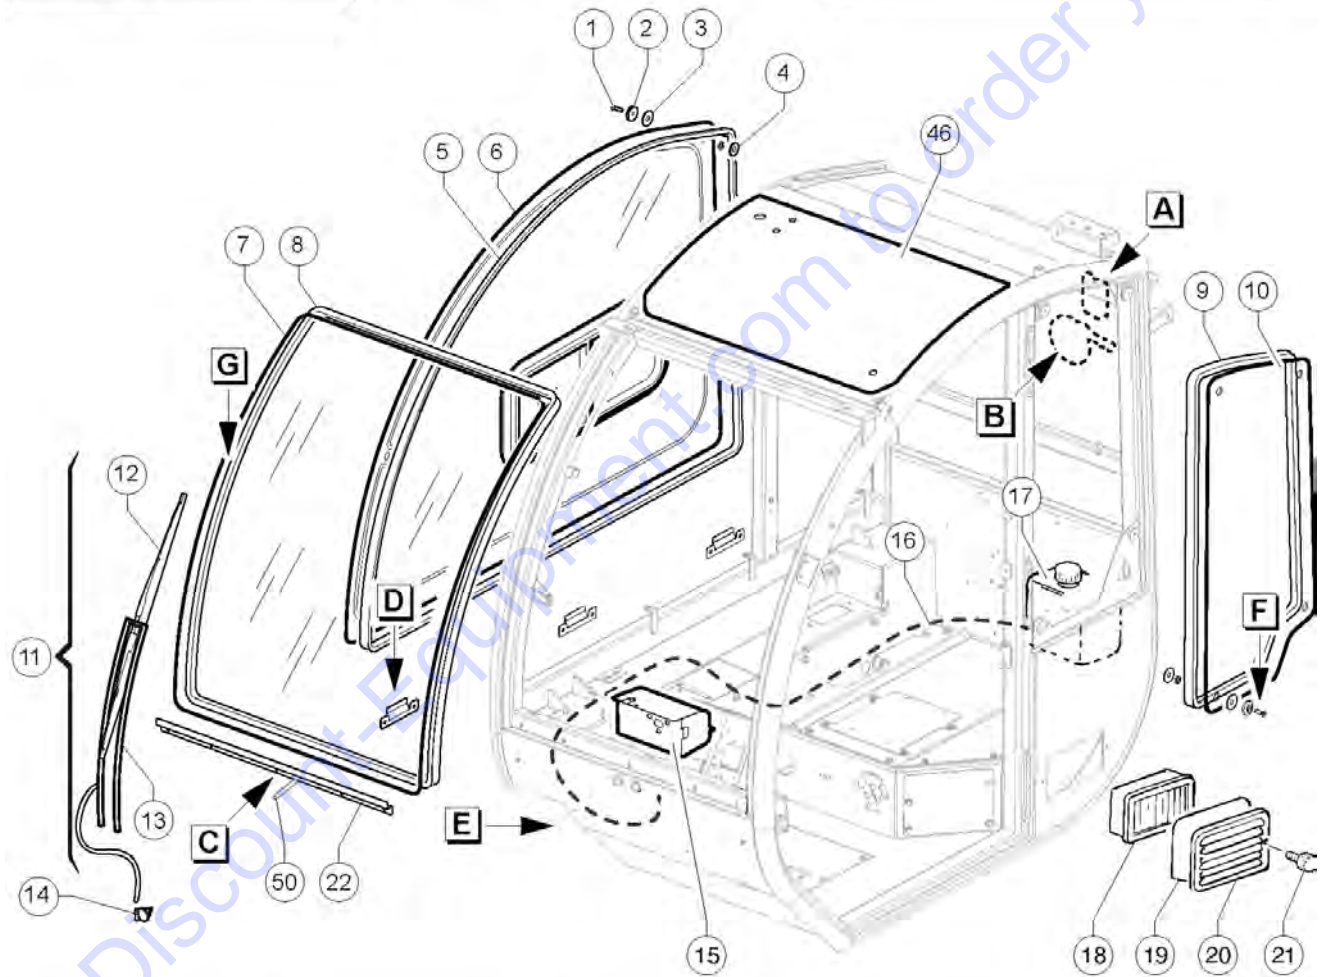

404.1 609987 Cab, View 4

Item	Part No.	Description	Qty.
29	01.0031.0055GT	FLAT WASHER D8 UNI 6592 ZN	4
30	07.0740.0070GT	HOSE GUIDE	1
31	07.0740.0418GT	WASHER,TEFLON D20	4
32	07.0740.0009GT	RUBBER GROMMET	3
33	07.0740.0086GT	Rubber	1
34	07.0740.0032GT	WASHER	1
35	56.0014.0094GT	Operator Fan	1
36	01.4001.0122GT	SCREW M5X20 UNI 7687 8.8 ZN	4
37	01.0031.0053GT	FLAT WASHER D5 UNI 6592 ZN	8
38	01.0023.0052GT	STOP NUT M5 UNI 7473 6S ZN	4
39	56.0016.0200GT	Filter FIN 33.006.F	1
40	01.4001.0062GT	SCREW M5X20 UNI 7687 ZN	4
41	51.0811.4903GT	Filter Box	1
42	07.0740.0079GT	Screw	7
43	07.0740.0046GT	Stop nut	7
44	07.0740.0014GT	NUT,PROTECTION	7
45	07.0740.0081GT	WASHER	3
46	07.0740.0085GT	ROOF GLASS	1
47	07.0744.0001GT	SCREW	2
48	07.0744.0002GT	GLASS LOCKING BRACKET	2
49	07.0740.0526GT	SHIM	2
50	07.0740.0527GT	PIPE	1

Go to Discount-Equipment.com to order your parts