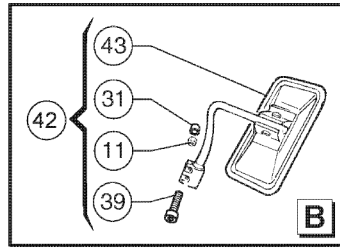

402.1 609985 Cab, View 2

Item	Part No.	Description	Qty.
29	01.0001.0156GT	SCREW M6X20 UNI 5739 8.8 ZN	2
30	01.4032.0003GT	Spring Washer D 8 ZN	26
31	07.0740.0014GT	NUT,PROTECTION	2
32	07.0740.0021GT	COVERING	1
33	51.0811.4831GT	Seat Support	1
34	51.0811.4832GT	Seat Support	1
35	51.0811.4830GT	Lateral Cover	1
36	07.0740.0482GT	Cover	1
37	T07.0740.0018GT	Safety Walk	28
38	51.0811.4829GT	Cover	1
39	01.0003.0203GT	SCREW,TCEI,M8X20 UNI 8.8 ZN	2
40	09.0803.0512GT	LANYARD	1
41	51.0811.4834GT	Load Charts Support	1
42	07.0740.0097GT	Complete Mirror	1
43	07.0740.0202GT	COMPLETE MIRROR	1
44	09.0803.0692GT	FLOOR MAT,RUBBER	1
45	56.0012.0099GT	External Temperature Sensor	1

Go to Discount-Equipment.com to order your parts