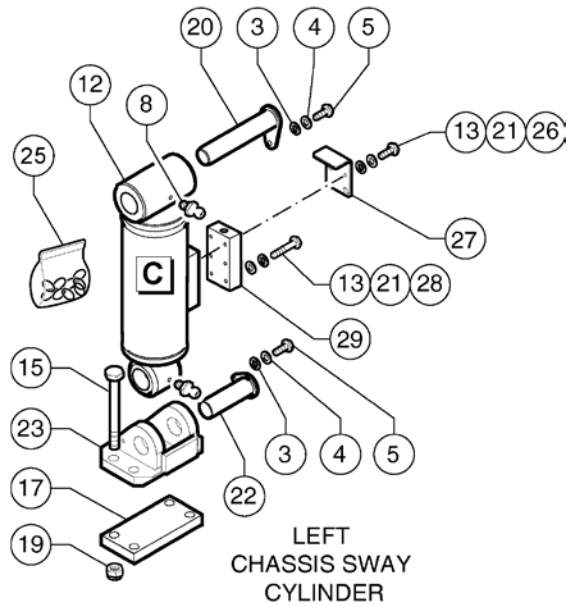

509.1 610003 Left & Right Chassis Sway Cylinder - Rear Axle Locking Cylinder

Item	Part No.	Description	Qty.
1	04.0600.0092GT	SCREW,BLEEDER M8X1.25	1
2	54.0004.0130GT	Pin	1
3	01.0031.0056GT	FLAT WASHER D10 UNI 6592 ZN	6
4	01.4032.0004GT	Spring Washer D10 ZN	6
5	01.0001.0355GT	SCREW M10X25 UNI 5739 8.8 ZN	6
6	07.4529.0205GT	Seal Kit	1
7	53.0700.0307GT	Rear Axle Locking Cylinder	1
8	02.0117.0101GT	GREASE NIPPLE G1/8	6
9	04.4240.0041GT	SOLENOID	2
10	04.4240.0024GT	CARTRIDGE	2
11	51.0903.5261GT	Valve Protection Cover	1
12	53.0600.1816GT	Left Chassis Sway Cylinder	1
13	01.4032.0002GT	SPRING WASHER D6 ZN	20
14	01.4001.0106GT	SCREW M6X16 DIN 6923 8.8 ZN	2
15	01.0003.0965GT	SCREW SHC M22 x 280 ZN 8.8 UNI 5931 DIN 912 ISO 4762	12
16	51.0811.4810GT	Bracket	1
17	51.0811.4806GT	Plate	3
18	54.0004.0131GT	Pin	1
19	01.4023.0000GT	STOP NUT M22 UNI 7473 6S ZN	12
20	54.0004.0129GT	Pin	2
21	01.0031.0054GT	FLAT WASHER D6 UNI 6592 ZN	20
22	54.0004.0128GT	Pin	2
23	51.0811.4807GT	Bracket	2
24	53.0600.1817GT	Right Chassis Sway Cylinder	1
25	07.4529.0213GT	Seal Kit	2
26	01.0001.0106GT	SCREW M6X50 UNI 5737 8.8 ZN	4
27	51.0903.5262GT	Valve Protection Cover	2
28	01.4001.0046GT	SCREW M6X45 UNI 5739 8.8 ZN	12

509.1 610003 Left & Right Chassis Sway Cylinder - Rear Axle Locking Cylinder