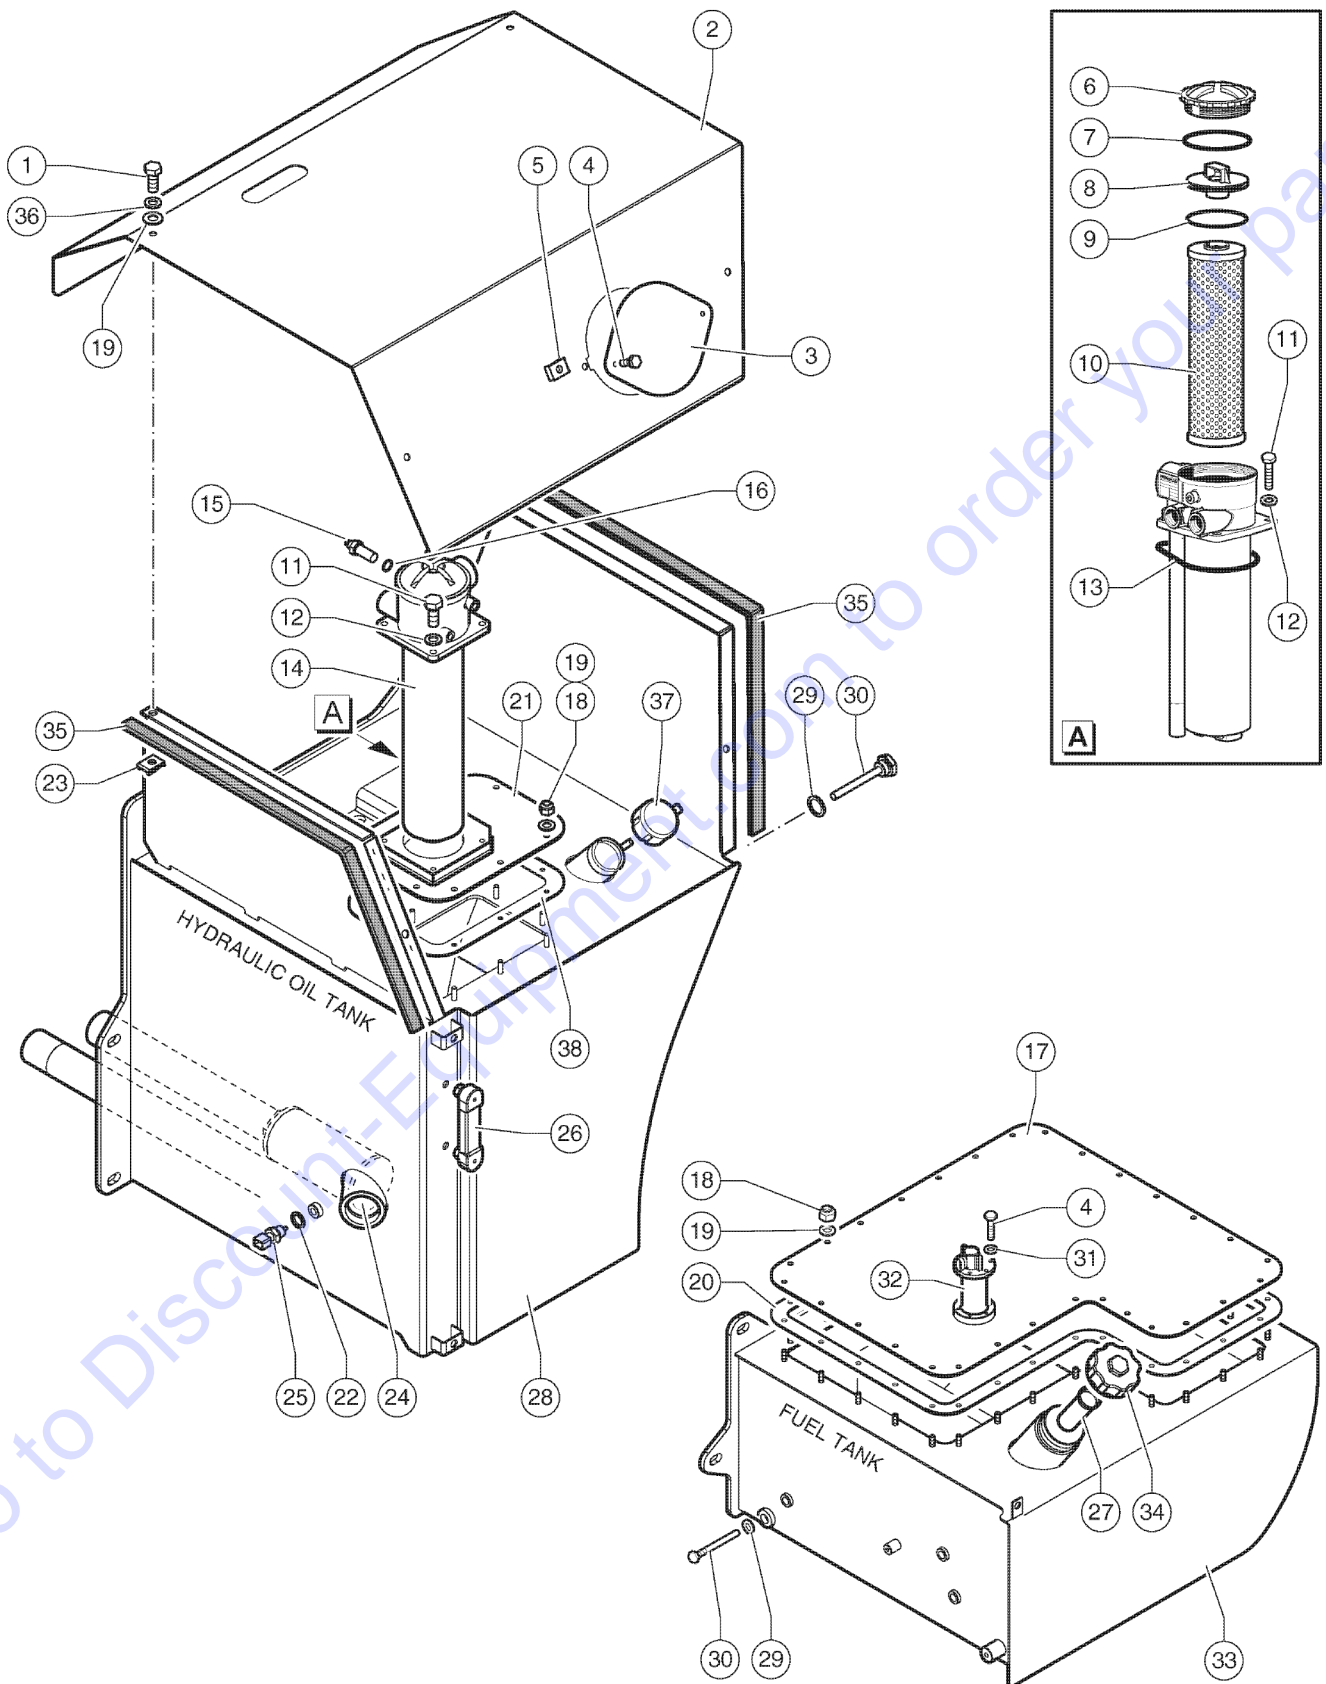

205.1 609957 Hydraulic Oil And Diesel Tanks

205.1 609957 Hydraulic Oil And Diesel Tanks

Item	Part No.	Description	Qty.
1	01.0001.0254GT	SCREW M8X20 UNI 5739 8.8 ZN	4
2	51.0903.5248GT	Oil Tank Upper Cover	1
3	51.0903.5247GT	Oil Tank Cap Cover	1
4	01.0001.0154GT	SCREW,TE,M6X16 UNI 8.8 ZN	8
5	09.0803.0516GT	SPRING CLIP M6	2
6	07.0700.0006GT	CAP,HYDRAULIC FILTER	1
7	07.0700.0007GT	O-RING	1
8	07.0700.0049GT	Inlet Neck	1
9	07.0700.0050GT	O-RING 98X3	1
10	07.0700.0002GT	Oil Filter Cartridge	1
11	01.0001.0355GT	SCREW M10X25 UNI 5739 8.8 ZN	4
12	01.4032.0004GT	Spring Washer D10 ZN	8
13	07.0700.0051GT	O-RING 124X4,5	1
14	09.4604.0005GT	FILTER ASSY	1
15	56.0013.0006GT	PRESSURE SENSOR, HYDRAULIC OIL	1
16	06.0442.0101GT	BONDED RING 3/8"	2
17	51.0903.5297GT	Fuel Tank Inspection Door	1
18	01.4019.0012GT	NUT M8X1,25 8G 8.8 ZN	29
19	01.0031.0055GT	FLAT WASHER D8 UNI 6592 ZN	39
20	53.3301.0008GT	Fuel Tank Seal	1
21	51.0903.5246GT	Hydraulic Oil Tank Inspection Door	1
22	06.0442.0120GT	BONDED RING 3/8"	1
23	09.0803.0352GT	SPRING CLIP M8	4
24	09.4604.0000GT	FILTER, HYD. OIL TANK	1
25	56.0013.0000GT	TEMPERATURE SENSOR, HYDRAULIC OIL	1
26	09.4661.0005GT	Hydraulic Oil Level Indicator	1
27	09.4661.0033GT	Basket	1
28	51.0600.9331GT	Hydraulic Oil Tank	1