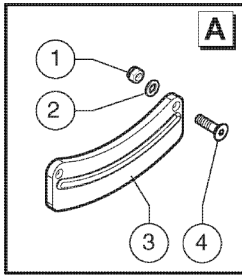

402.1 609985 Cab, View 2

Item	Part No.	Description	Qty.
29	01.0001.0156GT	SCREW M6X20 UNI 5739 8.8 ZN	2
30	01.4032.0003GT	Spring Washer D 8 ZN	26
31	07.0740.0014GT	NUT,PROTECTION	2
32	07.0740.0021GT	COVERING	1
33	51.0811.4831GT	Seat Support	1
34	51.0811.4832GT	Seat Support	1
35	51.0811.4830GT	Lateral Cover	1
36	07.0740.0482GT	Cover	1
37	T07.0740.0018GT	Safety Walk	28
38	51.0811.4829GT	Cover	1
39	01.0003.0203GT	SCREW,TCEI,M8X20 UNI 8.8 ZN	2
40	09.0803.0512GT	LANYARD	1
41	51.0811.4834GT	Load Charts Support	1
42	07.0740.0097GT	Complete Mirror	1
43	07.0740.0202GT	COMPLETE MIRROR	1
44	09.0803.0692GT	FLOOR MAT,RUBBER	1
45	56.0012.0099GT	External Temperature Sensor	1

Go to Discount-Equipment.com to order your parts