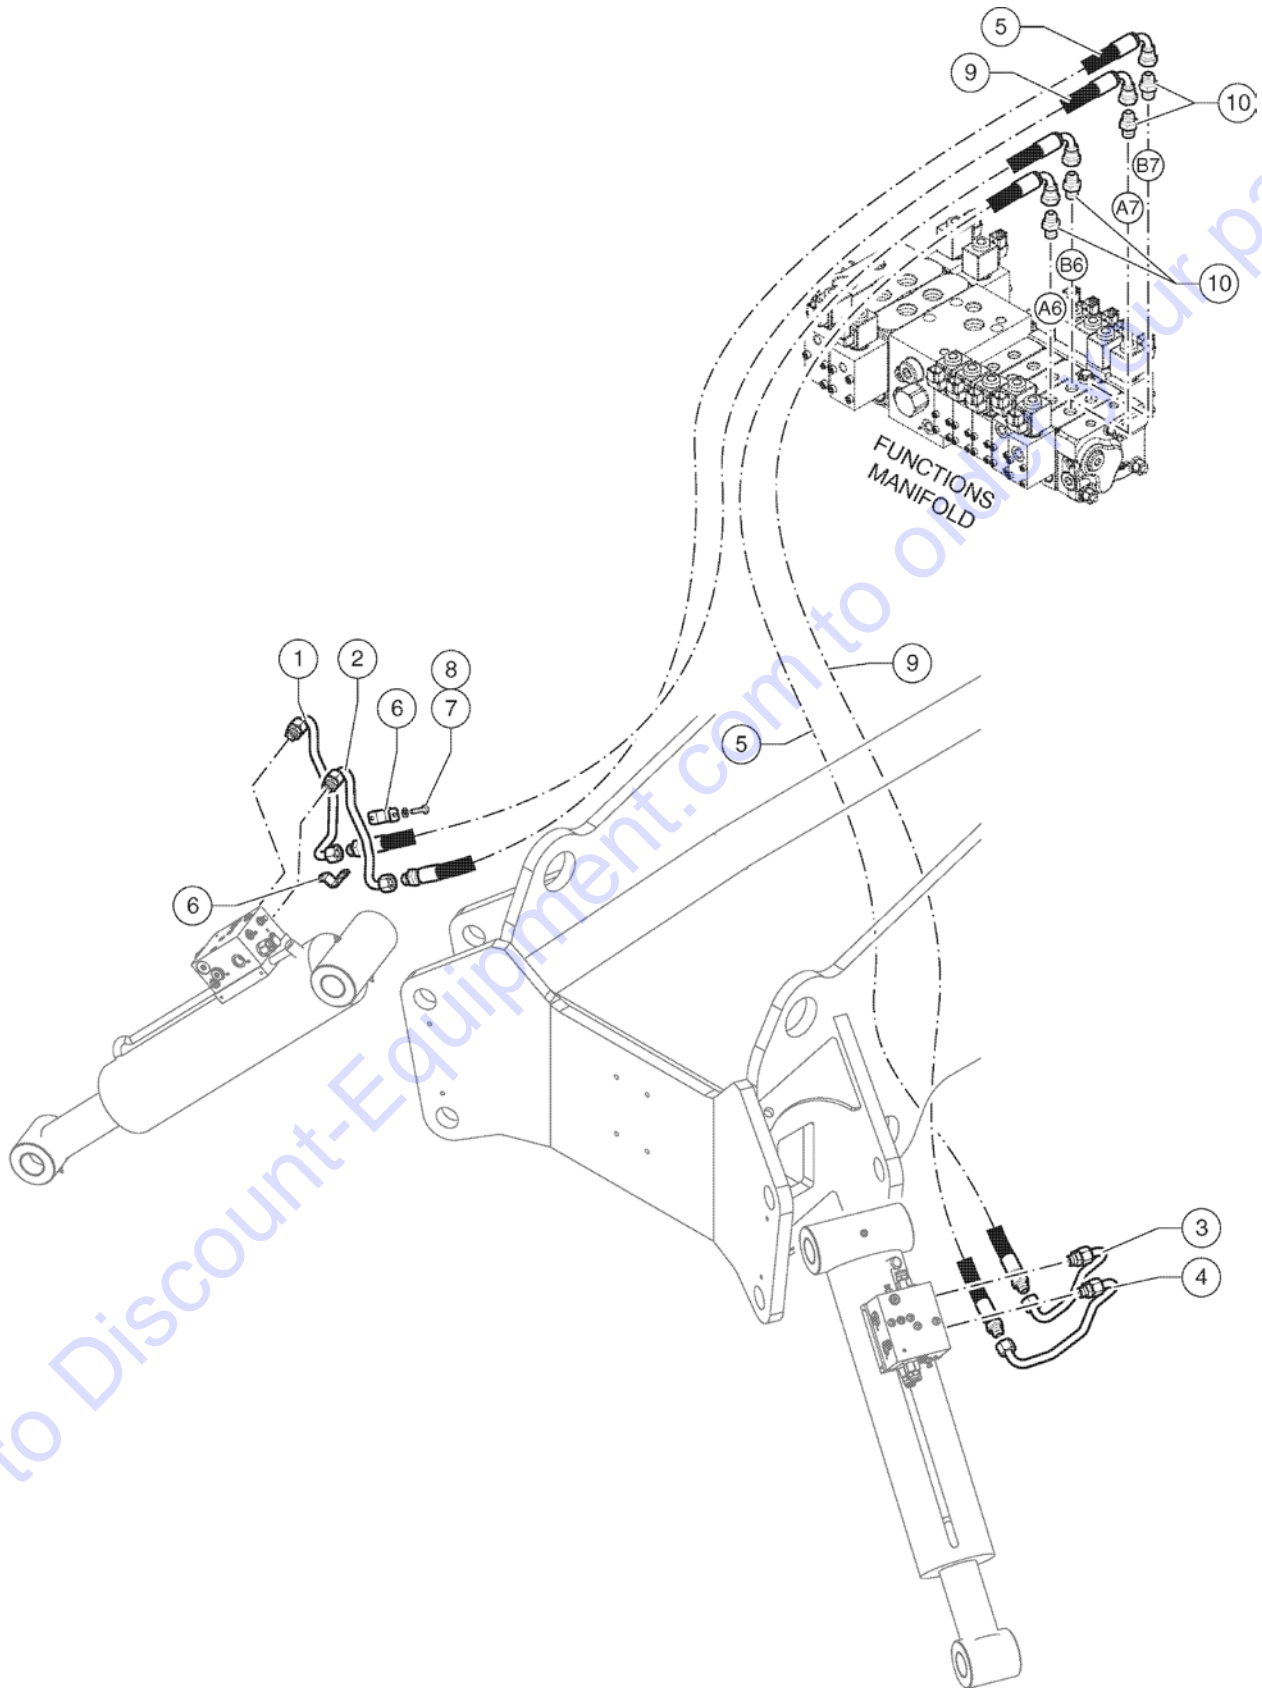

605.1 610013 Front Stabilizers

Item	Part No.	Description	Qty.
1	53.3402.4089GT	IRON PIPE	1
2	53.3402.4088GT	IRON PIPE	1
3	53.3402.4086GT	IRON PIPE	1
4	53.3402.4087GT	IRON PIPE	1
5	04.0605.1751GT	Flexible Hose R2 (300BAR)X1/2 LG. 5500 F90 ALTA 13/16-16 ORFS MD 16	2
6	51.0811.4776GT	BRACKET	4
7	01.0001.0107GT	SCREW M6x12 UNI 5739 8.8 ZN	8
8	01.4032.0002GT	SPRING WASHER D6 ZN	8
9	04.0605.1752GT	Flexible Hose R2 (300Bar) X1/2 LG. 5500 F90 13/16-16 ORFS MD16	2
10	04.0607.0111GT	PIPE FITTING 1/2 BSPX13/16-16 ORFS	4

Go to Discount-Equipment.com to order your parts