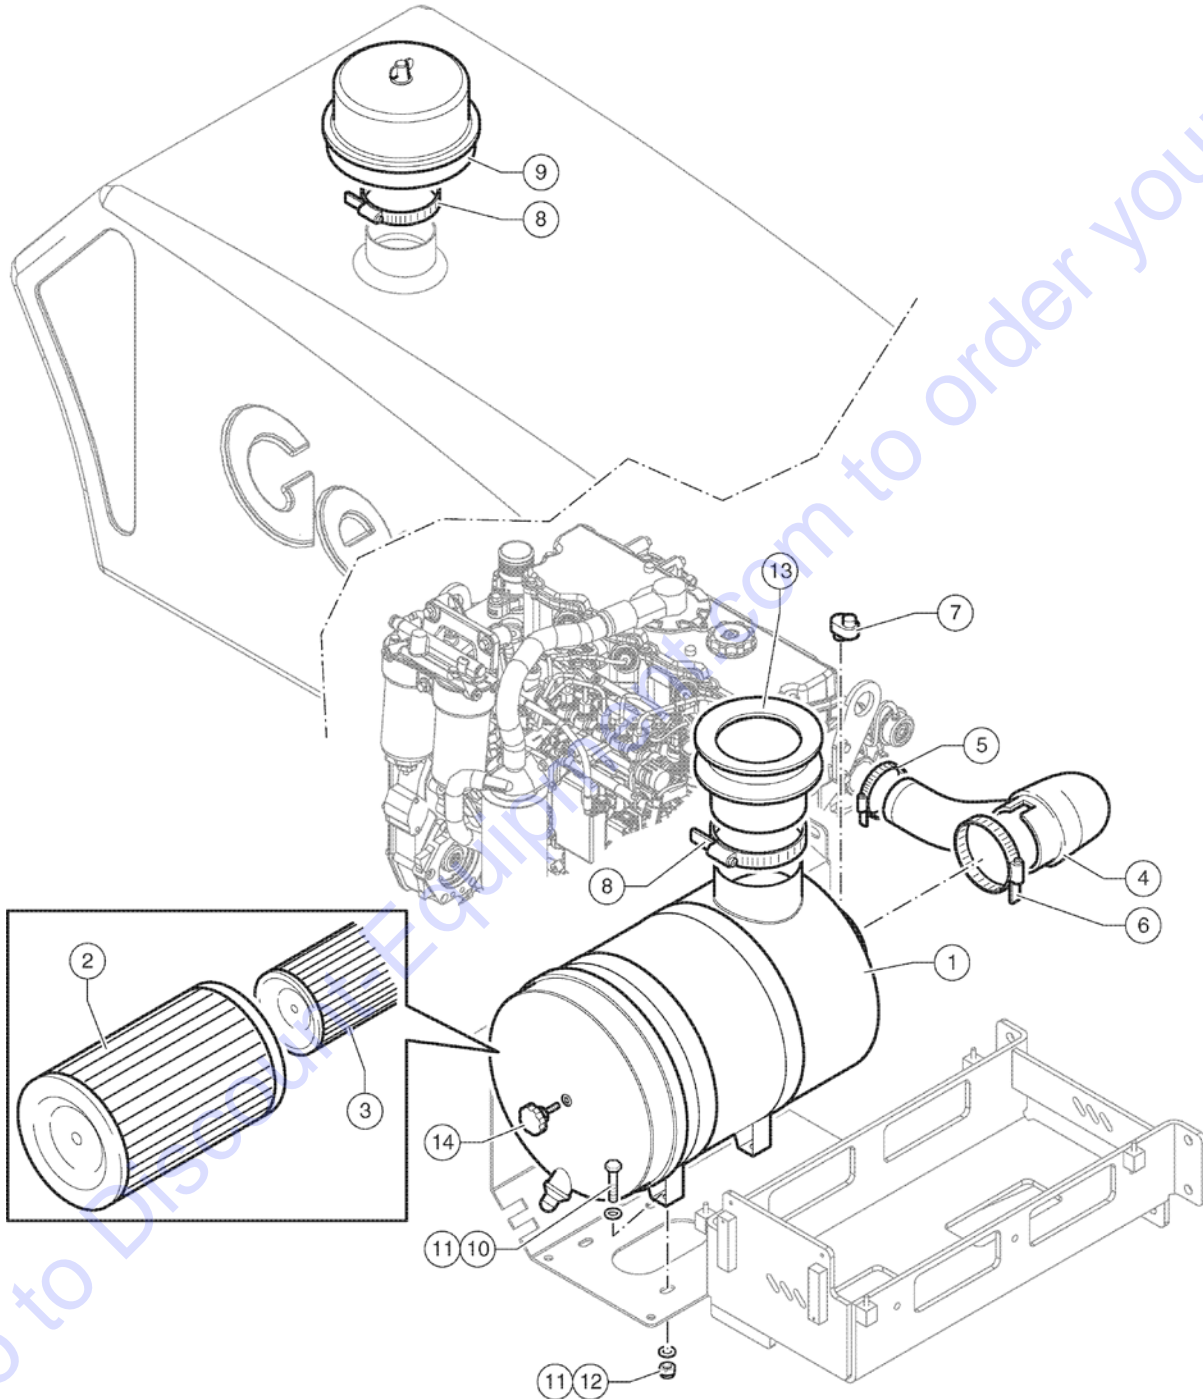

302.1 609974 Air Filter

Item	Part No.	Description	Qty.
1	09.4604.0083GT	AIR FILTER	1
2	07.4501.0348GT	Air Filter Cartridge	1
3	07.4501.0349GT	Air Filter Safety Cartridge	1
4	53.3001.6844GT	Rubber Manifold	1
5	04.0227.0502GT	Clamp 70/90	1
6	04.4227.0031GT	CLAMP 110/130	2
7	09.4604.0086GT	Clogged Sensor	1
8	04.4227.0000GT	CLAMP DN 60/80 LG12	1
9	09.4604.0084GT	Vortex Prefilter	1
10	01.0001.0256GT	SCREW M8X25 UNI 5739 8.8 ZN	4
11	01.0031.0299GT	FLAT WASHER D8 UNI 6593 ZN	8
12	01.0023.0054GT	NUT,M8 UNI 7473 6S ZN	4
13	53.3302.0041GT	Rubber Manifold	1
14	07.4501.0350GT	Knob M10X70	1

Go to Discount-Equipment.com to order your parts