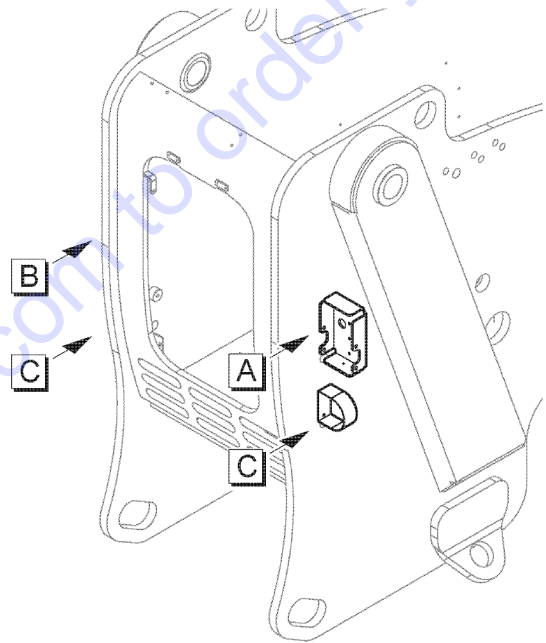

705.1 610035 Road Lights

Item	Part No.	Description	Qty.
1	07.0703.0306GT	BULB, HEADLAMP	2
2	56.0010.0058GT	BULB,12V,45/40W	2
3	07.0703.0305GT	BULB, HEADLAMP	2
4	56.0010.0093GT	Right Front Road Light	1
5	56.0010.0092GT	Left Front Road Light	1
6	01.4031.0007GT	WASHER,FLAT, D4 UNI 6592, ZN	4
7	01.4019.0031GT	Stop Nut M4	4
8	56.0010.0089GT	Rear light	2
9	55.0602.0888GT	REAR RIGHT ROAD LIGHT AND HARNESS	1
10	55.0602.0889GT	Rear Left Lights Line	1
11	01.0001.0256GT	SCREW M8X25 UNI 5739 8.8 ZN	4
12	01.0031.0054GT	FLAT WASHER D6 UNI 6592 ZN	4
13	56.0010.0077GT	Rear Light	2

Go to Discount-Equipment.com to order your parts