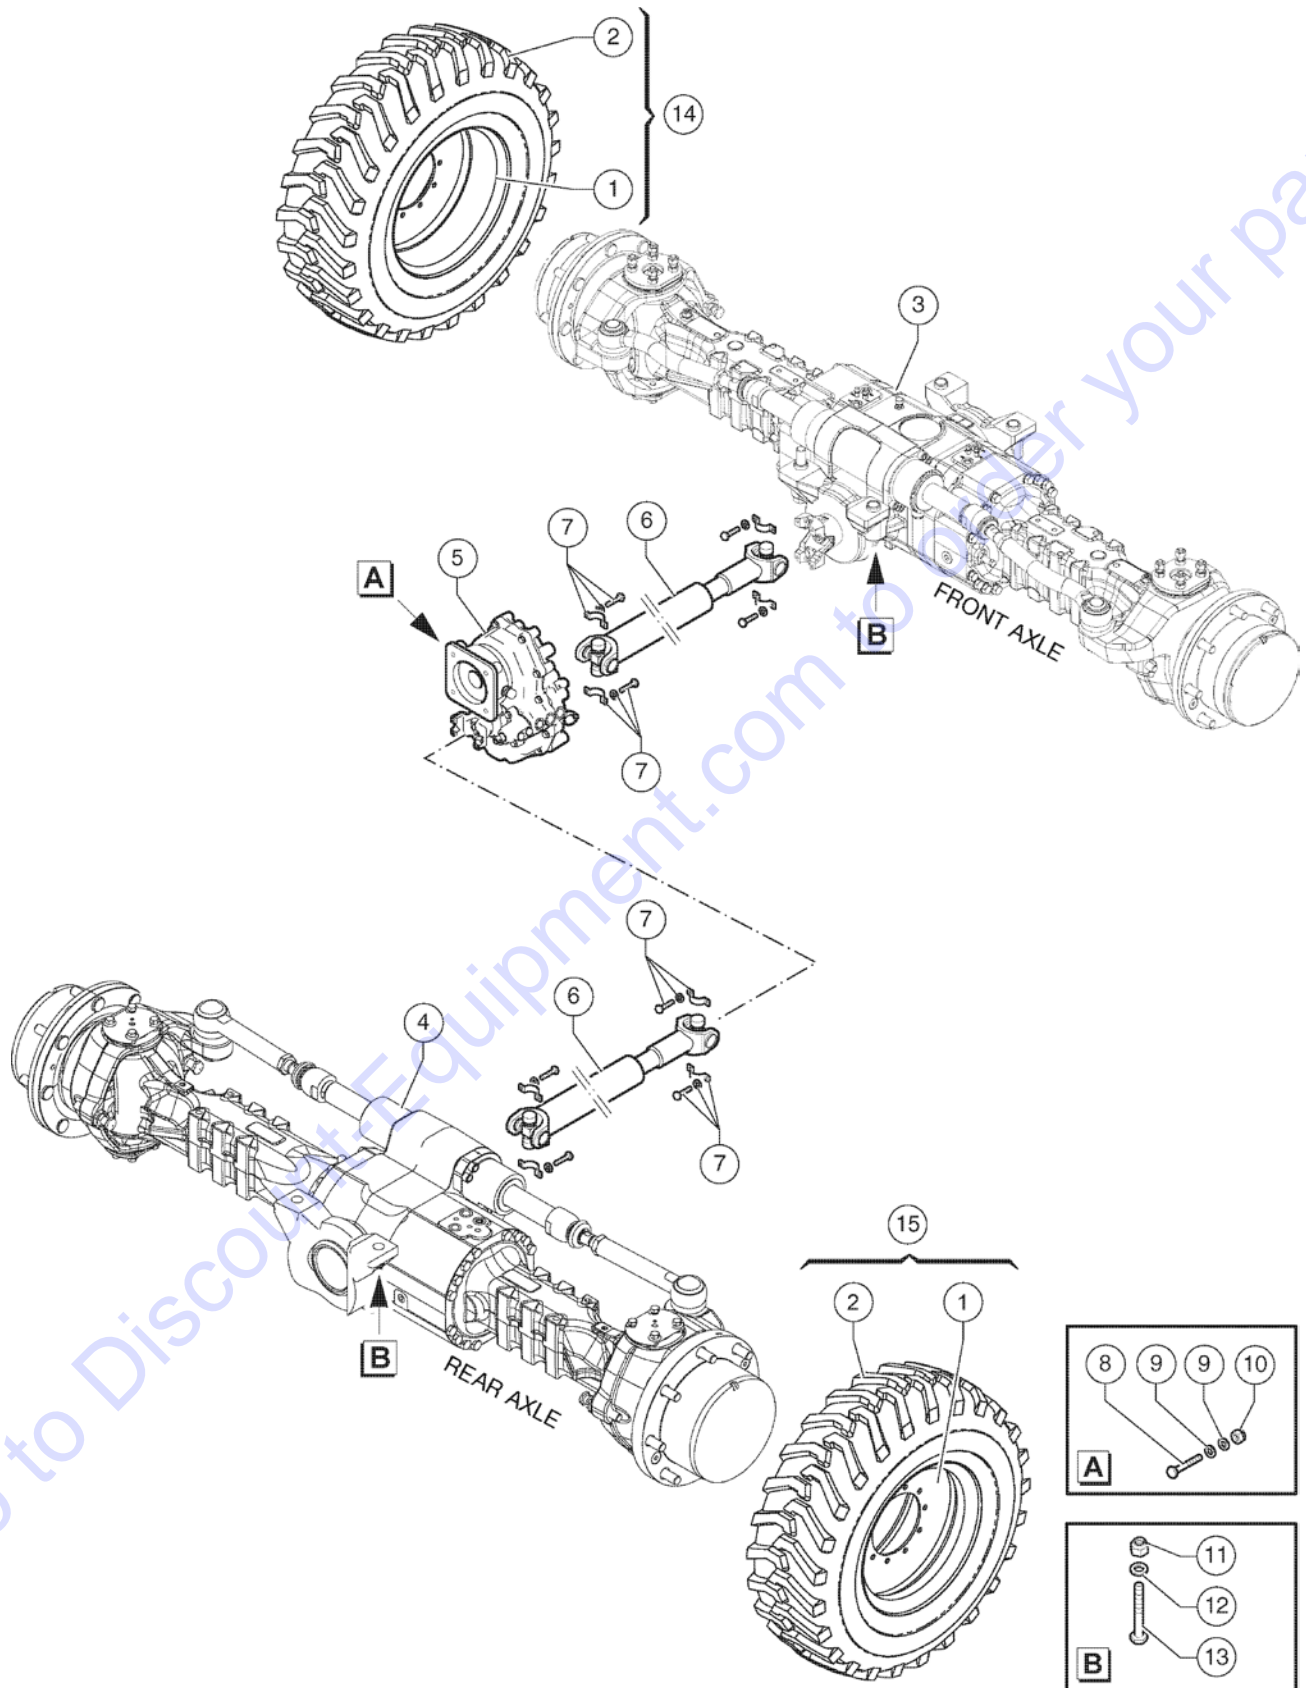

Go to Discount-Equipment.com to order your parts

206.1 609958 Drive Chassis And Wheels

Item	Part No.	Description	Qty.
1	161974GT	WHEEL,17.5-25	4
2	161973GT	TIRE,17.5X25,22PR	4
3	09.4632.0106GT	Front Axle The Axle Is Supplied Empty,Order Oil Part Number 09.4692.0023Gt, 4,36 Gal Us (16,5 Lt).	2
4	09.4632.0107GT	Rear Axle The Axle Is Supplied Empty, Order Oil Part Number 09.4692.0023Gt, 4,44 Gal Us (16,8 Lt).	1
5	04.4235.0060GT	Gear Box The Gear Box Is Supplied Empty, Order Oil Part Number 9.4692.0023GT, 0,48 Gal Us (1, 80 Lt).	1
6	09.4635.0063GT	Drive Shaft L=1215	2
7	09.4635.0065GT	Cardan Shaft Assembly	8
8	01.0023.0058GT	NUT,STOP,M16 UNI 7473 6S ZN	4
9	01.0031.0059GT	FLAT WASHER D16 UNI 6592 ZN	8
10	01.4001.0063GT	SCREW M16X130 UNI 5739 8.8 ZN	4
11	01.0023.0062GT	STOP NUT M24 UNI 7473 6S ZN	8
12	01.0031.0063GT	FLAT WASHER D24 UNI 6592 ZN	8
13	01.4001.0025GT	SCREW M24X160 UNI 5737 10.9 ZN	8
14	162338GT	WHEEL/TIRE,RT AIR FILL LEFT	2
15	162337GT	WHEEL/TIRE,RT AIR FILL RIGHT	2