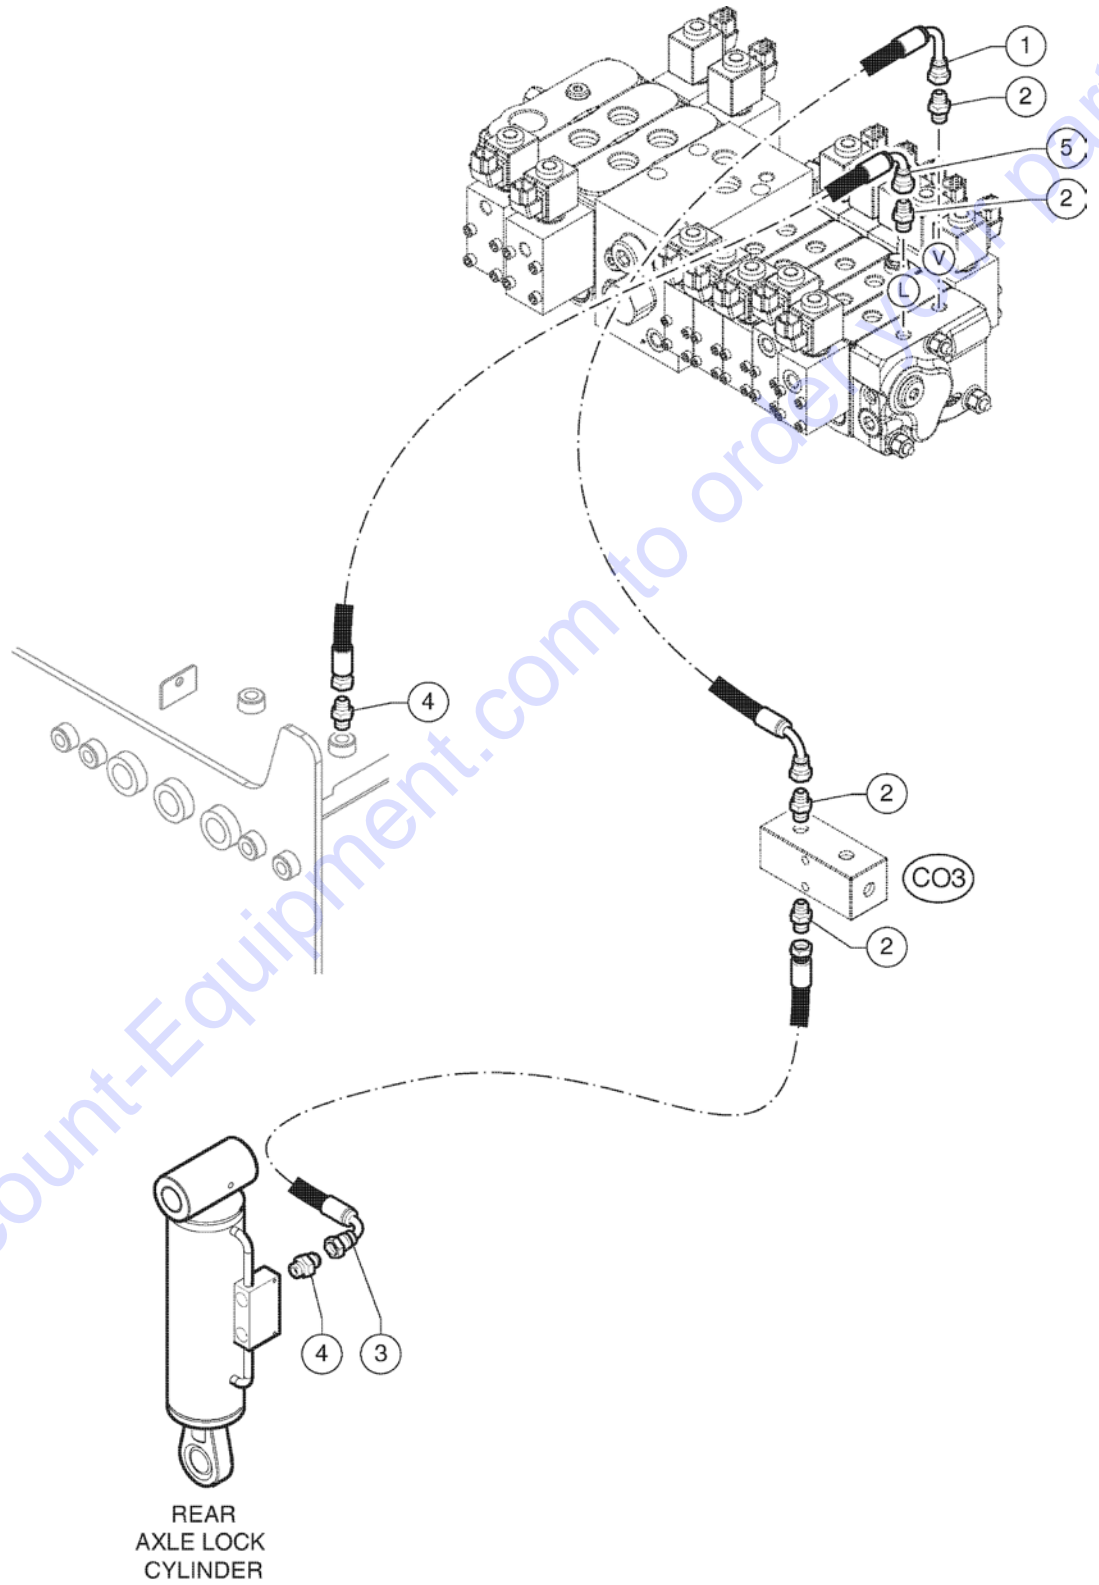

607.1 610015 Rear Axle Lock Cylinder

Go to Discount-Equipment.com to order parts

<i>Item</i>	<i>Part No.</i>	<i>Description</i>	<i>Qty.</i>
1	04.0605.1775GT	Flexible Hose R1 X 1/4 1850 F90 ALTA F90 9/16"-18 90°	1
2	04.0607.0113GT	PIPE FITTING 1/4 BSPX9/16-18 ORFS	3
3	04.0605.0770GT	HOSE R1X1/4 L 2400 90 FEM STR FEM 9/16-18	1
4	04.0607.0114GT	PIPE FITTING 3/8 BSPX9/16-18 ORFS	2
5	04.0605.0178GT	HOSE R1X1/4 LG 350 F90 - FD 9/16-16	1

Go to Discount-Equipment.com to order your parts