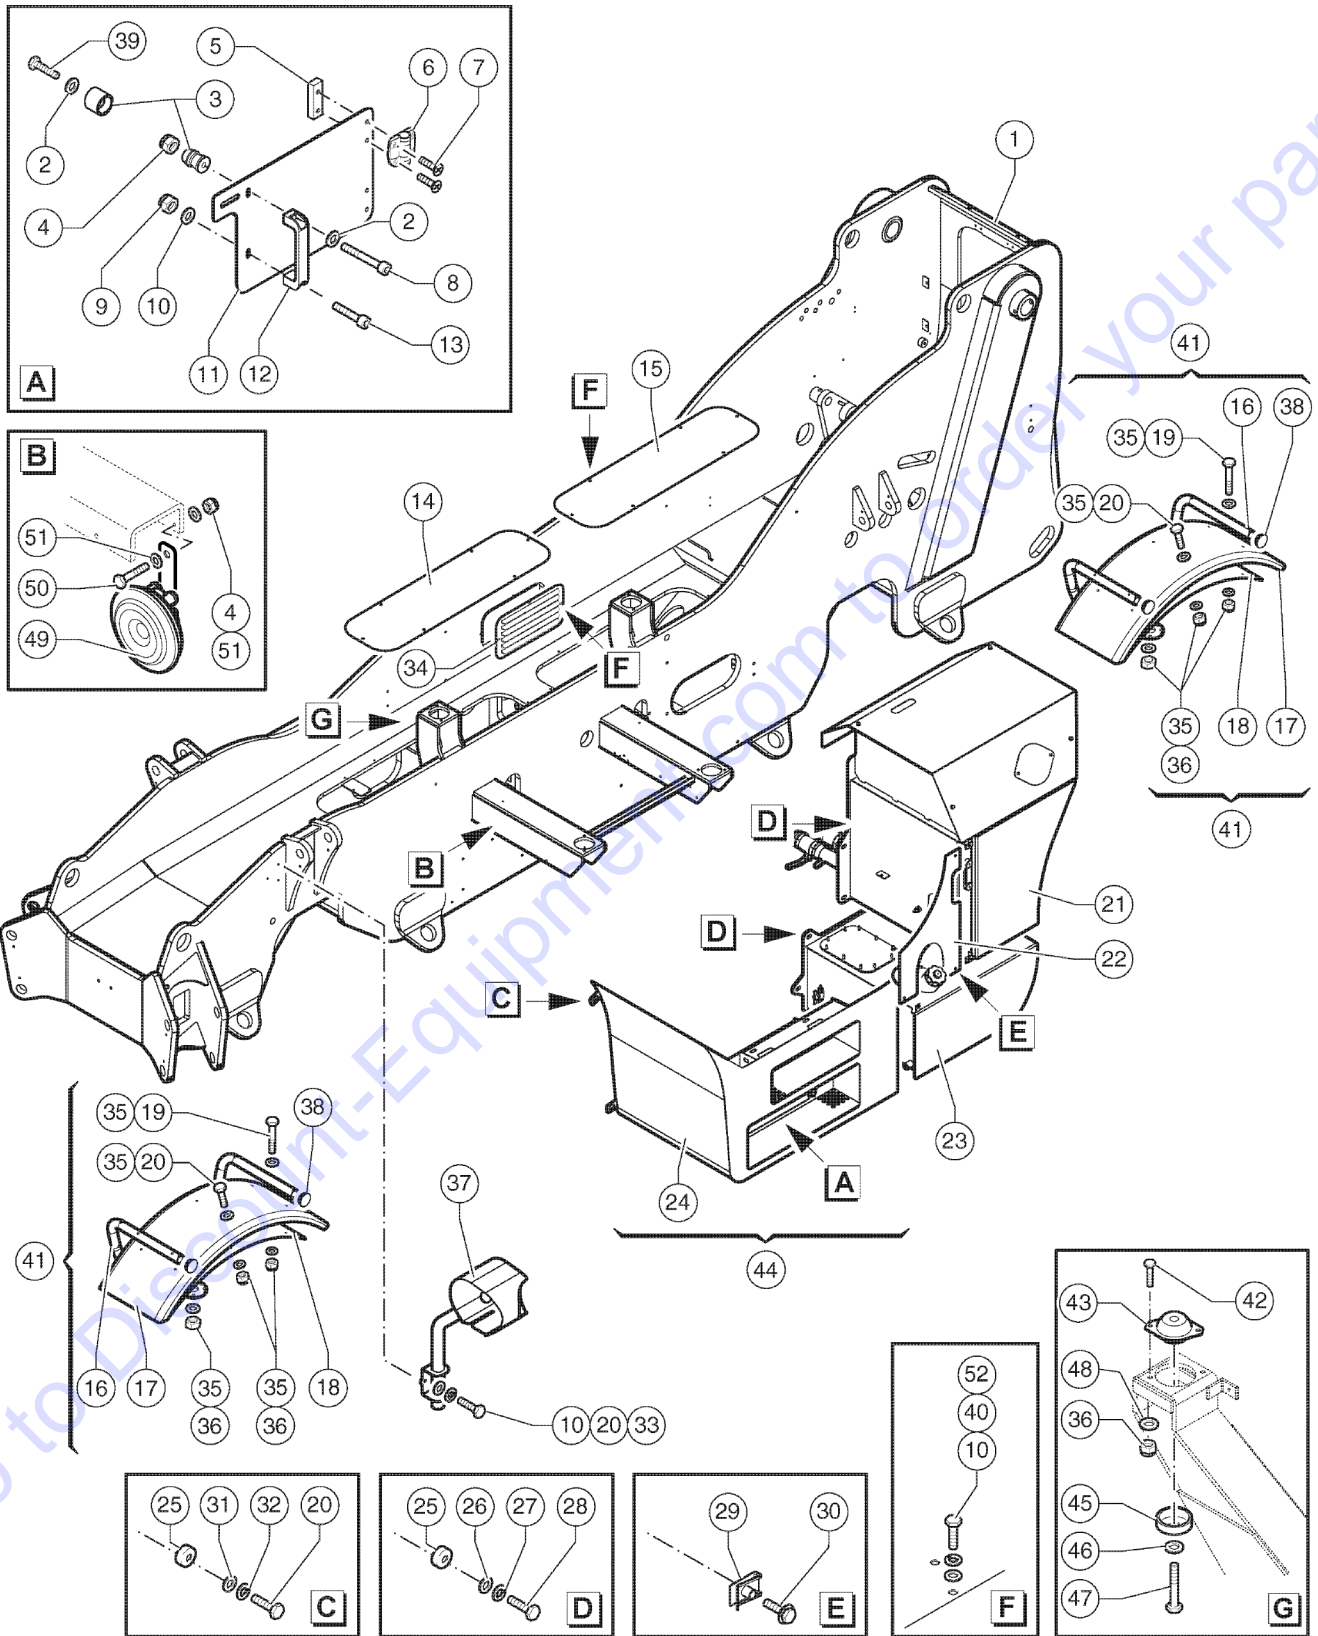

202.1 609954 Left Chassis

Item	Part No.	Description	Qty.
1	51.0113.9097GT	Chassis	1
2	01.0031.0054GT	FLAT WASHER D6 UNI 6592 ZN	2
3	09.4670.0000GT	KIT,DOOR LOCK	1
4	01.0023.0053GT	STOP NUT M6 UNI 7473 6S ZN	2
5	51.0811.4442GT	Hinge Fixing Plate	4
6	09.0803.0278GT	Hinge	2
7	01.4001.0062GT	SCREW M5X20 UNI 7687 ZN	8
8	01.0003.0160GT	SCREW M6X40 UNI 5931 8.8 ZN	1
9	01.0023.0054GT	NUT,M8 UNI 7473 6S ZN	1
10	01.0031.0299GT	FLAT WASHER D8 UNI 6593 ZN	19
11	51.0903.5256GT	Cover	1
12	09.0803.0002GT	Handle	1
13	01.0003.0205GT	SCREW M8X25 UNI 5931 8.8 ZN	1
14	51.0903.5258GT	Cover	1
15	51.0903.5257GT	Cover	1
16	51.0811.4801GT	Support	2
17	09.0803.0371GT	Mudguard	2
18	51.0811.4802GT	Locking Plate	2
19	01.0001.0308GT	Screw TE M10X70 UNI 5737 8.8 ZN	8
20	01.0001.0355GT	SCREW M10X25 UNI 5739 8.8 ZN	10
21	55.0240.0070GT	Hydraulic Oil Tank Assembly	1
22	51.0903.5263GT	Cover	1
23	55.0250.0033GT	Fuel Tank Assembly	1
24	51.0811.4803GT	Ladder	1
25	53.3302.0029GT	SHIM	10
26	01.4031.0002GT	FLAT WASHER D14 UNI 6593 ZN	8
27	01.4032.0006GT	SPRING WASHER D14 ZN	8
28	01.0001.0605GT	SCREW M14X35 UNI 5739 8.8 ZN	8