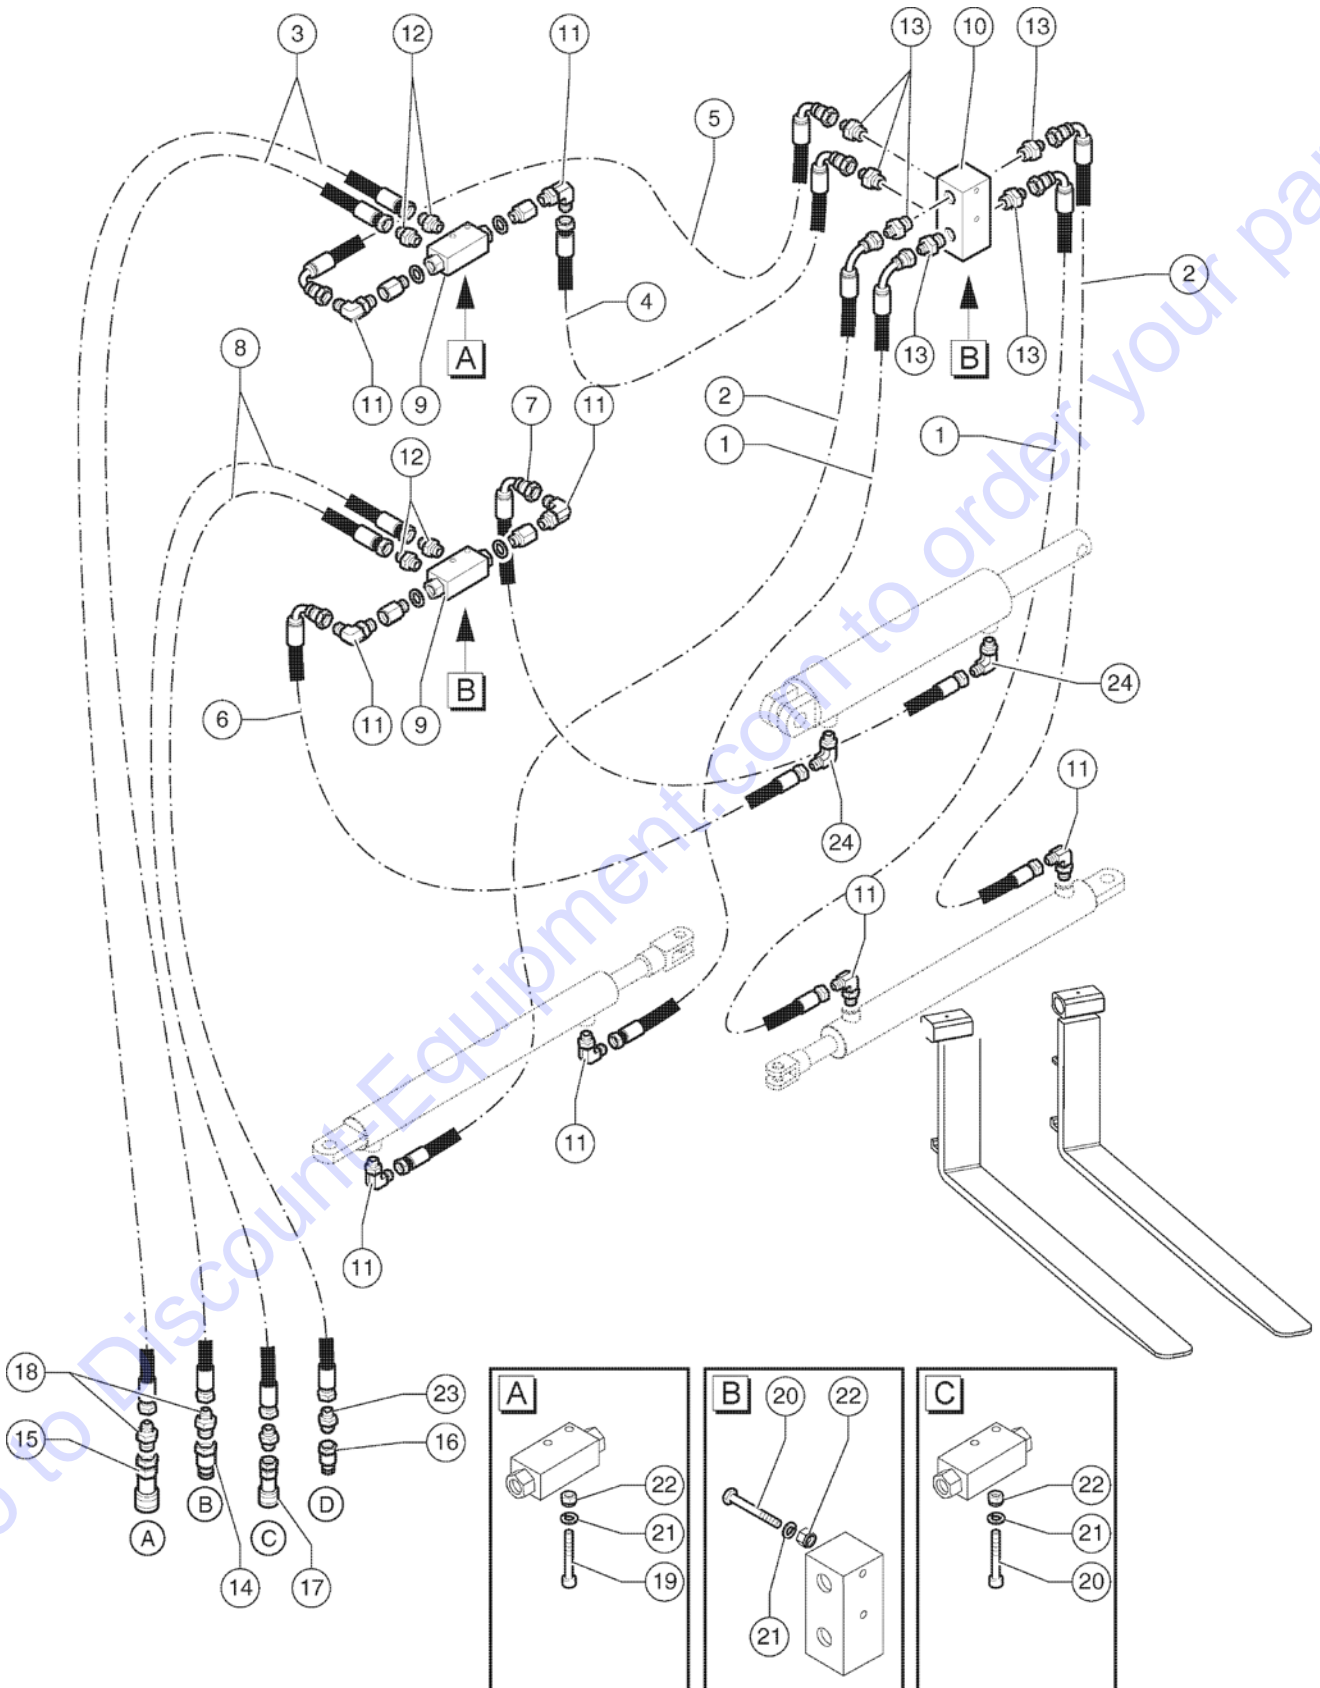

620.1 610028 Auxiliary Hydraulic Line, View 2

Item	Part No.	Description	Qty.
A		To Drawing 610027 Position A	
B		To Drawing 610027 Position B	
C		To Drawing 610027 Position C	
D		To Drawing 610027 Position D	
1	04.0605.0462GT	HOSE R2X1/4" LG 500 F90 FD 9/16-18 ORFS	2
2	04.0605.0230GT	HOSE R2 (300 BAR)X 1/4" LG 900 F90 - FD 9/16-18 ORFS	2
3	04.0605.1759GT	Flexible Hose R2 X 3/8 1000 FD FD 11/16-16 ORFS	2
4	04.0605.1760GT	Flexible Hose R2 X 1/4 750 FD F90 9/16-18 ORFS	1
5	04.0605.1761GT	Flexible Hose R2 X 1/4 LG.950 F90 F90 9/16-18 270°	1
6	04.0605.0455GT	HOSE R2X1/4 LG 600 F90 FD 9/16-18 ORFS	1
7	04.0605.0461GT	HOSE R2X1/4" LG 800 F90 FD 9/16-18 ORFS	1
8	04.0605.1762GT	Flexible Hose R2 X 3/8 900 FD FD 11/16-16 ORFS	2
9	04.4239.0002GT	VALVE	2
10	53.3001.6826GT	MANIFOLD	1
11	04.0607.0112GT	PIPE FITTING M-M A 90 1/4 BSPX9/16-18 ORFS	8
12	04.0607.0163GT	PIPE FITTING 1/4BSPX11/16-16 ORFS	4
13	04.0607.0167GT	PIPE FITTING 1/2BSPX 9/16-18 ORFS	6
14	04.4210.0018GT	QUICK COUPLING, MALE 1/2	1
15	04.4210.0019GT	QUICK COUPLING, FEMALE 1/2	1
16	04.4210.0035GT	QUICK COUPLING, MALE 3/8	1
17	04.4210.0036GT	QUICK COUPLING, FEMALE 3/8	1
18	04.0607.0110GT	PIPE FITTING 1/2BSP x 11/16-16 ORFS	2
19	01.4003.0039GT	SCREW TCEI M6x65 UNI 5931 8.8 ZN	2
20	01.4003.0028GT	SCREW M6X80 UNI 5931 8.8 ZN	4
21	01.0031.0054GT	FLAT WASHER D6 UNI 6592 ZN	6
22	01.0023.0053GT	STOP NUT M6 UNI 7473 6S ZN	6
23	04.0607.0117GT	PIPE FITTING 3/8BSPX11/16-16 ORFS	2
24	04.0607.0140GT	PIPE FITTING 3/8 BSPX9/16 ORFS	2