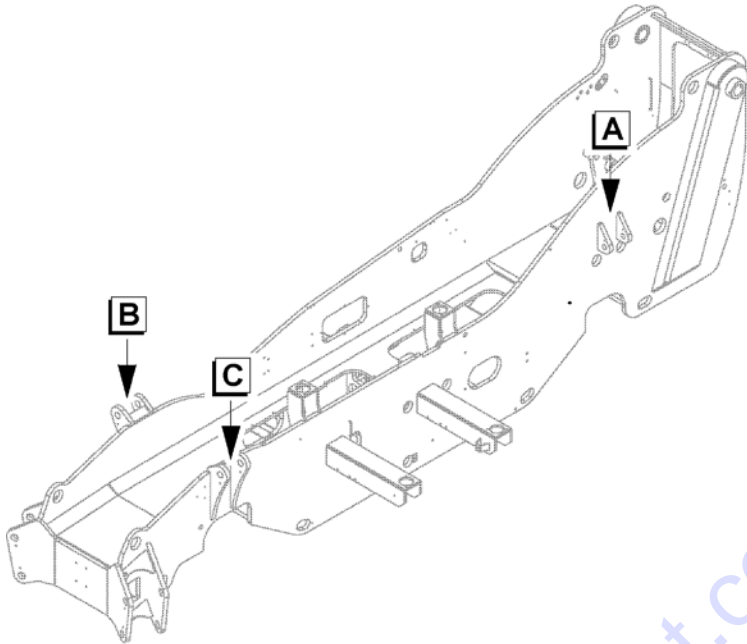

509.1 610003 Left & Right Chassis Sway Cylinder - Rear Axle Locking Cylinder

Item	Part No.	Description	Qty.
1	04.0600.0092GT	SCREW,BLEEDER M8X1.25	1
2	54.0004.0130GT	Pin	1
3	01.0031.0056GT	FLAT WASHER D10 UNI 6592 ZN	6
4	01.4032.0004GT	Spring Washer D10 ZN	6
5	01.0001.0355GT	SCREW M10X25 UNI 5739 8.8 ZN	6
6	07.4529.0205GT	Seal Kit	1
7	53.0700.0307GT	Rear Axle Locking Cylinder	1
8	02.0117.0101GT	GREASE NIPPLE G1/8	6
9	04.4240.0041GT	SOLENOID	2
10	04.4240.0024GT	CARTRIDGE	2
11	51.0903.5261GT	Valve Protection Cover	1
12	53.0600.1816GT	Left Chassis Sway Cylinder	1
13	01.4032.0002GT	SPRING WASHER D6 ZN	20
14	01.4001.0106GT	SCREW M6X16 DIN 6923 8.8 ZN	2
15	01.0003.0965GT	SCREW SHC M22 x 280 ZN 8.8 UNI 5931 DIN 912 ISO 4762	12
16	51.0811.4810GT	Bracket	1
17	51.0811.4806GT	Plate	3
18	54.0004.0131GT	Pin	1
19	01.4023.0000GT	STOP NUT M22 UNI 7473 6S ZN	12
20	54.0004.0129GT	Pin	2
21	01.0031.0054GT	FLAT WASHER D6 UNI 6592 ZN	20
22	54.0004.0128GT	Pin	2
23	51.0811.4807GT	Bracket	2
24	53.0600.1817GT	Right Chassis Sway Cylinder	1
25	07.4529.0213GT	Seal Kit	2
26	01.0001.0106GT	SCREW M6X50 UNI 5737 8.8 ZN	4
27	51.0903.5262GT	Valve Protection Cover	2
28	01.4001.0046GT	SCREW M6X45 UNI 5739 8.8 ZN	12

509.1 610003 Left & Right Chassis Sway Cylinder - Rear Axle Locking Cylinder