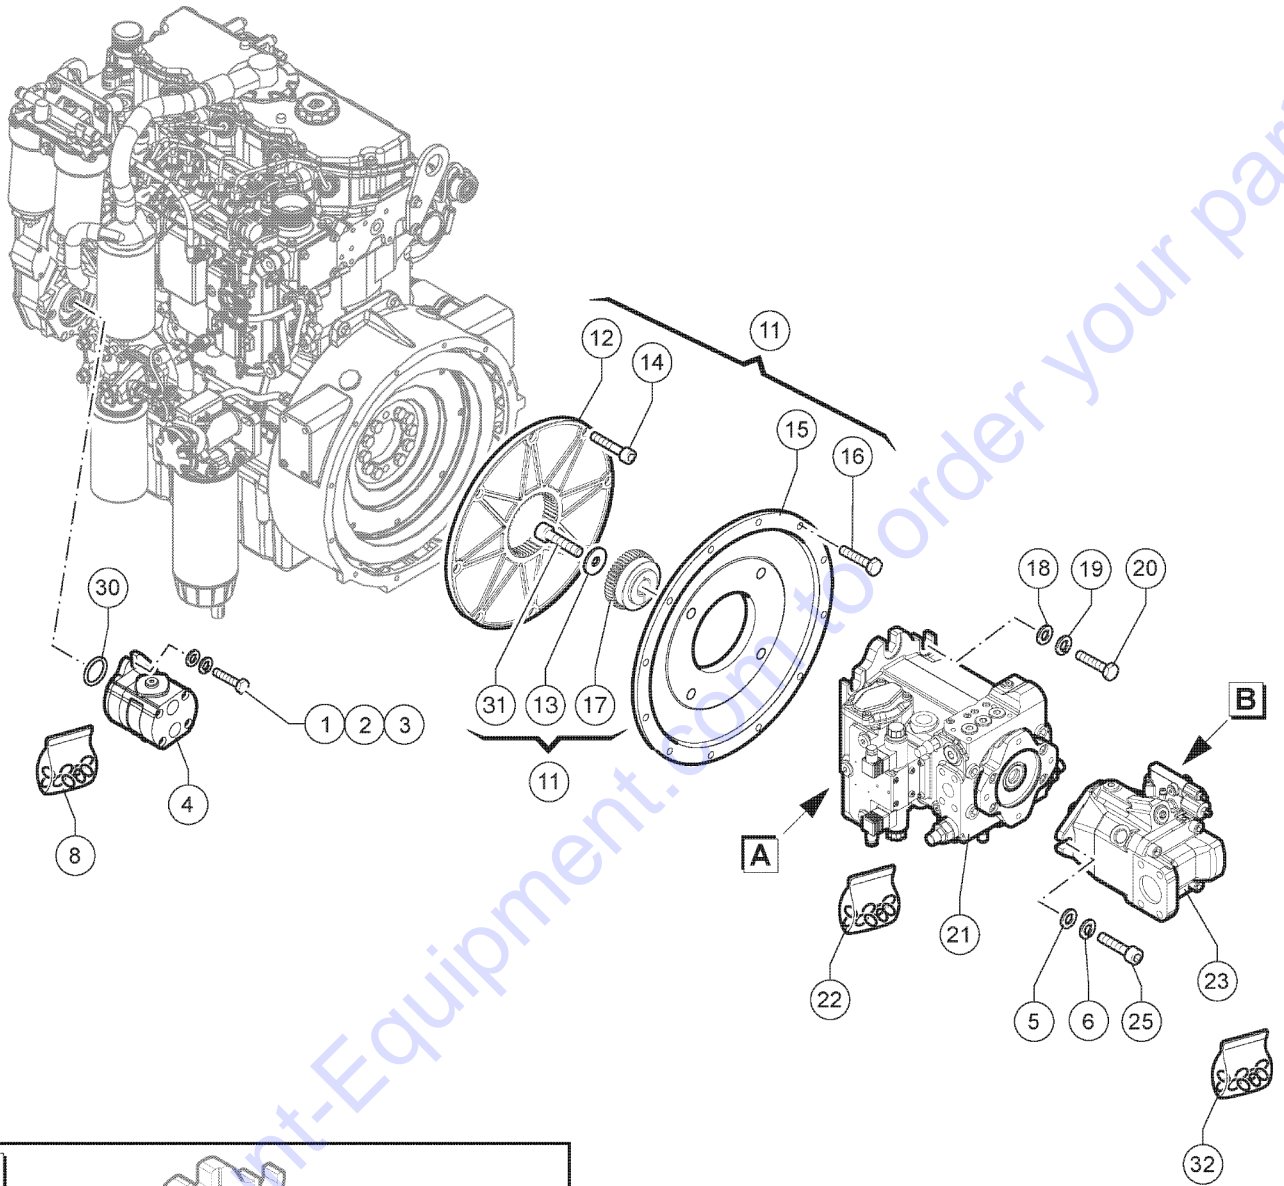

Go to Discount-Equipment.com to order your parts

307.1 609979 Hydraulic Pumps

Item	Part No.	Description	Qty.
1	01.0001.0356GT	SCREW M10X30 UNI 5739 8.8 ZN	2
2	01.4032.0004GT	Spring Washer D10 ZN	2
3	01.0031.0056GT	FLAT WASHER D10 UNI 6592 ZN	2
4	04.4238.0105GT	Hydraulic Pump 2	1
5	01.0031.0097GT	FLAT WASHER D12 UNI 5714 ZN	2
6	01.4032.0005GT	SPRING WASHER D12 ZN	2
7	07.0701.0217GT	Pressure Override Valve	1
8	07.4529.0208GT	Seal Kit Hydraulic Pump 2	1
9	07.0701.0247GT	MAX PRESSURE VALVE	2
10	07.0701.0216GT	PRESSURE RELIEF VALVE	1
11	09.0804.3447GT	Flywheel Assy	1
12	07.0713.0058GT	Flange	1
13	07.0713.0066GT	Spacer	1
14	01.4005.0009GT	Screw TE M10X35 DIN 6912 8.8	8
15	07.0713.0074GT	Cover	1
16	01.0001.0355GT	SCREW M10X25 UNI 5739 8.8 ZN	12
17	07.0713.0073GT	Hub Pump	1
18	01.0031.0099GT	FLAT WASHER D16 UNI 5714 ZN	4
19	01.4032.0007GT	SPRING WASHER D16 ZN	4
20	01.0001.1506GT	SCREW M16X40 UNI 5739 8.8 ZN	4
21	04.4238.0102GT	Hydraulic Pump 4	1
22	07.0701.0213GT	Seal Kit Pump 4	1
23	04.4238.0093GT	Hydraulic Pump 5	1
24	07.0701.0276GT	Control Valve	1
25	01.0003.0306GT	Screw TCEI M12X40 UNI 5931 8.8ZN	2
26	07.0701.0327GT	Complete Solenoid Valve With Inching Device	1
27	07.0701.0242GT	SOLENOID	2
28	07.0701.0321GT	Valve Block	1