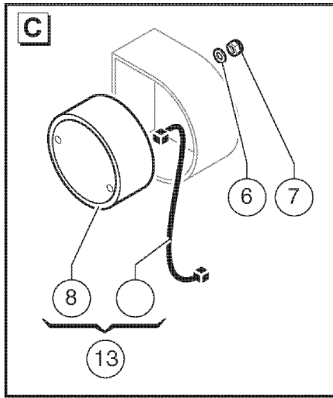

705.1 610035 Road Lights

Item	Part No.	Description	Qty.
1	07.0703.0306GT	BULB, HEADLAMP	2
2	56.0010.0058GT	BULB,12V,45/40W	2
3	07.0703.0305GT	BULB, HEADLAMP	2
4	56.0010.0093GT	Right Front Road Light	1
5	56.0010.0092GT	Left Front Road Light	1
6	01.4031.0007GT	WASHER,FLAT, D4 UNI 6592, ZN	4
7	01.4019.0031GT	Stop Nut M4	4
8	56.0010.0089GT	Rear light	2
9	55.0602.0888GT	REAR RIGHT ROAD LIGHT AND HARNESS	1
10	55.0602.0889GT	Rear Left Lights Line	1
11	01.0001.0256GT	SCREW M8X25 UNI 5739 8.8 ZN	4
12	01.0031.0054GT	FLAT WASHER D6 UNI 6592 ZN	4
13	56.0010.0077GT	Rear Light	2

Go to Discount-Equipment.com to order your parts