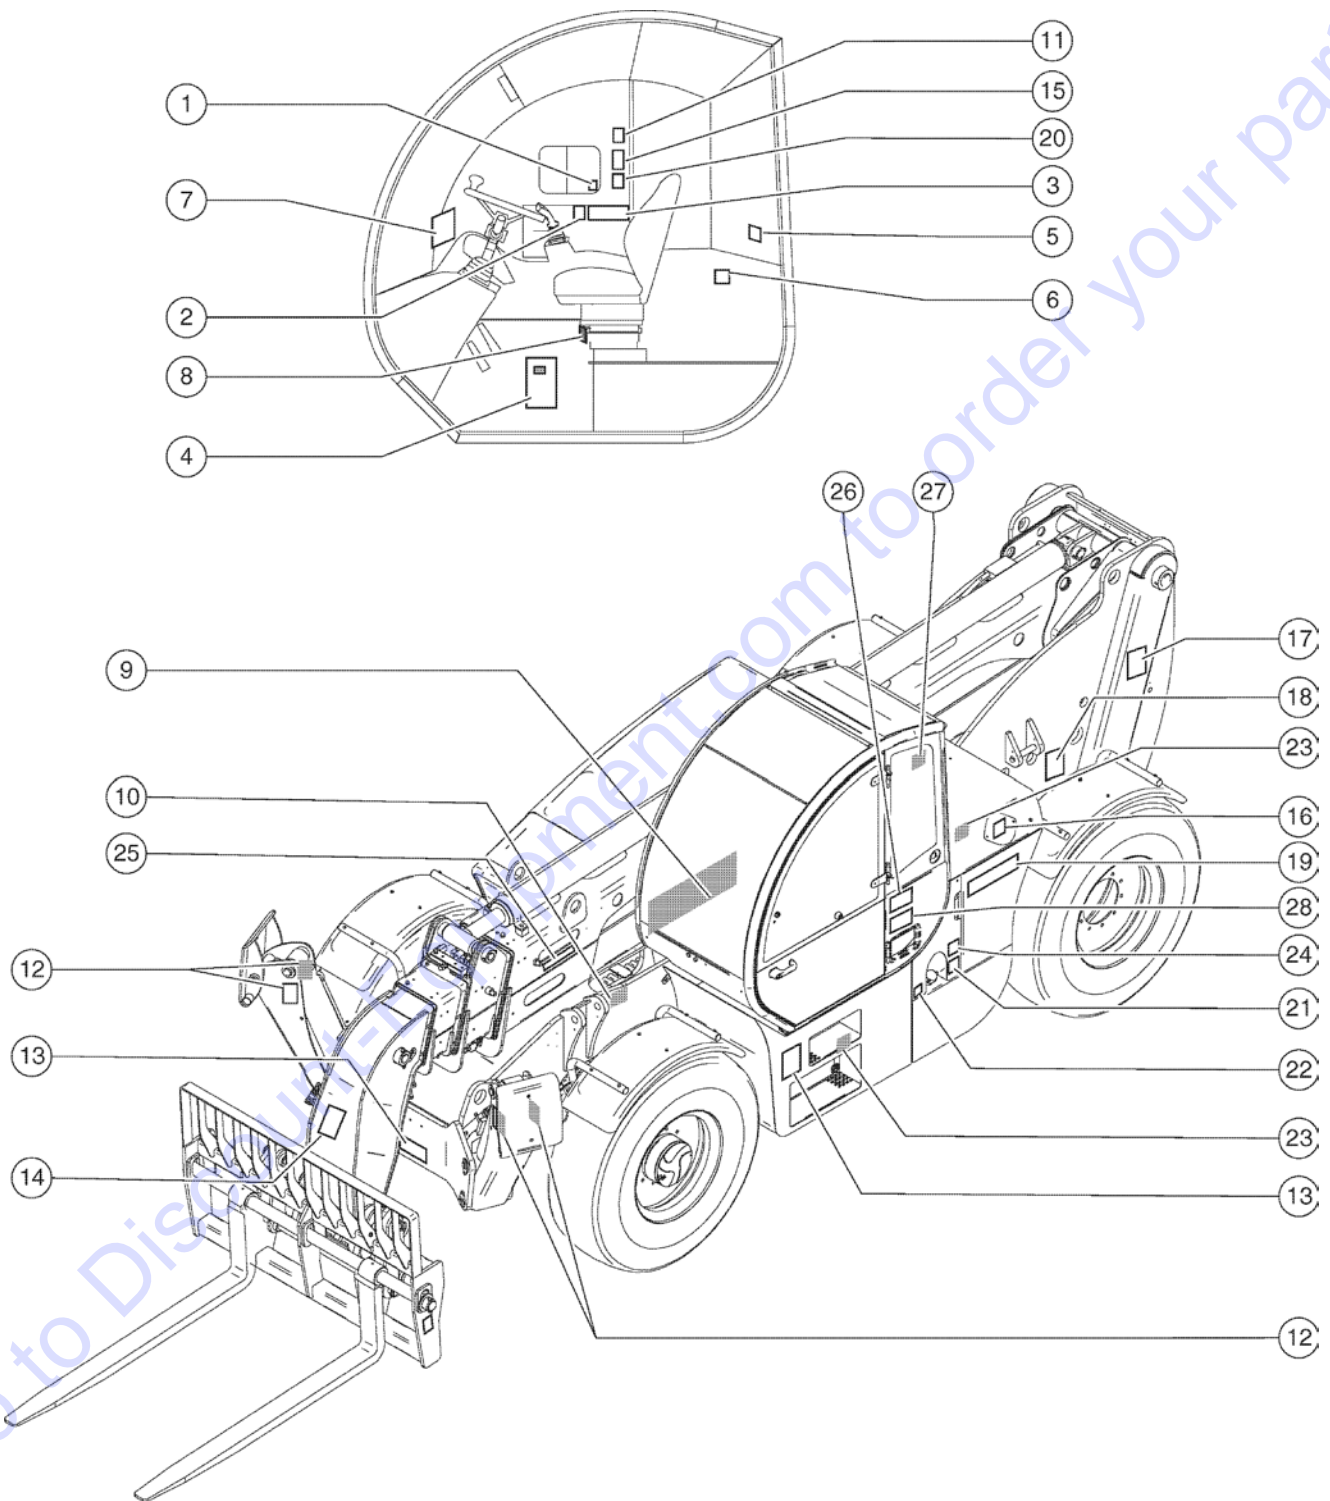

Item	Part No.	Description	Qty.
1	82558GT	DECAL,WARN,SKIN INJECTION HAZ*	1
2	09.4616.0158GT	Lubrication Chart	1
3	237605GT	DECAL WARNING EXPLOSION/BURN HAZARD	1
4	09.4618.2013GT	Decal, Webasto Waiting Time Shut OFF	1
5	09.4618.2011GT	Cosmetic - Genie GTH-1256 AF	1
6	09.4618.1625GT	DECAL,COSMETIC,GENIE	1
7	09.4618.2009GT	Cosmetic - GTH-1256 AF	1
8	237598GT	DECAL,BODY CRUSH,ROLLING MACHINE	2
9	237970GT	DECAL,WARNING,CRUSH HAZARD,TIRES&CHASSIS	1
10	97667GT	DECAL,WARN,BURN HAZARD	3
11	28175GT	DECAL,WARNING-COMPART ACCESS	1
12	214418GT	DECAL, 2 DECAL COMBO	1
13	09.4618.1646GT	DECAL,INCHING VALVE	1
14	09.4618.1655GT	DECAL,NOTICE CUT OUT SWITCH	1
15	09.4618.1834GT	Cosmetic - Genie	1
16	09.4618.1638GT	LABEL - TESTS PORT	1

Go to Discount-Equipment.com to order your parts

102.1 609951 Decals, View 2