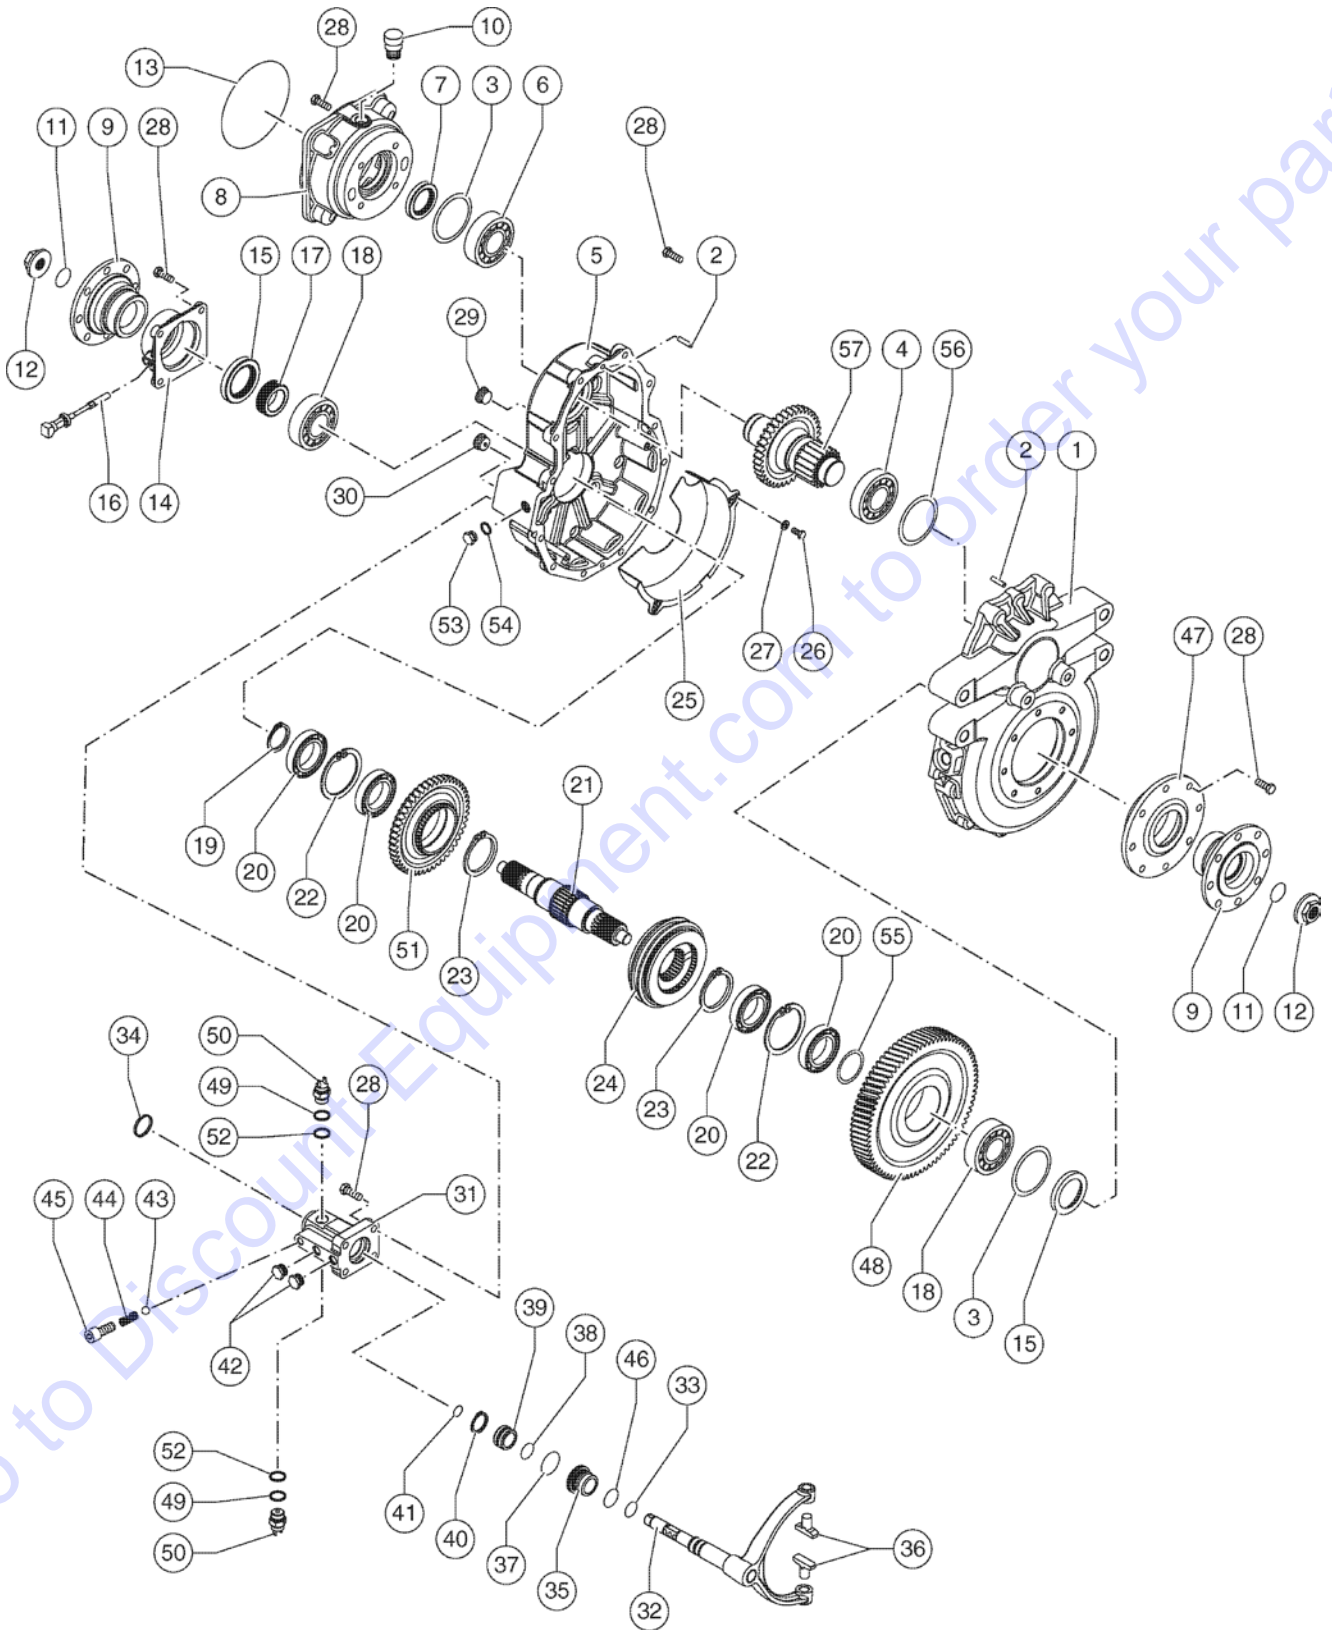

213.1 609965 Front And Rear Axle - Gear Box

Item	Part No.	Description	Qty.
49	07.0709.1296GT	Washer (0.057 in / 1.45 mm)	1
49	07.0709.1297GT	Washer (0.077 in / 1.96 mm)	1
50	07.0709.1065GT	Security Microswitch	2
51	07.0709.0880GT	Gear	1
52	07.0709.0873GT	Washer	1
53	07.0709.0422GT	Screw	1
54	639818GT	Washer	2
55	07.0709.0010GT	SHIM 0.15MM	1
55	07.0709.0011GT	SHIM 0.20MM	1
55	07.0709.0012GT	SHIM 0.30MM	1
55	07.0709.0013GT	SHIM 0.40MM	1
56	639306GT	SHIM 0.20MM	1
56	639307GT	SHIM 0.30MM	1
57	07.0709.0879GT	Input Shaft	1

Go to Discount-Equipment.com to order your parts