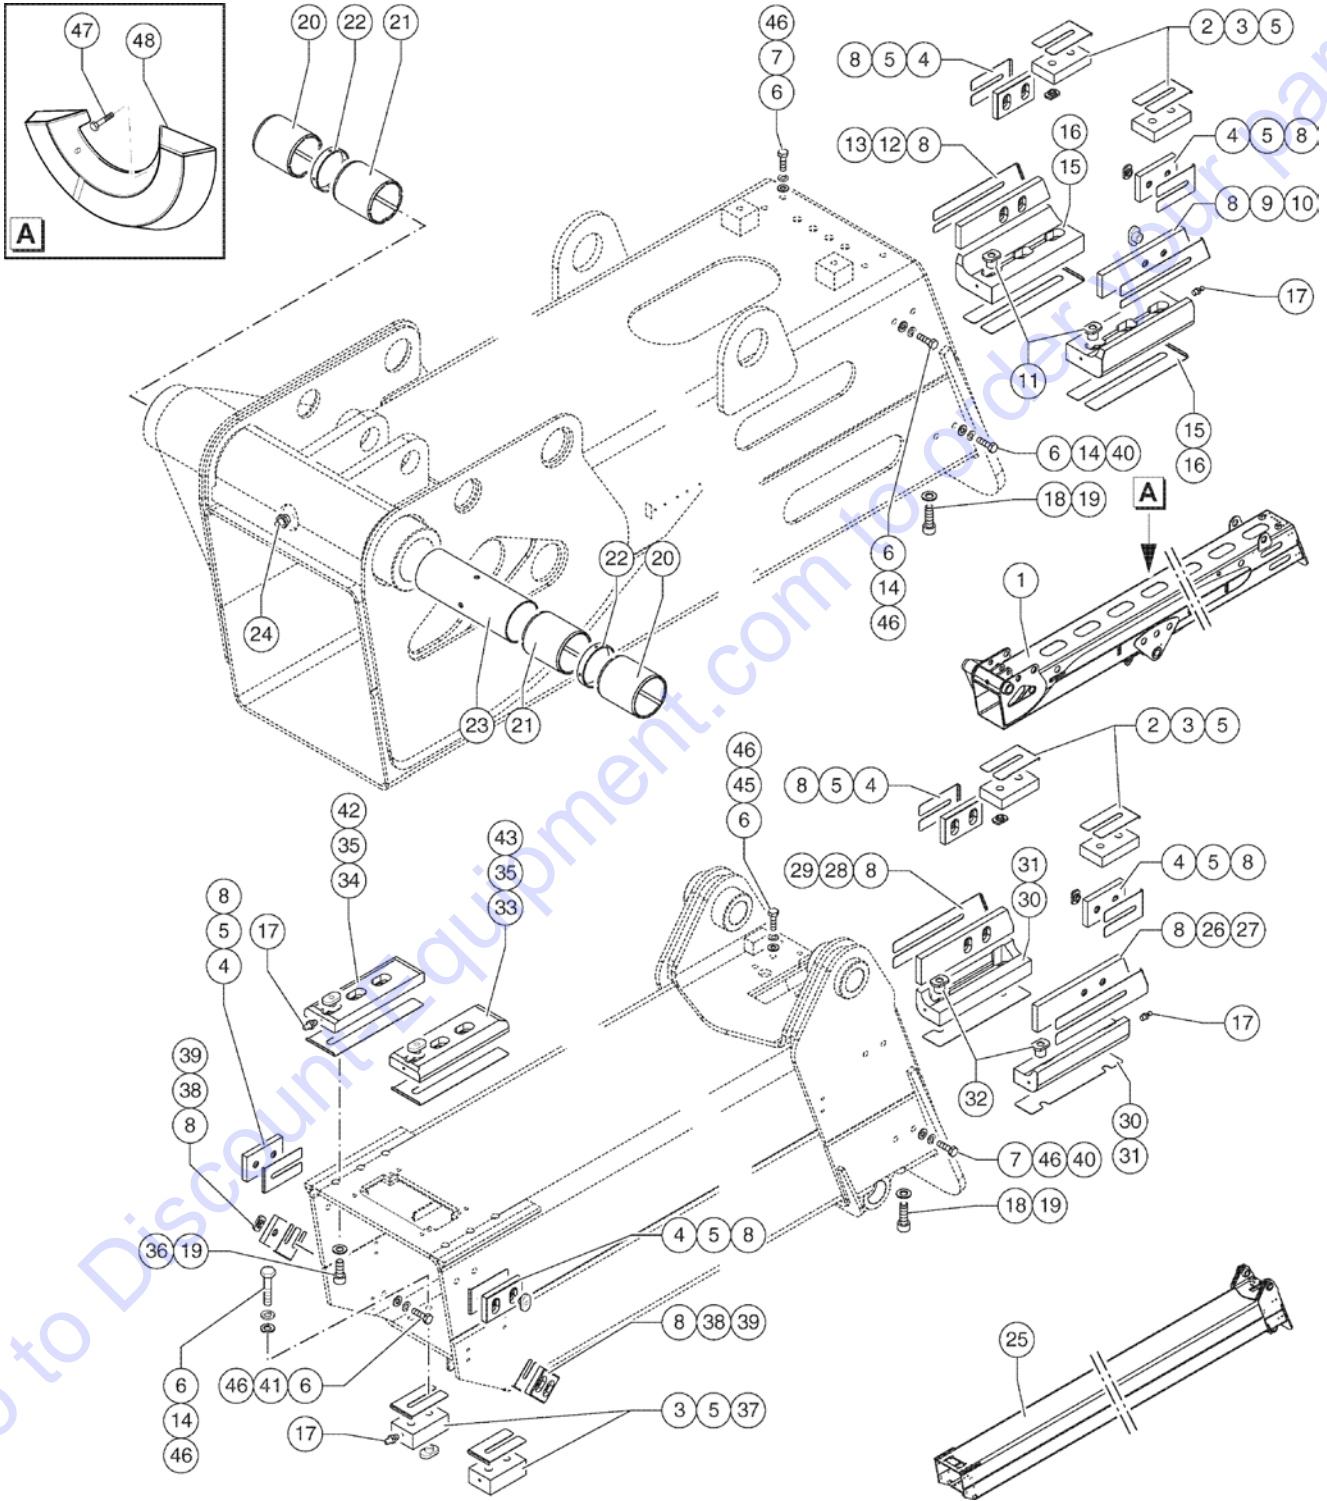

501.1 609995 Arm 1st - 2nd Telescopic Element

Item	Part No.	Description	Qty.
1	51.0201.3980GT	1st Telescope Boom	1
2	54.0705.0011GT	Slider Guide	4
3	54.0200.0001GT	BUSHING M10X13.5	12
4	54.0705.0003GT	Lateral pad	6
5	51.0811.4131GT	SHIM, WEAR PAD,100X60X1	12
6	01.0031.0056GT	FLAT WASHER D10 UNI 6592 ZN	28
7	01.0001.0357GT	SCREW,TE,M10X35 UNI 8.8 ZN	12
8	54.0200.0000GT	BUSHING M10X8.5	24
9	54.0705.0015GT	Slider Guide	1
10	51.0811.4789GT	Pad shim	1
11	54.0200.0004GT	BUSHING M14	6
12	54.0705.0014GT	Slider Guide	1
13	51.0811.4788GT	Pad shim	1
14	01.0001.0356GT	SCREW M10X30 UNI 5739 8.8 ZN	4
15	54.0705.0013GT	Front Pad	2
16	51.0811.4604GT	PAD SHIM 250X85	2
17	02.0117.0051GT	GREASE NIPPLE M6	8
18	01.0003.0354GT	SCREW M14X45 UNI 5931 8.8 ZN	6
19	01.0031.0058GT	FLAT WASHER D14 UNI 6592 ZN	16
20	54.0201.0006GT	Bushing 80/90X100	2
21	54.0201.0005GT	BUSHING,D80/90X100	2
22	52.0900.0300GT	BUSHING D88/ 82X15	2
23	52.0900.9338GT	Spacer	1
24	02.0117.0101GT	GREASE NIPPLE G1/8	1
25	51.0201.3985GT	2nd Telescope Boom	1
26	54.0705.0018GT	Slider Guide	1
27	51.0811.4791GT	Pad shim	1
28	54.0705.0017GT	Slider Guide	1