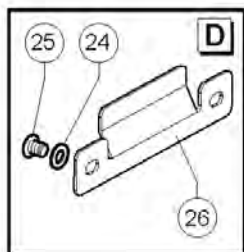

Item	Part No.	Description	Qty.
1	07.0740.0415GT	Screw TSPEI M8X30 UNI 5933	12
2	07.0740.0416GT	Washer D8.5	12
3	07.0740.0417GT	Gasket	12
4	07.0740.0419GT	GASKET	12
5	07.0740.0466GT	Seal	1
6	07.0740.0519GT	Glass	1
7	07.0740.0520GT	Glass	1
8	07.0740.0463GT	Seal	1
9	07.0740.0414GT	Seal	1
10	07.0740.0413GT	GLASS,LEFT REAR	1
11	07.0740.0449GT	Wiper Kit	1
12	07.0740.0089GT	WIPER BLADE	1
13	07.0740.0088GT	Wiper arm	1
14	07.0740.0470GT	Grommet	1
15	55.0409.0257GT	Wiper Motor	1
16	09.0803.0554GT	Water Hose D4 LG.200 Inch	1
17	07.0740.0098GT	TANK	1
18	07.0740.0066GT	AIR FILTER	1
19	07.0740.0091GT	GASKET	28
20	51.0811.4724GT	AIR GRID	1
21	07.0740.0152GT	KNOB	2
22	07.0740.0528GT	BRACKET	1
23	07.0740.0467GT	Screw TBEI M8X20	5
24	07.0740.0425GT	Plain Washer D15	11
25	07.0740.0428GT	Screw TBEI M8X10	6
26	07.0740.0469GT	BRACKET,GLASS,RIGHT,LOWER	3
27	01.0001.0254GT	SCREW M8X20 UNI 5739 8.8 ZN	4
28	01.4032.0003GT	Spring Washer D 8 ZN	4