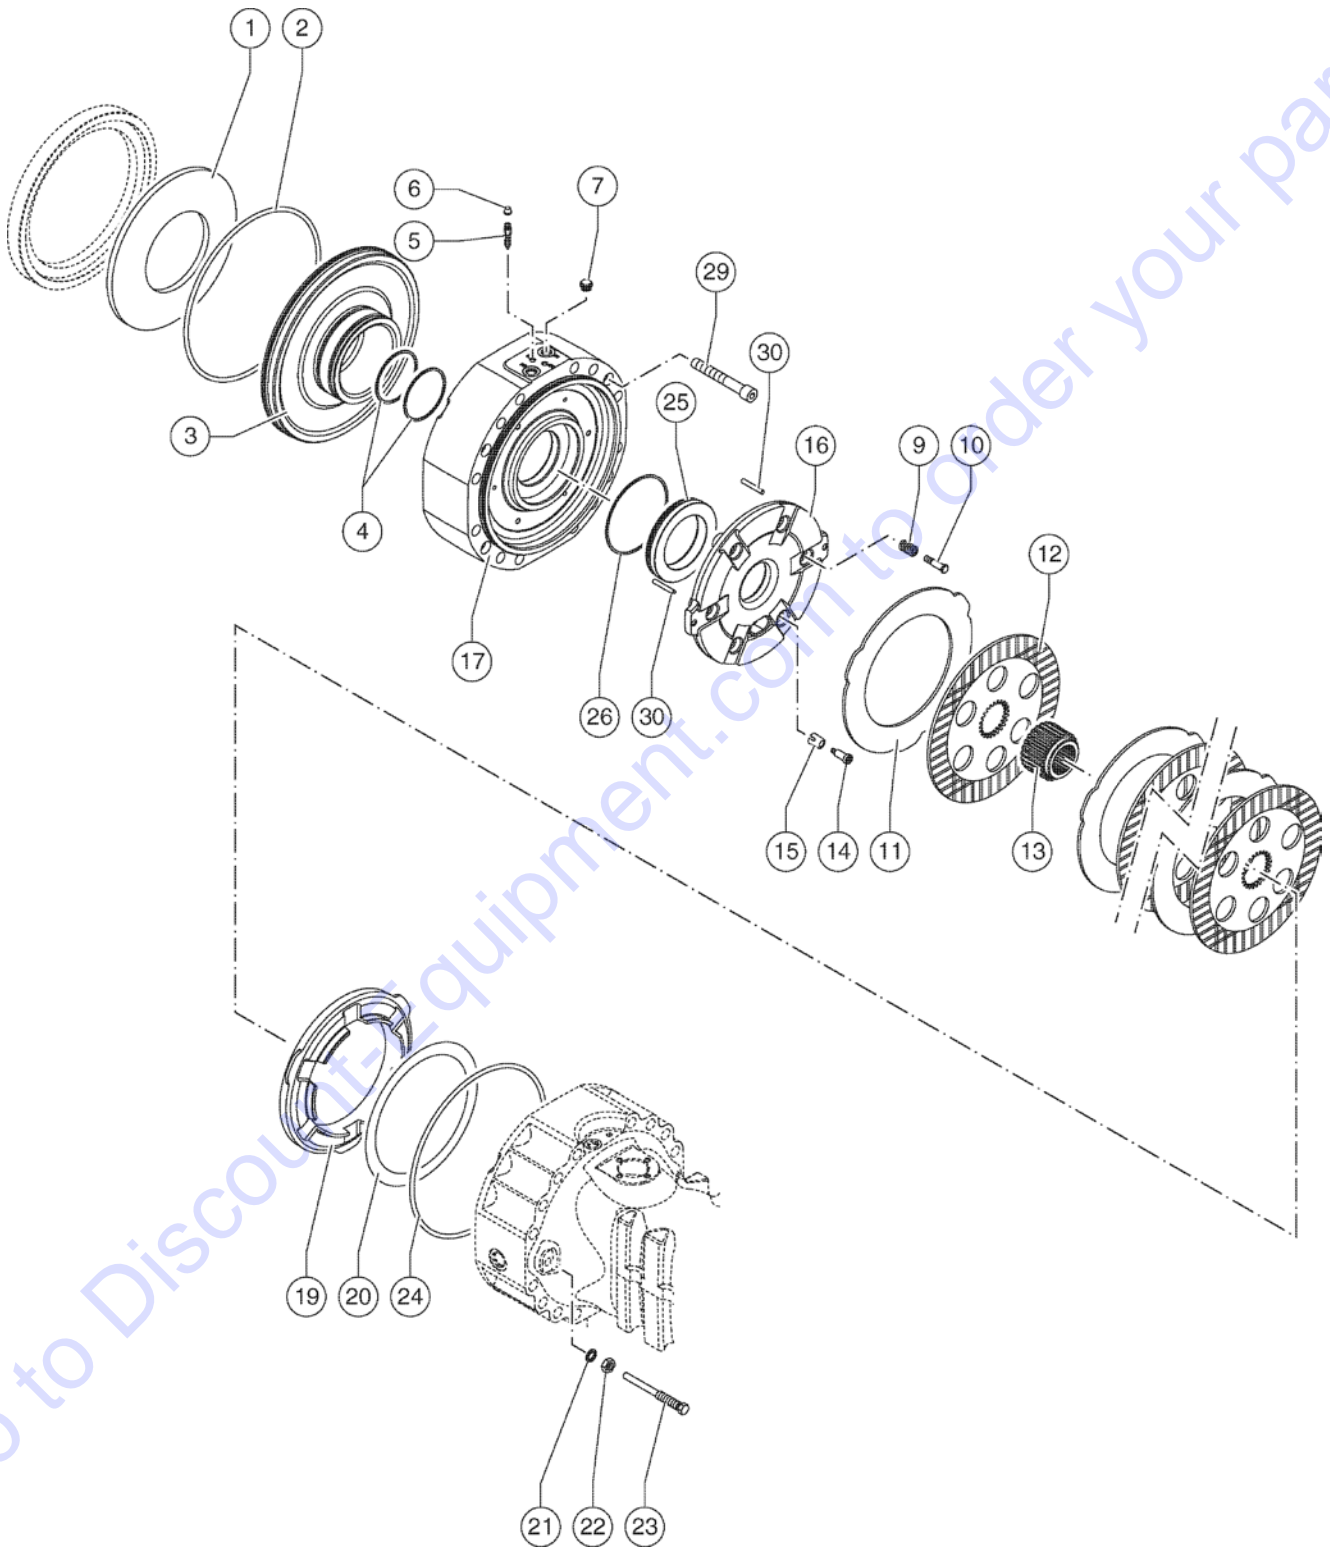

208.1 609960 Front Axle - Brakes

208.1 609960 Front Axle - Brakes

<i>Item</i>	<i>Part No.</i>	<i>Description</i>	<i>Qty.</i>
29	07.0709.1048GT	Screw	4
30	07.0709.1014GT	Dowel	4

Go to Discount-Equipment.com to order your parts