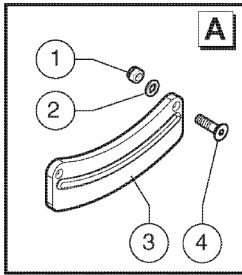

402.1 609985 Cab, View 2

Item	Part No.	Description	Qty.
1	01.0023.0051GT	NUT,STOP,M4 UNI 7473 6S ZN	4
2	01.4031.0007GT	WASHER,FLAT, D4 UNI 6592, ZN	4
3	09.4610.0057GT	BUBBLE LEVEL	2
4	01.4001.0061GT	PHILLIPS SCREW M4X20 UNI 7687	12
5	51.1100.0042GT	Cab Frame	1
6	09.4610.0065GT	Mirror	1
7	01.0006.0050GT	Screw TBEI M5X20 UNI ISO 7380	2
8	01.0031.0055GT	FLAT WASHER D8 UNI 6592 ZN	12
9	01.4001.0116GT	SCREW TCB T 3.9X16 UNI 6954	10
10	28236GT	DECAL,WARN,IMPROPER OPERATION	1
11	01.0023.0054GT	NUT,M8 UNI 7473 6S ZN	2
12	T53.3303.0002GT	Adhesive Strip	1
13	07.0740.0084GT	CEILING LIGHT	1
14	07.0740.0082GT	COVER,SPEAKER	2
15	24514GT	BOX,INSTRUCTION STORAGE	1
16	07.0740.0020GT	ROOF COVERING	1
17	07.0740.0027GT	CAP	4
18	01.0001.0256GT	SCREW M8X25 UNI 5739 8.8 ZN	12
19	01.0031.0299GT	FLAT WASHER D8 UNI 6593 ZN	16
20	07.0740.0236GT	SUNSHIELD CURTAIN KIT	1
21	07.0740.0128GT	SCREW	4
22	01.0023.0053GT	STOP NUT M6 UNI 7473 6S ZN	4
23	01.0031.0298GT	FLAT WASHER D6 UNI 6593 ZN	8
24	01.0001.0154GT	SCREW,TE,M6X16 UNI 8.8 ZN	8
25	51.0811.4804GT	Foot Support	1
26	07.0740.0445GT	SCREW,TCEI	2
27	07.0740.0446GT	WASHER	2
28	07.0740.0444GT	HANDLE	1