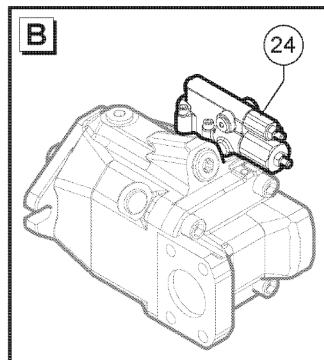

307.1 609979 Hydraulic Pumps

307.1 609979 Hydraulic Pumps

Item	Part No.	Description	Qty.
29	07.0701.0328GT	Inching Device	1
30	06.0401.1508GT	O-ring Seal	1
31	01.0003.0957GT	SCREW M12X35	1
32	07.0741.0289GT	Seal Kit	1

Go to Discount-Equipment.com to order your parts