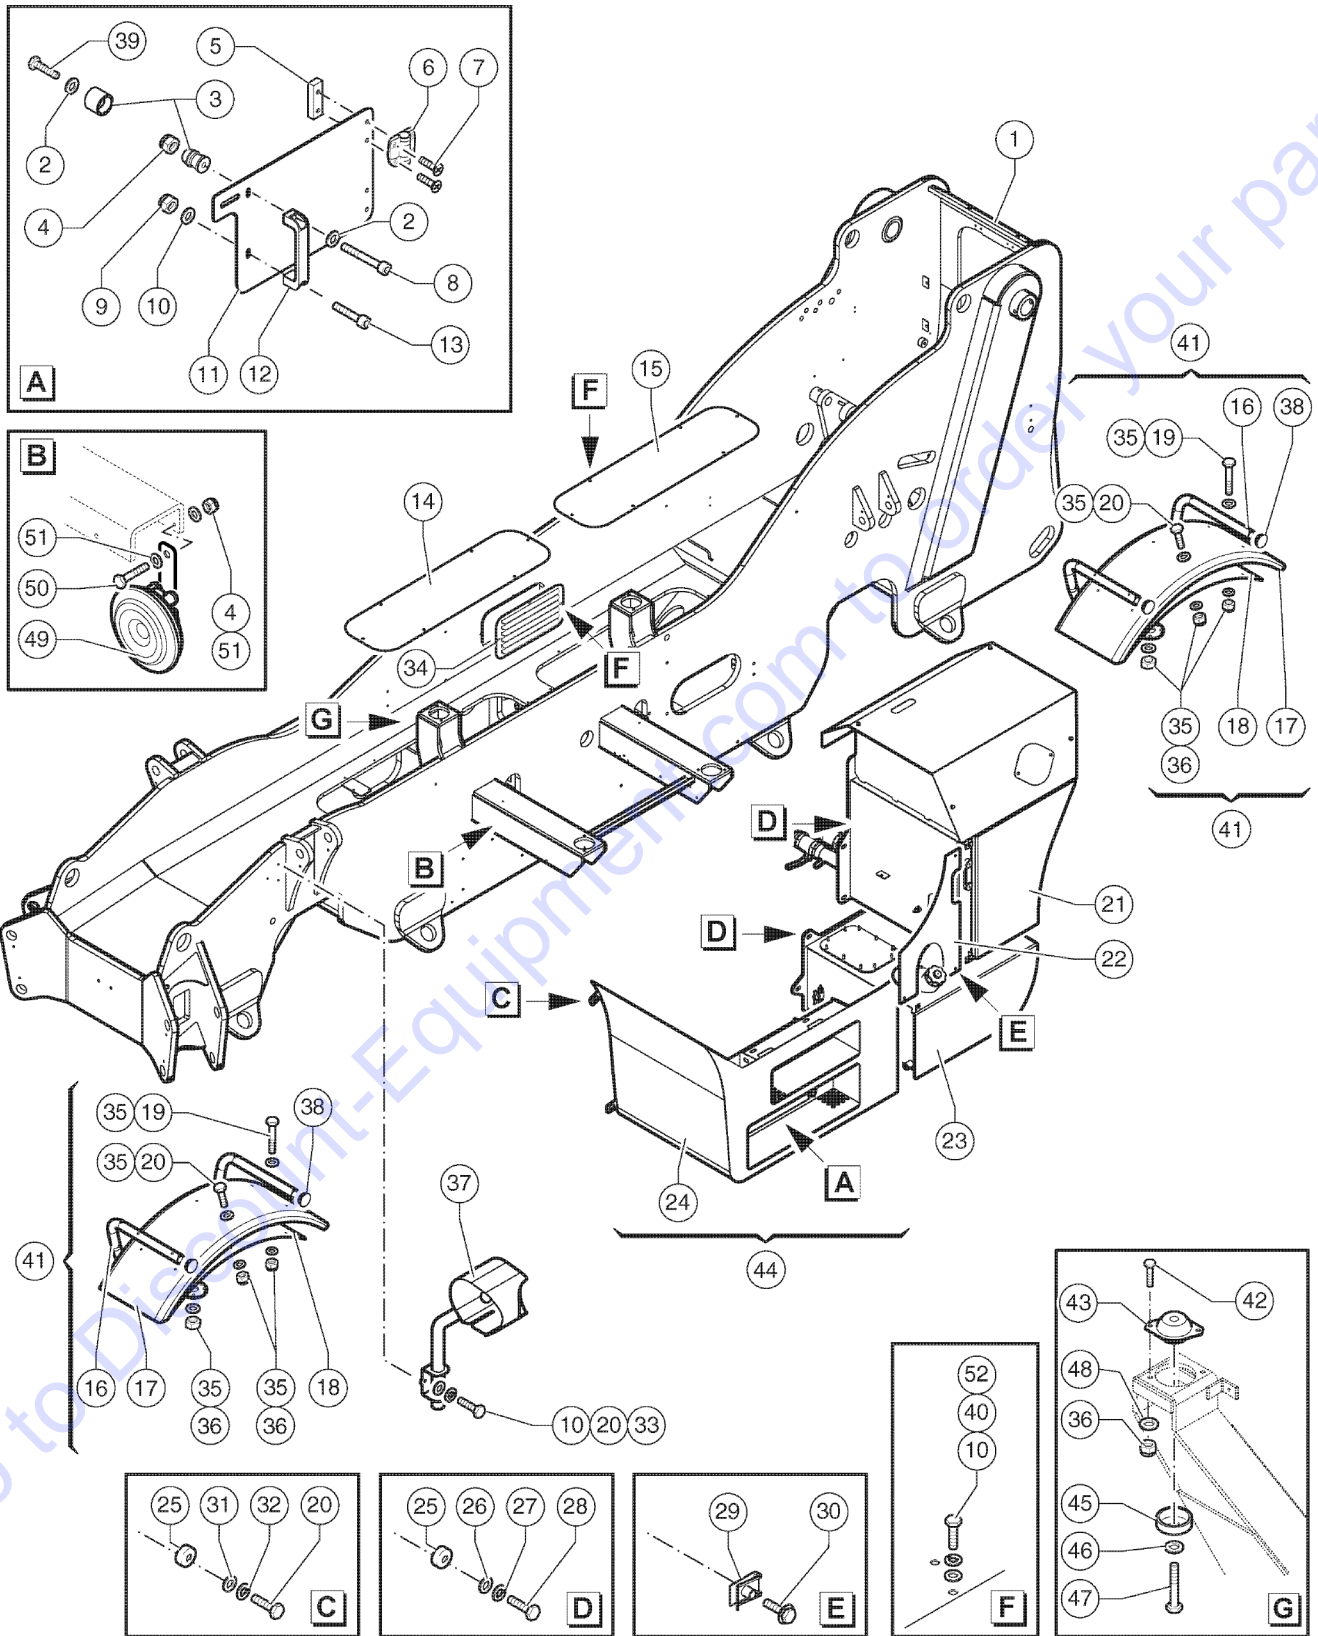

202.1 609954 Left Chassis

Item	Part No.	Description	Qty.
29	09.0803.0352GT	SPRING CLIP M8	3
30	01.4001.0078GT	SCREW M8X20 DIN 6923 8.8 ZN	9
31	01.0031.0301GT	FLAT WASHER D10 UNI 6593 ZN	4
32	01.4032.0004GT	Spring Washer D10 ZN	5
33	01.4032.0003GT	Spring Washer D 8 ZN	2
34	51.0903.5259GT	Protection Grid	1
35	01.0031.0056GT	FLAT WASHER D10 UNI 6592 ZN	32
36	01.0023.0055GT	Stop Nut M10 UNI 7473 6S ZN	28
37	51.0811.4822GT	Support	1
38	09.0803.0807GT	Plug	4
39	01.0001.0154GT	SCREW,TE,M6X16 UNI 8.8 ZN	1
40	01.0001.0254GT	SCREW M8X20 UNI 5739 8.8 ZN	16
41	55.0409.0247GT	Mudguard ASSY	2
42	01.0001.0357GT	SCREW,TE,M10X35 UNI 8.8 ZN	8
43	09.4670.0032GT	VIBRATION DAMPING	4
44	55.0409.0248GT	Ladder Assembly	1
45	54.0100.0020GT	VIBRATION DAMPING SUPPORT	4
46	01.4032.0007GT	SPRING WASHER D16 ZN	4
47	01.0001.0657GT	Screw TE M16X80 UNI 5737 8.8 ZN	4
48	01.4031.0001GT	WASHER,CHMFRD,D16,UNI 6593,ZN	8
49	56.0009.0003GT	HORN	1
50	01.0001.1458GT	SCREW M6X35 UNI 5739 8.8 ZN	1
51	01.0031.0298GT	FLAT WASHER D6 UNI 6593 ZN	2
52	01.0034.0056GT	WASHER D8 UNI 8842 ZN	16