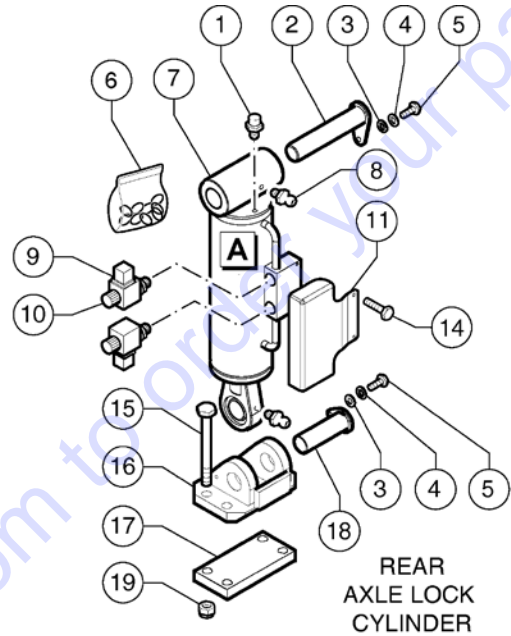

509.1 610003 Left & Right Chassis Sway Cylinder - Rear Axle Locking Cylinder

509.1 610003 Left & Right Chassis Sway Cylinder - Rear Axle Locking Cylinder

Item	Part No.	Description	Qty.
1	04.0600.0092GT	SCREW,BLEEDER M8X1.25	1
2	54.0004.0130GT	Pin	1
3	01.0031.0056GT	FLAT WASHER D10 UNI 6592 ZN	6
4	01.4032.0004GT	Spring Washer D10 ZN	6
5	01.0001.0355GT	SCREW M10X25 UNI 5739 8.8 ZN	6
6	07.4529.0205GT	Seal Kit	1
7	53.0700.0307GT	Rear Axle Locking Cylinder	1
8	02.0117.0101GT	GREASE NIPPLE G1/8	6
9	04.4240.0041GT	SOLENOID	2
10	04.4240.0024GT	CARTRIDGE	2
11	51.0903.5261GT	Valve Protection Cover	1
12	53.0600.1816GT	Left Chassis Sway Cylinder	1
13	01.4032.0002GT	SPRING WASHER D6 ZN	20
14	01.4001.0106GT	SCREW M6X16 DIN 6923 8.8 ZN	2
15	01.0003.0965GT	SCREW SHC M22 x 280 ZN 8.8 UNI 5931 DIN 912 ISO 4762	12
16	51.0811.4810GT	Bracket	1
17	51.0811.4806GT	Plate	3
18	54.0004.0131GT	Pin	1
19	01.4023.0000GT	STOP NUT M22 UNI 7473 6S ZN	12
20	54.0004.0129GT	Pin	2
21	01.0031.0054GT	FLAT WASHER D6 UNI 6592 ZN	20
22	54.0004.0128GT	Pin	2
23	51.0811.4807GT	Bracket	2
24	53.0600.1817GT	Right Chassis Sway Cylinder	1
25	07.4529.0213GT	Seal Kit	2
26	01.0001.0106GT	SCREW M6X50 UNI 5737 8.8 ZN	4
27	51.0903.5262GT	Valve Protection Cover	2
28	01.4001.0046GT	SCREW M6X45 UNI 5739 8.8 ZN	12