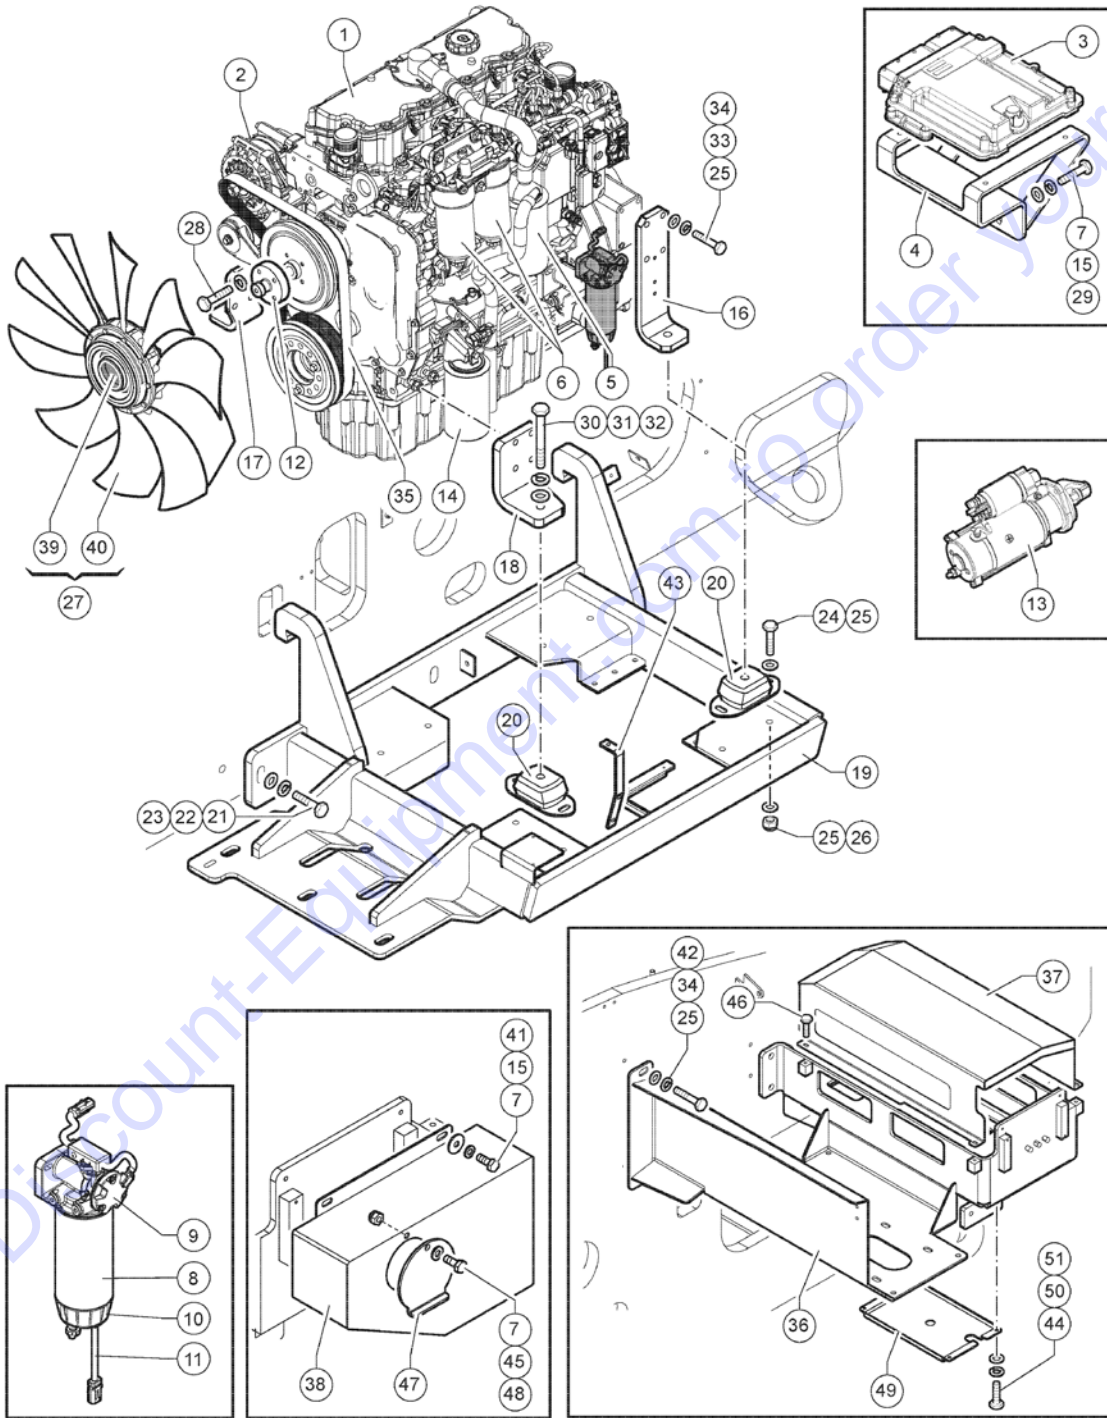

Item	Part No.	Description	Qty.
29	01.0031.0308GT	FLAT WASHER D6 UNI ISO 7093 ZN	4
30	01.0031.0059GT	FLAT WASHER D16 UNI 6592 ZN	4
31	01.4032.0007GT	SPRING WASHER D16 ZN	4
32	01.4001.0209GT	SCREW,HHC,M16-2X50,10,9,ZN	4
33	01.0001.0508GT	SCREW M12X40 UNI 5739 8.8 ZN	14
34	01.4032.0005GT	SPRING WASHER D12 ZN	18
35	07.0501.0073GT	Belt	1
36	51.0811.4827GT	Battery support	1
37	51.0811.4828GT	Battery Cover	1
38	51.0811.4899GT	Battery Charger Cover	1
39	07.0501.0096GT	Viscous Fan Drive	1
40	07.0501.0095GT	Fan Without Viscous Drive	1
41	01.0031.0298GT	FLAT WASHER D6 UNI 6593 ZN	2
42	01.0001.0402GT	SCREW M12X45 UNI 5737 8.8 ZN	4
43	51.0811.4866GT	Fuel Hose Bracket	1
44	01.0031.0053GT	FLAT WASHER D5 UNI 6592 ZN	4
45	01.0023.0053GT	STOP NUT M6 UNI 7473 6S ZN	1
46	01.0003.0160GT	SCREW M6X40 UNI 5931 8.8 ZN	2
47	51.0903.5286GT	Cap Charger	1
48	01.0031.0054GT	FLAT WASHER D6 UNI 6592 ZN	1
49	51.0903.5296GT	Battery Pad Cover	1
50	01.0001.0052GT	SCREW M5X14 UNI 5739 8.8 ZN	4
51	01.4032.0001GT	WASHER,SPRING,D5 ZN	4