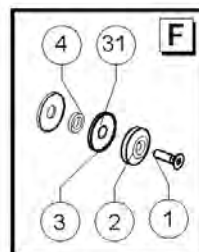

Item	Part No.	Description	Qty.
1	07.0740.0415GT	Screw TSPEI M8X30 UNI 5933	12
2	07.0740.0416GT	Washer D8.5	12
3	07.0740.0417GT	Gasket	12
4	07.0740.0419GT	GASKET	12
5	07.0740.0466GT	Seal	1
6	07.0740.0519GT	Glass	1
7	07.0740.0520GT	Glass	1
8	07.0740.0463GT	Seal	1
9	07.0740.0414GT	Seal	1
10	07.0740.0413GT	GLASS,LEFT REAR	1
11	07.0740.0449GT	Wiper Kit	1
12	07.0740.0089GT	WIPER BLADE	1
13	07.0740.0088GT	Wiper arm	1
14	07.0740.0470GT	Grommet	1
15	55.0409.0257GT	Wiper Motor	1
16	09.0803.0554GT	Water Hose D4 LG.200 Inch	1
17	07.0740.0098GT	TANK	1
18	07.0740.0066GT	AIR FILTER	1
19	07.0740.0091GT	GASKET	28
20	51.0811.4724GT	AIR GRID	1
21	07.0740.0152GT	KNOB	2
22	07.0740.0528GT	BRACKET	1
23	07.0740.0467GT	Screw TBEI M8X20	5
24	07.0740.0425GT	Plain Washer D15	11
25	07.0740.0428GT	Screw TBEI M8X10	6
26	07.0740.0469GT	BRACKET,GLASS,RIGHT,LOWER	3
27	01.0001.0254GT	SCREW M8X20 UNI 5739 8.8 ZN	4
28	01.4032.0003GT	Spring Washer D 8 ZN	4