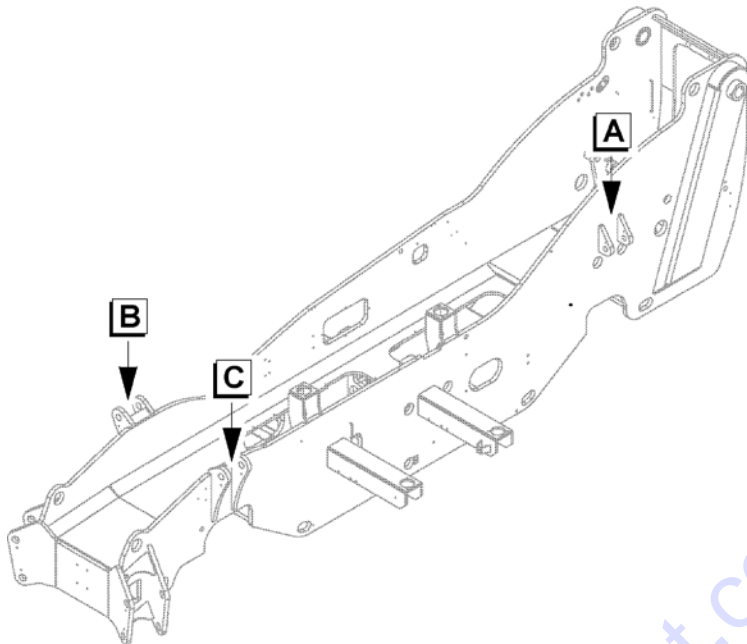

509.1 610003 Left & Right Chassis Sway Cylinder - Rear Axle Locking Cylinder

509.1 610003 Left & Right Chassis Sway Cylinder - Rear Axle Locking Cylinder

Item	Part No.	Description	Qty.
1	04.0600.0092GT	SCREW,BLEEDER M8X1.25	1
2	54.0004.0130GT	Pin	1
3	01.0031.0056GT	FLAT WASHER D10 UNI 6592 ZN	6
4	01.4032.0004GT	Spring Washer D10 ZN	6
5	01.0001.0355GT	SCREW M10X25 UNI 5739 8.8 ZN	6
6	07.4529.0205GT	Seal Kit	1
7	53.0700.0307GT	Rear Axle Locking Cylinder	1
8	02.0117.0101GT	GREASE NIPPLE G1/8	6
9	04.4240.0041GT	SOLENOID	2
10	04.4240.0024GT	CARTRIDGE	2
11	51.0903.5261GT	Valve Protection Cover	1
12	53.0600.1816GT	Left Chassis Sway Cylinder	1
13	01.4032.0002GT	SPRING WASHER D6 ZN	20
14	01.4001.0106GT	SCREW M6X16 DIN 6923 8.8 ZN	2
15	01.0003.0965GT	SCREW SHC M22 x 280 ZN 8.8 UNI 5931 DIN 912 ISO 4762	12
16	51.0811.4810GT	Bracket	1
17	51.0811.4806GT	Plate	3
18	54.0004.0131GT	Pin	1
19	01.4023.0000GT	STOP NUT M22 UNI 7473 6S ZN	12
20	54.0004.0129GT	Pin	2
21	01.0031.0054GT	FLAT WASHER D6 UNI 6592 ZN	20
22	54.0004.0128GT	Pin	2
23	51.0811.4807GT	Bracket	2
24	53.0600.1817GT	Right Chassis Sway Cylinder	1
25	07.4529.0213GT	Seal Kit	2
26	01.0001.0106GT	SCREW M6X50 UNI 5737 8.8 ZN	4
27	51.0903.5262GT	Valve Protection Cover	2
28	01.4001.0046GT	SCREW M6X45 UNI 5739 8.8 ZN	12