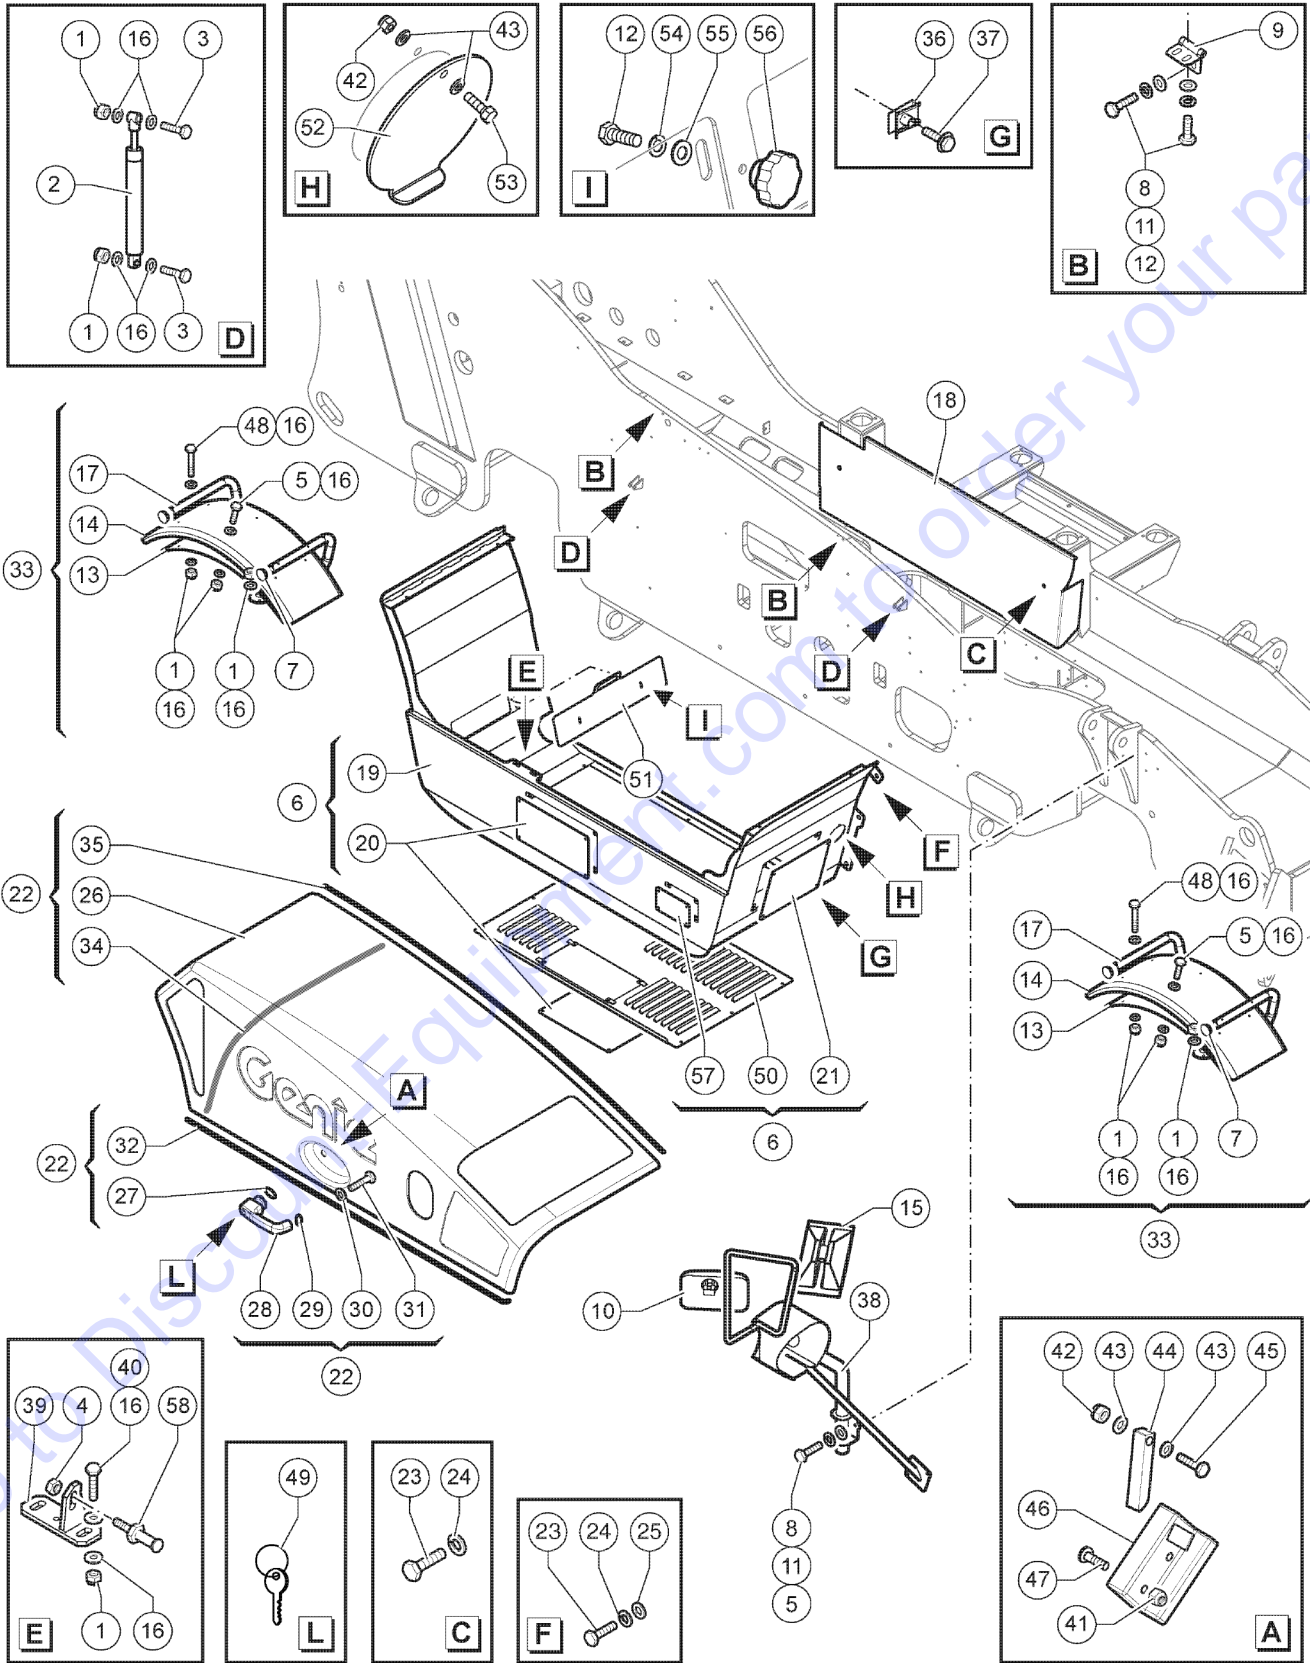

203.1 609955 Right Chassis

Item	Part No.	Description	Qty.
1	01.0023.0055GT	Stop Nut M10 UNI 7473 6S ZN	28
2	09.0803.0861GT	Gas Spring	2
3	01.0001.0304GT	SCREW M10X50 UNI 5739 8.8 ZN	2
4	07.0740.0103GT	NUT M12X1	1
5	01.0001.0355GT	SCREW M10X25 UNI 5739 8.8 ZN	6
6	55.0409.0246GT	Engine Housing Assy	1
7	09.0803.0807GT	Plug	4
8	01.0031.0299GT	FLAT WASHER D8 UNI 6593 ZN	15
9	09.0803.0000GT	Hinge	2
10	09.4610.0033GT	MIRROR,CONVEX	1
11	01.4032.0003GT	Spring Washer D 8 ZN	10
12	01.0001.0256GT	SCREW M8X25 UNI 5739 8.8 ZN	10
13	51.0811.4802GT	Locking Plate	2
14	09.0803.0371GT	Mudguard	2
15	09.4610.0032GT	MIRROR	1
16	01.0031.0056GT	FLAT WASHER D10 UNI 6592 ZN	40
17	51.0811.4801GT	Support	2
18	51.0903.5264GT	Cover	1
19	51.0903.5249GT	Engine Housing	1
20	51.0903.5251GT	Cover	2
21	51.0903.5252GT	Cover	1
22	55.0409.0245GT	Engine Cover Assy	1
23	01.0001.0356GT	SCREW M10X30 UNI 5739 8.8 ZN	8
24	01.4032.0004GT	Spring Washer D10 ZN	8
25	01.0031.0301GT	FLAT WASHER D10 UNI 6593 ZN	6
26	52.1100.9134GT	Engine Cover	1
27	07.0740.0048GT	GASKET	1
28	09.0803.0876GT	Handle	1