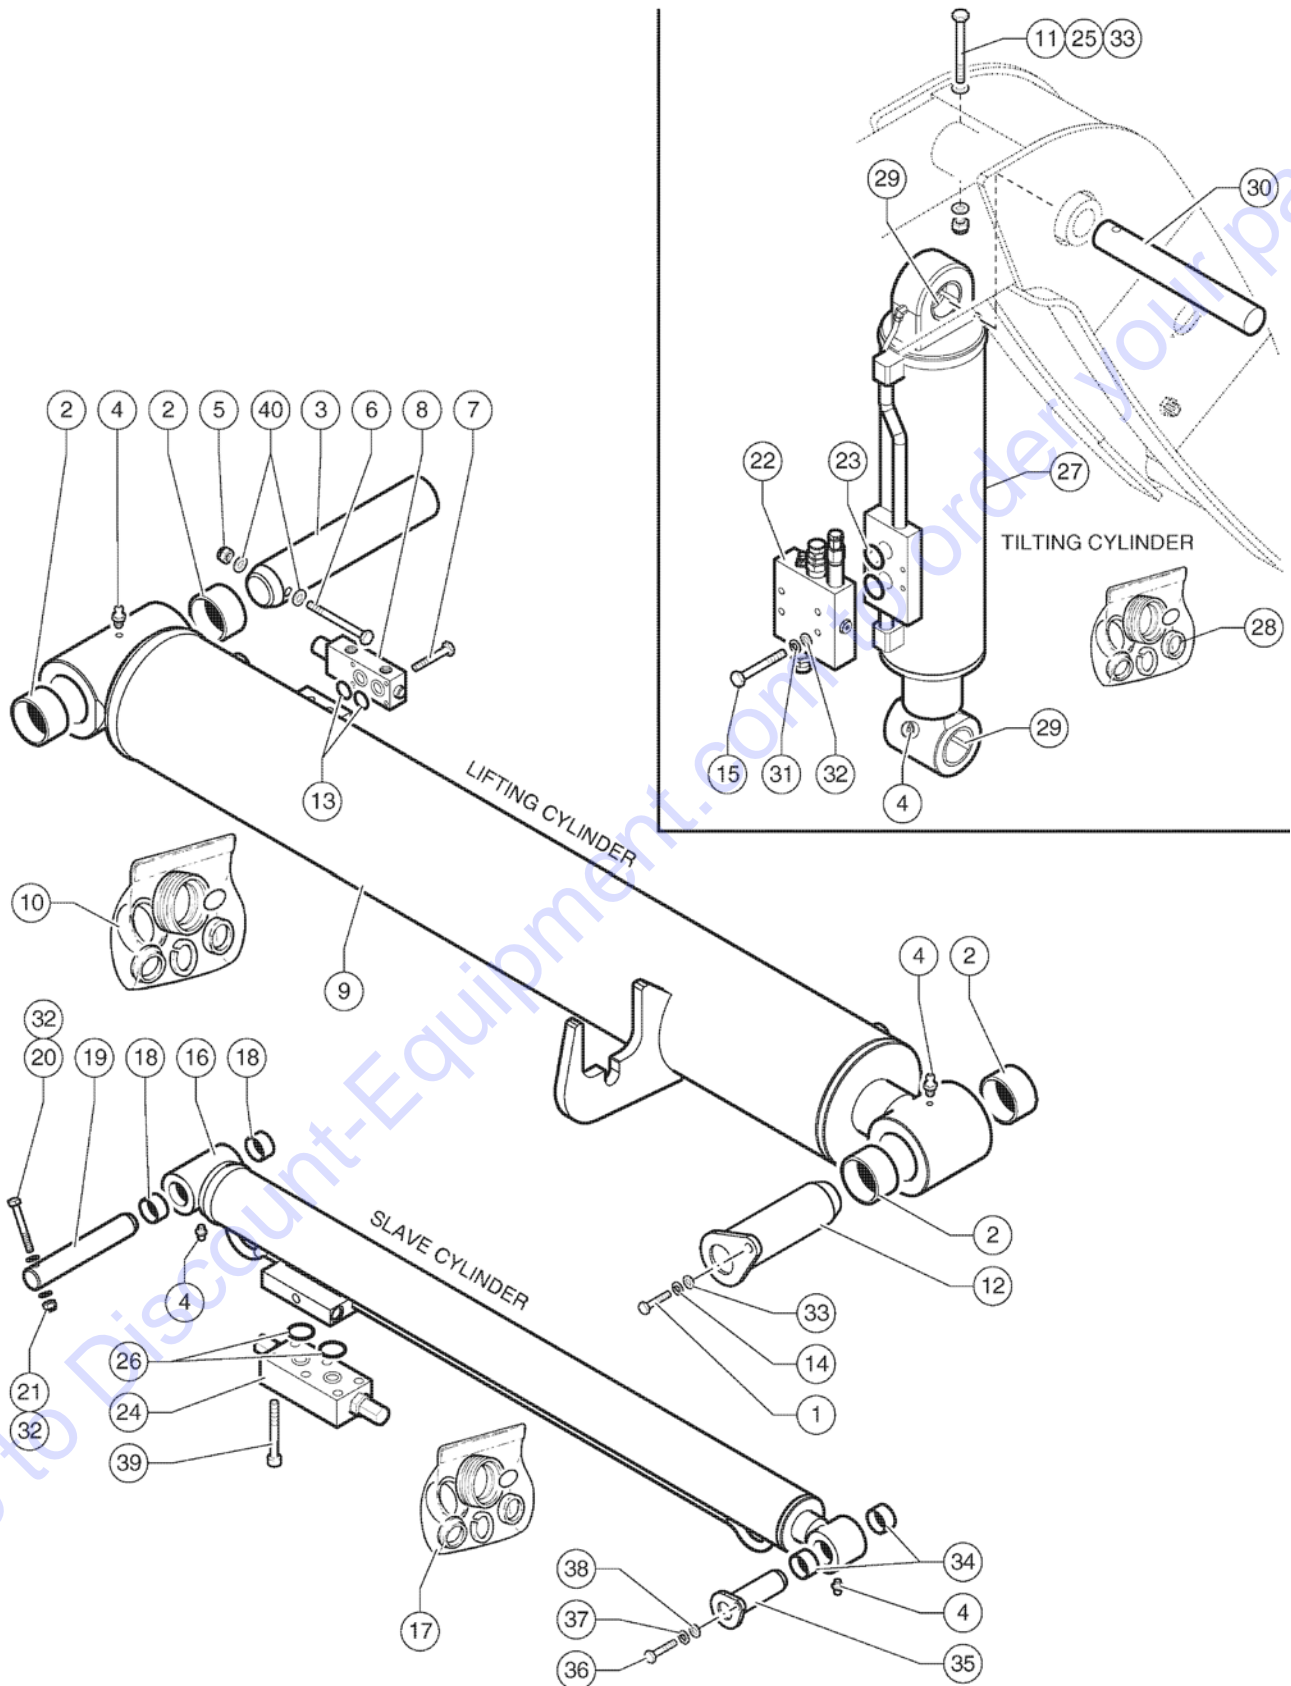

507.1 610001 Lifting Cylinder - Slave Cylinder - Tilting Cylinder

507.1 610001 Lifting Cylinder - Slave Cylinder - Tilting Cylinder

Item	Part No.	Description	Qty.
29	54.0400.1822GT	Bushing	3
30	54.0002.0066GT	Pin	1
31	01.4032.0004GT	Spring Washer D10 ZN	4
32	01.0031.0056GT	FLAT WASHER D10 UNI 6592 ZN	6
33	01.0031.0057GT	WASHER, FLAT, D12, UNI 6592, ZN	3
34	09.0801.0039GT	Bushing	2
35	54.0003.0184GT	Slave Cylinder Head Pin	1
36	01.0001.0256GT	SCREW M8X25 UNI 5739 8.8 ZN	1
37	01.4032.0003GT	Spring Washer D 8 ZN	1
38	01.0031.0055GT	FLAT WASHER D8 UNI 6592 ZN	1
39	01.0003.0208GT	SCREW,TCEI,M8X40 UNI 8.8ZN	6
40	01.0031.0058GT	FLAT WASHER D14 UNI 6592 ZN	2

Go to Discount-Equipment.com to order your parts