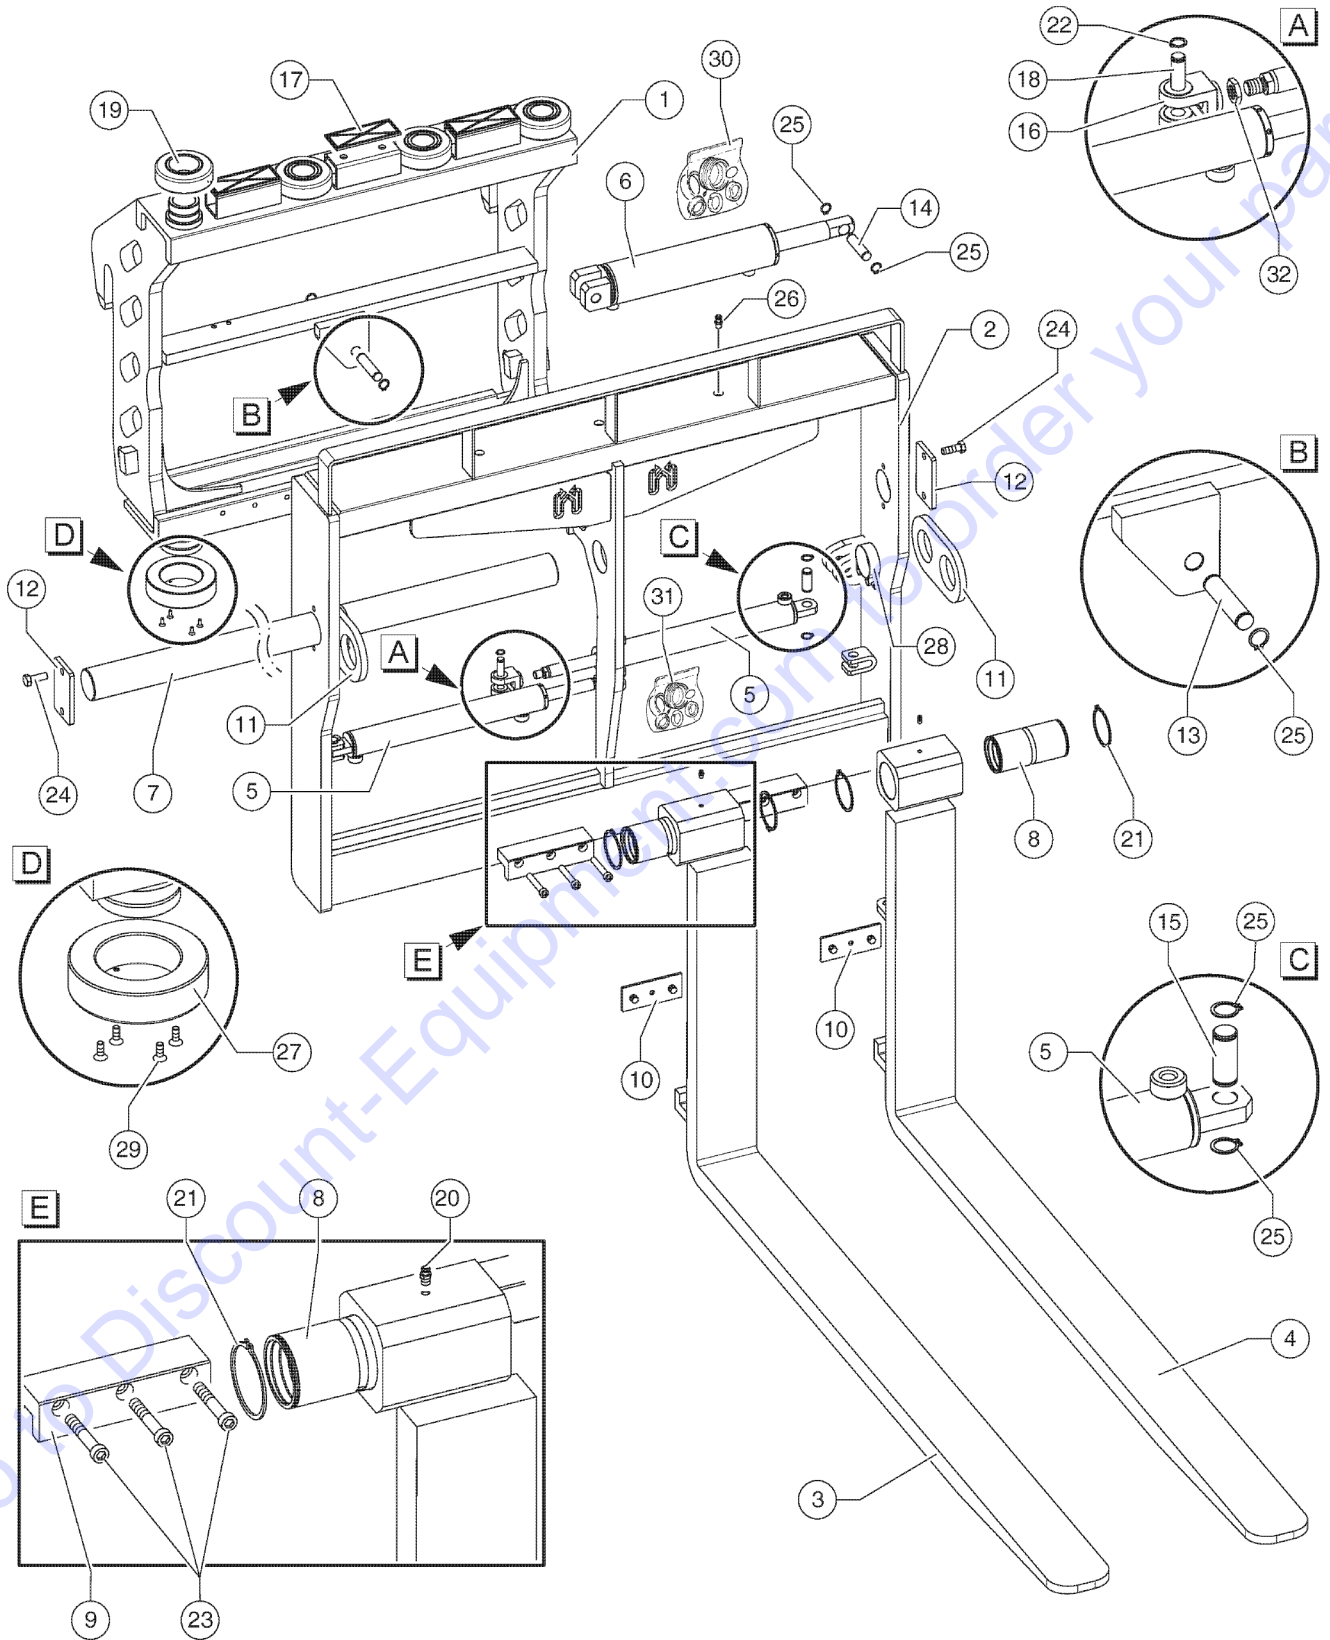

Item	Part No.	Description	Qty.
1	07.0735.0210GT	Fixed Frame	1
2	07.0735.0211GT	Side-Shift Frame	1
3	07.0735.0212GT	Right Fork	1
4	07.0735.0213GT	Left Fork	1
5	07.0735.0214GT	Cylinder C=340	2
6	07.0735.0215GT	Cylinder C=254	1
7	07.0735.0216GT	Pin	1
8	07.0735.0217GT	Bush	2
9	07.0735.0218GT	Hook	2
10	07.0735.0219GT	Pad	2
11	07.0735.0220GT	Towing Hook	2
12	07.0735.0221GT	Retaining Pin	2
13	07.0735.0222GT	Pin	1
14	07.0735.0223GT	Pin	1
15	07.0735.0224GT	Pin	2
16	07.0735.0225GT	Cylinder Fork	2
17	07.0735.0002GT	Pad	3
18	07.0735.0227GT	Pin	2
19	07.0735.0239GT	Flow Group	4
20	07.0735.0008GT	Grease Nipple	2
21	07.0735.0229GT	Snap Ring	4
22	07.0735.0230GT	Snap Ring	4
23	07.0735.0231GT	Screw	6
24	07.0735.0232GT	Screw	4
25	07.0735.0226GT	Snap Ring	8
26	07.0735.0233GT	Grease Nipple	3
27	07.0735.0240GT	Flow Group	3
28	07.0735.0235GT	Ring	2