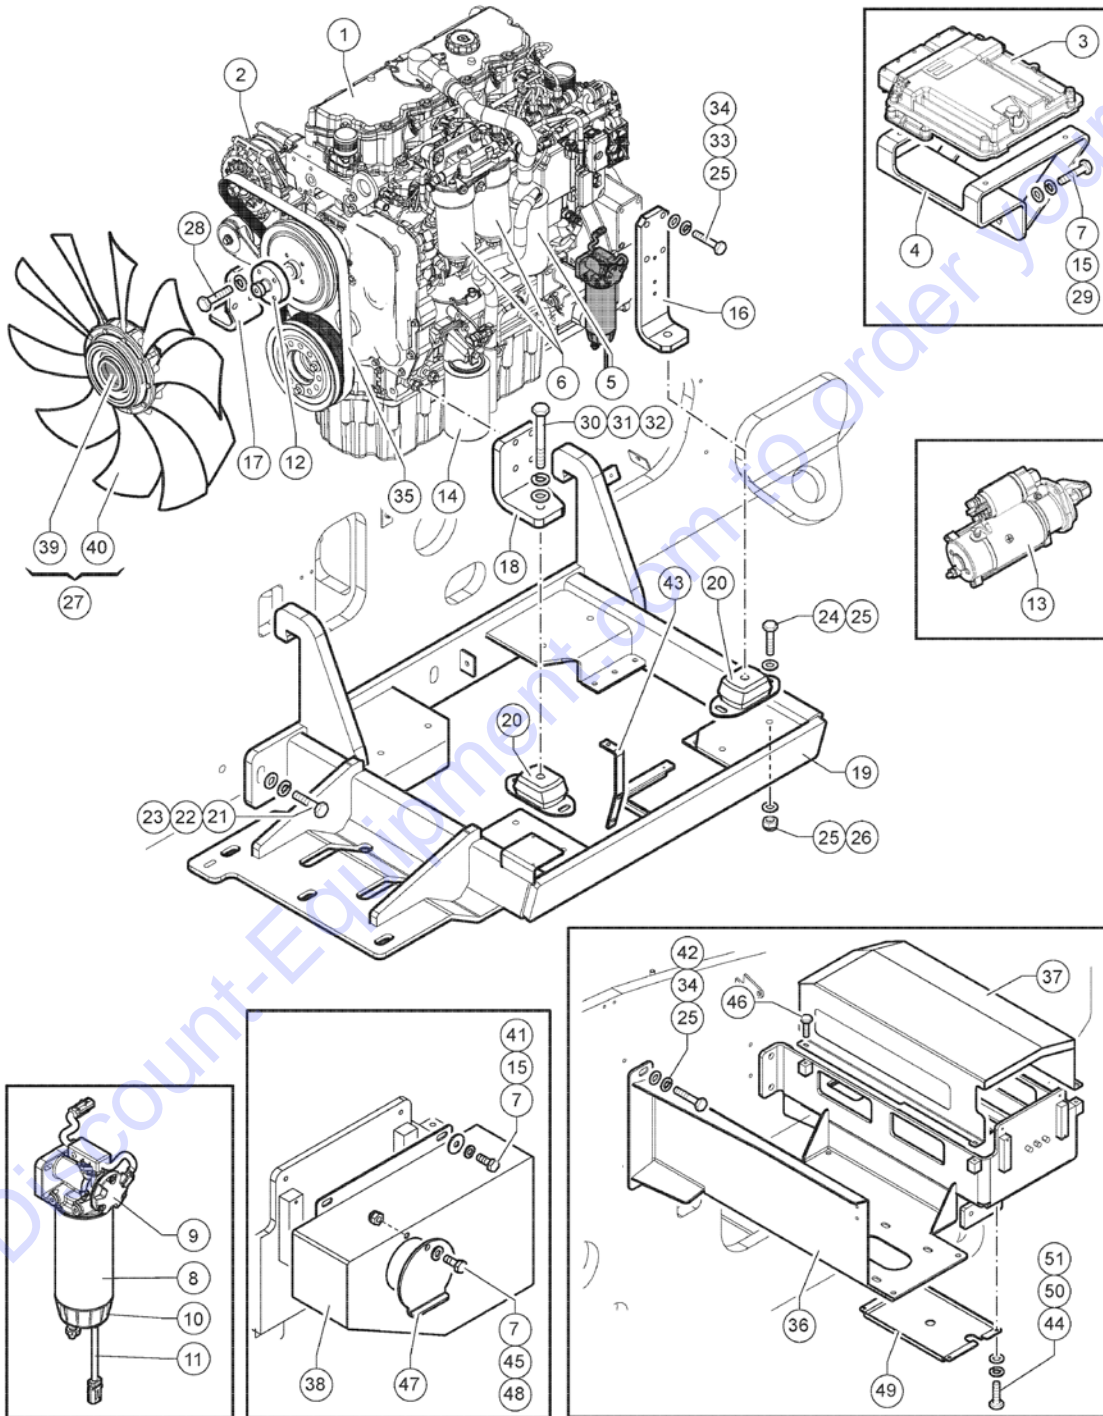

Item	Part No.	Description	Qty.
1	09.4601.0093GT	Engine	1
2	07.0501.0064GT	Alternator	1
3		Perkins Engine Control Unit	1
		Please Contact Perkins	
4	51.0811.4413GT	SUPPORT,ENGINE,FWHL	1
5	07.0501.0080GT	Oil Filter Breather Element	1
6	07.4501.0346GT	FUEL FILTER CARTRIDGE	2
7	01.0001.0154GT	SCREW,TE,M6X16 UNI 8.8 ZN	6
8	07.0501.0061GT	Fuel Filter Kit	1
9	07.0501.0057GT	FUEL FILTER ASSEMBLY	1
10	07.0501.0062GT	Fuel Filter Bowl	1
11	07.0501.0063GT	Sensor	1
12	54.0100.0147GT	Fan Spacer	1
13	07.0501.0090GT	Start Motor	1
14	07.0501.0079GT	Engine Oil Filter Cartridge	1
15	01.4032.0002GT	SPRING WASHER D6 ZN	6
16	51.0811.4796GT	Front Engine Support	2
17	51.0811.4798GT	Left Rear Engine Support	1
18	51.0811.4797GT	Right Rear Engine Support	1
19	51.0811.4780GT	Perkins Engine Support	1
20	09.4670.0027GT	Insulator	4
21	01.0001.1558GT	SCREW, HHC , M20 x 60 LG.8.8 ZN UNI 5739, DIN 933	3
22	01.4031.0008GT	FLAT WASHER D22 UNI 6593	3
23	01.4032.0009GT	SPRING WASHER D20 ZN	3
24	01.0001.0508GT	SCREW M12X40 UNI 5739 8.8 ZN	8
25	01.0031.0057GT	WASHER, FLAT, D12, UNI 6592, ZN	34
26	01.0023.0056GT	STOP NUT M12 UNI 7473 6S ZN	8
27	09.4605.0028GT	Compleat Fan	1
		"P.N. 27 includes P.N. 54 and P.N 55"	
28	01.0001.0204GT	SCREW M8X45 UNI 5737 8.8 ZN	4