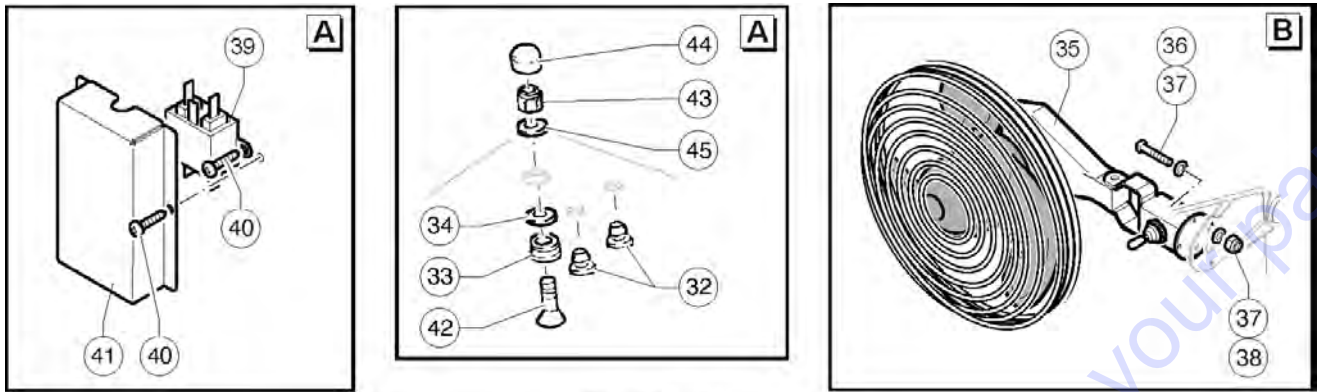

Item	Part No.	Description	Qty.
1	07.0740.0415GT	Screw TSPEI M8X30 UNI 5933	12
2	07.0740.0416GT	Washer D8.5	12
3	07.0740.0417GT	Gasket	12
4	07.0740.0419GT	GASKET	12
5	07.0740.0466GT	Seal	1
6	07.0740.0519GT	Glass	1
7	07.0740.0520GT	Glass	1
8	07.0740.0463GT	Seal	1
9	07.0740.0414GT	Seal	1
10	07.0740.0413GT	GLASS,LEFT REAR	1
11	07.0740.0449GT	Wiper Kit	1
12	07.0740.0089GT	WIPER BLADE	1
13	07.0740.0088GT	Wiper arm	1
14	07.0740.0470GT	Grommet	1
15	55.0409.0257GT	Wiper Motor	1
16	09.0803.0554GT	Water Hose D4 LG.200 Inch	1
17	07.0740.0098GT	TANK	1
18	07.0740.0066GT	AIR FILTER	1
19	07.0740.0091GT	GASKET	28
20	51.0811.4724GT	AIR GRID	1
21	07.0740.0152GT	KNOB	2
22	07.0740.0528GT	BRACKET	1
23	07.0740.0467GT	Screw TBEI M8X20	5
24	07.0740.0425GT	Plain Washer D15	11
25	07.0740.0428GT	Screw TBEI M8X10	6
26	07.0740.0469GT	BRACKET,GLASS,RIGHT,LOWER	3
27	01.0001.0254GT	SCREW M8X20 UNI 5739 8.8 ZN	4
28	01.4032.0003GT	Spring Washer D 8 ZN	4