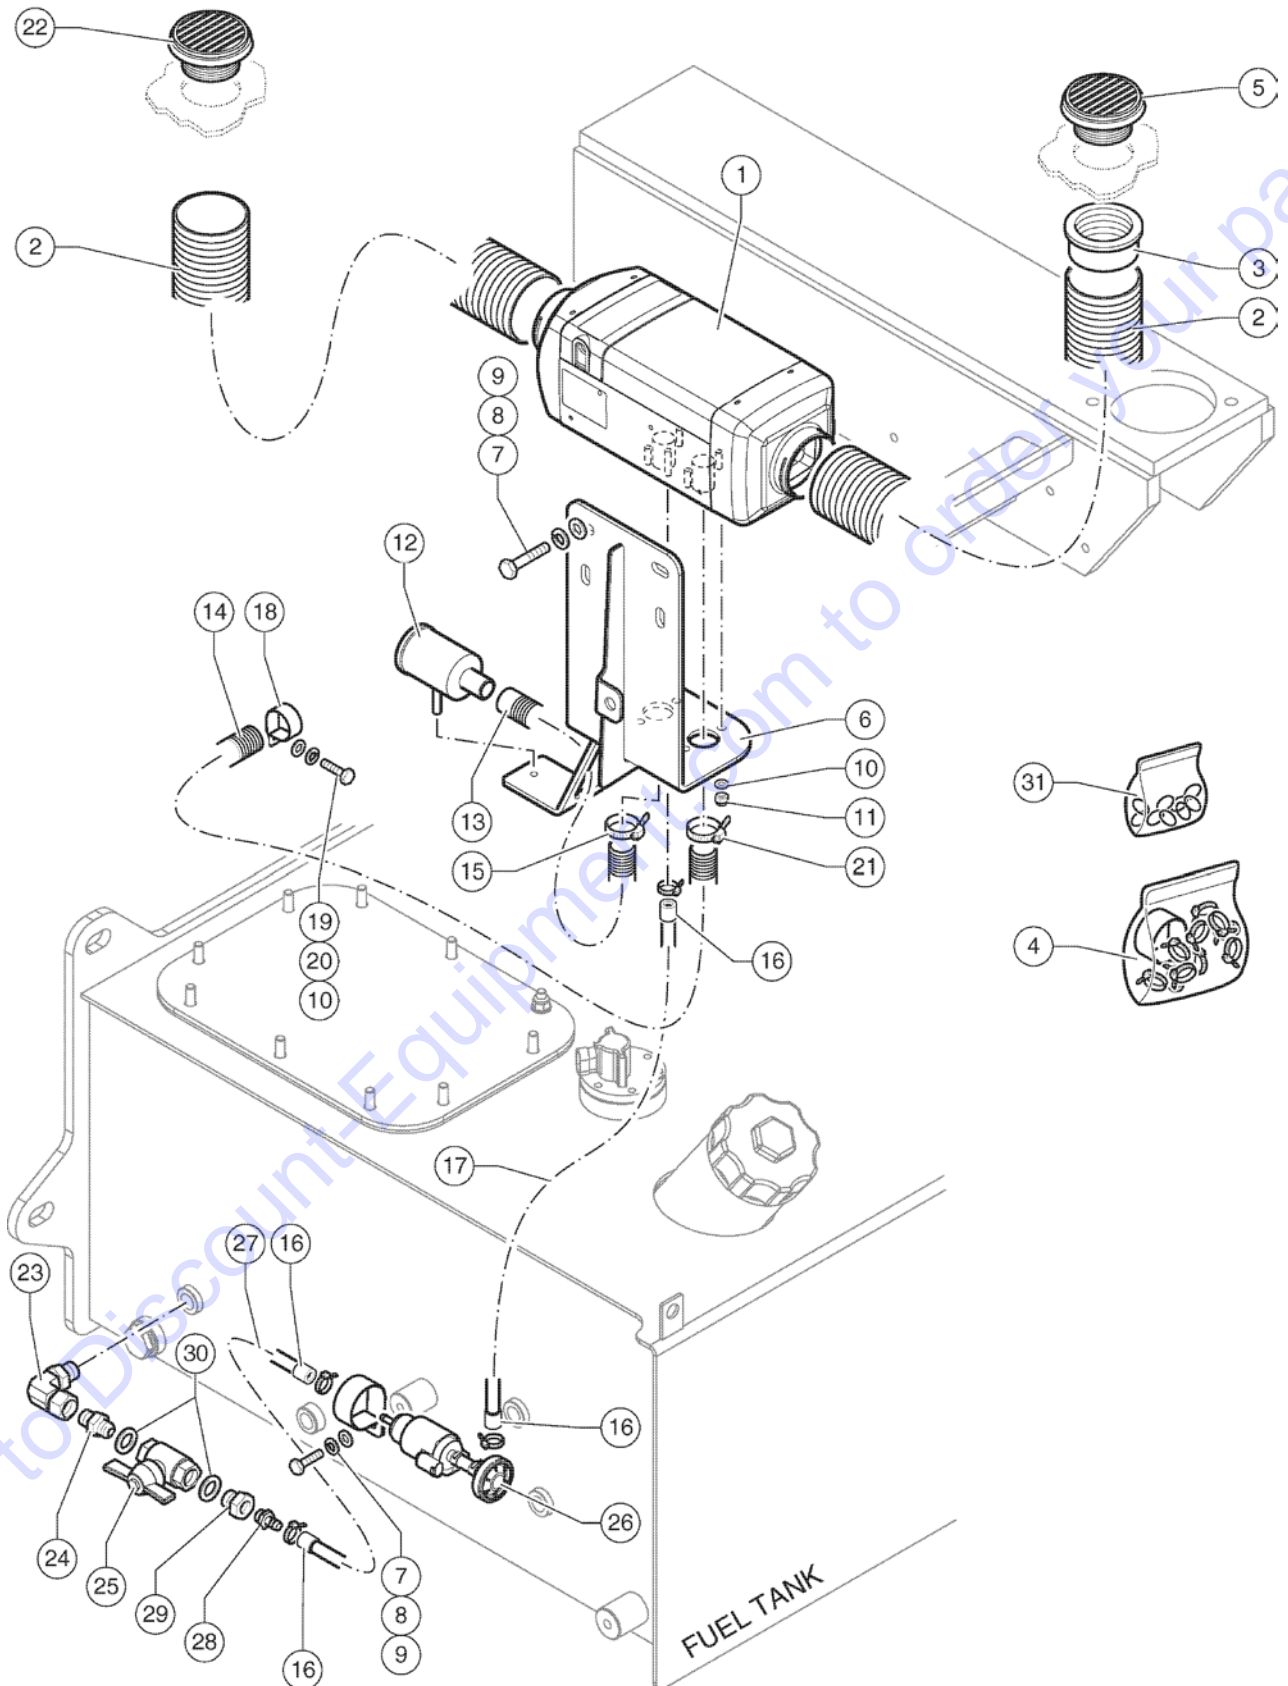

409.1 609992 Cab, View 9 - Heater System (Webasto)

Item	Part No.	Description	Qty.
1	56.0014.0096GT	Webasto Heater	1
2	56.0014.0101GT	Air Hose	2
3	56.0014.0128GT	Adapter	1
4	56.0014.0127GT	Clamp Kit Includes Position 18 And Position 21	1
5	56.0014.0129GT	Air Inlet	1
6	51.0811.4844GT	Webasto Heater Support	1
7	01.0001.0254GT	SCREW M8X20 UNI 5739 8.8 ZN	5
8	01.4032.0003GT	Spring Washer D 8 ZN	5
9	01.0031.0055GT	FLAT WASHER D8 UNI 6592 ZN	5
10	01.0031.0054GT	FLAT WASHER D6 UNI 6592 ZN	5
11	01.0023.0053GT	STOP NUT M6 UNI 7473 6S ZN	4
12	56.0014.0100GT	Suction Air Filter	1
13	56.0014.0121GT	Suction Air Hose	1
14	56.0014.0122GT	Exhaust Hose	1
15	04.0227.0054GT	CLAMP DN 15/25 LG 9	1
16	56.0014.0123GT	HOSE	1,97
17	56.0014.0124GT	Heater pipe	12
18		Clamp See position 4	1
19	01.0001.0154GT	SCREW,TE,M6X16 UNI 8.8 ZN	1
20	01.4032.0002GT	SPRING WASHER D6 ZN	1
21		Clamp See position 4	1
22	56.0014.0131GT	GRID	1
23	04.0600.0088GT	PIPE FITTING	1
24	04.0600.0029GT	PIPE FITTING 3/8X3/8 BSP	1
25	04.4224.0011GT	Ball Valve	1
26	56.0014.0099GT	Fuel Pump	1
27	56.0014.0124GT	Heater pipe	2,7
28	04.0600.0277GT	Hose Adapter	1