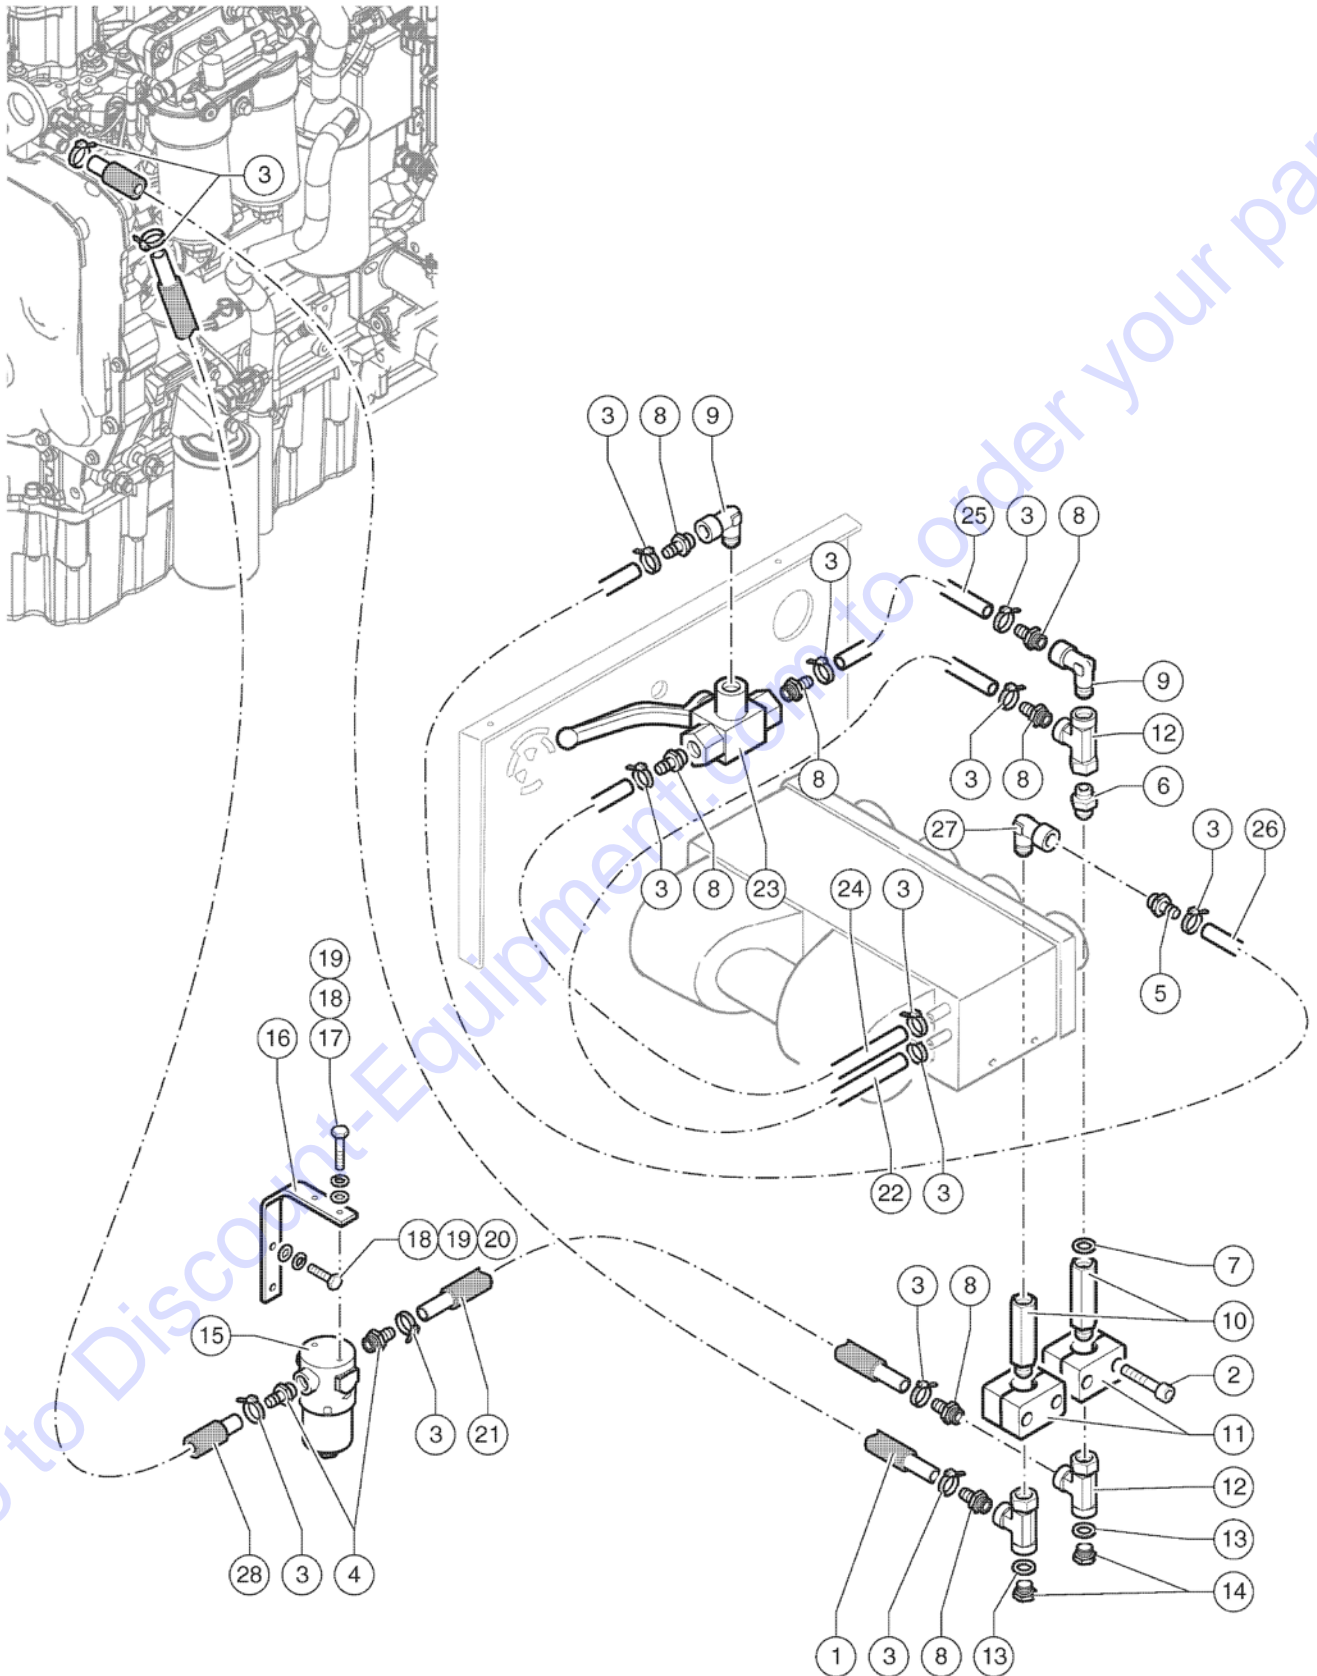

408.1 609991 Cab, View 8 - Heater System (Webasto)

Item	Part No.	Description	Qty.
1	56.0014.0112GT	Hose	1
2	01.0003.0159GT	SCREW M6X35 UNI 5931 8.8 ZN	4
3	04.0227.0054GT	CLAMP DN 15/25 LG 9	14
4	04.0600.0828GT	Hose Adapter	2
5	04.0600.0282GT	Hose Adapter 1/2"-17	1
6	04.0600.0017GT	PIPE FITTING 1/2X1/2 BSP	1
7	06.0442.0122GT	BONDED RING 1/2"	2
8	04.0600.0179GT	HOSE ADAPTER 3/8" GASXD17	7
9	04.0600.0283GT	Pipe Fitting 3/8" M-F	2
10	04.0600.0016GT	PIPE FITTING CMF G1/2 ES LG 45	2
11	09.0803.0526GT	DOUBLE HOSE LOCKING PLATE D30	4
12	04.0600.0273GT	Pipe Fitting 3/8" - 1/2"	3
13	06.0442.0120GT	BONDED RING 3/8"	2
14	04.0220.0053GT	PLUG 3/8" BSP	2
15	09.4604.0085GT	Filter	1
16	51.0811.4815GT	Filter Support	1
17	01.4001.0165GT	SCREW M8X16 DIN 6923 8.8 ZN	2
18	01.4032.0003GT	Spring Washer D 8 ZN	4
19	01.0031.0055GT	FLAT WASHER D8 UNI 6592 ZN	4
20	01.0001.0256GT	SCREW M8X25 UNI 5739 8.8 ZN	2
21	56.0014.0110GT	Hose	1
22	56.0014.0108GT	Hose	1
23	04.0224.0001GT	Water Tap	1
24	56.0014.0107GT	Hose	1
25	56.0014.0106GT	Hose	1
26	56.0014.0109GT	Hose	1
27	04.0600.0284GT	Pipe Fitting RLA 1/2" M-F	1
28	56.0014.0111GT	Hose	1