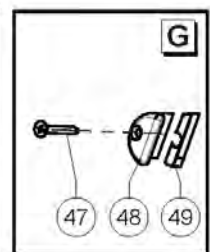

404.1 609987 Cab, View 4

Item	Part No.	Description	Qty.
29	01.0031.0055GT	FLAT WASHER D8 UNI 6592 ZN	4
30	07.0740.0070GT	HOSE GUIDE	1
31	07.0740.0418GT	WASHER,TEFLON D20	4
32	07.0740.0009GT	RUBBER GROMMET	3
33	07.0740.0086GT	Rubber	1
34	07.0740.0032GT	WASHER	1
35	56.0014.0094GT	Operator Fan	1
36	01.4001.0122GT	SCREW M5X20 UNI 7687 8.8 ZN	4
37	01.0031.0053GT	FLAT WASHER D5 UNI 6592 ZN	8
38	01.0023.0052GT	STOP NUT M5 UNI 7473 6S ZN	4
39	56.0016.0200GT	Filter FIN 33.006.F	1
40	01.4001.0062GT	SCREW M5X20 UNI 7687 ZN	4
41	51.0811.4903GT	Filter Box	1
42	07.0740.0079GT	Screw	7
43	07.0740.0046GT	Stop nut	7
44	07.0740.0014GT	NUT,PROTECTION	7
45	07.0740.0081GT	WASHER	3
46	07.0740.0085GT	ROOF GLASS	1
47	07.0744.0001GT	SCREW	2
48	07.0744.0002GT	GLASS LOCKING BRACKET	2
49	07.0740.0526GT	SHIM	2
50	07.0740.0527GT	PIPE	1

Go to Discount-Equipment.com to order your parts