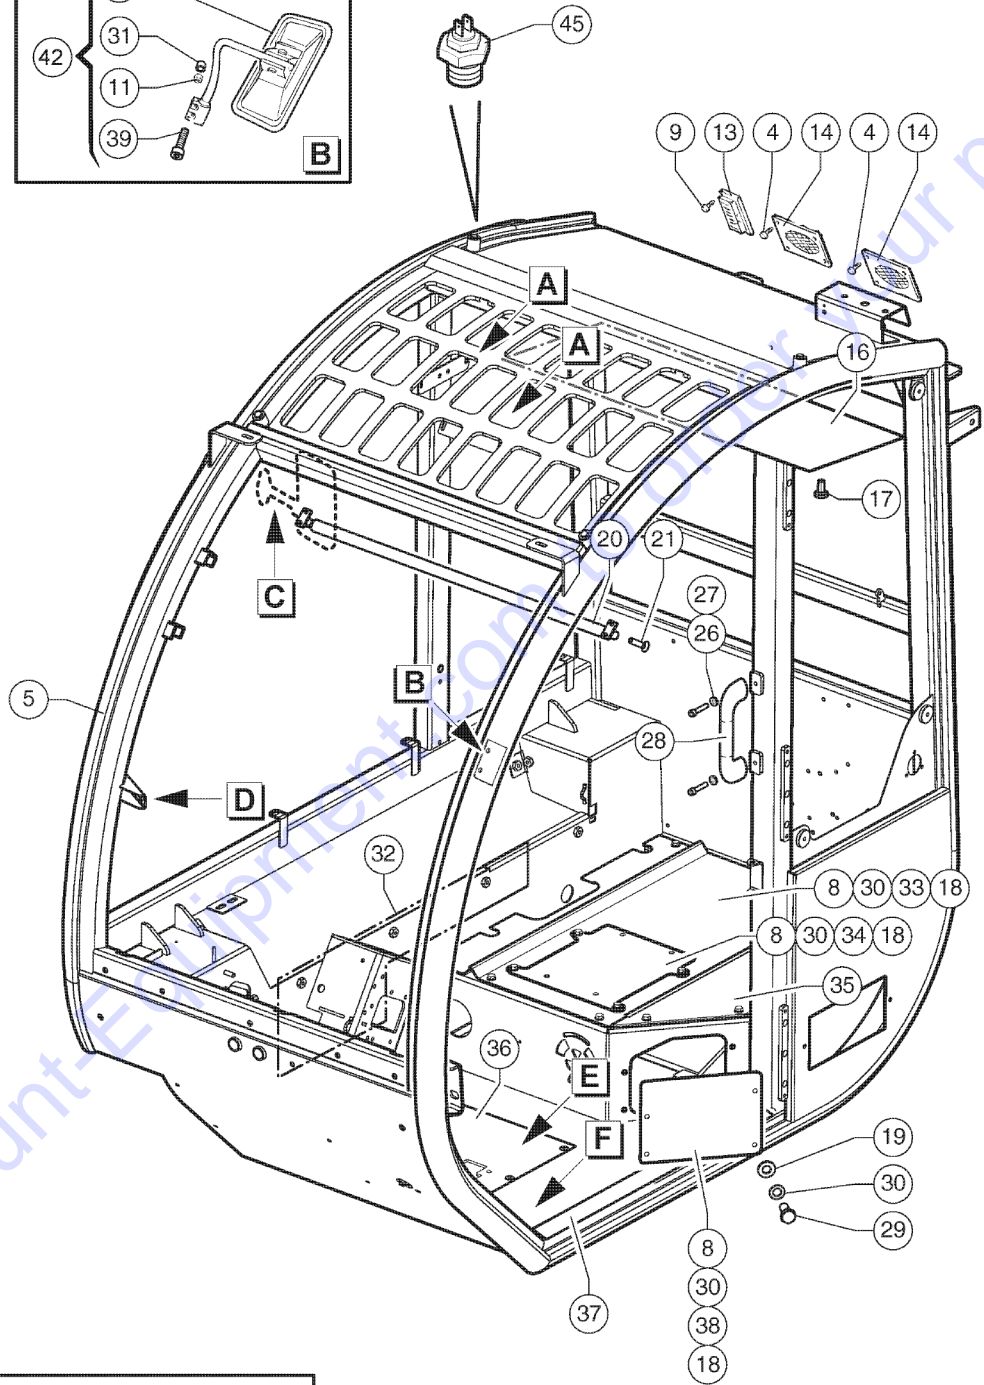

402.1 609985 Cab, View 2

Item	Part No.	Description	Qty.
29	01.0001.0156GT	SCREW M6X20 UNI 5739 8.8 ZN	2
30	01.4032.0003GT	Spring Washer D 8 ZN	26
31	07.0740.0014GT	NUT,PROTECTION	2
32	07.0740.0021GT	COVERING	1
33	51.0811.4831GT	Seat Support	1
34	51.0811.4832GT	Seat Support	1
35	51.0811.4830GT	Lateral Cover	1
36	07.0740.0482GT	Cover	1
37	T07.0740.0018GT	Safety Walk	28
38	51.0811.4829GT	Cover	1
39	01.0003.0203GT	SCREW,TCEI,M8X20 UNI 8.8 ZN	2
40	09.0803.0512GT	LANYARD	1
41	51.0811.4834GT	Load Charts Support	1
42	07.0740.0097GT	Complete Mirror	1
43	07.0740.0202GT	COMPLETE MIRROR	1
44	09.0803.0692GT	FLOOR MAT,RUBBER	1
45	56.0012.0099GT	External Temperature Sensor	1

Go to Discount-Equipment.com to order your parts