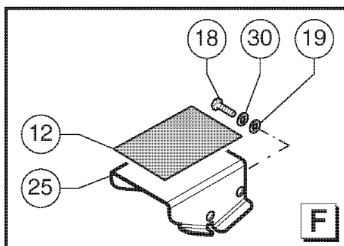

402.1 609985 Cab, View 2

Item	Part No.	Description	Qty.
1	01.0023.0051GT	NUT,STOP,M4 UNI 7473 6S ZN	4
2	01.4031.0007GT	WASHER,FLAT, D4 UNI 6592, ZN	4
3	09.4610.0057GT	BUBBLE LEVEL	2
4	01.4001.0061GT	PHILLIPS SCREW M4X20 UNI 7687	12
5	51.1100.0042GT	Cab Frame	1
6	09.4610.0065GT	Mirror	1
7	01.0006.0050GT	Screw TBEI M5X20 UNI ISO 7380	2
8	01.0031.0055GT	FLAT WASHER D8 UNI 6592 ZN	12
9	01.4001.0116GT	SCREW TCB T 3.9X16 UNI 6954	10
10	28236GT	DECAL,WARN,IMPROPER OPERATION	1
11	01.0023.0054GT	NUT,M8 UNI 7473 6S ZN	2
12	T53.3303.0002GT	Adhesive Strip	1
13	07.0740.0084GT	CEILING LIGHT	1
14	07.0740.0082GT	COVER,SPEAKER	2
15	24514GT	BOX,INSTRUCTION STORAGE	1
16	07.0740.0020GT	ROOF COVERING	1
17	07.0740.0027GT	CAP	4
18	01.0001.0256GT	SCREW M8X25 UNI 5739 8.8 ZN	12
19	01.0031.0299GT	FLAT WASHER D8 UNI 6593 ZN	16
20	07.0740.0236GT	SUNSHIELD CURTAIN KIT	1
21	07.0740.0128GT	SCREW	4
22	01.0023.0053GT	STOP NUT M6 UNI 7473 6S ZN	4
23	01.0031.0298GT	FLAT WASHER D6 UNI 6593 ZN	8
24	01.0001.0154GT	SCREW,TE,M6X16 UNI 8.8 ZN	8
25	51.0811.4804GT	Foot Support	1
26	07.0740.0445GT	SCREW,TCEI	2
27	07.0740.0446GT	WASHER	2
28	07.0740.0444GT	HANDLE	1