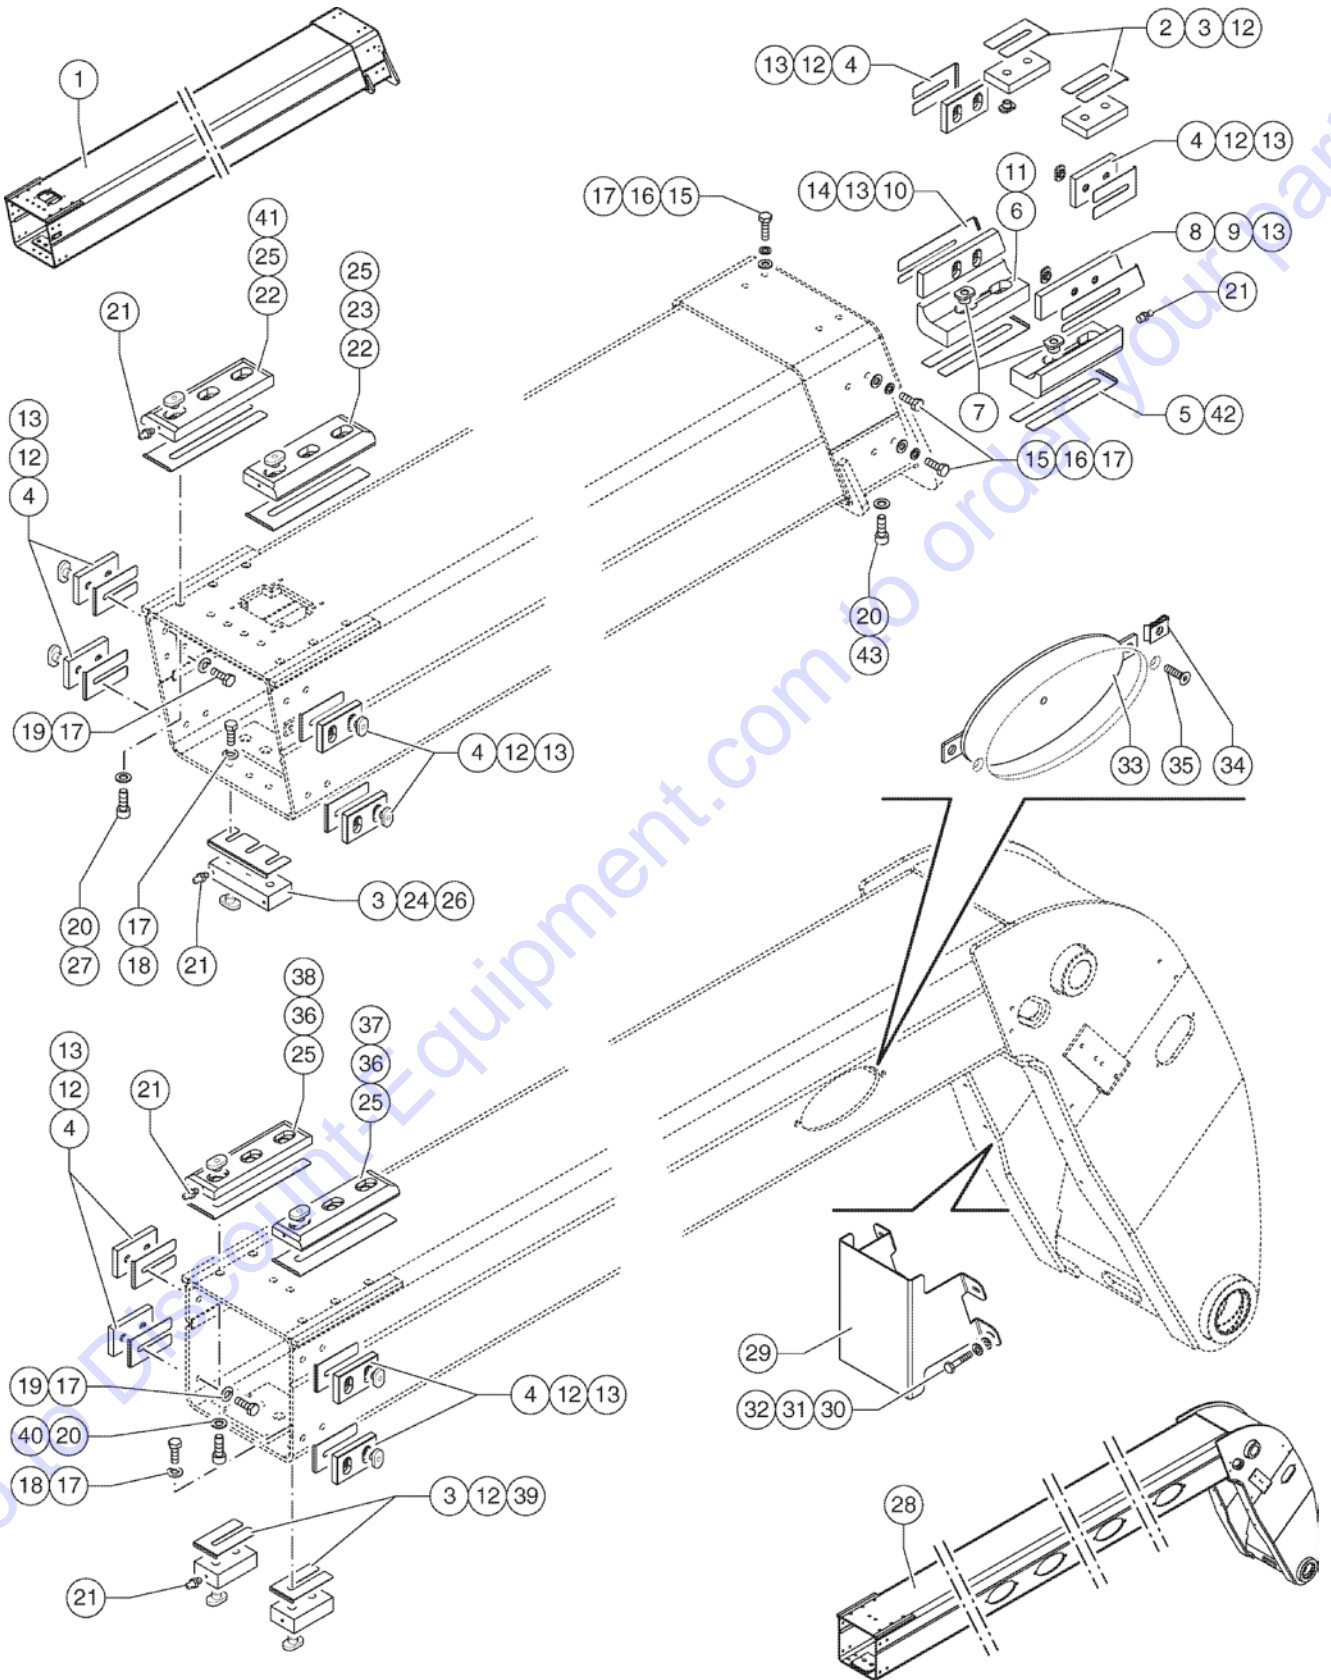

502.1 609996 Arm 3rd - 4th Telescopic Element

502.1 609996 Arm 3rd - 4th Telescopic Element

Item	Part No.	Description	Qty.
29	51.0903.5254GT	Cover	1
30	01.0001.0254GT	SCREW M8X20 UNI 5739 8.8 ZN	4
31	01.0031.0299GT	FLAT WASHER D8 UNI 6593 ZN	4
32	01.4032.0003GT	Spring Washer D 8 ZN	4
33	51.0811.4811GT	Cover	4
34	09.0803.0516GT	SPRING CLIP M6	8
35	01.4006.0011GT	SCREW M6X20 UNI 5933 10.9 ZN	8
36	54.0705.0008GT	Rear Pad	2
37	51.0811.4606GT	RIGHT PAD SHIM	1
38	51.0811.4605GT	SHIM,WEAR PAD 250X75	1
39	54.0705.0009GT	Rear Bottom Pad	2
40	01.4003.0049GT	SCREW M14X25 UNI 5931 8.8 ZN	6
41	51.0811.4901GT	Left Pad Shim	1
42	51.0811.4885GT	Right Pad Shim	1
43	01.4003.0072GT	SCREW M14X65 UNI 5931 8.8 ZN	4

Go to Discount-Equipment.com to order your parts