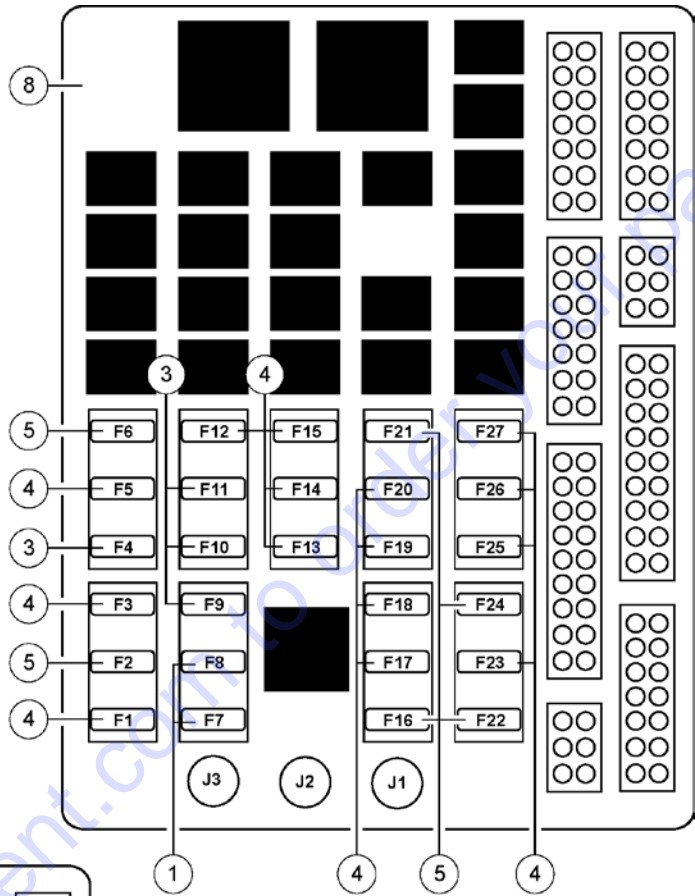

701.1 610031 Cabin Fuse-Relay Box

Item	Part No.	Description	Qty.
1	637650GT	Fuse 3A	2
2	56.0021.0162GT	RELAY SUPPORT	1
3	634972GT	Fuse 7.5A	4
4	634974GT	Fuse 10A	14
5	634973GT	Fuse 15A	6
6	07.0703.0485GT	RELAY	20
7	07.0703.0724GT	BLINKER RELAY	1
8	56.0021.0172GT	Complete Fuse-Relay Board	1
9	56.0021.0040GT	Gear Box Unit	1
10	07.0703.0486GT	RELAY	1

Go to Discount-Equipment.com to order your parts