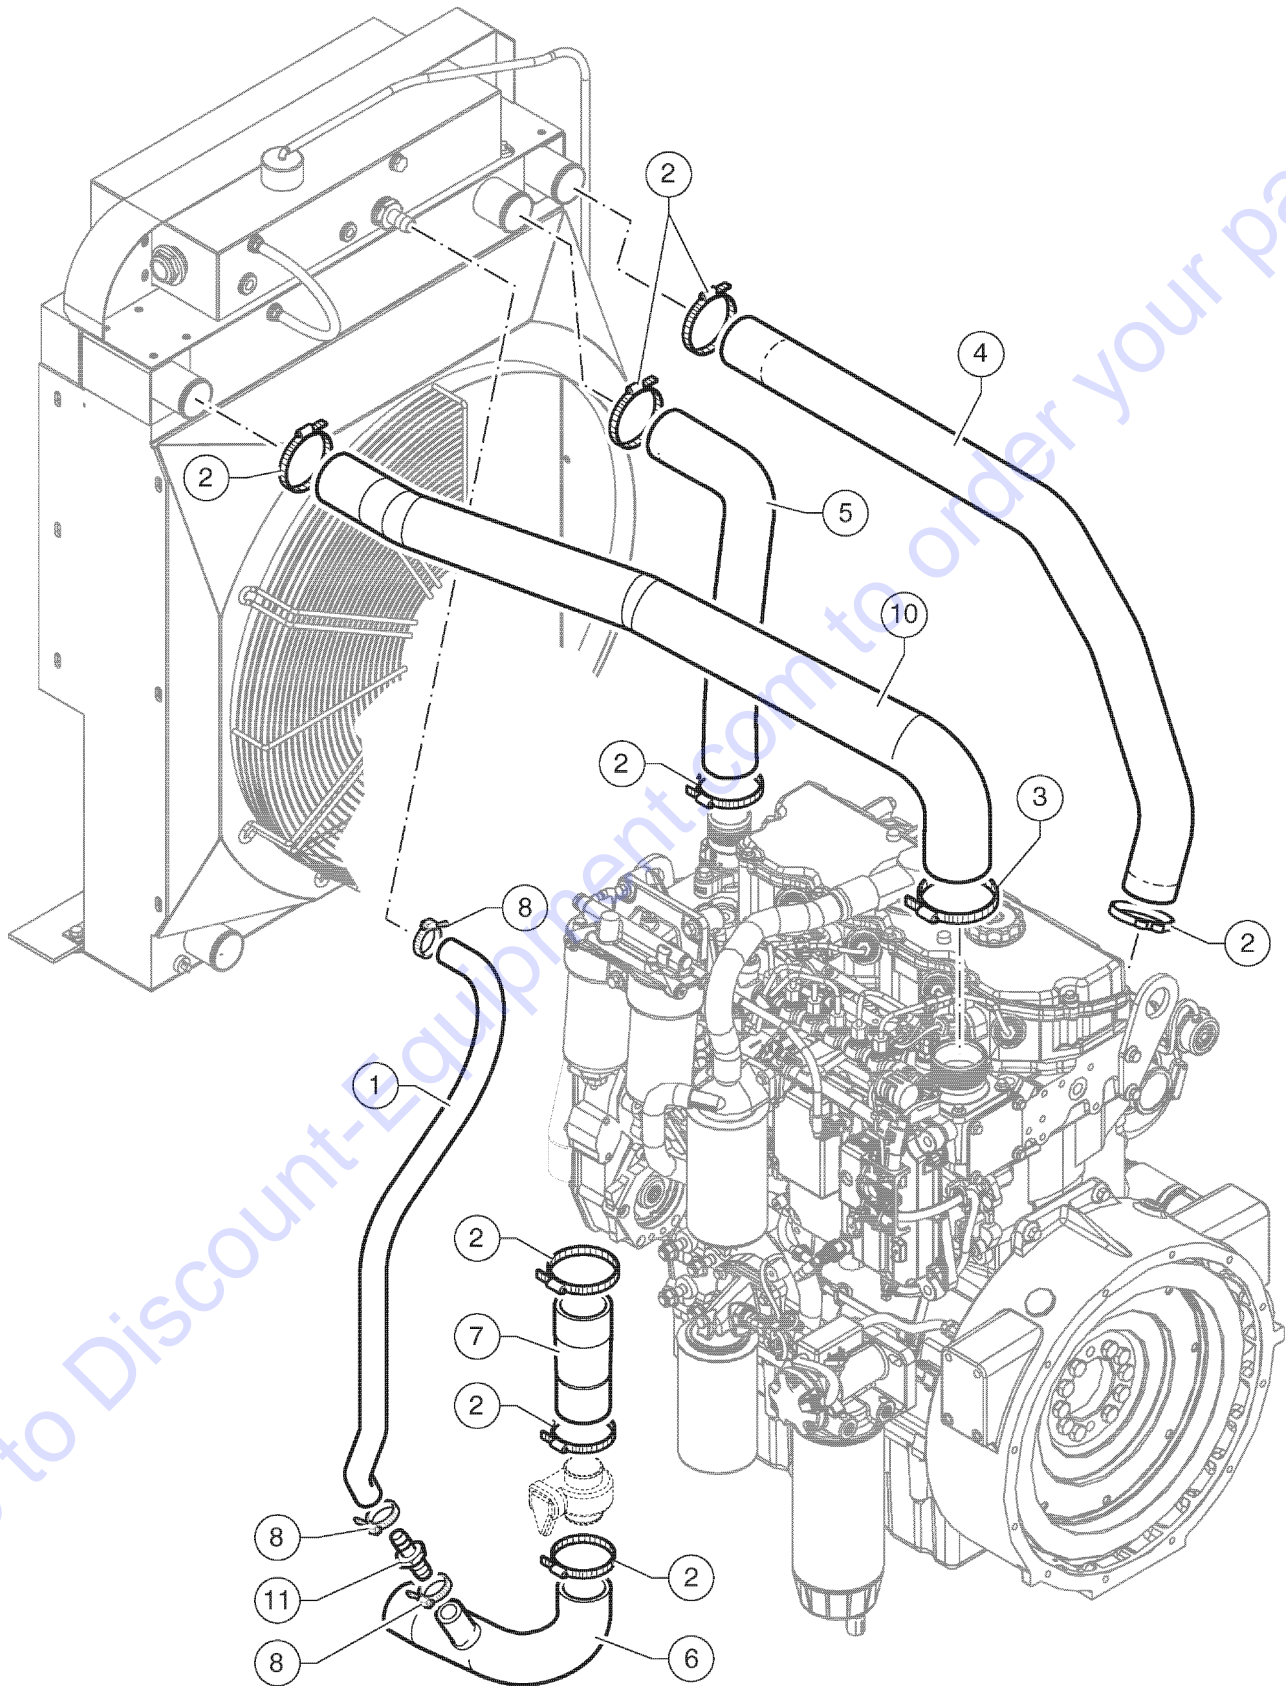

306.1 609978 Cooling System, Radiator Hoses

306.1 609978 Cooling System, Radiator Hoses

Item	Part No.	Description	Qty.
1	53.3001.6841GT	Rubber Hose	1
2	04.4227.0043GT	Clamp 40/60	8
3	04.4227.0042GT	Clamp 80/85	1
4	53.3001.6842GT	Rubber Manifold	1
5	53.3001.6838GT	Rubber Manifold	1
6	53.3001.6839GT	Rubber Manifold	1
7	53.3001.6840GT	Rubber Manifold	1
8	04.4227.0041GT	Clamp 10/16	3
10	53.3001.6843GT	Rubber Manifold	1
11	09.0806.0072GT	Fitting	1

Go to Discount-Equipment.com to order your parts