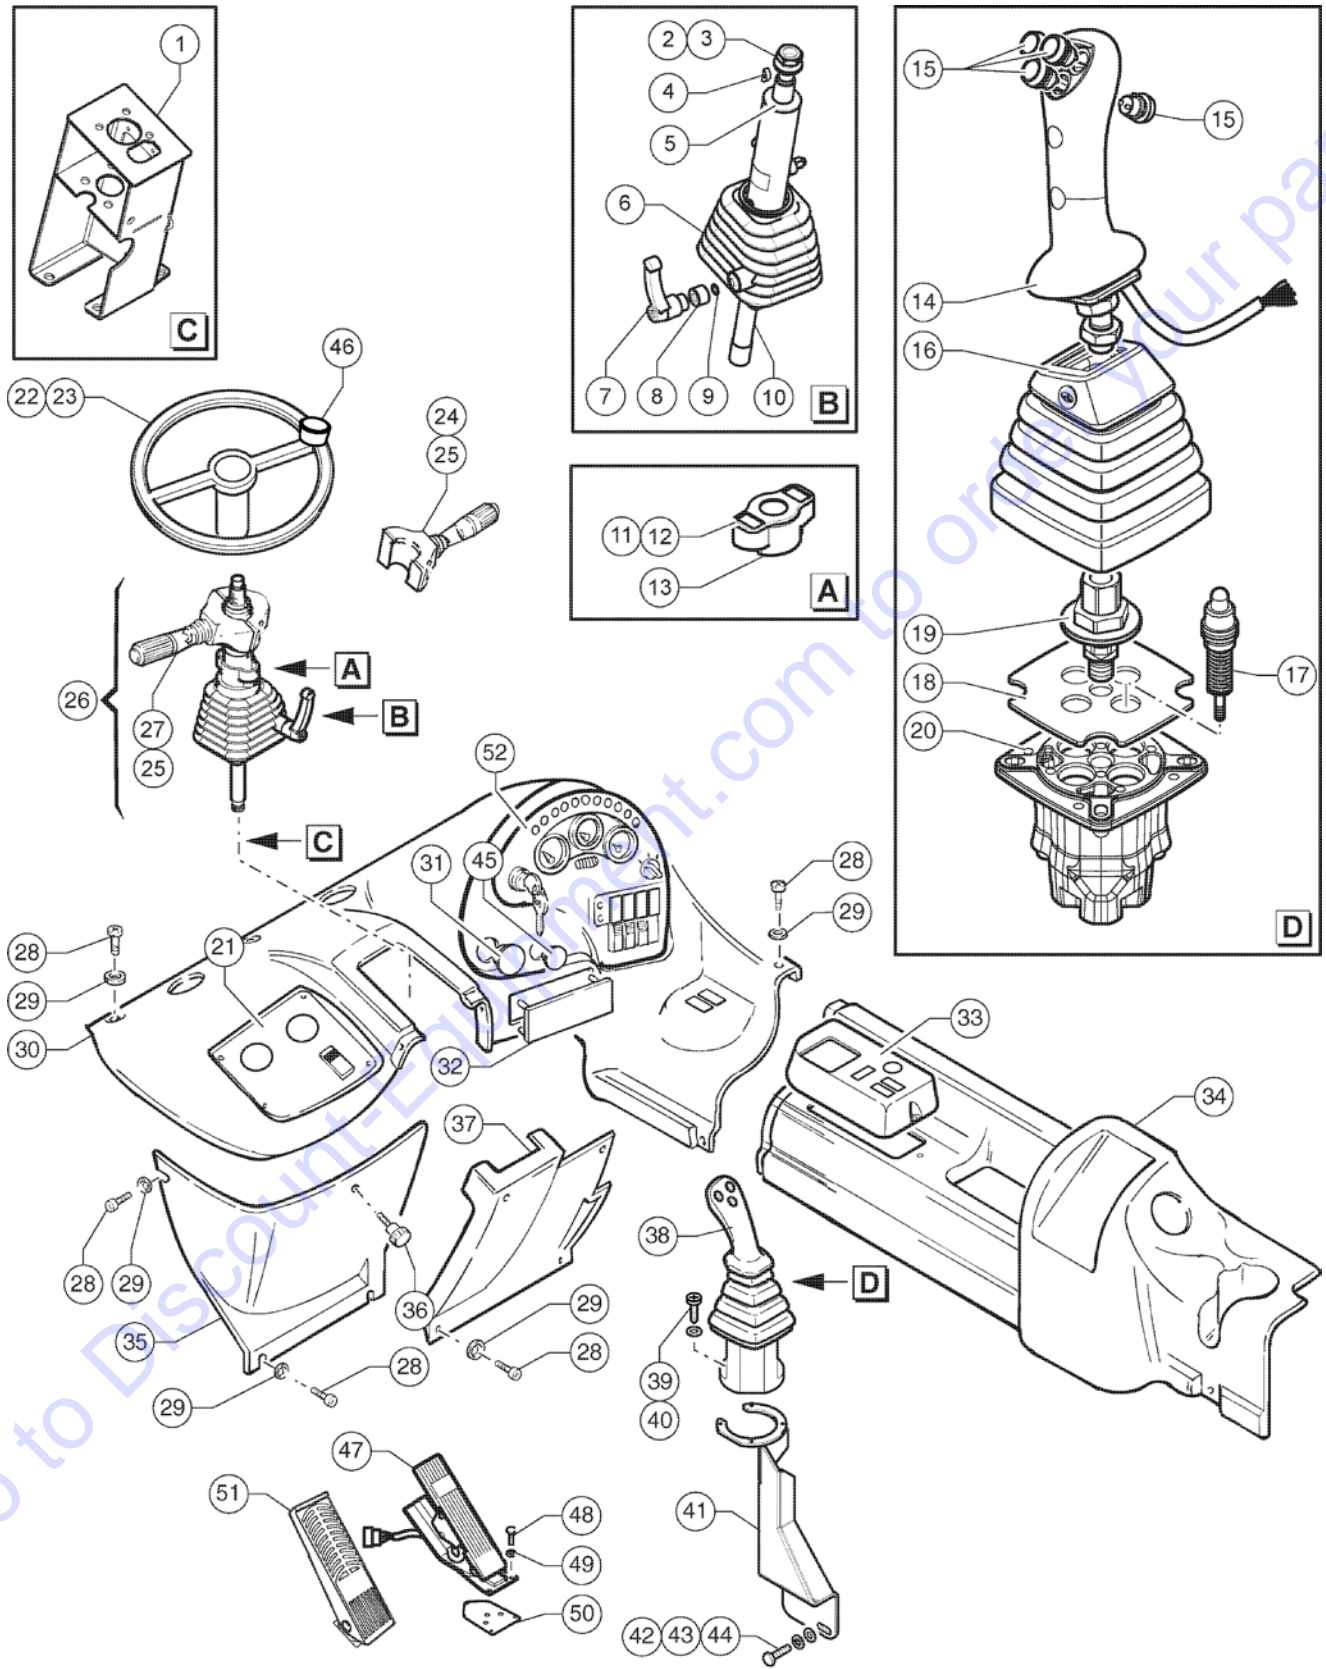

Go to Discount-Equipment.com to order your parts

401.1 609984 Cab, View 1

Item	Part No.	Description	Qty.
1	51.0811.4833GT	Steering Column Support	1
2	07.0703.0707GT	Nut M18X1,5 UNI 5589 12 ZN	1
3	07.0703.0709GT	FLAT WASHER 18X34X3 UNI16592 12 ZN	1
4	07.0703.0708GT	Locking Tab	1
5	07.0703.0712GT	Protective Cap	1
6	56.0016.0157GT	Rubber Boot	1
7	07.0703.0605GT	HANDLE,STEER COLUMN	1
8	07.0703.0710GT	Spacer	1
9	07.0703.0713GT	O-Ring	1
10	09.4636.0034GT	Steering Column	1
11	56.0016.0158GT	Steering Column Upper Cover With Only Left Control Lever	1
12	56.0016.0159GT	Steering Column Upper Cover With Left and Right Control Lever	1
13	56.0016.0156GT	Connectors Cover	1
14	07.0704.0474GT	Handle	1
15	07.0704.0479GT	Push Button	3
16	07.0704.0476GT	Rubber Boot	1
17	07.0704.0478GT	Elbow Kit	4
18	07.0704.0475GT	Retaining Plate	1
19	07.0704.0477GT	Mechanism Kit	1
20	07.0704.0480GT	Body Kit	4
21		Ref. Draw 610032 Pos. 24	
22	09.0636.0002GT	Steering wheel	1
23	09.0636.0001GT	CENTRAL CAP WITH HORN	1
24	56.0016.0167GT	Right Control Lever	1
25	56.0016.0160GT	Rubber Boot	2
26	09.0636.0004GT	Complete Steering Column Assembly Without Right Control Lever	1
27	56.0016.0147GT	Left Control Lever	1
28	01.4003.0048GT	Screw TTQST C/NUT M6X16 UNI 573	15