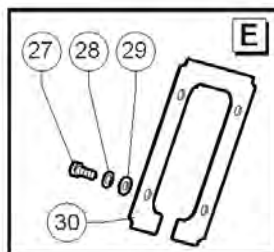

Item	Part No.	Description	Qty.
1	07.0740.0415GT	Screw TSPEI M8X30 UNI 5933	12
2	07.0740.0416GT	Washer D8.5	12
3	07.0740.0417GT	Gasket	12
4	07.0740.0419GT	GASKET	12
5	07.0740.0466GT	Seal	1
6	07.0740.0519GT	Glass	1
7	07.0740.0520GT	Glass	1
8	07.0740.0463GT	Seal	1
9	07.0740.0414GT	Seal	1
10	07.0740.0413GT	GLASS,LEFT REAR	1
11	07.0740.0449GT	Wiper Kit	1
12	07.0740.0089GT	WIPER BLADE	1
13	07.0740.0088GT	Wiper arm	1
14	07.0740.0470GT	Grommet	1
15	55.0409.0257GT	Wiper Motor	1
16	09.0803.0554GT	Water Hose D4 LG.200 Inch	1
17	07.0740.0098GT	TANK	1
18	07.0740.0066GT	AIR FILTER	1
19	07.0740.0091GT	GASKET	28
20	51.0811.4724GT	AIR GRID	1
21	07.0740.0152GT	KNOB	2
22	07.0740.0528GT	BRACKET	1
23	07.0740.0467GT	Screw TBEI M8X20	5
24	07.0740.0425GT	Plain Washer D15	11
25	07.0740.0428GT	Screw TBEI M8X10	6
26	07.0740.0469GT	BRACKET,GLASS,RIGHT,LOWER	3
27	01.0001.0254GT	SCREW M8X20 UNI 5739 8.8 ZN	4
28	01.4032.0003GT	Spring Washer D 8 ZN	4