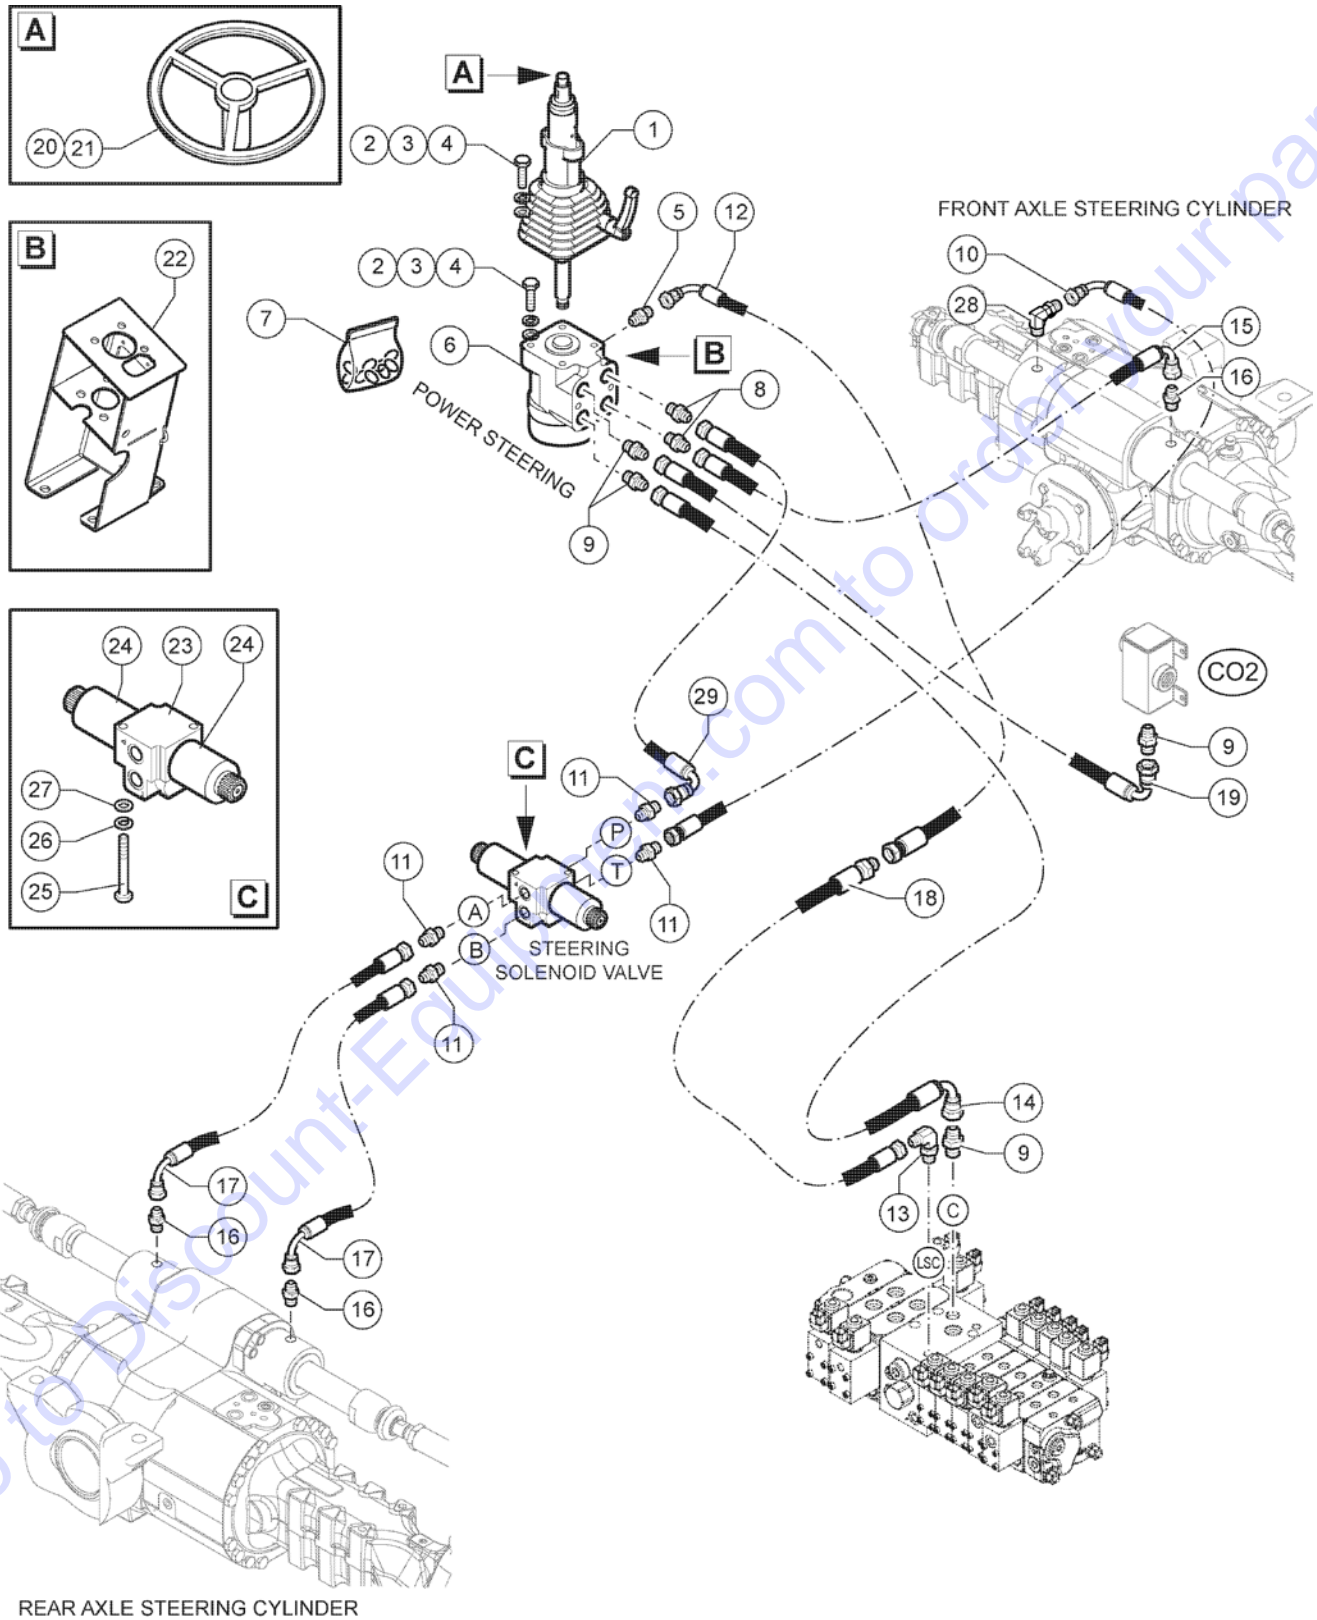

Go to Discount-Equipment.com to order your parts

609.1 610017 Power Steering

Item	Part No.	Description	Qty.
1	09.0636.0000GT	STEERING COLUMN,COMPLETE	1
2	01.0001.0355GT	SCREW M10X25 UNI 5739 8.8 ZN	7
3	01.4032.0004GT	Spring Washer D10 ZN	7
4	01.0031.0056GT	FLAT WASHER D10 UNI 6592 ZN	7
5	04.0607.0113GT	PIPE FITTING 1/4 BSPX9/16-18 ORFS	1
6	09.4636.0017GT	Power Steering	1
7	07.4529.0118GT	Seal Kit	1
8	04.0607.0110GT	PIPE FITTING 1/2BSP x 11/16-16 ORFS	2
9	04.0607.0111GT	PIPE FITTING 1/2 BSPX13/16-16 ORFS	4
10	04.0605.0431GT	HOSE R2X3/8 LG 1100 F90 FD 11/16-16 ORFS	1
11	04.0607.0114GT	PIPE FITTING 3/8 BSPX9/16-18 ORFS	4
12	04.0605.1442GT	PIPE FITTING R2X1/4 LG950 FD F90 9/16 ORFS	1
13	04.0607.0112GT	PIPE FITTING M-M A 90 1/4 BSPX9/16-18 ORFS	1
14	04.0605.1560GT	Flexible Hose R2 (300BAR) X 1/2 LG 3350 FD F90 13/16 ORFS	1
15	04.0605.0741GT	Flexible Hose R2 (300BAR)X 3/8 LG.2200 FD F90 11/16-16 ORFS	1
16	04.0607.0193GT	Pipe Fitting 3/4-16UNF/ 11/16-16ORFS	3
17	04.0605.1506GT	Flexible Hose R2 (300BAR)X 3/8 3400 FD F90 11/16"-16	2
18	04.0605.1663GT	Flexible Hose R2(300 BAR) X 1/4 3400 FD F90 9/16"-18	1
19	04.0605.1787GT	Flexible Hose R4 X 3/4 3150 F90 FD 1 3/16"-12	1
20	09.0636.0002GT	Steering wheel	1
21	09.0636.0001GT	CENTRAL CAP WITH HORN	1
22	51.0811.4076GT	Steering Support	1
23	04.4240.0052GT	SOLENOID VALVE	1
24	07.4529.0111GT	COIL, VALVE	2
25	01.0001.0102GT	SCREW M6X30 UNI 5739 8.8 ZN	2
26	01.0031.0054GT	FLAT WASHER D6 UNI 6592 ZN	4
27	01.4032.0002GT	SPRING WASHER D6 ZN	2
28	04.0607.0849GT	Pipe Fitting M-M A 90 3/4"-16 UNF X 11/16"-16 ORFS	1