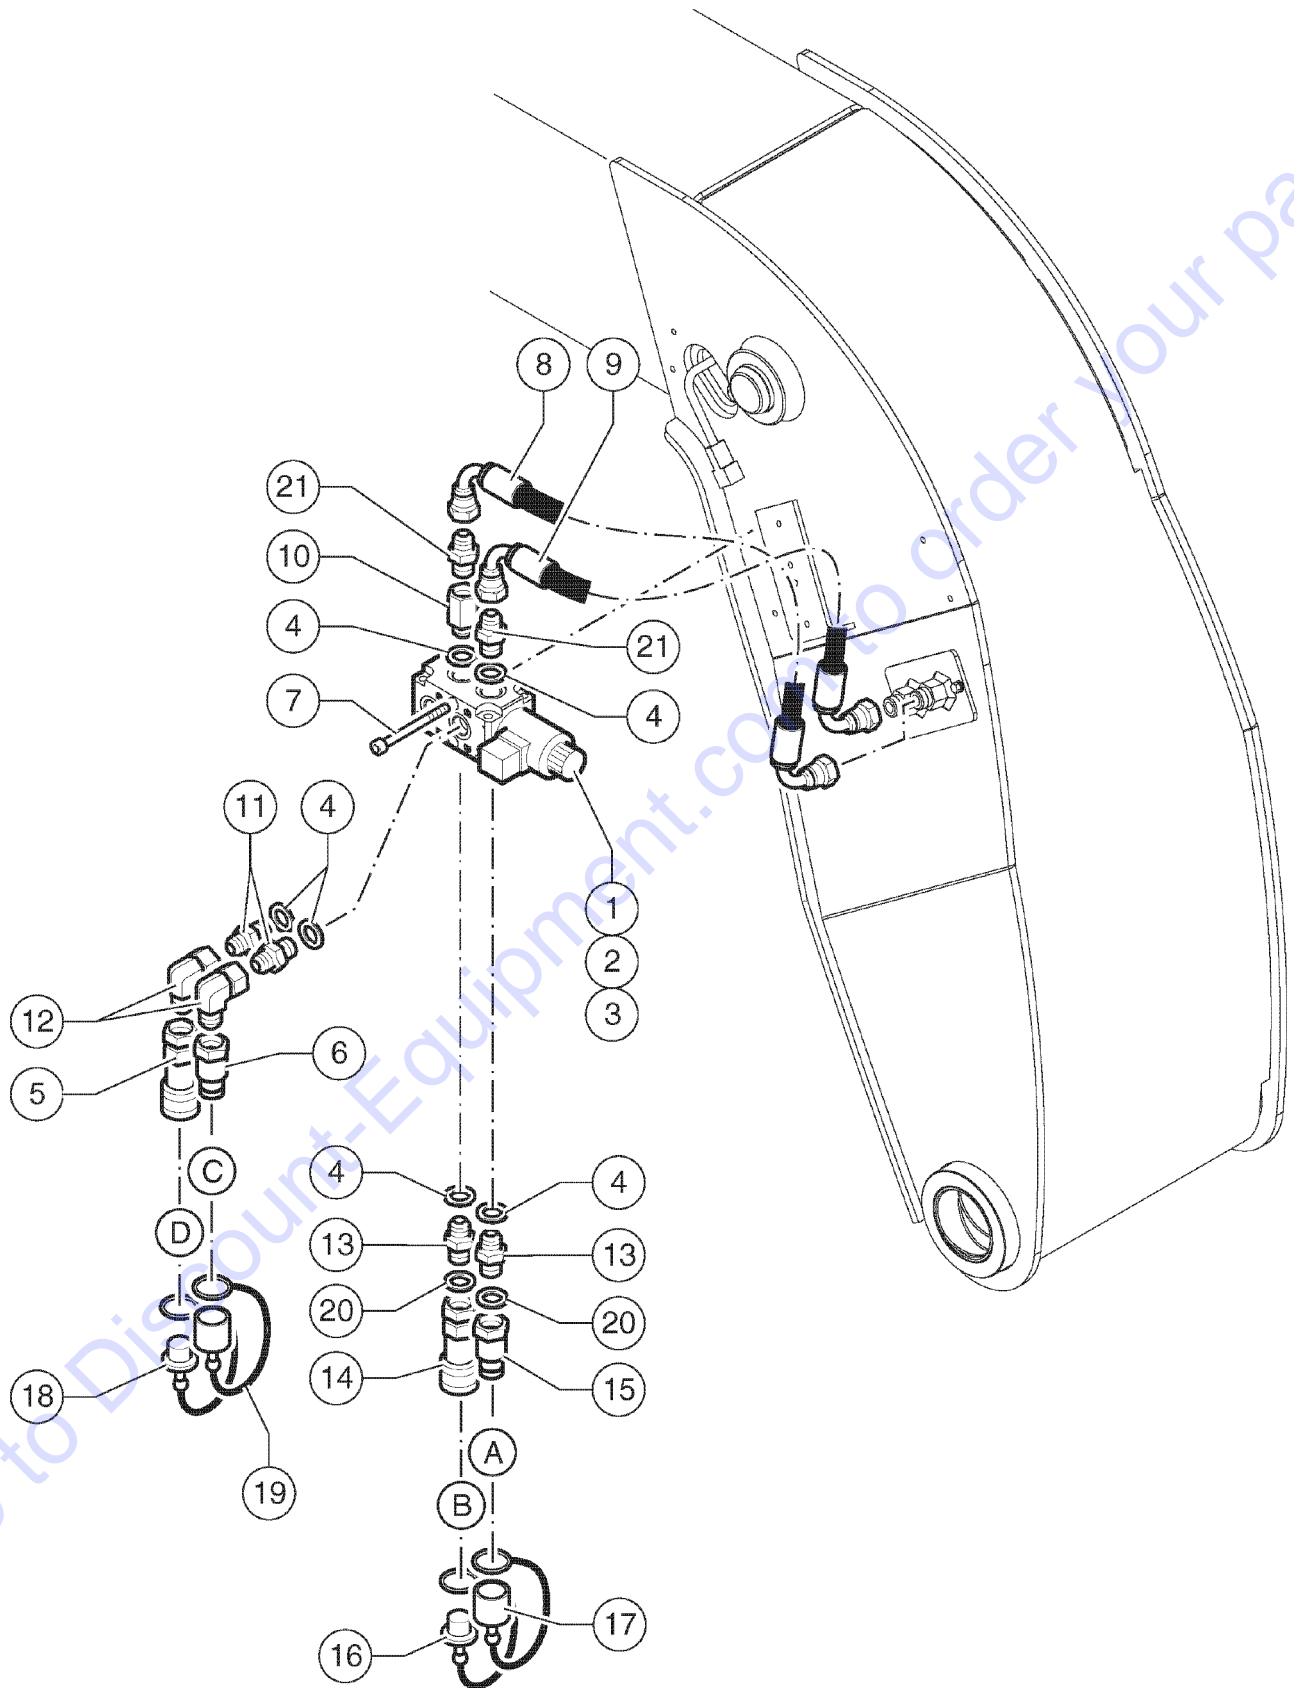

619.1 610027 Auxiliary Hydraulic Line, View 1

Item	Part No.	Description	Qty.
A		To Drawing 610028 Position A	
B		To Drawing 610028 Position B	
C		To Drawing 610028 Position C	
D		To Drawing 610028 Position D	
1	04.4240.0075GT	SOLENOID VALVE ASSY 6 WAY	1
2	07.0731.0316GT	Solenoid	1
3	07.0731.0317GT	this part number is wrong, the correct one is 07.0701.0317GT the correct description is SINGLE VALVE BODY	1
4	06.0442.0122GT	BONDED RING 1/2"	6
5	04.4210.0019GT	QUICK COUPLING, FEMALE 1/2	1
6	04.4210.0018GT	QUICK COUPLING, MALE 1/2	1
7	01.4003.0036GT	SCREW M8X65 UNI 5931 8.8 ZN	2
8	04.0605.1786GT	Hose R2 X 1/2 500 F90 F90 13/16"-16 A 270°	1
9	04.0605.1785GT	Hose R2 X 1/2 430 F90 F90 13/16"-16 A 90°	1
10	04.0600.0091GT	PIPE FITTING CMF1/2 ES LG 25	1
11	04.0600.0017GT	PIPE FITTING 1/2X1/2 BSP	2
12	04.0600.0087GT	PIPE FITTING 90	2
13	04.0600.0000GT	PIPE FITTING	2
14	04.4210.0036GT	QUICK COUPLING, FEMALE 3/8	1
15	04.4210.0035GT	QUICK COUPLING, MALE 3/8	1
16	09.0803.0875GT	Female Coupling 3/8" Plug	1
17	09.0803.0874GT	Male Coupling 3/8" Plug	1
18	09.0803.0697GT	Female Coupling 1/2" Plug	1
19	09.0803.0696GT	Male Coupling 1/2" Plug	1
20	06.0442.0120GT	BONDED RING 3/8"	2
21	04.0607.0111GT	PIPE FITTING 1/2 BSPX13/16-16 ORFS	2