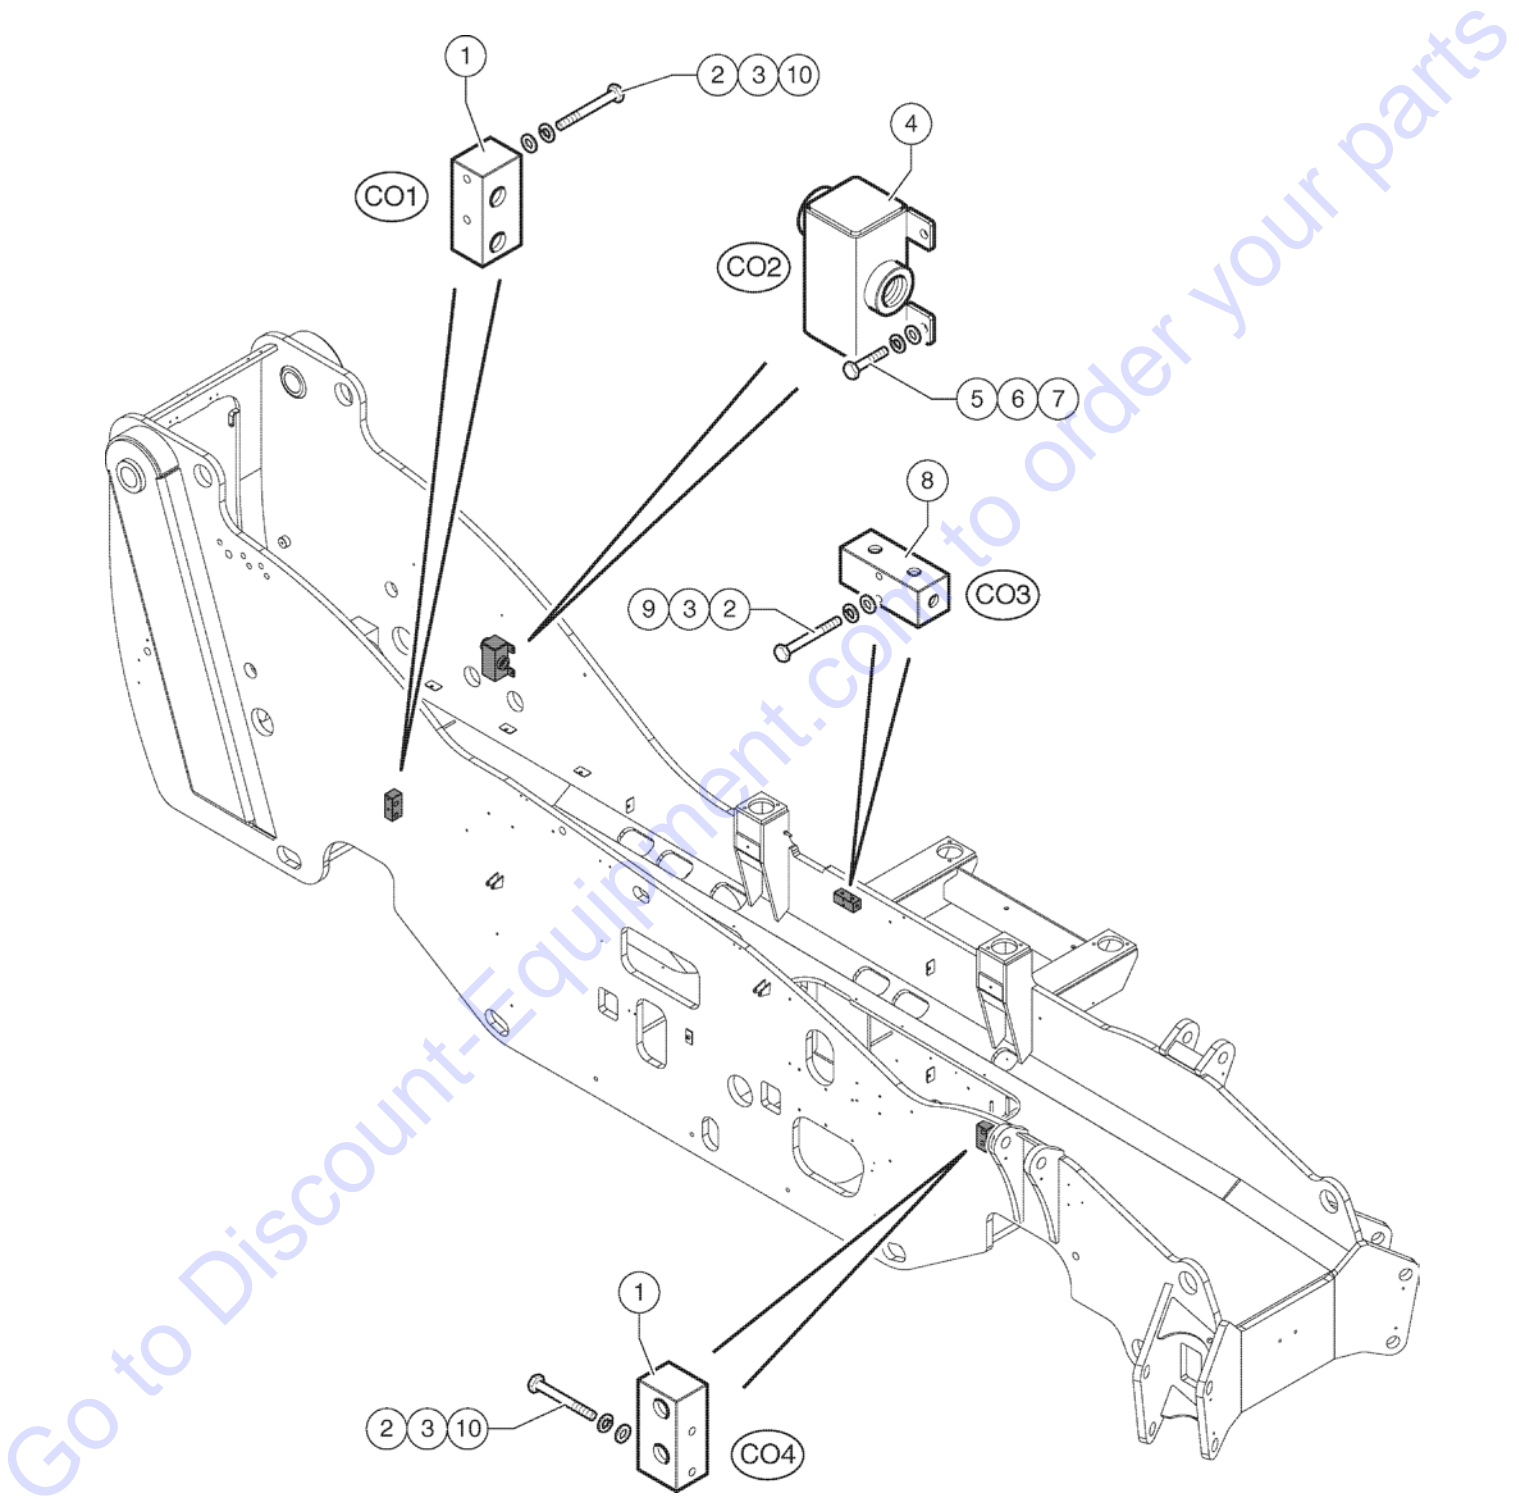

601.1 610009 Fittings

Item	Part No.	Description	Qty.
1	53.3001.6826GT	MANIFOLD	2
2	01.4032.0002GT	SPRING WASHER D6 ZN	4
3	01.0031.0054GT	FLAT WASHER D6 UNI 6592 ZN	4
4	53.3001.6824GT	Manifold	1
5	01.0001.0254GT	SCREW M8X20 UNI 5739 8.8 ZN	1
6	01.4032.0003GT	Spring Washer D 8 ZN	1
7	01.0031.0055GT	FLAT WASHER D8 UNI 6592 ZN	1
8	53.3001.6825GT	Manifold	1
9	01.0001.0106GT	SCREW M6X50 UNI 5737 8.8 ZN	1
10	01.0003.0967GT	SCREW,SHC,M6x70, DIN 912,8.8, ZN	4

Go to Discount-Equipment.com to order your parts