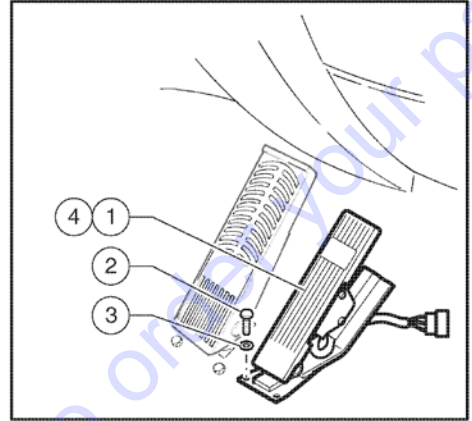

304.1 609976 Exhaust System And Accelerator

Go to Discount-Equipment.com to order your parts

304.1 609976 Exhaust System And Accelerator

Item	Part No.	Description	Qty.
1	09.4656.0017GT	ACCELERATOR PEDAL	1
2	01.0001.0257GT	SCREW M8X30 UNI 5739 8.8 ZN	3
3	01.4032.0002GT	SPRING WASHER D6 ZN	3
4	51.0811.4657GT	BRACKET	1
5	53.3100.0056GT	Exhaust Muffler	1
6	53.3001.6846GT	Exhaust Pipe	1
7	53.3001.6845GT	Flexible Exhaust Pipe	1
8	01.0001.0355GT	SCREW M10X25 UNI 5739 8.8 ZN	3
9	01.4032.0004GT	Spring Washer D10 ZN	3
10	01.0031.0301GT	FLAT WASHER D10 UNI 6593 ZN	3
11	09.0803.0348GT	CLAMP	2

Go to Discount-Equipment.com to order your parts