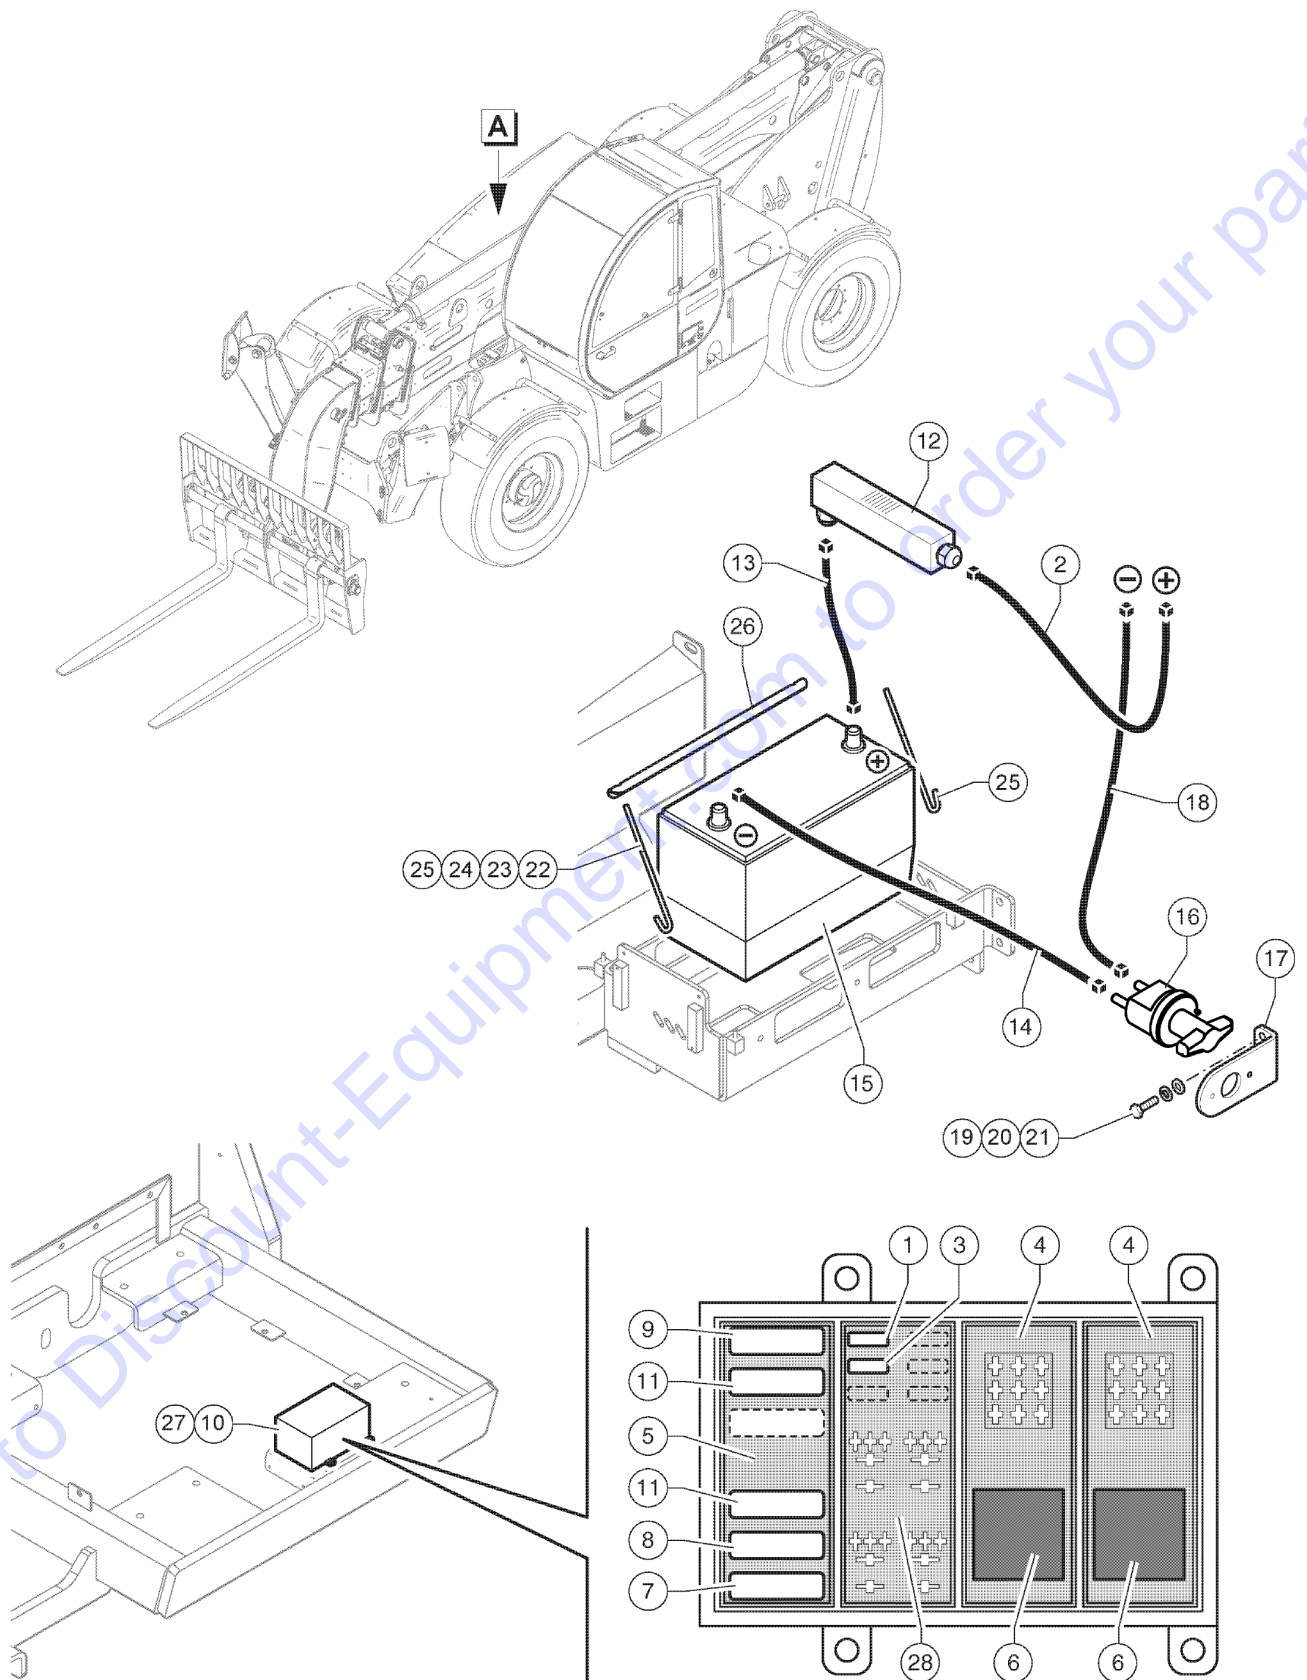

Item	Part No.	Description	Qty.
1	56.0005.0027GT	FUSE,5A	2
2	55.0602.1103GT	Positive Cable	1
3	56.0005.0025GT	FUSE,10A	1
4	56.0005.0036GT	Module	2
5	56.0005.0035GT	Module	1
6	56.0006.9215GT	Relay	2
7	07.0703.0069GT	FUSE,MAXI,30A	1
8	56.0005.0000GT	FUSE, MAXI,40A	1
9	07.0703.0068GT	FUSE,MAXI,20A	1
10	56.0007.0022GT	BOX,FUSE	1
11	56.0005.0031GT	Fuse 50A	1
12	56.0016.0193GT	Shunt	1
13	55.0602.1107GT	Battery Positive Cable	1
14	55.0602.1106GT	Battery Negative Cable	1
15	56.0008.5206GT	Battery 12V 200Ah	1
16	56.0008.5218GT	Battery Cut-Out Switch	1
17	51.0811.4900GT	Battery Cut-Out Switch Bracket	1
18	55.0602.1102GT	Negative Cable	1
19	01.0001.0256GT	SCREW M8X25 UNI 5739 8.8 ZN	2
20	01.4032.0003GT	Spring Washer D 8 ZN	4
21	01.0031.0055GT	FLAT WASHER D8 UNI 6592 ZN	4
22	01.4023.0010GT	NUT,WING,M6 UNI 7473-7474 6S	2
23	01.4032.0002GT	SPRING WASHER D6 ZN	2
24	01.0031.0298GT	FLAT WASHER D6 UNI 6593 ZN	2
25	51.0811.4826GT	Threaded Rod	2
26	51.0811.4825GT	Battery Locking Bracket	1
27	56.0007.0023GT	COVER	1
28	56.0005.0021GT	FUSE HOLDER	1