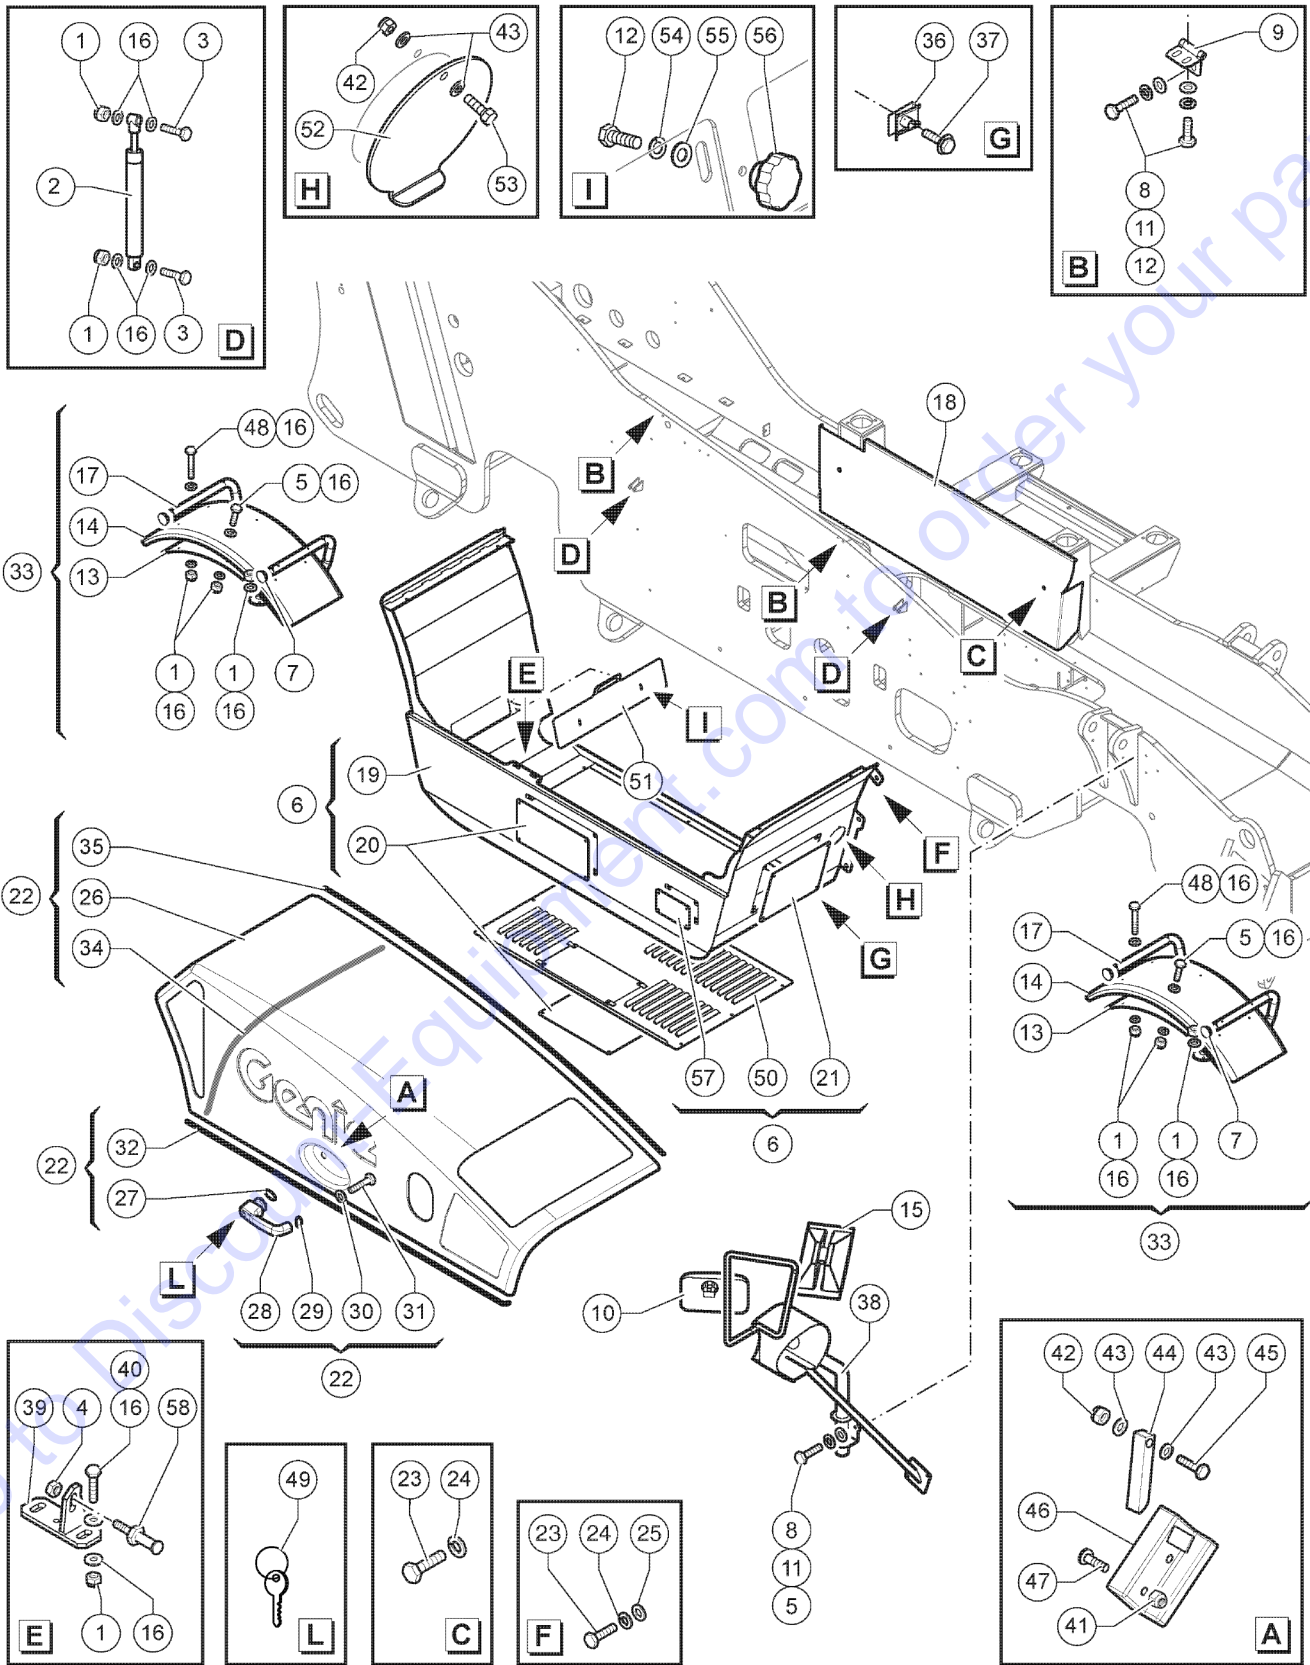

203.1 609955 Right Chassis

Item	Part No.	Description	Qty.
29	07.0740.0049GT	GASKET	1
30	01.0031.0053GT	FLAT WASHER D5 UNI 6592 ZN	1
31	01.0001.1438GT	SCREW M5X20 UNI 5739 8.8 ZN	1
32	09.0803.0245GT	GASKET	76
33	55.0409.0247GT	Mudguard ASSY	2
34	09.0805.0119GT	GASKET	53
35	119218GT	TRIM,EDGE,1/8X3/4 SIDE BULB	84
36	09.0803.0352GT	SPRING CLIP M8	6
37	01.4001.0078GT	SCREW M8X20 DIN 6923 8.8 ZN	8
38	51.0811.4823GT	Support	1
39	51.0811.4805GT	Bracket	1
40	01.0001.0357GT	SCREW,TE,M10X35 UNI 8.8 ZN	2
41	01.0023.0054GT	NUT,M8 UNI 7473 6S ZN	2
42	01.0023.0053GT	STOP NUT M6 UNI 7473 6S ZN	2
43	01.0031.0054GT	FLAT WASHER D6 UNI 6592 ZN	4
44	51.0811.4446GT	ENGINE COVER LOCK LEVER	1
45	01.0001.0104GT	SCREW M6X40 UNI 5739 8.8 ZN	1
46	07.0740.0192GT	Engine Cover Lock	1
47	01.4006.0007GT	SCREW M8X40 UNI 5933 10.9 ZN	2
48	01.0001.0308GT	Screw TE M10X70 UNI 5737 8.8 ZN	8
49	09.0803.0685GT	KEY	1
50	51.0903.5250GT	Lower Carter	1
51	51.0903.5283GT	Cover	1
52	51.0903.5284GT	Cap Battery Switch	1
53	01.0001.0156GT	SCREW M6X20 UNI 5739 8.8 ZN	1
54	01.0032.0054GT	FLAT WASHER D8 UNI 1751 ZN	2
55	01.0031.0055GT	FLAT WASHER D8 UNI 6592 ZN	2
56	09.0803.0879GT	KNOB	2