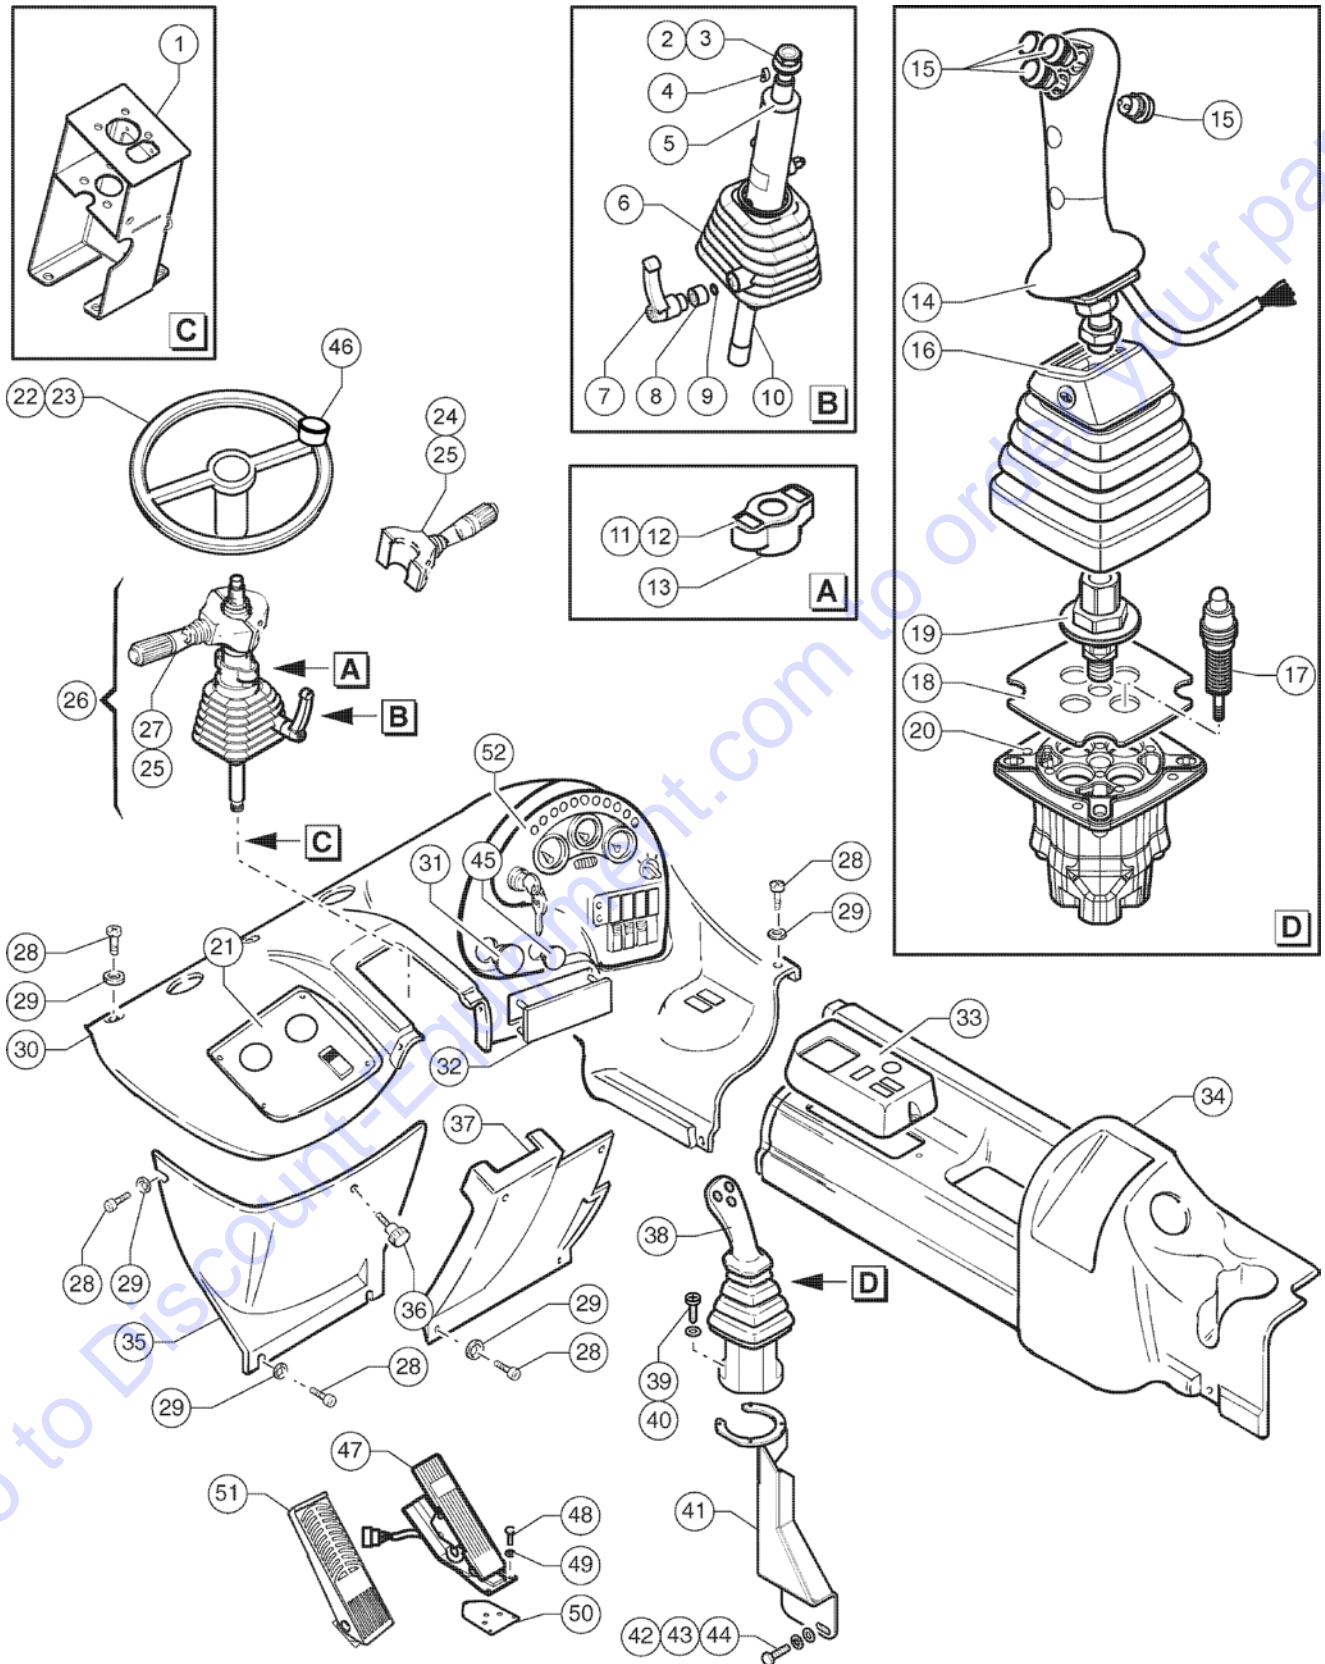

401.1 609984 Cab, View 1

Item	Part No.	Description	Qty.
29	09.0803.0012GT	WASHER D6	15
30	52.1200.5531GT	DASHBOARD,FRONT	1
31	07.0723.0634GT	Cap D30	1
32	07.0740.0143GT	COVER,RADIO HOUSING	1
33	52.1200.5530GT	Cover	1
34	52.1200.5529GT	Right Dashboard	1
35	52.1200.5532GT	DASHBOARD,LOWER	1
36	07.0740.0152GT	KNOB	1
37	52.1200.5533GT	DASHBOARD,CENTRAL	1
38	56.0016.0189GT	Joystick SVM100/31	1
39	01.4001.0122GT	SCREW M5X20 UNI 7687 8.8 ZN	4
40	01.0031.0054GT	FLAT WASHER D6 UNI 6592 ZN	4
41	51.0811.4455GT	Joystick Support	1
42	01.0001.0355GT	SCREW M10X25 UNI 5739 8.8 ZN	2
43	01.4032.0004GT	Spring Washer D10 ZN	2
44	01.0031.0056GT	FLAT WASHER D10 UNI 6592 ZN	2
45	07.0723.0635GT	Cap D22	1
46	09.0636.0003GT	Steering wheel knob	1
47	09.4656.0017GT	ACCELERATOR PEDAL	1
48	01.0001.0102GT	SCREW M6X30 UNI 5739 8.8 ZN	3
49	01.4032.0002GT	SPRING WASHER D6 ZN	3
50	51.0811.4087GT	Bracket	1
51		Ref. Draw 610018 Pos. 5	
52		Ref. Draw 610032 Pos. 2