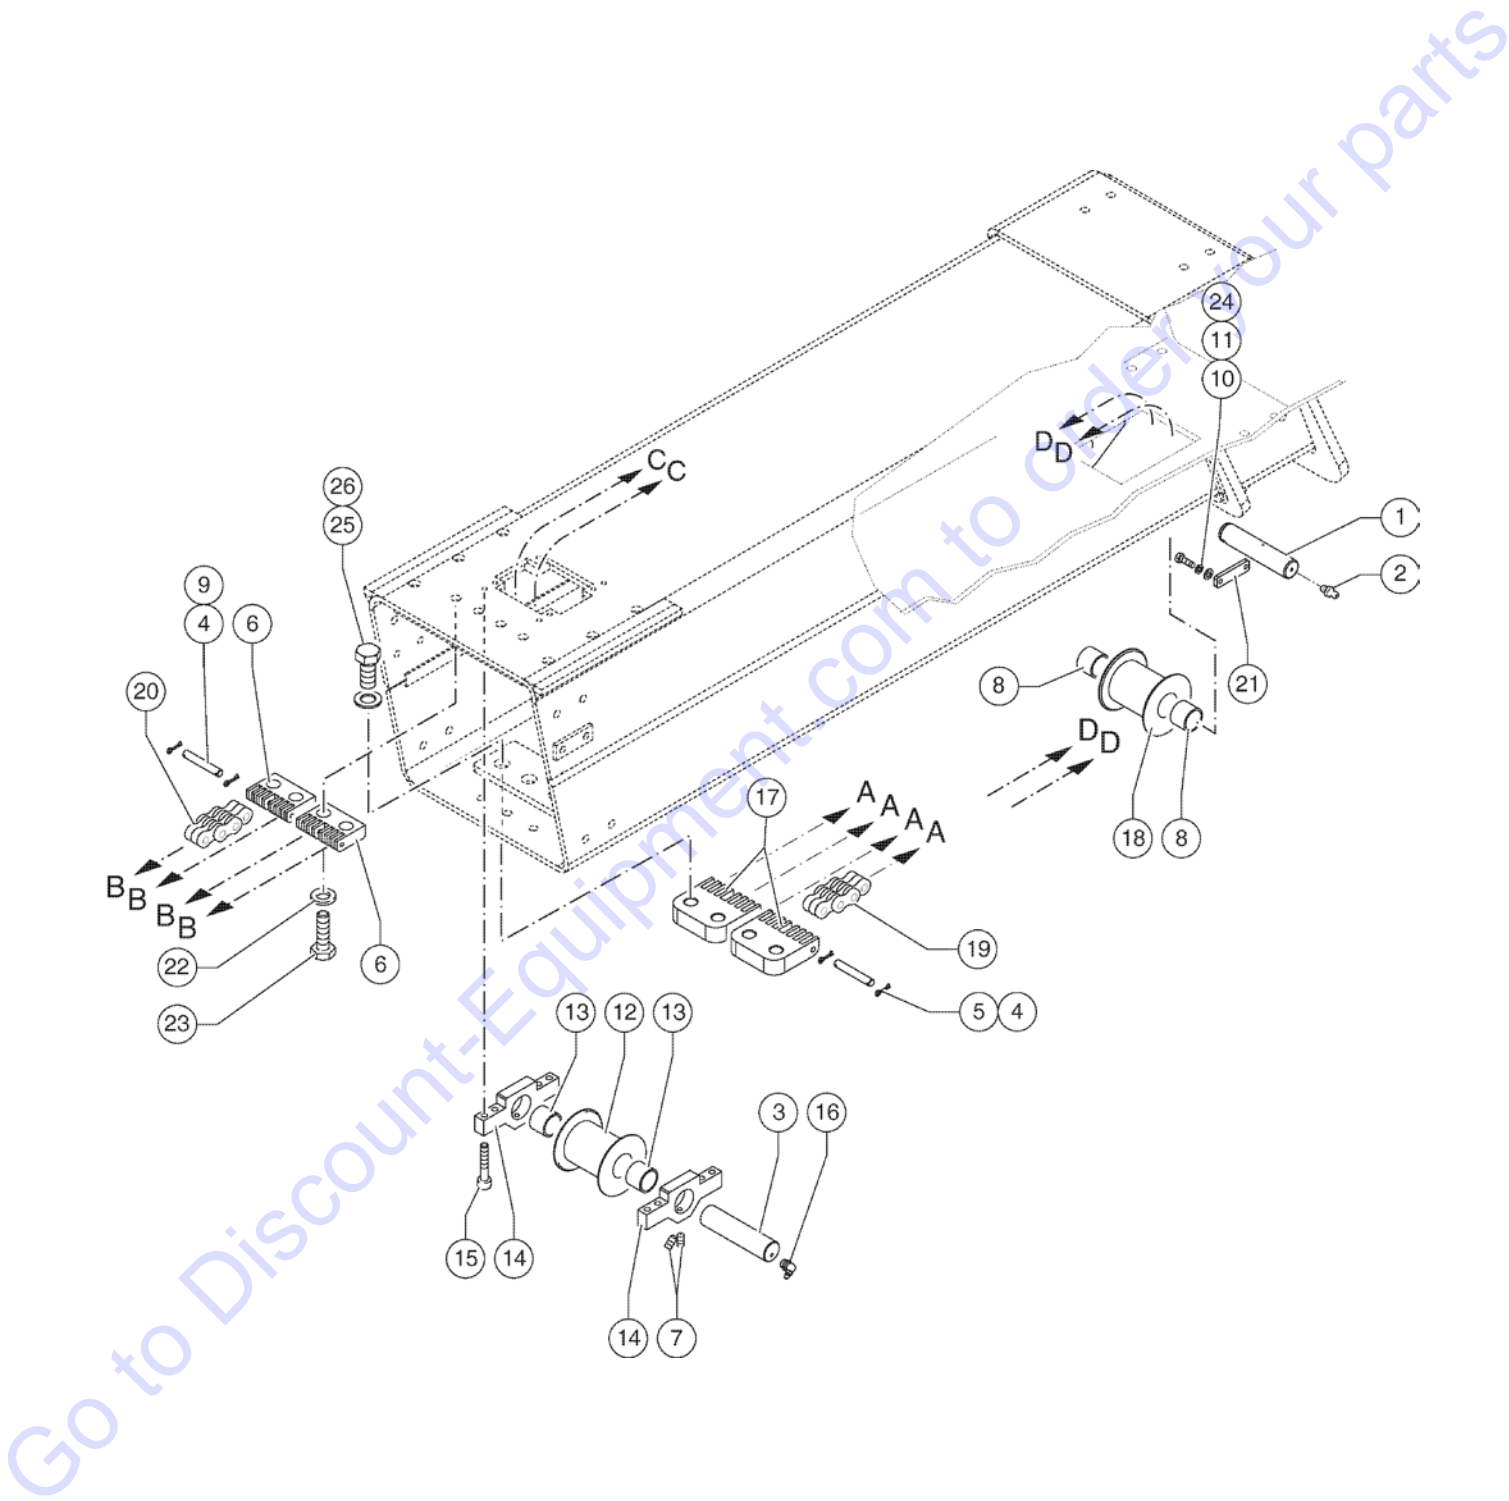

505.1 609999 Chain Unit 3rd Boom Section

Item	Part No.	Description	Qty.
1	54.0001.0082GT	PIN	1
2	02.0117.0051GT	GREASE NIPPLE M6	1
3	54.0001.0076GT	Rear Pulley Pin	1
4	09.0803.0257GT	COTTER PIN D2X25 UNI 1336 ZN	16
5	54.0002.0086GT	PIN	4
6	54.0300.0048GT	Chain Terminal	2
7	01.4041.0000GT	DOWEL M8X16 UNI 5927 12.9 ZN	4
8	54.0201.0079GT	Bushing D=40/50 - 40	2
9	54.0002.0087GT	PIN	4
10	01.0001.0256GT	SCREW M8X25 UNI 5739 8.8 ZN	2
11	01.0031.0055GT	FLAT WASHER D8 UNI 6592 ZN	2
12	54.0400.0054GT	Pulley	1
13	54.0201.0089GT	Bushing	2
14	51.0811.4782GT	Pulley Support	2
15	01.4003.0051GT	SCREW M8X30 UNI 5931 12.9 ZN	8
16	02.0117.0119GT	GREASE NIPPLE G 1/8	1
17	54.0300.0049GT	ANCHOR BOOM CHAIN 1"	2
18	54.0400.0056GT	Boom Chain Pulley	1
19	09.0803.0847GT	Fleyer Chain 1" - 6X6 - 207 Steps	4
20	09.0803.0845GT	Fleyer Chain 3/4" - 6X6 - 271 Steps	4
21	51.0811.4800GT	Pulley Pin Lock Plate	1
22	01.0031.0099GT	FLAT WASHER D16 UNI 5714 ZN	4
23	01.4001.0125GT	SCREW M16X45 UNI 5737 10.9 ZN	4
24	01.4032.0003GT	Spring Washer D 8 ZN	2
25	01.4001.0041GT	SCREW M20X45 UNI 5739 10.9 ZN	4
26	01.0031.0061GT	FLAT WASHER D20 UNI 6592 ZN	4