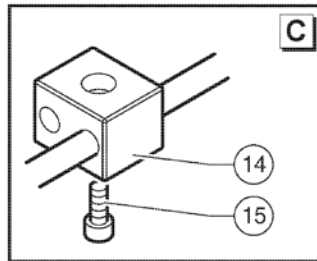

708.1 610038 Auxiliary Hydraulic Circuit

Item	Part No.	Description	Qty.
1	04.0602.0623GT	Flexible Hose	1
2	56.0000.0100GT	Sheath	98.5
3	56.0000.0099GT	Wiring 12 X 0.75	35.4.33
4	04.0600.0272GT	PIPE FITTING M 1/2" BSPXM 1/2" BSP	1
5	55.0602.1012GT	Deutsch Female Connector	3
6	55.0602.0730GT	Deutsch Male Connector	3
7	51.0811.4783GT	Iron Hose	1
8	01.4001.0169GT	SCREW M4X35 UNI 5737 8.8 ZN	2
9	04.0602.0624GT	Flexible Hose	1
10	09.0803.0662GT	HOSE CLAMP D8	5
11	01.0003.0155GT	SCREW M6X20 UNI 5931 8.8 ZN	10
12	09.0803.0031GT	SINGLE HOSE BRACKET D20	1
13	01.0003.0159GT	SCREW M6X35 UNI 5931 8.8 ZN	2
14	09.0803.0270GT	HOSE CLAMP	1
15	01.0003.0153GT	SCREW M6X15 UNI 5931 8.8 ZN	2
16	51.0811.4356GT	PLATE	1
17	01.4032.0011GT	SPRING WASHER D4 ZN	2

Go to Discount-Equipment.com to order your parts