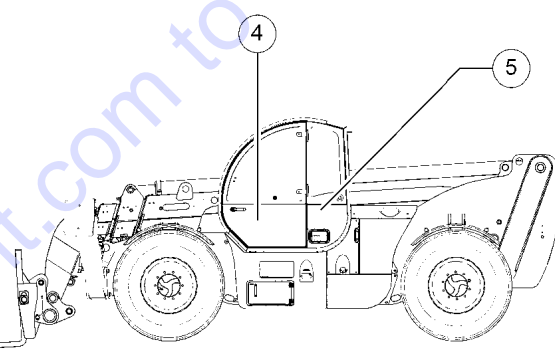

To SN GTH12AFM-388

MAKE & MODEL		GENIE GTH-1256 AF	
MANUFACTURERS SERIAL NUMBER (PIN)		[REDACTED]	
REGISTRATION NUMBER		[REDACTED]	
NSN		3930-01-647-7904	
DATE OF DELIVERY	[REDACTED]	PAYLOAD, MAX	10,000 LBS
WARRANTY	12 Mo	MAX GVW	39,394 LBS
CONTR NO	GSA-BPA-GS-07F-DA073	COMB MAX GVW	49,394 LBS
MARK FOR US PROPERTY			
[REDACTED]			
09.4616.0159			