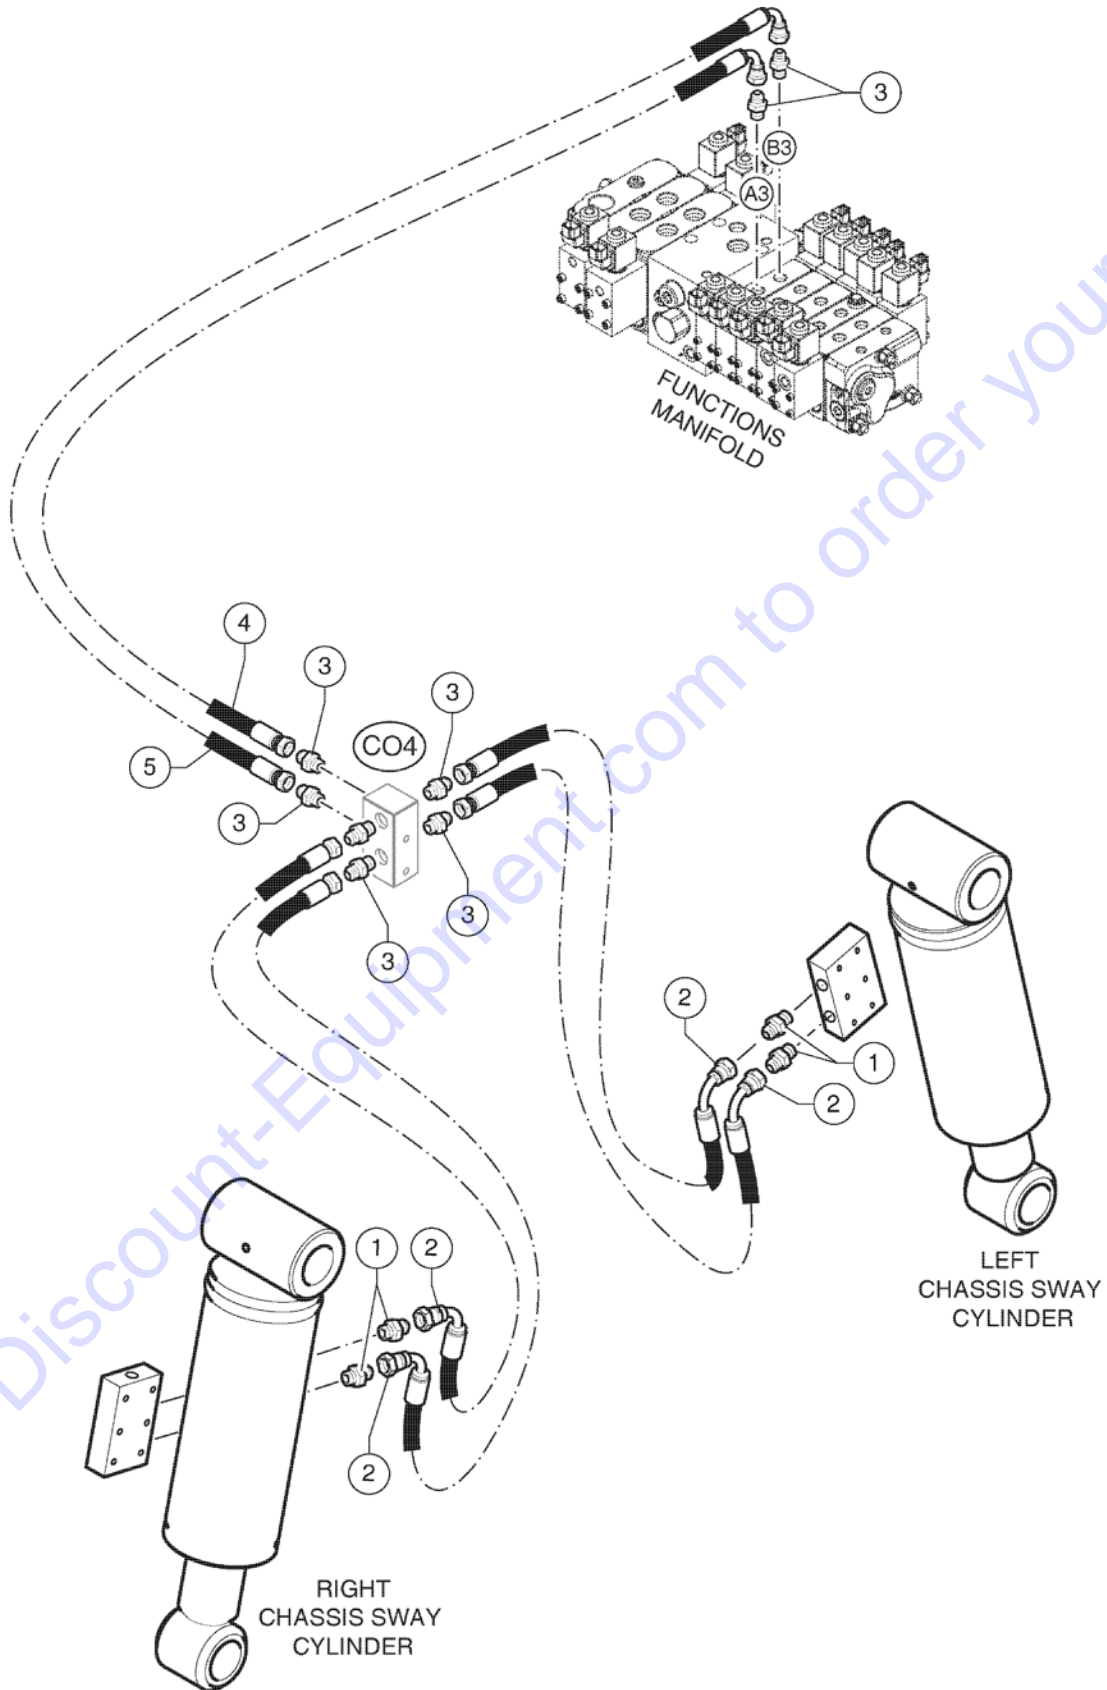

606.1 610014 Chassis Sway Cylinder

Item	Part No.	Description	Qty.
1	04.0607.0114GT	PIPE FITTING 3/8 BSPX9/16-18 ORFS	4
2	04.0605.0731GT	HOSE R2X1/4 LG1200 F90 FD 9/16 ORFS	4
3	04.0607.0167GT	PIPE FITTING 1/2BSPX 9/16-18 ORFS	8
4	04.0605.1754GT	Flexible Hose R2 (300 BAR) X 1/4 LG 3450 F90 FD 9/16-18 ORFS	1
5	04.0605.1753GT	Flexible Hose R2 (300BAR)X 1/4 LG.3500 F90 Hight FD 9/16 ORFS	1

Go to Discount-Equipment.com to order your parts