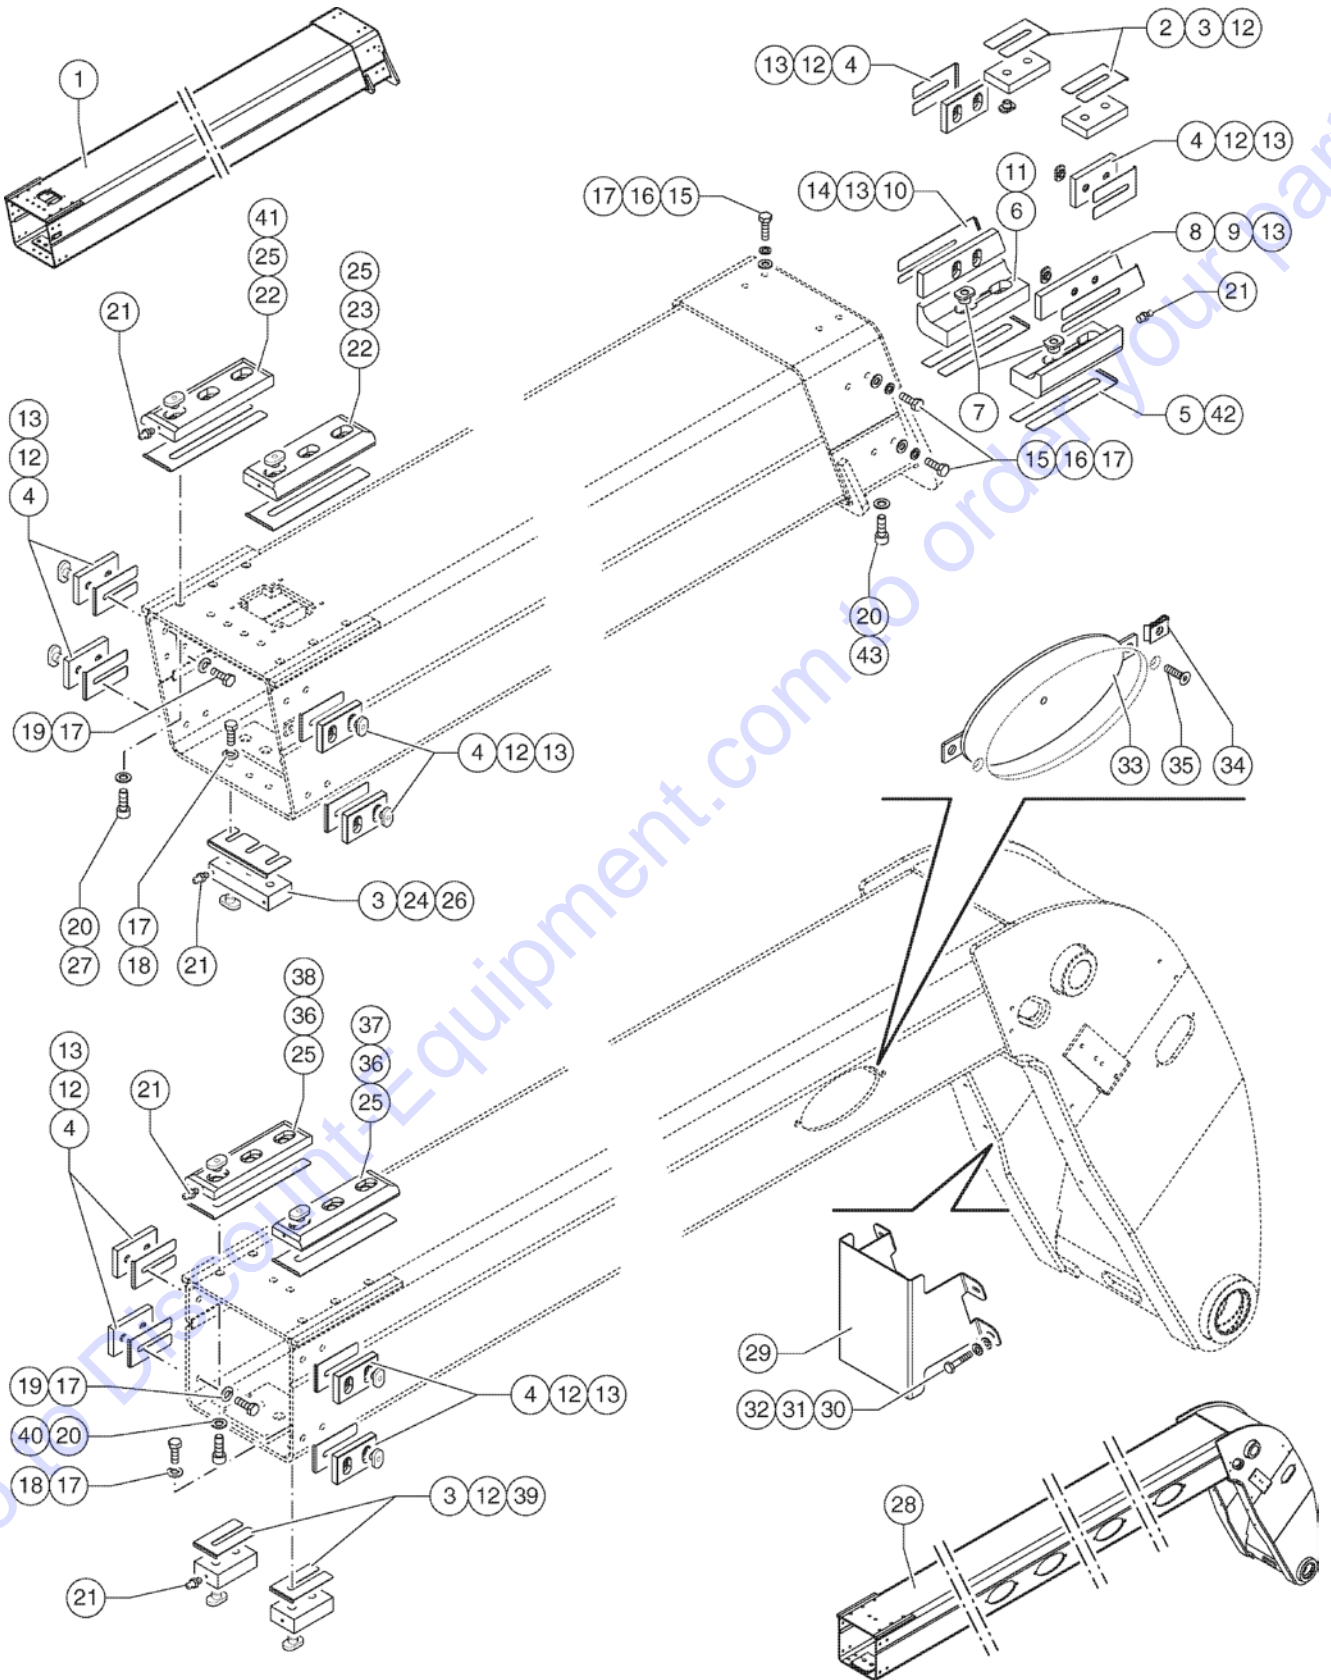

502.1 609996 Arm 3rd - 4th Telescopic Element

Item	Part No.	Description	Qty.
1	51.0201.3986GT	3rd Telescope Boom	1
2	54.0704.0012GT	Slider Guide 100X60X20	2
3	54.0200.0001GT	BUSHING M10X13.5	11
4	54.0705.0003GT	Lateral pad	10
5	54.0705.0020GT	Right Front Pad	1
6	54.0705.0019GT	Left Front Pad	1
7	54.0200.0007GT	BUSHING M14	4
8	54.0705.0022GT	Right Slider Guide	1
9	51.0811.4793GT	Right Pad Shim	1
10	54.0705.0021GT	Slider Guide	1
11	51.0811.4886GT	Left Pad Shim	1
12	51.0811.4131GT	SHIM, WEAR PAD,100X60X1	14
13	54.0200.0000GT	BUSHING M10X8.5	24
14	51.0811.4792GT	Left Pad Shim	1
15	01.0001.0357GT	SCREW,TE,M10X35 UNI 8.8 ZN	4
16	01.4032.0004GT	Spring Washer D10 ZN	8
17	01.0031.0056GT	FLAT WASHER D10 UNI 6592 ZN	27
18	01.0001.0356GT	SCREW M10X30 UNI 5739 8.8 ZN	23
19	01.0001.0353GT	SCREW M10X20 UNI 5739 8.8 ZN	16
20	01.0031.0058GT	FLAT WASHER D14 UNI 6592 ZN	16
21	02.0117.0051GT	GREASE NIPPLE M6	10
22	54.0705.0006GT	Rear Pad	2
23	51.0811.4902GT	Right Pad Shim	1
24	54.0705.0007GT	Rear bottom pad	1
25	54.0200.0006GT	PAD FIXING BUSHING M14	12
26	51.0811.4137GT	Pad Shim 100X50X1	1
27	01.0003.0353GT	SCREW M14X40 UNI 5931 8.8 ZN	10
28	51.0201.3984GT	4th Telescope Boom	1