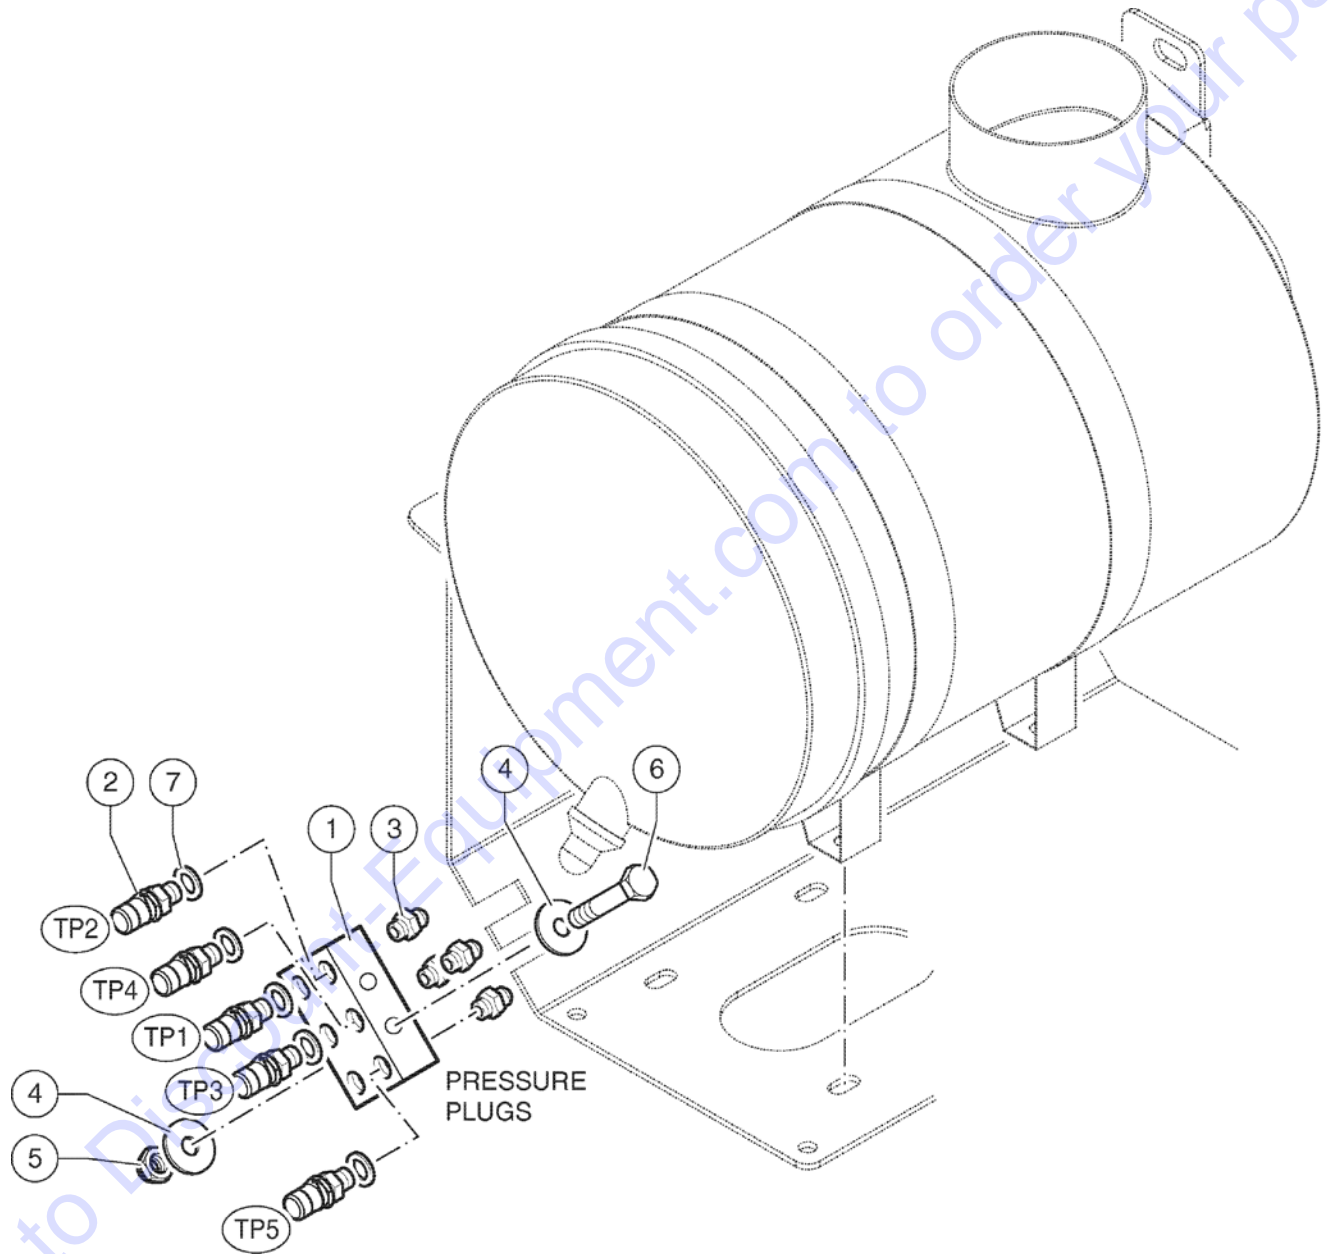

Item	Part No.	Description	Qty.
1	53.3001.6813GT	TEST PORTS MANIFOLD	2
2	04.4210.0016GT	PRESSURE PLUG M14X1.5	4
3	04.0607.0153GT	PIPE FITTING 14X1.5X9/16-18 ORFS	4
4	01.0031.0055GT	FLAT WASHER D8 UNI 6592 ZN	4
5	01.0023.0054GT	NUT,M8 UNI 7473 6S ZN	2
6	01.0001.0209GT	SCREW M8X70 UNI 5737 8.8 ZN	2
7	54.0100.0093GT	FLAT WASHER D.16 1/4-19 BSPP GAS CIL 50100	4

Go to Discount-Equipment.com to order your parts