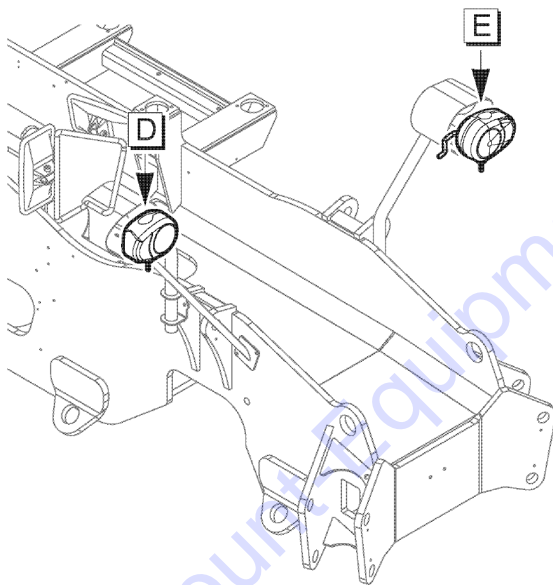

705.1 610035 Road Lights

Item	Part No.	Description	Qty.
1	07.0703.0306GT	BULB, HEADLAMP	2
2	56.0010.0058GT	BULB,12V,45/40W	2
3	07.0703.0305GT	BULB, HEADLAMP	2
4	56.0010.0093GT	Right Front Road Light	1
5	56.0010.0092GT	Left Front Road Light	1
6	01.4031.0007GT	WASHER,FLAT, D4 UNI 6592, ZN	4
7	01.4019.0031GT	Stop Nut M4	4
8	56.0010.0089GT	Rear light	2
9	55.0602.0888GT	REAR RIGHT ROAD LIGHT AND HARNESS	1
10	55.0602.0889GT	Rear Left Lights Line	1
11	01.0001.0256GT	SCREW M8X25 UNI 5739 8.8 ZN	4
12	01.0031.0054GT	FLAT WASHER D6 UNI 6592 ZN	4
13	56.0010.0077GT	Rear Light	2

Go to Discount-Equipment.com to order your parts