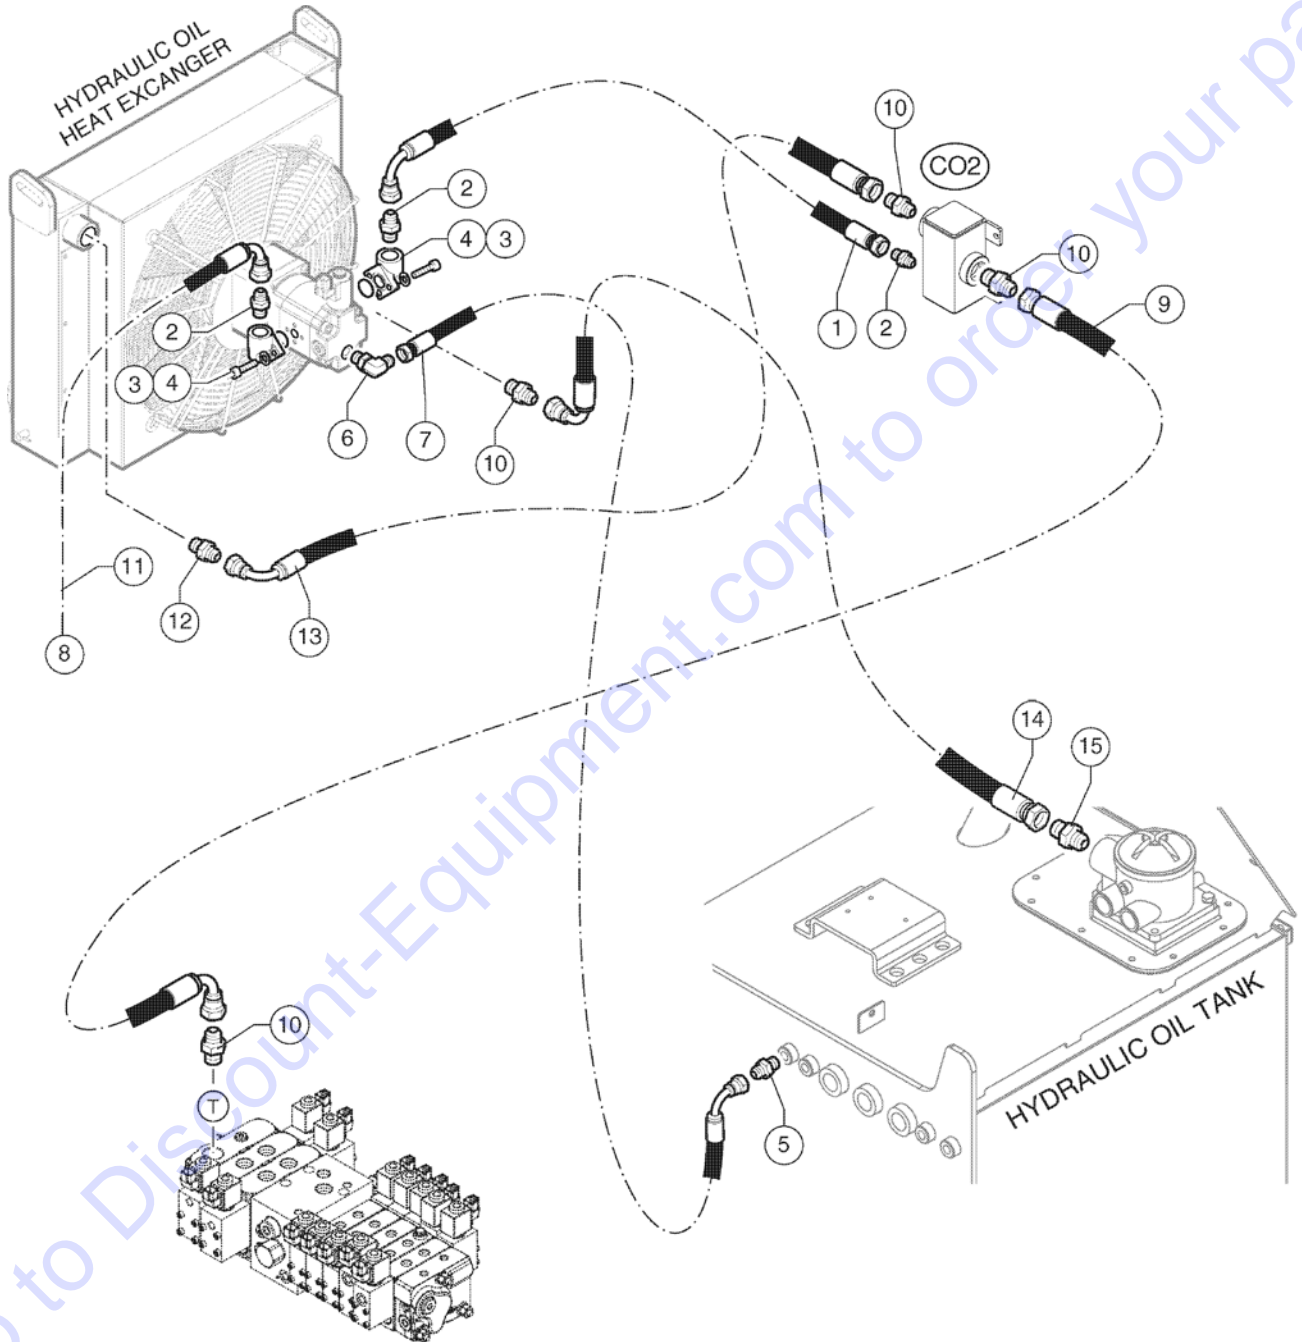

614.1 610022 Hydraulic Oil Radiator Circuit

Item	Part No.	Description	Qty.
1	04.0605.0519GT	HOSE R1X1/2 LG 850 F90 FD 13/16 ORFS	1
2	04.0607.0111GT	PIPE FITTING 1/2 BSPX13/16-16 ORFS	2
3	04.4223.0002GT	PIPE FITTING G1 12	2
		Pipe Fitting with O-Ring and Screws	
4	900007GT	O-Ring	2
5	04.0607.0114GT	PIPE FITTING 3/8 BSPX9/16-18 ORFS	1
6	04.0607.0112GT	PIPE FITTING M-M A 90 1/4 BSPX9/16-18 ORFS	1
7	04.0605.1648GT	Flexible Hose R1 X 1/4 LG 2250 FD F90 9/16 ORFS	1
8		To Drawing 610018 Position 10	
9	04.0605.1644GT	Flexible Hose R4 X 1" LG. 850 F90-FD 1 7/16"-12 ORFS	1
10	04.0607.0142GT	PIPE FITTING 1" GASX1-7/16-12 ORFS	4
11	04.03605.1748GT	Flexible Hose R2 (300BAR) X 1/2 LG 4350 FD F90 13/16-16	2
12	04.0607.0174GT	PIPE FITTING 1"BSPX1"11/16-12 ORFS	1
13	04.0605.1737GT	Flexible Hose R4 X 1 LG 1350FD F90 1"7/16 ORFS	1
14	04.0605.1736GT	Flexible Hose R4 X 1-1/4 LG. 2900 F90-FD 1" 11/16"-12 ORFS	1
15	04.0607.0190GT	Pipe Fitting 1"1/4BSP-1"11/16-12ORFS	1

Go to Discount-Equipment.com to order your parts