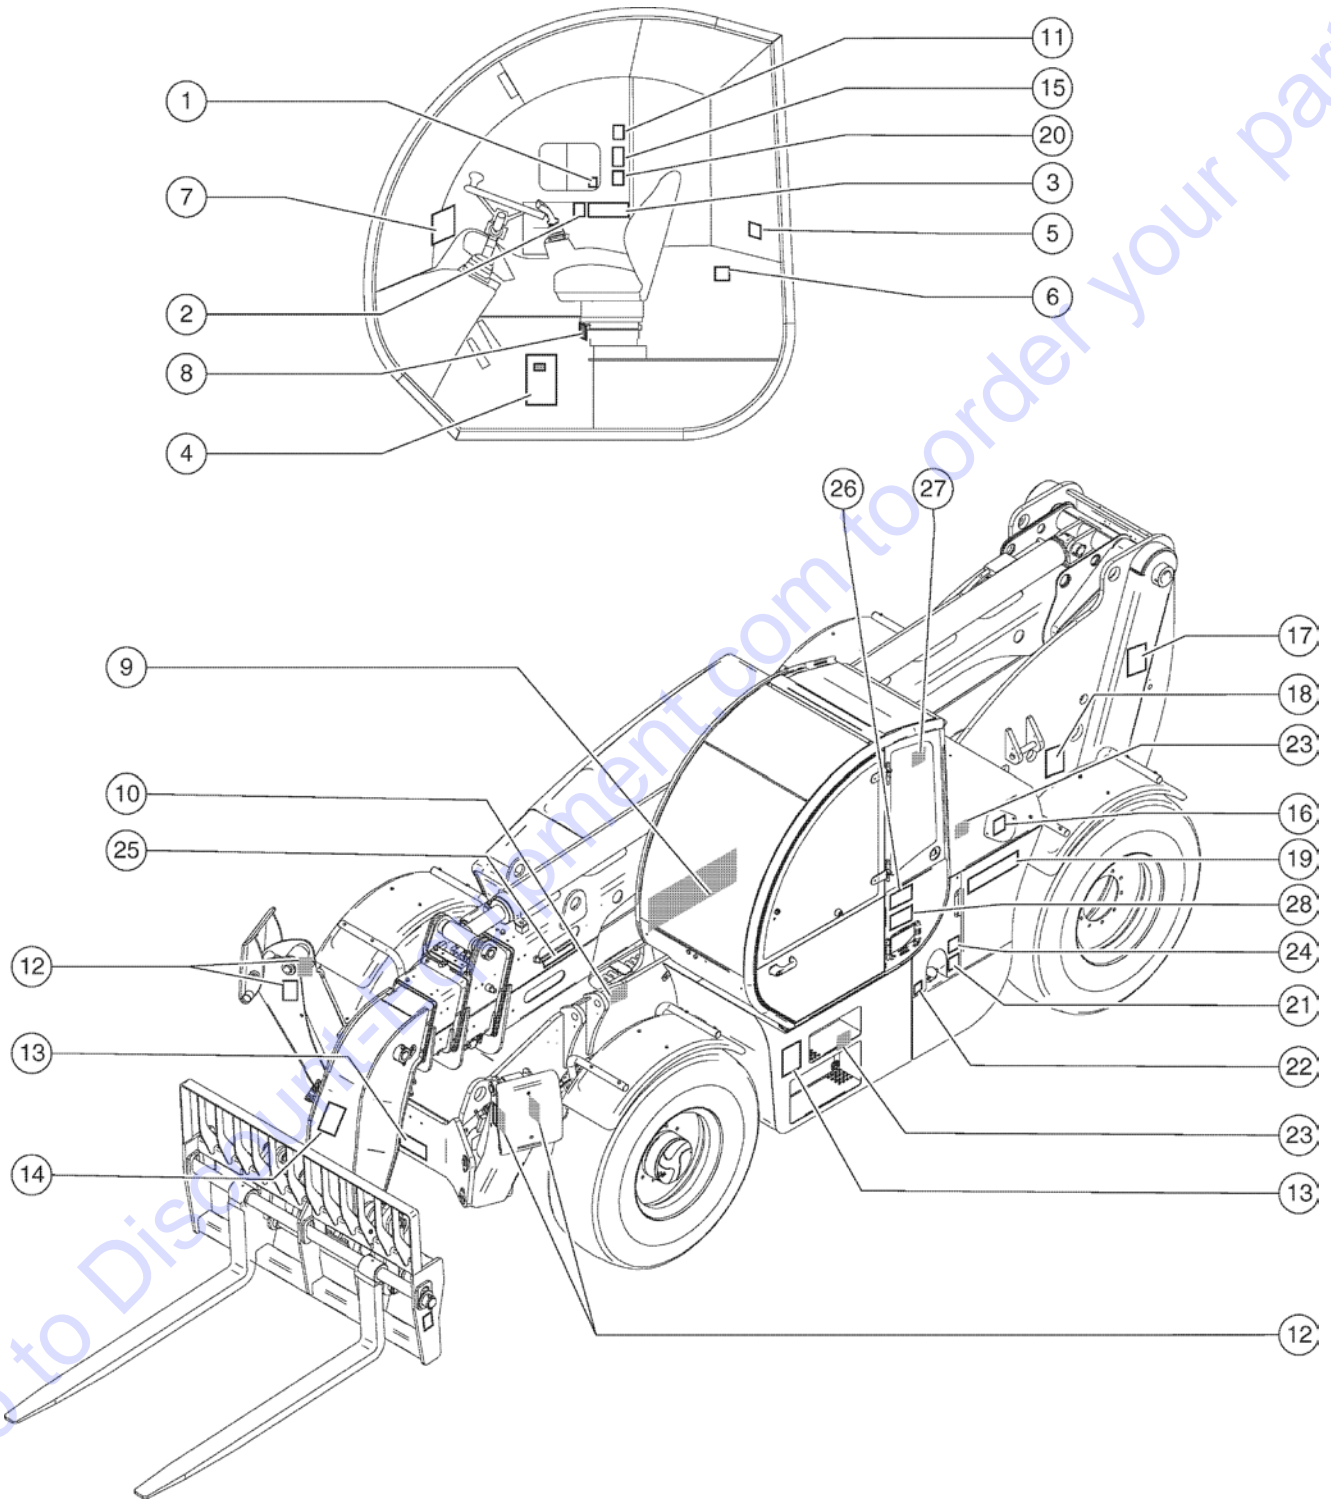

Item	Part No.	Description	Qty.
1	09.4618.2021GT	Label, Danger - Keep Arms And Hands Inside	1
2	09.4618.2034GT	Label, Warning- Hearing Hazard	1
3	09.4618.1622GT	Danger/Warning – 7 Decal Combination	1
4	28236GT	DECAL,WARN,IMPROPER OPERATION	1
5	09.4618.1418GT	DECAL,EMERGENCY EXIT	1
6	09.4618.1399GT	DECAL,DOOR UNLOCK SYSTEM	1
7a	09.4618.2019GT	Load Chart - Fork, On Wheels	1
7b	09.4618.2020GT	Load Chart - Fork, On Stabilizers	1
8	09.4618.2012GT	Label, Heater Control Valve	1
9	09.4618.2010GT	Cosmetic - GTH-1256 AF	1
10	215267GT	Label - Product Registration	1
11	09.4618.2033GT	Label, Notice - Change Of Movement Direction	1
12	09.4618.1842GT	WARNING - CRUSH HAZARD, STABILIZERS	4
13	214418GT	DECAL, 2 DECAL COMBO	1
14	215268GT	DECAL, FALL HAZARD	1
15	09.4618.2007GT	Label, Single Controller	1
16	09.4618.2006GT	Label, Shell Tellus S4 Hydraulic Oil	1
17	237598GT	DECAL,BODY CRUSH,ROLLING MACHINE	1
18	237970GT	DECAL,WARNING,CRUSH HAZARD,TIRES&CHASSIS	1
19	09.4618.1621GT	Cosmetic - Genie	1
20	09.4618.2035GT	Label, Notice - Driving Downhill	1
21	237971GT	DECAL,DANGER,EXPLOSION/BURN,DIESEL FUELING	1
22	28159GT	DECAL,DIESEL	1
23	09.4618.1635GT	Danger – Explosion/Burn Hazard	2
24	09.4618.2014GT	Label,Webasto Refuelling Instruction	1
25	09.4618.2018GT	Label, 10,000 LBS	1
26	09.4616.0156GT	Shipping Data Chart	1
27	09.4618.2036GT	Label, Warning - Fan Switch	1

102.1 609951 Decals, View 2