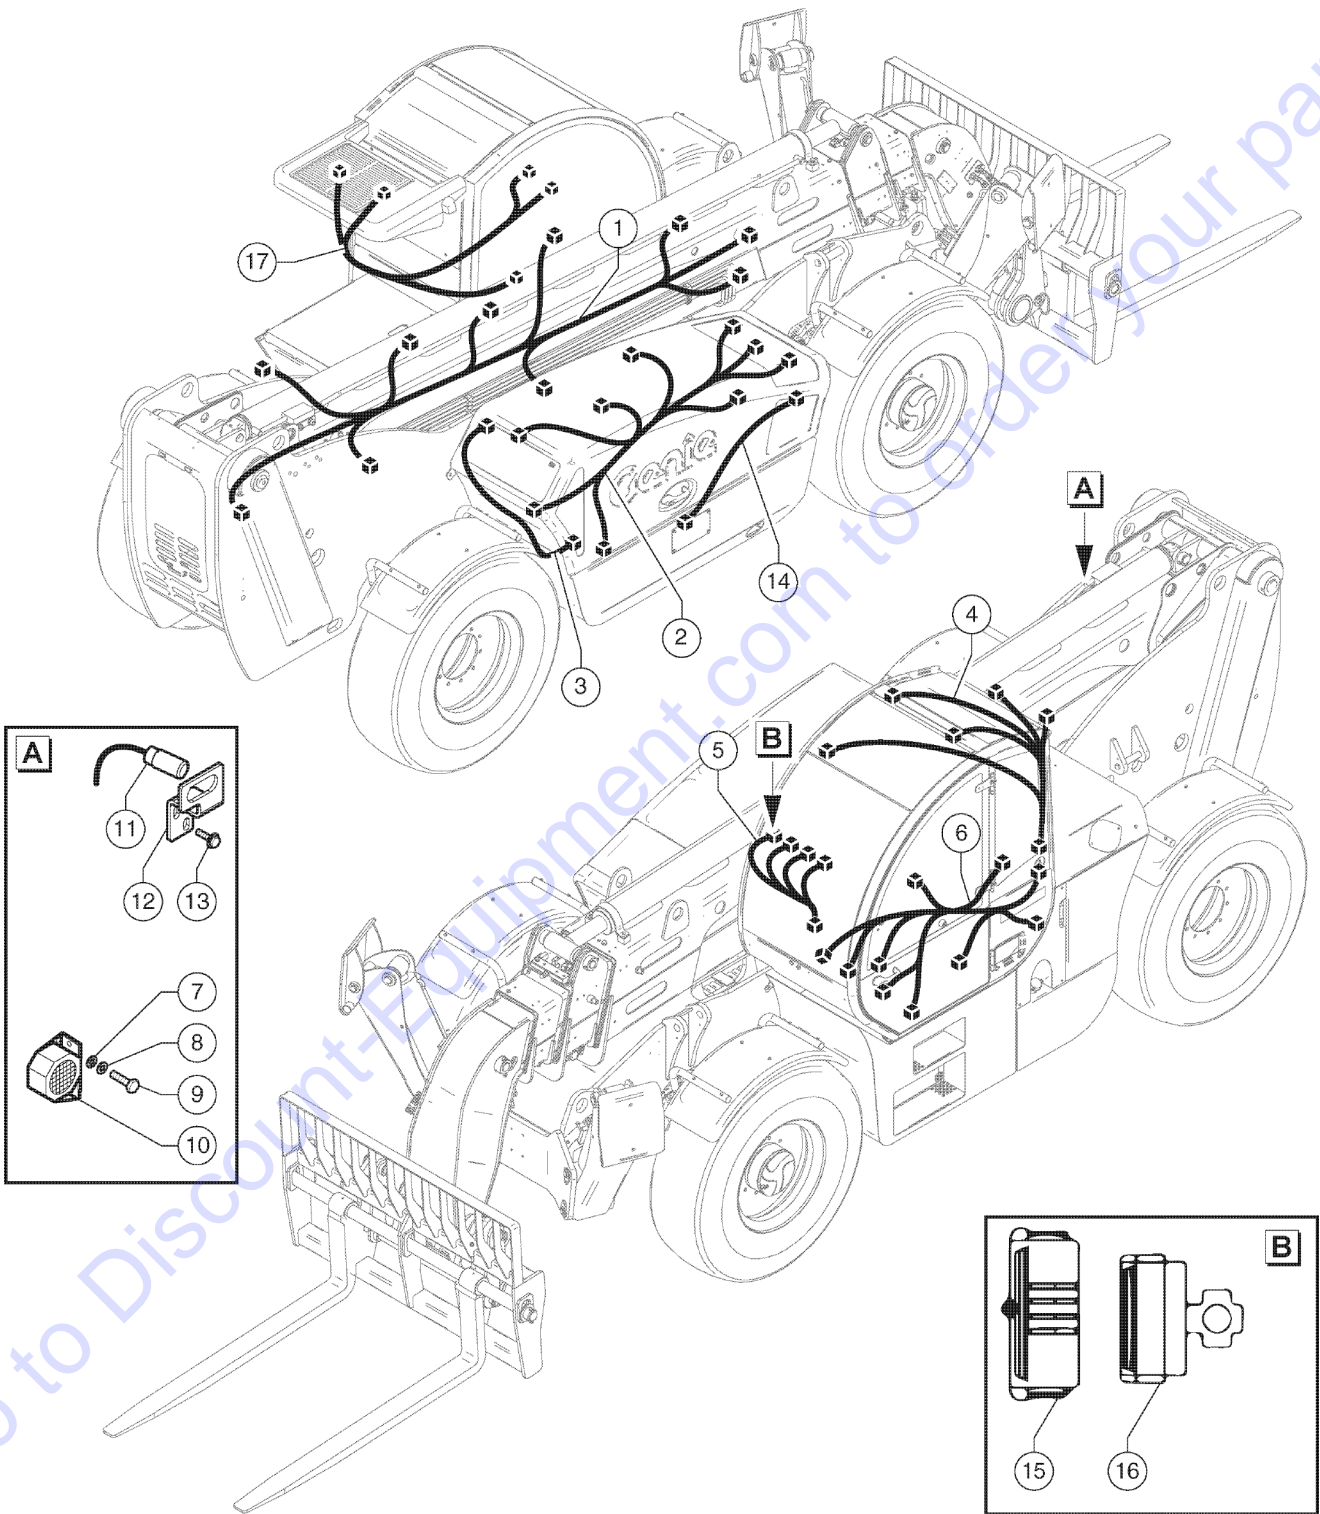

Item	Part No.	Description	Qty.
1	55.0602.1114GT	Chassis Line	1
2	55.0602.1105GT	Engine Line	1
3	55.0602.1108GT	Alternator Cable	1
4	55.0602.1121GT	Upper Cabin Line	1
5	55.0602.0789GT	Dashboard Line	1
6	55.0602.1120GT	Lower Cabin Line	1
7	01.0031.0054GT	FLAT WASHER D6 UNI 6592 ZN	2
8	01.4032.0002GT	SPRING WASHER D6 ZN	2
9	01.0001.0156GT	SCREW M6X20 UNI 5739 8.8 ZN	2
10	56.0010.0072GT	Reverse Gear Buzzer	1
11	55.0602.0507GT	Sensor	1
12	51.0811.4809GT	Support	1
13	01.4001.0165GT	SCREW M8X16 DIN 6923 8.8 ZN	2
14	55.0602.1104GT	Air Filter Wiring	1
15	56.0002.0335GT	18 Ways Ground Collector	1
16	56.0002.0336GT	18 Ways Ground Connector	1
17	55.0602.1111GT	Air Conditioning Complete Wiring	1

Go to Discount-Equipment.com to order your parts