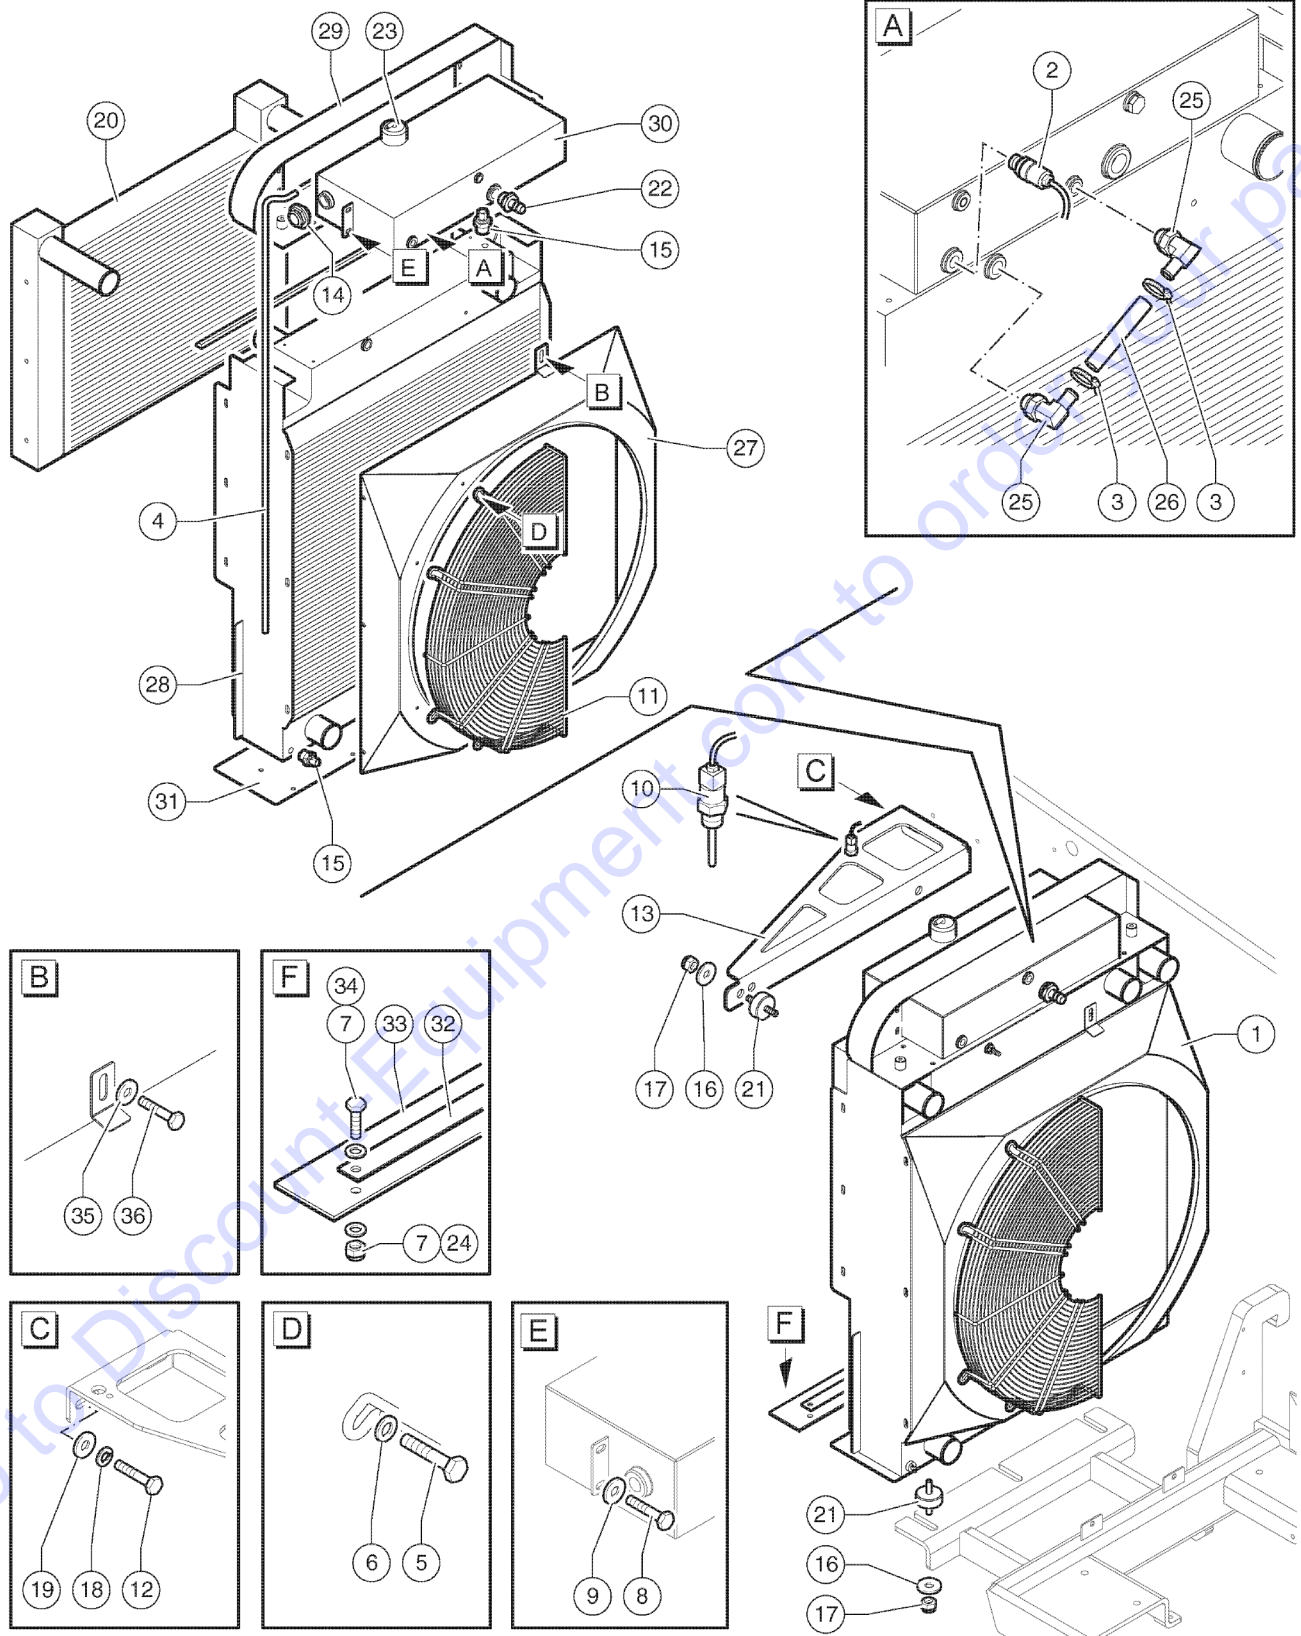

305.1 609977 Cooling System, Radiator

Item	Part No.	Description	Qty.
1	55.0404.0078GT	Complete Heatsink	1
2	56.0012.0095GT	Level Sensor	1
3	07.0712.0301GT	CLAMP 15/8	2
4	07.0712.0343GT	Hose	1
5	07.0712.0362GT	HEXAGON FLANGE BOLTS DIN 6921 M8x12	8
6	07.0712.0287GT	FLAT WASHER D8 UNI 6593	19
7	01.0031.0055GT	FLAT WASHER D8 UNI 6592 ZN	10
8	07.0712.0358GT	HEXAGON FLANGE BOLTS DIN 6921 M6x16	10
9	07.0712.0357GT	PLANE WASHER X M6	12
10	56.0012.0101GT	Air Temperature Sensor	1
11	07.0712.0352GT	Radiator Grid	1
12	01.0001.0356GT	SCREW M10X30 UNI 5739 8.8 ZN	2
13	51.0811.4812GT	Radiator Support	1
14	04.4661.0025GT	Level Indicator	1
15	07.0712.0342GT	RELEASE VALVE M14X1.5	2
16	01.4031.0003GT	WASHER,D12 UNI 6593 ZN	10
17	01.0023.0055GT	Stop Nut M10 UNI 7473 6S ZN	10
18	01.0001.0071GT	Spring Washer	2
19	54.0100.0005GT	WASHER	2
20	53.3200.0093GT	Radiator Intercooler	1
21	09.4670.0028GT	INSULATOR	5
22	07.0712.0282GT	Hose Adapter	1
23	07.0712.0324GT	CAP 1 BAR	1
24	01.0023.0054GT	NUT,M8 UNI 7473 6S ZN	5
25	07.0712.0347GT	JOINT 90° G1/4"	2
26	07.0712.0341GT	Includes Screw and Washer Radiator Hose	1
27	07.0712.0336GT	FAN SHROUD	1
28	53.3200.0092GT	Radiator	1