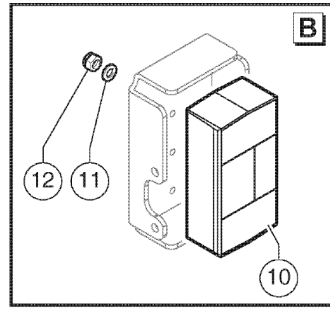

705.1 610035 Road Lights

Item	Part No.	Description	Qty.
1	07.0703.0306GT	BULB, HEADLAMP	2
2	56.0010.0058GT	BULB,12V,45/40W	2
3	07.0703.0305GT	BULB, HEADLAMP	2
4	56.0010.0093GT	Right Front Road Light	1
5	56.0010.0092GT	Left Front Road Light	1
6	01.4031.0007GT	WASHER,FLAT, D4 UNI 6592, ZN	4
7	01.4019.0031GT	Stop Nut M4	4
8	56.0010.0089GT	Rear light	2
9	55.0602.0888GT	REAR RIGHT ROAD LIGHT AND HARNESS	1
10	55.0602.0889GT	Rear Left Lights Line	1
11	01.0001.0256GT	SCREW M8X25 UNI 5739 8.8 ZN	4
12	01.0031.0054GT	FLAT WASHER D6 UNI 6592 ZN	4
13	56.0010.0077GT	Rear Light	2

Go to Discount-Equipment.com to order your parts