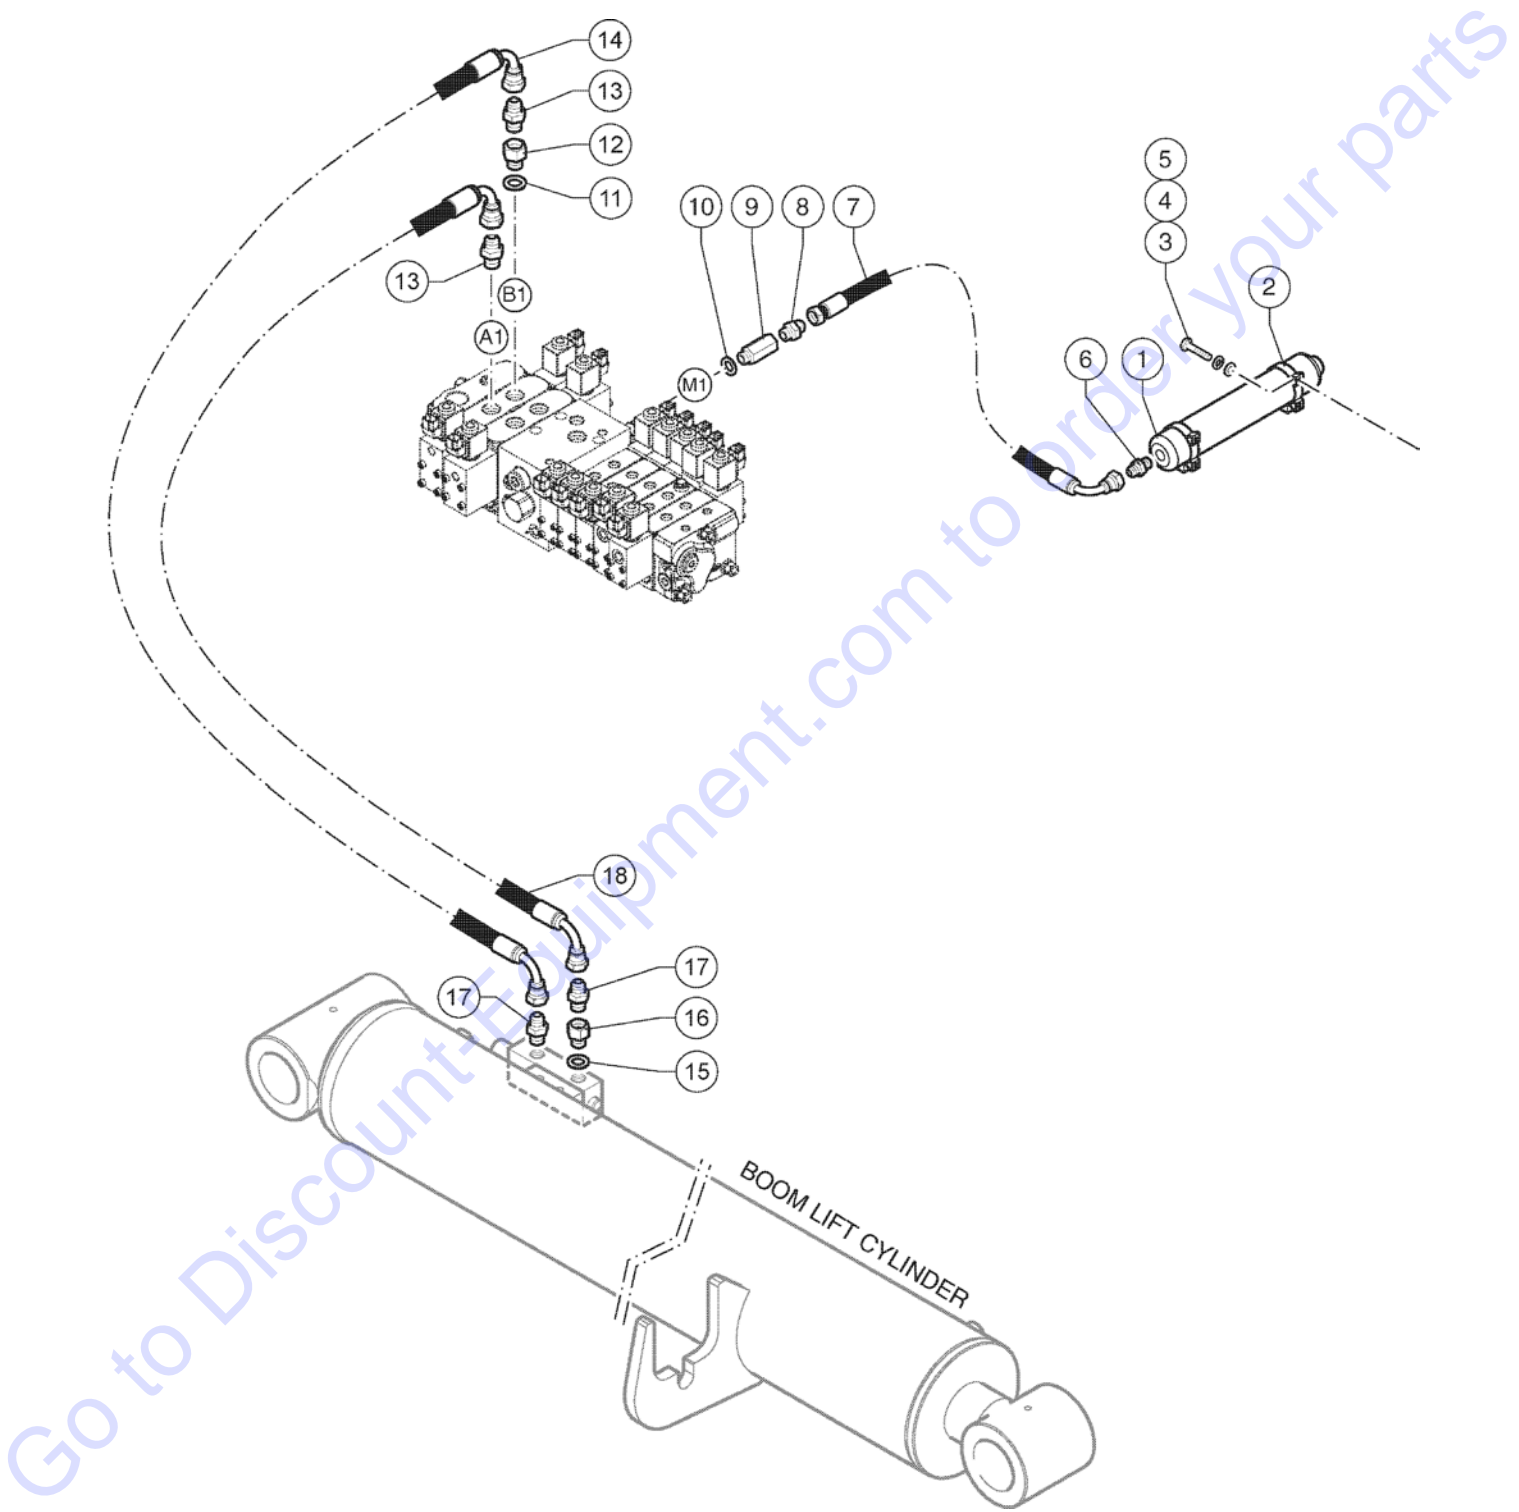

608.1 610016 Boom Lift Cylinder

Item	Part No.	Description	Qty.
1	05.4329.0035GT	Accumulator 0,5L	1
2	04.4227.0016GT	CLAMP D60 HOLE 10.5	2
3	01.4032.0003GT	Spring Washer D 8 ZN	2
4	01.0031.0055GT	FLAT WASHER D8 UNI 6592 ZN	2
5	01.0001.0252GT	SCREW M8X16 UNI 5739 8.8 ZN	2
6	04.0607.0167GT	PIPE FITTING 1/2BSPX 9/16-18 ORFS	1
7	04.0605.0230GT	HOSE R2 (300 BAR)X 1/4" LG 900 F90 - FD 9/16-18 ORFS	1
8	04.0607.0113GT	PIPE FITTING 1/4 BSPX9/16-18 ORFS	1
9	04.0600.0069GT	PIPE FITTING CMF 1/4 ES LG 40	1
10	06.0442.0117GT	BONDED RING 1/4"	1
11	06.0442.0124GT	BONDED RING 3/4	1
12	04.0600.0271GT	Pipe Fitting CMF 3/4BSP LG.35	1
13	04.0607.0107GT	PIPE FITTING 3/4"BSP X1"3/16-12 ORFS	2
14	04.0605.1729GT	Flexible Hose R2 (300BAR) X 3/4	1
15	06.0442.0122GT	BONDED RING 1/2"	3
16	04.0600.0091GT	PIPE FITTING CMF1/2 ES LG 25	1
17	04.0607.0102GT	PIPE FITTING 1/2BSPX1-3/16-12ORFS	2
18	04.0605.1730GT	Flexible Hose R2 (300BAR) X 3/4 2400 F90 F90 1 3/16"-12 A 90°	1

Go to Discount-Equipment.com to order your parts