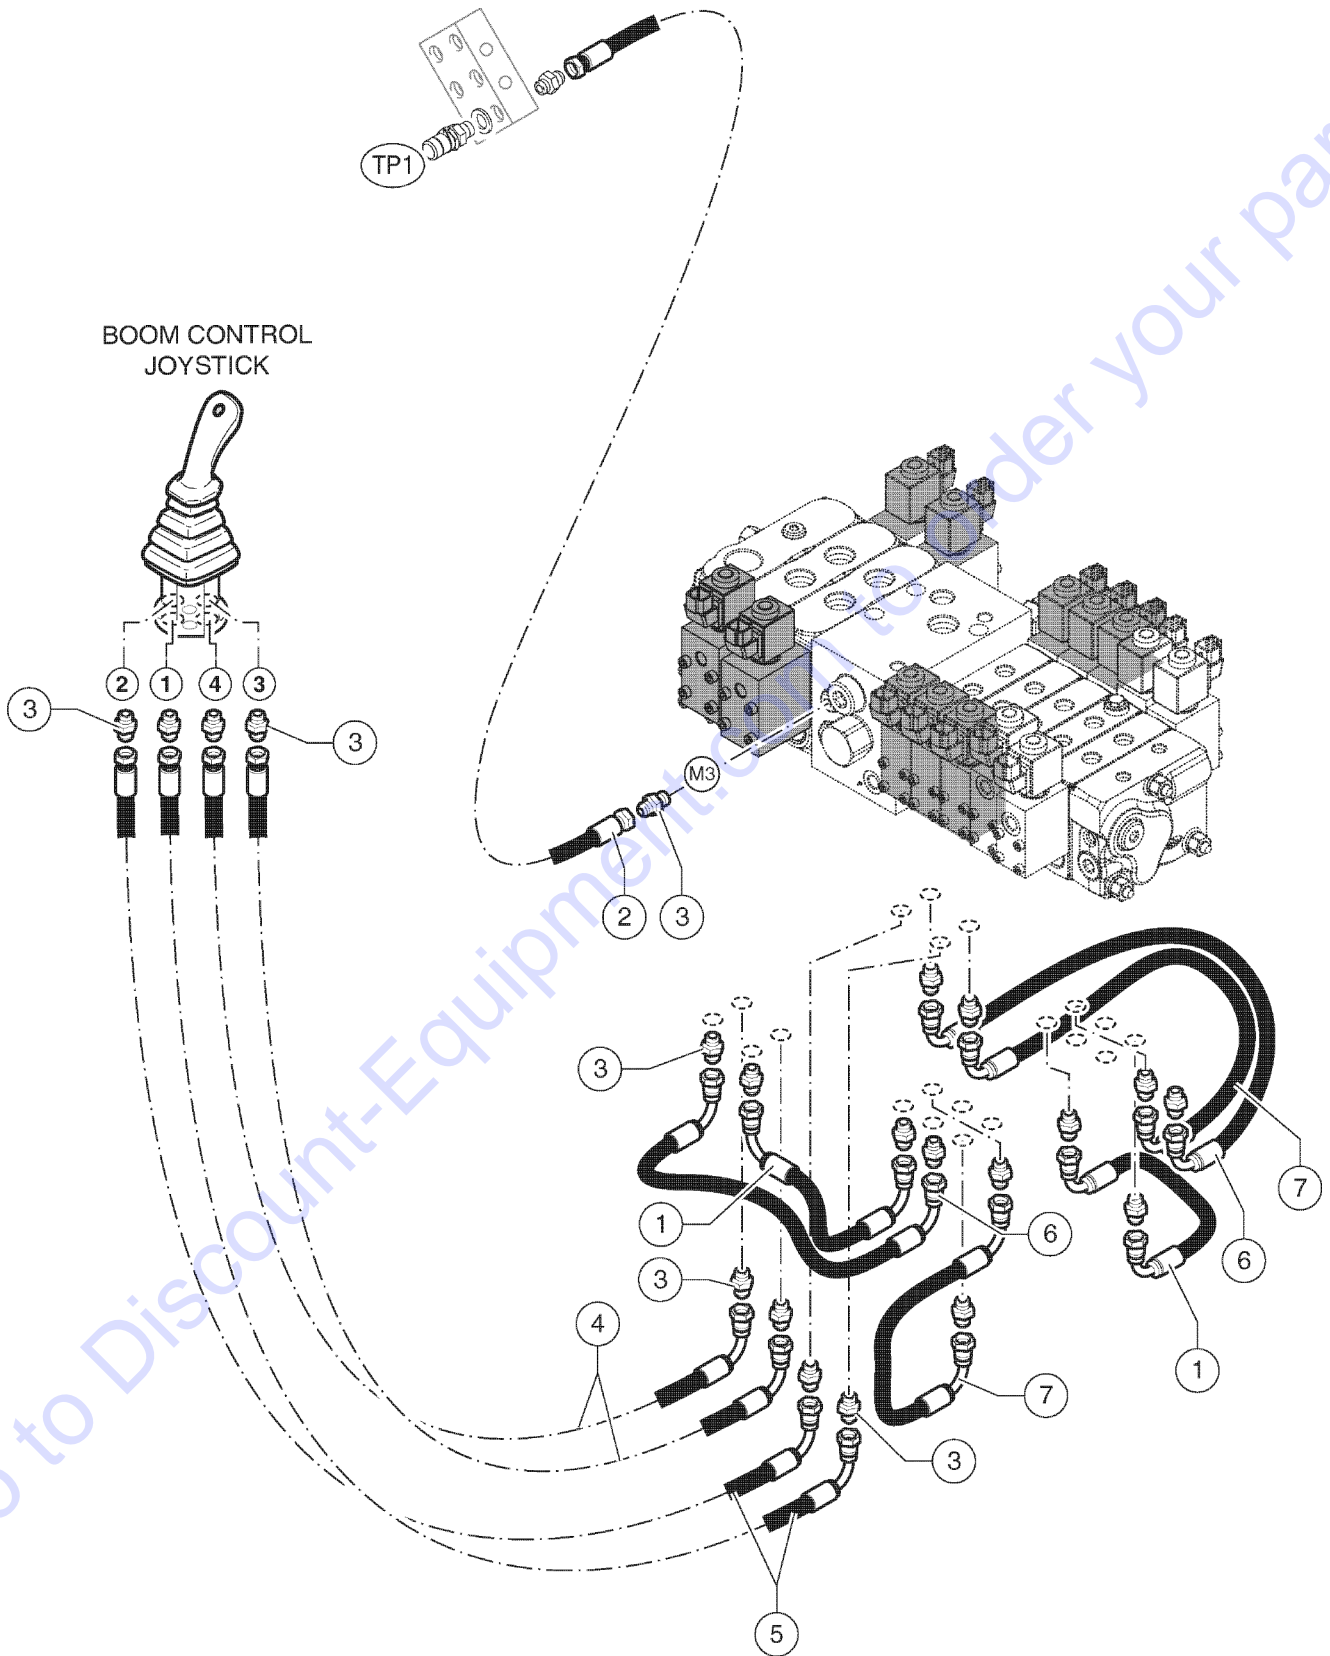

Item	Part No.	Description	Qty.
1	04.0605.1667GT	Flexible Hose R1 X 1/4 LG.250 F90 F90 9/16 ORFS	2
2	04.0605.1747GT	Flexible Hose R2 (300BAR) X 1/4 4350 FD FD 9/16"-18 ORFS	1
3	04.0607.0113GT	PIPE FITTING 1/4 BSPX9/16-18 ORFS	17
4	04.0605.1358GT	Flexible Hose R1 X 1/4 L 2600 90 FEM STR FEM 9/16"-18 ORFS	2
5	04.0605.0853GT	HOSE R1X1/4 2850 F90 FD 9/16-18	2
6	04.0605.1380GT	HOSE R1X1/4 LG 350 F90 F90 9/16 ORFS	2
7	04.0605.1757GT	Flexible Hose R1 X 1/4 LG 300 F90 F90 9/16-18 ORFS	2