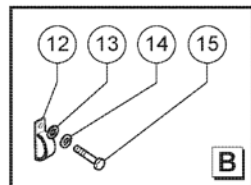

102.1 609951 Decals, View 2

<i>Item</i>	<i>Part No.</i>	<i>Description</i>	<i>Qty.</i>
28	09.4616.0157GT	Transportation Data Chart	1

Go to Discount-Equipment.com to order your parts

201.1 609953 Rear Chassis