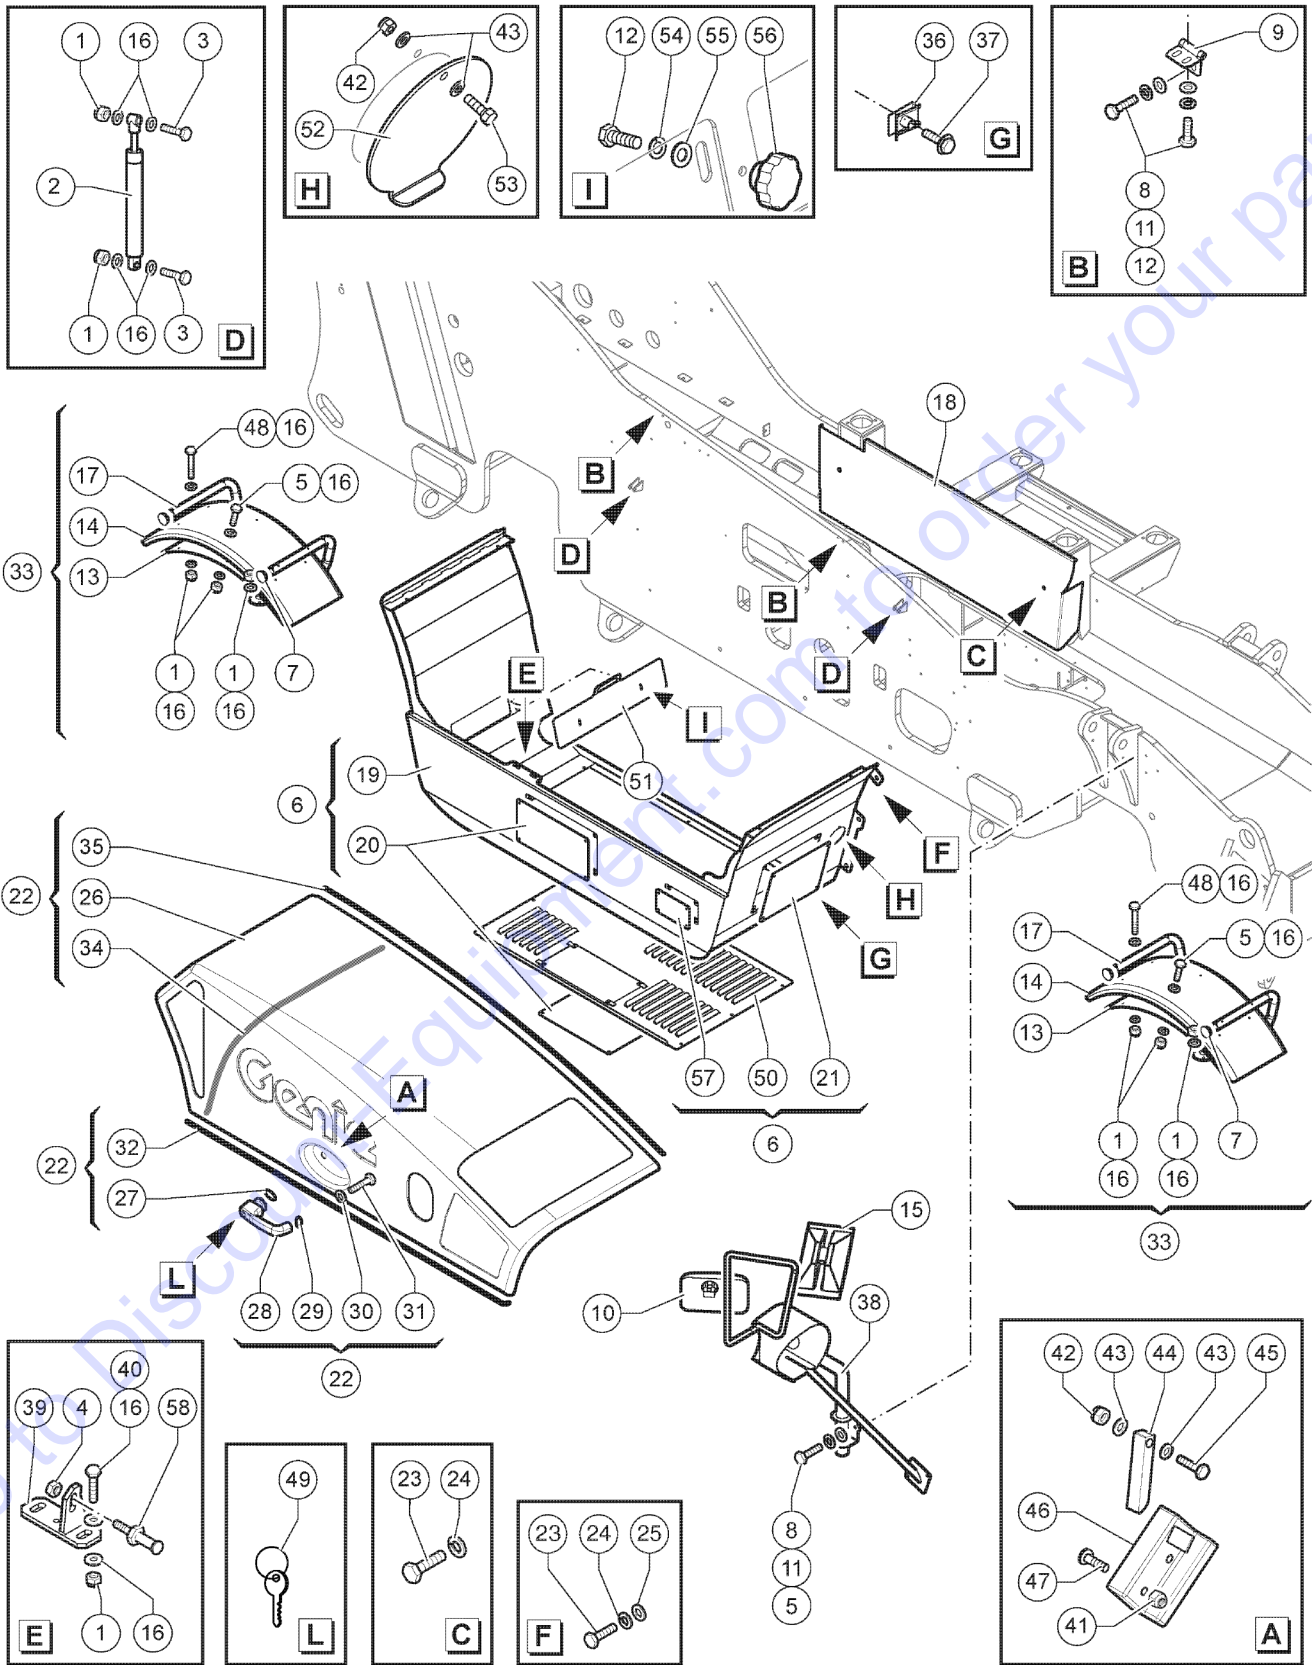

203.1 609955 Right Chassis

<i>Item</i>	<i>Part No.</i>	<i>Description</i>	<i>Qty.</i>
57	51.0903.5288GT	Cover	1
58	07.0740.0522GT	Pin	1

Go to Discount-Equipment.com to order your parts