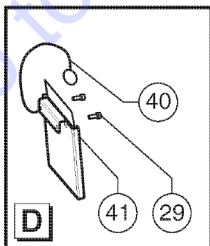

402.1 609985 Cab, View 2

Item	Part No.	Description	Qty.
1	01.0023.0051GT	NUT,STOP,M4 UNI 7473 6S ZN	4
2	01.4031.0007GT	WASHER,FLAT, D4 UNI 6592, ZN	4
3	09.4610.0057GT	BUBBLE LEVEL	2
4	01.4001.0061GT	PHILLIPS SCREW M4X20 UNI 7687	12
5	51.1100.0042GT	Cab Frame	1
6	09.4610.0065GT	Mirror	1
7	01.0006.0050GT	Screw TBEI M5X20 UNI ISO 7380	2
8	01.0031.0055GT	FLAT WASHER D8 UNI 6592 ZN	12
9	01.4001.0116GT	SCREW TCB T 3.9X16 UNI 6954	10
10	28236GT	DECAL,WARN,IMPROPER OPERATION	1
11	01.0023.0054GT	NUT,M8 UNI 7473 6S ZN	2
12	T53.3303.0002GT	Adhesive Strip	1
13	07.0740.0084GT	CEILING LIGHT	1
14	07.0740.0082GT	COVER,SPEAKER	2
15	24514GT	BOX,INSTRUCTION STORAGE	1
16	07.0740.0020GT	ROOF COVERING	1
17	07.0740.0027GT	CAP	4
18	01.0001.0256GT	SCREW M8X25 UNI 5739 8.8 ZN	12
19	01.0031.0299GT	FLAT WASHER D8 UNI 6593 ZN	16
20	07.0740.0236GT	SUNSHIELD CURTAIN KIT	1
21	07.0740.0128GT	SCREW	4
22	01.0023.0053GT	STOP NUT M6 UNI 7473 6S ZN	4
23	01.0031.0298GT	FLAT WASHER D6 UNI 6593 ZN	8
24	01.0001.0154GT	SCREW,TE,M6X16 UNI 8.8 ZN	8
25	51.0811.4804GT	Foot Support	1
26	07.0740.0445GT	SCREW,TCEI	2
27	07.0740.0446GT	WASHER	2
28	07.0740.0444GT	HANDLE	1