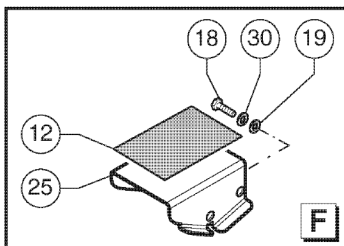

402.1 609985 Cab, View 2

Item	Part No.	Description	Qty.
29	01.0001.0156GT	SCREW M6X20 UNI 5739 8.8 ZN	2
30	01.4032.0003GT	Spring Washer D 8 ZN	26
31	07.0740.0014GT	NUT,PROTECTION	2
32	07.0740.0021GT	COVERING	1
33	51.0811.4831GT	Seat Support	1
34	51.0811.4832GT	Seat Support	1
35	51.0811.4830GT	Lateral Cover	1
36	07.0740.0482GT	Cover	1
37	T07.0740.0018GT	Safety Walk	28
38	51.0811.4829GT	Cover	1
39	01.0003.0203GT	SCREW,TCEI,M8X20 UNI 8.8 ZN	2
40	09.0803.0512GT	LANYARD	1
41	51.0811.4834GT	Load Charts Support	1
42	07.0740.0097GT	Complete Mirror	1
43	07.0740.0202GT	COMPLETE MIRROR	1
44	09.0803.0692GT	FLOOR MAT,RUBBER	1
45	56.0012.0099GT	External Temperature Sensor	1

Go to Discount-Equipment.com to order your parts