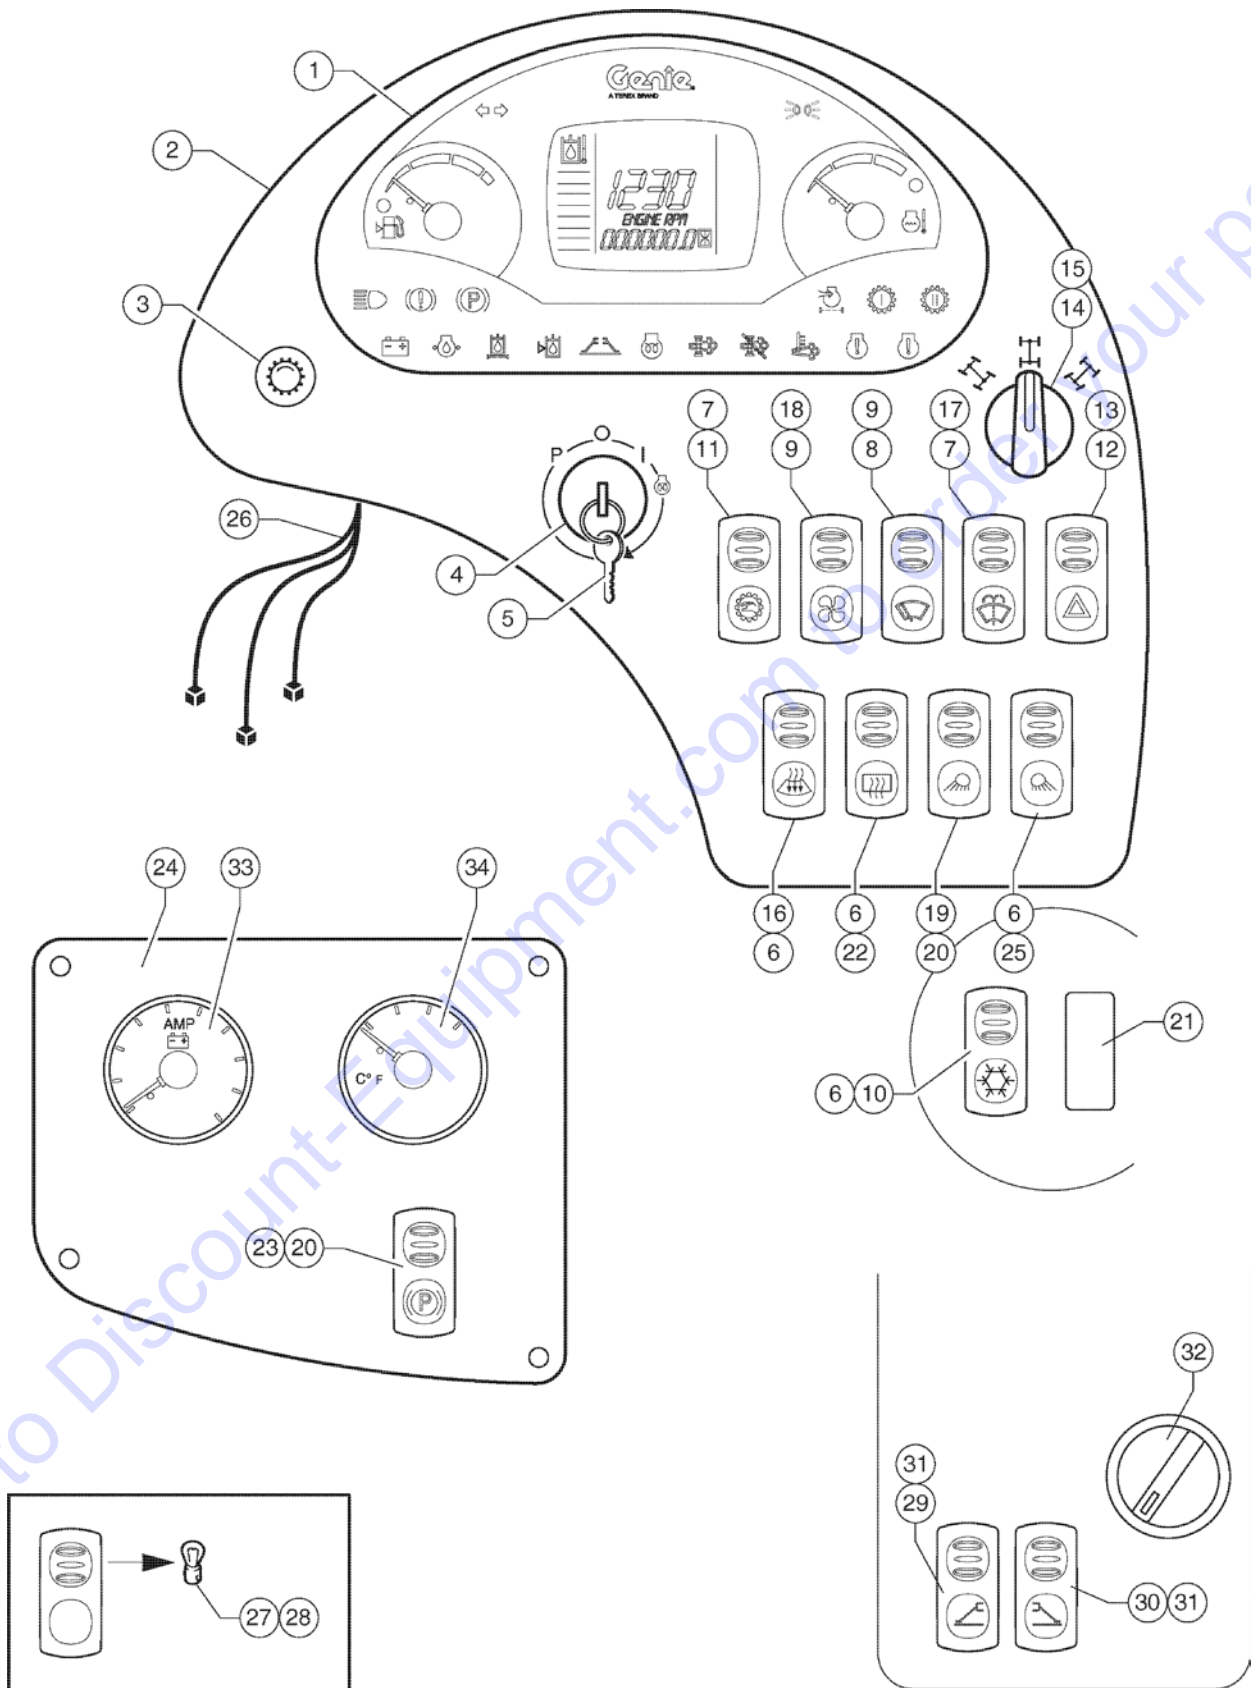

Go to Discount-Equipment.com to order your parts

702.1 610032 Dashboard

Item	Part No.	Description	Qty.
1	56.0016.0190GT	Instrument Panel	1
2	56.0015.0015GT	Plate,Dash Support,Right	1
3	56.0017.0119GT	Warning Light	1
4	07.0703.0472GT	Starting Switch	1
5	09.0803.0685GT	KEY	1
6	56.0017.0120GT	Switch	4
7	56.0017.0127GT	SWITCH	2
8	56.0017.0114GT	SWITCH COVER	1
9	56.0017.0095GT	CONTACT	2
10	56.0019.0053GT	Switch Cover	1
11	56.0017.0149GT	Switch Cover	1
12	56.0017.0115GT	SWITCH COVER	1
13	56.0017.0110GT	SWITCH	1
14	07.0703.0429GT	KNOB, STEERING MODE SELECTOR	1
15	07.0703.0577GT	SWITCH	1
16	56.0017.0150GT	Switch Cover	1
17	56.0017.0038GT	SWITCH COVER	1
18	56.0017.0054GT	FAN SWITCH COVER	1
19	56.0017.0051GT	SWITCH COVER	1
20	56.0017.0107GT	SWITCH	2
21	56.0017.0039GT	Cap	1
22	56.0017.0151GT	Switch Cover	1
23	56.0017.0046GT	SWITCH COVER	1
24	56.0015.0020GT	Plate Dash Support Left	1
25	56.0017.0152GT	Switch Cover	1
26	55.0602.1123GT	Wiring	1
27	07.0703.0725GT	SWITCH BULB 12V - 0.03A - 0.36W	1
28	07.0703.0101GT	Switch Bulb Light 12V - 1,2W	1