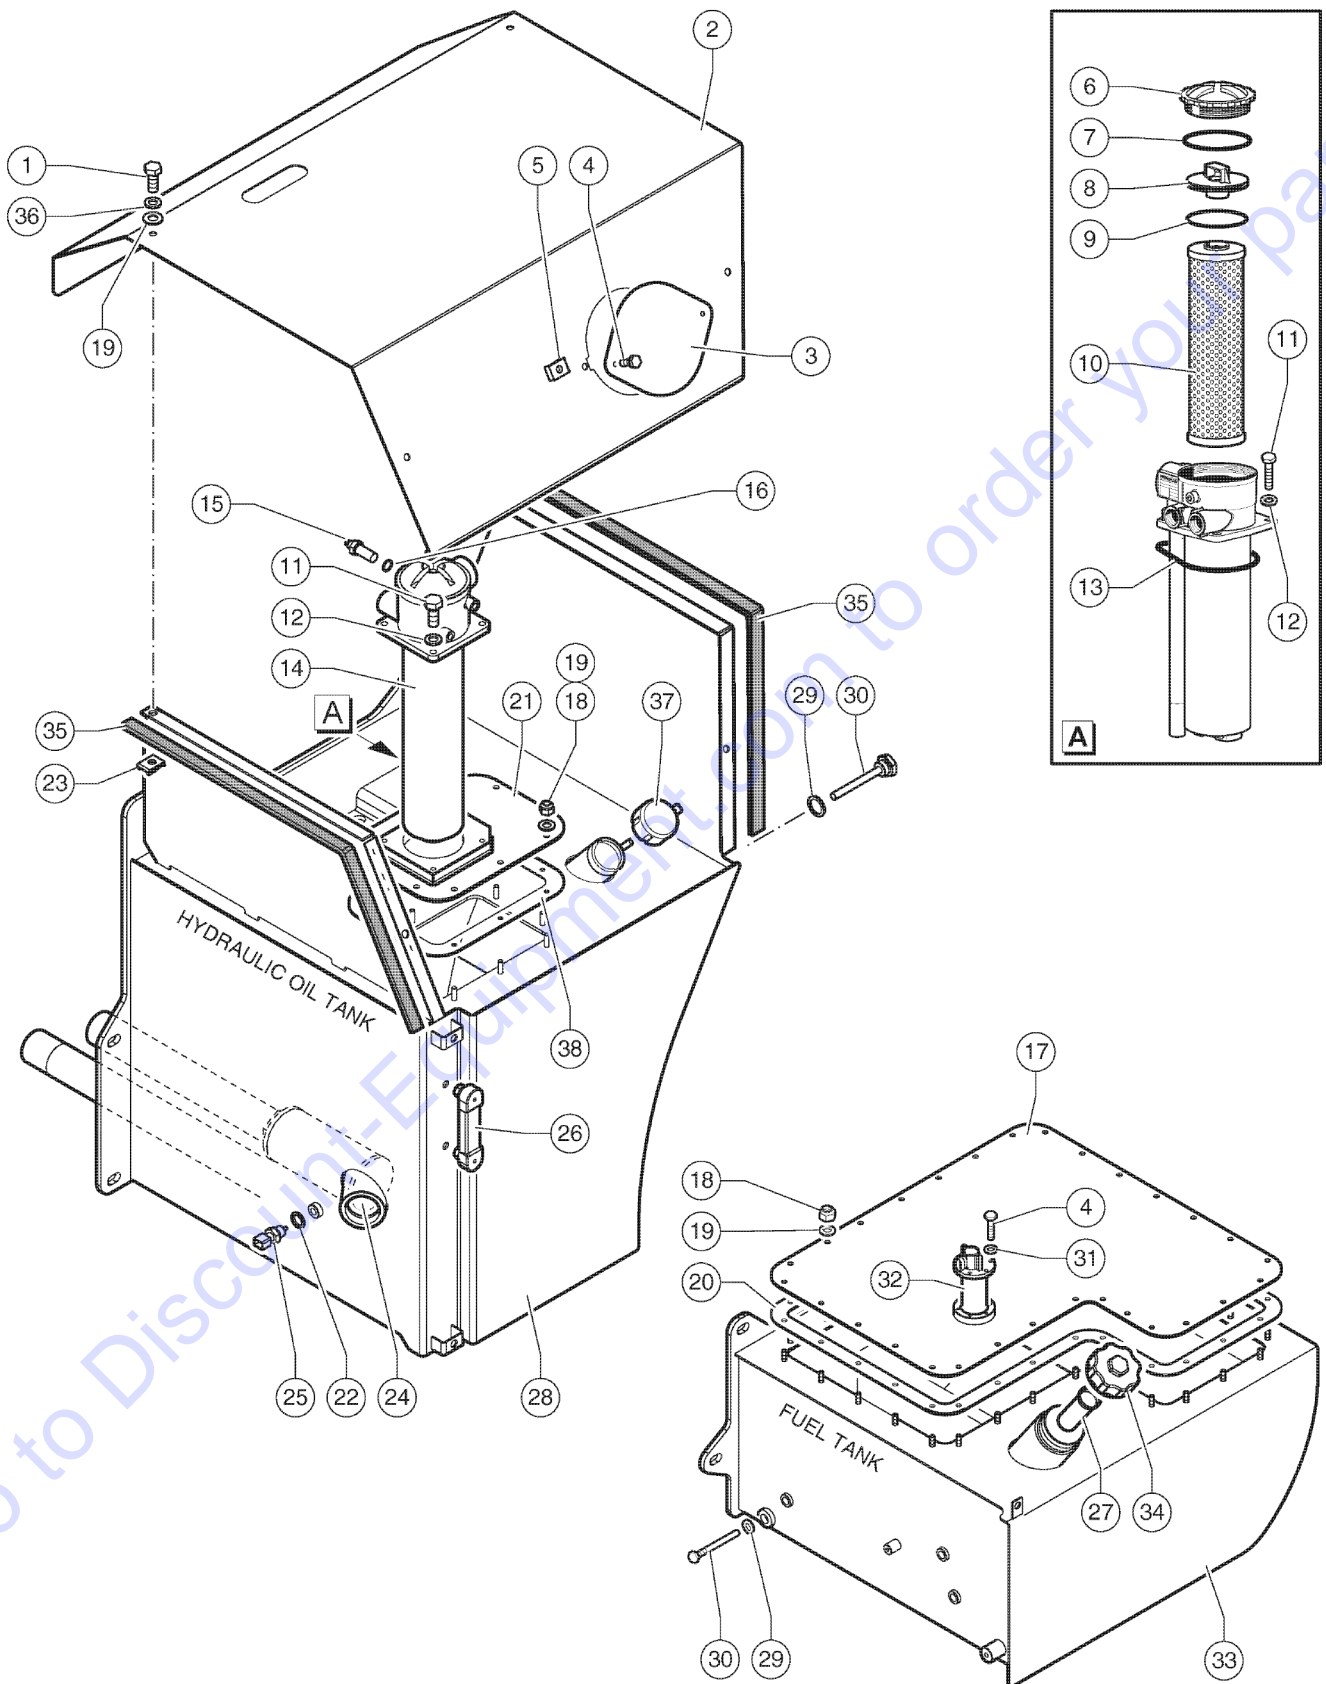

205.1 609957 Hydraulic Oil And Diesel Tanks

205.1 609957 Hydraulic Oil And Diesel Tanks

Item	Part No.	Description	Qty.
29	06.0442.0122GT	BONDED RING 1/2"	2
30	09.4661.0030GT	FILTER,MAGNETIC	2
31	01.4032.0002GT	SPRING WASHER D6 ZN	6
32	56.0012.0098GT	Fuel Gauge	1
33	51.0600.9332GT	Fuel Tank	1
34	09.4661.0027GT	Fuel Tank Cap Kit	1
35	09.0803.0147GT	GASKET,ADHESIVE	59 .05
36	01.4032.0003GT	Spring Washer D 8 ZN	4
37	09.4661.0015GT	HYDRAULIC OIL TANK CAP	1
38	53.3301.0005GT	Rubber Gasket	1

Go to Discount-Equipment.com to order your parts