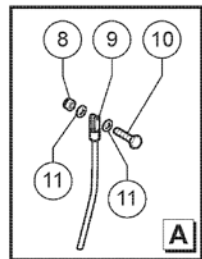

102.1 609951 Decals, View 2

<i>Item</i>	<i>Part No.</i>	<i>Description</i>	<i>Qty.</i>
28	09.4616.0157GT	Transportation Data Chart	1

Go to Discount-Equipment.com to order your parts

201.1 609953 Rear Chassis