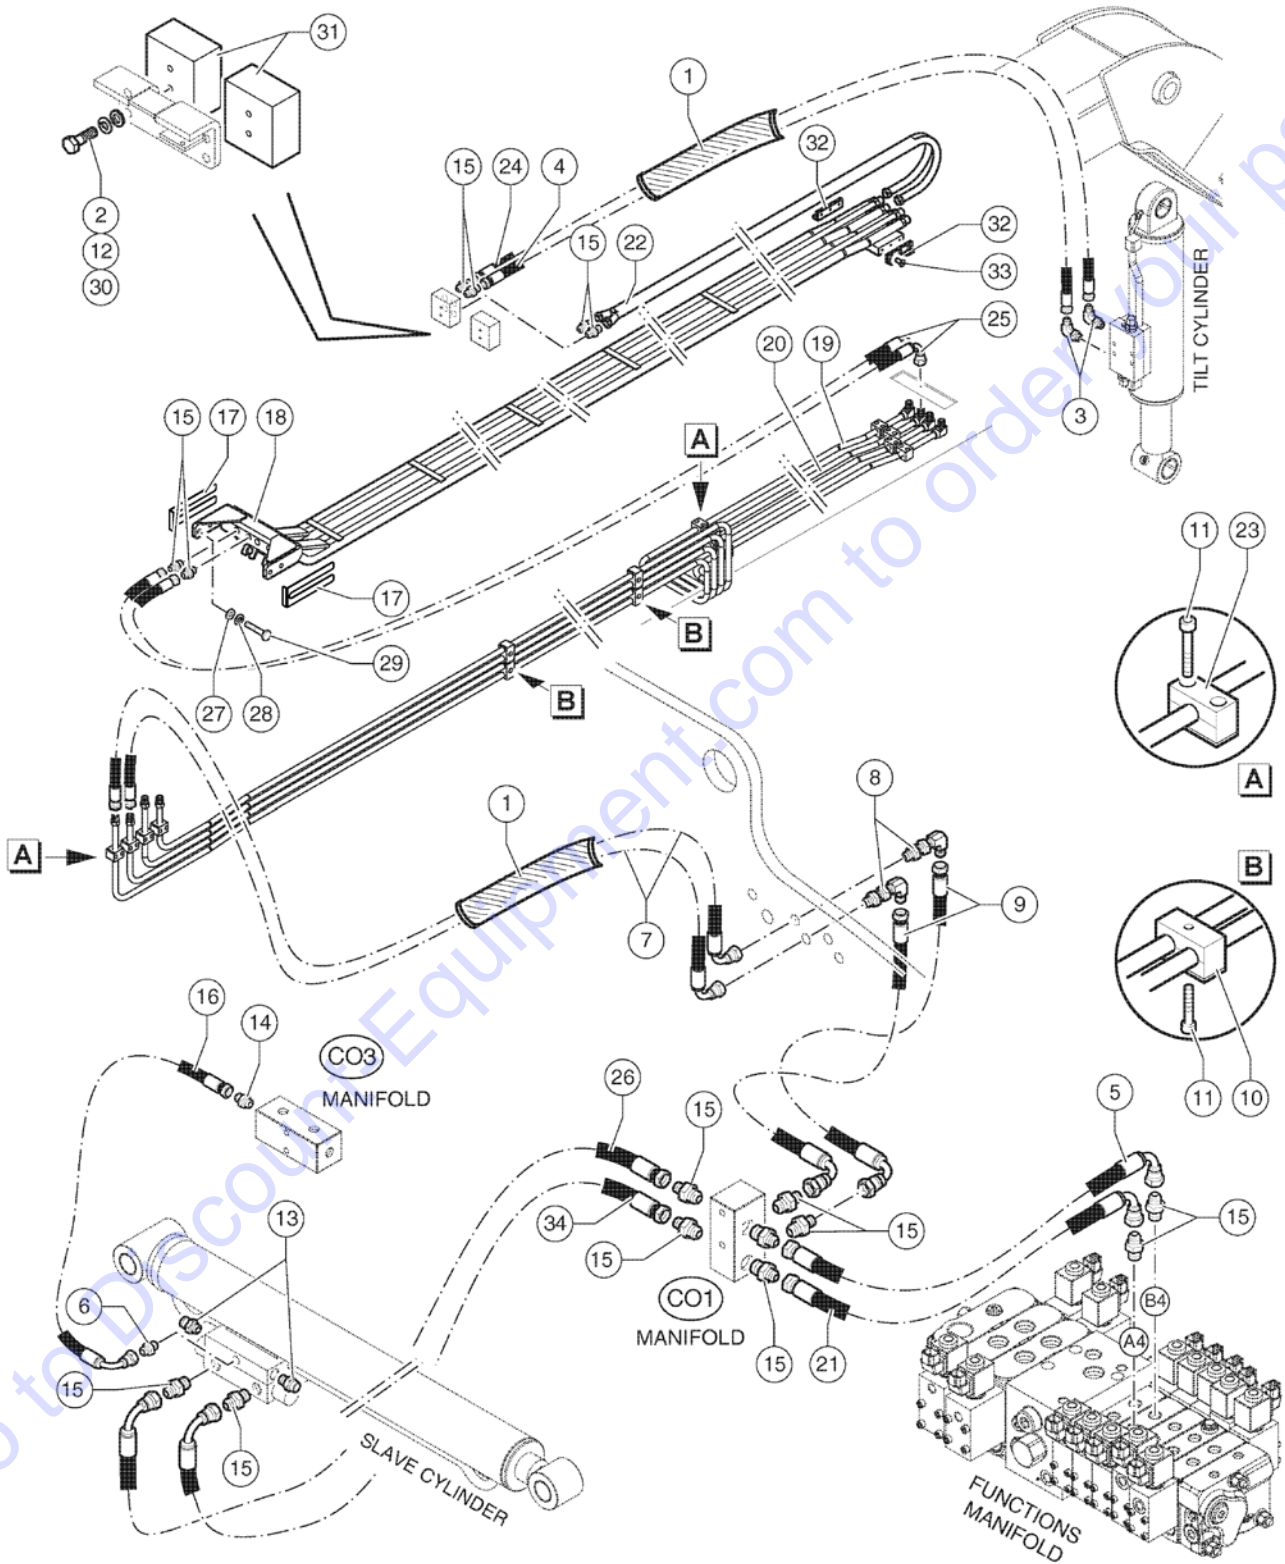

603.1 610011 Forks Tilt Cylinder - Forks Level Slave Cylinder

603.1 610011 Forks Tilt Cylinder - Forks Level Slave Cylinder

Item	Part No.	Description	Qty.
29	01.0001.0506GT	SCREW M12X30 UNI 5739 8.8 ZN	4
30	01.0001.0156GT	SCREW M6X20 UNI 5739 8.8 ZN	4
31	54.0600.0006GT	HOSES BLOCK	2
32	54.0702.0080GT	WEAR PAD,BRONZE	2
33	01.4006.0011GT	SCREW M6X20 UNI 5933 10.9 ZN	6
34	04.0605.1734GT	Flexible Hose R2 (300 BAR) X 1/2 850 F90 ALTA (56) X FD 13/16"-16	1

Go to Discount-Equipment.com to order your parts