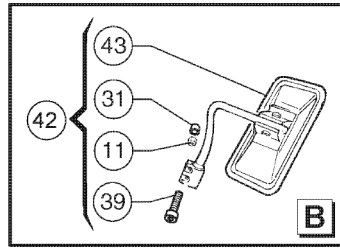

402.1 609985 Cab, View 2

Item	Part No.	Description	Qty.
1	01.0023.0051GT	NUT,STOP,M4 UNI 7473 6S ZN	4
2	01.4031.0007GT	WASHER,FLAT, D4 UNI 6592, ZN	4
3	09.4610.0057GT	BUBBLE LEVEL	2
4	01.4001.0061GT	PHILLIPS SCREW M4X20 UNI 7687	12
5	51.1100.0042GT	Cab Frame	1
6	09.4610.0065GT	Mirror	1
7	01.0006.0050GT	Screw TBEI M5X20 UNI ISO 7380	2
8	01.0031.0055GT	FLAT WASHER D8 UNI 6592 ZN	12
9	01.4001.0116GT	SCREW TCB T 3.9X16 UNI 6954	10
10	28236GT	DECAL,WARN,IMPROPER OPERATION	1
11	01.0023.0054GT	NUT,M8 UNI 7473 6S ZN	2
12	T53.3303.0002GT	Adhesive Strip	1
13	07.0740.0084GT	CEILING LIGHT	1
14	07.0740.0082GT	COVER,SPEAKER	2
15	24514GT	BOX,INSTRUCTION STORAGE	1
16	07.0740.0020GT	ROOF COVERING	1
17	07.0740.0027GT	CAP	4
18	01.0001.0256GT	SCREW M8X25 UNI 5739 8.8 ZN	12
19	01.0031.0299GT	FLAT WASHER D8 UNI 6593 ZN	16
20	07.0740.0236GT	SUNSHIELD CURTAIN KIT	1
21	07.0740.0128GT	SCREW	4
22	01.0023.0053GT	STOP NUT M6 UNI 7473 6S ZN	4
23	01.0031.0298GT	FLAT WASHER D6 UNI 6593 ZN	8
24	01.0001.0154GT	SCREW,TE,M6X16 UNI 8.8 ZN	8
25	51.0811.4804GT	Foot Support	1
26	07.0740.0445GT	SCREW,TCEI	2
27	07.0740.0446GT	WASHER	2
28	07.0740.0444GT	HANDLE	1