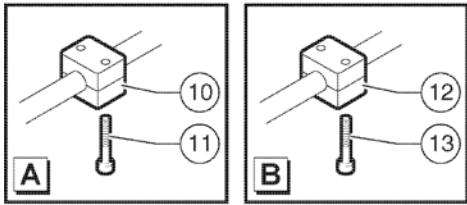

708.1 610038 Auxiliary Hydraulic Circuit

Item	Part No.	Description	Qty.
1	04.0602.0623GT	Flexible Hose	1
2	56.0000.0100GT	Sheath	98.5
3	56.0000.0099GT	Wiring 12 X 0.75	35.4.33
4	04.0600.0272GT	PIPE FITTING M 1/2" BSPXM 1/2" BSP	1
5	55.0602.1012GT	Deutsch Female Connector	3
6	55.0602.0730GT	Deutsch Male Connector	3
7	51.0811.4783GT	Iron Hose	1
8	01.4001.0169GT	SCREW M4X35 UNI 5737 8.8 ZN	2
9	04.0602.0624GT	Flexible Hose	1
10	09.0803.0662GT	HOSE CLAMP D8	5
11	01.0003.0155GT	SCREW M6X20 UNI 5931 8.8 ZN	10
12	09.0803.0031GT	SINGLE HOSE BRACKET D20	1
13	01.0003.0159GT	SCREW M6X35 UNI 5931 8.8 ZN	2
14	09.0803.0270GT	HOSE CLAMP	1
15	01.0003.0153GT	SCREW M6X15 UNI 5931 8.8 ZN	2
16	51.0811.4356GT	PLATE	1
17	01.4032.0011GT	SPRING WASHER D4 ZN	2