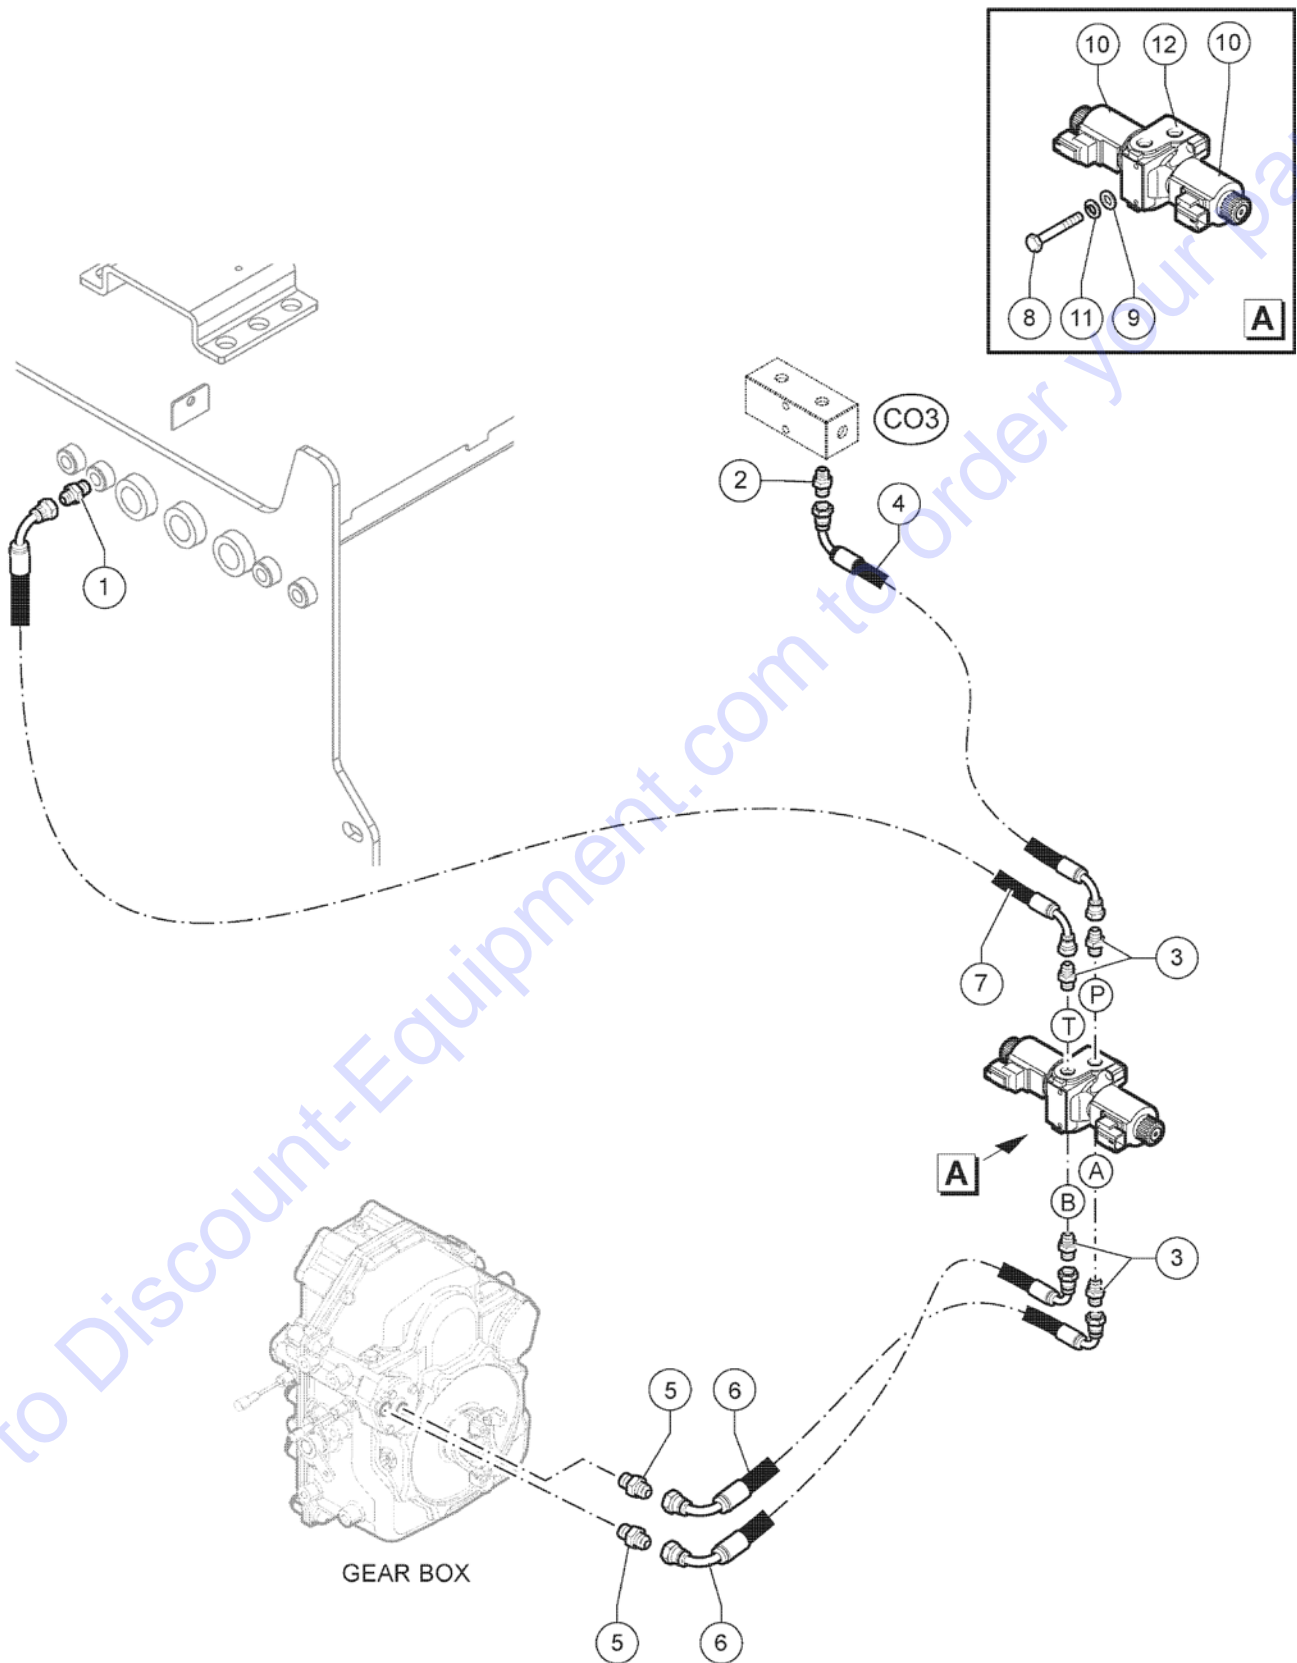

612.1 610020 Gear Box

Go to Discount-Equipment.com to order your parts

Item	Part No.	Description	Qty.
1	04.0607.0145GT	PIPE FITTING 3/8BSPX13/16-18 ORFS	1
2	04.0607.0113GT	PIPE FITTING 1/4 BSPX9/16-18 ORFS	1
3	04.0607.0114GT	PIPE FITTING 3/8 BSPX9/16-18 ORFS	4
4	04.0605.1660GT	Flexible Hose R1 X 1/4 850 F90 FD 9/16"-18 ORFS	1
5	04.0607.0813GT	PIPE FITTING, M14X1.5X9/16 ORFS	2
6	04.0605.0556GT	HOSE R1X1/4 LG 800 FD F90 9/16-18 ORFS	2
7	04.0605.0204GT	HOSE R1X1/4 LG 2100 F90 F90 A 90 9/16-18 ORFS	1
8	01.0001.0102GT	SCREW M6X30 UNI 5739 8.8 ZN	2
9	01.0031.0054GT	FLAT WASHER D6 UNI 6592 ZN	4
10	07.4529.0111GT	COIL, VALVE	2
11	01.4032.0002GT	SPRING WASHER D6 ZN	2
12	04.4240.0052GT	SOLENOID VALVE	1

Go to Discount-Equipment.com to order your parts