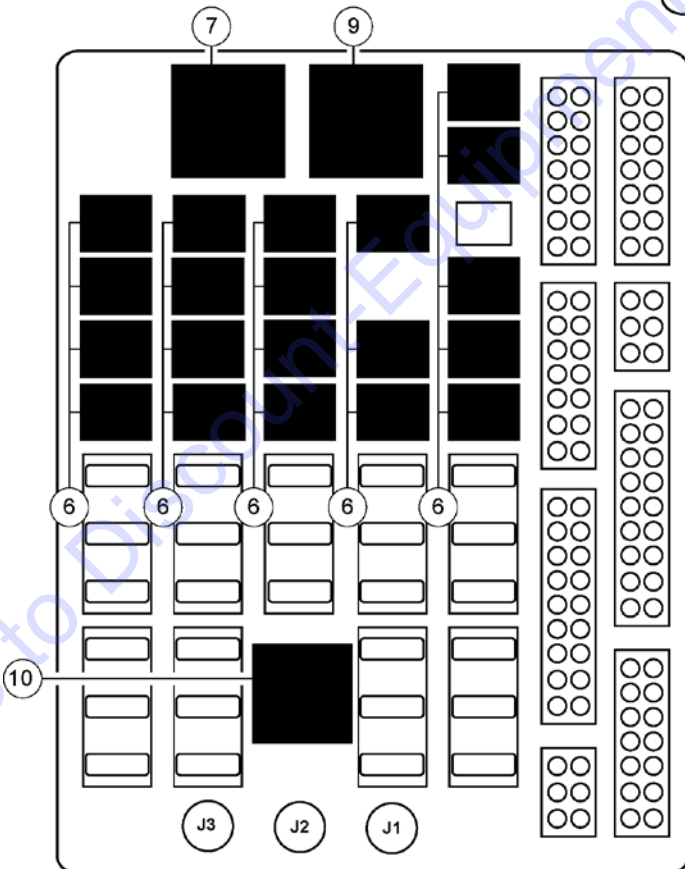

701.1 610031 Cabin Fuse-Relay Box

Item	Part No.	Description	Qty.
1	637650GT	Fuse 3A	2
2	56.0021.0162GT	RELAY SUPPORT	1
3	634972GT	Fuse 7.5A	4
4	634974GT	Fuse 10A	14
5	634973GT	Fuse 15A	6
6	07.0703.0485GT	RELAY	20
7	07.0703.0724GT	BLINKER RELAY	1
8	56.0021.0172GT	Complete Fuse-Relay Board	1
9	56.0021.0040GT	Gear Box Unit	1
10	07.0703.0486GT	RELAY	1

Go to Discount-Equipment.com to order your parts