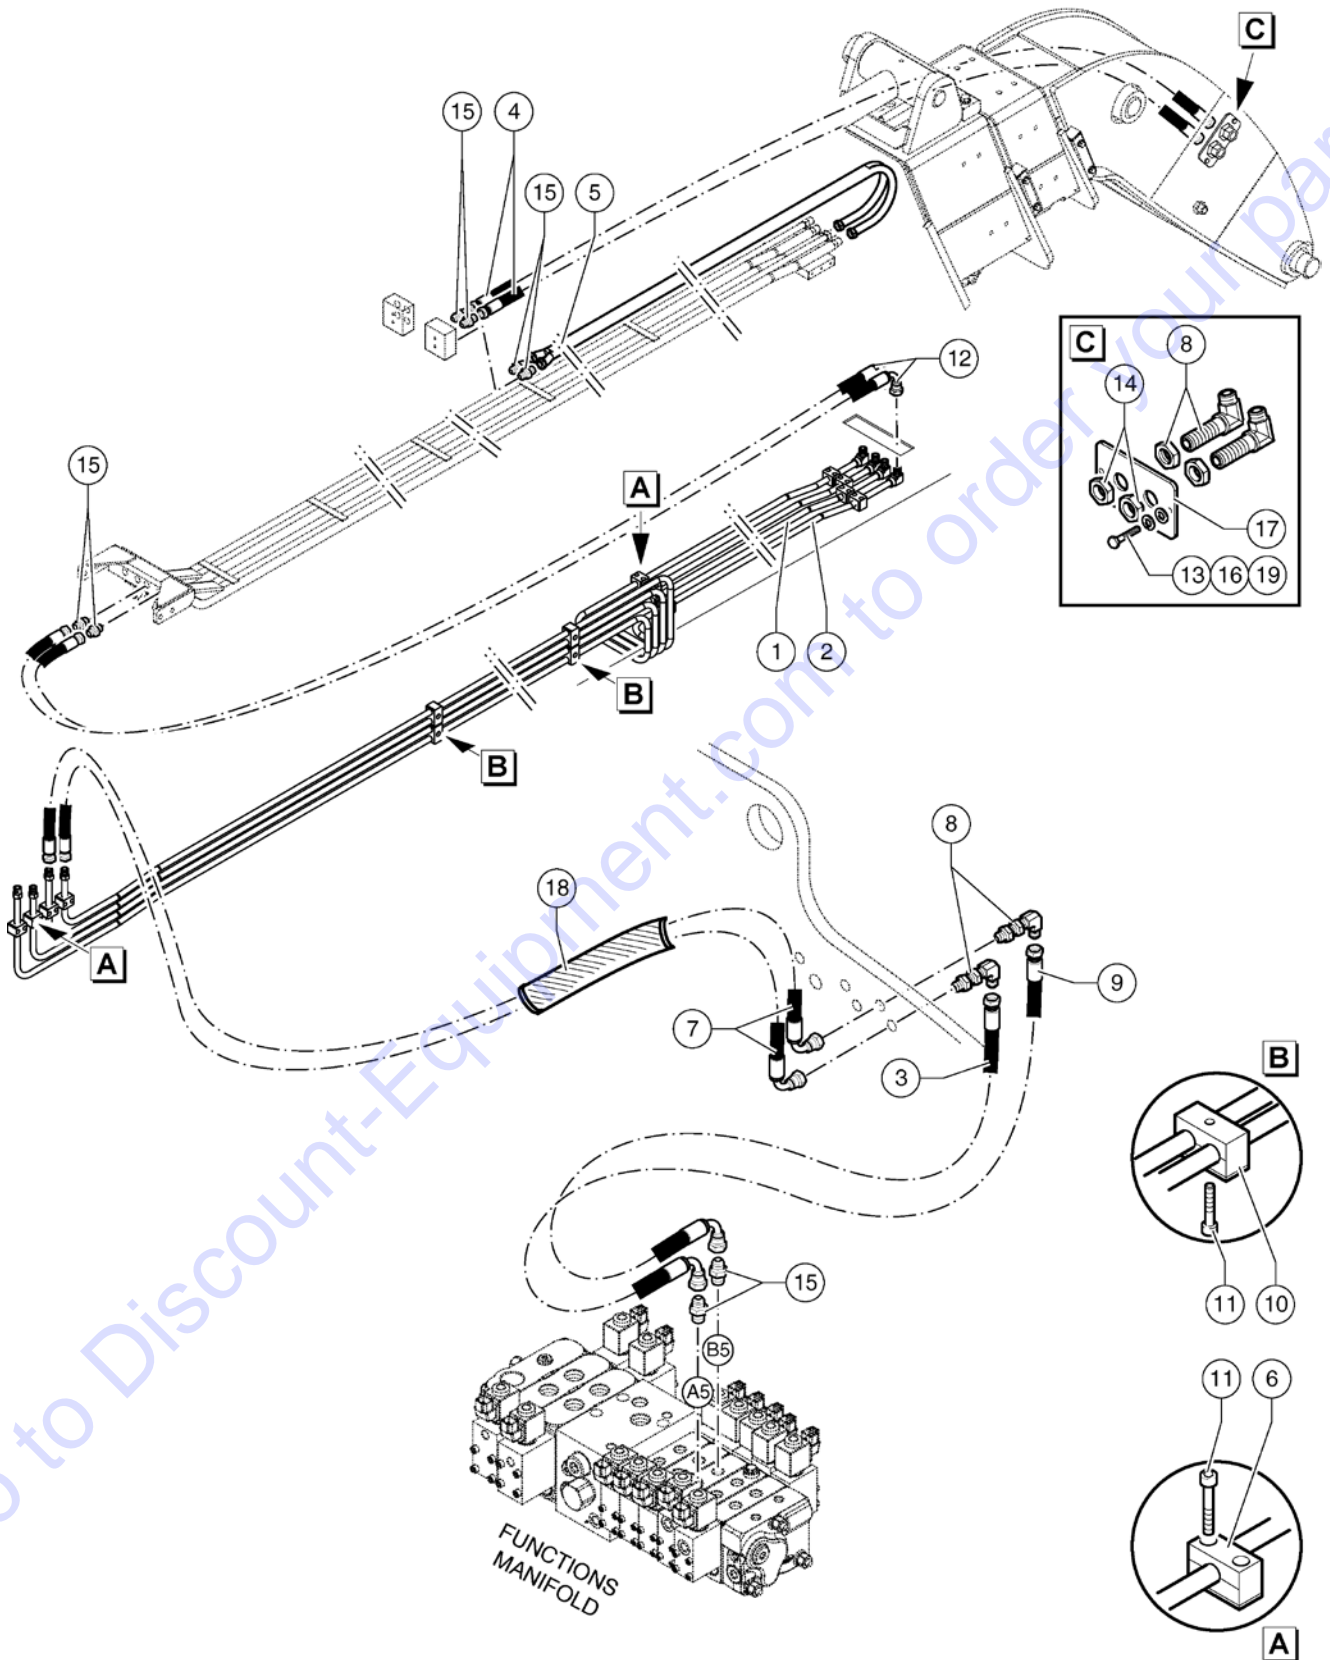

604.1 610012 Attachment Hydraulic Circuit

Item	Part No.	Description	Qty.
1	52.0900.9341GT	Iron Hose With Pipe Fitting	1
2	52.0900.9328GT	Iron Hose With Pipe Fitting	1
3	09.0605.1731GT	Flexible Hose R2 X 1/2 3350 FD F90 HIGHT 13/16"-16 (300 BAR)	1
4	04.0605.1711GT	Flexible Hose R2 X 1/2" 350 Bar Lg. 3720 FD - FD 13/16"-16 ORFS	2
5	04.0605.1709GT	Twin Hoses MTKH 1/2 2750 FD 13/16"-16 FD 13/16"-16	1
6	09.0803.0043GT	SINGLE HOSE BRACKET D16	12
7	04.0605.1628GT	PIPE R2 X 1/2 1300 FD F90 13/16"-16 ORFS	2
8	04.0607.0124GT	PIPE FITTING 90 M-M 13/16-16 ORFS	4
9	04.0605.0896GT	HOSE R2X1/2 3300 F90 13/16-16 FD 13/16-16	1
10	09.0803.0060GT	CLAMP,DOUBLE,D16	4
11	01.0003.0157GT	SCREW M6X25 UNI 5931 8.8 ZN	28
12	04.0605.1708GT	Flexible Hose R2 X 1/2" 300 Bar Lg. 4960 FD - F90 13/16"-16 ORFS	2
13	01.4032.0002GT	SPRING WASHER D6 ZN	2
14	01.4019.0029GT	Nut 13/16" Special Esec	2
15	04.0607.0111GT	PIPE FITTING 1/2 BSPX13/16-16 ORFS	8
16	01.0031.0054GT	FLAT WASHER D6 UNI 6592 ZN	2
17	51.0811.4889GT	Braket	1
18	09.0803.0835GT	HOSES PROTECTION	1
19	01.0001.0156GT	SCREW M6X20 UNI 5739 8.8 ZN	2

Go to Discount-Equipment.com to order your parts