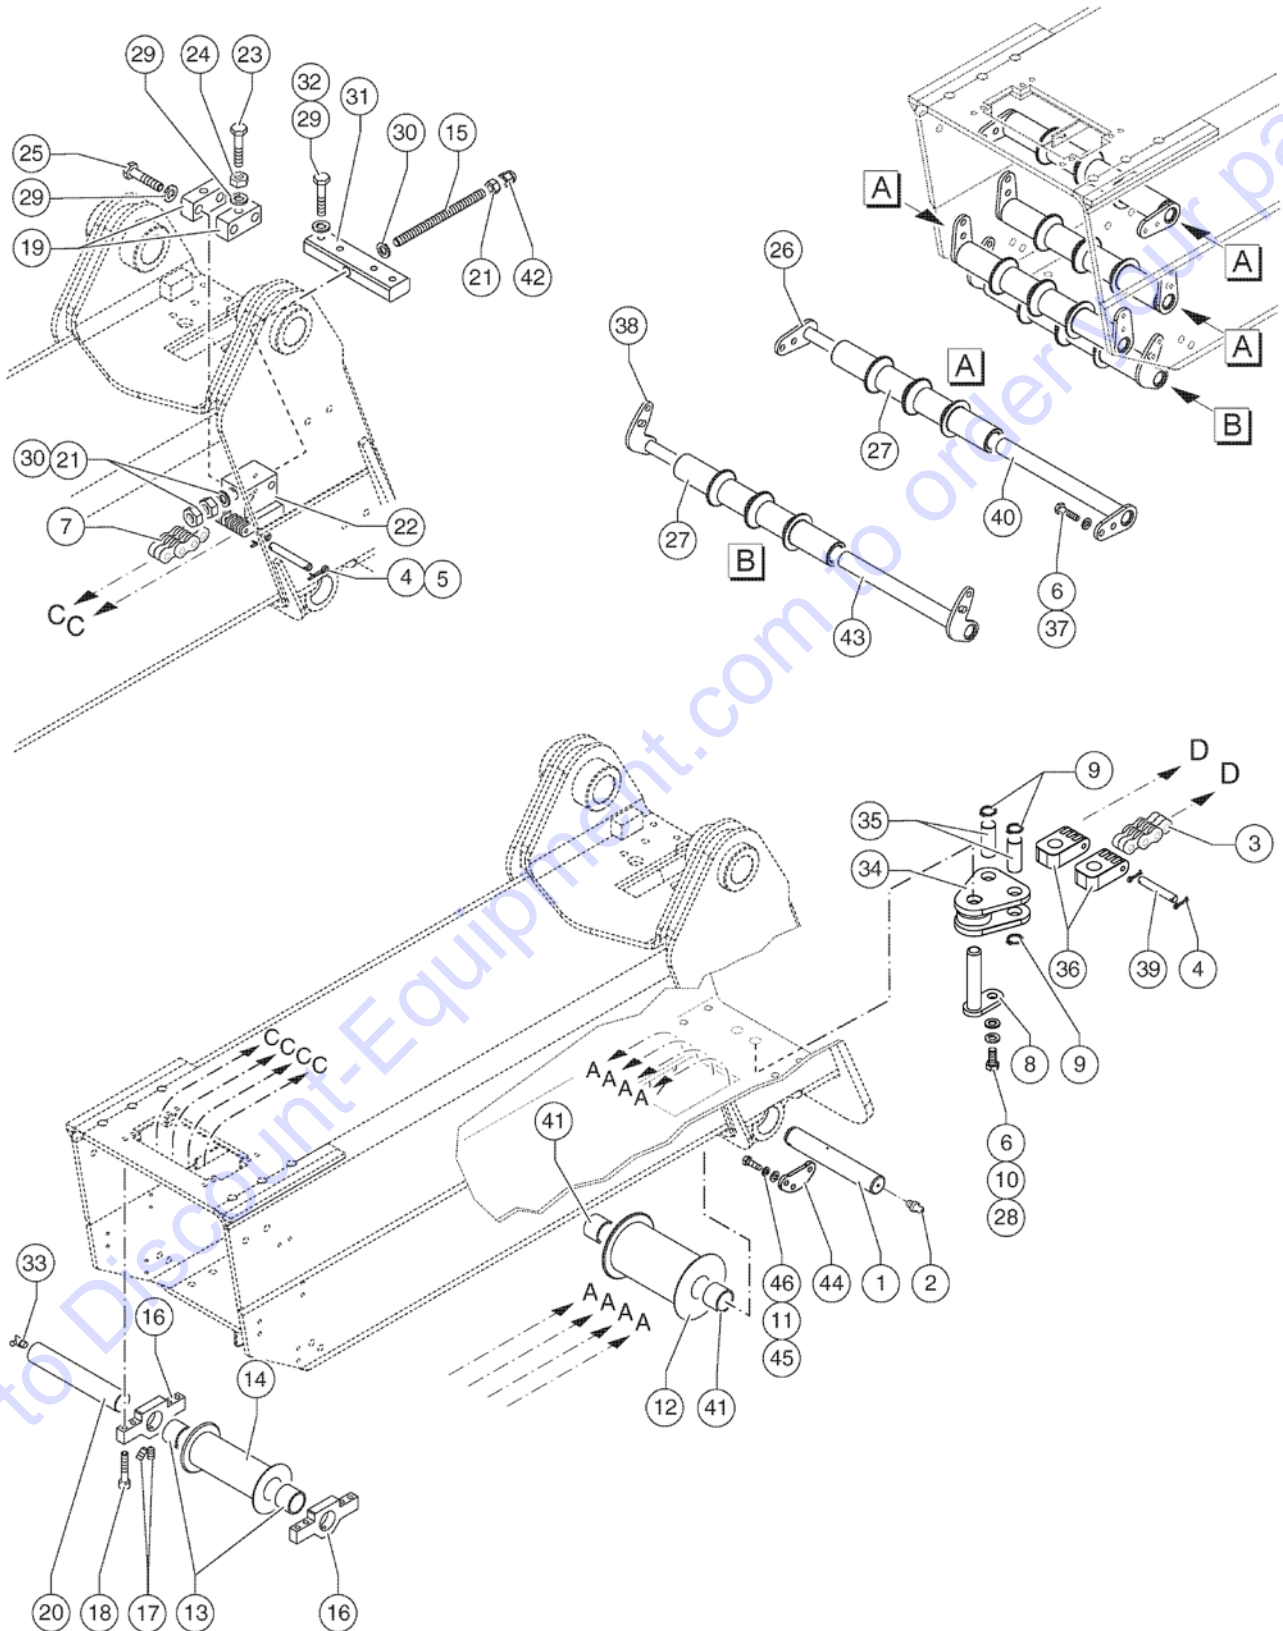

504.1 609998 Chain Unit 2nd Boom Section

Item	Part No.	Description	Qty.
1	54.0001.0100GT	Front Pulley Pin	1
2	02.0117.0051GT	GREASE NIPPLE M6	1
3	09.0803.0846GT	FLEYER CHAIN 1? - 6X6 - 209 STEPS	2
4	09.0803.0257GT	COTTER PIN D2X25 UNI 1336 ZN	8
5	54.0200.0087GT	Chain Pin	2
6	01.0031.0055GT	FLAT WASHER D8 UNI 6592 ZN	8
7	09.0803.0878GT	Fleyer Chain	2
8	54.0004.0126GT	Chain Tie Bar Pin	1
9	02.4126.0004GT	SEEGER	4
10	01.0001.0254GT	SCREW M8X20 UNI 5739 8.8 ZN	1
11	01.4001.0180GT	Screw Te M10 X35 10.9Zn Uni 5737	4
12	54.0400.0055GT	Front Pulley	1
13	54.0201.0090GT	BUSHING D.35/45	4
14	54.0400.0053GT	Rear Pulley	1
15	54.0300.0043GT	THREADED ROAD	1
16	51.0811.4781GT	Pulley Support	2
17	01.4041.0000GT	DOWEL M8X16 UNI 5927 12.9 ZN	4
18	01.4003.0034GT	SCREW M10X40 UNI 5931 12.9 ZN	8
19	54.0300.0057GT	Stretch Chain Block	2
20	54.0001.0077GT	Rear Pulley Pin	1
21	01.0019.0179GT	NUT M18 UNI 5589 8G ZN	3
22	54.0300.0056GT	Stretch Chain Terminal	1
23	01.0001.1547GT	SCREW M12X50UNI 5739 10.9 ZN	2
24	01.0019.0106GT	Nut M12 UNI 5588 6SZN	2
25	01.4001.0208GT	SCREW,HHC,M12-1,75X40,10,9,ZN	4
26	51.0811.4366GT	PULLEY HOLDER	4
27	54.0705.0036GT	Nylon Pulley	4
28	01.4032.0003GT	Spring Washer D 8 ZN	2