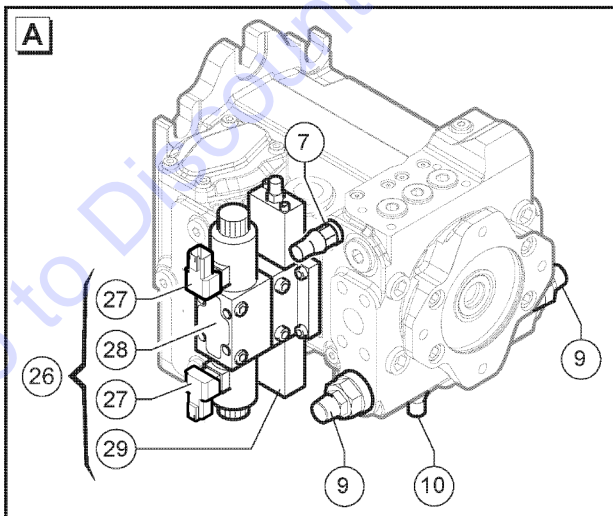

Go to Discount-Equipment.com to order your parts

307.1 609979 Hydraulic Pumps

Item	Part No.	Description	Qty.
1	01.0001.0356GT	SCREW M10X30 UNI 5739 8.8 ZN	2
2	01.4032.0004GT	Spring Washer D10 ZN	2
3	01.0031.0056GT	FLAT WASHER D10 UNI 6592 ZN	2
4	04.4238.0105GT	Hydraulic Pump 2	1
5	01.0031.0097GT	FLAT WASHER D12 UNI 5714 ZN	2
6	01.4032.0005GT	SPRING WASHER D12 ZN	2
7	07.0701.0217GT	Pressure Override Valve	1
8	07.4529.0208GT	Seal Kit Hydraulic Pump 2	1
9	07.0701.0247GT	MAX PRESSURE VALVE	2
10	07.0701.0216GT	PRESSURE RELIEF VALVE	1
11	09.0804.3447GT	Flywheel Assy	1
12	07.0713.0058GT	Flange	1
13	07.0713.0066GT	Spacer	1
14	01.4005.0009GT	Screw TE M10X35 DIN 6912 8.8	8
15	07.0713.0074GT	Cover	1
16	01.0001.0355GT	SCREW M10X25 UNI 5739 8.8 ZN	12
17	07.0713.0073GT	Hub Pump	1
18	01.0031.0099GT	FLAT WASHER D16 UNI 5714 ZN	4
19	01.4032.0007GT	SPRING WASHER D16 ZN	4
20	01.0001.1506GT	SCREW M16X40 UNI 5739 8.8 ZN	4
21	04.4238.0102GT	Hydraulic Pump 4	1
22	07.0701.0213GT	Seal Kit Pump 4	1
23	04.4238.0093GT	Hydraulic Pump 5	1
24	07.0701.0276GT	Control Valve	1
25	01.0003.0306GT	Screw TCEI M12X40 UNI 5931 8.8ZN	2
26	07.0701.0327GT	Complete Solenoid Valve With Inching Device	1
27	07.0701.0242GT	SOLENOID	2
28	07.0701.0321GT	Valve Block	1