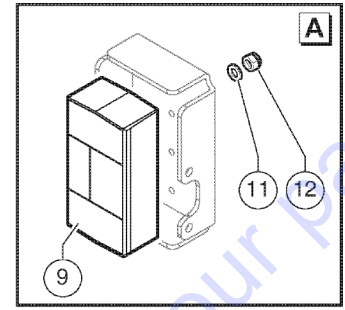

705.1 610035 Road Lights

Item	Part No.	Description	Qty.
1	07.0703.0306GT	BULB, HEADLAMP	2
2	56.0010.0058GT	BULB,12V,45/40W	2
3	07.0703.0305GT	BULB, HEADLAMP	2
4	56.0010.0093GT	Right Front Road Light	1
5	56.0010.0092GT	Left Front Road Light	1
6	01.4031.0007GT	WASHER,FLAT, D4 UNI 6592, ZN	4
7	01.4019.0031GT	Stop Nut M4	4
8	56.0010.0089GT	Rear light	2
9	55.0602.0888GT	REAR RIGHT ROAD LIGHT AND HARNESS	1
10	55.0602.0889GT	Rear Left Lights Line	1
11	01.0001.0256GT	SCREW M8X25 UNI 5739 8.8 ZN	4
12	01.0031.0054GT	FLAT WASHER D6 UNI 6592 ZN	4
13	56.0010.0077GT	Rear Light	2

Go to Discount-Equipment.com to order your parts