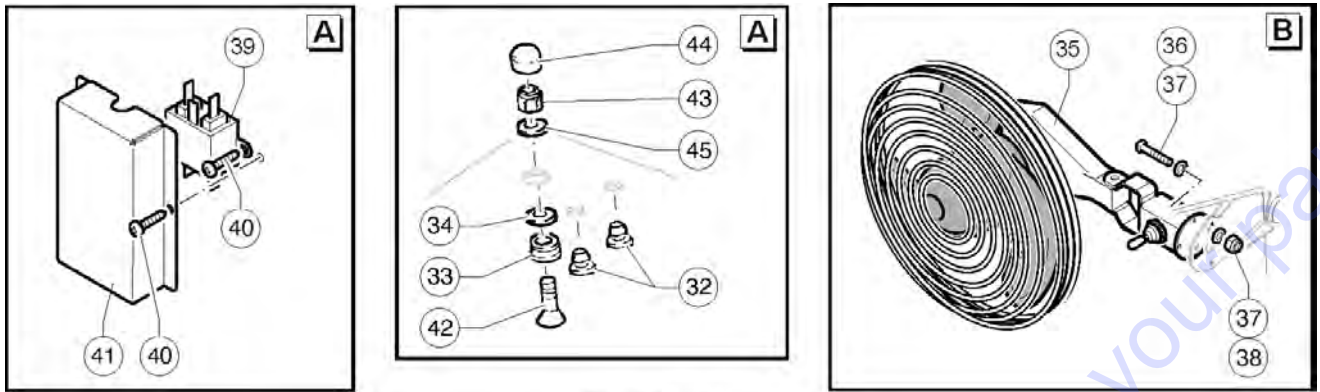

404.1 609987 Cab, View 4

Item	Part No.	Description	Qty.
29	01.0031.0055GT	FLAT WASHER D8 UNI 6592 ZN	4
30	07.0740.0070GT	HOSE GUIDE	1
31	07.0740.0418GT	WASHER,TEFLON D20	4
32	07.0740.0009GT	RUBBER GROMMET	3
33	07.0740.0086GT	Rubber	1
34	07.0740.0032GT	WASHER	1
35	56.0014.0094GT	Operator Fan	1
36	01.4001.0122GT	SCREW M5X20 UNI 7687 8.8 ZN	4
37	01.0031.0053GT	FLAT WASHER D5 UNI 6592 ZN	8
38	01.0023.0052GT	STOP NUT M5 UNI 7473 6S ZN	4
39	56.0016.0200GT	Filter FIN 33.006.F	1
40	01.4001.0062GT	SCREW M5X20 UNI 7687 ZN	4
41	51.0811.4903GT	Filter Box	1
42	07.0740.0079GT	Screw	7
43	07.0740.0046GT	Stop nut	7
44	07.0740.0014GT	NUT,PROTECTION	7
45	07.0740.0081GT	WASHER	3
46	07.0740.0085GT	ROOF GLASS	1
47	07.0744.0001GT	SCREW	2
48	07.0744.0002GT	GLASS LOCKING BRACKET	2
49	07.0740.0526GT	SHIM	2
50	07.0740.0527GT	PIPE	1

Go to Discount-Equipment.com to order your parts