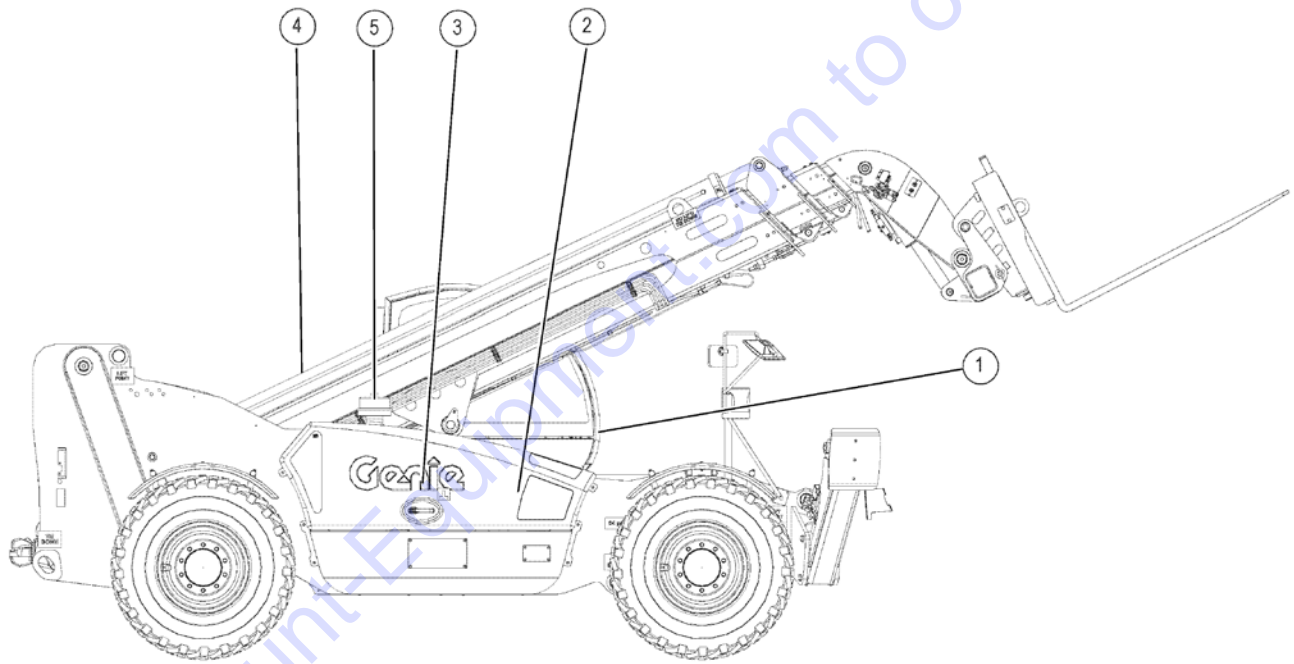

Description	Page
702.1 610032 Dashboard	206
703.1 610033 Electric Installation - Work Lights - Part 1	210
704.1 610034 Electric Installation - Work Lights - Part 2	212
705.1 610035 Road Lights	214
706.1 610036 Wirings - View 1	216
707.1 610037 Wirings - View 2	218
708.1 610038 Auxiliary Hydraulic Circuit	220
709.1 610039 Power Plant Heaters	222
Part Number Index	224

Go to Discount-Equipment.com to order your parts

001.1 Parts Stocking List

Go to DiscountParts.com to order your parts