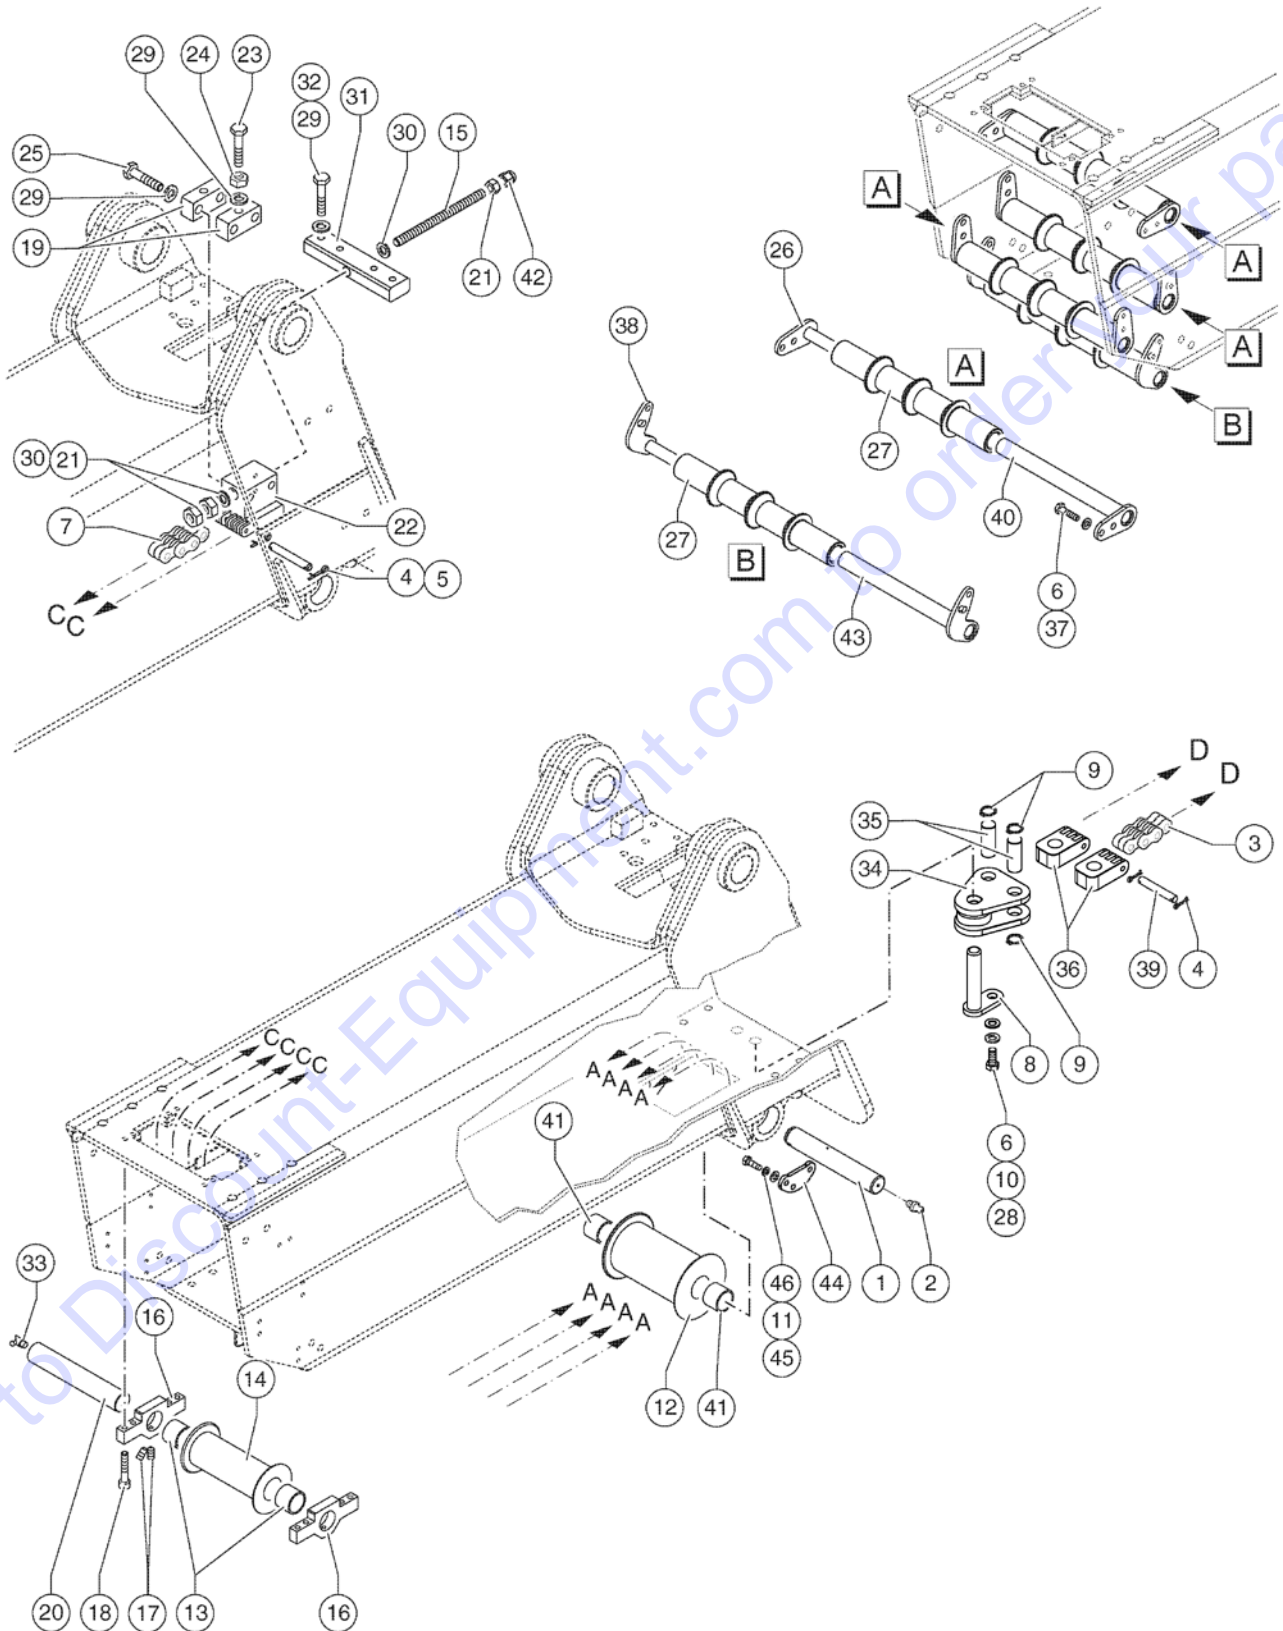

504.1 609998 Chain Unit 2nd Boom Section

Item	Part No.	Description	Qty.
29	01.0031.0097GT	FLAT WASHER D12 UNI 5714 ZN	10
30	01.0031.0100GT	FLAT WASHER D18 UNI 5714 ZN	2
31	54.0300.0055GT	Stretch Chain Support	1
32	01.4001.0108GT	SCREW M12X60 UNI 5737 10.9 ZN	4
33	02.0117.0119GT	GREASE NIPPLE G 1/8	1
34	54.0300.0052GT	Chain Tensioner	1
35	54.0000.0253GT	PIN	2
36	54.0300.0050GT	CHAIN TERMINAL	2
37	01.4003.0013GT	SCREW M8X16 UNI 5931 8.8 ZN	16
38	51.0811.4904GT	Pulley Holder	1
39	54.0002.0086GT	PIN	2
40	51.0811.4367GT	PULLEY HOLDER	3
41	54.0201.0080GT	Bushing D.30/40	2
42	01.4019.0026GT	NUT M18 UNI 5721 ZN	1
43	51.0811.4905GT	Pulley Holder	1
44	51.0811.4914GT	Pulley Pin Lock Plate	1
45	01.0031.0056GT	FLAT WASHER D10 UNI 6592 ZN	4
46	01.4032.0004GT	Spring Washer D10 ZN	4

Go to Discount-Equipment.com to order your parts