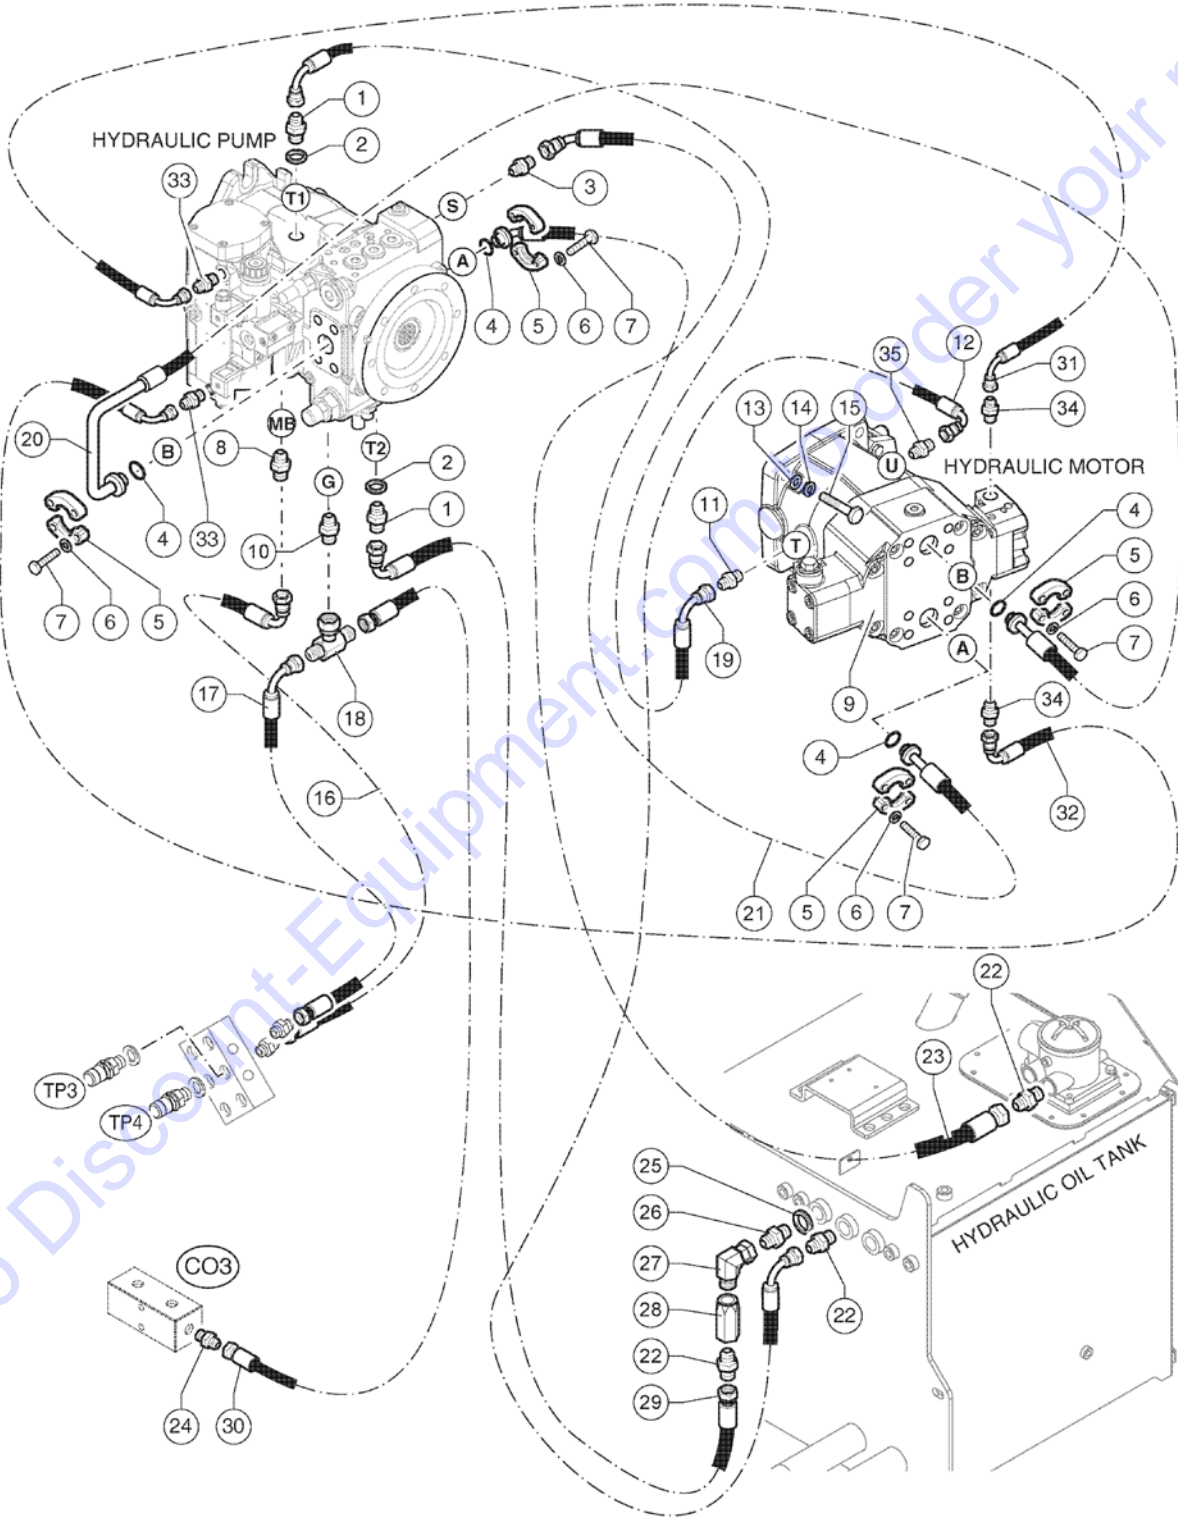

Item	Part No.	Description	Qty.
1	04.0607.0183GT	Pipe Fitting M26X1,5X 1"7/16-12 ORFS	2
2	06.0442.0124GT	BONDED RING 3/4	2
3	04.0607.0188GT	PIPE FITTING M42X2X1"11/16-12 ORFS	1
4	06.0401.0219GT	O-RING	4
5	04.4223.0003GT	HALF FLANGE D47	8
6	01.4032.0005GT	SPRING WASHER D12 ZN	16
7	01.0001.0508GT	SCREW M12X40 UNI 5739 8.8 ZN	16
8	04.0607.0103GT	PIPE FITTING M12X1.5 X 9/16-18 ORFS	1
9	04.4235.0058GT	Transmission Hydraulic Motor	1
10	04.0607.0855GT	PIPE FITTING M18X1,5 M 9/16-18 ORFS	1
11	04.0607.0856GT	Pipe Fitting M27X2 X M 1 7/16"-12 ORFS	1
12	04.0605.1643GT	Flexible Hose R4 X 1" LG. 1850 F90 F90 1 7/16"-12 ORFS A180	1
13	01.0031.0059GT	FLAT WASHER D16 UNI 6592 ZN	4
14	01.4032.0007GT	SPRING WASHER D16 ZN	4
15	01.0001.1557GT	SCREW, HHC, M16 x 50 LG.8.8 ZN UNI 5739 , DIN 933	4
16	04.0605.1713GT	Flexible Hose R2 X 1/4 (450 BAR) 1050 FD - F90 9/16"-18 ORFS	1
17	04.0605.0180GT	HOSE R1X1/4 LG 1000 F90 FD 9/16-18	1
18	04.0607.0131GT	PIPE FITTING TMF+C 9/16-18 ORFS	1
19	04.0605.1738GT	Flexible Hose R4 X 1" LG 1100 F90 F45 1" 7/16-12	1
20	04.4229.0082GT	HOSE BM6K 1"X1100 FLD D47 Special	1
21	04.4229.0084GT	Flexible Hose BM6K 1 900 F45 D.47 FLD D47	1
22	04.0607.0142GT	PIPE FITTING 1" GASX1-7/16-12 ORFS	3
23	04.0605.1741GT	Flexible Hose R4 X 1-1/4 3500 FD F45 1 11/16"-12	1
24	04.0607.0113GT	PIPE FITTING 1/4 BSPX9/16-18 ORFS	1
25	06.0442.0125GT	BONDED RING 1"	1
26	04.0600.0066GT	PIPE FITTING 1X1 BSP	1
27	04.0600.0113GT	Pipe Fitting 90° BSP	1
28	04.4239.0034GT	SAFETY VALVE	1