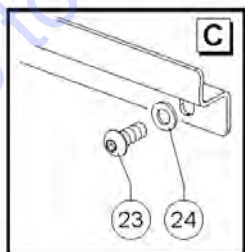

Item	Part No.	Description	Qty.
1	07.0740.0415GT	Screw TSPEI M8X30 UNI 5933	12
2	07.0740.0416GT	Washer D8.5	12
3	07.0740.0417GT	Gasket	12
4	07.0740.0419GT	GASKET	12
5	07.0740.0466GT	Seal	1
6	07.0740.0519GT	Glass	1
7	07.0740.0520GT	Glass	1
8	07.0740.0463GT	Seal	1
9	07.0740.0414GT	Seal	1
10	07.0740.0413GT	GLASS,LEFT REAR	1
11	07.0740.0449GT	Wiper Kit	1
12	07.0740.0089GT	WIPER BLADE	1
13	07.0740.0088GT	Wiper arm	1
14	07.0740.0470GT	Grommet	1
15	55.0409.0257GT	Wiper Motor	1
16	09.0803.0554GT	Water Hose D4 LG.200 Inch	1
17	07.0740.0098GT	TANK	1
18	07.0740.0066GT	AIR FILTER	1
19	07.0740.0091GT	GASKET	28
20	51.0811.4724GT	AIR GRID	1
21	07.0740.0152GT	KNOB	2
22	07.0740.0528GT	BRACKET	1
23	07.0740.0467GT	Screw TBEI M8X20	5
24	07.0740.0425GT	Plain Washer D15	11
25	07.0740.0428GT	Screw TBEI M8X10	6
26	07.0740.0469GT	BRACKET,GLASS,RIGHT,LOWER	3
27	01.0001.0254GT	SCREW M8X20 UNI 5739 8.8 ZN	4
28	01.4032.0003GT	Spring Washer D 8 ZN	4