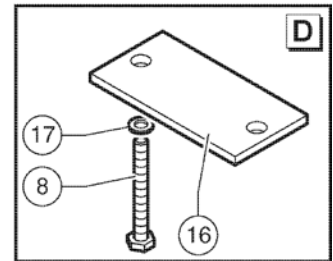

708.1 610038 Auxiliary Hydraulic Circuit

Item	Part No.	Description	Qty.
1	04.0602.0623GT	Flexible Hose	1
2	56.0000.0100GT	Sheath	98.5
3	56.0000.0099GT	Wiring 12 X 0.75	35.4.33
4	04.0600.0272GT	PIPE FITTING M 1/2" BSPXM 1/2" BSP	1
5	55.0602.1012GT	Deutsch Female Connector	3
6	55.0602.0730GT	Deutsch Male Connector	3
7	51.0811.4783GT	Iron Hose	1
8	01.4001.0169GT	SCREW M4X35 UNI 5737 8.8 ZN	2
9	04.0602.0624GT	Flexible Hose	1
10	09.0803.0662GT	HOSE CLAMP D8	5
11	01.0003.0155GT	SCREW M6X20 UNI 5931 8.8 ZN	10
12	09.0803.0031GT	SINGLE HOSE BRACKET D20	1
13	01.0003.0159GT	SCREW M6X35 UNI 5931 8.8 ZN	2
14	09.0803.0270GT	HOSE CLAMP	1
15	01.0003.0153GT	SCREW M6X15 UNI 5931 8.8 ZN	2
16	51.0811.4356GT	PLATE	1
17	01.4032.0011GT	SPRING WASHER D4 ZN	2

Go to Discount-Equipment.com to order your parts