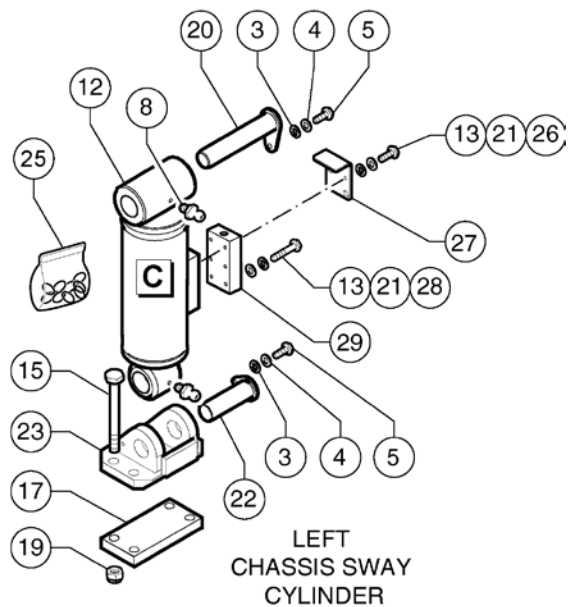

509.1 610003 Left & Right Chassis Sway Cylinder - Rear Axle Locking Cylinder

509.1 610003 Left & Right Chassis Sway Cylinder - Rear Axle Locking Cylinder

Item	Part No.	Description	Qty.
1	04.0600.0092GT	SCREW,BLEEDER M8X1.25	1
2	54.0004.0130GT	Pin	1
3	01.0031.0056GT	FLAT WASHER D10 UNI 6592 ZN	6
4	01.4032.0004GT	Spring Washer D10 ZN	6
5	01.0001.0355GT	SCREW M10X25 UNI 5739 8.8 ZN	6
6	07.4529.0205GT	Seal Kit	1
7	53.0700.0307GT	Rear Axle Locking Cylinder	1
8	02.0117.0101GT	GREASE NIPPLE G1/8	6
9	04.4240.0041GT	SOLENOID	2
10	04.4240.0024GT	CARTRIDGE	2
11	51.0903.5261GT	Valve Protection Cover	1
12	53.0600.1816GT	Left Chassis Sway Cylinder	1
13	01.4032.0002GT	SPRING WASHER D6 ZN	20
14	01.4001.0106GT	SCREW M6X16 DIN 6923 8.8 ZN	2
15	01.0003.0965GT	SCREW SHC M22 x 280 ZN 8.8 UNI 5931 DIN 912 ISO 4762	12
16	51.0811.4810GT	Bracket	1
17	51.0811.4806GT	Plate	3
18	54.0004.0131GT	Pin	1
19	01.4023.0000GT	STOP NUT M22 UNI 7473 6S ZN	12
20	54.0004.0129GT	Pin	2
21	01.0031.0054GT	FLAT WASHER D6 UNI 6592 ZN	20
22	54.0004.0128GT	Pin	2
23	51.0811.4807GT	Bracket	2
24	53.0600.1817GT	Right Chassis Sway Cylinder	1
25	07.4529.0213GT	Seal Kit	2
26	01.0001.0106GT	SCREW M6X50 UNI 5737 8.8 ZN	4
27	51.0903.5262GT	Valve Protection Cover	2
28	01.4001.0046GT	SCREW M6X45 UNI 5739 8.8 ZN	12