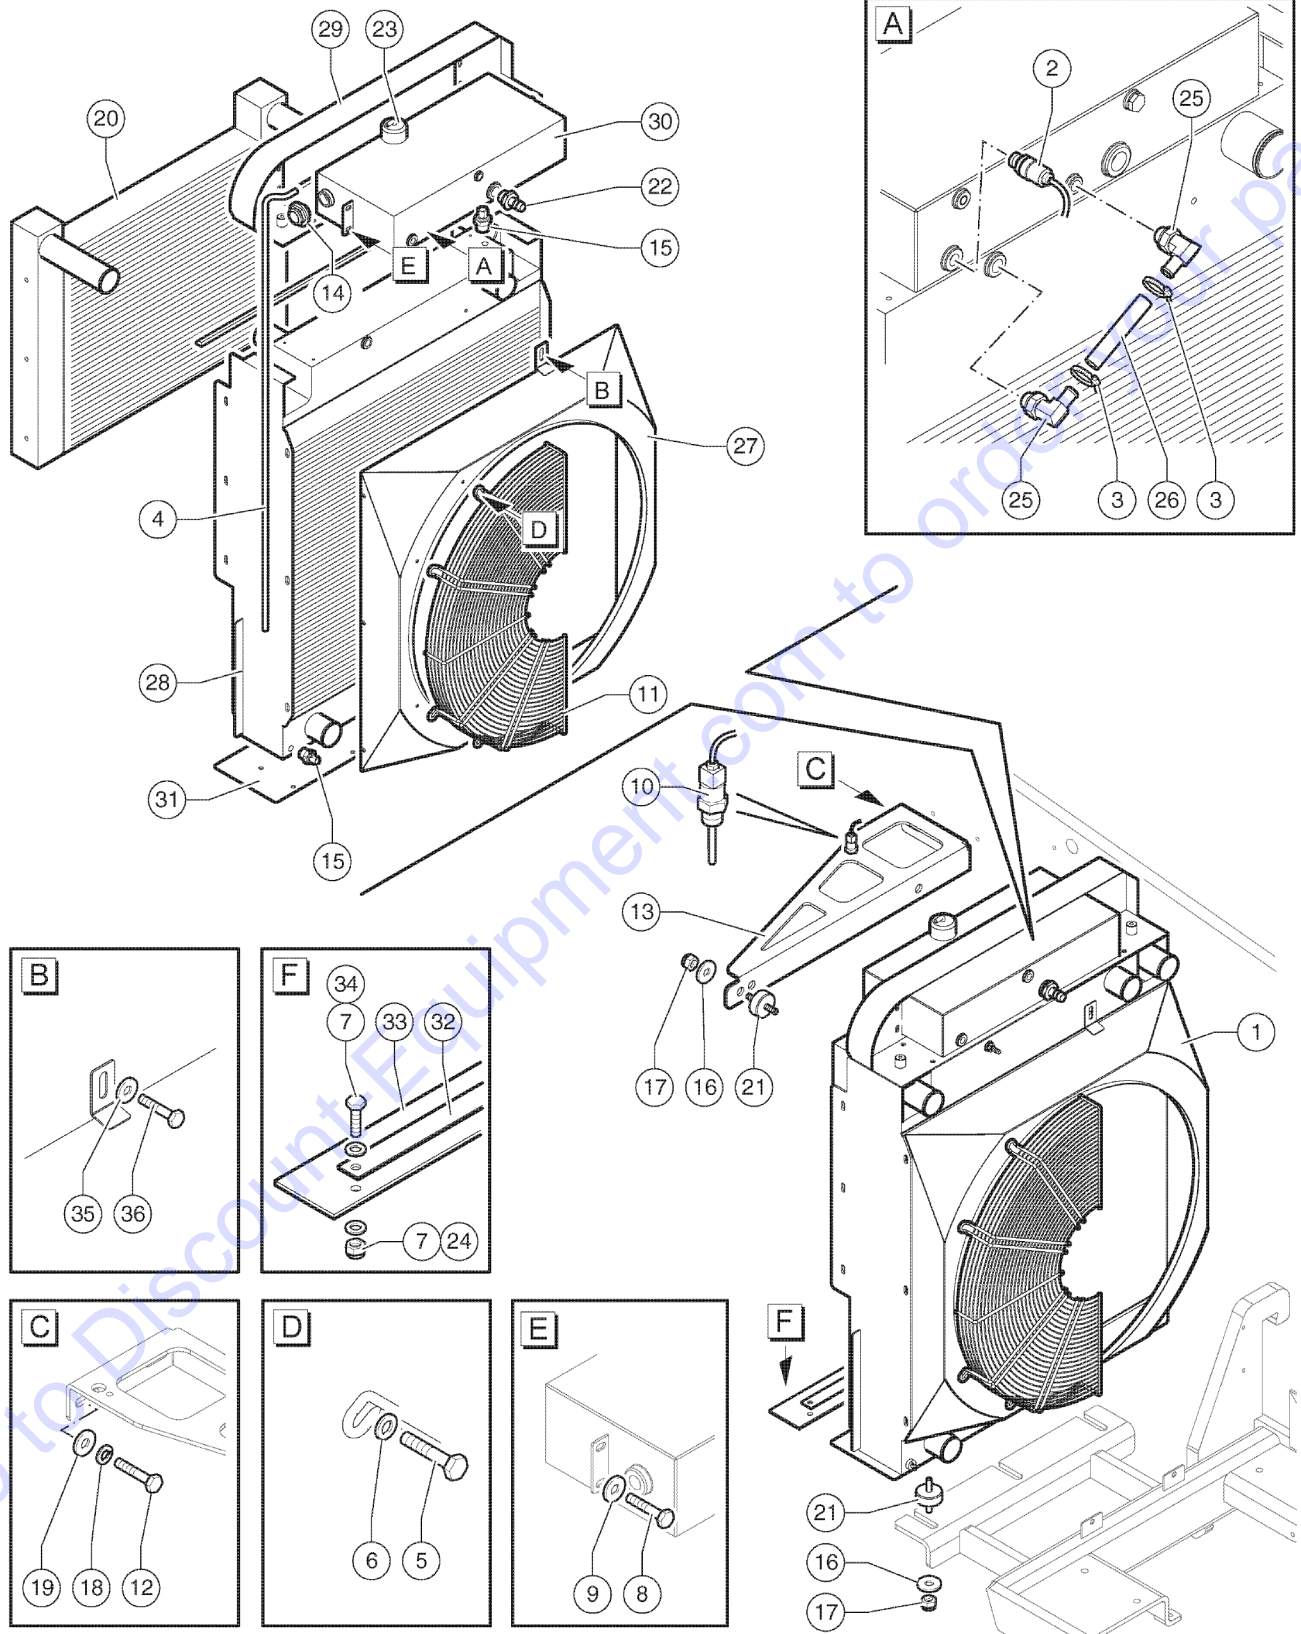

305.1 609977 Cooling System, Radiator

<i>Item</i>	<i>Part No.</i>	<i>Description</i>	<i>Qty.</i>
29	07.0712.0337GT	Radiator Tank Support	1
30	07.0712.0339GT	Radiator Tank	1
31	07.0712.0338GT	Intercooler Support	2
32	51.0811.4786GT	Plate	1
33	53.3302.0040GT	Rubber	1
34	01.0001.0256GT	SCREW M8X25 UNI 5739 8.8 ZN	5
35	07.0712.0357GT	PLANE WASHER X M6	12
36	07.0712.0363GT	HEXAGON FLANGE BOLTS DIN 6921 M6x12	2

Go to Discount-Equipment.com to order your parts