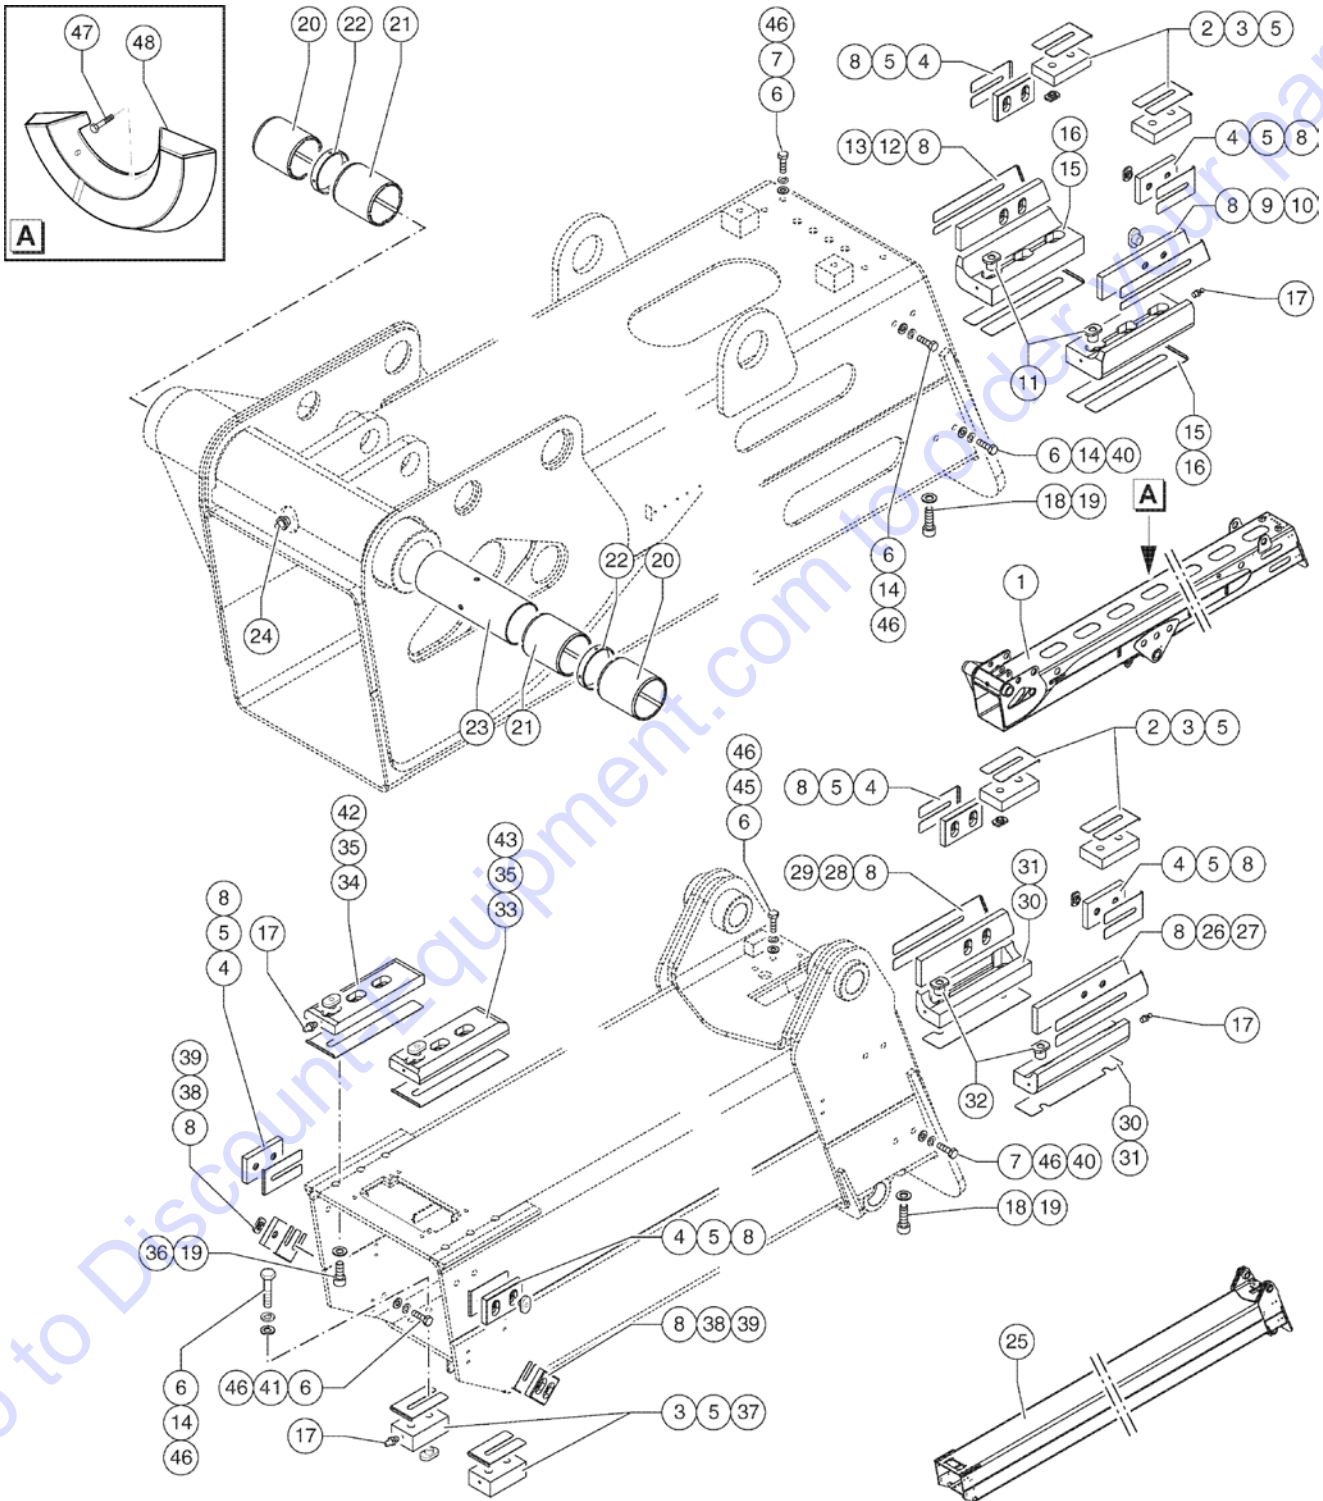

501.1 609995 Arm 1st - 2nd Telescopic Element

501.1 609995 Arm 1st - 2nd Telescopic Element

Item	Part No.	Description	Qty.
29	51.0811.4790GT	Pad shim	1
30	54.0705.0016GT	Front Pad	2
31	51.0811.4884GT	Pad Shim	2
32	54.0200.0007GT	BUSHING M14	4
33	54.0705.0002GT	Rear Pad	1
34	54.0705.0001GT	Left Pad	1
35	54.0200.0006GT	PAD FIXING BUSHING M14	6
36	01.4003.0050GT	Screw TCEI 14 X 35 LG. 8.8 ZN UNI 5931	6
37	54.0705.0005GT	Rear bottom pad	2
38	54.0705.0004GT	Slider Guide	2
39	51.0811.4133GT	SHIM, WEAR PAD,60X60X1	2
40	01.0031.0299GT	FLAT WASHER D8 UNI 6593 ZN	8
41	01.0001.0355GT	SCREW M10X25 UNI 5739 8.8 ZN	4
42	51.0811.4883GT	Left Pad shim 60X60 - SP.1	1
43	51.0811.4882GT	Right Pad shim 60X60 - SP.1	1
45	01.0001.0358GT	SCREW M10X40 UNI 5739 8.8 ZN	8
46	01.4032.0004GT	Spring Washer D10 ZN	8
47	01.4003.0000GT	SCREW M4X16 UNI 5931 8.8 ZN	2
48	09.0803.0357GT	BOOM LEVEL INDICATOR	1

Go to Discount-Equipment.com to order your parts