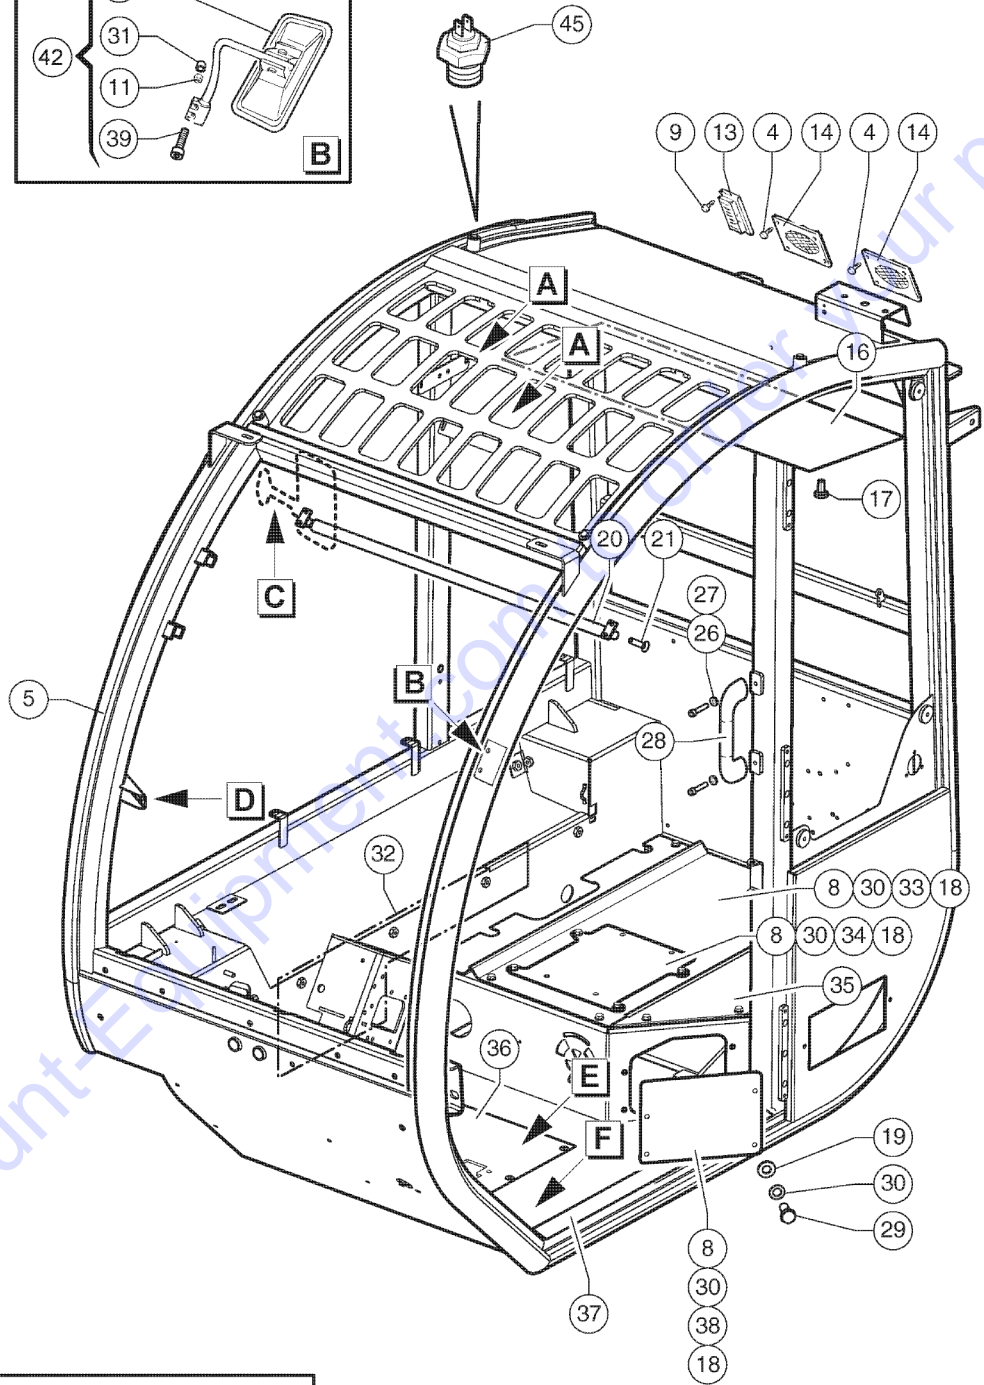

402.1 609985 Cab, View 2

Item	Part No.	Description	Qty.
1	01.0023.0051GT	NUT,STOP,M4 UNI 7473 6S ZN	4
2	01.4031.0007GT	WASHER,FLAT, D4 UNI 6592, ZN	4
3	09.4610.0057GT	BUBBLE LEVEL	2
4	01.4001.0061GT	PHILLIPS SCREW M4X20 UNI 7687	12
5	51.1100.0042GT	Cab Frame	1
6	09.4610.0065GT	Mirror	1
7	01.0006.0050GT	Screw TBEI M5X20 UNI ISO 7380	2
8	01.0031.0055GT	FLAT WASHER D8 UNI 6592 ZN	12
9	01.4001.0116GT	SCREW TCB T 3.9X16 UNI 6954	10
10	28236GT	DECAL,WARN,IMPROPER OPERATION	1
11	01.0023.0054GT	NUT,M8 UNI 7473 6S ZN	2
12	T53.3303.0002GT	Adhesive Strip	1
13	07.0740.0084GT	CEILING LIGHT	1
14	07.0740.0082GT	COVER,SPEAKER	2
15	24514GT	BOX,INSTRUCTION STORAGE	1
16	07.0740.0020GT	ROOF COVERING	1
17	07.0740.0027GT	CAP	4
18	01.0001.0256GT	SCREW M8X25 UNI 5739 8.8 ZN	12
19	01.0031.0299GT	FLAT WASHER D8 UNI 6593 ZN	16
20	07.0740.0236GT	SUNSHIELD CURTAIN KIT	1
21	07.0740.0128GT	SCREW	4
22	01.0023.0053GT	STOP NUT M6 UNI 7473 6S ZN	4
23	01.0031.0298GT	FLAT WASHER D6 UNI 6593 ZN	8
24	01.0001.0154GT	SCREW,TE,M6X16 UNI 8.8 ZN	8
25	51.0811.4804GT	Foot Support	1
26	07.0740.0445GT	SCREW,TCEI	2
27	07.0740.0446GT	WASHER	2
28	07.0740.0444GT	HANDLE	1