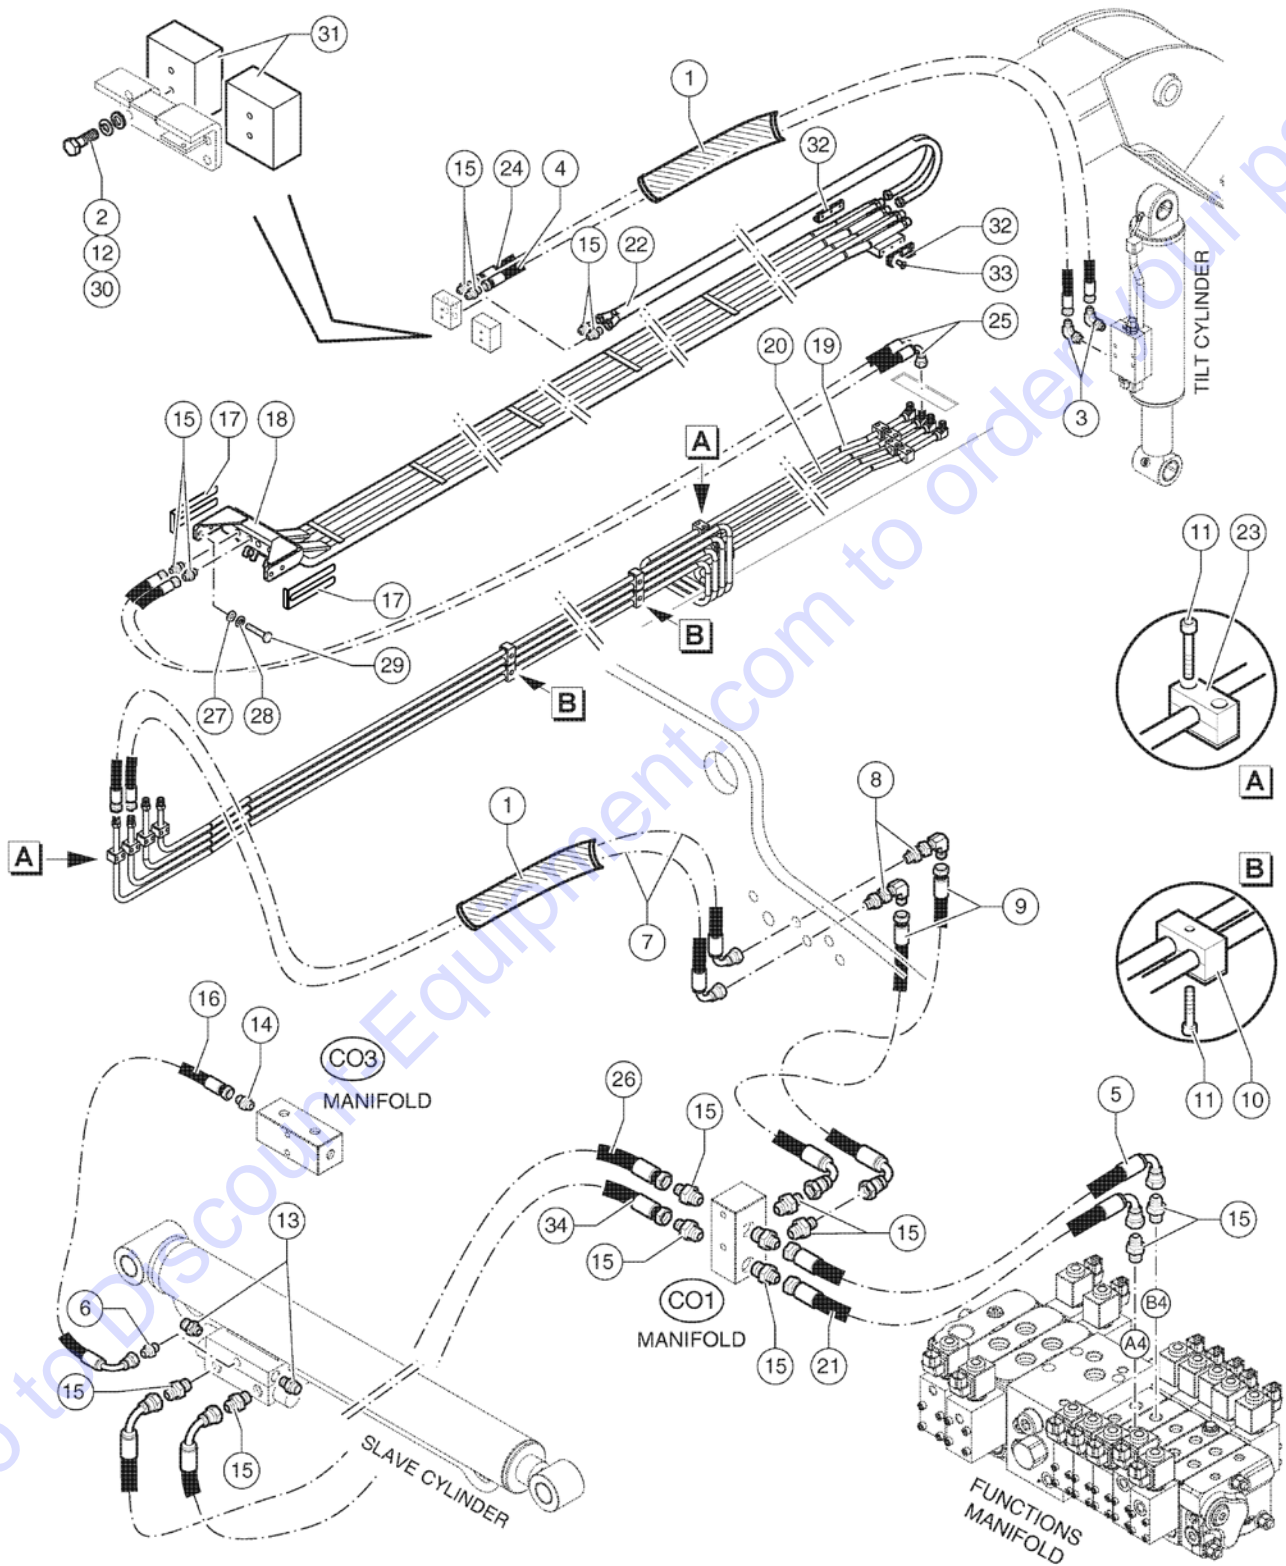

603.1 610011 Forks Tilt Cylinder - Forks Level Slave Cylinder

603.1 610011 Forks Tilt Cylinder - Forks Level Slave Cylinder

Item	Part No.	Description	Qty.
1	09.0803.0835GT	HOSES PROTECTION	2
2	01.4032.0002GT	SPRING WASHER D6 ZN	4
3	04.0607.0141GT	PIPE FITTING 90 1/2GASXM 13/16-16 ORFS	2
4	04.0605.1711GT	Flexible Hose R2 X 1/2" 350 Bar Lg. 3720 FD - FD 13/16"-16 ORFS	1
5	04.0605.1669GT	Flexible Hose R2 (300BAR) X 1/2 1900 F90 Hight FD 13/16"-16	1
6	04.0607.0114GT	PIPE FITTING 3/8 BSPX9/16-18 ORFS	1
7	04.0605.1628GT	PIPE R2 X 1/2 1300 FD F90 13/16"-16 ORFS	2
8	04.0607.0124GT	PIPE FITTING 90 M-M 13/16-16 ORFS	2
9	04.0605.0891GT	Flexible Hose R2 X 1/2" Lg. 1450 FD - F90 13/16"-16 ORFS	2
10	09.0803.0060GT	CLAMP,DOUBLE,D16	4
11	01.0003.0157GT	SCREW M6X25 UNI 5931 8.8 ZN	28
12	01.0031.0054GT	FLAT WASHER D6 UNI 6592 ZN	2
13	04.4239.0004GT	SAFETY VALVE	2
14	04.0607.0113GT	PIPE FITTING 1/4 BSPX9/16-18 ORFS	1
15	04.0607.0111GT	PIPE FITTING 1/2 BSPX13/16-16 ORFS	16
16	04.0605.1646GT	Flexible Hose R1 X 1/4" LG. 3050 FD - F90 9/16-18 ORFS	1
17	51.0811.4057GT	Shim	6
18	53.3402.4094GT	Iron Hoses	1
19	52.0900.9339GT	Iron Hose With Pipe Fitting	1
20	52.0900.9340GT	Iron Hose With Pipe Fitting	1
21	04.0605.1772GT	Flexible Hose R2 X 1/2 1850 FD F90 13/16"-16	1
22	04.0605.1709GT	Twin Hoses MTKH 1/2 2750 FD 13/16"-16 FD 13/16"-16	1
23	09.0803.0043GT	SINGLE HOSE BRACKET D16	12
24	04.0605.1710GT	Flexible Hose ETernity/2 X 1/2 3620 FD FD 13/16"-16	1
25	04.0605.1708GT	Flexible Hose R2 X 1/2" 300 Bar Lg. 4960 FD - F90 13/16"-16 ORFS	2
26	04.0605.0600GT	HOSE R2X1/2 LG750 F90 FD 13/16-16 ORFS	1
27	01.0031.0057GT	WASHER, FLAT, D12, UNI 6592, ZN	4
28	01.4032.0005GT	SPRING WASHER D12 ZN	4