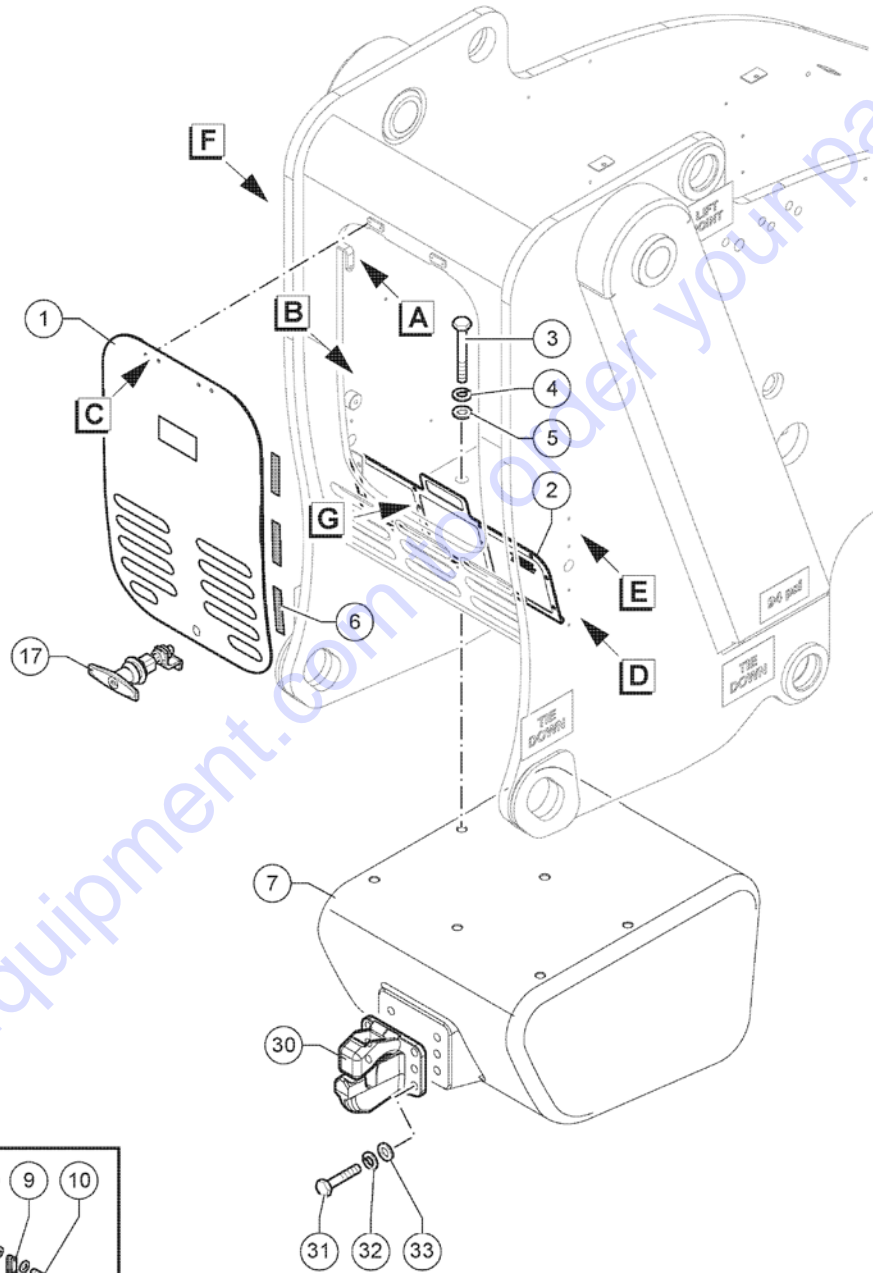

102.1 609951 Decals, View 2

<i>Item</i>	<i>Part No.</i>	<i>Description</i>	<i>Qty.</i>
28	09.4616.0157GT	Transportation Data Chart	1

Go to Discount-Equipment.com to order your parts

201.1 609953 Rear Chassis