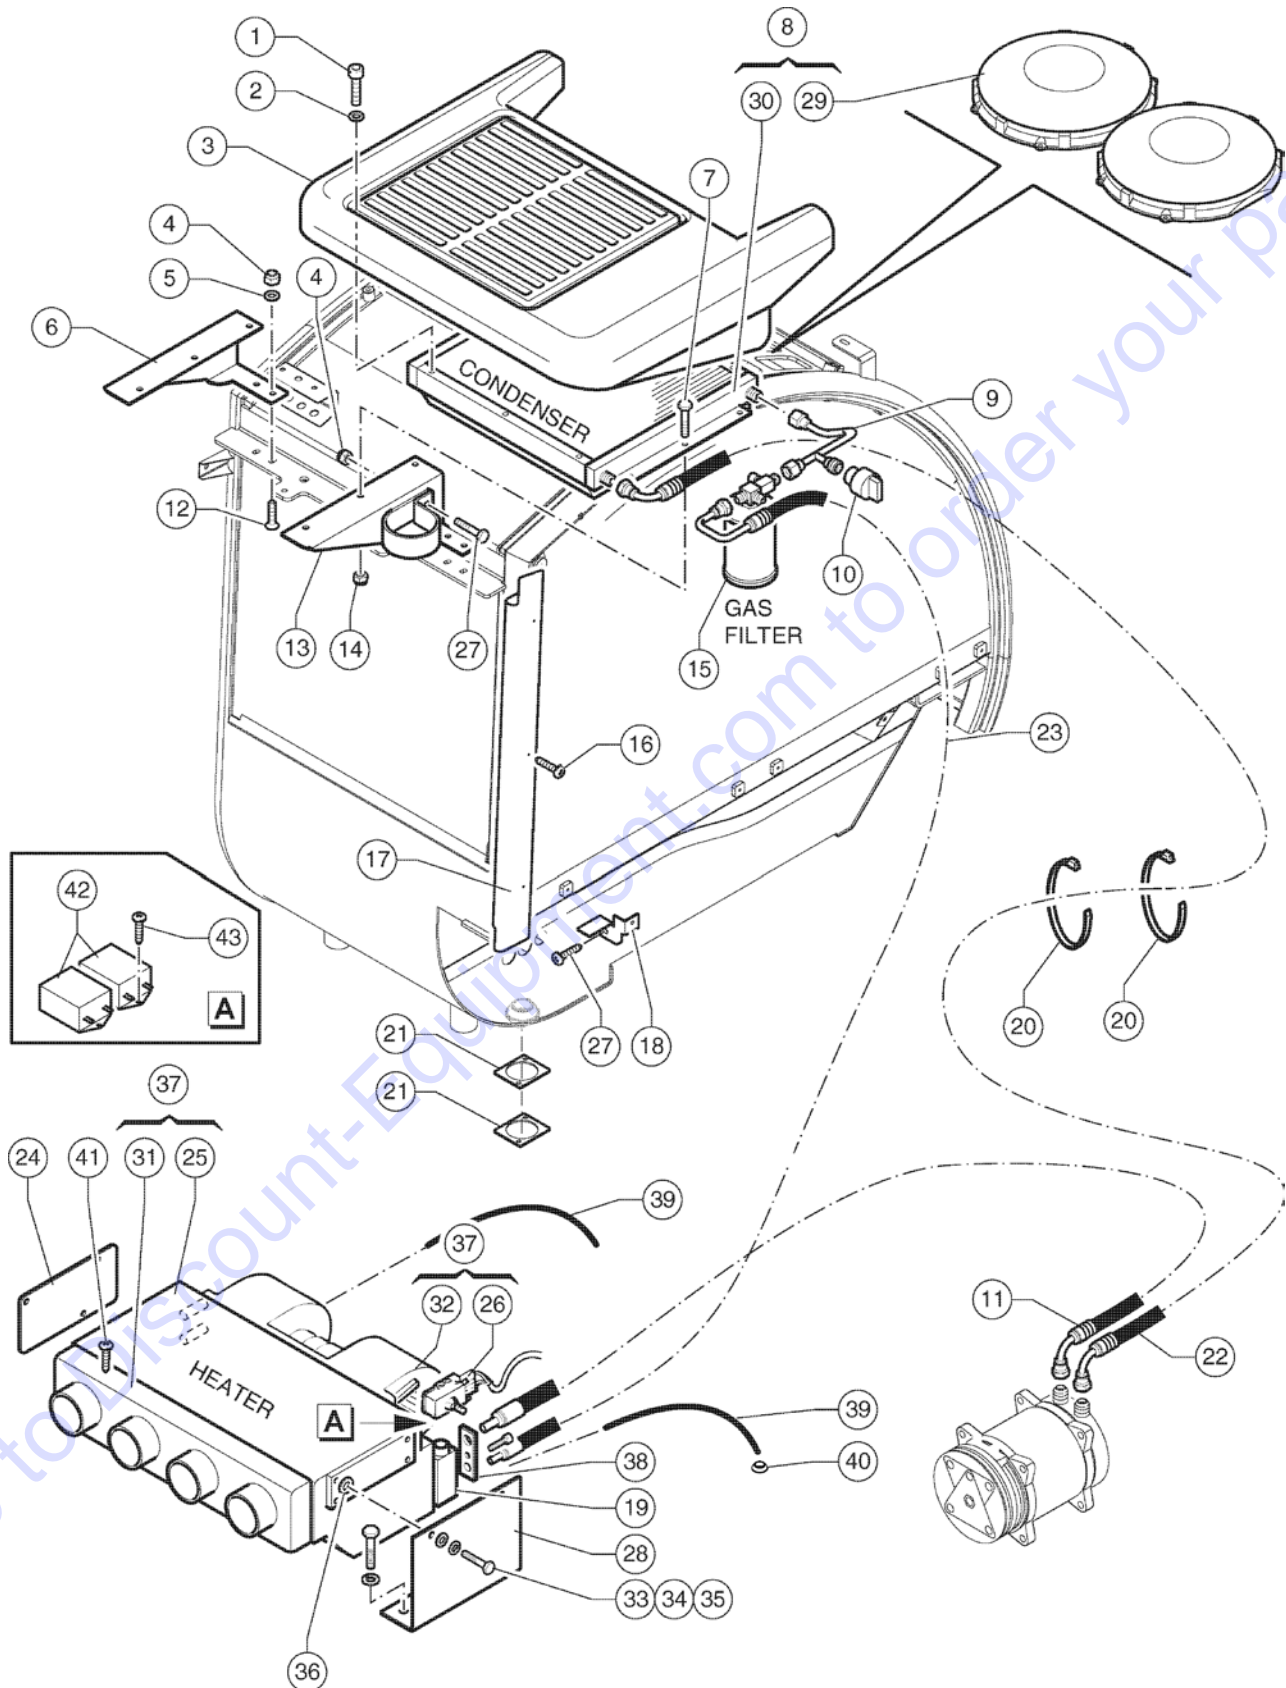

Item	Part No.	Description	Qty.
1	01.0001.0004GT	SCREW M6X20 UNI 5931 8.8 ZN	6
2	01.0031.0054GT	FLAT WASHER D6 UNI 6592 ZN	10
3	56.0014.0103GT	Guard	1
4	01.0023.0054GT	NUT,M8 UNI 7473 6S ZN	5
5	01.0031.0055GT	FLAT WASHER D8 UNI 6592 ZN	4
6	07.0740.0268GT	Left Bracket	1
7	01.0001.0099GT	Screw TE M 4X16	6
8	56.0014.0104GT	Complete Condenser	1
9	07.0740.0260GT	Hose 5/16	1
10	07.0740.0390GT	Pressure Switch	1
11	09.0803.0890GT	Hose 1/2	1
12	01.4006.0010GT	Screw TSPEI M8X30 UNI5933 10.9 ZN	4
13	07.0740.0269GT	Right Bracket	1
14	01.0001.0035GT	Stop Nut M4	6
15	07.0740.0254GT	Filter	1
16	01.0003.0947GT	SCREW M4X10 UNI 5931 8.8 ZN	4
17	51.0903.5287GT	Protection Cover	1
18	07.0740.0257GT	Bracket	1
19	09.0610.0973GT	VALVE	1
20	04.0227.0058GT	CLAMP DN 40/60 LG12	4
21	54.0100.0092GT	Spacer	4
22	09.0803.0891GT	Hose 13/32	1
23	07.0740.0262GT	HOSE	1
24	51.0811.4103GT	BRACKET, SUPPORT	1
25	07.0740.0386GT	Heater	1
26	07.0740.0398GT	Temperature Switch	1
27	01.0001.0256GT	SCREW M8X25 UNI 5739 8.8 ZN	2
28	51.0811.4102GT	BRACKET, SUPPORT	1