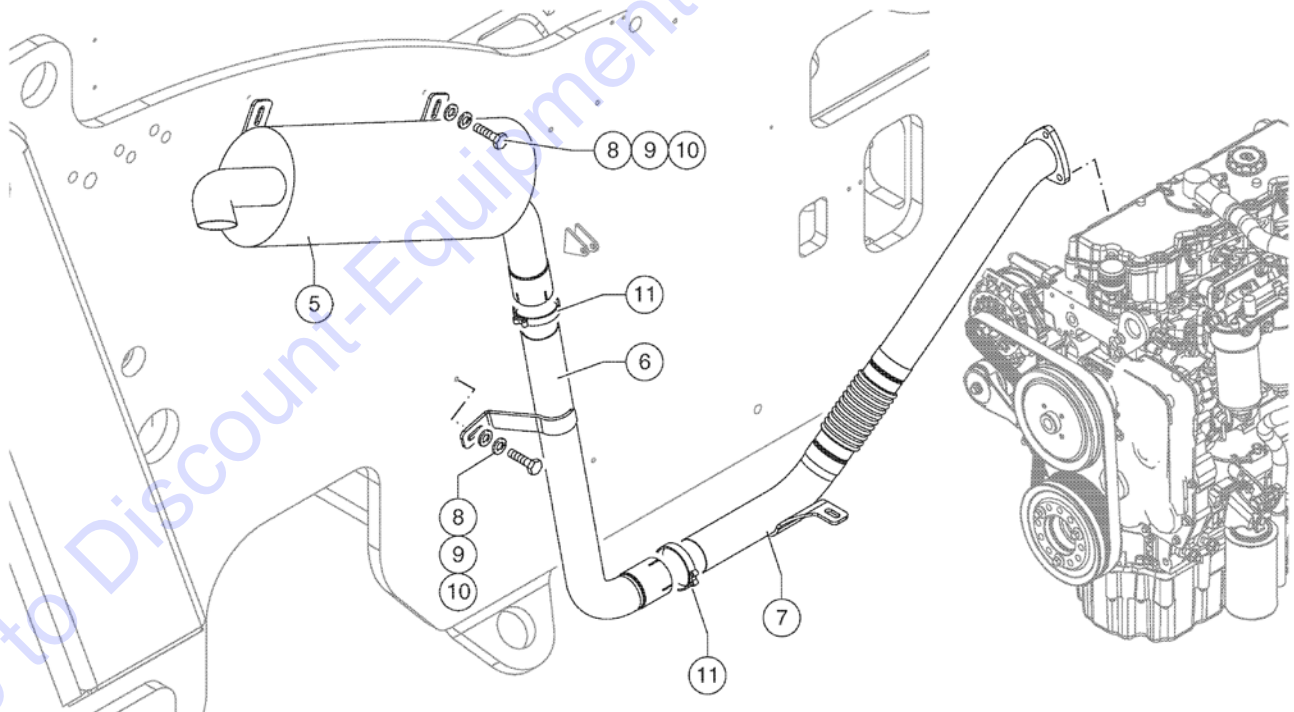

304.1 609976 Exhaust System And Accelerator

Go to Discount-Equipment.com to order your parts

304.1 609976 Exhaust System And Accelerator

Item	Part No.	Description	Qty.
1	09.4656.0017GT	ACCELERATOR PEDAL	1
2	01.0001.0257GT	SCREW M8X30 UNI 5739 8.8 ZN	3
3	01.4032.0002GT	SPRING WASHER D6 ZN	3
4	51.0811.4657GT	BRACKET	1
5	53.3100.0056GT	Exhaust Muffler	1
6	53.3001.6846GT	Exhaust Pipe	1
7	53.3001.6845GT	Flexible Exhaust Pipe	1
8	01.0001.0355GT	SCREW M10X25 UNI 5739 8.8 ZN	3
9	01.4032.0004GT	Spring Washer D10 ZN	3
10	01.0031.0301GT	FLAT WASHER D10 UNI 6593 ZN	3
11	09.0803.0348GT	CLAMP	2

Go to Discount-Equipment.com to order your parts