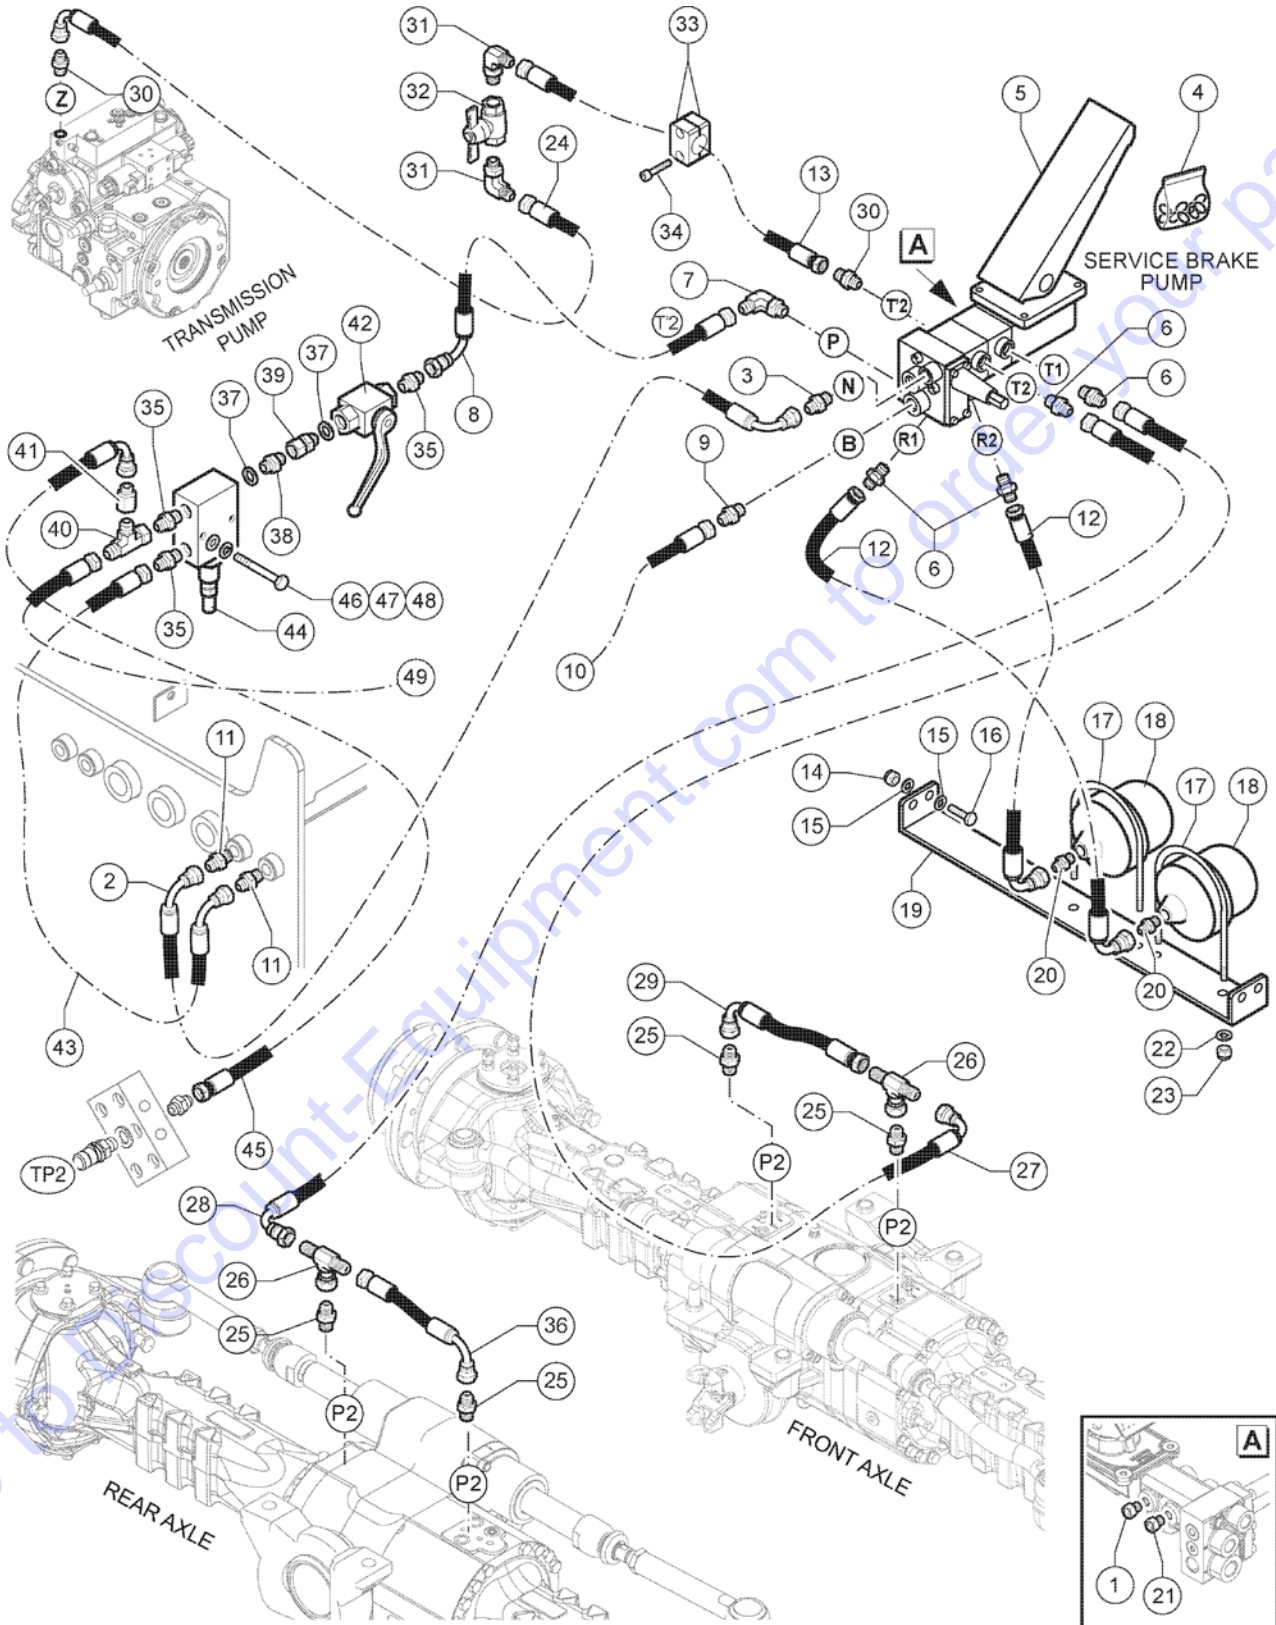

610.1 610018 Service Brake

Item	Part No.	Description	Qty.
29	04.0605.0422GT	HOSE R2X1/4 LG 400 F90-FD 9/16-18 ORFS	2
30	04.0607.0180GT	PIPE FITTING M10X1- 9/16-18 ORFS	2
31	04.0607.0112GT	PIPE FITTING M-M A 90 1/4 BSPX9/16-18 ORFS	2
32	04.4224.0012GT	Ball Valve	1
33	09.0803.0397GT	Clamp D18	2
34	01.0001.0102GT	SCREW M6X30 UNI 5739 8.8 ZN	2
35	04.0607.0145GT	PIPE FITTING 3/8BSPX13/16-18 ORFS	3
36	04.0605.0462GT	HOSE R2X1/4" LG 500 F90 FD 9/16-18 ORFS	1
37	06.0442.0120GT	BONDED RING 3/8"	2
38	04.0600.0029GT	PIPE FITTING 3/8X3/8 BSP	1
39	04.0600.0090GT	PIPE FITTING GMF 3/8" BSP	1
40	04.0607.0122GT	PIPE FITTING TMF+L 13/16-16 ORFS	1
41	04.0607.0797GT	PIPE FITTING F 13/16-16 ORFS-M 9/16-18 ORFS	1
42	04.4224.0008GT	Manual Ball Valve	1
43	04.0605.0309GT	HOSE R1X1/2 LG 2000 FD-F90 13/16-16 ORFS	1
44	04.4225.0001GT	VALVE	1
45	04.0605.0616GT	HOSE R2X1/4 LG 2300 F90 FD 9/16-18 ORFS	1
46	01.0001.0106GT	SCREW M6X50 UNI 5737 8.8 ZN	2
47	01.0031.0054GT	FLAT WASHER D6 UNI 6592 ZN	2
48	01.4032.0002GT	SPRING WASHER D6 ZN	2
49		Figure 610023 pos.7