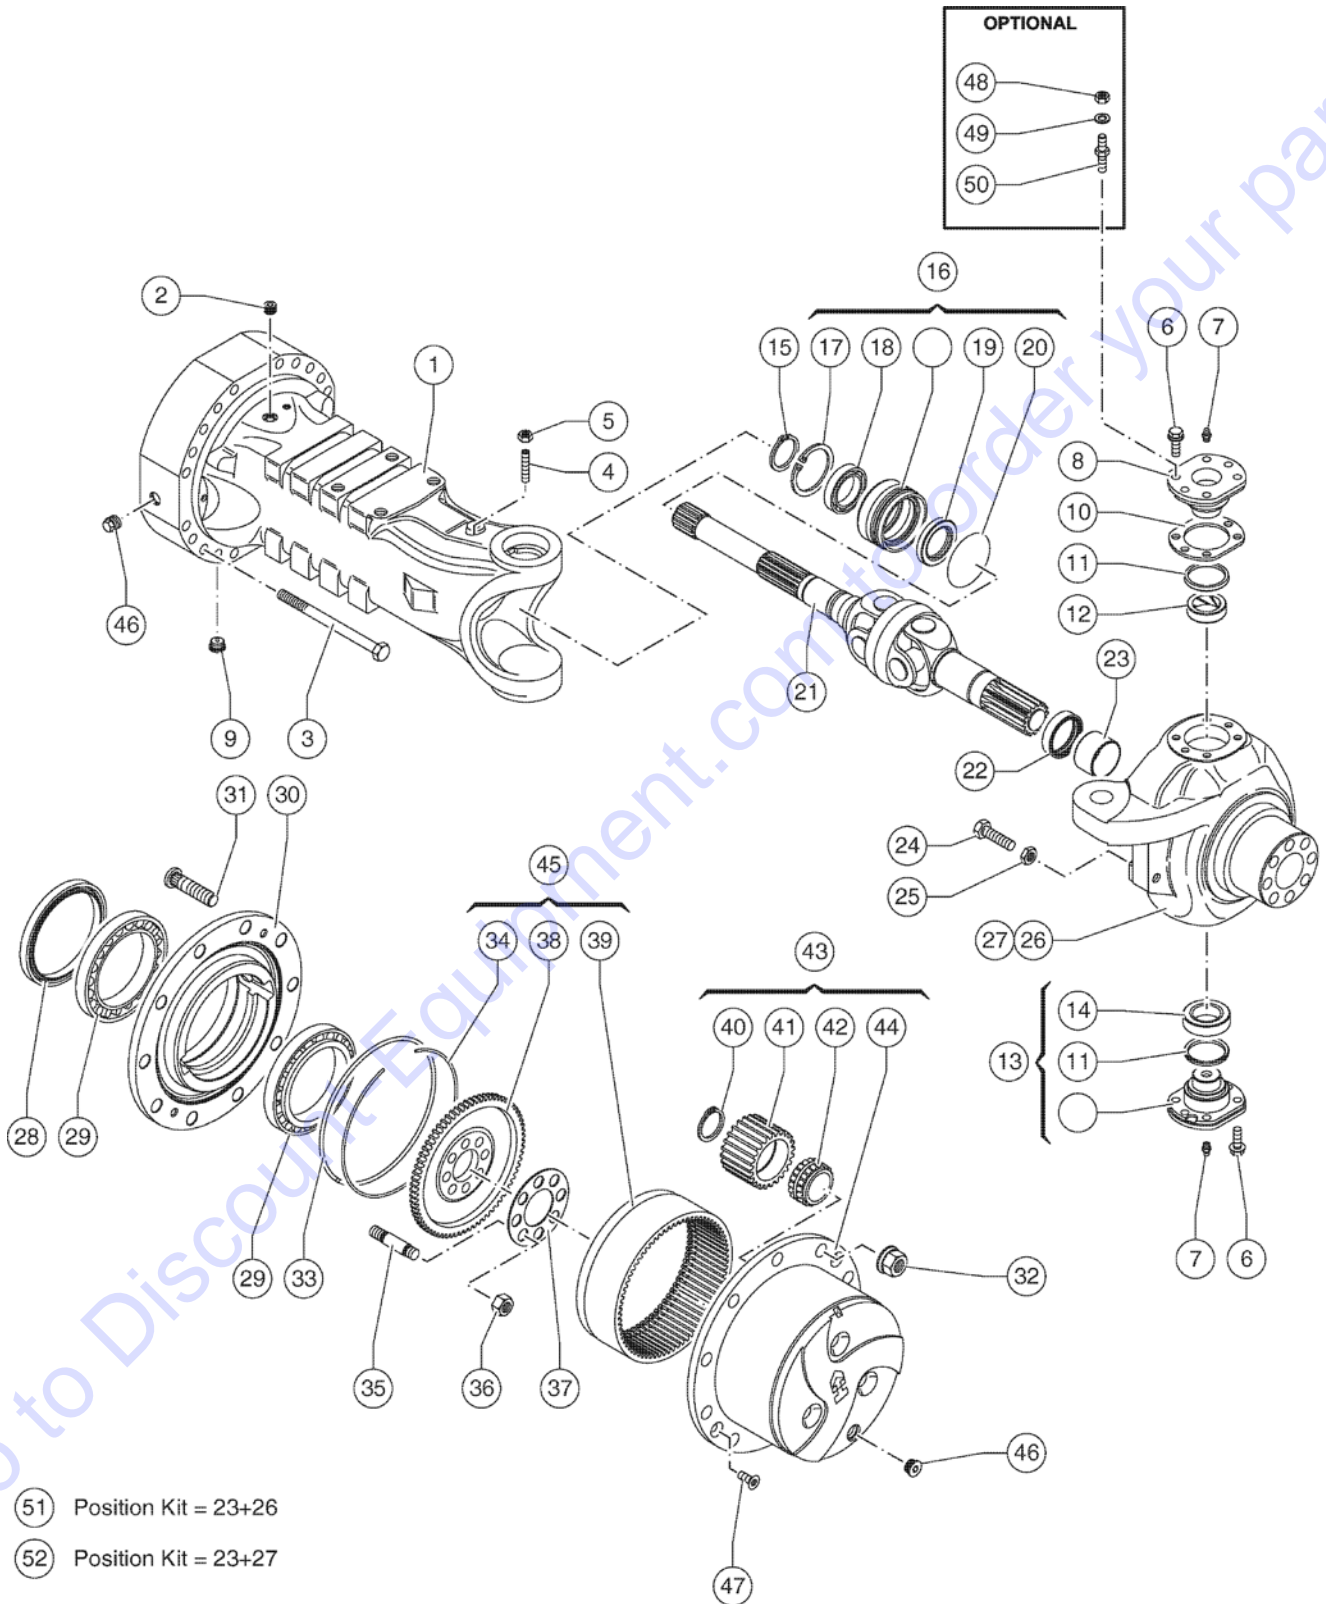

210.1 609962 Front And Rear Axle - Hub Reduction

210.1 609962 Front And Rear Axle - Hub Reduction

Item	Part No.	Description	Qty.
25	634546GT	NUT	4
26	07.0709.1044GT	STEERING CASE,RIGHT	1
27	07.0709.1045GT	STEERING CASE,LEFT	1
28	1252619GT	SEAL	2
29	638559GT	BEARING	4
30	07.0709.0474GT	WHEEL HUB	2
31	07.0709.0144GT	STUD,WHEEL	20
32	07.0709.1308GT	Nut,Wheel	20
33	07.0709.0475GT	O-RING	2
34	07.0709.0483GT	SNAP RING	2
35	07.0709.0974GT	STUD	16
36	07.0709.0975GT	NUT	16
37	07.0709.0484GT	PLATE,LOCKING	2
38	07.0709.0477GT	SUPPORT	2
39	07.0709.1046GT	RING GEAR	2
40	07.0709.0796GT	SNAP RING	8
41	07.0709.0797GT	PINION,DIFFERENTIAL	8
42	07.0709.0798GT	BEARING	8
43	07.0709.0799GT	SUPPORT	2
44	07.0709.0800GT	SUPPORT	2
45	07.0709.1047GT	SUPPORT	2
46	07.0709.0113GT	PLUG	4
47	07.0709.0065GT	SCREW	4
48	07.0709.0070GT	NUT	8
49	07.0709.0071GT	WASHER	8
50	07.0709.0119GT	STUD,DRIVE AXLE	8
51	07.0709.0976GT	KIT,STEERING CASE,RIGHT	1
52	07.0709.0801GT	KIT,STEERING CASE,LEFT	1