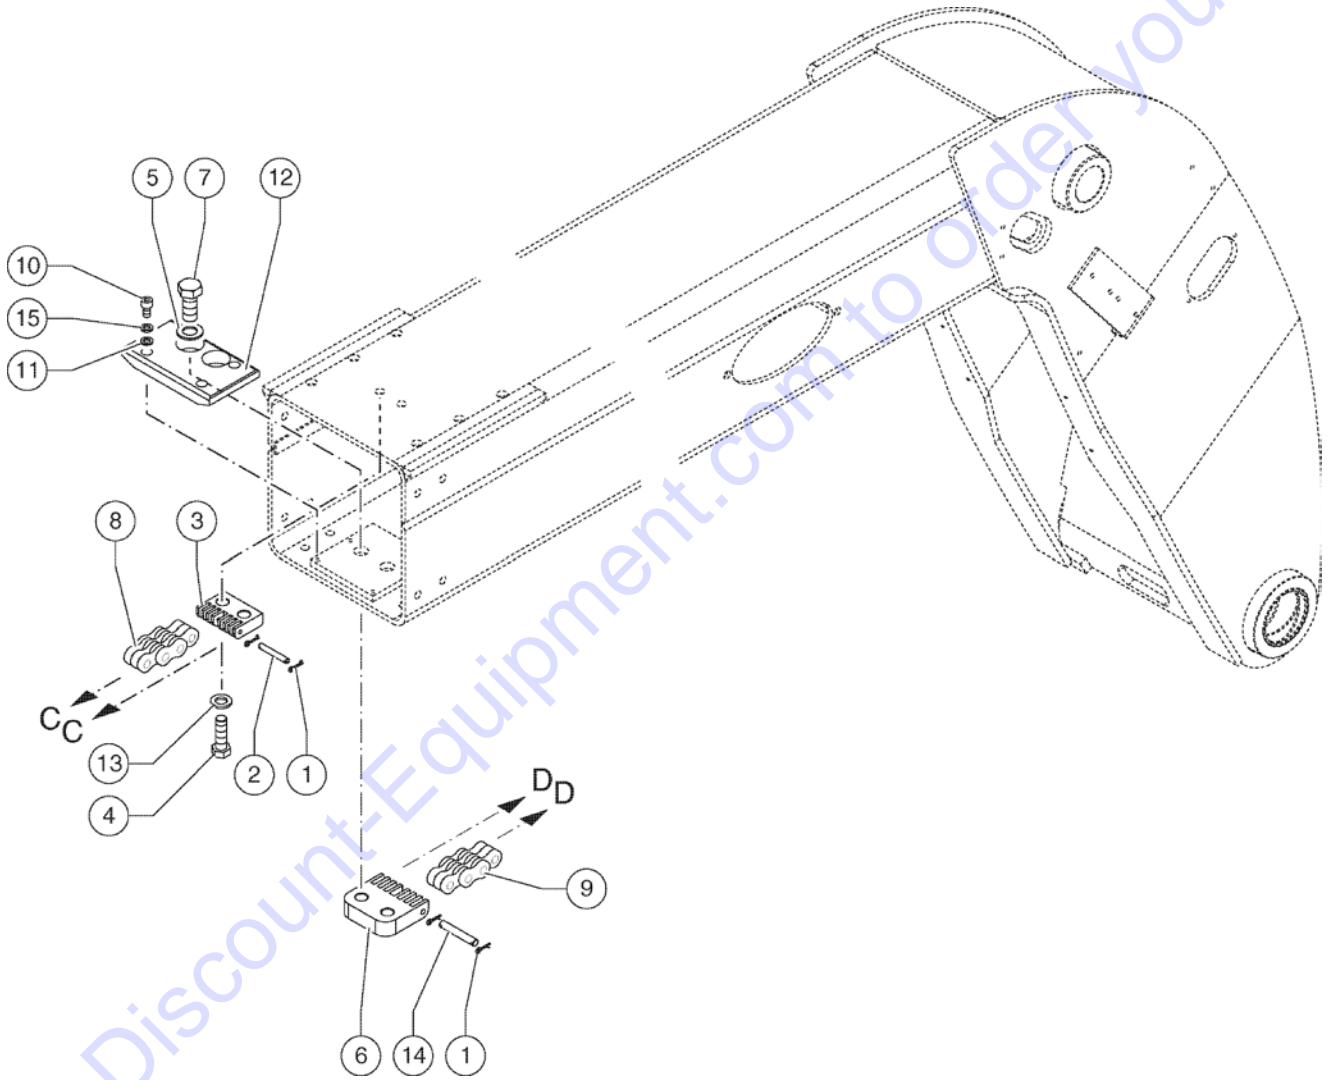

506.1 610000 Chain Unit 4th Boom Section

Item	Part No.	Description	Qty.
1	09.0803.0257GT	COTTER PIN D2X25 UNI 1336 ZN	8
2	54.0002.0087GT	PIN	2
3	54.0300.0048GT	Chain Terminal	1
4	01.4001.0209GT	SCREW,HHC,M16-2X50,10,9,ZN	2
5	01.0031.0061GT	FLAT WASHER D20 UNI 6592 ZN	2
6	54.0300.0049GT	ANCHOR BOOM CHAIN 1"	1
7	01.4001.0041GT	SCREW M20X45 UNI 5739 10.9 ZN	2
8	09.0803.0878GT	Fleyer Chain	2
9	09.0803.0846GT	FLEYER CHAIN 1? - 6X6 - 209 STEPS	2
10	01.4003.0013GT	SCREW M8X16 UNI 5931 8.8 ZN	4
11	01.0031.0299GT	FLAT WASHER D8 UNI 6593 ZN	4
12	54.0705.0010GT	Pad	1
13	01.0031.0099GT	FLAT WASHER D16 UNI 5714 ZN	2
14	54.0002.0086GT	PIN	2
15	01.4032.0003GT	Spring Washer D 8 ZN	4

Go to Discount-Equipment.com to order your parts