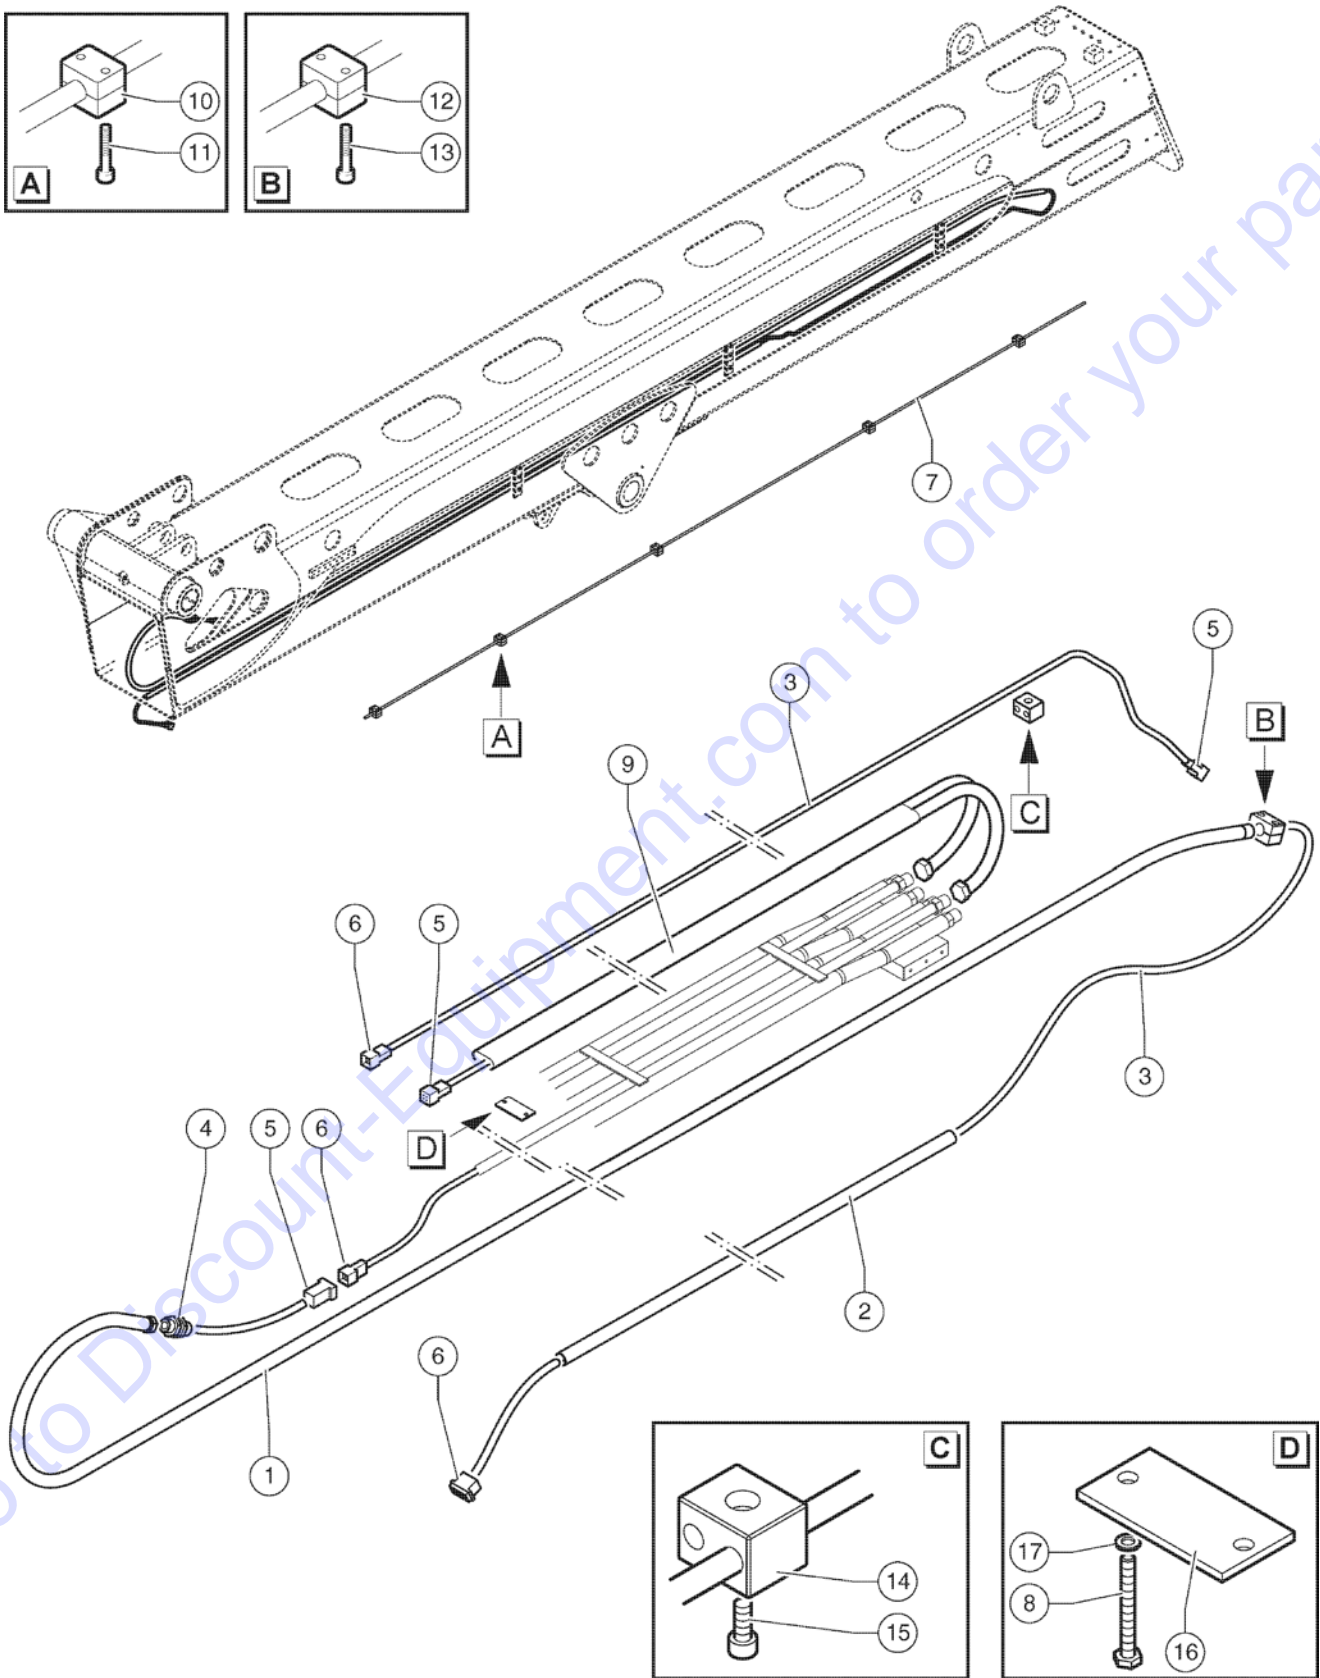

708.1 610038 Auxiliary Hydraulic Circuit

Item	Part No.	Description	Qty.
1	04.0602.0623GT	Flexible Hose	1
2	56.0000.0100GT	Sheath	98.5
3	56.0000.0099GT	Wiring 12 X 0.75	35.4.33
4	04.0600.0272GT	PIPE FITTING M 1/2" BSPXM 1/2" BSP	1
5	55.0602.1012GT	Deutsch Female Connector	3
6	55.0602.0730GT	Deutsch Male Connector	3
7	51.0811.4783GT	Iron Hose	1
8	01.4001.0169GT	SCREW M4X35 UNI 5737 8.8 ZN	2
9	04.0602.0624GT	Flexible Hose	1
10	09.0803.0662GT	HOSE CLAMP D8	5
11	01.0003.0155GT	SCREW M6X20 UNI 5931 8.8 ZN	10
12	09.0803.0031GT	SINGLE HOSE BRACKET D20	1
13	01.0003.0159GT	SCREW M6X35 UNI 5931 8.8 ZN	2
14	09.0803.0270GT	HOSE CLAMP	1
15	01.0003.0153GT	SCREW M6X15 UNI 5931 8.8 ZN	2
16	51.0811.4356GT	PLATE	1
17	01.4032.0011GT	SPRING WASHER D4 ZN	2

Go to Discount-Equipment.com to order your parts