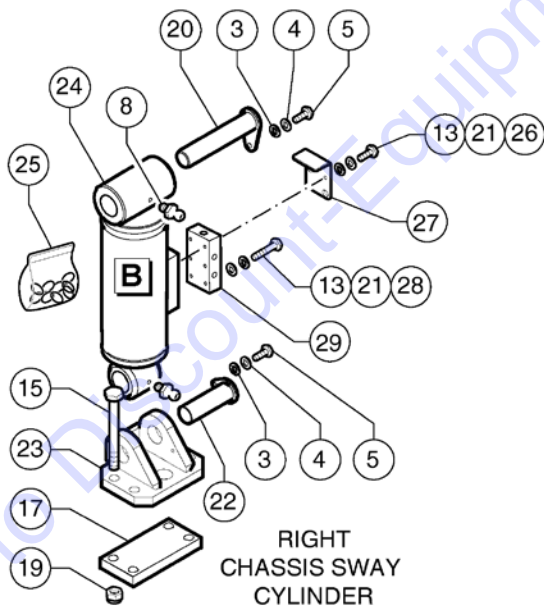

509.1 610003 Left & Right Chassis Sway Cylinder - Rear Axle Locking Cylinder

509.1 610003 Left & Right Chassis Sway Cylinder - Rear Axle Locking Cylinder

Item	Part No.	Description	Qty.
1	04.0600.0092GT	SCREW,BLEEDER M8X1.25	1
2	54.0004.0130GT	Pin	1
3	01.0031.0056GT	FLAT WASHER D10 UNI 6592 ZN	6
4	01.4032.0004GT	Spring Washer D10 ZN	6
5	01.0001.0355GT	SCREW M10X25 UNI 5739 8.8 ZN	6
6	07.4529.0205GT	Seal Kit	1
7	53.0700.0307GT	Rear Axle Locking Cylinder	1
8	02.0117.0101GT	GREASE NIPPLE G1/8	6
9	04.4240.0041GT	SOLENOID	2
10	04.4240.0024GT	CARTRIDGE	2
11	51.0903.5261GT	Valve Protection Cover	1
12	53.0600.1816GT	Left Chassis Sway Cylinder	1
13	01.4032.0002GT	SPRING WASHER D6 ZN	20
14	01.4001.0106GT	SCREW M6X16 DIN 6923 8.8 ZN	2
15	01.0003.0965GT	SCREW SHC M22 x 280 ZN 8.8 UNI 5931 DIN 912 ISO 4762	12
16	51.0811.4810GT	Bracket	1
17	51.0811.4806GT	Plate	3
18	54.0004.0131GT	Pin	1
19	01.4023.0000GT	STOP NUT M22 UNI 7473 6S ZN	12
20	54.0004.0129GT	Pin	2
21	01.0031.0054GT	FLAT WASHER D6 UNI 6592 ZN	20
22	54.0004.0128GT	Pin	2
23	51.0811.4807GT	Bracket	2
24	53.0600.1817GT	Right Chassis Sway Cylinder	1
25	07.4529.0213GT	Seal Kit	2
26	01.0001.0106GT	SCREW M6X50 UNI 5737 8.8 ZN	4
27	51.0903.5262GT	Valve Protection Cover	2
28	01.4001.0046GT	SCREW M6X45 UNI 5739 8.8 ZN	12