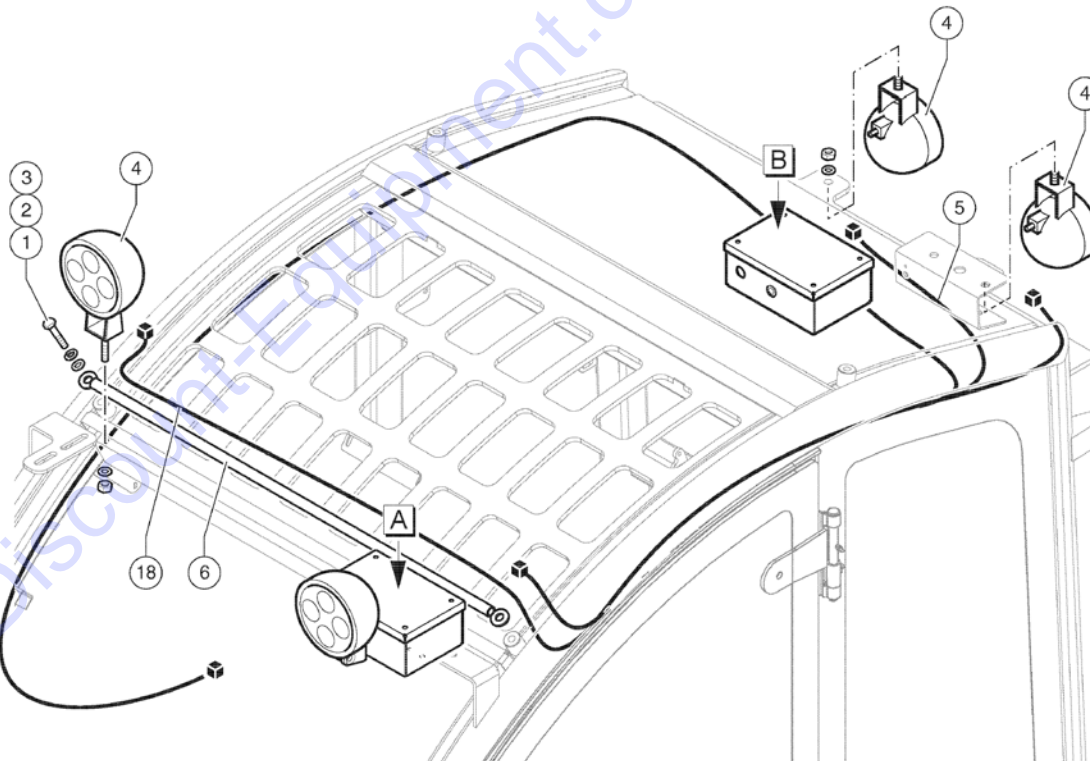

703.1 610033 Electric Installation - Work Lights - Part 1

Item	Part No.	Description	Qty.
1	01.0001.0505GT	SCREW M12X25 UNI 5739 8.8 ZN	2
2	01.4032.0005GT	SPRING WASHER D12 ZN	2
3	01.0031.0057GT	WASHER, FLAT, D12, UNI 6592, ZN	2
4	56.0017.0106GT	Work Light	4
5	55.0602.1110GT	Wiring	1
6	51.0811.4862GT	Cable Guide Bracket	1
7	51.0903.5293GT	Filter Box	2
8	51.0903.5294GT	Box Cover	2
9	56.0007.0025GT	Cable Gland	6
10	56.0007.0026GT	Ring Nut	6
11	54.0100.0156GT	Bushing	2
12	01.0023.0051GT	NUT,STOP,M4 UNI 7473 6S ZN	4
13	01.4031.0007GT	WASHER,FLAT, D4 UNI 6592, ZN	6
14	01.0001.1538GT	SCREW M5X16 UNI5737 8.8 ZN	8
15	01.4032.0001GT	WASHER,SPRING,D5 ZN	8
16	01.0031.0053GT	FLAT WASHER D5 UNI 6592 ZN	8
17	01.0023.0054GT	NUT,M8 UNI 7473 6S ZN	1
18	55.0602.1124GT	Wiring	1
19	56.0016.0201GT	Filter FIN 50.005.F	2
20	01.0001.0011GT	Screw TE M 8X25 UNI 5739 8.8	1
21	01.0001.1458GT	SCREW M6X35 UNI 5739 8.8 ZN	2
22	01.0031.0298GT	FLAT WASHER D6 UNI 6593 ZN	4
23	01.0023.0053GT	STOP NUT M6 UNI 7473 6S ZN	2
24	01.4006.0002GT	SCREW M4X15 UNI 5933 10.9 ZN	4
25	09.0803.0889GT	Box Seal	2