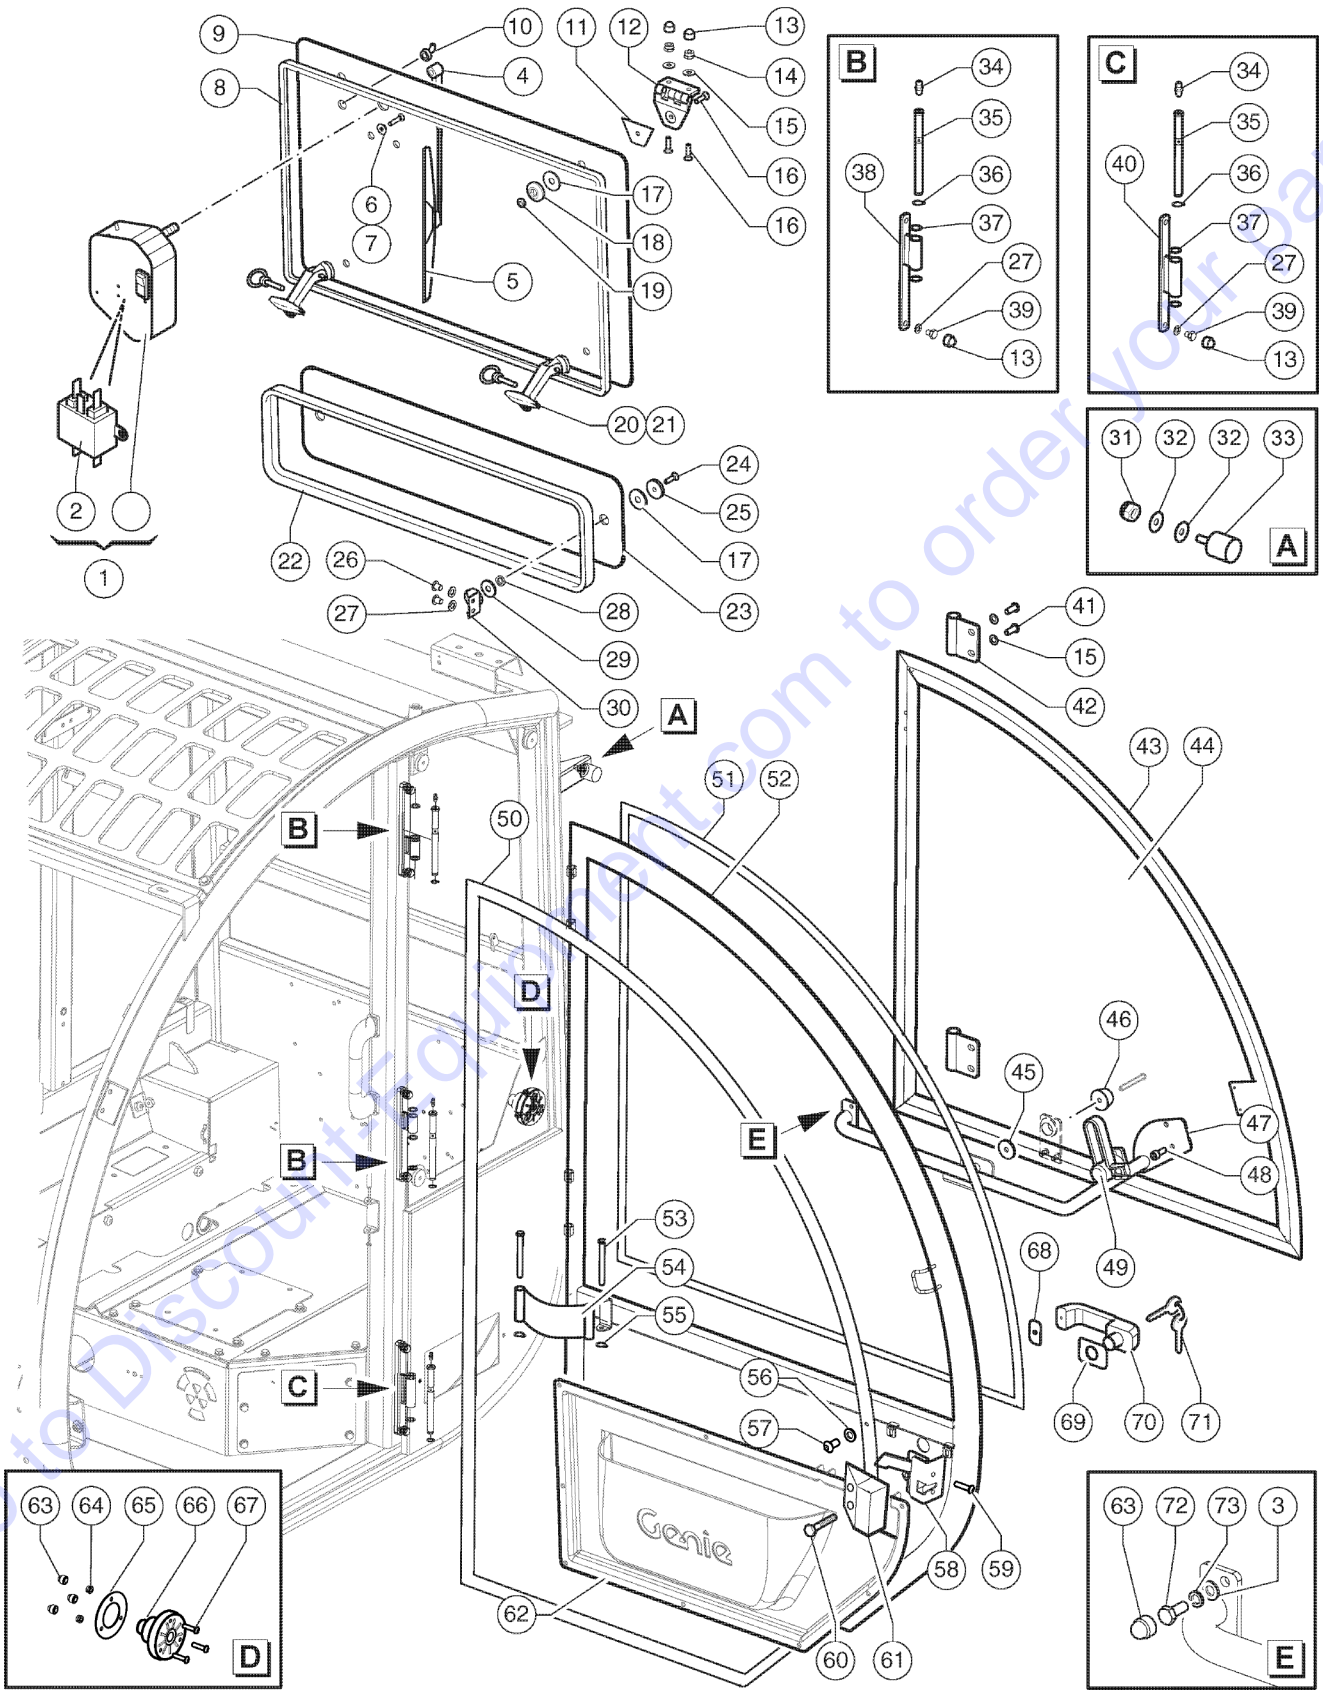

Item	Part No.	Description	Qty.
1	55.0409.0258GT	Rear Upper Glass Wiper Kit	1
2	56.0016.0204GT	Filter FIN 33.006.F	1
3	01.0031.0054GT	FLAT WASHER D6 UNI 6592 ZN	2
4	07.0740.0156GT	Wiper arm	1
5	07.0740.0248GT	WIPER BLADE	1
6	07.0740.0483GT	Screw TSPEI M6X30 UNI 5933	2
7	07.0740.0484GT	Washer D6	2
8	07.0740.0437GT	Seal	1
9	07.0740.0521GT	Rear Upper Glass	1
10	07.0740.0461GT	Grommet	1
11	07.0740.0433GT	Gasket	2
12	07.0740.0431GT	Hinge	2
13	07.0740.0423GT	Nut Cover M8	10
14	07.0740.0429GT	NUT,M8 UNI CL8 ZN	4
15	07.0740.0026GT	WASHER	8
16	07.0740.0432GT	Screw TSPIC M8X30	6
17	07.0740.0417GT	Gasket	4
18	07.0740.0434GT	Washer	2
19	07.0740.0435GT	NUT M8	2
20	07.0740.0217GT	PLUG	2
21	07.0740.0076GT	Handle	2
22	07.0740.0427GT	Seal	1
23	07.0740.0426GT	Rear Lower Glass	1
24	07.0740.0415GT	Screw TSPEI M8X30 UNI 5933	2
25	07.0740.0416GT	Washer D8.5	2
26	07.0740.0428GT	Screw TBEI M8X10	4
27	07.0740.0425GT	Plain Washer D15	10
28	07.0740.0418GT	WASHER,TEFLON D20	2