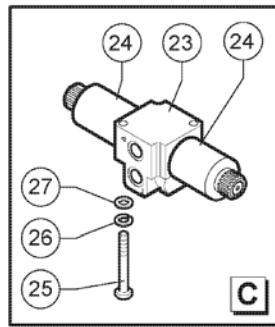

Item	Part No.	Description	Qty.
1	09.0636.0000GT	STEERING COLUMN,COMPLETE	1
2	01.0001.0355GT	SCREW M10X25 UNI 5739 8.8 ZN	7
3	01.4032.0004GT	Spring Washer D10 ZN	7
4	01.0031.0056GT	FLAT WASHER D10 UNI 6592 ZN	7
5	04.0607.0113GT	PIPE FITTING 1/4 BSPX9/16-18 ORFS	1
6	09.4636.0017GT	Power Steering	1
7	07.4529.0118GT	Seal Kit	1
8	04.0607.0110GT	PIPE FITTING 1/2BSP x 11/16-16 ORFS	2
9	04.0607.0111GT	PIPE FITTING 1/2 BSPX13/16-16 ORFS	4
10	04.0605.0431GT	HOSE R2X3/8 LG 1100 F90 FD 11/16-16 ORFS	1
11	04.0607.0114GT	PIPE FITTING 3/8 BSPX9/16-18 ORFS	4
12	04.0605.1442GT	PIPE FITTING R2X1/4 LG950 FD F90 9/16 ORFS	1
13	04.0607.0112GT	PIPE FITTING M-M A 90 1/4 BSPX9/16-18 ORFS	1
14	04.0605.1560GT	Flexible Hose R2 (300BAR) X 1/2 LG 3350 FD F90 13/16 ORFS	1
15	04.0605.0741GT	Flexible Hose R2 (300BAR)X 3/8 LG.2200 FD F90 11/16-16 ORFS	1
16	04.0607.0193GT	Pipe Fitting 3/4-16UNF/ 11/16-16ORFS	3
17	04.0605.1506GT	Flexible Hose R2 (300BAR)X 3/8 3400 FD F90 11/16"-16	2
18	04.0605.1663GT	Flexible Hose R2(300 BAR) X 1/4 3400 FD F90 9/16"-18	1
19	04.0605.1787GT	Flexible Hose R4 X 3/4 3150 F90 FD 1 3/16"-12	1
20	09.0636.0002GT	Steering wheel	1
21	09.0636.0001GT	CENTRAL CAP WITH HORN	1
22	51.0811.4076GT	Steering Support	1
23	04.4240.0052GT	SOLENOID VALVE	1
24	07.4529.0111GT	COIL, VALVE	2
25	01.0001.0102GT	SCREW M6X30 UNI 5739 8.8 ZN	2
26	01.0031.0054GT	FLAT WASHER D6 UNI 6592 ZN	4
27	01.4032.0002GT	SPRING WASHER D6 ZN	2
28	04.0607.0849GT	Pipe Fitting M-M A 90 3/4"-16 UNF X 11/16"-16 ORFS	1

609.1 610017 Power Steering