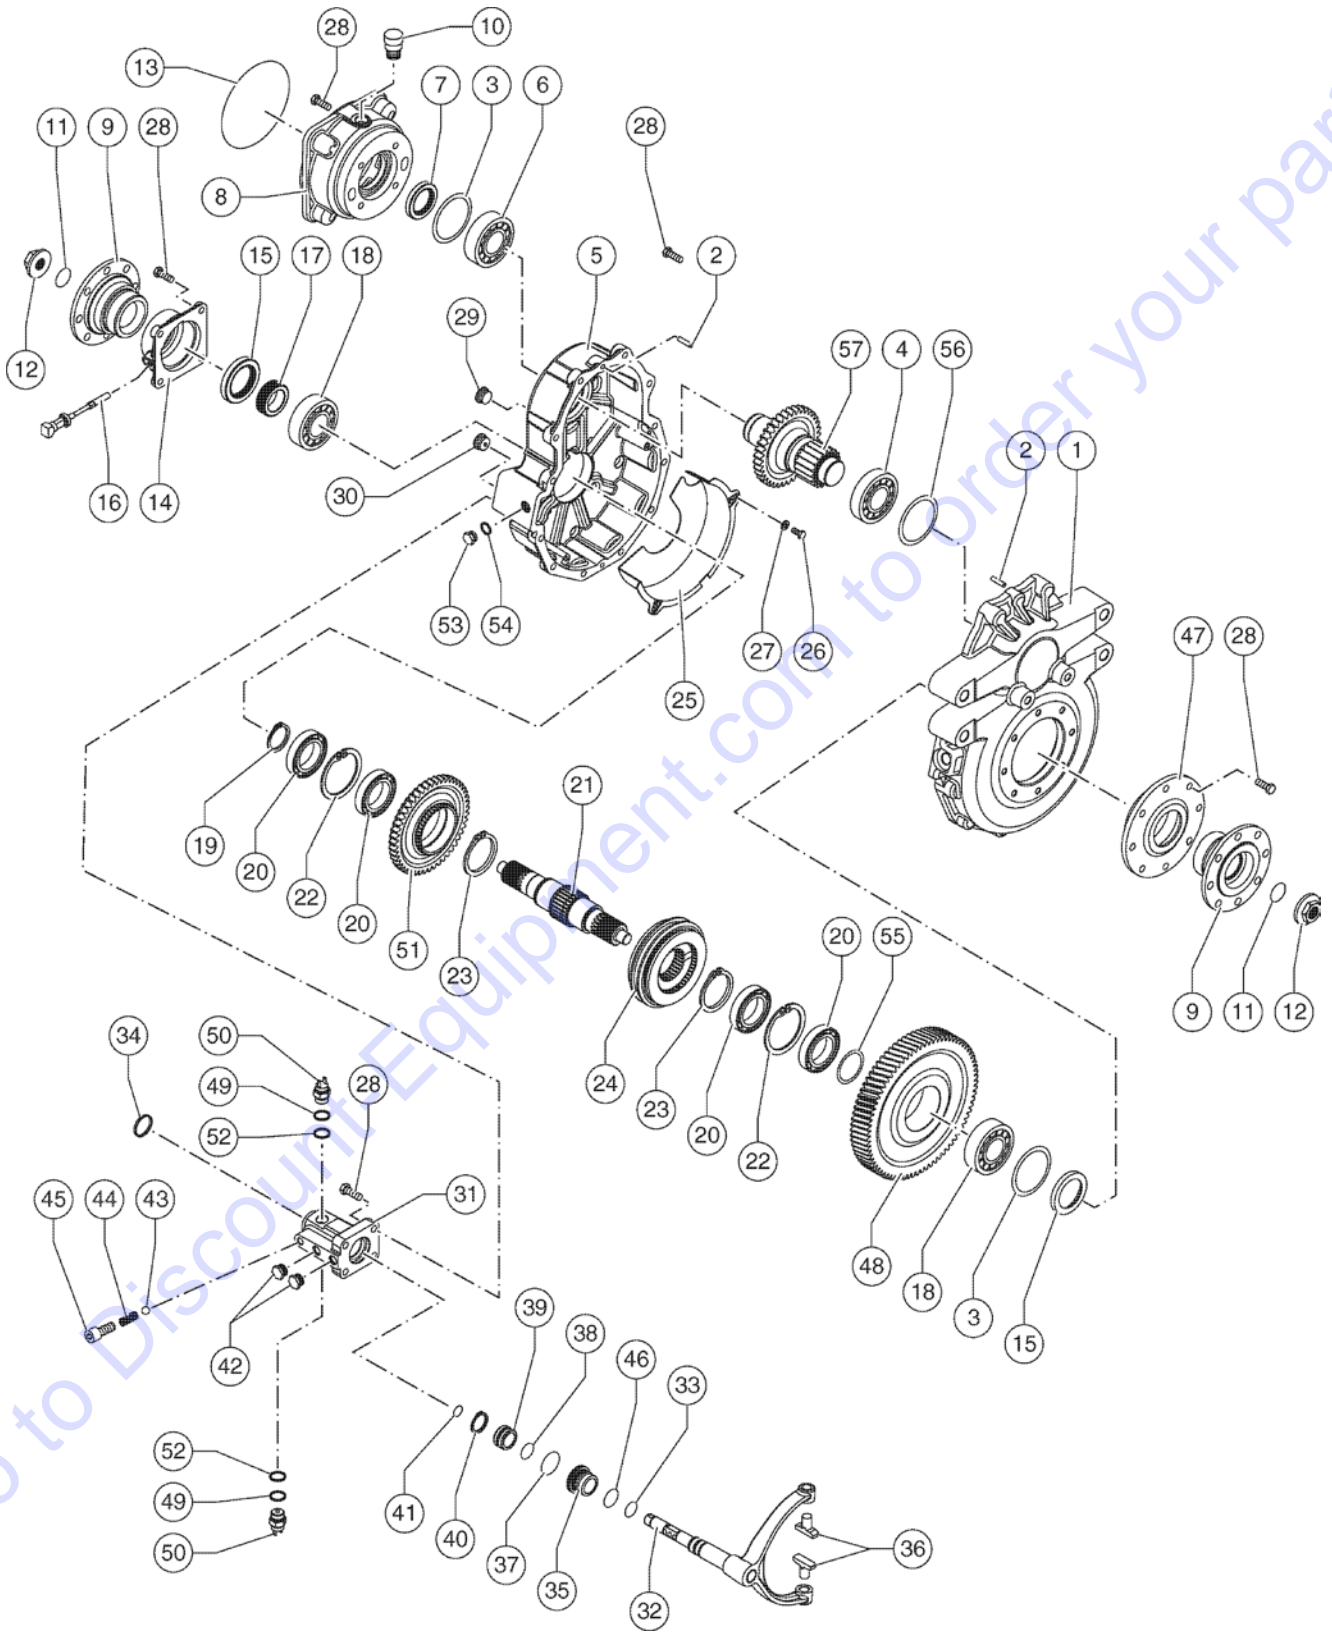

213.1 609965 Front And Rear Axle - Gear Box

Item	Part No.	Description	Qty.
1	07.0709.0847GT	Housing	1
2	639785GT	Dowel	2
3	629733GT	SHIM THICKNESS	1
3	629735GT	SHIM/THICKNESS	1
3	639327GT	THICKNESS	1
3	639328GT	THICKNESS	1
3	639329GT	THICKNESS	1
4	07.0709.0848GT	Bearing	1
5	07.0709.0849GT	Cover	1
6	633202GT	Bearing	1
7	639790GT	Seal	1
8	07.0709.0850GT	Cover	1
9	07.0709.0079GT	Flange	2
10	07.0709.0988GT	Vent	1
11	633161GT	O-Ring	2
12	07.0709.1290GT	Nut	2
13	07.0709.0127GT	O-RING	1
14	07.0709.0851GT	Cover	1
15	07.0709.1291GT	Seal	2
16	07.0709.0852GT	Proximity Switch	1
17	07.0709.0853GT	Gear	1
18	07.0709.0443GT	Bearing	2
19	1252540GT	CIRCLIP	1
20	07.0709.0854GT	Bearing	4
21	07.0709.0855GT	Shaft	1
22	07.0709.0856GT	Snap Ring	2
23	07.0709.0857GT	Snap Ring	2
24	07.0709.0858GT	Gear	1