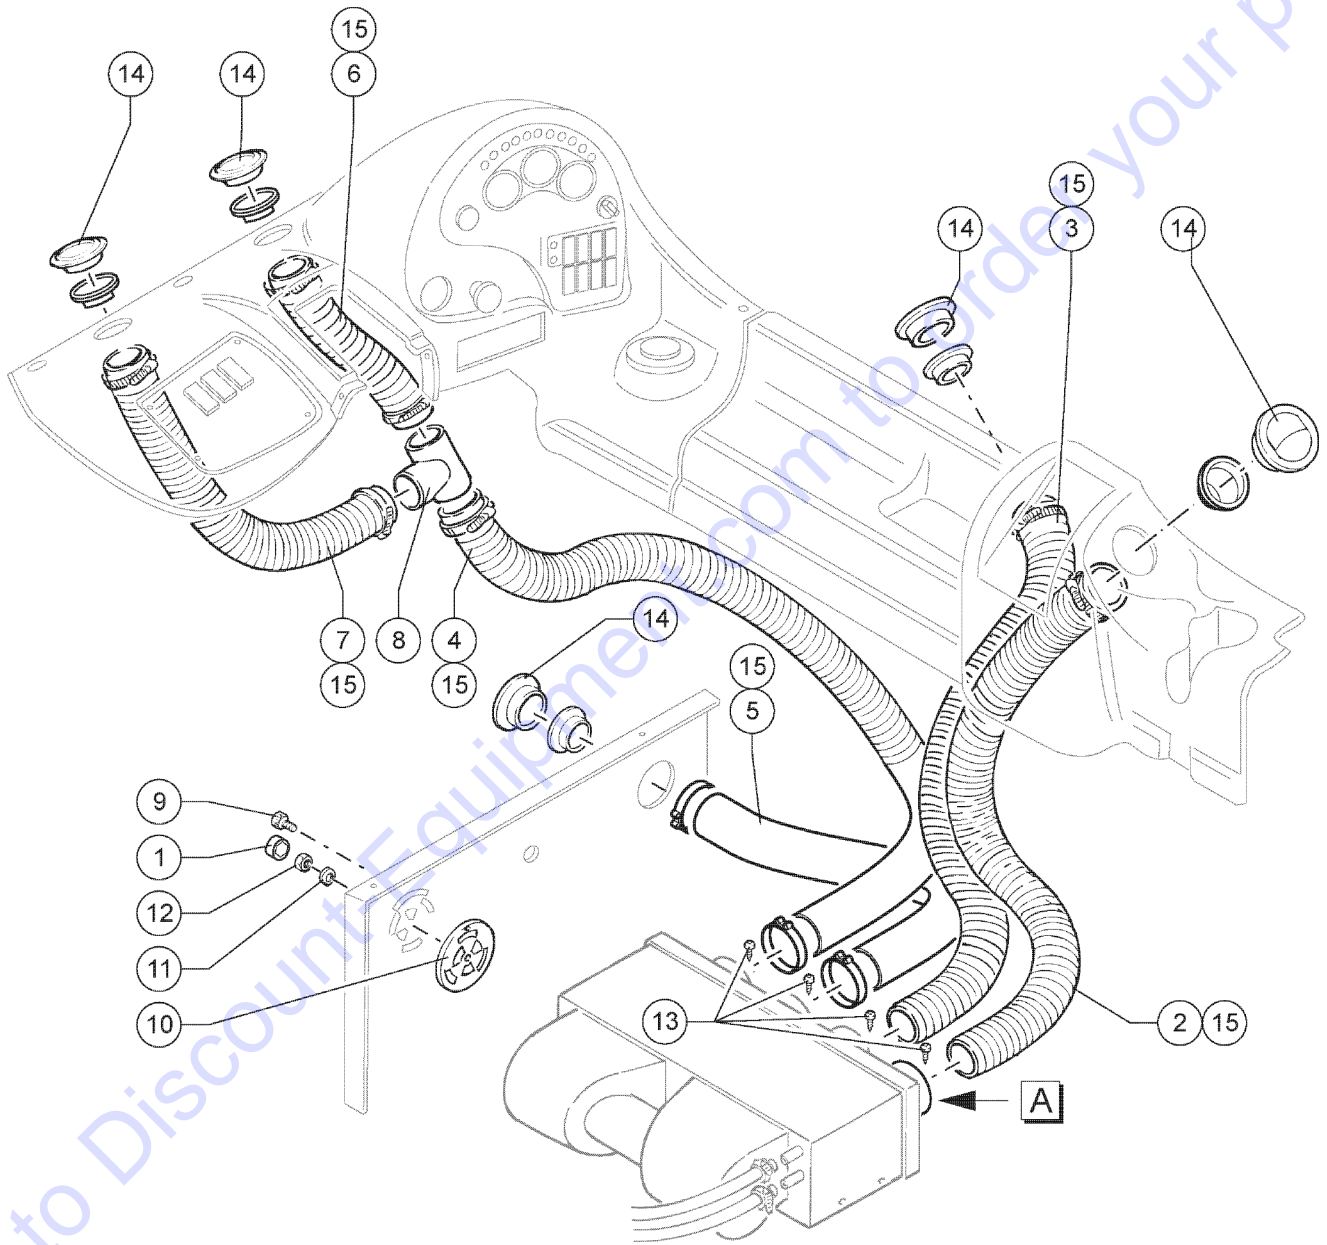

Go to DiscountEquipment.com to order your parts

Item	Part No.	Description	Qty.
1	07.0740.0028GT	HEX HEAD CAP	1
2	T07.0740.0120GT	Air Hose	24
3	T07.0740.0120GT	Air Hose	24
4	T07.0740.0120GT	Air Hose	51, 2
5	T07.0740.0120GT	Air Hose	7, 87
6	T07.0740.0120GT	Air Hose	6,3
7	T07.0740.0120GT	Air Hose	20
8	07.0740.0121GT	3-WAY FITTING	1
9	07.0740.0130GT	KNOB	1
10	51.0811.4838GT	Air Inlet	1
11	07.0740.0006GT	WASHER 6.4X12	1
12	01.0023.0053GT	STOP NUT M6 UNI 7473 6S ZN	1
13	07.0740.0124GT	SCREW KN TC+ 3.5x16 ZN	4
14	07.0740.0125GT	AIR INLET D76	5
15	07.0740.0127GT	CLAMP,HOSE,MEB,40-60 H12	8

Go to Discount-Equipment.com to order your parts