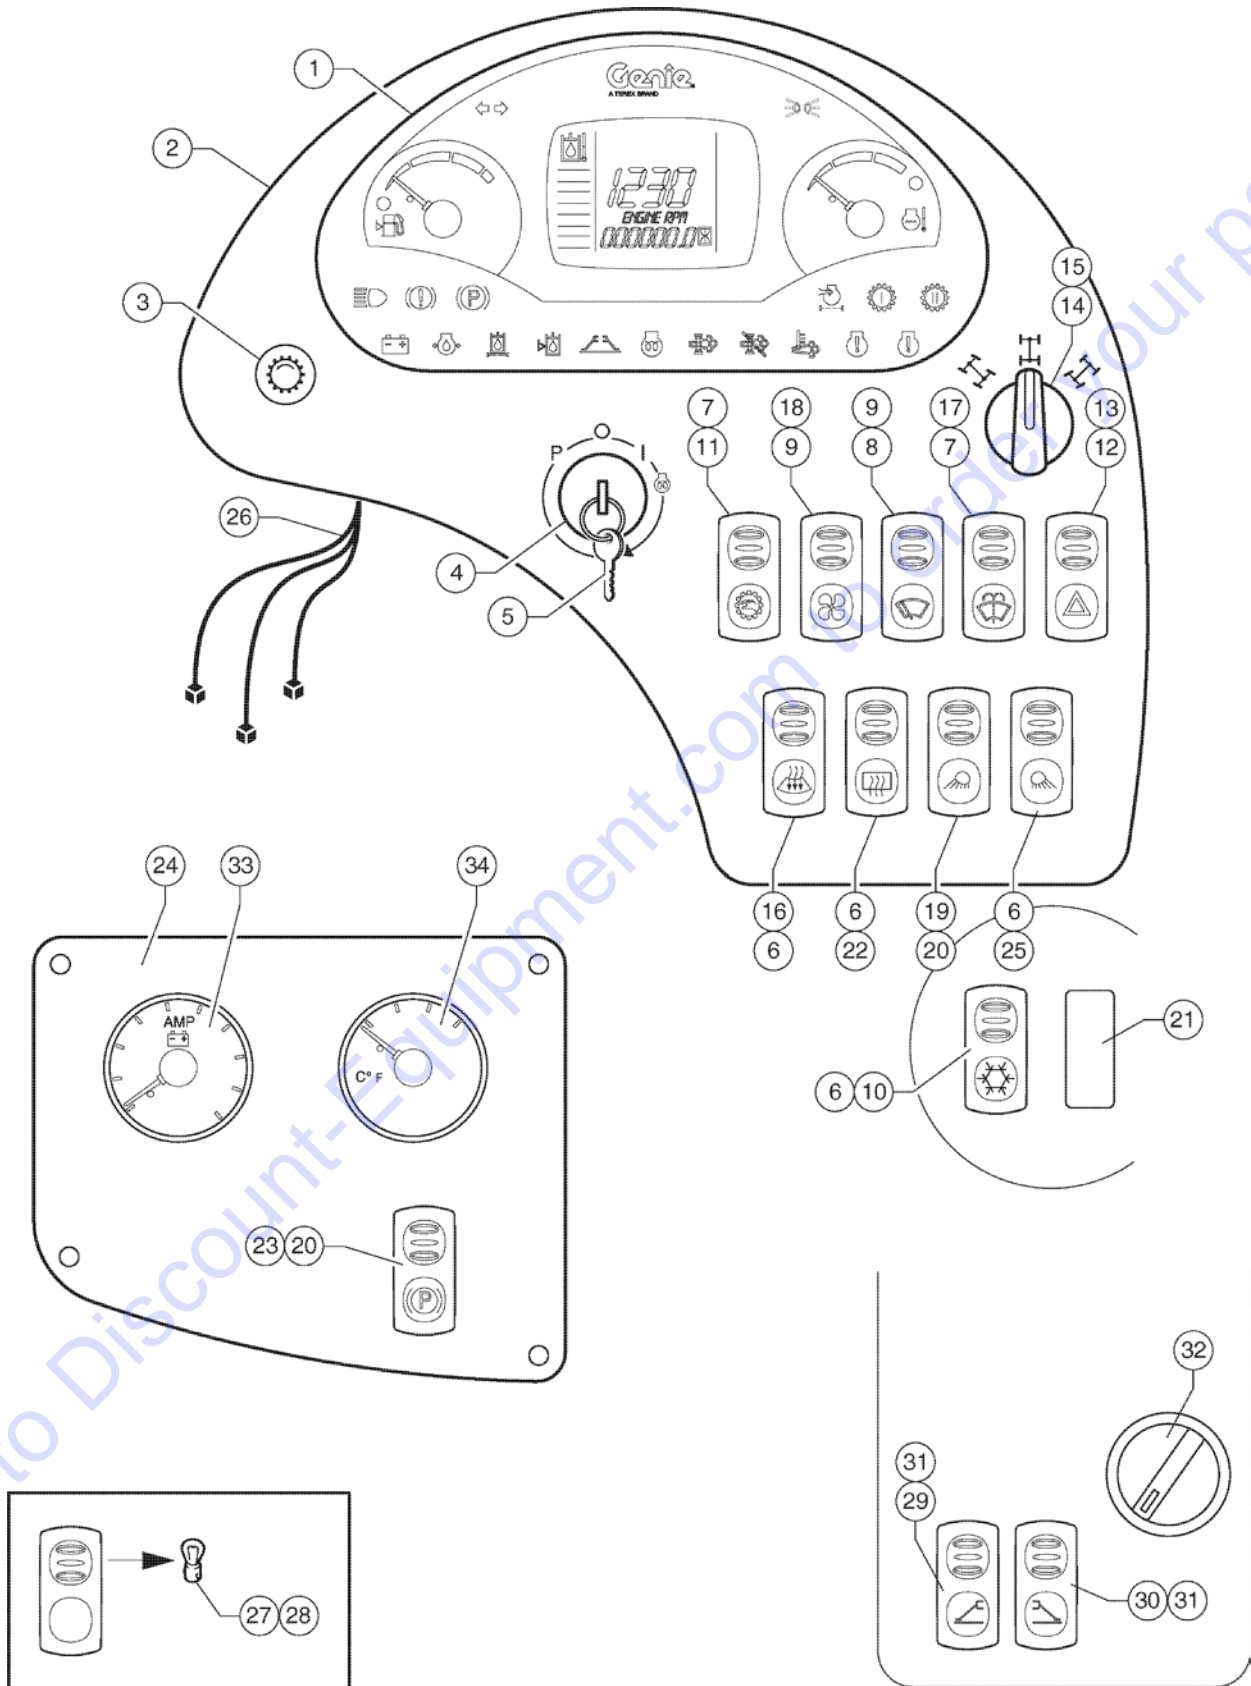

702.1 610032 Dashboard

<i>Item</i>	<i>Part No.</i>	<i>Description</i>	<i>Qty.</i>
29	56.0017.0135GT	SWITCH COVER	1
30	56.0017.0136GT	SWITCH COVER	1
31	56.0017.0112GT	SWITCH	2
32	56.0014.0098GT	Webasto Heater Switch	1
33	56.0016.0191GT	Battery Current Indicator	1
34	56.0016.0198GT	Diesel Engine Oil Indicator	1

Go to Discount-Equipment.com to order your parts