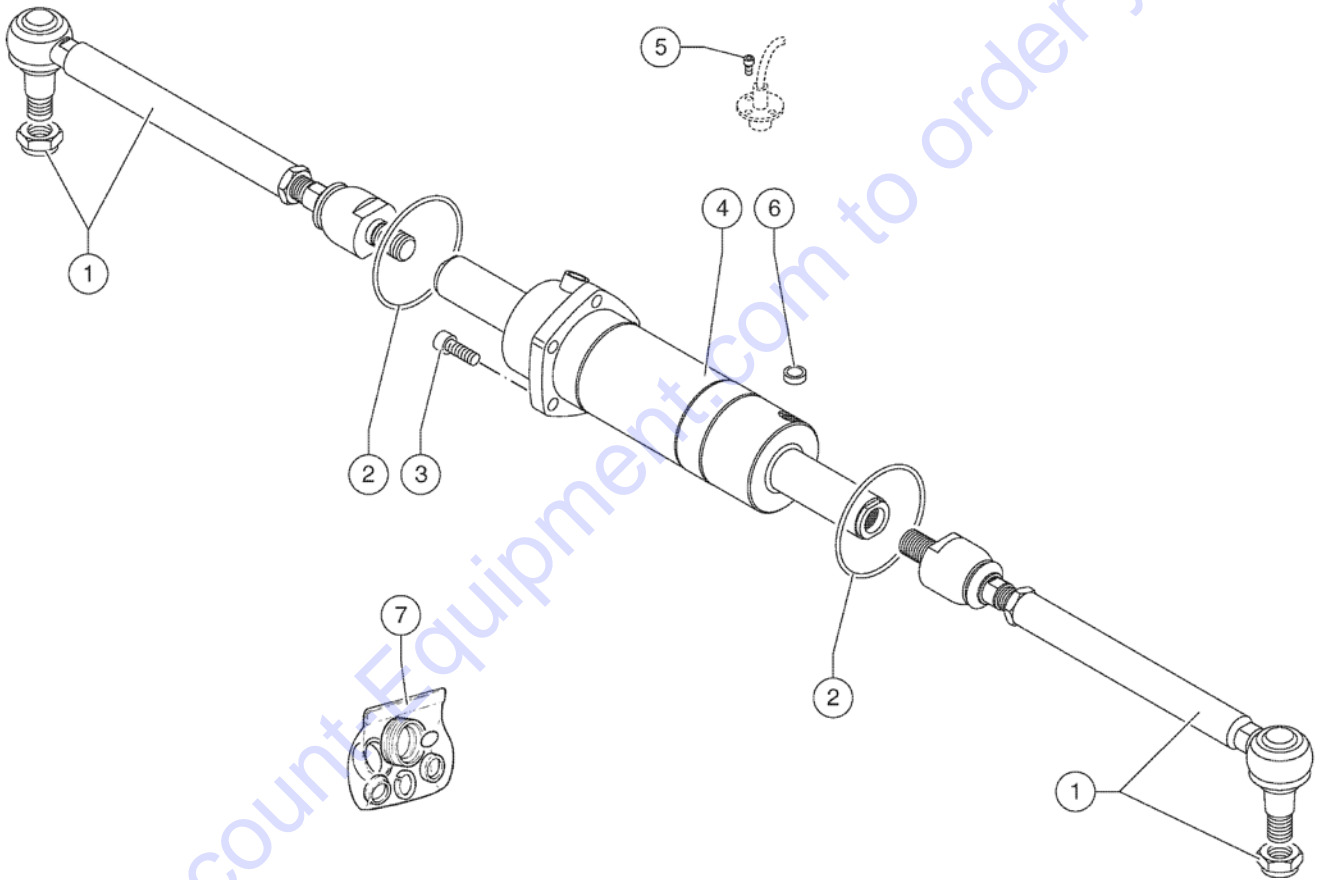

211.1 609963 Front And Rear Axle - Steering Cylinder

211.1 609963 Front And Rear Axle - Steering Cylinder

Item	Part No.	Description	Qty.
1	07.0709.1315GT	Articulated Tie Rod	2
2	638552GT	O-Ring	2
3	637846GT	Screw	5
4	07.0709.0824GT	Cylinder	1
5	07.0709.0886GT	Screw	3
6	07.0709.0826GT	Plug	1
7	07.0709.0980GT	Seal Kit for 07.0709.0824GT	1

Go to Discount-Equipment.com to order your parts