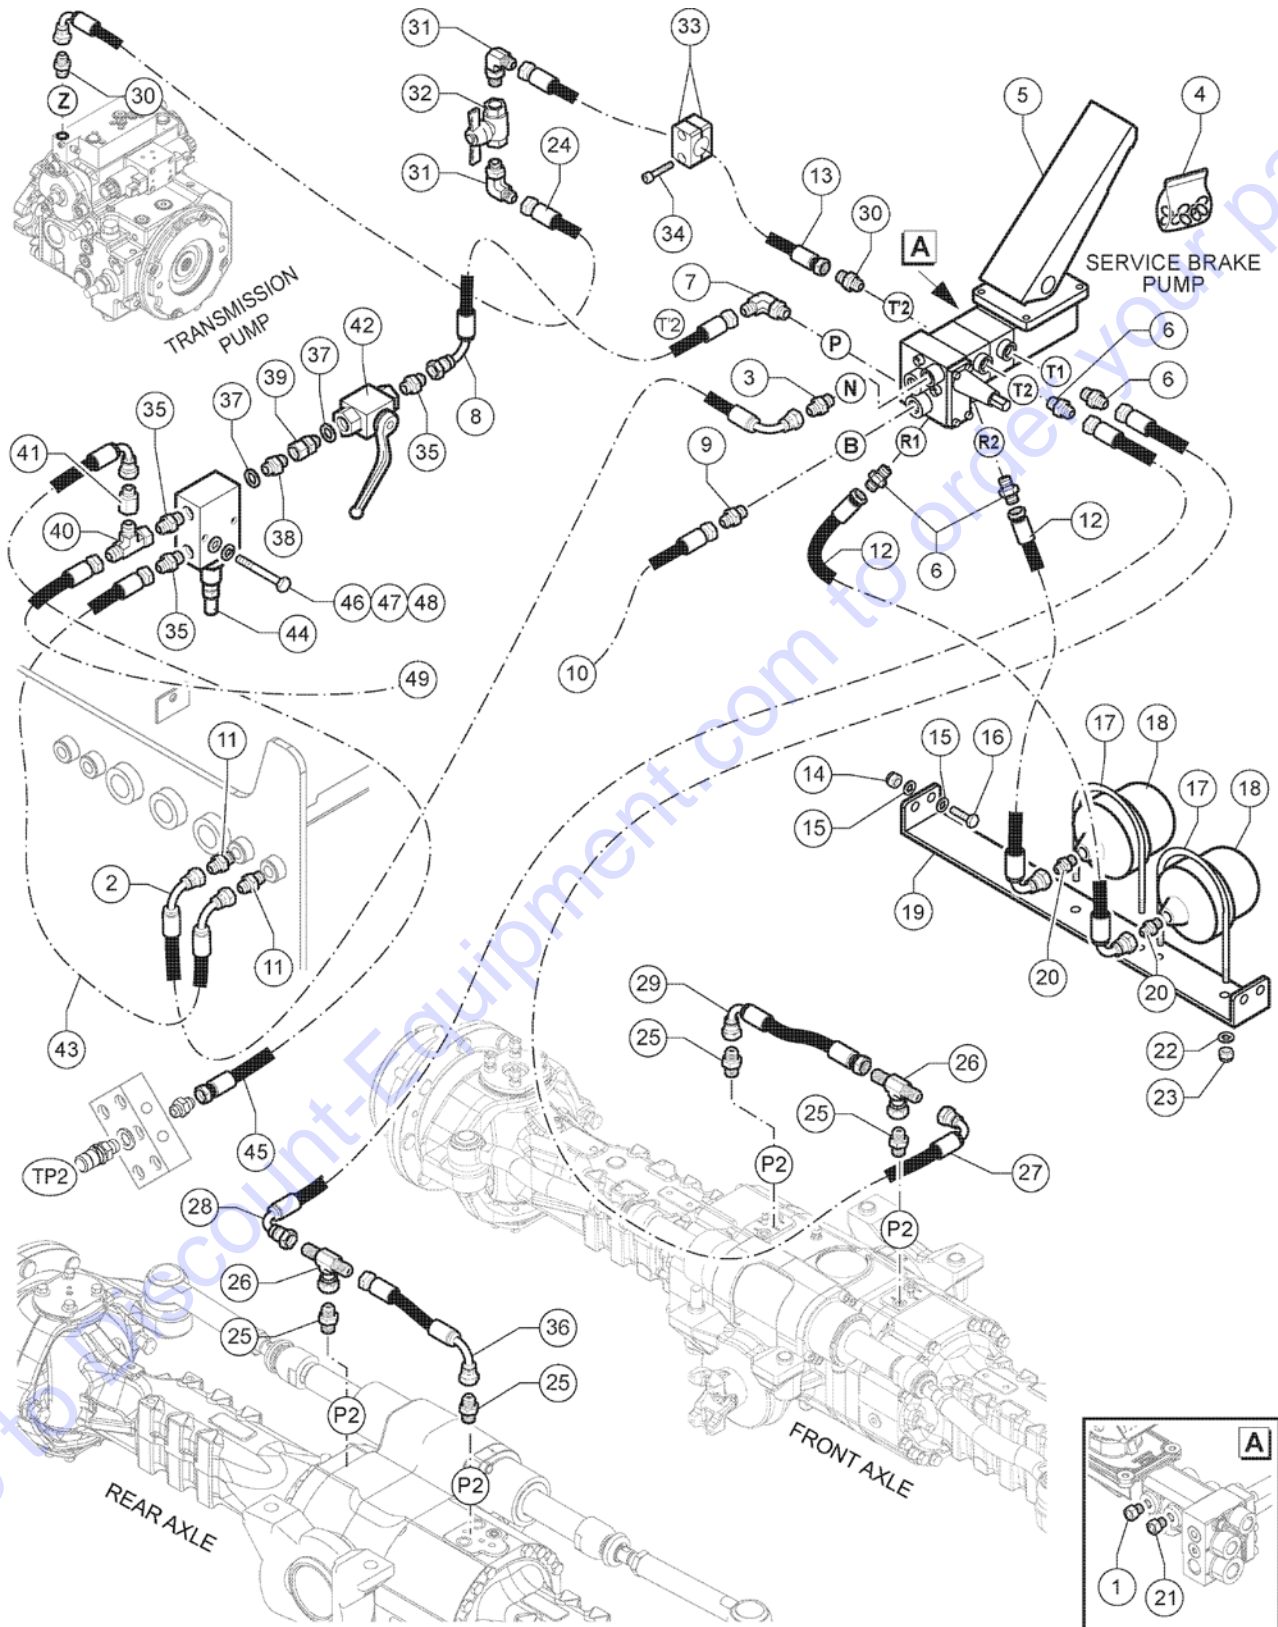

610.1 610018 Service Brake

Item	Part No.	Description	Qty.
1	05.4329.0001GT	PRESSURE SWITCH ..... Stop Lights Activation	1
2	04.0605.1744GT	Flexible Hose R1 X 3/8 LG.2200 F90 FD 11/16ORFS	1
3	04.0607.0137GT	PIPE FITTING 18X1.5X11/16 ORFS	1
4	07.0730.0077GT	SEAL KIT	1
5	05.4309.0015GT	Pump Brake	1
6	04.0607.0153GT	PIPE FITTING 14X1.5X9/16-18 ORFS	4
7	04.0607.0141GT	PIPE FITTING 90 1/2GASXM 13/16-16 ORFS	1
8	04.0605.0313GT	HOSE R2X1/2 LG 900	1
9	04.0607.0111GT	PIPE FITTING 1/2 BSPX13/16-16 ORFS	1
10		Figure 610022 pos.8	
11	04.0607.0117GT	PIPE FITTING 3/8BSPX11/16-16 ORFS	2
12	04.0605.0230GT	HOSE R2 (300 BAR)X 1/4" LG 900 F90 - FD 9/16-18 ORFS	2
13	04.0605.1309GT	Flexible Hose R2 (300 bar)X 1/4 LG 3000 F90 FD 9/16-18 ORFS	1
14	01.0023.0054GT	NUT,M8 UNI 7473 6S ZN	4
15	01.0031.0055GT	FLAT WASHER D8 UNI 6592 ZN	8
16	01.0001.0258GT	SCREW M8X35 UNI 5739 8.8 ZN	4
17	51.0800.8100GT	U-Bolt	2
18	05.4329.0029GT	ACCUMULATOR 0.5 L	2
19	51.0811.4699GT	Support Accumulator	1
20	04.0607.0855GT	PIPE FITTING M18X1,5 M 9/16-18 ORFS	2
21	05.4329.0002GT	PROXIMITY SWITCH	1
22	01.0031.0056GT	FLAT WASHER D10 UNI 6592 ZN	4
23	01.0023.0055GT	Stop Nut M10 UNI 7473 6S ZN	4
24	04.0605.0424GT	HOSE R2X1/4 LG 800 F90 FD 9/16-18 ORFS	2
25	04.0607.0813GT	PIPE FITTING, M14X1.5X9/16 ORFS	4
26	04.0607.0131GT	PIPE FITTING TMF+C 9/16-18 ORFS	2
27	04.0605.0464GT	HOSE R2X1/4 2100 FD 9/16-18 F90 9/16-18	1
28	04.0605.1774GT	Flexible Hose R2 X 1/4 2300 FD MD 9/16"-18	1